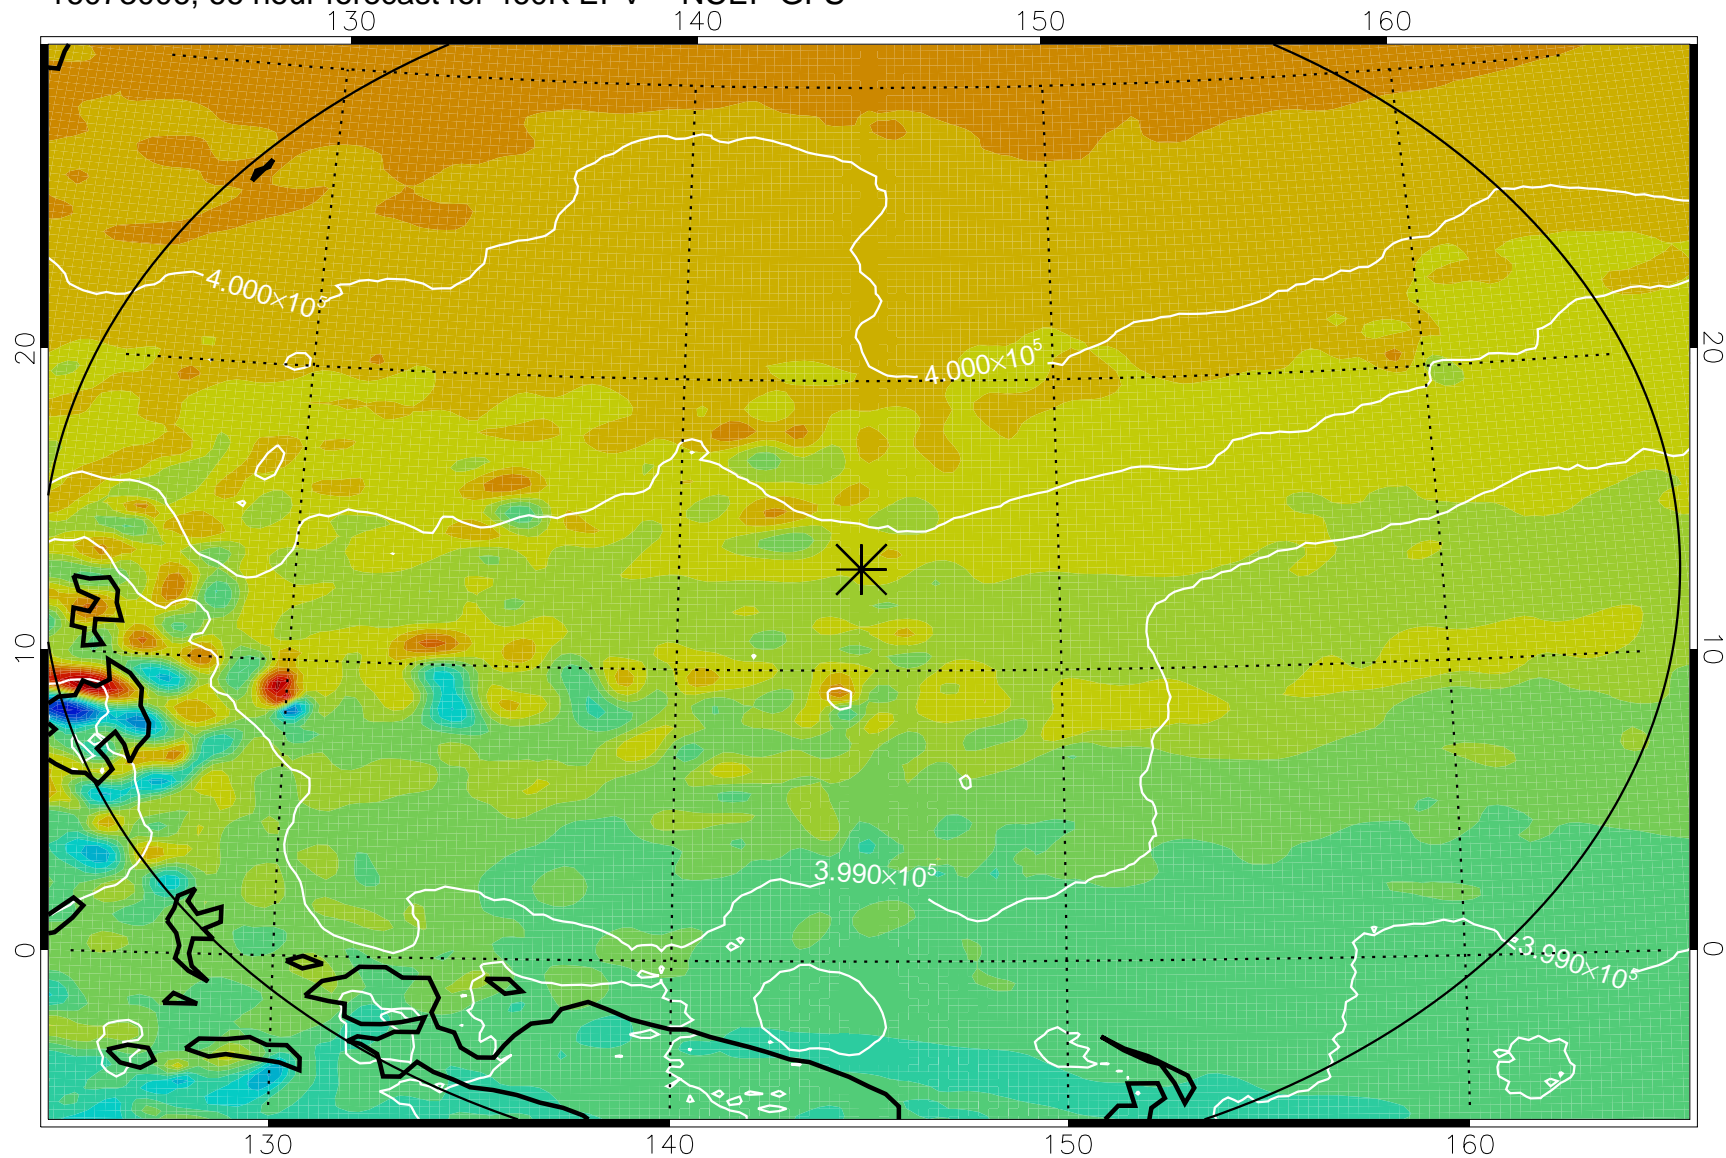

16072918, 54 hour forecast for 460K EPV -- NCEP GFS

460K Montgomery Streamfunction, white

Range ring of 2304 km

16073000, 60 hour forecast for 460K EPV -- NCEP GFS

460K Montgomery Streamfunction, white

Range ring of 2304 km

16073006, 66 hour forecast for 460K EPV -- NCEP GFS

460K Montgomery Streamfunction, white

Range ring of 2304 km

16073012, 72 hour forecast for 460K EPV -- NCEP GFS

460K Montgomery Streamfunction, white

Range ring of 2304 km

16073018, 78 hour forecast for 460K EPV -- NCEP GFS

460K Montgomery Streamfunction, white

Range ring of 2304 km

16073100, 84 hour forecast for 460K EPV -- NCEP GFS

460K Montgomery Streamfunction, white

Range ring of 2304 km

16073118, 102 hour forecast for 460K EPV -- NCEP GFS

460K Montgomery Streamfunction, white

Range ring of 2304 km

16080100, 108 hour forecast for 460K EPV -- NCEP GFS

460K Montgomery Streamfunction, white

Range ring of 2304 km