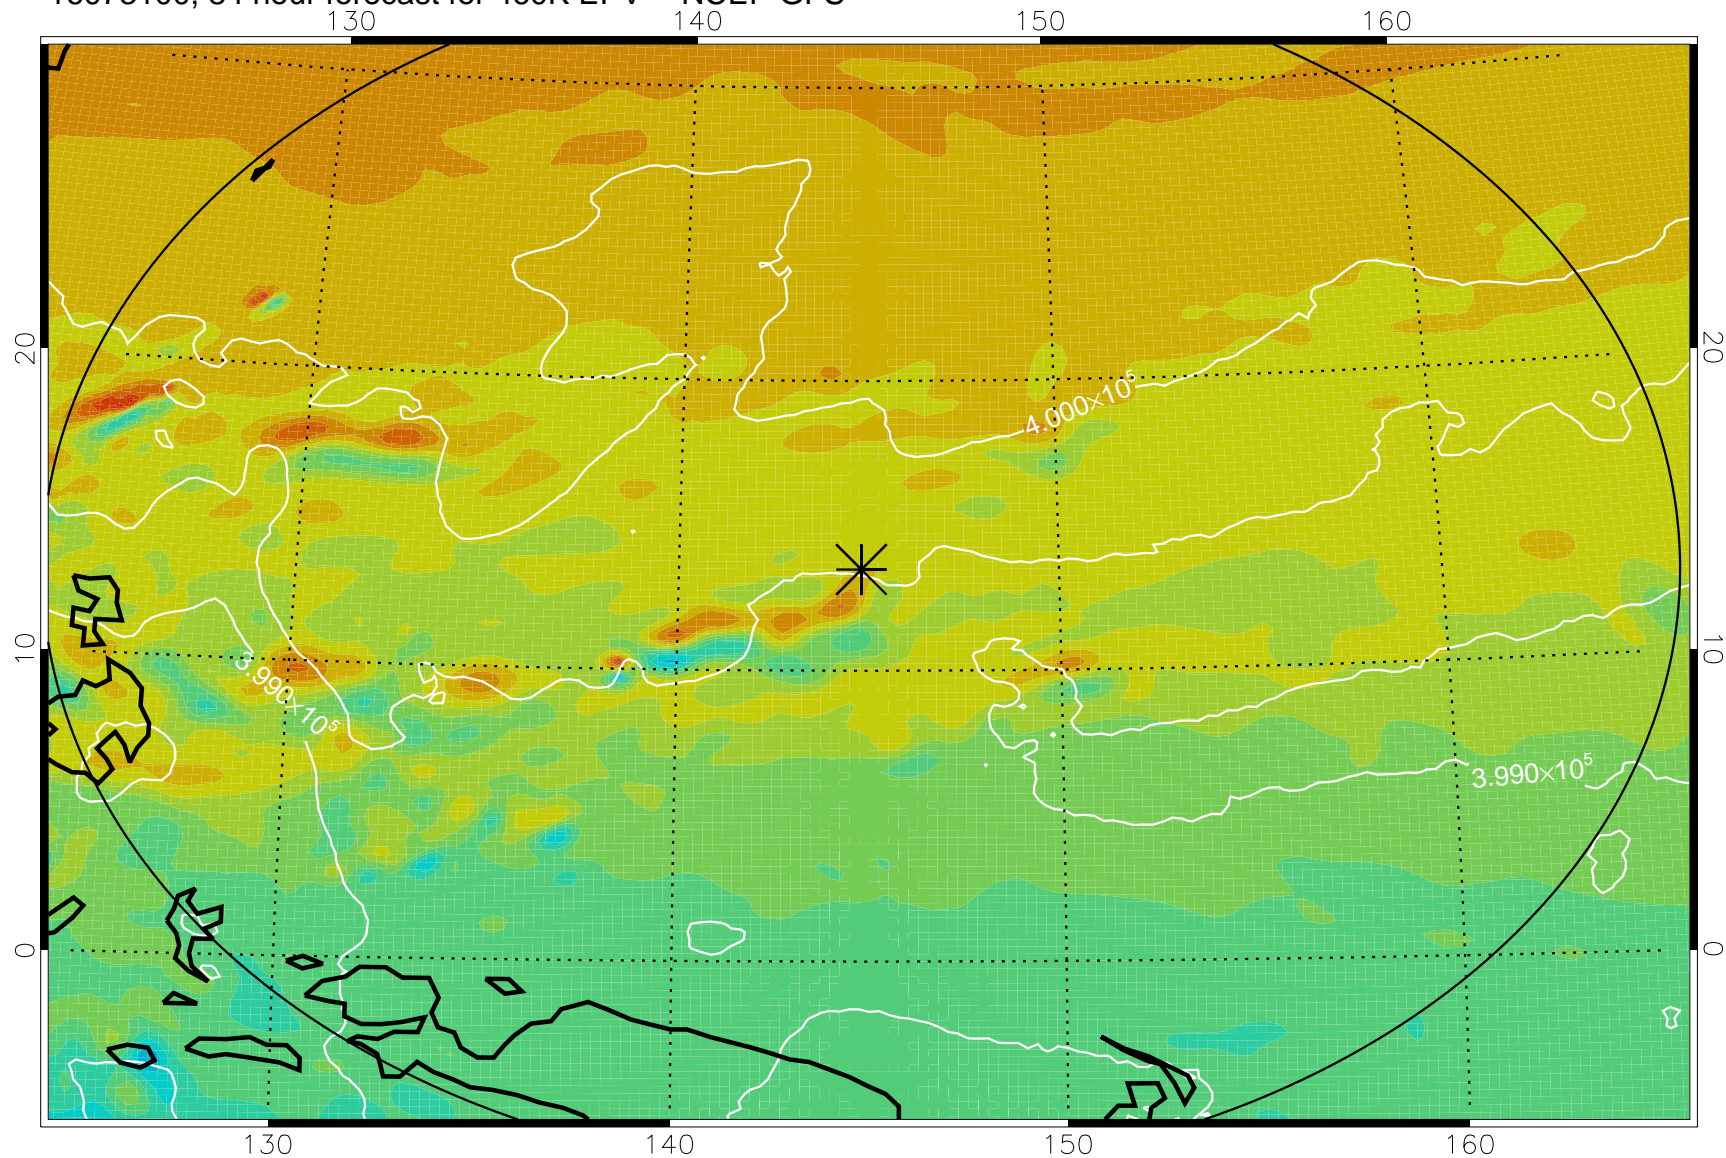

16072918, 54 hour forecast for 460K EPV -- NCEP GFS

460K Montgomery Streamfunction, white

Range ring of 2304 km

16073000, 60 hour forecast for 460K EPV -- NCEP GFS

460K Montgomery Streamfunction, white

Range ring of 2304 km

16073006, 66 hour forecast for 460K EPV -- NCEP GFS

460K Montgomery Streamfunction, white

Range ring of 2304 km

16073012, 72 hour forecast for 460K EPV -- NCEP GFS

460K Montgomery Streamfunction, white

Range ring of 2304 km

16073018, 78 hour forecast for 460K EPV -- NCEP GFS

460K Montgomery Streamfunction, white

Range ring of 2304 km

16073100, 84 hour forecast for 460K EPV -- NCEP GFS

460K Montgomery Streamfunction, white

Range ring of 2304 km

16073106, 90 hour forecast for 460K EPV -- NCEP GFS

460K Montgomery Streamfunction, white

Range ring of 2304 km

16073112, 96 hour forecast for 460K EPV -- NCEP GFS

460K Montgomery Streamfunction, white

Range ring of 2304 km