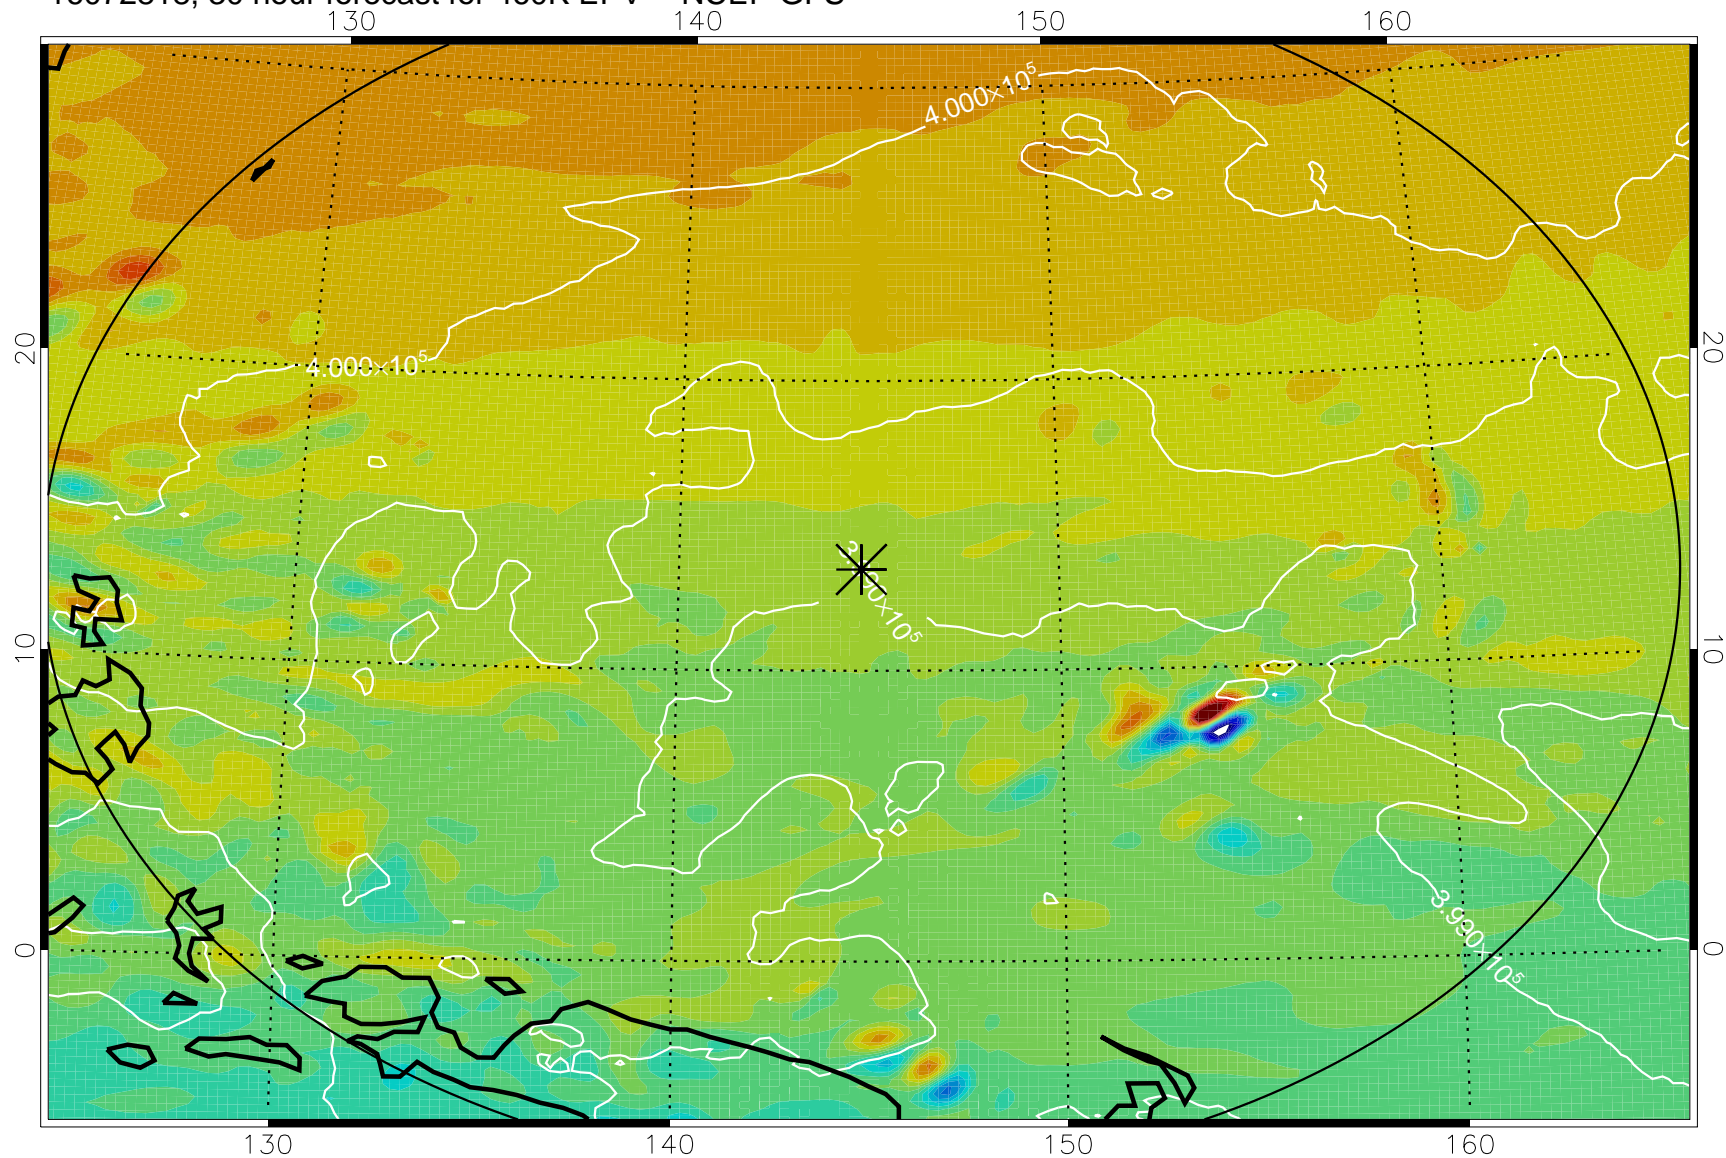

16072806, 18 hour forecast for 460K EPV -- NCEP GFS

460K Montgomery Streamfunction, white

Range ring of 2304 km

16072812, 24 hour forecast for 460K EPV -- NCEP GFS

460K Montgomery Streamfunction, white

Range ring of 2304 km

16072818, 30 hour forecast for 460K EPV -- NCEP GFS

460K Montgomery Streamfunction, white

Range ring of 2304 km

16072900, 36 hour forecast for 460K EPV -- NCEP GFS

460K Montgomery Streamfunction, white

Range ring of 2304 km

16072906, 42 hour forecast for 460K EPV -- NCEP GFS

460K Montgomery Streamfunction, white

Range ring of 2304 km

16072912, 48 hour forecast for 460K EPV -- NCEP GFS

460K Montgomery Streamfunction, white

Range ring of 2304 km

16072918, 54 hour forecast for 460K EPV -- NCEP GFS

460K Montgomery Streamfunction, white

Range ring of 2304 km

16073000, 60 hour forecast for 460K EPV -- NCEP GFS

460K Montgomery Streamfunction, white

Range ring of 2304 km