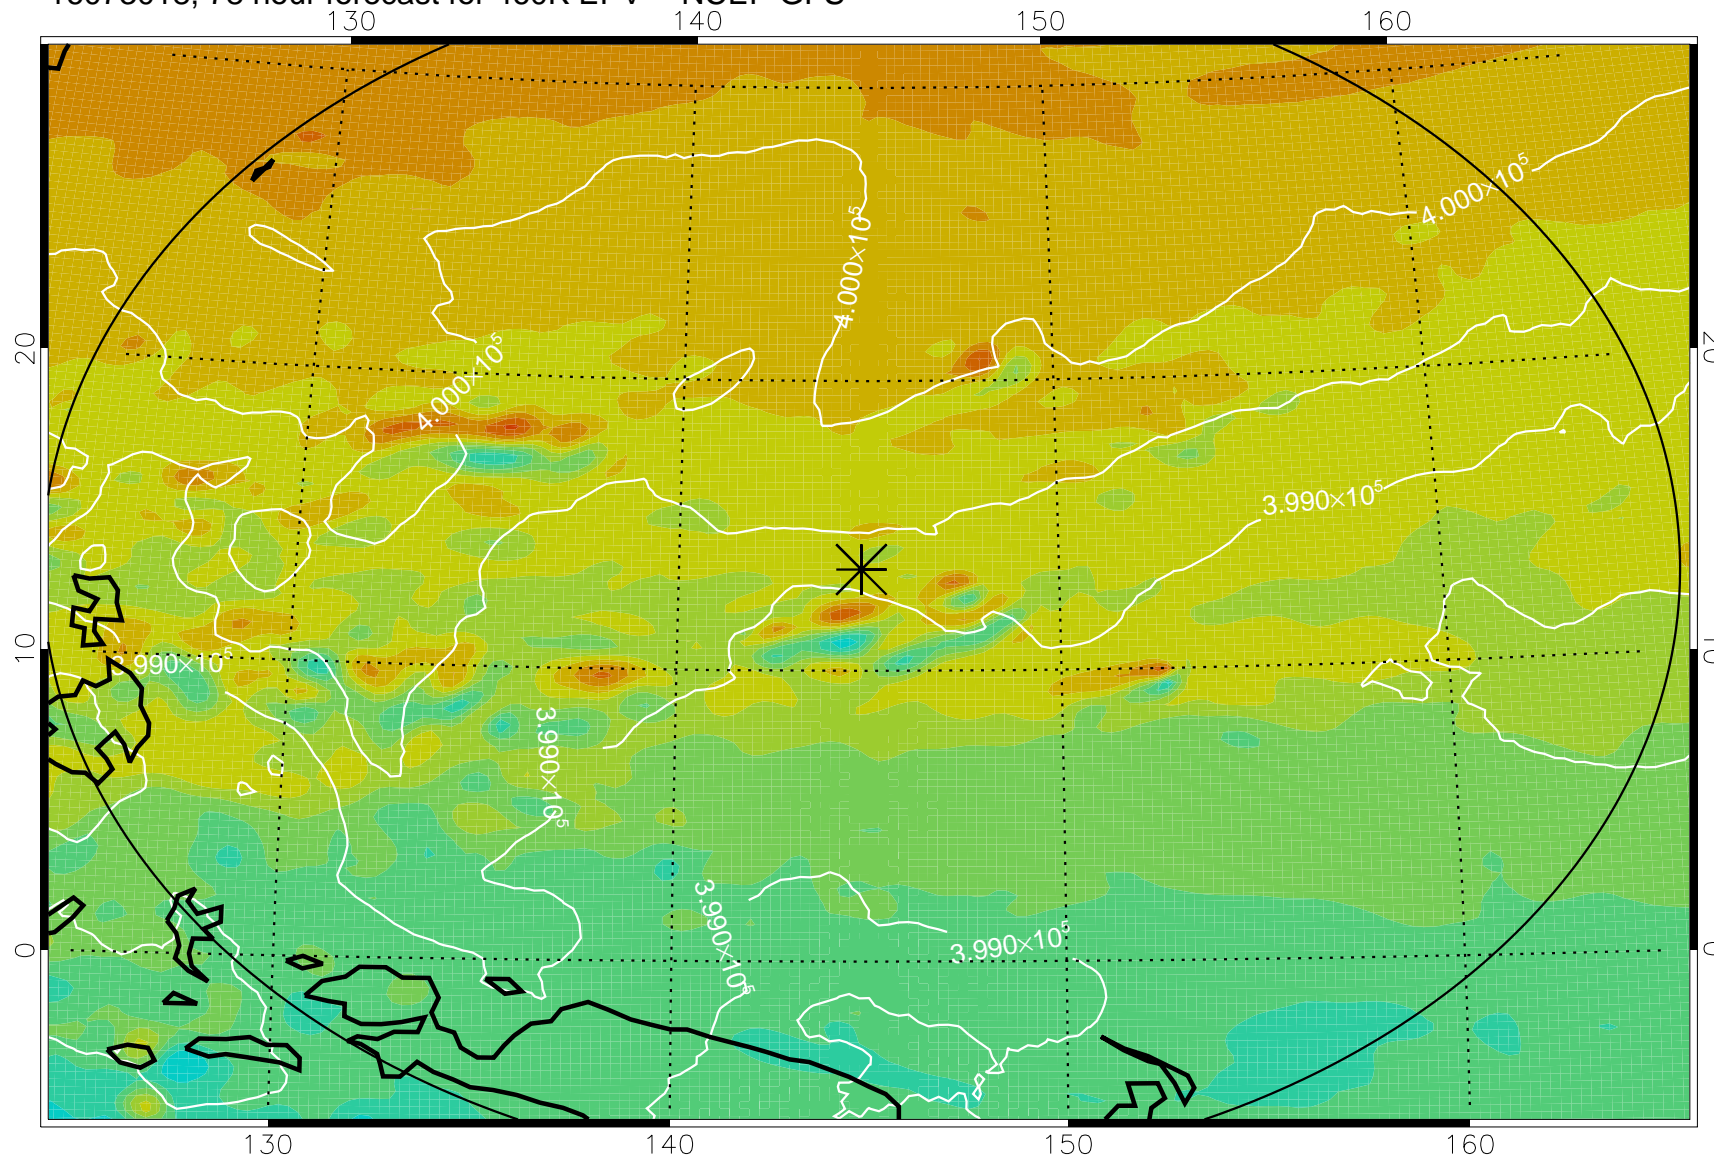

16073006, 66 hour forecast for 460K EPV -- NCEP GFS

460K Montgomery Streamfunction, white

Range ring of 2304 km

16073012, 72 hour forecast for 460K EPV -- NCEP GFS

460K Montgomery Streamfunction, white

Range ring of 2304 km

16073018, 78 hour forecast for 460K EPV -- NCEP GFS

460K Montgomery Streamfunction, white

Range ring of 2304 km

16073100, 84 hour forecast for 460K EPV -- NCEP GFS

460K Montgomery Streamfunction, white

Range ring of 2304 km

16073106, 90 hour forecast for 460K EPV -- NCEP GFS

460K Montgomery Streamfunction, white

Range ring of 2304 km

16073112, 96 hour forecast for 460K EPV -- NCEP GFS

460K Montgomery Streamfunction, white

Range ring of 2304 km

16073118, 102 hour forecast for 460K EPV -- NCEP GFS

460K Montgomery Streamfunction, white

Range ring of 2304 km

16080100, 108 hour forecast for 460K EPV -- NCEP GFS

460K Montgomery Streamfunction, white

Range ring of 2304 km