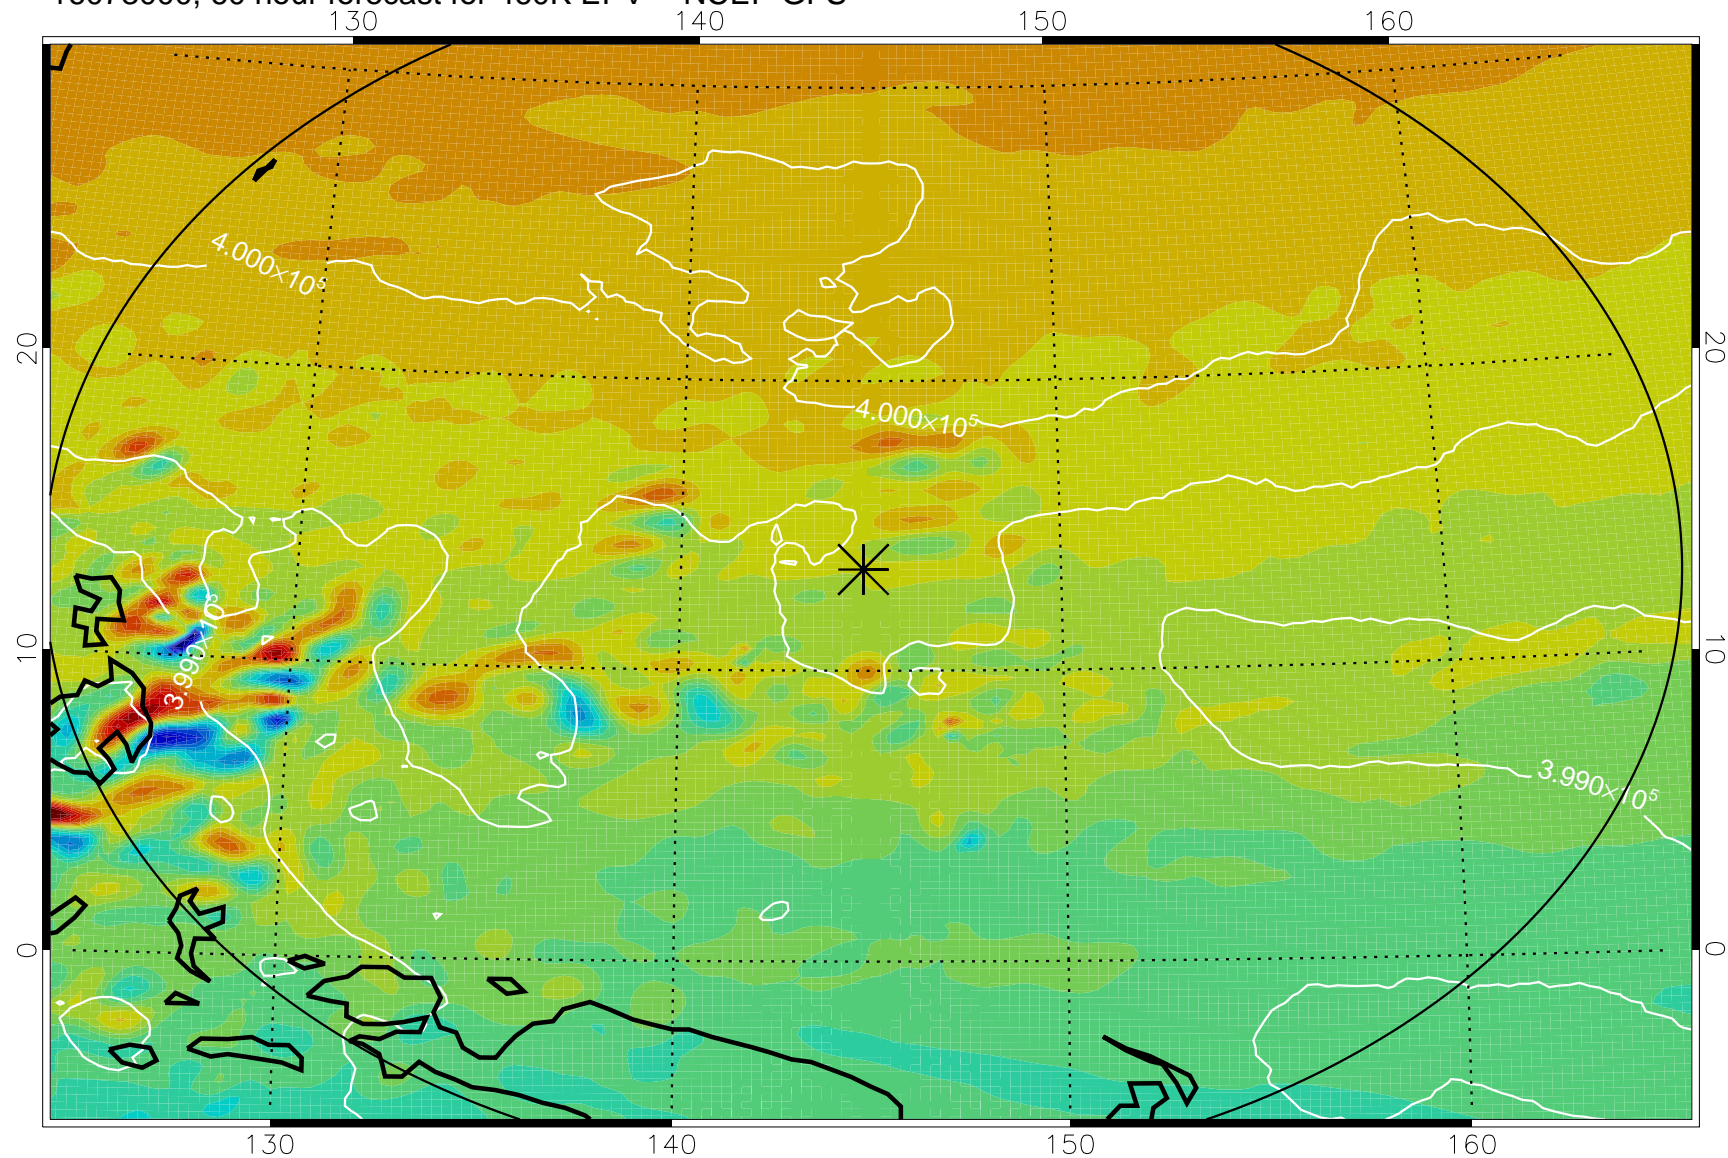

16072818, 30 hour forecast for 460K EPV -- NCEP GFS

460K Montgomery Streamfunction, white

Range ring of 2304 km

16072900, 36 hour forecast for 460K EPV -- NCEP GFS

460K Montgomery Streamfunction, white

Range ring of 2304 km

16072906, 42 hour forecast for 460K EPV -- NCEP GFS

460K Montgomery Streamfunction, white

Range ring of 2304 km

16072912, 48 hour forecast for 460K EPV -- NCEP GFS

460K Montgomery Streamfunction, white

Range ring of 2304 km

16072918, 54 hour forecast for 460K EPV -- NCEP GFS

460K Montgomery Streamfunction, white

Range ring of 2304 km

16073000, 60 hour forecast for 460K EPV -- NCEP GFS

460K Montgomery Streamfunction, white

Range ring of 2304 km

16073006, 66 hour forecast for 460K EPV -- NCEP GFS

460K Montgomery Streamfunction, white

Range ring of 2304 km

16073012, 72 hour forecast for 460K EPV -- NCEP GFS

460K Montgomery Streamfunction, white

Range ring of 2304 km