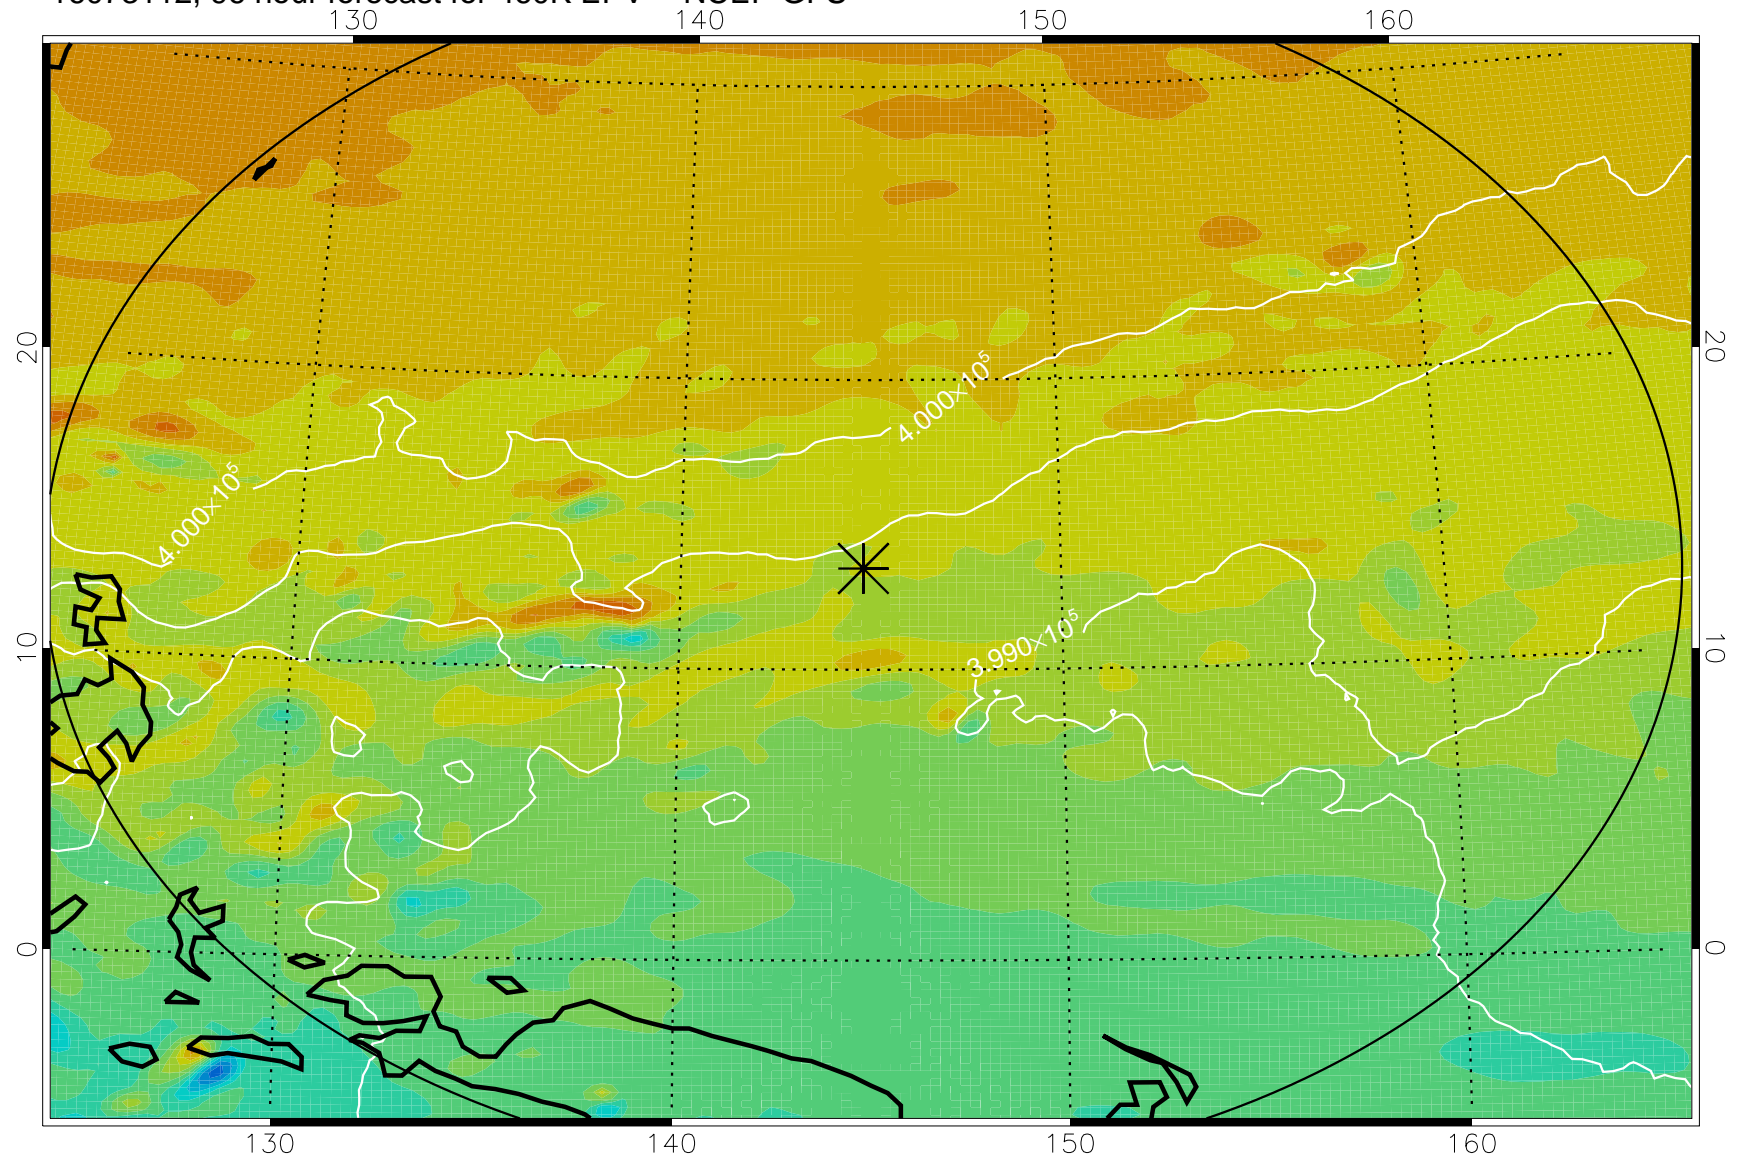

16073006, 66 hour forecast for 460K EPV -- NCEP GFS

460K Montgomery Streamfunction, white

Range ring of 2304 km

16073012, 72 hour forecast for 460K EPV -- NCEP GFS

460K Montgomery Streamfunction, white

Range ring of 2304 km

16073018, 78 hour forecast for 460K EPV -- NCEP GFS

460K Montgomery Streamfunction, white

Range ring of 2304 km

16073100, 84 hour forecast for 460K EPV -- NCEP GFS

460K Montgomery Streamfunction, white

Range ring of 2304 km

16073106, 90 hour forecast for 460K EPV -- NCEP GFS

460K Montgomery Streamfunction, white

Range ring of 2304 km

16073112, 96 hour forecast for 460K EPV -- NCEP GFS

460K Montgomery Streamfunction, white

Range ring of 2304 km

16073118, 102 hour forecast for 460K EPV -- NCEP GFS

460K Montgomery Streamfunction, white

Range ring of 2304 km

16080100, 108 hour forecast for 460K EPV -- NCEP GFS

460K Montgomery Streamfunction, white

Range ring of 2304 km