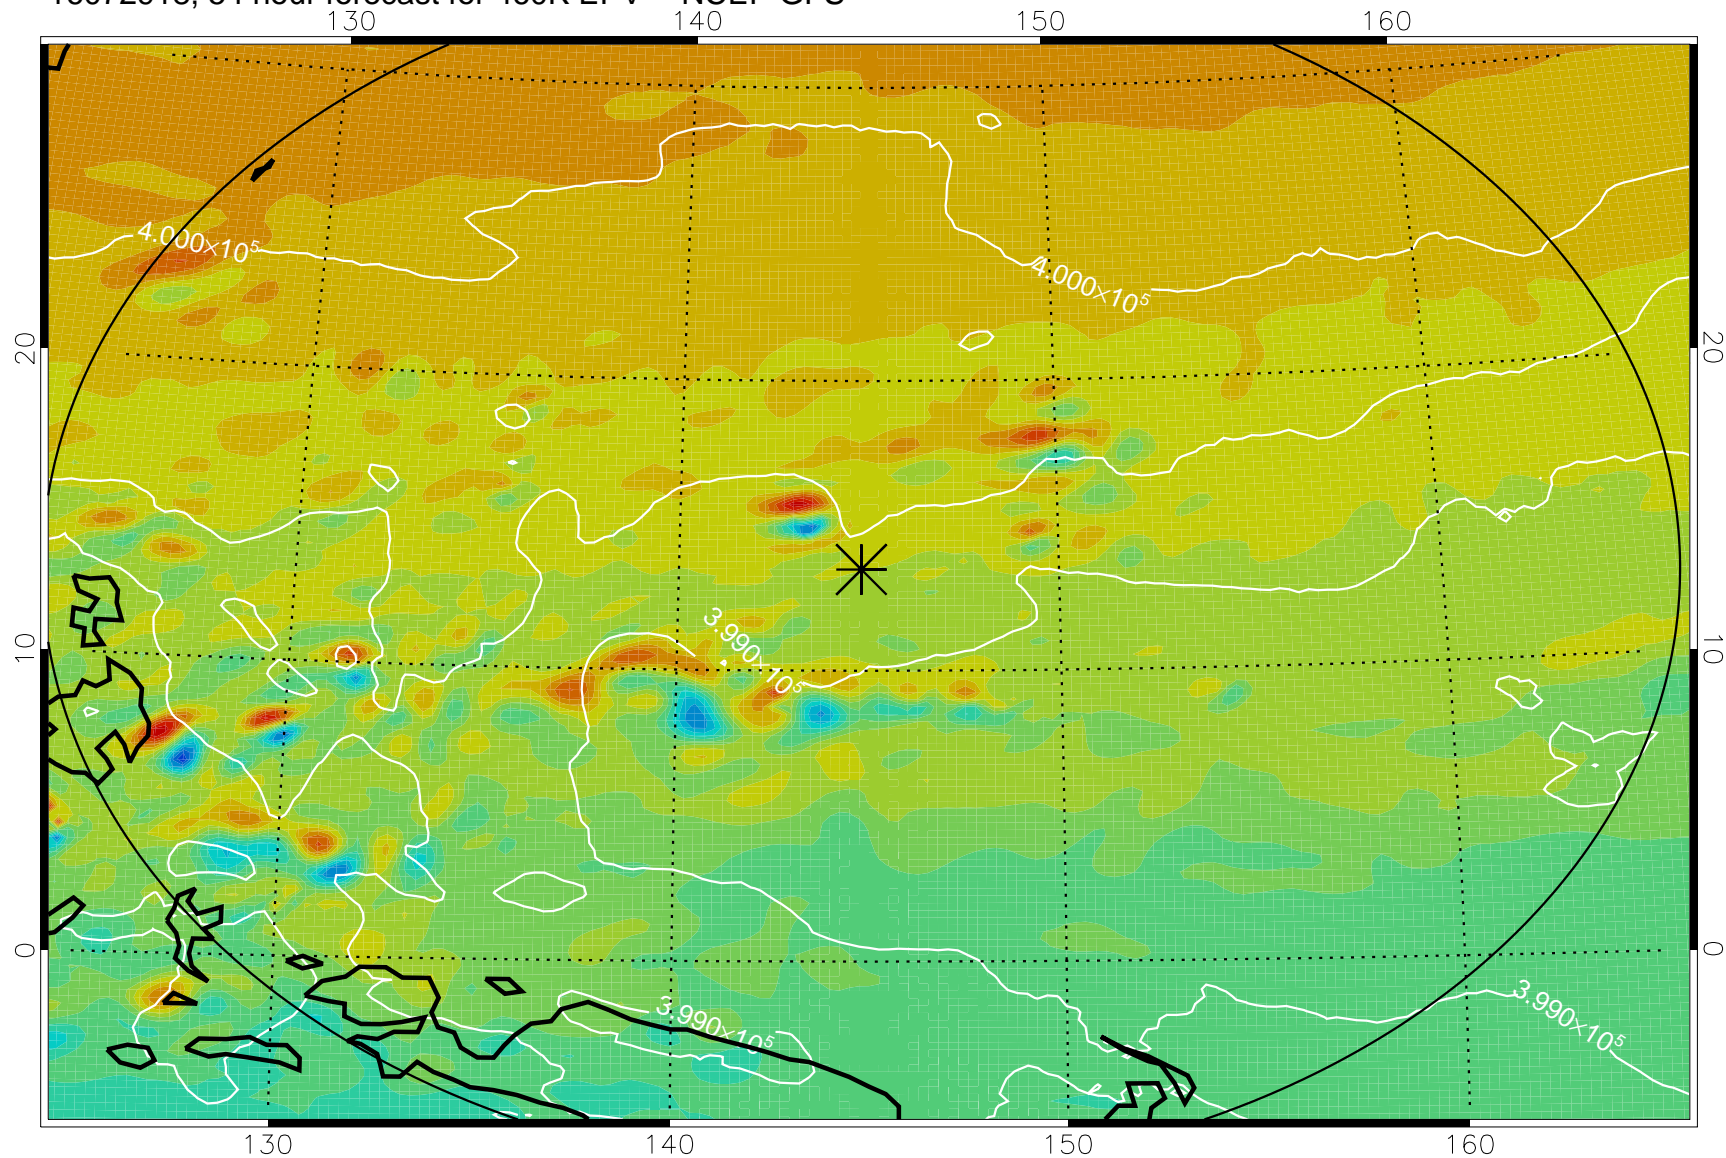

16072818, 30 hour forecast for 460K EPV -- NCEP GFS

460K Montgomery Streamfunction, white

Range ring of 2304 km

16072900, 36 hour forecast for 460K EPV -- NCEP GFS

460K Montgomery Streamfunction, white

Range ring of 2304 km

16072906, 42 hour forecast for 460K EPV -- NCEP GFS

460K Montgomery Streamfunction, white

Range ring of 2304 km

16072912, 48 hour forecast for 460K EPV -- NCEP GFS

460K Montgomery Streamfunction, white

Range ring of 2304 km

16072918, 54 hour forecast for 460K EPV -- NCEP GFS

460K Montgomery Streamfunction, white

Range ring of 2304 km

16073000, 60 hour forecast for 460K EPV -- NCEP GFS

460K Montgomery Streamfunction, white

Range ring of 2304 km

16073006, 66 hour forecast for 460K EPV -- NCEP GFS

460K Montgomery Streamfunction, white

Range ring of 2304 km

16073012, 72 hour forecast for 460K EPV -- NCEP GFS

460K Montgomery Streamfunction, white

Range ring of 2304 km