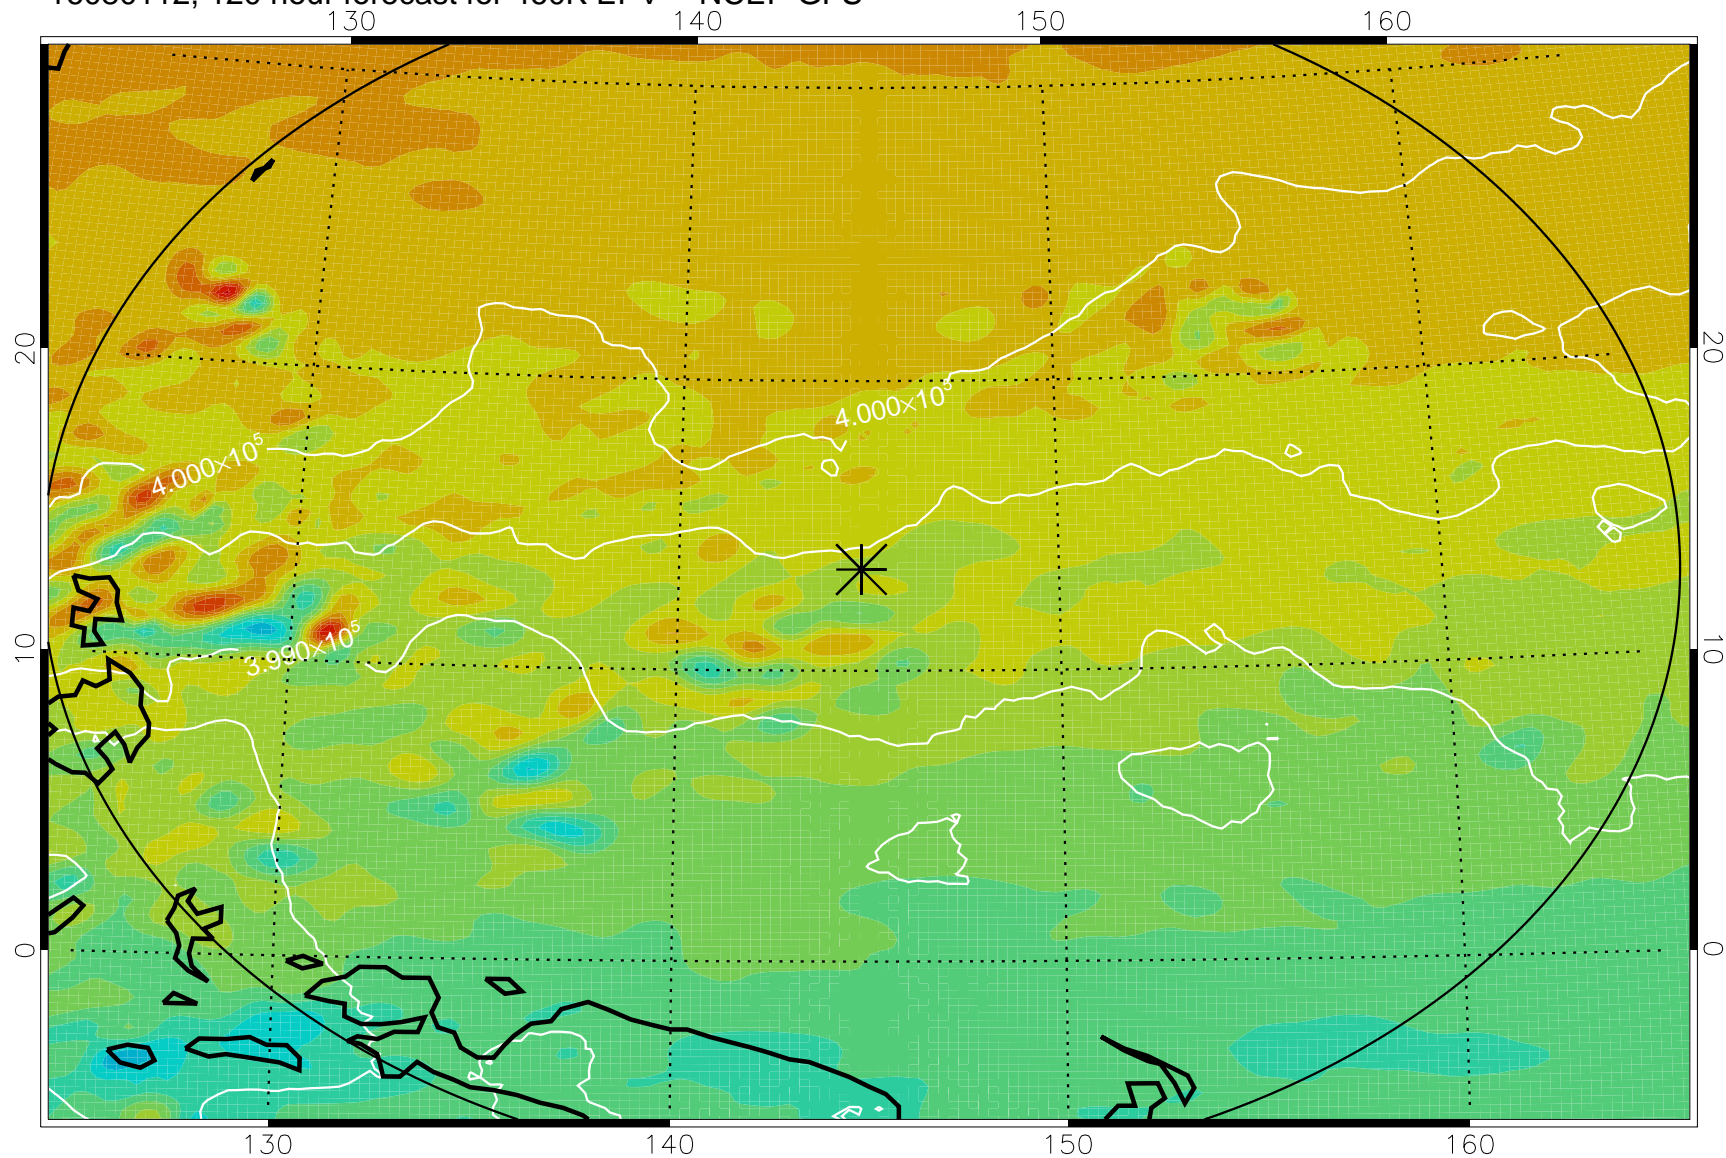

16073018, 78 hour forecast for 460K EPV -- NCEP GFS

460K Montgomery Streamfunction, white

Range ring of 2304 km

16073100, 84 hour forecast for 460K EPV -- NCEP GFS

460K Montgomery Streamfunction, white

Range ring of 2304 km

16073106, 90 hour forecast for 460K EPV -- NCEP GFS

460K Montgomery Streamfunction, white

Range ring of 2304 km

16073112, 96 hour forecast for 460K EPV -- NCEP GFS

460K Montgomery Streamfunction, white

Range ring of 2304 km

16073118, 102 hour forecast for 460K EPV -- NCEP GFS

460K Montgomery Streamfunction, white

Range ring of 2304 km

16080100, 108 hour forecast for 460K EPV -- NCEP GFS

460K Montgomery Streamfunction, white

Range ring of 2304 km

16080106, 114 hour forecast for 460K EPV -- NCEP GFS

460K Montgomery Streamfunction, white

Range ring of 2304 km

16080112, 120 hour forecast for 460K EPV -- NCEP GFS

460K Montgomery Streamfunction, white

Range ring of 2304 km