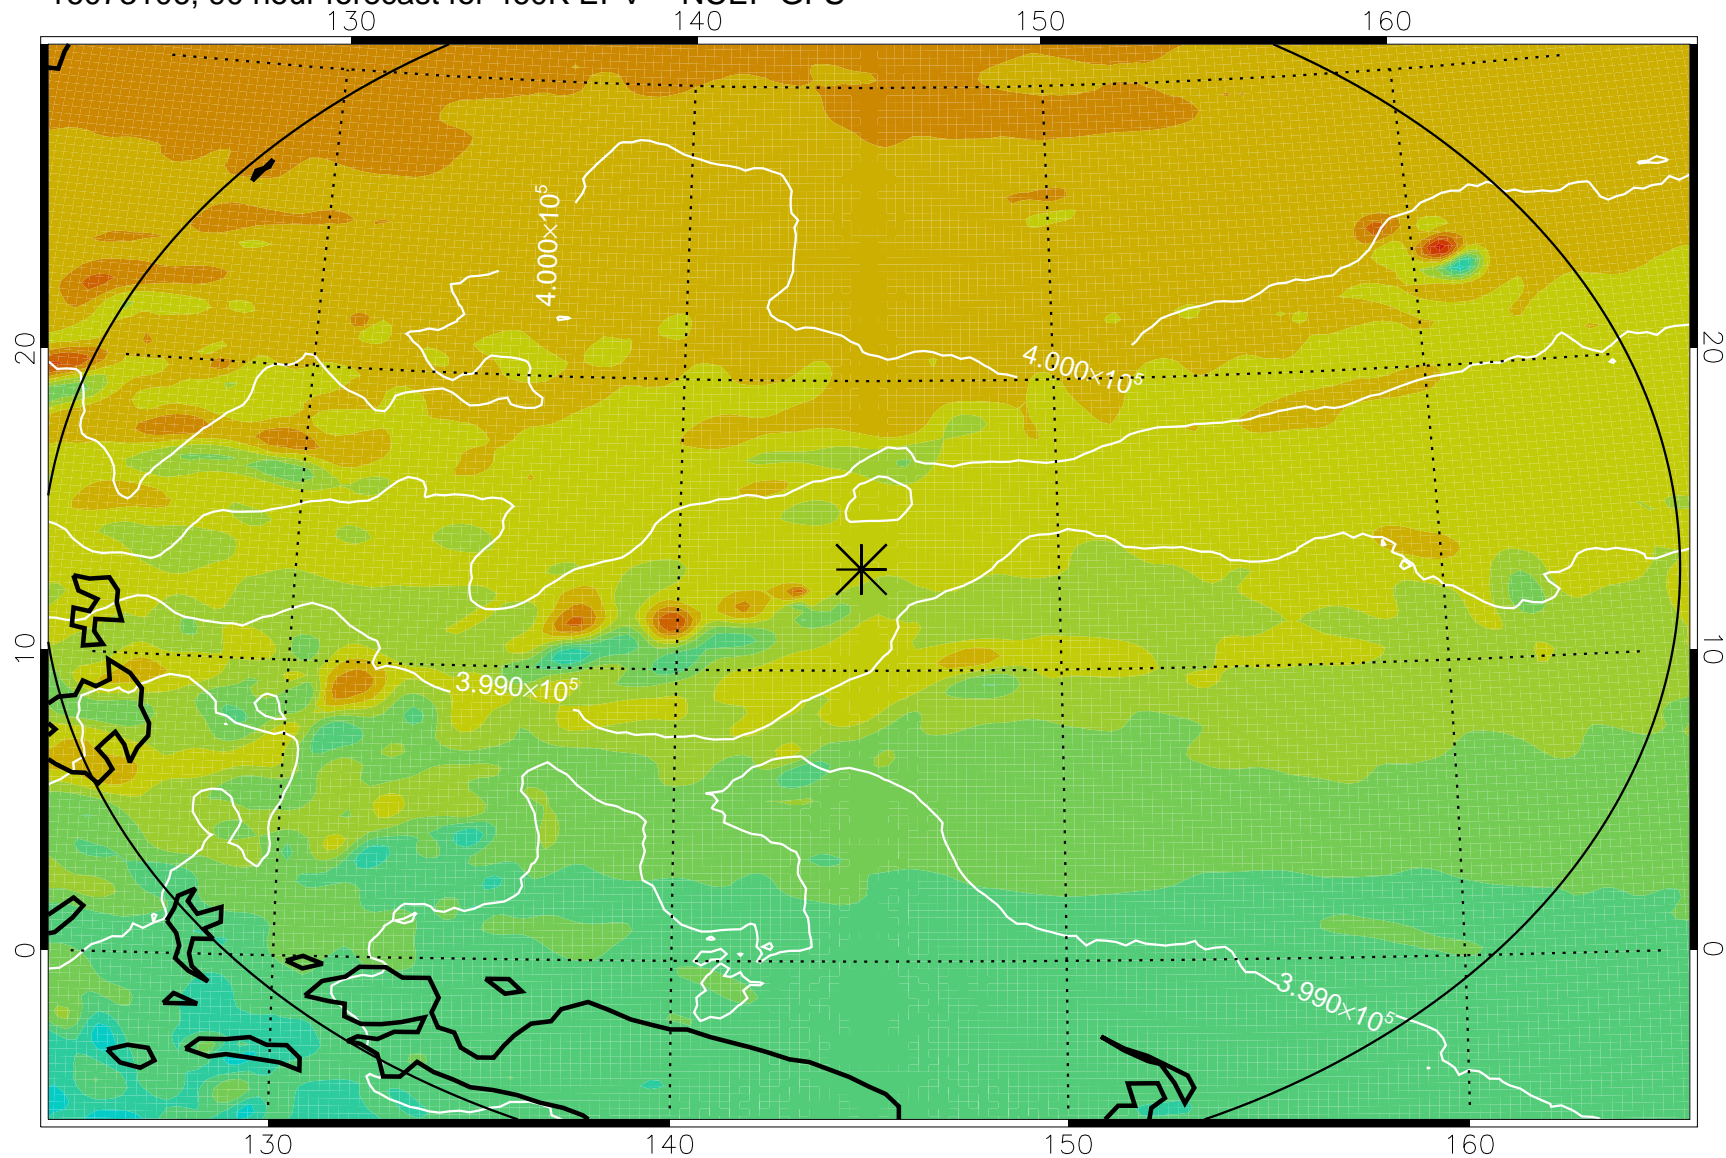

16073006, 66 hour forecast for 460K EPV -- NCEP GFS

460K Montgomery Streamfunction, white

Range ring of 2304 km

16073012, 72 hour forecast for 460K EPV -- NCEP GFS

460K Montgomery Streamfunction, white

Range ring of 2304 km

16073018, 78 hour forecast for 460K EPV -- NCEP GFS

460K Montgomery Streamfunction, white

Range ring of 2304 km

16073100, 84 hour forecast for 460K EPV -- NCEP GFS

460K Montgomery Streamfunction, white

Range ring of 2304 km

16073106, 90 hour forecast for 460K EPV -- NCEP GFS

460K Montgomery Streamfunction, white

Range ring of 2304 km

16073112, 96 hour forecast for 460K EPV -- NCEP GFS

460K Montgomery Streamfunction, white

Range ring of 2304 km

16073118, 102 hour forecast for 460K EPV -- NCEP GFS

460K Montgomery Streamfunction, white

Range ring of 2304 km

16080100, 108 hour forecast for 460K EPV -- NCEP GFS

460K Montgomery Streamfunction, white

Range ring of 2304 km