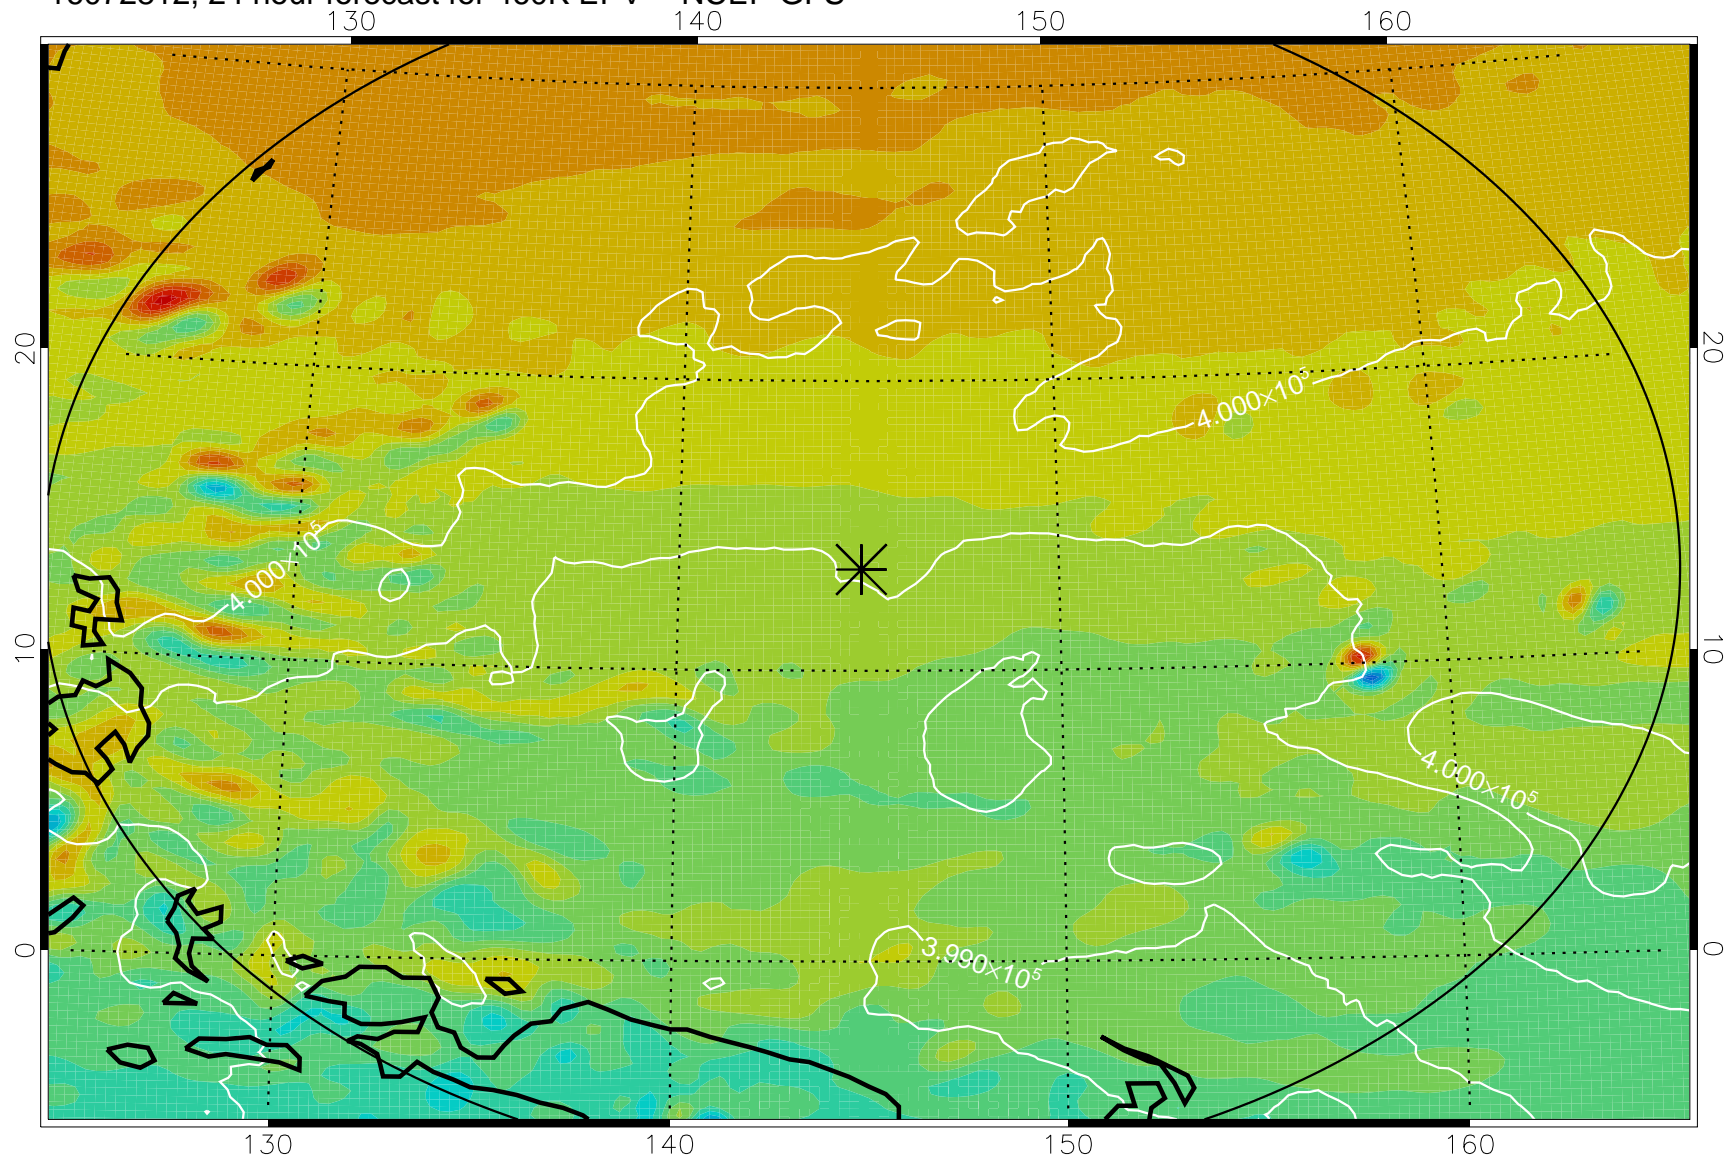

16072718, 6 hour forecast for 460K EPV -- NCEP GFS

460K Montgomery Streamfunction, white

Range ring of 2304 km

16072800, 12 hour forecast for 460K EPV -- NCEP GFS

460K Montgomery Streamfunction, white

Range ring of 2304 km

16072806, 18 hour forecast for 460K EPV -- NCEP GFS

460K Montgomery Streamfunction, white

Range ring of 2304 km

16072812, 24 hour forecast for 460K EPV -- NCEP GFS

460K Montgomery Streamfunction, white

Range ring of 2304 km

16072818, 30 hour forecast for 460K EPV -- NCEP GFS

460K Montgomery Streamfunction, white

Range ring of 2304 km

16072900, 36 hour forecast for 460K EPV -- NCEP GFS

460K Montgomery Streamfunction, white

Range ring of 2304 km

16073006, 66 hour forecast for 460K EPV -- NCEP GFS

460K Montgomery Streamfunction, white

Range ring of 2304 km

16073012, 72 hour forecast for 460K EPV -- NCEP GFS

460K Montgomery Streamfunction, white

Range ring of 2304 km