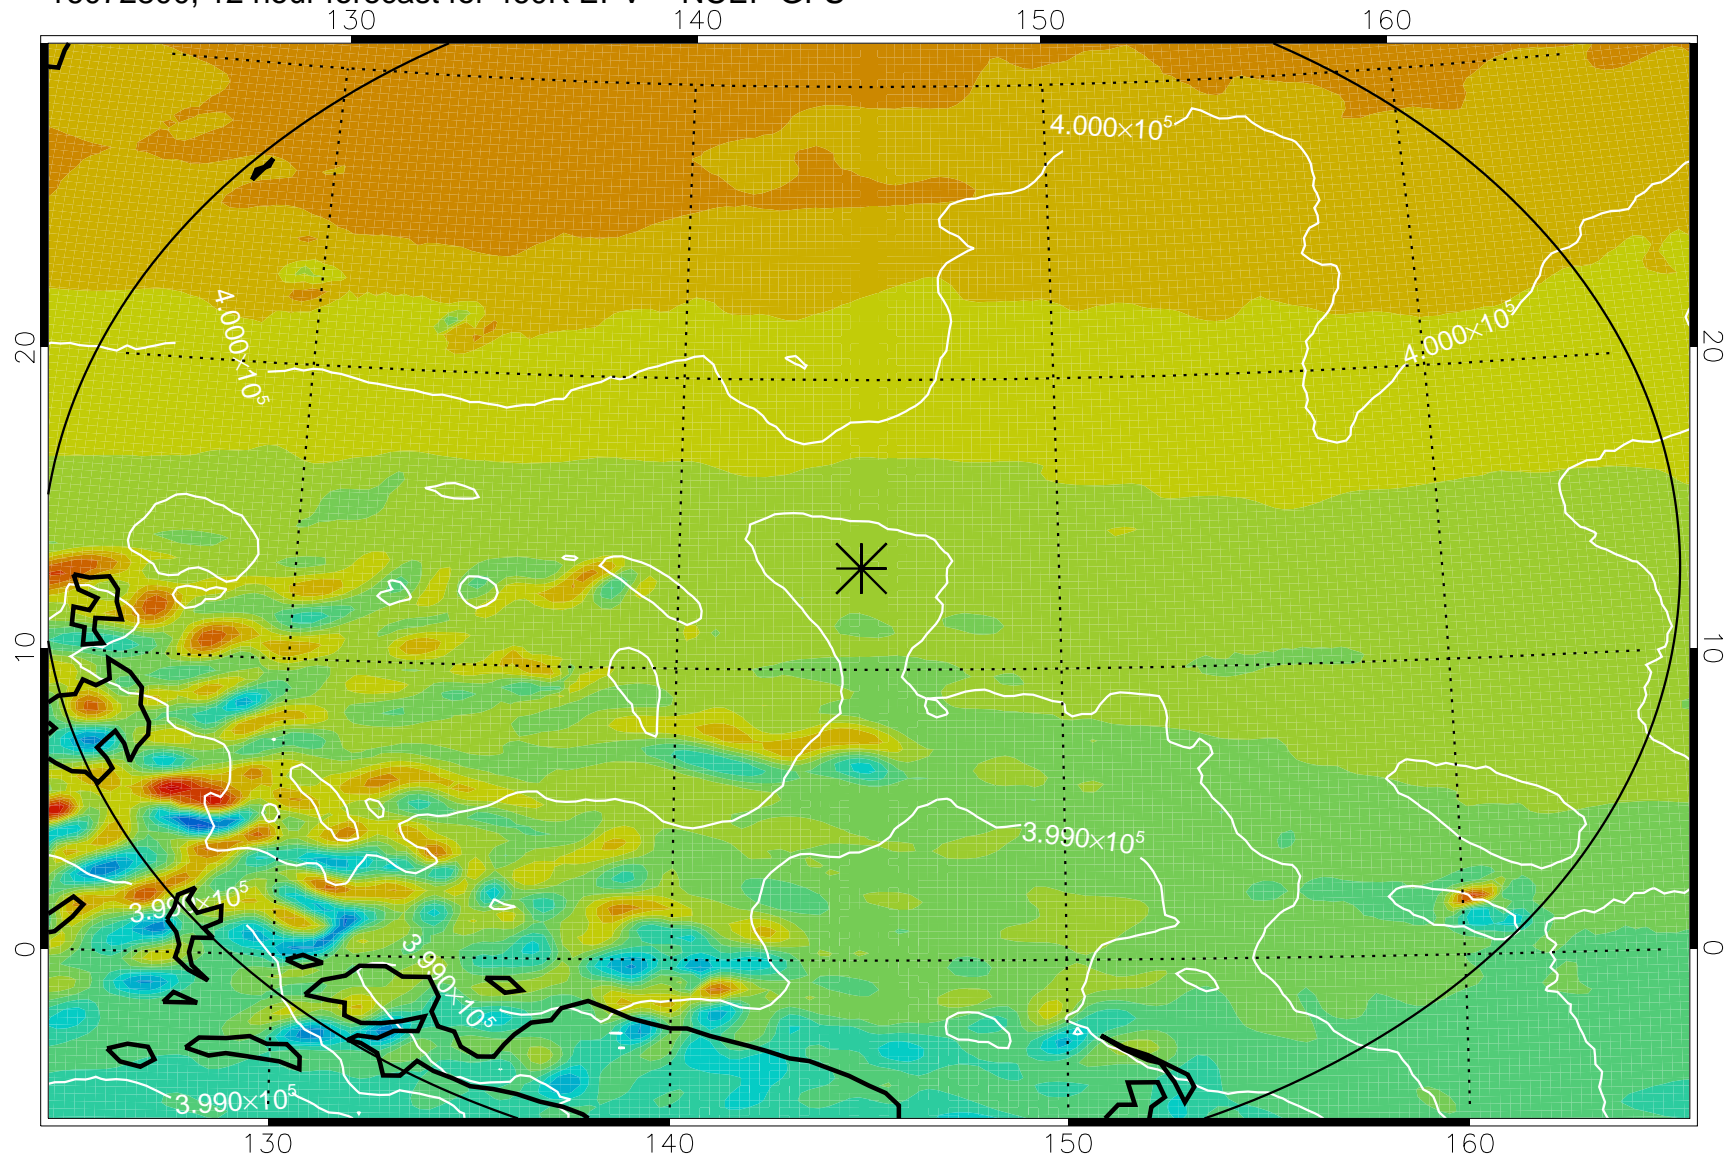

16072718, 6 hour forecast for 460K EPV -- NCEP GFS

460K Montgomery Streamfunction, white

Range ring of 2304 km

16072800, 12 hour forecast for 460K EPV -- NCEP GFS

460K Montgomery Streamfunction, white

Range ring of 2304 km

16072806, 18 hour forecast for 460K EPV -- NCEP GFS

460K Montgomery Streamfunction, white

Range ring of 2304 km

16072812, 24 hour forecast for 460K EPV -- NCEP GFS

460K Montgomery Streamfunction, white

Range ring of 2304 km

16072818, 30 hour forecast for 460K EPV -- NCEP GFS

460K Montgomery Streamfunction, white

Range ring of 2304 km

16072900, 36 hour forecast for 460K EPV -- NCEP GFS

460K Montgomery Streamfunction, white

Range ring of 2304 km

16073018, 78 hour forecast for 460K EPV -- NCEP GFS

460K Montgomery Streamfunction, white

Range ring of 2304 km

16073100, 84 hour forecast for 460K EPV -- NCEP GFS

460K Montgomery Streamfunction, white

Range ring of 2304 km