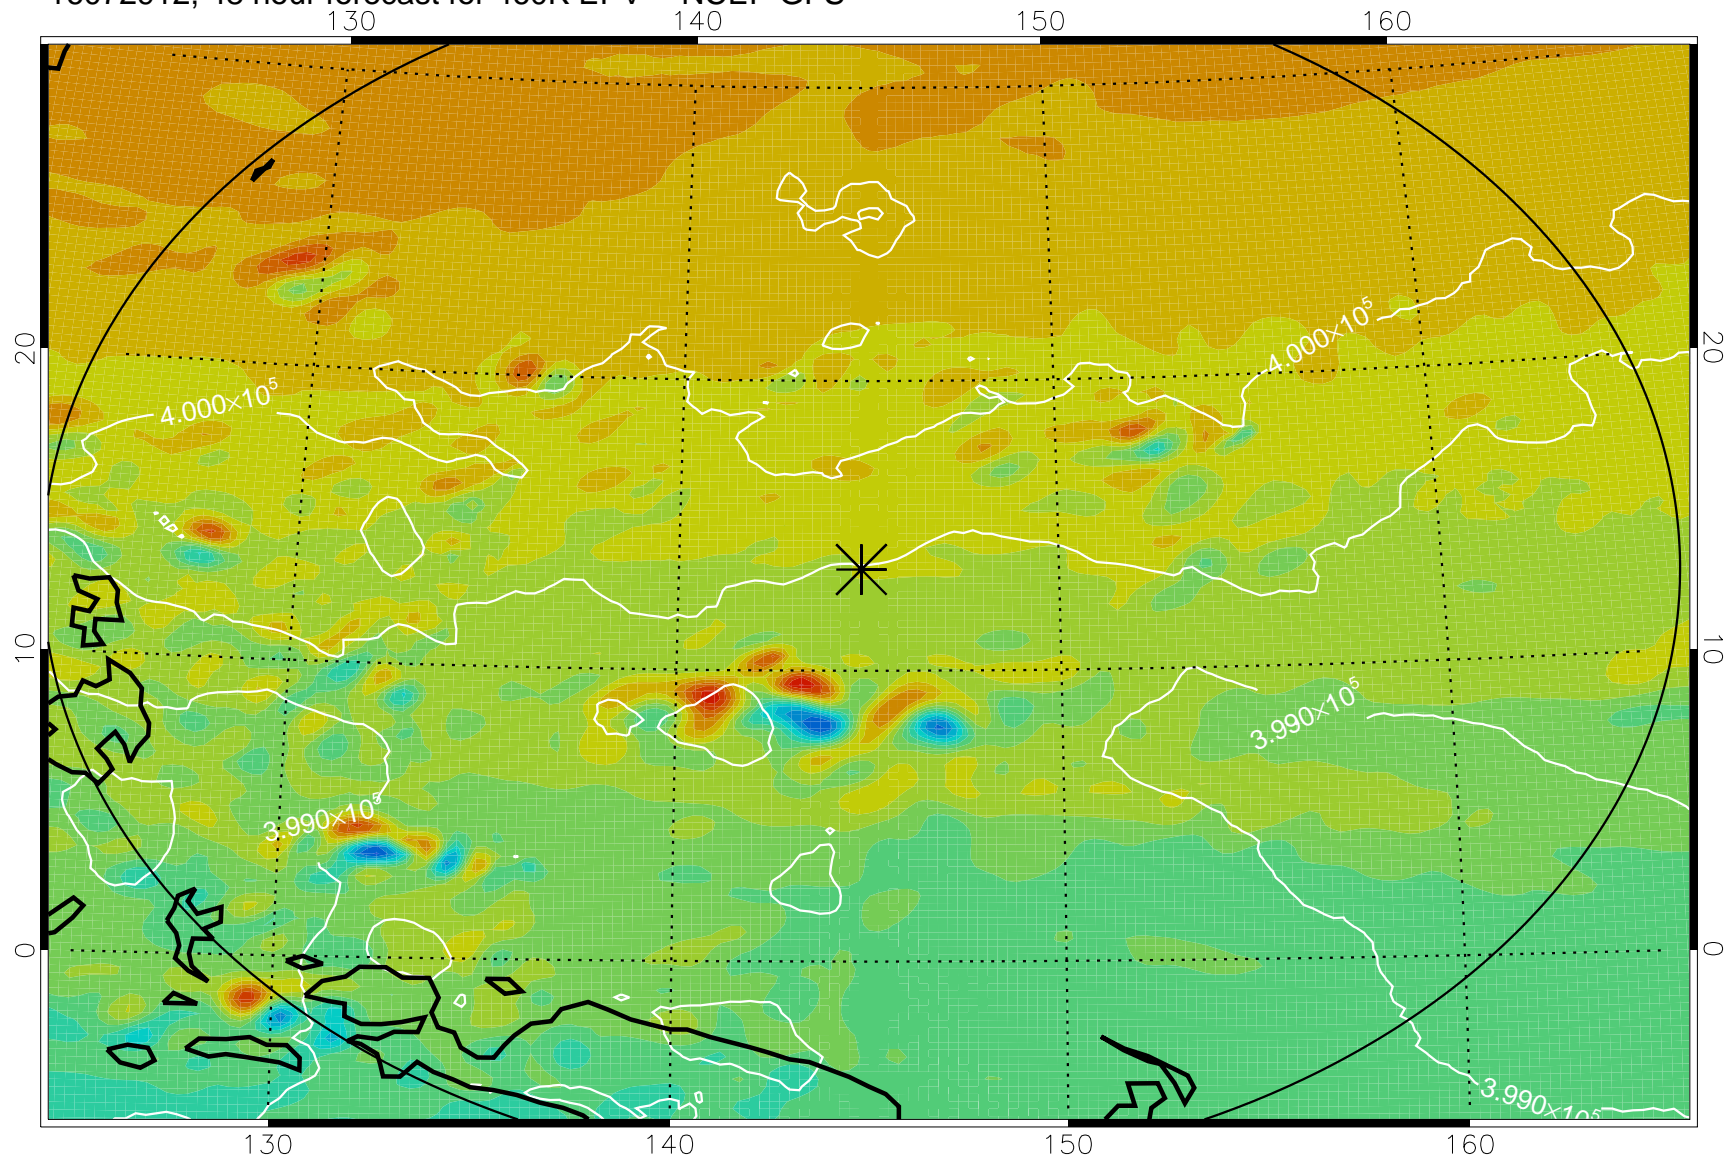

16072818, 30 hour forecast for 460K EPV -- NCEP GFS

460K Montgomery Streamfunction, white

Range ring of 2304 km

16072900, 36 hour forecast for 460K EPV -- NCEP GFS

460K Montgomery Streamfunction, white

Range ring of 2304 km

16072906, 42 hour forecast for 460K EPV -- NCEP GFS

460K Montgomery Streamfunction, white

Range ring of 2304 km

16072912, 48 hour forecast for 460K EPV -- NCEP GFS

460K Montgomery Streamfunction, white

Range ring of 2304 km

16072918, 54 hour forecast for 460K EPV -- NCEP GFS

460K Montgomery Streamfunction, white

Range ring of 2304 km

16073000, 60 hour forecast for 460K EPV -- NCEP GFS

460K Montgomery Streamfunction, white

Range ring of 2304 km

16073006, 66 hour forecast for 460K EPV -- NCEP GFS

460K Montgomery Streamfunction, white

Range ring of 2304 km

16073012, 72 hour forecast for 460K EPV -- NCEP GFS

460K Montgomery Streamfunction, white

Range ring of 2304 km