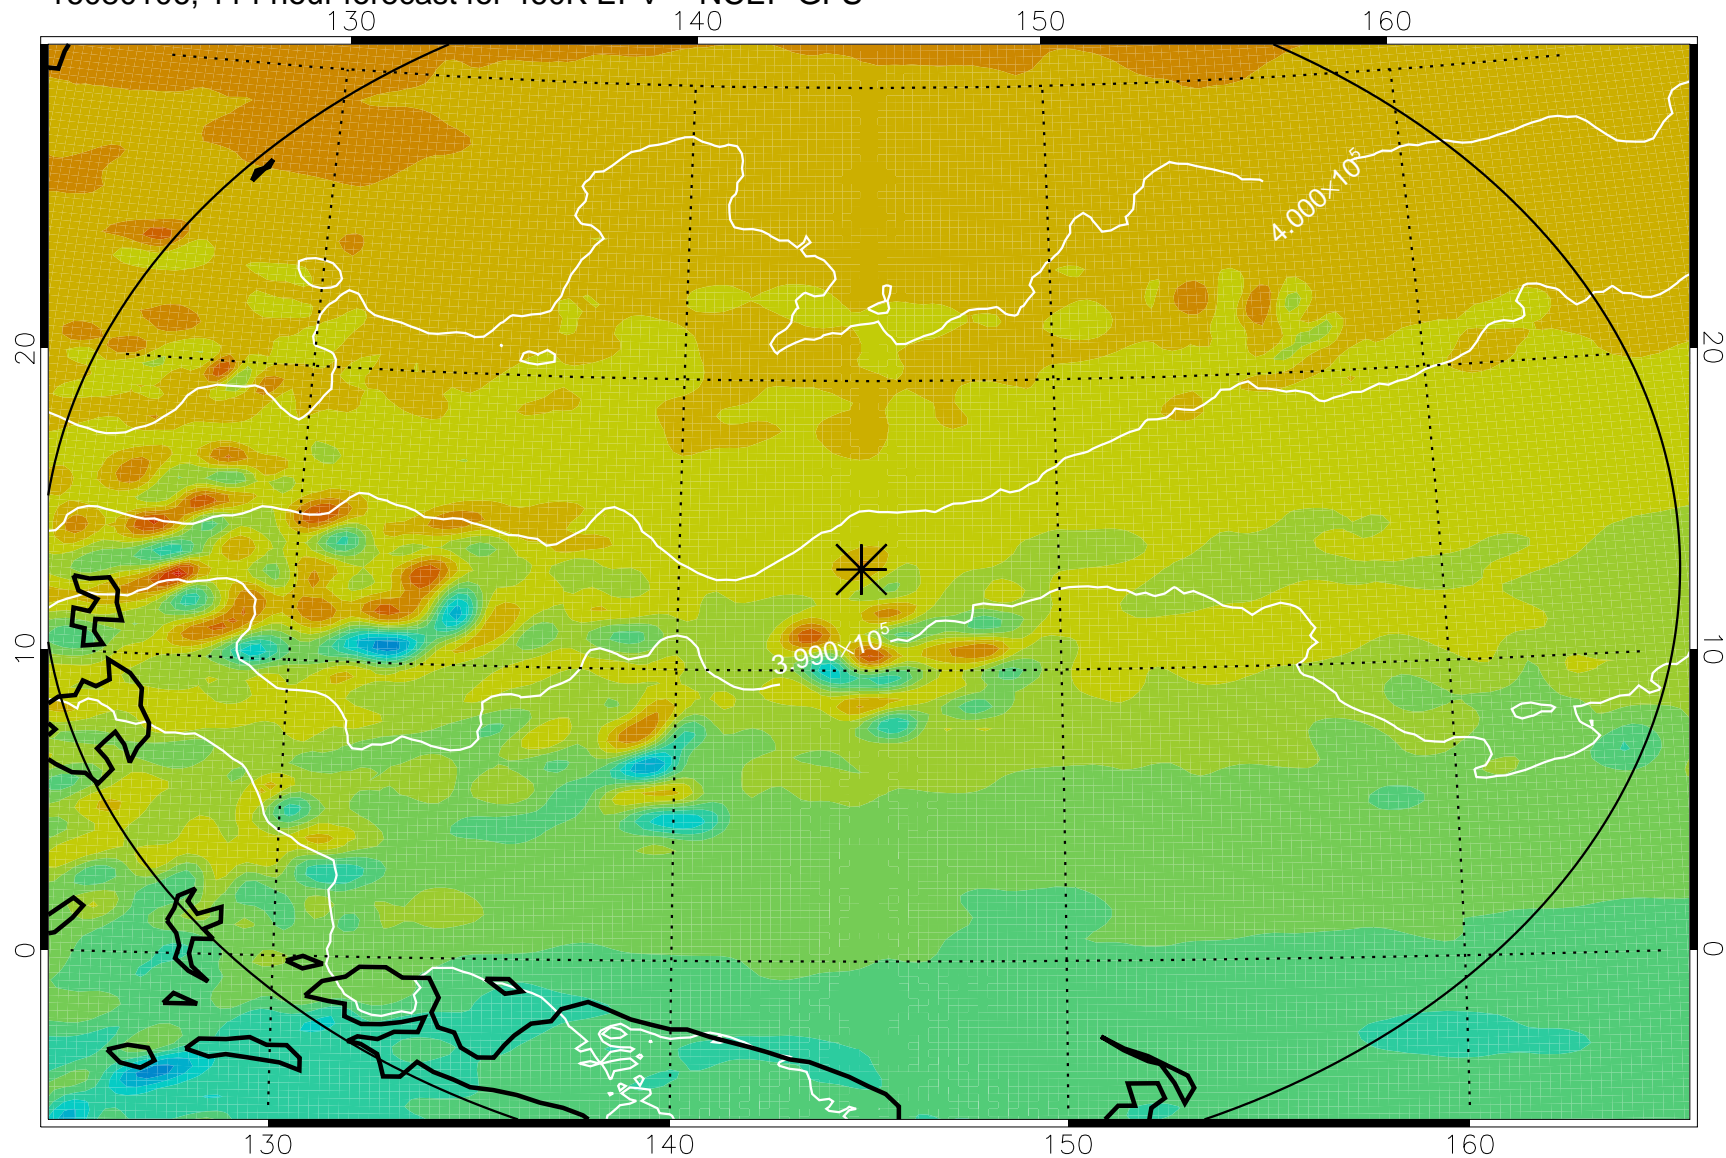

16073018, 78 hour forecast for 460K EPV -- NCEP GFS

460K Montgomery Streamfunction, white

Range ring of 2304 km

16073100, 84 hour forecast for 460K EPV -- NCEP GFS

460K Montgomery Streamfunction, white

Range ring of 2304 km

16073106, 90 hour forecast for 460K EPV -- NCEP GFS

460K Montgomery Streamfunction, white

Range ring of 2304 km

16073112, 96 hour forecast for 460K EPV -- NCEP GFS

460K Montgomery Streamfunction, white

Range ring of 2304 km

16073118, 102 hour forecast for 460K EPV -- NCEP GFS

460K Montgomery Streamfunction, white

Range ring of 2304 km

16080100, 108 hour forecast for 460K EPV -- NCEP GFS

460K Montgomery Streamfunction, white

Range ring of 2304 km

16080106, 114 hour forecast for 460K EPV -- NCEP GFS

460K Montgomery Streamfunction, white

Range ring of 2304 km

16080112, 120 hour forecast for 460K EPV -- NCEP GFS

460K Montgomery Streamfunction, white

Range ring of 2304 km