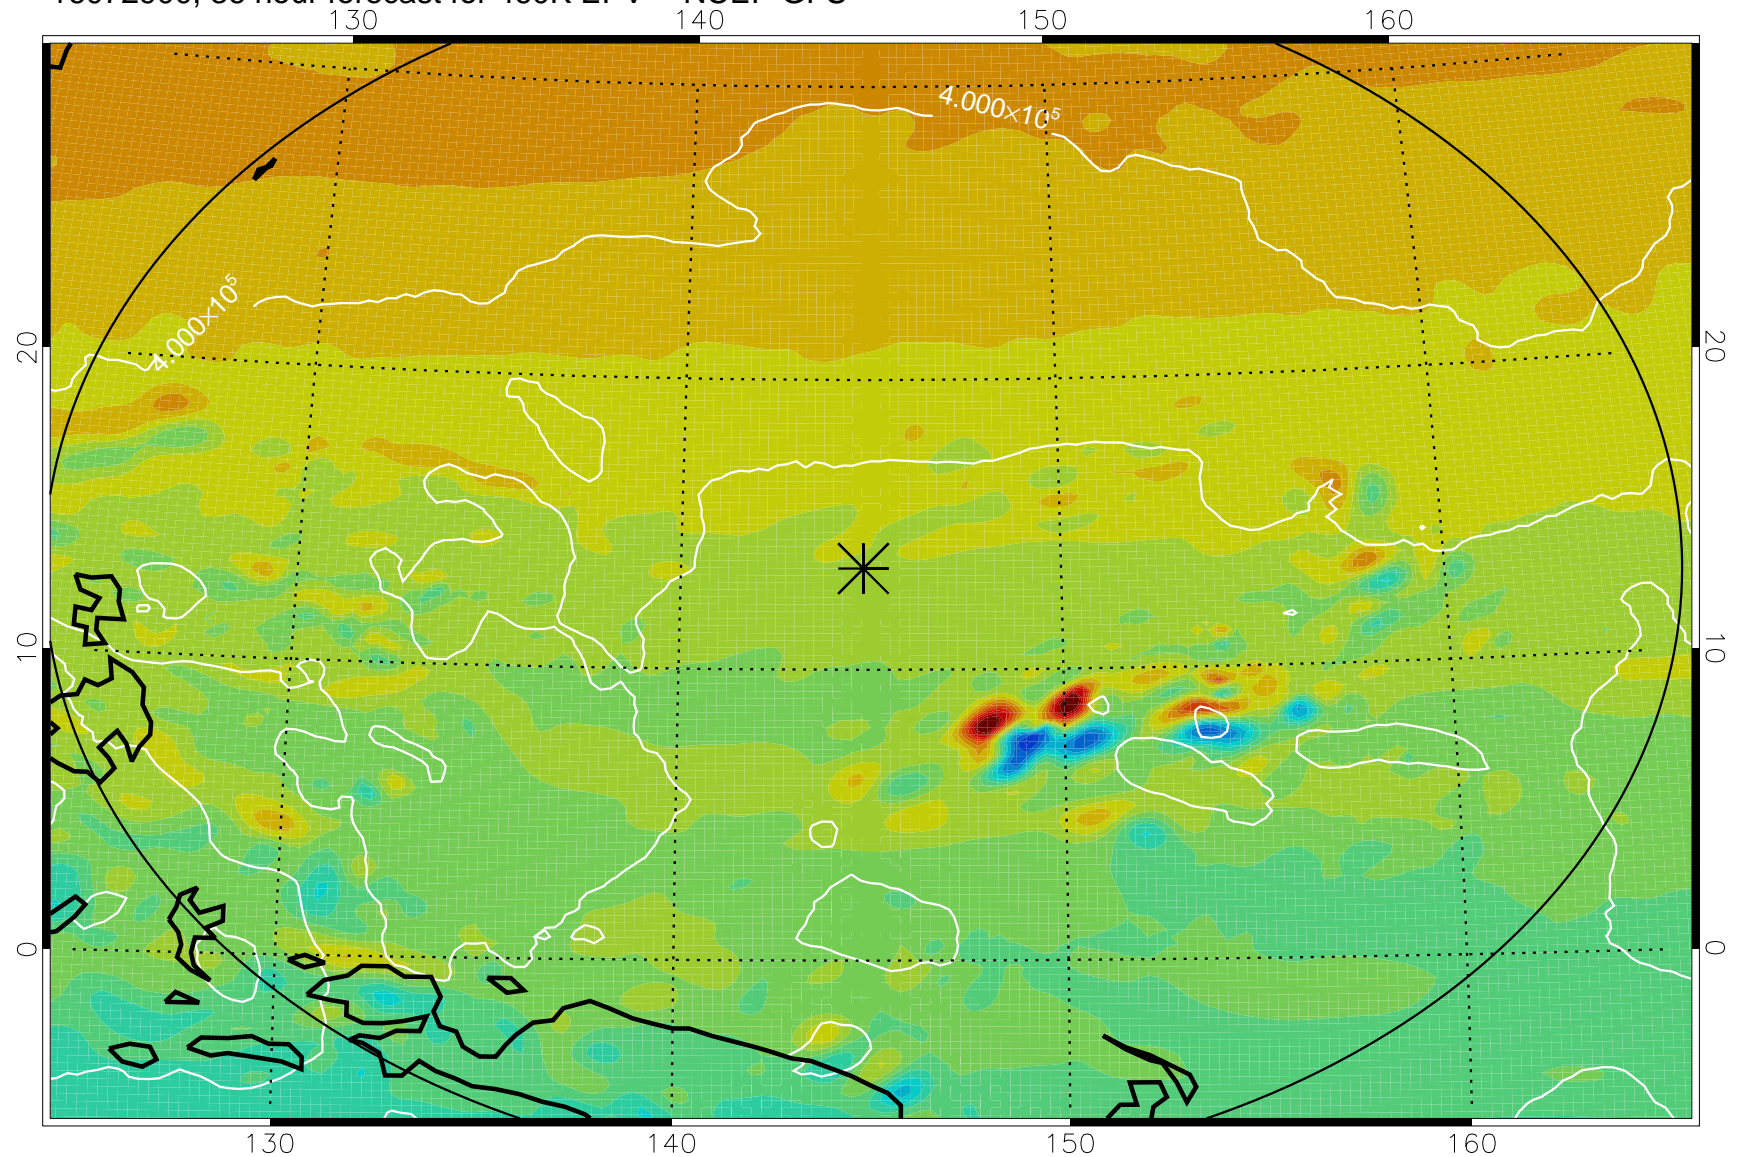

16072806, 18 hour forecast for 460K EPV -- NCEP GFS

460K Montgomery Streamfunction, white

Range ring of 2304 km

16072812, 24 hour forecast for 460K EPV -- NCEP GFS

460K Montgomery Streamfunction, white

Range ring of 2304 km

16072818, 30 hour forecast for 460K EPV -- NCEP GFS

460K Montgomery Streamfunction, white

Range ring of 2304 km

16072900, 36 hour forecast for 460K EPV -- NCEP GFS

460K Montgomery Streamfunction, white

Range ring of 2304 km

16072906, 42 hour forecast for 460K EPV -- NCEP GFS

460K Montgomery Streamfunction, white

Range ring of 2304 km

16072912, 48 hour forecast for 460K EPV -- NCEP GFS

460K Montgomery Streamfunction, white

Range ring of 2304 km

16072918, 54 hour forecast for 460K EPV -- NCEP GFS

460K Montgomery Streamfunction, white

Range ring of 2304 km

16073000, 60 hour forecast for 460K EPV -- NCEP GFS

460K Montgomery Streamfunction, white

Range ring of 2304 km