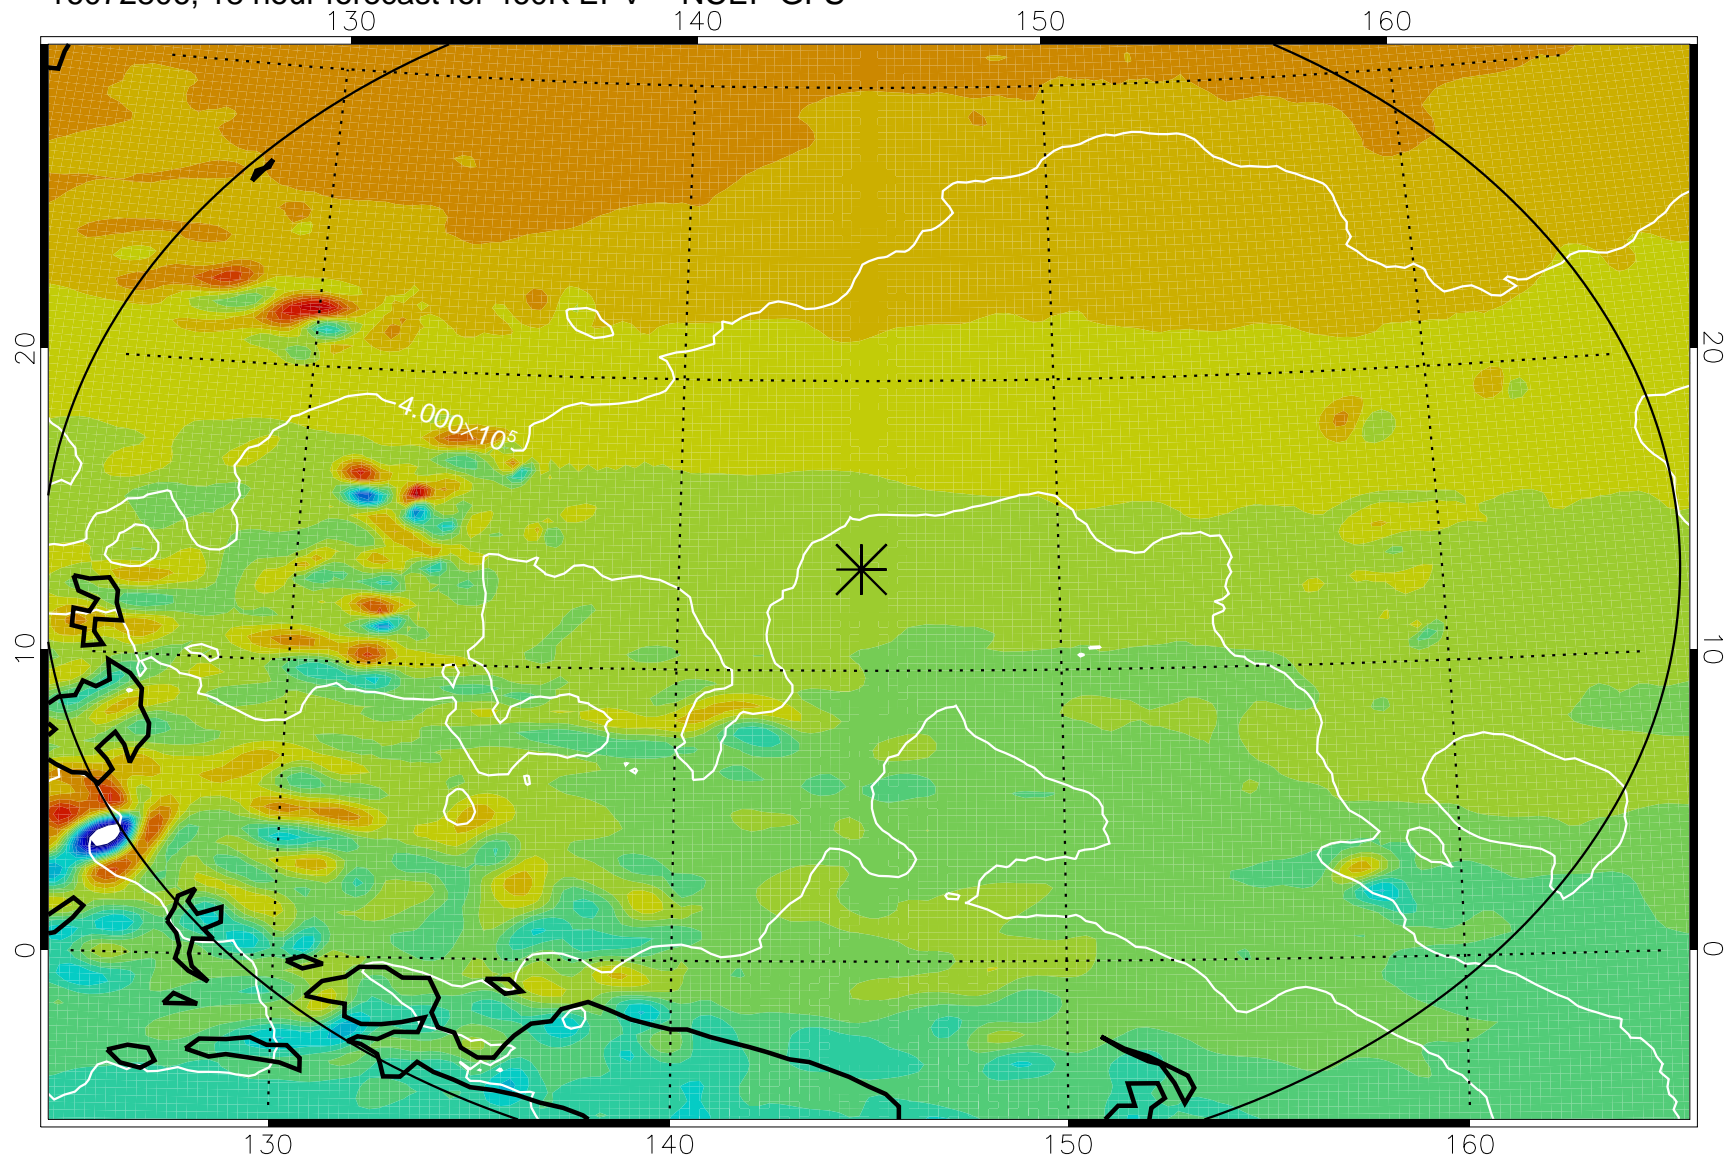

16072718, 6 hour forecast for 460K EPV -- NCEP GFS

460K Montgomery Streamfunction, white

Range ring of 2304 km

16072800, 12 hour forecast for 460K EPV -- NCEP GFS

460K Montgomery Streamfunction, white

Range ring of 2304 km

16072806, 18 hour forecast for 460K EPV -- NCEP GFS

460K Montgomery Streamfunction, white

Range ring of 2304 km

16072812, 24 hour forecast for 460K EPV -- NCEP GFS

460K Montgomery Streamfunction, white

Range ring of 2304 km

16072818, 30 hour forecast for 460K EPV -- NCEP GFS

460K Montgomery Streamfunction, white

Range ring of 2304 km

16072900, 36 hour forecast for 460K EPV -- NCEP GFS

460K Montgomery Streamfunction, white

Range ring of 2304 km

16073018, 78 hour forecast for 460K EPV -- NCEP GFS

460K Montgomery Streamfunction, white

Range ring of 2304 km

16073100, 84 hour forecast for 460K EPV -- NCEP GFS

460K Montgomery Streamfunction, white

Range ring of 2304 km