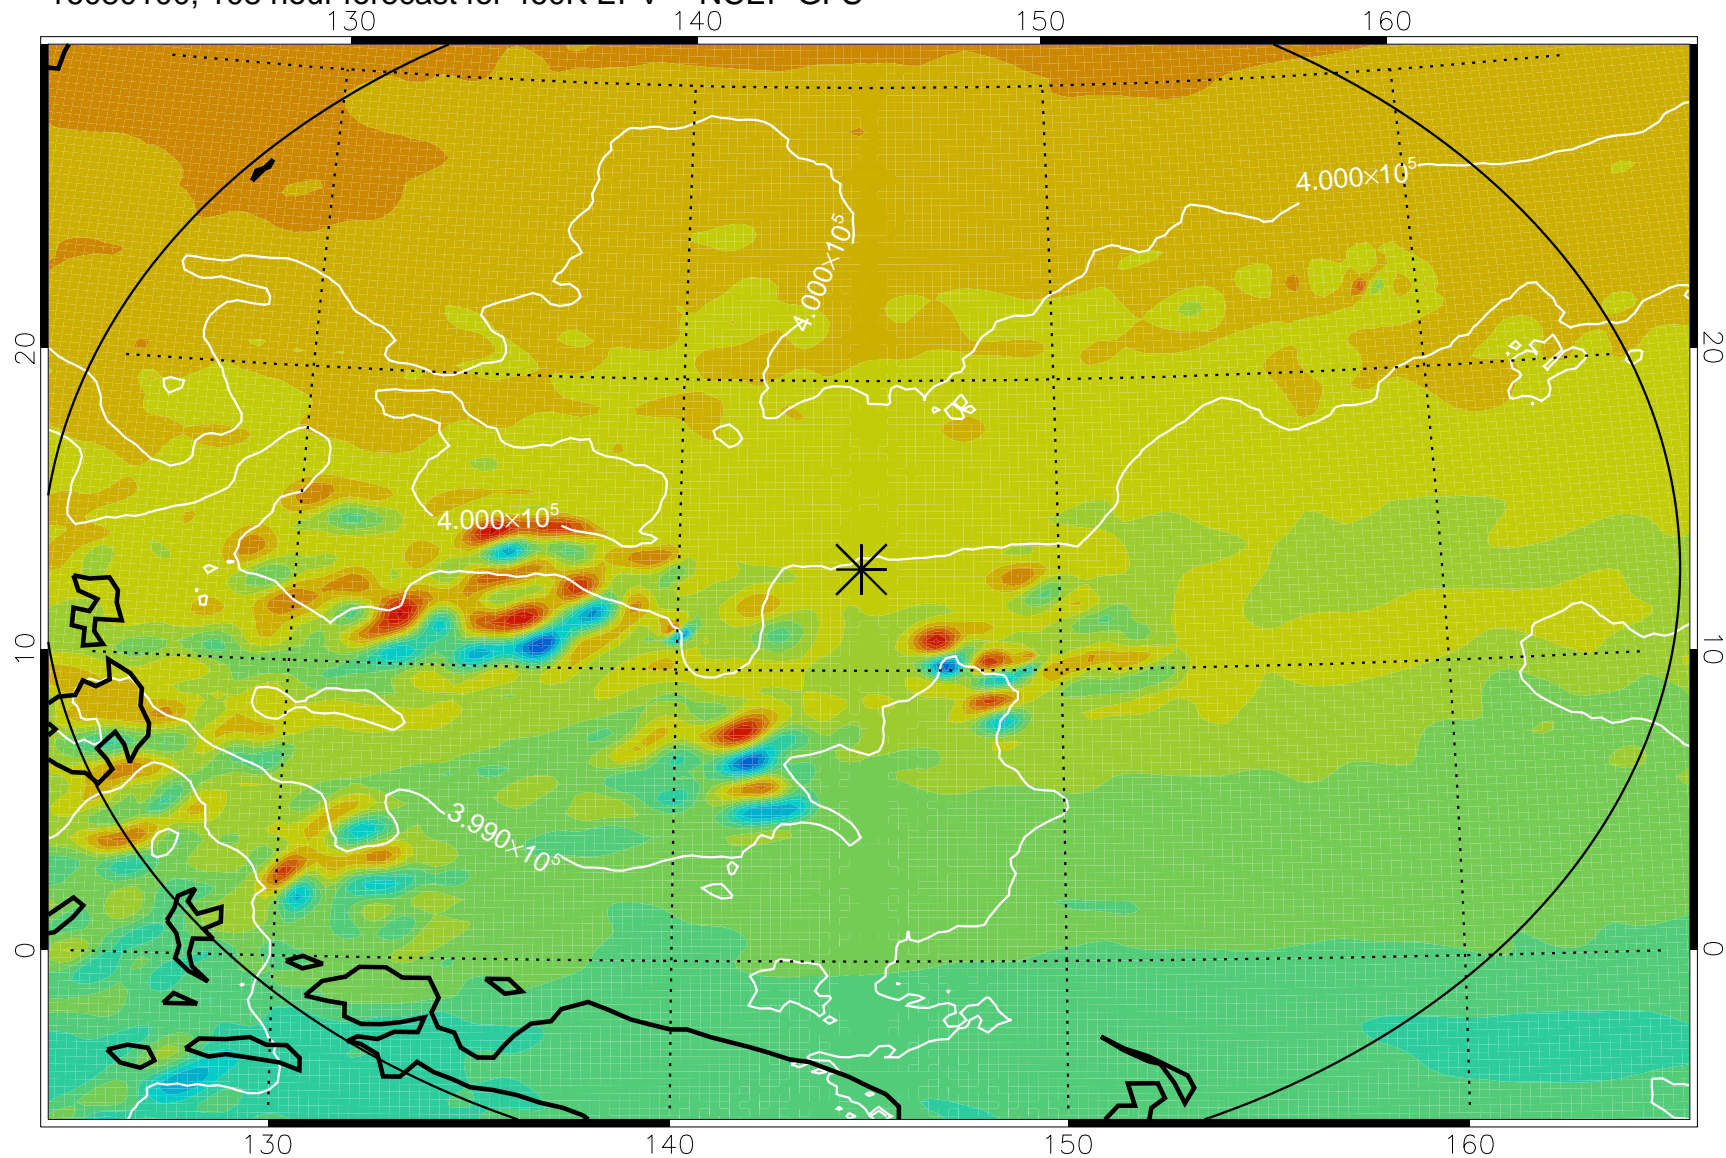

16073018, 78 hour forecast for 460K EPV -- NCEP GFS

460K Montgomery Streamfunction, white

Range ring of 2304 km

16073100, 84 hour forecast for 460K EPV -- NCEP GFS

460K Montgomery Streamfunction, white

Range ring of 2304 km

16073106, 90 hour forecast for 460K EPV -- NCEP GFS

460K Montgomery Streamfunction, white

Range ring of 2304 km

16073112, 96 hour forecast for 460K EPV -- NCEP GFS

460K Montgomery Streamfunction, white

Range ring of 2304 km

16073118, 102 hour forecast for 460K EPV -- NCEP GFS

460K Montgomery Streamfunction, white

Range ring of 2304 km

16080100, 108 hour forecast for 460K EPV -- NCEP GFS

460K Montgomery Streamfunction, white

Range ring of 2304 km

16080106, 114 hour forecast for 460K EPV -- NCEP GFS

460K Montgomery Streamfunction, white

Range ring of 2304 km

16080112, 120 hour forecast for 460K EPV -- NCEP GFS

460K Montgomery Streamfunction, white

Range ring of 2304 km