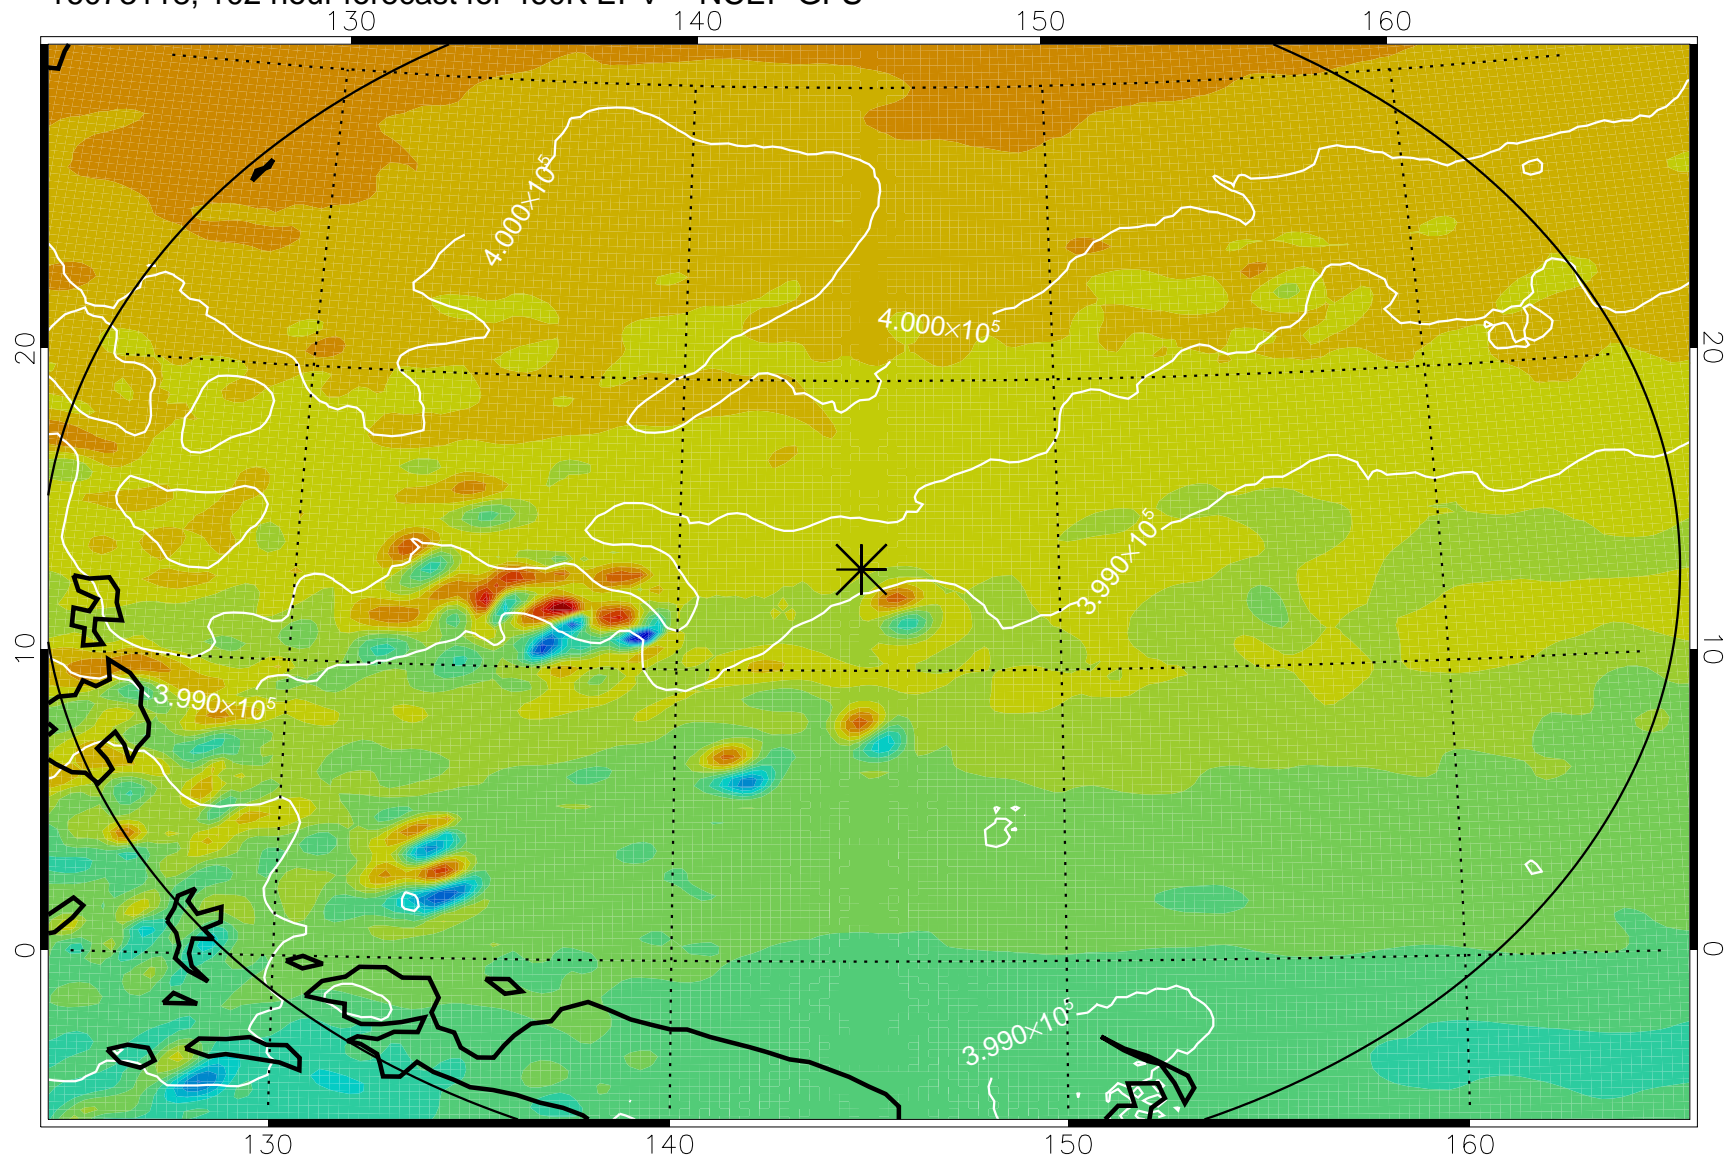

16073018, 78 hour forecast for 460K EPV -- NCEP GFS

460K Montgomery Streamfunction, white

Range ring of 2304 km

16073100, 84 hour forecast for 460K EPV -- NCEP GFS

460K Montgomery Streamfunction, white

Range ring of 2304 km

16073106, 90 hour forecast for 460K EPV -- NCEP GFS

460K Montgomery Streamfunction, white

Range ring of 2304 km

16073112, 96 hour forecast for 460K EPV -- NCEP GFS

460K Montgomery Streamfunction, white

Range ring of 2304 km

16073118, 102 hour forecast for 460K EPV -- NCEP GFS

460K Montgomery Streamfunction, white

Range ring of 2304 km

16080100, 108 hour forecast for 460K EPV -- NCEP GFS

460K Montgomery Streamfunction, white

Range ring of 2304 km

16080106, 114 hour forecast for 460K EPV -- NCEP GFS

460K Montgomery Streamfunction, white

Range ring of 2304 km

16080112, 120 hour forecast for 460K EPV -- NCEP GFS

460K Montgomery Streamfunction, white

Range ring of 2304 km