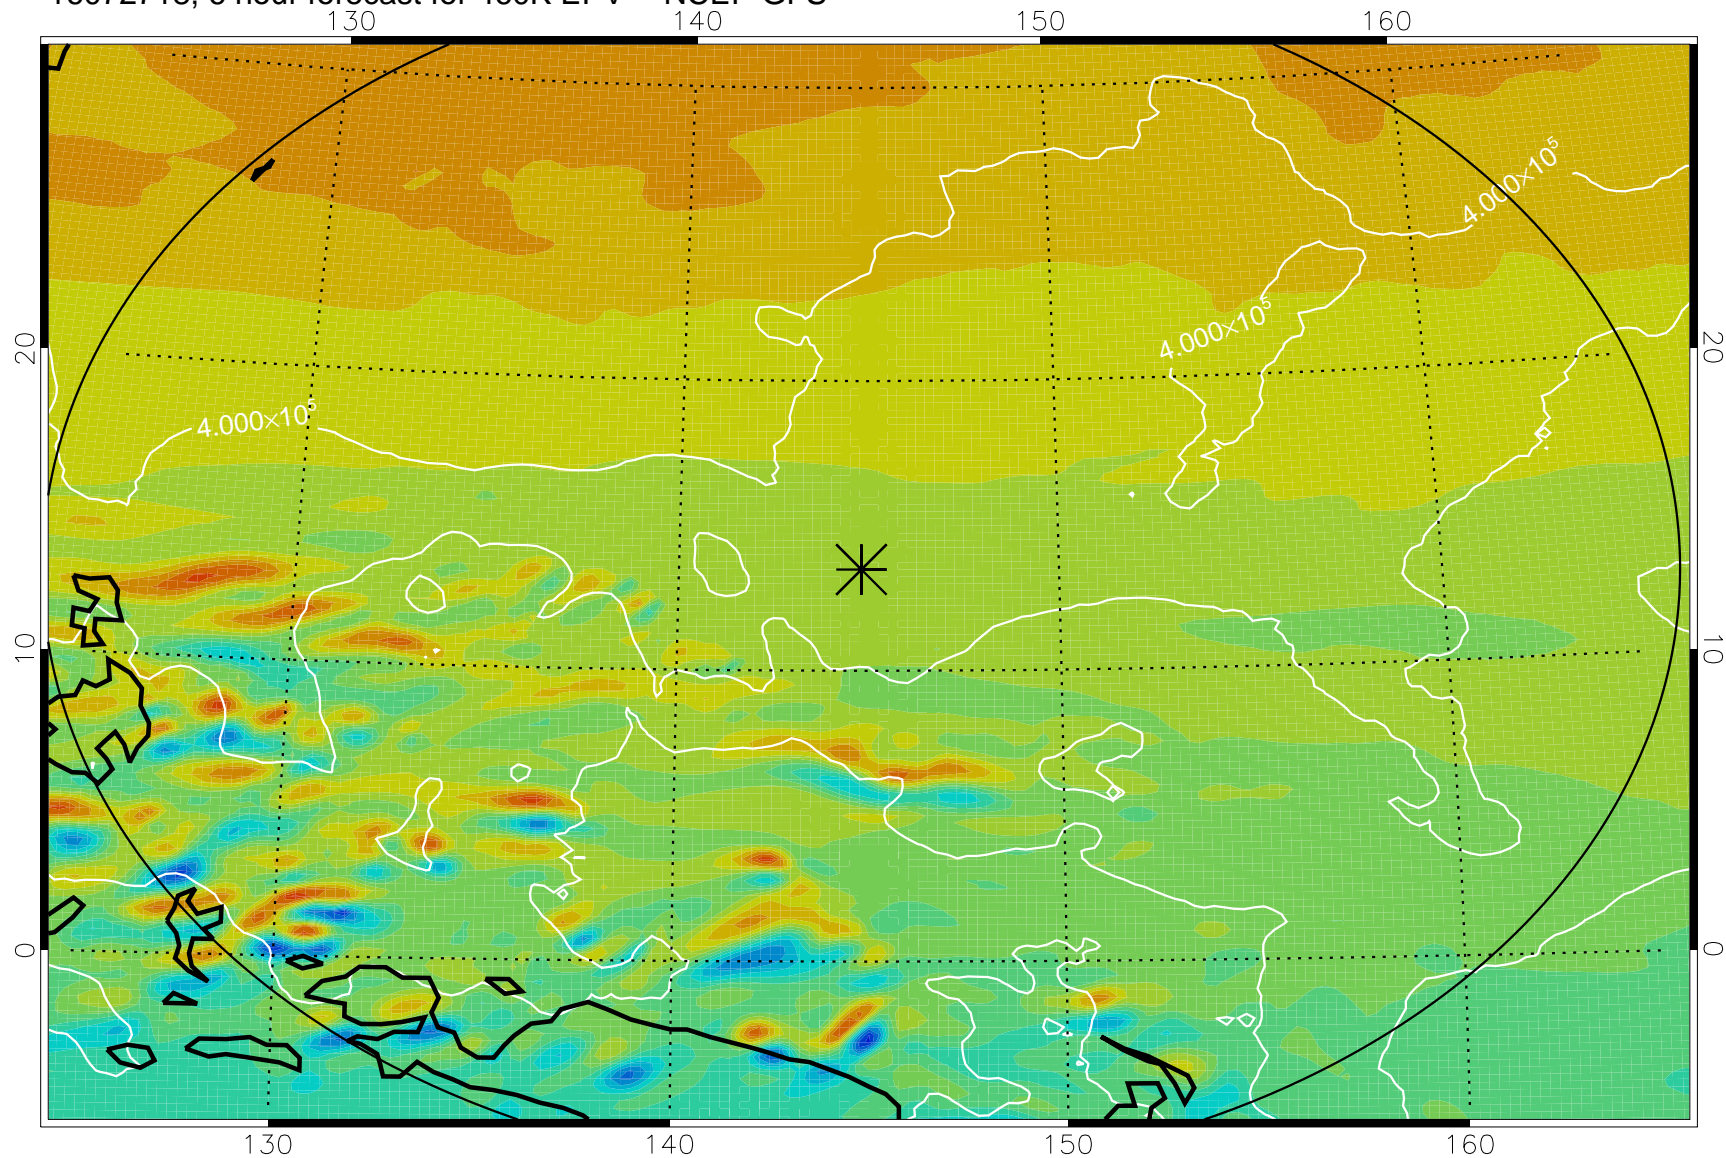

16072718, 6 hour forecast for 460K EPV -- NCEP GFS

460K Montgomery Streamfunction, white

Range ring of 2304 km

16072800, 12 hour forecast for 460K EPV -- NCEP GFS

460K Montgomery Streamfunction, white

Range ring of 2304 km

16072806, 18 hour forecast for 460K EPV -- NCEP GFS

460K Montgomery Streamfunction, white

Range ring of 2304 km

16072812, 24 hour forecast for 460K EPV -- NCEP GFS

460K Montgomery Streamfunction, white

Range ring of 2304 km

16072818, 30 hour forecast for 460K EPV -- NCEP GFS

460K Montgomery Streamfunction, white

Range ring of 2304 km

16072900, 36 hour forecast for 460K EPV -- NCEP GFS

460K Montgomery Streamfunction, white

Range ring of 2304 km

16072918, 54 hour forecast for 460K EPV -- NCEP GFS

460K Montgomery Streamfunction, white

Range ring of 2304 km

16073000, 60 hour forecast for 460K EPV -- NCEP GFS

460K Montgomery Streamfunction, white

Range ring of 2304 km