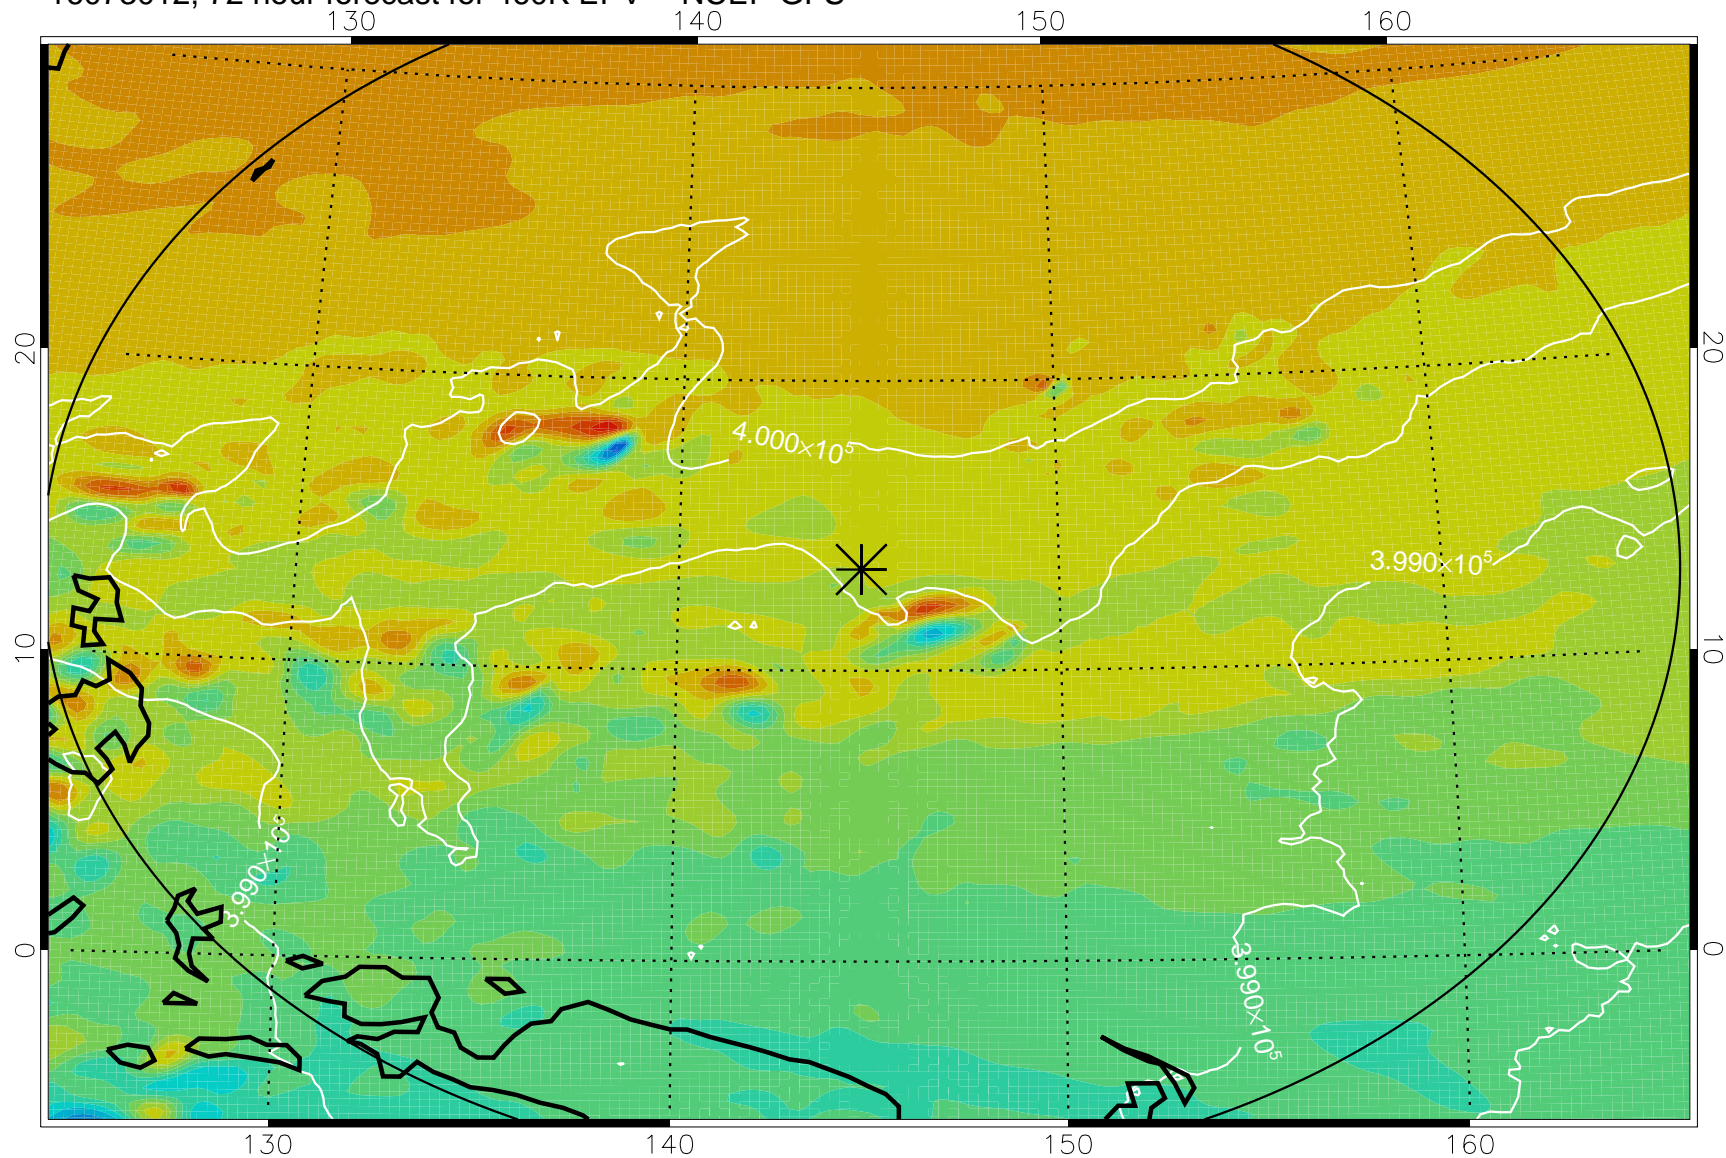

16072918, 54 hour forecast for 460K EPV -- NCEP GFS

460K Montgomery Streamfunction, white

Range ring of 2304 km

16073000, 60 hour forecast for 460K EPV -- NCEP GFS

460K Montgomery Streamfunction, white

Range ring of 2304 km

16073006, 66 hour forecast for 460K EPV -- NCEP GFS

460K Montgomery Streamfunction, white

Range ring of 2304 km

16073012, 72 hour forecast for 460K EPV -- NCEP GFS

460K Montgomery Streamfunction, white

Range ring of 2304 km

16073018, 78 hour forecast for 460K EPV -- NCEP GFS

460K Montgomery Streamfunction, white

Range ring of 2304 km

16073100, 84 hour forecast for 460K EPV -- NCEP GFS

460K Montgomery Streamfunction, white

Range ring of 2304 km

16073118, 102 hour forecast for 460K EPV -- NCEP GFS

460K Montgomery Streamfunction, white

Range ring of 2304 km

16080100, 108 hour forecast for 460K EPV -- NCEP GFS

460K Montgomery Streamfunction, white

Range ring of 2304 km