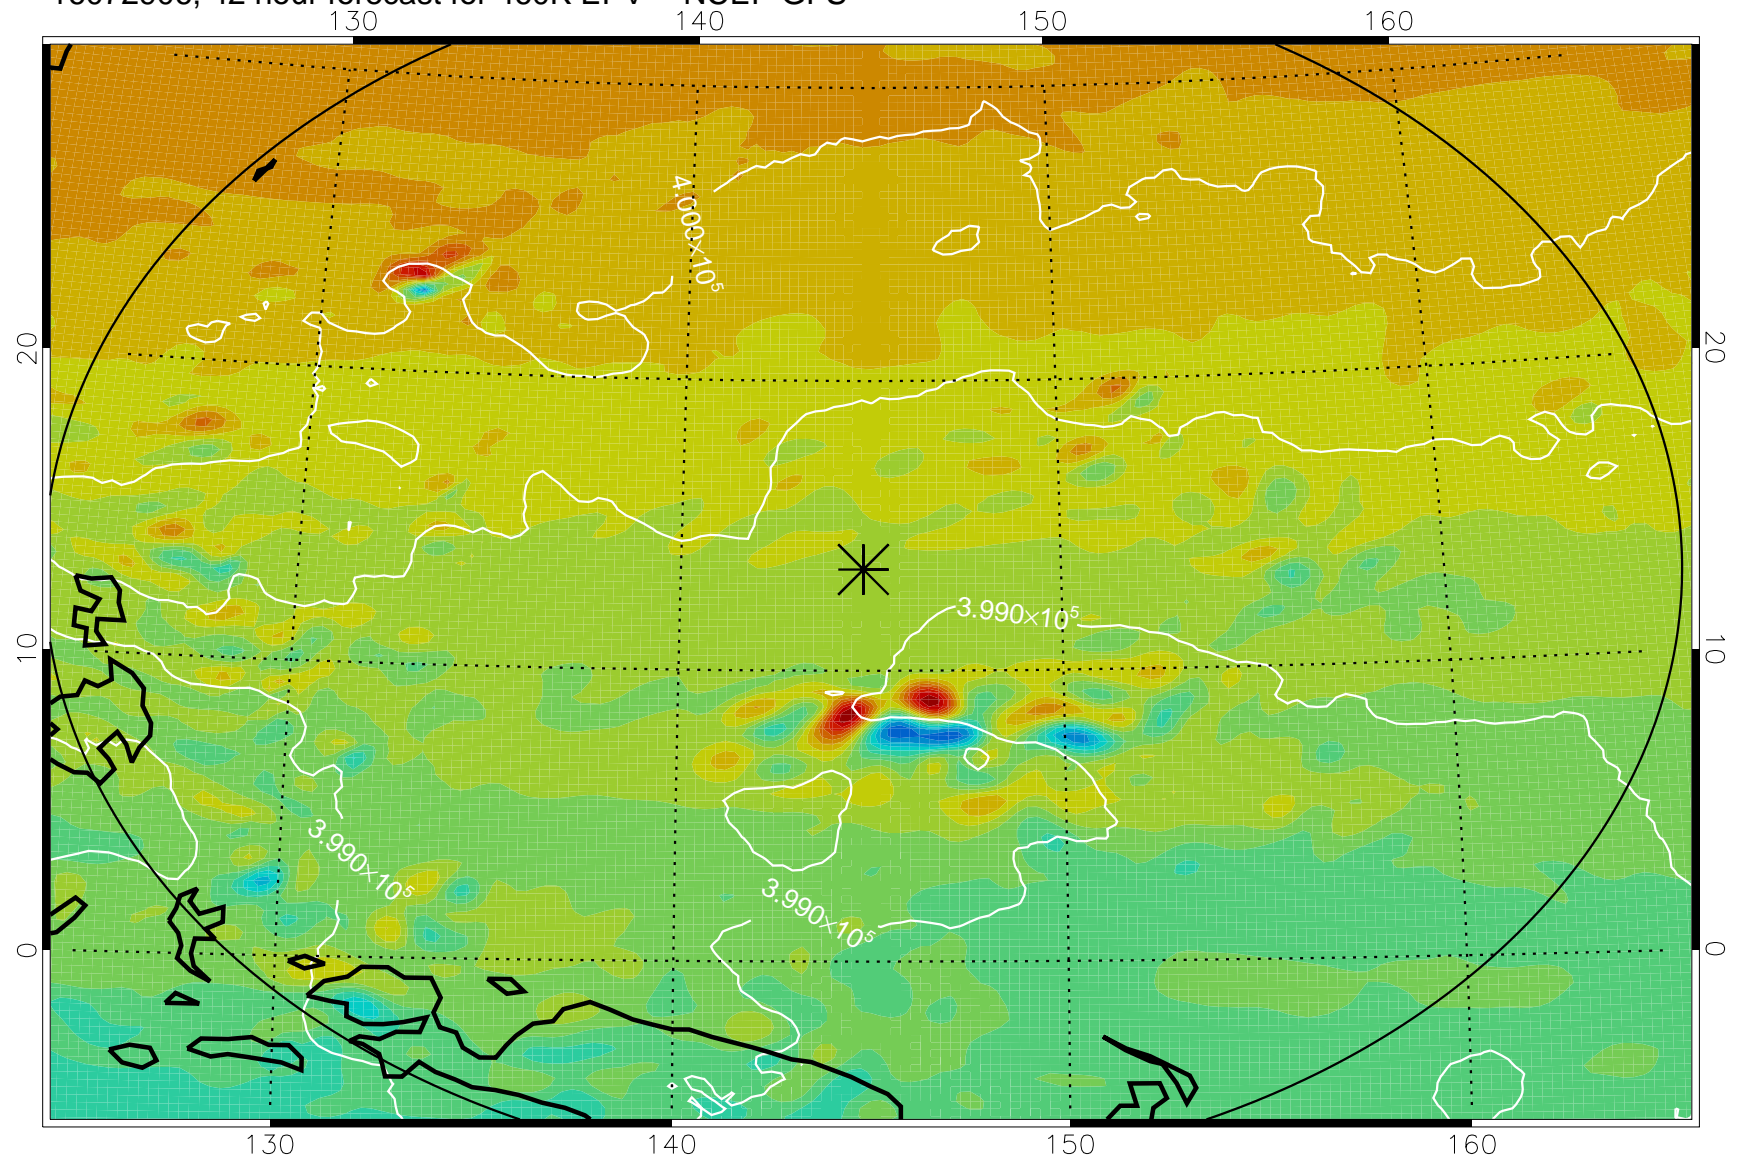

16072818, 30 hour forecast for 460K EPV -- NCEP GFS

460K Montgomery Streamfunction, white

Range ring of 2304 km

16072900, 36 hour forecast for 460K EPV -- NCEP GFS

460K Montgomery Streamfunction, white

Range ring of 2304 km

16072906, 42 hour forecast for 460K EPV -- NCEP GFS

460K Montgomery Streamfunction, white

Range ring of 2304 km

16072912, 48 hour forecast for 460K EPV -- NCEP GFS

460K Montgomery Streamfunction, white

Range ring of 2304 km

16072918, 54 hour forecast for 460K EPV -- NCEP GFS

460K Montgomery Streamfunction, white

Range ring of 2304 km

16073000, 60 hour forecast for 460K EPV -- NCEP GFS

460K Montgomery Streamfunction, white

Range ring of 2304 km

16073006, 66 hour forecast for 460K EPV -- NCEP GFS

460K Montgomery Streamfunction, white

Range ring of 2304 km

16073012, 72 hour forecast for 460K EPV -- NCEP GFS

460K Montgomery Streamfunction, white

Range ring of 2304 km