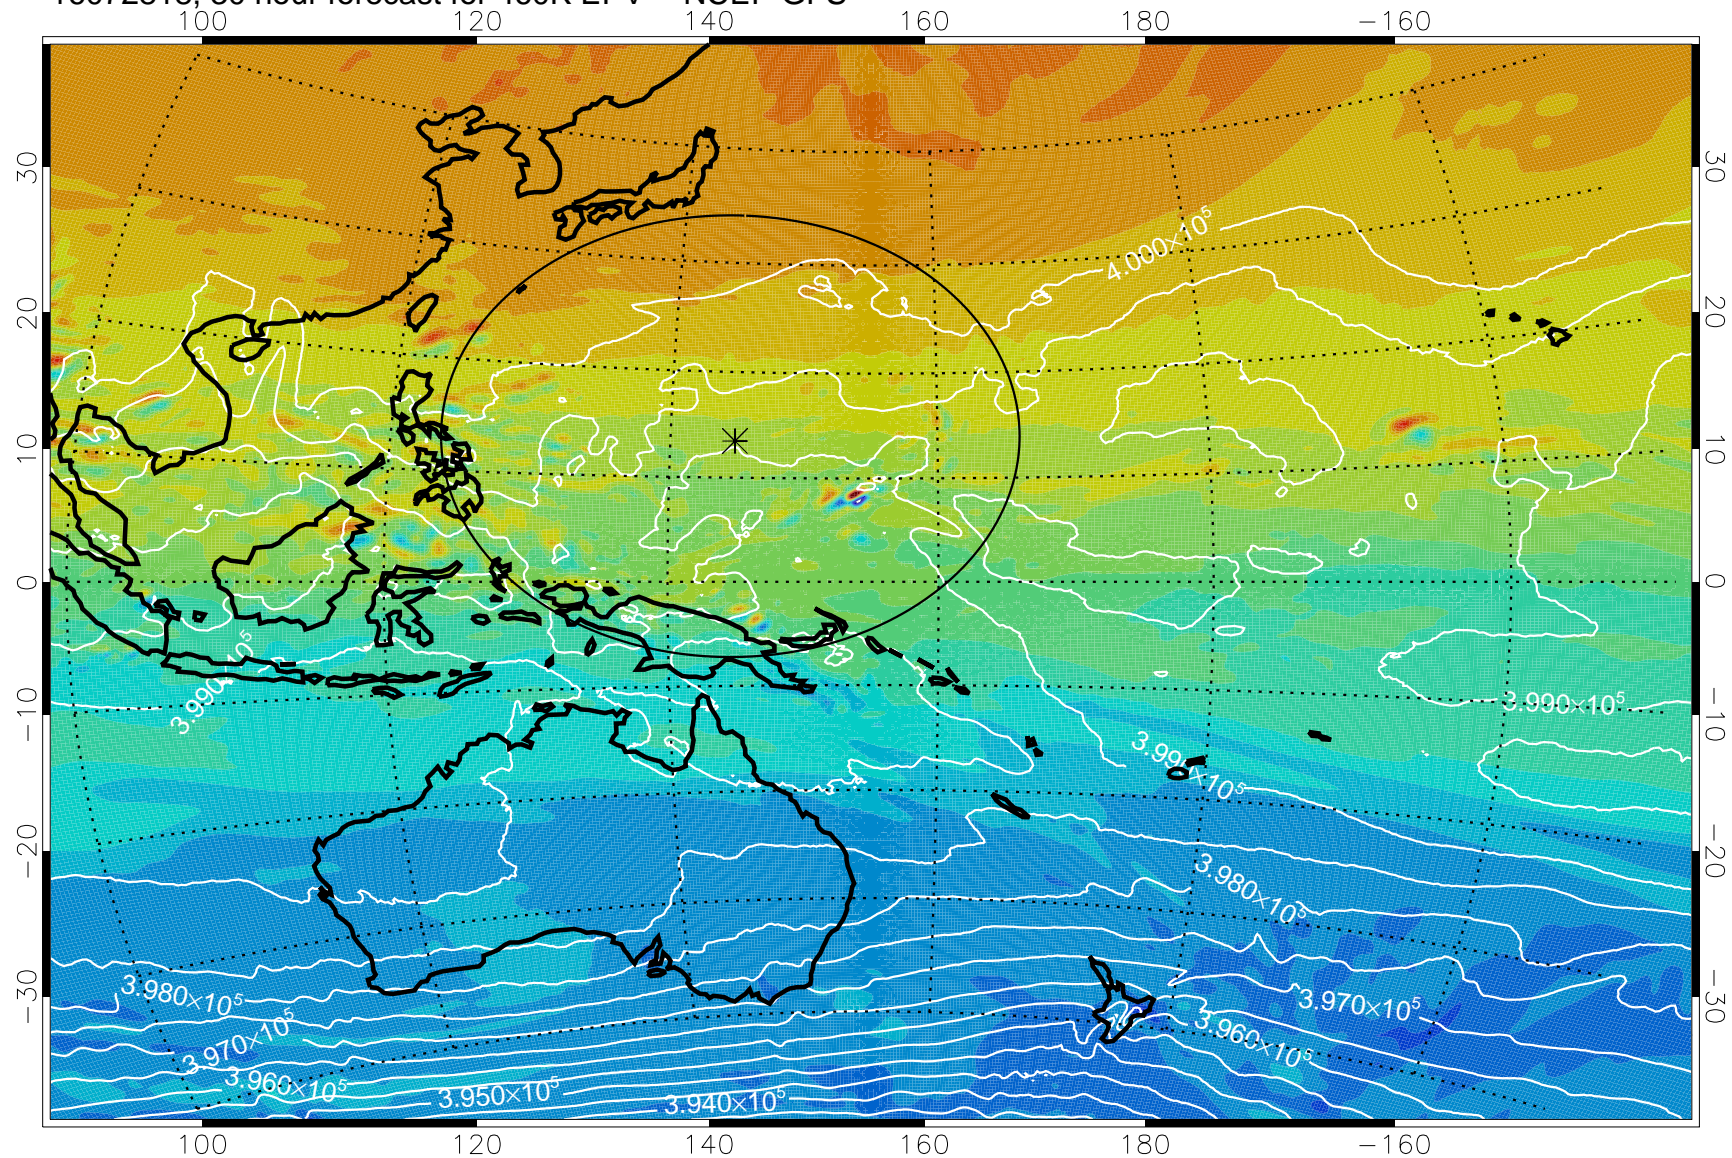

16072806, 18 hour forecast for 460K EPV -- NCEP GFS

460K Montgomery Streamfunction, white

Range ring of 2304 km

16072812, 24 hour forecast for 460K EPV -- NCEP GFS

460K Montgomery Streamfunction, white

Range ring of 2304 km

16072818, 30 hour forecast for 460K EPV -- NCEP GFS

460K Montgomery Streamfunction, white

Range ring of 2304 km

16072900, 36 hour forecast for 460K EPV -- NCEP GFS

460K Montgomery Streamfunction, white

Range ring of 2304 km

16072906, 42 hour forecast for 460K EPV -- NCEP GFS

460K Montgomery Streamfunction, white

Range ring of 2304 km

16072912, 48 hour forecast for 460K EPV -- NCEP GFS

460K Montgomery Streamfunction, white

Range ring of 2304 km

16072918, 54 hour forecast for 460K EPV -- NCEP GFS

460K Montgomery Streamfunction, white

Range ring of 2304 km

16073000, 60 hour forecast for 460K EPV -- NCEP GFS

460K Montgomery Streamfunction, white

Range ring of 2304 km