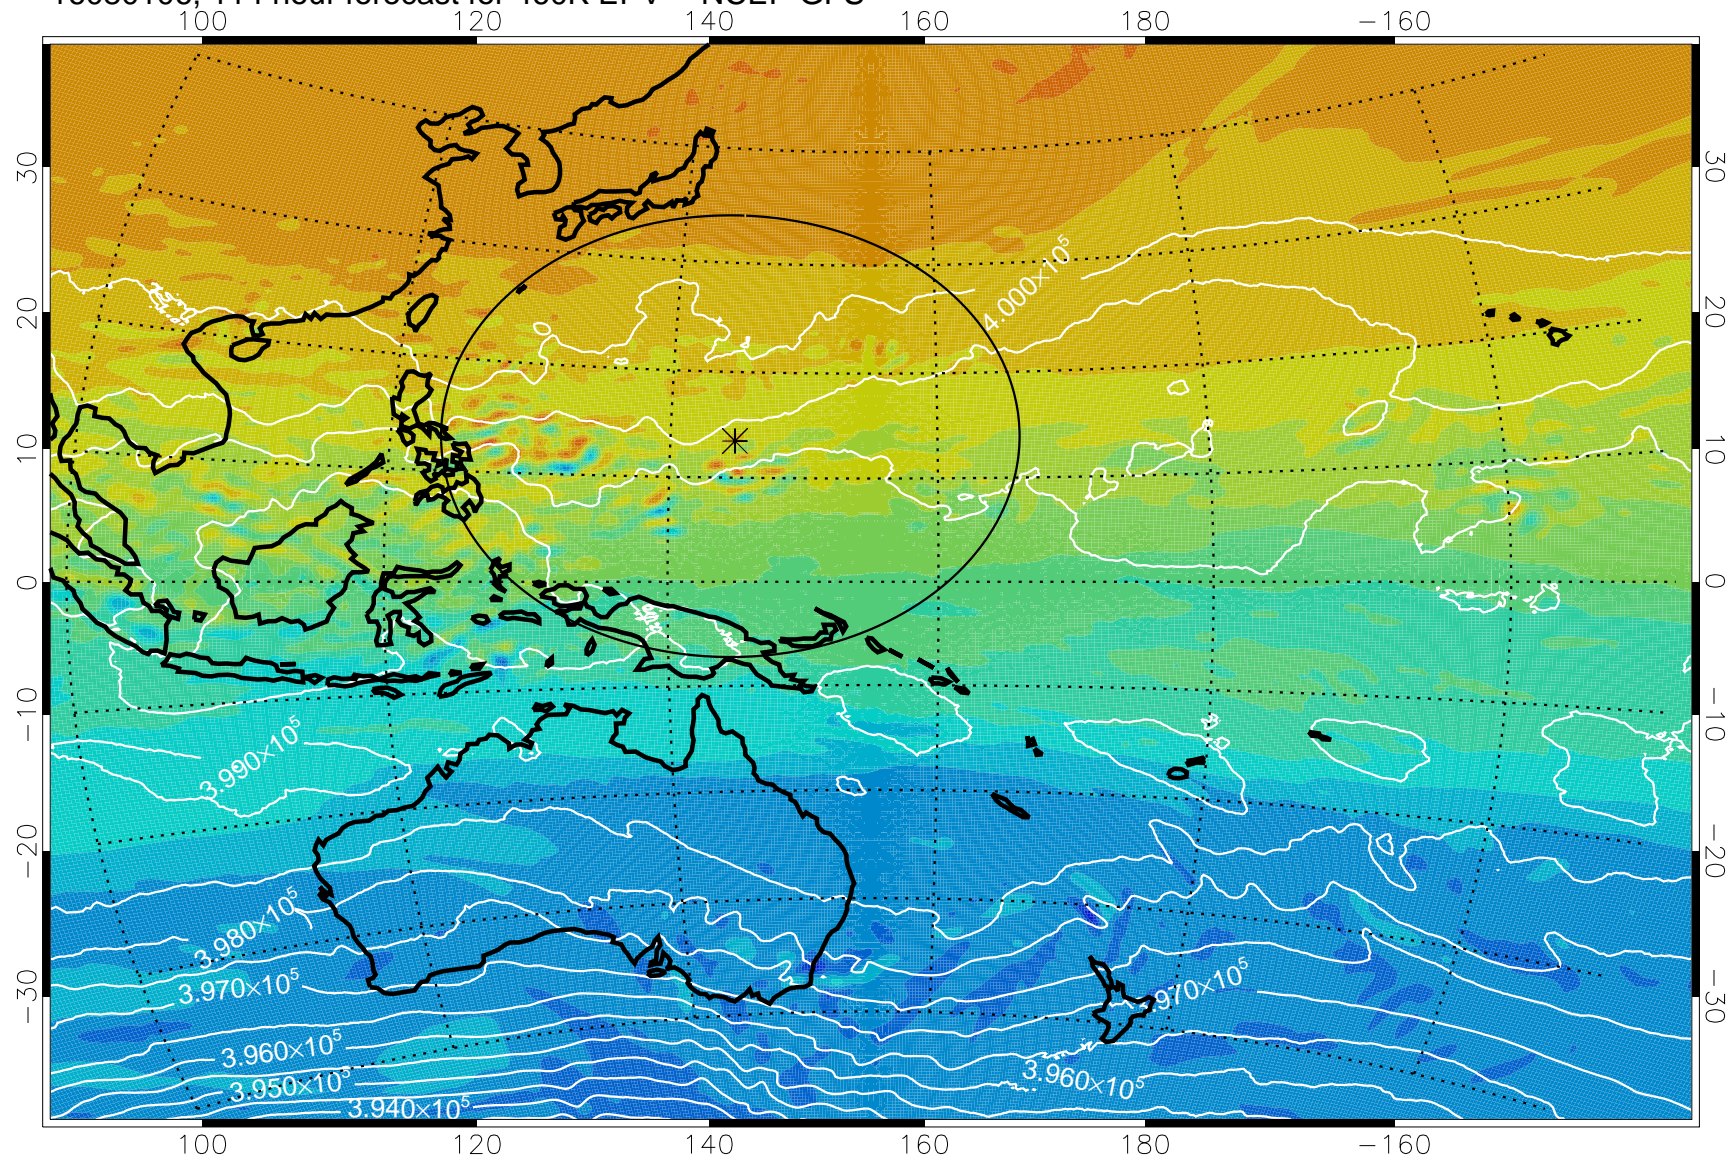

16073106, 90 hour forecast for 460K EPV -- NCEP GFS

460K Montgomery Streamfunction, white

Range ring of 2304 km

16073112, 96 hour forecast for 460K EPV -- NCEP GFS

460K Montgomery Streamfunction, white

Range ring of 2304 km

16073118, 102 hour forecast for 460K EPV -- NCEP GFS

460K Montgomery Streamfunction, white

Range ring of 2304 km

16080100, 108 hour forecast for 460K EPV -- NCEP GFS

460K Montgomery Streamfunction, white

Range ring of 2304 km

16080106, 114 hour forecast for 460K EPV -- NCEP GFS

460K Montgomery Streamfunction, white

Range ring of 2304 km

16080112, 120 hour forecast for 460K EPV -- NCEP GFS

460K Montgomery Streamfunction, white

Range ring of 2304 km