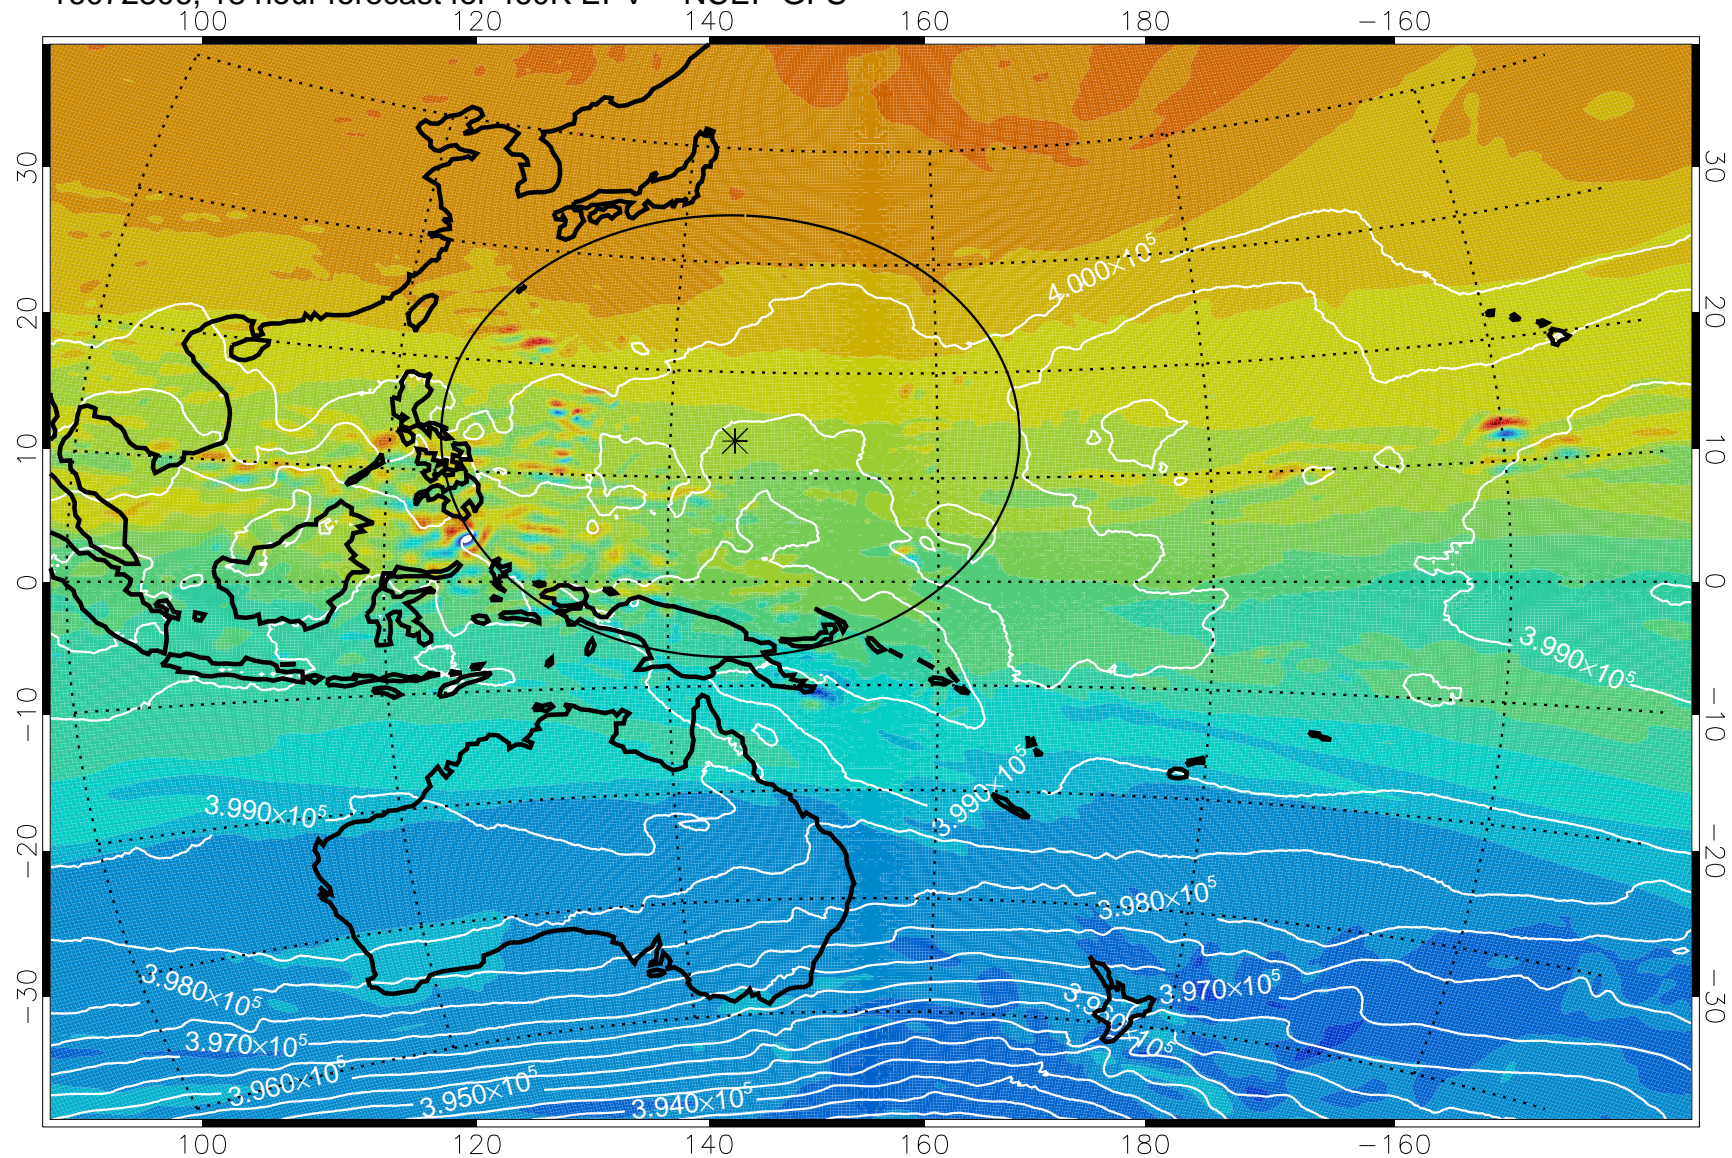

16072718, 6 hour forecast for 460K EPV -- NCEP GFS

460K Montgomery Streamfunction, white

Range ring of 2304 km

16072800, 12 hour forecast for 460K EPV -- NCEP GFS

460K Montgomery Streamfunction, white

Range ring of 2304 km

16072806, 18 hour forecast for 460K EPV -- NCEP GFS

460K Montgomery Streamfunction, white

Range ring of 2304 km

16072812, 24 hour forecast for 460K EPV -- NCEP GFS

460K Montgomery Streamfunction, white

Range ring of 2304 km

16072818, 30 hour forecast for 460K EPV -- NCEP GFS

460K Montgomery Streamfunction, white

Range ring of 2304 km

16072900, 36 hour forecast for 460K EPV -- NCEP GFS

460K Montgomery Streamfunction, white

Range ring of 2304 km

16072906, 42 hour forecast for 460K EPV -- NCEP GFS

460K Montgomery Streamfunction, white

Range ring of 2304 km

16072912, 48 hour forecast for 460K EPV -- NCEP GFS

460K Montgomery Streamfunction, white

Range ring of 2304 km