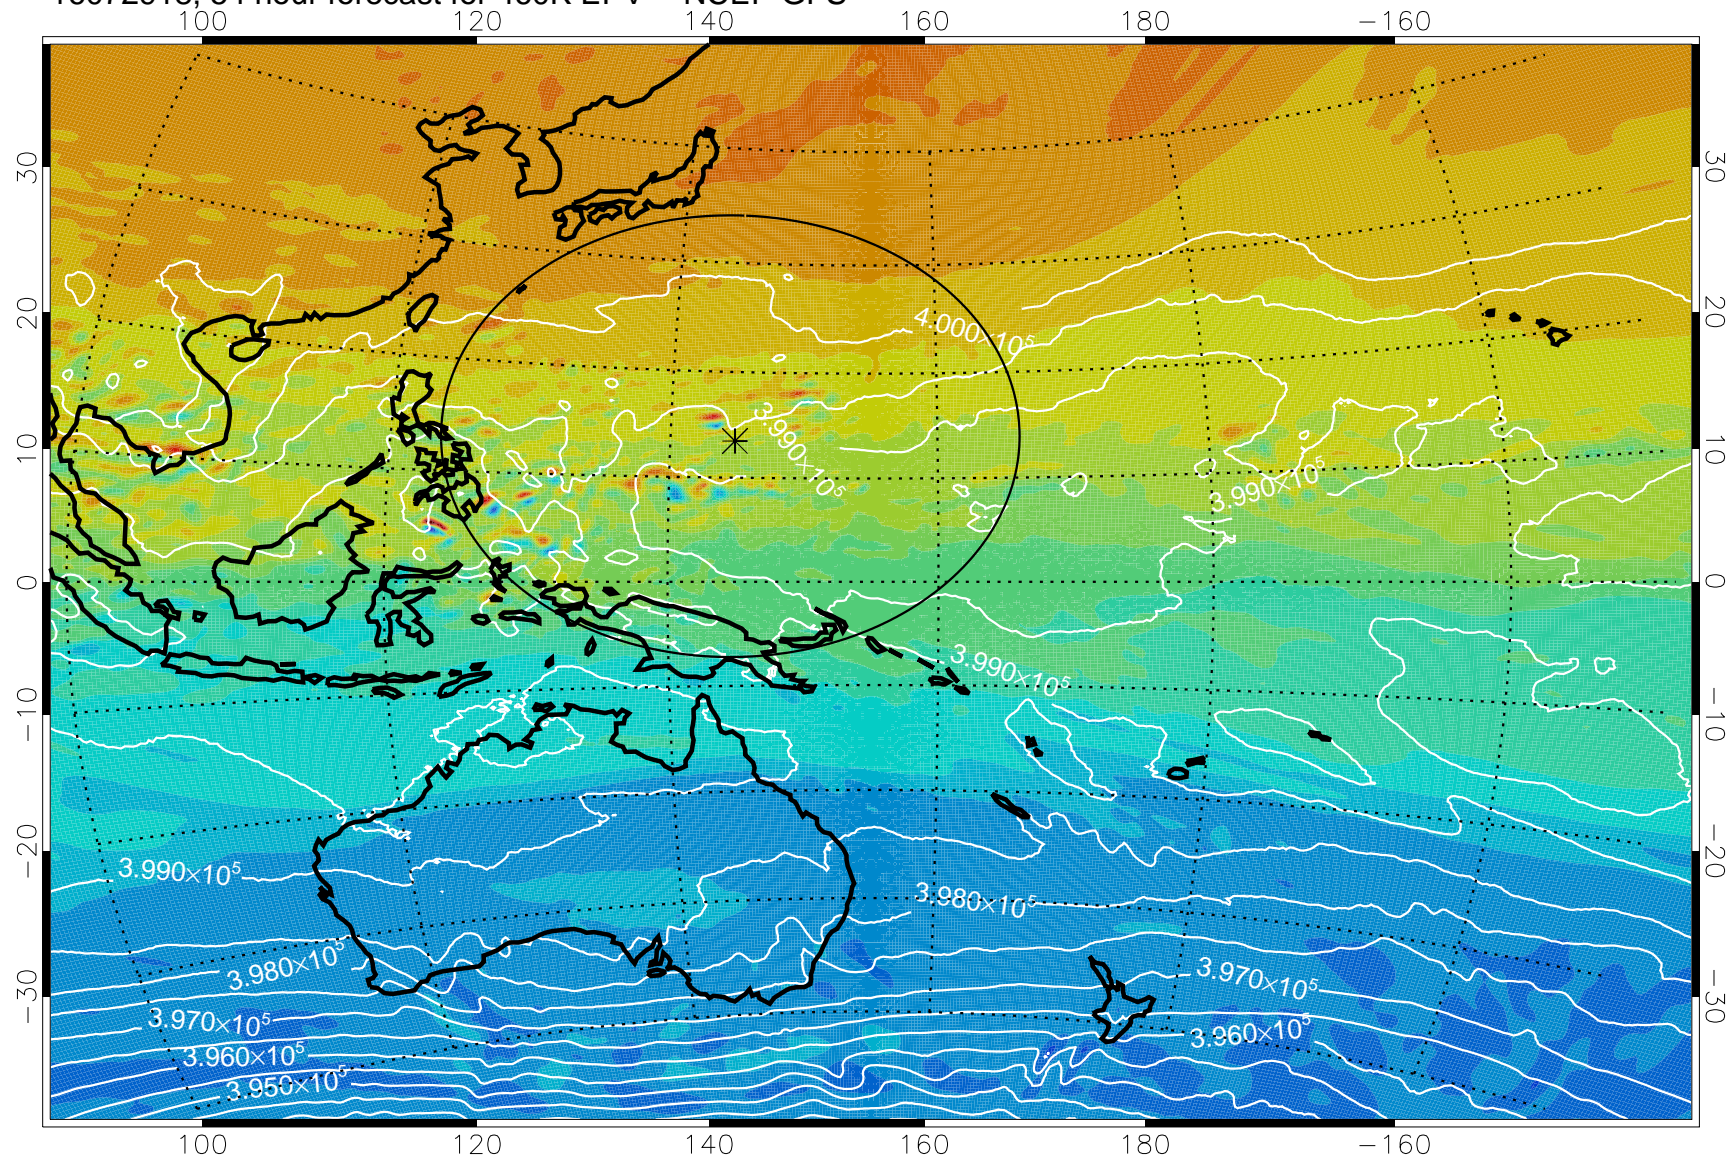

16072906, 42 hour forecast for 460K EPV -- NCEP GFS

460K Montgomery Streamfunction, white

Range ring of 2304 km

16072912, 48 hour forecast for 460K EPV -- NCEP GFS

460K Montgomery Streamfunction, white

Range ring of 2304 km

16072918, 54 hour forecast for 460K EPV -- NCEP GFS

460K Montgomery Streamfunction, white

Range ring of 2304 km

16073000, 60 hour forecast for 460K EPV -- NCEP GFS

460K Montgomery Streamfunction, white

Range ring of 2304 km

16073006, 66 hour forecast for 460K EPV -- NCEP GFS

460K Montgomery Streamfunction, white

Range ring of 2304 km

16073012, 72 hour forecast for 460K EPV -- NCEP GFS

460K Montgomery Streamfunction, white

Range ring of 2304 km

16073018, 78 hour forecast for 460K EPV -- NCEP GFS

460K Montgomery Streamfunction, white

Range ring of 2304 km

16073100, 84 hour forecast for 460K EPV -- NCEP GFS

460K Montgomery Streamfunction, white

Range ring of 2304 km