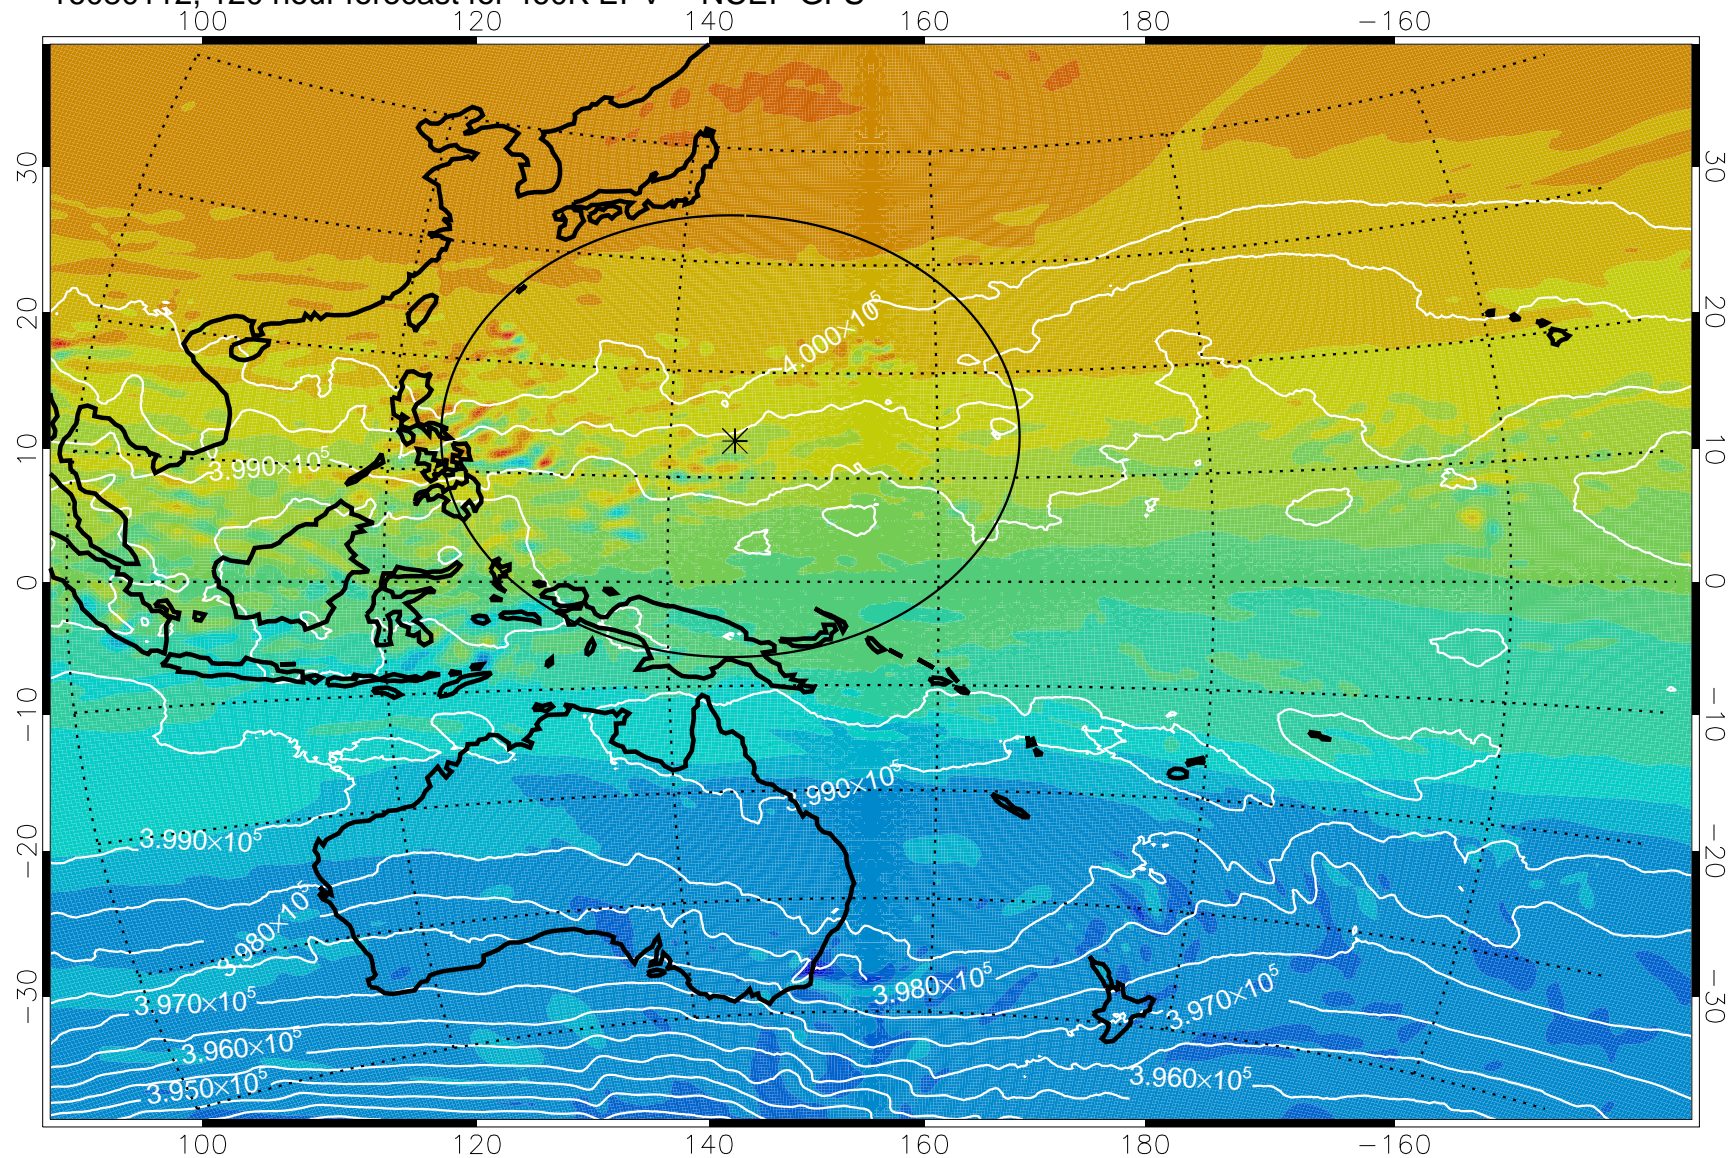

16073106, 90 hour forecast for 460K EPV -- NCEP GFS

460K Montgomery Streamfunction, white

Range ring of 2304 km

16073112, 96 hour forecast for 460K EPV -- NCEP GFS

460K Montgomery Streamfunction, white

Range ring of 2304 km

16073118, 102 hour forecast for 460K EPV -- NCEP GFS

460K Montgomery Streamfunction, white

Range ring of 2304 km

16080100, 108 hour forecast for 460K EPV -- NCEP GFS

460K Montgomery Streamfunction, white

Range ring of 2304 km

16080106, 114 hour forecast for 460K EPV -- NCEP GFS

460K Montgomery Streamfunction, white

Range ring of 2304 km

16080112, 120 hour forecast for 460K EPV -- NCEP GFS

460K Montgomery Streamfunction, white

Range ring of 2304 km