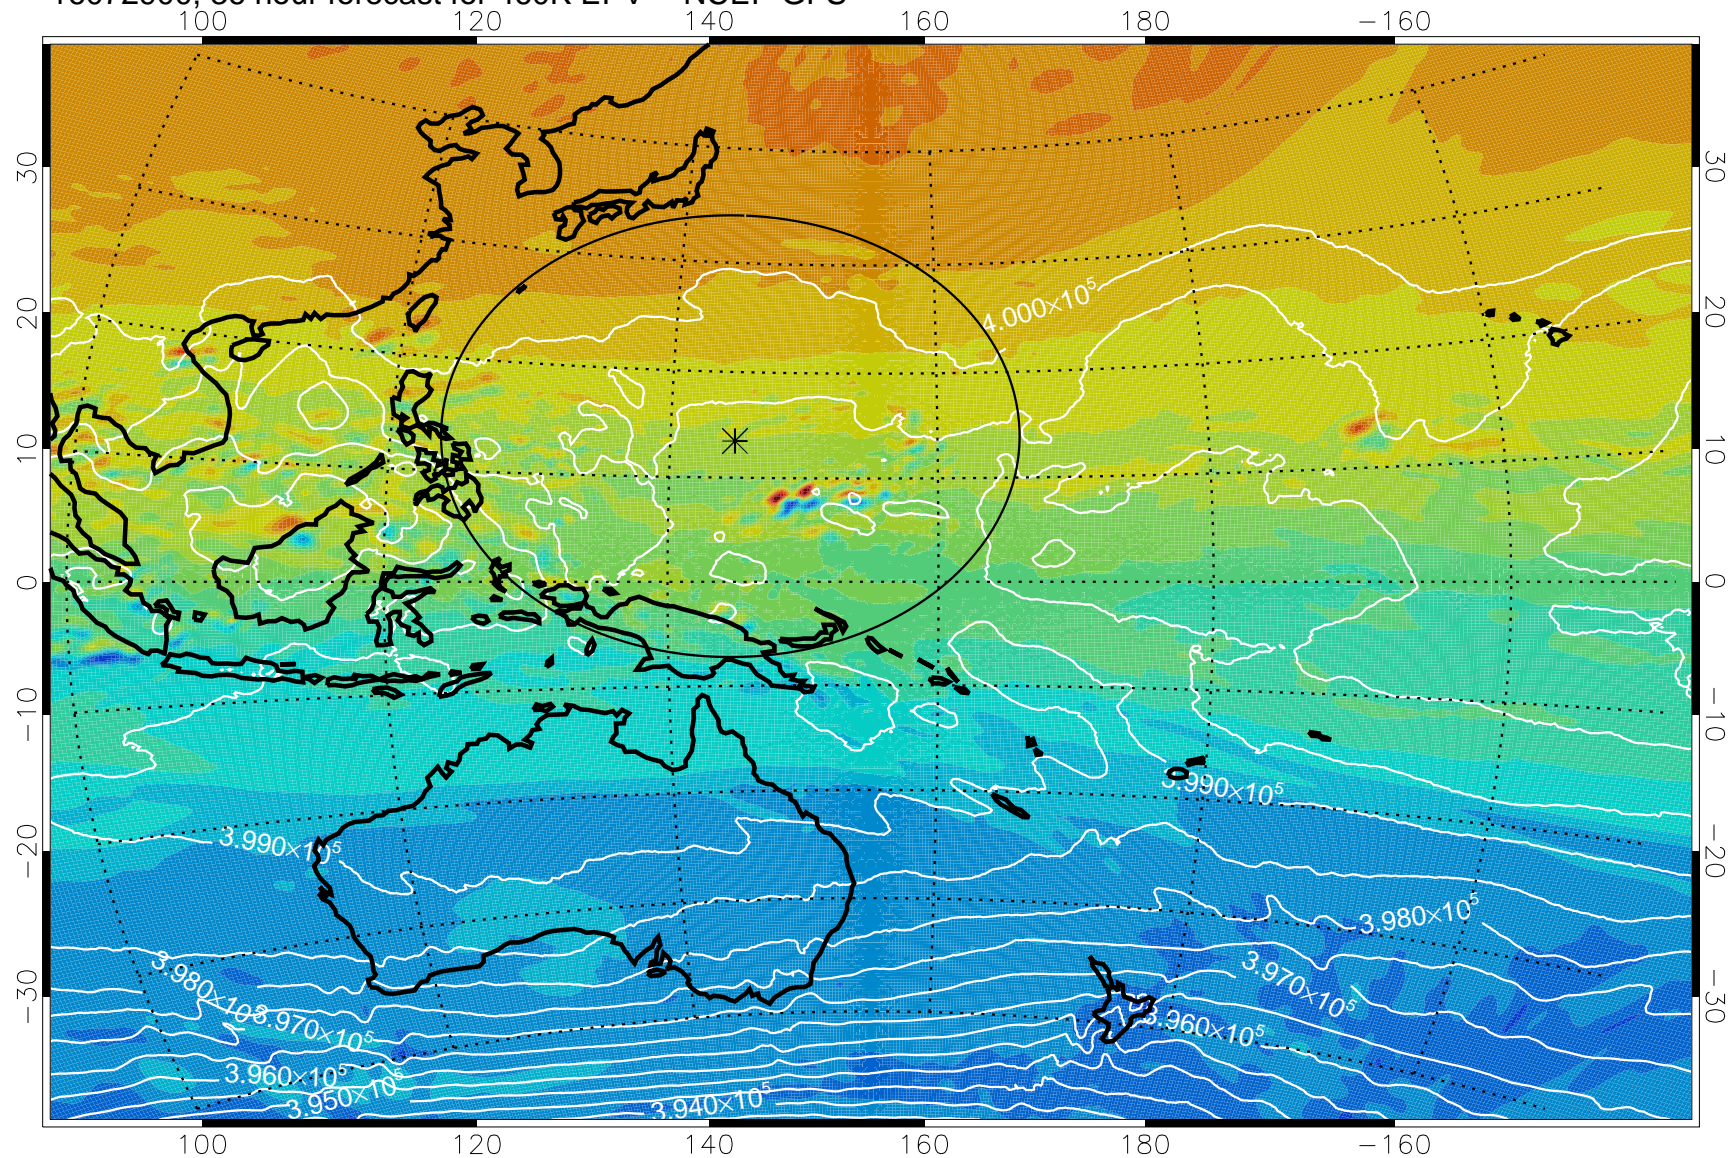

16072806, 18 hour forecast for 460K EPV -- NCEP GFS

460K Montgomery Streamfunction, white

Range ring of 2304 km

16072812, 24 hour forecast for 460K EPV -- NCEP GFS

460K Montgomery Streamfunction, white

Range ring of 2304 km

16072818, 30 hour forecast for 460K EPV -- NCEP GFS

460K Montgomery Streamfunction, white

Range ring of 2304 km

16072900, 36 hour forecast for 460K EPV -- NCEP GFS

460K Montgomery Streamfunction, white

Range ring of 2304 km

16072906, 42 hour forecast for 460K EPV -- NCEP GFS

460K Montgomery Streamfunction, white

Range ring of 2304 km

16072912, 48 hour forecast for 460K EPV -- NCEP GFS

460K Montgomery Streamfunction, white

Range ring of 2304 km

16072918, 54 hour forecast for 460K EPV -- NCEP GFS

460K Montgomery Streamfunction, white

Range ring of 2304 km

16073000, 60 hour forecast for 460K EPV -- NCEP GFS

460K Montgomery Streamfunction, white

Range ring of 2304 km