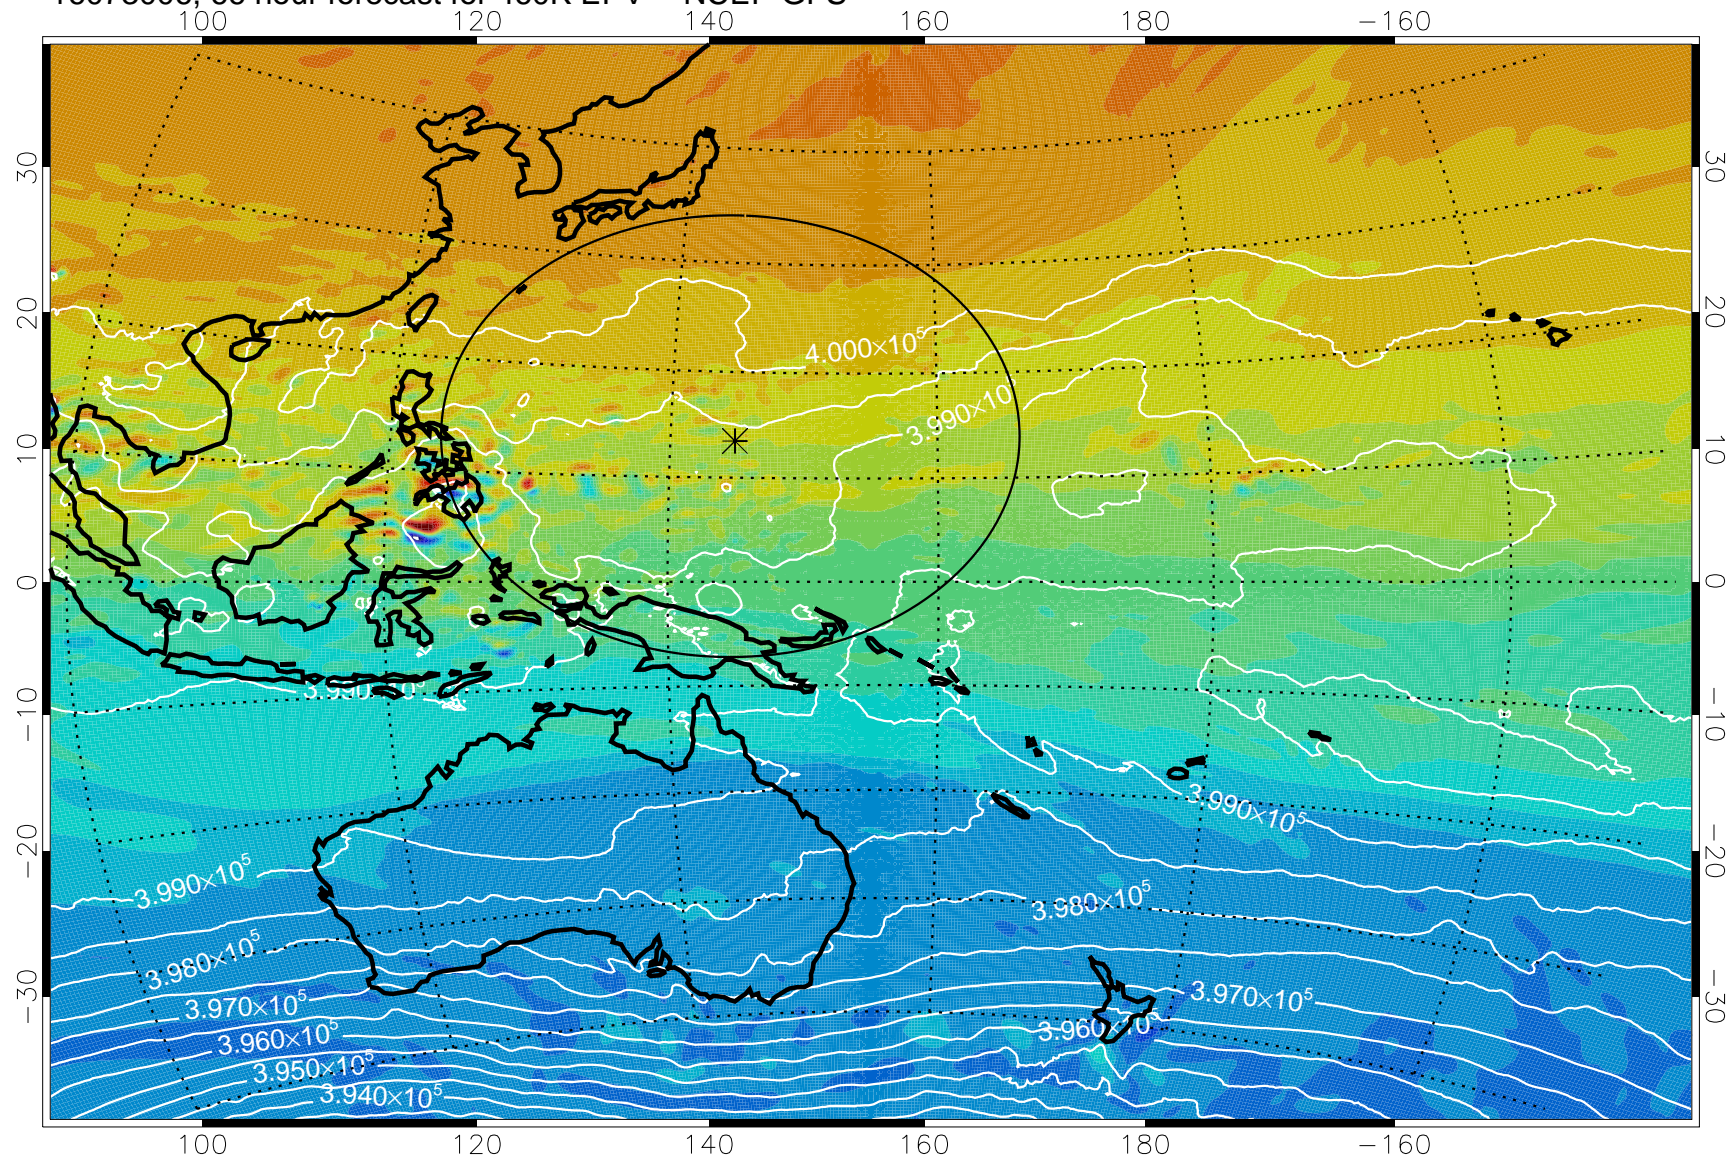

16072906, 42 hour forecast for 460K EPV -- NCEP GFS

460K Montgomery Streamfunction, white

Range ring of 2304 km

16072912, 48 hour forecast for 460K EPV -- NCEP GFS

460K Montgomery Streamfunction, white

Range ring of 2304 km

16072918, 54 hour forecast for 460K EPV -- NCEP GFS

460K Montgomery Streamfunction, white

Range ring of 2304 km

16073000, 60 hour forecast for 460K EPV -- NCEP GFS

460K Montgomery Streamfunction, white

Range ring of 2304 km

16073006, 66 hour forecast for 460K EPV -- NCEP GFS

460K Montgomery Streamfunction, white

Range ring of 2304 km

16073012, 72 hour forecast for 460K EPV -- NCEP GFS

460K Montgomery Streamfunction, white

Range ring of 2304 km

16073018, 78 hour forecast for 460K EPV -- NCEP GFS

460K Montgomery Streamfunction, white

Range ring of 2304 km

16073100, 84 hour forecast for 460K EPV -- NCEP GFS

460K Montgomery Streamfunction, white

Range ring of 2304 km