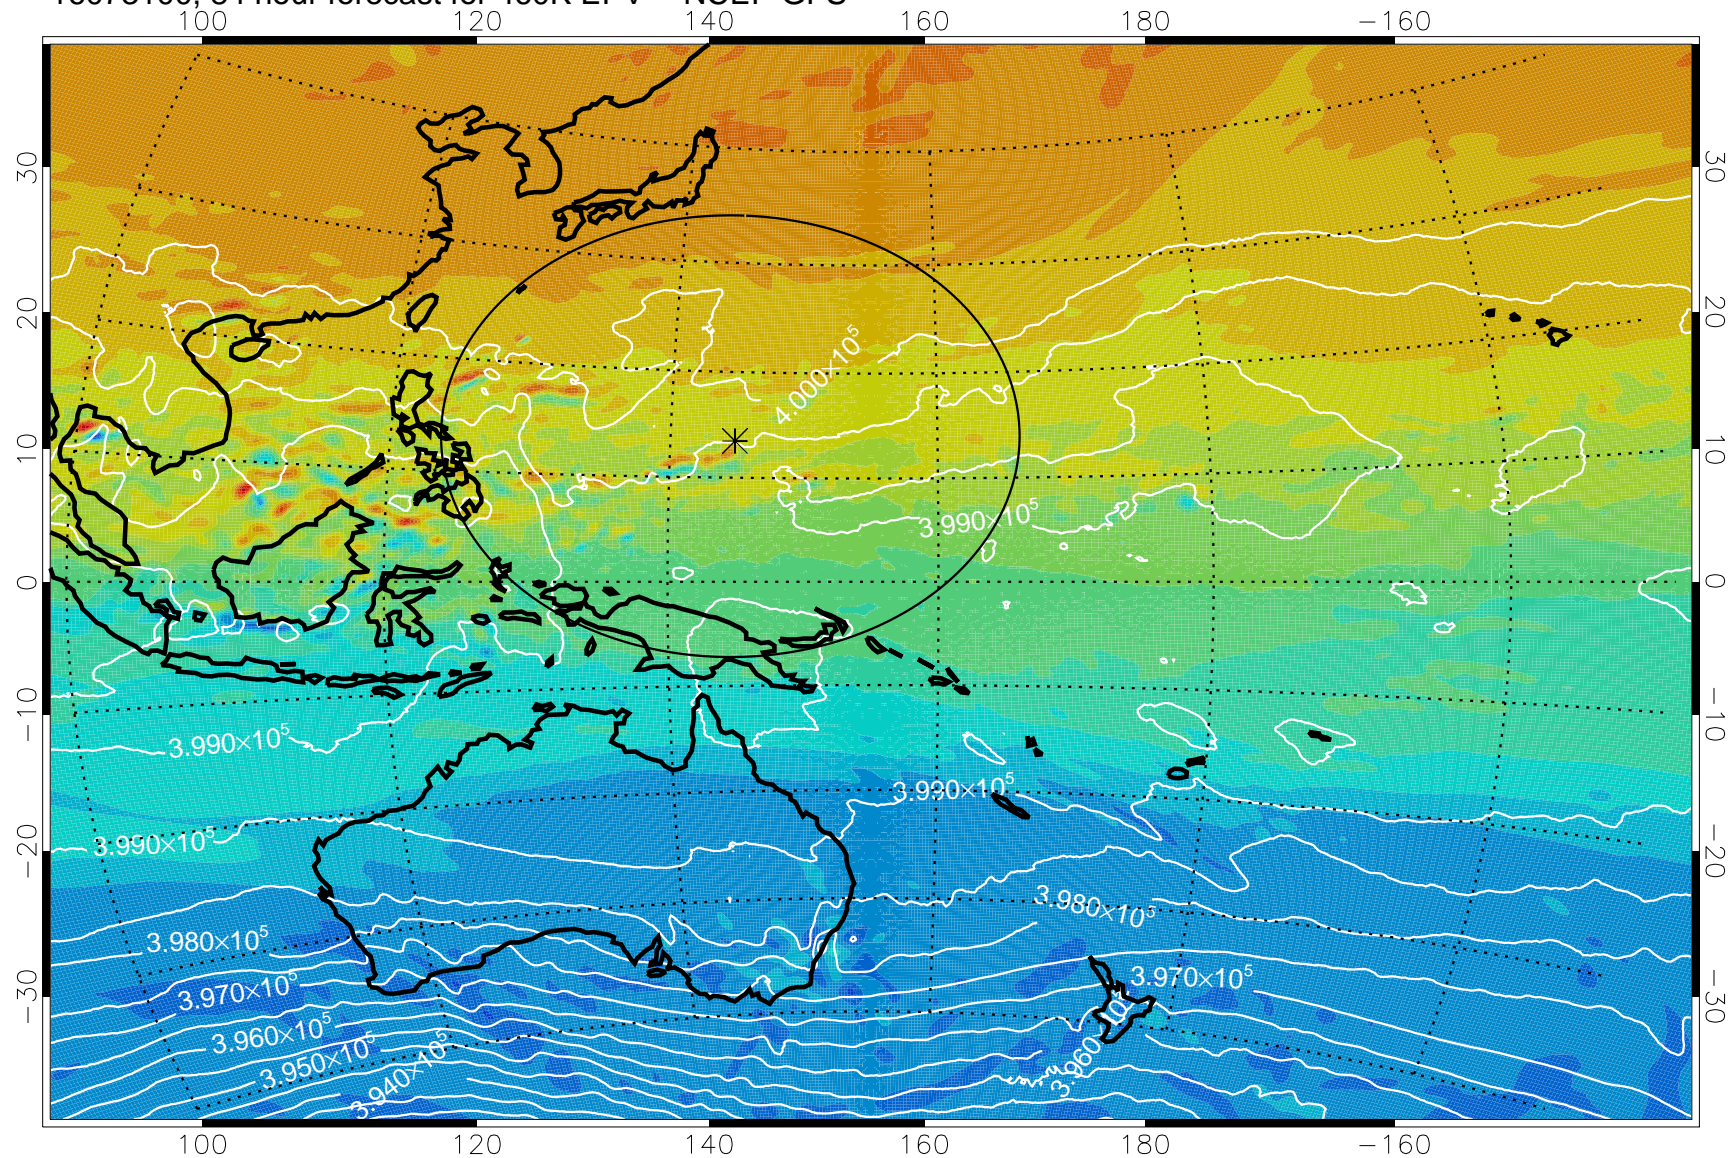

16072918, 54 hour forecast for 460K EPV -- NCEP GFS

460K Montgomery Streamfunction, white

Range ring of 2304 km

16073000, 60 hour forecast for 460K EPV -- NCEP GFS

460K Montgomery Streamfunction, white

Range ring of 2304 km

16073006, 66 hour forecast for 460K EPV -- NCEP GFS

460K Montgomery Streamfunction, white

Range ring of 2304 km

16073012, 72 hour forecast for 460K EPV -- NCEP GFS

460K Montgomery Streamfunction, white

Range ring of 2304 km

16073018, 78 hour forecast for 460K EPV -- NCEP GFS

460K Montgomery Streamfunction, white

Range ring of 2304 km

16073100, 84 hour forecast for 460K EPV -- NCEP GFS

460K Montgomery Streamfunction, white

Range ring of 2304 km

16073106, 90 hour forecast for 460K EPV -- NCEP GFS

460K Montgomery Streamfunction, white

Range ring of 2304 km

16073112, 96 hour forecast for 460K EPV -- NCEP GFS

460K Montgomery Streamfunction, white

Range ring of 2304 km