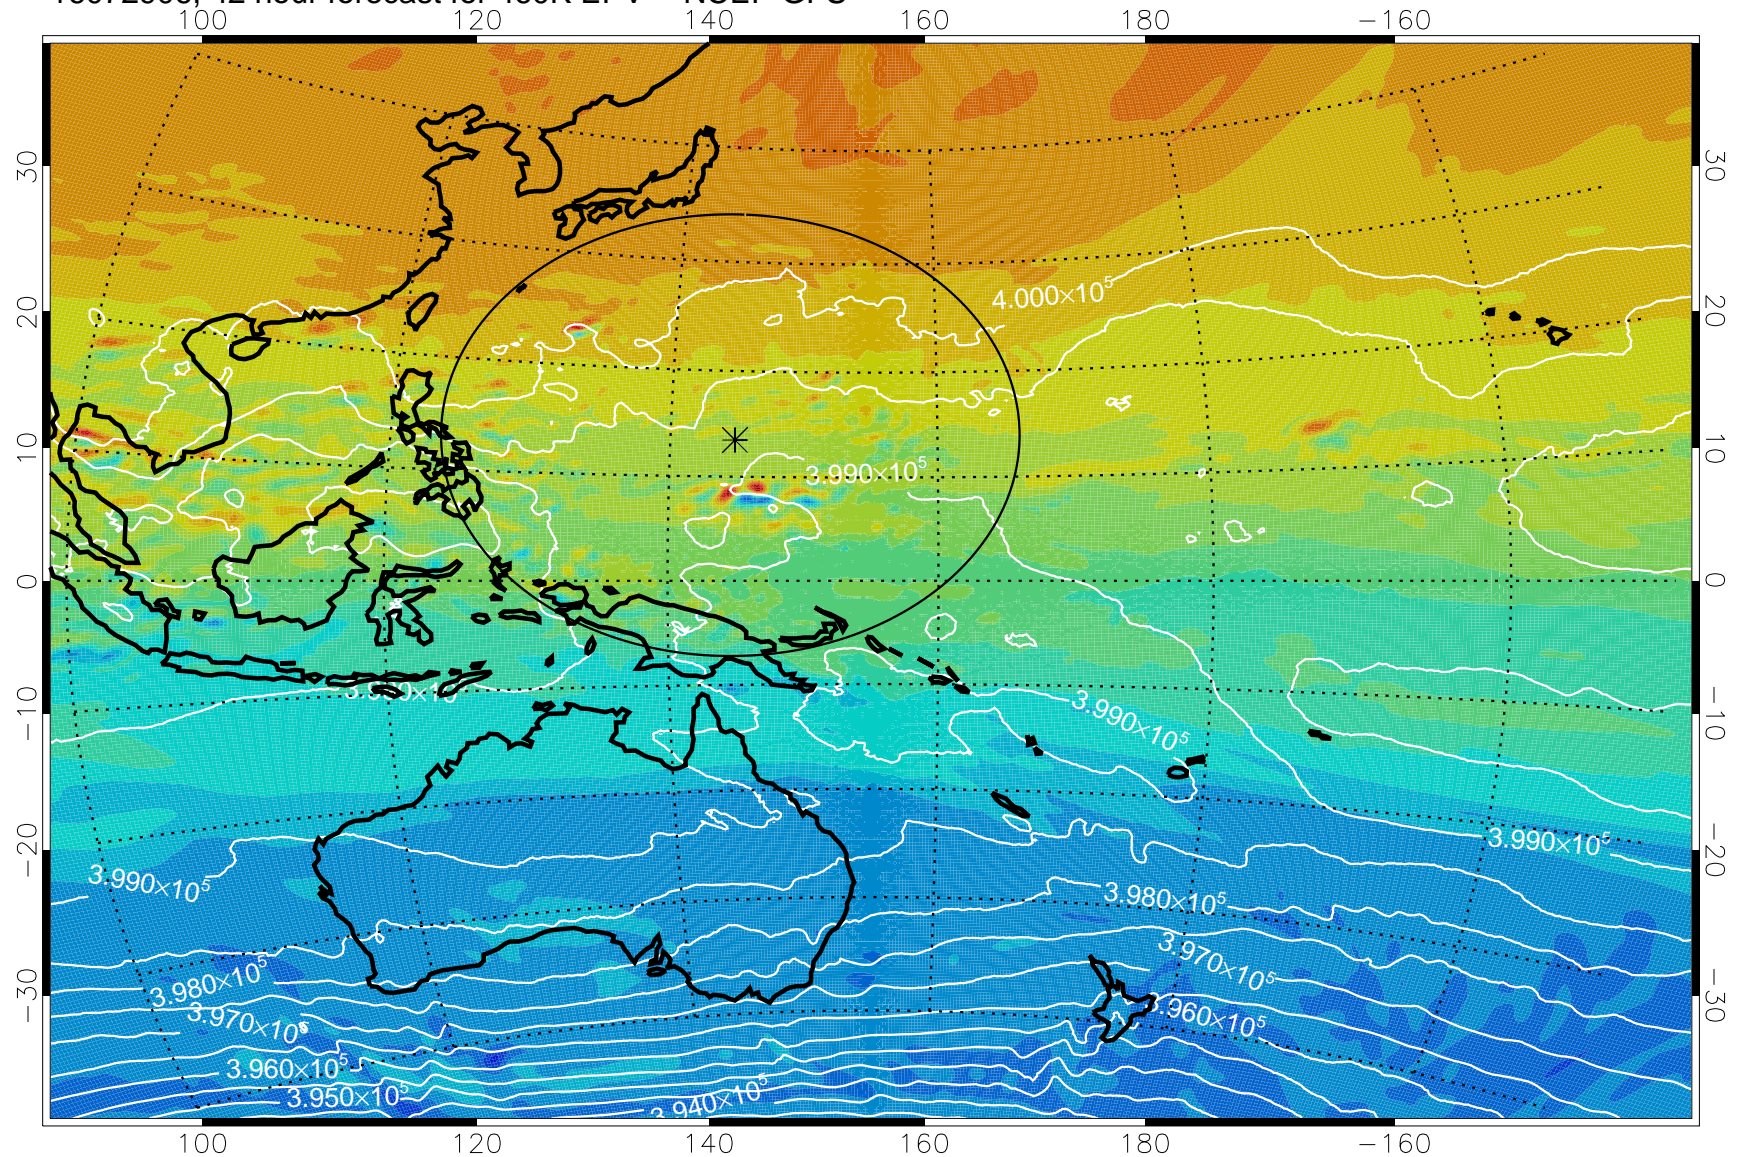

16072818, 30 hour forecast for 460K EPV -- NCEP GFS

460K Montgomery Streamfunction, white

Range ring of 2304 km

16072900, 36 hour forecast for 460K EPV -- NCEP GFS

460K Montgomery Streamfunction, white

Range ring of 2304 km

16072906, 42 hour forecast for 460K EPV -- NCEP GFS

460K Montgomery Streamfunction, white

Range ring of 2304 km

16072912, 48 hour forecast for 460K EPV -- NCEP GFS

460K Montgomery Streamfunction, white

Range ring of 2304 km

16072918, 54 hour forecast for 460K EPV -- NCEP GFS

460K Montgomery Streamfunction, white

Range ring of 2304 km

16073000, 60 hour forecast for 460K EPV -- NCEP GFS

460K Montgomery Streamfunction, white

Range ring of 2304 km

16073006, 66 hour forecast for 460K EPV -- NCEP GFS

460K Montgomery Streamfunction, white

Range ring of 2304 km

16073012, 72 hour forecast for 460K EPV -- NCEP GFS

460K Montgomery Streamfunction, white

Range ring of 2304 km