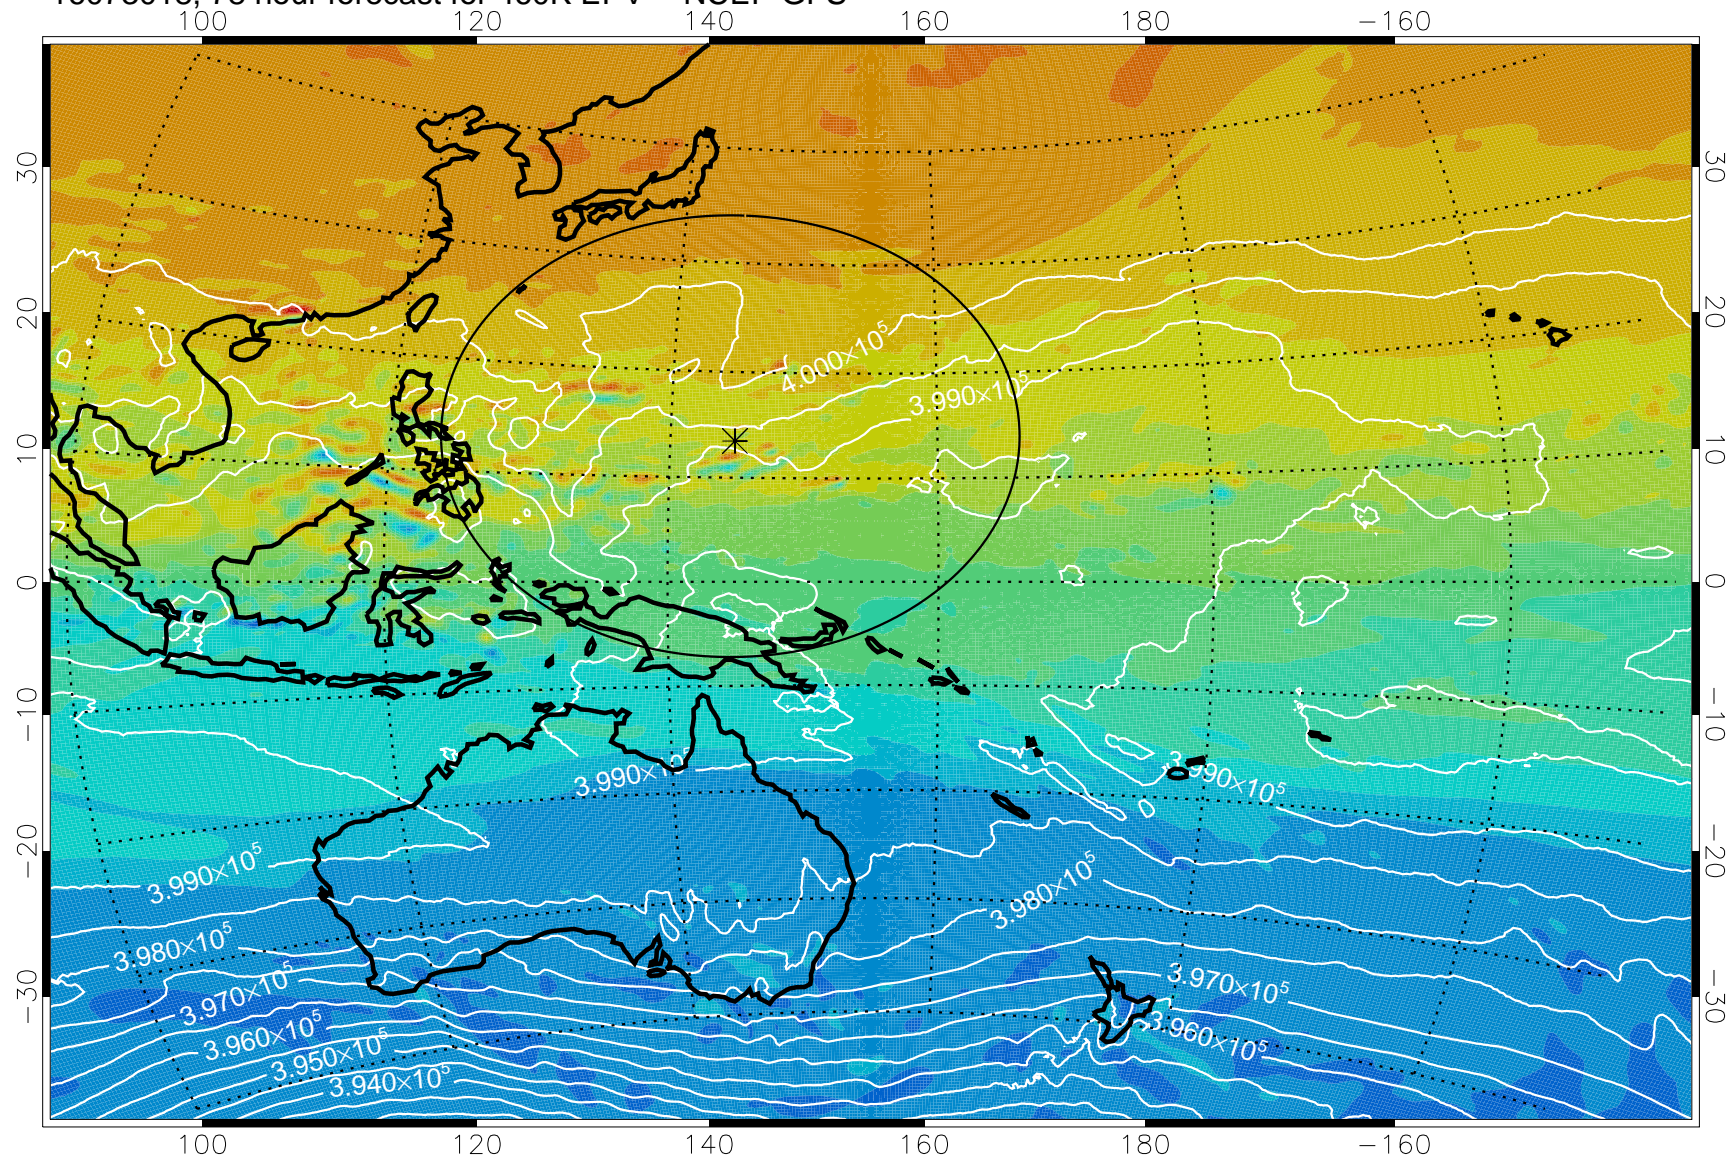

16072918, 54 hour forecast for 460K EPV -- NCEP GFS

460K Montgomery Streamfunction, white

Range ring of 2304 km

16073000, 60 hour forecast for 460K EPV -- NCEP GFS

460K Montgomery Streamfunction, white

Range ring of 2304 km

16073006, 66 hour forecast for 460K EPV -- NCEP GFS

460K Montgomery Streamfunction, white

Range ring of 2304 km

16073012, 72 hour forecast for 460K EPV -- NCEP GFS

460K Montgomery Streamfunction, white

Range ring of 2304 km

16073018, 78 hour forecast for 460K EPV -- NCEP GFS

460K Montgomery Streamfunction, white

Range ring of 2304 km

16073100, 84 hour forecast for 460K EPV -- NCEP GFS

460K Montgomery Streamfunction, white

Range ring of 2304 km

16073106, 90 hour forecast for 460K EPV -- NCEP GFS

460K Montgomery Streamfunction, white

Range ring of 2304 km

16073112, 96 hour forecast for 460K EPV -- NCEP GFS

460K Montgomery Streamfunction, white

Range ring of 2304 km