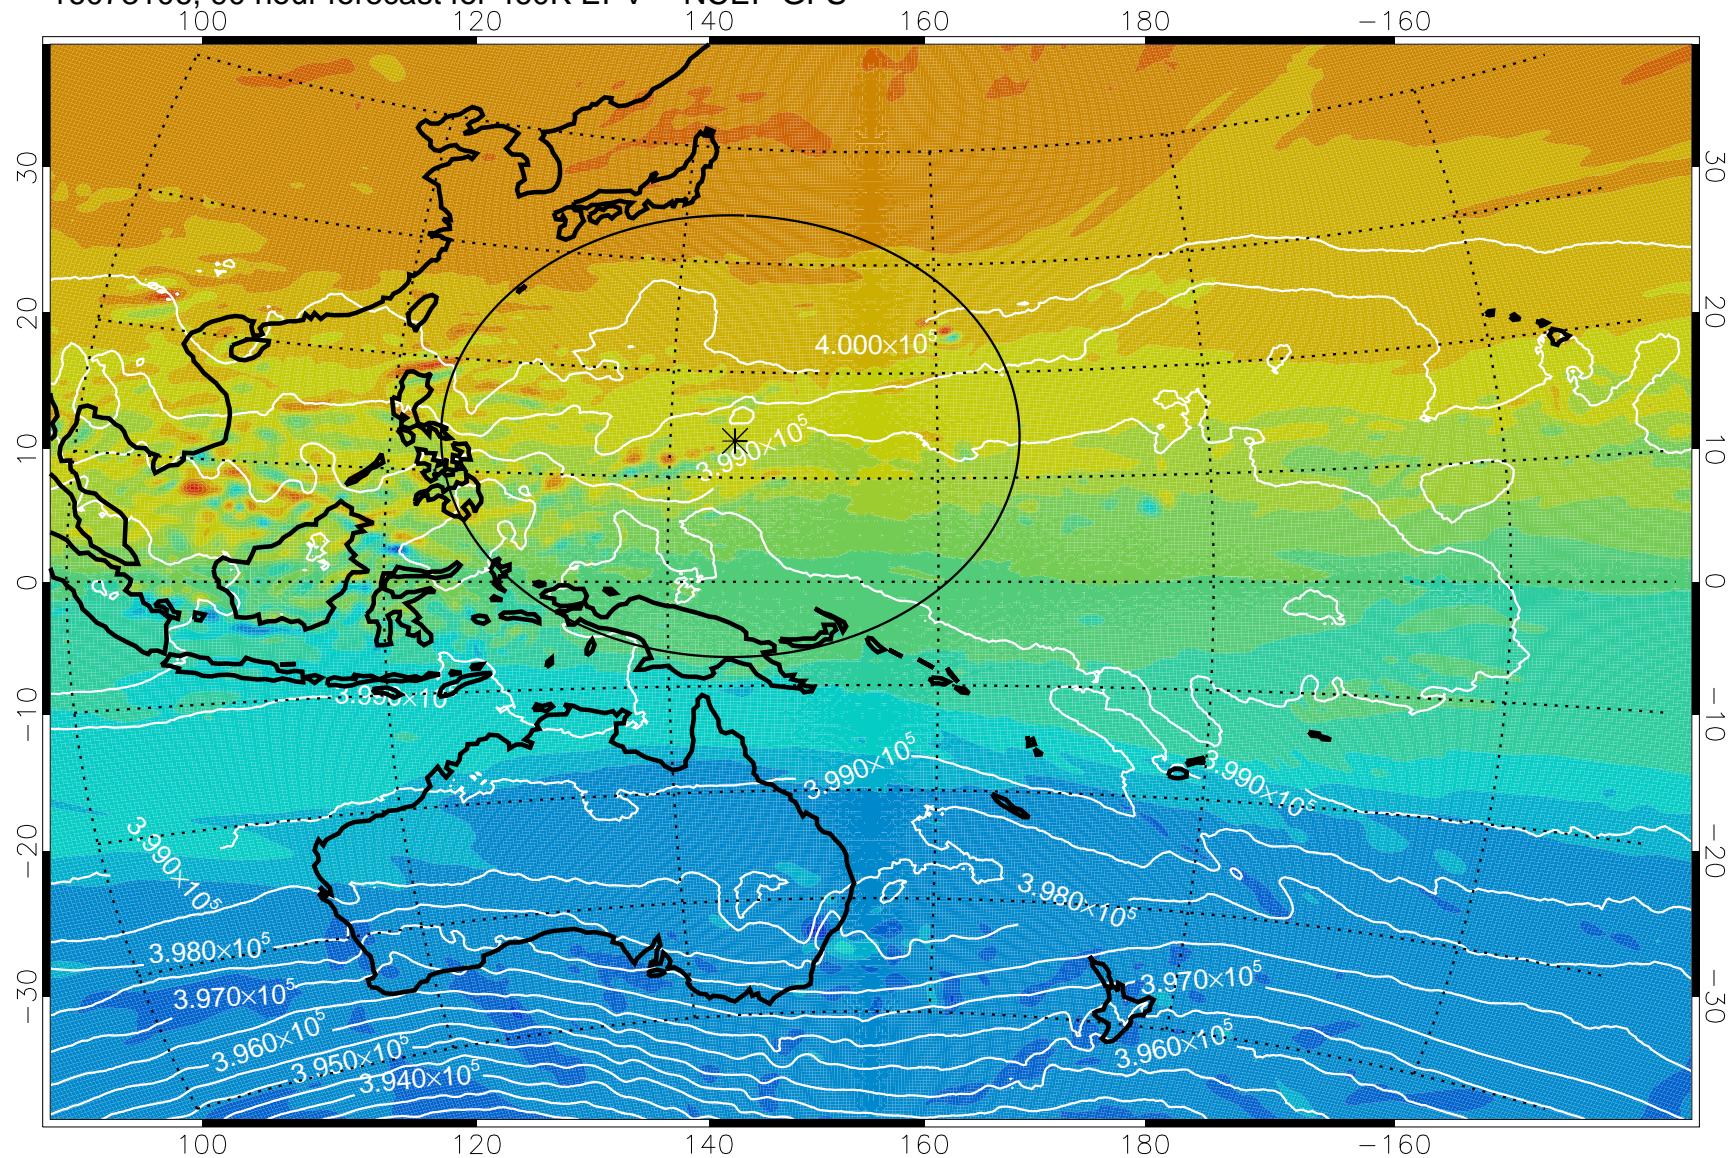

16073006, 66 hour forecast for 460K EPV -- NCEP GFS

460K Montgomery Streamfunction, white

Range ring of 2304 km

16073012, 72 hour forecast for 460K EPV -- NCEP GFS

460K Montgomery Streamfunction, white

Range ring of 2304 km

16073018, 78 hour forecast for 460K EPV -- NCEP GFS

460K Montgomery Streamfunction, white

Range ring of 2304 km

16073100, 84 hour forecast for 460K EPV -- NCEP GFS

460K Montgomery Streamfunction, white

Range ring of 2304 km

16073106, 90 hour forecast for 460K EPV -- NCEP GFS

460K Montgomery Streamfunction, white

Range ring of 2304 km

16073112, 96 hour forecast for 460K EPV -- NCEP GFS

460K Montgomery Streamfunction, white

Range ring of 2304 km

16073118, 102 hour forecast for 460K EPV -- NCEP GFS

460K Montgomery Streamfunction, white

Range ring of 2304 km

16080100, 108 hour forecast for 460K EPV -- NCEP GFS

460K Montgomery Streamfunction, white

Range ring of 2304 km