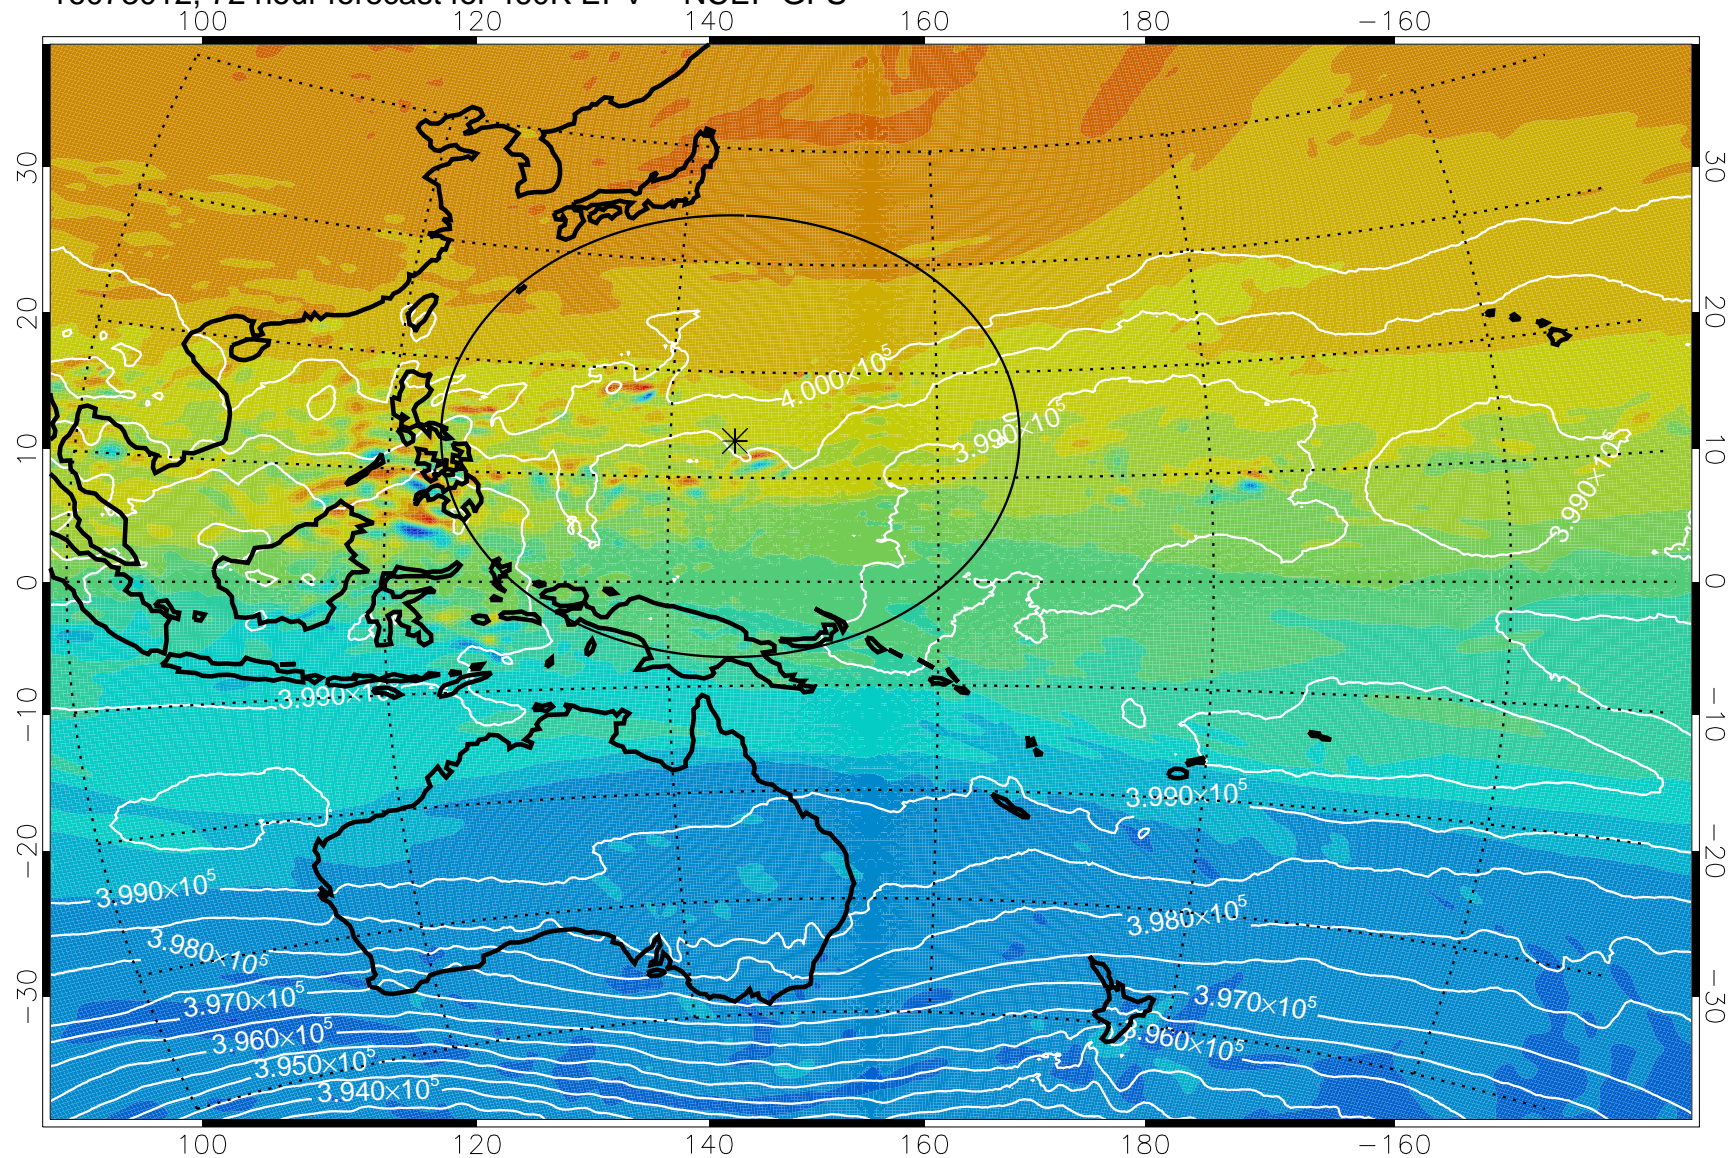

16072906, 42 hour forecast for 460K EPV -- NCEP GFS

460K Montgomery Streamfunction, white

Range ring of 2304 km

16072912, 48 hour forecast for 460K EPV -- NCEP GFS

460K Montgomery Streamfunction, white

Range ring of 2304 km

16072918, 54 hour forecast for 460K EPV -- NCEP GFS

460K Montgomery Streamfunction, white

Range ring of 2304 km

16073000, 60 hour forecast for 460K EPV -- NCEP GFS

460K Montgomery Streamfunction, white

Range ring of 2304 km

16073006, 66 hour forecast for 460K EPV -- NCEP GFS

460K Montgomery Streamfunction, white

Range ring of 2304 km

16073012, 72 hour forecast for 460K EPV -- NCEP GFS

460K Montgomery Streamfunction, white

Range ring of 2304 km

16073018, 78 hour forecast for 460K EPV -- NCEP GFS

460K Montgomery Streamfunction, white

Range ring of 2304 km

16073100, 84 hour forecast for 460K EPV -- NCEP GFS

460K Montgomery Streamfunction, white

Range ring of 2304 km