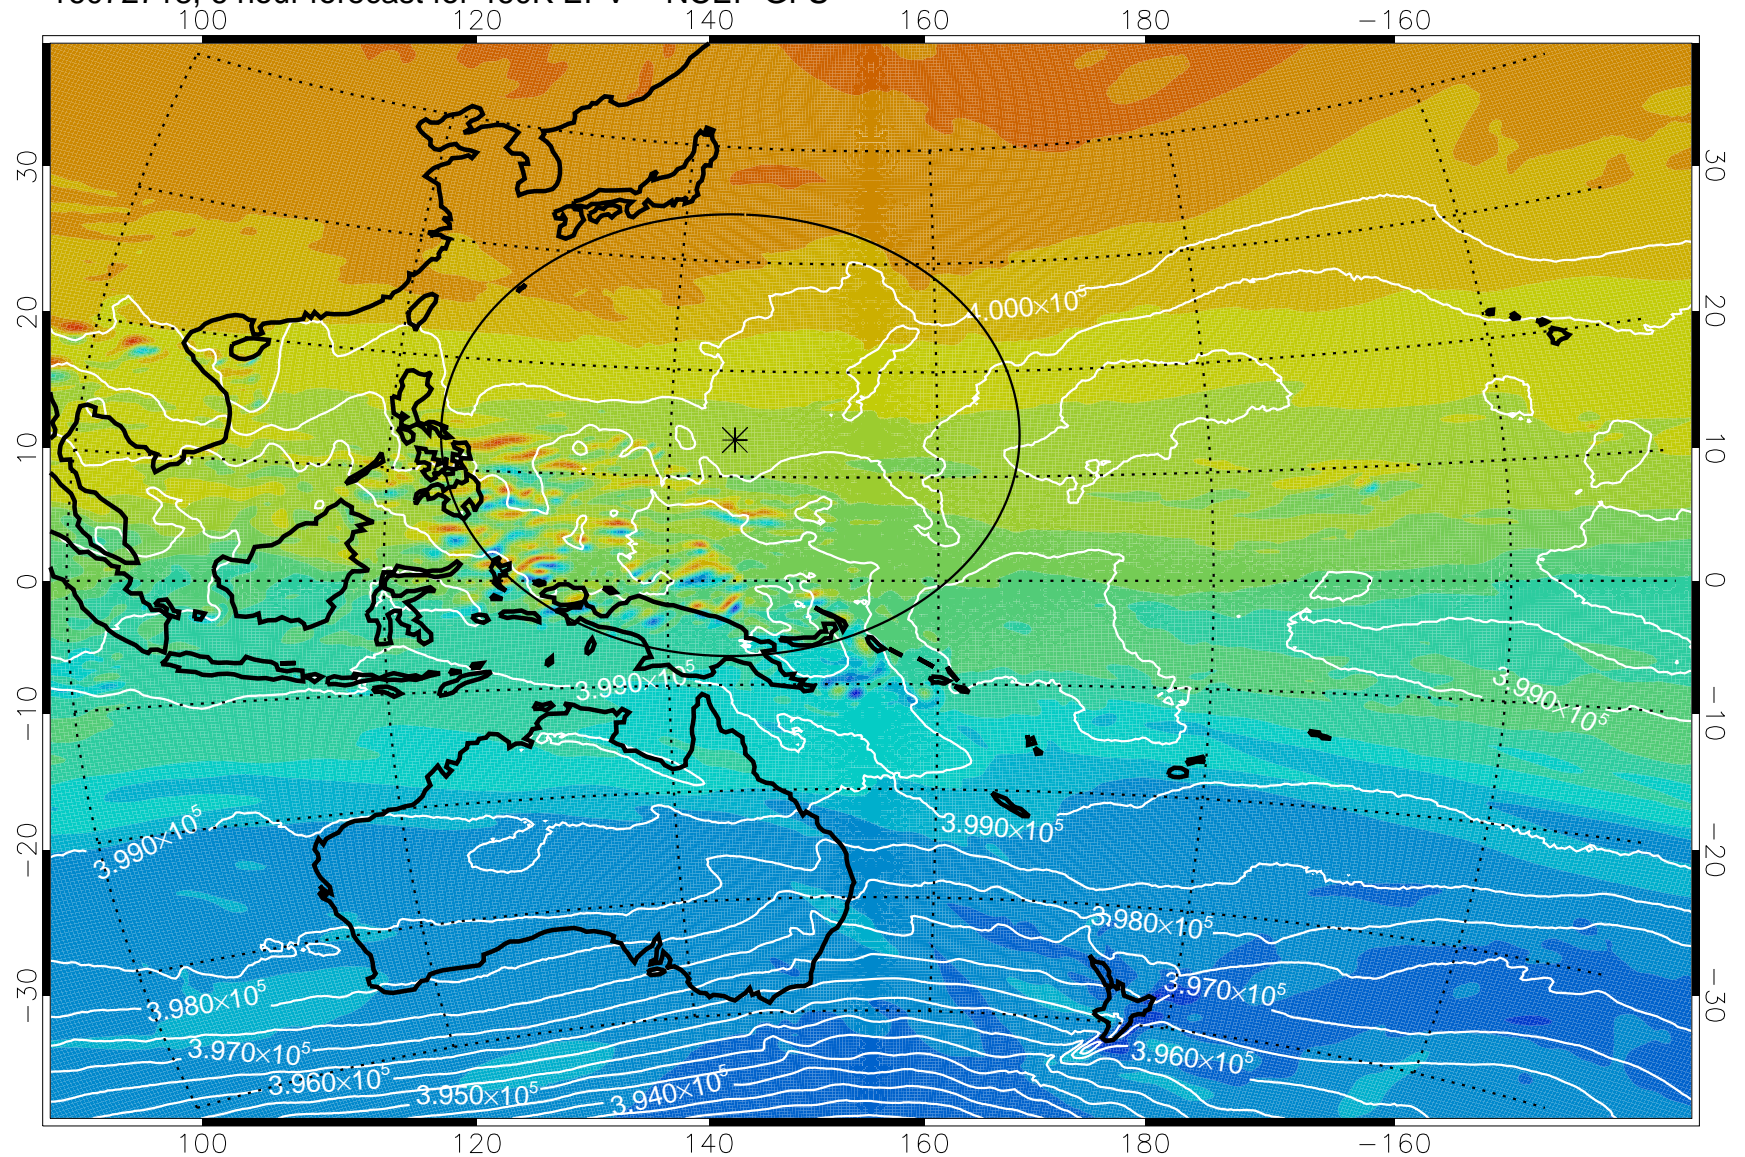

16072718, 6 hour forecast for 460K EPV -- NCEP GFS

460K Montgomery Streamfunction, white

Range ring of 2304 km

16072800, 12 hour forecast for 460K EPV -- NCEP GFS

460K Montgomery Streamfunction, white

Range ring of 2304 km

16072806, 18 hour forecast for 460K EPV -- NCEP GFS

460K Montgomery Streamfunction, white

Range ring of 2304 km

16072812, 24 hour forecast for 460K EPV -- NCEP GFS

460K Montgomery Streamfunction, white

Range ring of 2304 km

16072818, 30 hour forecast for 460K EPV -- NCEP GFS

460K Montgomery Streamfunction, white

Range ring of 2304 km

16072900, 36 hour forecast for 460K EPV -- NCEP GFS

460K Montgomery Streamfunction, white

Range ring of 2304 km

16072918, 54 hour forecast for 460K EPV -- NCEP GFS

460K Montgomery Streamfunction, white

Range ring of 2304 km

16073000, 60 hour forecast for 460K EPV -- NCEP GFS

460K Montgomery Streamfunction, white

Range ring of 2304 km