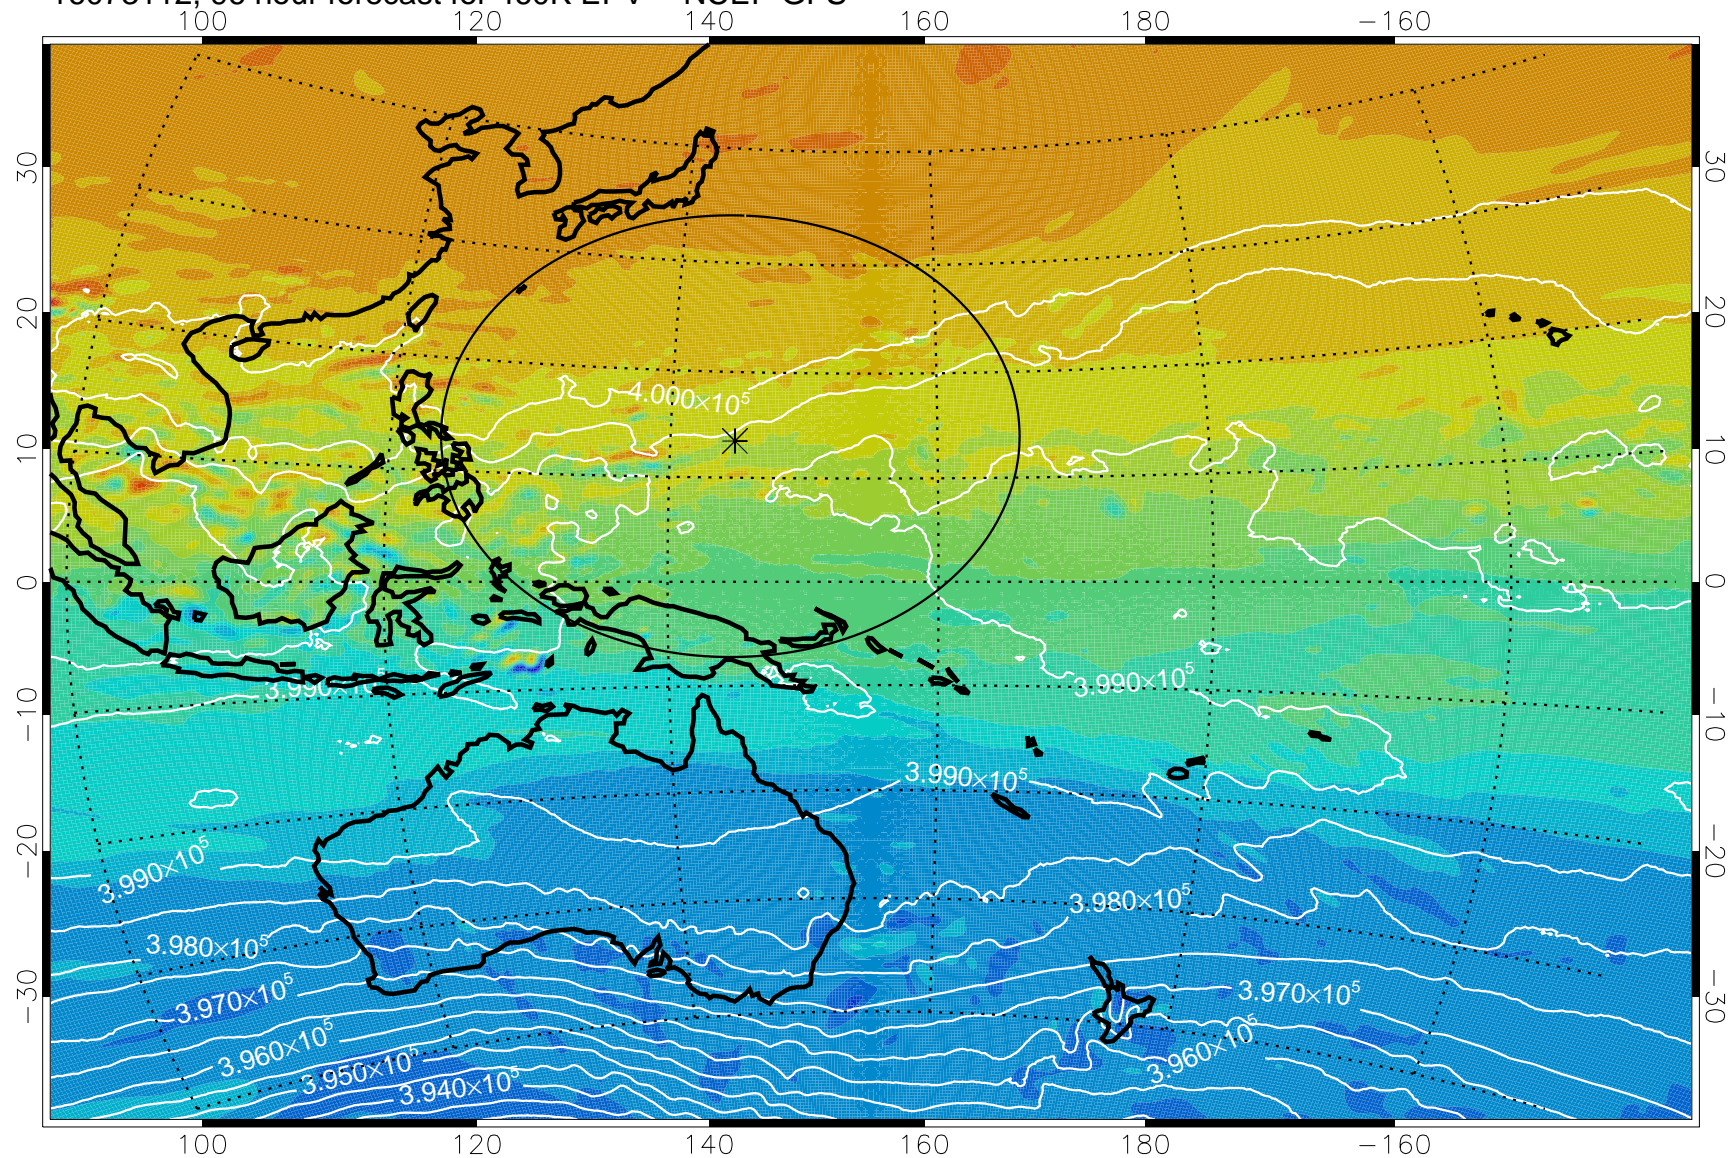

16073006, 66 hour forecast for 460K EPV -- NCEP GFS

460K Montgomery Streamfunction, white

Range ring of 2304 km

16073012, 72 hour forecast for 460K EPV -- NCEP GFS

460K Montgomery Streamfunction, white

Range ring of 2304 km

16073018, 78 hour forecast for 460K EPV -- NCEP GFS

460K Montgomery Streamfunction, white

Range ring of 2304 km

16073100, 84 hour forecast for 460K EPV -- NCEP GFS

460K Montgomery Streamfunction, white

Range ring of 2304 km

16073106, 90 hour forecast for 460K EPV -- NCEP GFS

460K Montgomery Streamfunction, white

Range ring of 2304 km

16073112, 96 hour forecast for 460K EPV -- NCEP GFS

460K Montgomery Streamfunction, white

Range ring of 2304 km

16073118, 102 hour forecast for 460K EPV -- NCEP GFS

460K Montgomery Streamfunction, white

Range ring of 2304 km

16080100, 108 hour forecast for 460K EPV -- NCEP GFS

460K Montgomery Streamfunction, white

Range ring of 2304 km