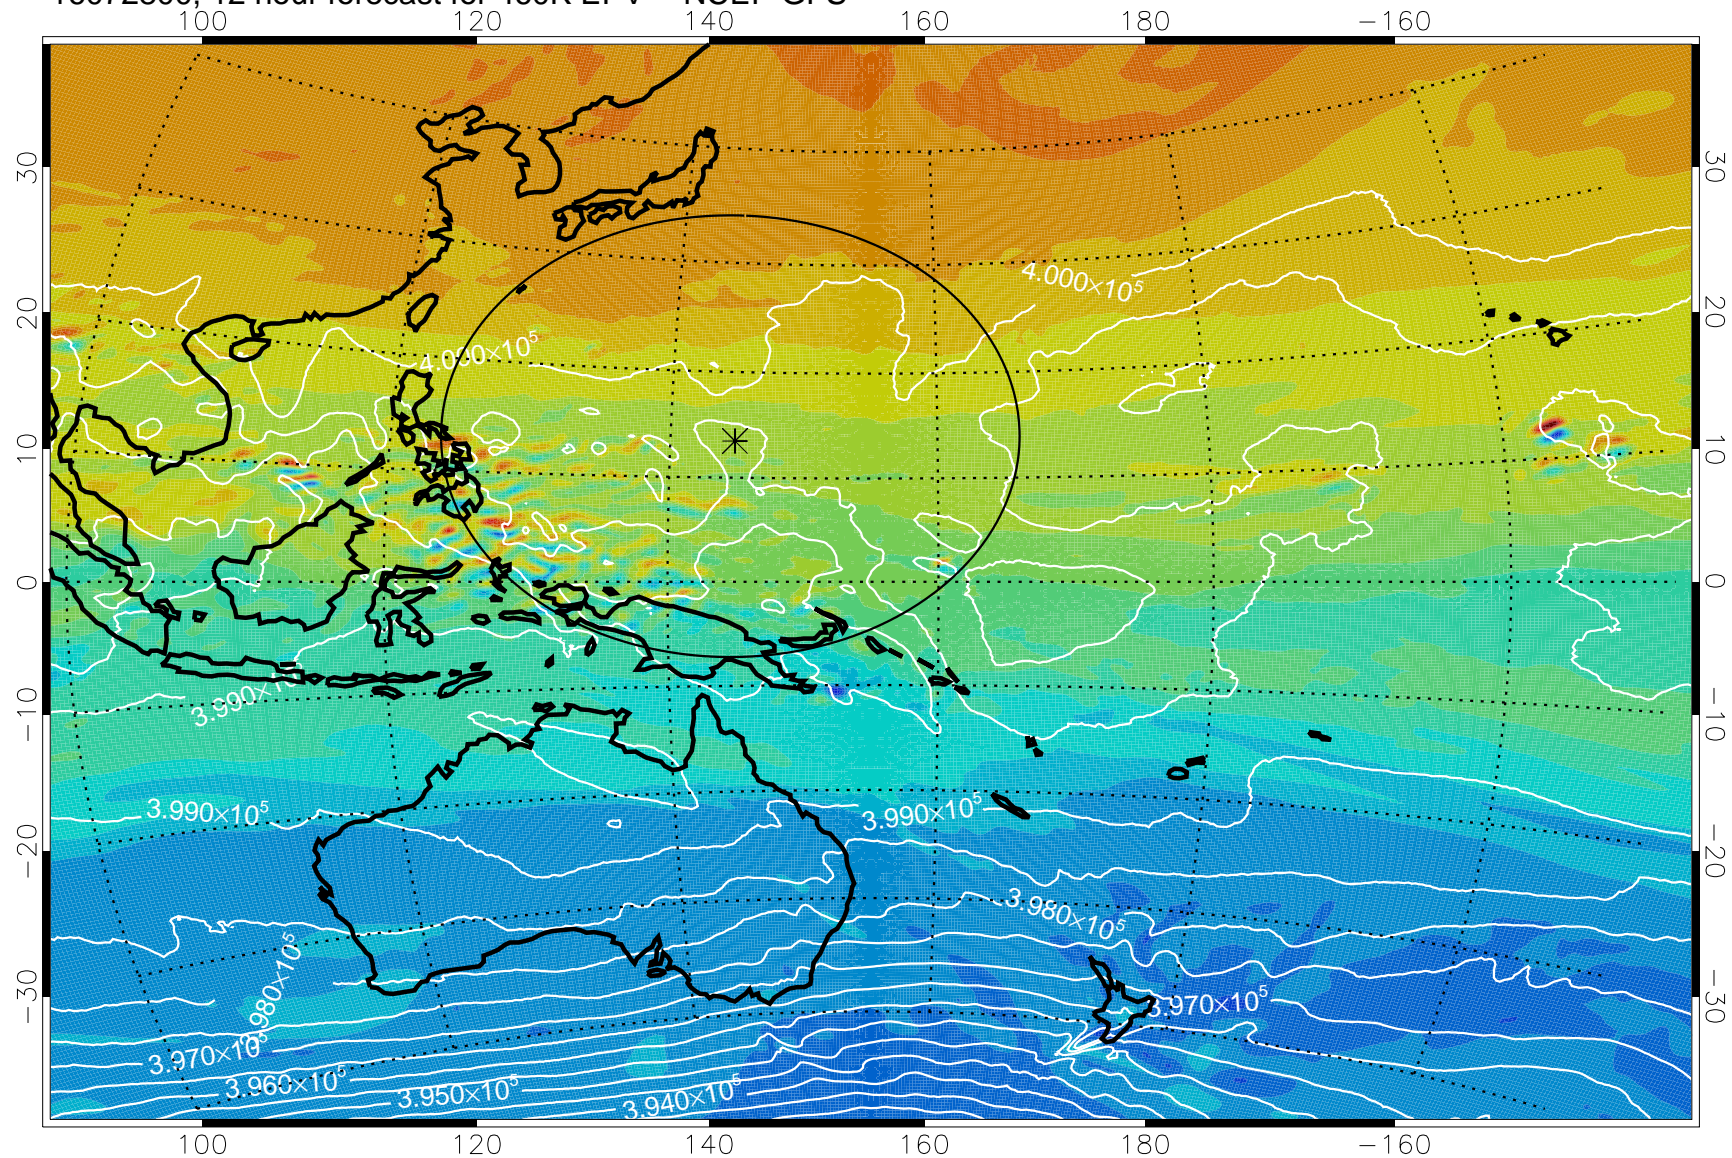

16072718, 6 hour forecast for 460K EPV -- NCEP GFS

460K Montgomery Streamfunction, white

Range ring of 2304 km

16072800, 12 hour forecast for 460K EPV -- NCEP GFS

460K Montgomery Streamfunction, white

Range ring of 2304 km

16072806, 18 hour forecast for 460K EPV -- NCEP GFS

460K Montgomery Streamfunction, white

Range ring of 2304 km

16072812, 24 hour forecast for 460K EPV -- NCEP GFS

460K Montgomery Streamfunction, white

Range ring of 2304 km

16072818, 30 hour forecast for 460K EPV -- NCEP GFS

460K Montgomery Streamfunction, white

Range ring of 2304 km

16072900, 36 hour forecast for 460K EPV -- NCEP GFS

460K Montgomery Streamfunction, white

Range ring of 2304 km

16072918, 54 hour forecast for 460K EPV -- NCEP GFS

460K Montgomery Streamfunction, white

Range ring of 2304 km

16073000, 60 hour forecast for 460K EPV -- NCEP GFS

460K Montgomery Streamfunction, white

Range ring of 2304 km