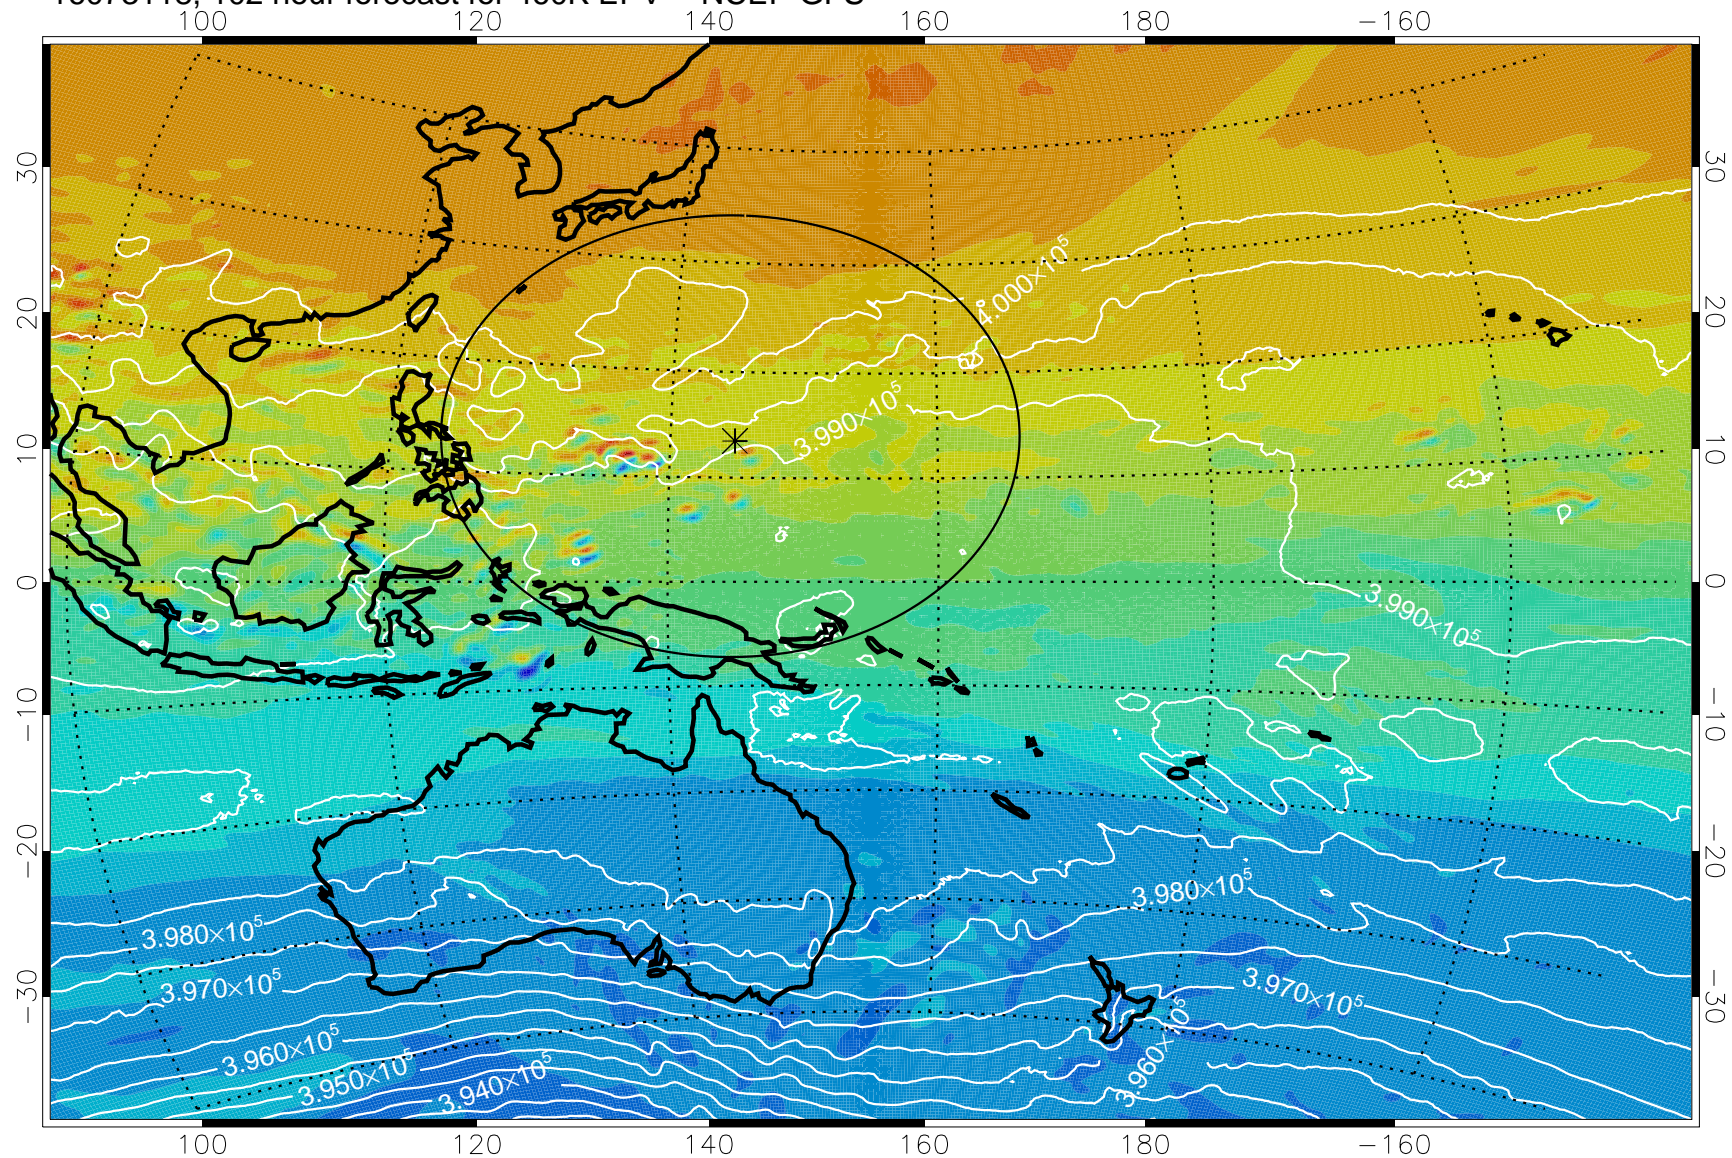

16073018, 78 hour forecast for 460K EPV -- NCEP GFS

460K Montgomery Streamfunction, white

Range ring of 2304 km

16073100, 84 hour forecast for 460K EPV -- NCEP GFS

460K Montgomery Streamfunction, white

Range ring of 2304 km

16073106, 90 hour forecast for 460K EPV -- NCEP GFS

460K Montgomery Streamfunction, white

Range ring of 2304 km

16073112, 96 hour forecast for 460K EPV -- NCEP GFS

460K Montgomery Streamfunction, white

Range ring of 2304 km

16073118, 102 hour forecast for 460K EPV -- NCEP GFS

460K Montgomery Streamfunction, white

Range ring of 2304 km

16080100, 108 hour forecast for 460K EPV -- NCEP GFS

460K Montgomery Streamfunction, white

Range ring of 2304 km

16080106, 114 hour forecast for 460K EPV -- NCEP GFS

460K Montgomery Streamfunction, white

Range ring of 2304 km

16080112, 120 hour forecast for 460K EPV -- NCEP GFS

460K Montgomery Streamfunction, white

Range ring of 2304 km