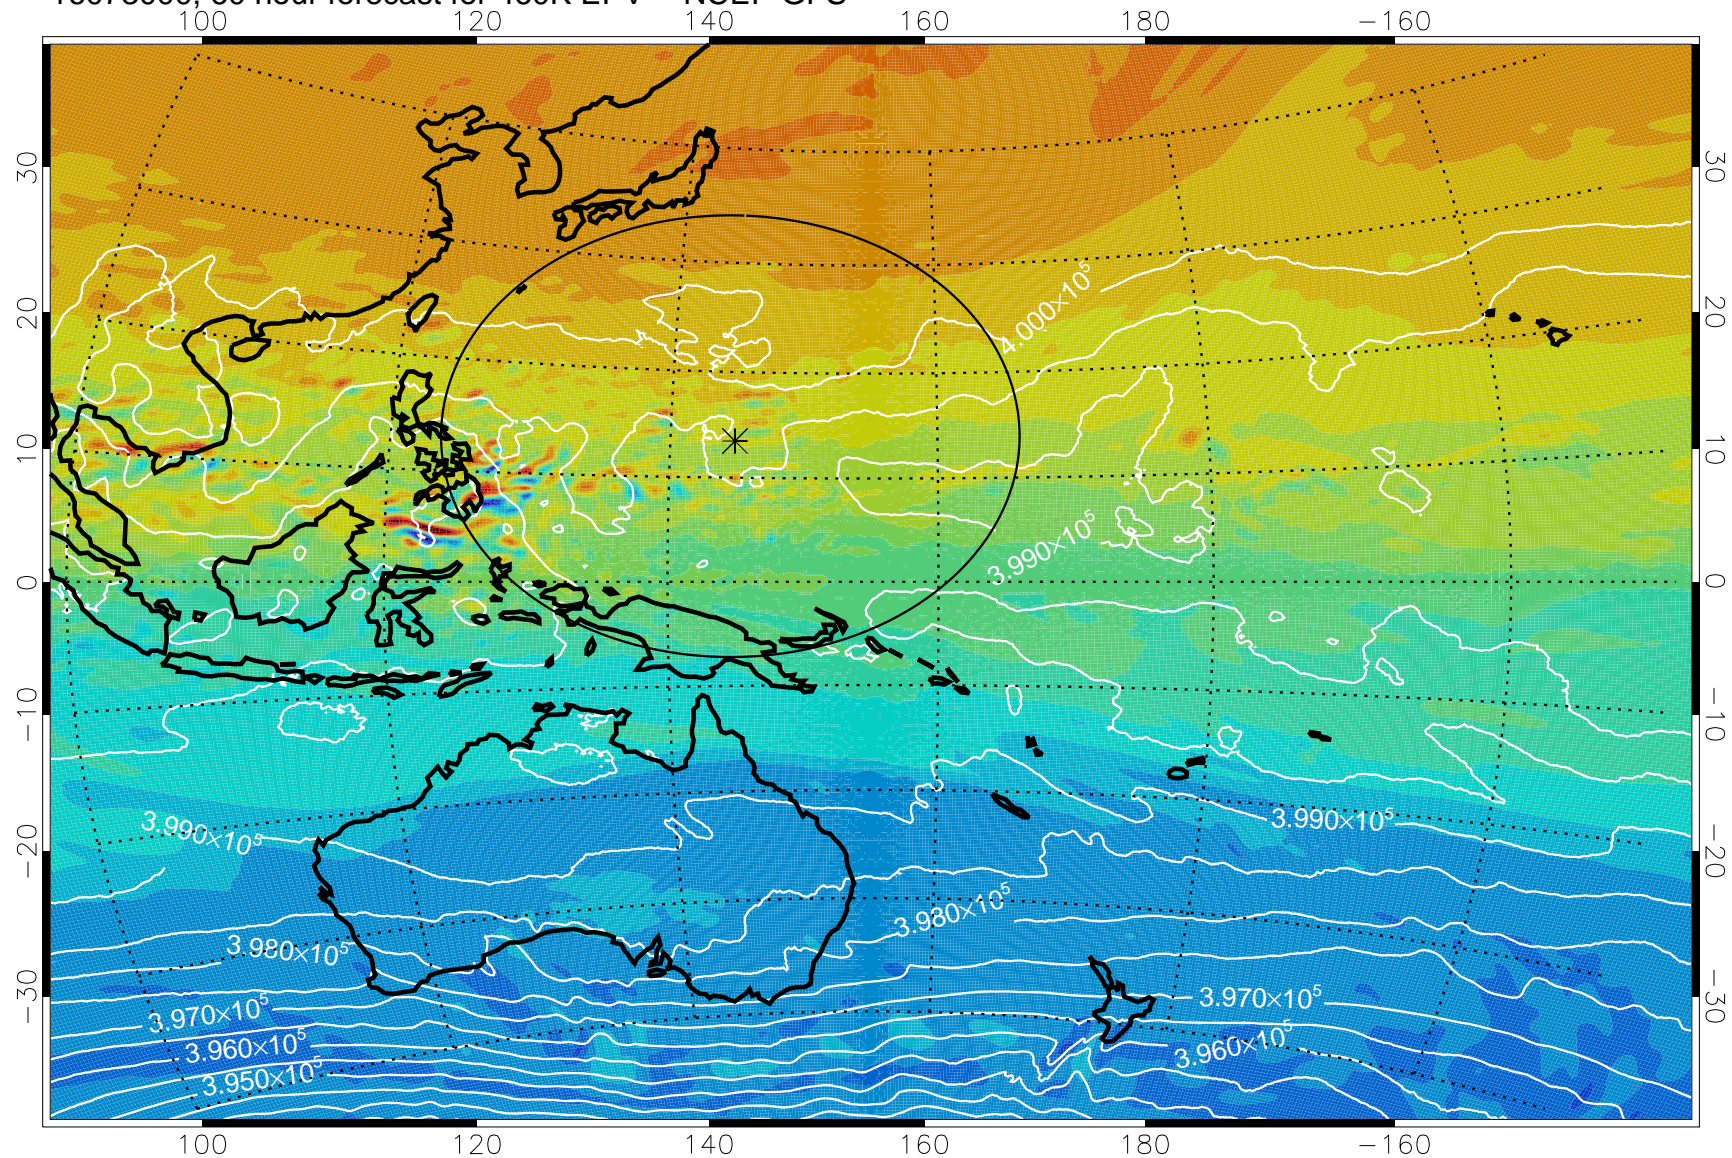

16072906, 42 hour forecast for 460K EPV -- NCEP GFS

460K Montgomery Streamfunction, white

Range ring of 2304 km

16072912, 48 hour forecast for 460K EPV -- NCEP GFS

460K Montgomery Streamfunction, white

Range ring of 2304 km

16072918, 54 hour forecast for 460K EPV -- NCEP GFS

460K Montgomery Streamfunction, white

Range ring of 2304 km

16073000, 60 hour forecast for 460K EPV -- NCEP GFS

460K Montgomery Streamfunction, white

Range ring of 2304 km

16073006, 66 hour forecast for 460K EPV -- NCEP GFS

460K Montgomery Streamfunction, white

Range ring of 2304 km

16073012, 72 hour forecast for 460K EPV -- NCEP GFS

460K Montgomery Streamfunction, white

Range ring of 2304 km

16073018, 78 hour forecast for 460K EPV -- NCEP GFS

460K Montgomery Streamfunction, white

Range ring of 2304 km

16073100, 84 hour forecast for 460K EPV -- NCEP GFS

460K Montgomery Streamfunction, white

Range ring of 2304 km