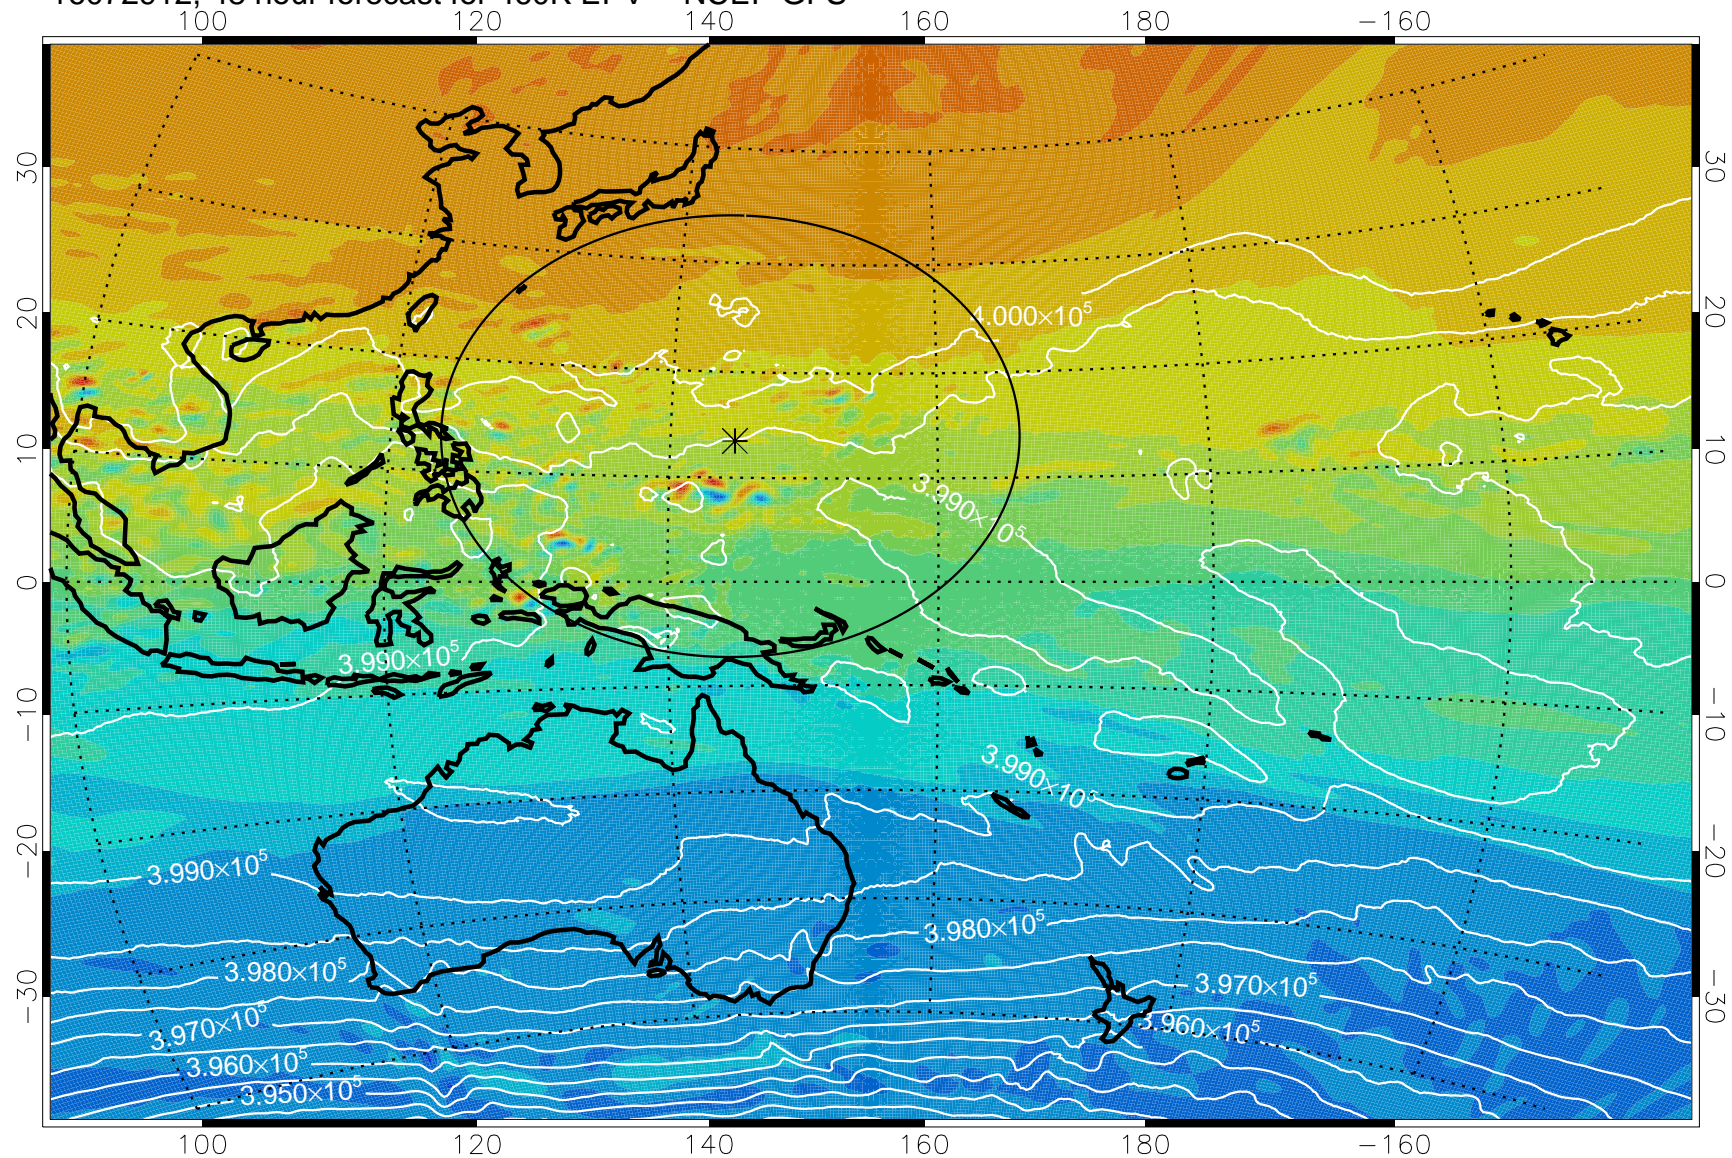

16072818, 30 hour forecast for 460K EPV -- NCEP GFS

460K Montgomery Streamfunction, white

Range ring of 2304 km

16072900, 36 hour forecast for 460K EPV -- NCEP GFS

460K Montgomery Streamfunction, white

Range ring of 2304 km

16072906, 42 hour forecast for 460K EPV -- NCEP GFS

460K Montgomery Streamfunction, white

Range ring of 2304 km

16072912, 48 hour forecast for 460K EPV -- NCEP GFS

460K Montgomery Streamfunction, white

Range ring of 2304 km

16072918, 54 hour forecast for 460K EPV -- NCEP GFS

460K Montgomery Streamfunction, white

Range ring of 2304 km

16073000, 60 hour forecast for 460K EPV -- NCEP GFS

460K Montgomery Streamfunction, white

Range ring of 2304 km

16073006, 66 hour forecast for 460K EPV -- NCEP GFS

460K Montgomery Streamfunction, white

Range ring of 2304 km

16073012, 72 hour forecast for 460K EPV -- NCEP GFS

460K Montgomery Streamfunction, white

Range ring of 2304 km