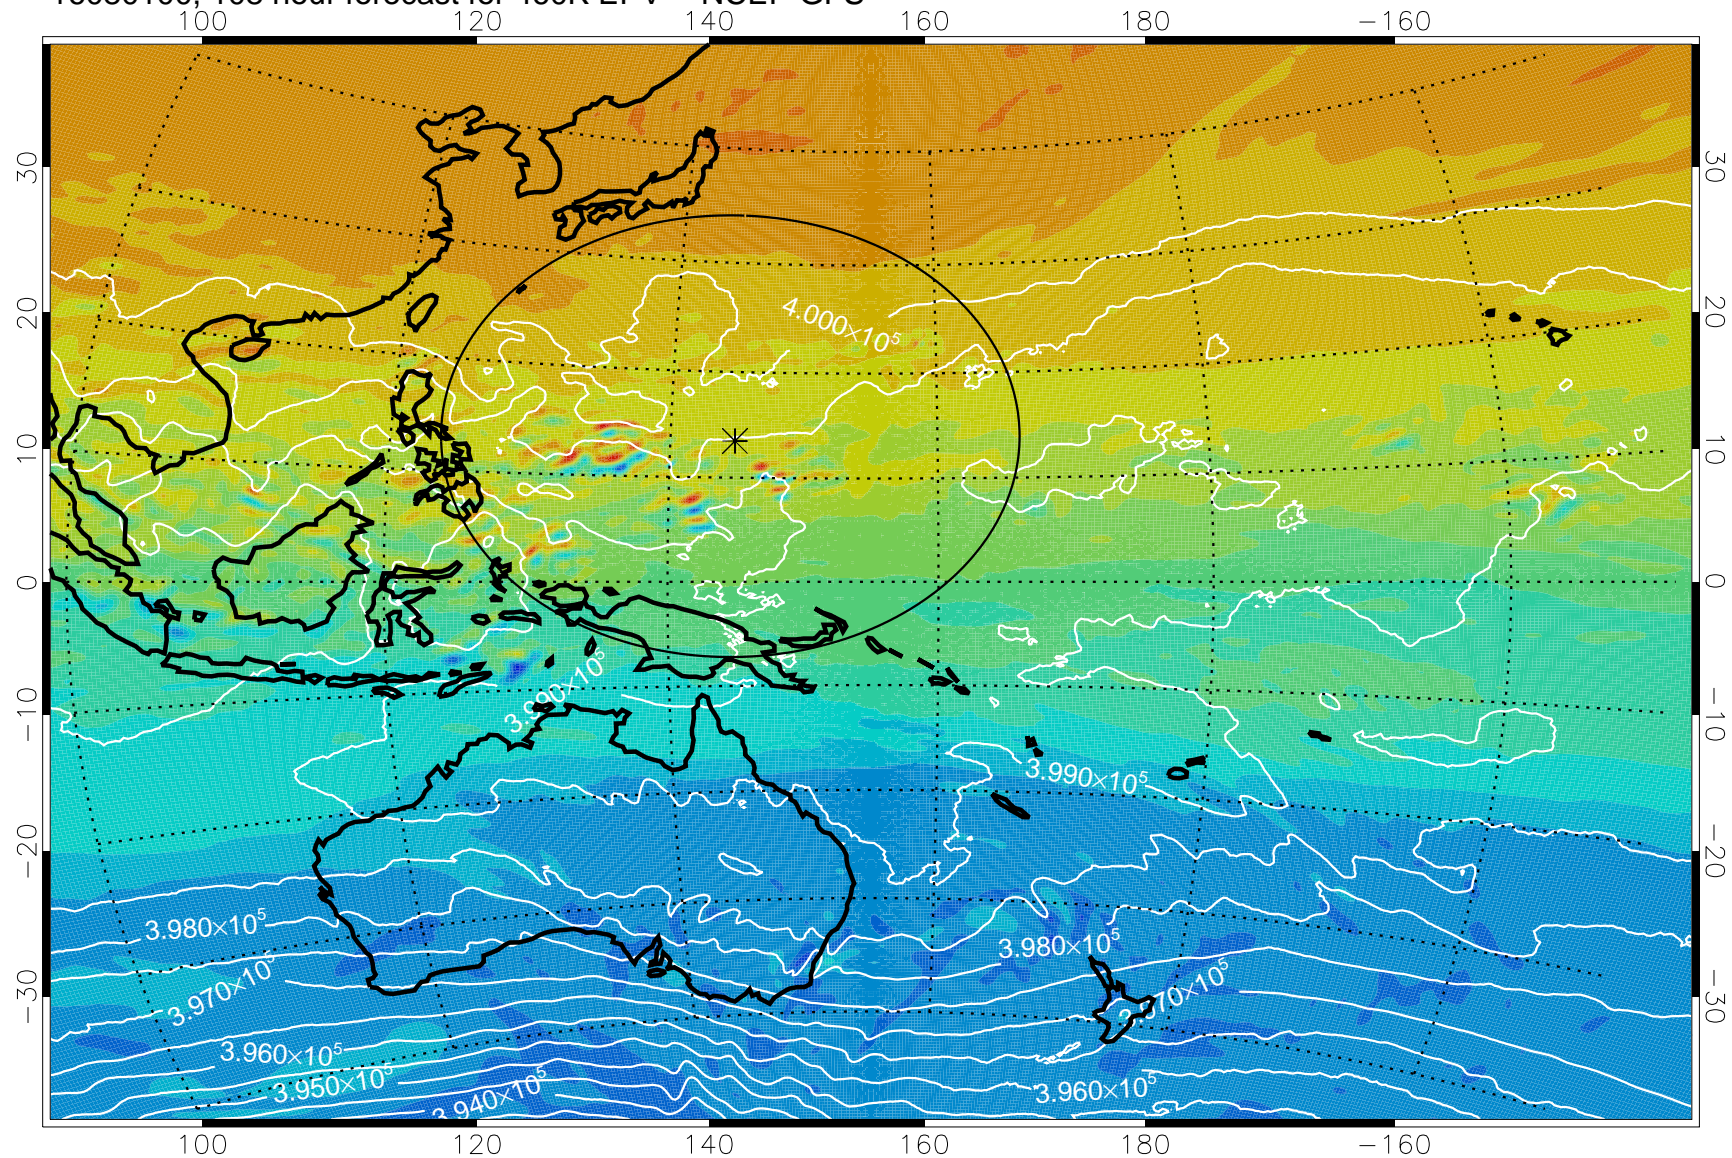

16073018, 78 hour forecast for 460K EPV -- NCEP GFS

460K Montgomery Streamfunction, white

Range ring of 2304 km

16073100, 84 hour forecast for 460K EPV -- NCEP GFS

460K Montgomery Streamfunction, white

Range ring of 2304 km

16073106, 90 hour forecast for 460K EPV -- NCEP GFS

460K Montgomery Streamfunction, white

Range ring of 2304 km

16073112, 96 hour forecast for 460K EPV -- NCEP GFS

460K Montgomery Streamfunction, white

Range ring of 2304 km

16073118, 102 hour forecast for 460K EPV -- NCEP GFS

460K Montgomery Streamfunction, white

Range ring of 2304 km

16080100, 108 hour forecast for 460K EPV -- NCEP GFS

460K Montgomery Streamfunction, white

Range ring of 2304 km

16080106, 114 hour forecast for 460K EPV -- NCEP GFS

460K Montgomery Streamfunction, white

Range ring of 2304 km

16080112, 120 hour forecast for 460K EPV -- NCEP GFS

460K Montgomery Streamfunction, white

Range ring of 2304 km