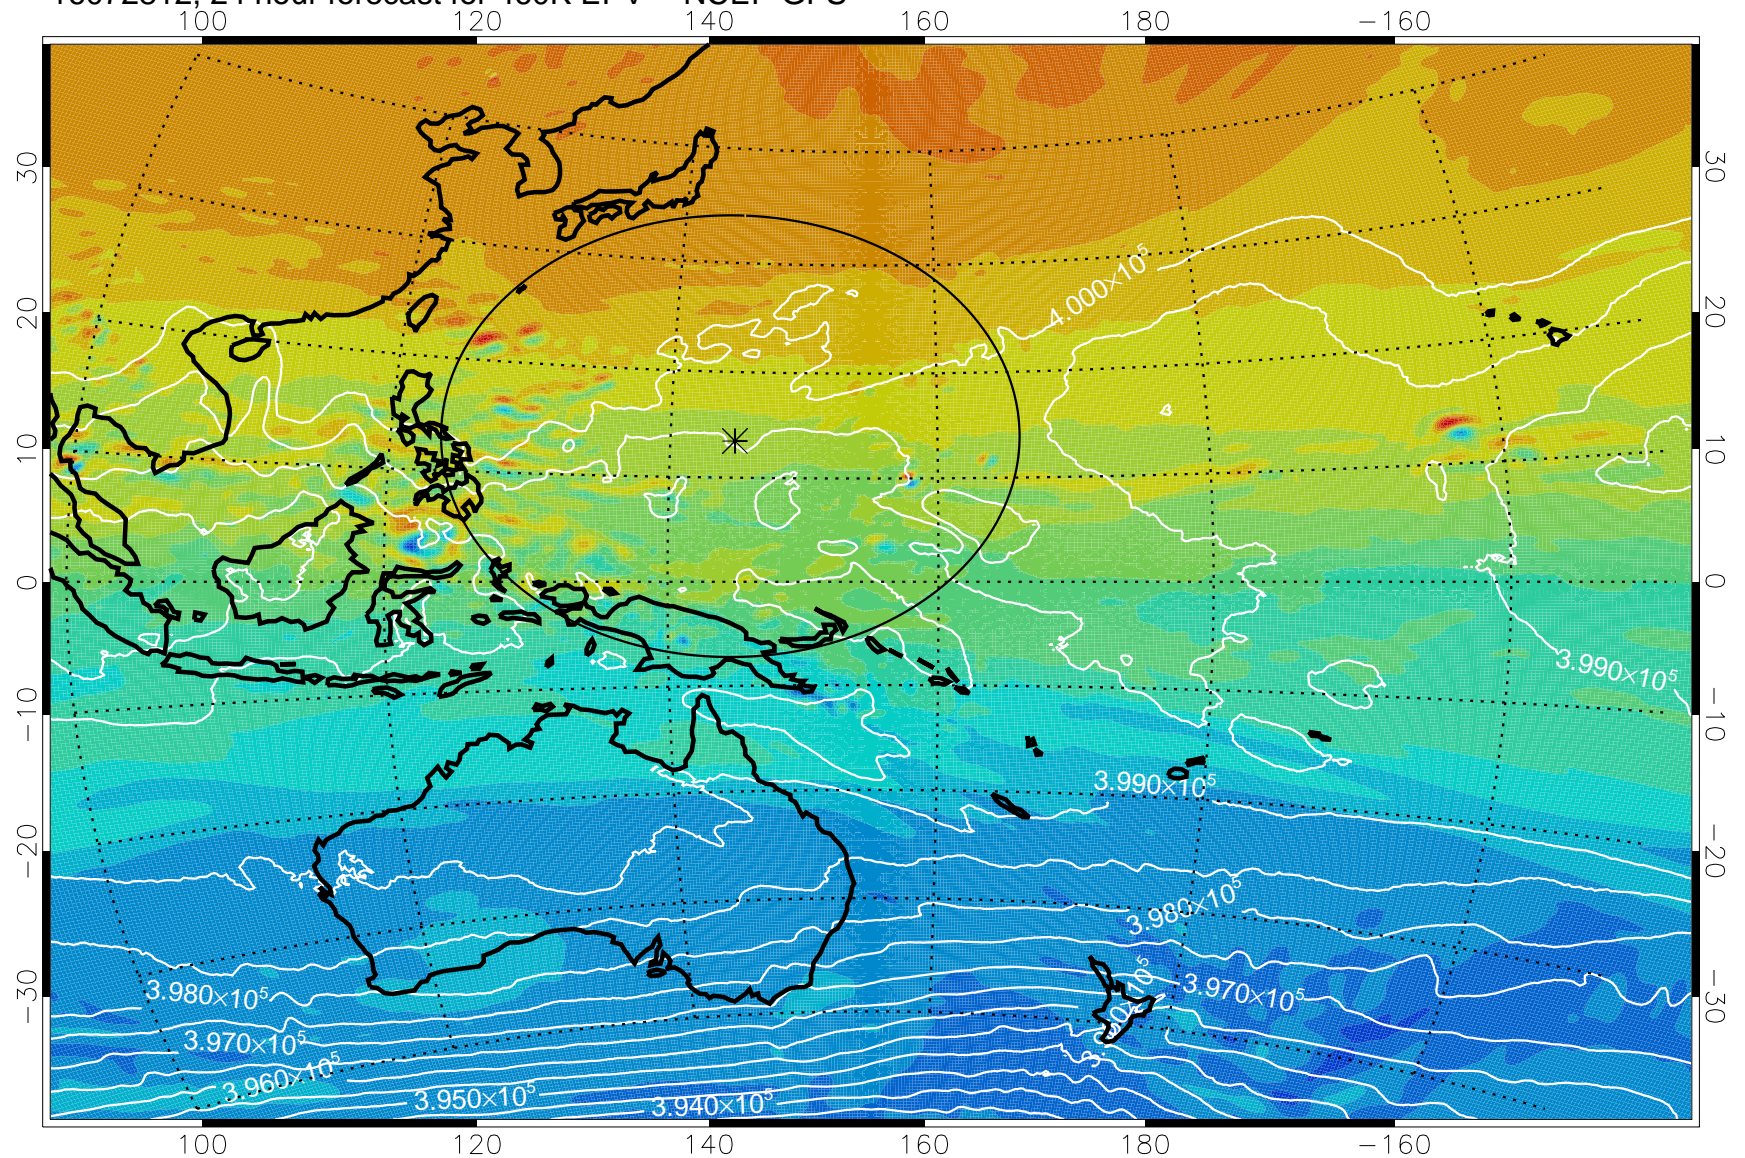

16072718, 6 hour forecast for 460K EPV -- NCEP GFS

460K Montgomery Streamfunction, white

Range ring of 2304 km

16072800, 12 hour forecast for 460K EPV -- NCEP GFS

460K Montgomery Streamfunction, white

Range ring of 2304 km

16072806, 18 hour forecast for 460K EPV -- NCEP GFS

460K Montgomery Streamfunction, white

Range ring of 2304 km

16072812, 24 hour forecast for 460K EPV -- NCEP GFS

460K Montgomery Streamfunction, white

Range ring of 2304 km

16072818, 30 hour forecast for 460K EPV -- NCEP GFS

460K Montgomery Streamfunction, white

Range ring of 2304 km

16072900, 36 hour forecast for 460K EPV -- NCEP GFS

460K Montgomery Streamfunction, white

Range ring of 2304 km

16072906, 42 hour forecast for 460K EPV -- NCEP GFS

460K Montgomery Streamfunction, white

Range ring of 2304 km

16072912, 48 hour forecast for 460K EPV -- NCEP GFS

460K Montgomery Streamfunction, white

Range ring of 2304 km