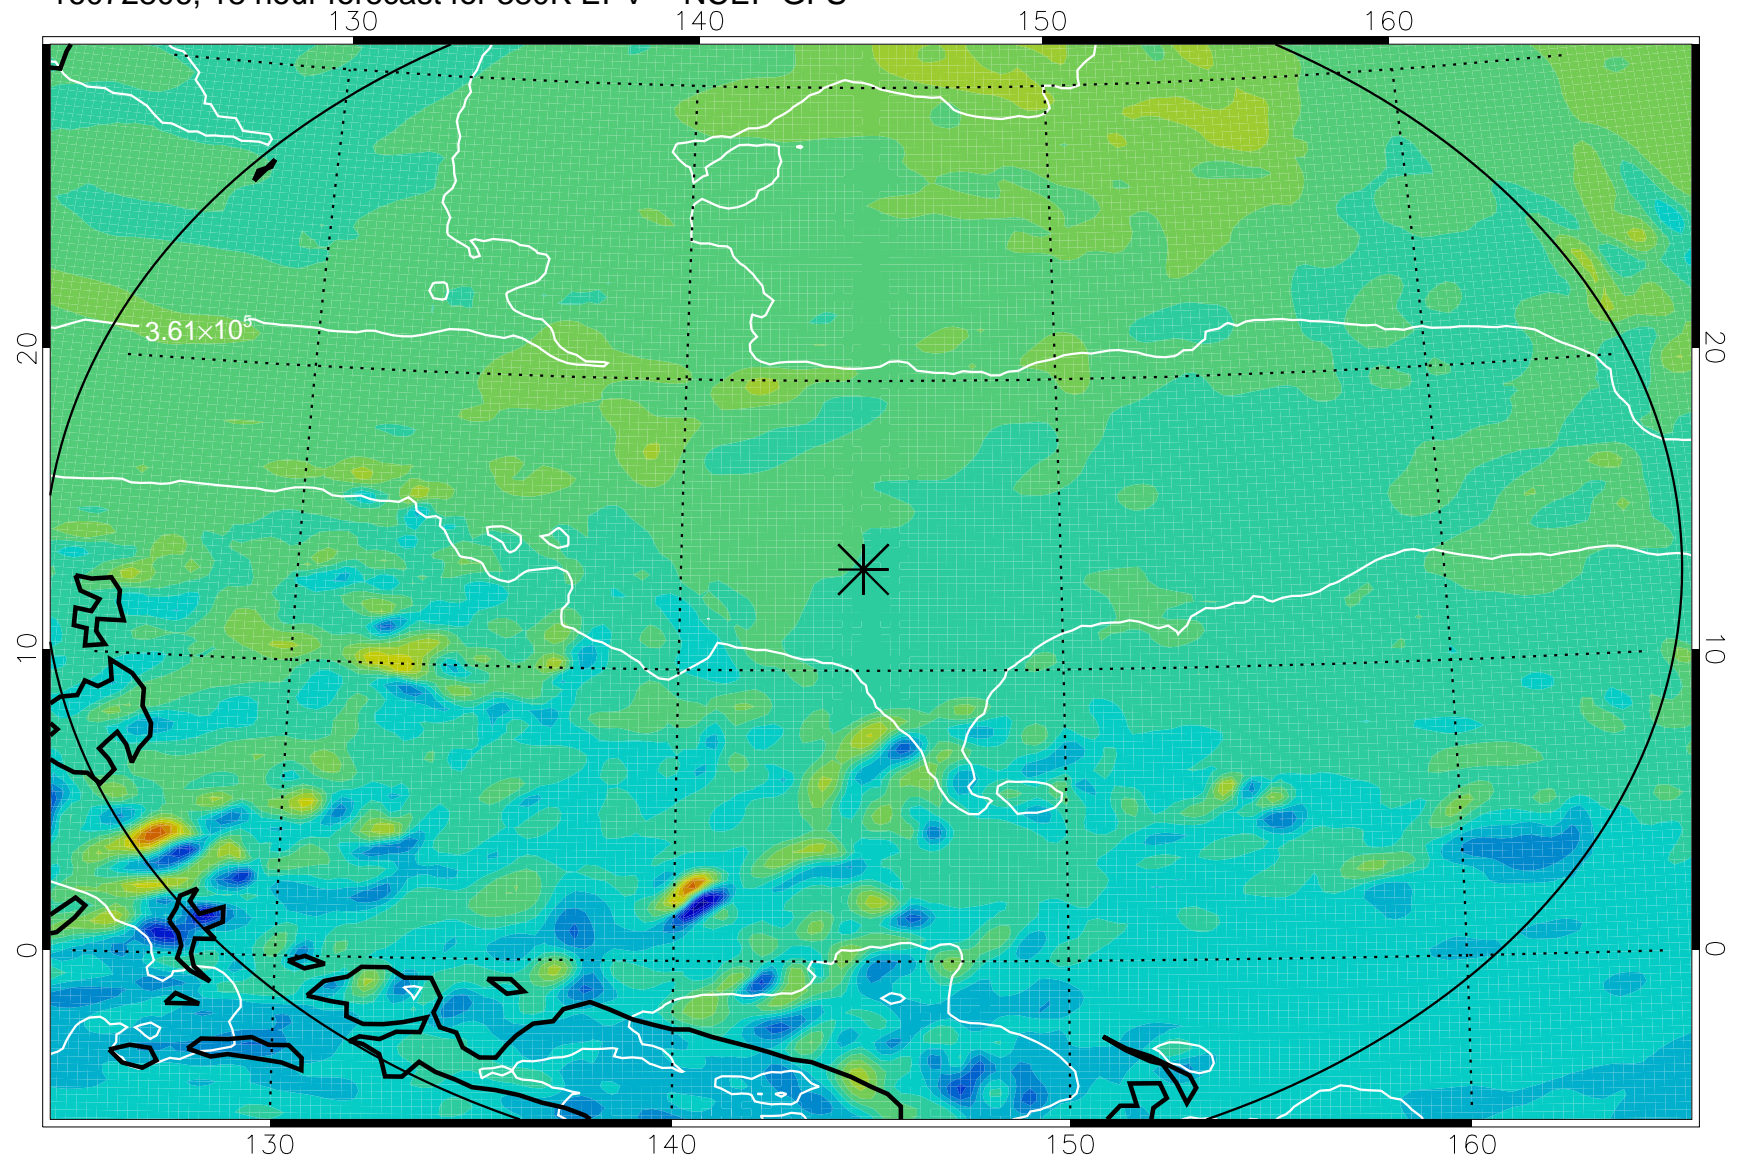

16072718, 6 hour forecast for 380K EPV -- NCEP GFS

380K Montgomery Streamfunction, white

Range ring of 2304 km

16072800, 12 hour forecast for 380K EPV -- NCEP GFS

380K Montgomery Streamfunction, white

Range ring of 2304 km

16072806, 18 hour forecast for 380K EPV -- NCEP GFS

380K Montgomery Streamfunction, white

Range ring of 2304 km

16072812, 24 hour forecast for 380K EPV -- NCEP GFS

380K Montgomery Streamfunction, white

Range ring of 2304 km

16072818, 30 hour forecast for 380K EPV -- NCEP GFS

380K Montgomery Streamfunction, white

Range ring of 2304 km

16072900, 36 hour forecast for 380K EPV -- NCEP GFS

380K Montgomery Streamfunction, white

Range ring of 2304 km

16073018, 78 hour forecast for 380K EPV -- NCEP GFS

380K Montgomery Streamfunction, white

Range ring of 2304 km

16073100, 84 hour forecast for 380K EPV -- NCEP GFS

380K Montgomery Streamfunction, white

Range ring of 2304 km