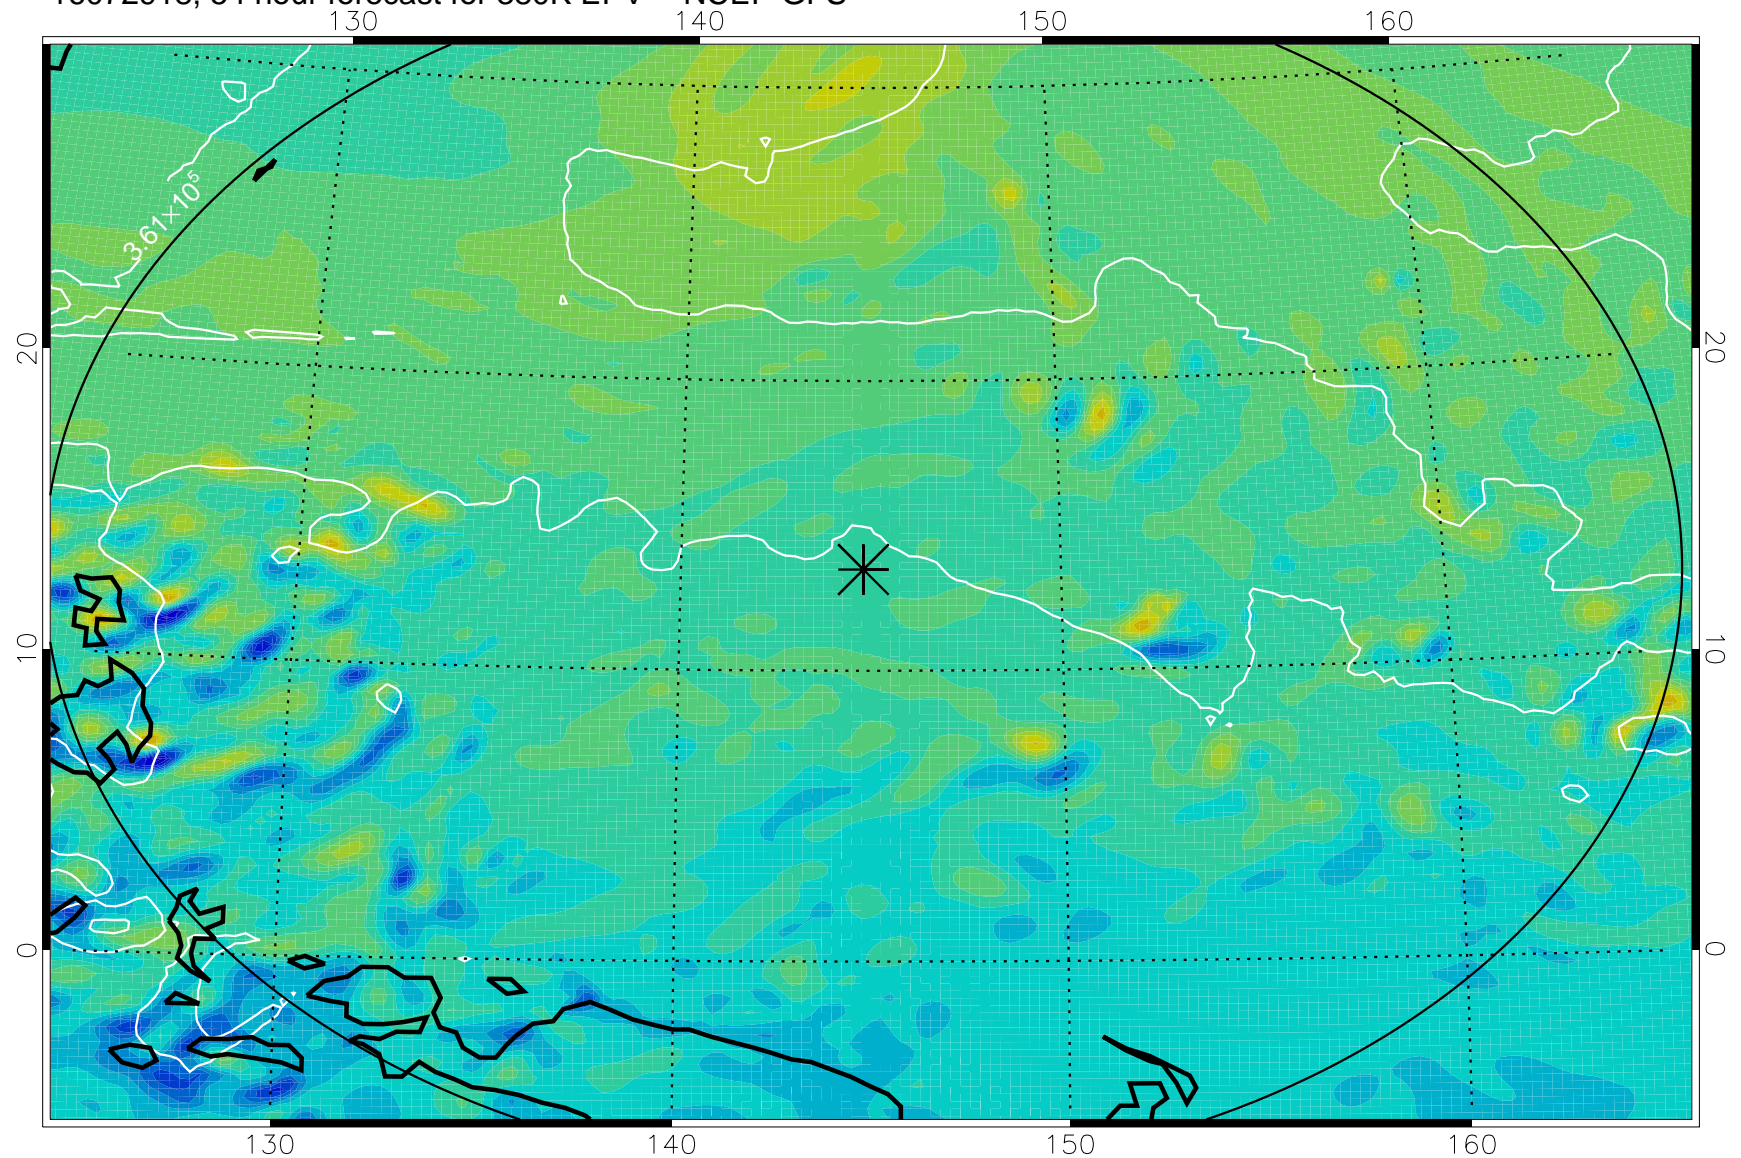

16072906, 42 hour forecast for 380K EPV -- NCEP GFS

380K Montgomery Streamfunction, white

Range ring of 2304 km

16072912, 48 hour forecast for 380K EPV -- NCEP GFS

380K Montgomery Streamfunction, white

Range ring of 2304 km

16072918, 54 hour forecast for 380K EPV -- NCEP GFS

380K Montgomery Streamfunction, white

Range ring of 2304 km

16073000, 60 hour forecast for 380K EPV -- NCEP GFS

380K Montgomery Streamfunction, white

Range ring of 2304 km

16073006, 66 hour forecast for 380K EPV -- NCEP GFS

380K Montgomery Streamfunction, white

Range ring of 2304 km

16073012, 72 hour forecast for 380K EPV -- NCEP GFS

380K Montgomery Streamfunction, white

Range ring of 2304 km

16073018, 78 hour forecast for 380K EPV -- NCEP GFS

380K Montgomery Streamfunction, white

Range ring of 2304 km

16073100, 84 hour forecast for 380K EPV -- NCEP GFS

380K Montgomery Streamfunction, white

Range ring of 2304 km