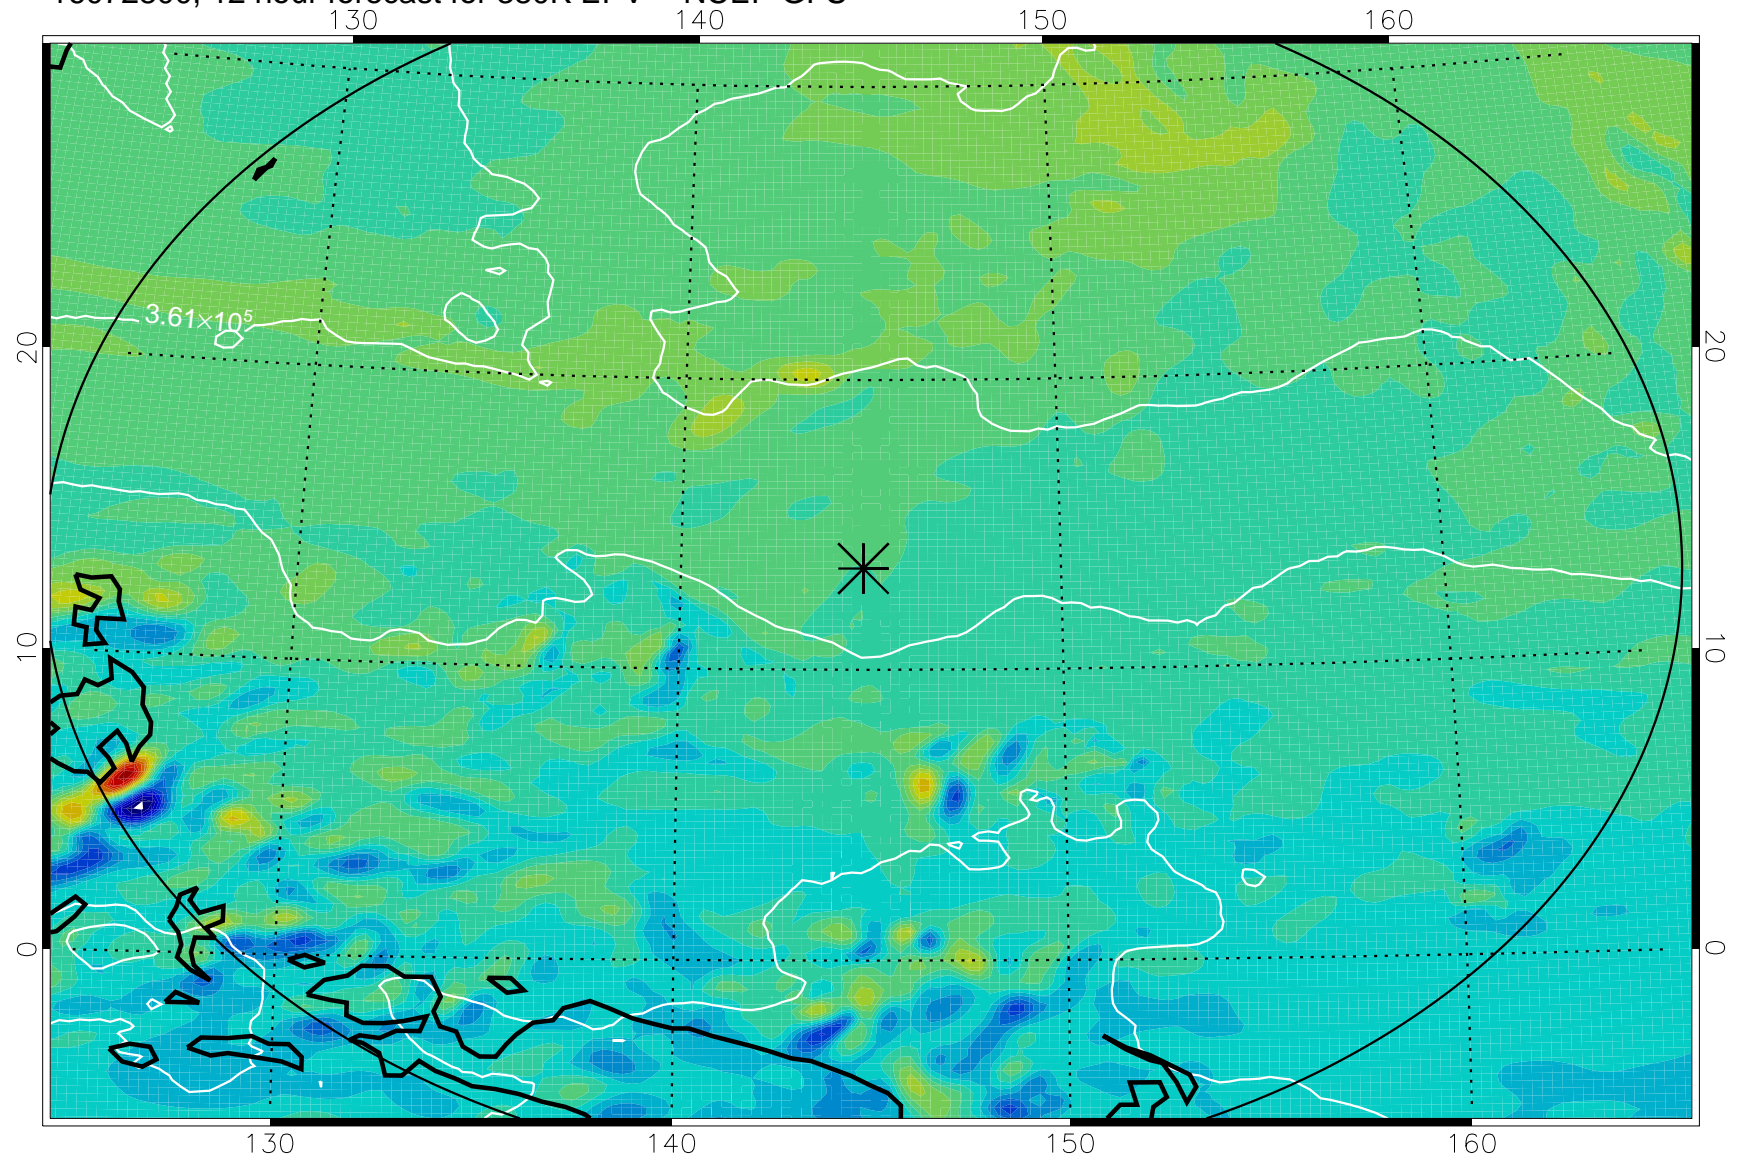

16072718, 6 hour forecast for 380K EPV -- NCEP GFS

380K Montgomery Streamfunction, white

Range ring of 2304 km

16072800, 12 hour forecast for 380K EPV -- NCEP GFS

380K Montgomery Streamfunction, white

Range ring of 2304 km

16072806, 18 hour forecast for 380K EPV -- NCEP GFS

380K Montgomery Streamfunction, white

Range ring of 2304 km

16072812, 24 hour forecast for 380K EPV -- NCEP GFS

380K Montgomery Streamfunction, white

Range ring of 2304 km

16072818, 30 hour forecast for 380K EPV -- NCEP GFS

380K Montgomery Streamfunction, white

Range ring of 2304 km

16072900, 36 hour forecast for 380K EPV -- NCEP GFS

380K Montgomery Streamfunction, white

Range ring of 2304 km

16073018, 78 hour forecast for 380K EPV -- NCEP GFS

380K Montgomery Streamfunction, white

Range ring of 2304 km

16073100, 84 hour forecast for 380K EPV -- NCEP GFS

380K Montgomery Streamfunction, white

Range ring of 2304 km