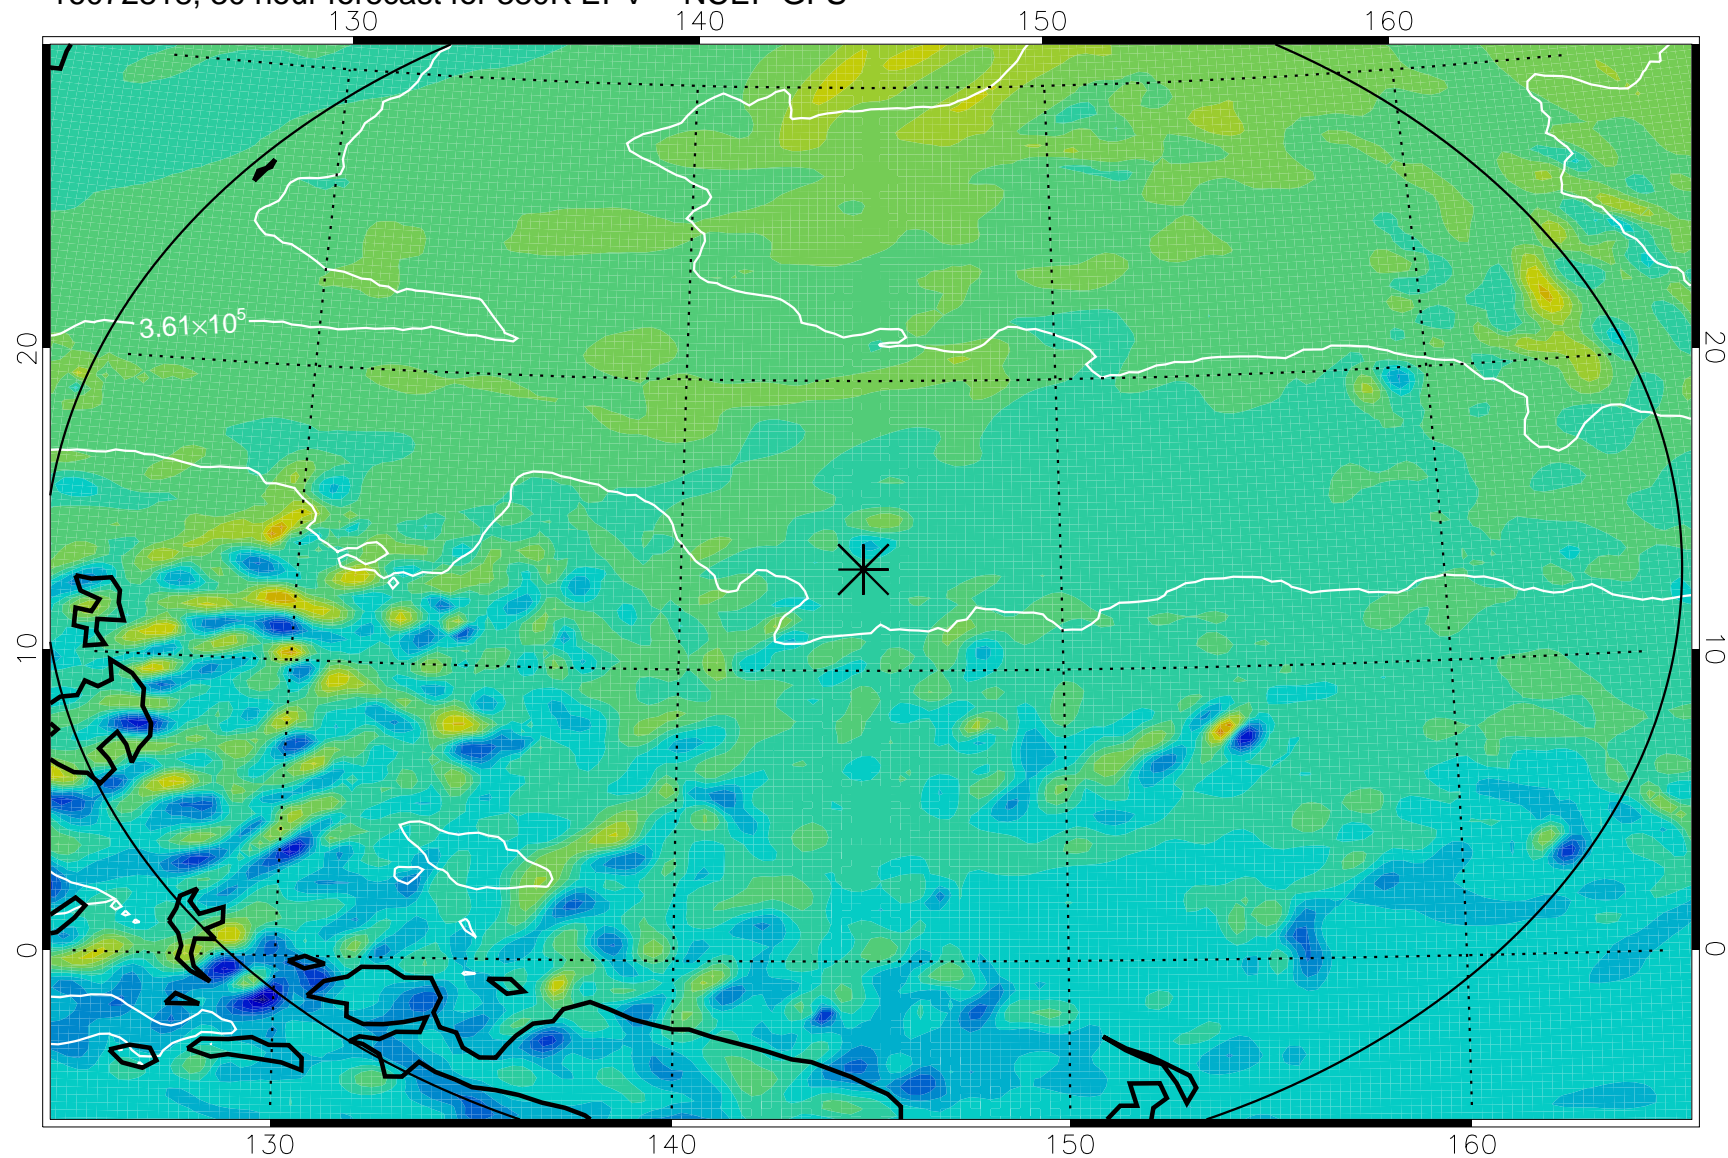

16072806, 18 hour forecast for 380K EPV -- NCEP GFS

380K Montgomery Streamfunction, white

Range ring of 2304 km

16072812, 24 hour forecast for 380K EPV -- NCEP GFS

380K Montgomery Streamfunction, white

Range ring of 2304 km

16072818, 30 hour forecast for 380K EPV -- NCEP GFS

380K Montgomery Streamfunction, white

Range ring of 2304 km

16072900, 36 hour forecast for 380K EPV -- NCEP GFS

380K Montgomery Streamfunction, white

Range ring of 2304 km

16072906, 42 hour forecast for 380K EPV -- NCEP GFS

380K Montgomery Streamfunction, white

Range ring of 2304 km

16072912, 48 hour forecast for 380K EPV -- NCEP GFS

380K Montgomery Streamfunction, white

Range ring of 2304 km

16073018, 78 hour forecast for 380K EPV -- NCEP GFS

380K Montgomery Streamfunction, white

Range ring of 2304 km

16073100, 84 hour forecast for 380K EPV -- NCEP GFS

380K Montgomery Streamfunction, white

Range ring of 2304 km