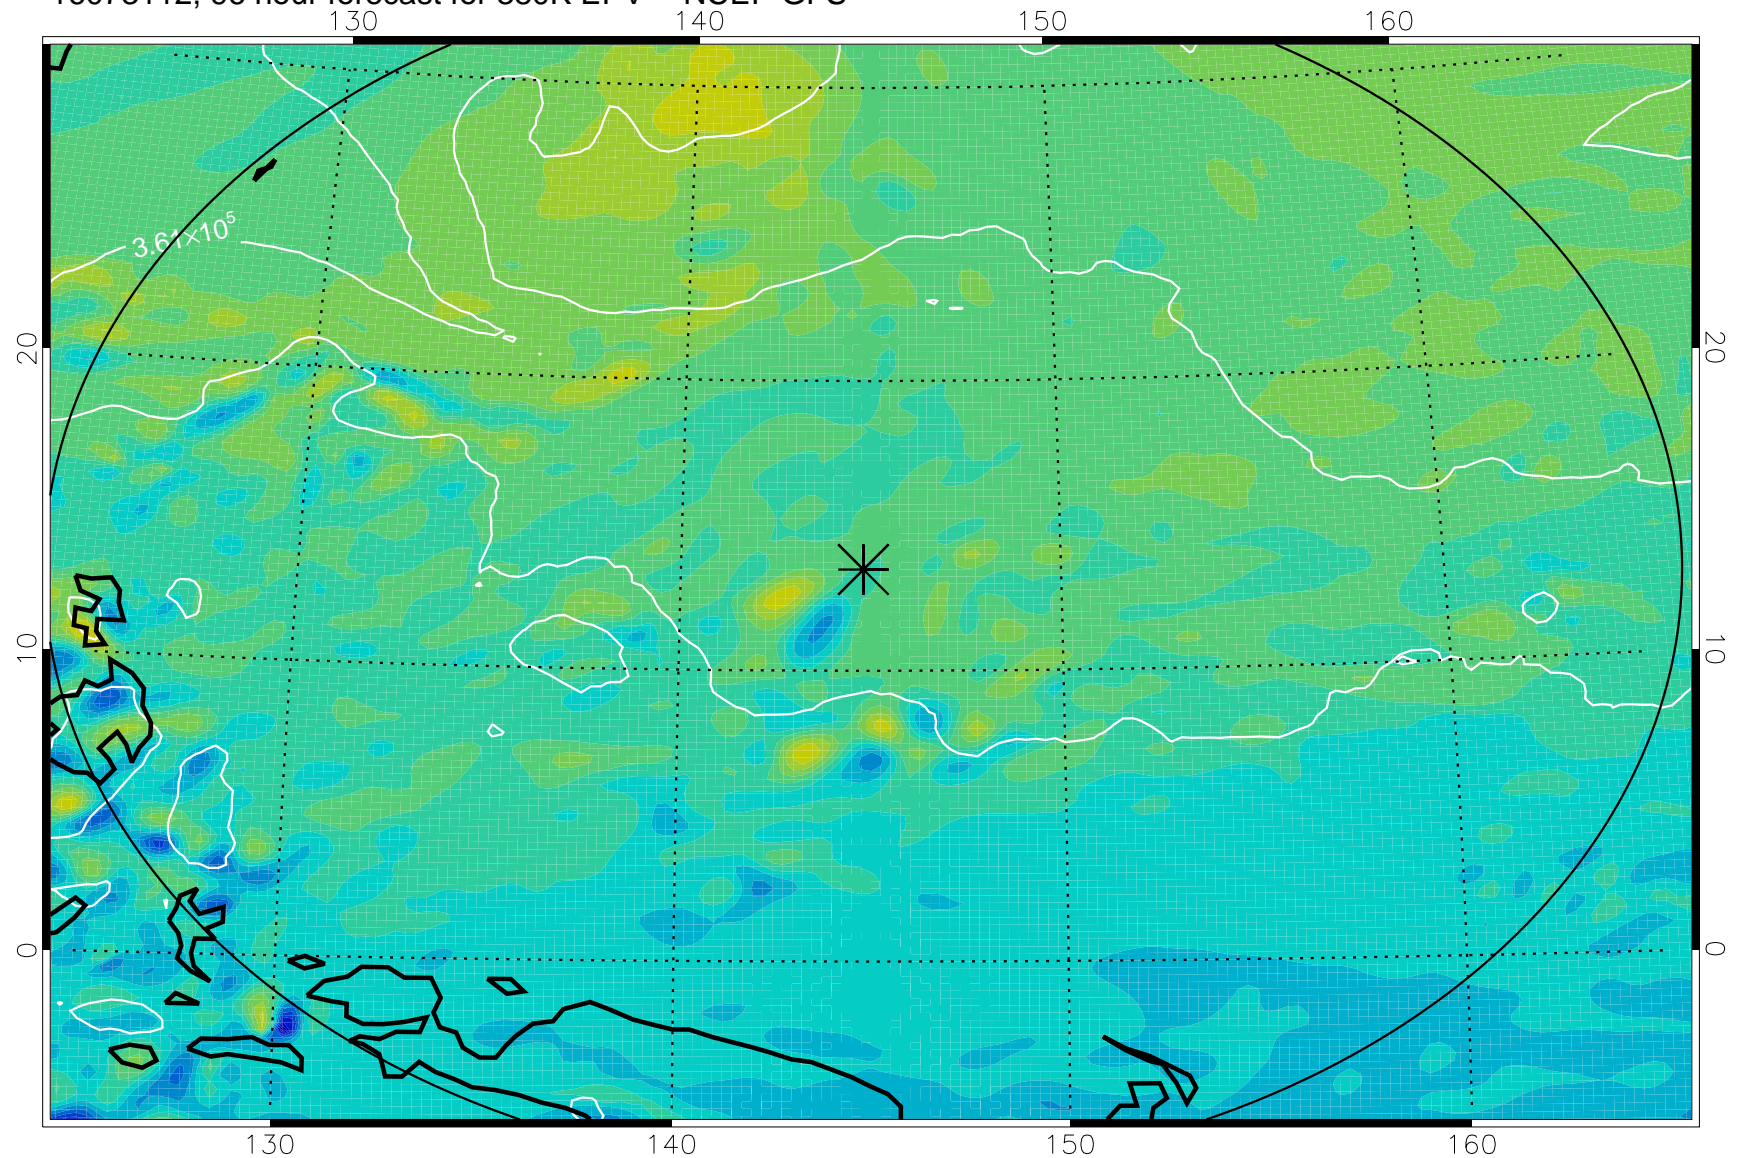

16073006, 66 hour forecast for 380K EPV -- NCEP GFS

380K Montgomery Streamfunction, white

Range ring of 2304 km

16073012, 72 hour forecast for 380K EPV -- NCEP GFS

380K Montgomery Streamfunction, white

Range ring of 2304 km

16073018, 78 hour forecast for 380K EPV -- NCEP GFS

380K Montgomery Streamfunction, white

Range ring of 2304 km

16073100, 84 hour forecast for 380K EPV -- NCEP GFS

380K Montgomery Streamfunction, white

Range ring of 2304 km

16073106, 90 hour forecast for 380K EPV -- NCEP GFS

380K Montgomery Streamfunction, white

Range ring of 2304 km

16073112, 96 hour forecast for 380K EPV -- NCEP GFS

380K Montgomery Streamfunction, white

Range ring of 2304 km

16073118, 102 hour forecast for 380K EPV -- NCEP GFS

380K Montgomery Streamfunction, white

Range ring of 2304 km

16080100, 108 hour forecast for 380K EPV -- NCEP GFS

380K Montgomery Streamfunction, white

Range ring of 2304 km