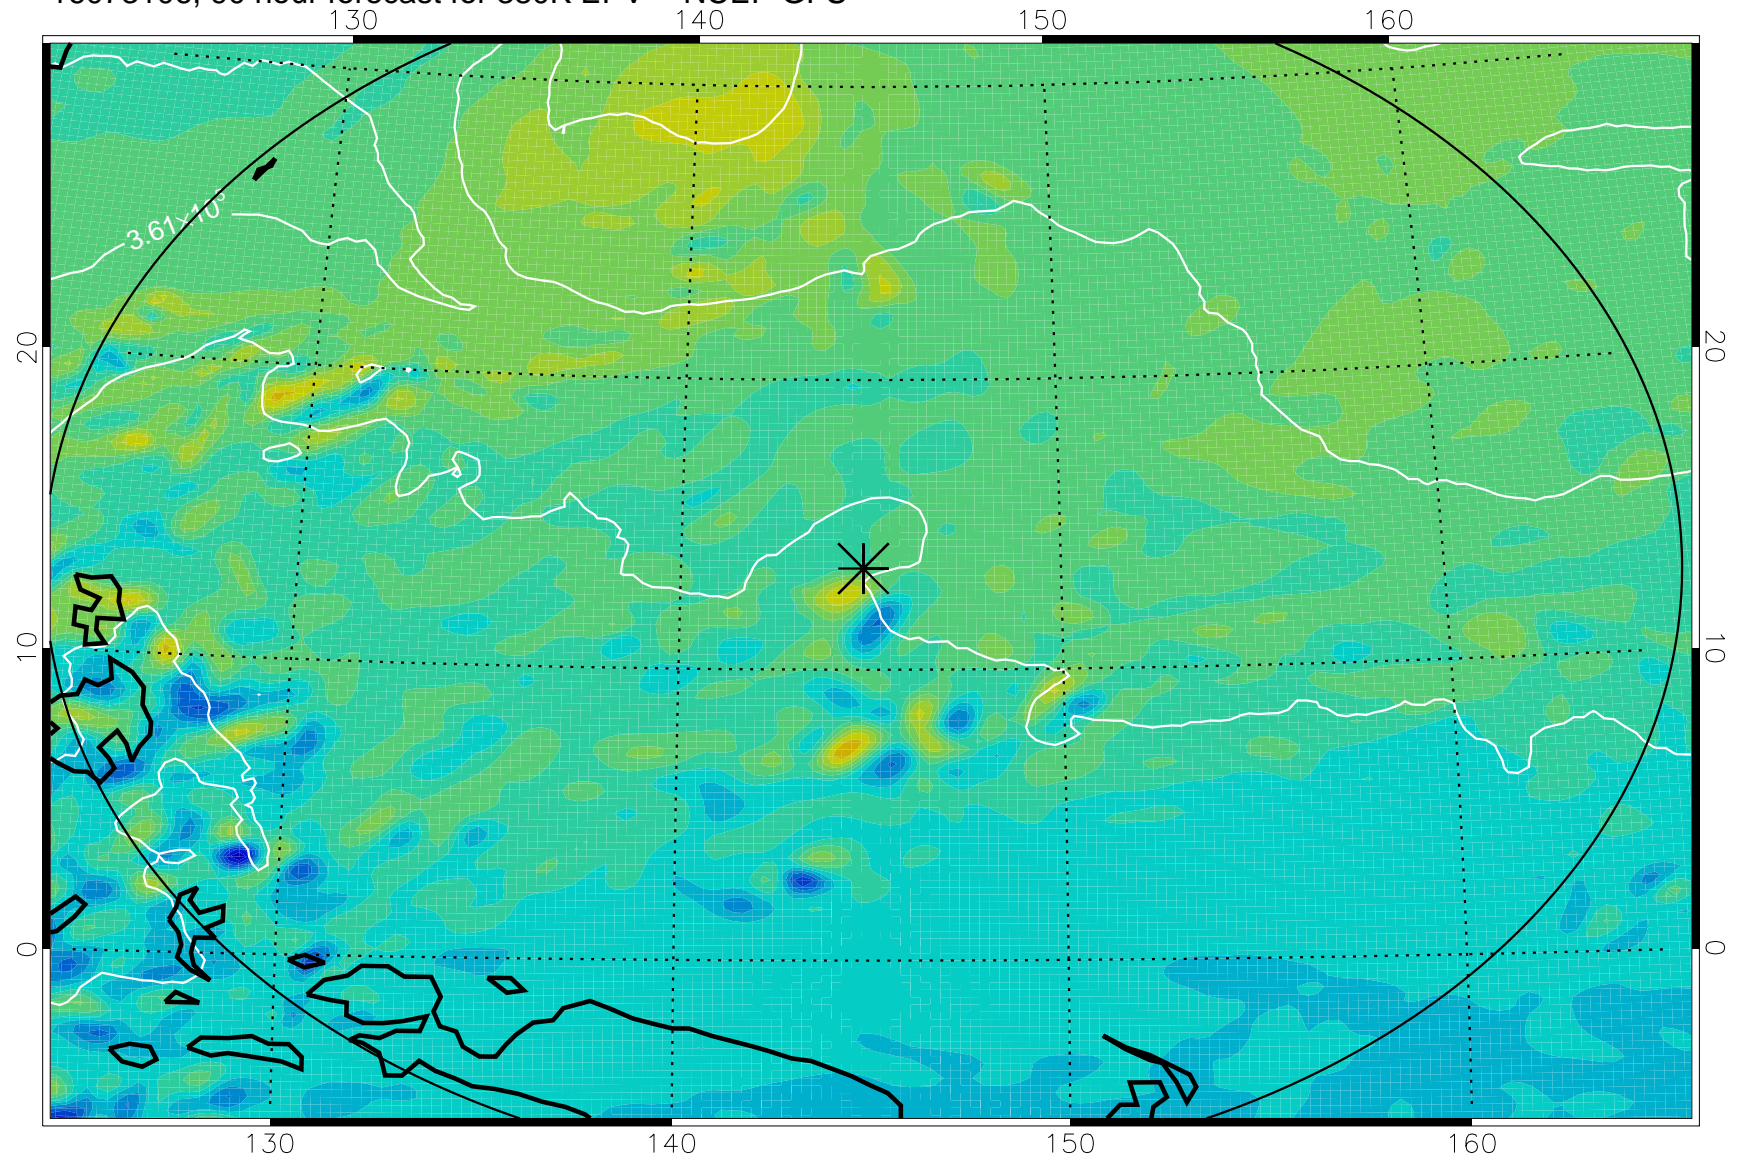

16073006, 66 hour forecast for 380K EPV -- NCEP GFS

380K Montgomery Streamfunction, white

Range ring of 2304 km

16073012, 72 hour forecast for 380K EPV -- NCEP GFS

380K Montgomery Streamfunction, white

Range ring of 2304 km

16073018, 78 hour forecast for 380K EPV -- NCEP GFS

380K Montgomery Streamfunction, white

Range ring of 2304 km

16073100, 84 hour forecast for 380K EPV -- NCEP GFS

380K Montgomery Streamfunction, white

Range ring of 2304 km

16073106, 90 hour forecast for 380K EPV -- NCEP GFS

380K Montgomery Streamfunction, white

Range ring of 2304 km

16073112, 96 hour forecast for 380K EPV -- NCEP GFS

380K Montgomery Streamfunction, white

Range ring of 2304 km

16073118, 102 hour forecast for 380K EPV -- NCEP GFS

380K Montgomery Streamfunction, white

Range ring of 2304 km

16080100, 108 hour forecast for 380K EPV -- NCEP GFS

380K Montgomery Streamfunction, white

Range ring of 2304 km