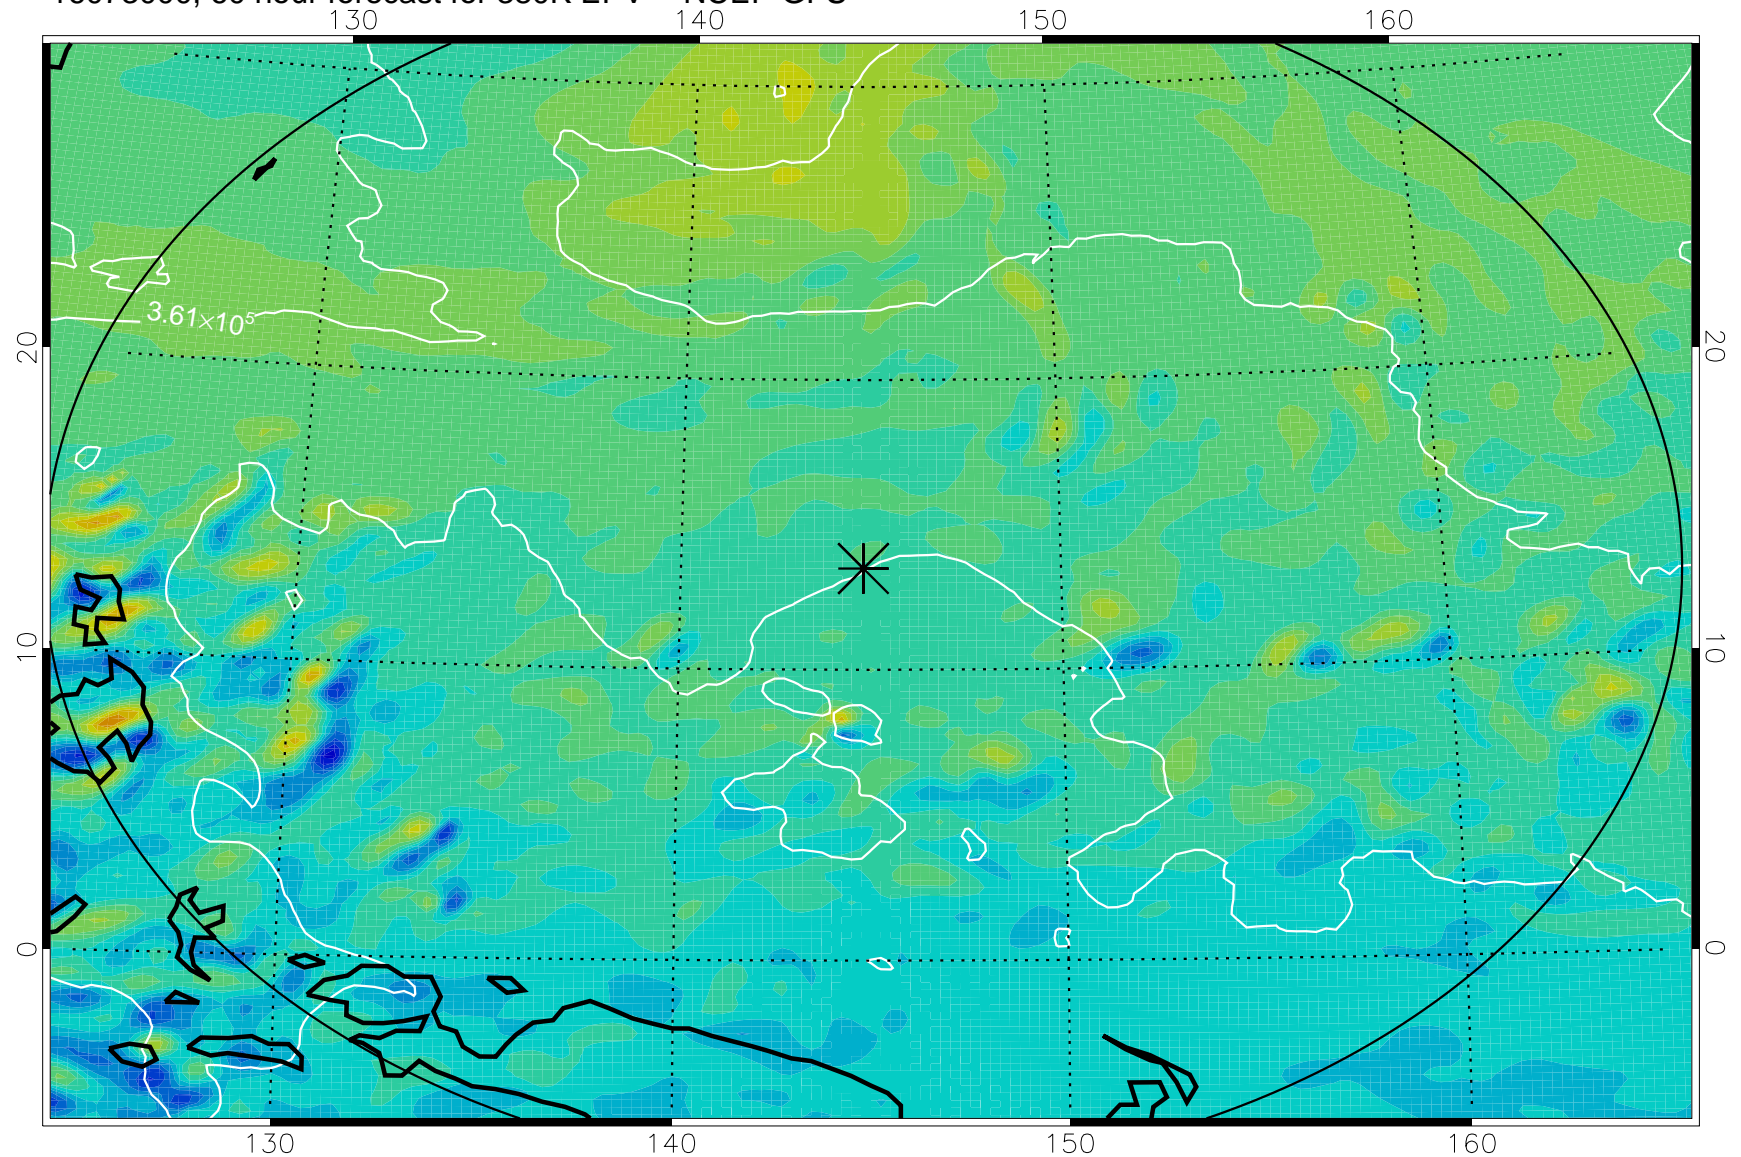

16072906, 42 hour forecast for 380K EPV -- NCEP GFS

380K Montgomery Streamfunction, white

Range ring of 2304 km

16072912, 48 hour forecast for 380K EPV -- NCEP GFS

380K Montgomery Streamfunction, white

Range ring of 2304 km

16072918, 54 hour forecast for 380K EPV -- NCEP GFS

380K Montgomery Streamfunction, white

Range ring of 2304 km

16073000, 60 hour forecast for 380K EPV -- NCEP GFS

380K Montgomery Streamfunction, white

Range ring of 2304 km

16073006, 66 hour forecast for 380K EPV -- NCEP GFS

380K Montgomery Streamfunction, white

Range ring of 2304 km

16073012, 72 hour forecast for 380K EPV -- NCEP GFS

380K Montgomery Streamfunction, white

Range ring of 2304 km

16073018, 78 hour forecast for 380K EPV -- NCEP GFS

380K Montgomery Streamfunction, white

Range ring of 2304 km

16073100, 84 hour forecast for 380K EPV -- NCEP GFS

380K Montgomery Streamfunction, white

Range ring of 2304 km