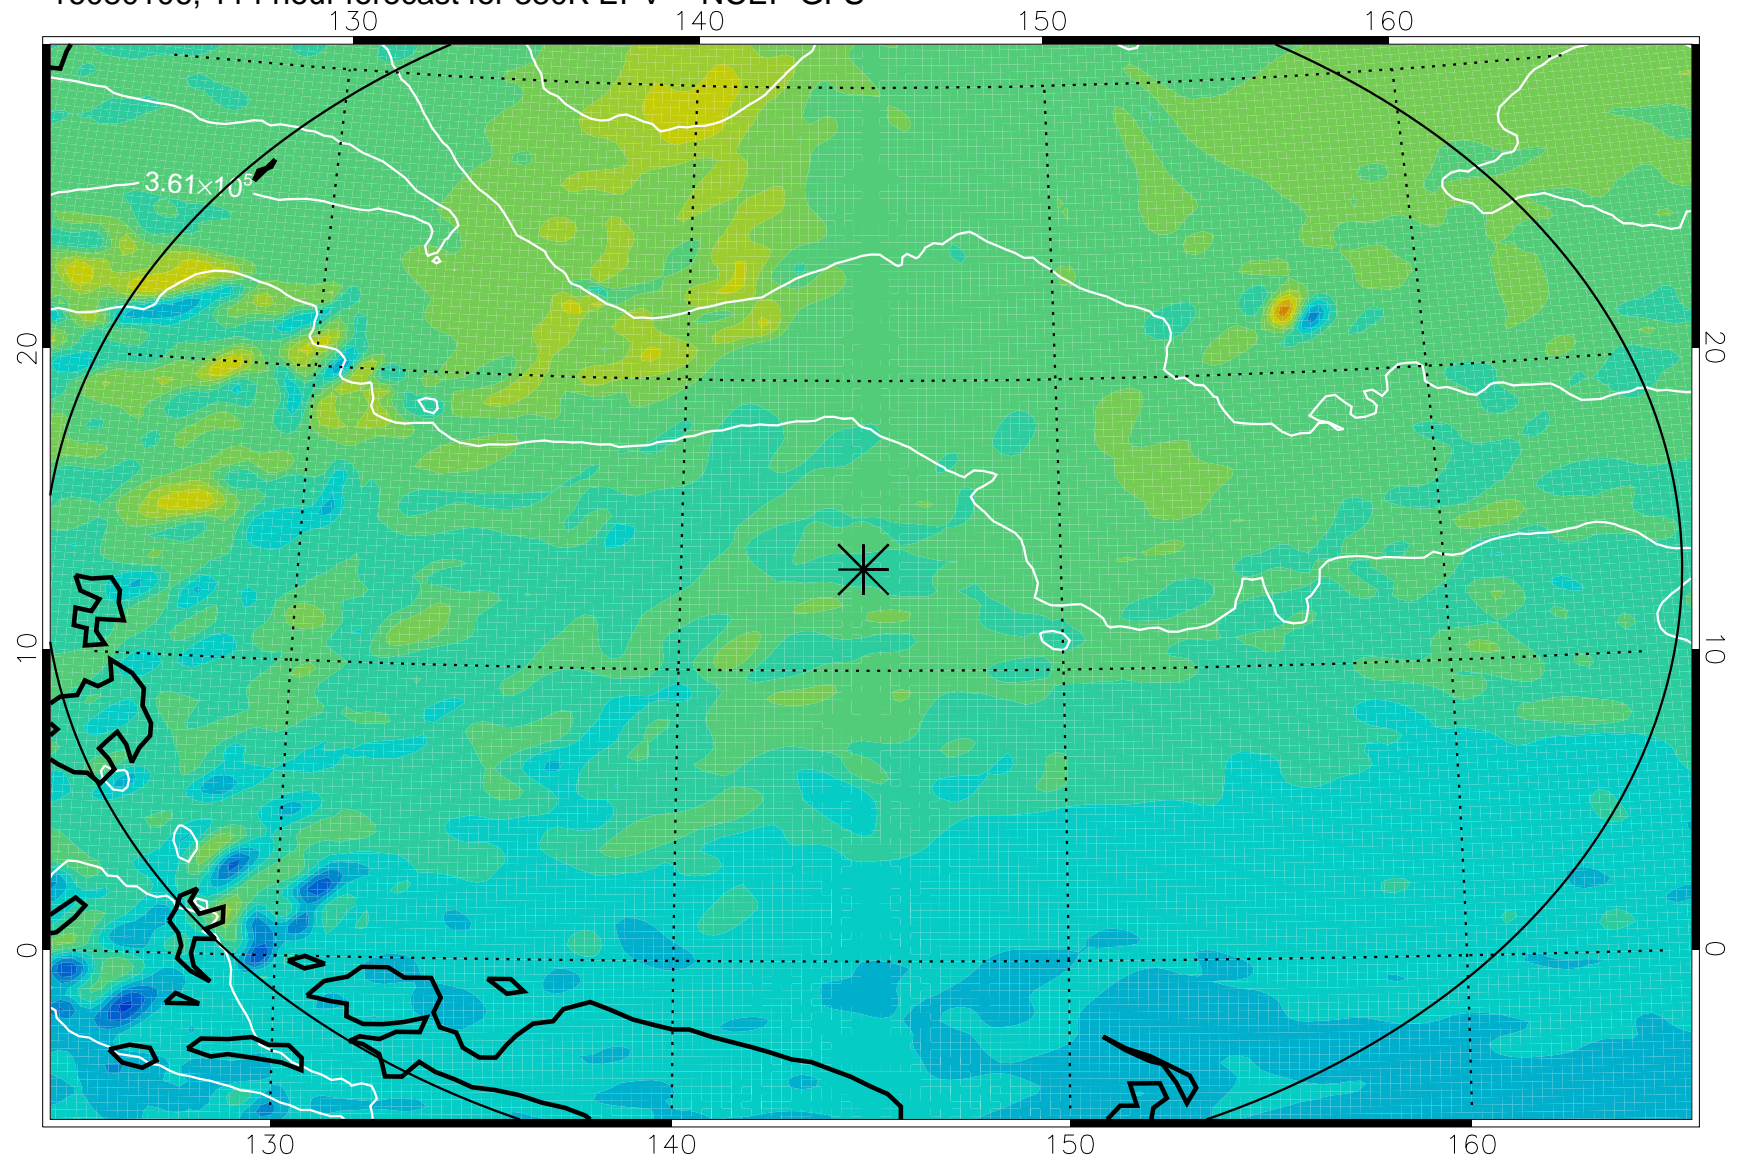

16073018, 78 hour forecast for 380K EPV -- NCEP GFS

380K Montgomery Streamfunction, white

Range ring of 2304 km

16073100, 84 hour forecast for 380K EPV -- NCEP GFS

380K Montgomery Streamfunction, white

Range ring of 2304 km

16073106, 90 hour forecast for 380K EPV -- NCEP GFS

380K Montgomery Streamfunction, white

Range ring of 2304 km

16073112, 96 hour forecast for 380K EPV -- NCEP GFS

380K Montgomery Streamfunction, white

Range ring of 2304 km

16073118, 102 hour forecast for 380K EPV -- NCEP GFS

380K Montgomery Streamfunction, white

Range ring of 2304 km

16080100, 108 hour forecast for 380K EPV -- NCEP GFS

380K Montgomery Streamfunction, white

Range ring of 2304 km

16080106, 114 hour forecast for 380K EPV -- NCEP GFS

380K Montgomery Streamfunction, white

Range ring of 2304 km

16080112, 120 hour forecast for 380K EPV -- NCEP GFS

380K Montgomery Streamfunction, white

Range ring of 2304 km