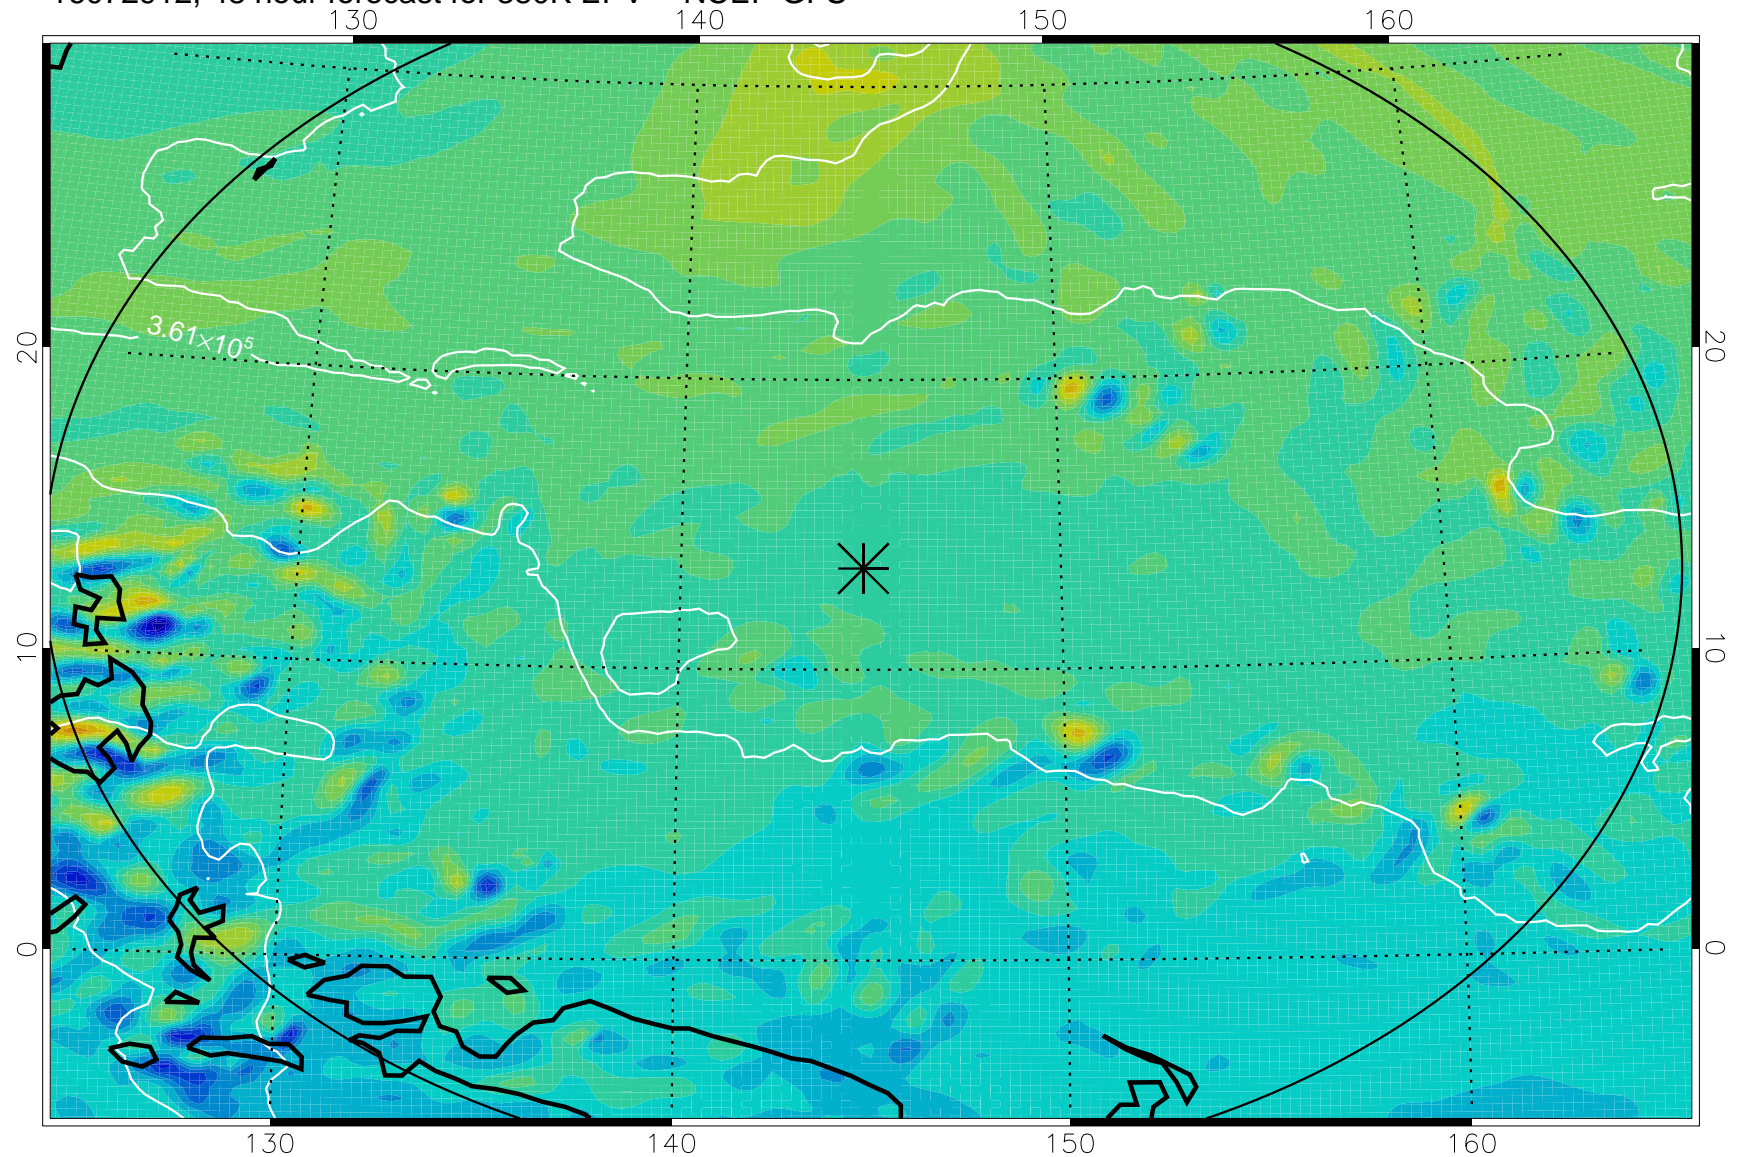

16072818, 30 hour forecast for 380K EPV -- NCEP GFS

380K Montgomery Streamfunction, white

Range ring of 2304 km

16072900, 36 hour forecast for 380K EPV -- NCEP GFS

380K Montgomery Streamfunction, white

Range ring of 2304 km

16072906, 42 hour forecast for 380K EPV -- NCEP GFS

380K Montgomery Streamfunction, white

Range ring of 2304 km

16072912, 48 hour forecast for 380K EPV -- NCEP GFS

380K Montgomery Streamfunction, white

Range ring of 2304 km

16072918, 54 hour forecast for 380K EPV -- NCEP GFS

380K Montgomery Streamfunction, white

Range ring of 2304 km

16073000, 60 hour forecast for 380K EPV -- NCEP GFS

380K Montgomery Streamfunction, white

Range ring of 2304 km

16073006, 66 hour forecast for 380K EPV -- NCEP GFS

380K Montgomery Streamfunction, white

Range ring of 2304 km

16073012, 72 hour forecast for 380K EPV -- NCEP GFS

380K Montgomery Streamfunction, white

Range ring of 2304 km