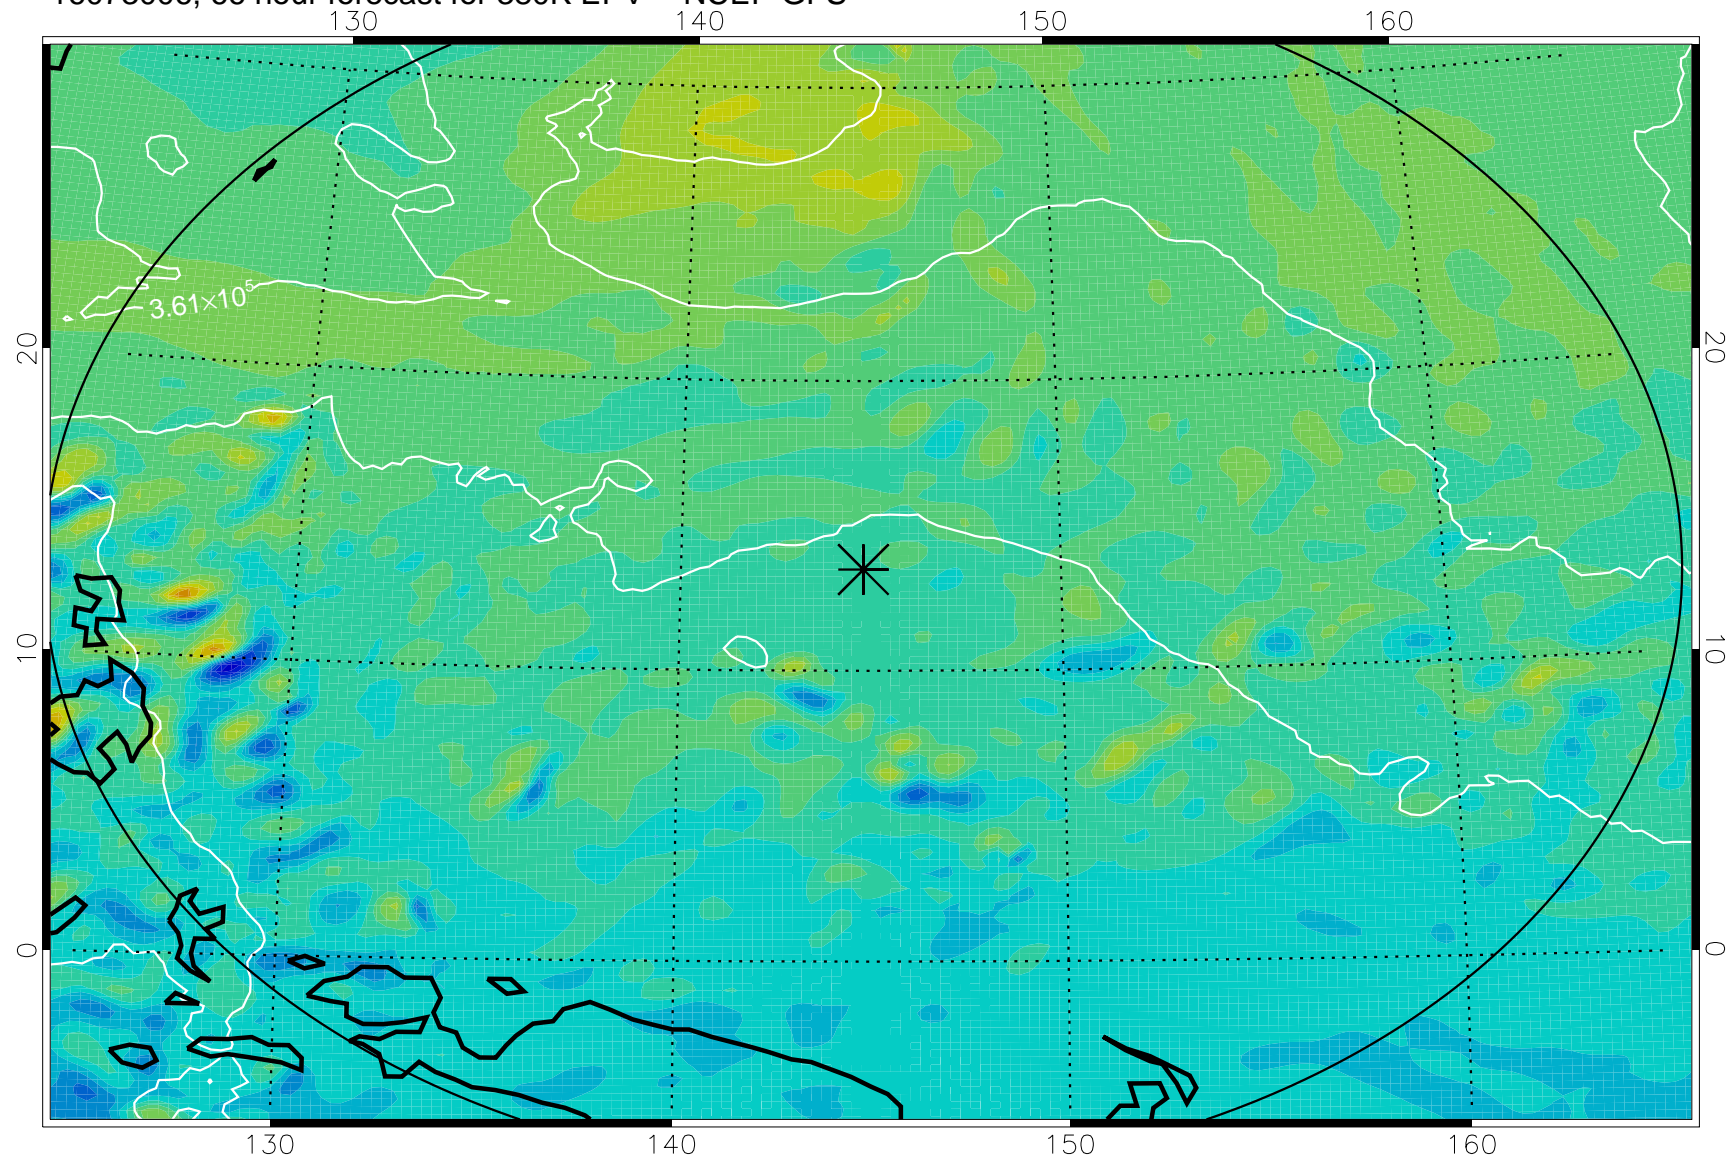

16072918, 54 hour forecast for 380K EPV -- NCEP GFS

380K Montgomery Streamfunction, white

Range ring of 2304 km

16073000, 60 hour forecast for 380K EPV -- NCEP GFS

380K Montgomery Streamfunction, white

Range ring of 2304 km

16073006, 66 hour forecast for 380K EPV -- NCEP GFS

380K Montgomery Streamfunction, white

Range ring of 2304 km

16073012, 72 hour forecast for 380K EPV -- NCEP GFS

380K Montgomery Streamfunction, white

Range ring of 2304 km

16073018, 78 hour forecast for 380K EPV -- NCEP GFS

380K Montgomery Streamfunction, white

Range ring of 2304 km

16073100, 84 hour forecast for 380K EPV -- NCEP GFS

380K Montgomery Streamfunction, white

Range ring of 2304 km

16073106, 90 hour forecast for 380K EPV -- NCEP GFS

380K Montgomery Streamfunction, white

Range ring of 2304 km

16073112, 96 hour forecast for 380K EPV -- NCEP GFS

380K Montgomery Streamfunction, white

Range ring of 2304 km