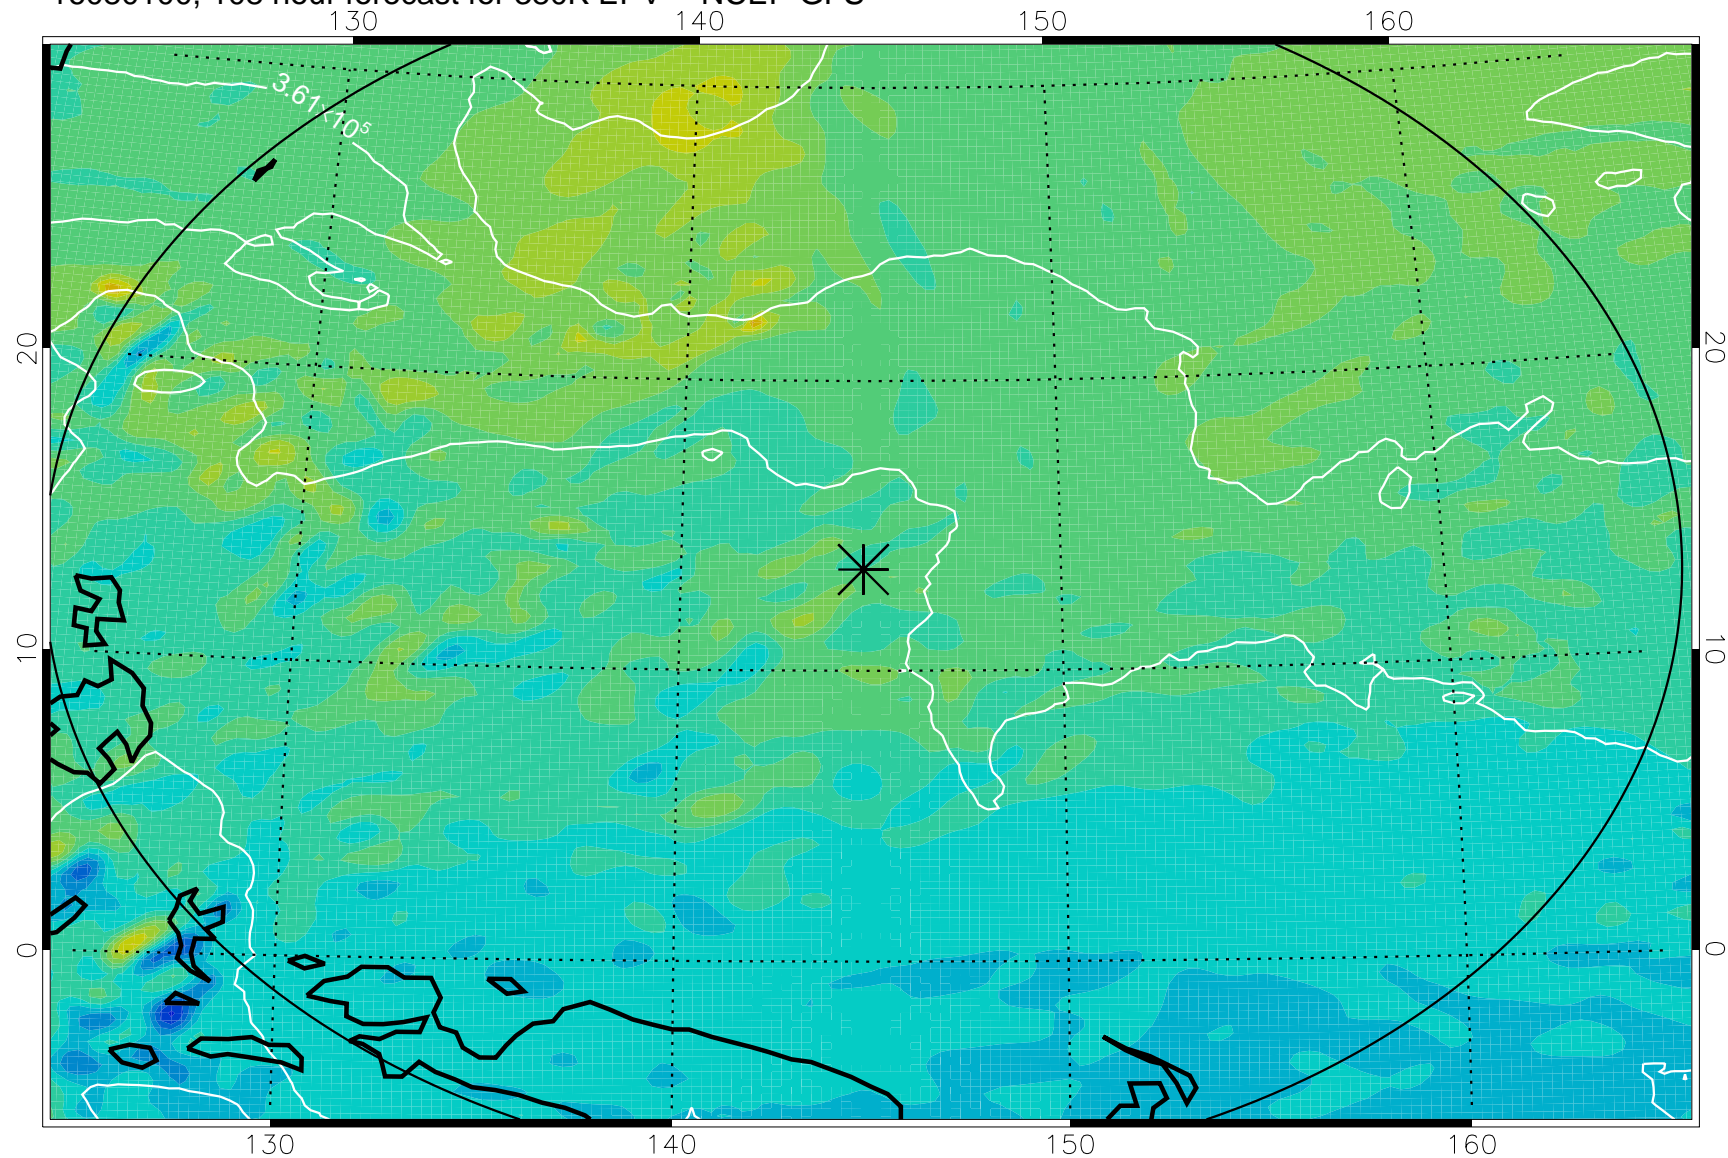

16073018, 78 hour forecast for 380K EPV -- NCEP GFS

380K Montgomery Streamfunction, white

Range ring of 2304 km

16073100, 84 hour forecast for 380K EPV -- NCEP GFS

380K Montgomery Streamfunction, white

Range ring of 2304 km

16073106, 90 hour forecast for 380K EPV -- NCEP GFS

380K Montgomery Streamfunction, white

Range ring of 2304 km

16073112, 96 hour forecast for 380K EPV -- NCEP GFS

380K Montgomery Streamfunction, white

Range ring of 2304 km

16073118, 102 hour forecast for 380K EPV -- NCEP GFS

380K Montgomery Streamfunction, white

Range ring of 2304 km

16080100, 108 hour forecast for 380K EPV -- NCEP GFS

380K Montgomery Streamfunction, white

Range ring of 2304 km

16080106, 114 hour forecast for 380K EPV -- NCEP GFS

380K Montgomery Streamfunction, white

Range ring of 2304 km

16080112, 120 hour forecast for 380K EPV -- NCEP GFS

380K Montgomery Streamfunction, white

Range ring of 2304 km