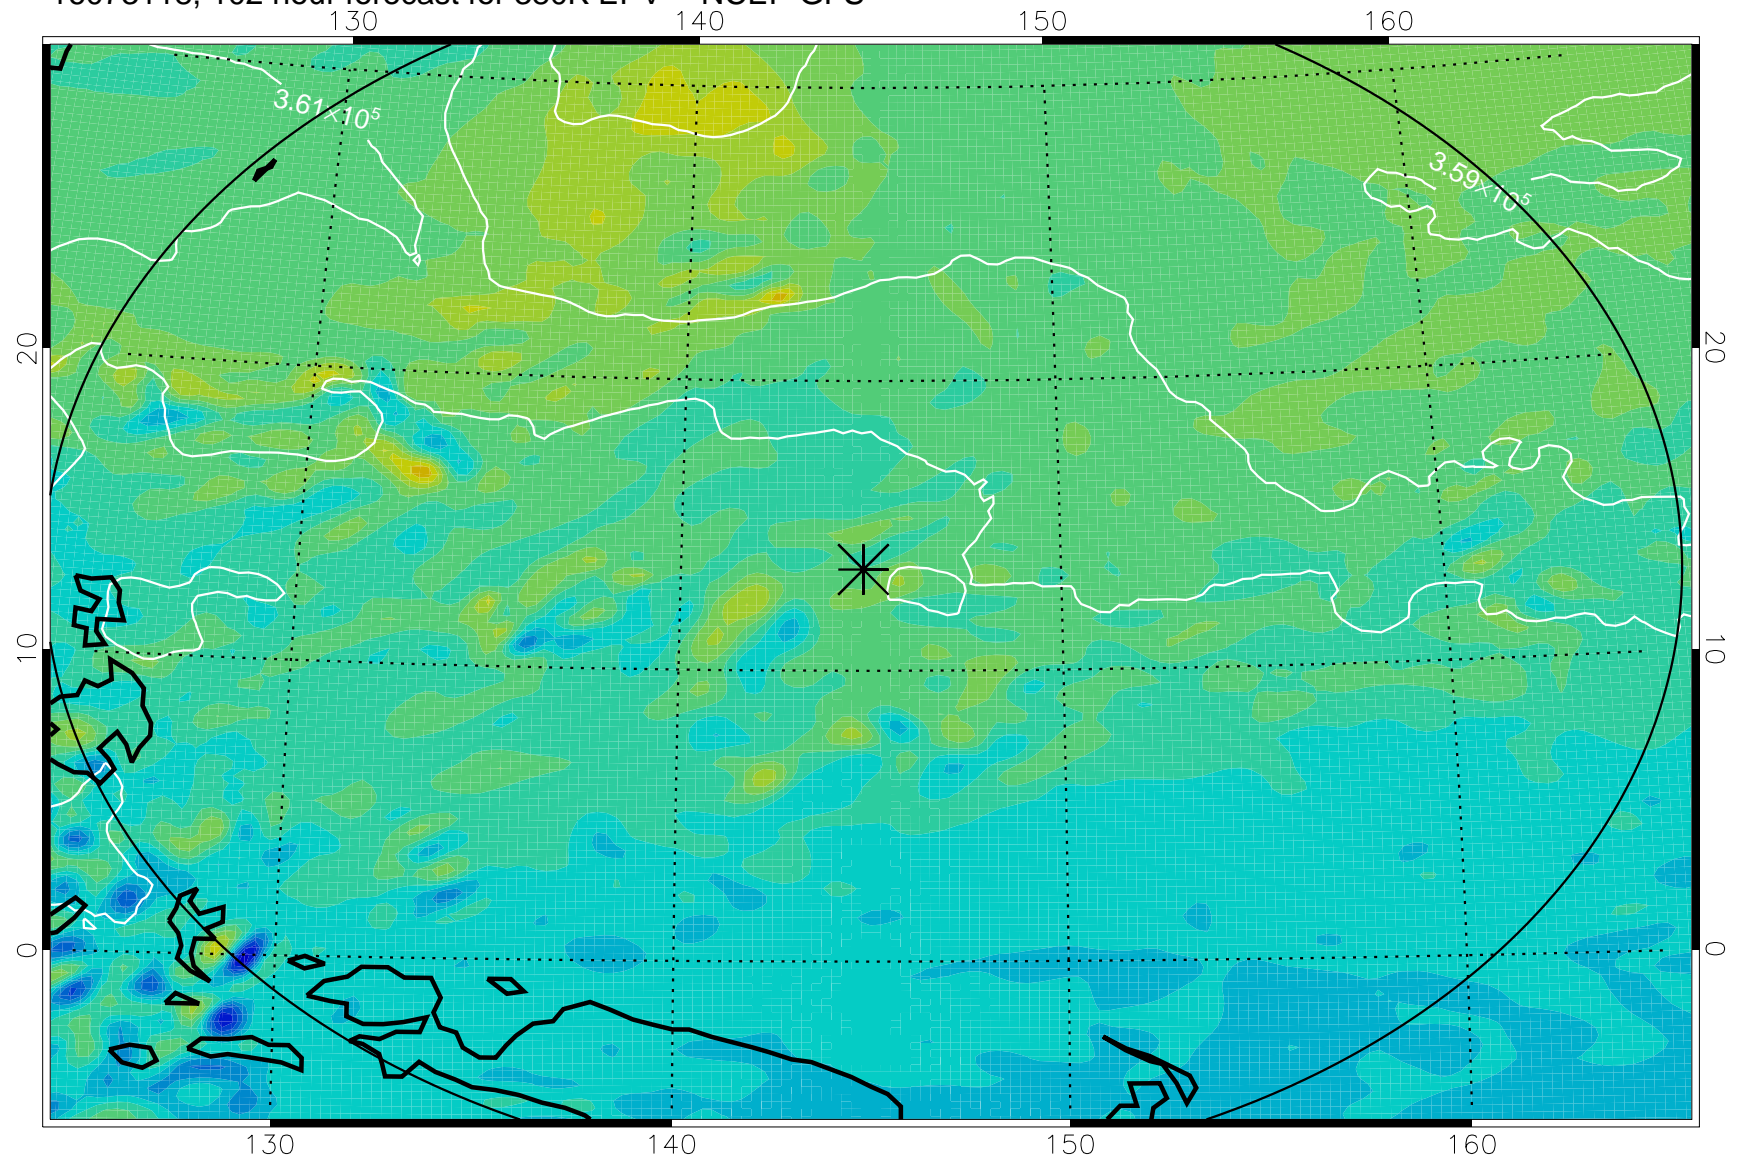

16073018, 78 hour forecast for 380K EPV -- NCEP GFS

380K Montgomery Streamfunction, white

Range ring of 2304 km

16073100, 84 hour forecast for 380K EPV -- NCEP GFS

380K Montgomery Streamfunction, white

Range ring of 2304 km

16073106, 90 hour forecast for 380K EPV -- NCEP GFS

380K Montgomery Streamfunction, white

Range ring of 2304 km

16073112, 96 hour forecast for 380K EPV -- NCEP GFS

380K Montgomery Streamfunction, white

Range ring of 2304 km

16073118, 102 hour forecast for 380K EPV -- NCEP GFS

380K Montgomery Streamfunction, white

Range ring of 2304 km

16080100, 108 hour forecast for 380K EPV -- NCEP GFS

380K Montgomery Streamfunction, white

Range ring of 2304 km

16080106, 114 hour forecast for 380K EPV -- NCEP GFS

380K Montgomery Streamfunction, white

Range ring of 2304 km

16080112, 120 hour forecast for 380K EPV -- NCEP GFS

380K Montgomery Streamfunction, white

Range ring of 2304 km