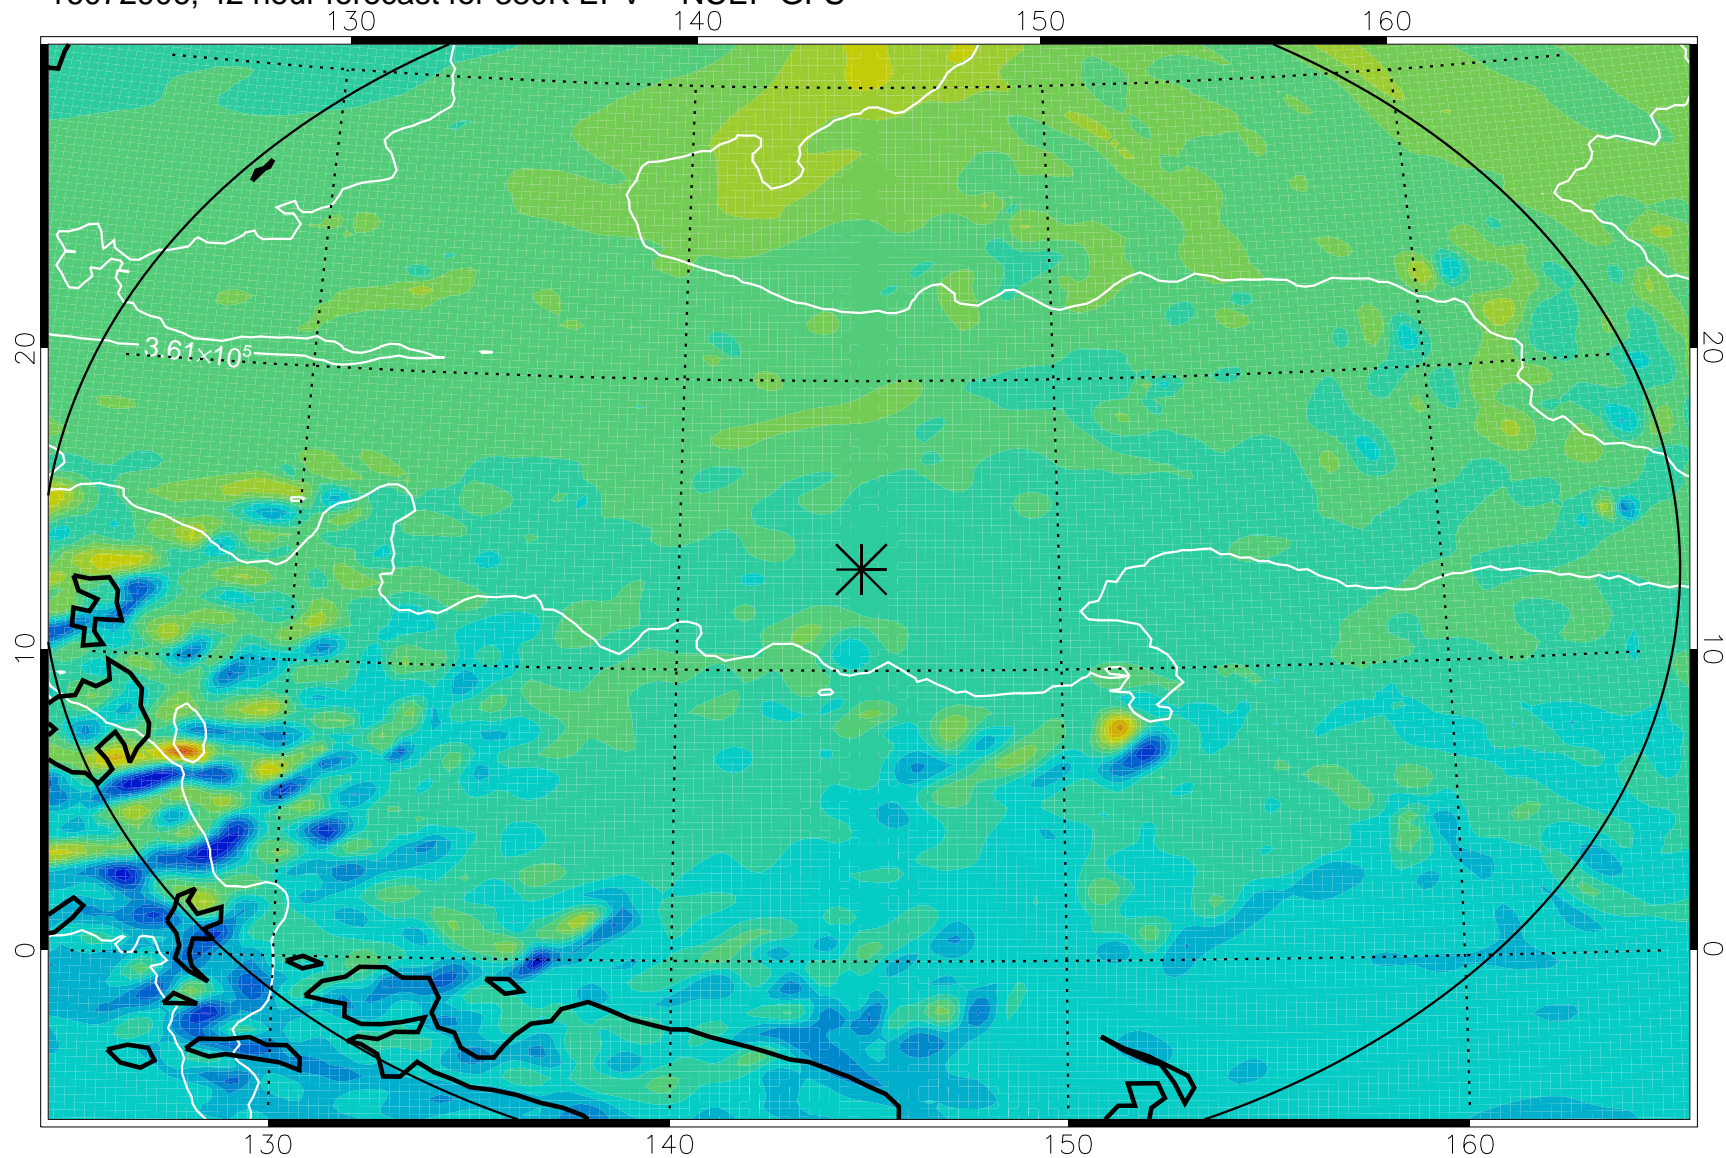

16072818, 30 hour forecast for 380K EPV -- NCEP GFS

380K Montgomery Streamfunction, white

Range ring of 2304 km

16072900, 36 hour forecast for 380K EPV -- NCEP GFS

380K Montgomery Streamfunction, white

Range ring of 2304 km

16072906, 42 hour forecast for 380K EPV -- NCEP GFS

380K Montgomery Streamfunction, white

Range ring of 2304 km

16072912, 48 hour forecast for 380K EPV -- NCEP GFS

380K Montgomery Streamfunction, white

Range ring of 2304 km

16072918, 54 hour forecast for 380K EPV -- NCEP GFS

380K Montgomery Streamfunction, white

Range ring of 2304 km

16073000, 60 hour forecast for 380K EPV -- NCEP GFS

380K Montgomery Streamfunction, white

Range ring of 2304 km

16073018, 78 hour forecast for 380K EPV -- NCEP GFS

380K Montgomery Streamfunction, white

Range ring of 2304 km

16073100, 84 hour forecast for 380K EPV -- NCEP GFS

380K Montgomery Streamfunction, white

Range ring of 2304 km