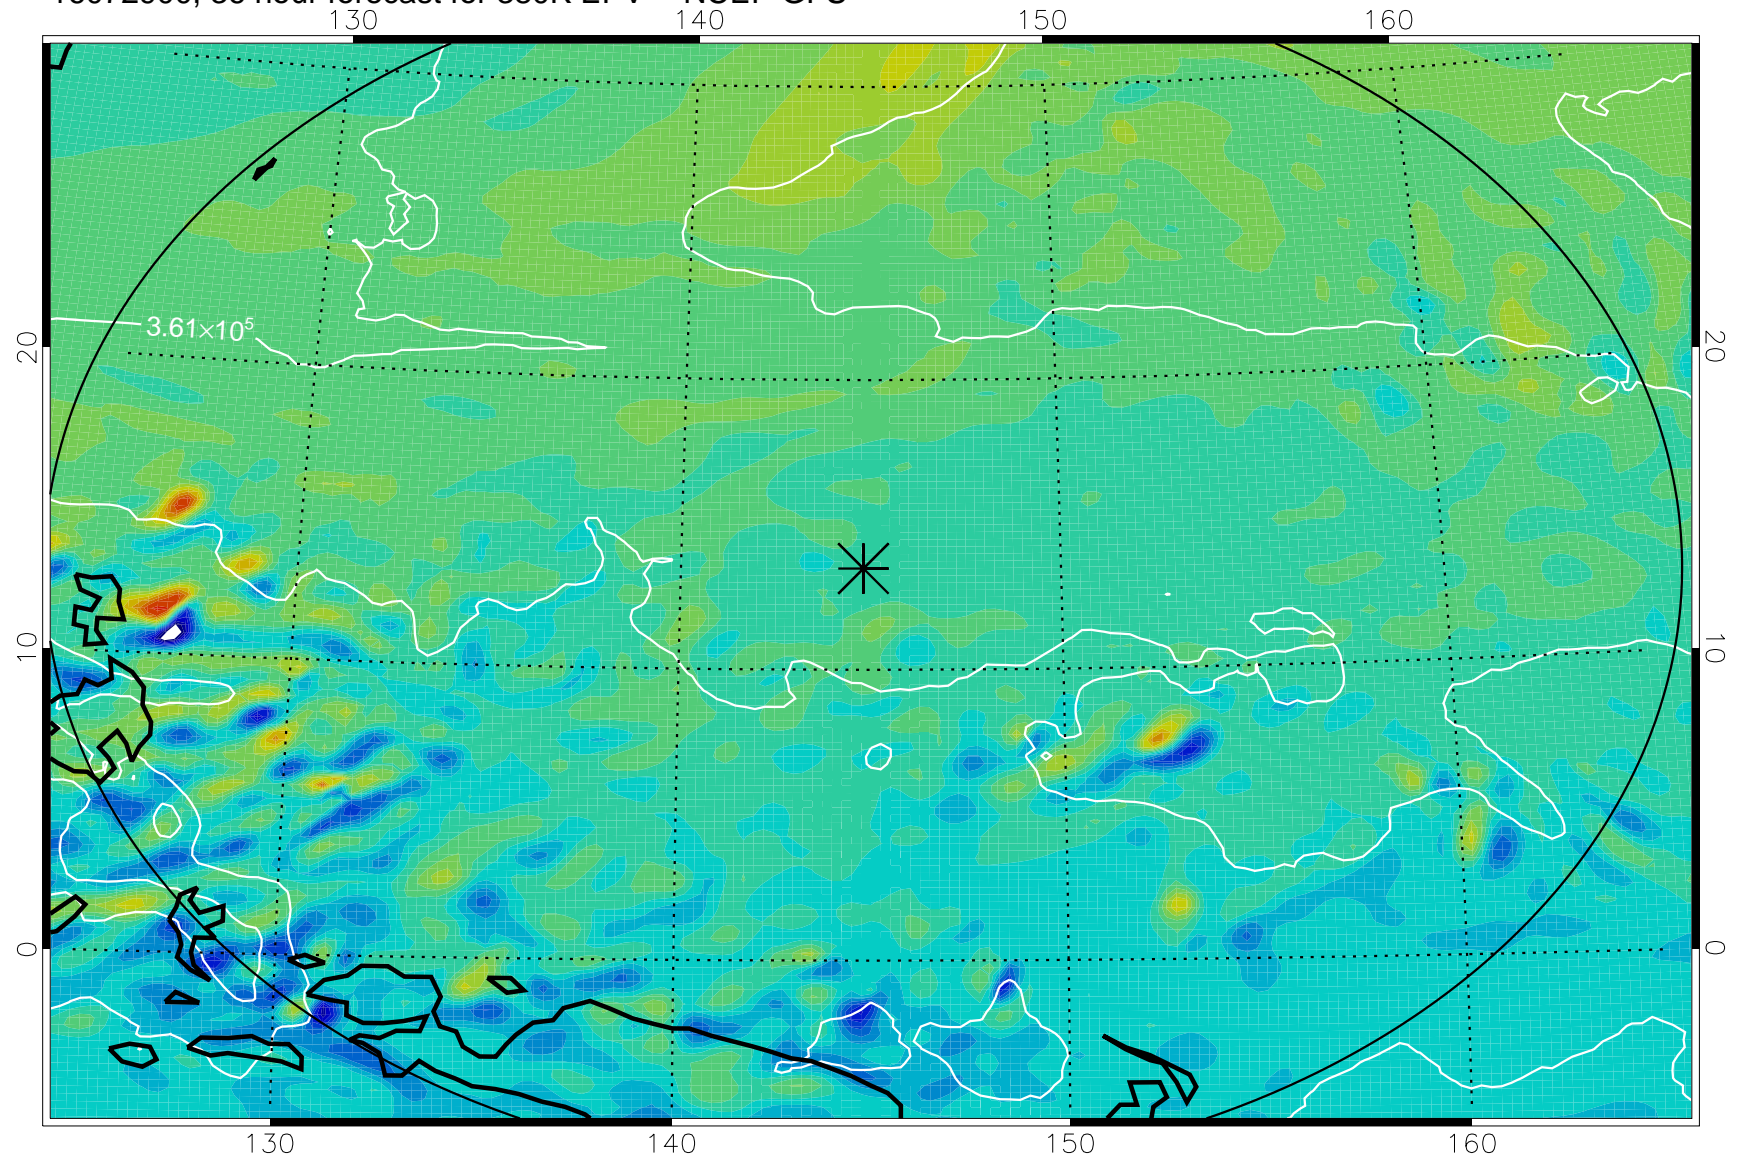

16072806, 18 hour forecast for 380K EPV -- NCEP GFS

380K Montgomery Streamfunction, white

Range ring of 2304 km

16072812, 24 hour forecast for 380K EPV -- NCEP GFS

380K Montgomery Streamfunction, white

Range ring of 2304 km

16072818, 30 hour forecast for 380K EPV -- NCEP GFS

380K Montgomery Streamfunction, white

Range ring of 2304 km

16072900, 36 hour forecast for 380K EPV -- NCEP GFS

380K Montgomery Streamfunction, white

Range ring of 2304 km

16073018, 78 hour forecast for 380K EPV -- NCEP GFS

380K Montgomery Streamfunction, white

Range ring of 2304 km

16073100, 84 hour forecast for 380K EPV -- NCEP GFS

380K Montgomery Streamfunction, white

Range ring of 2304 km

16073118, 102 hour forecast for 380K EPV -- NCEP GFS

380K Montgomery Streamfunction, white

Range ring of 2304 km

16080100, 108 hour forecast for 380K EPV -- NCEP GFS

380K Montgomery Streamfunction, white

Range ring of 2304 km