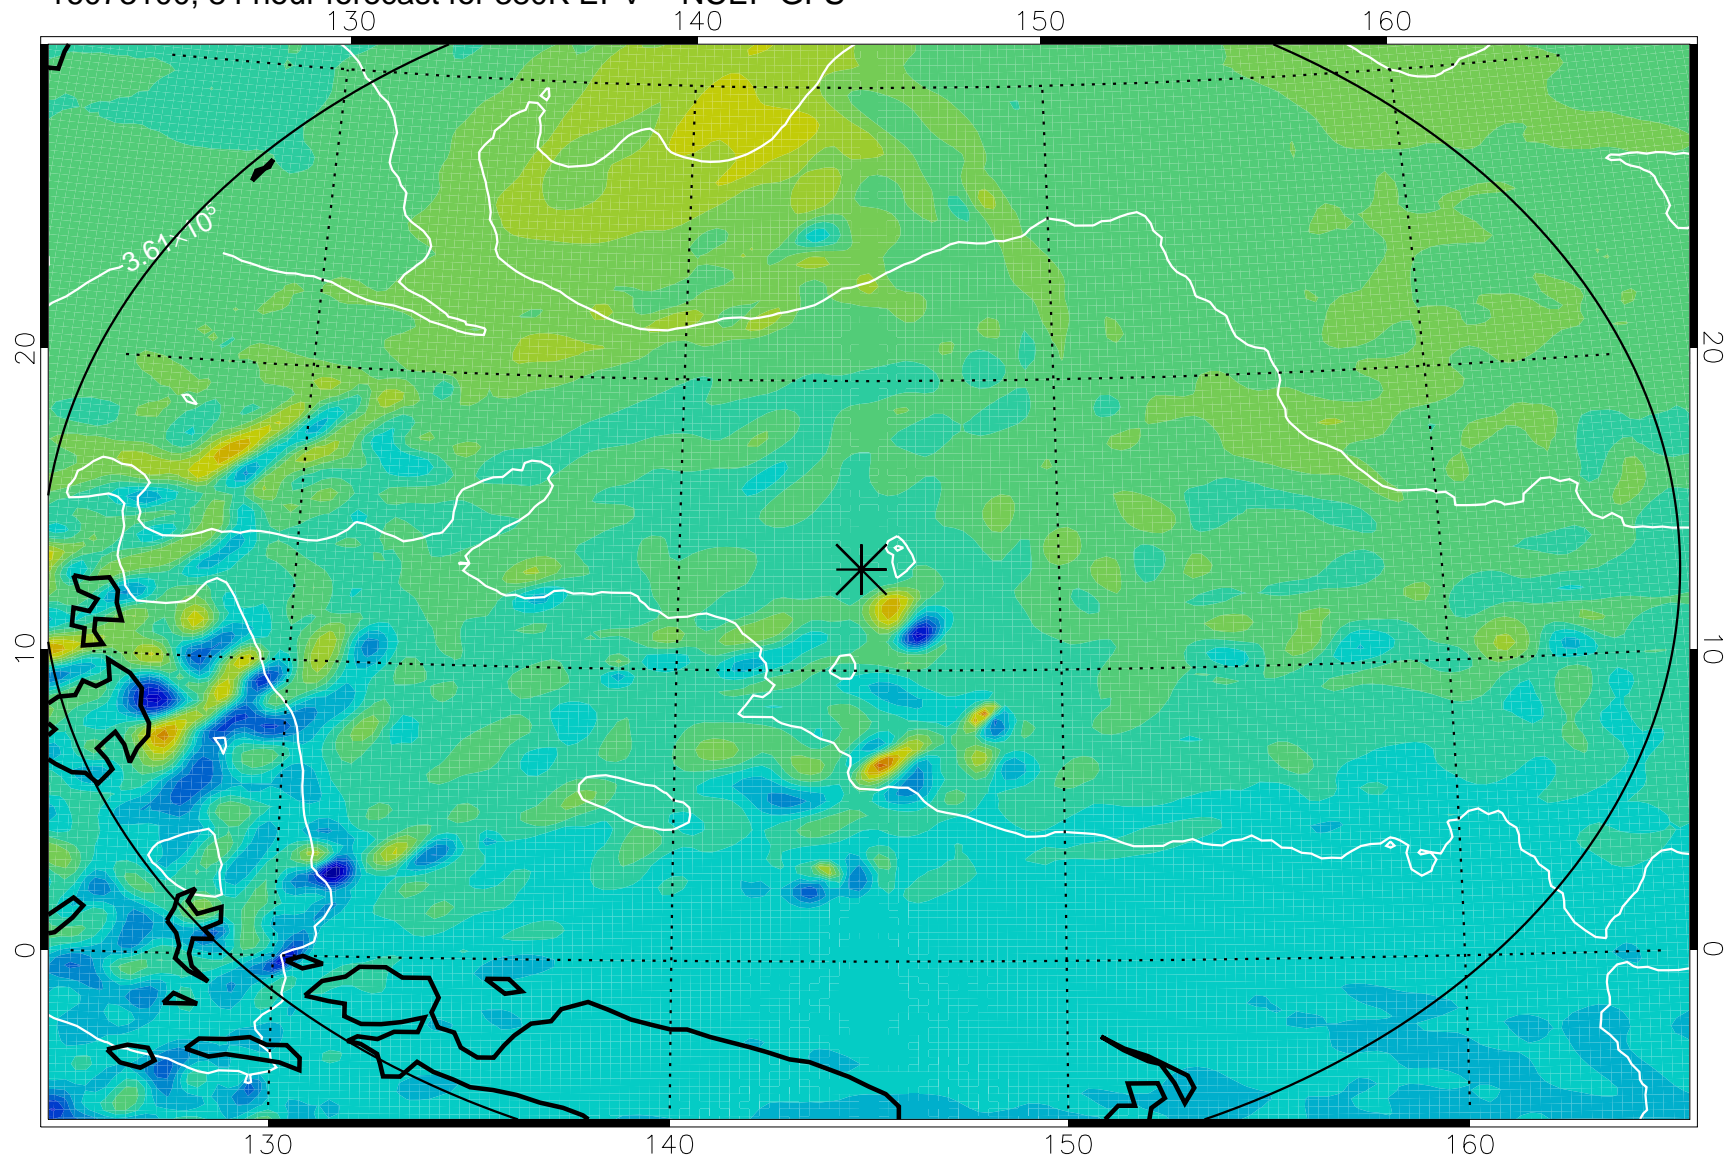

16073006, 66 hour forecast for 380K EPV -- NCEP GFS

380K Montgomery Streamfunction, white

Range ring of 2304 km

16073012, 72 hour forecast for 380K EPV -- NCEP GFS

380K Montgomery Streamfunction, white

Range ring of 2304 km

16073018, 78 hour forecast for 380K EPV -- NCEP GFS

380K Montgomery Streamfunction, white

Range ring of 2304 km

16073100, 84 hour forecast for 380K EPV -- NCEP GFS

380K Montgomery Streamfunction, white

Range ring of 2304 km

16073106, 90 hour forecast for 380K EPV -- NCEP GFS

380K Montgomery Streamfunction, white

Range ring of 2304 km

16073112, 96 hour forecast for 380K EPV -- NCEP GFS

380K Montgomery Streamfunction, white

Range ring of 2304 km

16073118, 102 hour forecast for 380K EPV -- NCEP GFS

380K Montgomery Streamfunction, white

Range ring of 2304 km

16080100, 108 hour forecast for 380K EPV -- NCEP GFS

380K Montgomery Streamfunction, white

Range ring of 2304 km