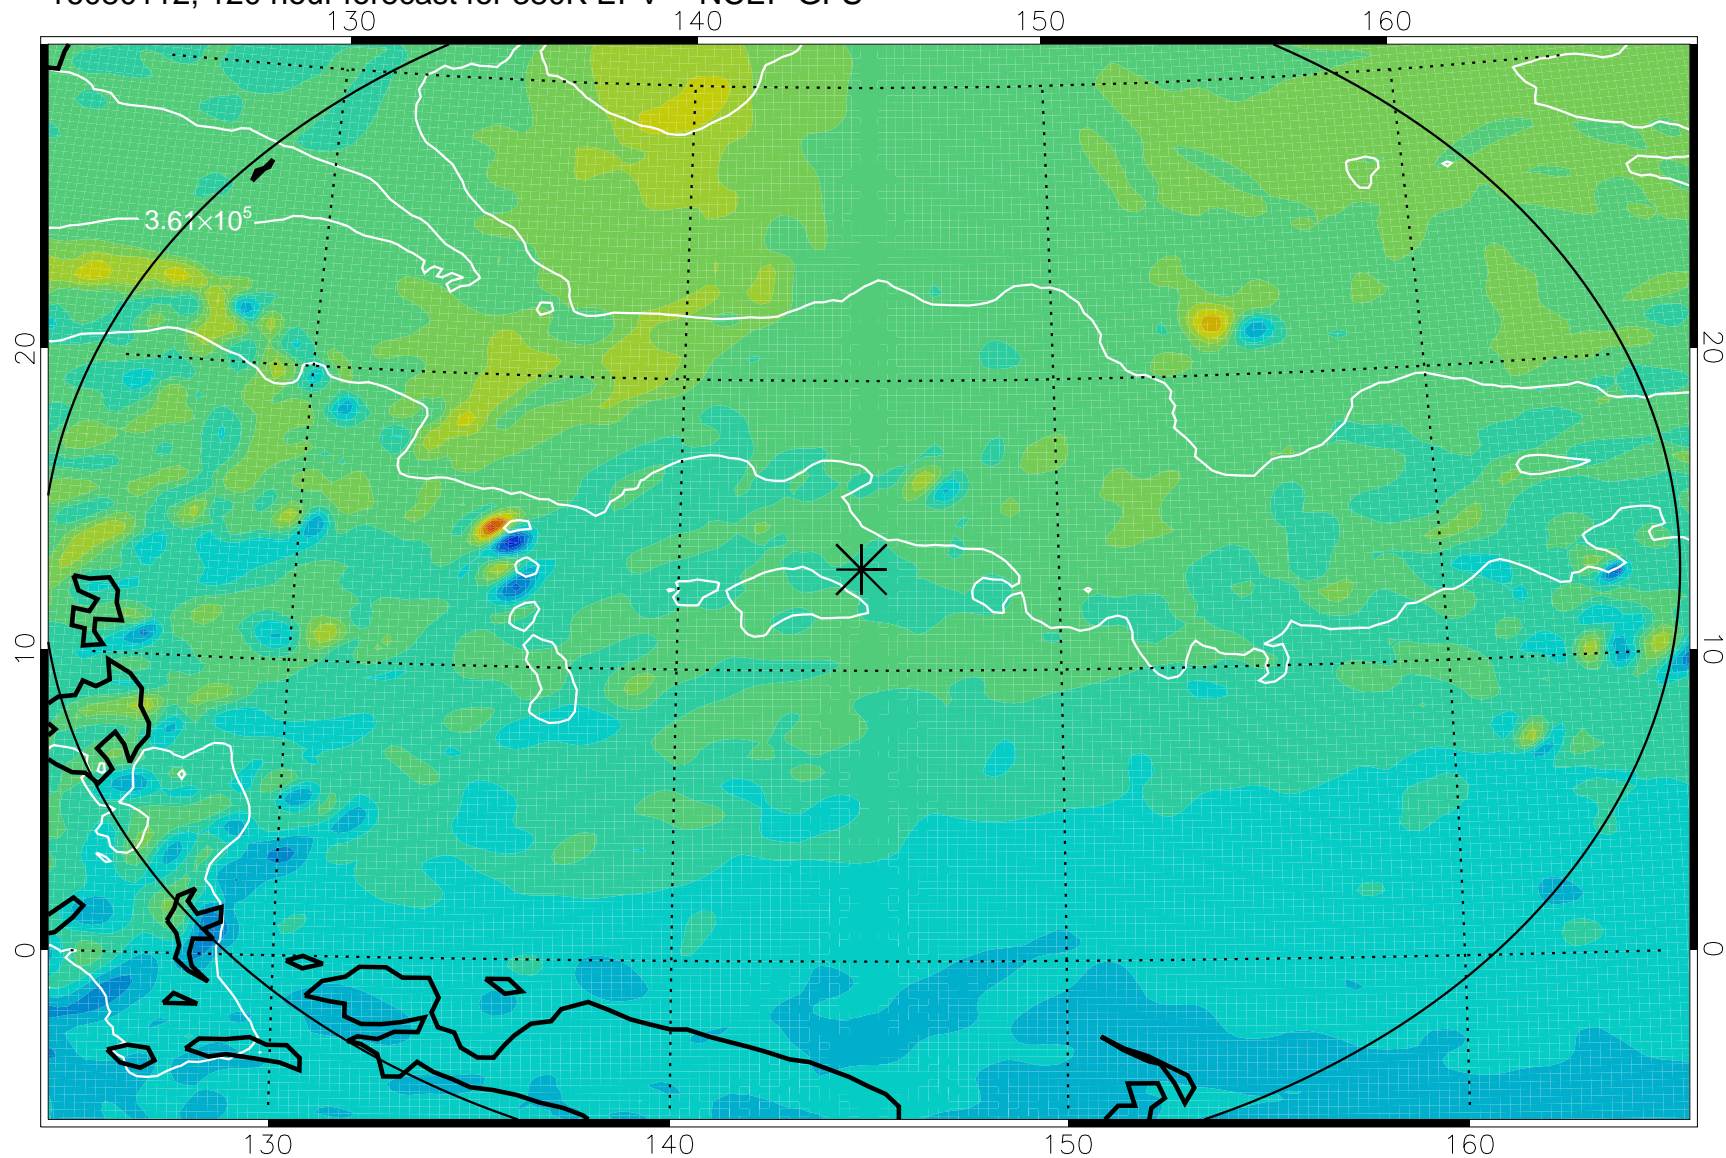

16073018, 78 hour forecast for 380K EPV -- NCEP GFS

380K Montgomery Streamfunction, white

Range ring of 2304 km

16073100, 84 hour forecast for 380K EPV -- NCEP GFS

380K Montgomery Streamfunction, white

Range ring of 2304 km

16073106, 90 hour forecast for 380K EPV -- NCEP GFS

380K Montgomery Streamfunction, white

Range ring of 2304 km

16073112, 96 hour forecast for 380K EPV -- NCEP GFS

380K Montgomery Streamfunction, white

Range ring of 2304 km

16073118, 102 hour forecast for 380K EPV -- NCEP GFS

380K Montgomery Streamfunction, white

Range ring of 2304 km

16080100, 108 hour forecast for 380K EPV -- NCEP GFS

380K Montgomery Streamfunction, white

Range ring of 2304 km

16080106, 114 hour forecast for 380K EPV -- NCEP GFS

380K Montgomery Streamfunction, white

Range ring of 2304 km

16080112, 120 hour forecast for 380K EPV -- NCEP GFS

380K Montgomery Streamfunction, white

Range ring of 2304 km