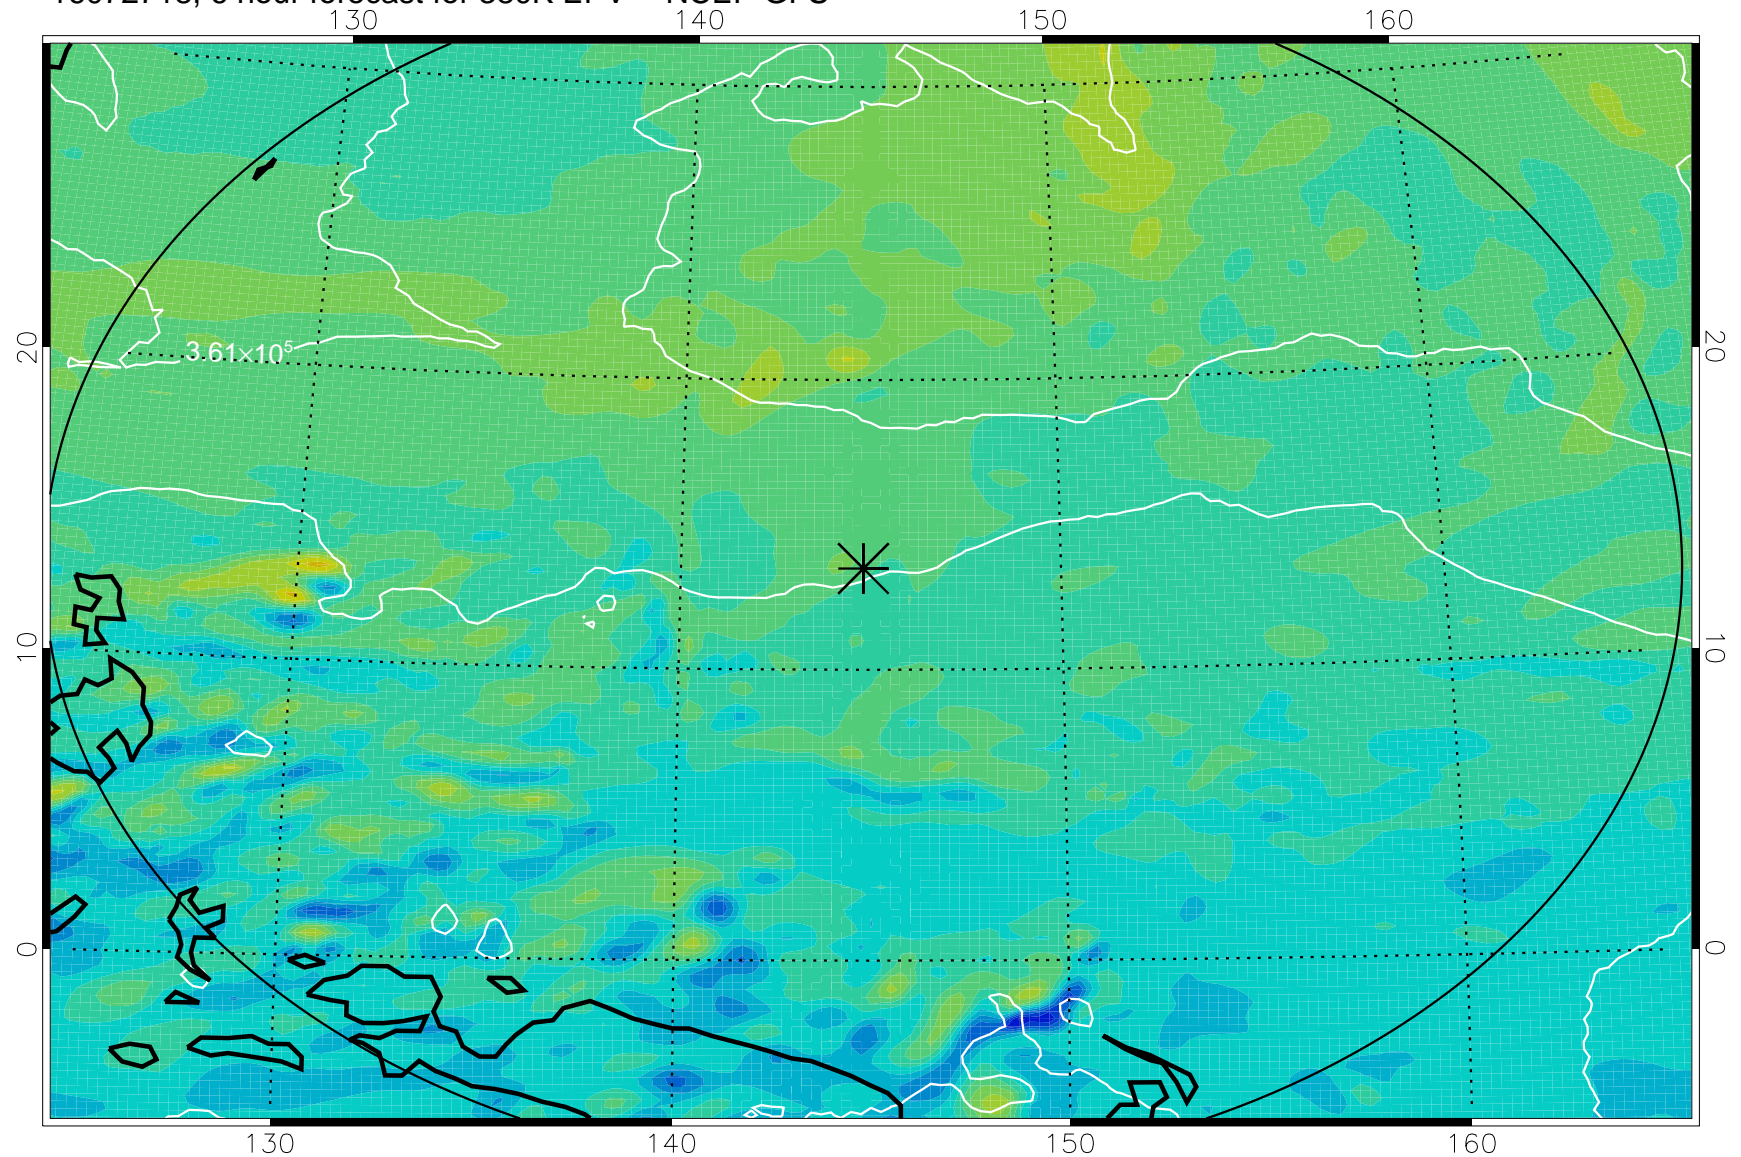

16072718, 6 hour forecast for 380K EPV -- NCEP GFS

380K Montgomery Streamfunction, white

Range ring of 2304 km

16072800, 12 hour forecast for 380K EPV -- NCEP GFS

380K Montgomery Streamfunction, white

Range ring of 2304 km

16072806, 18 hour forecast for 380K EPV -- NCEP GFS

380K Montgomery Streamfunction, white

Range ring of 2304 km

16072812, 24 hour forecast for 380K EPV -- NCEP GFS

380K Montgomery Streamfunction, white

Range ring of 2304 km

16072818, 30 hour forecast for 380K EPV -- NCEP GFS

380K Montgomery Streamfunction, white

Range ring of 2304 km

16072900, 36 hour forecast for 380K EPV -- NCEP GFS

380K Montgomery Streamfunction, white

Range ring of 2304 km

16073018, 78 hour forecast for 380K EPV -- NCEP GFS

380K Montgomery Streamfunction, white

Range ring of 2304 km

16073100, 84 hour forecast for 380K EPV -- NCEP GFS

380K Montgomery Streamfunction, white

Range ring of 2304 km