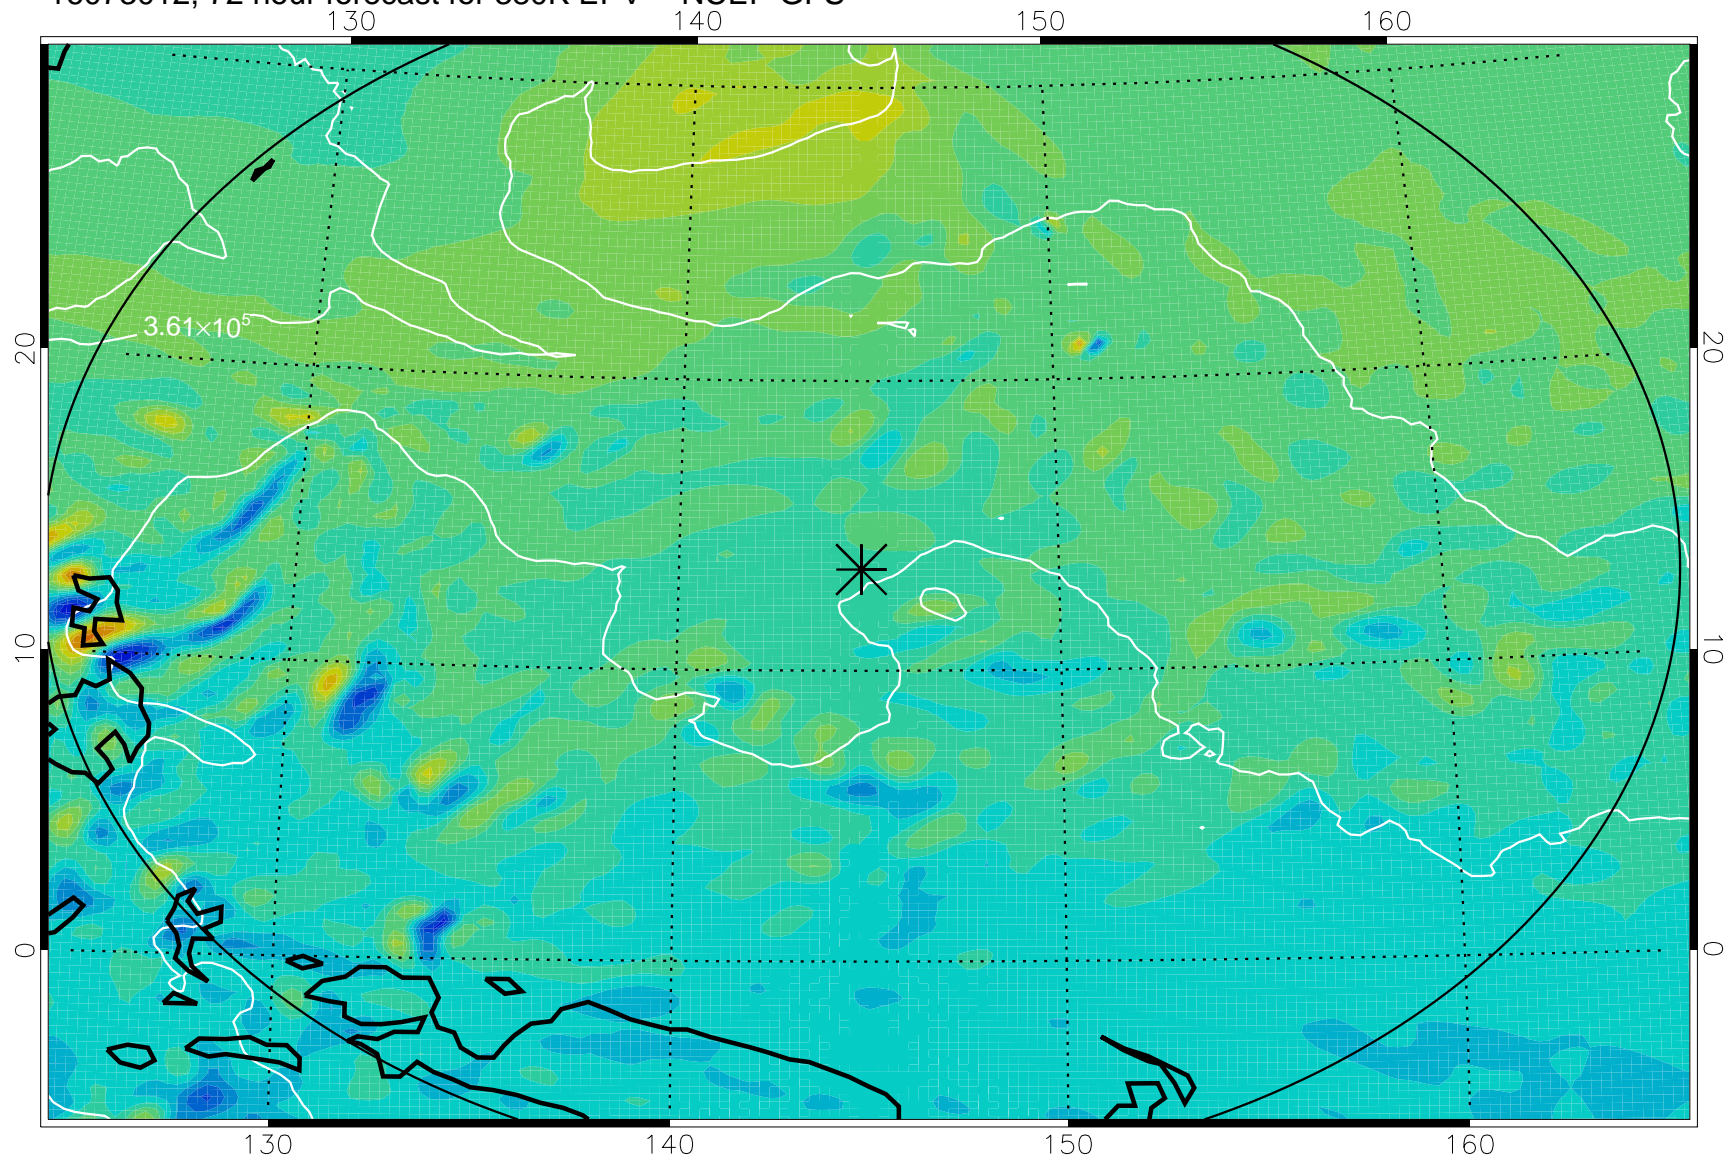

16072918, 54 hour forecast for 380K EPV -- NCEP GFS

380K Montgomery Streamfunction, white

Range ring of 2304 km

16073000, 60 hour forecast for 380K EPV -- NCEP GFS

380K Montgomery Streamfunction, white

Range ring of 2304 km

16073006, 66 hour forecast for 380K EPV -- NCEP GFS

380K Montgomery Streamfunction, white

Range ring of 2304 km

16073012, 72 hour forecast for 380K EPV -- NCEP GFS

380K Montgomery Streamfunction, white

Range ring of 2304 km

16073018, 78 hour forecast for 380K EPV -- NCEP GFS

380K Montgomery Streamfunction, white

Range ring of 2304 km

16073100, 84 hour forecast for 380K EPV -- NCEP GFS

380K Montgomery Streamfunction, white

Range ring of 2304 km

16073106, 90 hour forecast for 380K EPV -- NCEP GFS

380K Montgomery Streamfunction, white

Range ring of 2304 km

16073112, 96 hour forecast for 380K EPV -- NCEP GFS

380K Montgomery Streamfunction, white

Range ring of 2304 km