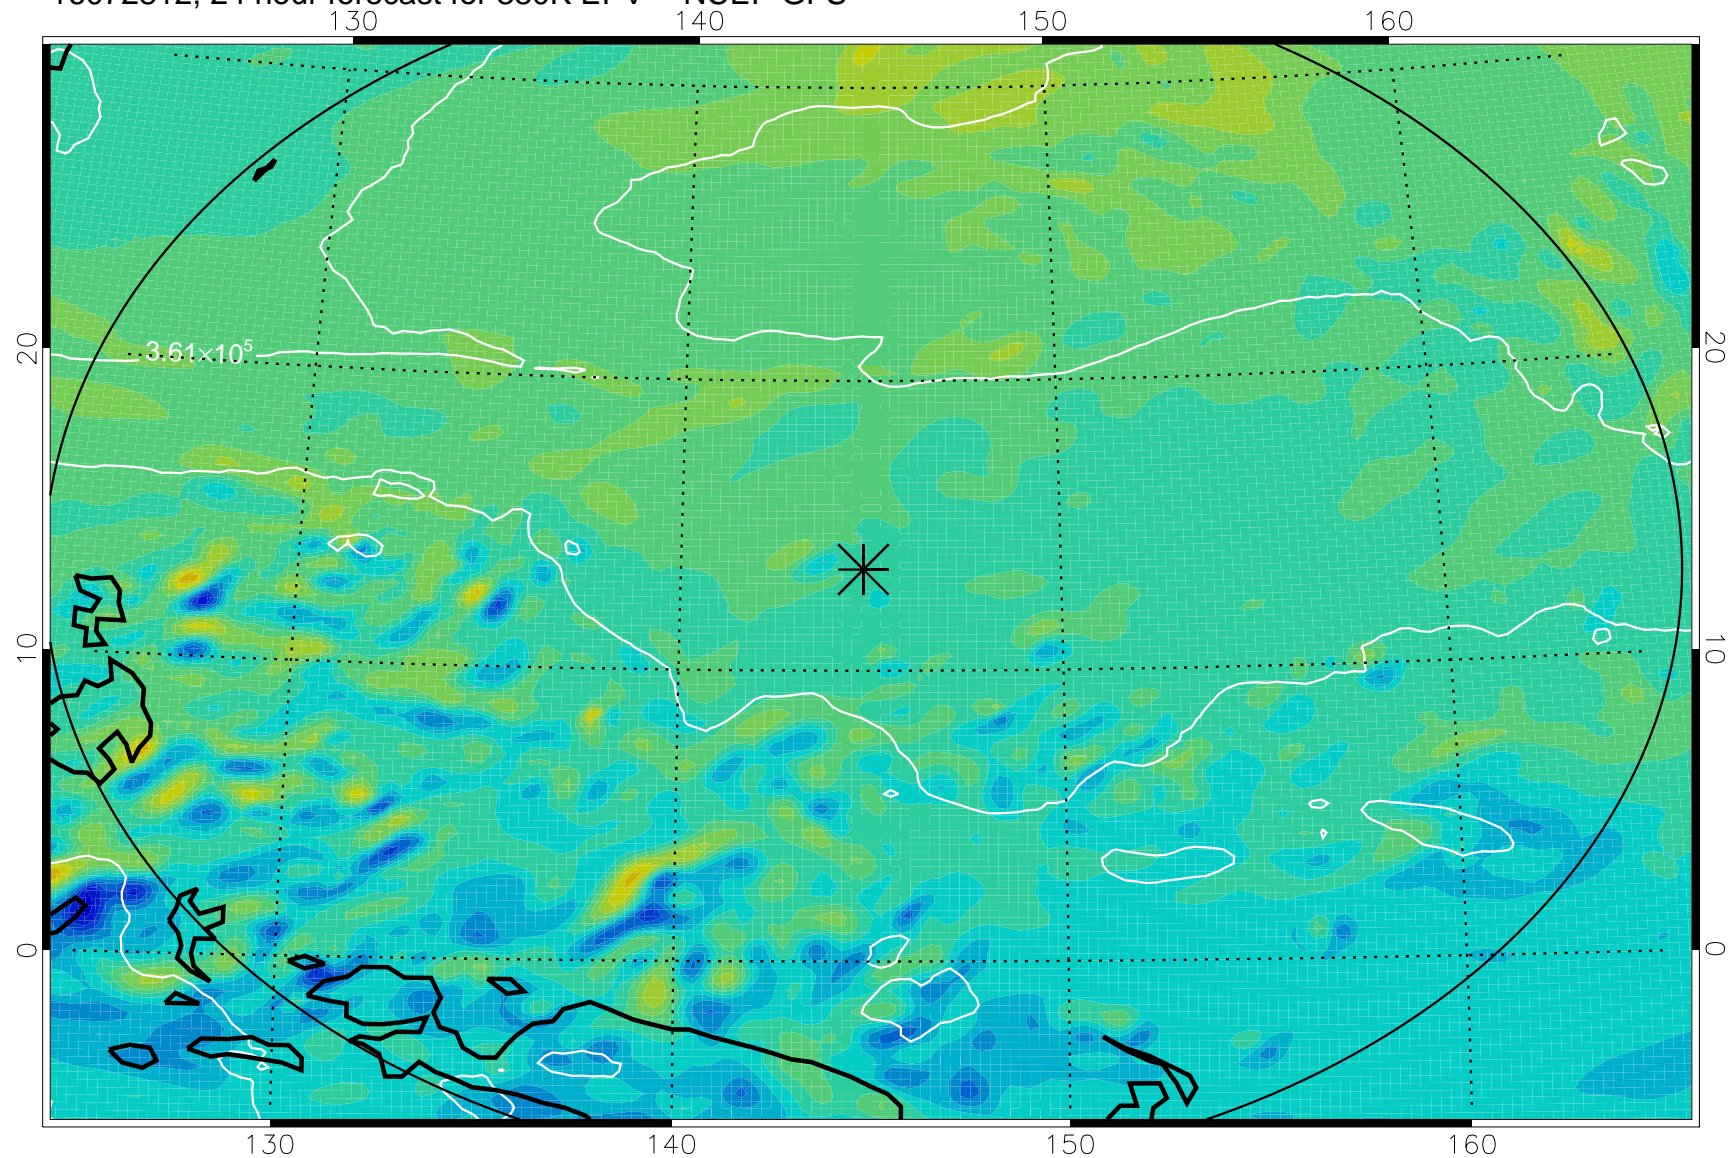

16072718, 6 hour forecast for 380K EPV -- NCEP GFS

380K Montgomery Streamfunction, white

Range ring of 2304 km

16072800, 12 hour forecast for 380K EPV -- NCEP GFS

380K Montgomery Streamfunction, white

Range ring of 2304 km

16072806, 18 hour forecast for 380K EPV -- NCEP GFS

380K Montgomery Streamfunction, white

Range ring of 2304 km

16072812, 24 hour forecast for 380K EPV -- NCEP GFS

380K Montgomery Streamfunction, white

Range ring of 2304 km

16072818, 30 hour forecast for 380K EPV -- NCEP GFS

380K Montgomery Streamfunction, white

Range ring of 2304 km

16072900, 36 hour forecast for 380K EPV -- NCEP GFS

380K Montgomery Streamfunction, white

Range ring of 2304 km

16073018, 78 hour forecast for 380K EPV -- NCEP GFS

380K Montgomery Streamfunction, white

Range ring of 2304 km

16073100, 84 hour forecast for 380K EPV -- NCEP GFS

380K Montgomery Streamfunction, white

Range ring of 2304 km