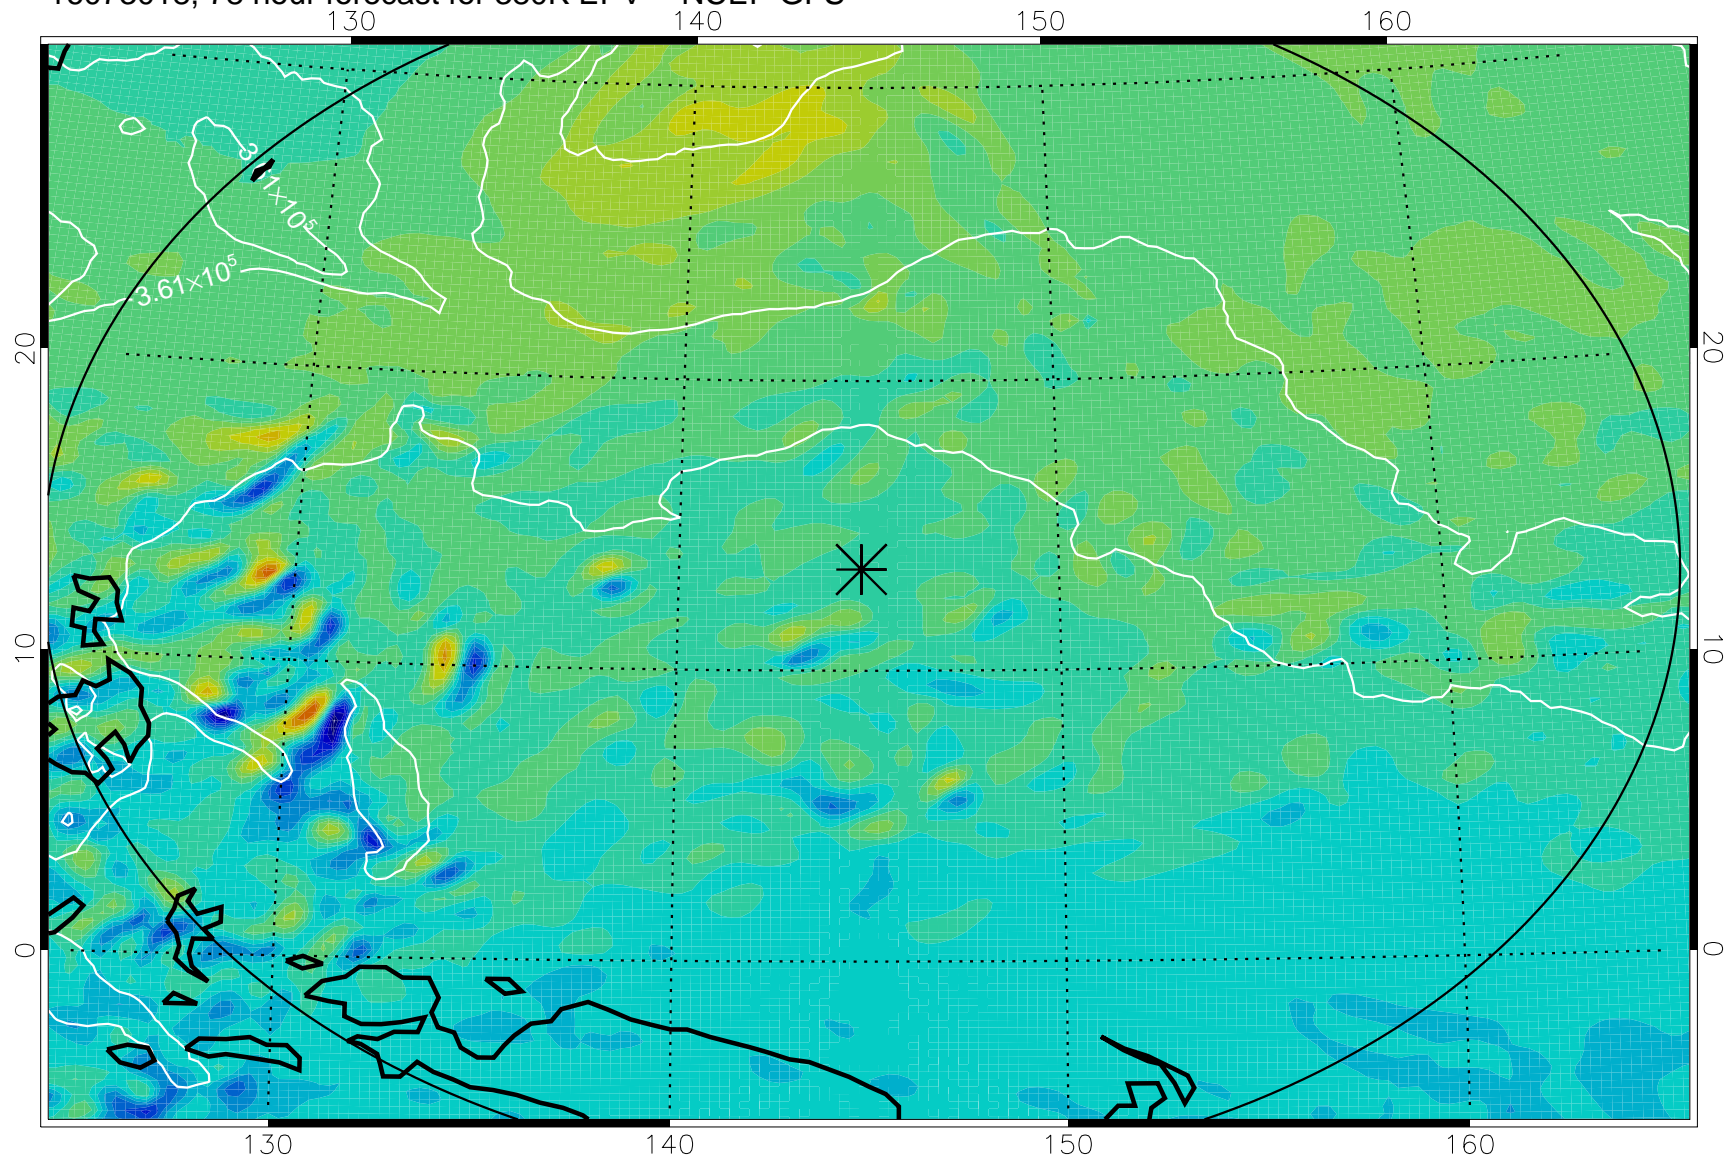

16073006, 66 hour forecast for 380K EPV -- NCEP GFS

380K Montgomery Streamfunction, white

Range ring of 2304 km

16073012, 72 hour forecast for 380K EPV -- NCEP GFS

380K Montgomery Streamfunction, white

Range ring of 2304 km

16073018, 78 hour forecast for 380K EPV -- NCEP GFS

380K Montgomery Streamfunction, white

Range ring of 2304 km

16073100, 84 hour forecast for 380K EPV -- NCEP GFS

380K Montgomery Streamfunction, white

Range ring of 2304 km

16073106, 90 hour forecast for 380K EPV -- NCEP GFS

380K Montgomery Streamfunction, white

Range ring of 2304 km

16073112, 96 hour forecast for 380K EPV -- NCEP GFS

380K Montgomery Streamfunction, white

Range ring of 2304 km

16073118, 102 hour forecast for 380K EPV -- NCEP GFS

380K Montgomery Streamfunction, white

Range ring of 2304 km

16080100, 108 hour forecast for 380K EPV -- NCEP GFS

380K Montgomery Streamfunction, white

Range ring of 2304 km