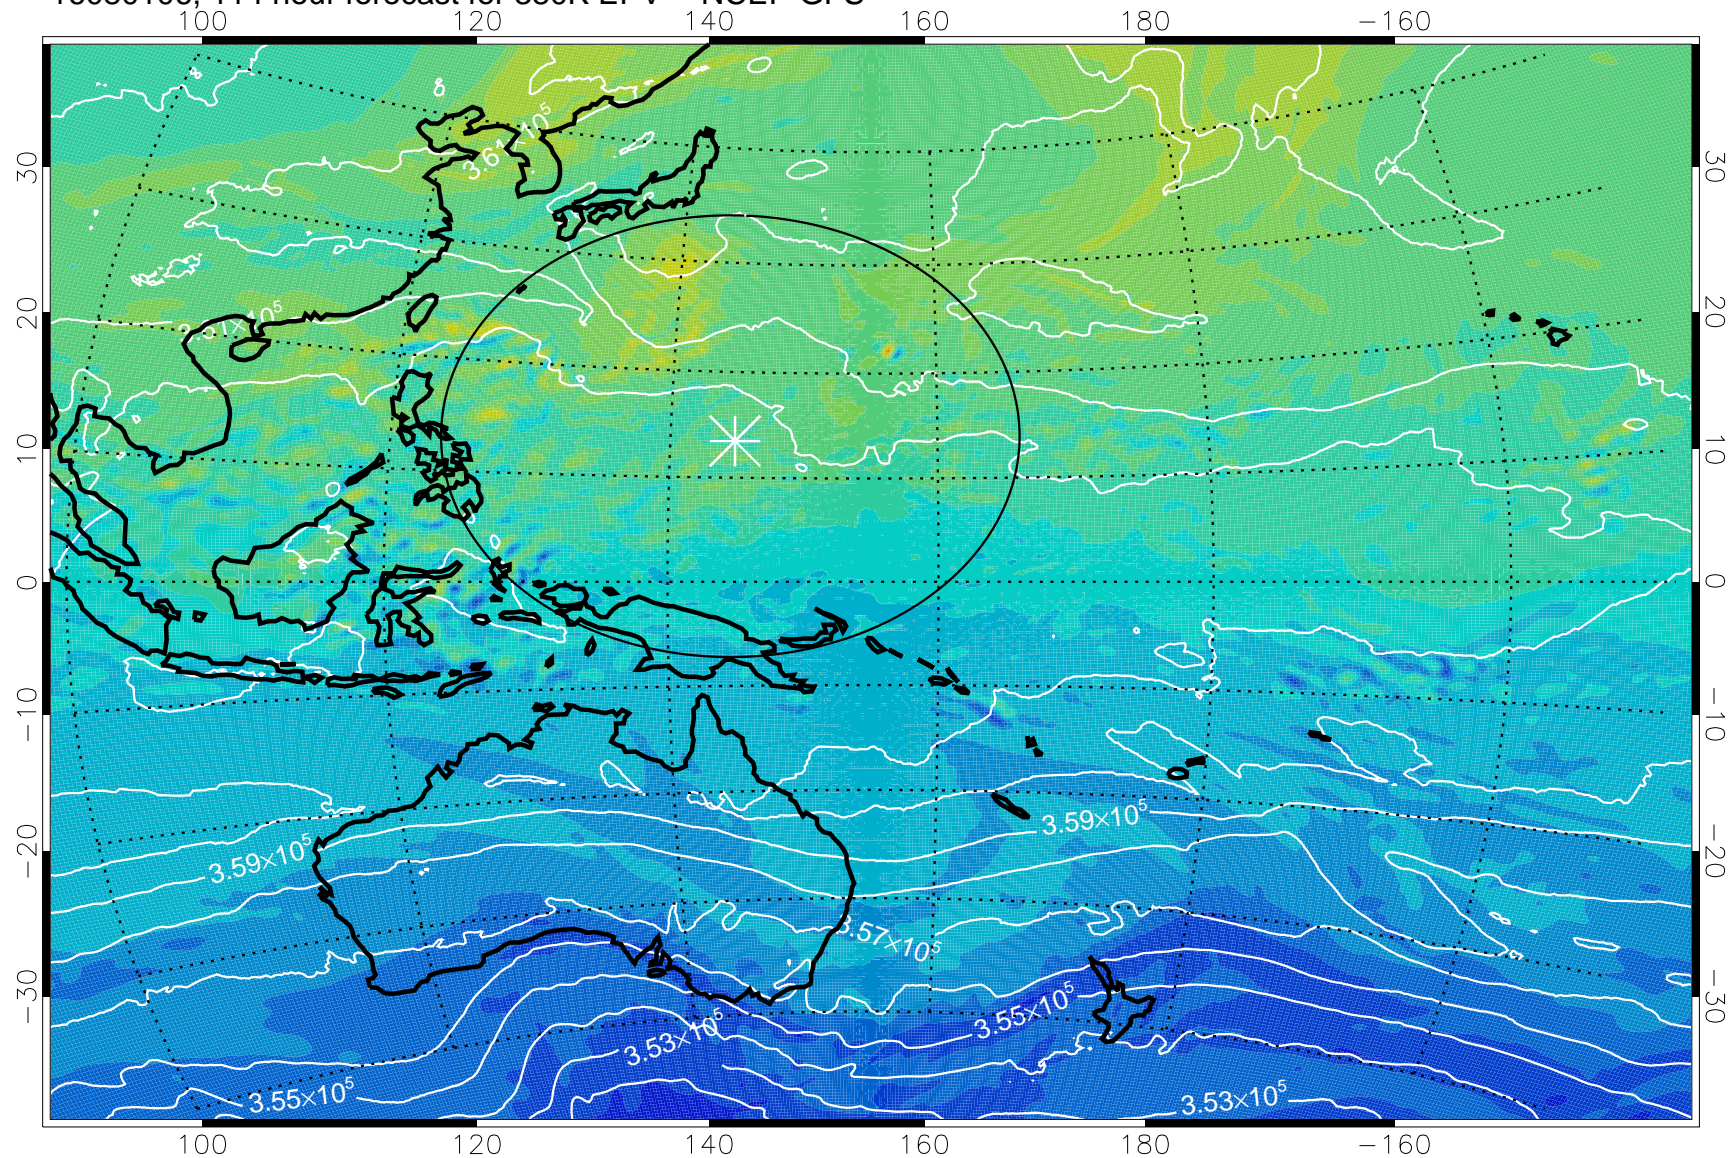

16073106, 90 hour forecast for 380K EPV -- NCEP GFS

380K Montgomery Streamfunction, white

Range ring of 2304 km

16073112, 96 hour forecast for 380K EPV -- NCEP GFS

380K Montgomery Streamfunction, white

Range ring of 2304 km

16073118, 102 hour forecast for 380K EPV -- NCEP GFS

380K Montgomery Streamfunction, white

Range ring of 2304 km

16080100, 108 hour forecast for 380K EPV -- NCEP GFS

380K Montgomery Streamfunction, white

Range ring of 2304 km

16080106, 114 hour forecast for 380K EPV -- NCEP GFS

380K Montgomery Streamfunction, white

Range ring of 2304 km

16080112, 120 hour forecast for 380K EPV -- NCEP GFS

380K Montgomery Streamfunction, white

Range ring of 2304 km