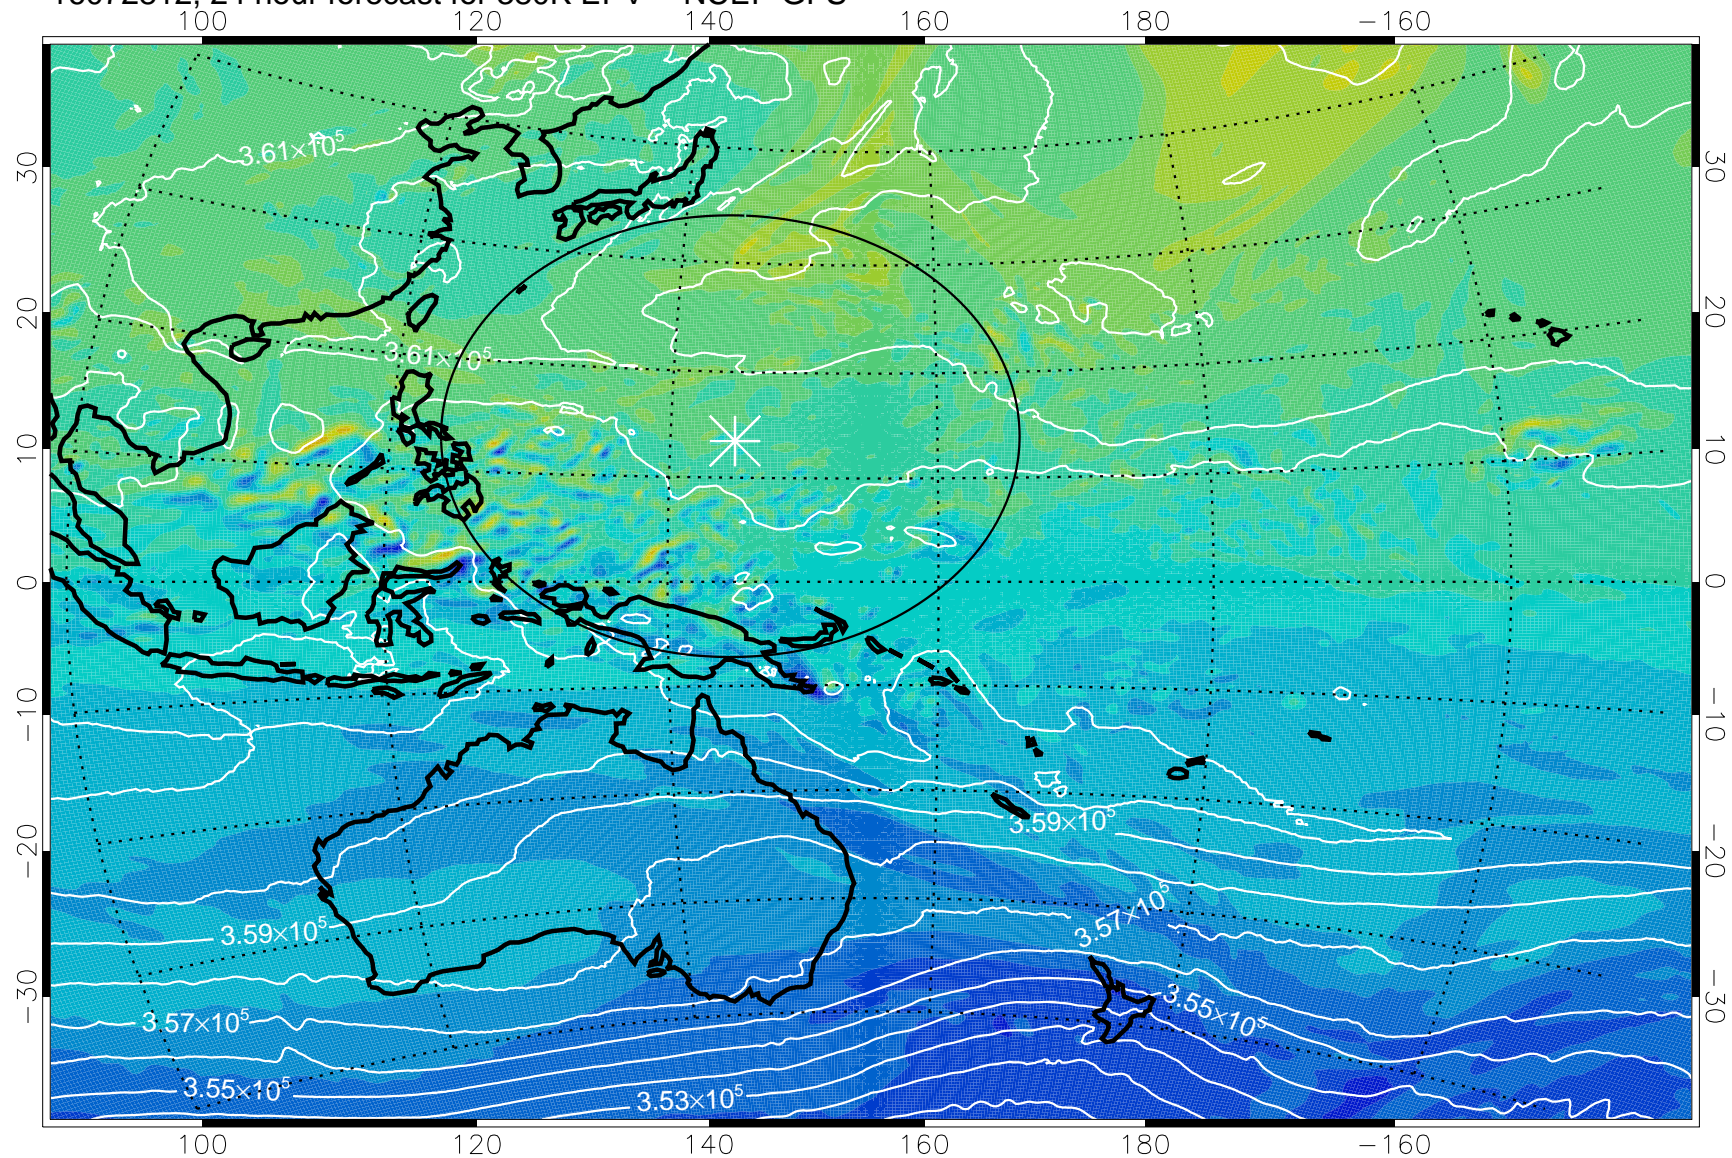

16072718, 6 hour forecast for 380K EPV -- NCEP GFS

380K Montgomery Streamfunction, white

Range ring of 2304 km

16072800, 12 hour forecast for 380K EPV -- NCEP GFS

380K Montgomery Streamfunction, white

Range ring of 2304 km

16072806, 18 hour forecast for 380K EPV -- NCEP GFS

380K Montgomery Streamfunction, white

Range ring of 2304 km

16072812, 24 hour forecast for 380K EPV -- NCEP GFS

380K Montgomery Streamfunction, white

Range ring of 2304 km

16072818, 30 hour forecast for 380K EPV -- NCEP GFS

380K Montgomery Streamfunction, white

Range ring of 2304 km

16072900, 36 hour forecast for 380K EPV -- NCEP GFS

380K Montgomery Streamfunction, white

Range ring of 2304 km

16072906, 42 hour forecast for 380K EPV -- NCEP GFS

380K Montgomery Streamfunction, white

Range ring of 2304 km

16072912, 48 hour forecast for 380K EPV -- NCEP GFS

380K Montgomery Streamfunction, white

Range ring of 2304 km