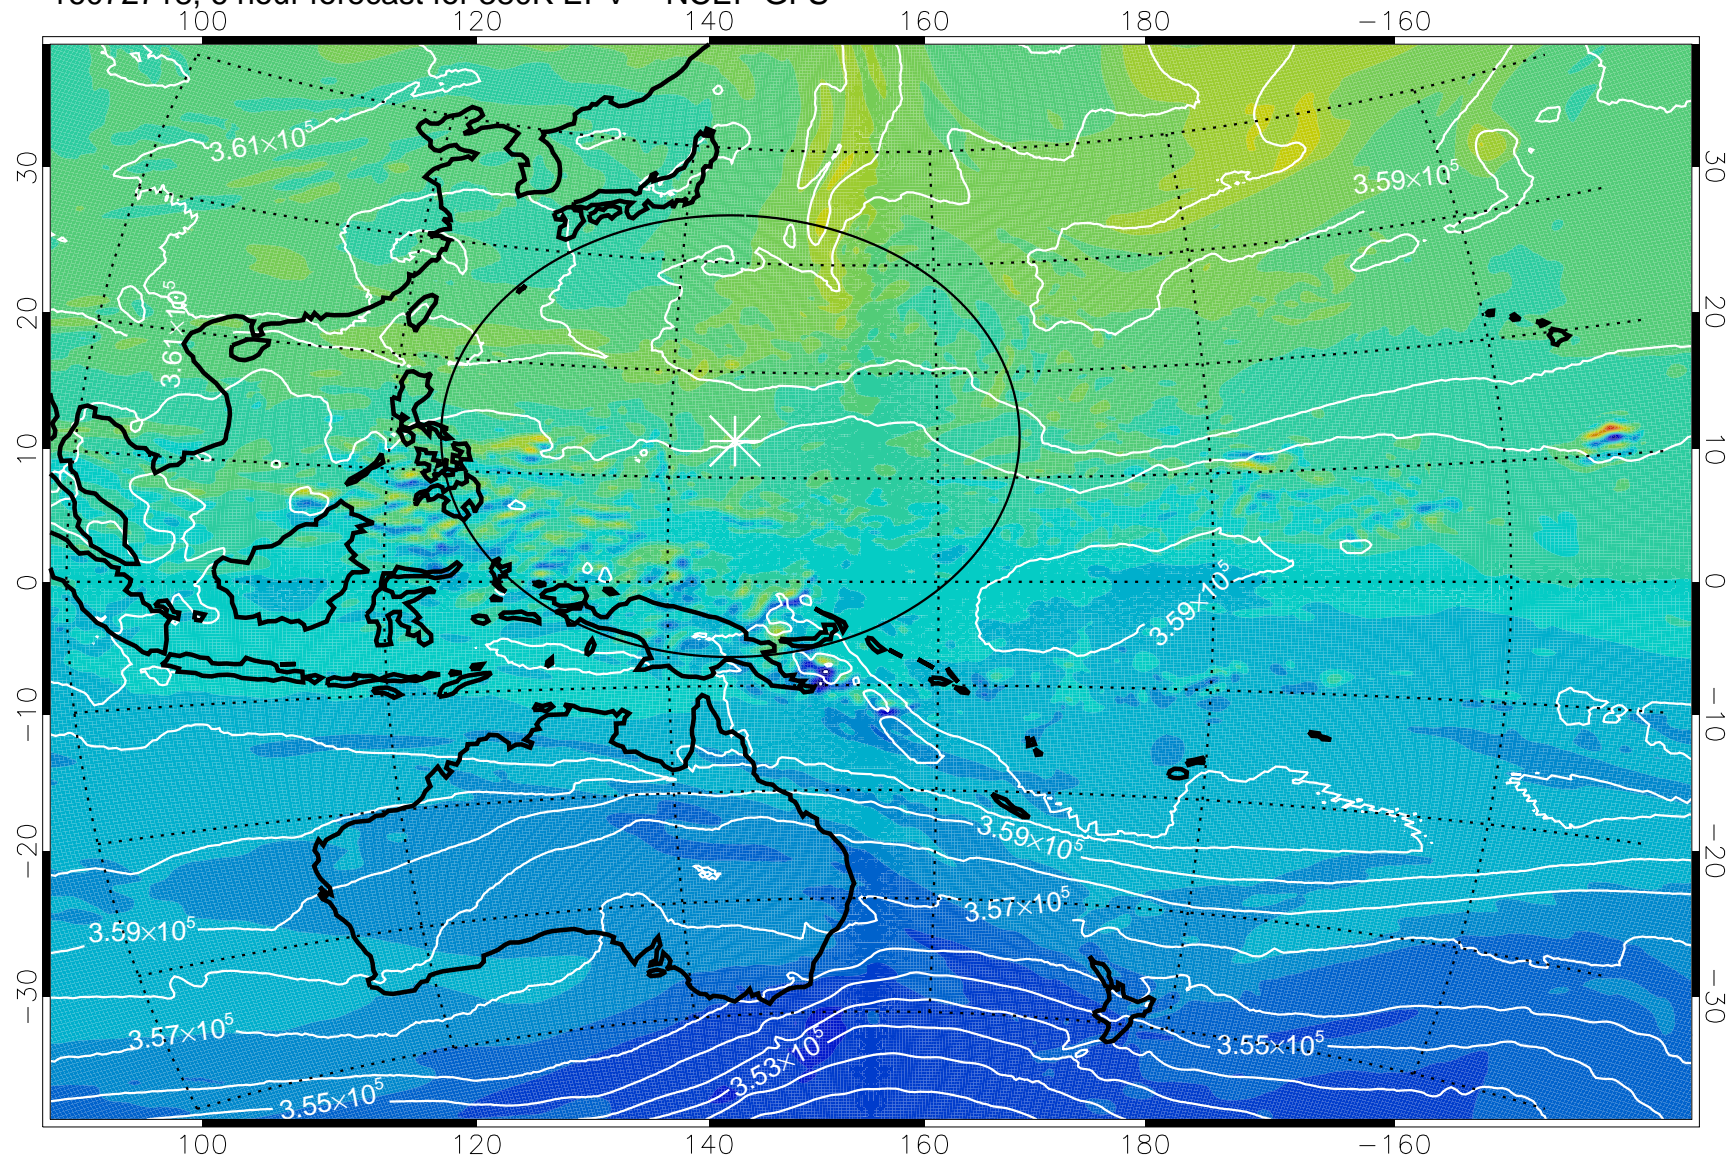

16072718, 6 hour forecast for 380K EPV -- NCEP GFS

380K Montgomery Streamfunction, white

Range ring of 2304 km

16072800, 12 hour forecast for 380K EPV -- NCEP GFS

380K Montgomery Streamfunction, white

Range ring of 2304 km

16072806, 18 hour forecast for 380K EPV -- NCEP GFS

380K Montgomery Streamfunction, white

Range ring of 2304 km

16072812, 24 hour forecast for 380K EPV -- NCEP GFS

380K Montgomery Streamfunction, white

Range ring of 2304 km

16072818, 30 hour forecast for 380K EPV -- NCEP GFS

380K Montgomery Streamfunction, white

Range ring of 2304 km

16072900, 36 hour forecast for 380K EPV -- NCEP GFS

380K Montgomery Streamfunction, white

Range ring of 2304 km

16072906, 42 hour forecast for 380K EPV -- NCEP GFS

380K Montgomery Streamfunction, white

Range ring of 2304 km

16072912, 48 hour forecast for 380K EPV -- NCEP GFS

380K Montgomery Streamfunction, white

Range ring of 2304 km