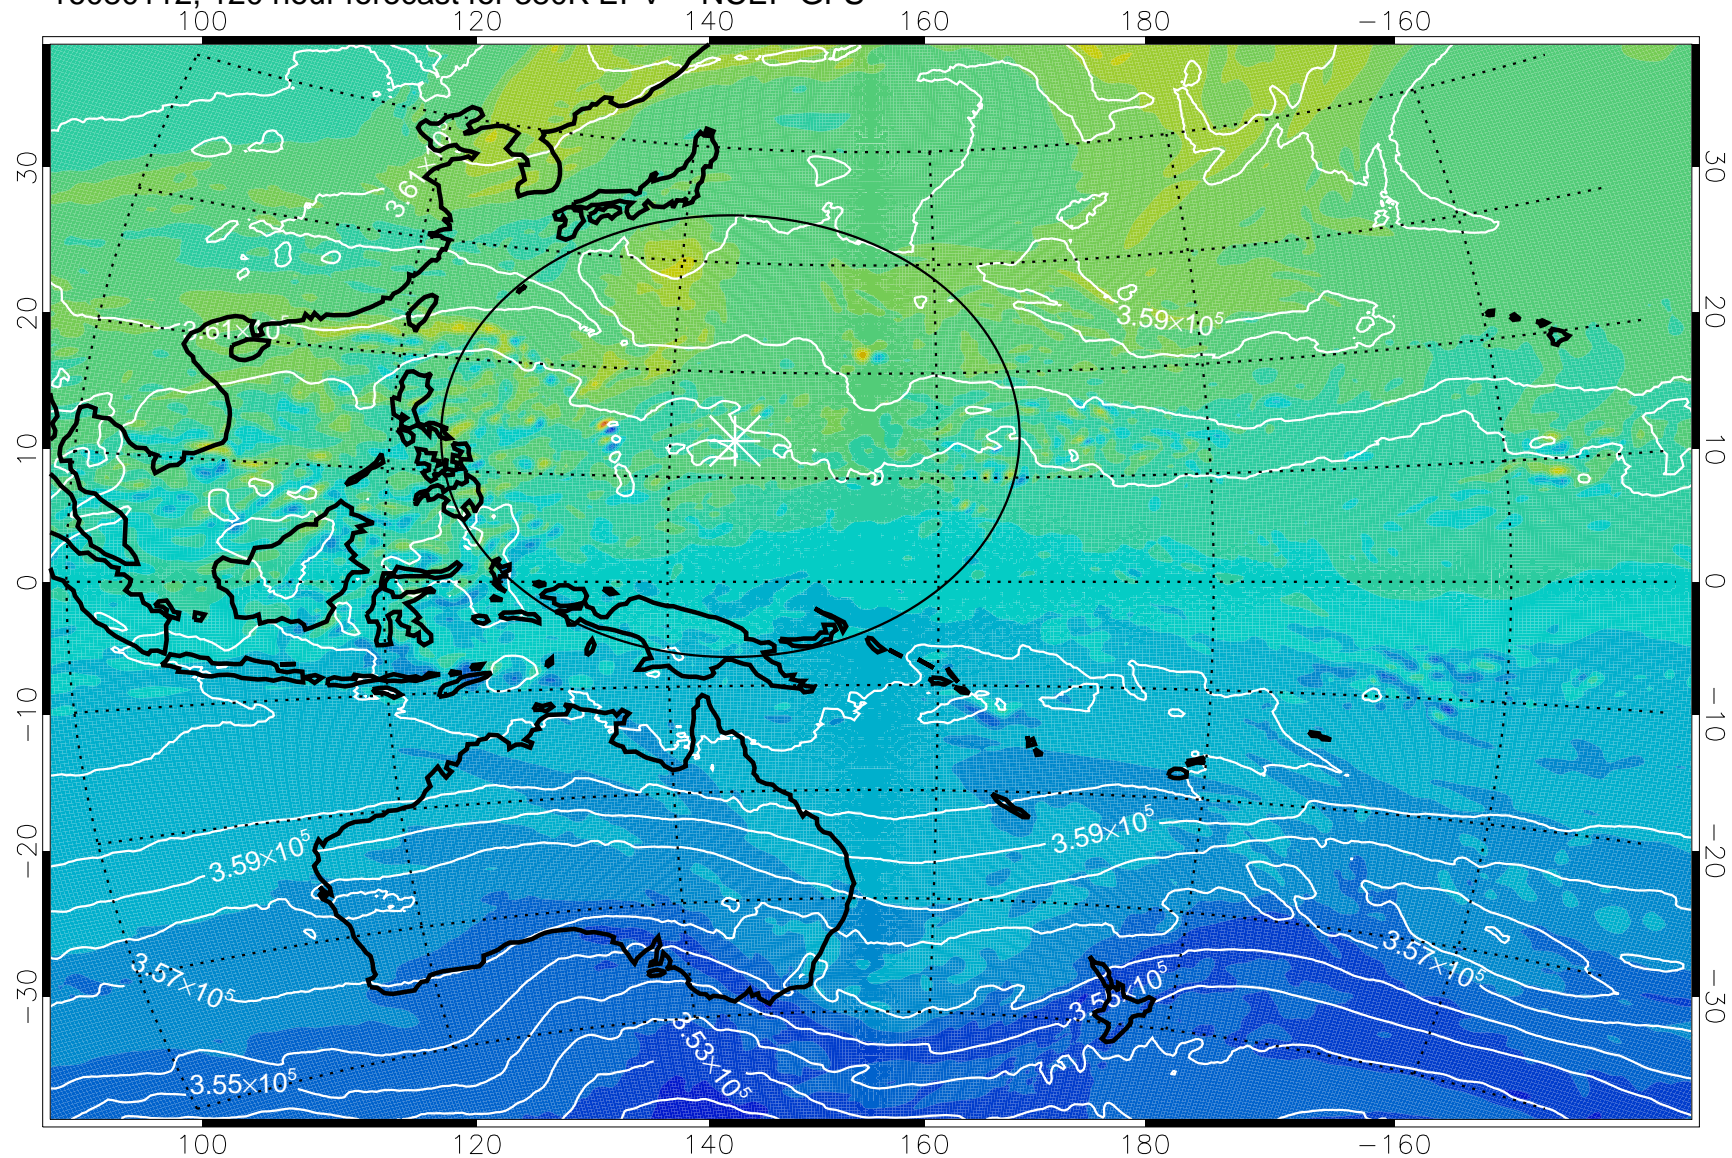

16073106, 90 hour forecast for 380K EPV -- NCEP GFS

380K Montgomery Streamfunction, white

Range ring of 2304 km

16073112, 96 hour forecast for 380K EPV -- NCEP GFS

380K Montgomery Streamfunction, white

Range ring of 2304 km

16073118, 102 hour forecast for 380K EPV -- NCEP GFS

380K Montgomery Streamfunction, white

Range ring of 2304 km

16080100, 108 hour forecast for 380K EPV -- NCEP GFS

380K Montgomery Streamfunction, white

Range ring of 2304 km

16080106, 114 hour forecast for 380K EPV -- NCEP GFS

380K Montgomery Streamfunction, white

Range ring of 2304 km

16080112, 120 hour forecast for 380K EPV -- NCEP GFS

380K Montgomery Streamfunction, white

Range ring of 2304 km