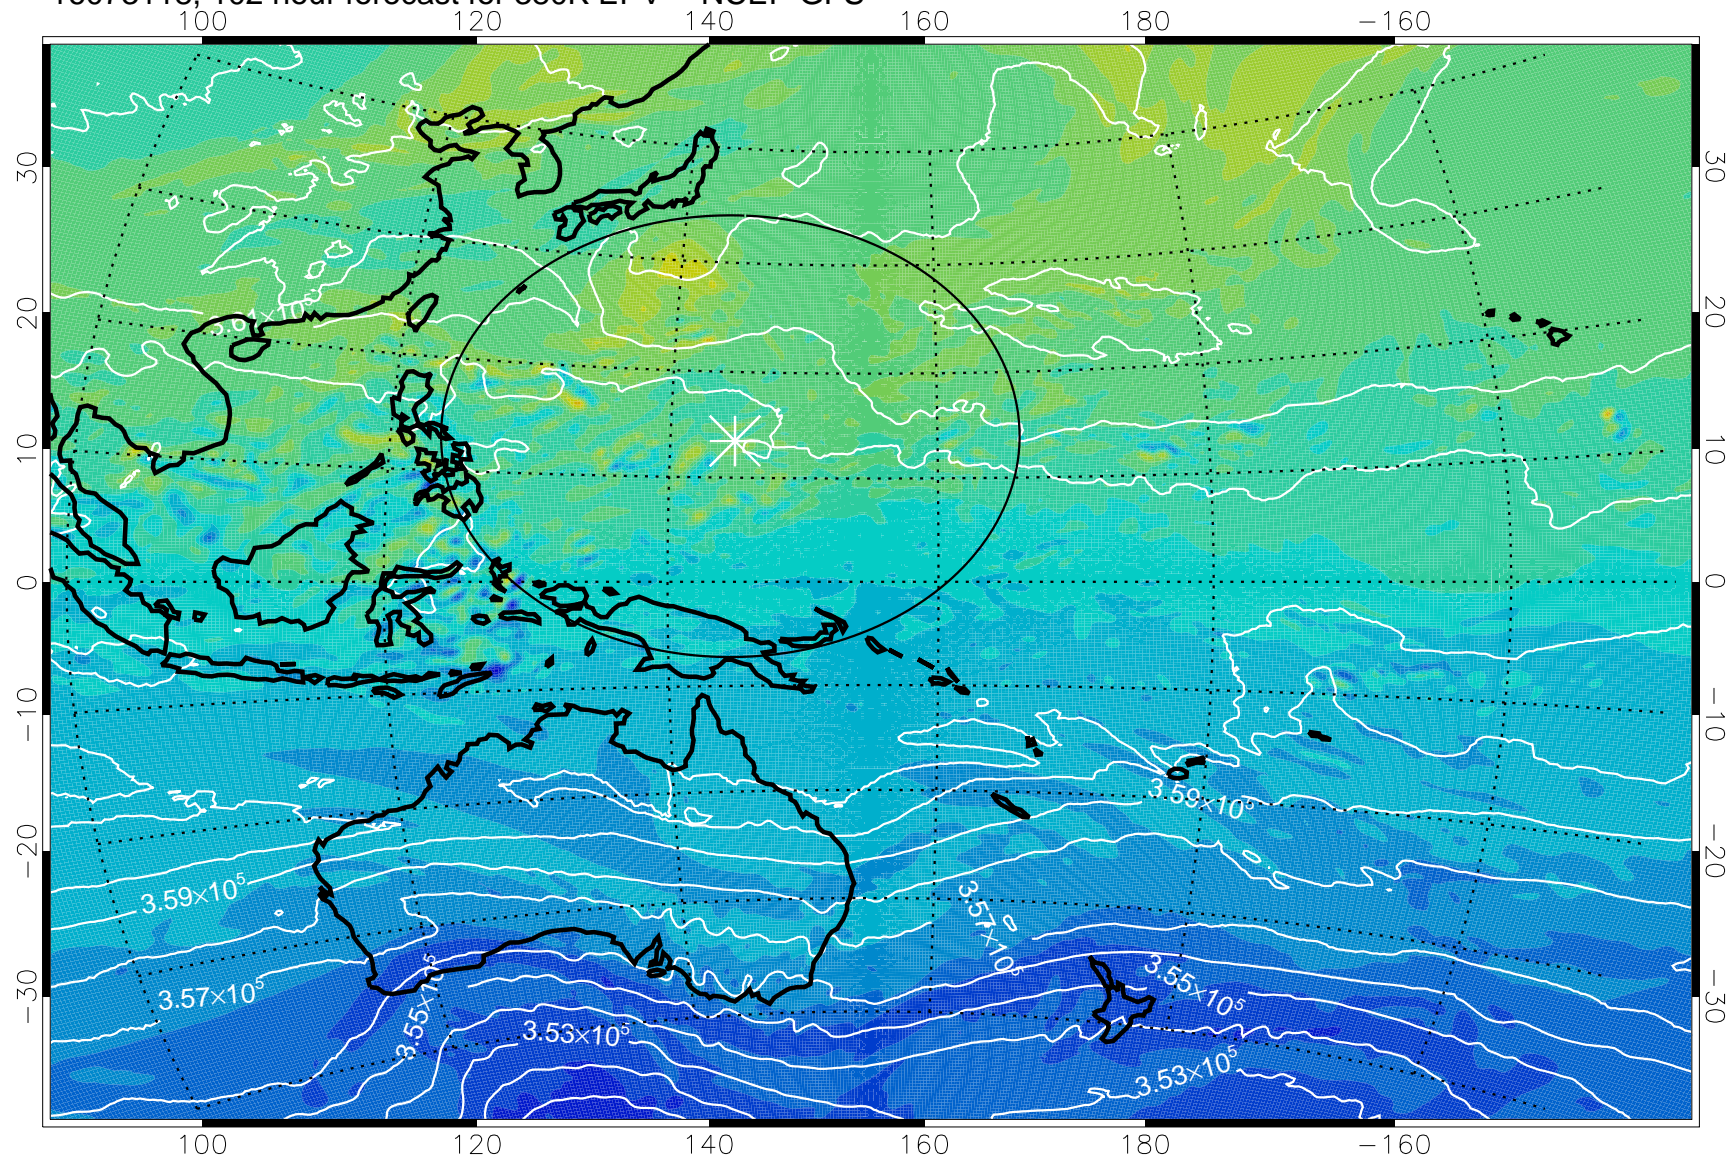

16073018, 78 hour forecast for 380K EPV -- NCEP GFS

380K Montgomery Streamfunction, white

Range ring of 2304 km

16073100, 84 hour forecast for 380K EPV -- NCEP GFS

380K Montgomery Streamfunction, white

Range ring of 2304 km

16073106, 90 hour forecast for 380K EPV -- NCEP GFS

380K Montgomery Streamfunction, white

Range ring of 2304 km

16073112, 96 hour forecast for 380K EPV -- NCEP GFS

380K Montgomery Streamfunction, white

Range ring of 2304 km

16073118, 102 hour forecast for 380K EPV -- NCEP GFS

380K Montgomery Streamfunction, white

Range ring of 2304 km

16080100, 108 hour forecast for 380K EPV -- NCEP GFS

380K Montgomery Streamfunction, white

Range ring of 2304 km

16080106, 114 hour forecast for 380K EPV -- NCEP GFS

380K Montgomery Streamfunction, white

Range ring of 2304 km

16080112, 120 hour forecast for 380K EPV -- NCEP GFS

380K Montgomery Streamfunction, white

Range ring of 2304 km