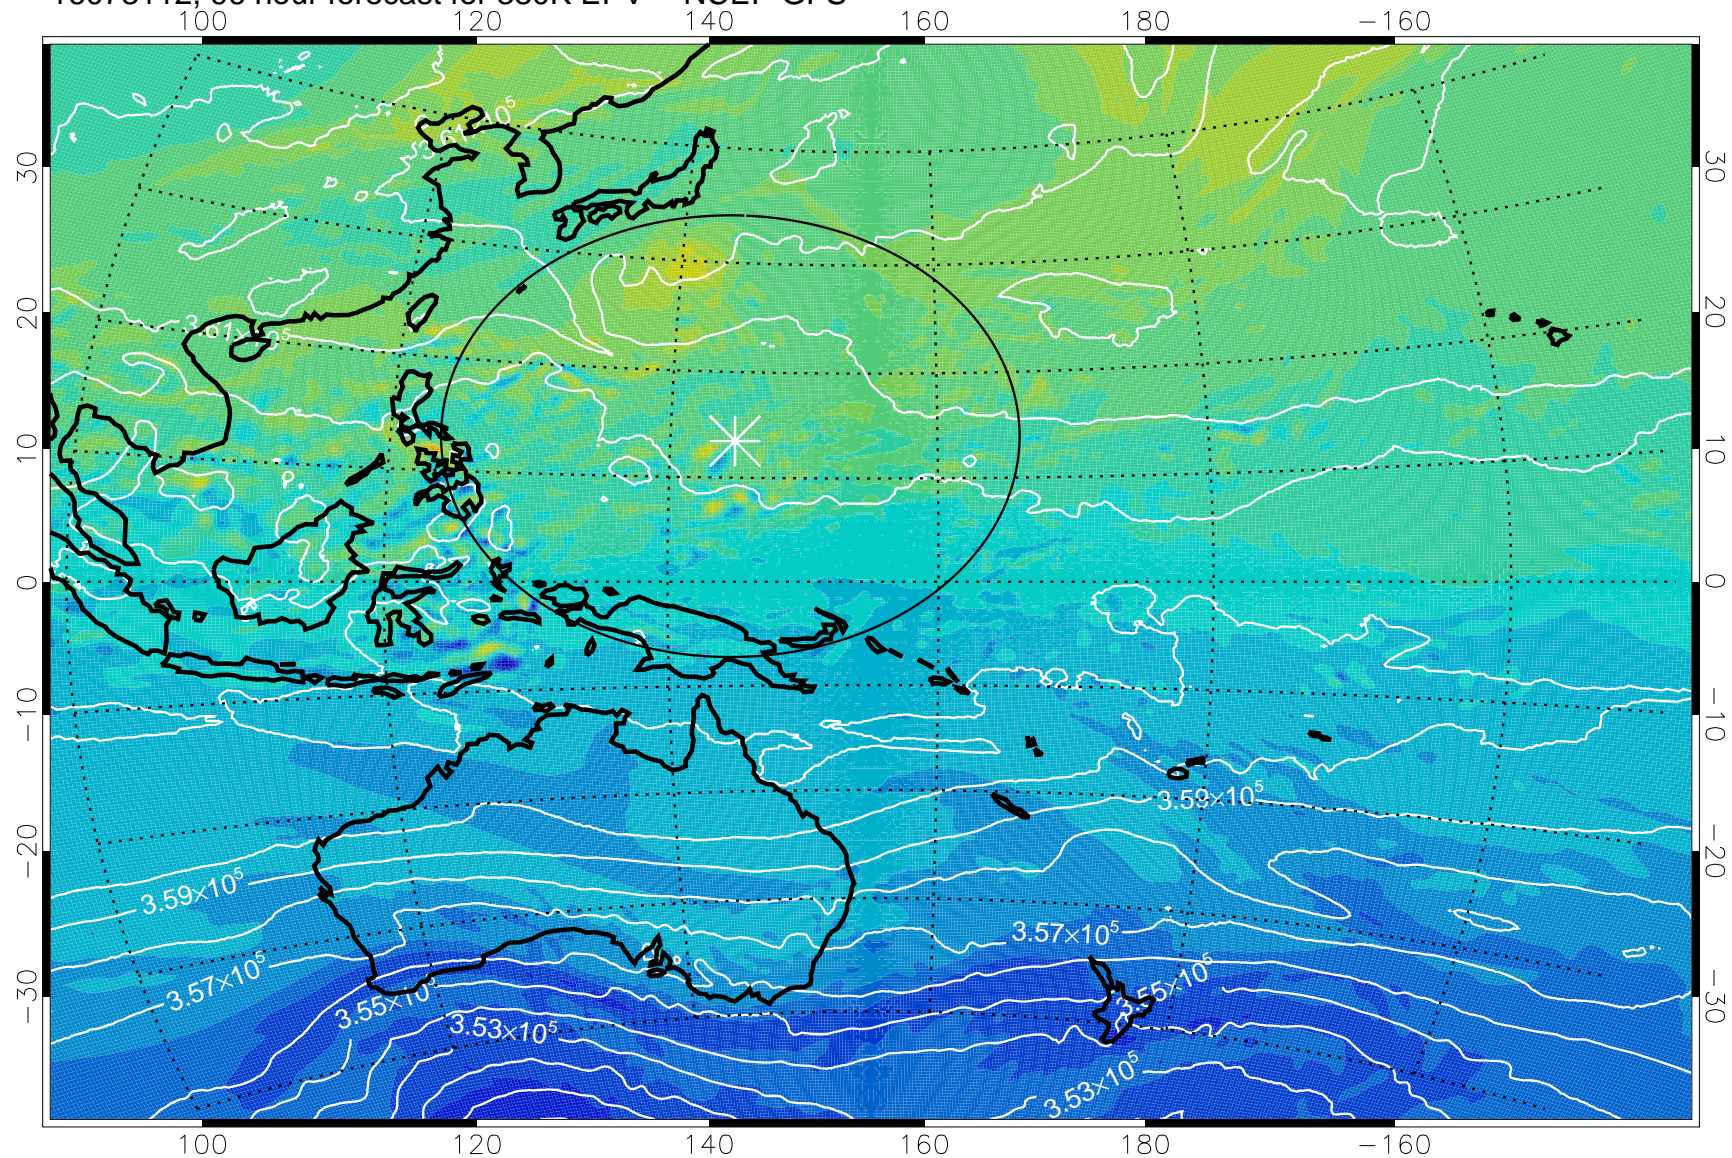

16073006, 66 hour forecast for 380K EPV -- NCEP GFS

380K Montgomery Streamfunction, white

Range ring of 2304 km

16073012, 72 hour forecast for 380K EPV -- NCEP GFS

380K Montgomery Streamfunction, white

Range ring of 2304 km

16073018, 78 hour forecast for 380K EPV -- NCEP GFS

380K Montgomery Streamfunction, white

Range ring of 2304 km

16073100, 84 hour forecast for 380K EPV -- NCEP GFS

380K Montgomery Streamfunction, white

Range ring of 2304 km

16073106, 90 hour forecast for 380K EPV -- NCEP GFS

380K Montgomery Streamfunction, white

Range ring of 2304 km

16073112, 96 hour forecast for 380K EPV -- NCEP GFS

380K Montgomery Streamfunction, white

Range ring of 2304 km

16073118, 102 hour forecast for 380K EPV -- NCEP GFS

380K Montgomery Streamfunction, white

Range ring of 2304 km

16080100, 108 hour forecast for 380K EPV -- NCEP GFS

380K Montgomery Streamfunction, white

Range ring of 2304 km