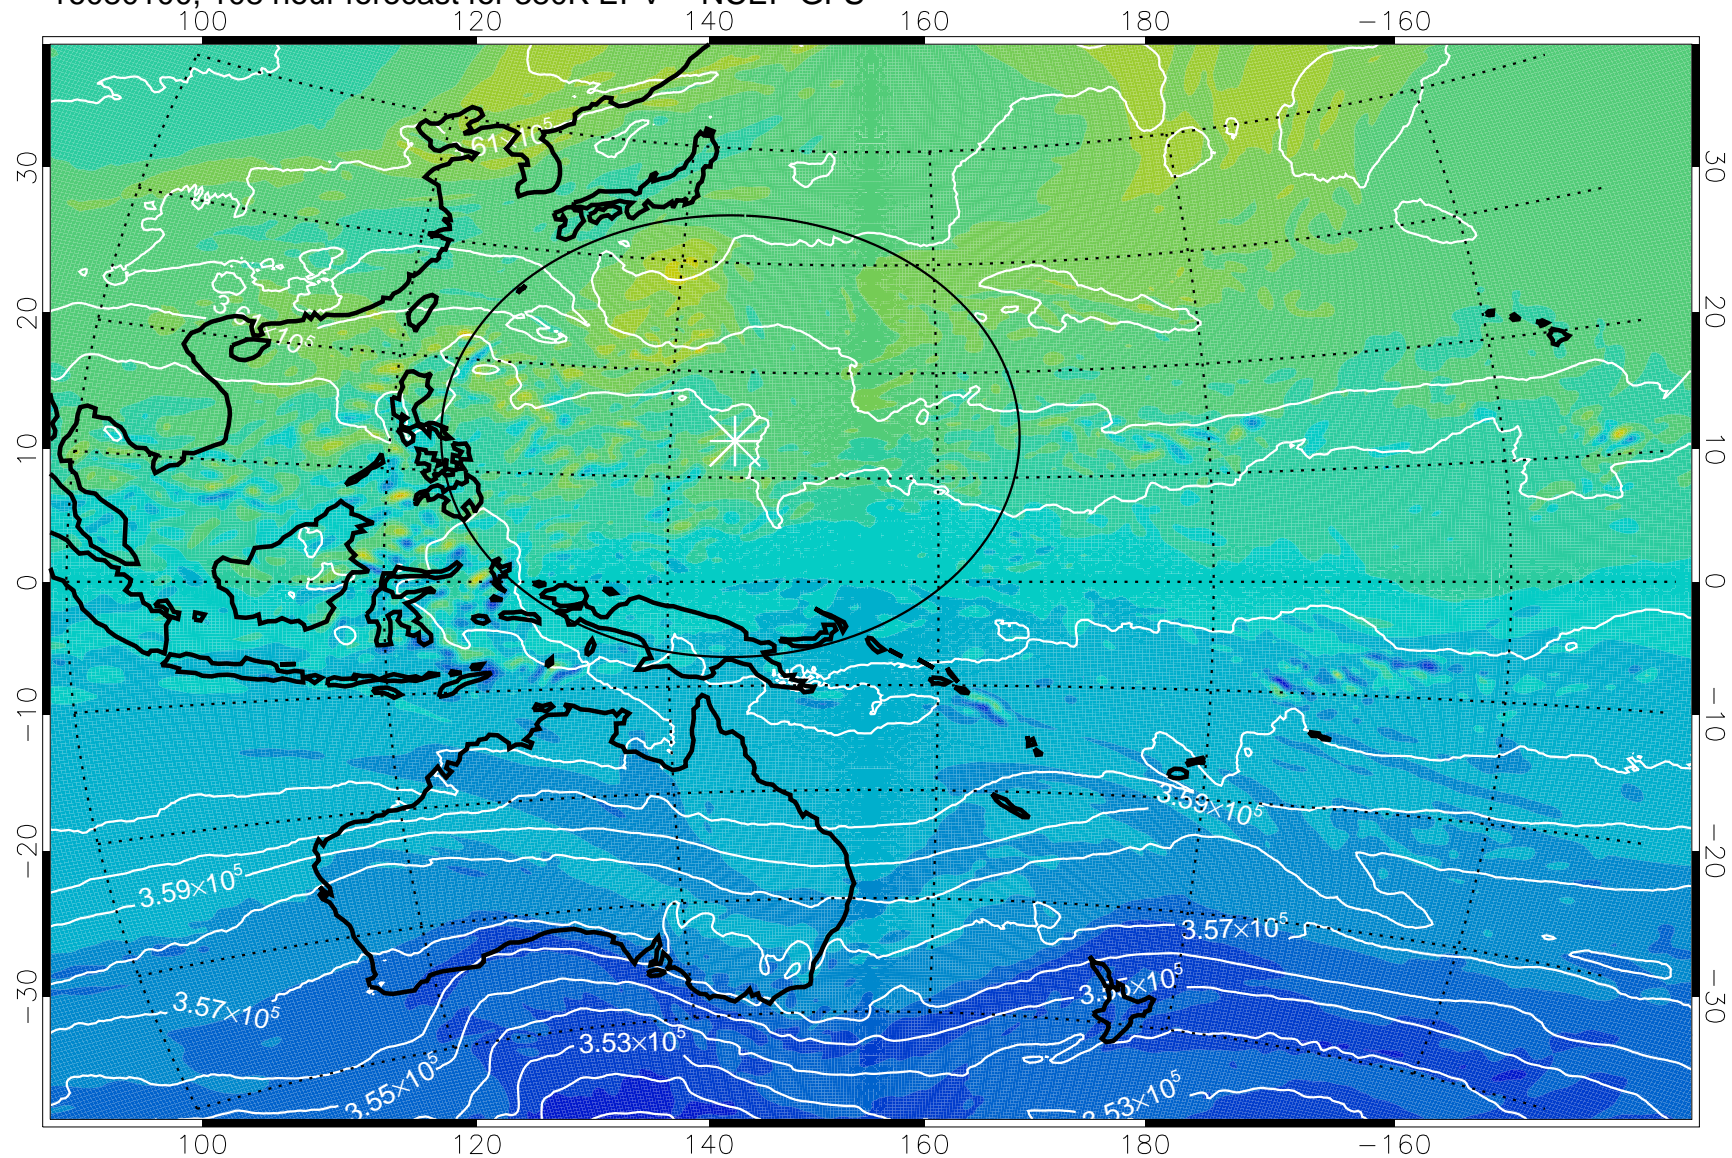

16073018, 78 hour forecast for 380K EPV -- NCEP GFS

380K Montgomery Streamfunction, white

Range ring of 2304 km

16073100, 84 hour forecast for 380K EPV -- NCEP GFS

380K Montgomery Streamfunction, white

Range ring of 2304 km

16073106, 90 hour forecast for 380K EPV -- NCEP GFS

380K Montgomery Streamfunction, white

Range ring of 2304 km

16073112, 96 hour forecast for 380K EPV -- NCEP GFS

380K Montgomery Streamfunction, white

Range ring of 2304 km

16073118, 102 hour forecast for 380K EPV -- NCEP GFS

380K Montgomery Streamfunction, white

Range ring of 2304 km

16080100, 108 hour forecast for 380K EPV -- NCEP GFS

380K Montgomery Streamfunction, white

Range ring of 2304 km

16080106, 114 hour forecast for 380K EPV -- NCEP GFS

380K Montgomery Streamfunction, white

Range ring of 2304 km

16080112, 120 hour forecast for 380K EPV -- NCEP GFS

380K Montgomery Streamfunction, white

Range ring of 2304 km