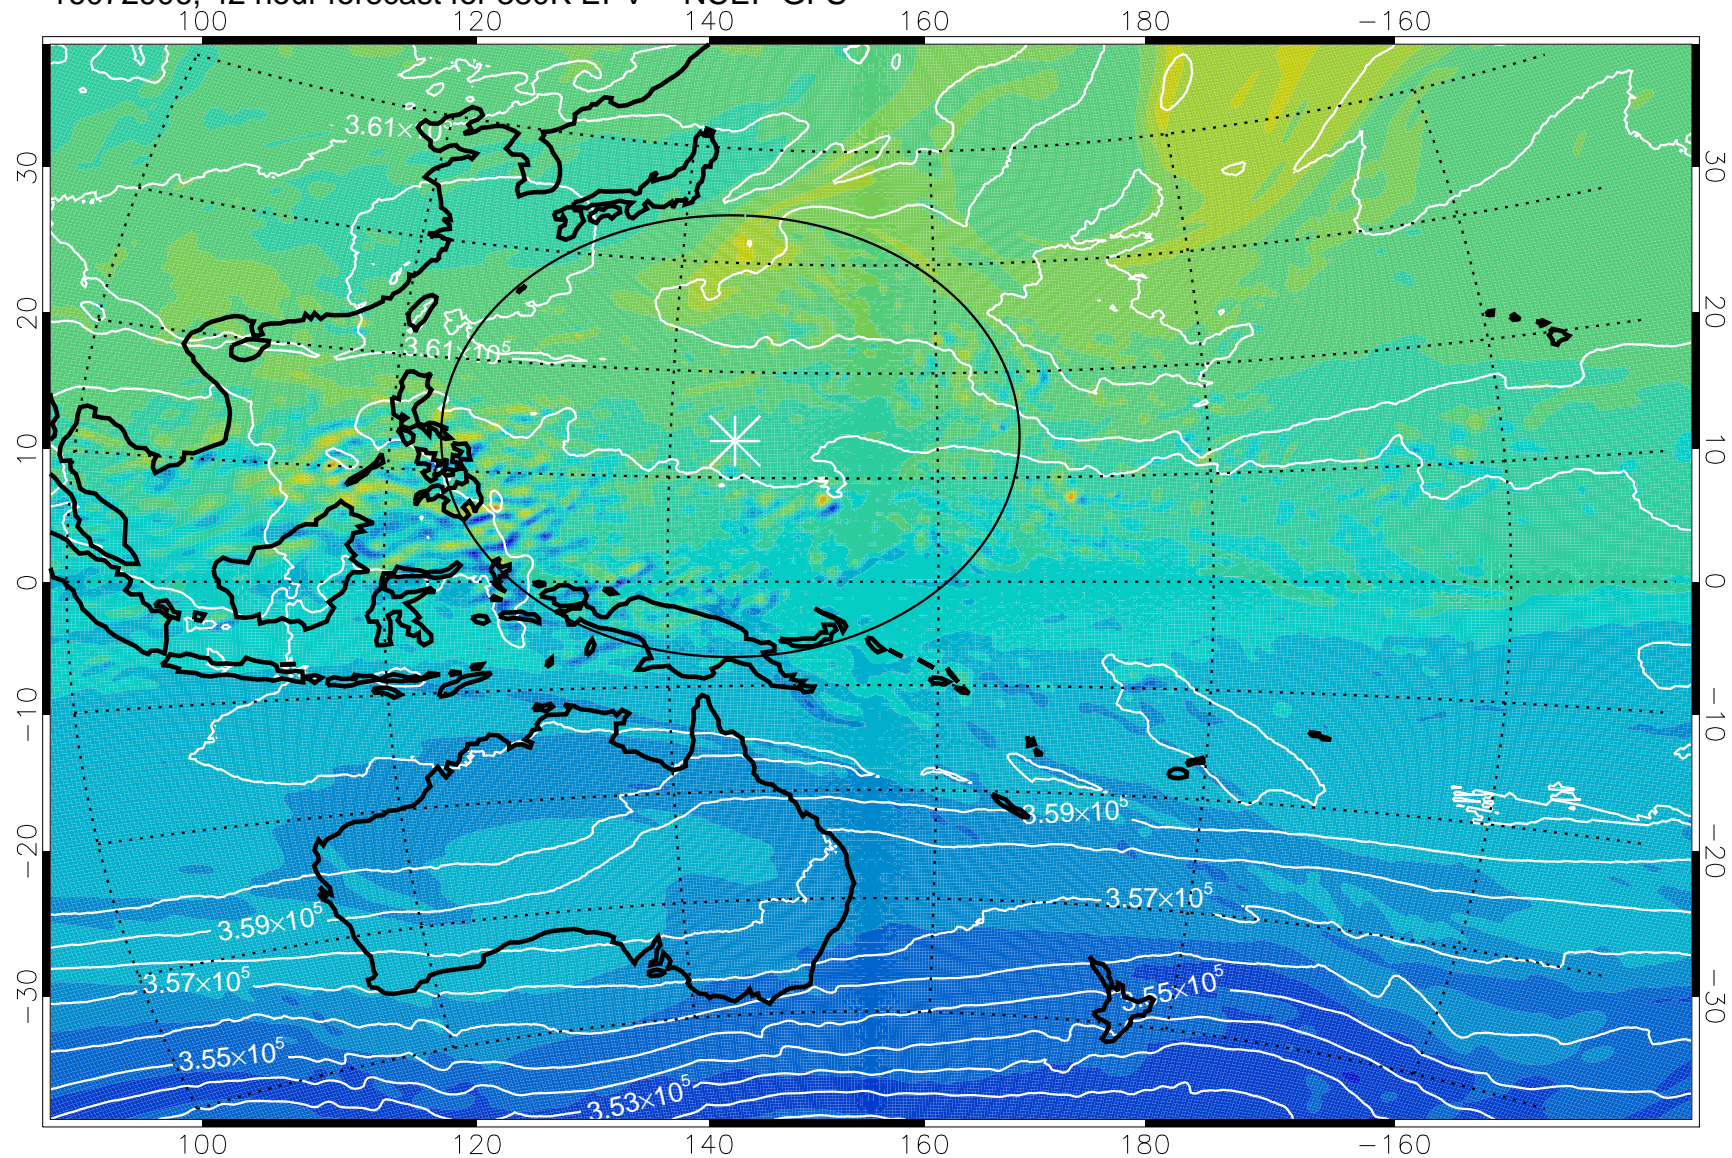

16072818, 30 hour forecast for 380K EPV -- NCEP GFS

380K Montgomery Streamfunction, white

Range ring of 2304 km

16072900, 36 hour forecast for 380K EPV -- NCEP GFS

380K Montgomery Streamfunction, white

Range ring of 2304 km

16072906, 42 hour forecast for 380K EPV -- NCEP GFS

380K Montgomery Streamfunction, white

Range ring of 2304 km

16072912, 48 hour forecast for 380K EPV -- NCEP GFS

380K Montgomery Streamfunction, white

Range ring of 2304 km

16072918, 54 hour forecast for 380K EPV -- NCEP GFS

380K Montgomery Streamfunction, white

Range ring of 2304 km

16073000, 60 hour forecast for 380K EPV -- NCEP GFS

380K Montgomery Streamfunction, white

Range ring of 2304 km

16073006, 66 hour forecast for 380K EPV -- NCEP GFS

380K Montgomery Streamfunction, white

Range ring of 2304 km

16073012, 72 hour forecast for 380K EPV -- NCEP GFS

380K Montgomery Streamfunction, white

Range ring of 2304 km