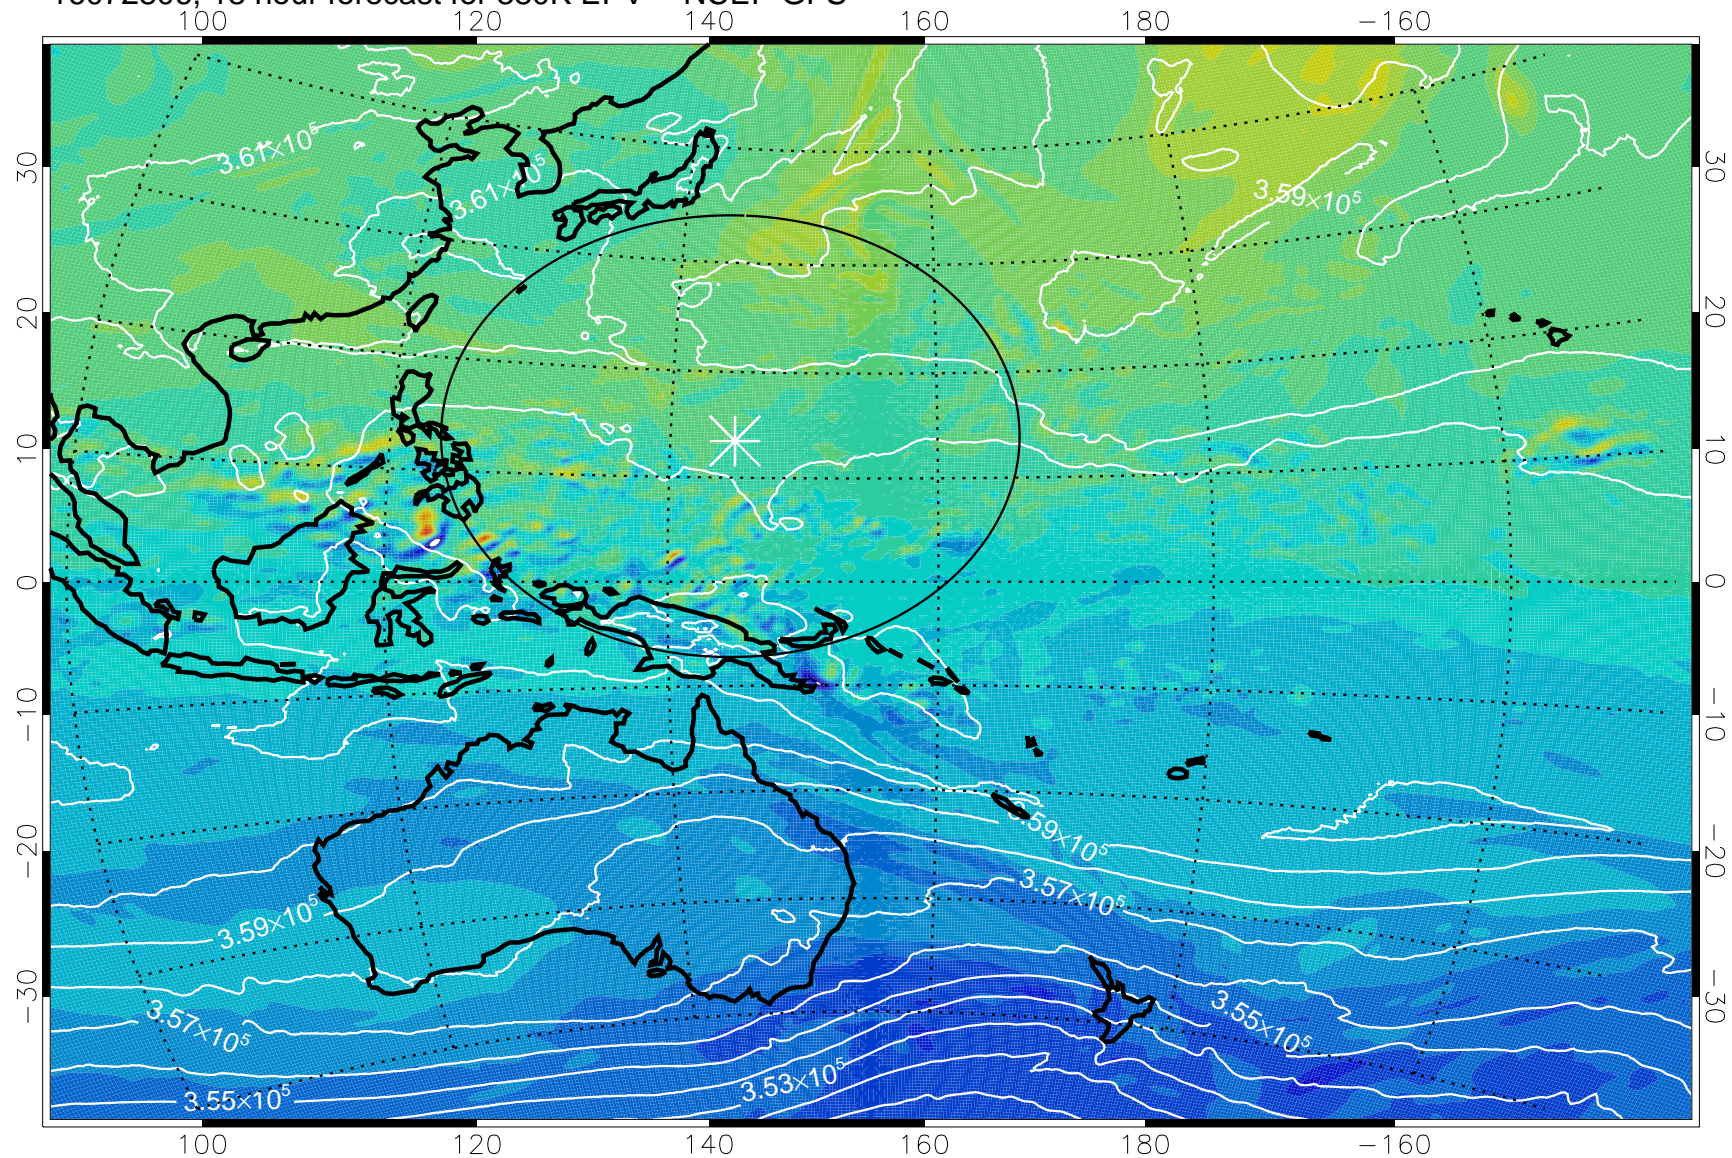

16072718, 6 hour forecast for 380K EPV -- NCEP GFS

380K Montgomery Streamfunction, white

Range ring of 2304 km

16072800, 12 hour forecast for 380K EPV -- NCEP GFS

380K Montgomery Streamfunction, white

Range ring of 2304 km

16072806, 18 hour forecast for 380K EPV -- NCEP GFS

380K Montgomery Streamfunction, white

Range ring of 2304 km

16072812, 24 hour forecast for 380K EPV -- NCEP GFS

380K Montgomery Streamfunction, white

Range ring of 2304 km

16072818, 30 hour forecast for 380K EPV -- NCEP GFS

380K Montgomery Streamfunction, white

Range ring of 2304 km

16072900, 36 hour forecast for 380K EPV -- NCEP GFS

380K Montgomery Streamfunction, white

Range ring of 2304 km

16072906, 42 hour forecast for 380K EPV -- NCEP GFS

380K Montgomery Streamfunction, white

Range ring of 2304 km

16072912, 48 hour forecast for 380K EPV -- NCEP GFS

380K Montgomery Streamfunction, white

Range ring of 2304 km