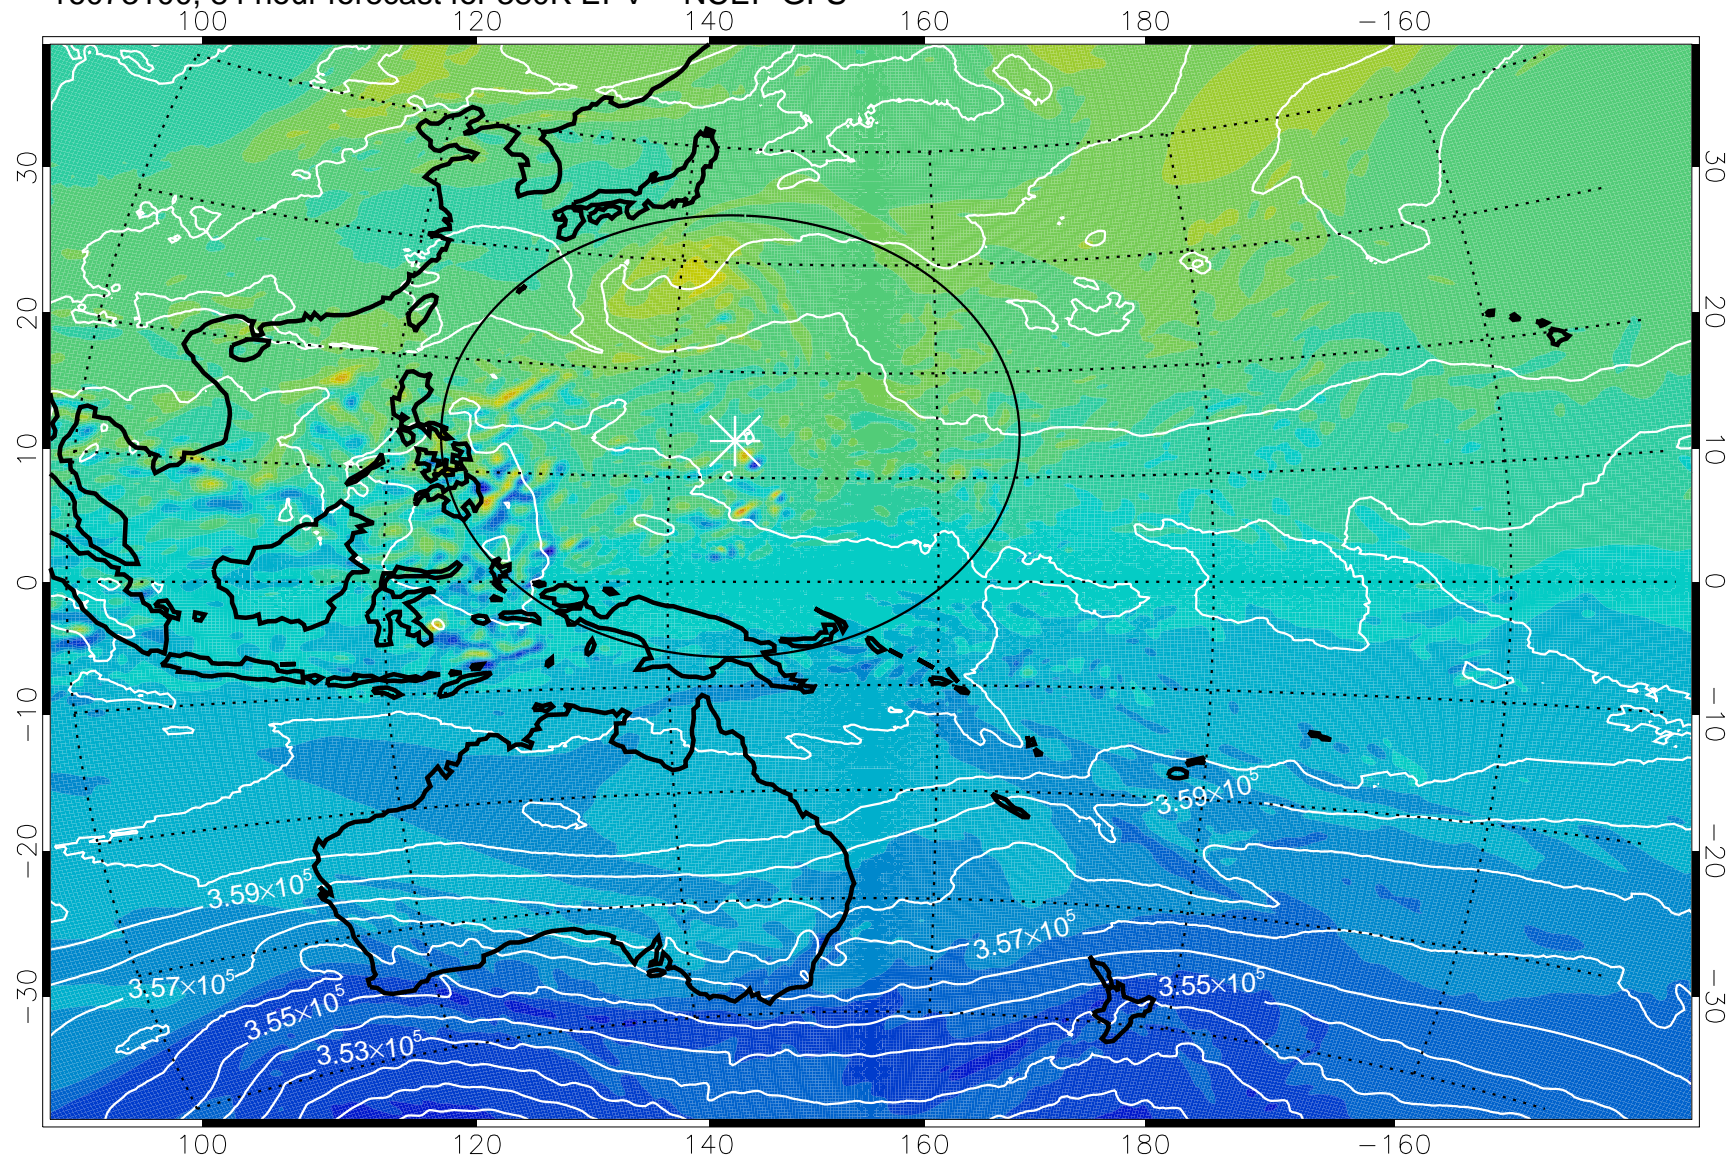

16072918, 54 hour forecast for 380K EPV -- NCEP GFS

380K Montgomery Streamfunction, white

Range ring of 2304 km

16073000, 60 hour forecast for 380K EPV -- NCEP GFS

380K Montgomery Streamfunction, white

Range ring of 2304 km

16073006, 66 hour forecast for 380K EPV -- NCEP GFS

380K Montgomery Streamfunction, white

Range ring of 2304 km

16073012, 72 hour forecast for 380K EPV -- NCEP GFS

380K Montgomery Streamfunction, white

Range ring of 2304 km

16073018, 78 hour forecast for 380K EPV -- NCEP GFS

380K Montgomery Streamfunction, white

Range ring of 2304 km

16073100, 84 hour forecast for 380K EPV -- NCEP GFS

380K Montgomery Streamfunction, white

Range ring of 2304 km

16073106, 90 hour forecast for 380K EPV -- NCEP GFS

380K Montgomery Streamfunction, white

Range ring of 2304 km

16073112, 96 hour forecast for 380K EPV -- NCEP GFS

380K Montgomery Streamfunction, white

Range ring of 2304 km