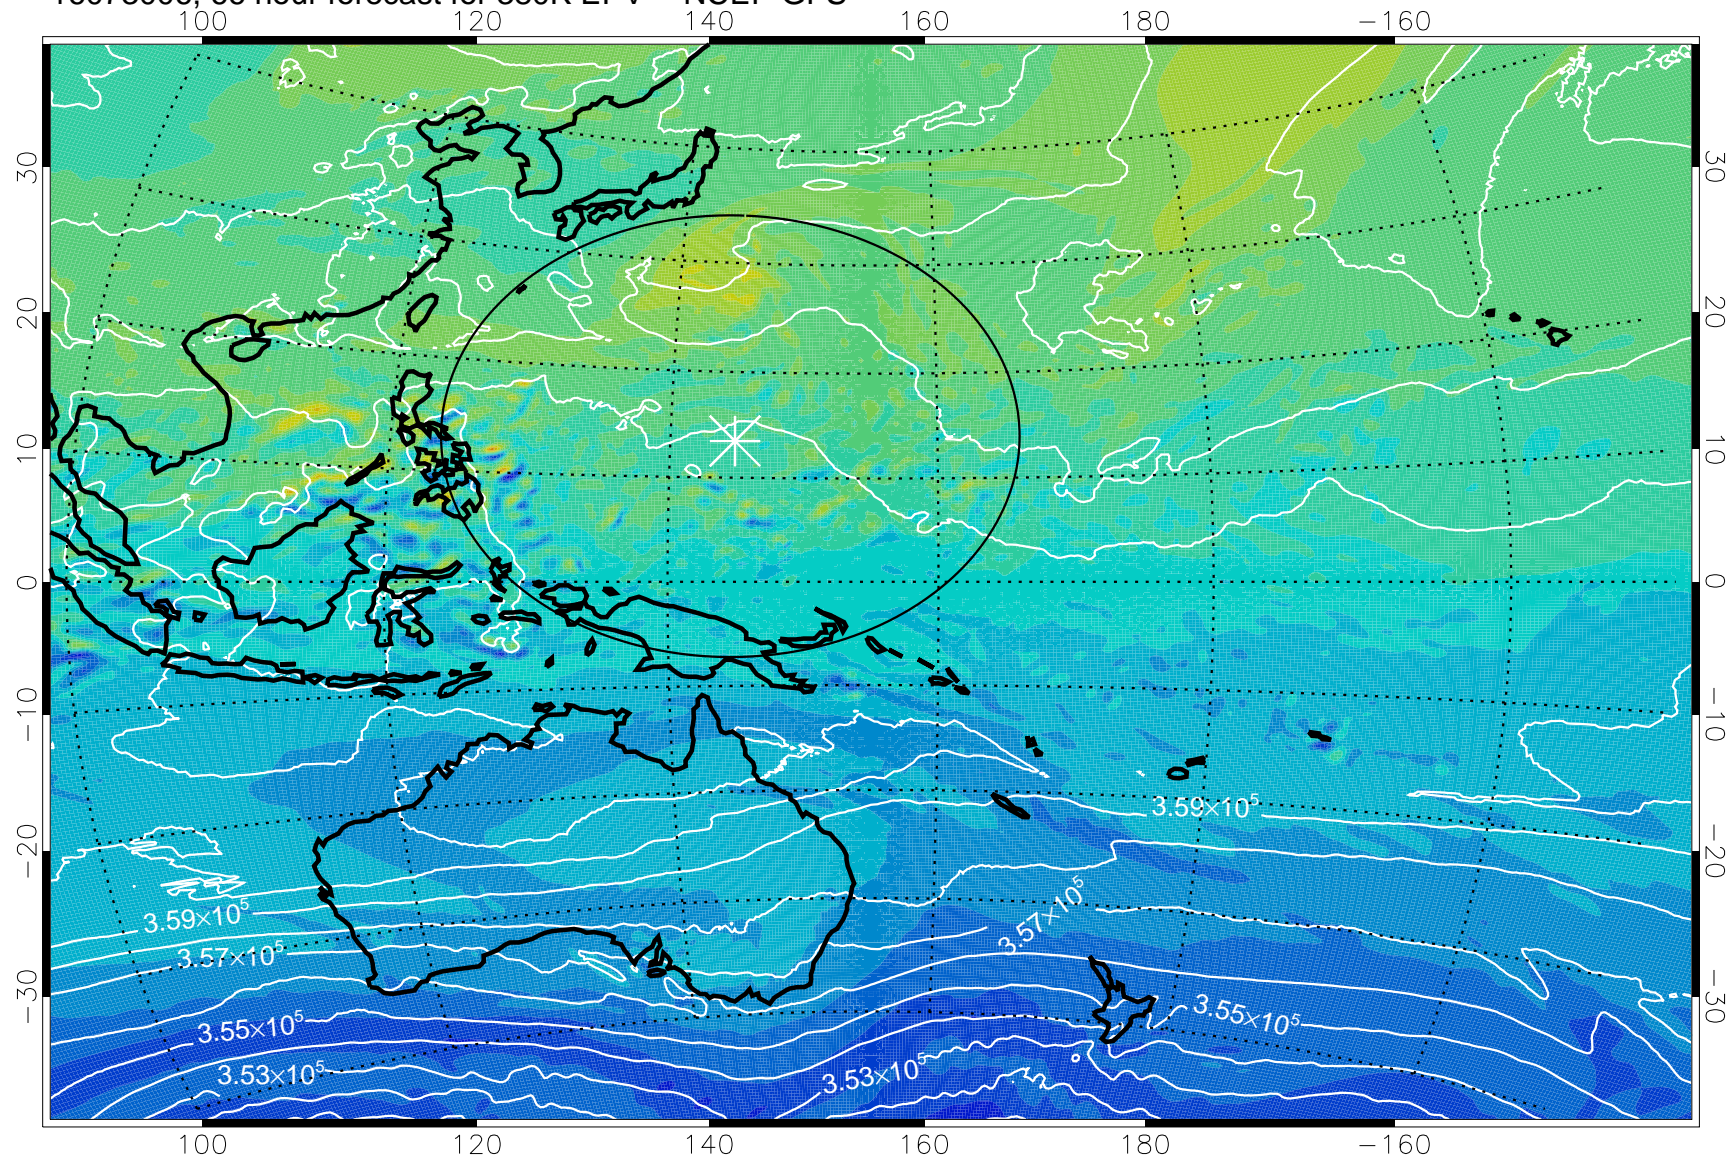

16072906, 42 hour forecast for 380K EPV -- NCEP GFS

380K Montgomery Streamfunction, white

Range ring of 2304 km

16072912, 48 hour forecast for 380K EPV -- NCEP GFS

380K Montgomery Streamfunction, white

Range ring of 2304 km

16072918, 54 hour forecast for 380K EPV -- NCEP GFS

380K Montgomery Streamfunction, white

Range ring of 2304 km

16073000, 60 hour forecast for 380K EPV -- NCEP GFS

380K Montgomery Streamfunction, white

Range ring of 2304 km

16073006, 66 hour forecast for 380K EPV -- NCEP GFS

380K Montgomery Streamfunction, white

Range ring of 2304 km

16073012, 72 hour forecast for 380K EPV -- NCEP GFS

380K Montgomery Streamfunction, white

Range ring of 2304 km

16073018, 78 hour forecast for 380K EPV -- NCEP GFS

380K Montgomery Streamfunction, white

Range ring of 2304 km

16073100, 84 hour forecast for 380K EPV -- NCEP GFS

380K Montgomery Streamfunction, white

Range ring of 2304 km