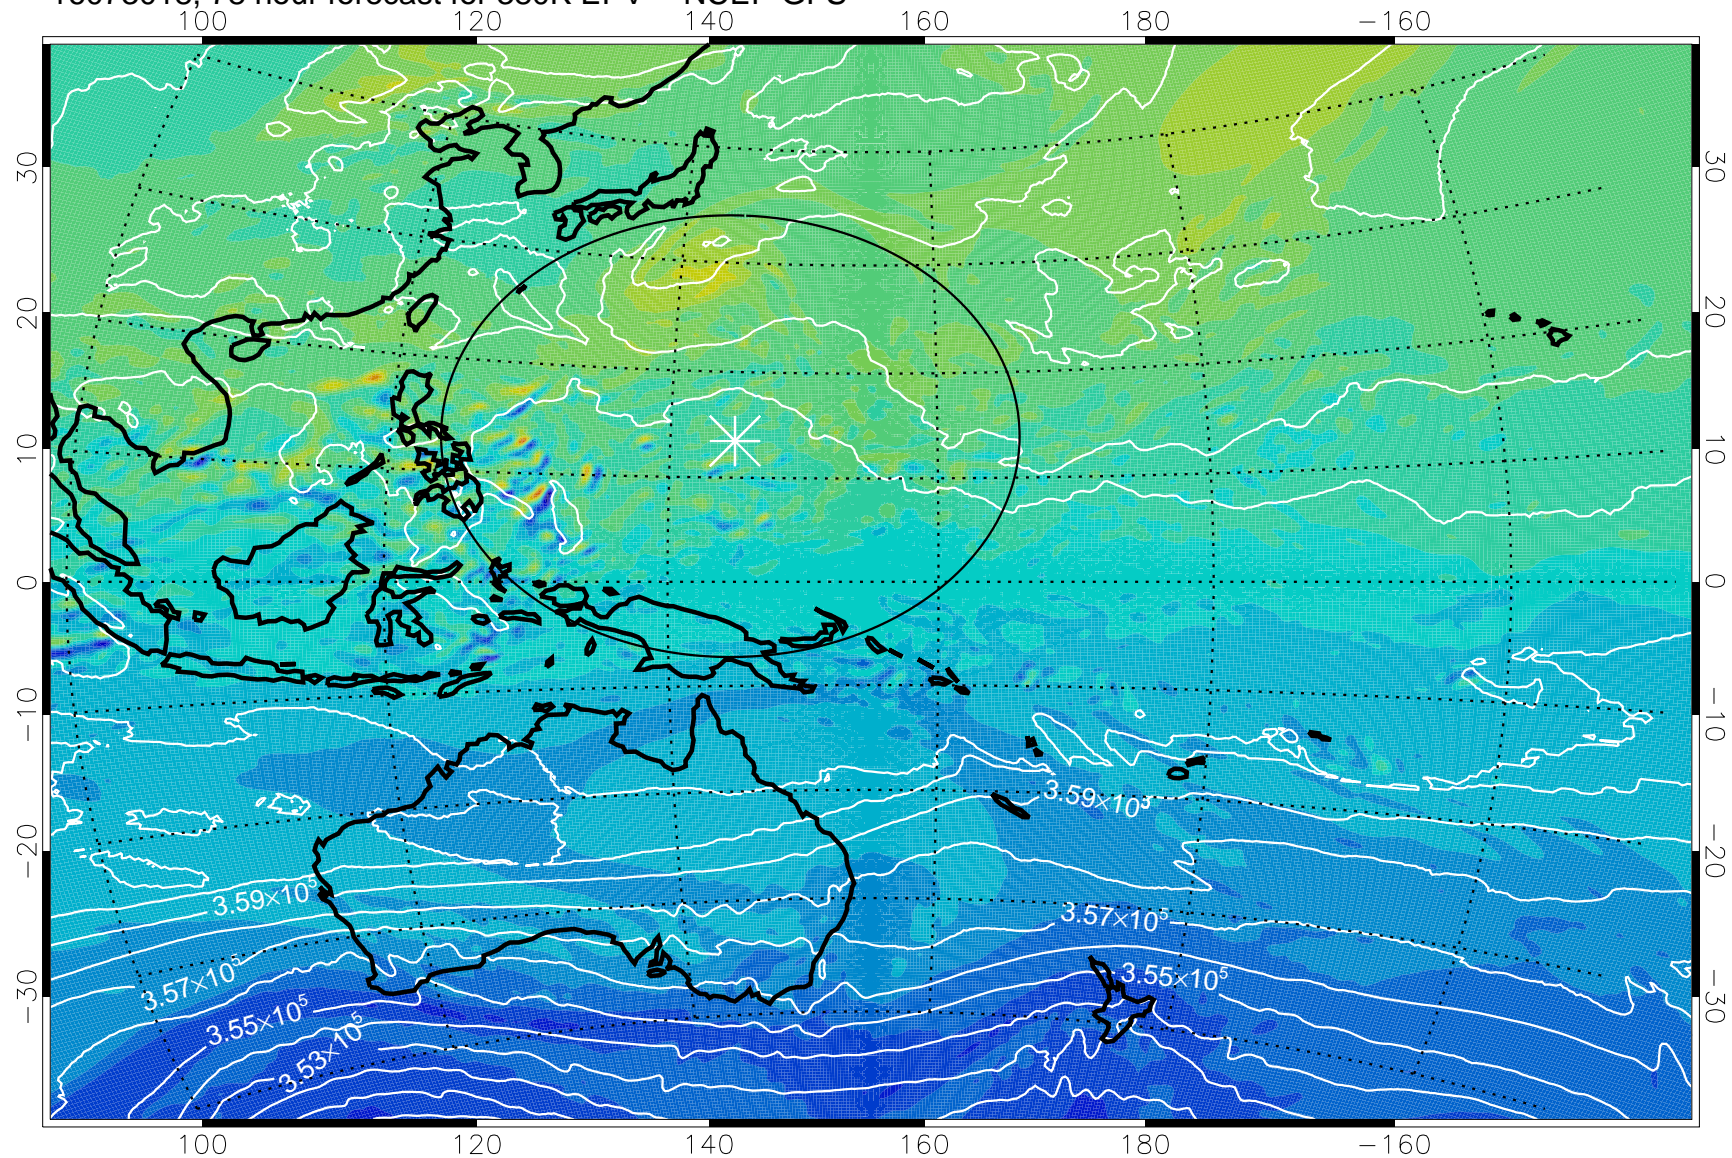

16072918, 54 hour forecast for 380K EPV -- NCEP GFS

380K Montgomery Streamfunction, white

Range ring of 2304 km

16073000, 60 hour forecast for 380K EPV -- NCEP GFS

380K Montgomery Streamfunction, white

Range ring of 2304 km

16073006, 66 hour forecast for 380K EPV -- NCEP GFS

380K Montgomery Streamfunction, white

Range ring of 2304 km

16073012, 72 hour forecast for 380K EPV -- NCEP GFS

380K Montgomery Streamfunction, white

Range ring of 2304 km

16073018, 78 hour forecast for 380K EPV -- NCEP GFS

380K Montgomery Streamfunction, white

Range ring of 2304 km

16073100, 84 hour forecast for 380K EPV -- NCEP GFS

380K Montgomery Streamfunction, white

Range ring of 2304 km

16073106, 90 hour forecast for 380K EPV -- NCEP GFS

380K Montgomery Streamfunction, white

Range ring of 2304 km

16073112, 96 hour forecast for 380K EPV -- NCEP GFS

380K Montgomery Streamfunction, white

Range ring of 2304 km