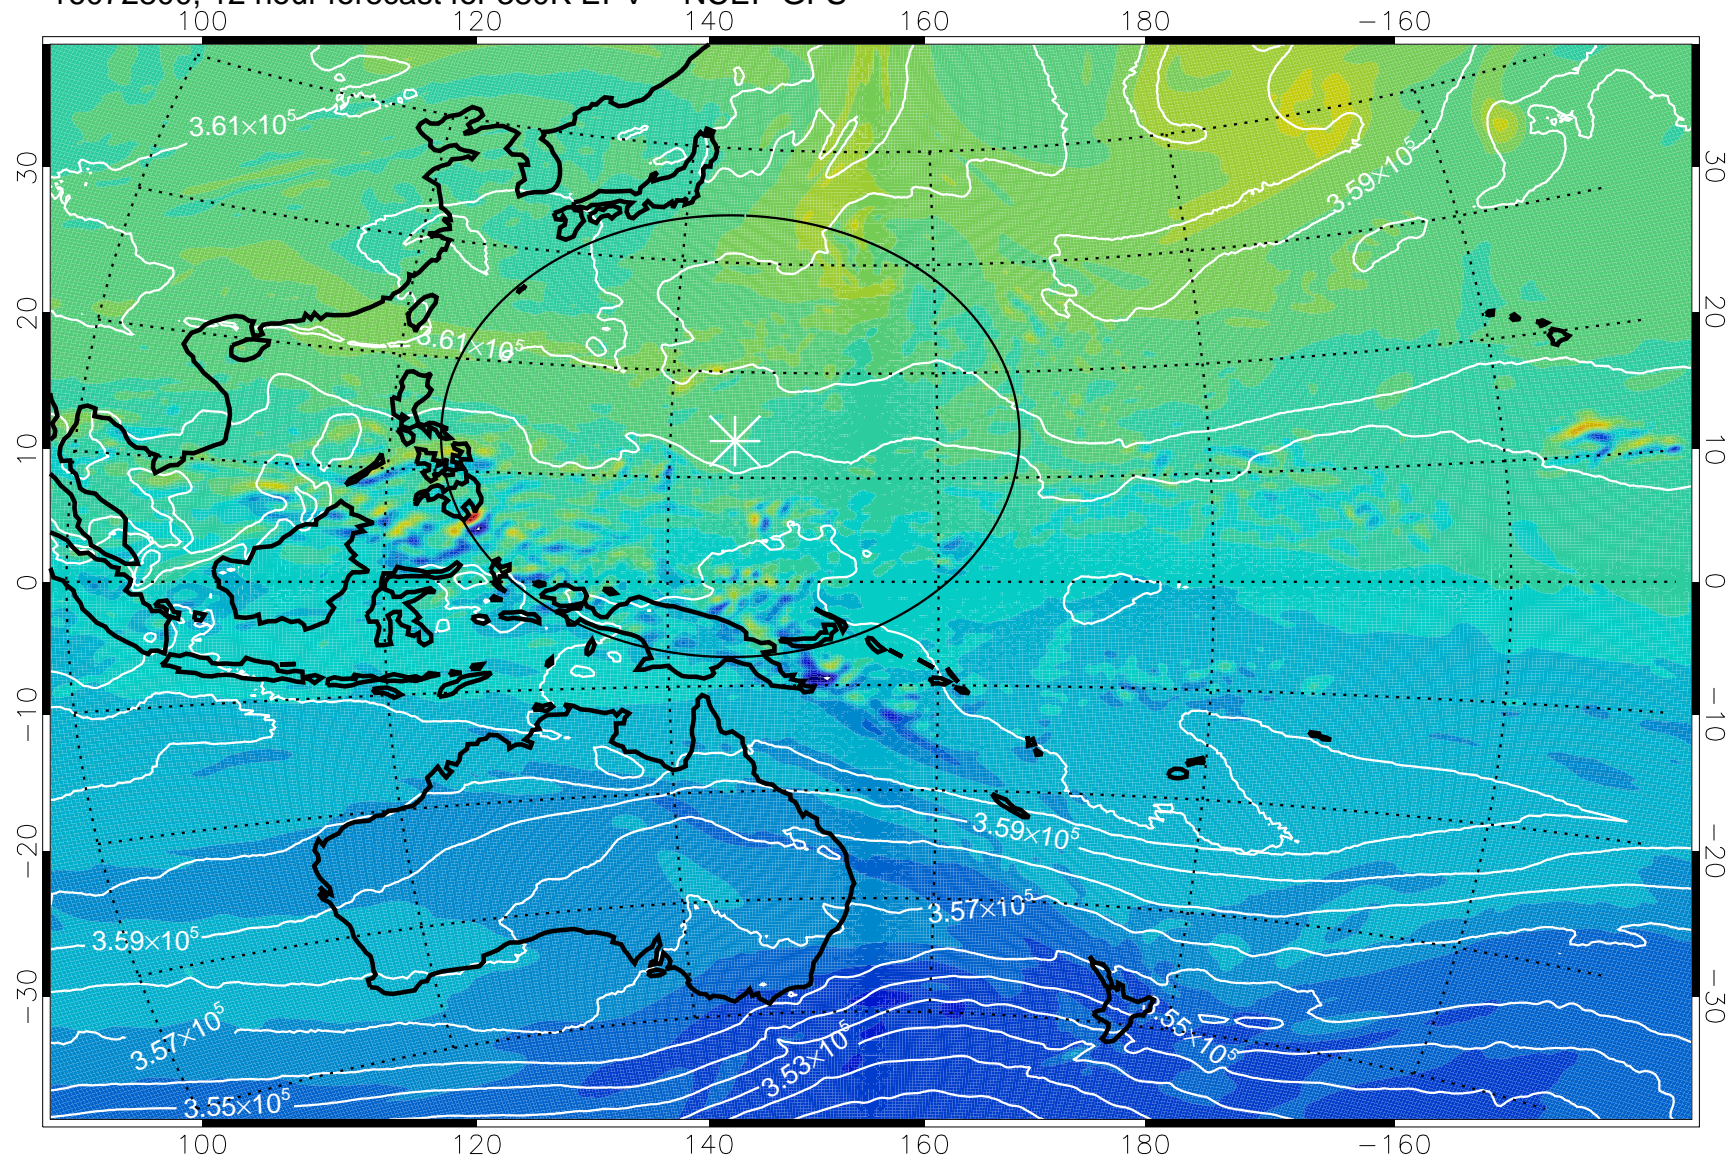

16072718, 6 hour forecast for 380K EPV -- NCEP GFS

380K Montgomery Streamfunction, white

Range ring of 2304 km

16072800, 12 hour forecast for 380K EPV -- NCEP GFS

380K Montgomery Streamfunction, white

Range ring of 2304 km

16072806, 18 hour forecast for 380K EPV -- NCEP GFS

380K Montgomery Streamfunction, white

Range ring of 2304 km

16072812, 24 hour forecast for 380K EPV -- NCEP GFS

380K Montgomery Streamfunction, white

Range ring of 2304 km

16072818, 30 hour forecast for 380K EPV -- NCEP GFS

380K Montgomery Streamfunction, white

Range ring of 2304 km

16072900, 36 hour forecast for 380K EPV -- NCEP GFS

380K Montgomery Streamfunction, white

Range ring of 2304 km

16072906, 42 hour forecast for 380K EPV -- NCEP GFS

380K Montgomery Streamfunction, white

Range ring of 2304 km

16072912, 48 hour forecast for 380K EPV -- NCEP GFS

380K Montgomery Streamfunction, white

Range ring of 2304 km