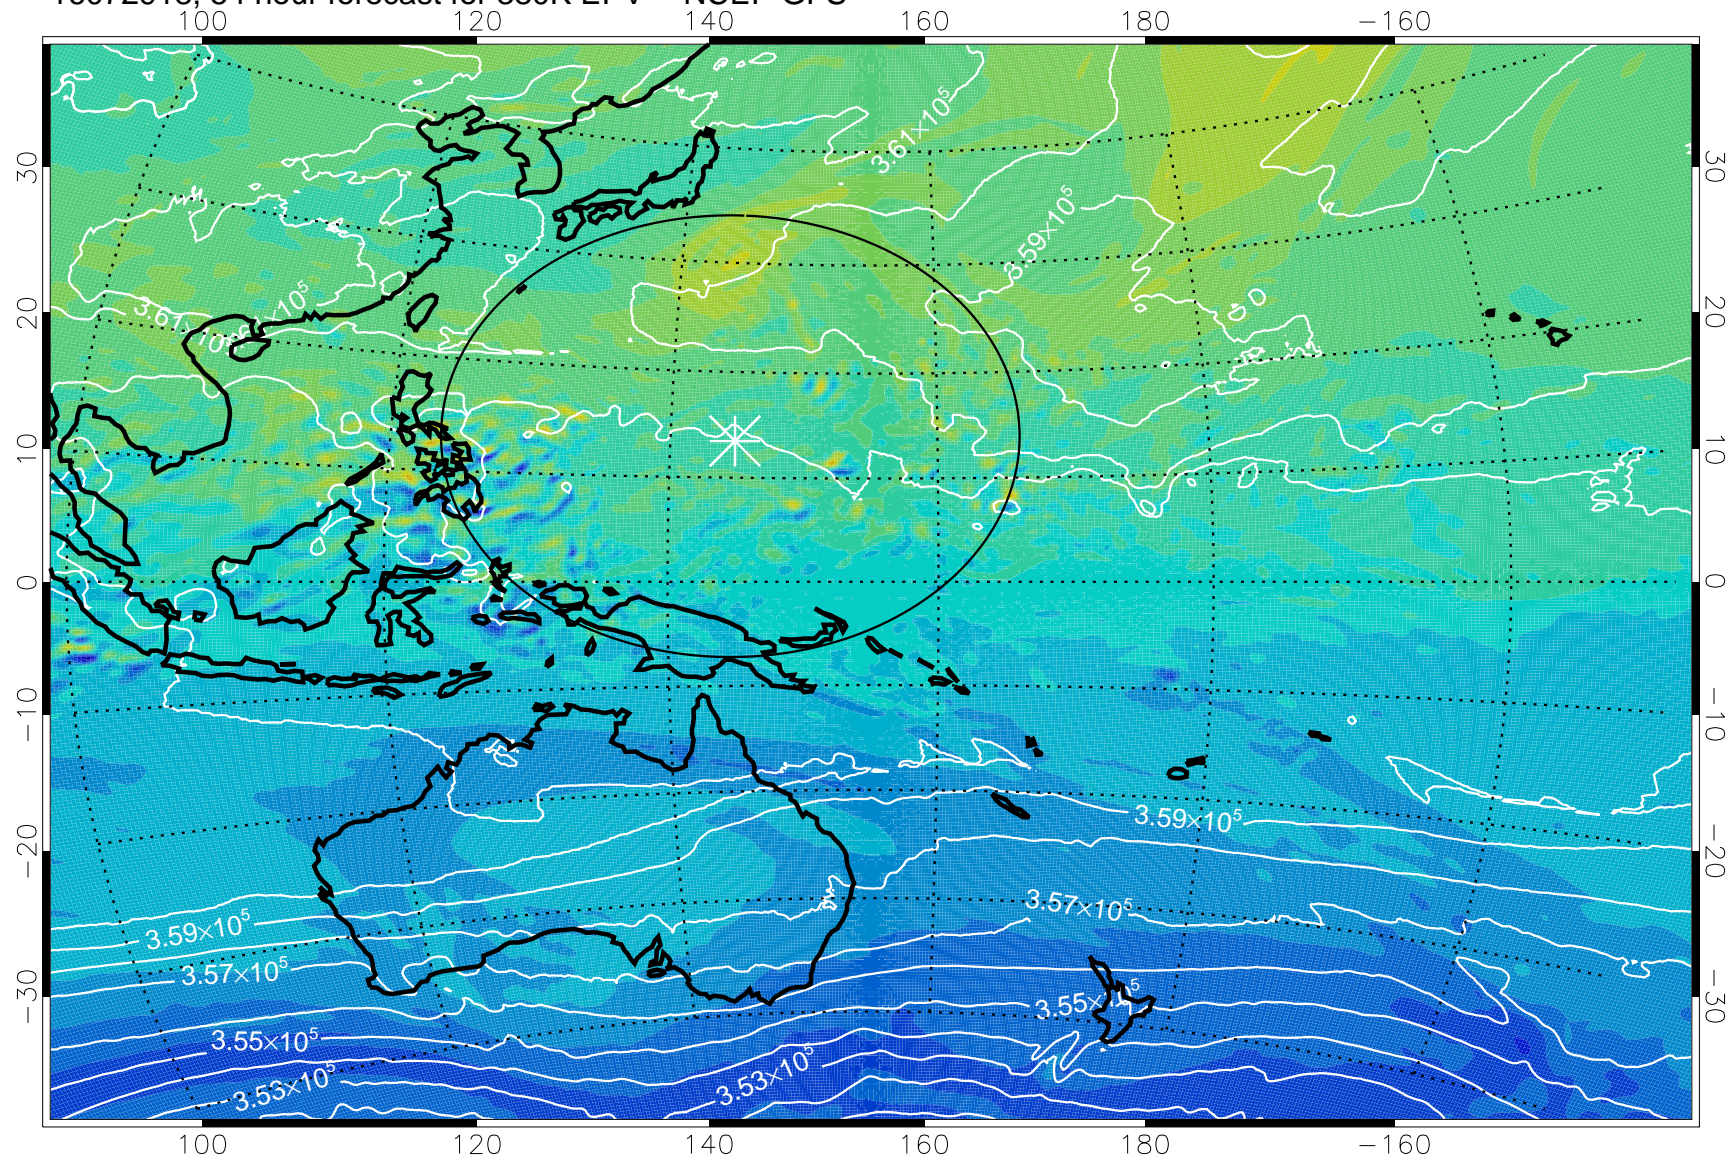

16072906, 42 hour forecast for 380K EPV -- NCEP GFS

380K Montgomery Streamfunction, white

Range ring of 2304 km

16072912, 48 hour forecast for 380K EPV -- NCEP GFS

380K Montgomery Streamfunction, white

Range ring of 2304 km

16072918, 54 hour forecast for 380K EPV -- NCEP GFS

380K Montgomery Streamfunction, white

Range ring of 2304 km

16073000, 60 hour forecast for 380K EPV -- NCEP GFS

380K Montgomery Streamfunction, white

Range ring of 2304 km

16073006, 66 hour forecast for 380K EPV -- NCEP GFS

380K Montgomery Streamfunction, white

Range ring of 2304 km

16073012, 72 hour forecast for 380K EPV -- NCEP GFS

380K Montgomery Streamfunction, white

Range ring of 2304 km

16073018, 78 hour forecast for 380K EPV -- NCEP GFS

380K Montgomery Streamfunction, white

Range ring of 2304 km

16073100, 84 hour forecast for 380K EPV -- NCEP GFS

380K Montgomery Streamfunction, white

Range ring of 2304 km