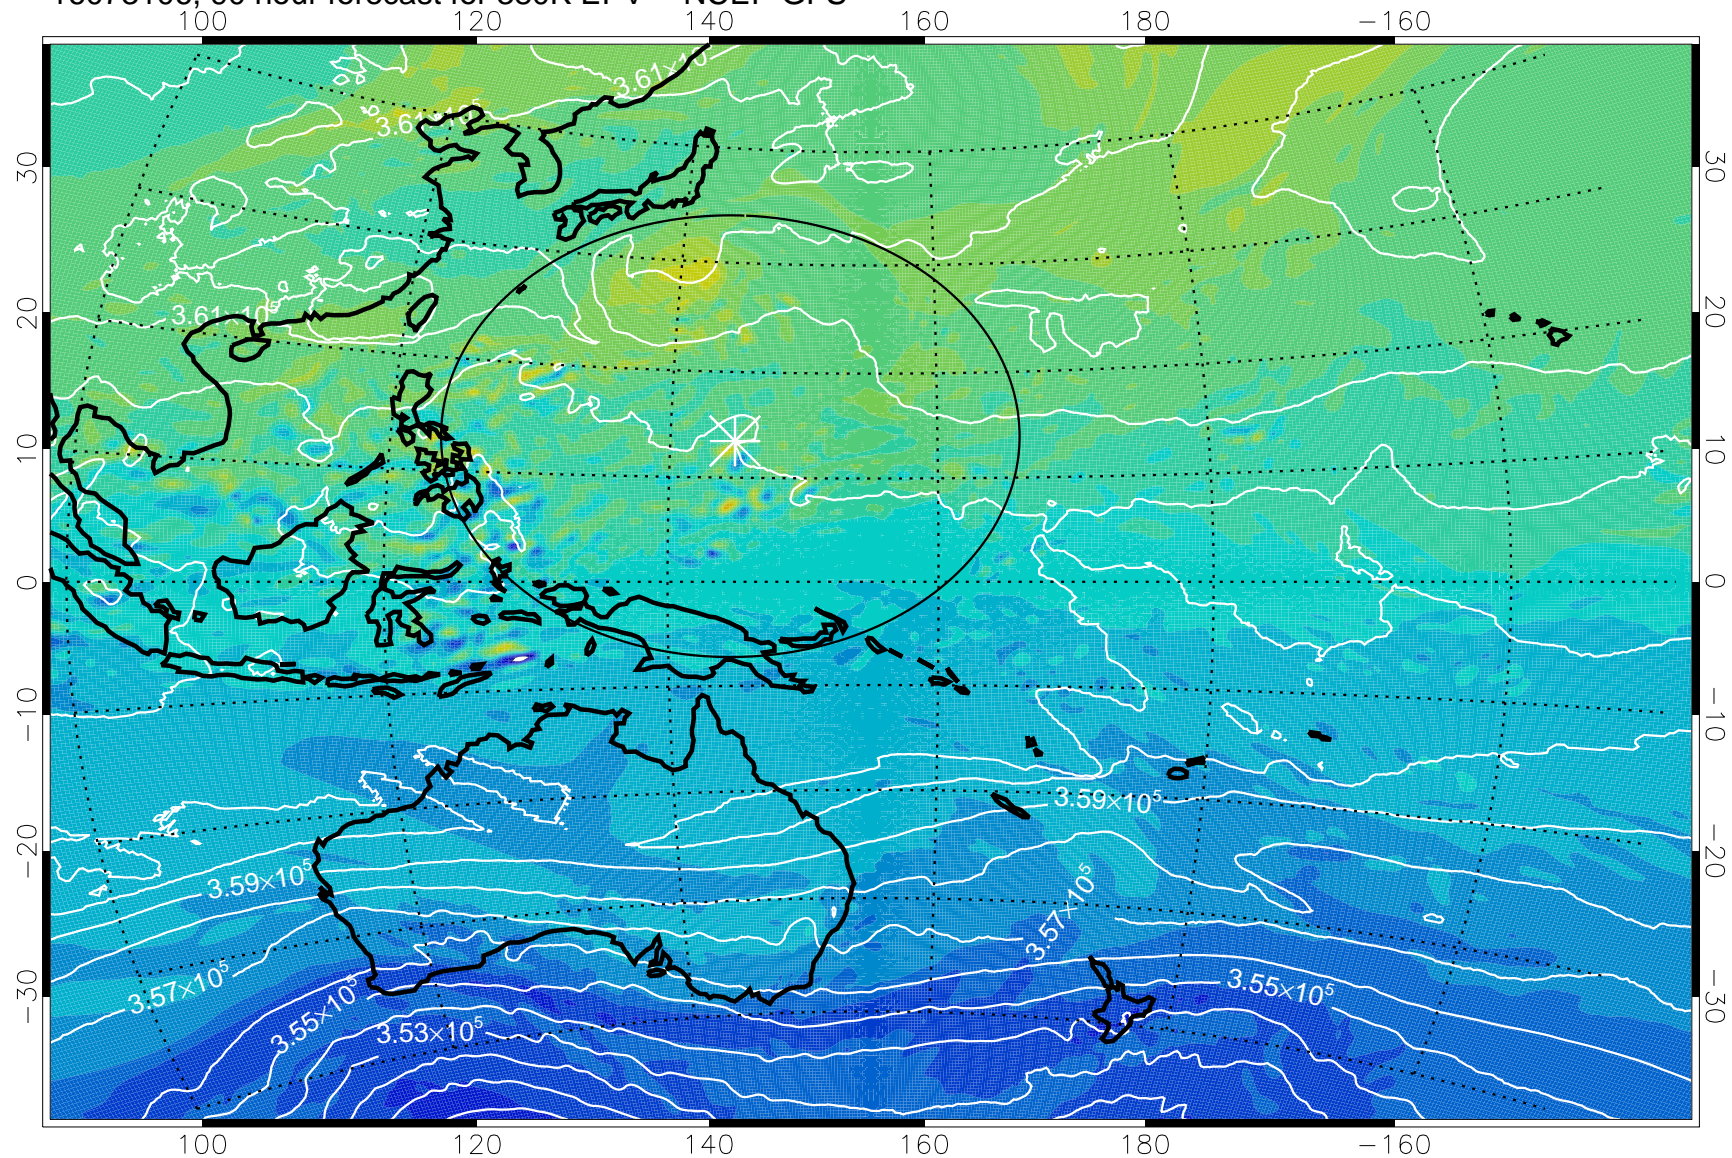

16073006, 66 hour forecast for 380K EPV -- NCEP GFS

380K Montgomery Streamfunction, white

Range ring of 2304 km

16073012, 72 hour forecast for 380K EPV -- NCEP GFS

380K Montgomery Streamfunction, white

Range ring of 2304 km

16073018, 78 hour forecast for 380K EPV -- NCEP GFS

380K Montgomery Streamfunction, white

Range ring of 2304 km

16073100, 84 hour forecast for 380K EPV -- NCEP GFS

380K Montgomery Streamfunction, white

Range ring of 2304 km

16073106, 90 hour forecast for 380K EPV -- NCEP GFS

380K Montgomery Streamfunction, white

Range ring of 2304 km

16073112, 96 hour forecast for 380K EPV -- NCEP GFS

380K Montgomery Streamfunction, white

Range ring of 2304 km

16073118, 102 hour forecast for 380K EPV -- NCEP GFS

380K Montgomery Streamfunction, white

Range ring of 2304 km

16080100, 108 hour forecast for 380K EPV -- NCEP GFS

380K Montgomery Streamfunction, white

Range ring of 2304 km