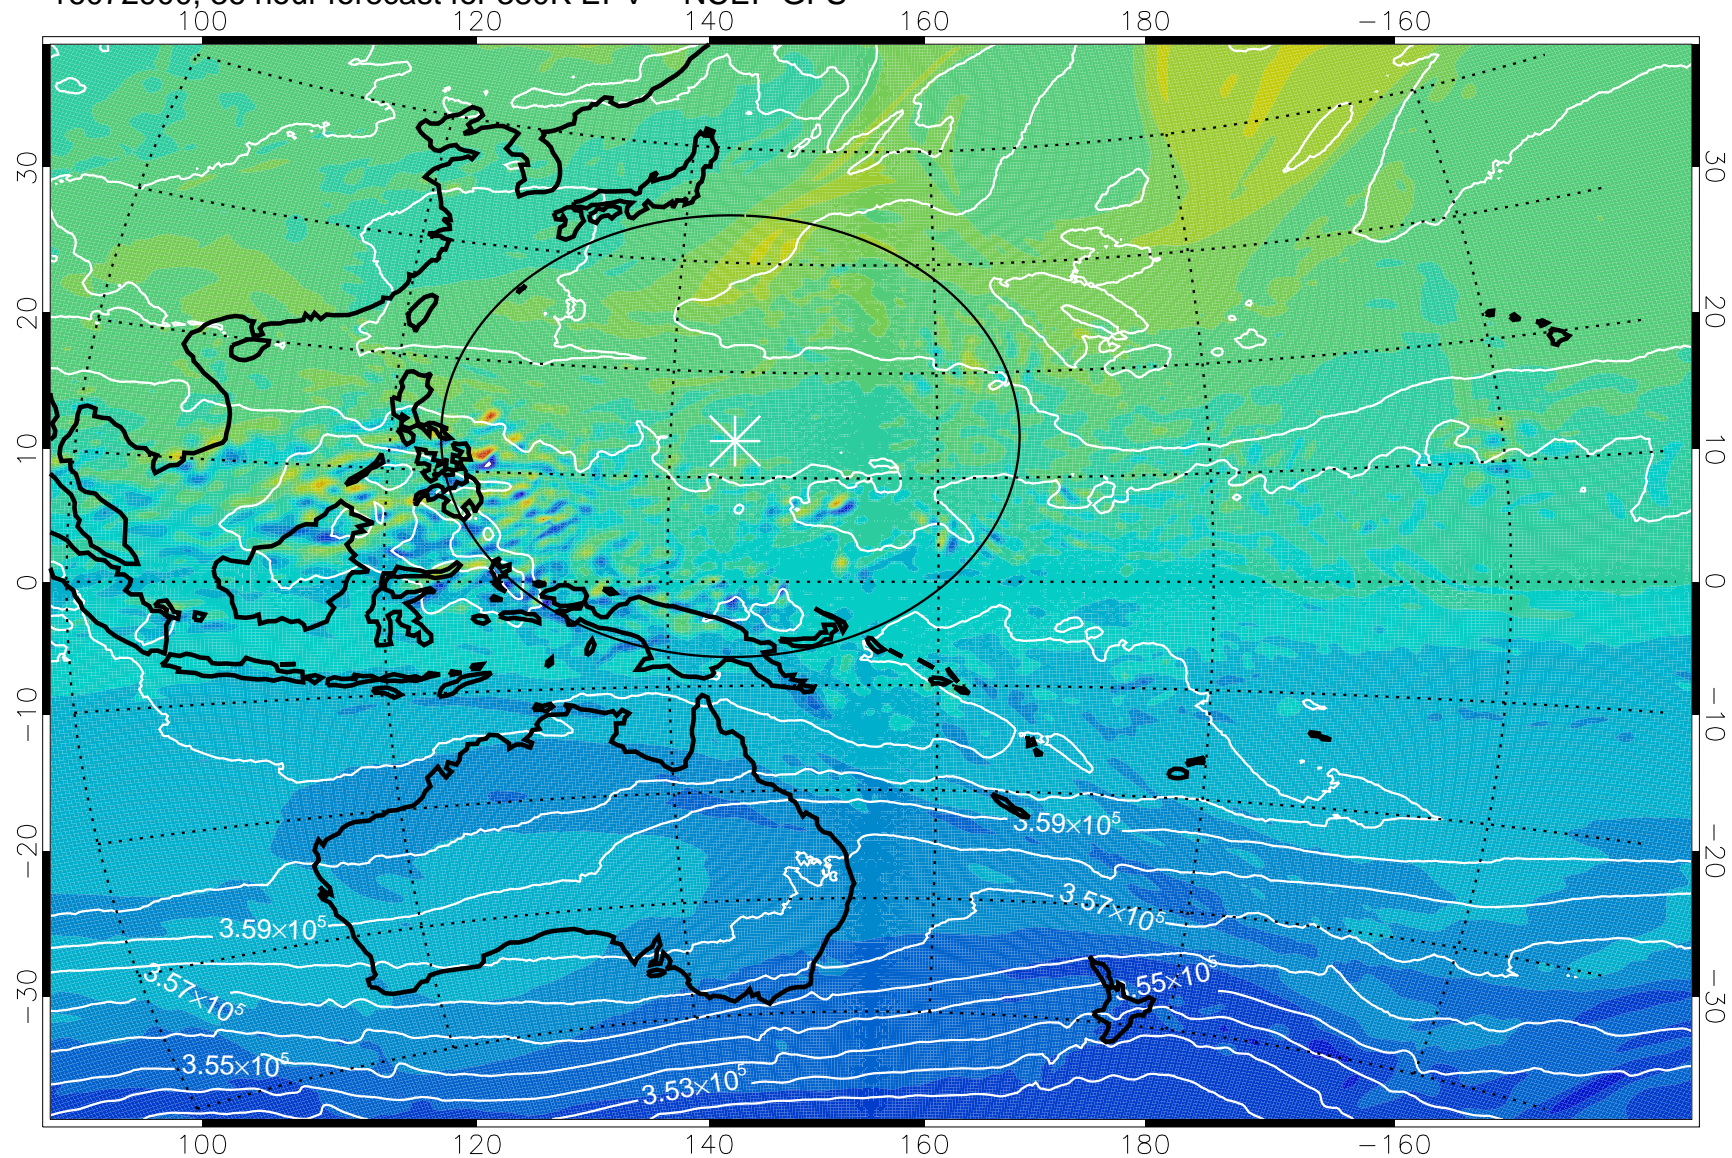

16072806, 18 hour forecast for 380K EPV -- NCEP GFS

380K Montgomery Streamfunction, white

Range ring of 2304 km

16072812, 24 hour forecast for 380K EPV -- NCEP GFS

380K Montgomery Streamfunction, white

Range ring of 2304 km

16072818, 30 hour forecast for 380K EPV -- NCEP GFS

380K Montgomery Streamfunction, white

Range ring of 2304 km

16072900, 36 hour forecast for 380K EPV -- NCEP GFS

380K Montgomery Streamfunction, white

Range ring of 2304 km

16072906, 42 hour forecast for 380K EPV -- NCEP GFS

380K Montgomery Streamfunction, white

Range ring of 2304 km

16072912, 48 hour forecast for 380K EPV -- NCEP GFS

380K Montgomery Streamfunction, white

Range ring of 2304 km

16072918, 54 hour forecast for 380K EPV -- NCEP GFS

380K Montgomery Streamfunction, white

Range ring of 2304 km

16073000, 60 hour forecast for 380K EPV -- NCEP GFS

380K Montgomery Streamfunction, white

Range ring of 2304 km