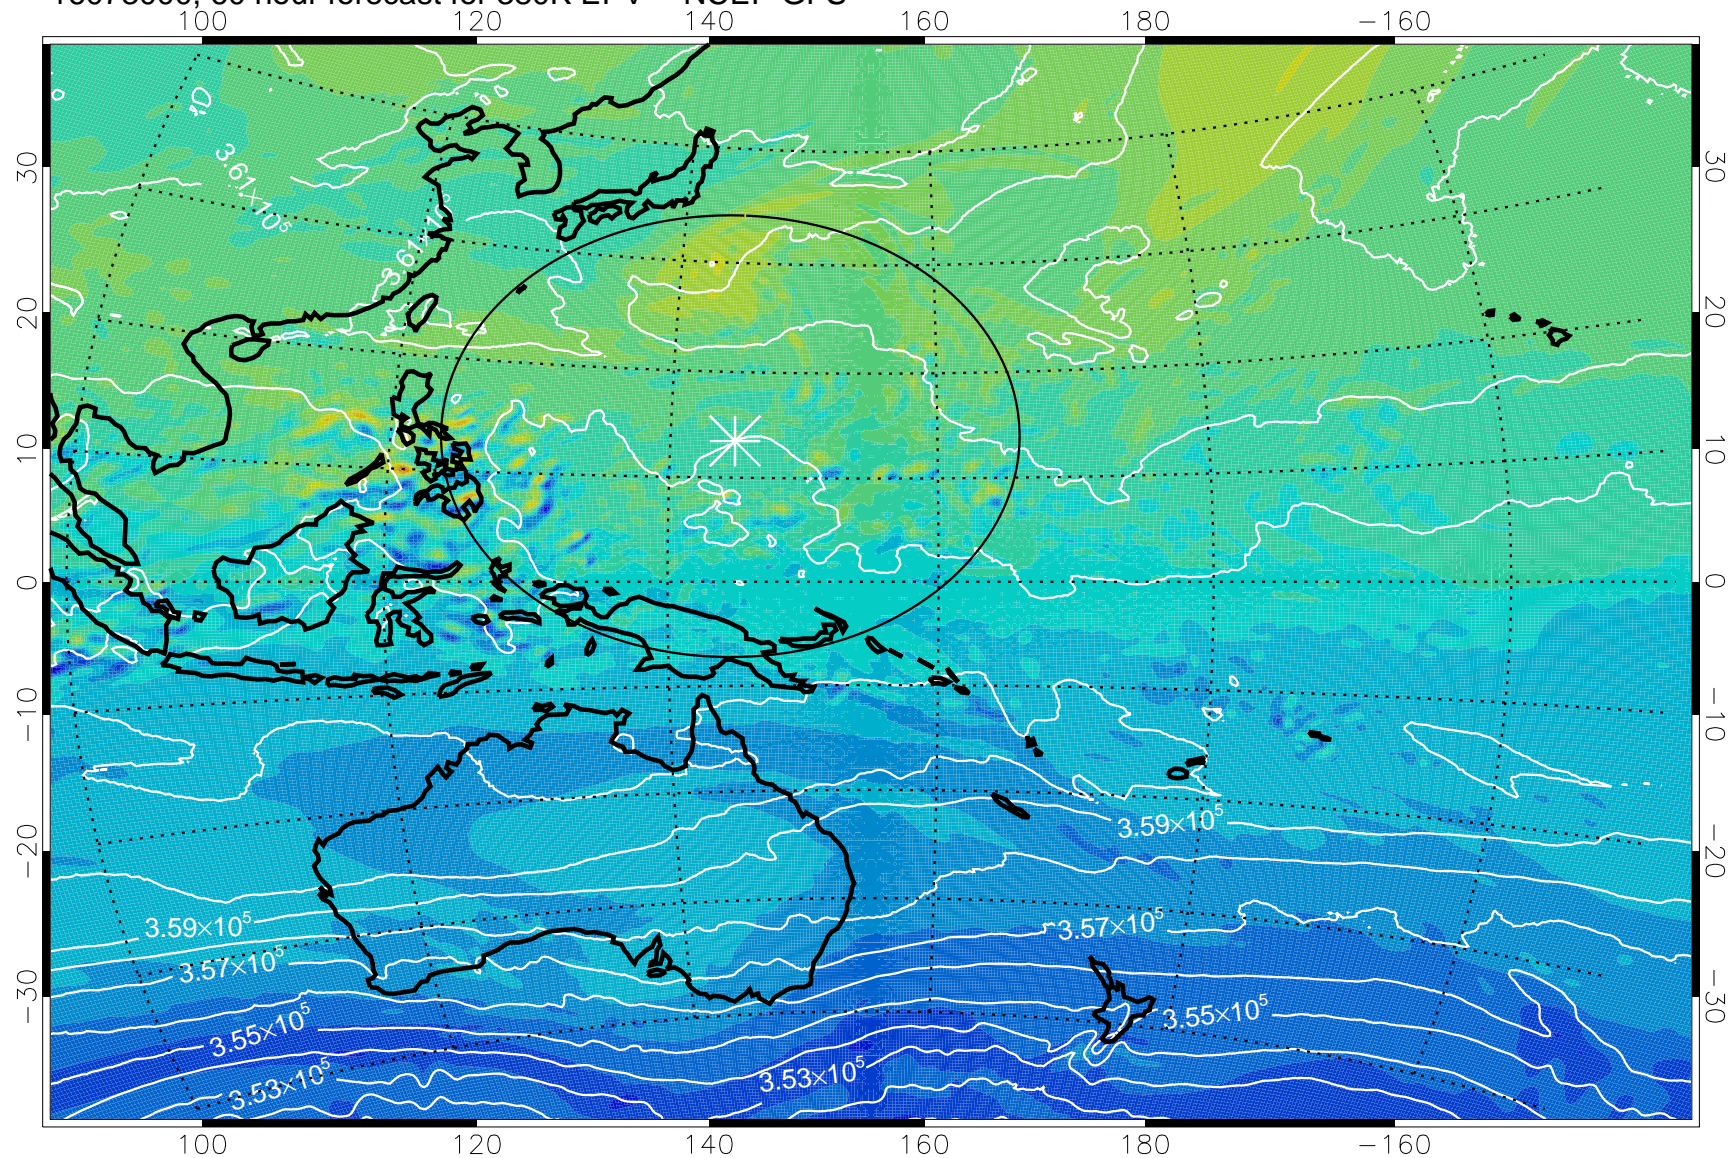

16072906, 42 hour forecast for 380K EPV -- NCEP GFS

380K Montgomery Streamfunction, white

Range ring of 2304 km

16072912, 48 hour forecast for 380K EPV -- NCEP GFS

380K Montgomery Streamfunction, white

Range ring of 2304 km

16072918, 54 hour forecast for 380K EPV -- NCEP GFS

380K Montgomery Streamfunction, white

Range ring of 2304 km

16073000, 60 hour forecast for 380K EPV -- NCEP GFS

380K Montgomery Streamfunction, white

Range ring of 2304 km

16073006, 66 hour forecast for 380K EPV -- NCEP GFS

380K Montgomery Streamfunction, white

Range ring of 2304 km

16073012, 72 hour forecast for 380K EPV -- NCEP GFS

380K Montgomery Streamfunction, white

Range ring of 2304 km

16073018, 78 hour forecast for 380K EPV -- NCEP GFS

380K Montgomery Streamfunction, white

Range ring of 2304 km

16073100, 84 hour forecast for 380K EPV -- NCEP GFS

380K Montgomery Streamfunction, white

Range ring of 2304 km