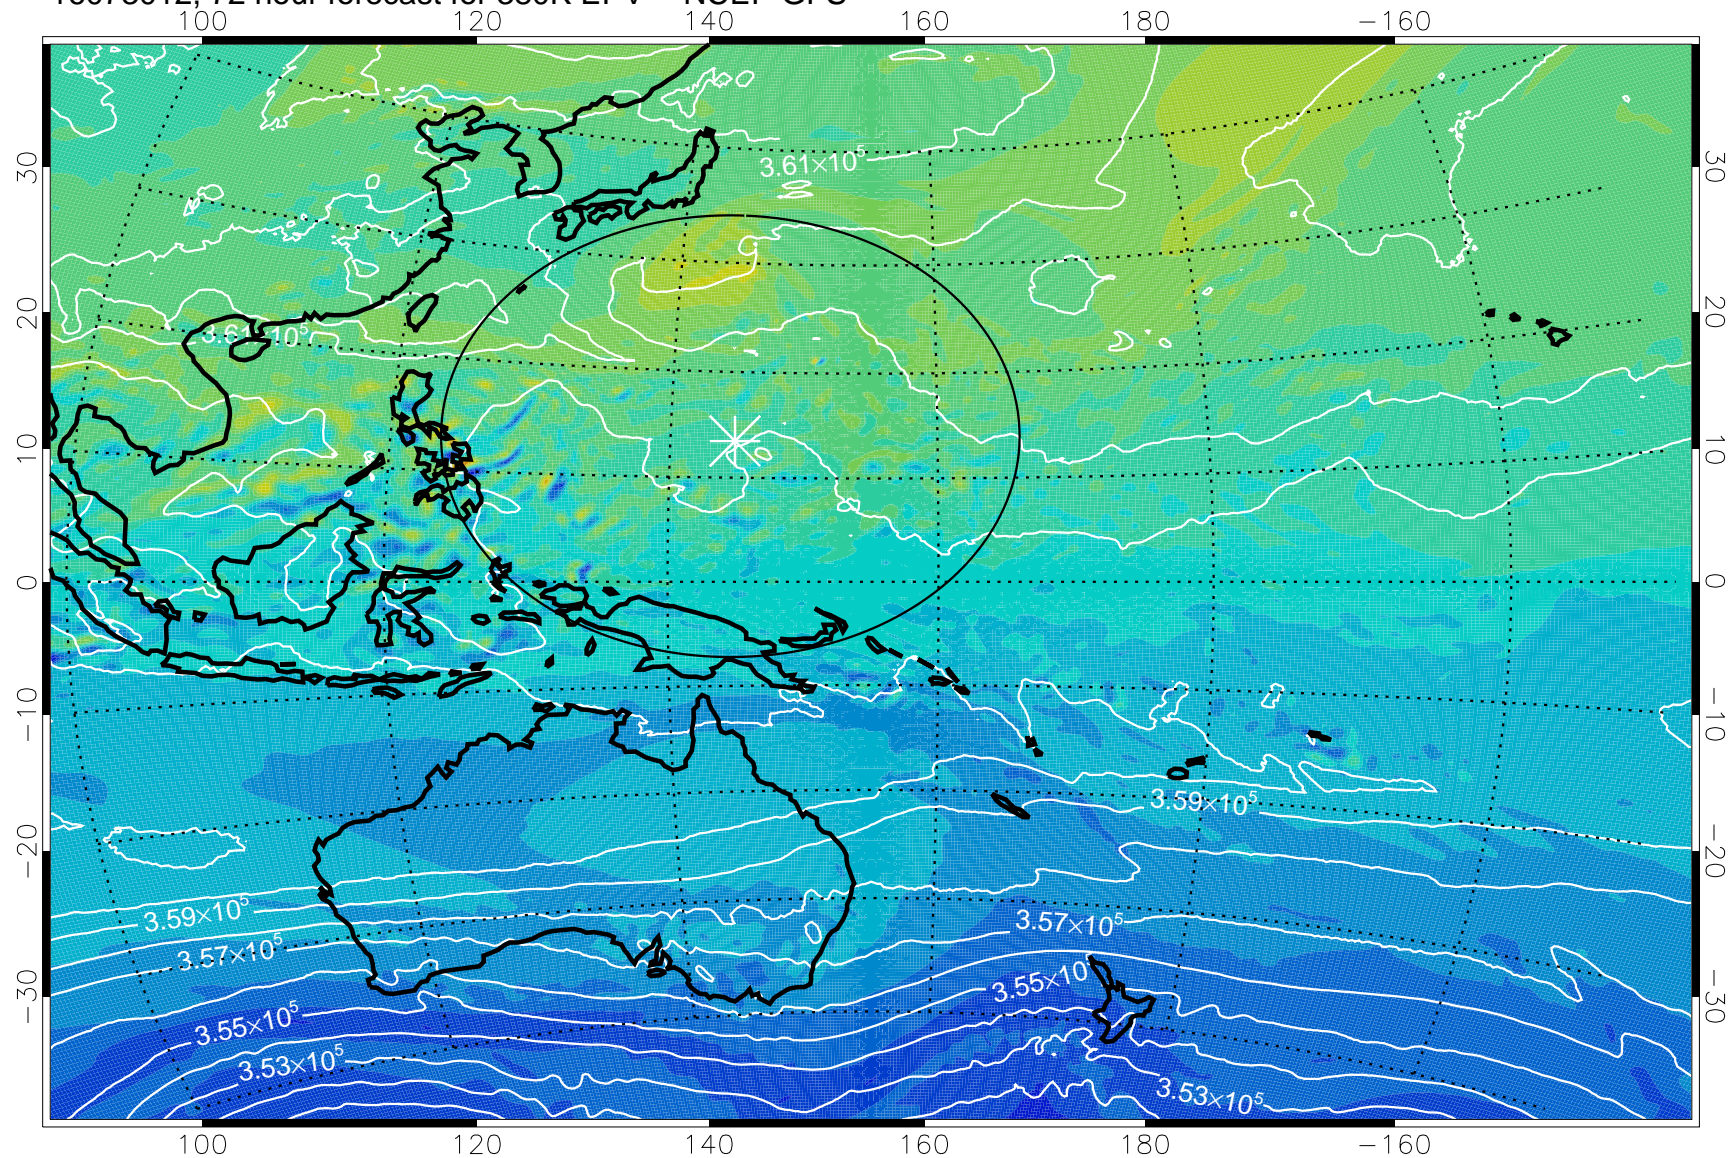

16072906, 42 hour forecast for 380K EPV -- NCEP GFS

380K Montgomery Streamfunction, white

Range ring of 2304 km

16072912, 48 hour forecast for 380K EPV -- NCEP GFS

380K Montgomery Streamfunction, white

Range ring of 2304 km

16072918, 54 hour forecast for 380K EPV -- NCEP GFS

380K Montgomery Streamfunction, white

Range ring of 2304 km

16073000, 60 hour forecast for 380K EPV -- NCEP GFS

380K Montgomery Streamfunction, white

Range ring of 2304 km

16073006, 66 hour forecast for 380K EPV -- NCEP GFS

380K Montgomery Streamfunction, white

Range ring of 2304 km

16073012, 72 hour forecast for 380K EPV -- NCEP GFS

380K Montgomery Streamfunction, white

Range ring of 2304 km

16073018, 78 hour forecast for 380K EPV -- NCEP GFS

380K Montgomery Streamfunction, white

Range ring of 2304 km

16073100, 84 hour forecast for 380K EPV -- NCEP GFS

380K Montgomery Streamfunction, white

Range ring of 2304 km