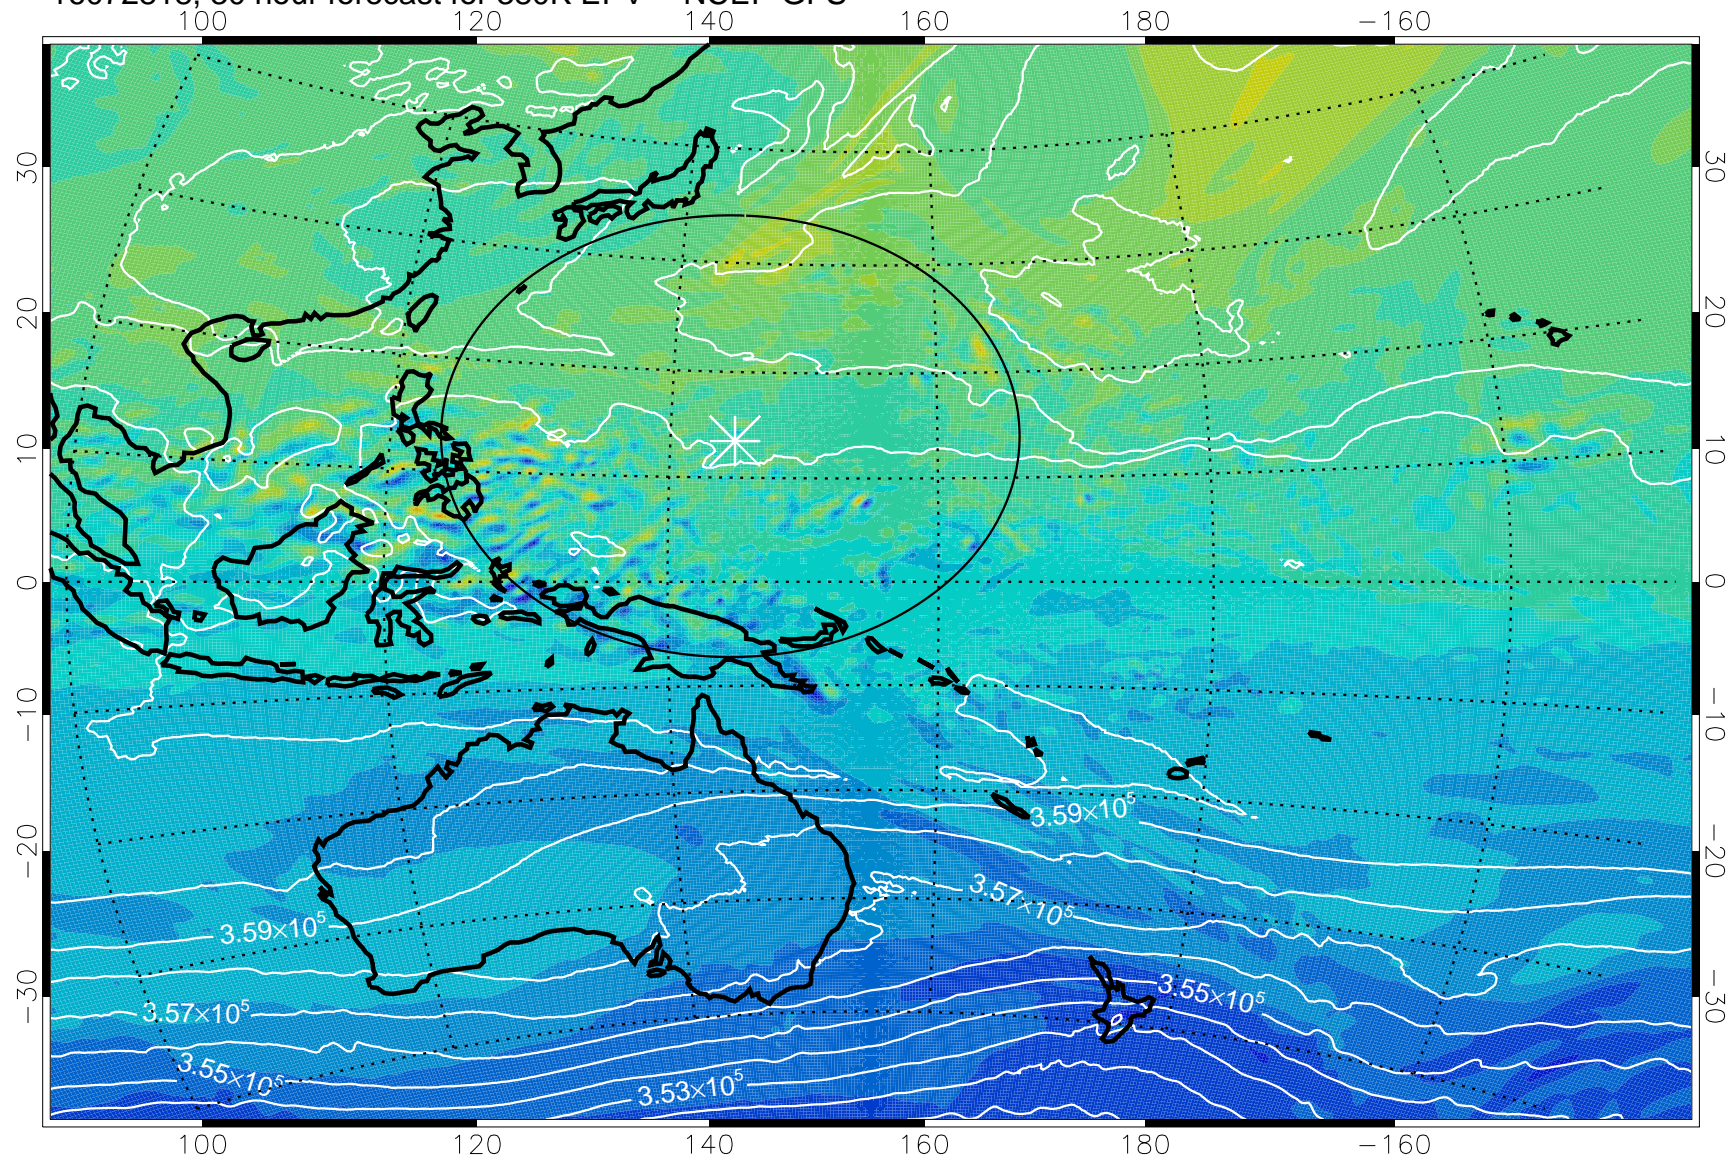

16072806, 18 hour forecast for 380K EPV -- NCEP GFS

380K Montgomery Streamfunction, white

Range ring of 2304 km

16072812, 24 hour forecast for 380K EPV -- NCEP GFS

380K Montgomery Streamfunction, white

Range ring of 2304 km

16072818, 30 hour forecast for 380K EPV -- NCEP GFS

380K Montgomery Streamfunction, white

Range ring of 2304 km

16072900, 36 hour forecast for 380K EPV -- NCEP GFS

380K Montgomery Streamfunction, white

Range ring of 2304 km

16072906, 42 hour forecast for 380K EPV -- NCEP GFS

380K Montgomery Streamfunction, white

Range ring of 2304 km

16072912, 48 hour forecast for 380K EPV -- NCEP GFS

380K Montgomery Streamfunction, white

Range ring of 2304 km

16072918, 54 hour forecast for 380K EPV -- NCEP GFS

380K Montgomery Streamfunction, white

Range ring of 2304 km

16073000, 60 hour forecast for 380K EPV -- NCEP GFS

380K Montgomery Streamfunction, white

Range ring of 2304 km