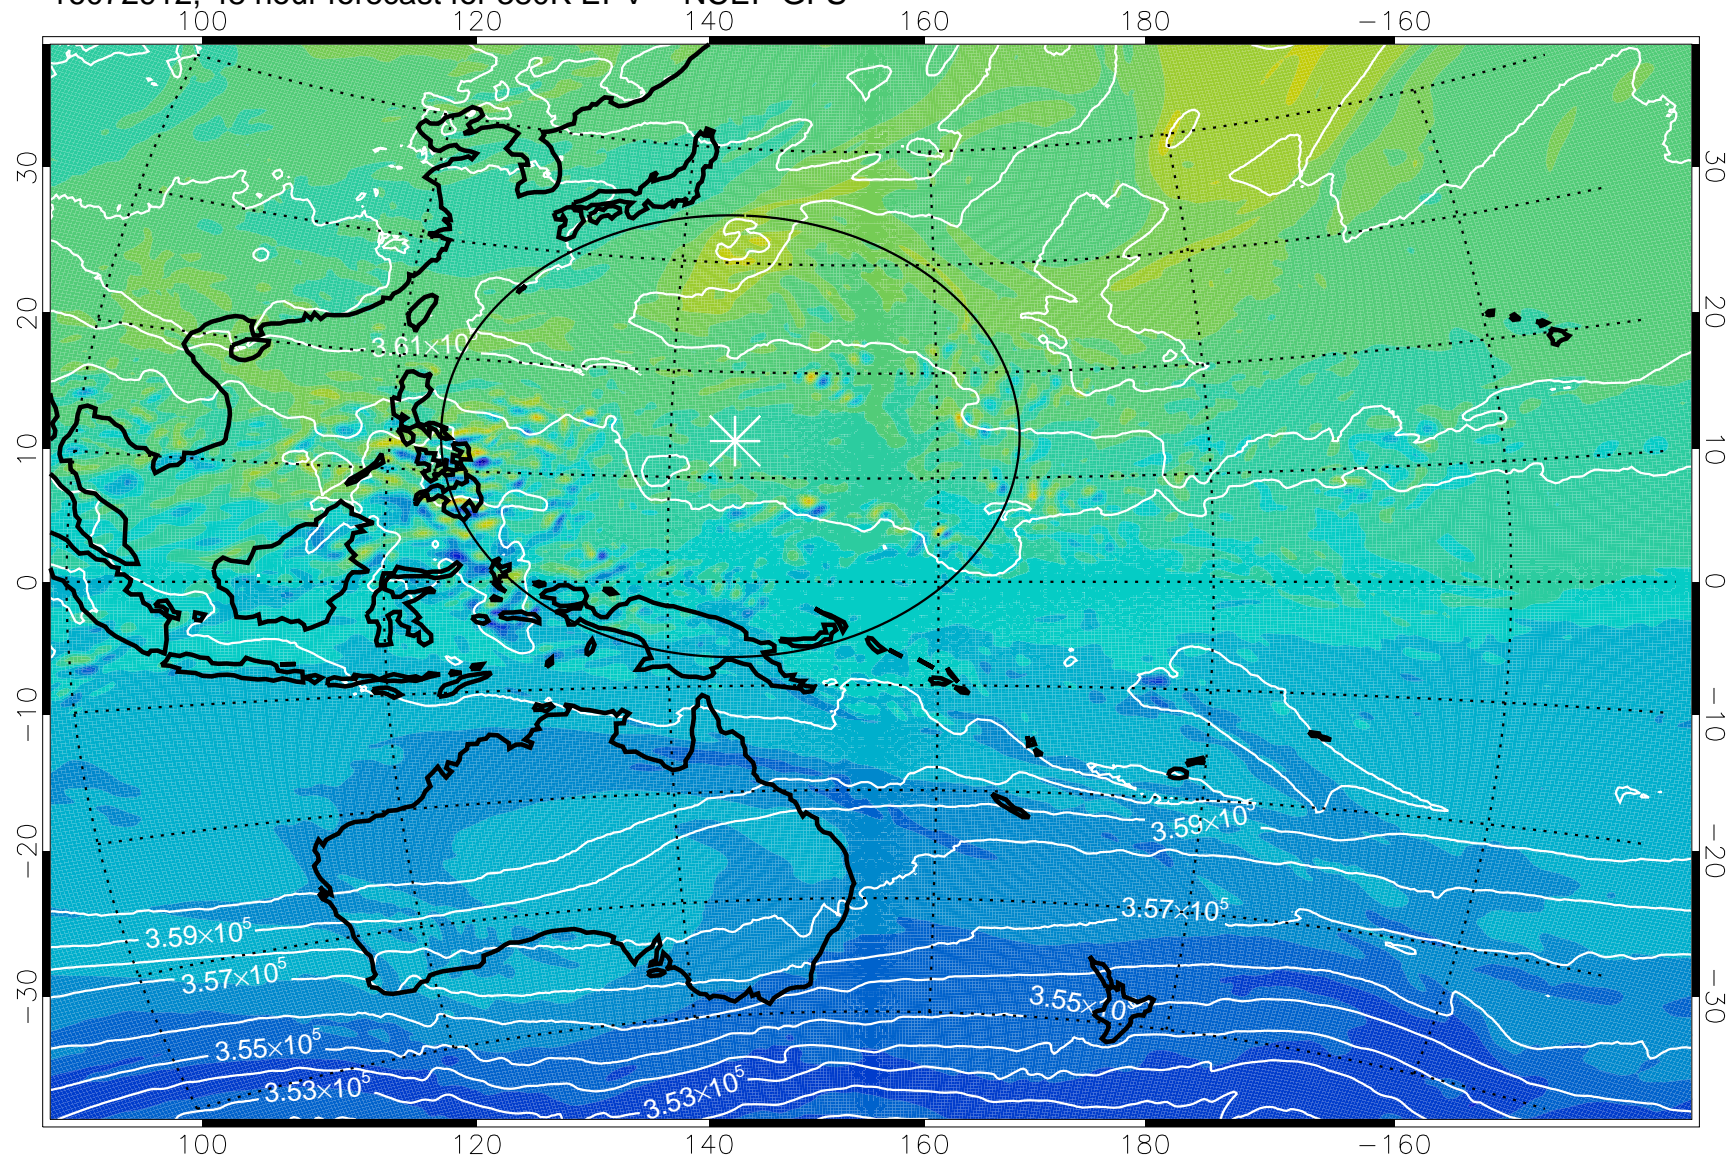

16072906, 42 hour forecast for 380K EPV -- NCEP GFS

380K Montgomery Streamfunction, white

Range ring of 2304 km

16072912, 48 hour forecast for 380K EPV -- NCEP GFS

380K Montgomery Streamfunction, white

Range ring of 2304 km

16072918, 54 hour forecast for 380K EPV -- NCEP GFS

380K Montgomery Streamfunction, white

Range ring of 2304 km

16073000, 60 hour forecast for 380K EPV -- NCEP GFS

380K Montgomery Streamfunction, white

Range ring of 2304 km

16073006, 66 hour forecast for 380K EPV -- NCEP GFS

380K Montgomery Streamfunction, white

Range ring of 2304 km

16073012, 72 hour forecast for 380K EPV -- NCEP GFS

380K Montgomery Streamfunction, white

Range ring of 2304 km

16073018, 78 hour forecast for 380K EPV -- NCEP GFS

380K Montgomery Streamfunction, white

Range ring of 2304 km

16073100, 84 hour forecast for 380K EPV -- NCEP GFS

380K Montgomery Streamfunction, white

Range ring of 2304 km