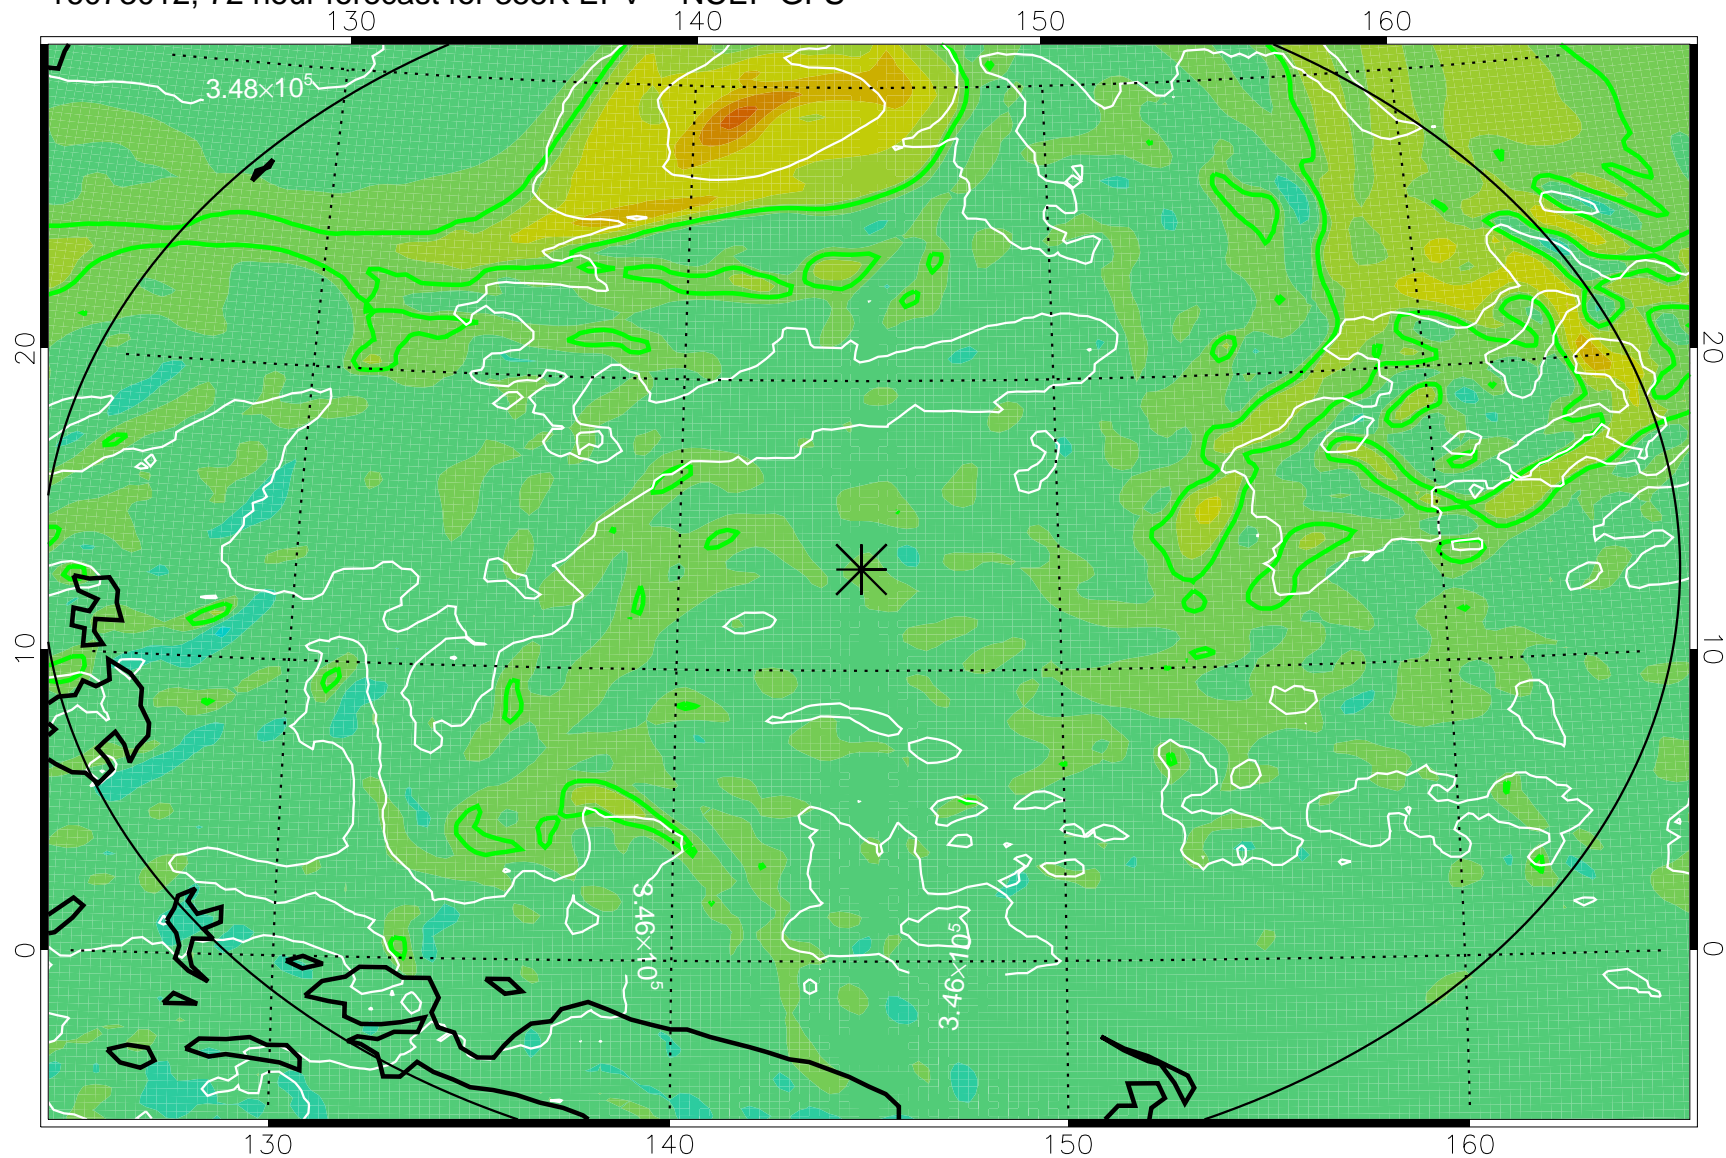

16072918, 54 hour forecast for 355K EPV -- NCEP GFS

355K Montgomery Streamfunction, white
EPV Tropopause (2 PVU) Position
Range ring of 2304 km

16073000, 60 hour forecast for 355K EPV -- NCEP GFS

355K Montgomery Streamfunction, white
EPV Tropopause (2 PVU) Position
Range ring of 2304 km

16073006, 66 hour forecast for 355K EPV -- NCEP GFS

355K Montgomery Streamfunction, white
EPV Tropopause (2 PVU) Position
Range ring of 2304 km

16073012, 72 hour forecast for 355K EPV -- NCEP GFS

355K Montgomery Streamfunction, white
EPV Tropopause (2 PVU) Position
Range ring of 2304 km

16073018, 78 hour forecast for 355K EPV -- NCEP GFS

355K Montgomery Streamfunction, white
EPV Tropopause (2 PVU) Position
Range ring of 2304 km

16073100, 84 hour forecast for 355K EPV -- NCEP GFS

355K Montgomery Streamfunction, white
EPV Tropopause (2 PVU) Position
Range ring of 2304 km

16073106, 90 hour forecast for 355K EPV -- NCEP GFS

355K Montgomery Streamfunction, white
EPV Tropopause (2 PVU) Position
Range ring of 2304 km

16073112, 96 hour forecast for 355K EPV -- NCEP GFS

355K Montgomery Streamfunction, white
EPV Tropopause (2 PVU) Position
Range ring of 2304 km