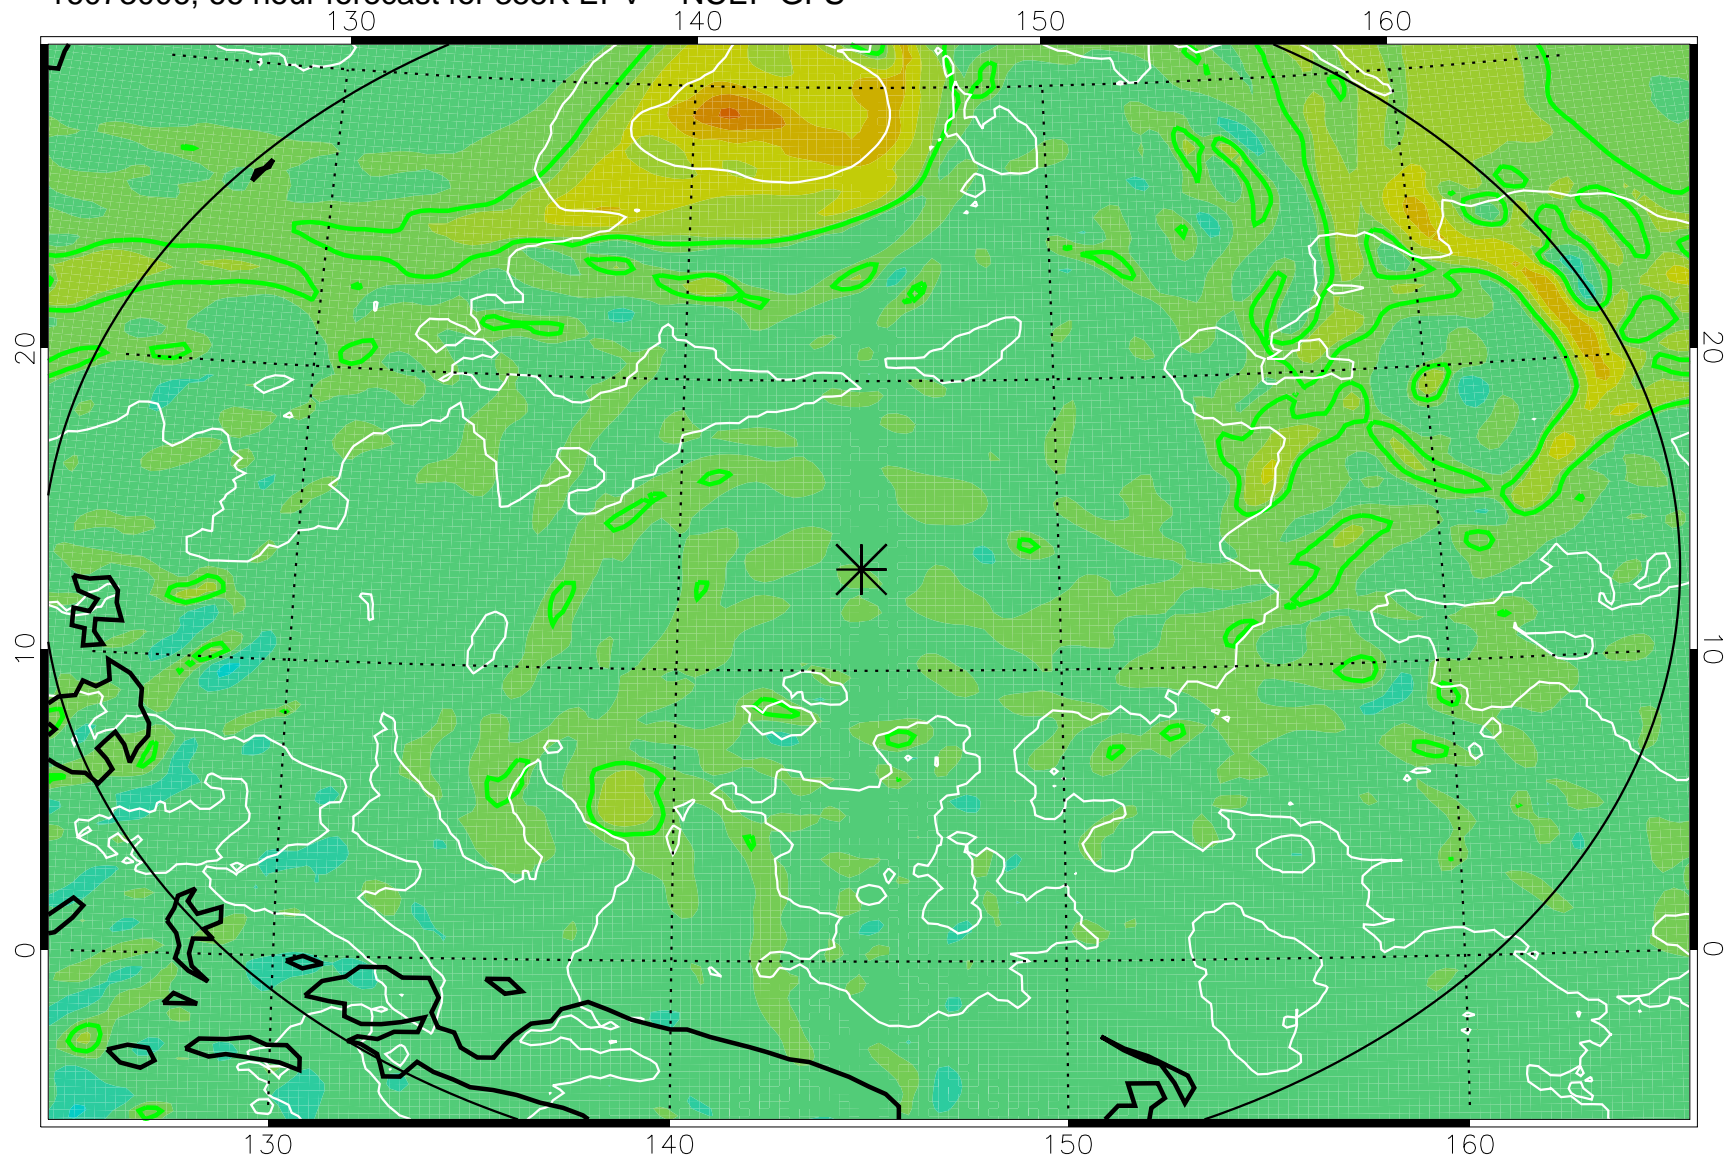

16072918, 54 hour forecast for 355K EPV -- NCEP GFS

355K Montgomery Streamfunction, white
EPV Tropopause (2 PVU) Position
Range ring of 2304 km

16073000, 60 hour forecast for 355K EPV -- NCEP GFS

355K Montgomery Streamfunction, white
EPV Tropopause (2 PVU) Position
Range ring of 2304 km

16073006, 66 hour forecast for 355K EPV -- NCEP GFS

355K Montgomery Streamfunction, white
EPV Tropopause (2 PVU) Position
Range ring of 2304 km

16073012, 72 hour forecast for 355K EPV -- NCEP GFS

355K Montgomery Streamfunction, white
EPV Tropopause (2 PVU) Position
Range ring of 2304 km

16073018, 78 hour forecast for 355K EPV -- NCEP GFS

355K Montgomery Streamfunction, white
EPV Tropopause (2 PVU) Position
Range ring of 2304 km

16073100, 84 hour forecast for 355K EPV -- NCEP GFS

355K Montgomery Streamfunction, white
EPV Tropopause (2 PVU) Position
Range ring of 2304 km

16073106, 90 hour forecast for 355K EPV -- NCEP GFS

355K Montgomery Streamfunction, white
EPV Tropopause (2 PVU) Position
Range ring of 2304 km

16073112, 96 hour forecast for 355K EPV -- NCEP GFS

355K Montgomery Streamfunction, white
EPV Tropopause (2 PVU) Position
Range ring of 2304 km