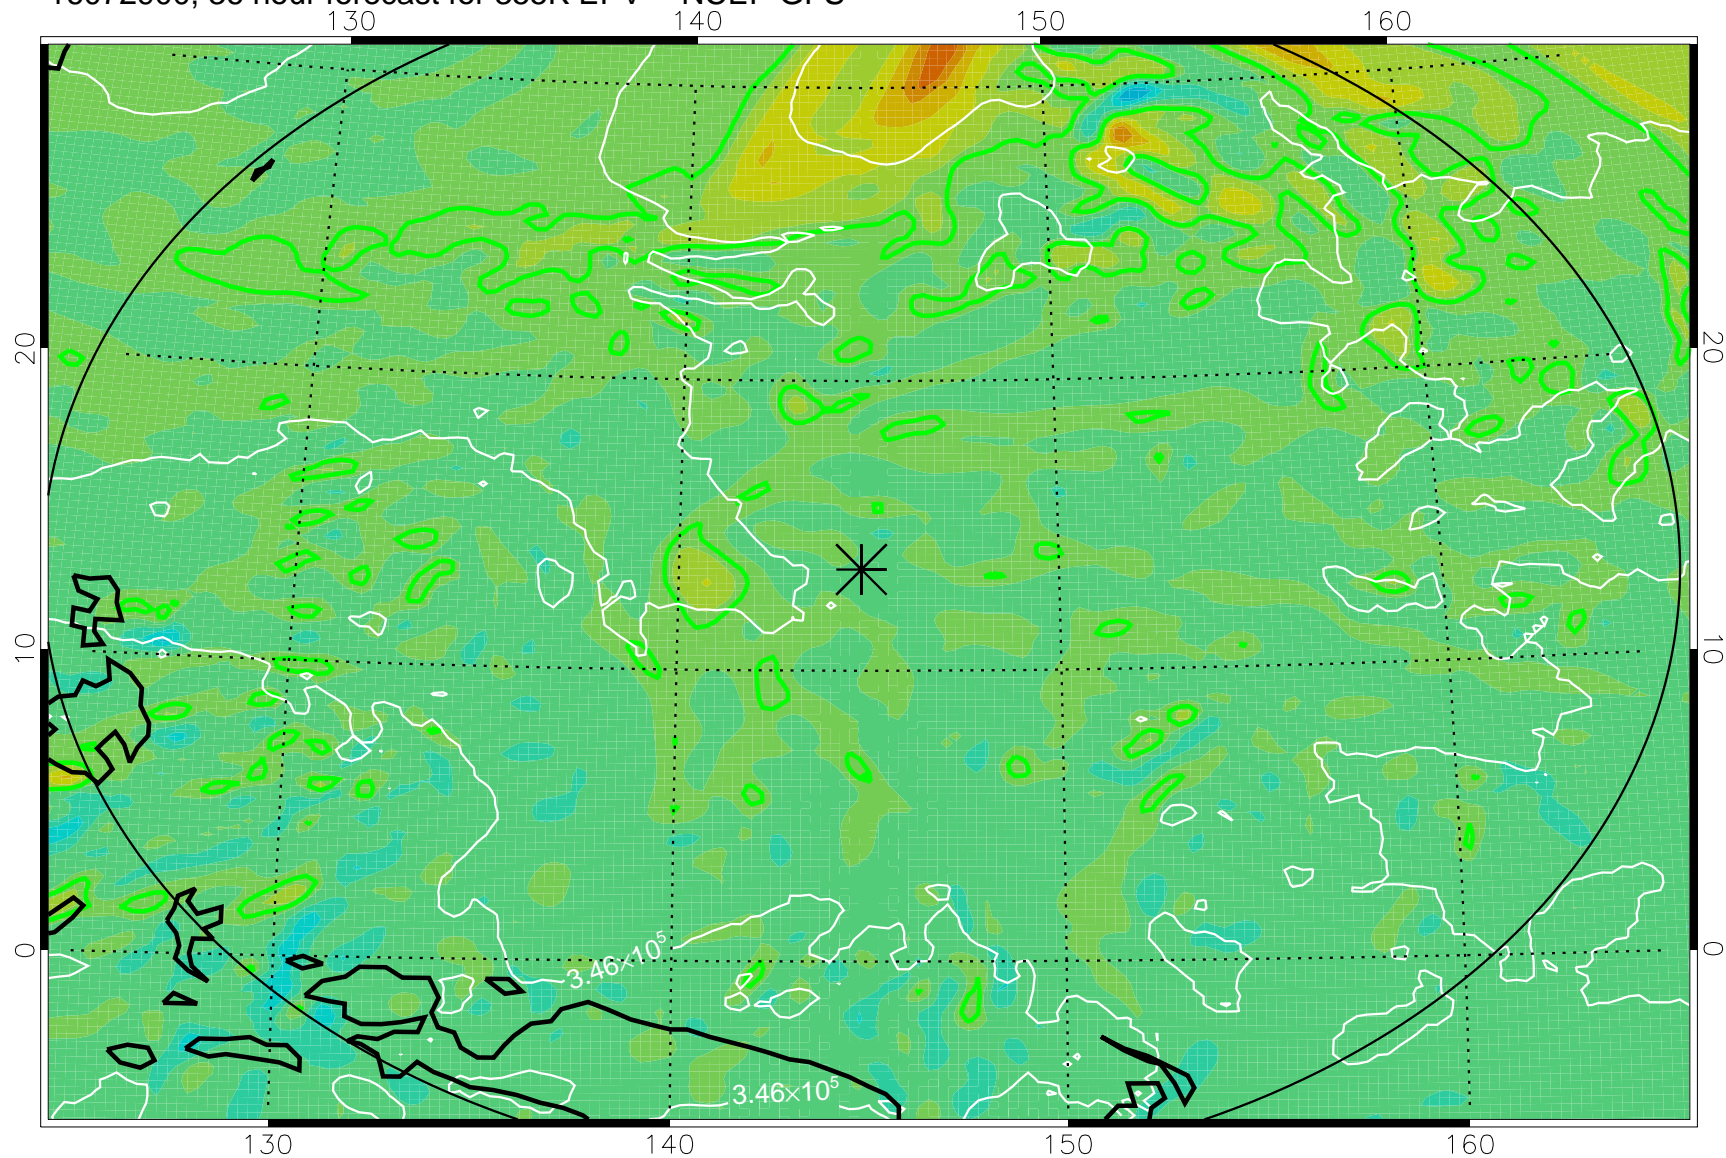

16072806, 18 hour forecast for 355K EPV -- NCEP GFS

355K Montgomery Streamfunction, white
EPV Tropopause (2 PVU) Position
Range ring of 2304 km

16072812, 24 hour forecast for 355K EPV -- NCEP GFS

355K Montgomery Streamfunction, white
EPV Tropopause (2 PVU) Position
Range ring of 2304 km

16072818, 30 hour forecast for 355K EPV -- NCEP GFS

355K Montgomery Streamfunction, white
EPV Tropopause (2 PVU) Position
Range ring of 2304 km

16072900, 36 hour forecast for 355K EPV -- NCEP GFS

355K Montgomery Streamfunction, white
EPV Tropopause (2 PVU) Position
Range ring of 2304 km

16072906, 42 hour forecast for 355K EPV -- NCEP GFS

355K Montgomery Streamfunction, white
EPV Tropopause (2 PVU) Position
Range ring of 2304 km

16072912, 48 hour forecast for 355K EPV -- NCEP GFS

355K Montgomery Streamfunction, white
EPV Tropopause (2 PVU) Position
Range ring of 2304 km

16073006, 66 hour forecast for 355K EPV -- NCEP GFS

355K Montgomery Streamfunction, white
EPV Tropopause (2 PVU) Position
Range ring of 2304 km

16073012, 72 hour forecast for 355K EPV -- NCEP GFS

355K Montgomery Streamfunction, white
EPV Tropopause (2 PVU) Position
Range ring of 2304 km