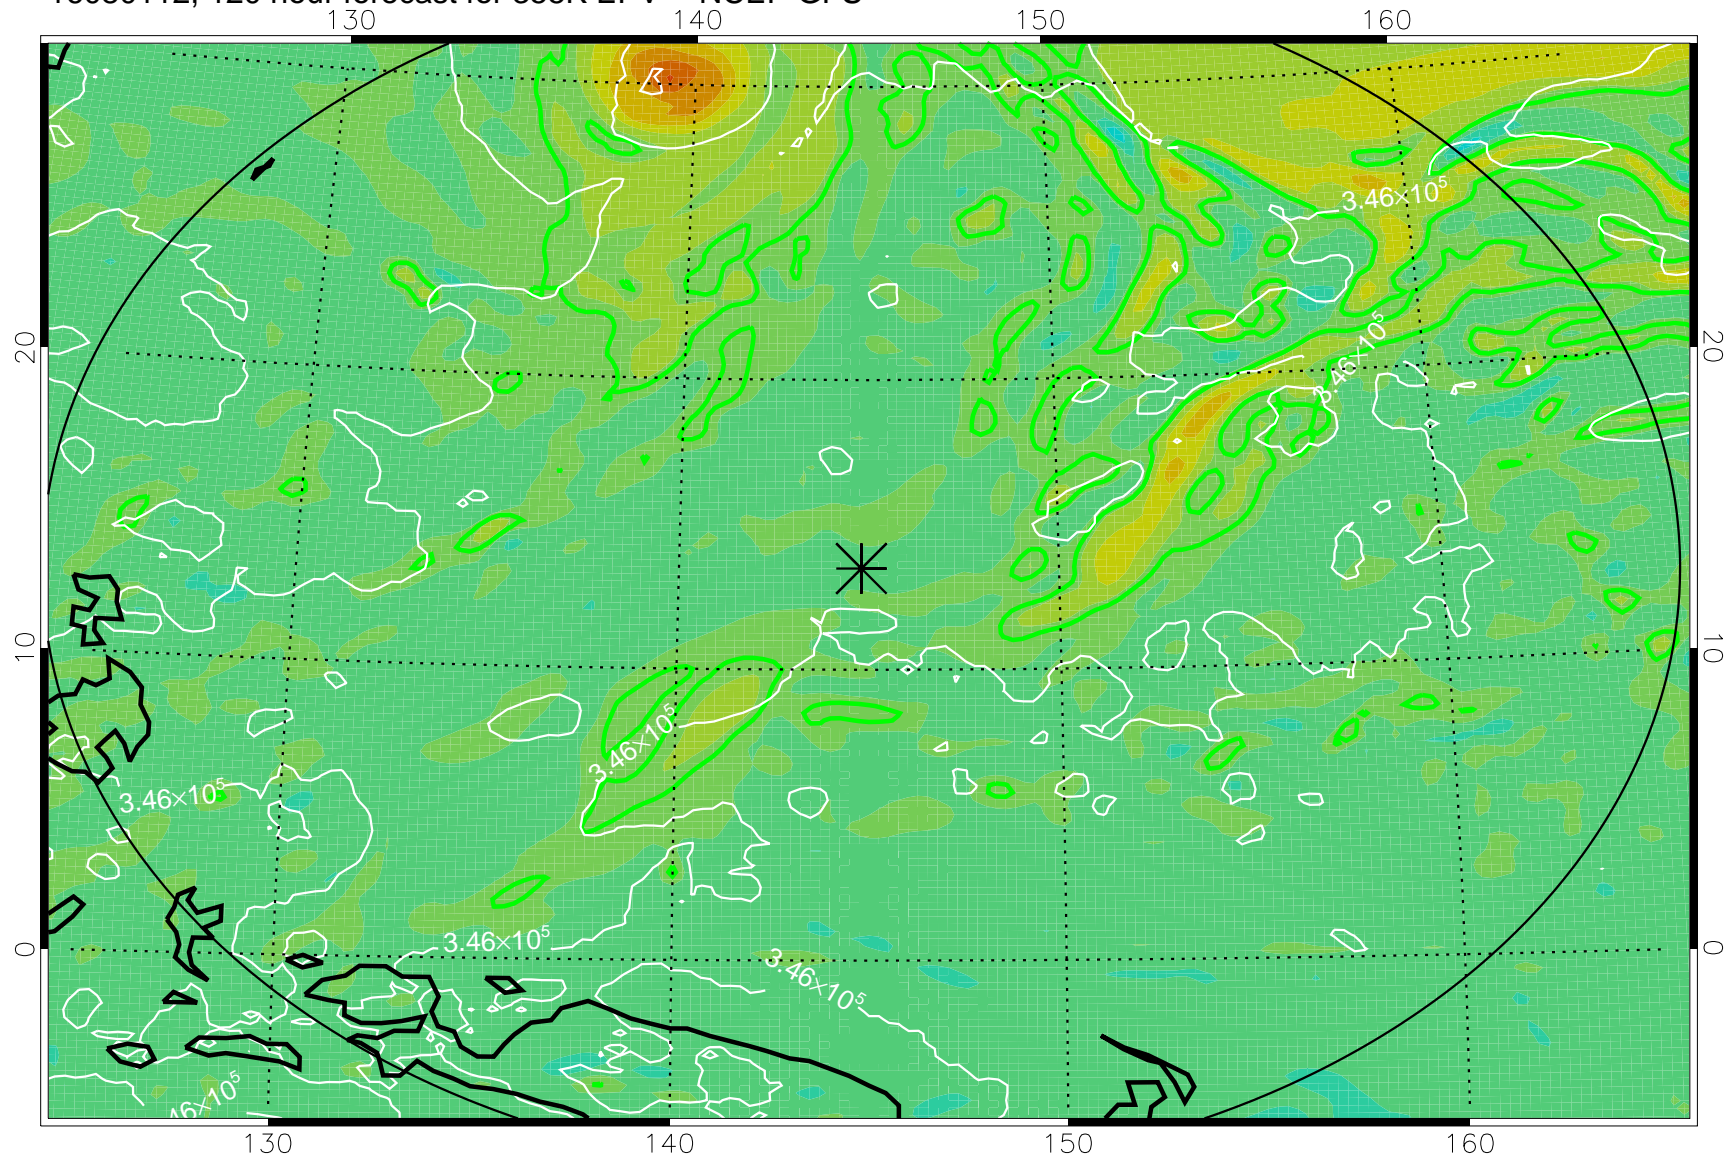

16073018, 78 hour forecast for 355K EPV -- NCEP GFS

355K Montgomery Streamfunction, white
EPV Tropopause (2 PVU) Position
Range ring of 2304 km

16073100, 84 hour forecast for 355K EPV -- NCEP GFS

355K Montgomery Streamfunction, white
EPV Tropopause (2 PVU) Position
Range ring of 2304 km

16073106, 90 hour forecast for 355K EPV -- NCEP GFS

355K Montgomery Streamfunction, white
EPV Tropopause (2 PVU) Position
Range ring of 2304 km

16073112, 96 hour forecast for 355K EPV -- NCEP GFS

355K Montgomery Streamfunction, white
EPV Tropopause (2 PVU) Position
Range ring of 2304 km

16073118, 102 hour forecast for 355K EPV -- NCEP GFS

355K Montgomery Streamfunction, white
EPV Tropopause (2 PVU) Position
Range ring of 2304 km

16080100, 108 hour forecast for 355K EPV -- NCEP GFS

355K Montgomery Streamfunction, white
EPV Tropopause (2 PVU) Position
Range ring of 2304 km

16080106, 114 hour forecast for 355K EPV -- NCEP GFS

355K Montgomery Streamfunction, white
EPV Tropopause (2 PVU) Position
Range ring of 2304 km

16080112, 120 hour forecast for 355K EPV -- NCEP GFS

355K Montgomery Streamfunction, white
EPV Tropopause (2 PVU) Position
Range ring of 2304 km