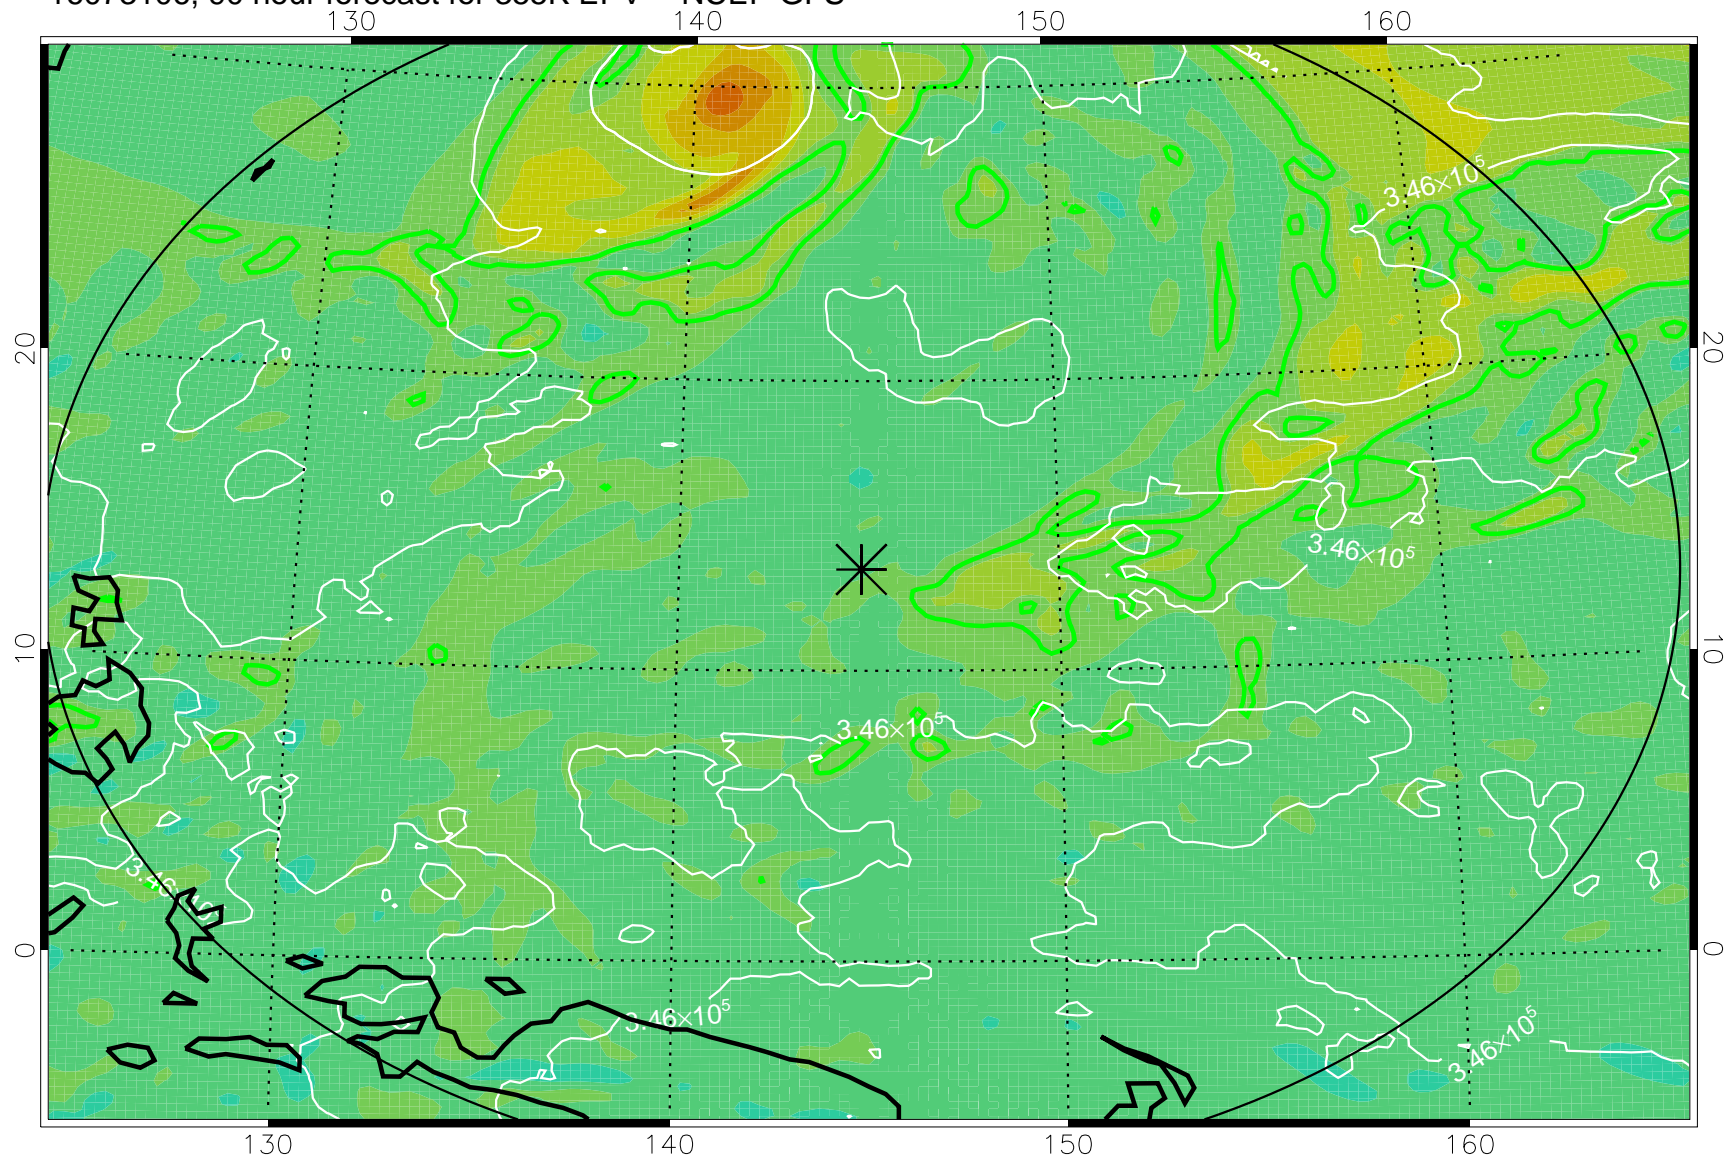

16073006, 66 hour forecast for 355K EPV -- NCEP GFS

355K Montgomery Streamfunction, white
EPV Tropopause (2 PVU) Position
Range ring of 2304 km

16073012, 72 hour forecast for 355K EPV -- NCEP GFS

355K Montgomery Streamfunction, white
EPV Tropopause (2 PVU) Position
Range ring of 2304 km

16073018, 78 hour forecast for 355K EPV -- NCEP GFS

355K Montgomery Streamfunction, white
EPV Tropopause (2 PVU) Position
Range ring of 2304 km

16073100, 84 hour forecast for 355K EPV -- NCEP GFS

355K Montgomery Streamfunction, white
EPV Tropopause (2 PVU) Position
Range ring of 2304 km

16073106, 90 hour forecast for 355K EPV -- NCEP GFS

355K Montgomery Streamfunction, white
EPV Tropopause (2 PVU) Position
Range ring of 2304 km

16073112, 96 hour forecast for 355K EPV -- NCEP GFS

355K Montgomery Streamfunction, white
EPV Tropopause (2 PVU) Position
Range ring of 2304 km

16073118, 102 hour forecast for 355K EPV -- NCEP GFS

355K Montgomery Streamfunction, white
EPV Tropopause (2 PVU) Position
Range ring of 2304 km

16080100, 108 hour forecast for 355K EPV -- NCEP GFS

355K Montgomery Streamfunction, white
EPV Tropopause (2 PVU) Position
Range ring of 2304 km