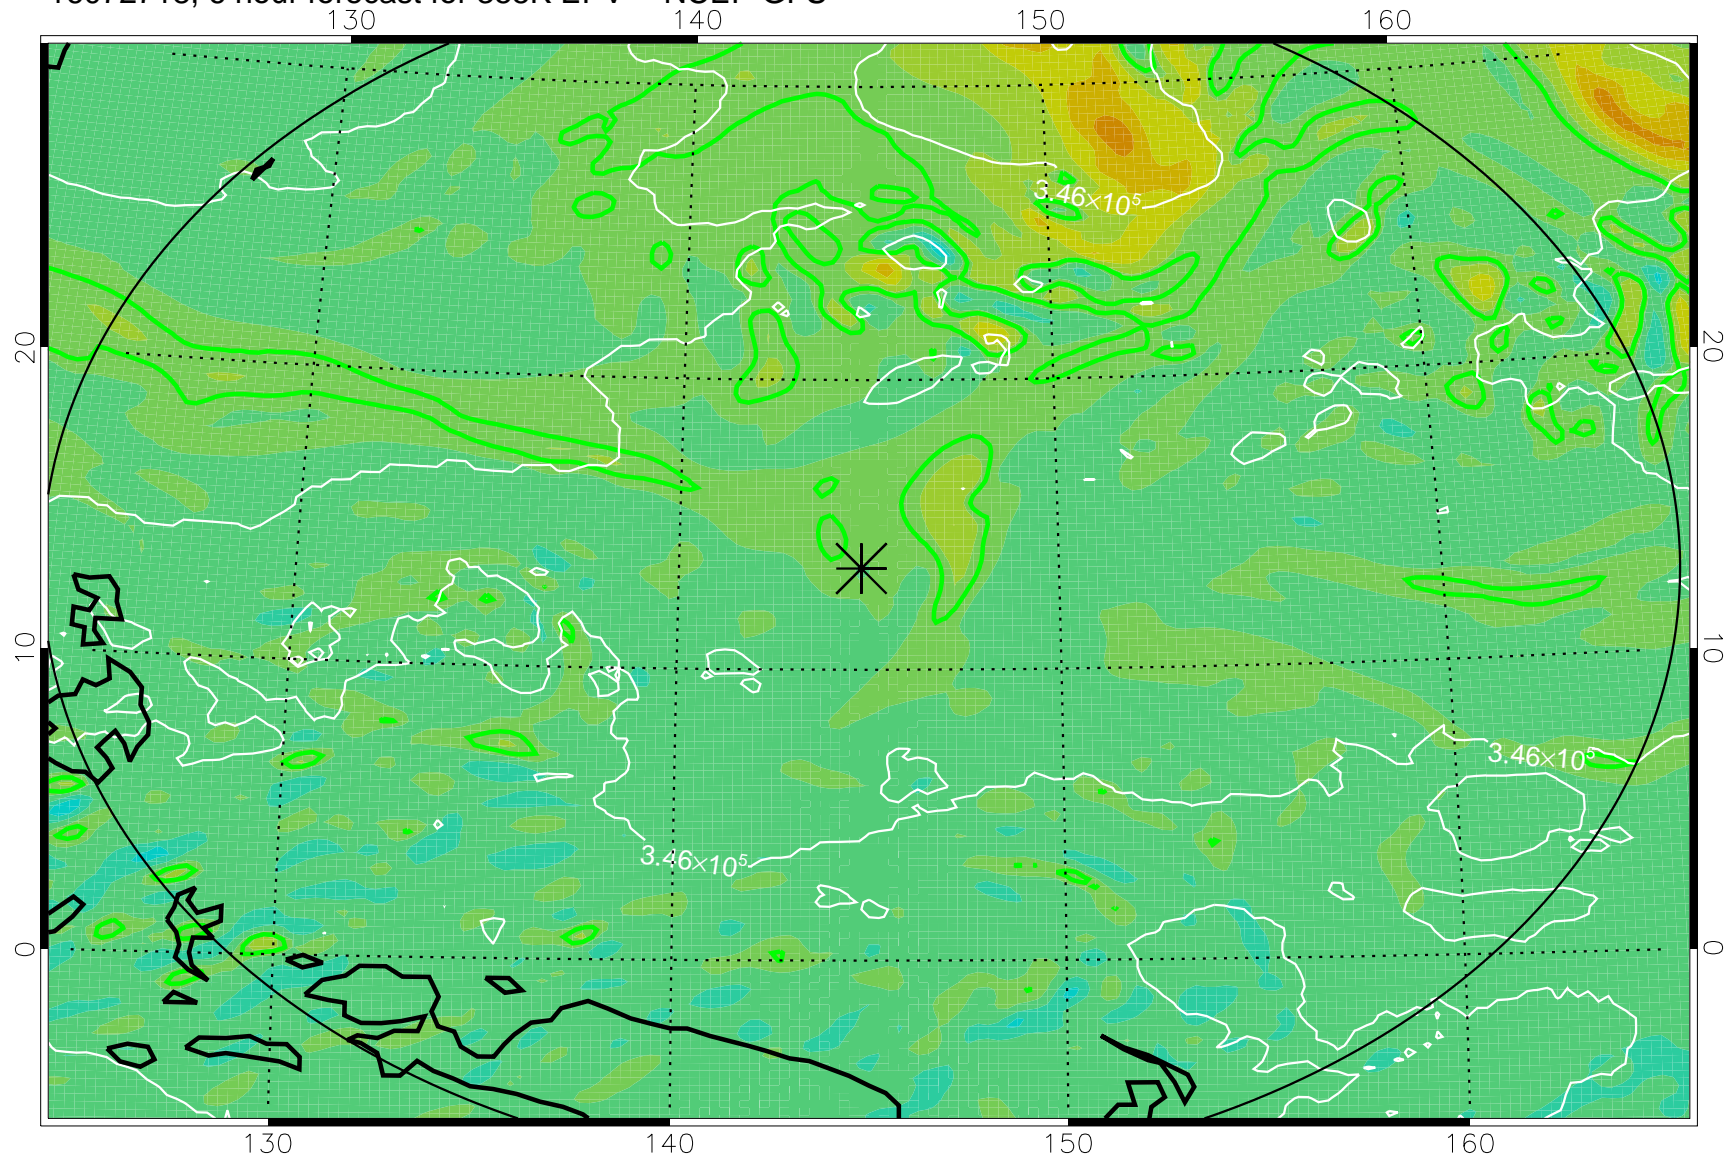

16072718, 6 hour forecast for 355K EPV -- NCEP GFS

355K Montgomery Streamfunction, white
EPV Tropopause (2 PVU) Position
Range ring of 2304 km

16072800, 12 hour forecast for 355K EPV -- NCEP GFS

355K Montgomery Streamfunction, white
EPV Tropopause (2 PVU) Position
Range ring of 2304 km

16072806, 18 hour forecast for 355K EPV -- NCEP GFS

355K Montgomery Streamfunction, white
EPV Tropopause (2 PVU) Position
Range ring of 2304 km

16072812, 24 hour forecast for 355K EPV -- NCEP GFS

355K Montgomery Streamfunction, white
EPV Tropopause (2 PVU) Position
Range ring of 2304 km

16072818, 30 hour forecast for 355K EPV -- NCEP GFS

355K Montgomery Streamfunction, white
EPV Tropopause (2 PVU) Position
Range ring of 2304 km

16072900, 36 hour forecast for 355K EPV -- NCEP GFS

355K Montgomery Streamfunction, white
EPV Tropopause (2 PVU) Position
Range ring of 2304 km

16073006, 66 hour forecast for 355K EPV -- NCEP GFS

355K Montgomery Streamfunction, white
EPV Tropopause (2 PVU) Position
Range ring of 2304 km

16073012, 72 hour forecast for 355K EPV -- NCEP GFS

355K Montgomery Streamfunction, white
EPV Tropopause (2 PVU) Position
Range ring of 2304 km