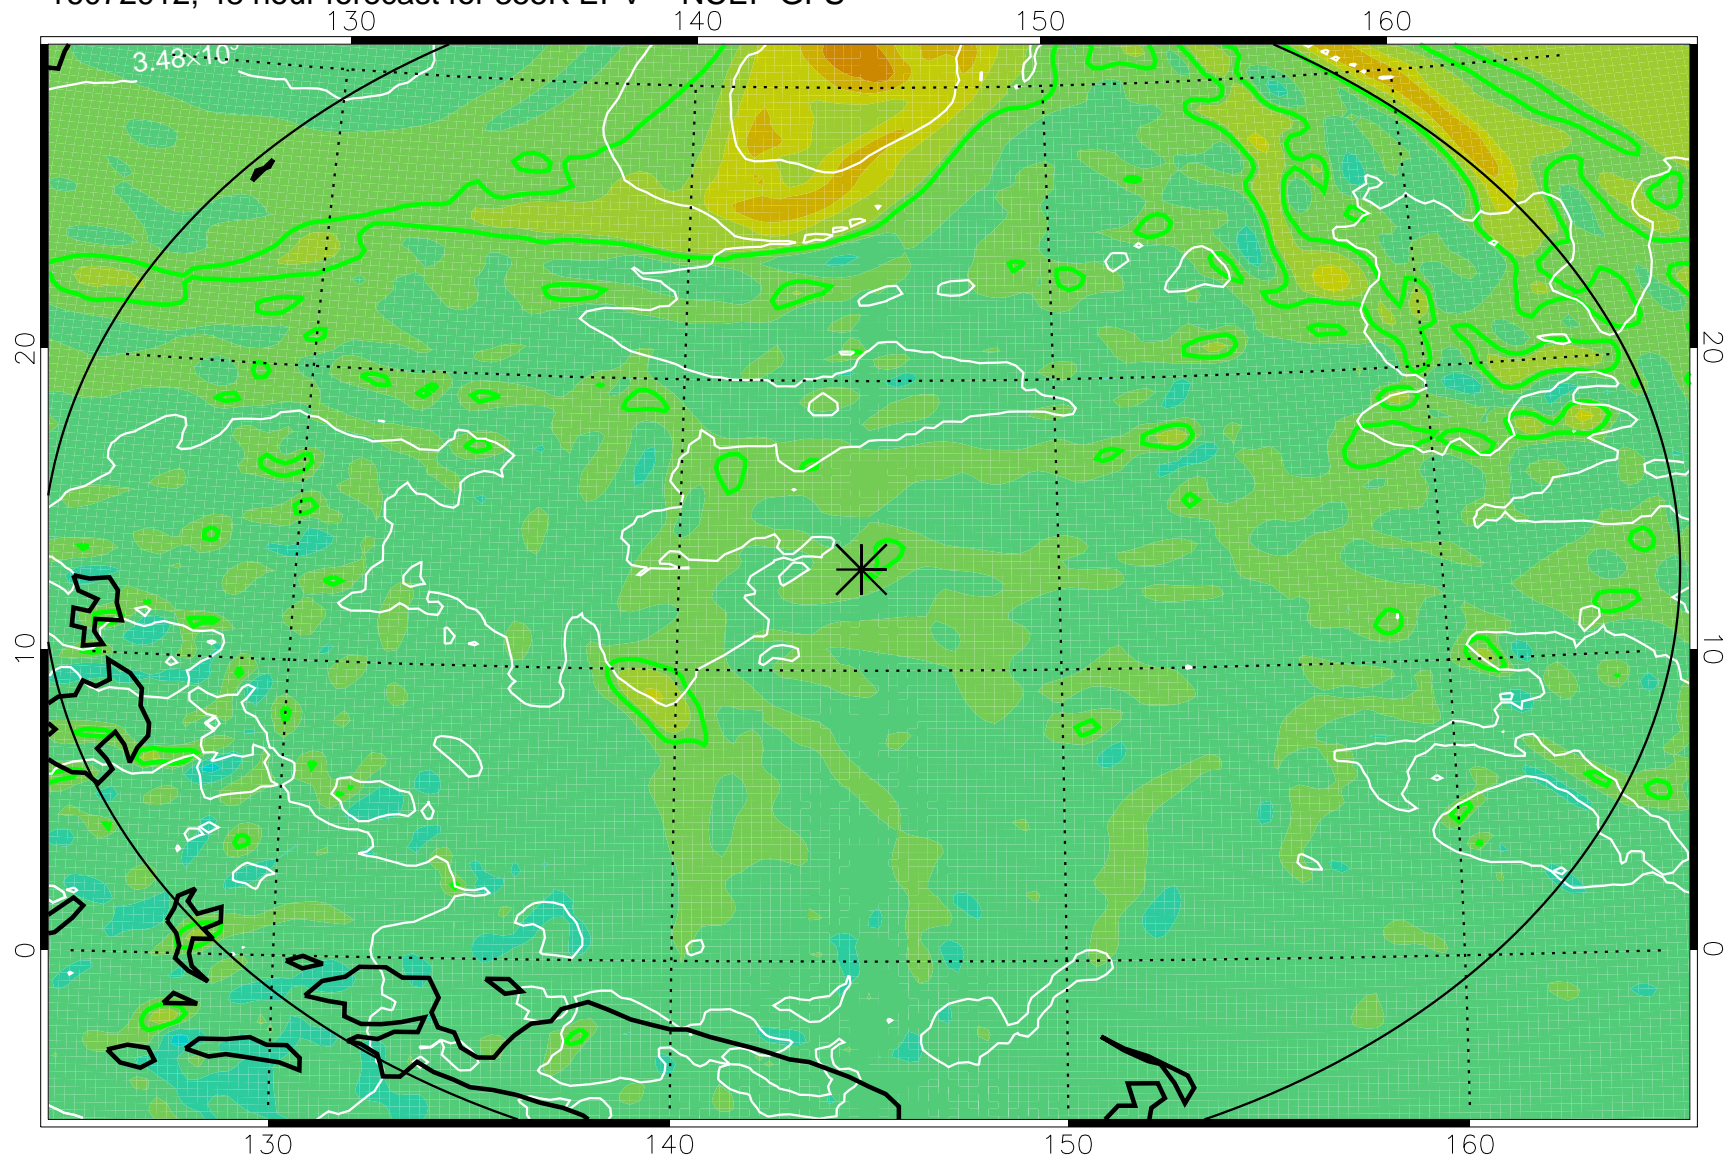

16072818, 30 hour forecast for 355K EPV -- NCEP GFS

355K Montgomery Streamfunction, white
EPV Tropopause (2 PVU) Position
Range ring of 2304 km

16072900, 36 hour forecast for 355K EPV -- NCEP GFS

355K Montgomery Streamfunction, white
EPV Tropopause (2 PVU) Position
Range ring of 2304 km

16072906, 42 hour forecast for 355K EPV -- NCEP GFS

355K Montgomery Streamfunction, white
EPV Tropopause (2 PVU) Position
Range ring of 2304 km

16072912, 48 hour forecast for 355K EPV -- NCEP GFS

355K Montgomery Streamfunction, white
EPV Tropopause (2 PVU) Position
Range ring of 2304 km

16072918, 54 hour forecast for 355K EPV -- NCEP GFS

355K Montgomery Streamfunction, white
EPV Tropopause (2 PVU) Position
Range ring of 2304 km

16073000, 60 hour forecast for 355K EPV -- NCEP GFS

355K Montgomery Streamfunction, white
EPV Tropopause (2 PVU) Position
Range ring of 2304 km

16073006, 66 hour forecast for 355K EPV -- NCEP GFS

355K Montgomery Streamfunction, white
EPV Tropopause (2 PVU) Position
Range ring of 2304 km

16073012, 72 hour forecast for 355K EPV -- NCEP GFS

355K Montgomery Streamfunction, white
EPV Tropopause (2 PVU) Position
Range ring of 2304 km