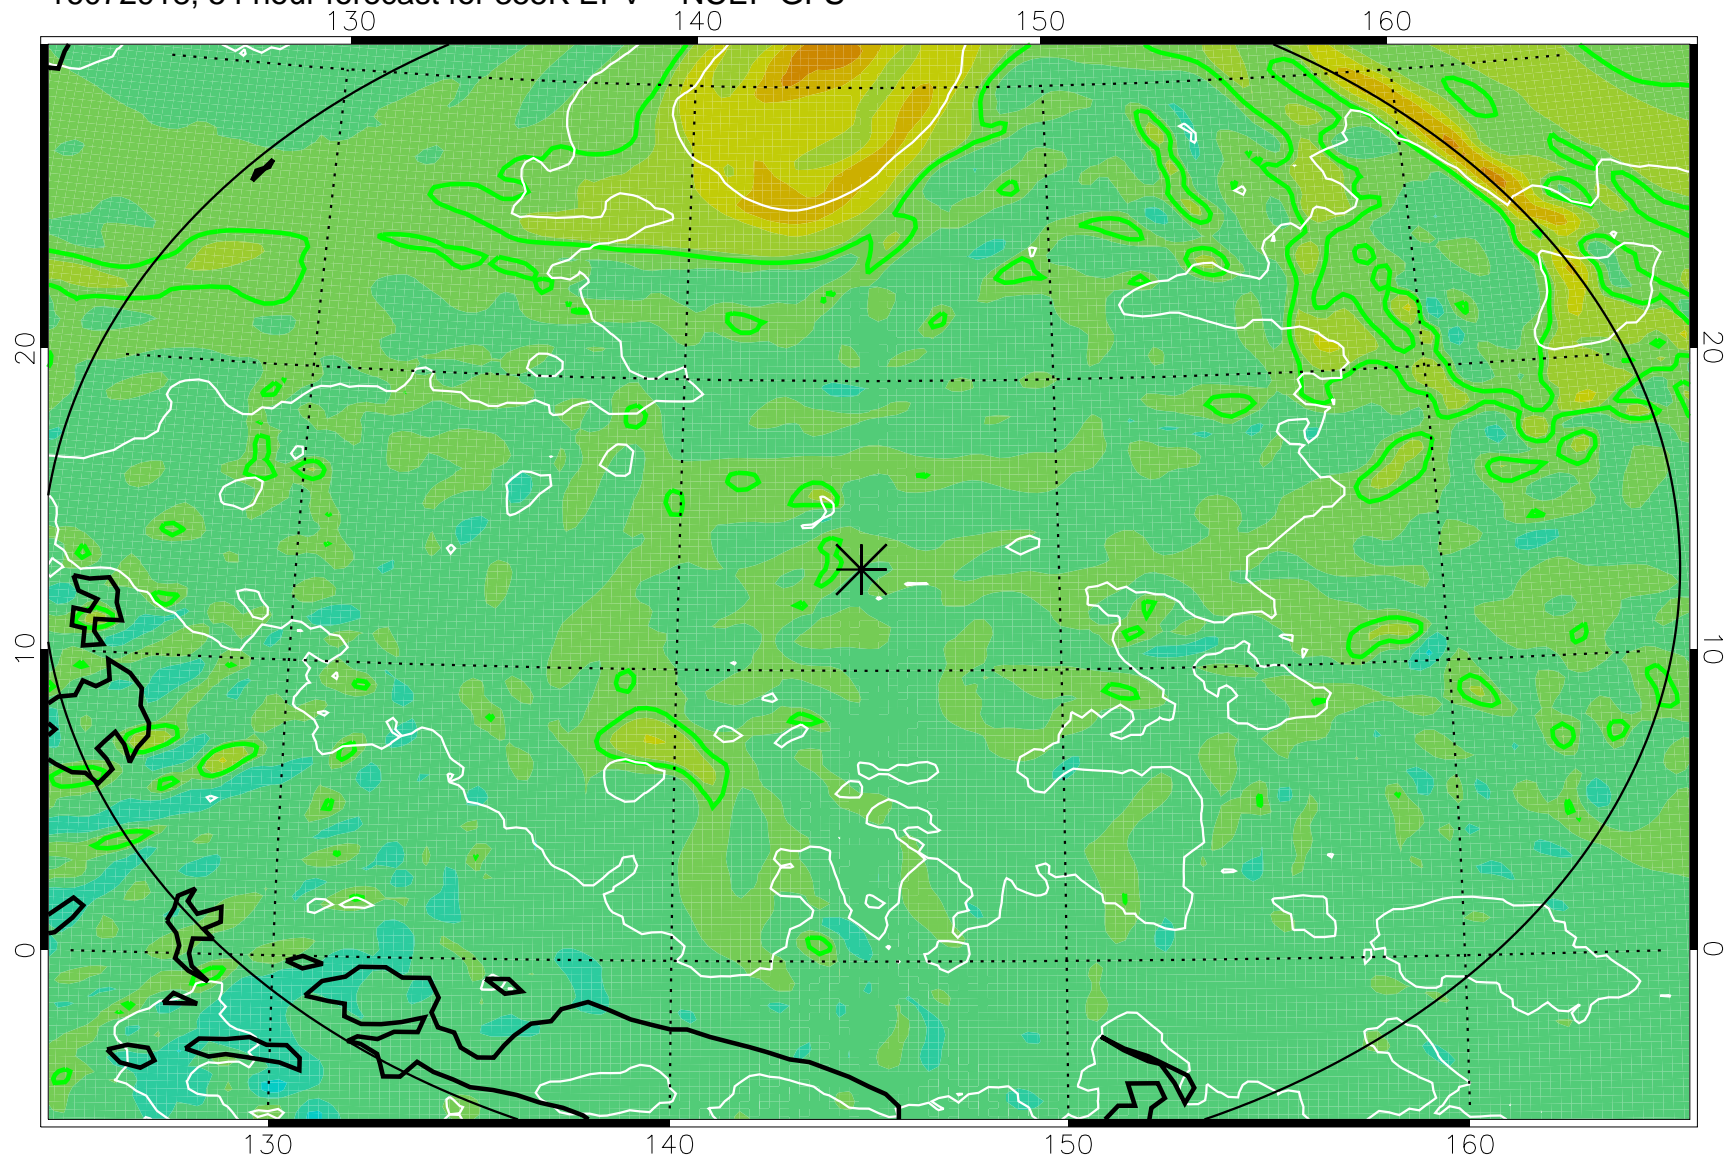

16072906, 42 hour forecast for 355K EPV -- NCEP GFS

355K Montgomery Streamfunction, white
EPV Tropopause (2 PVU) Position
Range ring of 2304 km

16072912, 48 hour forecast for 355K EPV -- NCEP GFS

355K Montgomery Streamfunction, white
EPV Tropopause (2 PVU) Position
Range ring of 2304 km

16072918, 54 hour forecast for 355K EPV -- NCEP GFS

355K Montgomery Streamfunction, white
EPV Tropopause (2 PVU) Position
Range ring of 2304 km

16073000, 60 hour forecast for 355K EPV -- NCEP GFS

355K Montgomery Streamfunction, white
EPV Tropopause (2 PVU) Position
Range ring of 2304 km

16073006, 66 hour forecast for 355K EPV -- NCEP GFS

355K Montgomery Streamfunction, white
EPV Tropopause (2 PVU) Position
Range ring of 2304 km

16073012, 72 hour forecast for 355K EPV -- NCEP GFS

355K Montgomery Streamfunction, white
EPV Tropopause (2 PVU) Position
Range ring of 2304 km

16073018, 78 hour forecast for 355K EPV -- NCEP GFS

355K Montgomery Streamfunction, white
EPV Tropopause (2 PVU) Position
Range ring of 2304 km

16073100, 84 hour forecast for 355K EPV -- NCEP GFS

355K Montgomery Streamfunction, white
EPV Tropopause (2 PVU) Position
Range ring of 2304 km