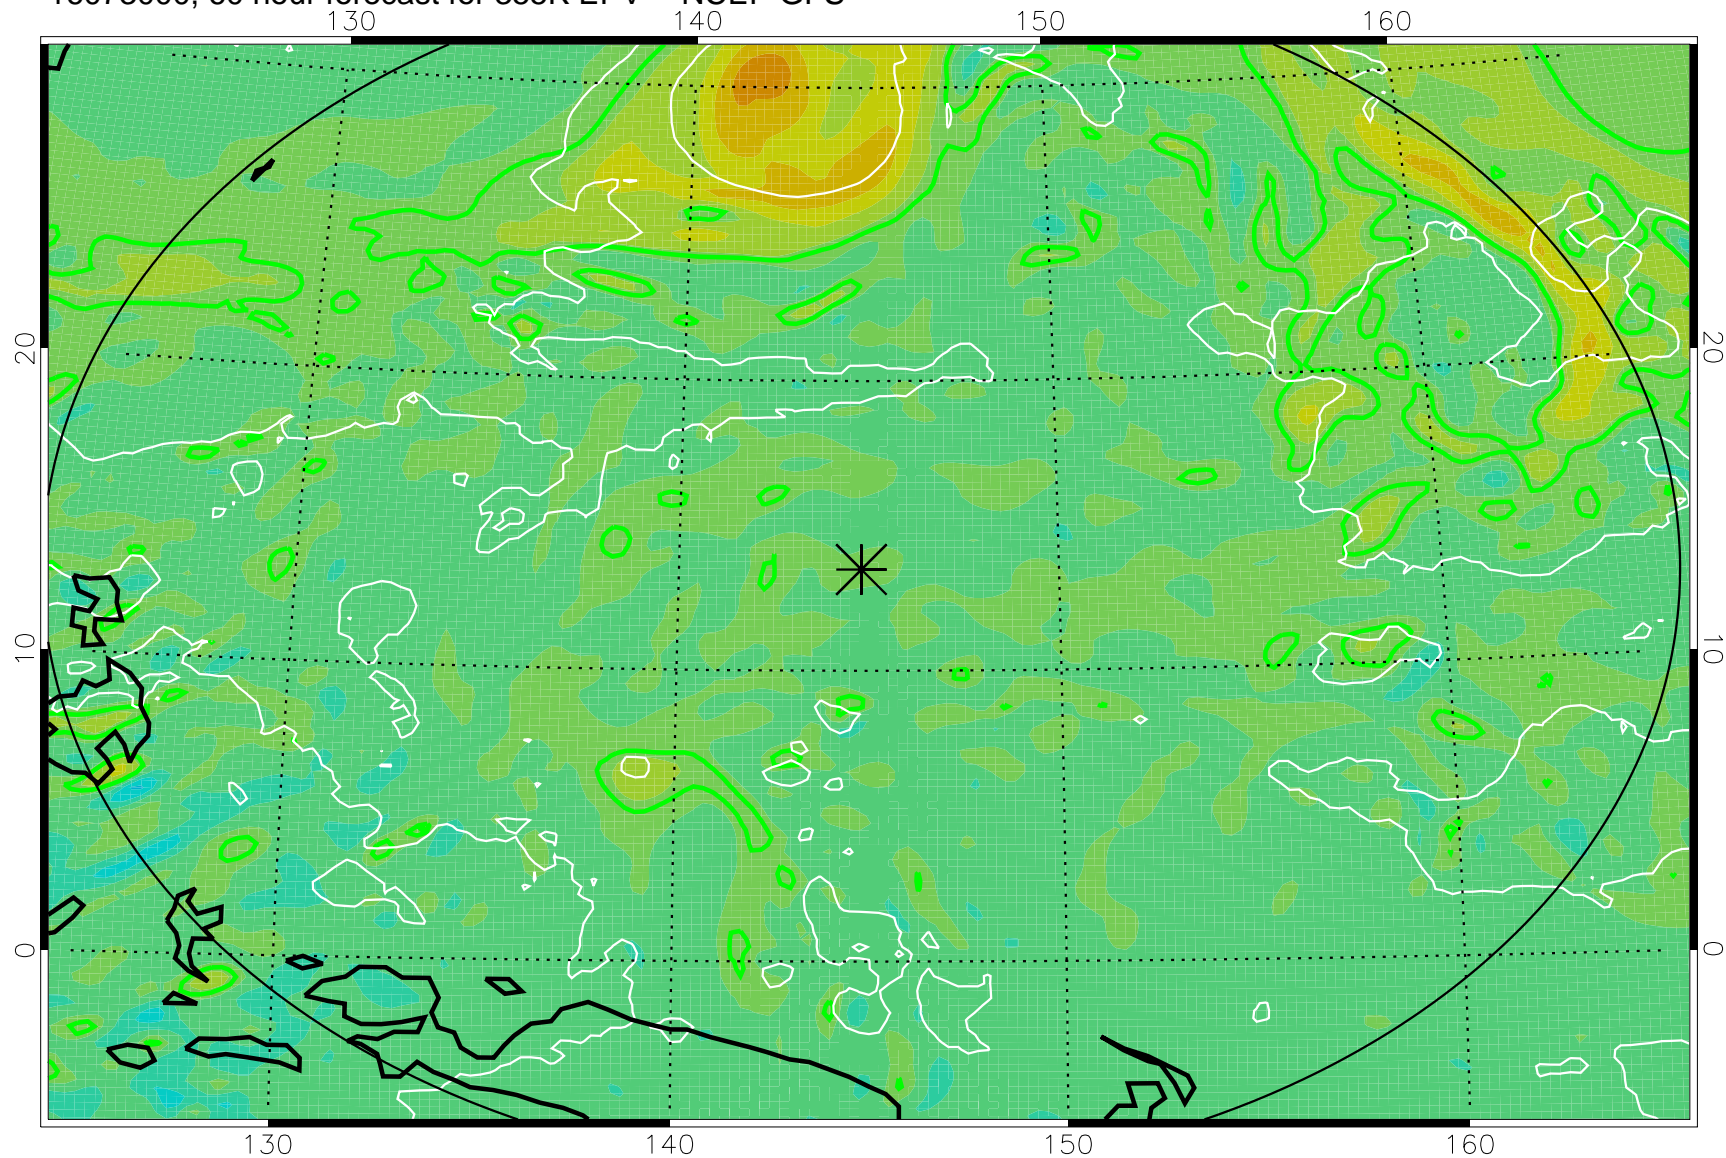

16072906, 42 hour forecast for 355K EPV -- NCEP GFS

355K Montgomery Streamfunction, white
EPV Tropopause (2 PVU) Position
Range ring of 2304 km

16072912, 48 hour forecast for 355K EPV -- NCEP GFS

355K Montgomery Streamfunction, white
EPV Tropopause (2 PVU) Position
Range ring of 2304 km

16072918, 54 hour forecast for 355K EPV -- NCEP GFS

355K Montgomery Streamfunction, white
EPV Tropopause (2 PVU) Position
Range ring of 2304 km

16073000, 60 hour forecast for 355K EPV -- NCEP GFS

355K Montgomery Streamfunction, white
EPV Tropopause (2 PVU) Position
Range ring of 2304 km

16073006, 66 hour forecast for 355K EPV -- NCEP GFS

355K Montgomery Streamfunction, white
EPV Tropopause (2 PVU) Position
Range ring of 2304 km

16073012, 72 hour forecast for 355K EPV -- NCEP GFS

355K Montgomery Streamfunction, white
EPV Tropopause (2 PVU) Position
Range ring of 2304 km

16073018, 78 hour forecast for 355K EPV -- NCEP GFS

355K Montgomery Streamfunction, white
EPV Tropopause (2 PVU) Position
Range ring of 2304 km

16073100, 84 hour forecast for 355K EPV -- NCEP GFS

355K Montgomery Streamfunction, white
EPV Tropopause (2 PVU) Position
Range ring of 2304 km