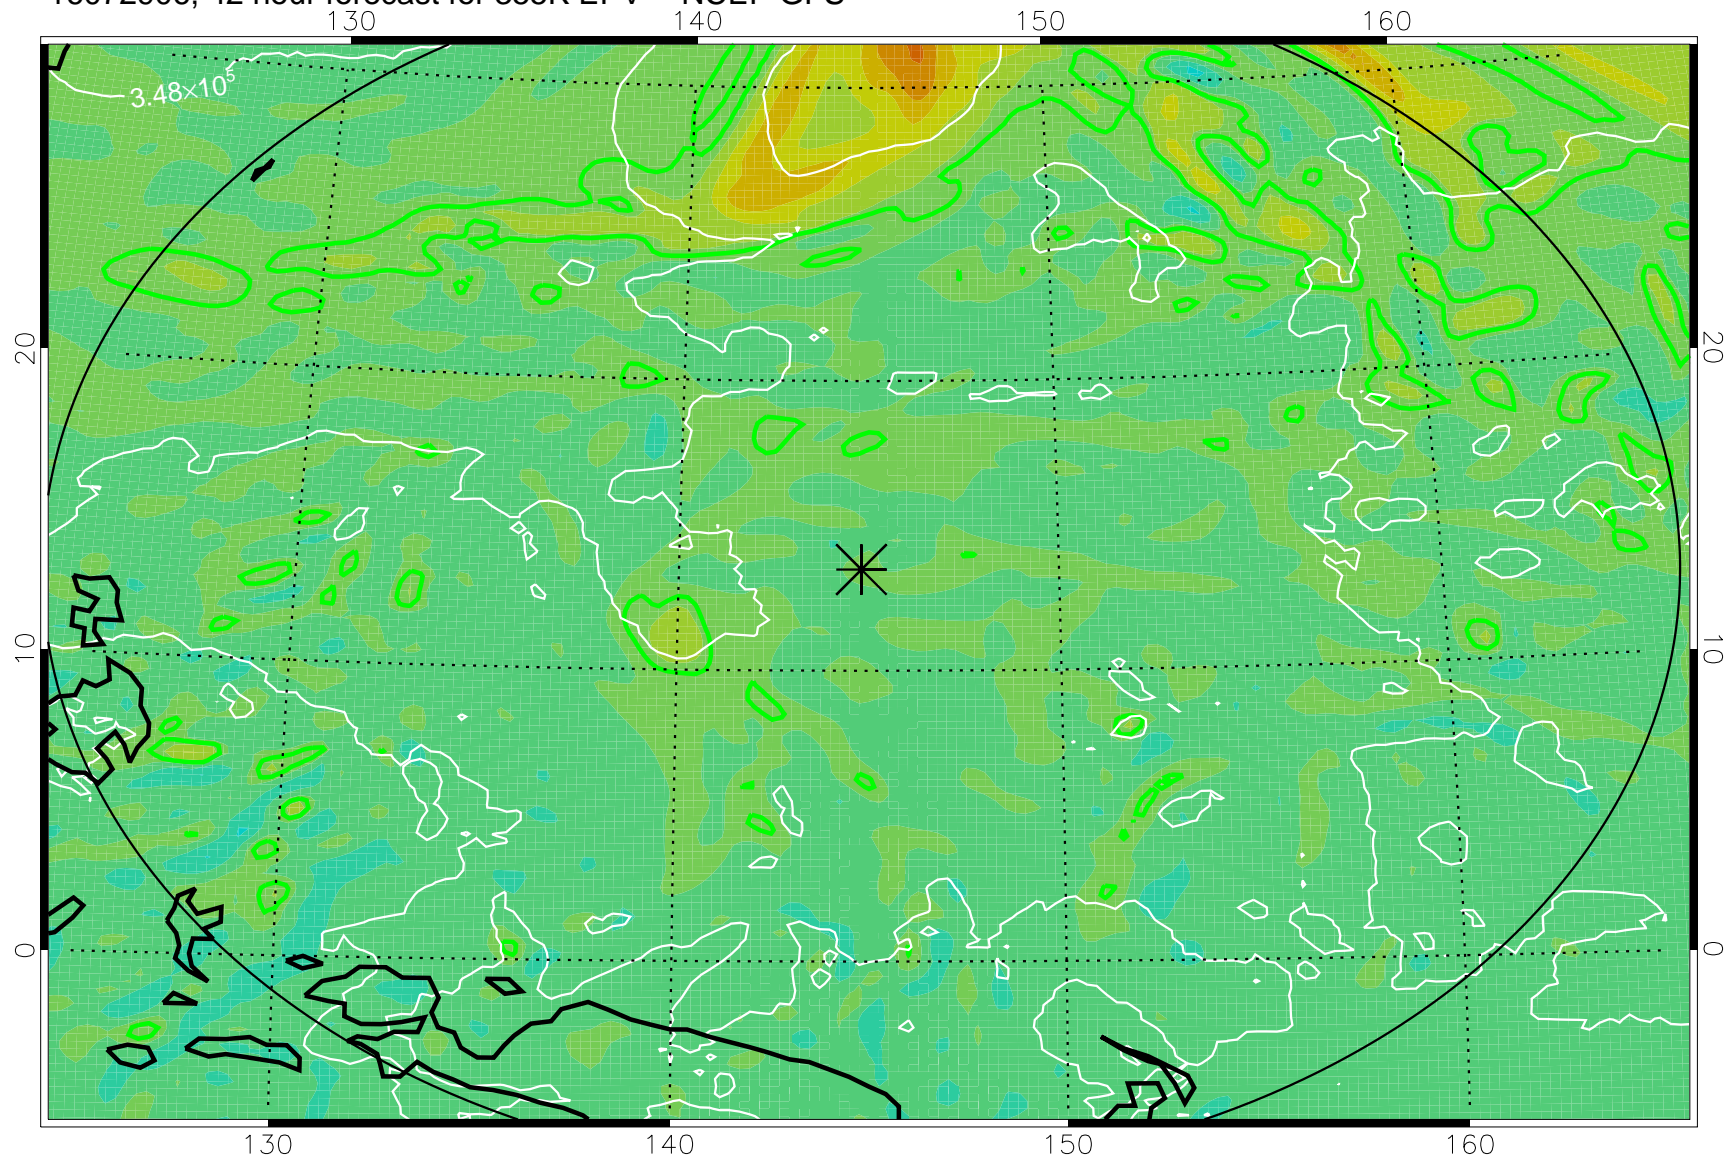

16072818, 30 hour forecast for 355K EPV -- NCEP GFS

355K Montgomery Streamfunction, white
EPV Tropopause (2 PVU) Position
Range ring of 2304 km

16072900, 36 hour forecast for 355K EPV -- NCEP GFS

355K Montgomery Streamfunction, white
EPV Tropopause (2 PVU) Position
Range ring of 2304 km

16072906, 42 hour forecast for 355K EPV -- NCEP GFS

355K Montgomery Streamfunction, white
EPV Tropopause (2 PVU) Position
Range ring of 2304 km

16072912, 48 hour forecast for 355K EPV -- NCEP GFS

355K Montgomery Streamfunction, white
EPV Tropopause (2 PVU) Position
Range ring of 2304 km

16072918, 54 hour forecast for 355K EPV -- NCEP GFS

355K Montgomery Streamfunction, white
EPV Tropopause (2 PVU) Position
Range ring of 2304 km

16073000, 60 hour forecast for 355K EPV -- NCEP GFS

355K Montgomery Streamfunction, white
EPV Tropopause (2 PVU) Position
Range ring of 2304 km

16073006, 66 hour forecast for 355K EPV -- NCEP GFS

355K Montgomery Streamfunction, white
EPV Tropopause (2 PVU) Position
Range ring of 2304 km

16073012, 72 hour forecast for 355K EPV -- NCEP GFS

355K Montgomery Streamfunction, white
EPV Tropopause (2 PVU) Position
Range ring of 2304 km