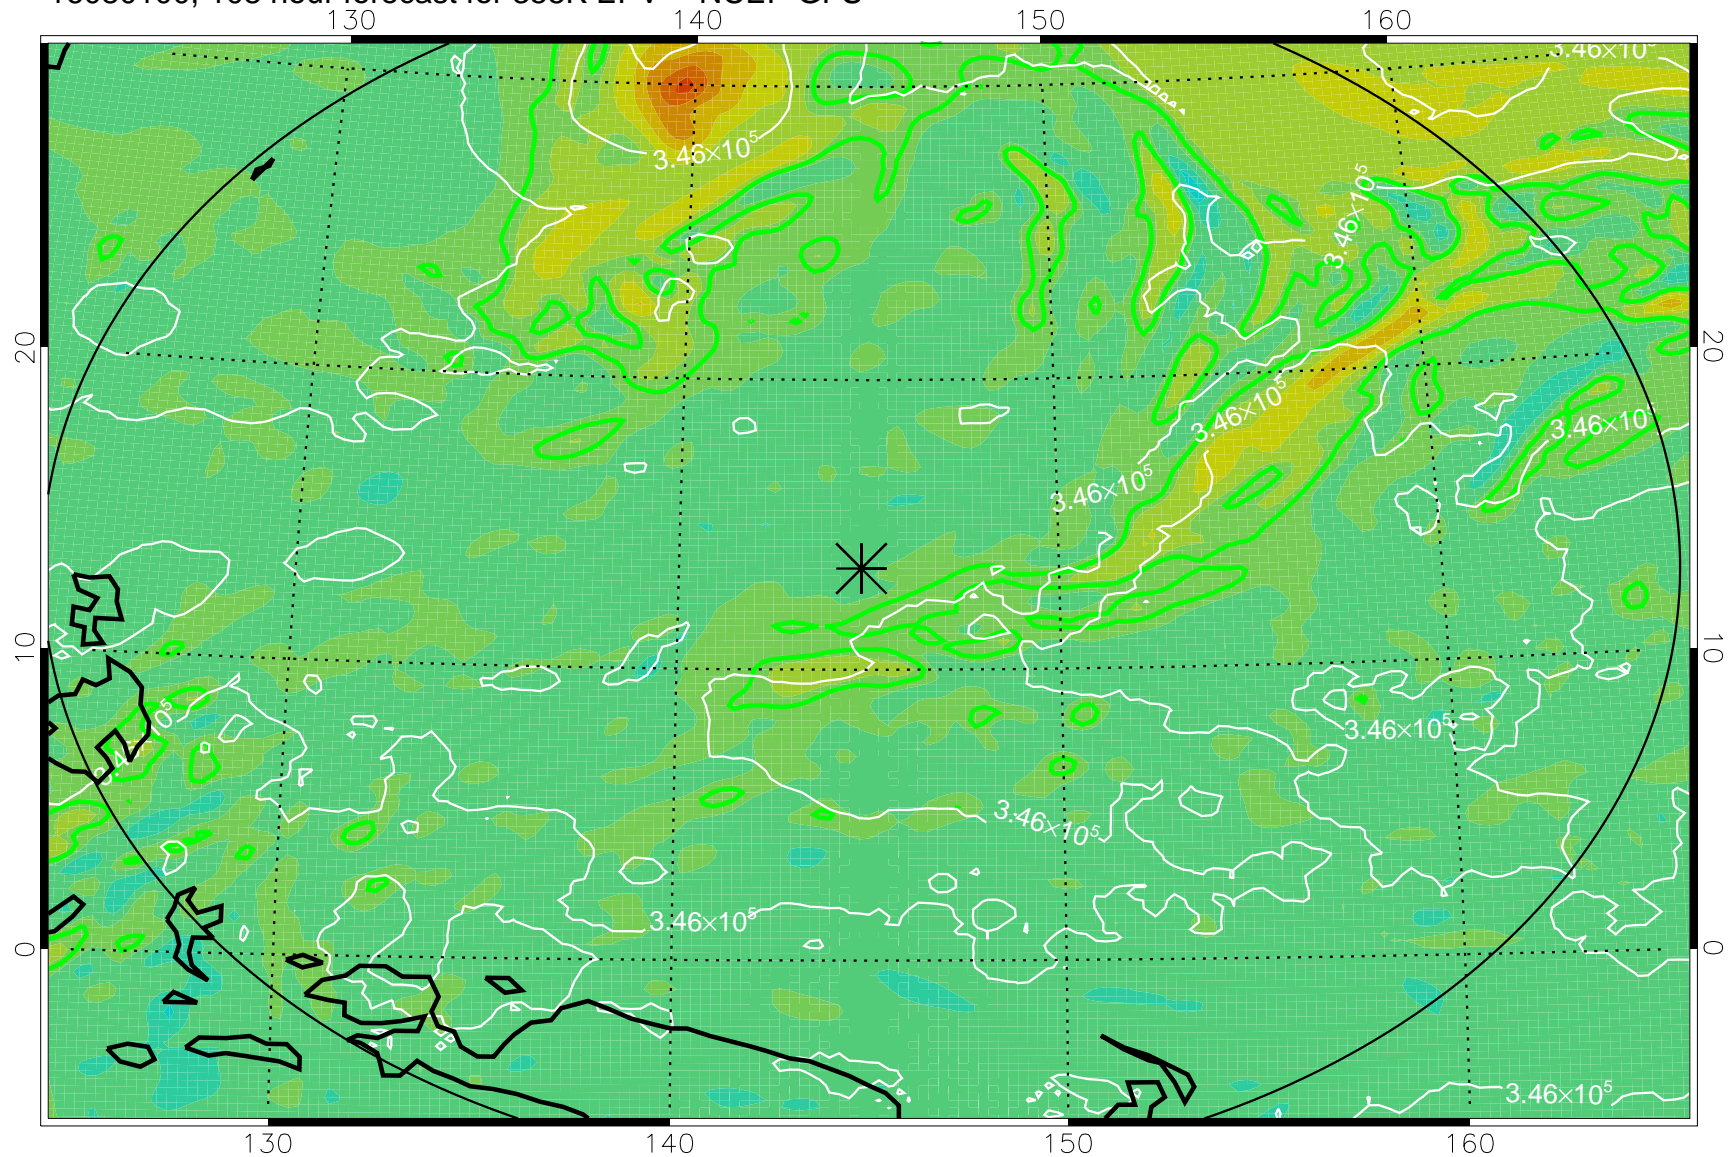

16073018, 78 hour forecast for 355K EPV -- NCEP GFS

355K Montgomery Streamfunction, white
EPV Tropopause (2 PVU) Position
Range ring of 2304 km

16073100, 84 hour forecast for 355K EPV -- NCEP GFS

355K Montgomery Streamfunction, white
EPV Tropopause (2 PVU) Position
Range ring of 2304 km

16073106, 90 hour forecast for 355K EPV -- NCEP GFS

355K Montgomery Streamfunction, white
EPV Tropopause (2 PVU) Position
Range ring of 2304 km

16073112, 96 hour forecast for 355K EPV -- NCEP GFS

355K Montgomery Streamfunction, white
EPV Tropopause (2 PVU) Position
Range ring of 2304 km

16073118, 102 hour forecast for 355K EPV -- NCEP GFS

355K Montgomery Streamfunction, white
EPV Tropopause (2 PVU) Position
Range ring of 2304 km

16080100, 108 hour forecast for 355K EPV -- NCEP GFS

355K Montgomery Streamfunction, white
EPV Tropopause (2 PVU) Position
Range ring of 2304 km

16080106, 114 hour forecast for 355K EPV -- NCEP GFS

355K Montgomery Streamfunction, white
EPV Tropopause (2 PVU) Position
Range ring of 2304 km

16080112, 120 hour forecast for 355K EPV -- NCEP GFS

355K Montgomery Streamfunction, white
EPV Tropopause (2 PVU) Position
Range ring of 2304 km