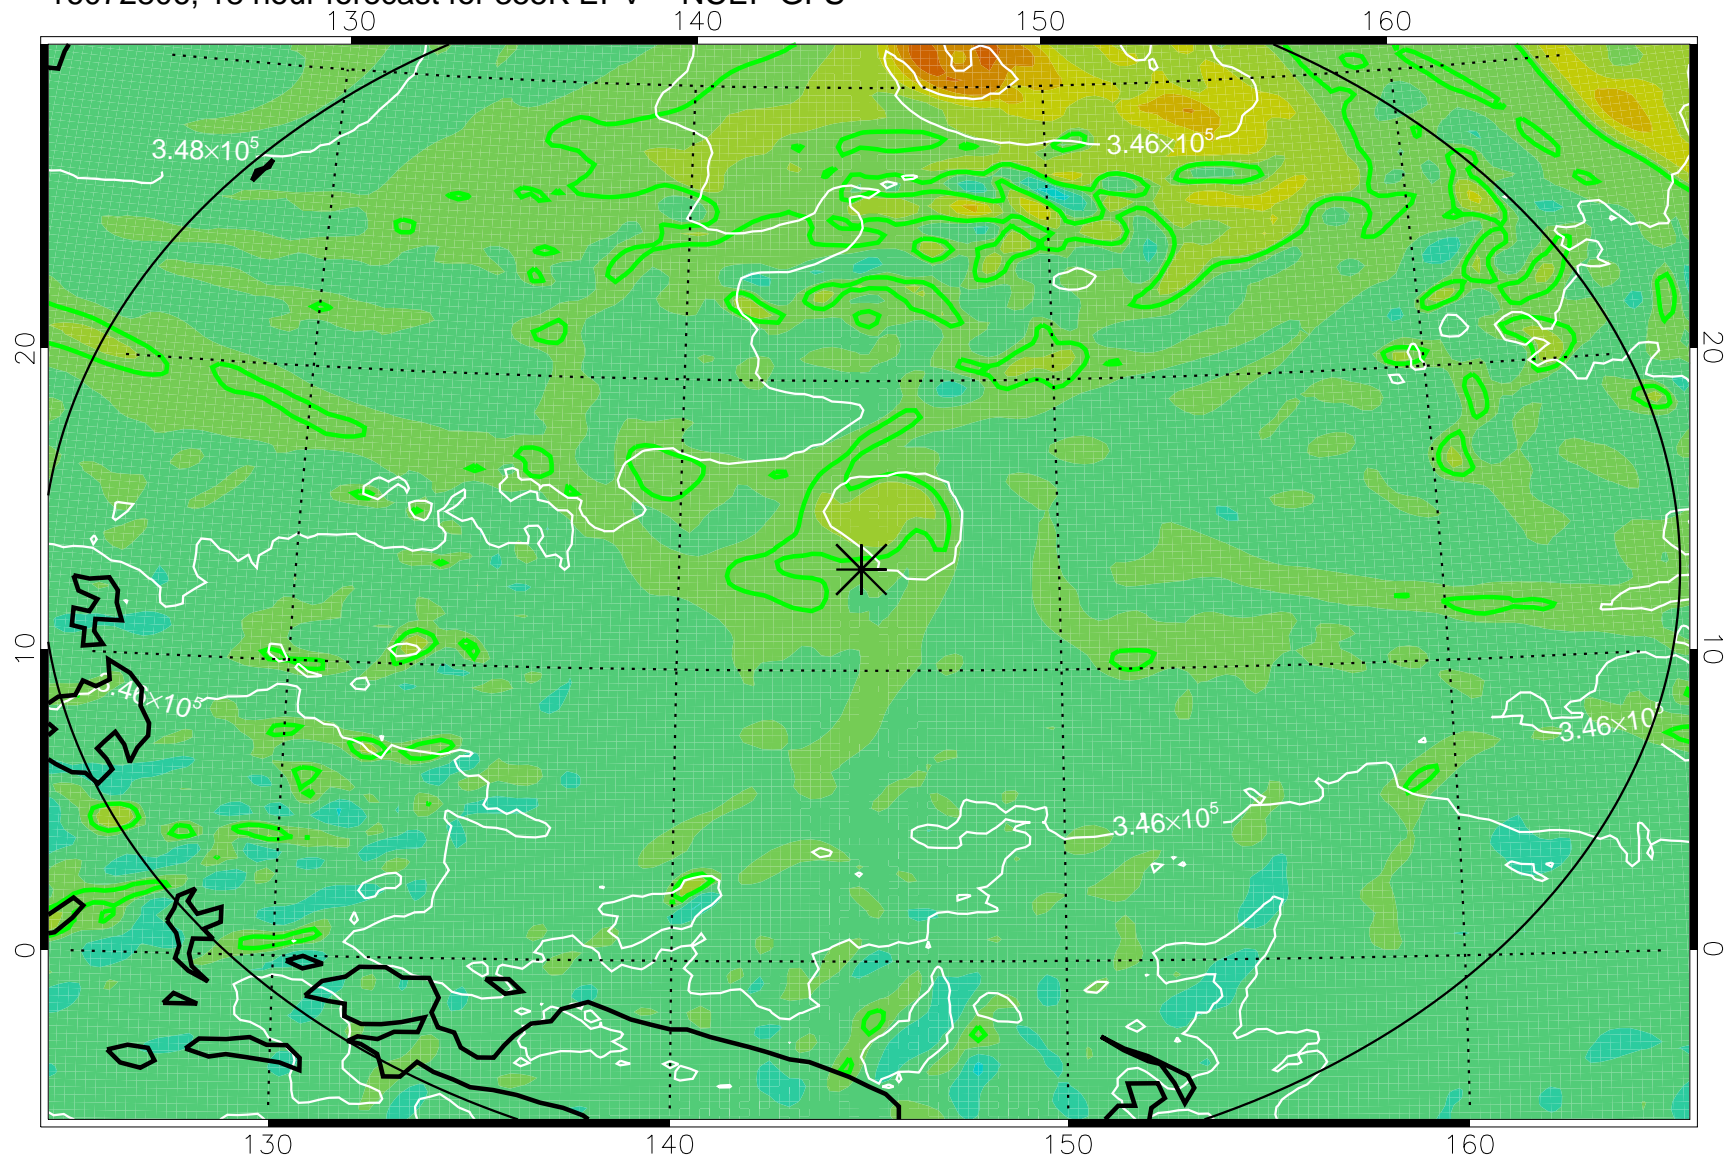

16072718, 6 hour forecast for 355K EPV -- NCEP GFS

355K Montgomery Streamfunction, white
EPV Tropopause (2 PVU) Position
Range ring of 2304 km

16072800, 12 hour forecast for 355K EPV -- NCEP GFS

355K Montgomery Streamfunction, white
EPV Tropopause (2 PVU) Position
Range ring of 2304 km

16072806, 18 hour forecast for 355K EPV -- NCEP GFS

355K Montgomery Streamfunction, white
EPV Tropopause (2 PVU) Position
Range ring of 2304 km

16072812, 24 hour forecast for 355K EPV -- NCEP GFS

355K Montgomery Streamfunction, white
EPV Tropopause (2 PVU) Position
Range ring of 2304 km

16072818, 30 hour forecast for 355K EPV -- NCEP GFS

355K Montgomery Streamfunction, white
EPV Tropopause (2 PVU) Position
Range ring of 2304 km

16072900, 36 hour forecast for 355K EPV -- NCEP GFS

355K Montgomery Streamfunction, white
EPV Tropopause (2 PVU) Position
Range ring of 2304 km

16072918, 54 hour forecast for 355K EPV -- NCEP GFS

355K Montgomery Streamfunction, white
EPV Tropopause (2 PVU) Position
Range ring of 2304 km

16073000, 60 hour forecast for 355K EPV -- NCEP GFS

355K Montgomery Streamfunction, white
EPV Tropopause (2 PVU) Position
Range ring of 2304 km