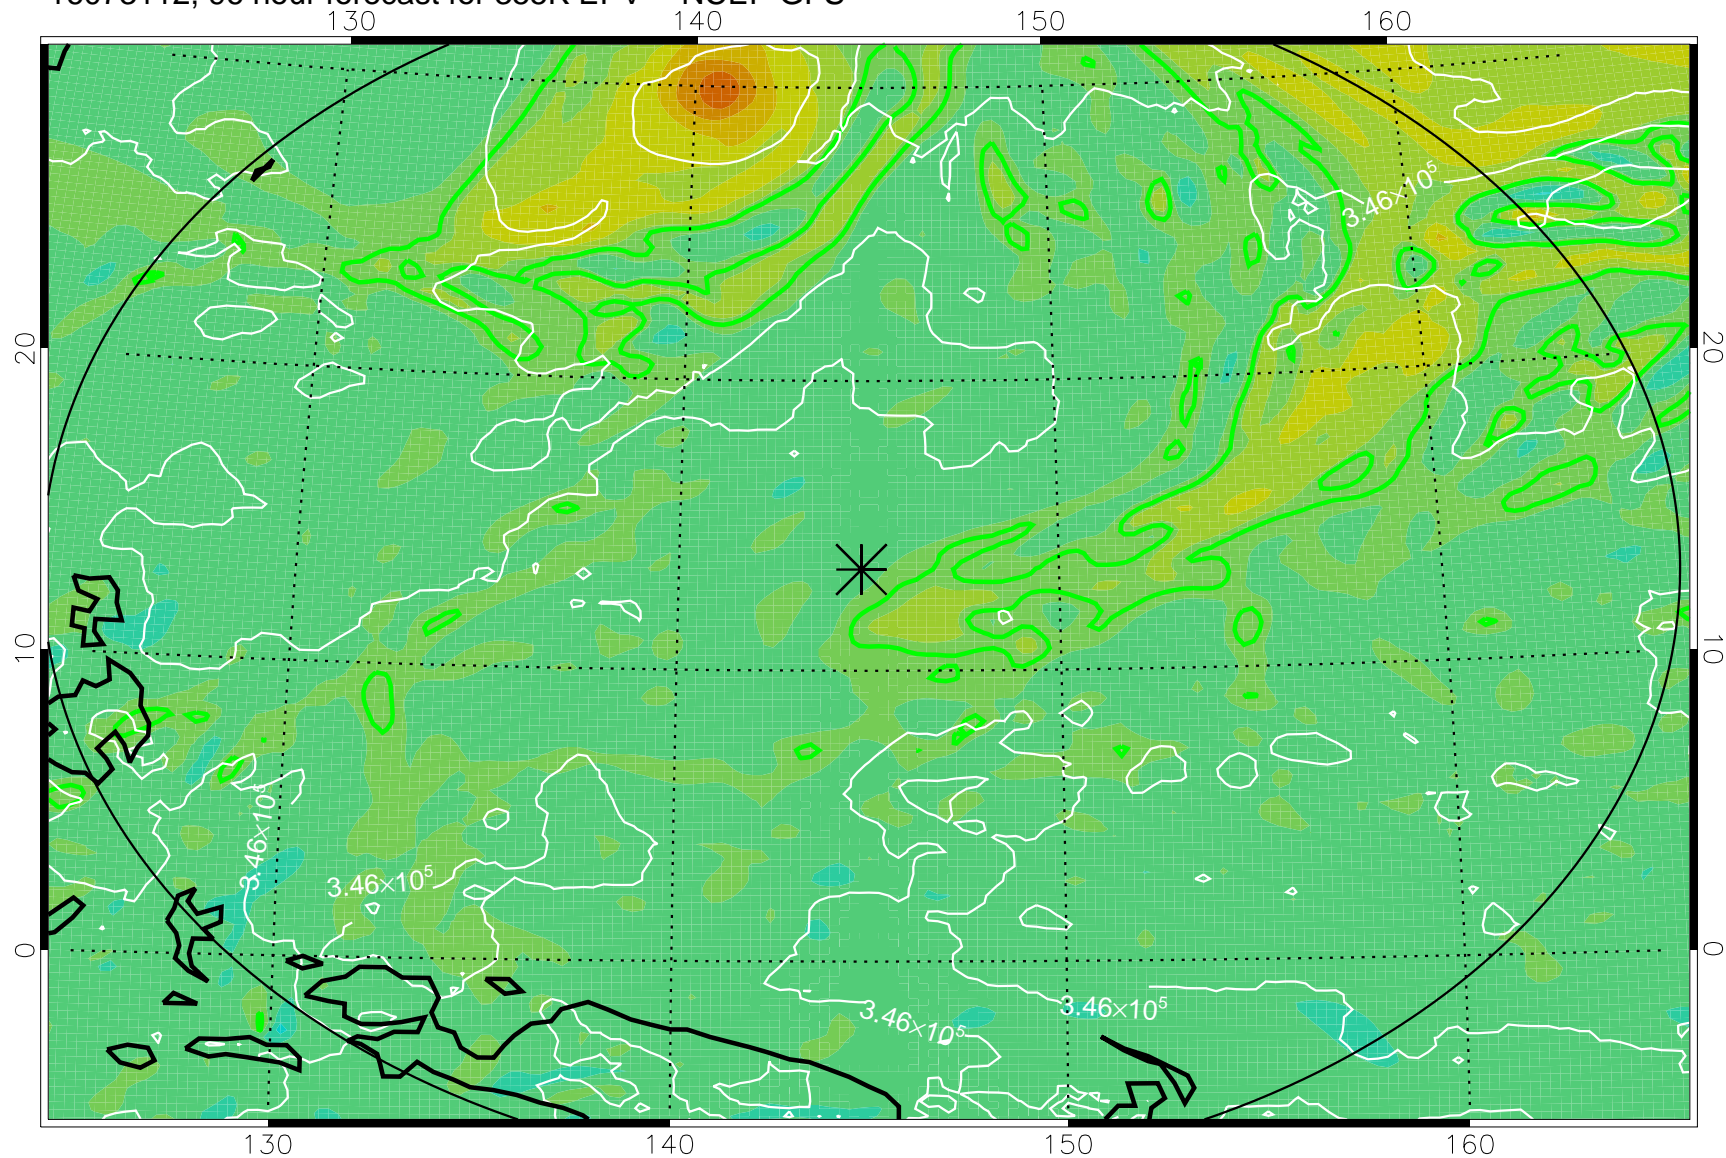

16073006, 66 hour forecast for 355K EPV -- NCEP GFS

355K Montgomery Streamfunction, white
EPV Tropopause (2 PVU) Position
Range ring of 2304 km

16073012, 72 hour forecast for 355K EPV -- NCEP GFS

355K Montgomery Streamfunction, white
EPV Tropopause (2 PVU) Position
Range ring of 2304 km

16073018, 78 hour forecast for 355K EPV -- NCEP GFS

355K Montgomery Streamfunction, white
EPV Tropopause (2 PVU) Position
Range ring of 2304 km

16073100, 84 hour forecast for 355K EPV -- NCEP GFS

355K Montgomery Streamfunction, white
EPV Tropopause (2 PVU) Position
Range ring of 2304 km

16073106, 90 hour forecast for 355K EPV -- NCEP GFS

355K Montgomery Streamfunction, white
EPV Tropopause (2 PVU) Position
Range ring of 2304 km

16073112, 96 hour forecast for 355K EPV -- NCEP GFS

355K Montgomery Streamfunction, white
EPV Tropopause (2 PVU) Position
Range ring of 2304 km

16073118, 102 hour forecast for 355K EPV -- NCEP GFS

355K Montgomery Streamfunction, white
EPV Tropopause (2 PVU) Position
Range ring of 2304 km

16080100, 108 hour forecast for 355K EPV -- NCEP GFS

355K Montgomery Streamfunction, white
EPV Tropopause (2 PVU) Position
Range ring of 2304 km