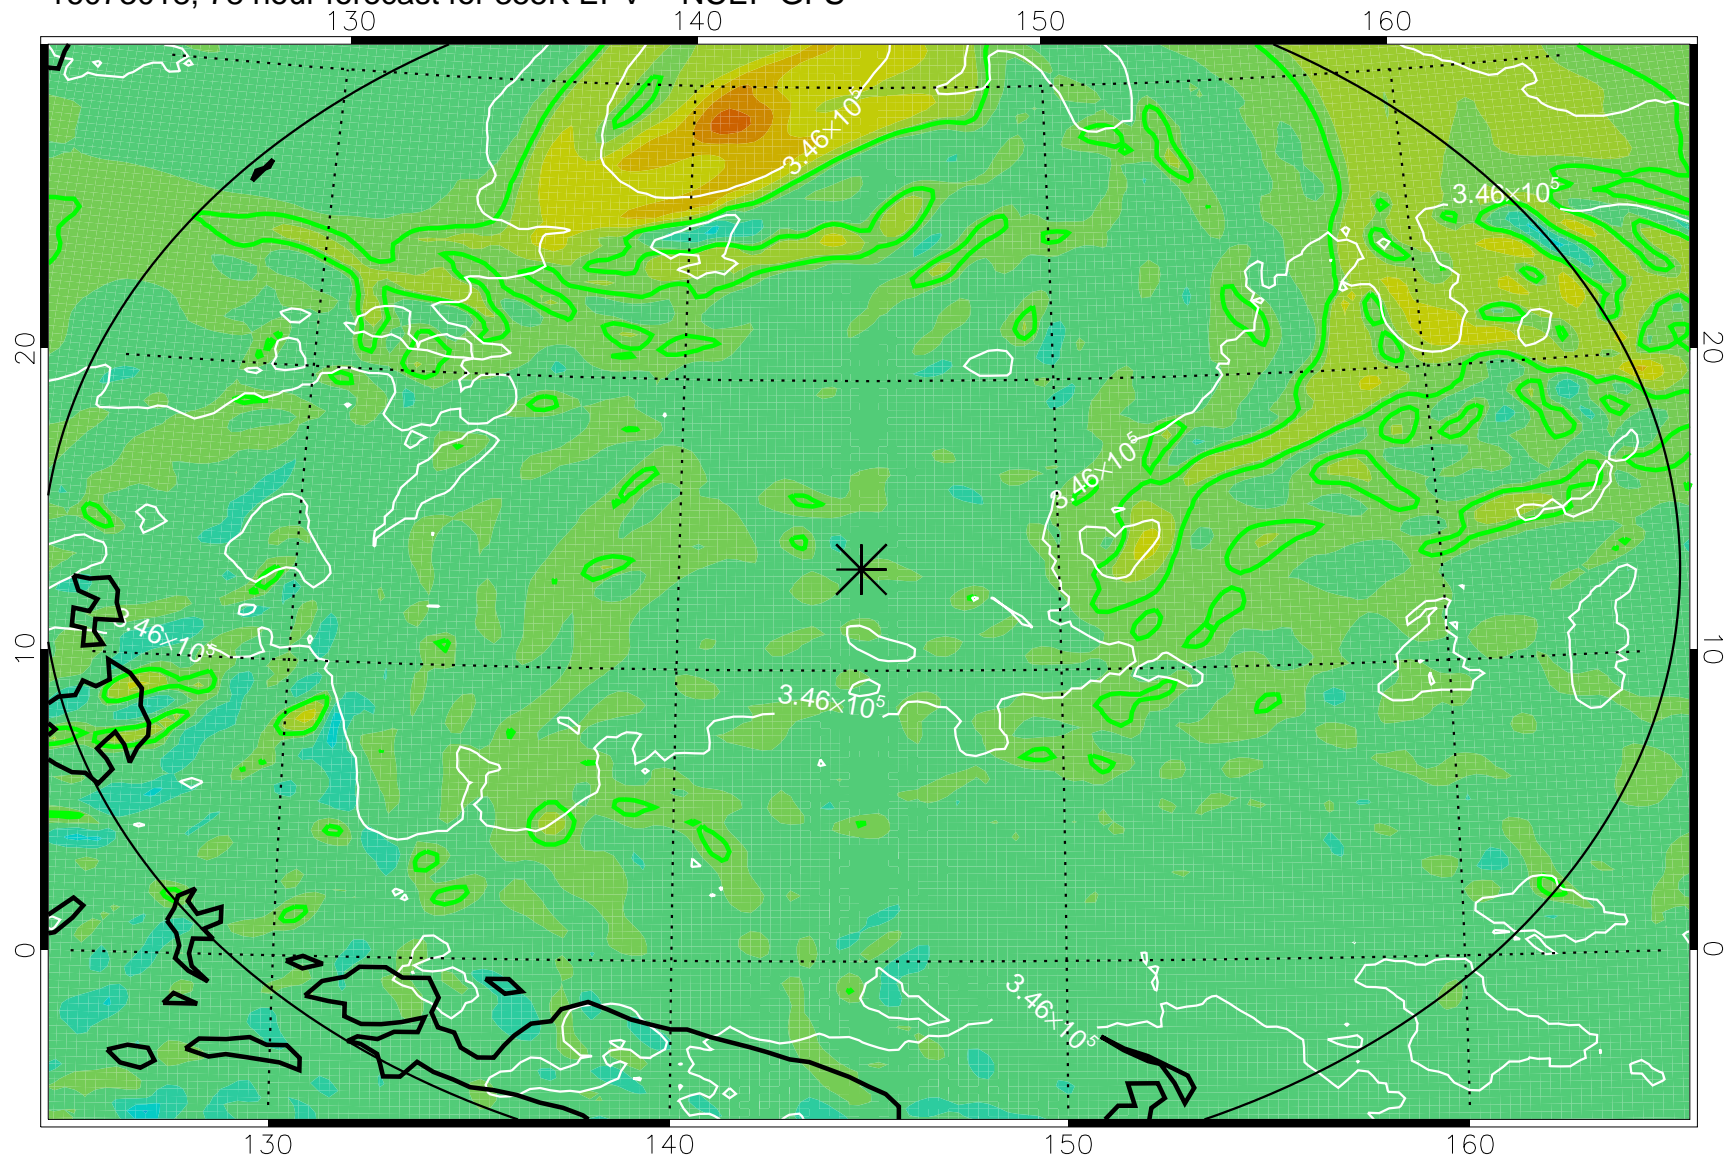

16073006, 66 hour forecast for 355K EPV -- NCEP GFS

355K Montgomery Streamfunction, white
EPV Tropopause (2 PVU) Position
Range ring of 2304 km

16073012, 72 hour forecast for 355K EPV -- NCEP GFS

355K Montgomery Streamfunction, white
EPV Tropopause (2 PVU) Position
Range ring of 2304 km

16073018, 78 hour forecast for 355K EPV -- NCEP GFS

355K Montgomery Streamfunction, white
EPV Tropopause (2 PVU) Position
Range ring of 2304 km

16073100, 84 hour forecast for 355K EPV -- NCEP GFS

355K Montgomery Streamfunction, white
EPV Tropopause (2 PVU) Position
Range ring of 2304 km

16073106, 90 hour forecast for 355K EPV -- NCEP GFS

355K Montgomery Streamfunction, white
EPV Tropopause (2 PVU) Position
Range ring of 2304 km

16073112, 96 hour forecast for 355K EPV -- NCEP GFS

355K Montgomery Streamfunction, white
EPV Tropopause (2 PVU) Position
Range ring of 2304 km

16073118, 102 hour forecast for 355K EPV -- NCEP GFS

355K Montgomery Streamfunction, white
EPV Tropopause (2 PVU) Position
Range ring of 2304 km

16080100, 108 hour forecast for 355K EPV -- NCEP GFS

355K Montgomery Streamfunction, white
EPV Tropopause (2 PVU) Position
Range ring of 2304 km