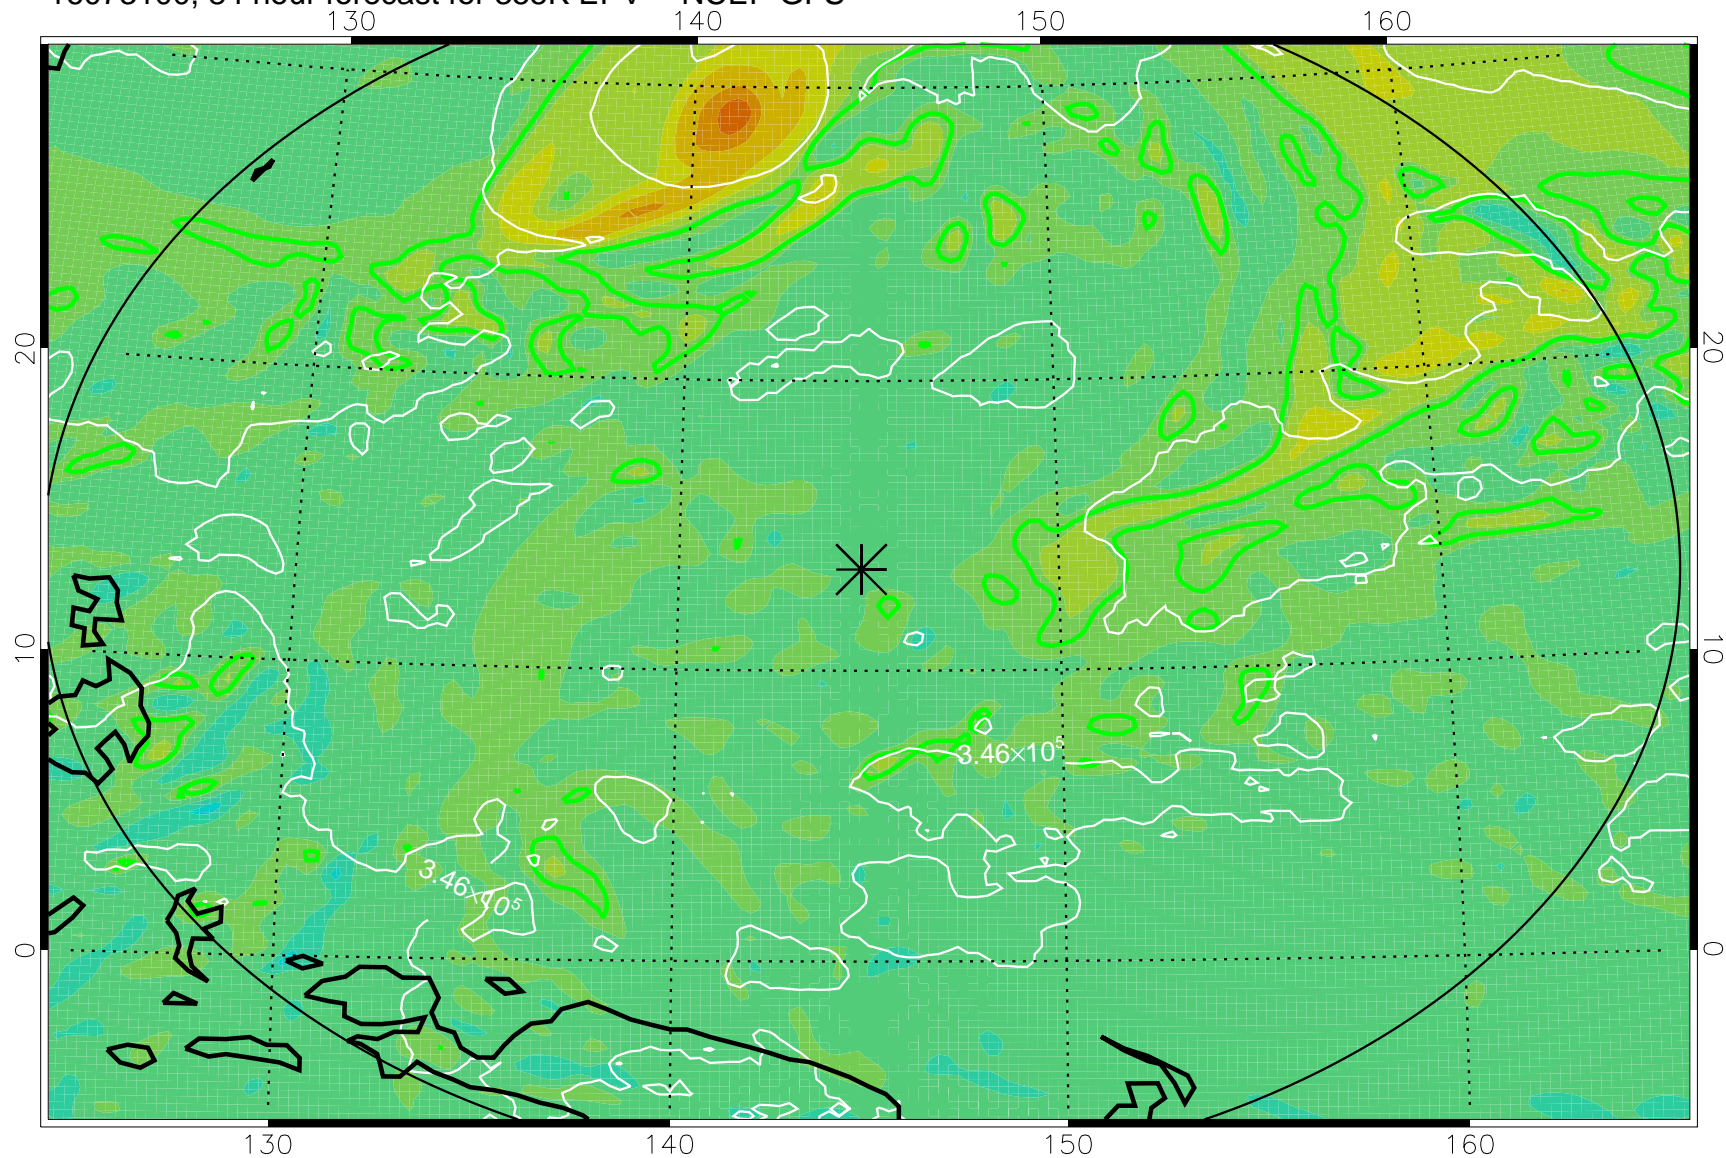

16073006, 66 hour forecast for 355K EPV -- NCEP GFS

355K Montgomery Streamfunction, white
EPV Tropopause (2 PVU) Position
Range ring of 2304 km

16073012, 72 hour forecast for 355K EPV -- NCEP GFS

355K Montgomery Streamfunction, white
EPV Tropopause (2 PVU) Position
Range ring of 2304 km

16073018, 78 hour forecast for 355K EPV -- NCEP GFS

355K Montgomery Streamfunction, white
EPV Tropopause (2 PVU) Position
Range ring of 2304 km

16073100, 84 hour forecast for 355K EPV -- NCEP GFS

355K Montgomery Streamfunction, white
EPV Tropopause (2 PVU) Position
Range ring of 2304 km

16073106, 90 hour forecast for 355K EPV -- NCEP GFS

355K Montgomery Streamfunction, white
EPV Tropopause (2 PVU) Position
Range ring of 2304 km

16073112, 96 hour forecast for 355K EPV -- NCEP GFS

355K Montgomery Streamfunction, white
EPV Tropopause (2 PVU) Position
Range ring of 2304 km

16073118, 102 hour forecast for 355K EPV -- NCEP GFS

355K Montgomery Streamfunction, white
EPV Tropopause (2 PVU) Position
Range ring of 2304 km

16080100, 108 hour forecast for 355K EPV -- NCEP GFS

355K Montgomery Streamfunction, white
EPV Tropopause (2 PVU) Position
Range ring of 2304 km