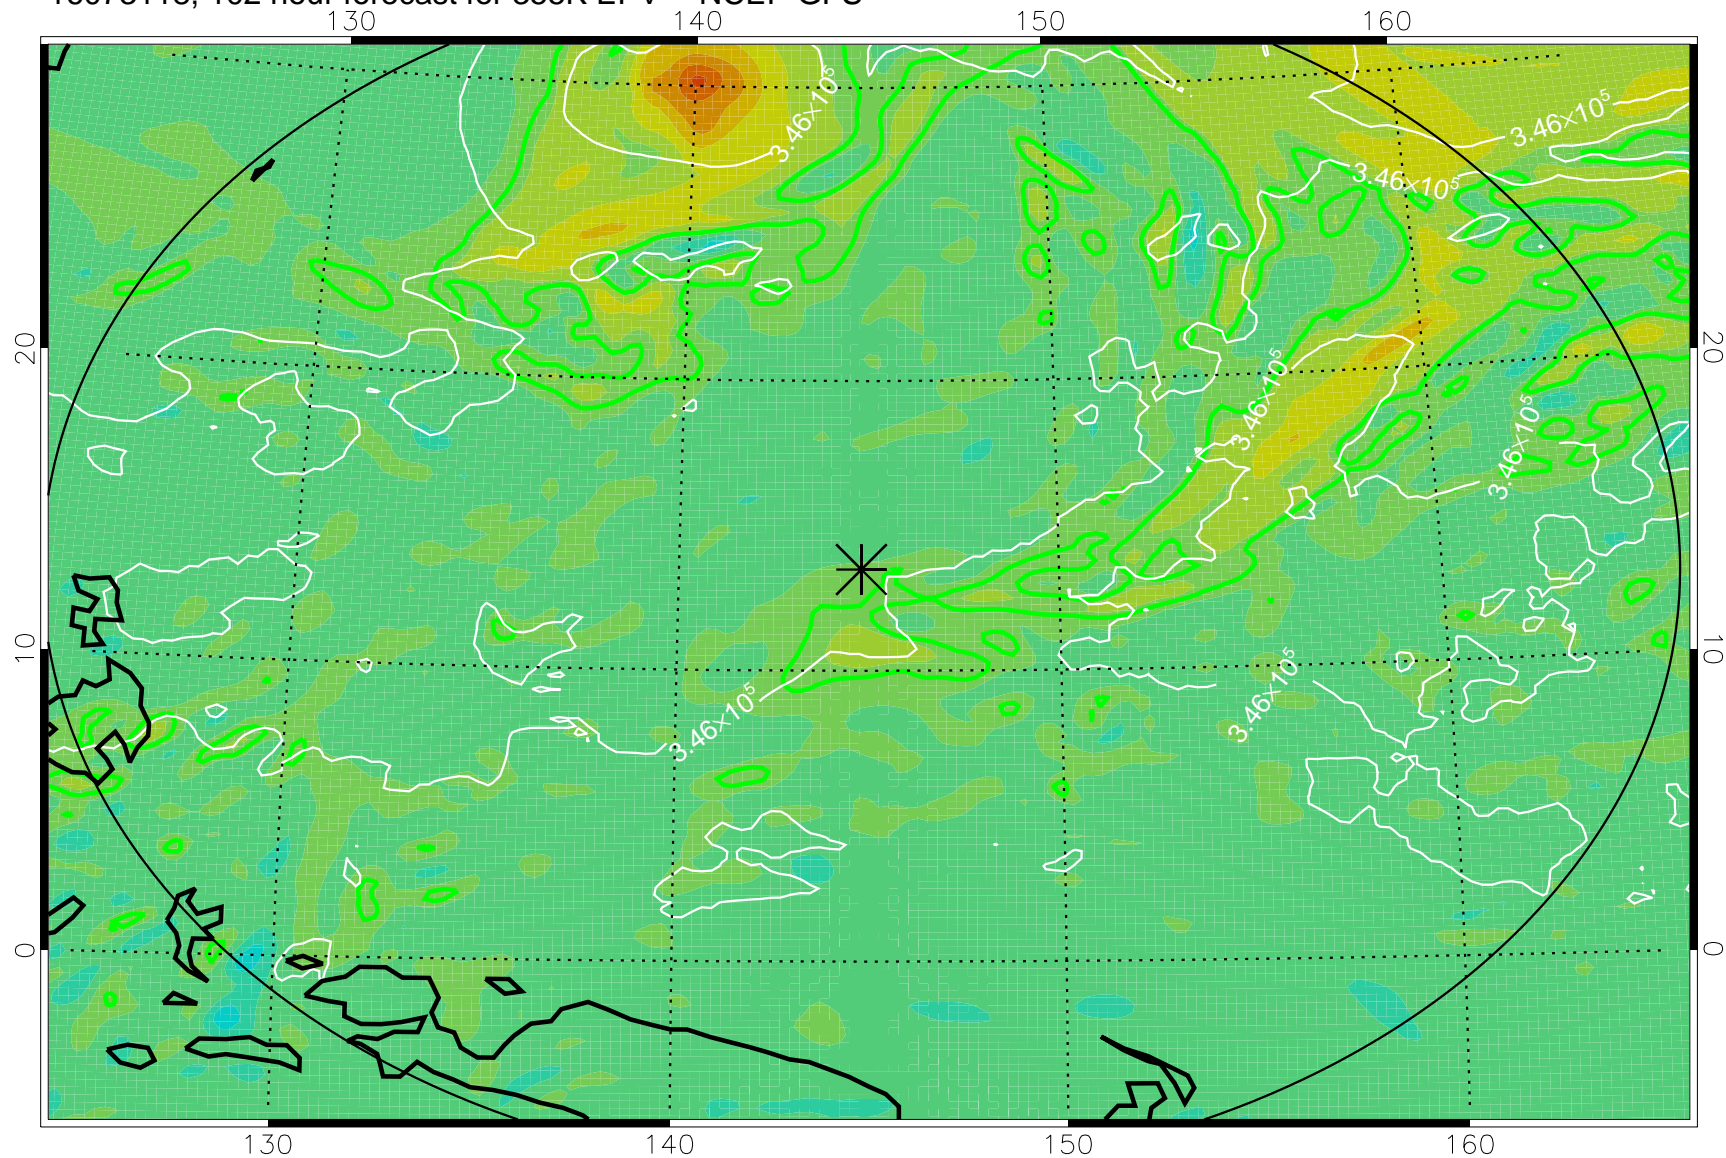

16073018, 78 hour forecast for 355K EPV -- NCEP GFS

355K Montgomery Streamfunction, white
EPV Tropopause (2 PVU) Position
Range ring of 2304 km

16073100, 84 hour forecast for 355K EPV -- NCEP GFS

355K Montgomery Streamfunction, white
EPV Tropopause (2 PVU) Position
Range ring of 2304 km

16073106, 90 hour forecast for 355K EPV -- NCEP GFS

355K Montgomery Streamfunction, white
EPV Tropopause (2 PVU) Position
Range ring of 2304 km

16073112, 96 hour forecast for 355K EPV -- NCEP GFS

355K Montgomery Streamfunction, white
EPV Tropopause (2 PVU) Position
Range ring of 2304 km

16073118, 102 hour forecast for 355K EPV -- NCEP GFS

355K Montgomery Streamfunction, white
EPV Tropopause (2 PVU) Position
Range ring of 2304 km

16080100, 108 hour forecast for 355K EPV -- NCEP GFS

355K Montgomery Streamfunction, white
EPV Tropopause (2 PVU) Position
Range ring of 2304 km

16080106, 114 hour forecast for 355K EPV -- NCEP GFS

355K Montgomery Streamfunction, white
EPV Tropopause (2 PVU) Position
Range ring of 2304 km

16080112, 120 hour forecast for 355K EPV -- NCEP GFS

355K Montgomery Streamfunction, white
EPV Tropopause (2 PVU) Position
Range ring of 2304 km