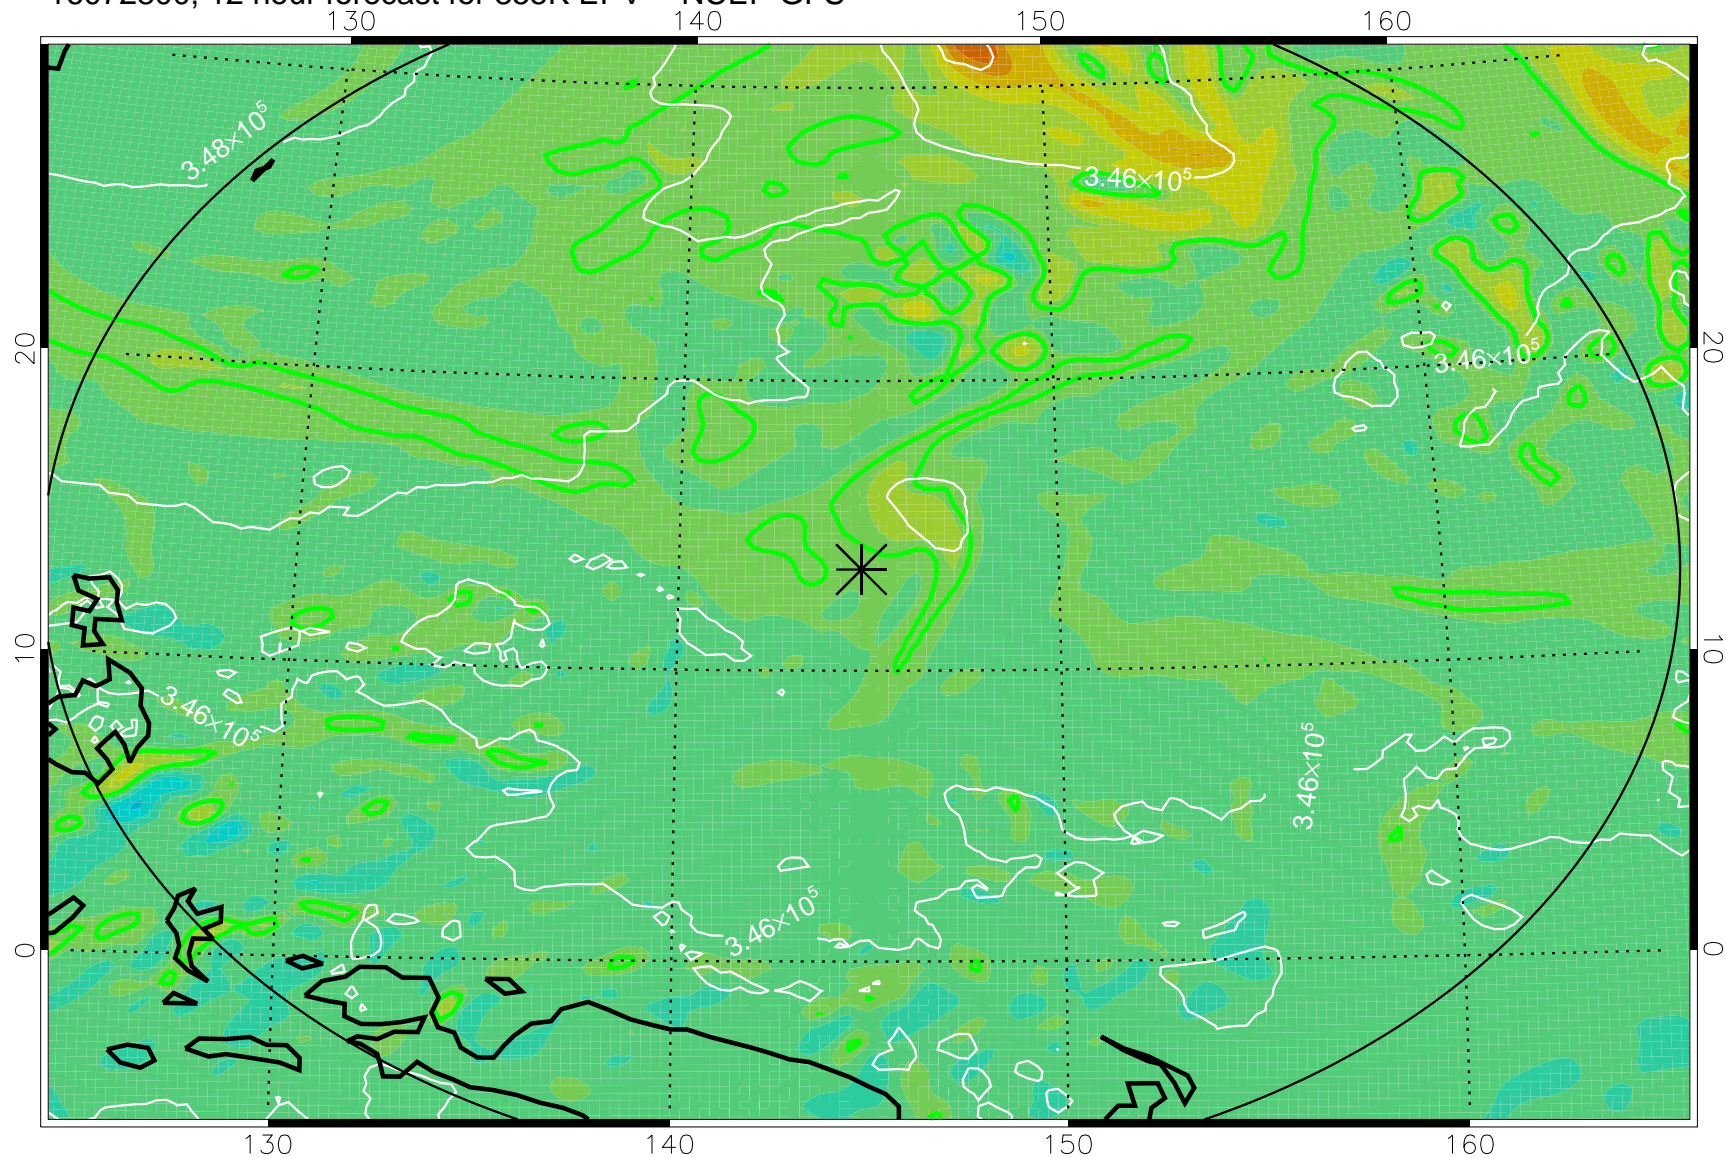

16072718, 6 hour forecast for 355K EPV -- NCEP GFS

355K Montgomery Streamfunction, white
EPV Tropopause (2 PVU) Position
Range ring of 2304 km

16072800, 12 hour forecast for 355K EPV -- NCEP GFS

355K Montgomery Streamfunction, white
EPV Tropopause (2 PVU) Position
Range ring of 2304 km

16072806, 18 hour forecast for 355K EPV -- NCEP GFS

355K Montgomery Streamfunction, white
EPV Tropopause (2 PVU) Position
Range ring of 2304 km

16072812, 24 hour forecast for 355K EPV -- NCEP GFS

355K Montgomery Streamfunction, white
EPV Tropopause (2 PVU) Position
Range ring of 2304 km

16072818, 30 hour forecast for 355K EPV -- NCEP GFS

355K Montgomery Streamfunction, white
EPV Tropopause (2 PVU) Position
Range ring of 2304 km

16072900, 36 hour forecast for 355K EPV -- NCEP GFS

355K Montgomery Streamfunction, white
EPV Tropopause (2 PVU) Position
Range ring of 2304 km

16073006, 66 hour forecast for 355K EPV -- NCEP GFS

355K Montgomery Streamfunction, white
EPV Tropopause (2 PVU) Position
Range ring of 2304 km

16073012, 72 hour forecast for 355K EPV -- NCEP GFS

355K Montgomery Streamfunction, white
EPV Tropopause (2 PVU) Position
Range ring of 2304 km