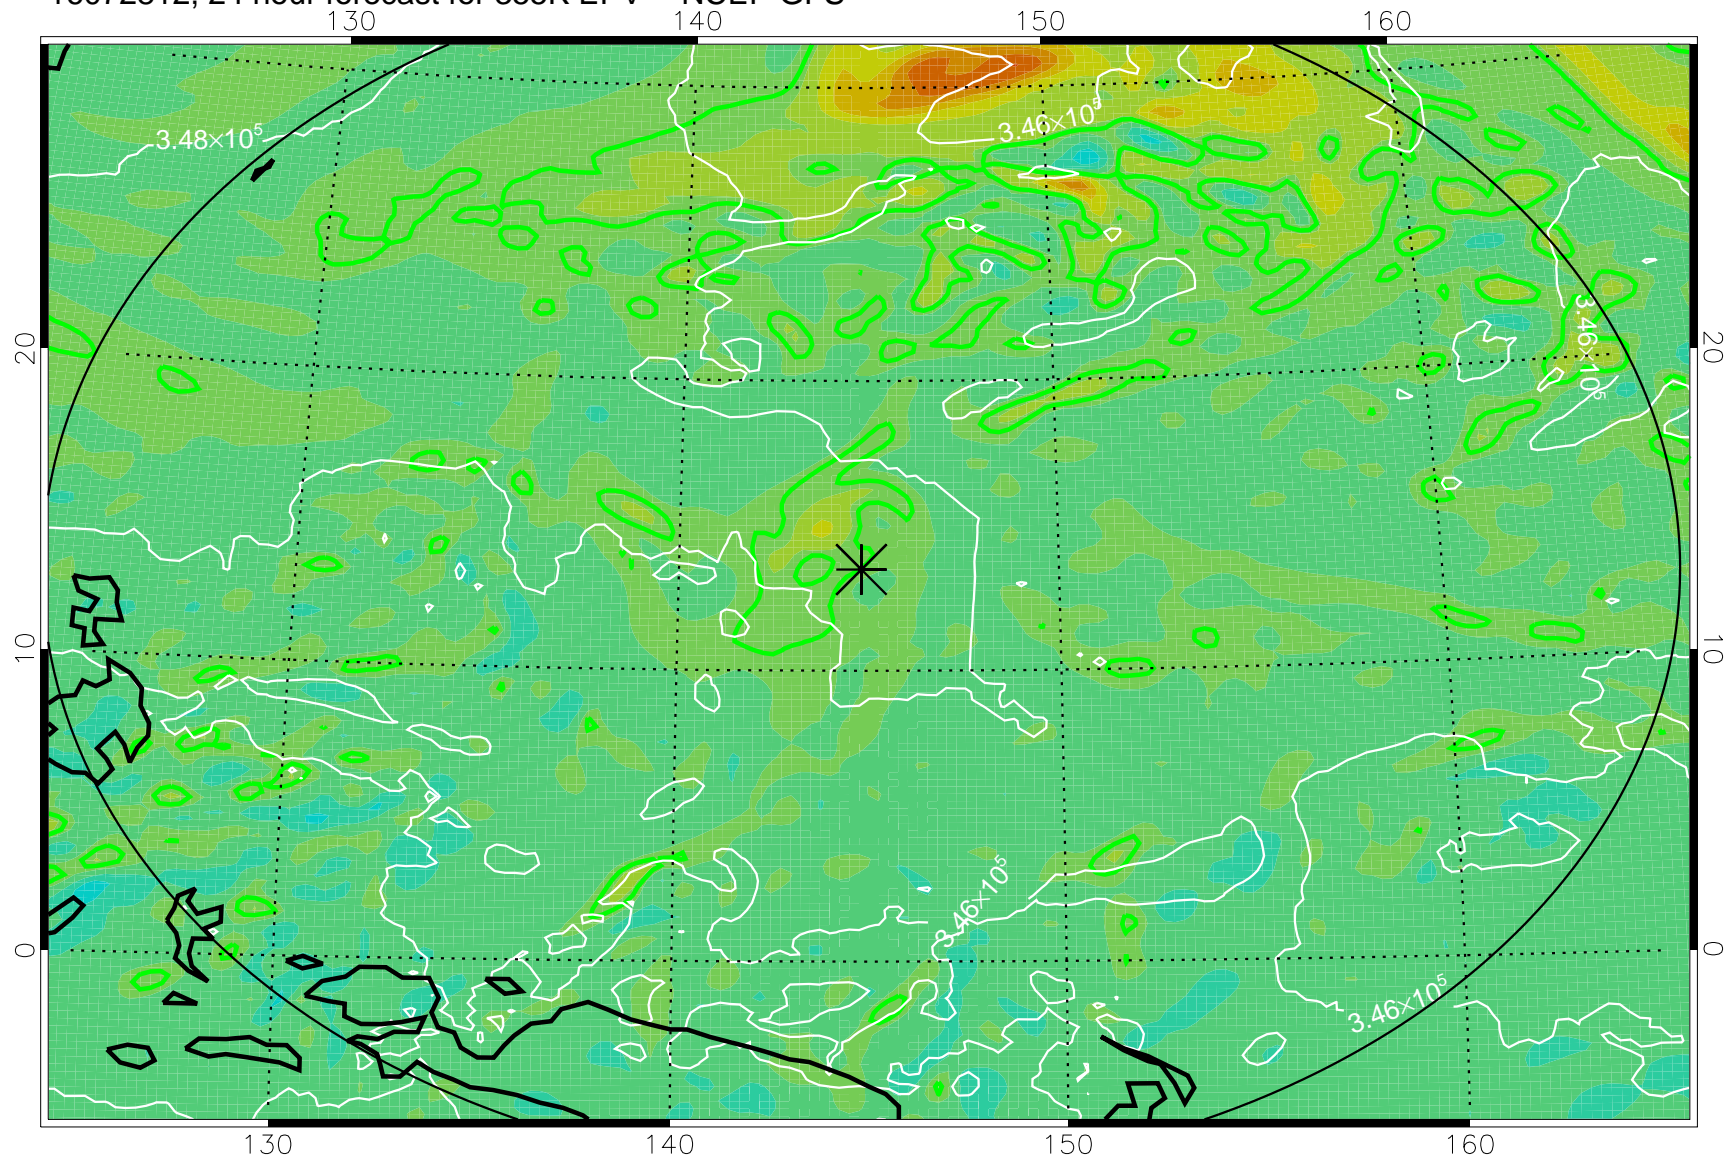

16072718, 6 hour forecast for 355K EPV -- NCEP GFS

355K Montgomery Streamfunction, white
EPV Tropopause (2 PVU) Position
Range ring of 2304 km

16072800, 12 hour forecast for 355K EPV -- NCEP GFS

355K Montgomery Streamfunction, white
EPV Tropopause (2 PVU) Position
Range ring of 2304 km

16072806, 18 hour forecast for 355K EPV -- NCEP GFS

355K Montgomery Streamfunction, white
EPV Tropopause (2 PVU) Position
Range ring of 2304 km

16072812, 24 hour forecast for 355K EPV -- NCEP GFS

355K Montgomery Streamfunction, white
EPV Tropopause (2 PVU) Position
Range ring of 2304 km

16072818, 30 hour forecast for 355K EPV -- NCEP GFS

355K Montgomery Streamfunction, white
EPV Tropopause (2 PVU) Position
Range ring of 2304 km

16072900, 36 hour forecast for 355K EPV -- NCEP GFS

355K Montgomery Streamfunction, white
EPV Tropopause (2 PVU) Position
Range ring of 2304 km

16073006, 66 hour forecast for 355K EPV -- NCEP GFS

355K Montgomery Streamfunction, white
EPV Tropopause (2 PVU) Position
Range ring of 2304 km

16073012, 72 hour forecast for 355K EPV -- NCEP GFS

355K Montgomery Streamfunction, white
EPV Tropopause (2 PVU) Position
Range ring of 2304 km