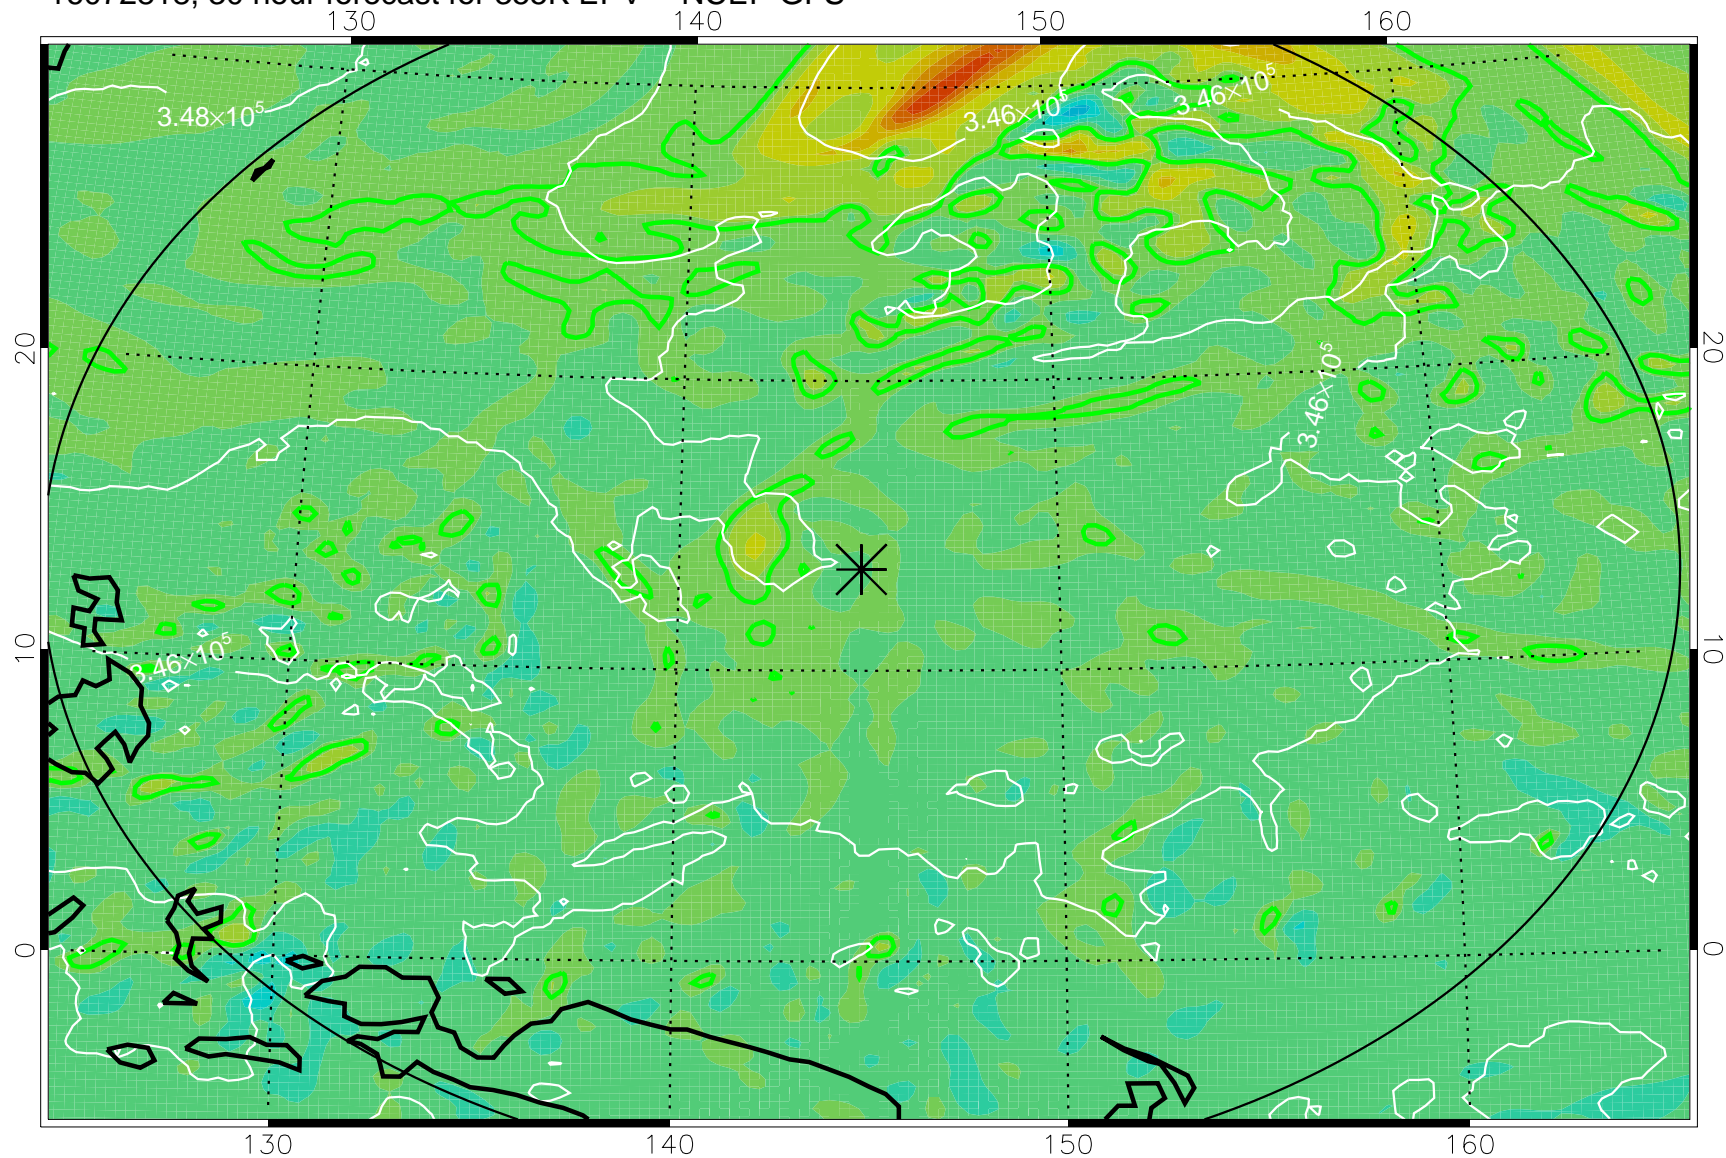

16072806, 18 hour forecast for 355K EPV -- NCEP GFS

355K Montgomery Streamfunction, white
EPV Tropopause (2 PVU) Position
Range ring of 2304 km

16072812, 24 hour forecast for 355K EPV -- NCEP GFS

355K Montgomery Streamfunction, white
EPV Tropopause (2 PVU) Position
Range ring of 2304 km

16072818, 30 hour forecast for 355K EPV -- NCEP GFS

355K Montgomery Streamfunction, white
EPV Tropopause (2 PVU) Position
Range ring of 2304 km

16072900, 36 hour forecast for 355K EPV -- NCEP GFS

355K Montgomery Streamfunction, white
EPV Tropopause (2 PVU) Position
Range ring of 2304 km

16072906, 42 hour forecast for 355K EPV -- NCEP GFS

355K Montgomery Streamfunction, white
EPV Tropopause (2 PVU) Position
Range ring of 2304 km

16072912, 48 hour forecast for 355K EPV -- NCEP GFS

355K Montgomery Streamfunction, white
EPV Tropopause (2 PVU) Position
Range ring of 2304 km

16073006, 66 hour forecast for 355K EPV -- NCEP GFS

355K Montgomery Streamfunction, white
EPV Tropopause (2 PVU) Position
Range ring of 2304 km

16073012, 72 hour forecast for 355K EPV -- NCEP GFS

355K Montgomery Streamfunction, white
EPV Tropopause (2 PVU) Position
Range ring of 2304 km