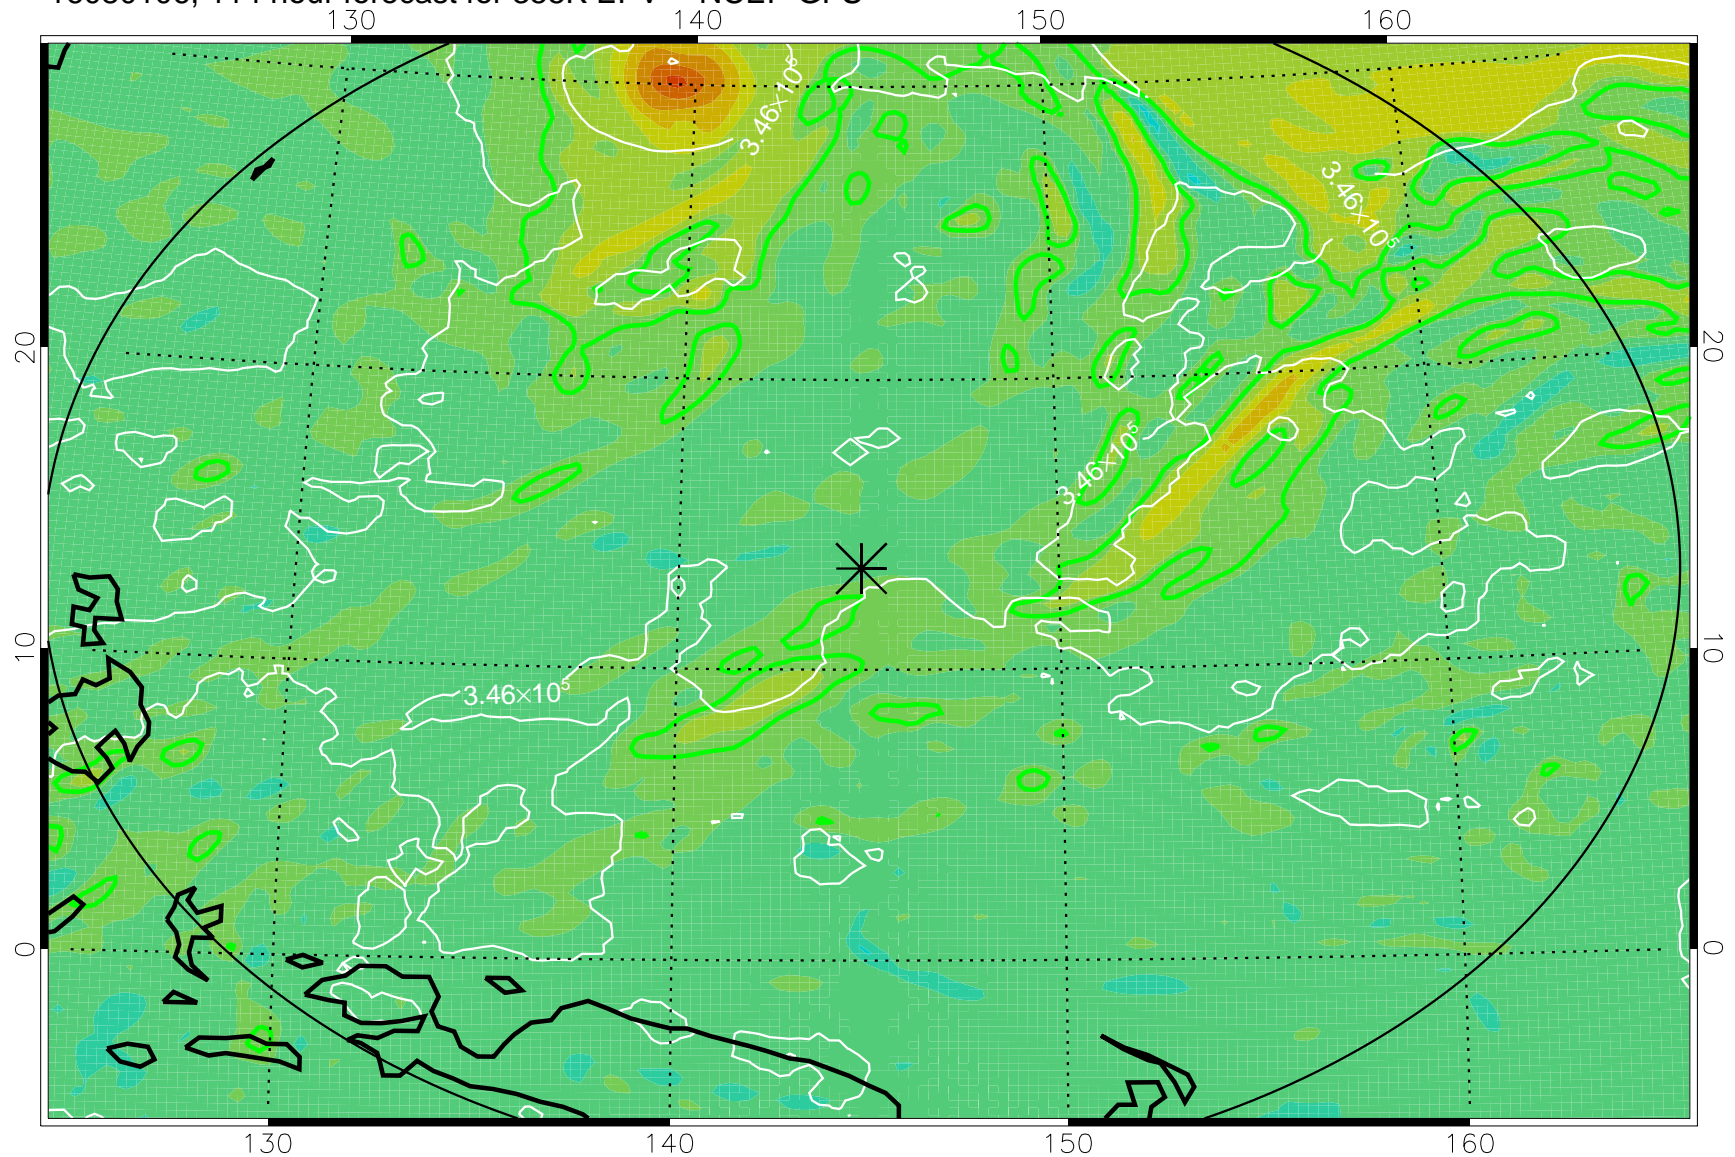

16073018, 78 hour forecast for 355K EPV -- NCEP GFS

355K Montgomery Streamfunction, white
EPV Tropopause (2 PVU) Position
Range ring of 2304 km

16073100, 84 hour forecast for 355K EPV -- NCEP GFS

355K Montgomery Streamfunction, white
EPV Tropopause (2 PVU) Position
Range ring of 2304 km

16073106, 90 hour forecast for 355K EPV -- NCEP GFS

355K Montgomery Streamfunction, white
EPV Tropopause (2 PVU) Position
Range ring of 2304 km

16073112, 96 hour forecast for 355K EPV -- NCEP GFS

355K Montgomery Streamfunction, white
EPV Tropopause (2 PVU) Position
Range ring of 2304 km

16073118, 102 hour forecast for 355K EPV -- NCEP GFS

355K Montgomery Streamfunction, white
EPV Tropopause (2 PVU) Position
Range ring of 2304 km

16080100, 108 hour forecast for 355K EPV -- NCEP GFS

355K Montgomery Streamfunction, white
EPV Tropopause (2 PVU) Position
Range ring of 2304 km

16080106, 114 hour forecast for 355K EPV -- NCEP GFS

355K Montgomery Streamfunction, white
EPV Tropopause (2 PVU) Position
Range ring of 2304 km

16080112, 120 hour forecast for 355K EPV -- NCEP GFS

355K Montgomery Streamfunction, white
EPV Tropopause (2 PVU) Position
Range ring of 2304 km