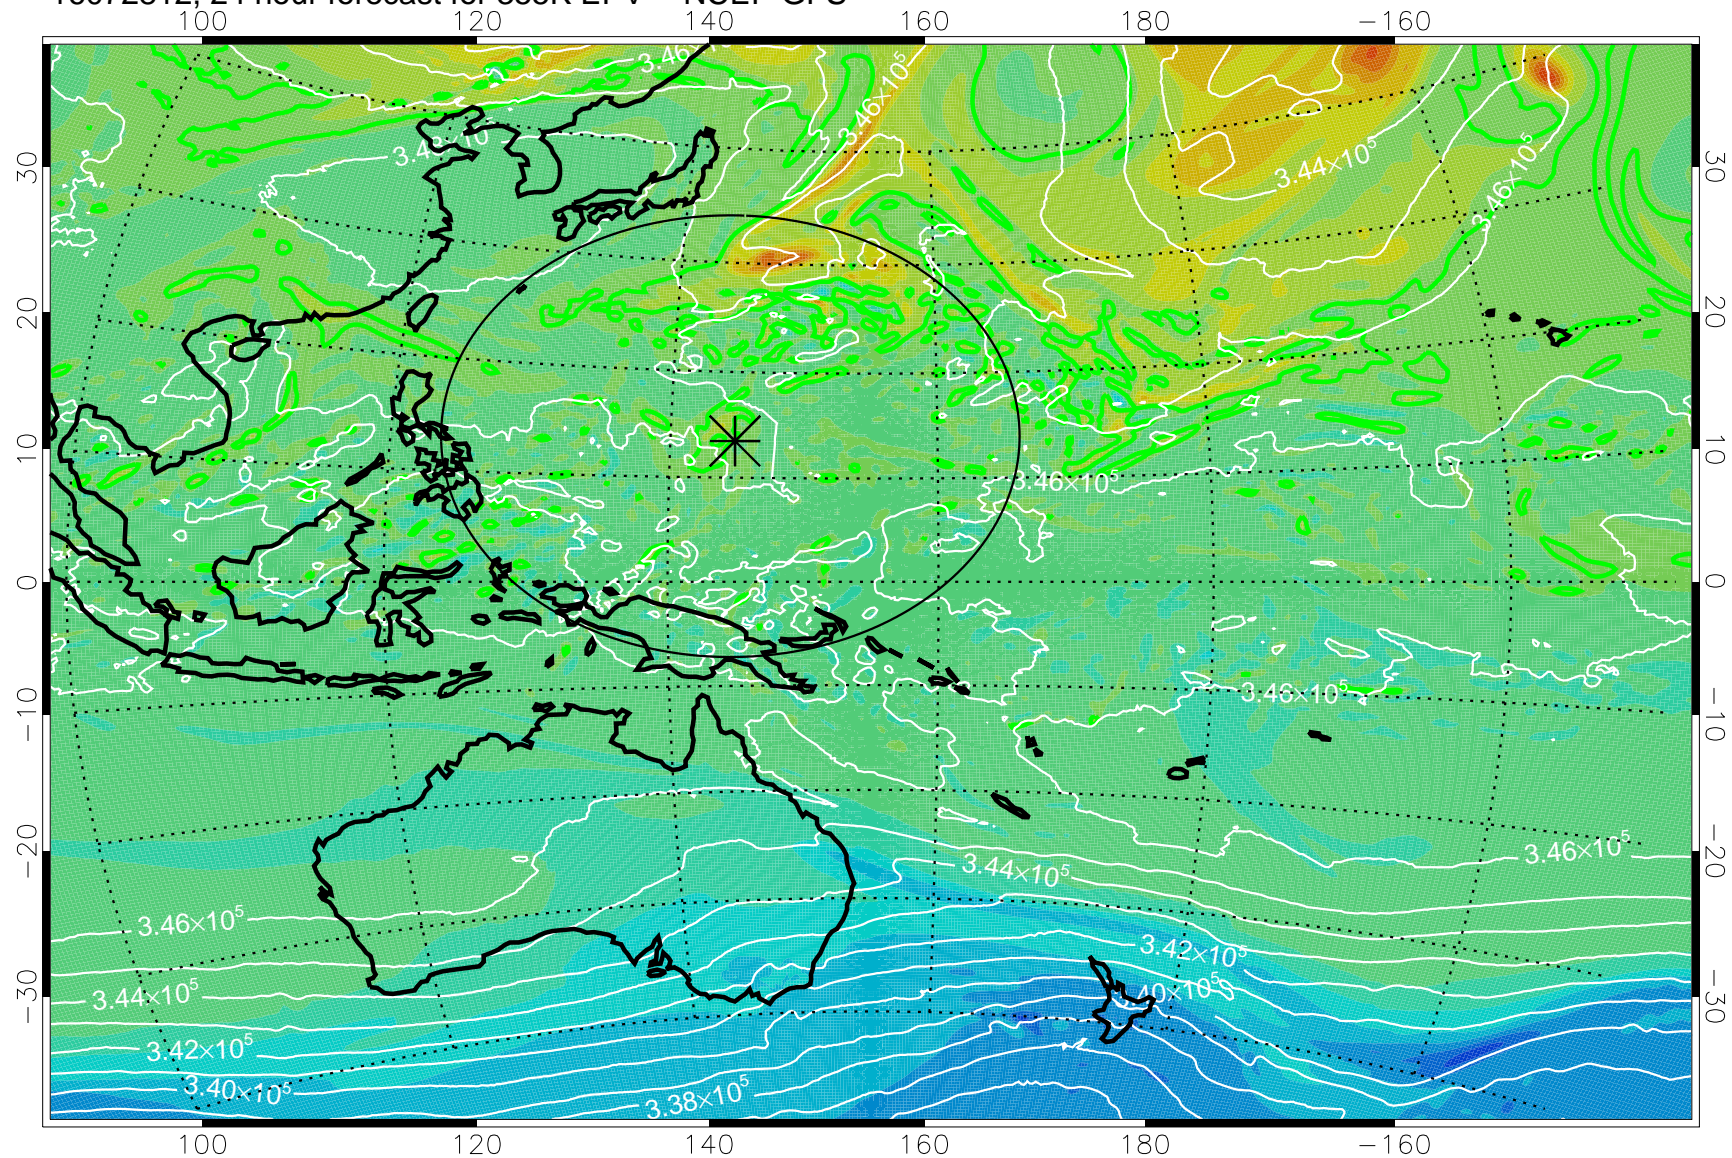

16072718, 6 hour forecast for 355K EPV -- NCEP GFS

355K Montgomery Streamfunction, white  
EPV Tropopause (2 PVU) Position  
Range ring of 2304 km

16072800, 12 hour forecast for 355K EPV -- NCEP GFS

355K Montgomery Streamfunction, white  
EPV Tropopause (2 PVU) Position  
Range ring of 2304 km

16072806, 18 hour forecast for 355K EPV -- NCEP GFS

355K Montgomery Streamfunction, white  
EPV Tropopause (2 PVU) Position  
Range ring of 2304 km

16072812, 24 hour forecast for 355K EPV -- NCEP GFS

355K Montgomery Streamfunction, white  
EPV Tropopause (2 PVU) Position  
Range ring of 2304 km

16072818, 30 hour forecast for 355K EPV -- NCEP GFS

355K Montgomery Streamfunction, white  
EPV Tropopause (2 PVU) Position  
Range ring of 2304 km

16072900, 36 hour forecast for 355K EPV -- NCEP GFS

355K Montgomery Streamfunction, white  
EPV Tropopause (2 PVU) Position  
Range ring of 2304 km

16072918, 54 hour forecast for 355K EPV -- NCEP GFS

355K Montgomery Streamfunction, white  
EPV Tropopause (2 PVU) Position  
Range ring of 2304 km

16073000, 60 hour forecast for 355K EPV -- NCEP GFS

355K Montgomery Streamfunction, white  
EPV Tropopause (2 PVU) Position  
Range ring of 2304 km