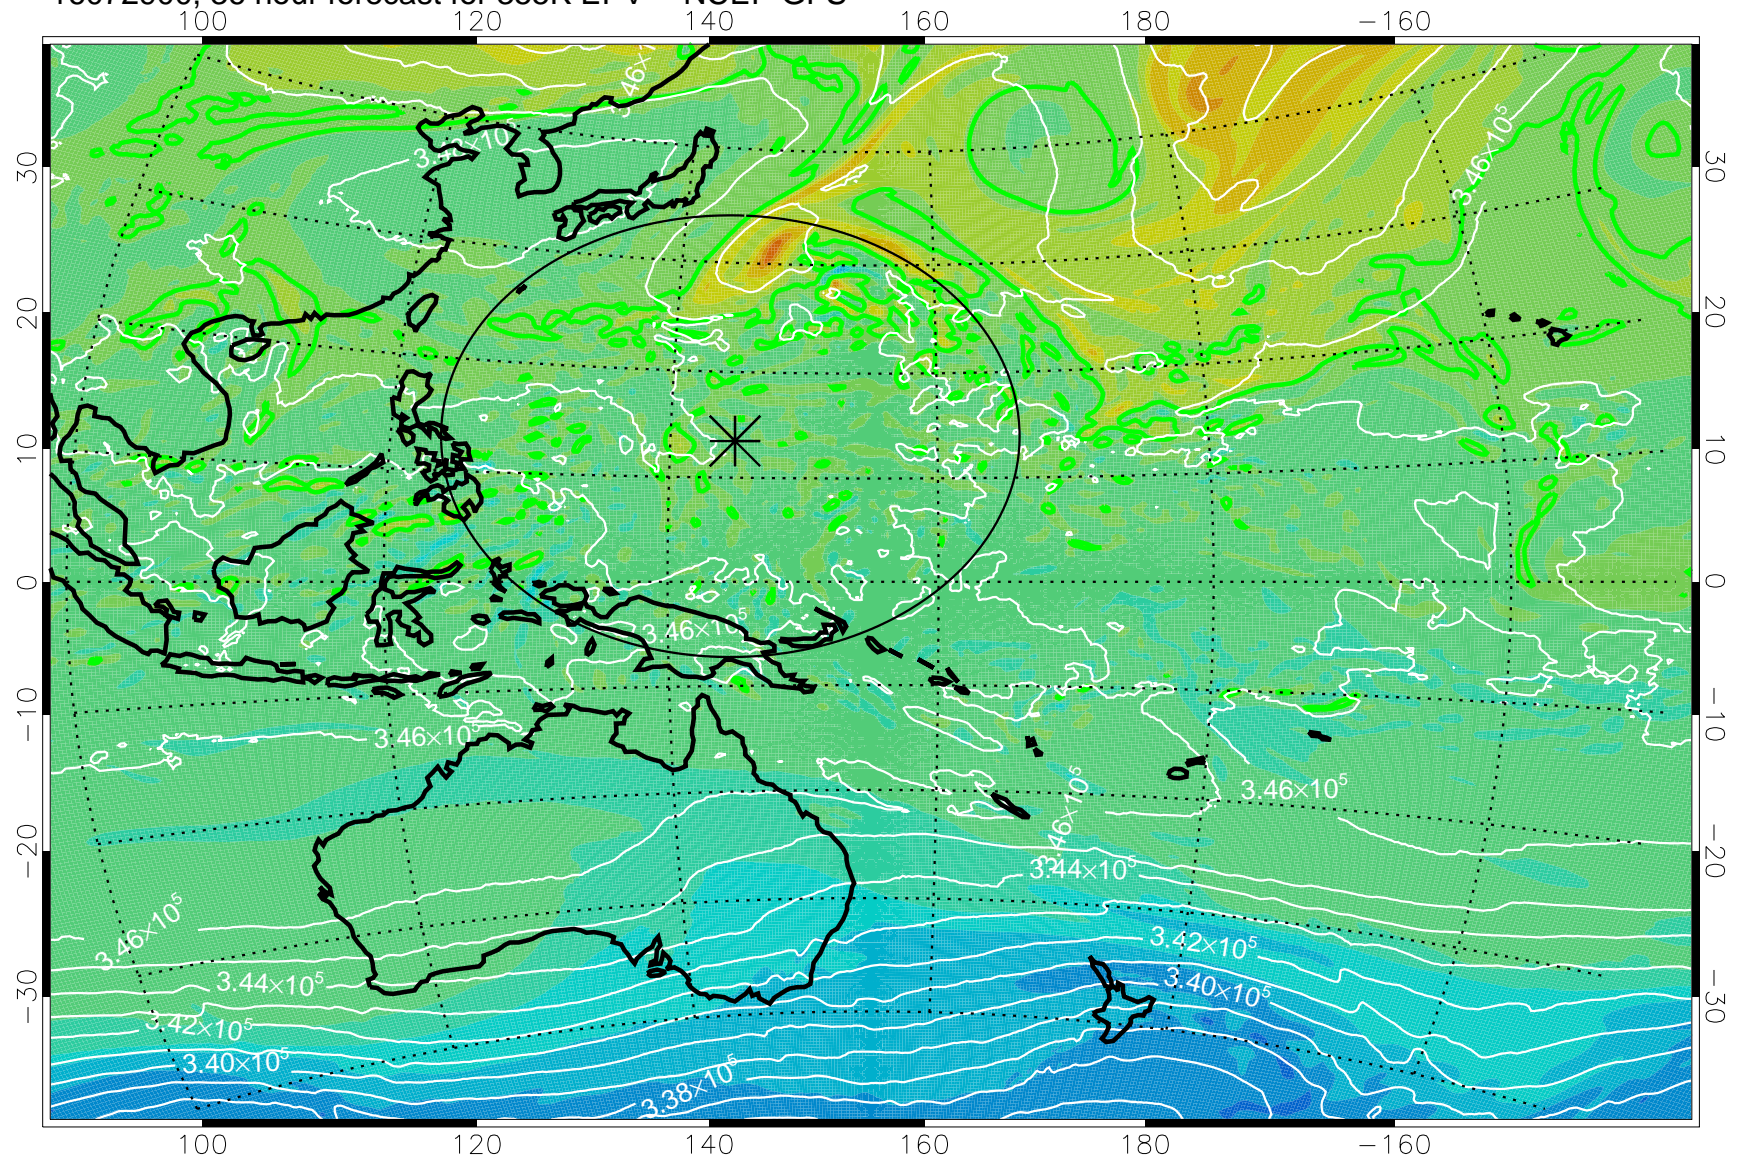

16072806, 18 hour forecast for 355K EPV -- NCEP GFS

355K Montgomery Streamfunction, white  
EPV Tropopause (2 PVU) Position  
Range ring of 2304 km

16072812, 24 hour forecast for 355K EPV -- NCEP GFS

355K Montgomery Streamfunction, white  
EPV Tropopause (2 PVU) Position  
Range ring of 2304 km

16072818, 30 hour forecast for 355K EPV -- NCEP GFS

355K Montgomery Streamfunction, white  
EPV Tropopause (2 PVU) Position  
Range ring of 2304 km

16072900, 36 hour forecast for 355K EPV -- NCEP GFS

355K Montgomery Streamfunction, white  
EPV Tropopause (2 PVU) Position  
Range ring of 2304 km

16072906, 42 hour forecast for 355K EPV -- NCEP GFS

355K Montgomery Streamfunction, white  
EPV Tropopause (2 PVU) Position  
Range ring of 2304 km

16072912, 48 hour forecast for 355K EPV -- NCEP GFS

355K Montgomery Streamfunction, white  
EPV Tropopause (2 PVU) Position  
Range ring of 2304 km

16072918, 54 hour forecast for 355K EPV -- NCEP GFS

355K Montgomery Streamfunction, white  
EPV Tropopause (2 PVU) Position  
Range ring of 2304 km

16073000, 60 hour forecast for 355K EPV -- NCEP GFS

355K Montgomery Streamfunction, white  
EPV Tropopause (2 PVU) Position  
Range ring of 2304 km