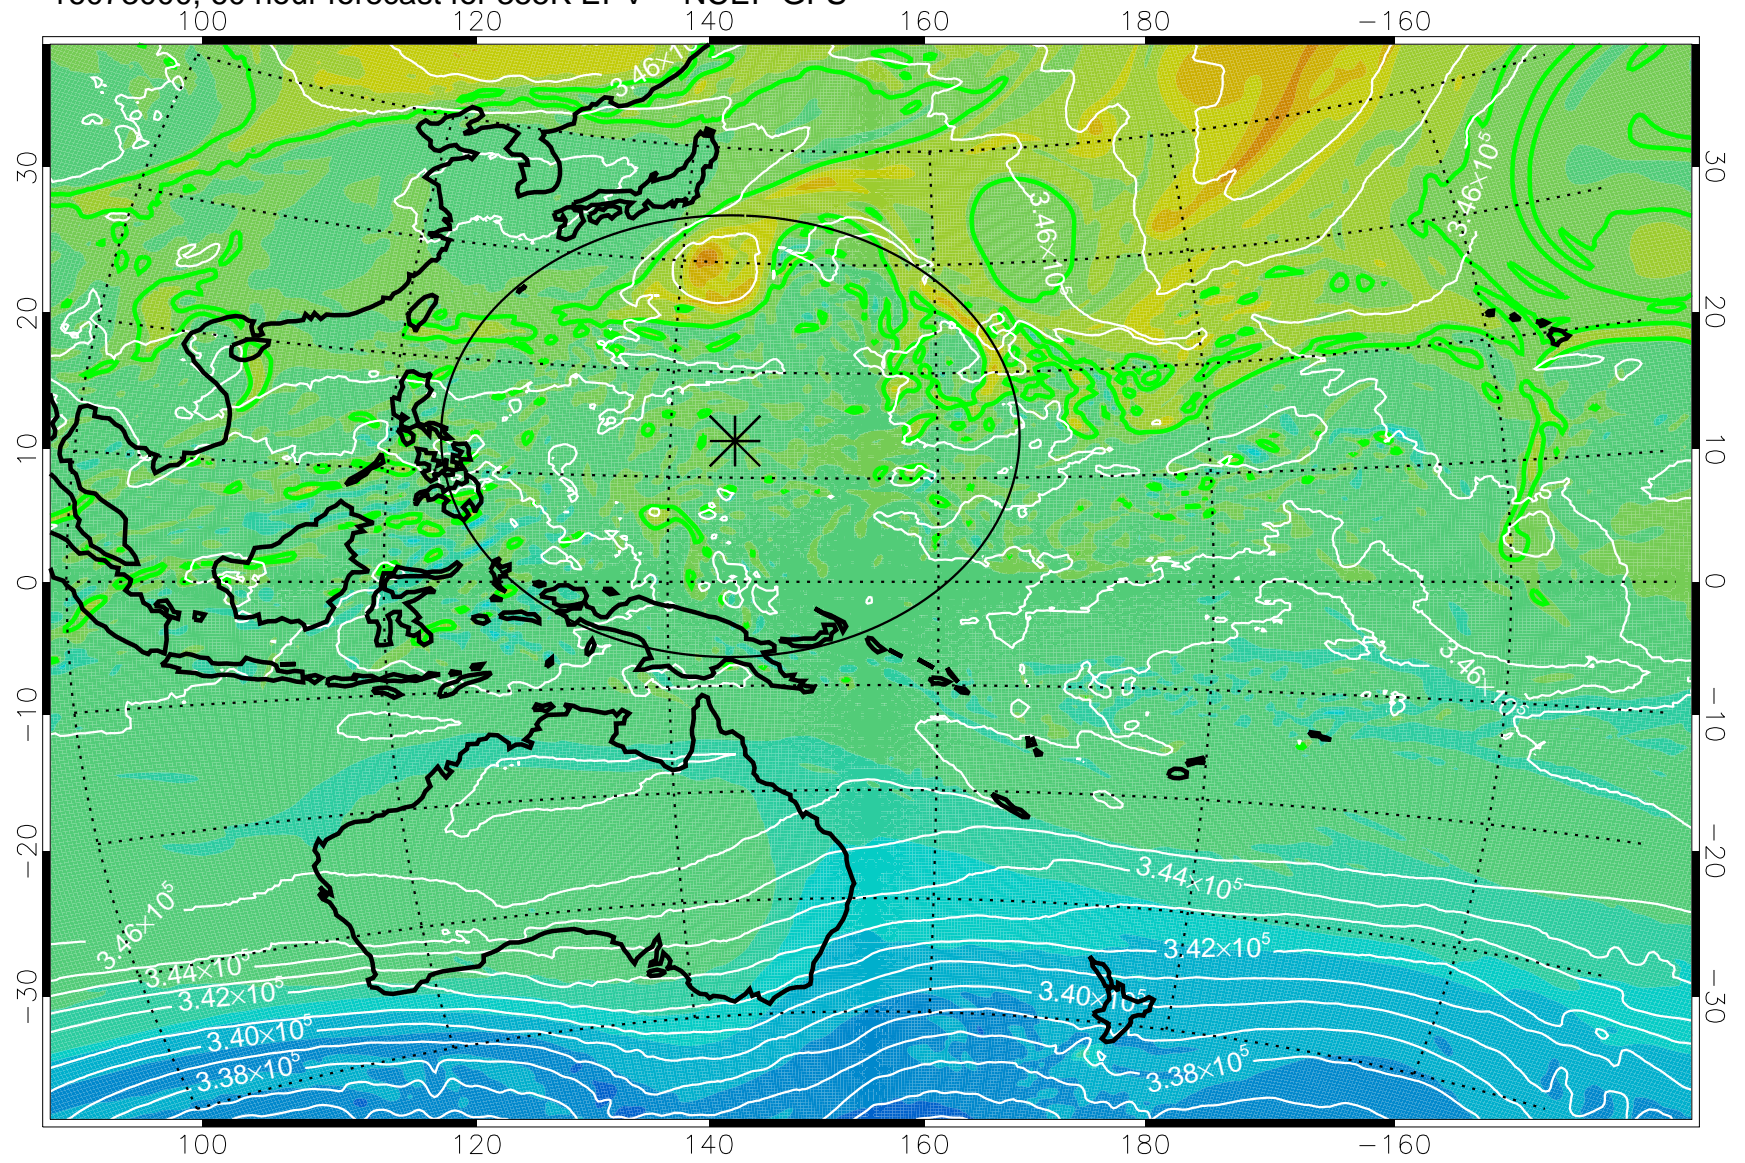

16072818, 30 hour forecast for 355K EPV -- NCEP GFS

355K Montgomery Streamfunction, white  
EPV Tropopause (2 PVU) Position  
Range ring of 2304 km

16072900, 36 hour forecast for 355K EPV -- NCEP GFS

355K Montgomery Streamfunction, white  
EPV Tropopause (2 PVU) Position  
Range ring of 2304 km

16072906, 42 hour forecast for 355K EPV -- NCEP GFS

355K Montgomery Streamfunction, white  
EPV Tropopause (2 PVU) Position  
Range ring of 2304 km

16072912, 48 hour forecast for 355K EPV -- NCEP GFS

355K Montgomery Streamfunction, white  
EPV Tropopause (2 PVU) Position  
Range ring of 2304 km

16072918, 54 hour forecast for 355K EPV -- NCEP GFS

355K Montgomery Streamfunction, white  
EPV Tropopause (2 PVU) Position  
Range ring of 2304 km

16073000, 60 hour forecast for 355K EPV -- NCEP GFS

355K Montgomery Streamfunction, white  
EPV Tropopause (2 PVU) Position  
Range ring of 2304 km

16073006, 66 hour forecast for 355K EPV -- NCEP GFS

355K Montgomery Streamfunction, white  
EPV Tropopause (2 PVU) Position  
Range ring of 2304 km

16073012, 72 hour forecast for 355K EPV -- NCEP GFS

355K Montgomery Streamfunction, white  
EPV Tropopause (2 PVU) Position  
Range ring of 2304 km