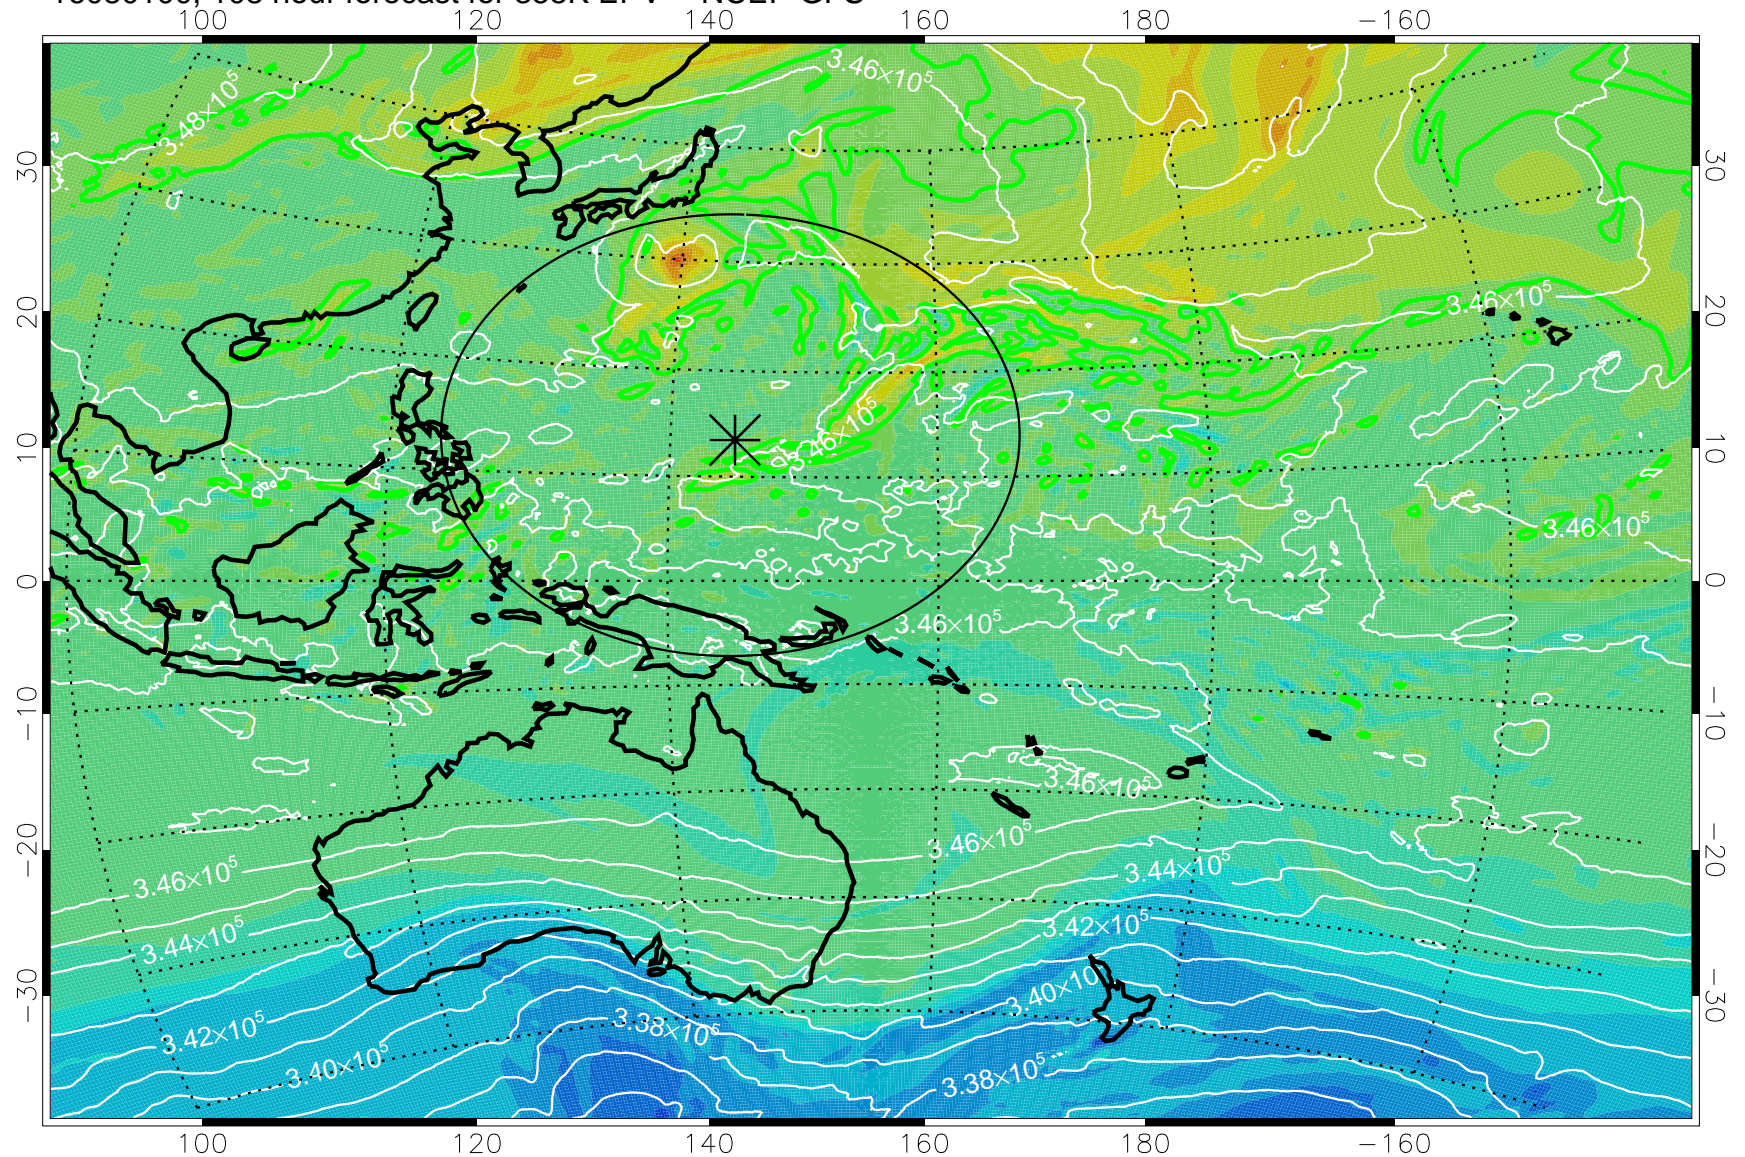

16073018, 78 hour forecast for 355K EPV -- NCEP GFS

355K Montgomery Streamfunction, white  
EPV Tropopause (2 PVU) Position  
Range ring of 2304 km

16073100, 84 hour forecast for 355K EPV -- NCEP GFS

355K Montgomery Streamfunction, white  
EPV Tropopause (2 PVU) Position  
Range ring of 2304 km

16073106, 90 hour forecast for 355K EPV -- NCEP GFS

355K Montgomery Streamfunction, white  
EPV Tropopause (2 PVU) Position  
Range ring of 2304 km

16073112, 96 hour forecast for 355K EPV -- NCEP GFS

355K Montgomery Streamfunction, white  
EPV Tropopause (2 PVU) Position  
Range ring of 2304 km

16073118, 102 hour forecast for 355K EPV -- NCEP GFS

355K Montgomery Streamfunction, white  
EPV Tropopause (2 PVU) Position  
Range ring of 2304 km

16080100, 108 hour forecast for 355K EPV -- NCEP GFS

355K Montgomery Streamfunction, white  
EPV Tropopause (2 PVU) Position  
Range ring of 2304 km

16080106, 114 hour forecast for 355K EPV -- NCEP GFS

355K Montgomery Streamfunction, white  
EPV Tropopause (2 PVU) Position  
Range ring of 2304 km

16080112, 120 hour forecast for 355K EPV -- NCEP GFS

355K Montgomery Streamfunction, white  
EPV Tropopause (2 PVU) Position  
Range ring of 2304 km