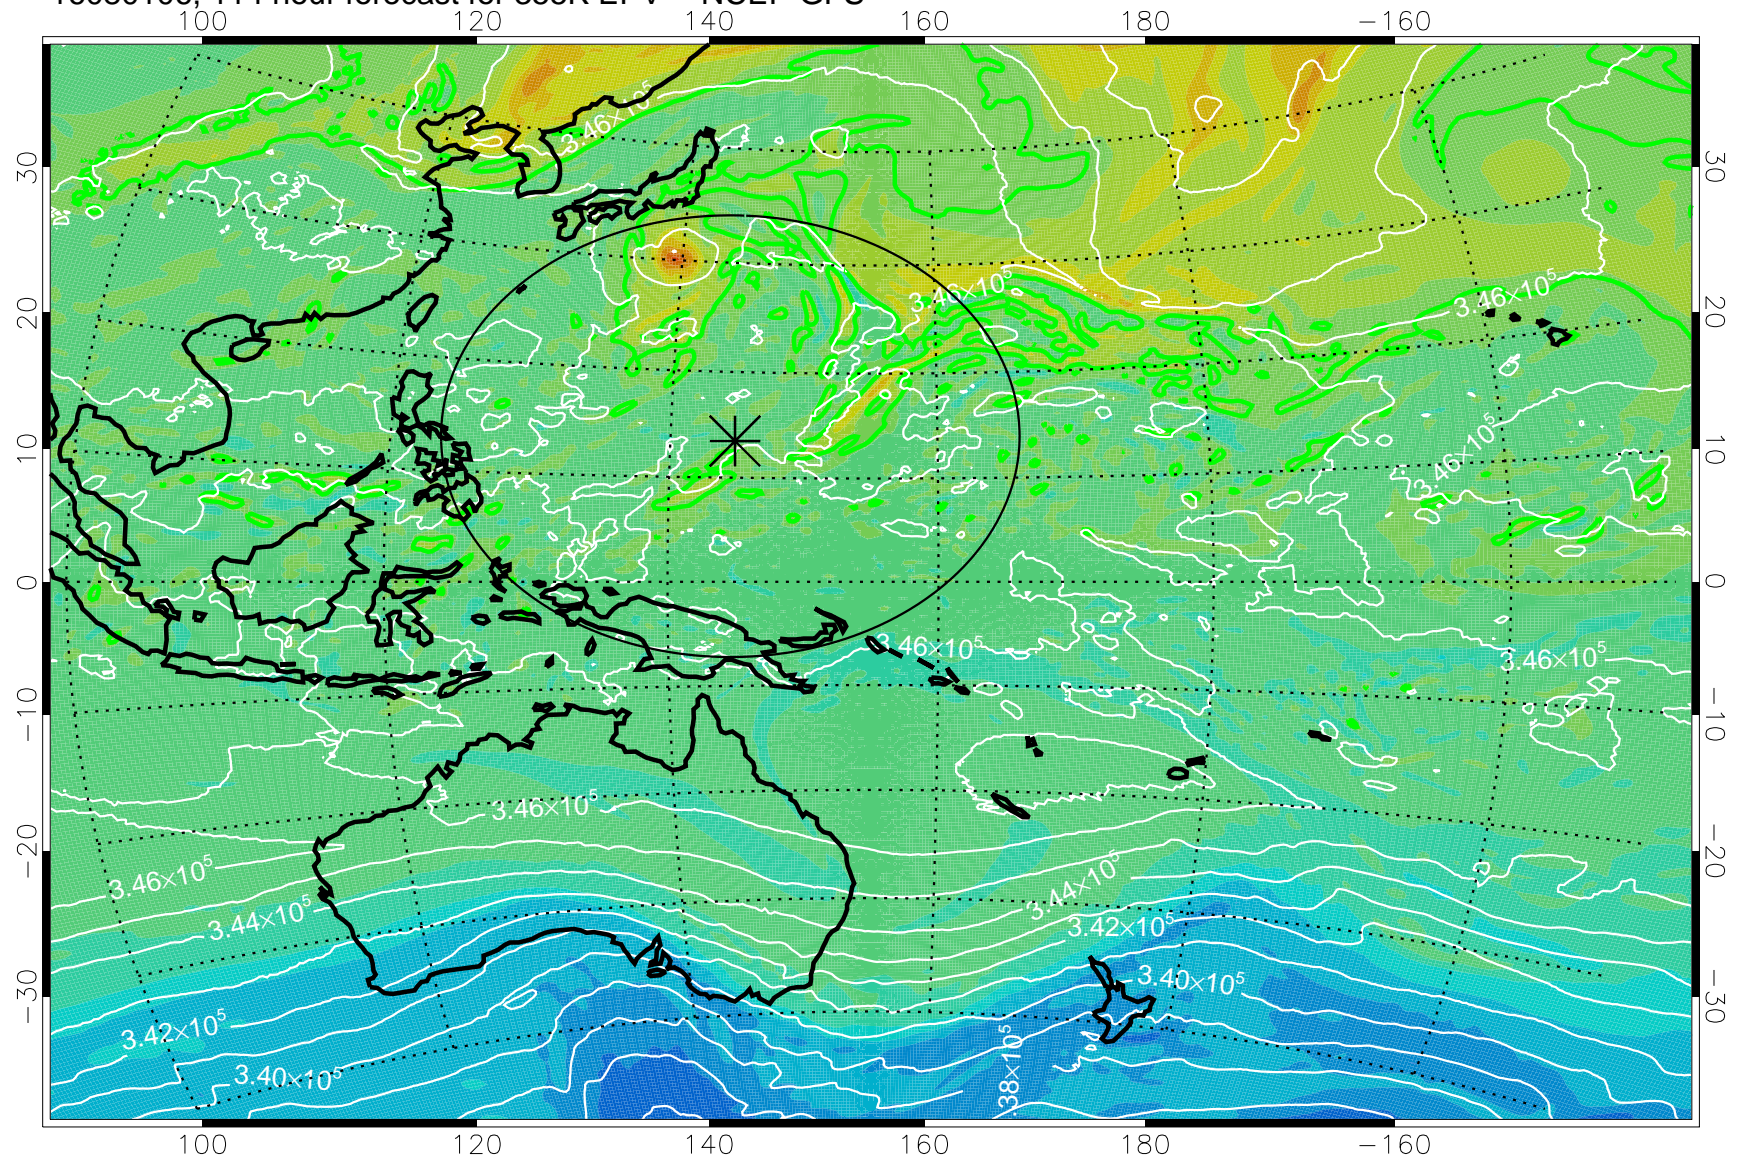

16073018, 78 hour forecast for 355K EPV -- NCEP GFS

355K Montgomery Streamfunction, white  
EPV Tropopause (2 PVU) Position  
Range ring of 2304 km

16073100, 84 hour forecast for 355K EPV -- NCEP GFS

355K Montgomery Streamfunction, white  
EPV Tropopause (2 PVU) Position  
Range ring of 2304 km

16073106, 90 hour forecast for 355K EPV -- NCEP GFS

355K Montgomery Streamfunction, white  
EPV Tropopause (2 PVU) Position  
Range ring of 2304 km

16073112, 96 hour forecast for 355K EPV -- NCEP GFS

355K Montgomery Streamfunction, white  
EPV Tropopause (2 PVU) Position  
Range ring of 2304 km

16073118, 102 hour forecast for 355K EPV -- NCEP GFS

355K Montgomery Streamfunction, white  
EPV Tropopause (2 PVU) Position  
Range ring of 2304 km

16080100, 108 hour forecast for 355K EPV -- NCEP GFS

355K Montgomery Streamfunction, white  
EPV Tropopause (2 PVU) Position  
Range ring of 2304 km

16080106, 114 hour forecast for 355K EPV -- NCEP GFS

355K Montgomery Streamfunction, white  
EPV Tropopause (2 PVU) Position  
Range ring of 2304 km

16080112, 120 hour forecast for 355K EPV -- NCEP GFS

355K Montgomery Streamfunction, white  
EPV Tropopause (2 PVU) Position  
Range ring of 2304 km