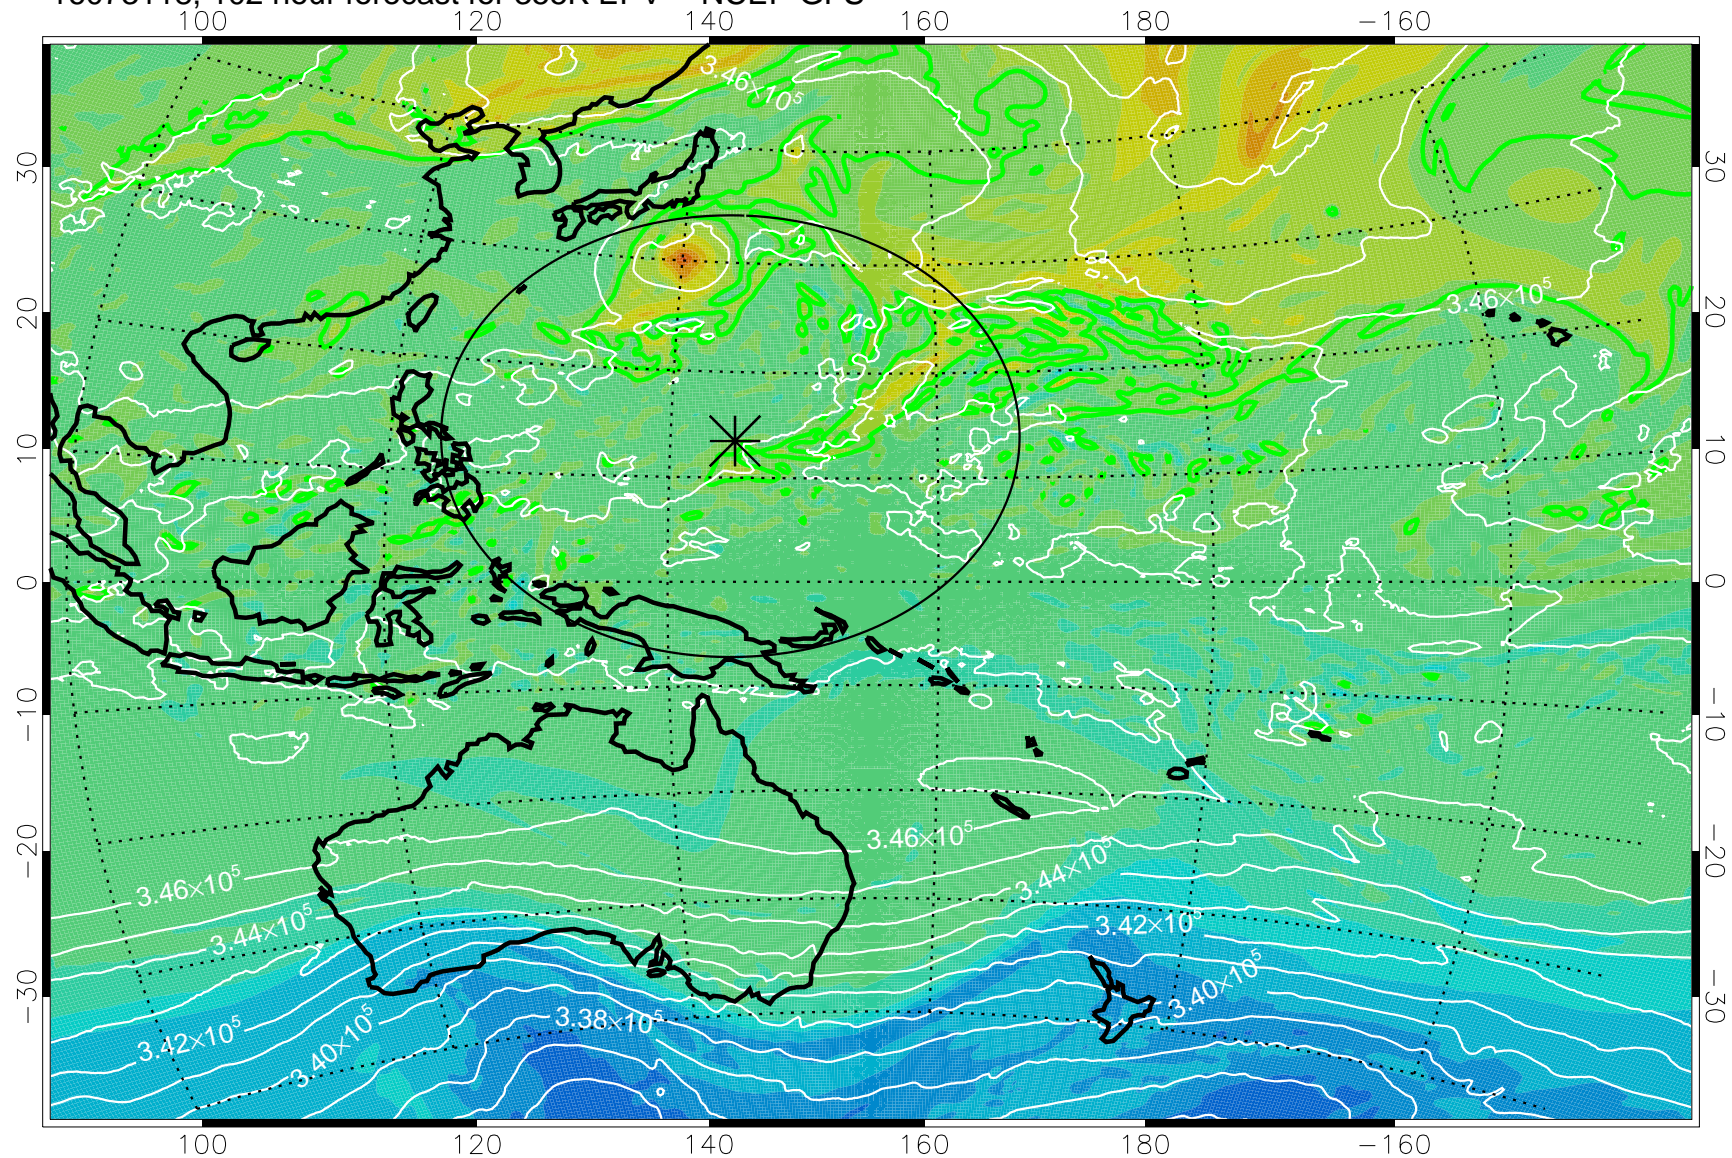

16073018, 78 hour forecast for 355K EPV -- NCEP GFS

355K Montgomery Streamfunction, white  
EPV Tropopause (2 PVU) Position  
Range ring of 2304 km

16073100, 84 hour forecast for 355K EPV -- NCEP GFS

355K Montgomery Streamfunction, white  
EPV Tropopause (2 PVU) Position  
Range ring of 2304 km

16073106, 90 hour forecast for 355K EPV -- NCEP GFS

355K Montgomery Streamfunction, white  
EPV Tropopause (2 PVU) Position  
Range ring of 2304 km

16073112, 96 hour forecast for 355K EPV -- NCEP GFS

355K Montgomery Streamfunction, white  
EPV Tropopause (2 PVU) Position  
Range ring of 2304 km

16073118, 102 hour forecast for 355K EPV -- NCEP GFS

355K Montgomery Streamfunction, white  
EPV Tropopause (2 PVU) Position  
Range ring of 2304 km

16080100, 108 hour forecast for 355K EPV -- NCEP GFS

355K Montgomery Streamfunction, white  
EPV Tropopause (2 PVU) Position  
Range ring of 2304 km

16080106, 114 hour forecast for 355K EPV -- NCEP GFS

355K Montgomery Streamfunction, white  
EPV Tropopause (2 PVU) Position  
Range ring of 2304 km

16080112, 120 hour forecast for 355K EPV -- NCEP GFS

355K Montgomery Streamfunction, white  
EPV Tropopause (2 PVU) Position  
Range ring of 2304 km