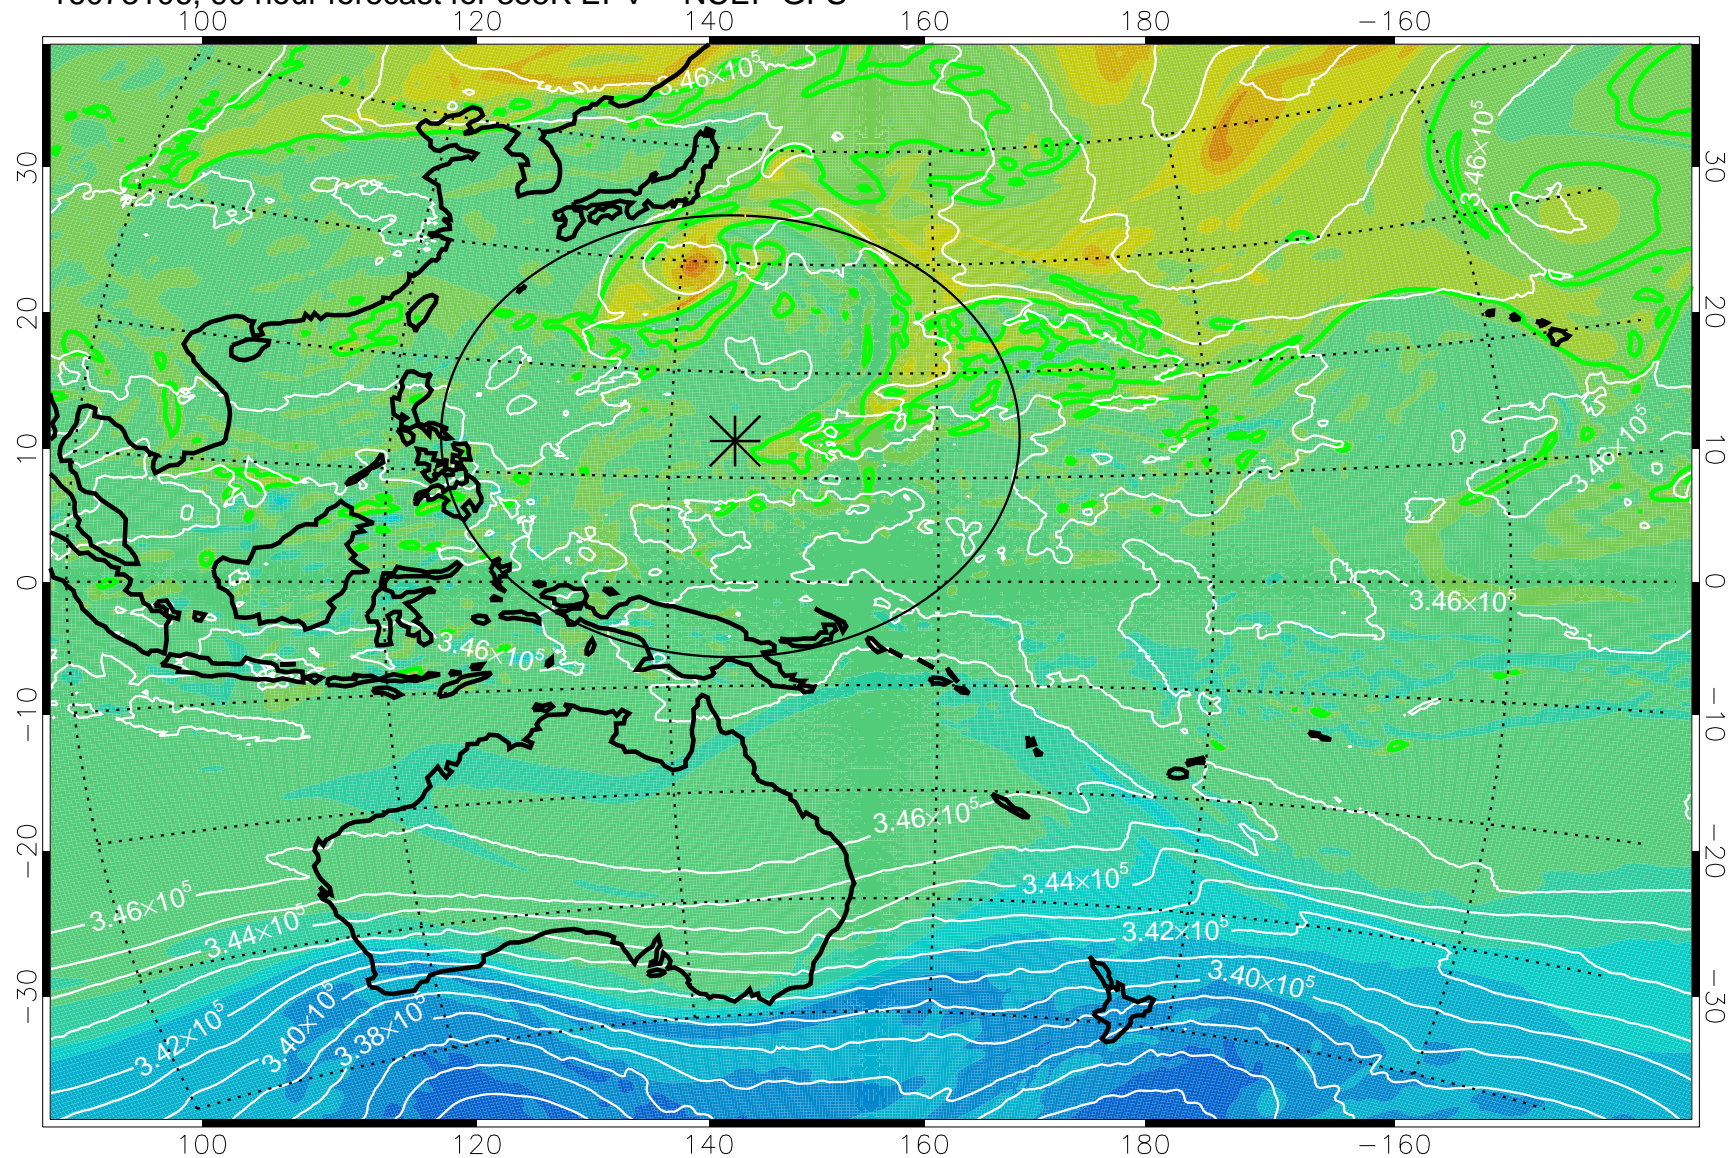

16073006, 66 hour forecast for 355K EPV -- NCEP GFS

355K Montgomery Streamfunction, white  
EPV Tropopause (2 PVU) Position  
Range ring of 2304 km

16073012, 72 hour forecast for 355K EPV -- NCEP GFS

355K Montgomery Streamfunction, white  
EPV Tropopause (2 PVU) Position  
Range ring of 2304 km

16073018, 78 hour forecast for 355K EPV -- NCEP GFS

355K Montgomery Streamfunction, white  
EPV Tropopause (2 PVU) Position  
Range ring of 2304 km

16073100, 84 hour forecast for 355K EPV -- NCEP GFS

355K Montgomery Streamfunction, white  
EPV Tropopause (2 PVU) Position  
Range ring of 2304 km

16073106, 90 hour forecast for 355K EPV -- NCEP GFS

355K Montgomery Streamfunction, white  
EPV Tropopause (2 PVU) Position  
Range ring of 2304 km

16073112, 96 hour forecast for 355K EPV -- NCEP GFS

355K Montgomery Streamfunction, white  
EPV Tropopause (2 PVU) Position  
Range ring of 2304 km

16073118, 102 hour forecast for 355K EPV -- NCEP GFS

355K Montgomery Streamfunction, white  
EPV Tropopause (2 PVU) Position  
Range ring of 2304 km

16080100, 108 hour forecast for 355K EPV -- NCEP GFS

355K Montgomery Streamfunction, white  
EPV Tropopause (2 PVU) Position  
Range ring of 2304 km