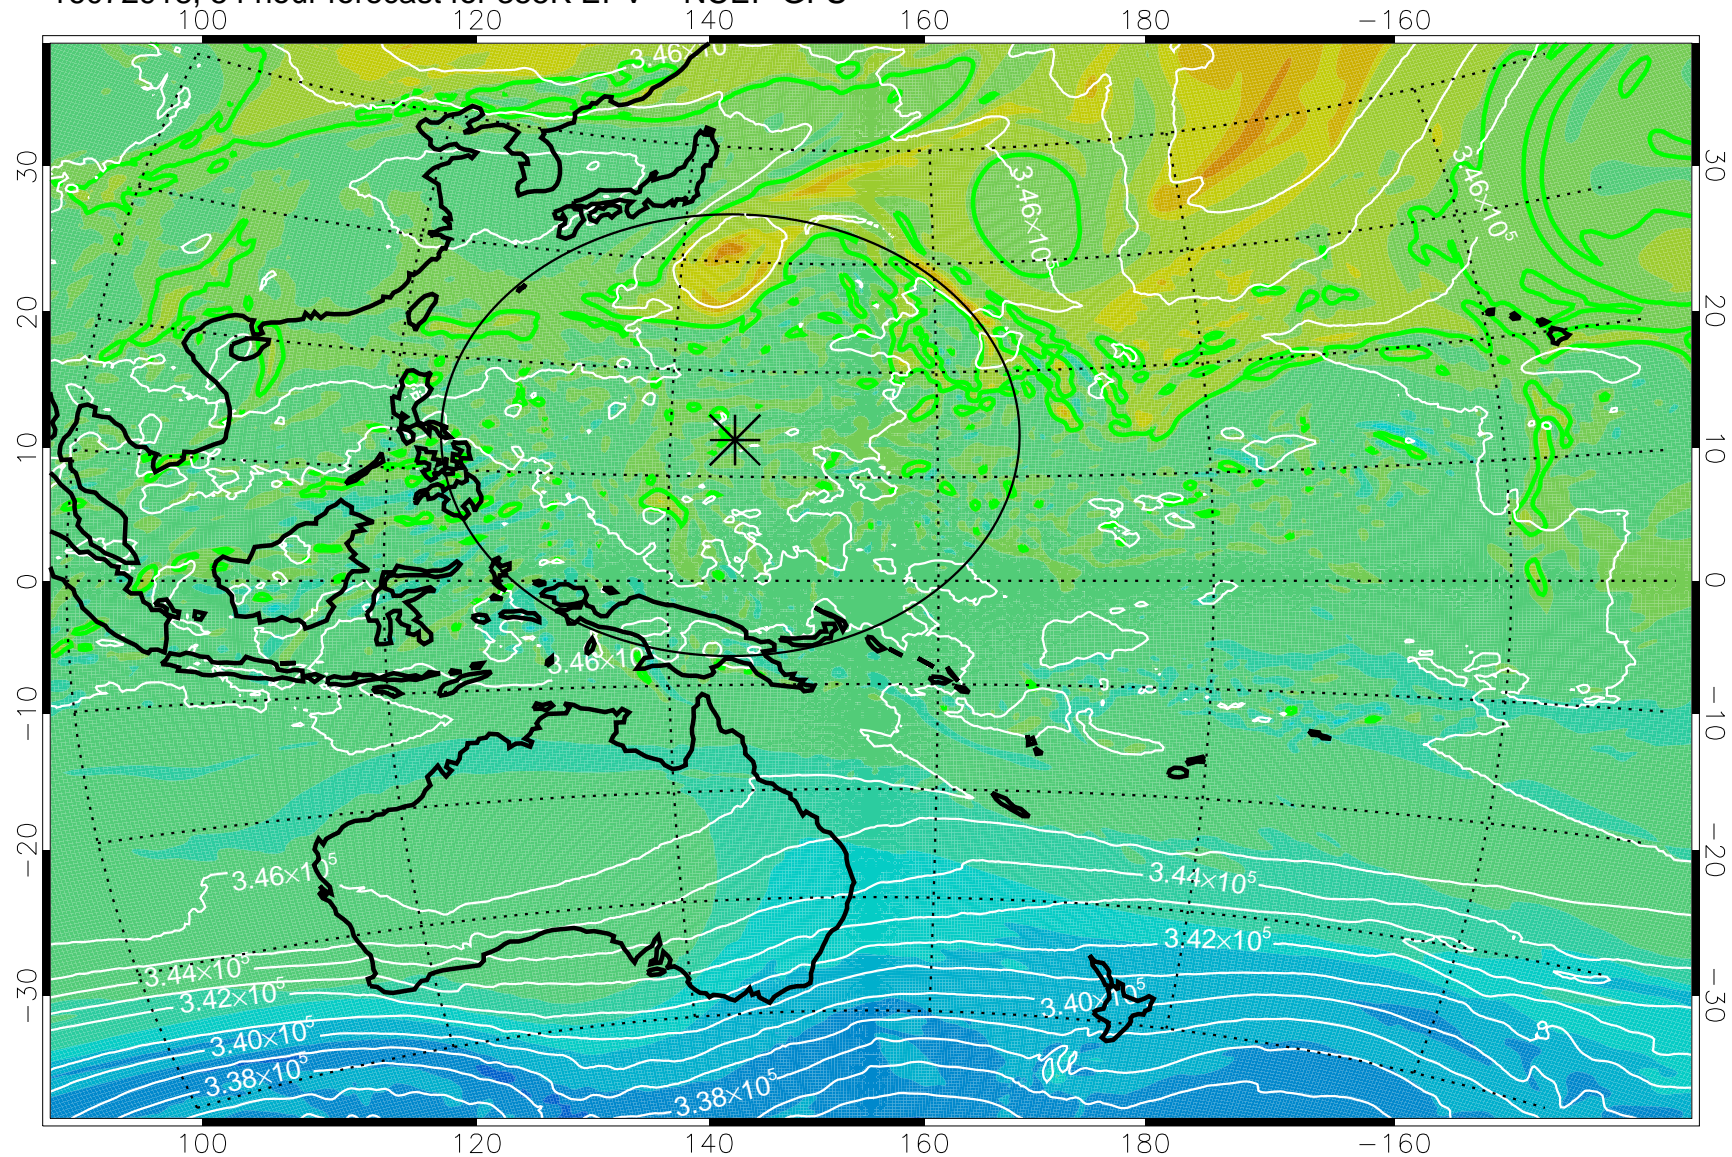

16072818, 30 hour forecast for 355K EPV -- NCEP GFS

355K Montgomery Streamfunction, white  
EPV Tropopause (2 PVU) Position  
Range ring of 2304 km

16072900, 36 hour forecast for 355K EPV -- NCEP GFS

355K Montgomery Streamfunction, white  
EPV Tropopause (2 PVU) Position  
Range ring of 2304 km

16072906, 42 hour forecast for 355K EPV -- NCEP GFS

355K Montgomery Streamfunction, white  
EPV Tropopause (2 PVU) Position  
Range ring of 2304 km

16072912, 48 hour forecast for 355K EPV -- NCEP GFS

355K Montgomery Streamfunction, white  
EPV Tropopause (2 PVU) Position  
Range ring of 2304 km

16072918, 54 hour forecast for 355K EPV -- NCEP GFS

355K Montgomery Streamfunction, white  
EPV Tropopause (2 PVU) Position  
Range ring of 2304 km

16073000, 60 hour forecast for 355K EPV -- NCEP GFS

355K Montgomery Streamfunction, white  
EPV Tropopause (2 PVU) Position  
Range ring of 2304 km

16073006, 66 hour forecast for 355K EPV -- NCEP GFS

355K Montgomery Streamfunction, white  
EPV Tropopause (2 PVU) Position  
Range ring of 2304 km

16073012, 72 hour forecast for 355K EPV -- NCEP GFS

355K Montgomery Streamfunction, white  
EPV Tropopause (2 PVU) Position  
Range ring of 2304 km