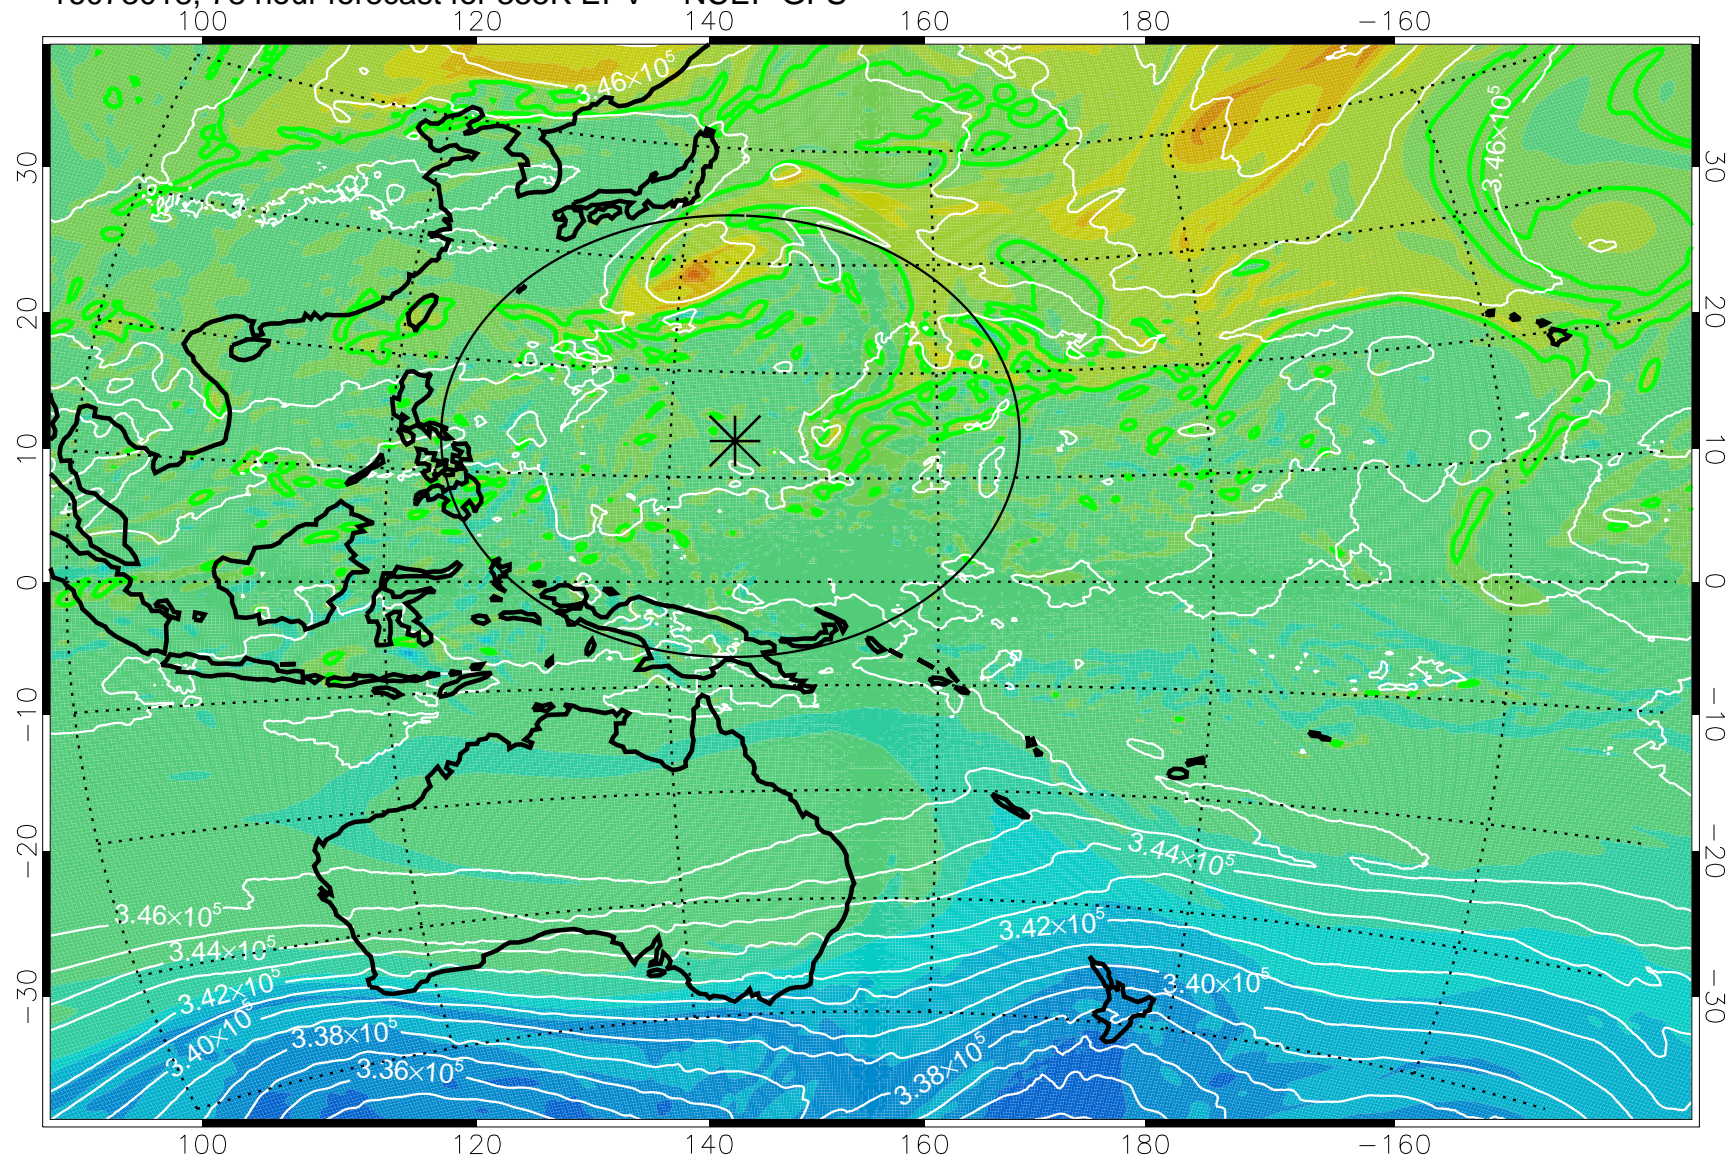

16072918, 54 hour forecast for 355K EPV -- NCEP GFS

355K Montgomery Streamfunction, white  
EPV Tropopause (2 PVU) Position  
Range ring of 2304 km

16073000, 60 hour forecast for 355K EPV -- NCEP GFS

355K Montgomery Streamfunction, white  
EPV Tropopause (2 PVU) Position  
Range ring of 2304 km

16073006, 66 hour forecast for 355K EPV -- NCEP GFS

355K Montgomery Streamfunction, white  
EPV Tropopause (2 PVU) Position  
Range ring of 2304 km

16073012, 72 hour forecast for 355K EPV -- NCEP GFS

355K Montgomery Streamfunction, white  
EPV Tropopause (2 PVU) Position  
Range ring of 2304 km

16073018, 78 hour forecast for 355K EPV -- NCEP GFS

355K Montgomery Streamfunction, white  
EPV Tropopause (2 PVU) Position  
Range ring of 2304 km

16073100, 84 hour forecast for 355K EPV -- NCEP GFS

355K Montgomery Streamfunction, white  
EPV Tropopause (2 PVU) Position  
Range ring of 2304 km

16073106, 90 hour forecast for 355K EPV -- NCEP GFS

355K Montgomery Streamfunction, white  
EPV Tropopause (2 PVU) Position  
Range ring of 2304 km

16073112, 96 hour forecast for 355K EPV -- NCEP GFS

355K Montgomery Streamfunction, white  
EPV Tropopause (2 PVU) Position  
Range ring of 2304 km