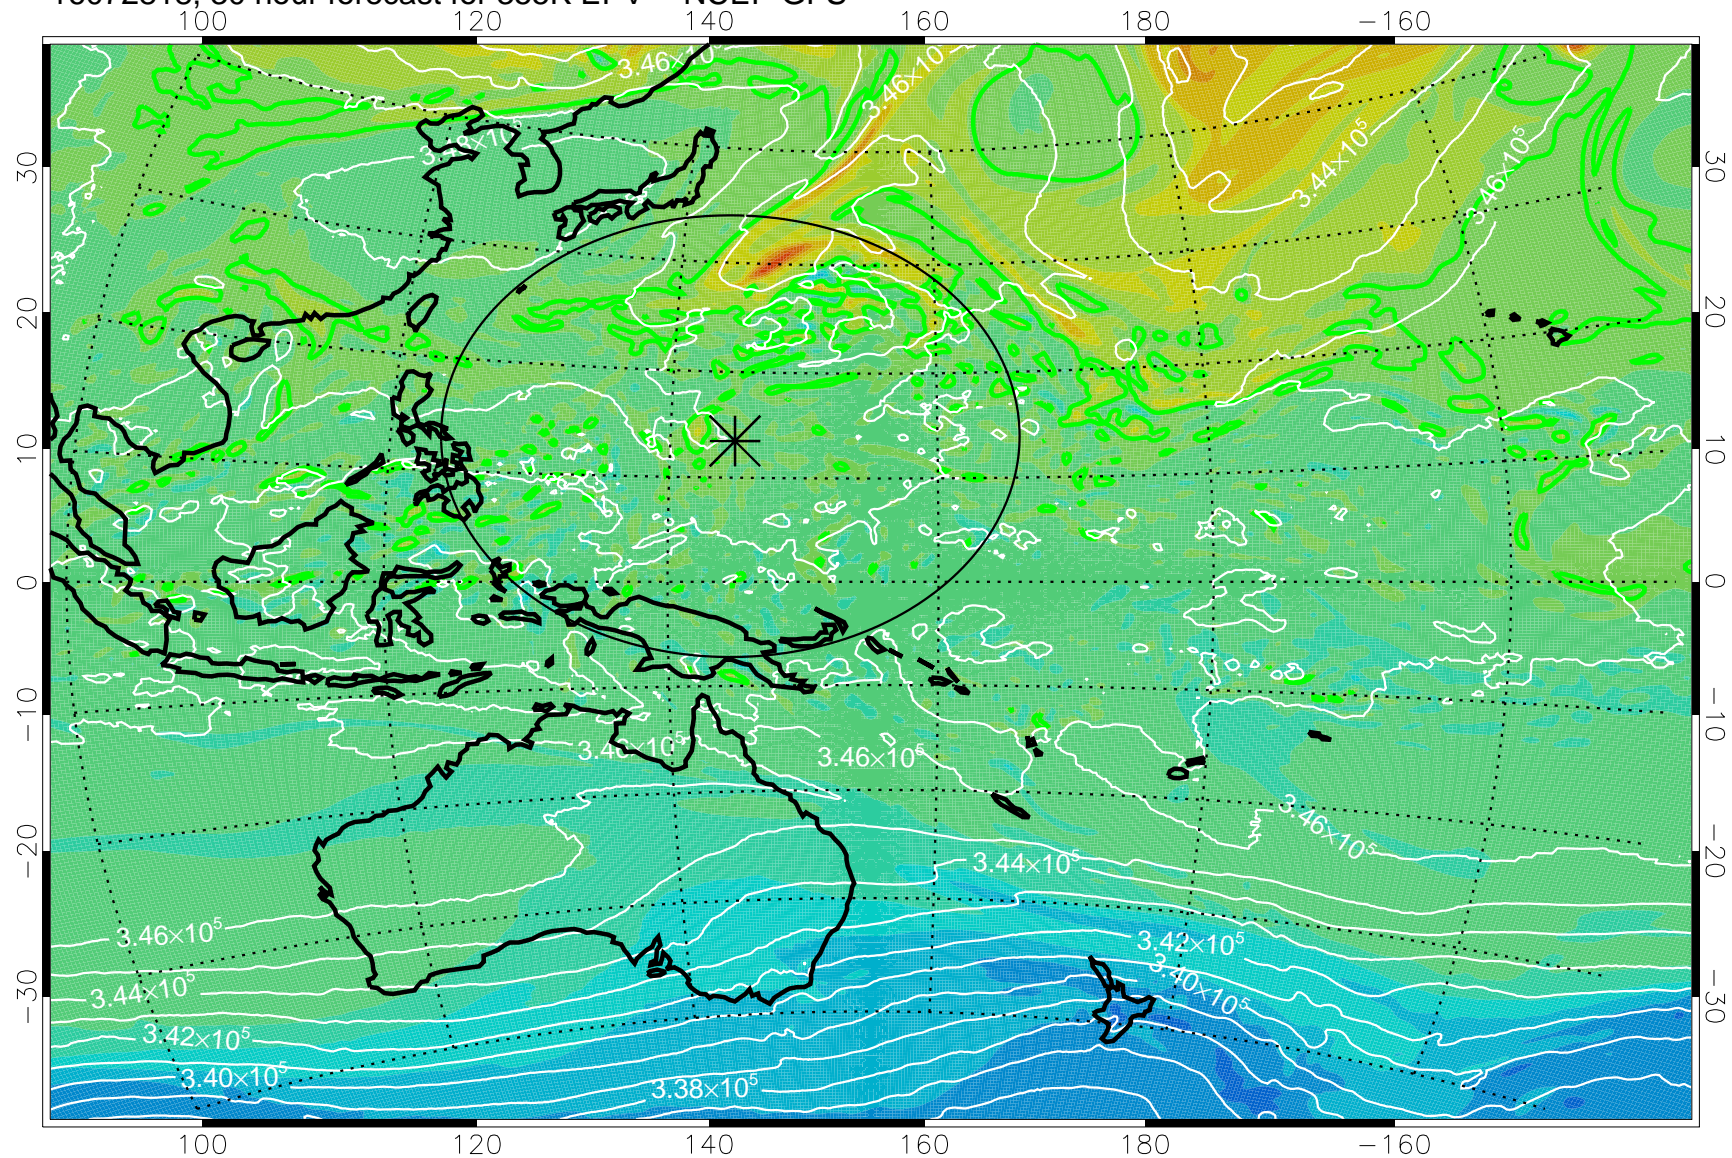

16072806, 18 hour forecast for 355K EPV -- NCEP GFS

355K Montgomery Streamfunction, white  
EPV Tropopause (2 PVU) Position  
Range ring of 2304 km

16072812, 24 hour forecast for 355K EPV -- NCEP GFS

355K Montgomery Streamfunction, white  
EPV Tropopause (2 PVU) Position  
Range ring of 2304 km

16072818, 30 hour forecast for 355K EPV -- NCEP GFS

355K Montgomery Streamfunction, white  
EPV Tropopause (2 PVU) Position  
Range ring of 2304 km

16072900, 36 hour forecast for 355K EPV -- NCEP GFS

355K Montgomery Streamfunction, white  
EPV Tropopause (2 PVU) Position  
Range ring of 2304 km

16072906, 42 hour forecast for 355K EPV -- NCEP GFS

355K Montgomery Streamfunction, white  
EPV Tropopause (2 PVU) Position  
Range ring of 2304 km

16072912, 48 hour forecast for 355K EPV -- NCEP GFS

355K Montgomery Streamfunction, white  
EPV Tropopause (2 PVU) Position  
Range ring of 2304 km

16072918, 54 hour forecast for 355K EPV -- NCEP GFS

355K Montgomery Streamfunction, white  
EPV Tropopause (2 PVU) Position  
Range ring of 2304 km

16073000, 60 hour forecast for 355K EPV -- NCEP GFS

355K Montgomery Streamfunction, white  
EPV Tropopause (2 PVU) Position  
Range ring of 2304 km