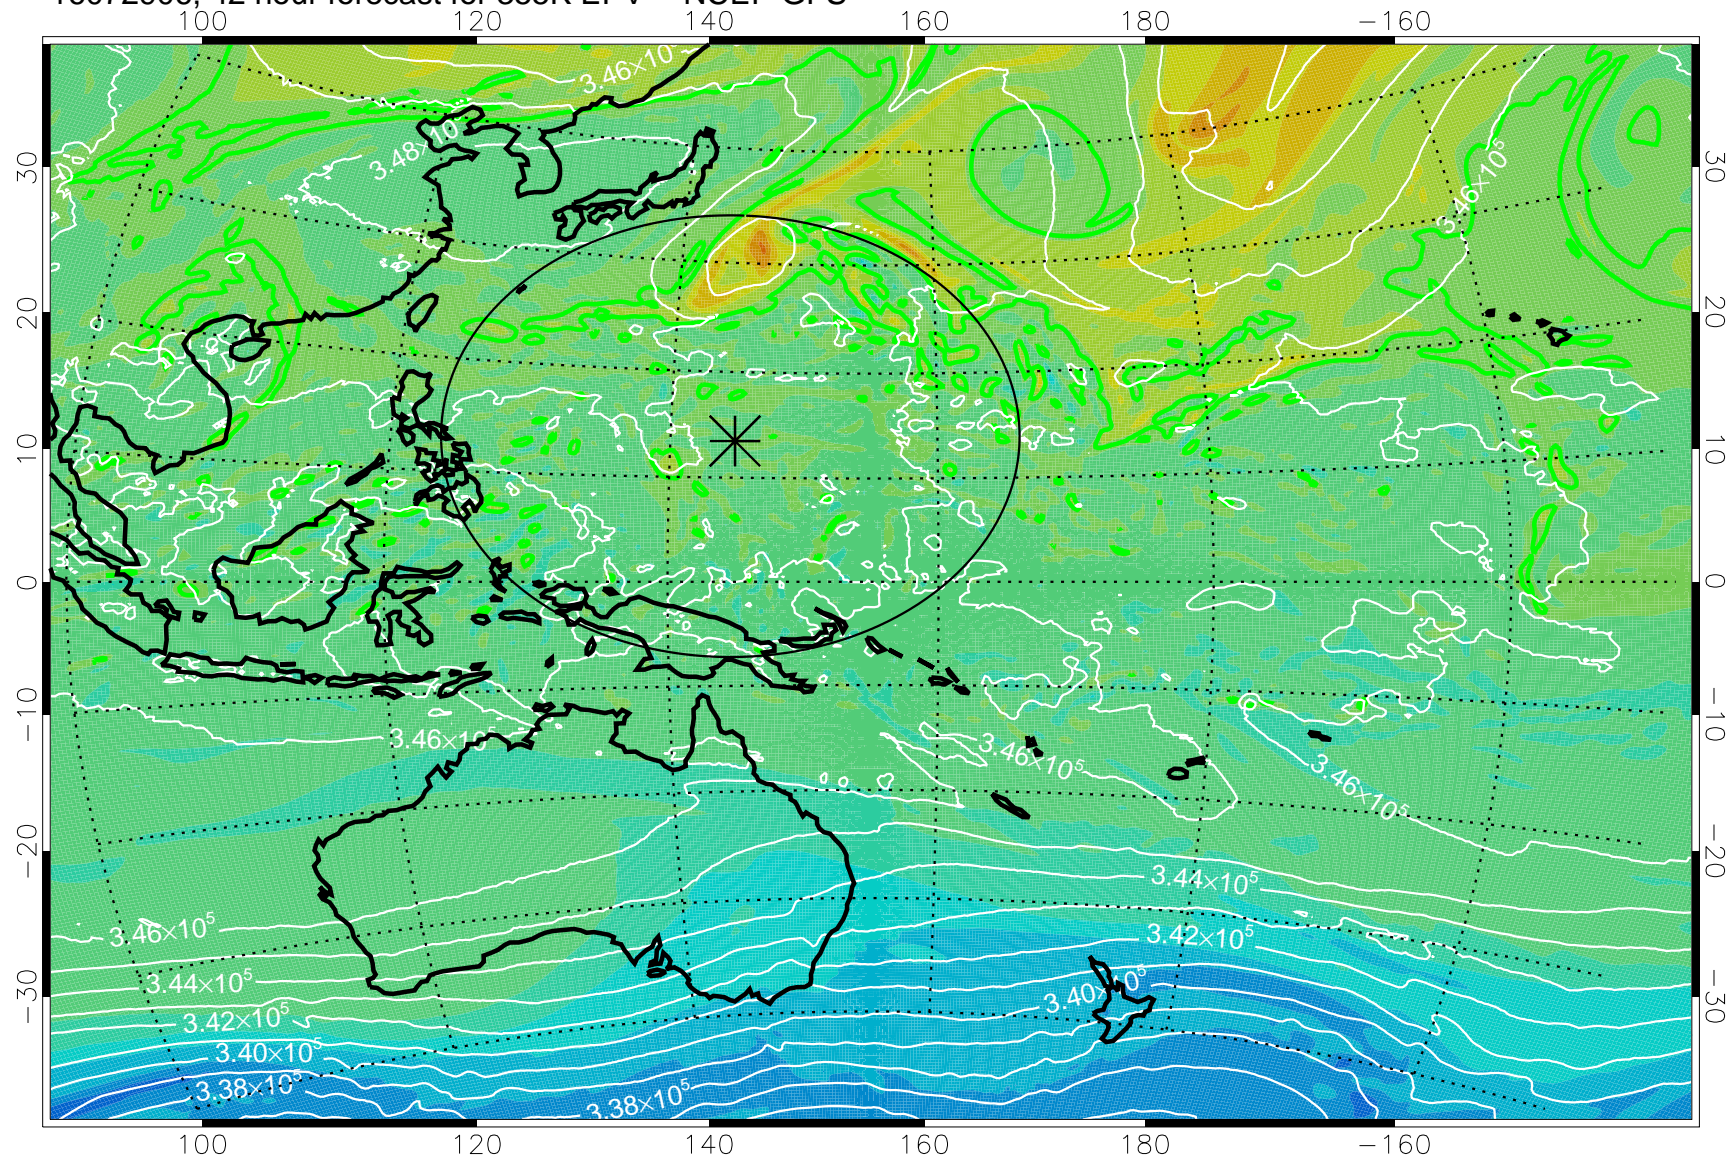

16072818, 30 hour forecast for 355K EPV -- NCEP GFS

355K Montgomery Streamfunction, white  
EPV Tropopause (2 PVU) Position  
Range ring of 2304 km

16072900, 36 hour forecast for 355K EPV -- NCEP GFS

355K Montgomery Streamfunction, white  
EPV Tropopause (2 PVU) Position  
Range ring of 2304 km

16072906, 42 hour forecast for 355K EPV -- NCEP GFS

355K Montgomery Streamfunction, white  
EPV Tropopause (2 PVU) Position  
Range ring of 2304 km

16072912, 48 hour forecast for 355K EPV -- NCEP GFS

355K Montgomery Streamfunction, white  
EPV Tropopause (2 PVU) Position  
Range ring of 2304 km

16072918, 54 hour forecast for 355K EPV -- NCEP GFS

355K Montgomery Streamfunction, white  
EPV Tropopause (2 PVU) Position  
Range ring of 2304 km

16073000, 60 hour forecast for 355K EPV -- NCEP GFS

355K Montgomery Streamfunction, white  
EPV Tropopause (2 PVU) Position  
Range ring of 2304 km

16073006, 66 hour forecast for 355K EPV -- NCEP GFS

355K Montgomery Streamfunction, white  
EPV Tropopause (2 PVU) Position  
Range ring of 2304 km

16073012, 72 hour forecast for 355K EPV -- NCEP GFS

355K Montgomery Streamfunction, white  
EPV Tropopause (2 PVU) Position  
Range ring of 2304 km