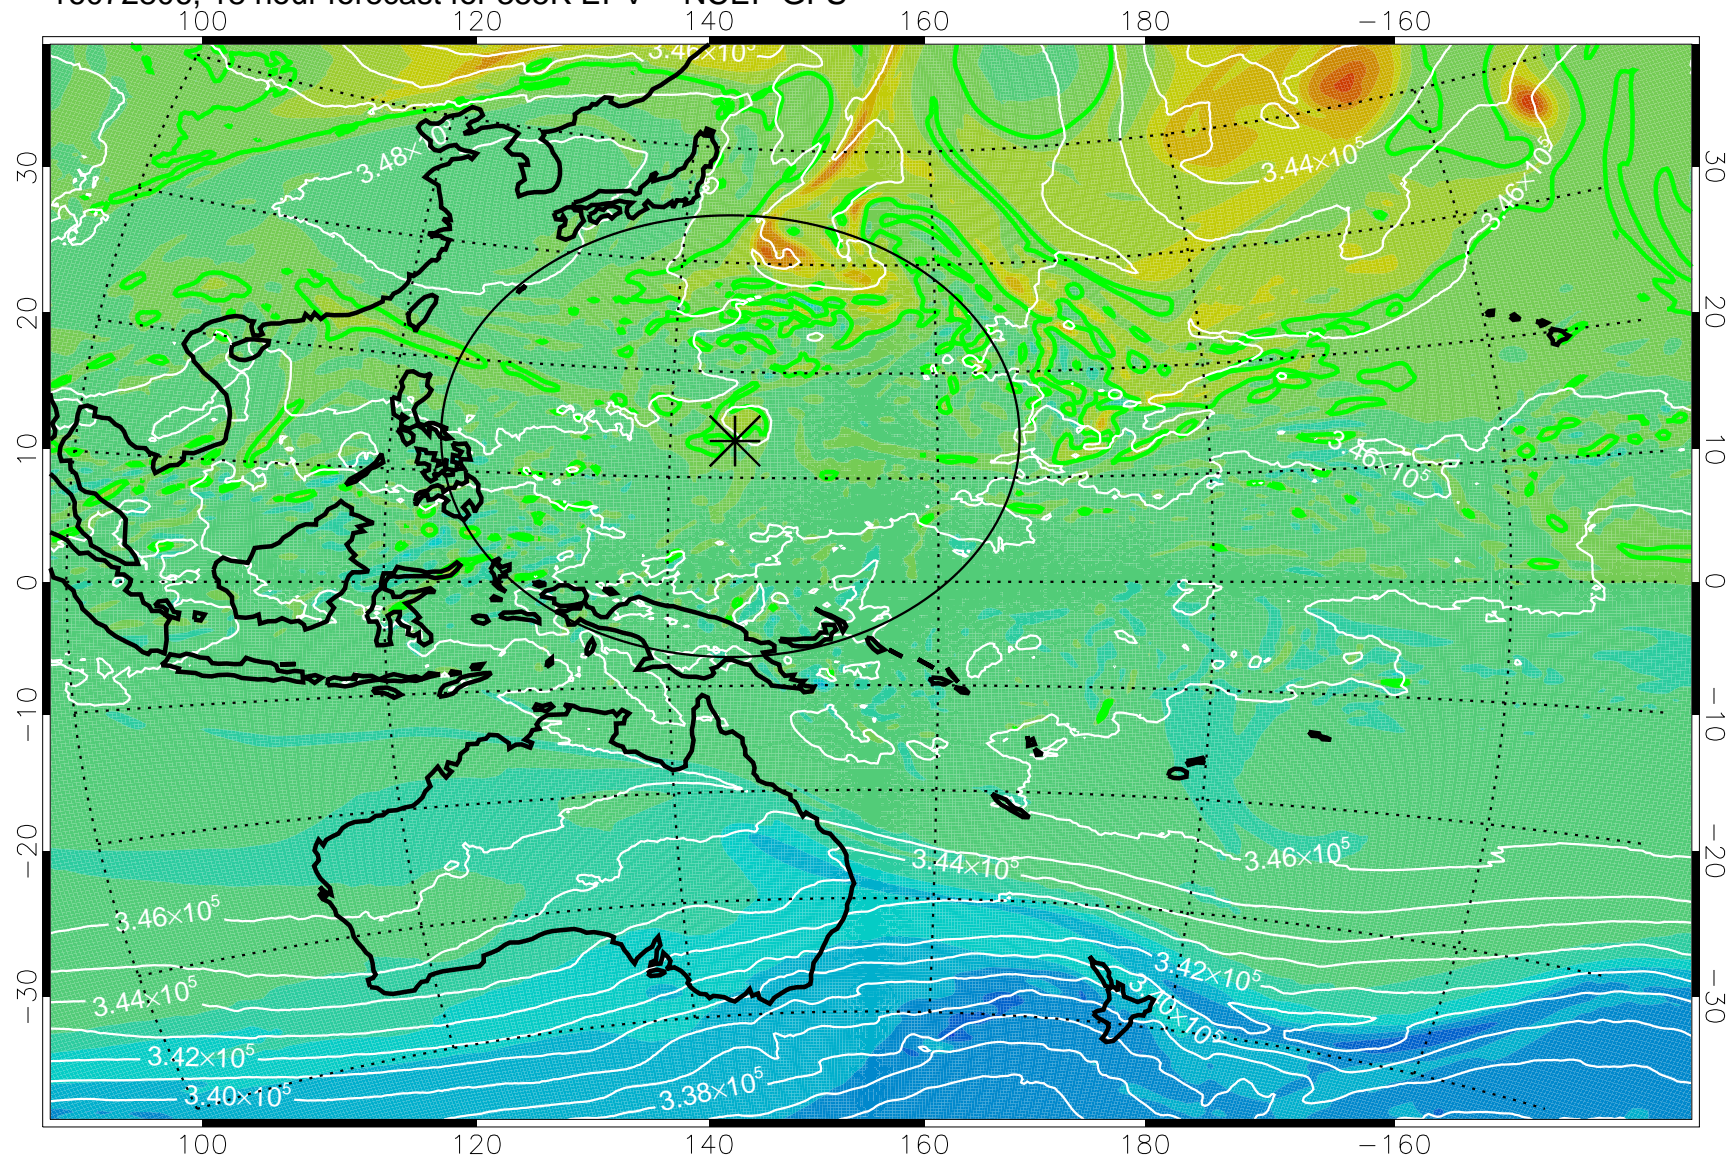

16072718, 6 hour forecast for 355K EPV -- NCEP GFS

355K Montgomery Streamfunction, white  
EPV Tropopause (2 PVU) Position  
Range ring of 2304 km

16072800, 12 hour forecast for 355K EPV -- NCEP GFS

355K Montgomery Streamfunction, white  
EPV Tropopause (2 PVU) Position  
Range ring of 2304 km

16072806, 18 hour forecast for 355K EPV -- NCEP GFS

355K Montgomery Streamfunction, white  
EPV Tropopause (2 PVU) Position  
Range ring of 2304 km

16072812, 24 hour forecast for 355K EPV -- NCEP GFS

355K Montgomery Streamfunction, white  
EPV Tropopause (2 PVU) Position  
Range ring of 2304 km

16072818, 30 hour forecast for 355K EPV -- NCEP GFS

355K Montgomery Streamfunction, white  
EPV Tropopause (2 PVU) Position  
Range ring of 2304 km

16072900, 36 hour forecast for 355K EPV -- NCEP GFS

355K Montgomery Streamfunction, white  
EPV Tropopause (2 PVU) Position  
Range ring of 2304 km

16072906, 42 hour forecast for 355K EPV -- NCEP GFS

355K Montgomery Streamfunction, white  
EPV Tropopause (2 PVU) Position  
Range ring of 2304 km

16072912, 48 hour forecast for 355K EPV -- NCEP GFS

355K Montgomery Streamfunction, white  
EPV Tropopause (2 PVU) Position  
Range ring of 2304 km