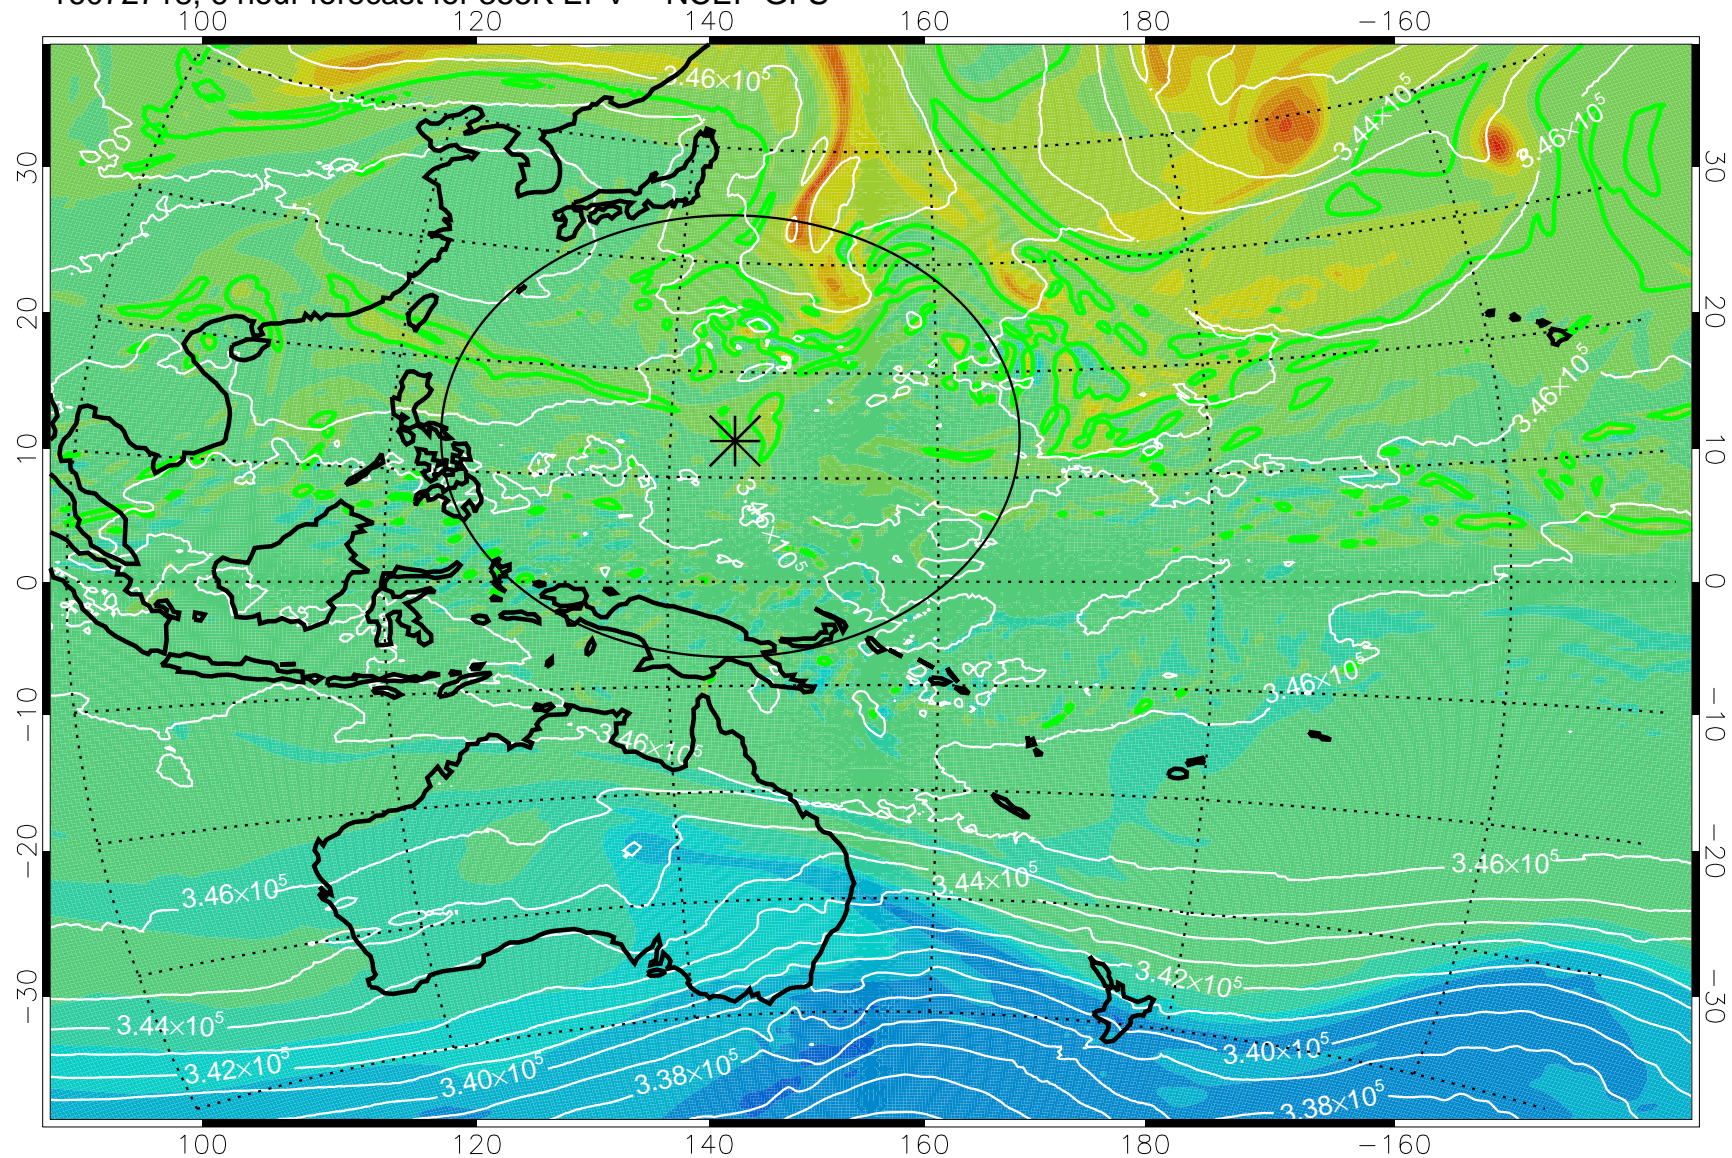

16072718, 6 hour forecast for 355K EPV -- NCEP GFS

355K Montgomery Streamfunction, white  
EPV Tropopause (2 PVU) Position  
Range ring of 2304 km

16072800, 12 hour forecast for 355K EPV -- NCEP GFS

355K Montgomery Streamfunction, white  
EPV Tropopause (2 PVU) Position  
Range ring of 2304 km

16072806, 18 hour forecast for 355K EPV -- NCEP GFS

355K Montgomery Streamfunction, white  
EPV Tropopause (2 PVU) Position  
Range ring of 2304 km

16072812, 24 hour forecast for 355K EPV -- NCEP GFS

355K Montgomery Streamfunction, white  
EPV Tropopause (2 PVU) Position  
Range ring of 2304 km

16072818, 30 hour forecast for 355K EPV -- NCEP GFS

355K Montgomery Streamfunction, white  
EPV Tropopause (2 PVU) Position  
Range ring of 2304 km

16072900, 36 hour forecast for 355K EPV -- NCEP GFS

355K Montgomery Streamfunction, white  
EPV Tropopause (2 PVU) Position  
Range ring of 2304 km

16072906, 42 hour forecast for 355K EPV -- NCEP GFS

355K Montgomery Streamfunction, white  
EPV Tropopause (2 PVU) Position  
Range ring of 2304 km

16072912, 48 hour forecast for 355K EPV -- NCEP GFS

355K Montgomery Streamfunction, white  
EPV Tropopause (2 PVU) Position  
Range ring of 2304 km