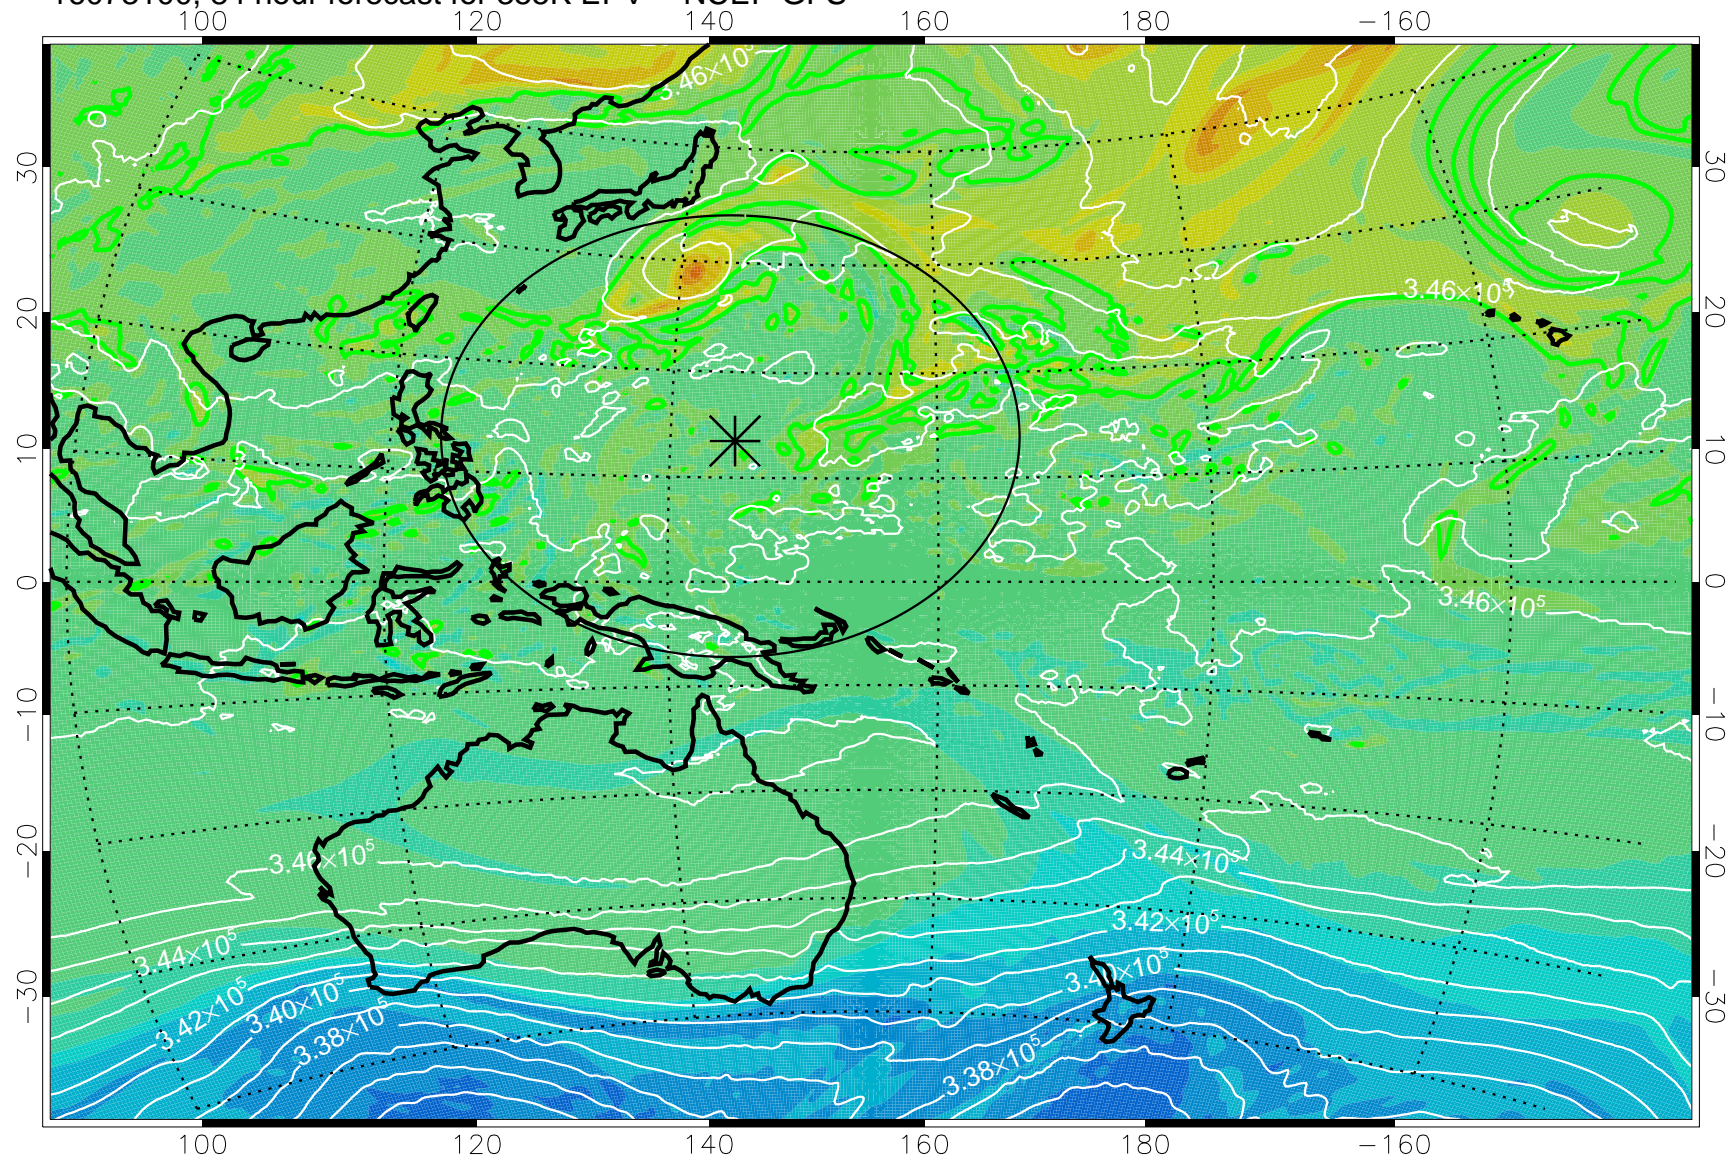

16072918, 54 hour forecast for 355K EPV -- NCEP GFS

355K Montgomery Streamfunction, white  
EPV Tropopause (2 PVU) Position  
Range ring of 2304 km

16073000, 60 hour forecast for 355K EPV -- NCEP GFS

355K Montgomery Streamfunction, white  
EPV Tropopause (2 PVU) Position  
Range ring of 2304 km

16073006, 66 hour forecast for 355K EPV -- NCEP GFS

355K Montgomery Streamfunction, white  
EPV Tropopause (2 PVU) Position  
Range ring of 2304 km

16073012, 72 hour forecast for 355K EPV -- NCEP GFS

355K Montgomery Streamfunction, white  
EPV Tropopause (2 PVU) Position  
Range ring of 2304 km

16073018, 78 hour forecast for 355K EPV -- NCEP GFS

355K Montgomery Streamfunction, white  
EPV Tropopause (2 PVU) Position  
Range ring of 2304 km

16073100, 84 hour forecast for 355K EPV -- NCEP GFS

355K Montgomery Streamfunction, white  
EPV Tropopause (2 PVU) Position  
Range ring of 2304 km

16073106, 90 hour forecast for 355K EPV -- NCEP GFS

355K Montgomery Streamfunction, white  
EPV Tropopause (2 PVU) Position  
Range ring of 2304 km

16073112, 96 hour forecast for 355K EPV -- NCEP GFS

355K Montgomery Streamfunction, white  
EPV Tropopause (2 PVU) Position  
Range ring of 2304 km