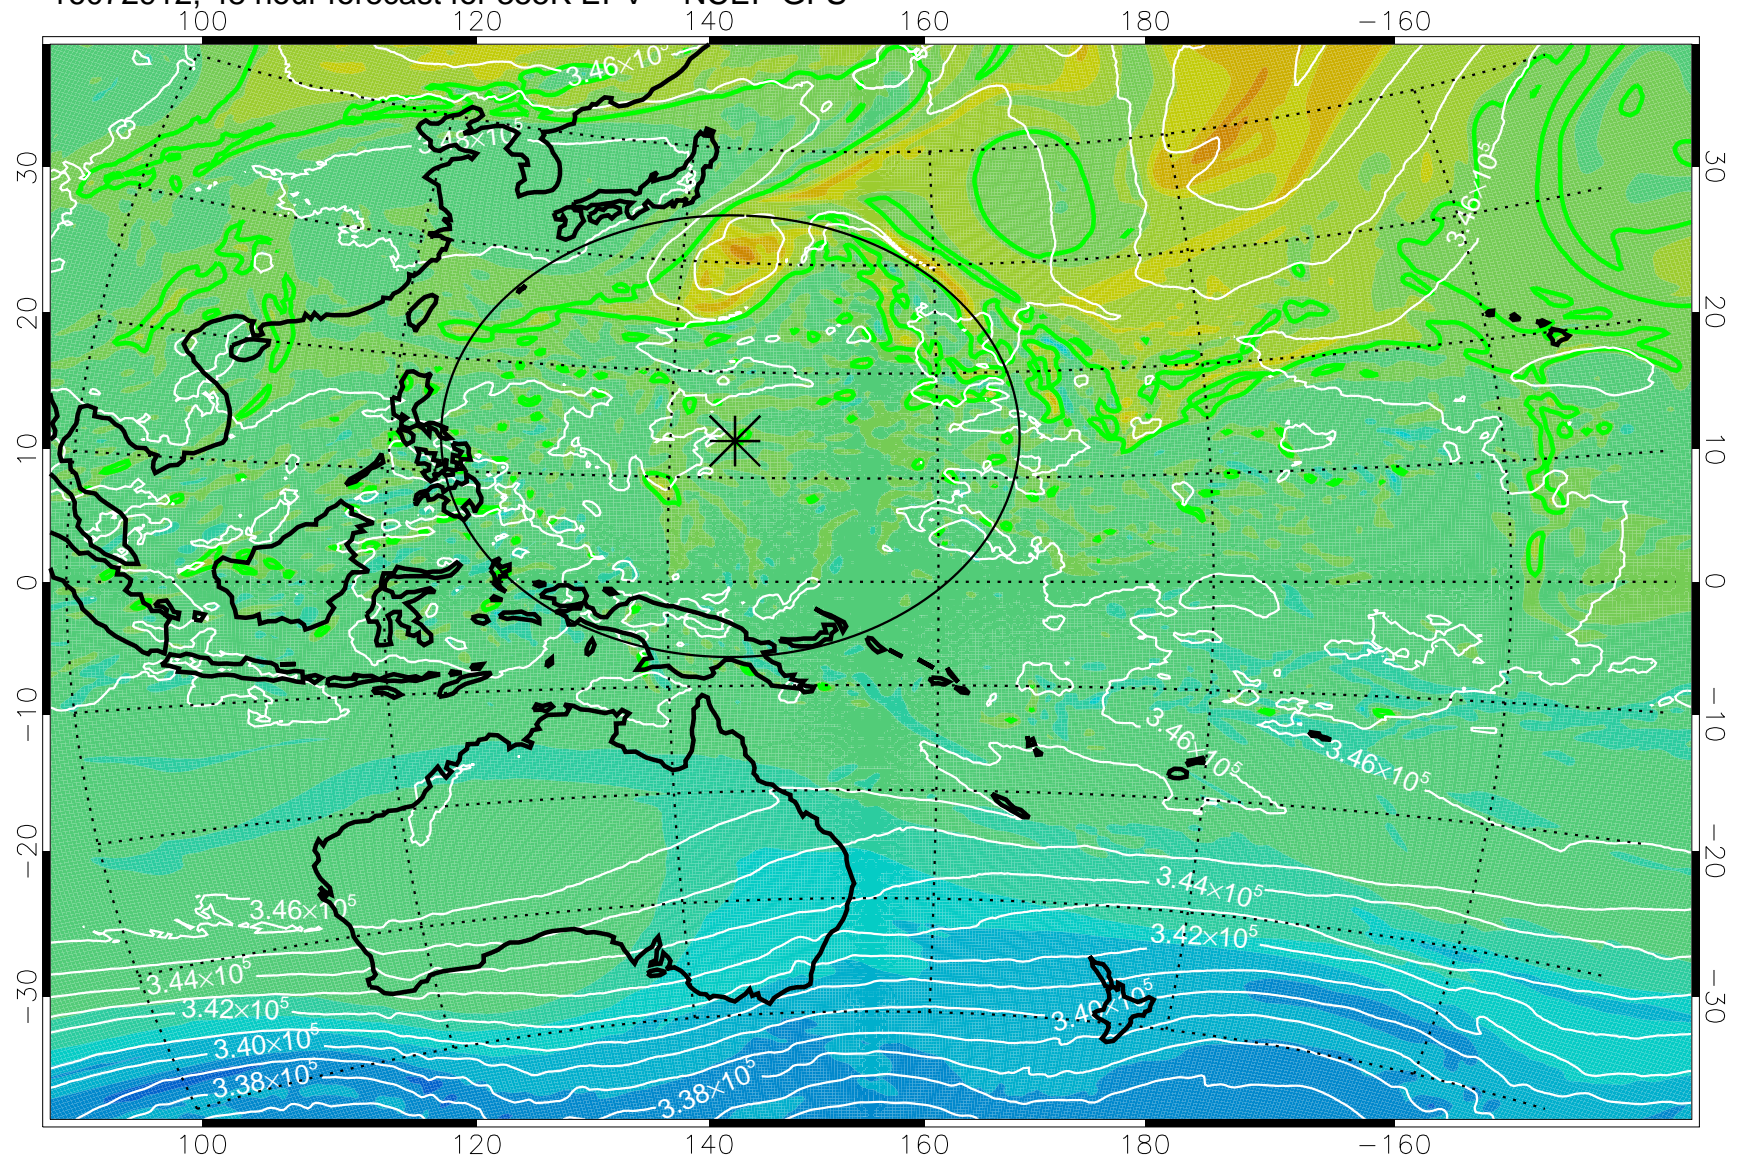

16072818, 30 hour forecast for 355K EPV -- NCEP GFS

355K Montgomery Streamfunction, white  
EPV Tropopause (2 PVU) Position  
Range ring of 2304 km

16072900, 36 hour forecast for 355K EPV -- NCEP GFS

355K Montgomery Streamfunction, white  
EPV Tropopause (2 PVU) Position  
Range ring of 2304 km

16072906, 42 hour forecast for 355K EPV -- NCEP GFS

355K Montgomery Streamfunction, white  
EPV Tropopause (2 PVU) Position  
Range ring of 2304 km

16072912, 48 hour forecast for 355K EPV -- NCEP GFS

355K Montgomery Streamfunction, white  
EPV Tropopause (2 PVU) Position  
Range ring of 2304 km

16072918, 54 hour forecast for 355K EPV -- NCEP GFS

355K Montgomery Streamfunction, white  
EPV Tropopause (2 PVU) Position  
Range ring of 2304 km

16073000, 60 hour forecast for 355K EPV -- NCEP GFS

355K Montgomery Streamfunction, white  
EPV Tropopause (2 PVU) Position  
Range ring of 2304 km

16073006, 66 hour forecast for 355K EPV -- NCEP GFS

355K Montgomery Streamfunction, white  
EPV Tropopause (2 PVU) Position  
Range ring of 2304 km

16073012, 72 hour forecast for 355K EPV -- NCEP GFS

355K Montgomery Streamfunction, white  
EPV Tropopause (2 PVU) Position  
Range ring of 2304 km