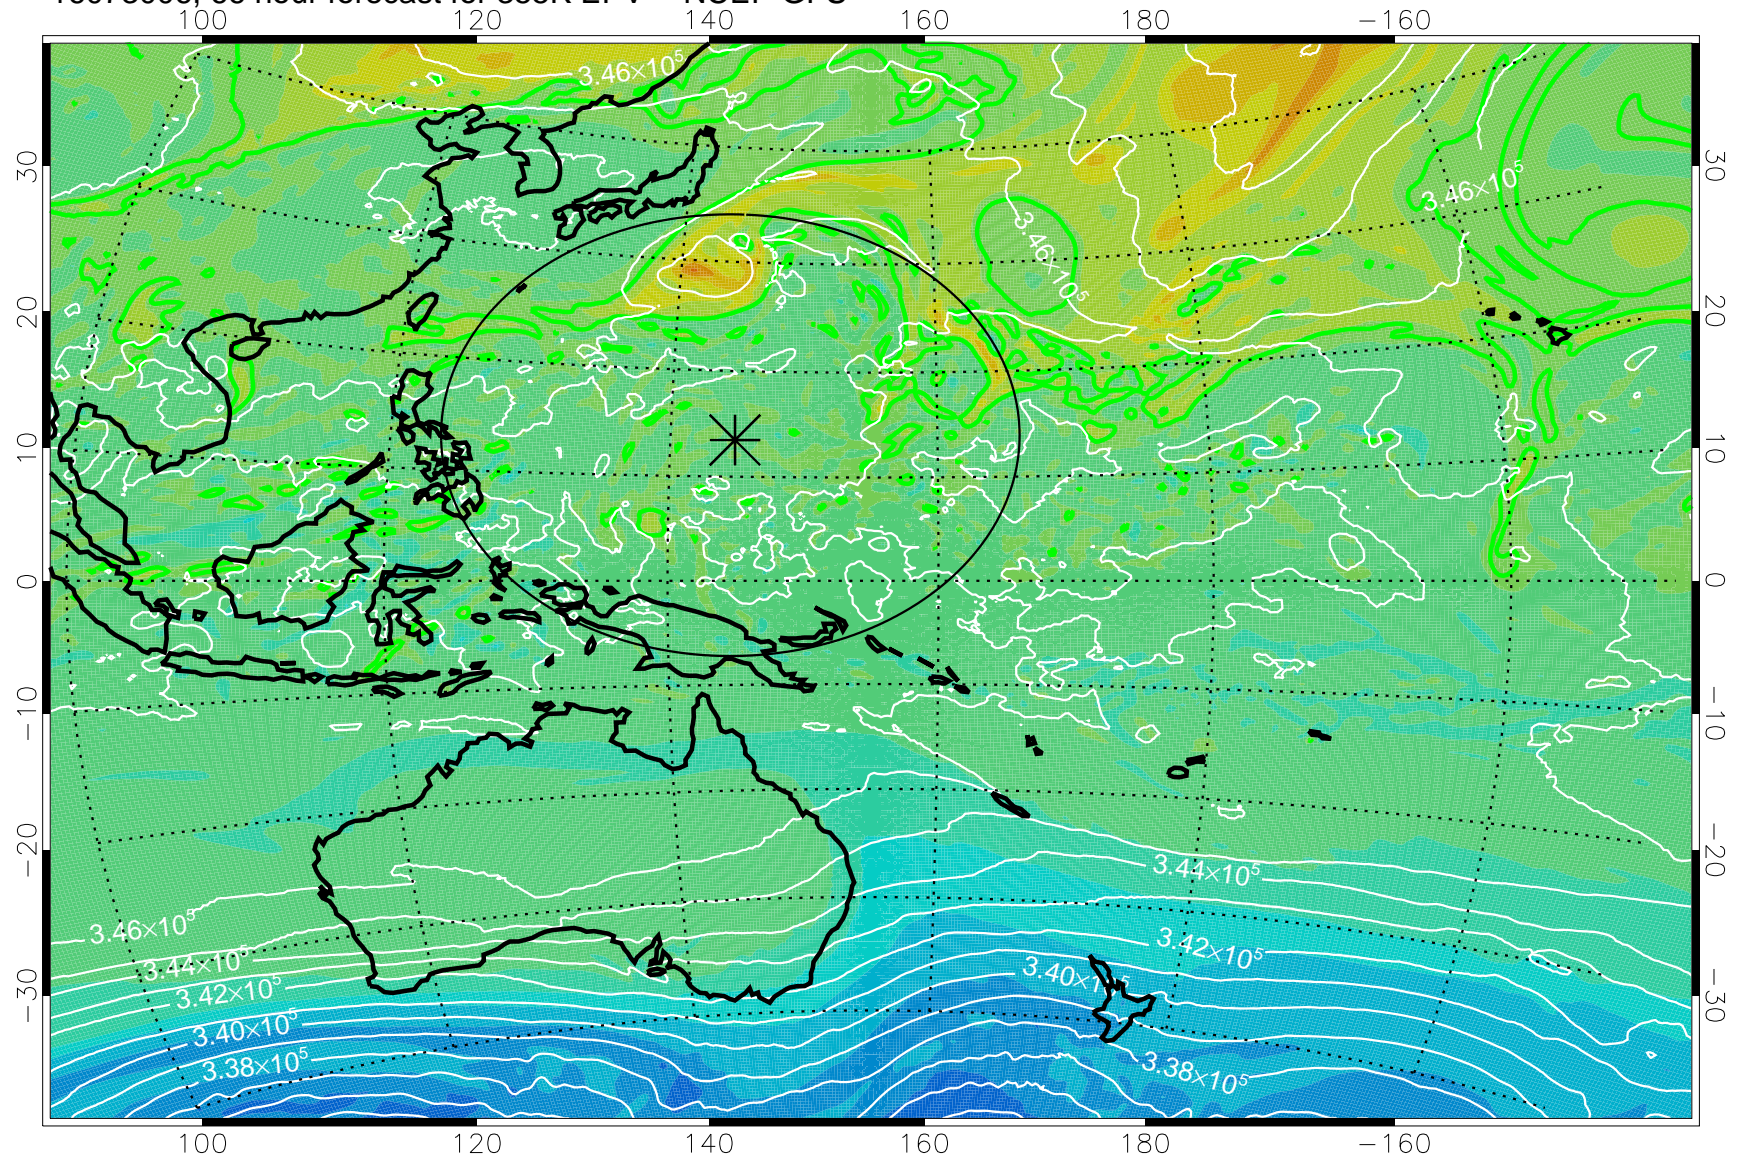

16072906, 42 hour forecast for 355K EPV -- NCEP GFS

355K Montgomery Streamfunction, white  
EPV Tropopause (2 PVU) Position  
Range ring of 2304 km

16072912, 48 hour forecast for 355K EPV -- NCEP GFS

355K Montgomery Streamfunction, white  
EPV Tropopause (2 PVU) Position  
Range ring of 2304 km

16072918, 54 hour forecast for 355K EPV -- NCEP GFS

355K Montgomery Streamfunction, white  
EPV Tropopause (2 PVU) Position  
Range ring of 2304 km

16073000, 60 hour forecast for 355K EPV -- NCEP GFS

355K Montgomery Streamfunction, white  
EPV Tropopause (2 PVU) Position  
Range ring of 2304 km

16073006, 66 hour forecast for 355K EPV -- NCEP GFS

355K Montgomery Streamfunction, white  
EPV Tropopause (2 PVU) Position  
Range ring of 2304 km

16073012, 72 hour forecast for 355K EPV -- NCEP GFS

355K Montgomery Streamfunction, white  
EPV Tropopause (2 PVU) Position  
Range ring of 2304 km

16073018, 78 hour forecast for 355K EPV -- NCEP GFS

355K Montgomery Streamfunction, white  
EPV Tropopause (2 PVU) Position  
Range ring of 2304 km

16073100, 84 hour forecast for 355K EPV -- NCEP GFS

355K Montgomery Streamfunction, white  
EPV Tropopause (2 PVU) Position  
Range ring of 2304 km