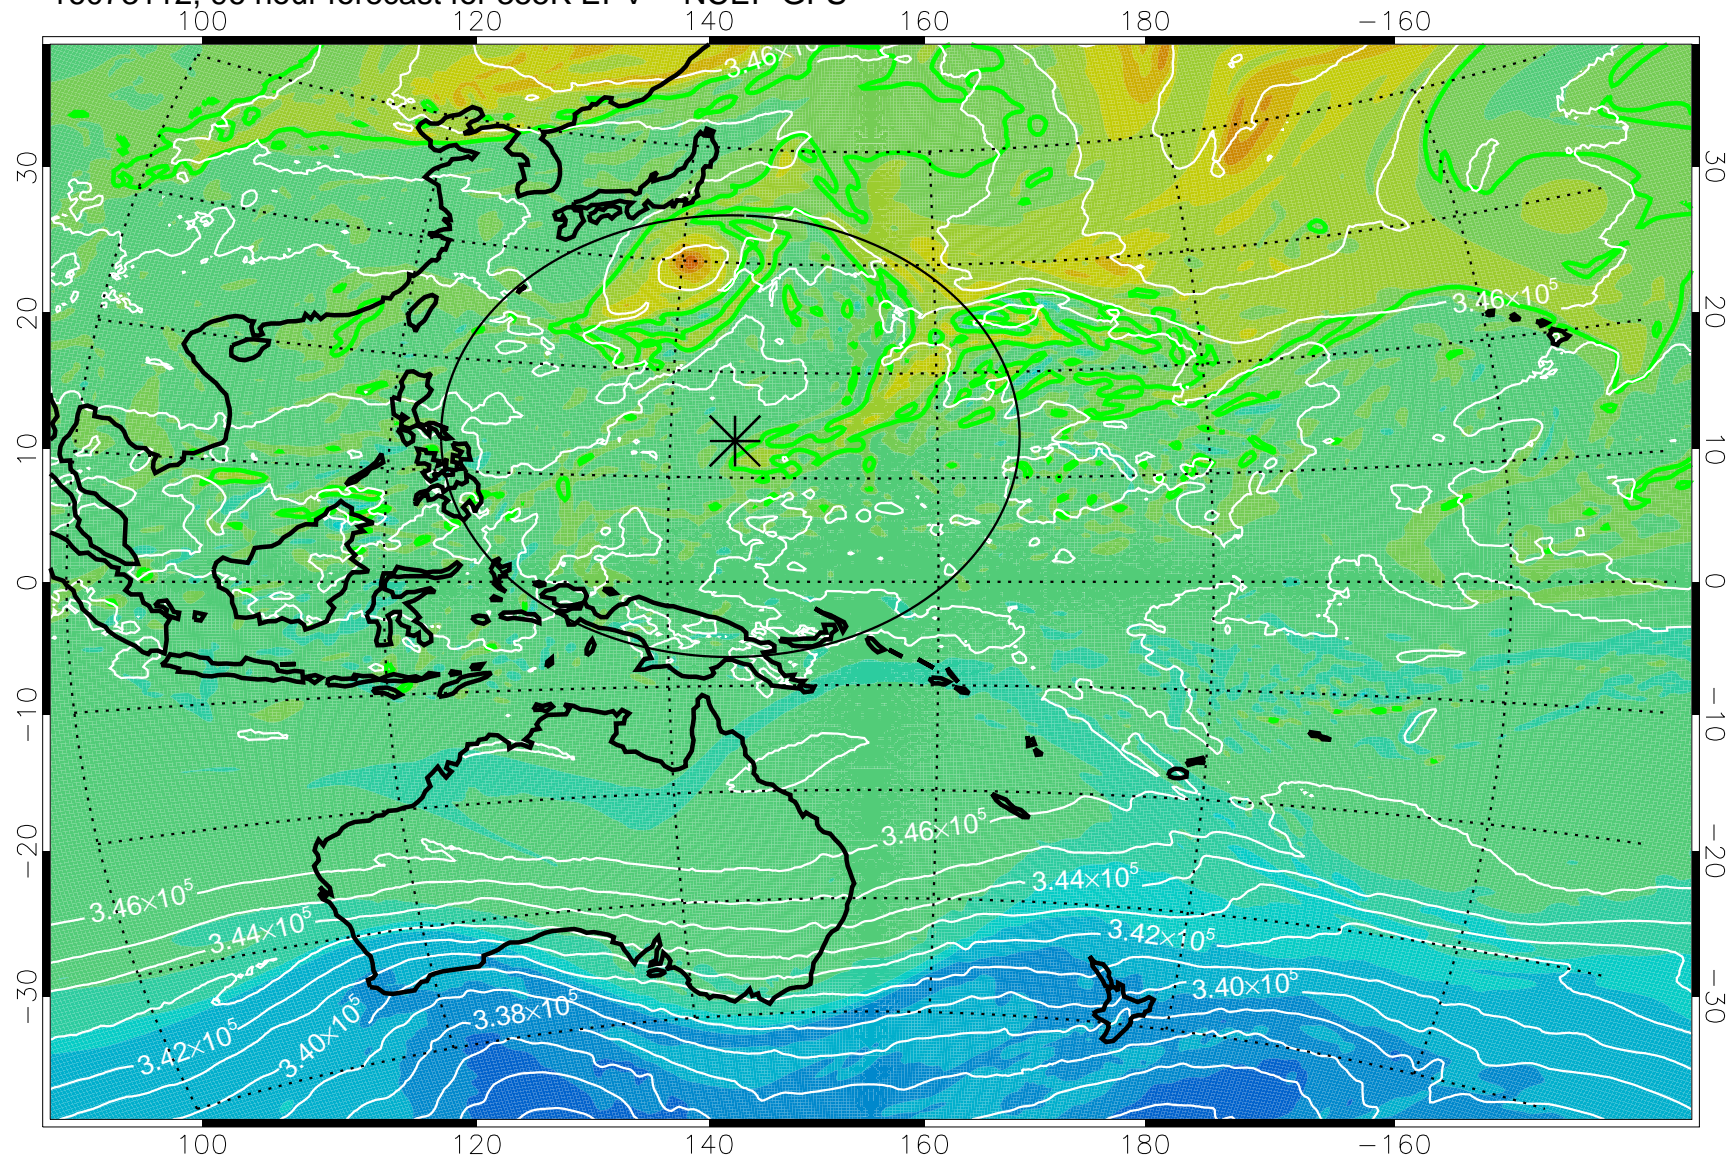

16073006, 66 hour forecast for 355K EPV -- NCEP GFS

355K Montgomery Streamfunction, white  
EPV Tropopause (2 PVU) Position  
Range ring of 2304 km

16073012, 72 hour forecast for 355K EPV -- NCEP GFS

355K Montgomery Streamfunction, white  
EPV Tropopause (2 PVU) Position  
Range ring of 2304 km

16073018, 78 hour forecast for 355K EPV -- NCEP GFS

355K Montgomery Streamfunction, white  
EPV Tropopause (2 PVU) Position  
Range ring of 2304 km

16073100, 84 hour forecast for 355K EPV -- NCEP GFS

355K Montgomery Streamfunction, white  
EPV Tropopause (2 PVU) Position  
Range ring of 2304 km

16073106, 90 hour forecast for 355K EPV -- NCEP GFS

355K Montgomery Streamfunction, white  
EPV Tropopause (2 PVU) Position  
Range ring of 2304 km

16073112, 96 hour forecast for 355K EPV -- NCEP GFS

355K Montgomery Streamfunction, white  
EPV Tropopause (2 PVU) Position  
Range ring of 2304 km

16073118, 102 hour forecast for 355K EPV -- NCEP GFS

355K Montgomery Streamfunction, white  
EPV Tropopause (2 PVU) Position  
Range ring of 2304 km

16080100, 108 hour forecast for 355K EPV -- NCEP GFS

355K Montgomery Streamfunction, white  
EPV Tropopause (2 PVU) Position  
Range ring of 2304 km