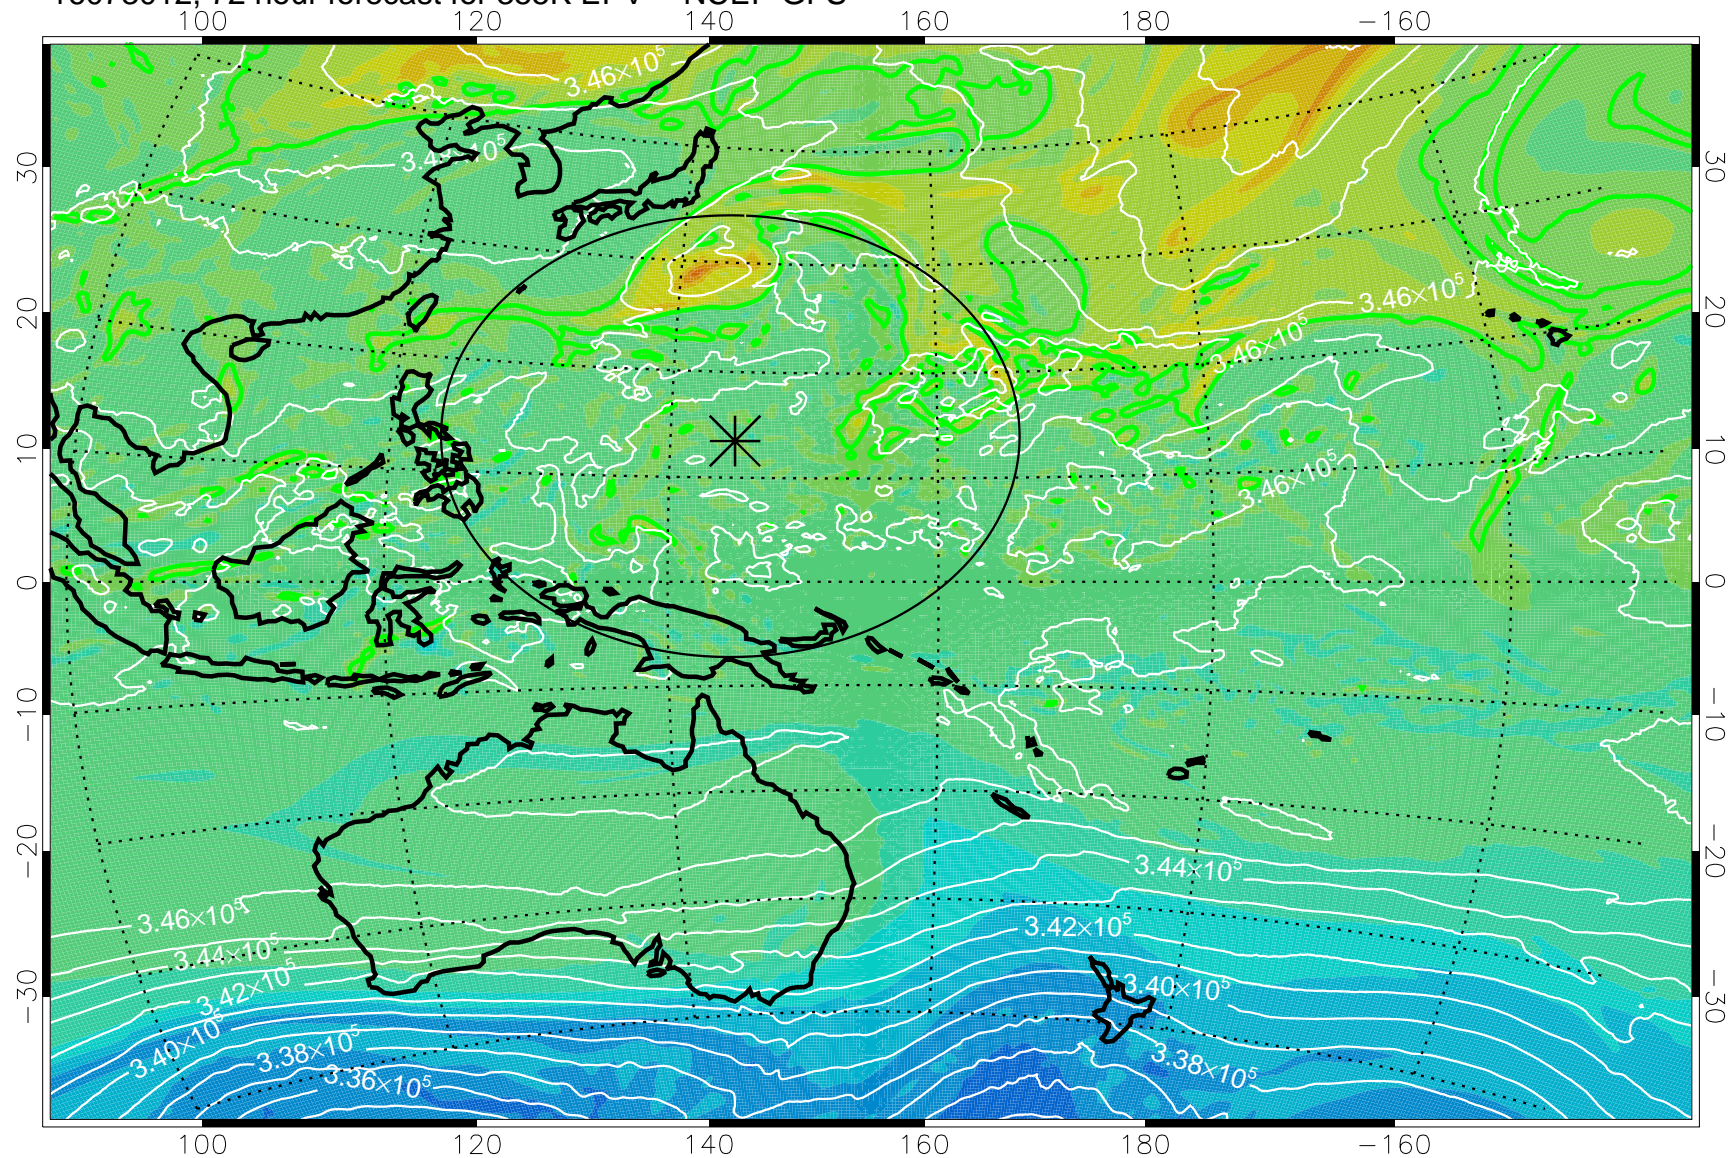

16072906, 42 hour forecast for 355K EPV -- NCEP GFS

355K Montgomery Streamfunction, white  
EPV Tropopause (2 PVU) Position  
Range ring of 2304 km

16072912, 48 hour forecast for 355K EPV -- NCEP GFS

355K Montgomery Streamfunction, white  
EPV Tropopause (2 PVU) Position  
Range ring of 2304 km

16072918, 54 hour forecast for 355K EPV -- NCEP GFS

355K Montgomery Streamfunction, white  
EPV Tropopause (2 PVU) Position  
Range ring of 2304 km

16073000, 60 hour forecast for 355K EPV -- NCEP GFS

355K Montgomery Streamfunction, white  
EPV Tropopause (2 PVU) Position  
Range ring of 2304 km

16073006, 66 hour forecast for 355K EPV -- NCEP GFS

355K Montgomery Streamfunction, white  
EPV Tropopause (2 PVU) Position  
Range ring of 2304 km

16073012, 72 hour forecast for 355K EPV -- NCEP GFS

355K Montgomery Streamfunction, white  
EPV Tropopause (2 PVU) Position  
Range ring of 2304 km

16073018, 78 hour forecast for 355K EPV -- NCEP GFS

355K Montgomery Streamfunction, white  
EPV Tropopause (2 PVU) Position  
Range ring of 2304 km

16073100, 84 hour forecast for 355K EPV -- NCEP GFS

355K Montgomery Streamfunction, white  
EPV Tropopause (2 PVU) Position  
Range ring of 2304 km