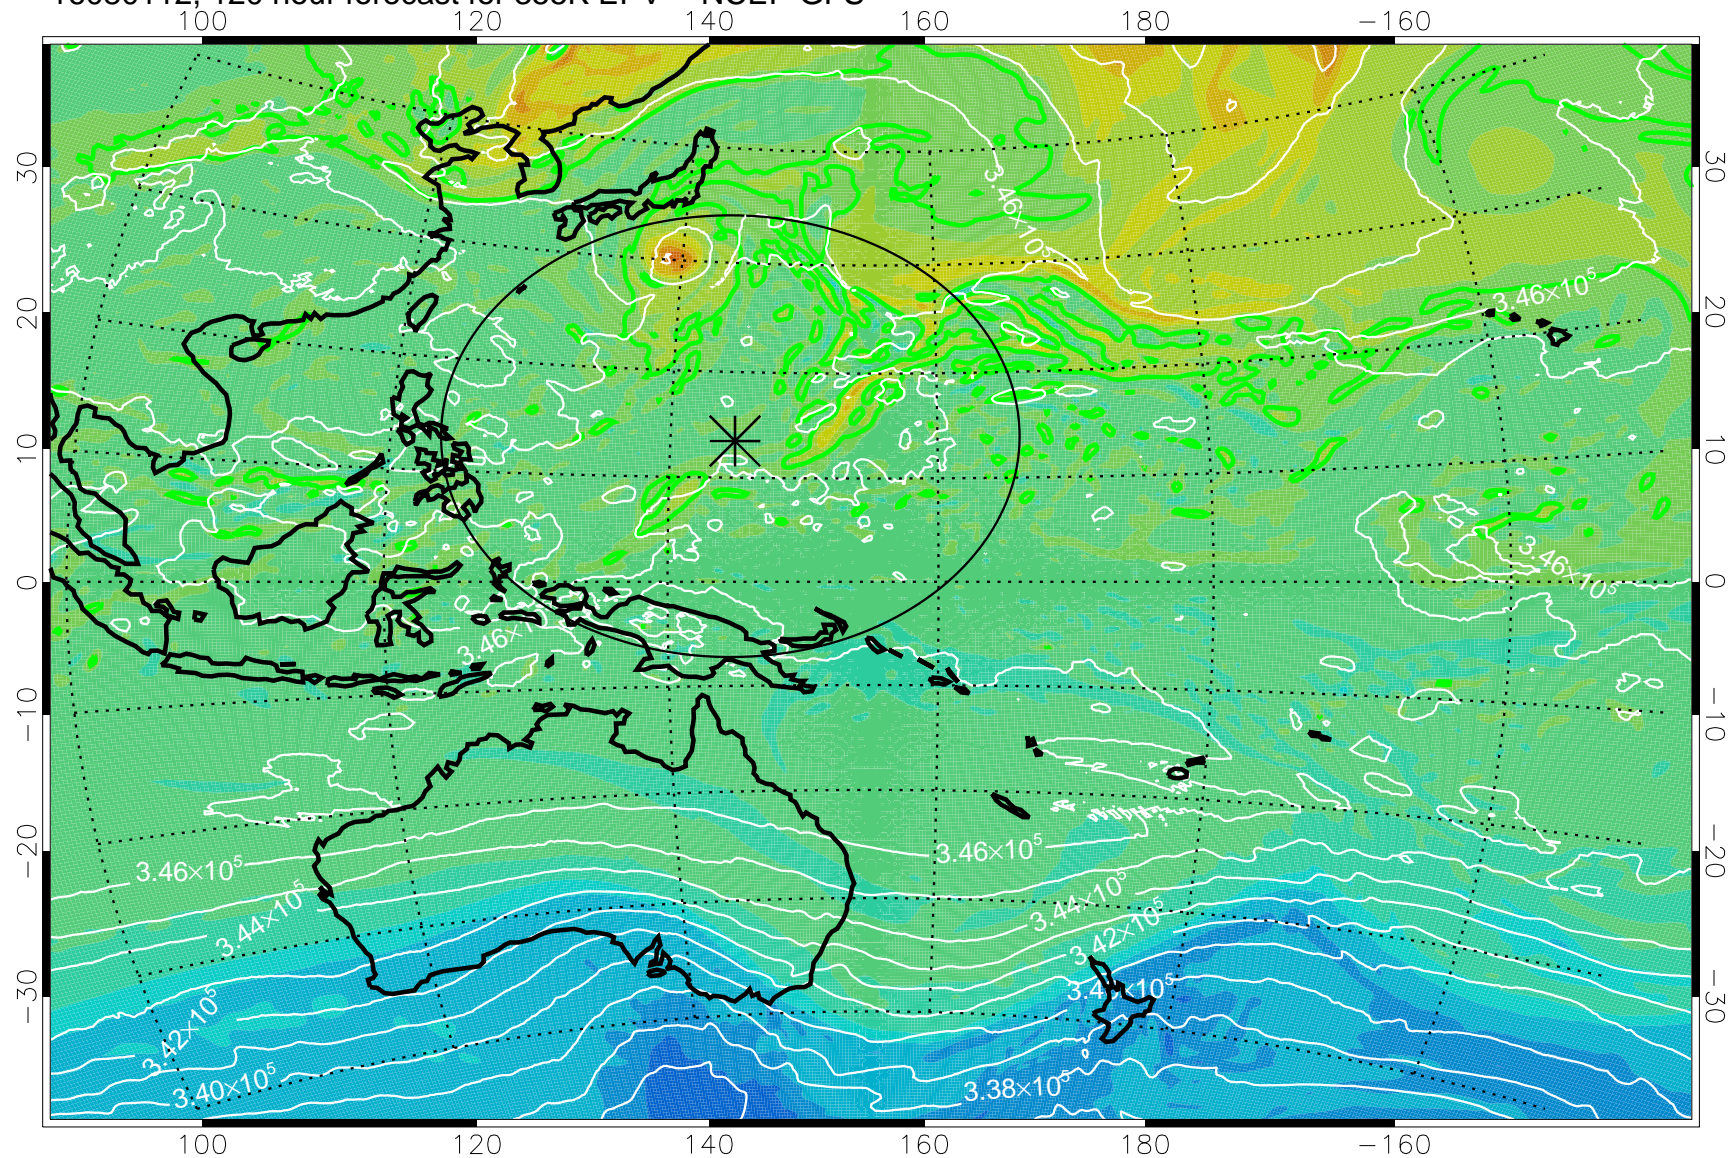

16073018, 78 hour forecast for 355K EPV -- NCEP GFS

355K Montgomery Streamfunction, white  
EPV Tropopause (2 PVU) Position  
Range ring of 2304 km

16073100, 84 hour forecast for 355K EPV -- NCEP GFS

355K Montgomery Streamfunction, white  
EPV Tropopause (2 PVU) Position  
Range ring of 2304 km

16073106, 90 hour forecast for 355K EPV -- NCEP GFS

355K Montgomery Streamfunction, white  
EPV Tropopause (2 PVU) Position  
Range ring of 2304 km

16073112, 96 hour forecast for 355K EPV -- NCEP GFS

355K Montgomery Streamfunction, white  
EPV Tropopause (2 PVU) Position  
Range ring of 2304 km

16073118, 102 hour forecast for 355K EPV -- NCEP GFS

355K Montgomery Streamfunction, white  
EPV Tropopause (2 PVU) Position  
Range ring of 2304 km

16080100, 108 hour forecast for 355K EPV -- NCEP GFS

355K Montgomery Streamfunction, white  
EPV Tropopause (2 PVU) Position  
Range ring of 2304 km

16080106, 114 hour forecast for 355K EPV -- NCEP GFS

355K Montgomery Streamfunction, white  
EPV Tropopause (2 PVU) Position  
Range ring of 2304 km

16080112, 120 hour forecast for 355K EPV -- NCEP GFS

355K Montgomery Streamfunction, white  
EPV Tropopause (2 PVU) Position  
Range ring of 2304 km