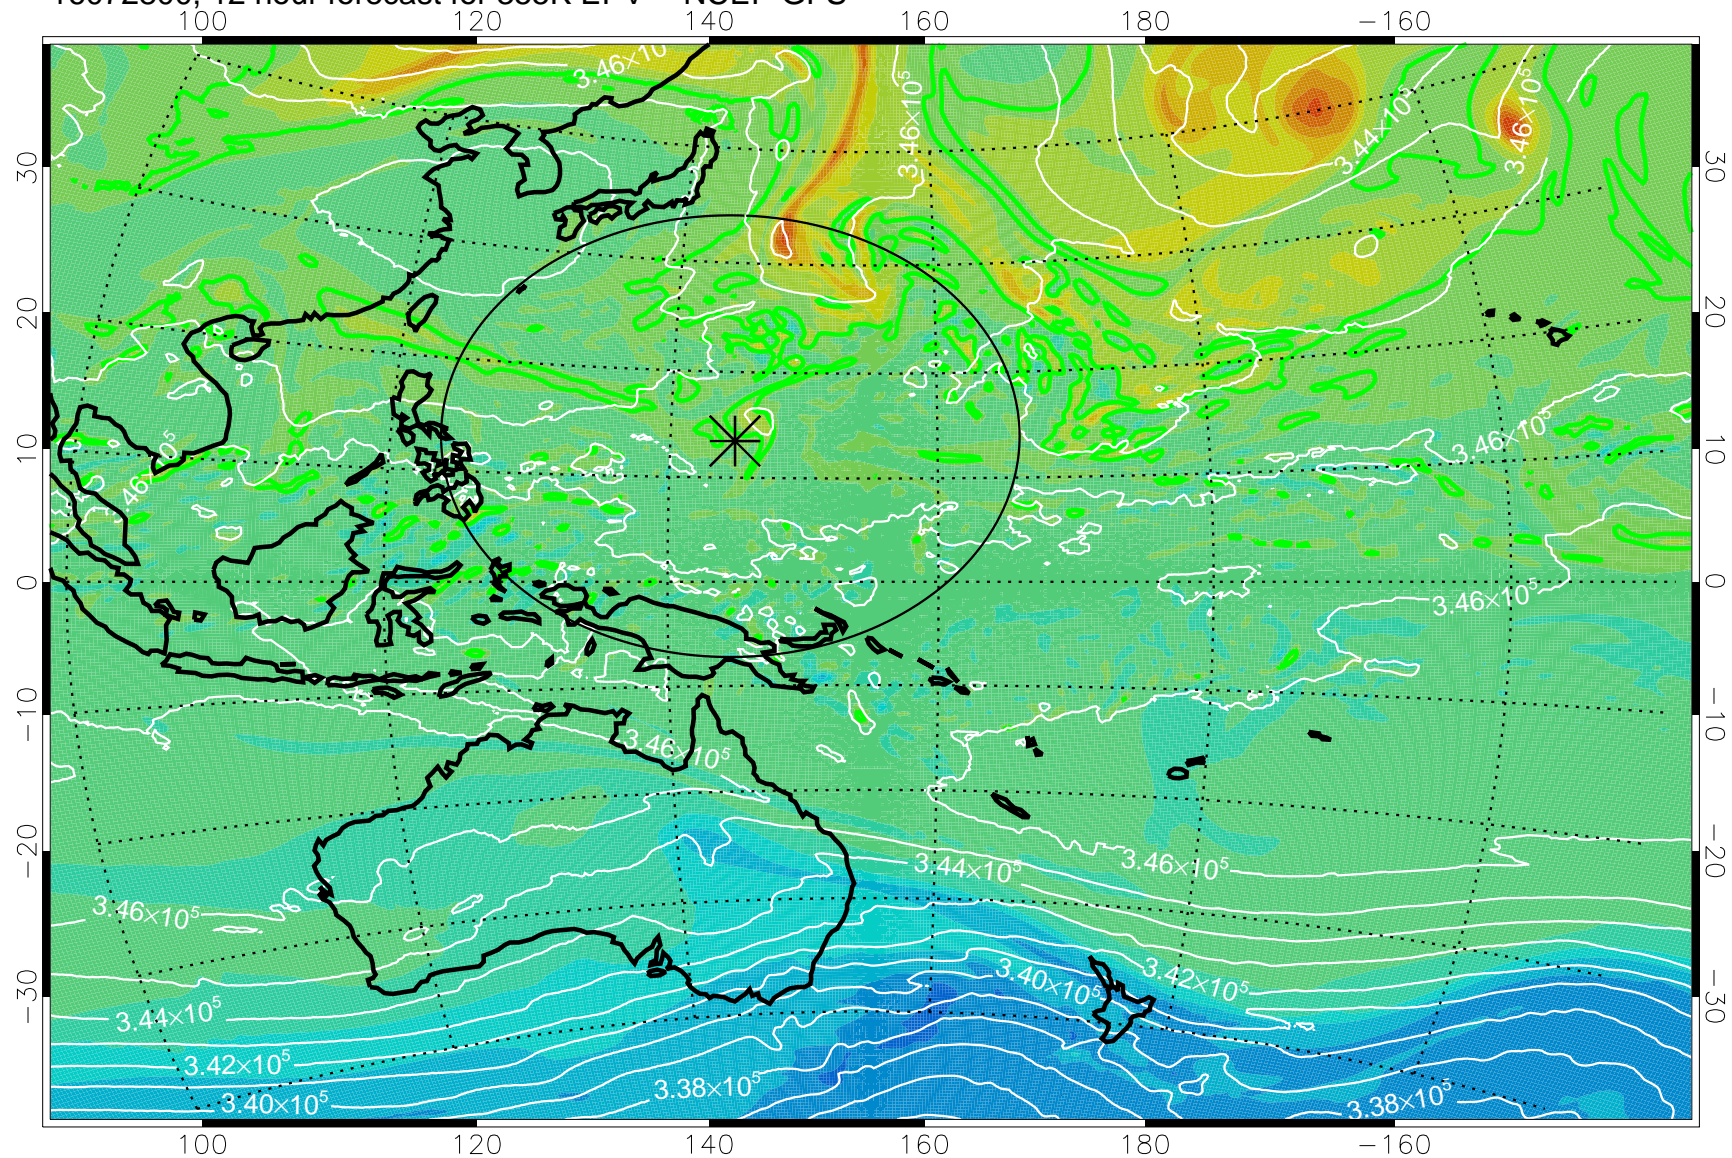

16072718, 6 hour forecast for 355K EPV -- NCEP GFS

355K Montgomery Streamfunction, white  
EPV Tropopause (2 PVU) Position  
Range ring of 2304 km

16072800, 12 hour forecast for 355K EPV -- NCEP GFS

355K Montgomery Streamfunction, white  
EPV Tropopause (2 PVU) Position  
Range ring of 2304 km

16072806, 18 hour forecast for 355K EPV -- NCEP GFS

355K Montgomery Streamfunction, white  
EPV Tropopause (2 PVU) Position  
Range ring of 2304 km

16072812, 24 hour forecast for 355K EPV -- NCEP GFS

355K Montgomery Streamfunction, white  
EPV Tropopause (2 PVU) Position  
Range ring of 2304 km

16072818, 30 hour forecast for 355K EPV -- NCEP GFS

355K Montgomery Streamfunction, white  
EPV Tropopause (2 PVU) Position  
Range ring of 2304 km

16072900, 36 hour forecast for 355K EPV -- NCEP GFS

355K Montgomery Streamfunction, white  
EPV Tropopause (2 PVU) Position  
Range ring of 2304 km

16072906, 42 hour forecast for 355K EPV -- NCEP GFS

355K Montgomery Streamfunction, white  
EPV Tropopause (2 PVU) Position  
Range ring of 2304 km

16072912, 48 hour forecast for 355K EPV -- NCEP GFS

355K Montgomery Streamfunction, white  
EPV Tropopause (2 PVU) Position  
Range ring of 2304 km