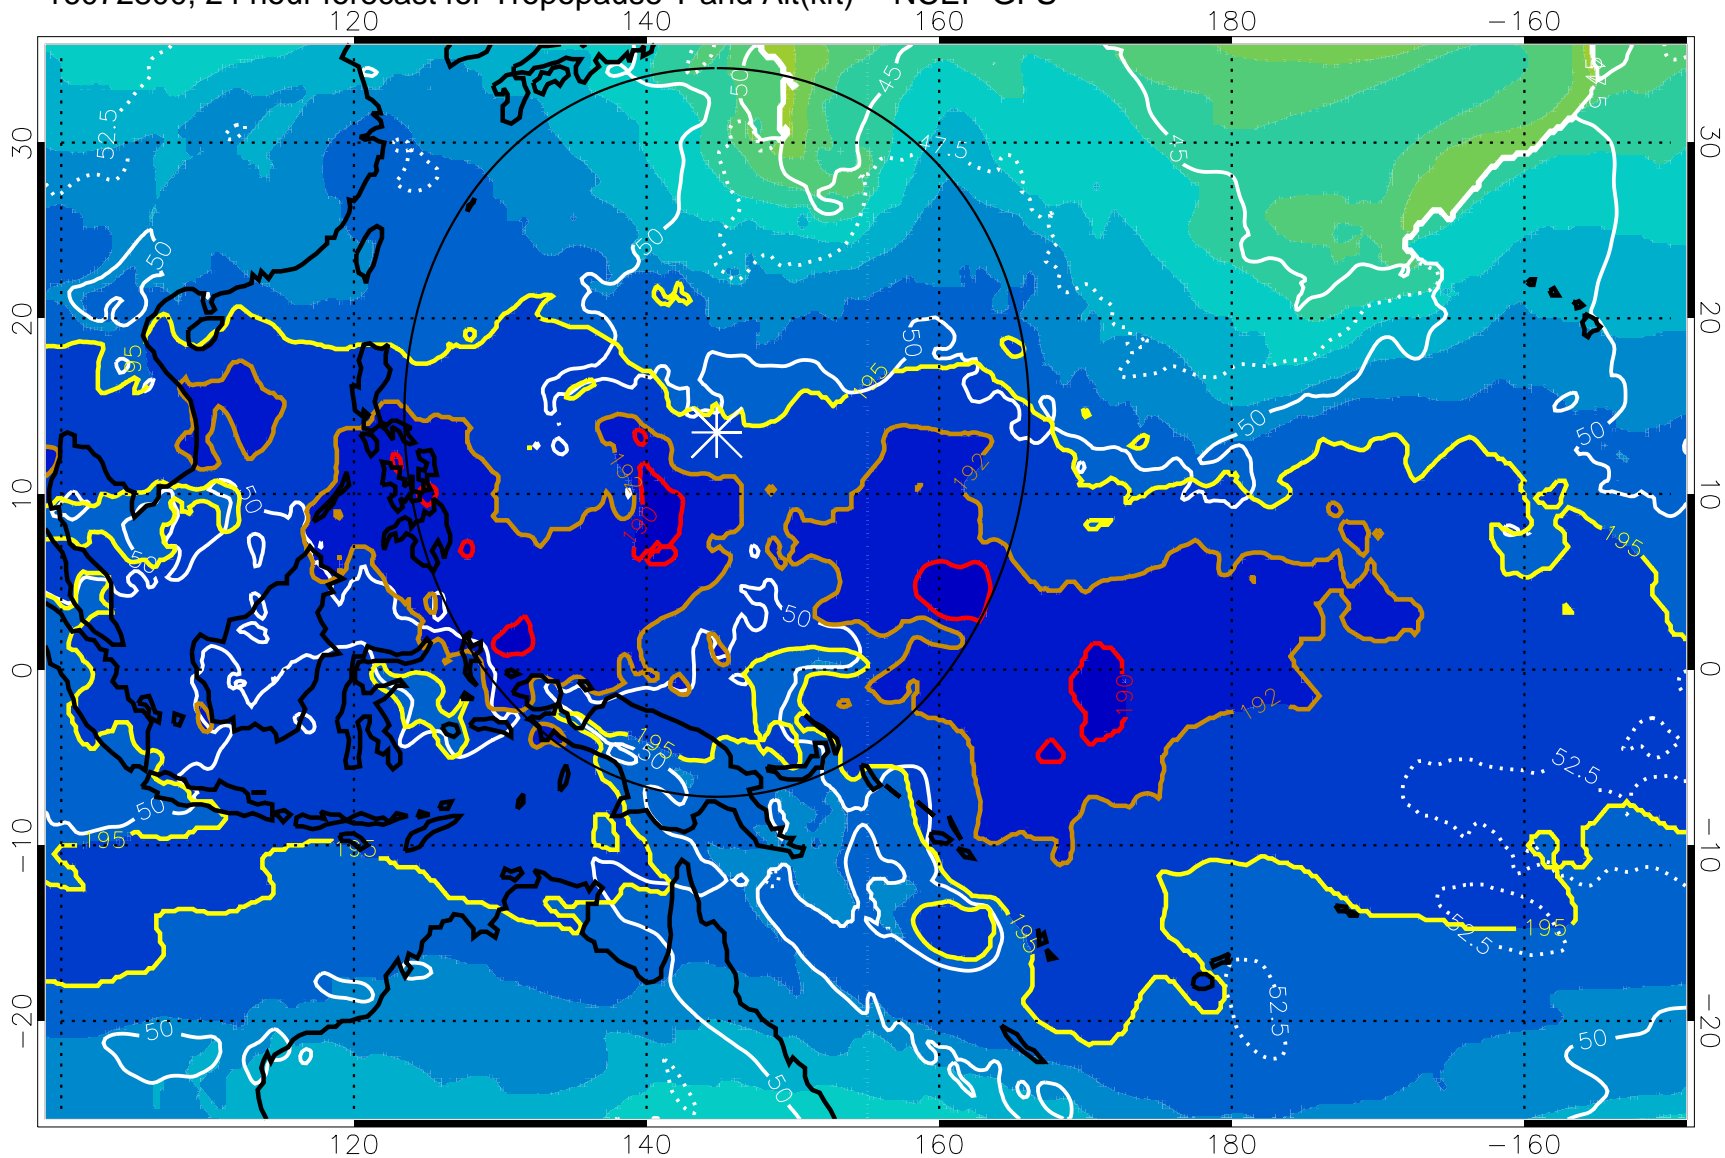

16072800, 24 hour forecast for Tropopause T and Alt(kft) -- NCEP GFS

190 200 210 220 230

Tropopause T, K

Tropopause Altitude in kft (white)

192.5K Isotherm 195K Isotherm
187.5K Isotherm 190K Isotherm

Range ring of 2304 km