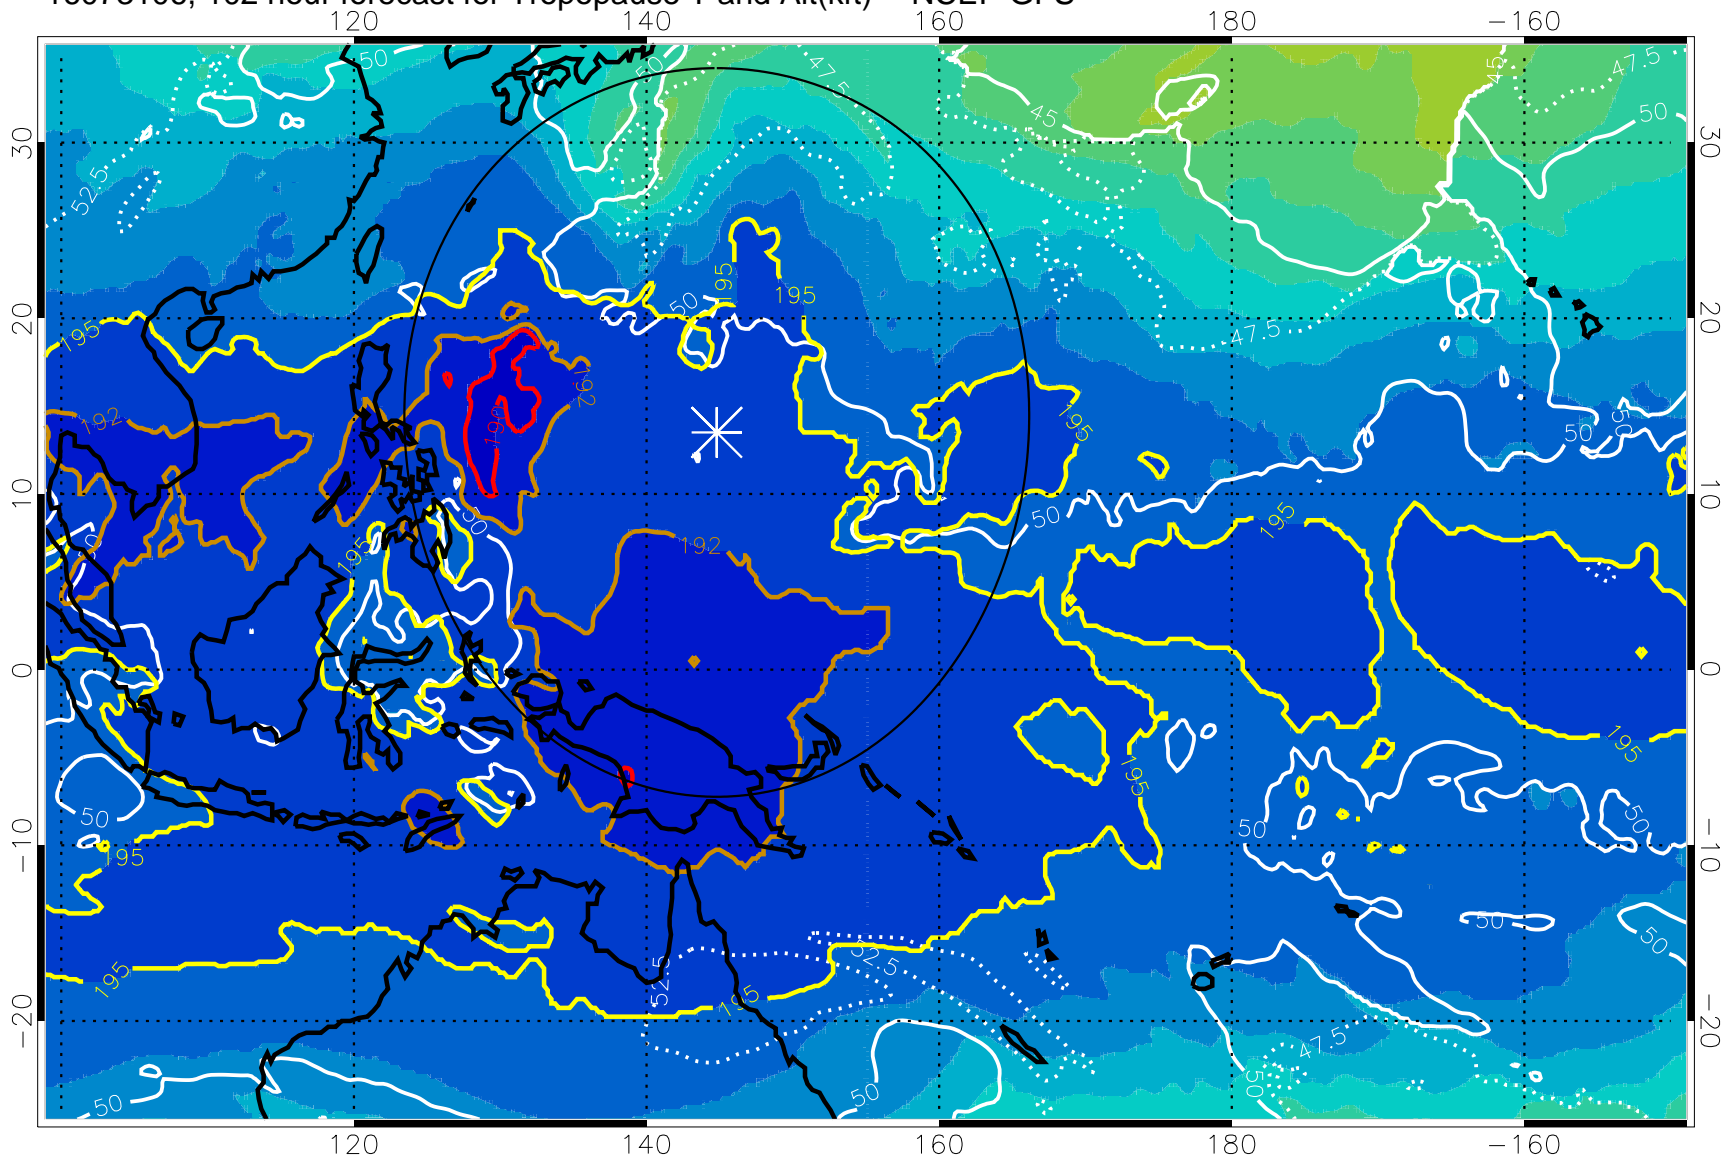

16073106, 102 hour forecast for Tropopause T and Alt(kft) -- NCEP GFS

190 200 210 220 230
Tropopause T, K

Tropopause Altitude in kft (white)

192.5K Isotherm 195K Isotherm
187.5K Isotherm 190K Isotherm

Range ring of 2304 km