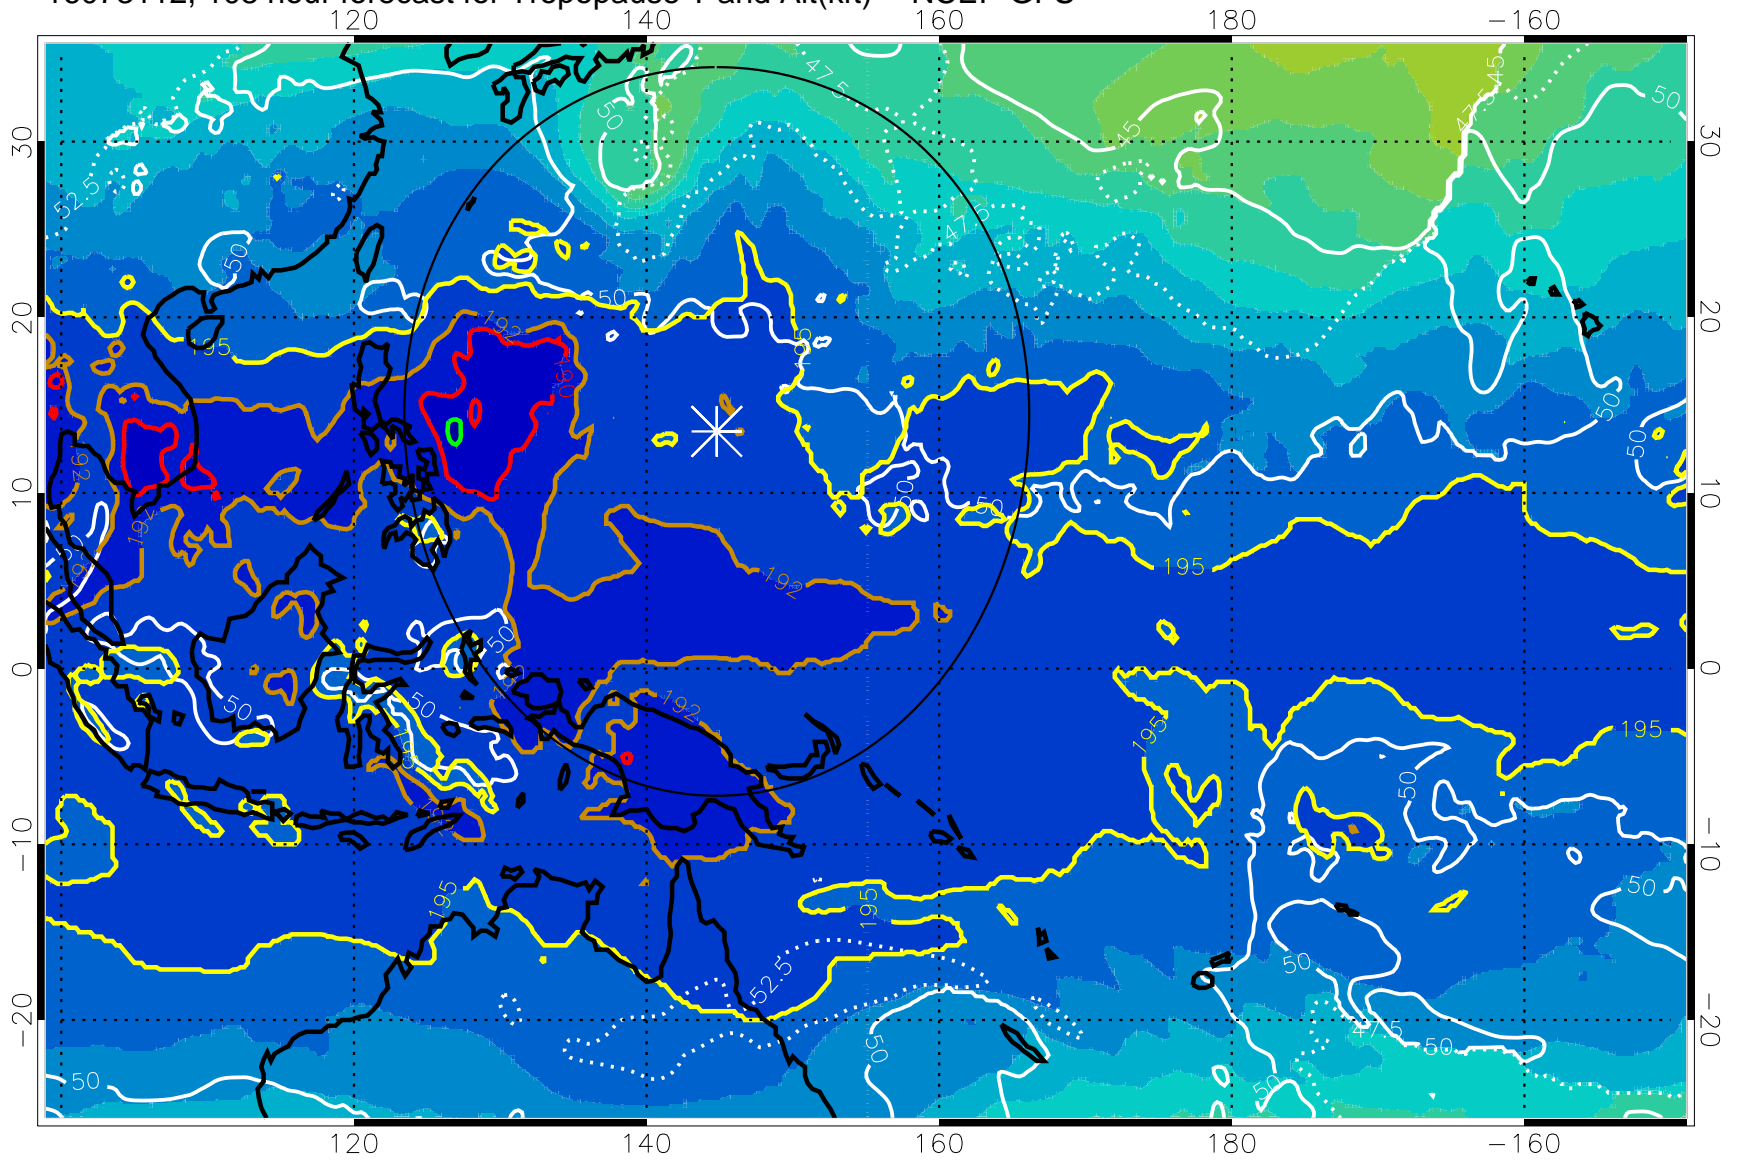

16073112, 108 hour forecast for Tropopause T and Alt(kft) -- NCEP GFS

190   200   210   220   230
Tropopause T, K

Tropopause Altitude in kft (white)

192.5K Isotherm   195K Isotherm
187.5K Isotherm   190K Isotherm

Range ring of 2304 km