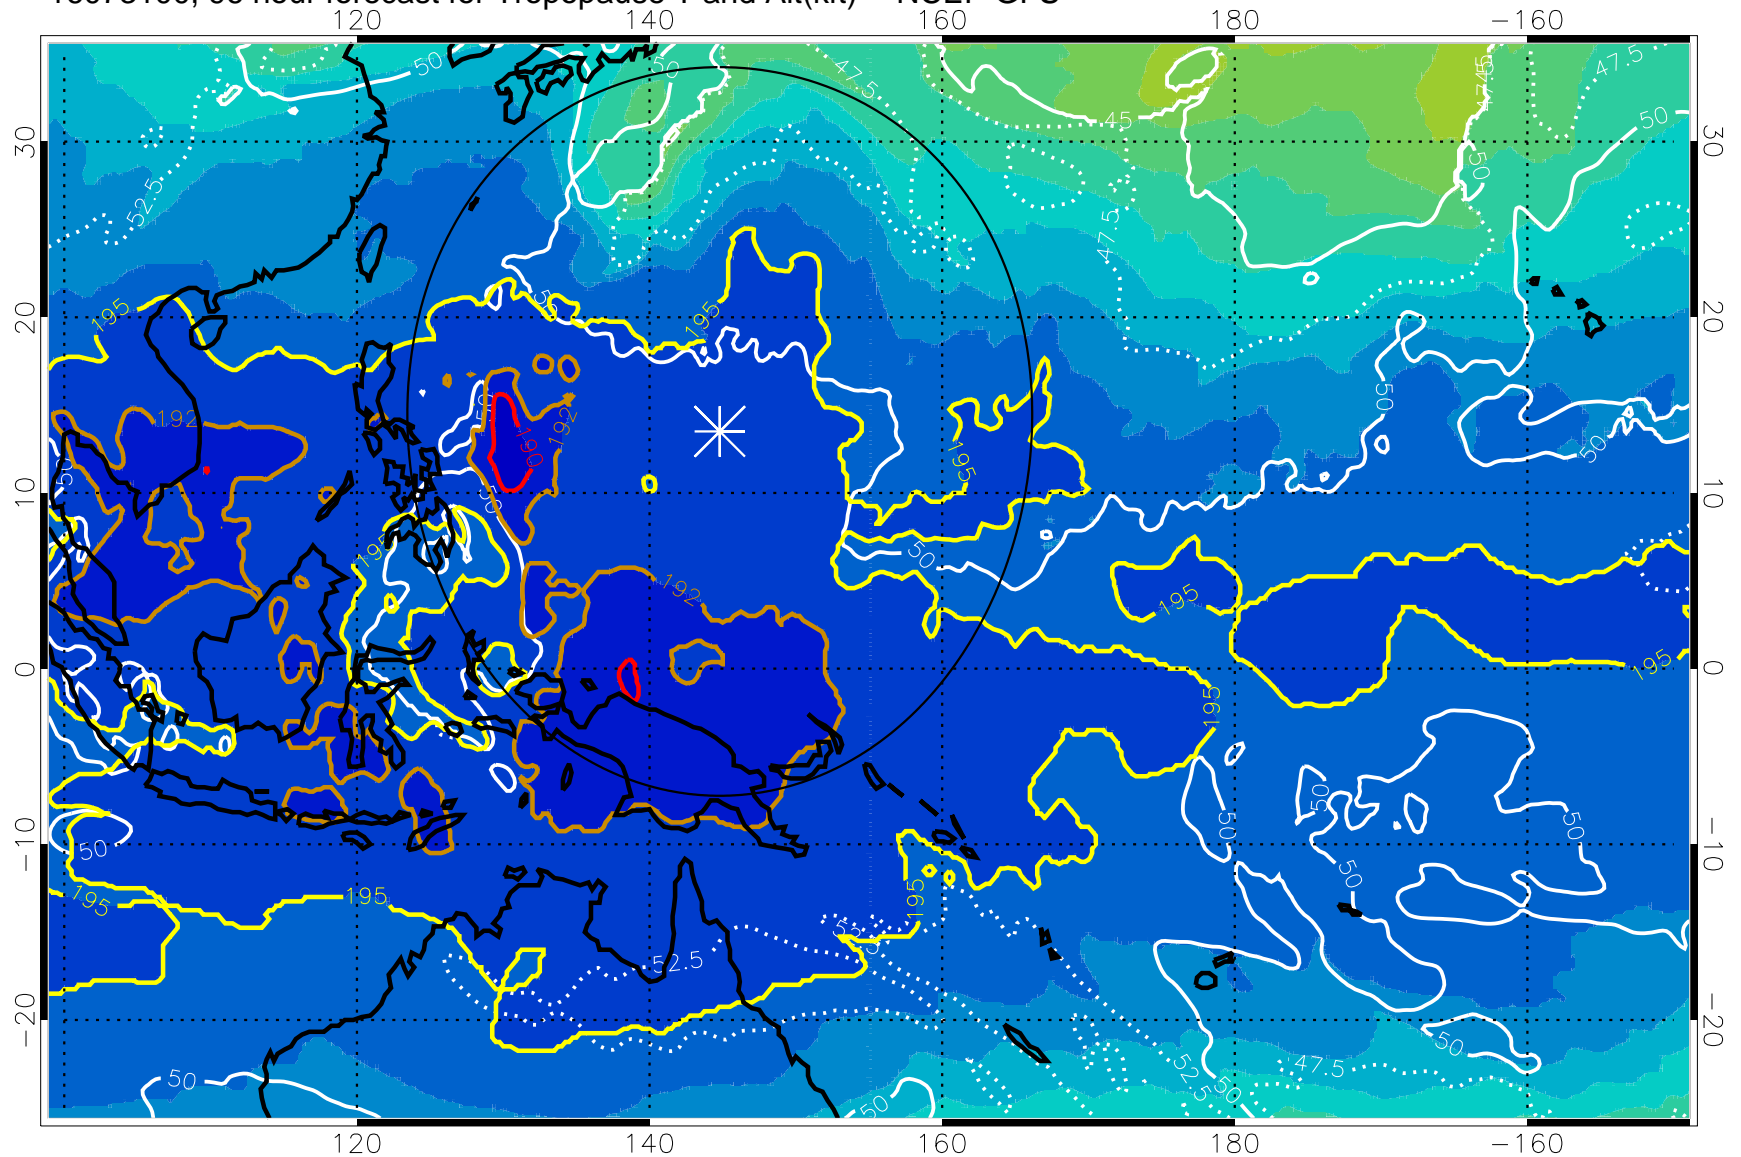

16073100, 96 hour forecast for Tropopause T and Alt(kft) -- NCEP GFS

190   200   210   220   230
Tropopause T, K

Tropopause Altitude in kft (white)

192.5K Isotherm   195K Isotherm
187.5K Isotherm   190K Isotherm

Range ring of 2304 km