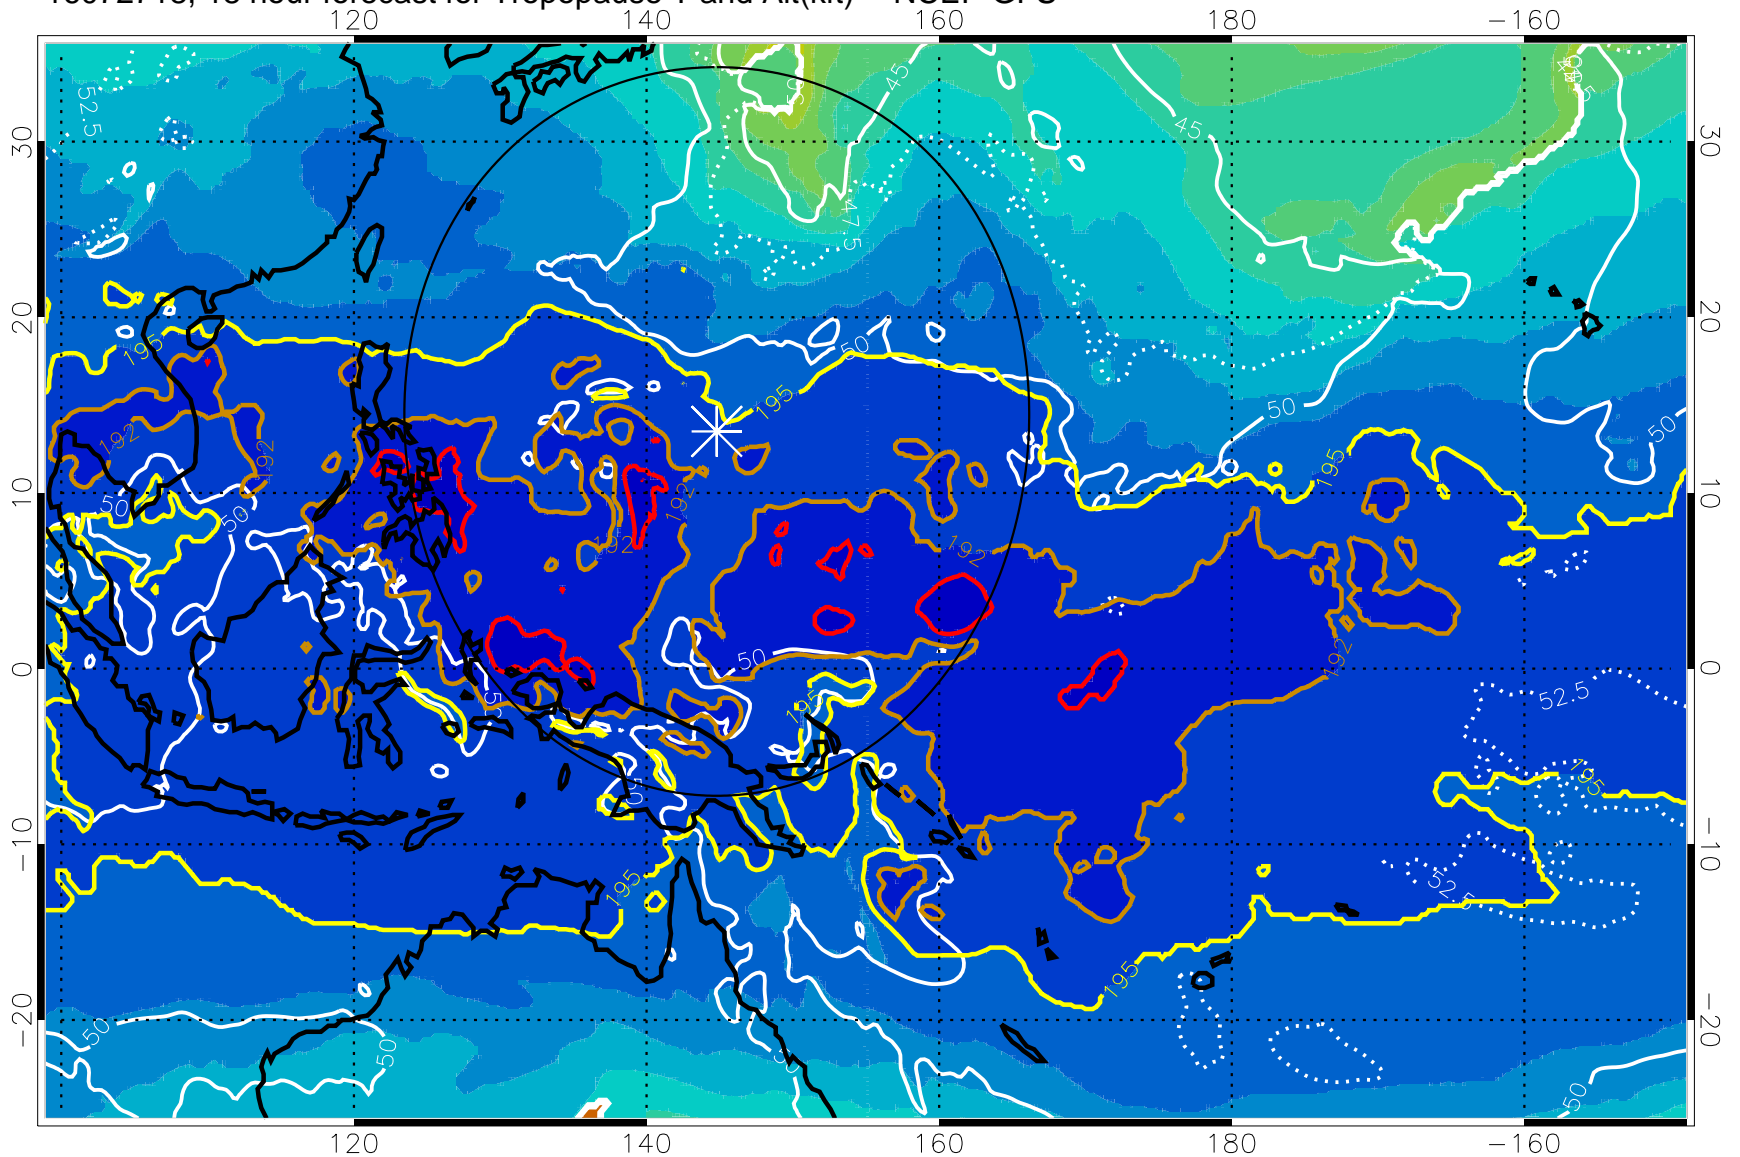

16072718, 18 hour forecast for Tropopause T and Alt(kft) -- NCEP GFS

190 200 210 220 230

Tropopause T, K

Tropopause Altitude in kft (white)

192.5K Isotherm 195K Isotherm

187.5K Isotherm 190K Isotherm

Range ring of 2304 km