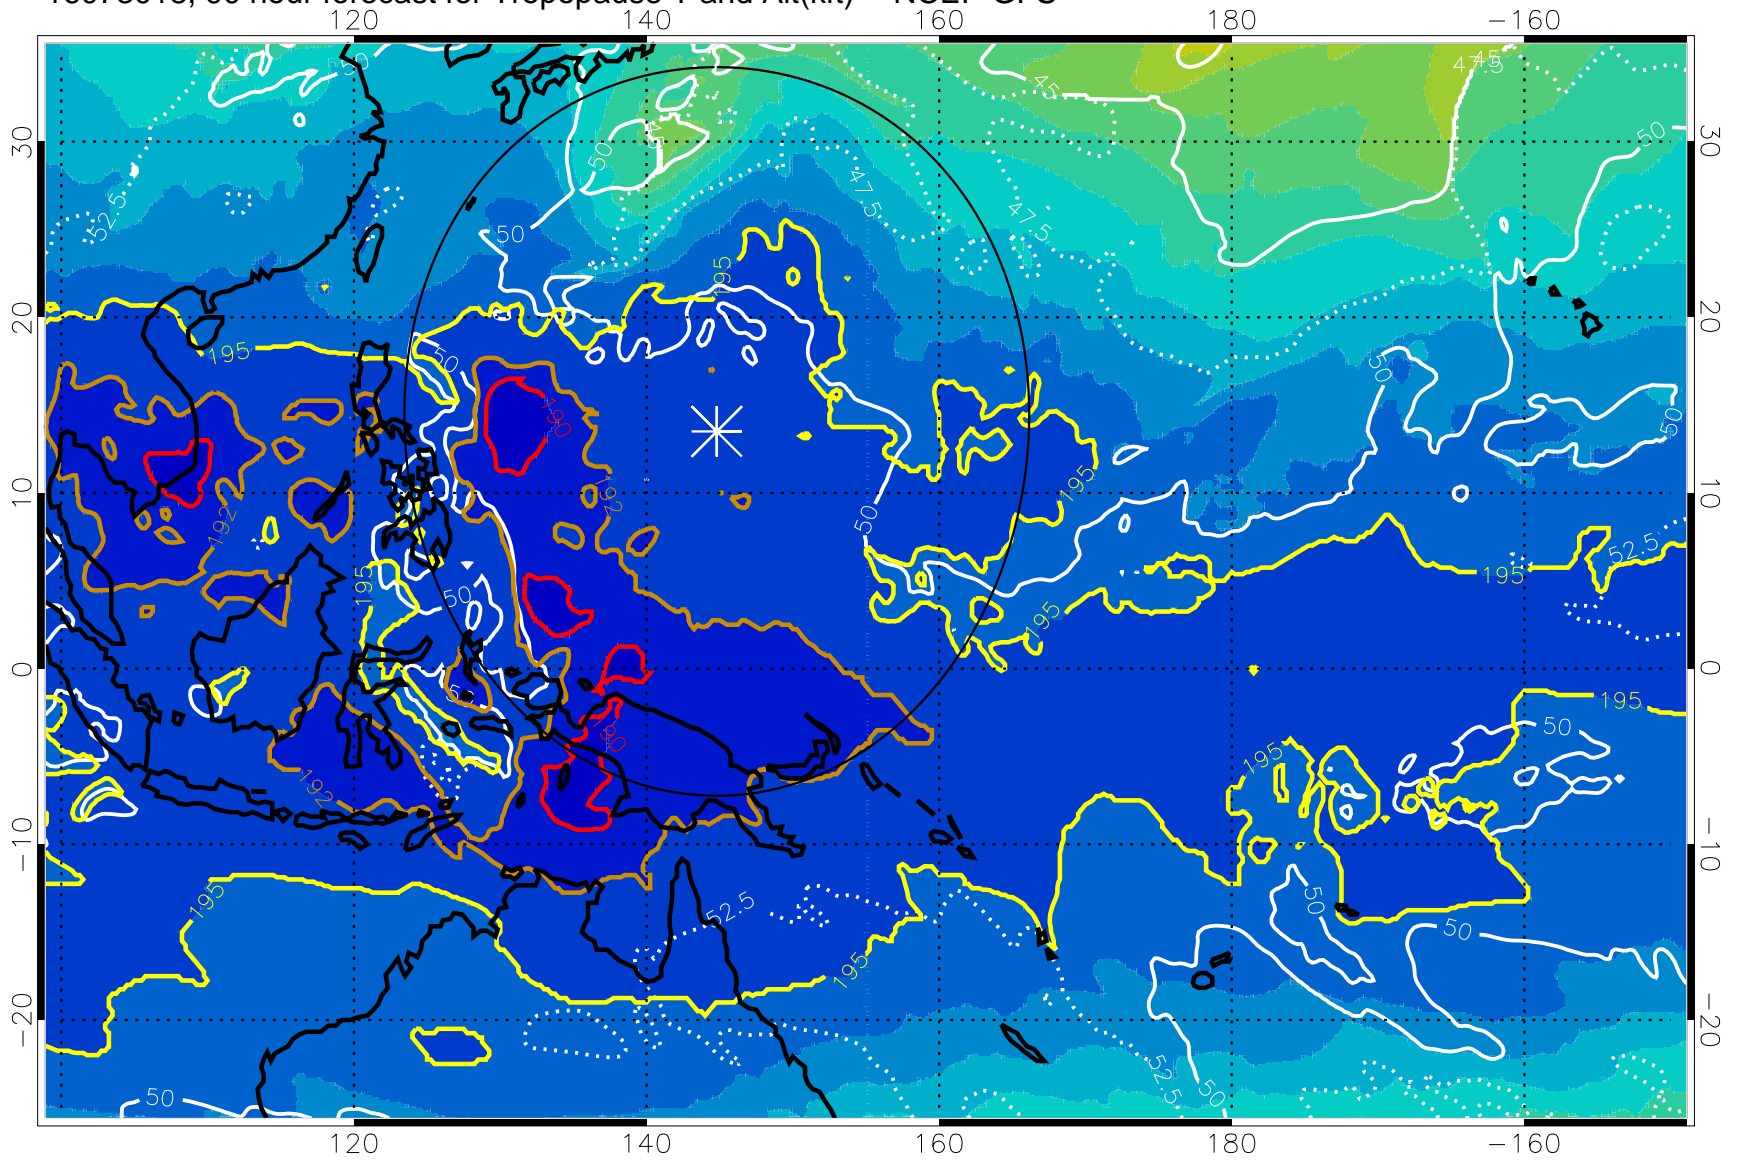

16073018, 90 hour forecast for Tropopause T and Alt(kft) -- NCEP GFS

190   200   210   220   230
Tropopause T, K

Tropopause Altitude in kft (white)

192.5K Isotherm   195K Isotherm
187.5K Isotherm   190K Isotherm

Range ring of 2304 km