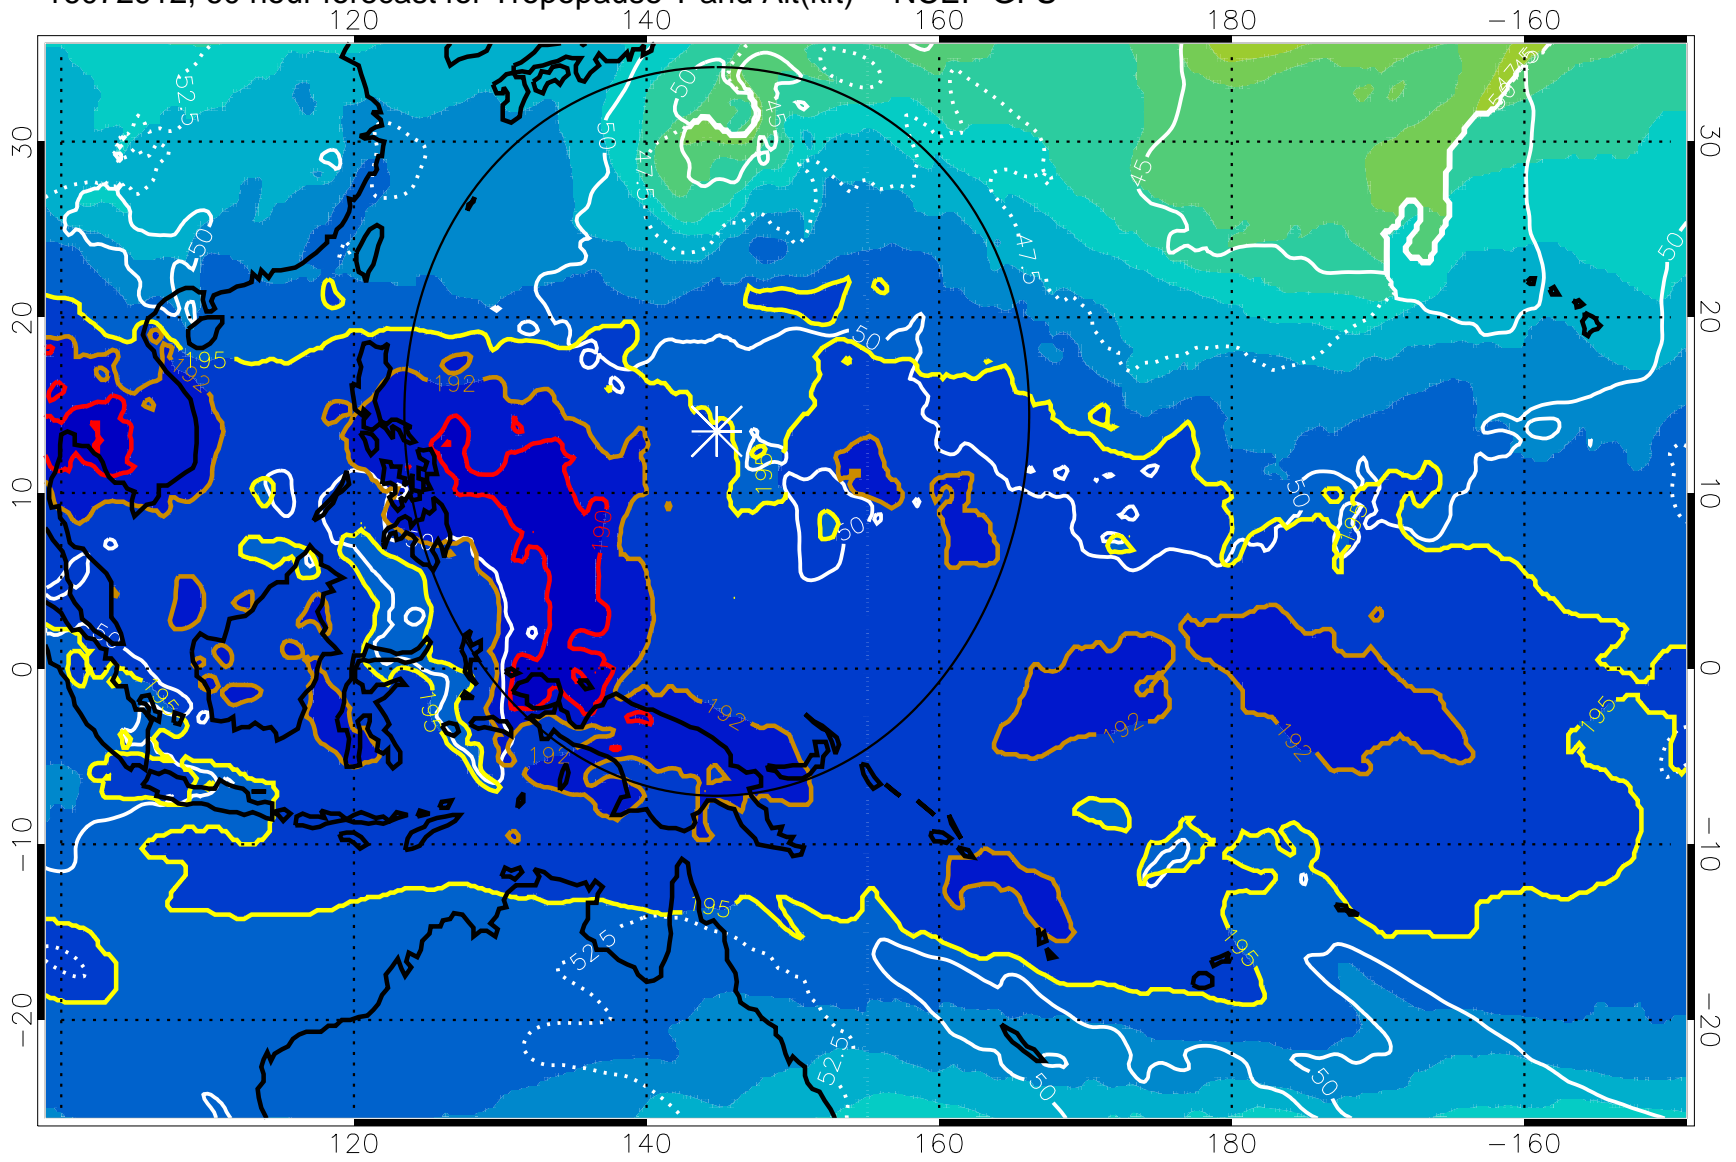

16072912, 60 hour forecast for Tropopause T and Alt(kft) -- NCEP GFS

190 200 210 220 230
Tropopause T, K

Tropopause Altitude in kft (white)

192.5K Isotherm 195K Isotherm
187.5K Isotherm 190K Isotherm

Range ring of 2304 km