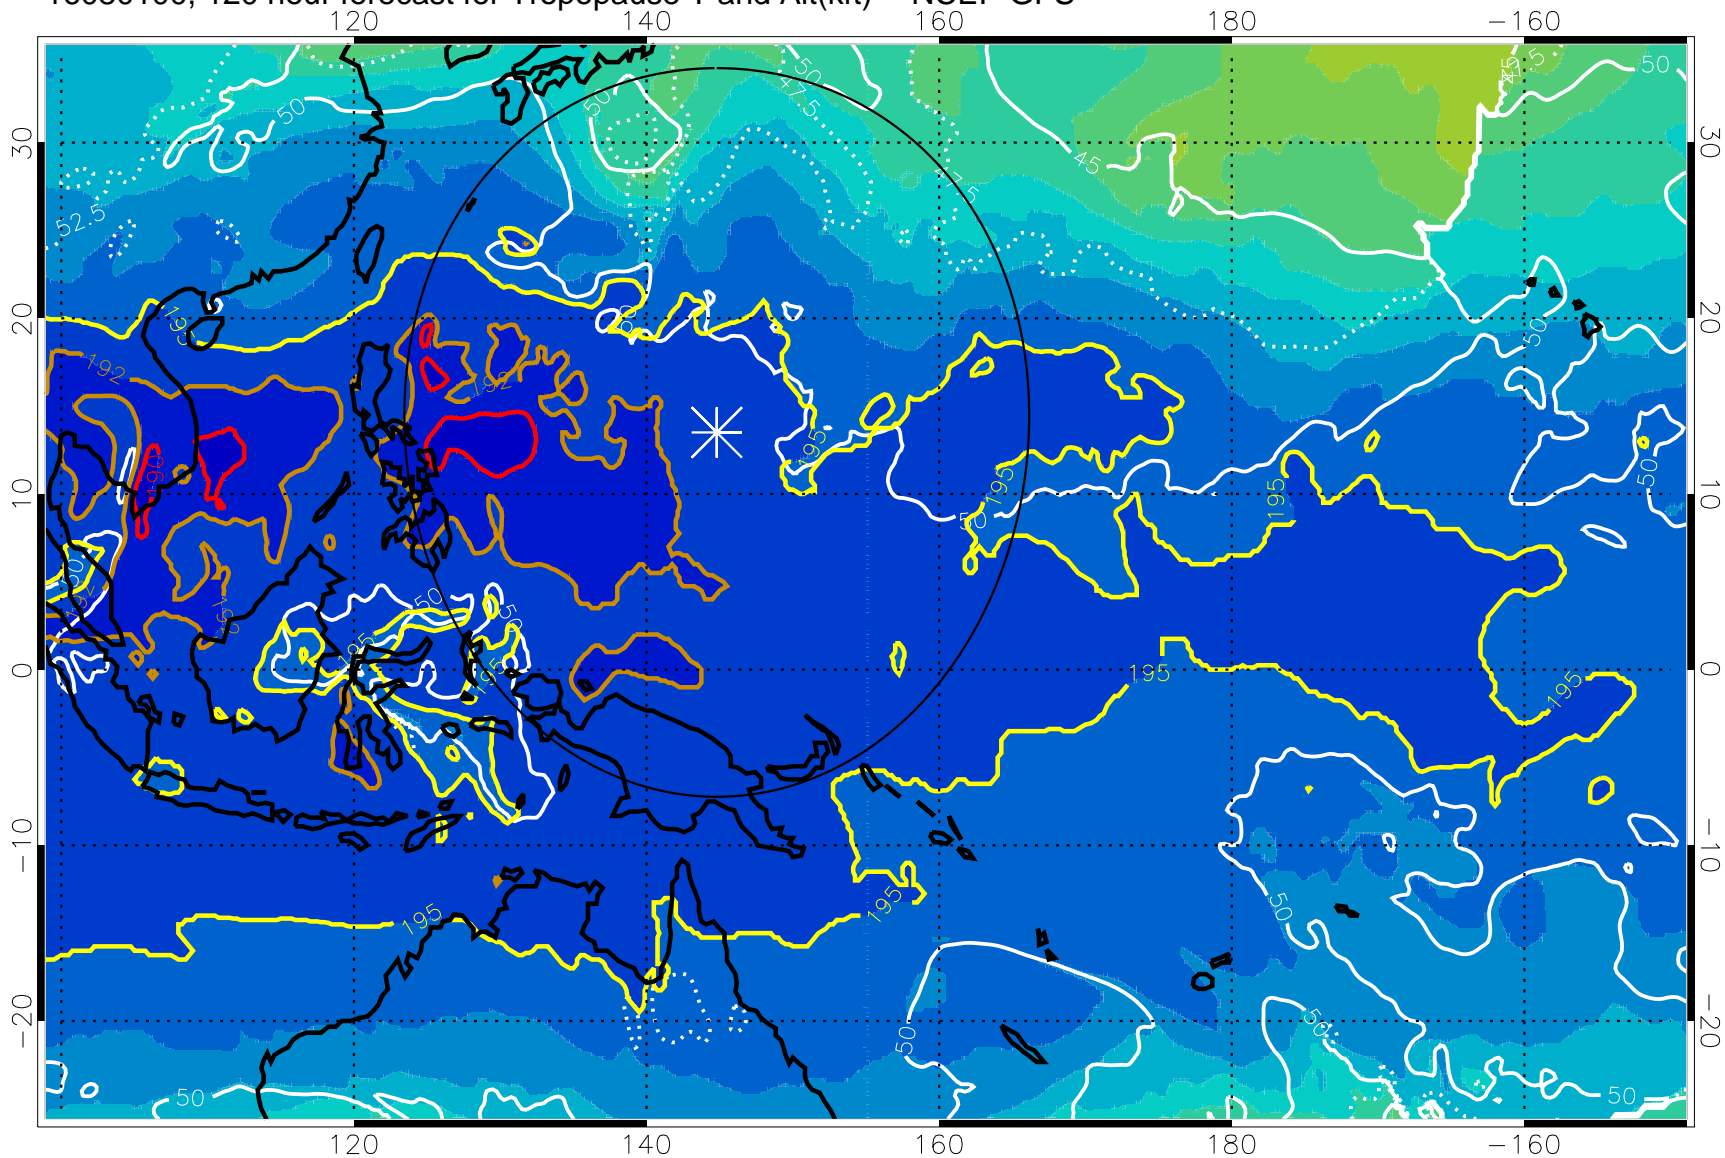

16080100, 120 hour forecast for Tropopause T and Alt(kft) -- NCEP GFS

190   200   210   220   230
Tropopause T, K

Tropopause Altitude in kft (white)

192.5K Isotherm   195K Isotherm
187.5K Isotherm   190K Isotherm

Range ring of 2304 km