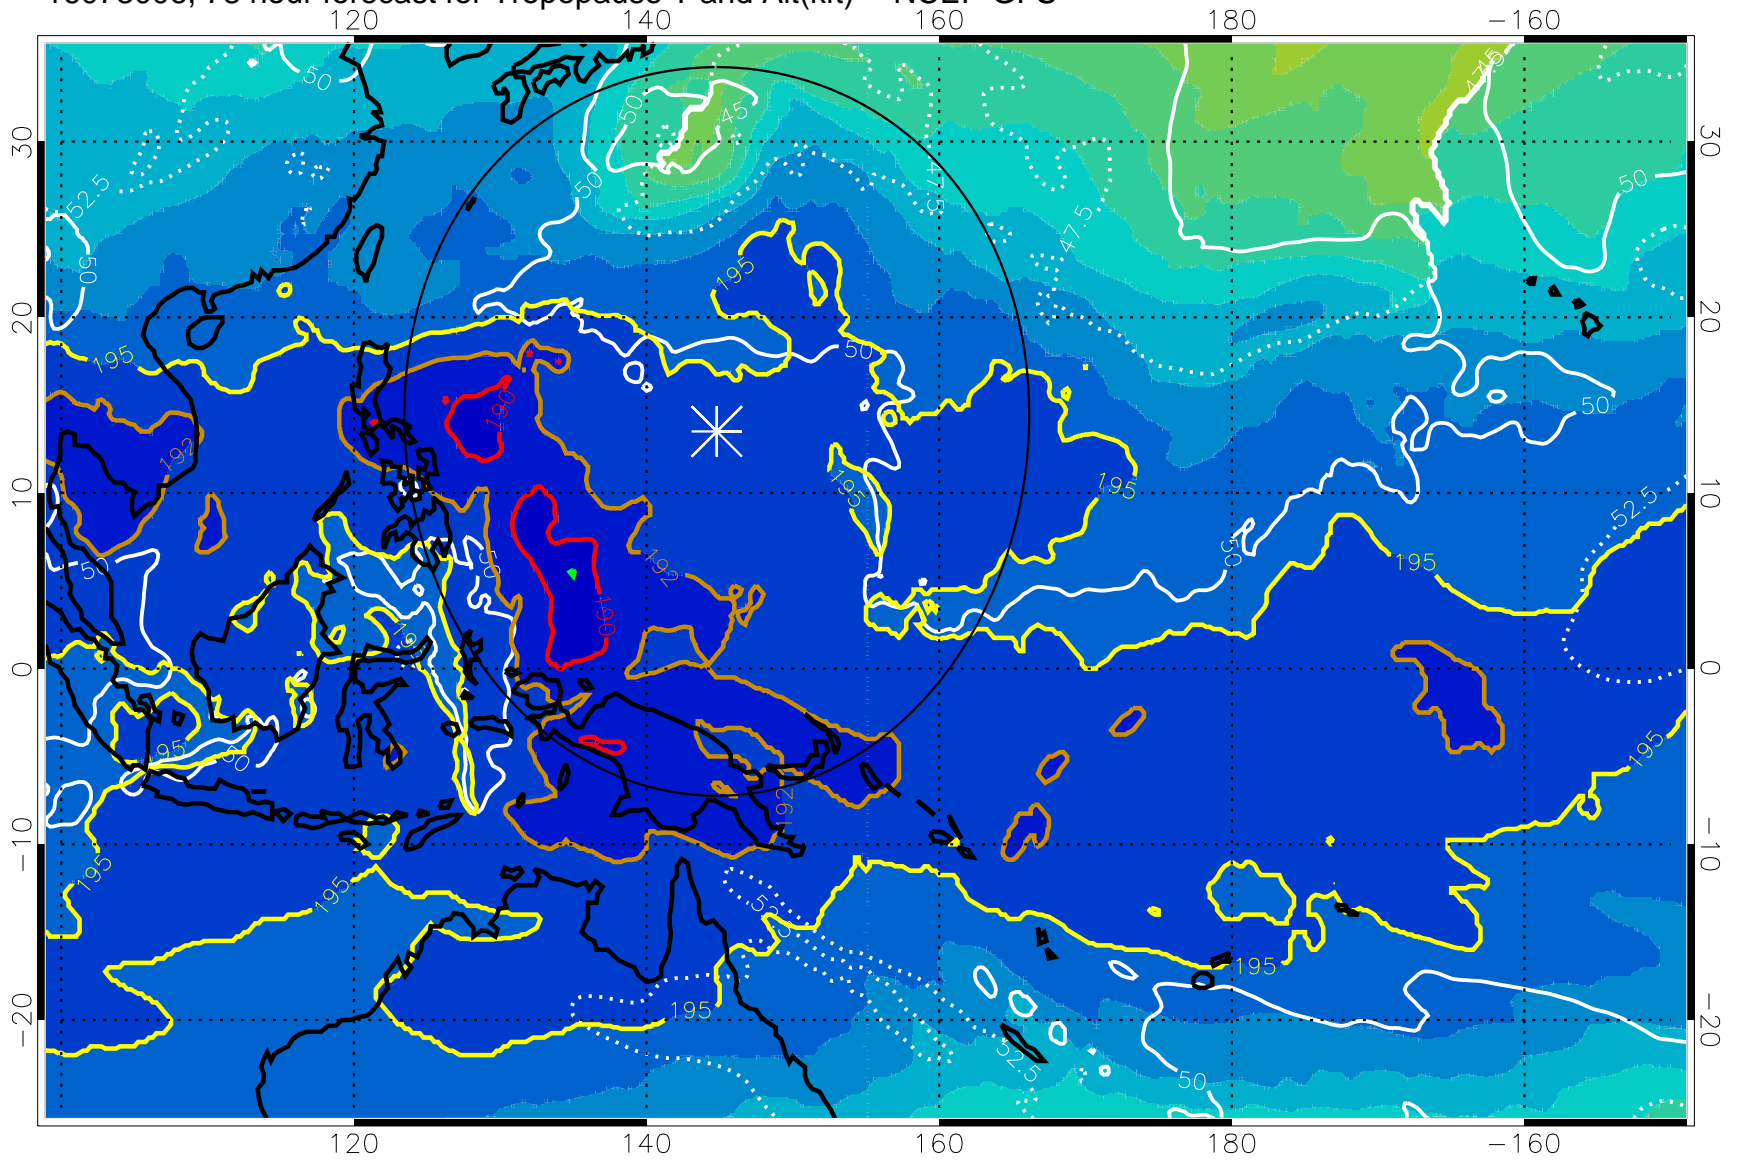

16073006, 78 hour forecast for Tropopause T and Alt(kft) -- NCEP GFS

190   200   210   220   230
Tropopause T, K

Tropopause Altitude in kft (white)

192.5K Isotherm   195K Isotherm
187.5K Isotherm   190K Isotherm

Range ring of 2304 km