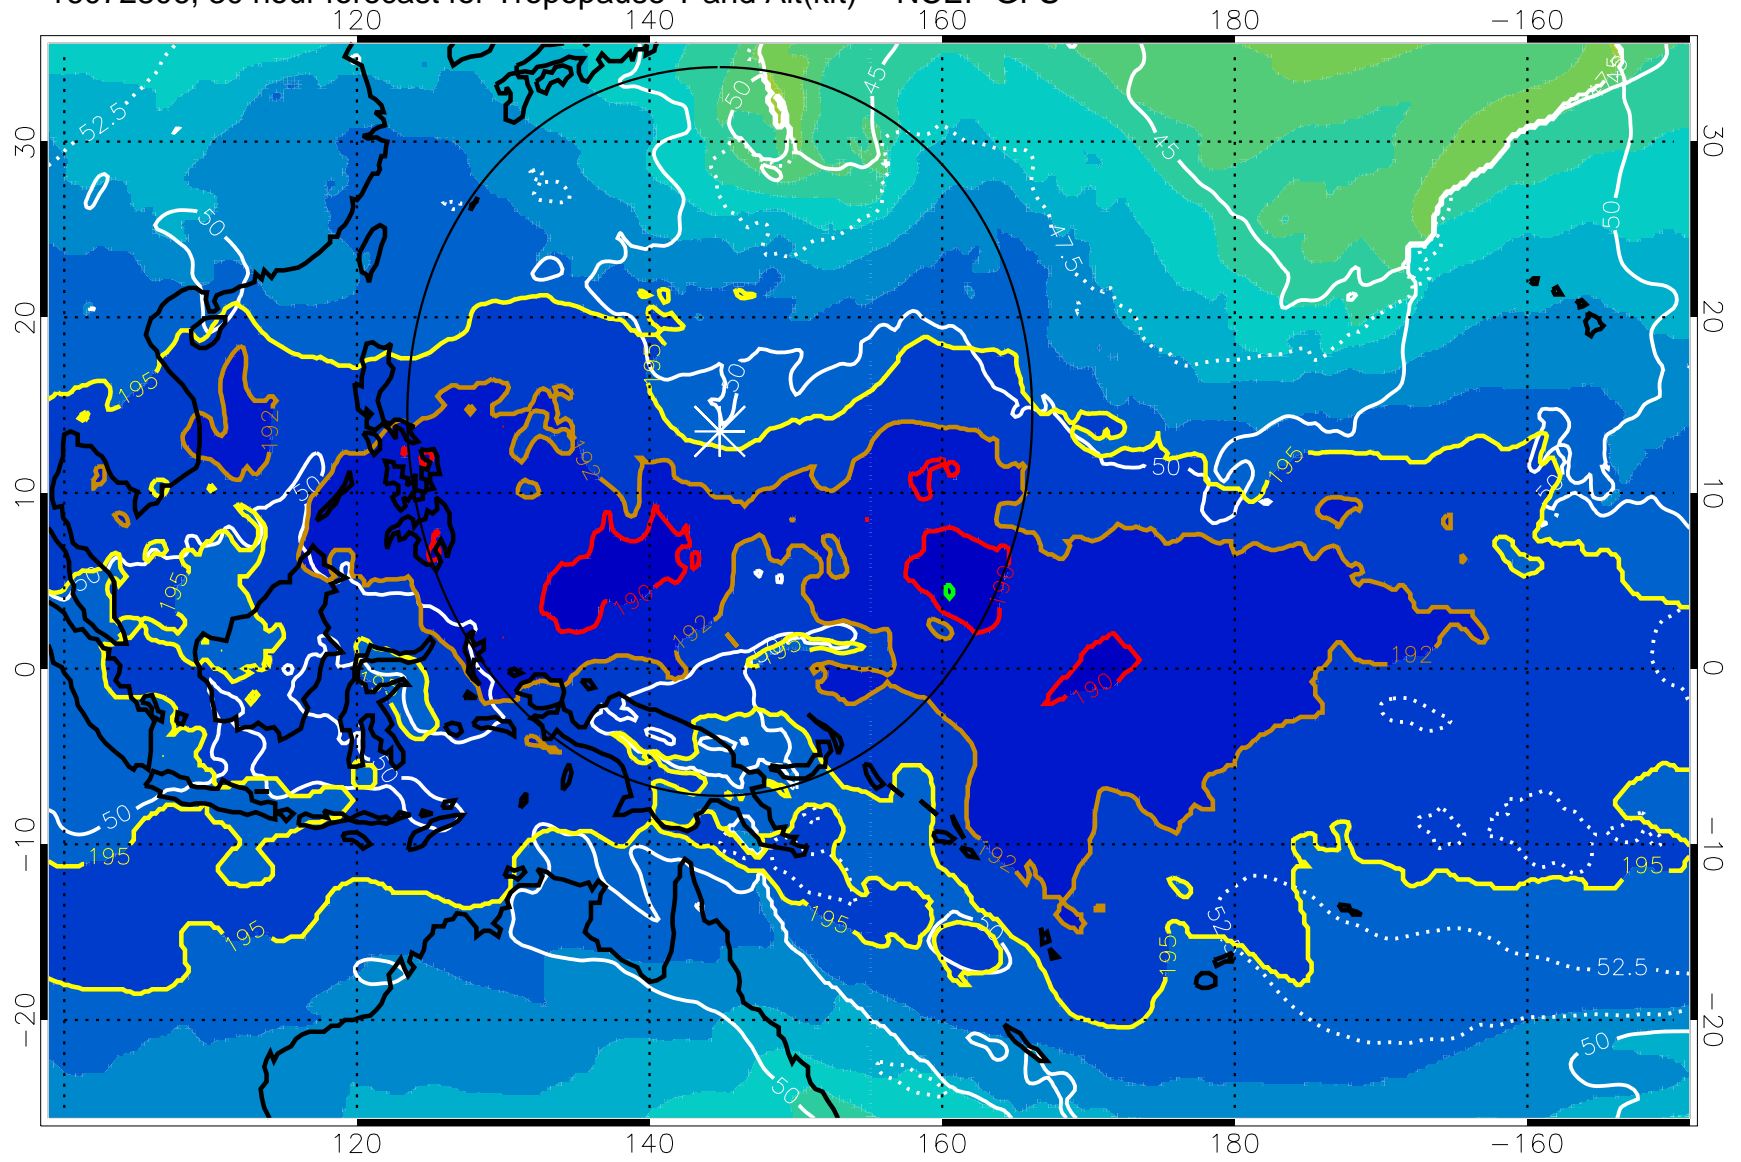

16072806, 30 hour forecast for Tropopause T and Alt(kft) -- NCEP GFS

190   200   210   220   230
Tropopause T, K

Tropopause Altitude in kft (white)

192.5K Isotherm   195K Isotherm
187.5K Isotherm   190K Isotherm

Range ring of 2304 km