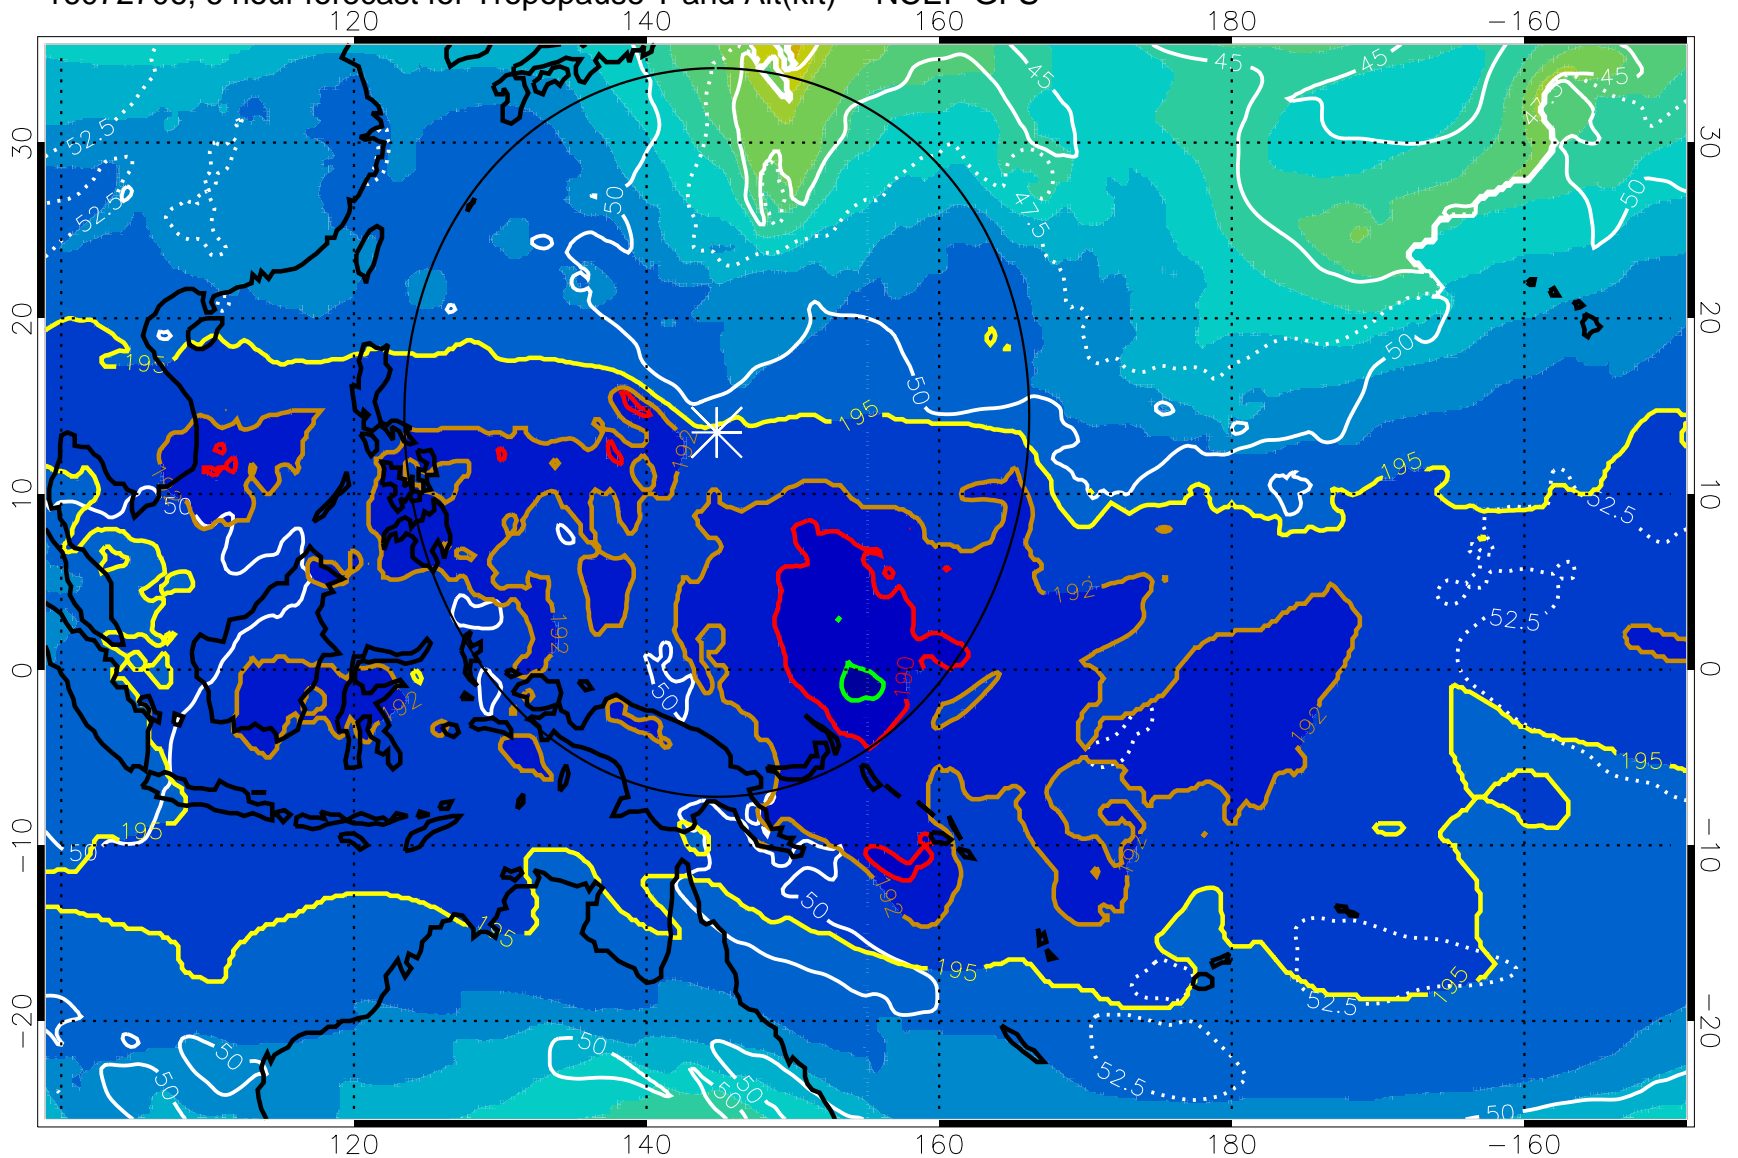

16072706, 6 hour forecast for Tropopause T and Alt(kft) -- NCEP GFS

190 200 210 220 230
Tropopause T, K

Tropopause Altitude in kft (white)

192.5K Isotherm 195K Isotherm
187.5K Isotherm 190K Isotherm

Range ring of 2304 km