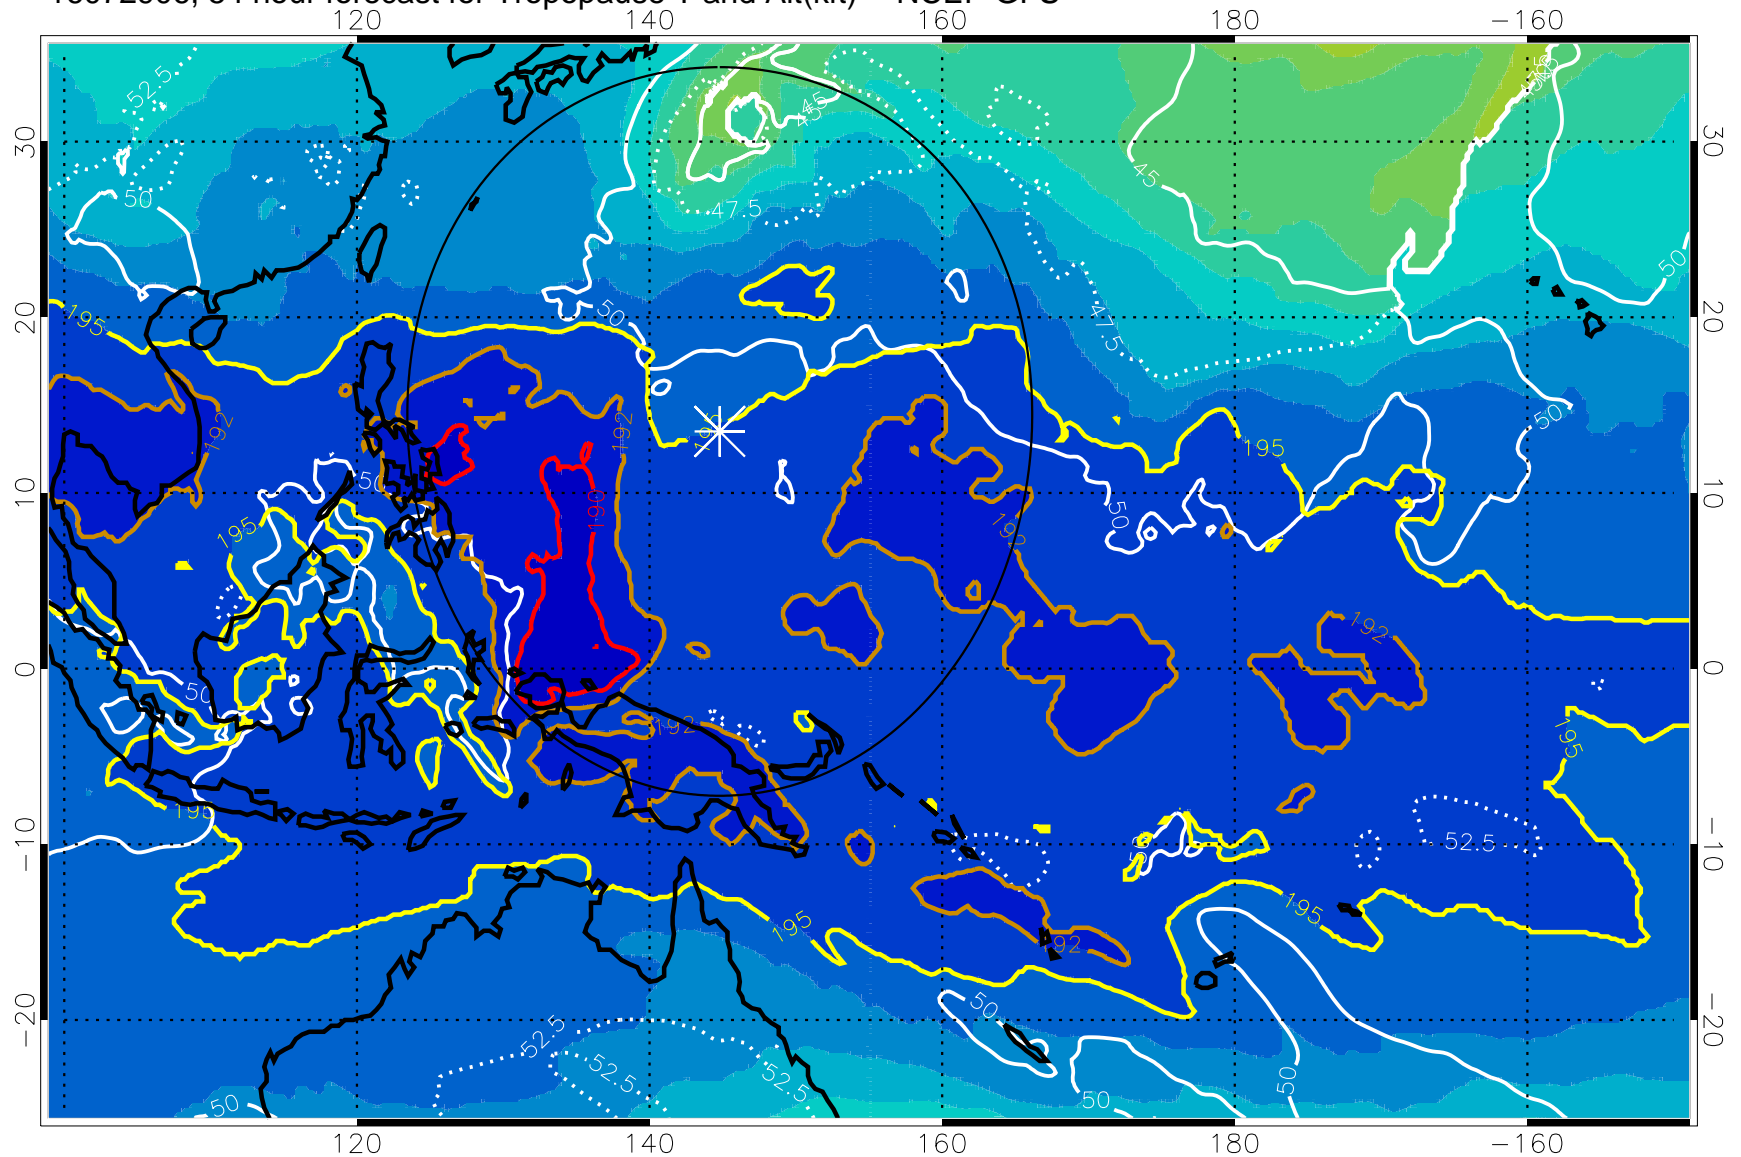

16072906, 54 hour forecast for Tropopause T and Alt(kft) -- NCEP GFS

190   200   210   220   230
Tropopause T, K

Tropopause Altitude in kft (white)

192.5K Isotherm   195K Isotherm
187.5K Isotherm   190K Isotherm

Range ring of 2304 km