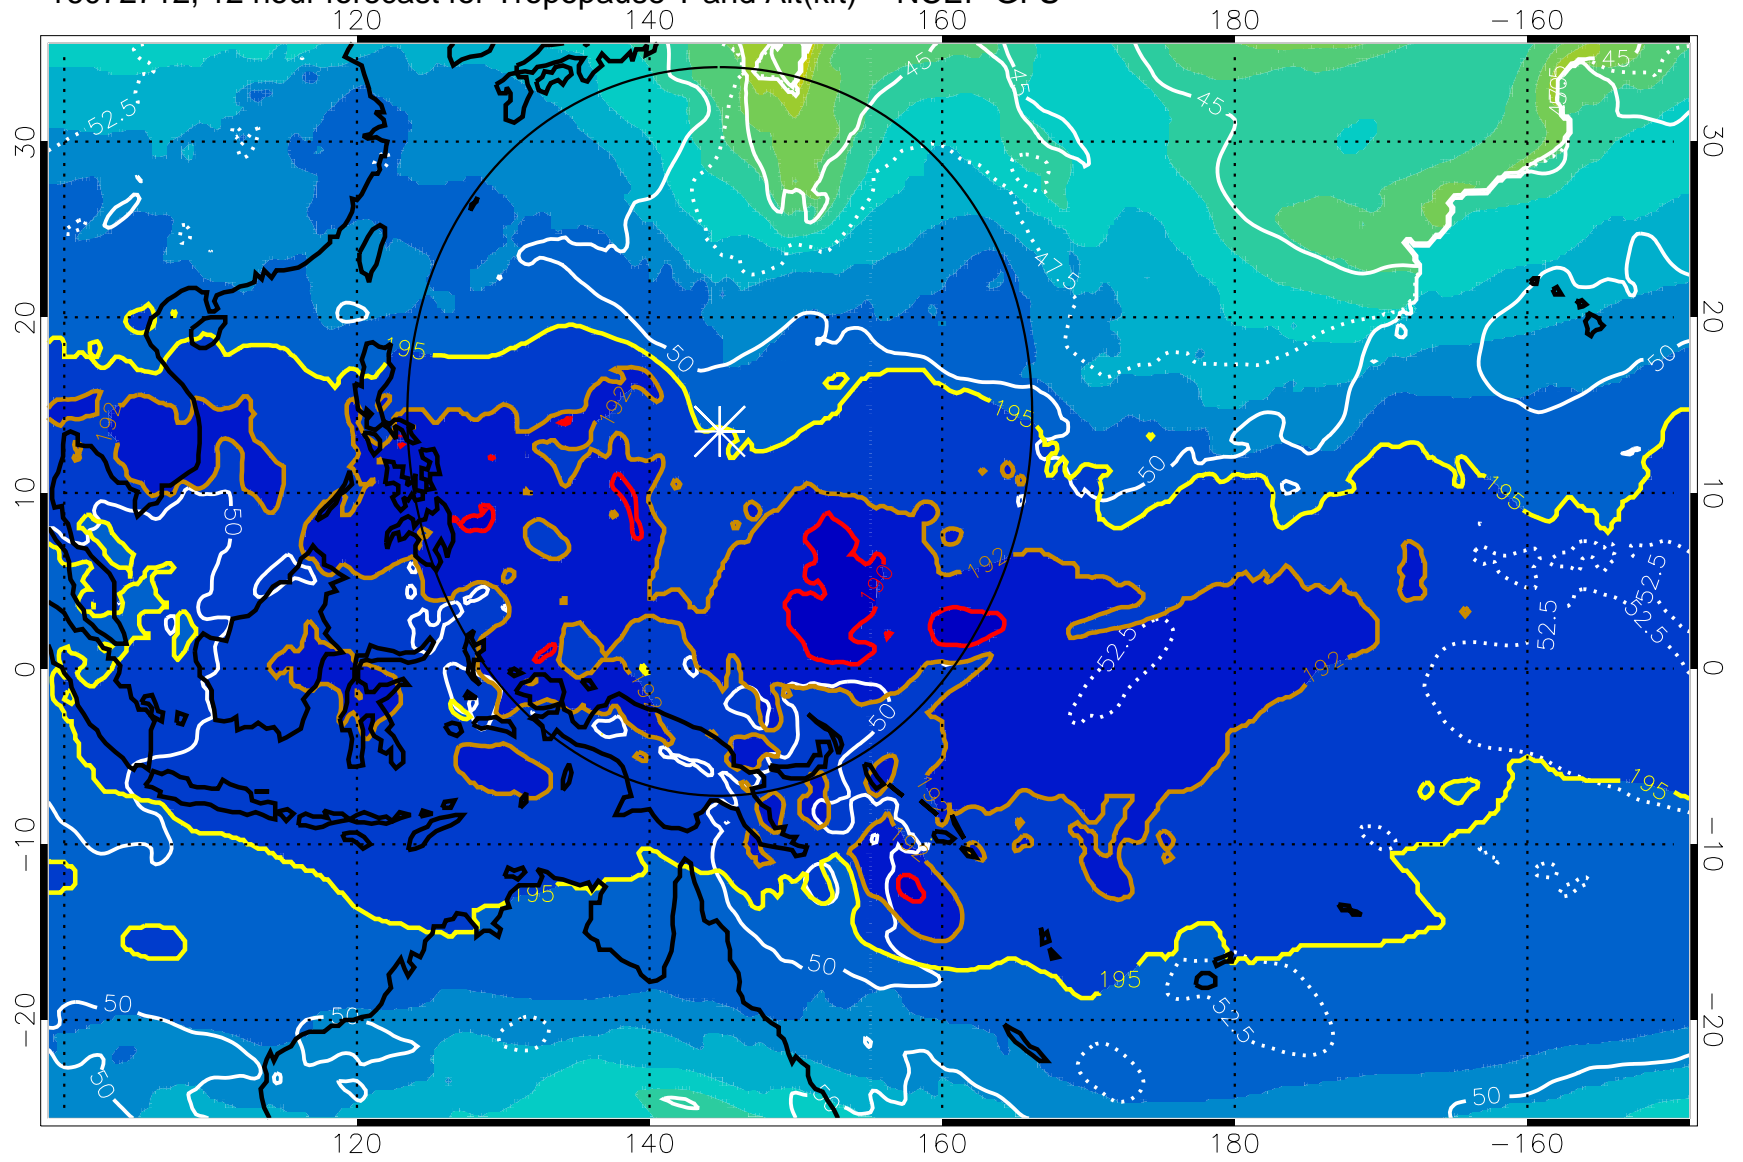

16072712, 12 hour forecast for Tropopause T and Alt(kft) -- NCEP GFS

190 200 210 220 230

Tropopause T, K

Tropopause Altitude in kft (white)

192.5K Isotherm 195K Isotherm

187.5K Isotherm 190K Isotherm

Range ring of 2304 km