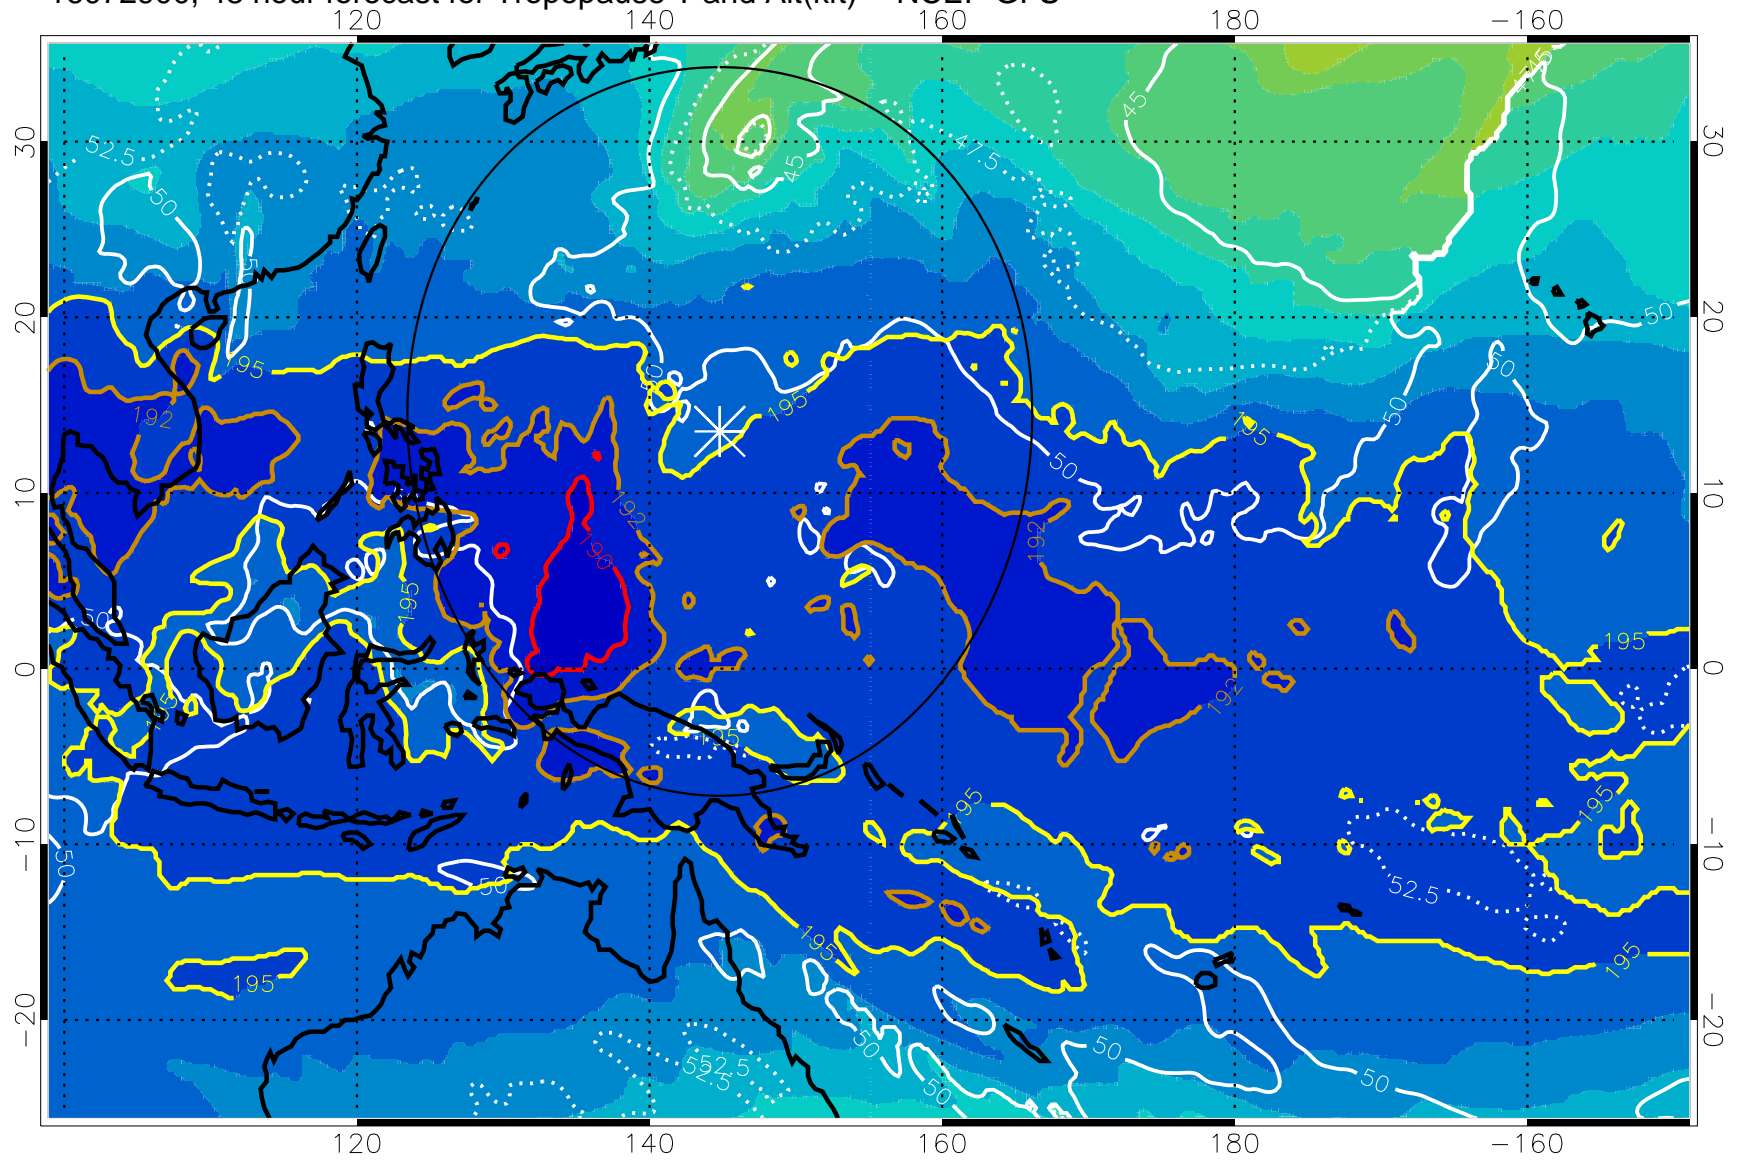

16072900, 48 hour forecast for Tropopause T and Alt(kft) -- NCEP GFS

190 200 210 220 230
Tropopause T, K

Tropopause Altitude in kft (white)

192.5K Isotherm 195K Isotherm
187.5K Isotherm 190K Isotherm

Range ring of 2304 km