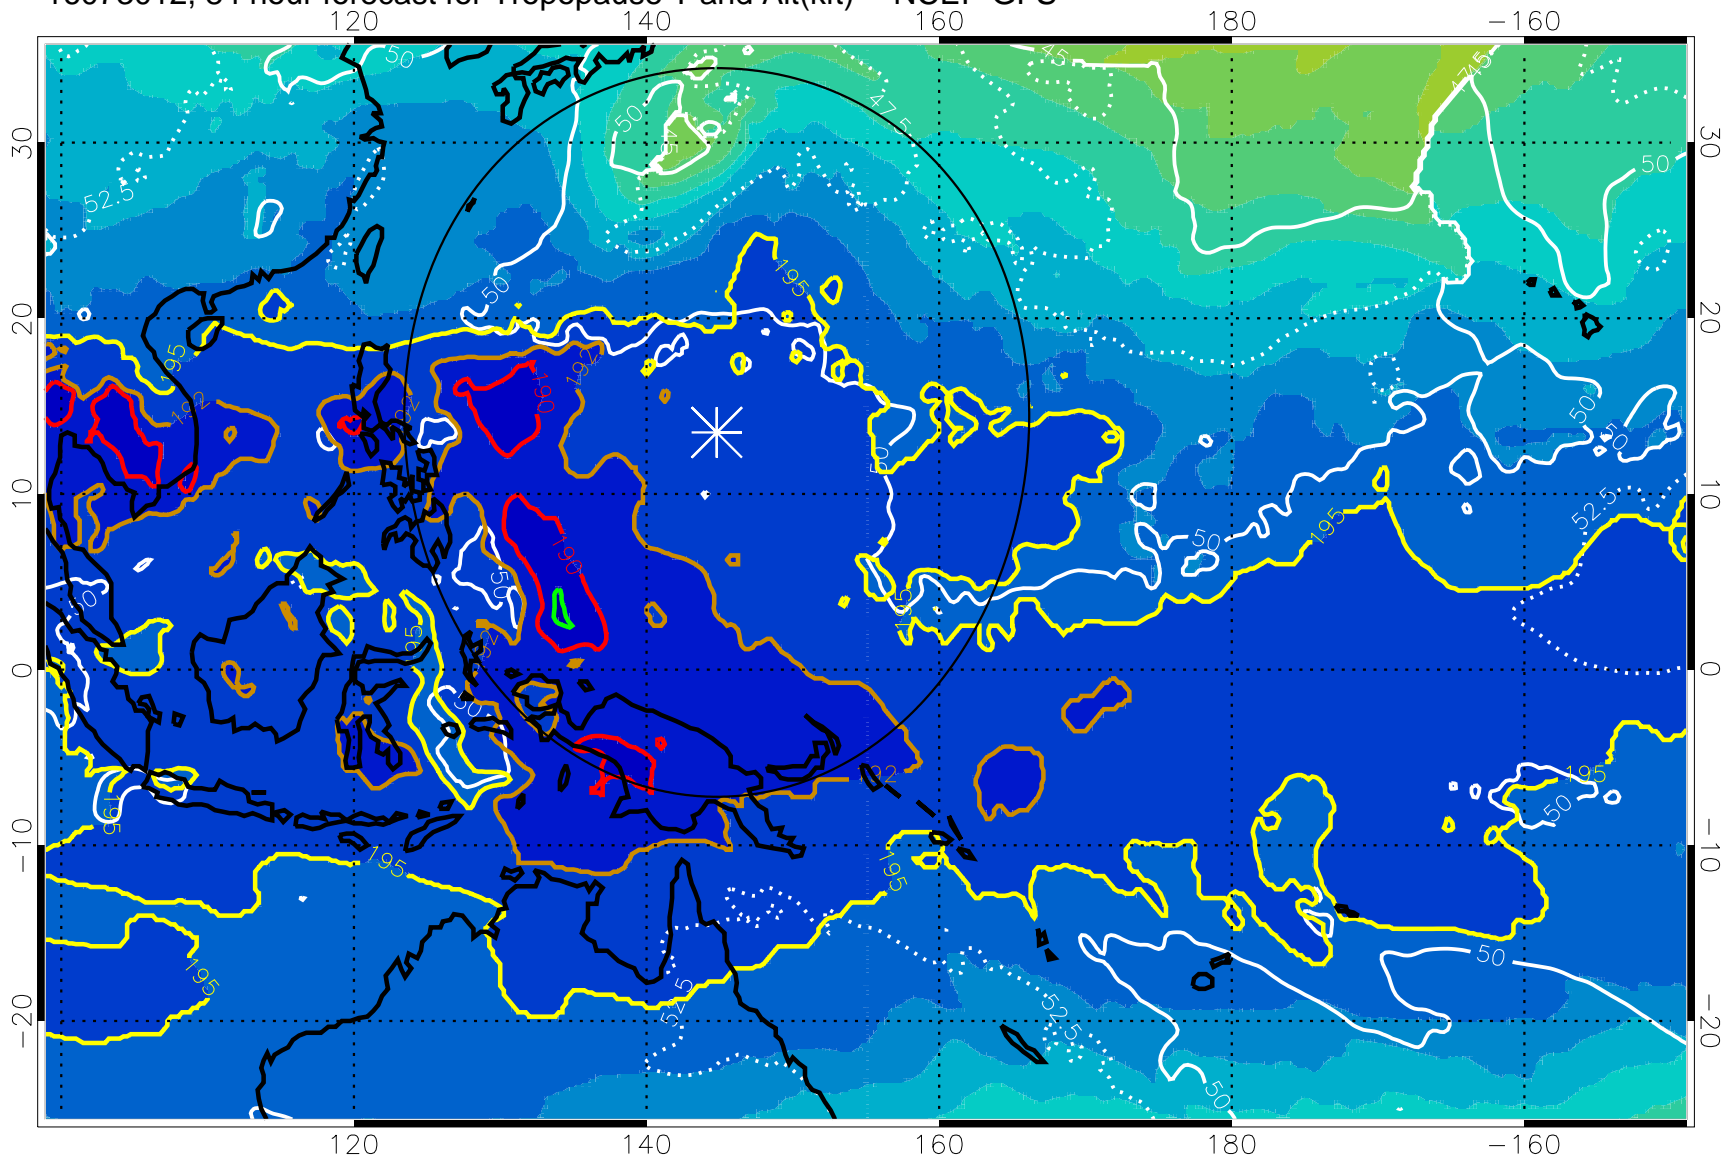

16073012, 84 hour forecast for Tropopause T and Alt(kft) -- NCEP GFS

190 200 210 220 230

Tropopause T, K

Tropopause Altitude in kft (white)

192.5K Isotherm 195K Isotherm
187.5K Isotherm 190K Isotherm

Range ring of 2304 km