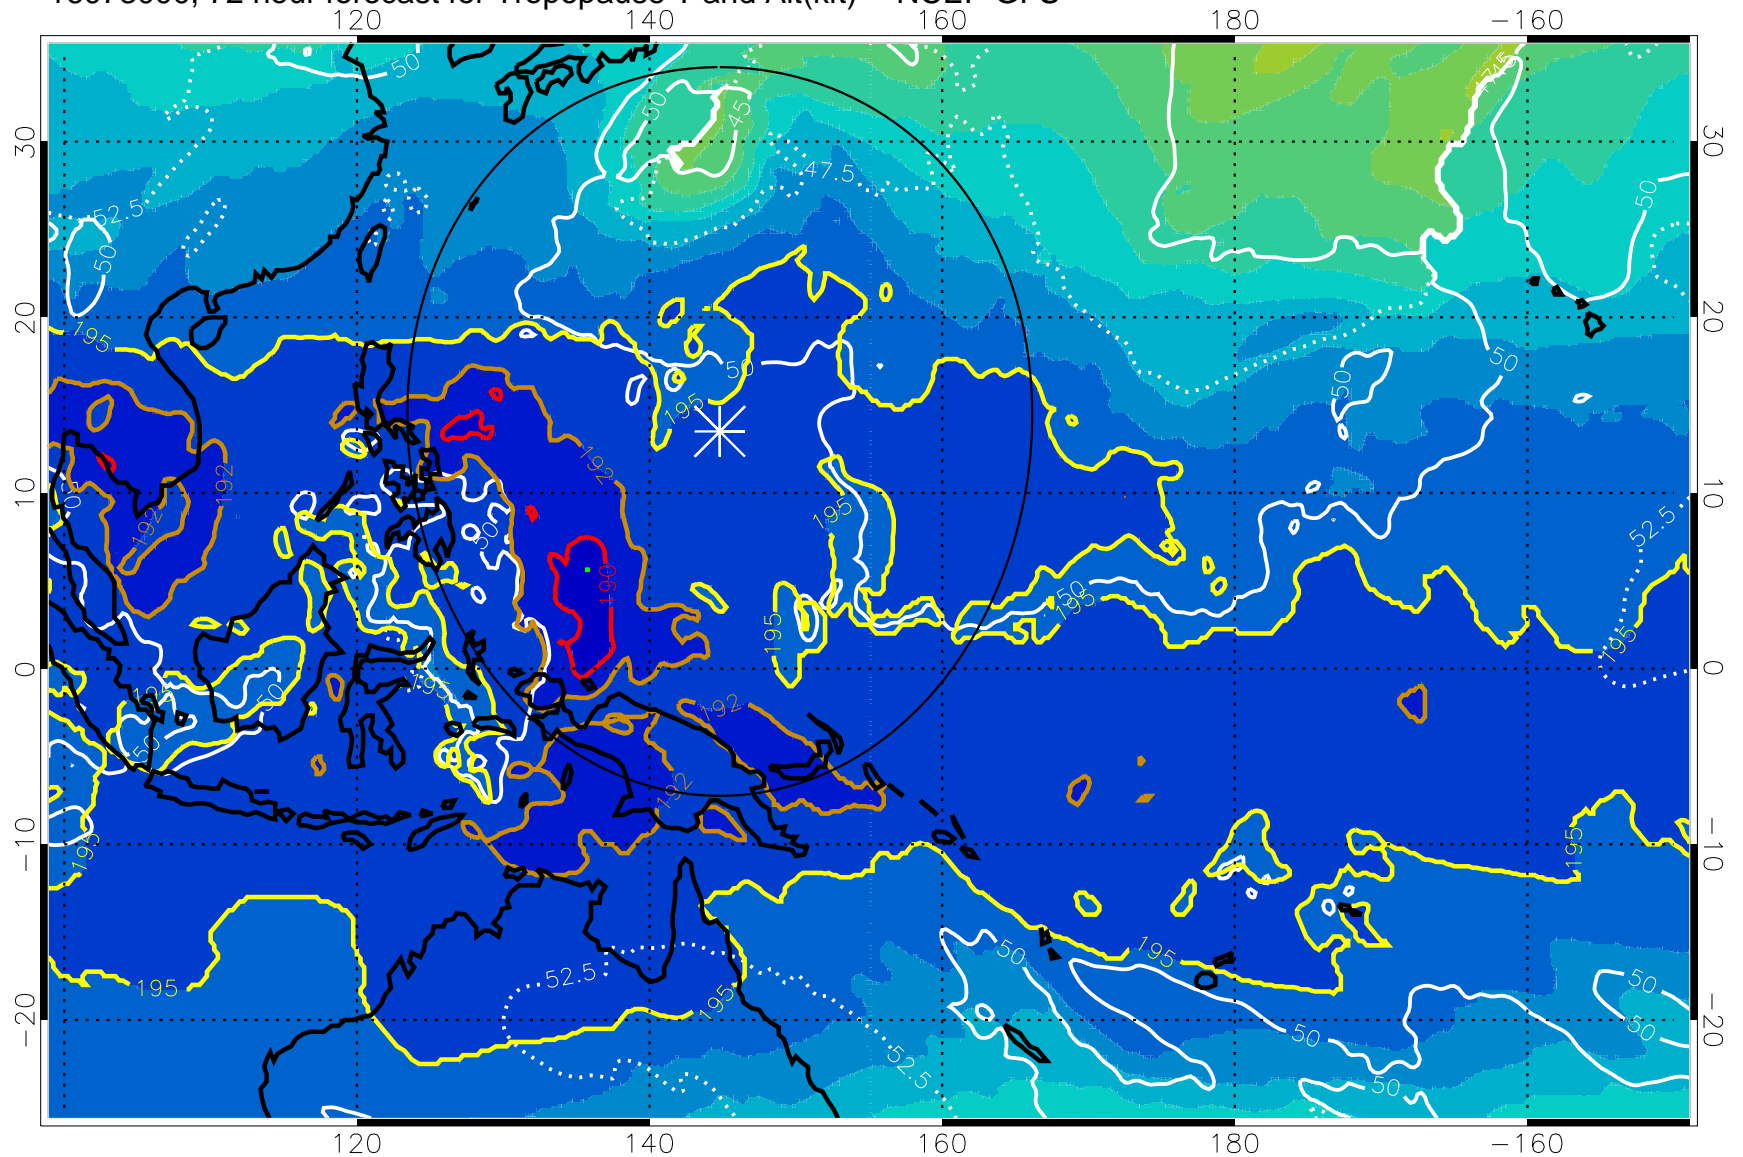

16073000, 72 hour forecast for Tropopause T and Alt(kft) -- NCEP GFS

190   200   210   220   230
Tropopause T, K

Tropopause Altitude in kft (white)

192.5K Isotherm   195K Isotherm
187.5K Isotherm   190K Isotherm

Range ring of 2304 km