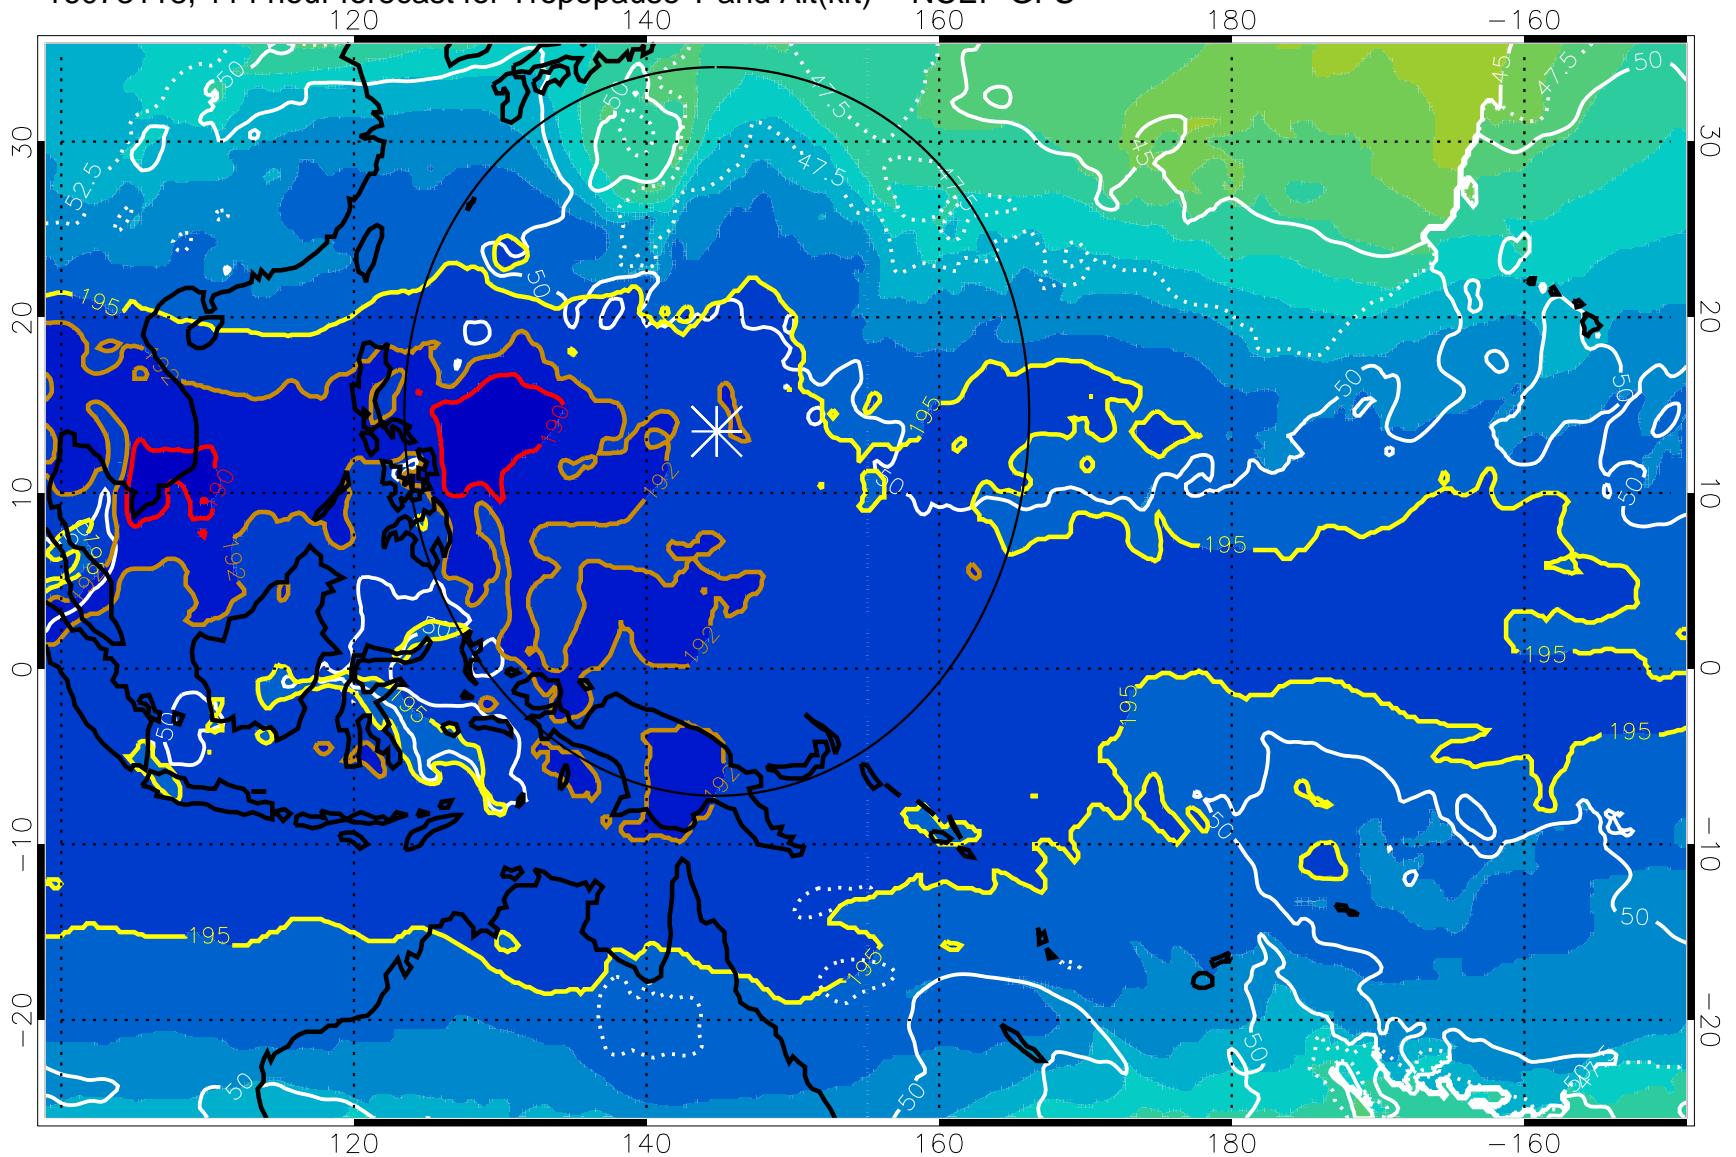

16073118, 114 hour forecast for Tropopause T and Alt(kft) -- NCEP GFS

190   200   210   220   230
Tropopause T, K

Tropopause Altitude in kft (white)

192.5K Isotherm   195K Isotherm
187.5K Isotherm   190K Isotherm

Range ring of 2304 km