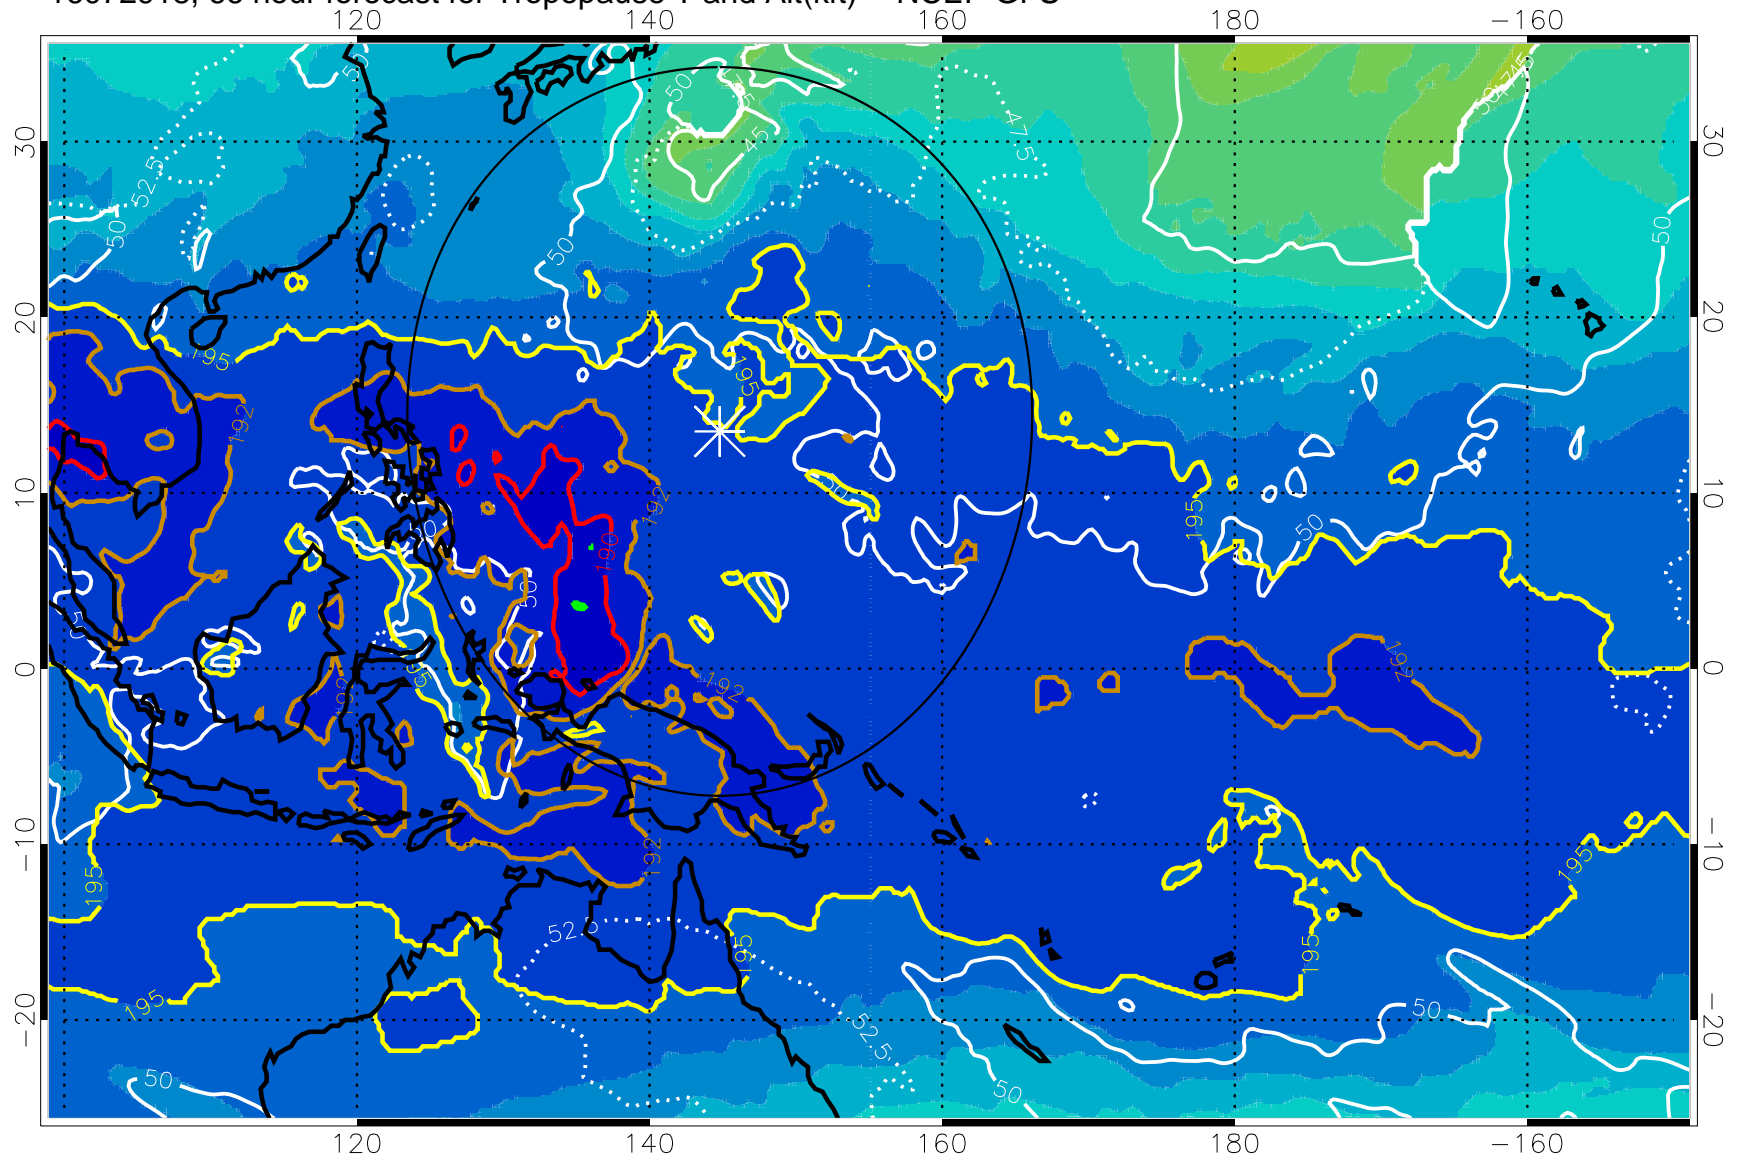

16072918, 66 hour forecast for Tropopause T and Alt(kft) -- NCEP GFS

190 200 210 220 230

Tropopause T, K

Tropopause Altitude in kft (white)

192.5K Isotherm 195K Isotherm
187.5K Isotherm 190K Isotherm

Range ring of 2304 km