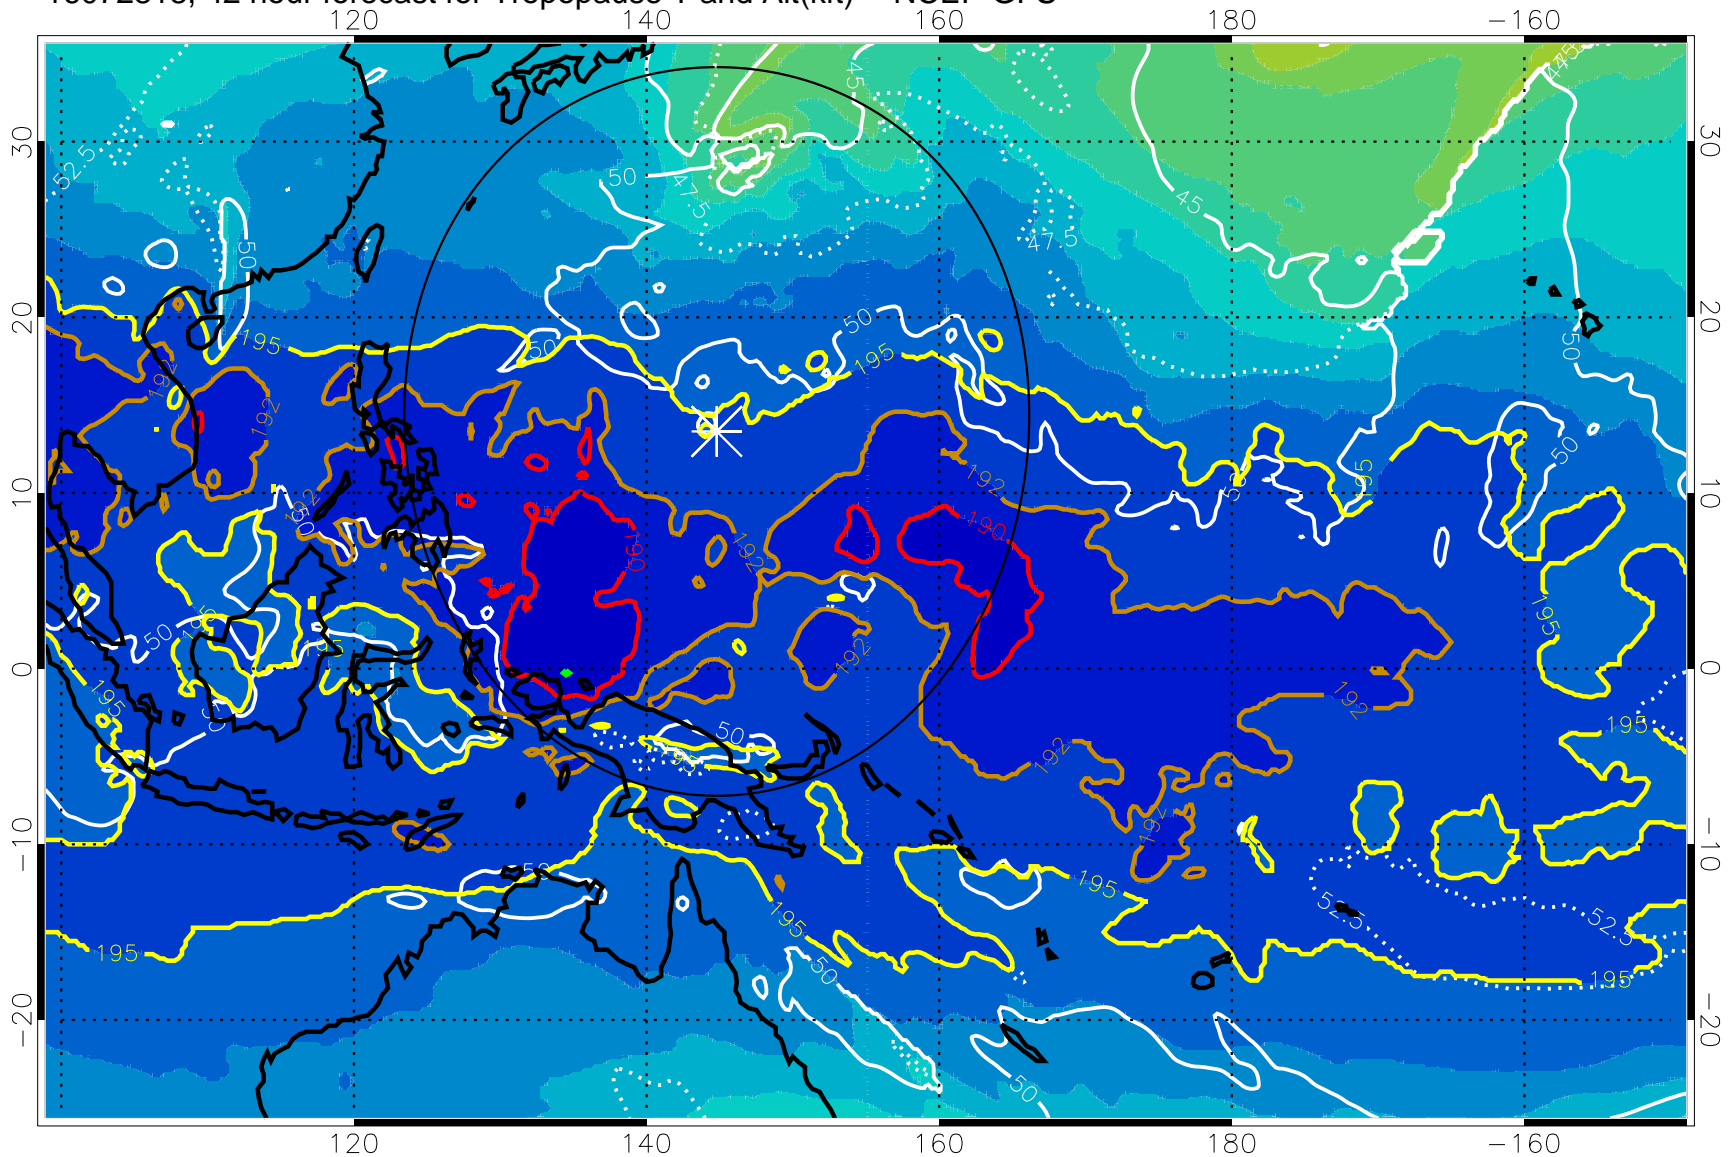

16072818, 42 hour forecast for Tropopause T and Alt(kft) -- NCEP GFS

190   200   210   220   230
Tropopause T, K

Tropopause Altitude in kft (white)

192.5K Isotherm   195K Isotherm
187.5K Isotherm   190K Isotherm

Range ring of 2304 km