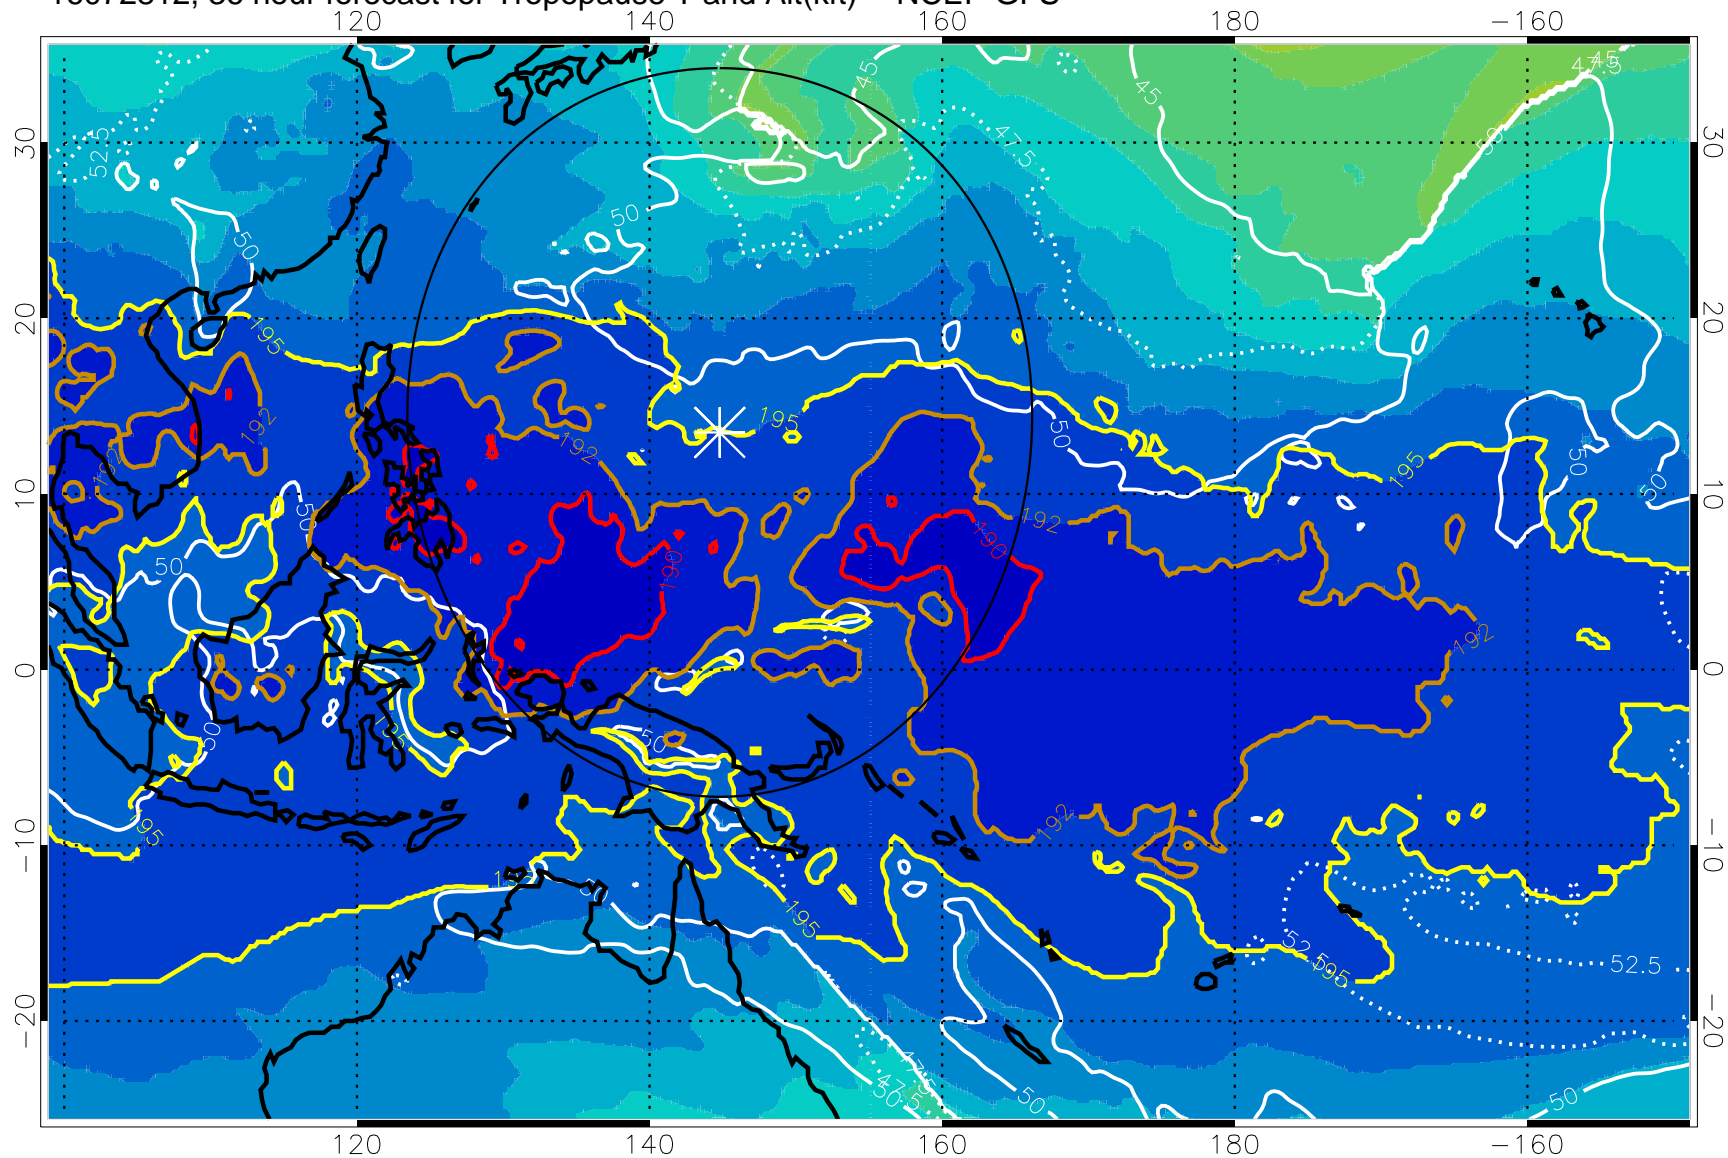

16072812, 36 hour forecast for Tropopause T and Alt(kft) -- NCEP GFS

190 200 210 220 230

Tropopause T, K

Tropopause Altitude in kft (white)

192.5K Isotherm 195K Isotherm

187.5K Isotherm 190K Isotherm

Range ring of 2304 km