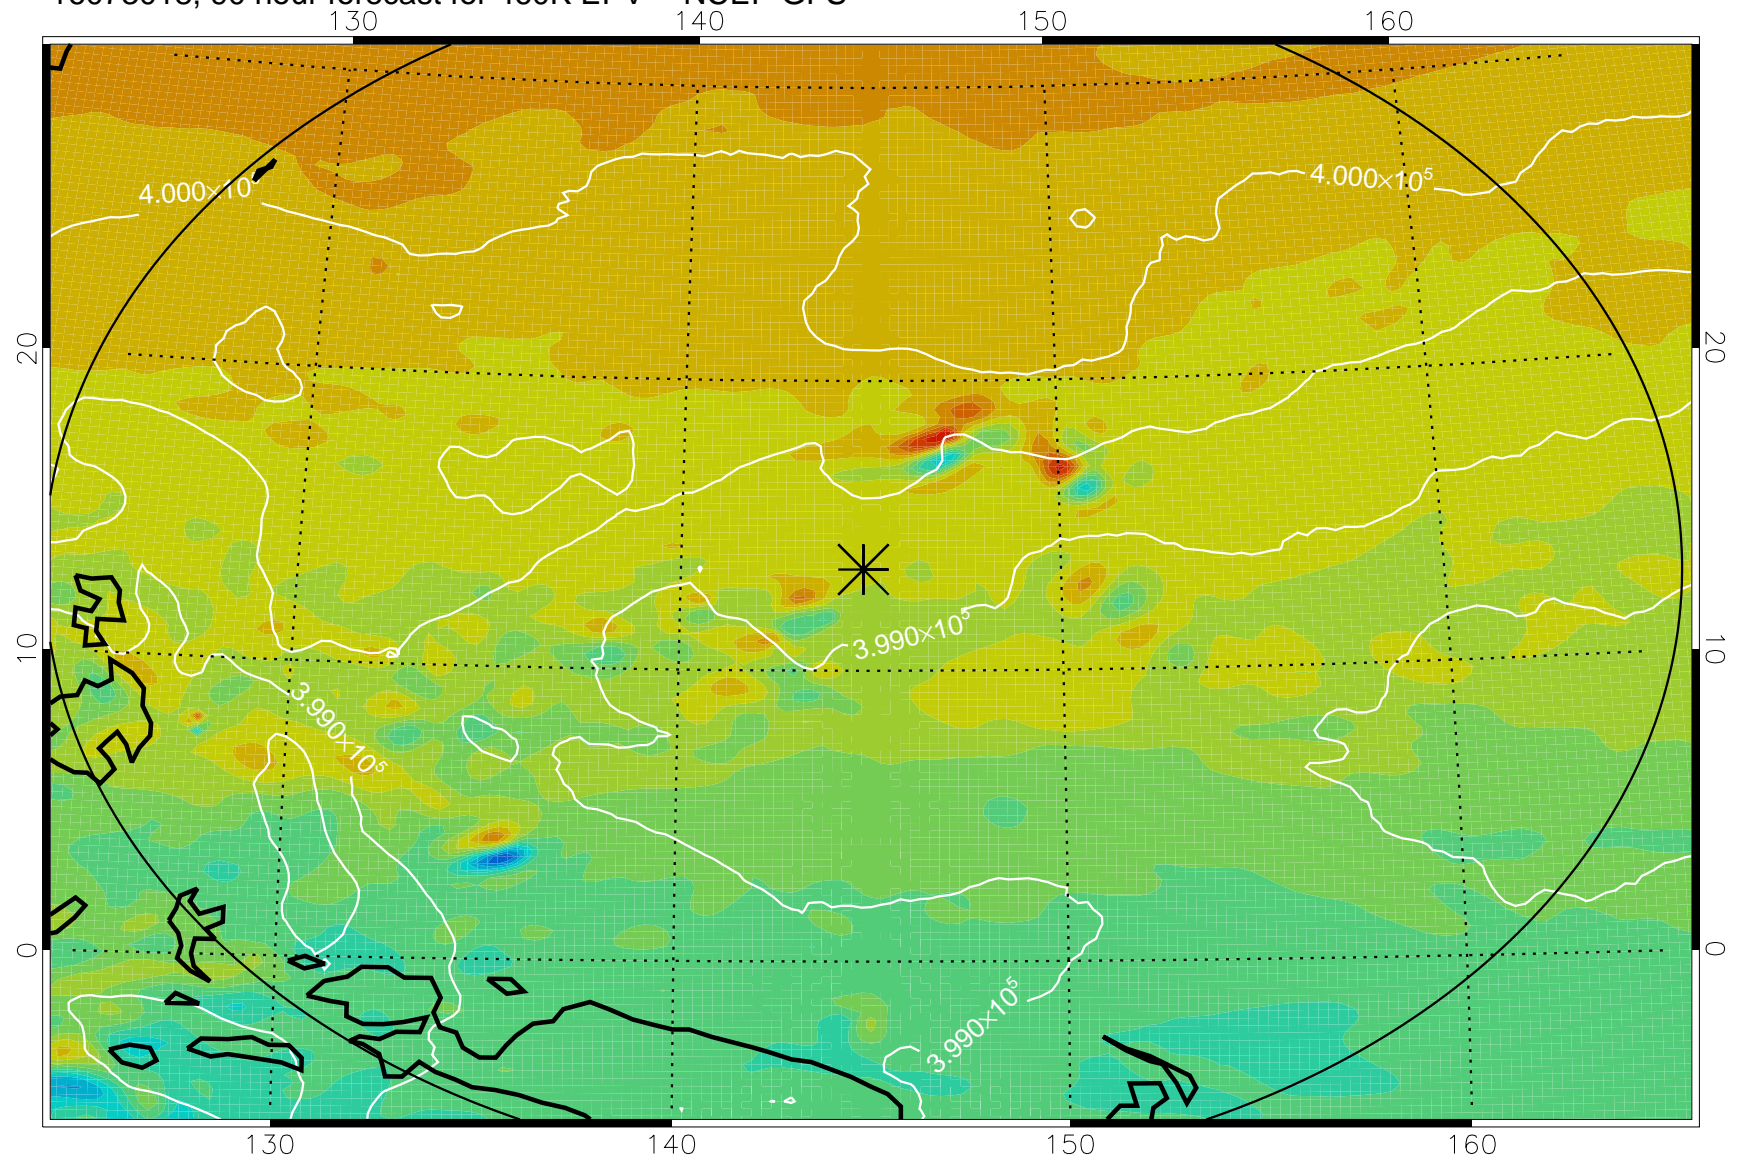

16072918, 66 hour forecast for 460K EPV -- NCEP GFS

460K Montgomery Streamfunction, white

Range ring of 2304 km

16073000, 72 hour forecast for 460K EPV -- NCEP GFS

460K Montgomery Streamfunction, white

Range ring of 2304 km

16073006, 78 hour forecast for 460K EPV -- NCEP GFS

460K Montgomery Streamfunction, white

Range ring of 2304 km

16073012, 84 hour forecast for 460K EPV -- NCEP GFS

460K Montgomery Streamfunction, white

Range ring of 2304 km

16073018, 90 hour forecast for 460K EPV -- NCEP GFS

460K Montgomery Streamfunction, white

Range ring of 2304 km

16073100, 96 hour forecast for 460K EPV -- NCEP GFS

460K Montgomery Streamfunction, white

Range ring of 2304 km

16073106, 102 hour forecast for 460K EPV -- NCEP GFS

460K Montgomery Streamfunction, white

Range ring of 2304 km

16073112, 108 hour forecast for 460K EPV -- NCEP GFS

460K Montgomery Streamfunction, white

Range ring of 2304 km