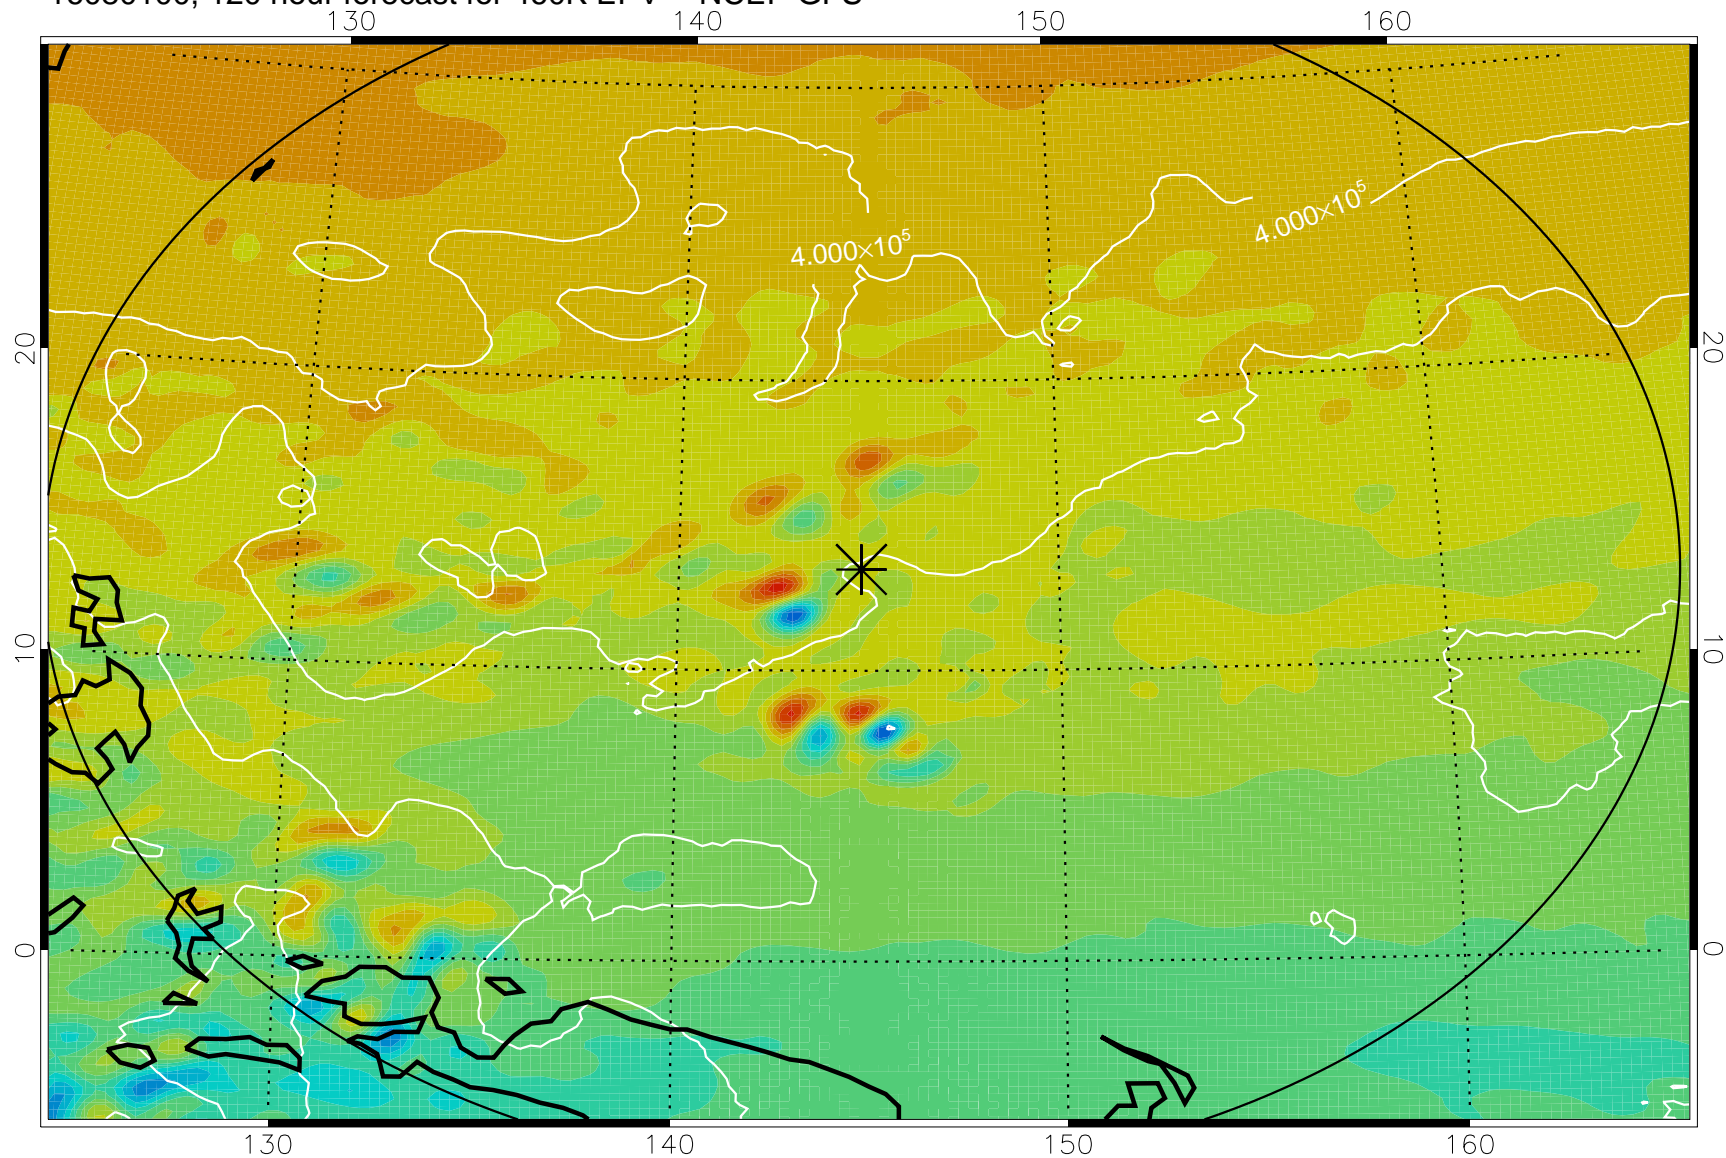

16073006, 78 hour forecast for 460K EPV -- NCEP GFS

460K Montgomery Streamfunction, white

Range ring of 2304 km

16073012, 84 hour forecast for 460K EPV -- NCEP GFS

460K Montgomery Streamfunction, white

Range ring of 2304 km

16073018, 90 hour forecast for 460K EPV -- NCEP GFS

460K Montgomery Streamfunction, white

Range ring of 2304 km

16073100, 96 hour forecast for 460K EPV -- NCEP GFS

460K Montgomery Streamfunction, white

Range ring of 2304 km

16073106, 102 hour forecast for 460K EPV -- NCEP GFS

460K Montgomery Streamfunction, white

Range ring of 2304 km

16073112, 108 hour forecast for 460K EPV -- NCEP GFS

460K Montgomery Streamfunction, white

Range ring of 2304 km

16073118, 114 hour forecast for 460K EPV -- NCEP GFS

460K Montgomery Streamfunction, white

Range ring of 2304 km

16080100, 120 hour forecast for 460K EPV -- NCEP GFS

460K Montgomery Streamfunction, white

Range ring of 2304 km