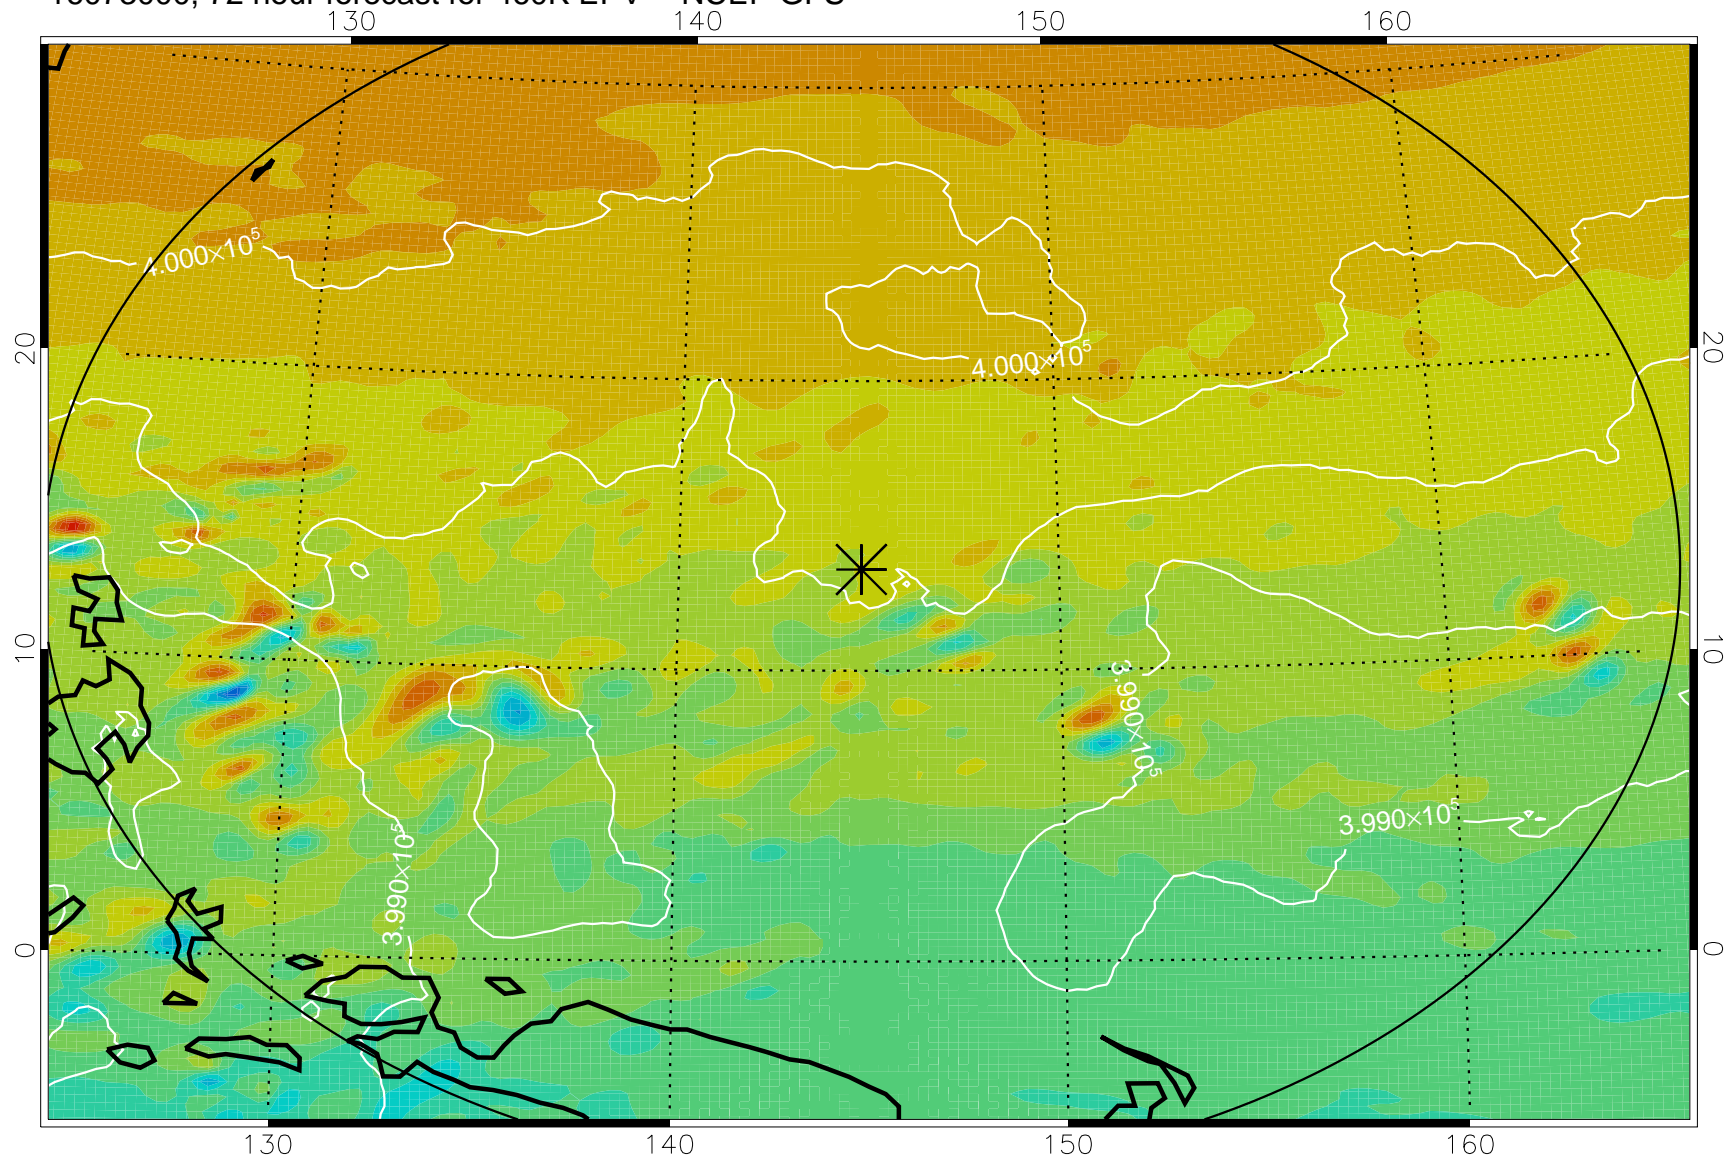

16072906, 54 hour forecast for 460K EPV -- NCEP GFS

460K Montgomery Streamfunction, white

Range ring of 2304 km

16072912, 60 hour forecast for 460K EPV -- NCEP GFS

460K Montgomery Streamfunction, white

Range ring of 2304 km

16072918, 66 hour forecast for 460K EPV -- NCEP GFS

460K Montgomery Streamfunction, white

Range ring of 2304 km

16073000, 72 hour forecast for 460K EPV -- NCEP GFS

460K Montgomery Streamfunction, white

Range ring of 2304 km

16073006, 78 hour forecast for 460K EPV -- NCEP GFS

460K Montgomery Streamfunction, white

Range ring of 2304 km

16073012, 84 hour forecast for 460K EPV -- NCEP GFS

460K Montgomery Streamfunction, white

Range ring of 2304 km

16073018, 90 hour forecast for 460K EPV -- NCEP GFS

460K Montgomery Streamfunction, white

Range ring of 2304 km

16073100, 96 hour forecast for 460K EPV -- NCEP GFS

460K Montgomery Streamfunction, white

Range ring of 2304 km