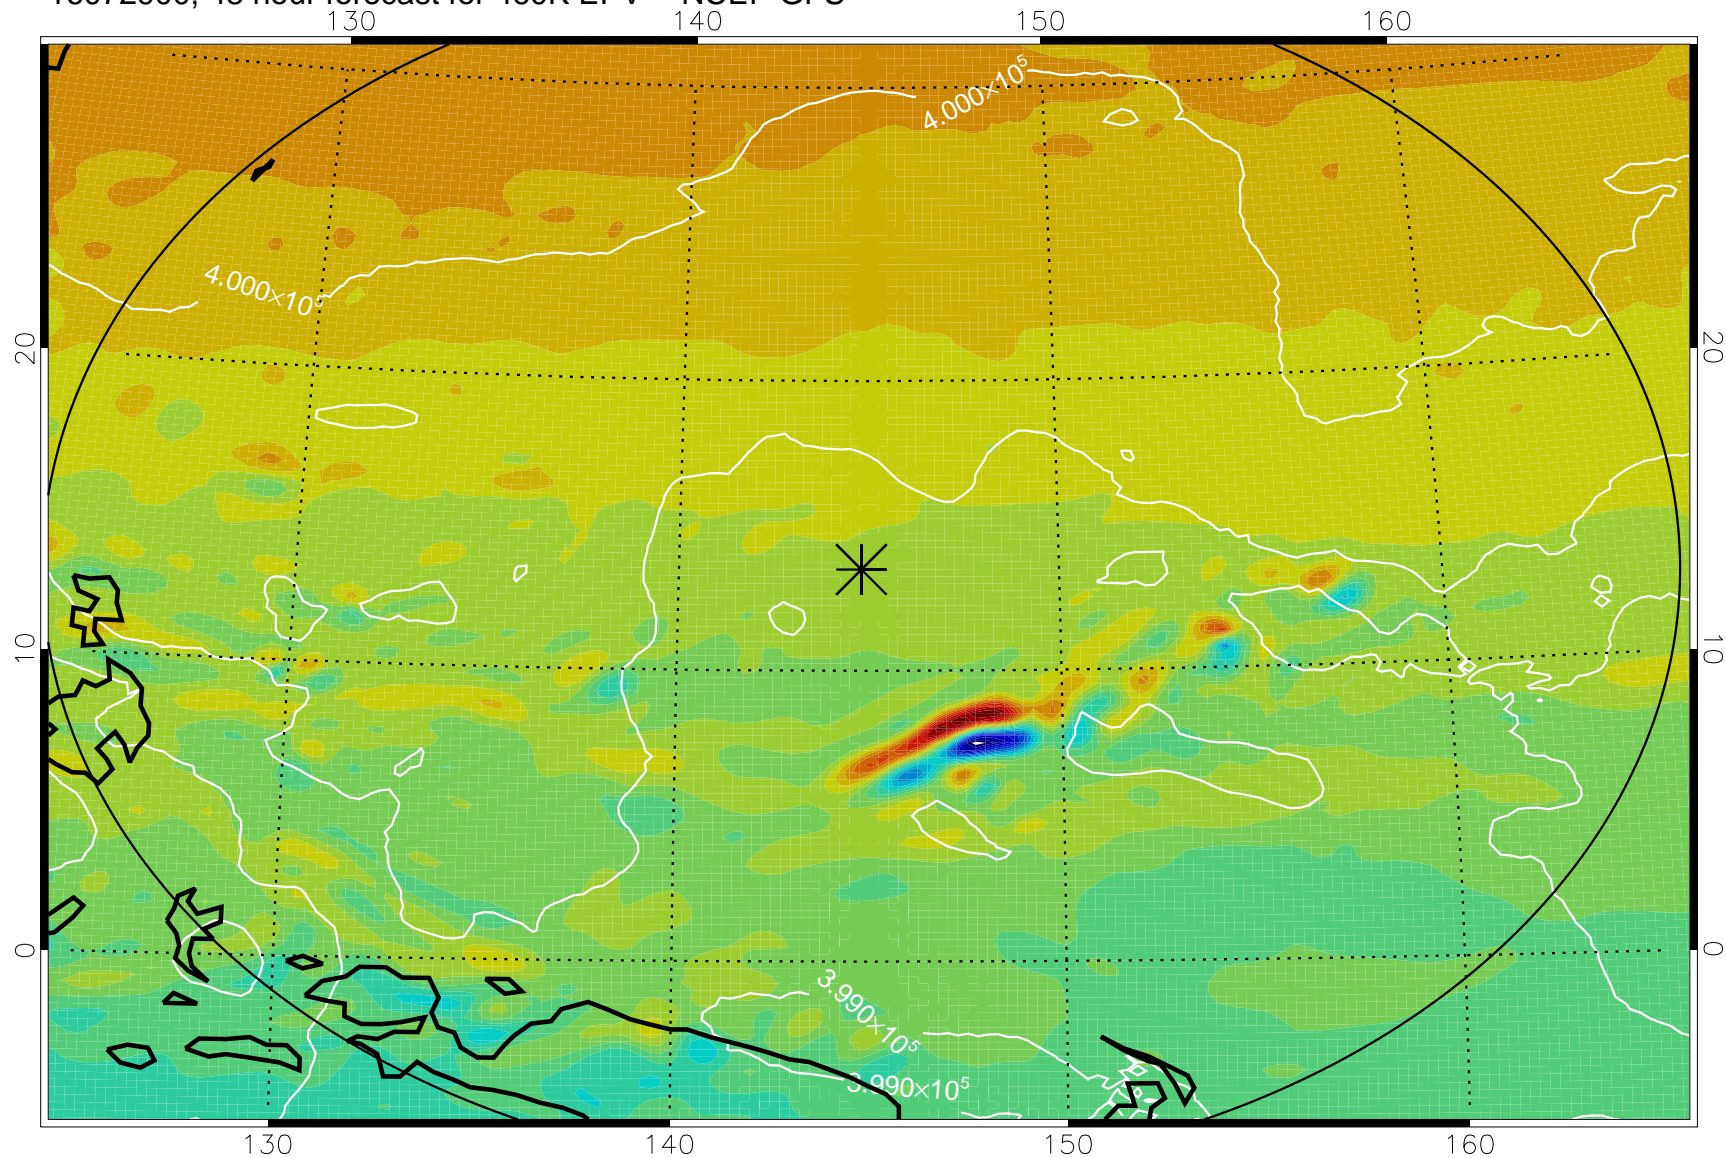

16072806, 30 hour forecast for 460K EPV -- NCEP GFS

460K Montgomery Streamfunction, white

Range ring of 2304 km

16072812, 36 hour forecast for 460K EPV -- NCEP GFS

460K Montgomery Streamfunction, white

Range ring of 2304 km

16072818, 42 hour forecast for 460K EPV -- NCEP GFS

460K Montgomery Streamfunction, white

Range ring of 2304 km

16072900, 48 hour forecast for 460K EPV -- NCEP GFS

460K Montgomery Streamfunction, white

Range ring of 2304 km

16072906, 54 hour forecast for 460K EPV -- NCEP GFS

460K Montgomery Streamfunction, white

Range ring of 2304 km

16072912, 60 hour forecast for 460K EPV -- NCEP GFS

460K Montgomery Streamfunction, white

Range ring of 2304 km

16072918, 66 hour forecast for 460K EPV -- NCEP GFS

460K Montgomery Streamfunction, white

Range ring of 2304 km

16073000, 72 hour forecast for 460K EPV -- NCEP GFS

460K Montgomery Streamfunction, white

Range ring of 2304 km