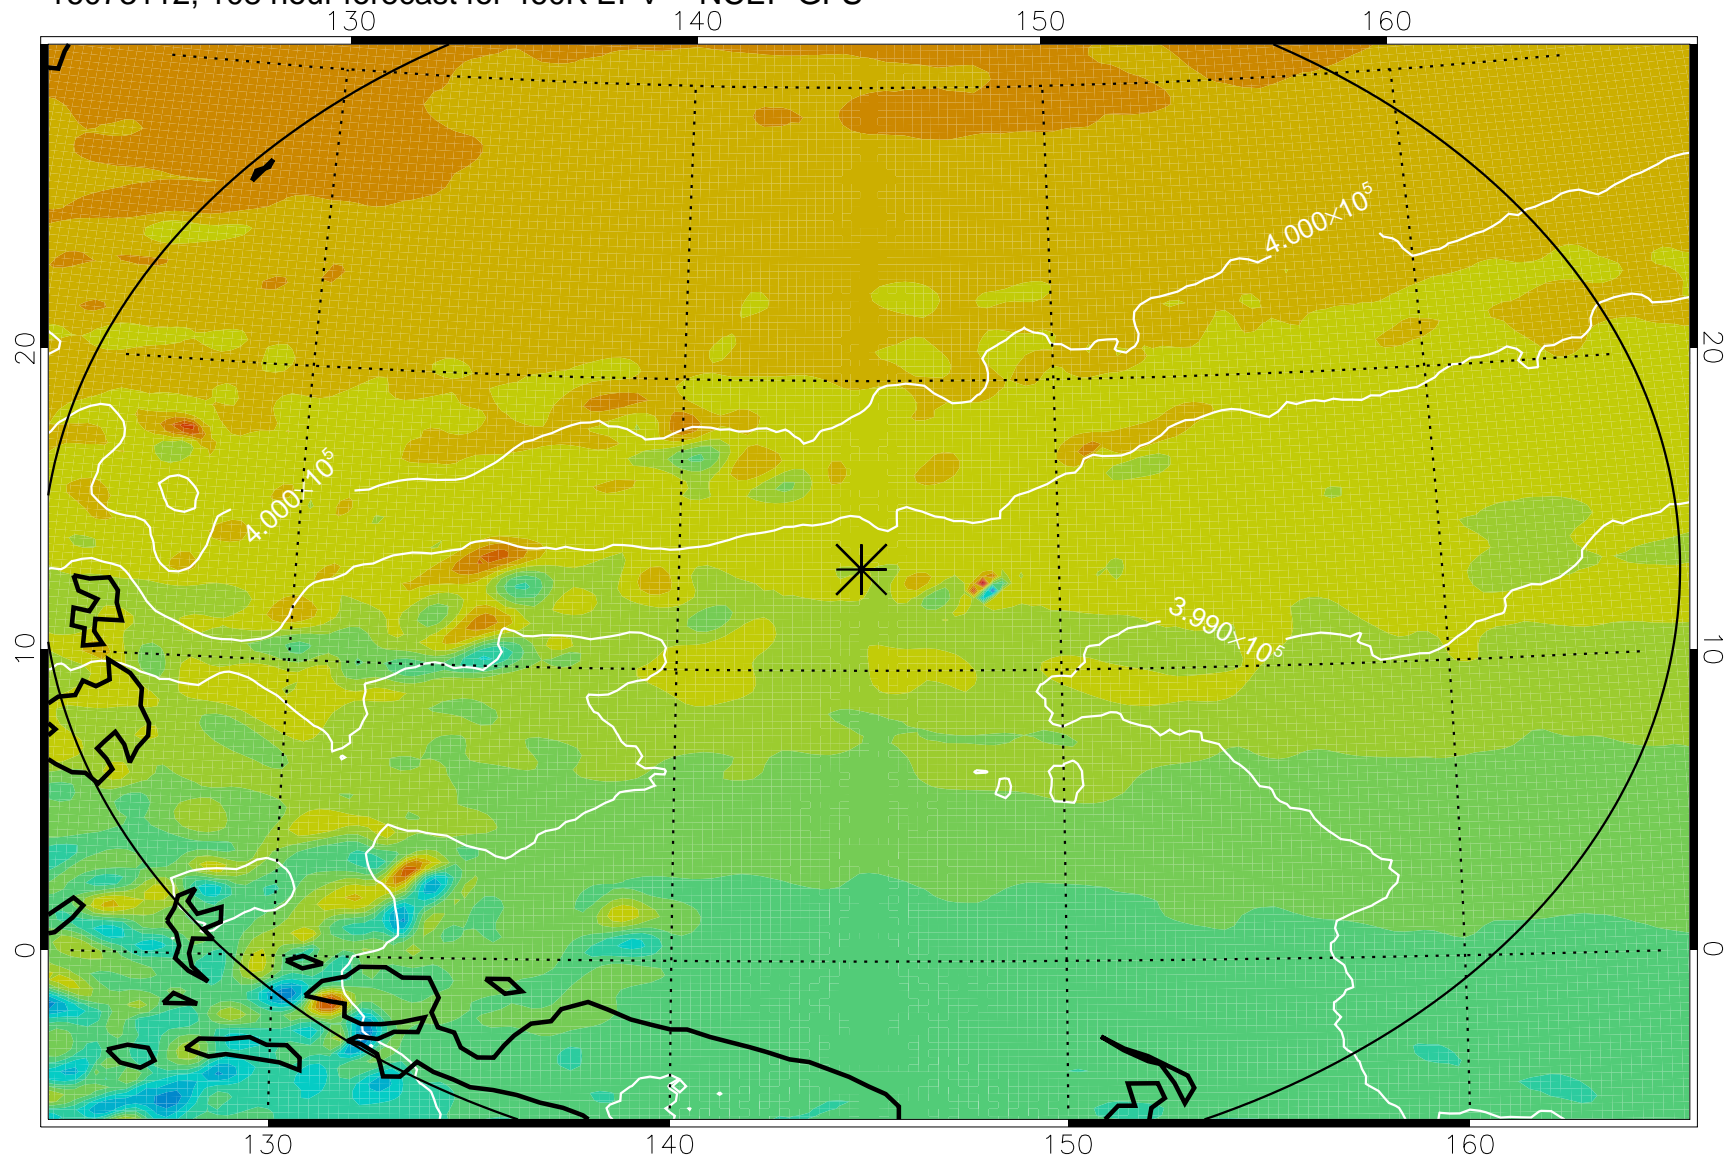

16073006, 78 hour forecast for 460K EPV -- NCEP GFS

460K Montgomery Streamfunction, white

Range ring of 2304 km

16073012, 84 hour forecast for 460K EPV -- NCEP GFS

460K Montgomery Streamfunction, white

Range ring of 2304 km

16073018, 90 hour forecast for 460K EPV -- NCEP GFS

460K Montgomery Streamfunction, white

Range ring of 2304 km

16073100, 96 hour forecast for 460K EPV -- NCEP GFS

460K Montgomery Streamfunction, white

Range ring of 2304 km

16073106, 102 hour forecast for 460K EPV -- NCEP GFS

460K Montgomery Streamfunction, white

Range ring of 2304 km

16073112, 108 hour forecast for 460K EPV -- NCEP GFS

460K Montgomery Streamfunction, white

Range ring of 2304 km

16073118, 114 hour forecast for 460K EPV -- NCEP GFS

460K Montgomery Streamfunction, white

Range ring of 2304 km

16080100, 120 hour forecast for 460K EPV -- NCEP GFS

460K Montgomery Streamfunction, white

Range ring of 2304 km