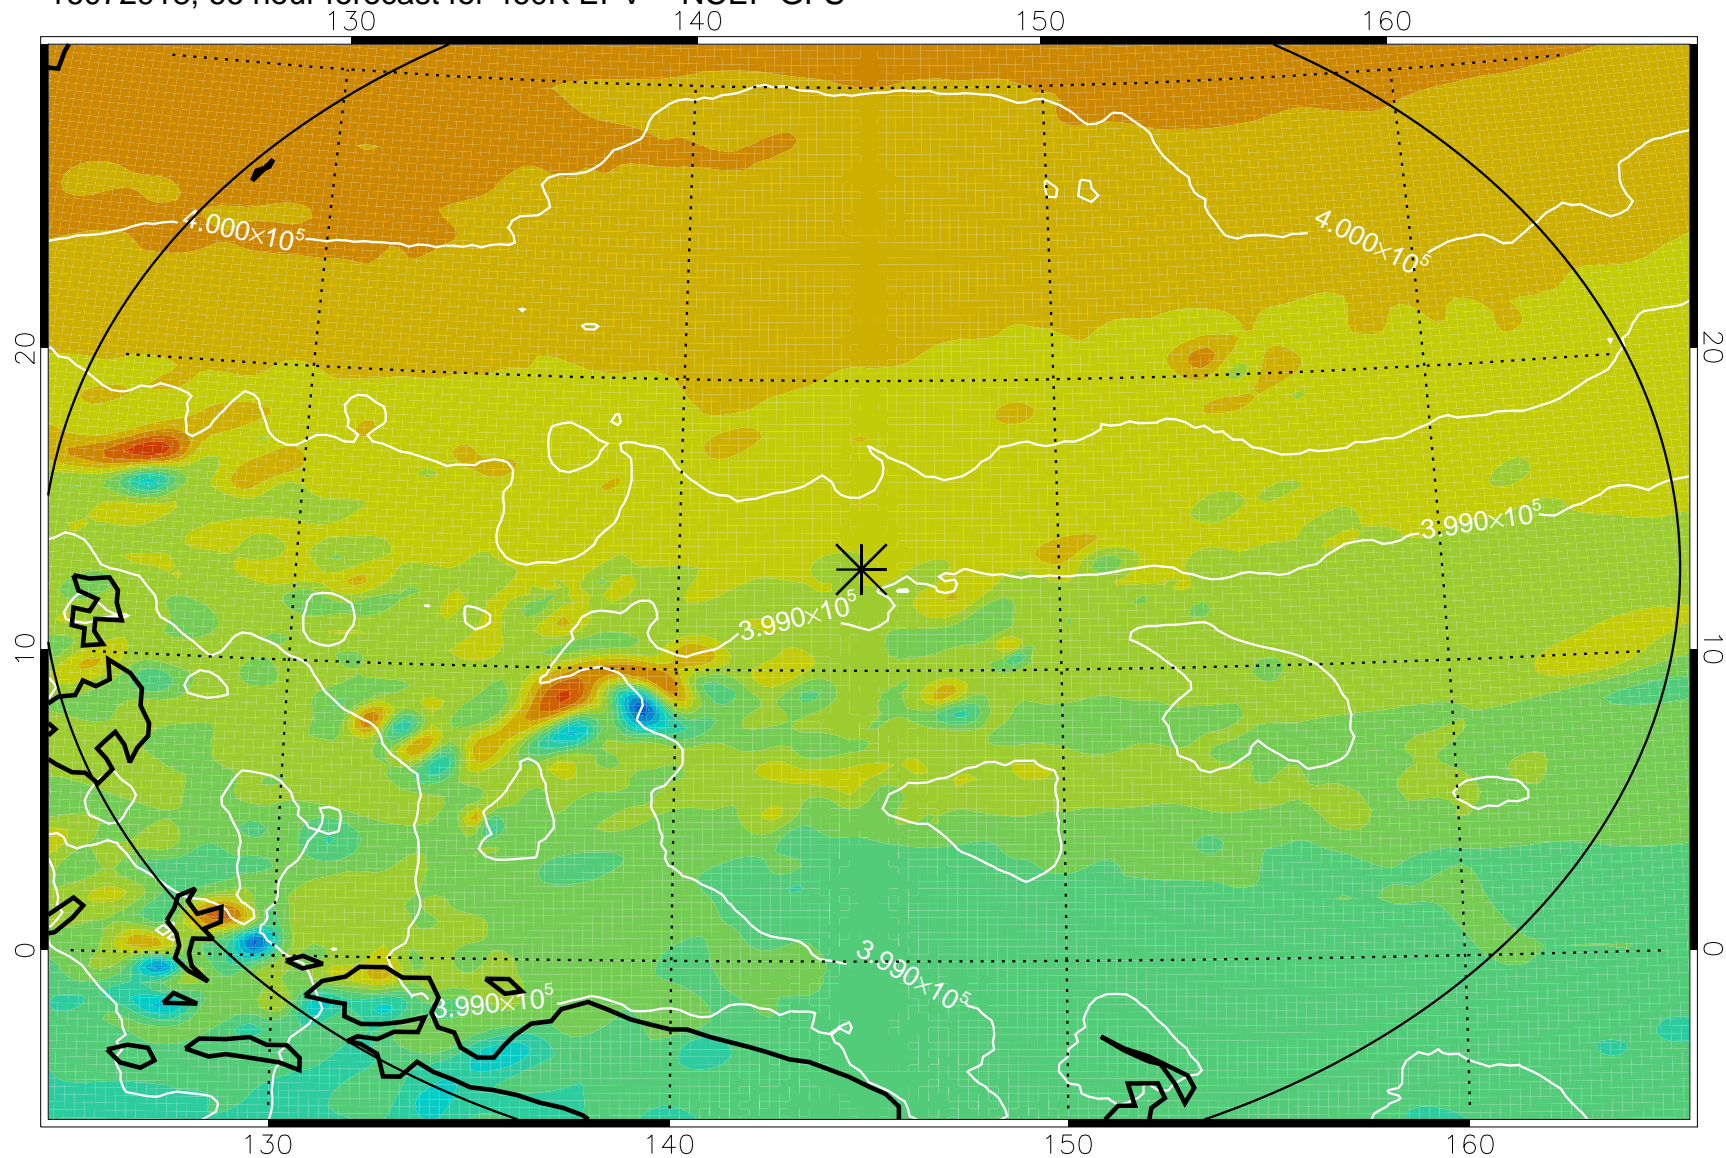

16072818, 42 hour forecast for 460K EPV -- NCEP GFS

460K Montgomery Streamfunction, white

Range ring of 2304 km

16072900, 48 hour forecast for 460K EPV -- NCEP GFS

460K Montgomery Streamfunction, white

Range ring of 2304 km

16072906, 54 hour forecast for 460K EPV -- NCEP GFS

460K Montgomery Streamfunction, white

Range ring of 2304 km

16072912, 60 hour forecast for 460K EPV -- NCEP GFS

460K Montgomery Streamfunction, white

Range ring of 2304 km

16072918, 66 hour forecast for 460K EPV -- NCEP GFS

460K Montgomery Streamfunction, white

Range ring of 2304 km

16073000, 72 hour forecast for 460K EPV -- NCEP GFS

460K Montgomery Streamfunction, white

Range ring of 2304 km

16073006, 78 hour forecast for 460K EPV -- NCEP GFS

460K Montgomery Streamfunction, white

Range ring of 2304 km

16073012, 84 hour forecast for 460K EPV -- NCEP GFS

460K Montgomery Streamfunction, white

Range ring of 2304 km