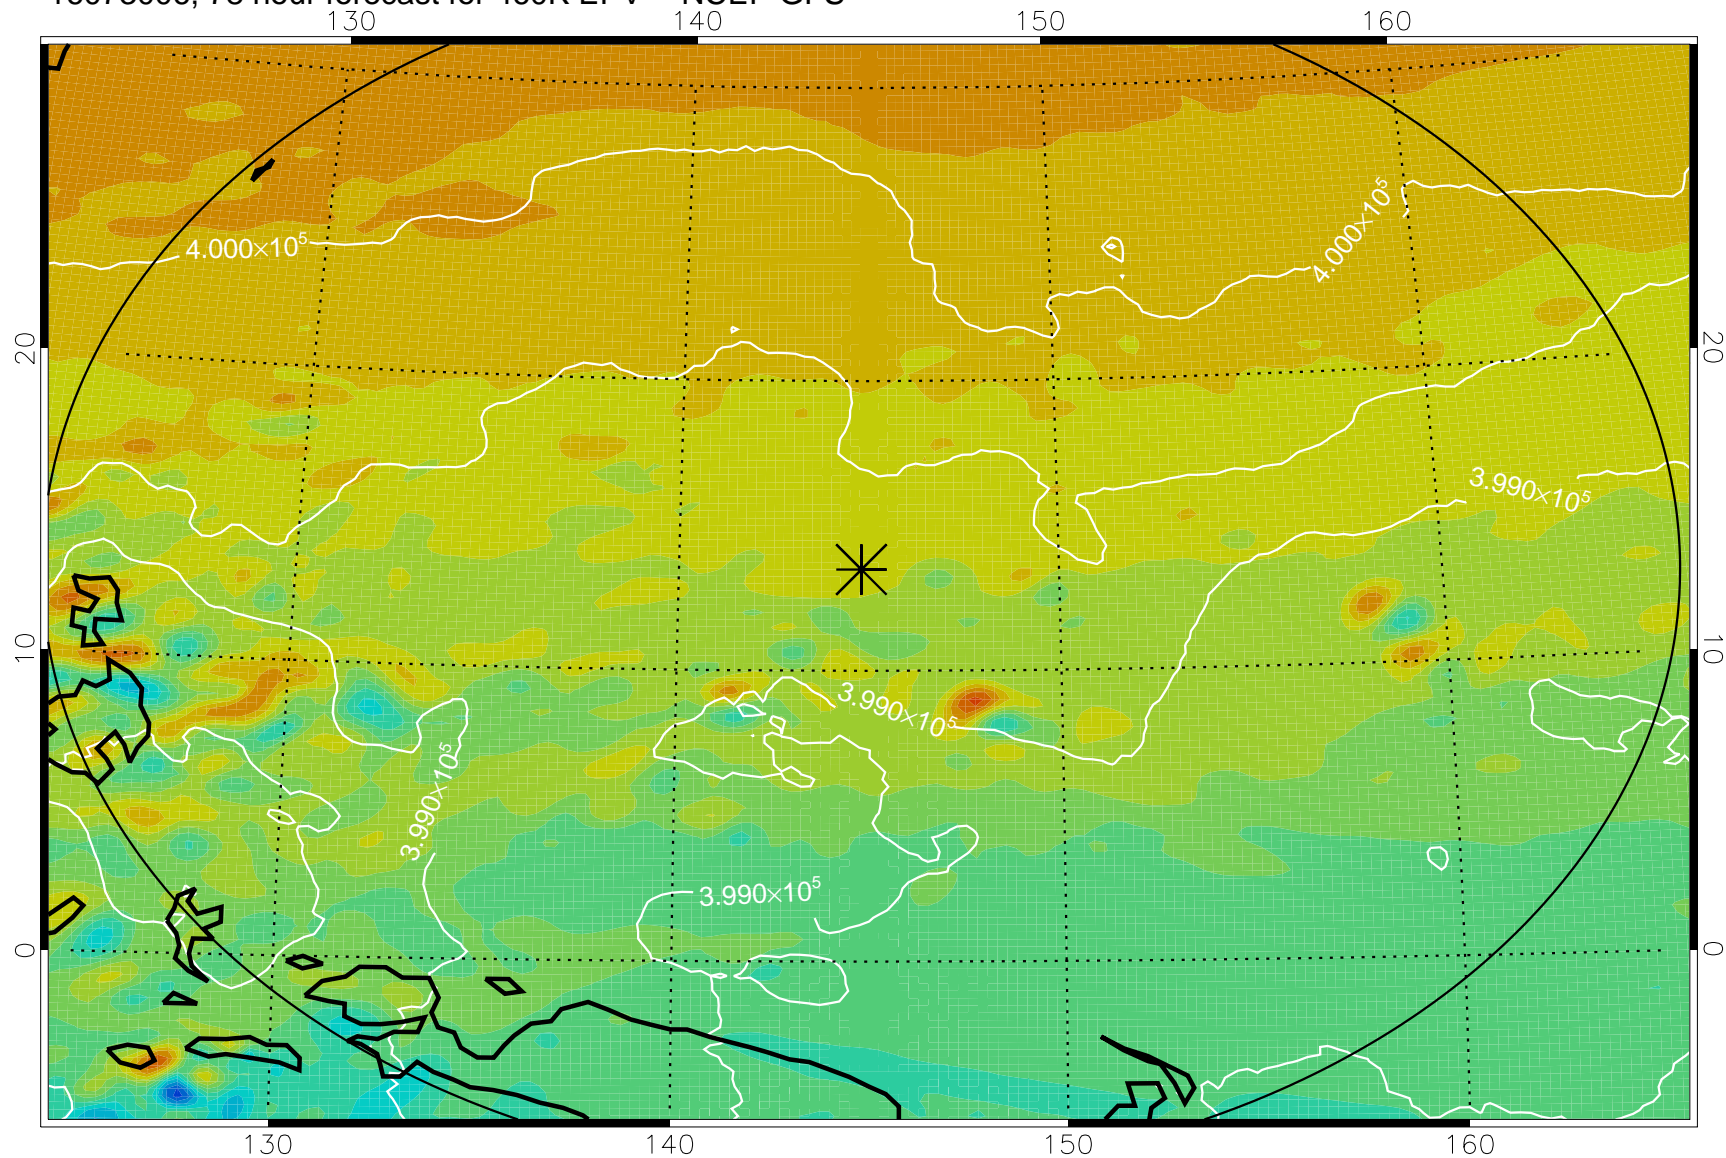

16072918, 66 hour forecast for 460K EPV -- NCEP GFS

460K Montgomery Streamfunction, white

Range ring of 2304 km

16073000, 72 hour forecast for 460K EPV -- NCEP GFS

460K Montgomery Streamfunction, white

Range ring of 2304 km

16073006, 78 hour forecast for 460K EPV -- NCEP GFS

460K Montgomery Streamfunction, white

Range ring of 2304 km

16073012, 84 hour forecast for 460K EPV -- NCEP GFS

460K Montgomery Streamfunction, white

Range ring of 2304 km

16073018, 90 hour forecast for 460K EPV -- NCEP GFS

460K Montgomery Streamfunction, white

Range ring of 2304 km

16073100, 96 hour forecast for 460K EPV -- NCEP GFS

460K Montgomery Streamfunction, white

Range ring of 2304 km

16073106, 102 hour forecast for 460K EPV -- NCEP GFS

460K Montgomery Streamfunction, white

Range ring of 2304 km

16073112, 108 hour forecast for 460K EPV -- NCEP GFS

460K Montgomery Streamfunction, white

Range ring of 2304 km