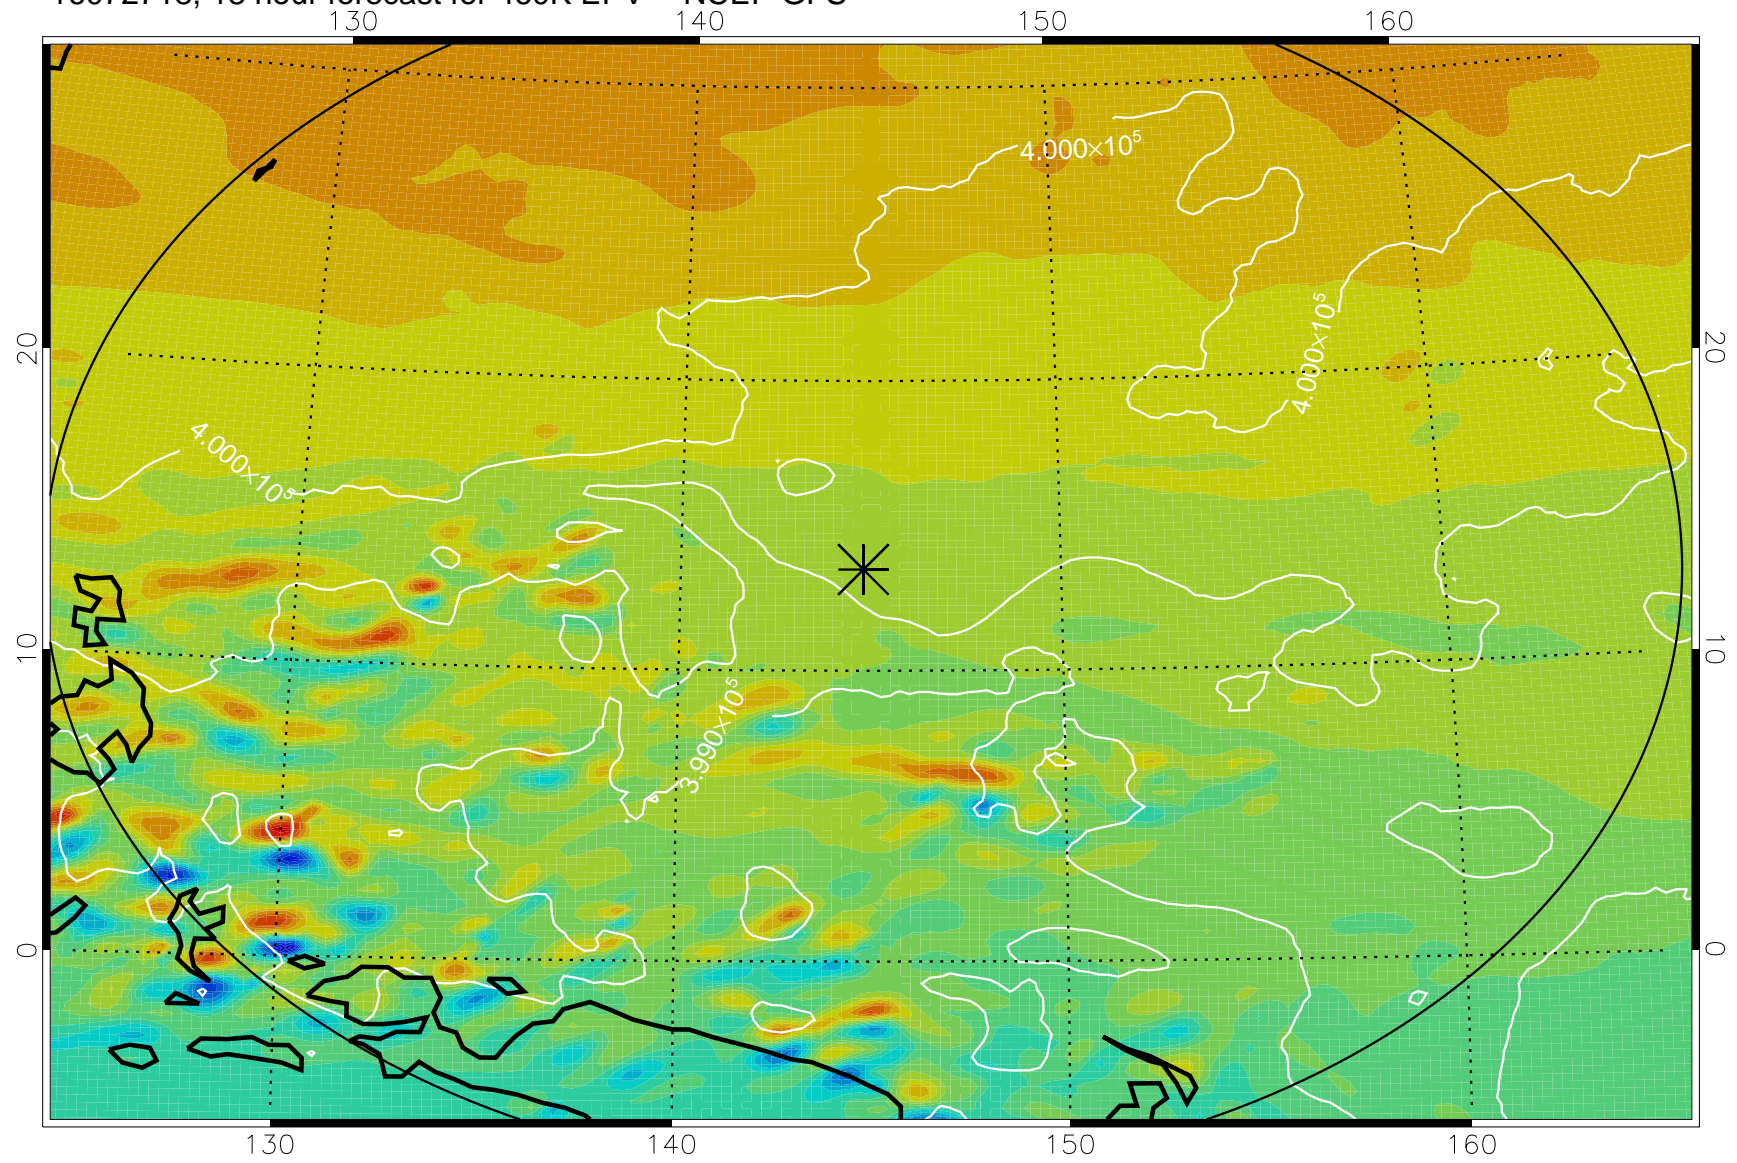

16072706, 6 hour forecast for 460K EPV -- NCEP GFS

460K Montgomery Streamfunction, white

Range ring of 2304 km

16072712, 12 hour forecast for 460K EPV -- NCEP GFS

460K Montgomery Streamfunction, white

Range ring of 2304 km

16072718, 18 hour forecast for 460K EPV -- NCEP GFS

460K Montgomery Streamfunction, white

Range ring of 2304 km

16072800, 24 hour forecast for 460K EPV -- NCEP GFS

460K Montgomery Streamfunction, white

Range ring of 2304 km

16072818, 42 hour forecast for 460K EPV -- NCEP GFS

460K Montgomery Streamfunction, white

Range ring of 2304 km

16072900, 48 hour forecast for 460K EPV -- NCEP GFS

460K Montgomery Streamfunction, white

Range ring of 2304 km

16072918, 66 hour forecast for 460K EPV -- NCEP GFS

460K Montgomery Streamfunction, white

Range ring of 2304 km

16073000, 72 hour forecast for 460K EPV -- NCEP GFS

460K Montgomery Streamfunction, white

Range ring of 2304 km