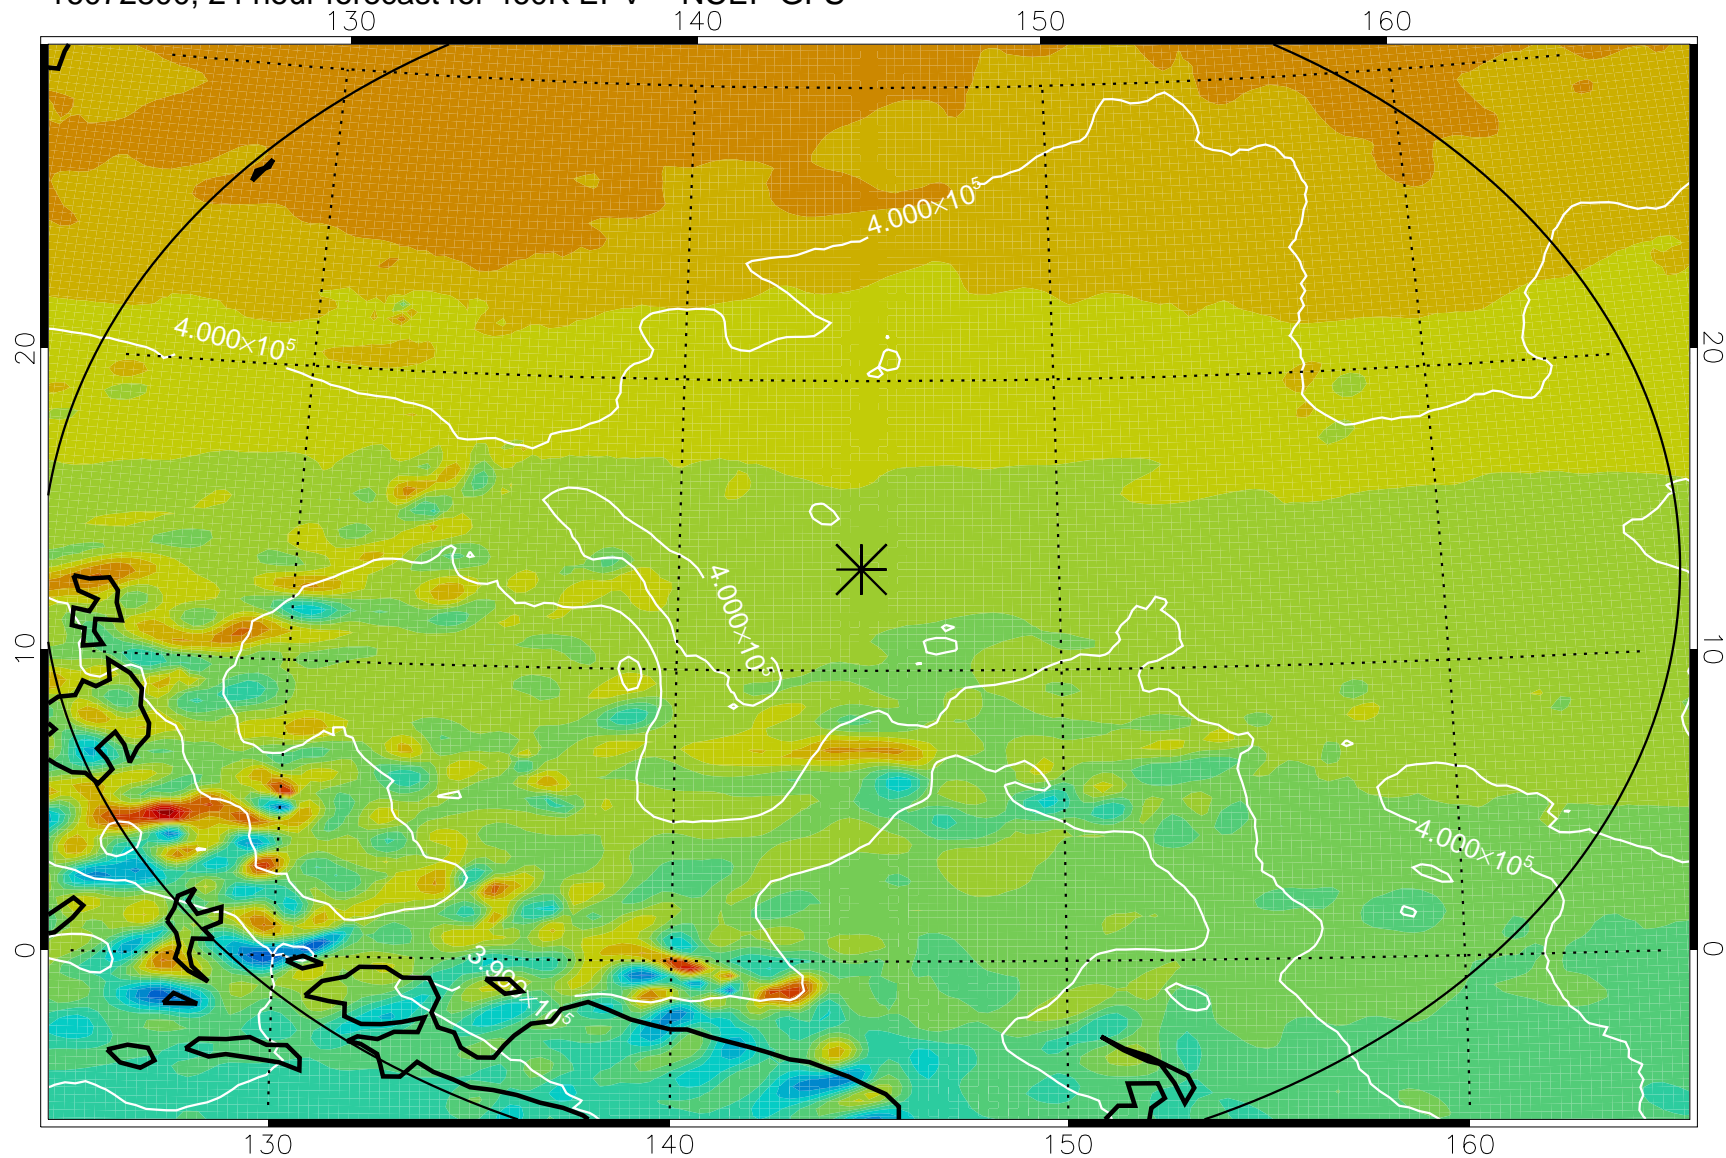

16072706, 6 hour forecast for 460K EPV -- NCEP GFS

460K Montgomery Streamfunction, white

Range ring of 2304 km

16072712, 12 hour forecast for 460K EPV -- NCEP GFS

460K Montgomery Streamfunction, white

Range ring of 2304 km

16072718, 18 hour forecast for 460K EPV -- NCEP GFS

460K Montgomery Streamfunction, white

Range ring of 2304 km

16072800, 24 hour forecast for 460K EPV -- NCEP GFS

460K Montgomery Streamfunction, white

Range ring of 2304 km

16072918, 66 hour forecast for 460K EPV -- NCEP GFS

460K Montgomery Streamfunction, white

Range ring of 2304 km

16073000, 72 hour forecast for 460K EPV -- NCEP GFS

460K Montgomery Streamfunction, white

Range ring of 2304 km

16073006, 78 hour forecast for 460K EPV -- NCEP GFS

460K Montgomery Streamfunction, white

Range ring of 2304 km

16073012, 84 hour forecast for 460K EPV -- NCEP GFS

460K Montgomery Streamfunction, white

Range ring of 2304 km