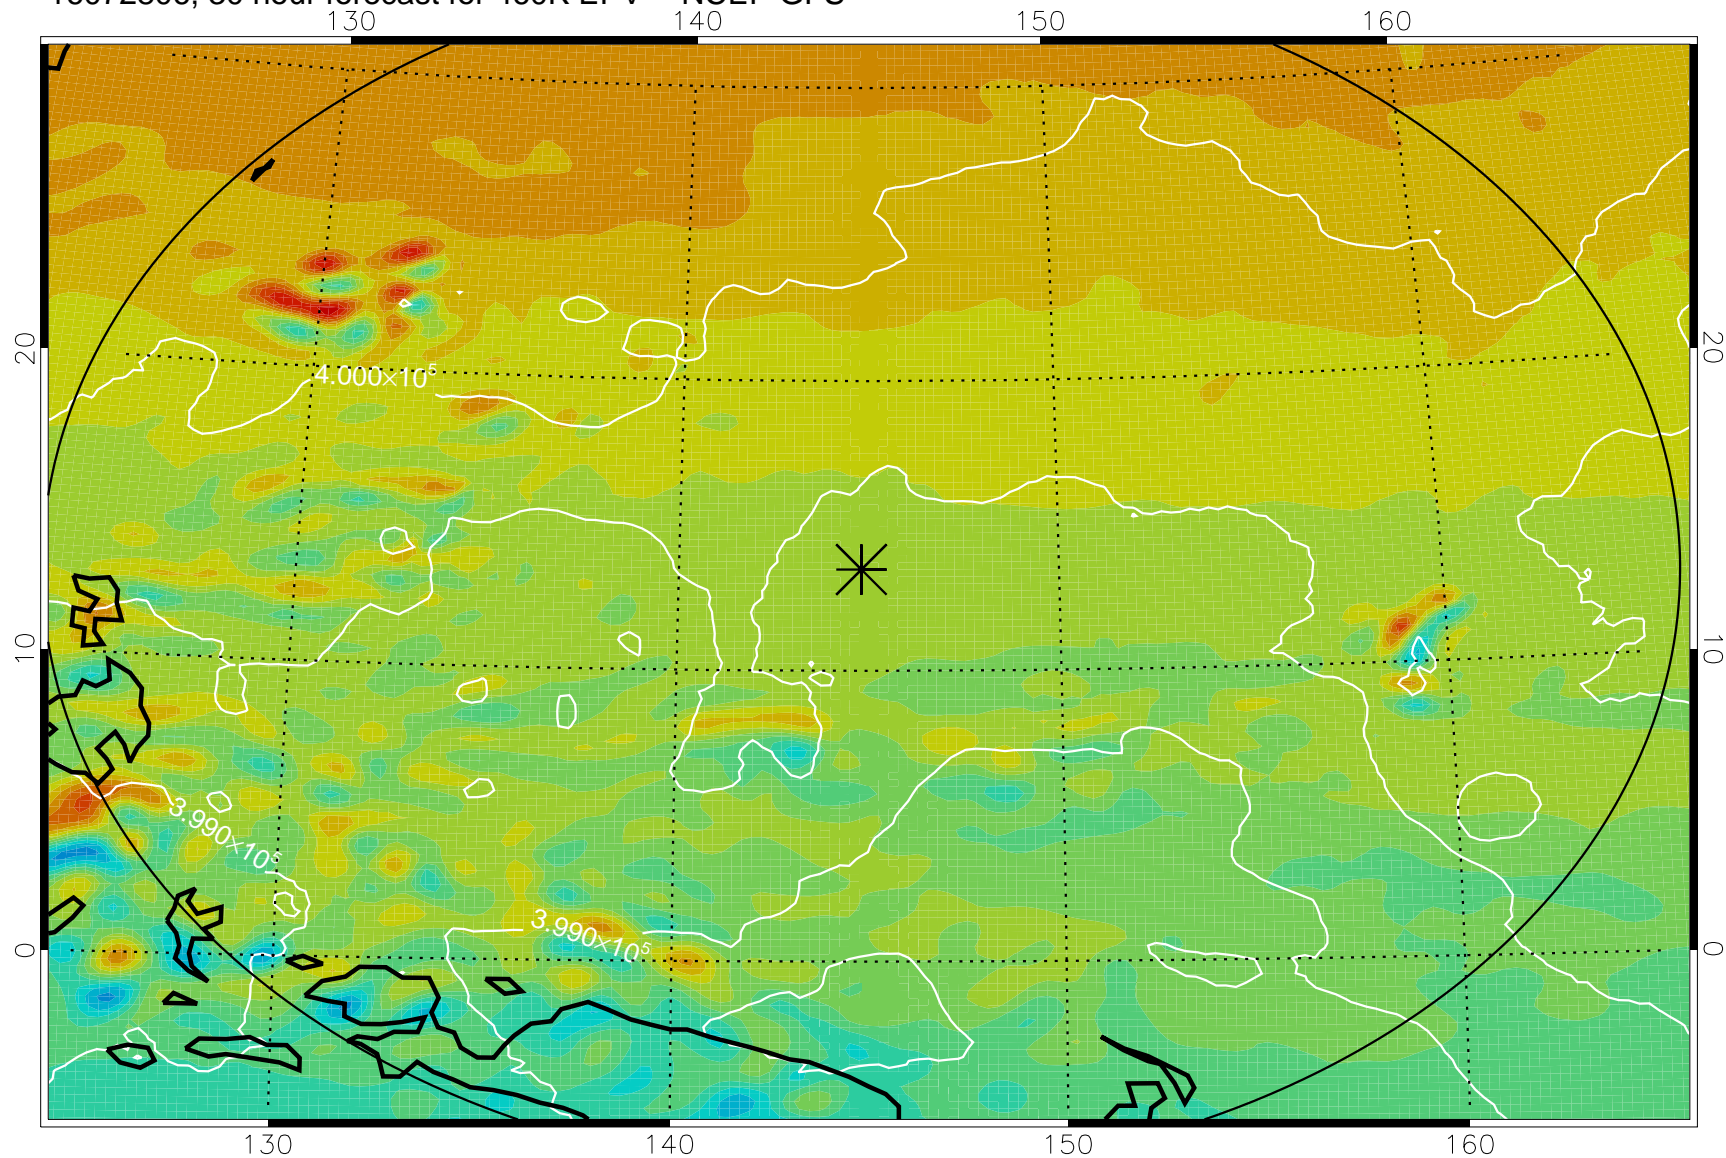

16072718, 18 hour forecast for 460K EPV -- NCEP GFS

460K Montgomery Streamfunction, white

Range ring of 2304 km

16072800, 24 hour forecast for 460K EPV -- NCEP GFS

460K Montgomery Streamfunction, white

Range ring of 2304 km

16072806, 30 hour forecast for 460K EPV -- NCEP GFS

460K Montgomery Streamfunction, white

Range ring of 2304 km

16072812, 36 hour forecast for 460K EPV -- NCEP GFS

460K Montgomery Streamfunction, white

Range ring of 2304 km

16072818, 42 hour forecast for 460K EPV -- NCEP GFS

460K Montgomery Streamfunction, white

Range ring of 2304 km

16072900, 48 hour forecast for 460K EPV -- NCEP GFS

460K Montgomery Streamfunction, white

Range ring of 2304 km

16072918, 66 hour forecast for 460K EPV -- NCEP GFS

460K Montgomery Streamfunction, white

Range ring of 2304 km

16073000, 72 hour forecast for 460K EPV -- NCEP GFS

460K Montgomery Streamfunction, white

Range ring of 2304 km