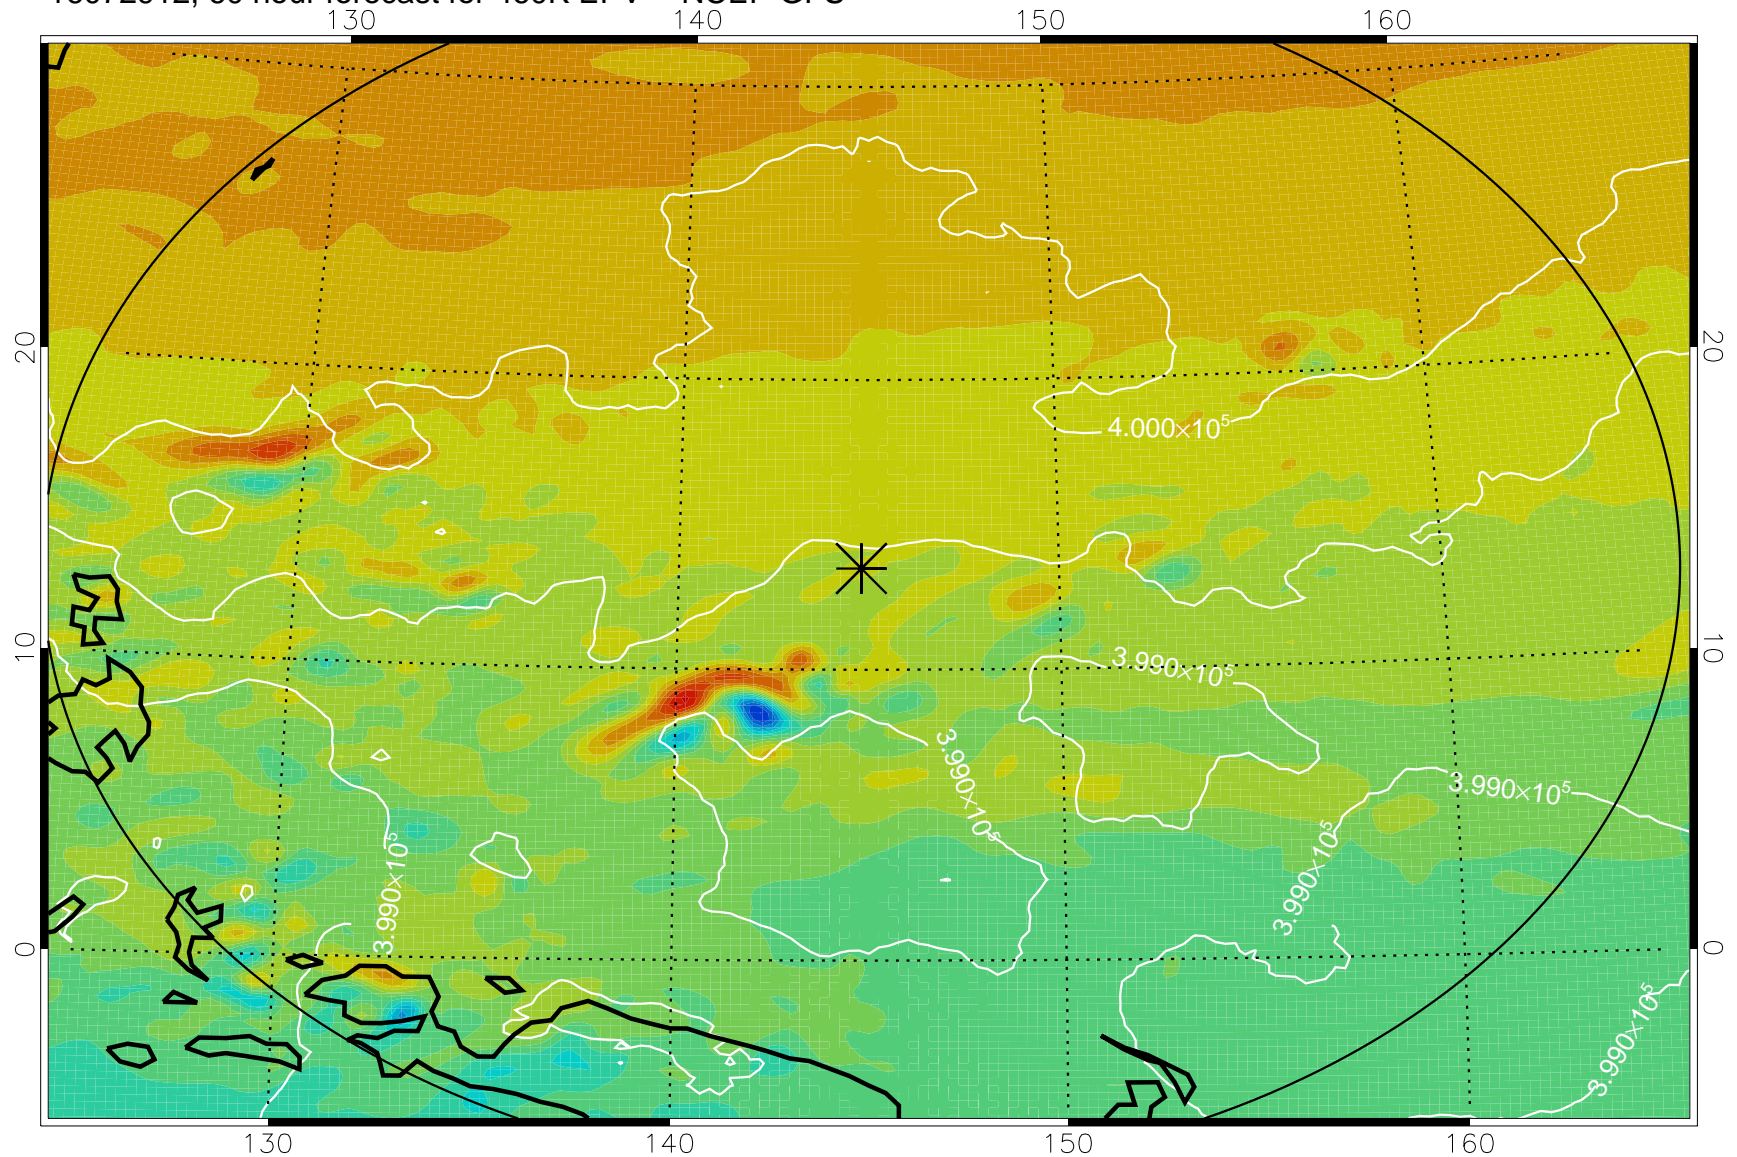

16072818, 42 hour forecast for 460K EPV -- NCEP GFS

460K Montgomery Streamfunction, white

Range ring of 2304 km

16072900, 48 hour forecast for 460K EPV -- NCEP GFS

460K Montgomery Streamfunction, white

Range ring of 2304 km

16072906, 54 hour forecast for 460K EPV -- NCEP GFS

460K Montgomery Streamfunction, white

Range ring of 2304 km

16072912, 60 hour forecast for 460K EPV -- NCEP GFS

460K Montgomery Streamfunction, white

Range ring of 2304 km

16072918, 66 hour forecast for 460K EPV -- NCEP GFS

460K Montgomery Streamfunction, white

Range ring of 2304 km

16073000, 72 hour forecast for 460K EPV -- NCEP GFS

460K Montgomery Streamfunction, white

Range ring of 2304 km

16073006, 78 hour forecast for 460K EPV -- NCEP GFS

460K Montgomery Streamfunction, white

Range ring of 2304 km

16073012, 84 hour forecast for 460K EPV -- NCEP GFS

460K Montgomery Streamfunction, white

Range ring of 2304 km