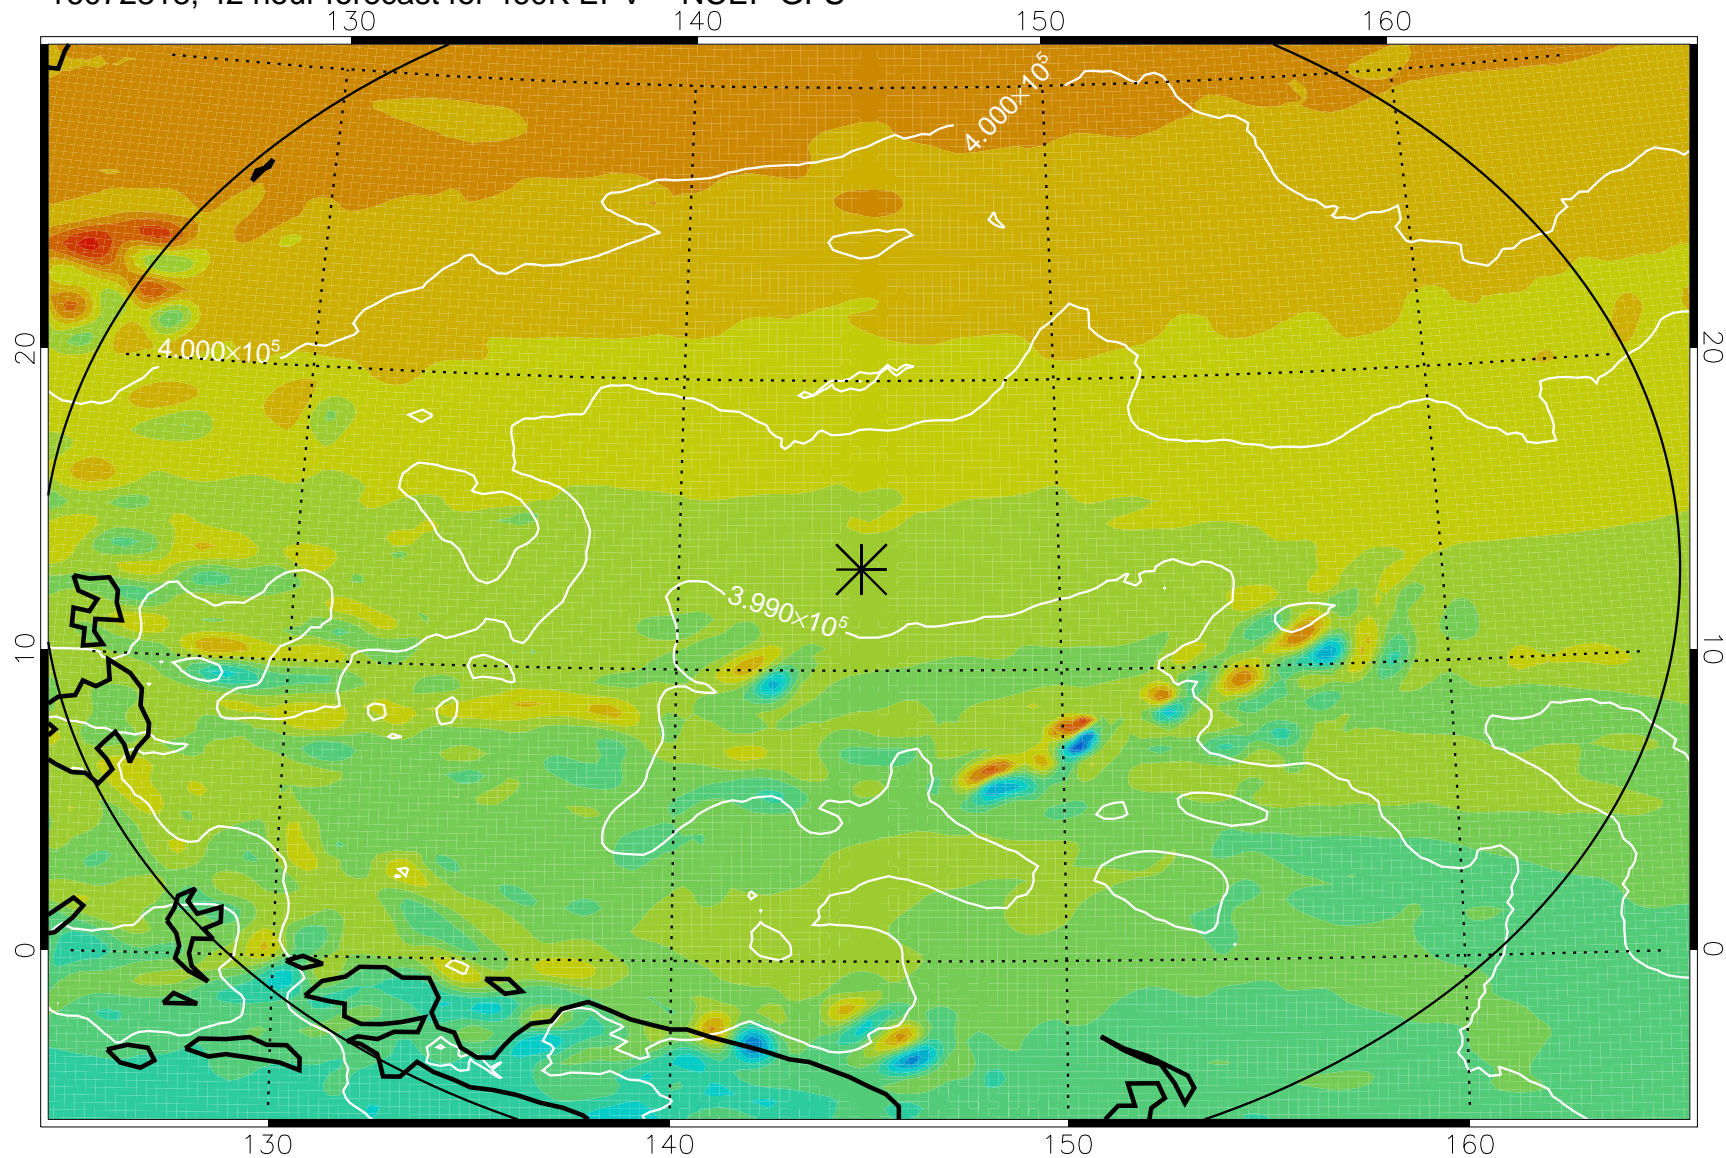

16072806, 30 hour forecast for 460K EPV -- NCEP GFS

460K Montgomery Streamfunction, white

Range ring of 2304 km

16072812, 36 hour forecast for 460K EPV -- NCEP GFS

460K Montgomery Streamfunction, white

Range ring of 2304 km

16072818, 42 hour forecast for 460K EPV -- NCEP GFS

460K Montgomery Streamfunction, white

Range ring of 2304 km

16072900, 48 hour forecast for 460K EPV -- NCEP GFS

460K Montgomery Streamfunction, white

Range ring of 2304 km

16072918, 66 hour forecast for 460K EPV -- NCEP GFS

460K Montgomery Streamfunction, white

Range ring of 2304 km

16073000, 72 hour forecast for 460K EPV -- NCEP GFS

460K Montgomery Streamfunction, white

Range ring of 2304 km

16073006, 78 hour forecast for 460K EPV -- NCEP GFS

460K Montgomery Streamfunction, white

Range ring of 2304 km

16073012, 84 hour forecast for 460K EPV -- NCEP GFS

460K Montgomery Streamfunction, white

Range ring of 2304 km