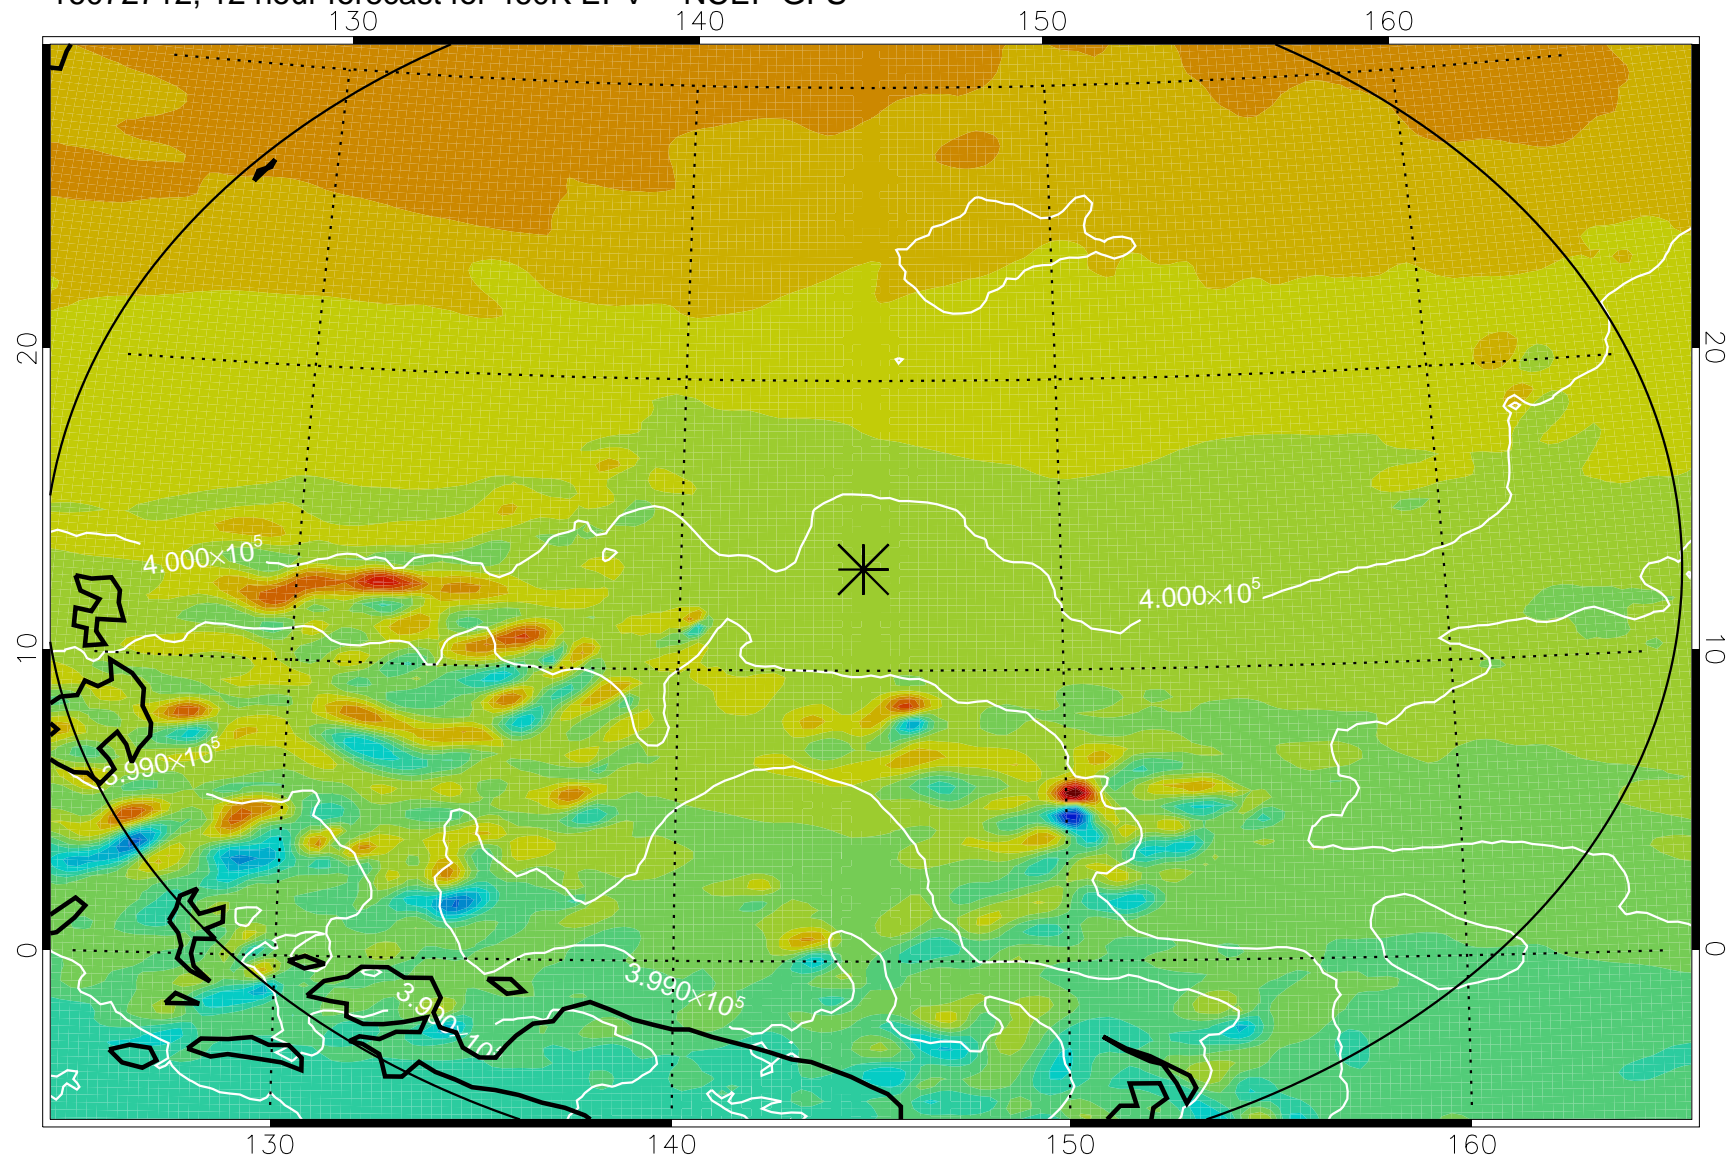

16072706, 6 hour forecast for 460K EPV -- NCEP GFS

460K Montgomery Streamfunction, white

Range ring of 2304 km

16072712, 12 hour forecast for 460K EPV -- NCEP GFS

460K Montgomery Streamfunction, white

Range ring of 2304 km

16072718, 18 hour forecast for 460K EPV -- NCEP GFS

460K Montgomery Streamfunction, white

Range ring of 2304 km

16072800, 24 hour forecast for 460K EPV -- NCEP GFS

460K Montgomery Streamfunction, white

Range ring of 2304 km

16072918, 66 hour forecast for 460K EPV -- NCEP GFS

460K Montgomery Streamfunction, white

Range ring of 2304 km

16073000, 72 hour forecast for 460K EPV -- NCEP GFS

460K Montgomery Streamfunction, white

Range ring of 2304 km

16073006, 78 hour forecast for 460K EPV -- NCEP GFS

460K Montgomery Streamfunction, white

Range ring of 2304 km

16073012, 84 hour forecast for 460K EPV -- NCEP GFS

460K Montgomery Streamfunction, white

Range ring of 2304 km