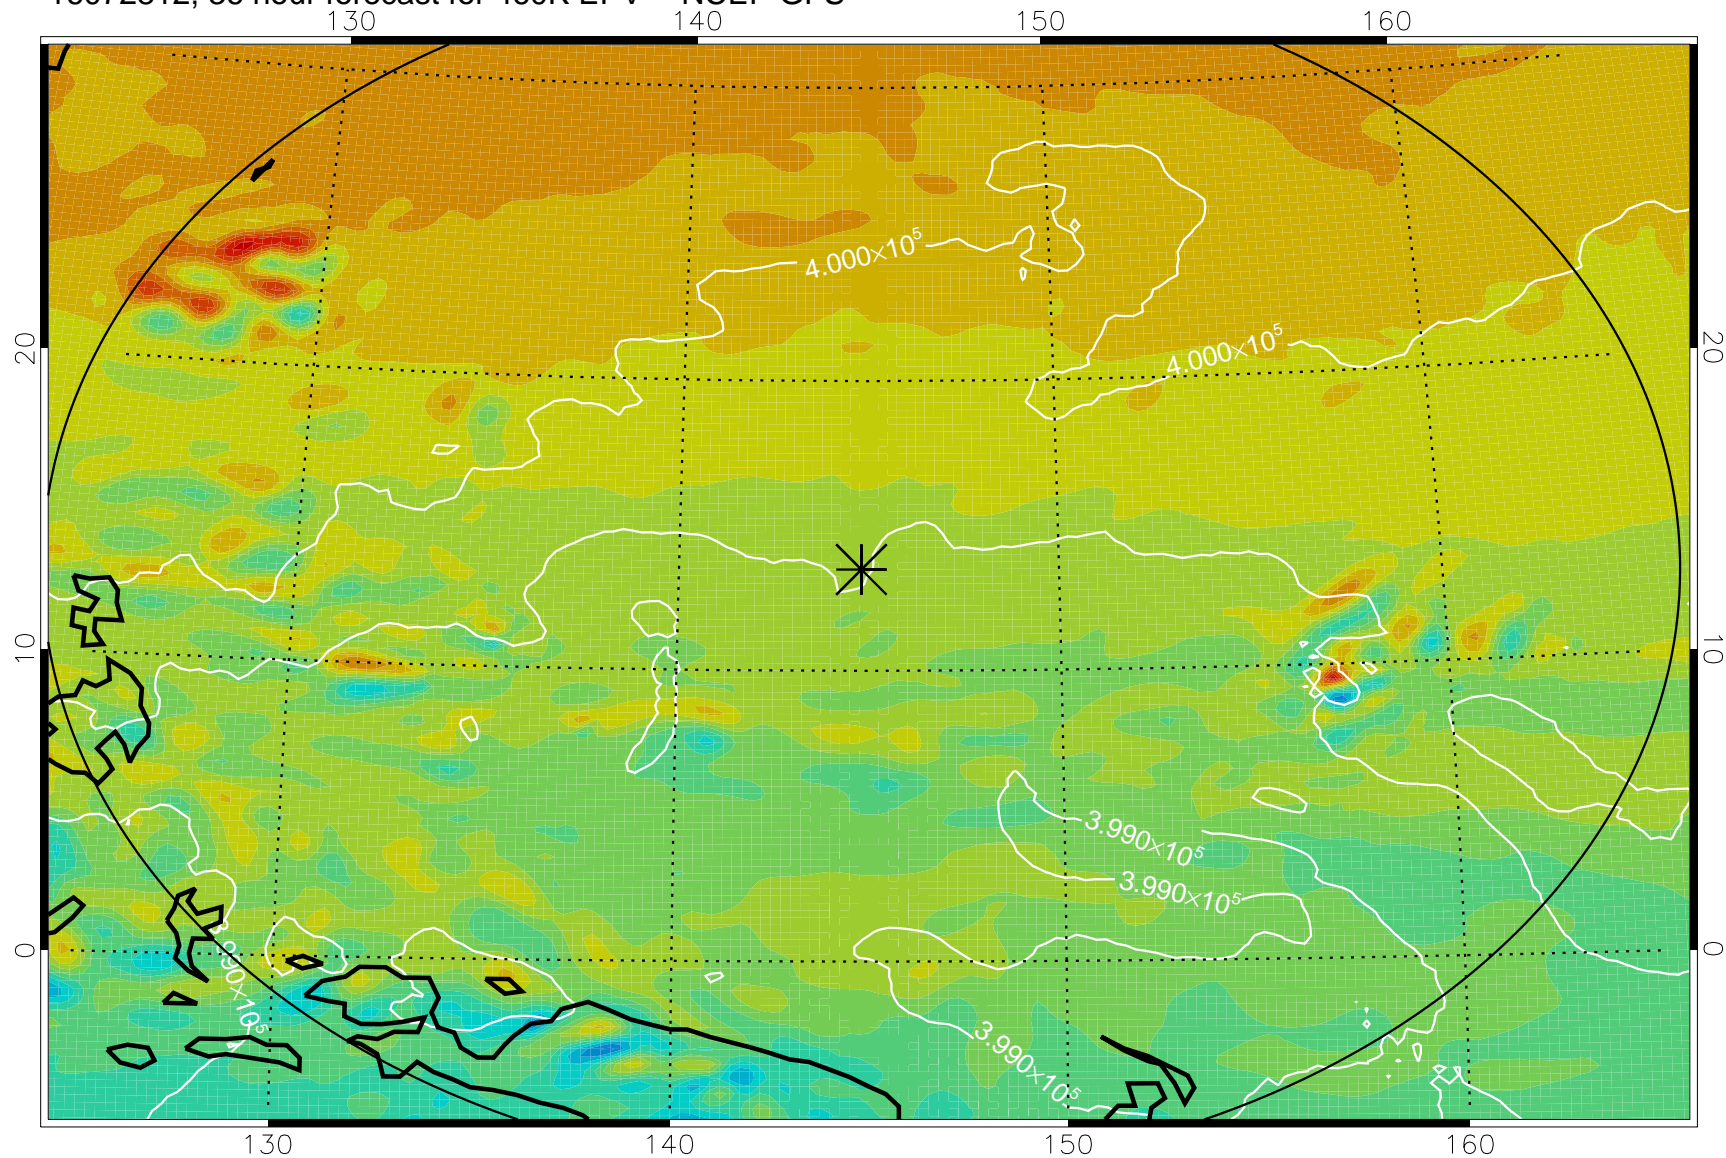

16072718, 18 hour forecast for 460K EPV -- NCEP GFS

460K Montgomery Streamfunction, white

Range ring of 2304 km

16072800, 24 hour forecast for 460K EPV -- NCEP GFS

460K Montgomery Streamfunction, white

Range ring of 2304 km

16072806, 30 hour forecast for 460K EPV -- NCEP GFS

460K Montgomery Streamfunction, white

Range ring of 2304 km

16072812, 36 hour forecast for 460K EPV -- NCEP GFS

460K Montgomery Streamfunction, white

Range ring of 2304 km

16072818, 42 hour forecast for 460K EPV -- NCEP GFS

460K Montgomery Streamfunction, white

Range ring of 2304 km

16072900, 48 hour forecast for 460K EPV -- NCEP GFS

460K Montgomery Streamfunction, white

Range ring of 2304 km

16072918, 66 hour forecast for 460K EPV -- NCEP GFS

460K Montgomery Streamfunction, white

Range ring of 2304 km

16073000, 72 hour forecast for 460K EPV -- NCEP GFS

460K Montgomery Streamfunction, white

Range ring of 2304 km