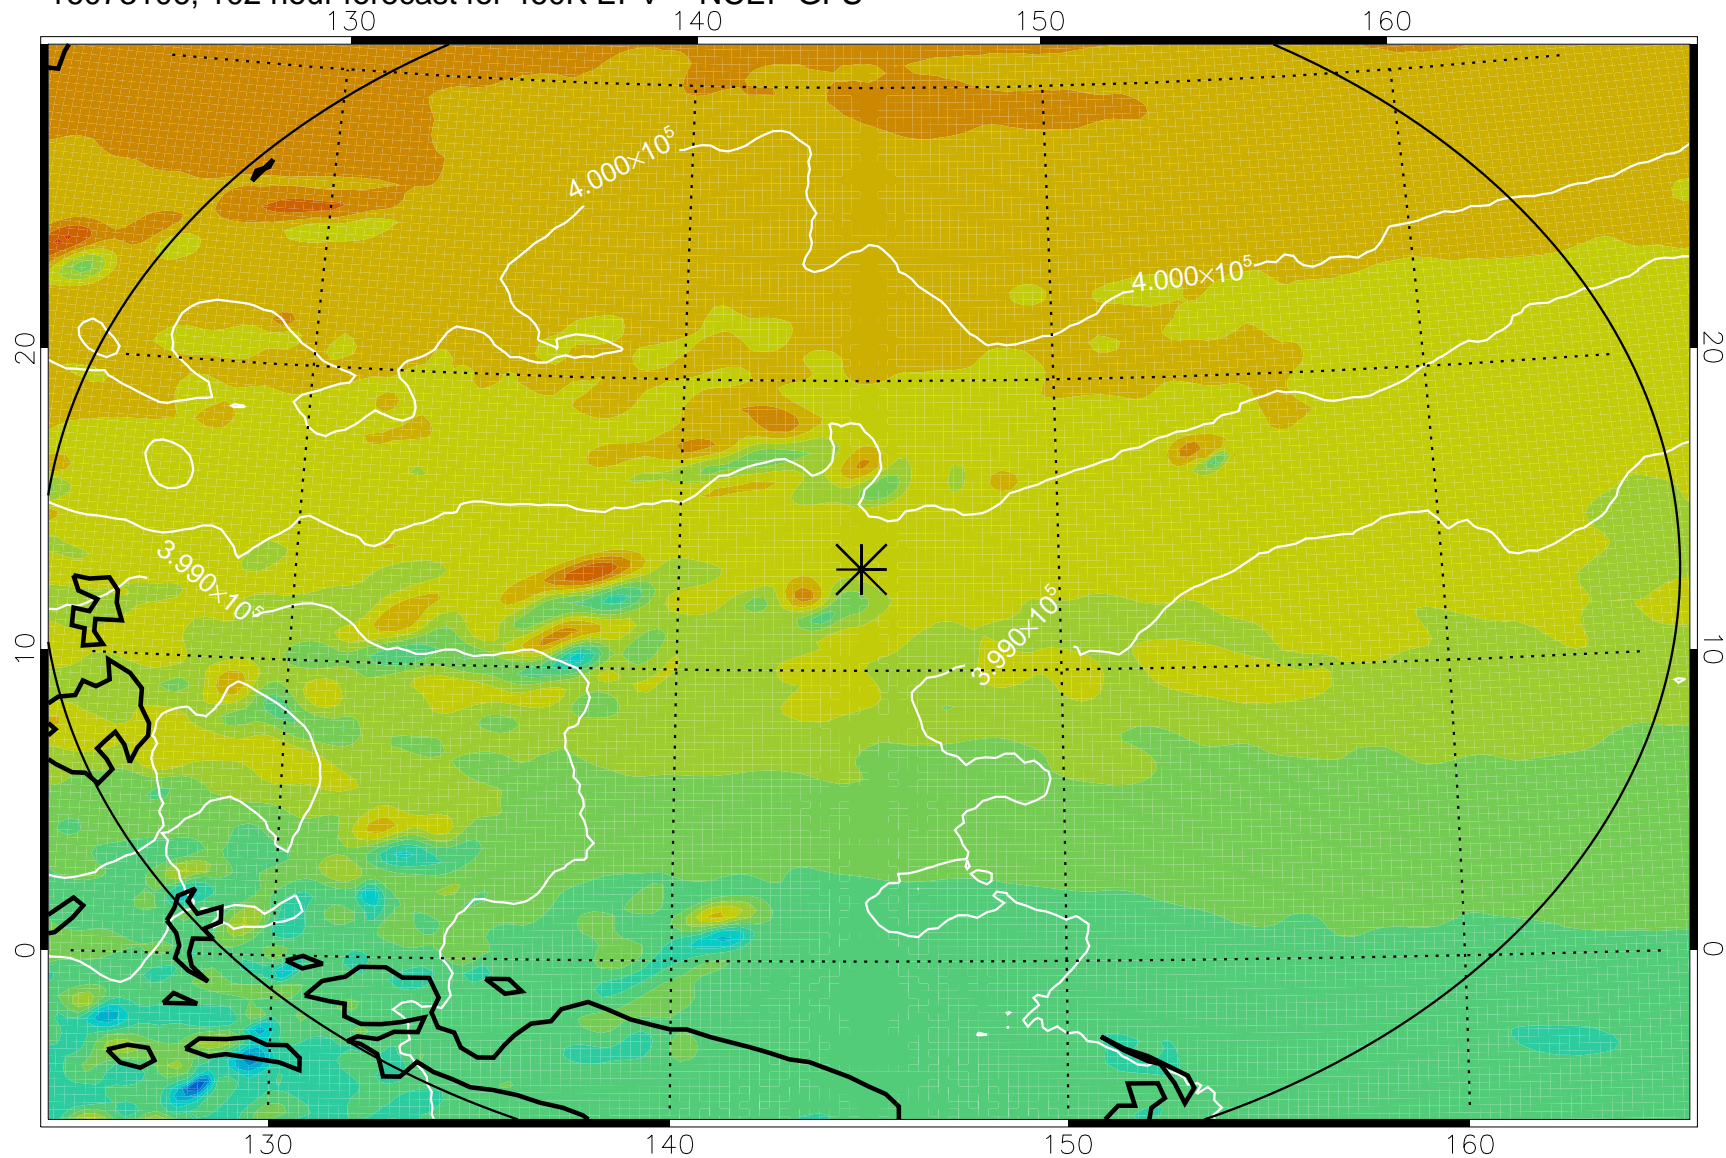

16073006, 78 hour forecast for 460K EPV -- NCEP GFS

460K Montgomery Streamfunction, white

Range ring of 2304 km

16073012, 84 hour forecast for 460K EPV -- NCEP GFS

460K Montgomery Streamfunction, white

Range ring of 2304 km

16073018, 90 hour forecast for 460K EPV -- NCEP GFS

460K Montgomery Streamfunction, white

Range ring of 2304 km

16073100, 96 hour forecast for 460K EPV -- NCEP GFS

460K Montgomery Streamfunction, white

Range ring of 2304 km

16073106, 102 hour forecast for 460K EPV -- NCEP GFS

460K Montgomery Streamfunction, white

Range ring of 2304 km

16073112, 108 hour forecast for 460K EPV -- NCEP GFS

460K Montgomery Streamfunction, white

Range ring of 2304 km

16073118, 114 hour forecast for 460K EPV -- NCEP GFS

460K Montgomery Streamfunction, white

Range ring of 2304 km

16080100, 120 hour forecast for 460K EPV -- NCEP GFS

460K Montgomery Streamfunction, white

Range ring of 2304 km