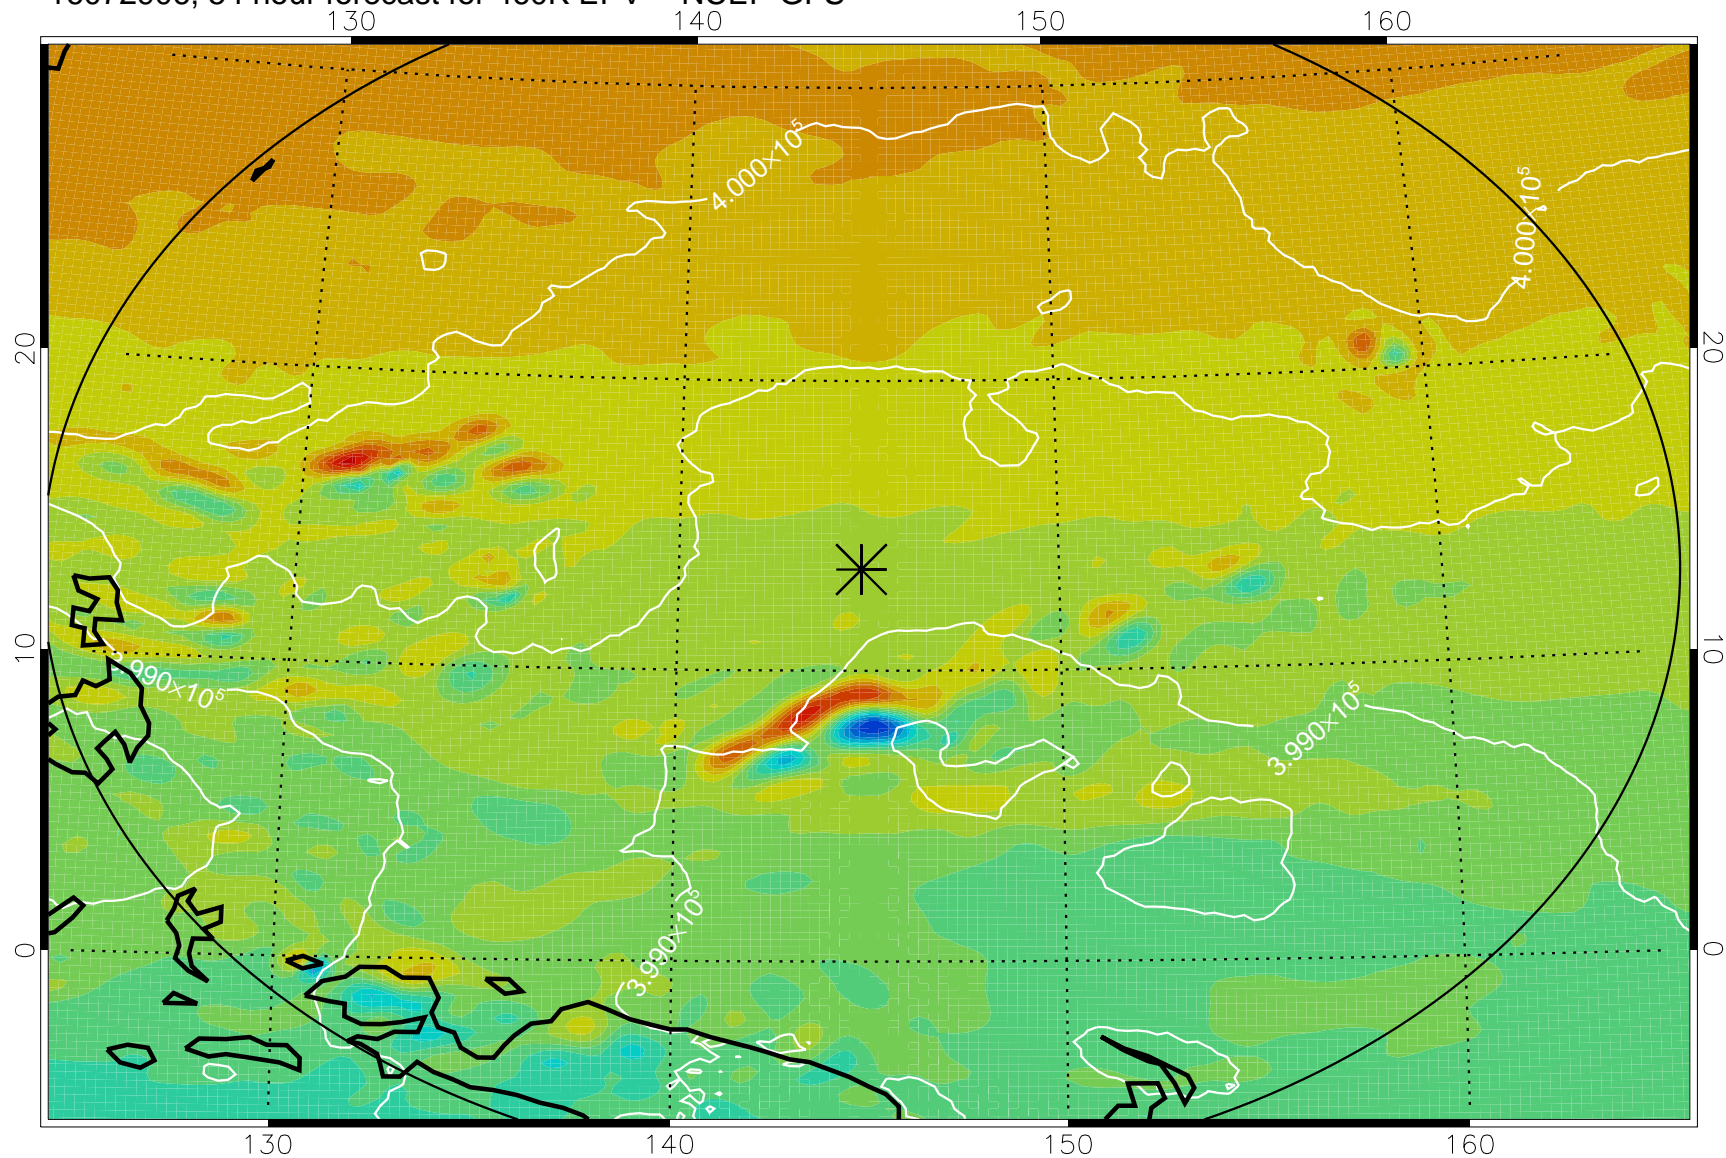

16072818, 42 hour forecast for 460K EPV -- NCEP GFS

460K Montgomery Streamfunction, white

Range ring of 2304 km

16072900, 48 hour forecast for 460K EPV -- NCEP GFS

460K Montgomery Streamfunction, white

Range ring of 2304 km

16072906, 54 hour forecast for 460K EPV -- NCEP GFS

460K Montgomery Streamfunction, white

Range ring of 2304 km

16072912, 60 hour forecast for 460K EPV -- NCEP GFS

460K Montgomery Streamfunction, white

Range ring of 2304 km

16072918, 66 hour forecast for 460K EPV -- NCEP GFS

460K Montgomery Streamfunction, white

Range ring of 2304 km

16073000, 72 hour forecast for 460K EPV -- NCEP GFS

460K Montgomery Streamfunction, white

Range ring of 2304 km

16073006, 78 hour forecast for 460K EPV -- NCEP GFS

460K Montgomery Streamfunction, white

Range ring of 2304 km

16073012, 84 hour forecast for 460K EPV -- NCEP GFS

460K Montgomery Streamfunction, white

Range ring of 2304 km