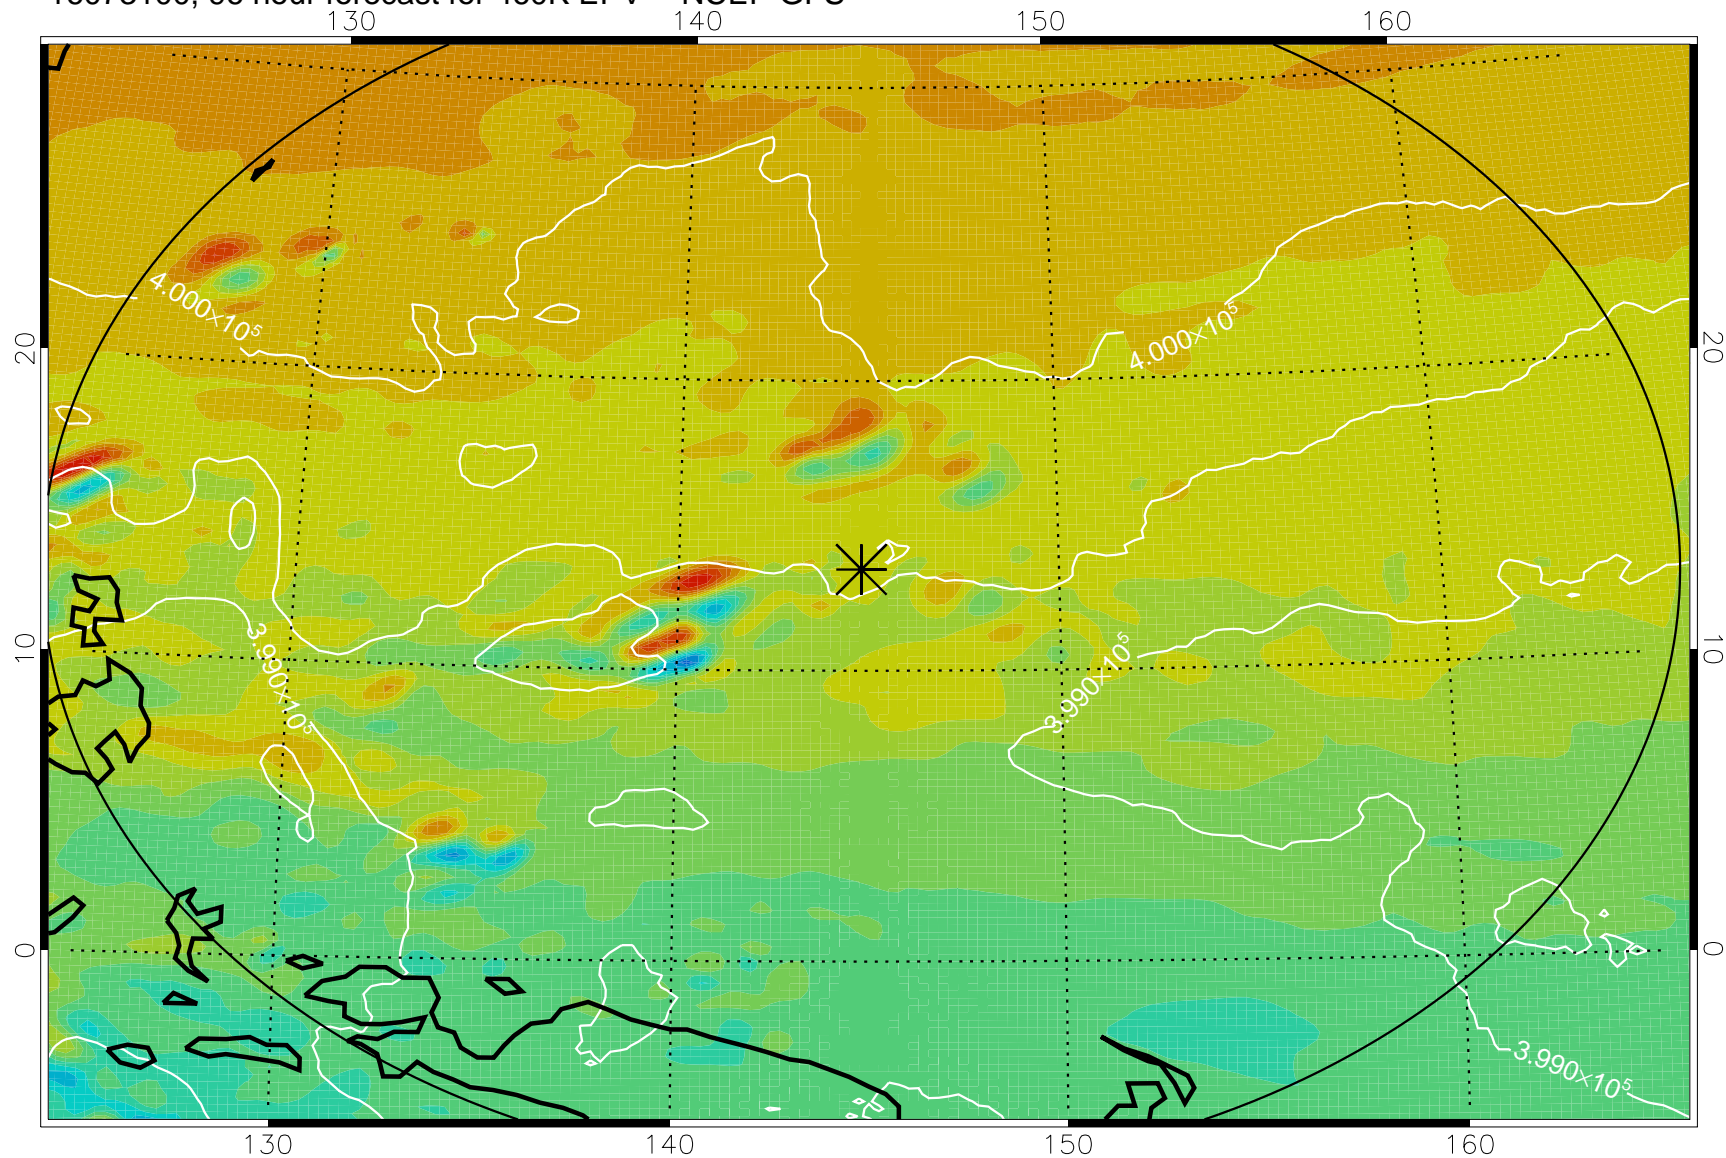

16072918, 66 hour forecast for 460K EPV -- NCEP GFS

460K Montgomery Streamfunction, white

Range ring of 2304 km

16073000, 72 hour forecast for 460K EPV -- NCEP GFS

460K Montgomery Streamfunction, white

Range ring of 2304 km

16073006, 78 hour forecast for 460K EPV -- NCEP GFS

460K Montgomery Streamfunction, white

Range ring of 2304 km

16073012, 84 hour forecast for 460K EPV -- NCEP GFS

460K Montgomery Streamfunction, white

Range ring of 2304 km

16073018, 90 hour forecast for 460K EPV -- NCEP GFS

460K Montgomery Streamfunction, white

Range ring of 2304 km

16073100, 96 hour forecast for 460K EPV -- NCEP GFS

460K Montgomery Streamfunction, white

Range ring of 2304 km

16073106, 102 hour forecast for 460K EPV -- NCEP GFS

460K Montgomery Streamfunction, white

Range ring of 2304 km

16073112, 108 hour forecast for 460K EPV -- NCEP GFS

460K Montgomery Streamfunction, white

Range ring of 2304 km