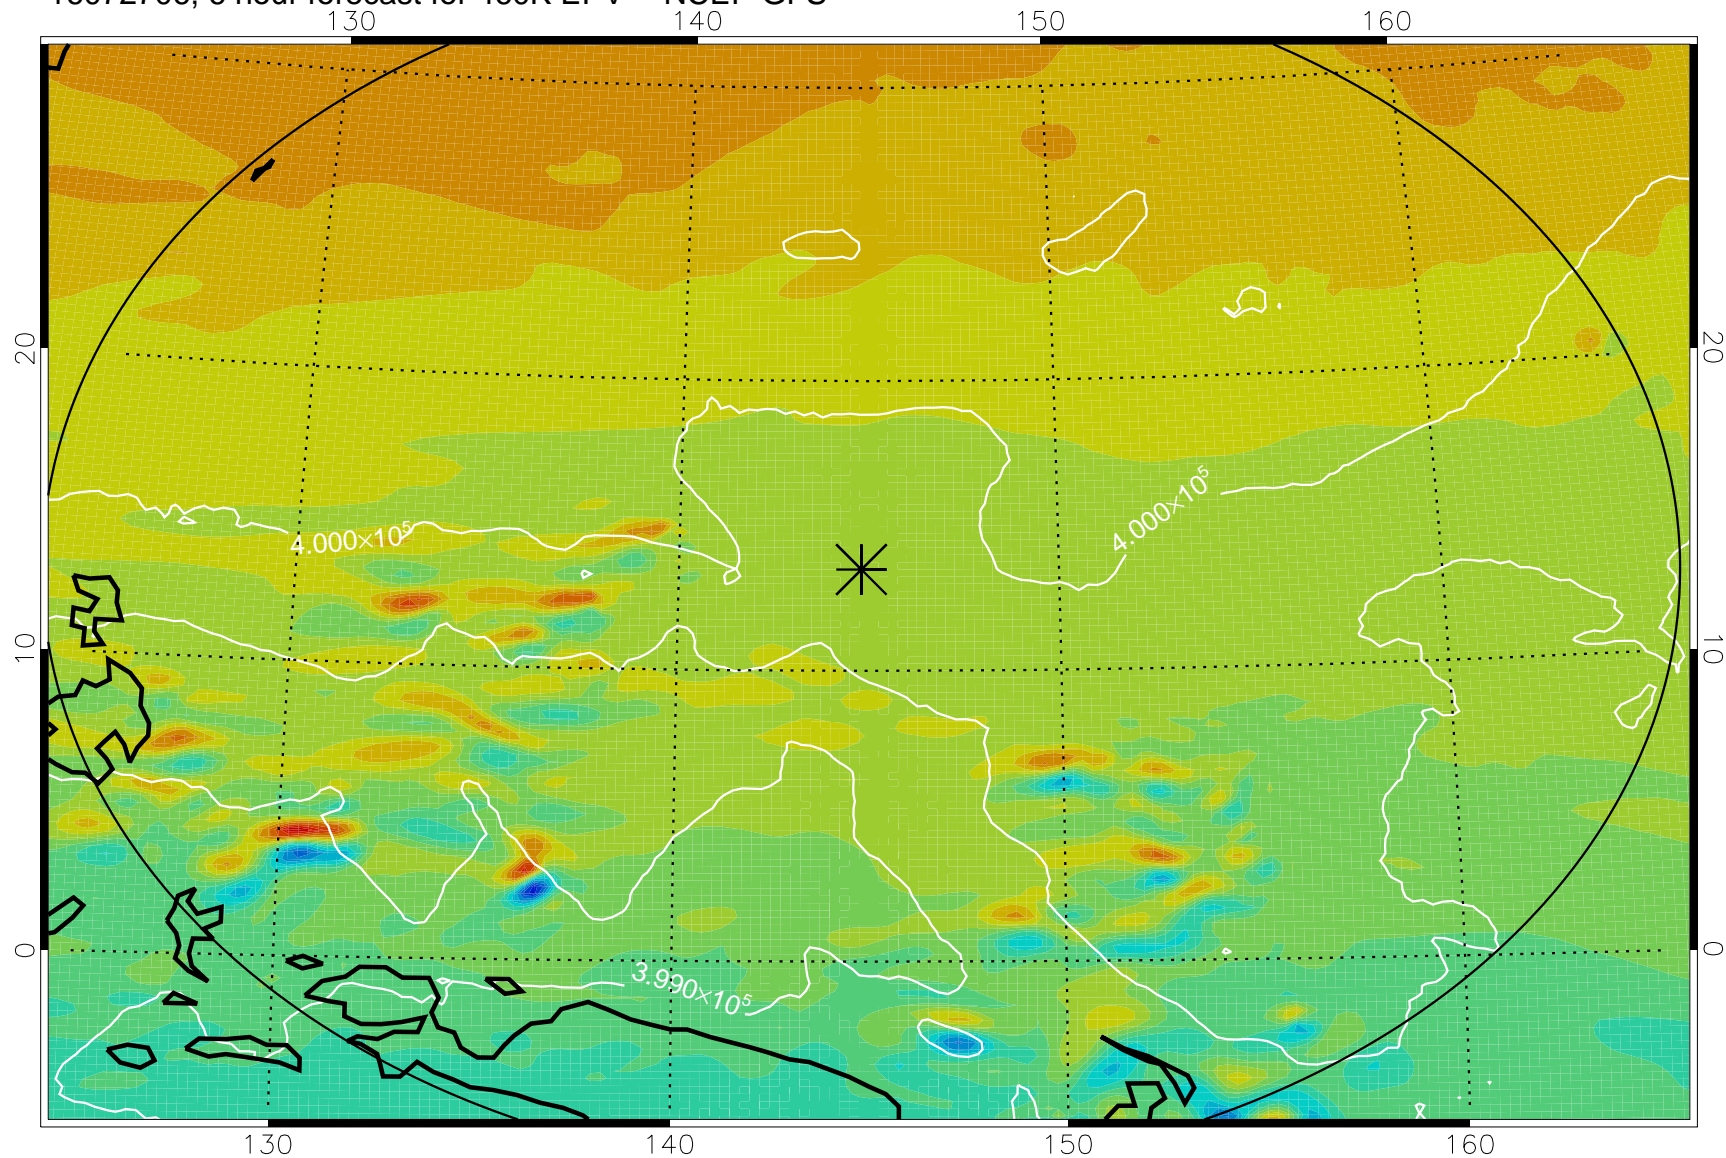

16072706, 6 hour forecast for 460K EPV -- NCEP GFS

460K Montgomery Streamfunction, white

Range ring of 2304 km

16072712, 12 hour forecast for 460K EPV -- NCEP GFS

460K Montgomery Streamfunction, white

Range ring of 2304 km

16072718, 18 hour forecast for 460K EPV -- NCEP GFS

460K Montgomery Streamfunction, white

Range ring of 2304 km

16072800, 24 hour forecast for 460K EPV -- NCEP GFS

460K Montgomery Streamfunction, white

Range ring of 2304 km

16072918, 66 hour forecast for 460K EPV -- NCEP GFS

460K Montgomery Streamfunction, white

Range ring of 2304 km

16073000, 72 hour forecast for 460K EPV -- NCEP GFS

460K Montgomery Streamfunction, white

Range ring of 2304 km

16073006, 78 hour forecast for 460K EPV -- NCEP GFS

460K Montgomery Streamfunction, white

Range ring of 2304 km

16073012, 84 hour forecast for 460K EPV -- NCEP GFS

460K Montgomery Streamfunction, white

Range ring of 2304 km