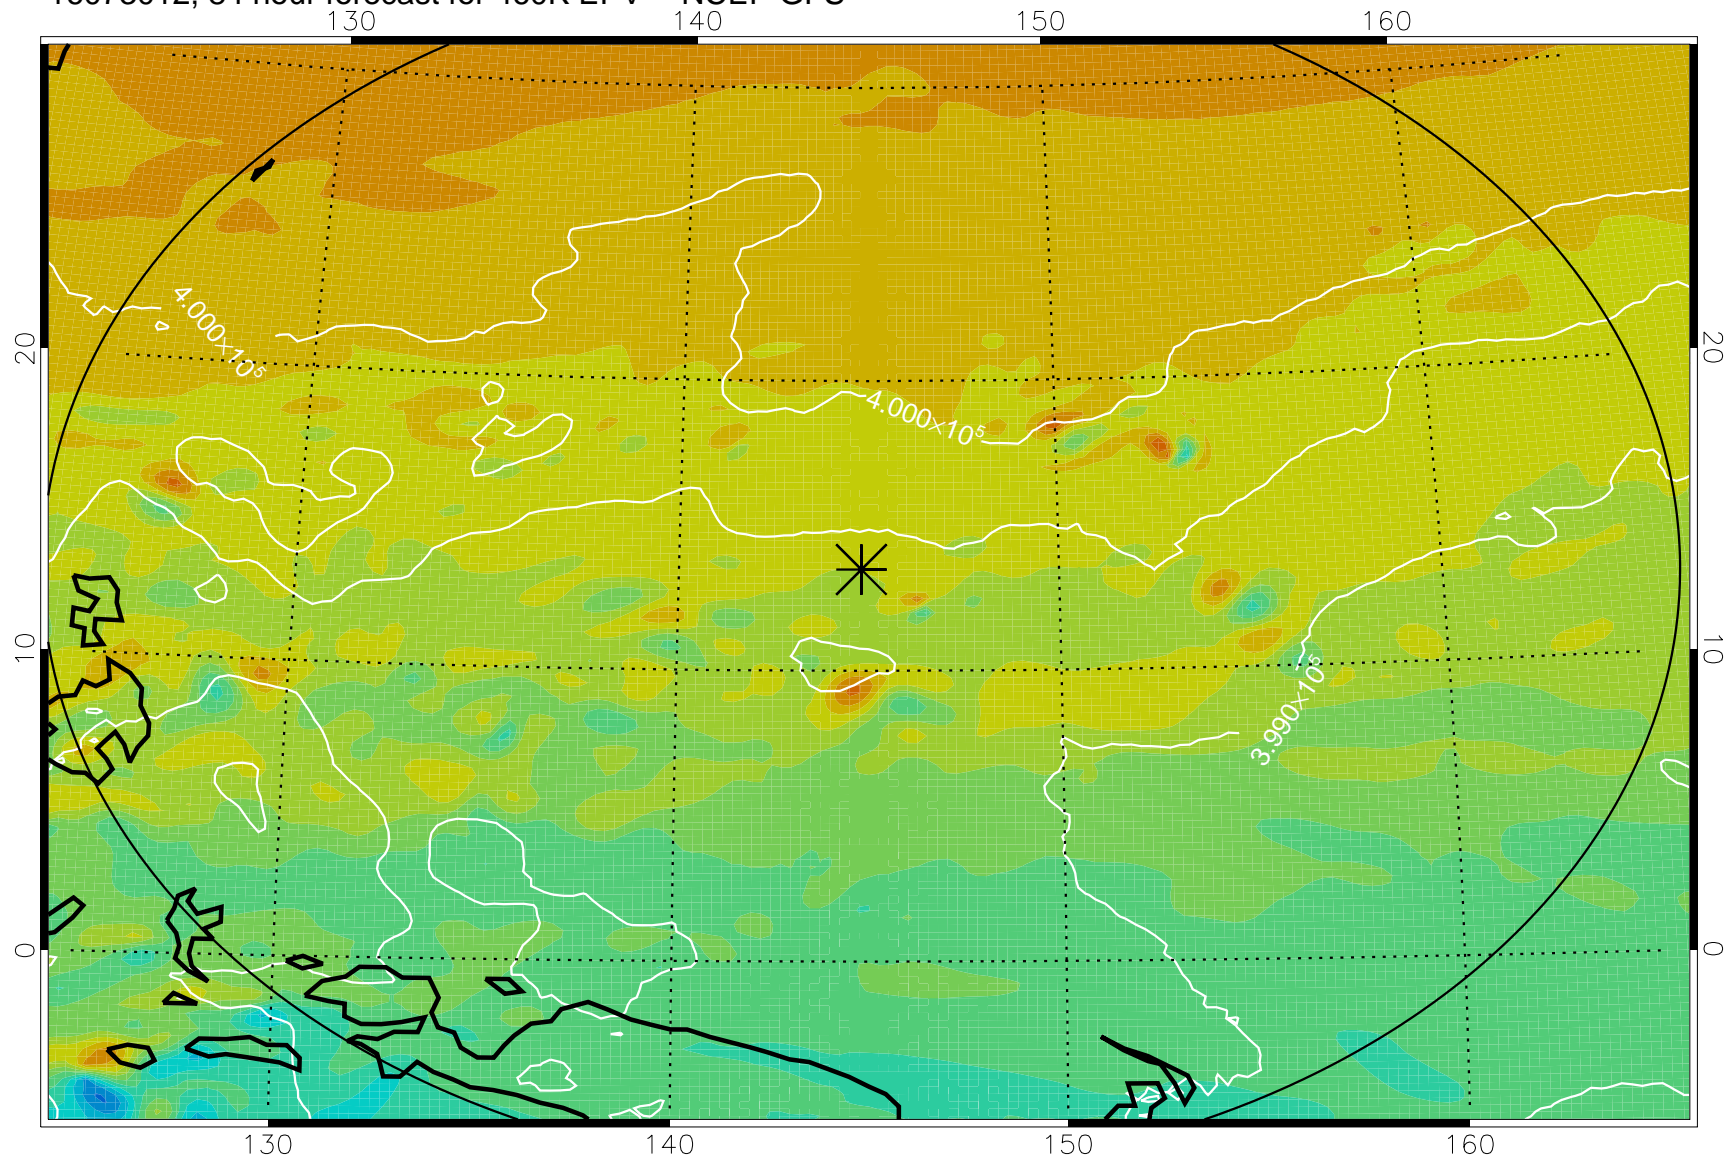

16072918, 66 hour forecast for 460K EPV -- NCEP GFS

460K Montgomery Streamfunction, white

Range ring of 2304 km

16073000, 72 hour forecast for 460K EPV -- NCEP GFS

460K Montgomery Streamfunction, white

Range ring of 2304 km

16073006, 78 hour forecast for 460K EPV -- NCEP GFS

460K Montgomery Streamfunction, white

Range ring of 2304 km

16073012, 84 hour forecast for 460K EPV -- NCEP GFS

460K Montgomery Streamfunction, white

Range ring of 2304 km

16073018, 90 hour forecast for 460K EPV -- NCEP GFS

460K Montgomery Streamfunction, white

Range ring of 2304 km

16073100, 96 hour forecast for 460K EPV -- NCEP GFS

460K Montgomery Streamfunction, white

Range ring of 2304 km

16073106, 102 hour forecast for 460K EPV -- NCEP GFS

460K Montgomery Streamfunction, white

Range ring of 2304 km

16073112, 108 hour forecast for 460K EPV -- NCEP GFS

460K Montgomery Streamfunction, white

Range ring of 2304 km