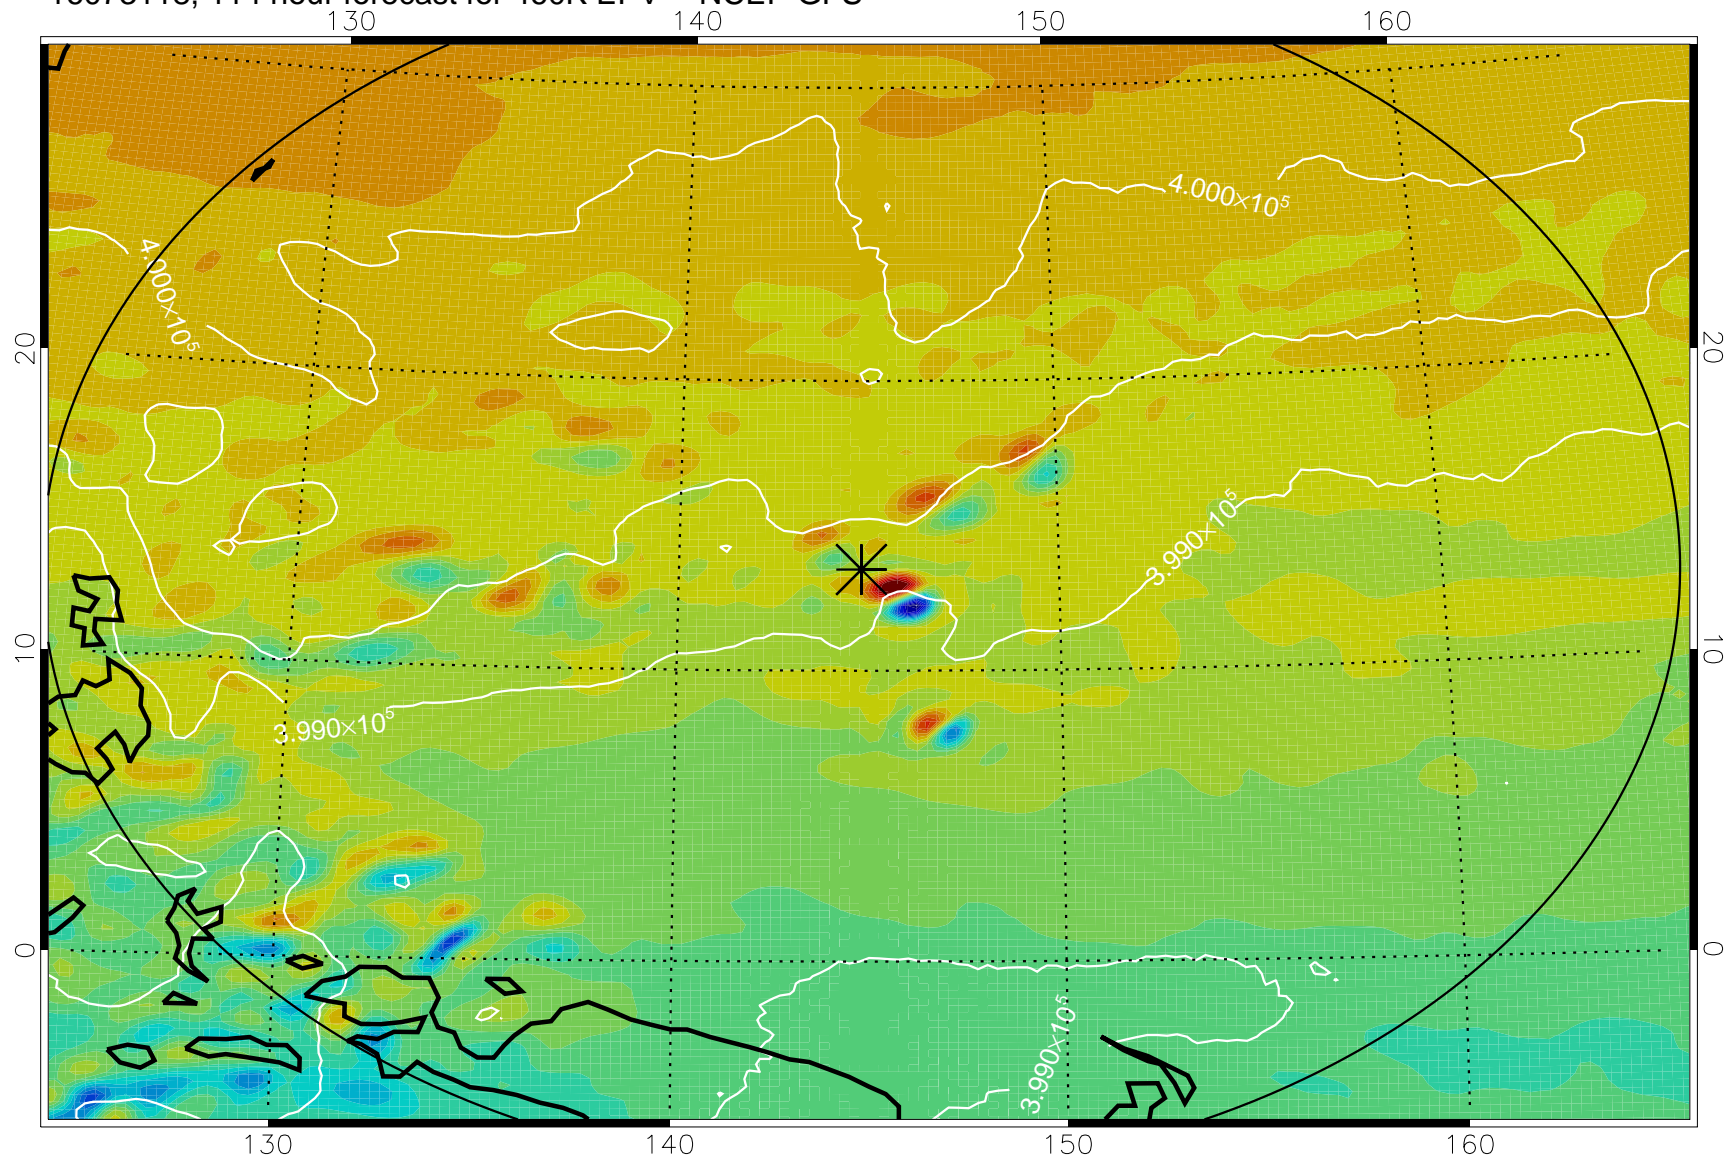

16073006, 78 hour forecast for 460K EPV -- NCEP GFS

460K Montgomery Streamfunction, white

Range ring of 2304 km

16073012, 84 hour forecast for 460K EPV -- NCEP GFS

460K Montgomery Streamfunction, white

Range ring of 2304 km

16073018, 90 hour forecast for 460K EPV -- NCEP GFS

460K Montgomery Streamfunction, white

Range ring of 2304 km

16073100, 96 hour forecast for 460K EPV -- NCEP GFS

460K Montgomery Streamfunction, white

Range ring of 2304 km

16073106, 102 hour forecast for 460K EPV -- NCEP GFS

460K Montgomery Streamfunction, white

Range ring of 2304 km

16073112, 108 hour forecast for 460K EPV -- NCEP GFS

460K Montgomery Streamfunction, white

Range ring of 2304 km

16073118, 114 hour forecast for 460K EPV -- NCEP GFS

460K Montgomery Streamfunction, white

Range ring of 2304 km

16080100, 120 hour forecast for 460K EPV -- NCEP GFS

460K Montgomery Streamfunction, white

Range ring of 2304 km