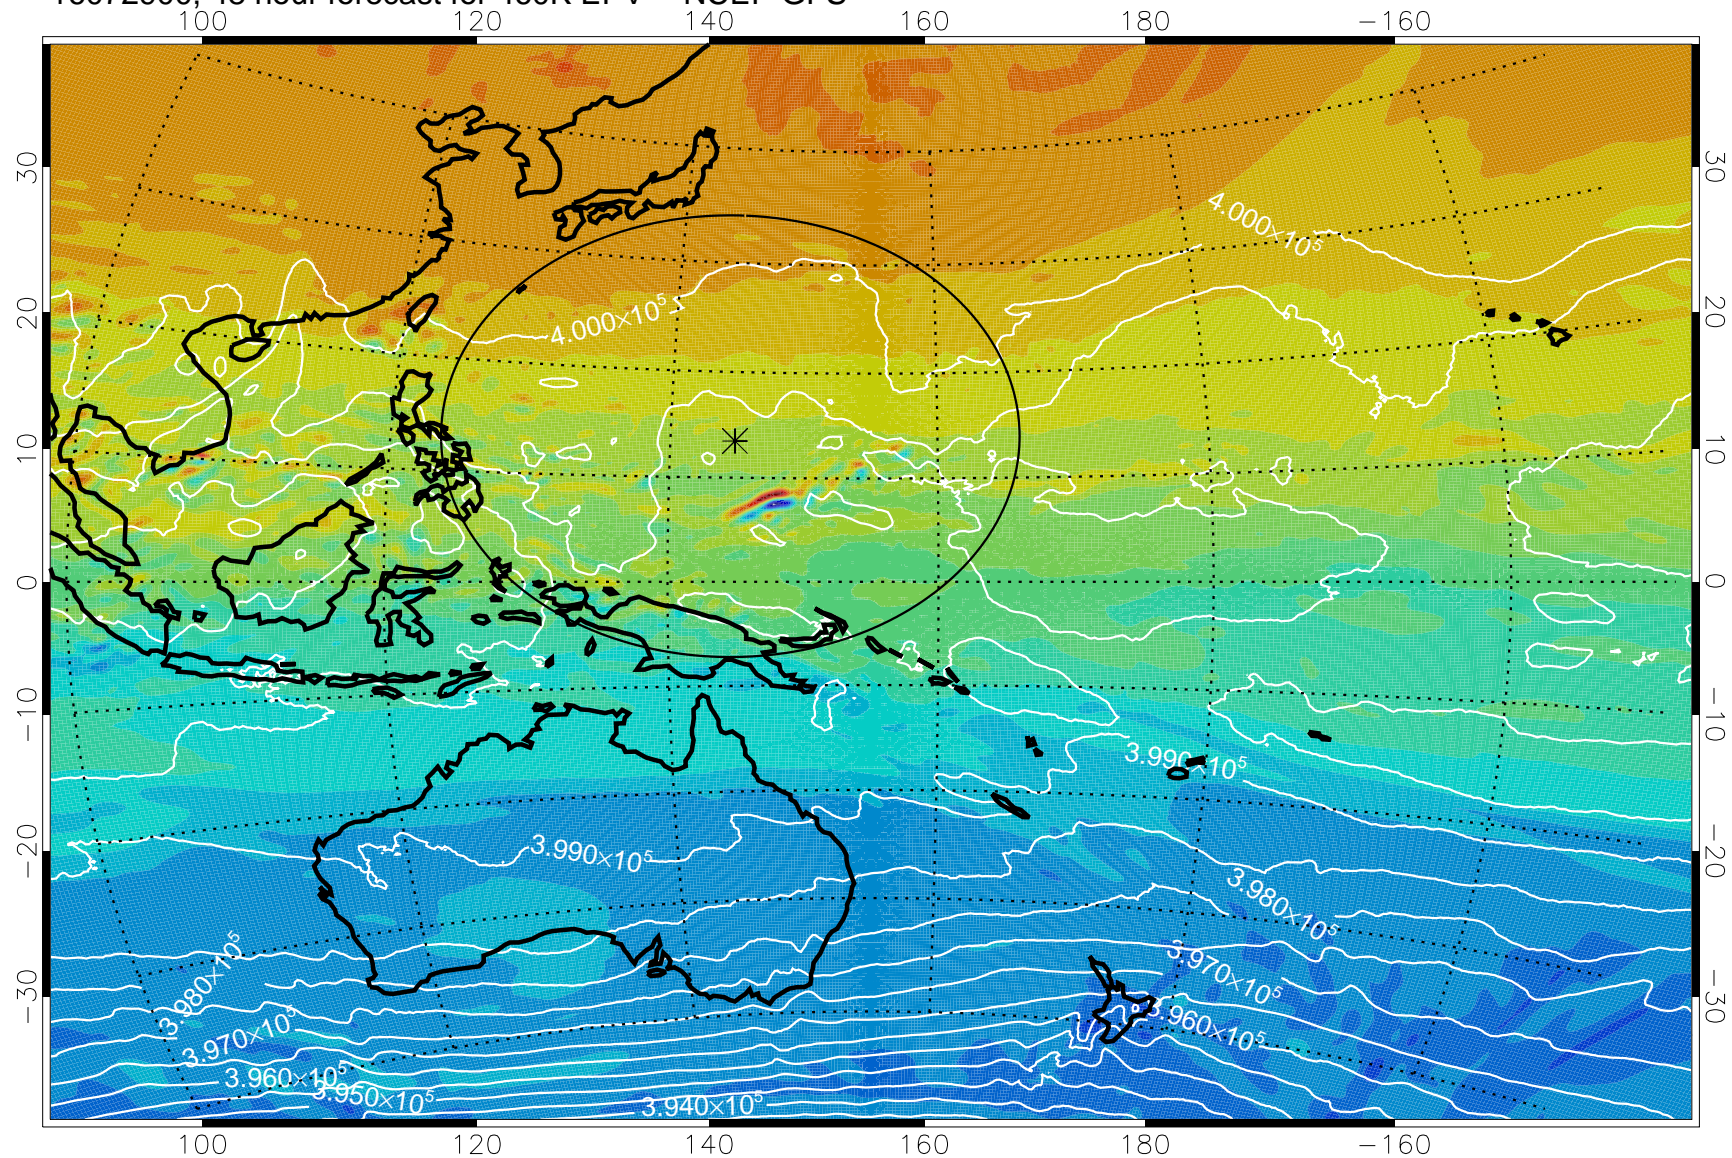

16072818, 42 hour forecast for 460K EPV -- NCEP GFS

460K Montgomery Streamfunction, white

Range ring of 2304 km

16072900, 48 hour forecast for 460K EPV -- NCEP GFS

460K Montgomery Streamfunction, white

Range ring of 2304 km

16072906, 54 hour forecast for 460K EPV -- NCEP GFS

460K Montgomery Streamfunction, white

Range ring of 2304 km

16072912, 60 hour forecast for 460K EPV -- NCEP GFS

460K Montgomery Streamfunction, white

Range ring of 2304 km

16072918, 66 hour forecast for 460K EPV -- NCEP GFS

460K Montgomery Streamfunction, white

Range ring of 2304 km

16073000, 72 hour forecast for 460K EPV -- NCEP GFS

460K Montgomery Streamfunction, white

Range ring of 2304 km

16073006, 78 hour forecast for 460K EPV -- NCEP GFS

460K Montgomery Streamfunction, white

Range ring of 2304 km

16073012, 84 hour forecast for 460K EPV -- NCEP GFS

460K Montgomery Streamfunction, white

Range ring of 2304 km