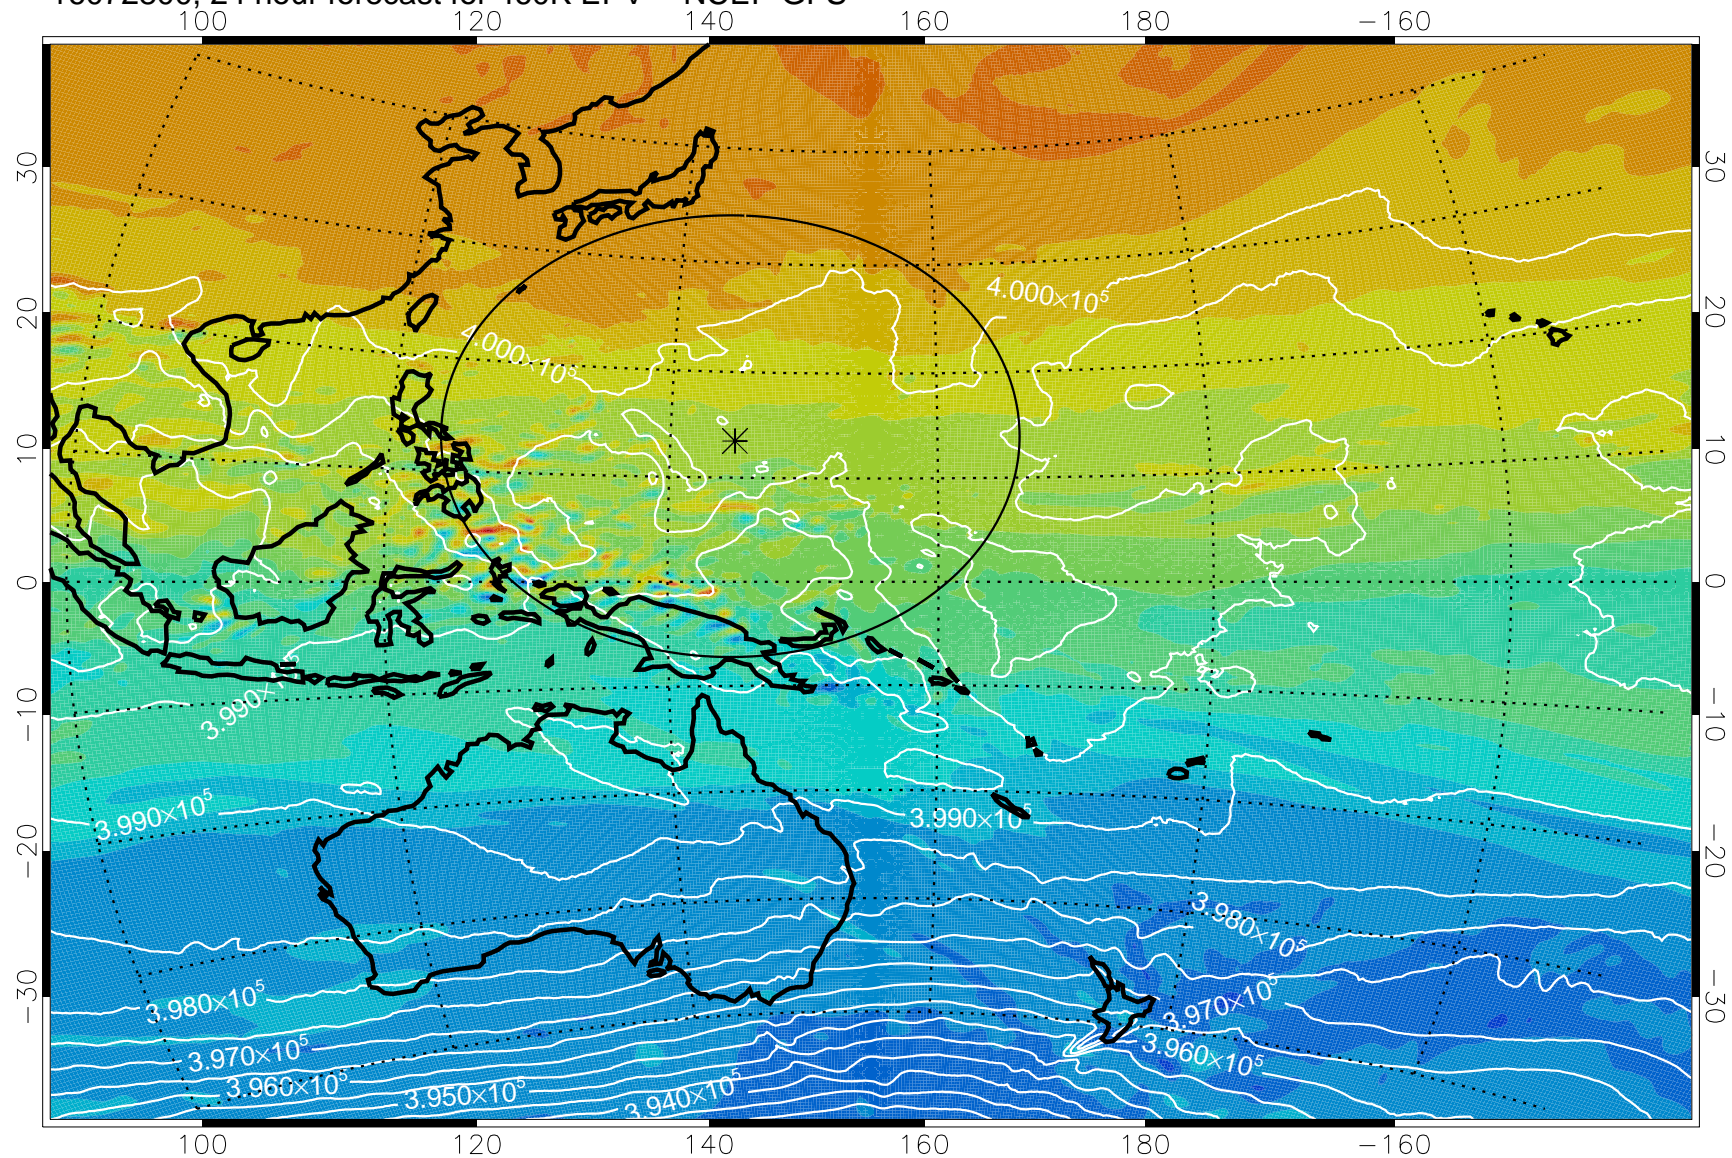

16072706, 6 hour forecast for 460K EPV -- NCEP GFS

460K Montgomery Streamfunction, white

Range ring of 2304 km

16072712, 12 hour forecast for 460K EPV -- NCEP GFS

460K Montgomery Streamfunction, white

Range ring of 2304 km

16072718, 18 hour forecast for 460K EPV -- NCEP GFS

460K Montgomery Streamfunction, white

Range ring of 2304 km

16072800, 24 hour forecast for 460K EPV -- NCEP GFS

460K Montgomery Streamfunction, white

Range ring of 2304 km

16072806, 30 hour forecast for 460K EPV -- NCEP GFS

460K Montgomery Streamfunction, white

Range ring of 2304 km

16072812, 36 hour forecast for 460K EPV -- NCEP GFS

460K Montgomery Streamfunction, white

Range ring of 2304 km

16072818, 42 hour forecast for 460K EPV -- NCEP GFS

460K Montgomery Streamfunction, white

Range ring of 2304 km

16072900, 48 hour forecast for 460K EPV -- NCEP GFS

460K Montgomery Streamfunction, white

Range ring of 2304 km