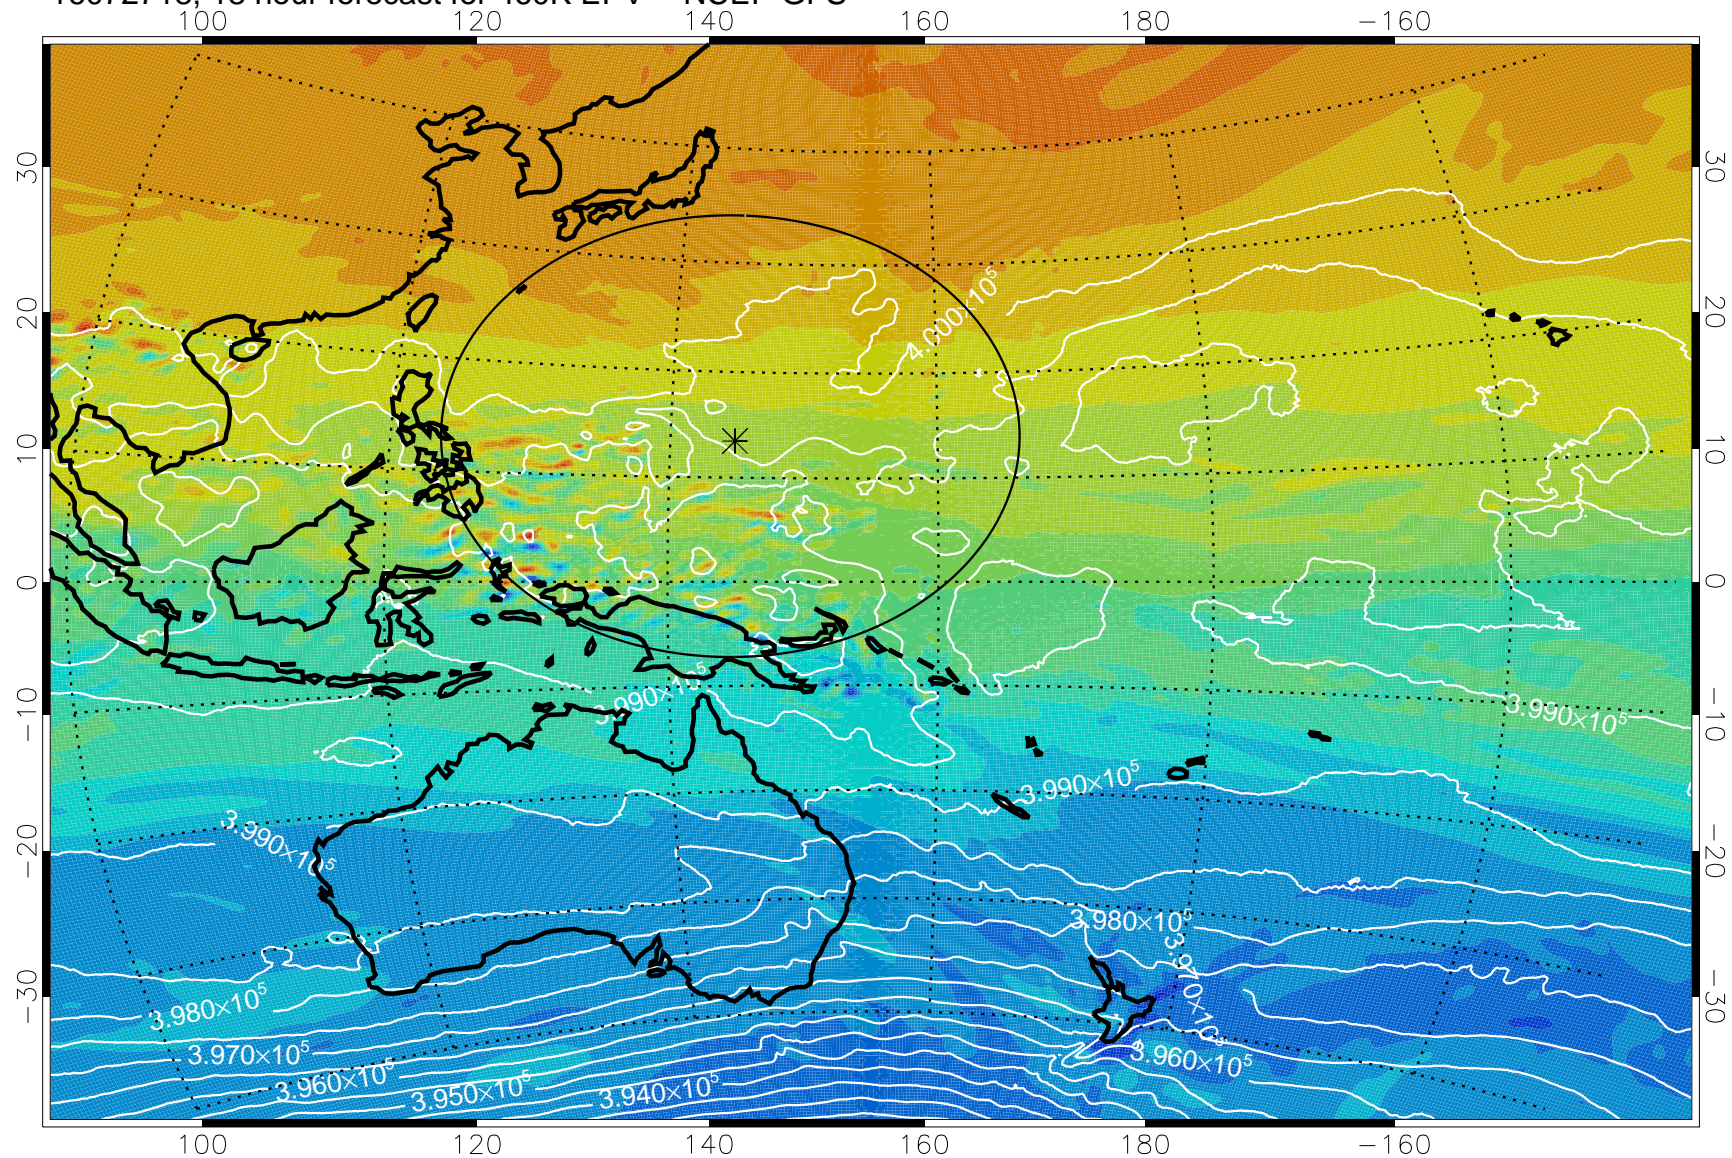

16072706, 6 hour forecast for 460K EPV -- NCEP GFS

460K Montgomery Streamfunction, white

Range ring of 2304 km

16072712, 12 hour forecast for 460K EPV -- NCEP GFS

460K Montgomery Streamfunction, white

Range ring of 2304 km

16072718, 18 hour forecast for 460K EPV -- NCEP GFS

460K Montgomery Streamfunction, white

Range ring of 2304 km

16072800, 24 hour forecast for 460K EPV -- NCEP GFS

460K Montgomery Streamfunction, white

Range ring of 2304 km

16072806, 30 hour forecast for 460K EPV -- NCEP GFS

460K Montgomery Streamfunction, white

Range ring of 2304 km

16072812, 36 hour forecast for 460K EPV -- NCEP GFS

460K Montgomery Streamfunction, white

Range ring of 2304 km

16072818, 42 hour forecast for 460K EPV -- NCEP GFS

460K Montgomery Streamfunction, white

Range ring of 2304 km

16072900, 48 hour forecast for 460K EPV -- NCEP GFS

460K Montgomery Streamfunction, white

Range ring of 2304 km