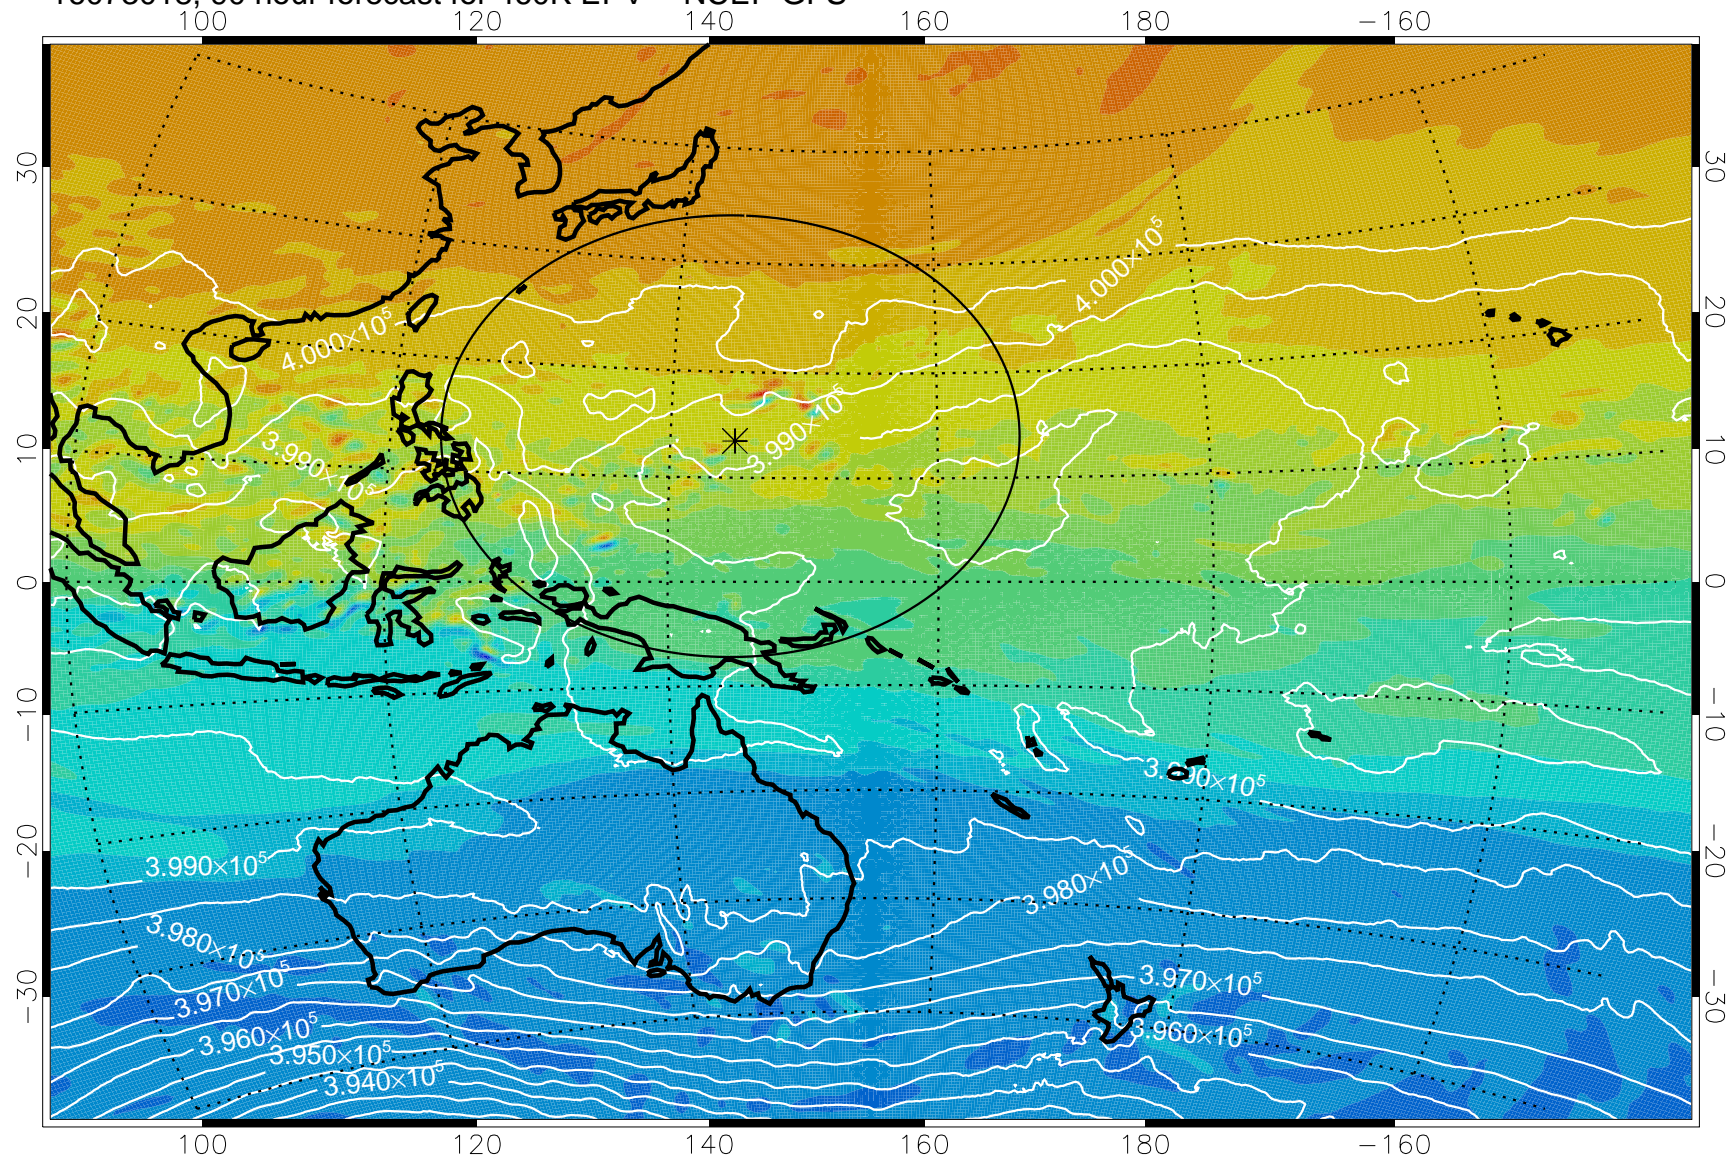

16072918, 66 hour forecast for 460K EPV -- NCEP GFS

460K Montgomery Streamfunction, white

Range ring of 2304 km

16073000, 72 hour forecast for 460K EPV -- NCEP GFS

460K Montgomery Streamfunction, white

Range ring of 2304 km

16073006, 78 hour forecast for 460K EPV -- NCEP GFS

460K Montgomery Streamfunction, white

Range ring of 2304 km

16073012, 84 hour forecast for 460K EPV -- NCEP GFS

460K Montgomery Streamfunction, white

Range ring of 2304 km

16073018, 90 hour forecast for 460K EPV -- NCEP GFS

460K Montgomery Streamfunction, white

Range ring of 2304 km

16073100, 96 hour forecast for 460K EPV -- NCEP GFS

460K Montgomery Streamfunction, white

Range ring of 2304 km

16073106, 102 hour forecast for 460K EPV -- NCEP GFS

460K Montgomery Streamfunction, white

Range ring of 2304 km

16073112, 108 hour forecast for 460K EPV -- NCEP GFS

460K Montgomery Streamfunction, white

Range ring of 2304 km