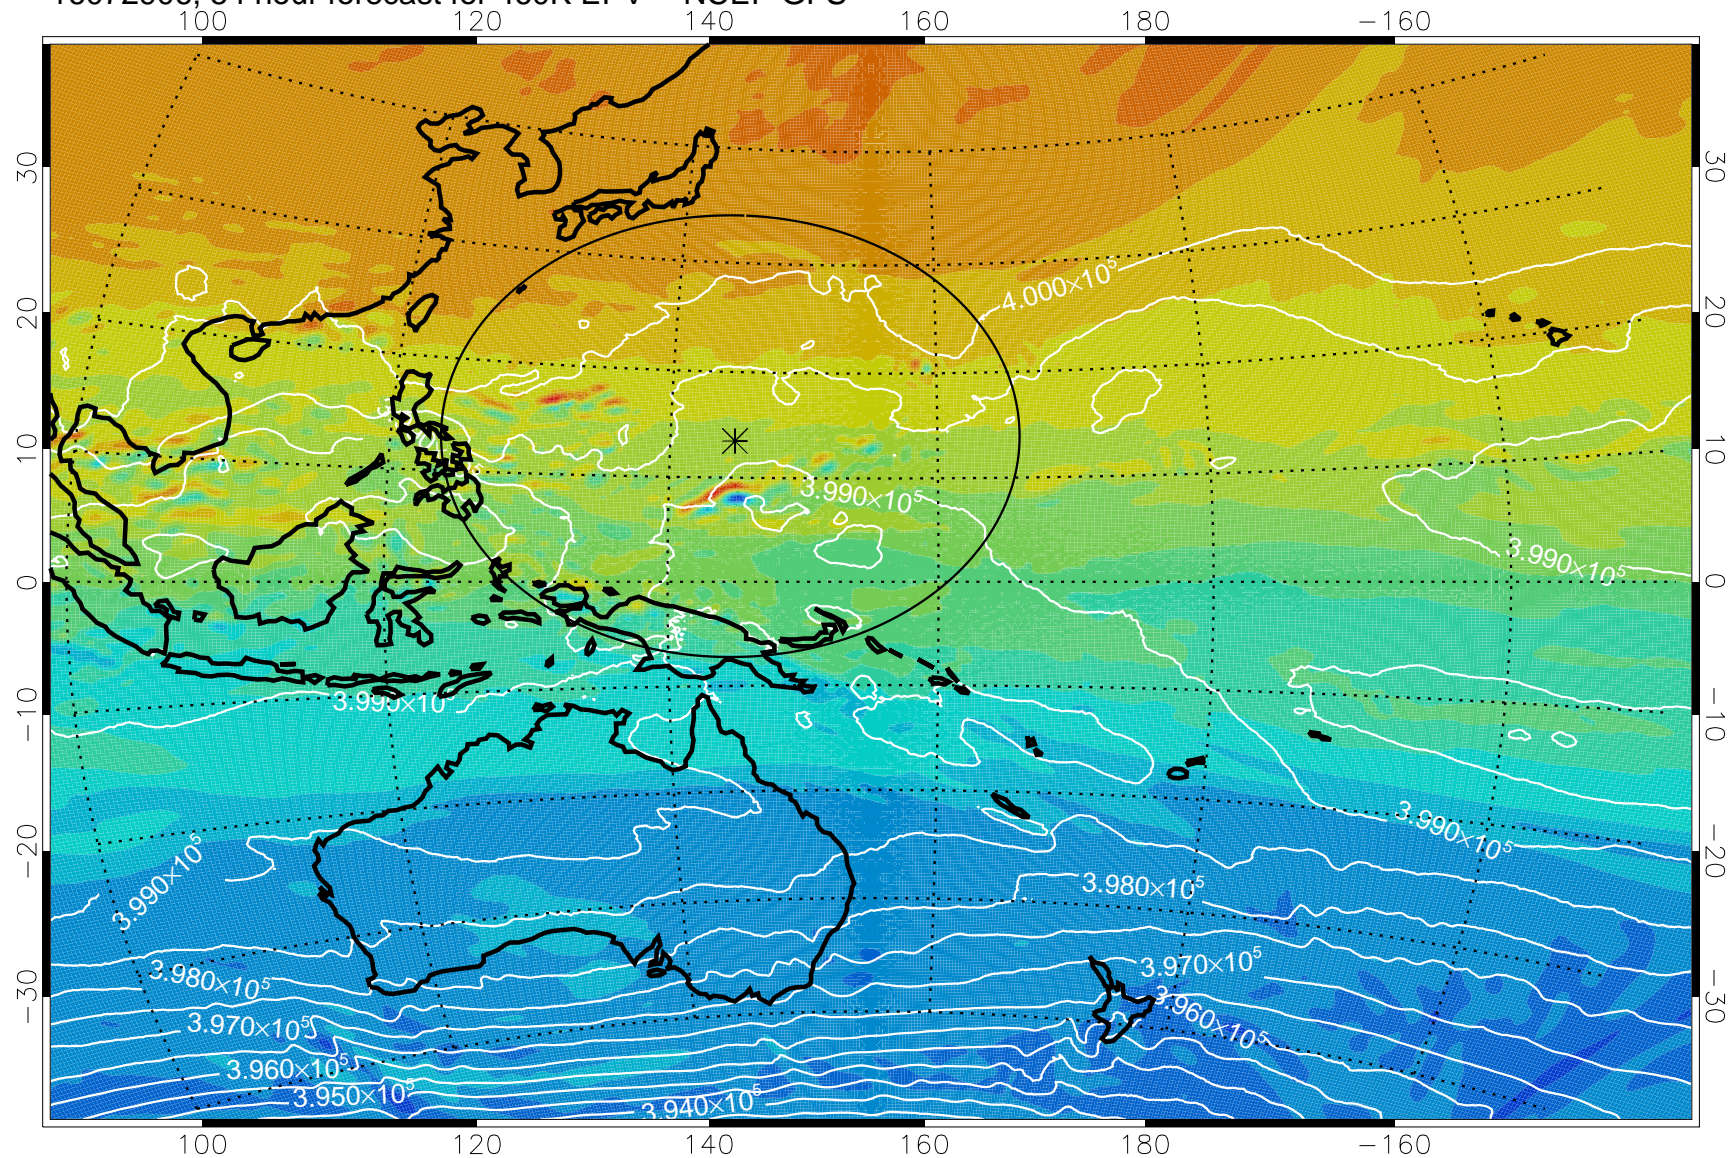

16072818, 42 hour forecast for 460K EPV -- NCEP GFS

460K Montgomery Streamfunction, white

Range ring of 2304 km

16072900, 48 hour forecast for 460K EPV -- NCEP GFS

460K Montgomery Streamfunction, white

Range ring of 2304 km

16072906, 54 hour forecast for 460K EPV -- NCEP GFS

460K Montgomery Streamfunction, white

Range ring of 2304 km

16072912, 60 hour forecast for 460K EPV -- NCEP GFS

460K Montgomery Streamfunction, white

Range ring of 2304 km

16072918, 66 hour forecast for 460K EPV -- NCEP GFS

460K Montgomery Streamfunction, white

Range ring of 2304 km

16073000, 72 hour forecast for 460K EPV -- NCEP GFS

460K Montgomery Streamfunction, white

Range ring of 2304 km

16073006, 78 hour forecast for 460K EPV -- NCEP GFS

460K Montgomery Streamfunction, white

Range ring of 2304 km

16073012, 84 hour forecast for 460K EPV -- NCEP GFS

460K Montgomery Streamfunction, white

Range ring of 2304 km