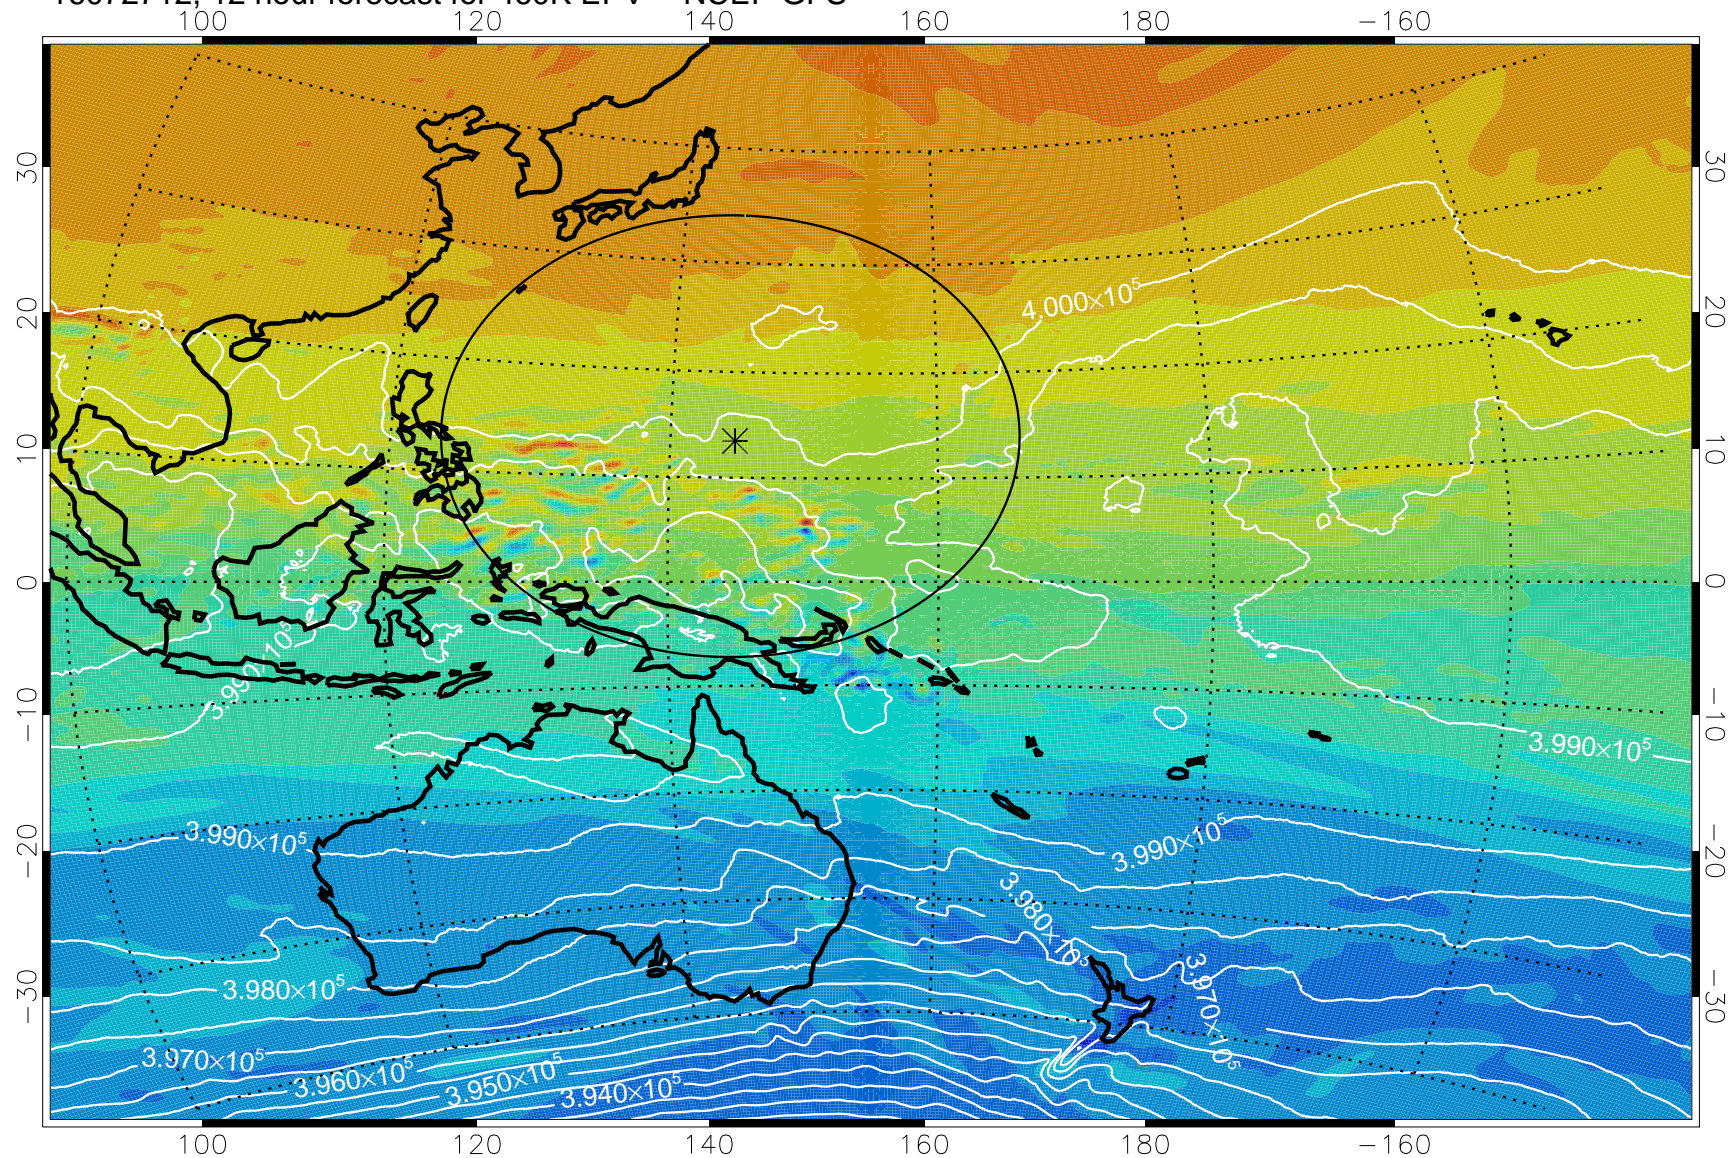

16072706, 6 hour forecast for 460K EPV -- NCEP GFS

460K Montgomery Streamfunction, white

Range ring of 2304 km

16072712, 12 hour forecast for 460K EPV -- NCEP GFS

460K Montgomery Streamfunction, white

Range ring of 2304 km

16072718, 18 hour forecast for 460K EPV -- NCEP GFS

460K Montgomery Streamfunction, white

Range ring of 2304 km

16072800, 24 hour forecast for 460K EPV -- NCEP GFS

460K Montgomery Streamfunction, white

Range ring of 2304 km

16072806, 30 hour forecast for 460K EPV -- NCEP GFS

460K Montgomery Streamfunction, white

Range ring of 2304 km

16072812, 36 hour forecast for 460K EPV -- NCEP GFS

460K Montgomery Streamfunction, white

Range ring of 2304 km

16072818, 42 hour forecast for 460K EPV -- NCEP GFS

460K Montgomery Streamfunction, white

Range ring of 2304 km

16072900, 48 hour forecast for 460K EPV -- NCEP GFS

460K Montgomery Streamfunction, white

Range ring of 2304 km