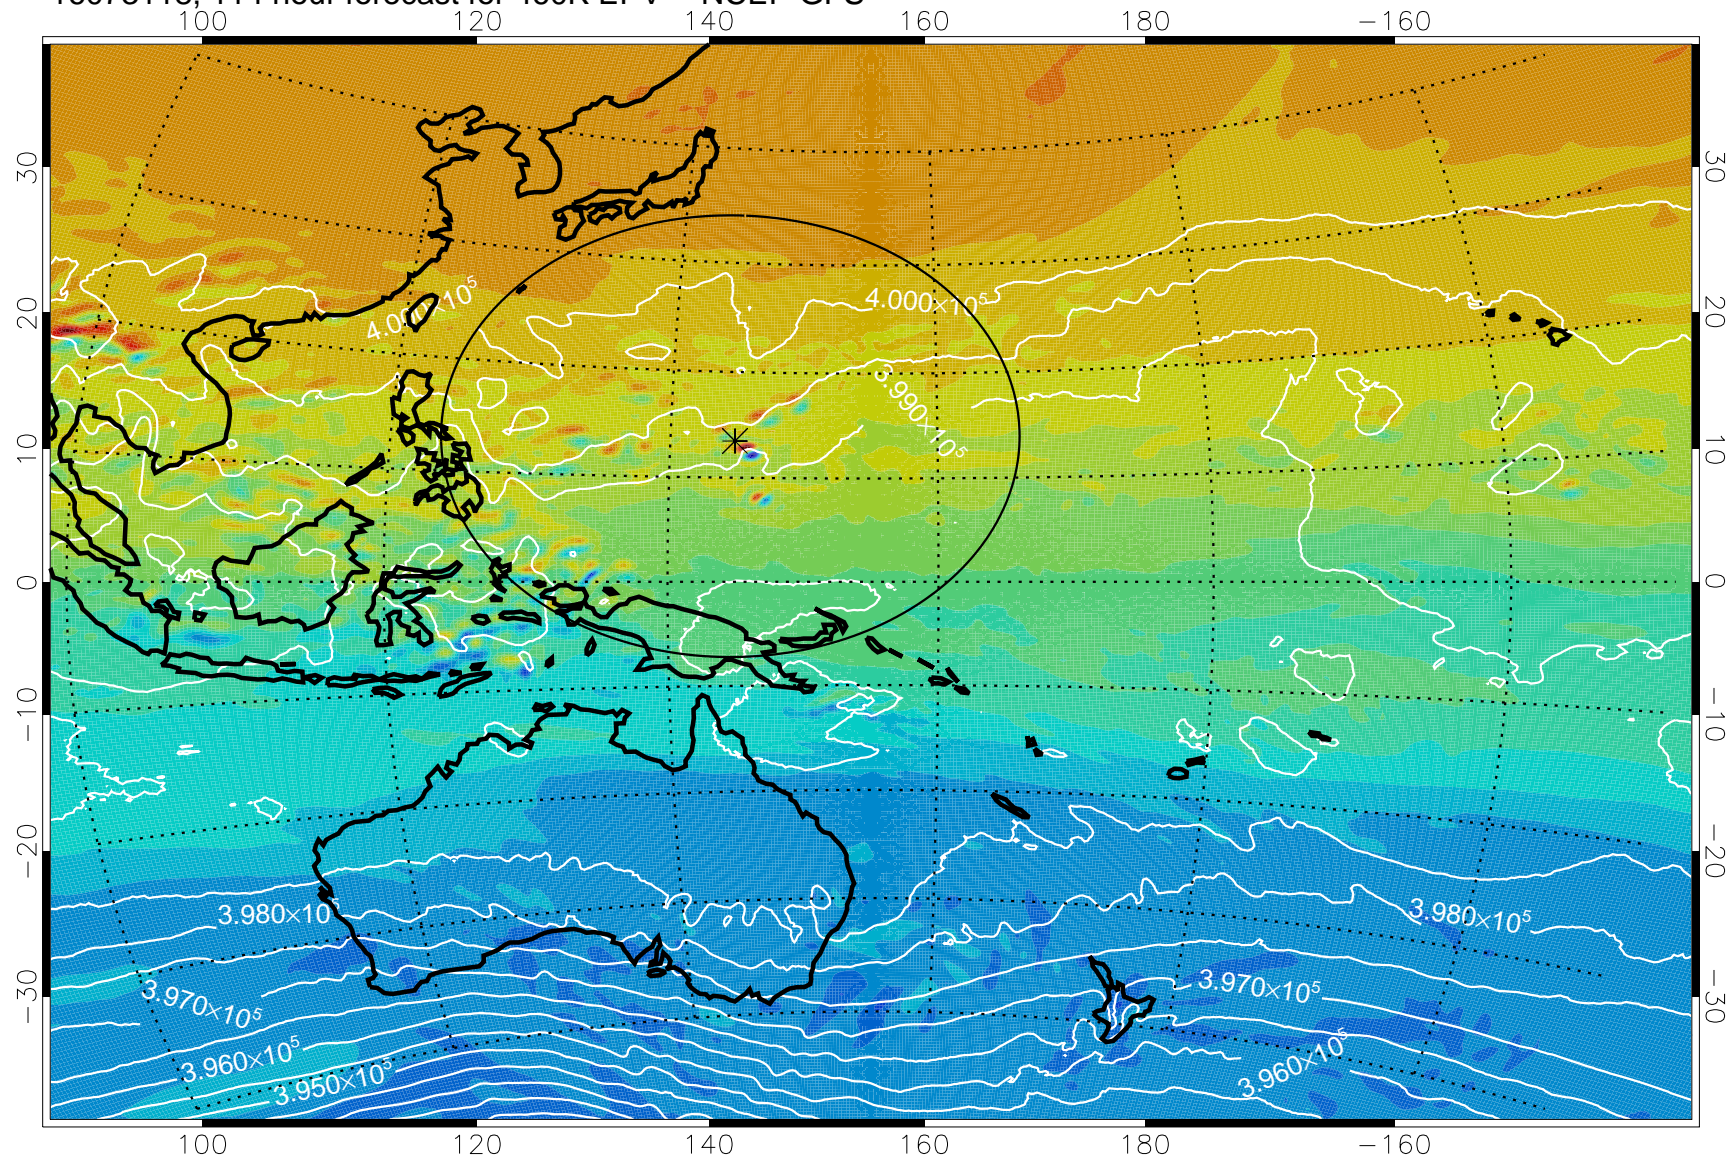

16073006, 78 hour forecast for 460K EPV -- NCEP GFS

460K Montgomery Streamfunction, white

Range ring of 2304 km

16073012, 84 hour forecast for 460K EPV -- NCEP GFS

460K Montgomery Streamfunction, white

Range ring of 2304 km

16073018, 90 hour forecast for 460K EPV -- NCEP GFS

460K Montgomery Streamfunction, white

Range ring of 2304 km

16073100, 96 hour forecast for 460K EPV -- NCEP GFS

460K Montgomery Streamfunction, white

Range ring of 2304 km

16073106, 102 hour forecast for 460K EPV -- NCEP GFS

460K Montgomery Streamfunction, white

Range ring of 2304 km

16073112, 108 hour forecast for 460K EPV -- NCEP GFS

460K Montgomery Streamfunction, white

Range ring of 2304 km

16073118, 114 hour forecast for 460K EPV -- NCEP GFS

460K Montgomery Streamfunction, white

Range ring of 2304 km

16080100, 120 hour forecast for 460K EPV -- NCEP GFS

460K Montgomery Streamfunction, white

Range ring of 2304 km