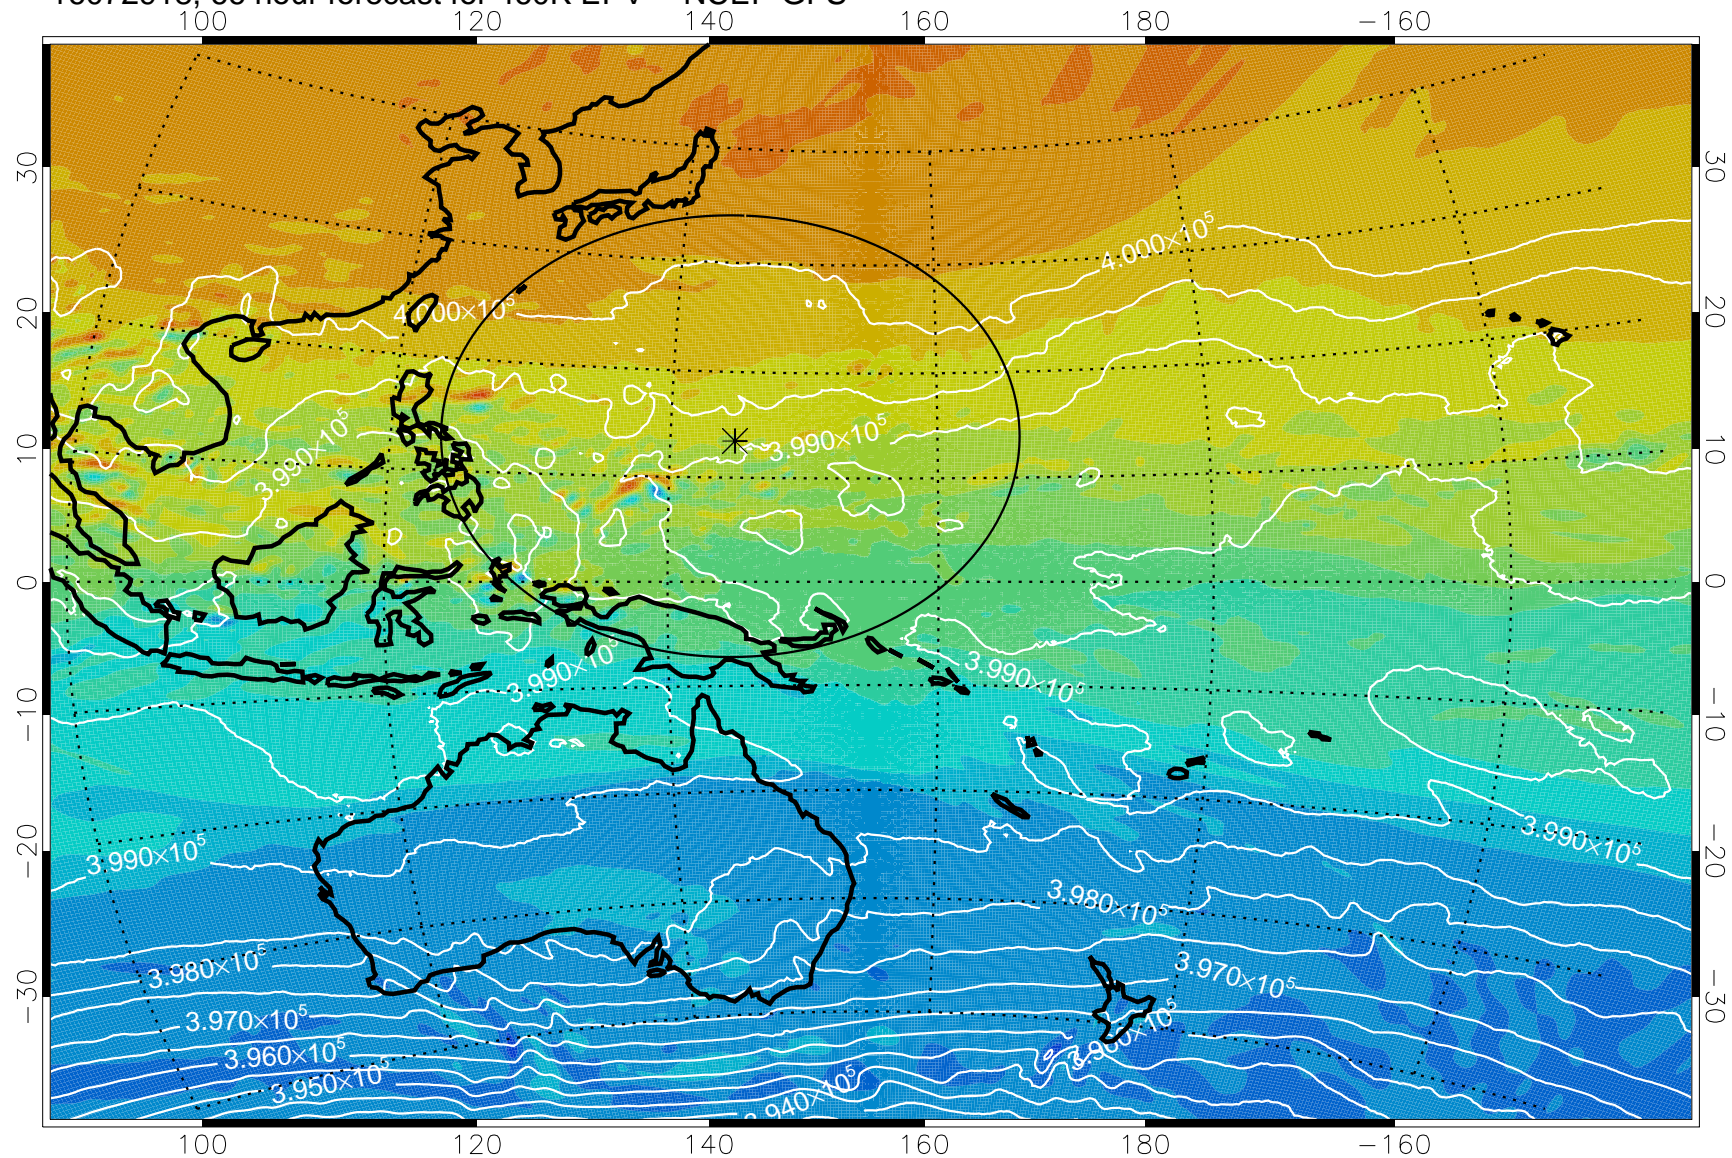

16072818, 42 hour forecast for 460K EPV -- NCEP GFS

460K Montgomery Streamfunction, white

Range ring of 2304 km

16072900, 48 hour forecast for 460K EPV -- NCEP GFS

460K Montgomery Streamfunction, white

Range ring of 2304 km

16072906, 54 hour forecast for 460K EPV -- NCEP GFS

460K Montgomery Streamfunction, white

Range ring of 2304 km

16072912, 60 hour forecast for 460K EPV -- NCEP GFS

460K Montgomery Streamfunction, white

Range ring of 2304 km

16072918, 66 hour forecast for 460K EPV -- NCEP GFS

460K Montgomery Streamfunction, white

Range ring of 2304 km

16073000, 72 hour forecast for 460K EPV -- NCEP GFS

460K Montgomery Streamfunction, white

Range ring of 2304 km

16073006, 78 hour forecast for 460K EPV -- NCEP GFS

460K Montgomery Streamfunction, white

Range ring of 2304 km

16073012, 84 hour forecast for 460K EPV -- NCEP GFS

460K Montgomery Streamfunction, white

Range ring of 2304 km