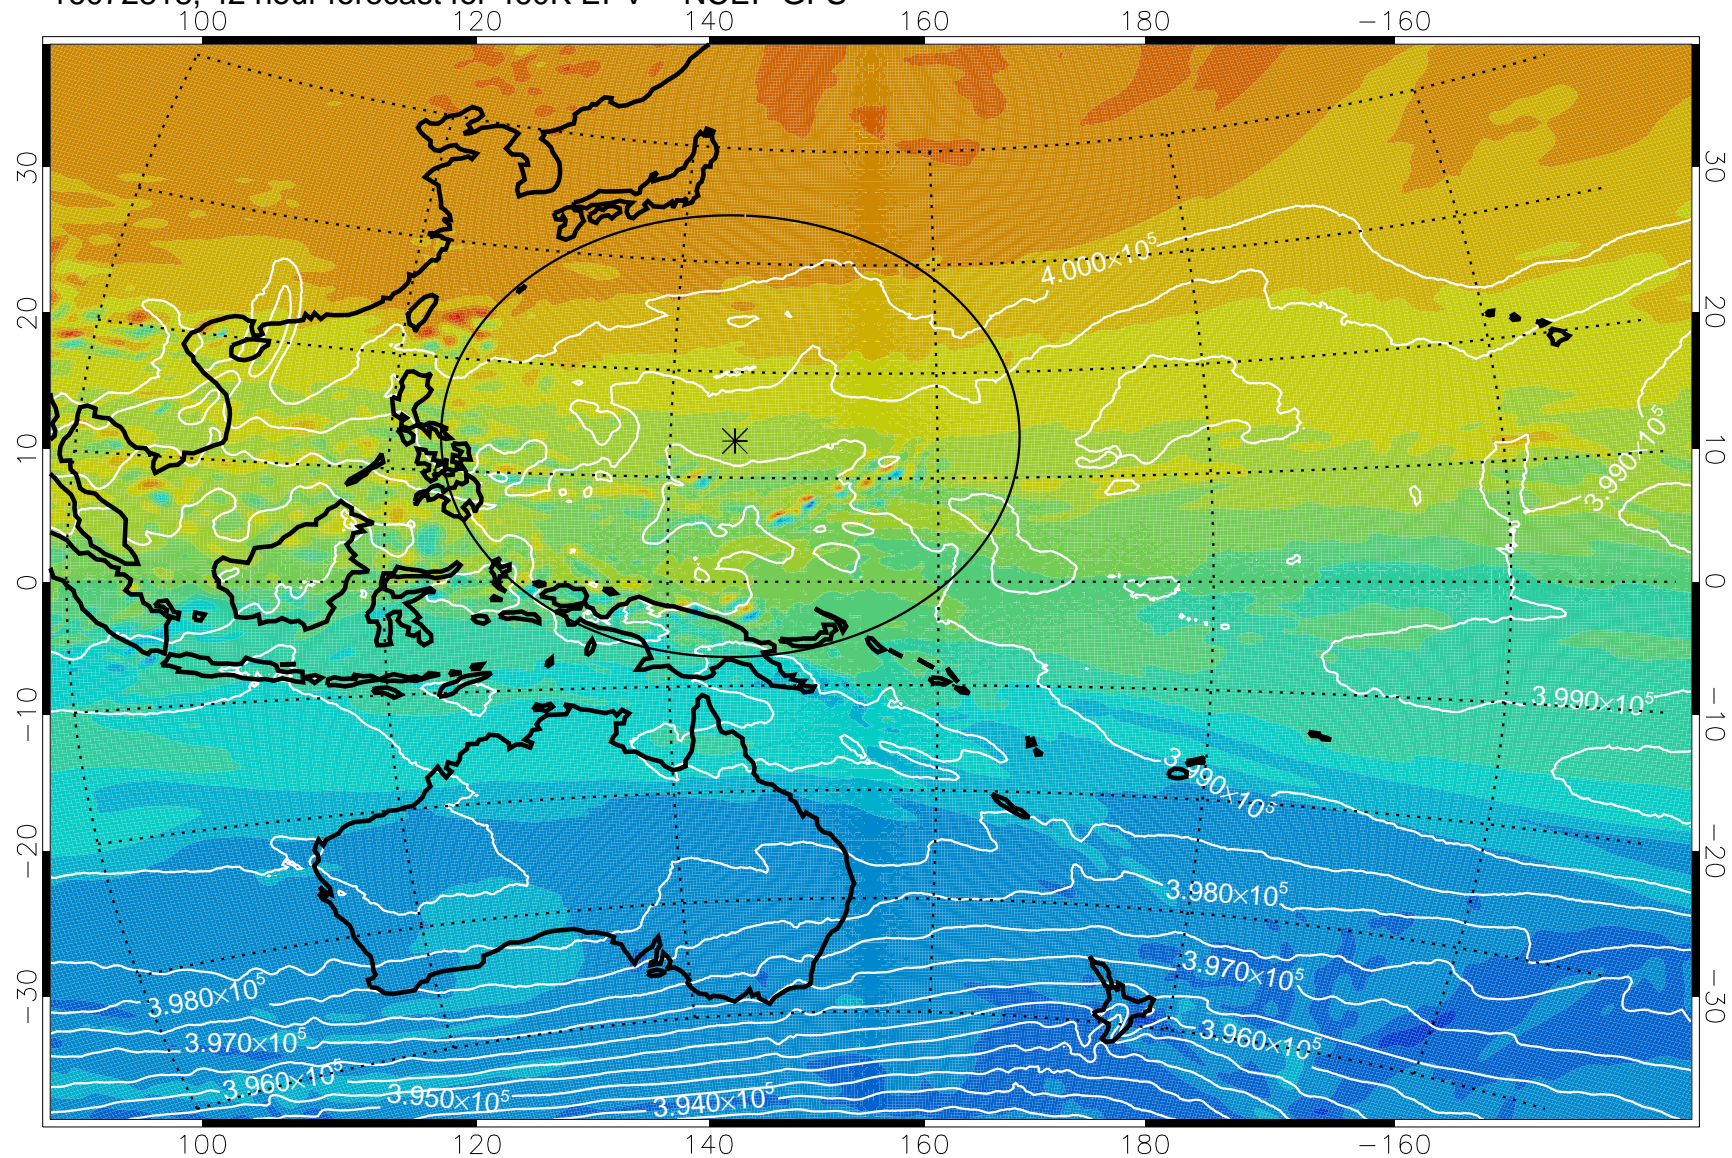

16072806, 30 hour forecast for 460K EPV -- NCEP GFS

460K Montgomery Streamfunction, white

Range ring of 2304 km

16072812, 36 hour forecast for 460K EPV -- NCEP GFS

460K Montgomery Streamfunction, white

Range ring of 2304 km

16072818, 42 hour forecast for 460K EPV -- NCEP GFS

460K Montgomery Streamfunction, white

Range ring of 2304 km

16072900, 48 hour forecast for 460K EPV -- NCEP GFS

460K Montgomery Streamfunction, white

Range ring of 2304 km

16072906, 54 hour forecast for 460K EPV -- NCEP GFS

460K Montgomery Streamfunction, white

Range ring of 2304 km

16072912, 60 hour forecast for 460K EPV -- NCEP GFS

460K Montgomery Streamfunction, white

Range ring of 2304 km

16072918, 66 hour forecast for 460K EPV -- NCEP GFS

460K Montgomery Streamfunction, white

Range ring of 2304 km

16073000, 72 hour forecast for 460K EPV -- NCEP GFS

460K Montgomery Streamfunction, white

Range ring of 2304 km