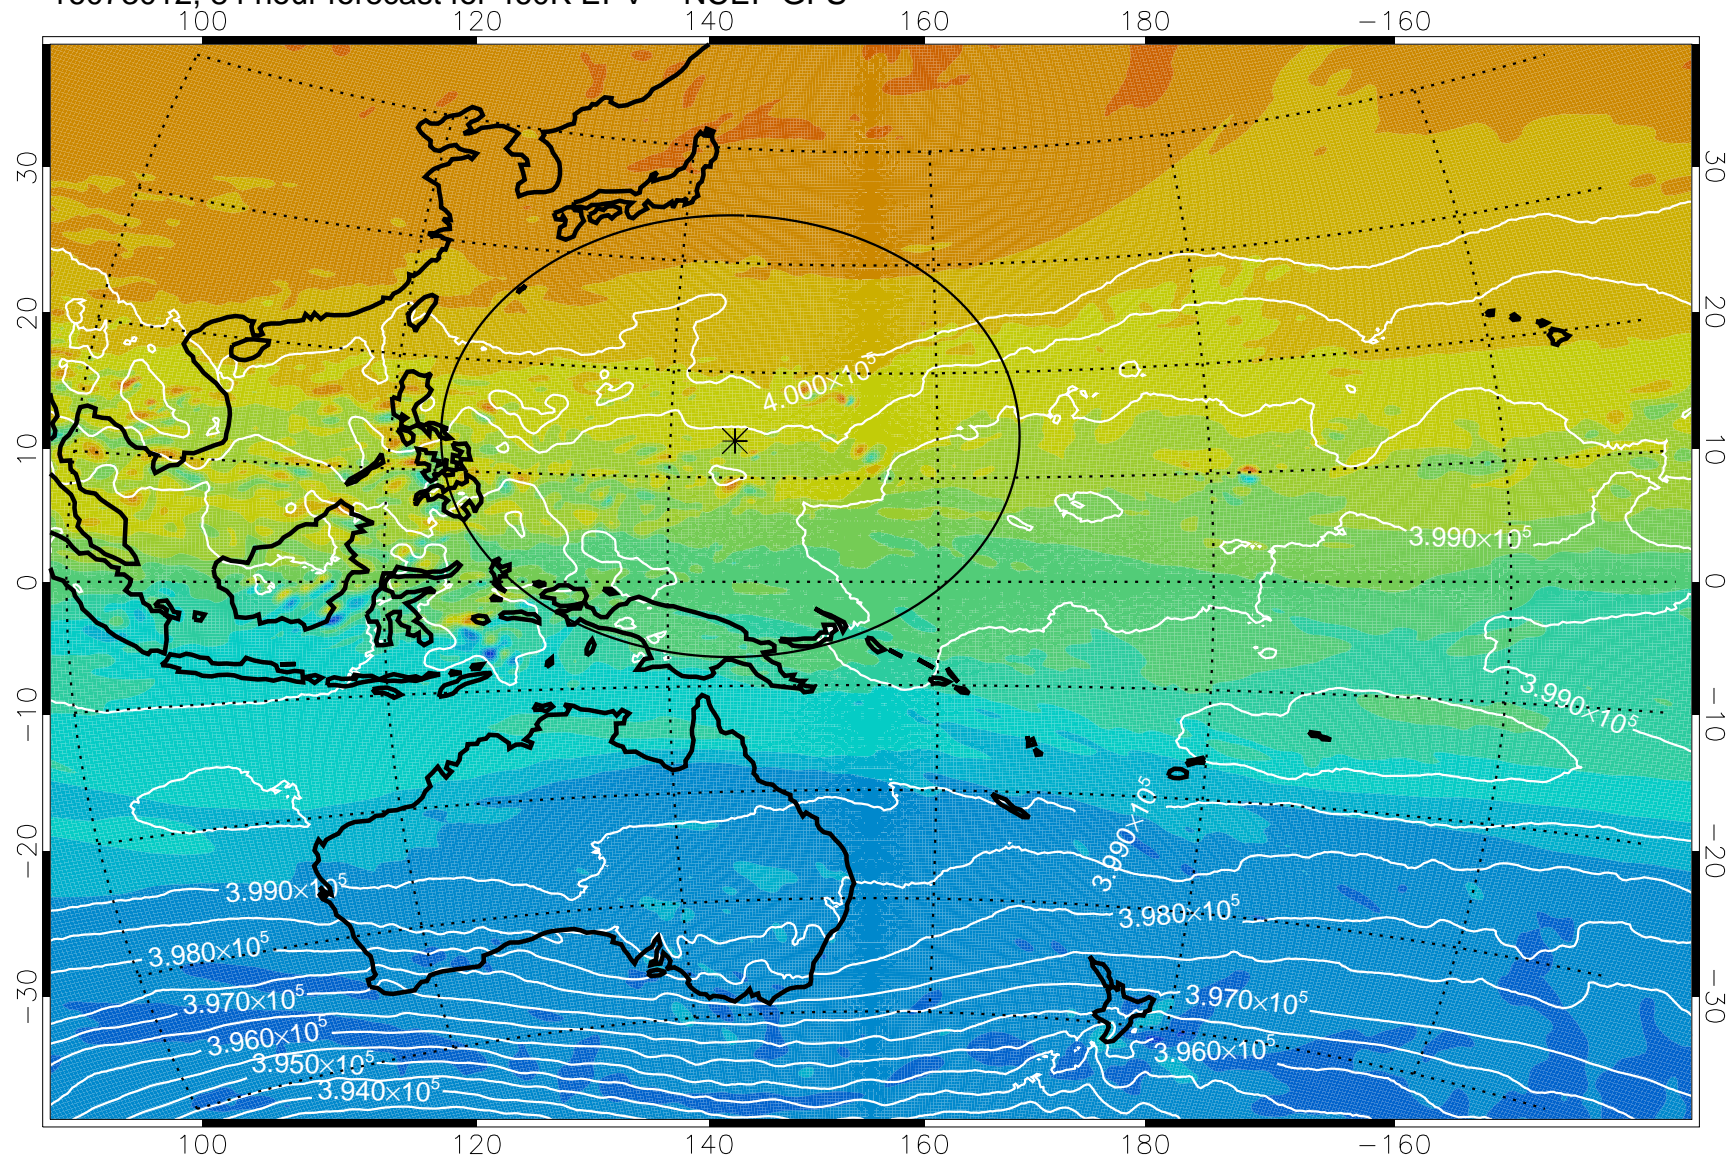

16072918, 66 hour forecast for 460K EPV -- NCEP GFS

460K Montgomery Streamfunction, white

Range ring of 2304 km

16073000, 72 hour forecast for 460K EPV -- NCEP GFS

460K Montgomery Streamfunction, white

Range ring of 2304 km

16073006, 78 hour forecast for 460K EPV -- NCEP GFS

460K Montgomery Streamfunction, white

Range ring of 2304 km

16073012, 84 hour forecast for 460K EPV -- NCEP GFS

460K Montgomery Streamfunction, white

Range ring of 2304 km

16073018, 90 hour forecast for 460K EPV -- NCEP GFS

460K Montgomery Streamfunction, white

Range ring of 2304 km

16073100, 96 hour forecast for 460K EPV -- NCEP GFS

460K Montgomery Streamfunction, white

Range ring of 2304 km

16073106, 102 hour forecast for 460K EPV -- NCEP GFS

460K Montgomery Streamfunction, white

Range ring of 2304 km

16073112, 108 hour forecast for 460K EPV -- NCEP GFS

460K Montgomery Streamfunction, white

Range ring of 2304 km