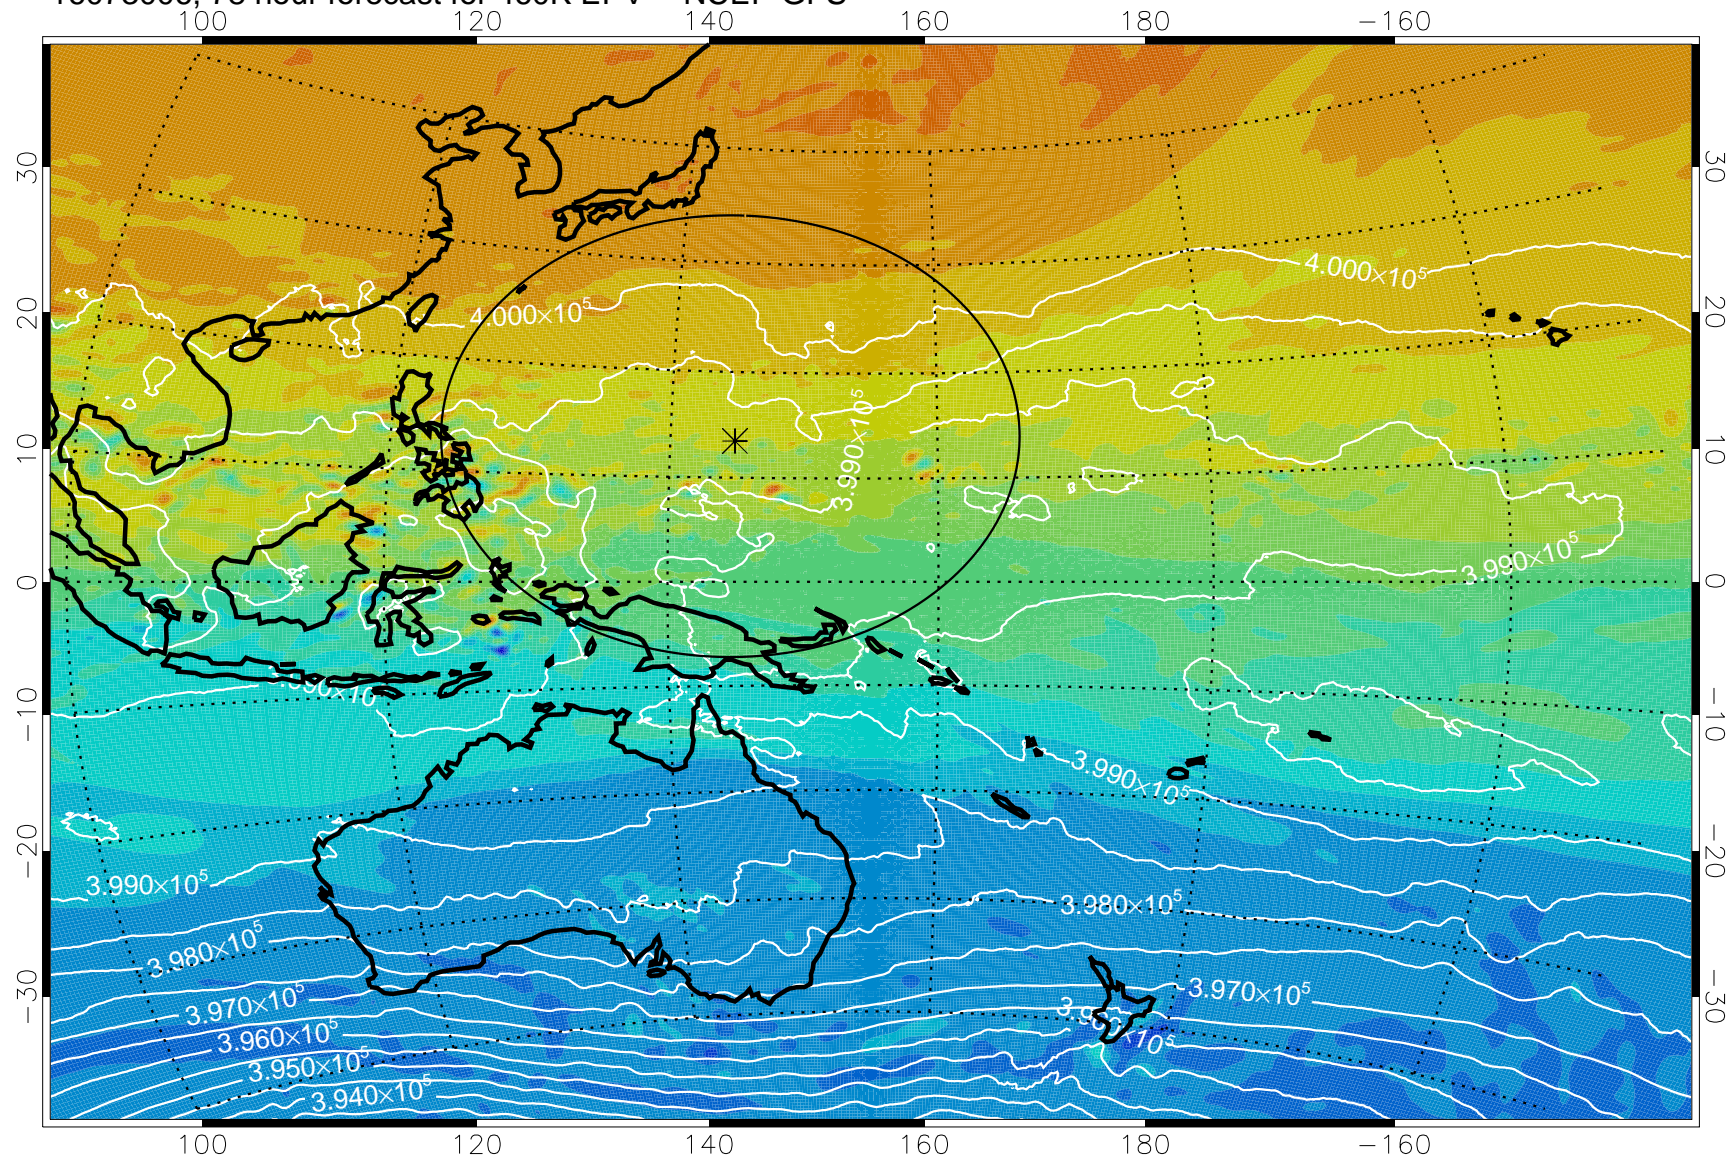

16072906, 54 hour forecast for 460K EPV -- NCEP GFS

460K Montgomery Streamfunction, white

Range ring of 2304 km

16072912, 60 hour forecast for 460K EPV -- NCEP GFS

460K Montgomery Streamfunction, white

Range ring of 2304 km

16072918, 66 hour forecast for 460K EPV -- NCEP GFS

460K Montgomery Streamfunction, white

Range ring of 2304 km

16073000, 72 hour forecast for 460K EPV -- NCEP GFS

460K Montgomery Streamfunction, white

Range ring of 2304 km

16073006, 78 hour forecast for 460K EPV -- NCEP GFS

460K Montgomery Streamfunction, white

Range ring of 2304 km

16073012, 84 hour forecast for 460K EPV -- NCEP GFS

460K Montgomery Streamfunction, white

Range ring of 2304 km

16073018, 90 hour forecast for 460K EPV -- NCEP GFS

460K Montgomery Streamfunction, white

Range ring of 2304 km

16073100, 96 hour forecast for 460K EPV -- NCEP GFS

460K Montgomery Streamfunction, white

Range ring of 2304 km