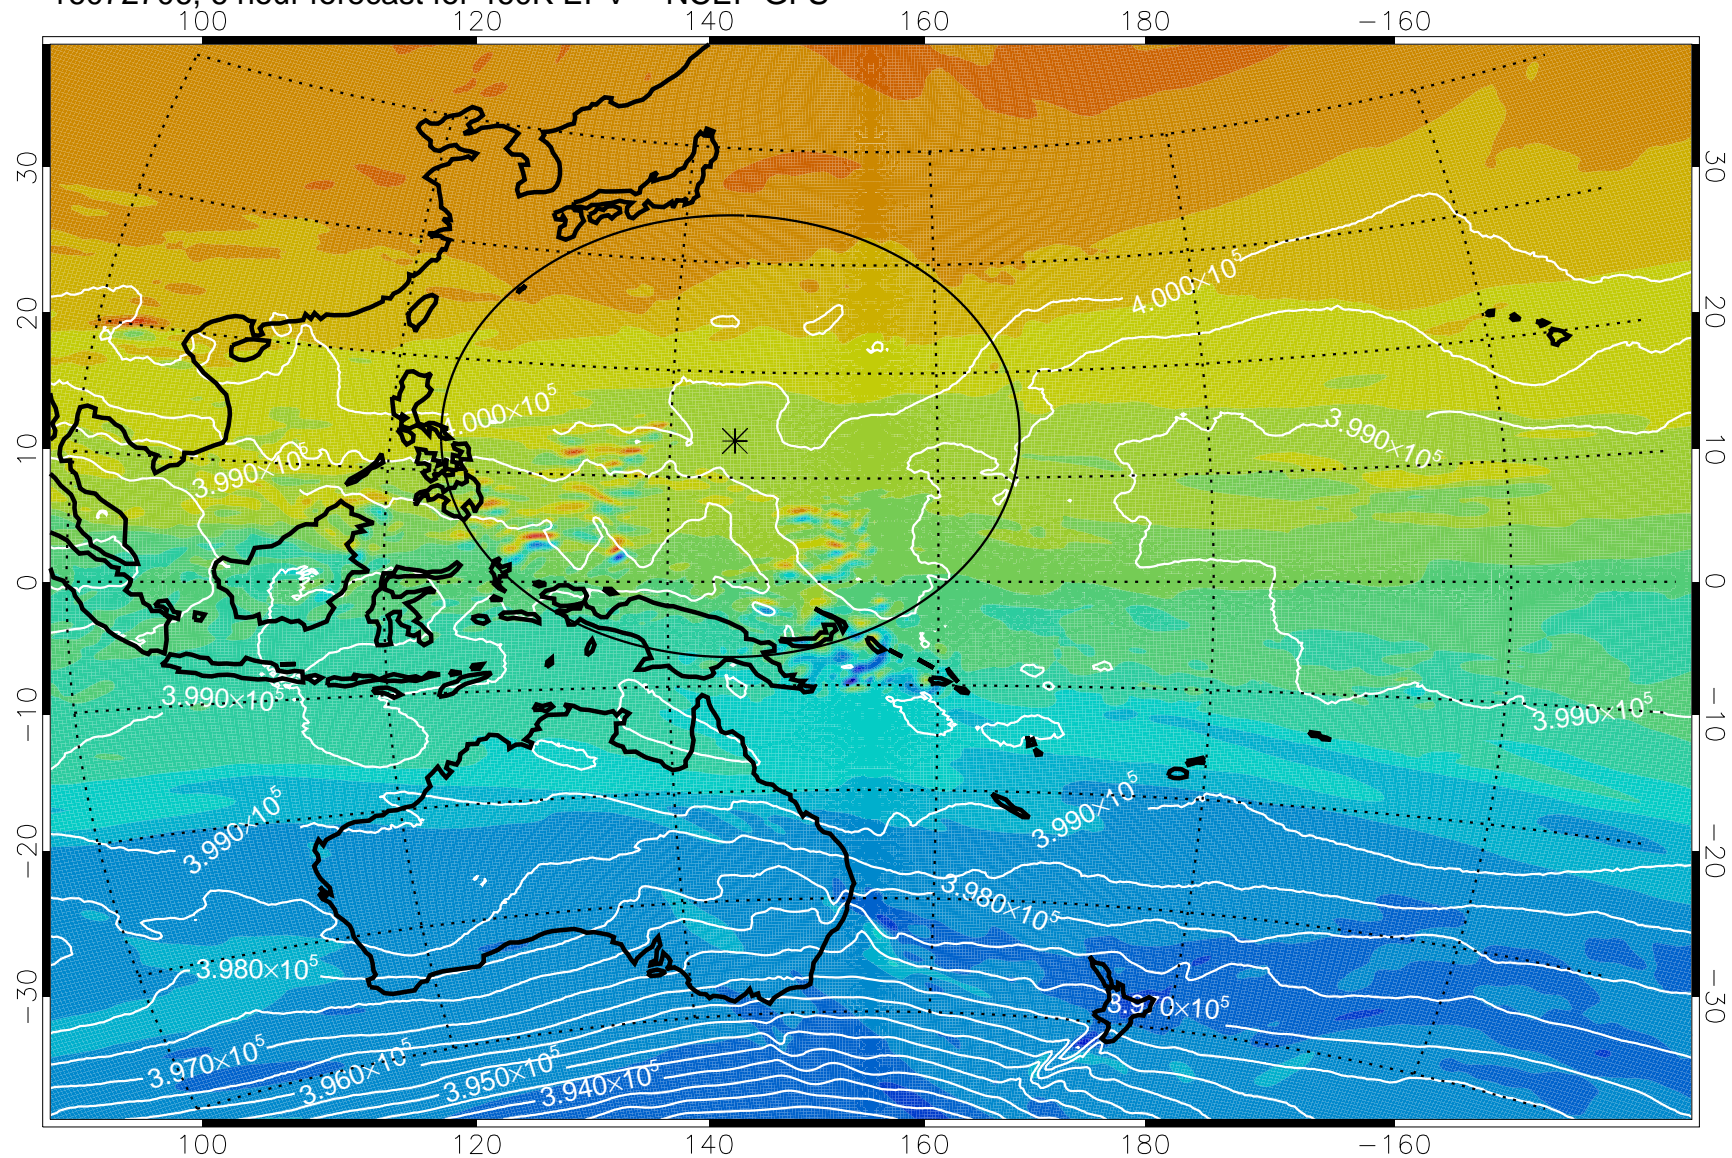

16072706, 6 hour forecast for 460K EPV -- NCEP GFS

460K Montgomery Streamfunction, white

Range ring of 2304 km

16072712, 12 hour forecast for 460K EPV -- NCEP GFS

460K Montgomery Streamfunction, white

Range ring of 2304 km

16072718, 18 hour forecast for 460K EPV -- NCEP GFS

460K Montgomery Streamfunction, white

Range ring of 2304 km

16072800, 24 hour forecast for 460K EPV -- NCEP GFS

460K Montgomery Streamfunction, white

Range ring of 2304 km

16072806, 30 hour forecast for 460K EPV -- NCEP GFS

460K Montgomery Streamfunction, white

Range ring of 2304 km

16072812, 36 hour forecast for 460K EPV -- NCEP GFS

460K Montgomery Streamfunction, white

Range ring of 2304 km

16072818, 42 hour forecast for 460K EPV -- NCEP GFS

460K Montgomery Streamfunction, white

Range ring of 2304 km

16072900, 48 hour forecast for 460K EPV -- NCEP GFS

460K Montgomery Streamfunction, white

Range ring of 2304 km