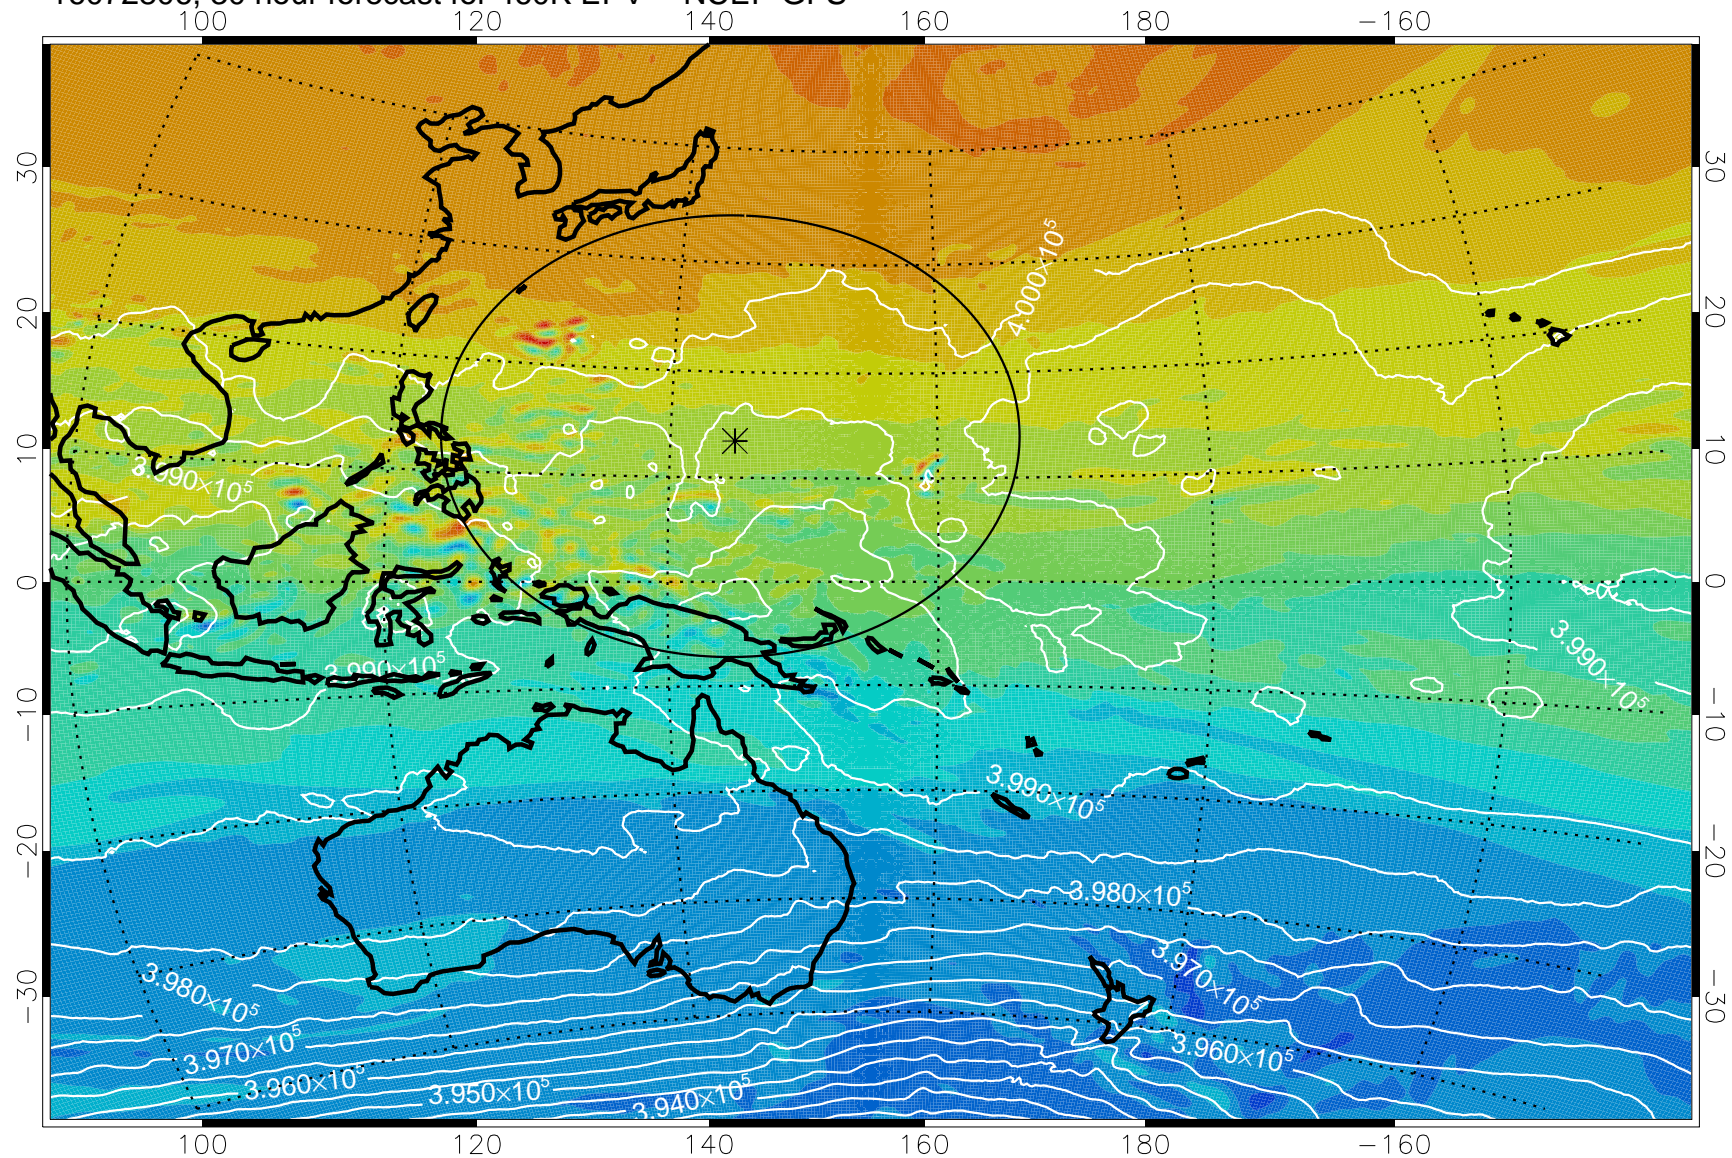

16072718, 18 hour forecast for 460K EPV -- NCEP GFS

460K Montgomery Streamfunction, white

Range ring of 2304 km

16072800, 24 hour forecast for 460K EPV -- NCEP GFS

460K Montgomery Streamfunction, white

Range ring of 2304 km

16072806, 30 hour forecast for 460K EPV -- NCEP GFS

460K Montgomery Streamfunction, white

Range ring of 2304 km

16072812, 36 hour forecast for 460K EPV -- NCEP GFS

460K Montgomery Streamfunction, white

Range ring of 2304 km

16072818, 42 hour forecast for 460K EPV -- NCEP GFS

460K Montgomery Streamfunction, white

Range ring of 2304 km

16072900, 48 hour forecast for 460K EPV -- NCEP GFS

460K Montgomery Streamfunction, white

Range ring of 2304 km

16072906, 54 hour forecast for 460K EPV -- NCEP GFS

460K Montgomery Streamfunction, white

Range ring of 2304 km

16072912, 60 hour forecast for 460K EPV -- NCEP GFS

460K Montgomery Streamfunction, white

Range ring of 2304 km