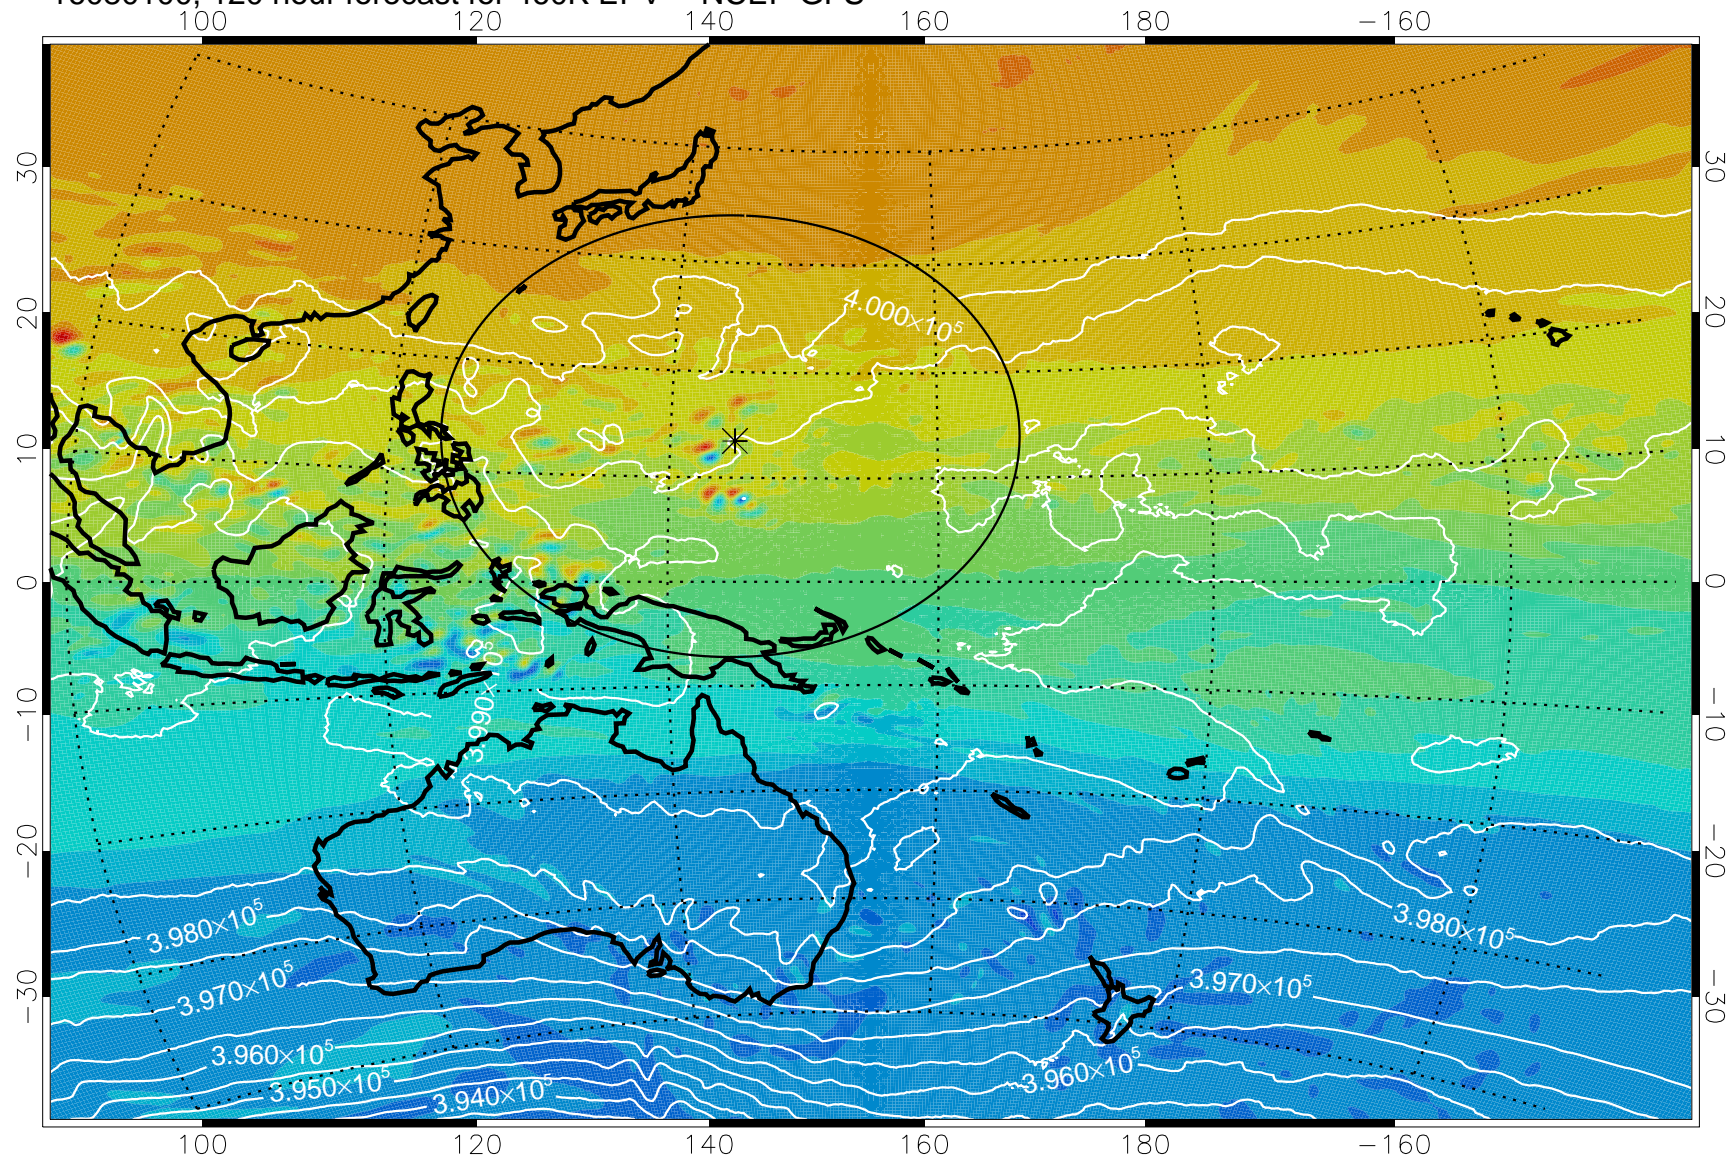

16073006, 78 hour forecast for 460K EPV -- NCEP GFS

460K Montgomery Streamfunction, white

Range ring of 2304 km

16073012, 84 hour forecast for 460K EPV -- NCEP GFS

460K Montgomery Streamfunction, white

Range ring of 2304 km

16073018, 90 hour forecast for 460K EPV -- NCEP GFS

460K Montgomery Streamfunction, white

Range ring of 2304 km

16073100, 96 hour forecast for 460K EPV -- NCEP GFS

460K Montgomery Streamfunction, white

Range ring of 2304 km

16073106, 102 hour forecast for 460K EPV -- NCEP GFS

460K Montgomery Streamfunction, white

Range ring of 2304 km

16073112, 108 hour forecast for 460K EPV -- NCEP GFS

460K Montgomery Streamfunction, white

Range ring of 2304 km

16073118, 114 hour forecast for 460K EPV -- NCEP GFS

460K Montgomery Streamfunction, white

Range ring of 2304 km

16080100, 120 hour forecast for 460K EPV -- NCEP GFS

460K Montgomery Streamfunction, white

Range ring of 2304 km