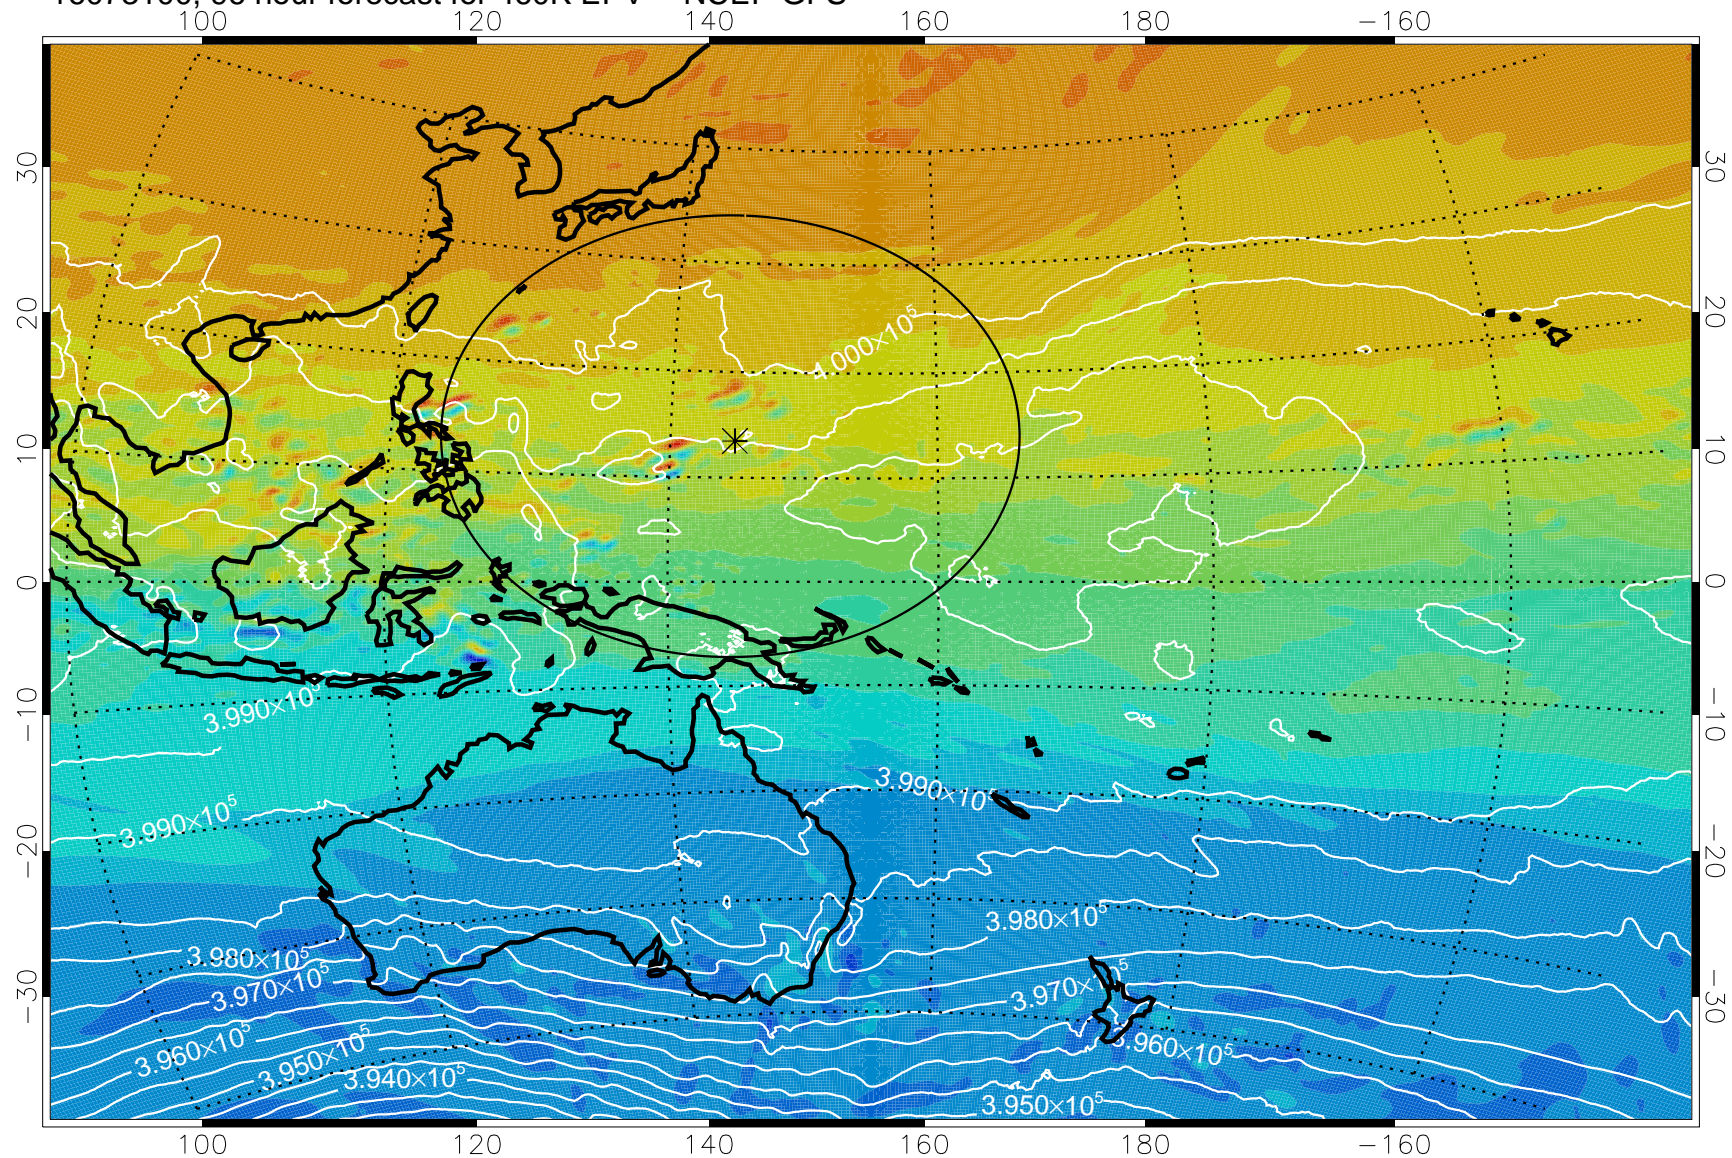

16072918, 66 hour forecast for 460K EPV -- NCEP GFS

460K Montgomery Streamfunction, white

Range ring of 2304 km

16073000, 72 hour forecast for 460K EPV -- NCEP GFS

460K Montgomery Streamfunction, white

Range ring of 2304 km

16073006, 78 hour forecast for 460K EPV -- NCEP GFS

460K Montgomery Streamfunction, white

Range ring of 2304 km

16073012, 84 hour forecast for 460K EPV -- NCEP GFS

460K Montgomery Streamfunction, white

Range ring of 2304 km

16073018, 90 hour forecast for 460K EPV -- NCEP GFS

460K Montgomery Streamfunction, white

Range ring of 2304 km

16073100, 96 hour forecast for 460K EPV -- NCEP GFS

460K Montgomery Streamfunction, white

Range ring of 2304 km

16073106, 102 hour forecast for 460K EPV -- NCEP GFS

460K Montgomery Streamfunction, white

Range ring of 2304 km

16073112, 108 hour forecast for 460K EPV -- NCEP GFS

460K Montgomery Streamfunction, white

Range ring of 2304 km