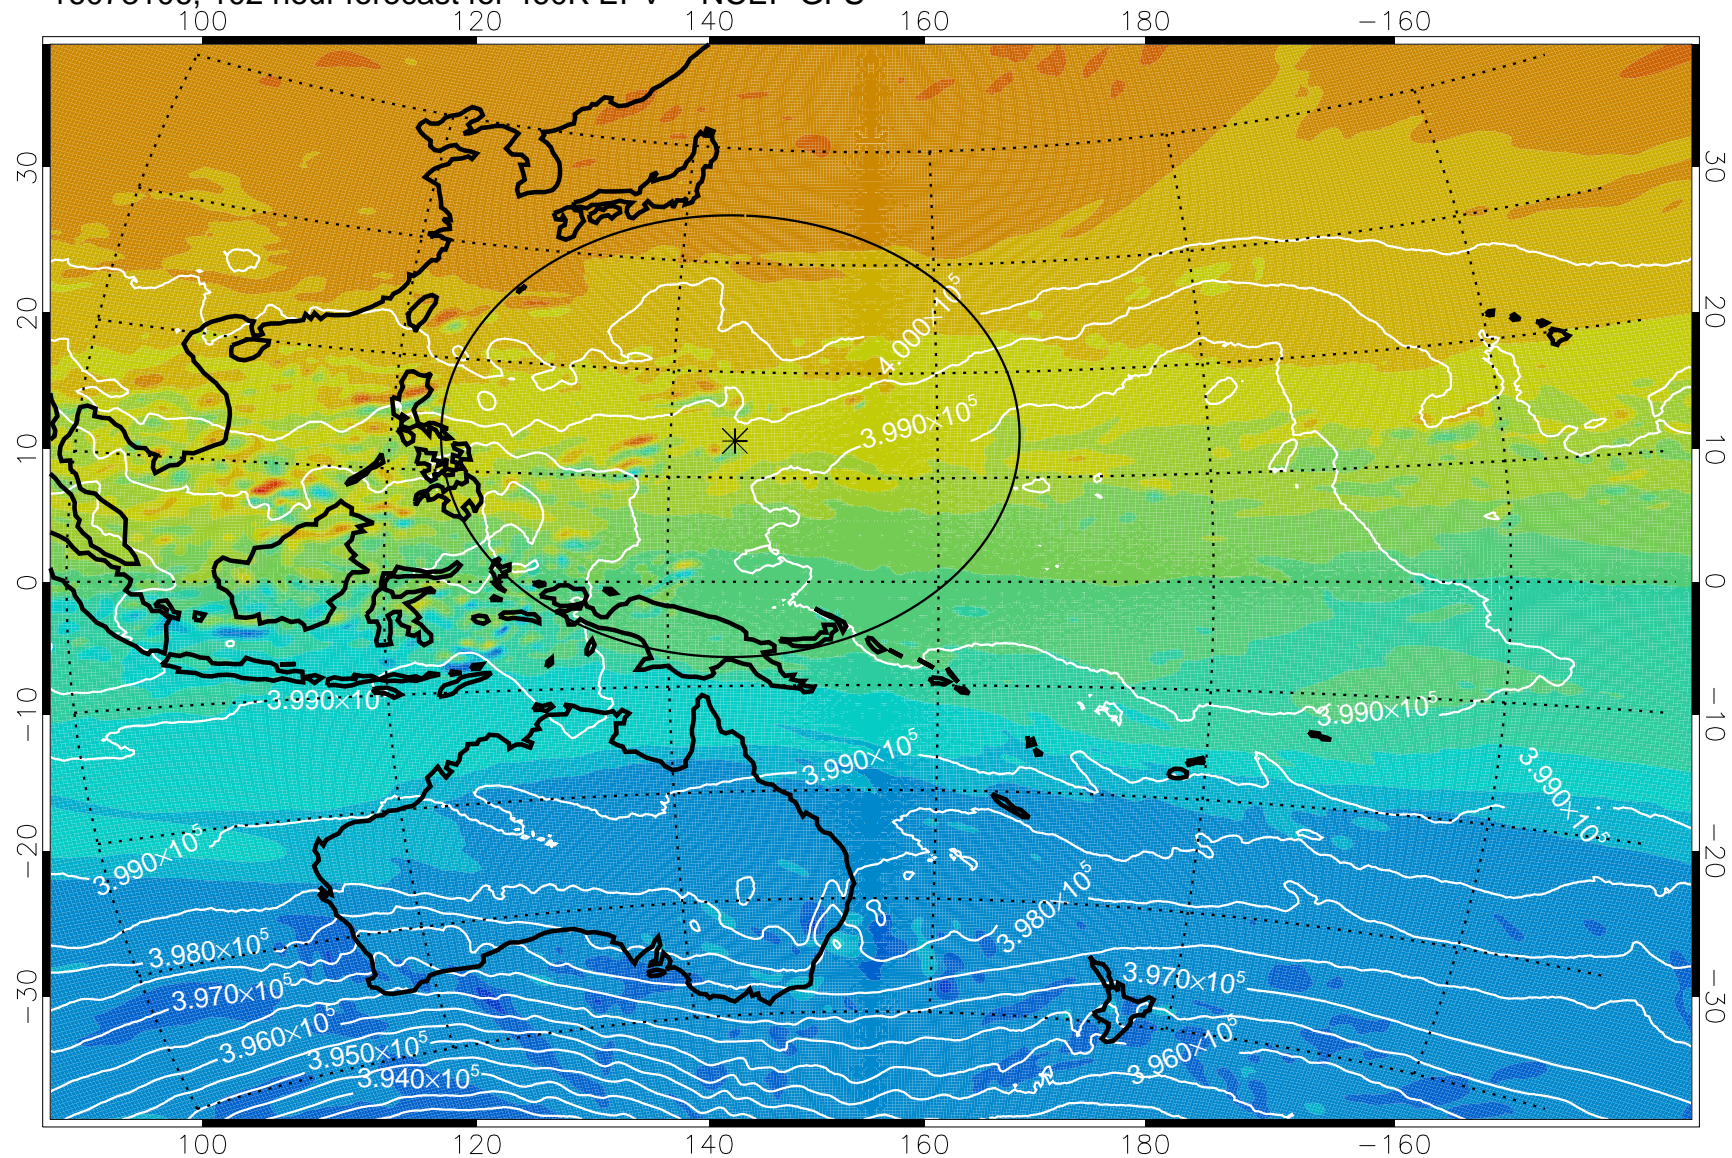

16073006, 78 hour forecast for 460K EPV -- NCEP GFS

460K Montgomery Streamfunction, white

Range ring of 2304 km

16073012, 84 hour forecast for 460K EPV -- NCEP GFS

460K Montgomery Streamfunction, white

Range ring of 2304 km

16073018, 90 hour forecast for 460K EPV -- NCEP GFS

460K Montgomery Streamfunction, white

Range ring of 2304 km

16073100, 96 hour forecast for 460K EPV -- NCEP GFS

460K Montgomery Streamfunction, white

Range ring of 2304 km

16073106, 102 hour forecast for 460K EPV -- NCEP GFS

460K Montgomery Streamfunction, white

Range ring of 2304 km

16073112, 108 hour forecast for 460K EPV -- NCEP GFS

460K Montgomery Streamfunction, white

Range ring of 2304 km

16073118, 114 hour forecast for 460K EPV -- NCEP GFS

460K Montgomery Streamfunction, white

Range ring of 2304 km

16080100, 120 hour forecast for 460K EPV -- NCEP GFS

460K Montgomery Streamfunction, white

Range ring of 2304 km