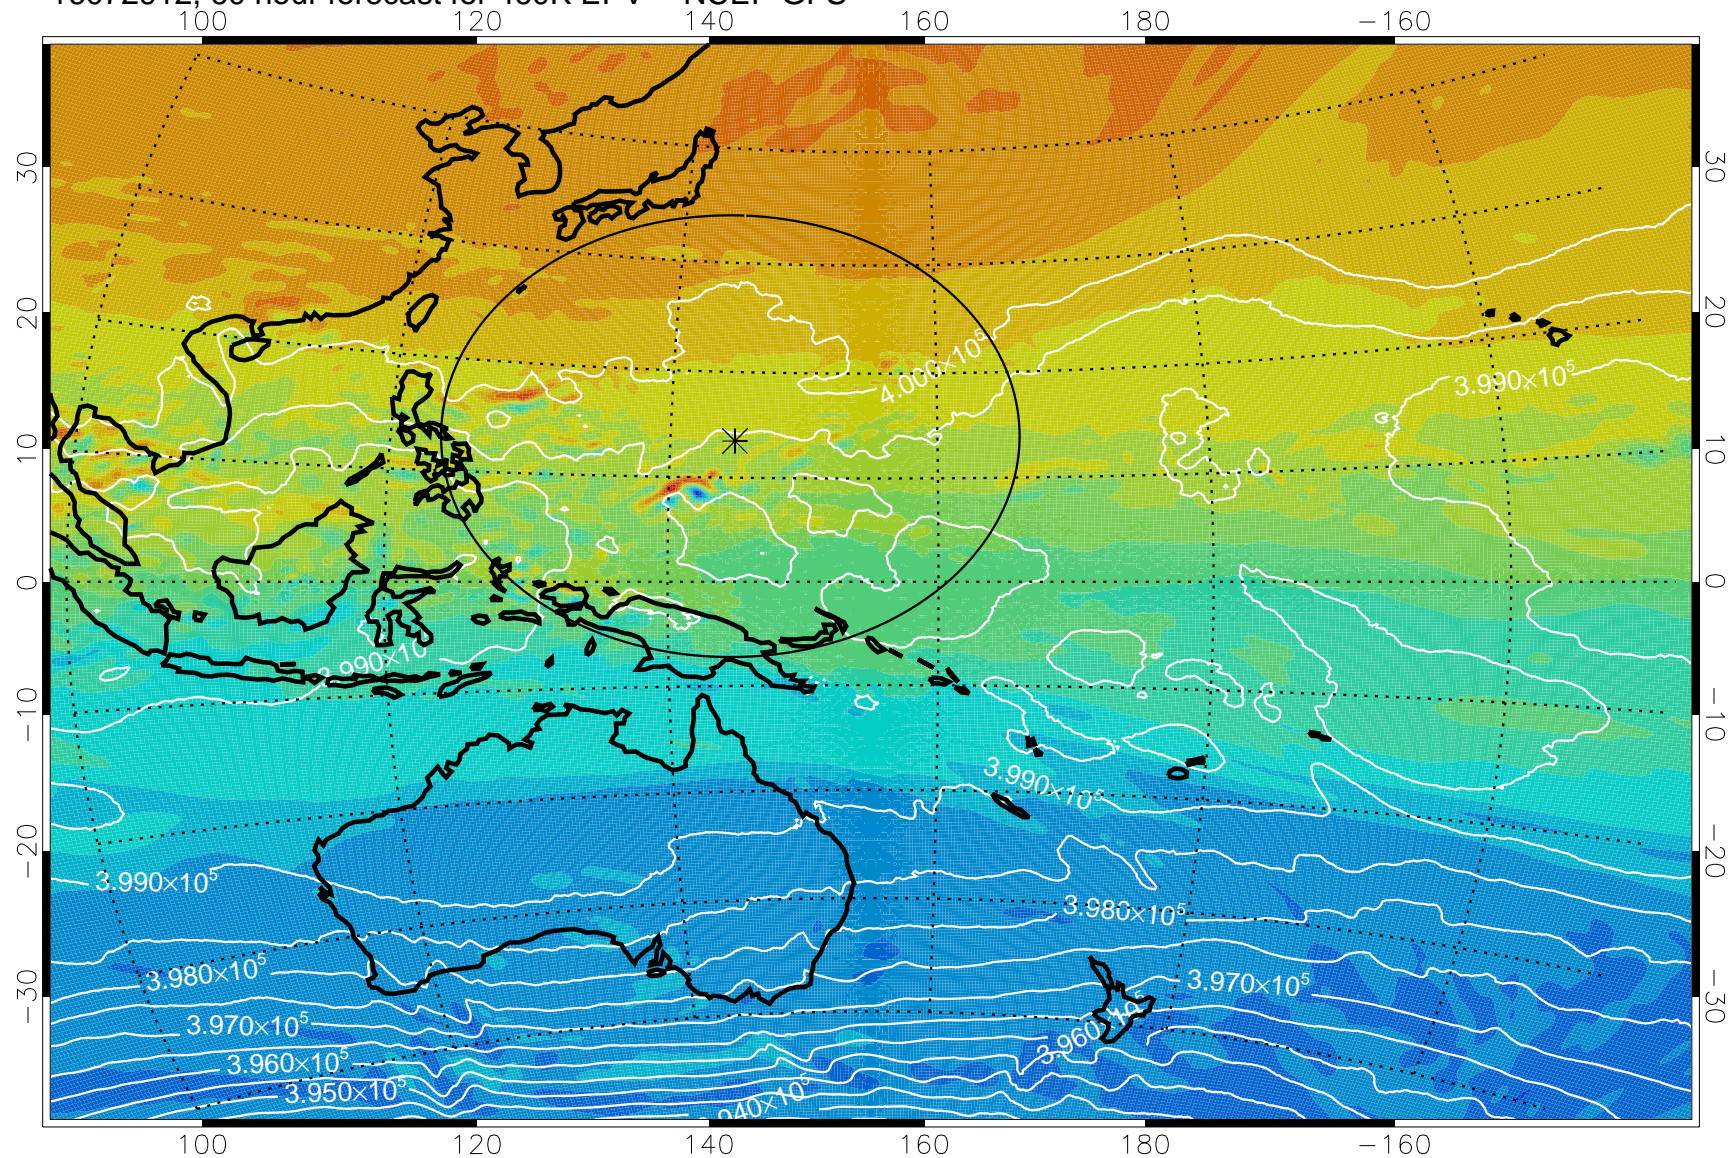

16072818, 42 hour forecast for 460K EPV -- NCEP GFS

460K Montgomery Streamfunction, white

Range ring of 2304 km

16072900, 48 hour forecast for 460K EPV -- NCEP GFS

460K Montgomery Streamfunction, white

Range ring of 2304 km

16072906, 54 hour forecast for 460K EPV -- NCEP GFS

460K Montgomery Streamfunction, white

Range ring of 2304 km

16072912, 60 hour forecast for 460K EPV -- NCEP GFS

460K Montgomery Streamfunction, white

Range ring of 2304 km

16072918, 66 hour forecast for 460K EPV -- NCEP GFS

460K Montgomery Streamfunction, white

Range ring of 2304 km

16073000, 72 hour forecast for 460K EPV -- NCEP GFS

460K Montgomery Streamfunction, white

Range ring of 2304 km

16073006, 78 hour forecast for 460K EPV -- NCEP GFS

460K Montgomery Streamfunction, white

Range ring of 2304 km

16073012, 84 hour forecast for 460K EPV -- NCEP GFS

460K Montgomery Streamfunction, white

Range ring of 2304 km