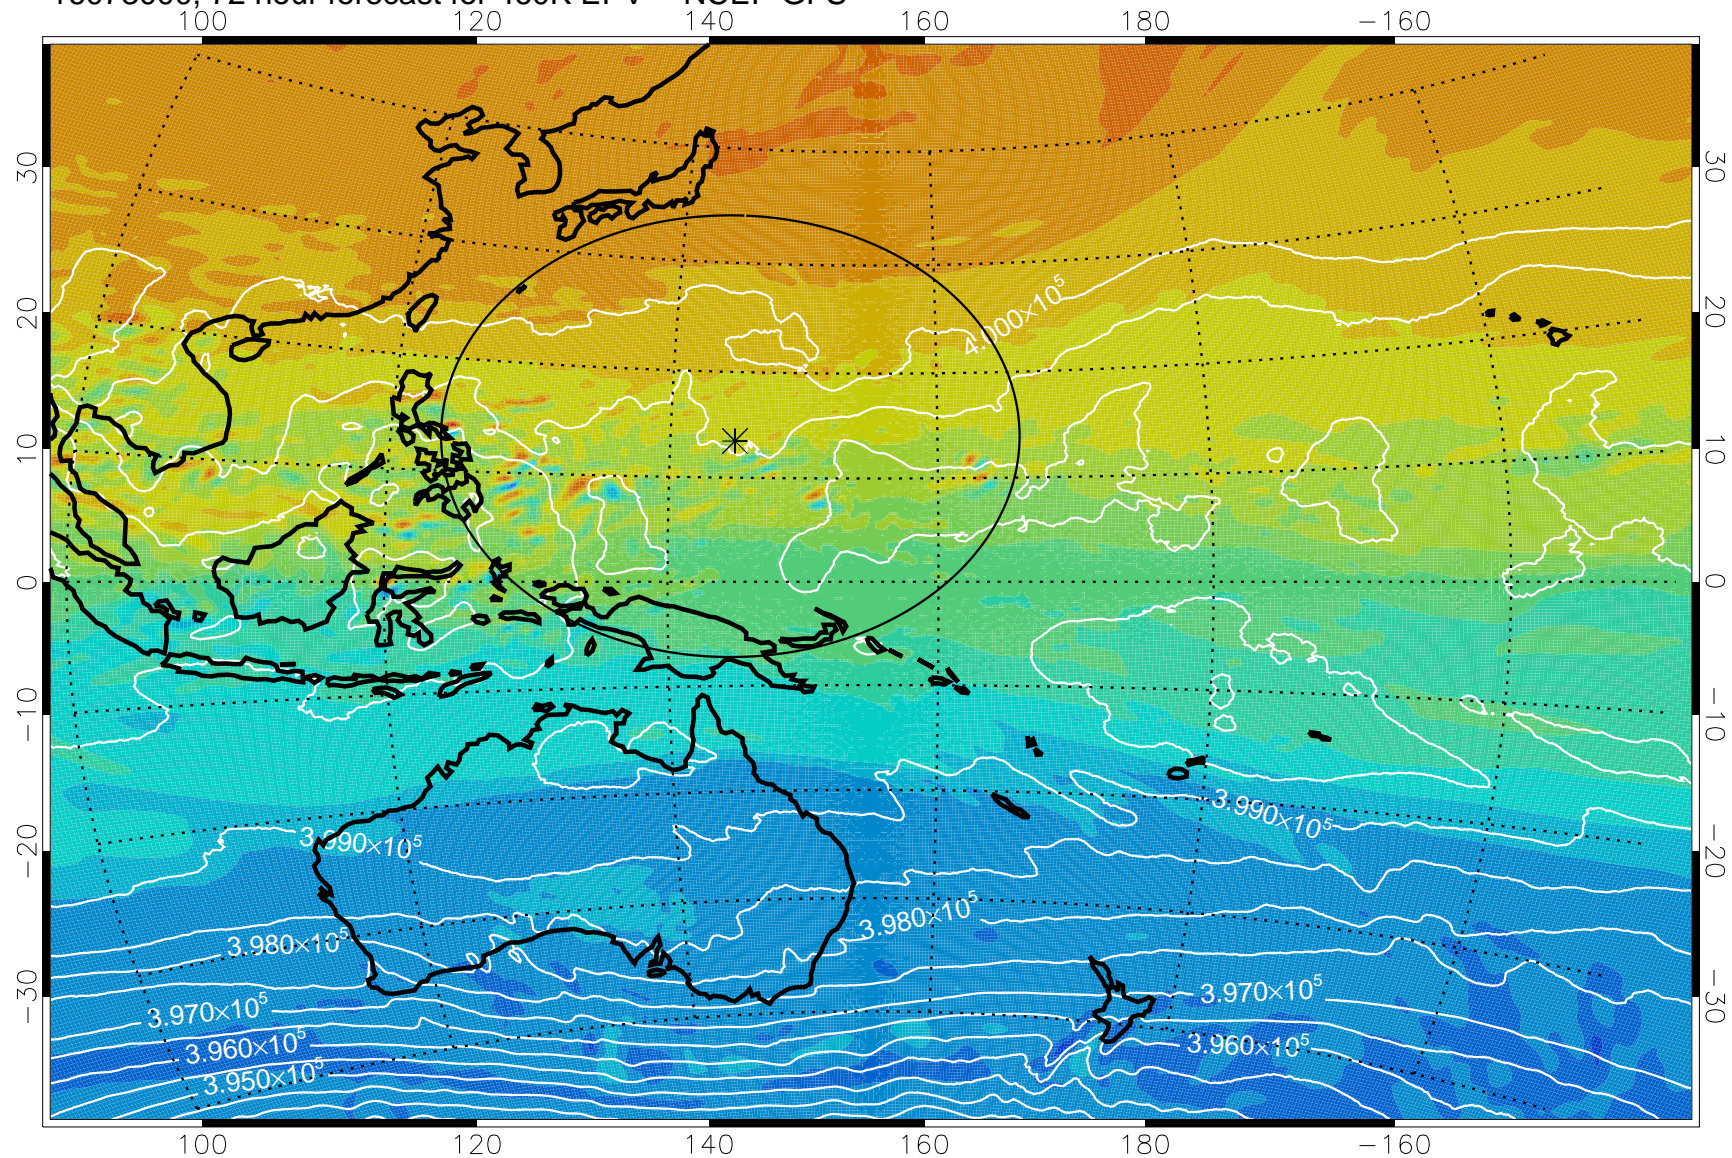

16072906, 54 hour forecast for 460K EPV -- NCEP GFS

460K Montgomery Streamfunction, white

Range ring of 2304 km

16072912, 60 hour forecast for 460K EPV -- NCEP GFS

460K Montgomery Streamfunction, white

Range ring of 2304 km

16072918, 66 hour forecast for 460K EPV -- NCEP GFS

460K Montgomery Streamfunction, white

Range ring of 2304 km

16073000, 72 hour forecast for 460K EPV -- NCEP GFS

460K Montgomery Streamfunction, white

Range ring of 2304 km

16073006, 78 hour forecast for 460K EPV -- NCEP GFS

460K Montgomery Streamfunction, white

Range ring of 2304 km

16073012, 84 hour forecast for 460K EPV -- NCEP GFS

460K Montgomery Streamfunction, white

Range ring of 2304 km

16073018, 90 hour forecast for 460K EPV -- NCEP GFS

460K Montgomery Streamfunction, white

Range ring of 2304 km

16073100, 96 hour forecast for 460K EPV -- NCEP GFS

460K Montgomery Streamfunction, white

Range ring of 2304 km