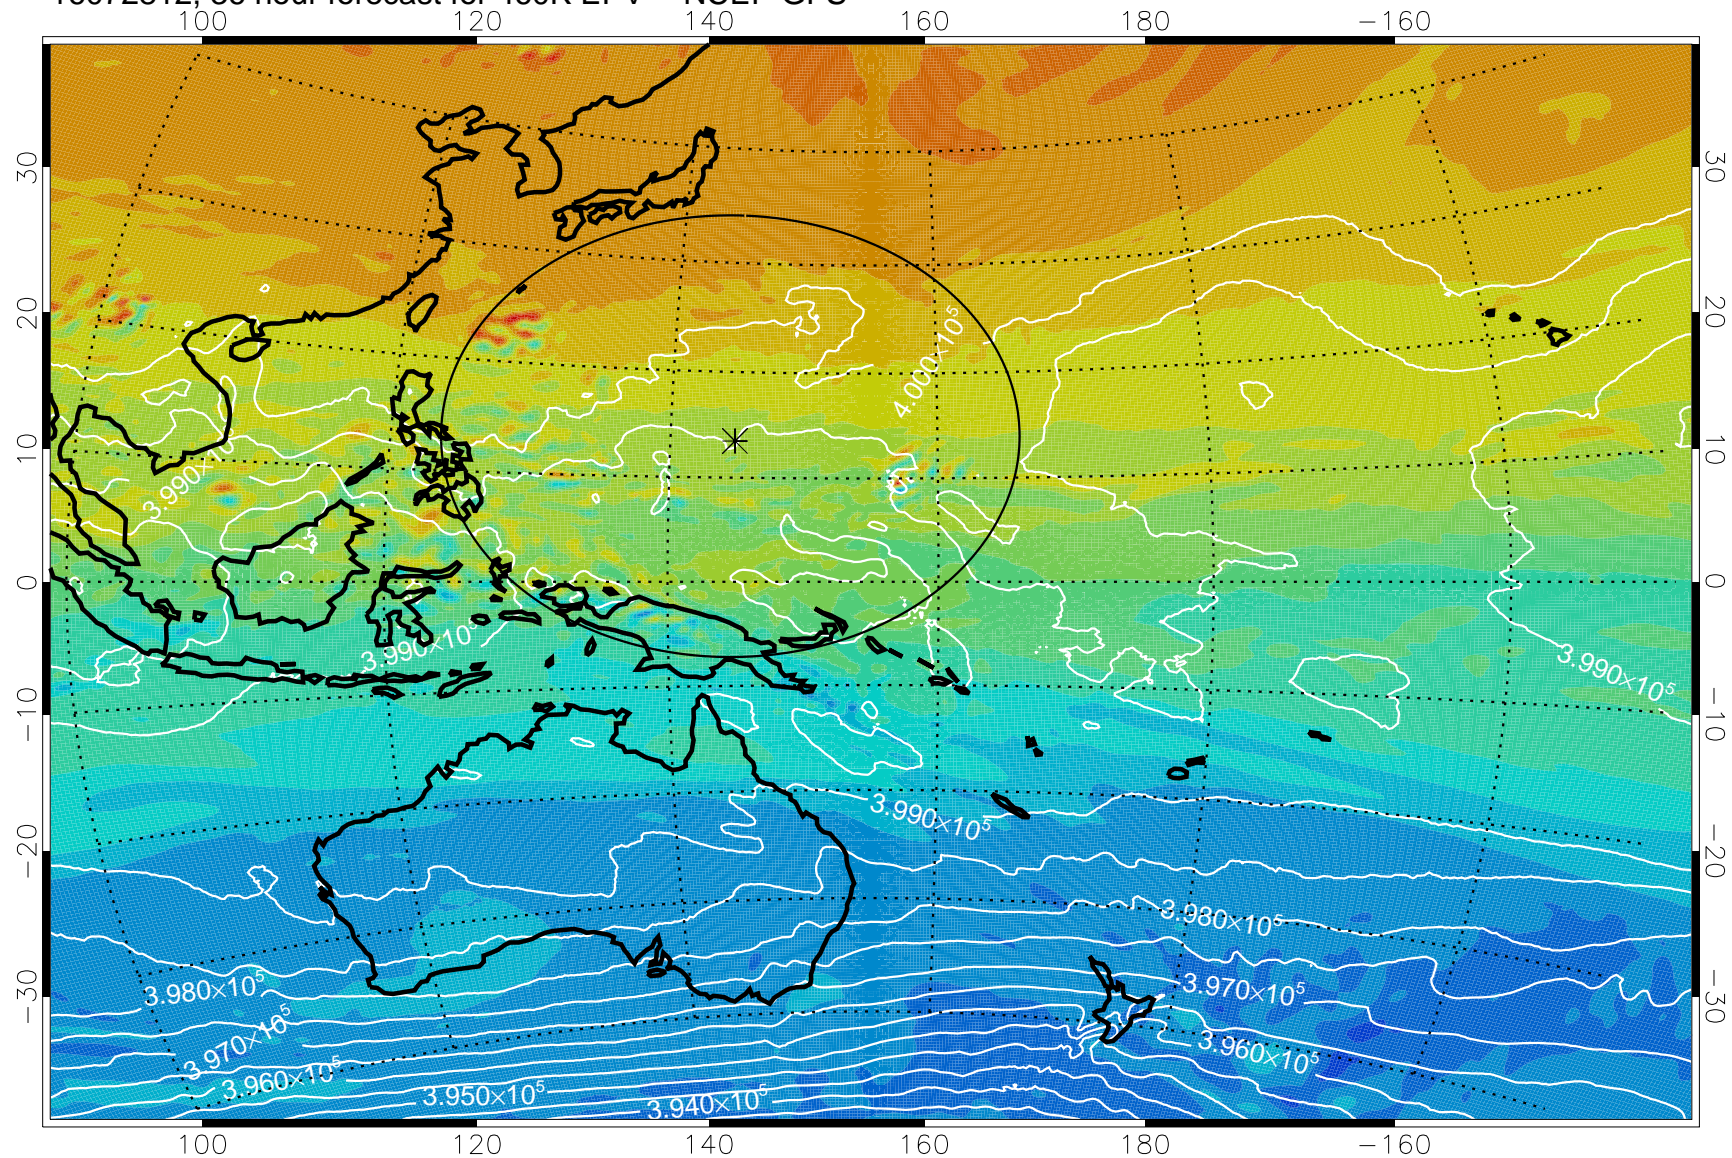

16072718, 18 hour forecast for 460K EPV -- NCEP GFS

460K Montgomery Streamfunction, white

Range ring of 2304 km

16072800, 24 hour forecast for 460K EPV -- NCEP GFS

460K Montgomery Streamfunction, white

Range ring of 2304 km

16072806, 30 hour forecast for 460K EPV -- NCEP GFS

460K Montgomery Streamfunction, white

Range ring of 2304 km

16072812, 36 hour forecast for 460K EPV -- NCEP GFS

460K Montgomery Streamfunction, white

Range ring of 2304 km

16072818, 42 hour forecast for 460K EPV -- NCEP GFS

460K Montgomery Streamfunction, white

Range ring of 2304 km

16072900, 48 hour forecast for 460K EPV -- NCEP GFS

460K Montgomery Streamfunction, white

Range ring of 2304 km

16072918, 66 hour forecast for 460K EPV -- NCEP GFS

460K Montgomery Streamfunction, white

Range ring of 2304 km

16073000, 72 hour forecast for 460K EPV -- NCEP GFS

460K Montgomery Streamfunction, white

Range ring of 2304 km