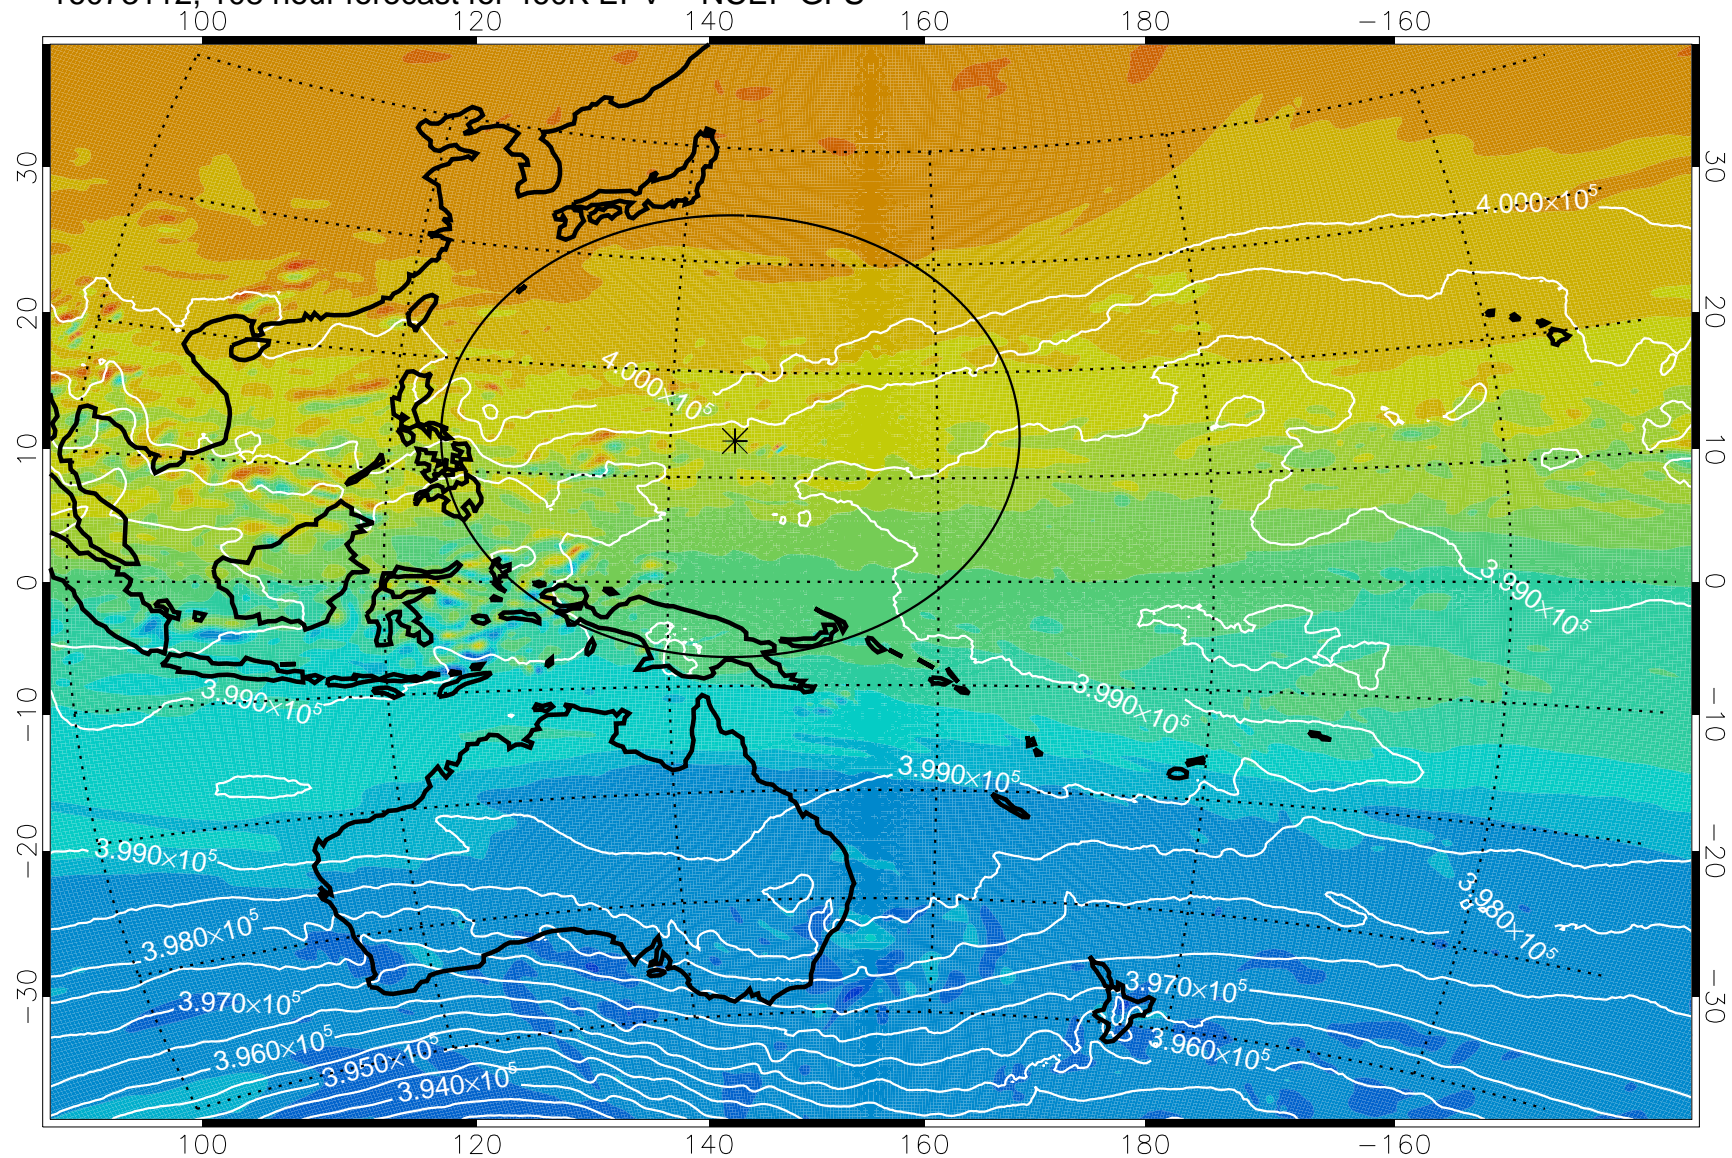

16073006, 78 hour forecast for 460K EPV -- NCEP GFS

460K Montgomery Streamfunction, white

Range ring of 2304 km

16073012, 84 hour forecast for 460K EPV -- NCEP GFS

460K Montgomery Streamfunction, white

Range ring of 2304 km

16073018, 90 hour forecast for 460K EPV -- NCEP GFS

460K Montgomery Streamfunction, white

Range ring of 2304 km

16073100, 96 hour forecast for 460K EPV -- NCEP GFS

460K Montgomery Streamfunction, white

Range ring of 2304 km

16073106, 102 hour forecast for 460K EPV -- NCEP GFS

460K Montgomery Streamfunction, white

Range ring of 2304 km

16073112, 108 hour forecast for 460K EPV -- NCEP GFS

460K Montgomery Streamfunction, white

Range ring of 2304 km

16073118, 114 hour forecast for 460K EPV -- NCEP GFS

460K Montgomery Streamfunction, white

Range ring of 2304 km

16080100, 120 hour forecast for 460K EPV -- NCEP GFS

460K Montgomery Streamfunction, white

Range ring of 2304 km