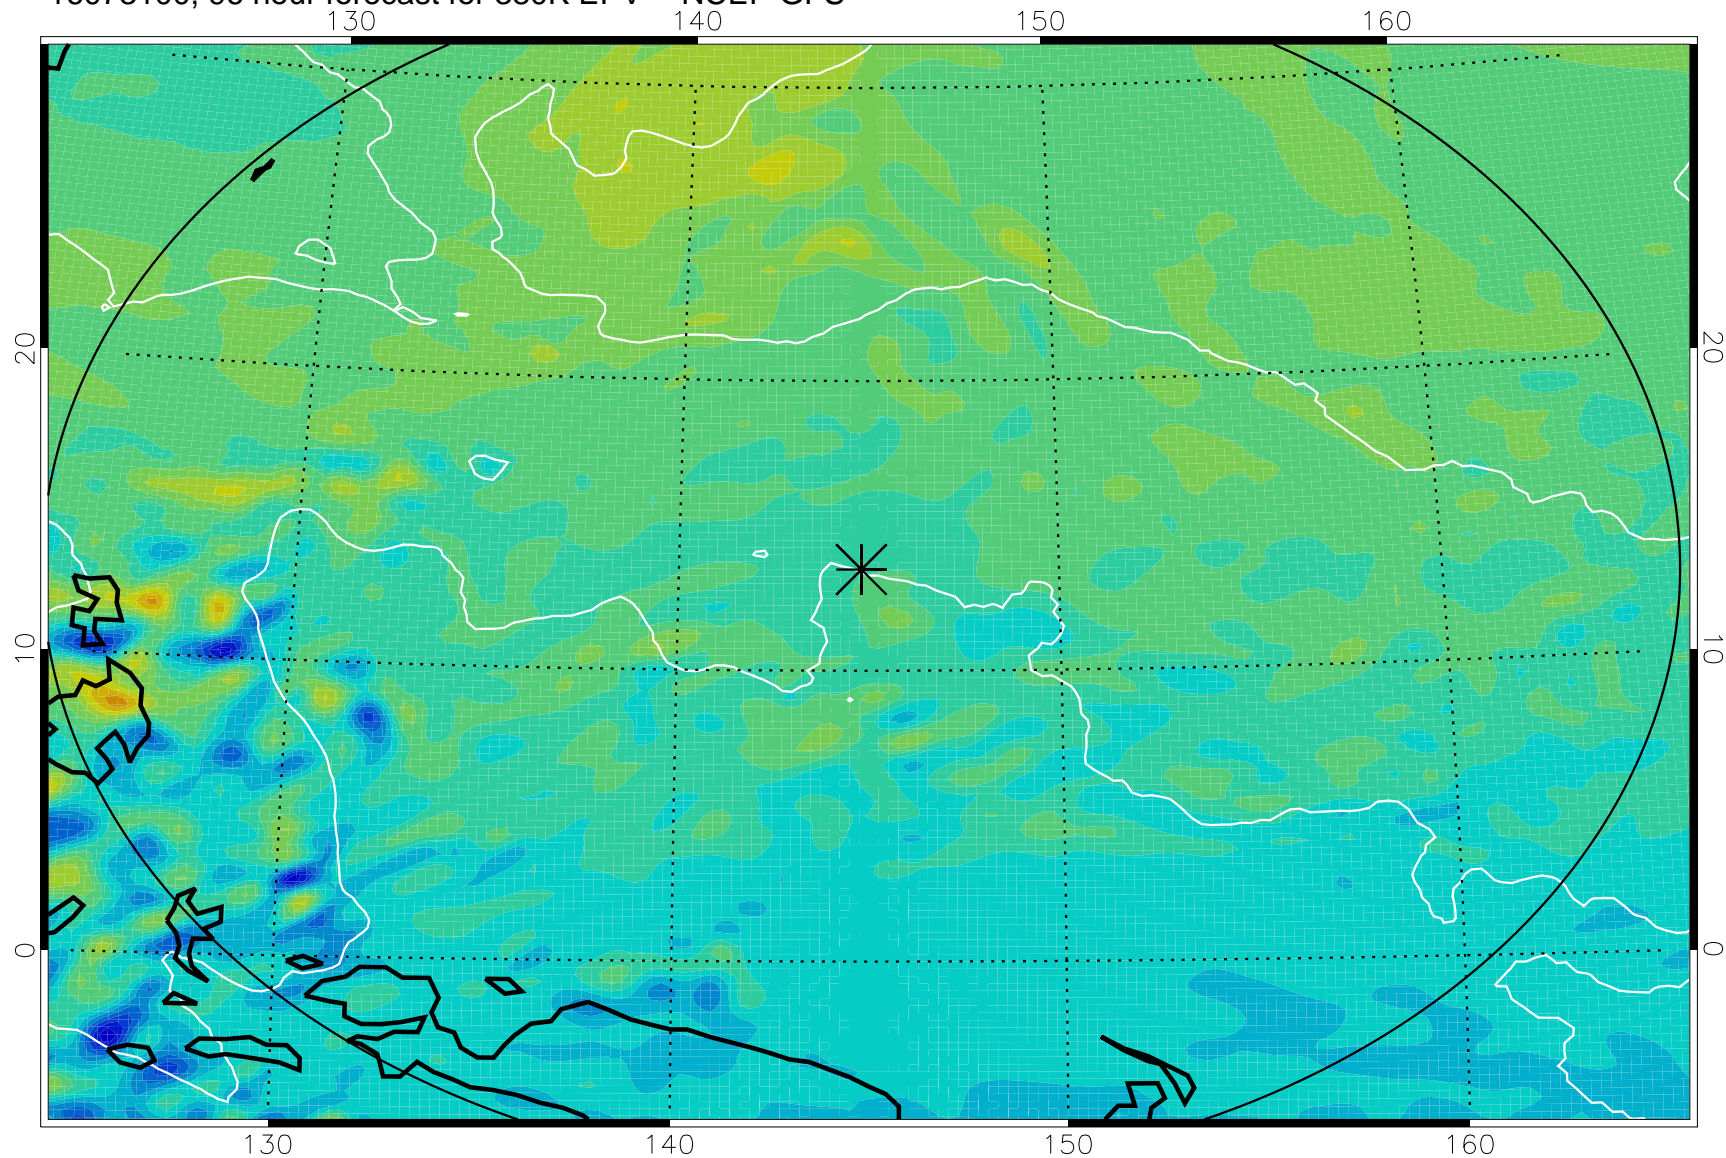

16072918, 66 hour forecast for 380K EPV -- NCEP GFS

380K Montgomery Streamfunction, white

Range ring of 2304 km

16073000, 72 hour forecast for 380K EPV -- NCEP GFS

380K Montgomery Streamfunction, white

Range ring of 2304 km

16073006, 78 hour forecast for 380K EPV -- NCEP GFS

380K Montgomery Streamfunction, white

Range ring of 2304 km

16073012, 84 hour forecast for 380K EPV -- NCEP GFS

380K Montgomery Streamfunction, white

Range ring of 2304 km

16073018, 90 hour forecast for 380K EPV -- NCEP GFS

380K Montgomery Streamfunction, white

Range ring of 2304 km

16073100, 96 hour forecast for 380K EPV -- NCEP GFS

380K Montgomery Streamfunction, white

Range ring of 2304 km

16073106, 102 hour forecast for 380K EPV -- NCEP GFS

380K Montgomery Streamfunction, white

Range ring of 2304 km

16073112, 108 hour forecast for 380K EPV -- NCEP GFS

380K Montgomery Streamfunction, white

Range ring of 2304 km