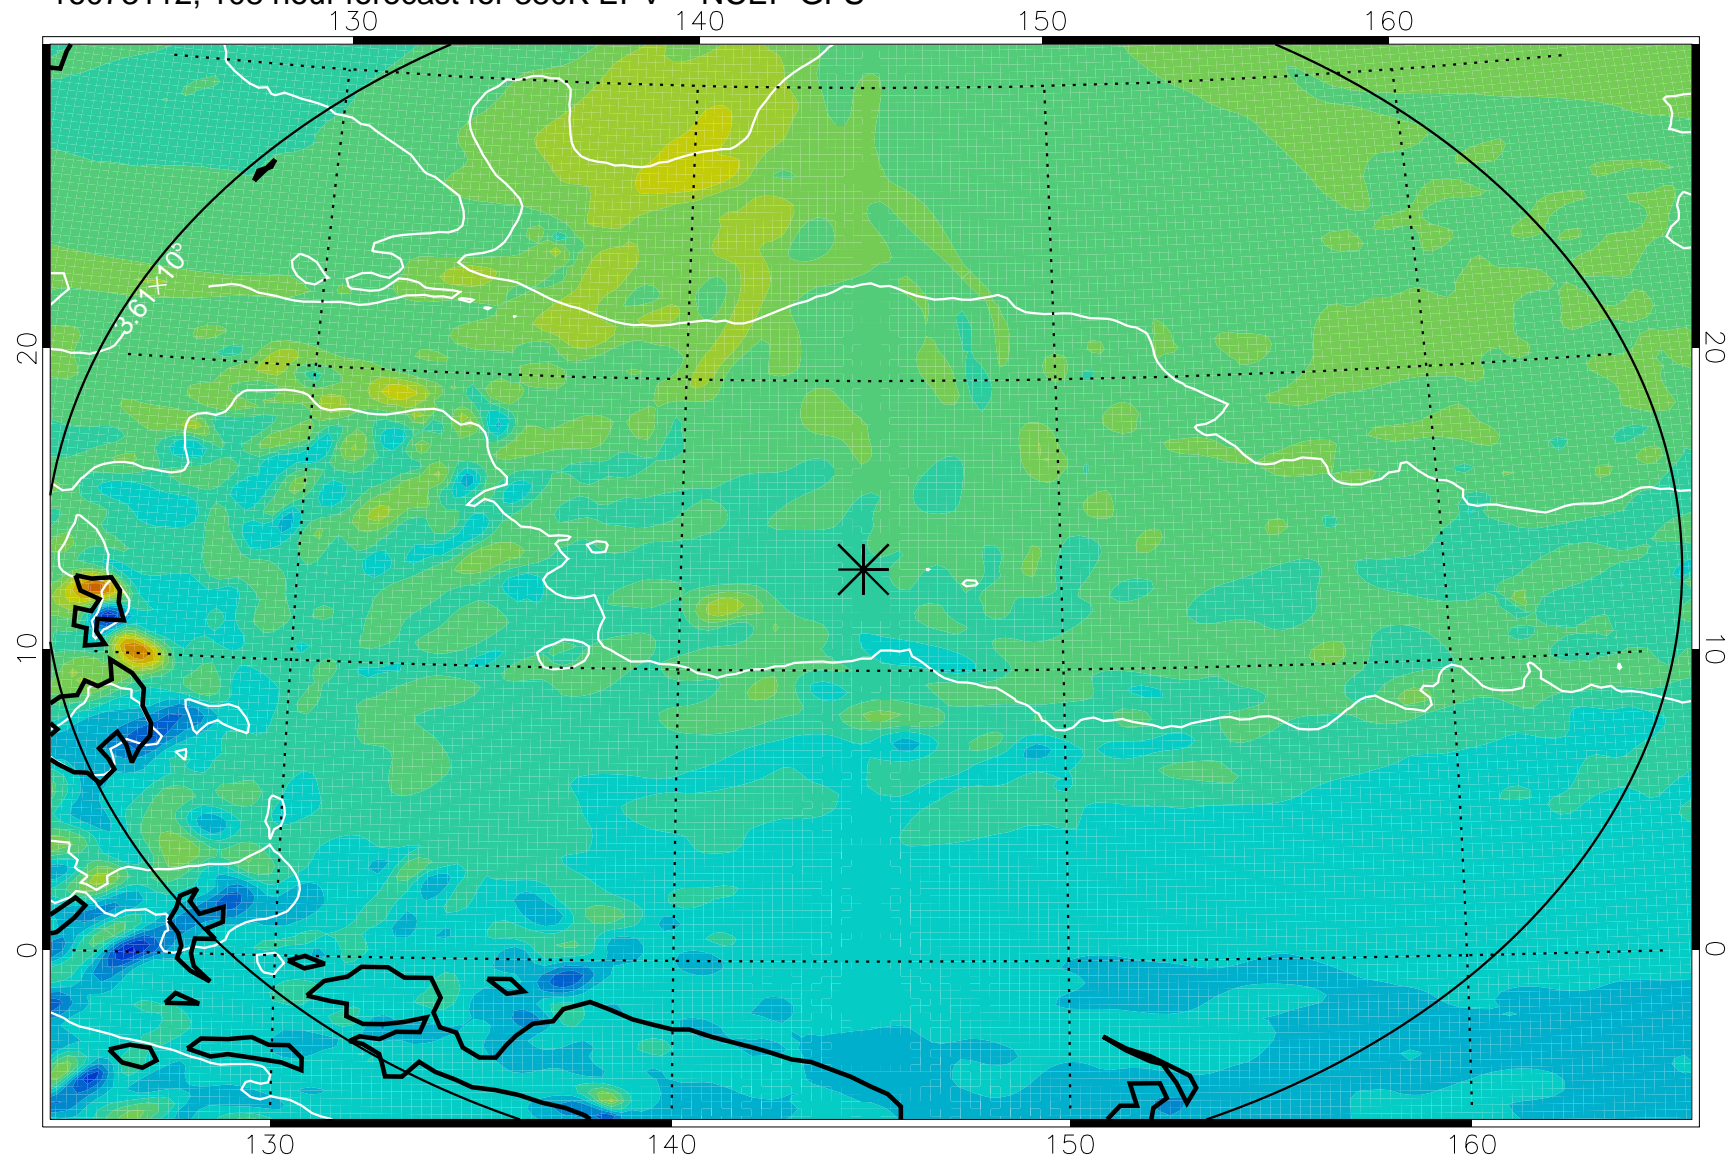

16073006, 78 hour forecast for 380K EPV -- NCEP GFS

380K Montgomery Streamfunction, white

Range ring of 2304 km

16073012, 84 hour forecast for 380K EPV -- NCEP GFS

380K Montgomery Streamfunction, white

Range ring of 2304 km

16073018, 90 hour forecast for 380K EPV -- NCEP GFS

380K Montgomery Streamfunction, white

Range ring of 2304 km

16073100, 96 hour forecast for 380K EPV -- NCEP GFS

380K Montgomery Streamfunction, white

Range ring of 2304 km

16073106, 102 hour forecast for 380K EPV -- NCEP GFS

380K Montgomery Streamfunction, white

Range ring of 2304 km

16073112, 108 hour forecast for 380K EPV -- NCEP GFS

380K Montgomery Streamfunction, white

Range ring of 2304 km

16073118, 114 hour forecast for 380K EPV -- NCEP GFS

380K Montgomery Streamfunction, white

Range ring of 2304 km

16080100, 120 hour forecast for 380K EPV -- NCEP GFS

380K Montgomery Streamfunction, white

Range ring of 2304 km