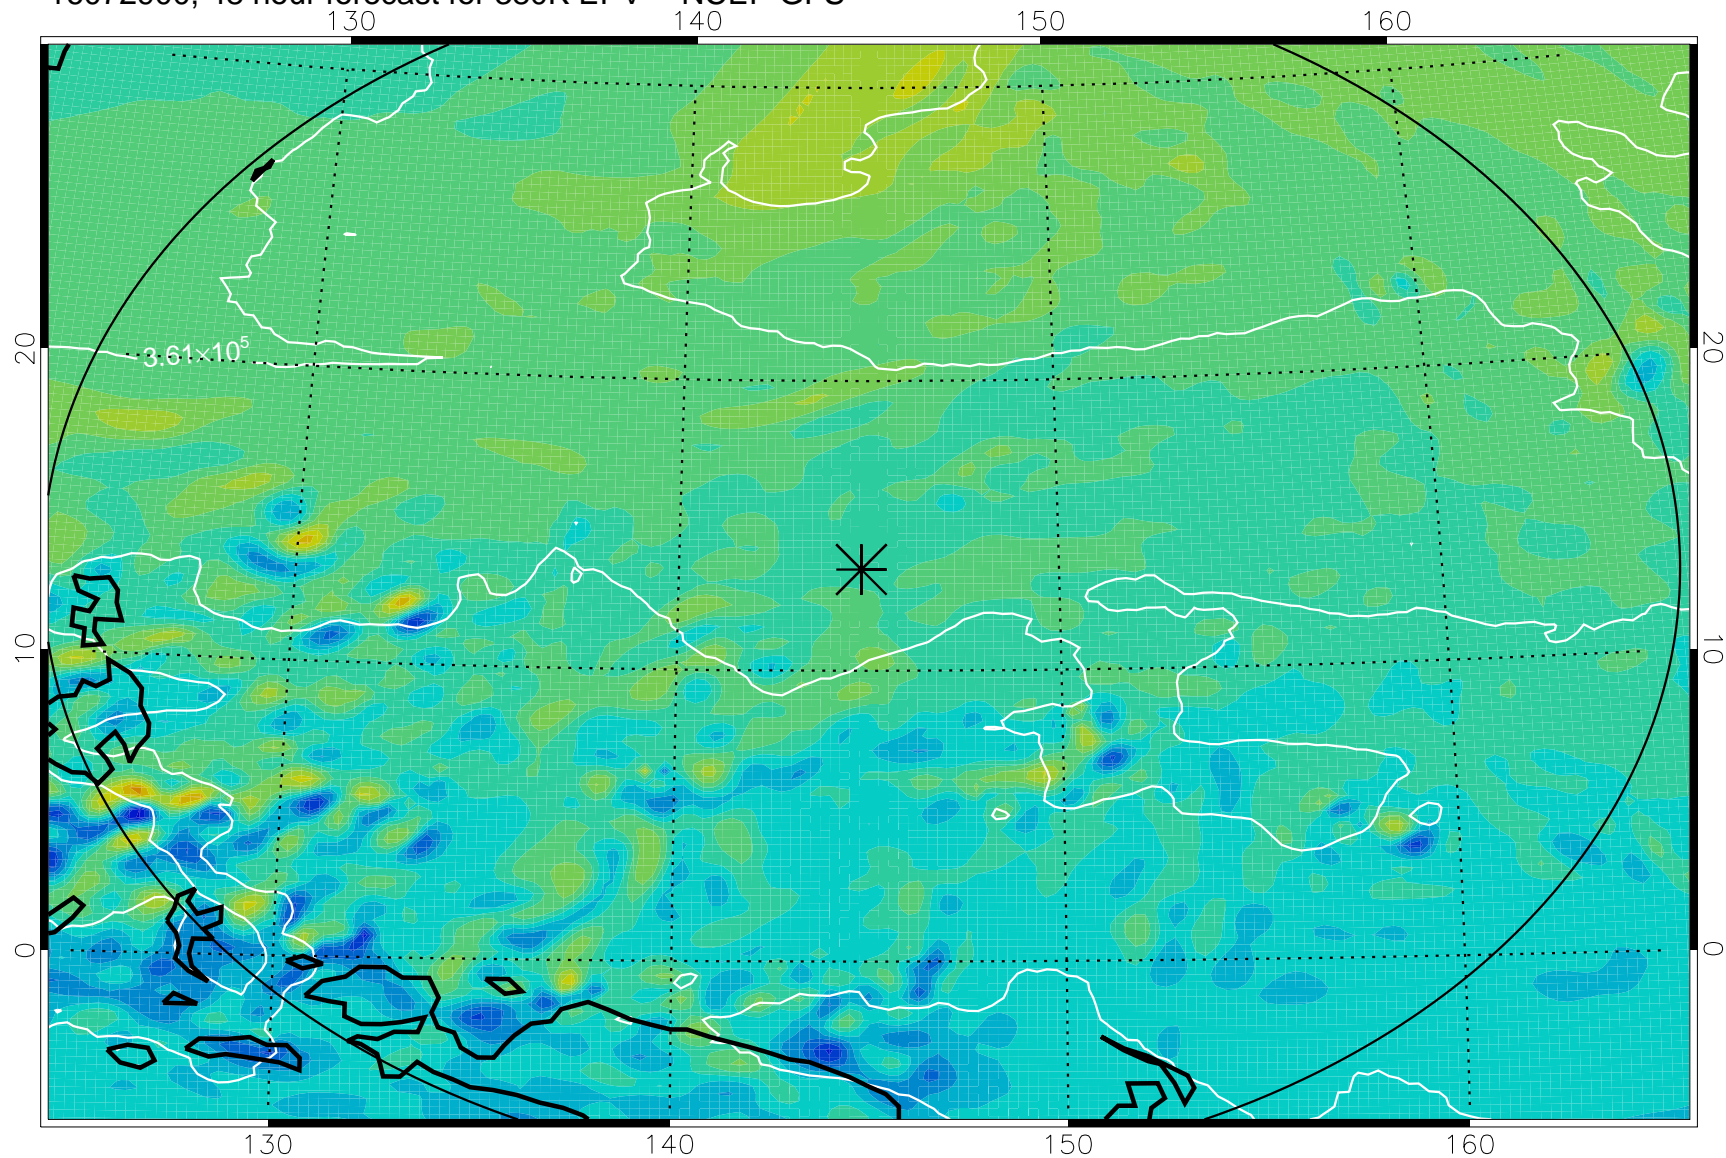

16072806, 30 hour forecast for 380K EPV -- NCEP GFS

380K Montgomery Streamfunction, white

Range ring of 2304 km

16072812, 36 hour forecast for 380K EPV -- NCEP GFS

380K Montgomery Streamfunction, white

Range ring of 2304 km

16072818, 42 hour forecast for 380K EPV -- NCEP GFS

380K Montgomery Streamfunction, white

Range ring of 2304 km

16072900, 48 hour forecast for 380K EPV -- NCEP GFS

380K Montgomery Streamfunction, white

Range ring of 2304 km

16072906, 54 hour forecast for 380K EPV -- NCEP GFS

380K Montgomery Streamfunction, white

Range ring of 2304 km

16072912, 60 hour forecast for 380K EPV -- NCEP GFS

380K Montgomery Streamfunction, white

Range ring of 2304 km

16072918, 66 hour forecast for 380K EPV -- NCEP GFS

380K Montgomery Streamfunction, white

Range ring of 2304 km

16073000, 72 hour forecast for 380K EPV -- NCEP GFS

380K Montgomery Streamfunction, white

Range ring of 2304 km