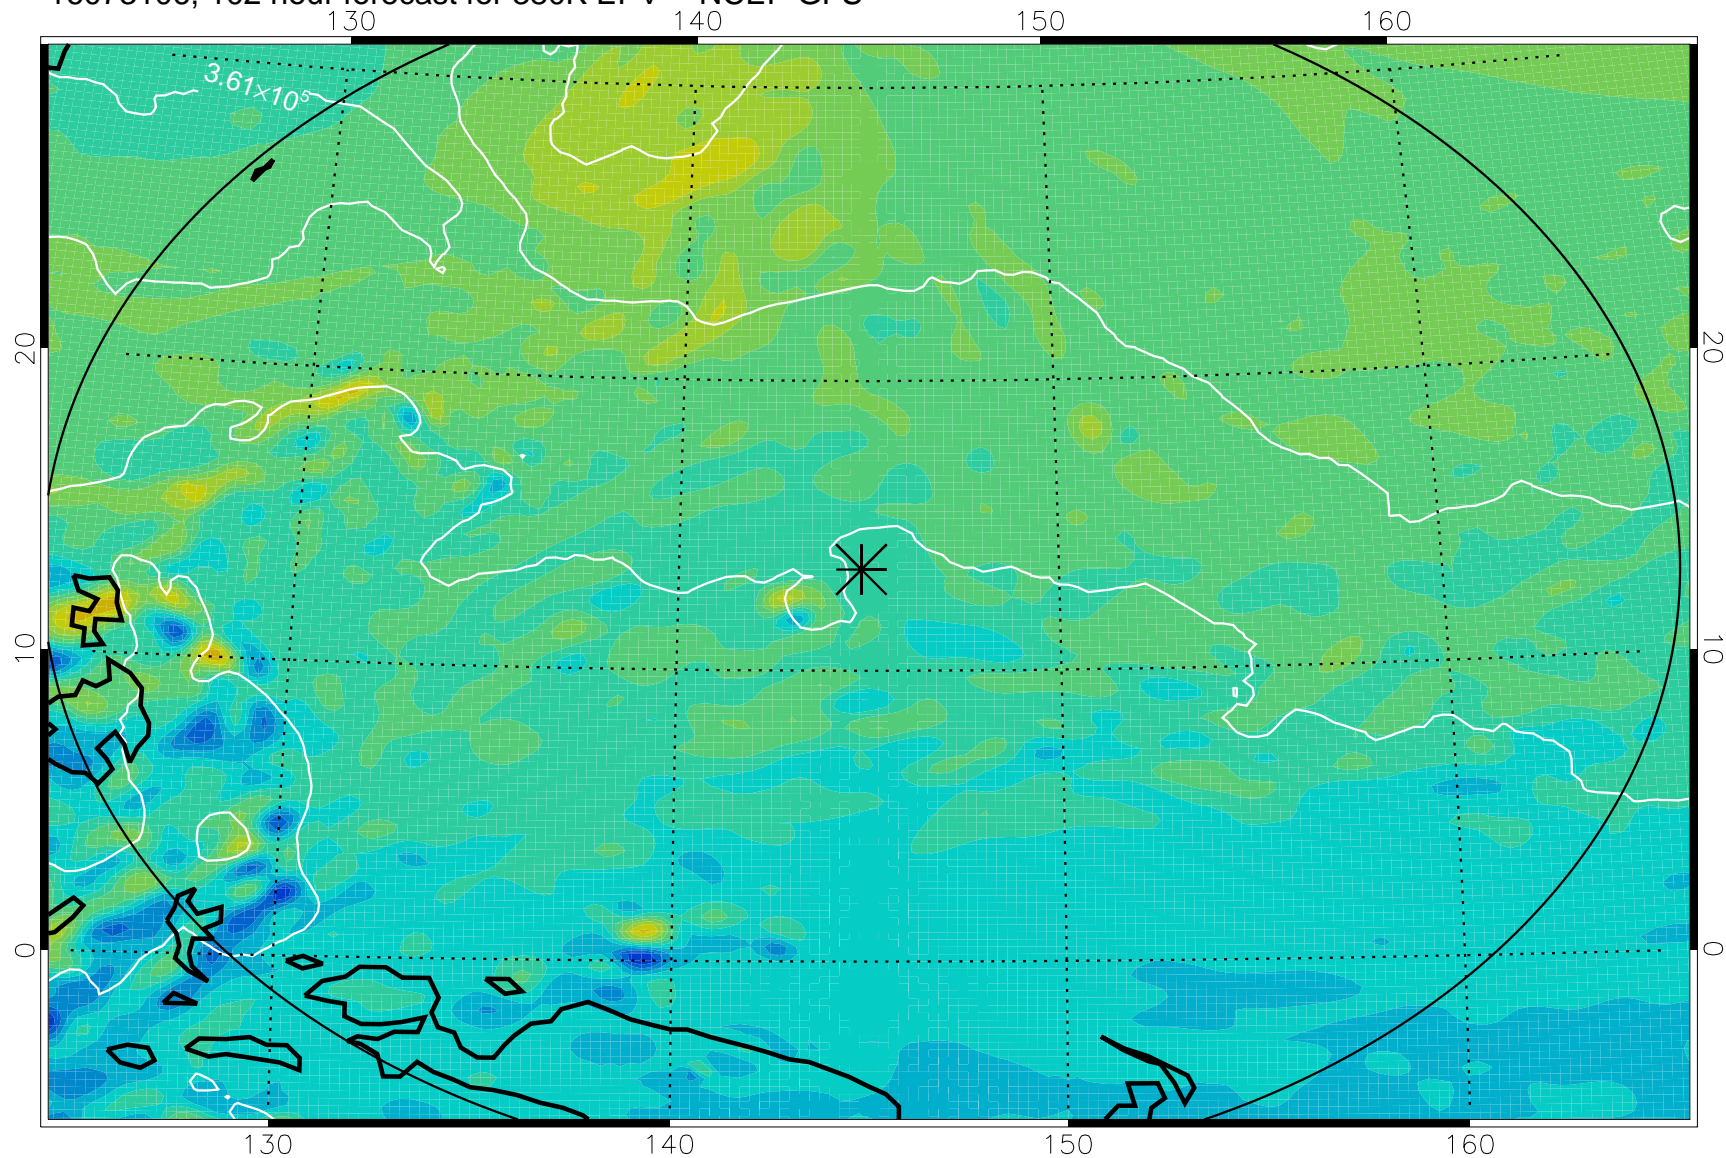

16073006, 78 hour forecast for 380K EPV -- NCEP GFS

380K Montgomery Streamfunction, white

Range ring of 2304 km

16073012, 84 hour forecast for 380K EPV -- NCEP GFS

380K Montgomery Streamfunction, white

Range ring of 2304 km

16073018, 90 hour forecast for 380K EPV -- NCEP GFS

380K Montgomery Streamfunction, white

Range ring of 2304 km

16073100, 96 hour forecast for 380K EPV -- NCEP GFS

380K Montgomery Streamfunction, white

Range ring of 2304 km

16073106, 102 hour forecast for 380K EPV -- NCEP GFS

380K Montgomery Streamfunction, white

Range ring of 2304 km

16073112, 108 hour forecast for 380K EPV -- NCEP GFS

380K Montgomery Streamfunction, white

Range ring of 2304 km

16073118, 114 hour forecast for 380K EPV -- NCEP GFS

380K Montgomery Streamfunction, white

Range ring of 2304 km

16080100, 120 hour forecast for 380K EPV -- NCEP GFS

380K Montgomery Streamfunction, white

Range ring of 2304 km