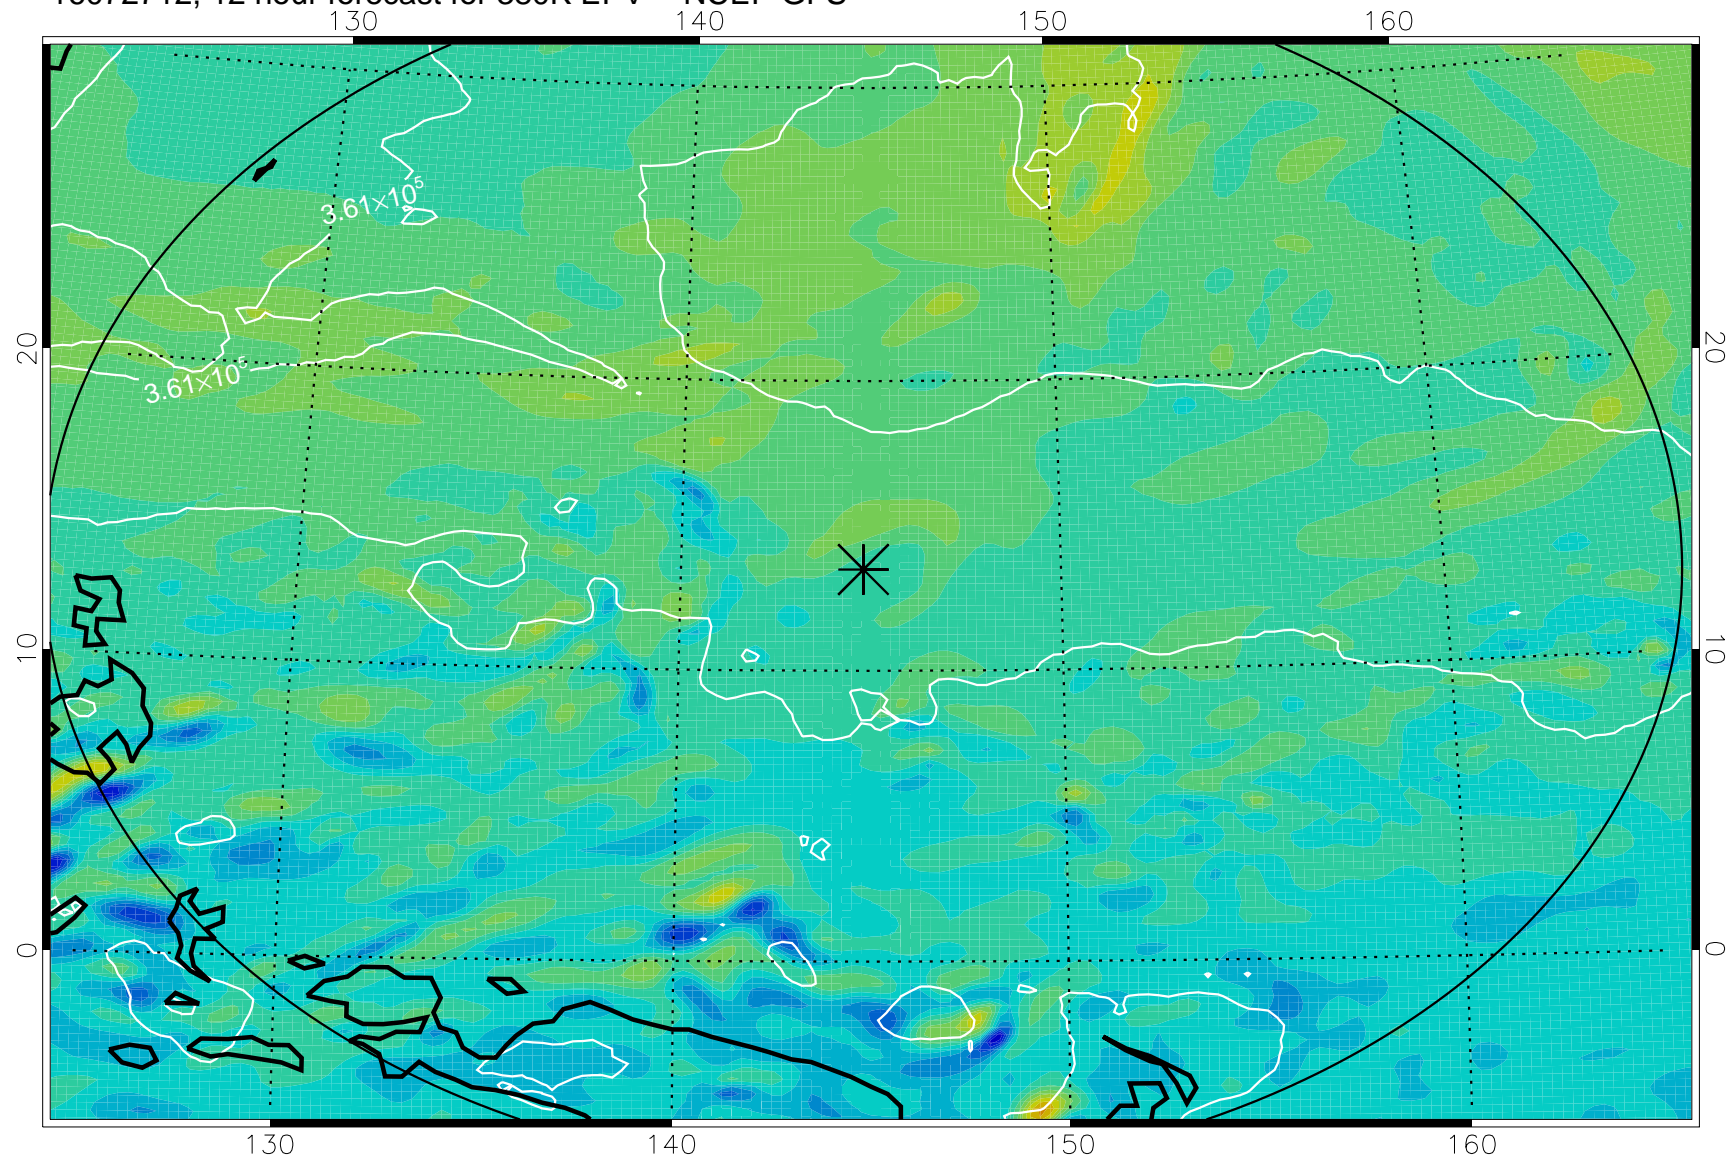

16072706, 6 hour forecast for 380K EPV -- NCEP GFS

380K Montgomery Streamfunction, white

Range ring of 2304 km

16072712, 12 hour forecast for 380K EPV -- NCEP GFS

380K Montgomery Streamfunction, white

Range ring of 2304 km

16072718, 18 hour forecast for 380K EPV -- NCEP GFS

380K Montgomery Streamfunction, white

Range ring of 2304 km

16072800, 24 hour forecast for 380K EPV -- NCEP GFS

380K Montgomery Streamfunction, white

Range ring of 2304 km

16072806, 30 hour forecast for 380K EPV -- NCEP GFS

380K Montgomery Streamfunction, white

Range ring of 2304 km

16072812, 36 hour forecast for 380K EPV -- NCEP GFS

380K Montgomery Streamfunction, white

Range ring of 2304 km

16072818, 42 hour forecast for 380K EPV -- NCEP GFS

380K Montgomery Streamfunction, white

Range ring of 2304 km

16072900, 48 hour forecast for 380K EPV -- NCEP GFS

380K Montgomery Streamfunction, white

Range ring of 2304 km