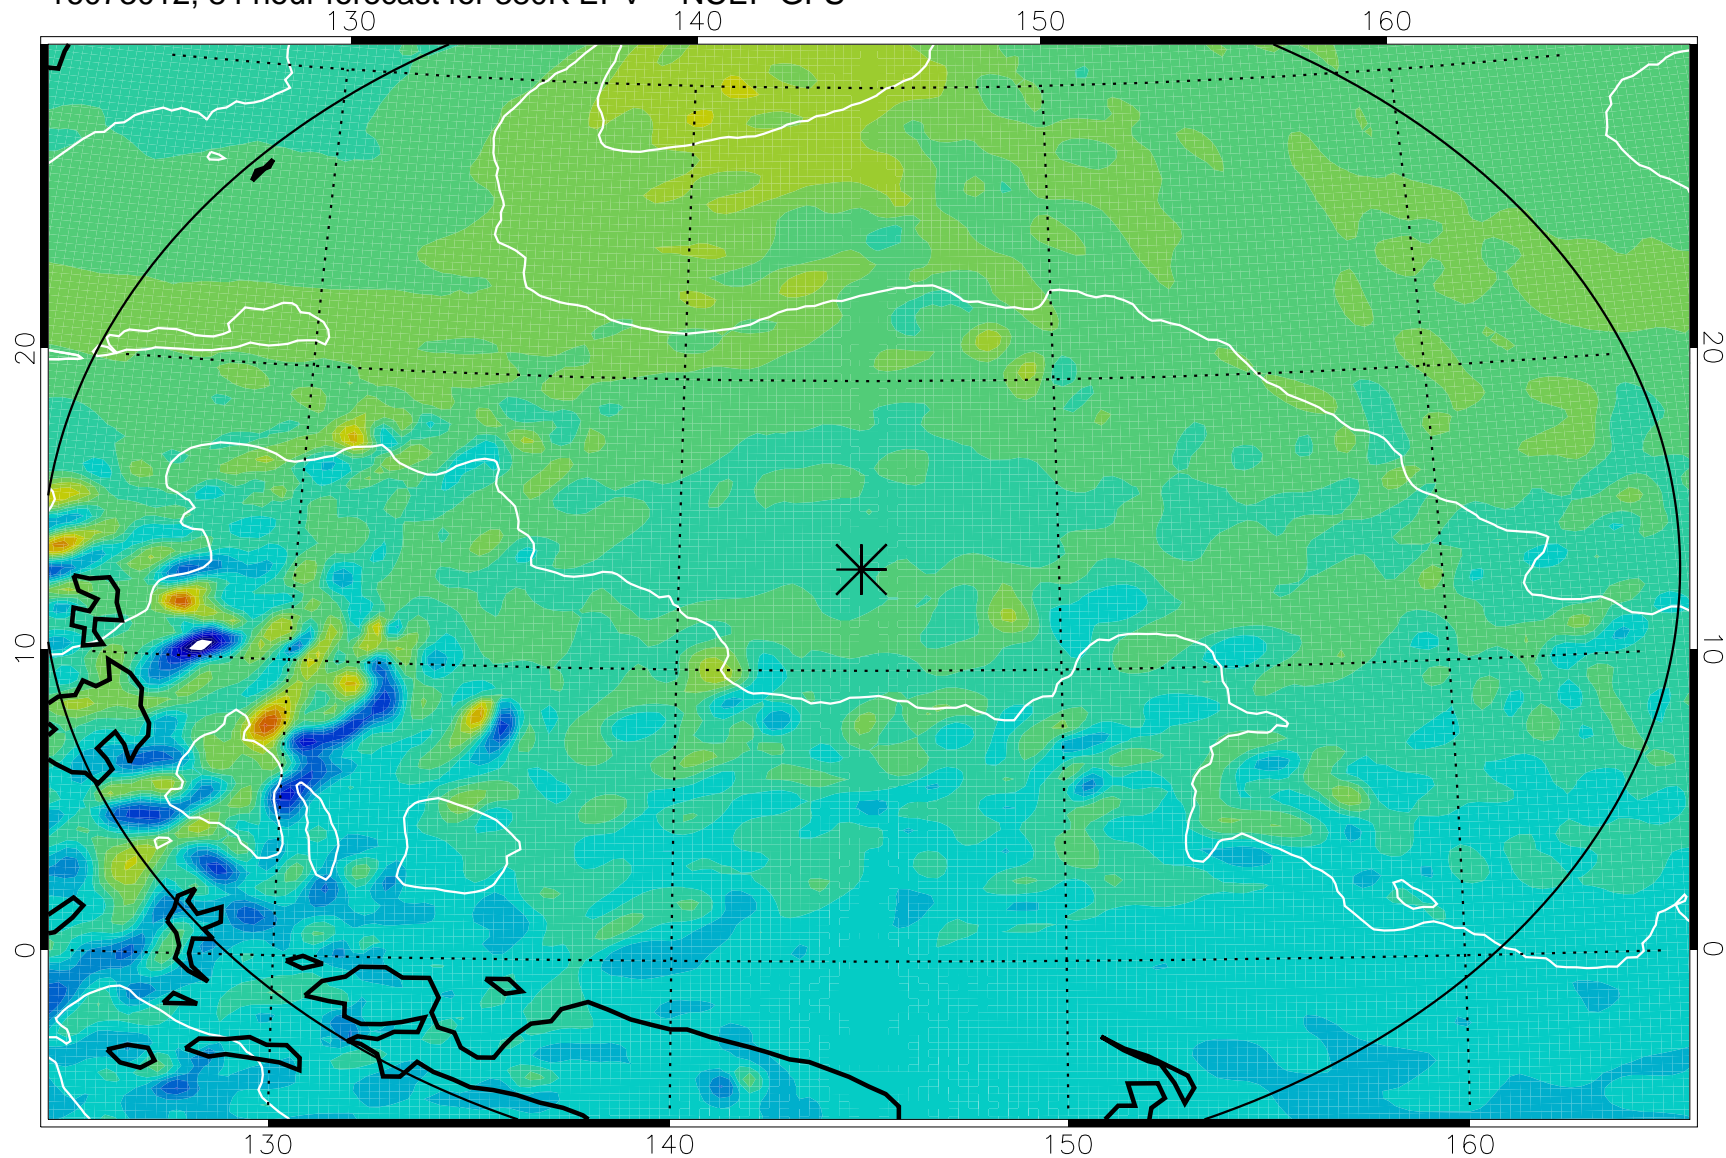

16072918, 66 hour forecast for 380K EPV -- NCEP GFS

380K Montgomery Streamfunction, white

Range ring of 2304 km

16073000, 72 hour forecast for 380K EPV -- NCEP GFS

380K Montgomery Streamfunction, white

Range ring of 2304 km

16073006, 78 hour forecast for 380K EPV -- NCEP GFS

380K Montgomery Streamfunction, white

Range ring of 2304 km

16073012, 84 hour forecast for 380K EPV -- NCEP GFS

380K Montgomery Streamfunction, white

Range ring of 2304 km

16073018, 90 hour forecast for 380K EPV -- NCEP GFS

380K Montgomery Streamfunction, white

Range ring of 2304 km

16073100, 96 hour forecast for 380K EPV -- NCEP GFS

380K Montgomery Streamfunction, white

Range ring of 2304 km

16073106, 102 hour forecast for 380K EPV -- NCEP GFS

380K Montgomery Streamfunction, white

Range ring of 2304 km

16073112, 108 hour forecast for 380K EPV -- NCEP GFS

380K Montgomery Streamfunction, white

Range ring of 2304 km