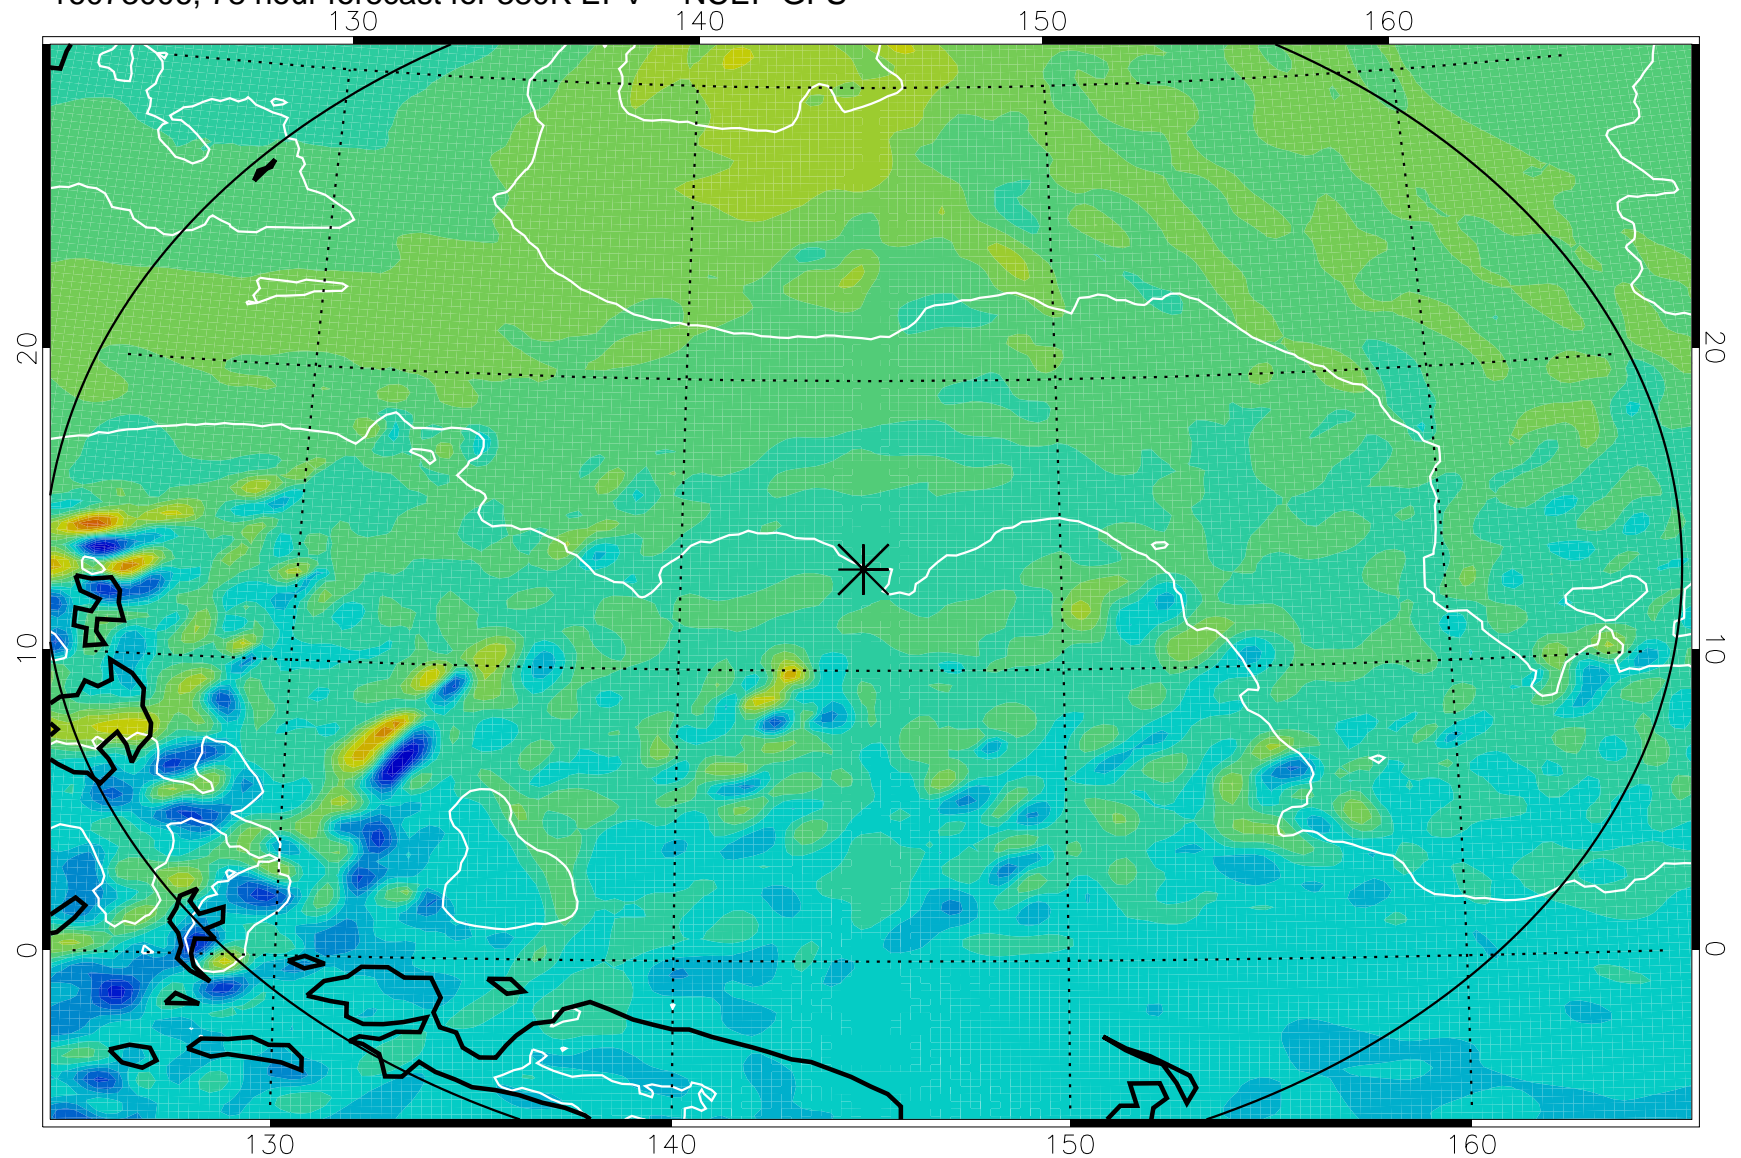

16072918, 66 hour forecast for 380K EPV -- NCEP GFS

380K Montgomery Streamfunction, white

Range ring of 2304 km

16073000, 72 hour forecast for 380K EPV -- NCEP GFS

380K Montgomery Streamfunction, white

Range ring of 2304 km

16073006, 78 hour forecast for 380K EPV -- NCEP GFS

380K Montgomery Streamfunction, white

Range ring of 2304 km

16073012, 84 hour forecast for 380K EPV -- NCEP GFS

380K Montgomery Streamfunction, white

Range ring of 2304 km

16073018, 90 hour forecast for 380K EPV -- NCEP GFS

380K Montgomery Streamfunction, white

Range ring of 2304 km

16073100, 96 hour forecast for 380K EPV -- NCEP GFS

380K Montgomery Streamfunction, white

Range ring of 2304 km

16073106, 102 hour forecast for 380K EPV -- NCEP GFS

380K Montgomery Streamfunction, white

Range ring of 2304 km

16073112, 108 hour forecast for 380K EPV -- NCEP GFS

380K Montgomery Streamfunction, white

Range ring of 2304 km