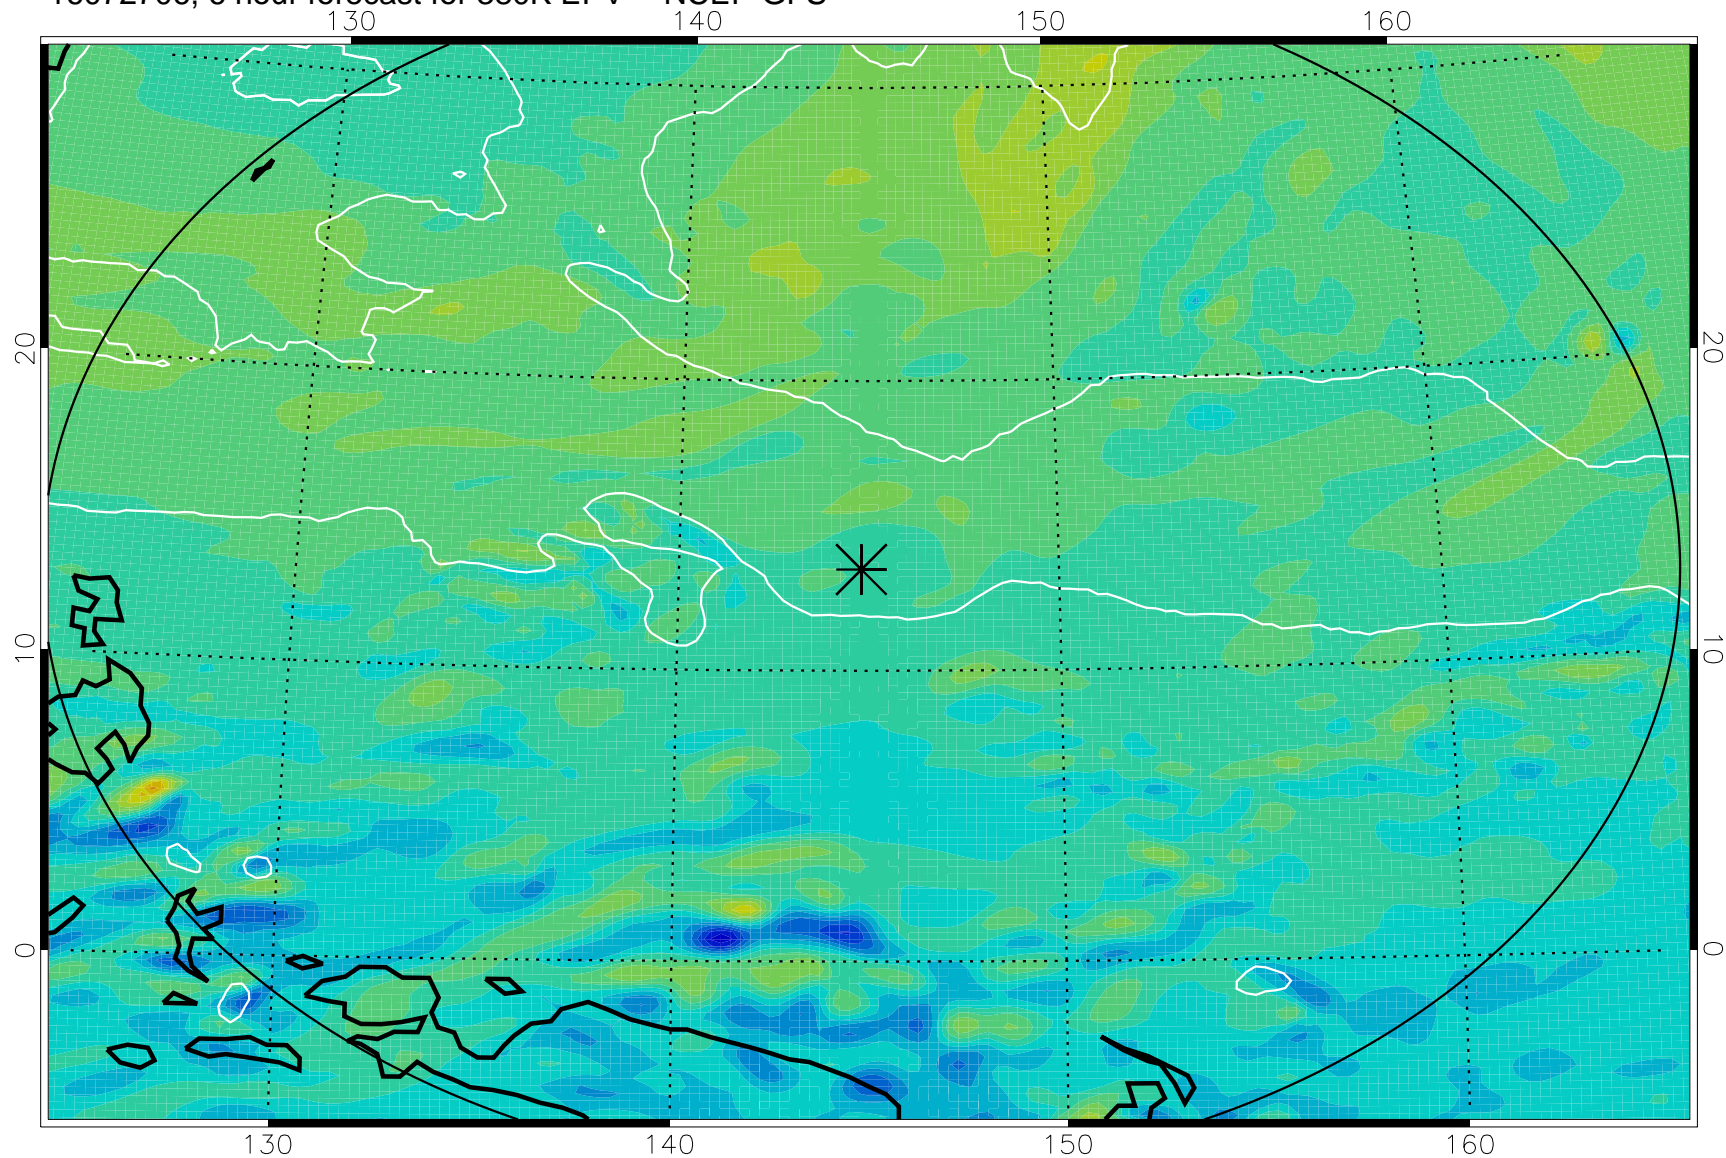

16072706, 6 hour forecast for 380K EPV -- NCEP GFS

380K Montgomery Streamfunction, white

Range ring of 2304 km

16072712, 12 hour forecast for 380K EPV -- NCEP GFS

380K Montgomery Streamfunction, white

Range ring of 2304 km

16072718, 18 hour forecast for 380K EPV -- NCEP GFS

380K Montgomery Streamfunction, white

Range ring of 2304 km

16072800, 24 hour forecast for 380K EPV -- NCEP GFS

380K Montgomery Streamfunction, white

Range ring of 2304 km

16072806, 30 hour forecast for 380K EPV -- NCEP GFS

380K Montgomery Streamfunction, white

Range ring of 2304 km

16072812, 36 hour forecast for 380K EPV -- NCEP GFS

380K Montgomery Streamfunction, white

Range ring of 2304 km

16072818, 42 hour forecast for 380K EPV -- NCEP GFS

380K Montgomery Streamfunction, white

Range ring of 2304 km

16072900, 48 hour forecast for 380K EPV -- NCEP GFS

380K Montgomery Streamfunction, white

Range ring of 2304 km