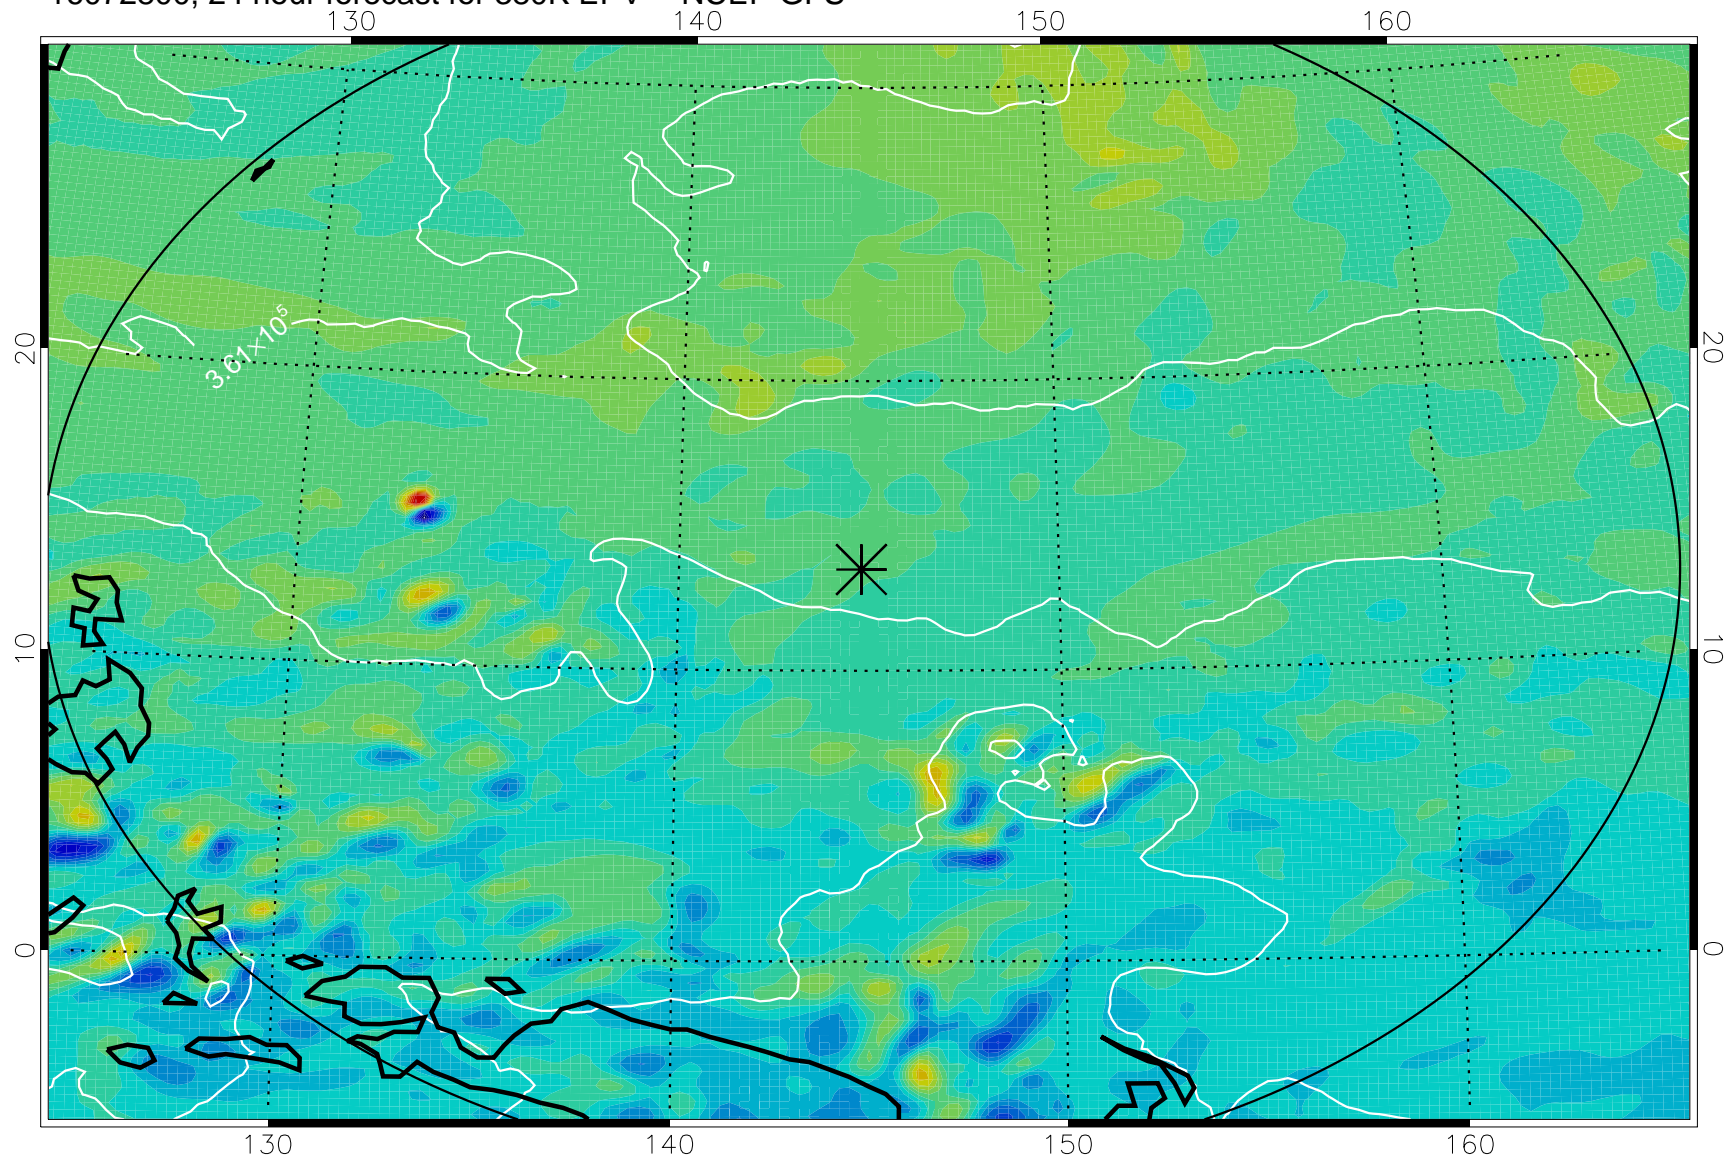

16072706, 6 hour forecast for 380K EPV -- NCEP GFS

380K Montgomery Streamfunction, white

Range ring of 2304 km

16072712, 12 hour forecast for 380K EPV -- NCEP GFS

380K Montgomery Streamfunction, white

Range ring of 2304 km

16072718, 18 hour forecast for 380K EPV -- NCEP GFS

380K Montgomery Streamfunction, white

Range ring of 2304 km

16072800, 24 hour forecast for 380K EPV -- NCEP GFS

380K Montgomery Streamfunction, white

Range ring of 2304 km

16073006, 78 hour forecast for 380K EPV -- NCEP GFS

380K Montgomery Streamfunction, white

Range ring of 2304 km

16073012, 84 hour forecast for 380K EPV -- NCEP GFS

380K Montgomery Streamfunction, white

Range ring of 2304 km

16073018, 90 hour forecast for 380K EPV -- NCEP GFS

380K Montgomery Streamfunction, white

Range ring of 2304 km

16073100, 96 hour forecast for 380K EPV -- NCEP GFS

380K Montgomery Streamfunction, white

Range ring of 2304 km