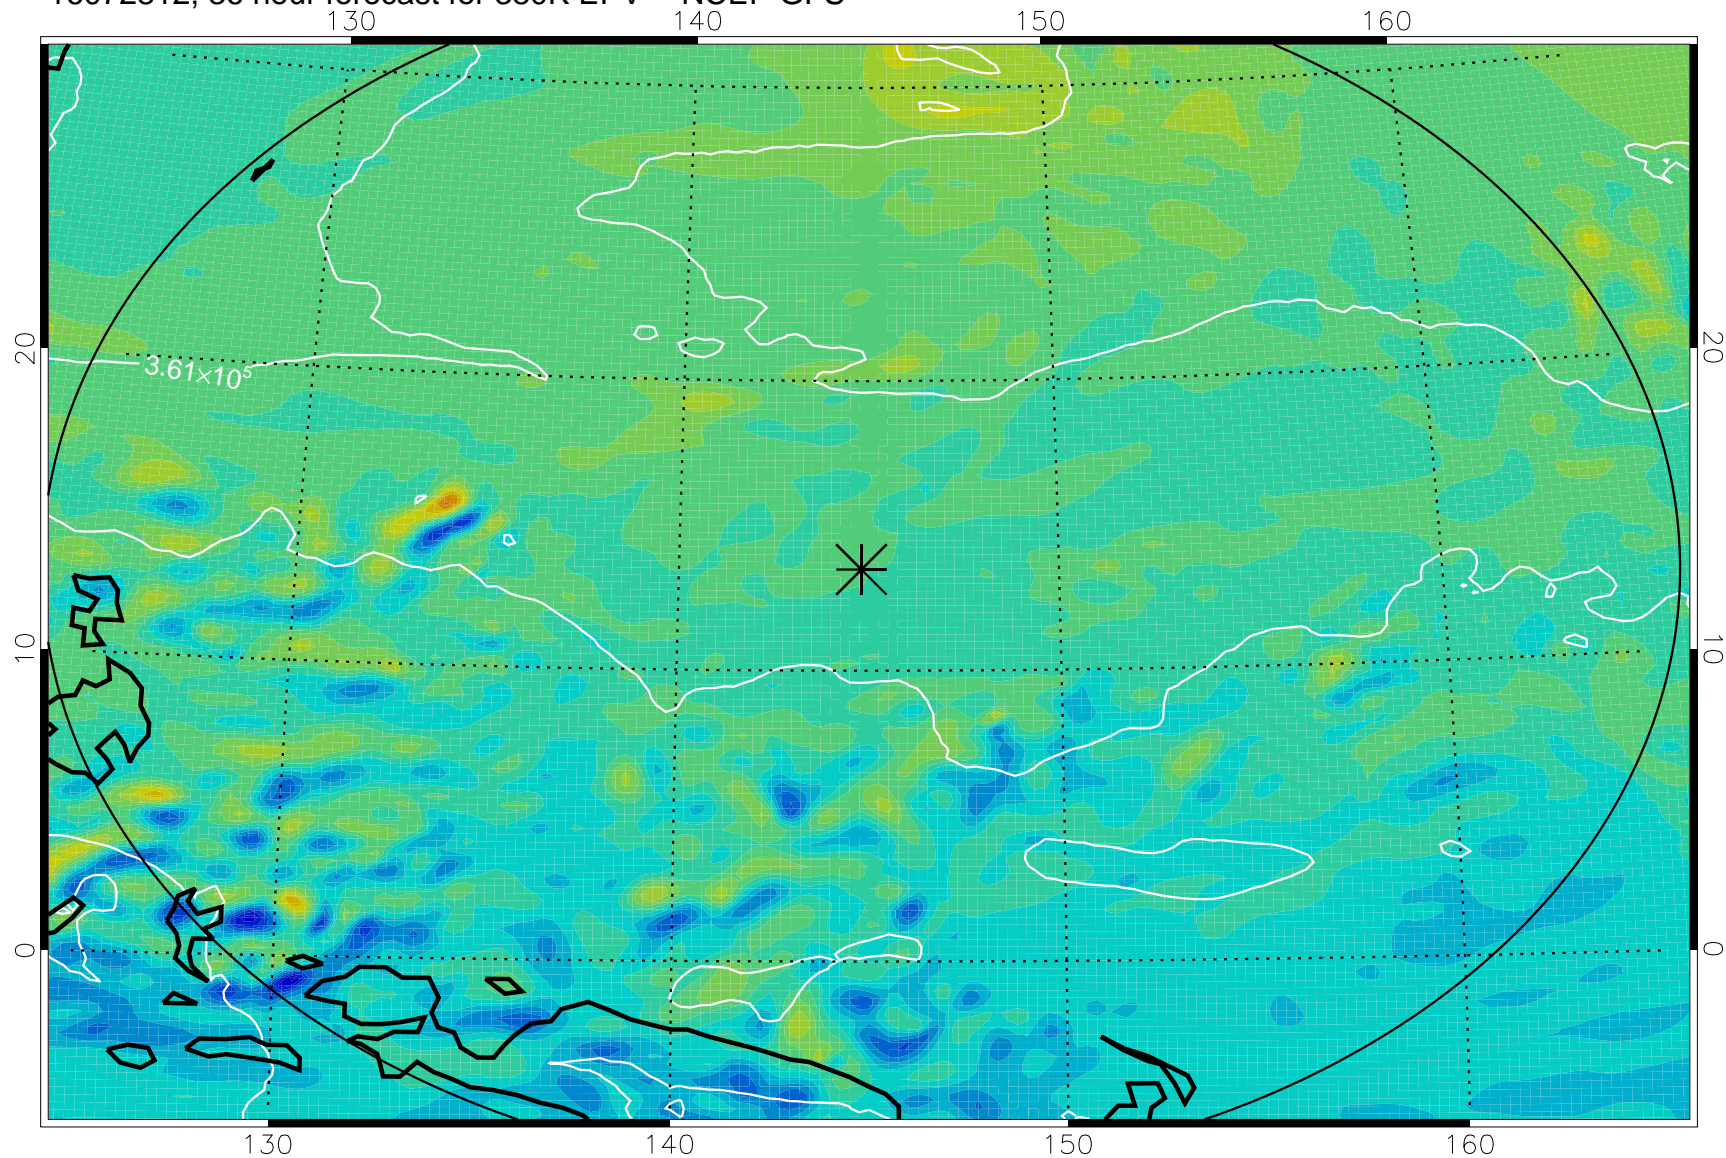

16072718, 18 hour forecast for 380K EPV -- NCEP GFS

380K Montgomery Streamfunction, white

Range ring of 2304 km

16072800, 24 hour forecast for 380K EPV -- NCEP GFS

380K Montgomery Streamfunction, white

Range ring of 2304 km

16072806, 30 hour forecast for 380K EPV -- NCEP GFS

380K Montgomery Streamfunction, white

Range ring of 2304 km

16072812, 36 hour forecast for 380K EPV -- NCEP GFS

380K Montgomery Streamfunction, white

Range ring of 2304 km

16072818, 42 hour forecast for 380K EPV -- NCEP GFS

380K Montgomery Streamfunction, white

Range ring of 2304 km

16072900, 48 hour forecast for 380K EPV -- NCEP GFS

380K Montgomery Streamfunction, white

Range ring of 2304 km

16072918, 66 hour forecast for 380K EPV -- NCEP GFS

380K Montgomery Streamfunction, white

Range ring of 2304 km

16073000, 72 hour forecast for 380K EPV -- NCEP GFS

380K Montgomery Streamfunction, white

Range ring of 2304 km