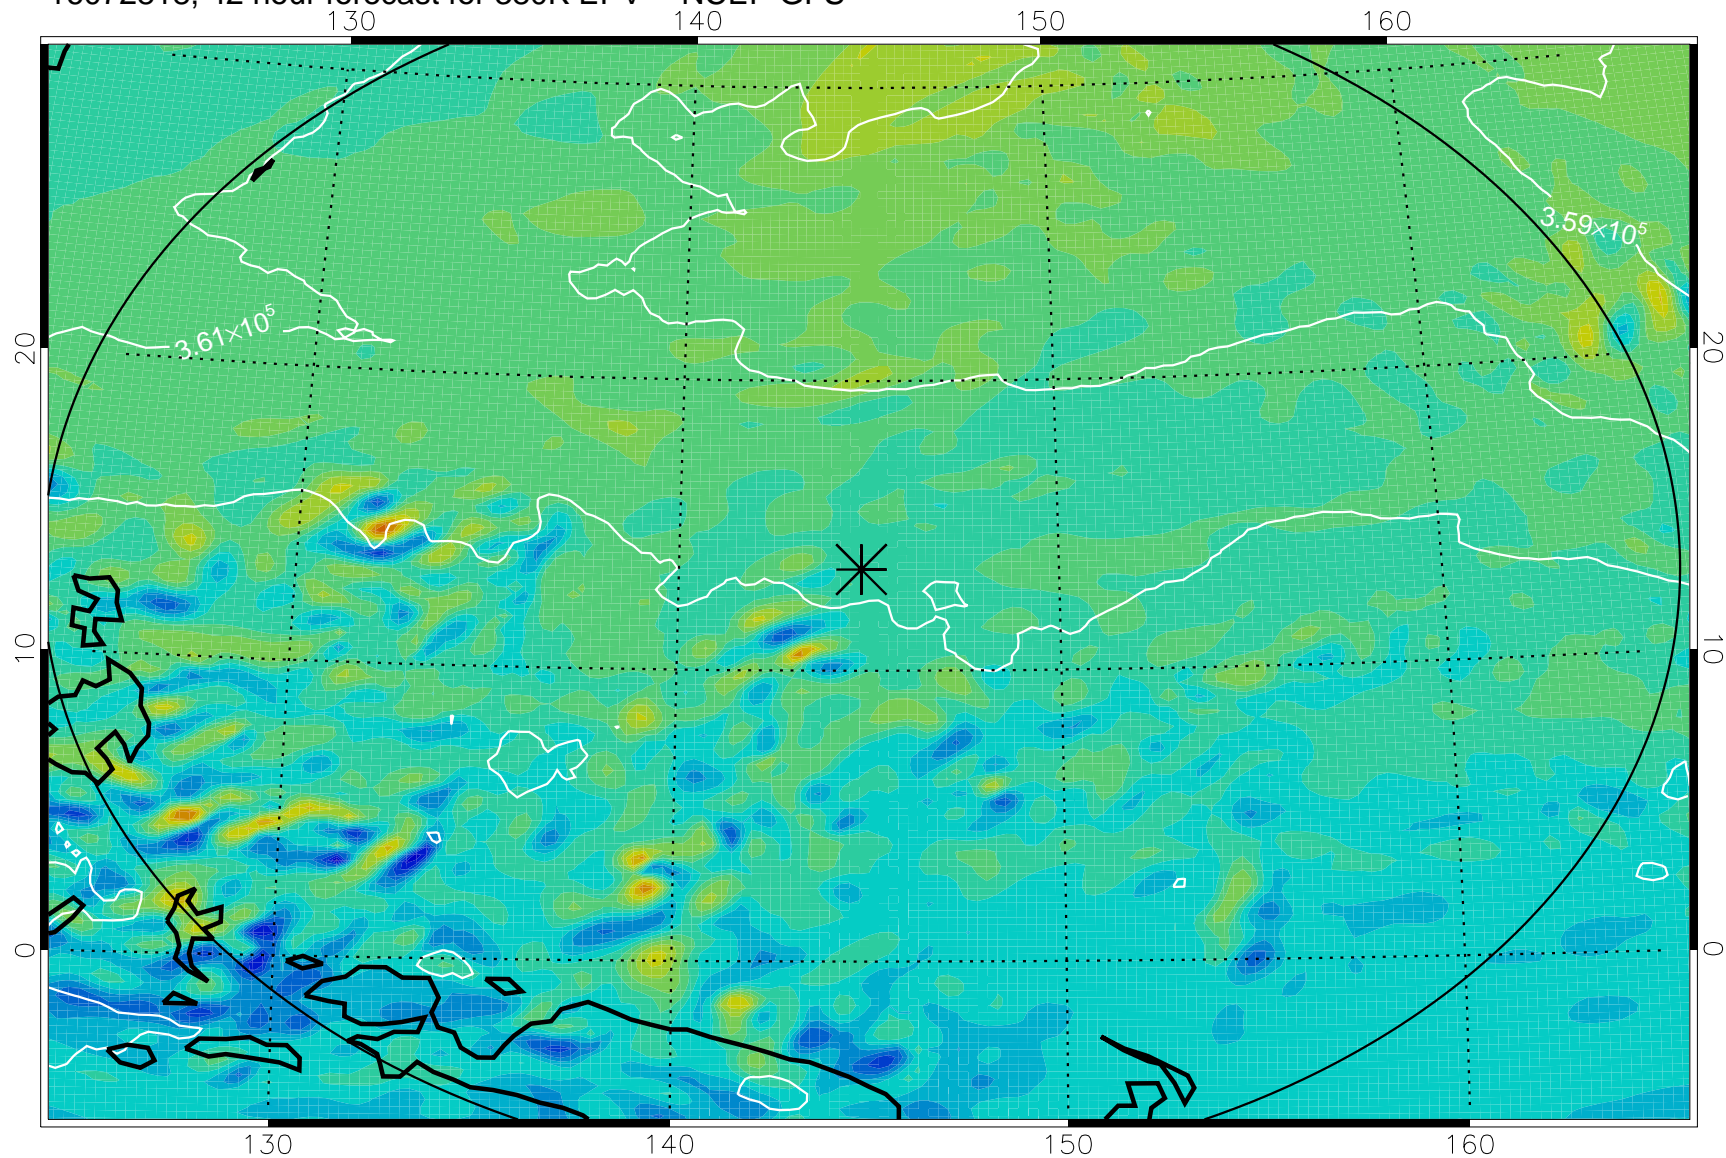

16072806, 30 hour forecast for 380K EPV -- NCEP GFS

380K Montgomery Streamfunction, white

Range ring of 2304 km

16072812, 36 hour forecast for 380K EPV -- NCEP GFS

380K Montgomery Streamfunction, white

Range ring of 2304 km

16072818, 42 hour forecast for 380K EPV -- NCEP GFS

380K Montgomery Streamfunction, white

Range ring of 2304 km

16072900, 48 hour forecast for 380K EPV -- NCEP GFS

380K Montgomery Streamfunction, white

Range ring of 2304 km

16072906, 54 hour forecast for 380K EPV -- NCEP GFS

380K Montgomery Streamfunction, white

Range ring of 2304 km

16072912, 60 hour forecast for 380K EPV -- NCEP GFS

380K Montgomery Streamfunction, white

Range ring of 2304 km

16072918, 66 hour forecast for 380K EPV -- NCEP GFS

380K Montgomery Streamfunction, white

Range ring of 2304 km

16073000, 72 hour forecast for 380K EPV -- NCEP GFS

380K Montgomery Streamfunction, white

Range ring of 2304 km