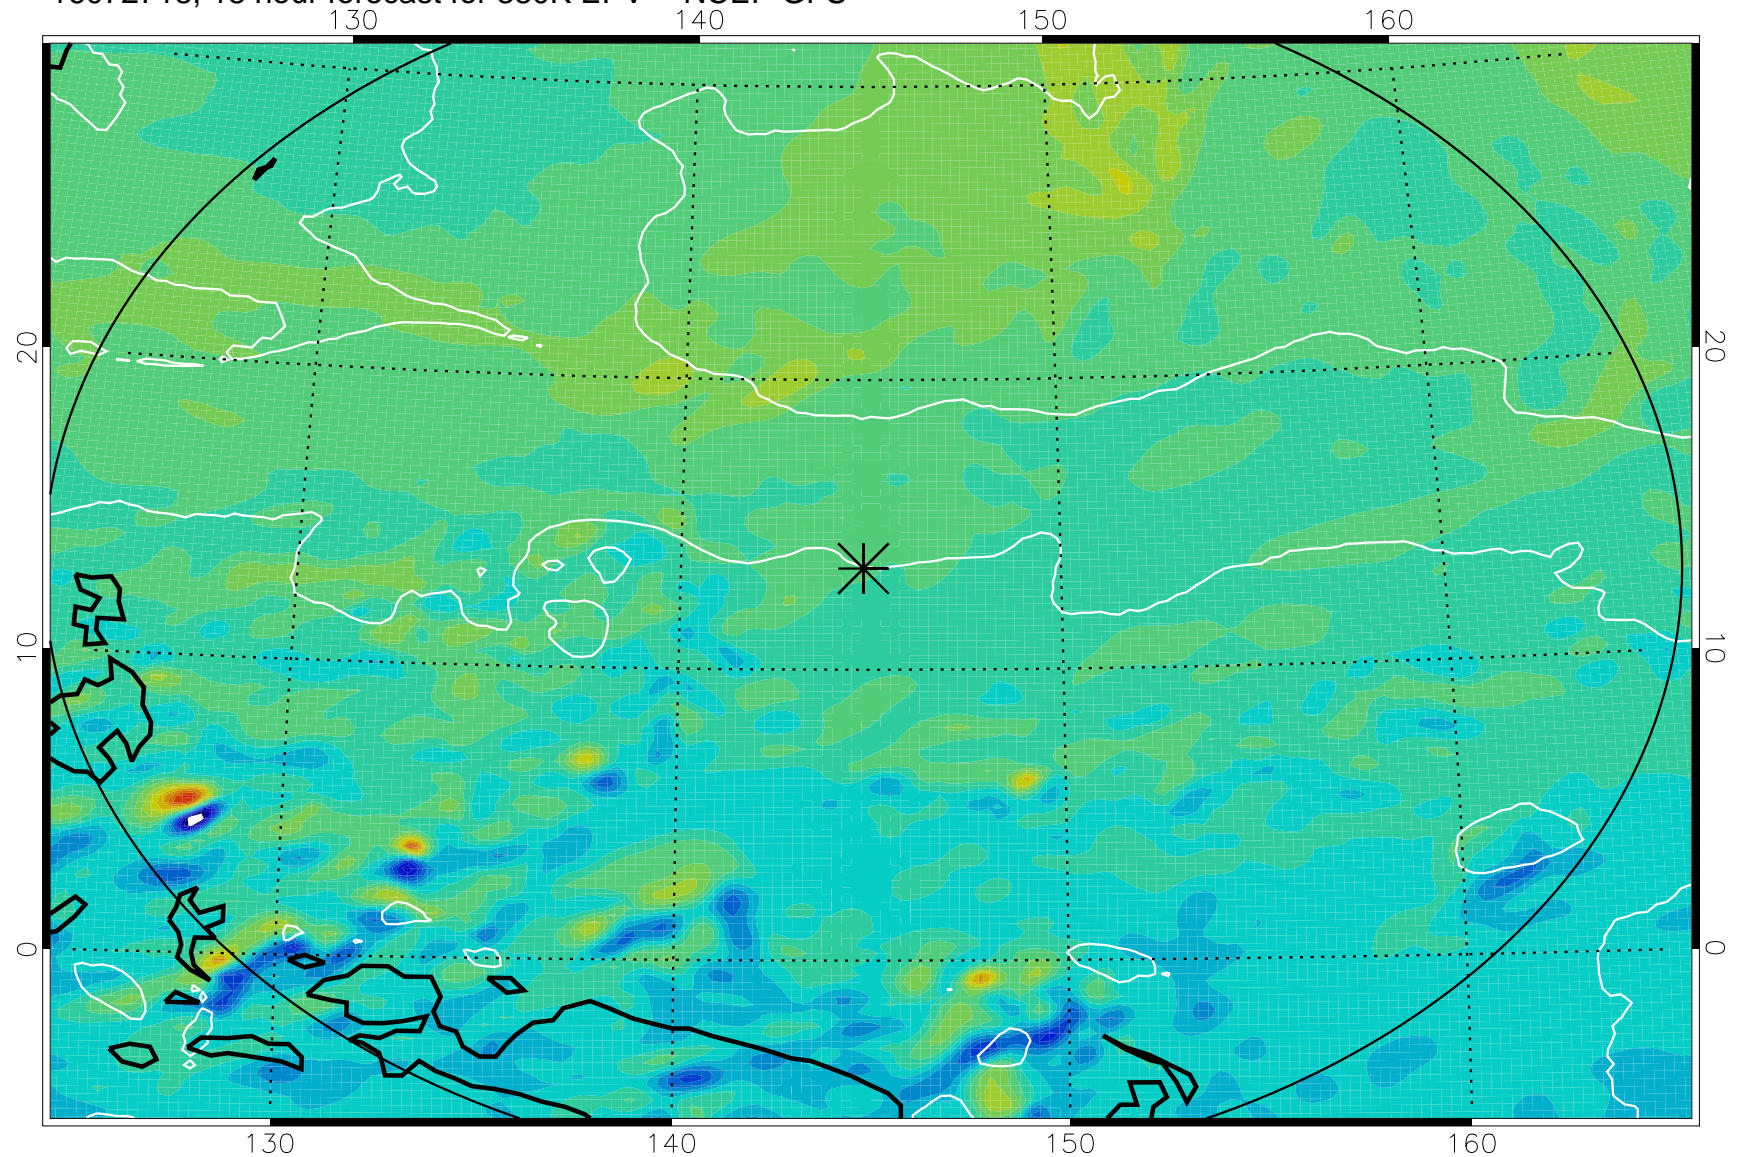

16072706, 6 hour forecast for 380K EPV -- NCEP GFS

380K Montgomery Streamfunction, white

Range ring of 2304 km

16072712, 12 hour forecast for 380K EPV -- NCEP GFS

380K Montgomery Streamfunction, white

Range ring of 2304 km

16072718, 18 hour forecast for 380K EPV -- NCEP GFS

380K Montgomery Streamfunction, white

Range ring of 2304 km

16072800, 24 hour forecast for 380K EPV -- NCEP GFS

380K Montgomery Streamfunction, white

Range ring of 2304 km

16072806, 30 hour forecast for 380K EPV -- NCEP GFS

380K Montgomery Streamfunction, white

Range ring of 2304 km

16072812, 36 hour forecast for 380K EPV -- NCEP GFS

380K Montgomery Streamfunction, white

Range ring of 2304 km

16073018, 90 hour forecast for 380K EPV -- NCEP GFS

380K Montgomery Streamfunction, white

Range ring of 2304 km

16073100, 96 hour forecast for 380K EPV -- NCEP GFS

380K Montgomery Streamfunction, white

Range ring of 2304 km