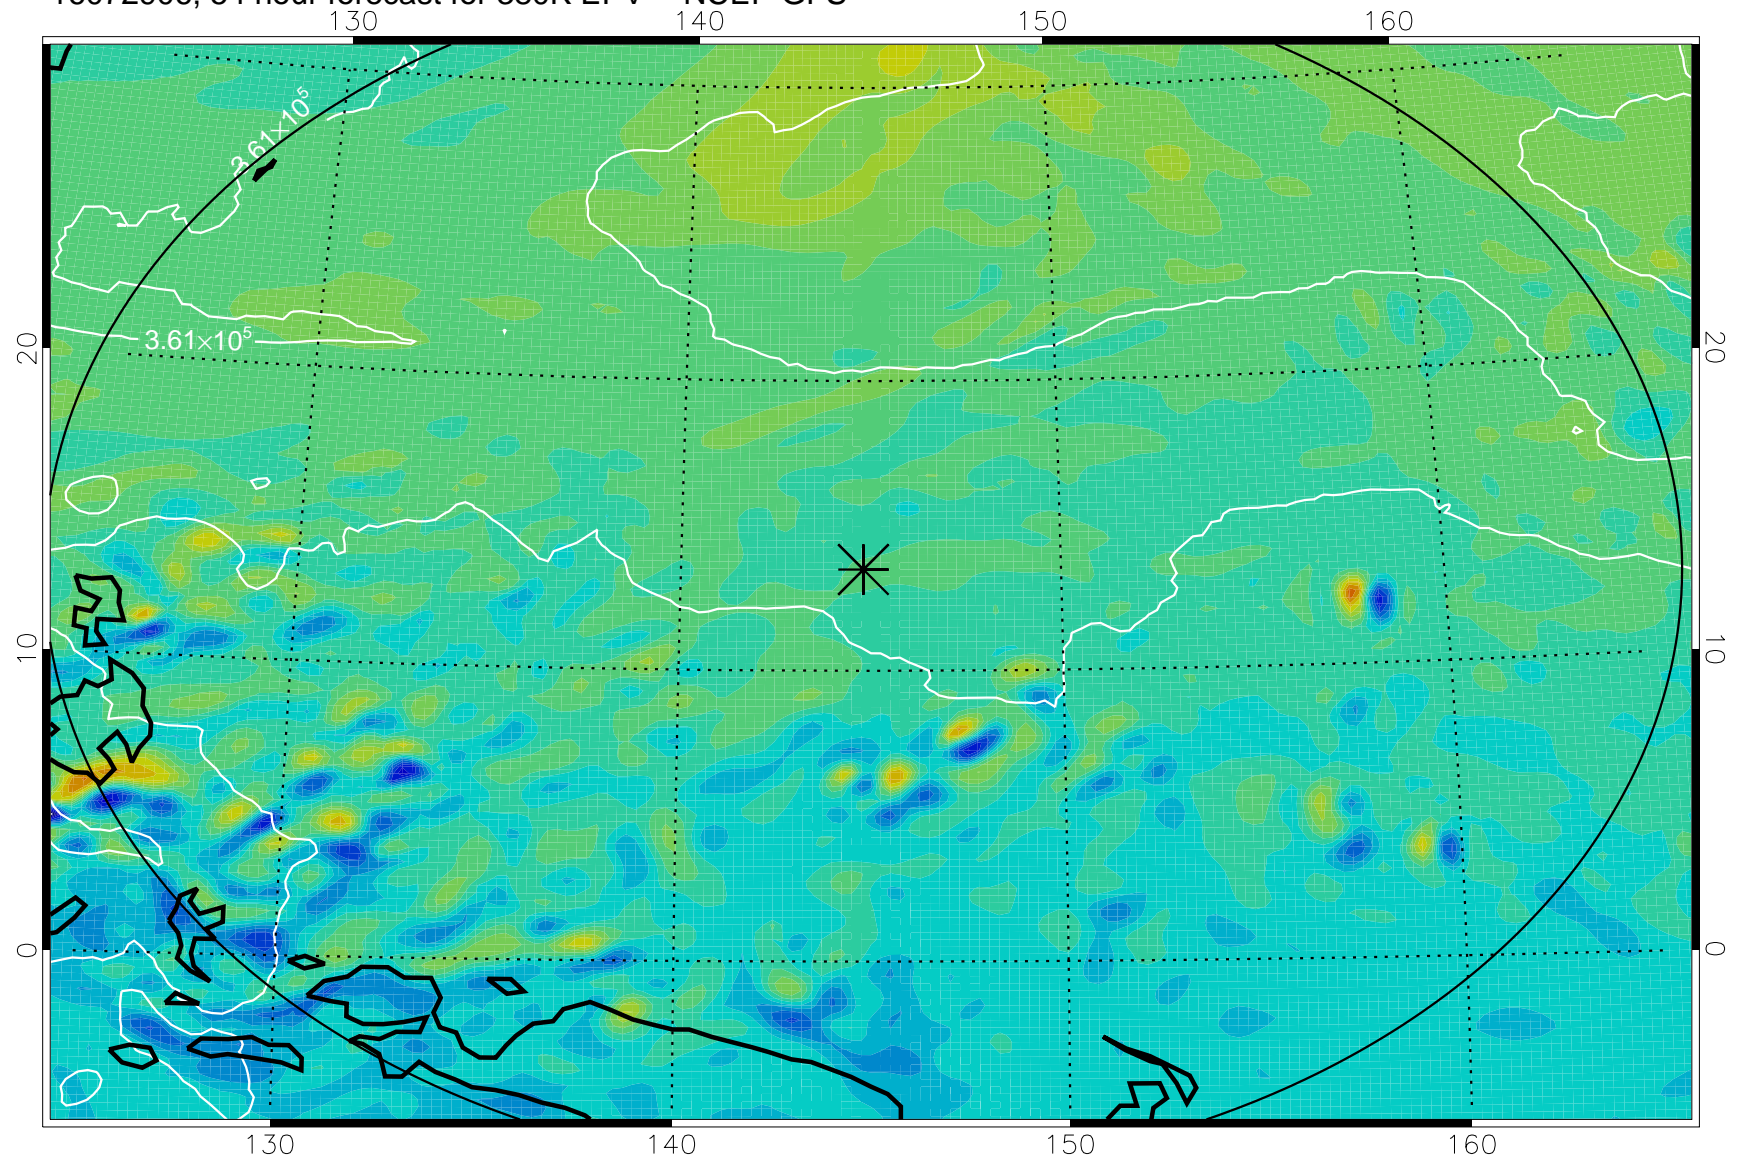

16072818, 42 hour forecast for 380K EPV -- NCEP GFS

380K Montgomery Streamfunction, white

Range ring of 2304 km

16072900, 48 hour forecast for 380K EPV -- NCEP GFS

380K Montgomery Streamfunction, white

Range ring of 2304 km

16072906, 54 hour forecast for 380K EPV -- NCEP GFS

380K Montgomery Streamfunction, white

Range ring of 2304 km

16072912, 60 hour forecast for 380K EPV -- NCEP GFS

380K Montgomery Streamfunction, white

Range ring of 2304 km

16072918, 66 hour forecast for 380K EPV -- NCEP GFS

380K Montgomery Streamfunction, white

Range ring of 2304 km

16073000, 72 hour forecast for 380K EPV -- NCEP GFS

380K Montgomery Streamfunction, white

Range ring of 2304 km

16073006, 78 hour forecast for 380K EPV -- NCEP GFS

380K Montgomery Streamfunction, white

Range ring of 2304 km

16073012, 84 hour forecast for 380K EPV -- NCEP GFS

380K Montgomery Streamfunction, white

Range ring of 2304 km