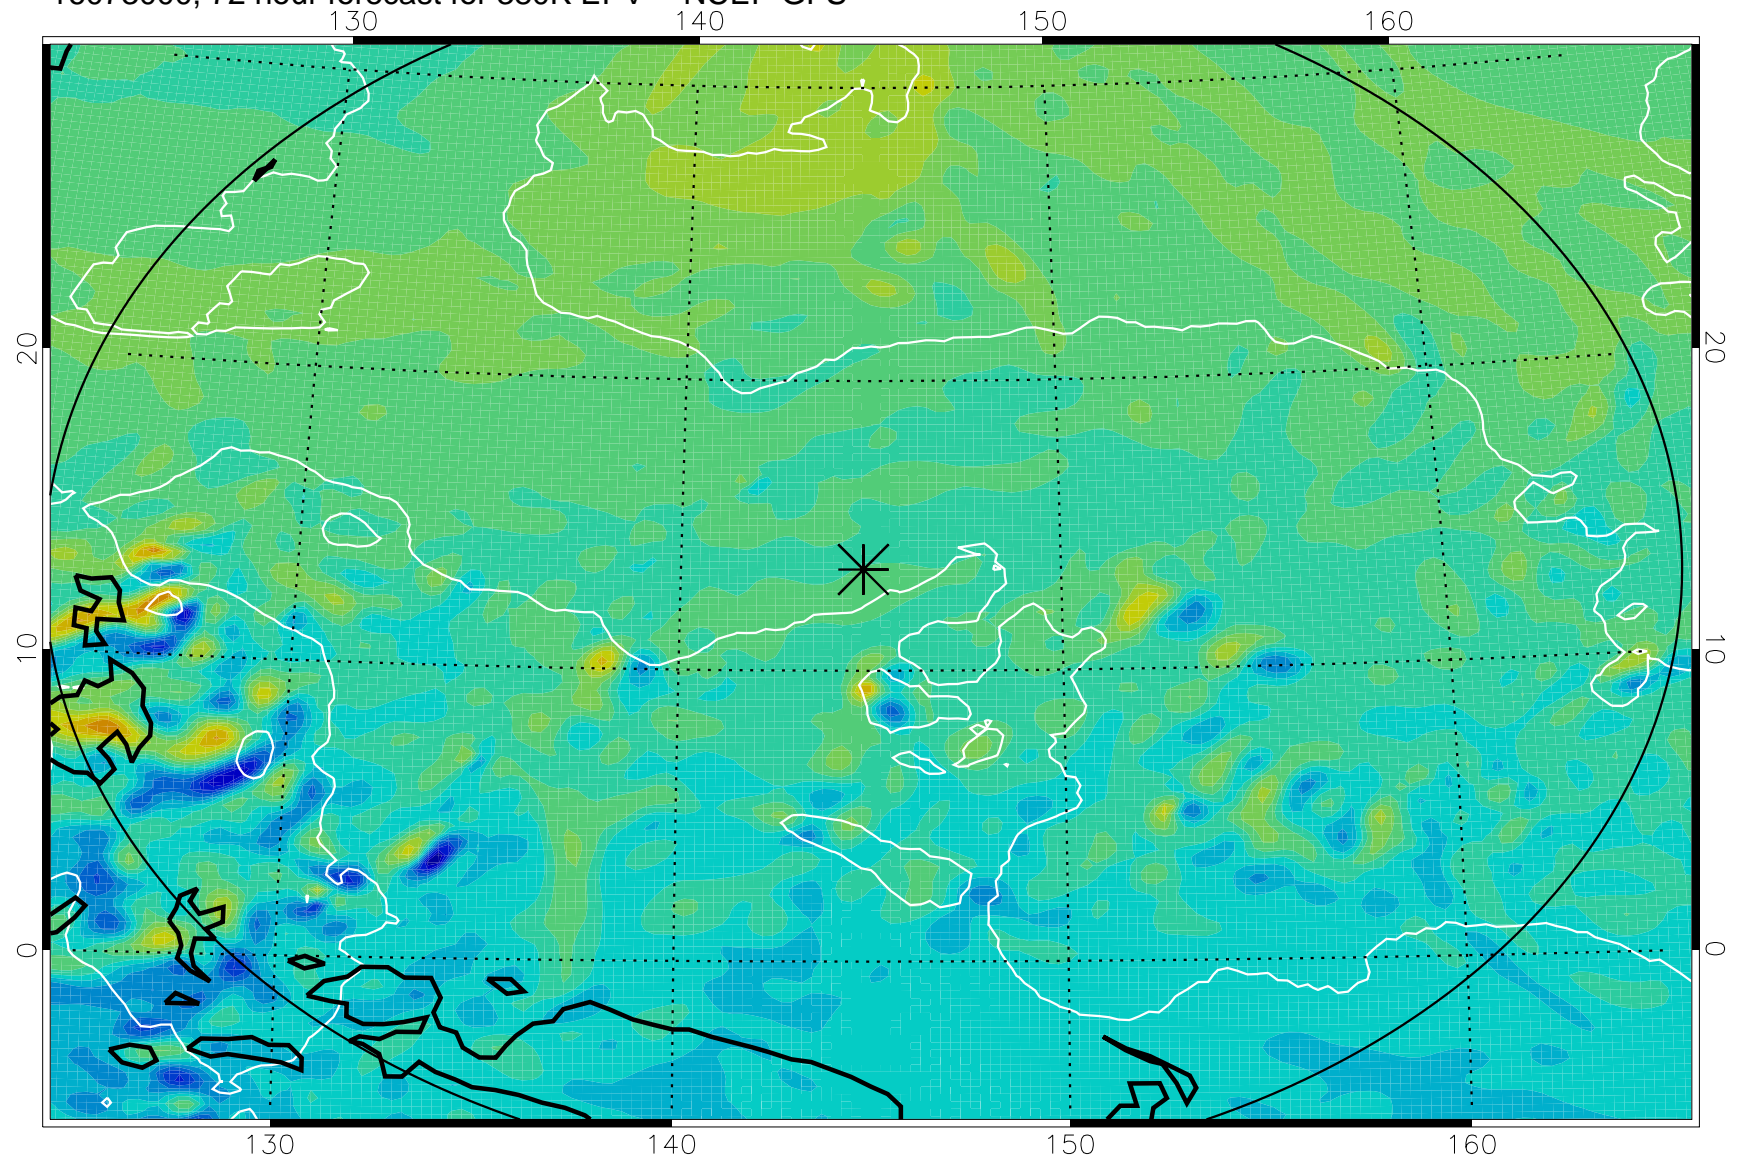

16072906, 54 hour forecast for 380K EPV -- NCEP GFS

380K Montgomery Streamfunction, white

Range ring of 2304 km

16072912, 60 hour forecast for 380K EPV -- NCEP GFS

380K Montgomery Streamfunction, white

Range ring of 2304 km

16072918, 66 hour forecast for 380K EPV -- NCEP GFS

380K Montgomery Streamfunction, white

Range ring of 2304 km

16073000, 72 hour forecast for 380K EPV -- NCEP GFS

380K Montgomery Streamfunction, white

Range ring of 2304 km

16073006, 78 hour forecast for 380K EPV -- NCEP GFS

380K Montgomery Streamfunction, white

Range ring of 2304 km

16073012, 84 hour forecast for 380K EPV -- NCEP GFS

380K Montgomery Streamfunction, white

Range ring of 2304 km

16073018, 90 hour forecast for 380K EPV -- NCEP GFS

380K Montgomery Streamfunction, white

Range ring of 2304 km

16073100, 96 hour forecast for 380K EPV -- NCEP GFS

380K Montgomery Streamfunction, white

Range ring of 2304 km