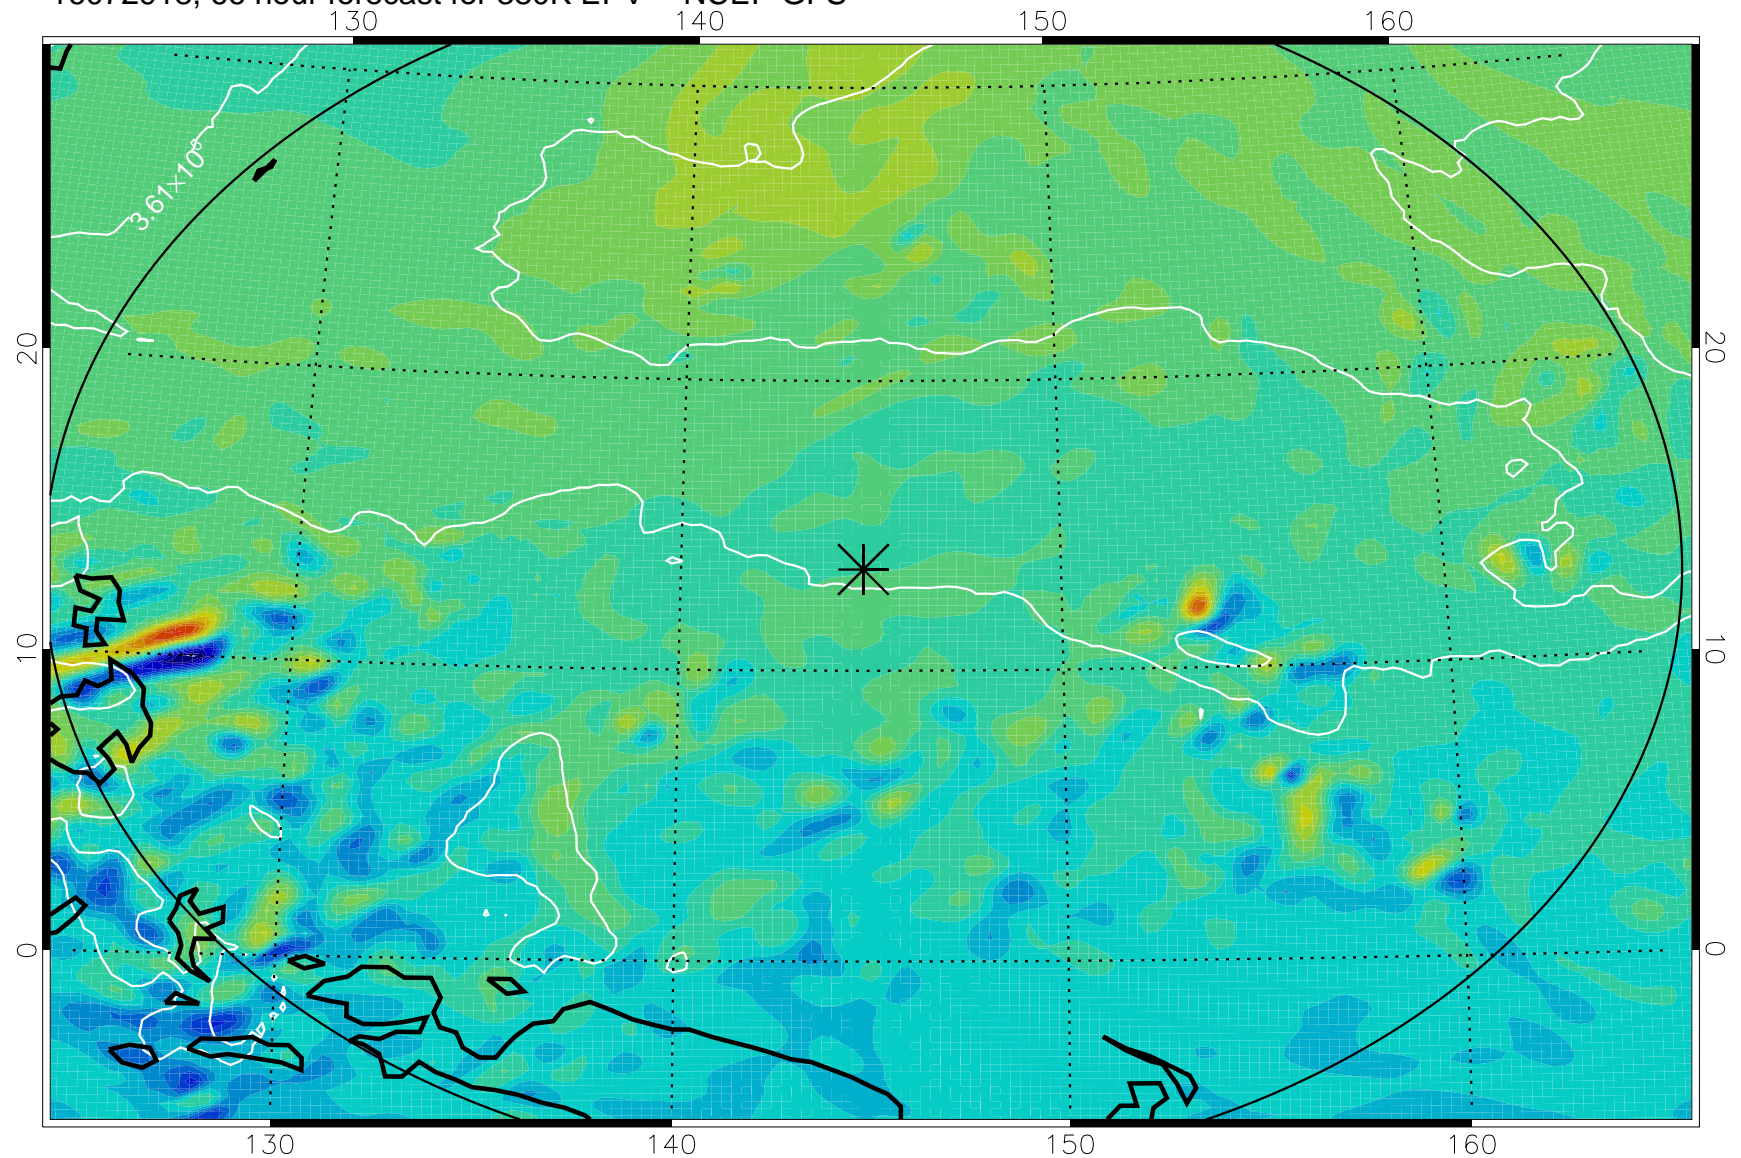

16072906, 54 hour forecast for 380K EPV -- NCEP GFS

380K Montgomery Streamfunction, white

Range ring of 2304 km

16072912, 60 hour forecast for 380K EPV -- NCEP GFS

380K Montgomery Streamfunction, white

Range ring of 2304 km

16072918, 66 hour forecast for 380K EPV -- NCEP GFS

380K Montgomery Streamfunction, white

Range ring of 2304 km

16073000, 72 hour forecast for 380K EPV -- NCEP GFS

380K Montgomery Streamfunction, white

Range ring of 2304 km

16073006, 78 hour forecast for 380K EPV -- NCEP GFS

380K Montgomery Streamfunction, white

Range ring of 2304 km

16073012, 84 hour forecast for 380K EPV -- NCEP GFS

380K Montgomery Streamfunction, white

Range ring of 2304 km

16073018, 90 hour forecast for 380K EPV -- NCEP GFS

380K Montgomery Streamfunction, white

Range ring of 2304 km

16073100, 96 hour forecast for 380K EPV -- NCEP GFS

380K Montgomery Streamfunction, white

Range ring of 2304 km