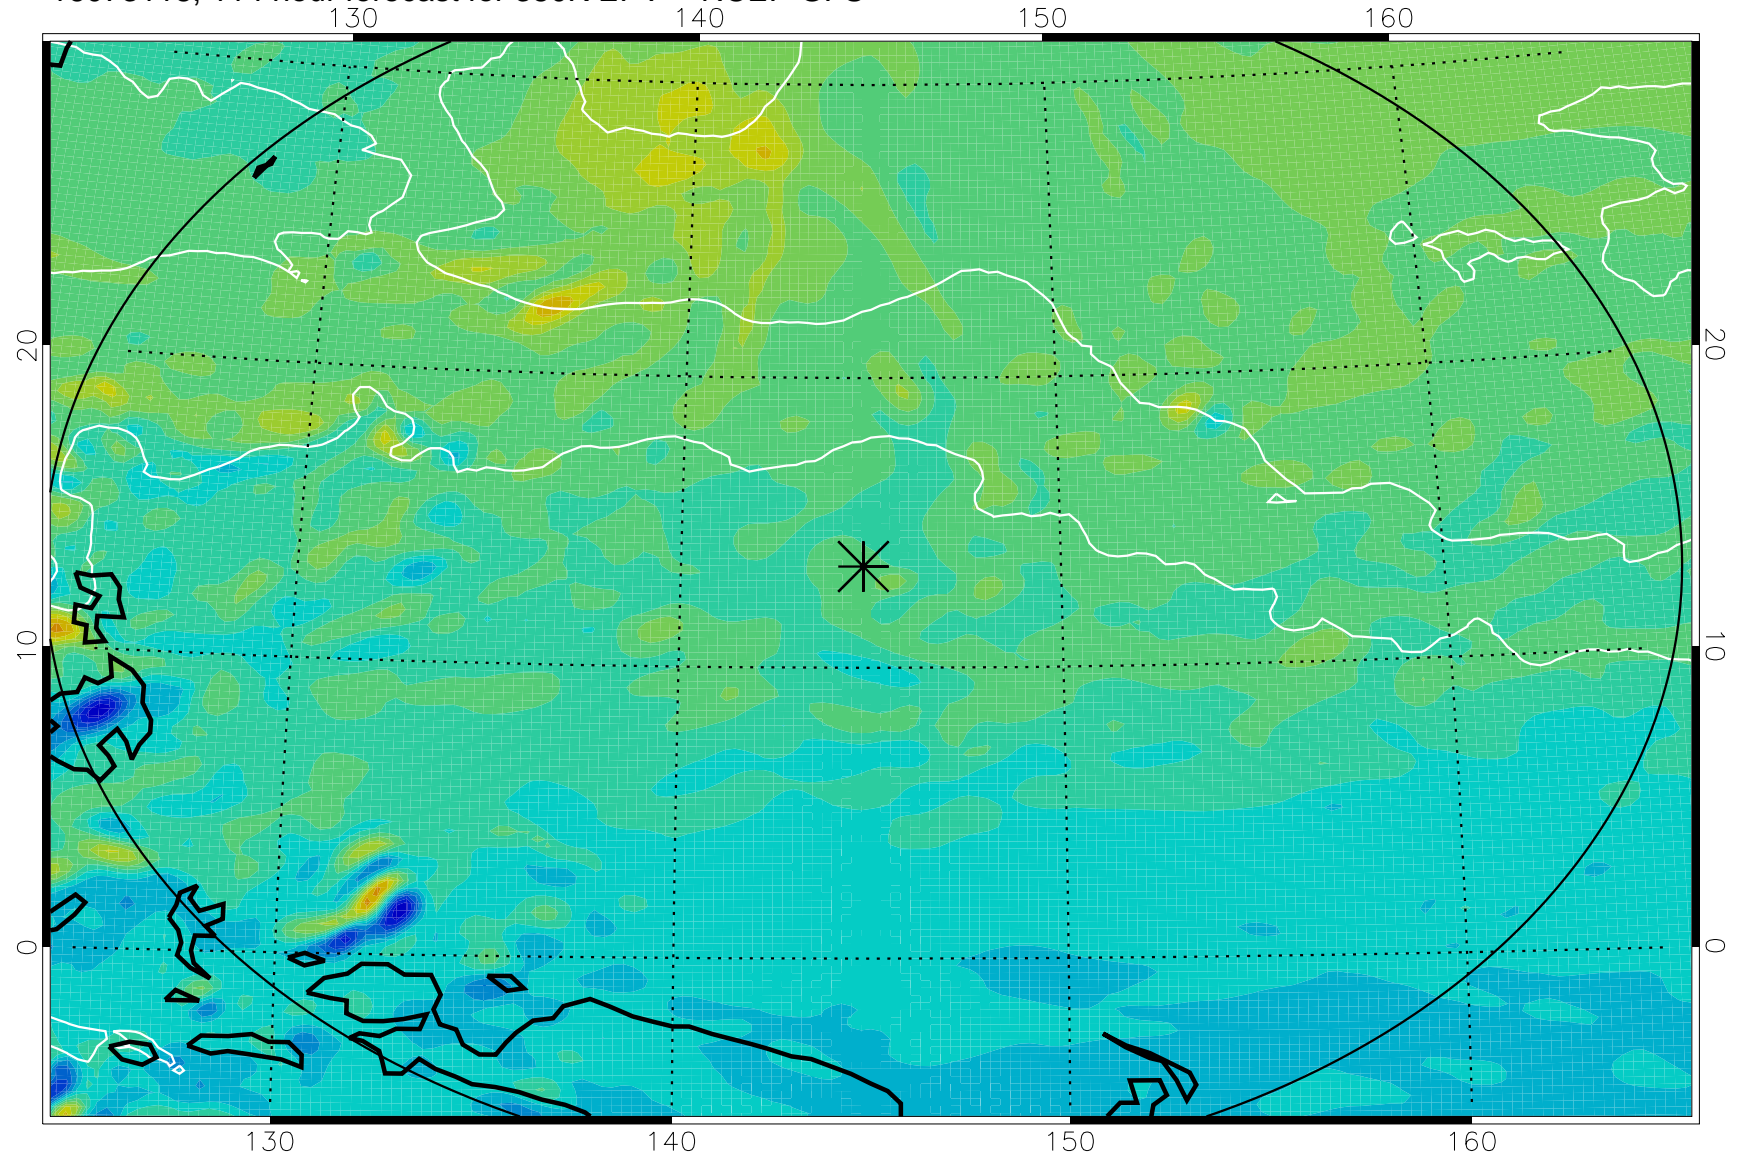

16073006, 78 hour forecast for 380K EPV -- NCEP GFS

380K Montgomery Streamfunction, white

Range ring of 2304 km

16073012, 84 hour forecast for 380K EPV -- NCEP GFS

380K Montgomery Streamfunction, white

Range ring of 2304 km

16073018, 90 hour forecast for 380K EPV -- NCEP GFS

380K Montgomery Streamfunction, white

Range ring of 2304 km

16073100, 96 hour forecast for 380K EPV -- NCEP GFS

380K Montgomery Streamfunction, white

Range ring of 2304 km

16073106, 102 hour forecast for 380K EPV -- NCEP GFS

380K Montgomery Streamfunction, white

Range ring of 2304 km

16073112, 108 hour forecast for 380K EPV -- NCEP GFS

380K Montgomery Streamfunction, white

Range ring of 2304 km

16073118, 114 hour forecast for 380K EPV -- NCEP GFS

380K Montgomery Streamfunction, white

Range ring of 2304 km

16080100, 120 hour forecast for 380K EPV -- NCEP GFS

380K Montgomery Streamfunction, white

Range ring of 2304 km