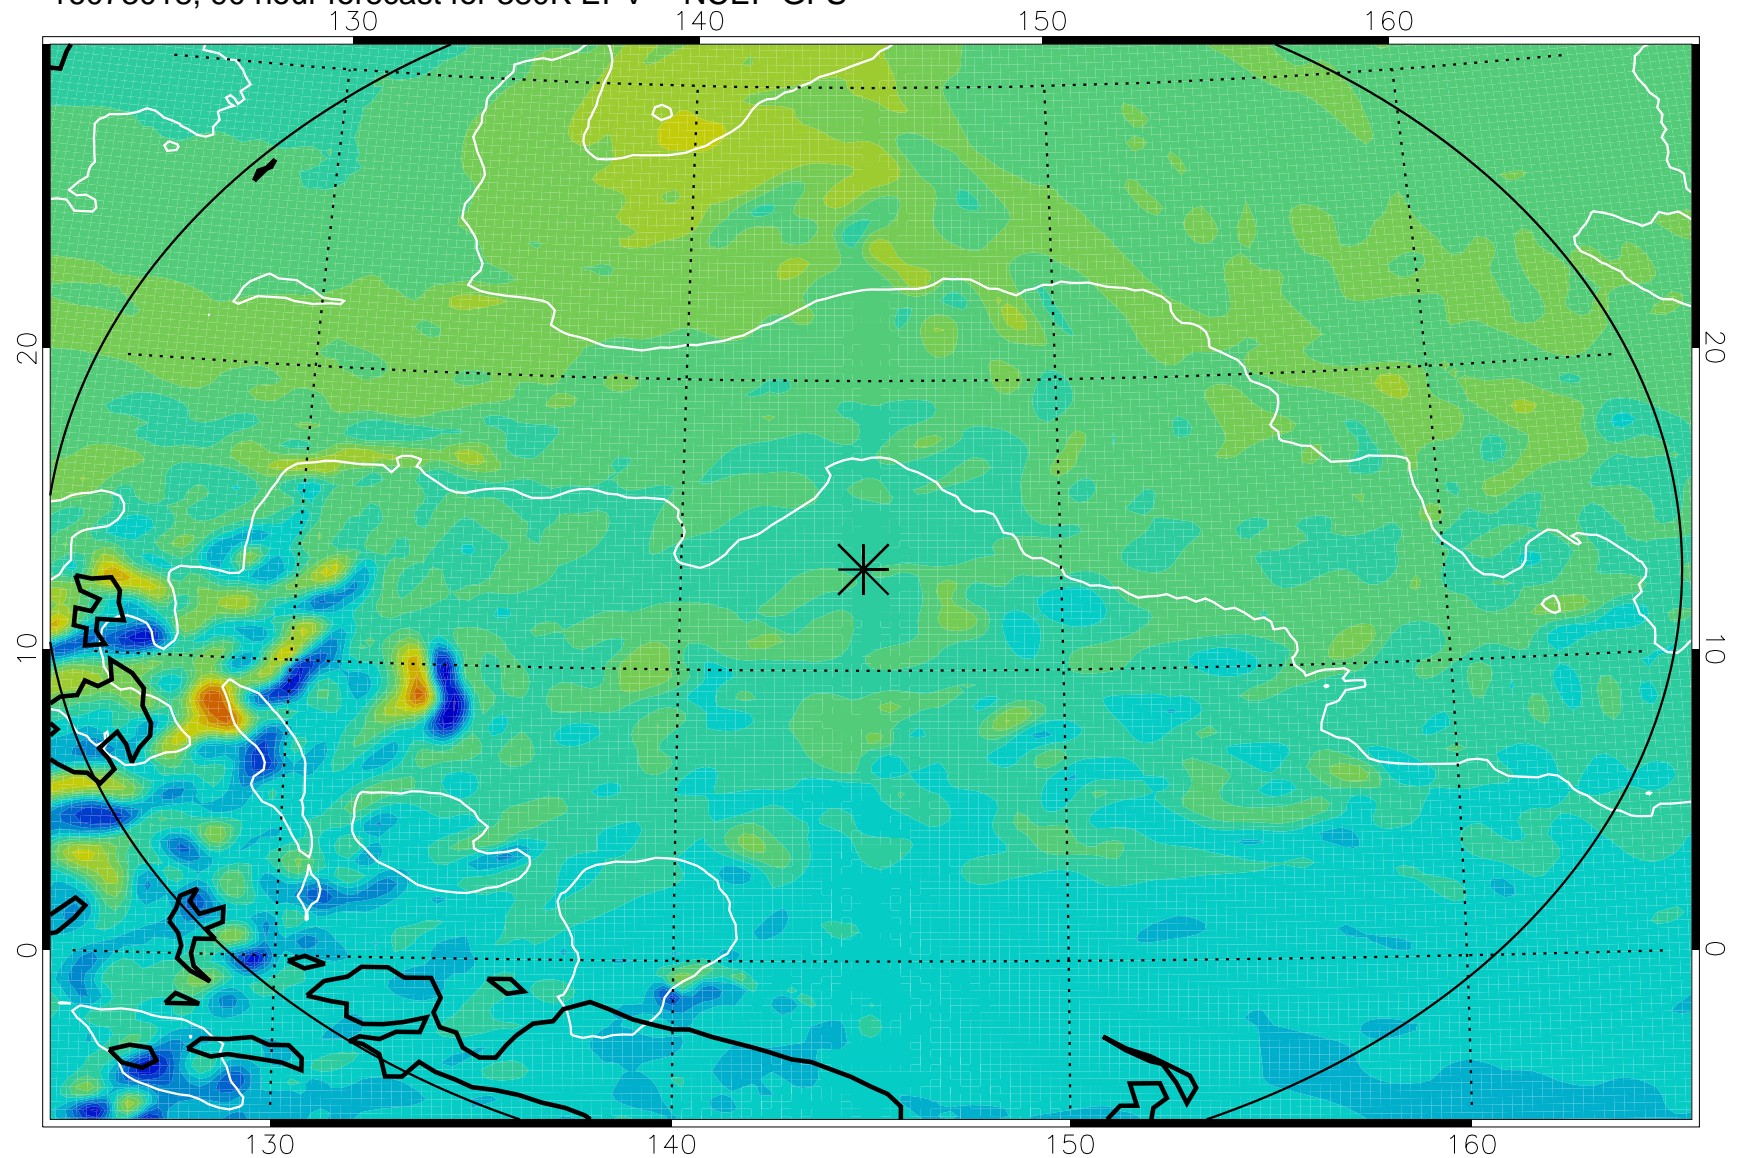

16072918, 66 hour forecast for 380K EPV -- NCEP GFS

380K Montgomery Streamfunction, white

Range ring of 2304 km

16073000, 72 hour forecast for 380K EPV -- NCEP GFS

380K Montgomery Streamfunction, white

Range ring of 2304 km

16073006, 78 hour forecast for 380K EPV -- NCEP GFS

380K Montgomery Streamfunction, white

Range ring of 2304 km

16073012, 84 hour forecast for 380K EPV -- NCEP GFS

380K Montgomery Streamfunction, white

Range ring of 2304 km

16073018, 90 hour forecast for 380K EPV -- NCEP GFS

380K Montgomery Streamfunction, white

Range ring of 2304 km

16073100, 96 hour forecast for 380K EPV -- NCEP GFS

380K Montgomery Streamfunction, white

Range ring of 2304 km

16073106, 102 hour forecast for 380K EPV -- NCEP GFS

380K Montgomery Streamfunction, white

Range ring of 2304 km

16073112, 108 hour forecast for 380K EPV -- NCEP GFS

380K Montgomery Streamfunction, white

Range ring of 2304 km