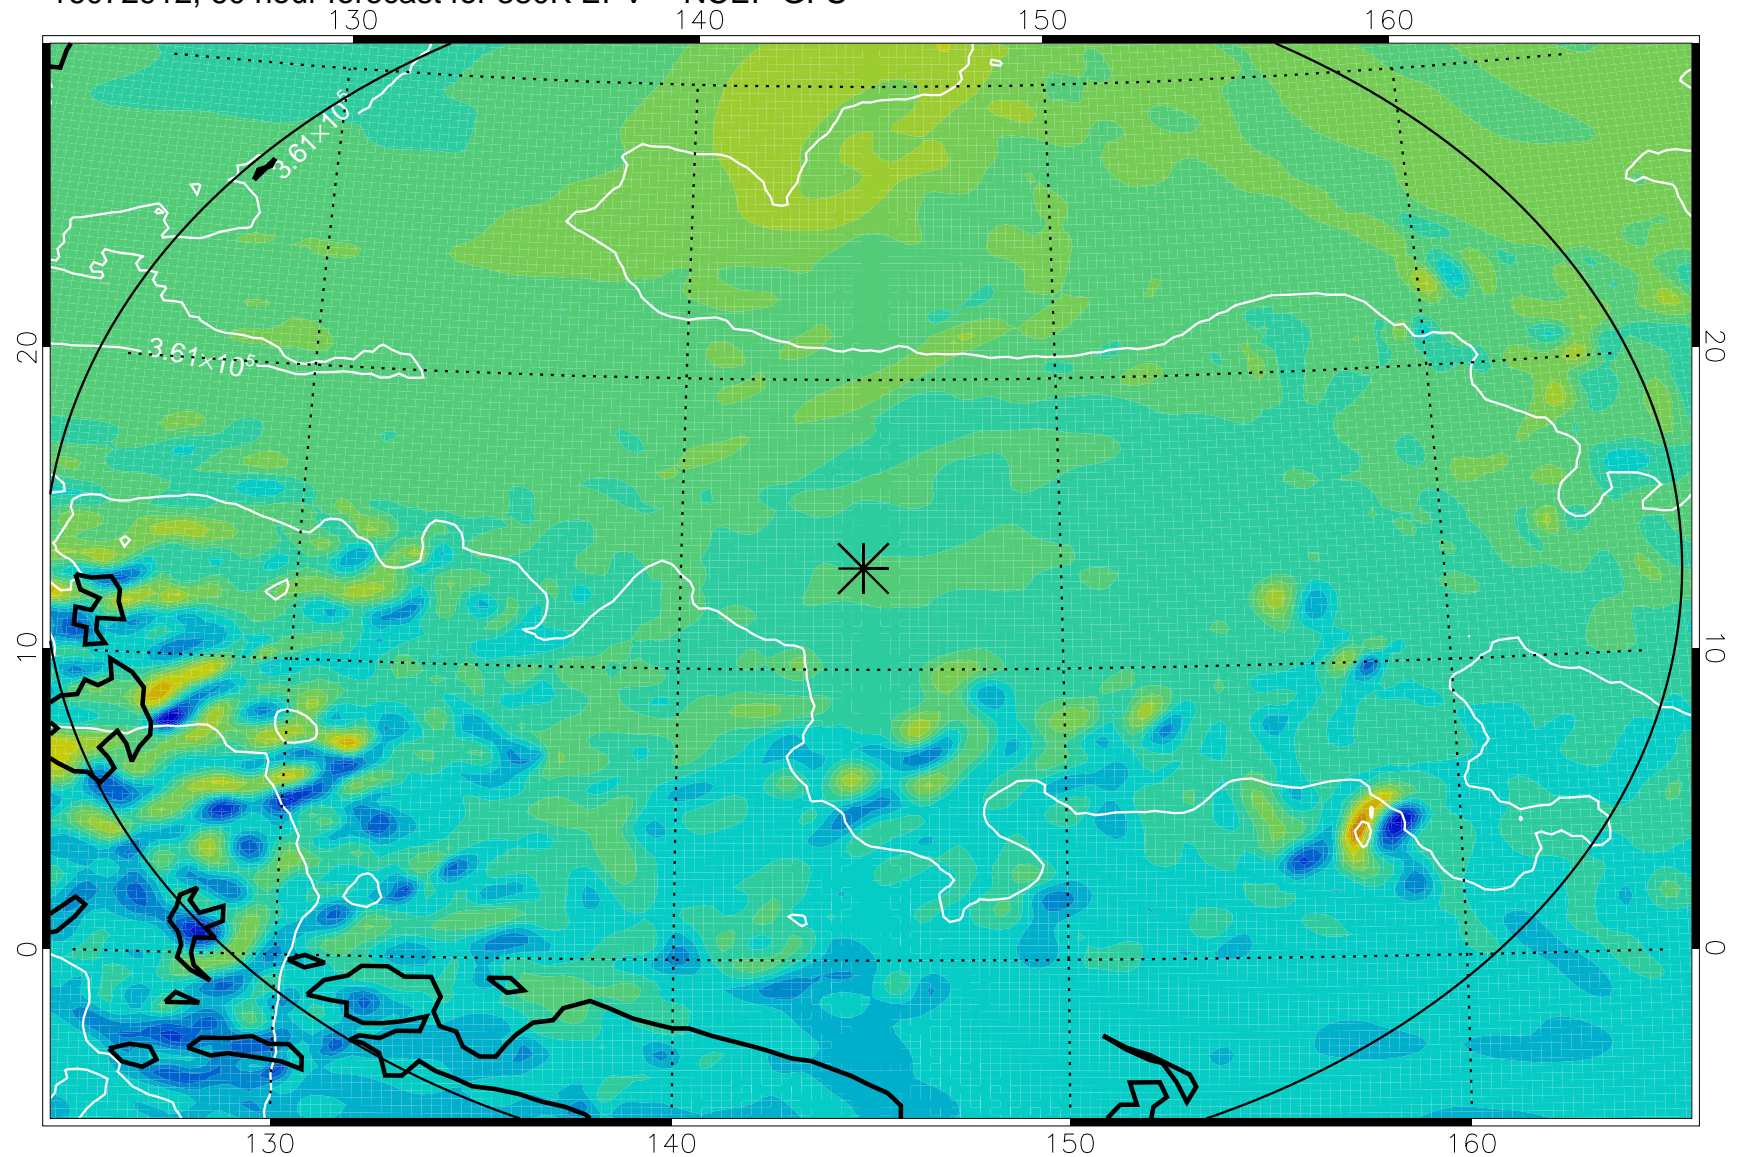

16072818, 42 hour forecast for 380K EPV -- NCEP GFS

380K Montgomery Streamfunction, white

Range ring of 2304 km

16072900, 48 hour forecast for 380K EPV -- NCEP GFS

380K Montgomery Streamfunction, white

Range ring of 2304 km

16072906, 54 hour forecast for 380K EPV -- NCEP GFS

380K Montgomery Streamfunction, white

Range ring of 2304 km

16072912, 60 hour forecast for 380K EPV -- NCEP GFS

380K Montgomery Streamfunction, white

Range ring of 2304 km

16072918, 66 hour forecast for 380K EPV -- NCEP GFS

380K Montgomery Streamfunction, white

Range ring of 2304 km

16073000, 72 hour forecast for 380K EPV -- NCEP GFS

380K Montgomery Streamfunction, white

Range ring of 2304 km

16073006, 78 hour forecast for 380K EPV -- NCEP GFS

380K Montgomery Streamfunction, white

Range ring of 2304 km

16073012, 84 hour forecast for 380K EPV -- NCEP GFS

380K Montgomery Streamfunction, white

Range ring of 2304 km