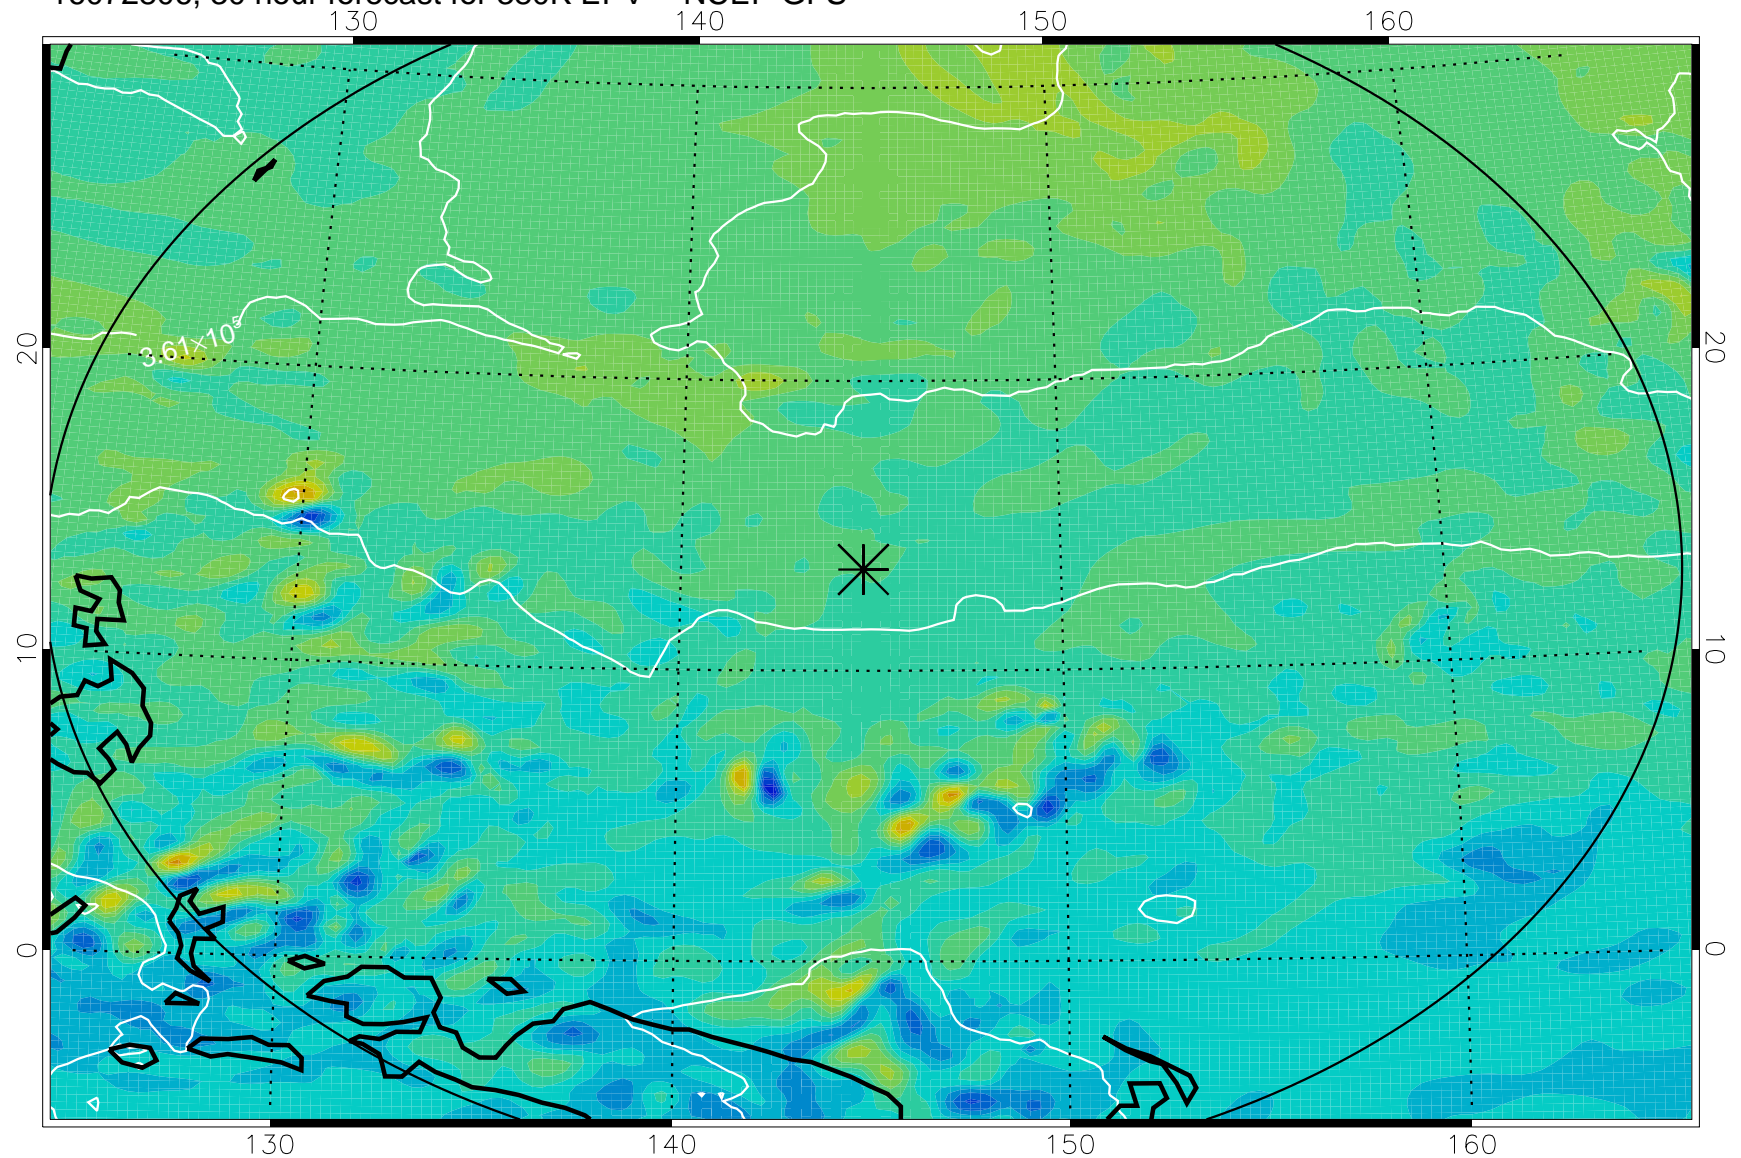

16072718, 18 hour forecast for 380K EPV -- NCEP GFS

380K Montgomery Streamfunction, white

Range ring of 2304 km

16072800, 24 hour forecast for 380K EPV -- NCEP GFS

380K Montgomery Streamfunction, white

Range ring of 2304 km

16072806, 30 hour forecast for 380K EPV -- NCEP GFS

380K Montgomery Streamfunction, white

Range ring of 2304 km

16072812, 36 hour forecast for 380K EPV -- NCEP GFS

380K Montgomery Streamfunction, white

Range ring of 2304 km

16072818, 42 hour forecast for 380K EPV -- NCEP GFS

380K Montgomery Streamfunction, white

Range ring of 2304 km

16072900, 48 hour forecast for 380K EPV -- NCEP GFS

380K Montgomery Streamfunction, white

Range ring of 2304 km

16072918, 66 hour forecast for 380K EPV -- NCEP GFS

380K Montgomery Streamfunction, white

Range ring of 2304 km

16073000, 72 hour forecast for 380K EPV -- NCEP GFS

380K Montgomery Streamfunction, white

Range ring of 2304 km