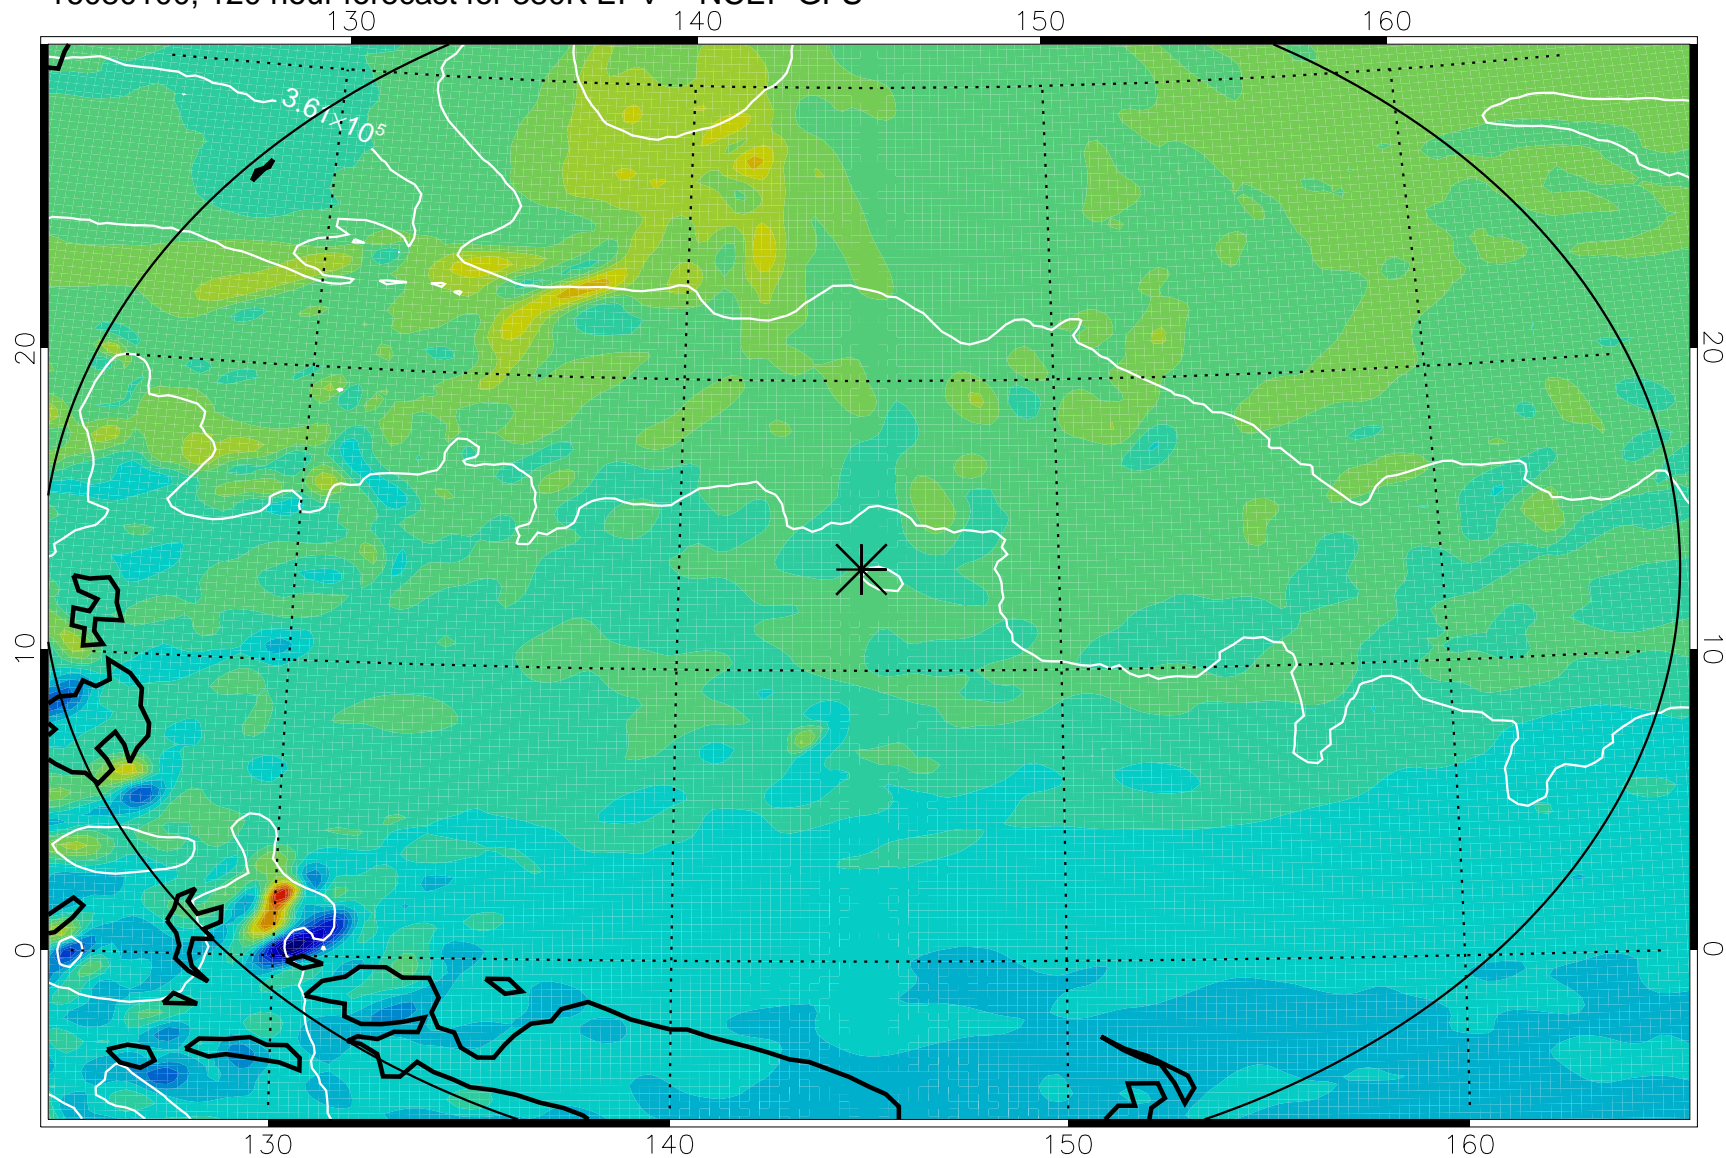

16073006, 78 hour forecast for 380K EPV -- NCEP GFS

380K Montgomery Streamfunction, white

Range ring of 2304 km

16073012, 84 hour forecast for 380K EPV -- NCEP GFS

380K Montgomery Streamfunction, white

Range ring of 2304 km

16073018, 90 hour forecast for 380K EPV -- NCEP GFS

380K Montgomery Streamfunction, white

Range ring of 2304 km

16073100, 96 hour forecast for 380K EPV -- NCEP GFS

380K Montgomery Streamfunction, white

Range ring of 2304 km

16073106, 102 hour forecast for 380K EPV -- NCEP GFS

380K Montgomery Streamfunction, white

Range ring of 2304 km

16073112, 108 hour forecast for 380K EPV -- NCEP GFS

380K Montgomery Streamfunction, white

Range ring of 2304 km

16073118, 114 hour forecast for 380K EPV -- NCEP GFS

380K Montgomery Streamfunction, white

Range ring of 2304 km

16080100, 120 hour forecast for 380K EPV -- NCEP GFS

380K Montgomery Streamfunction, white

Range ring of 2304 km