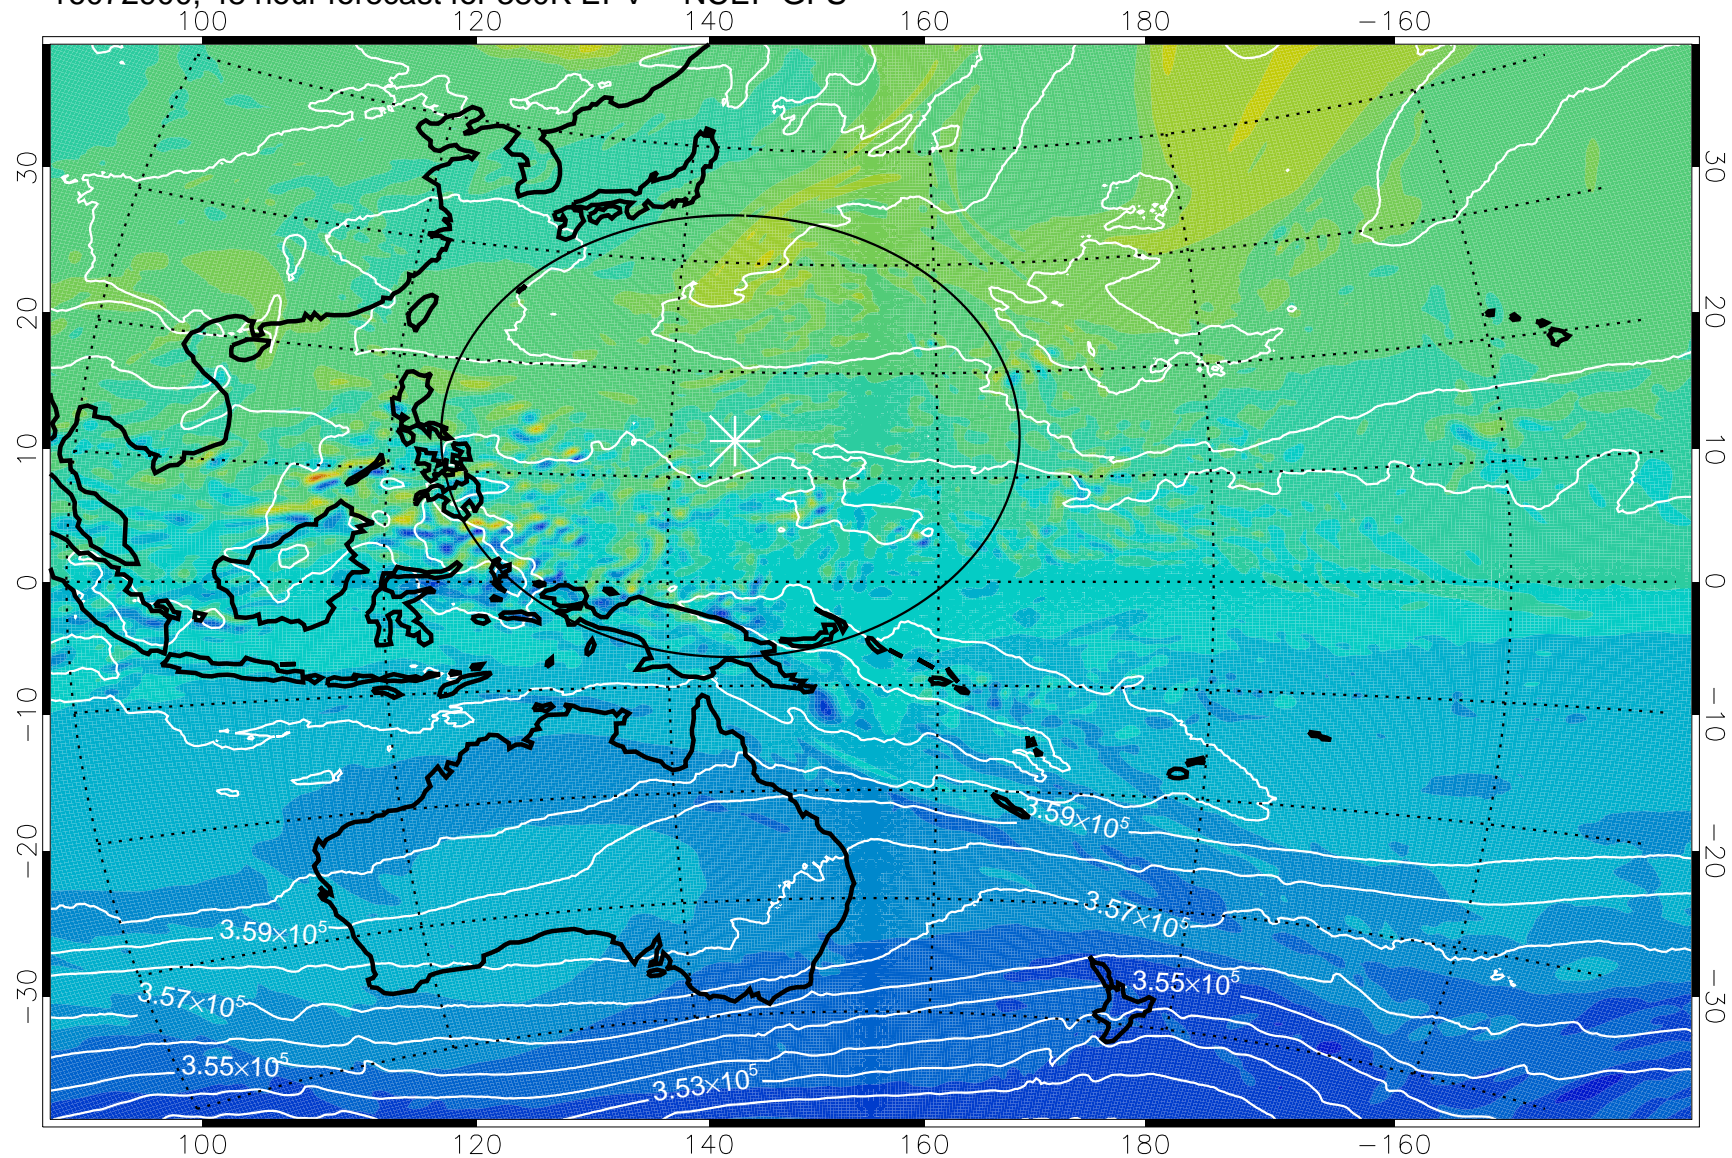

16072812, 36 hour forecast for 380K EPV -- NCEP GFS

16072818, 42 hour forecast for 380K EPV -- NCEP GFS

380K Montgomery Streamfunction, white

Range ring of 2304 km

16072900, 48 hour forecast for 380K EPV -- NCEP GFS

380K Montgomery Streamfunction, white

Range ring of 2304 km

16072906, 54 hour forecast for 380K EPV -- NCEP GFS

380K Montgomery Streamfunction, white

Range ring of 2304 km

16072912, 60 hour forecast for 380K EPV -- NCEP GFS

380K Montgomery Streamfunction, white

Range ring of 2304 km

16072918, 66 hour forecast for 380K EPV -- NCEP GFS

380K Montgomery Streamfunction, white

Range ring of 2304 km

16073000, 72 hour forecast for 380K EPV -- NCEP GFS

380K Montgomery Streamfunction, white

Range ring of 2304 km

16073006, 78 hour forecast for 380K EPV -- NCEP GFS

380K Montgomery Streamfunction, white

Range ring of 2304 km

16073012, 84 hour forecast for 380K EPV -- NCEP GFS