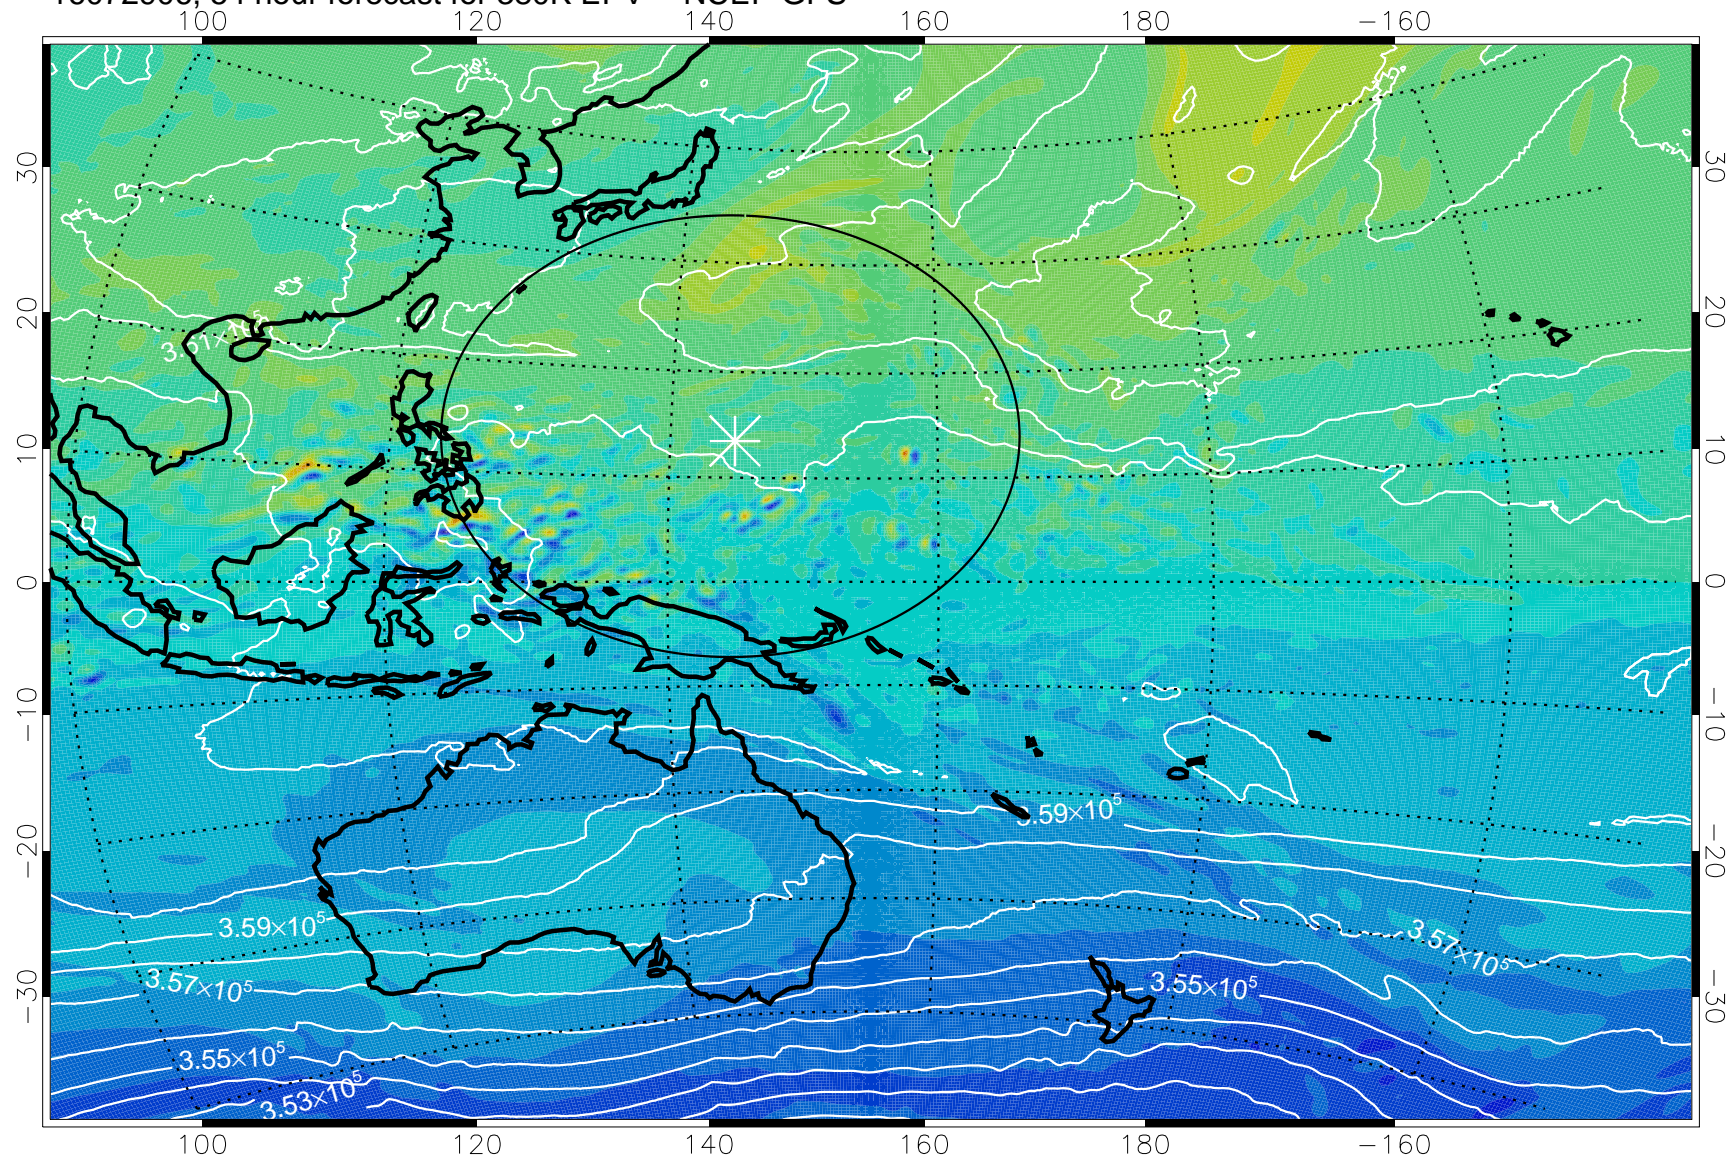

16072812, 36 hour forecast for 380K EPV -- NCEP GFS

16072818, 42 hour forecast for 380K EPV -- NCEP GFS

380K Montgomery Streamfunction, white

Range ring of 2304 km

16072900, 48 hour forecast for 380K EPV -- NCEP GFS

380K Montgomery Streamfunction, white

Range ring of 2304 km

16072906, 54 hour forecast for 380K EPV -- NCEP GFS

380K Montgomery Streamfunction, white

Range ring of 2304 km

16072912, 60 hour forecast for 380K EPV -- NCEP GFS

380K Montgomery Streamfunction, white

Range ring of 2304 km

16072918, 66 hour forecast for 380K EPV -- NCEP GFS

380K Montgomery Streamfunction, white

Range ring of 2304 km

16073000, 72 hour forecast for 380K EPV -- NCEP GFS

380K Montgomery Streamfunction, white

Range ring of 2304 km

16073006, 78 hour forecast for 380K EPV -- NCEP GFS

380K Montgomery Streamfunction, white

Range ring of 2304 km

16073012, 84 hour forecast for 380K EPV -- NCEP GFS