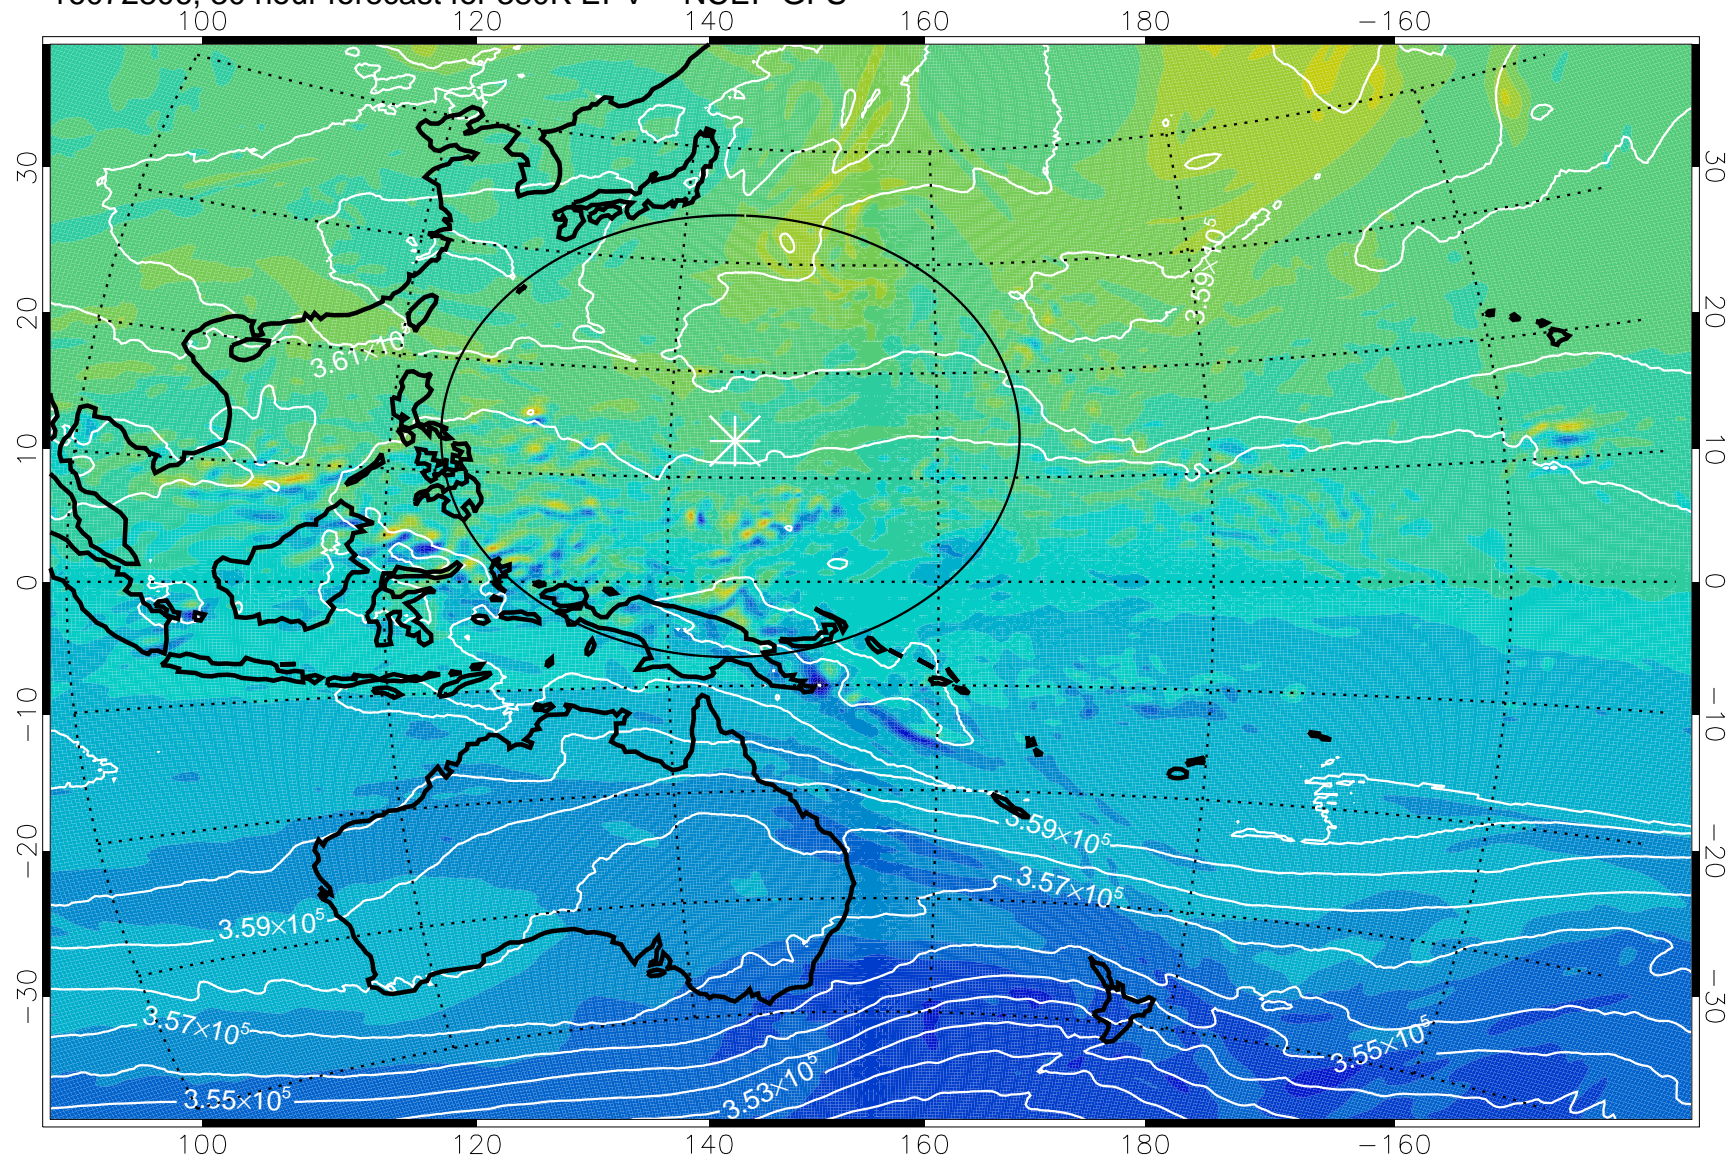

16072800, 24 hour forecast for 380K EPV -- NCEP GFS

380K Montgomery Streamfunction, white

Range ring of 2304 km

16072806, 30 hour forecast for 380K EPV -- NCEP GFS

380K Montgomery Streamfunction, white

Range ring of 2304 km

16072812, 36 hour forecast for 380K EPV -- NCEP GFS

16072818, 42 hour forecast for 380K EPV -- NCEP GFS

380K Montgomery Streamfunction, white

Range ring of 2304 km

16072900, 48 hour forecast for 380K EPV -- NCEP GFS

380K Montgomery Streamfunction, white

Range ring of 2304 km

16072906, 54 hour forecast for 380K EPV -- NCEP GFS

380K Montgomery Streamfunction, white

Range ring of 2304 km

16072912, 60 hour forecast for 380K EPV -- NCEP GFS

380K Montgomery Streamfunction, white

Range ring of 2304 km

16072918, 66 hour forecast for 380K EPV -- NCEP GFS

380K Montgomery Streamfunction, white

Range ring of 2304 km

16073000, 72 hour forecast for 380K EPV -- NCEP GFS