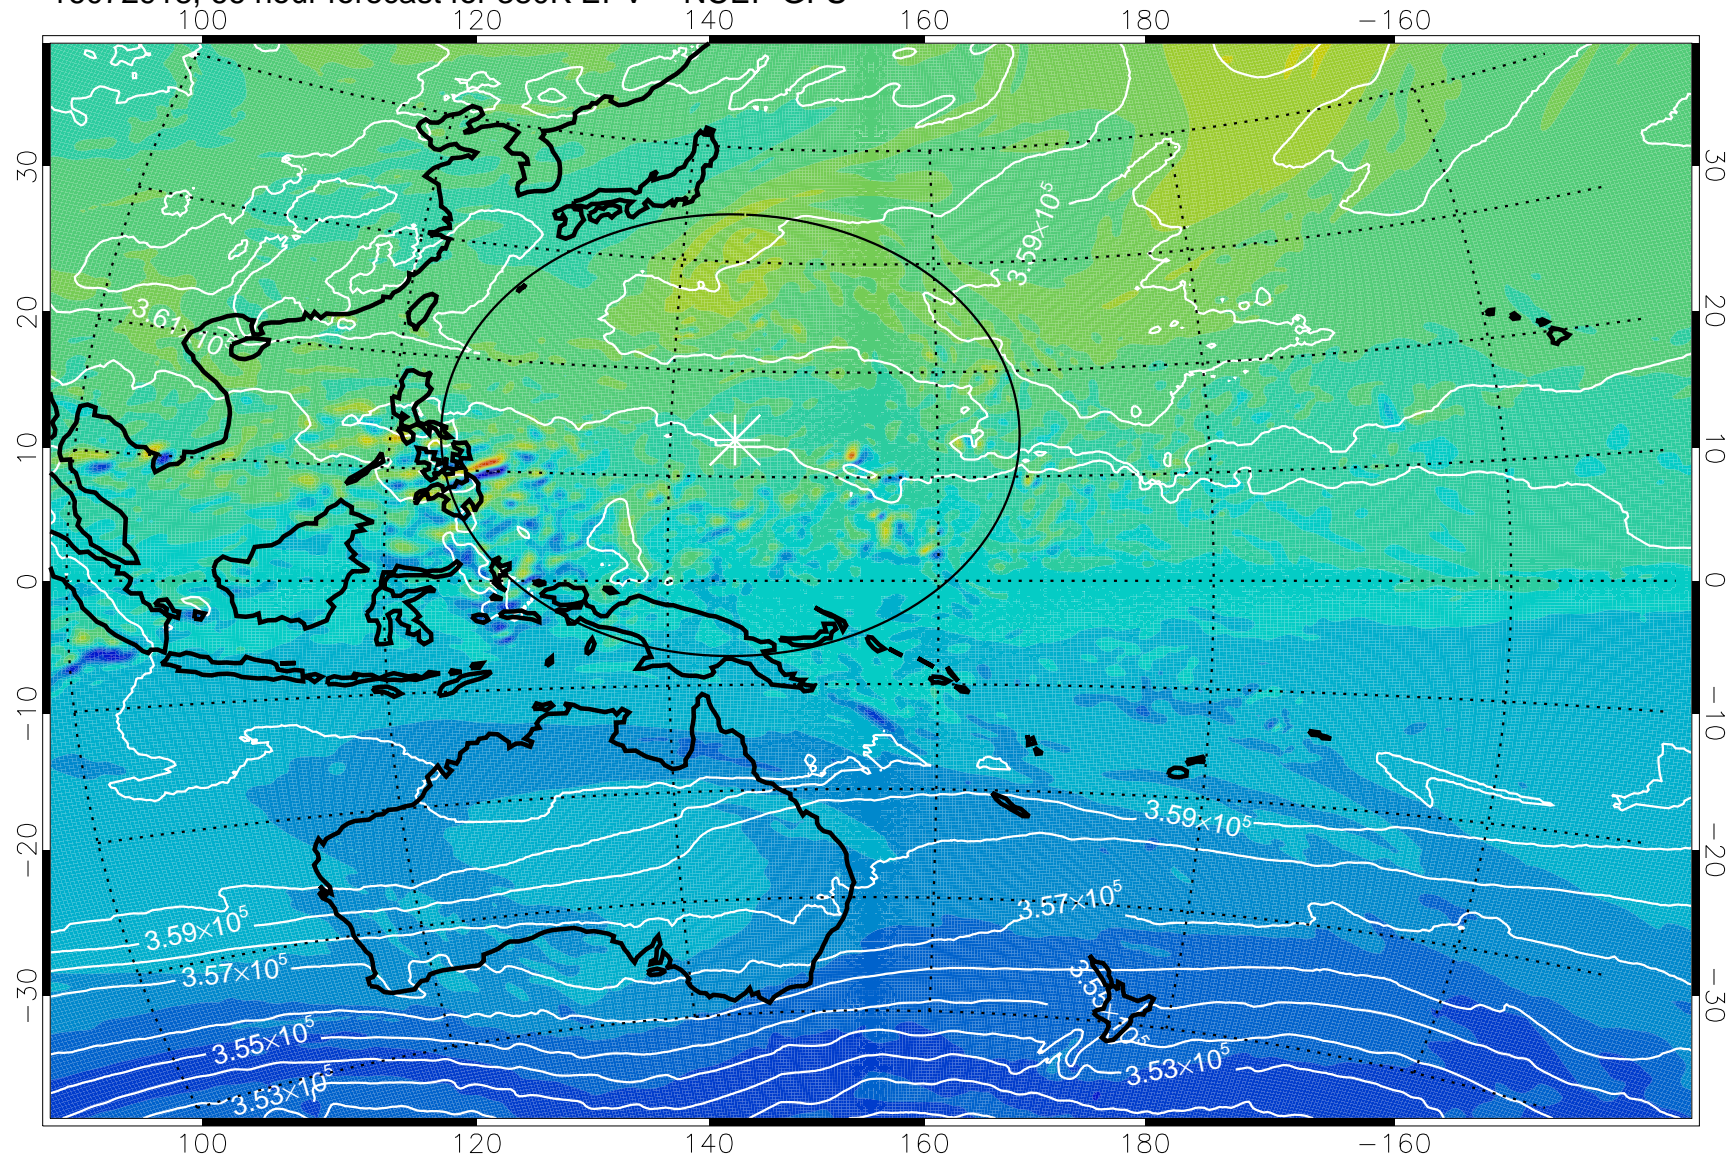

16072812, 36 hour forecast for 380K EPV -- NCEP GFS

16072818, 42 hour forecast for 380K EPV -- NCEP GFS

380K Montgomery Streamfunction, white

Range ring of 2304 km

16072900, 48 hour forecast for 380K EPV -- NCEP GFS

380K Montgomery Streamfunction, white

Range ring of 2304 km

16072906, 54 hour forecast for 380K EPV -- NCEP GFS

380K Montgomery Streamfunction, white

Range ring of 2304 km

16072912, 60 hour forecast for 380K EPV -- NCEP GFS

380K Montgomery Streamfunction, white

Range ring of 2304 km

16072918, 66 hour forecast for 380K EPV -- NCEP GFS

380K Montgomery Streamfunction, white

Range ring of 2304 km

16073000, 72 hour forecast for 380K EPV -- NCEP GFS

380K Montgomery Streamfunction, white

Range ring of 2304 km

16073006, 78 hour forecast for 380K EPV -- NCEP GFS

380K Montgomery Streamfunction, white

Range ring of 2304 km

16073012, 84 hour forecast for 380K EPV -- NCEP GFS