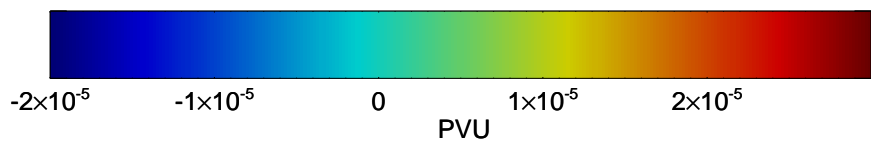

16072812, 36 hour forecast for 380K EPV -- NCEP GFS