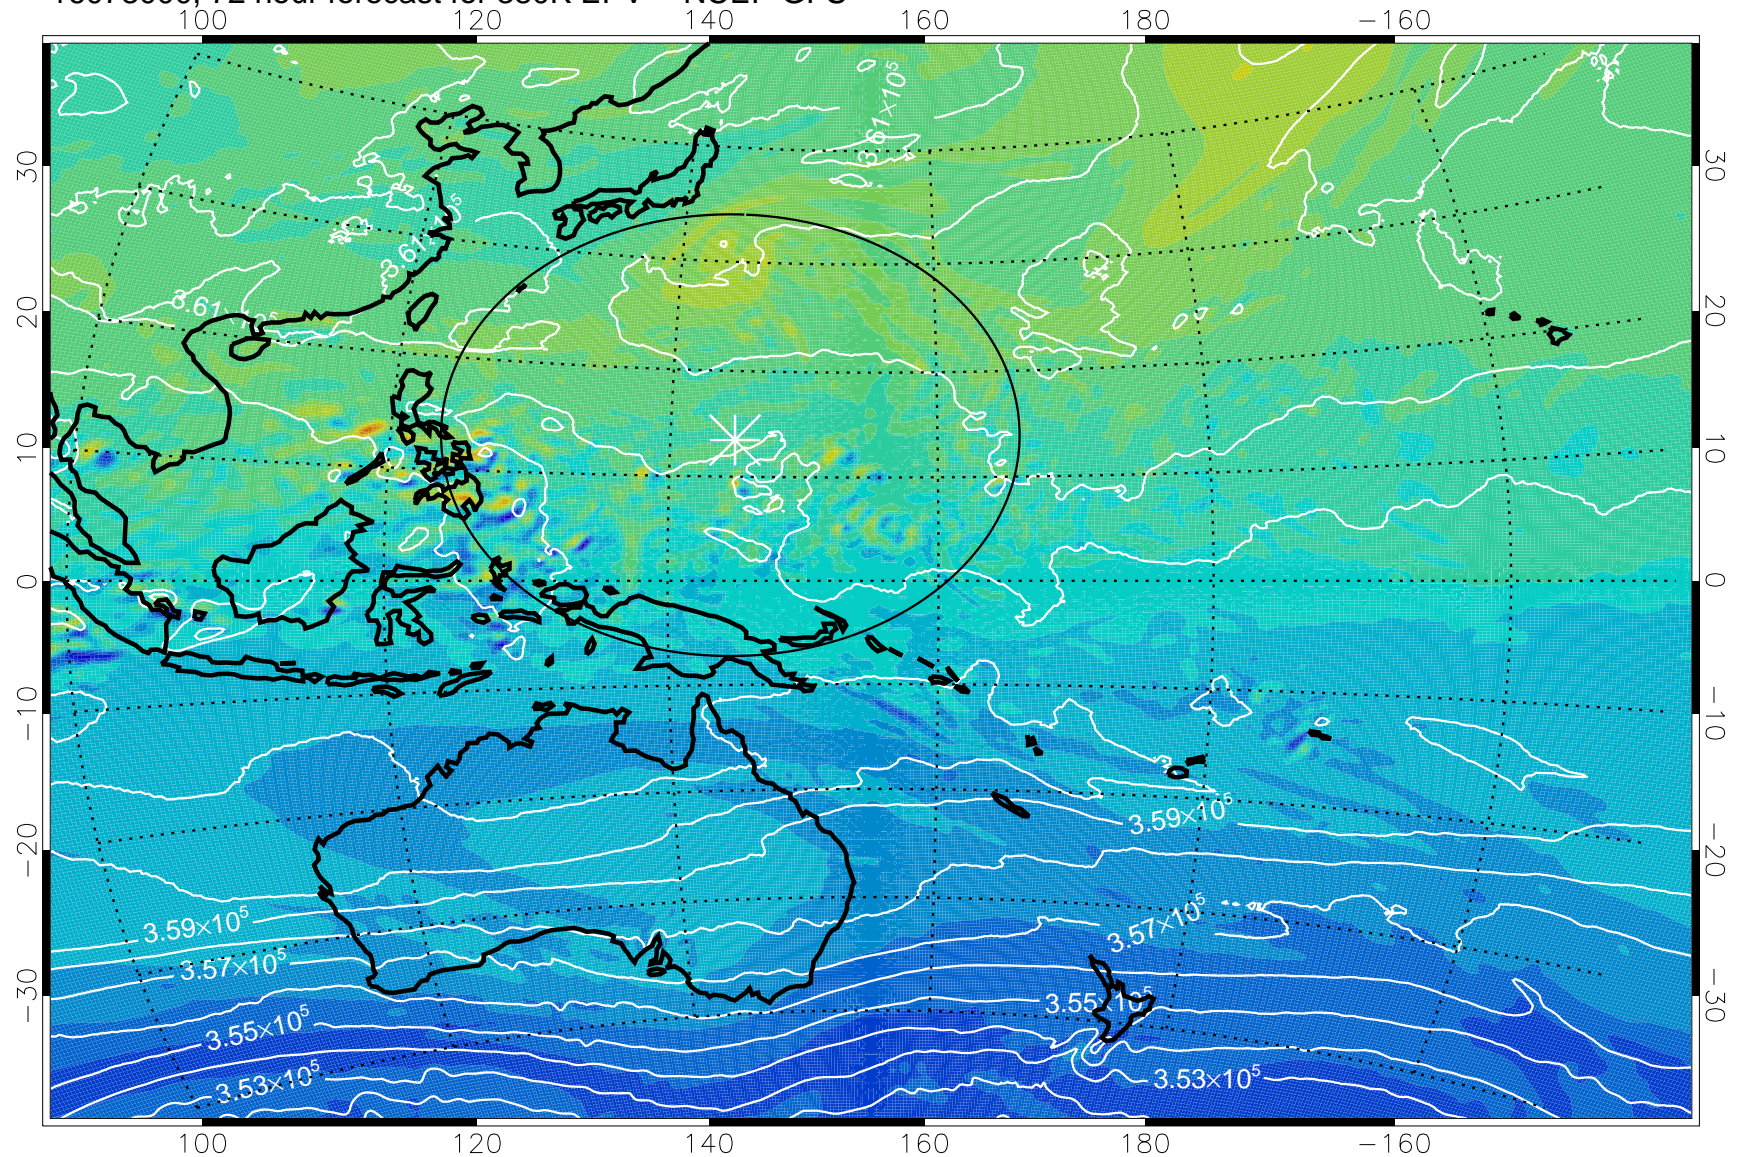

380K Montgomery Streamfunction, white

Range ring of 2304 km

16072906, 54 hour forecast for 380K EPV -- NCEP GFS

380K Montgomery Streamfunction, white

Range ring of 2304 km

16072912, 60 hour forecast for 380K EPV -- NCEP GFS

380K Montgomery Streamfunction, white

Range ring of 2304 km

16072918, 66 hour forecast for 380K EPV -- NCEP GFS

380K Montgomery Streamfunction, white

Range ring of 2304 km

16073000, 72 hour forecast for 380K EPV -- NCEP GFS

380K Montgomery Streamfunction, white

Range ring of 2304 km

16073006, 78 hour forecast for 380K EPV -- NCEP GFS

380K Montgomery Streamfunction, white

Range ring of 2304 km

16073012, 84 hour forecast for 380K EPV -- NCEP GFS

-2x10⁻⁵ -1x10⁻⁵ 0 1x10⁻⁵ 2x10⁻⁵
PVU

380K Montgomery Streamfunction, white

Range ring of 2304 km

16073018, 90 hour forecast for 380K EPV -- NCEP GFS

380K Montgomery Streamfunction, white

Range ring of 2304 km