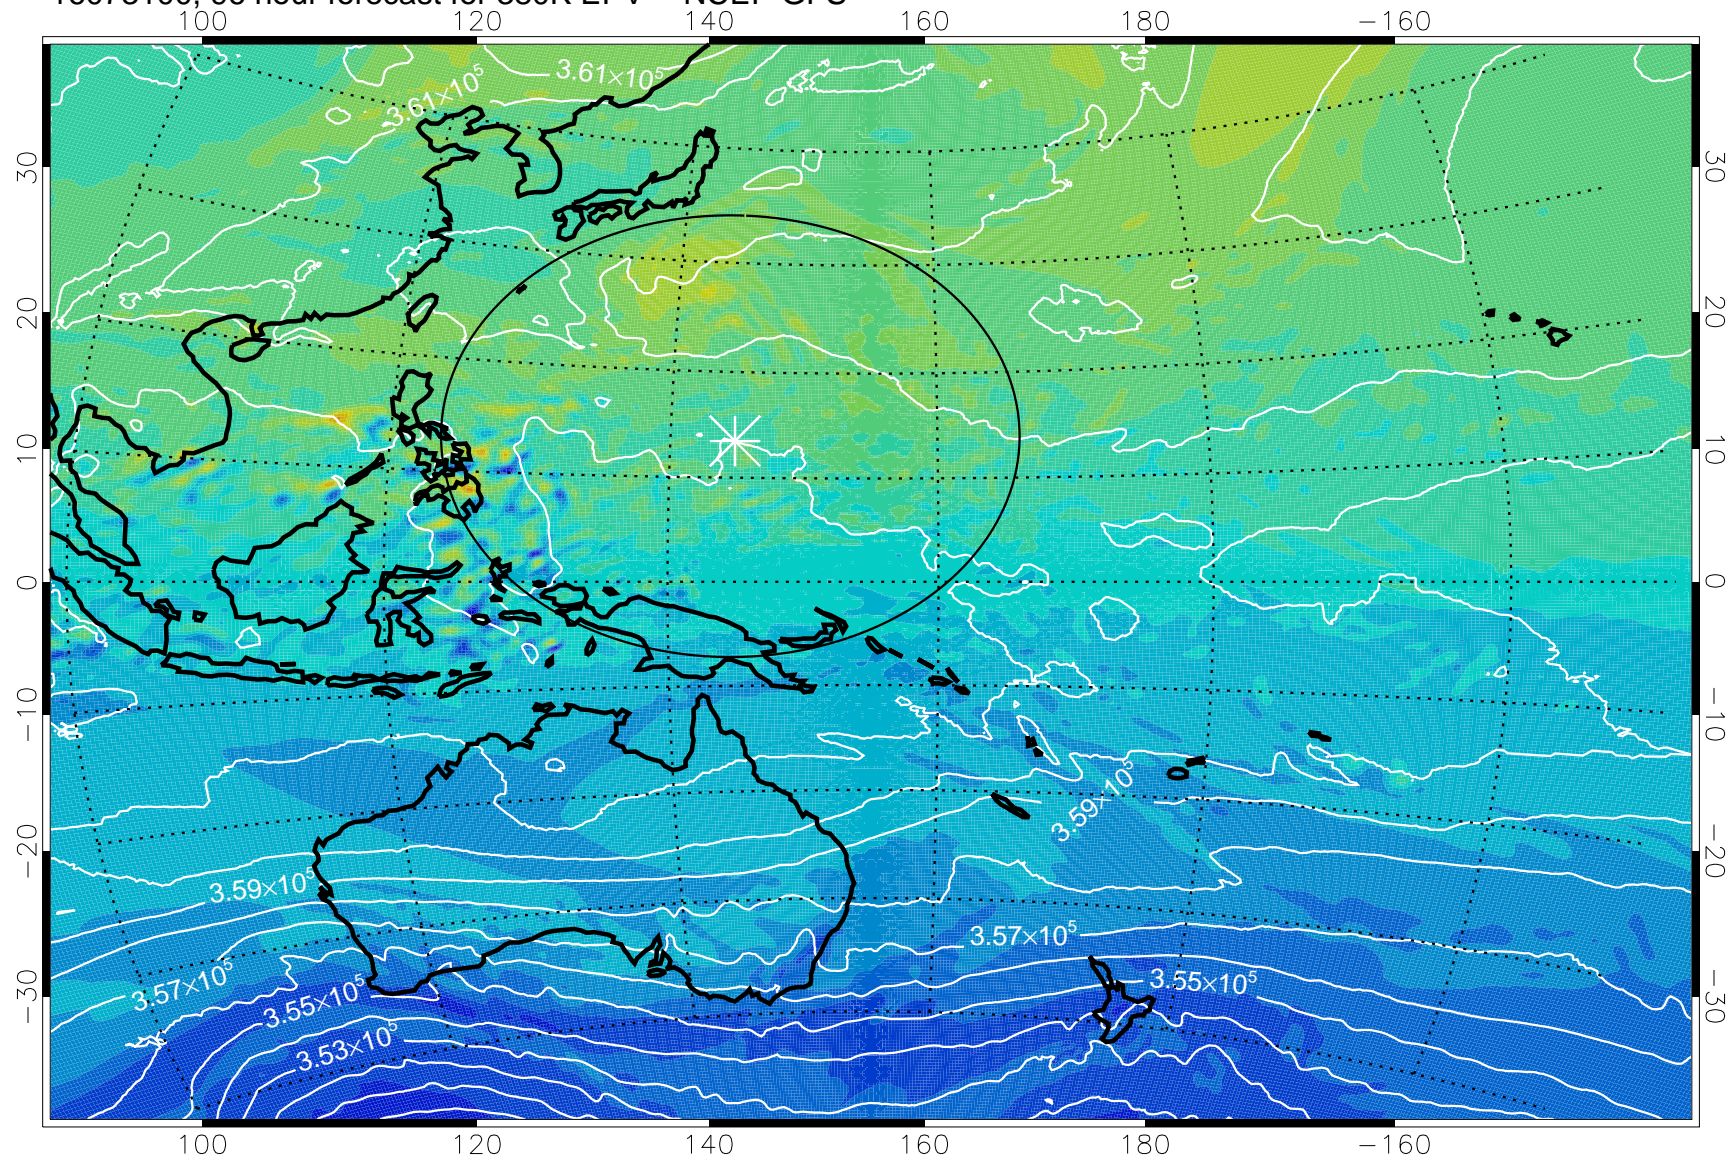

380K Montgomery Streamfunction, white

Range ring of 2304 km

16073006, 78 hour forecast for 380K EPV -- NCEP GFS

380K Montgomery Streamfunction, white

Range ring of 2304 km

16073012, 84 hour forecast for 380K EPV -- NCEP GFS

-2x10⁻⁵ -1x10⁻⁵ 0 1x10⁻⁵ 2x10⁻⁵
PVU

380K Montgomery Streamfunction, white

Range ring of 2304 km

16073018, 90 hour forecast for 380K EPV -- NCEP GFS

380K Montgomery Streamfunction, white

Range ring of 2304 km

16073100, 96 hour forecast for 380K EPV -- NCEP GFS

-2×10^{-5} -1×10^{-5} 0 1×10^{-5} 2×10^{-5}
PVU

380K Montgomery Streamfunction, white

Range ring of 2304 km

16073106, 102 hour forecast for 380K EPV -- NCEP GFS

380K Montgomery Streamfunction, white

Range ring of 2304 km

16073112, 108 hour forecast for 380K EPV -- NCEP GFS

380K Montgomery Streamfunction, white

Range ring of 2304 km

16073118, 114 hour forecast for 380K EPV -- NCEP GFS