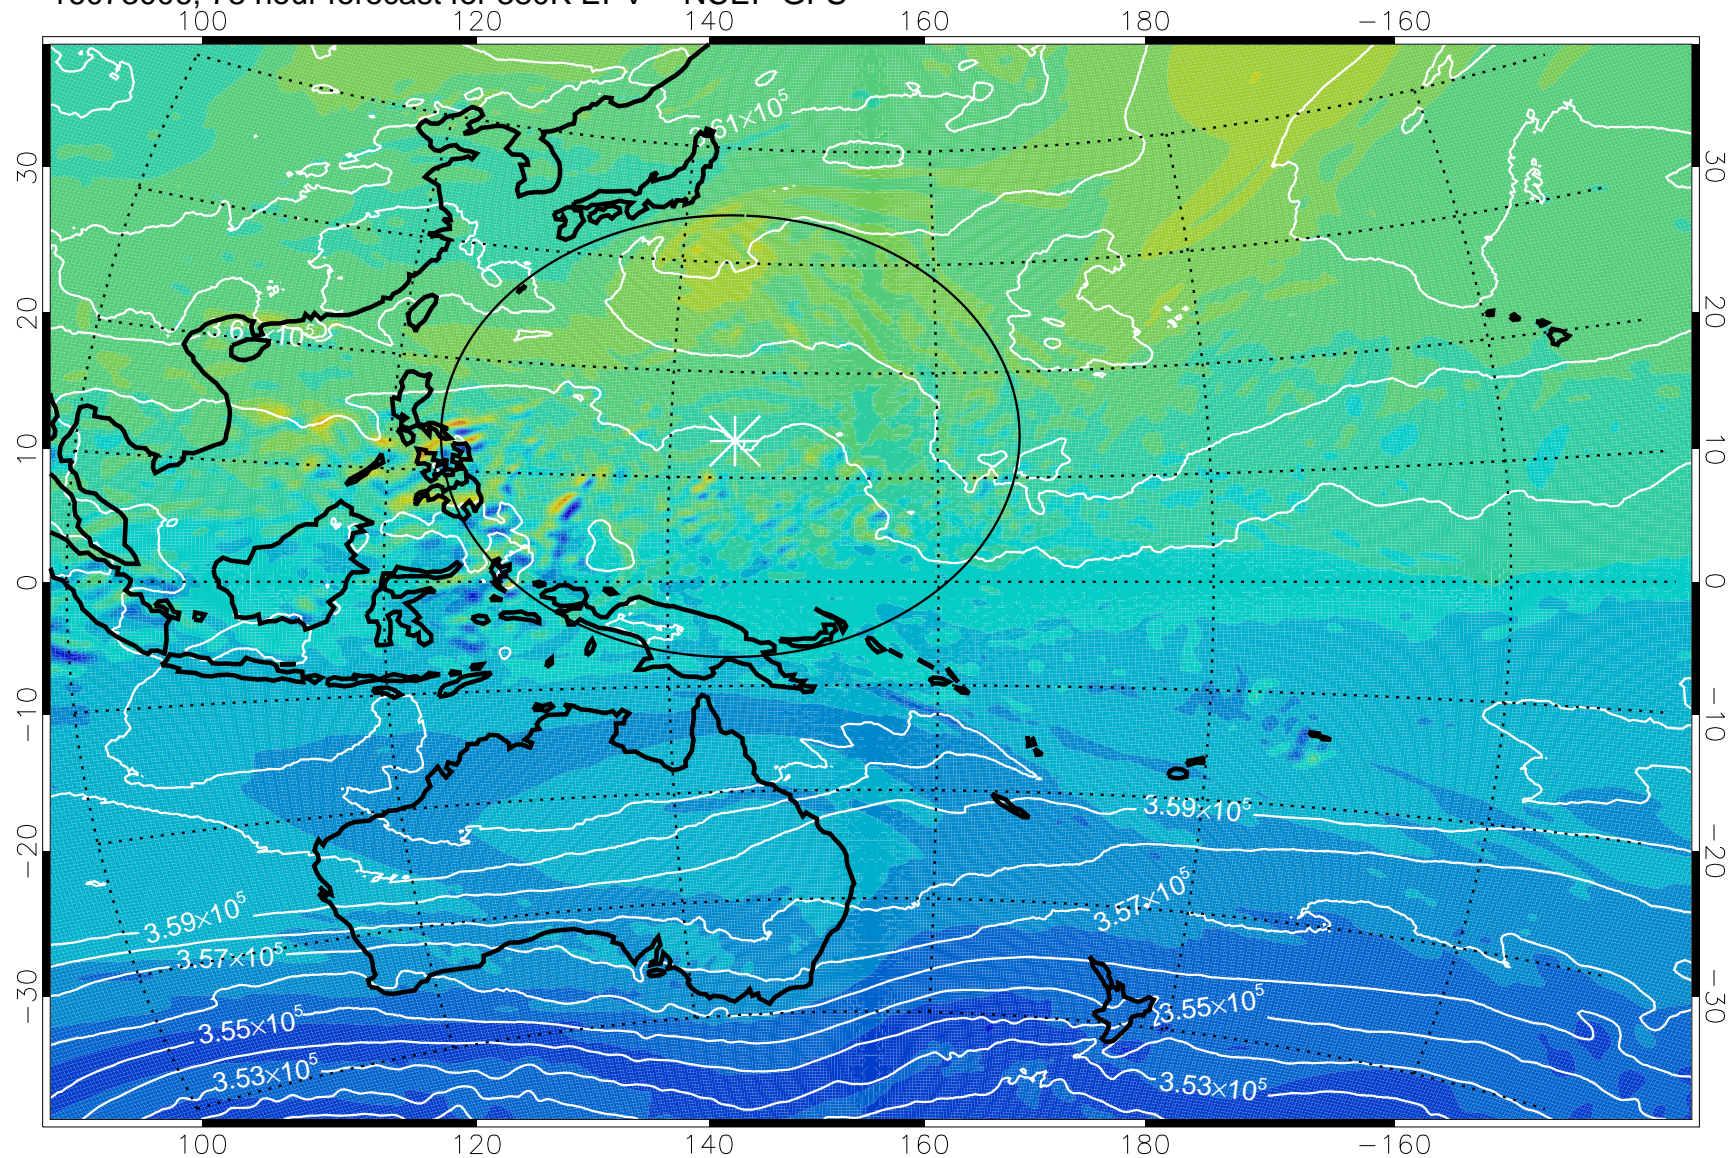

380K Montgomery Streamfunction, white

Range ring of 2304 km

16072906, 54 hour forecast for 380K EPV -- NCEP GFS

380K Montgomery Streamfunction, white

Range ring of 2304 km

16072912, 60 hour forecast for 380K EPV -- NCEP GFS

380K Montgomery Streamfunction, white

Range ring of 2304 km

16072918, 66 hour forecast for 380K EPV -- NCEP GFS

380K Montgomery Streamfunction, white

Range ring of 2304 km

16073000, 72 hour forecast for 380K EPV -- NCEP GFS

380K Montgomery Streamfunction, white

Range ring of 2304 km

16073006, 78 hour forecast for 380K EPV -- NCEP GFS

380K Montgomery Streamfunction, white

Range ring of 2304 km

16073012, 84 hour forecast for 380K EPV -- NCEP GFS

-2x10⁻⁵ -1x10⁻⁵ 0 1x10⁻⁵ 2x10⁻⁵
PVU

380K Montgomery Streamfunction, white

Range ring of 2304 km

16073018, 90 hour forecast for 380K EPV -- NCEP GFS

380K Montgomery Streamfunction, white

Range ring of 2304 km