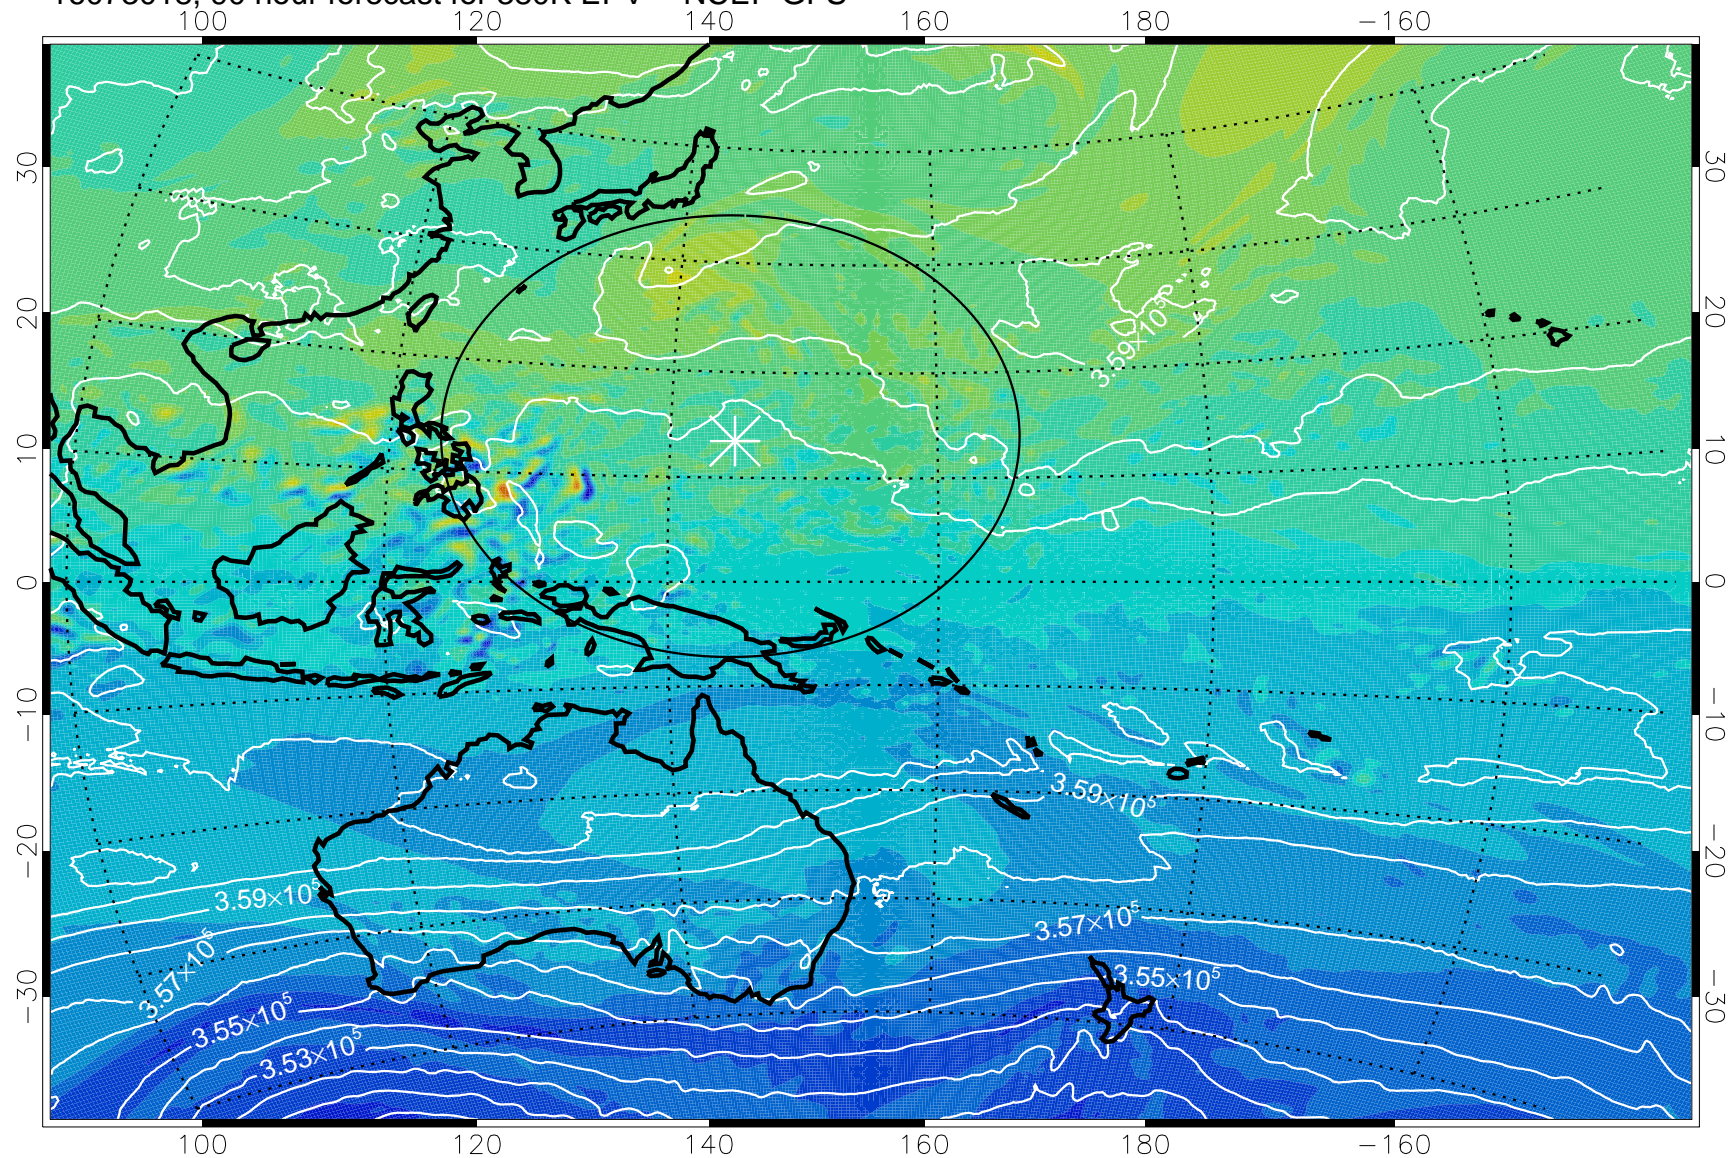

380K Montgomery Streamfunction, white

Range ring of 2304 km

16072918, 66 hour forecast for 380K EPV -- NCEP GFS

380K Montgomery Streamfunction, white

Range ring of 2304 km

16073000, 72 hour forecast for 380K EPV -- NCEP GFS

380K Montgomery Streamfunction, white

Range ring of 2304 km

16073006, 78 hour forecast for 380K EPV -- NCEP GFS

380K Montgomery Streamfunction, white

Range ring of 2304 km

16073012, 84 hour forecast for 380K EPV -- NCEP GFS

-2x10⁻⁵ -1x10⁻⁵ 0 1x10⁻⁵ 2x10⁻⁵
PVU

380K Montgomery Streamfunction, white

Range ring of 2304 km

16073018, 90 hour forecast for 380K EPV -- NCEP GFS

380K Montgomery Streamfunction, white

Range ring of 2304 km

16073100, 96 hour forecast for 380K EPV -- NCEP GFS

-2×10^{-5} -1×10^{-5} 0 1×10^{-5} 2×10^{-5}
PVU

380K Montgomery Streamfunction, white

Range ring of 2304 km

16073106, 102 hour forecast for 380K EPV -- NCEP GFS