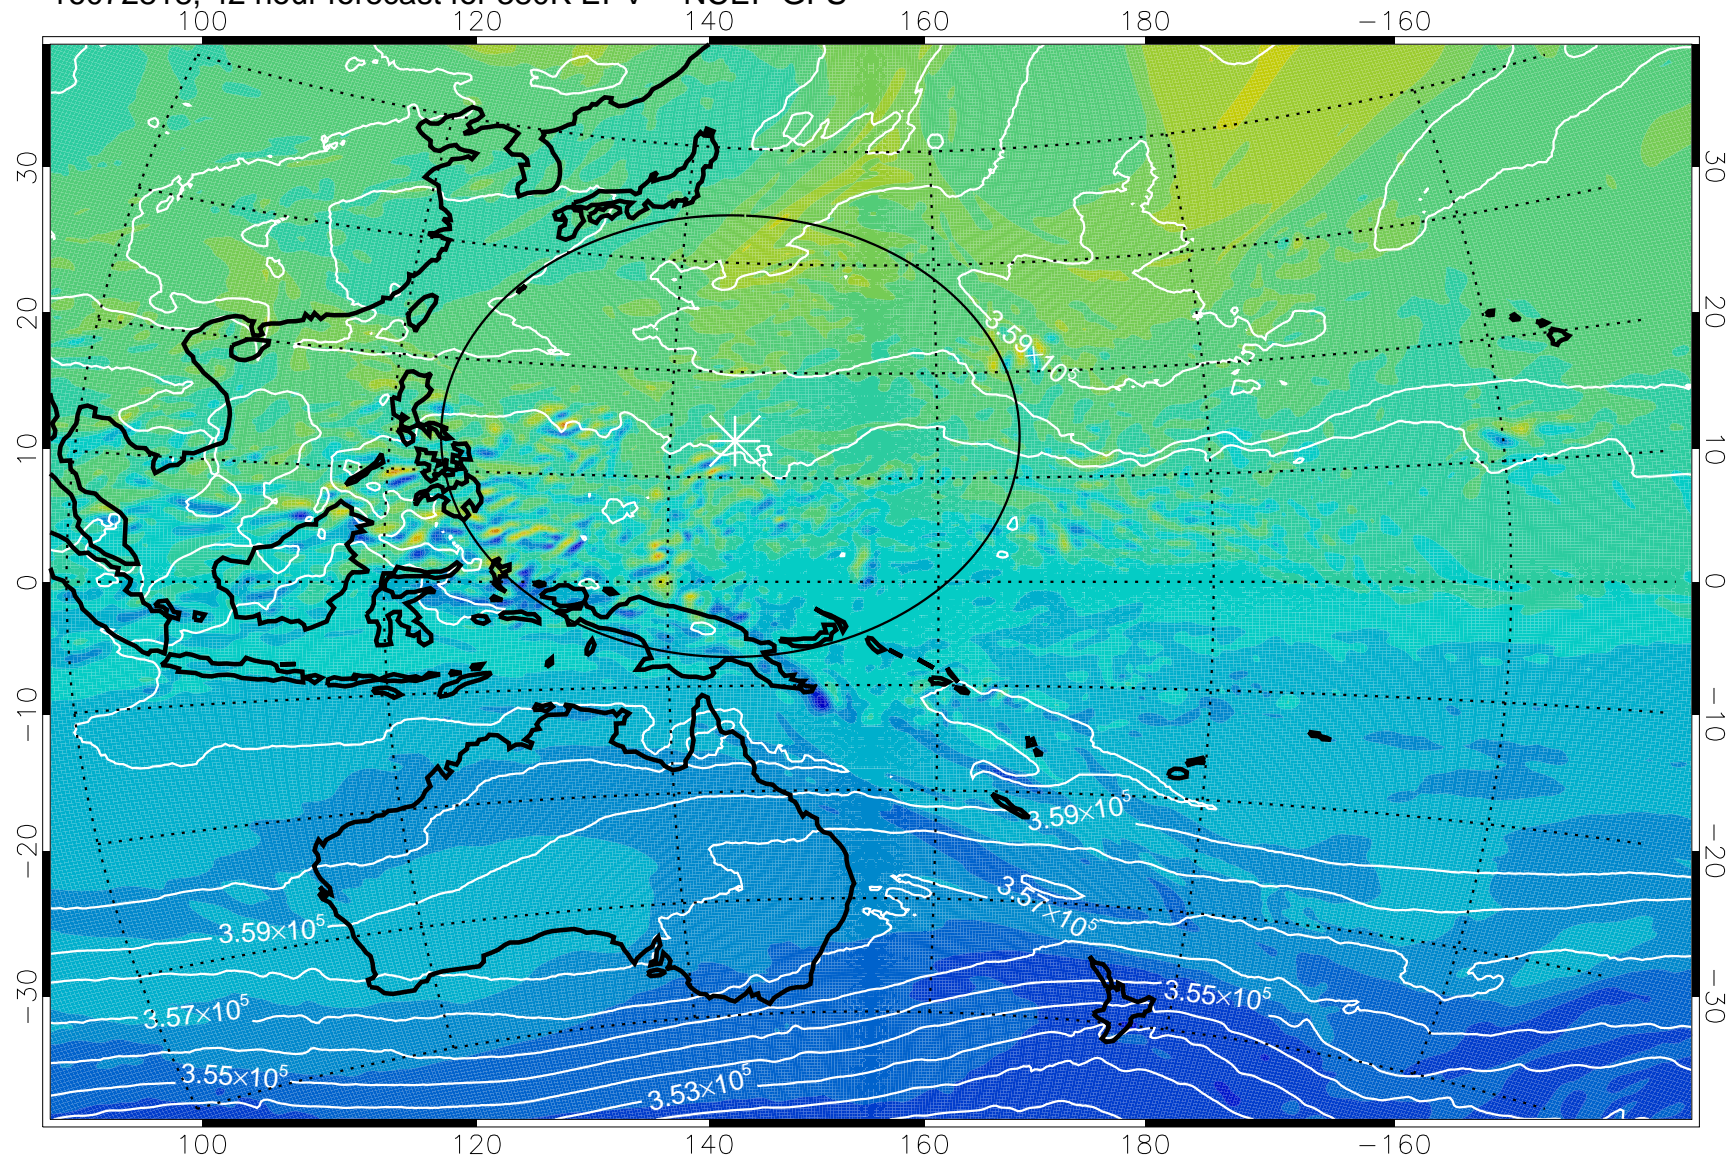

16072800, 24 hour forecast for 380K EPV -- NCEP GFS

380K Montgomery Streamfunction, white

Range ring of 2304 km

16072806, 30 hour forecast for 380K EPV -- NCEP GFS

380K Montgomery Streamfunction, white

Range ring of 2304 km

16072812, 36 hour forecast for 380K EPV -- NCEP GFS

16072818, 42 hour forecast for 380K EPV -- NCEP GFS

380K Montgomery Streamfunction, white

Range ring of 2304 km

16072900, 48 hour forecast for 380K EPV -- NCEP GFS

380K Montgomery Streamfunction, white

Range ring of 2304 km

16072906, 54 hour forecast for 380K EPV -- NCEP GFS

380K Montgomery Streamfunction, white

Range ring of 2304 km

16072912, 60 hour forecast for 380K EPV -- NCEP GFS

380K Montgomery Streamfunction, white

Range ring of 2304 km

16072918, 66 hour forecast for 380K EPV -- NCEP GFS

380K Montgomery Streamfunction, white

Range ring of 2304 km

16073000, 72 hour forecast for 380K EPV -- NCEP GFS