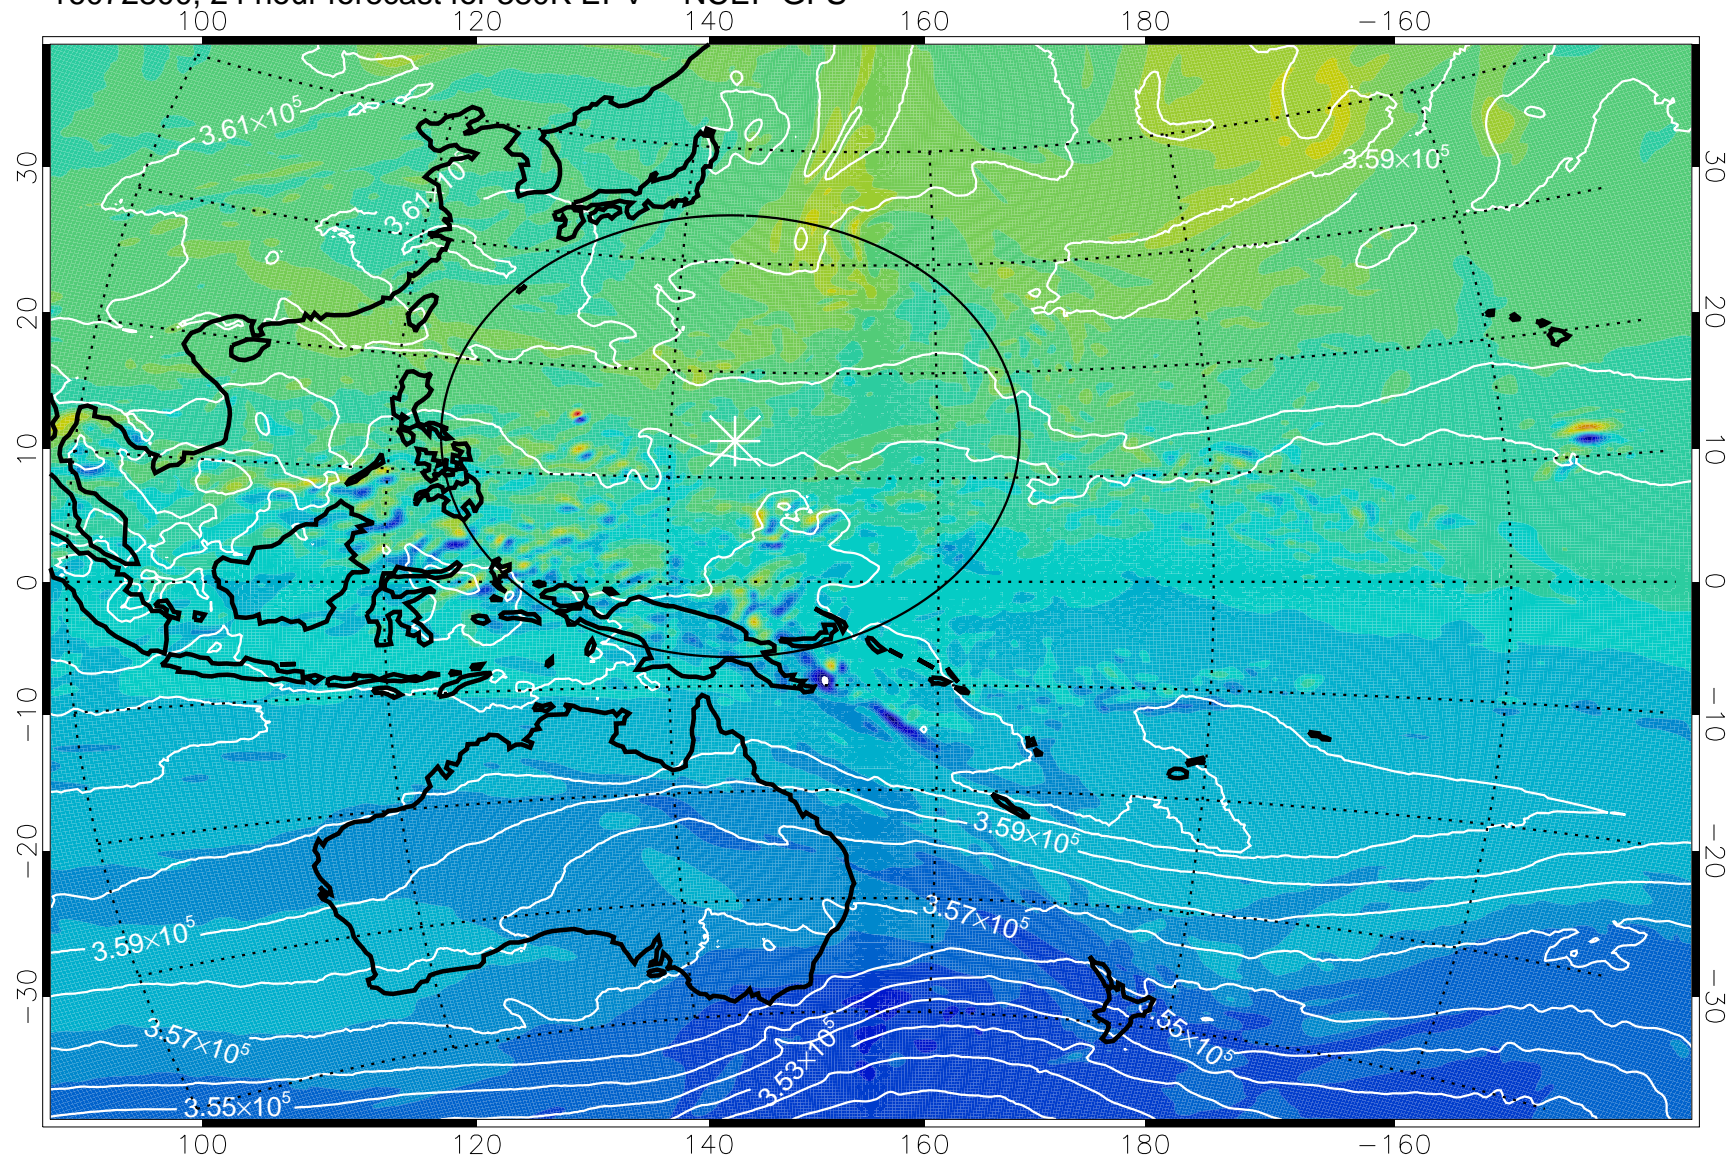

16072706, 6 hour forecast for 380K EPV -- NCEP GFS

16072712, 12 hour forecast for 380K EPV -- NCEP GFS

380K Montgomery Streamfunction, white

Range ring of 2304 km

16072718, 18 hour forecast for 380K EPV -- NCEP GFS

16072800, 24 hour forecast for 380K EPV -- NCEP GFS

380K Montgomery Streamfunction, white

Range ring of 2304 km

16072806, 30 hour forecast for 380K EPV -- NCEP GFS

380K Montgomery Streamfunction, white

Range ring of 2304 km

16072812, 36 hour forecast for 380K EPV -- NCEP GFS

16072818, 42 hour forecast for 380K EPV -- NCEP GFS

380K Montgomery Streamfunction, white

Range ring of 2304 km

16072900, 48 hour forecast for 380K EPV -- NCEP GFS

380K Montgomery Streamfunction, white

Range ring of 2304 km

16072906, 54 hour forecast for 380K EPV -- NCEP GFS

380K Montgomery Streamfunction, white

Range ring of 2304 km

16072912, 60 hour forecast for 380K EPV -- NCEP GFS