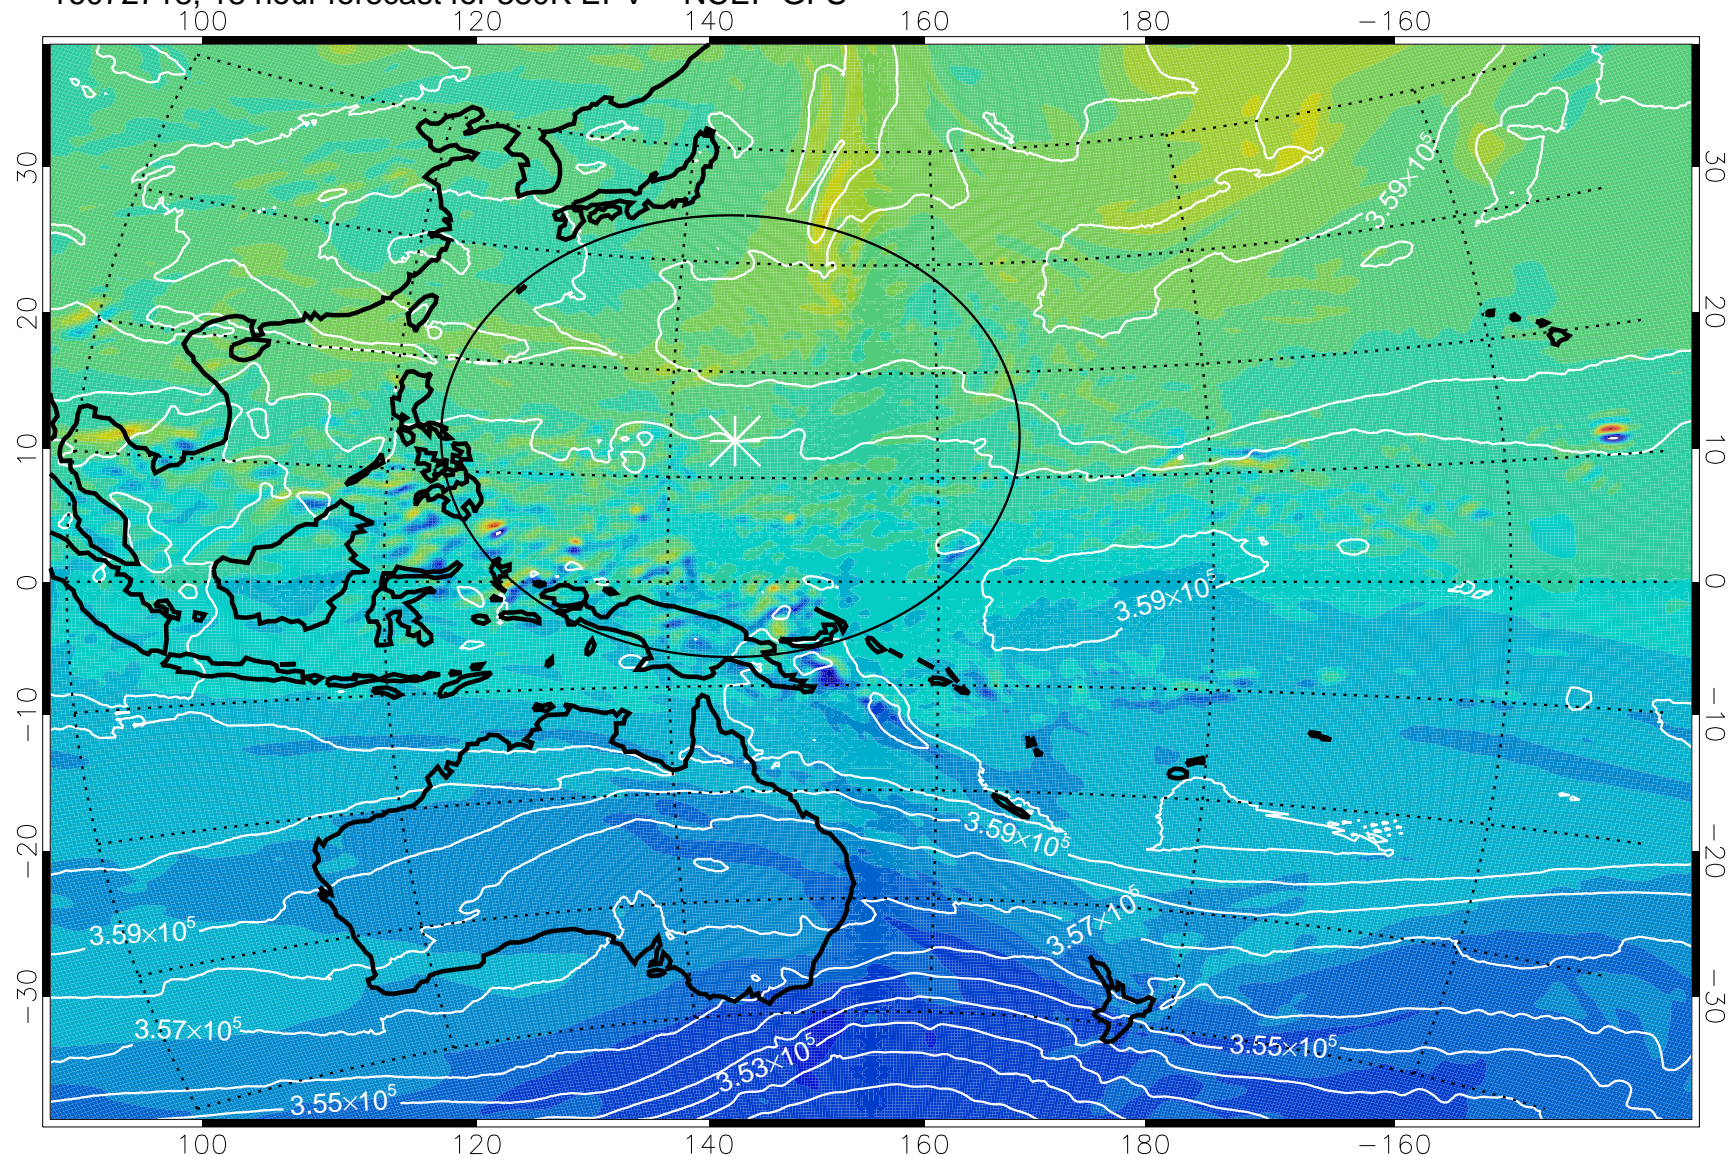

16072706, 6 hour forecast for 380K EPV -- NCEP GFS

16072712, 12 hour forecast for 380K EPV -- NCEP GFS

380K Montgomery Streamfunction, white

Range ring of 2304 km

16072718, 18 hour forecast for 380K EPV -- NCEP GFS

16072800, 24 hour forecast for 380K EPV -- NCEP GFS

380K Montgomery Streamfunction, white

Range ring of 2304 km

16072806, 30 hour forecast for 380K EPV -- NCEP GFS

380K Montgomery Streamfunction, white

Range ring of 2304 km

16072812, 36 hour forecast for 380K EPV -- NCEP GFS

16072818, 42 hour forecast for 380K EPV -- NCEP GFS

380K Montgomery Streamfunction, white

Range ring of 2304 km

16072900, 48 hour forecast for 380K EPV -- NCEP GFS

380K Montgomery Streamfunction, white

Range ring of 2304 km

16072906, 54 hour forecast for 380K EPV -- NCEP GFS

380K Montgomery Streamfunction, white

Range ring of 2304 km

16072912, 60 hour forecast for 380K EPV -- NCEP GFS