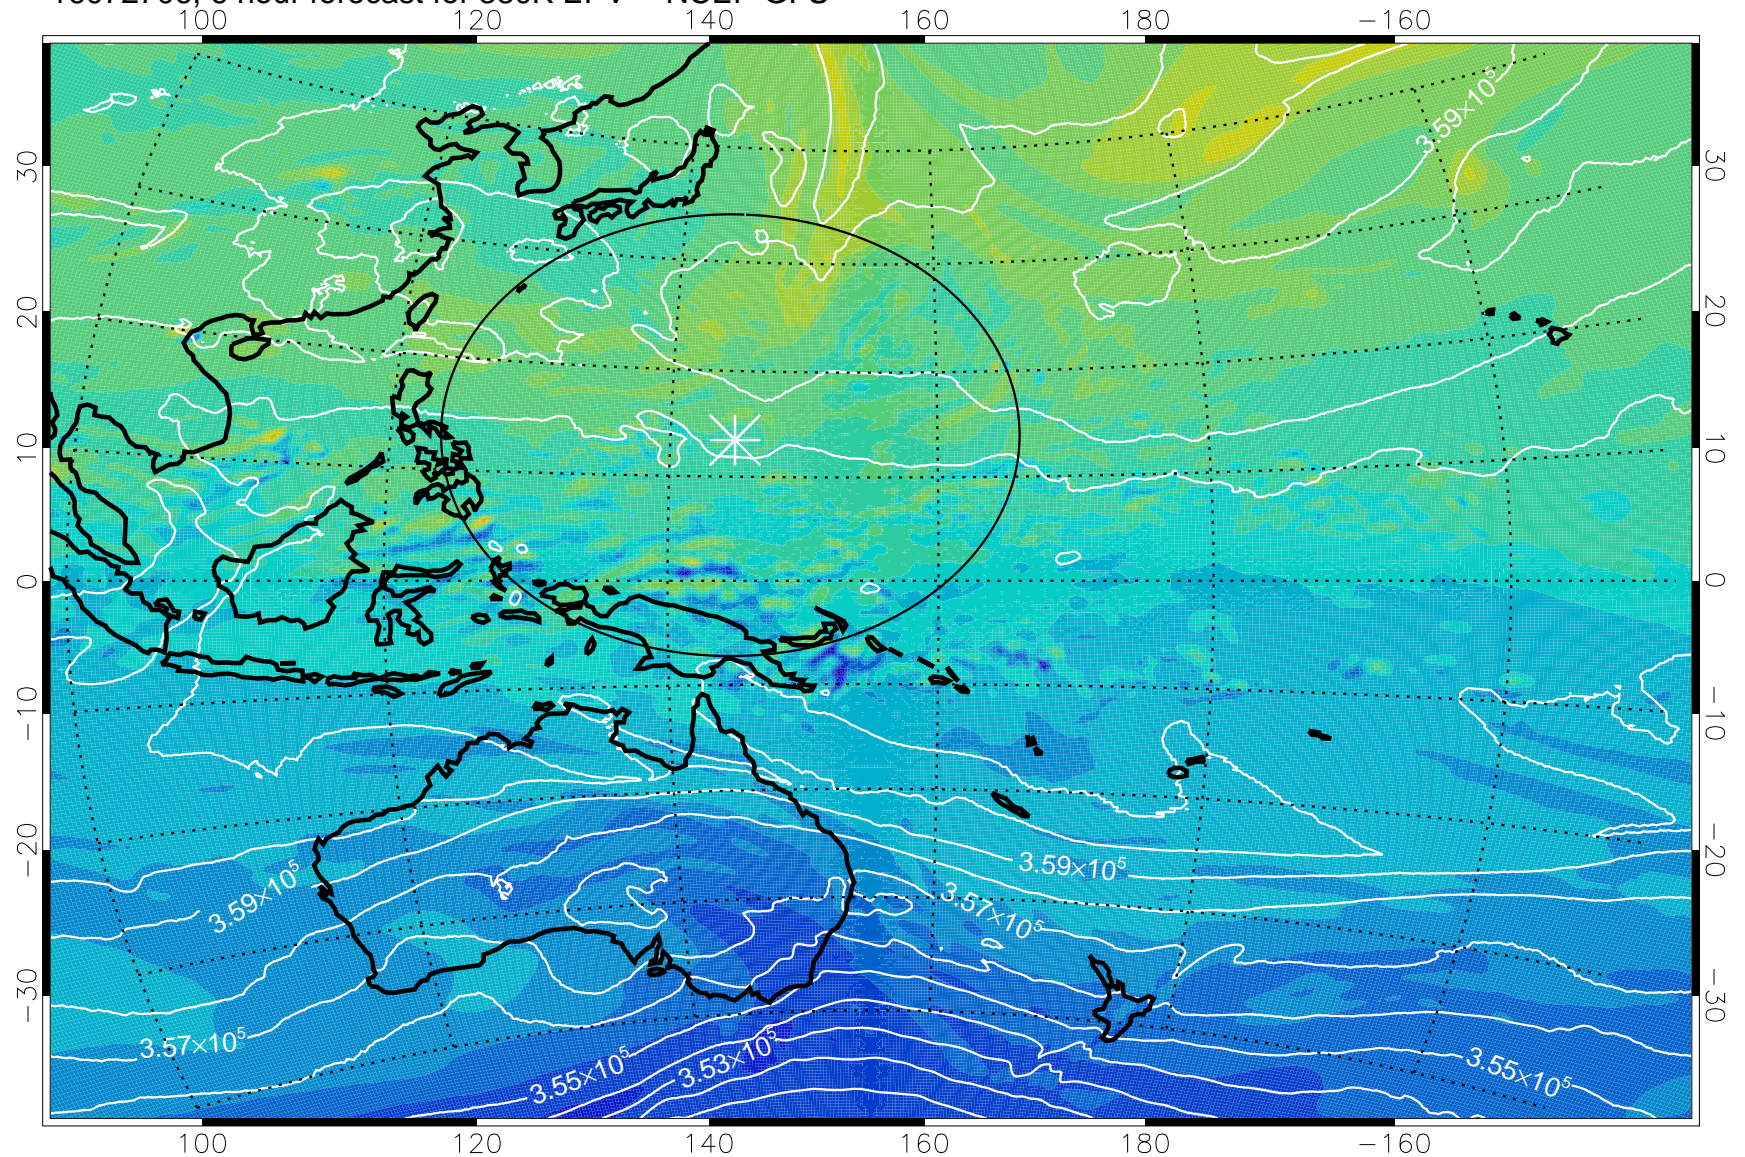

16072706, 6 hour forecast for 380K EPV -- NCEP GFS

16072712, 12 hour forecast for 380K EPV -- NCEP GFS

380K Montgomery Streamfunction, white

Range ring of 2304 km

16072718, 18 hour forecast for 380K EPV -- NCEP GFS

16072800, 24 hour forecast for 380K EPV -- NCEP GFS

380K Montgomery Streamfunction, white

Range ring of 2304 km

16072806, 30 hour forecast for 380K EPV -- NCEP GFS

380K Montgomery Streamfunction, white

Range ring of 2304 km

16072812, 36 hour forecast for 380K EPV -- NCEP GFS

16072818, 42 hour forecast for 380K EPV -- NCEP GFS

380K Montgomery Streamfunction, white

Range ring of 2304 km

16072900, 48 hour forecast for 380K EPV -- NCEP GFS

380K Montgomery Streamfunction, white

Range ring of 2304 km

16072906, 54 hour forecast for 380K EPV -- NCEP GFS

380K Montgomery Streamfunction, white

Range ring of 2304 km

16072912, 60 hour forecast for 380K EPV -- NCEP GFS