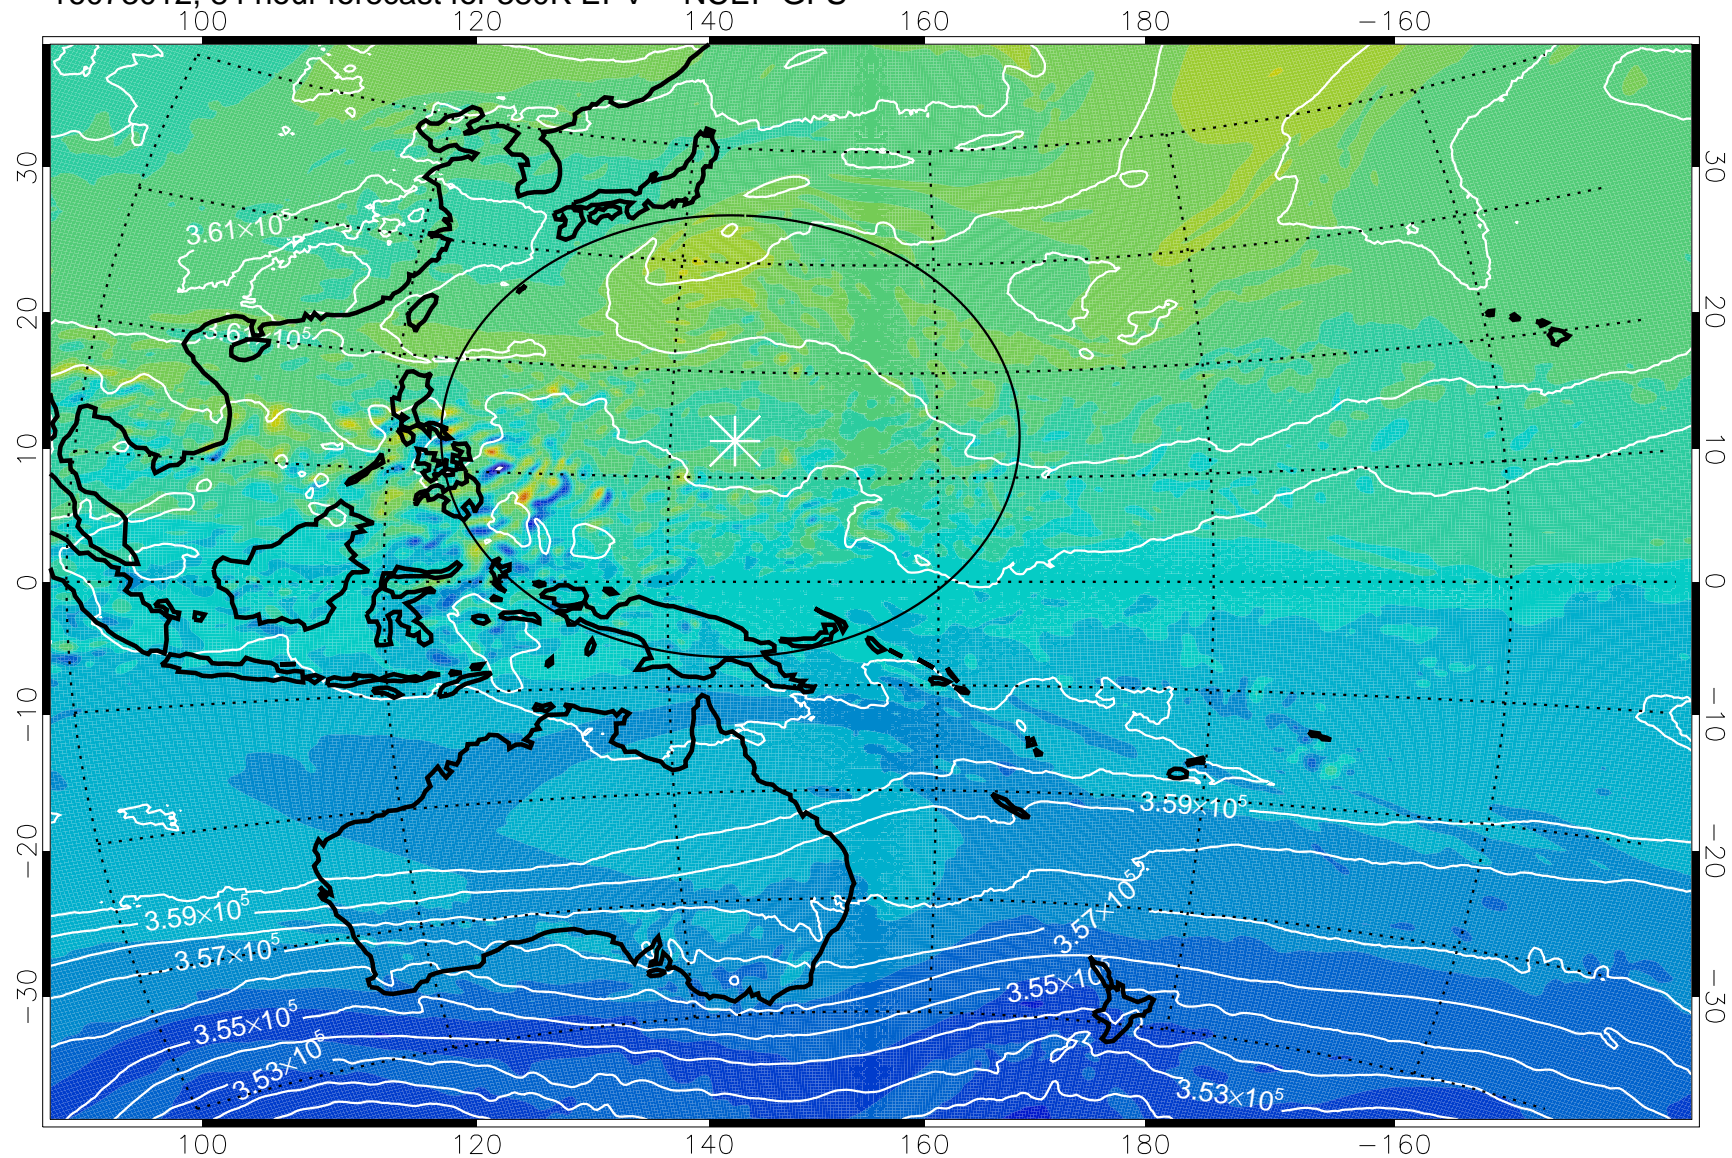

380K Montgomery Streamfunction, white

Range ring of 2304 km

16072918, 66 hour forecast for 380K EPV -- NCEP GFS

380K Montgomery Streamfunction, white

Range ring of 2304 km

16073000, 72 hour forecast for 380K EPV -- NCEP GFS

380K Montgomery Streamfunction, white

Range ring of 2304 km

16073006, 78 hour forecast for 380K EPV -- NCEP GFS

380K Montgomery Streamfunction, white

Range ring of 2304 km

16073012, 84 hour forecast for 380K EPV -- NCEP GFS

-2x10⁻⁵ -1x10⁻⁵ 0 1x10⁻⁵ 2x10⁻⁵
PVU

380K Montgomery Streamfunction, white

Range ring of 2304 km

16073018, 90 hour forecast for 380K EPV -- NCEP GFS

380K Montgomery Streamfunction, white

Range ring of 2304 km

16073100, 96 hour forecast for 380K EPV -- NCEP GFS

-2×10^{-5} -1×10^{-5} 0 1×10^{-5} 2×10^{-5}
PVU

380K Montgomery Streamfunction, white

Range ring of 2304 km

16073106, 102 hour forecast for 380K EPV -- NCEP GFS