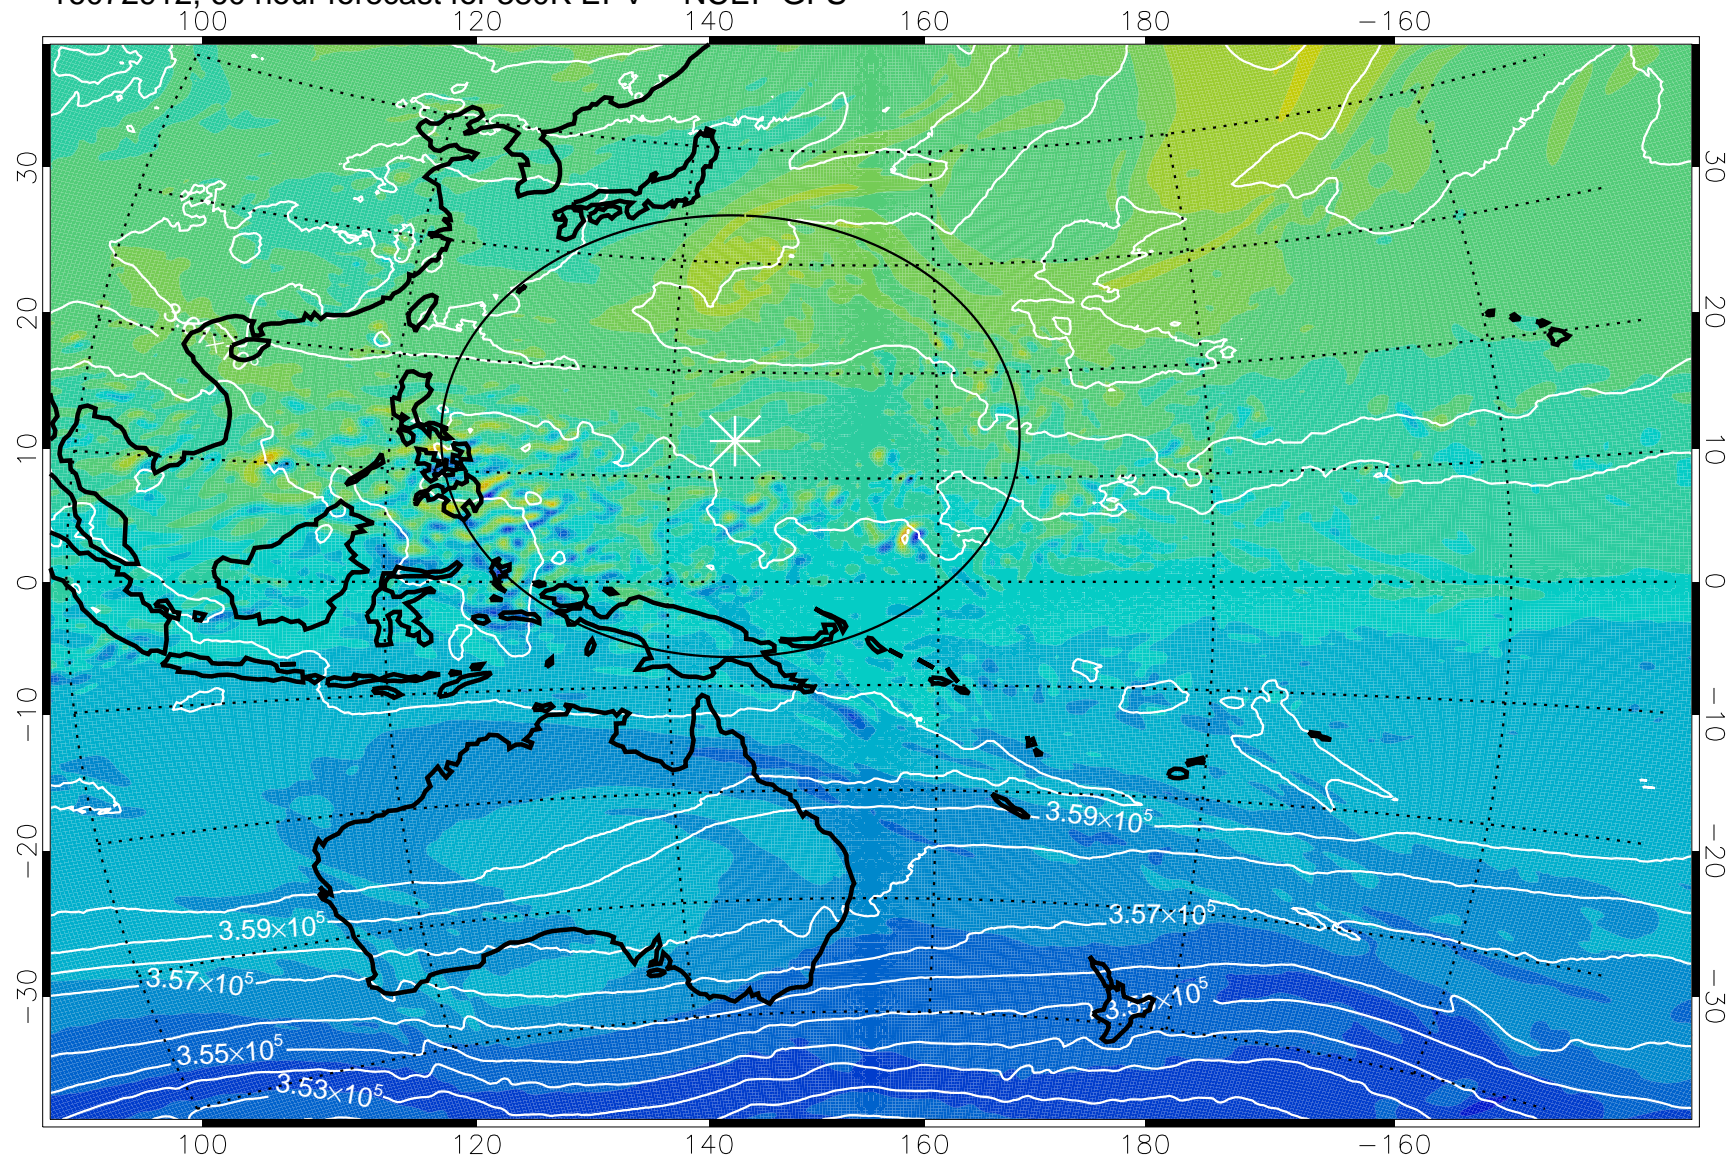

16072812, 36 hour forecast for 380K EPV -- NCEP GFS

16072818, 42 hour forecast for 380K EPV -- NCEP GFS

380K Montgomery Streamfunction, white

Range ring of 2304 km

16072900, 48 hour forecast for 380K EPV -- NCEP GFS

380K Montgomery Streamfunction, white

Range ring of 2304 km

16072906, 54 hour forecast for 380K EPV -- NCEP GFS

380K Montgomery Streamfunction, white

Range ring of 2304 km

16072912, 60 hour forecast for 380K EPV -- NCEP GFS

380K Montgomery Streamfunction, white

Range ring of 2304 km

16072918, 66 hour forecast for 380K EPV -- NCEP GFS

380K Montgomery Streamfunction, white

Range ring of 2304 km

16073000, 72 hour forecast for 380K EPV -- NCEP GFS

380K Montgomery Streamfunction, white

Range ring of 2304 km

16073006, 78 hour forecast for 380K EPV -- NCEP GFS

380K Montgomery Streamfunction, white

Range ring of 2304 km

16073012, 84 hour forecast for 380K EPV -- NCEP GFS