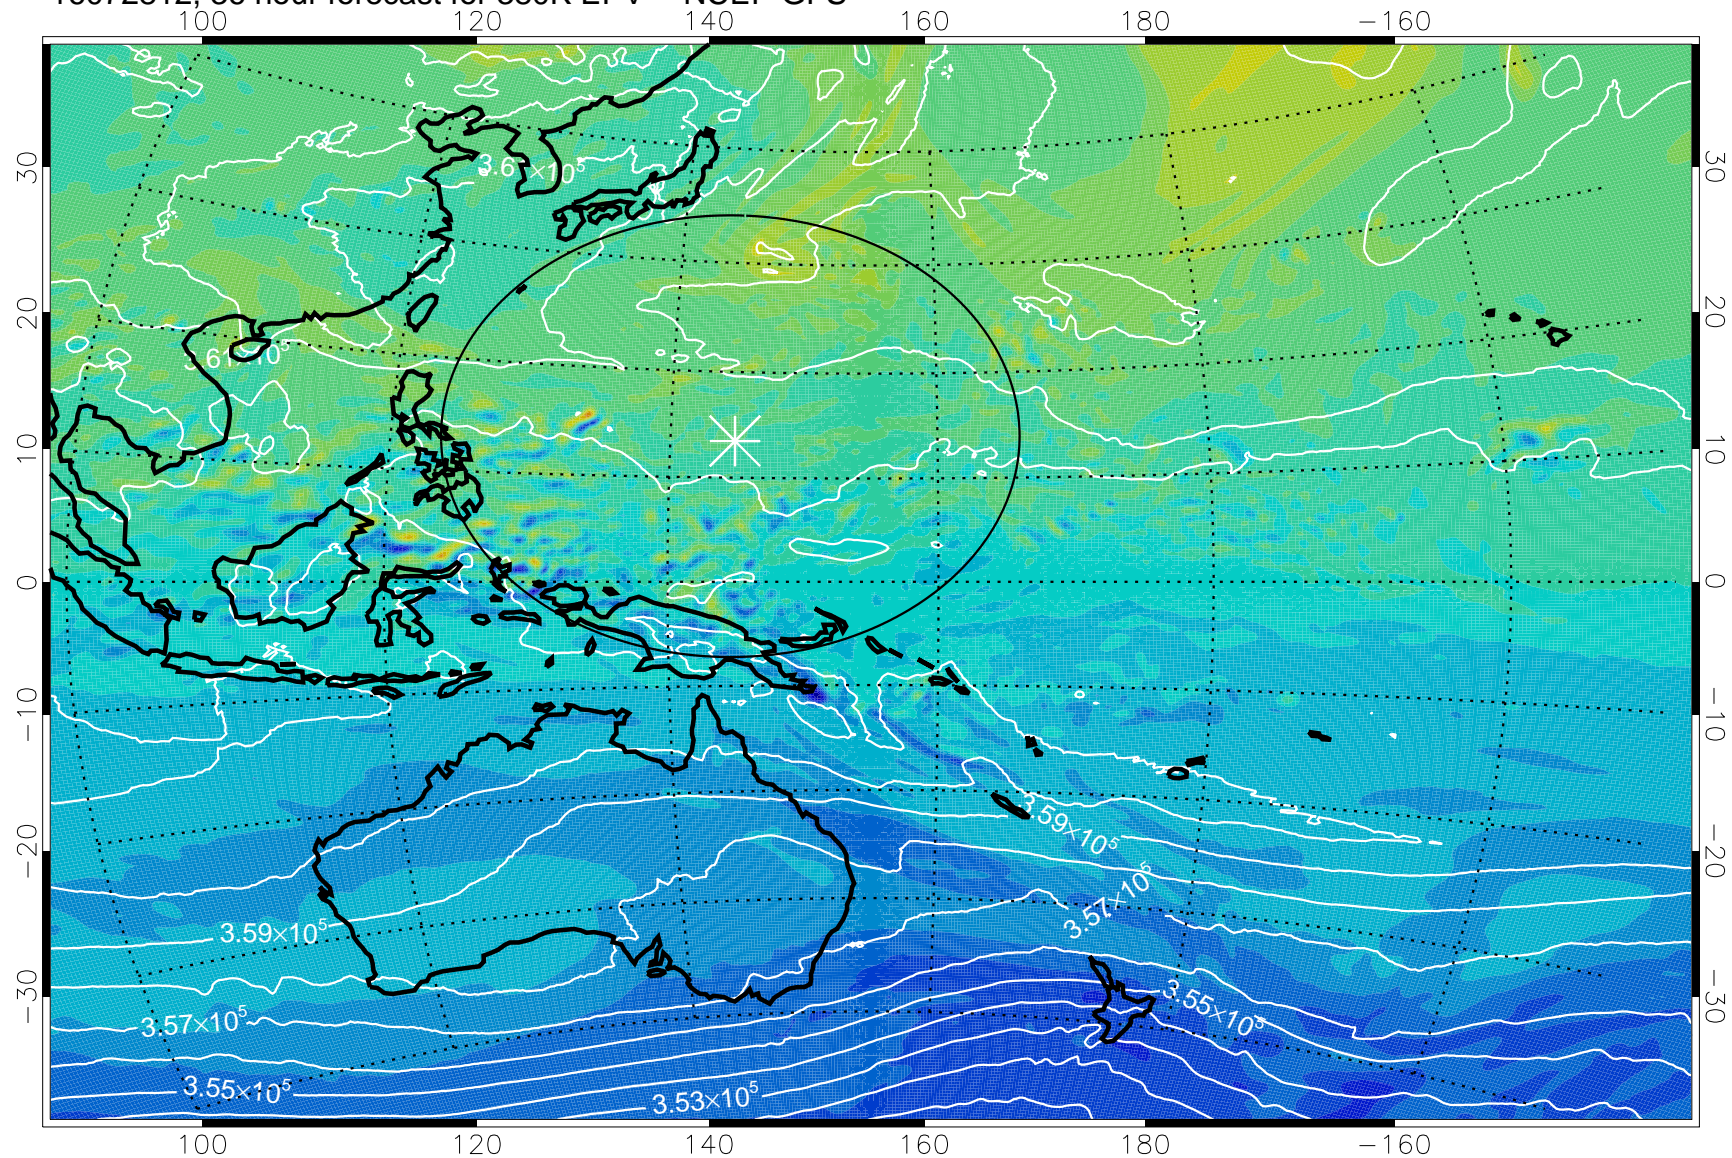

16072800, 24 hour forecast for 380K EPV -- NCEP GFS

380K Montgomery Streamfunction, white

Range ring of 2304 km

16072806, 30 hour forecast for 380K EPV -- NCEP GFS

380K Montgomery Streamfunction, white

Range ring of 2304 km

16072812, 36 hour forecast for 380K EPV -- NCEP GFS

16072818, 42 hour forecast for 380K EPV -- NCEP GFS

380K Montgomery Streamfunction, white

Range ring of 2304 km

16072900, 48 hour forecast for 380K EPV -- NCEP GFS

380K Montgomery Streamfunction, white

Range ring of 2304 km

16072906, 54 hour forecast for 380K EPV -- NCEP GFS

380K Montgomery Streamfunction, white

Range ring of 2304 km

16072912, 60 hour forecast for 380K EPV -- NCEP GFS

380K Montgomery Streamfunction, white

Range ring of 2304 km

16072918, 66 hour forecast for 380K EPV -- NCEP GFS

380K Montgomery Streamfunction, white

Range ring of 2304 km

16073000, 72 hour forecast for 380K EPV -- NCEP GFS