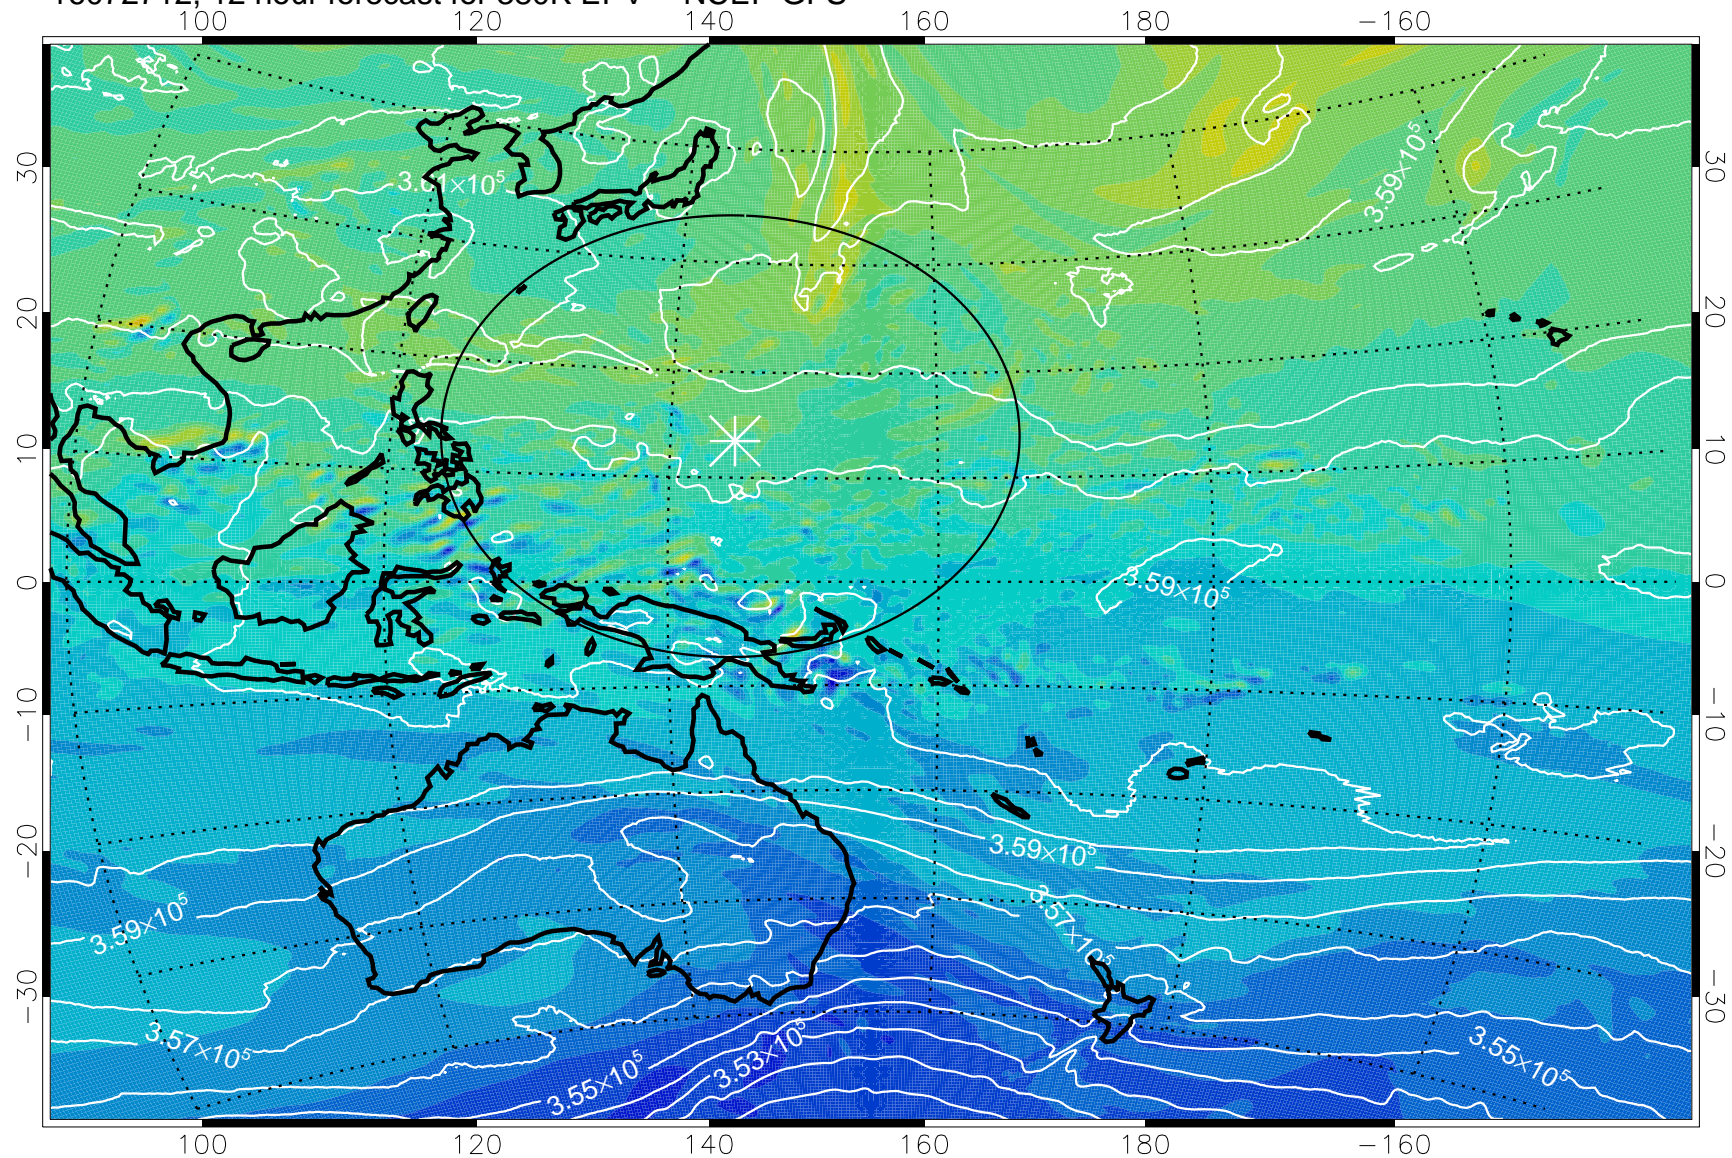

16072706, 6 hour forecast for 380K EPV -- NCEP GFS

16072712, 12 hour forecast for 380K EPV -- NCEP GFS

380K Montgomery Streamfunction, white

Range ring of 2304 km

16072718, 18 hour forecast for 380K EPV -- NCEP GFS

16072800, 24 hour forecast for 380K EPV -- NCEP GFS

380K Montgomery Streamfunction, white

Range ring of 2304 km

16072806, 30 hour forecast for 380K EPV -- NCEP GFS

380K Montgomery Streamfunction, white

Range ring of 2304 km

16072812, 36 hour forecast for 380K EPV -- NCEP GFS

16072818, 42 hour forecast for 380K EPV -- NCEP GFS

380K Montgomery Streamfunction, white

Range ring of 2304 km

16072900, 48 hour forecast for 380K EPV -- NCEP GFS

380K Montgomery Streamfunction, white

Range ring of 2304 km

16072906, 54 hour forecast for 380K EPV -- NCEP GFS

380K Montgomery Streamfunction, white

Range ring of 2304 km

16072912, 60 hour forecast for 380K EPV -- NCEP GFS