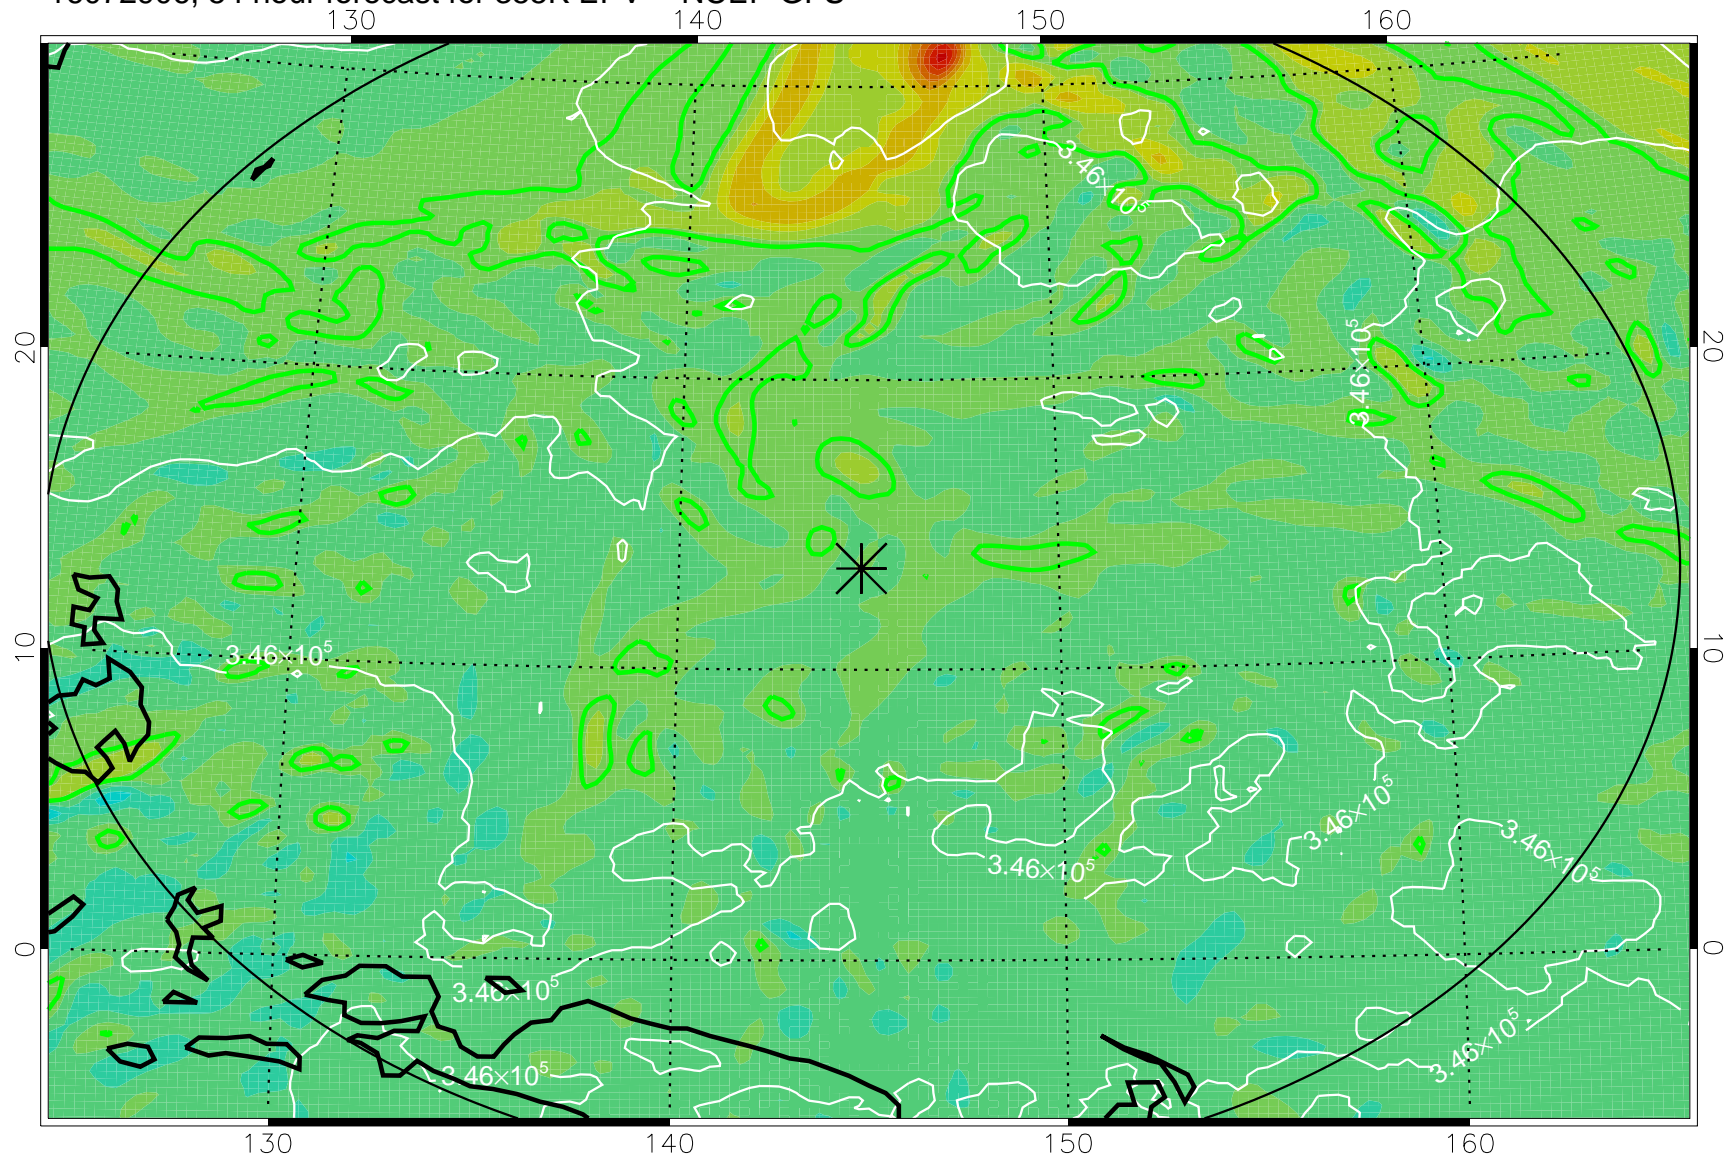

16072818, 42 hour forecast for 355K EPV -- NCEP GFS

355K Montgomery Streamfunction, white  
EPV Tropopause (2 PVU) Position  
Range ring of 2304 km

16072900, 48 hour forecast for 355K EPV -- NCEP GFS

355K Montgomery Streamfunction, white  
EPV Tropopause (2 PVU) Position  
Range ring of 2304 km

16072906, 54 hour forecast for 355K EPV -- NCEP GFS

355K Montgomery Streamfunction, white  
EPV Tropopause (2 PVU) Position  
Range ring of 2304 km

16072912, 60 hour forecast for 355K EPV -- NCEP GFS

355K Montgomery Streamfunction, white  
EPV Tropopause (2 PVU) Position  
Range ring of 2304 km

16072918, 66 hour forecast for 355K EPV -- NCEP GFS

355K Montgomery Streamfunction, white  
EPV Tropopause (2 PVU) Position  
Range ring of 2304 km

16073000, 72 hour forecast for 355K EPV -- NCEP GFS

355K Montgomery Streamfunction, white  
EPV Tropopause (2 PVU) Position  
Range ring of 2304 km

16073006, 78 hour forecast for 355K EPV -- NCEP GFS

355K Montgomery Streamfunction, white  
EPV Tropopause (2 PVU) Position  
Range ring of 2304 km

16073012, 84 hour forecast for 355K EPV -- NCEP GFS

355K Montgomery Streamfunction, white  
EPV Tropopause (2 PVU) Position  
Range ring of 2304 km