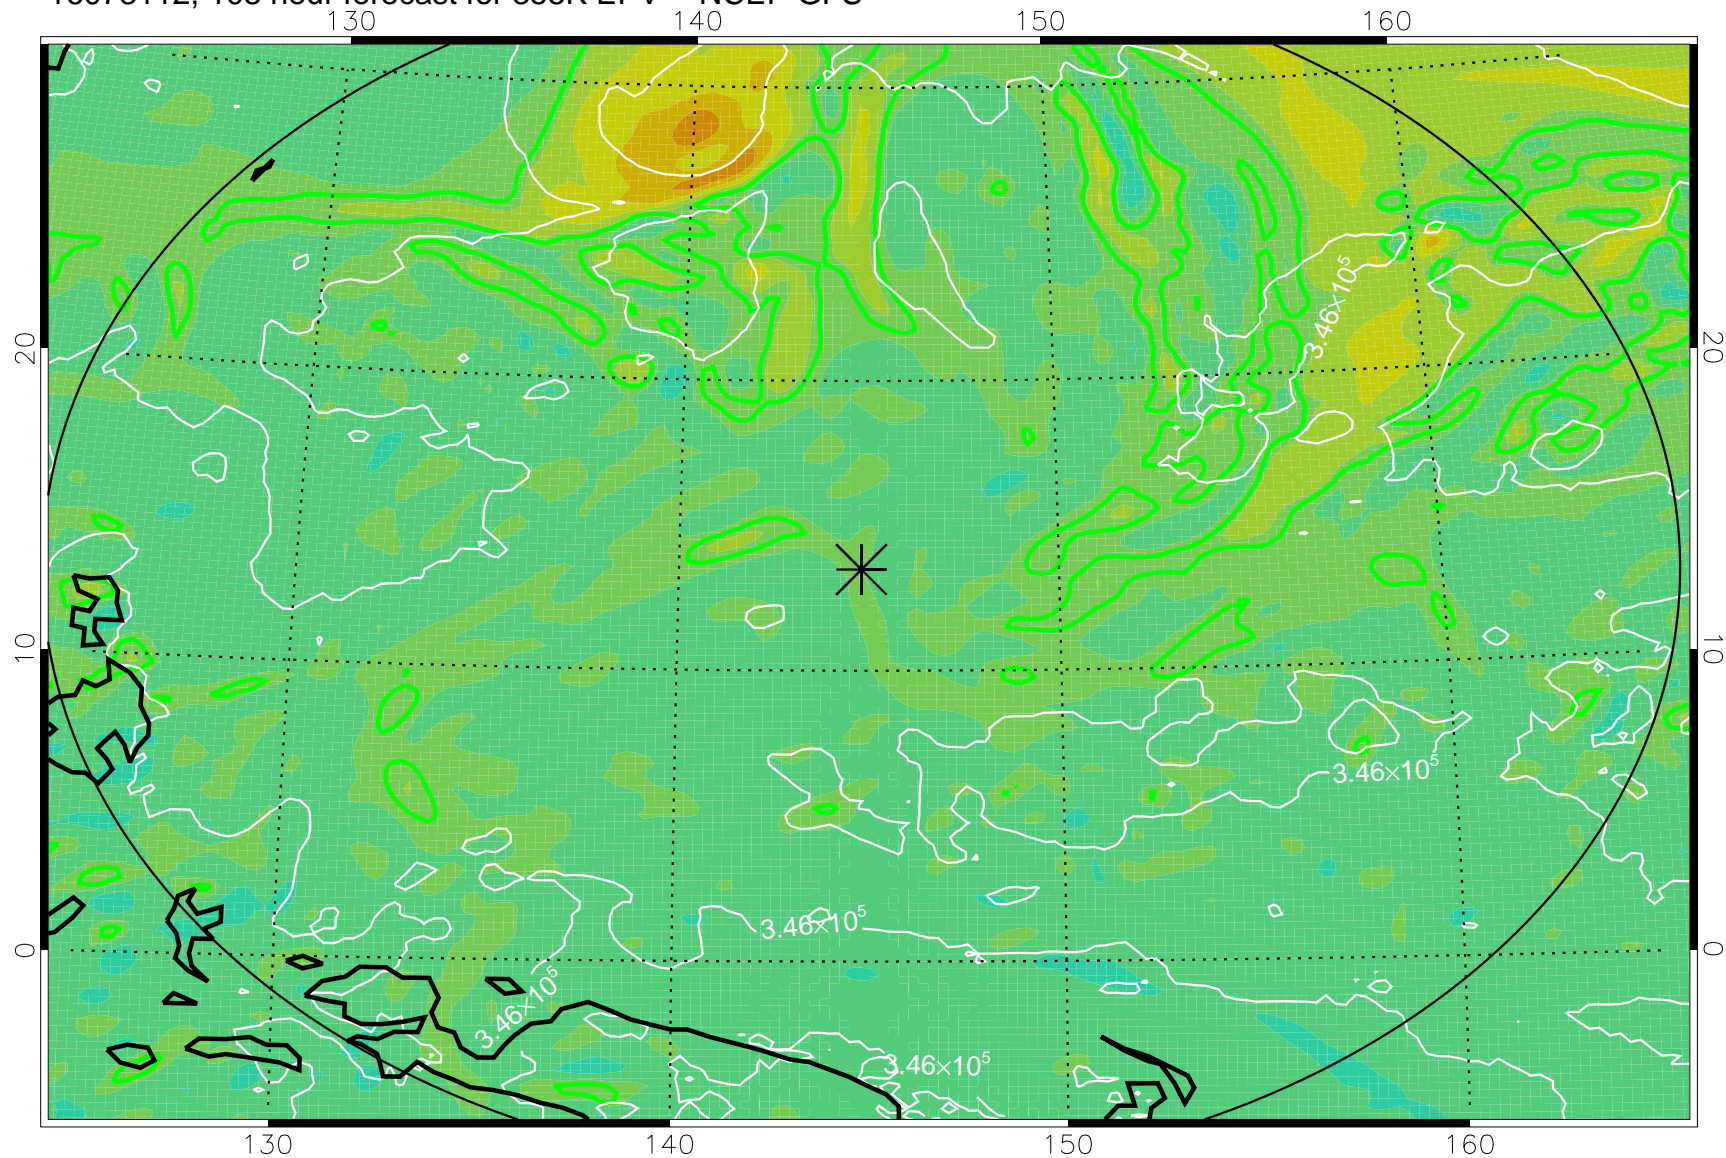

16073006, 78 hour forecast for 355K EPV -- NCEP GFS

355K Montgomery Streamfunction, white  
EPV Tropopause (2 PVU) Position  
Range ring of 2304 km

16073012, 84 hour forecast for 355K EPV -- NCEP GFS

355K Montgomery Streamfunction, white  
EPV Tropopause (2 PVU) Position  
Range ring of 2304 km

16073018, 90 hour forecast for 355K EPV -- NCEP GFS

355K Montgomery Streamfunction, white  
EPV Tropopause (2 PVU) Position  
Range ring of 2304 km

16073100, 96 hour forecast for 355K EPV -- NCEP GFS

355K Montgomery Streamfunction, white  
EPV Tropopause (2 PVU) Position  
Range ring of 2304 km

16073106, 102 hour forecast for 355K EPV -- NCEP GFS

355K Montgomery Streamfunction, white  
EPV Tropopause (2 PVU) Position  
Range ring of 2304 km

16073112, 108 hour forecast for 355K EPV -- NCEP GFS

355K Montgomery Streamfunction, white  
EPV Tropopause (2 PVU) Position  
Range ring of 2304 km

16073118, 114 hour forecast for 355K EPV -- NCEP GFS

355K Montgomery Streamfunction, white  
EPV Tropopause (2 PVU) Position  
Range ring of 2304 km

16080100, 120 hour forecast for 355K EPV -- NCEP GFS

355K Montgomery Streamfunction, white  
EPV Tropopause (2 PVU) Position  
Range ring of 2304 km