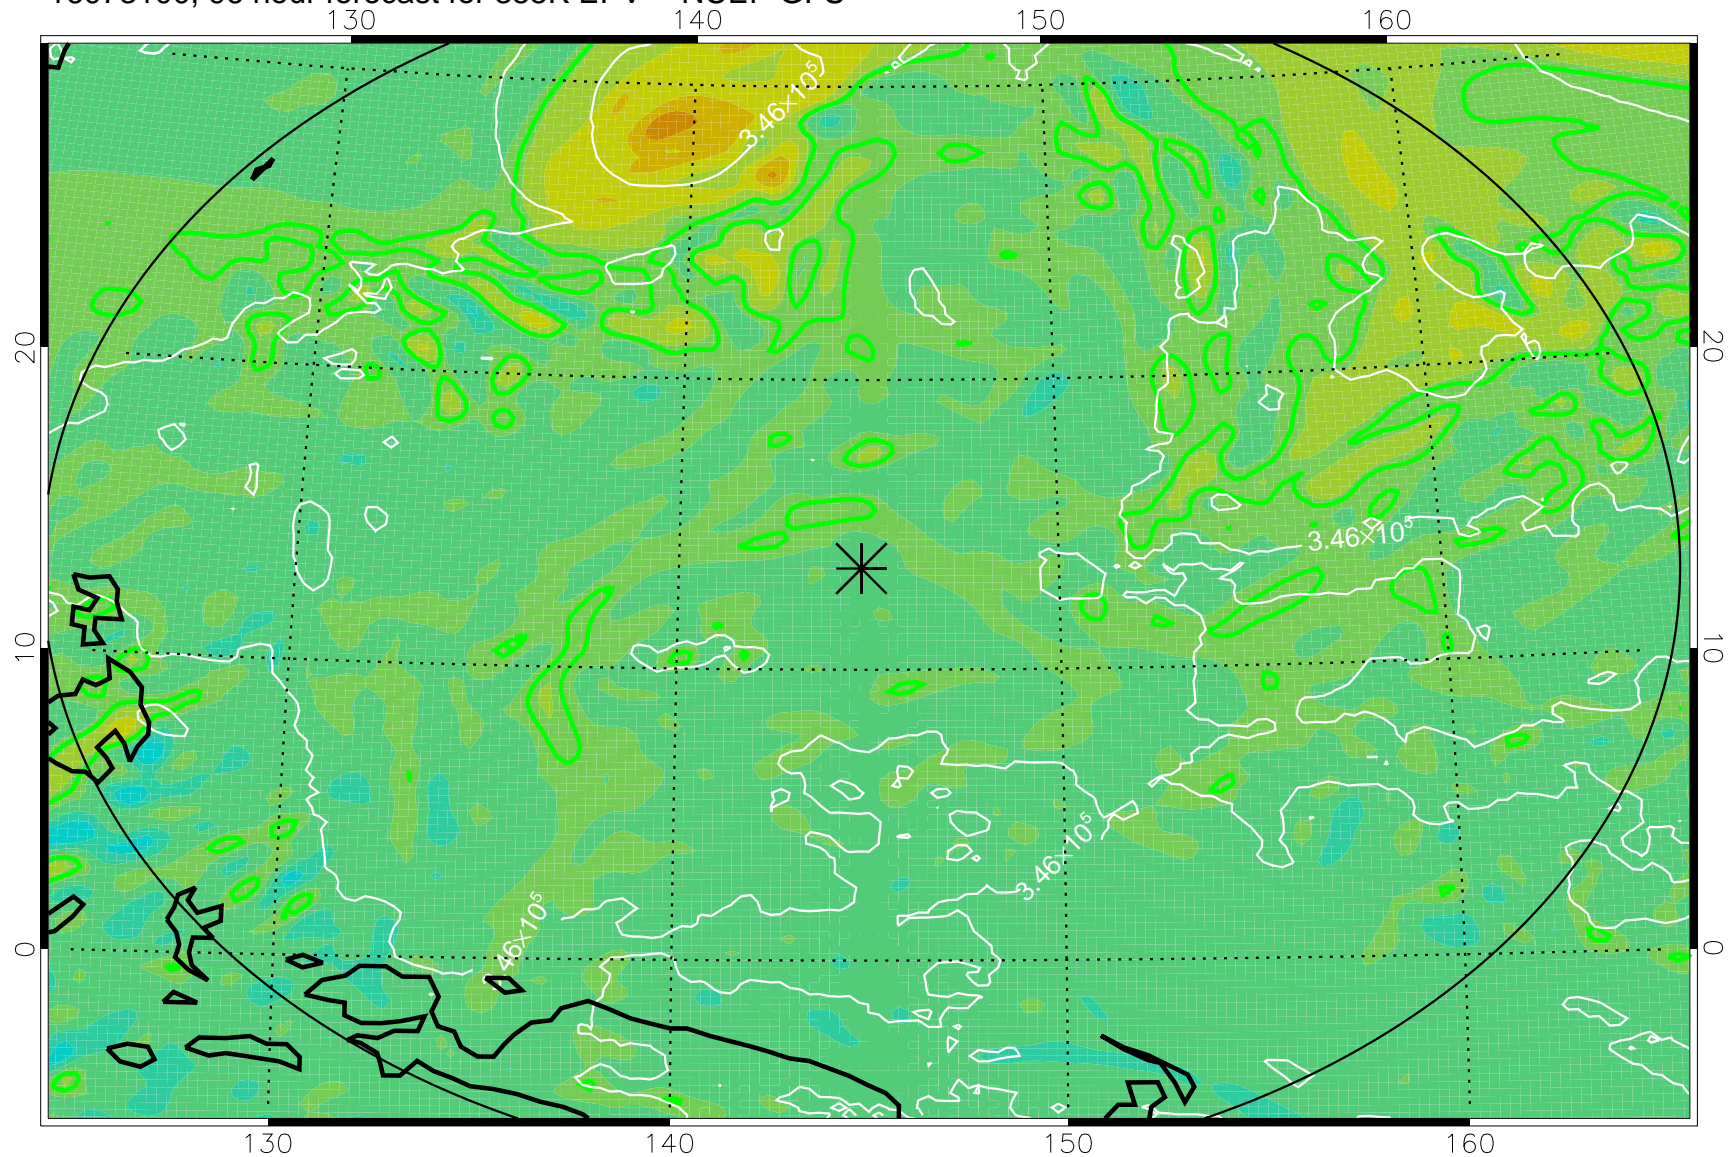

16072918, 66 hour forecast for 355K EPV -- NCEP GFS

355K Montgomery Streamfunction, white  
EPV Tropopause (2 PVU) Position  
Range ring of 2304 km

16073000, 72 hour forecast for 355K EPV -- NCEP GFS

355K Montgomery Streamfunction, white  
EPV Tropopause (2 PVU) Position  
Range ring of 2304 km

16073006, 78 hour forecast for 355K EPV -- NCEP GFS

355K Montgomery Streamfunction, white  
EPV Tropopause (2 PVU) Position  
Range ring of 2304 km

16073012, 84 hour forecast for 355K EPV -- NCEP GFS

355K Montgomery Streamfunction, white  
EPV Tropopause (2 PVU) Position  
Range ring of 2304 km

16073018, 90 hour forecast for 355K EPV -- NCEP GFS

355K Montgomery Streamfunction, white  
EPV Tropopause (2 PVU) Position  
Range ring of 2304 km

16073100, 96 hour forecast for 355K EPV -- NCEP GFS

355K Montgomery Streamfunction, white  
EPV Tropopause (2 PVU) Position  
Range ring of 2304 km

16073106, 102 hour forecast for 355K EPV -- NCEP GFS

355K Montgomery Streamfunction, white  
EPV Tropopause (2 PVU) Position  
Range ring of 2304 km

16073112, 108 hour forecast for 355K EPV -- NCEP GFS

355K Montgomery Streamfunction, white  
EPV Tropopause (2 PVU) Position  
Range ring of 2304 km