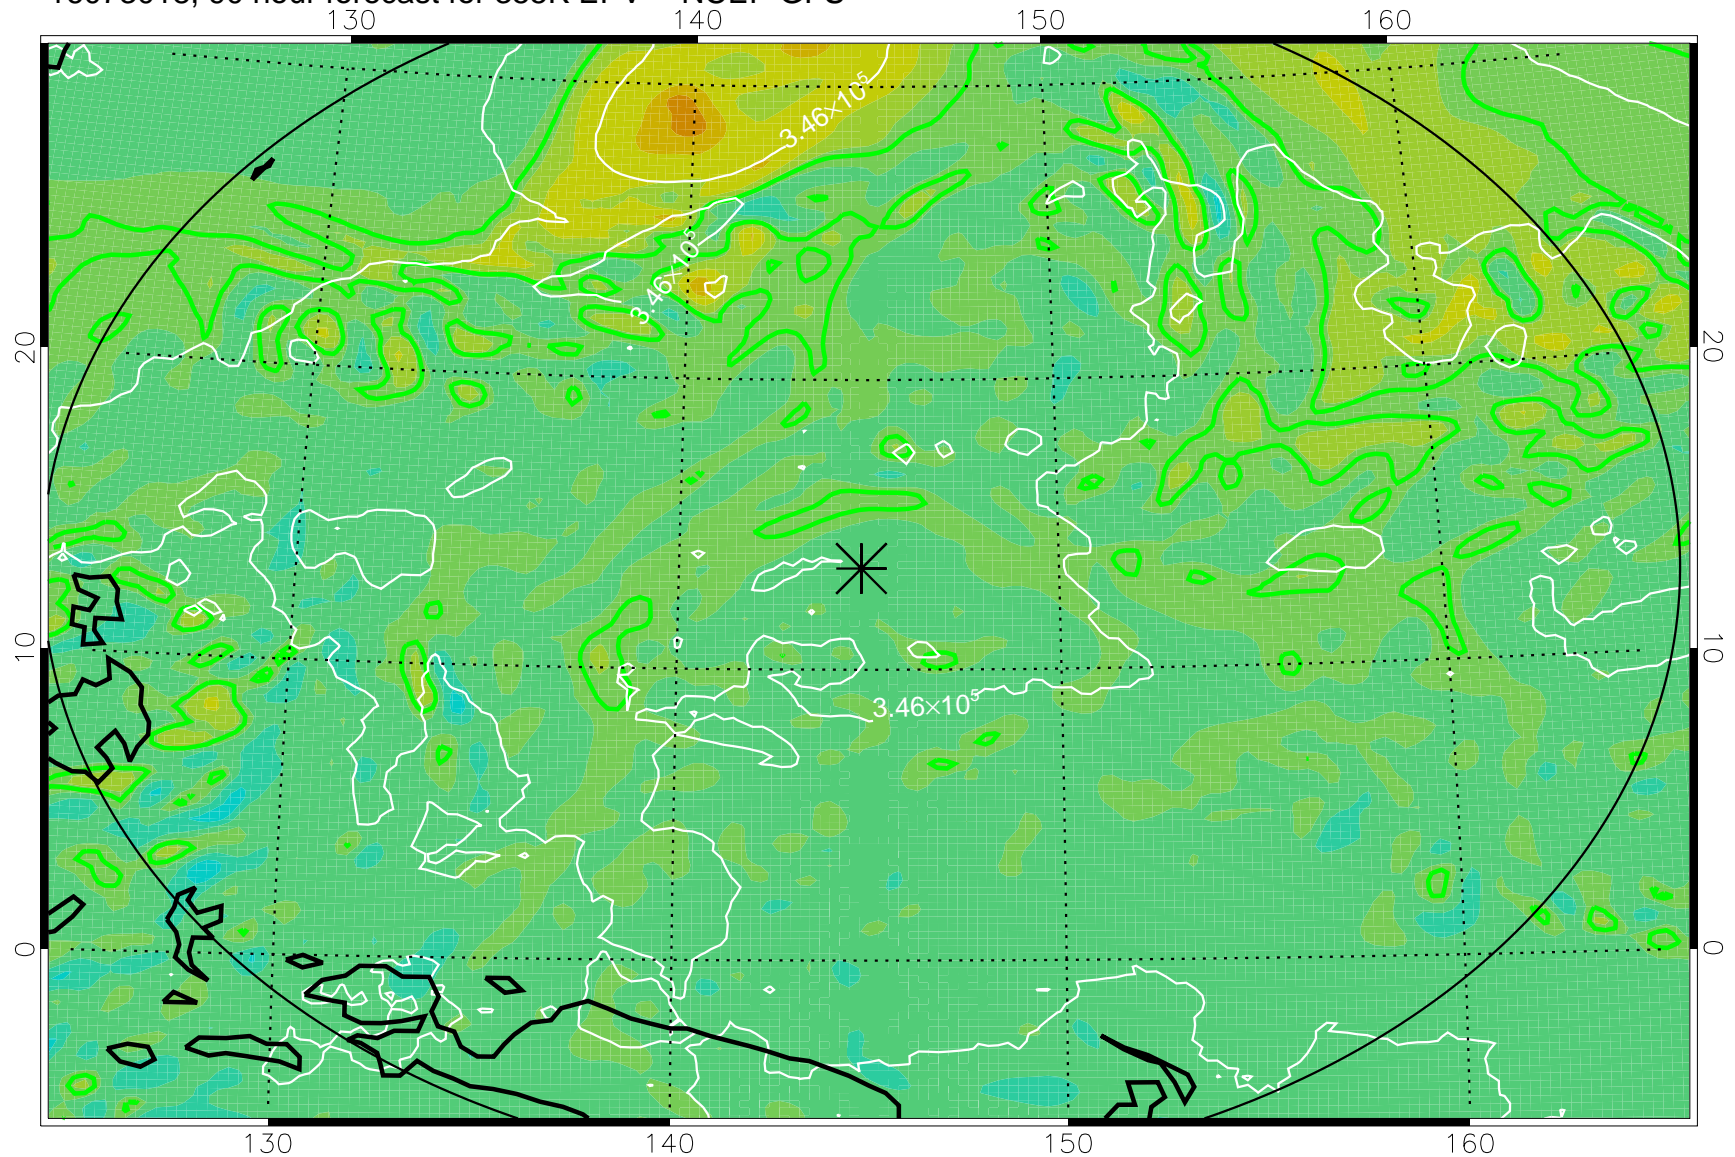

16072918, 66 hour forecast for 355K EPV -- NCEP GFS

355K Montgomery Streamfunction, white  
EPV Tropopause (2 PVU) Position  
Range ring of 2304 km

16073000, 72 hour forecast for 355K EPV -- NCEP GFS

355K Montgomery Streamfunction, white  
EPV Tropopause (2 PVU) Position  
Range ring of 2304 km

16073006, 78 hour forecast for 355K EPV -- NCEP GFS

355K Montgomery Streamfunction, white  
EPV Tropopause (2 PVU) Position  
Range ring of 2304 km

16073012, 84 hour forecast for 355K EPV -- NCEP GFS

355K Montgomery Streamfunction, white  
EPV Tropopause (2 PVU) Position  
Range ring of 2304 km

16073018, 90 hour forecast for 355K EPV -- NCEP GFS

355K Montgomery Streamfunction, white  
EPV Tropopause (2 PVU) Position  
Range ring of 2304 km

16073100, 96 hour forecast for 355K EPV -- NCEP GFS

355K Montgomery Streamfunction, white  
EPV Tropopause (2 PVU) Position  
Range ring of 2304 km

16073106, 102 hour forecast for 355K EPV -- NCEP GFS

355K Montgomery Streamfunction, white  
EPV Tropopause (2 PVU) Position  
Range ring of 2304 km

16073112, 108 hour forecast for 355K EPV -- NCEP GFS

355K Montgomery Streamfunction, white  
EPV Tropopause (2 PVU) Position  
Range ring of 2304 km