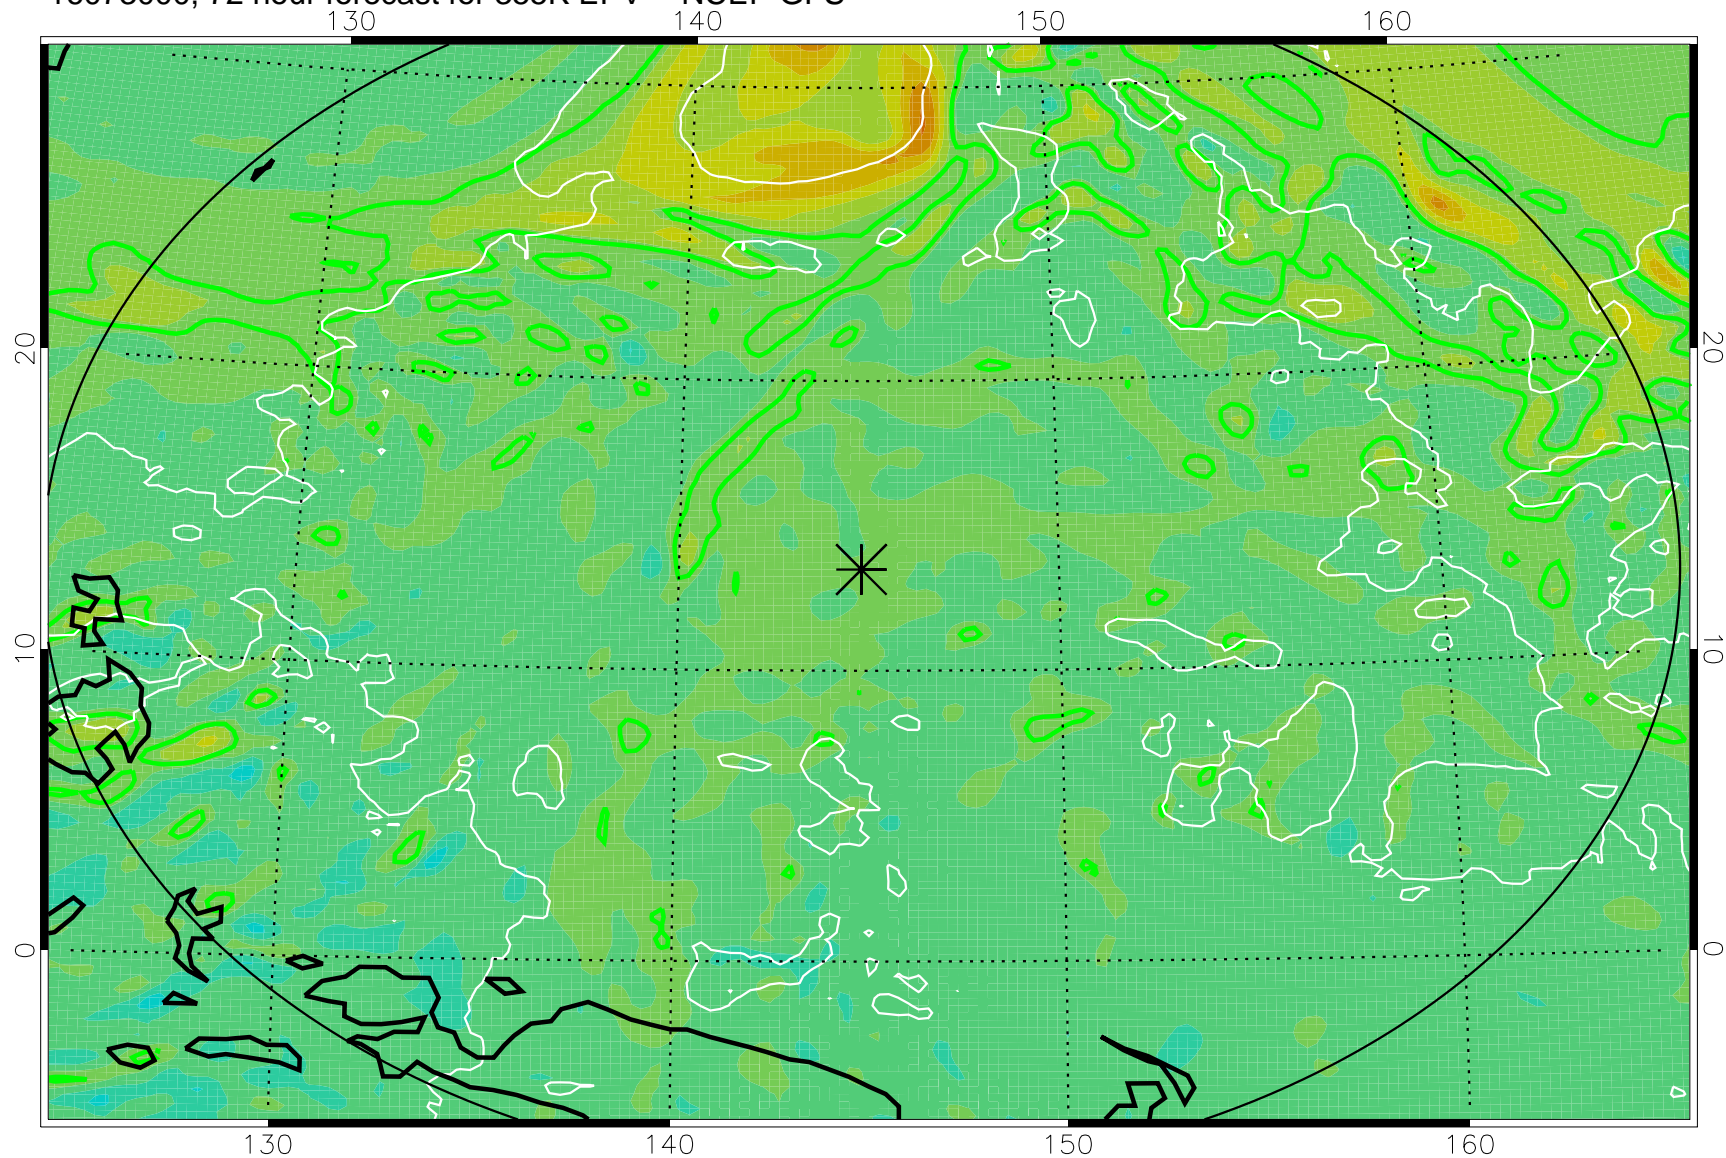

16072906, 54 hour forecast for 355K EPV -- NCEP GFS

355K Montgomery Streamfunction, white  
EPV Tropopause (2 PVU) Position  
Range ring of 2304 km

16072912, 60 hour forecast for 355K EPV -- NCEP GFS

355K Montgomery Streamfunction, white  
EPV Tropopause (2 PVU) Position  
Range ring of 2304 km

16072918, 66 hour forecast for 355K EPV -- NCEP GFS

355K Montgomery Streamfunction, white  
EPV Tropopause (2 PVU) Position  
Range ring of 2304 km

16073000, 72 hour forecast for 355K EPV -- NCEP GFS

355K Montgomery Streamfunction, white  
EPV Tropopause (2 PVU) Position  
Range ring of 2304 km

16073006, 78 hour forecast for 355K EPV -- NCEP GFS

355K Montgomery Streamfunction, white  
EPV Tropopause (2 PVU) Position  
Range ring of 2304 km

16073012, 84 hour forecast for 355K EPV -- NCEP GFS

355K Montgomery Streamfunction, white  
EPV Tropopause (2 PVU) Position  
Range ring of 2304 km

16073018, 90 hour forecast for 355K EPV -- NCEP GFS

355K Montgomery Streamfunction, white  
EPV Tropopause (2 PVU) Position  
Range ring of 2304 km

16073100, 96 hour forecast for 355K EPV -- NCEP GFS

355K Montgomery Streamfunction, white  
EPV Tropopause (2 PVU) Position  
Range ring of 2304 km