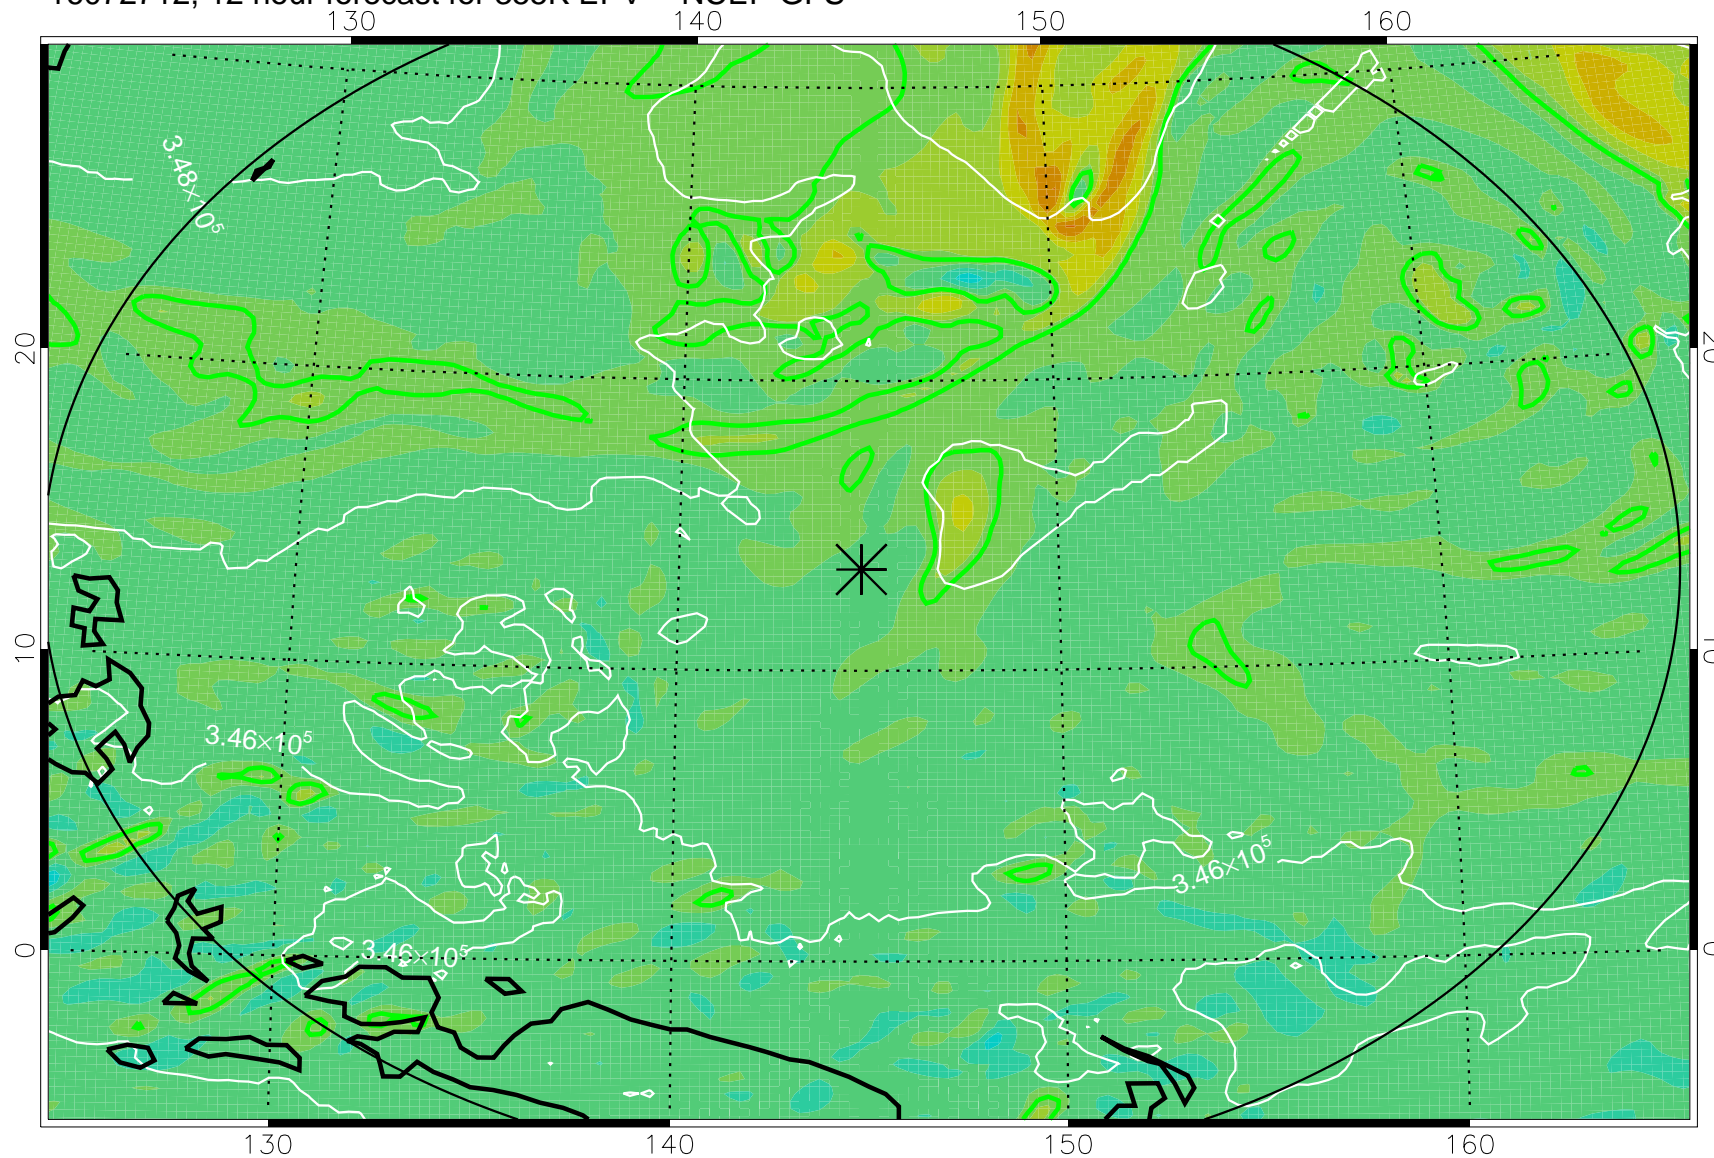

16072706, 6 hour forecast for 355K EPV -- NCEP GFS

355K Montgomery Streamfunction, white  
EPV Tropopause (2 PVU) Position  
Range ring of 2304 km

16072712, 12 hour forecast for 355K EPV -- NCEP GFS

355K Montgomery Streamfunction, white  
EPV Tropopause (2 PVU) Position  
Range ring of 2304 km

16072718, 18 hour forecast for 355K EPV -- NCEP GFS

355K Montgomery Streamfunction, white  
EPV Tropopause (2 PVU) Position  
Range ring of 2304 km

16072800, 24 hour forecast for 355K EPV -- NCEP GFS

355K Montgomery Streamfunction, white  
EPV Tropopause (2 PVU) Position  
Range ring of 2304 km

16072806, 30 hour forecast for 355K EPV -- NCEP GFS

355K Montgomery Streamfunction, white  
EPV Tropopause (2 PVU) Position  
Range ring of 2304 km

16072812, 36 hour forecast for 355K EPV -- NCEP GFS

355K Montgomery Streamfunction, white  
EPV Tropopause (2 PVU) Position  
Range ring of 2304 km

16072818, 42 hour forecast for 355K EPV -- NCEP GFS

355K Montgomery Streamfunction, white  
EPV Tropopause (2 PVU) Position  
Range ring of 2304 km

16072900, 48 hour forecast for 355K EPV -- NCEP GFS

355K Montgomery Streamfunction, white  
EPV Tropopause (2 PVU) Position  
Range ring of 2304 km