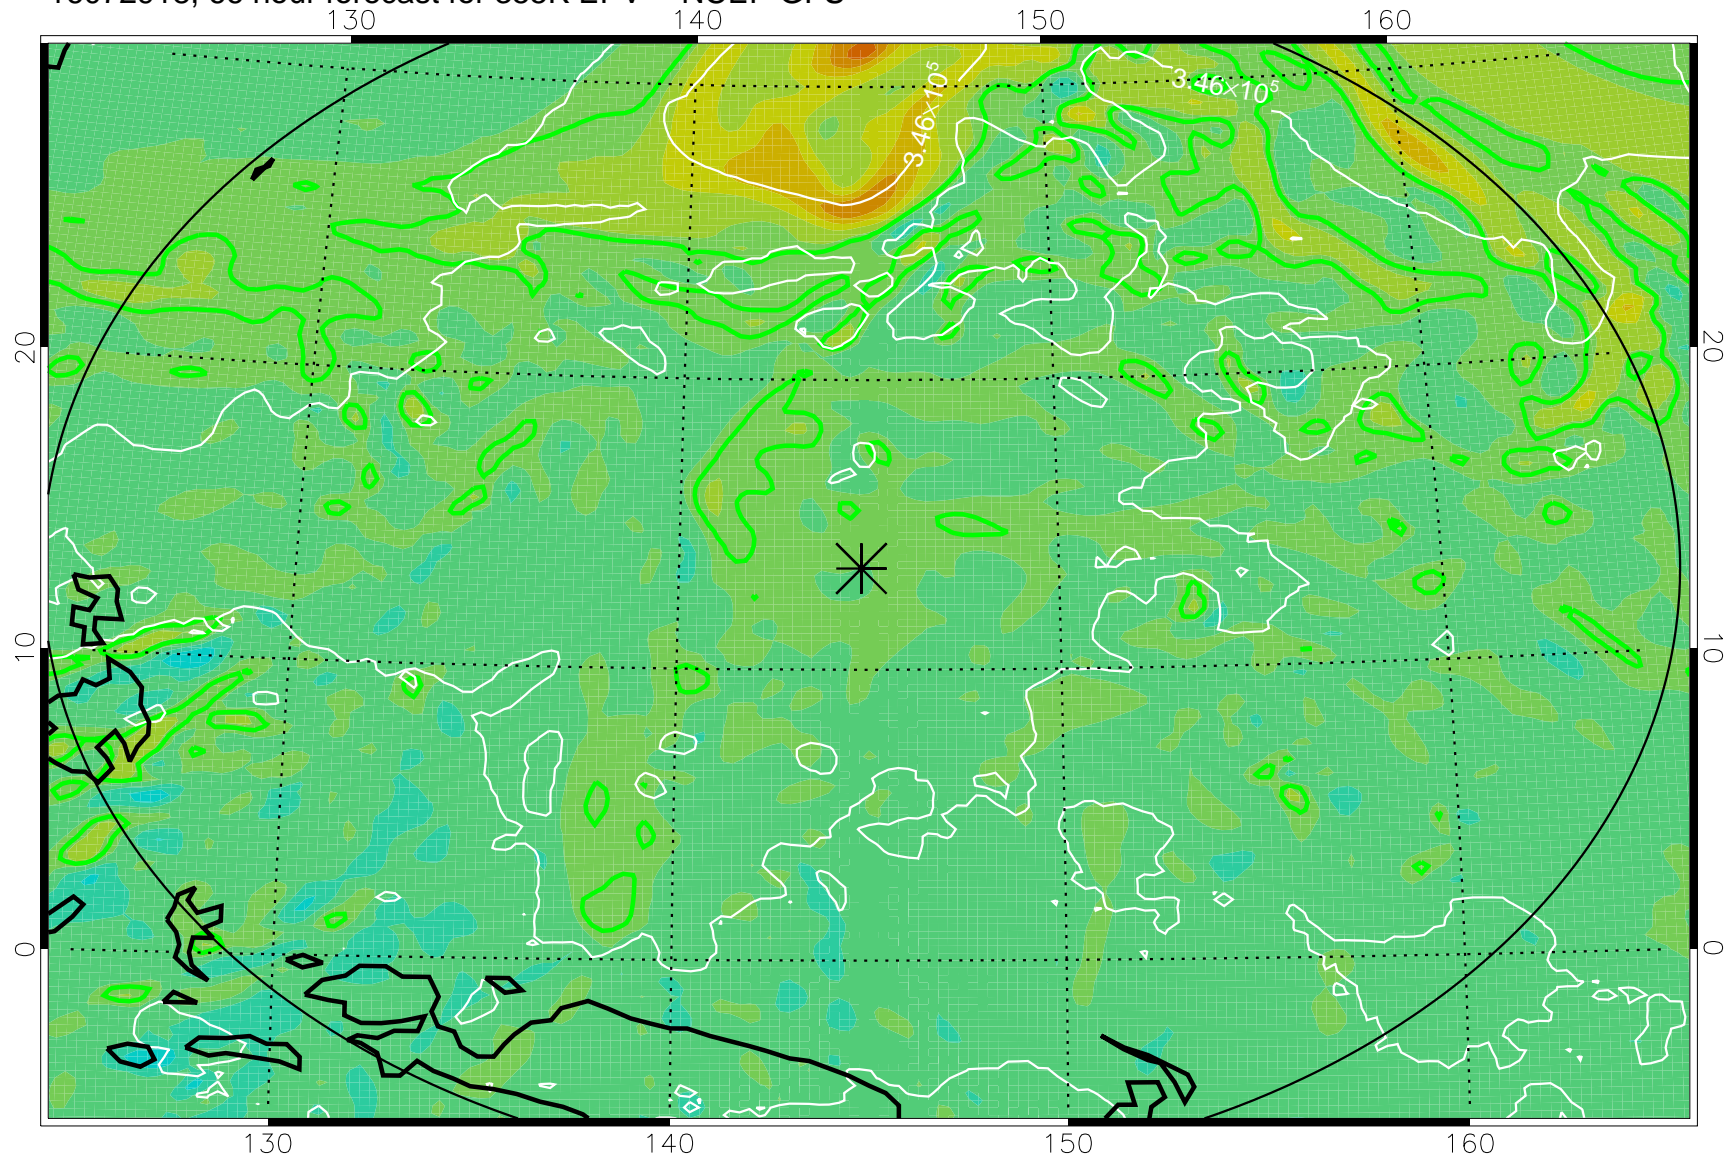

16072906, 54 hour forecast for 355K EPV -- NCEP GFS

355K Montgomery Streamfunction, white  
EPV Tropopause (2 PVU) Position  
Range ring of 2304 km

16072912, 60 hour forecast for 355K EPV -- NCEP GFS

355K Montgomery Streamfunction, white  
EPV Tropopause (2 PVU) Position  
Range ring of 2304 km

16072918, 66 hour forecast for 355K EPV -- NCEP GFS

355K Montgomery Streamfunction, white  
EPV Tropopause (2 PVU) Position  
Range ring of 2304 km

16073000, 72 hour forecast for 355K EPV -- NCEP GFS

355K Montgomery Streamfunction, white  
EPV Tropopause (2 PVU) Position  
Range ring of 2304 km

16073006, 78 hour forecast for 355K EPV -- NCEP GFS

355K Montgomery Streamfunction, white  
EPV Tropopause (2 PVU) Position  
Range ring of 2304 km

16073012, 84 hour forecast for 355K EPV -- NCEP GFS

355K Montgomery Streamfunction, white  
EPV Tropopause (2 PVU) Position  
Range ring of 2304 km

16073018, 90 hour forecast for 355K EPV -- NCEP GFS

355K Montgomery Streamfunction, white  
EPV Tropopause (2 PVU) Position  
Range ring of 2304 km

16073100, 96 hour forecast for 355K EPV -- NCEP GFS

355K Montgomery Streamfunction, white  
EPV Tropopause (2 PVU) Position  
Range ring of 2304 km