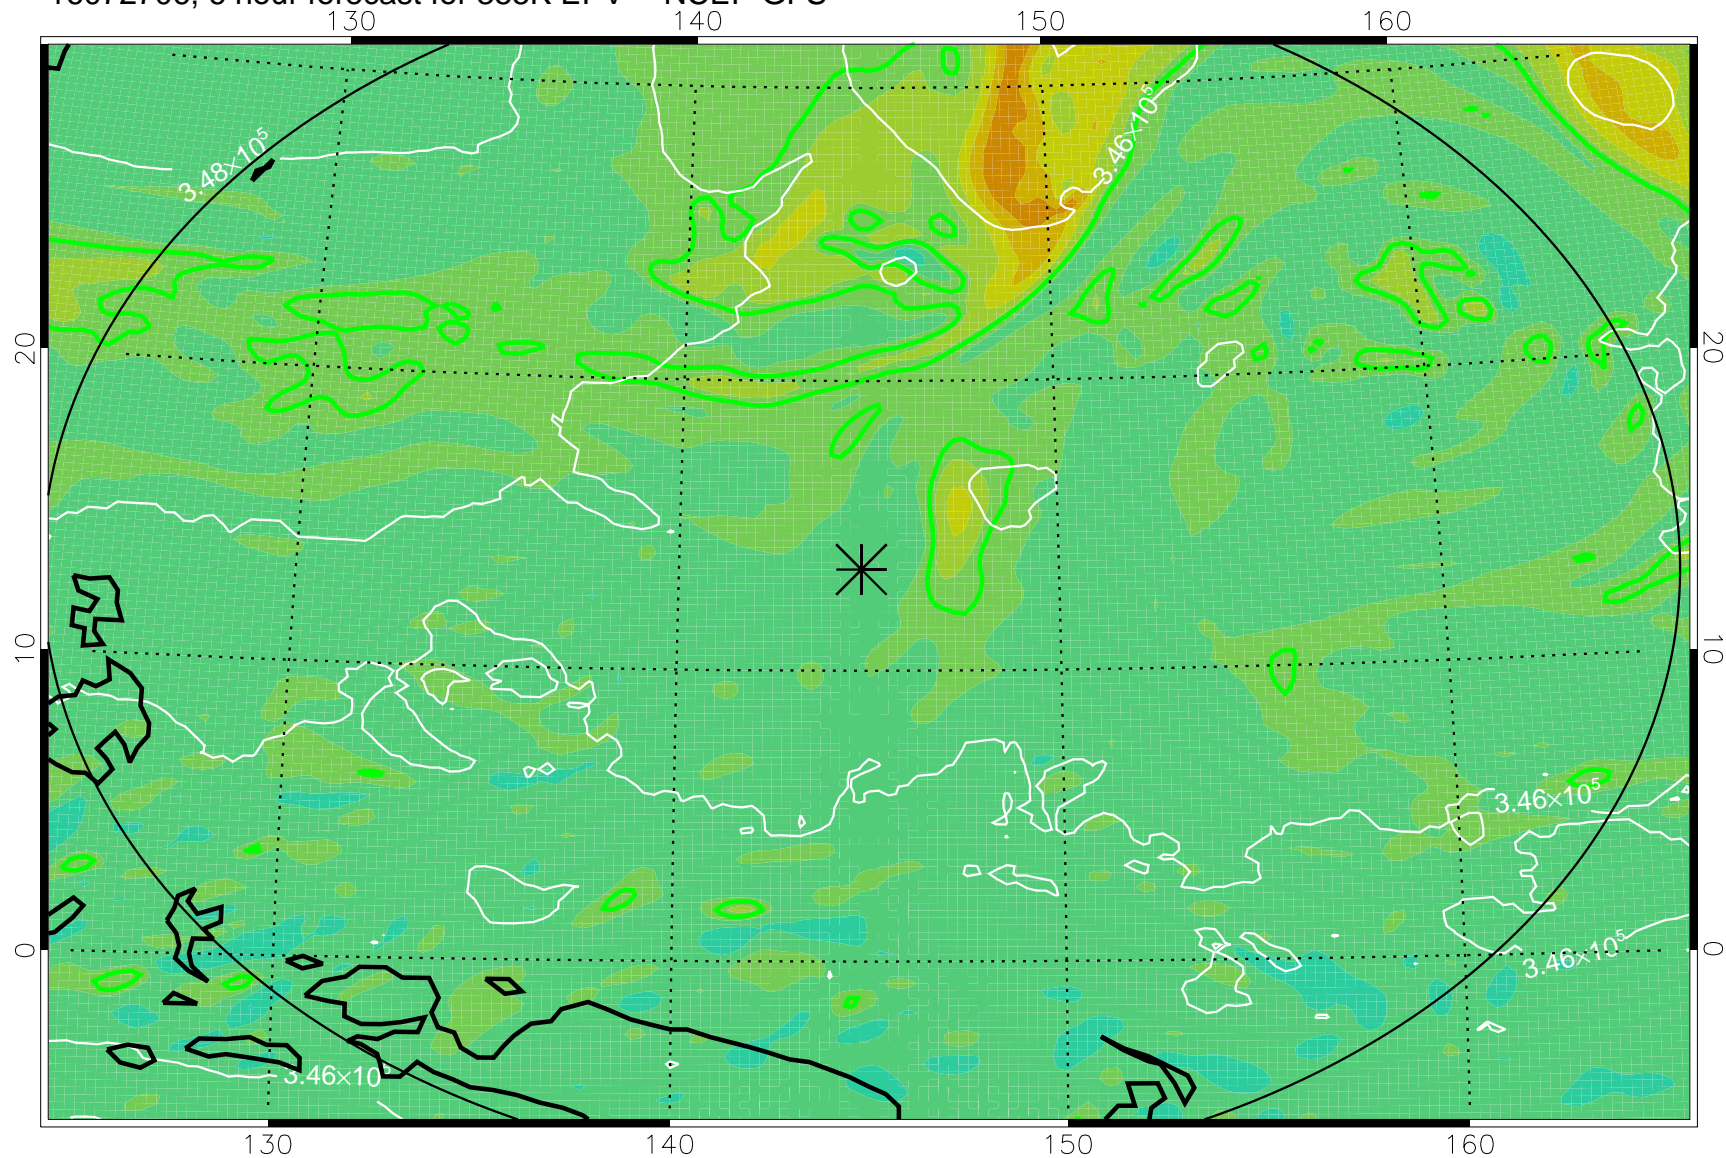

16072706, 6 hour forecast for 355K EPV -- NCEP GFS

355K Montgomery Streamfunction, white  
EPV Tropopause (2 PVU) Position  
Range ring of 2304 km

16072712, 12 hour forecast for 355K EPV -- NCEP GFS

355K Montgomery Streamfunction, white  
EPV Tropopause (2 PVU) Position  
Range ring of 2304 km

16072718, 18 hour forecast for 355K EPV -- NCEP GFS

355K Montgomery Streamfunction, white  
EPV Tropopause (2 PVU) Position  
Range ring of 2304 km

16072800, 24 hour forecast for 355K EPV -- NCEP GFS

355K Montgomery Streamfunction, white  
EPV Tropopause (2 PVU) Position  
Range ring of 2304 km

16072806, 30 hour forecast for 355K EPV -- NCEP GFS

355K Montgomery Streamfunction, white  
EPV Tropopause (2 PVU) Position  
Range ring of 2304 km

16072812, 36 hour forecast for 355K EPV -- NCEP GFS

355K Montgomery Streamfunction, white  
EPV Tropopause (2 PVU) Position  
Range ring of 2304 km

16072918, 66 hour forecast for 355K EPV -- NCEP GFS

355K Montgomery Streamfunction, white  
EPV Tropopause (2 PVU) Position  
Range ring of 2304 km

16073000, 72 hour forecast for 355K EPV -- NCEP GFS

355K Montgomery Streamfunction, white  
EPV Tropopause (2 PVU) Position  
Range ring of 2304 km