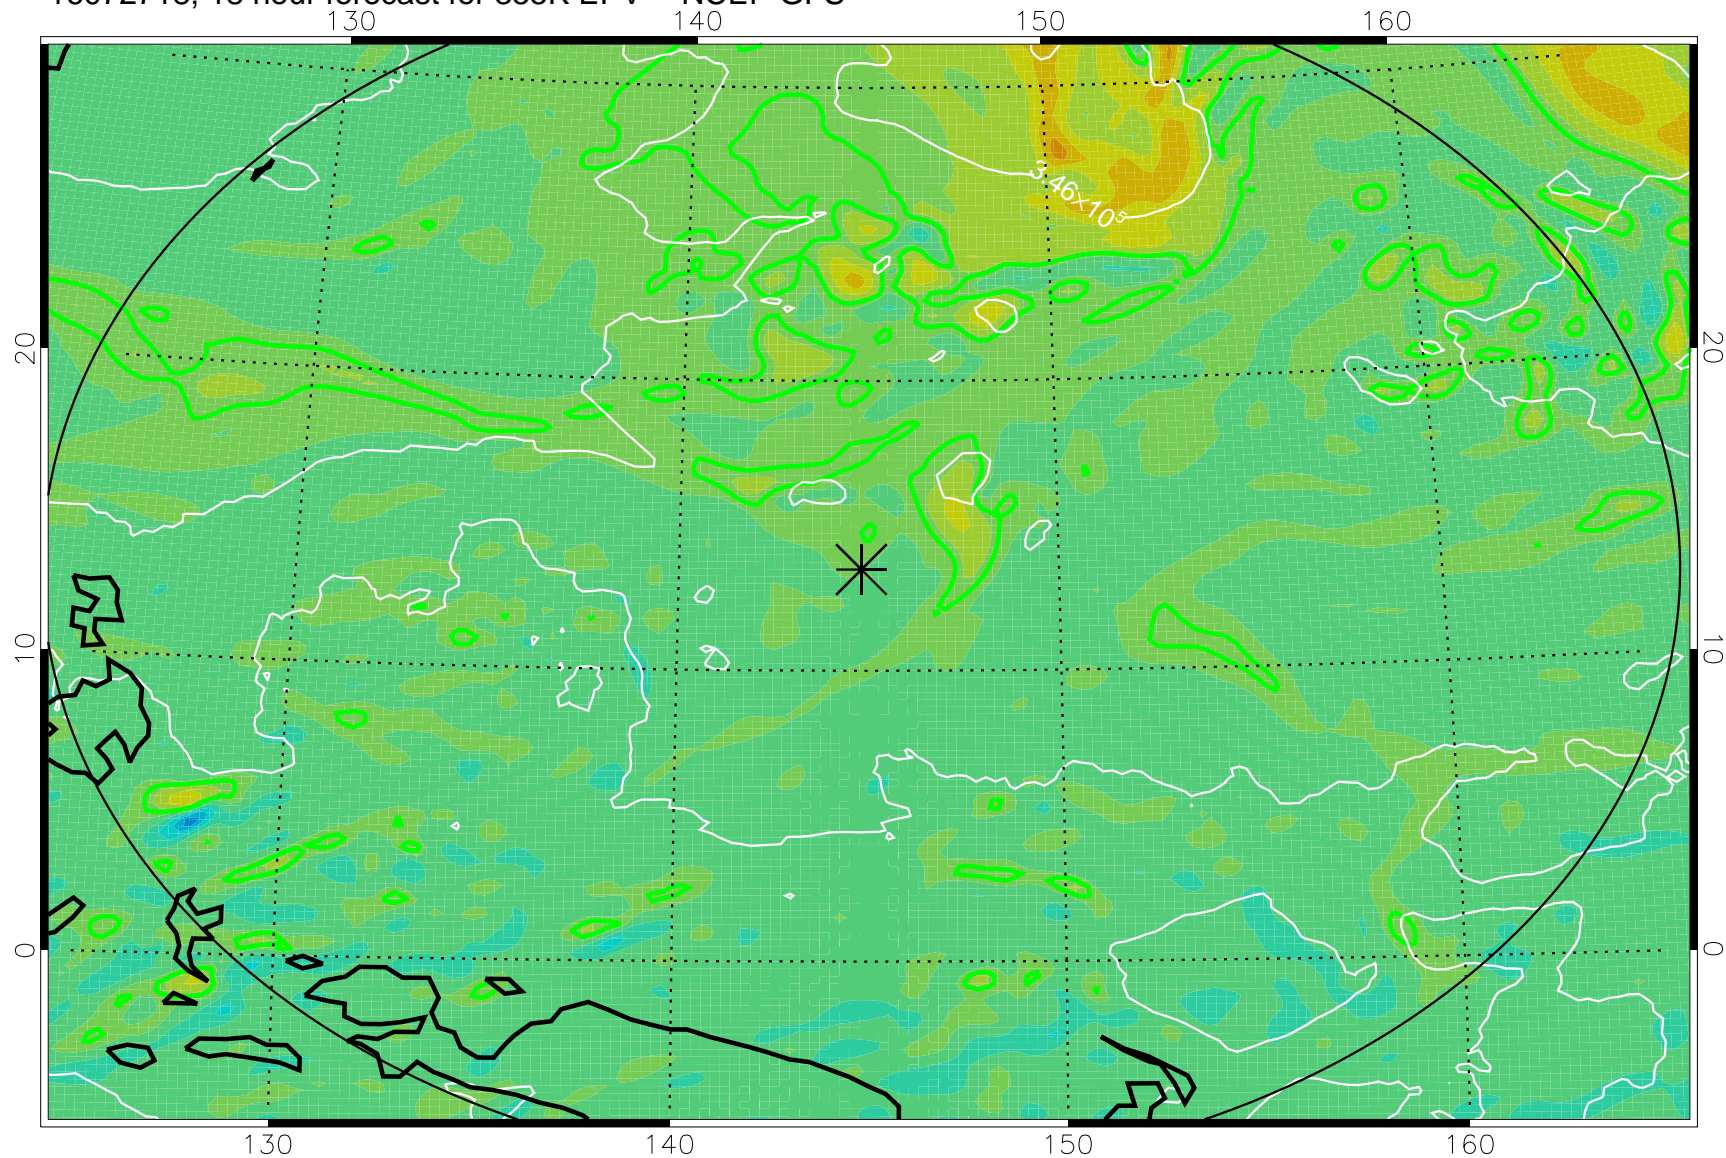

16072706, 6 hour forecast for 355K EPV -- NCEP GFS

355K Montgomery Streamfunction, white  
EPV Tropopause (2 PVU) Position  
Range ring of 2304 km

16072712, 12 hour forecast for 355K EPV -- NCEP GFS

355K Montgomery Streamfunction, white  
EPV Tropopause (2 PVU) Position  
Range ring of 2304 km

16072718, 18 hour forecast for 355K EPV -- NCEP GFS

355K Montgomery Streamfunction, white  
EPV Tropopause (2 PVU) Position  
Range ring of 2304 km

16072800, 24 hour forecast for 355K EPV -- NCEP GFS

355K Montgomery Streamfunction, white  
EPV Tropopause (2 PVU) Position  
Range ring of 2304 km

16072806, 30 hour forecast for 355K EPV -- NCEP GFS

355K Montgomery Streamfunction, white  
EPV Tropopause (2 PVU) Position  
Range ring of 2304 km

16072812, 36 hour forecast for 355K EPV -- NCEP GFS

355K Montgomery Streamfunction, white  
EPV Tropopause (2 PVU) Position  
Range ring of 2304 km

16072918, 66 hour forecast for 355K EPV -- NCEP GFS

355K Montgomery Streamfunction, white  
EPV Tropopause (2 PVU) Position  
Range ring of 2304 km

16073000, 72 hour forecast for 355K EPV -- NCEP GFS

355K Montgomery Streamfunction, white  
EPV Tropopause (2 PVU) Position  
Range ring of 2304 km