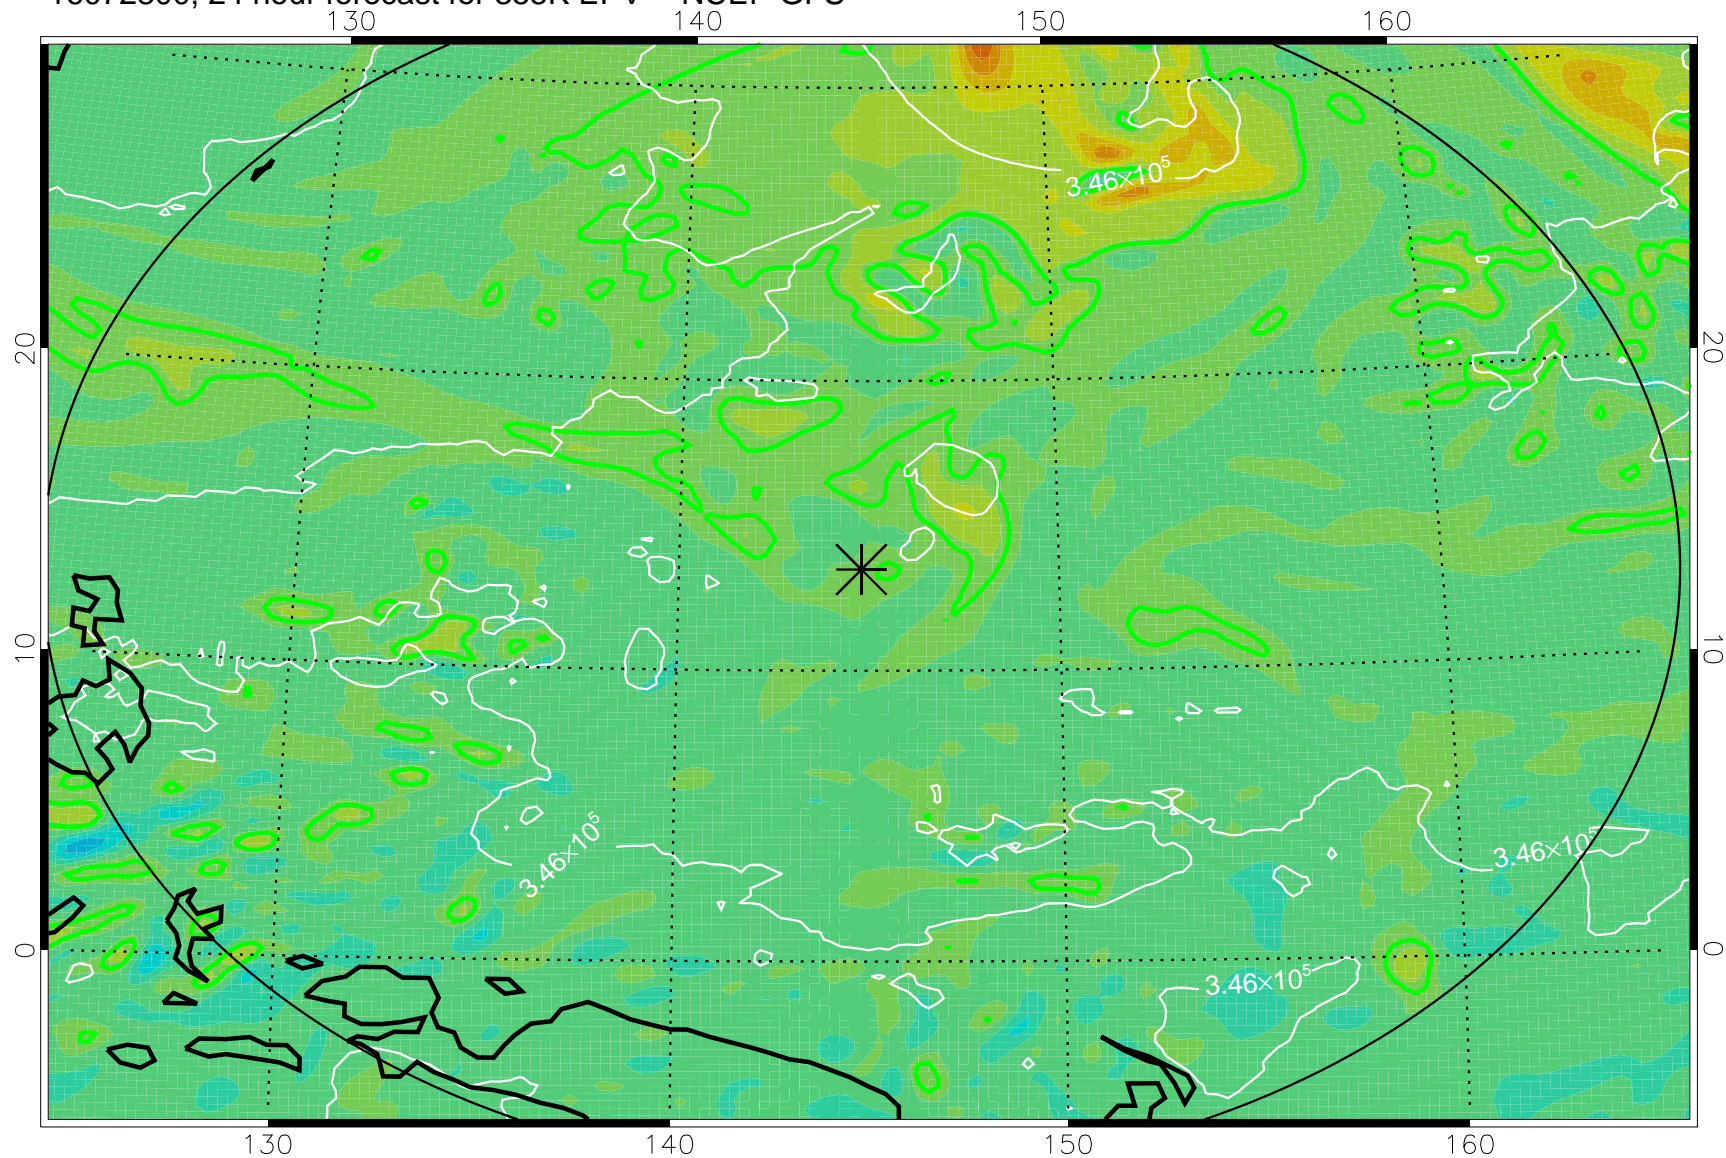

16072706, 6 hour forecast for 355K EPV -- NCEP GFS

355K Montgomery Streamfunction, white  
EPV Tropopause (2 PVU) Position  
Range ring of 2304 km

16072712, 12 hour forecast for 355K EPV -- NCEP GFS

355K Montgomery Streamfunction, white  
EPV Tropopause (2 PVU) Position  
Range ring of 2304 km

16072718, 18 hour forecast for 355K EPV -- NCEP GFS

355K Montgomery Streamfunction, white  
EPV Tropopause (2 PVU) Position  
Range ring of 2304 km

16072800, 24 hour forecast for 355K EPV -- NCEP GFS

355K Montgomery Streamfunction, white  
EPV Tropopause (2 PVU) Position  
Range ring of 2304 km

16072806, 30 hour forecast for 355K EPV -- NCEP GFS

355K Montgomery Streamfunction, white  
EPV Tropopause (2 PVU) Position  
Range ring of 2304 km

16072812, 36 hour forecast for 355K EPV -- NCEP GFS

355K Montgomery Streamfunction, white  
EPV Tropopause (2 PVU) Position  
Range ring of 2304 km

16072918, 66 hour forecast for 355K EPV -- NCEP GFS

355K Montgomery Streamfunction, white  
EPV Tropopause (2 PVU) Position  
Range ring of 2304 km

16073000, 72 hour forecast for 355K EPV -- NCEP GFS

355K Montgomery Streamfunction, white  
EPV Tropopause (2 PVU) Position  
Range ring of 2304 km