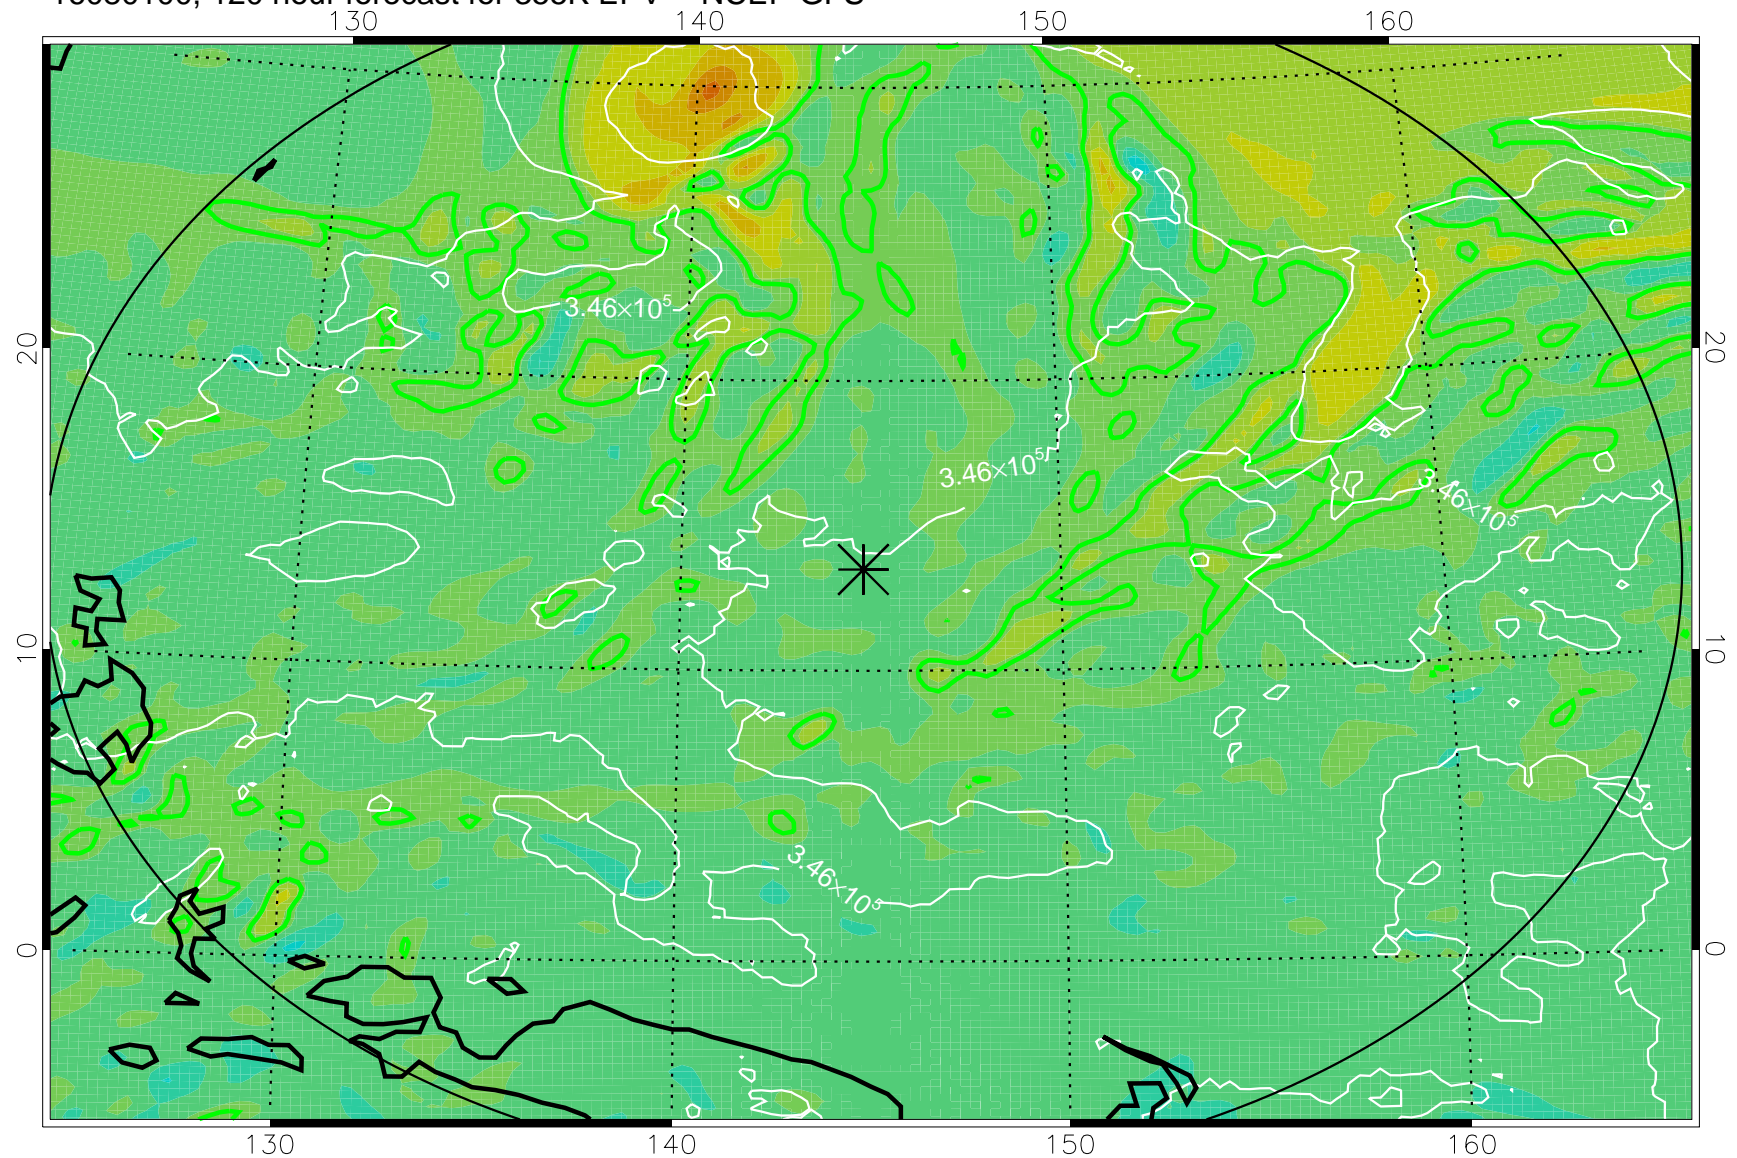

16073006, 78 hour forecast for 355K EPV -- NCEP GFS

355K Montgomery Streamfunction, white  
EPV Tropopause (2 PVU) Position  
Range ring of 2304 km

16073012, 84 hour forecast for 355K EPV -- NCEP GFS

355K Montgomery Streamfunction, white  
EPV Tropopause (2 PVU) Position  
Range ring of 2304 km

16073018, 90 hour forecast for 355K EPV -- NCEP GFS

355K Montgomery Streamfunction, white  
EPV Tropopause (2 PVU) Position  
Range ring of 2304 km

16073100, 96 hour forecast for 355K EPV -- NCEP GFS

355K Montgomery Streamfunction, white  
EPV Tropopause (2 PVU) Position  
Range ring of 2304 km

16073106, 102 hour forecast for 355K EPV -- NCEP GFS

355K Montgomery Streamfunction, white  
EPV Tropopause (2 PVU) Position  
Range ring of 2304 km

16073112, 108 hour forecast for 355K EPV -- NCEP GFS

355K Montgomery Streamfunction, white  
EPV Tropopause (2 PVU) Position  
Range ring of 2304 km

16073118, 114 hour forecast for 355K EPV -- NCEP GFS

355K Montgomery Streamfunction, white  
EPV Tropopause (2 PVU) Position  
Range ring of 2304 km

16080100, 120 hour forecast for 355K EPV -- NCEP GFS

355K Montgomery Streamfunction, white  
EPV Tropopause (2 PVU) Position  
Range ring of 2304 km