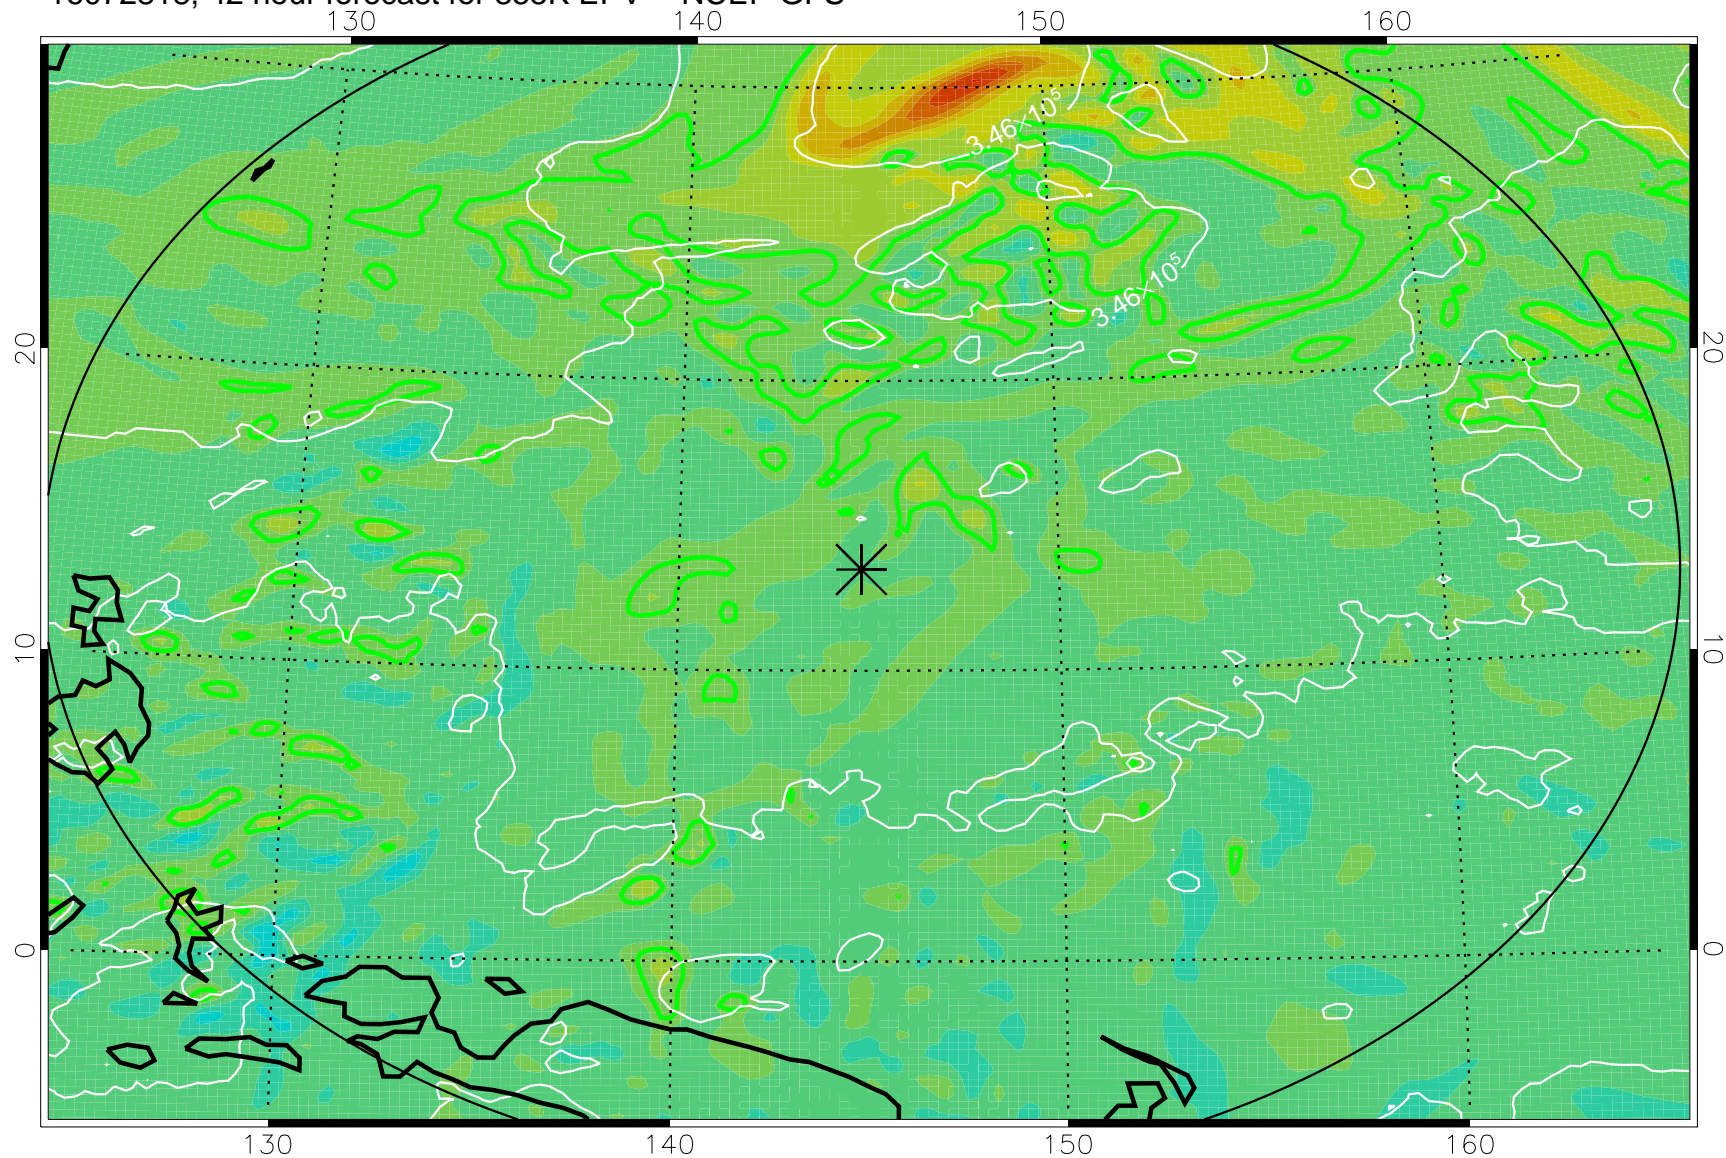

16072806, 30 hour forecast for 355K EPV -- NCEP GFS

355K Montgomery Streamfunction, white  
EPV Tropopause (2 PVU) Position  
Range ring of 2304 km

16072812, 36 hour forecast for 355K EPV -- NCEP GFS

355K Montgomery Streamfunction, white  
EPV Tropopause (2 PVU) Position  
Range ring of 2304 km

16072818, 42 hour forecast for 355K EPV -- NCEP GFS

355K Montgomery Streamfunction, white  
EPV Tropopause (2 PVU) Position  
Range ring of 2304 km

16072900, 48 hour forecast for 355K EPV -- NCEP GFS

355K Montgomery Streamfunction, white  
EPV Tropopause (2 PVU) Position  
Range ring of 2304 km

16072918, 66 hour forecast for 355K EPV -- NCEP GFS

355K Montgomery Streamfunction, white  
EPV Tropopause (2 PVU) Position  
Range ring of 2304 km

16073000, 72 hour forecast for 355K EPV -- NCEP GFS

355K Montgomery Streamfunction, white  
EPV Tropopause (2 PVU) Position  
Range ring of 2304 km

16073018, 90 hour forecast for 355K EPV -- NCEP GFS

355K Montgomery Streamfunction, white  
EPV Tropopause (2 PVU) Position  
Range ring of 2304 km

16073100, 96 hour forecast for 355K EPV -- NCEP GFS

355K Montgomery Streamfunction, white  
EPV Tropopause (2 PVU) Position  
Range ring of 2304 km