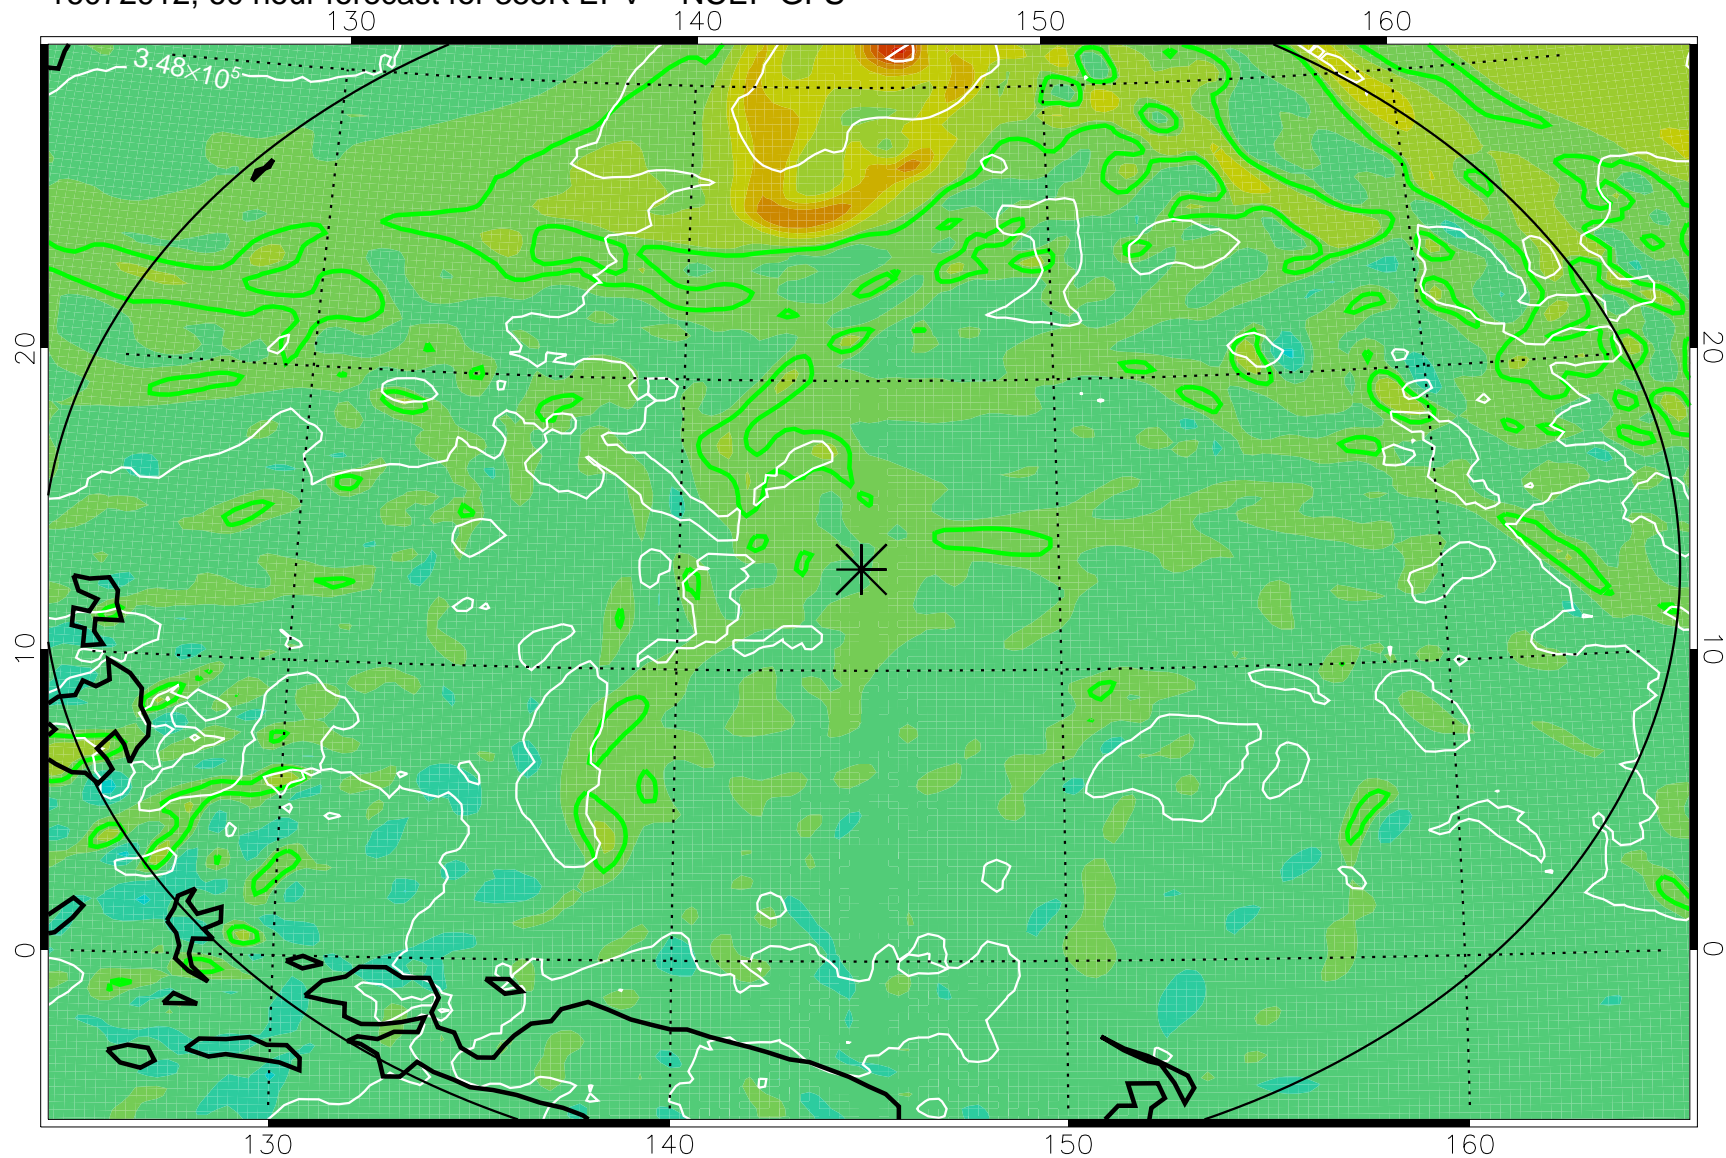

16072818, 42 hour forecast for 355K EPV -- NCEP GFS

355K Montgomery Streamfunction, white  
EPV Tropopause (2 PVU) Position  
Range ring of 2304 km

16072900, 48 hour forecast for 355K EPV -- NCEP GFS

355K Montgomery Streamfunction, white  
EPV Tropopause (2 PVU) Position  
Range ring of 2304 km

16072906, 54 hour forecast for 355K EPV -- NCEP GFS

355K Montgomery Streamfunction, white  
EPV Tropopause (2 PVU) Position  
Range ring of 2304 km

16072912, 60 hour forecast for 355K EPV -- NCEP GFS

355K Montgomery Streamfunction, white  
EPV Tropopause (2 PVU) Position  
Range ring of 2304 km

16072918, 66 hour forecast for 355K EPV -- NCEP GFS

355K Montgomery Streamfunction, white  
EPV Tropopause (2 PVU) Position  
Range ring of 2304 km

16073000, 72 hour forecast for 355K EPV -- NCEP GFS

355K Montgomery Streamfunction, white  
EPV Tropopause (2 PVU) Position  
Range ring of 2304 km

16073006, 78 hour forecast for 355K EPV -- NCEP GFS

355K Montgomery Streamfunction, white  
EPV Tropopause (2 PVU) Position  
Range ring of 2304 km

16073012, 84 hour forecast for 355K EPV -- NCEP GFS

355K Montgomery Streamfunction, white  
EPV Tropopause (2 PVU) Position  
Range ring of 2304 km