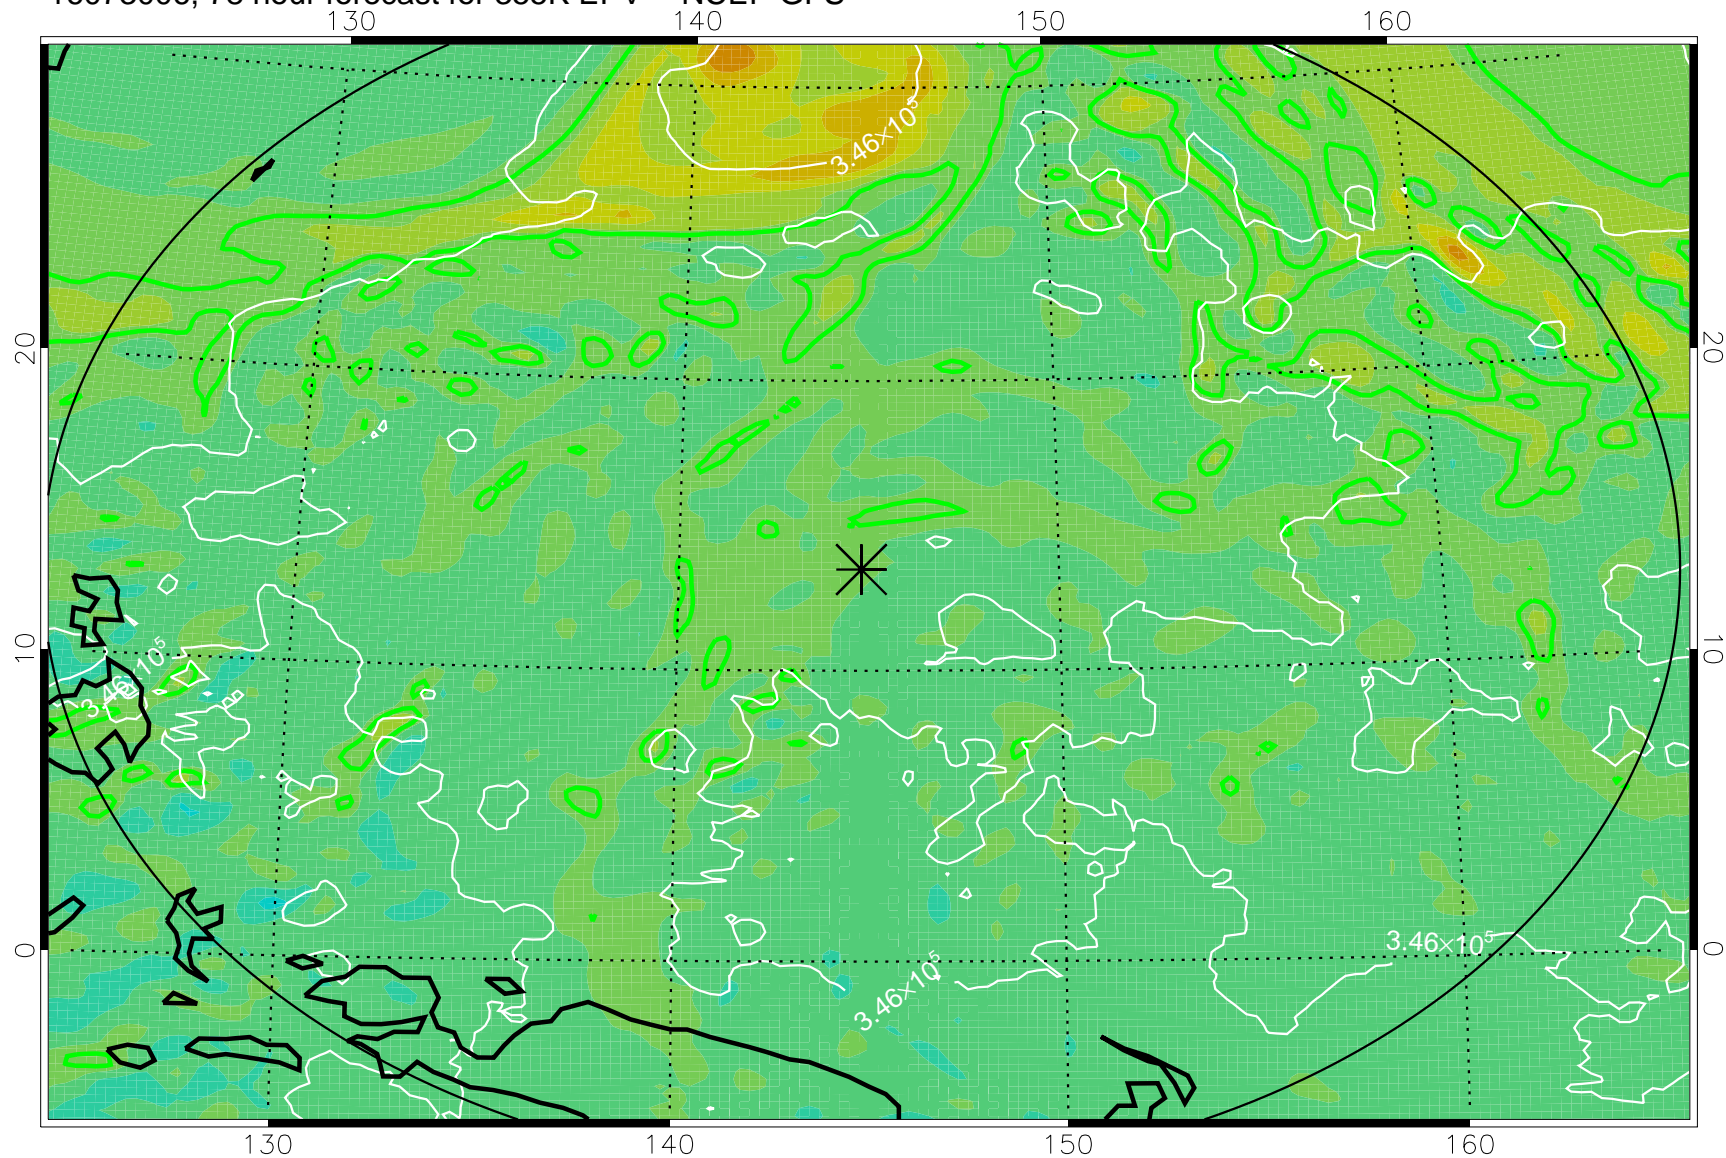

16072918, 66 hour forecast for 355K EPV -- NCEP GFS

355K Montgomery Streamfunction, white  
EPV Tropopause (2 PVU) Position  
Range ring of 2304 km

16073000, 72 hour forecast for 355K EPV -- NCEP GFS

355K Montgomery Streamfunction, white  
EPV Tropopause (2 PVU) Position  
Range ring of 2304 km

16073006, 78 hour forecast for 355K EPV -- NCEP GFS

355K Montgomery Streamfunction, white  
EPV Tropopause (2 PVU) Position  
Range ring of 2304 km

16073012, 84 hour forecast for 355K EPV -- NCEP GFS

355K Montgomery Streamfunction, white  
EPV Tropopause (2 PVU) Position  
Range ring of 2304 km

16073018, 90 hour forecast for 355K EPV -- NCEP GFS

355K Montgomery Streamfunction, white  
EPV Tropopause (2 PVU) Position  
Range ring of 2304 km

16073100, 96 hour forecast for 355K EPV -- NCEP GFS

355K Montgomery Streamfunction, white  
EPV Tropopause (2 PVU) Position  
Range ring of 2304 km

16073106, 102 hour forecast for 355K EPV -- NCEP GFS

355K Montgomery Streamfunction, white  
EPV Tropopause (2 PVU) Position  
Range ring of 2304 km

16073112, 108 hour forecast for 355K EPV -- NCEP GFS

355K Montgomery Streamfunction, white  
EPV Tropopause (2 PVU) Position  
Range ring of 2304 km