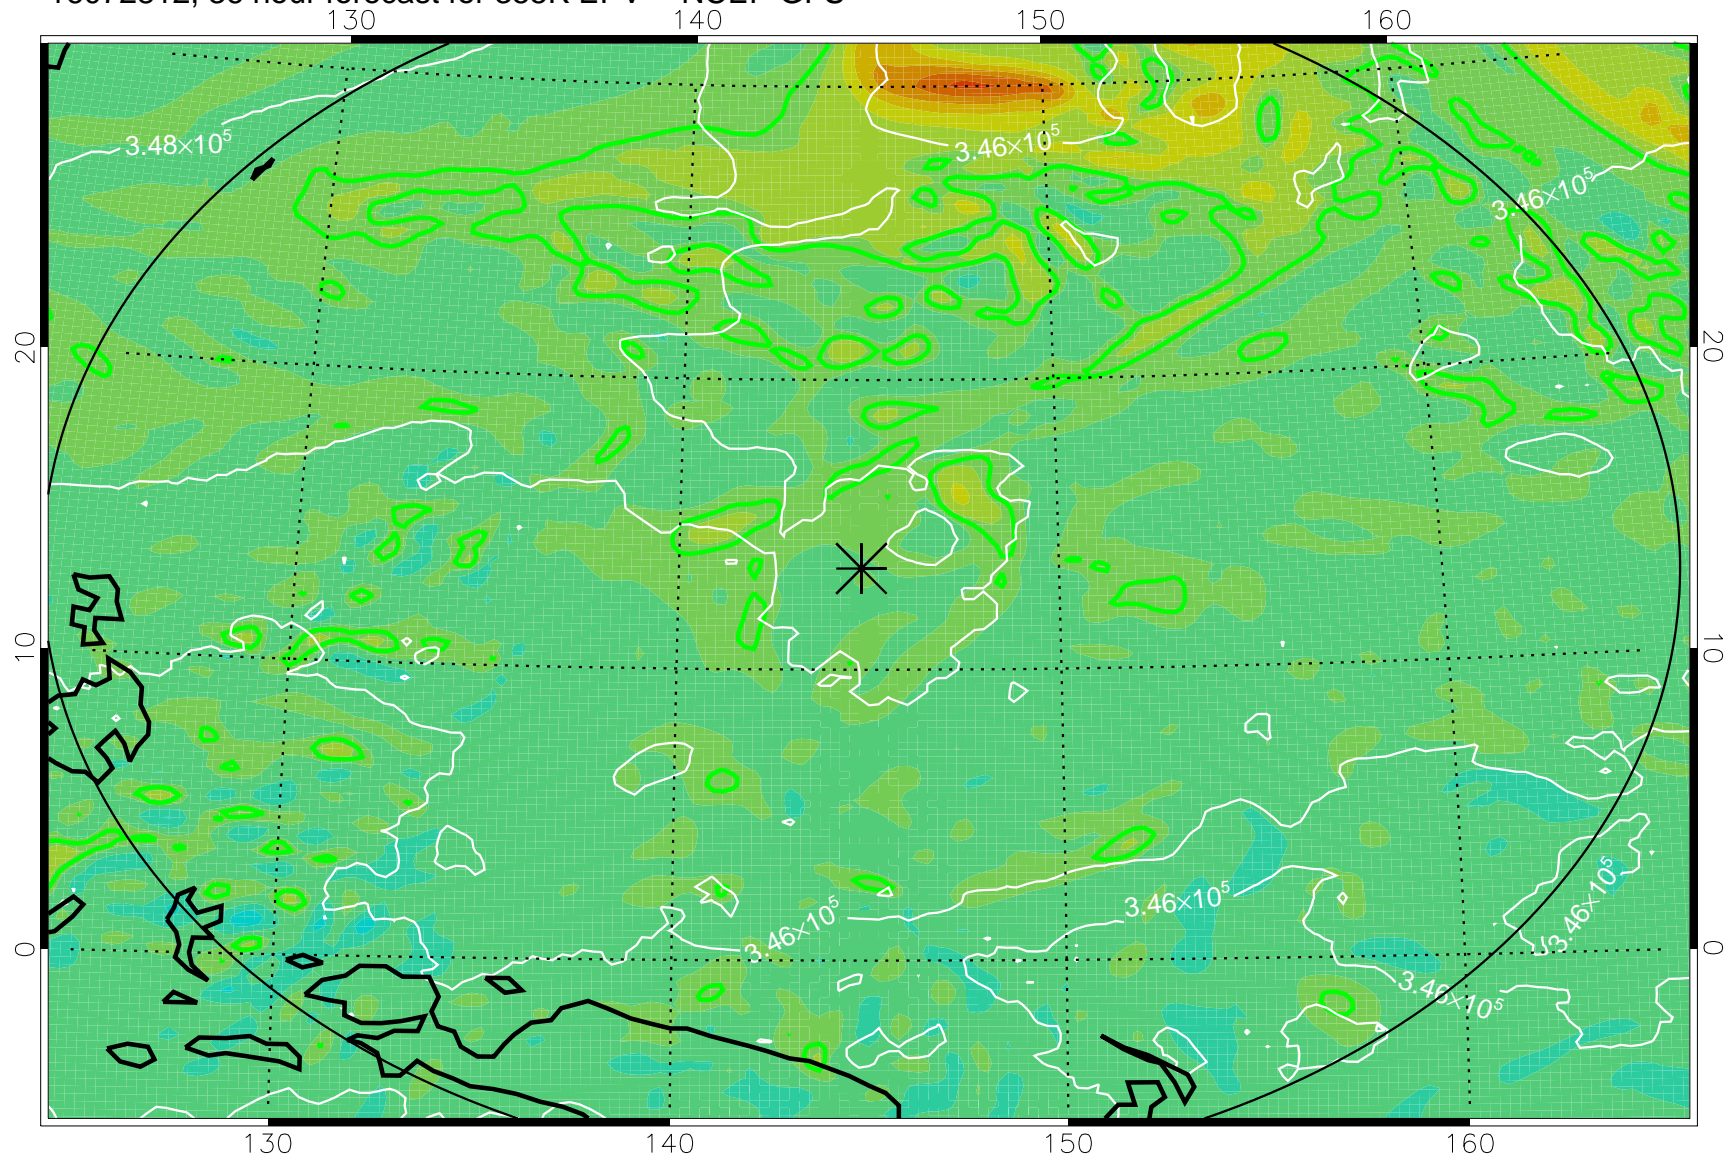

16072718, 18 hour forecast for 355K EPV -- NCEP GFS

355K Montgomery Streamfunction, white  
EPV Tropopause (2 PVU) Position  
Range ring of 2304 km

16072800, 24 hour forecast for 355K EPV -- NCEP GFS

355K Montgomery Streamfunction, white  
EPV Tropopause (2 PVU) Position  
Range ring of 2304 km

16072806, 30 hour forecast for 355K EPV -- NCEP GFS

355K Montgomery Streamfunction, white  
EPV Tropopause (2 PVU) Position  
Range ring of 2304 km

16072812, 36 hour forecast for 355K EPV -- NCEP GFS

355K Montgomery Streamfunction, white  
EPV Tropopause (2 PVU) Position  
Range ring of 2304 km

16072818, 42 hour forecast for 355K EPV -- NCEP GFS

355K Montgomery Streamfunction, white  
EPV Tropopause (2 PVU) Position  
Range ring of 2304 km

16072900, 48 hour forecast for 355K EPV -- NCEP GFS

355K Montgomery Streamfunction, white  
EPV Tropopause (2 PVU) Position  
Range ring of 2304 km

16072918, 66 hour forecast for 355K EPV -- NCEP GFS

355K Montgomery Streamfunction, white  
EPV Tropopause (2 PVU) Position  
Range ring of 2304 km

16073000, 72 hour forecast for 355K EPV -- NCEP GFS

355K Montgomery Streamfunction, white  
EPV Tropopause (2 PVU) Position  
Range ring of 2304 km