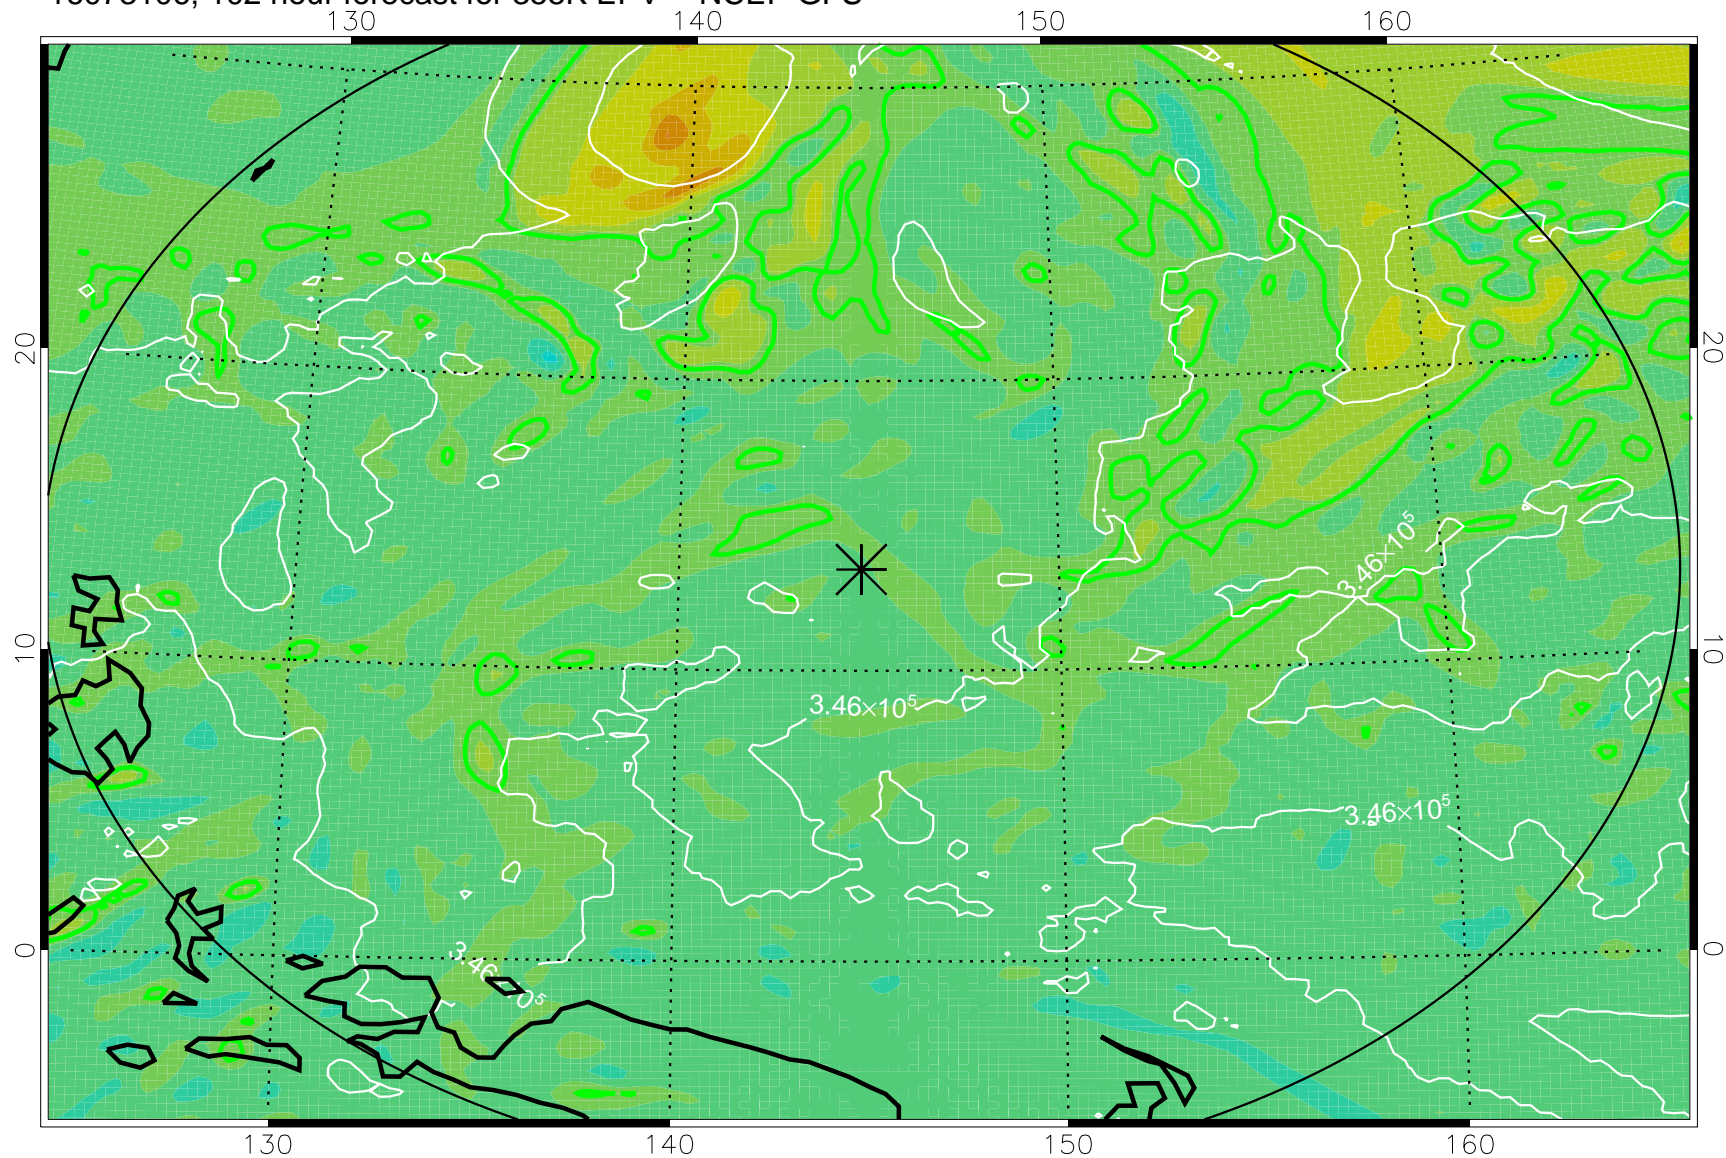

16073006, 78 hour forecast for 355K EPV -- NCEP GFS

355K Montgomery Streamfunction, white  
EPV Tropopause (2 PVU) Position  
Range ring of 2304 km

16073012, 84 hour forecast for 355K EPV -- NCEP GFS

355K Montgomery Streamfunction, white  
EPV Tropopause (2 PVU) Position  
Range ring of 2304 km

16073018, 90 hour forecast for 355K EPV -- NCEP GFS

355K Montgomery Streamfunction, white  
EPV Tropopause (2 PVU) Position  
Range ring of 2304 km

16073100, 96 hour forecast for 355K EPV -- NCEP GFS

355K Montgomery Streamfunction, white  
EPV Tropopause (2 PVU) Position  
Range ring of 2304 km

16073106, 102 hour forecast for 355K EPV -- NCEP GFS

355K Montgomery Streamfunction, white  
EPV Tropopause (2 PVU) Position  
Range ring of 2304 km

16073112, 108 hour forecast for 355K EPV -- NCEP GFS

355K Montgomery Streamfunction, white  
EPV Tropopause (2 PVU) Position  
Range ring of 2304 km

16073118, 114 hour forecast for 355K EPV -- NCEP GFS

355K Montgomery Streamfunction, white  
EPV Tropopause (2 PVU) Position  
Range ring of 2304 km

16080100, 120 hour forecast for 355K EPV -- NCEP GFS

355K Montgomery Streamfunction, white  
EPV Tropopause (2 PVU) Position  
Range ring of 2304 km