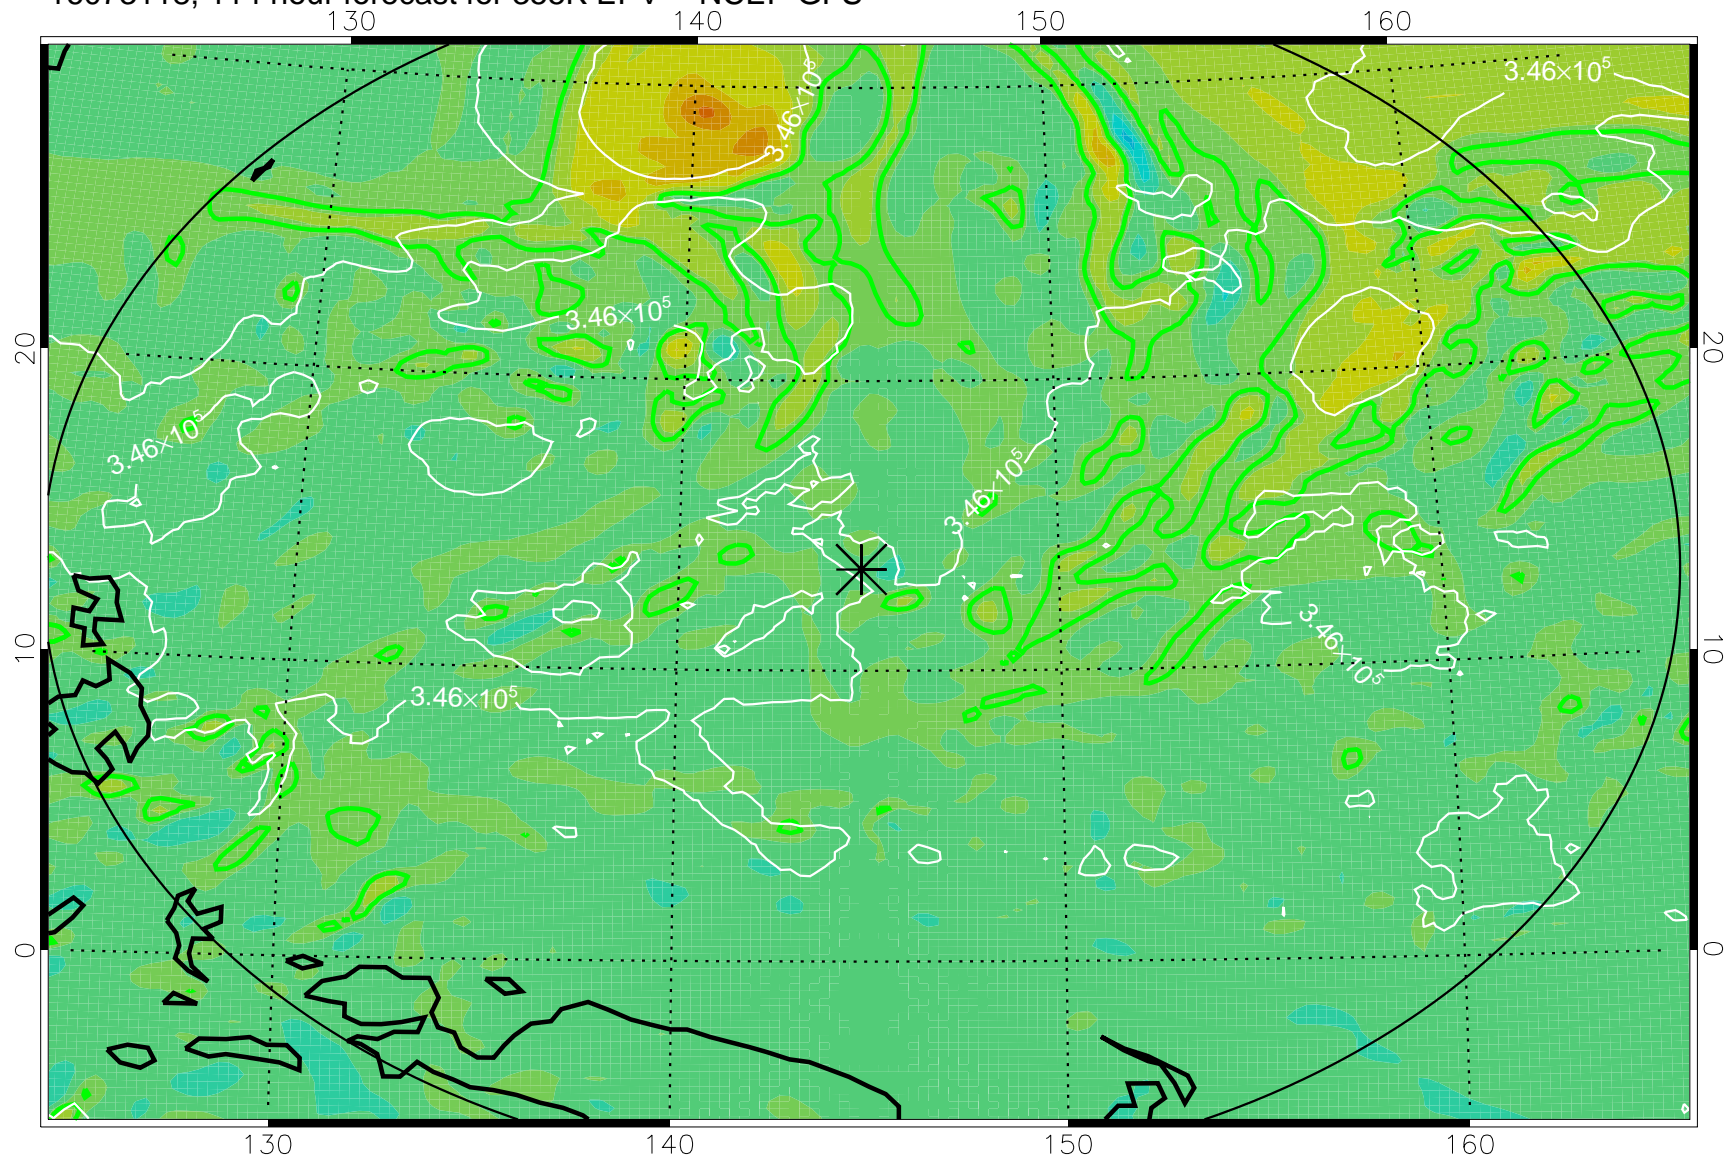

16073006, 78 hour forecast for 355K EPV -- NCEP GFS

355K Montgomery Streamfunction, white  
EPV Tropopause (2 PVU) Position  
Range ring of 2304 km

16073012, 84 hour forecast for 355K EPV -- NCEP GFS

355K Montgomery Streamfunction, white  
EPV Tropopause (2 PVU) Position  
Range ring of 2304 km

16073018, 90 hour forecast for 355K EPV -- NCEP GFS

355K Montgomery Streamfunction, white  
EPV Tropopause (2 PVU) Position  
Range ring of 2304 km

16073100, 96 hour forecast for 355K EPV -- NCEP GFS

355K Montgomery Streamfunction, white  
EPV Tropopause (2 PVU) Position  
Range ring of 2304 km

16073106, 102 hour forecast for 355K EPV -- NCEP GFS

355K Montgomery Streamfunction, white  
EPV Tropopause (2 PVU) Position  
Range ring of 2304 km

16073112, 108 hour forecast for 355K EPV -- NCEP GFS

355K Montgomery Streamfunction, white  
EPV Tropopause (2 PVU) Position  
Range ring of 2304 km

16073118, 114 hour forecast for 355K EPV -- NCEP GFS

355K Montgomery Streamfunction, white  
EPV Tropopause (2 PVU) Position  
Range ring of 2304 km

16080100, 120 hour forecast for 355K EPV -- NCEP GFS

355K Montgomery Streamfunction, white  
EPV Tropopause (2 PVU) Position  
Range ring of 2304 km