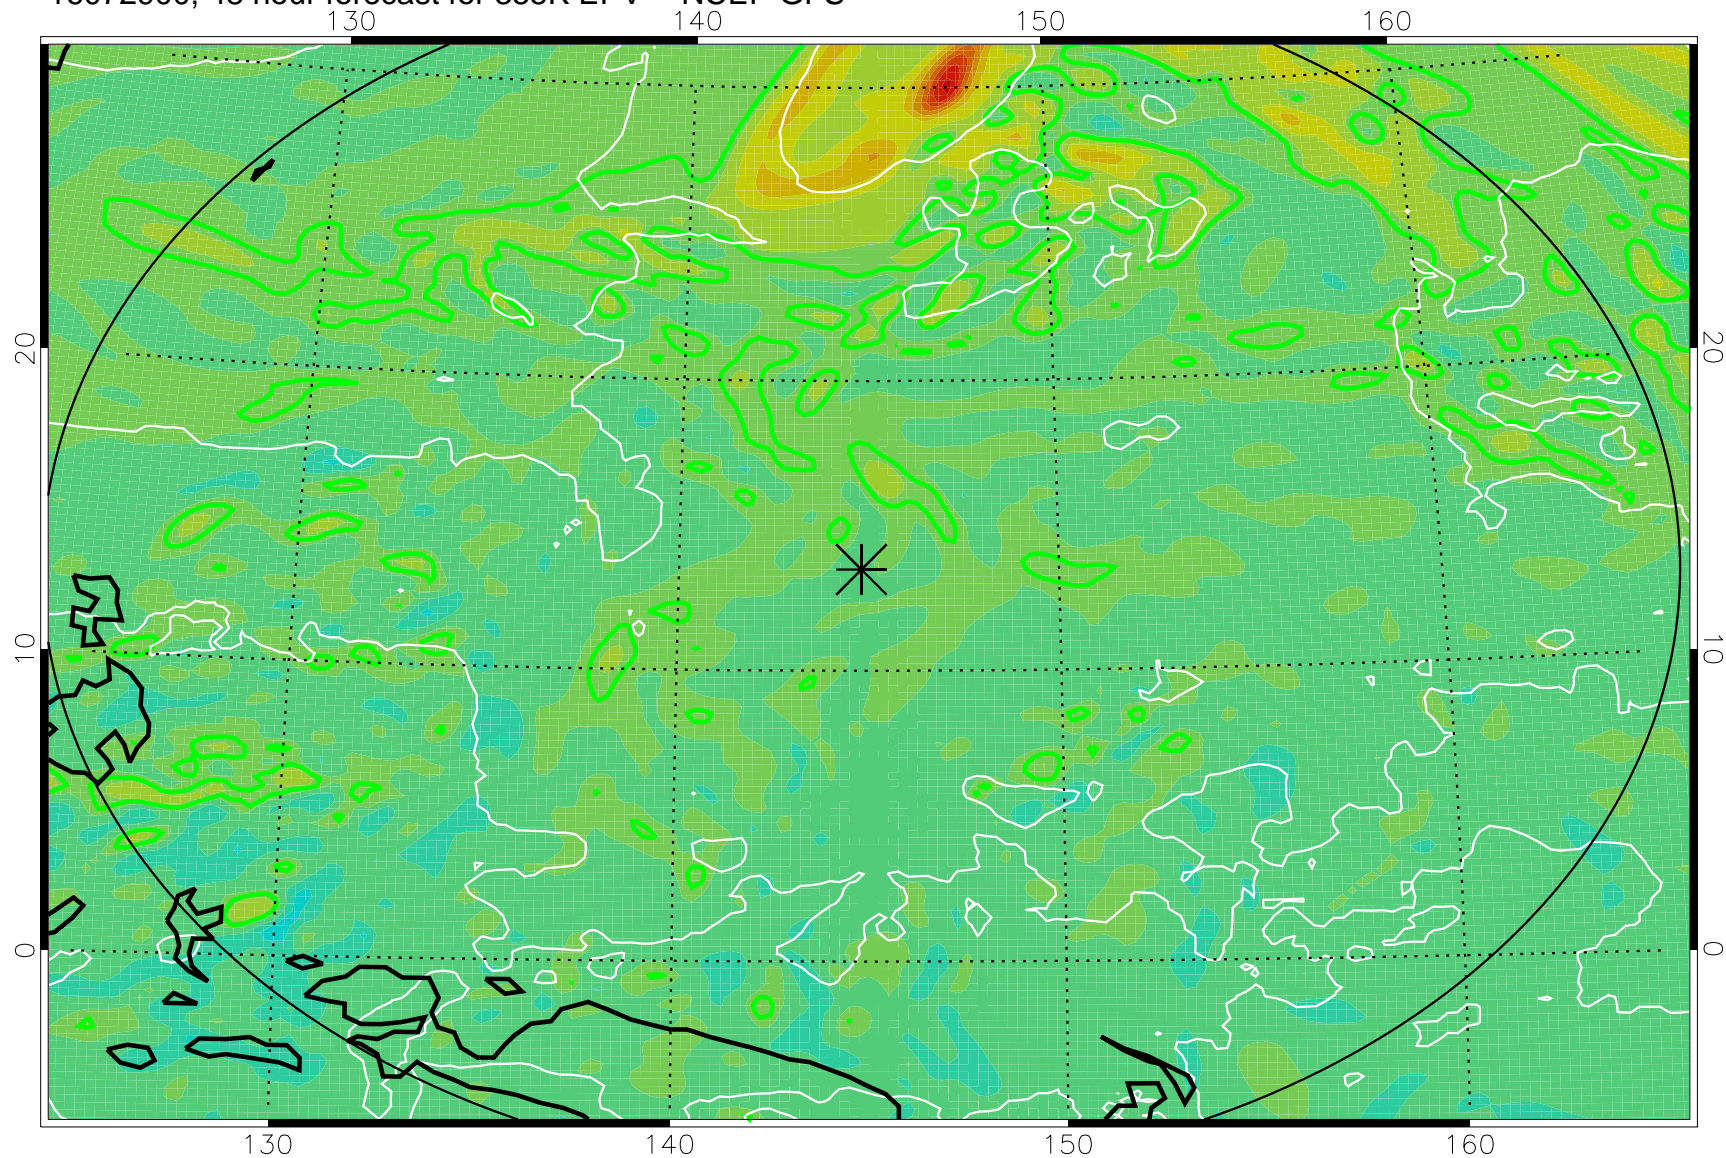

16072806, 30 hour forecast for 355K EPV -- NCEP GFS

355K Montgomery Streamfunction, white  
EPV Tropopause (2 PVU) Position  
Range ring of 2304 km

16072812, 36 hour forecast for 355K EPV -- NCEP GFS

355K Montgomery Streamfunction, white  
EPV Tropopause (2 PVU) Position  
Range ring of 2304 km

16072818, 42 hour forecast for 355K EPV -- NCEP GFS

355K Montgomery Streamfunction, white  
EPV Tropopause (2 PVU) Position  
Range ring of 2304 km

16072900, 48 hour forecast for 355K EPV -- NCEP GFS

355K Montgomery Streamfunction, white  
EPV Tropopause (2 PVU) Position  
Range ring of 2304 km

16072906, 54 hour forecast for 355K EPV -- NCEP GFS

355K Montgomery Streamfunction, white  
EPV Tropopause (2 PVU) Position  
Range ring of 2304 km

16072912, 60 hour forecast for 355K EPV -- NCEP GFS

355K Montgomery Streamfunction, white  
EPV Tropopause (2 PVU) Position  
Range ring of 2304 km

16072918, 66 hour forecast for 355K EPV -- NCEP GFS

355K Montgomery Streamfunction, white  
EPV Tropopause (2 PVU) Position  
Range ring of 2304 km

16073000, 72 hour forecast for 355K EPV -- NCEP GFS

355K Montgomery Streamfunction, white  
EPV Tropopause (2 PVU) Position  
Range ring of 2304 km