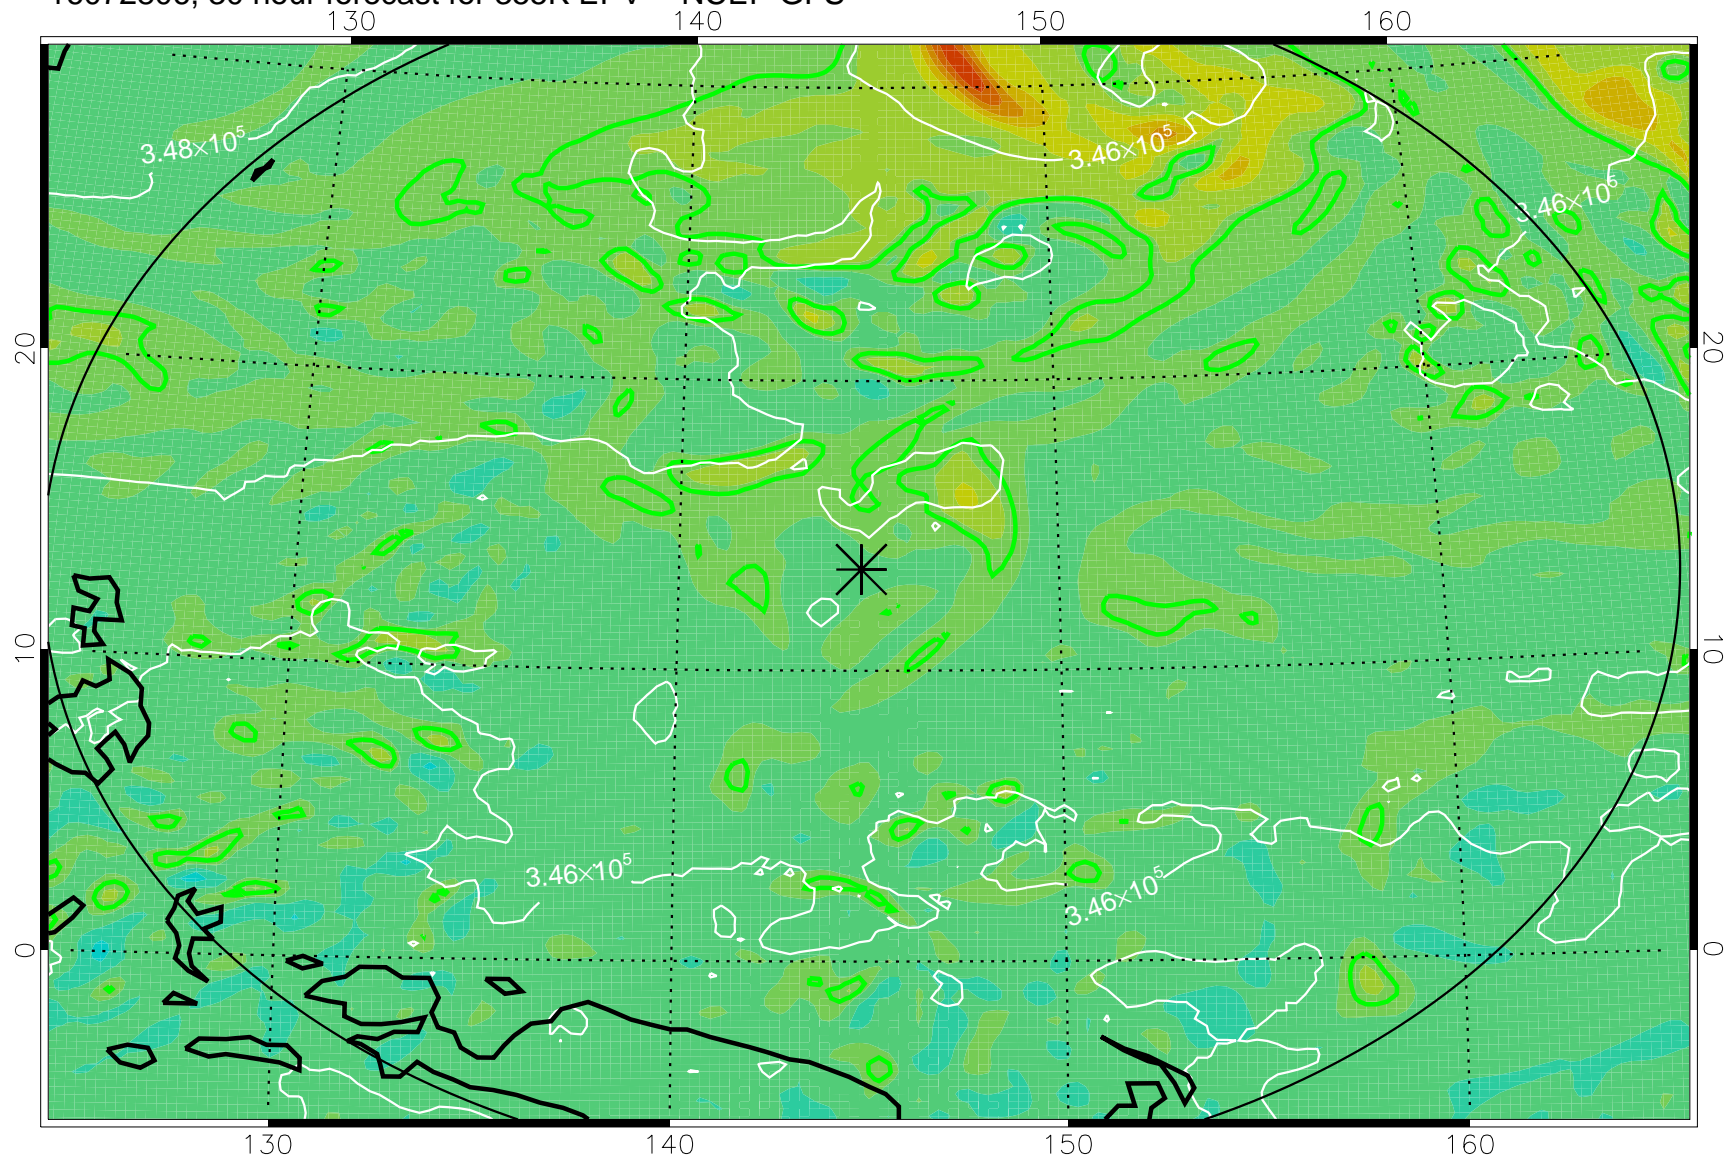

16072718, 18 hour forecast for 355K EPV -- NCEP GFS

355K Montgomery Streamfunction, white  
EPV Tropopause (2 PVU) Position  
Range ring of 2304 km

16072800, 24 hour forecast for 355K EPV -- NCEP GFS

355K Montgomery Streamfunction, white  
EPV Tropopause (2 PVU) Position  
Range ring of 2304 km

16072806, 30 hour forecast for 355K EPV -- NCEP GFS

355K Montgomery Streamfunction, white  
EPV Tropopause (2 PVU) Position  
Range ring of 2304 km

16072812, 36 hour forecast for 355K EPV -- NCEP GFS

355K Montgomery Streamfunction, white  
EPV Tropopause (2 PVU) Position  
Range ring of 2304 km

16072818, 42 hour forecast for 355K EPV -- NCEP GFS

355K Montgomery Streamfunction, white  
EPV Tropopause (2 PVU) Position  
Range ring of 2304 km

16072900, 48 hour forecast for 355K EPV -- NCEP GFS

355K Montgomery Streamfunction, white  
EPV Tropopause (2 PVU) Position  
Range ring of 2304 km

16072918, 66 hour forecast for 355K EPV -- NCEP GFS

355K Montgomery Streamfunction, white  
EPV Tropopause (2 PVU) Position  
Range ring of 2304 km

16073000, 72 hour forecast for 355K EPV -- NCEP GFS

355K Montgomery Streamfunction, white  
EPV Tropopause (2 PVU) Position  
Range ring of 2304 km