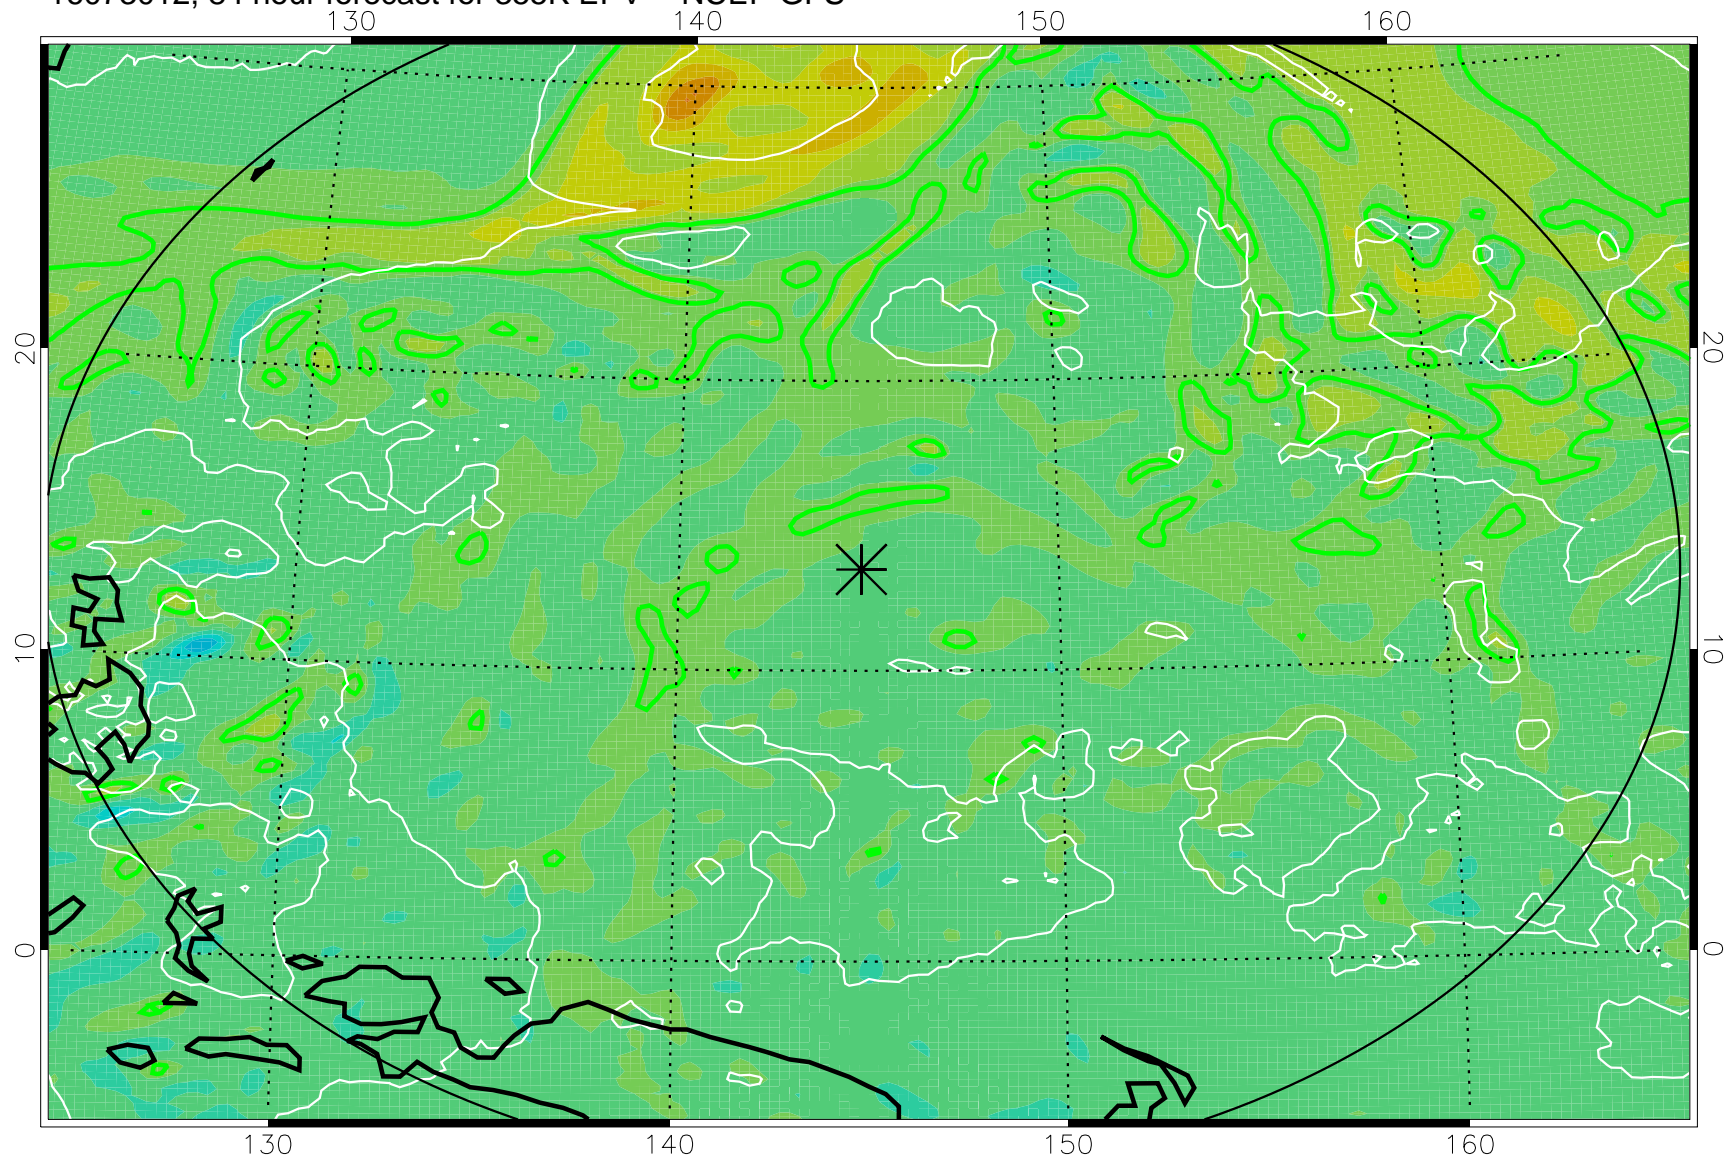

16072906, 54 hour forecast for 355K EPV -- NCEP GFS

355K Montgomery Streamfunction, white  
EPV Tropopause (2 PVU) Position  
Range ring of 2304 km

16072912, 60 hour forecast for 355K EPV -- NCEP GFS

355K Montgomery Streamfunction, white  
EPV Tropopause (2 PVU) Position  
Range ring of 2304 km

16072918, 66 hour forecast for 355K EPV -- NCEP GFS

355K Montgomery Streamfunction, white  
EPV Tropopause (2 PVU) Position  
Range ring of 2304 km

16073000, 72 hour forecast for 355K EPV -- NCEP GFS

355K Montgomery Streamfunction, white  
EPV Tropopause (2 PVU) Position  
Range ring of 2304 km

16073006, 78 hour forecast for 355K EPV -- NCEP GFS

355K Montgomery Streamfunction, white  
EPV Tropopause (2 PVU) Position  
Range ring of 2304 km

16073012, 84 hour forecast for 355K EPV -- NCEP GFS

355K Montgomery Streamfunction, white  
EPV Tropopause (2 PVU) Position  
Range ring of 2304 km

16073018, 90 hour forecast for 355K EPV -- NCEP GFS

355K Montgomery Streamfunction, white  
EPV Tropopause (2 PVU) Position  
Range ring of 2304 km

16073100, 96 hour forecast for 355K EPV -- NCEP GFS

355K Montgomery Streamfunction, white  
EPV Tropopause (2 PVU) Position  
Range ring of 2304 km