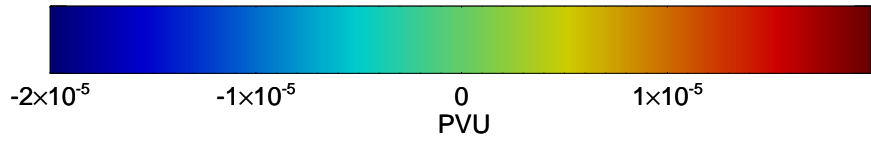

16073106, 102 hour forecast for 355K EPV -- NCEP GFS

355K Montgomery Streamfunction, white
EPV Tropopause (2 PVU) Position
Range ring of 2304 km