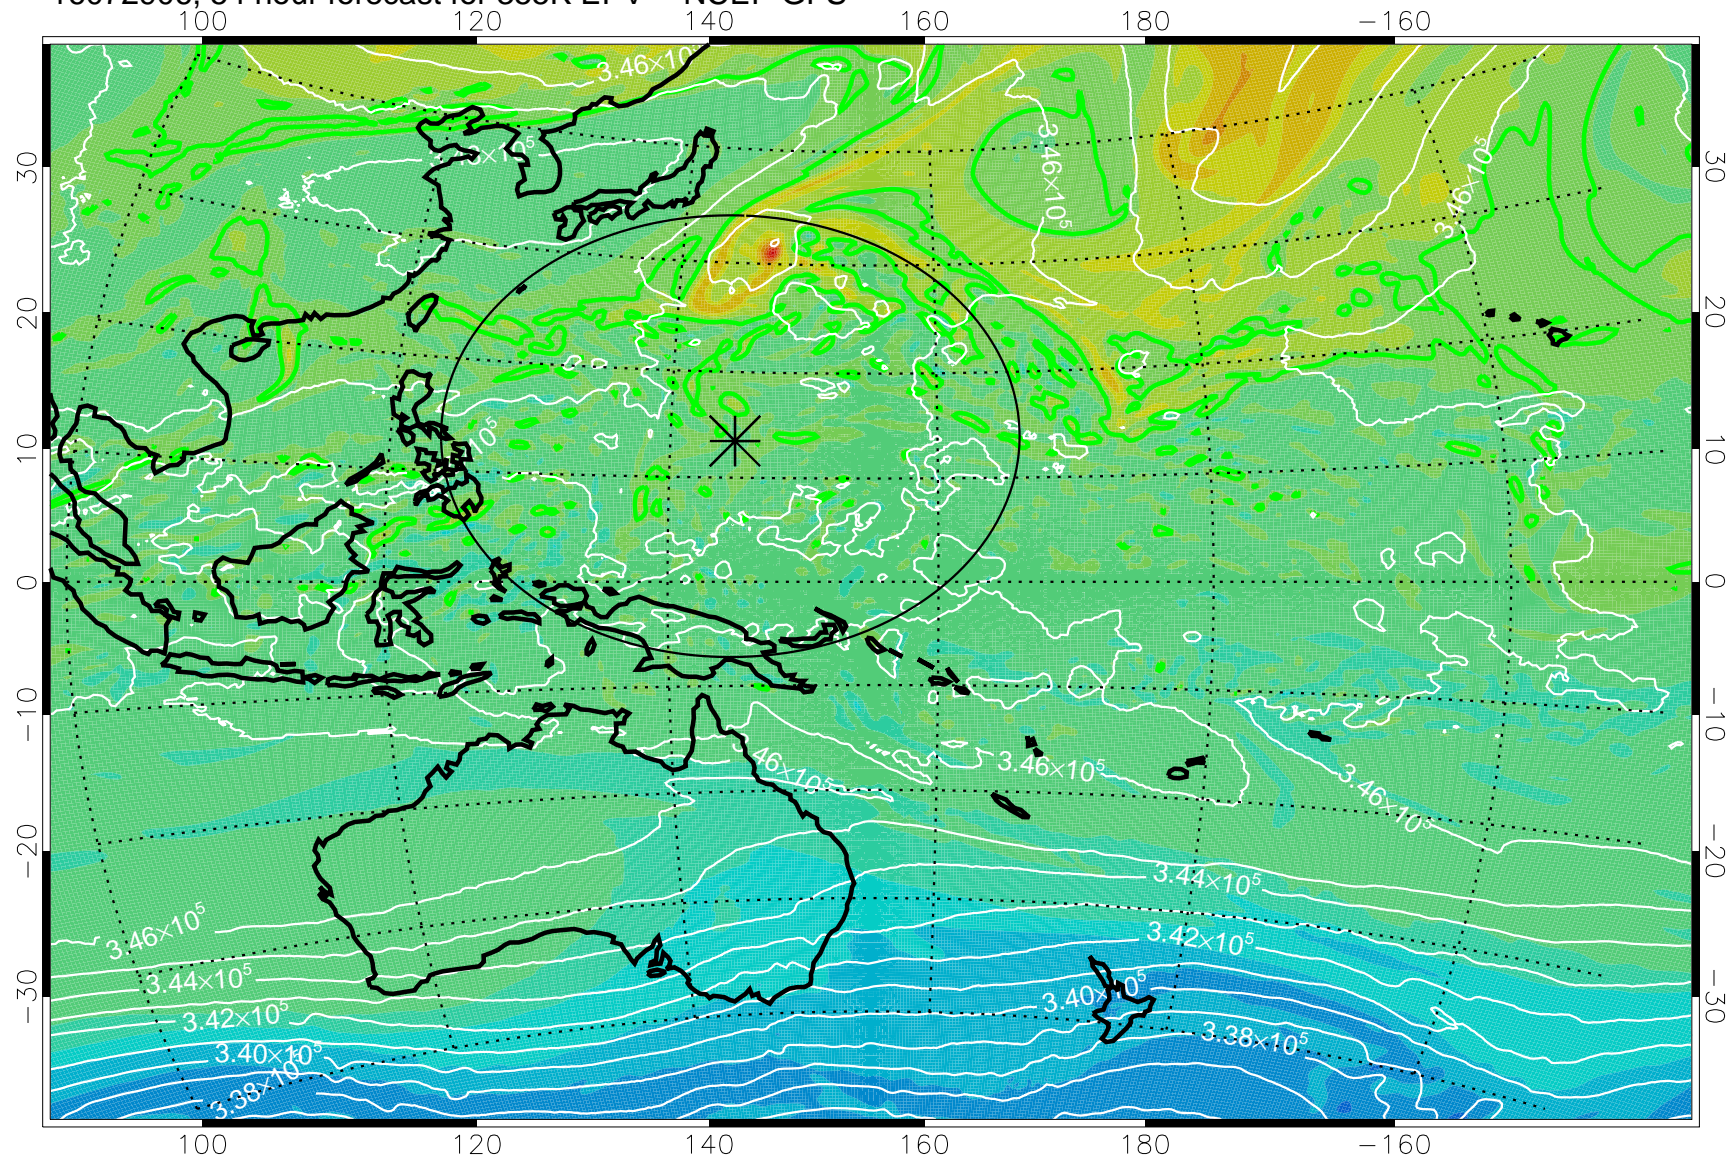

16072806, 30 hour forecast for 355K EPV -- NCEP GFS

355K Montgomery Streamfunction, white
EPV Tropopause (2 PVU) Position
Range ring of 2304 km

16072812, 36 hour forecast for 355K EPV -- NCEP GFS

355K Montgomery Streamfunction, white
EPV Tropopause (2 PVU) Position
Range ring of 2304 km

16072818, 42 hour forecast for 355K EPV -- NCEP GFS

355K Montgomery Streamfunction, white
EPV Tropopause (2 PVU) Position
Range ring of 2304 km

16072900, 48 hour forecast for 355K EPV -- NCEP GFS

355K Montgomery Streamfunction, white
EPV Tropopause (2 PVU) Position
Range ring of 2304 km

16072906, 54 hour forecast for 355K EPV -- NCEP GFS

355K Montgomery Streamfunction, white
EPV Tropopause (2 PVU) Position
Range ring of 2304 km

16072912, 60 hour forecast for 355K EPV -- NCEP GFS

355K Montgomery Streamfunction, white
EPV Tropopause (2 PVU) Position
Range ring of 2304 km

16072918, 66 hour forecast for 355K EPV -- NCEP GFS

355K Montgomery Streamfunction, white
EPV Tropopause (2 PVU) Position
Range ring of 2304 km

16073000, 72 hour forecast for 355K EPV -- NCEP GFS

355K Montgomery Streamfunction, white
EPV Tropopause (2 PVU) Position
Range ring of 2304 km