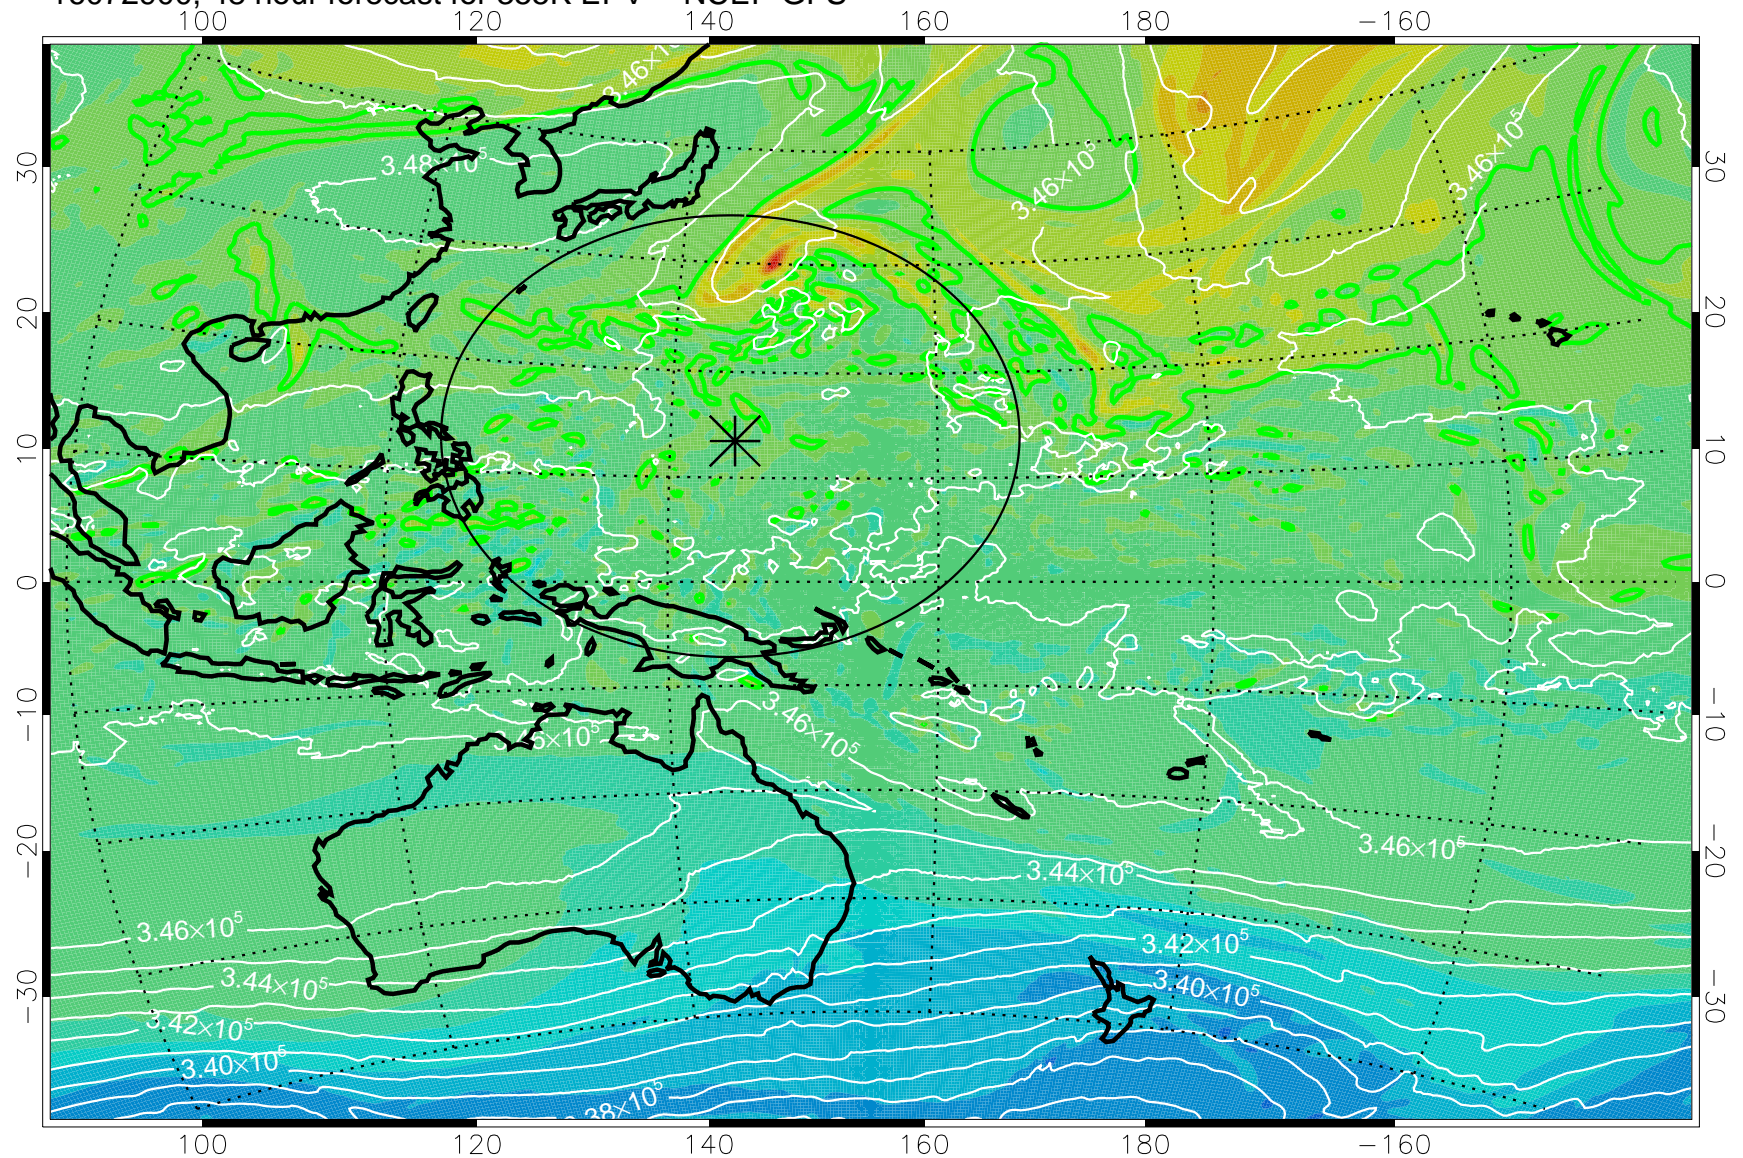

16072806, 30 hour forecast for 355K EPV -- NCEP GFS

355K Montgomery Streamfunction, white
EPV Tropopause (2 PVU) Position
Range ring of 2304 km

16072812, 36 hour forecast for 355K EPV -- NCEP GFS

355K Montgomery Streamfunction, white
EPV Tropopause (2 PVU) Position
Range ring of 2304 km

16072818, 42 hour forecast for 355K EPV -- NCEP GFS

355K Montgomery Streamfunction, white
EPV Tropopause (2 PVU) Position
Range ring of 2304 km

16072900, 48 hour forecast for 355K EPV -- NCEP GFS

355K Montgomery Streamfunction, white
EPV Tropopause (2 PVU) Position
Range ring of 2304 km

16072906, 54 hour forecast for 355K EPV -- NCEP GFS

355K Montgomery Streamfunction, white
EPV Tropopause (2 PVU) Position
Range ring of 2304 km

16072912, 60 hour forecast for 355K EPV -- NCEP GFS

355K Montgomery Streamfunction, white
EPV Tropopause (2 PVU) Position
Range ring of 2304 km

16072918, 66 hour forecast for 355K EPV -- NCEP GFS

355K Montgomery Streamfunction, white
EPV Tropopause (2 PVU) Position
Range ring of 2304 km

16073000, 72 hour forecast for 355K EPV -- NCEP GFS

355K Montgomery Streamfunction, white
EPV Tropopause (2 PVU) Position
Range ring of 2304 km