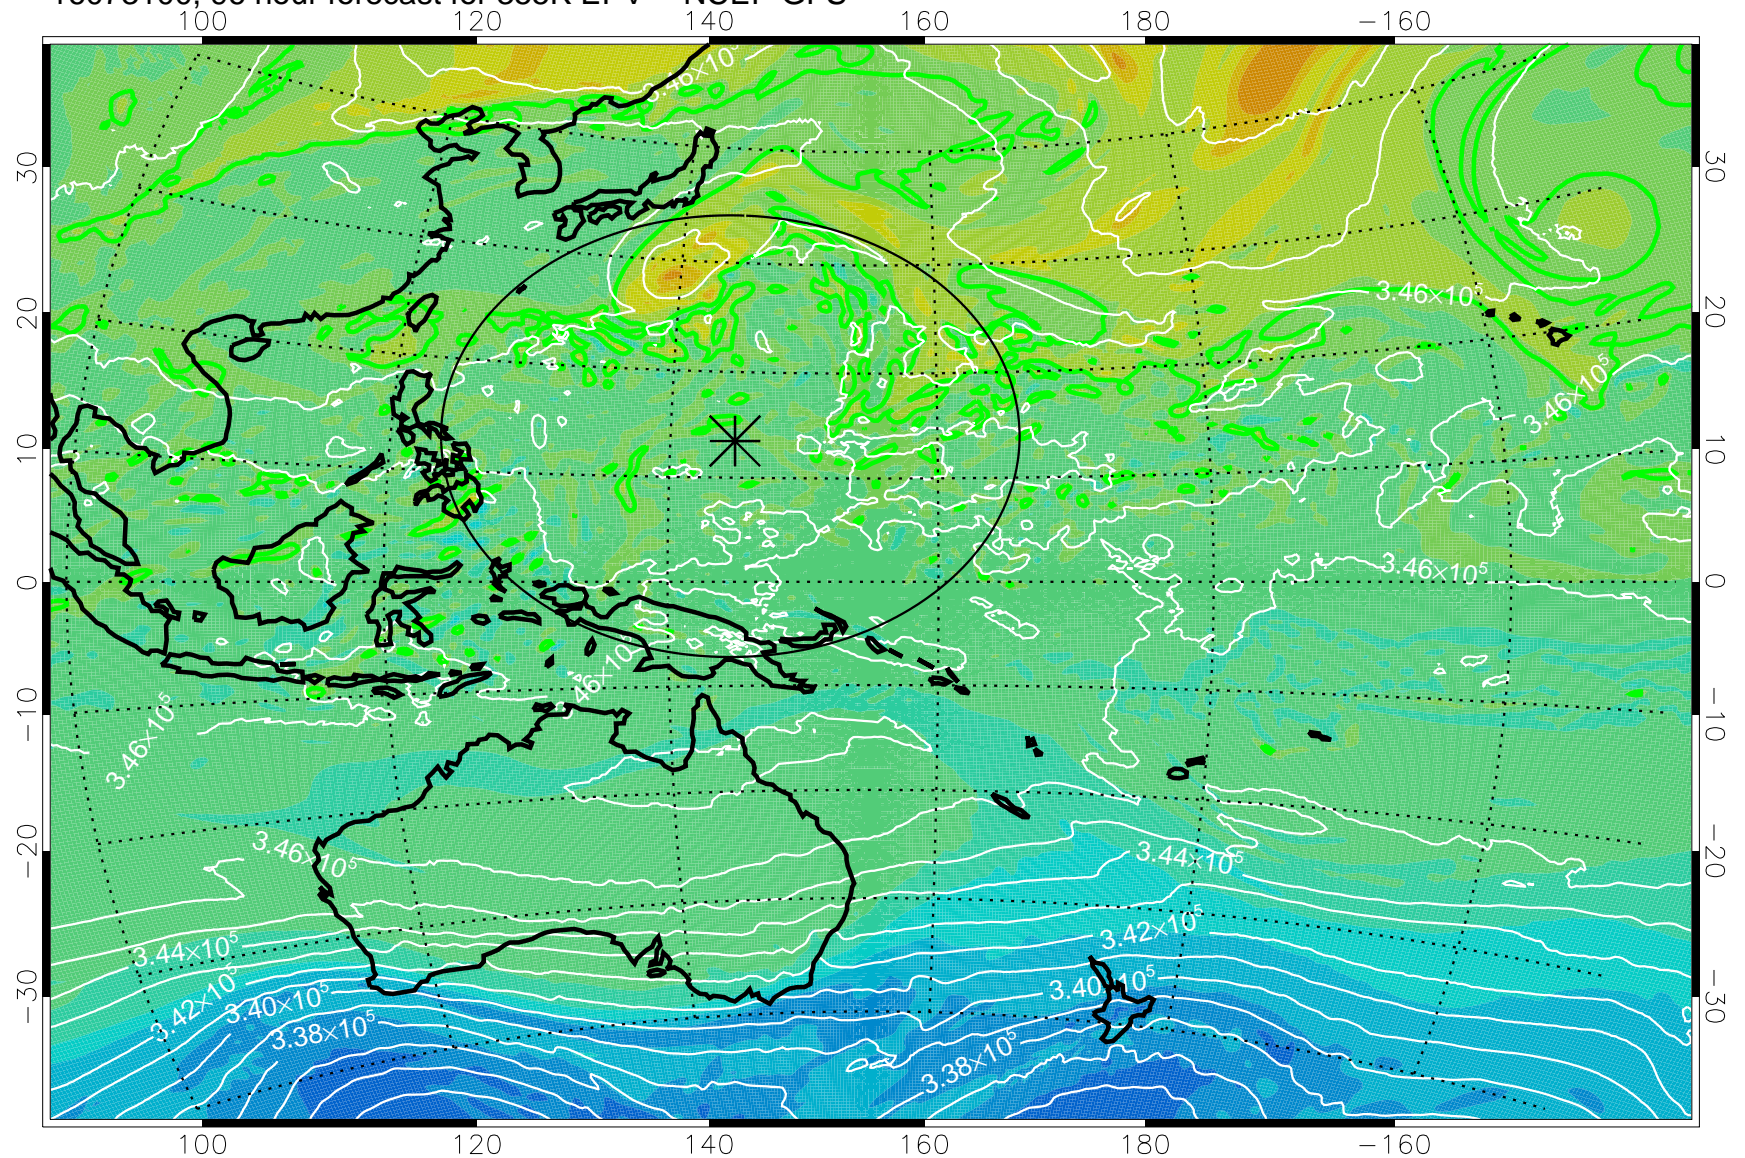

16072918, 66 hour forecast for 355K EPV -- NCEP GFS

355K Montgomery Streamfunction, white
EPV Tropopause (2 PVU) Position
Range ring of 2304 km

16073000, 72 hour forecast for 355K EPV -- NCEP GFS

355K Montgomery Streamfunction, white
EPV Tropopause (2 PVU) Position
Range ring of 2304 km

16073006, 78 hour forecast for 355K EPV -- NCEP GFS

355K Montgomery Streamfunction, white
EPV Tropopause (2 PVU) Position
Range ring of 2304 km

16073012, 84 hour forecast for 355K EPV -- NCEP GFS

355K Montgomery Streamfunction, white
EPV Tropopause (2 PVU) Position
Range ring of 2304 km

16073018, 90 hour forecast for 355K EPV -- NCEP GFS

355K Montgomery Streamfunction, white
EPV Tropopause (2 PVU) Position
Range ring of 2304 km

16073100, 96 hour forecast for 355K EPV -- NCEP GFS

355K Montgomery Streamfunction, white
EPV Tropopause (2 PVU) Position
Range ring of 2304 km

16073106, 102 hour forecast for 355K EPV -- NCEP GFS

355K Montgomery Streamfunction, white
EPV Tropopause (2 PVU) Position
Range ring of 2304 km

16073112, 108 hour forecast for 355K EPV -- NCEP GFS

355K Montgomery Streamfunction, white
EPV Tropopause (2 PVU) Position
Range ring of 2304 km