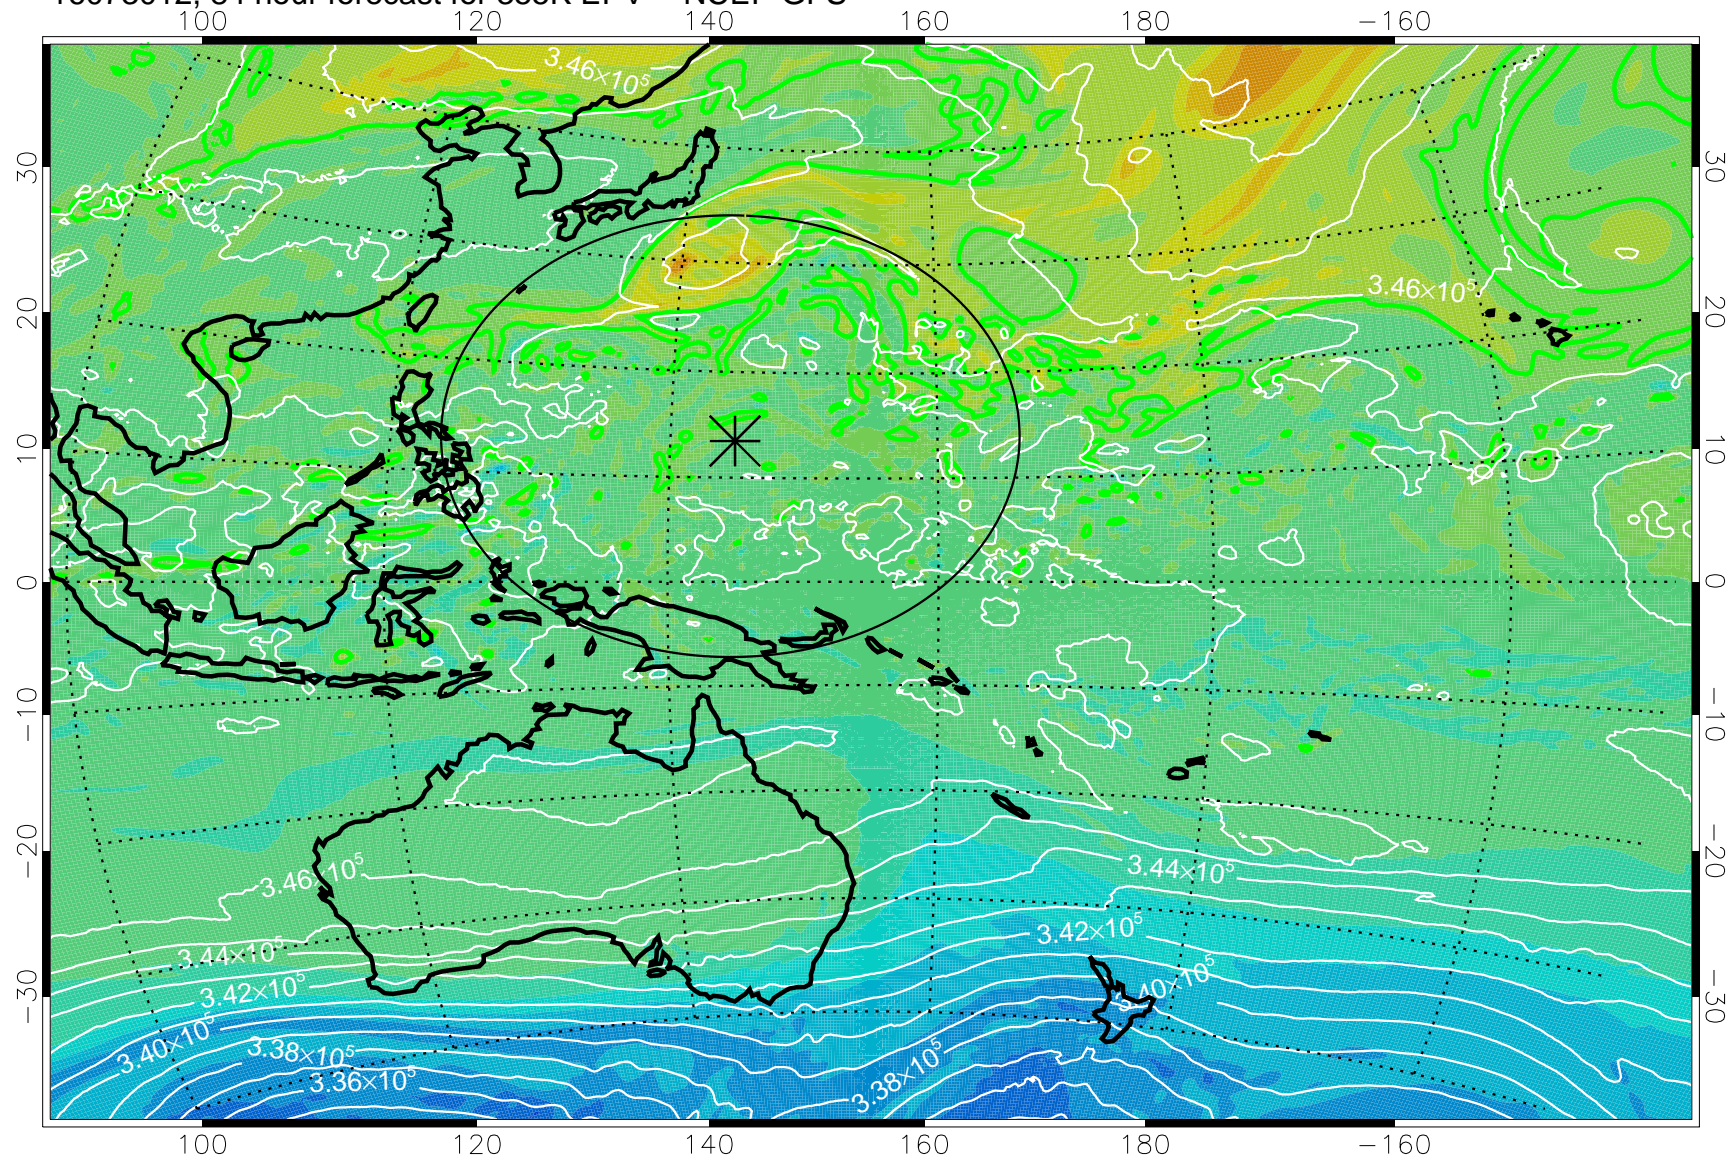

16072906, 54 hour forecast for 355K EPV -- NCEP GFS

355K Montgomery Streamfunction, white
EPV Tropopause (2 PVU) Position
Range ring of 2304 km

16072912, 60 hour forecast for 355K EPV -- NCEP GFS

355K Montgomery Streamfunction, white
EPV Tropopause (2 PVU) Position
Range ring of 2304 km

16072918, 66 hour forecast for 355K EPV -- NCEP GFS

355K Montgomery Streamfunction, white
EPV Tropopause (2 PVU) Position
Range ring of 2304 km

16073000, 72 hour forecast for 355K EPV -- NCEP GFS

355K Montgomery Streamfunction, white
EPV Tropopause (2 PVU) Position
Range ring of 2304 km

16073006, 78 hour forecast for 355K EPV -- NCEP GFS

355K Montgomery Streamfunction, white
EPV Tropopause (2 PVU) Position
Range ring of 2304 km

16073012, 84 hour forecast for 355K EPV -- NCEP GFS

355K Montgomery Streamfunction, white
EPV Tropopause (2 PVU) Position
Range ring of 2304 km

16073018, 90 hour forecast for 355K EPV -- NCEP GFS

355K Montgomery Streamfunction, white
EPV Tropopause (2 PVU) Position
Range ring of 2304 km

16073100, 96 hour forecast for 355K EPV -- NCEP GFS

355K Montgomery Streamfunction, white
EPV Tropopause (2 PVU) Position
Range ring of 2304 km