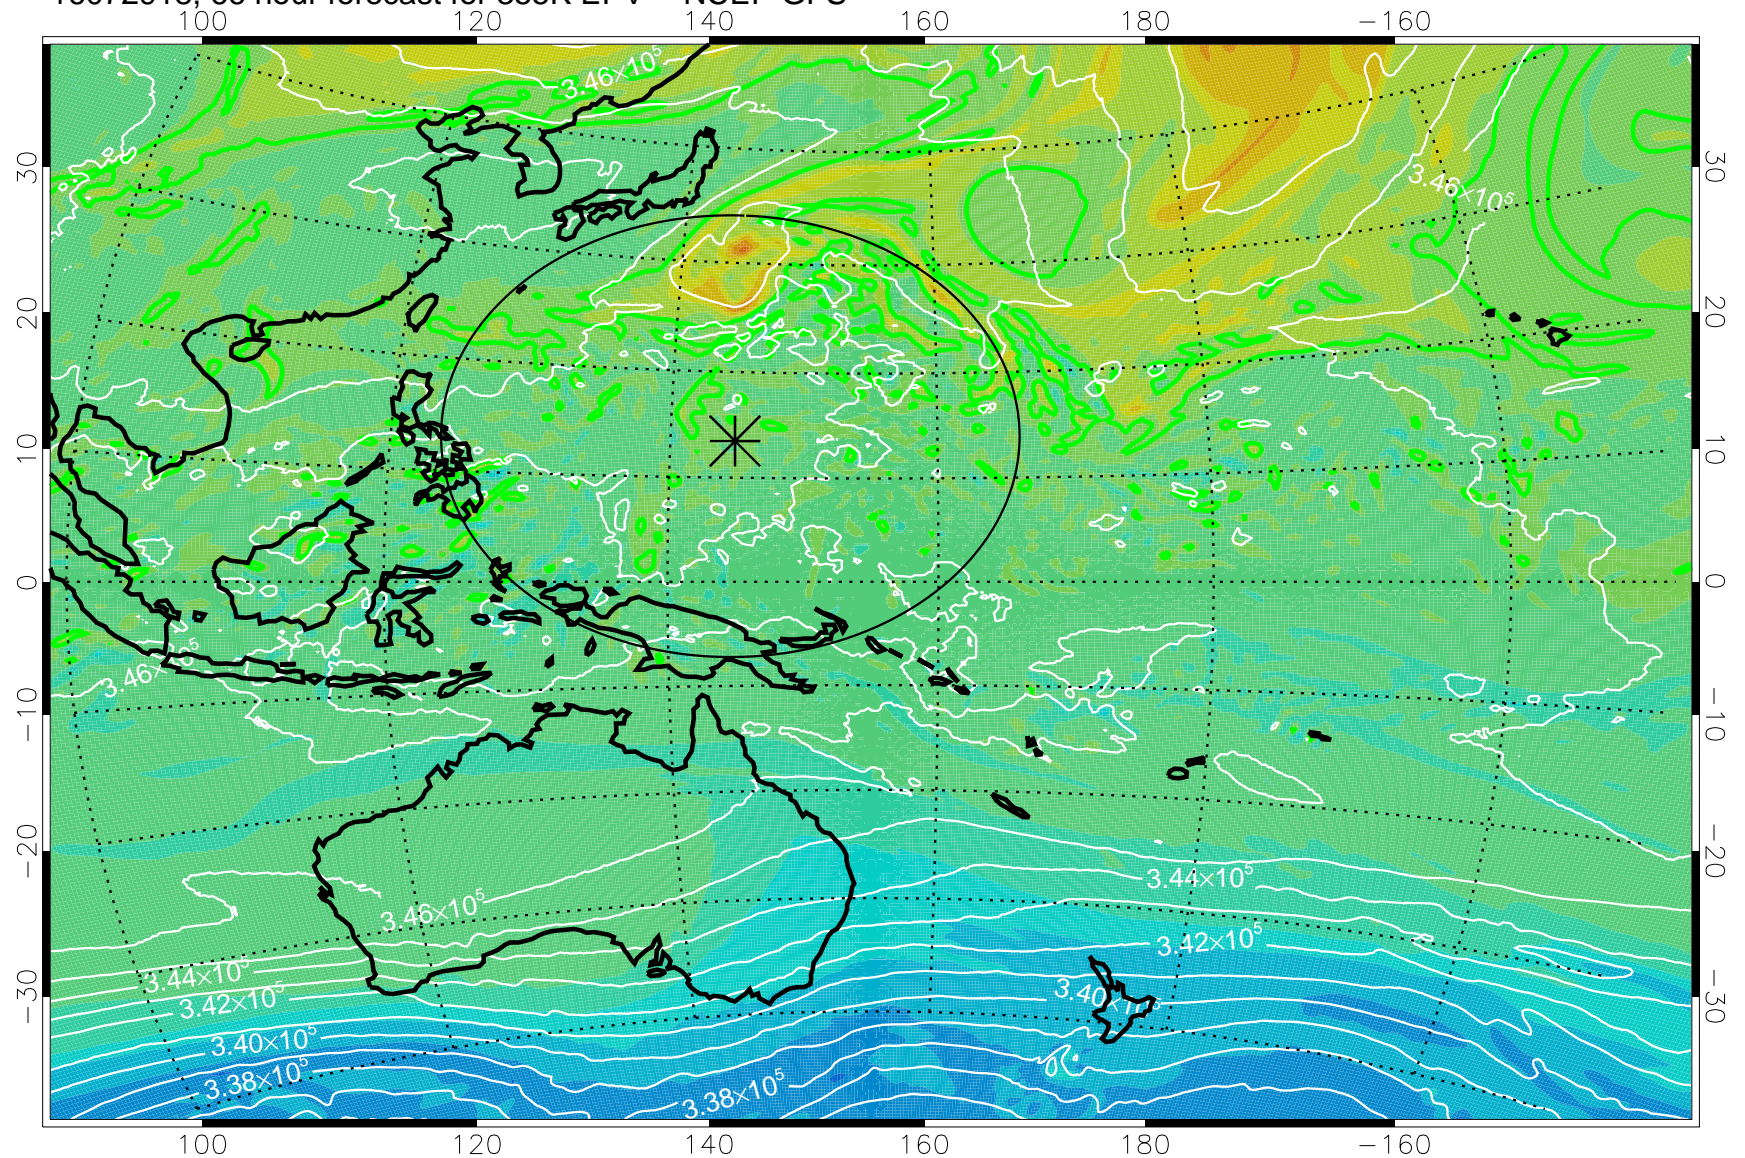

16072818, 42 hour forecast for 355K EPV -- NCEP GFS

355K Montgomery Streamfunction, white
EPV Tropopause (2 PVU) Position
Range ring of 2304 km

16072900, 48 hour forecast for 355K EPV -- NCEP GFS

355K Montgomery Streamfunction, white
EPV Tropopause (2 PVU) Position
Range ring of 2304 km

16072906, 54 hour forecast for 355K EPV -- NCEP GFS

355K Montgomery Streamfunction, white
EPV Tropopause (2 PVU) Position
Range ring of 2304 km

16072912, 60 hour forecast for 355K EPV -- NCEP GFS

355K Montgomery Streamfunction, white
EPV Tropopause (2 PVU) Position
Range ring of 2304 km

16072918, 66 hour forecast for 355K EPV -- NCEP GFS

355K Montgomery Streamfunction, white
EPV Tropopause (2 PVU) Position
Range ring of 2304 km

16073000, 72 hour forecast for 355K EPV -- NCEP GFS

355K Montgomery Streamfunction, white
EPV Tropopause (2 PVU) Position
Range ring of 2304 km

16073006, 78 hour forecast for 355K EPV -- NCEP GFS

355K Montgomery Streamfunction, white
EPV Tropopause (2 PVU) Position
Range ring of 2304 km

16073012, 84 hour forecast for 355K EPV -- NCEP GFS

355K Montgomery Streamfunction, white
EPV Tropopause (2 PVU) Position
Range ring of 2304 km