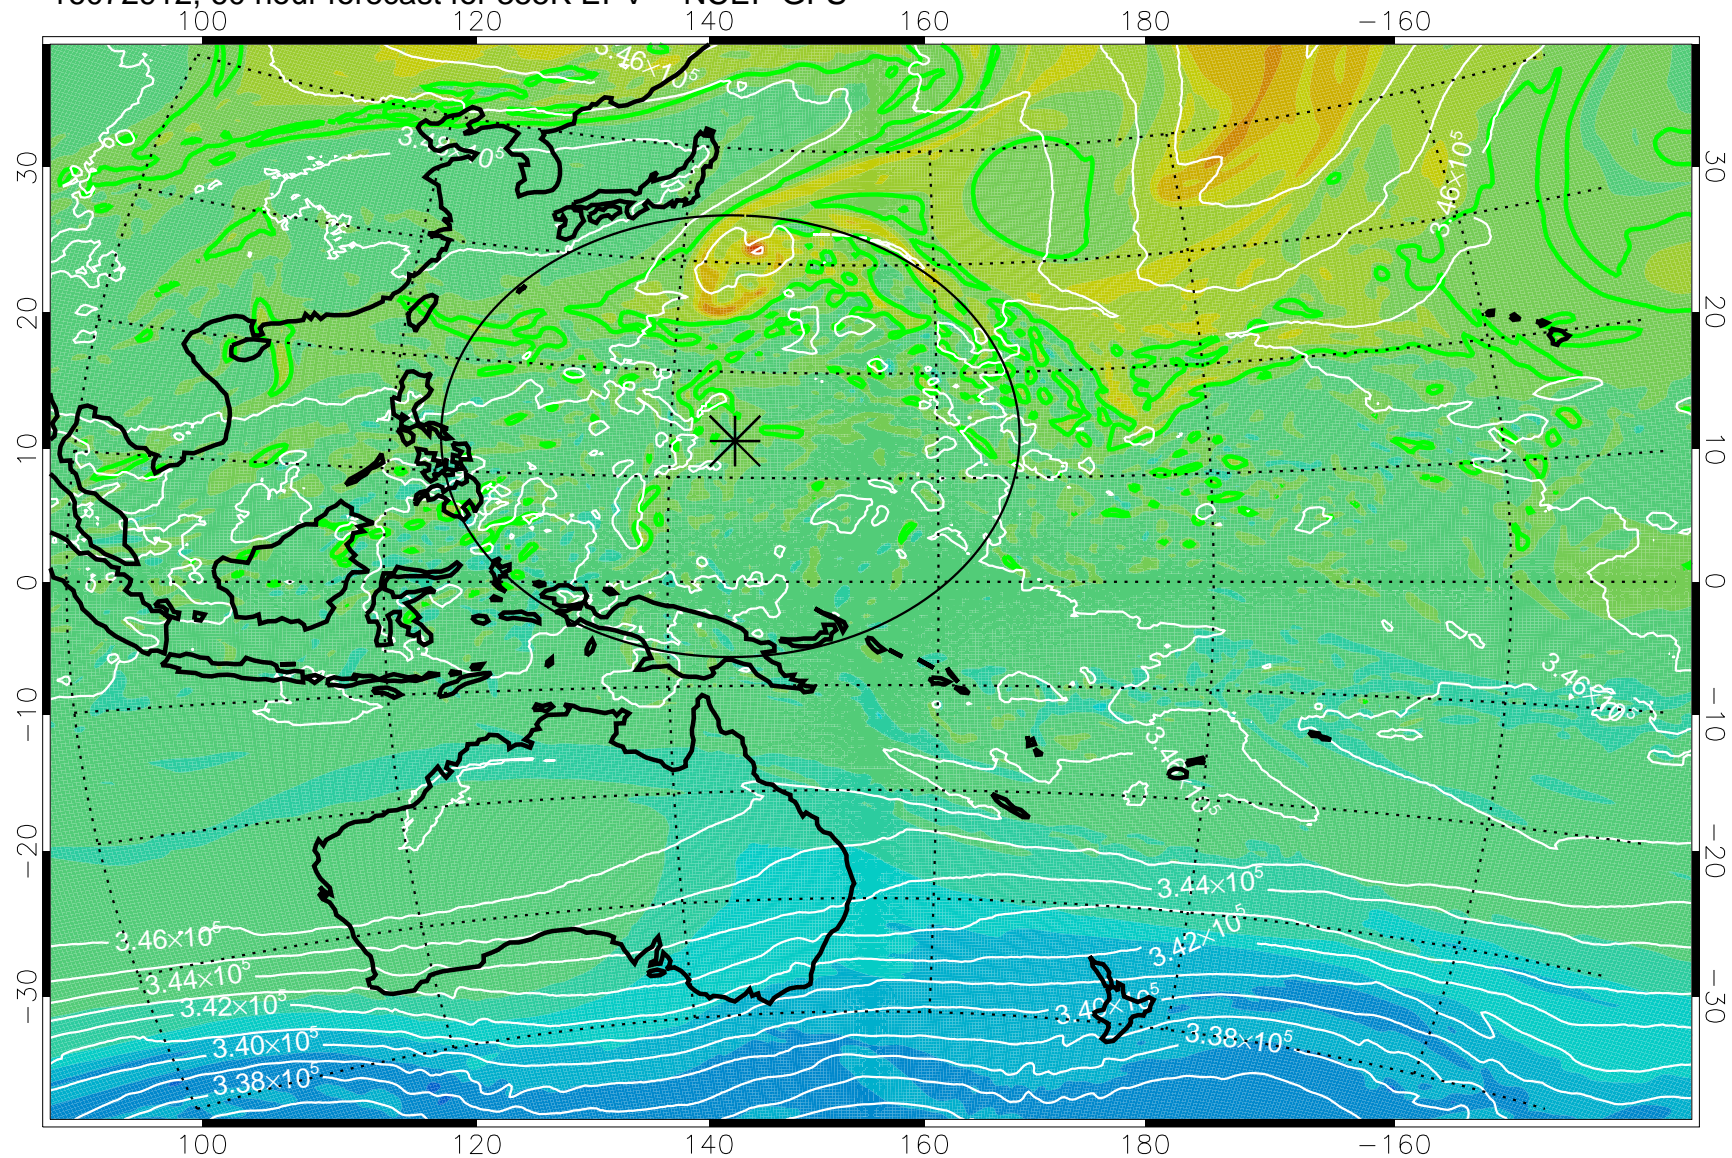

16072818, 42 hour forecast for 355K EPV -- NCEP GFS

355K Montgomery Streamfunction, white
EPV Tropopause (2 PVU) Position
Range ring of 2304 km

16072900, 48 hour forecast for 355K EPV -- NCEP GFS

355K Montgomery Streamfunction, white
EPV Tropopause (2 PVU) Position
Range ring of 2304 km

16072906, 54 hour forecast for 355K EPV -- NCEP GFS

355K Montgomery Streamfunction, white
EPV Tropopause (2 PVU) Position
Range ring of 2304 km

16072912, 60 hour forecast for 355K EPV -- NCEP GFS

355K Montgomery Streamfunction, white
EPV Tropopause (2 PVU) Position
Range ring of 2304 km

16072918, 66 hour forecast for 355K EPV -- NCEP GFS

355K Montgomery Streamfunction, white
EPV Tropopause (2 PVU) Position
Range ring of 2304 km

16073000, 72 hour forecast for 355K EPV -- NCEP GFS

355K Montgomery Streamfunction, white
EPV Tropopause (2 PVU) Position
Range ring of 2304 km

16073006, 78 hour forecast for 355K EPV -- NCEP GFS

355K Montgomery Streamfunction, white
EPV Tropopause (2 PVU) Position
Range ring of 2304 km

16073012, 84 hour forecast for 355K EPV -- NCEP GFS

355K Montgomery Streamfunction, white
EPV Tropopause (2 PVU) Position
Range ring of 2304 km