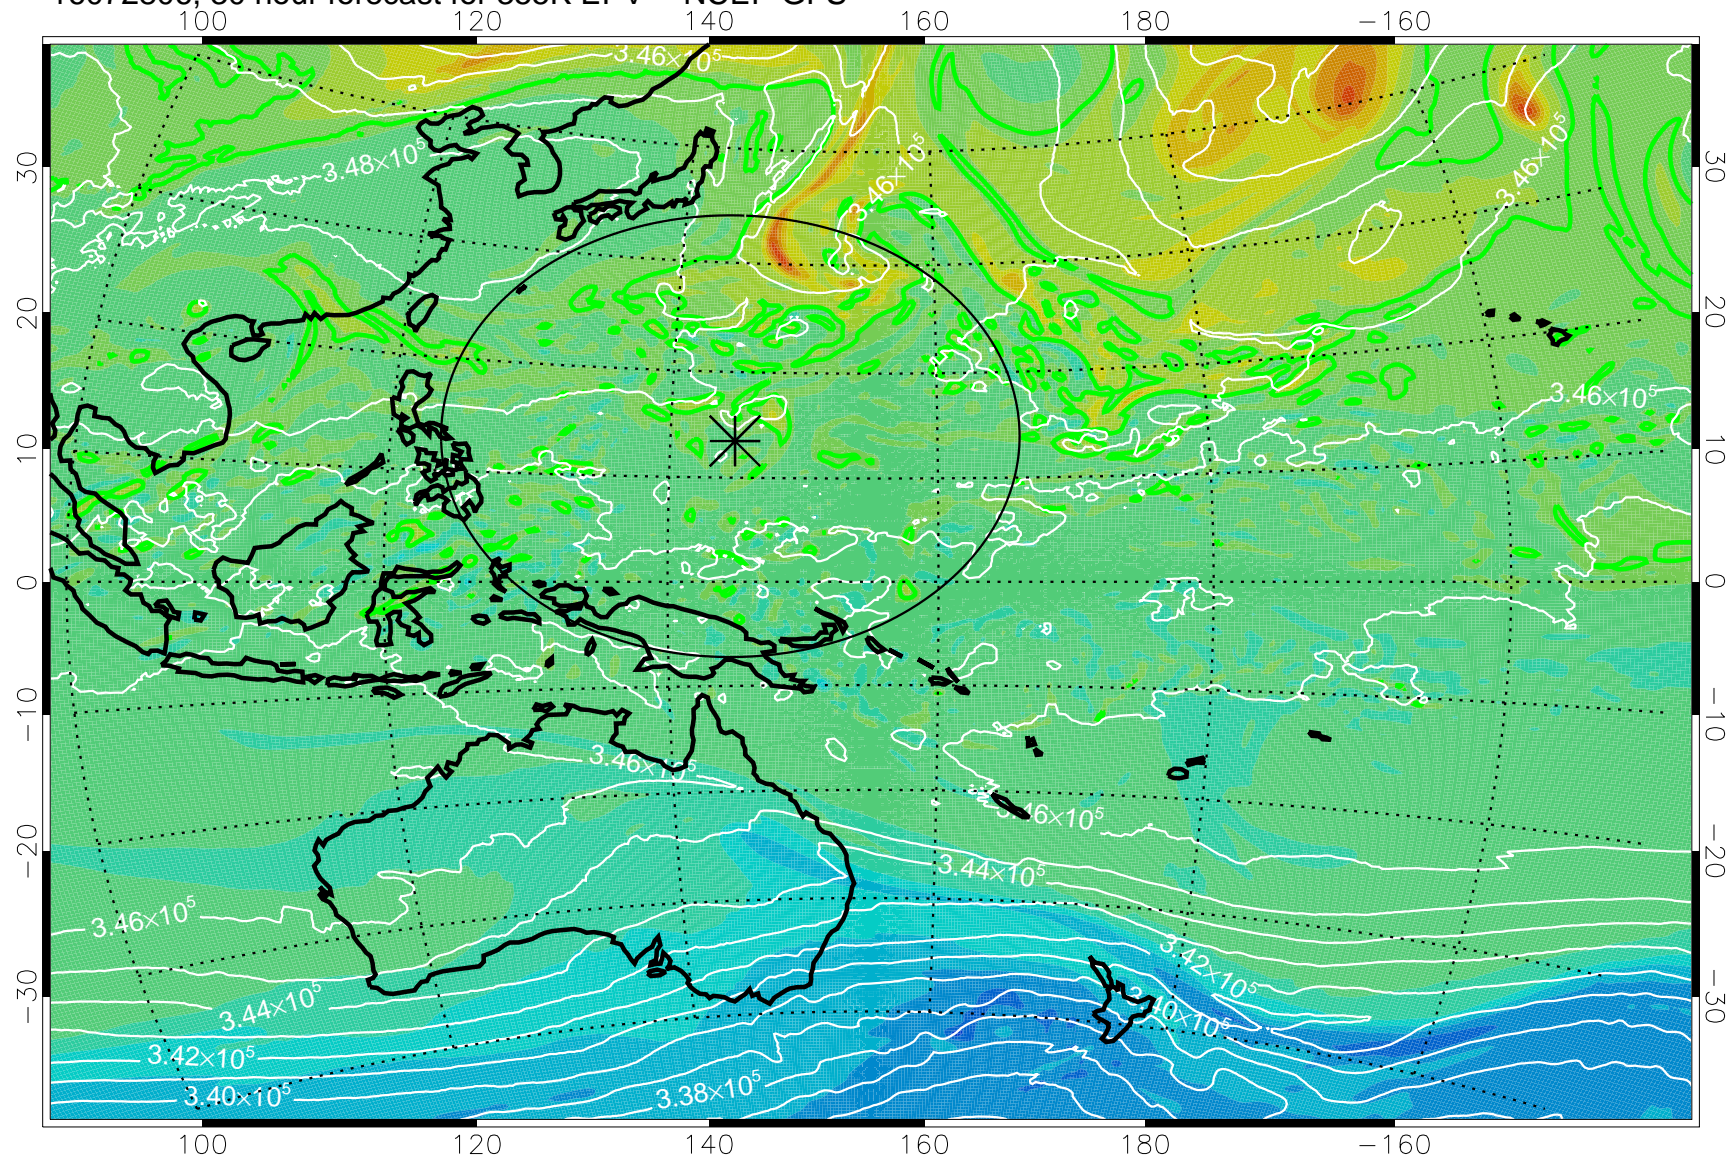

16072718, 18 hour forecast for 355K EPV -- NCEP GFS

355K Montgomery Streamfunction, white
EPV Tropopause (2 PVU) Position
Range ring of 2304 km

16072800, 24 hour forecast for 355K EPV -- NCEP GFS

355K Montgomery Streamfunction, white
EPV Tropopause (2 PVU) Position
Range ring of 2304 km

16072806, 30 hour forecast for 355K EPV -- NCEP GFS

355K Montgomery Streamfunction, white
EPV Tropopause (2 PVU) Position
Range ring of 2304 km

16072812, 36 hour forecast for 355K EPV -- NCEP GFS

355K Montgomery Streamfunction, white
EPV Tropopause (2 PVU) Position
Range ring of 2304 km

16072818, 42 hour forecast for 355K EPV -- NCEP GFS

355K Montgomery Streamfunction, white
EPV Tropopause (2 PVU) Position
Range ring of 2304 km

16072900, 48 hour forecast for 355K EPV -- NCEP GFS

355K Montgomery Streamfunction, white
EPV Tropopause (2 PVU) Position
Range ring of 2304 km

16072906, 54 hour forecast for 355K EPV -- NCEP GFS

355K Montgomery Streamfunction, white
EPV Tropopause (2 PVU) Position
Range ring of 2304 km

16072912, 60 hour forecast for 355K EPV -- NCEP GFS

355K Montgomery Streamfunction, white
EPV Tropopause (2 PVU) Position
Range ring of 2304 km