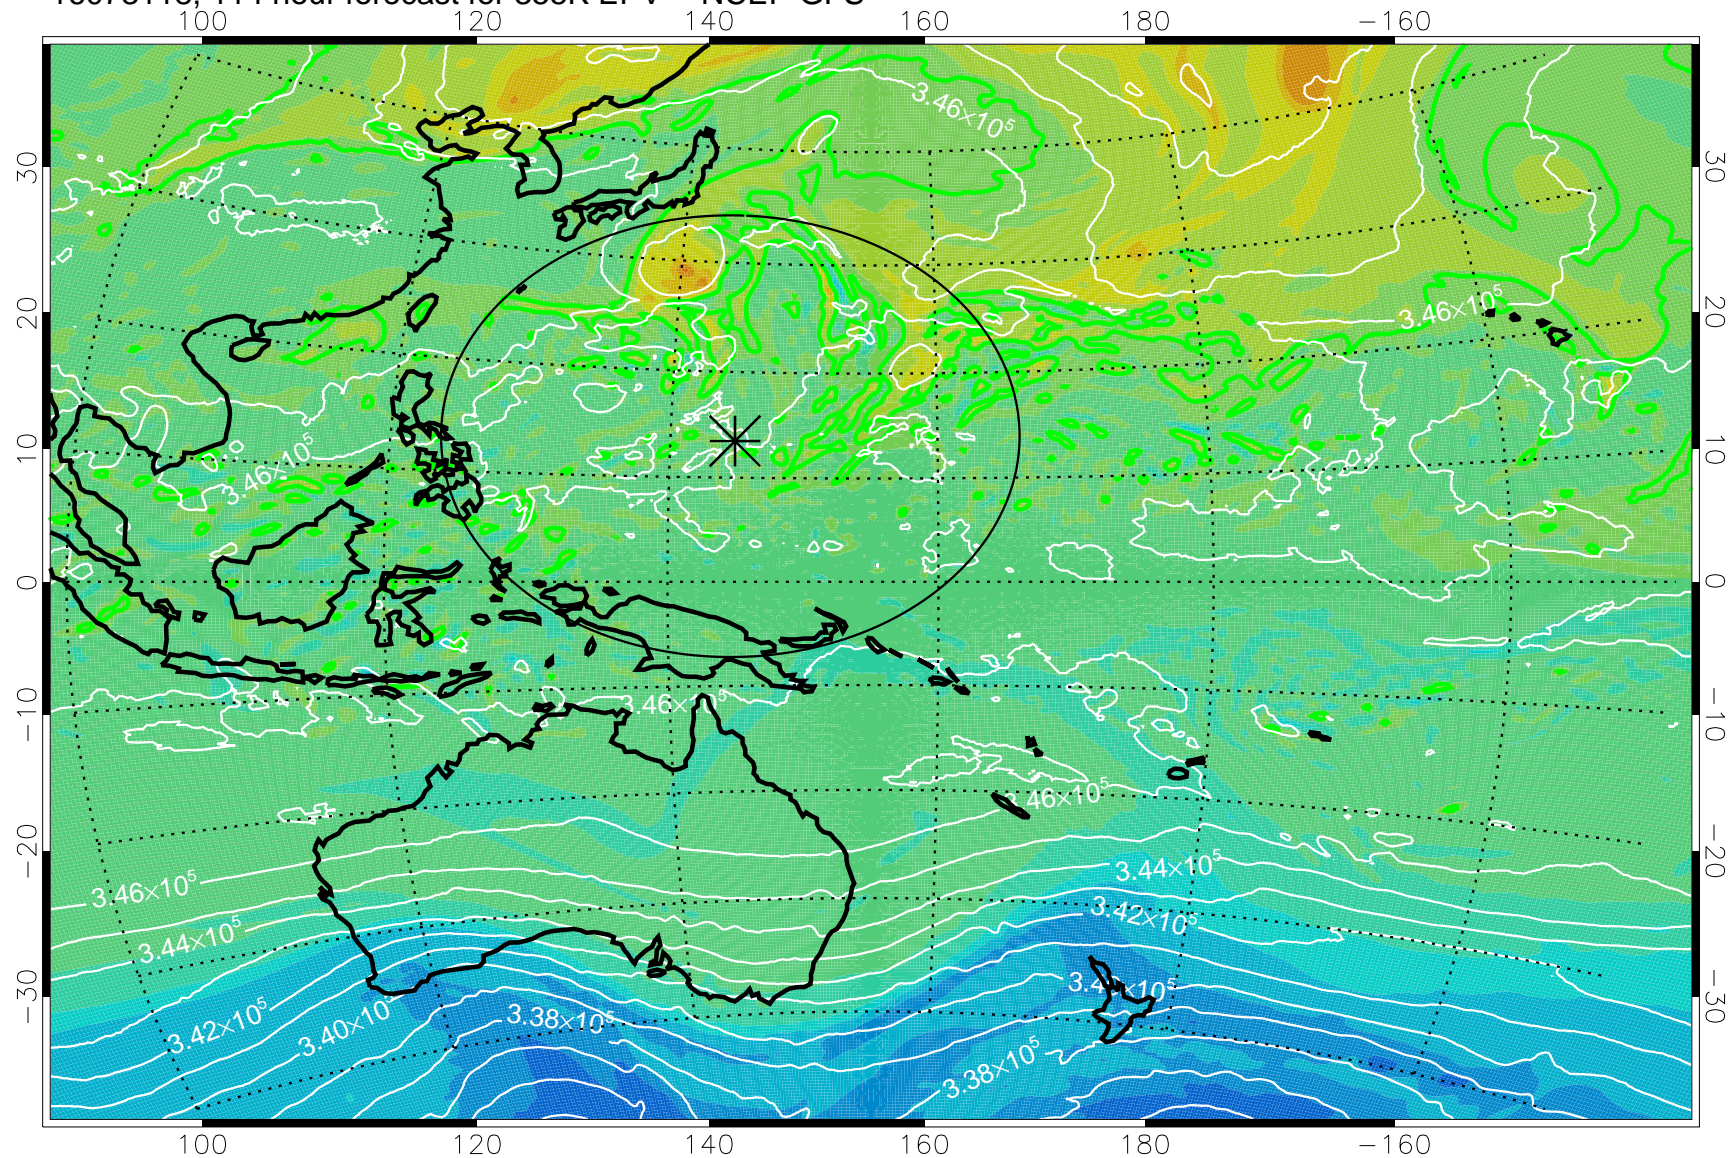

16073006, 78 hour forecast for 355K EPV -- NCEP GFS

355K Montgomery Streamfunction, white
EPV Tropopause (2 PVU) Position
Range ring of 2304 km

16073012, 84 hour forecast for 355K EPV -- NCEP GFS

355K Montgomery Streamfunction, white
EPV Tropopause (2 PVU) Position
Range ring of 2304 km

16073018, 90 hour forecast for 355K EPV -- NCEP GFS

355K Montgomery Streamfunction, white
EPV Tropopause (2 PVU) Position
Range ring of 2304 km

16073100, 96 hour forecast for 355K EPV -- NCEP GFS

355K Montgomery Streamfunction, white
EPV Tropopause (2 PVU) Position
Range ring of 2304 km

16073106, 102 hour forecast for 355K EPV -- NCEP GFS

355K Montgomery Streamfunction, white
EPV Tropopause (2 PVU) Position
Range ring of 2304 km

16073112, 108 hour forecast for 355K EPV -- NCEP GFS

355K Montgomery Streamfunction, white
EPV Tropopause (2 PVU) Position
Range ring of 2304 km

16073118, 114 hour forecast for 355K EPV -- NCEP GFS

355K Montgomery Streamfunction, white
EPV Tropopause (2 PVU) Position
Range ring of 2304 km

16080100, 120 hour forecast for 355K EPV -- NCEP GFS

355K Montgomery Streamfunction, white
EPV Tropopause (2 PVU) Position
Range ring of 2304 km