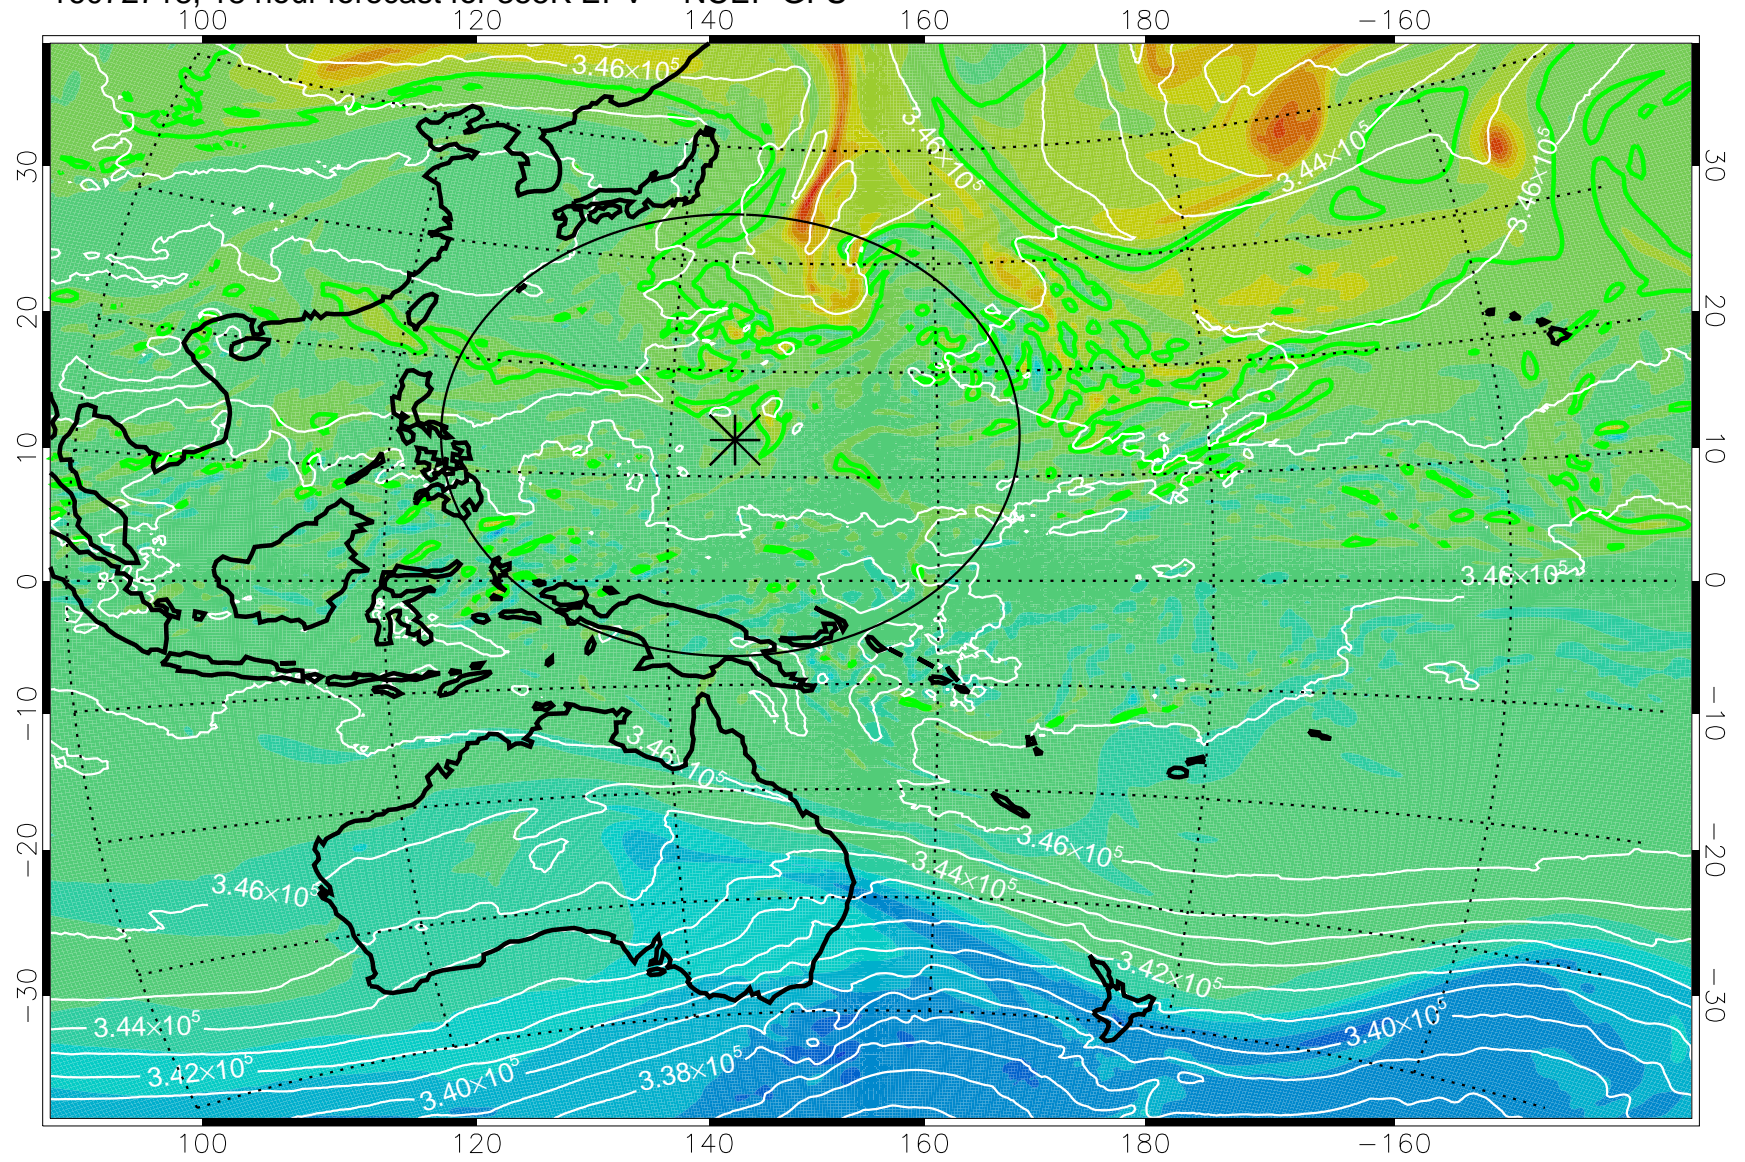

16072706, 6 hour forecast for 355K EPV -- NCEP GFS

355K Montgomery Streamfunction, white
EPV Tropopause (2 PVU) Position
Range ring of 2304 km

16072712, 12 hour forecast for 355K EPV -- NCEP GFS

355K Montgomery Streamfunction, white
EPV Tropopause (2 PVU) Position
Range ring of 2304 km

16072718, 18 hour forecast for 355K EPV -- NCEP GFS

355K Montgomery Streamfunction, white
EPV Tropopause (2 PVU) Position
Range ring of 2304 km

16072800, 24 hour forecast for 355K EPV -- NCEP GFS

355K Montgomery Streamfunction, white
EPV Tropopause (2 PVU) Position
Range ring of 2304 km

16072806, 30 hour forecast for 355K EPV -- NCEP GFS

355K Montgomery Streamfunction, white
EPV Tropopause (2 PVU) Position
Range ring of 2304 km

16072812, 36 hour forecast for 355K EPV -- NCEP GFS

355K Montgomery Streamfunction, white
EPV Tropopause (2 PVU) Position
Range ring of 2304 km

16072818, 42 hour forecast for 355K EPV -- NCEP GFS

355K Montgomery Streamfunction, white
EPV Tropopause (2 PVU) Position
Range ring of 2304 km

16072900, 48 hour forecast for 355K EPV -- NCEP GFS

355K Montgomery Streamfunction, white
EPV Tropopause (2 PVU) Position
Range ring of 2304 km