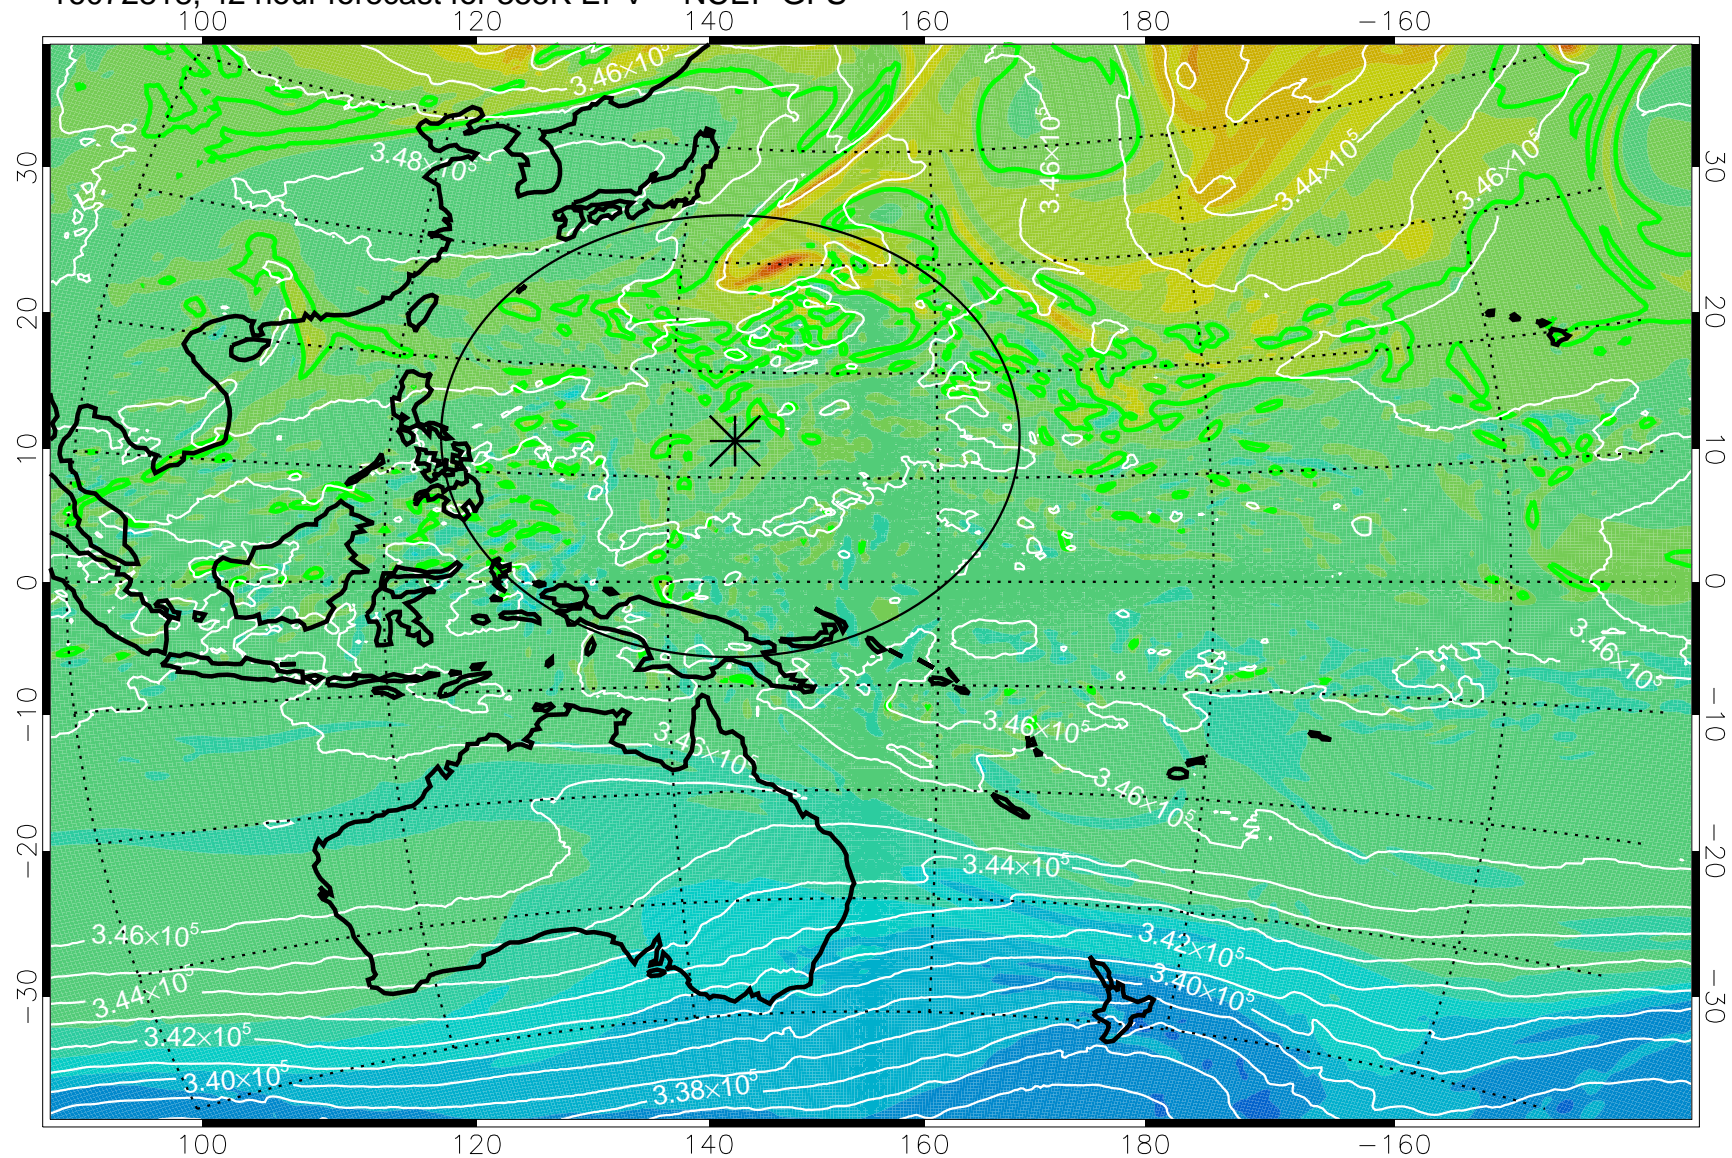

16072806, 30 hour forecast for 355K EPV -- NCEP GFS

355K Montgomery Streamfunction, white
EPV Tropopause (2 PVU) Position
Range ring of 2304 km

16072812, 36 hour forecast for 355K EPV -- NCEP GFS

355K Montgomery Streamfunction, white
EPV Tropopause (2 PVU) Position
Range ring of 2304 km

16072818, 42 hour forecast for 355K EPV -- NCEP GFS

355K Montgomery Streamfunction, white
EPV Tropopause (2 PVU) Position
Range ring of 2304 km

16072900, 48 hour forecast for 355K EPV -- NCEP GFS

355K Montgomery Streamfunction, white
EPV Tropopause (2 PVU) Position
Range ring of 2304 km

16072906, 54 hour forecast for 355K EPV -- NCEP GFS

355K Montgomery Streamfunction, white
EPV Tropopause (2 PVU) Position
Range ring of 2304 km

16072912, 60 hour forecast for 355K EPV -- NCEP GFS

355K Montgomery Streamfunction, white
EPV Tropopause (2 PVU) Position
Range ring of 2304 km

16072918, 66 hour forecast for 355K EPV -- NCEP GFS

355K Montgomery Streamfunction, white
EPV Tropopause (2 PVU) Position
Range ring of 2304 km

16073000, 72 hour forecast for 355K EPV -- NCEP GFS

355K Montgomery Streamfunction, white
EPV Tropopause (2 PVU) Position
Range ring of 2304 km