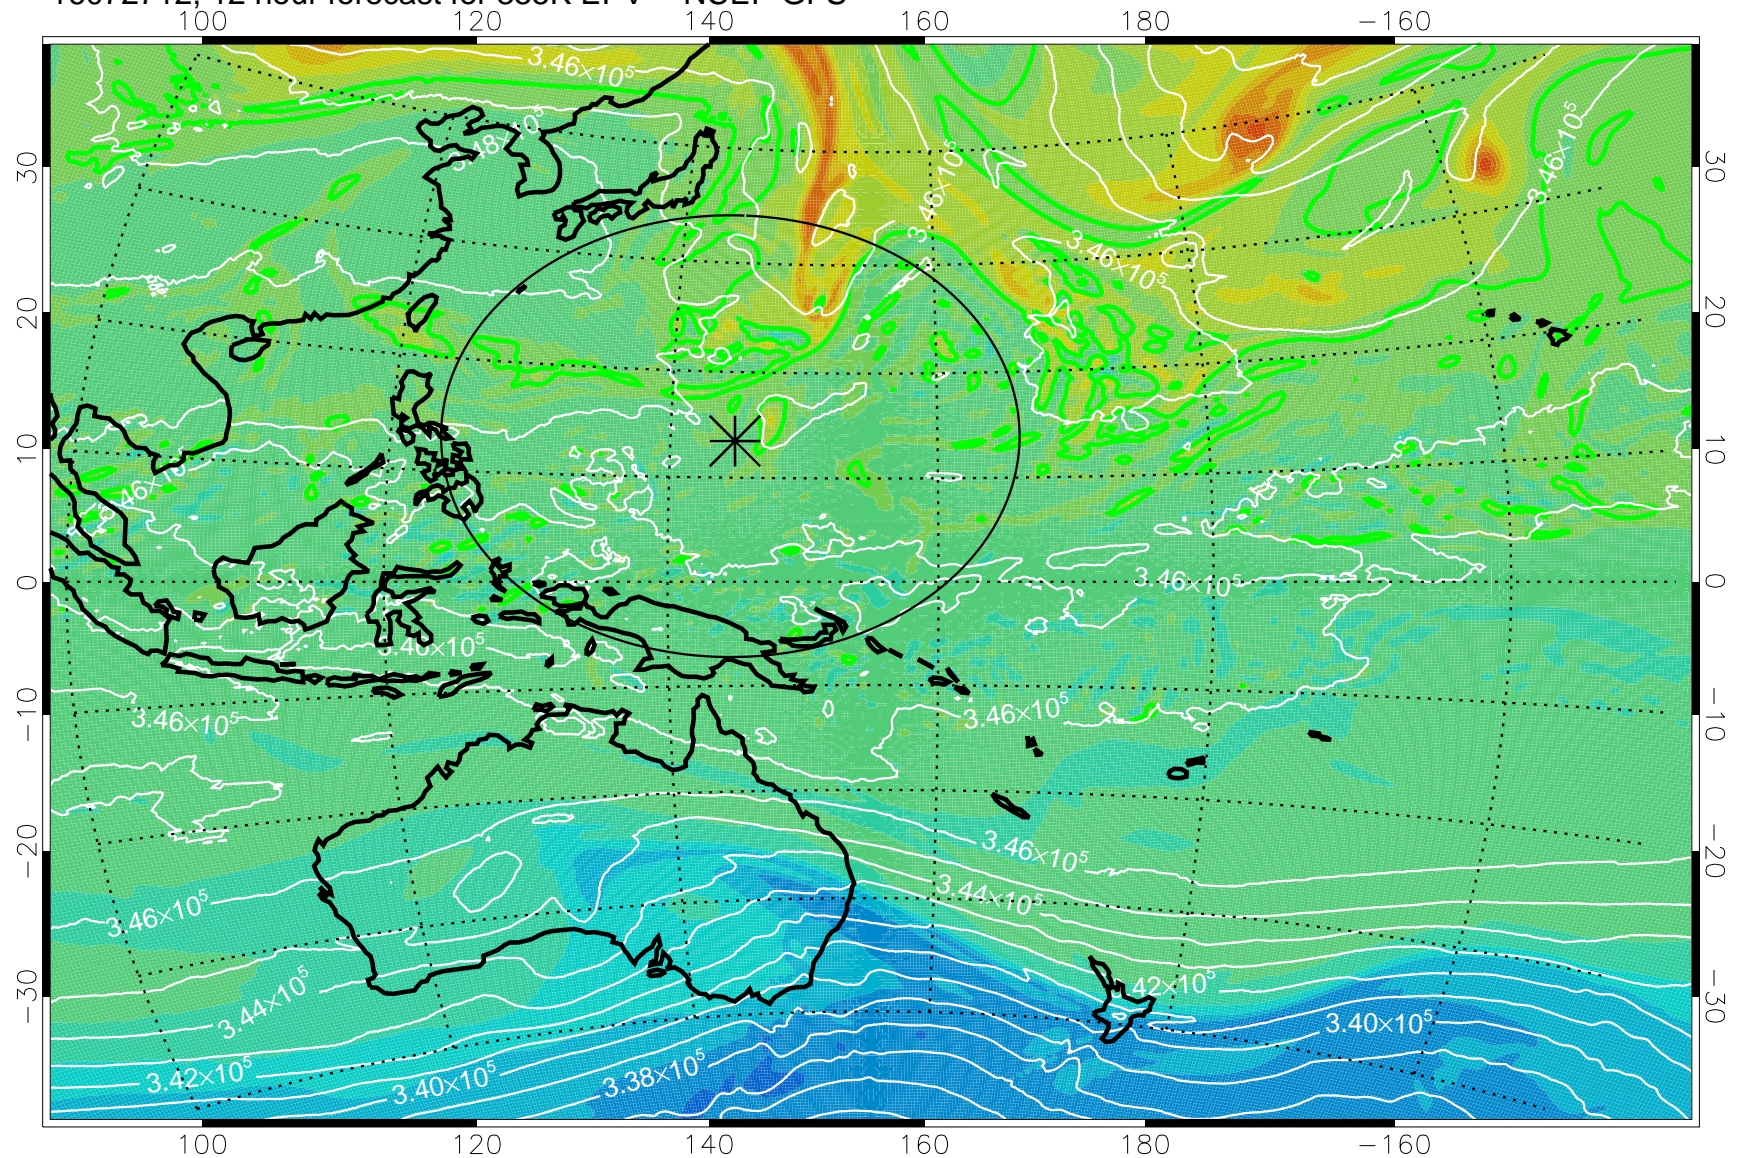

16072706, 6 hour forecast for 355K EPV -- NCEP GFS

355K Montgomery Streamfunction, white
EPV Tropopause (2 PVU) Position
Range ring of 2304 km

16072712, 12 hour forecast for 355K EPV -- NCEP GFS

355K Montgomery Streamfunction, white
EPV Tropopause (2 PVU) Position
Range ring of 2304 km

16072718, 18 hour forecast for 355K EPV -- NCEP GFS

355K Montgomery Streamfunction, white
EPV Tropopause (2 PVU) Position
Range ring of 2304 km

16072800, 24 hour forecast for 355K EPV -- NCEP GFS

355K Montgomery Streamfunction, white
EPV Tropopause (2 PVU) Position
Range ring of 2304 km

16072806, 30 hour forecast for 355K EPV -- NCEP GFS

355K Montgomery Streamfunction, white
EPV Tropopause (2 PVU) Position
Range ring of 2304 km

16072812, 36 hour forecast for 355K EPV -- NCEP GFS

355K Montgomery Streamfunction, white
EPV Tropopause (2 PVU) Position
Range ring of 2304 km

16072818, 42 hour forecast for 355K EPV -- NCEP GFS

355K Montgomery Streamfunction, white
EPV Tropopause (2 PVU) Position
Range ring of 2304 km

16072900, 48 hour forecast for 355K EPV -- NCEP GFS

355K Montgomery Streamfunction, white
EPV Tropopause (2 PVU) Position
Range ring of 2304 km