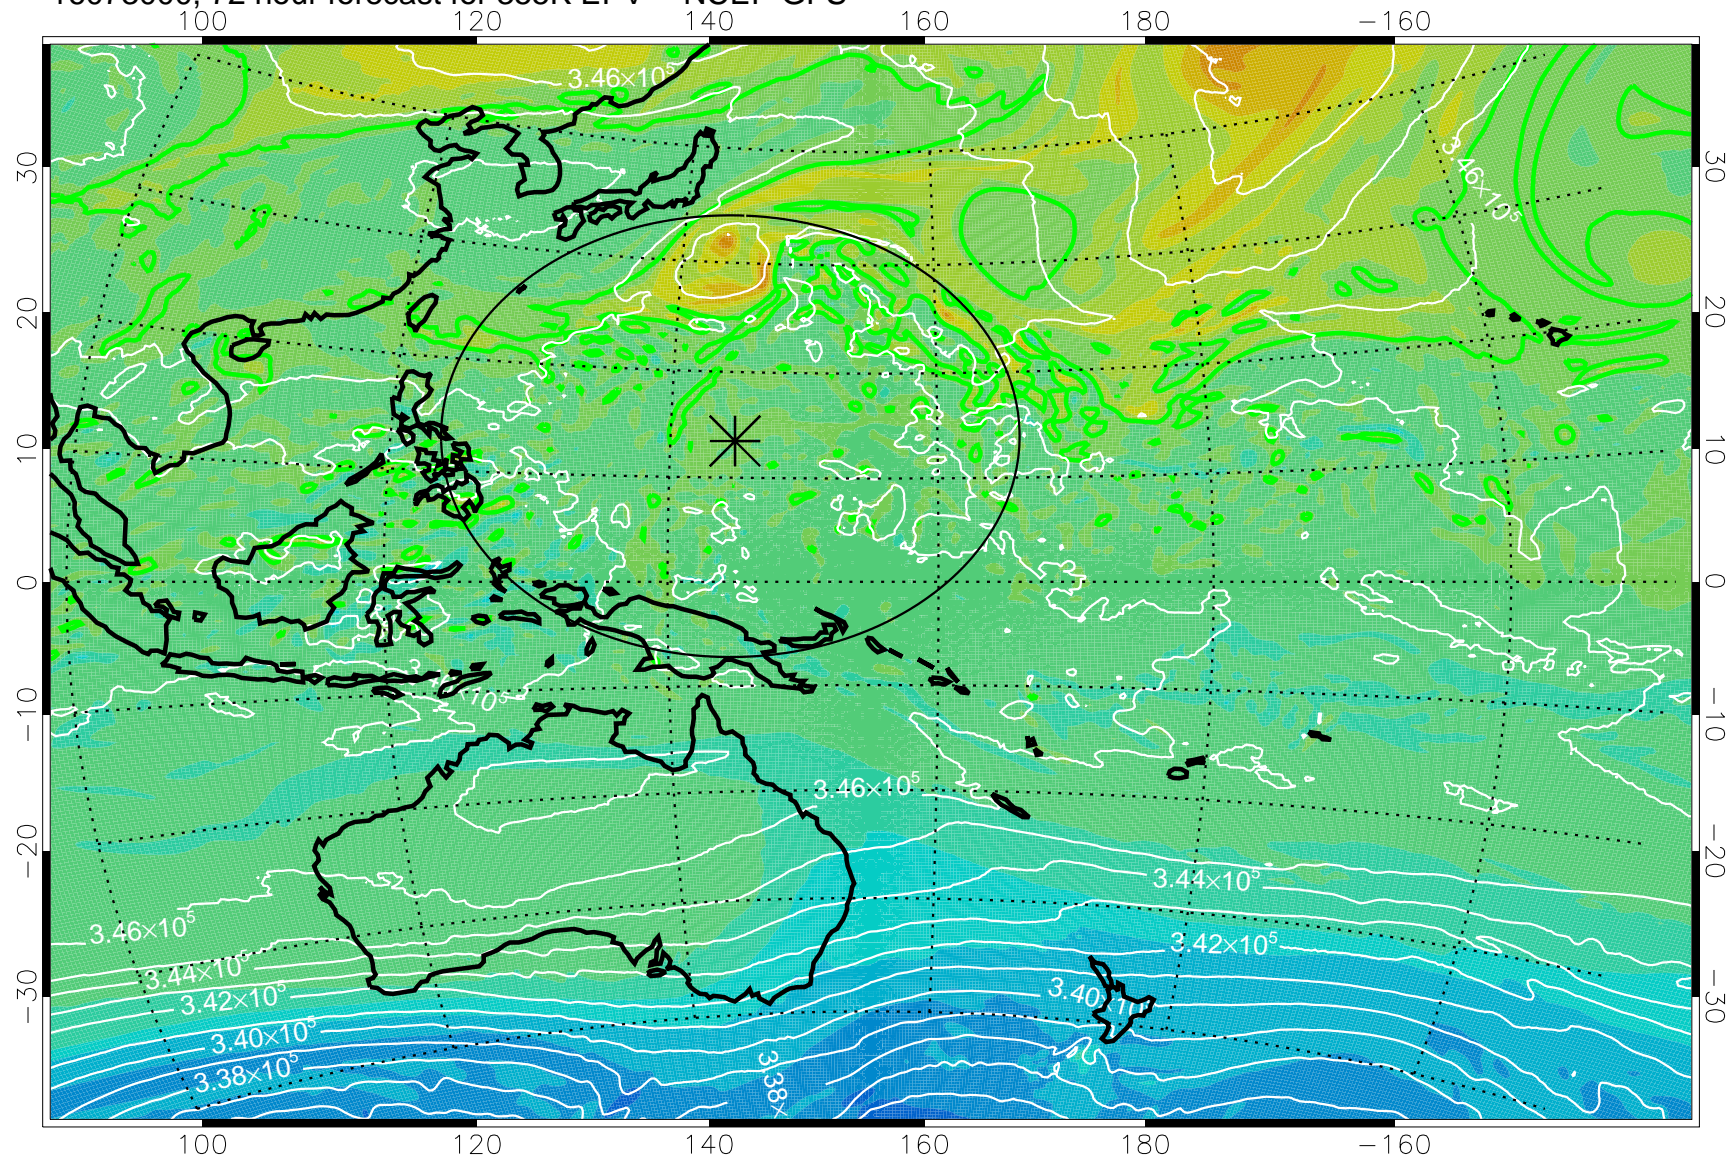

16072818, 42 hour forecast for 355K EPV -- NCEP GFS

355K Montgomery Streamfunction, white
EPV Tropopause (2 PVU) Position
Range ring of 2304 km

16072900, 48 hour forecast for 355K EPV -- NCEP GFS

355K Montgomery Streamfunction, white
EPV Tropopause (2 PVU) Position
Range ring of 2304 km

16072906, 54 hour forecast for 355K EPV -- NCEP GFS

355K Montgomery Streamfunction, white
EPV Tropopause (2 PVU) Position
Range ring of 2304 km

16072912, 60 hour forecast for 355K EPV -- NCEP GFS

355K Montgomery Streamfunction, white
EPV Tropopause (2 PVU) Position
Range ring of 2304 km

16072918, 66 hour forecast for 355K EPV -- NCEP GFS

355K Montgomery Streamfunction, white
EPV Tropopause (2 PVU) Position
Range ring of 2304 km

16073000, 72 hour forecast for 355K EPV -- NCEP GFS

355K Montgomery Streamfunction, white
EPV Tropopause (2 PVU) Position
Range ring of 2304 km

16073006, 78 hour forecast for 355K EPV -- NCEP GFS

355K Montgomery Streamfunction, white
EPV Tropopause (2 PVU) Position
Range ring of 2304 km

16073012, 84 hour forecast for 355K EPV -- NCEP GFS

355K Montgomery Streamfunction, white
EPV Tropopause (2 PVU) Position
Range ring of 2304 km