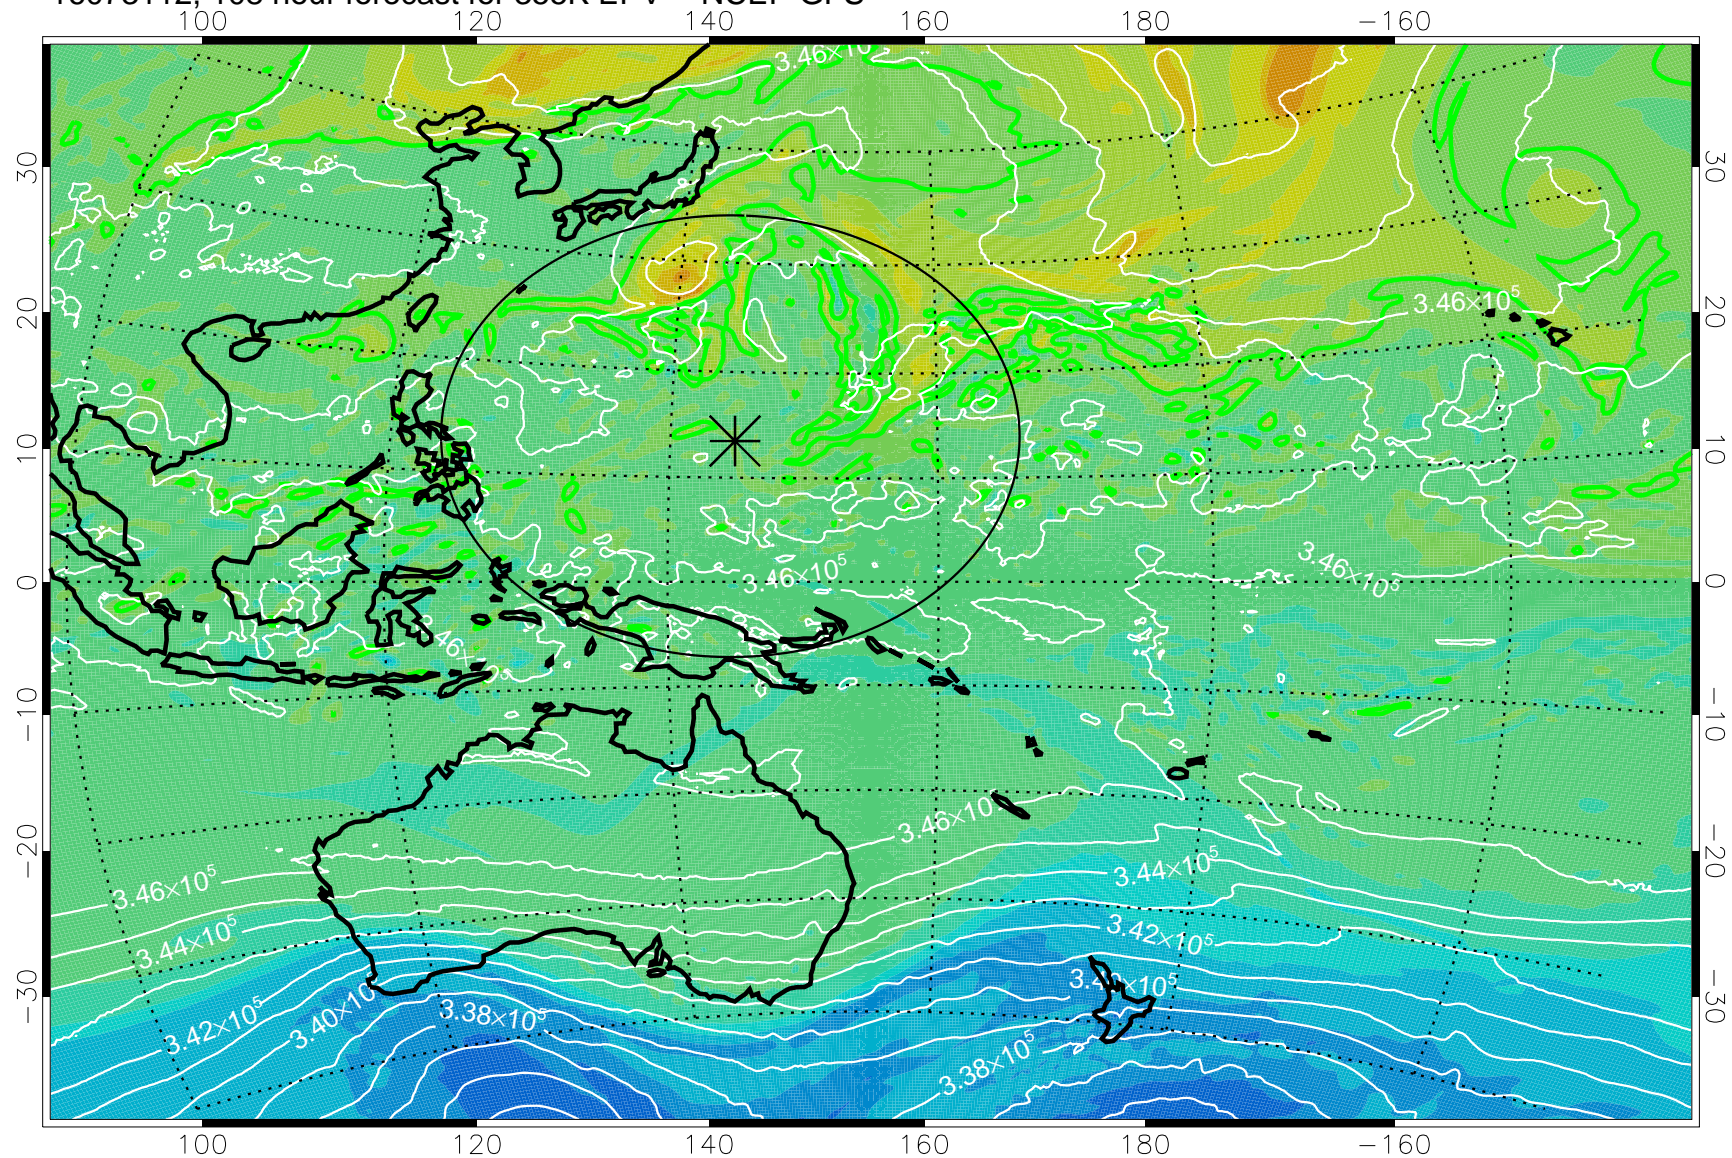

16073006, 78 hour forecast for 355K EPV -- NCEP GFS

355K Montgomery Streamfunction, white
EPV Tropopause (2 PVU) Position
Range ring of 2304 km

16073012, 84 hour forecast for 355K EPV -- NCEP GFS

355K Montgomery Streamfunction, white
EPV Tropopause (2 PVU) Position
Range ring of 2304 km

16073018, 90 hour forecast for 355K EPV -- NCEP GFS

355K Montgomery Streamfunction, white
EPV Tropopause (2 PVU) Position
Range ring of 2304 km

16073100, 96 hour forecast for 355K EPV -- NCEP GFS

355K Montgomery Streamfunction, white
EPV Tropopause (2 PVU) Position
Range ring of 2304 km

16073106, 102 hour forecast for 355K EPV -- NCEP GFS

355K Montgomery Streamfunction, white
EPV Tropopause (2 PVU) Position
Range ring of 2304 km

16073112, 108 hour forecast for 355K EPV -- NCEP GFS

355K Montgomery Streamfunction, white
EPV Tropopause (2 PVU) Position
Range ring of 2304 km

16073118, 114 hour forecast for 355K EPV -- NCEP GFS

355K Montgomery Streamfunction, white
EPV Tropopause (2 PVU) Position
Range ring of 2304 km

16080100, 120 hour forecast for 355K EPV -- NCEP GFS

355K Montgomery Streamfunction, white
EPV Tropopause (2 PVU) Position
Range ring of 2304 km