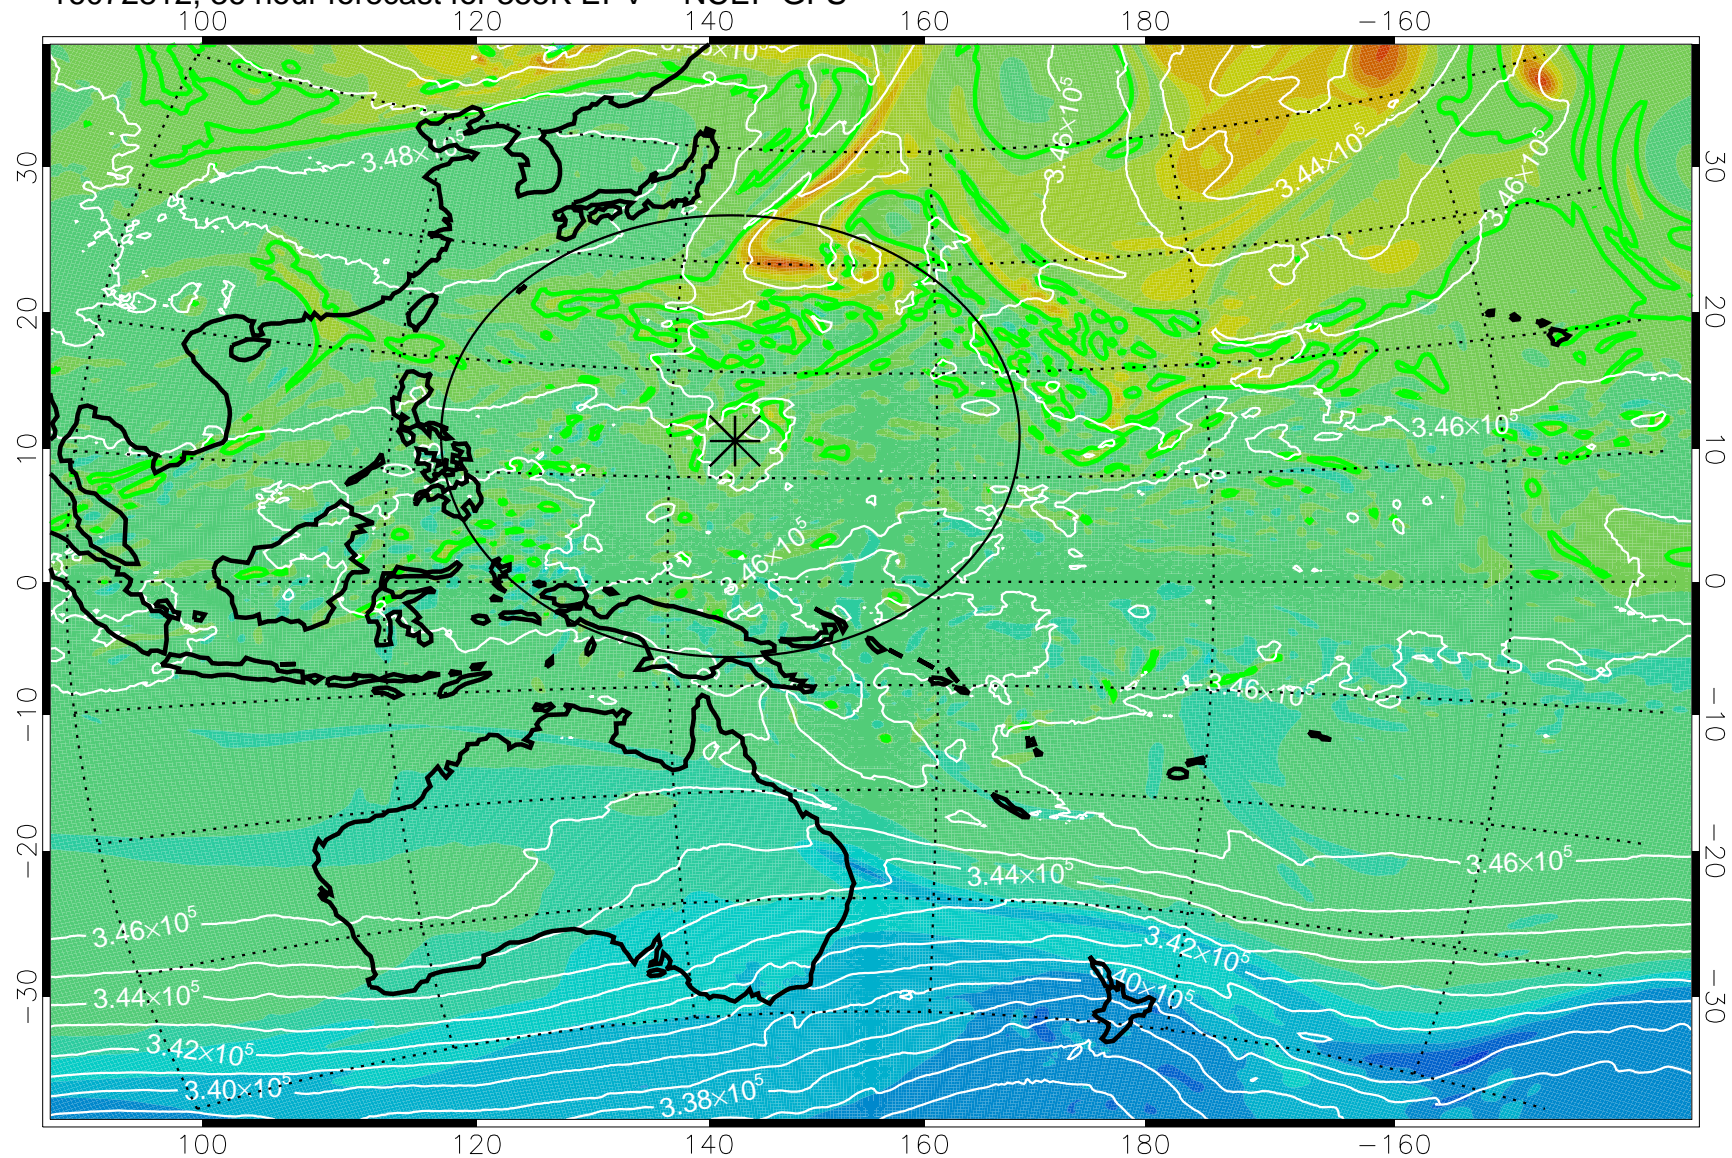

16072718, 18 hour forecast for 355K EPV -- NCEP GFS

355K Montgomery Streamfunction, white
EPV Tropopause (2 PVU) Position
Range ring of 2304 km

16072800, 24 hour forecast for 355K EPV -- NCEP GFS

355K Montgomery Streamfunction, white
EPV Tropopause (2 PVU) Position
Range ring of 2304 km

16072806, 30 hour forecast for 355K EPV -- NCEP GFS

355K Montgomery Streamfunction, white
EPV Tropopause (2 PVU) Position
Range ring of 2304 km

16072812, 36 hour forecast for 355K EPV -- NCEP GFS

355K Montgomery Streamfunction, white
EPV Tropopause (2 PVU) Position
Range ring of 2304 km

16072818, 42 hour forecast for 355K EPV -- NCEP GFS

355K Montgomery Streamfunction, white
EPV Tropopause (2 PVU) Position
Range ring of 2304 km

16072900, 48 hour forecast for 355K EPV -- NCEP GFS

355K Montgomery Streamfunction, white
EPV Tropopause (2 PVU) Position
Range ring of 2304 km

16072918, 66 hour forecast for 355K EPV -- NCEP GFS

355K Montgomery Streamfunction, white
EPV Tropopause (2 PVU) Position
Range ring of 2304 km

16073000, 72 hour forecast for 355K EPV -- NCEP GFS

355K Montgomery Streamfunction, white
EPV Tropopause (2 PVU) Position
Range ring of 2304 km