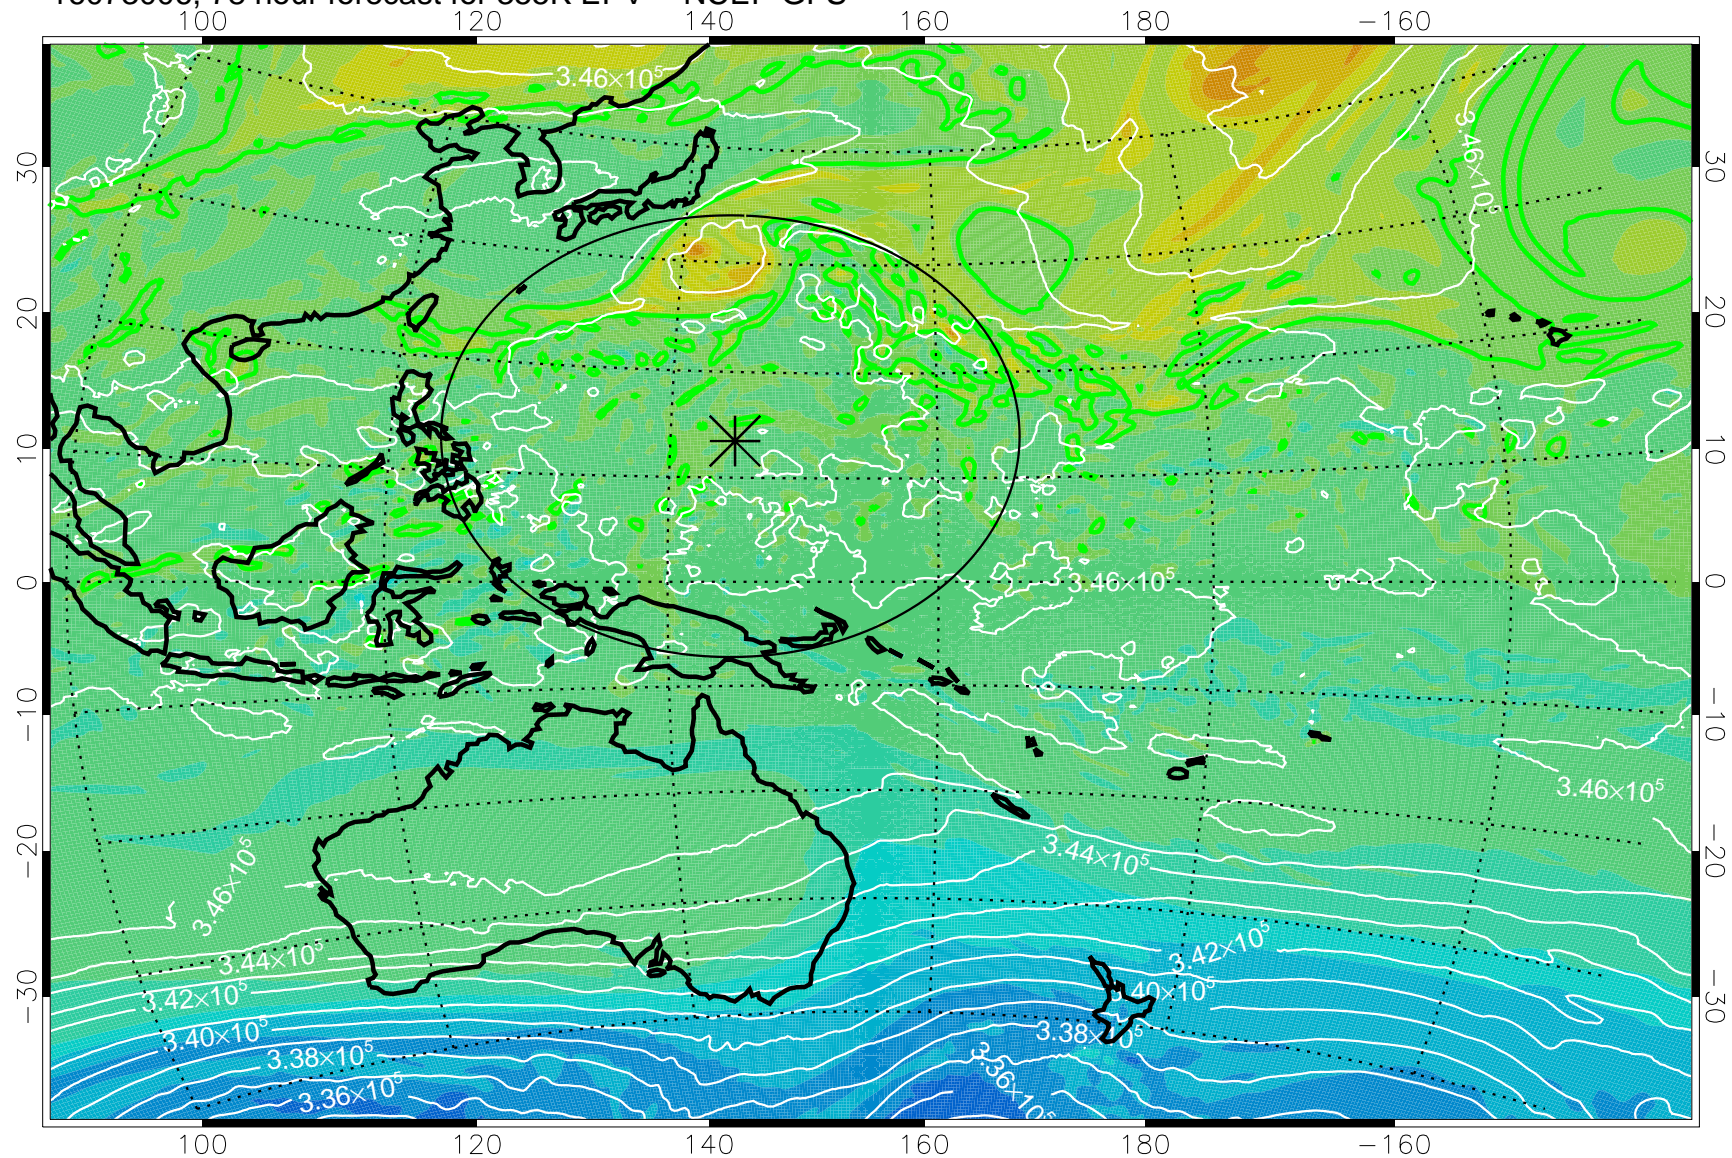

16072906, 54 hour forecast for 355K EPV -- NCEP GFS

355K Montgomery Streamfunction, white
EPV Tropopause (2 PVU) Position
Range ring of 2304 km

16072912, 60 hour forecast for 355K EPV -- NCEP GFS

355K Montgomery Streamfunction, white
EPV Tropopause (2 PVU) Position
Range ring of 2304 km

16072918, 66 hour forecast for 355K EPV -- NCEP GFS

355K Montgomery Streamfunction, white
EPV Tropopause (2 PVU) Position
Range ring of 2304 km

16073000, 72 hour forecast for 355K EPV -- NCEP GFS

355K Montgomery Streamfunction, white
EPV Tropopause (2 PVU) Position
Range ring of 2304 km

16073006, 78 hour forecast for 355K EPV -- NCEP GFS

355K Montgomery Streamfunction, white
EPV Tropopause (2 PVU) Position
Range ring of 2304 km

16073012, 84 hour forecast for 355K EPV -- NCEP GFS

355K Montgomery Streamfunction, white
EPV Tropopause (2 PVU) Position
Range ring of 2304 km

16073018, 90 hour forecast for 355K EPV -- NCEP GFS

355K Montgomery Streamfunction, white
EPV Tropopause (2 PVU) Position
Range ring of 2304 km

16073100, 96 hour forecast for 355K EPV -- NCEP GFS

355K Montgomery Streamfunction, white
EPV Tropopause (2 PVU) Position
Range ring of 2304 km