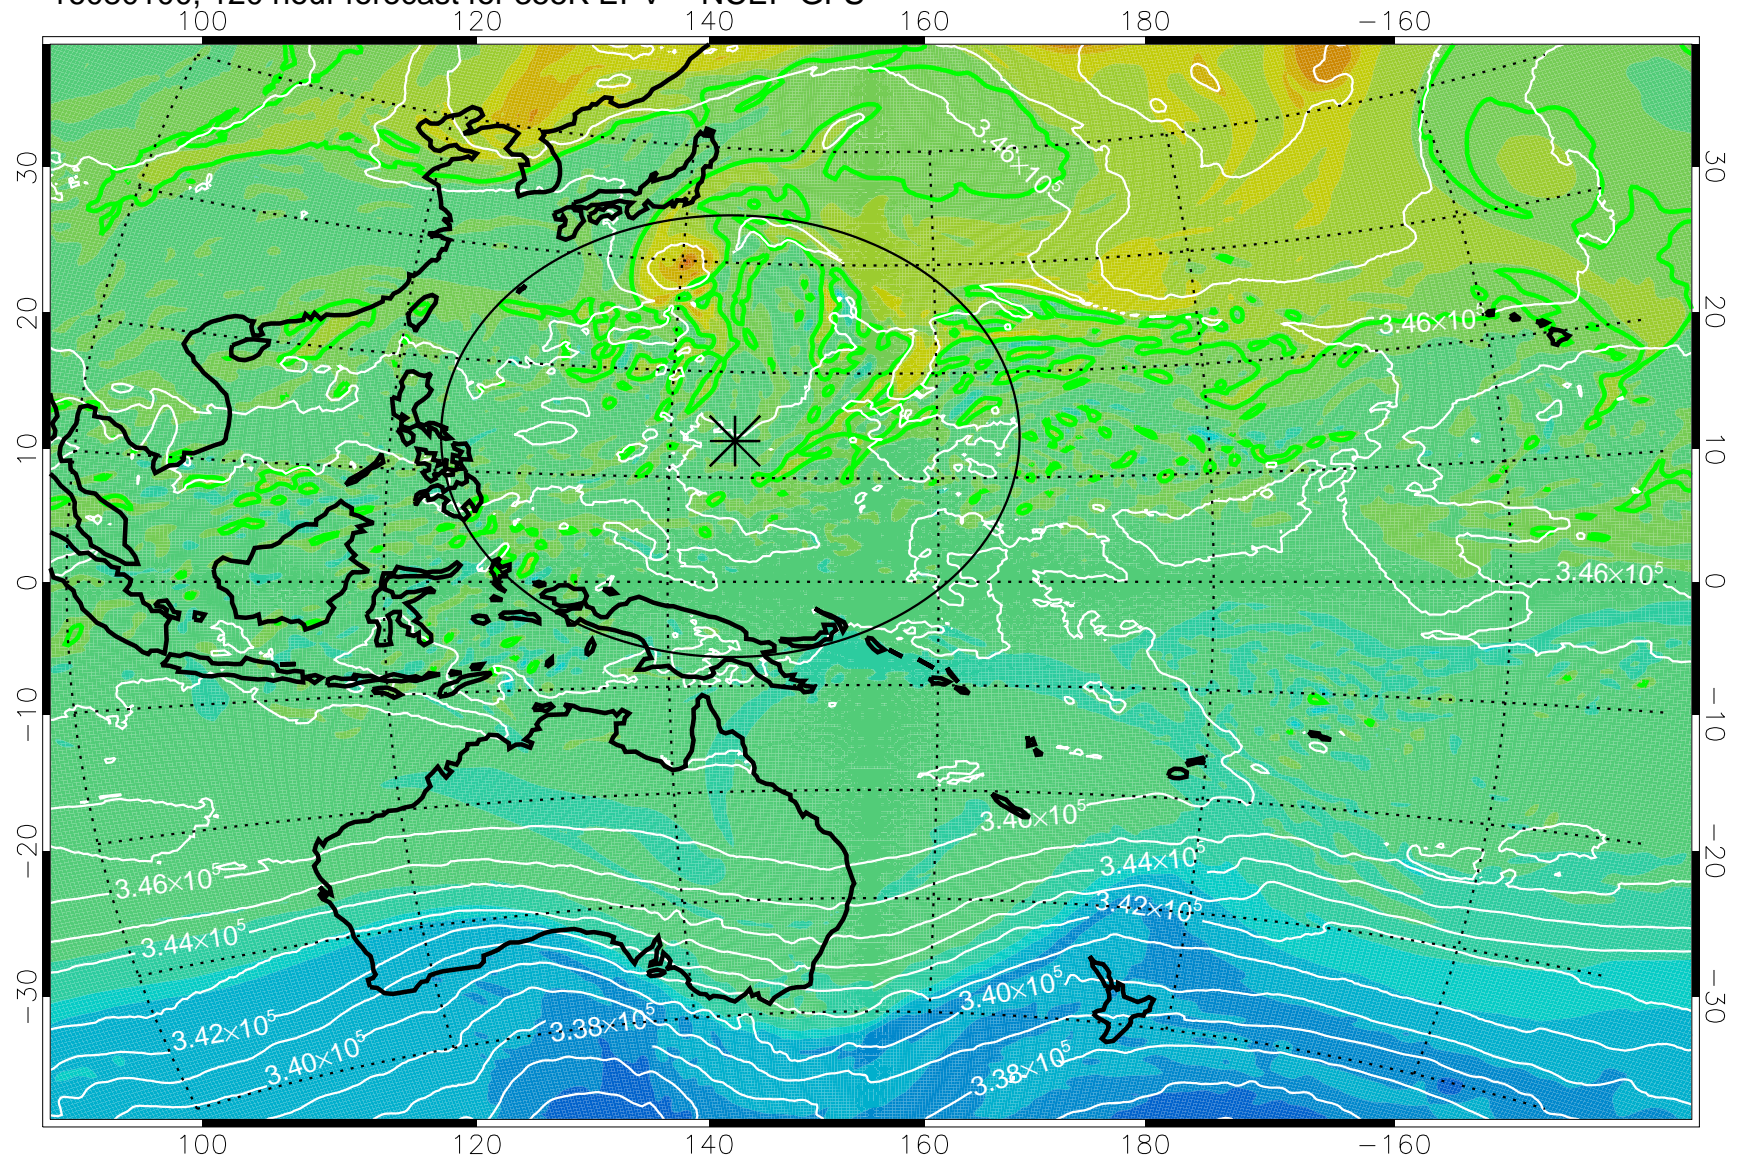

16073006, 78 hour forecast for 355K EPV -- NCEP GFS

355K Montgomery Streamfunction, white
EPV Tropopause (2 PVU) Position
Range ring of 2304 km

16073012, 84 hour forecast for 355K EPV -- NCEP GFS

355K Montgomery Streamfunction, white
EPV Tropopause (2 PVU) Position
Range ring of 2304 km

16073018, 90 hour forecast for 355K EPV -- NCEP GFS

355K Montgomery Streamfunction, white
EPV Tropopause (2 PVU) Position
Range ring of 2304 km

16073100, 96 hour forecast for 355K EPV -- NCEP GFS

355K Montgomery Streamfunction, white
EPV Tropopause (2 PVU) Position
Range ring of 2304 km

16073106, 102 hour forecast for 355K EPV -- NCEP GFS

355K Montgomery Streamfunction, white
EPV Tropopause (2 PVU) Position
Range ring of 2304 km

16073112, 108 hour forecast for 355K EPV -- NCEP GFS

355K Montgomery Streamfunction, white
EPV Tropopause (2 PVU) Position
Range ring of 2304 km

16073118, 114 hour forecast for 355K EPV -- NCEP GFS

355K Montgomery Streamfunction, white
EPV Tropopause (2 PVU) Position
Range ring of 2304 km

16080100, 120 hour forecast for 355K EPV -- NCEP GFS

355K Montgomery Streamfunction, white
EPV Tropopause (2 PVU) Position
Range ring of 2304 km