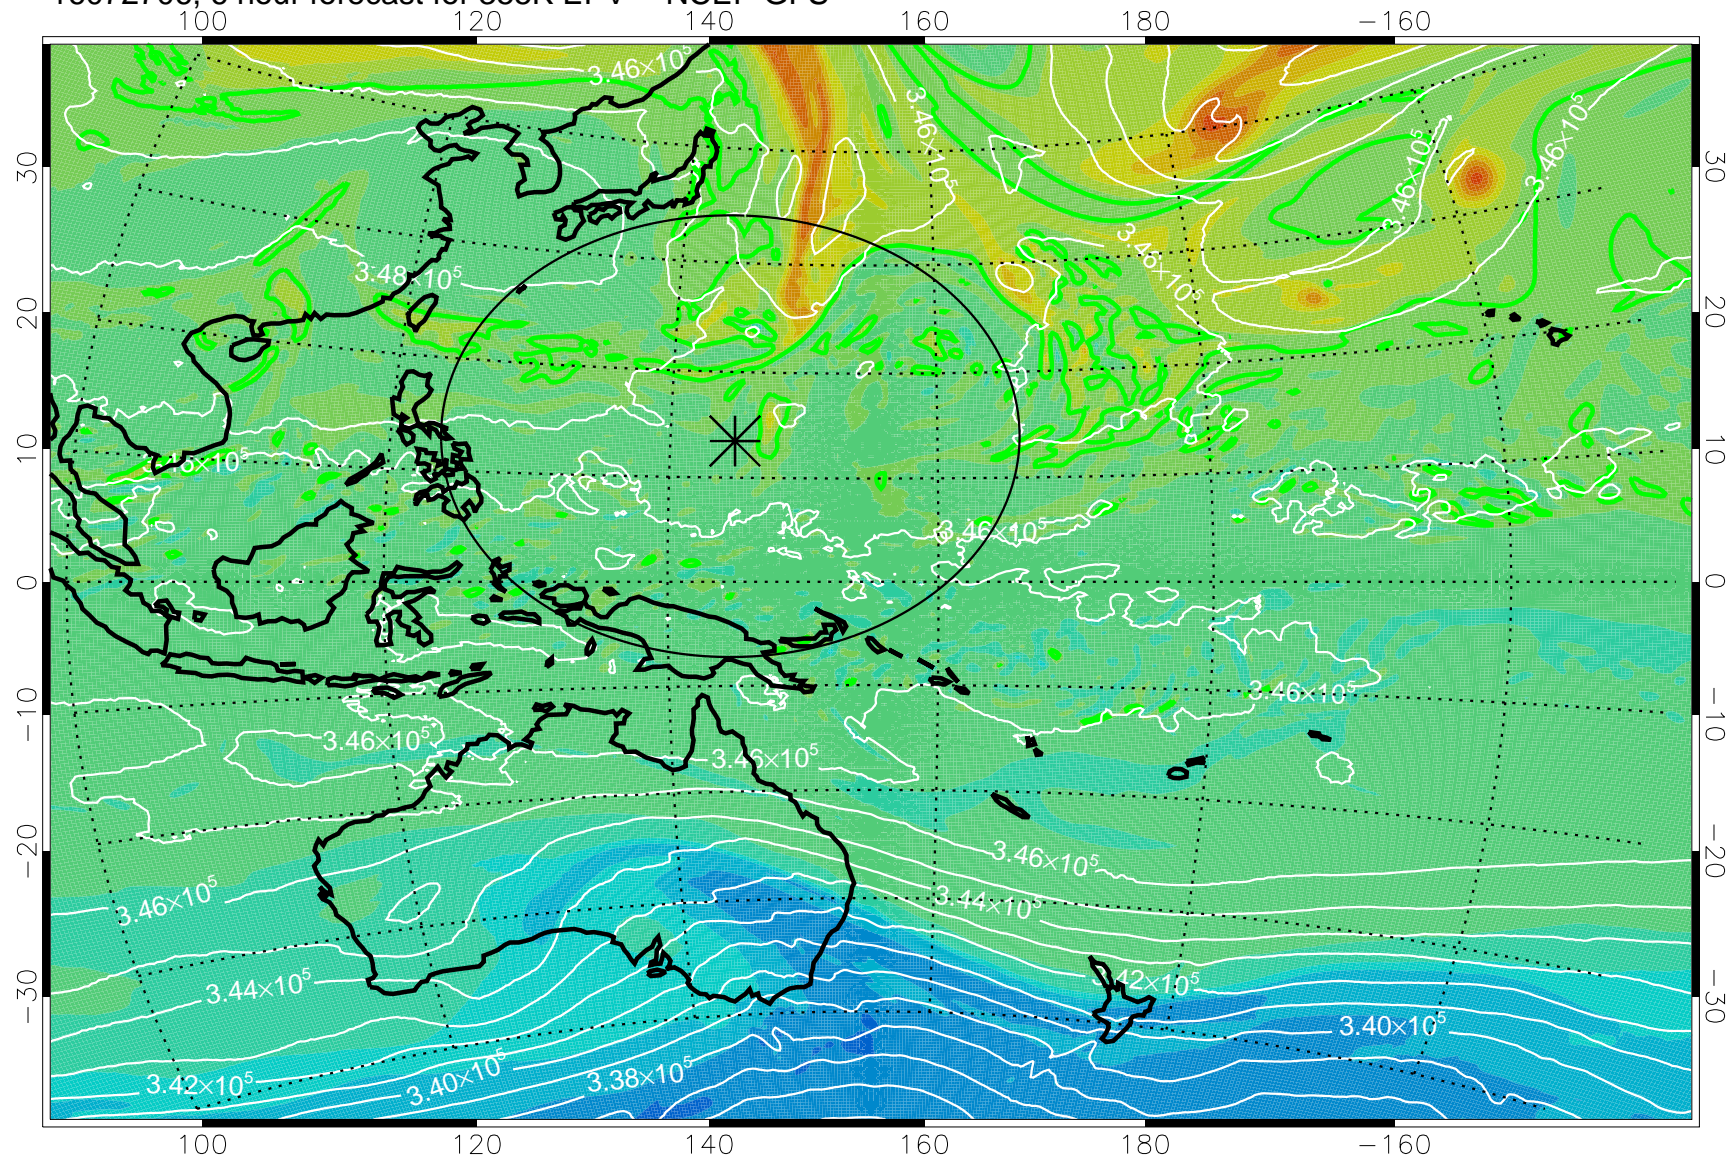

16072706, 6 hour forecast for 355K EPV -- NCEP GFS

355K Montgomery Streamfunction, white
EPV Tropopause (2 PVU) Position
Range ring of 2304 km

16072712, 12 hour forecast for 355K EPV -- NCEP GFS

355K Montgomery Streamfunction, white
EPV Tropopause (2 PVU) Position
Range ring of 2304 km

16072718, 18 hour forecast for 355K EPV -- NCEP GFS

355K Montgomery Streamfunction, white
EPV Tropopause (2 PVU) Position
Range ring of 2304 km

16072800, 24 hour forecast for 355K EPV -- NCEP GFS

355K Montgomery Streamfunction, white
EPV Tropopause (2 PVU) Position
Range ring of 2304 km

16072806, 30 hour forecast for 355K EPV -- NCEP GFS

355K Montgomery Streamfunction, white
EPV Tropopause (2 PVU) Position
Range ring of 2304 km

16072812, 36 hour forecast for 355K EPV -- NCEP GFS

355K Montgomery Streamfunction, white
EPV Tropopause (2 PVU) Position
Range ring of 2304 km

16072818, 42 hour forecast for 355K EPV -- NCEP GFS

355K Montgomery Streamfunction, white
EPV Tropopause (2 PVU) Position
Range ring of 2304 km

16072900, 48 hour forecast for 355K EPV -- NCEP GFS

355K Montgomery Streamfunction, white
EPV Tropopause (2 PVU) Position
Range ring of 2304 km