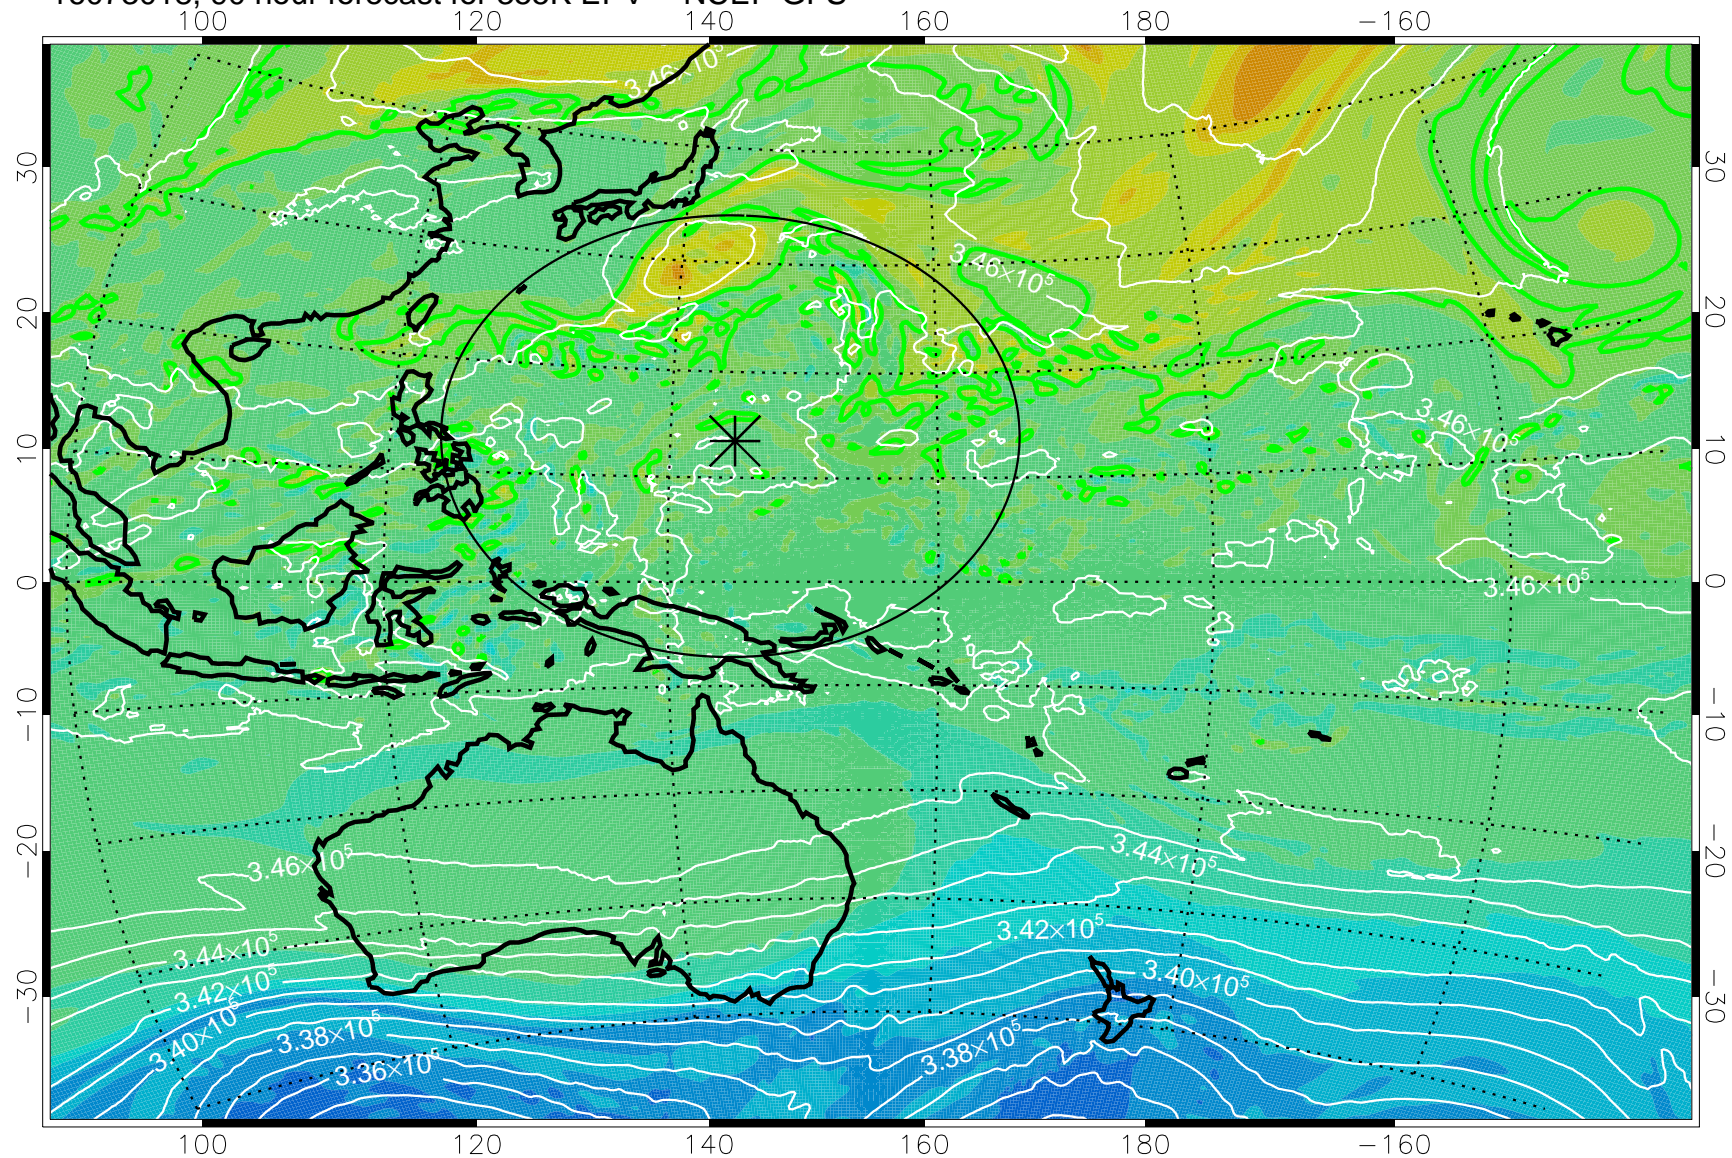

16072918, 66 hour forecast for 355K EPV -- NCEP GFS

355K Montgomery Streamfunction, white
EPV Tropopause (2 PVU) Position
Range ring of 2304 km

16073000, 72 hour forecast for 355K EPV -- NCEP GFS

355K Montgomery Streamfunction, white
EPV Tropopause (2 PVU) Position
Range ring of 2304 km

16073006, 78 hour forecast for 355K EPV -- NCEP GFS

355K Montgomery Streamfunction, white
EPV Tropopause (2 PVU) Position
Range ring of 2304 km

16073012, 84 hour forecast for 355K EPV -- NCEP GFS

355K Montgomery Streamfunction, white
EPV Tropopause (2 PVU) Position
Range ring of 2304 km

16073018, 90 hour forecast for 355K EPV -- NCEP GFS

355K Montgomery Streamfunction, white
EPV Tropopause (2 PVU) Position
Range ring of 2304 km

16073100, 96 hour forecast for 355K EPV -- NCEP GFS

355K Montgomery Streamfunction, white
EPV Tropopause (2 PVU) Position
Range ring of 2304 km

16073106, 102 hour forecast for 355K EPV -- NCEP GFS

355K Montgomery Streamfunction, white
EPV Tropopause (2 PVU) Position
Range ring of 2304 km

16073112, 108 hour forecast for 355K EPV -- NCEP GFS

355K Montgomery Streamfunction, white
EPV Tropopause (2 PVU) Position
Range ring of 2304 km