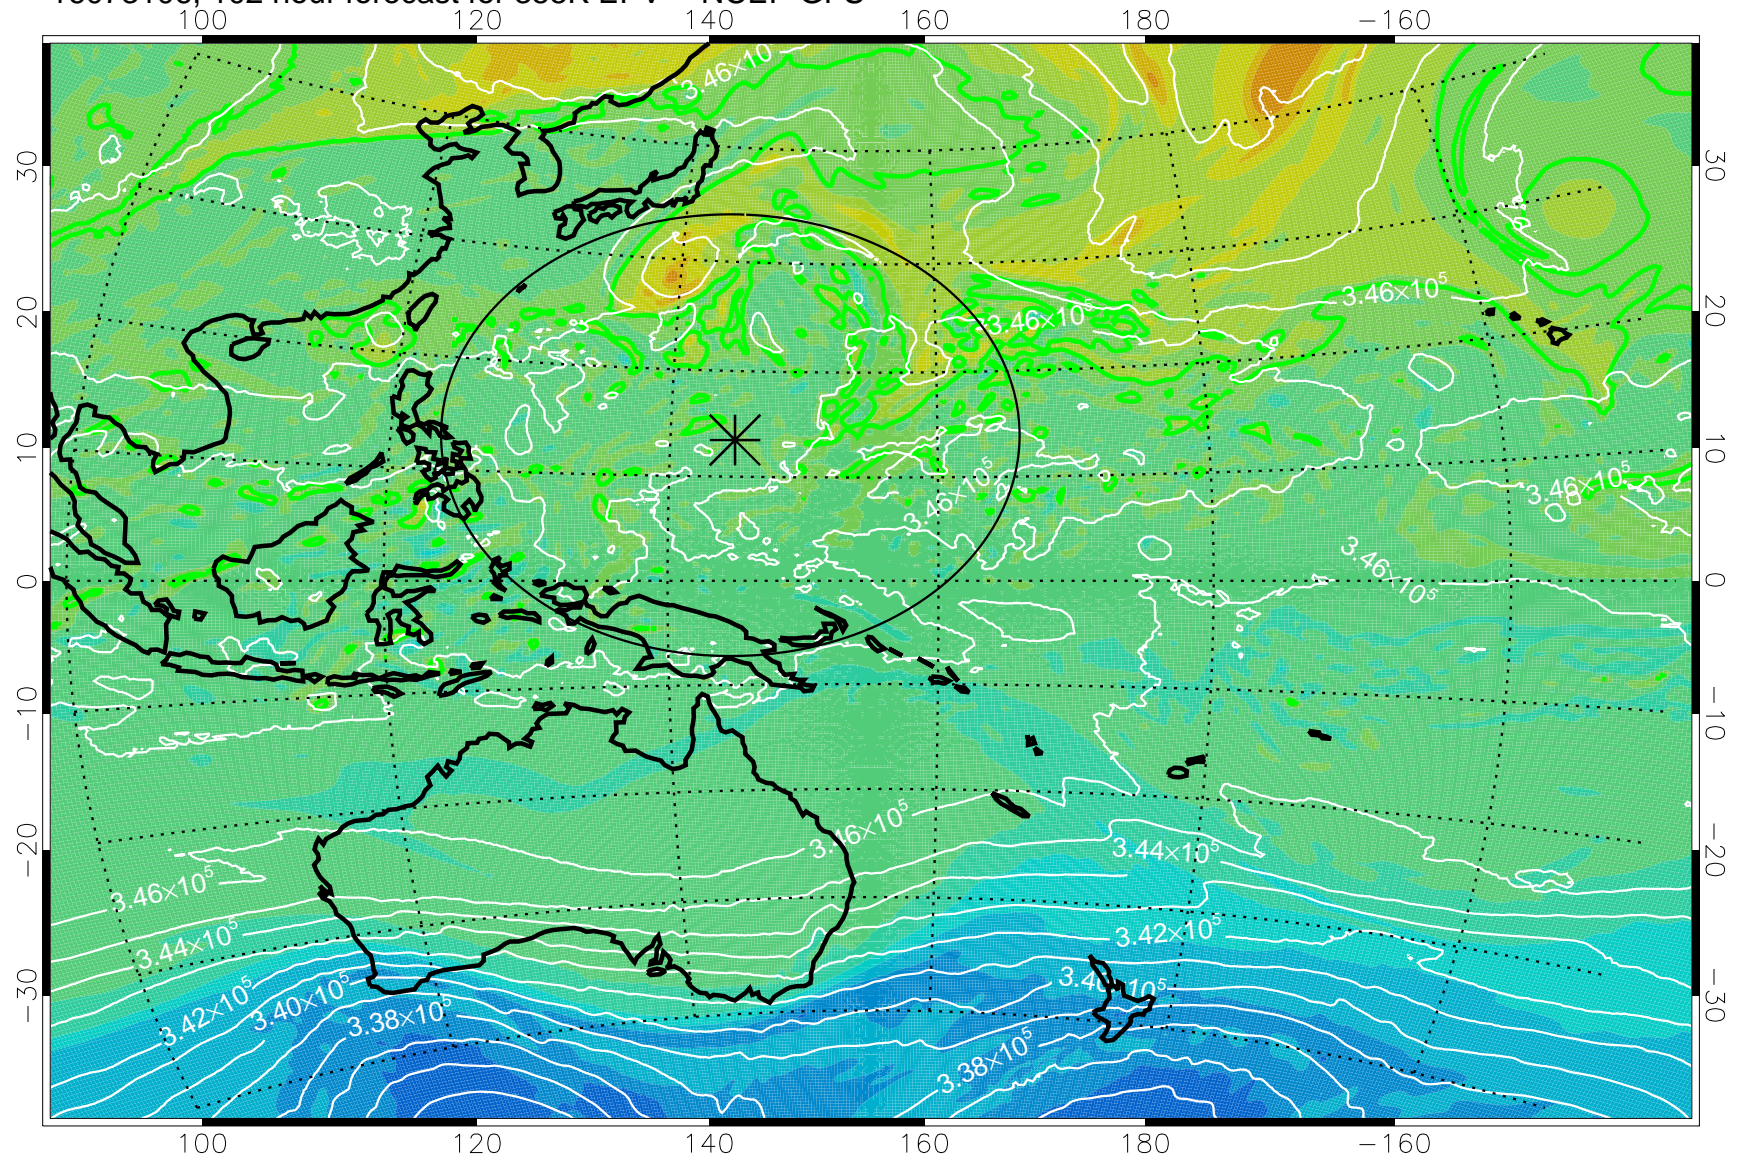

16073006, 78 hour forecast for 355K EPV -- NCEP GFS

355K Montgomery Streamfunction, white
EPV Tropopause (2 PVU) Position
Range ring of 2304 km

16073012, 84 hour forecast for 355K EPV -- NCEP GFS

355K Montgomery Streamfunction, white
EPV Tropopause (2 PVU) Position
Range ring of 2304 km

16073018, 90 hour forecast for 355K EPV -- NCEP GFS

355K Montgomery Streamfunction, white
EPV Tropopause (2 PVU) Position
Range ring of 2304 km

16073100, 96 hour forecast for 355K EPV -- NCEP GFS

355K Montgomery Streamfunction, white
EPV Tropopause (2 PVU) Position
Range ring of 2304 km

16073106, 102 hour forecast for 355K EPV -- NCEP GFS

355K Montgomery Streamfunction, white
EPV Tropopause (2 PVU) Position
Range ring of 2304 km

16073112, 108 hour forecast for 355K EPV -- NCEP GFS

355K Montgomery Streamfunction, white
EPV Tropopause (2 PVU) Position
Range ring of 2304 km

16073118, 114 hour forecast for 355K EPV -- NCEP GFS

355K Montgomery Streamfunction, white
EPV Tropopause (2 PVU) Position
Range ring of 2304 km

16080100, 120 hour forecast for 355K EPV -- NCEP GFS

355K Montgomery Streamfunction, white
EPV Tropopause (2 PVU) Position
Range ring of 2304 km