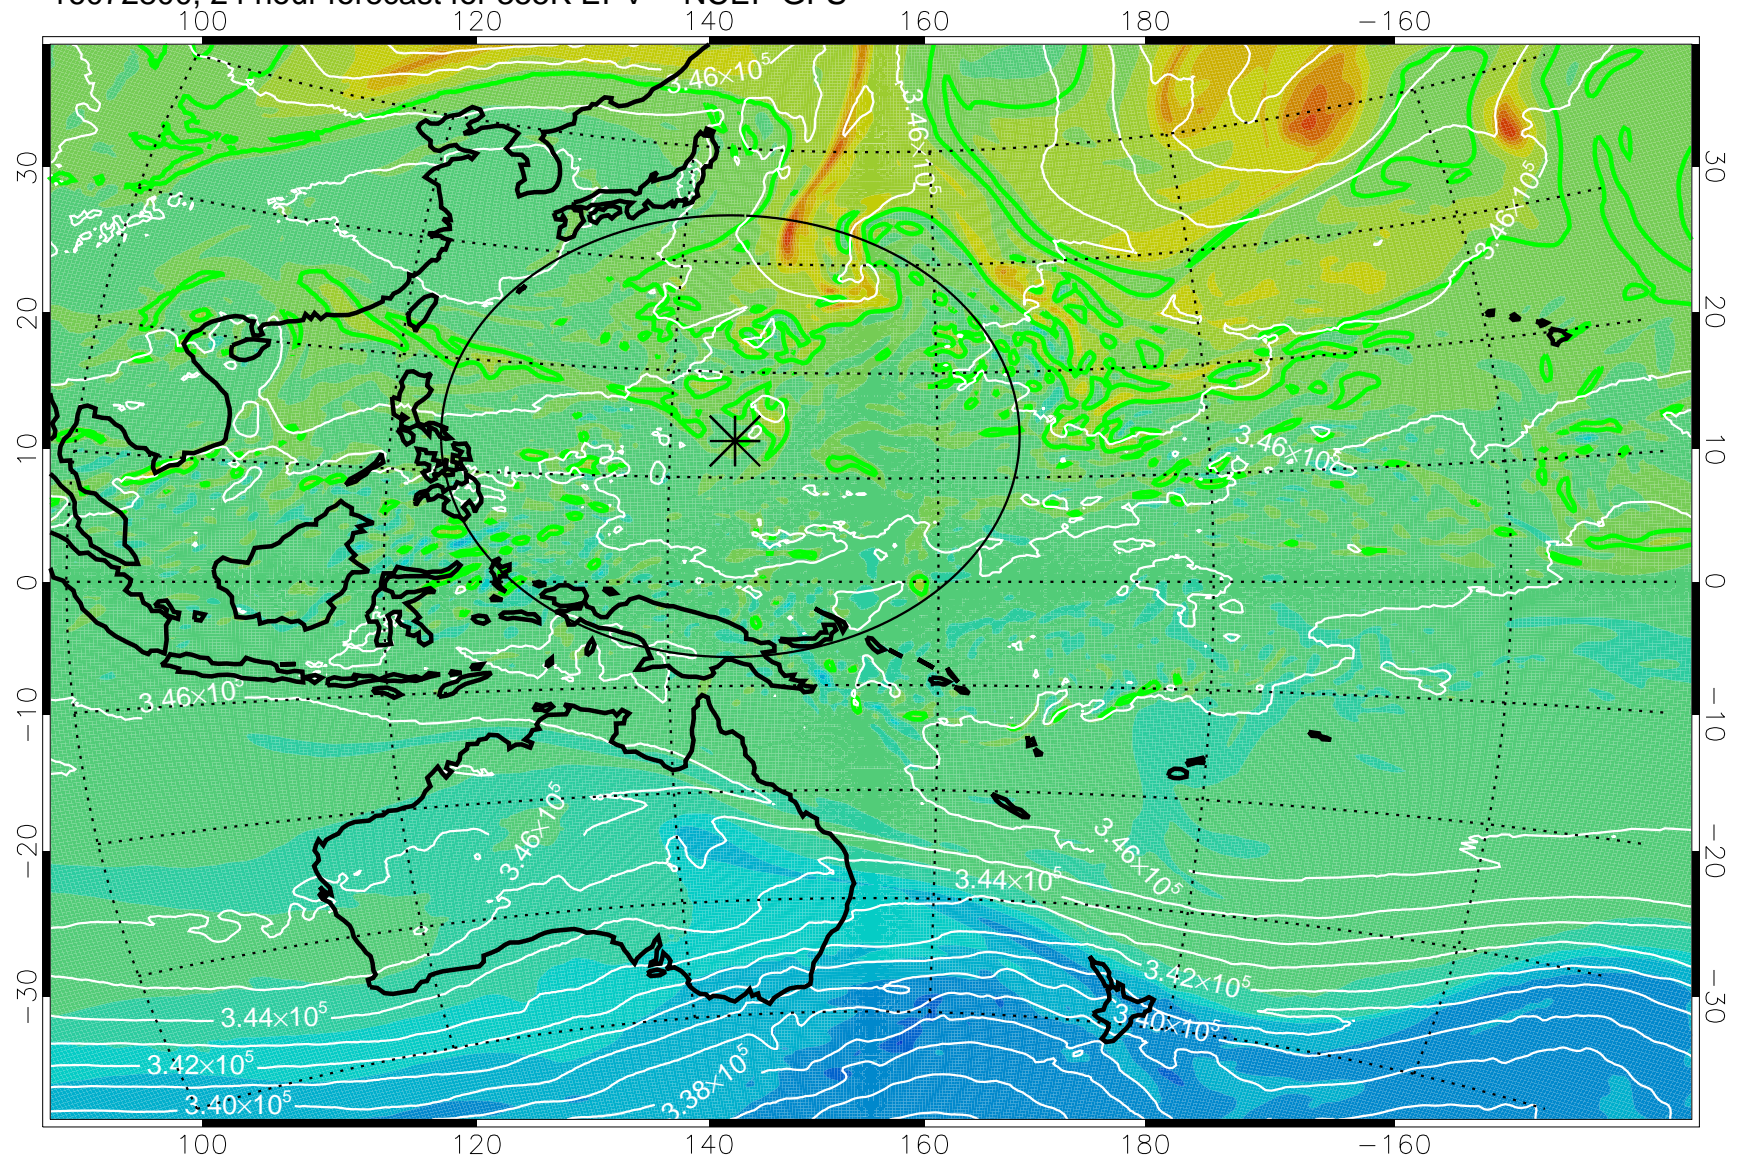

16072706, 6 hour forecast for 355K EPV -- NCEP GFS

355K Montgomery Streamfunction, white
EPV Tropopause (2 PVU) Position
Range ring of 2304 km

16072712, 12 hour forecast for 355K EPV -- NCEP GFS

355K Montgomery Streamfunction, white
EPV Tropopause (2 PVU) Position
Range ring of 2304 km

16072718, 18 hour forecast for 355K EPV -- NCEP GFS

355K Montgomery Streamfunction, white
EPV Tropopause (2 PVU) Position
Range ring of 2304 km

16072800, 24 hour forecast for 355K EPV -- NCEP GFS

355K Montgomery Streamfunction, white
EPV Tropopause (2 PVU) Position
Range ring of 2304 km

16072806, 30 hour forecast for 355K EPV -- NCEP GFS

355K Montgomery Streamfunction, white
EPV Tropopause (2 PVU) Position
Range ring of 2304 km

16072812, 36 hour forecast for 355K EPV -- NCEP GFS

355K Montgomery Streamfunction, white
EPV Tropopause (2 PVU) Position
Range ring of 2304 km

16072818, 42 hour forecast for 355K EPV -- NCEP GFS

355K Montgomery Streamfunction, white
EPV Tropopause (2 PVU) Position
Range ring of 2304 km

16072900, 48 hour forecast for 355K EPV -- NCEP GFS

355K Montgomery Streamfunction, white
EPV Tropopause (2 PVU) Position
Range ring of 2304 km