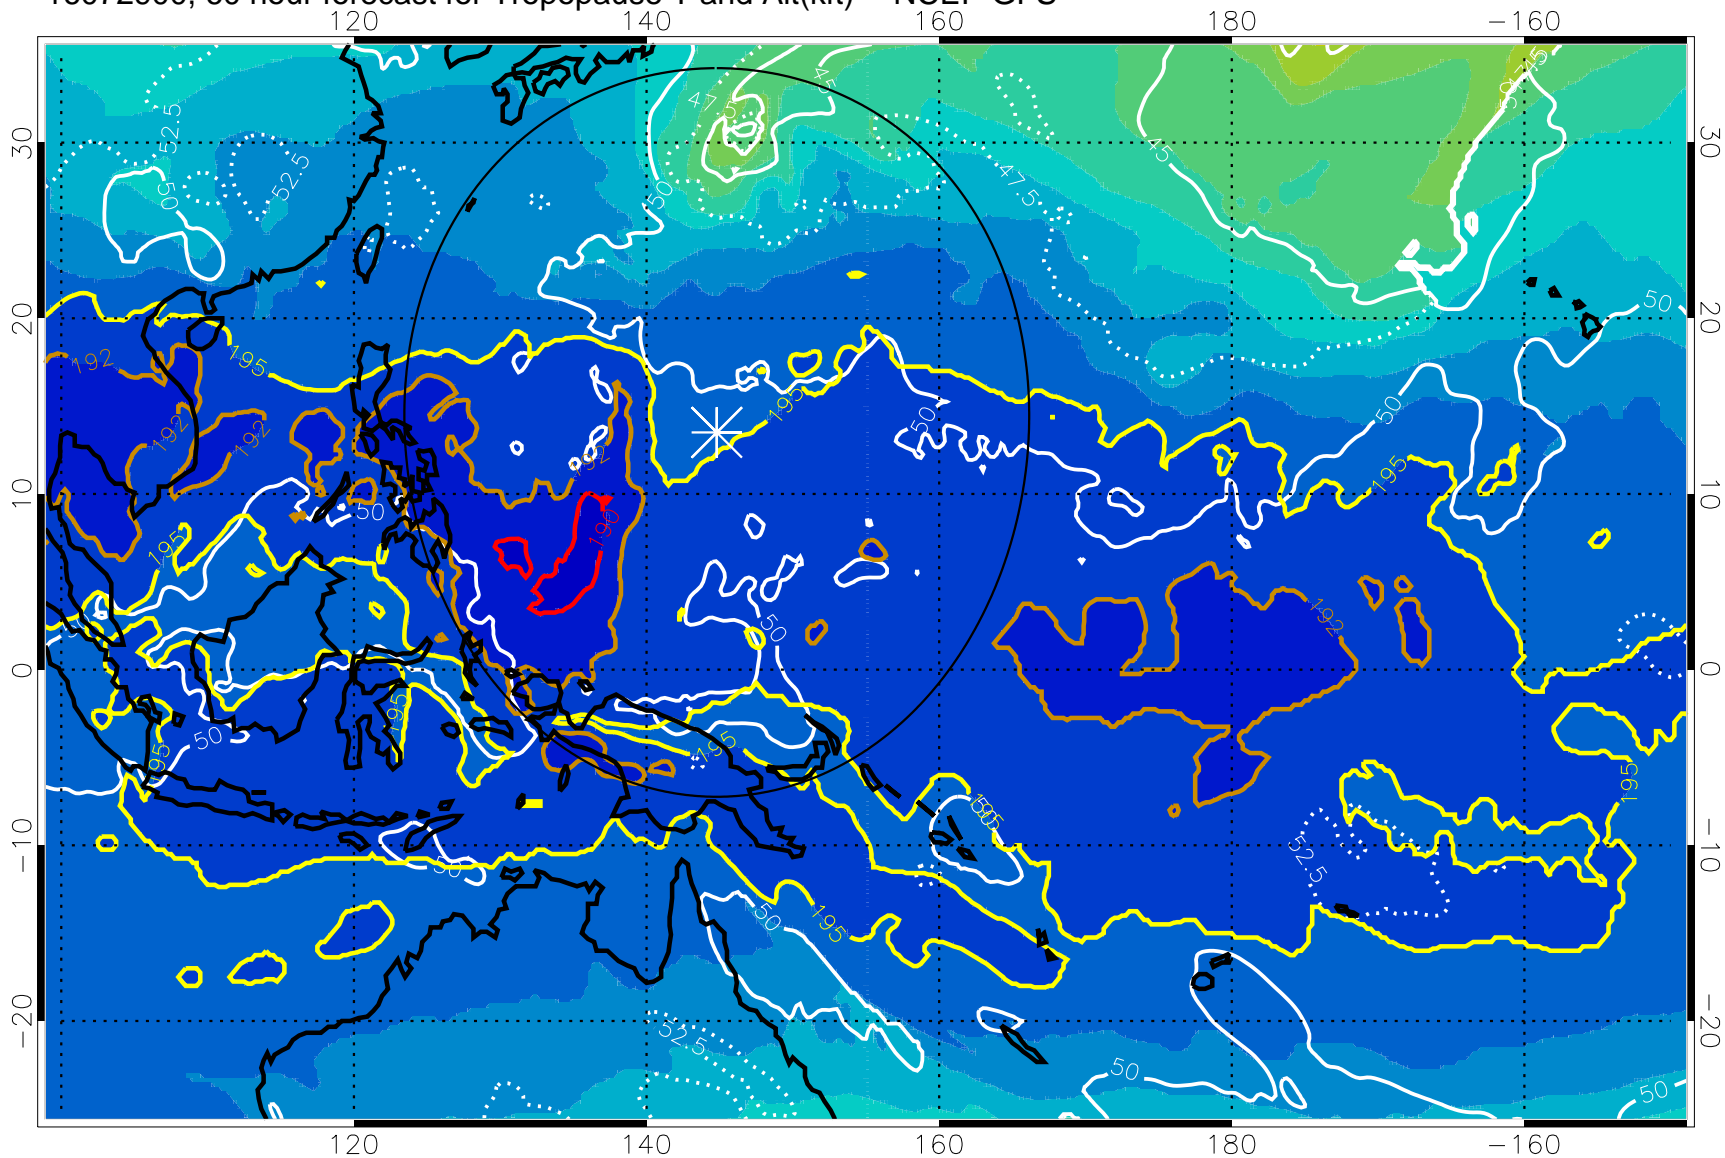

16072900, 60 hour forecast for Tropopause T and Alt(kft) -- NCEP GFS

190 200 210 220 230

Tropopause T, K

Tropopause Altitude in kft (white)

192.5K Isotherm 195K Isotherm
187.5K Isotherm 190K Isotherm

Range ring of 2304 km