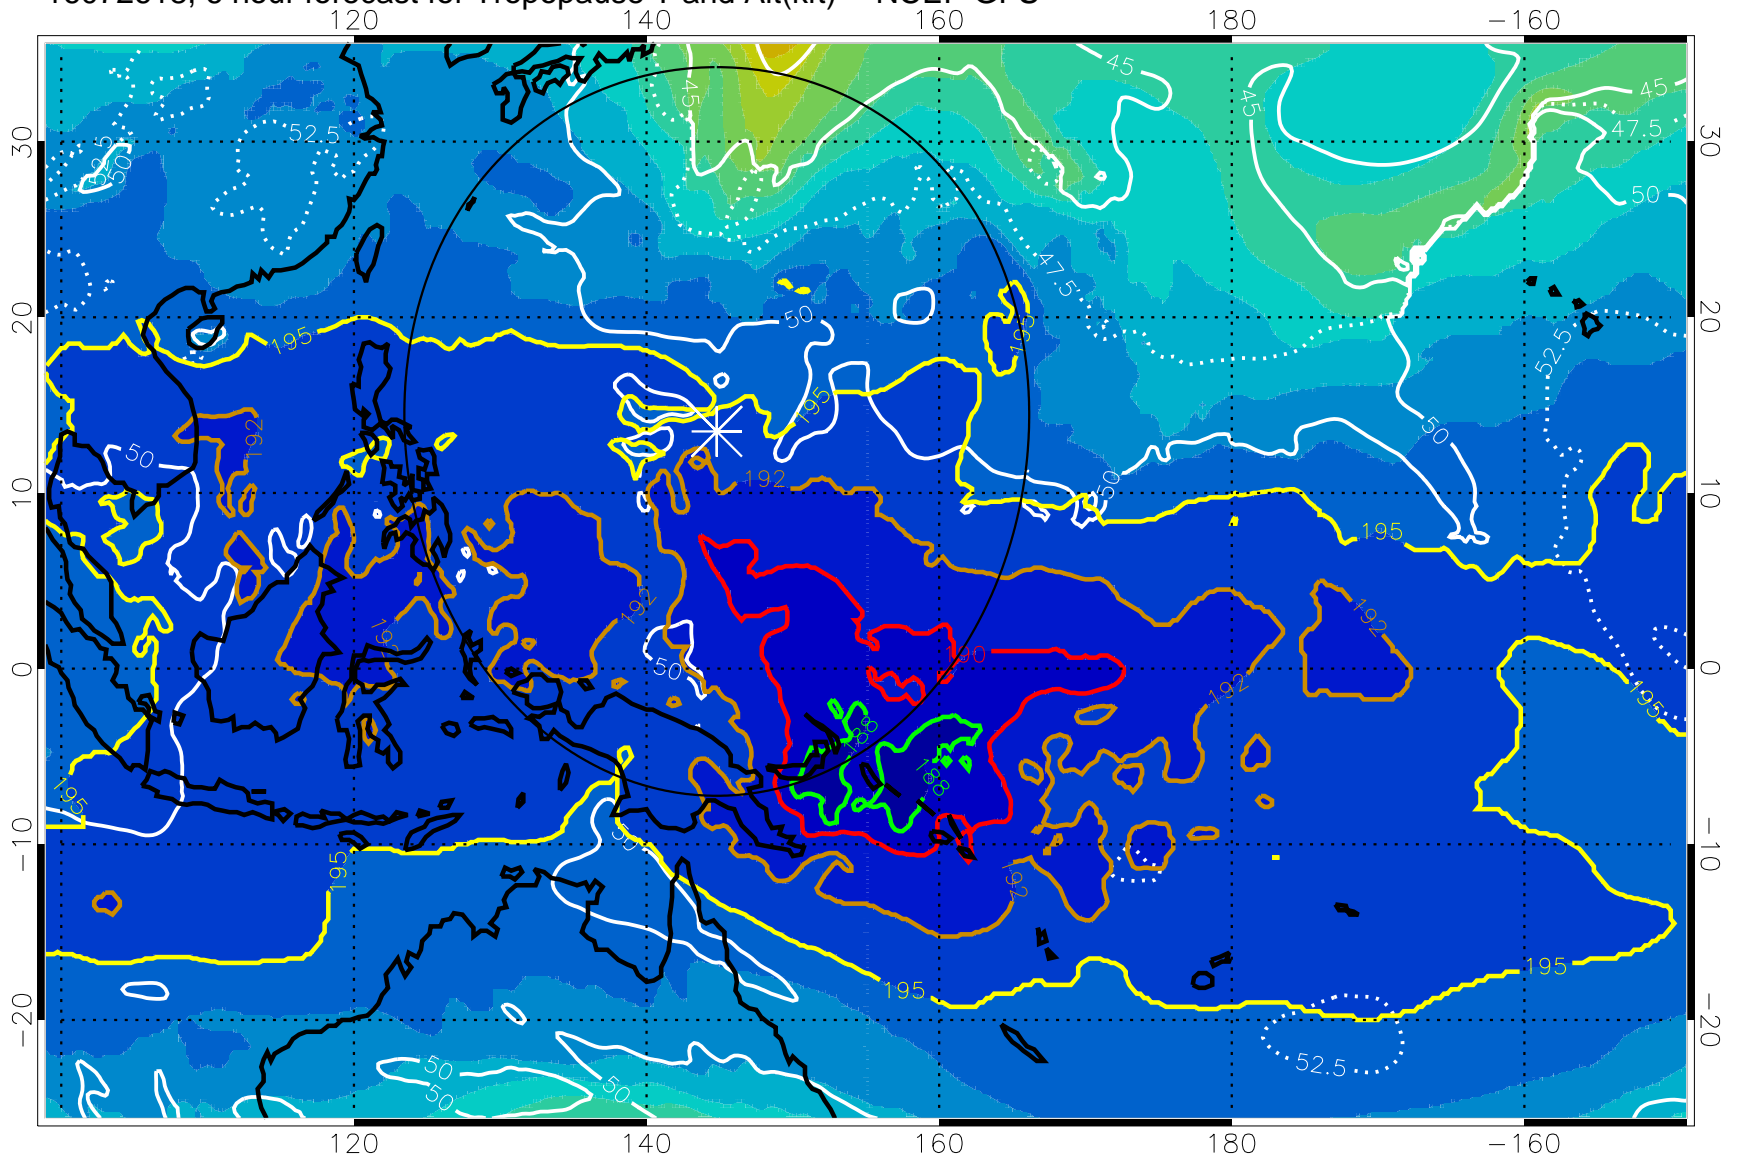

16072618, 6 hour forecast for Tropopause T and Alt(kft) -- NCEP GFS

190 200 210 220 230

Tropopause T, K

Tropopause Altitude in kft (white)

192.5K Isotherm 195K Isotherm

187.5K Isotherm 190K Isotherm

Range ring of 2304 km