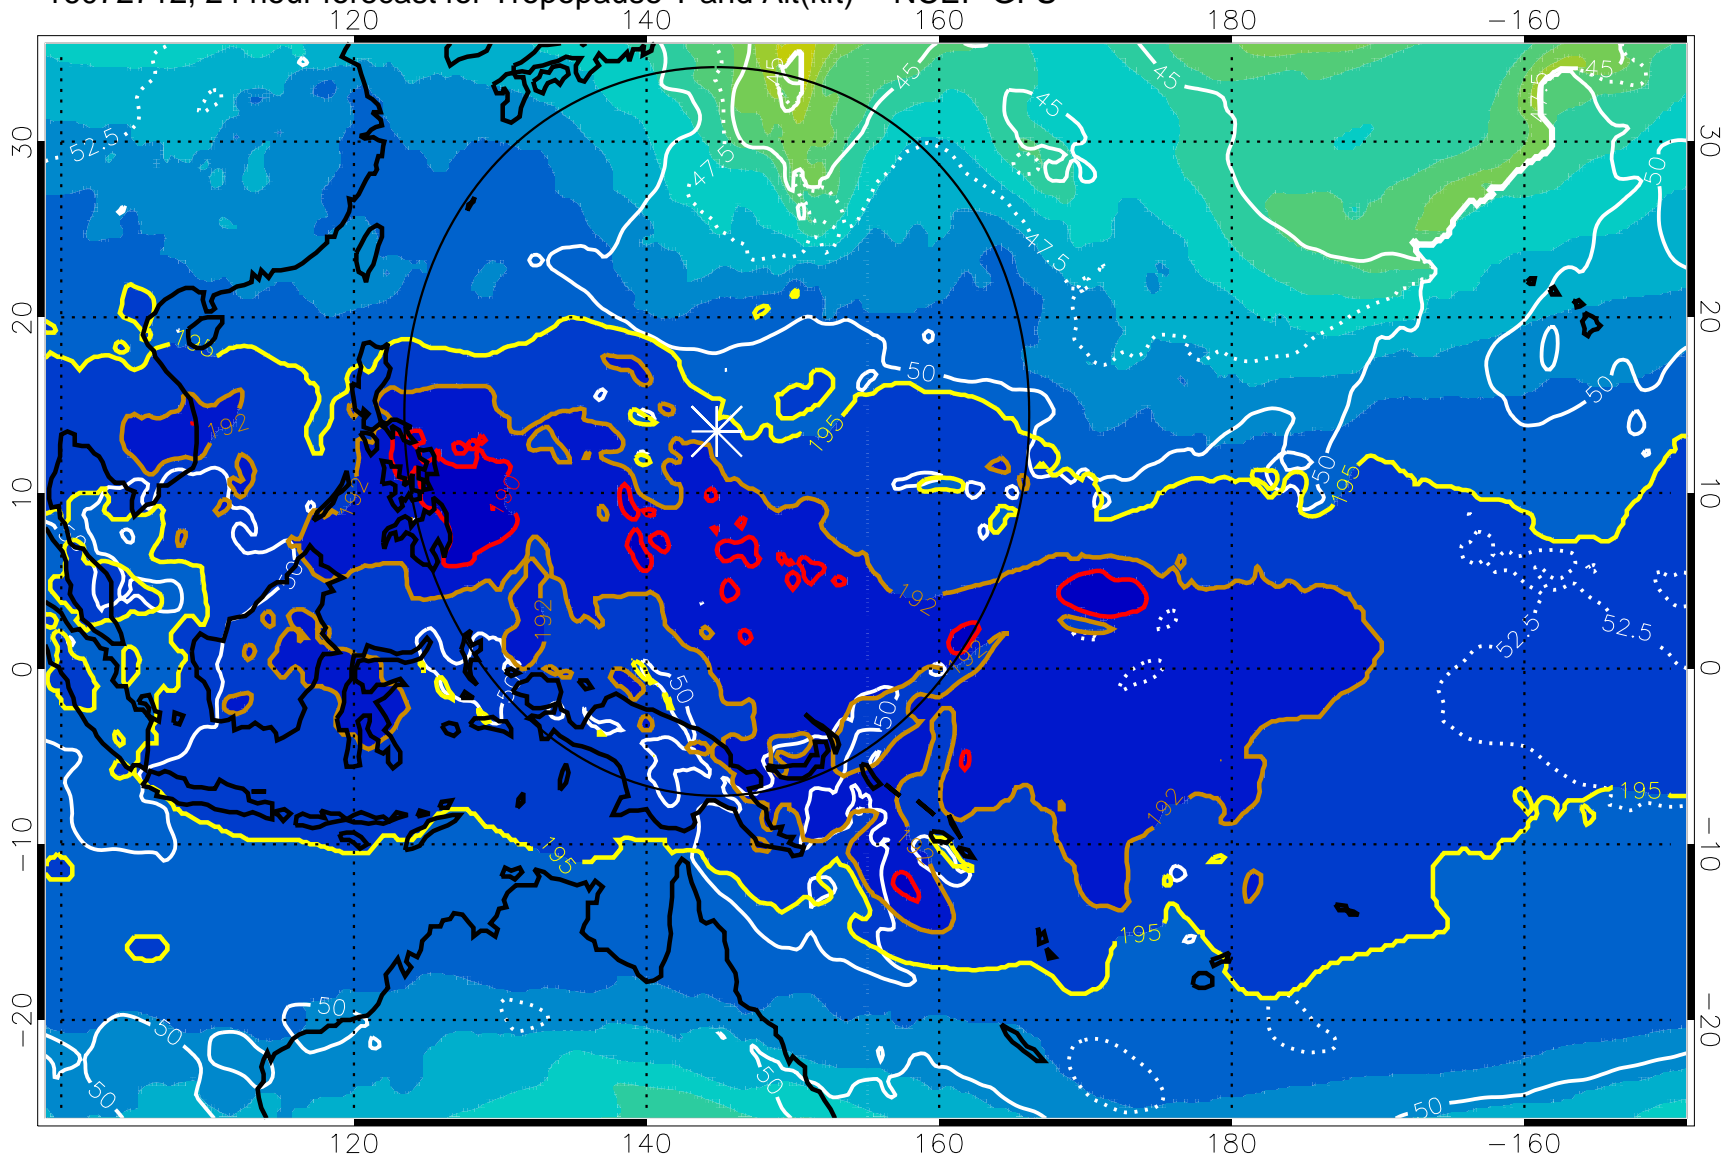

16072712, 24 hour forecast for Tropopause T and Alt(kft) -- NCEP GFS

190 200 210 220 230
Tropopause T, K

Tropopause Altitude in kft (white)

192.5K Isotherm 195K Isotherm
187.5K Isotherm 190K Isotherm

Range ring of 2304 km