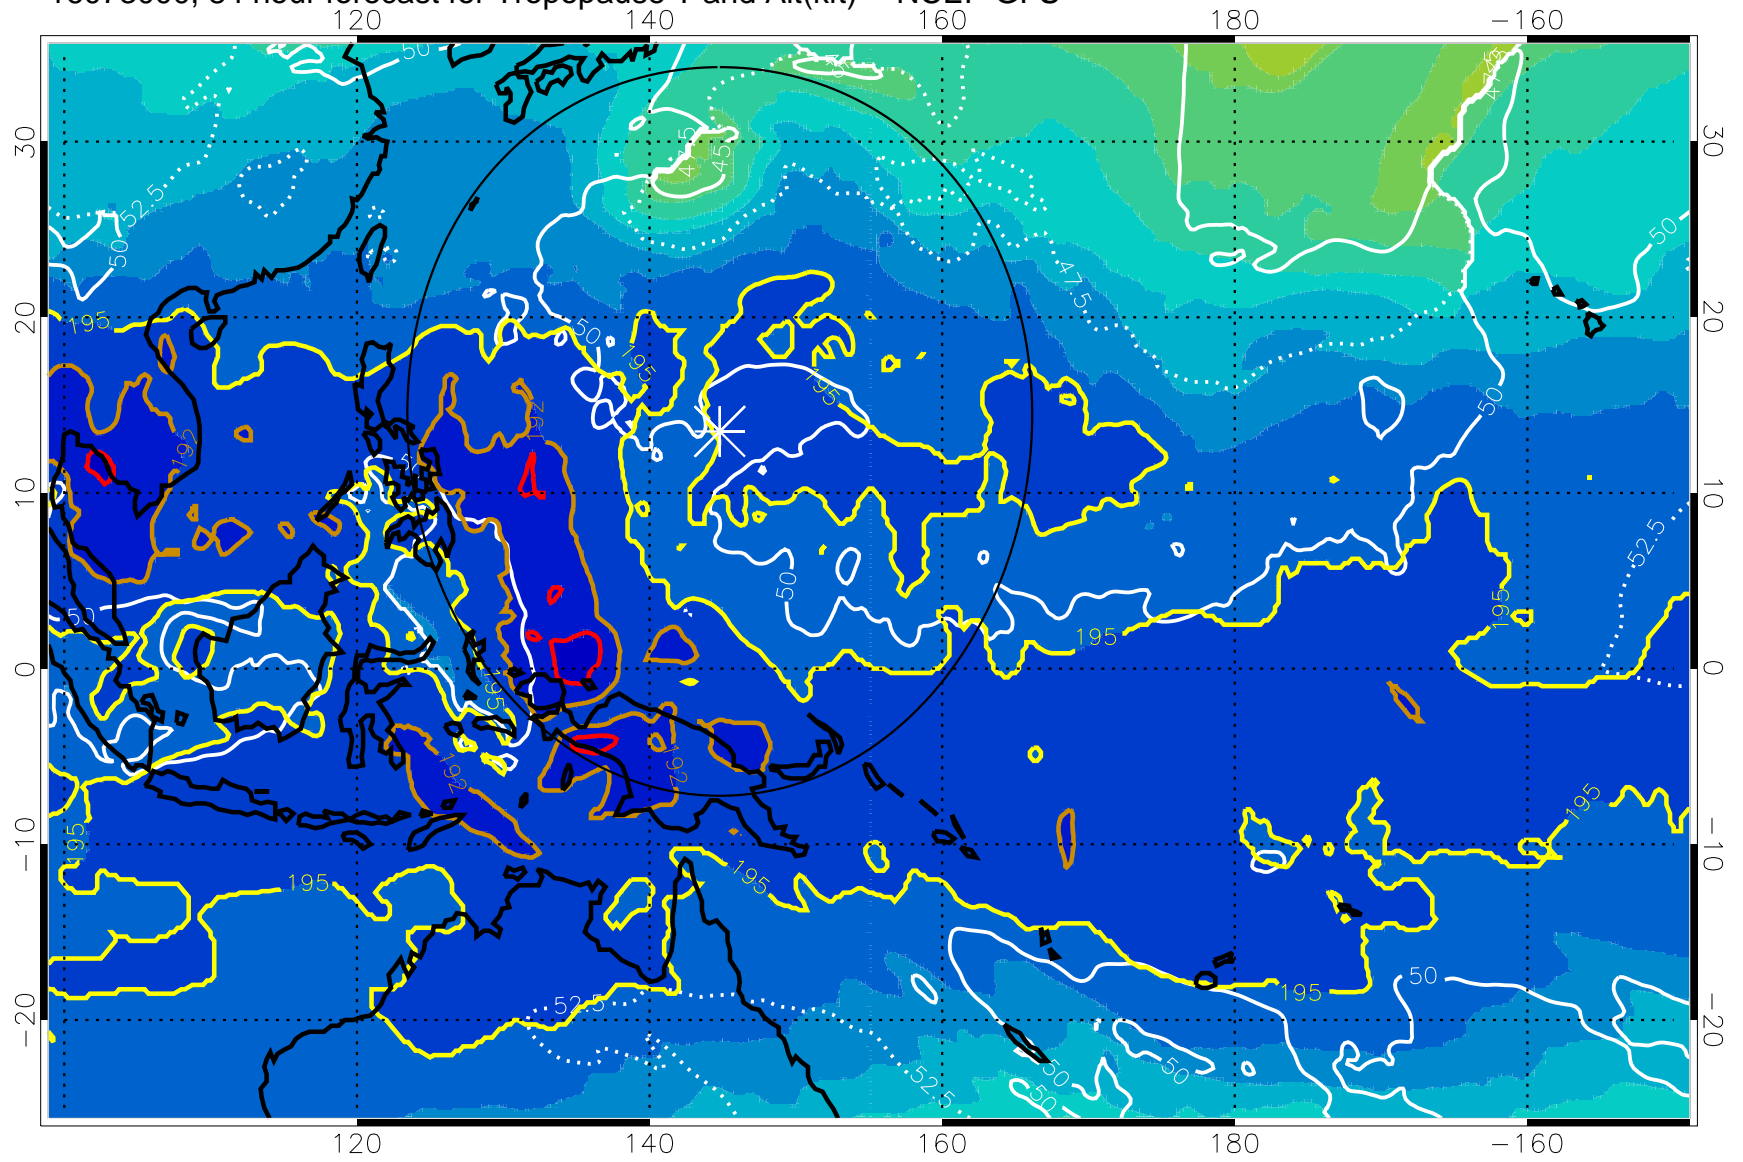

16073000, 84 hour forecast for Tropopause T and Alt(kft) -- NCEP GFS

190 200 210 220 230

Tropopause T, K

Tropopause Altitude in kft (white)

192.5K Isotherm 195K Isotherm

187.5K Isotherm 190K Isotherm

Range ring of 2304 km