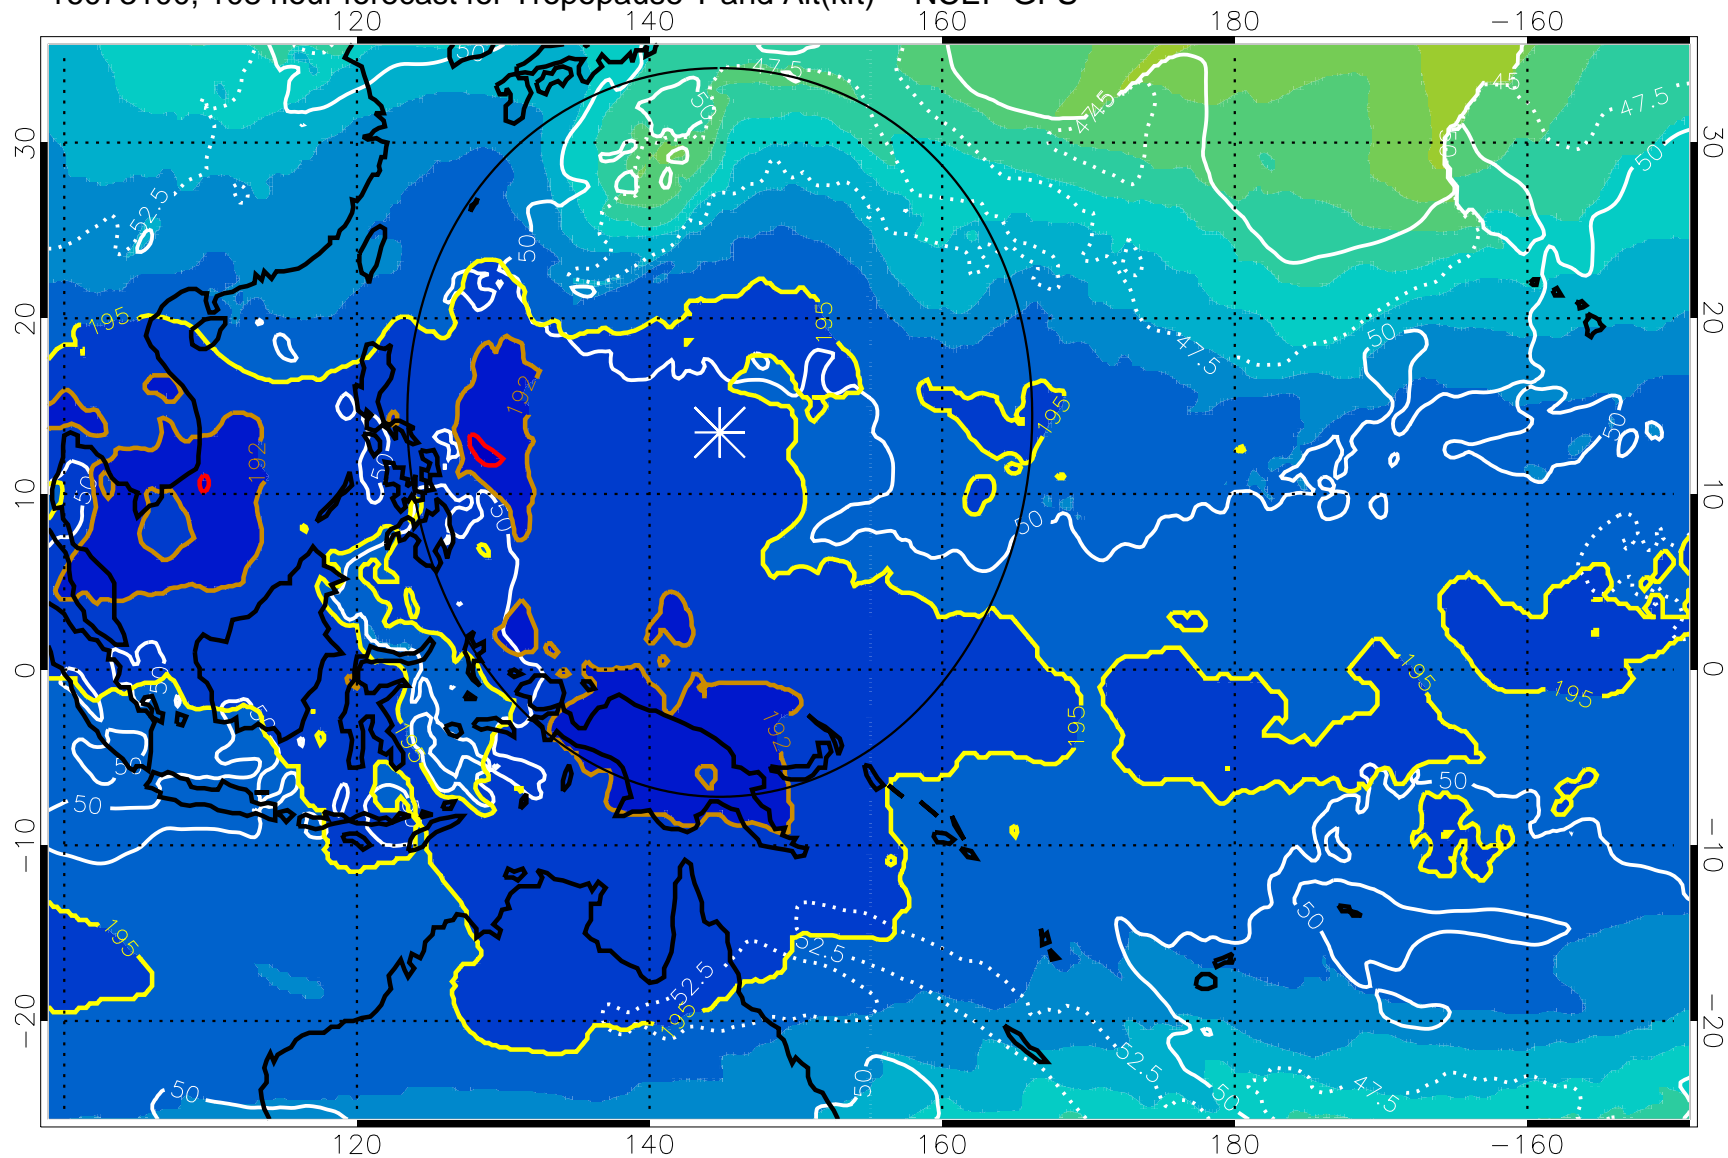

190 200 210 220 230

Tropopause T, K

Tropopause Altitude in kft (white)

192.5K Isotherm 195K Isotherm

187.5K Isotherm 190K Isotherm

Range ring of 2304 km

16073100, 108 hour forecast for Tropopause T and Alt(kft) -- NCEP GFS

190 200 210 220 230

Tropopause T, K

Tropopause Altitude in kft (white)

192.5K Isotherm 195K Isotherm
187.5K Isotherm 190K Isotherm

Range ring of 2304 km

16073106, 114 hour forecast for Tropopause T and Alt(kft) -- NCEP GFS