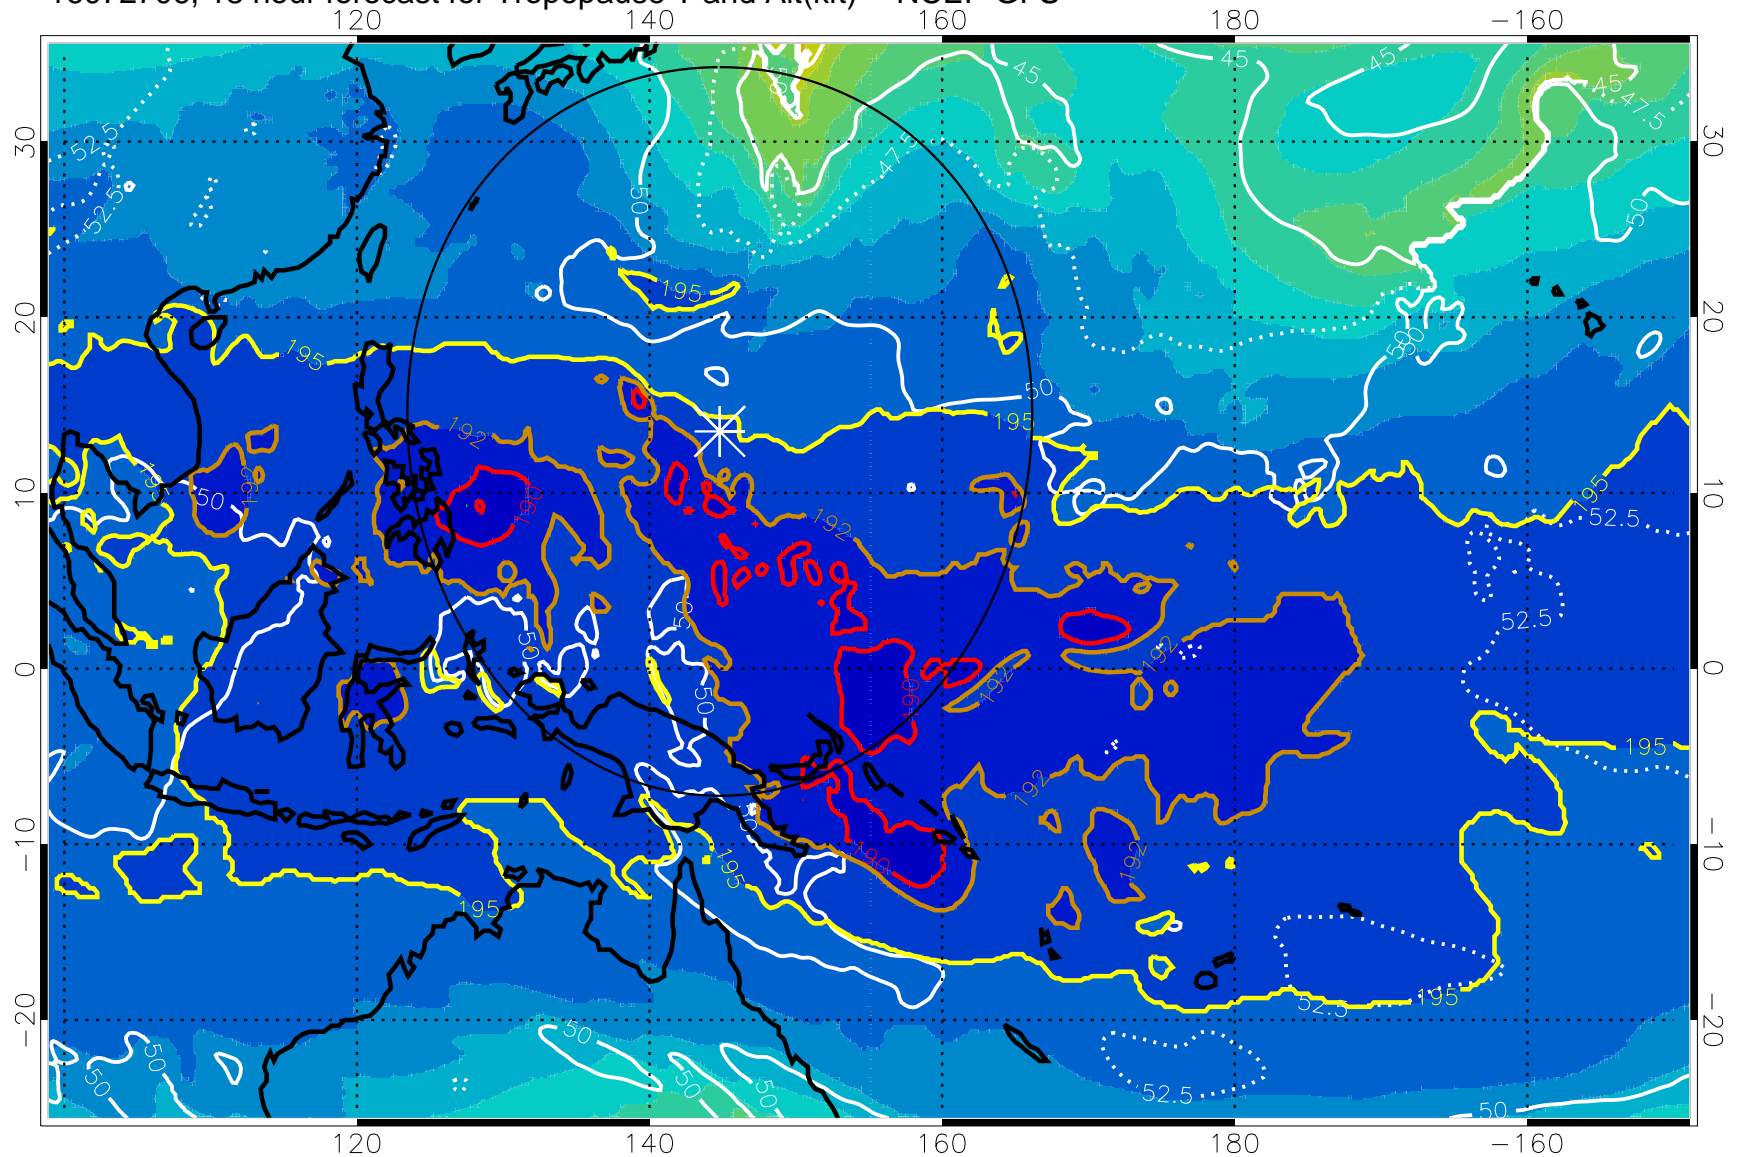

16072706, 18 hour forecast for Tropopause T and Alt(kft) -- NCEP GFS

190   200   210   220   230
Tropopause T, K

Tropopause Altitude in kft (white)

192.5K Isotherm   195K Isotherm
187.5K Isotherm   190K Isotherm

Range ring of 2304 km