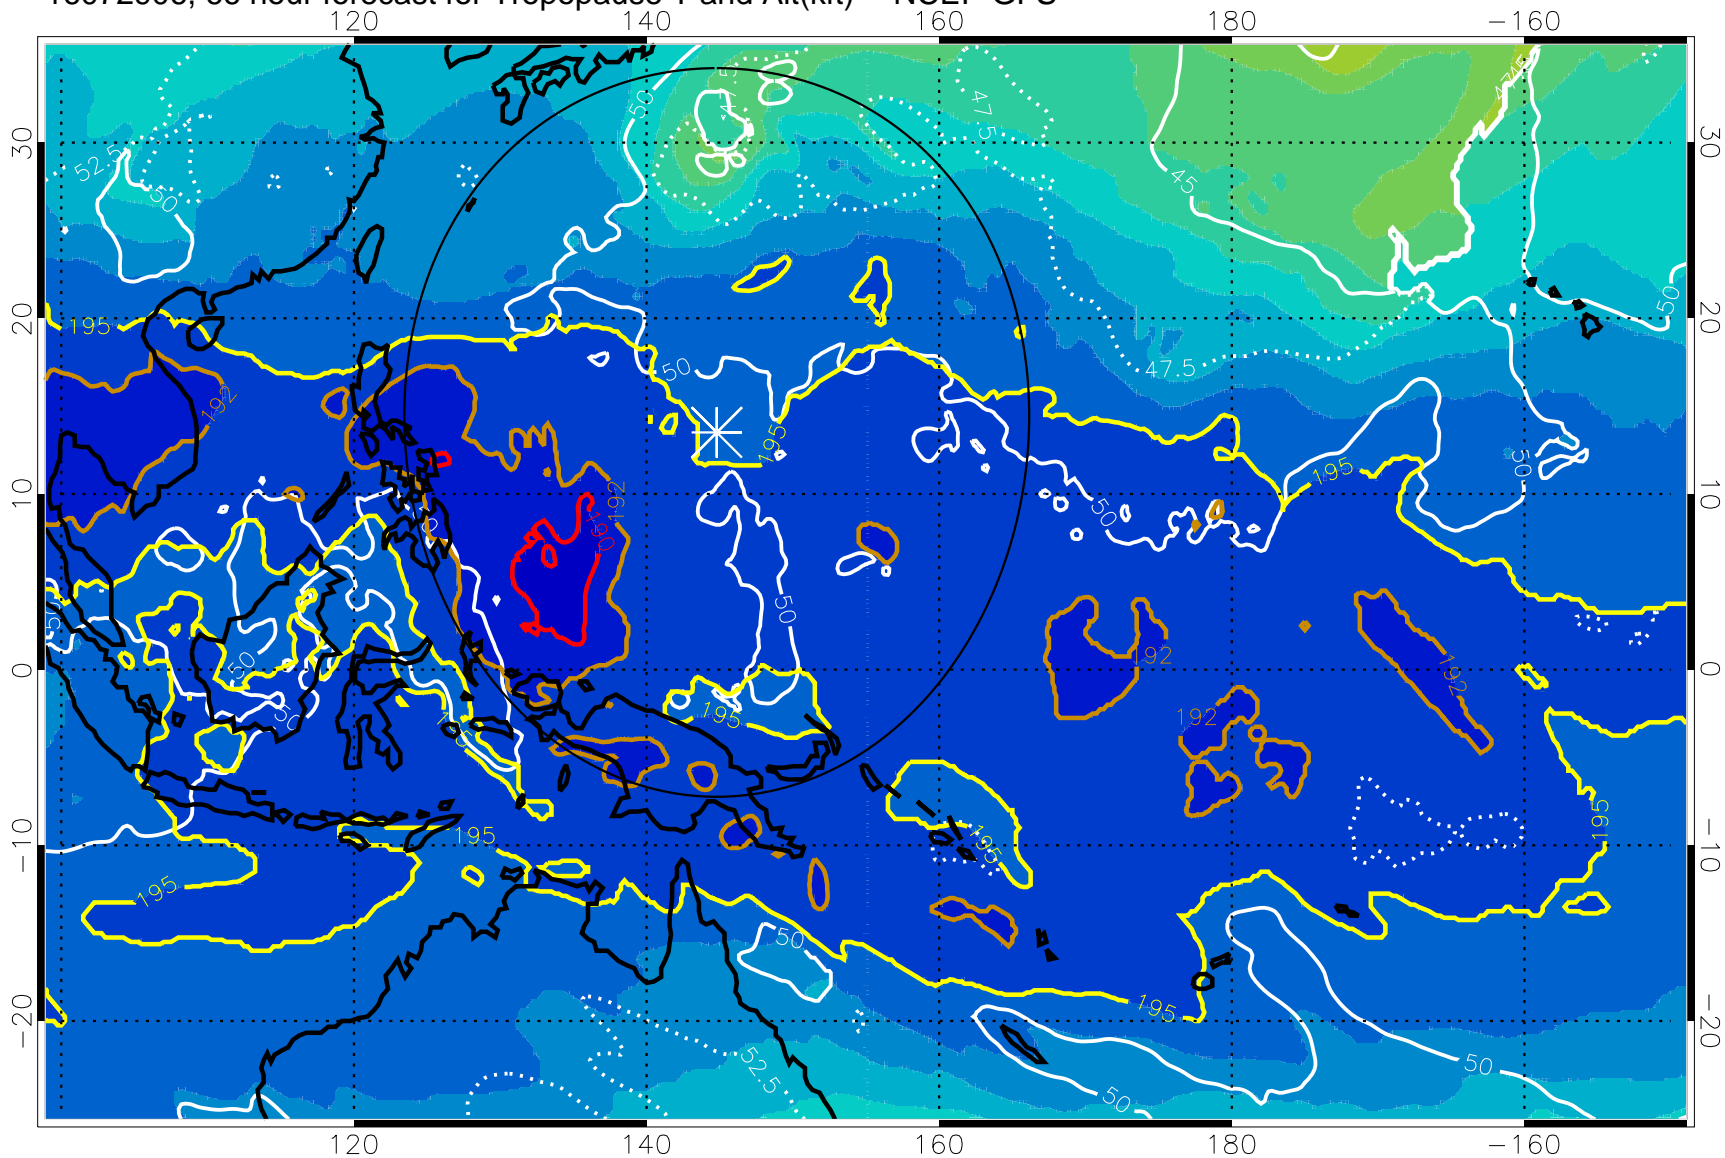

16072906, 66 hour forecast for Tropopause T and Alt(kft) -- NCEP GFS

Tropopause T, K

Tropopause Altitude in kft (white)

192.5K Isotherm 195K Isotherm
187.5K Isotherm 190K Isotherm

Range ring of 2304 km