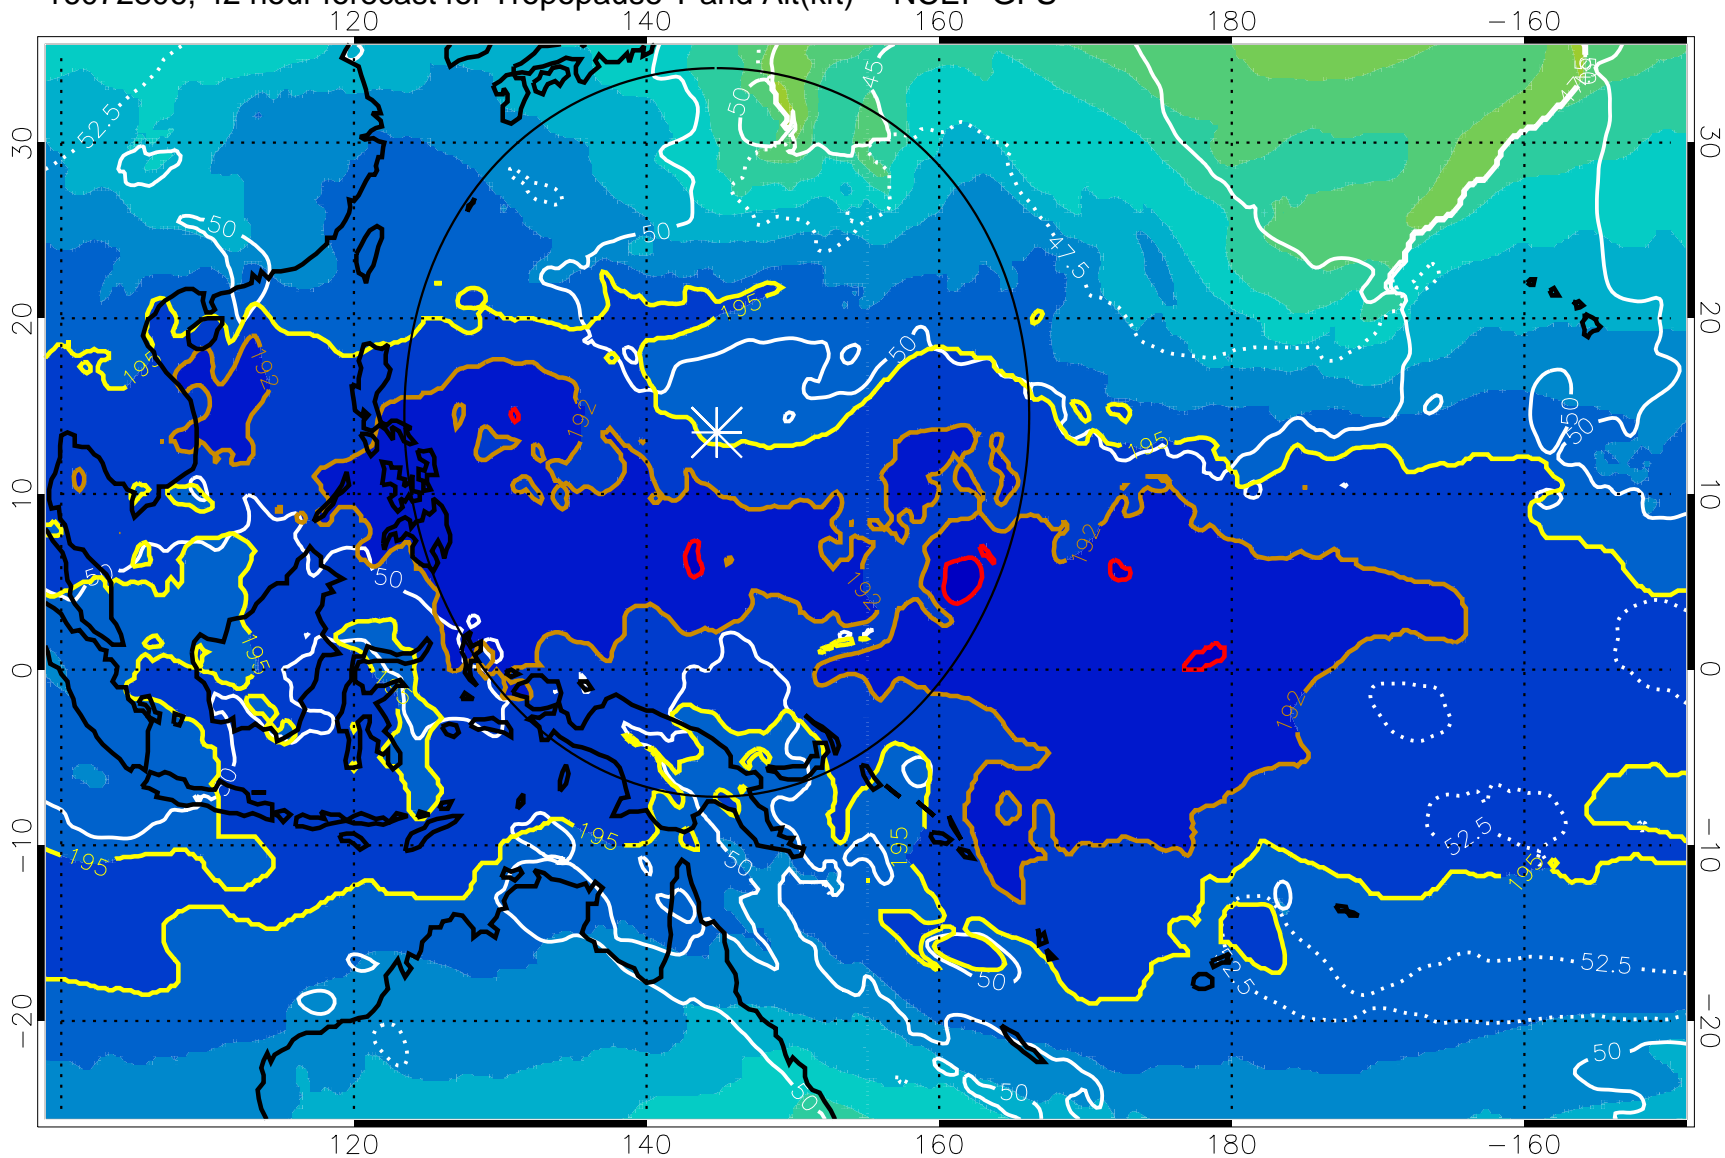

16072806, 42 hour forecast for Tropopause T and Alt(kft) -- NCEP GFS

190 200 210 220 230

Tropopause T, K

Tropopause Altitude in kft (white)

192.5K Isotherm 195K Isotherm
187.5K Isotherm 190K Isotherm

Range ring of 2304 km