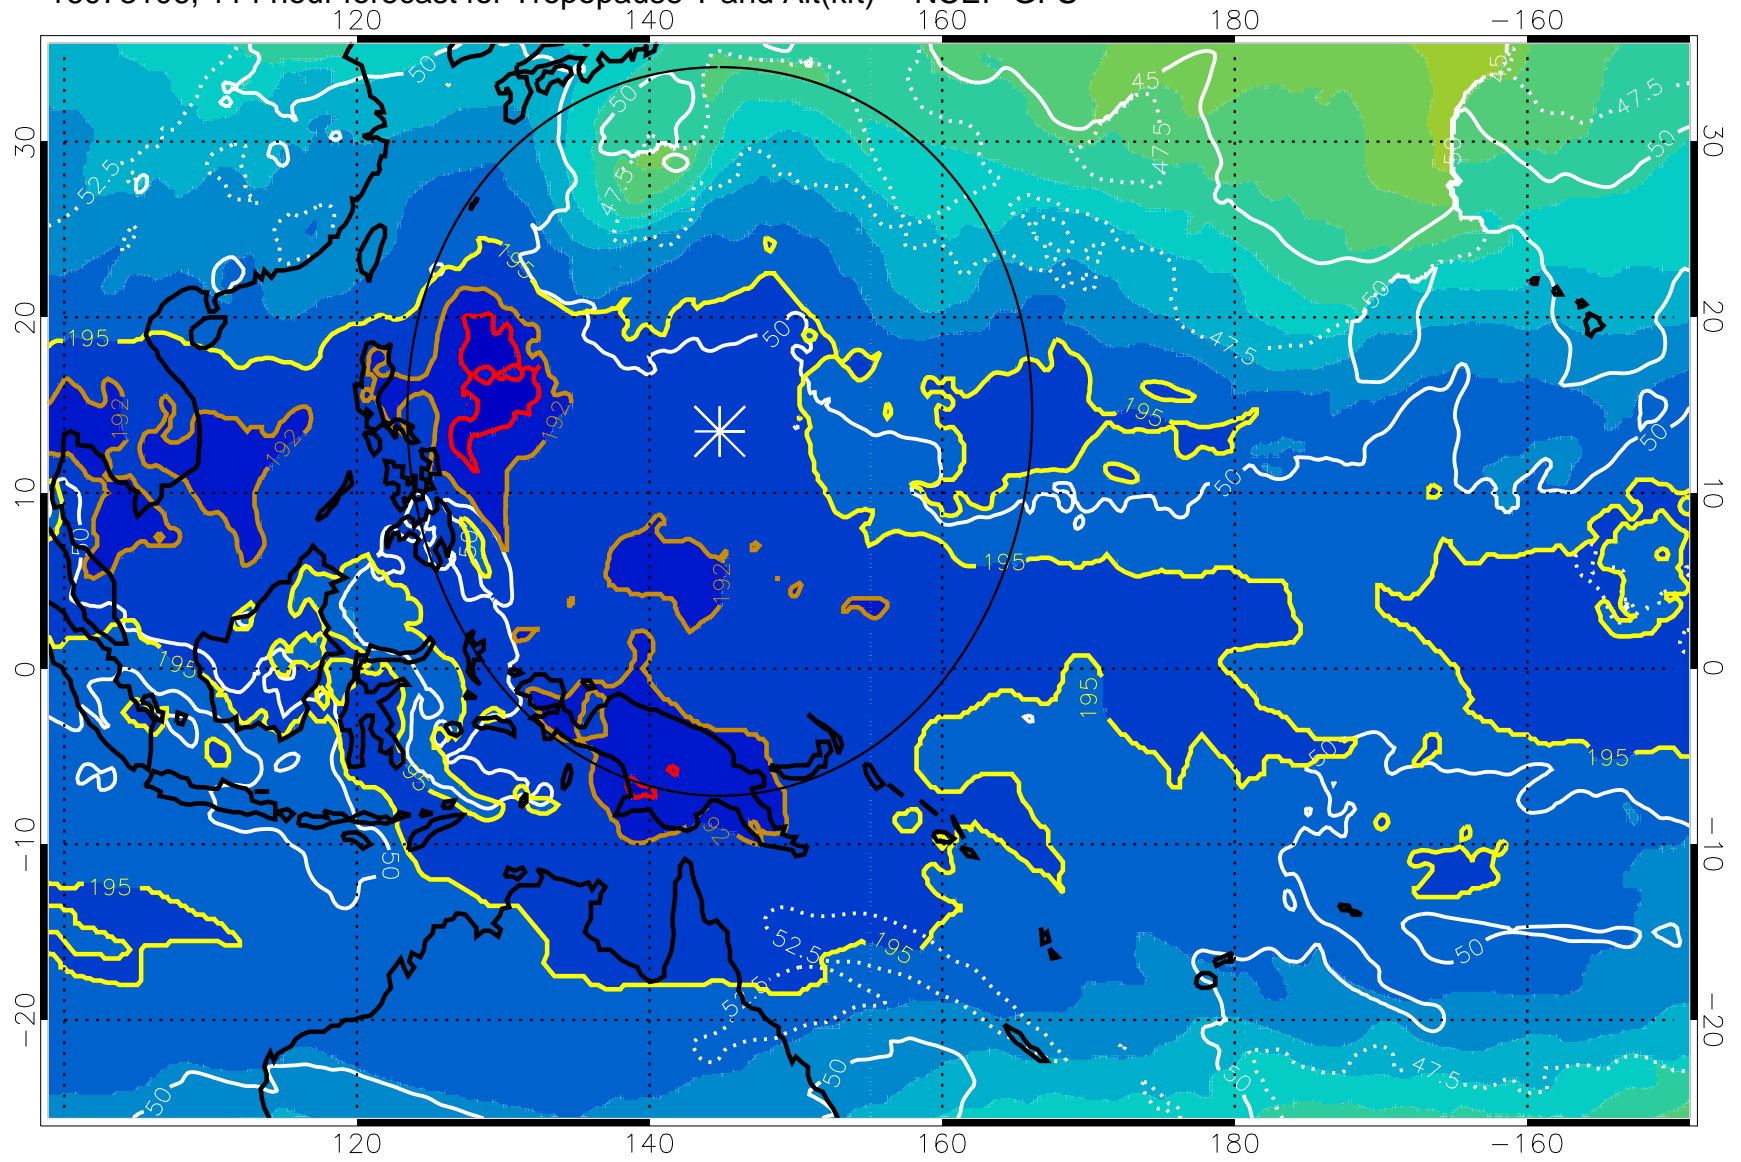

190 200 210 220 230

Tropopause T, K

Tropopause Altitude in kft (white)

192.5K Isotherm 195K Isotherm
187.5K Isotherm 190K Isotherm

Range ring of 2304 km

16073106, 114 hour forecast for Tropopause T and Alt(kft) -- NCEP GFS

190 200 210 220 230

Tropopause T, K

Tropopause Altitude in kft (white)

192.5K Isotherm 195K Isotherm

187.5K Isotherm 190K Isotherm

Range ring of 2304 km

16073112, 120 hour forecast for Tropopause T and Alt(kft) -- NCEP GFS