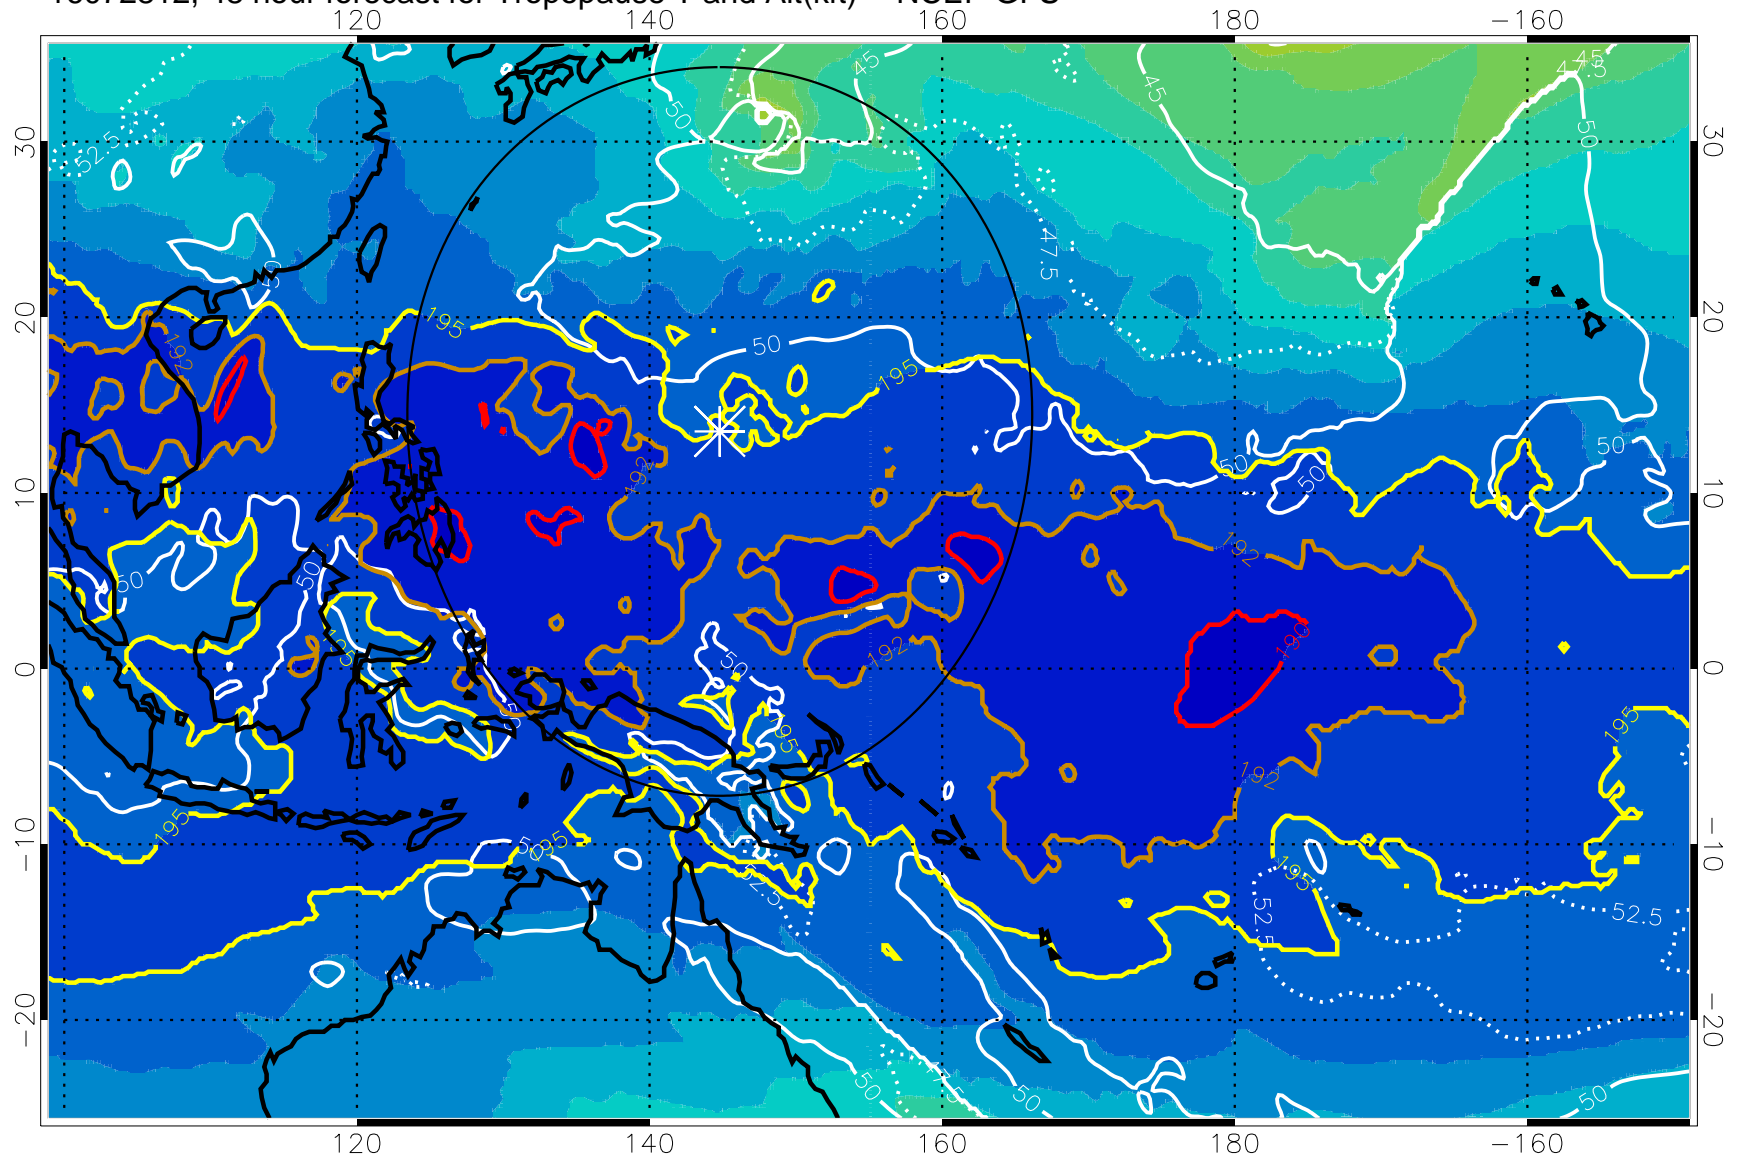

16072812, 48 hour forecast for Tropopause T and Alt(kft) -- NCEP GFS

190 200 210 220 230
Tropopause T, K

Tropopause Altitude in kft (white)

192.5K Isotherm 195K Isotherm
187.5K Isotherm 190K Isotherm

Range ring of 2304 km