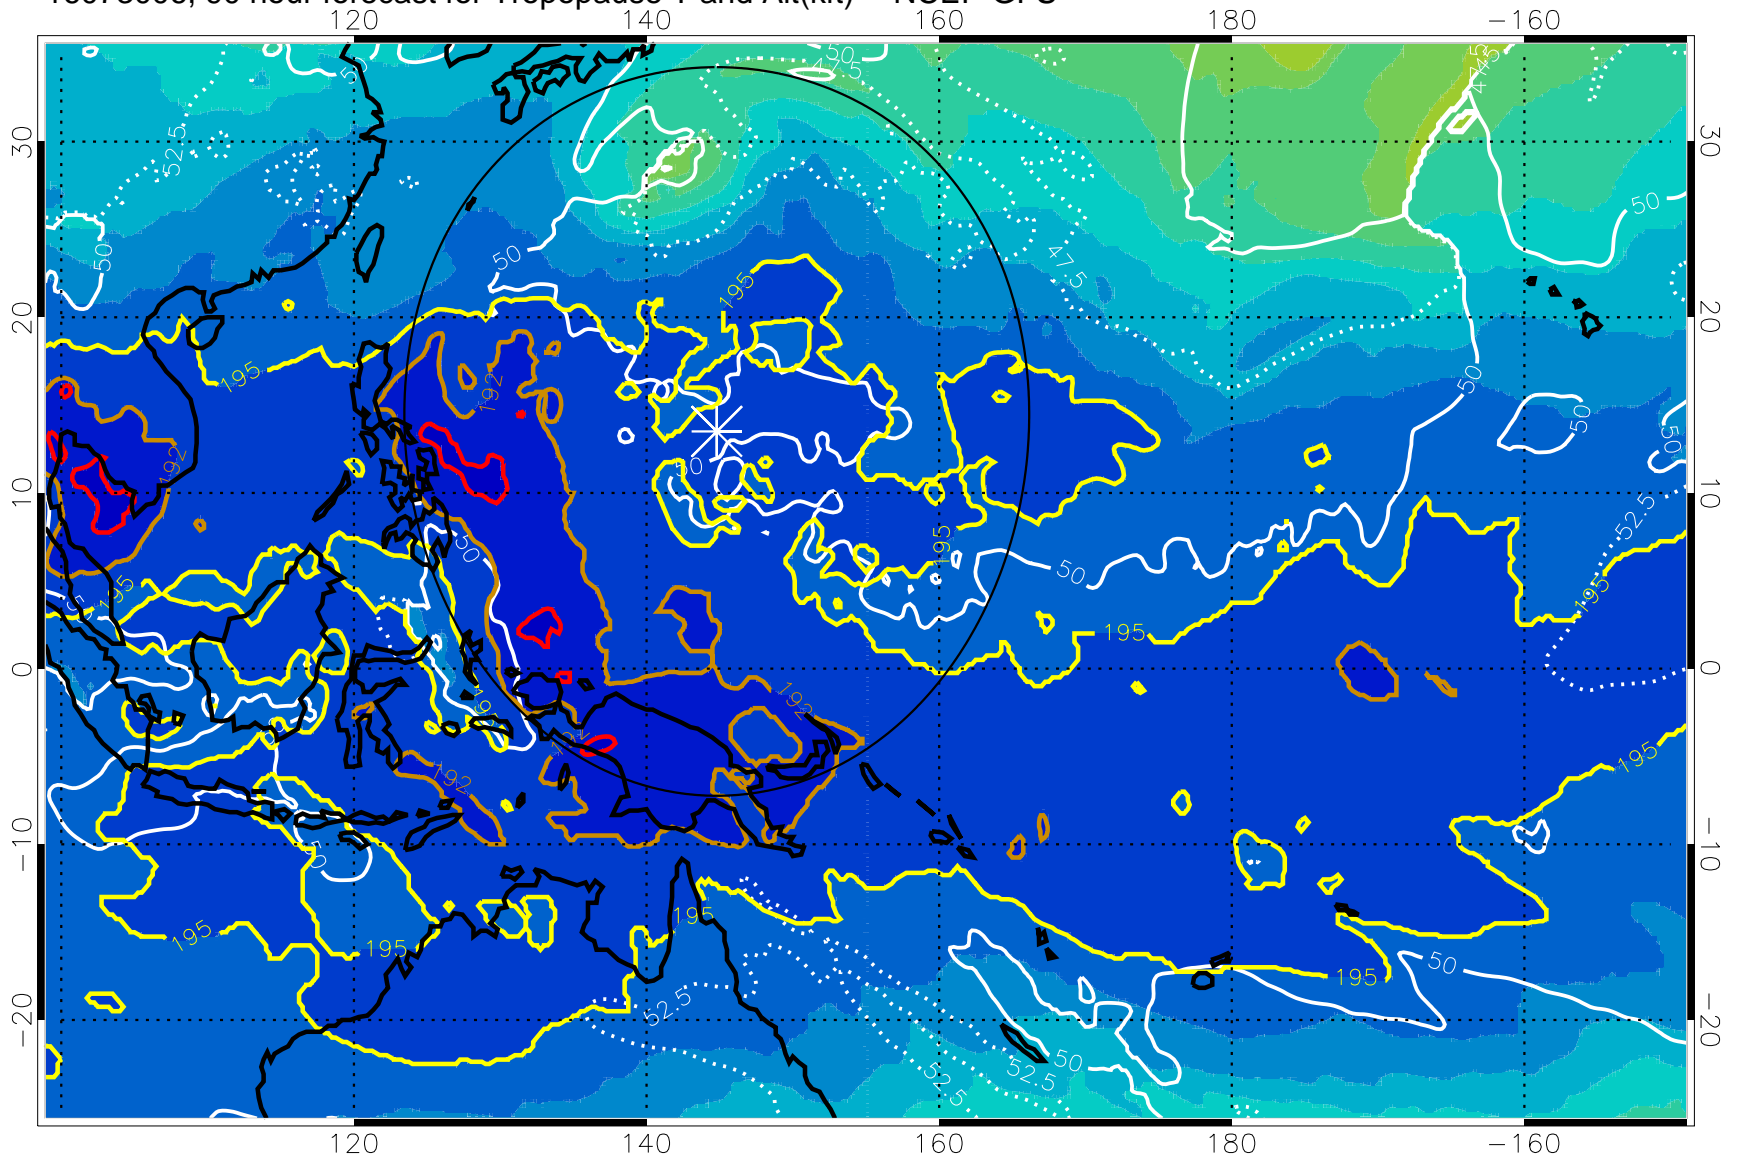

190 200 210 220 230

Tropopause T, K

Tropopause Altitude in kft (white)

192.5K Isotherm 195K Isotherm

187.5K Isotherm 190K Isotherm

Range ring of 2304 km

16073006, 90 hour forecast for Tropopause T and Alt(kft) -- NCEP GFS