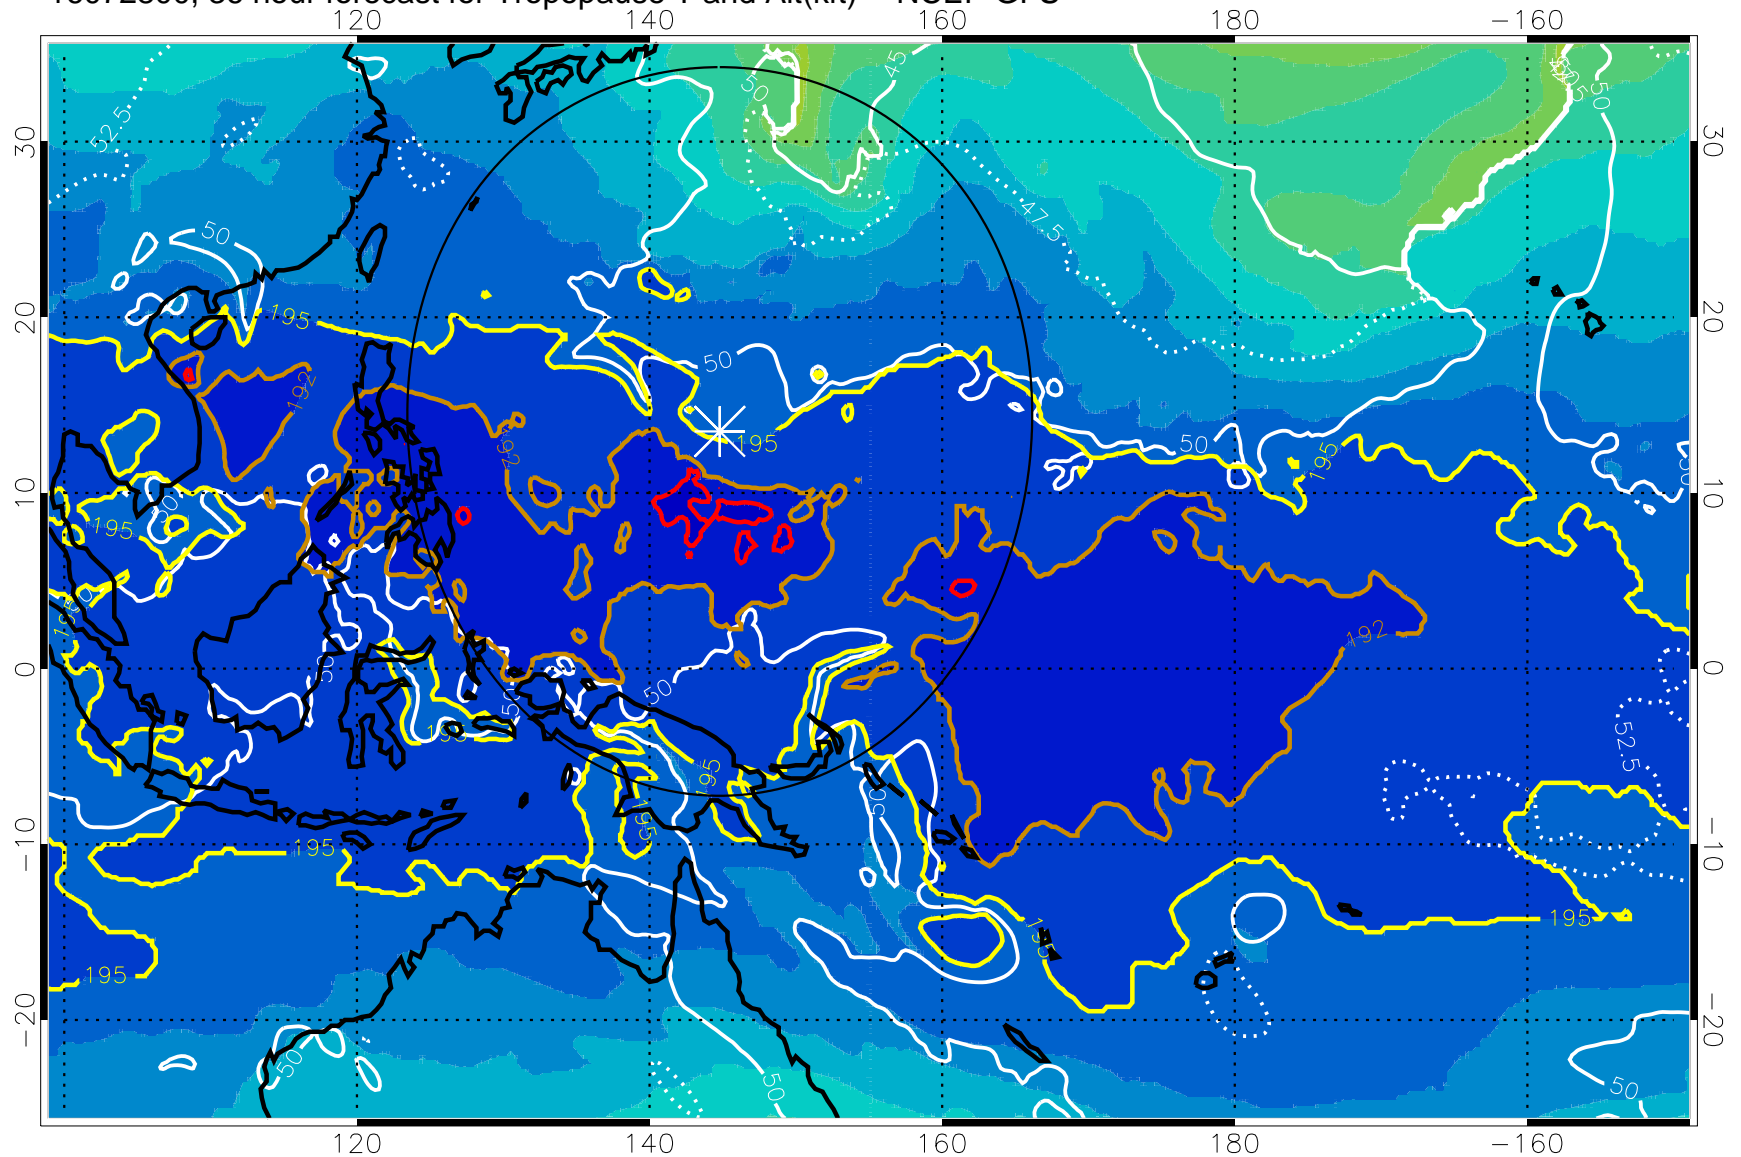

16072800, 36 hour forecast for Tropopause T and Alt(kft) -- NCEP GFS

190   200   210   220   230
Tropopause T, K

Tropopause Altitude in kft (white)

192.5K Isotherm   195K Isotherm
187.5K Isotherm   190K Isotherm

Range ring of 2304 km