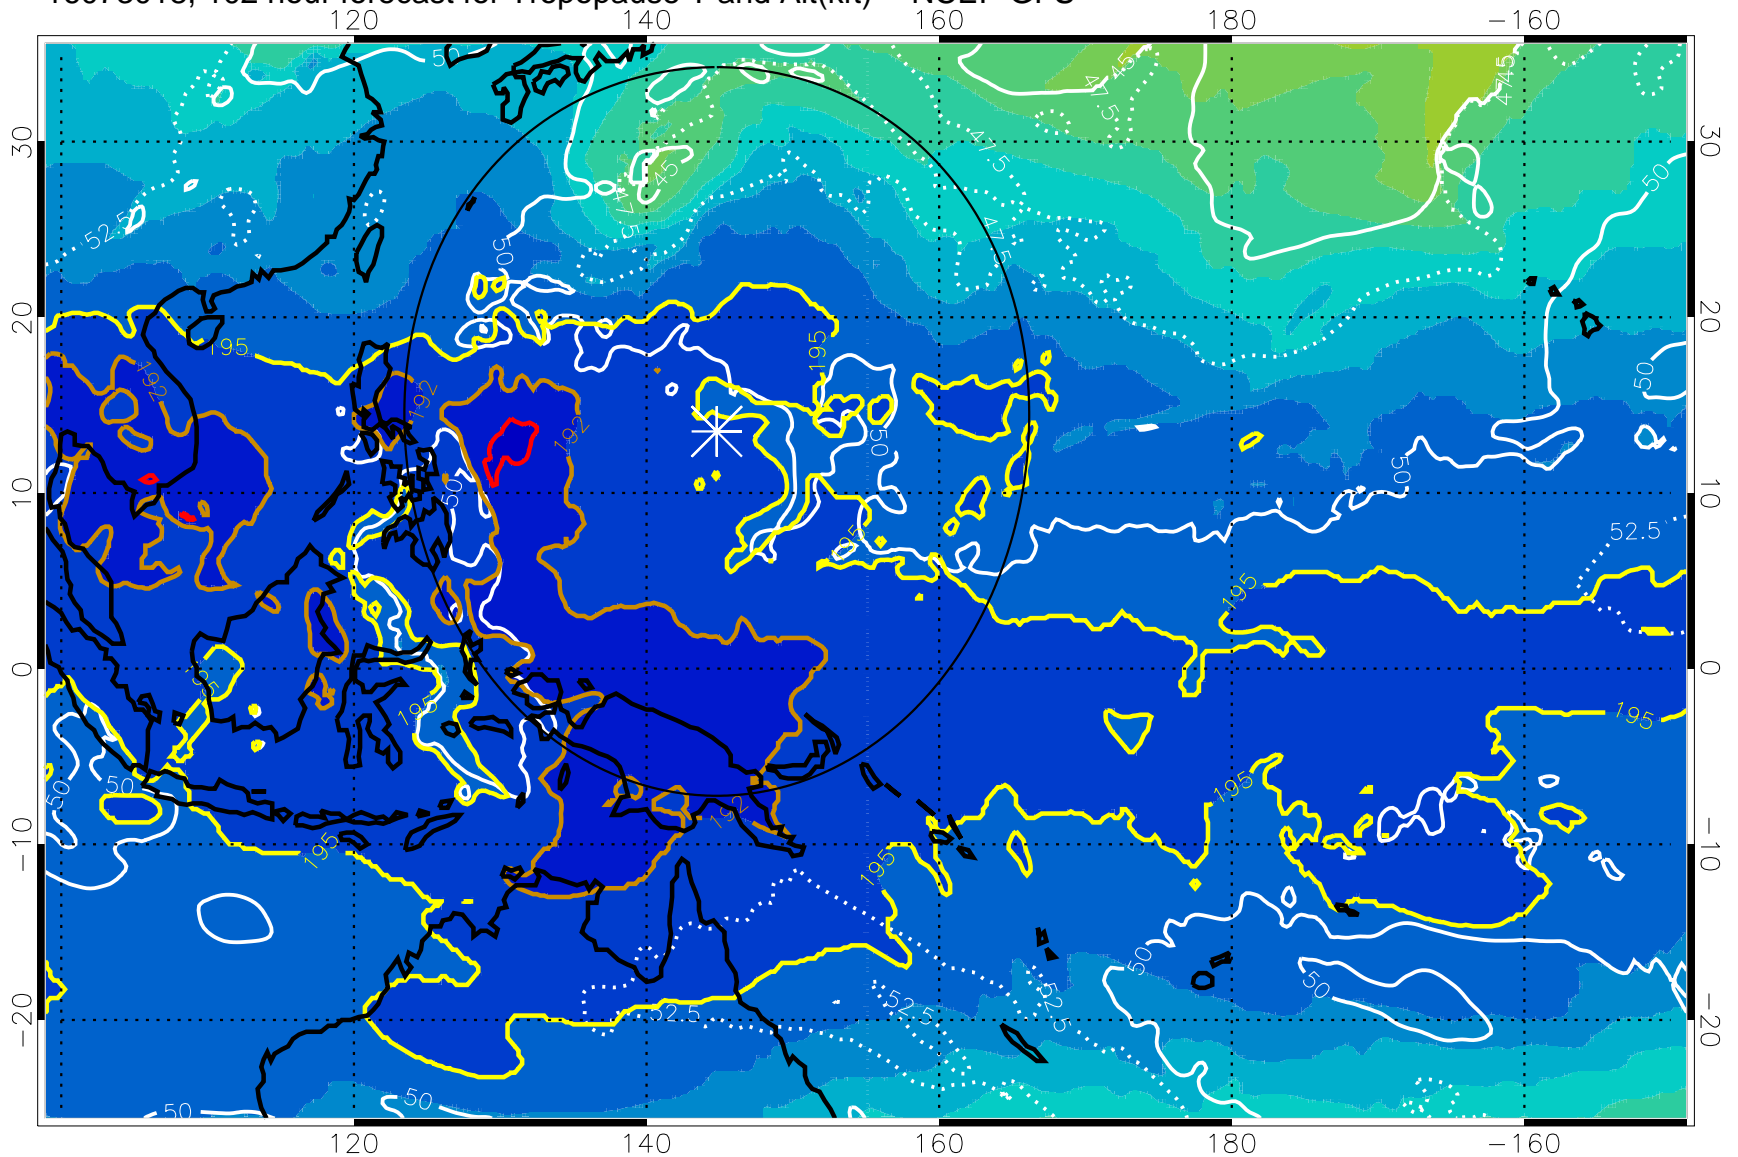

190 200 210 220 230
Tropopause T, K

Tropopause Altitude in kft (white)

192.5K Isotherm 195K Isotherm
187.5K Isotherm 190K Isotherm

Range ring of 2304 km

16073012, 96 hour forecast for Tropopause T and Alt(kft) -- NCEP GFS

190 200 210 220 230
Tropopause T, K

Tropopause Altitude in kft (white)

192.5K Isotherm 195K Isotherm
187.5K Isotherm 190K Isotherm

Range ring of 2304 km

16073018, 102 hour forecast for Tropopause T and Alt(kft) -- NCEP GFS