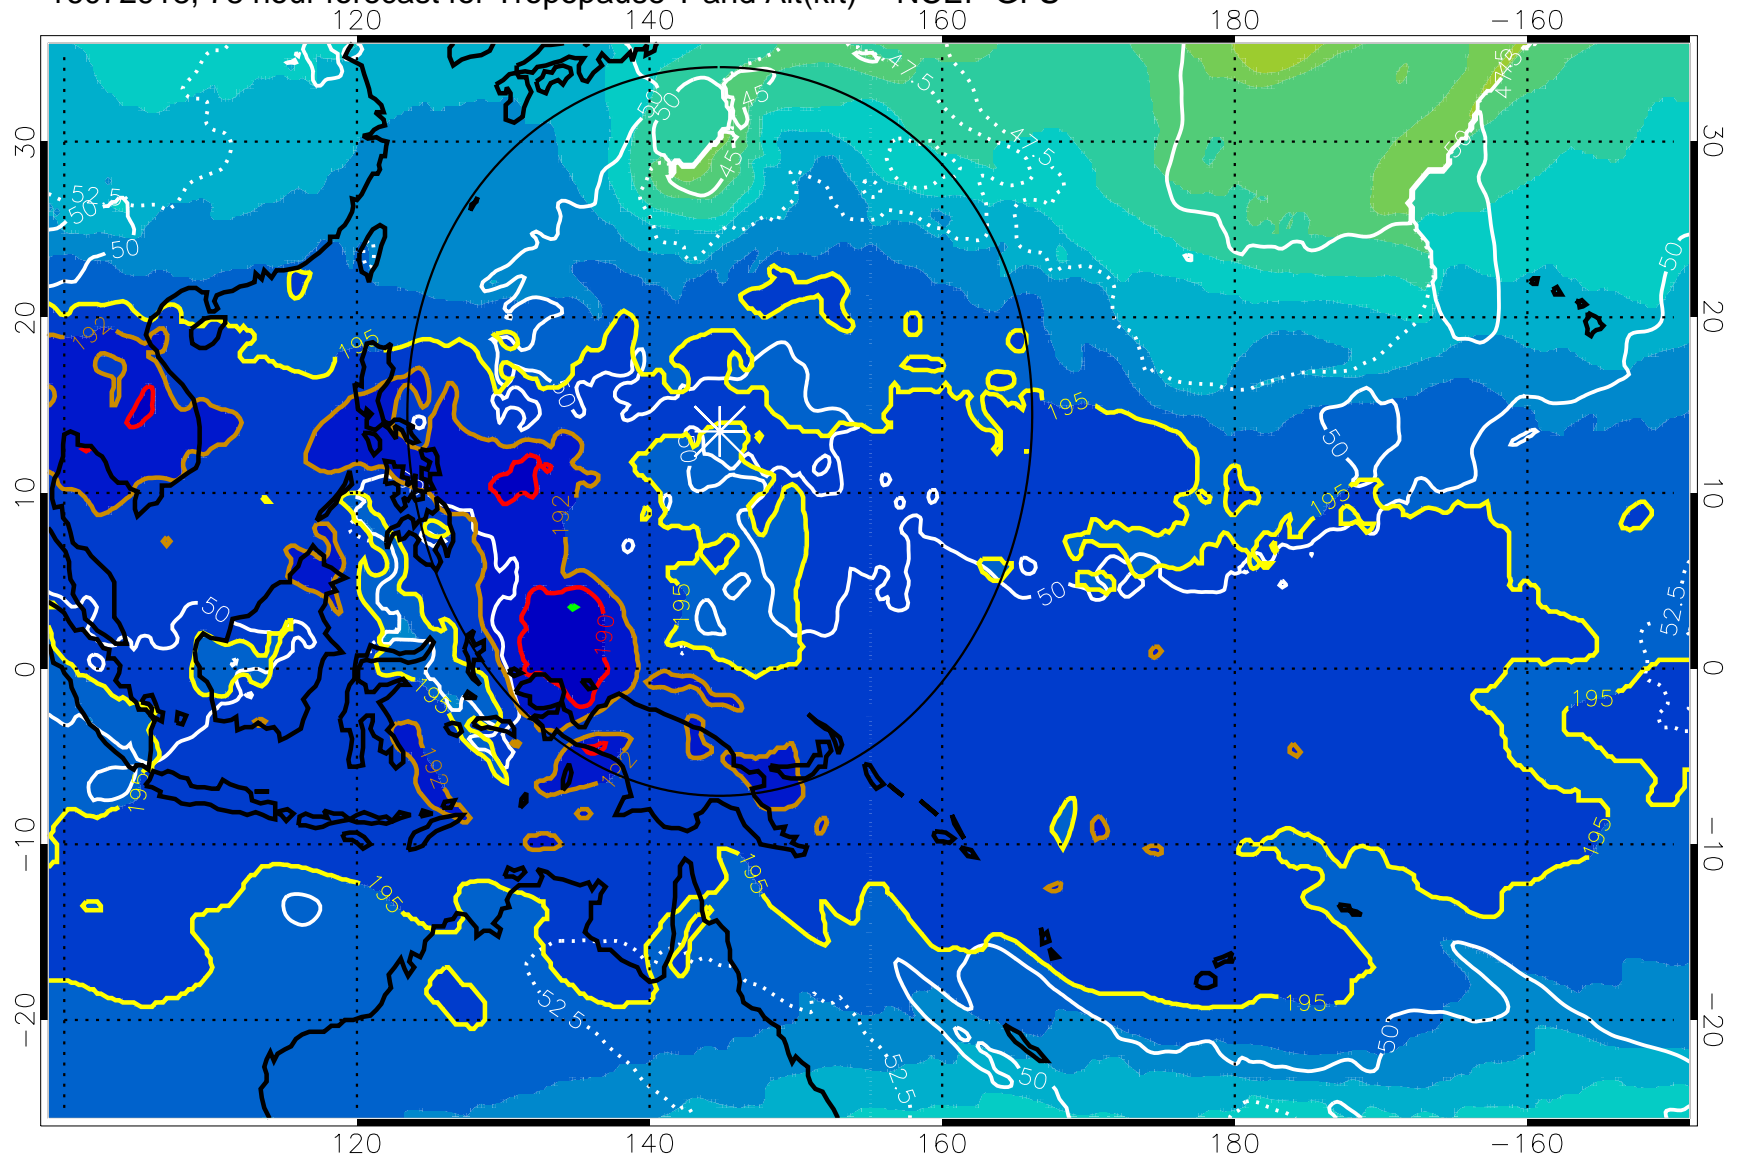

190 200 210 220 230

Tropopause T, K

Tropopause Altitude in kft (white)

192.5K Isotherm 195K Isotherm
187.5K Isotherm 190K Isotherm

Range ring of 2304 km

16072918, 78 hour forecast for Tropopause T and Alt(kft) -- NCEP GFS

190 200 210 220 230
Tropopause T, K

Tropopause Altitude in kft (white)

192.5K Isotherm 195K Isotherm
187.5K Isotherm 190K Isotherm

Range ring of 2304 km

16073000, 84 hour forecast for Tropopause T and Alt(kft) -- NCEP GFS