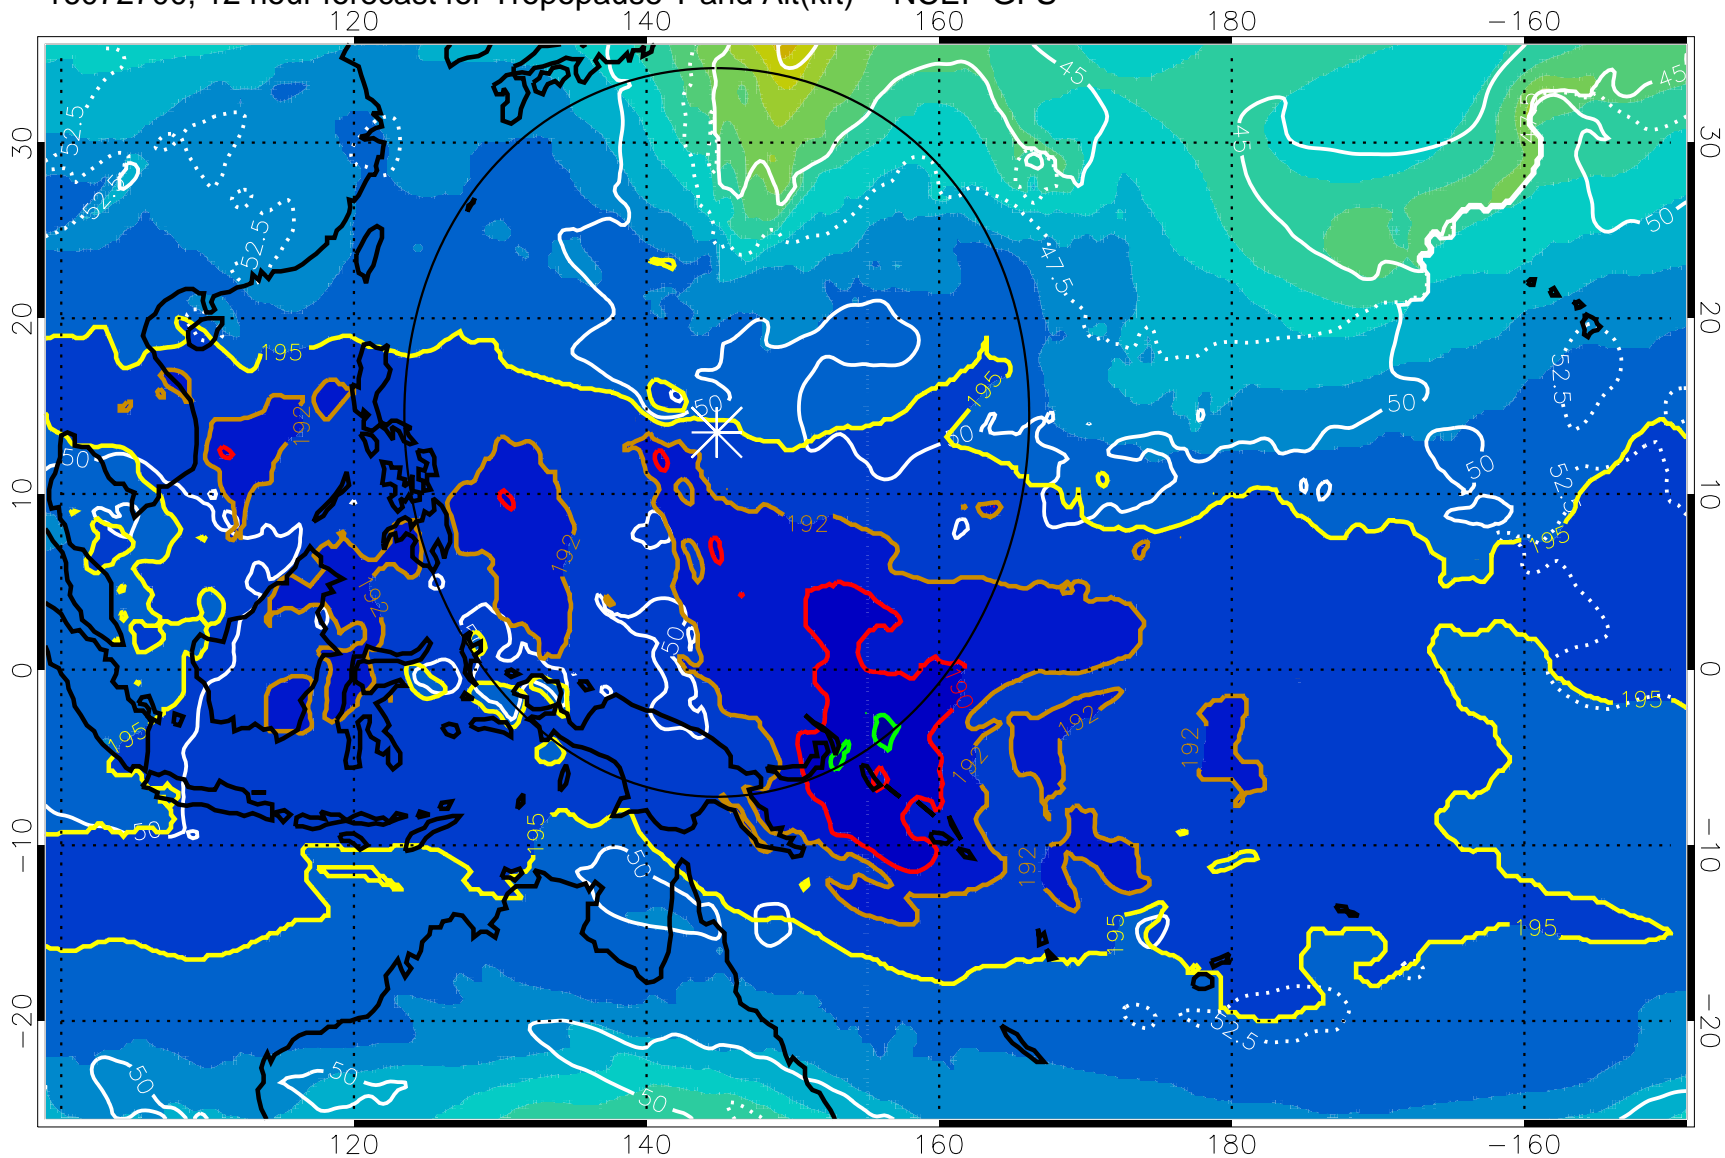

16072700, 12 hour forecast for Tropopause T and Alt(kft) -- NCEP GFS

190 200 210 220 230
Tropopause T, K

Tropopause Altitude in kft (white)

192.5K Isotherm 195K Isotherm
187.5K Isotherm 190K Isotherm

Range ring of 2304 km