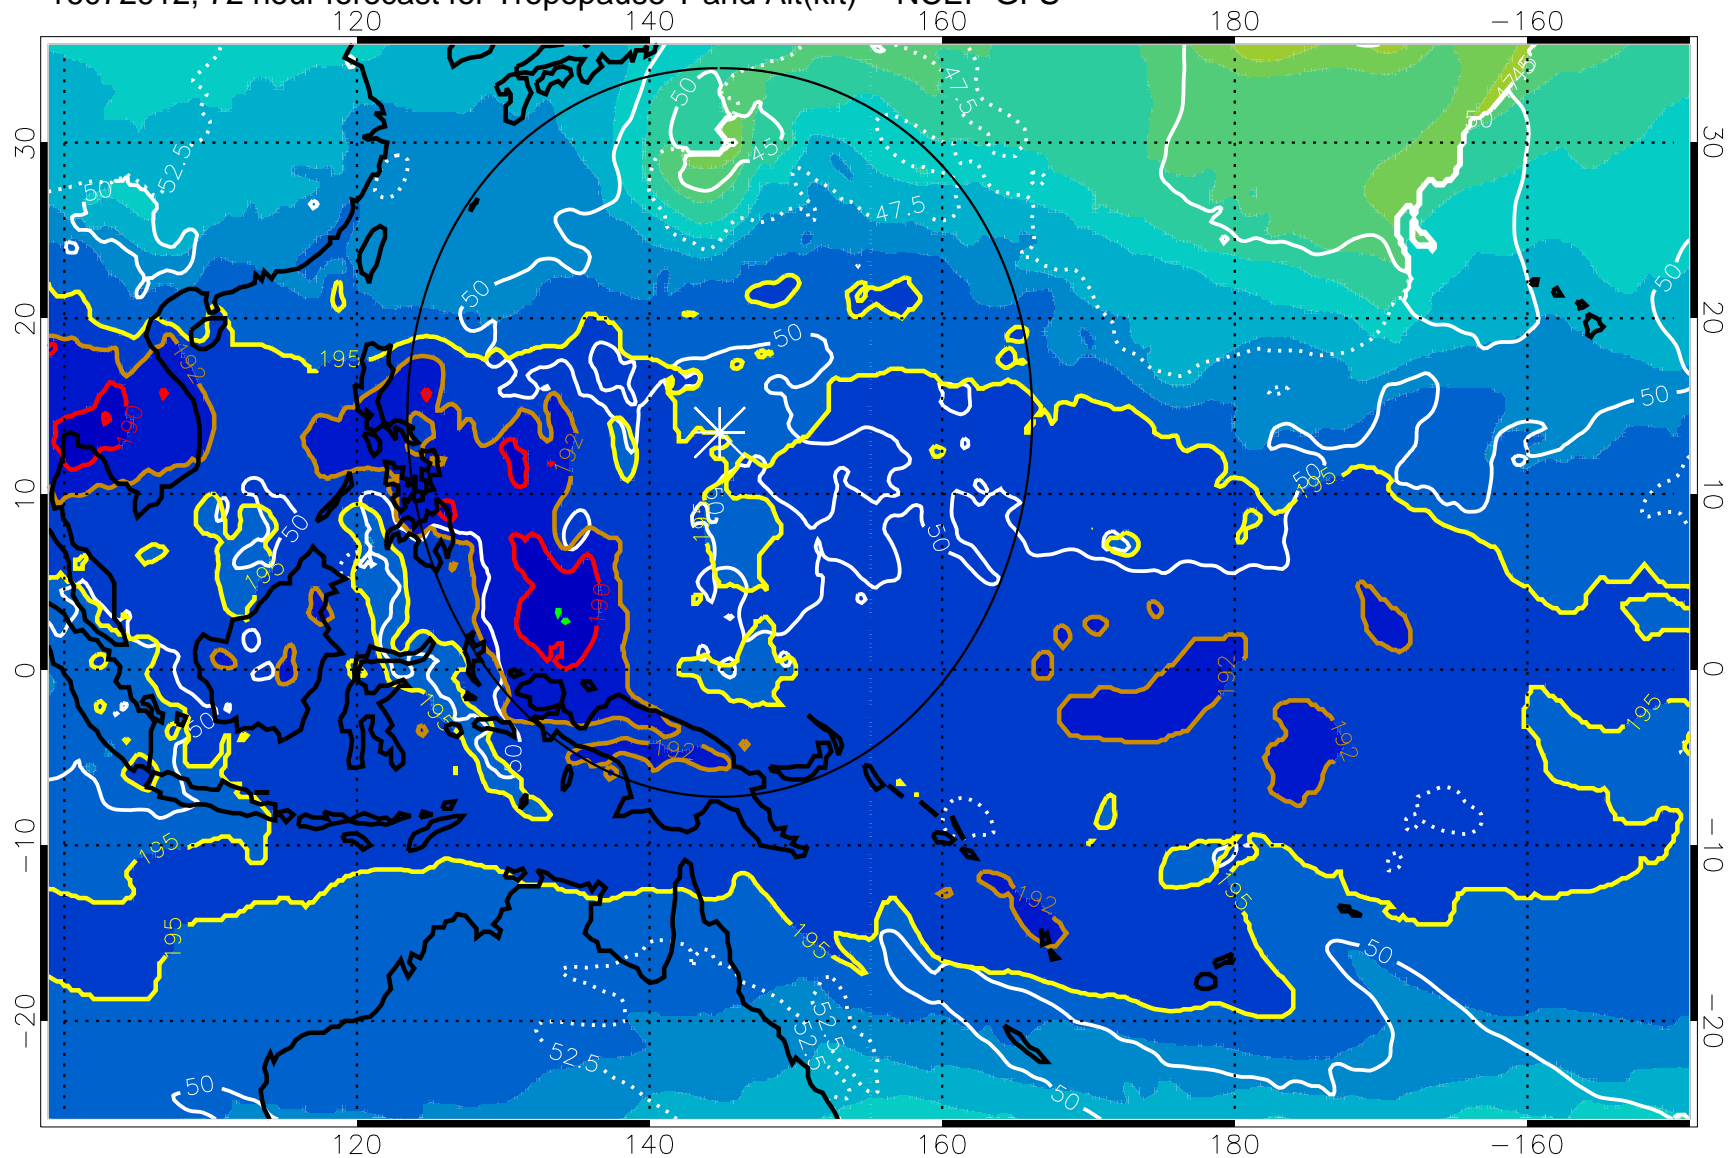

16072906, 66 hour forecast for Tropopause T and Alt(kft) -- NCEP GFS

Tropopause T, K

Tropopause Altitude in kft (white)

192.5K Isotherm 195K Isotherm
187.5K Isotherm 190K Isotherm

Range ring of 2304 km

16072912, 72 hour forecast for Tropopause T and Alt(kft) -- NCEP GFS