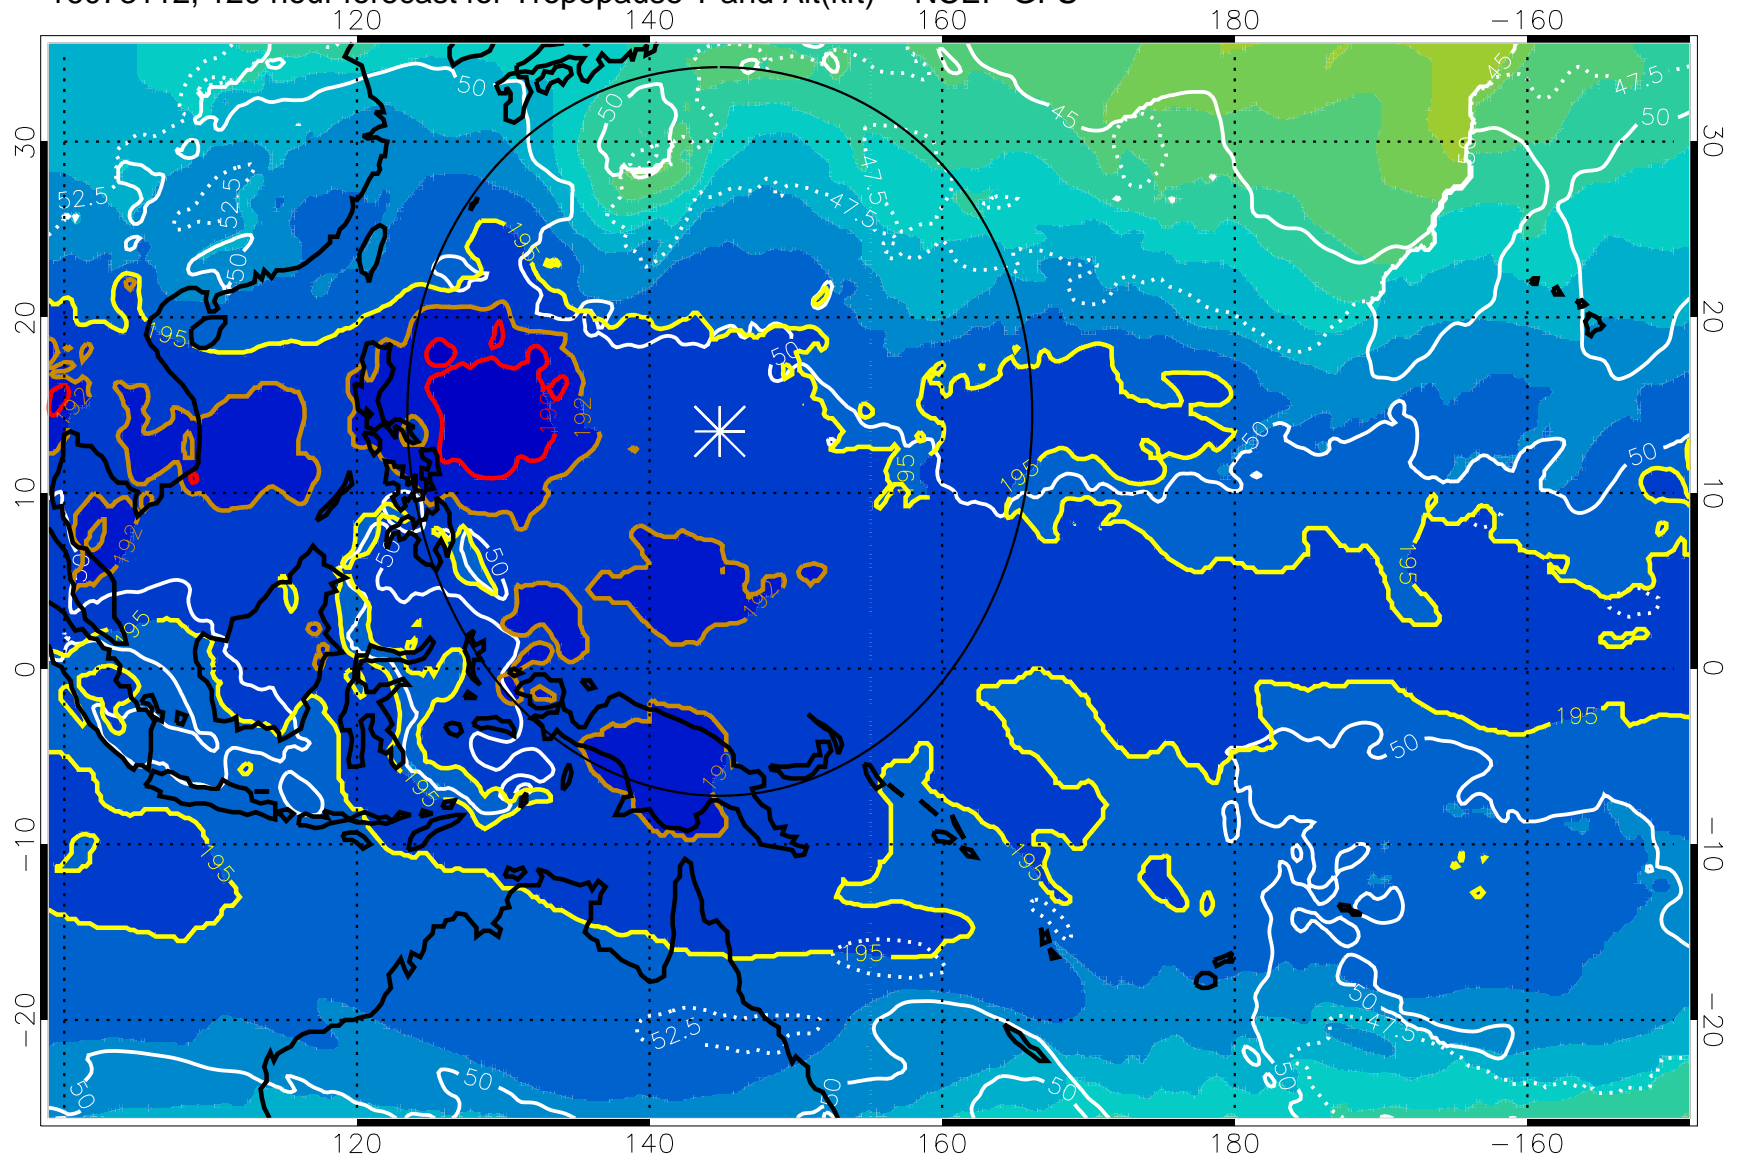

190 200 210 220 230

Tropopause T, K

Tropopause Altitude in kft (white)

192.5K Isotherm 195K Isotherm

187.5K Isotherm 190K Isotherm

Range ring of 2304 km

16073112, 120 hour forecast for Tropopause T and Alt(kft) -- NCEP GFS

190 200 210 220 230
Tropopause T, K

Tropopause Altitude in kft (white)

192.5K Isotherm 195K Isotherm
187.5K Isotherm 190K Isotherm

Range ring of 2304 km