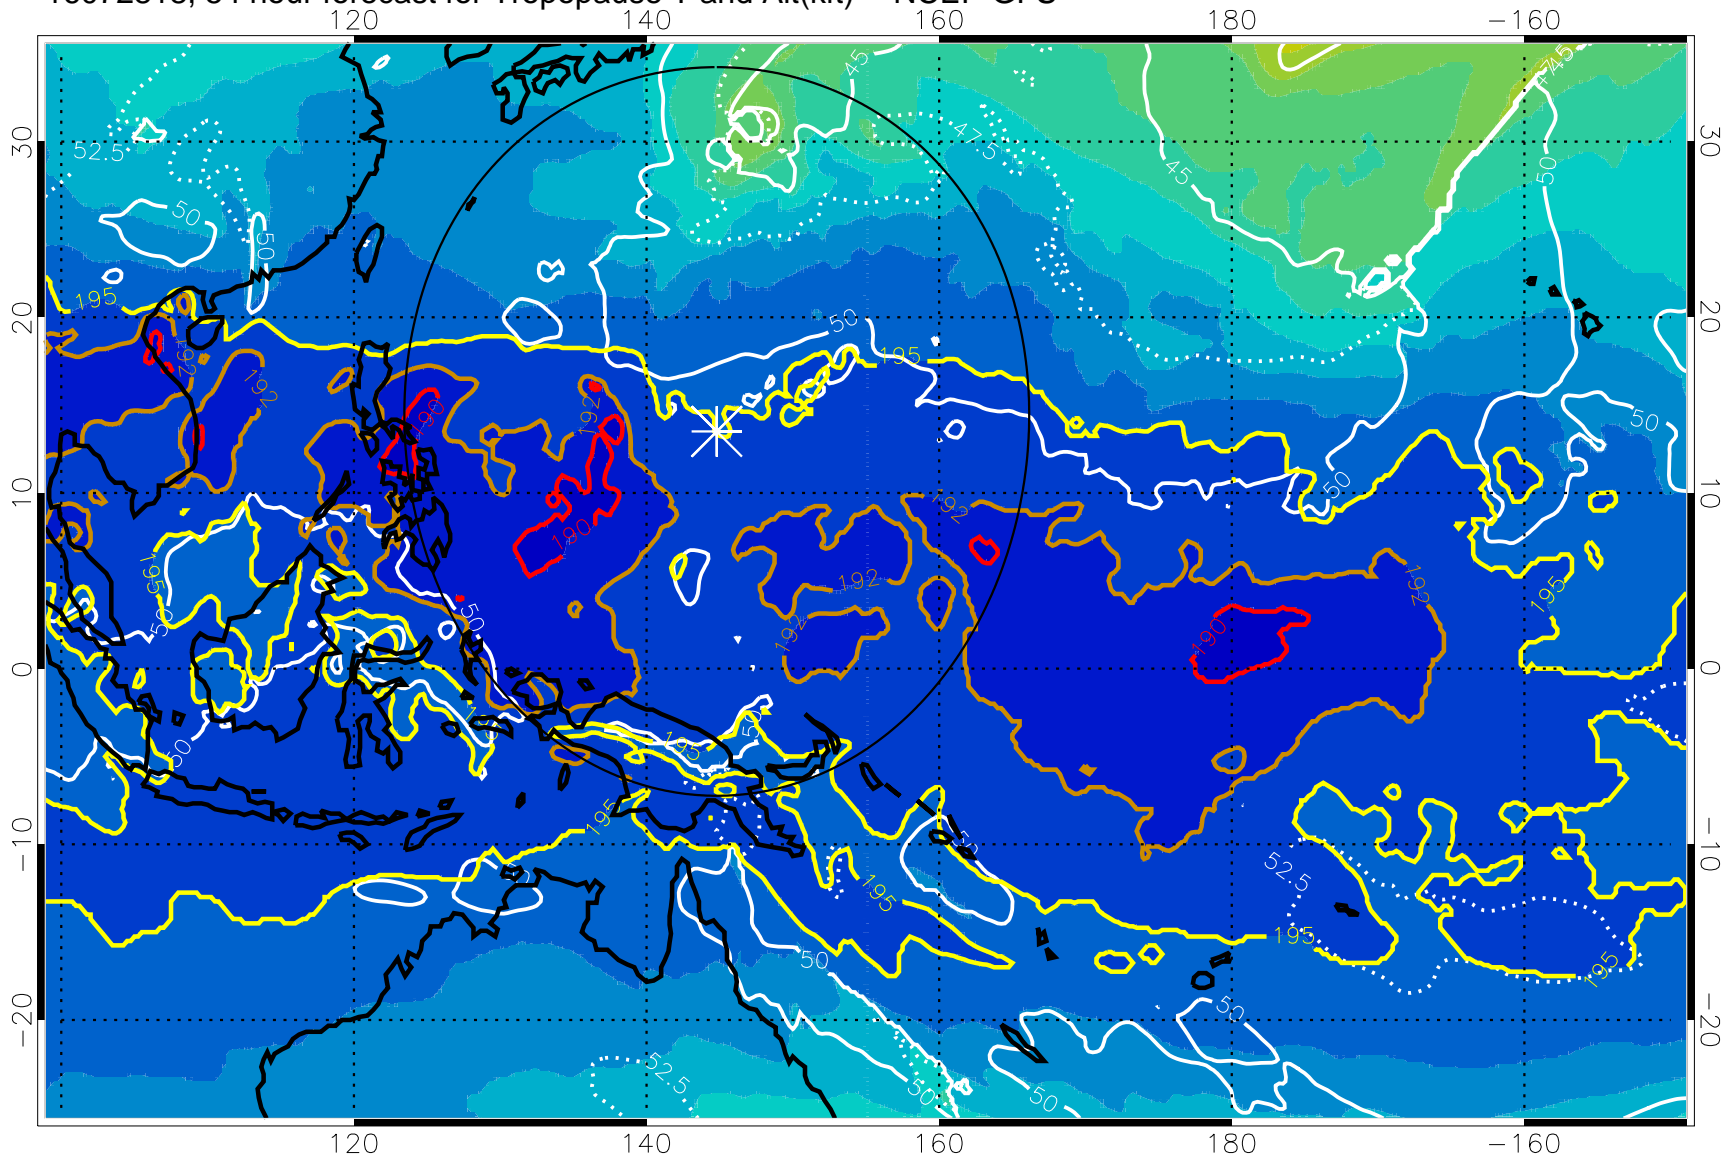

16072818, 54 hour forecast for Tropopause T and Alt(kft) -- NCEP GFS

190 200 210 220 230

Tropopause T, K

Tropopause Altitude in kft (white)

192.5K Isotherm 195K Isotherm

187.5K Isotherm 190K Isotherm

Range ring of 2304 km