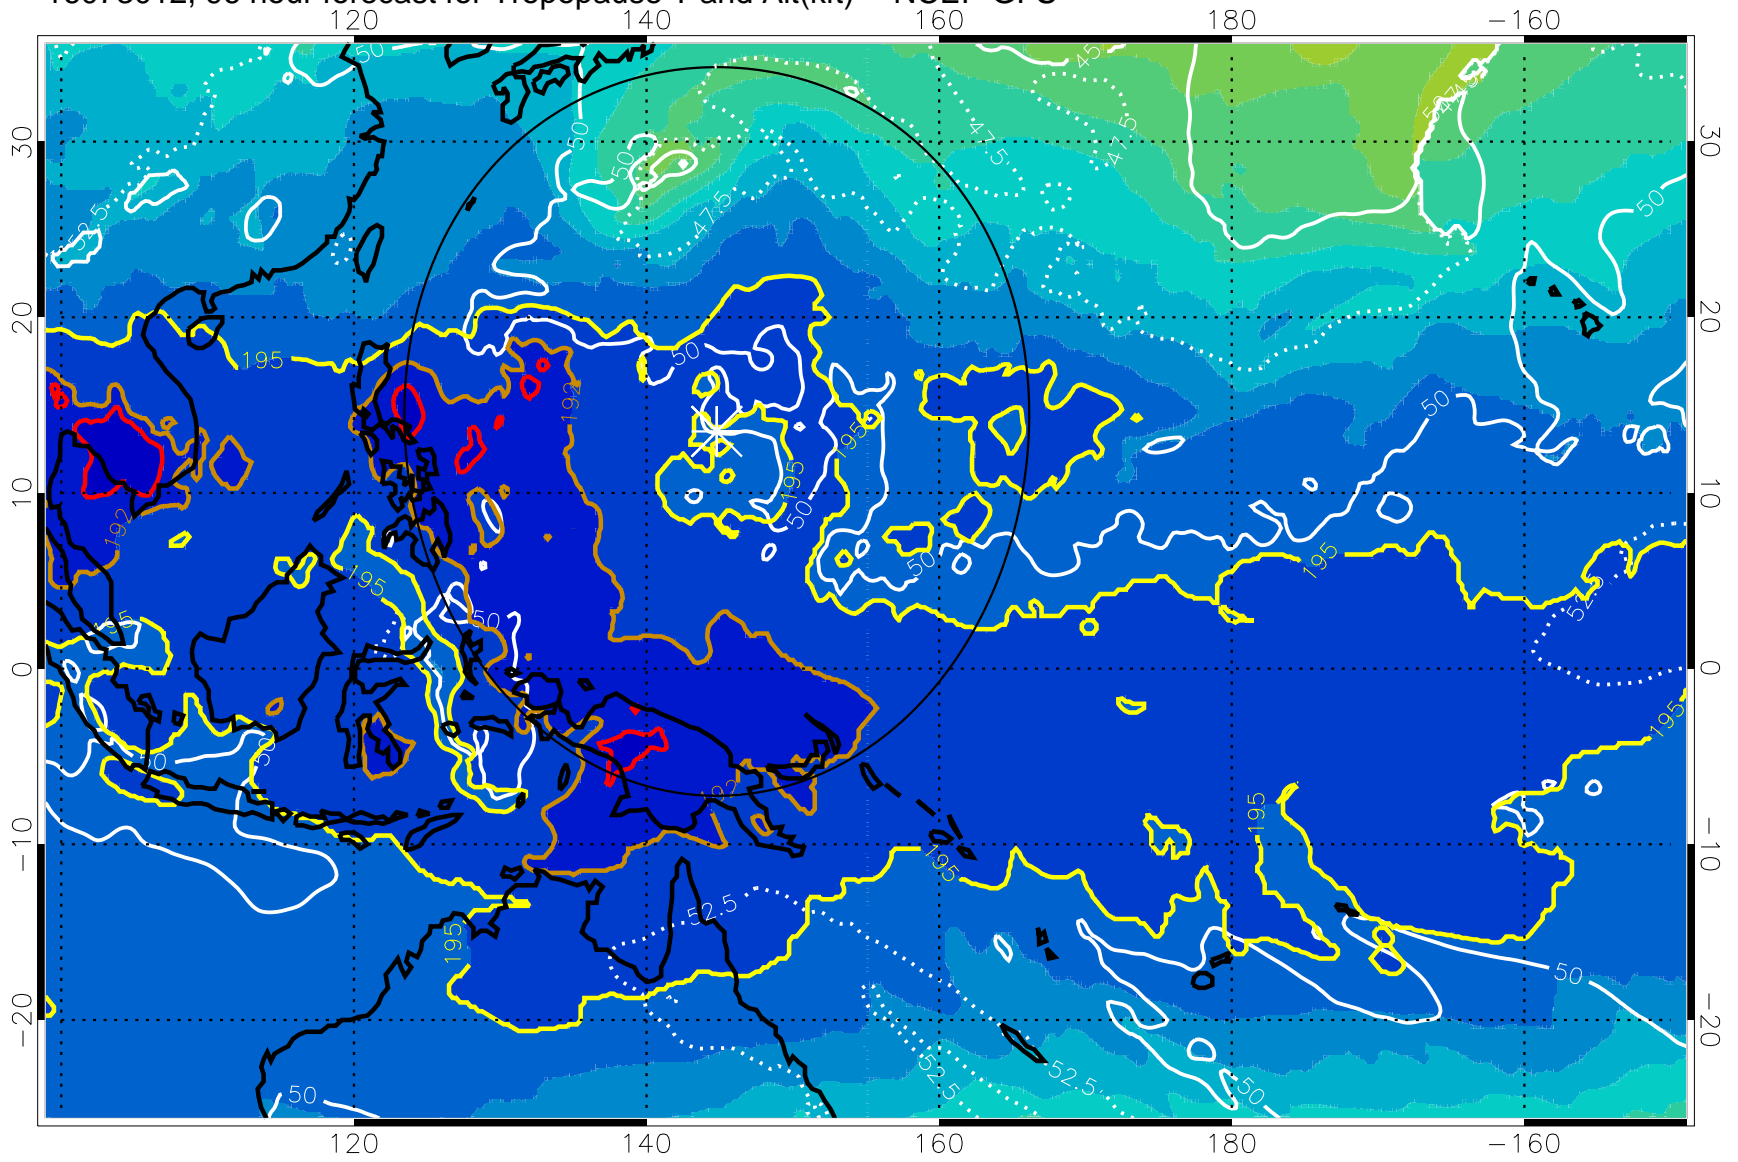

16073012, 96 hour forecast for Tropopause T and Alt(kft) -- NCEP GFS

190   200   210   220   230
Tropopause T, K

Tropopause Altitude in kft (white)

192.5K Isotherm   195K Isotherm
187.5K Isotherm   190K Isotherm

Range ring of 2304 km