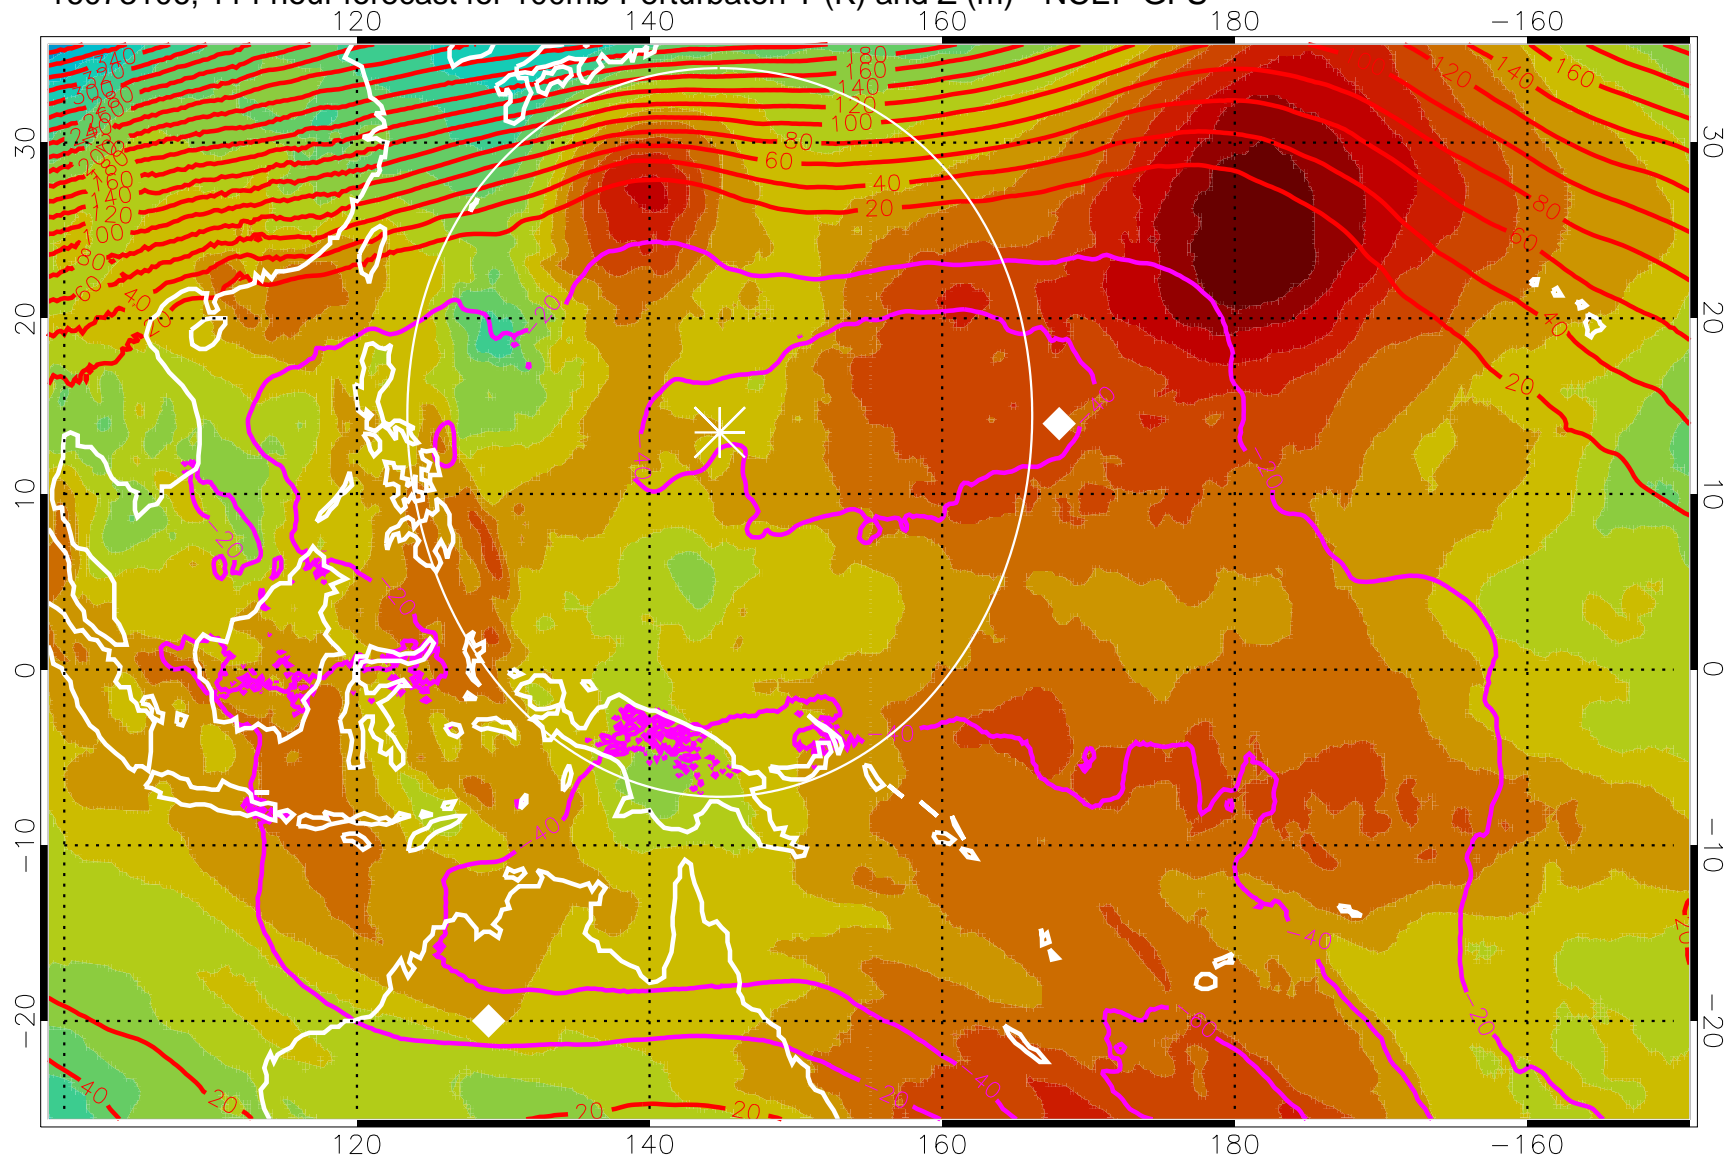

16073106, 114 hour forecast for 100mb Perturbaton T (K) and Z (m)-- NCEP GFS

Contours are 100 mbar Z perturbation (m)
Positive Z Contours
Negative Z Contours
Diamonds-mean pos. of anticyclones

Range ring of 2304 km