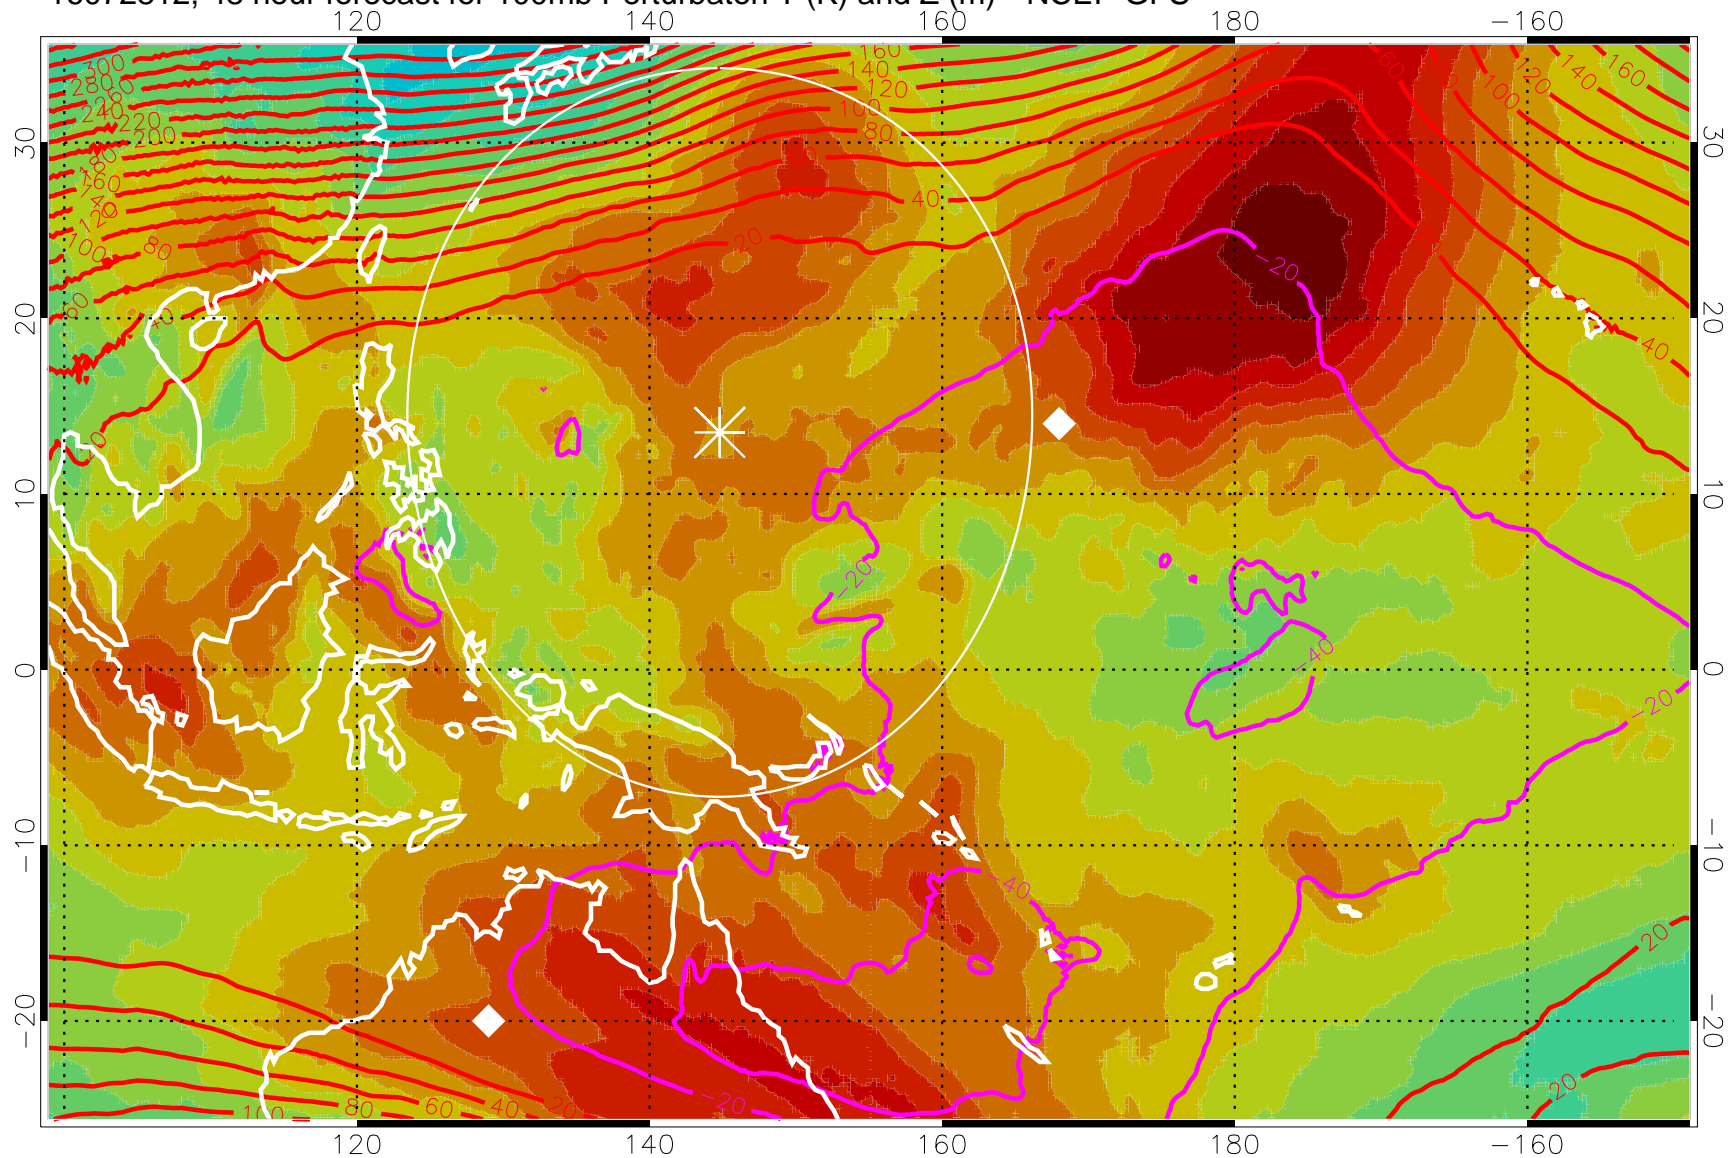

16072812, 48 hour forecast for 100mb Perturbaton T (K) and Z (m)-- NCEP GFS

Contours are 100 mbar Z perturbation (m)
Positive Z Contours
Negative Z Contours
Diamonds-mean pos. of anticyclones

Range ring of 2304 km