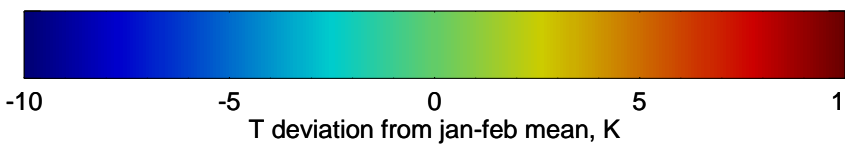

16072812, 48 hour forecast for 100mb Perturbaton T (K) and Z (m)-- NCEP GFS

Contours are 100 mbar Z perturbation (m)
Positive Z Contours
Negative Z Contours
Diamonds-mean pos. of anticyclones

Range ring of 2304 km