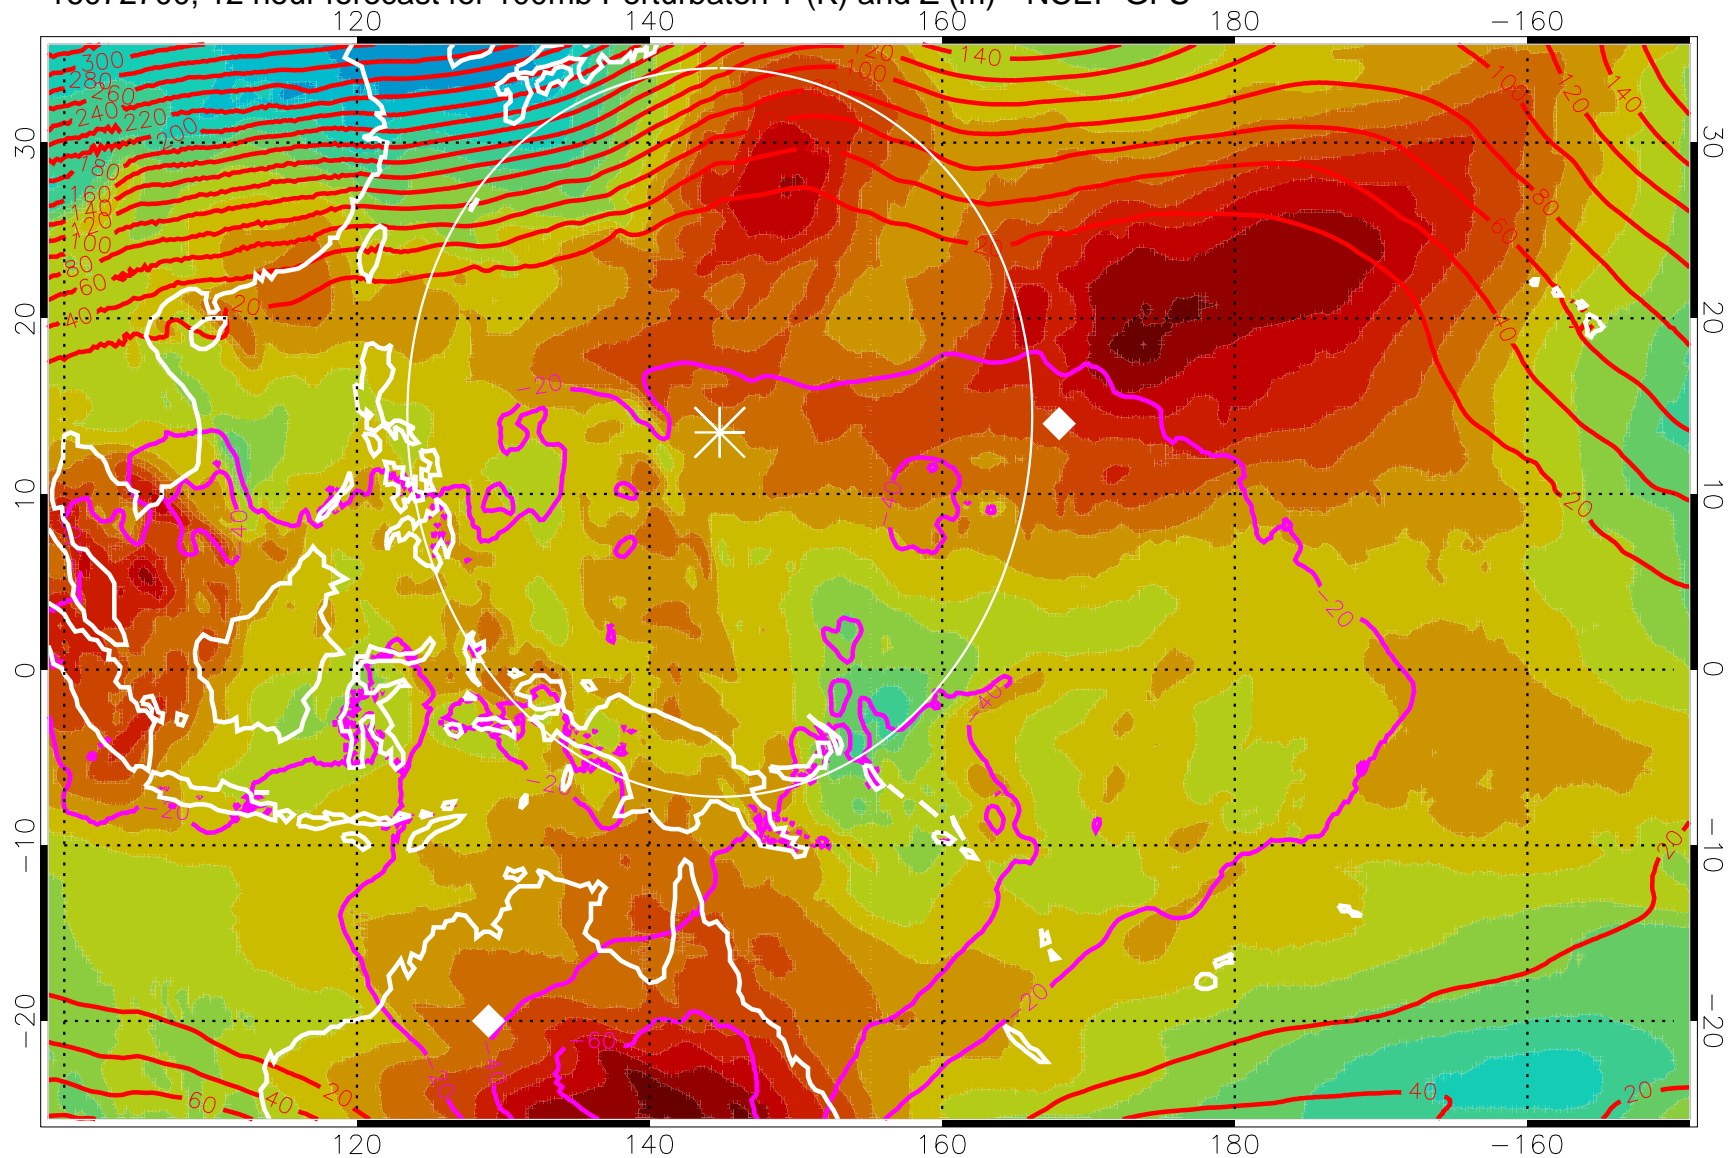

16072700, 12 hour forecast for 100mb Perturbaton T (K) and Z (m)-- NCEP GFS

Contours are 100 mbar Z perturbation (m)
Positive Z Contours
Negative Z Contours
Diamonds-mean pos. of anticyclones

Range ring of 2304 km