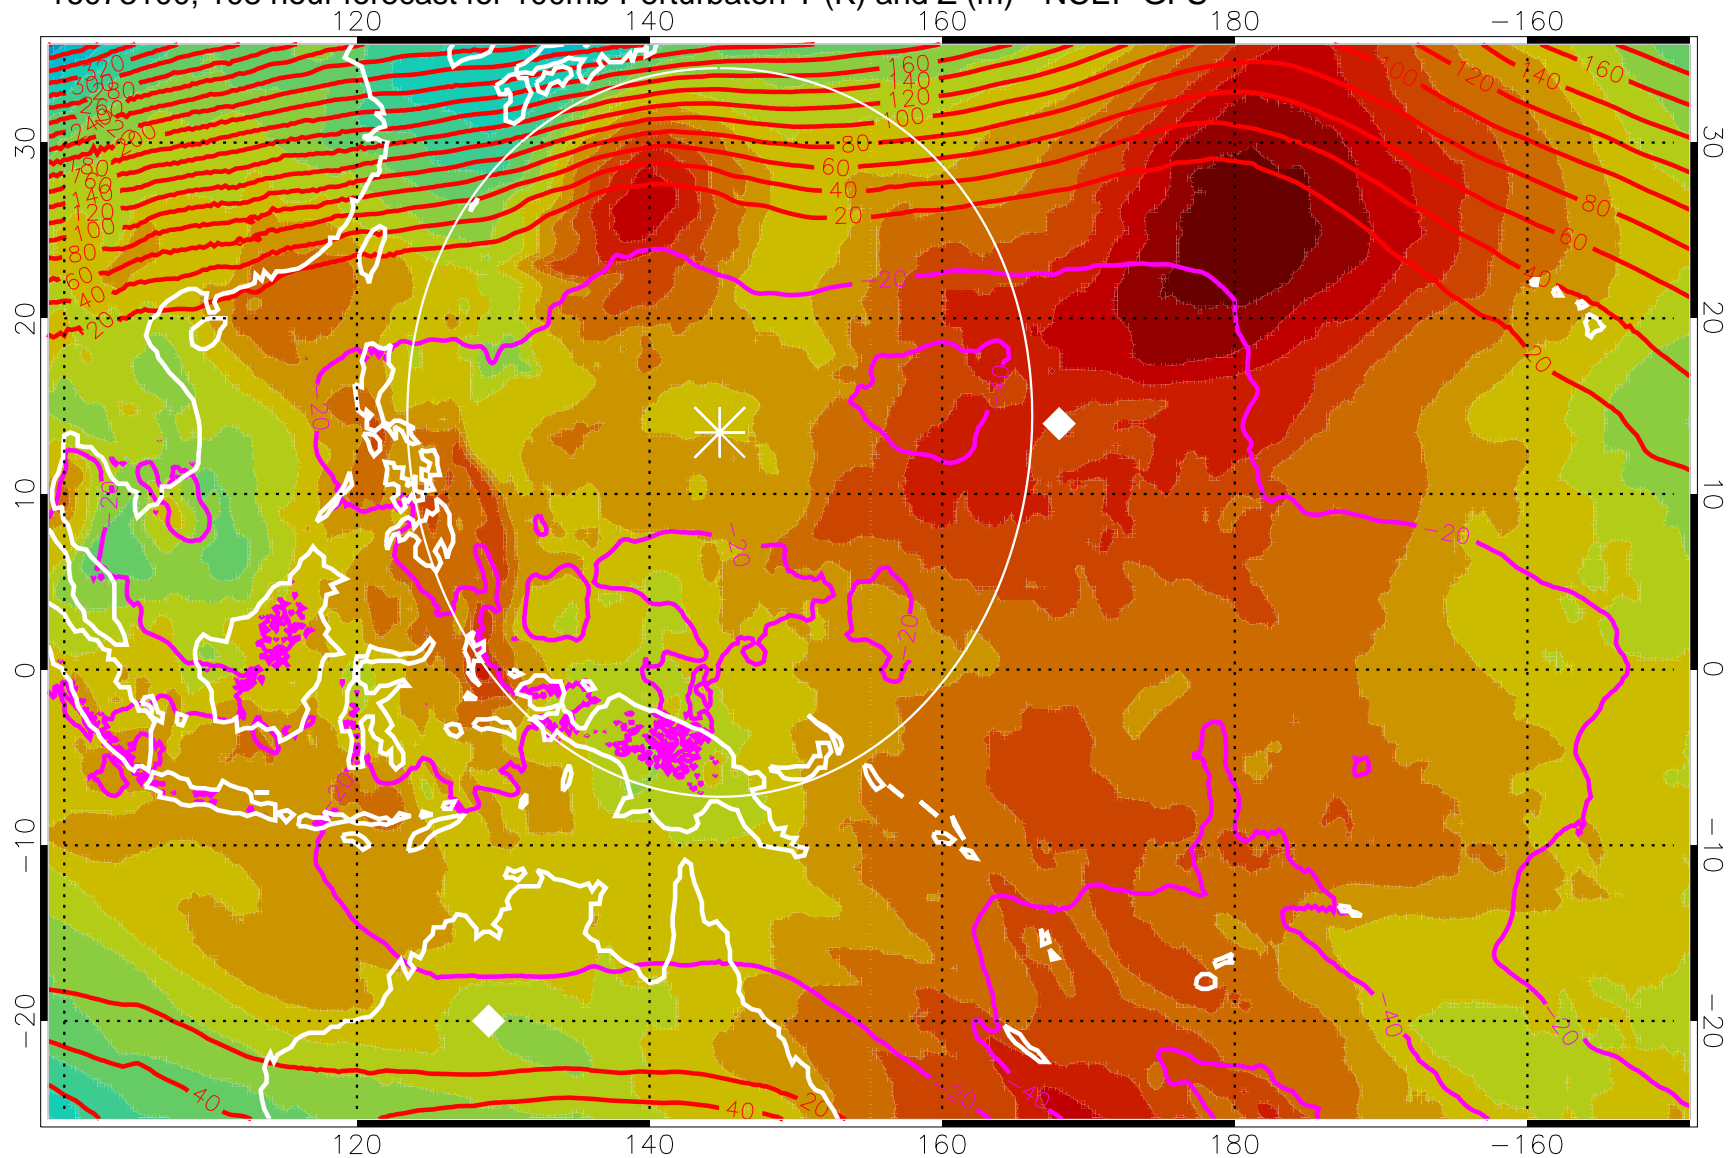

16073100, 108 hour forecast for 100mb Perturbaton T (K) and Z (m)-- NCEP GFS

Contours are 100 mbar Z perturbation (m)
Positive Z Contours
Negative Z Contours
Diamonds-mean pos. of anticyclones

Range ring of 2304 km