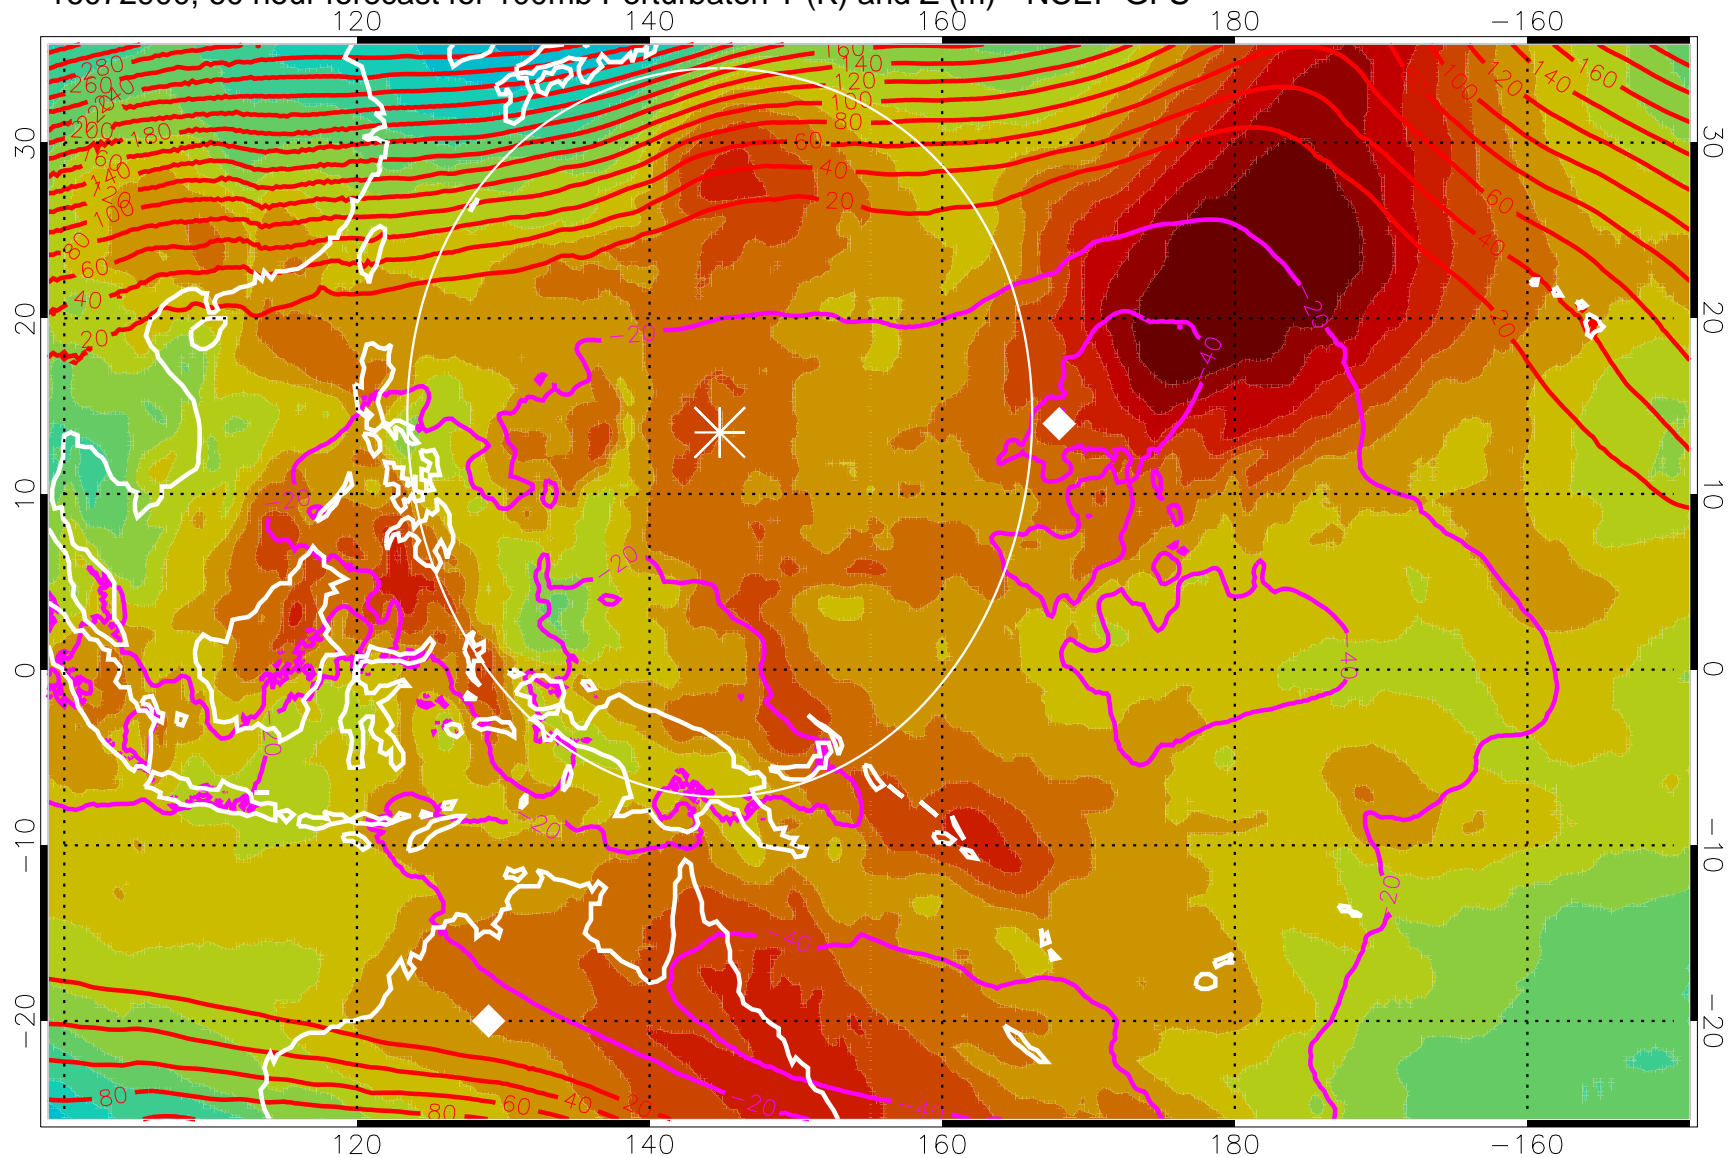

16072900, 60 hour forecast for 100mb Perturbaton T (K) and Z (m)-- NCEP GFS

Contours are 100 mbar Z perturbation (m)
Positive Z Contours
Negative Z Contours
Diamonds-mean pos. of anticyclones

Range ring of 2304 km