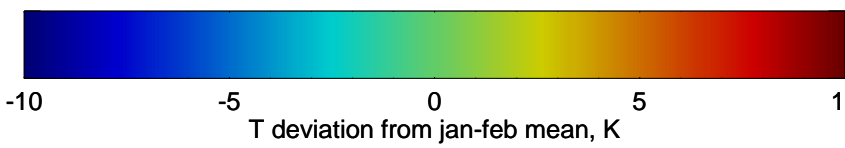

16073018, 102 hour forecast for 100mb Perturbaton T (K) and Z (m)-- NCEP GFS

Contours are 100 mbar Z perturbation (m)
Positive Z Contours
Negative Z Contours
Diamonds-mean pos. of anticyclones

Range ring of 2304 km