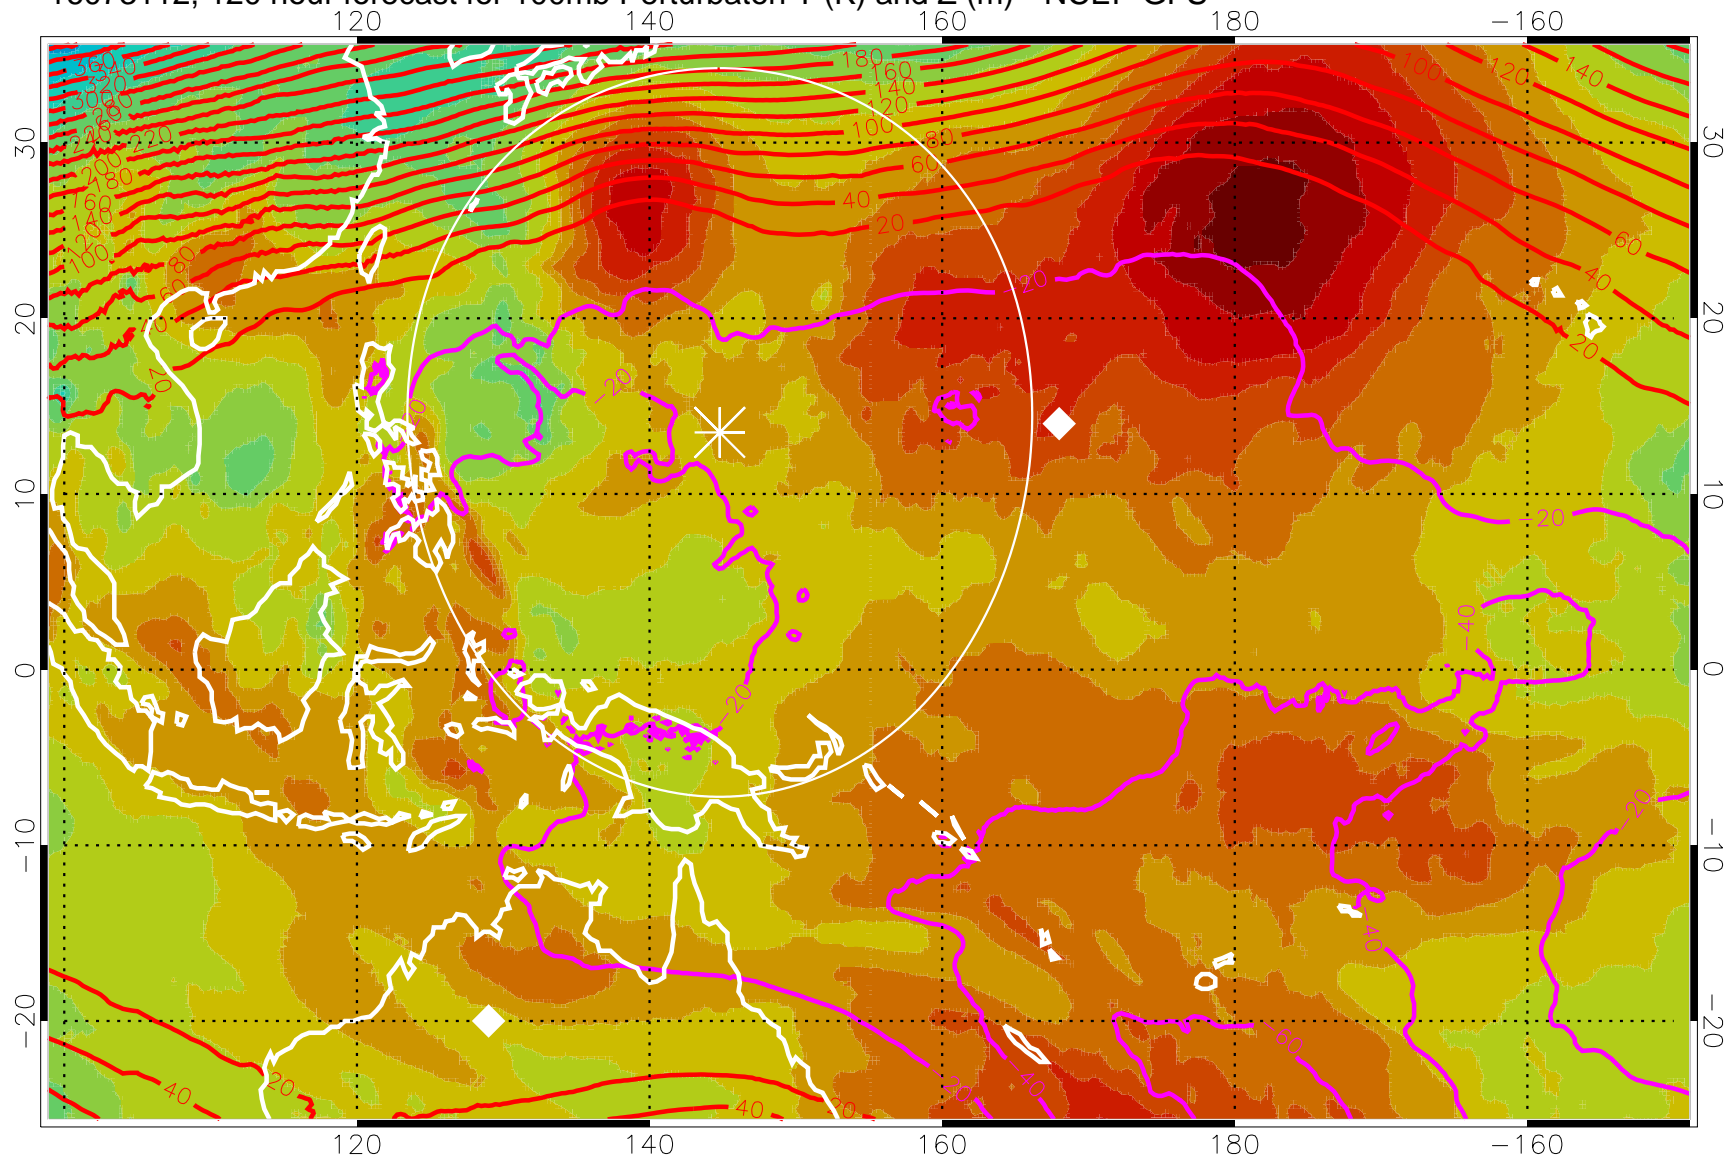

16073112, 120 hour forecast for 100mb Perturbaton T (K) and Z (m)-- NCEP GFS

Contours are 100 mbar Z perturbation (m)
Positive Z Contours
Negative Z Contours
Diamonds-mean pos. of anticyclones

Range ring of 2304 km