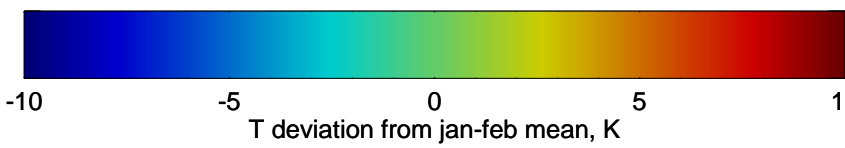

16073006, 90 hour forecast for 100mb Perturbaton T (K) and Z (m)-- NCEP GFS

Contours are 100 mbar Z perturbation (m)
Positive Z Contours
Negative Z Contours
Diamonds-mean pos. of anticyclones

Range ring of 2304 km