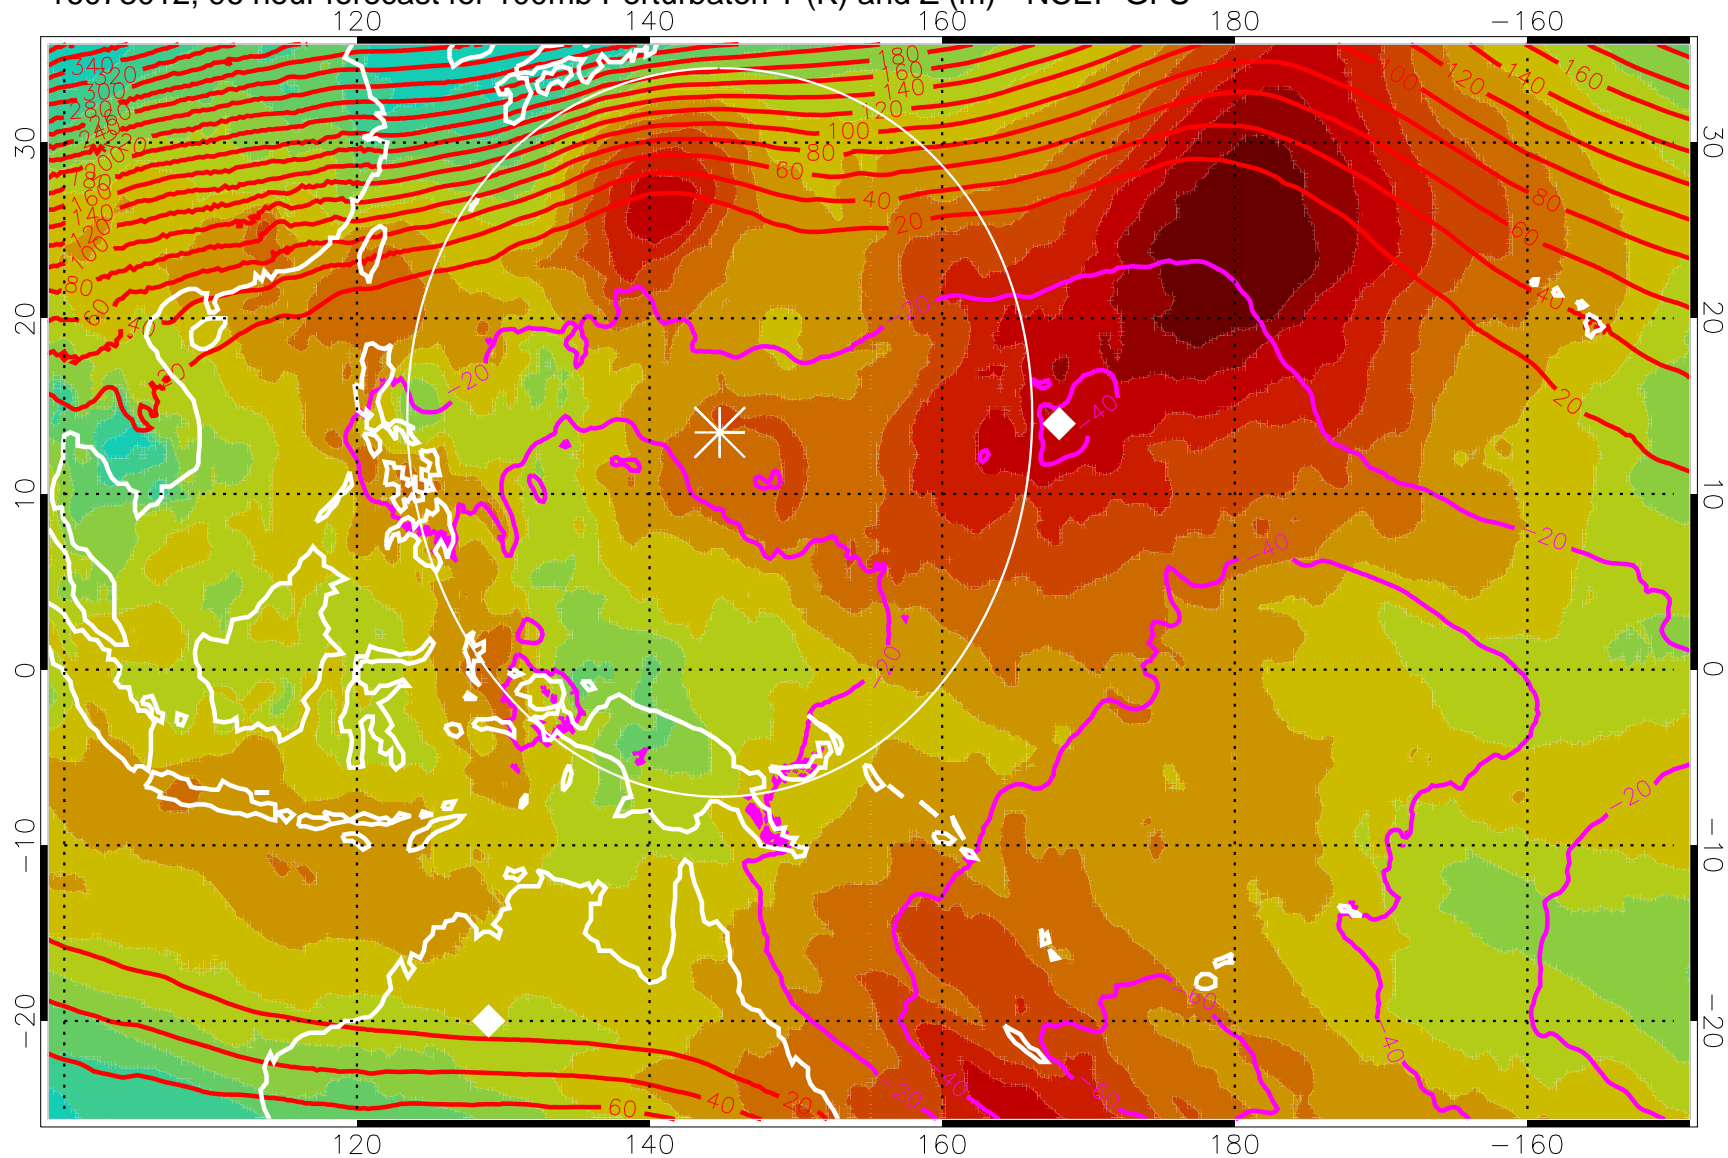

16073012, 96 hour forecast for 100mb Perturbaton T (K) and Z (m)-- NCEP GFS

Contours are 100 mbar Z perturbation (m)
Positive Z Contours
Negative Z Contours
Diamonds-mean pos. of anticyclones

Range ring of 2304 km