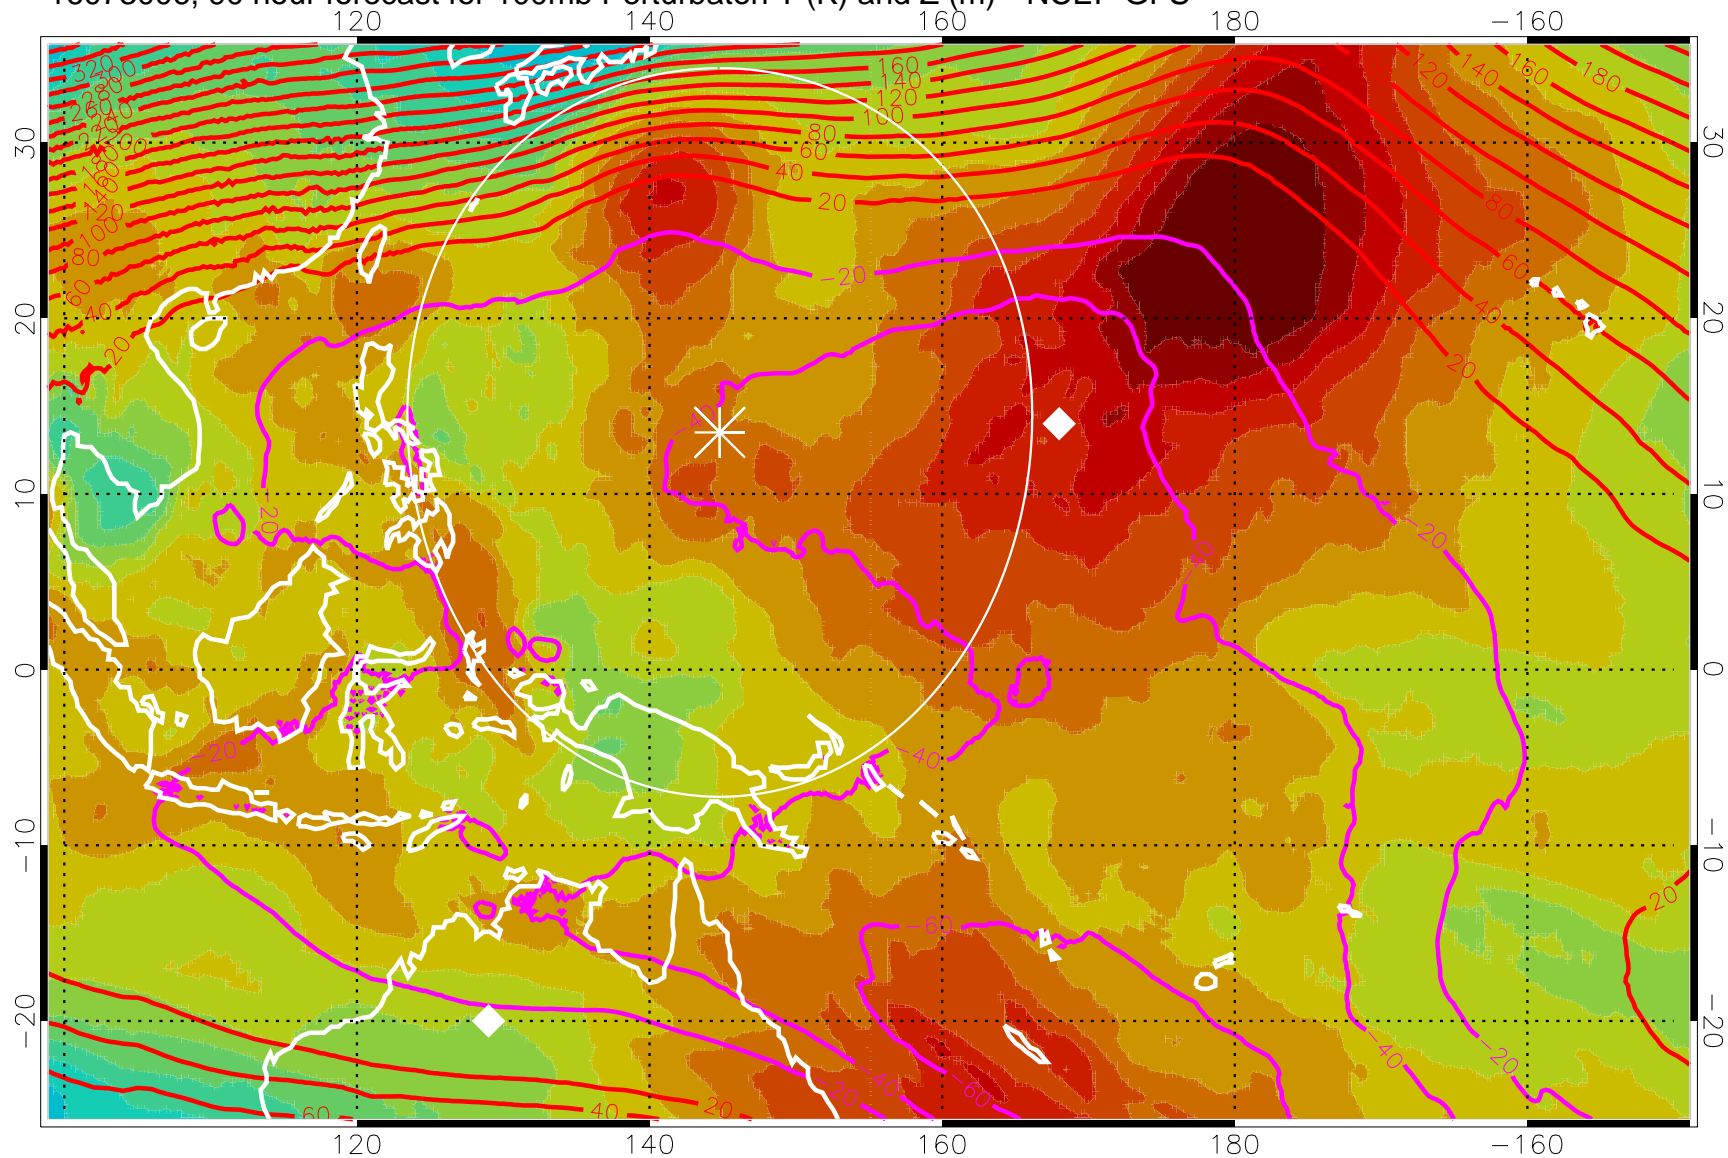

16073006, 90 hour forecast for 100mb Perturbaton T (K) and Z (m)-- NCEP GFS

Contours are 100 mbar Z perturbation (m)
Positive Z Contours
Negative Z Contours
Diamonds-mean pos. of anticyclones

Range ring of 2304 km