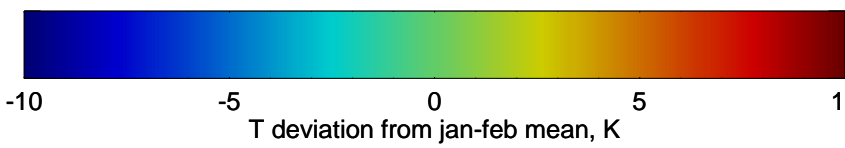

16072618, 6 hour forecast for 100mb Perturbaton T (K) and Z (m)-- NCEP GFS

Contours are 100 mbar Z perturbation (m)  
Positive Z Contours  
Negative Z Contours  
Diamonds-mean pos. of anticyclones

Range ring of 2304 km