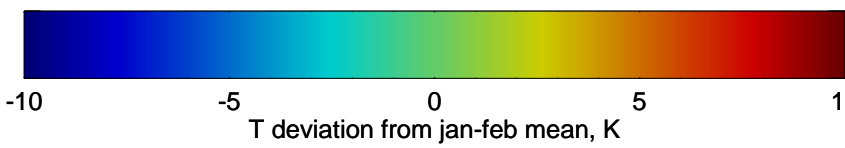

16072806, 42 hour forecast for 100mb Perturbaton T (K) and Z (m)-- NCEP GFS

Contours are 100 mbar Z perturbation (m)
Positive Z Contours
Negative Z Contours
Diamonds-mean pos. of anticyclones

Range ring of 2304 km