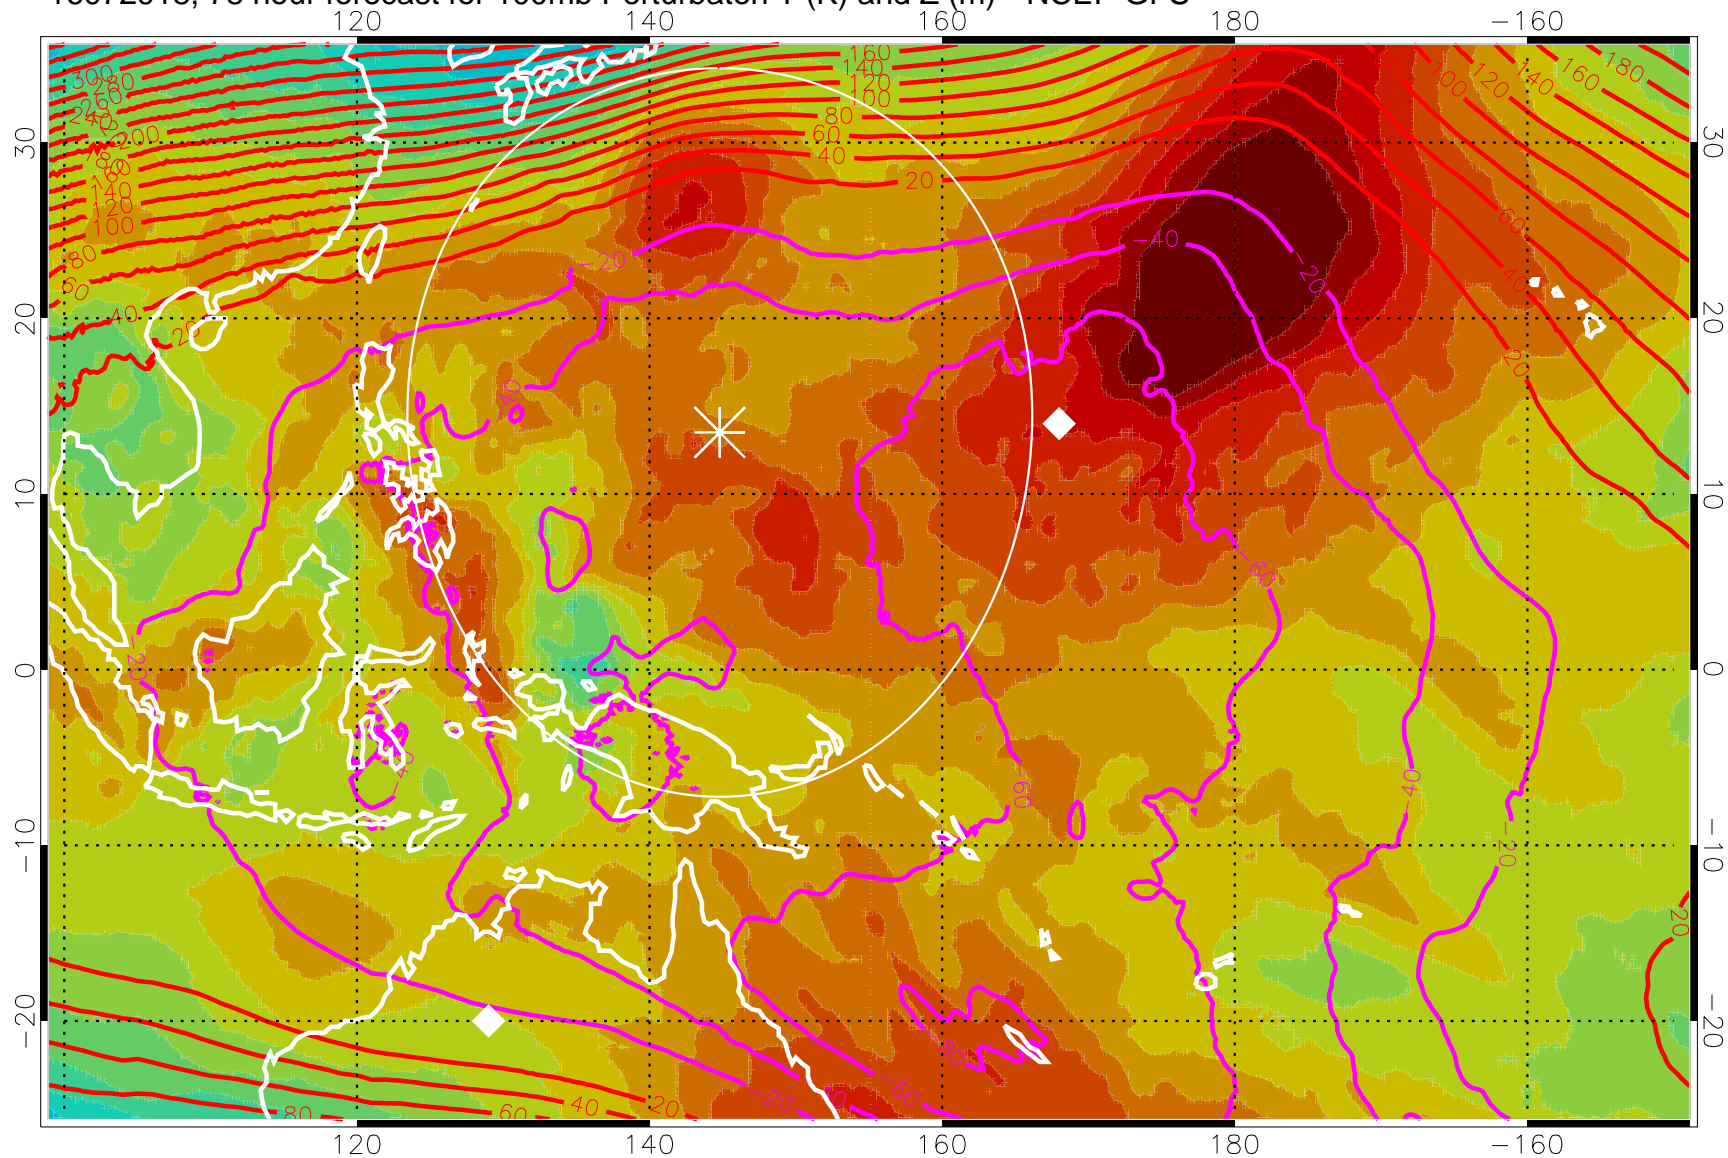

16072918, 78 hour forecast for 100mb Perturbaton T (K) and Z (m)-- NCEP GFS

Contours are 100 mbar Z perturbation (m)
Positive Z Contours
Negative Z Contours
Diamonds-mean pos. of anticyclones

Range ring of 2304 km