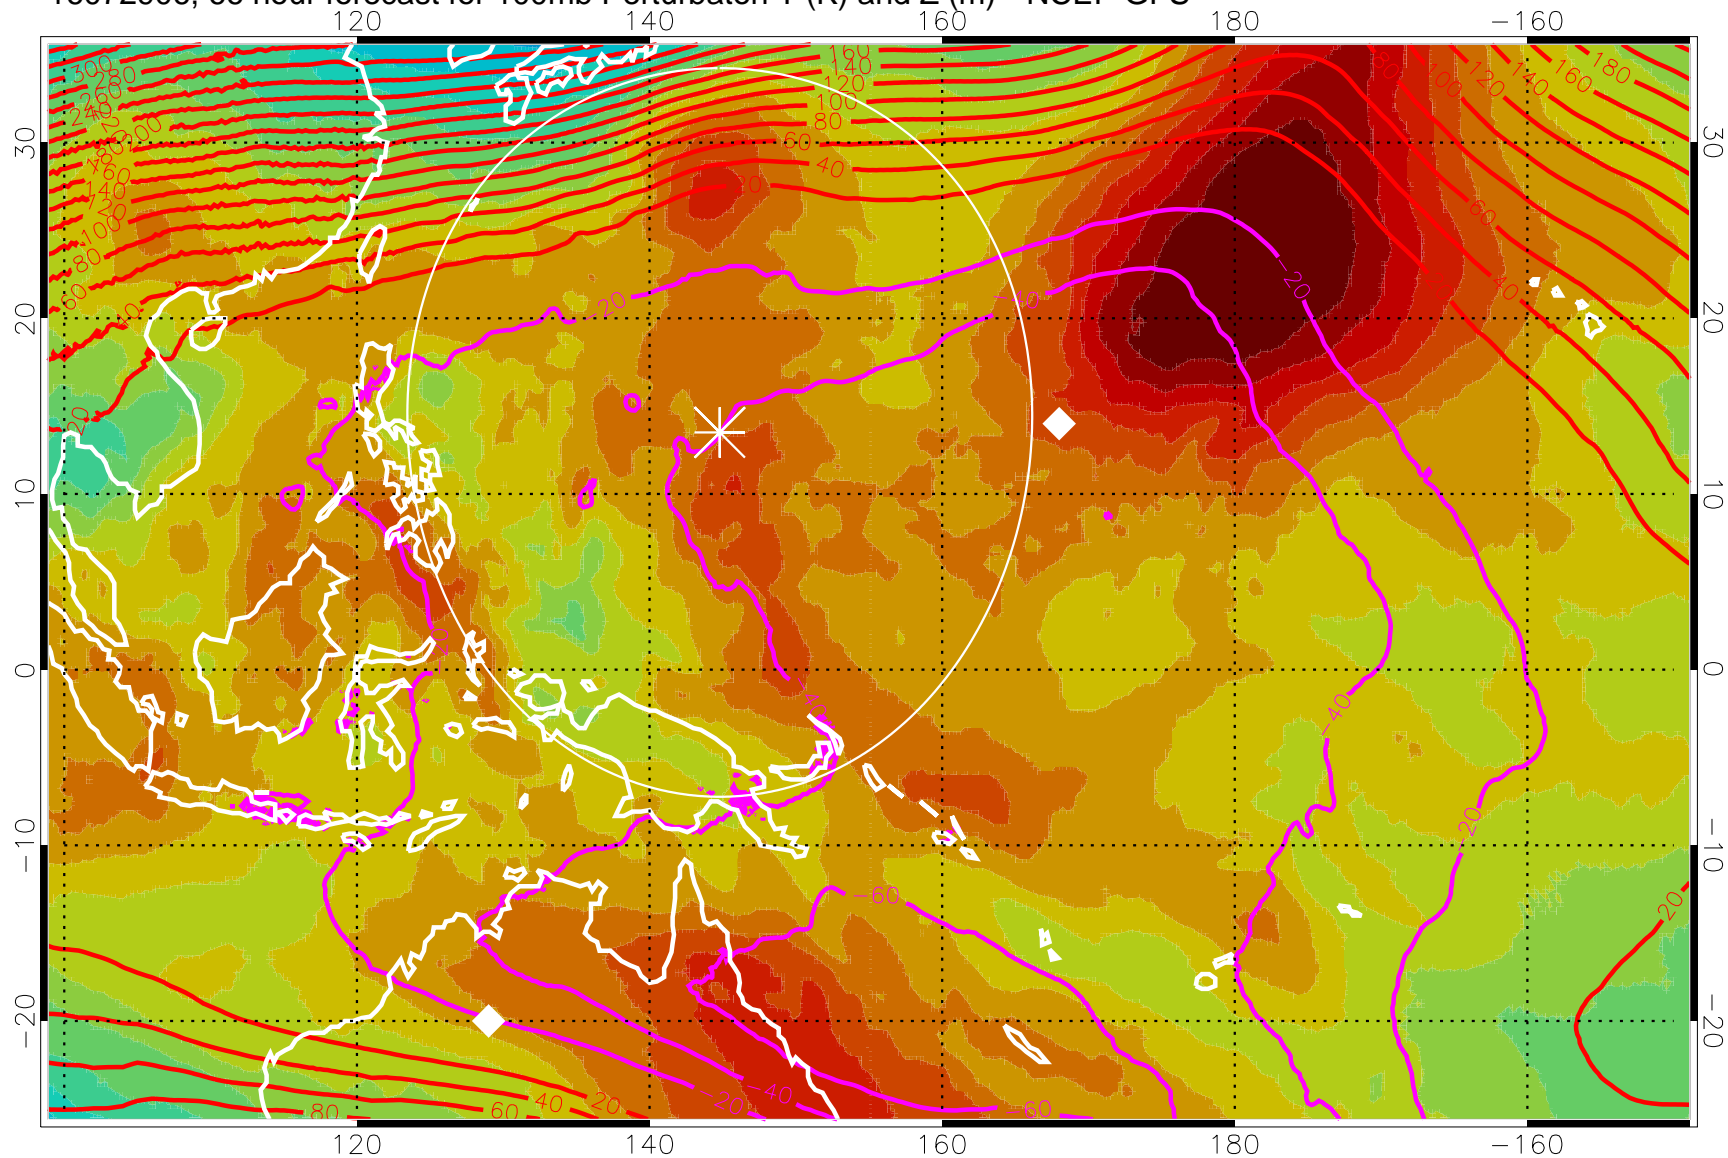

16072906, 66 hour forecast for 100mb Perturbaton T (K) and Z (m)-- NCEP GFS

Contours are 100 mbar Z perturbation (m)
Positive Z Contours
Negative Z Contours
Diamonds-mean pos. of anticyclones

Range ring of 2304 km