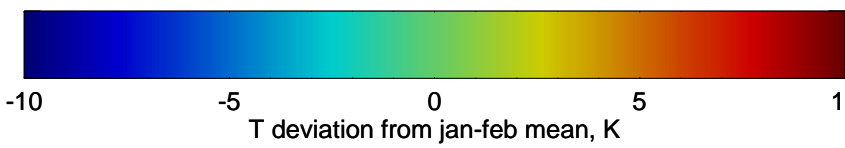

16072718, 30 hour forecast for 100mb Perturbaton T (K) and Z (m)-- NCEP GFS

Contours are 100 mbar Z perturbation (m)
Positive Z Contours
Negative Z Contours
Diamonds-mean pos. of anticyclones

Range ring of 2304 km