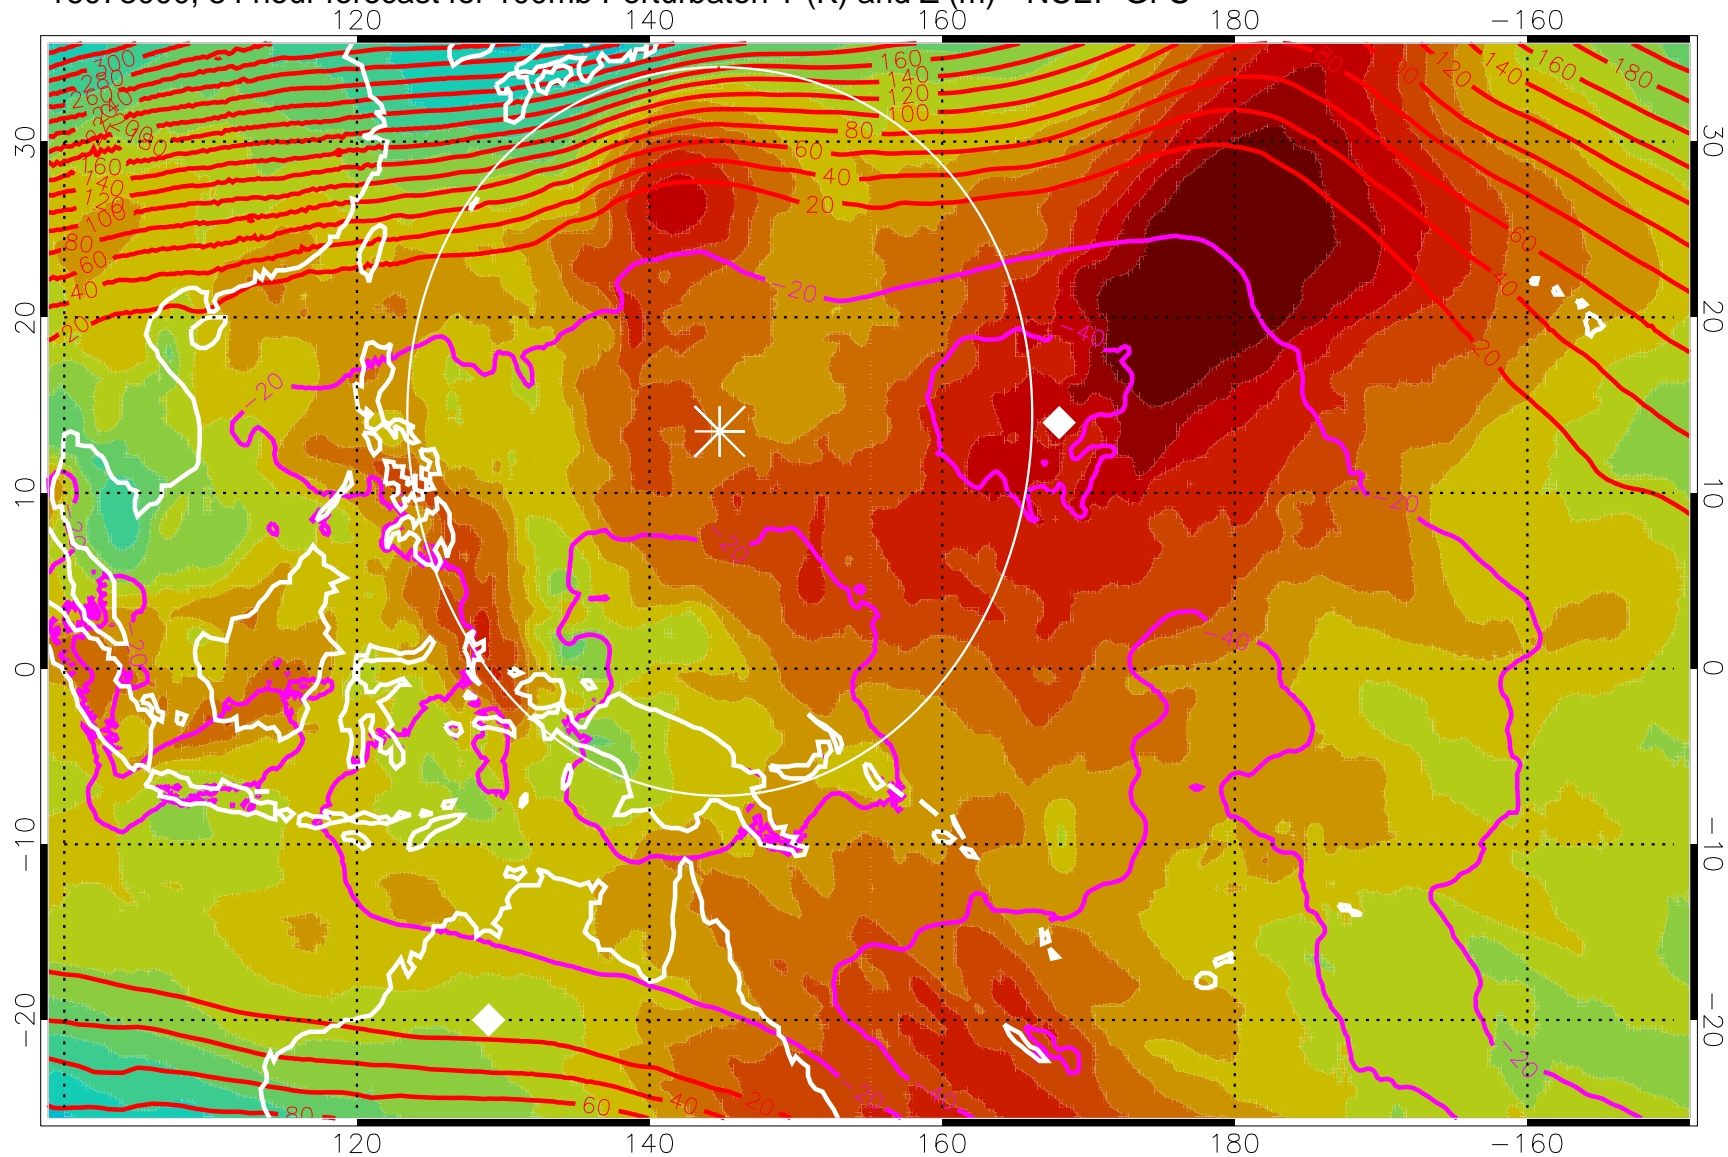

16073000, 84 hour forecast for 100mb Perturbaton T (K) and Z (m)-- NCEP GFS

Contours are 100 mbar Z perturbation (m)
Positive Z Contours
Negative Z Contours
Diamonds-mean pos. of anticyclones

Range ring of 2304 km