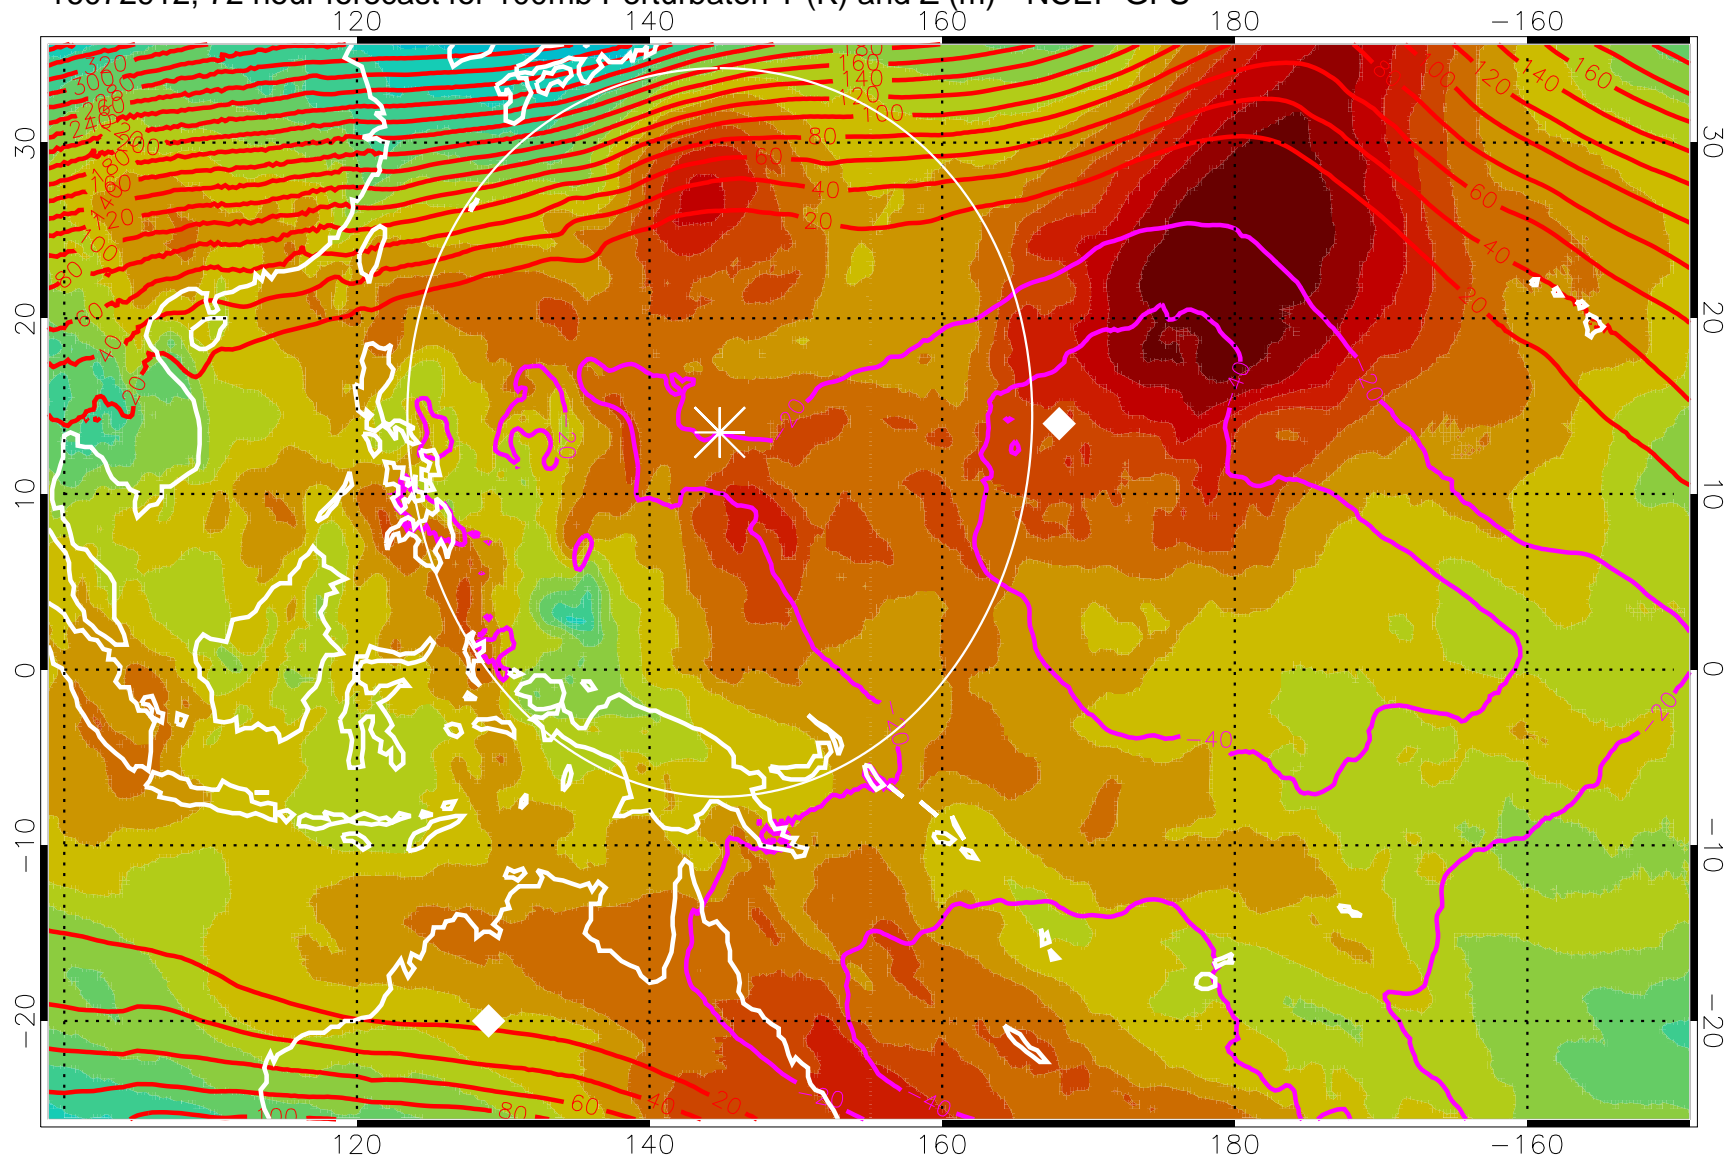

16072912, 72 hour forecast for 100mb Perturbaton T (K) and Z (m)-- NCEP GFS

Contours are 100 mbar Z perturbation (m)
Positive Z Contours
Negative Z Contours
Diamonds-mean pos. of anticyclones

Range ring of 2304 km