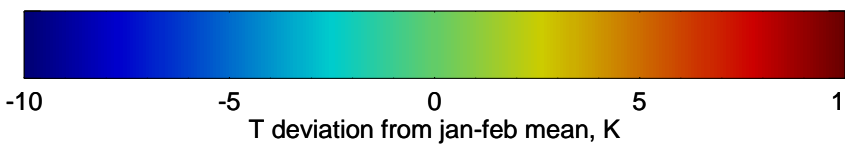

16073012, 96 hour forecast for 100mb Perturbaton T (K) and Z (m)-- NCEP GFS

Contours are 100 mbar Z perturbation (m)
Positive Z Contours
Negative Z Contours
Diamonds-mean pos. of anticyclones

Range ring of 2304 km