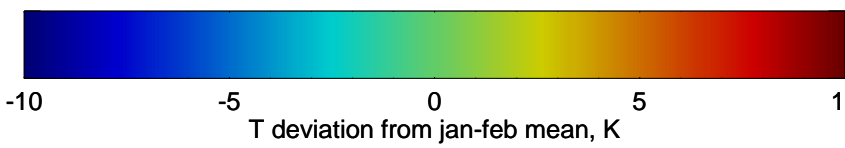

16072818, 54 hour forecast for 100mb Perturbaton T (K) and Z (m)-- NCEP GFS

Contours are 100 mbar Z perturbation (m)
Positive Z Contours
Negative Z Contours
Diamonds-mean pos. of anticyclones

Range ring of 2304 km