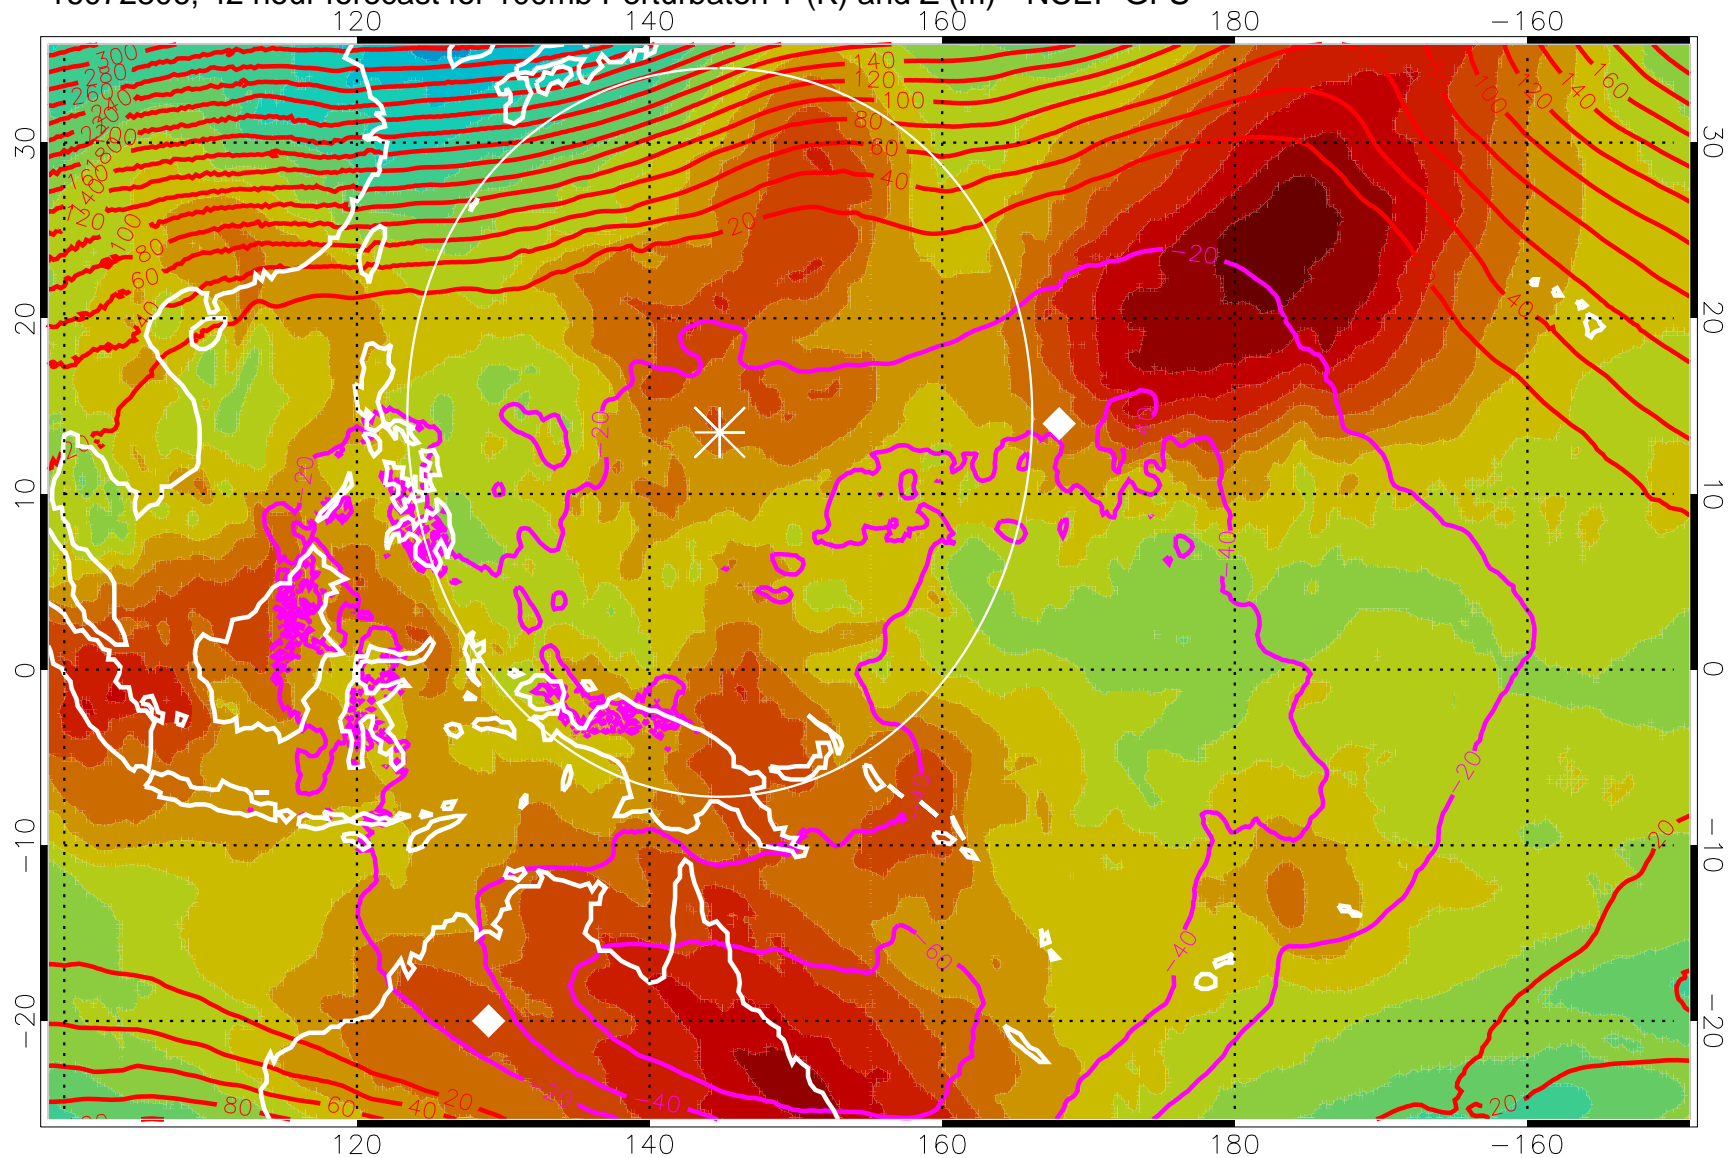

16072806, 42 hour forecast for 100mb Perturbaton T (K) and Z (m)-- NCEP GFS

Contours are 100 mbar Z perturbation (m)
Positive Z Contours
Negative Z Contours
Diamonds-mean pos. of anticyclones

Range ring of 2304 km