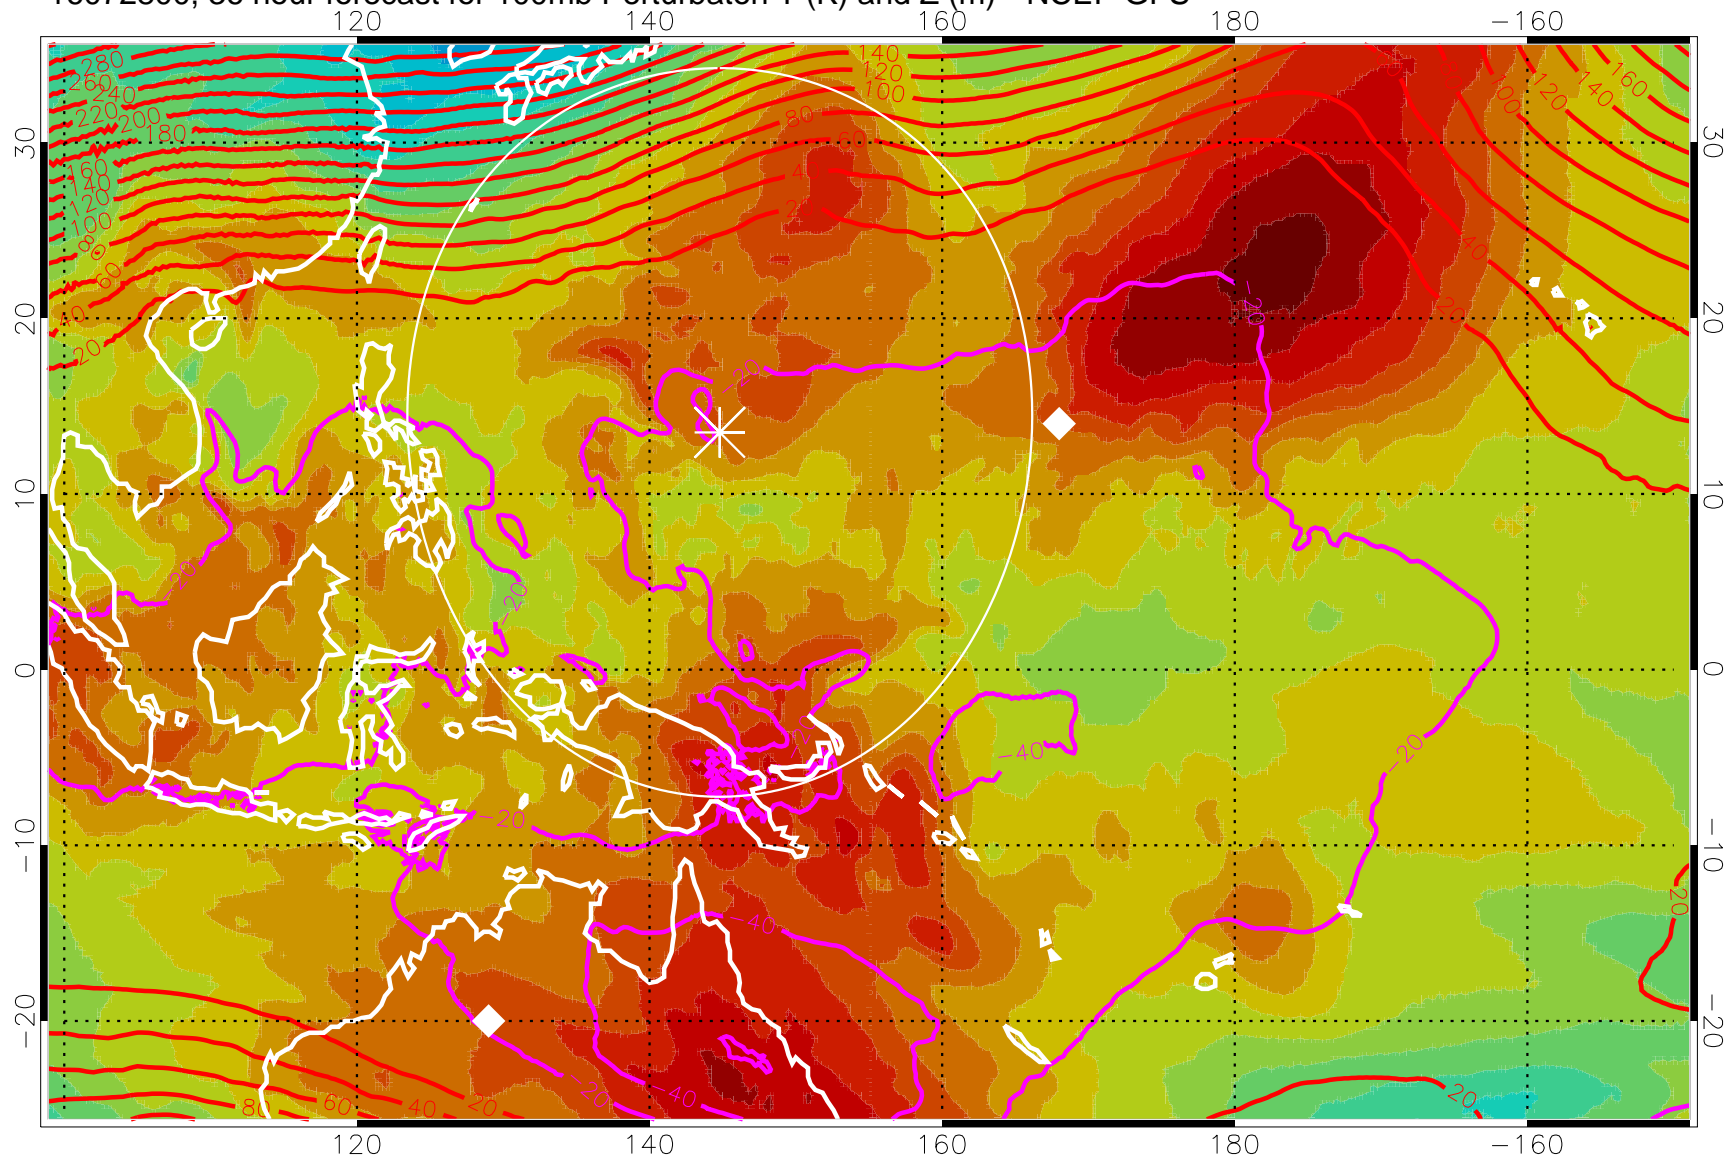

16072800, 36 hour forecast for 100mb Perturbaton T (K) and Z (m)-- NCEP GFS

Contours are 100 mbar Z perturbation (m)
Positive Z Contours
Negative Z Contours
Diamonds-mean pos. of anticyclones

Range ring of 2304 km