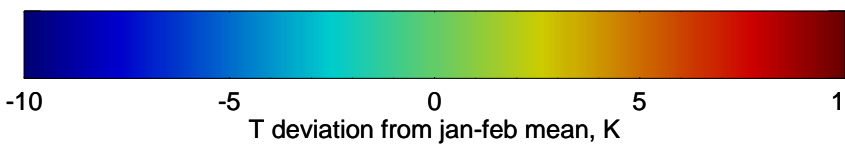

16073106, 114 hour forecast for 100mb Perturbaton T (K) and Z (m)-- NCEP GFS

Contours are 100 mbar Z perturbation (m)
Positive Z Contours
Negative Z Contours
Diamonds-mean pos. of anticyclones

Range ring of 2304 km