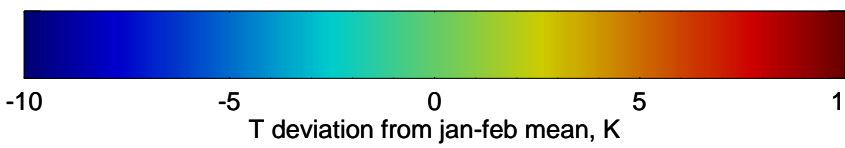

16073112, 120 hour forecast for 100mb Perturbaton T (K) and Z (m)-- NCEP GFS

Contours are 100 mbar Z perturbation (m)
Positive Z Contours
Negative Z Contours
Diamonds-mean pos. of anticyclones

Range ring of 2304 km