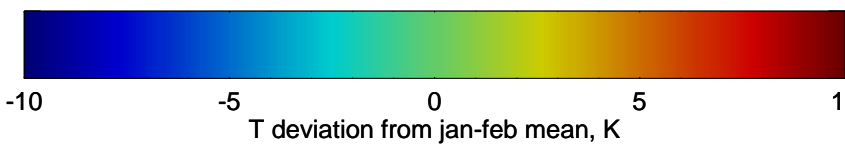

16072800, 36 hour forecast for 100mb Perturbaton T (K) and Z (m)-- NCEP GFS

Contours are 100 mbar Z perturbation (m)
Positive Z Contours
Negative Z Contours
Diamonds-mean pos. of anticyclones

Range ring of 2304 km