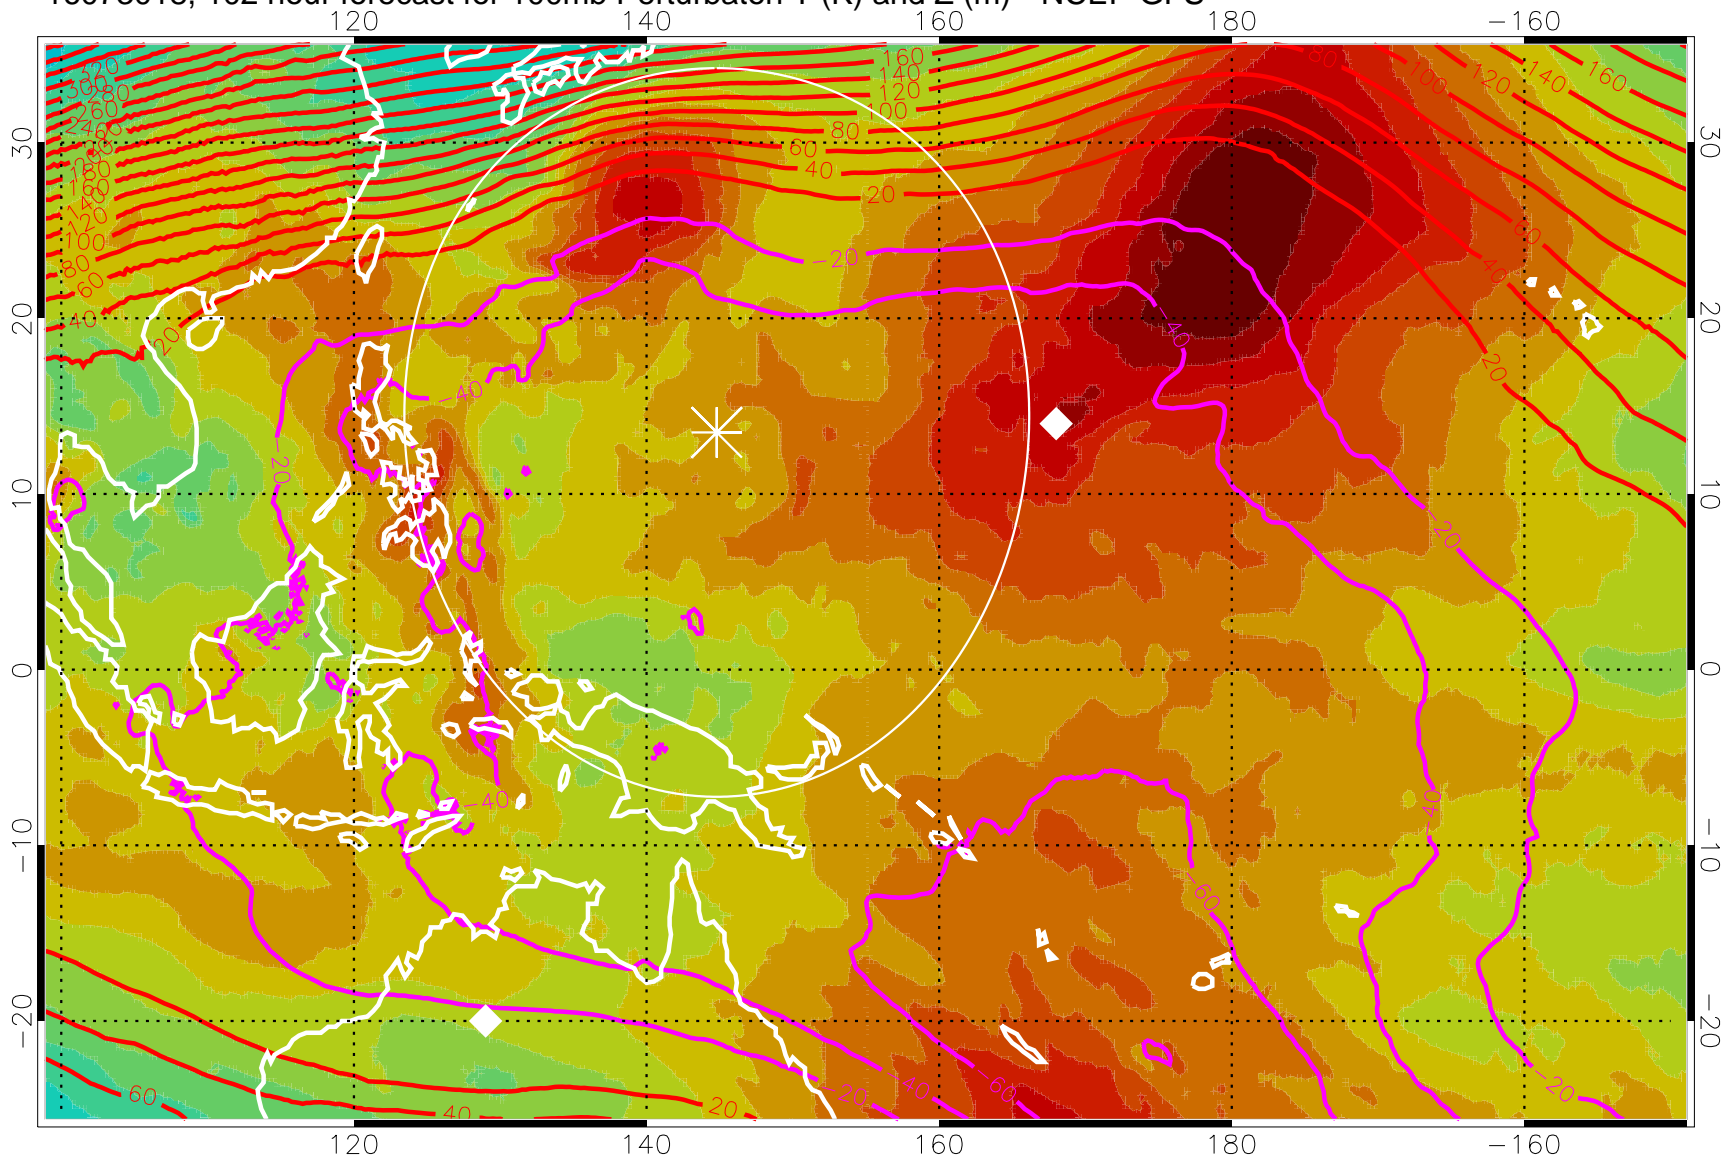

16073018, 102 hour forecast for 100mb Perturbaton T (K) and Z (m)-- NCEP GFS

Contours are 100 mbar Z perturbation (m)
Positive Z Contours
Negative Z Contours
Diamonds-mean pos. of anticyclones

Range ring of 2304 km