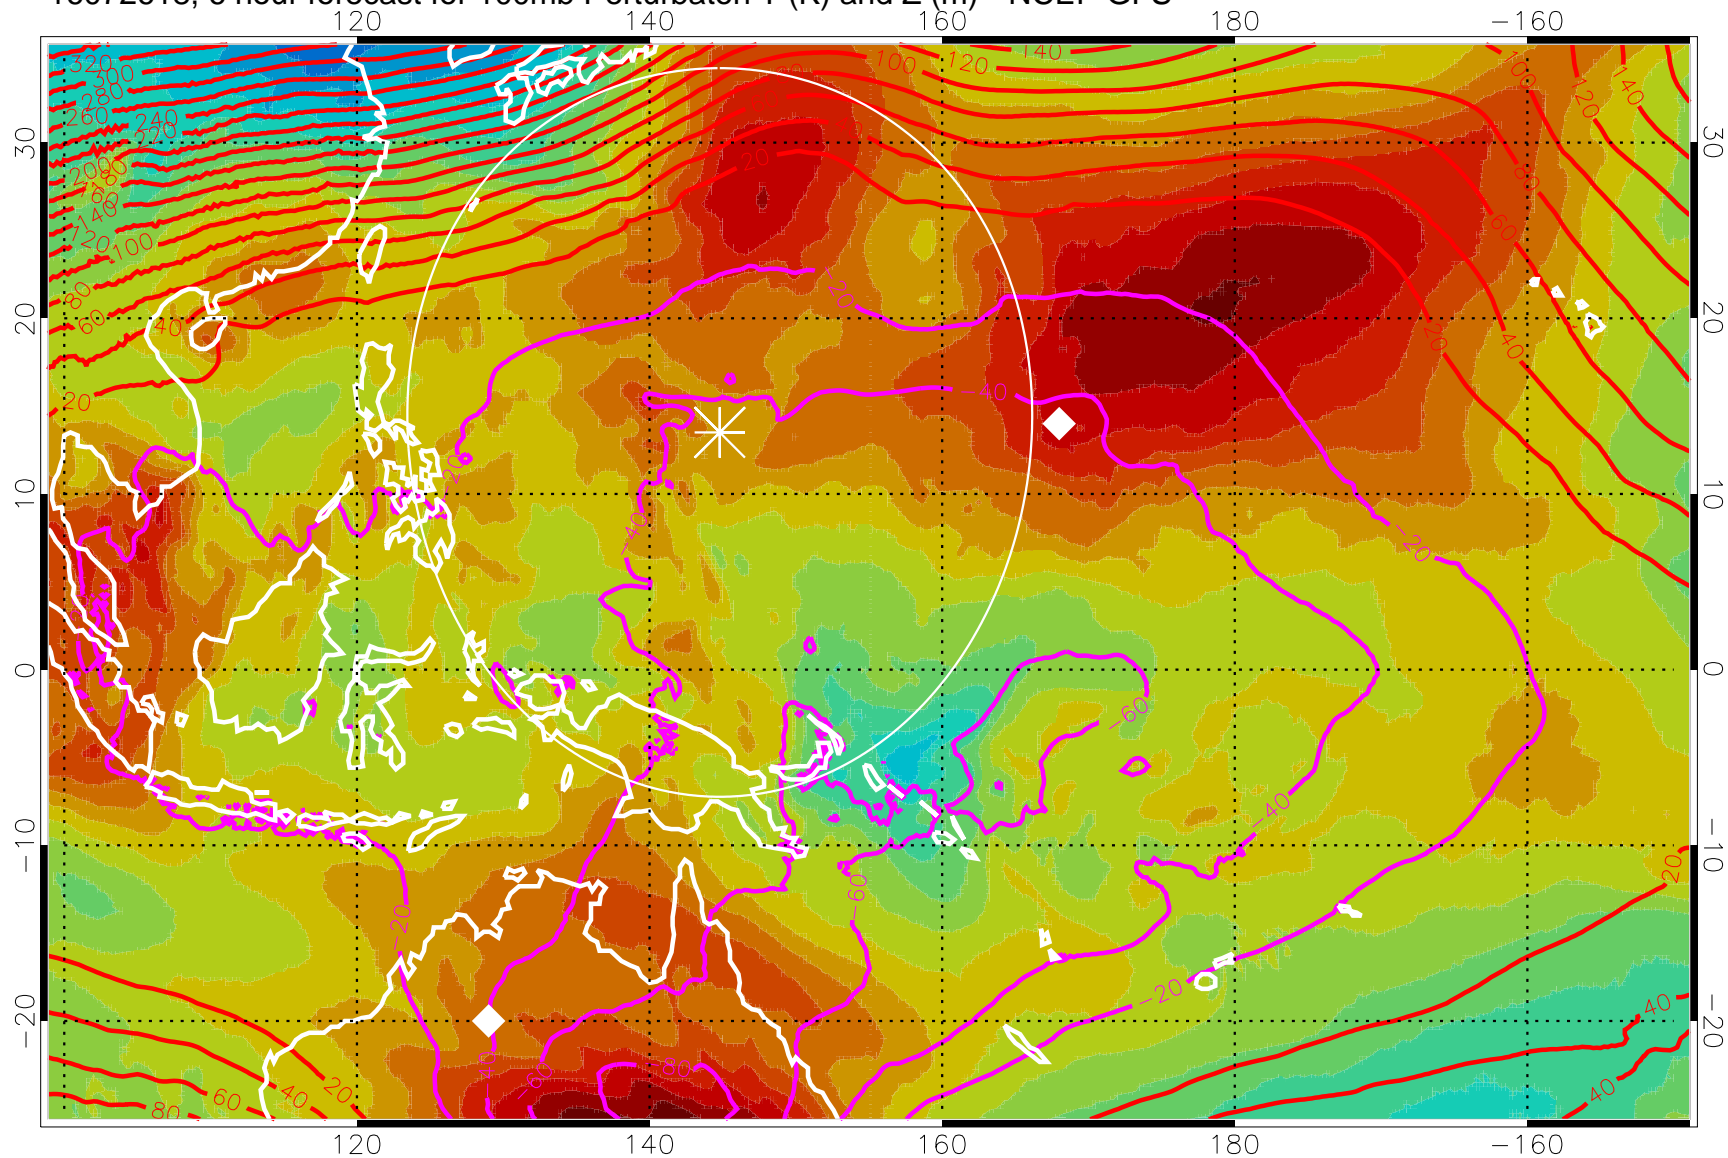

16072618, 6 hour forecast for 100mb Perturbaton T (K) and Z (m)-- NCEP GFS

Contours are 100 mbar Z perturbation (m)  
Positive Z Contours  
Negative Z Contours  
Diamonds-mean pos. of anticyclones

Range ring of 2304 km