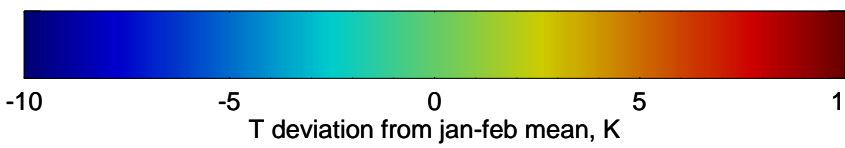

16072912, 72 hour forecast for 100mb Perturbaton T (K) and Z (m)-- NCEP GFS

Contours are 100 mbar Z perturbation (m)
Positive Z Contours
Negative Z Contours
Diamonds-mean pos. of anticyclones

Range ring of 2304 km