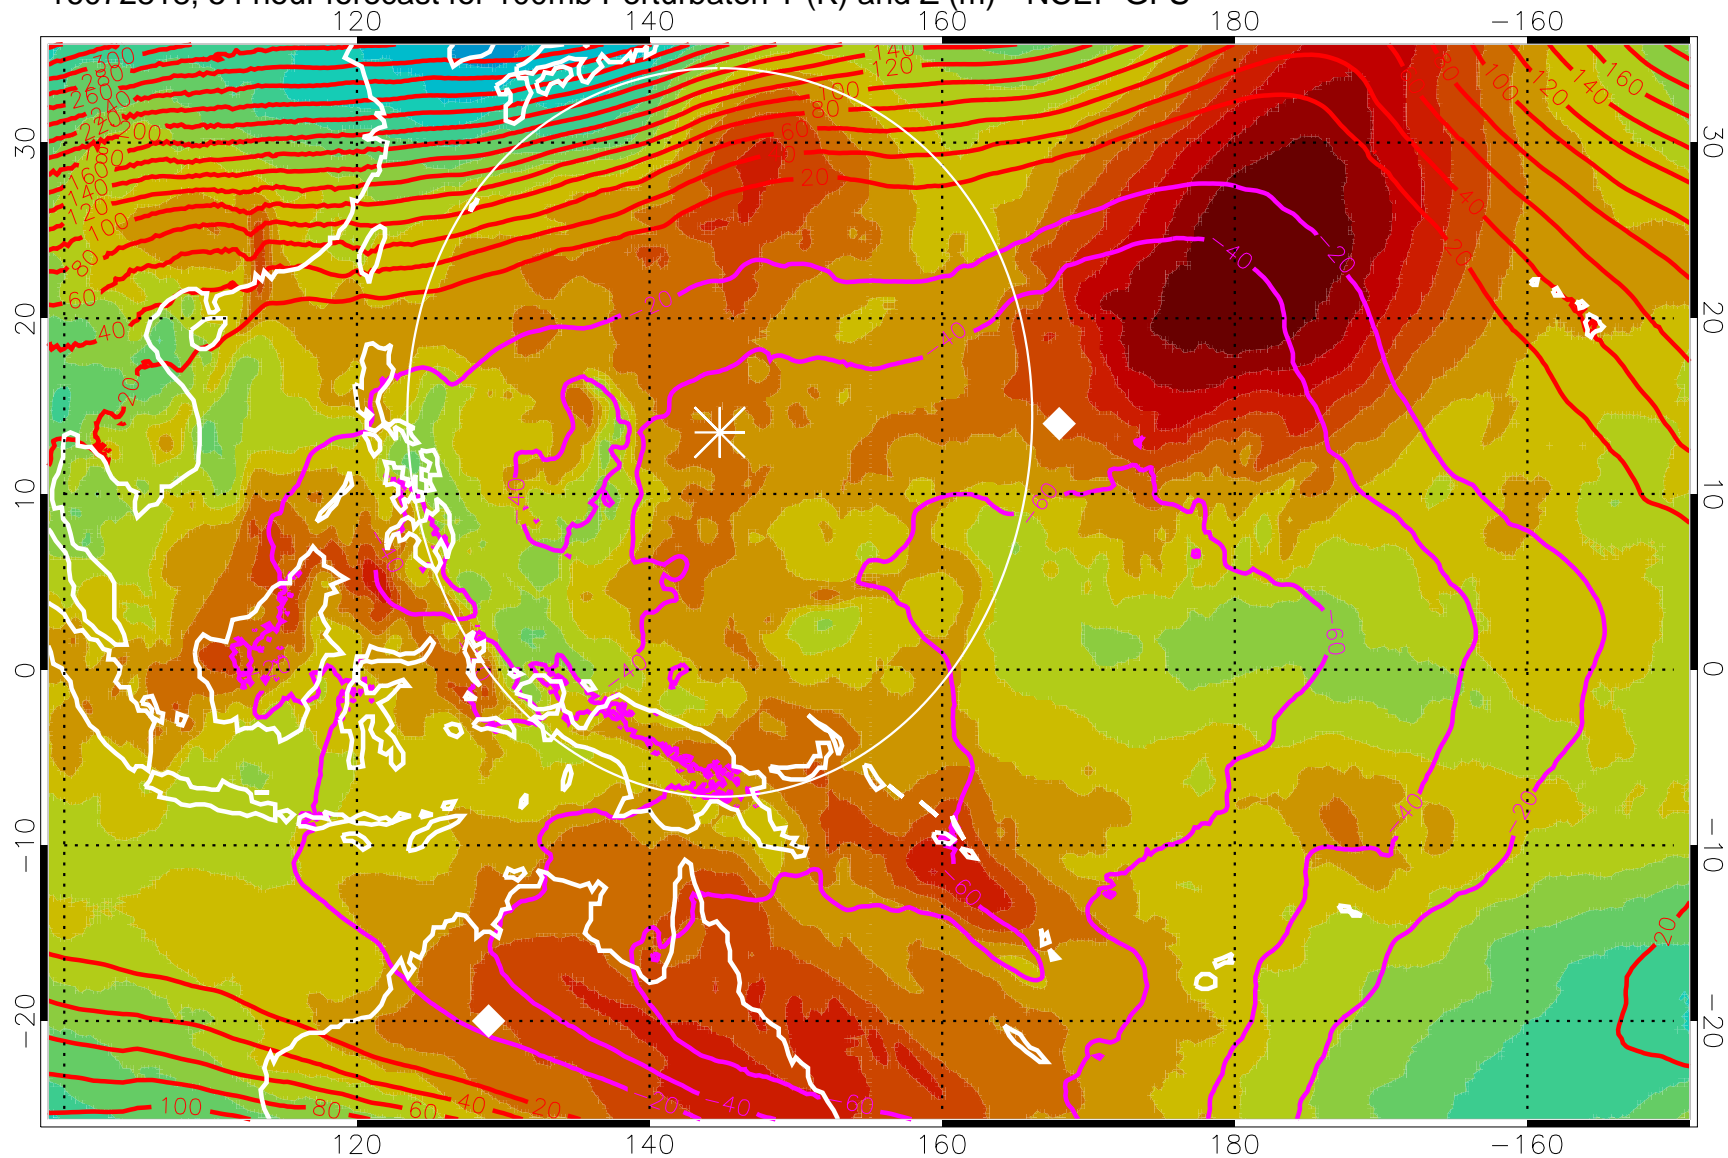

16072818, 54 hour forecast for 100mb Perturbaton T (K) and Z (m)-- NCEP GFS

Contours are 100 mbar Z perturbation (m)
Positive Z Contours
Negative Z Contours
Diamonds-mean pos. of anticyclones

Range ring of 2304 km