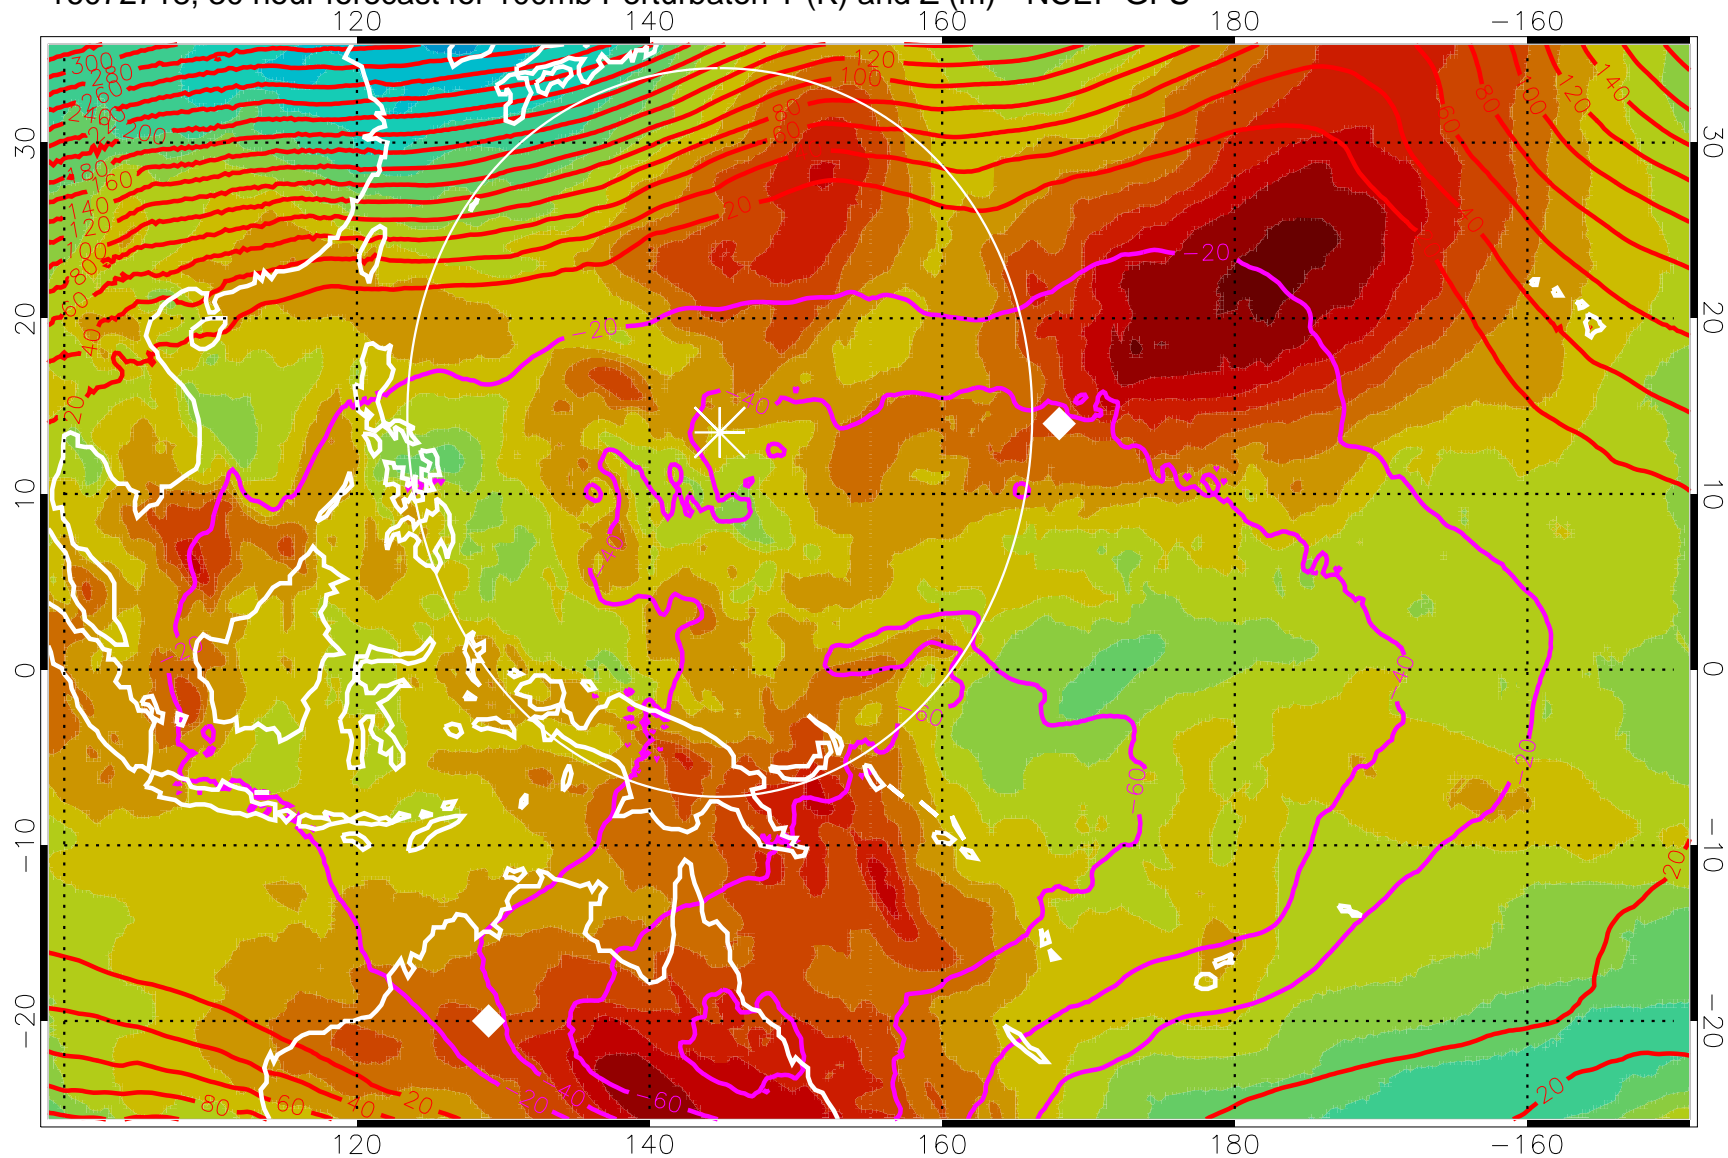

16072718, 30 hour forecast for 100mb Perturbaton T (K) and Z (m)-- NCEP GFS

Contours are 100 mbar Z perturbation (m)
Positive Z Contours
Negative Z Contours
Diamonds-mean pos. of anticyclones

Range ring of 2304 km