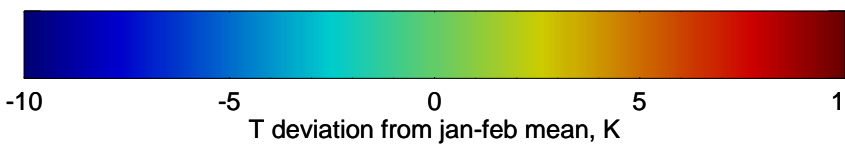

16072906, 66 hour forecast for 100mb Perturbaton T (K) and Z (m)-- NCEP GFS

Contours are 100 mbar Z perturbation (m)
Positive Z Contours
Negative Z Contours
Diamonds-mean pos. of anticyclones

Range ring of 2304 km