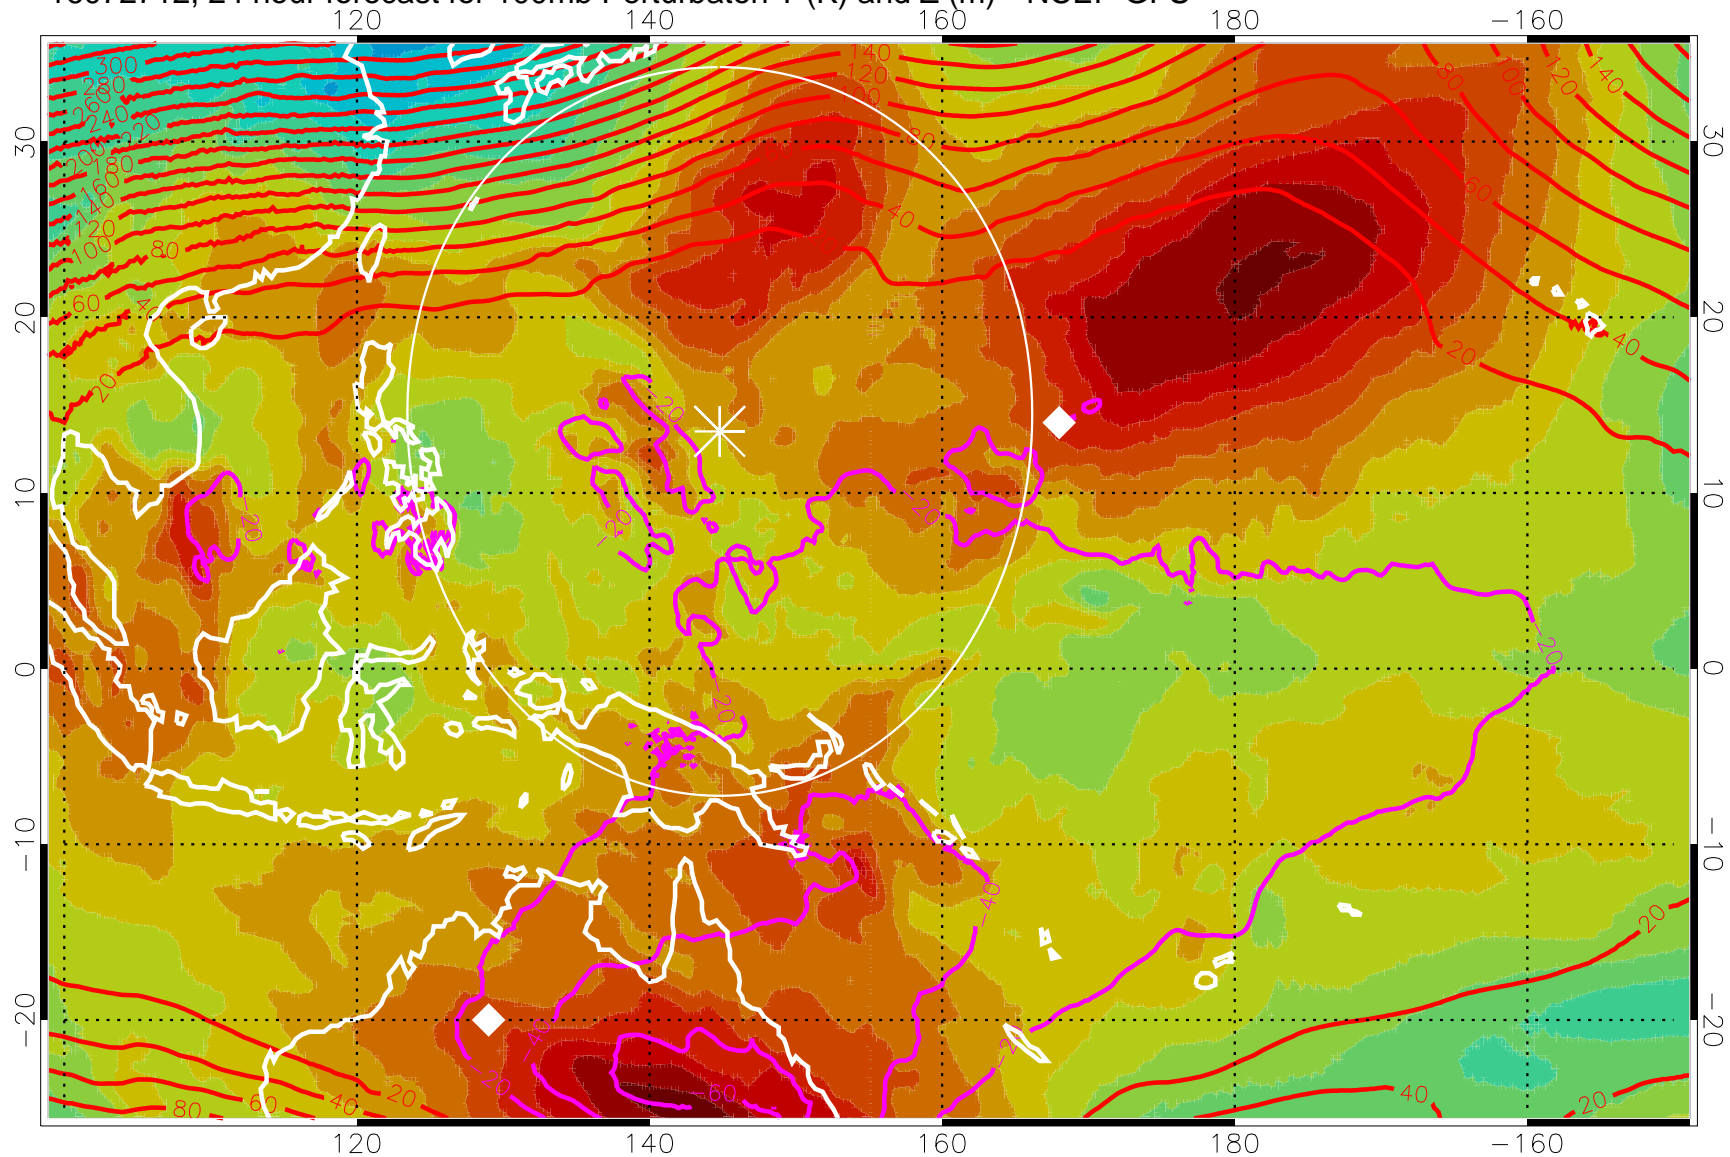

16072712, 24 hour forecast for 100mb Perturbaton T (K) and Z (m)-- NCEP GFS

Contours are 100 mbar Z perturbation (m)
Positive Z Contours
Negative Z Contours
Diamonds-mean pos. of anticyclones

Range ring of 2304 km