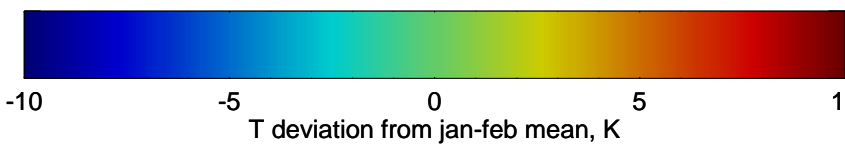

16073000, 84 hour forecast for 100mb Perturbaton T (K) and Z (m)-- NCEP GFS

Contours are 100 mbar Z perturbation (m)
Positive Z Contours
Negative Z Contours
Diamonds-mean pos. of anticyclones

Range ring of 2304 km