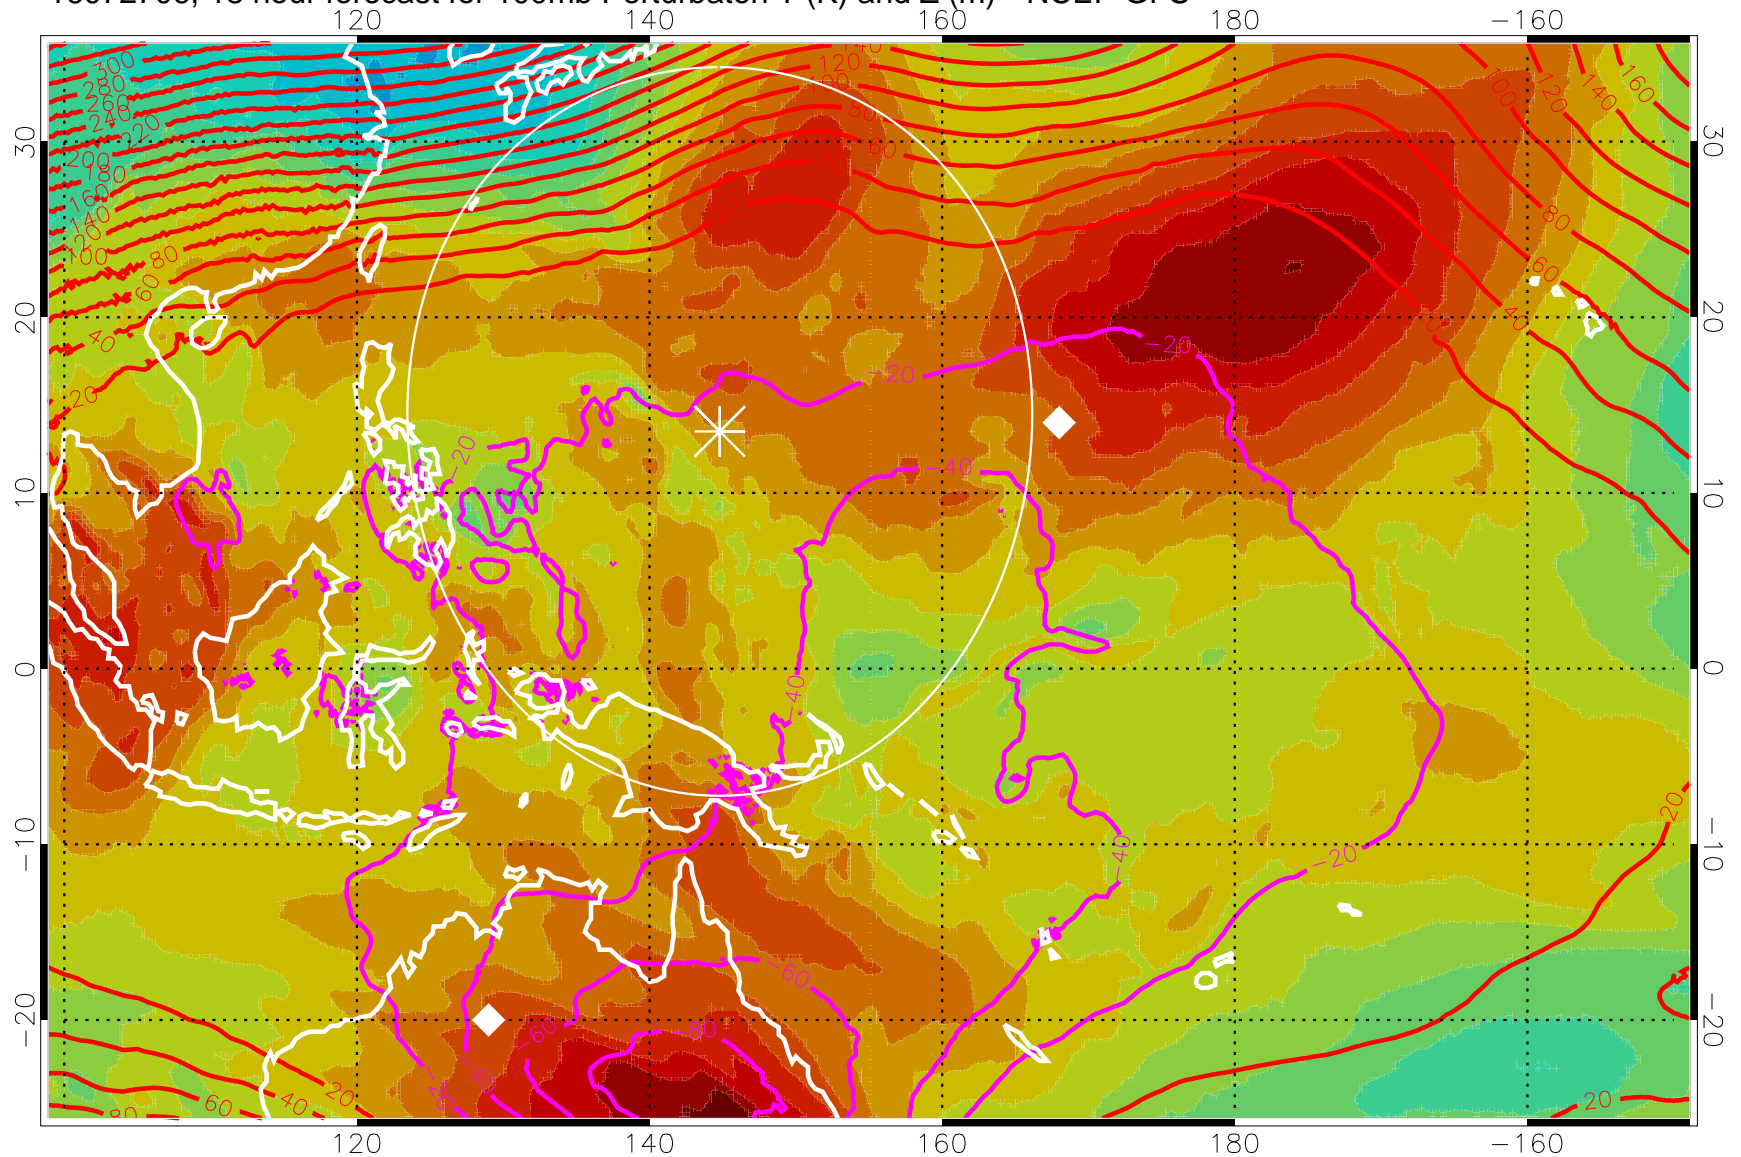

16072706, 18 hour forecast for 100mb Perturbaton T (K) and Z (m)-- NCEP GFS

Contours are 100 mbar Z perturbation (m)
Positive Z Contours
Negative Z Contours
Diamonds-mean pos. of anticyclones

Range ring of 2304 km