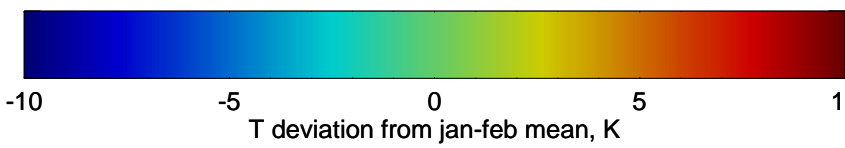

16072918, 78 hour forecast for 100mb Perturbaton T (K) and Z (m)-- NCEP GFS

Contours are 100 mbar Z perturbation (m)
Positive Z Contours
Negative Z Contours
Diamonds-mean pos. of anticyclones

Range ring of 2304 km