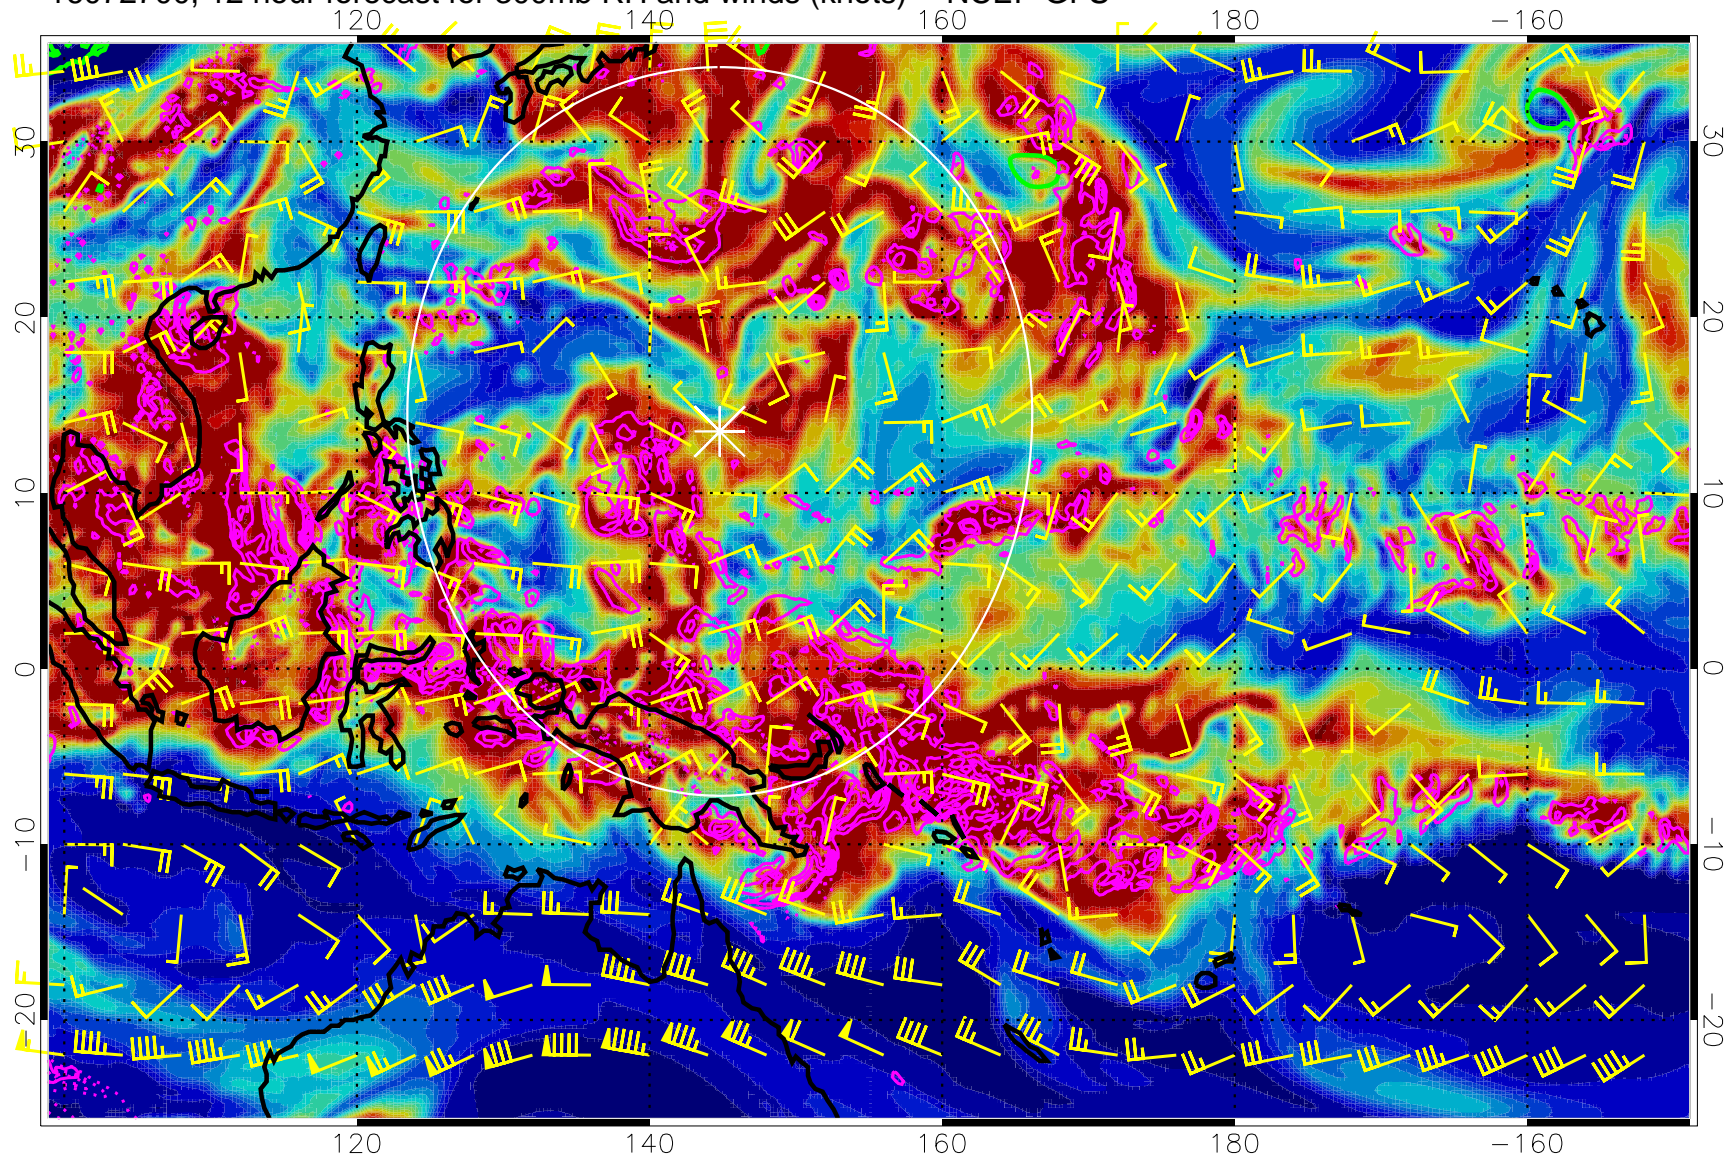

16072618, 6 hour forecast for 300mb RH and winds (knots) -- NCEP GFS

Precip (tot dot, conv sol) mm/day 40 mm/day contours, min 20

EPV Tropopause (2 PVU) Position

Range ring of 2304 km

16072700, 12 hour forecast for 300mb RH and winds (knots) -- NCEP GFS

Precip (tot dot, conv sol) mm/day 40 mm/day contours, min 20

EPV Tropopause (2 PVU) Position

Range ring of 2304 km

16072706, 18 hour forecast for 300mb RH and winds (knots) -- NCEP GFS

Precip (tot dot, conv sol) mm/day 40 mm/day contours, min 20

EPV Tropopause (2 PVU) Position

Range ring of 2304 km

16072712, 24 hour forecast for 300mb RH and winds (knots) -- NCEP GFS

Precip (tot dot, conv sol) mm/day 40 mm/day contours, min 20

EPV Tropopause (2 PVU) Position

Precip (tot dot, conv sol) mm/day 40 mm/day contours, min 20

EPV Tropopause (2 PVU) Position

Range ring of 2304 km

16072812, 48 hour forecast for 300mb RH and winds (knots) -- NCEP GFS

16072818, 54 hour forecast for 300mb RH and winds (knots) -- NCEP GFS