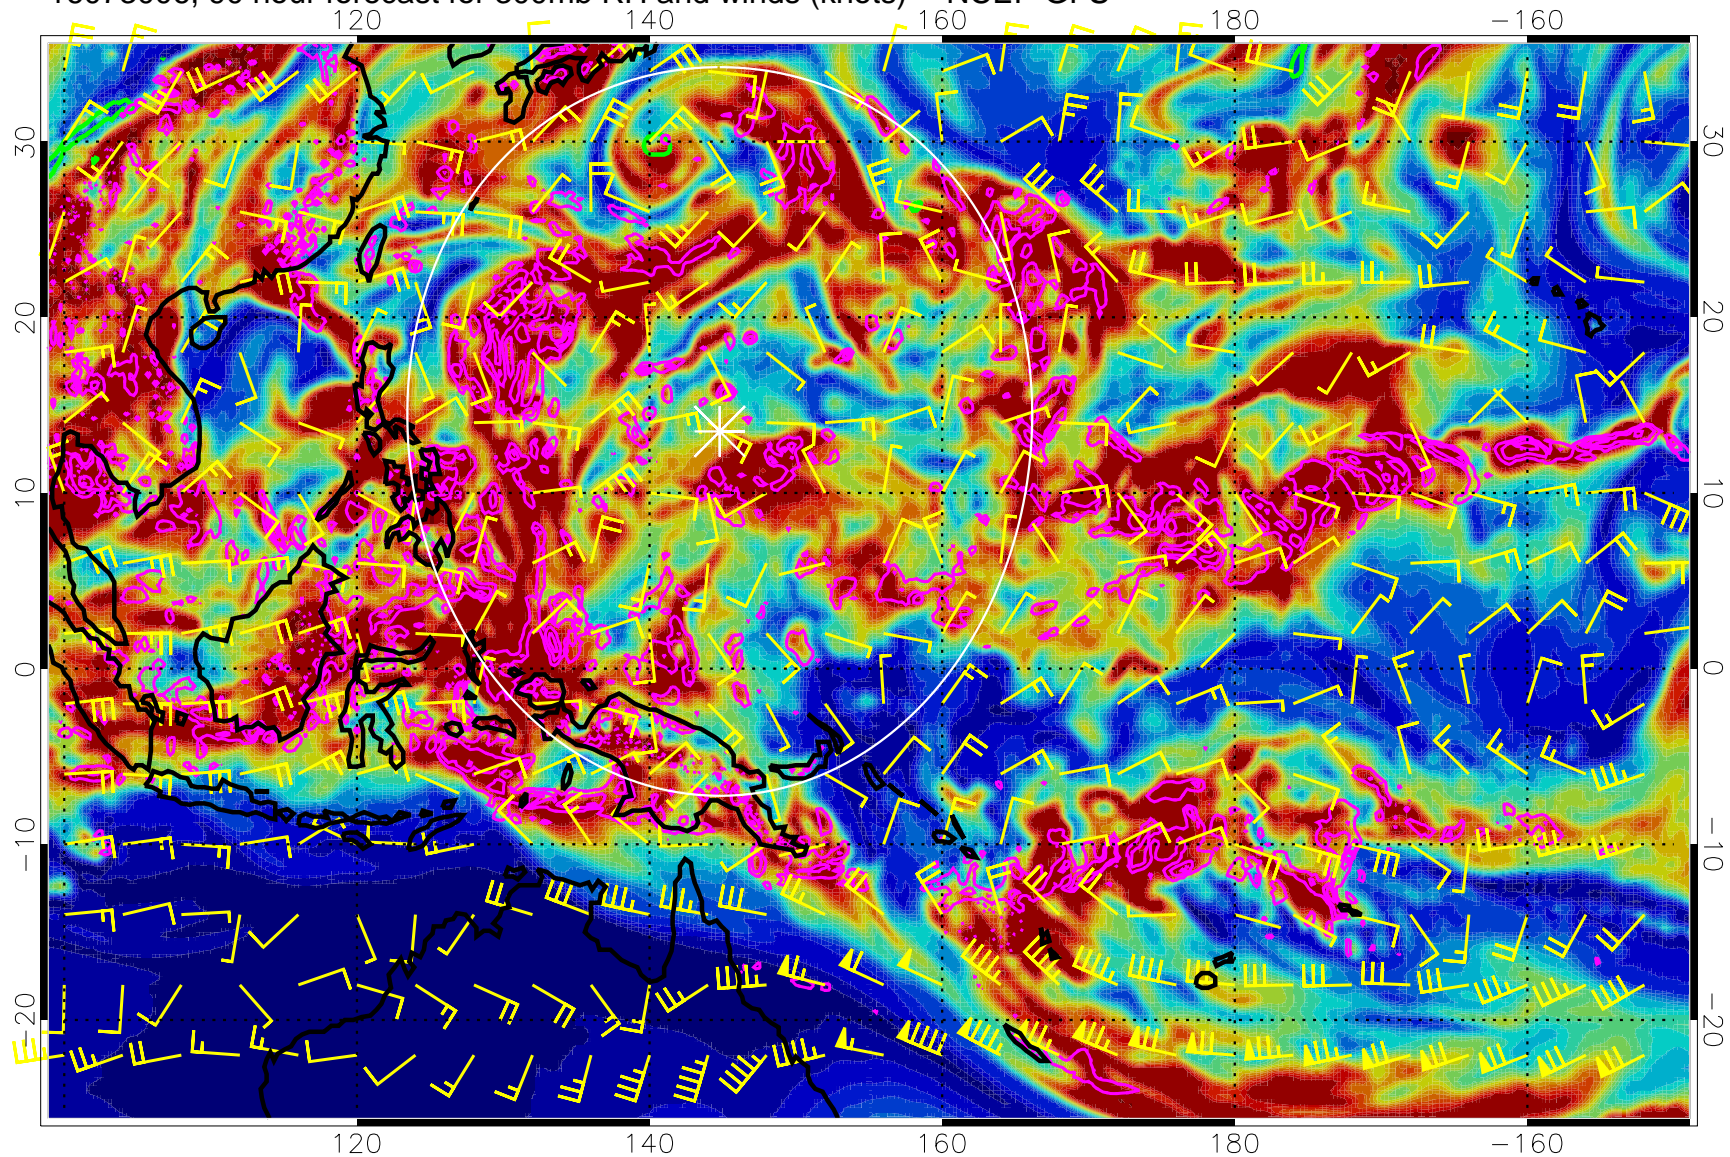

16073000, 84 hour forecast for 300mb RH and winds (knots) -- NCEP GFS

Precip (tot dot, conv sol) mm/day 40 mm/day contours, min 20

EPV Tropopause (2 PVU) Position

Range ring of 2304 km

16073006, 90 hour forecast for 300mb RH and winds (knots) -- NCEP GFS

Precip (tot dot, conv sol) mm/day 40 mm/day contours, min 20

EPV Tropopause (2 PVU) Position

Range ring of 2304 km

16073012, 96 hour forecast for 300mb RH and winds (knots) -- NCEP GFS

Precip (tot dot, conv sol) mm/day 40 mm/day contours, min 20

EPV Tropopause (2 PVU) Position

Range ring of 2304 km

16073018, 102 hour forecast for 300mb RH and winds (knots) -- NCEP GFS

Precip (tot dot, conv sol) mm/day 40 mm/day contours, min 20

EPV Tropopause (2 PVU) Position