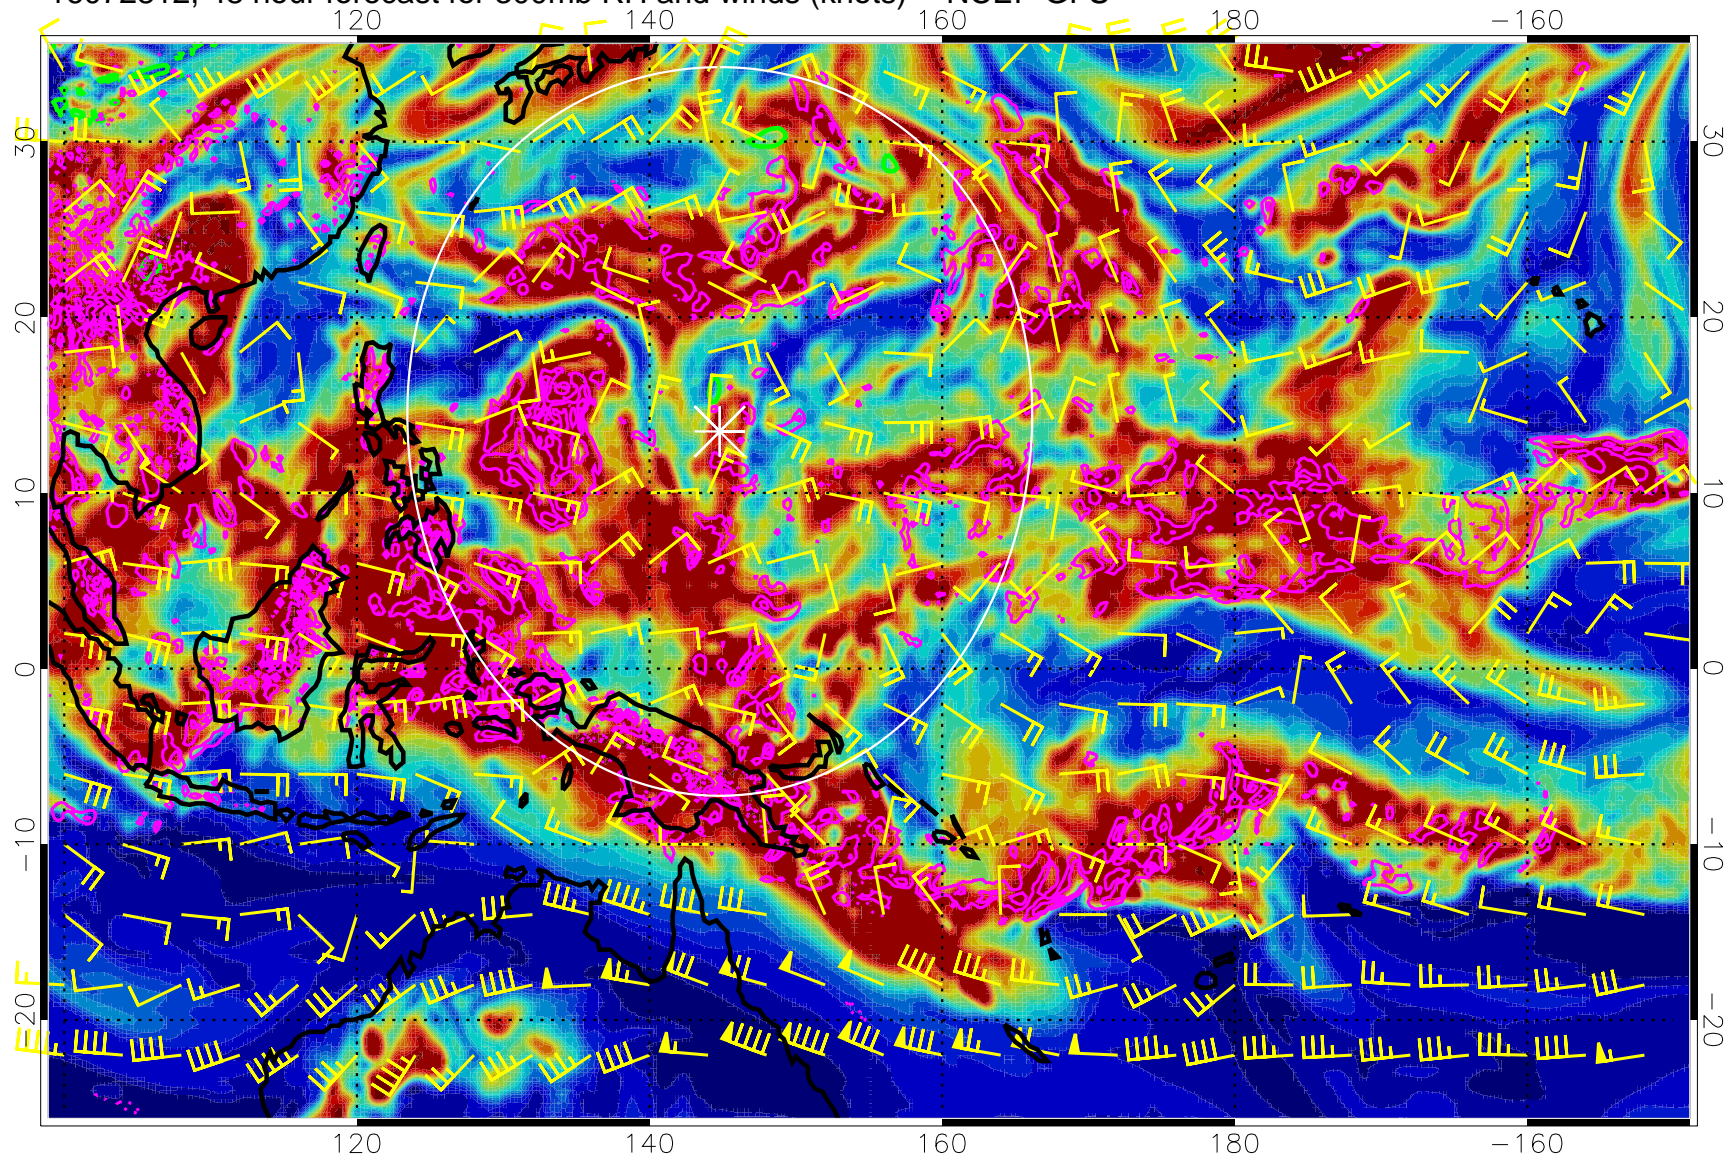

16072800, 36 hour forecast for 300mb RH and winds (knots) -- NCEP GFS

Precip (tot dot, conv sol) mm/day 40 mm/day contours, min 20

EPV Tropopause (2 PVU) Position

Range ring of 2304 km

16072806, 42 hour forecast for 300mb RH and winds (knots) -- NCEP GFS

Precip (tot dot, conv sol) mm/day 40 mm/day contours, min 20

EPV Tropopause (2 PVU) Position

Range ring of 2304 km

16072812, 48 hour forecast for 300mb RH and winds (knots) -- NCEP GFS

16072818, 54 hour forecast for 300mb RH and winds (knots) -- NCEP GFS

Precip (tot dot, conv sol) mm/day 40 mm/day contours, min 20

EPV Tropopause (2 PVU) Position

Range ring of 2304 km

16072900, 60 hour forecast for 300mb RH and winds (knots) -- NCEP GFS

Precip (tot dot, conv sol) mm/day 40 mm/day contours, min 20

EPV Tropopause (2 PVU) Position

Range ring of 2304 km

16072906, 66 hour forecast for 300mb RH and winds (knots) -- NCEP GFS

Precip (tot dot, conv sol) mm/day 40 mm/day contours, min 20

EPV Tropopause (2 PVU) Position