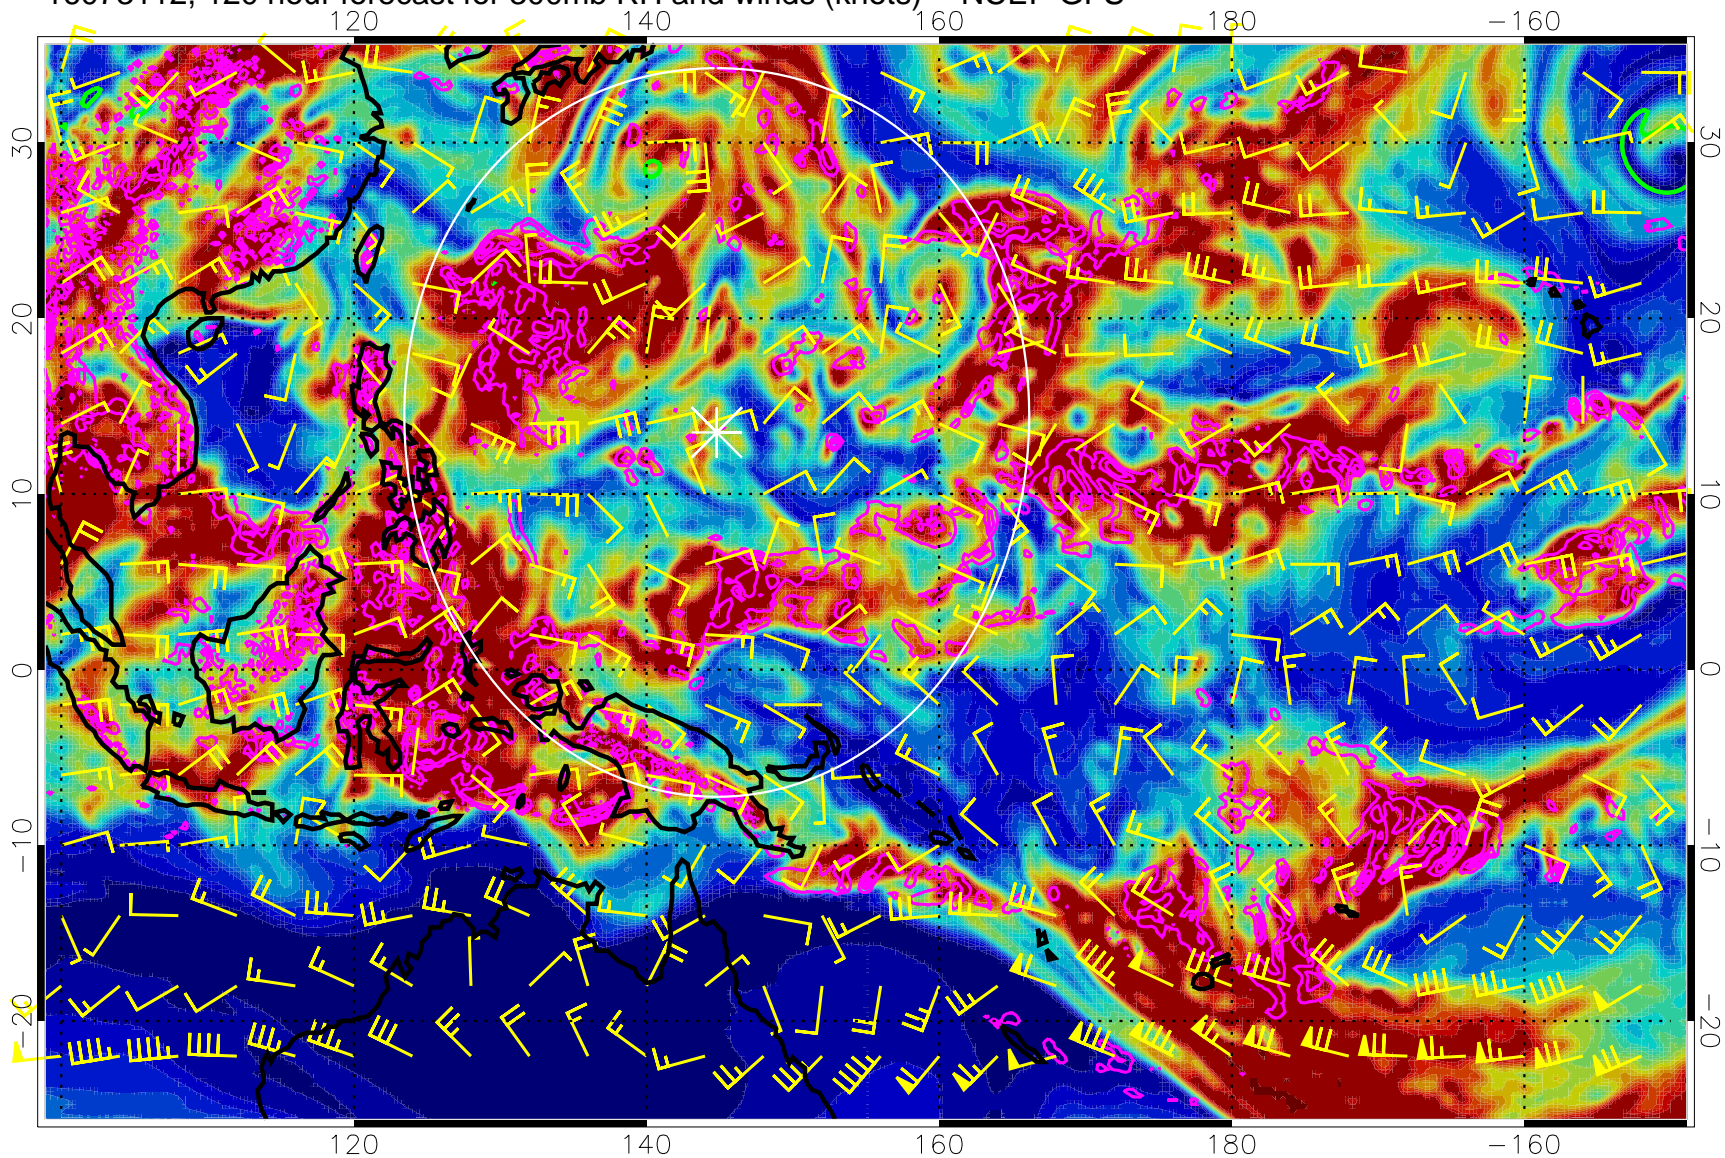

Range ring of 2304 km

16073106, 114 hour forecast for 300mb RH and winds (knots) -- NCEP GFS

0 20 40 60 80 100
RH, %

Precip (tot dot, conv sol) mm/day 40 mm/day contours, min 20

EPV Tropopause (2 PVU) Position

Range ring of 2304 km

16073112, 120 hour forecast for 300mb RH and winds (knots) -- NCEP GFS

Precip (tot dot, conv sol) mm/day 40 mm/day contours, min 20

EPV Tropopause (2 PVU) Position

Range ring of 2304 km