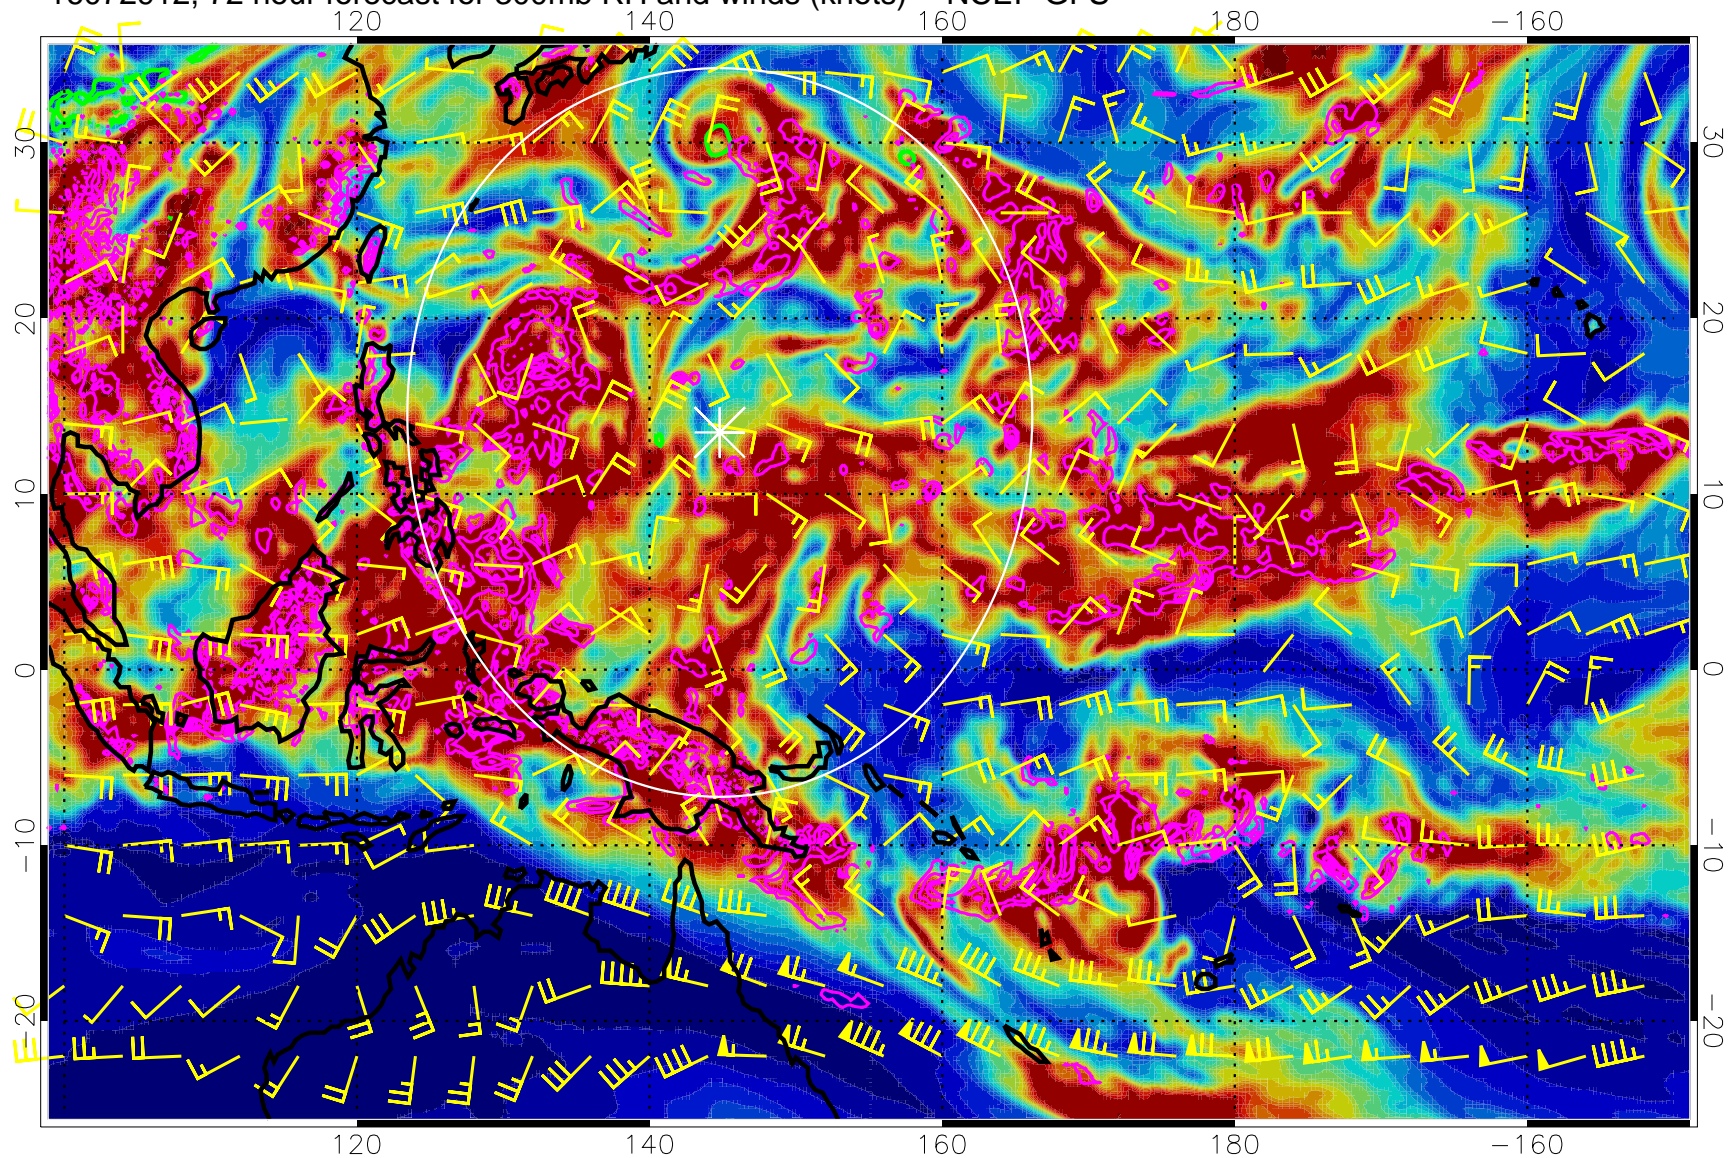

16072912, 72 hour forecast for 300mb RH and winds (knots) -- NCEP GFS

0 20 40 60 80 100
RH, %

Precip (tot dot, conv sol) mm/day 40 mm/day contours, min 20

EPV Tropopause (2 PVU) Position

Range ring of 2304 km