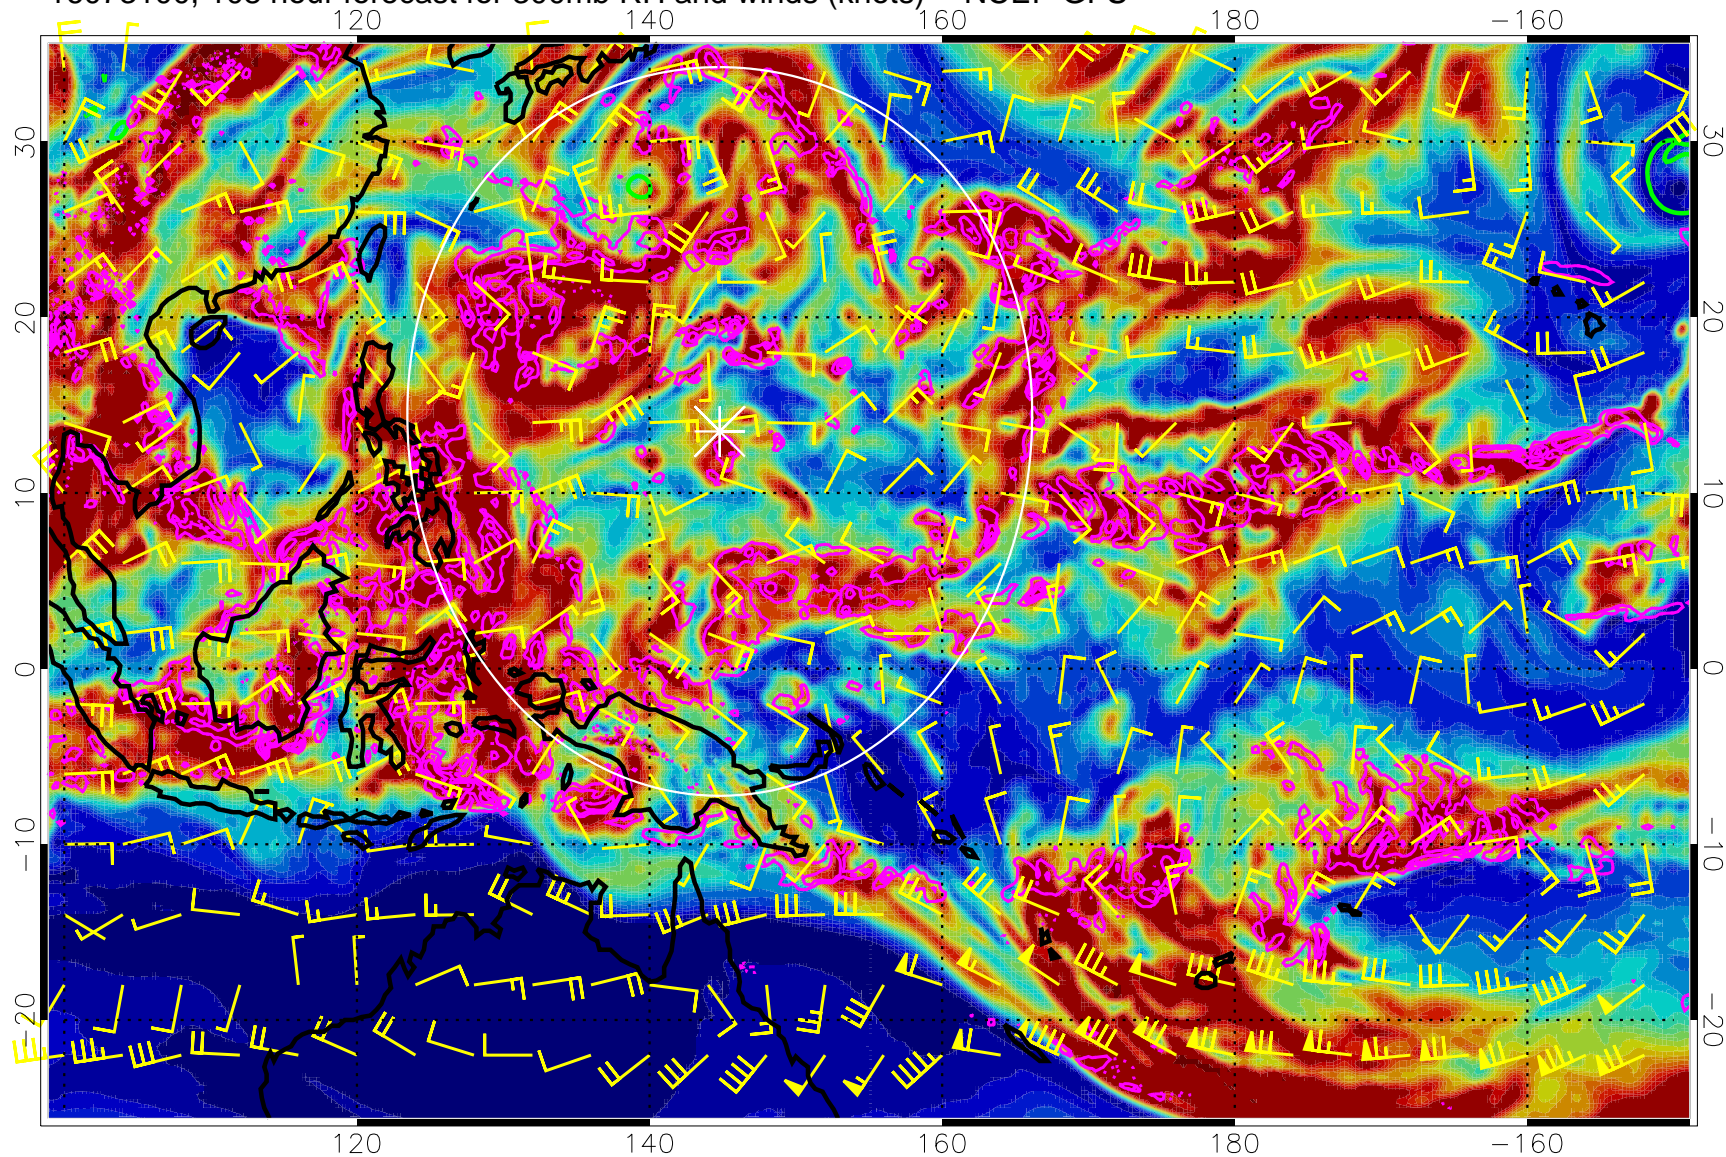

16073100, 108 hour forecast for 300mb RH and winds (knots) -- NCEP GFS

0 20 40 60 80 100
RH, %

Precip (tot dot, conv sol) mm/day 40 mm/day contours, min 20

EPV Tropopause (2 PVU) Position

Range ring of 2304 km