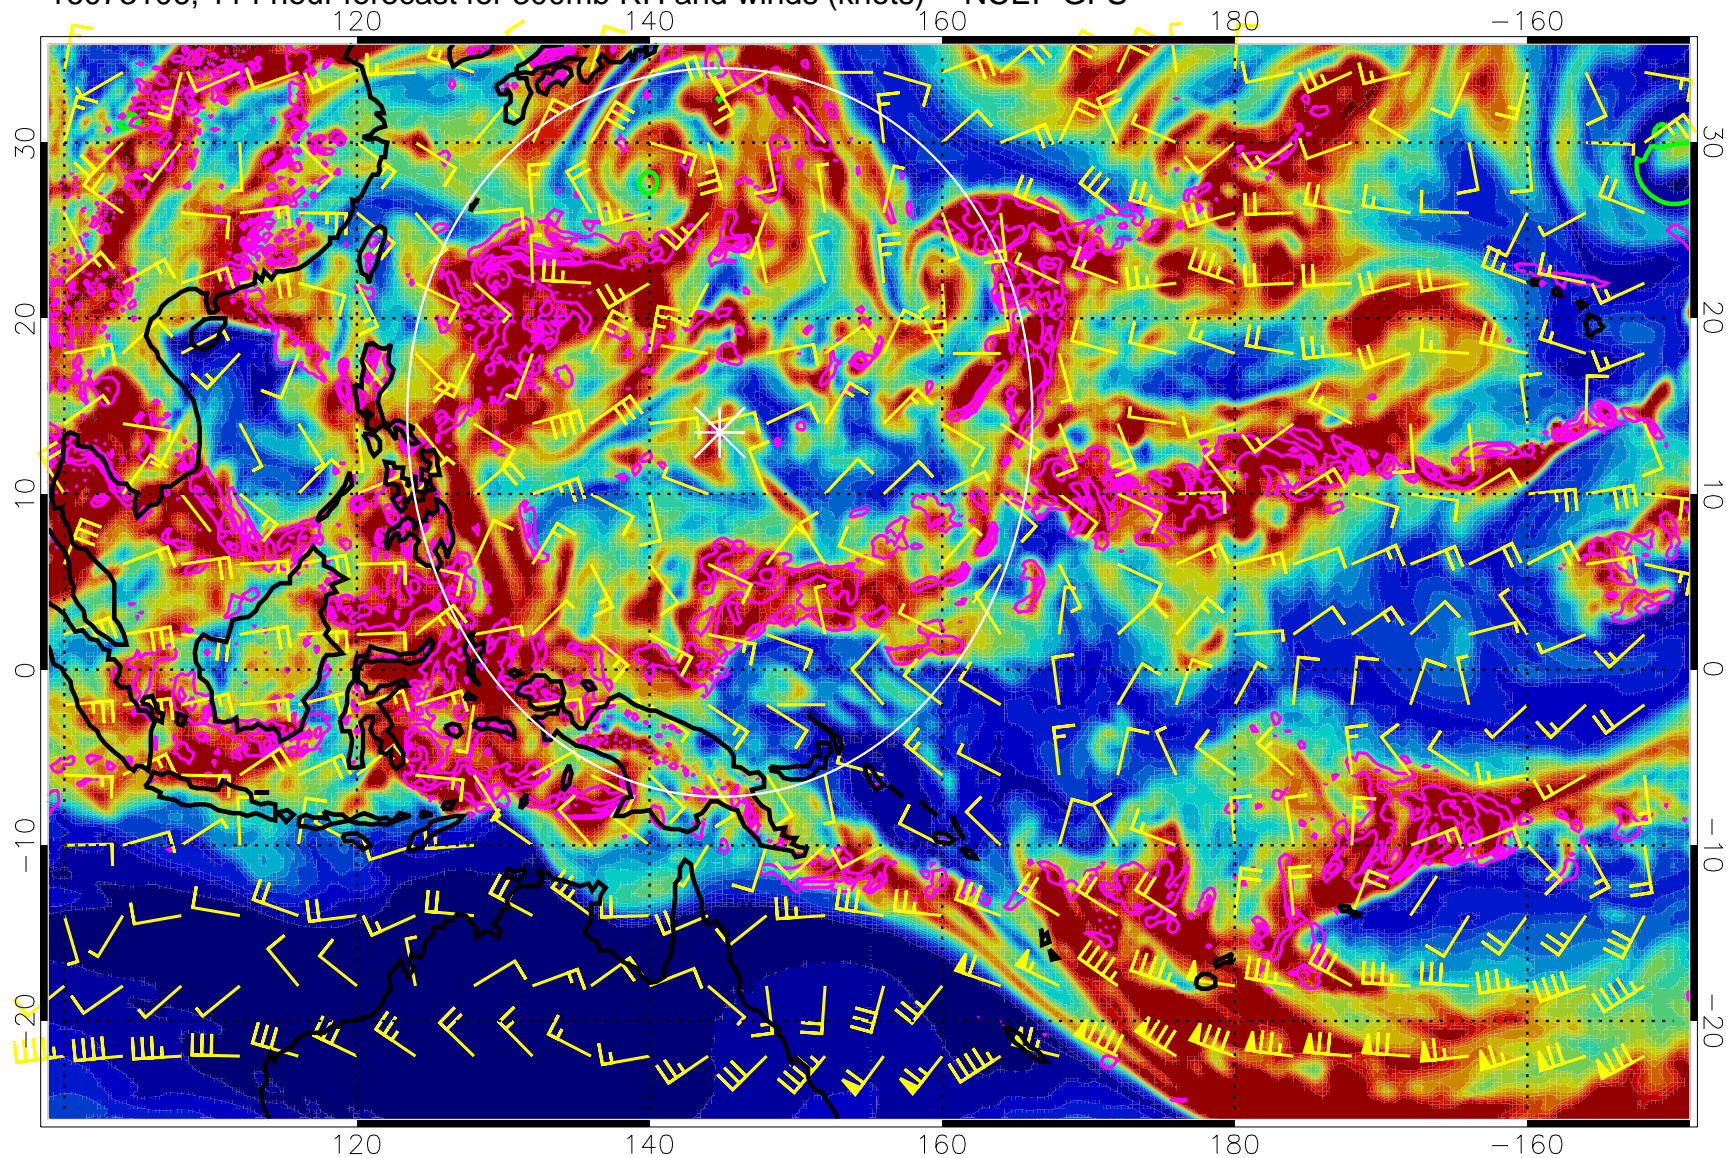

16073106, 114 hour forecast for 300mb RH and winds (knots) -- NCEP GFS

0 20 40 60 80 100
RH, %

Precip (tot dot, conv sol) mm/day 40 mm/day contours, min 20

EPV Tropopause (2 PVU) Position

Range ring of 2304 km