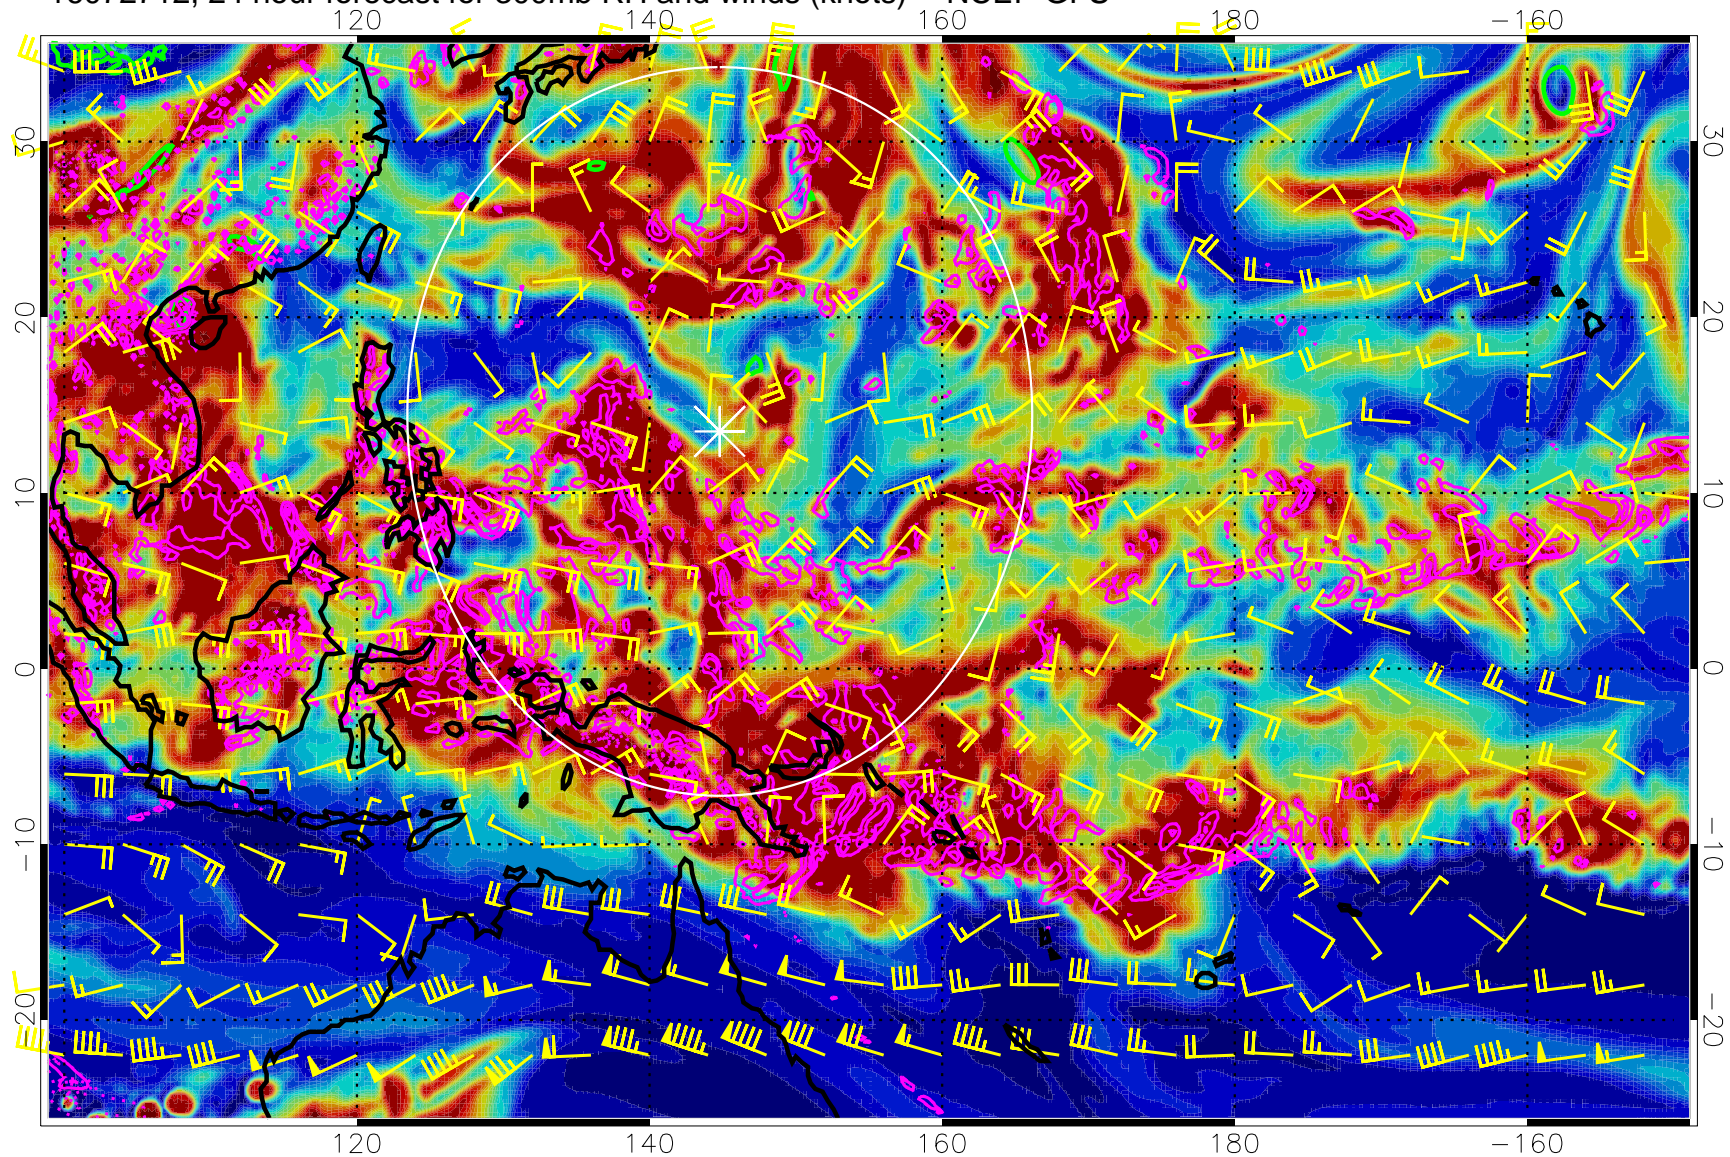

Precip (tot dot, conv sol) mm/day 40 mm/day contours, min 20

EPV Tropopause (2 PVU) Position

Range ring of 2304 km

16072706, 18 hour forecast for 300mb RH and winds (knots) -- NCEP GFS

Precip (tot dot, conv sol) mm/day 40 mm/day contours, min 20

EPV Tropopause (2 PVU) Position

Range ring of 2304 km

16072712, 24 hour forecast for 300mb RH and winds (knots) -- NCEP GFS

Precip (tot dot, conv sol) mm/day 40 mm/day contours, min 20

EPV Tropopause (2 PVU) Position

Range ring of 2304 km

16072718, 30 hour forecast for 300mb RH and winds (knots) -- NCEP GFS

Precip (tot dot, conv sol) mm/day 40 mm/day contours, min 20

EPV Tropopause (2 PVU) Position

Range ring of 2304 km

Precip (tot dot, conv sol) mm/day 40 mm/day contours, min 20

EPV Tropopause (2 PVU) Position

Range ring of 2304 km

16072812, 48 hour forecast for 300mb RH and winds (knots) -- NCEP GFS

16072818, 54 hour forecast for 300mb RH and winds (knots) -- NCEP GFS