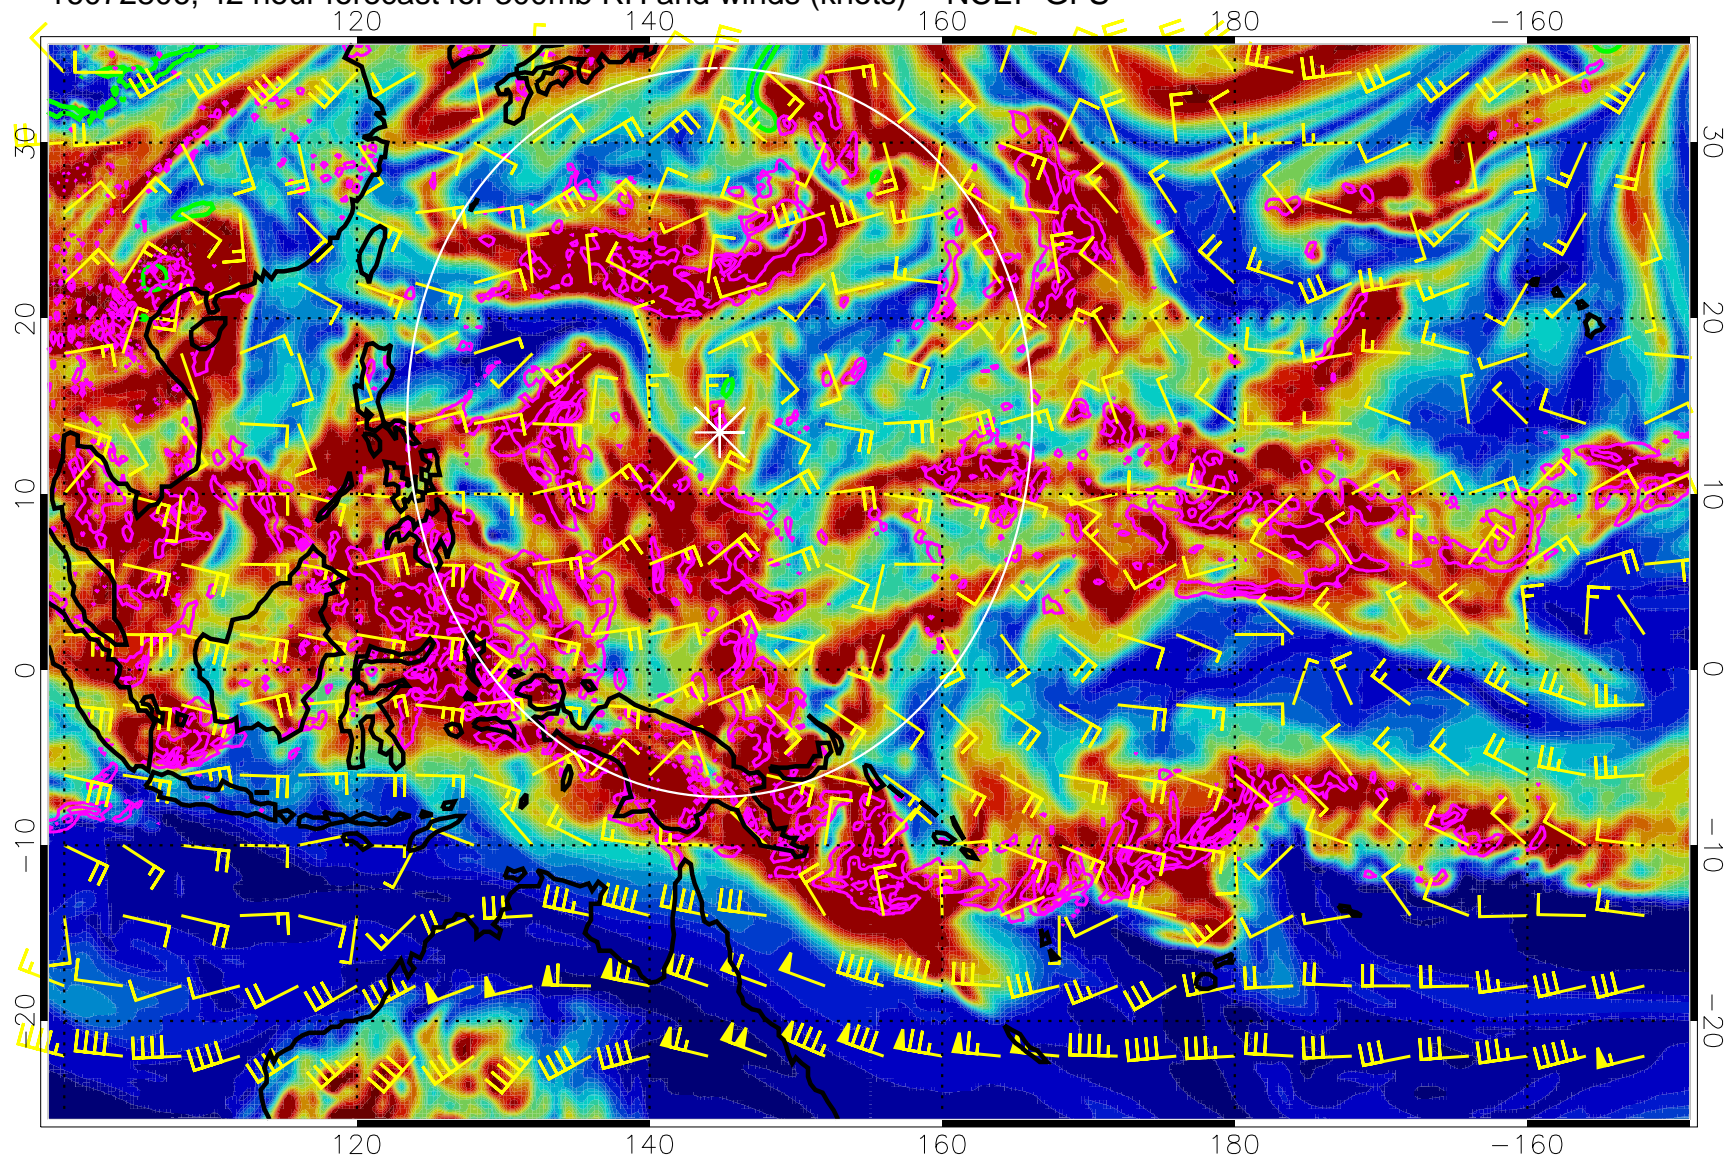

16072800, 36 hour forecast for 300mb RH and winds (knots) -- NCEP GFS

Precip (tot dot, conv sol) mm/day 40 mm/day contours, min 20

EPV Tropopause (2 PVU) Position

Range ring of 2304 km

16072806, 42 hour forecast for 300mb RH and winds (knots) -- NCEP GFS

Precip (tot dot, conv sol) mm/day 40 mm/day contours, min 20

EPV Tropopause (2 PVU) Position

Range ring of 2304 km

16072812, 48 hour forecast for 300mb RH and winds (knots) -- NCEP GFS

16072818, 54 hour forecast for 300mb RH and winds (knots) -- NCEP GFS

Precip (tot dot, conv sol) mm/day 40 mm/day contours, min 20

EPV Tropopause (2 PVU) Position

Range ring of 2304 km

16072900, 60 hour forecast for 300mb RH and winds (knots) -- NCEP GFS

Precip (tot dot, conv sol) mm/day 40 mm/day contours, min 20

EPV Tropopause (2 PVU) Position

Range ring of 2304 km

16072906, 66 hour forecast for 300mb RH and winds (knots) -- NCEP GFS

Precip (tot dot, conv sol) mm/day 40 mm/day contours, min 20

EPV Tropopause (2 PVU) Position