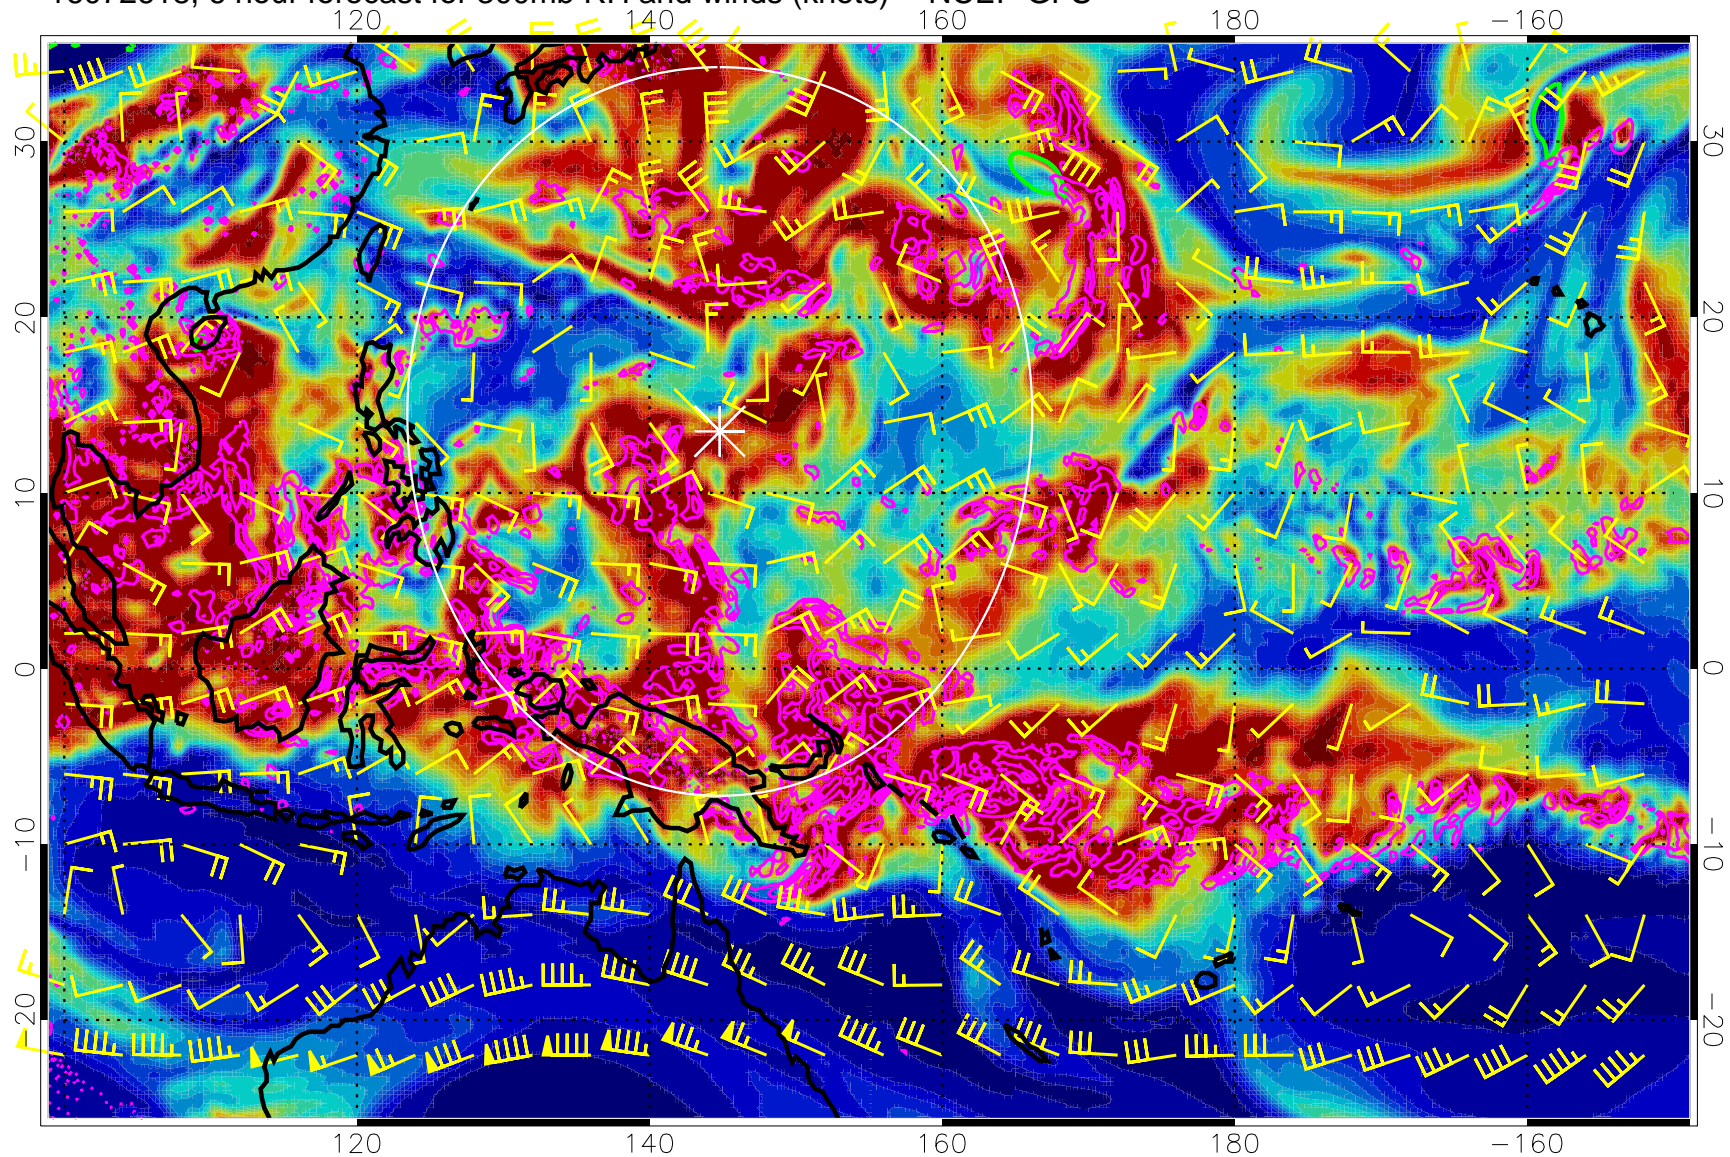

16072618, 6 hour forecast for 300mb RH and winds (knots) -- NCEP GFS

Precip (tot dot, conv sol) mm/day 40 mm/day contours, min 20

EPV Tropopause (2 PVU) Position

Range ring of 2304 km

16072700, 12 hour forecast for 300mb RH and winds (knots) -- NCEP GFS

Precip (tot dot, conv sol) mm/day 40 mm/day contours, min 20

EPV Tropopause (2 PVU) Position

Range ring of 2304 km

16072706, 18 hour forecast for 300mb RH and winds (knots) -- NCEP GFS

Precip (tot dot, conv sol) mm/day 40 mm/day contours, min 20

EPV Tropopause (2 PVU) Position

Range ring of 2304 km

16072712, 24 hour forecast for 300mb RH and winds (knots) -- NCEP GFS

Precip (tot dot, conv sol) mm/day 40 mm/day contours, min 20

EPV Tropopause (2 PVU) Position

Precip (tot dot, conv sol) mm/day 40 mm/day contours, min 20

EPV Tropopause (2 PVU) Position

Range ring of 2304 km

16072812, 48 hour forecast for 300mb RH and winds (knots) -- NCEP GFS

16072818, 54 hour forecast for 300mb RH and winds (knots) -- NCEP GFS