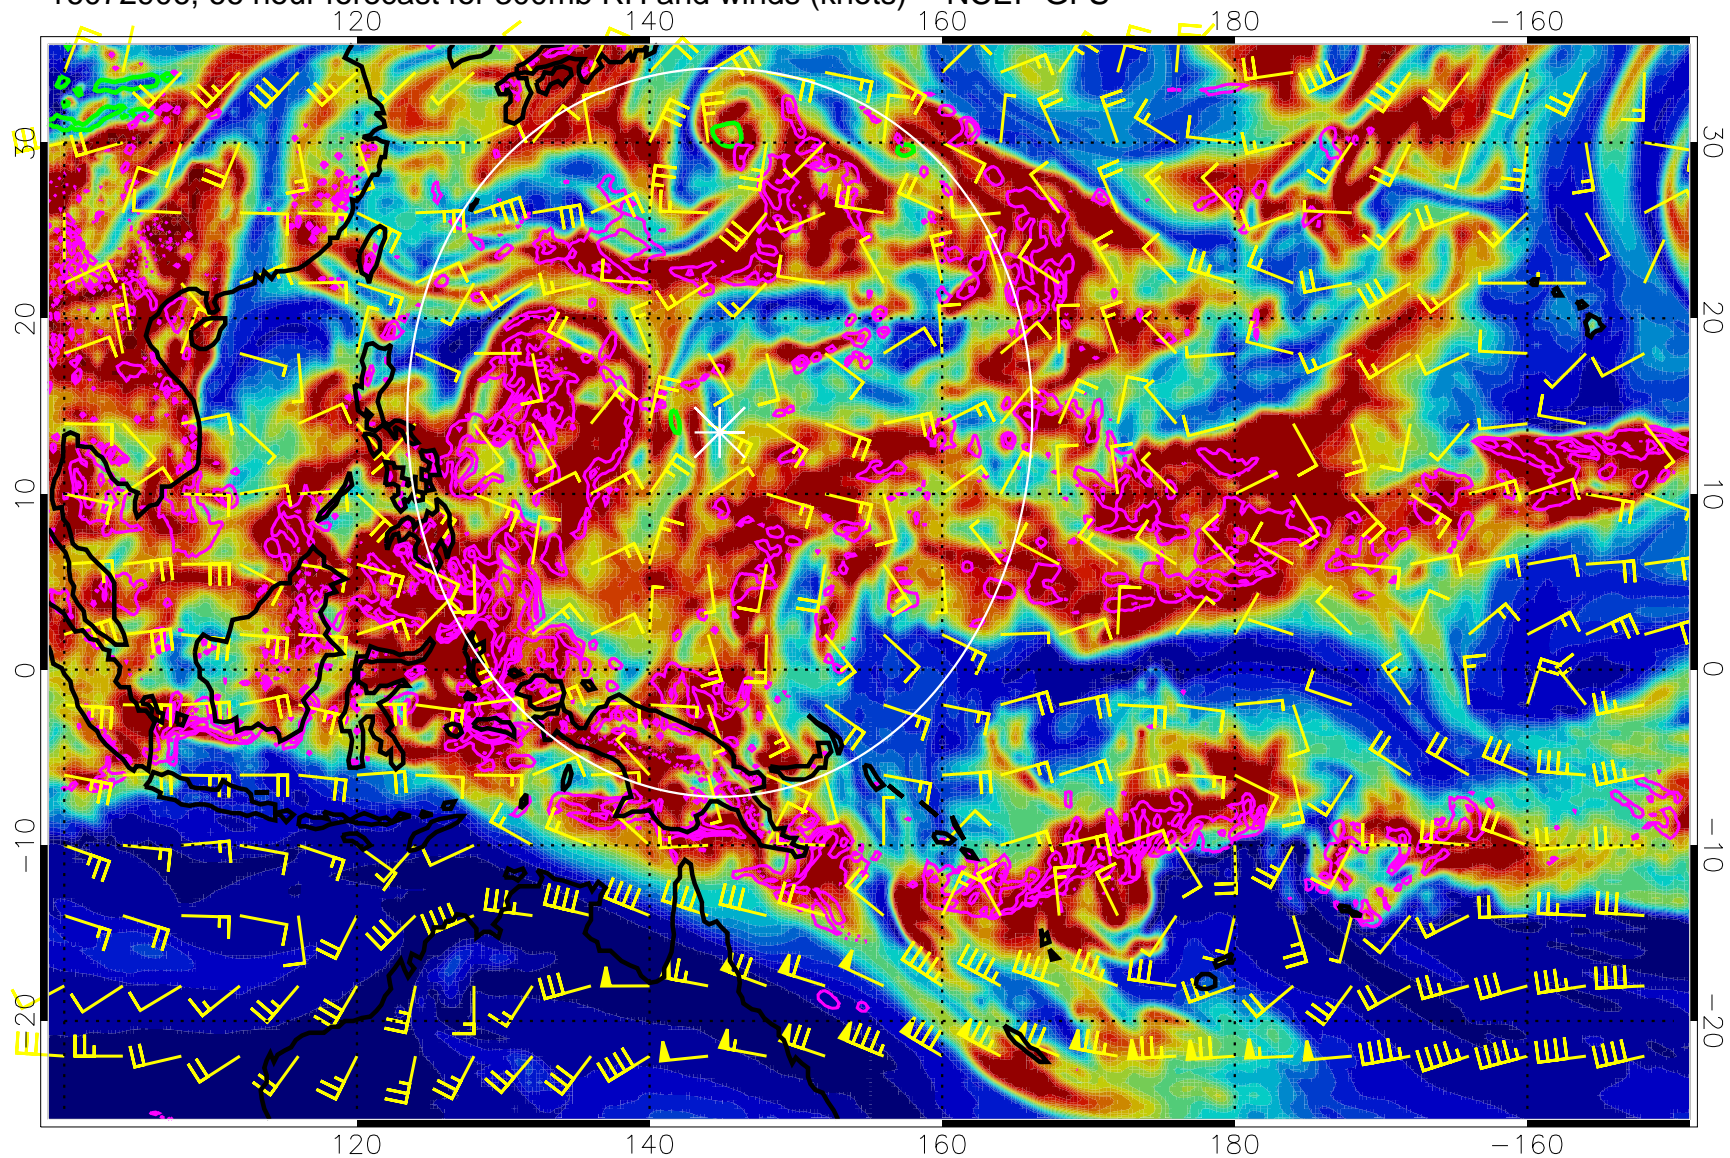

Precip (tot dot, conv sol) mm/day 40 mm/day contours, min 20

EPV Tropopause (2 PVU) Position

Range ring of 2304 km

16072900, 60 hour forecast for 300mb RH and winds (knots) -- NCEP GFS

Precip (tot dot, conv sol) mm/day 40 mm/day contours, min 20

EPV Tropopause (2 PVU) Position

Range ring of 2304 km

16072906, 66 hour forecast for 300mb RH and winds (knots) -- NCEP GFS

Precip (tot dot, conv sol) mm/day 40 mm/day contours, min 20

EPV Tropopause (2 PVU) Position