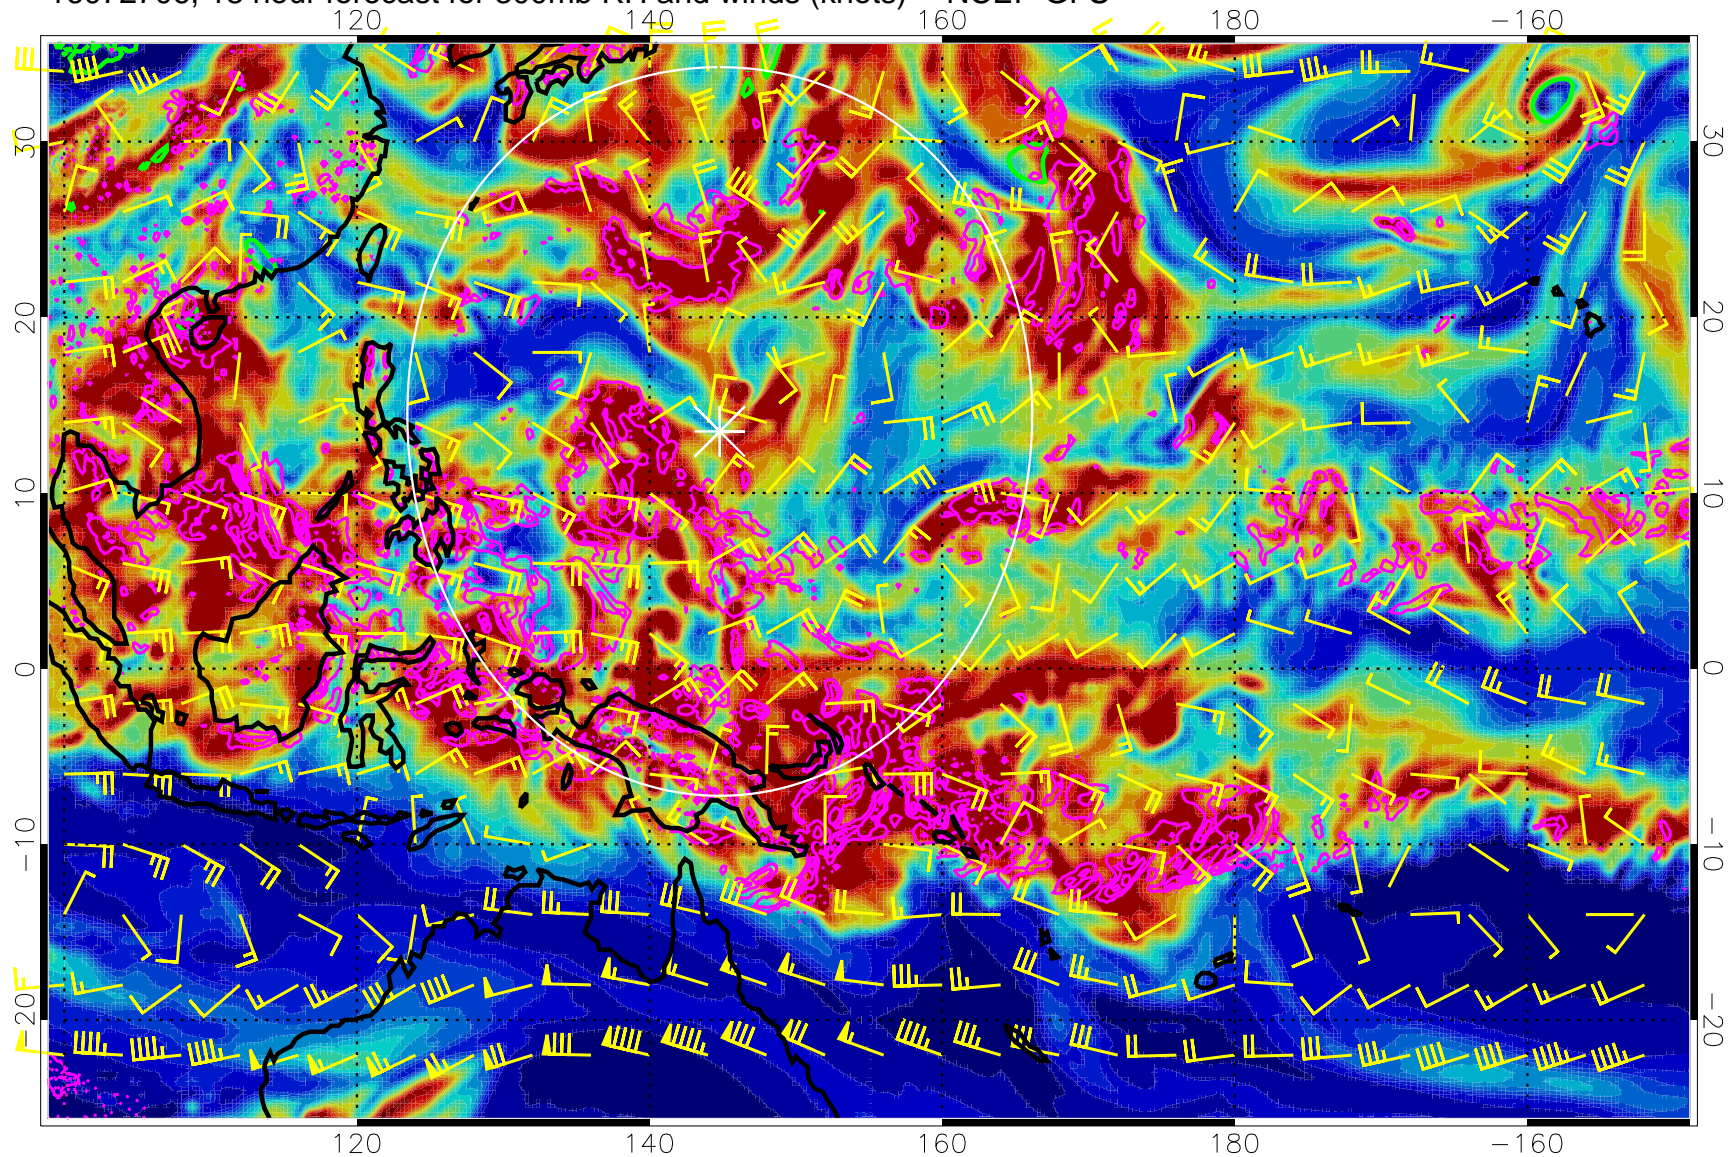

16072618, 6 hour forecast for 300mb RH and winds (knots) -- NCEP GFS

Precip (tot dot, conv sol) mm/day 40 mm/day contours, min 20

EPV Tropopause (2 PVU) Position

Range ring of 2304 km

16072700, 12 hour forecast for 300mb RH and winds (knots) -- NCEP GFS

Precip (tot dot, conv sol) mm/day 40 mm/day contours, min 20

EPV Tropopause (2 PVU) Position

Range ring of 2304 km

16072706, 18 hour forecast for 300mb RH and winds (knots) -- NCEP GFS

Precip (tot dot, conv sol) mm/day 40 mm/day contours, min 20

EPV Tropopause (2 PVU) Position

Range ring of 2304 km

16072712, 24 hour forecast for 300mb RH and winds (knots) -- NCEP GFS

Precip (tot dot, conv sol) mm/day 40 mm/day contours, min 20

EPV Tropopause (2 PVU) Position

Precip (tot dot, conv sol) mm/day 40 mm/day contours, min 20

EPV Tropopause (2 PVU) Position

Range ring of 2304 km

16072812, 48 hour forecast for 300mb RH and winds (knots) -- NCEP GFS

16072818, 54 hour forecast for 300mb RH and winds (knots) -- NCEP GFS