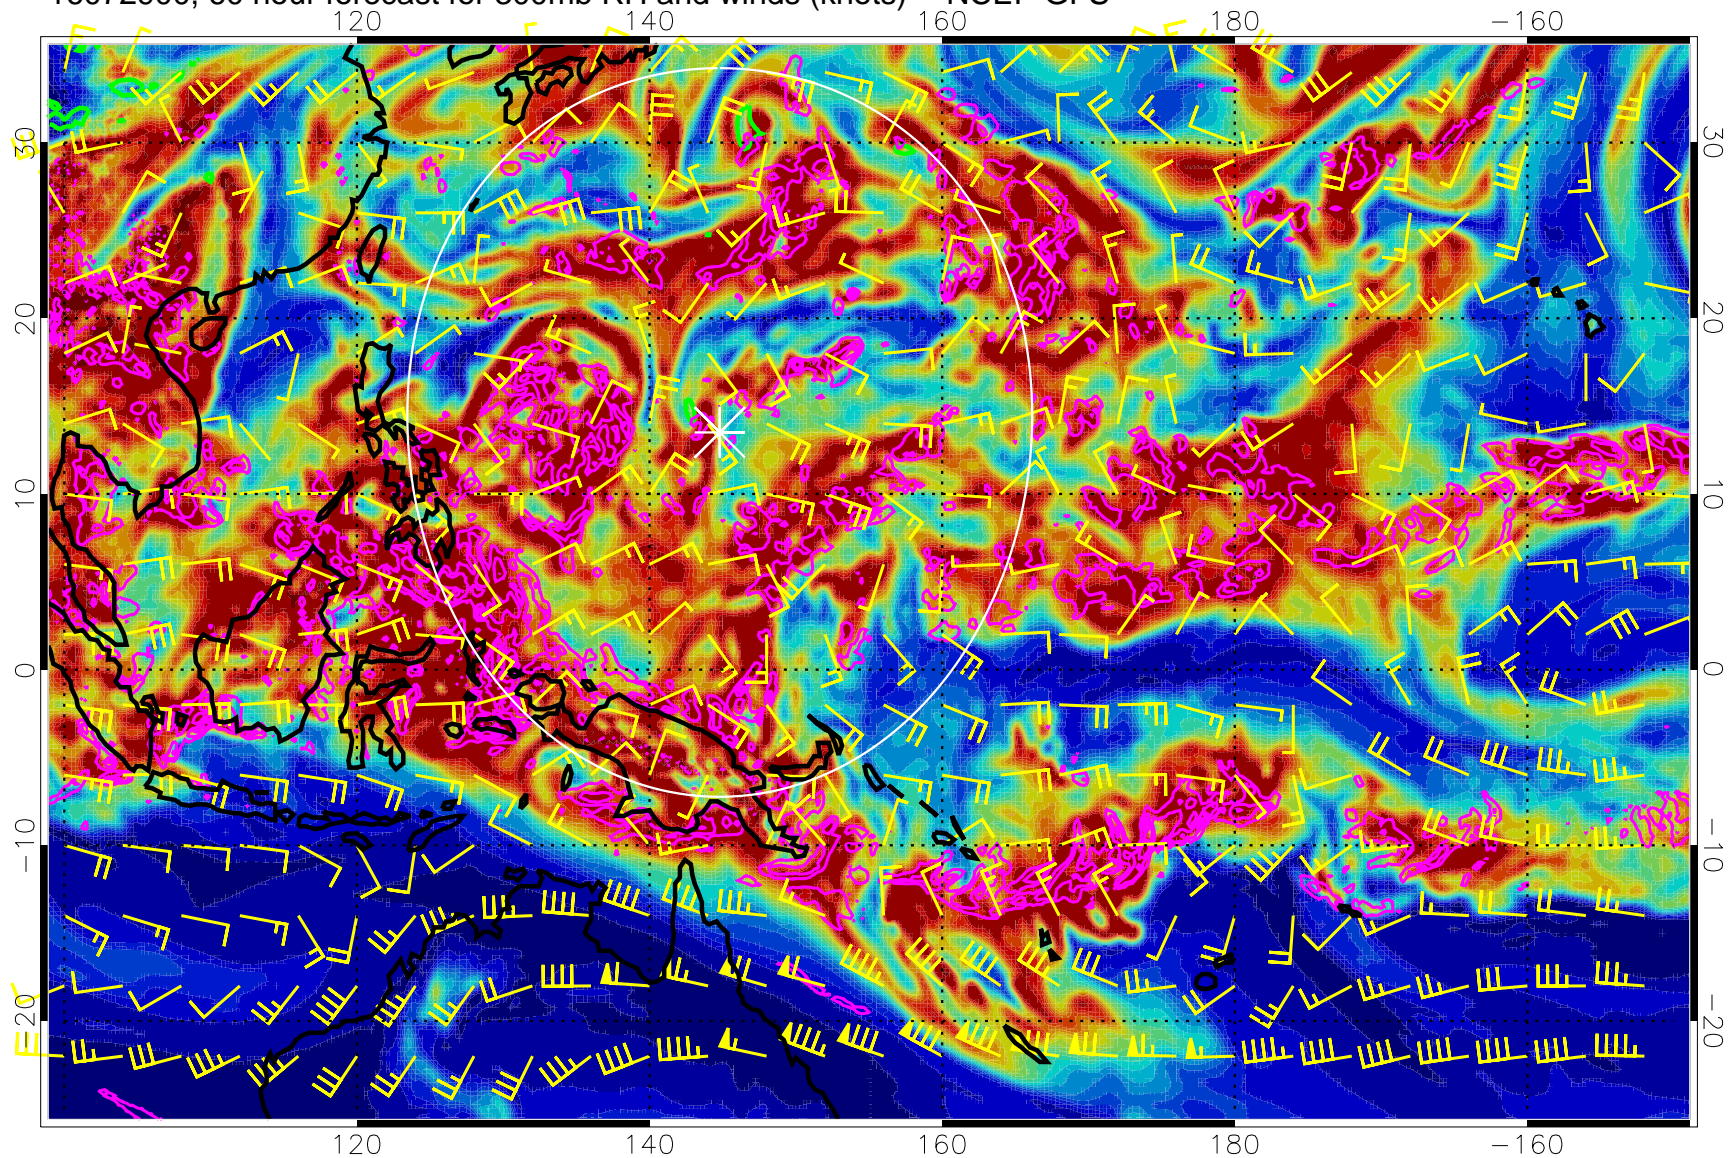

Precip (tot dot, conv sol) mm/day 40 mm/day contours, min 20

EPV Tropopause (2 PVU) Position

Range ring of 2304 km

16072812, 48 hour forecast for 300mb RH and winds (knots) -- NCEP GFS

16072818, 54 hour forecast for 300mb RH and winds (knots) -- NCEP GFS

Precip (tot dot, conv sol) mm/day 40 mm/day contours, min 20

EPV Tropopause (2 PVU) Position

Range ring of 2304 km

16072900, 60 hour forecast for 300mb RH and winds (knots) -- NCEP GFS

Precip (tot dot, conv sol) mm/day 40 mm/day contours, min 20