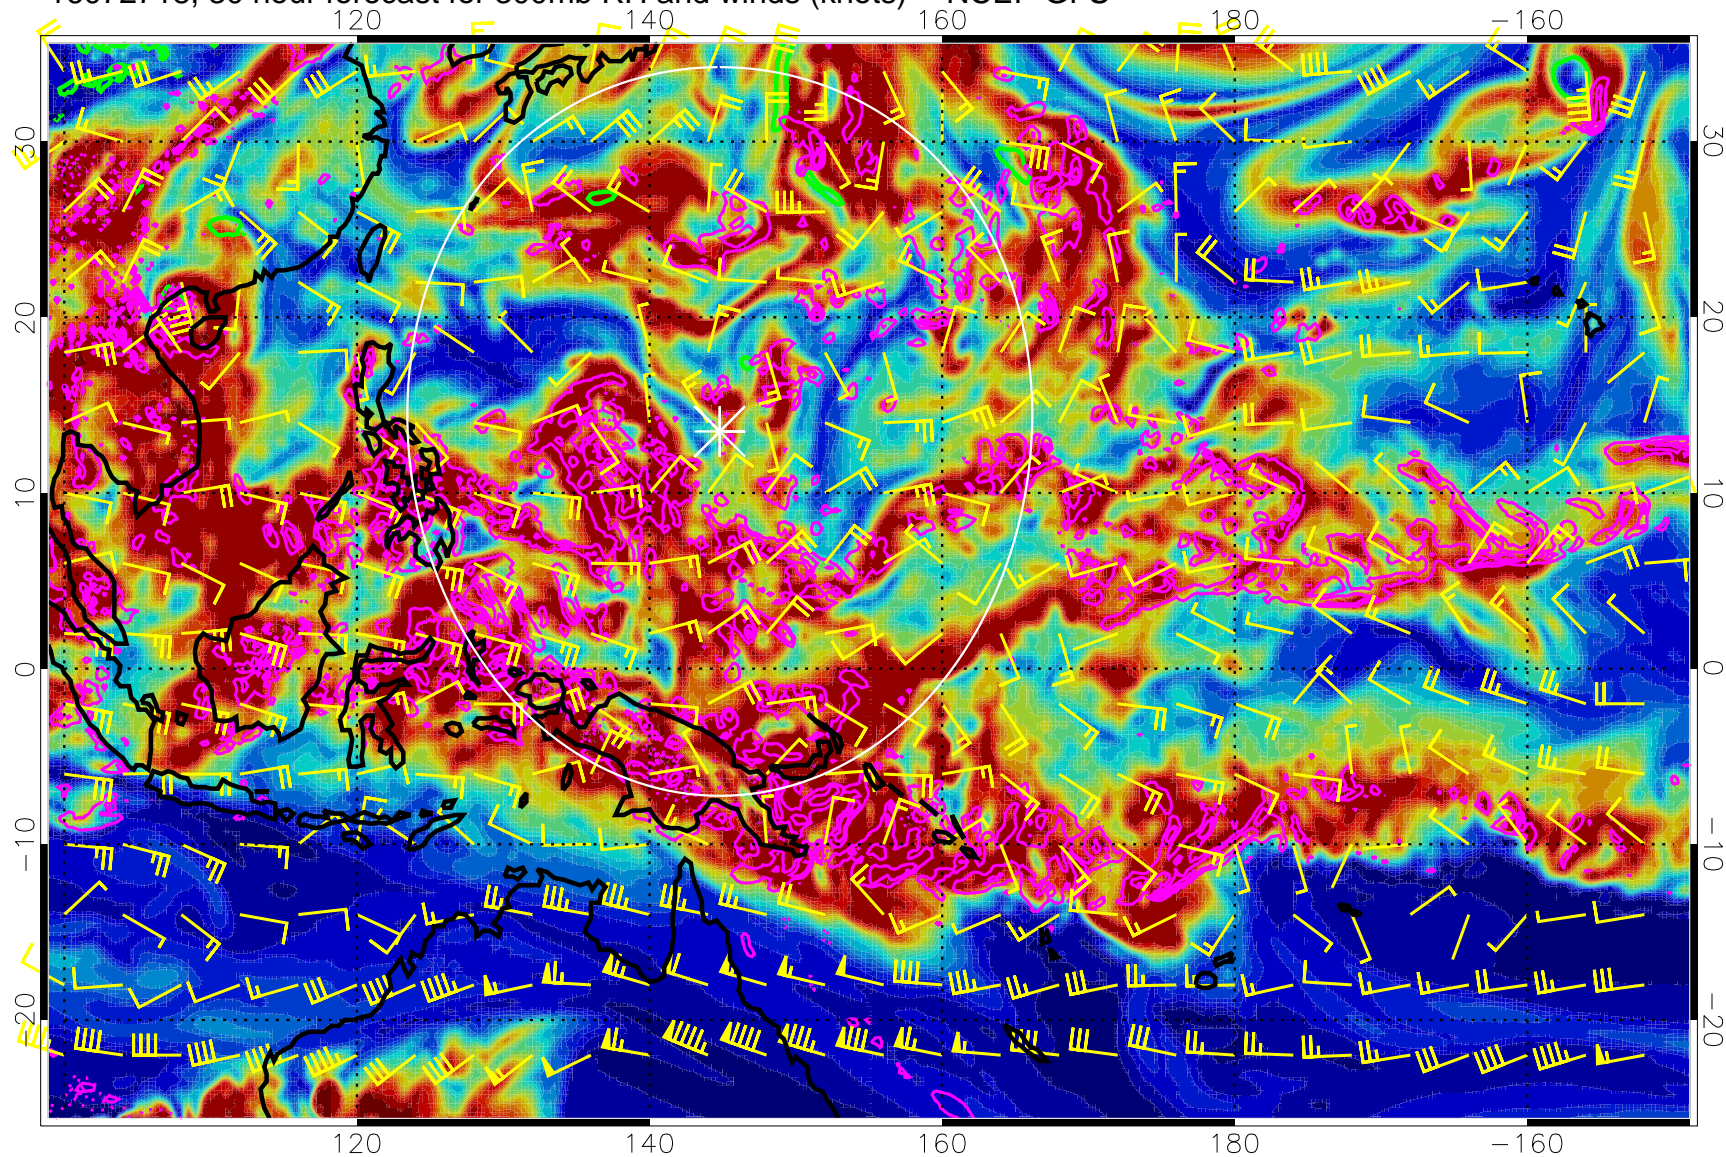

Precip (tot dot, conv sol) mm/day 40 mm/day contours, min 20

EPV Tropopause (2 PVU) Position

Range ring of 2304 km

16072706, 18 hour forecast for 300mb RH and winds (knots) -- NCEP GFS

Precip (tot dot, conv sol) mm/day 40 mm/day contours, min 20

EPV Tropopause (2 PVU) Position

Range ring of 2304 km

16072712, 24 hour forecast for 300mb RH and winds (knots) -- NCEP GFS

Precip (tot dot, conv sol) mm/day 40 mm/day contours, min 20

EPV Tropopause (2 PVU) Position

Range ring of 2304 km

16072718, 30 hour forecast for 300mb RH and winds (knots) -- NCEP GFS

Precip (tot dot, conv sol) mm/day 40 mm/day contours, min 20

EPV Tropopause (2 PVU) Position

Range ring of 2304 km

Precip (tot dot, conv sol) mm/day 40 mm/day contours, min 20

EPV Tropopause (2 PVU) Position

Range ring of 2304 km

16072812, 48 hour forecast for 300mb RH and winds (knots) -- NCEP GFS

16072818, 54 hour forecast for 300mb RH and winds (knots) -- NCEP GFS