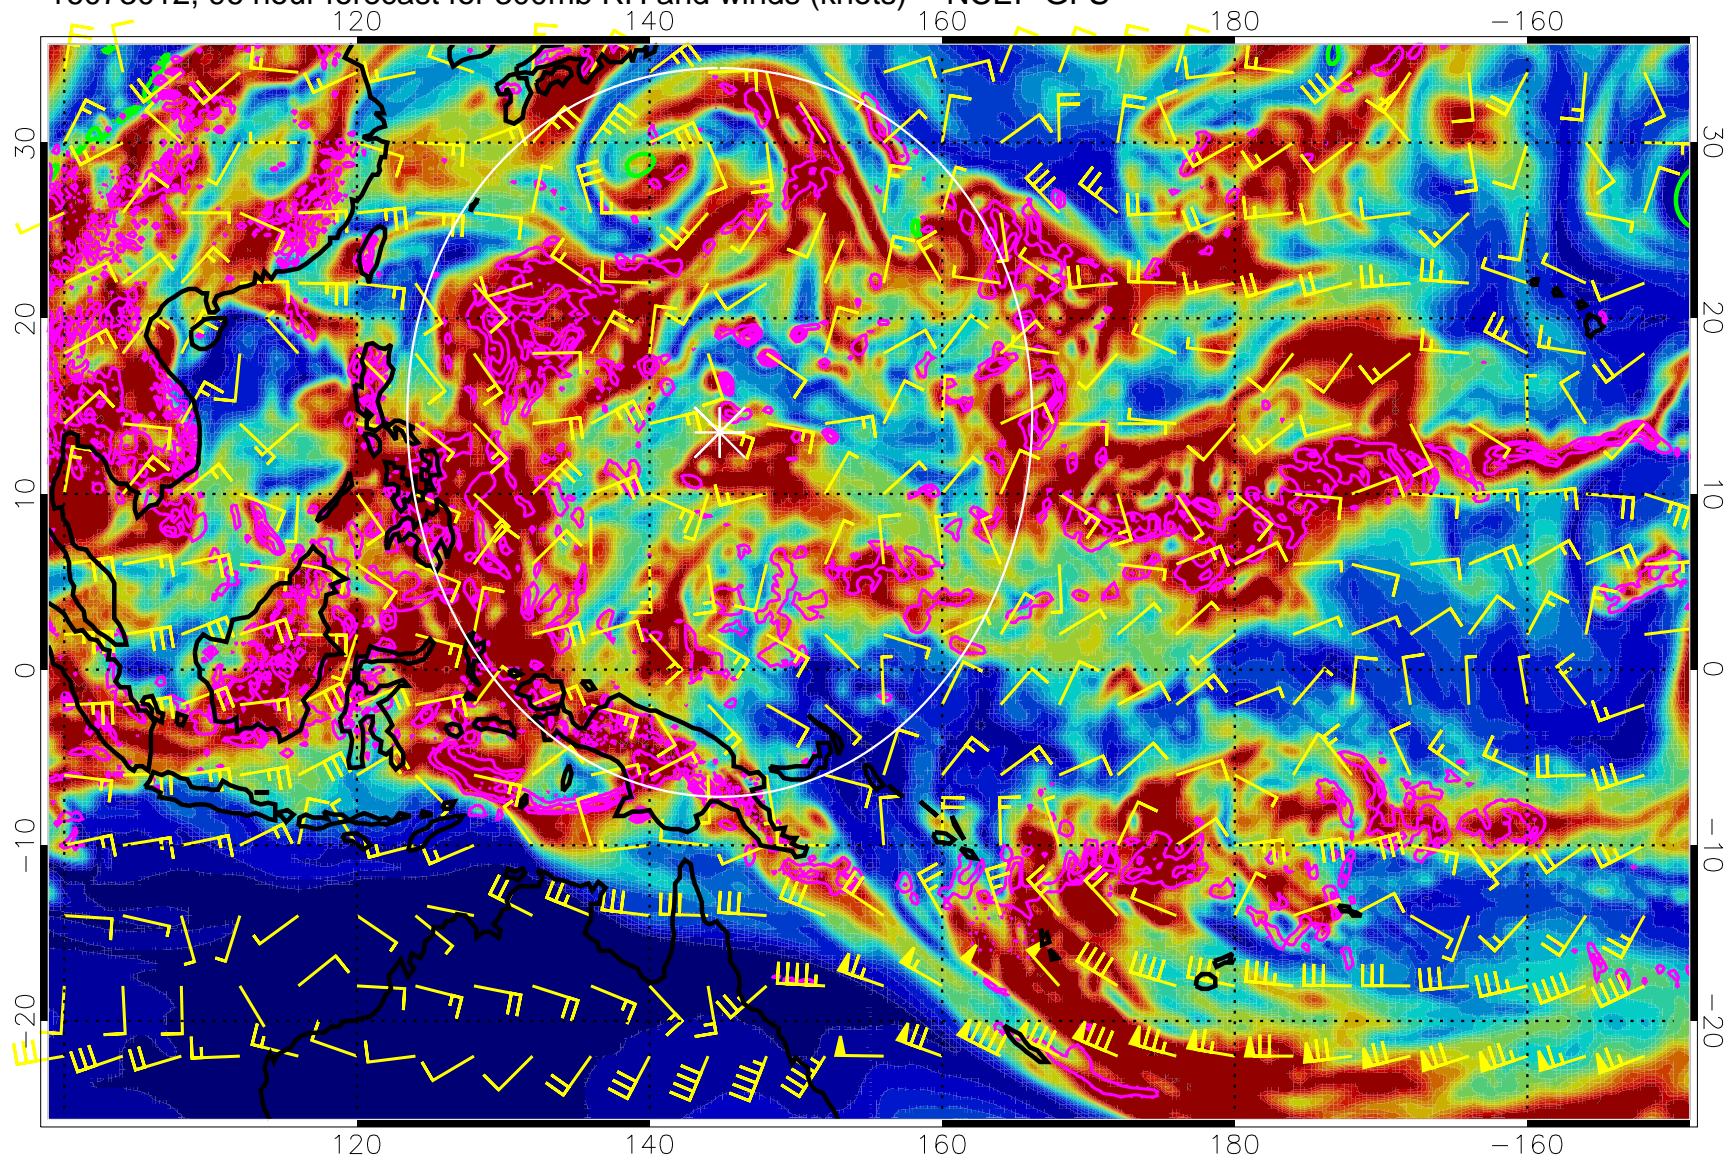

16073000, 84 hour forecast for 300mb RH and winds (knots) -- NCEP GFS

Precip (tot dot, conv sol) mm/day 40 mm/day contours, min 20

EPV Tropopause (2 PVU) Position

Range ring of 2304 km

16073006, 90 hour forecast for 300mb RH and winds (knots) -- NCEP GFS

Precip (tot dot, conv sol) mm/day 40 mm/day contours, min 20

EPV Tropopause (2 PVU) Position

Range ring of 2304 km

16073012, 96 hour forecast for 300mb RH and winds (knots) -- NCEP GFS

Precip (tot dot, conv sol) mm/day 40 mm/day contours, min 20