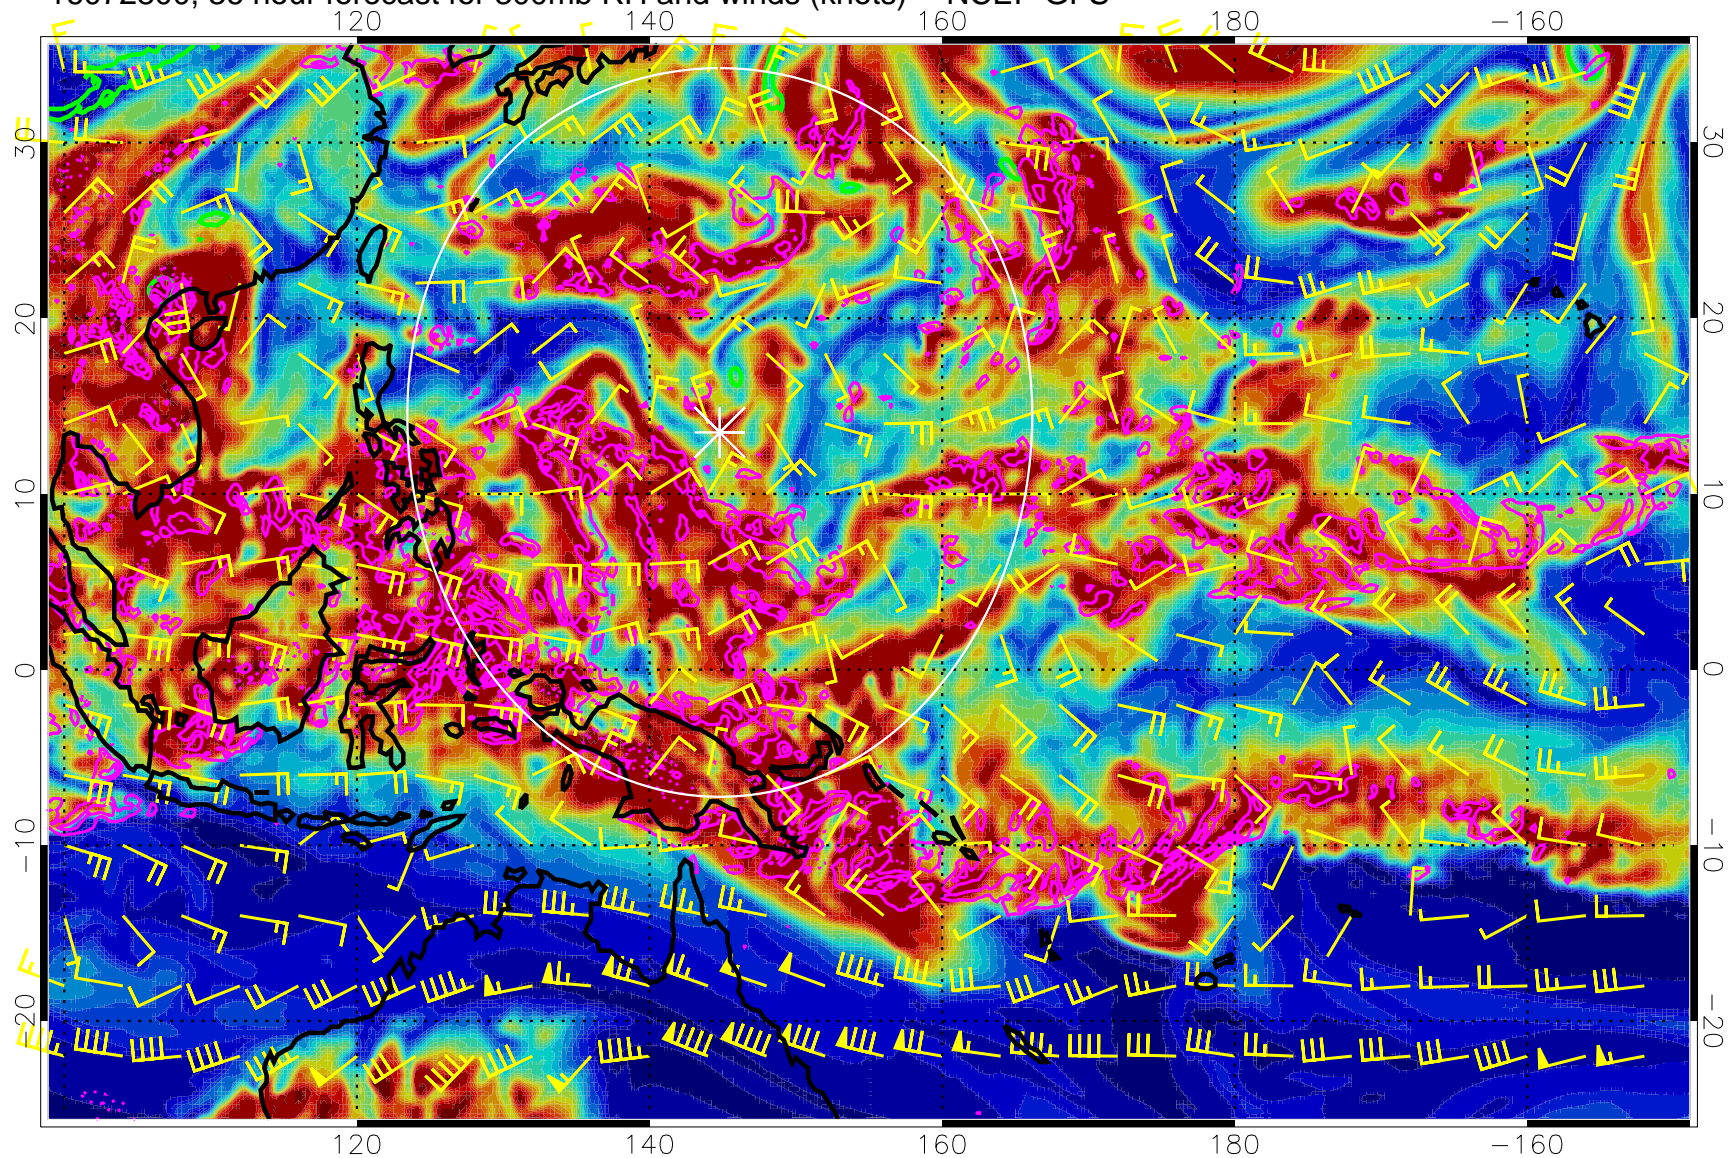

EPV Tropopause (2 PVU) Position

Range ring of 2304 km

16072712, 24 hour forecast for 300mb RH and winds (knots) -- NCEP GFS

Precip (tot dot, conv sol) mm/day 40 mm/day contours, min 20

EPV Tropopause (2 PVU) Position

Range ring of 2304 km

16072718, 30 hour forecast for 300mb RH and winds (knots) -- NCEP GFS

Precip (tot dot, conv sol) mm/day 40 mm/day contours, min 20

EPV Tropopause (2 PVU) Position

Range ring of 2304 km

16072800, 36 hour forecast for 300mb RH and winds (knots) -- NCEP GFS

Precip (tot dot, conv sol) mm/day 40 mm/day contours, min 20

EPV Tropopause (2 PVU) Position

Range ring of 2304 km

16072806, 42 hour forecast for 300mb RH and winds (knots) -- NCEP GFS

Precip (tot dot, conv sol) mm/day 40 mm/day contours, min 20

EPV Tropopause (2 PVU) Position

Range ring of 2304 km

16072812, 48 hour forecast for 300mb RH and winds (knots) -- NCEP GFS

16072818, 54 hour forecast for 300mb RH and winds (knots) -- NCEP GFS