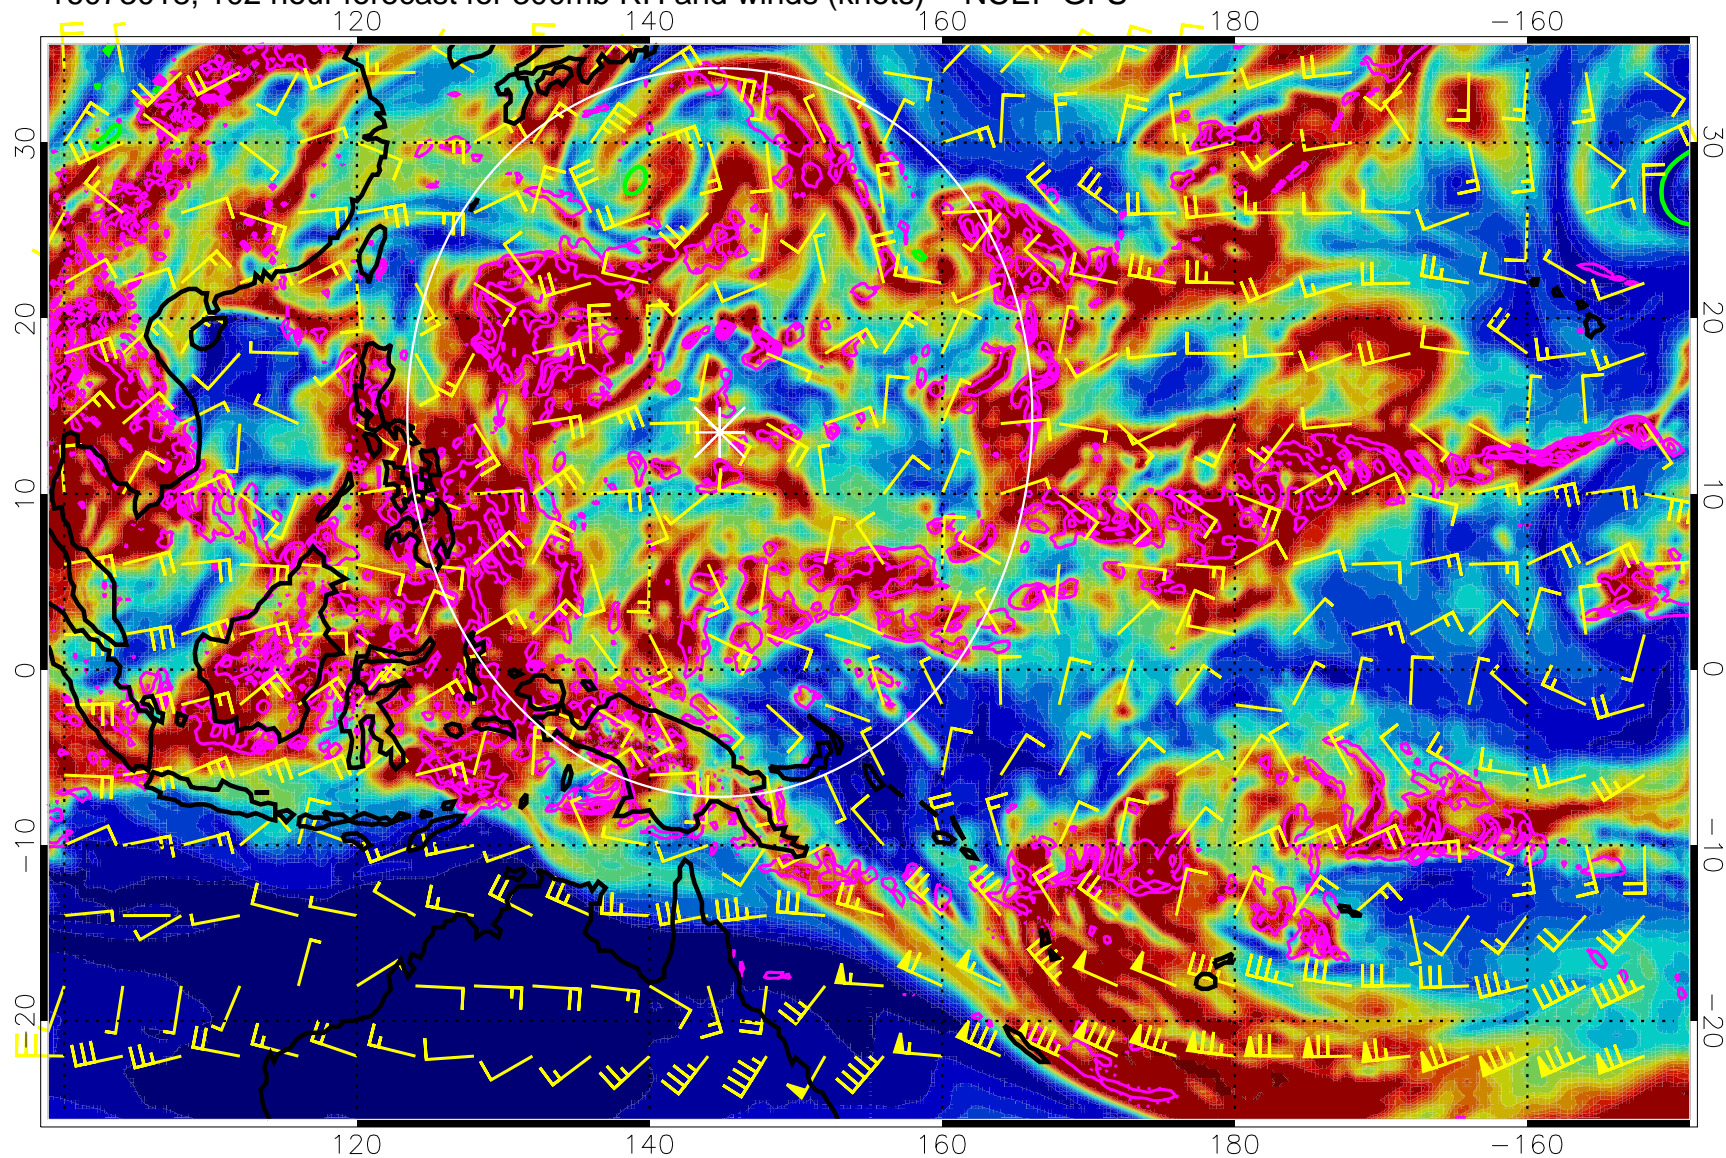

Precip (tot dot, conv sol) mm/day 40 mm/day contours, min 20

EPV Tropopause (2 PVU) Position

Range ring of 2304 km

16073012, 96 hour forecast for 300mb RH and winds (knots) -- NCEP GFS

Precip (tot dot, conv sol) mm/day 40 mm/day contours, min 20

EPV Tropopause (2 PVU) Position

Range ring of 2304 km

16073018, 102 hour forecast for 300mb RH and winds (knots) -- NCEP GFS

Precip (tot dot, conv sol) mm/day 40 mm/day contours, min 20

EPV Tropopause (2 PVU) Position