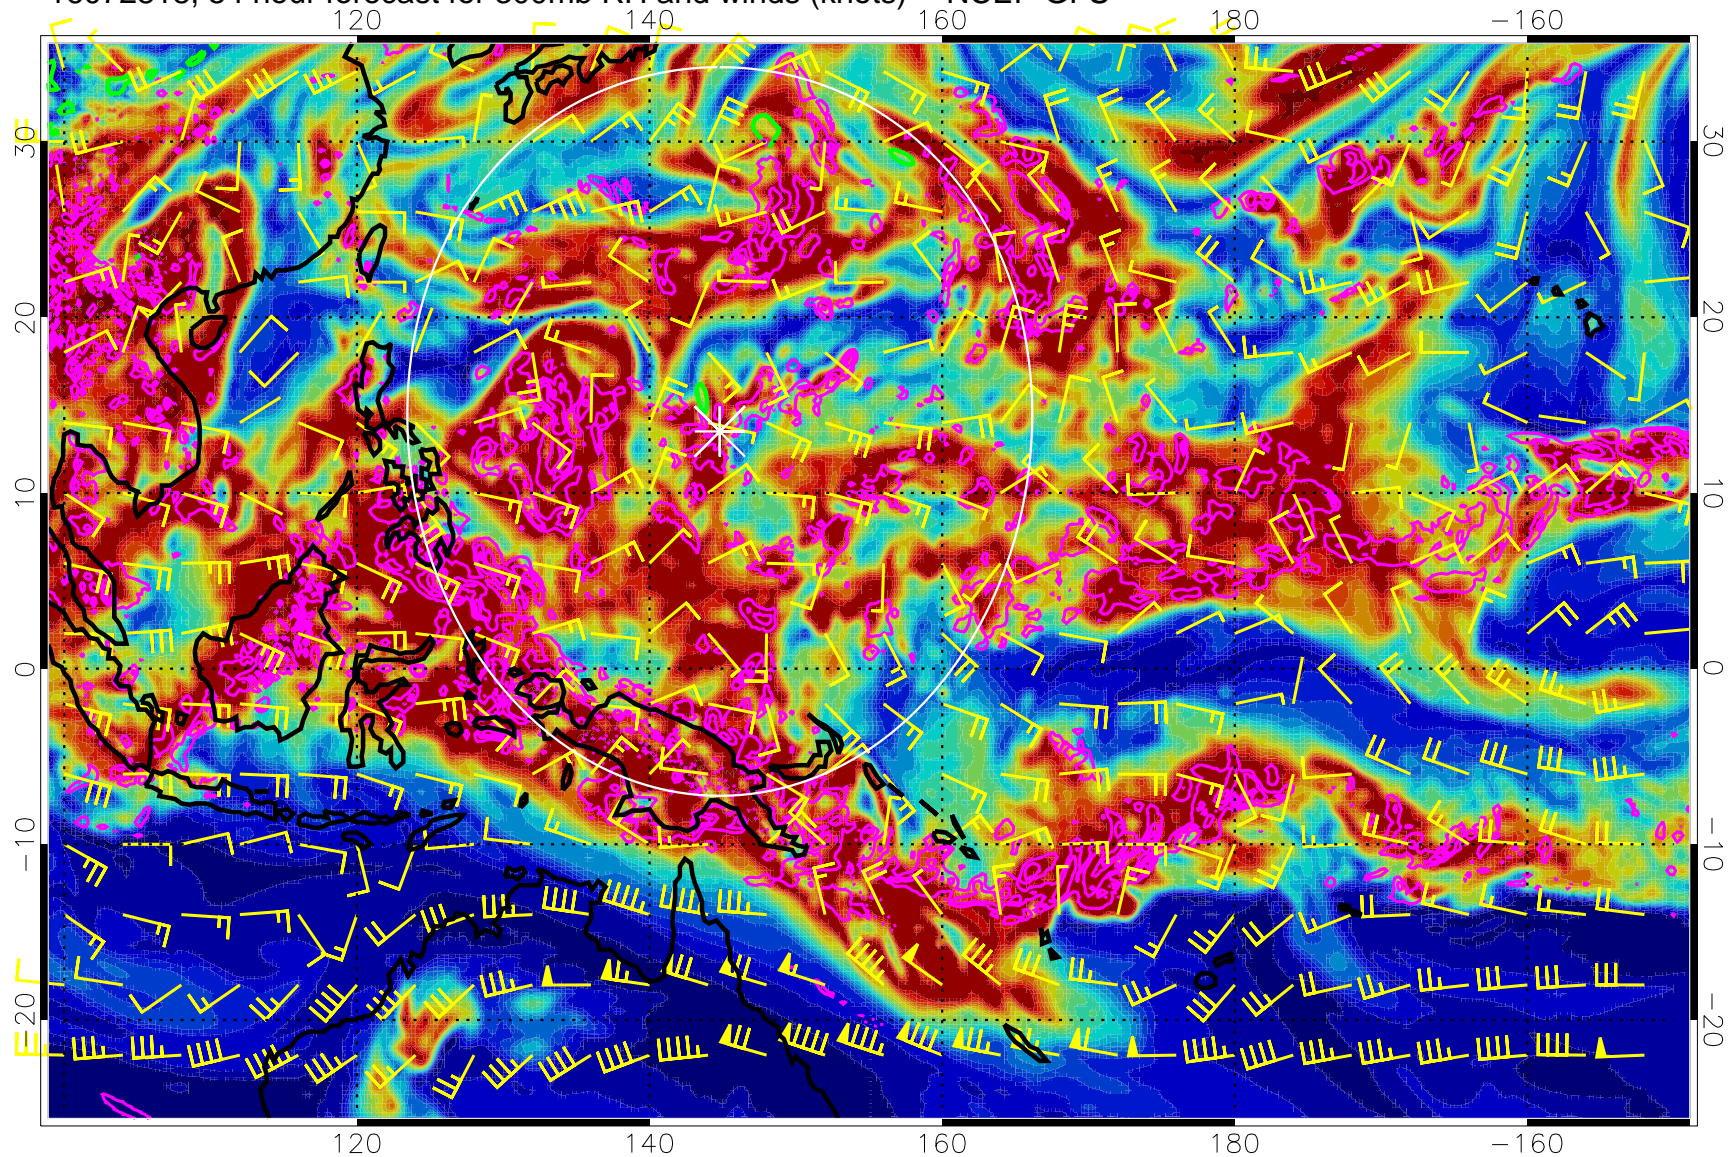

Precip (tot dot, conv sol) mm/day 40 mm/day contours, min 20

EPV Tropopause (2 PVU) Position

Range ring of 2304 km

16072812, 48 hour forecast for 300mb RH and winds (knots) -- NCEP GFS

16072818, 54 hour forecast for 300mb RH and winds (knots) -- NCEP GFS

Precip (tot dot, conv sol) mm/day 40 mm/day contours, min 20

EPV Tropopause (2 PVU) Position

Range ring of 2304 km

16072900, 60 hour forecast for 300mb RH and winds (knots) -- NCEP GFS

Precip (tot dot, conv sol) mm/day 40 mm/day contours, min 20

EPV Tropopause (2 PVU) Position

Range ring of 2304 km

16072906, 66 hour forecast for 300mb RH and winds (knots) -- NCEP GFS

Precip (tot dot, conv sol) mm/day 40 mm/day contours, min 20

EPV Tropopause (2 PVU) Position