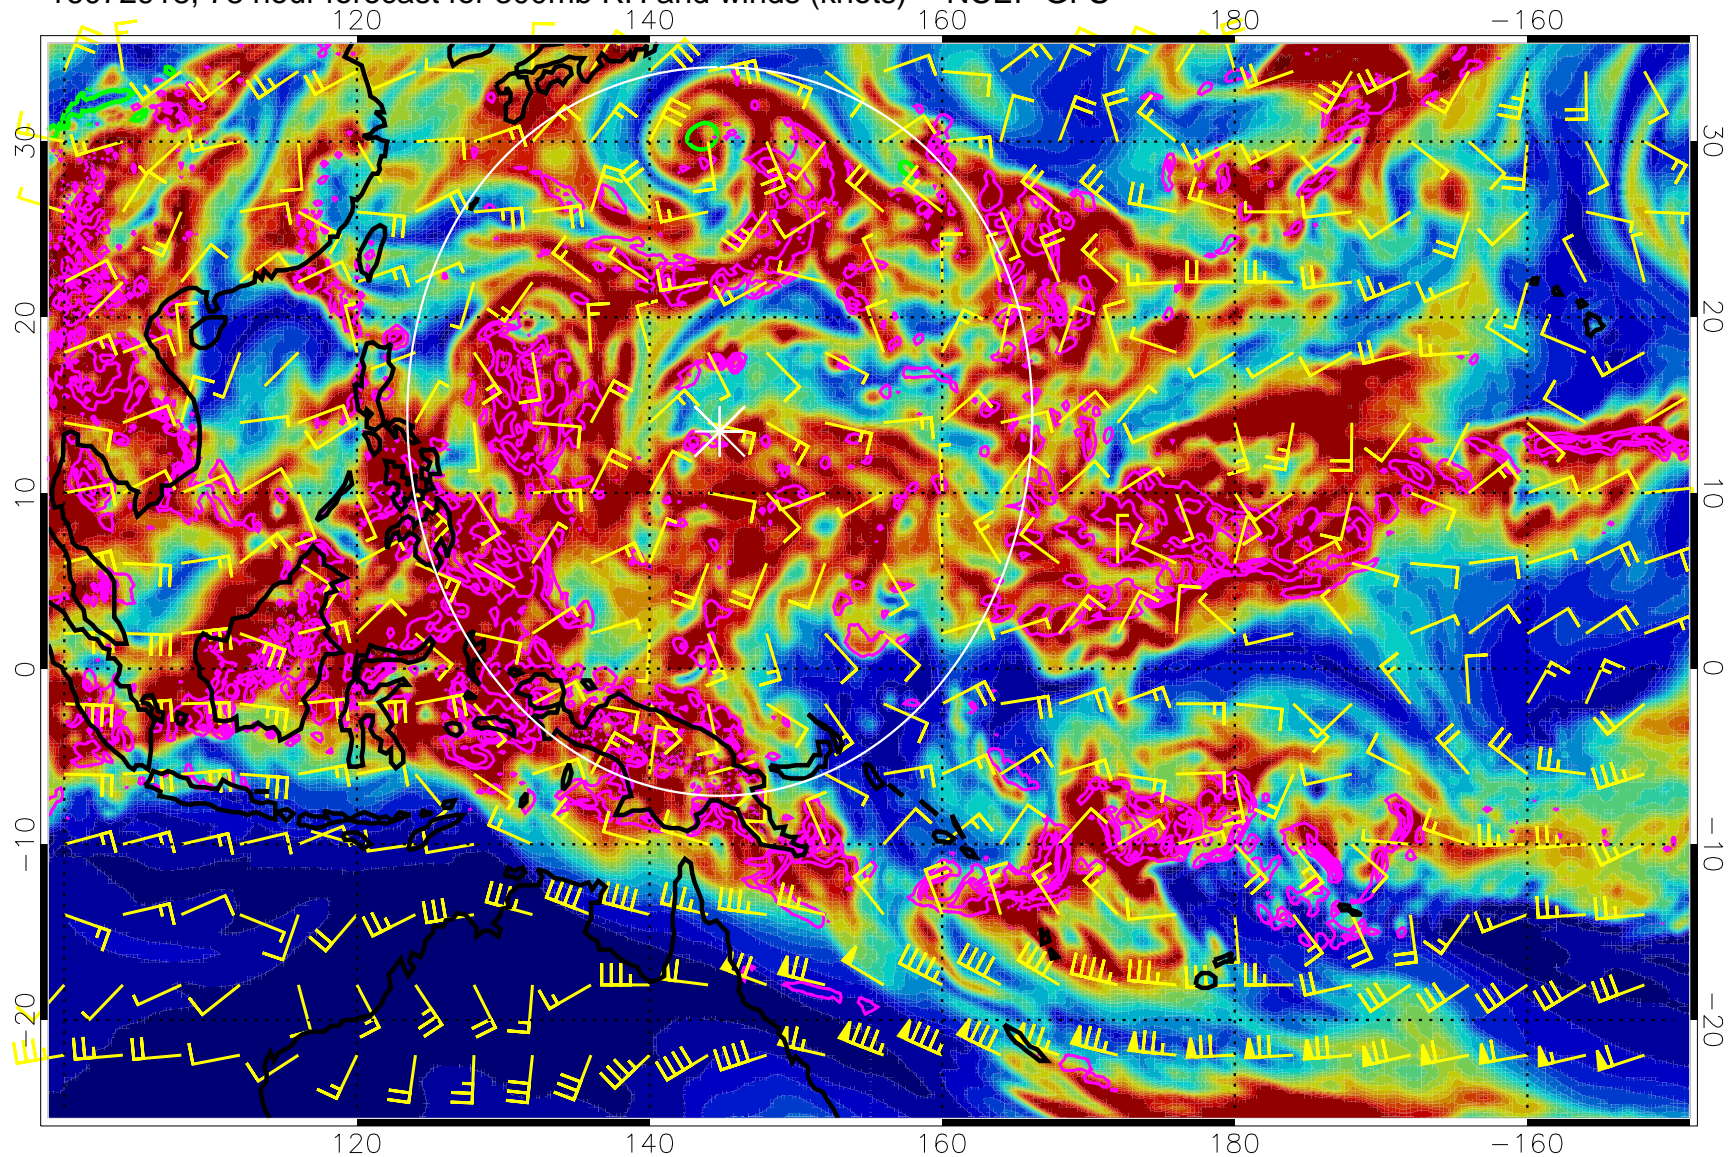

16072918, 78 hour forecast for 300mb RH and winds (knots) -- NCEP GFS

Precip (tot dot, conv sol) mm/day 40 mm/day contours, min 20

EPV Tropopause (2 PVU) Position

Range ring of 2304 km