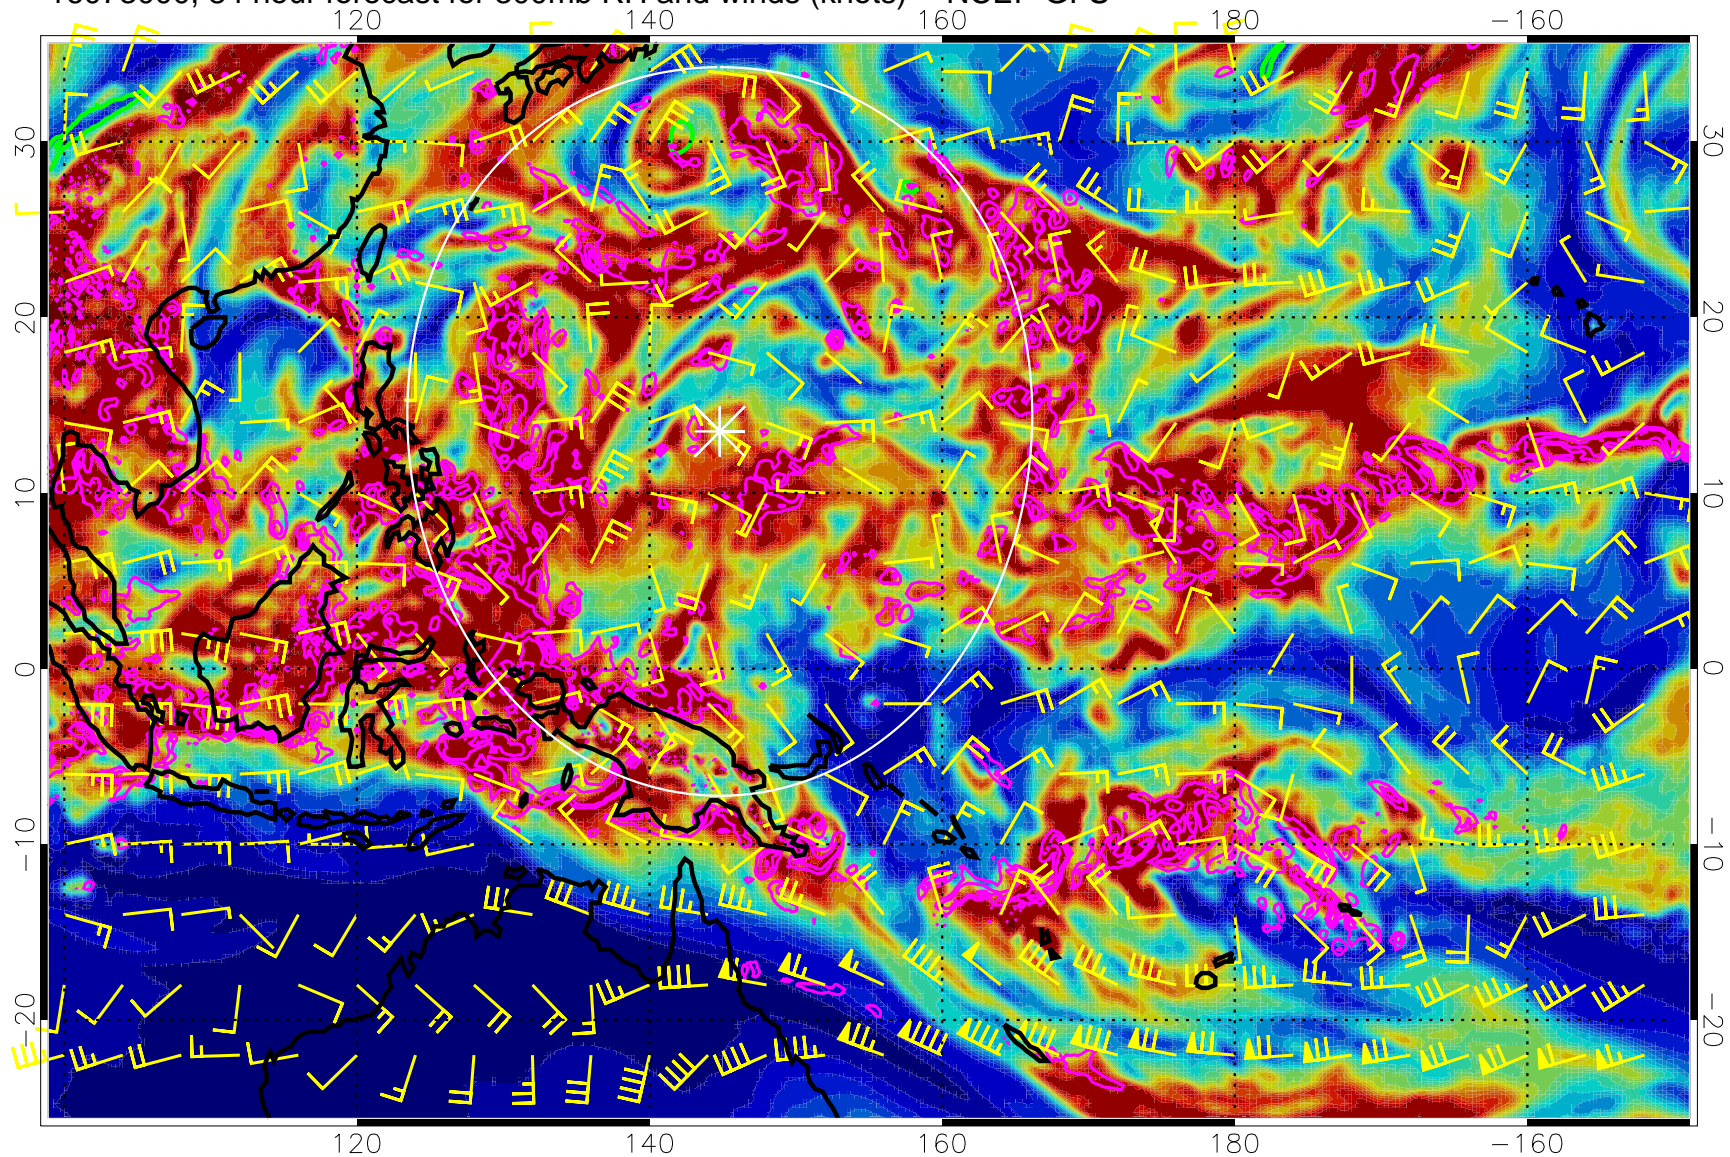

Range ring of 2304 km

16072918, 78 hour forecast for 300mb RH and winds (knots) -- NCEP GFS

Precip (tot dot, conv sol) mm/day 40 mm/day contours, min 20

EPV Tropopause (2 PVU) Position

Range ring of 2304 km

16073000, 84 hour forecast for 300mb RH and winds (knots) -- NCEP GFS

Precip (tot dot, conv sol) mm/day 40 mm/day contours, min 20

EPV Tropopause (2 PVU) Position

Range ring of 2304 km

16073006, 90 hour forecast for 300mb RH and winds (knots) -- NCEP GFS