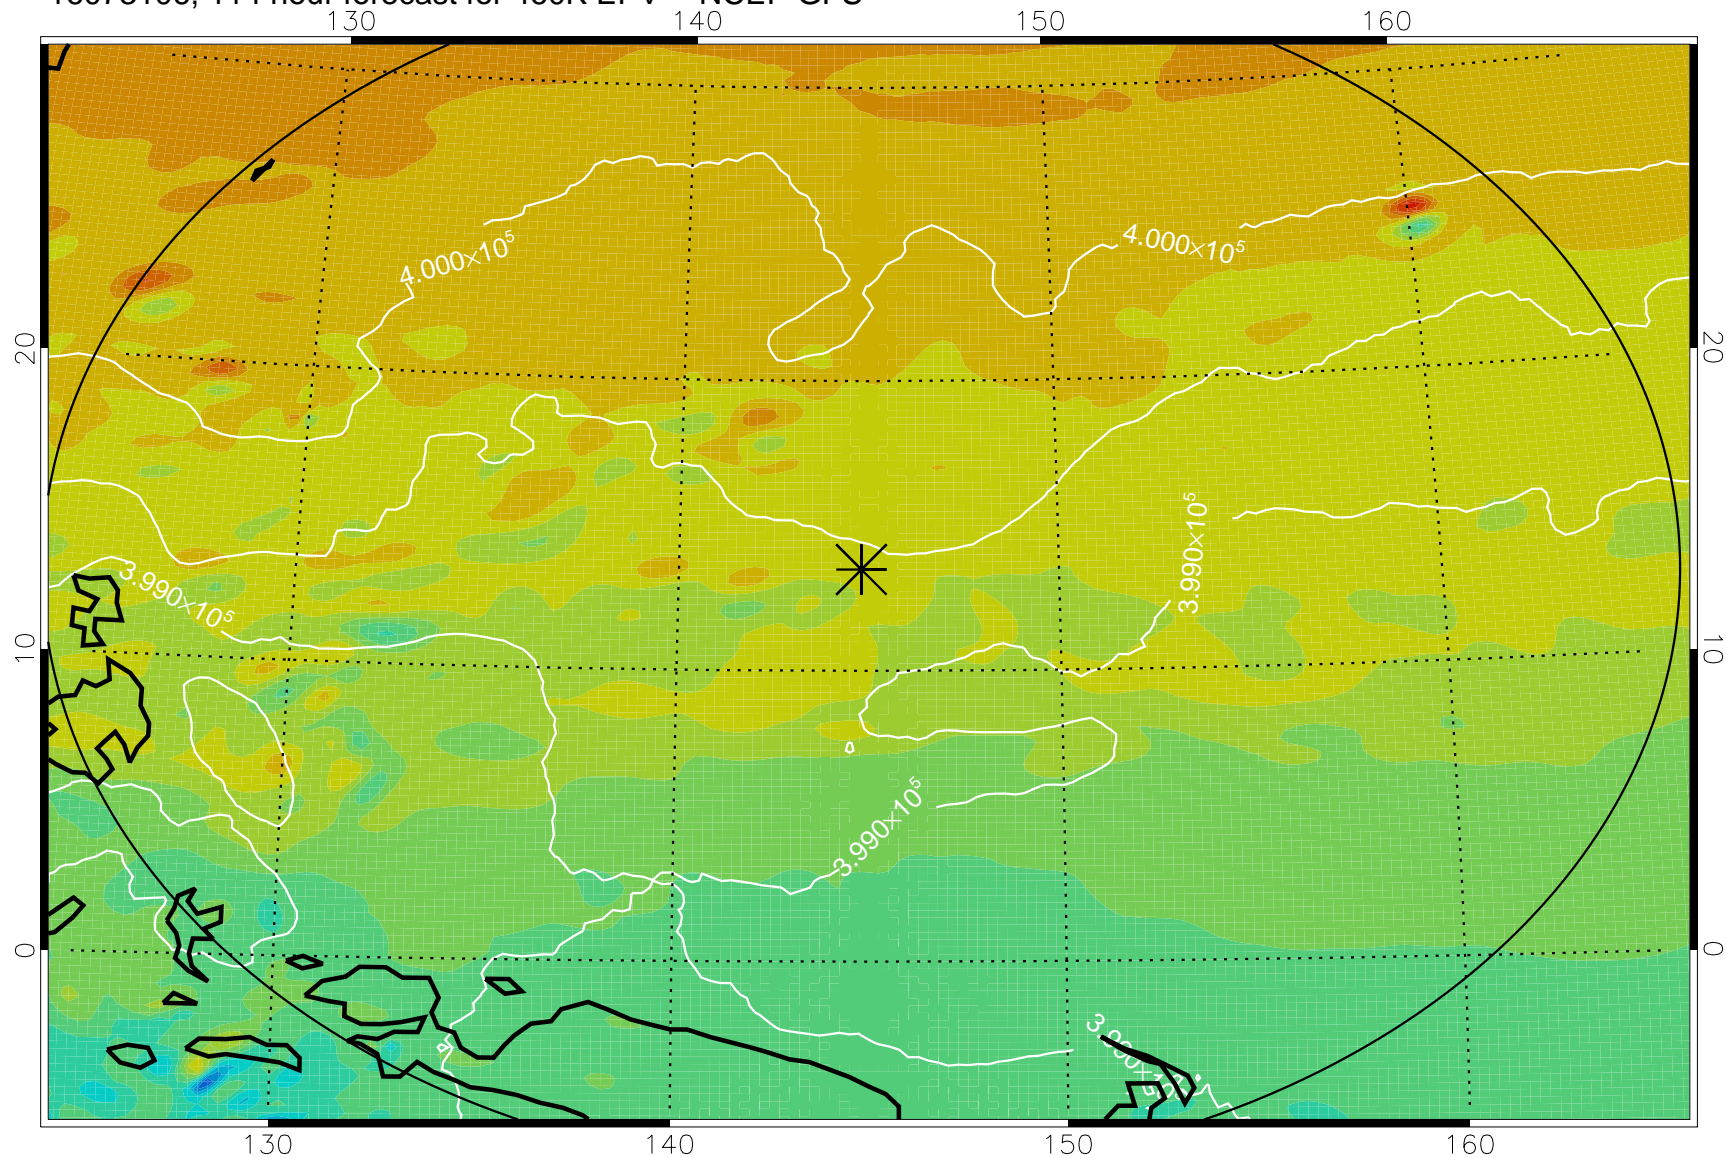

16072918, 78 hour forecast for 460K EPV -- NCEP GFS

460K Montgomery Streamfunction, white

Range ring of 2304 km

16073000, 84 hour forecast for 460K EPV -- NCEP GFS

460K Montgomery Streamfunction, white

Range ring of 2304 km

16073006, 90 hour forecast for 460K EPV -- NCEP GFS

460K Montgomery Streamfunction, white

Range ring of 2304 km

16073012, 96 hour forecast for 460K EPV -- NCEP GFS

460K Montgomery Streamfunction, white

Range ring of 2304 km

16073018, 102 hour forecast for 460K EPV -- NCEP GFS

460K Montgomery Streamfunction, white

Range ring of 2304 km

16073100, 108 hour forecast for 460K EPV -- NCEP GFS

460K Montgomery Streamfunction, white

Range ring of 2304 km

16073106, 114 hour forecast for 460K EPV -- NCEP GFS

460K Montgomery Streamfunction, white

Range ring of 2304 km

16073112, 120 hour forecast for 460K EPV -- NCEP GFS

460K Montgomery Streamfunction, white

Range ring of 2304 km