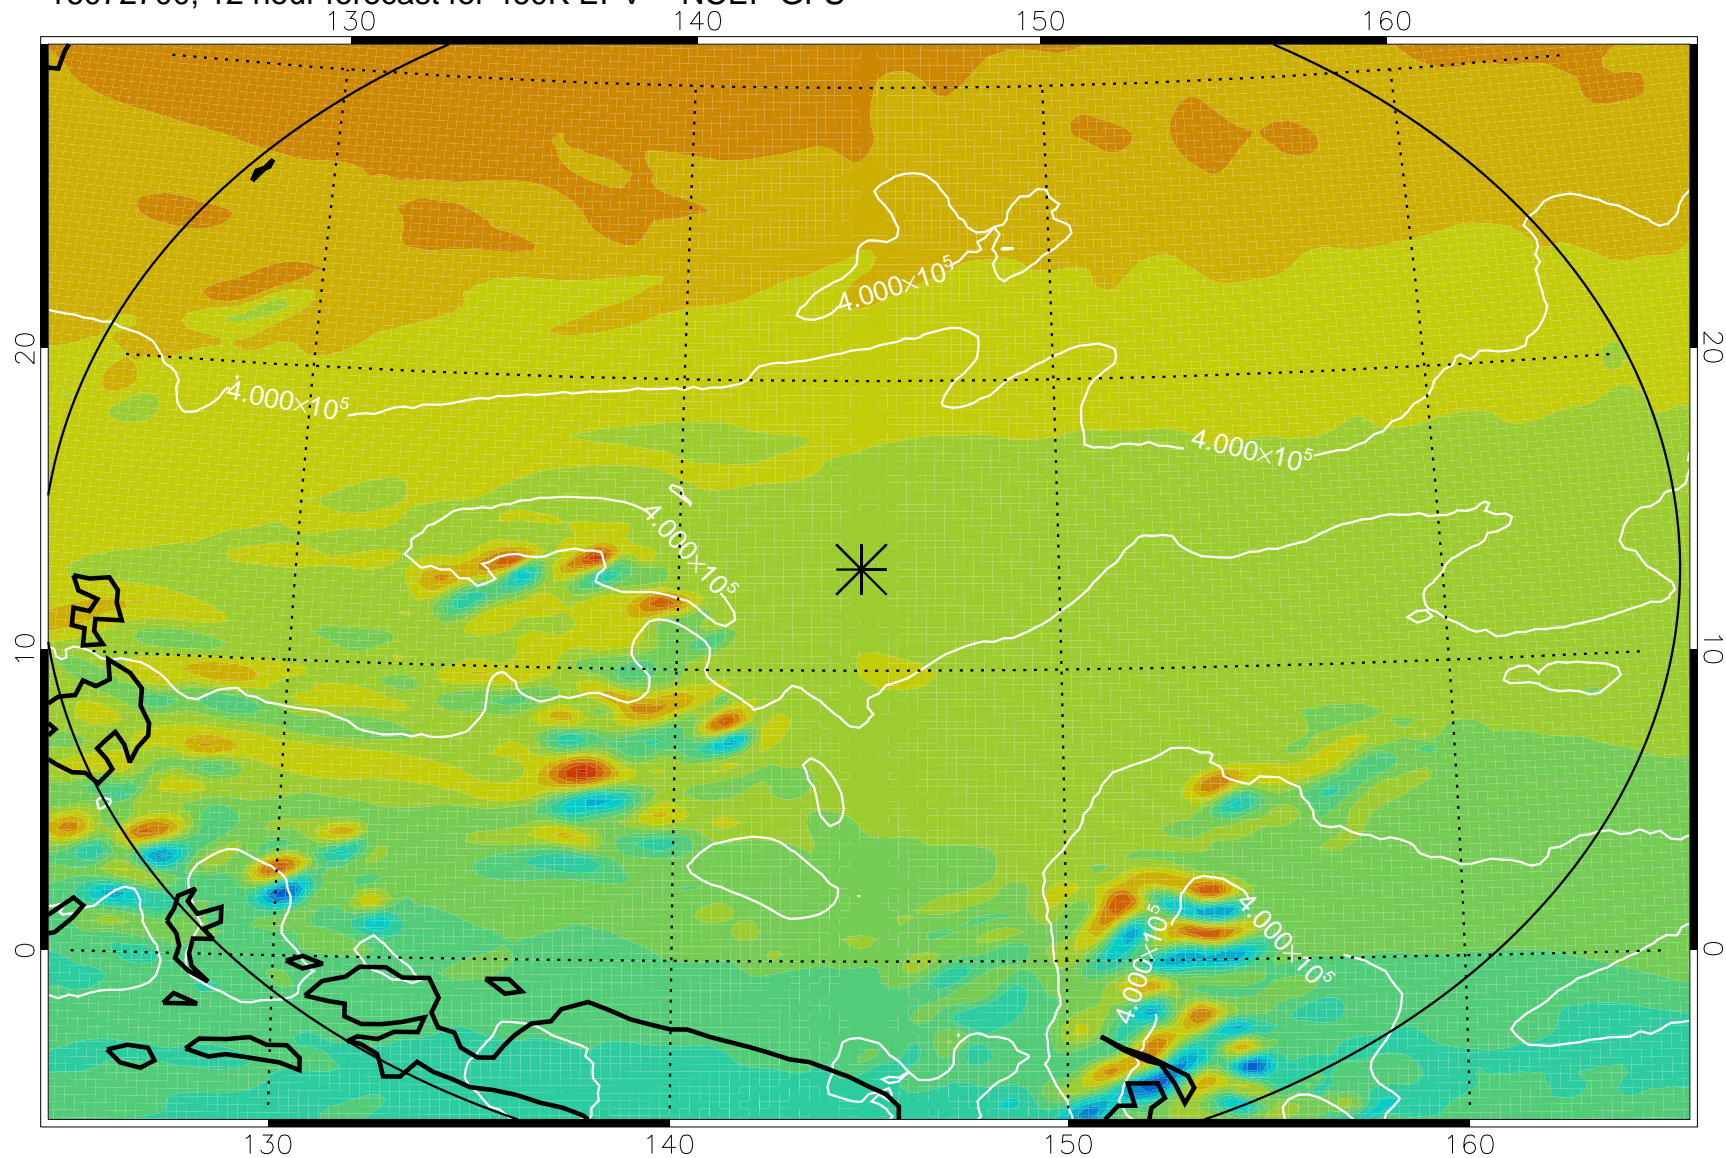

16072618, 6 hour forecast for 460K EPV -- NCEP GFS

460K Montgomery Streamfunction, white

Range ring of 2304 km

16072700, 12 hour forecast for 460K EPV -- NCEP GFS

460K Montgomery Streamfunction, white

Range ring of 2304 km

16072706, 18 hour forecast for 460K EPV -- NCEP GFS

460K Montgomery Streamfunction, white

Range ring of 2304 km

16072712, 24 hour forecast for 460K EPV -- NCEP GFS

460K Montgomery Streamfunction, white

Range ring of 2304 km

16072718, 30 hour forecast for 460K EPV -- NCEP GFS

460K Montgomery Streamfunction, white

Range ring of 2304 km

16072800, 36 hour forecast for 460K EPV -- NCEP GFS

460K Montgomery Streamfunction, white

Range ring of 2304 km

16072918, 78 hour forecast for 460K EPV -- NCEP GFS

460K Montgomery Streamfunction, white

Range ring of 2304 km

16073000, 84 hour forecast for 460K EPV -- NCEP GFS

460K Montgomery Streamfunction, white

Range ring of 2304 km