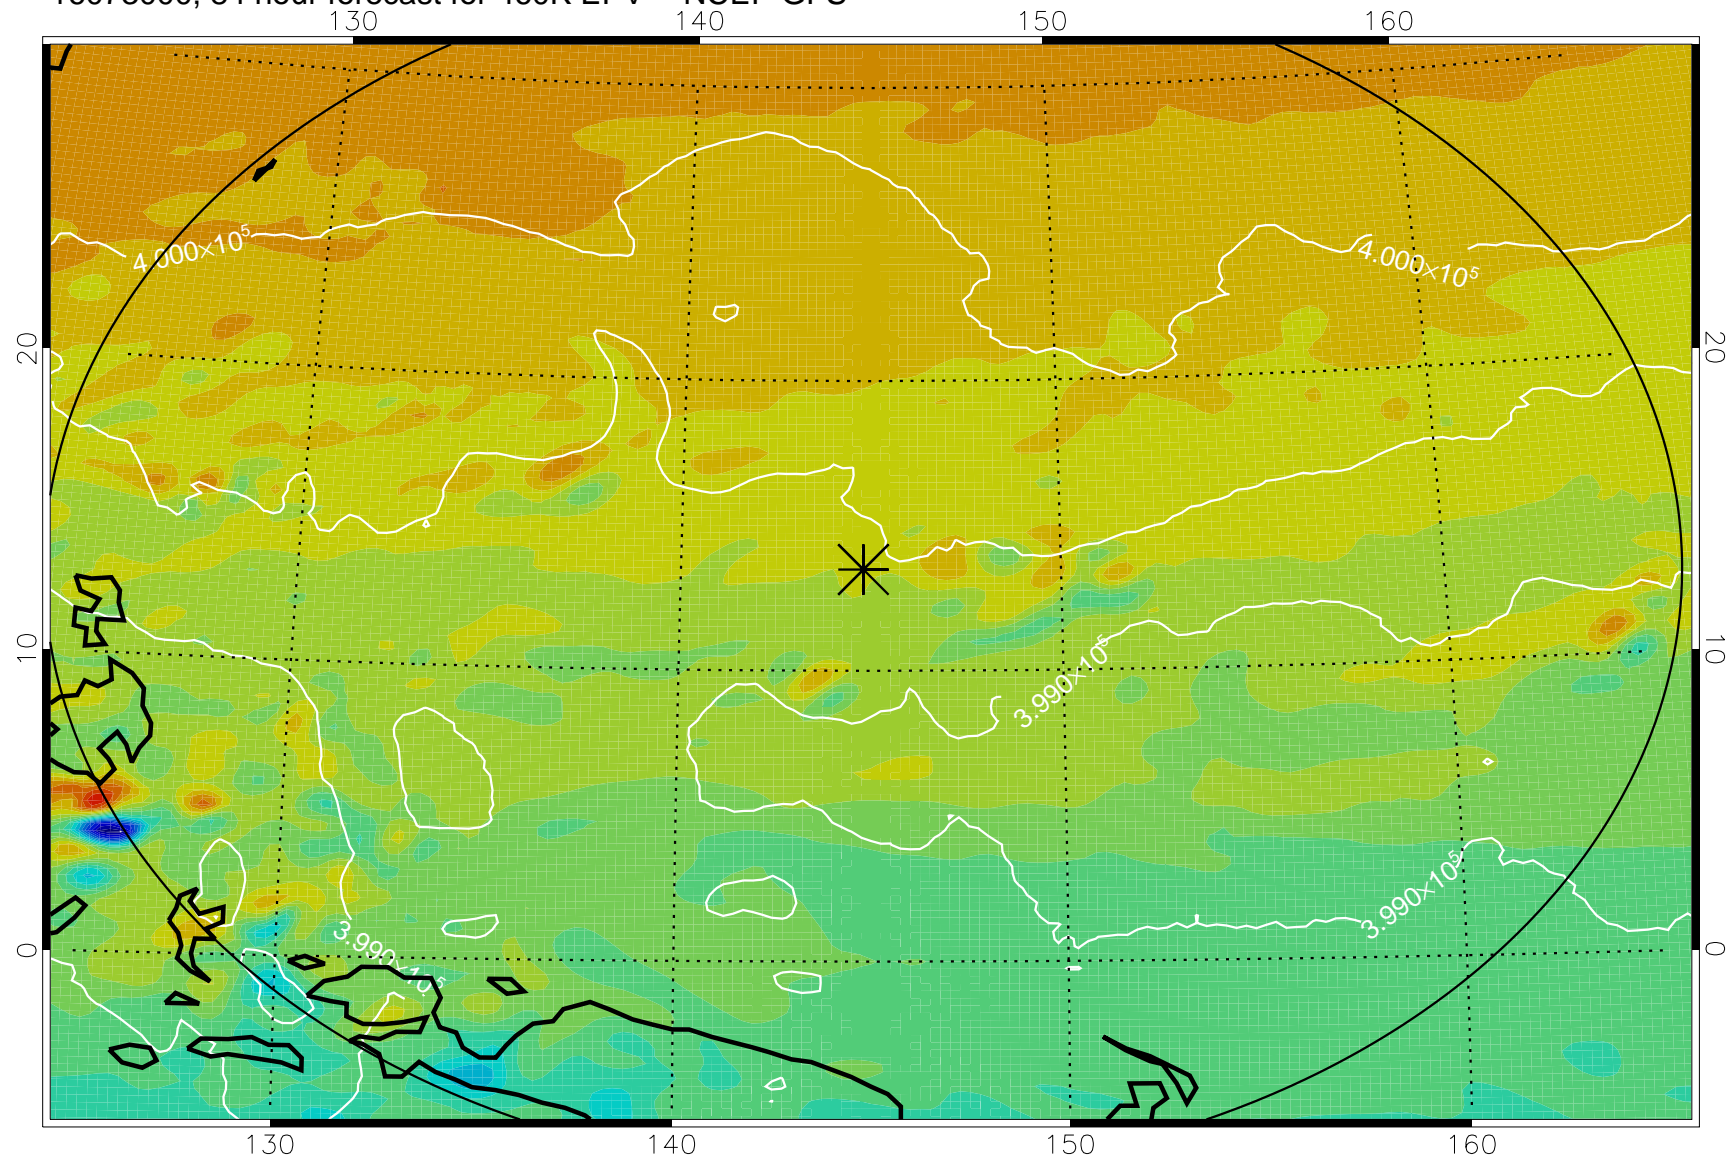

16072906, 66 hour forecast for 460K EPV -- NCEP GFS

460K Montgomery Streamfunction, white

Range ring of 2304 km

16072912, 72 hour forecast for 460K EPV -- NCEP GFS

460K Montgomery Streamfunction, white

Range ring of 2304 km

16072918, 78 hour forecast for 460K EPV -- NCEP GFS

460K Montgomery Streamfunction, white

Range ring of 2304 km

16073000, 84 hour forecast for 460K EPV -- NCEP GFS

460K Montgomery Streamfunction, white

Range ring of 2304 km

16073006, 90 hour forecast for 460K EPV -- NCEP GFS

460K Montgomery Streamfunction, white

Range ring of 2304 km

16073012, 96 hour forecast for 460K EPV -- NCEP GFS

460K Montgomery Streamfunction, white

Range ring of 2304 km

16073018, 102 hour forecast for 460K EPV -- NCEP GFS

460K Montgomery Streamfunction, white

Range ring of 2304 km

16073100, 108 hour forecast for 460K EPV -- NCEP GFS

460K Montgomery Streamfunction, white

Range ring of 2304 km