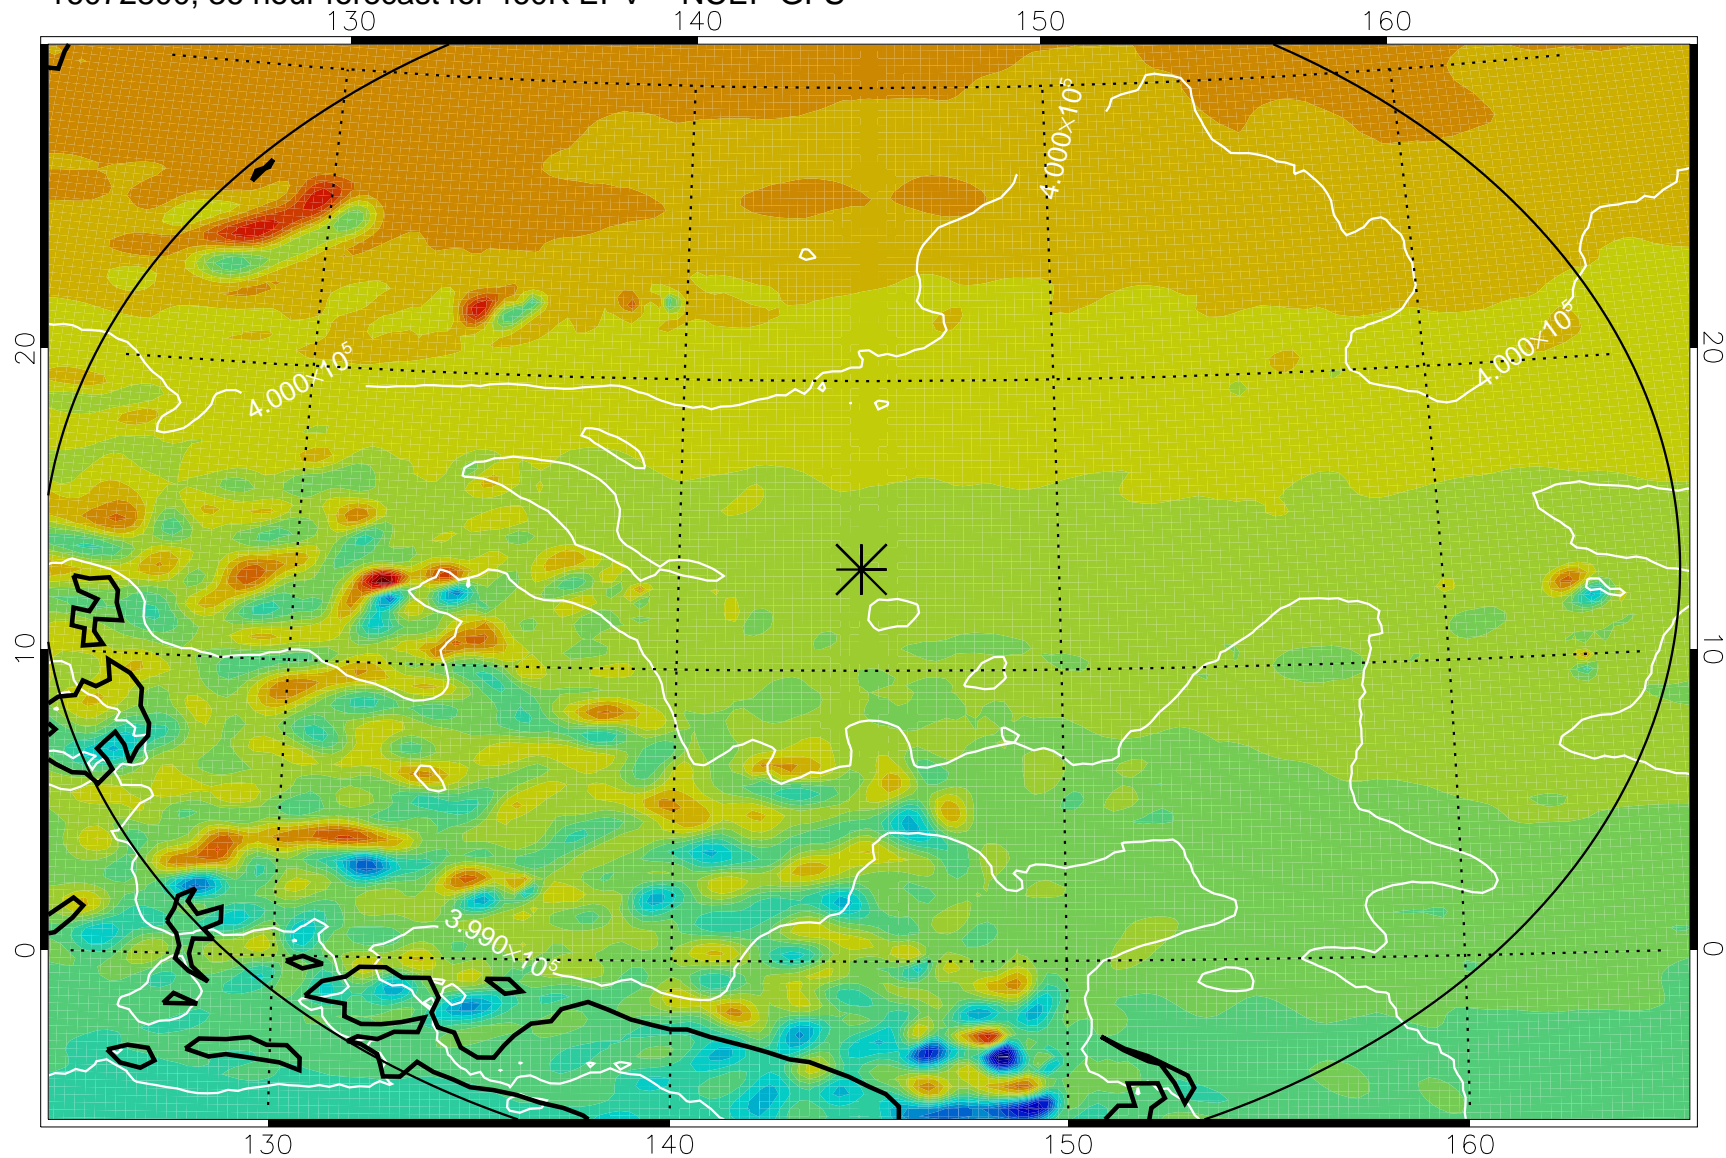

16072706, 18 hour forecast for 460K EPV -- NCEP GFS

460K Montgomery Streamfunction, white

Range ring of 2304 km

16072712, 24 hour forecast for 460K EPV -- NCEP GFS

460K Montgomery Streamfunction, white

Range ring of 2304 km

16072718, 30 hour forecast for 460K EPV -- NCEP GFS

460K Montgomery Streamfunction, white

Range ring of 2304 km

16072800, 36 hour forecast for 460K EPV -- NCEP GFS

460K Montgomery Streamfunction, white

Range ring of 2304 km

16072806, 42 hour forecast for 460K EPV -- NCEP GFS

460K Montgomery Streamfunction, white

Range ring of 2304 km

16072812, 48 hour forecast for 460K EPV -- NCEP GFS

460K Montgomery Streamfunction, white

Range ring of 2304 km

16072918, 78 hour forecast for 460K EPV -- NCEP GFS

460K Montgomery Streamfunction, white

Range ring of 2304 km

16073000, 84 hour forecast for 460K EPV -- NCEP GFS

460K Montgomery Streamfunction, white

Range ring of 2304 km