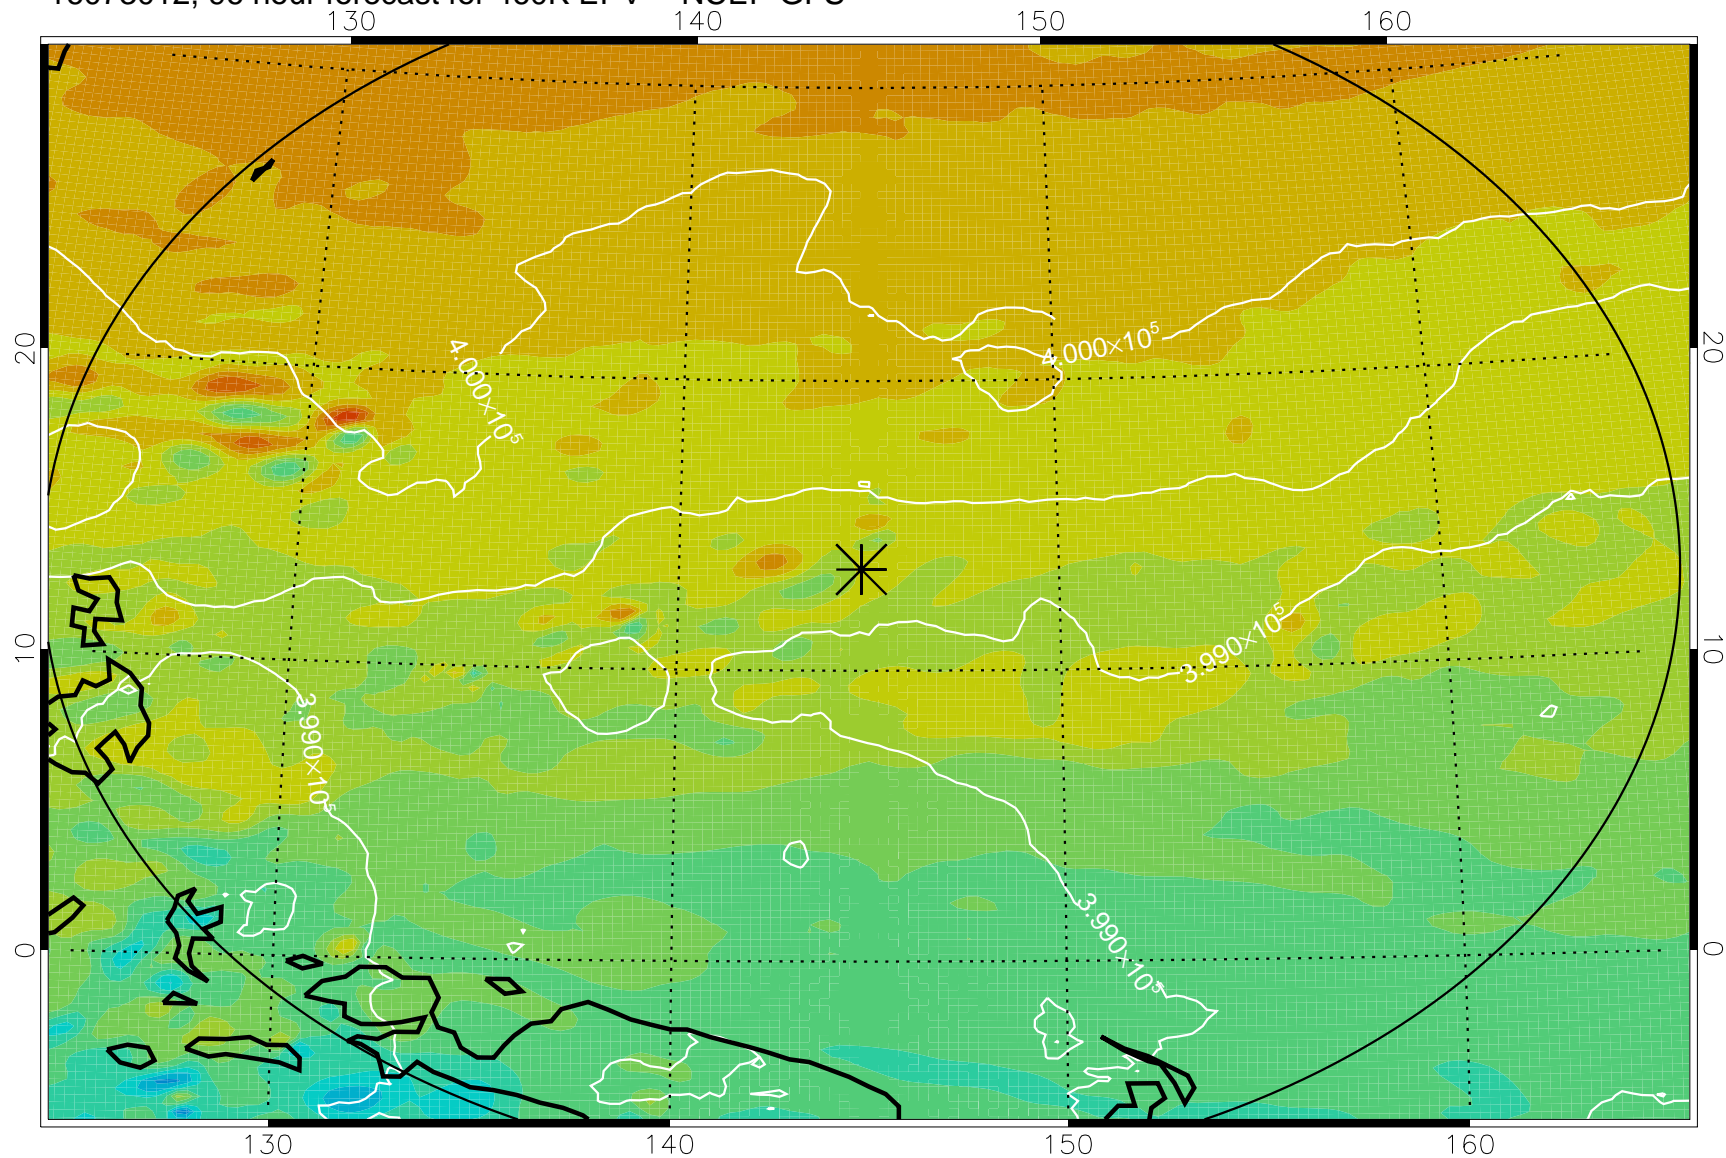

16072906, 66 hour forecast for 460K EPV -- NCEP GFS

460K Montgomery Streamfunction, white

Range ring of 2304 km

16072912, 72 hour forecast for 460K EPV -- NCEP GFS

460K Montgomery Streamfunction, white

Range ring of 2304 km

16072918, 78 hour forecast for 460K EPV -- NCEP GFS

460K Montgomery Streamfunction, white

Range ring of 2304 km

16073000, 84 hour forecast for 460K EPV -- NCEP GFS

460K Montgomery Streamfunction, white

Range ring of 2304 km

16073006, 90 hour forecast for 460K EPV -- NCEP GFS

460K Montgomery Streamfunction, white

Range ring of 2304 km

16073012, 96 hour forecast for 460K EPV -- NCEP GFS

460K Montgomery Streamfunction, white

Range ring of 2304 km

16073018, 102 hour forecast for 460K EPV -- NCEP GFS

460K Montgomery Streamfunction, white

Range ring of 2304 km

16073100, 108 hour forecast for 460K EPV -- NCEP GFS

460K Montgomery Streamfunction, white

Range ring of 2304 km