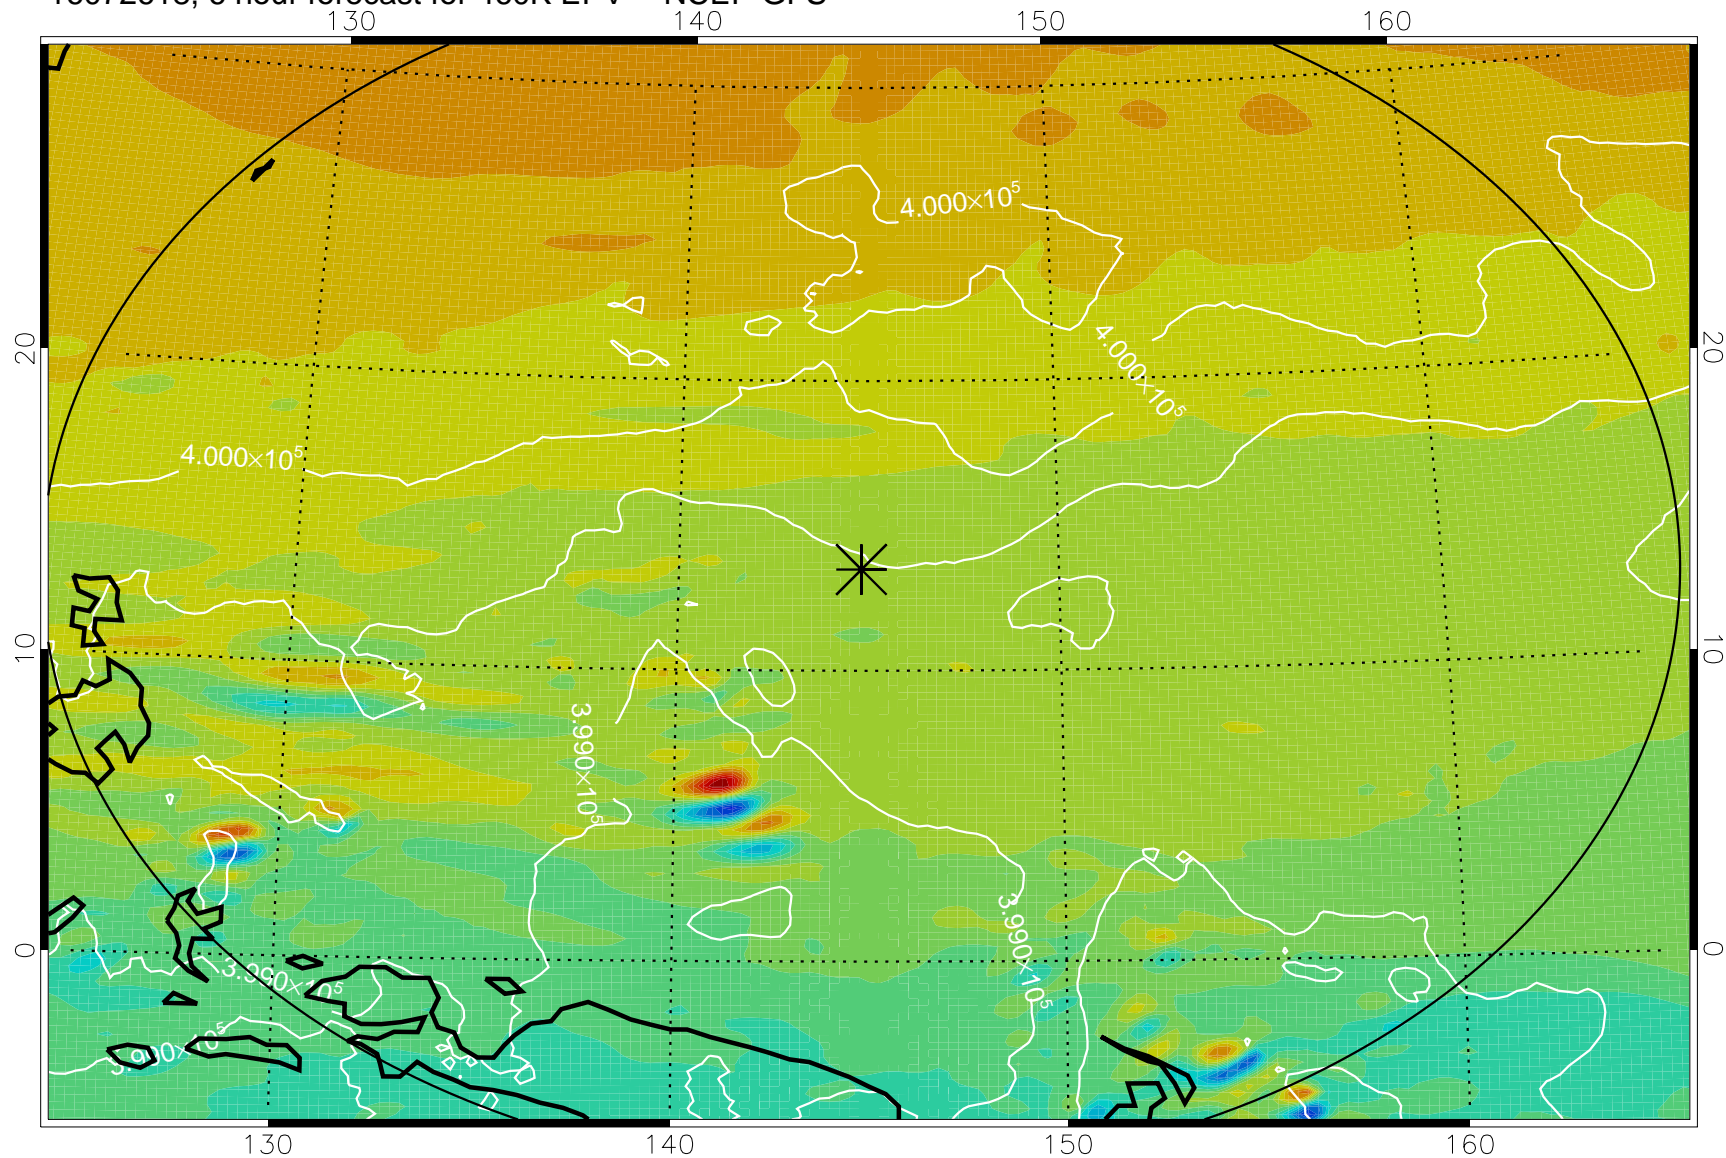

16072618, 6 hour forecast for 460K EPV -- NCEP GFS

460K Montgomery Streamfunction, white

Range ring of 2304 km

16072700, 12 hour forecast for 460K EPV -- NCEP GFS

460K Montgomery Streamfunction, white

Range ring of 2304 km

16072706, 18 hour forecast for 460K EPV -- NCEP GFS

460K Montgomery Streamfunction, white

Range ring of 2304 km

16072712, 24 hour forecast for 460K EPV -- NCEP GFS

460K Montgomery Streamfunction, white

Range ring of 2304 km

16072718, 30 hour forecast for 460K EPV -- NCEP GFS

460K Montgomery Streamfunction, white

Range ring of 2304 km

16072800, 36 hour forecast for 460K EPV -- NCEP GFS

460K Montgomery Streamfunction, white

Range ring of 2304 km

16072918, 78 hour forecast for 460K EPV -- NCEP GFS

460K Montgomery Streamfunction, white

Range ring of 2304 km

16073000, 84 hour forecast for 460K EPV -- NCEP GFS

460K Montgomery Streamfunction, white

Range ring of 2304 km