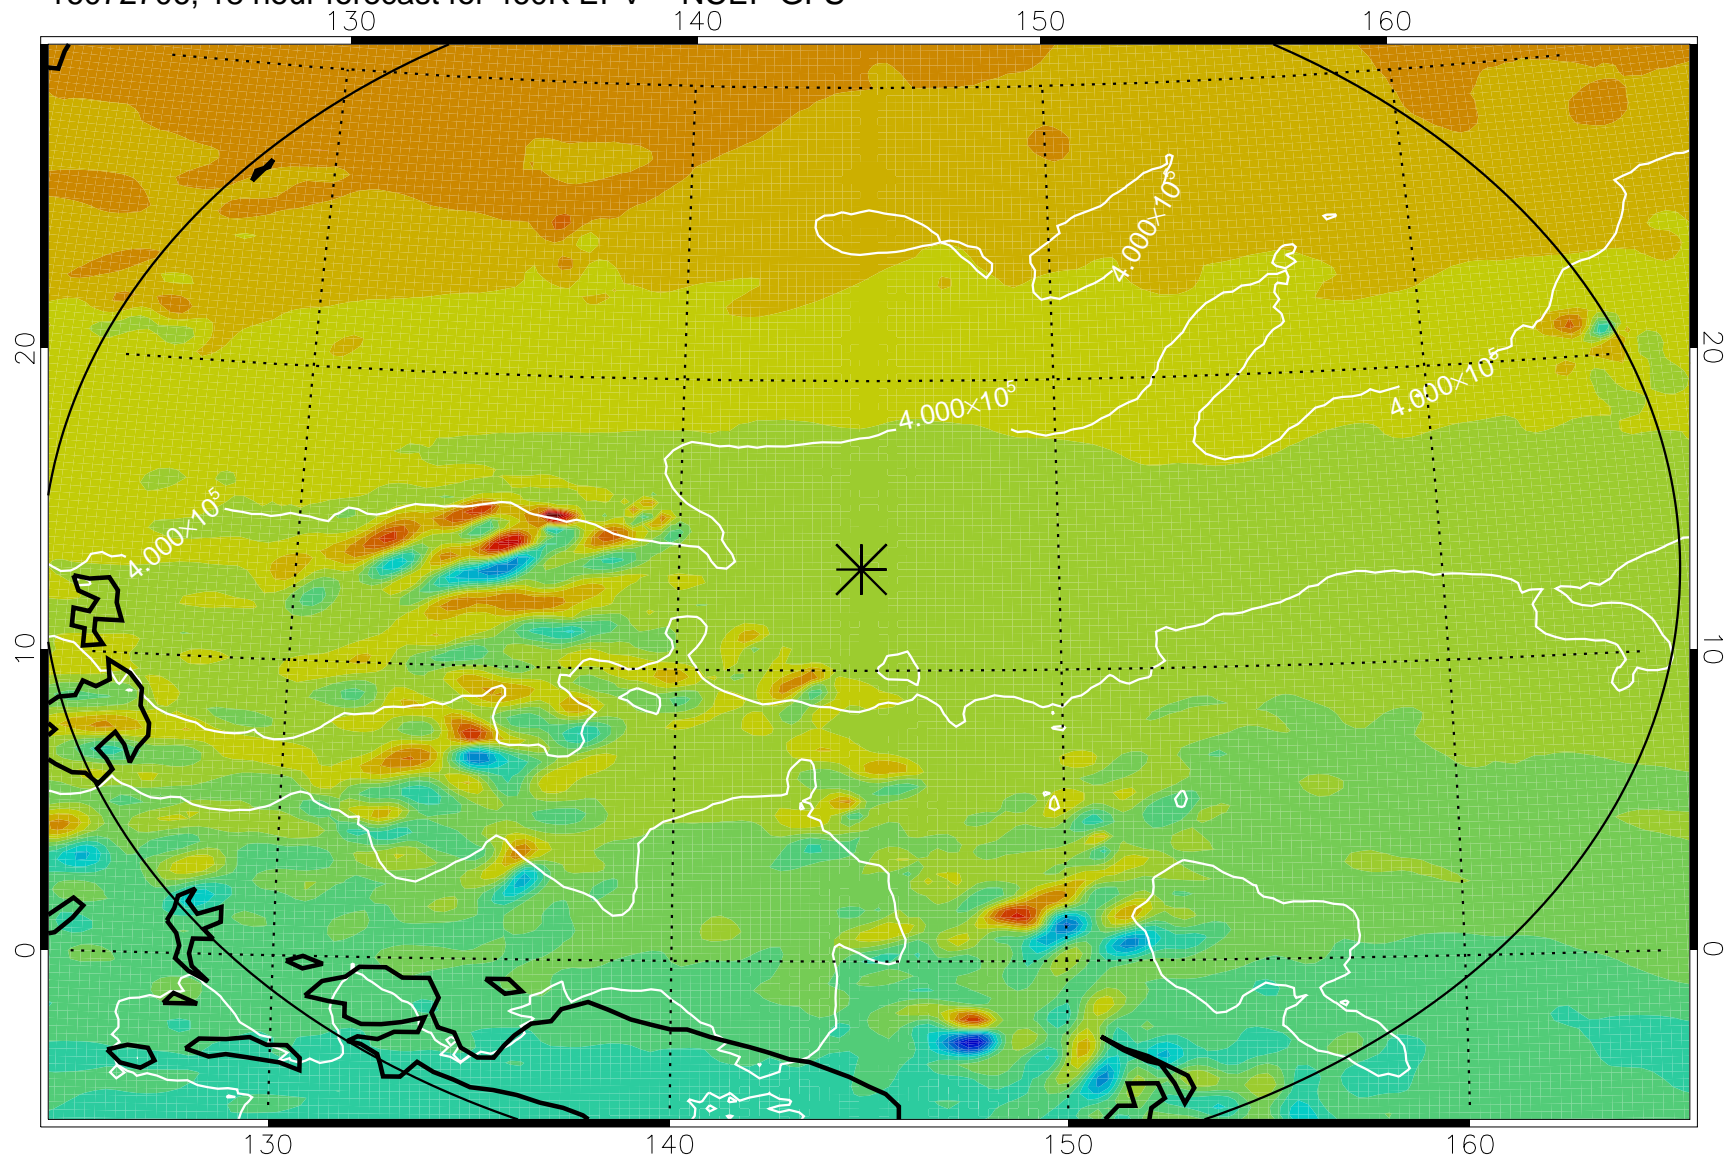

16072618, 6 hour forecast for 460K EPV -- NCEP GFS

460K Montgomery Streamfunction, white

Range ring of 2304 km

16072700, 12 hour forecast for 460K EPV -- NCEP GFS

460K Montgomery Streamfunction, white

Range ring of 2304 km

16072706, 18 hour forecast for 460K EPV -- NCEP GFS

460K Montgomery Streamfunction, white

Range ring of 2304 km

16072712, 24 hour forecast for 460K EPV -- NCEP GFS

460K Montgomery Streamfunction, white

Range ring of 2304 km

16072718, 30 hour forecast for 460K EPV -- NCEP GFS

460K Montgomery Streamfunction, white

Range ring of 2304 km

16072800, 36 hour forecast for 460K EPV -- NCEP GFS

460K Montgomery Streamfunction, white

Range ring of 2304 km

16072918, 78 hour forecast for 460K EPV -- NCEP GFS

460K Montgomery Streamfunction, white

Range ring of 2304 km

16073000, 84 hour forecast for 460K EPV -- NCEP GFS

460K Montgomery Streamfunction, white

Range ring of 2304 km