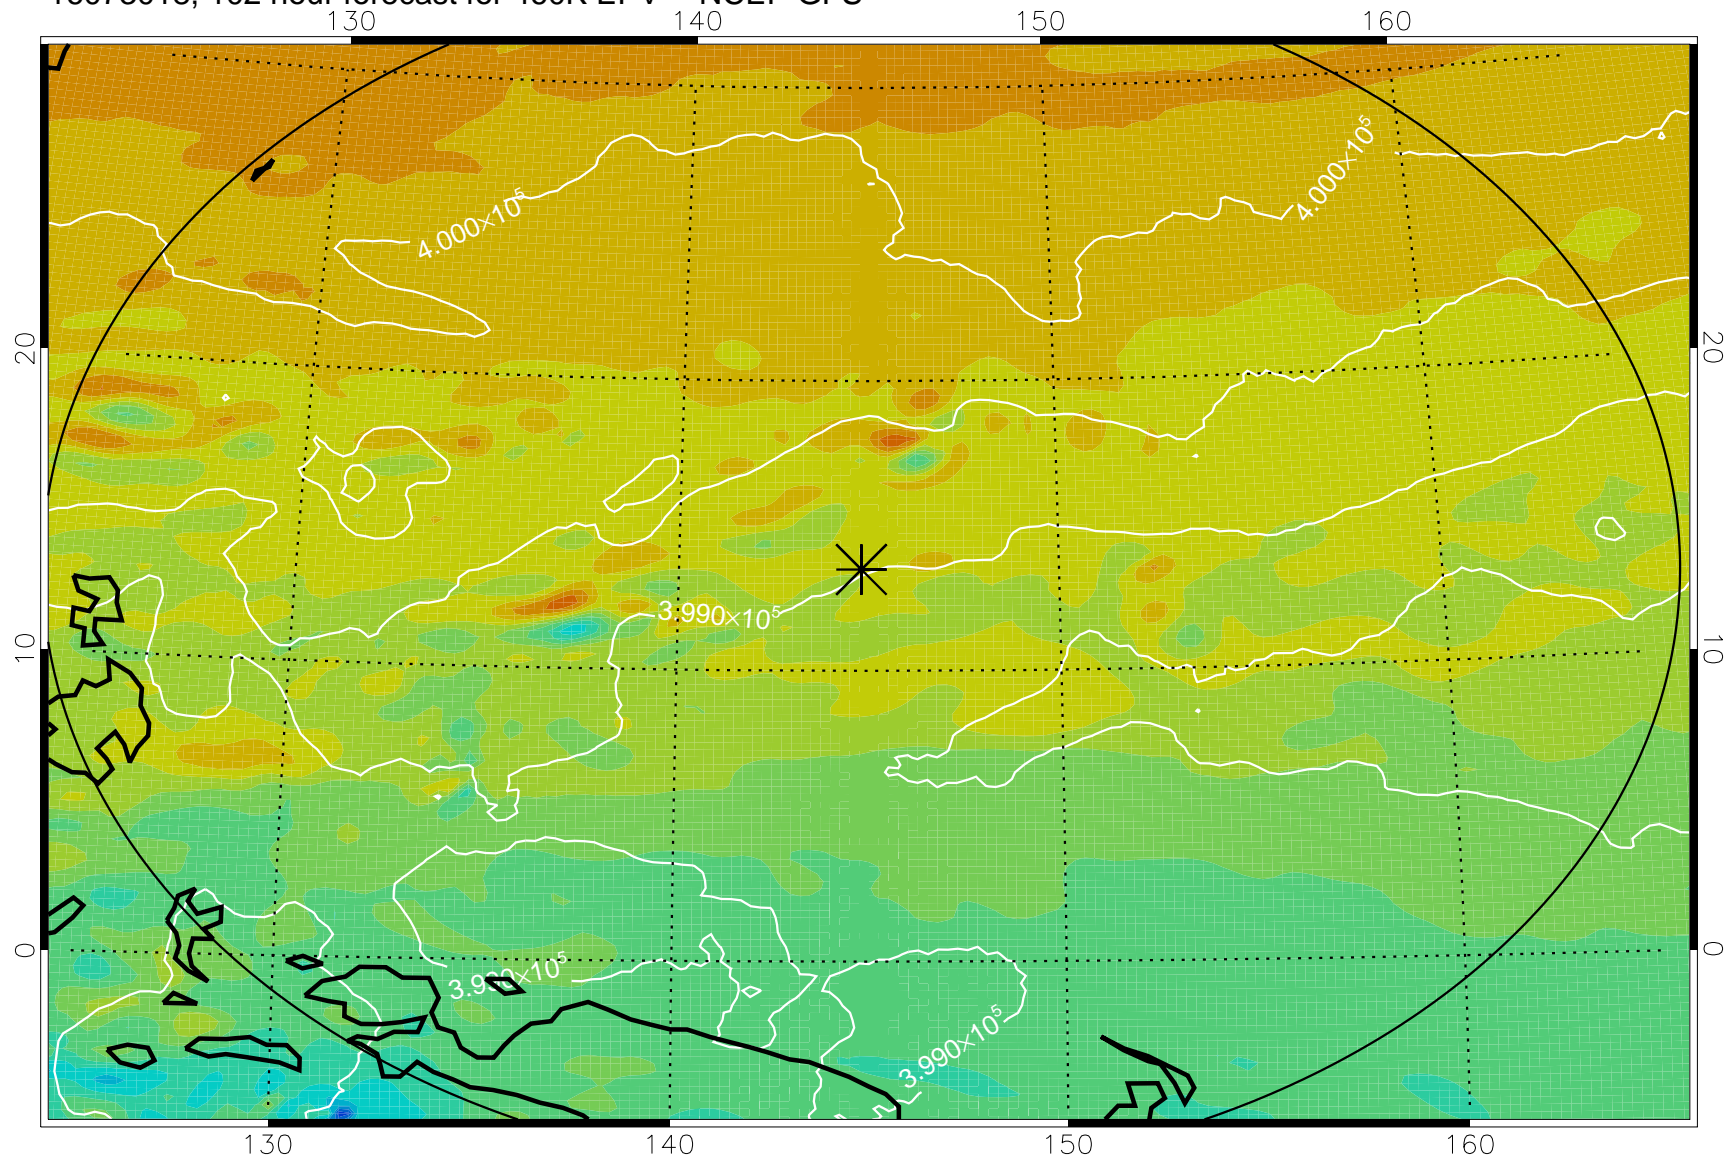

16072918, 78 hour forecast for 460K EPV -- NCEP GFS

460K Montgomery Streamfunction, white

Range ring of 2304 km

16073000, 84 hour forecast for 460K EPV -- NCEP GFS

460K Montgomery Streamfunction, white

Range ring of 2304 km

16073006, 90 hour forecast for 460K EPV -- NCEP GFS

460K Montgomery Streamfunction, white

Range ring of 2304 km

16073012, 96 hour forecast for 460K EPV -- NCEP GFS

460K Montgomery Streamfunction, white

Range ring of 2304 km

16073018, 102 hour forecast for 460K EPV -- NCEP GFS

460K Montgomery Streamfunction, white

Range ring of 2304 km

16073100, 108 hour forecast for 460K EPV -- NCEP GFS

460K Montgomery Streamfunction, white

Range ring of 2304 km

16073106, 114 hour forecast for 460K EPV -- NCEP GFS

460K Montgomery Streamfunction, white

Range ring of 2304 km

16073112, 120 hour forecast for 460K EPV -- NCEP GFS

460K Montgomery Streamfunction, white

Range ring of 2304 km