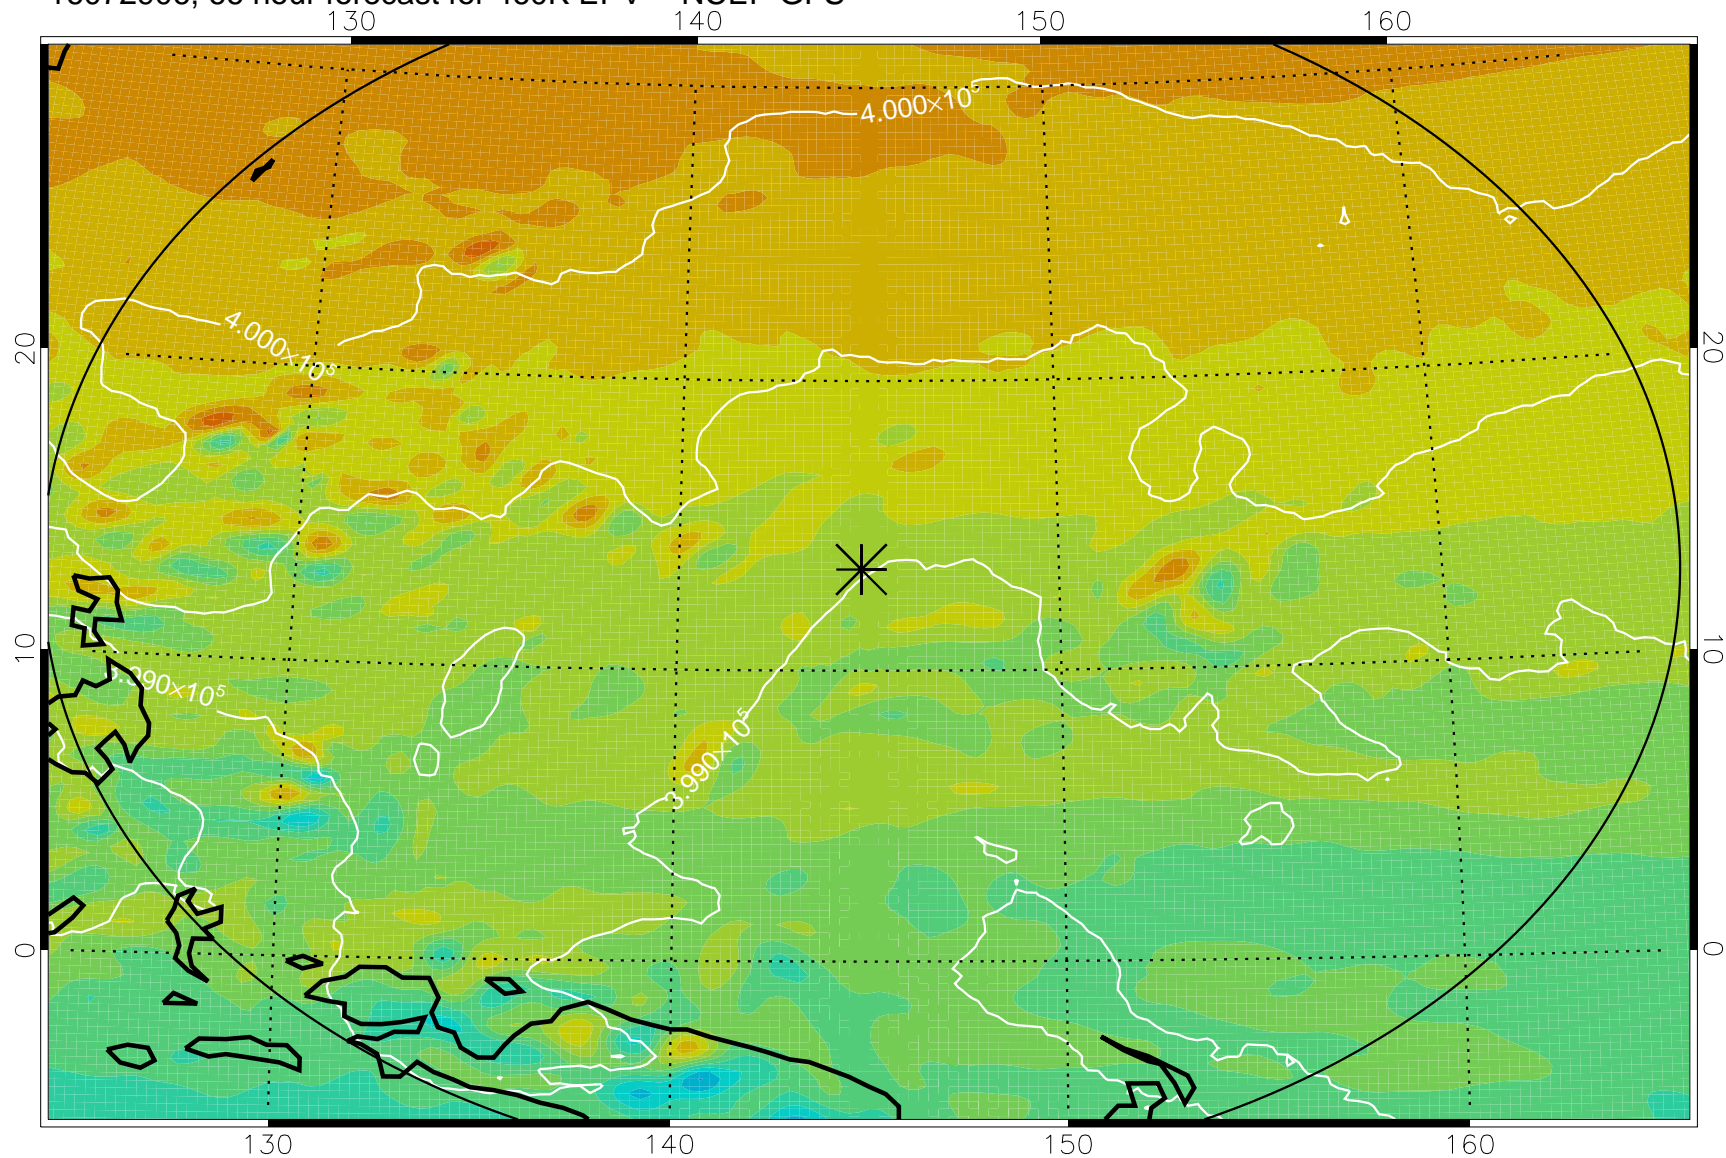

16072818, 54 hour forecast for 460K EPV -- NCEP GFS

460K Montgomery Streamfunction, white

Range ring of 2304 km

16072900, 60 hour forecast for 460K EPV -- NCEP GFS

460K Montgomery Streamfunction, white

Range ring of 2304 km

16072906, 66 hour forecast for 460K EPV -- NCEP GFS

460K Montgomery Streamfunction, white

Range ring of 2304 km

16072912, 72 hour forecast for 460K EPV -- NCEP GFS

460K Montgomery Streamfunction, white

Range ring of 2304 km

16072918, 78 hour forecast for 460K EPV -- NCEP GFS

460K Montgomery Streamfunction, white

Range ring of 2304 km

16073000, 84 hour forecast for 460K EPV -- NCEP GFS

460K Montgomery Streamfunction, white

Range ring of 2304 km

16073006, 90 hour forecast for 460K EPV -- NCEP GFS

460K Montgomery Streamfunction, white

Range ring of 2304 km

16073012, 96 hour forecast for 460K EPV -- NCEP GFS

460K Montgomery Streamfunction, white

Range ring of 2304 km