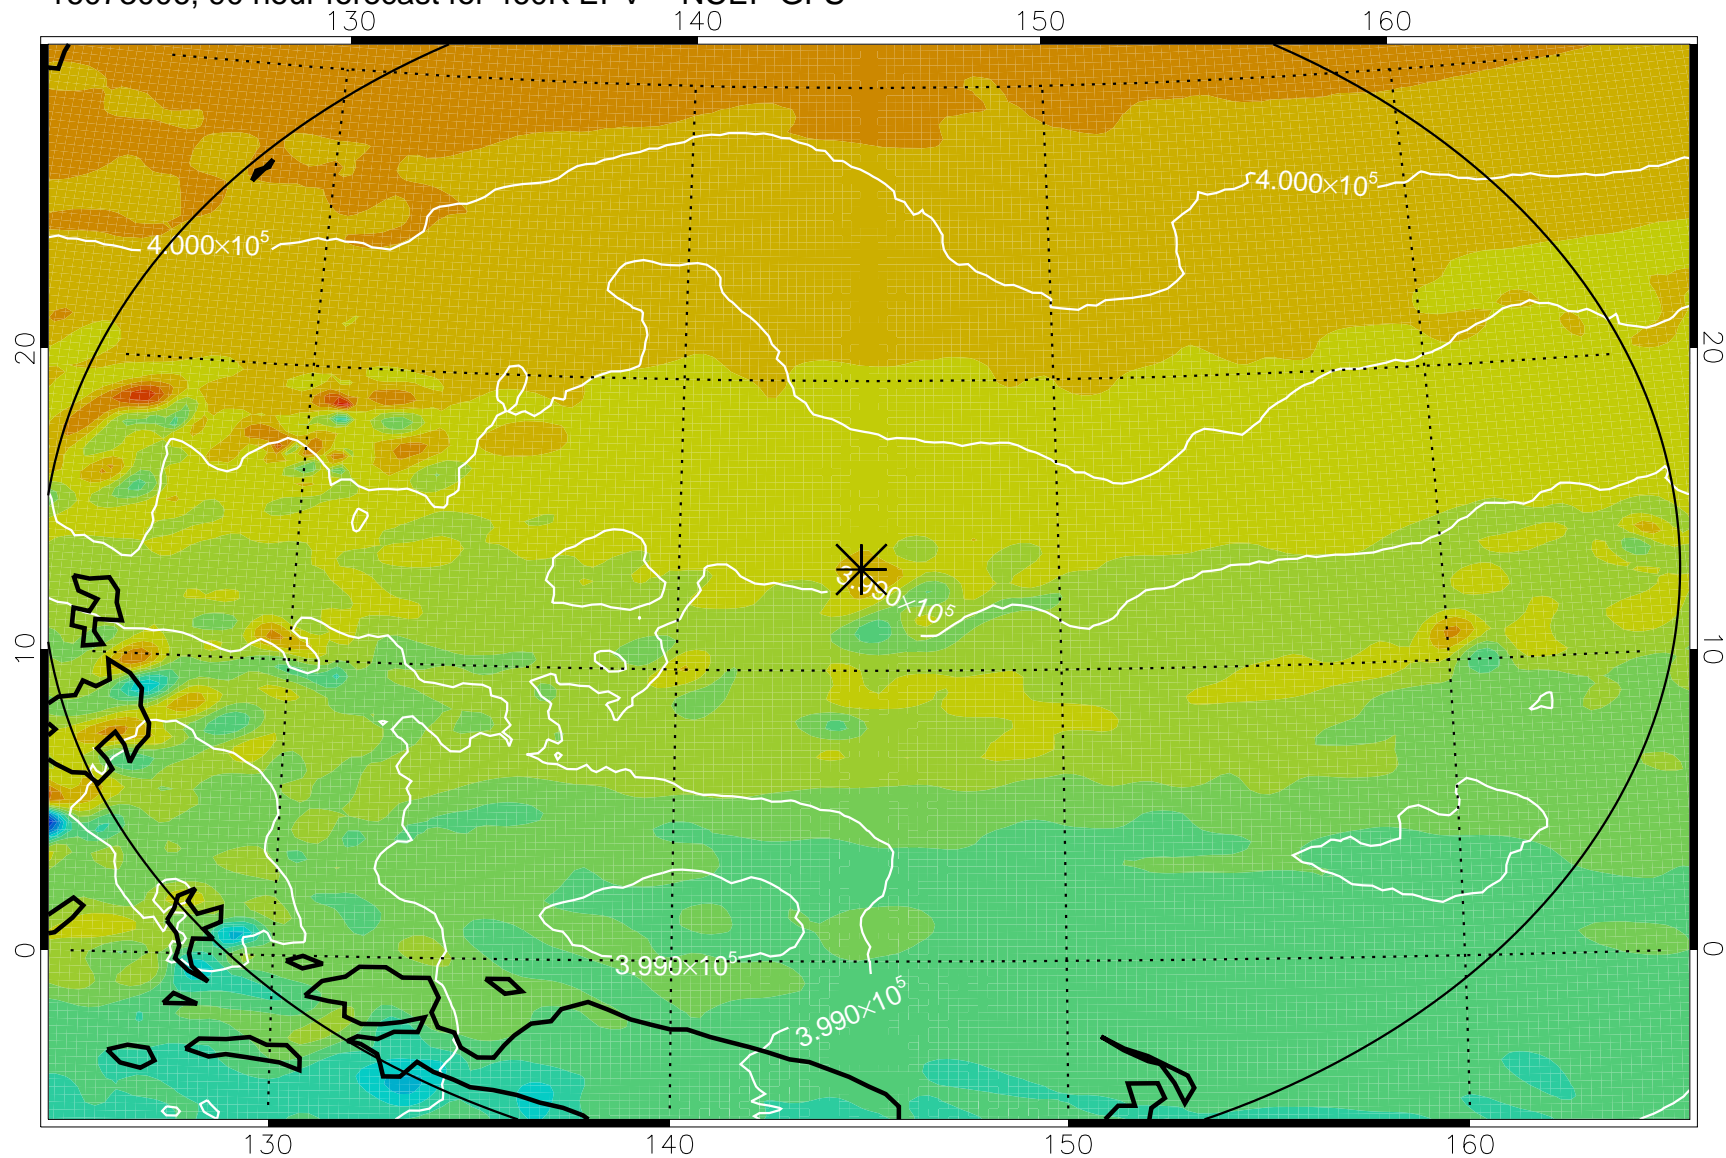

16072906, 66 hour forecast for 460K EPV -- NCEP GFS

460K Montgomery Streamfunction, white

Range ring of 2304 km

16072912, 72 hour forecast for 460K EPV -- NCEP GFS

460K Montgomery Streamfunction, white

Range ring of 2304 km

16072918, 78 hour forecast for 460K EPV -- NCEP GFS

460K Montgomery Streamfunction, white

Range ring of 2304 km

16073000, 84 hour forecast for 460K EPV -- NCEP GFS

460K Montgomery Streamfunction, white

Range ring of 2304 km

16073006, 90 hour forecast for 460K EPV -- NCEP GFS

460K Montgomery Streamfunction, white

Range ring of 2304 km

16073012, 96 hour forecast for 460K EPV -- NCEP GFS

460K Montgomery Streamfunction, white

Range ring of 2304 km

16073018, 102 hour forecast for 460K EPV -- NCEP GFS

460K Montgomery Streamfunction, white

Range ring of 2304 km

16073100, 108 hour forecast for 460K EPV -- NCEP GFS

460K Montgomery Streamfunction, white

Range ring of 2304 km