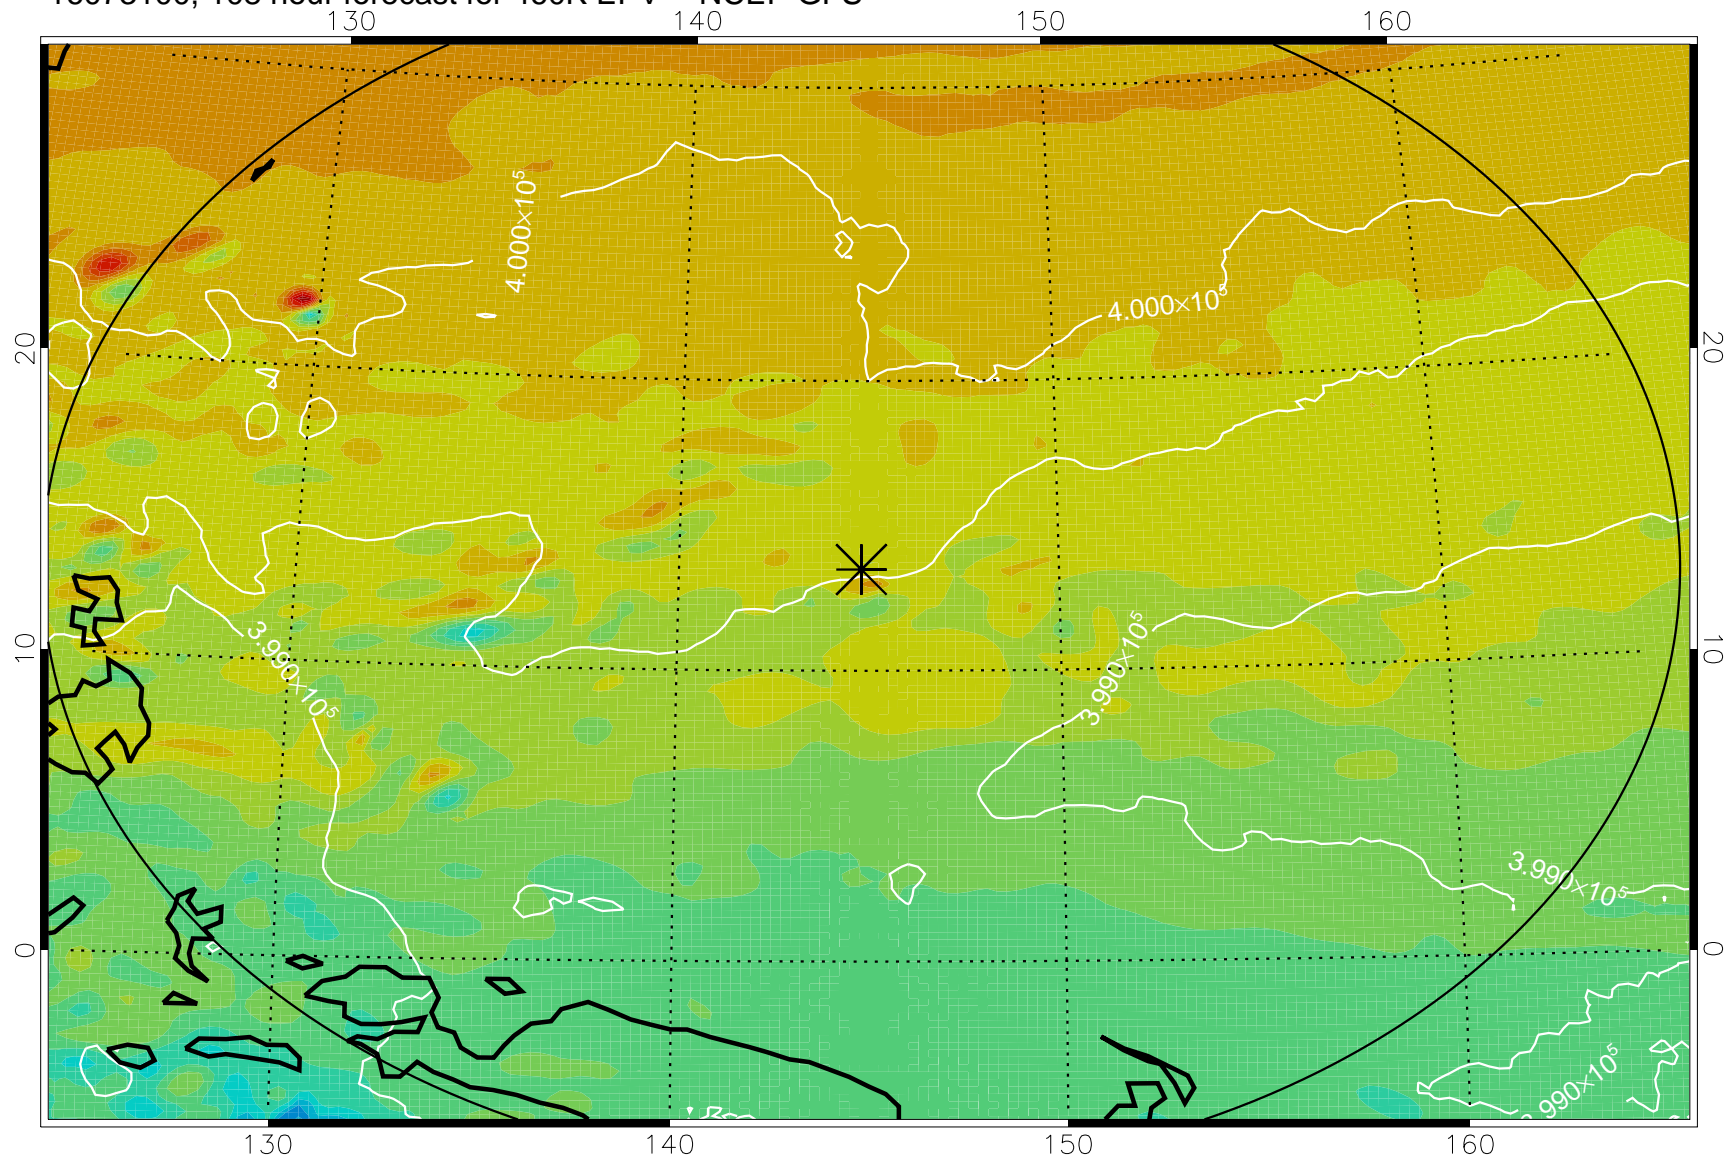

16072918, 78 hour forecast for 460K EPV -- NCEP GFS

460K Montgomery Streamfunction, white

Range ring of 2304 km

16073000, 84 hour forecast for 460K EPV -- NCEP GFS

460K Montgomery Streamfunction, white

Range ring of 2304 km

16073006, 90 hour forecast for 460K EPV -- NCEP GFS

460K Montgomery Streamfunction, white

Range ring of 2304 km

16073012, 96 hour forecast for 460K EPV -- NCEP GFS

460K Montgomery Streamfunction, white

Range ring of 2304 km

16073018, 102 hour forecast for 460K EPV -- NCEP GFS

460K Montgomery Streamfunction, white

Range ring of 2304 km

16073100, 108 hour forecast for 460K EPV -- NCEP GFS

460K Montgomery Streamfunction, white

Range ring of 2304 km

16073106, 114 hour forecast for 460K EPV -- NCEP GFS

460K Montgomery Streamfunction, white

Range ring of 2304 km

16073112, 120 hour forecast for 460K EPV -- NCEP GFS

460K Montgomery Streamfunction, white

Range ring of 2304 km