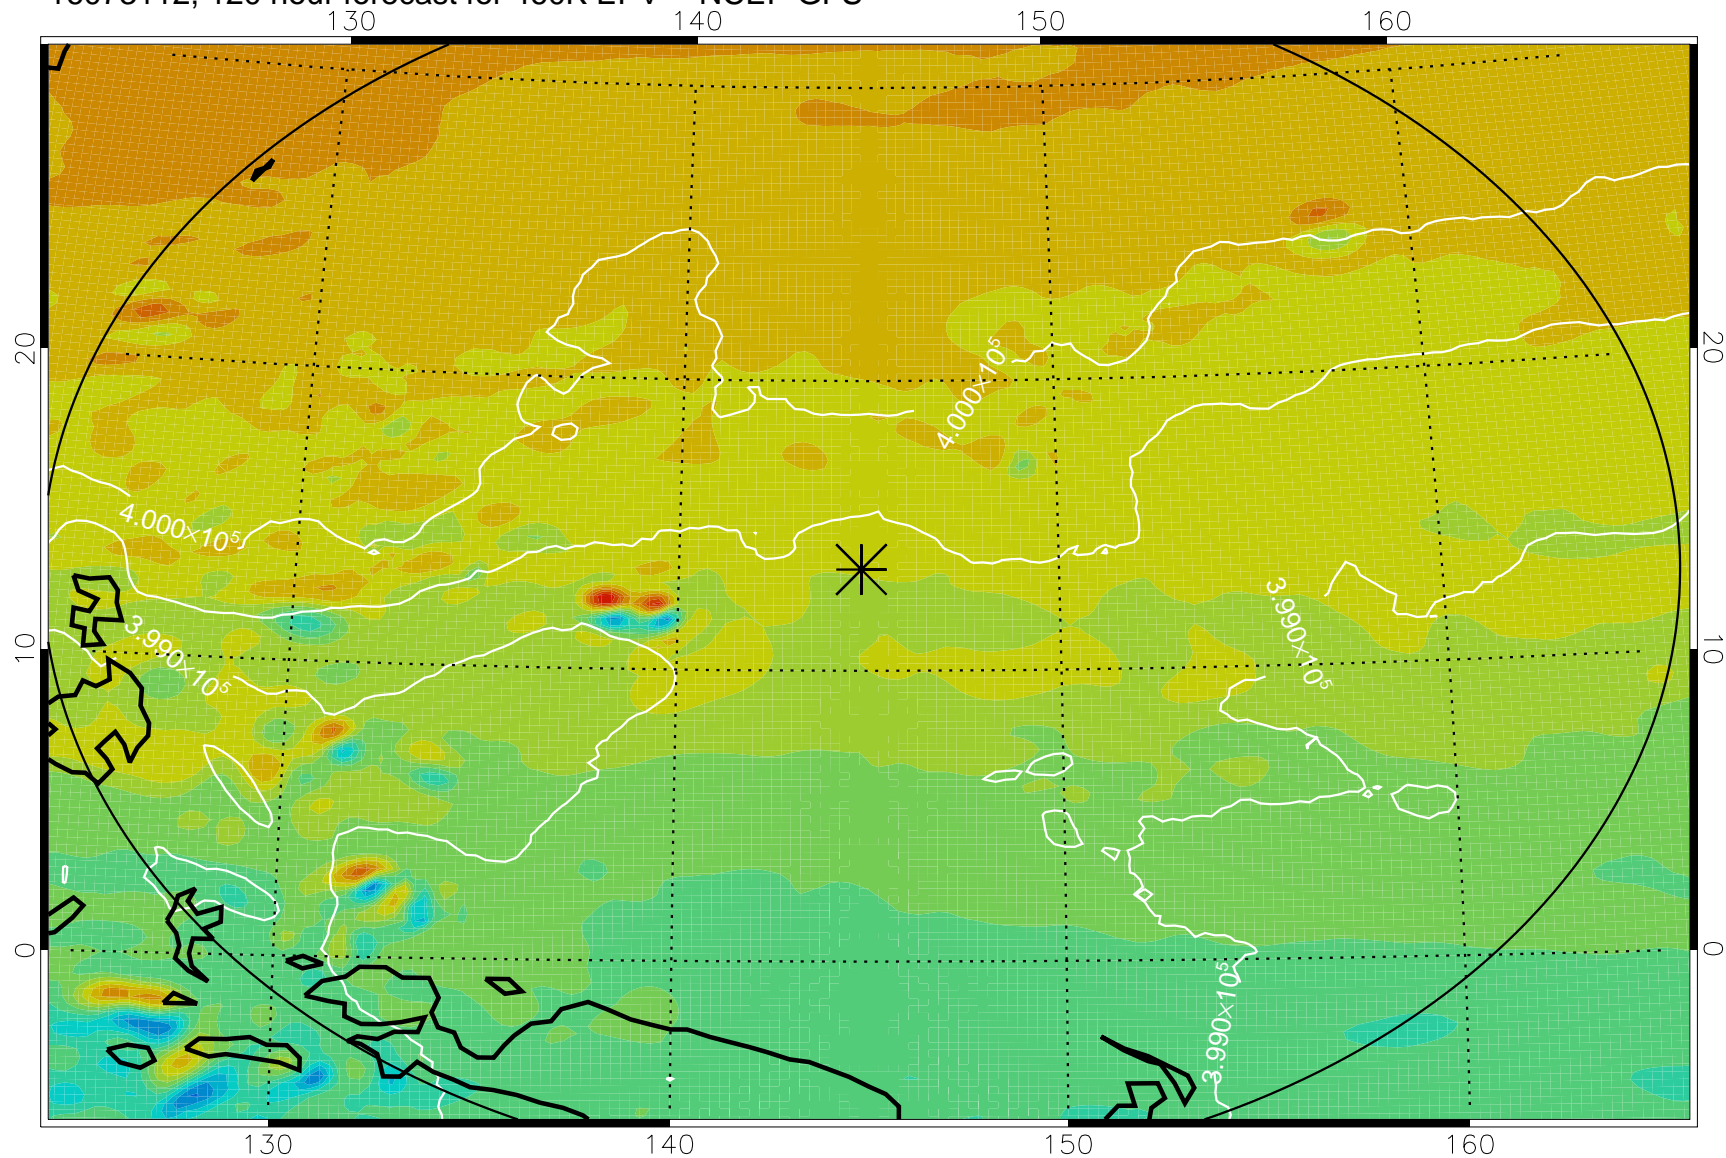

16072918, 78 hour forecast for 460K EPV -- NCEP GFS

460K Montgomery Streamfunction, white

Range ring of 2304 km

16073000, 84 hour forecast for 460K EPV -- NCEP GFS

460K Montgomery Streamfunction, white

Range ring of 2304 km

16073006, 90 hour forecast for 460K EPV -- NCEP GFS

460K Montgomery Streamfunction, white

Range ring of 2304 km

16073012, 96 hour forecast for 460K EPV -- NCEP GFS

460K Montgomery Streamfunction, white

Range ring of 2304 km

16073018, 102 hour forecast for 460K EPV -- NCEP GFS

460K Montgomery Streamfunction, white

Range ring of 2304 km

16073100, 108 hour forecast for 460K EPV -- NCEP GFS

460K Montgomery Streamfunction, white

Range ring of 2304 km

16073106, 114 hour forecast for 460K EPV -- NCEP GFS

460K Montgomery Streamfunction, white

Range ring of 2304 km

16073112, 120 hour forecast for 460K EPV -- NCEP GFS

460K Montgomery Streamfunction, white

Range ring of 2304 km