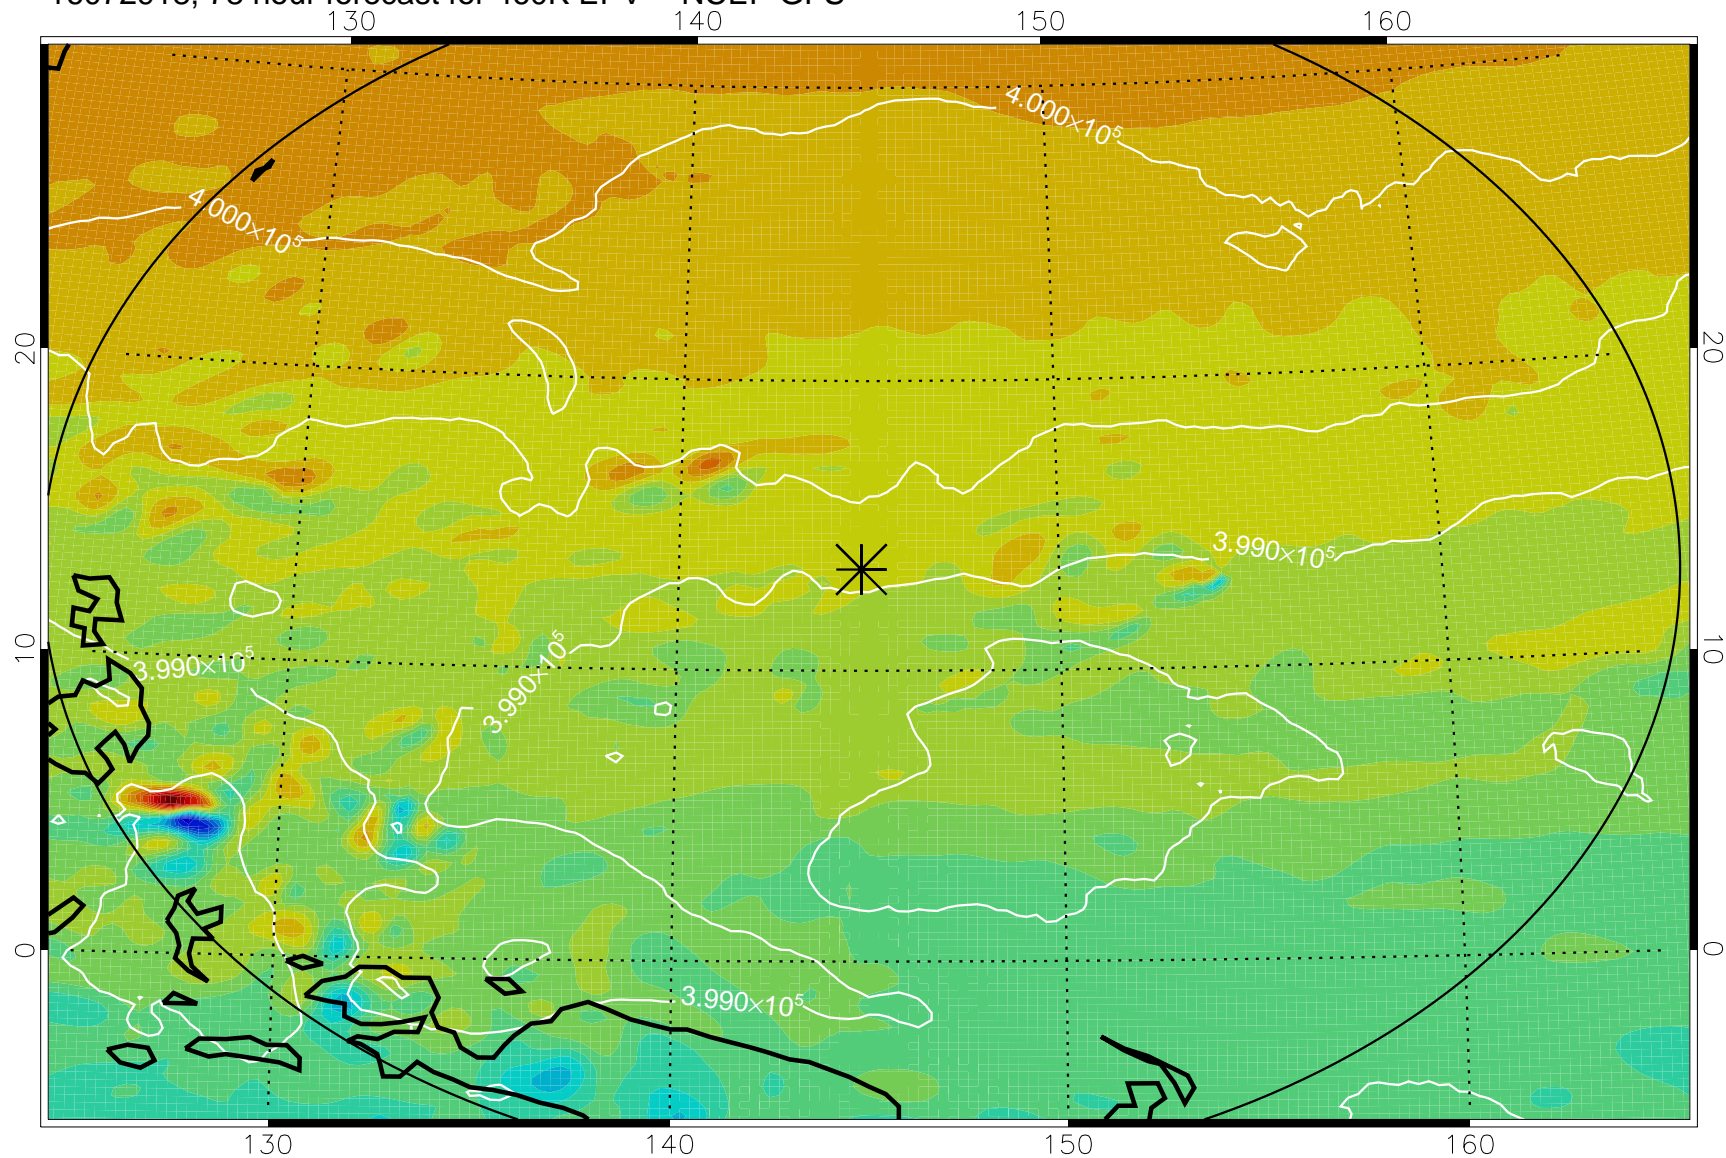

16072906, 66 hour forecast for 460K EPV -- NCEP GFS

460K Montgomery Streamfunction, white

Range ring of 2304 km

16072912, 72 hour forecast for 460K EPV -- NCEP GFS

460K Montgomery Streamfunction, white

Range ring of 2304 km

16072918, 78 hour forecast for 460K EPV -- NCEP GFS

460K Montgomery Streamfunction, white

Range ring of 2304 km

16073000, 84 hour forecast for 460K EPV -- NCEP GFS

460K Montgomery Streamfunction, white

Range ring of 2304 km

16073006, 90 hour forecast for 460K EPV -- NCEP GFS

460K Montgomery Streamfunction, white

Range ring of 2304 km

16073012, 96 hour forecast for 460K EPV -- NCEP GFS

460K Montgomery Streamfunction, white

Range ring of 2304 km

16073018, 102 hour forecast for 460K EPV -- NCEP GFS

460K Montgomery Streamfunction, white

Range ring of 2304 km

16073100, 108 hour forecast for 460K EPV -- NCEP GFS

460K Montgomery Streamfunction, white

Range ring of 2304 km