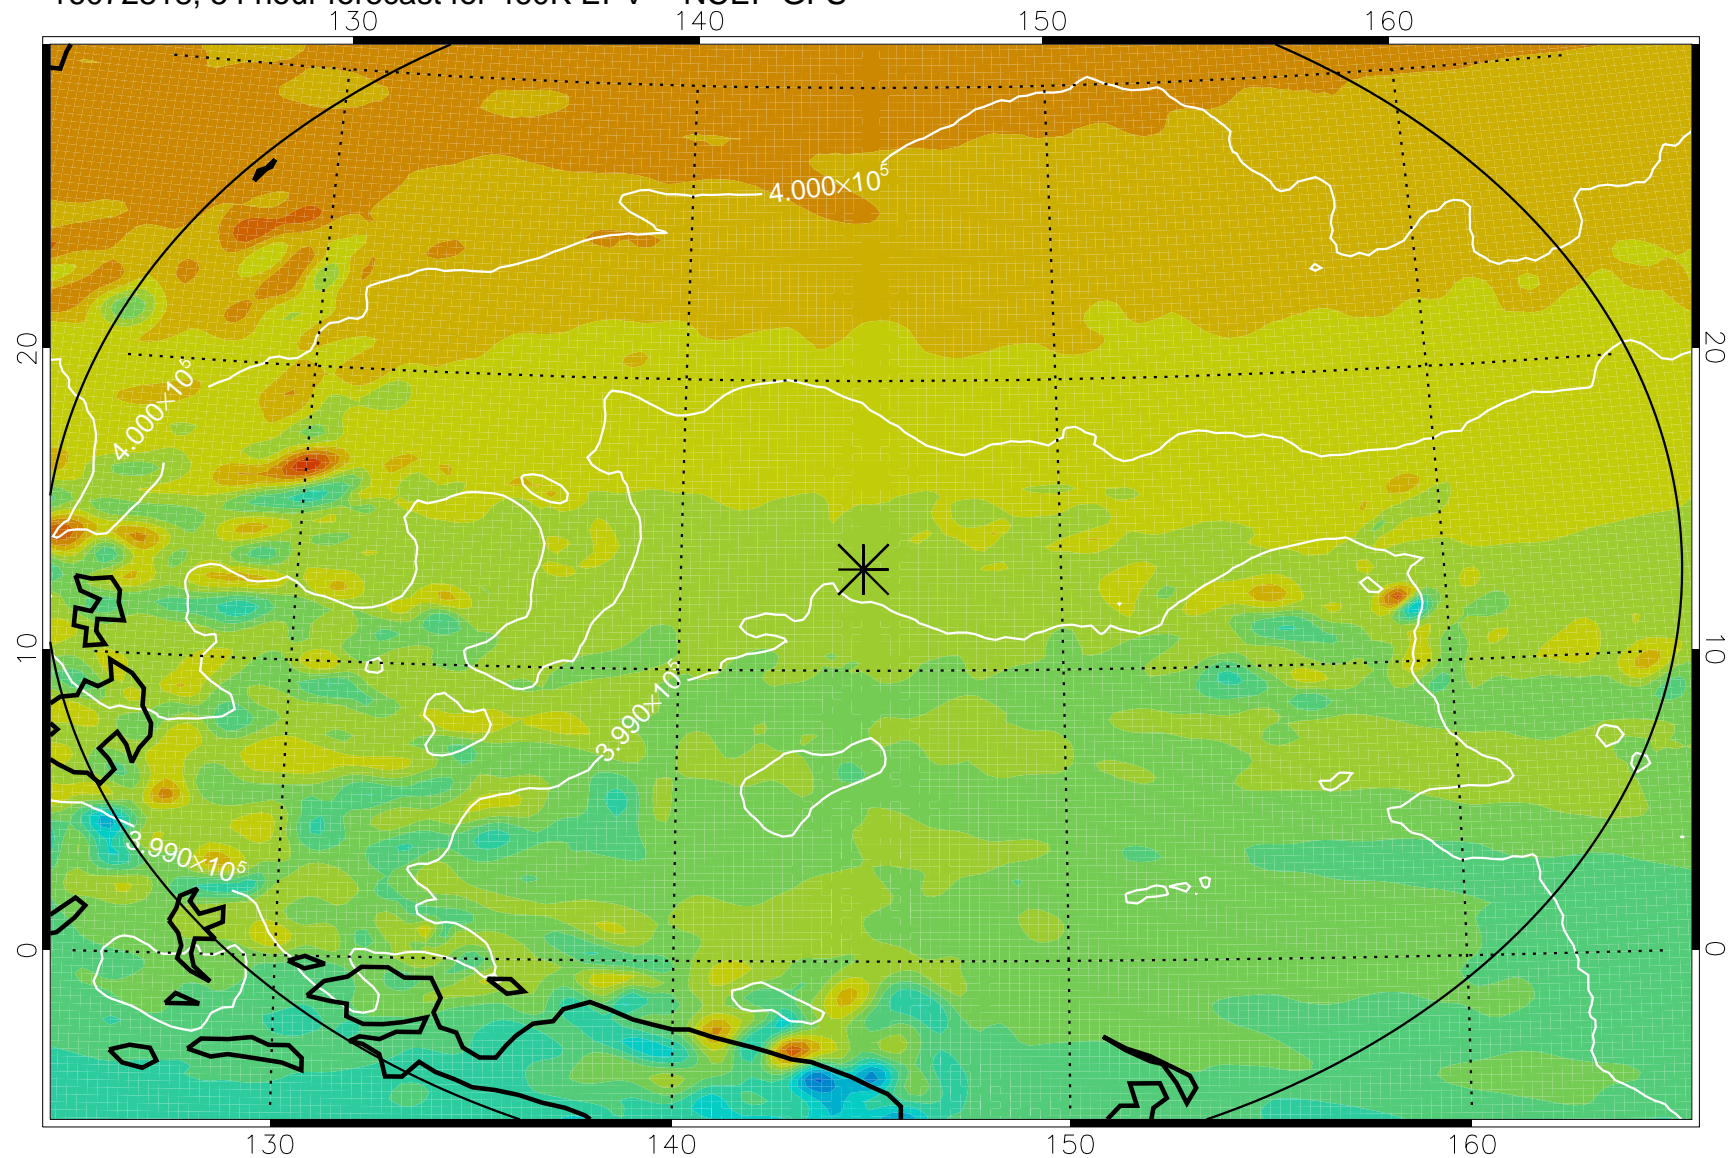

16072806, 42 hour forecast for 460K EPV -- NCEP GFS

460K Montgomery Streamfunction, white

Range ring of 2304 km

16072812, 48 hour forecast for 460K EPV -- NCEP GFS

460K Montgomery Streamfunction, white

Range ring of 2304 km

16072818, 54 hour forecast for 460K EPV -- NCEP GFS

460K Montgomery Streamfunction, white

Range ring of 2304 km

16072900, 60 hour forecast for 460K EPV -- NCEP GFS

460K Montgomery Streamfunction, white

Range ring of 2304 km

16072906, 66 hour forecast for 460K EPV -- NCEP GFS

460K Montgomery Streamfunction, white

Range ring of 2304 km

16072912, 72 hour forecast for 460K EPV -- NCEP GFS

460K Montgomery Streamfunction, white

Range ring of 2304 km

16072918, 78 hour forecast for 460K EPV -- NCEP GFS

460K Montgomery Streamfunction, white

Range ring of 2304 km

16073000, 84 hour forecast for 460K EPV -- NCEP GFS

460K Montgomery Streamfunction, white

Range ring of 2304 km