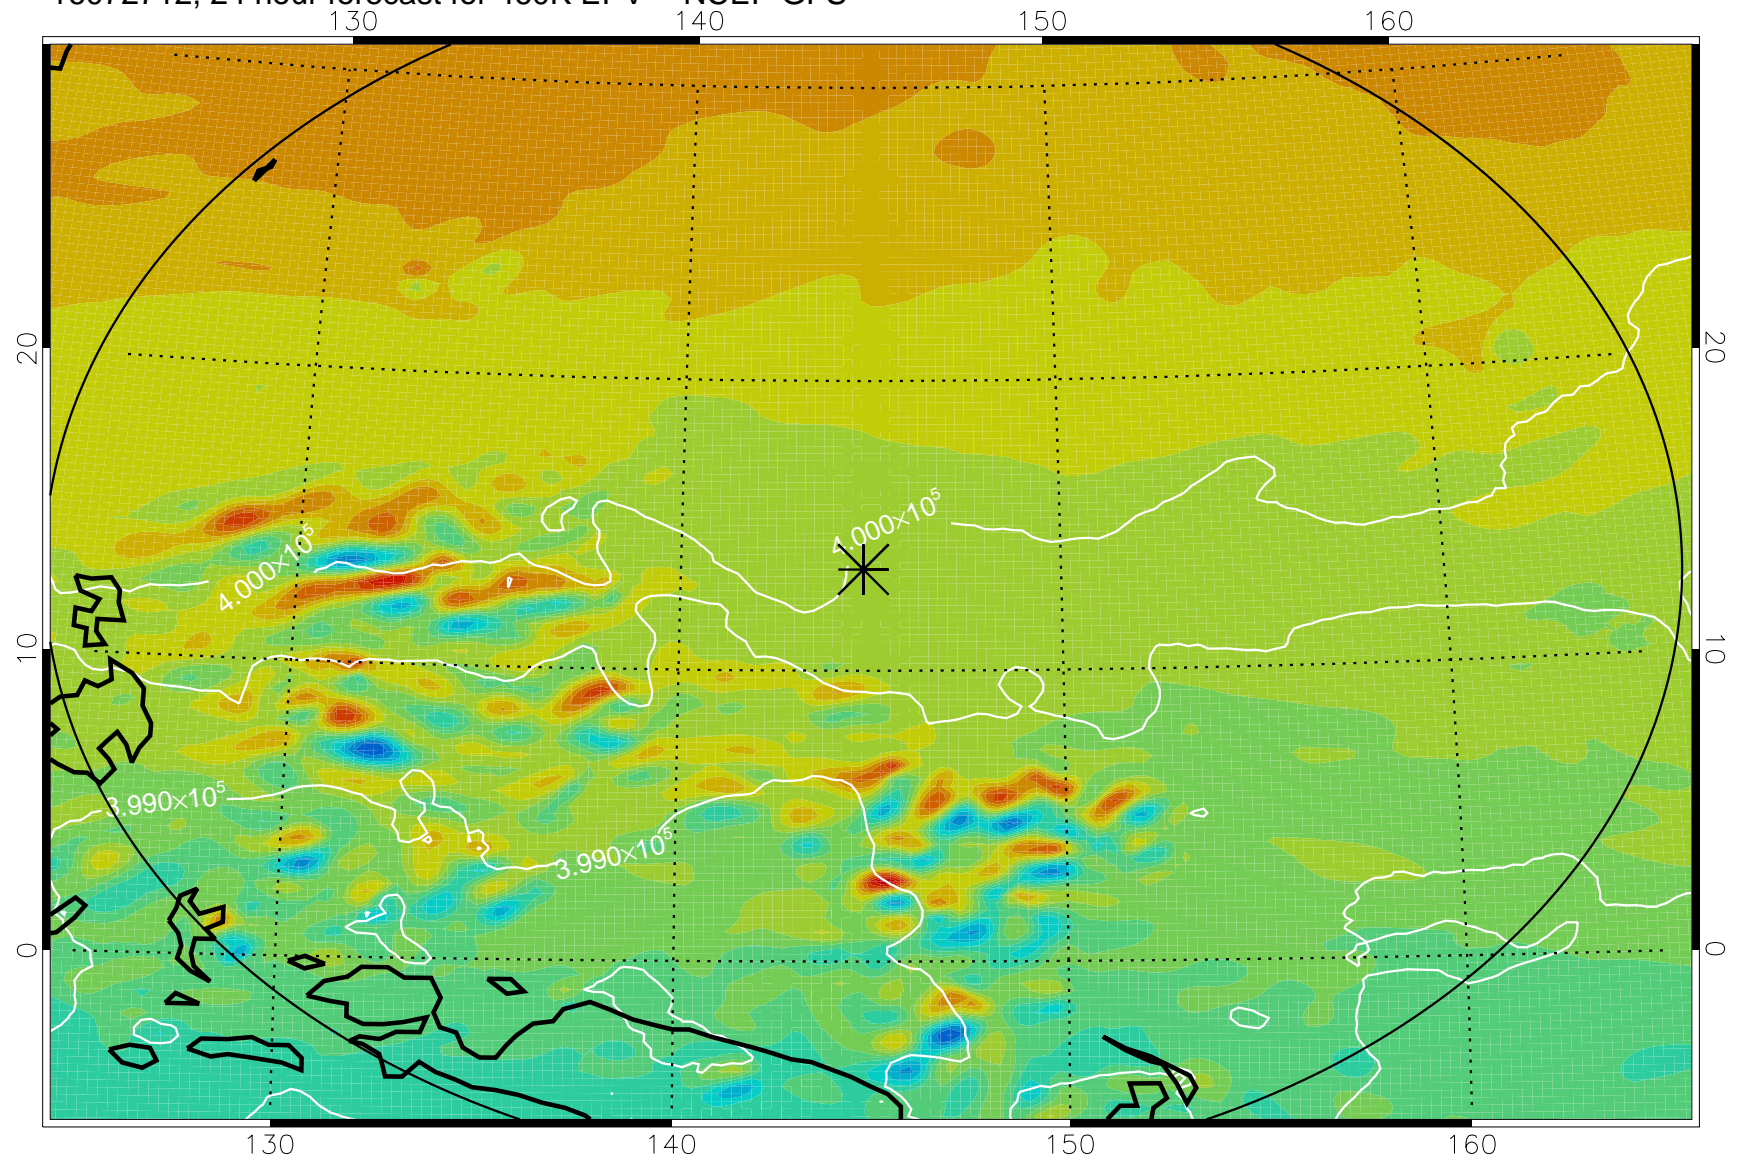

16072618, 6 hour forecast for 460K EPV -- NCEP GFS

460K Montgomery Streamfunction, white

Range ring of 2304 km

16072700, 12 hour forecast for 460K EPV -- NCEP GFS

460K Montgomery Streamfunction, white

Range ring of 2304 km

16072706, 18 hour forecast for 460K EPV -- NCEP GFS

460K Montgomery Streamfunction, white

Range ring of 2304 km

16072712, 24 hour forecast for 460K EPV -- NCEP GFS

460K Montgomery Streamfunction, white

Range ring of 2304 km

16072718, 30 hour forecast for 460K EPV -- NCEP GFS

460K Montgomery Streamfunction, white

Range ring of 2304 km

16072800, 36 hour forecast for 460K EPV -- NCEP GFS

460K Montgomery Streamfunction, white

Range ring of 2304 km

16072918, 78 hour forecast for 460K EPV -- NCEP GFS

460K Montgomery Streamfunction, white

Range ring of 2304 km

16073000, 84 hour forecast for 460K EPV -- NCEP GFS

460K Montgomery Streamfunction, white

Range ring of 2304 km