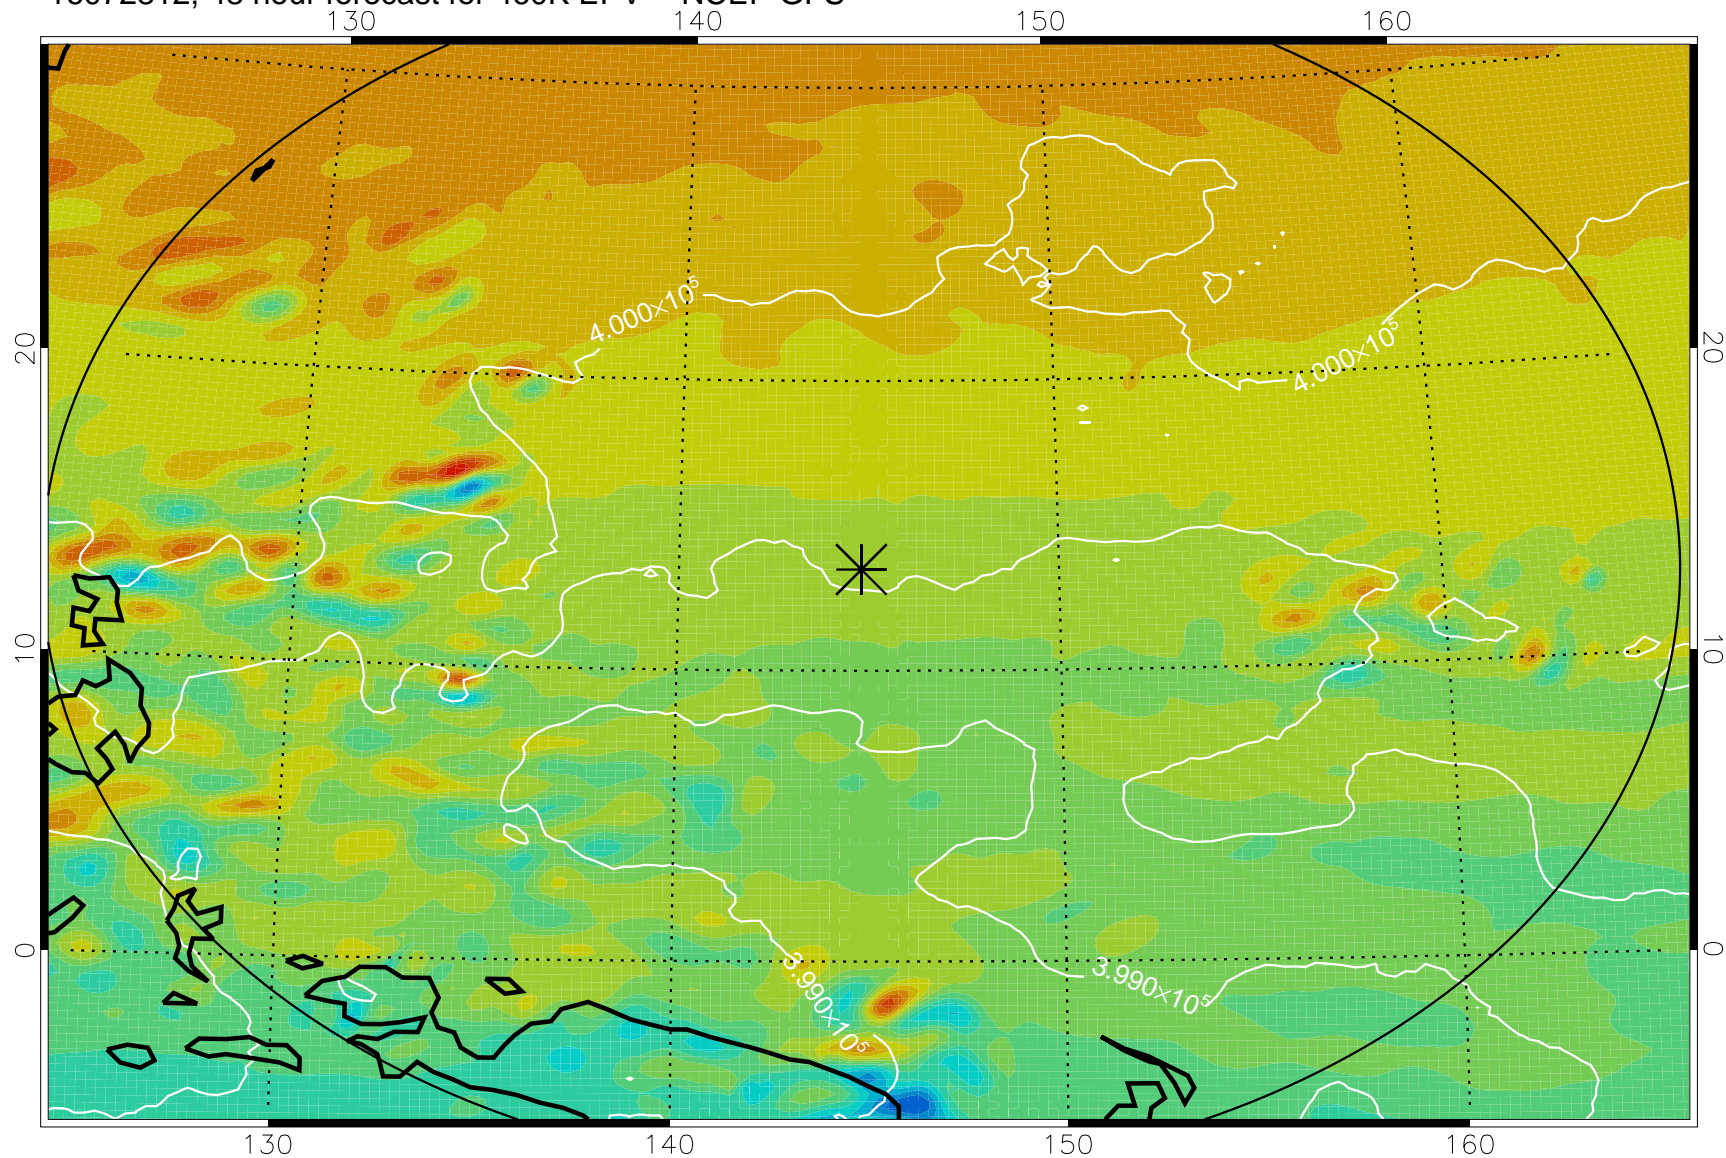

16072718, 30 hour forecast for 460K EPV -- NCEP GFS

460K Montgomery Streamfunction, white

Range ring of 2304 km

16072800, 36 hour forecast for 460K EPV -- NCEP GFS

460K Montgomery Streamfunction, white

Range ring of 2304 km

16072806, 42 hour forecast for 460K EPV -- NCEP GFS

460K Montgomery Streamfunction, white

Range ring of 2304 km

16072812, 48 hour forecast for 460K EPV -- NCEP GFS

460K Montgomery Streamfunction, white

Range ring of 2304 km

16072818, 54 hour forecast for 460K EPV -- NCEP GFS

460K Montgomery Streamfunction, white

Range ring of 2304 km

16072900, 60 hour forecast for 460K EPV -- NCEP GFS

460K Montgomery Streamfunction, white

Range ring of 2304 km

16072918, 78 hour forecast for 460K EPV -- NCEP GFS

460K Montgomery Streamfunction, white

Range ring of 2304 km

16073000, 84 hour forecast for 460K EPV -- NCEP GFS

460K Montgomery Streamfunction, white

Range ring of 2304 km