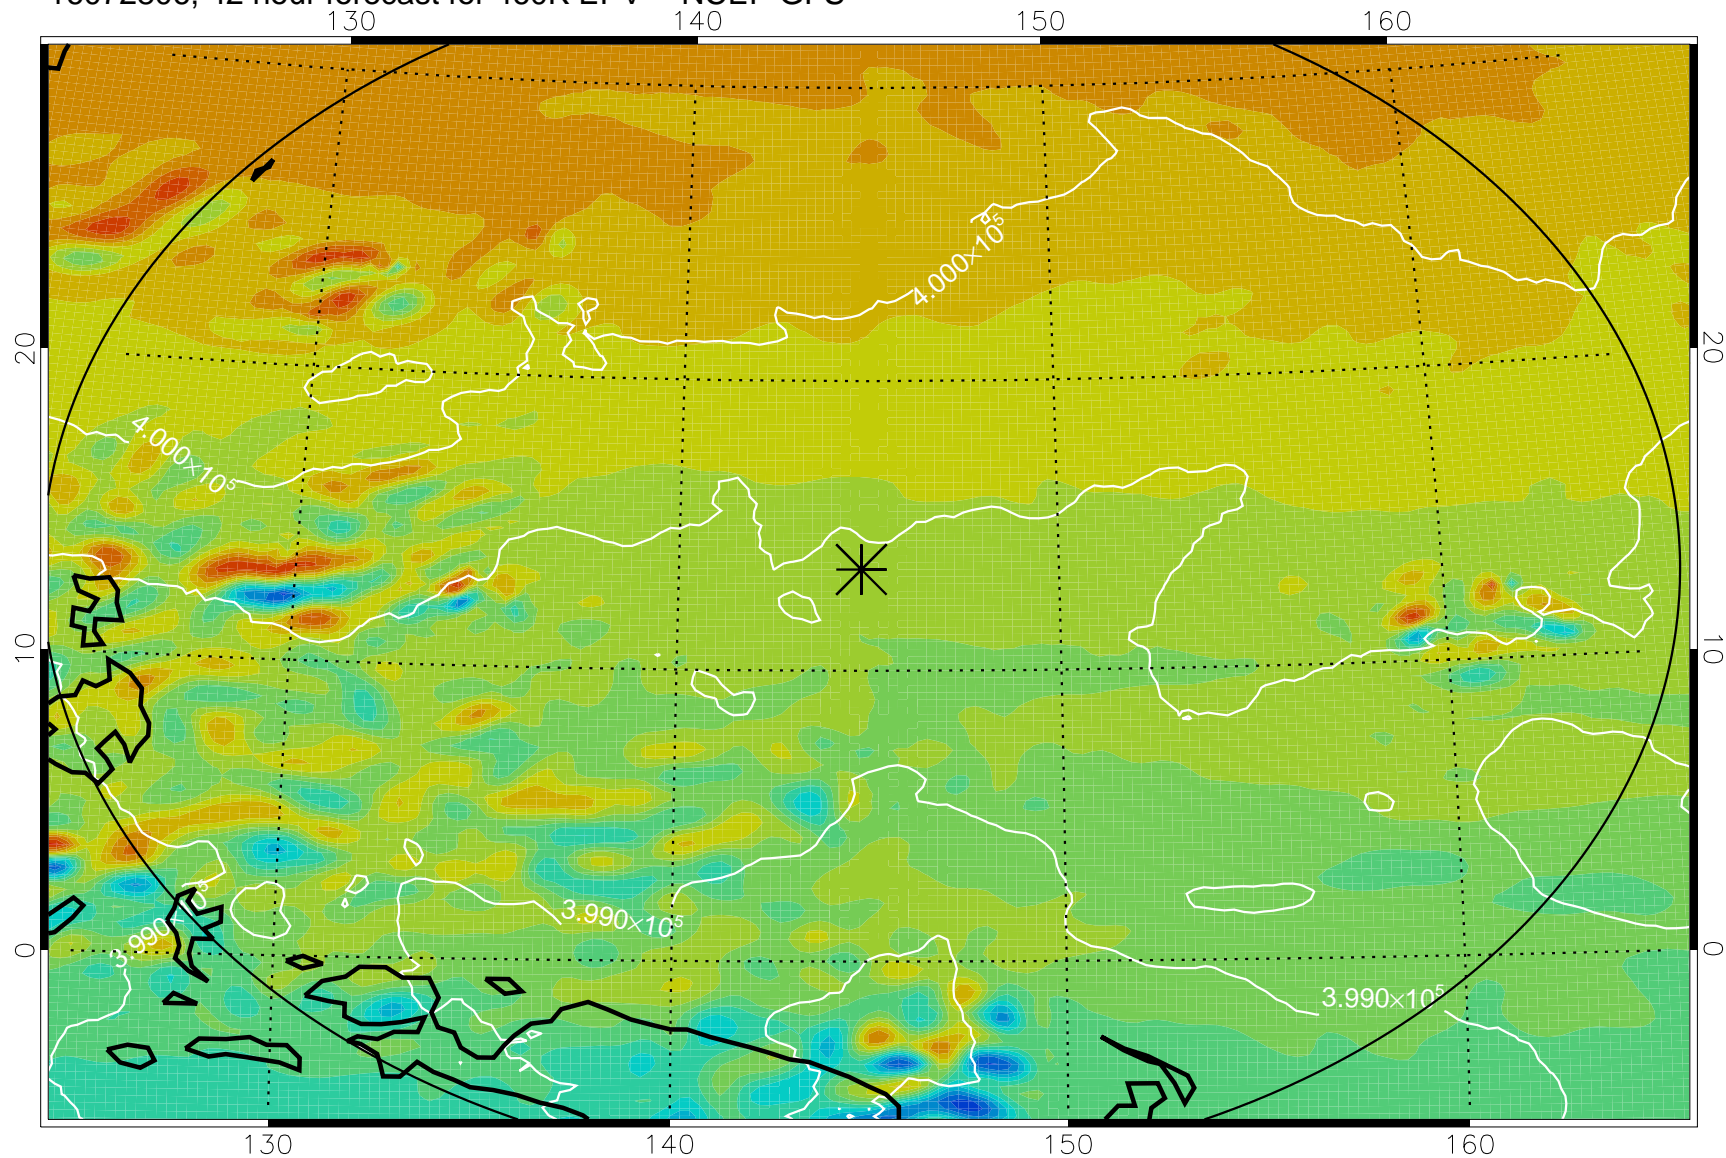

16072718, 30 hour forecast for 460K EPV -- NCEP GFS

460K Montgomery Streamfunction, white

Range ring of 2304 km

16072800, 36 hour forecast for 460K EPV -- NCEP GFS

460K Montgomery Streamfunction, white

Range ring of 2304 km

16072806, 42 hour forecast for 460K EPV -- NCEP GFS

460K Montgomery Streamfunction, white

Range ring of 2304 km

16072812, 48 hour forecast for 460K EPV -- NCEP GFS

460K Montgomery Streamfunction, white

Range ring of 2304 km

16072818, 54 hour forecast for 460K EPV -- NCEP GFS

460K Montgomery Streamfunction, white

Range ring of 2304 km

16072900, 60 hour forecast for 460K EPV -- NCEP GFS

460K Montgomery Streamfunction, white

Range ring of 2304 km

16072918, 78 hour forecast for 460K EPV -- NCEP GFS

460K Montgomery Streamfunction, white

Range ring of 2304 km

16073000, 84 hour forecast for 460K EPV -- NCEP GFS

460K Montgomery Streamfunction, white

Range ring of 2304 km