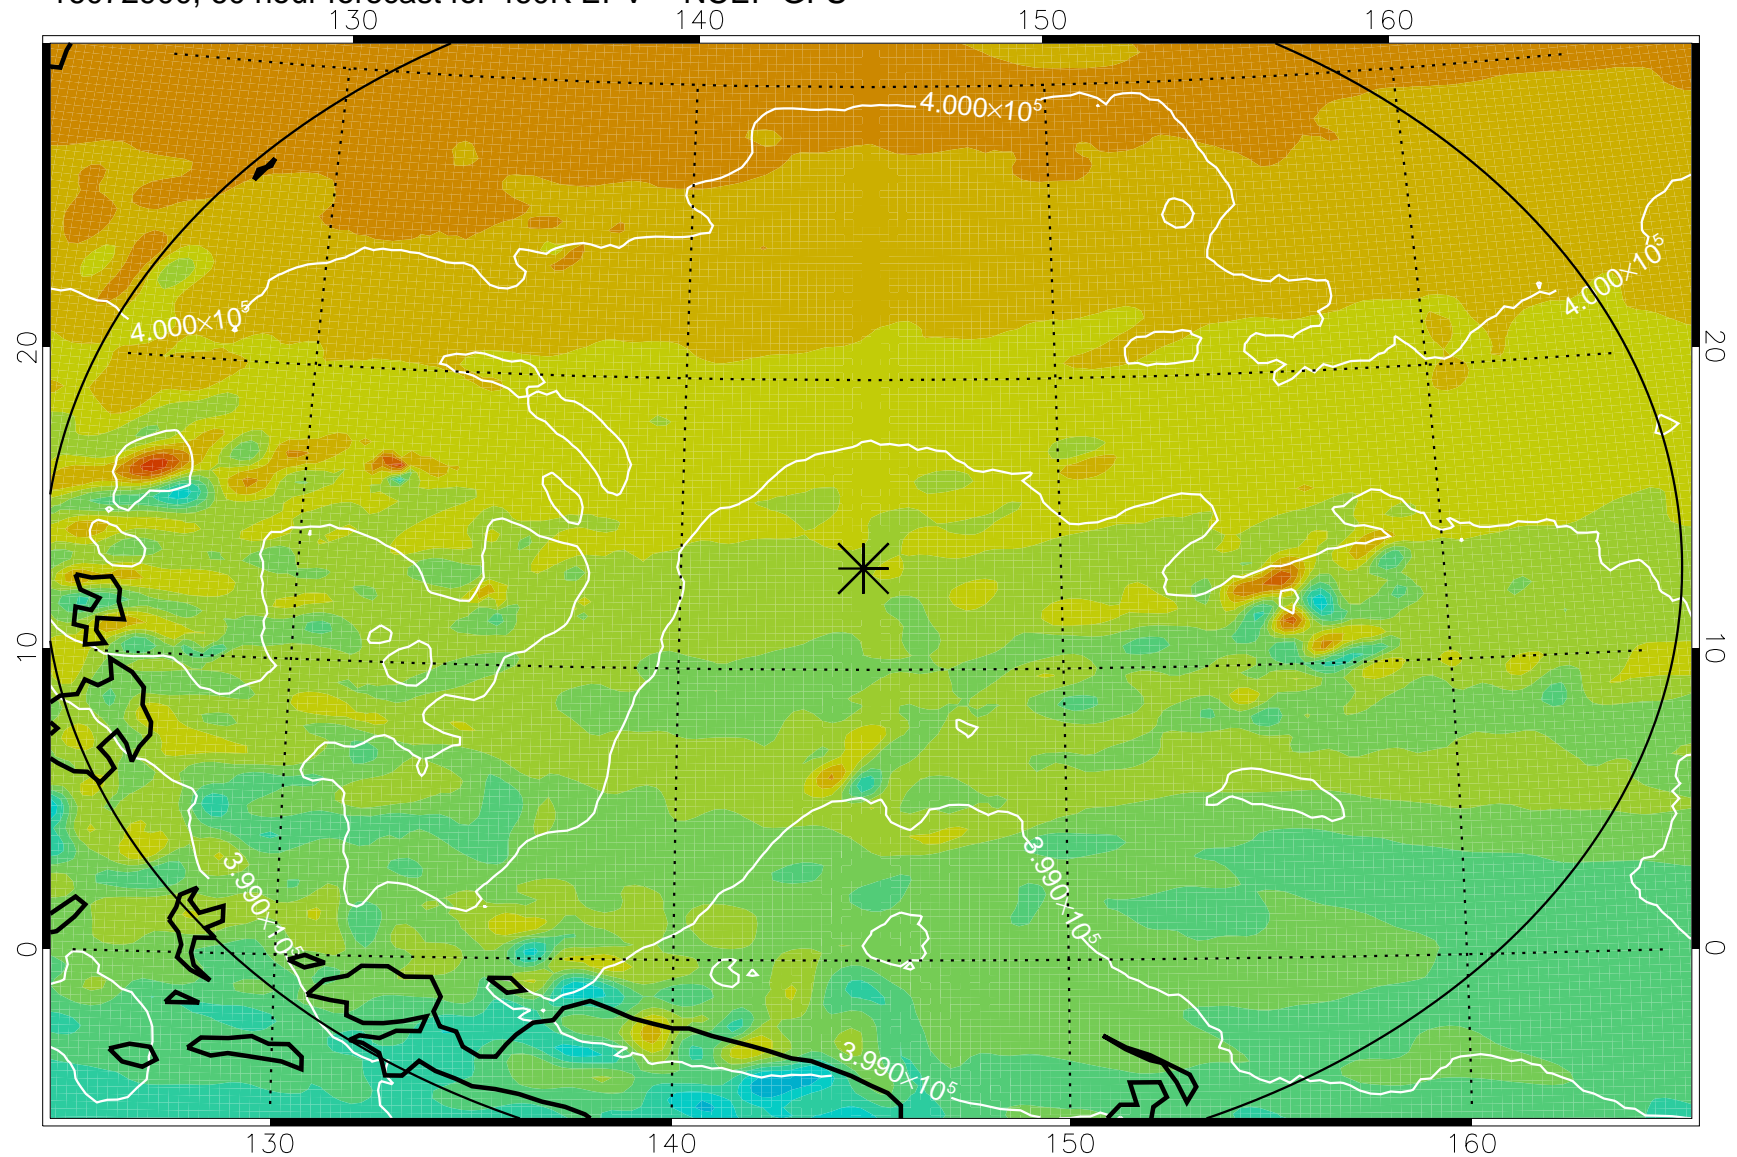

16072806, 42 hour forecast for 460K EPV -- NCEP GFS

460K Montgomery Streamfunction, white

Range ring of 2304 km

16072812, 48 hour forecast for 460K EPV -- NCEP GFS

460K Montgomery Streamfunction, white

Range ring of 2304 km

16072818, 54 hour forecast for 460K EPV -- NCEP GFS

460K Montgomery Streamfunction, white

Range ring of 2304 km

16072900, 60 hour forecast for 460K EPV -- NCEP GFS

460K Montgomery Streamfunction, white

Range ring of 2304 km

16072906, 66 hour forecast for 460K EPV -- NCEP GFS

460K Montgomery Streamfunction, white

Range ring of 2304 km

16072912, 72 hour forecast for 460K EPV -- NCEP GFS

460K Montgomery Streamfunction, white

Range ring of 2304 km

16072918, 78 hour forecast for 460K EPV -- NCEP GFS

460K Montgomery Streamfunction, white

Range ring of 2304 km

16073000, 84 hour forecast for 460K EPV -- NCEP GFS

460K Montgomery Streamfunction, white

Range ring of 2304 km