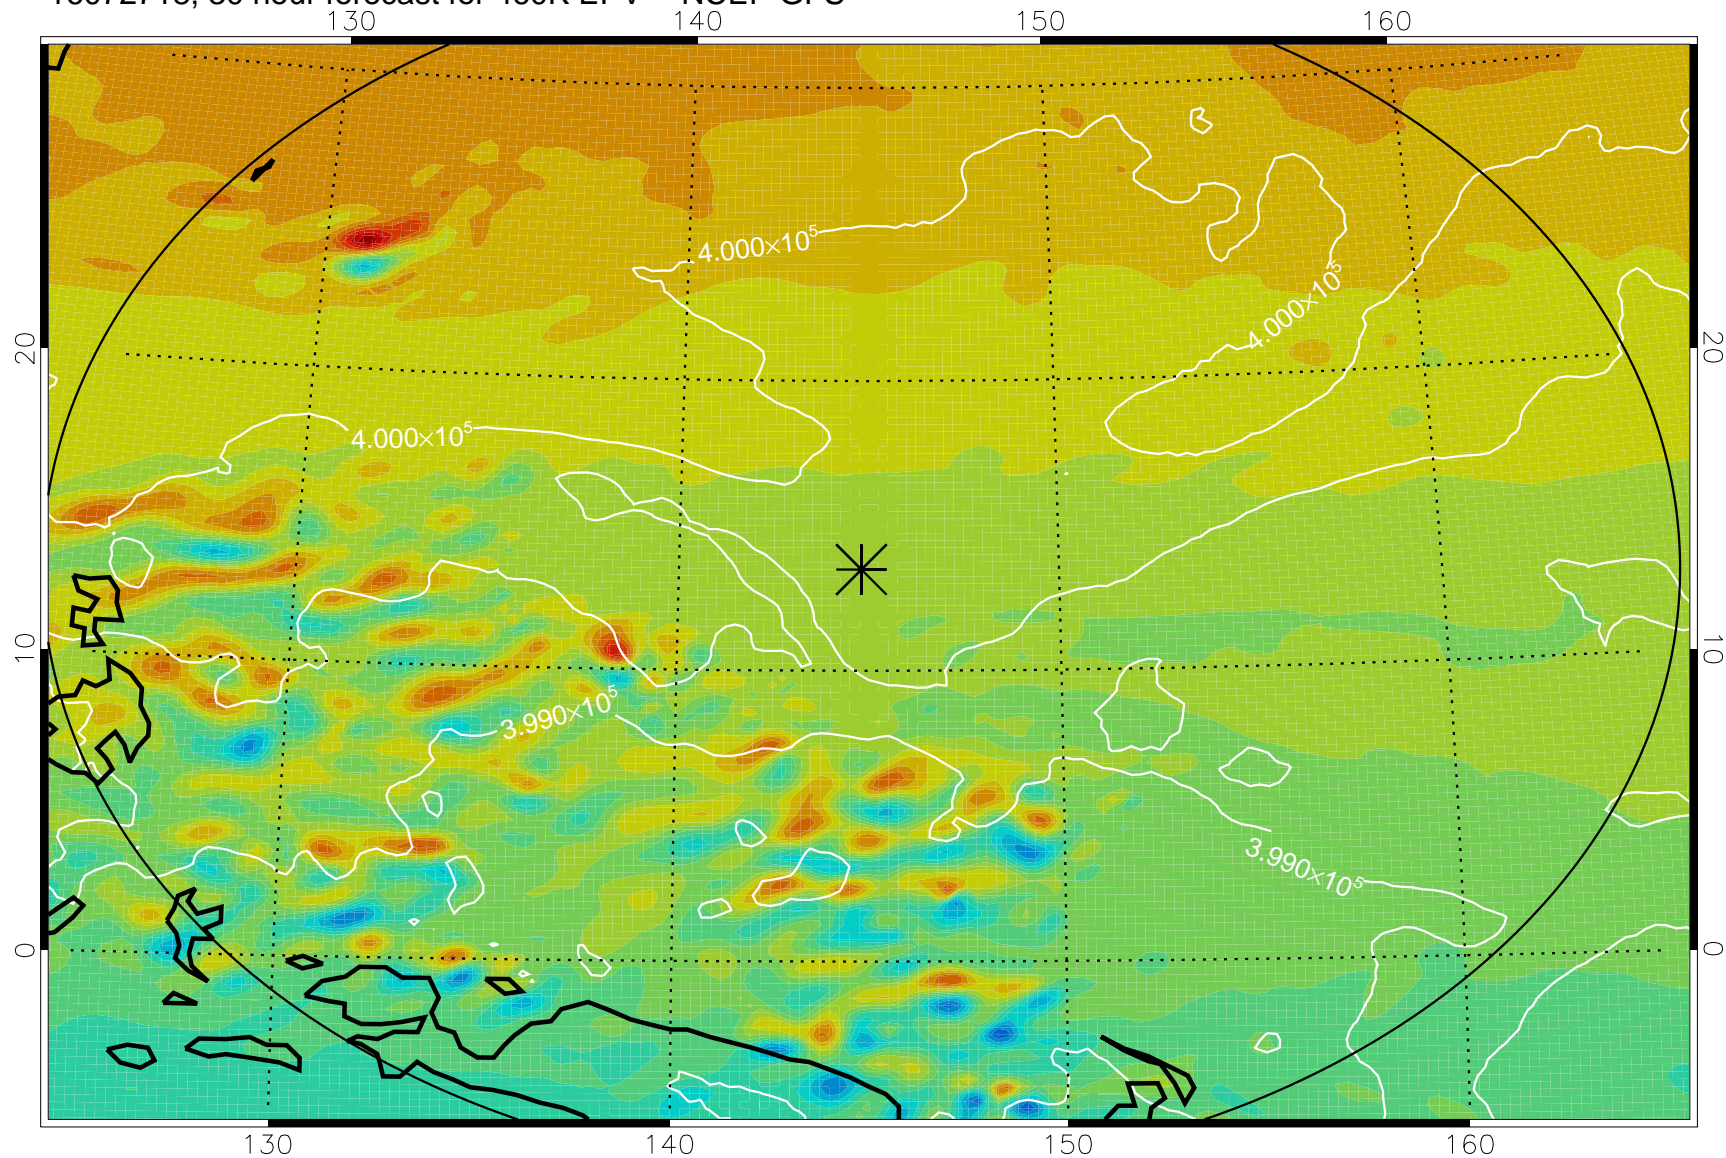

16072706, 18 hour forecast for 460K EPV -- NCEP GFS

460K Montgomery Streamfunction, white

Range ring of 2304 km

16072712, 24 hour forecast for 460K EPV -- NCEP GFS

460K Montgomery Streamfunction, white

Range ring of 2304 km

16072718, 30 hour forecast for 460K EPV -- NCEP GFS

460K Montgomery Streamfunction, white

Range ring of 2304 km

16072800, 36 hour forecast for 460K EPV -- NCEP GFS

460K Montgomery Streamfunction, white

Range ring of 2304 km

16072818, 54 hour forecast for 460K EPV -- NCEP GFS

460K Montgomery Streamfunction, white

Range ring of 2304 km

16072900, 60 hour forecast for 460K EPV -- NCEP GFS

460K Montgomery Streamfunction, white

Range ring of 2304 km

16072918, 78 hour forecast for 460K EPV -- NCEP GFS

460K Montgomery Streamfunction, white

Range ring of 2304 km

16073000, 84 hour forecast for 460K EPV -- NCEP GFS

460K Montgomery Streamfunction, white

Range ring of 2304 km