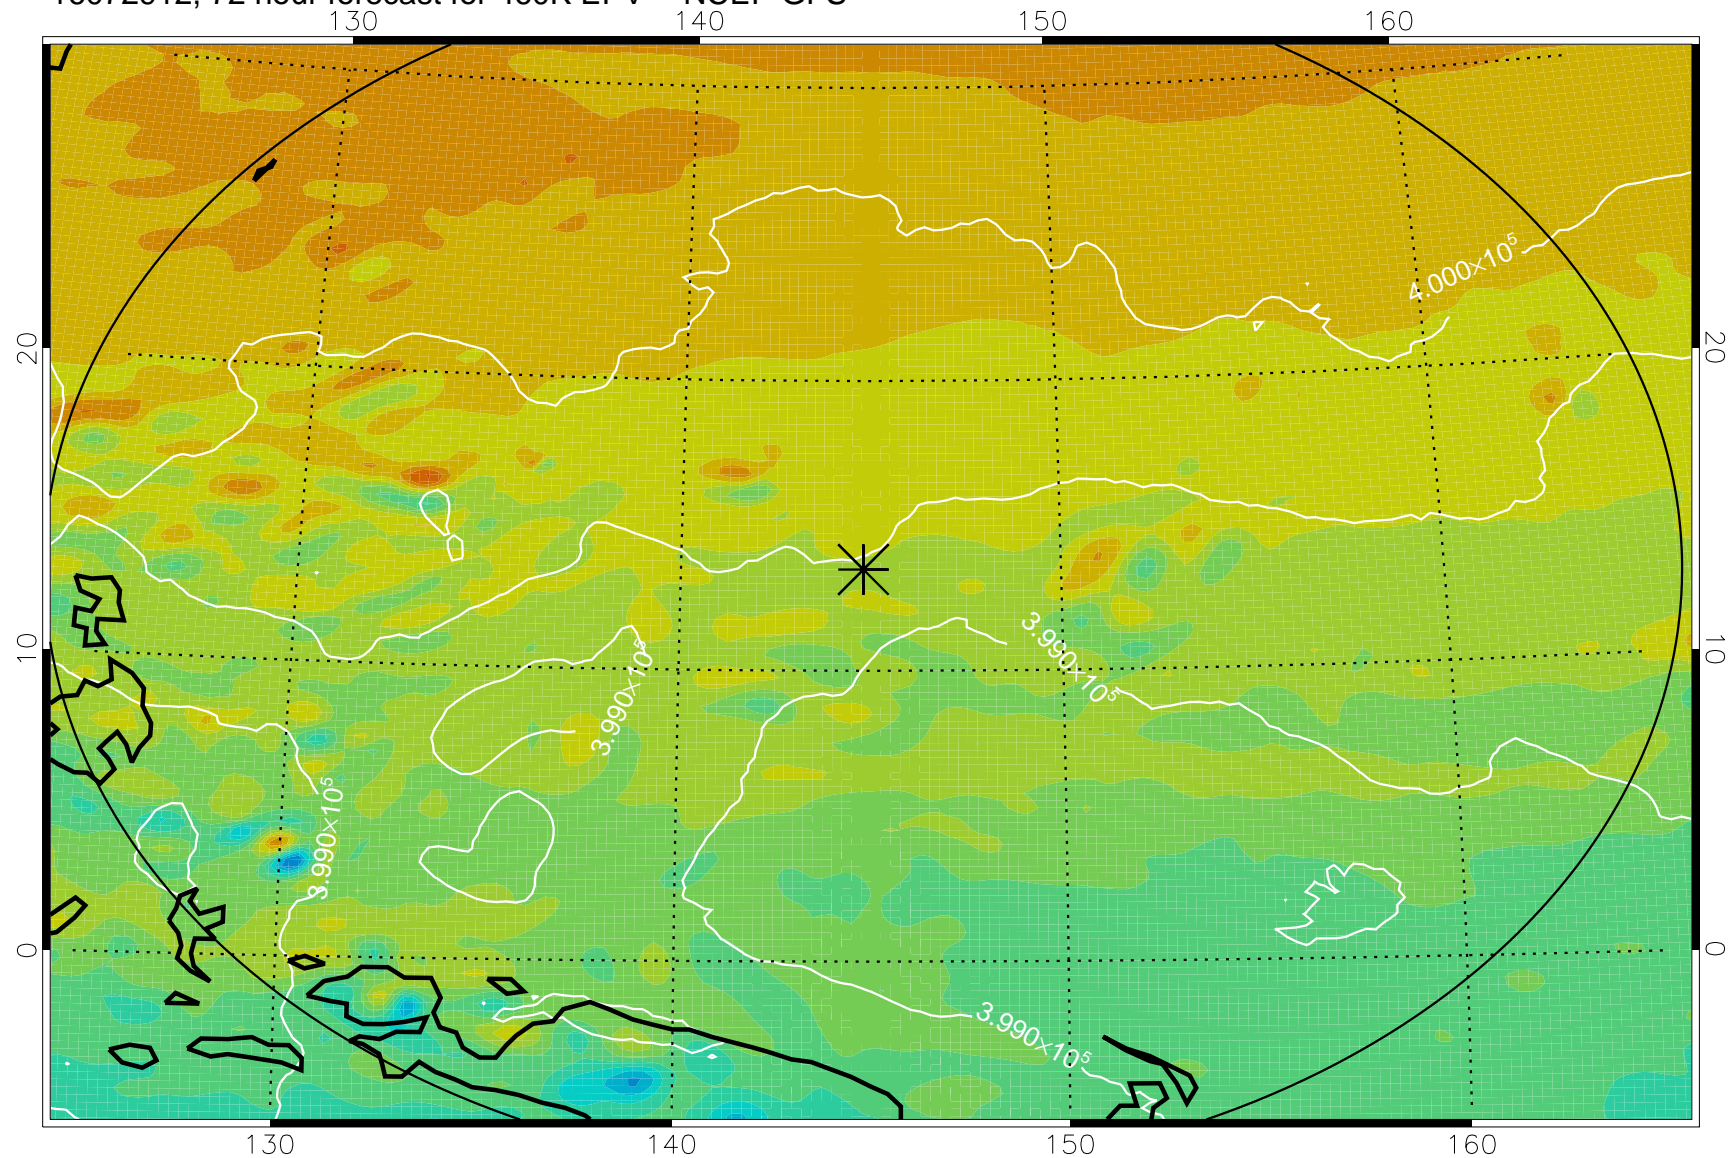

16072818, 54 hour forecast for 460K EPV -- NCEP GFS

460K Montgomery Streamfunction, white

Range ring of 2304 km

16072900, 60 hour forecast for 460K EPV -- NCEP GFS

460K Montgomery Streamfunction, white

Range ring of 2304 km

16072906, 66 hour forecast for 460K EPV -- NCEP GFS

460K Montgomery Streamfunction, white

Range ring of 2304 km

16072912, 72 hour forecast for 460K EPV -- NCEP GFS

460K Montgomery Streamfunction, white

Range ring of 2304 km

16072918, 78 hour forecast for 460K EPV -- NCEP GFS

460K Montgomery Streamfunction, white

Range ring of 2304 km

16073000, 84 hour forecast for 460K EPV -- NCEP GFS

460K Montgomery Streamfunction, white

Range ring of 2304 km

16073006, 90 hour forecast for 460K EPV -- NCEP GFS

460K Montgomery Streamfunction, white

Range ring of 2304 km

16073012, 96 hour forecast for 460K EPV -- NCEP GFS

460K Montgomery Streamfunction, white

Range ring of 2304 km