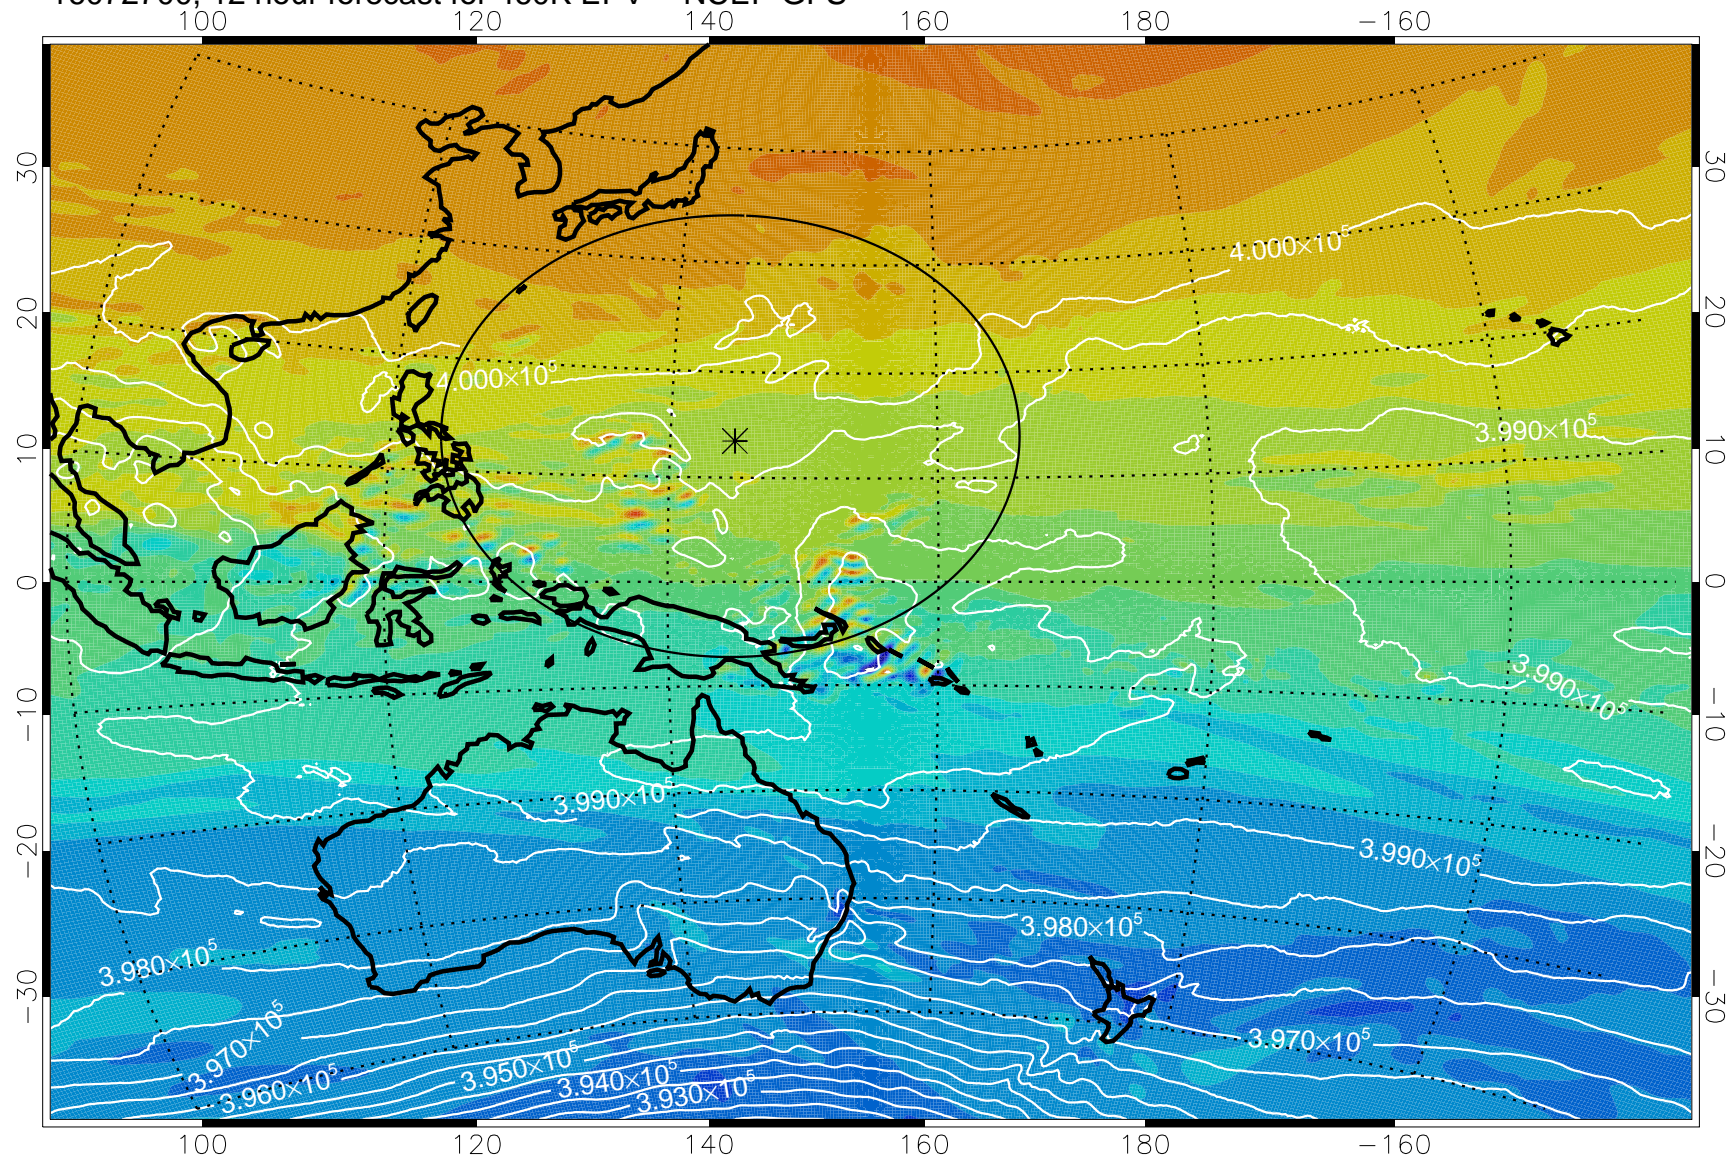

16072618, 6 hour forecast for 460K EPV -- NCEP GFS

460K Montgomery Streamfunction, white

Range ring of 2304 km

16072700, 12 hour forecast for 460K EPV -- NCEP GFS

460K Montgomery Streamfunction, white

Range ring of 2304 km

16072706, 18 hour forecast for 460K EPV -- NCEP GFS

460K Montgomery Streamfunction, white

Range ring of 2304 km

16072712, 24 hour forecast for 460K EPV -- NCEP GFS

460K Montgomery Streamfunction, white

Range ring of 2304 km

16072718, 30 hour forecast for 460K EPV -- NCEP GFS

460K Montgomery Streamfunction, white

Range ring of 2304 km

16072800, 36 hour forecast for 460K EPV -- NCEP GFS

460K Montgomery Streamfunction, white

Range ring of 2304 km

16072806, 42 hour forecast for 460K EPV -- NCEP GFS

460K Montgomery Streamfunction, white

Range ring of 2304 km

16072812, 48 hour forecast for 460K EPV -- NCEP GFS

460K Montgomery Streamfunction, white

Range ring of 2304 km