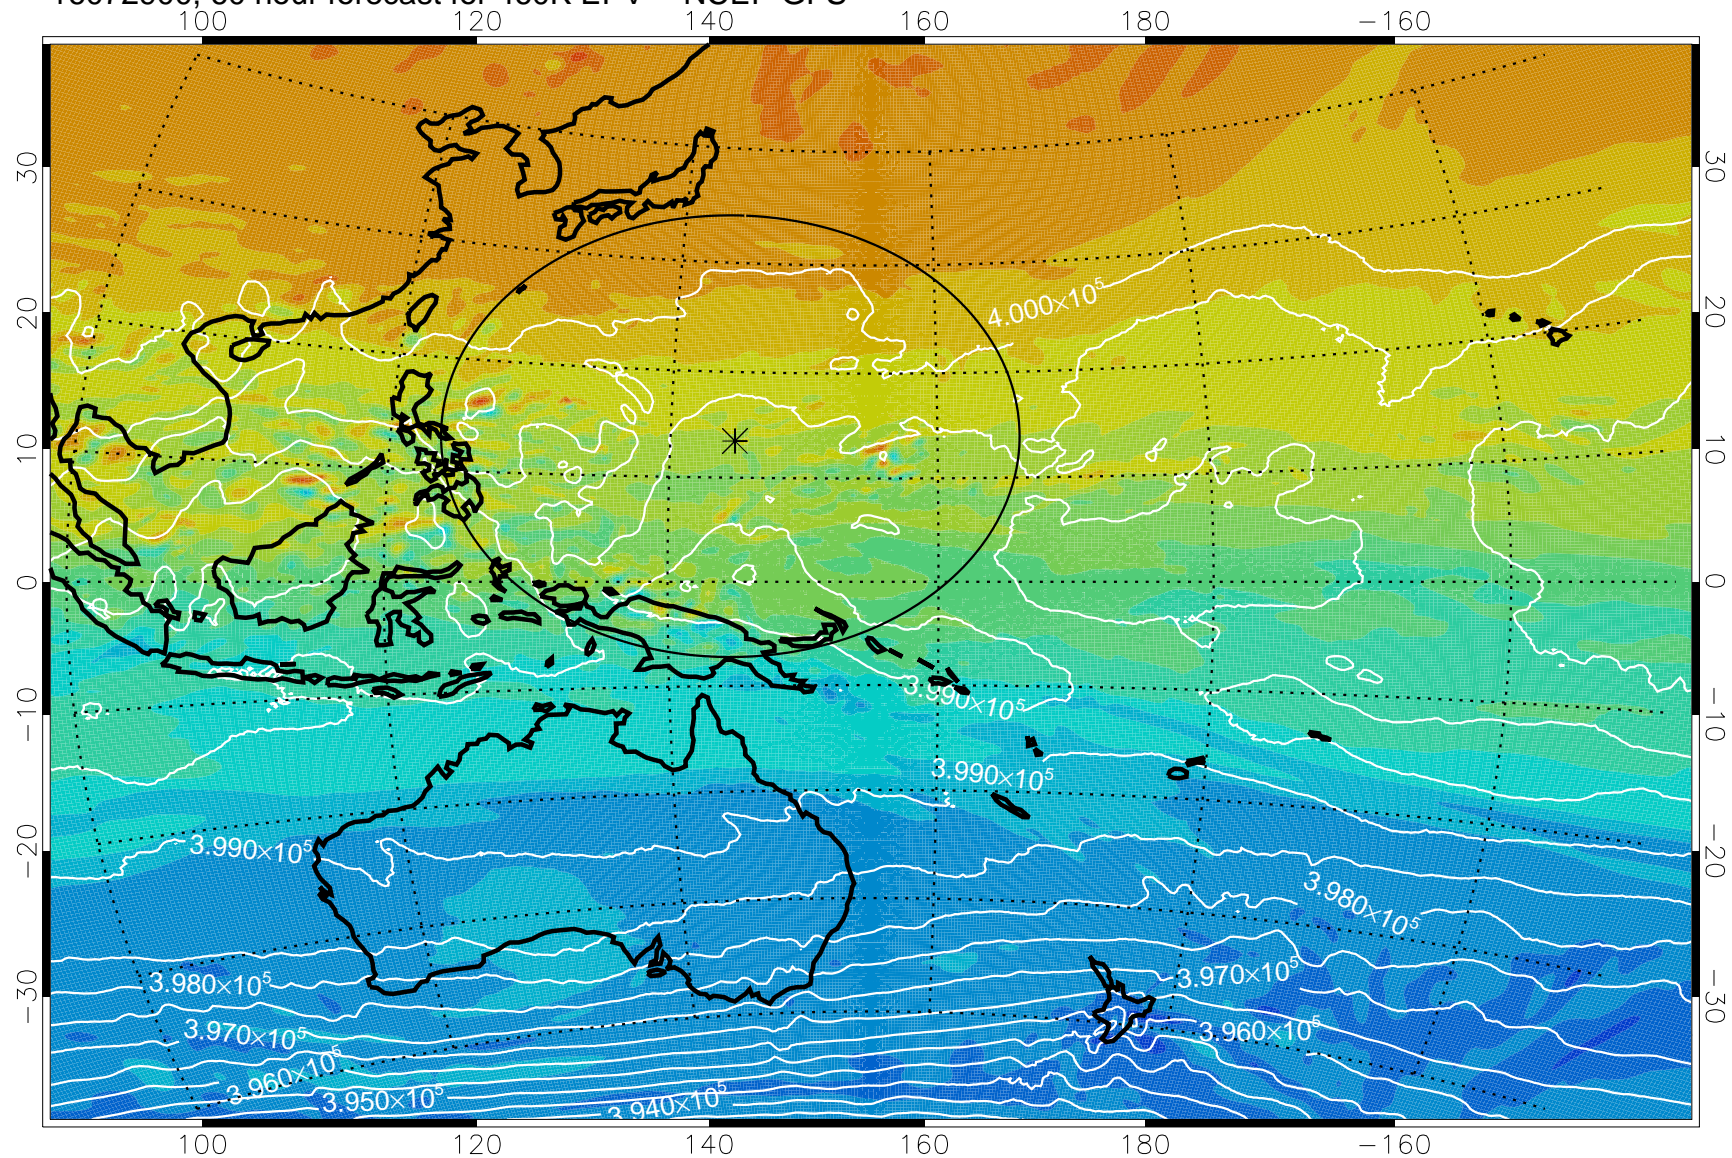

16072806, 42 hour forecast for 460K EPV -- NCEP GFS

460K Montgomery Streamfunction, white

Range ring of 2304 km

16072812, 48 hour forecast for 460K EPV -- NCEP GFS

460K Montgomery Streamfunction, white

Range ring of 2304 km

16072818, 54 hour forecast for 460K EPV -- NCEP GFS

460K Montgomery Streamfunction, white

Range ring of 2304 km

16072900, 60 hour forecast for 460K EPV -- NCEP GFS

460K Montgomery Streamfunction, white

Range ring of 2304 km

16072906, 66 hour forecast for 460K EPV -- NCEP GFS

460K Montgomery Streamfunction, white

Range ring of 2304 km

16072912, 72 hour forecast for 460K EPV -- NCEP GFS

460K Montgomery Streamfunction, white

Range ring of 2304 km

16072918, 78 hour forecast for 460K EPV -- NCEP GFS

460K Montgomery Streamfunction, white

Range ring of 2304 km

16073000, 84 hour forecast for 460K EPV -- NCEP GFS

460K Montgomery Streamfunction, white

Range ring of 2304 km