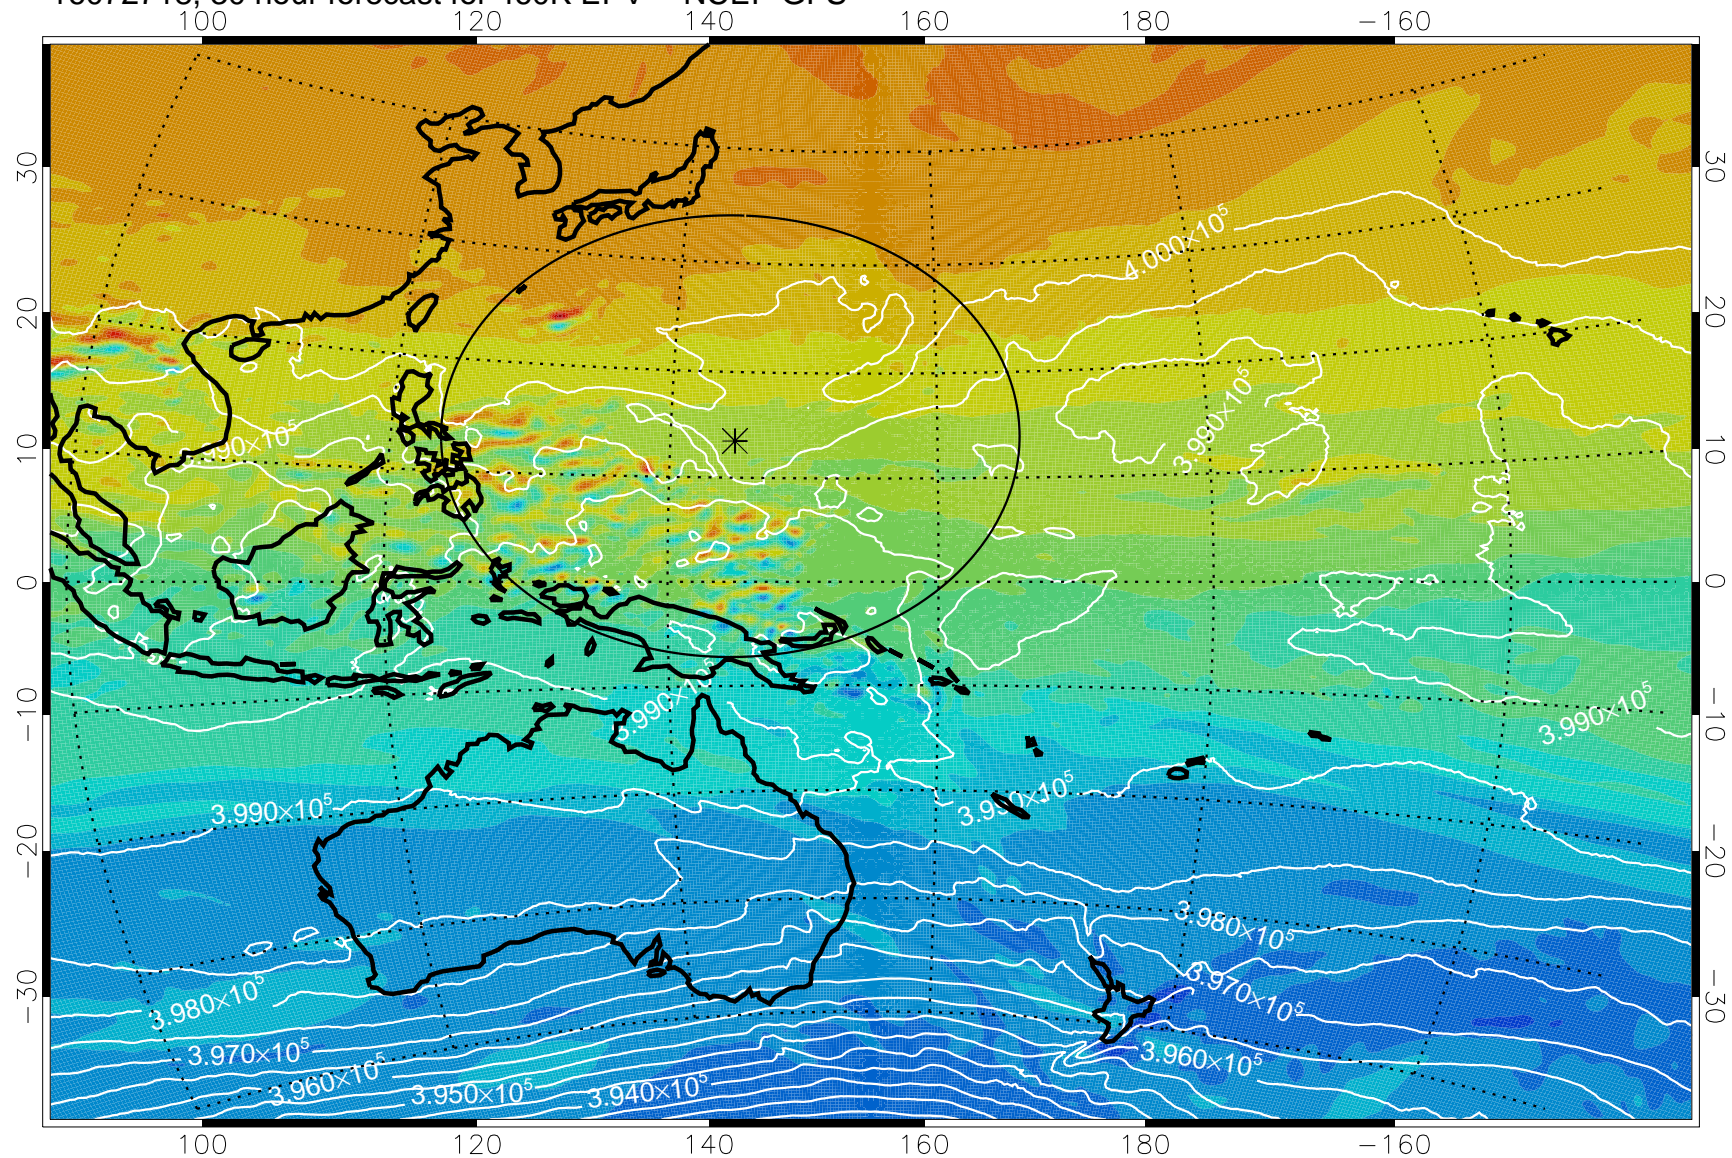

16072706, 18 hour forecast for 460K EPV -- NCEP GFS

460K Montgomery Streamfunction, white

Range ring of 2304 km

16072712, 24 hour forecast for 460K EPV -- NCEP GFS

460K Montgomery Streamfunction, white

Range ring of 2304 km

16072718, 30 hour forecast for 460K EPV -- NCEP GFS

460K Montgomery Streamfunction, white

Range ring of 2304 km

16072800, 36 hour forecast for 460K EPV -- NCEP GFS

460K Montgomery Streamfunction, white

Range ring of 2304 km

16072806, 42 hour forecast for 460K EPV -- NCEP GFS

460K Montgomery Streamfunction, white

Range ring of 2304 km

16072812, 48 hour forecast for 460K EPV -- NCEP GFS

460K Montgomery Streamfunction, white

Range ring of 2304 km

16072818, 54 hour forecast for 460K EPV -- NCEP GFS

460K Montgomery Streamfunction, white

Range ring of 2304 km

16072900, 60 hour forecast for 460K EPV -- NCEP GFS

460K Montgomery Streamfunction, white

Range ring of 2304 km