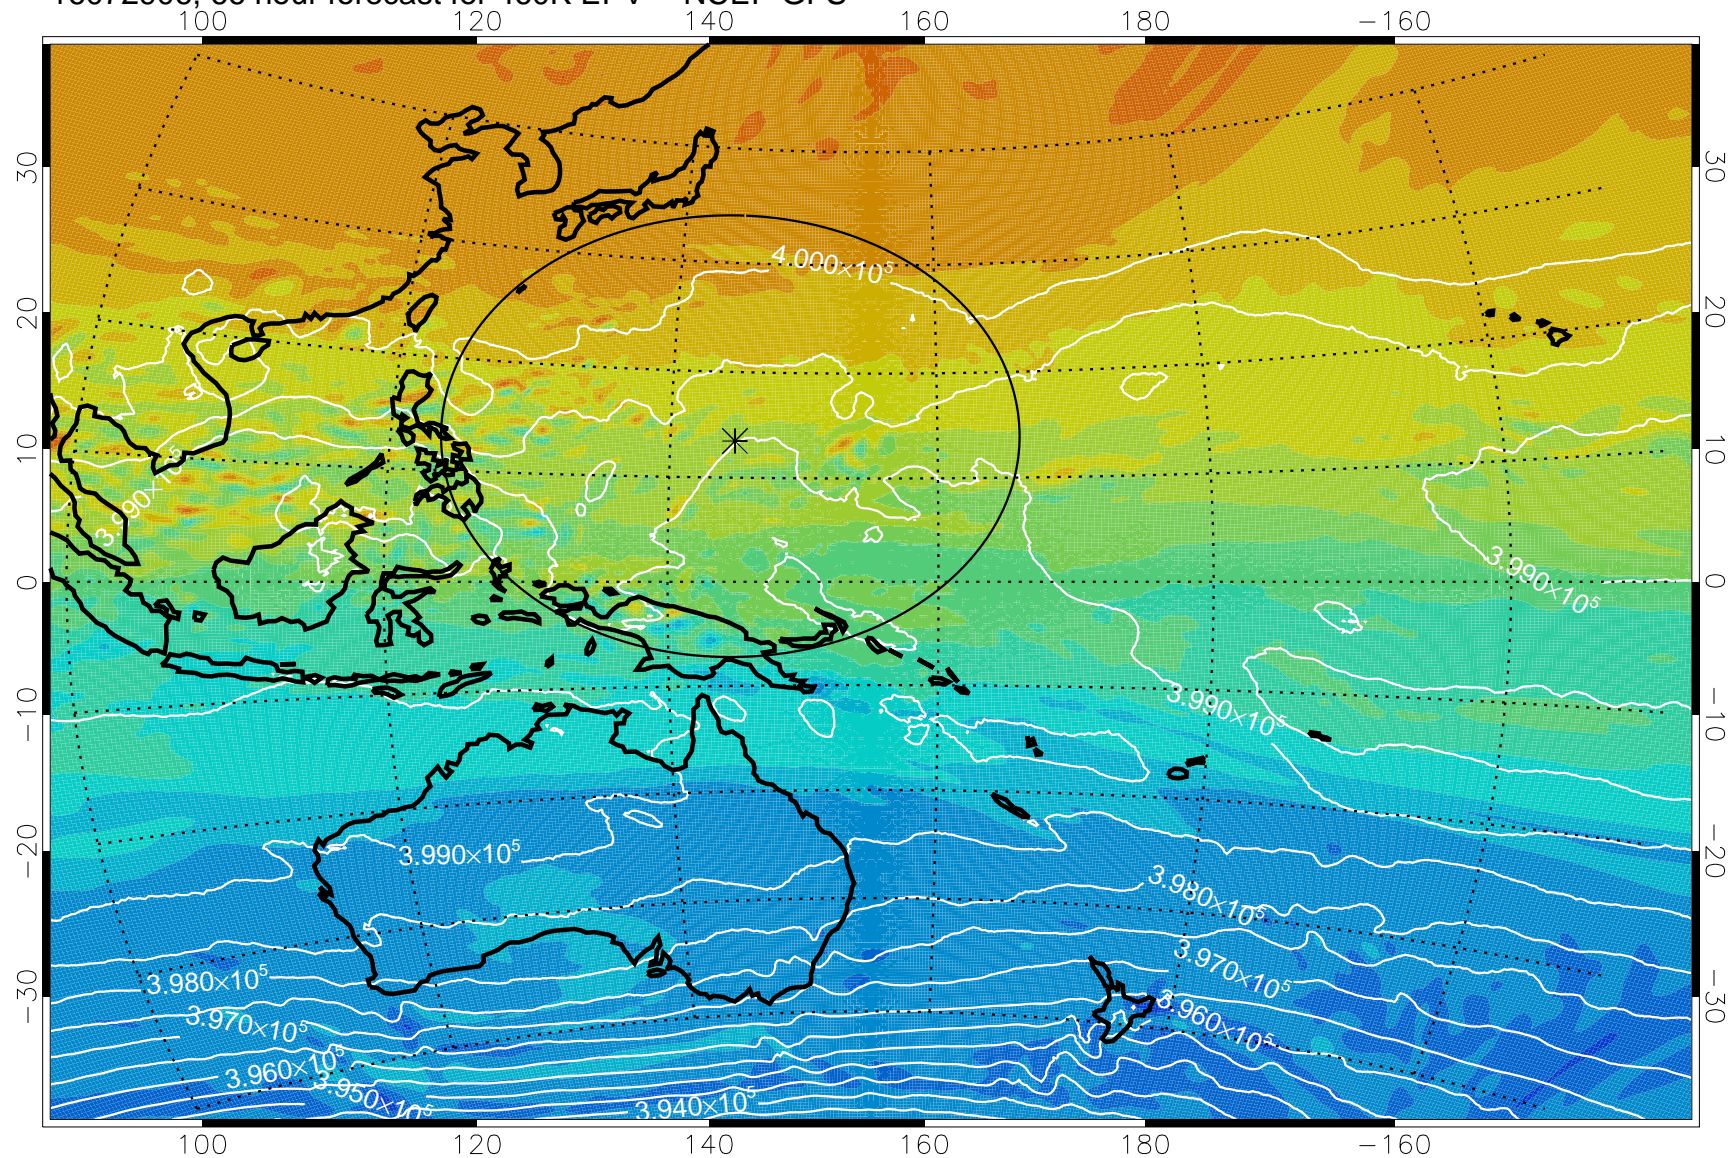

16072806, 42 hour forecast for 460K EPV -- NCEP GFS

460K Montgomery Streamfunction, white

Range ring of 2304 km

16072812, 48 hour forecast for 460K EPV -- NCEP GFS

460K Montgomery Streamfunction, white

Range ring of 2304 km

16072818, 54 hour forecast for 460K EPV -- NCEP GFS

460K Montgomery Streamfunction, white

Range ring of 2304 km

16072900, 60 hour forecast for 460K EPV -- NCEP GFS

460K Montgomery Streamfunction, white

Range ring of 2304 km

16072906, 66 hour forecast for 460K EPV -- NCEP GFS

460K Montgomery Streamfunction, white

Range ring of 2304 km

16072912, 72 hour forecast for 460K EPV -- NCEP GFS

460K Montgomery Streamfunction, white

Range ring of 2304 km

16072918, 78 hour forecast for 460K EPV -- NCEP GFS

460K Montgomery Streamfunction, white

Range ring of 2304 km

16073000, 84 hour forecast for 460K EPV -- NCEP GFS

460K Montgomery Streamfunction, white

Range ring of 2304 km