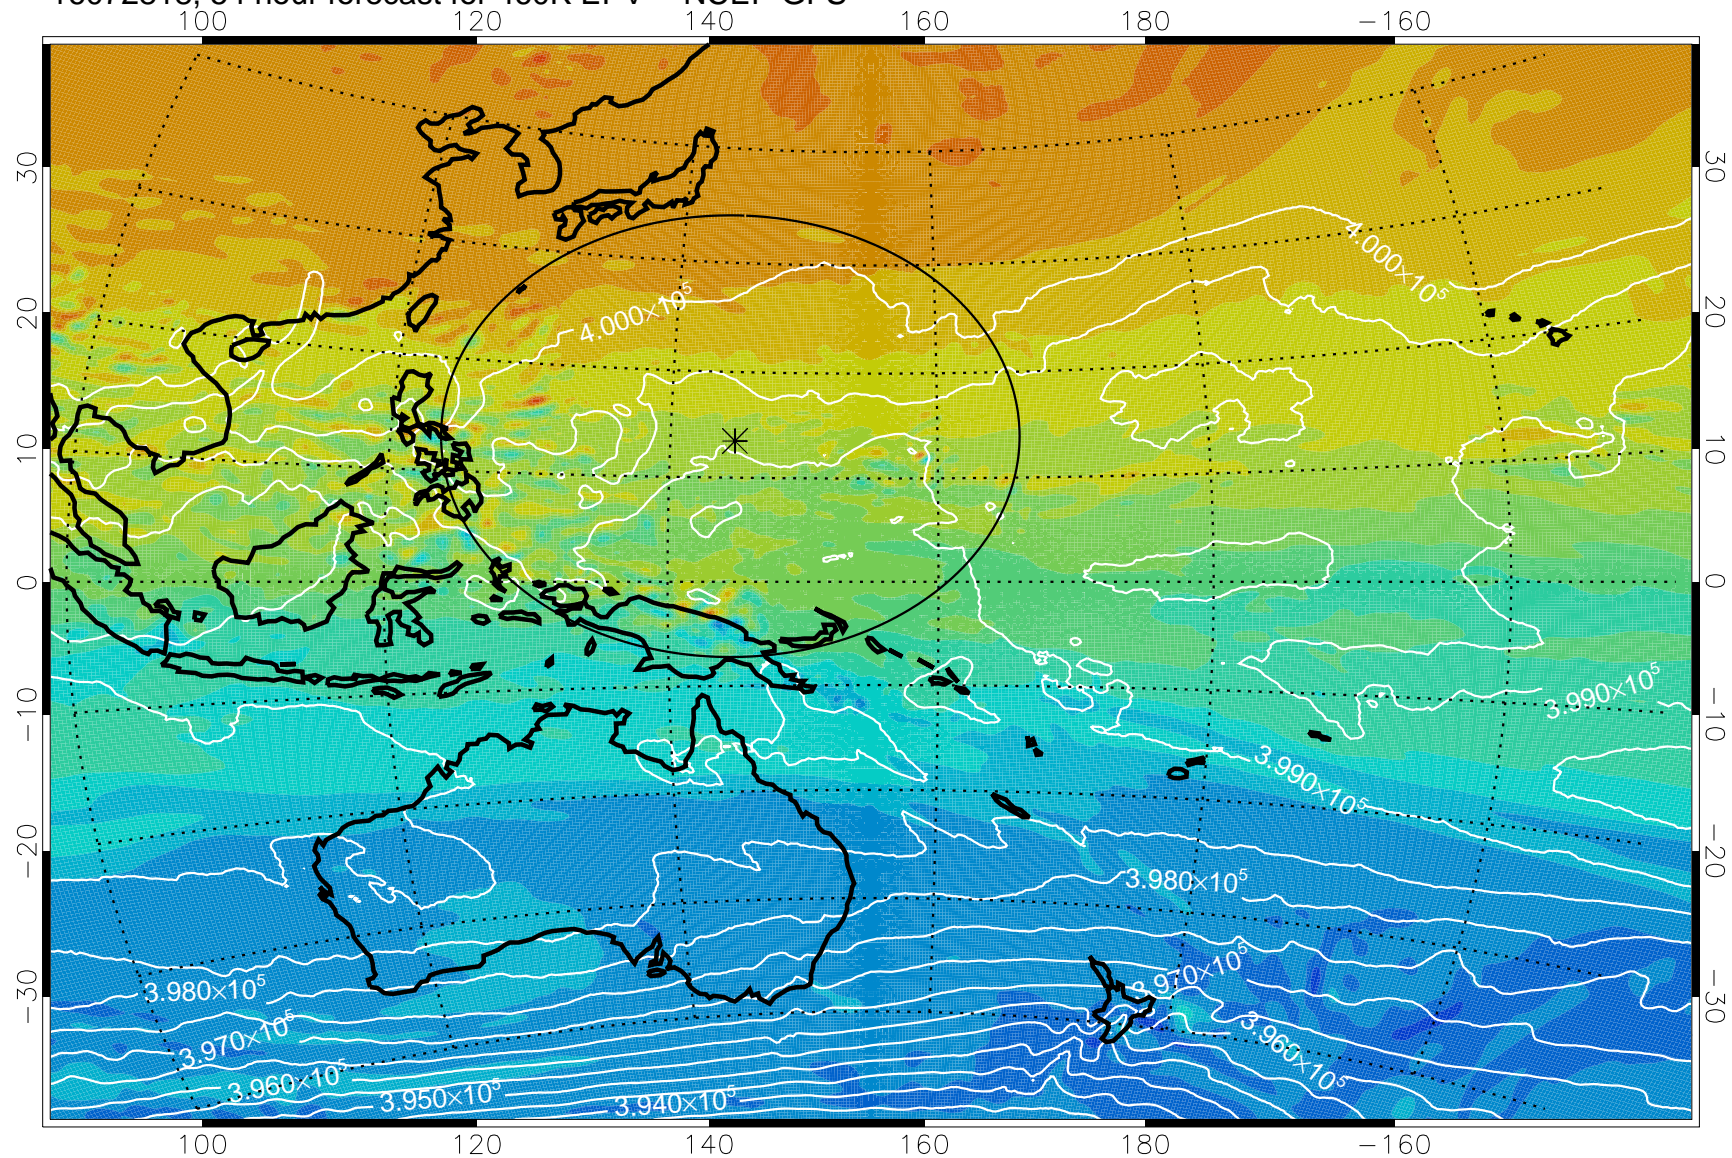

16072806, 42 hour forecast for 460K EPV -- NCEP GFS

460K Montgomery Streamfunction, white

Range ring of 2304 km

16072812, 48 hour forecast for 460K EPV -- NCEP GFS

460K Montgomery Streamfunction, white

Range ring of 2304 km

16072818, 54 hour forecast for 460K EPV -- NCEP GFS

460K Montgomery Streamfunction, white

Range ring of 2304 km

16072900, 60 hour forecast for 460K EPV -- NCEP GFS

460K Montgomery Streamfunction, white

Range ring of 2304 km

16072906, 66 hour forecast for 460K EPV -- NCEP GFS

460K Montgomery Streamfunction, white

Range ring of 2304 km

16072912, 72 hour forecast for 460K EPV -- NCEP GFS

460K Montgomery Streamfunction, white

Range ring of 2304 km

16072918, 78 hour forecast for 460K EPV -- NCEP GFS

460K Montgomery Streamfunction, white

Range ring of 2304 km

16073000, 84 hour forecast for 460K EPV -- NCEP GFS

460K Montgomery Streamfunction, white

Range ring of 2304 km