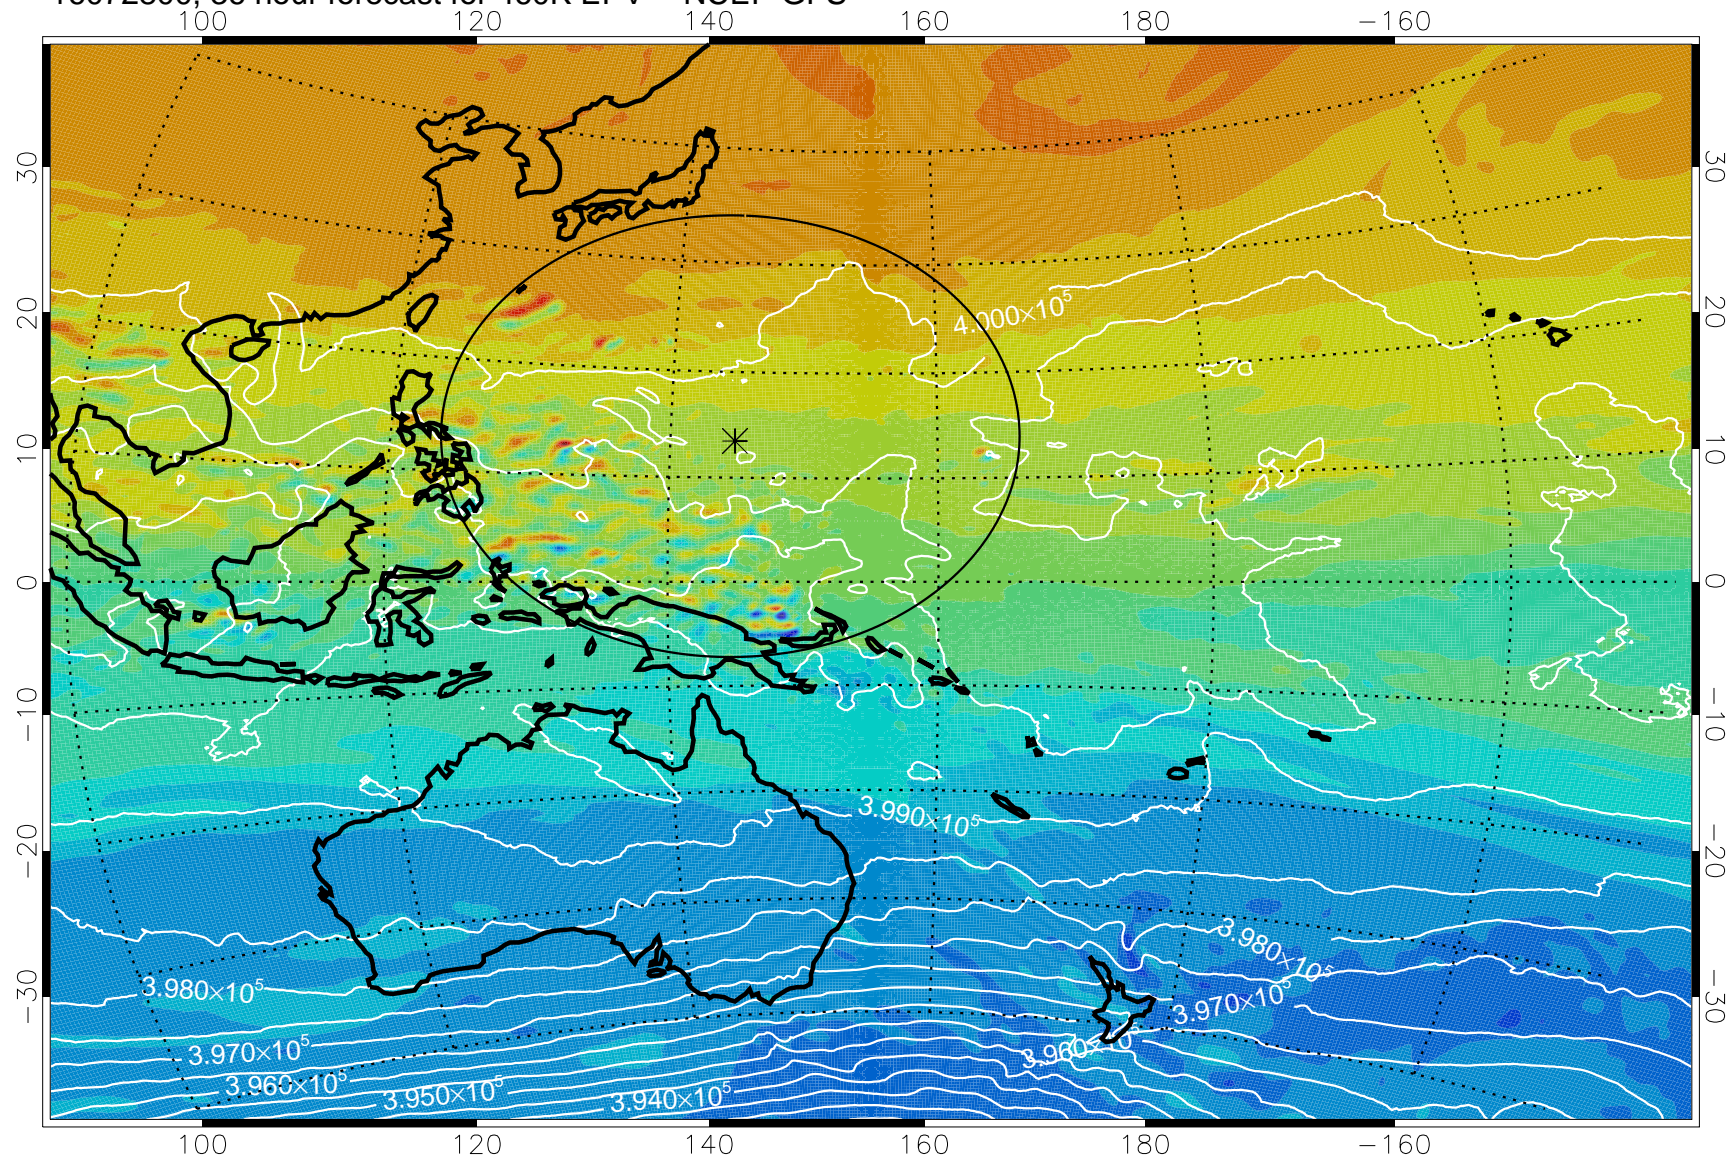

16072706, 18 hour forecast for 460K EPV -- NCEP GFS

460K Montgomery Streamfunction, white

Range ring of 2304 km

16072712, 24 hour forecast for 460K EPV -- NCEP GFS

460K Montgomery Streamfunction, white

Range ring of 2304 km

16072718, 30 hour forecast for 460K EPV -- NCEP GFS

460K Montgomery Streamfunction, white

Range ring of 2304 km

16072800, 36 hour forecast for 460K EPV -- NCEP GFS

460K Montgomery Streamfunction, white

Range ring of 2304 km

16072806, 42 hour forecast for 460K EPV -- NCEP GFS

460K Montgomery Streamfunction, white

Range ring of 2304 km

16072812, 48 hour forecast for 460K EPV -- NCEP GFS

460K Montgomery Streamfunction, white

Range ring of 2304 km

16072818, 54 hour forecast for 460K EPV -- NCEP GFS

460K Montgomery Streamfunction, white

Range ring of 2304 km

16072900, 60 hour forecast for 460K EPV -- NCEP GFS

460K Montgomery Streamfunction, white

Range ring of 2304 km