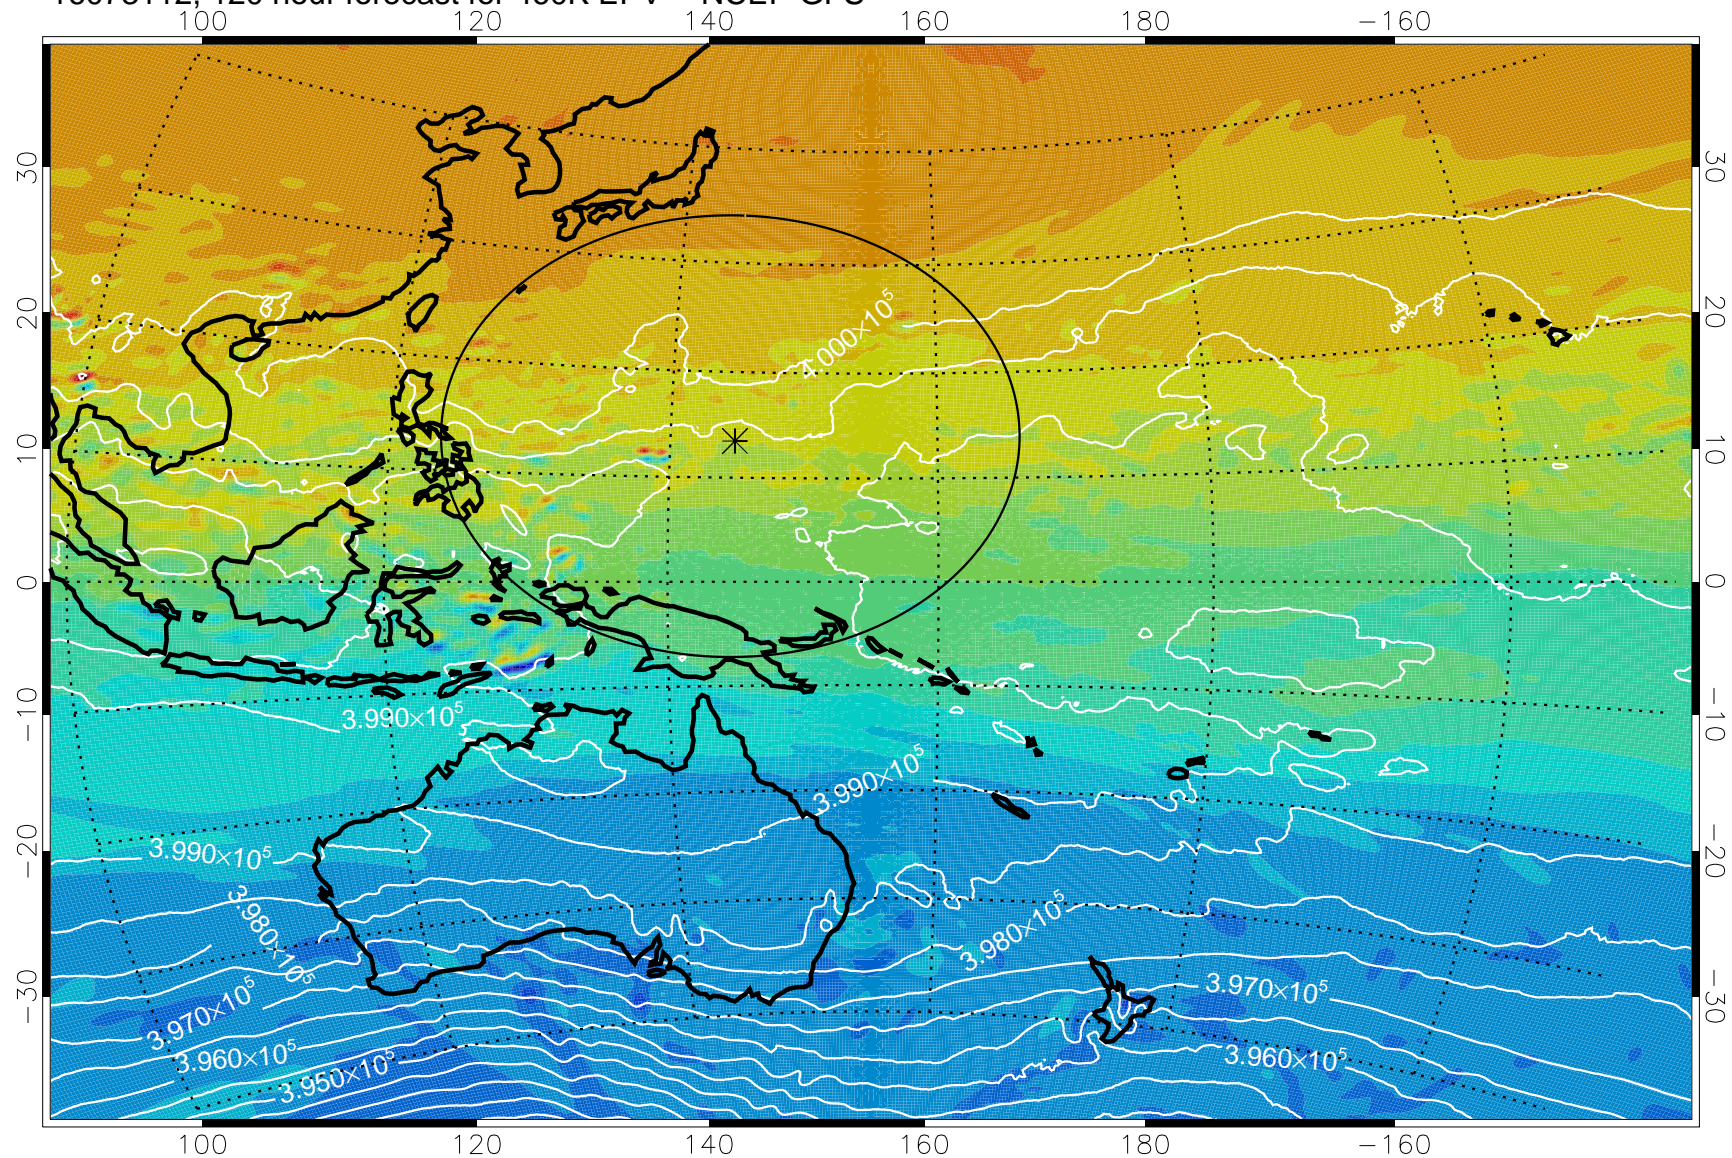

16072918, 78 hour forecast for 460K EPV -- NCEP GFS

460K Montgomery Streamfunction, white

Range ring of 2304 km

16073000, 84 hour forecast for 460K EPV -- NCEP GFS

460K Montgomery Streamfunction, white

Range ring of 2304 km

16073006, 90 hour forecast for 460K EPV -- NCEP GFS

16073018, 102 hour forecast for 460K EPV -- NCEP GFS

460K Montgomery Streamfunction, white

Range ring of 2304 km

16073100, 108 hour forecast for 460K EPV -- NCEP GFS

460K Montgomery Streamfunction, white

Range ring of 2304 km

16073106, 114 hour forecast for 460K EPV -- NCEP GFS

460K Montgomery Streamfunction, white

Range ring of 2304 km

16073112, 120 hour forecast for 460K EPV -- NCEP GFS

460K Montgomery Streamfunction, white

Range ring of 2304 km