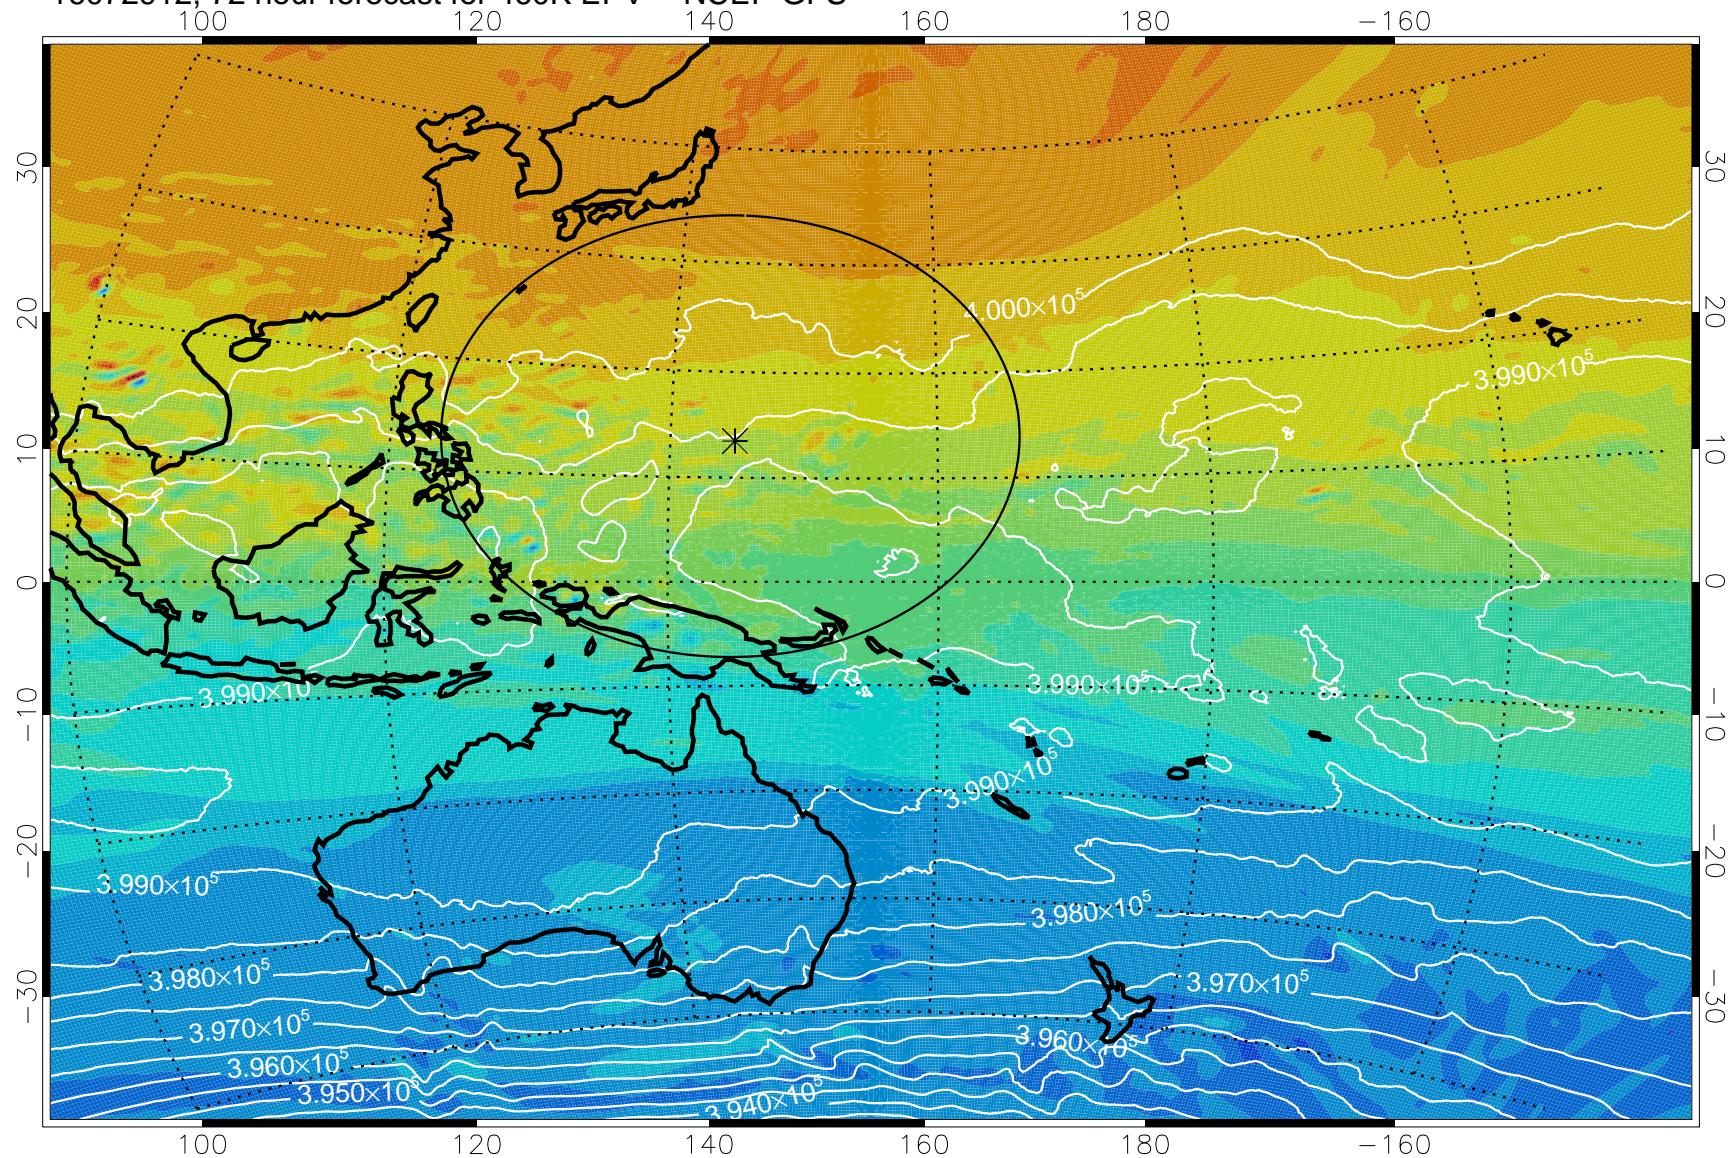

16072806, 42 hour forecast for 460K EPV -- NCEP GFS

460K Montgomery Streamfunction, white

Range ring of 2304 km

16072812, 48 hour forecast for 460K EPV -- NCEP GFS

460K Montgomery Streamfunction, white

Range ring of 2304 km

16072818, 54 hour forecast for 460K EPV -- NCEP GFS

460K Montgomery Streamfunction, white

Range ring of 2304 km

16072900, 60 hour forecast for 460K EPV -- NCEP GFS

460K Montgomery Streamfunction, white

Range ring of 2304 km

16072906, 66 hour forecast for 460K EPV -- NCEP GFS

460K Montgomery Streamfunction, white

Range ring of 2304 km

16072912, 72 hour forecast for 460K EPV -- NCEP GFS

460K Montgomery Streamfunction, white

Range ring of 2304 km

16072918, 78 hour forecast for 460K EPV -- NCEP GFS

460K Montgomery Streamfunction, white

Range ring of 2304 km

16073000, 84 hour forecast for 460K EPV -- NCEP GFS

460K Montgomery Streamfunction, white

Range ring of 2304 km