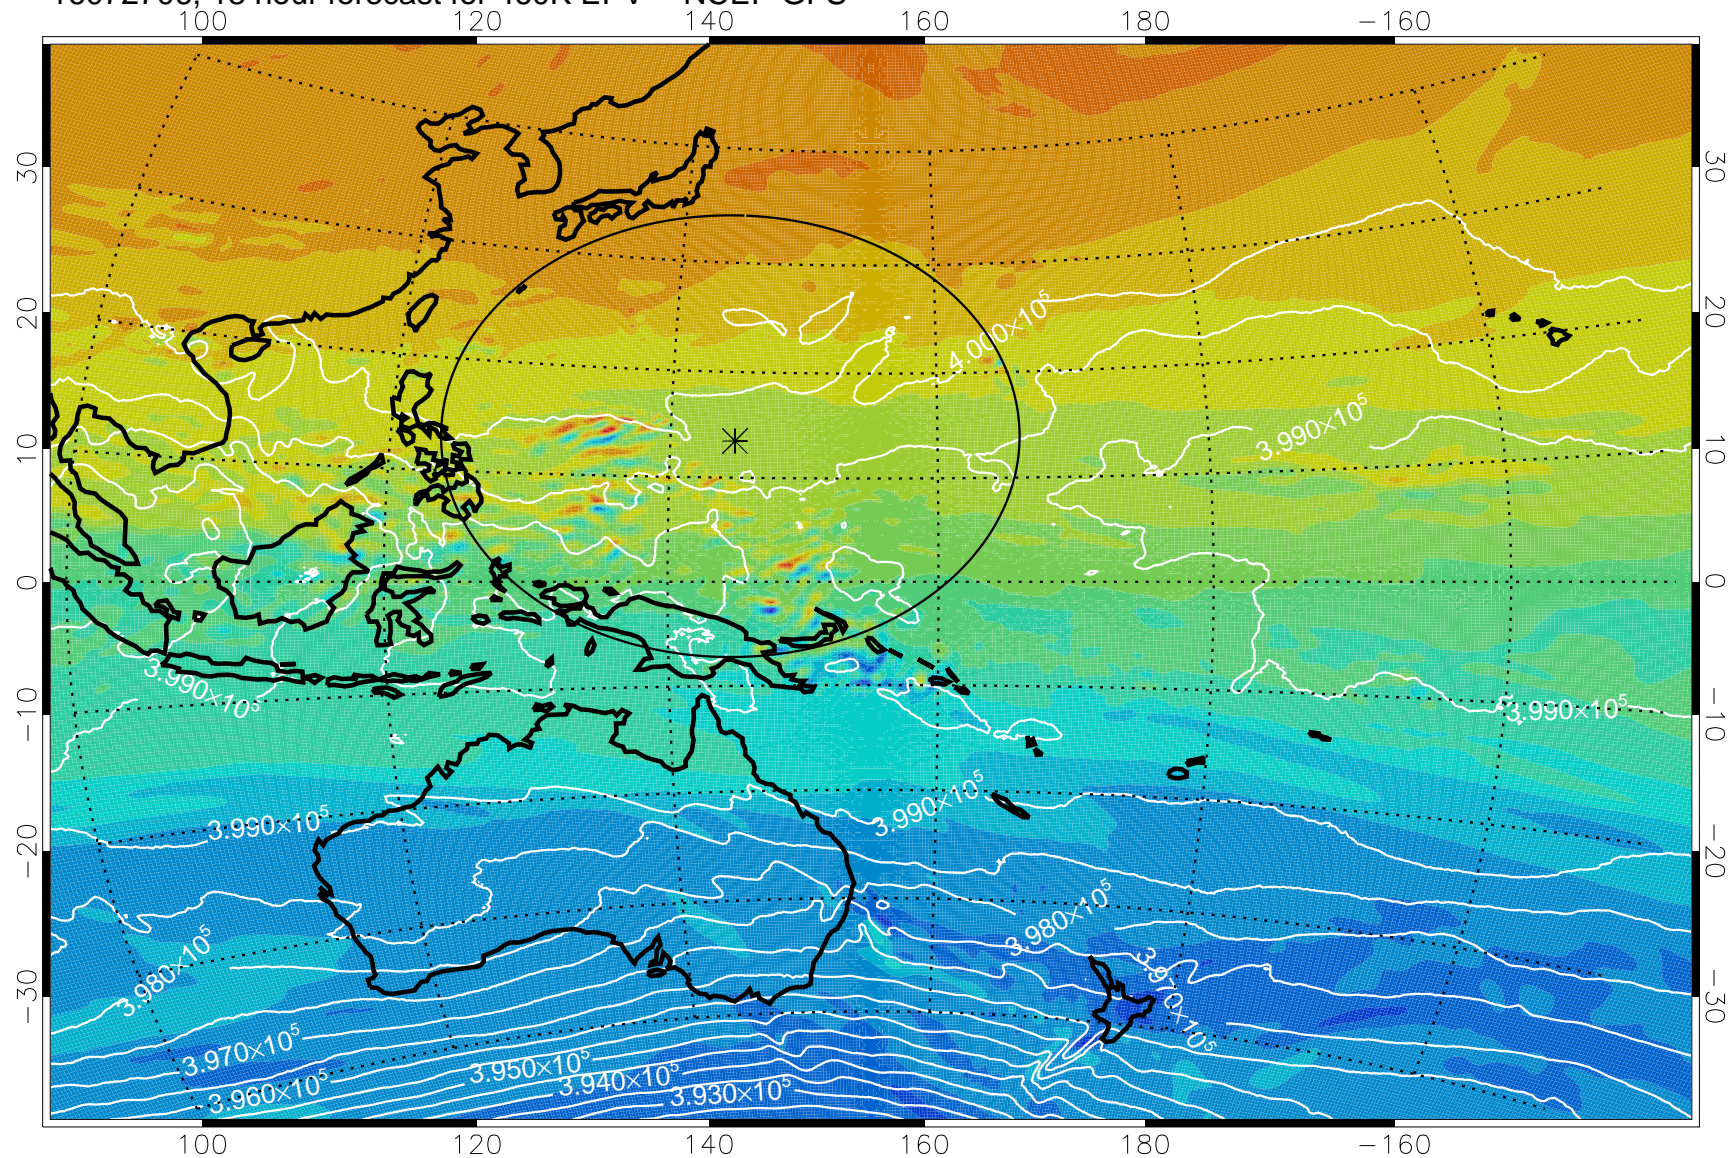

16072618, 6 hour forecast for 460K EPV -- NCEP GFS

460K Montgomery Streamfunction, white

Range ring of 2304 km

16072700, 12 hour forecast for 460K EPV -- NCEP GFS

460K Montgomery Streamfunction, white

Range ring of 2304 km

16072706, 18 hour forecast for 460K EPV -- NCEP GFS

460K Montgomery Streamfunction, white

Range ring of 2304 km

16072712, 24 hour forecast for 460K EPV -- NCEP GFS

460K Montgomery Streamfunction, white

Range ring of 2304 km

16072718, 30 hour forecast for 460K EPV -- NCEP GFS

460K Montgomery Streamfunction, white

Range ring of 2304 km

16072800, 36 hour forecast for 460K EPV -- NCEP GFS

460K Montgomery Streamfunction, white

Range ring of 2304 km

16072806, 42 hour forecast for 460K EPV -- NCEP GFS

460K Montgomery Streamfunction, white

Range ring of 2304 km

16072812, 48 hour forecast for 460K EPV -- NCEP GFS

460K Montgomery Streamfunction, white

Range ring of 2304 km