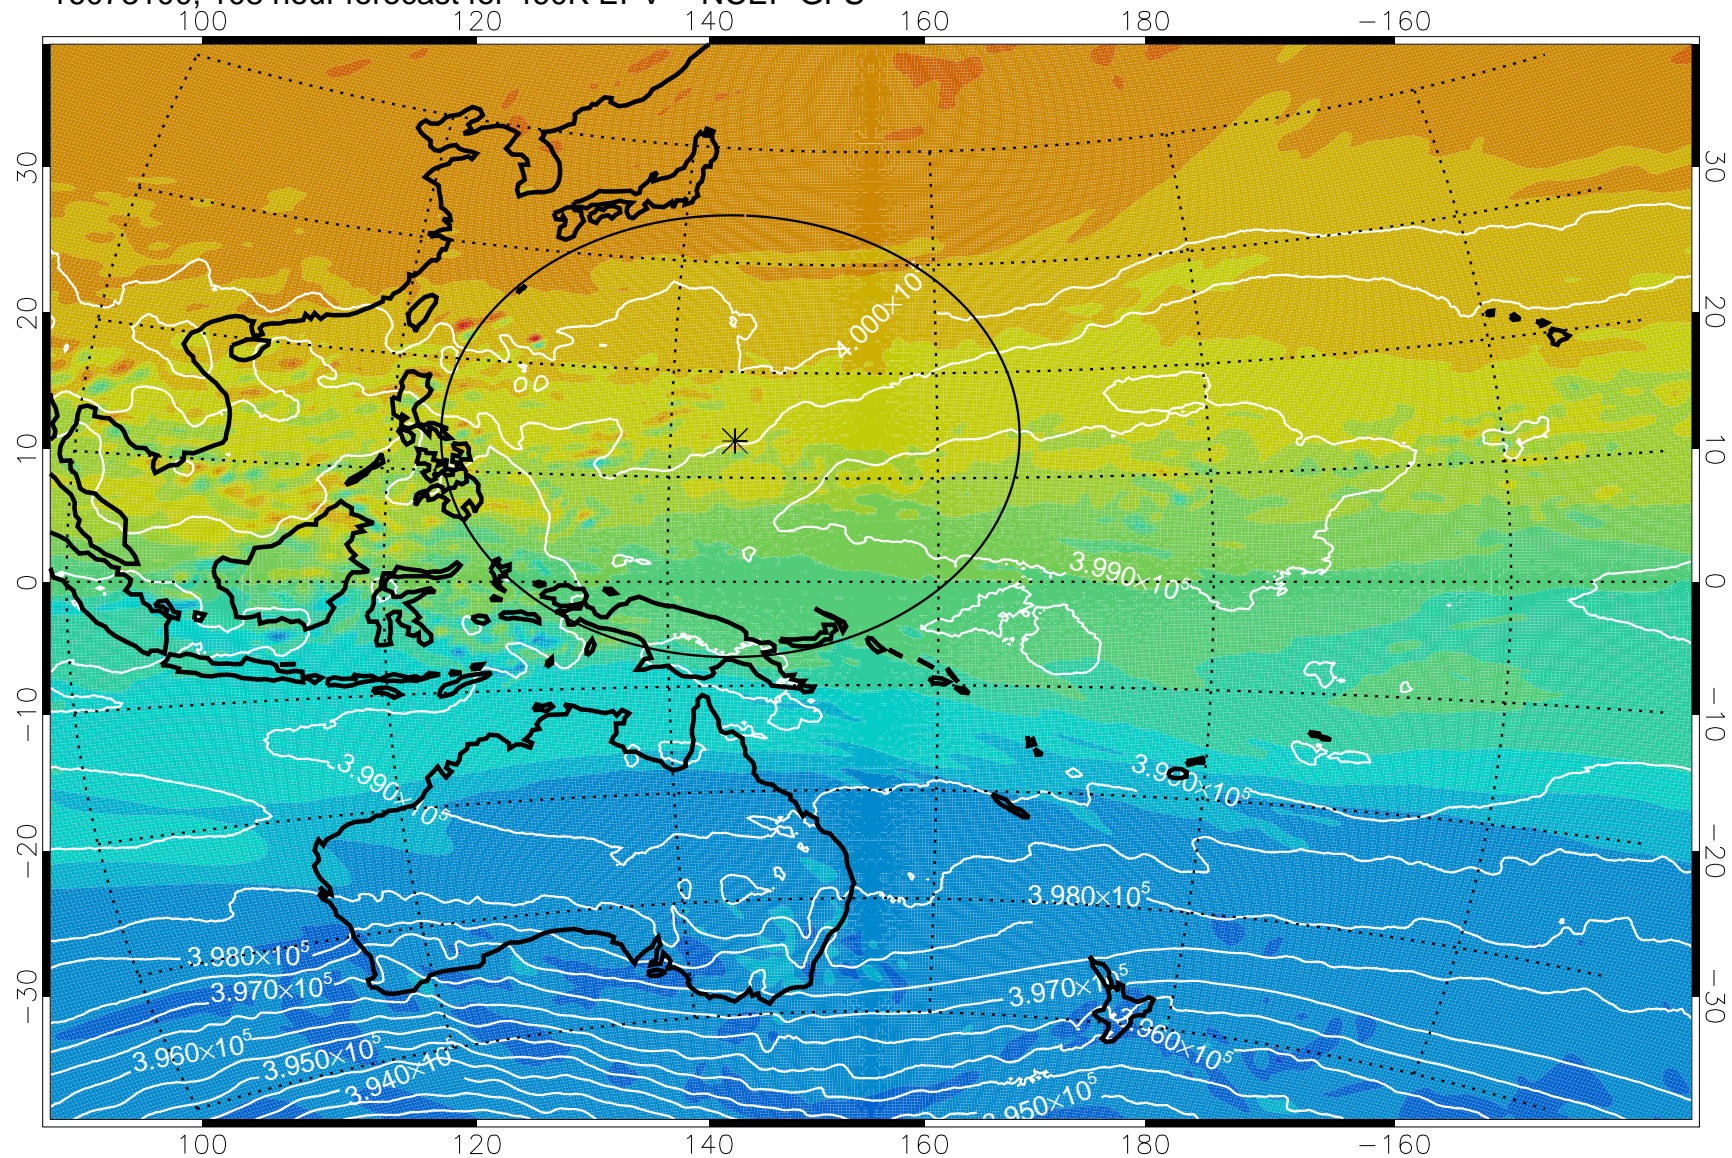

16072918, 78 hour forecast for 460K EPV -- NCEP GFS

460K Montgomery Streamfunction, white

Range ring of 2304 km

16073000, 84 hour forecast for 460K EPV -- NCEP GFS

460K Montgomery Streamfunction, white

Range ring of 2304 km

16073006, 90 hour forecast for 460K EPV -- NCEP GFS

16073018, 102 hour forecast for 460K EPV -- NCEP GFS

460K Montgomery Streamfunction, white

Range ring of 2304 km

16073100, 108 hour forecast for 460K EPV -- NCEP GFS

460K Montgomery Streamfunction, white

Range ring of 2304 km

16073106, 114 hour forecast for 460K EPV -- NCEP GFS

460K Montgomery Streamfunction, white

Range ring of 2304 km

16073112, 120 hour forecast for 460K EPV -- NCEP GFS

460K Montgomery Streamfunction, white

Range ring of 2304 km