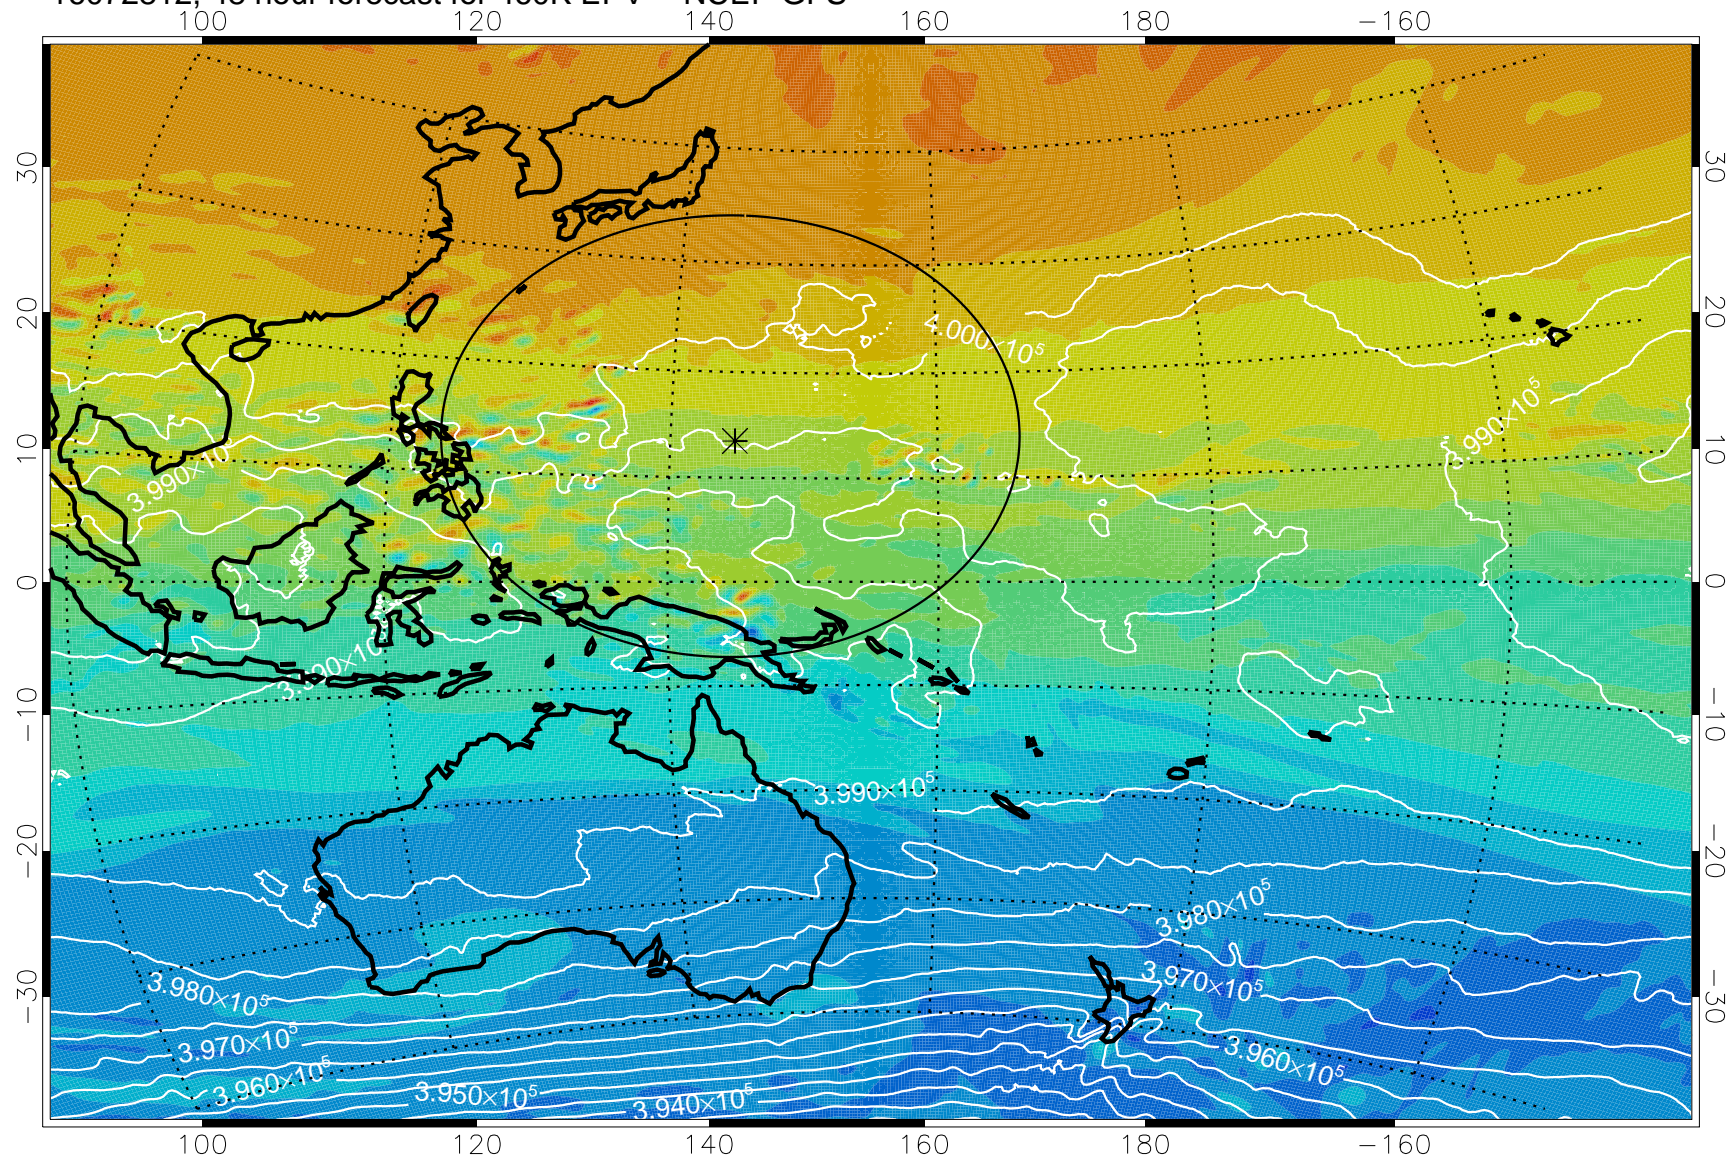

16072718, 30 hour forecast for 460K EPV -- NCEP GFS

460K Montgomery Streamfunction, white

Range ring of 2304 km

16072800, 36 hour forecast for 460K EPV -- NCEP GFS

460K Montgomery Streamfunction, white

Range ring of 2304 km

16072806, 42 hour forecast for 460K EPV -- NCEP GFS

460K Montgomery Streamfunction, white

Range ring of 2304 km

16072812, 48 hour forecast for 460K EPV -- NCEP GFS

460K Montgomery Streamfunction, white

Range ring of 2304 km

16072818, 54 hour forecast for 460K EPV -- NCEP GFS

460K Montgomery Streamfunction, white

Range ring of 2304 km

16072900, 60 hour forecast for 460K EPV -- NCEP GFS

460K Montgomery Streamfunction, white

Range ring of 2304 km

16072906, 66 hour forecast for 460K EPV -- NCEP GFS

460K Montgomery Streamfunction, white

Range ring of 2304 km

16072912, 72 hour forecast for 460K EPV -- NCEP GFS

460K Montgomery Streamfunction, white

Range ring of 2304 km