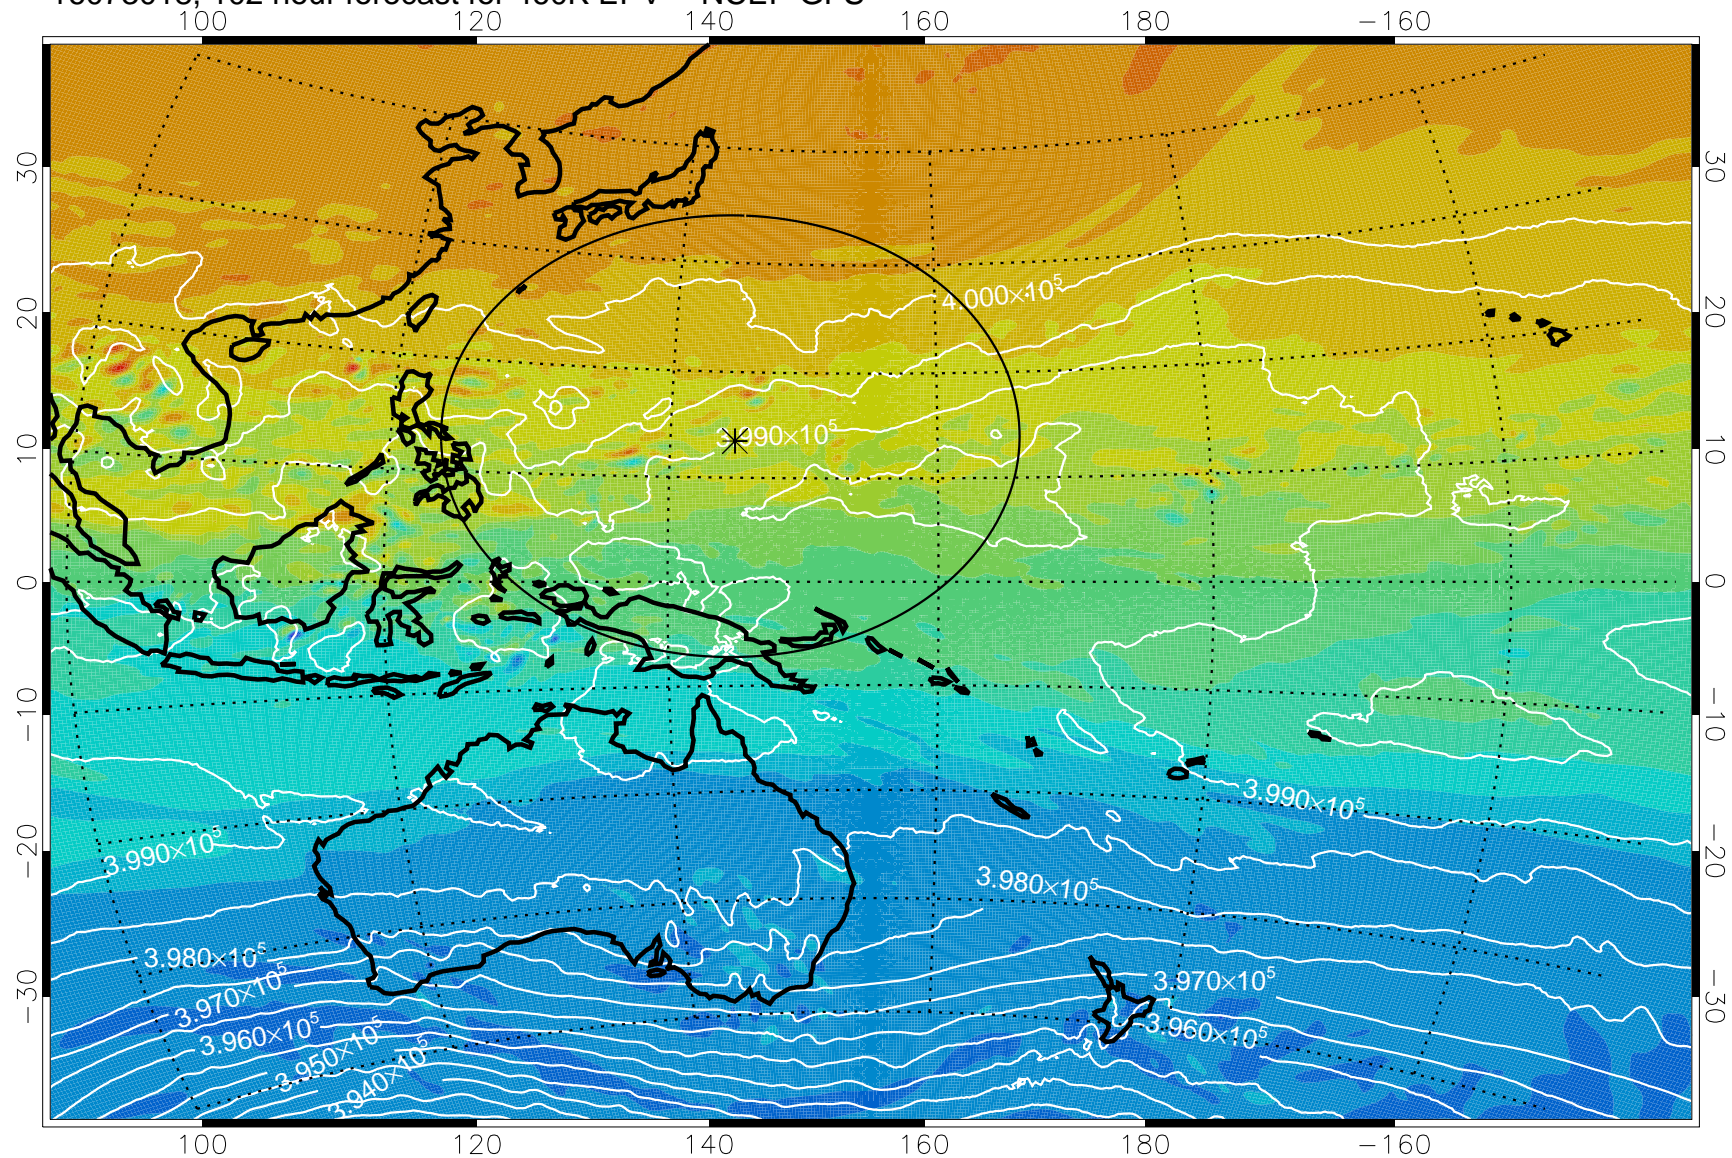

16072906, 66 hour forecast for 460K EPV -- NCEP GFS

460K Montgomery Streamfunction, white

Range ring of 2304 km

16072912, 72 hour forecast for 460K EPV -- NCEP GFS

460K Montgomery Streamfunction, white

Range ring of 2304 km

16072918, 78 hour forecast for 460K EPV -- NCEP GFS

460K Montgomery Streamfunction, white

Range ring of 2304 km

16073000, 84 hour forecast for 460K EPV -- NCEP GFS

460K Montgomery Streamfunction, white

Range ring of 2304 km

16073006, 90 hour forecast for 460K EPV -- NCEP GFS

16073018, 102 hour forecast for 460K EPV -- NCEP GFS

460K Montgomery Streamfunction, white

Range ring of 2304 km

16073100, 108 hour forecast for 460K EPV -- NCEP GFS

460K Montgomery Streamfunction, white

Range ring of 2304 km

16073106, 114 hour forecast for 460K EPV -- NCEP GFS

460K Montgomery Streamfunction, white

Range ring of 2304 km

16073112, 120 hour forecast for 460K EPV -- NCEP GFS