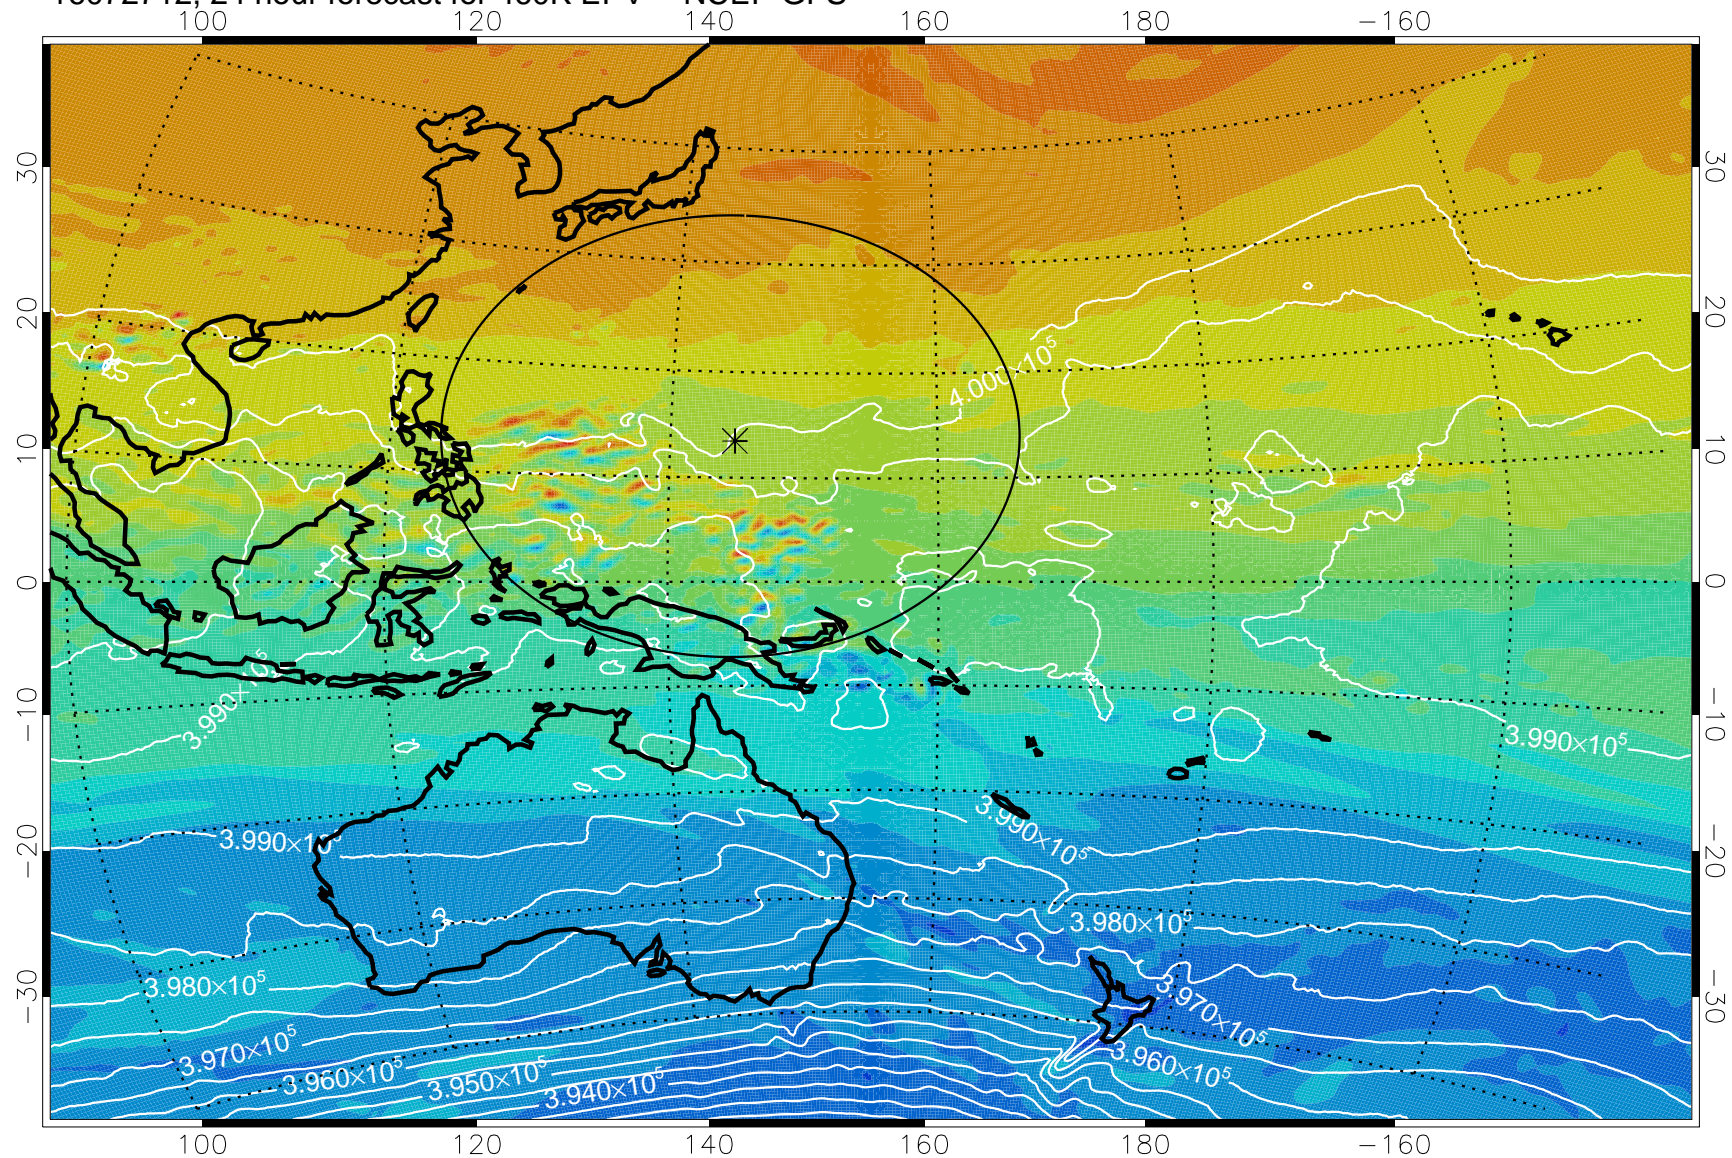

16072706, 18 hour forecast for 460K EPV -- NCEP GFS

460K Montgomery Streamfunction, white

Range ring of 2304 km

16072712, 24 hour forecast for 460K EPV -- NCEP GFS

460K Montgomery Streamfunction, white

Range ring of 2304 km

16072718, 30 hour forecast for 460K EPV -- NCEP GFS

460K Montgomery Streamfunction, white

Range ring of 2304 km

16072800, 36 hour forecast for 460K EPV -- NCEP GFS

460K Montgomery Streamfunction, white

Range ring of 2304 km

16072806, 42 hour forecast for 460K EPV -- NCEP GFS

460K Montgomery Streamfunction, white

Range ring of 2304 km

16072812, 48 hour forecast for 460K EPV -- NCEP GFS

460K Montgomery Streamfunction, white

Range ring of 2304 km

16072818, 54 hour forecast for 460K EPV -- NCEP GFS

460K Montgomery Streamfunction, white

Range ring of 2304 km

16072900, 60 hour forecast for 460K EPV -- NCEP GFS

460K Montgomery Streamfunction, white

Range ring of 2304 km