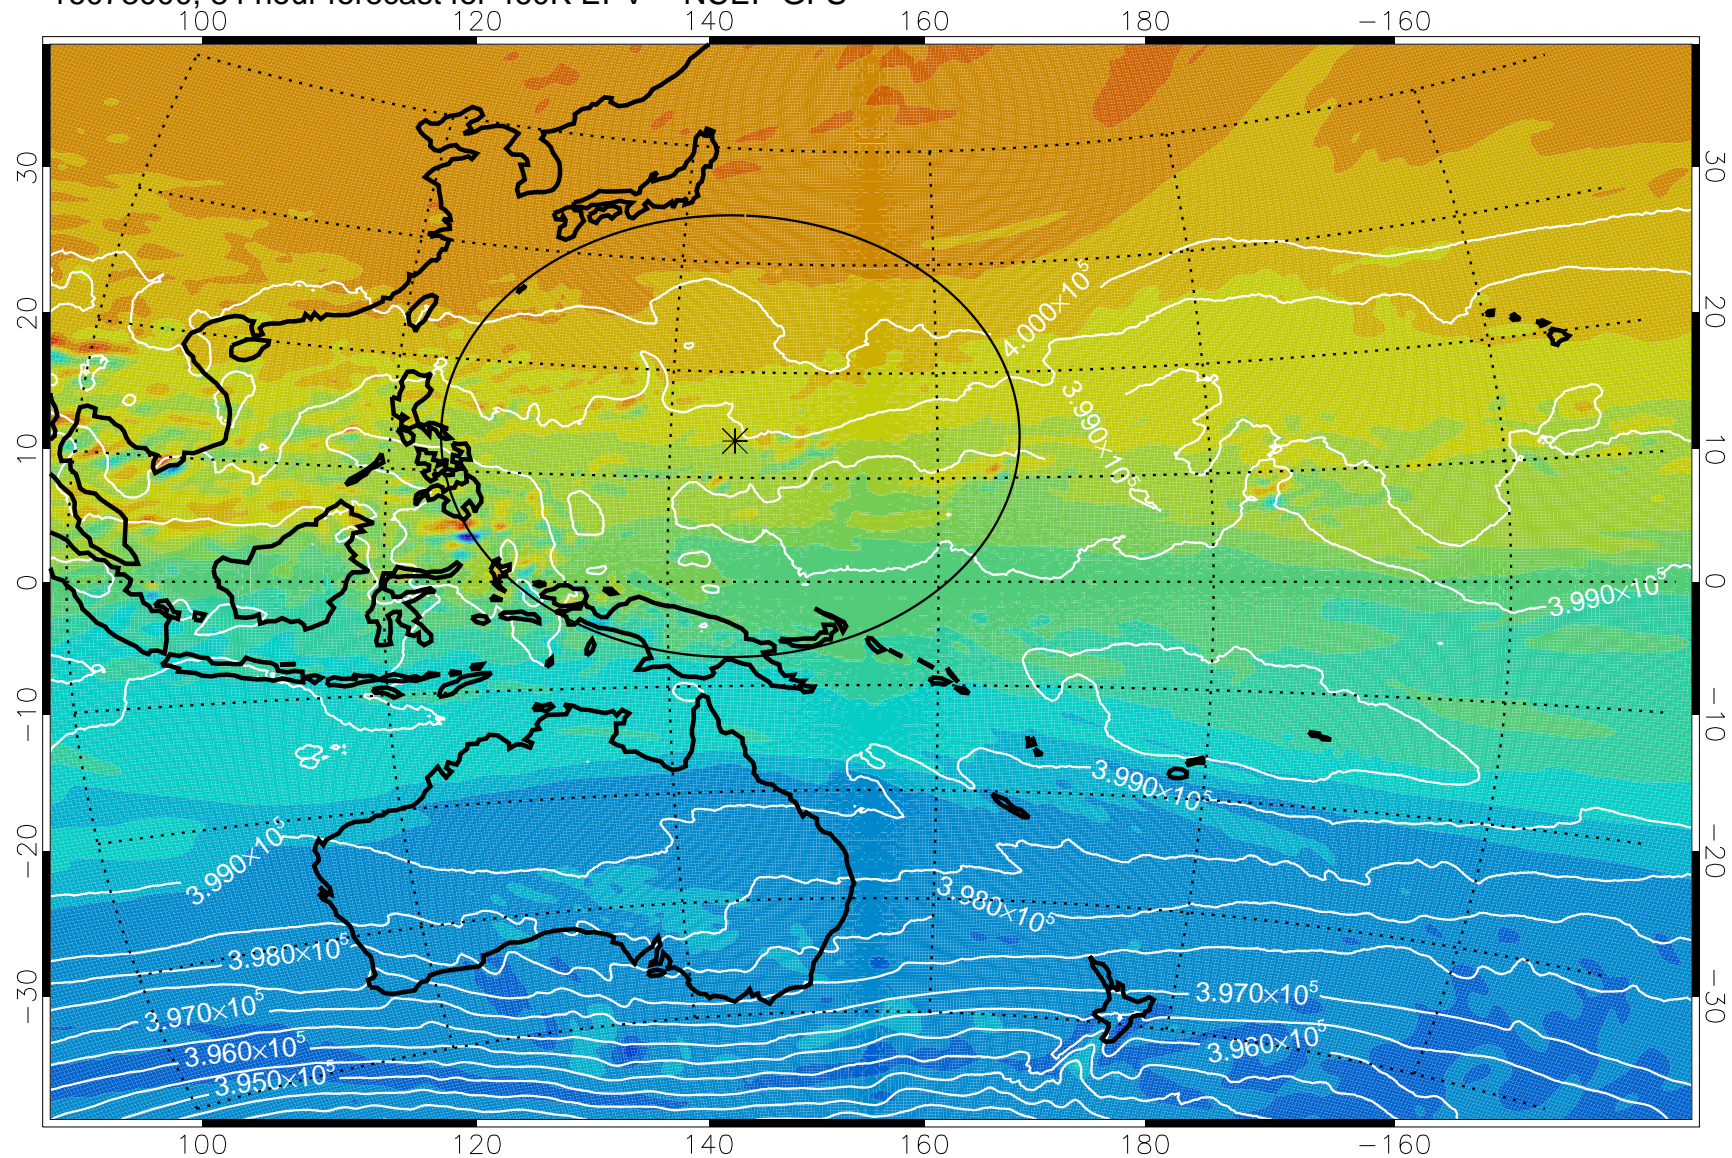

16072818, 54 hour forecast for 460K EPV -- NCEP GFS

460K Montgomery Streamfunction, white

Range ring of 2304 km

16072900, 60 hour forecast for 460K EPV -- NCEP GFS

460K Montgomery Streamfunction, white

Range ring of 2304 km

16072906, 66 hour forecast for 460K EPV -- NCEP GFS

460K Montgomery Streamfunction, white

Range ring of 2304 km

16072912, 72 hour forecast for 460K EPV -- NCEP GFS

460K Montgomery Streamfunction, white

Range ring of 2304 km

16072918, 78 hour forecast for 460K EPV -- NCEP GFS

460K Montgomery Streamfunction, white

Range ring of 2304 km

16073000, 84 hour forecast for 460K EPV -- NCEP GFS

460K Montgomery Streamfunction, white

Range ring of 2304 km

16073006, 90 hour forecast for 460K EPV -- NCEP GFS

16073018, 102 hour forecast for 460K EPV -- NCEP GFS

460K Montgomery Streamfunction, white

Range ring of 2304 km

16073100, 108 hour forecast for 460K EPV -- NCEP GFS