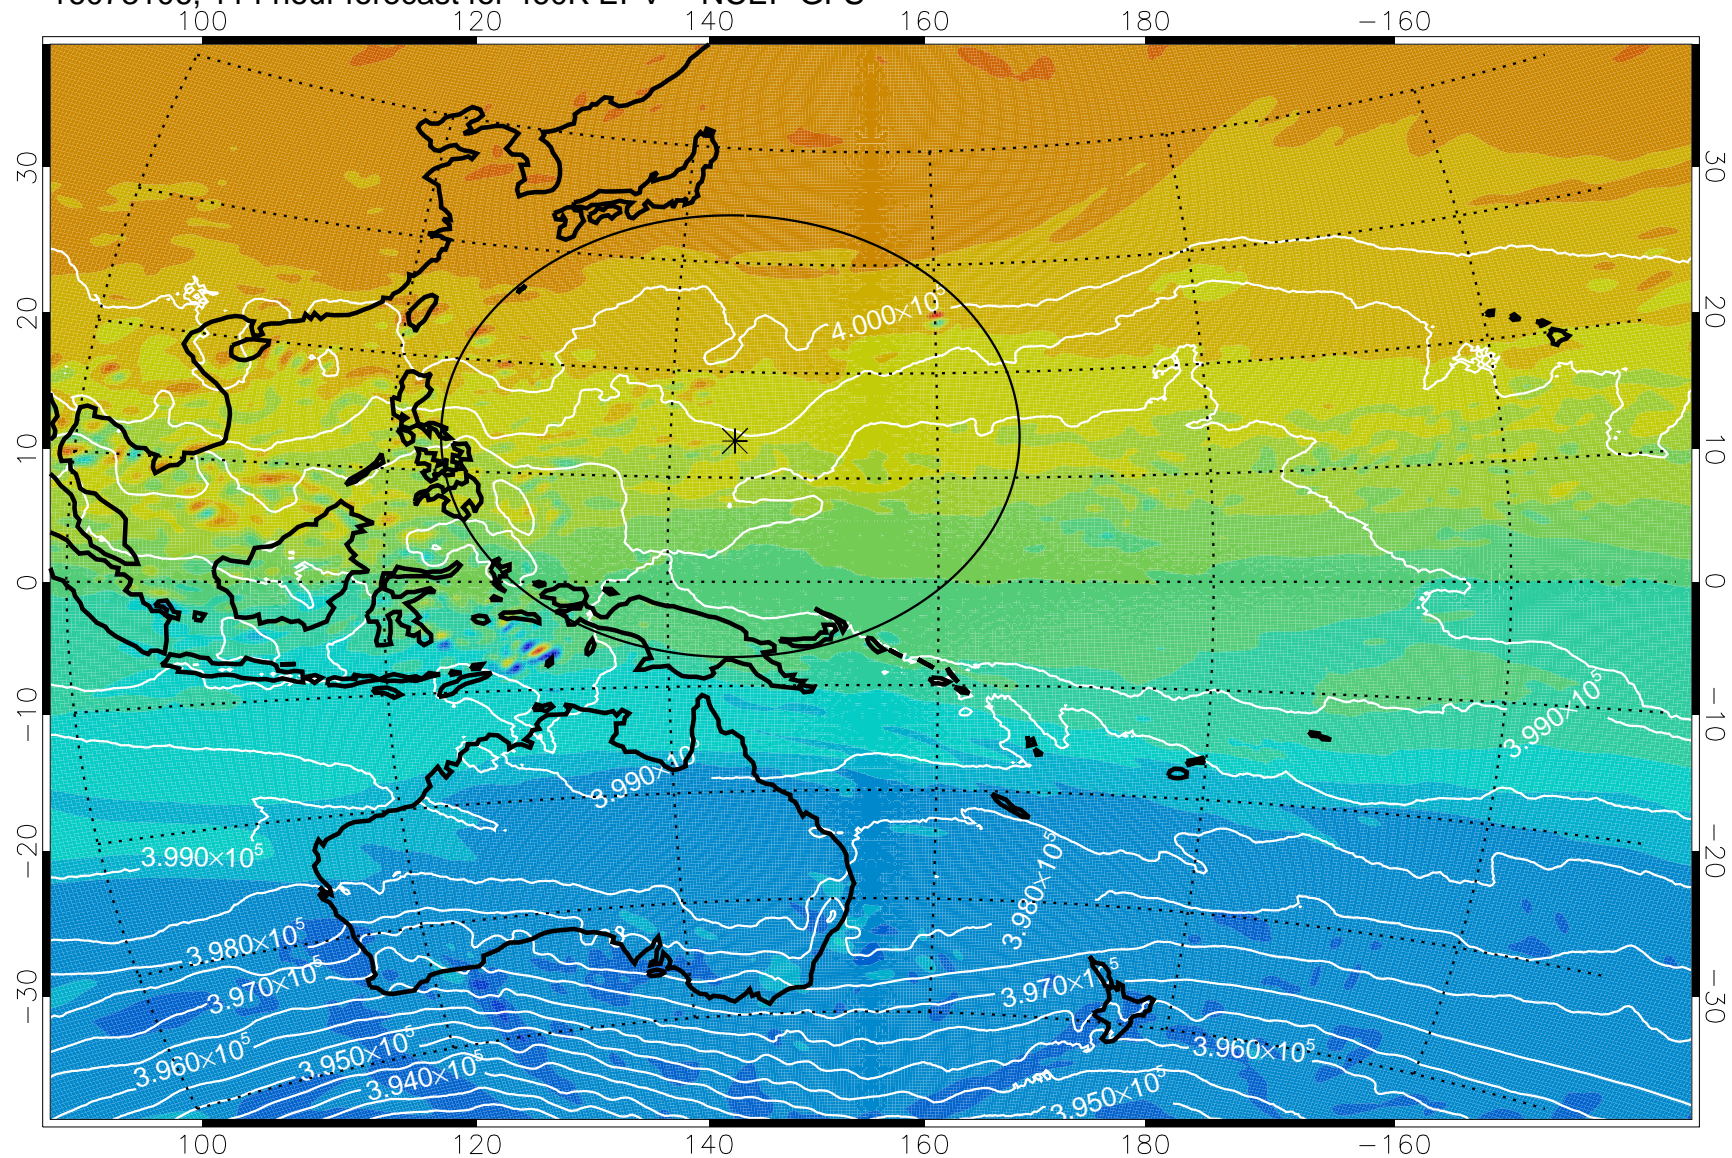

16072918, 78 hour forecast for 460K EPV -- NCEP GFS

460K Montgomery Streamfunction, white

Range ring of 2304 km

16073000, 84 hour forecast for 460K EPV -- NCEP GFS

460K Montgomery Streamfunction, white

Range ring of 2304 km

16073006, 90 hour forecast for 460K EPV -- NCEP GFS

16073018, 102 hour forecast for 460K EPV -- NCEP GFS

460K Montgomery Streamfunction, white

Range ring of 2304 km

16073100, 108 hour forecast for 460K EPV -- NCEP GFS

460K Montgomery Streamfunction, white

Range ring of 2304 km

16073106, 114 hour forecast for 460K EPV -- NCEP GFS

460K Montgomery Streamfunction, white

Range ring of 2304 km

16073112, 120 hour forecast for 460K EPV -- NCEP GFS

460K Montgomery Streamfunction, white

Range ring of 2304 km