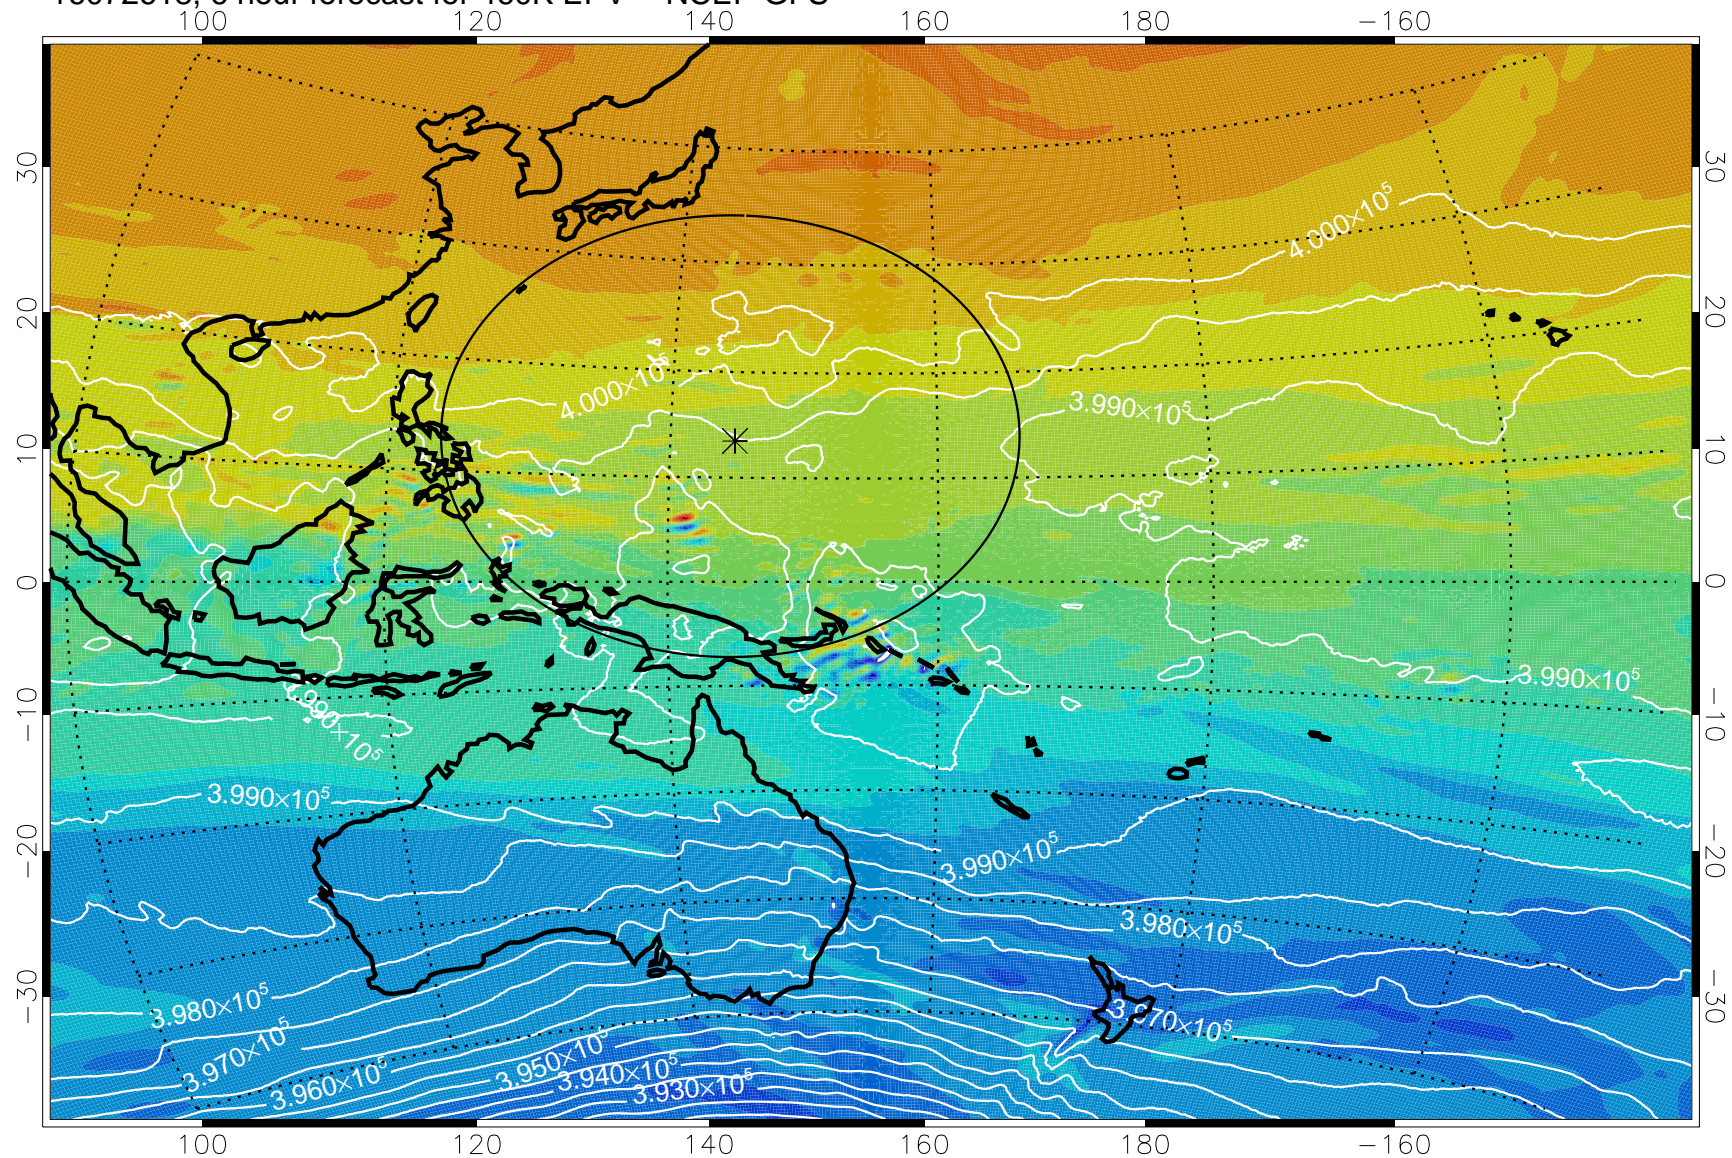

16072618, 6 hour forecast for 460K EPV -- NCEP GFS

460K Montgomery Streamfunction, white

Range ring of 2304 km

16072700, 12 hour forecast for 460K EPV -- NCEP GFS

460K Montgomery Streamfunction, white

Range ring of 2304 km

16072706, 18 hour forecast for 460K EPV -- NCEP GFS

460K Montgomery Streamfunction, white

Range ring of 2304 km

16072712, 24 hour forecast for 460K EPV -- NCEP GFS

460K Montgomery Streamfunction, white

Range ring of 2304 km

16072718, 30 hour forecast for 460K EPV -- NCEP GFS

460K Montgomery Streamfunction, white

Range ring of 2304 km

16072800, 36 hour forecast for 460K EPV -- NCEP GFS

460K Montgomery Streamfunction, white

Range ring of 2304 km

16072806, 42 hour forecast for 460K EPV -- NCEP GFS

460K Montgomery Streamfunction, white

Range ring of 2304 km

16072812, 48 hour forecast for 460K EPV -- NCEP GFS

460K Montgomery Streamfunction, white

Range ring of 2304 km