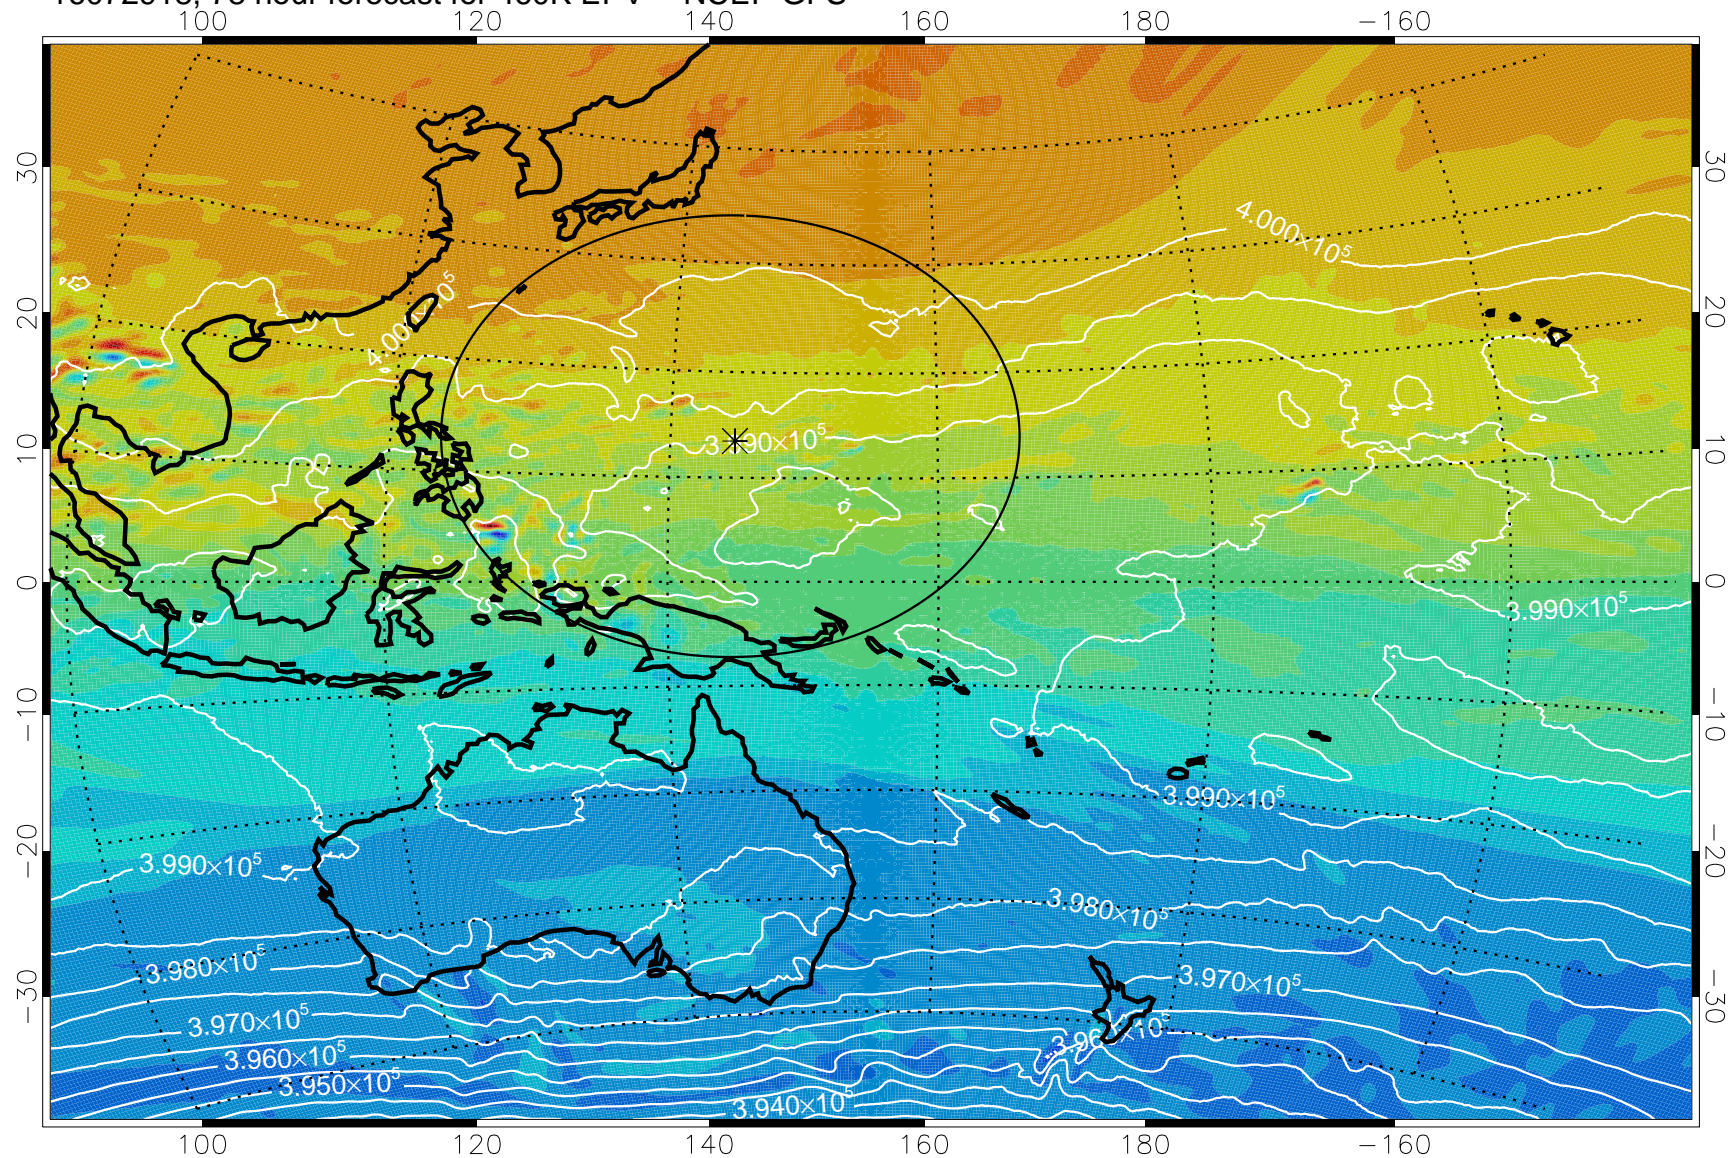

16072818, 54 hour forecast for 460K EPV -- NCEP GFS

460K Montgomery Streamfunction, white

Range ring of 2304 km

16072900, 60 hour forecast for 460K EPV -- NCEP GFS

460K Montgomery Streamfunction, white

Range ring of 2304 km

16072906, 66 hour forecast for 460K EPV -- NCEP GFS

460K Montgomery Streamfunction, white

Range ring of 2304 km

16072912, 72 hour forecast for 460K EPV -- NCEP GFS

460K Montgomery Streamfunction, white

Range ring of 2304 km

16072918, 78 hour forecast for 460K EPV -- NCEP GFS

460K Montgomery Streamfunction, white

Range ring of 2304 km

16073000, 84 hour forecast for 460K EPV -- NCEP GFS

460K Montgomery Streamfunction, white

Range ring of 2304 km

16073006, 90 hour forecast for 460K EPV -- NCEP GFS

16073018, 102 hour forecast for 460K EPV -- NCEP GFS

460K Montgomery Streamfunction, white

Range ring of 2304 km

16073100, 108 hour forecast for 460K EPV -- NCEP GFS