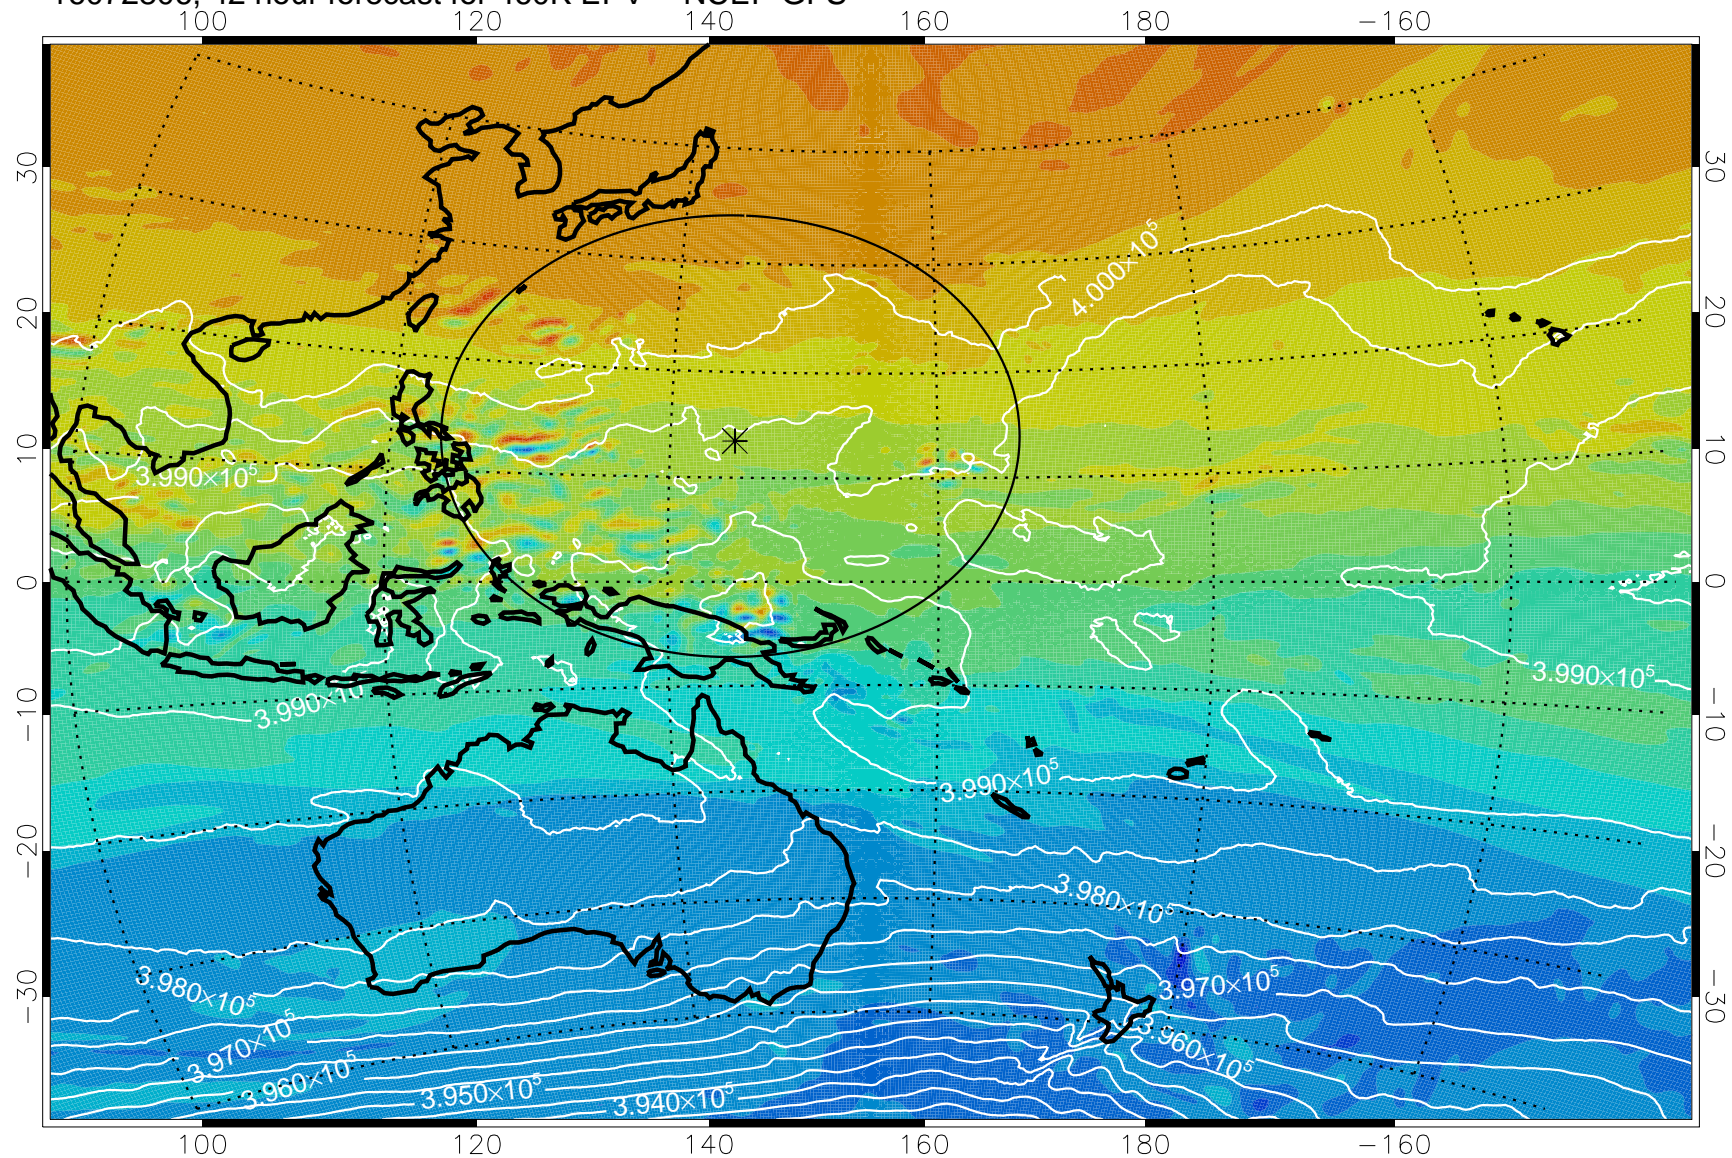

16072718, 30 hour forecast for 460K EPV -- NCEP GFS

460K Montgomery Streamfunction, white

Range ring of 2304 km

16072800, 36 hour forecast for 460K EPV -- NCEP GFS

460K Montgomery Streamfunction, white

Range ring of 2304 km

16072806, 42 hour forecast for 460K EPV -- NCEP GFS

460K Montgomery Streamfunction, white

Range ring of 2304 km

16072812, 48 hour forecast for 460K EPV -- NCEP GFS

460K Montgomery Streamfunction, white

Range ring of 2304 km

16072818, 54 hour forecast for 460K EPV -- NCEP GFS

460K Montgomery Streamfunction, white

Range ring of 2304 km

16072900, 60 hour forecast for 460K EPV -- NCEP GFS

460K Montgomery Streamfunction, white

Range ring of 2304 km

16072906, 66 hour forecast for 460K EPV -- NCEP GFS

460K Montgomery Streamfunction, white

Range ring of 2304 km

16072912, 72 hour forecast for 460K EPV -- NCEP GFS

460K Montgomery Streamfunction, white

Range ring of 2304 km