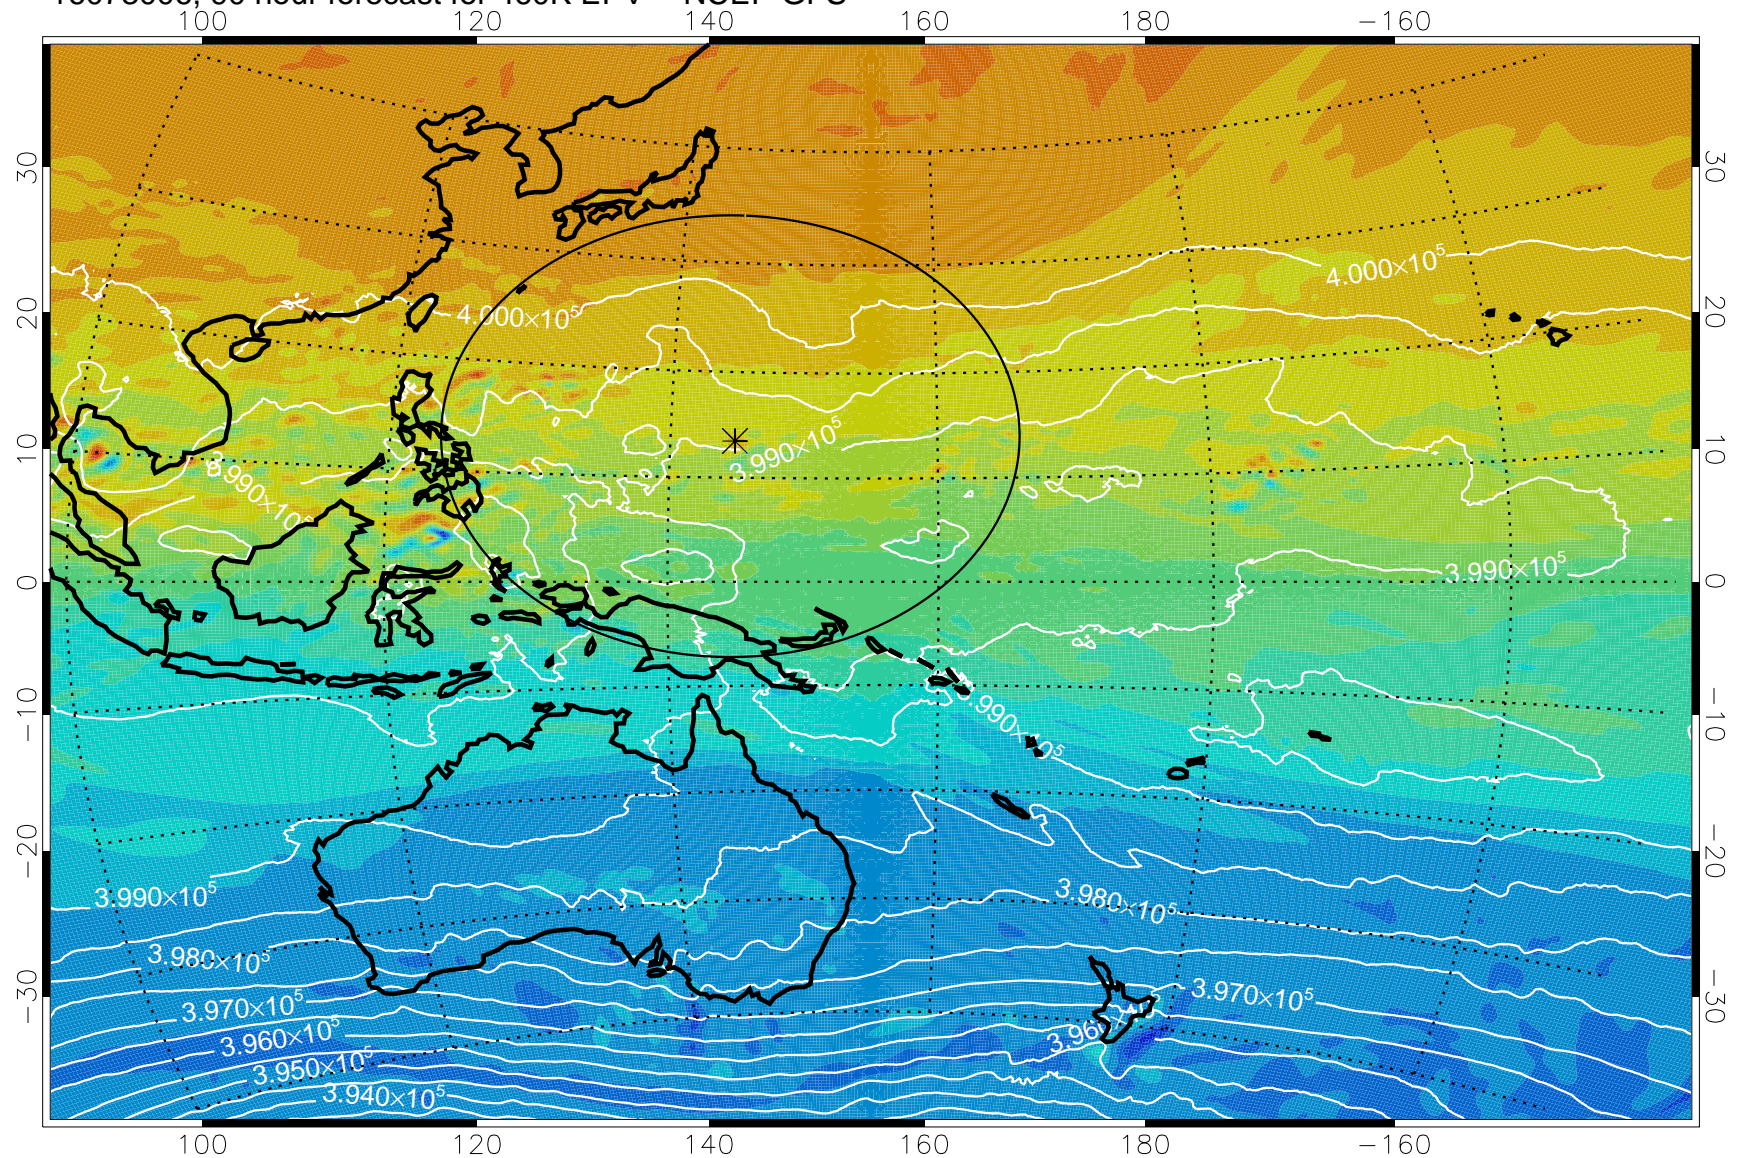

16072906, 66 hour forecast for 460K EPV -- NCEP GFS

460K Montgomery Streamfunction, white

Range ring of 2304 km

16072912, 72 hour forecast for 460K EPV -- NCEP GFS

460K Montgomery Streamfunction, white

Range ring of 2304 km

16072918, 78 hour forecast for 460K EPV -- NCEP GFS

460K Montgomery Streamfunction, white

Range ring of 2304 km

16073000, 84 hour forecast for 460K EPV -- NCEP GFS

460K Montgomery Streamfunction, white

Range ring of 2304 km

16073006, 90 hour forecast for 460K EPV -- NCEP GFS

16073018, 102 hour forecast for 460K EPV -- NCEP GFS

460K Montgomery Streamfunction, white

Range ring of 2304 km

16073100, 108 hour forecast for 460K EPV -- NCEP GFS

460K Montgomery Streamfunction, white

Range ring of 2304 km

16073106, 114 hour forecast for 460K EPV -- NCEP GFS

460K Montgomery Streamfunction, white

Range ring of 2304 km

16073112, 120 hour forecast for 460K EPV -- NCEP GFS