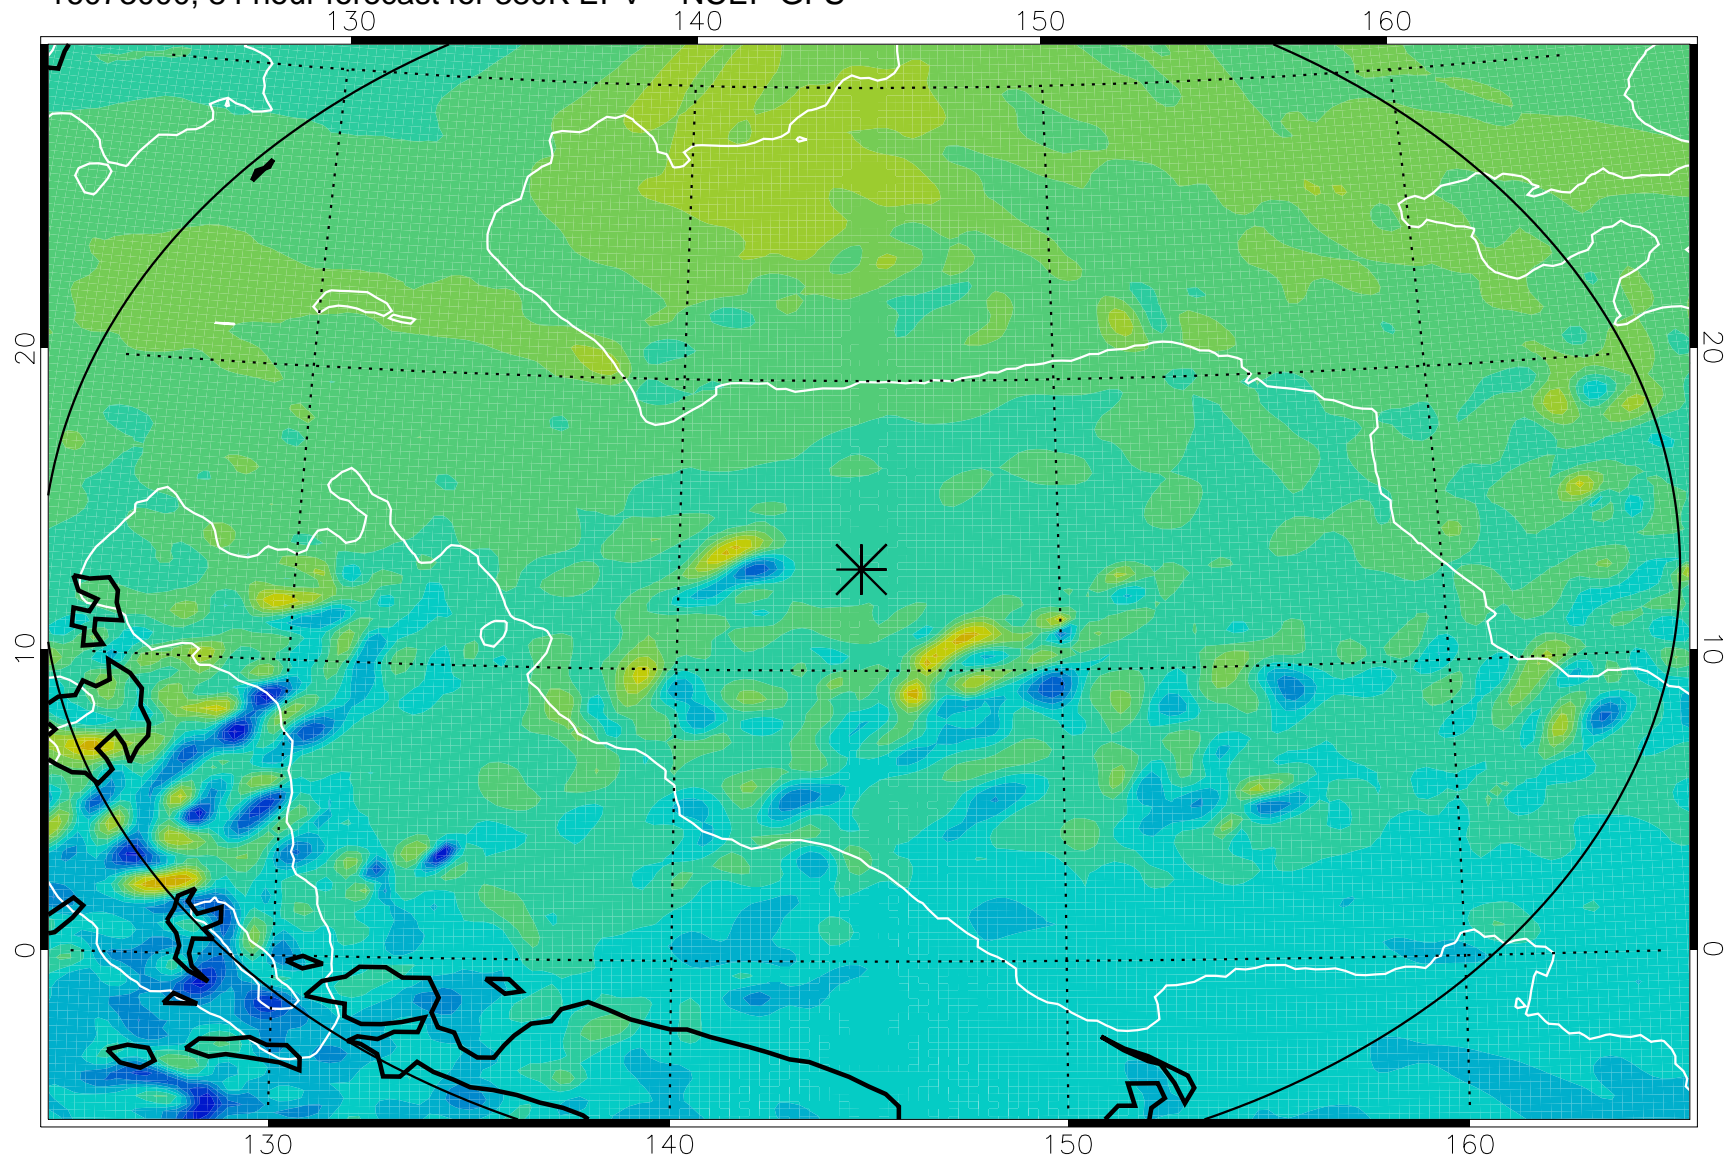

16072906, 66 hour forecast for 380K EPV -- NCEP GFS

380K Montgomery Streamfunction, white

Range ring of 2304 km

16072912, 72 hour forecast for 380K EPV -- NCEP GFS

380K Montgomery Streamfunction, white

Range ring of 2304 km

16072918, 78 hour forecast for 380K EPV -- NCEP GFS

380K Montgomery Streamfunction, white

Range ring of 2304 km

16073000, 84 hour forecast for 380K EPV -- NCEP GFS

380K Montgomery Streamfunction, white

Range ring of 2304 km

16073006, 90 hour forecast for 380K EPV -- NCEP GFS

380K Montgomery Streamfunction, white

Range ring of 2304 km

16073012, 96 hour forecast for 380K EPV -- NCEP GFS

380K Montgomery Streamfunction, white

Range ring of 2304 km

16073018, 102 hour forecast for 380K EPV -- NCEP GFS

380K Montgomery Streamfunction, white

Range ring of 2304 km

16073100, 108 hour forecast for 380K EPV -- NCEP GFS

380K Montgomery Streamfunction, white

Range ring of 2304 km