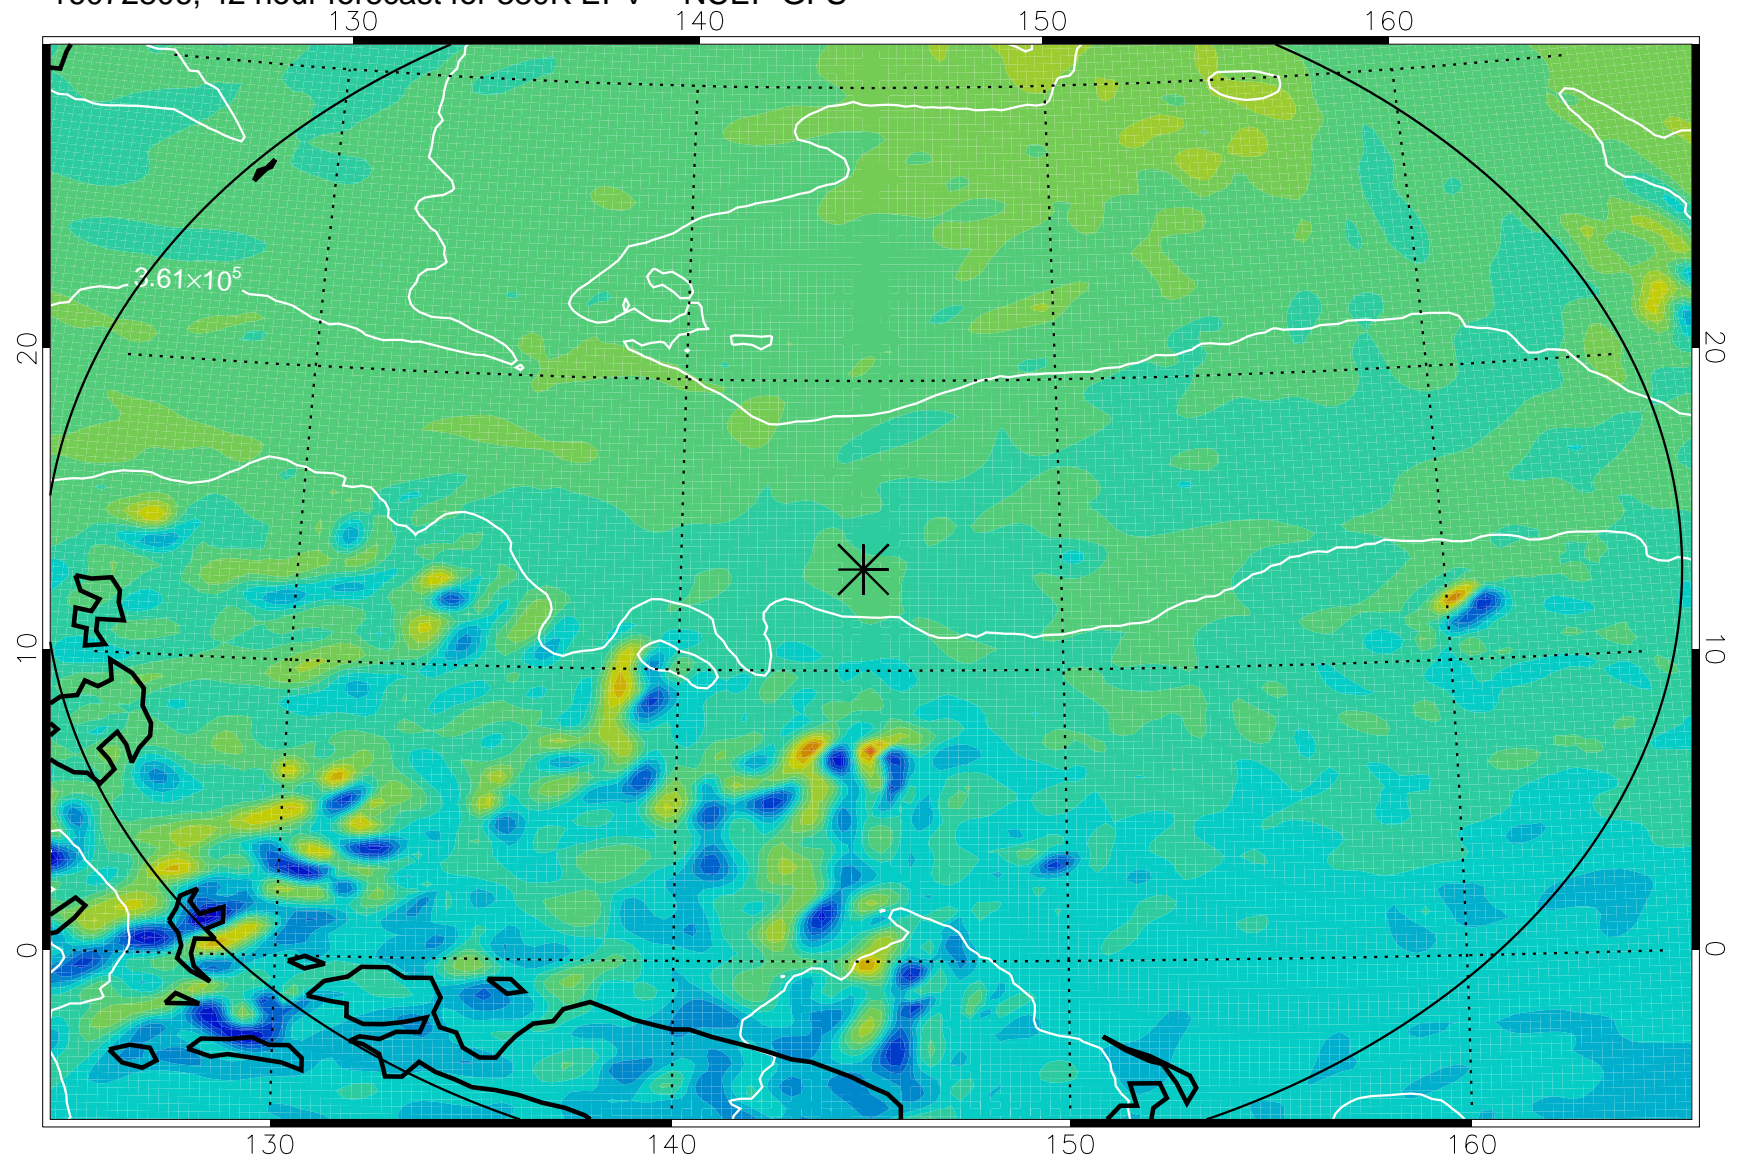

16072718, 30 hour forecast for 380K EPV -- NCEP GFS

380K Montgomery Streamfunction, white

Range ring of 2304 km

16072800, 36 hour forecast for 380K EPV -- NCEP GFS

380K Montgomery Streamfunction, white

Range ring of 2304 km

16072806, 42 hour forecast for 380K EPV -- NCEP GFS

380K Montgomery Streamfunction, white

Range ring of 2304 km

16072812, 48 hour forecast for 380K EPV -- NCEP GFS

380K Montgomery Streamfunction, white

Range ring of 2304 km

16072918, 78 hour forecast for 380K EPV -- NCEP GFS

380K Montgomery Streamfunction, white

Range ring of 2304 km

16073000, 84 hour forecast for 380K EPV -- NCEP GFS

380K Montgomery Streamfunction, white

Range ring of 2304 km

16073006, 90 hour forecast for 380K EPV -- NCEP GFS

380K Montgomery Streamfunction, white

Range ring of 2304 km

16073012, 96 hour forecast for 380K EPV -- NCEP GFS

380K Montgomery Streamfunction, white

Range ring of 2304 km