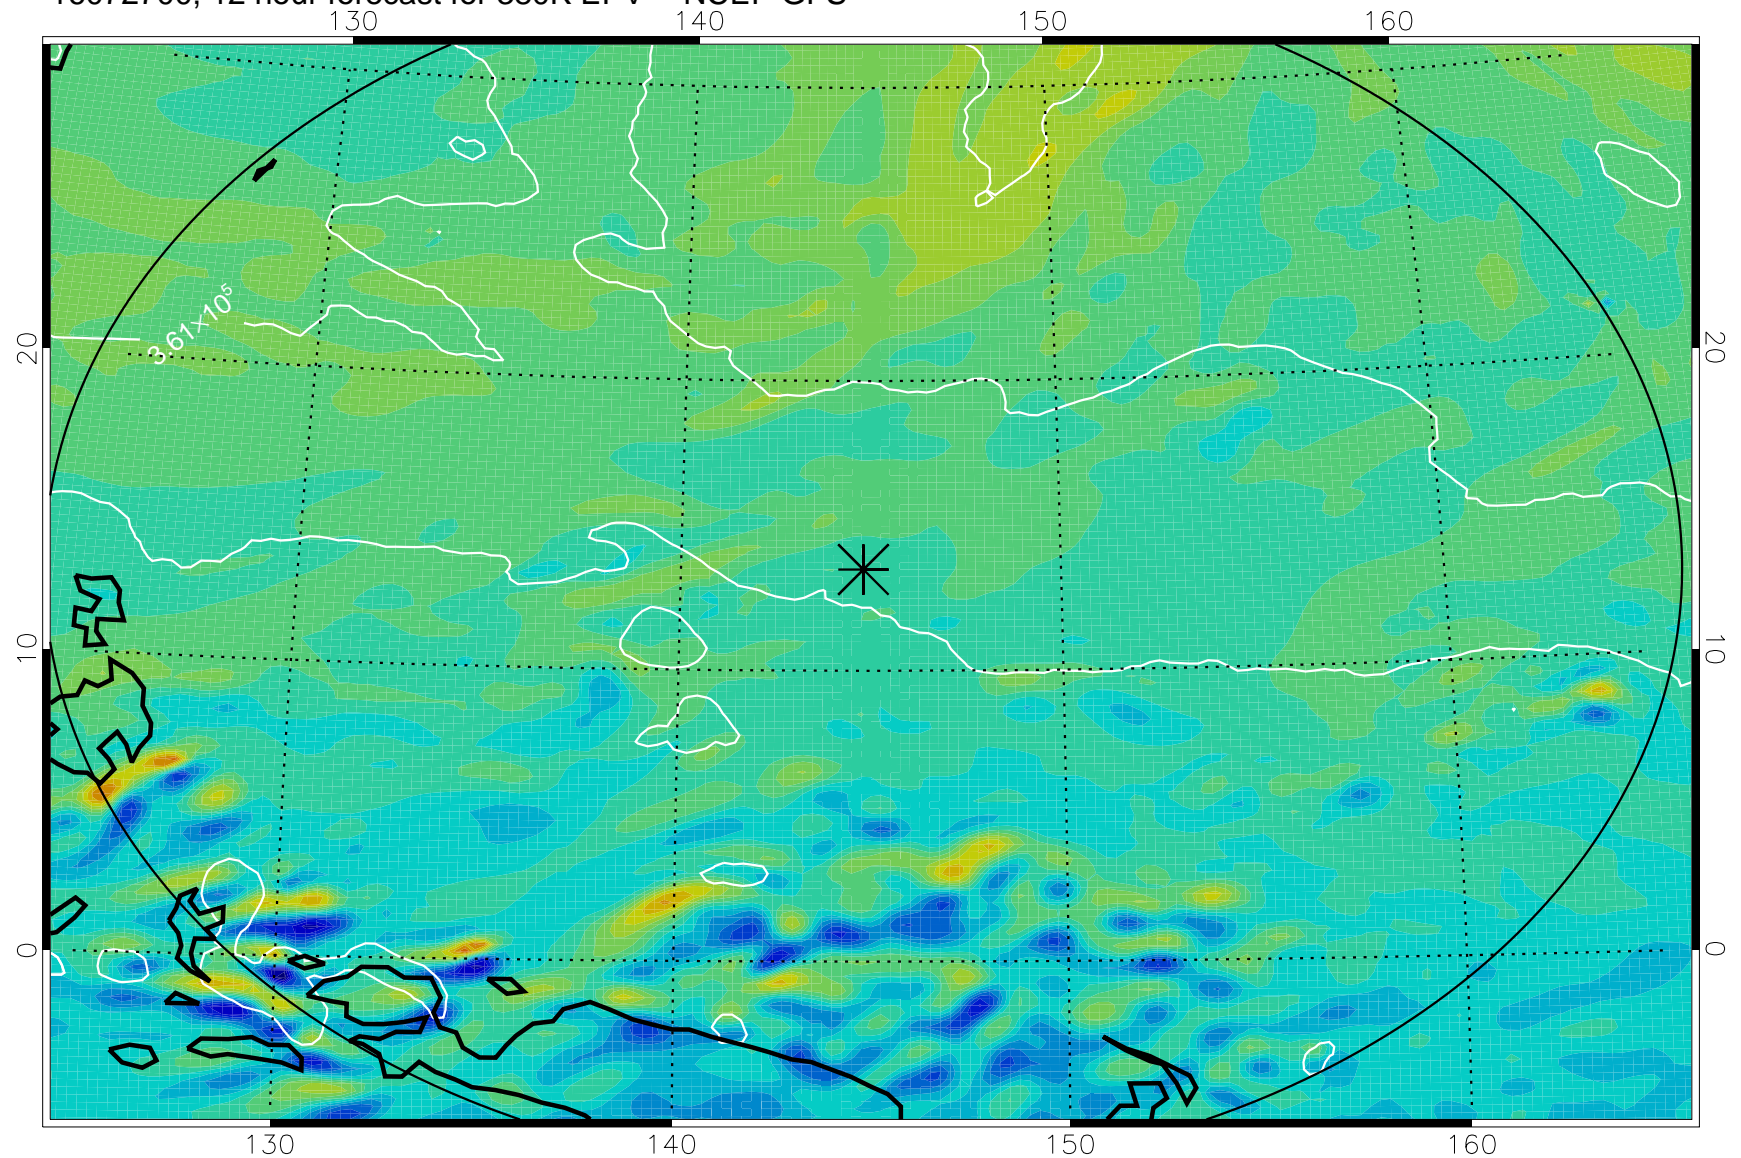

16072618, 6 hour forecast for 380K EPV -- NCEP GFS

380K Montgomery Streamfunction, white

Range ring of 2304 km

16072700, 12 hour forecast for 380K EPV -- NCEP GFS

380K Montgomery Streamfunction, white

Range ring of 2304 km

16072706, 18 hour forecast for 380K EPV -- NCEP GFS

380K Montgomery Streamfunction, white

Range ring of 2304 km

16072712, 24 hour forecast for 380K EPV -- NCEP GFS

380K Montgomery Streamfunction, white

Range ring of 2304 km

16072718, 30 hour forecast for 380K EPV -- NCEP GFS

380K Montgomery Streamfunction, white

Range ring of 2304 km

16072800, 36 hour forecast for 380K EPV -- NCEP GFS

380K Montgomery Streamfunction, white

Range ring of 2304 km

16072918, 78 hour forecast for 380K EPV -- NCEP GFS

380K Montgomery Streamfunction, white

Range ring of 2304 km

16073000, 84 hour forecast for 380K EPV -- NCEP GFS

380K Montgomery Streamfunction, white

Range ring of 2304 km