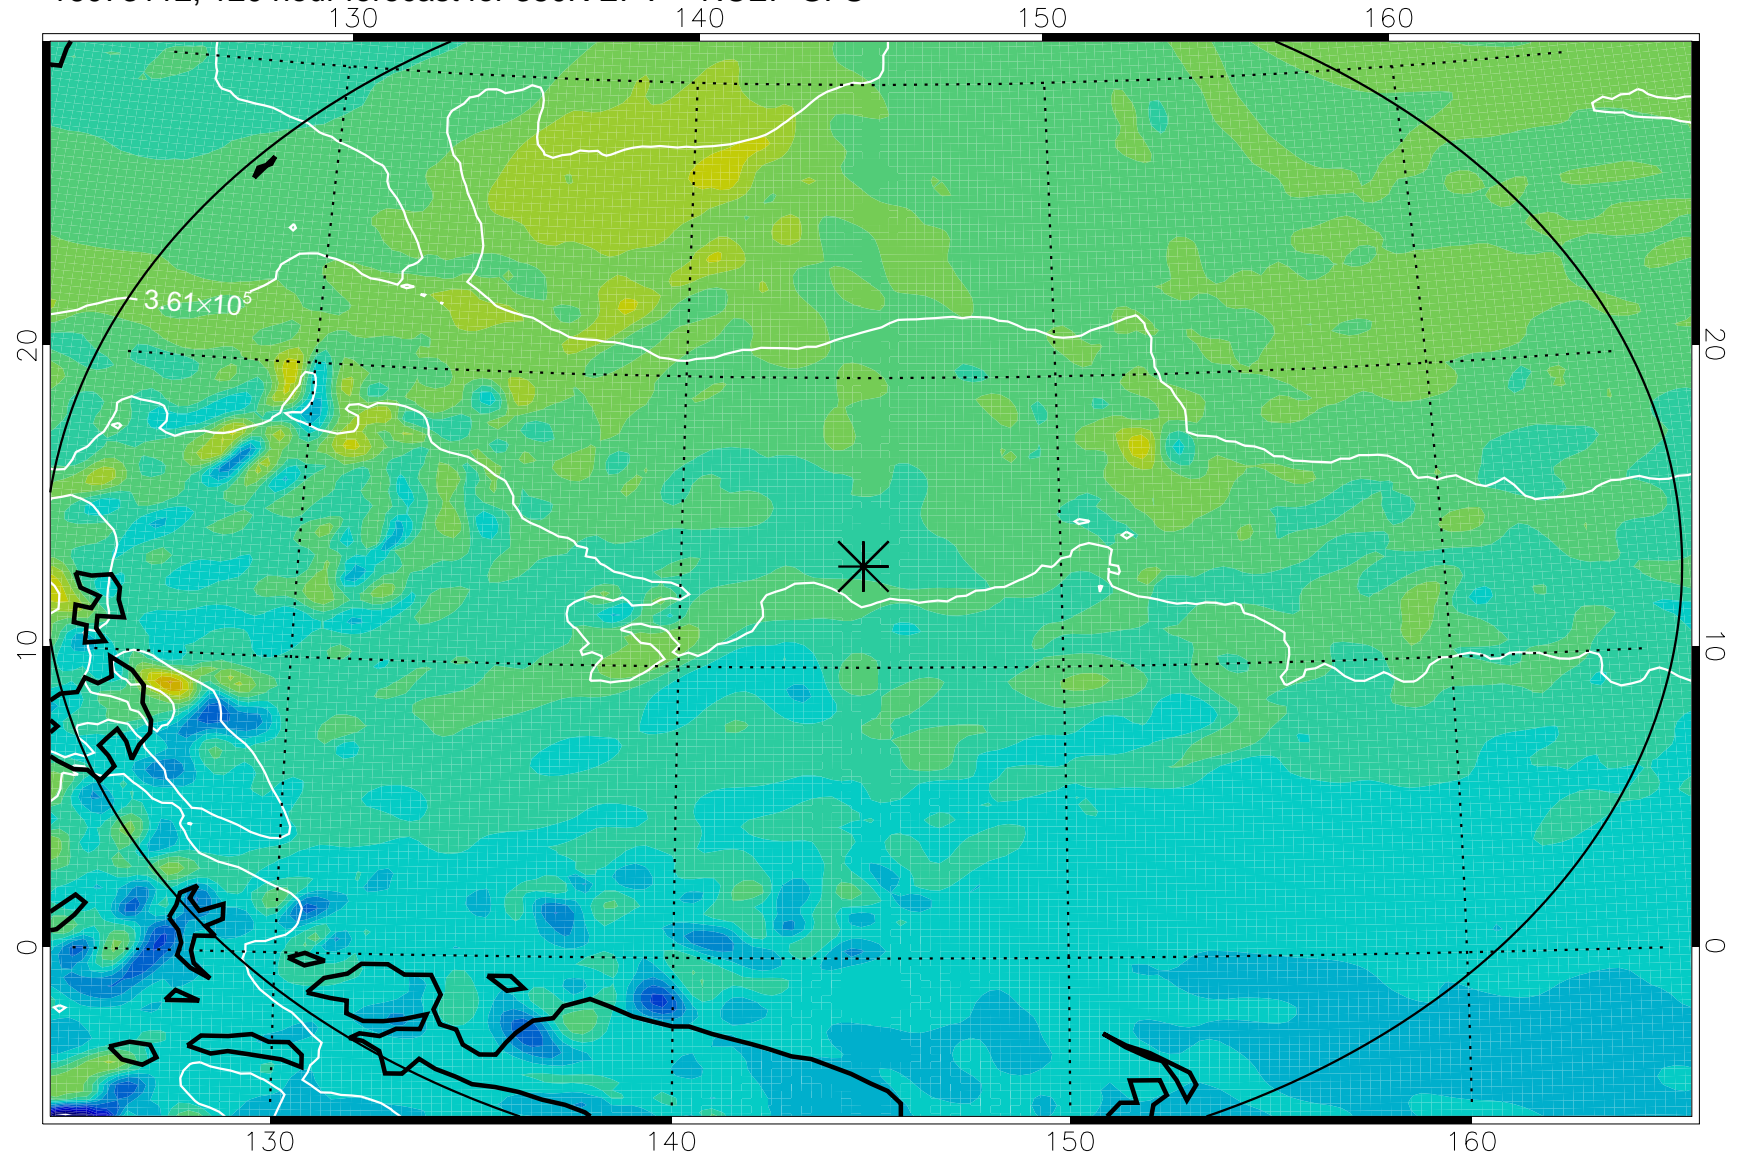

16072918, 78 hour forecast for 380K EPV -- NCEP GFS

380K Montgomery Streamfunction, white

Range ring of 2304 km

16073000, 84 hour forecast for 380K EPV -- NCEP GFS

380K Montgomery Streamfunction, white

Range ring of 2304 km

16073006, 90 hour forecast for 380K EPV -- NCEP GFS

380K Montgomery Streamfunction, white

Range ring of 2304 km

16073012, 96 hour forecast for 380K EPV -- NCEP GFS

380K Montgomery Streamfunction, white

Range ring of 2304 km

16073018, 102 hour forecast for 380K EPV -- NCEP GFS

380K Montgomery Streamfunction, white

Range ring of 2304 km

16073100, 108 hour forecast for 380K EPV -- NCEP GFS

380K Montgomery Streamfunction, white

Range ring of 2304 km

16073106, 114 hour forecast for 380K EPV -- NCEP GFS

380K Montgomery Streamfunction, white

Range ring of 2304 km

16073112, 120 hour forecast for 380K EPV -- NCEP GFS

380K Montgomery Streamfunction, white

Range ring of 2304 km