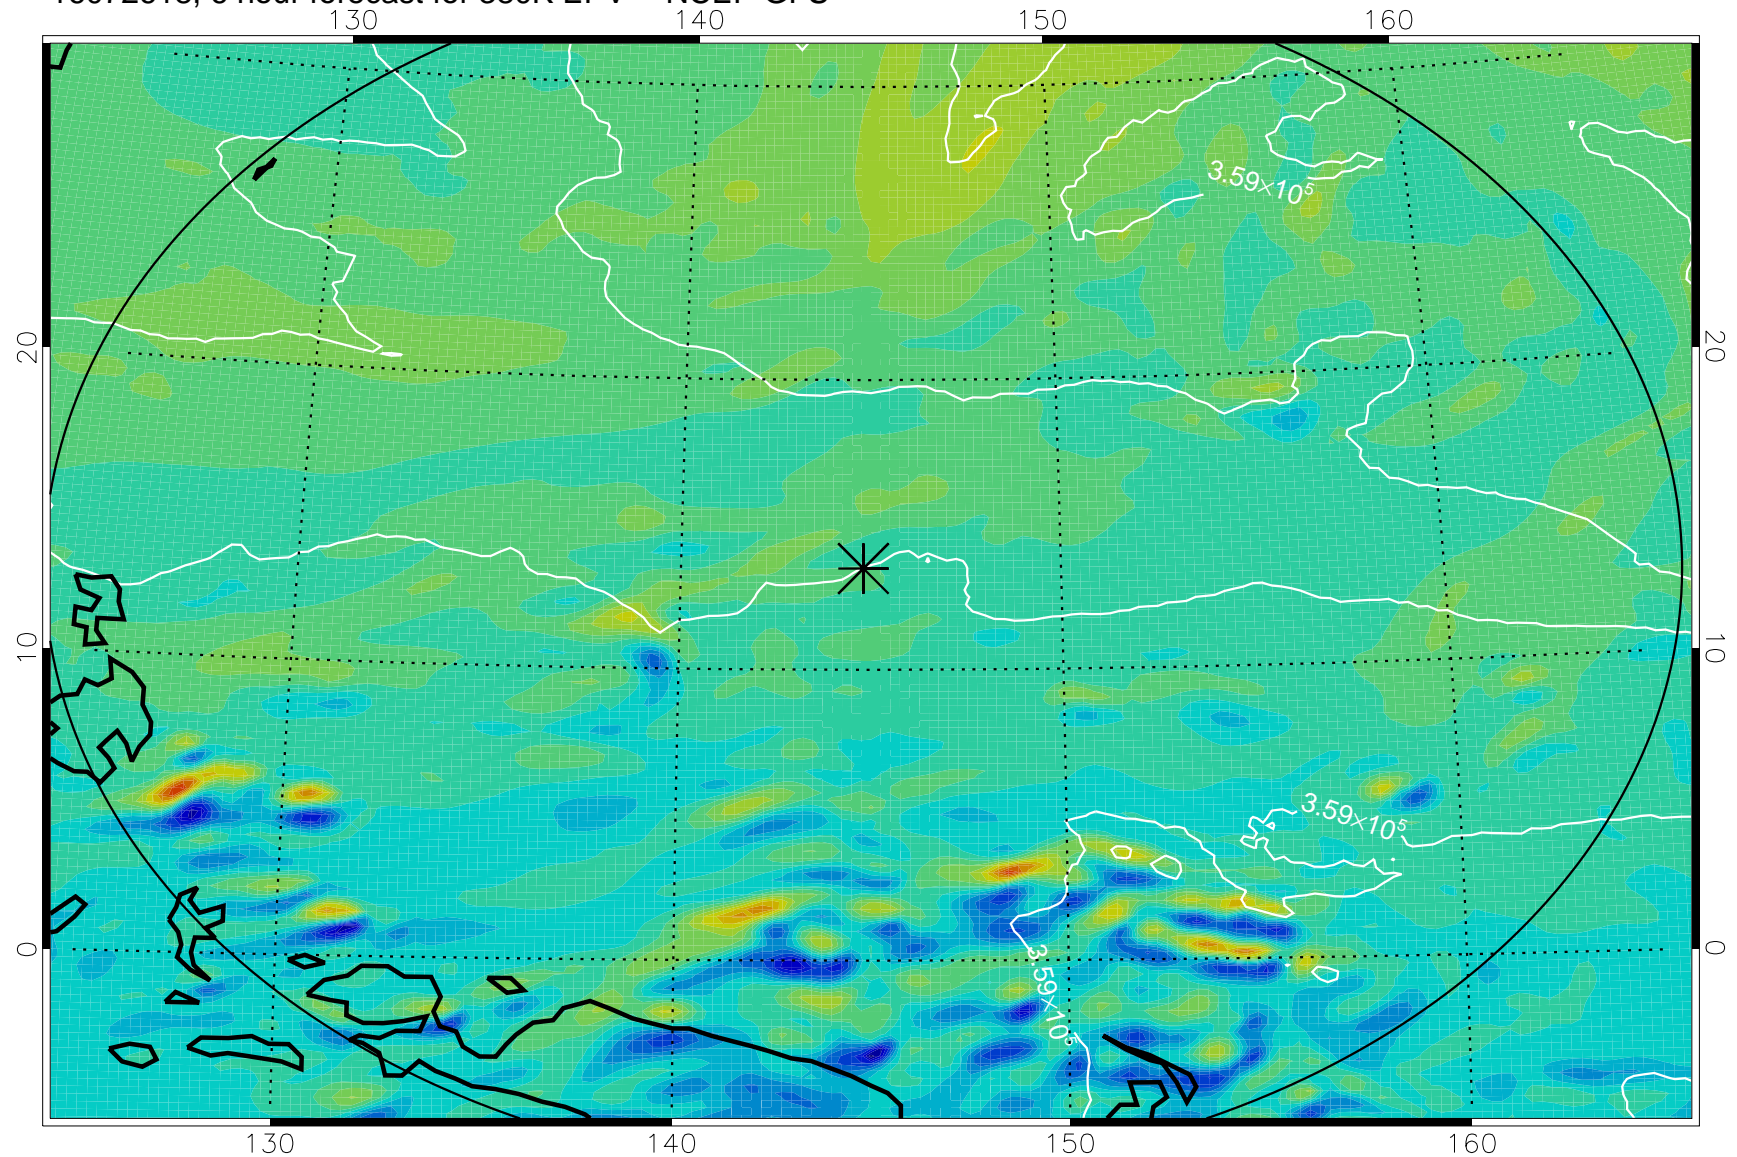

16072618, 6 hour forecast for 380K EPV -- NCEP GFS

380K Montgomery Streamfunction, white

Range ring of 2304 km

16072700, 12 hour forecast for 380K EPV -- NCEP GFS

380K Montgomery Streamfunction, white

Range ring of 2304 km

16072706, 18 hour forecast for 380K EPV -- NCEP GFS

380K Montgomery Streamfunction, white

Range ring of 2304 km

16072712, 24 hour forecast for 380K EPV -- NCEP GFS

380K Montgomery Streamfunction, white

Range ring of 2304 km

16072718, 30 hour forecast for 380K EPV -- NCEP GFS

380K Montgomery Streamfunction, white

Range ring of 2304 km

16072800, 36 hour forecast for 380K EPV -- NCEP GFS

380K Montgomery Streamfunction, white

Range ring of 2304 km

16072918, 78 hour forecast for 380K EPV -- NCEP GFS

380K Montgomery Streamfunction, white

Range ring of 2304 km

16073000, 84 hour forecast for 380K EPV -- NCEP GFS

380K Montgomery Streamfunction, white

Range ring of 2304 km