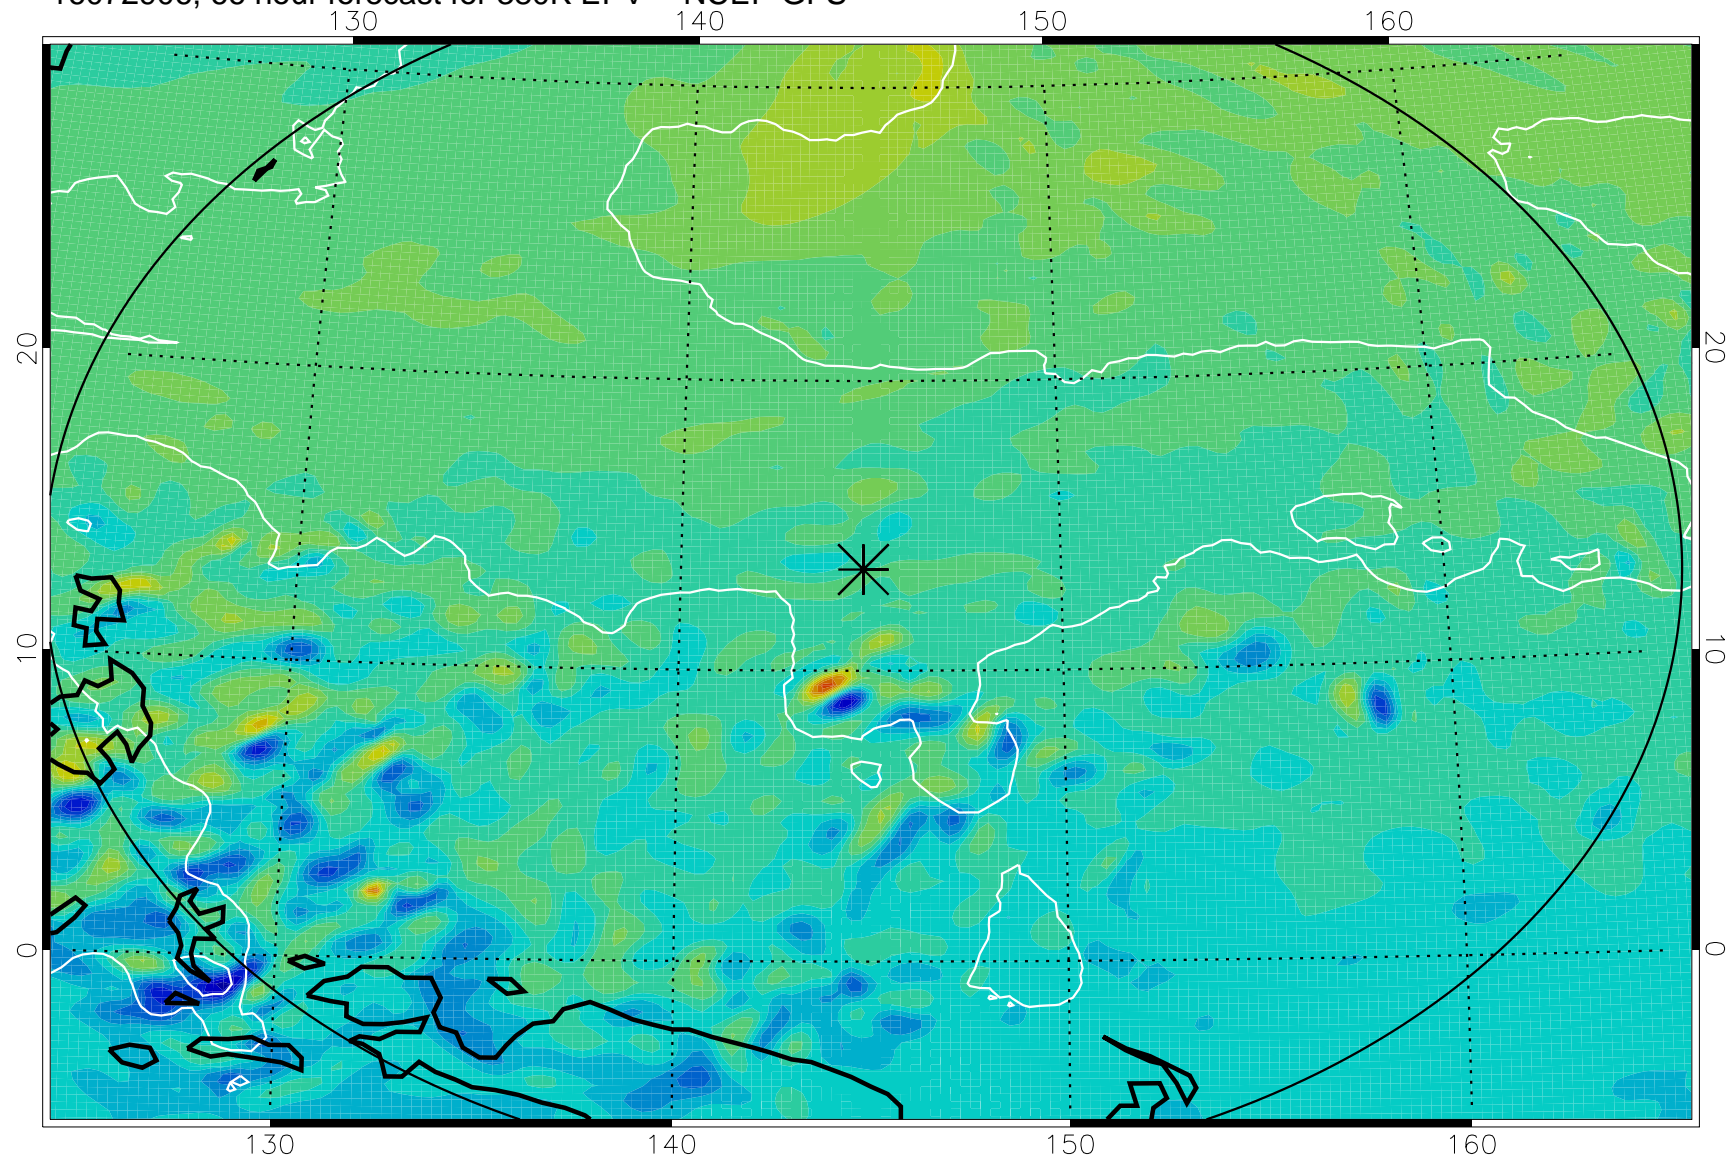

16072818, 54 hour forecast for 380K EPV -- NCEP GFS

380K Montgomery Streamfunction, white

Range ring of 2304 km

16072900, 60 hour forecast for 380K EPV -- NCEP GFS

380K Montgomery Streamfunction, white

Range ring of 2304 km

16072906, 66 hour forecast for 380K EPV -- NCEP GFS

380K Montgomery Streamfunction, white

Range ring of 2304 km

16072912, 72 hour forecast for 380K EPV -- NCEP GFS

380K Montgomery Streamfunction, white

Range ring of 2304 km

16072918, 78 hour forecast for 380K EPV -- NCEP GFS

380K Montgomery Streamfunction, white

Range ring of 2304 km

16073000, 84 hour forecast for 380K EPV -- NCEP GFS

380K Montgomery Streamfunction, white

Range ring of 2304 km

16073006, 90 hour forecast for 380K EPV -- NCEP GFS

380K Montgomery Streamfunction, white

Range ring of 2304 km

16073012, 96 hour forecast for 380K EPV -- NCEP GFS

380K Montgomery Streamfunction, white

Range ring of 2304 km