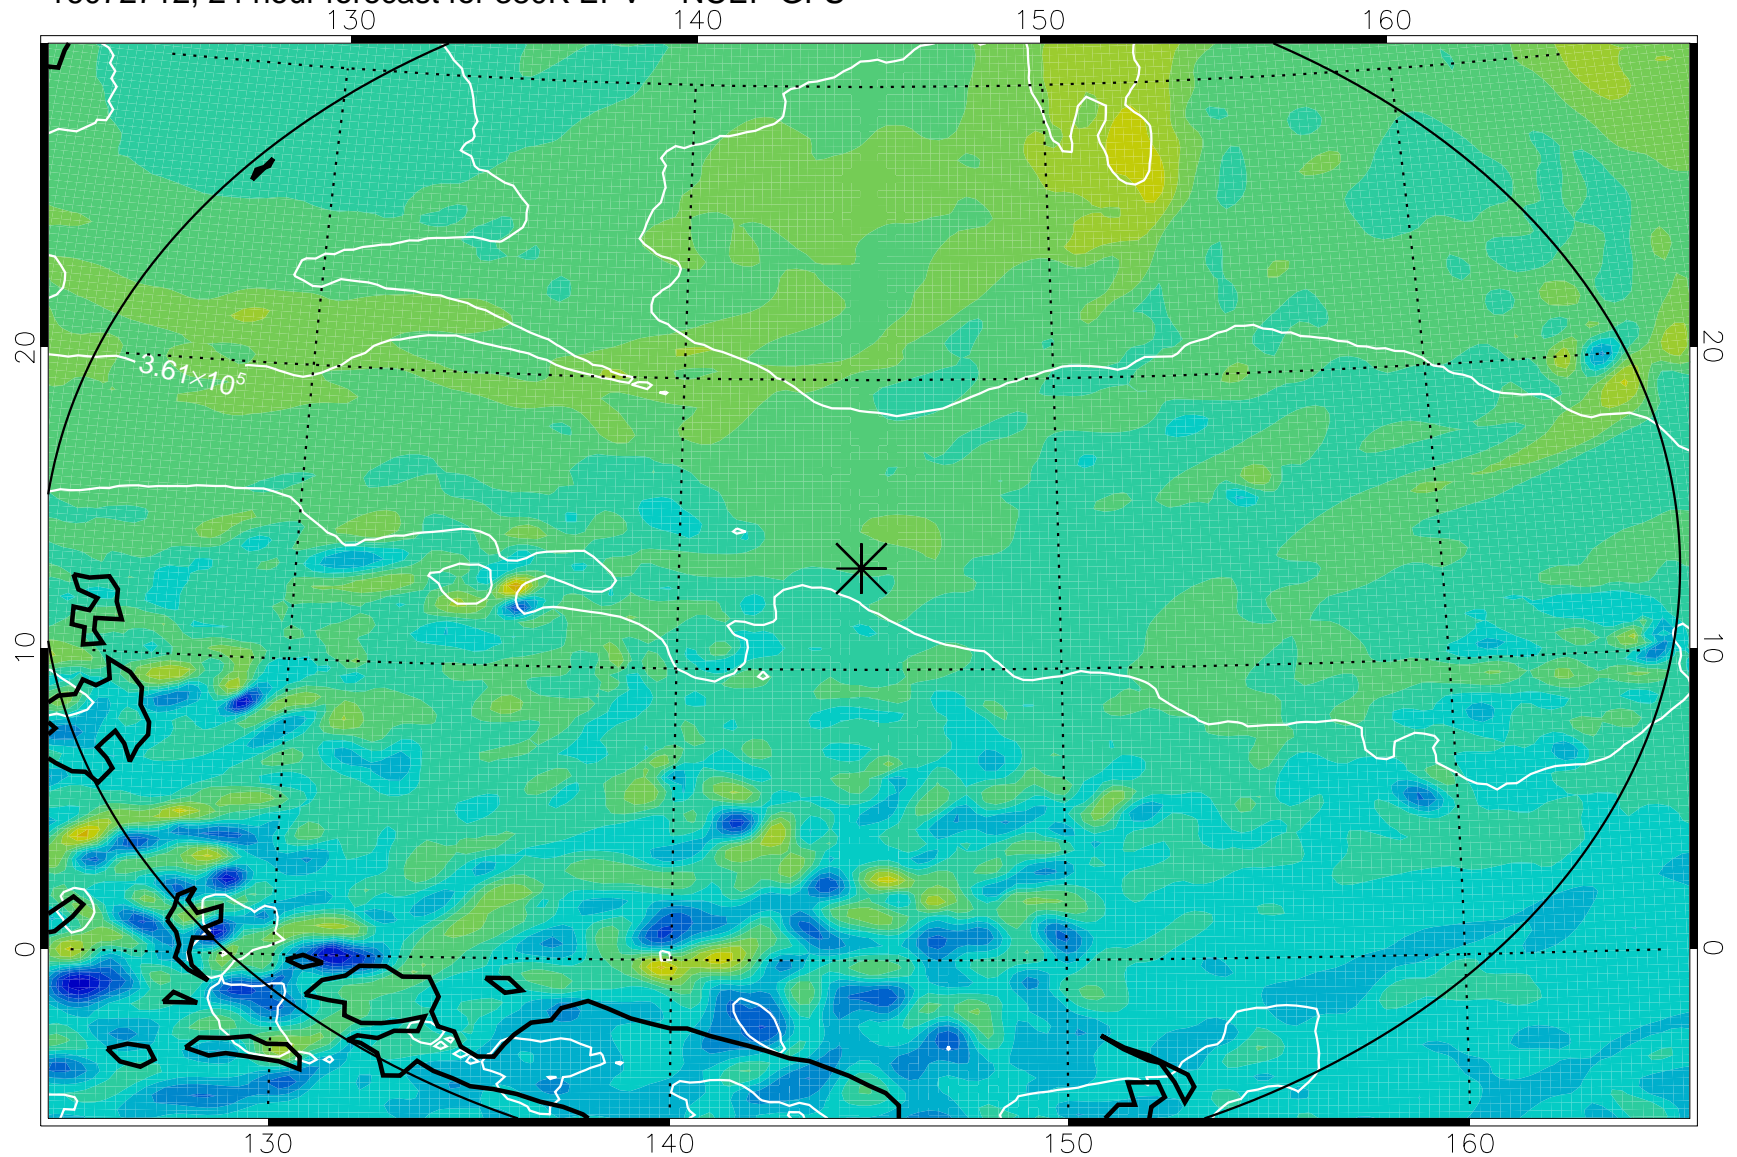

16072618, 6 hour forecast for 380K EPV -- NCEP GFS

380K Montgomery Streamfunction, white

Range ring of 2304 km

16072700, 12 hour forecast for 380K EPV -- NCEP GFS

380K Montgomery Streamfunction, white

Range ring of 2304 km

16072706, 18 hour forecast for 380K EPV -- NCEP GFS

380K Montgomery Streamfunction, white

Range ring of 2304 km

16072712, 24 hour forecast for 380K EPV -- NCEP GFS

380K Montgomery Streamfunction, white

Range ring of 2304 km

16072718, 30 hour forecast for 380K EPV -- NCEP GFS

380K Montgomery Streamfunction, white

Range ring of 2304 km

16072800, 36 hour forecast for 380K EPV -- NCEP GFS

380K Montgomery Streamfunction, white

Range ring of 2304 km

16072918, 78 hour forecast for 380K EPV -- NCEP GFS

380K Montgomery Streamfunction, white

Range ring of 2304 km

16073000, 84 hour forecast for 380K EPV -- NCEP GFS

380K Montgomery Streamfunction, white

Range ring of 2304 km