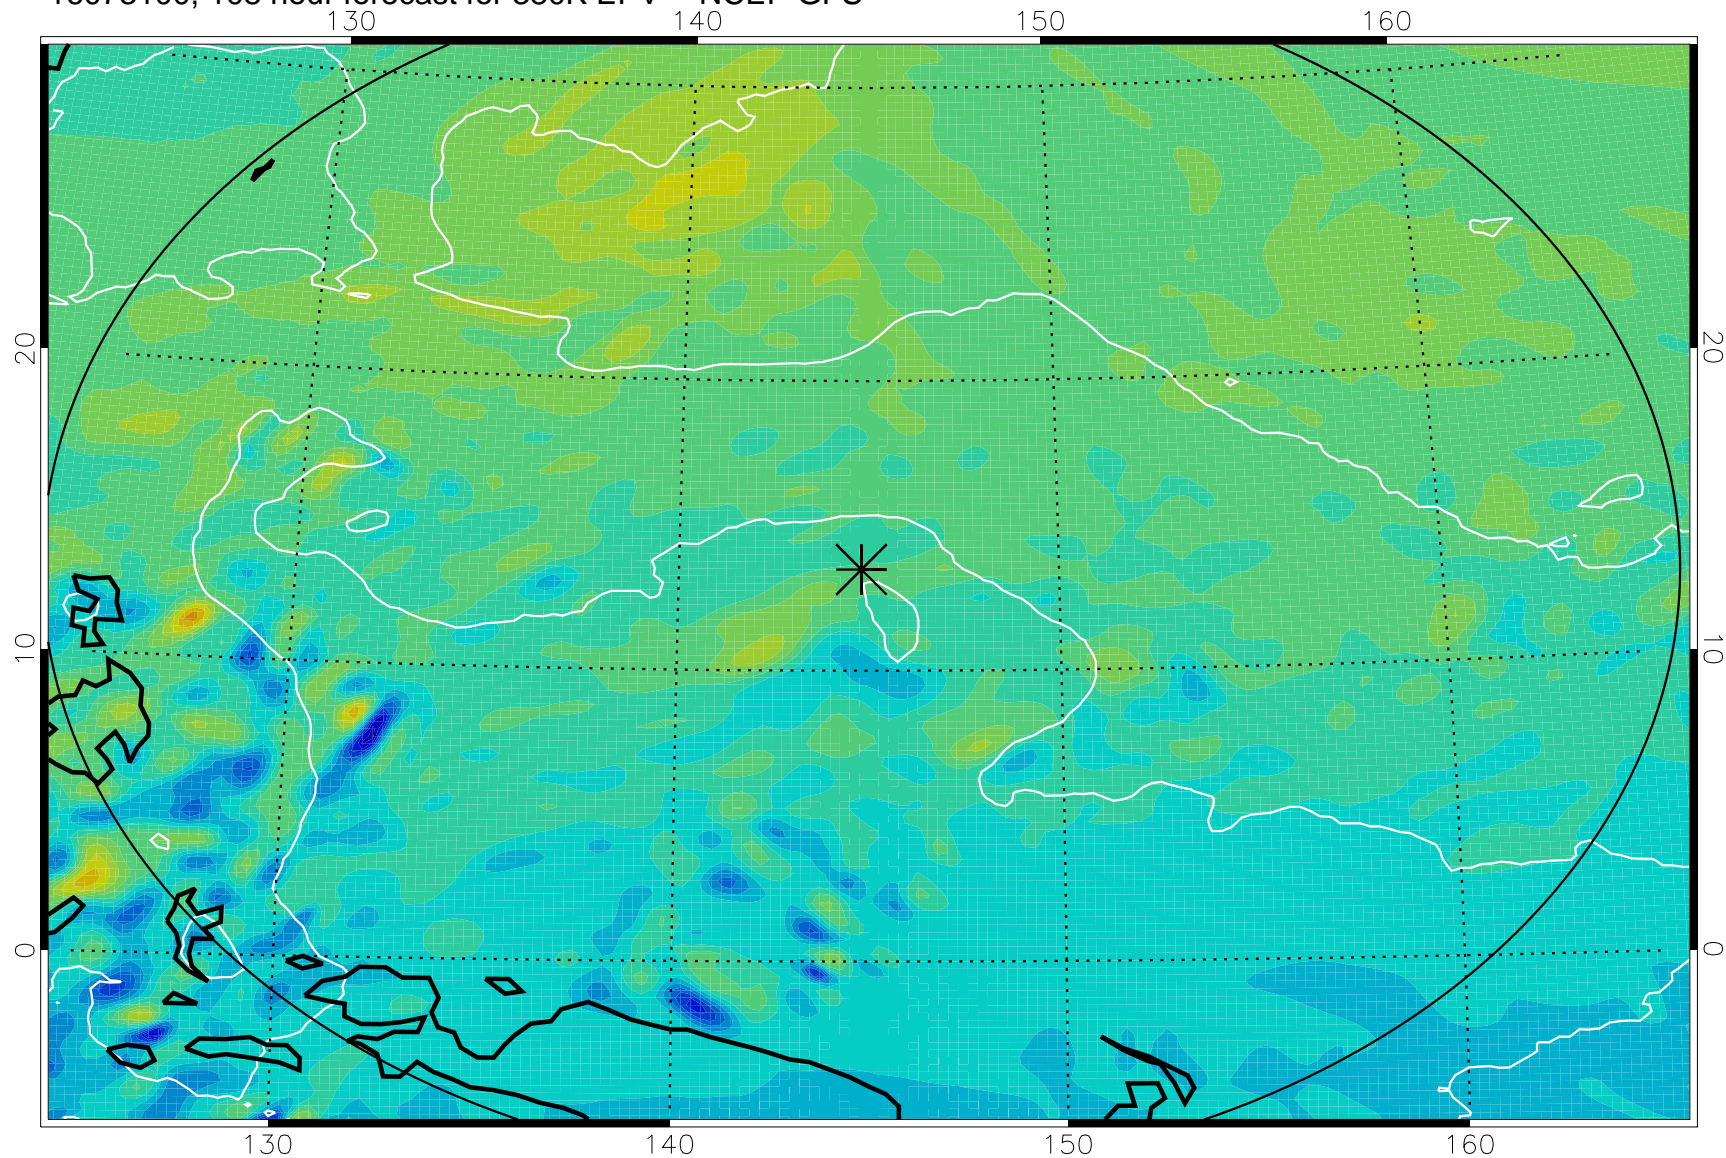

16072918, 78 hour forecast for 380K EPV -- NCEP GFS

380K Montgomery Streamfunction, white

Range ring of 2304 km

16073000, 84 hour forecast for 380K EPV -- NCEP GFS

380K Montgomery Streamfunction, white

Range ring of 2304 km

16073006, 90 hour forecast for 380K EPV -- NCEP GFS

380K Montgomery Streamfunction, white

Range ring of 2304 km

16073012, 96 hour forecast for 380K EPV -- NCEP GFS

380K Montgomery Streamfunction, white

Range ring of 2304 km

16073018, 102 hour forecast for 380K EPV -- NCEP GFS

380K Montgomery Streamfunction, white

Range ring of 2304 km

16073100, 108 hour forecast for 380K EPV -- NCEP GFS

380K Montgomery Streamfunction, white

Range ring of 2304 km

16073106, 114 hour forecast for 380K EPV -- NCEP GFS

380K Montgomery Streamfunction, white

Range ring of 2304 km

16073112, 120 hour forecast for 380K EPV -- NCEP GFS

380K Montgomery Streamfunction, white

Range ring of 2304 km