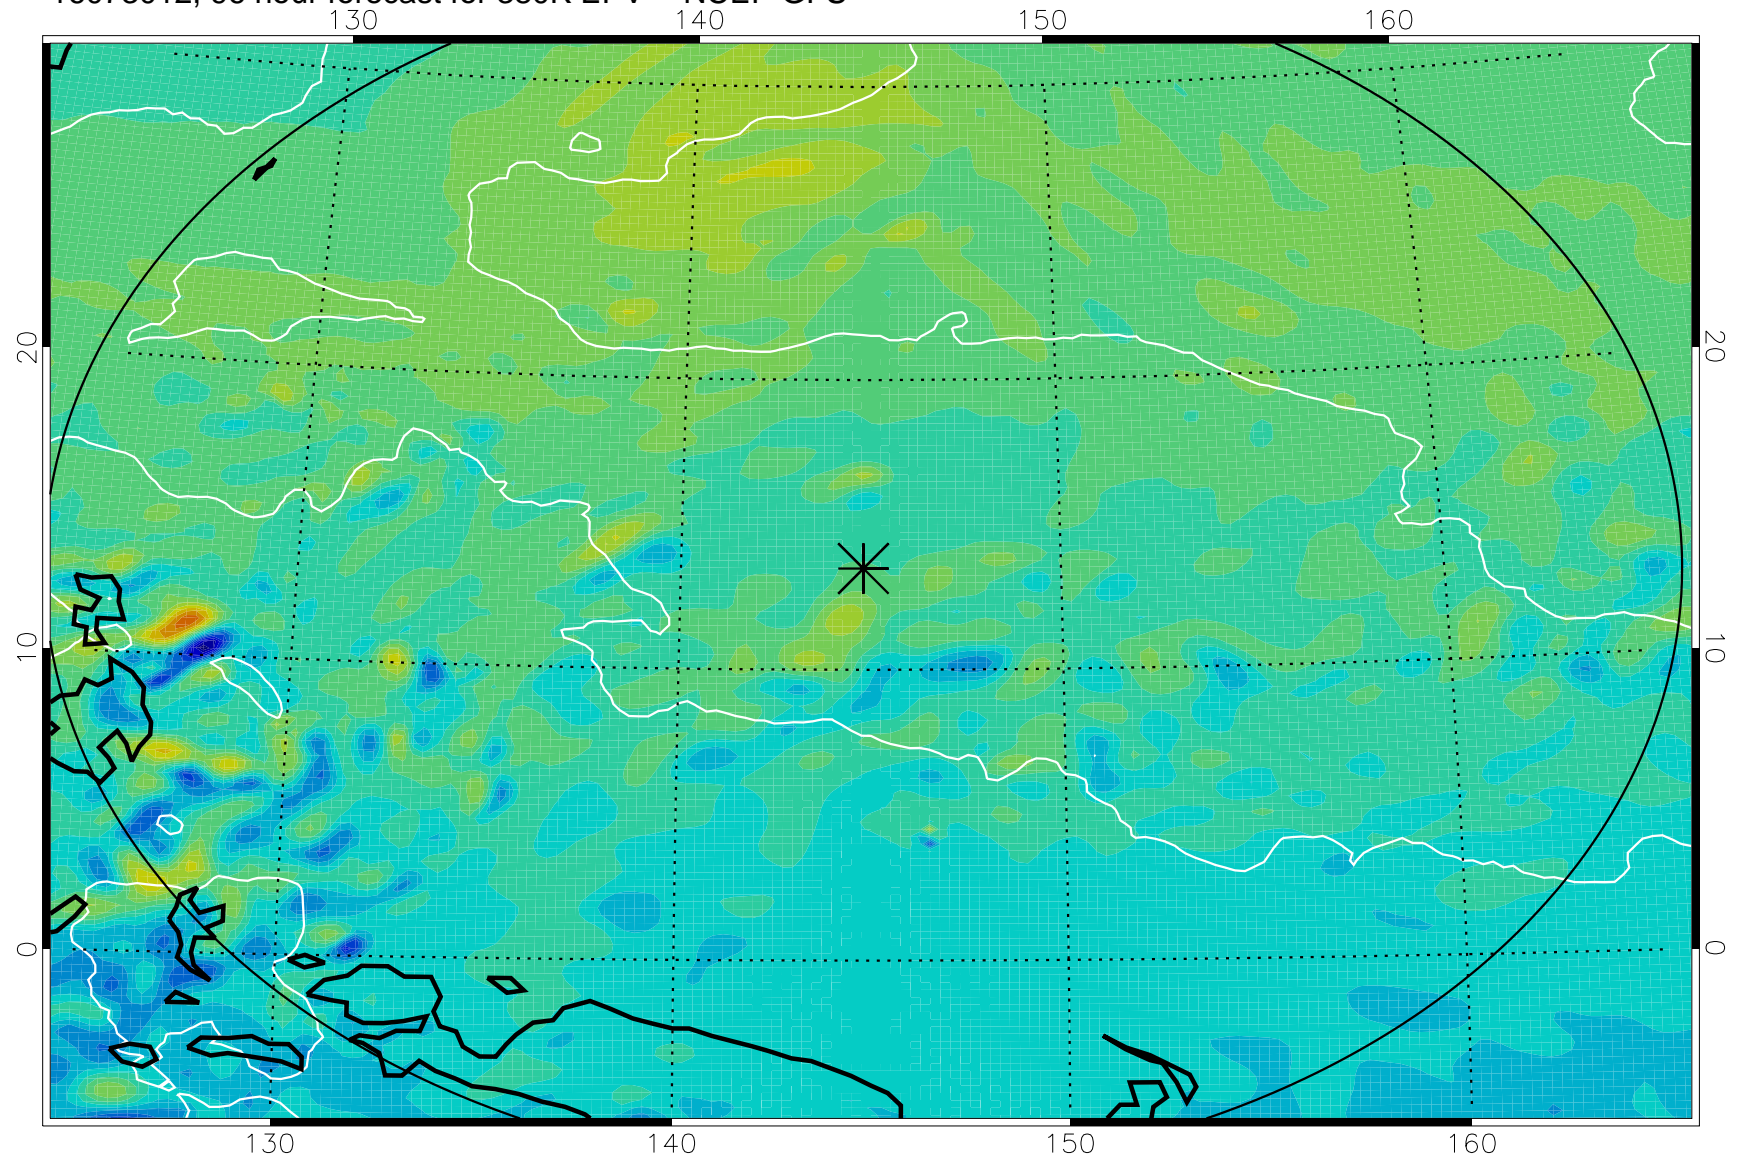

16072906, 66 hour forecast for 380K EPV -- NCEP GFS

380K Montgomery Streamfunction, white

Range ring of 2304 km

16072912, 72 hour forecast for 380K EPV -- NCEP GFS

380K Montgomery Streamfunction, white

Range ring of 2304 km

16072918, 78 hour forecast for 380K EPV -- NCEP GFS

380K Montgomery Streamfunction, white

Range ring of 2304 km

16073000, 84 hour forecast for 380K EPV -- NCEP GFS

380K Montgomery Streamfunction, white

Range ring of 2304 km

16073006, 90 hour forecast for 380K EPV -- NCEP GFS

380K Montgomery Streamfunction, white

Range ring of 2304 km

16073012, 96 hour forecast for 380K EPV -- NCEP GFS

380K Montgomery Streamfunction, white

Range ring of 2304 km

16073018, 102 hour forecast for 380K EPV -- NCEP GFS

380K Montgomery Streamfunction, white

Range ring of 2304 km

16073100, 108 hour forecast for 380K EPV -- NCEP GFS

380K Montgomery Streamfunction, white

Range ring of 2304 km