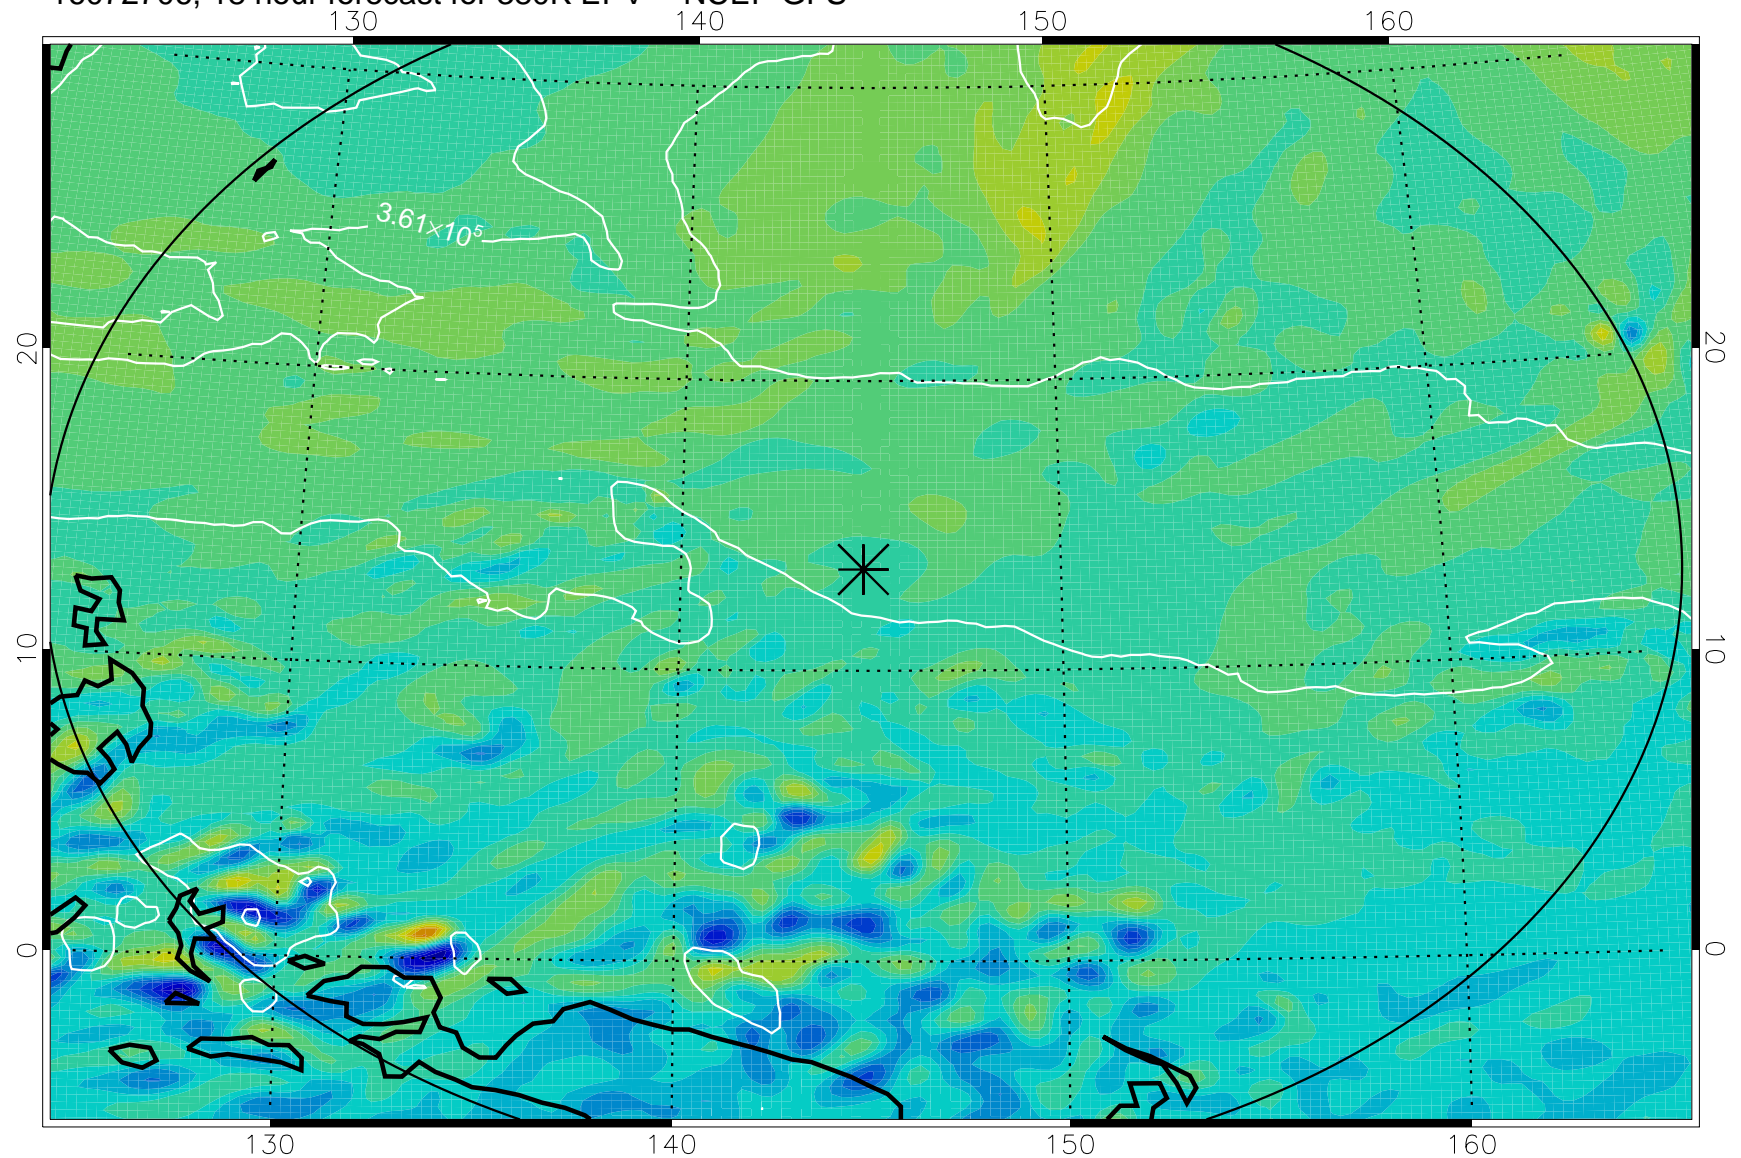

16072618, 6 hour forecast for 380K EPV -- NCEP GFS

380K Montgomery Streamfunction, white

Range ring of 2304 km

16072700, 12 hour forecast for 380K EPV -- NCEP GFS

380K Montgomery Streamfunction, white

Range ring of 2304 km

16072706, 18 hour forecast for 380K EPV -- NCEP GFS

380K Montgomery Streamfunction, white

Range ring of 2304 km

16072712, 24 hour forecast for 380K EPV -- NCEP GFS

380K Montgomery Streamfunction, white

Range ring of 2304 km

16072718, 30 hour forecast for 380K EPV -- NCEP GFS

380K Montgomery Streamfunction, white

Range ring of 2304 km

16072800, 36 hour forecast for 380K EPV -- NCEP GFS

380K Montgomery Streamfunction, white

Range ring of 2304 km

16072918, 78 hour forecast for 380K EPV -- NCEP GFS

380K Montgomery Streamfunction, white

Range ring of 2304 km

16073000, 84 hour forecast for 380K EPV -- NCEP GFS

380K Montgomery Streamfunction, white

Range ring of 2304 km