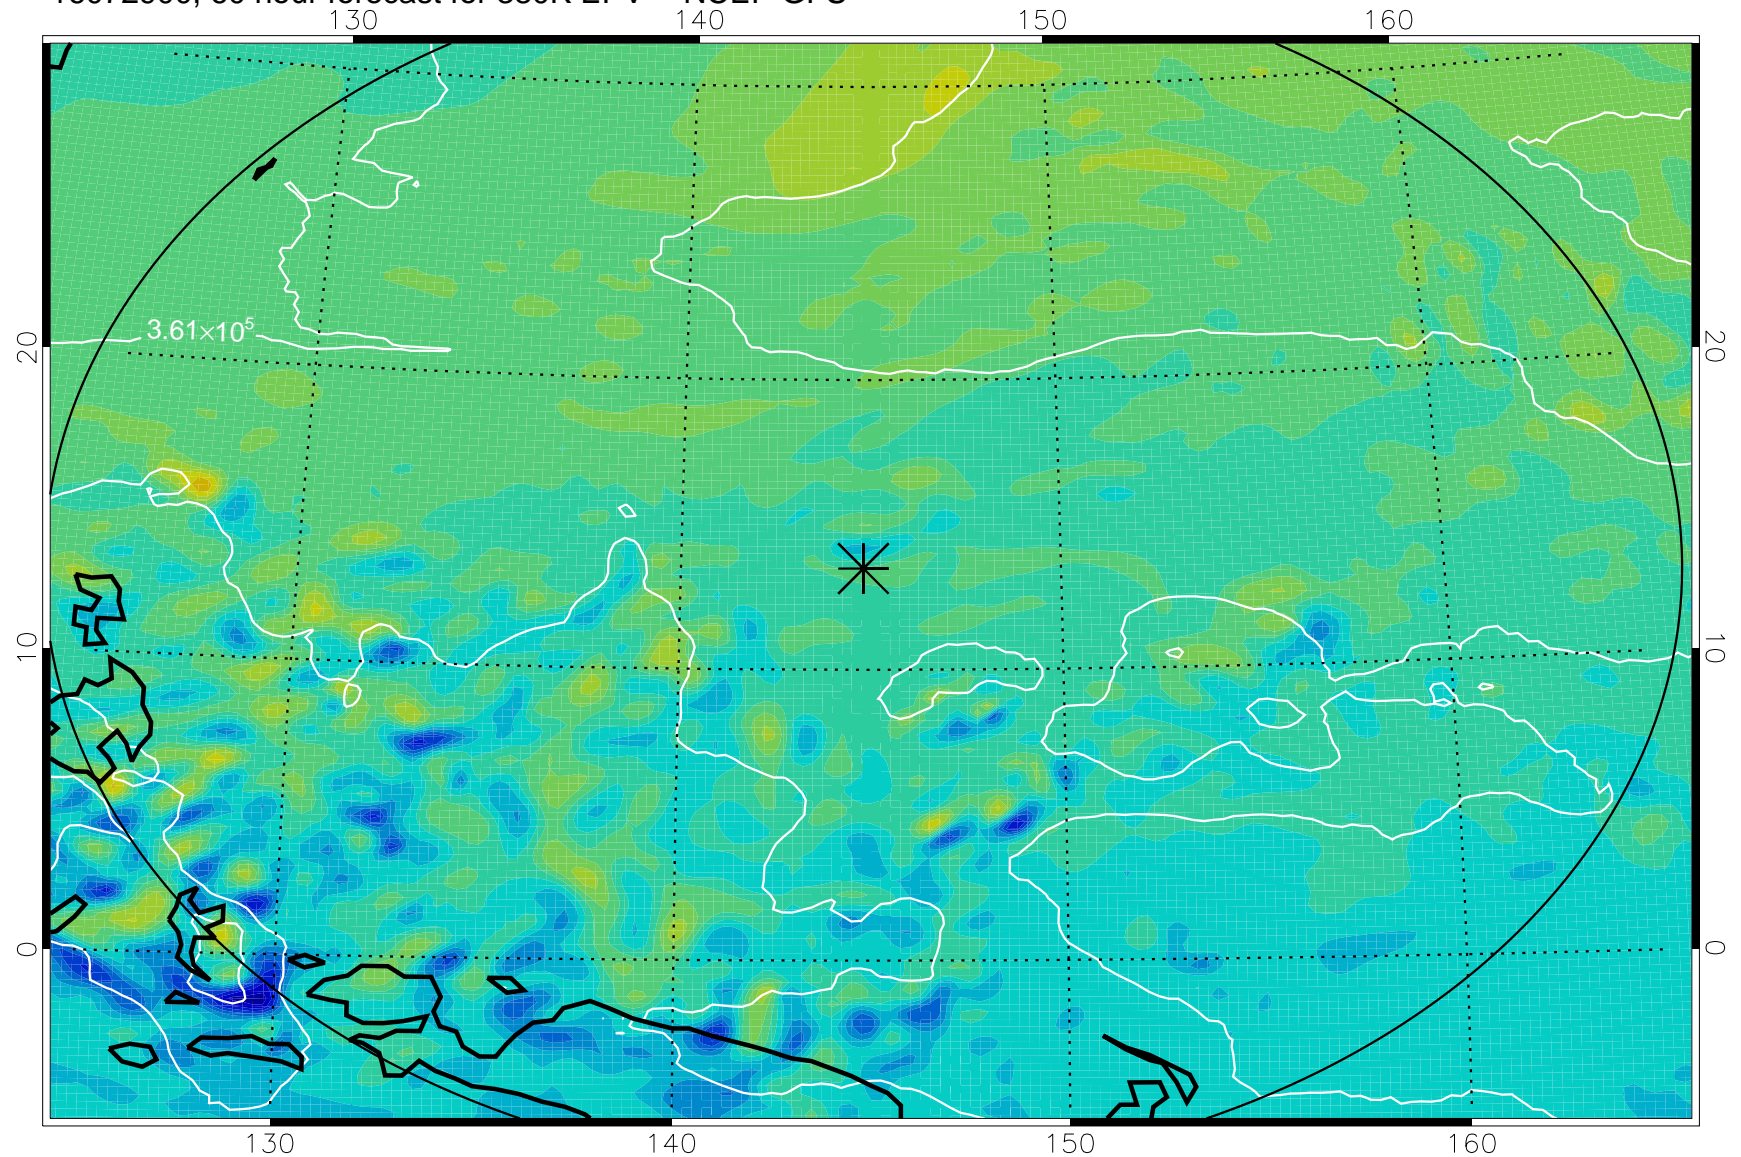

16072806, 42 hour forecast for 380K EPV -- NCEP GFS

380K Montgomery Streamfunction, white

Range ring of 2304 km

16072812, 48 hour forecast for 380K EPV -- NCEP GFS

380K Montgomery Streamfunction, white

Range ring of 2304 km

16072818, 54 hour forecast for 380K EPV -- NCEP GFS

380K Montgomery Streamfunction, white

Range ring of 2304 km

16072900, 60 hour forecast for 380K EPV -- NCEP GFS

380K Montgomery Streamfunction, white

Range ring of 2304 km

16072906, 66 hour forecast for 380K EPV -- NCEP GFS

380K Montgomery Streamfunction, white

Range ring of 2304 km

16072912, 72 hour forecast for 380K EPV -- NCEP GFS

380K Montgomery Streamfunction, white

Range ring of 2304 km

16072918, 78 hour forecast for 380K EPV -- NCEP GFS

380K Montgomery Streamfunction, white

Range ring of 2304 km

16073000, 84 hour forecast for 380K EPV -- NCEP GFS

380K Montgomery Streamfunction, white

Range ring of 2304 km