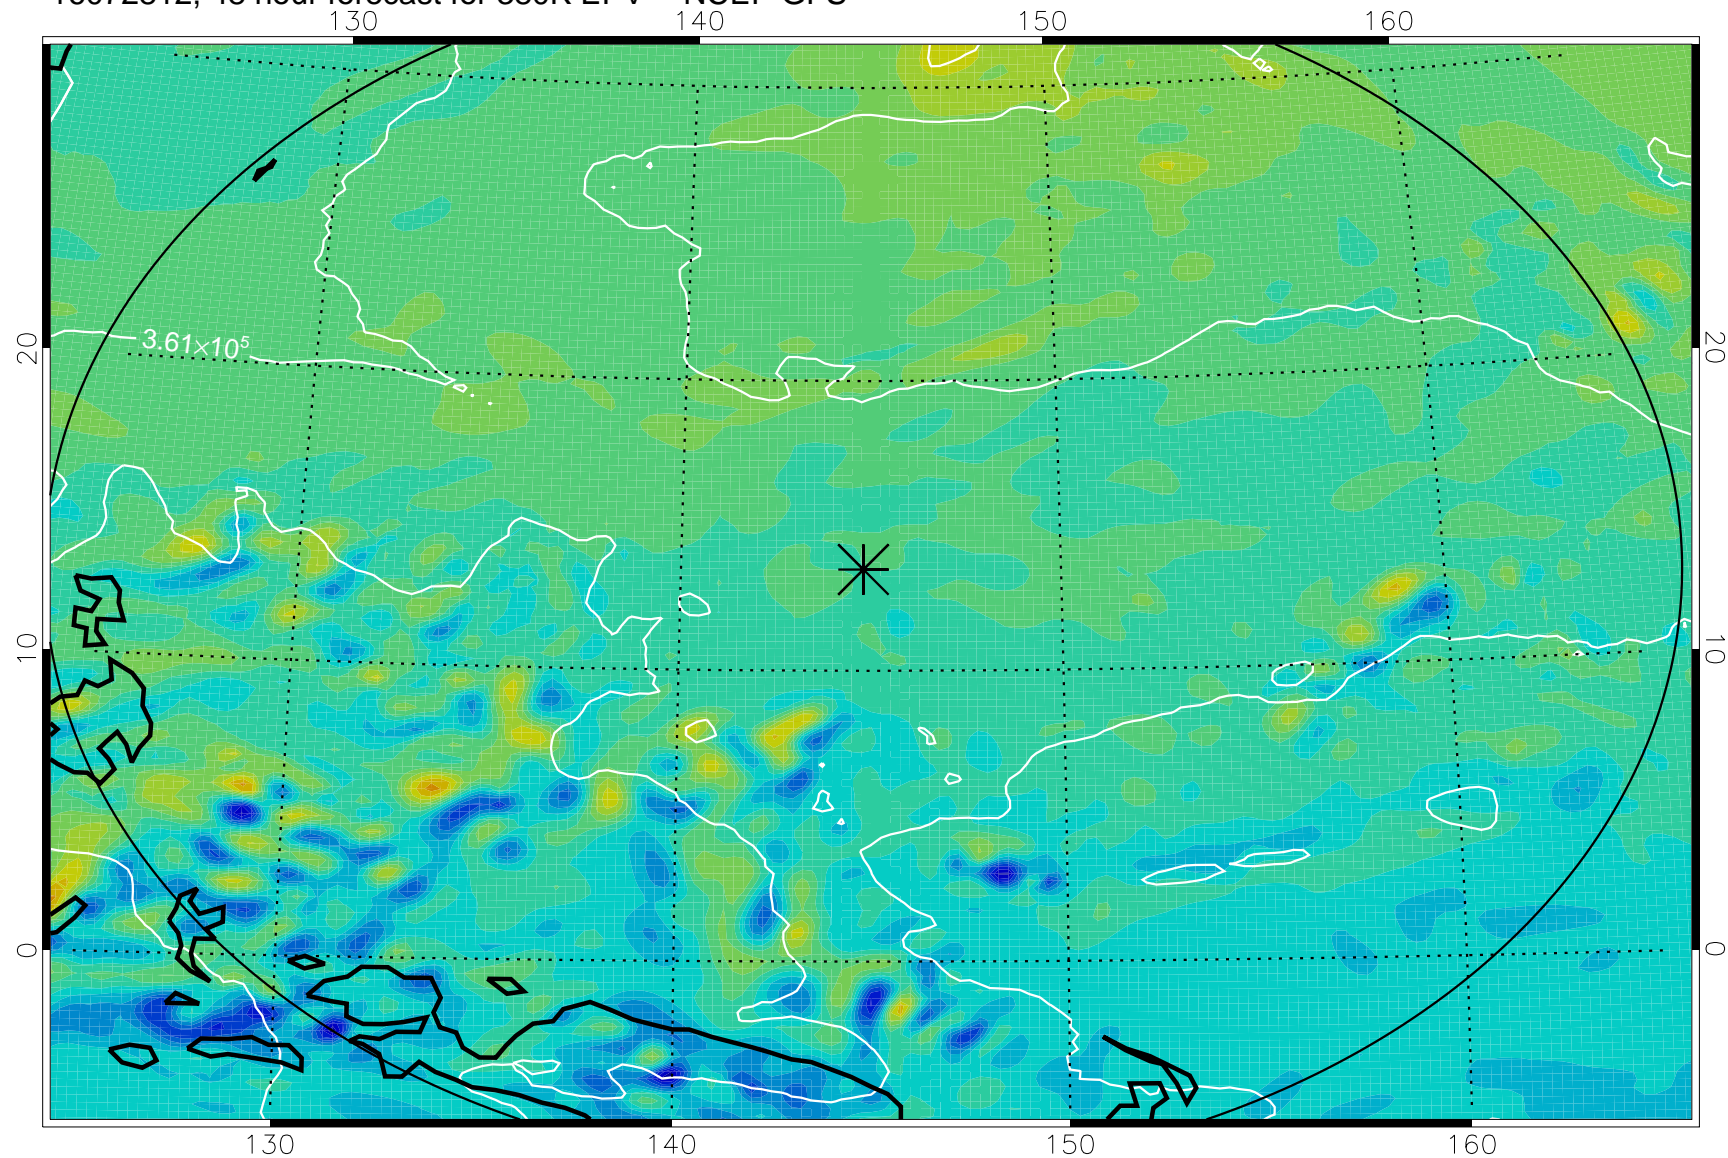

16072718, 30 hour forecast for 380K EPV -- NCEP GFS

380K Montgomery Streamfunction, white

Range ring of 2304 km

16072800, 36 hour forecast for 380K EPV -- NCEP GFS

380K Montgomery Streamfunction, white

Range ring of 2304 km

16072806, 42 hour forecast for 380K EPV -- NCEP GFS

380K Montgomery Streamfunction, white

Range ring of 2304 km

16072812, 48 hour forecast for 380K EPV -- NCEP GFS

380K Montgomery Streamfunction, white

Range ring of 2304 km

16072818, 54 hour forecast for 380K EPV -- NCEP GFS

380K Montgomery Streamfunction, white

Range ring of 2304 km

16072900, 60 hour forecast for 380K EPV -- NCEP GFS

380K Montgomery Streamfunction, white

Range ring of 2304 km

16072918, 78 hour forecast for 380K EPV -- NCEP GFS

380K Montgomery Streamfunction, white

Range ring of 2304 km

16073000, 84 hour forecast for 380K EPV -- NCEP GFS

380K Montgomery Streamfunction, white

Range ring of 2304 km