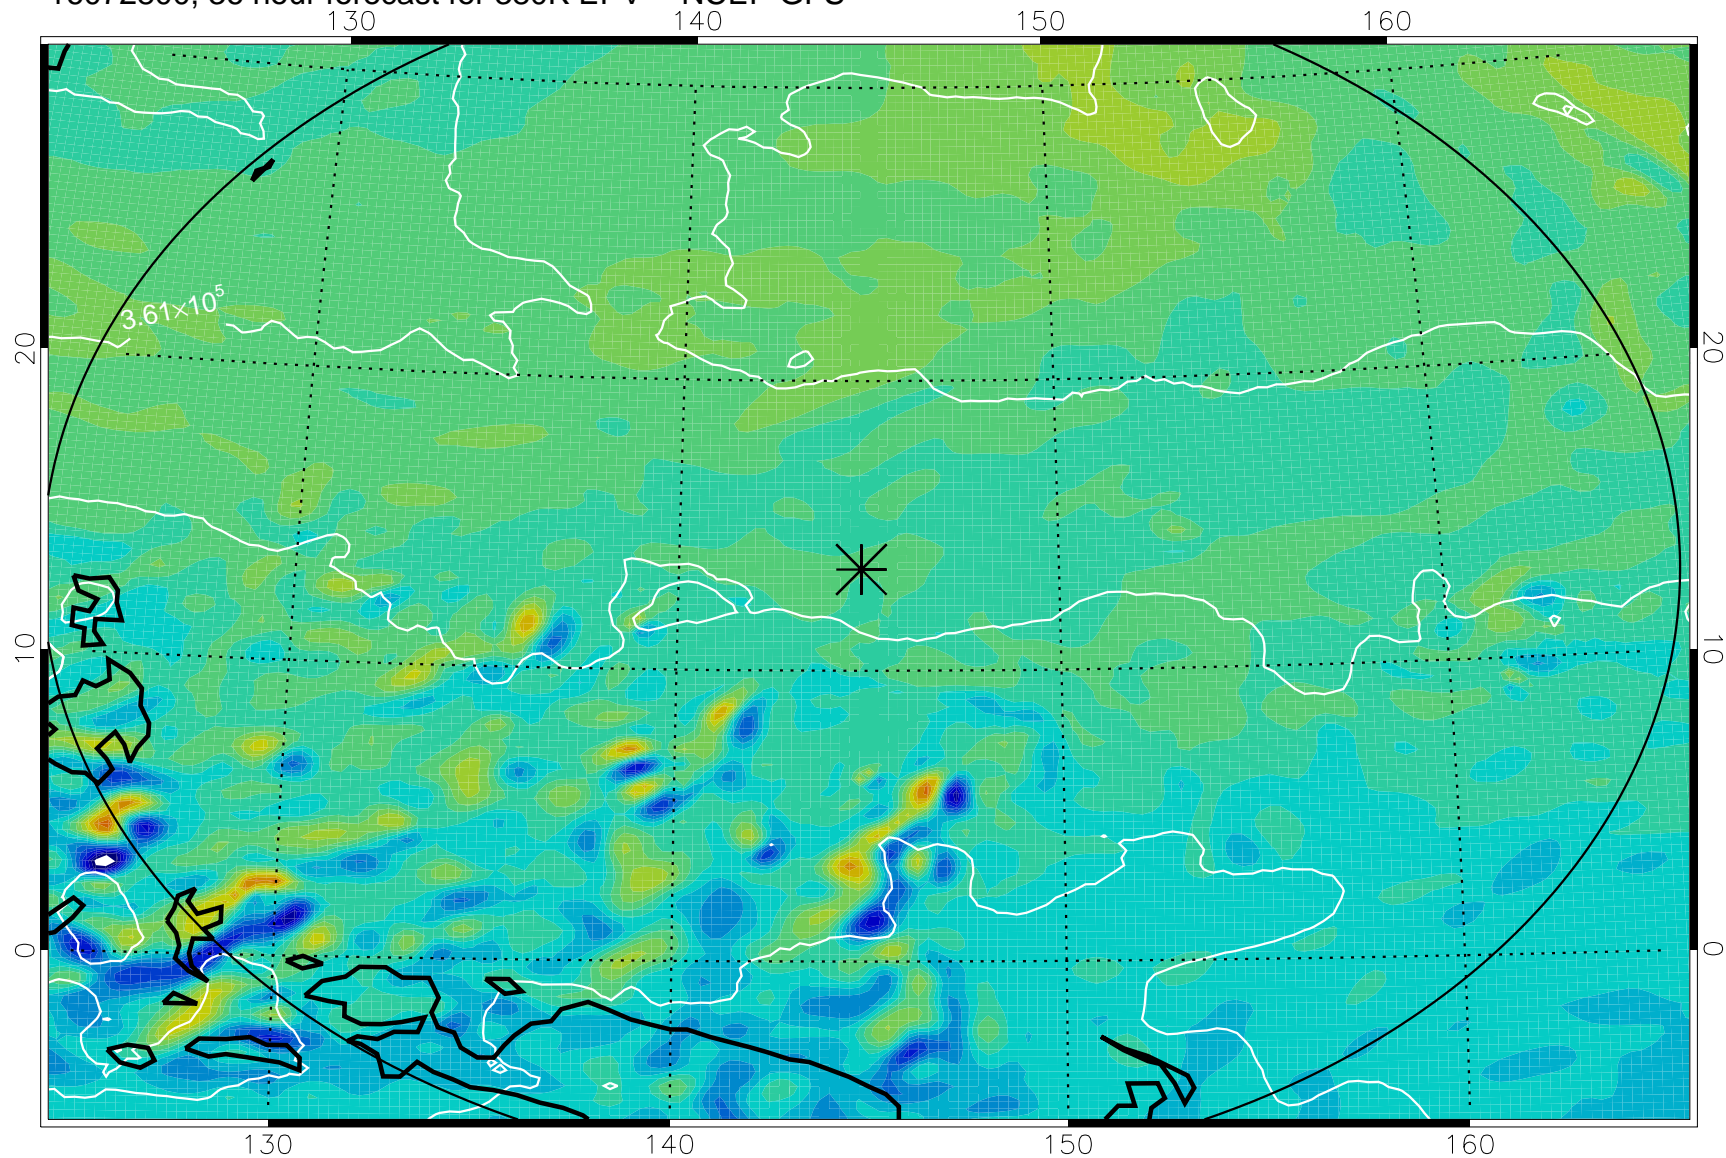

16072706, 18 hour forecast for 380K EPV -- NCEP GFS

380K Montgomery Streamfunction, white

Range ring of 2304 km

16072712, 24 hour forecast for 380K EPV -- NCEP GFS

380K Montgomery Streamfunction, white

Range ring of 2304 km

16072718, 30 hour forecast for 380K EPV -- NCEP GFS

380K Montgomery Streamfunction, white

Range ring of 2304 km

16072800, 36 hour forecast for 380K EPV -- NCEP GFS

380K Montgomery Streamfunction, white

Range ring of 2304 km

16072918, 78 hour forecast for 380K EPV -- NCEP GFS

380K Montgomery Streamfunction, white

Range ring of 2304 km

16073000, 84 hour forecast for 380K EPV -- NCEP GFS

380K Montgomery Streamfunction, white

Range ring of 2304 km

16073018, 102 hour forecast for 380K EPV -- NCEP GFS

380K Montgomery Streamfunction, white

Range ring of 2304 km

16073100, 108 hour forecast for 380K EPV -- NCEP GFS

380K Montgomery Streamfunction, white

Range ring of 2304 km