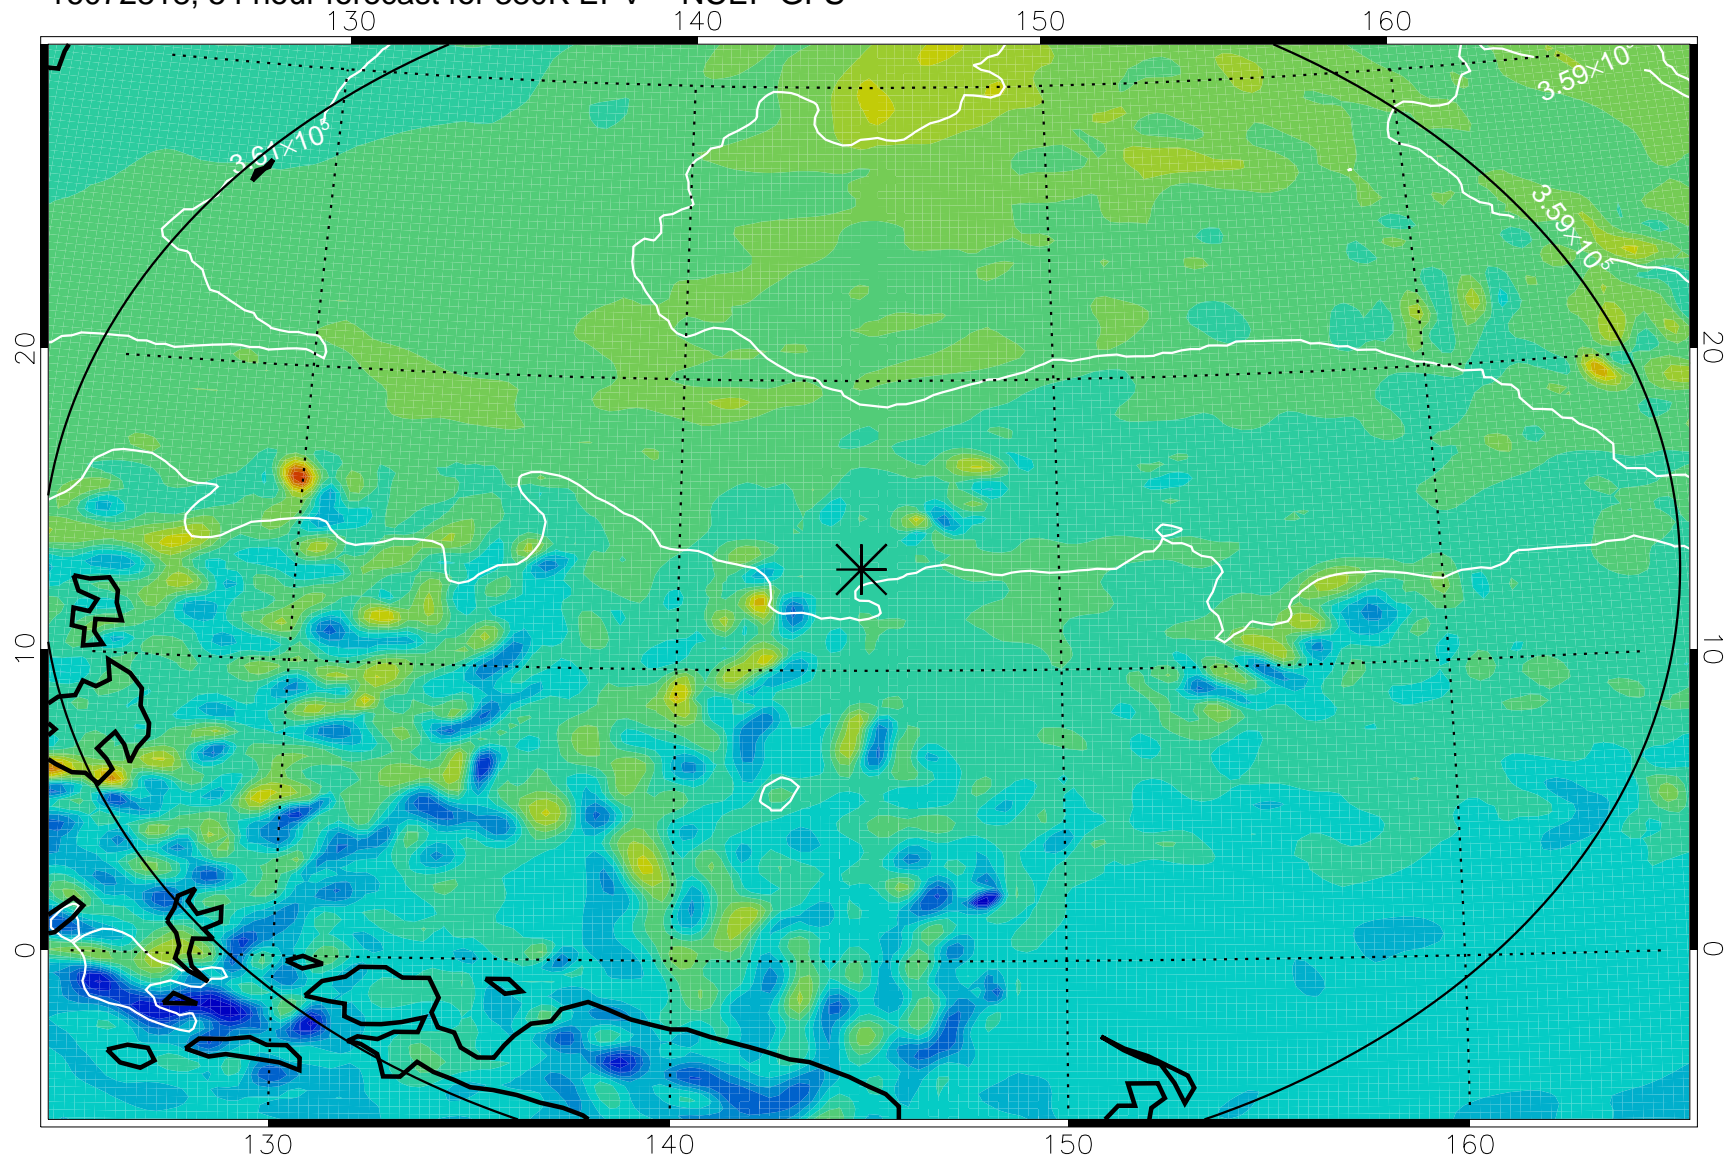

16072806, 42 hour forecast for 380K EPV -- NCEP GFS

380K Montgomery Streamfunction, white

Range ring of 2304 km

16072812, 48 hour forecast for 380K EPV -- NCEP GFS

380K Montgomery Streamfunction, white

Range ring of 2304 km

16072818, 54 hour forecast for 380K EPV -- NCEP GFS

380K Montgomery Streamfunction, white

Range ring of 2304 km

16072900, 60 hour forecast for 380K EPV -- NCEP GFS

380K Montgomery Streamfunction, white

Range ring of 2304 km

16072906, 66 hour forecast for 380K EPV -- NCEP GFS

380K Montgomery Streamfunction, white

Range ring of 2304 km

16072912, 72 hour forecast for 380K EPV -- NCEP GFS

380K Montgomery Streamfunction, white

Range ring of 2304 km

16072918, 78 hour forecast for 380K EPV -- NCEP GFS

380K Montgomery Streamfunction, white

Range ring of 2304 km

16073000, 84 hour forecast for 380K EPV -- NCEP GFS

380K Montgomery Streamfunction, white

Range ring of 2304 km