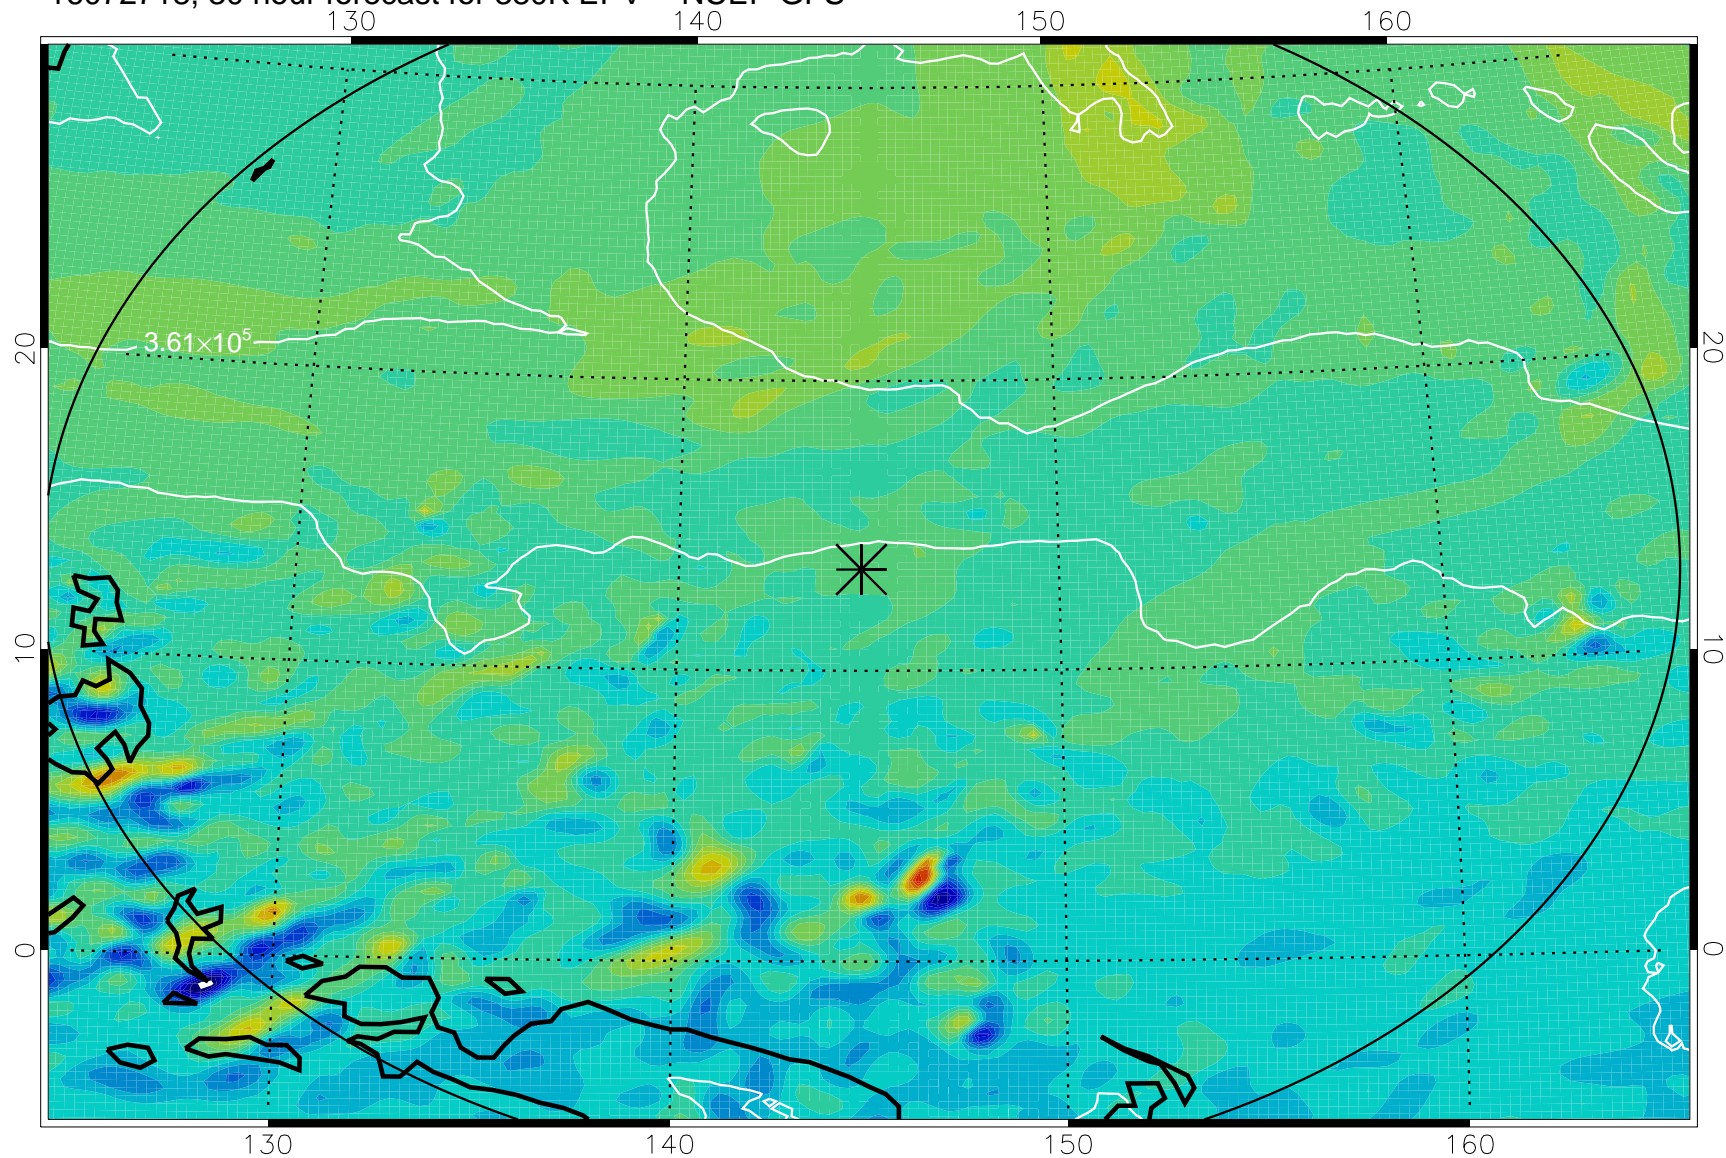

16072706, 18 hour forecast for 380K EPV -- NCEP GFS

380K Montgomery Streamfunction, white

Range ring of 2304 km

16072712, 24 hour forecast for 380K EPV -- NCEP GFS

380K Montgomery Streamfunction, white

Range ring of 2304 km

16072718, 30 hour forecast for 380K EPV -- NCEP GFS

380K Montgomery Streamfunction, white

Range ring of 2304 km

16072800, 36 hour forecast for 380K EPV -- NCEP GFS

380K Montgomery Streamfunction, white

Range ring of 2304 km

16072806, 42 hour forecast for 380K EPV -- NCEP GFS

380K Montgomery Streamfunction, white

Range ring of 2304 km

16072812, 48 hour forecast for 380K EPV -- NCEP GFS

380K Montgomery Streamfunction, white

Range ring of 2304 km

16072918, 78 hour forecast for 380K EPV -- NCEP GFS

380K Montgomery Streamfunction, white

Range ring of 2304 km

16073000, 84 hour forecast for 380K EPV -- NCEP GFS

380K Montgomery Streamfunction, white

Range ring of 2304 km