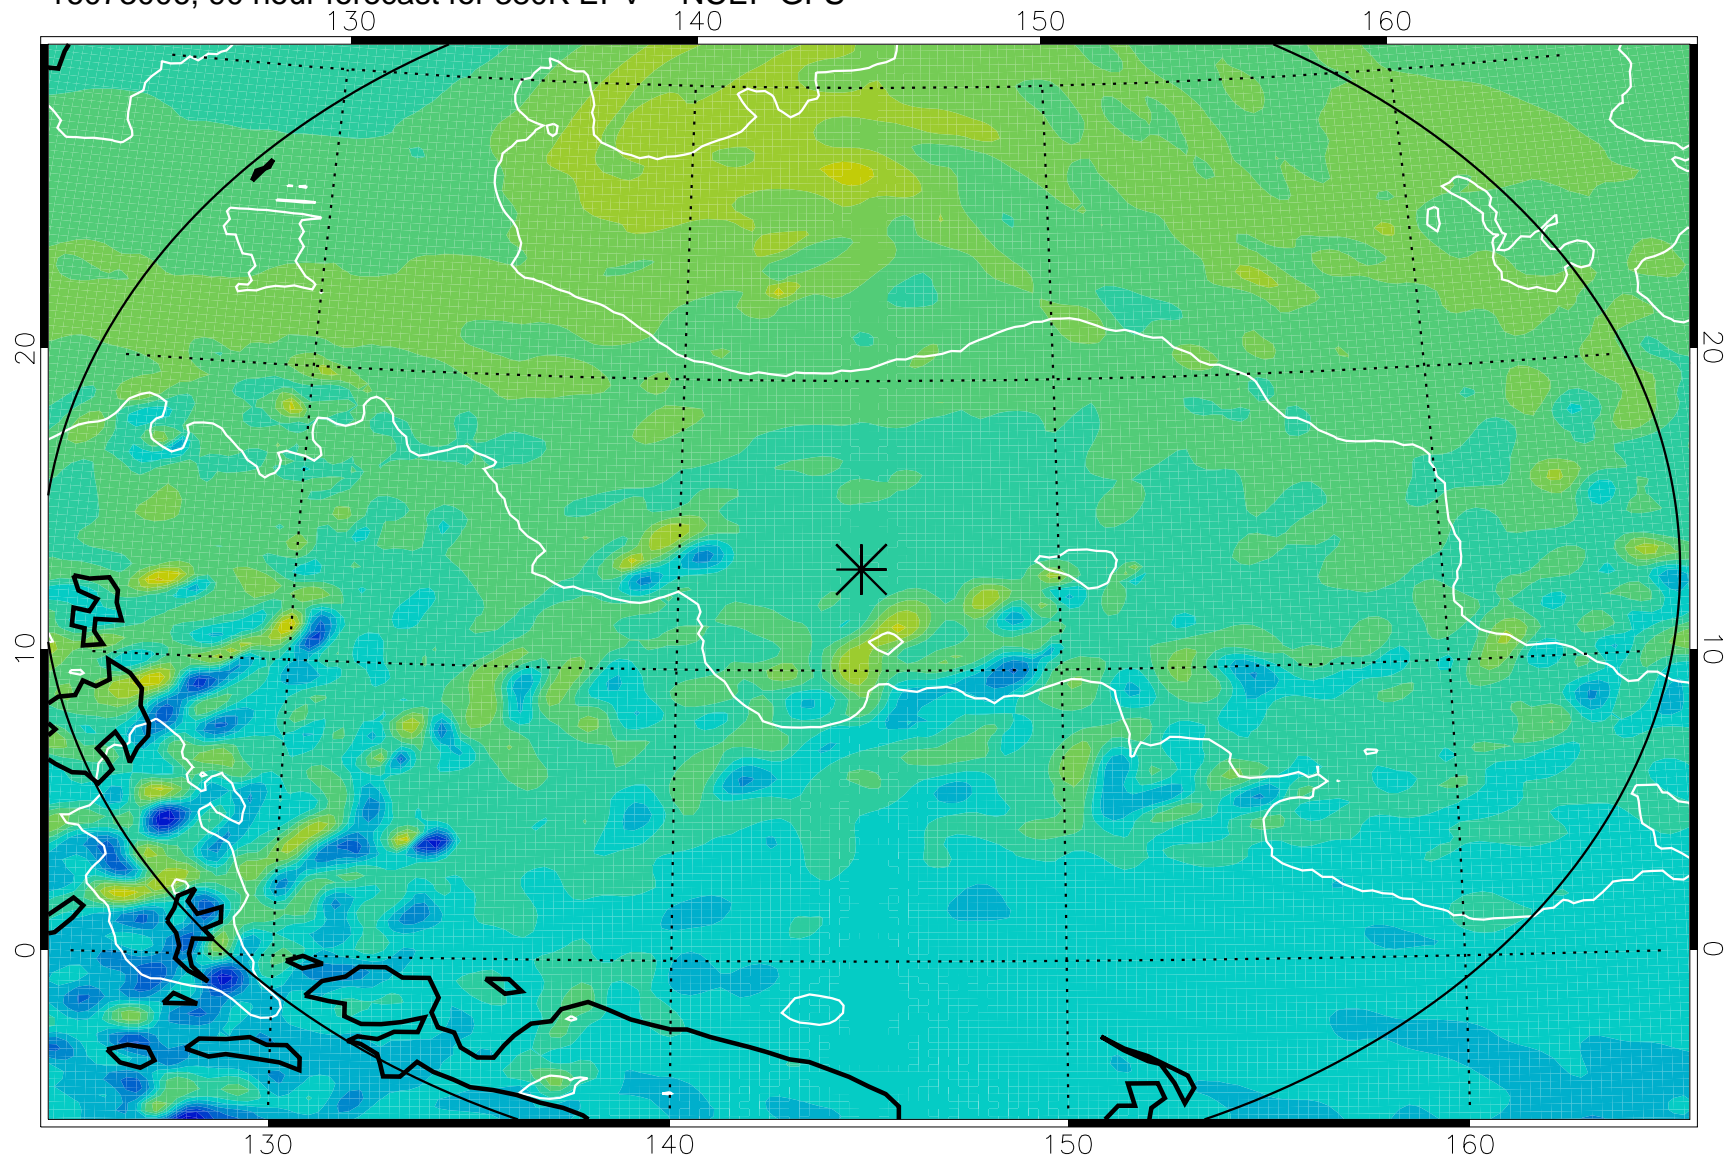

16072906, 66 hour forecast for 380K EPV -- NCEP GFS

380K Montgomery Streamfunction, white

Range ring of 2304 km

16072912, 72 hour forecast for 380K EPV -- NCEP GFS

380K Montgomery Streamfunction, white

Range ring of 2304 km

16072918, 78 hour forecast for 380K EPV -- NCEP GFS

380K Montgomery Streamfunction, white

Range ring of 2304 km

16073000, 84 hour forecast for 380K EPV -- NCEP GFS

380K Montgomery Streamfunction, white

Range ring of 2304 km

16073006, 90 hour forecast for 380K EPV -- NCEP GFS

380K Montgomery Streamfunction, white

Range ring of 2304 km

16073012, 96 hour forecast for 380K EPV -- NCEP GFS

380K Montgomery Streamfunction, white

Range ring of 2304 km

16073018, 102 hour forecast for 380K EPV -- NCEP GFS

380K Montgomery Streamfunction, white

Range ring of 2304 km

16073100, 108 hour forecast for 380K EPV -- NCEP GFS

380K Montgomery Streamfunction, white

Range ring of 2304 km