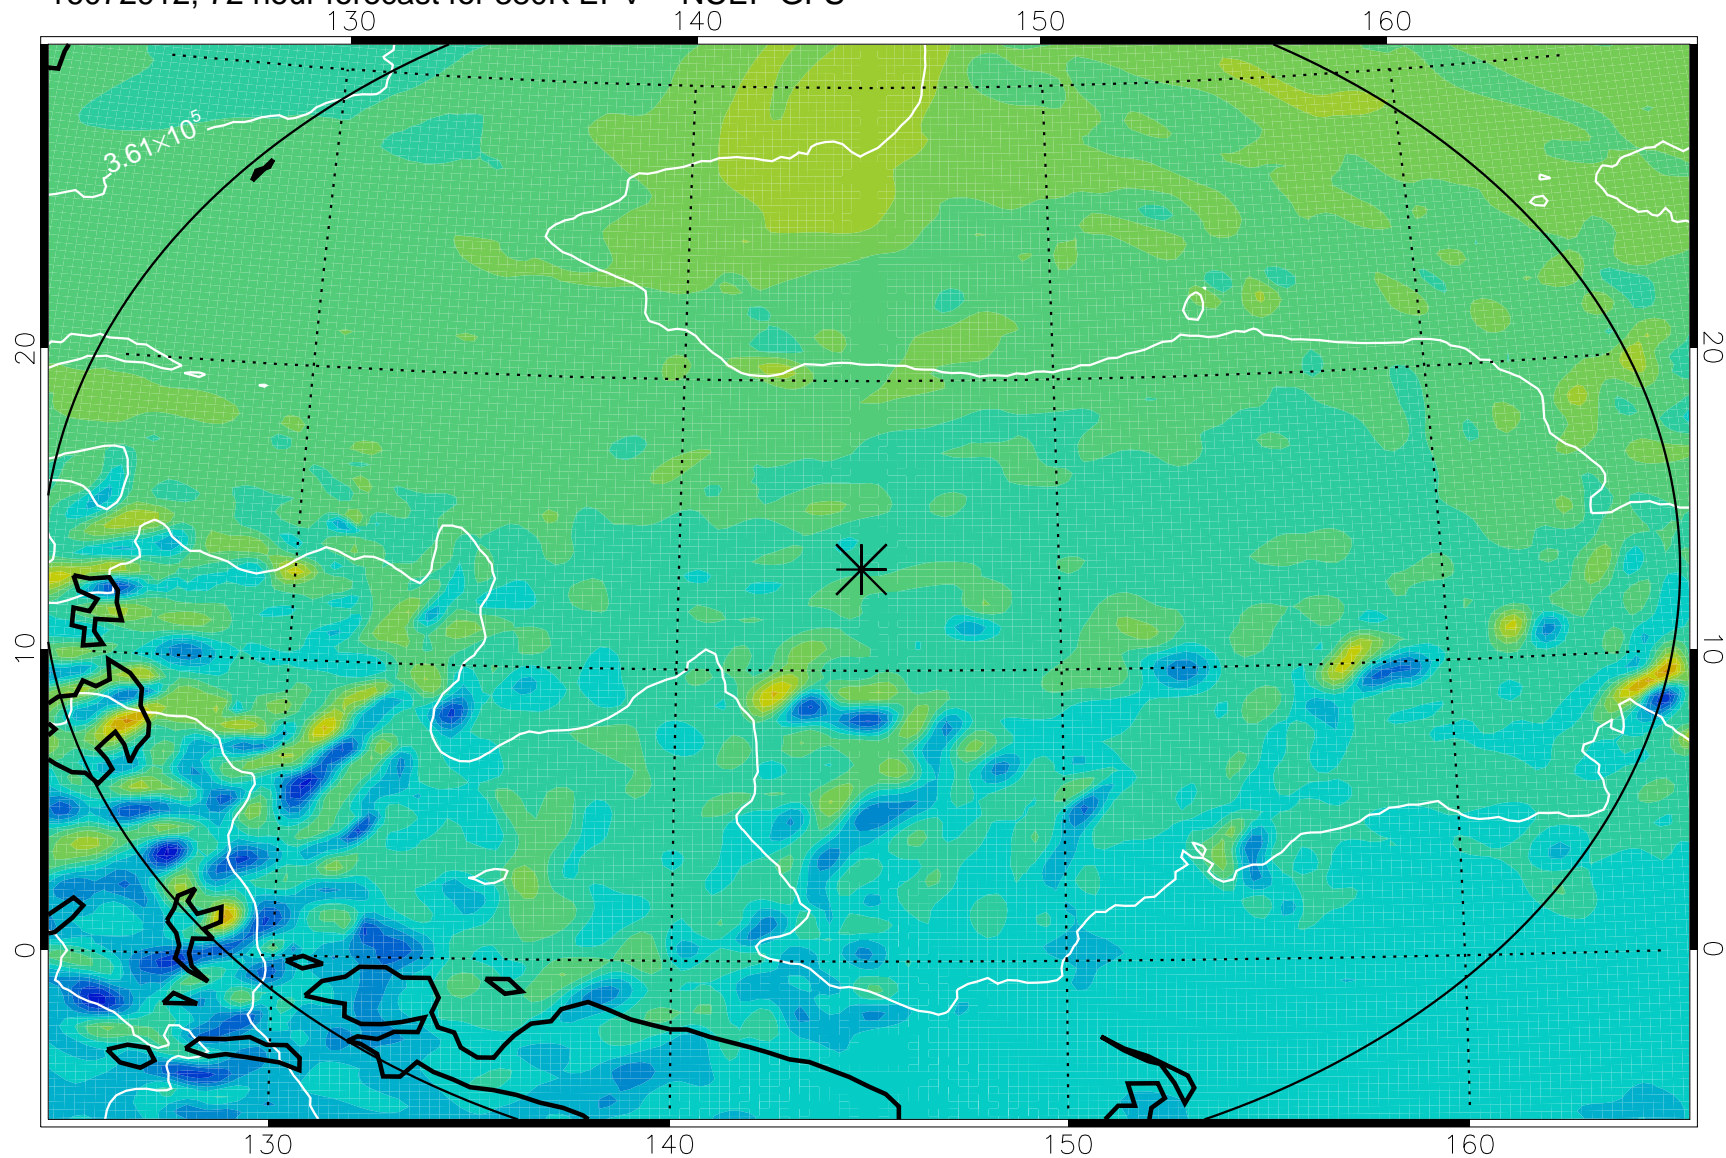

16072818, 54 hour forecast for 380K EPV -- NCEP GFS

380K Montgomery Streamfunction, white

Range ring of 2304 km

16072900, 60 hour forecast for 380K EPV -- NCEP GFS

380K Montgomery Streamfunction, white

Range ring of 2304 km

16072906, 66 hour forecast for 380K EPV -- NCEP GFS

380K Montgomery Streamfunction, white

Range ring of 2304 km

16072912, 72 hour forecast for 380K EPV -- NCEP GFS

380K Montgomery Streamfunction, white

Range ring of 2304 km

16072918, 78 hour forecast for 380K EPV -- NCEP GFS

380K Montgomery Streamfunction, white

Range ring of 2304 km

16073000, 84 hour forecast for 380K EPV -- NCEP GFS

380K Montgomery Streamfunction, white

Range ring of 2304 km

16073006, 90 hour forecast for 380K EPV -- NCEP GFS

380K Montgomery Streamfunction, white

Range ring of 2304 km

16073012, 96 hour forecast for 380K EPV -- NCEP GFS

380K Montgomery Streamfunction, white

Range ring of 2304 km