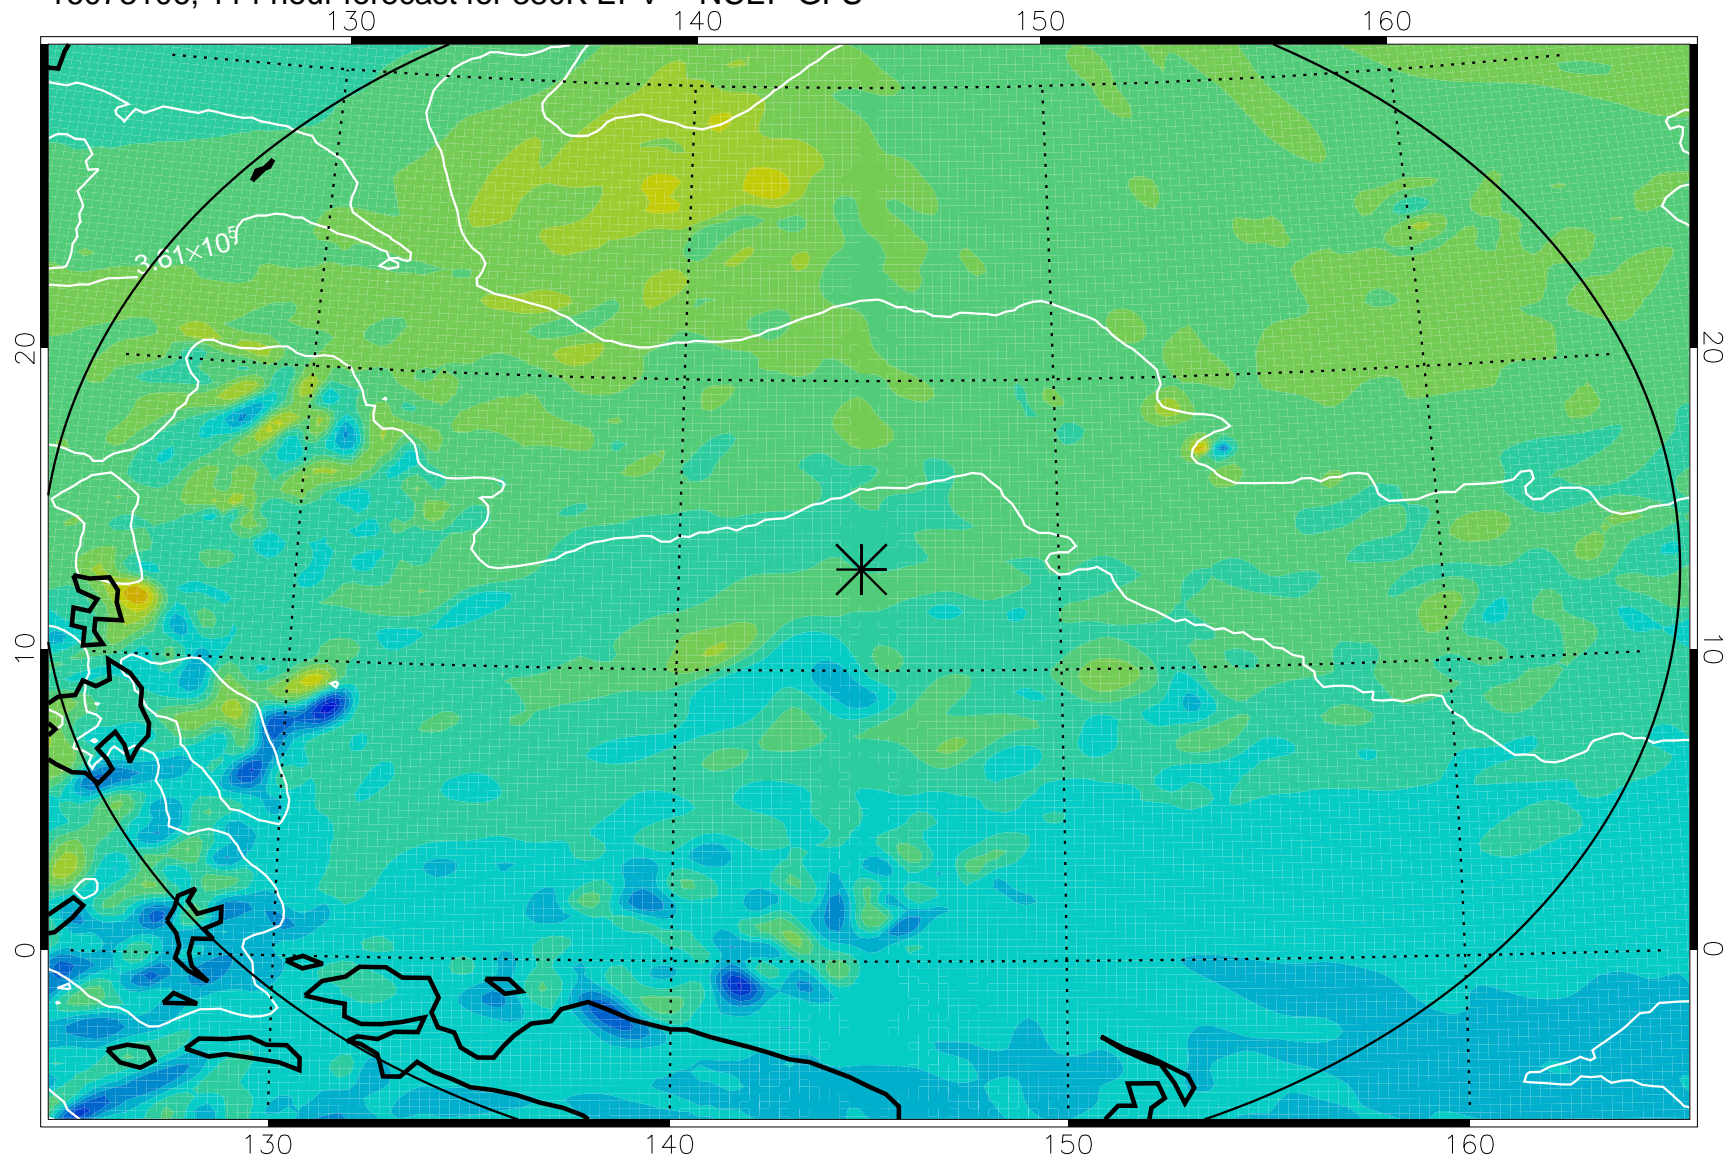

16072918, 78 hour forecast for 380K EPV -- NCEP GFS

380K Montgomery Streamfunction, white

Range ring of 2304 km

16073000, 84 hour forecast for 380K EPV -- NCEP GFS

380K Montgomery Streamfunction, white

Range ring of 2304 km

16073006, 90 hour forecast for 380K EPV -- NCEP GFS

380K Montgomery Streamfunction, white

Range ring of 2304 km

16073012, 96 hour forecast for 380K EPV -- NCEP GFS

380K Montgomery Streamfunction, white

Range ring of 2304 km

16073018, 102 hour forecast for 380K EPV -- NCEP GFS

380K Montgomery Streamfunction, white

Range ring of 2304 km

16073100, 108 hour forecast for 380K EPV -- NCEP GFS

380K Montgomery Streamfunction, white

Range ring of 2304 km

16073106, 114 hour forecast for 380K EPV -- NCEP GFS

380K Montgomery Streamfunction, white

Range ring of 2304 km

16073112, 120 hour forecast for 380K EPV -- NCEP GFS

380K Montgomery Streamfunction, white

Range ring of 2304 km