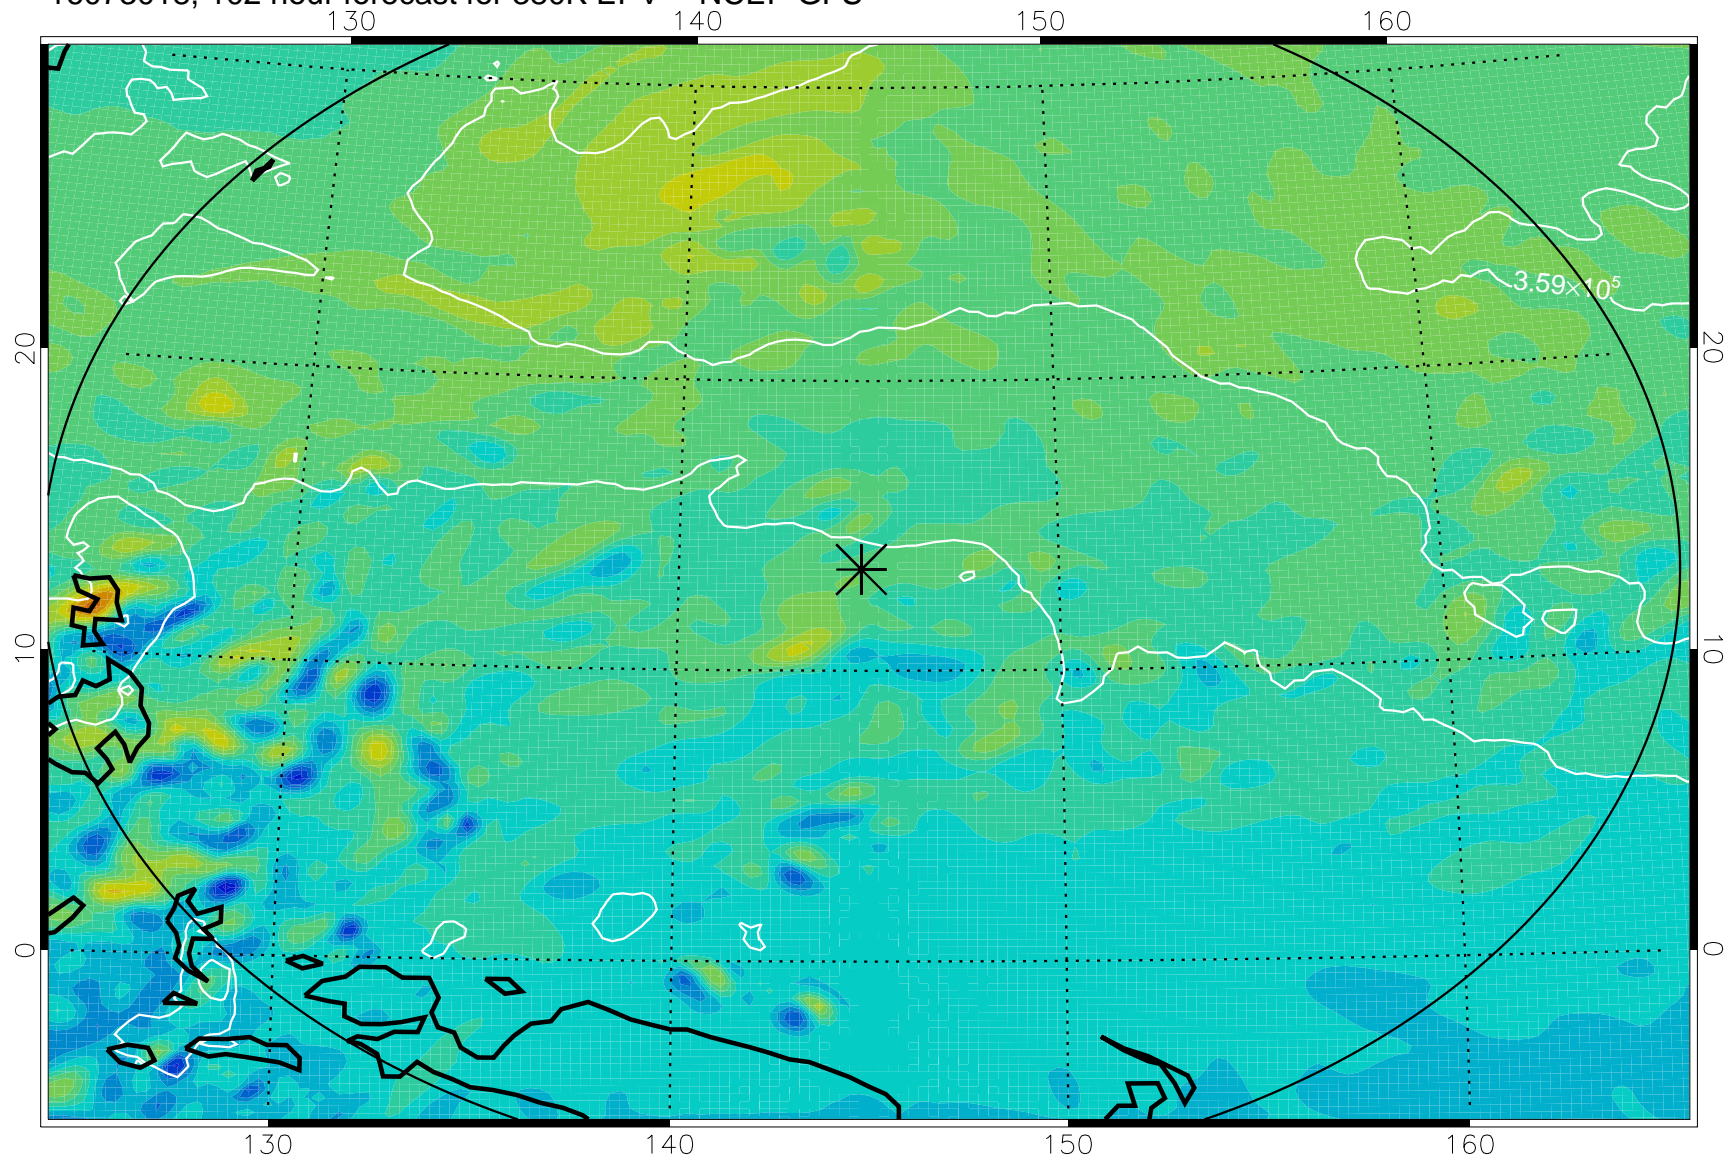

16072918, 78 hour forecast for 380K EPV -- NCEP GFS

380K Montgomery Streamfunction, white

Range ring of 2304 km

16073000, 84 hour forecast for 380K EPV -- NCEP GFS

380K Montgomery Streamfunction, white

Range ring of 2304 km

16073006, 90 hour forecast for 380K EPV -- NCEP GFS

380K Montgomery Streamfunction, white

Range ring of 2304 km

16073012, 96 hour forecast for 380K EPV -- NCEP GFS

380K Montgomery Streamfunction, white

Range ring of 2304 km

16073018, 102 hour forecast for 380K EPV -- NCEP GFS

380K Montgomery Streamfunction, white

Range ring of 2304 km

16073100, 108 hour forecast for 380K EPV -- NCEP GFS

380K Montgomery Streamfunction, white

Range ring of 2304 km

16073106, 114 hour forecast for 380K EPV -- NCEP GFS

380K Montgomery Streamfunction, white

Range ring of 2304 km

16073112, 120 hour forecast for 380K EPV -- NCEP GFS

380K Montgomery Streamfunction, white

Range ring of 2304 km