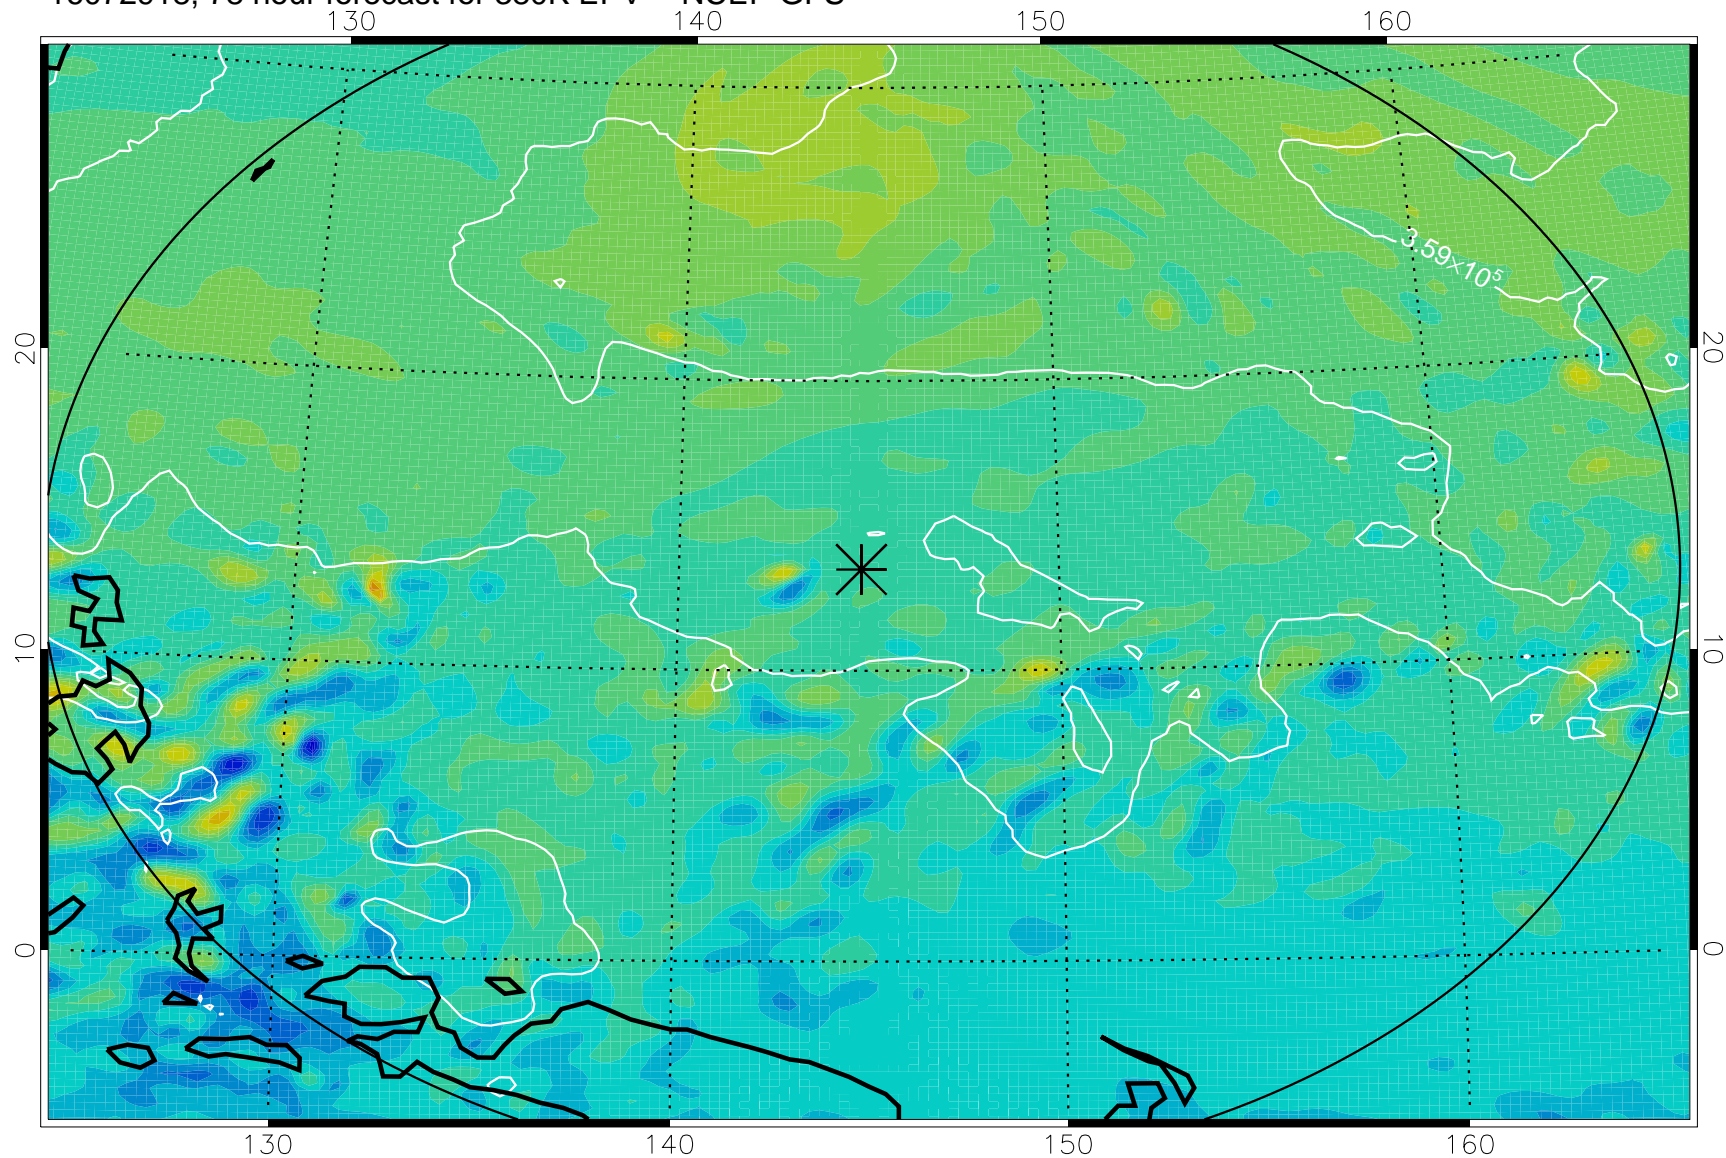

16072906, 66 hour forecast for 380K EPV -- NCEP GFS

380K Montgomery Streamfunction, white

Range ring of 2304 km

16072912, 72 hour forecast for 380K EPV -- NCEP GFS

380K Montgomery Streamfunction, white

Range ring of 2304 km

16072918, 78 hour forecast for 380K EPV -- NCEP GFS

380K Montgomery Streamfunction, white

Range ring of 2304 km

16073000, 84 hour forecast for 380K EPV -- NCEP GFS

380K Montgomery Streamfunction, white

Range ring of 2304 km

16073006, 90 hour forecast for 380K EPV -- NCEP GFS

380K Montgomery Streamfunction, white

Range ring of 2304 km

16073012, 96 hour forecast for 380K EPV -- NCEP GFS

380K Montgomery Streamfunction, white

Range ring of 2304 km

16073018, 102 hour forecast for 380K EPV -- NCEP GFS

380K Montgomery Streamfunction, white

Range ring of 2304 km

16073100, 108 hour forecast for 380K EPV -- NCEP GFS

380K Montgomery Streamfunction, white

Range ring of 2304 km