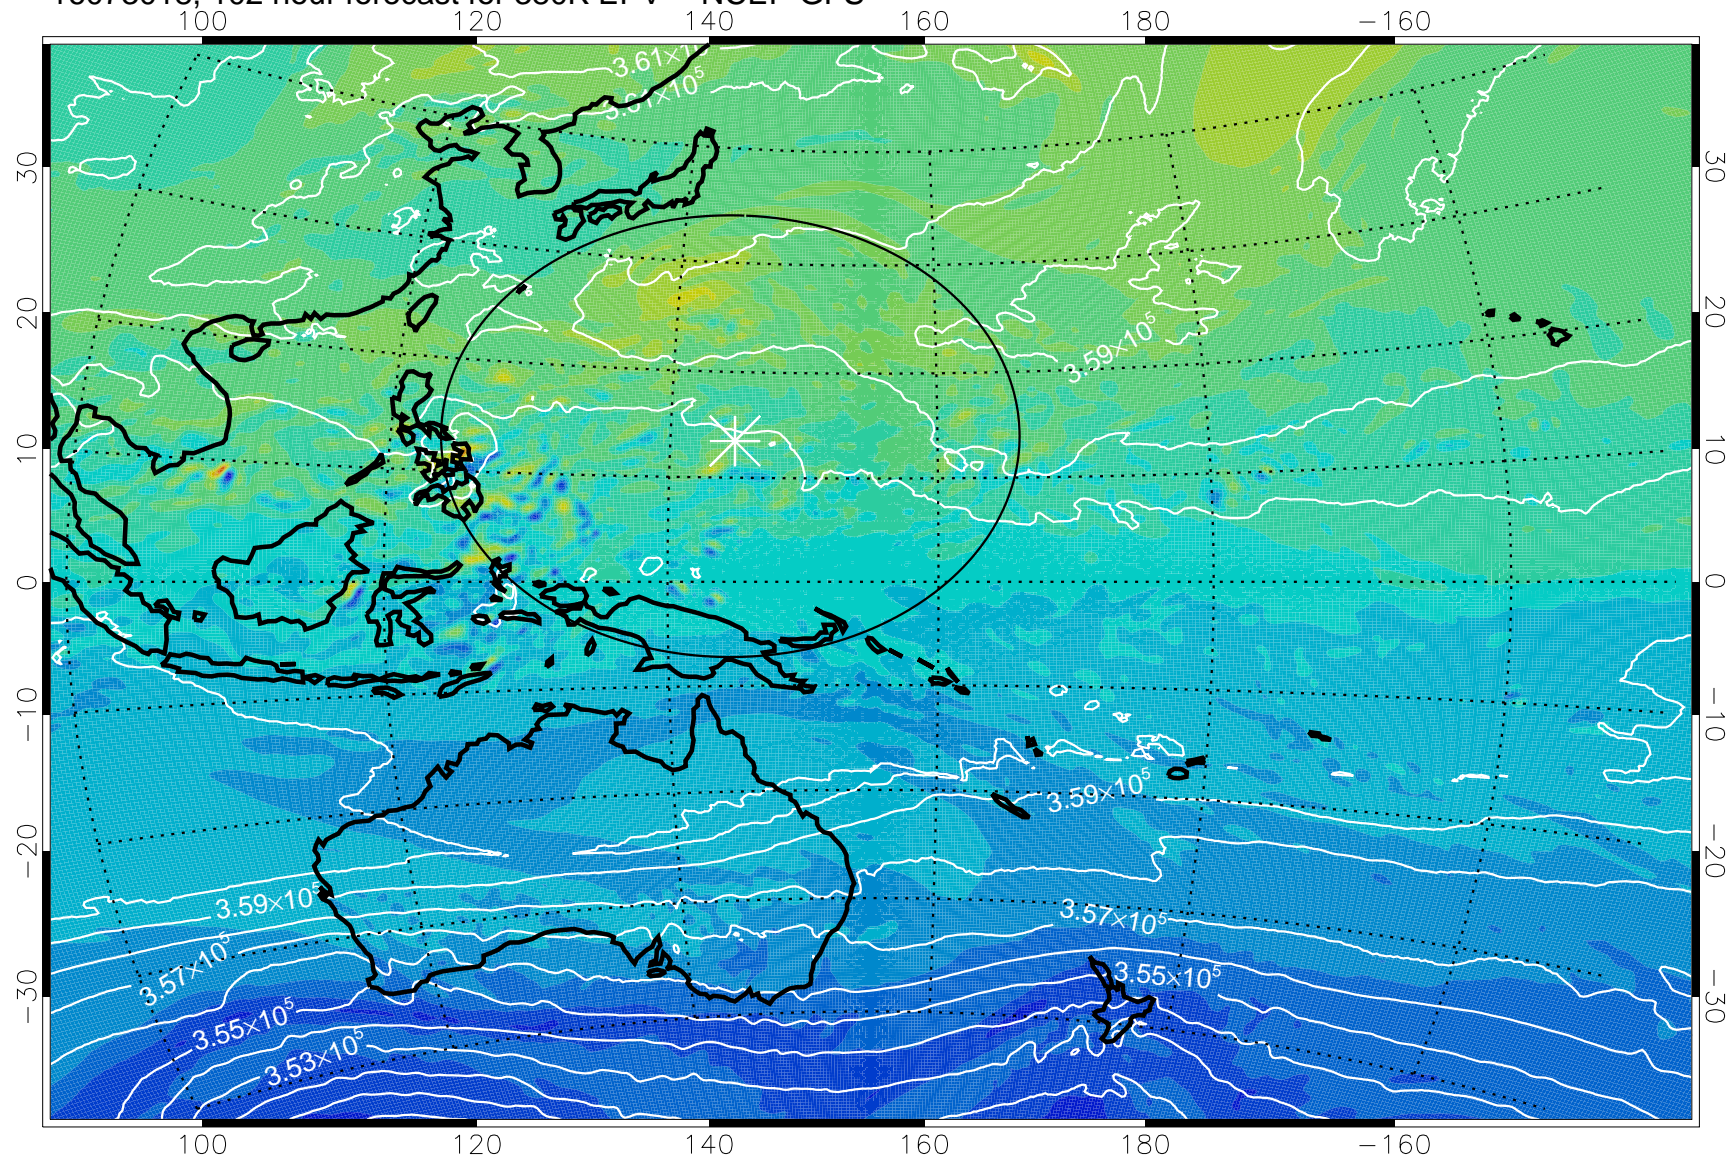

16072918, 78 hour forecast for 380K EPV -- NCEP GFS

380K Montgomery Streamfunction, white

Range ring of 2304 km

16073000, 84 hour forecast for 380K EPV -- NCEP GFS

380K Montgomery Streamfunction, white

Range ring of 2304 km

16073006, 90 hour forecast for 380K EPV -- NCEP GFS

$-2 \times 10^{-5}$     $-1 \times 10^{-5}$    0    $1 \times 10^{-5}$     $2 \times 10^{-5}$   
PVU

380K Montgomery Streamfunction, white

Range ring of 2304 km

16073012, 96 hour forecast for 380K EPV -- NCEP GFS

16073018, 102 hour forecast for 380K EPV -- NCEP GFS

380K Montgomery Streamfunction, white

Range ring of 2304 km

16073100, 108 hour forecast for 380K EPV -- NCEP GFS

380K Montgomery Streamfunction, white

Range ring of 2304 km

16073106, 114 hour forecast for 380K EPV -- NCEP GFS

16073112, 120 hour forecast for 380K EPV -- NCEP GFS