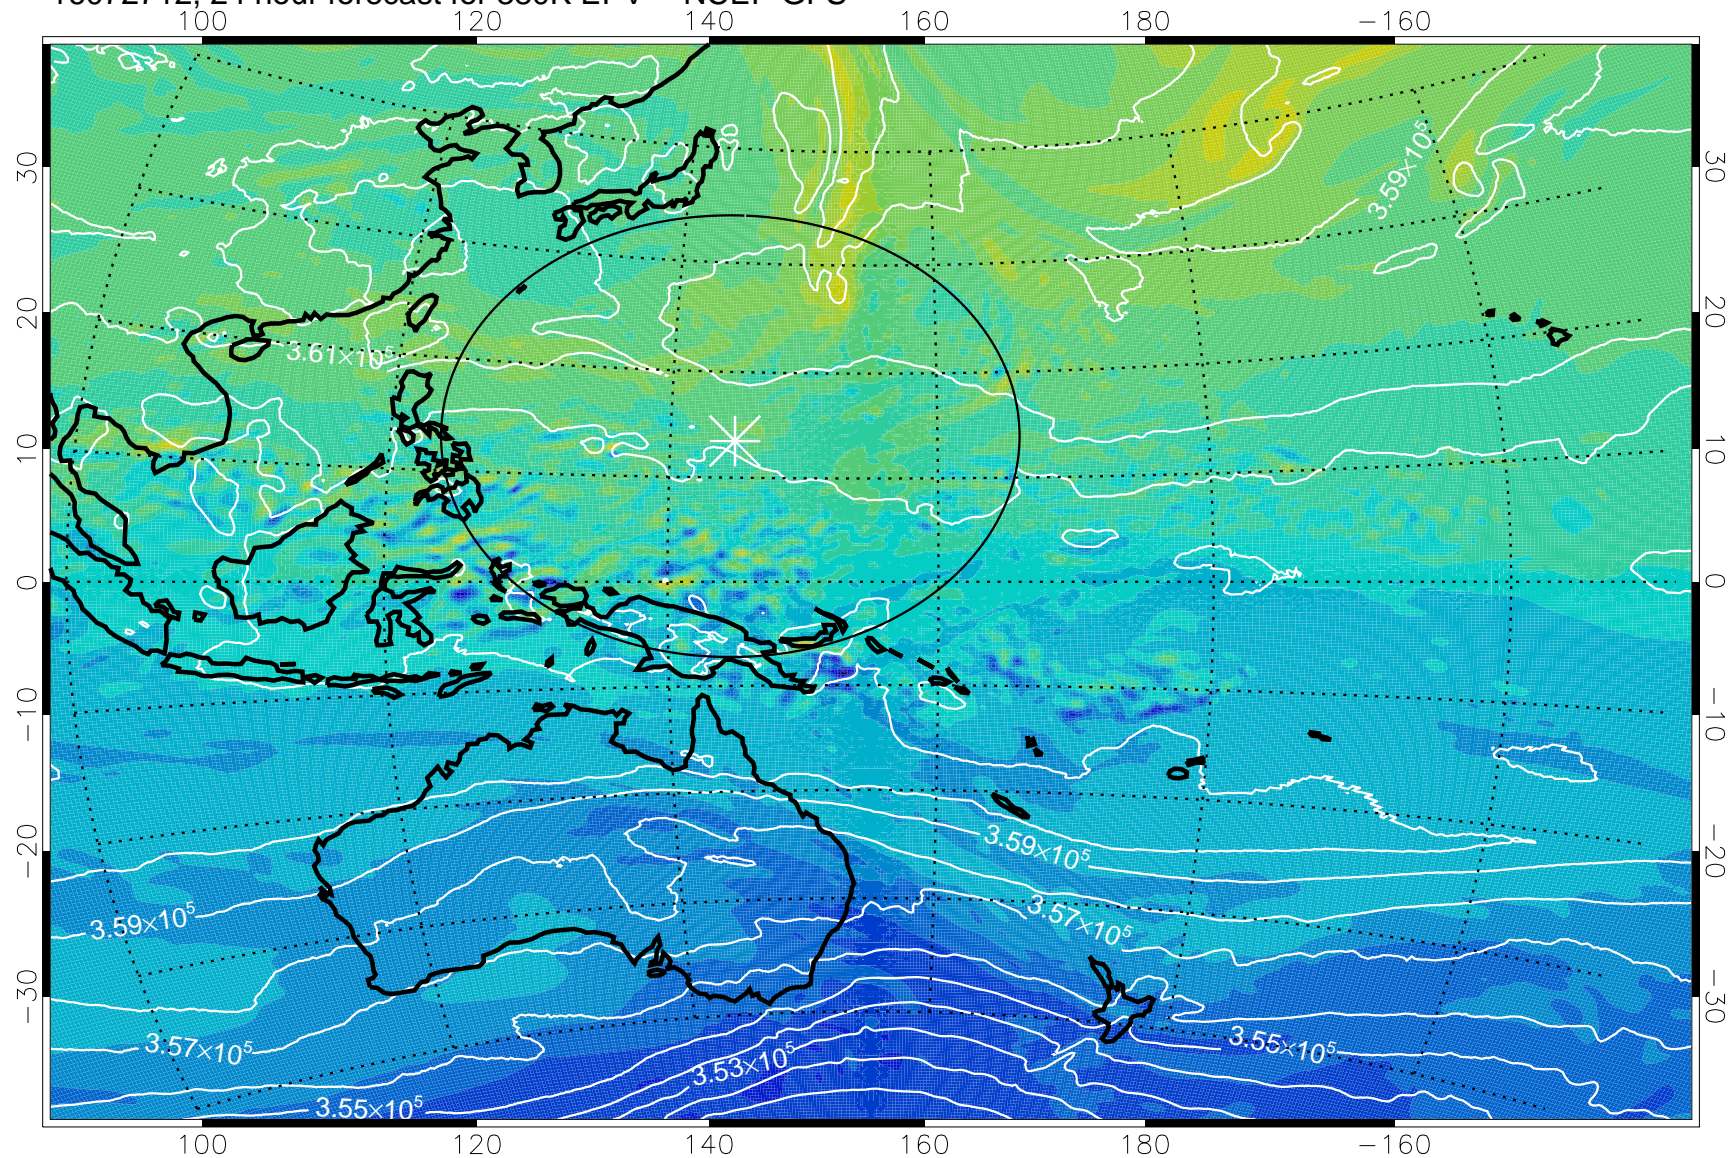

16072706, 18 hour forecast for 380K EPV -- NCEP GFS

380K Montgomery Streamfunction, white

Range ring of 2304 km

16072712, 24 hour forecast for 380K EPV -- NCEP GFS

380K Montgomery Streamfunction, white

Range ring of 2304 km

16072718, 30 hour forecast for 380K EPV -- NCEP GFS

380K Montgomery Streamfunction, white

Range ring of 2304 km

16072800, 36 hour forecast for 380K EPV -- NCEP GFS

380K Montgomery Streamfunction, white

Range ring of 2304 km

16072806, 42 hour forecast for 380K EPV -- NCEP GFS

380K Montgomery Streamfunction, white

Range ring of 2304 km

16072812, 48 hour forecast for 380K EPV -- NCEP GFS

380K Montgomery Streamfunction, white

Range ring of 2304 km

16072818, 54 hour forecast for 380K EPV -- NCEP GFS

380K Montgomery Streamfunction, white

Range ring of 2304 km

16072900, 60 hour forecast for 380K EPV -- NCEP GFS

380K Montgomery Streamfunction, white

Range ring of 2304 km