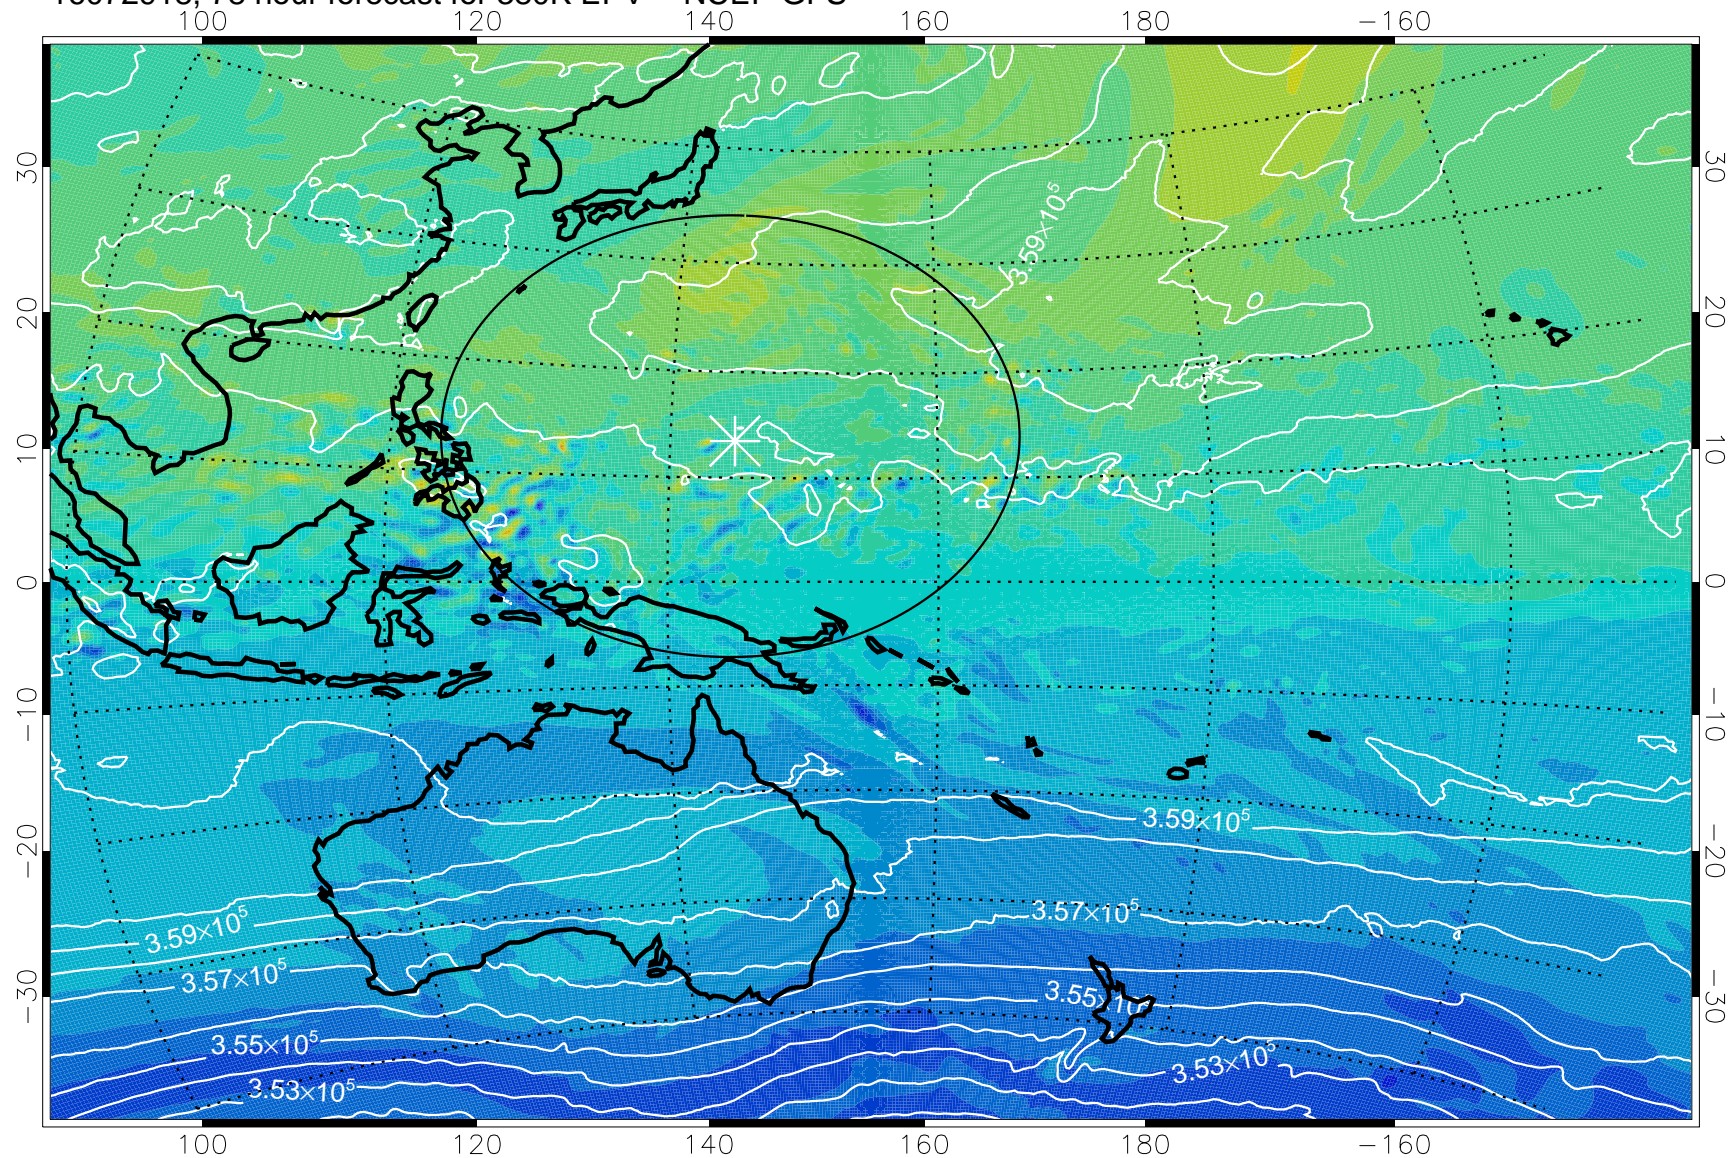

16072818, 54 hour forecast for 380K EPV -- NCEP GFS

380K Montgomery Streamfunction, white

Range ring of 2304 km

16072900, 60 hour forecast for 380K EPV -- NCEP GFS

380K Montgomery Streamfunction, white

Range ring of 2304 km

16072906, 66 hour forecast for 380K EPV -- NCEP GFS

380K Montgomery Streamfunction, white

Range ring of 2304 km

16072912, 72 hour forecast for 380K EPV -- NCEP GFS

380K Montgomery Streamfunction, white

Range ring of 2304 km

16072918, 78 hour forecast for 380K EPV -- NCEP GFS

380K Montgomery Streamfunction, white

Range ring of 2304 km

16073000, 84 hour forecast for 380K EPV -- NCEP GFS

380K Montgomery Streamfunction, white

Range ring of 2304 km

16073012, 96 hour forecast for 380K EPV -- NCEP GFS

16073018, 102 hour forecast for 380K EPV -- NCEP GFS

380K Montgomery Streamfunction, white

Range ring of 2304 km

16073100, 108 hour forecast for 380K EPV -- NCEP GFS