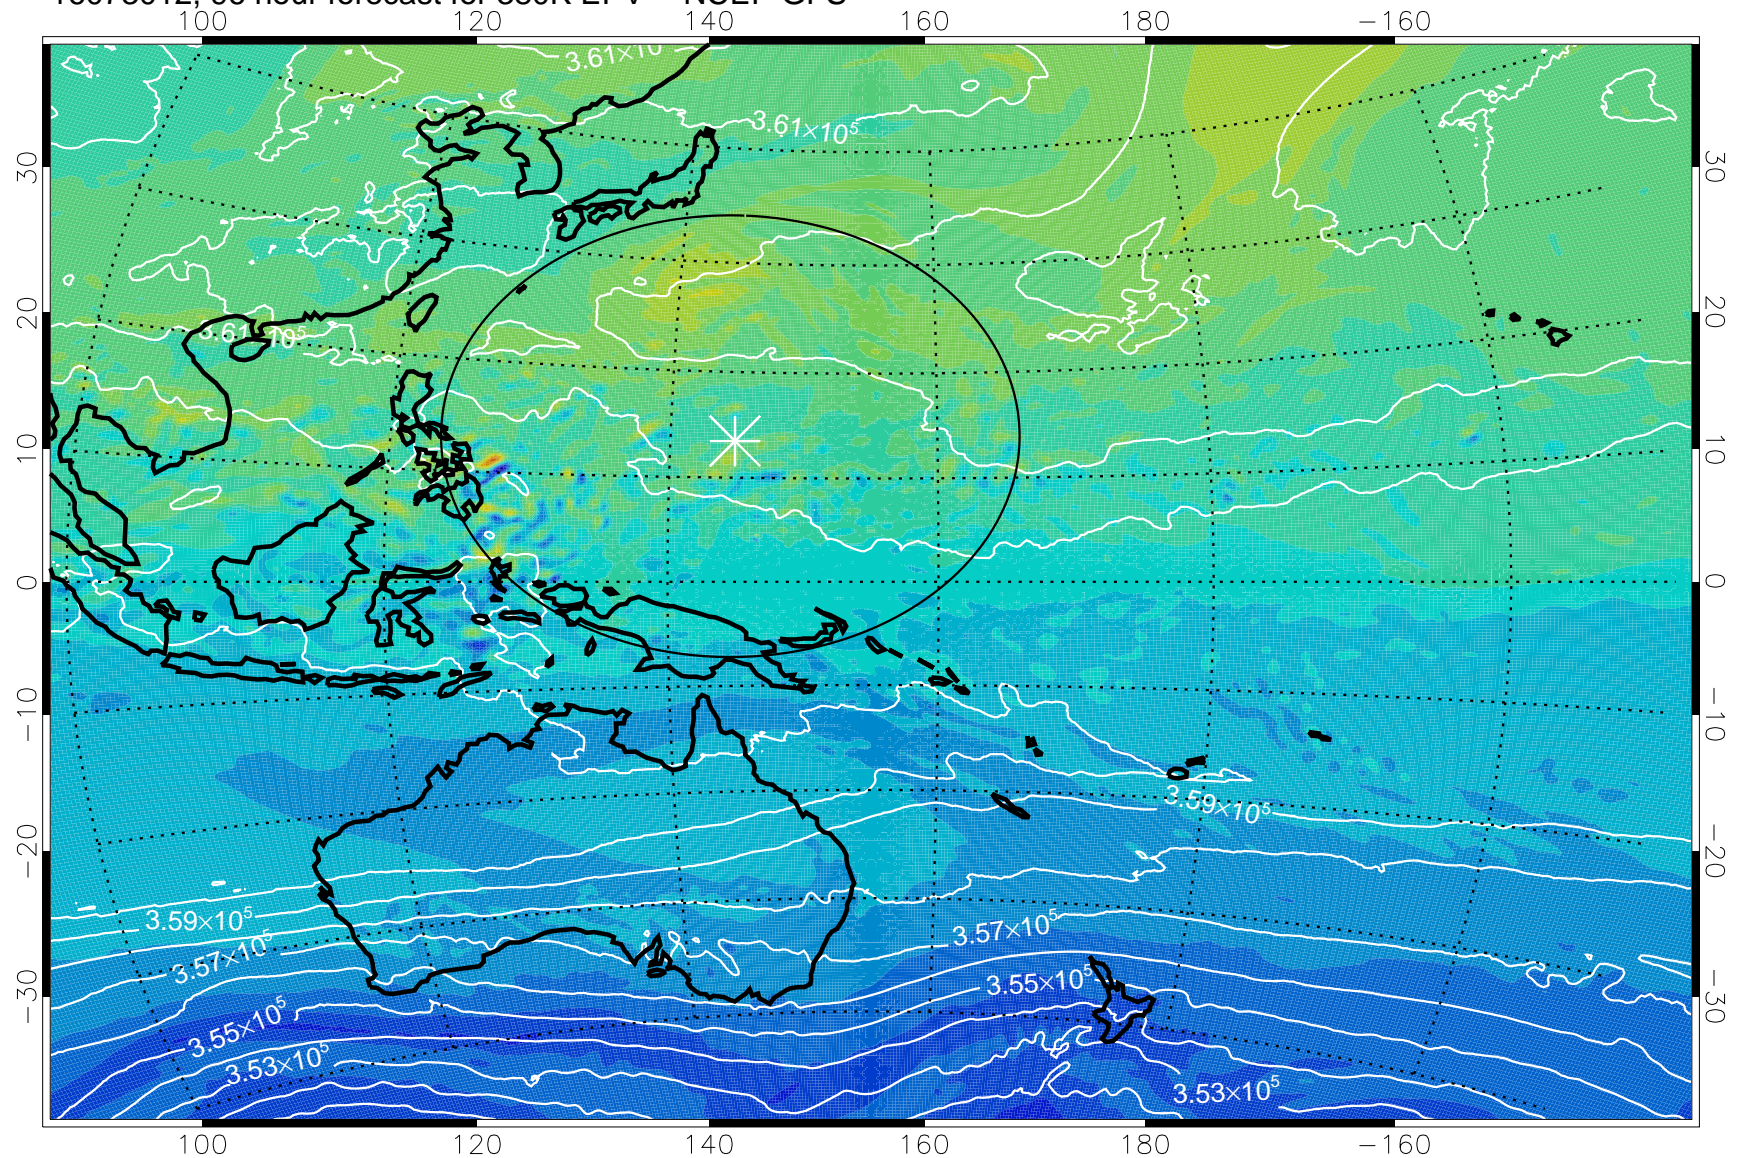

16072918, 78 hour forecast for 380K EPV -- NCEP GFS

380K Montgomery Streamfunction, white

Range ring of 2304 km

16073000, 84 hour forecast for 380K EPV -- NCEP GFS

380K Montgomery Streamfunction, white

Range ring of 2304 km

16073006, 90 hour forecast for 380K EPV -- NCEP GFS

$-2 \times 10^{-5}$     $-1 \times 10^{-5}$    0    $1 \times 10^{-5}$     $2 \times 10^{-5}$   
PVU

380K Montgomery Streamfunction, white

Range ring of 2304 km

16073012, 96 hour forecast for 380K EPV -- NCEP GFS

16073018, 102 hour forecast for 380K EPV -- NCEP GFS

380K Montgomery Streamfunction, white

Range ring of 2304 km

16073100, 108 hour forecast for 380K EPV -- NCEP GFS

380K Montgomery Streamfunction, white

Range ring of 2304 km

16073106, 114 hour forecast for 380K EPV -- NCEP GFS

16073112, 120 hour forecast for 380K EPV -- NCEP GFS