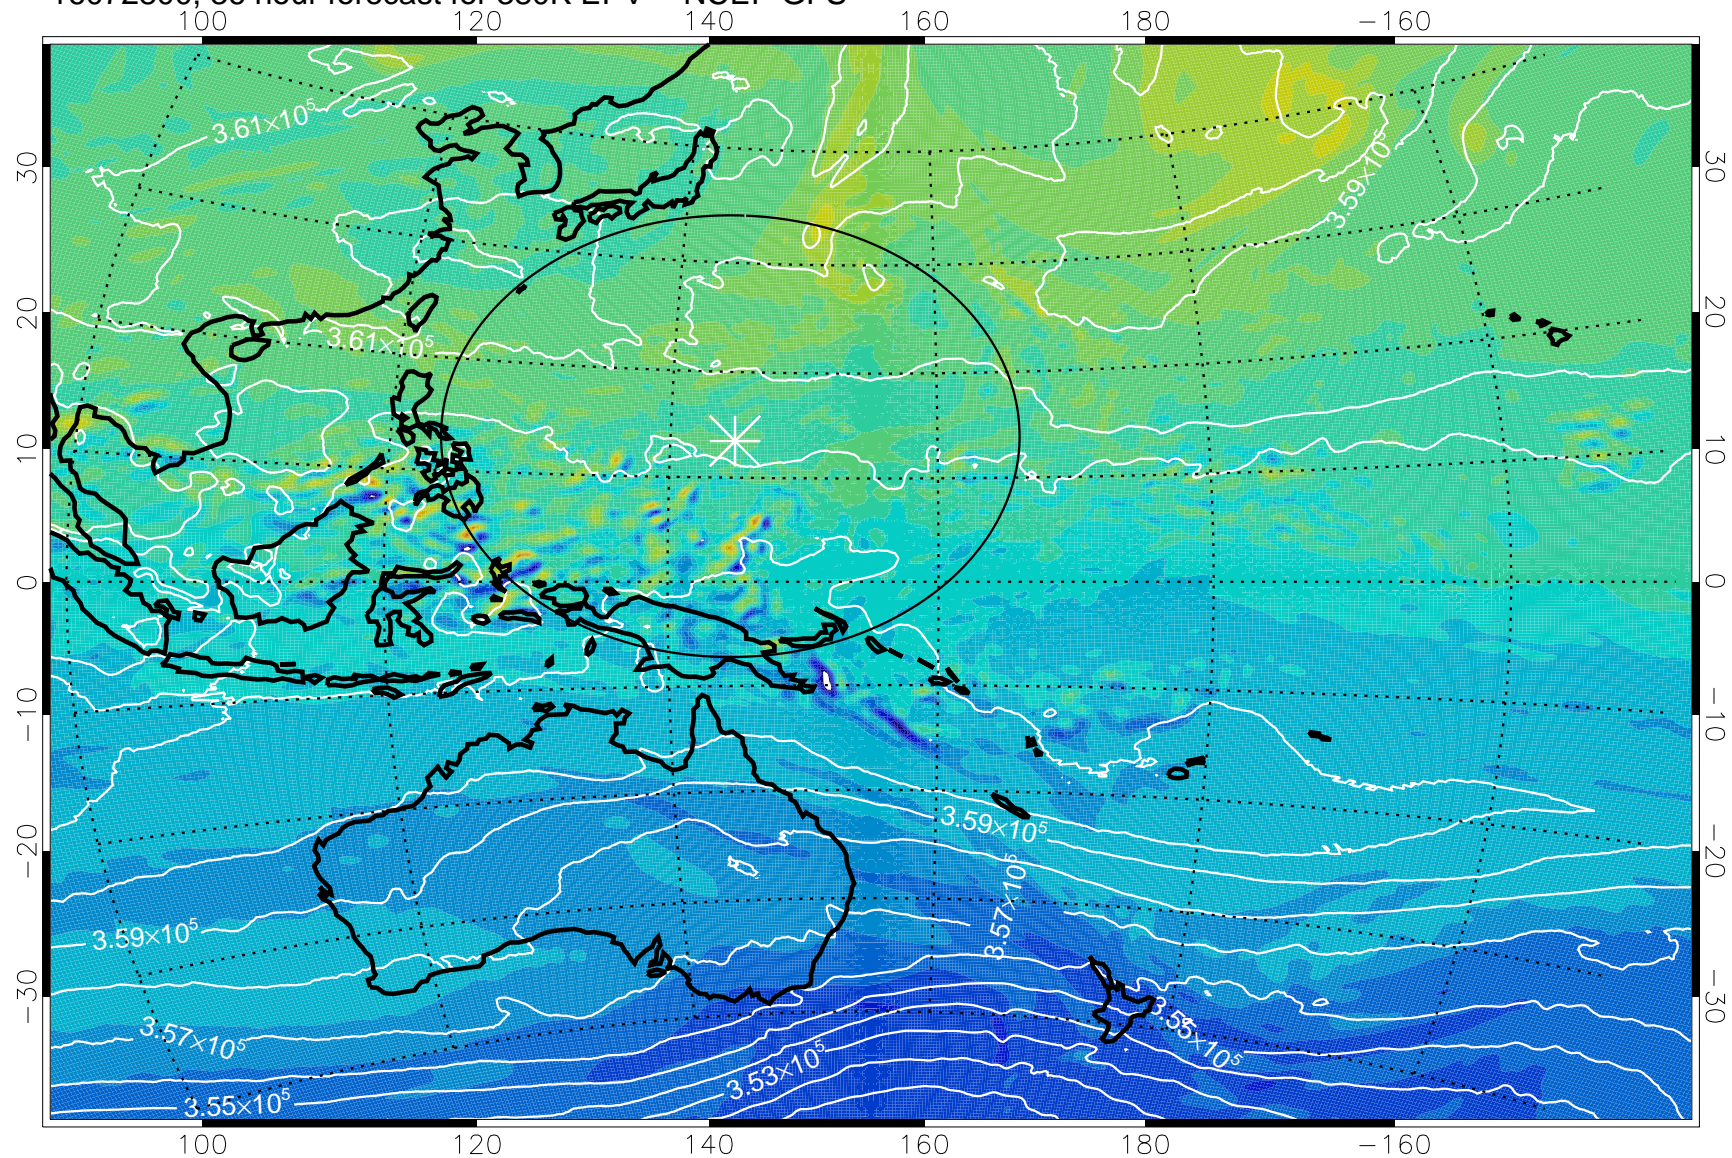

16072718, 30 hour forecast for 380K EPV -- NCEP GFS

380K Montgomery Streamfunction, white

Range ring of 2304 km

16072800, 36 hour forecast for 380K EPV -- NCEP GFS

380K Montgomery Streamfunction, white

Range ring of 2304 km

16072806, 42 hour forecast for 380K EPV -- NCEP GFS

380K Montgomery Streamfunction, white

Range ring of 2304 km

16072812, 48 hour forecast for 380K EPV -- NCEP GFS

380K Montgomery Streamfunction, white

Range ring of 2304 km

16072818, 54 hour forecast for 380K EPV -- NCEP GFS

380K Montgomery Streamfunction, white

Range ring of 2304 km

16072900, 60 hour forecast for 380K EPV -- NCEP GFS

380K Montgomery Streamfunction, white

Range ring of 2304 km

16072906, 66 hour forecast for 380K EPV -- NCEP GFS

380K Montgomery Streamfunction, white

Range ring of 2304 km

16072912, 72 hour forecast for 380K EPV -- NCEP GFS

380K Montgomery Streamfunction, white

Range ring of 2304 km