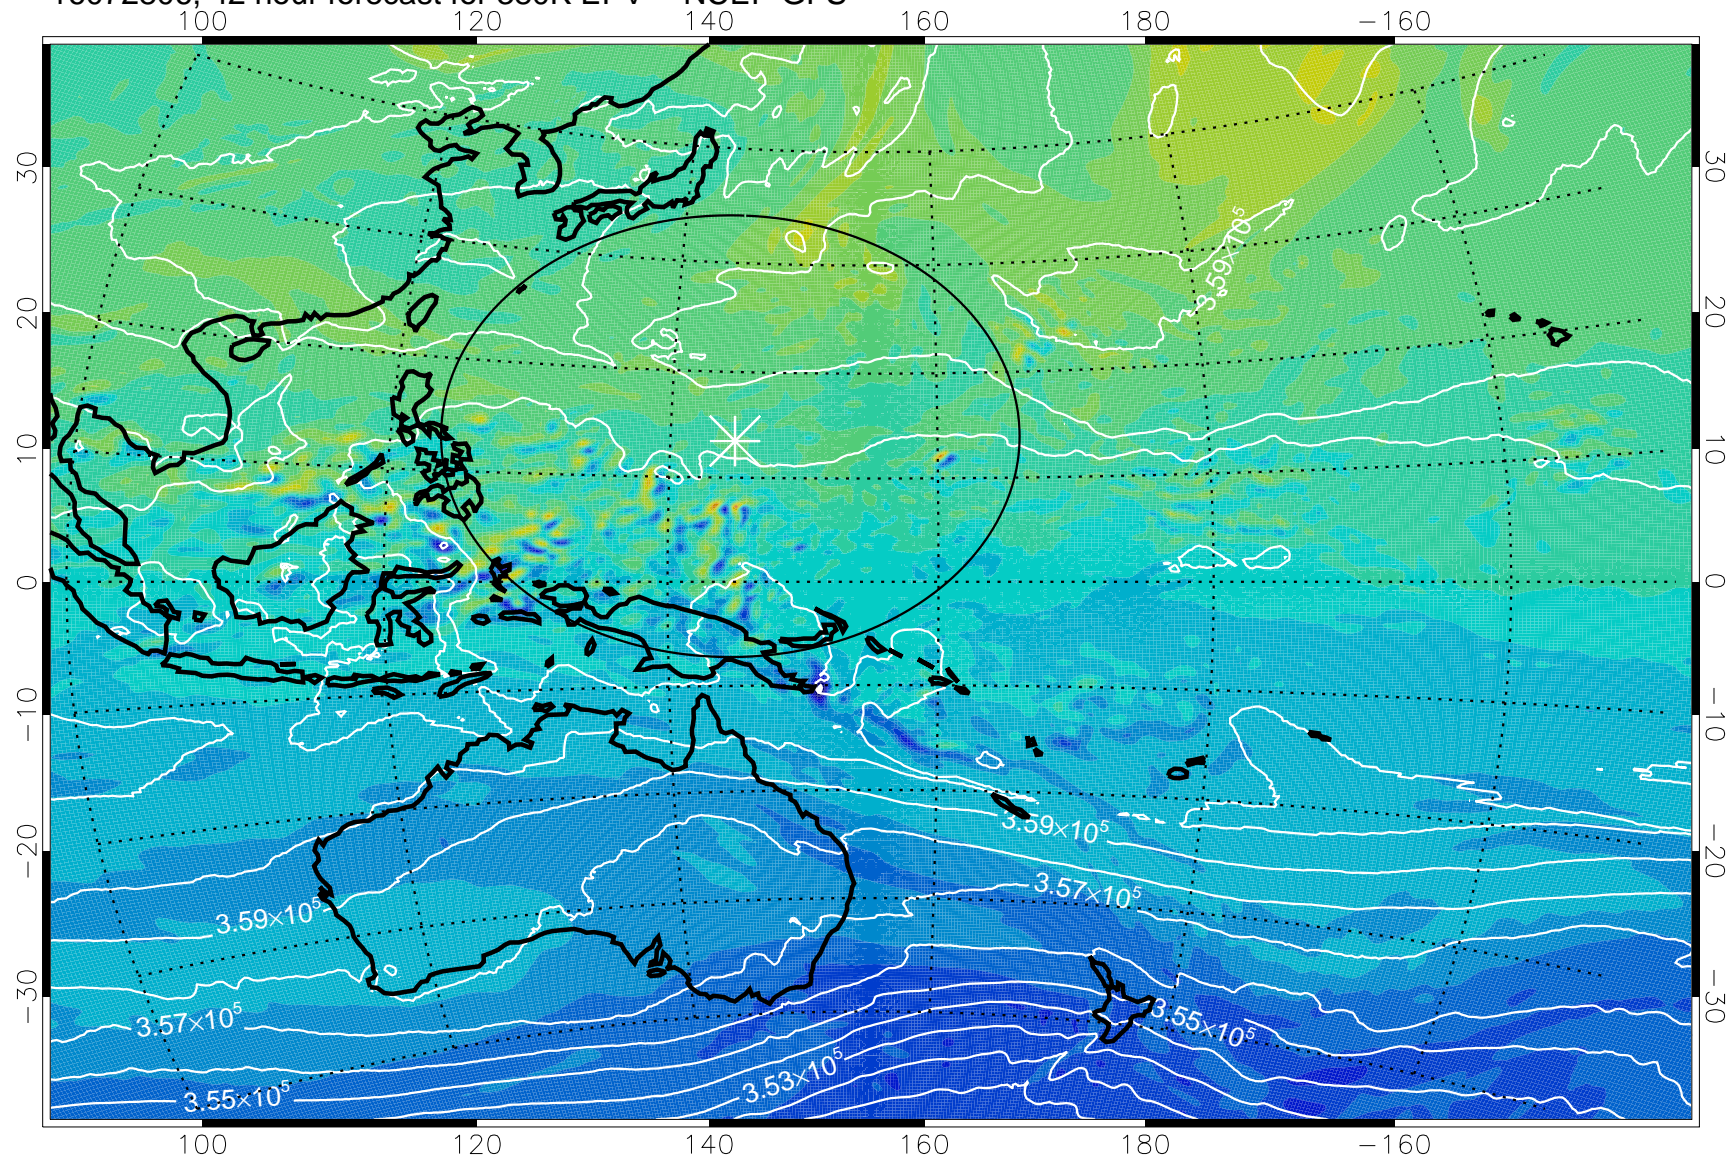

16072718, 30 hour forecast for 380K EPV -- NCEP GFS

380K Montgomery Streamfunction, white

Range ring of 2304 km

16072800, 36 hour forecast for 380K EPV -- NCEP GFS

380K Montgomery Streamfunction, white

Range ring of 2304 km

16072806, 42 hour forecast for 380K EPV -- NCEP GFS

380K Montgomery Streamfunction, white

Range ring of 2304 km

16072812, 48 hour forecast for 380K EPV -- NCEP GFS

380K Montgomery Streamfunction, white

Range ring of 2304 km

16072818, 54 hour forecast for 380K EPV -- NCEP GFS

380K Montgomery Streamfunction, white

Range ring of 2304 km

16072900, 60 hour forecast for 380K EPV -- NCEP GFS

380K Montgomery Streamfunction, white

Range ring of 2304 km

16072906, 66 hour forecast for 380K EPV -- NCEP GFS

380K Montgomery Streamfunction, white

Range ring of 2304 km

16072912, 72 hour forecast for 380K EPV -- NCEP GFS

380K Montgomery Streamfunction, white

Range ring of 2304 km