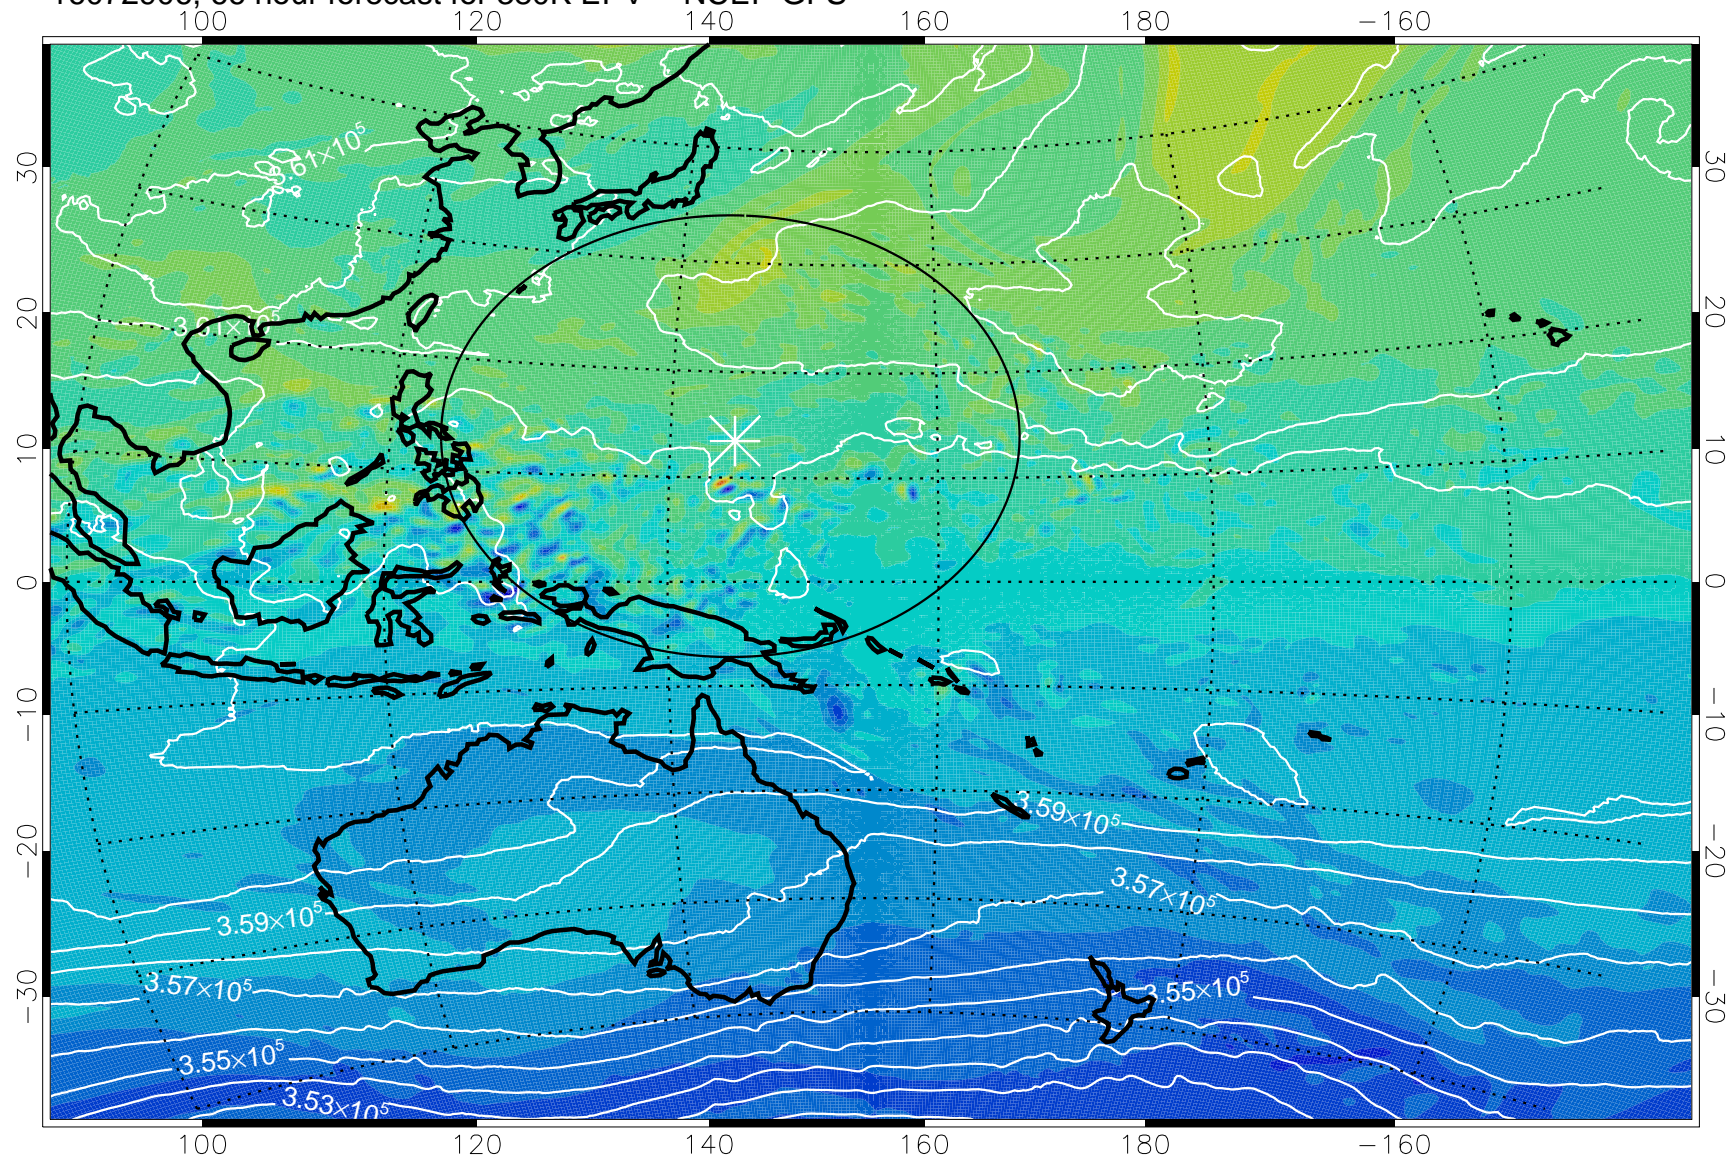

16072806, 42 hour forecast for 380K EPV -- NCEP GFS

380K Montgomery Streamfunction, white

Range ring of 2304 km

16072812, 48 hour forecast for 380K EPV -- NCEP GFS

380K Montgomery Streamfunction, white

Range ring of 2304 km

16072818, 54 hour forecast for 380K EPV -- NCEP GFS

380K Montgomery Streamfunction, white

Range ring of 2304 km

16072900, 60 hour forecast for 380K EPV -- NCEP GFS

380K Montgomery Streamfunction, white

Range ring of 2304 km

16072906, 66 hour forecast for 380K EPV -- NCEP GFS

380K Montgomery Streamfunction, white

Range ring of 2304 km

16072912, 72 hour forecast for 380K EPV -- NCEP GFS

380K Montgomery Streamfunction, white

Range ring of 2304 km

16072918, 78 hour forecast for 380K EPV -- NCEP GFS

380K Montgomery Streamfunction, white

Range ring of 2304 km

16073000, 84 hour forecast for 380K EPV -- NCEP GFS

380K Montgomery Streamfunction, white

Range ring of 2304 km