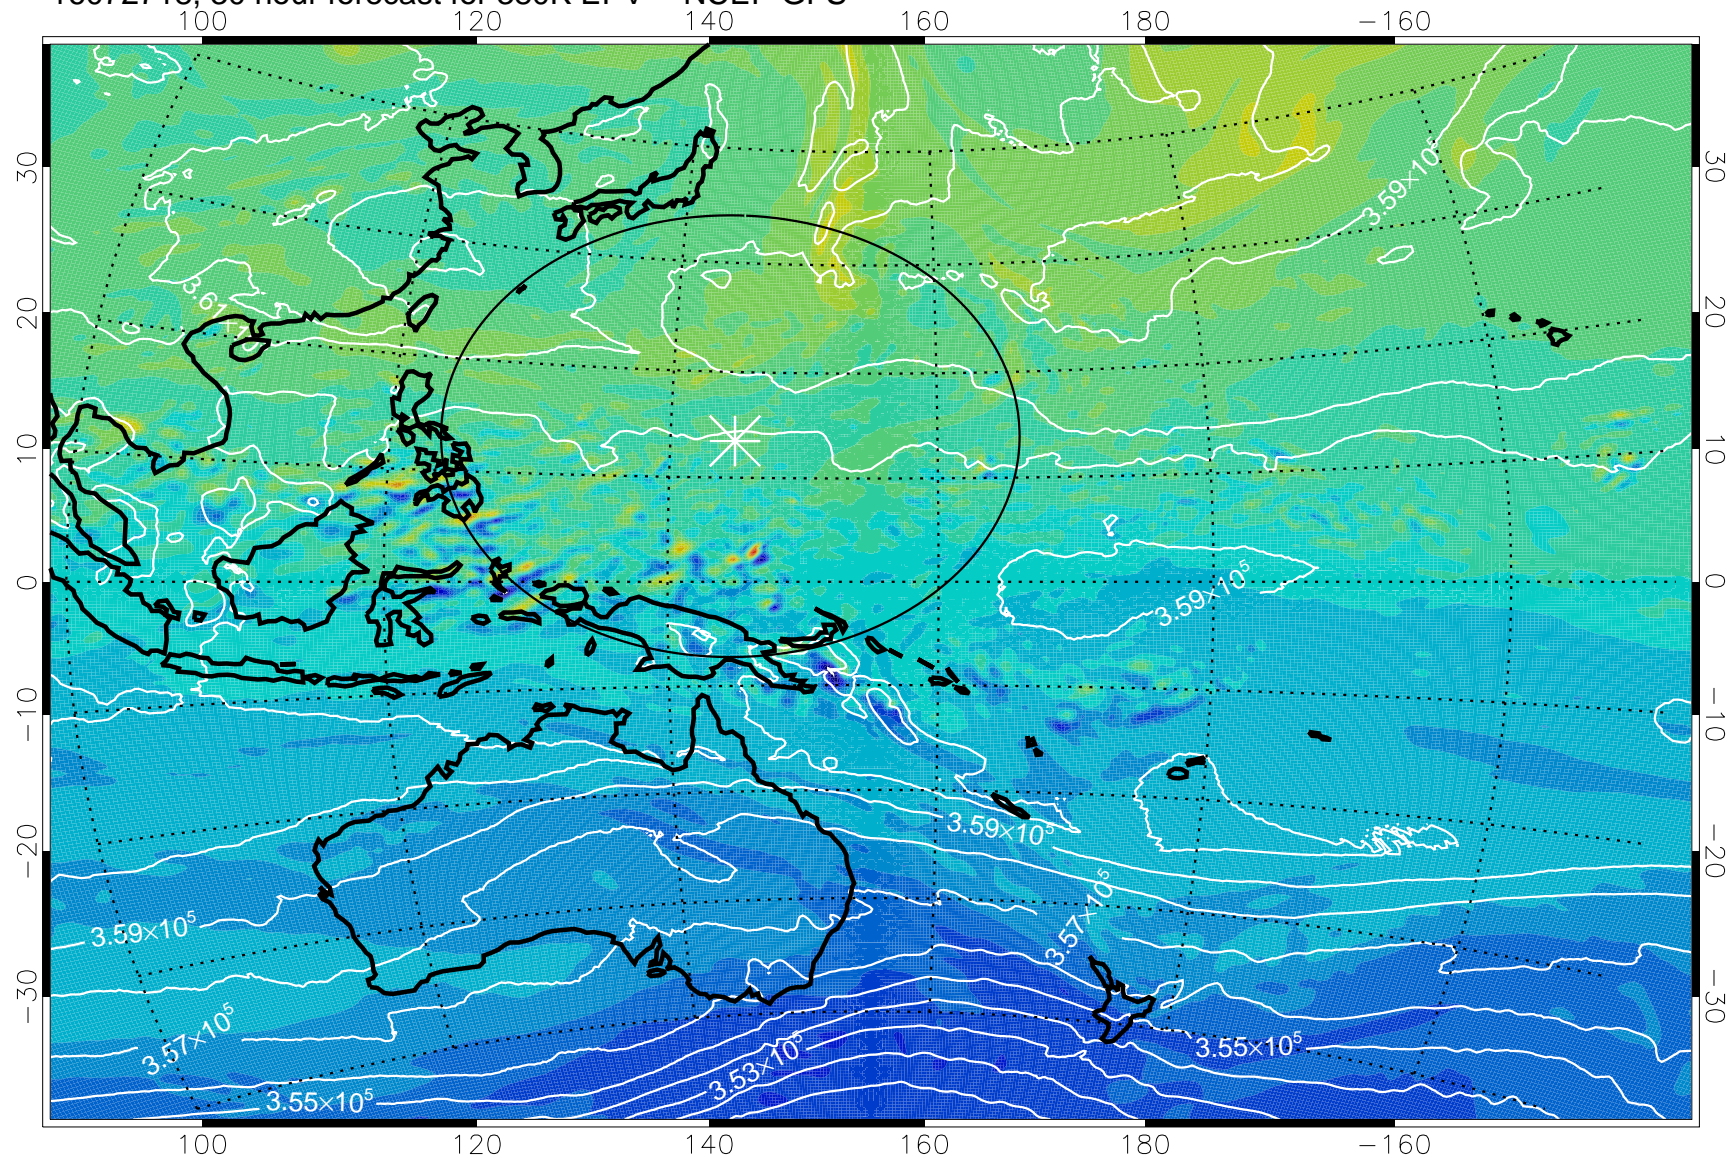

16072706, 18 hour forecast for 380K EPV -- NCEP GFS

380K Montgomery Streamfunction, white

Range ring of 2304 km

16072712, 24 hour forecast for 380K EPV -- NCEP GFS

380K Montgomery Streamfunction, white

Range ring of 2304 km

16072718, 30 hour forecast for 380K EPV -- NCEP GFS

380K Montgomery Streamfunction, white

Range ring of 2304 km

16072800, 36 hour forecast for 380K EPV -- NCEP GFS

380K Montgomery Streamfunction, white

Range ring of 2304 km

16072806, 42 hour forecast for 380K EPV -- NCEP GFS

380K Montgomery Streamfunction, white

Range ring of 2304 km

16072812, 48 hour forecast for 380K EPV -- NCEP GFS

380K Montgomery Streamfunction, white

Range ring of 2304 km

16072818, 54 hour forecast for 380K EPV -- NCEP GFS

380K Montgomery Streamfunction, white

Range ring of 2304 km

16072900, 60 hour forecast for 380K EPV -- NCEP GFS

380K Montgomery Streamfunction, white

Range ring of 2304 km