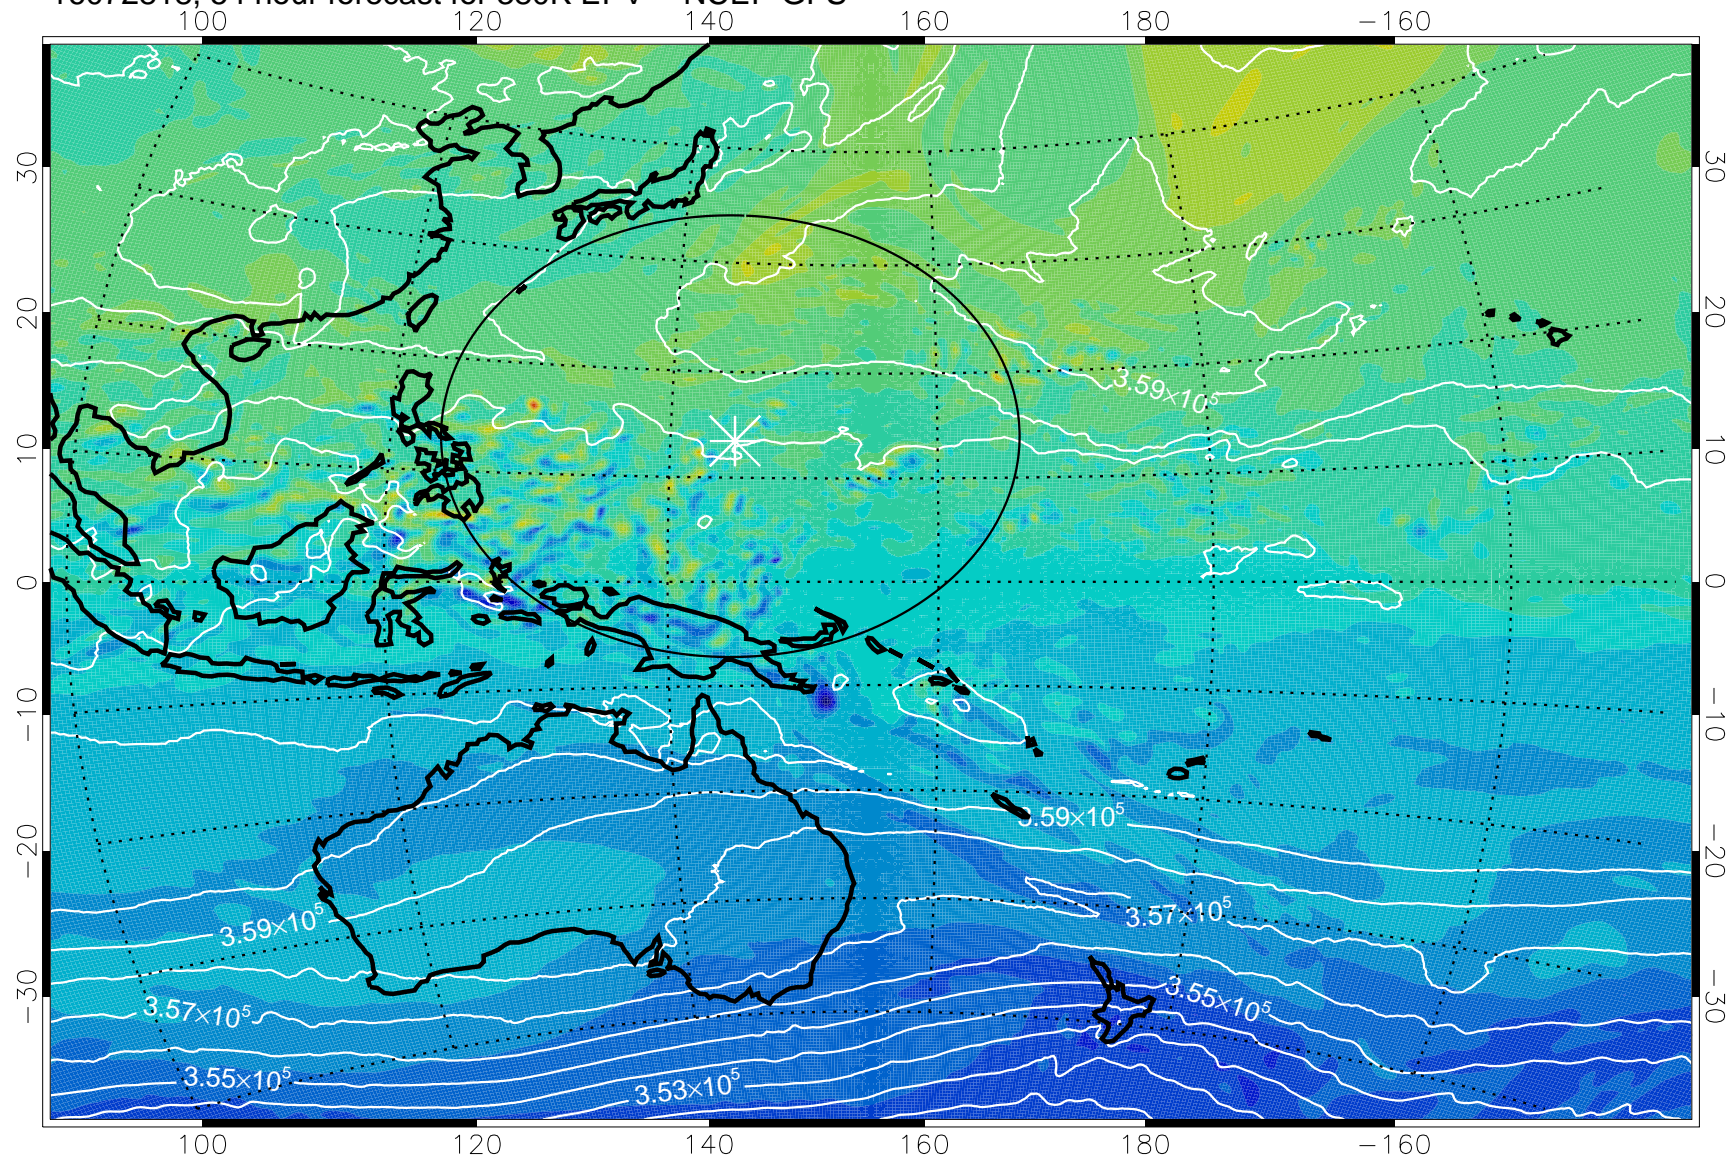

16072806, 42 hour forecast for 380K EPV -- NCEP GFS

380K Montgomery Streamfunction, white

Range ring of 2304 km

16072812, 48 hour forecast for 380K EPV -- NCEP GFS

380K Montgomery Streamfunction, white

Range ring of 2304 km

16072818, 54 hour forecast for 380K EPV -- NCEP GFS

380K Montgomery Streamfunction, white

Range ring of 2304 km

16072900, 60 hour forecast for 380K EPV -- NCEP GFS

380K Montgomery Streamfunction, white

Range ring of 2304 km

16072906, 66 hour forecast for 380K EPV -- NCEP GFS

380K Montgomery Streamfunction, white

Range ring of 2304 km

16072912, 72 hour forecast for 380K EPV -- NCEP GFS

380K Montgomery Streamfunction, white

Range ring of 2304 km

16072918, 78 hour forecast for 380K EPV -- NCEP GFS

380K Montgomery Streamfunction, white

Range ring of 2304 km

16073000, 84 hour forecast for 380K EPV -- NCEP GFS

380K Montgomery Streamfunction, white

Range ring of 2304 km