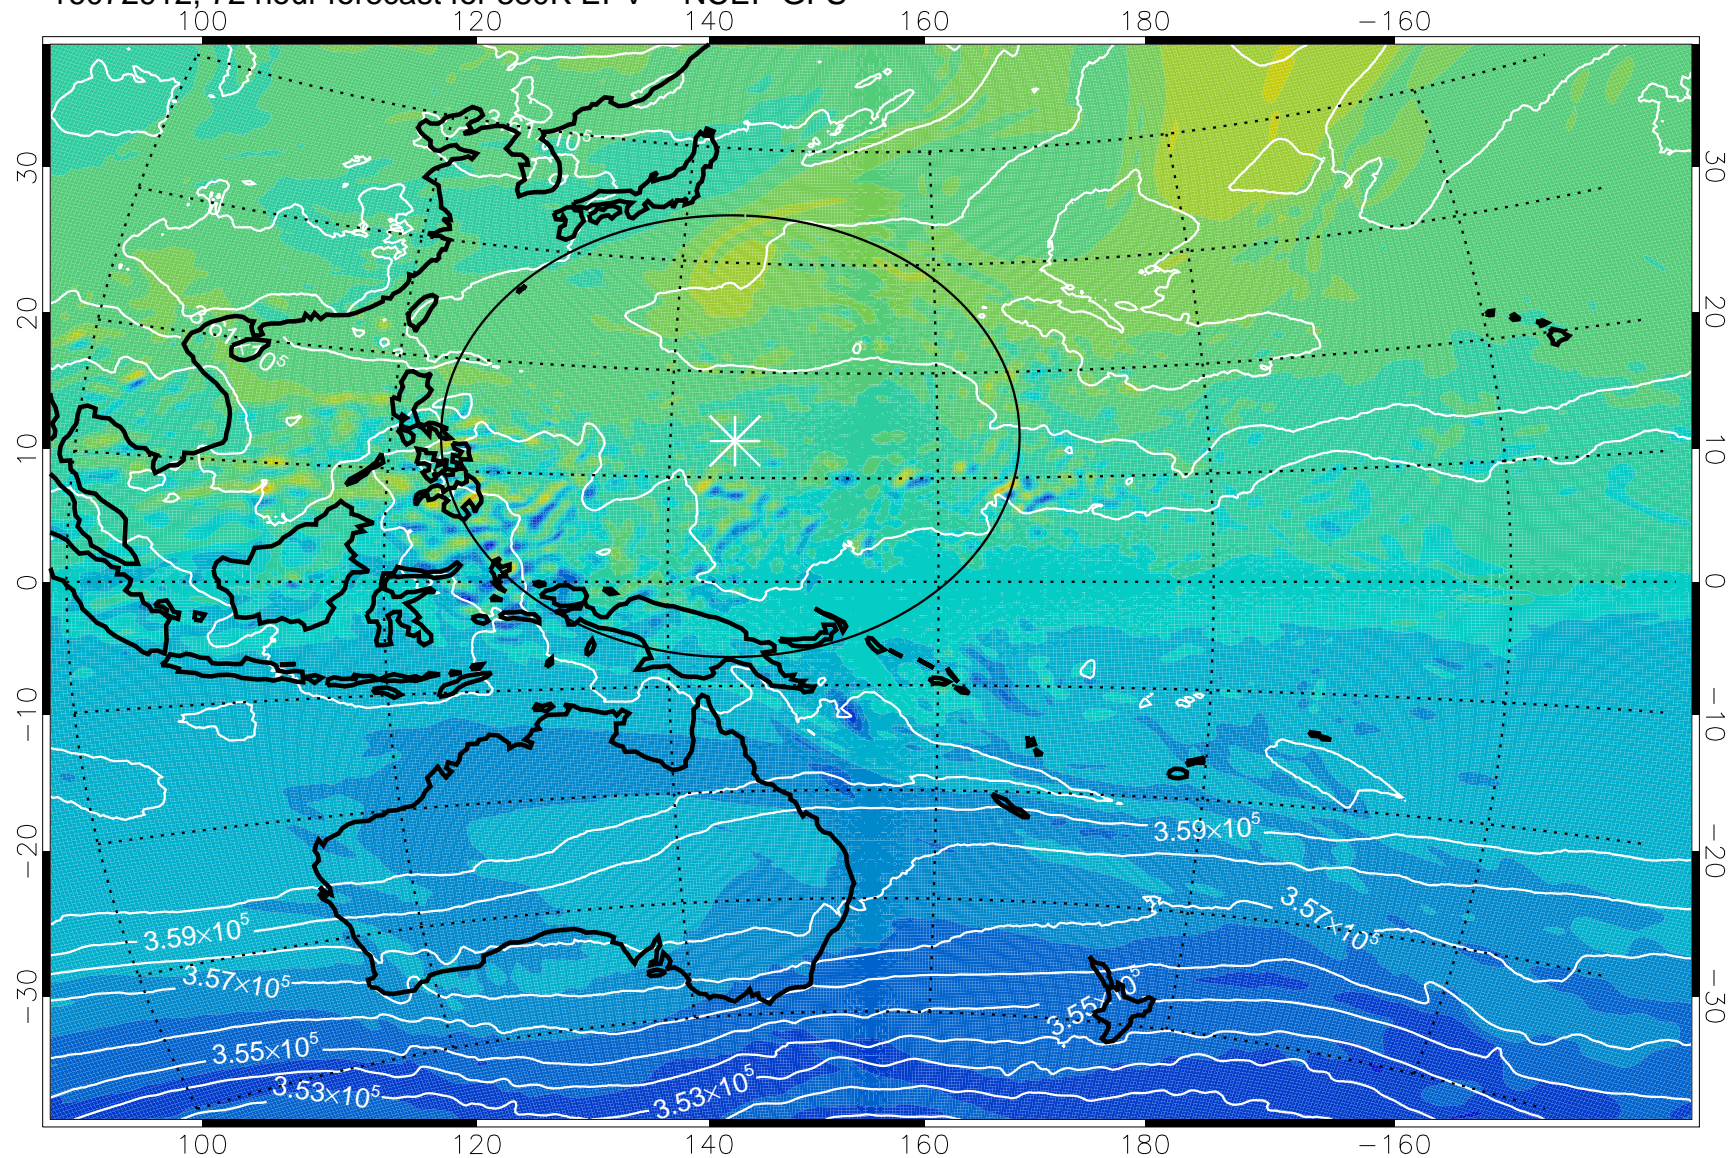

16072818, 54 hour forecast for 380K EPV -- NCEP GFS

380K Montgomery Streamfunction, white

Range ring of 2304 km

16072900, 60 hour forecast for 380K EPV -- NCEP GFS

380K Montgomery Streamfunction, white

Range ring of 2304 km

16072906, 66 hour forecast for 380K EPV -- NCEP GFS

380K Montgomery Streamfunction, white

Range ring of 2304 km

16072912, 72 hour forecast for 380K EPV -- NCEP GFS

380K Montgomery Streamfunction, white

Range ring of 2304 km

16072918, 78 hour forecast for 380K EPV -- NCEP GFS

380K Montgomery Streamfunction, white

Range ring of 2304 km

16073000, 84 hour forecast for 380K EPV -- NCEP GFS

380K Montgomery Streamfunction, white

Range ring of 2304 km

16073012, 96 hour forecast for 380K EPV -- NCEP GFS

16073018, 102 hour forecast for 380K EPV -- NCEP GFS

380K Montgomery Streamfunction, white

Range ring of 2304 km

16073100, 108 hour forecast for 380K EPV -- NCEP GFS