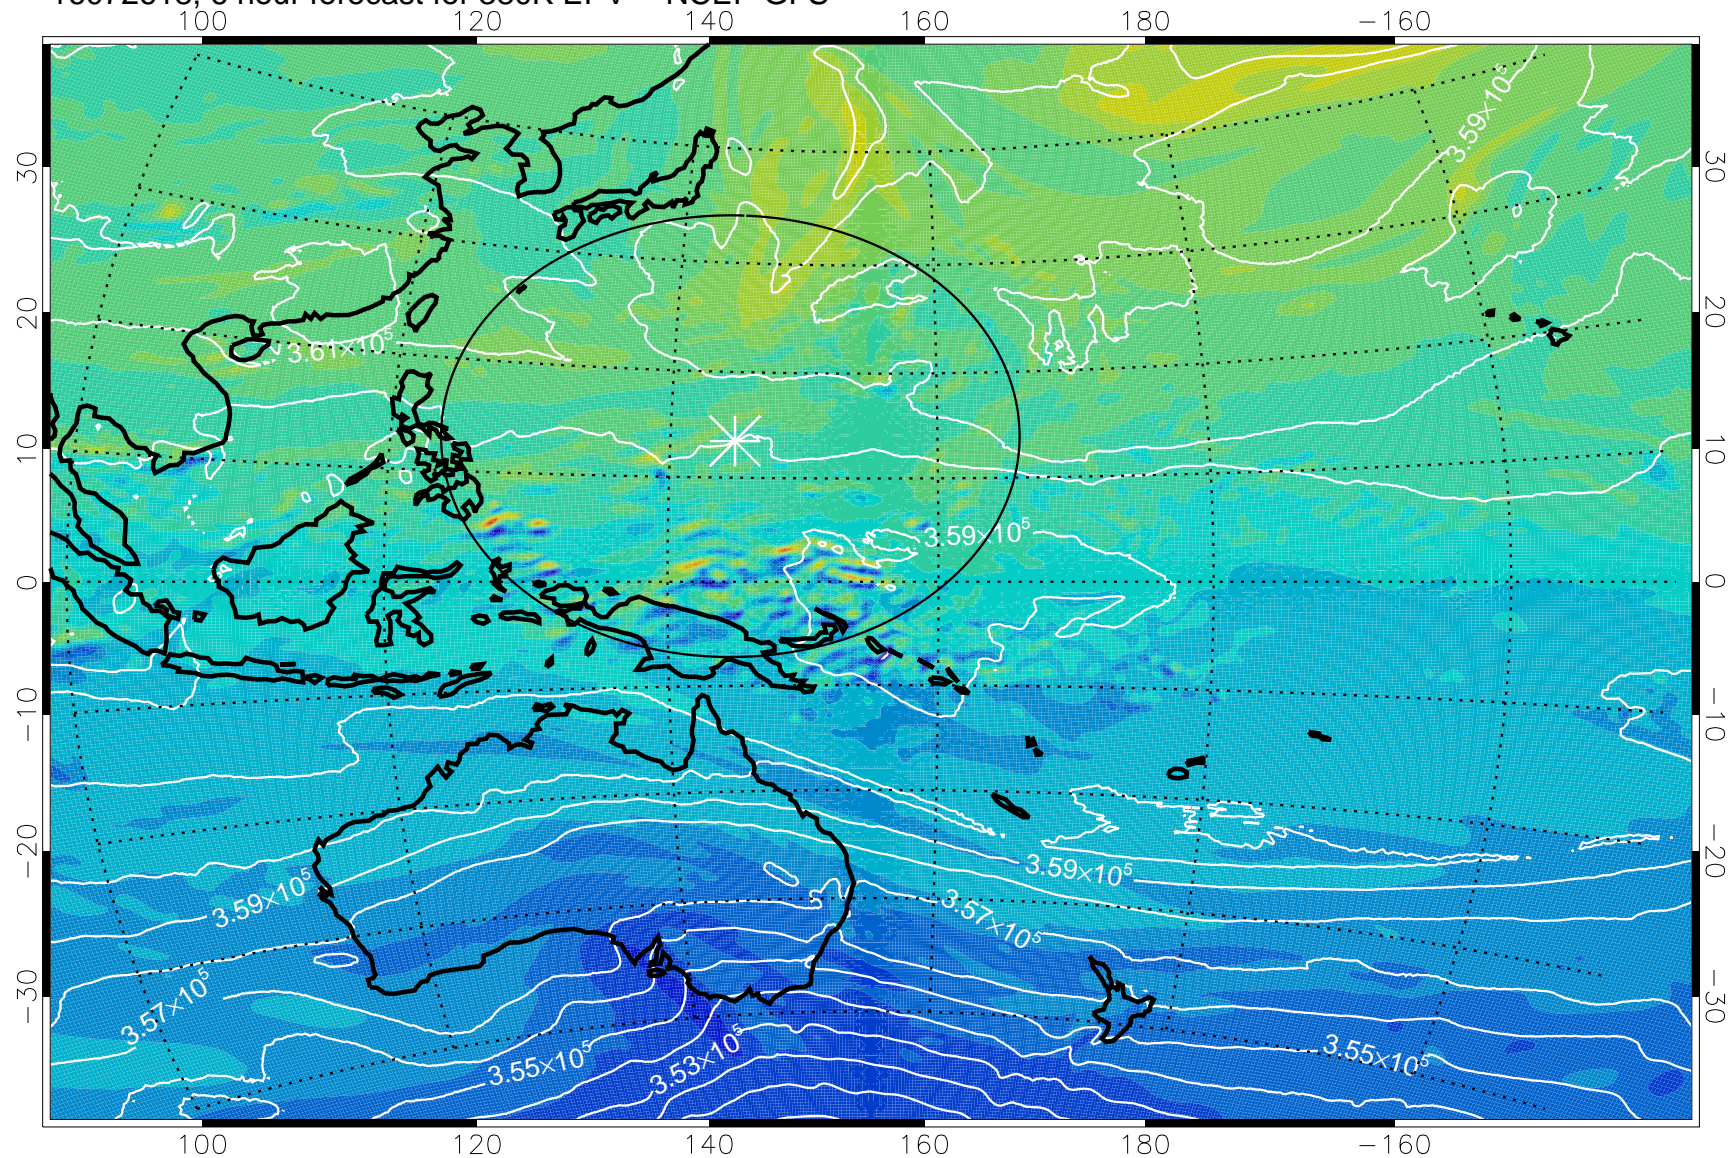

16072618, 6 hour forecast for 380K EPV -- NCEP GFS

380K Montgomery Streamfunction, white

Range ring of 2304 km

16072700, 12 hour forecast for 380K EPV -- NCEP GFS

380K Montgomery Streamfunction, white

Range ring of 2304 km

16072706, 18 hour forecast for 380K EPV -- NCEP GFS

380K Montgomery Streamfunction, white

Range ring of 2304 km

16072712, 24 hour forecast for 380K EPV -- NCEP GFS

380K Montgomery Streamfunction, white

Range ring of 2304 km

16072718, 30 hour forecast for 380K EPV -- NCEP GFS

380K Montgomery Streamfunction, white

Range ring of 2304 km

16072800, 36 hour forecast for 380K EPV -- NCEP GFS

380K Montgomery Streamfunction, white

Range ring of 2304 km

16072806, 42 hour forecast for 380K EPV -- NCEP GFS

380K Montgomery Streamfunction, white

Range ring of 2304 km

16072812, 48 hour forecast for 380K EPV -- NCEP GFS

380K Montgomery Streamfunction, white

Range ring of 2304 km