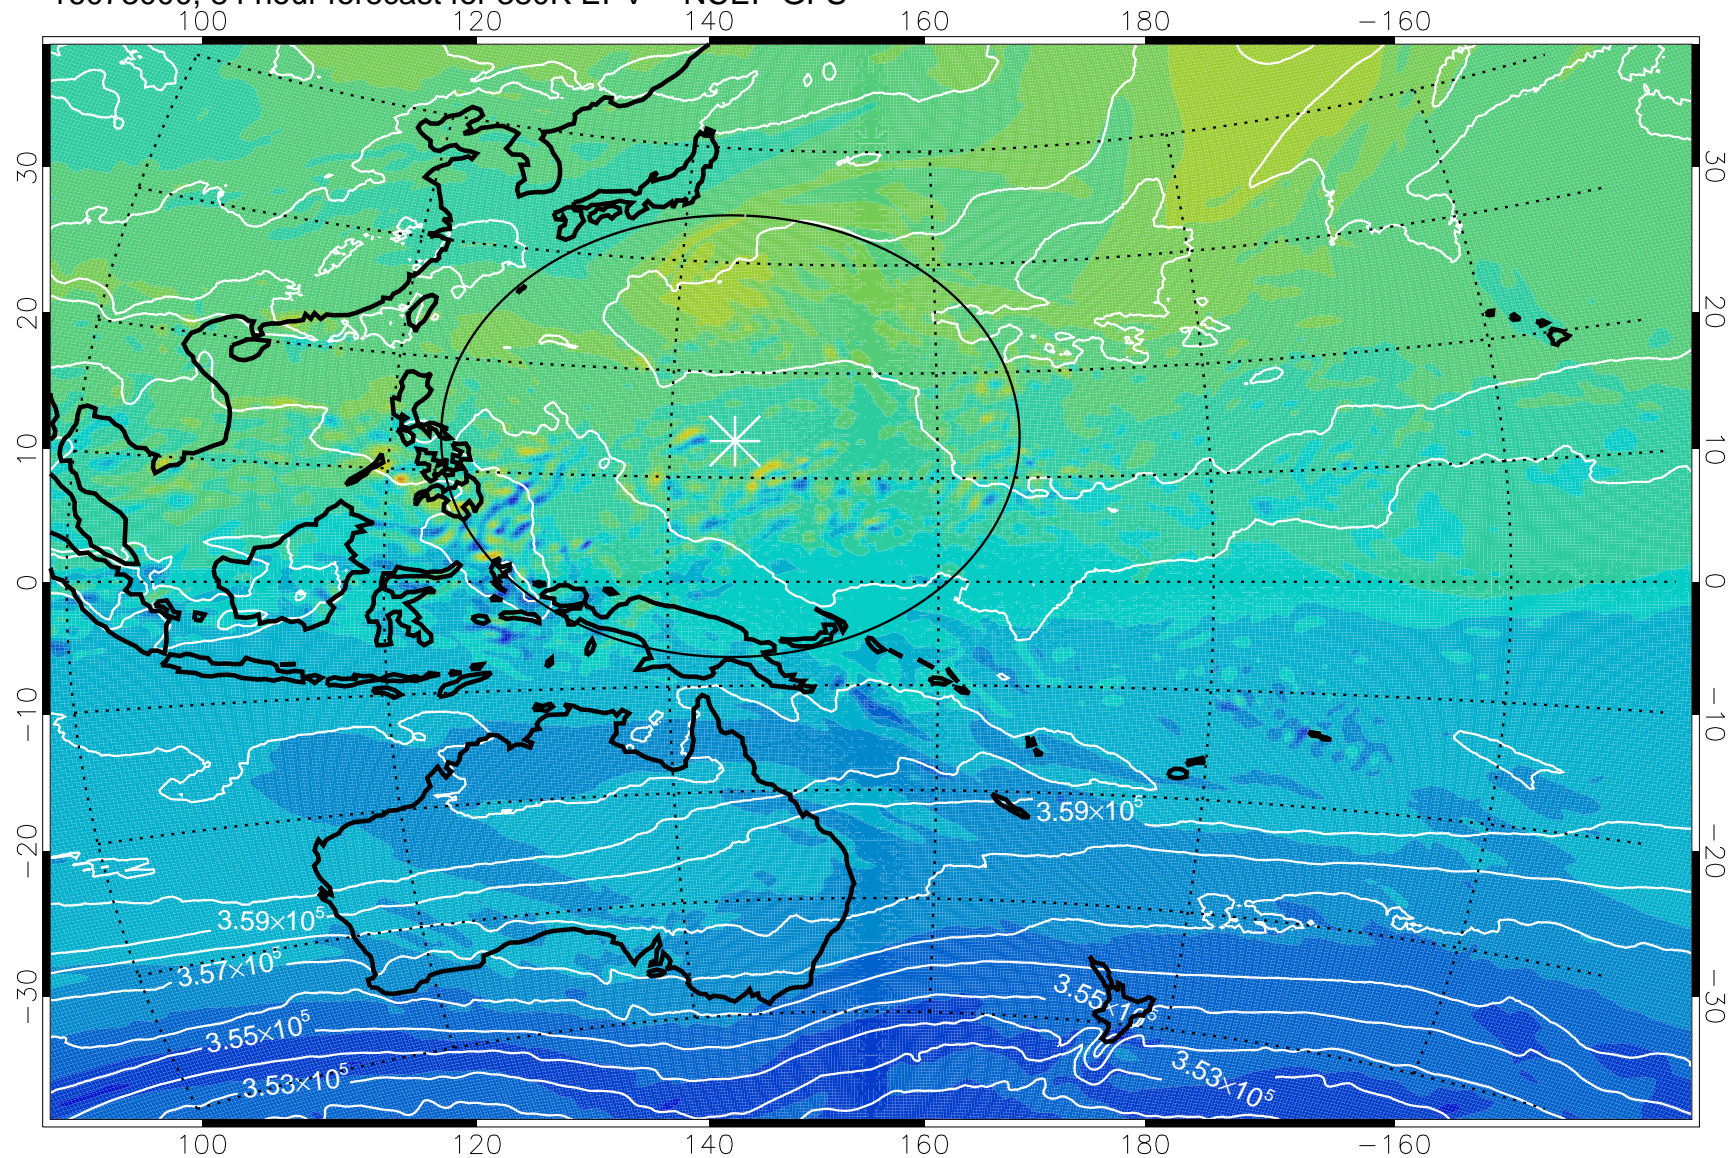

16072906, 66 hour forecast for 380K EPV -- NCEP GFS

380K Montgomery Streamfunction, white

Range ring of 2304 km

16072912, 72 hour forecast for 380K EPV -- NCEP GFS

380K Montgomery Streamfunction, white

Range ring of 2304 km

16072918, 78 hour forecast for 380K EPV -- NCEP GFS

380K Montgomery Streamfunction, white

Range ring of 2304 km

16073000, 84 hour forecast for 380K EPV -- NCEP GFS

380K Montgomery Streamfunction, white

Range ring of 2304 km

16073006, 90 hour forecast for 380K EPV -- NCEP GFS

$-2 \times 10^{-5}$     $-1 \times 10^{-5}$    0    $1 \times 10^{-5}$     $2 \times 10^{-5}$   
PVU

380K Montgomery Streamfunction, white

Range ring of 2304 km

16073012, 96 hour forecast for 380K EPV -- NCEP GFS

16073018, 102 hour forecast for 380K EPV -- NCEP GFS

380K Montgomery Streamfunction, white

Range ring of 2304 km

16073100, 108 hour forecast for 380K EPV -- NCEP GFS