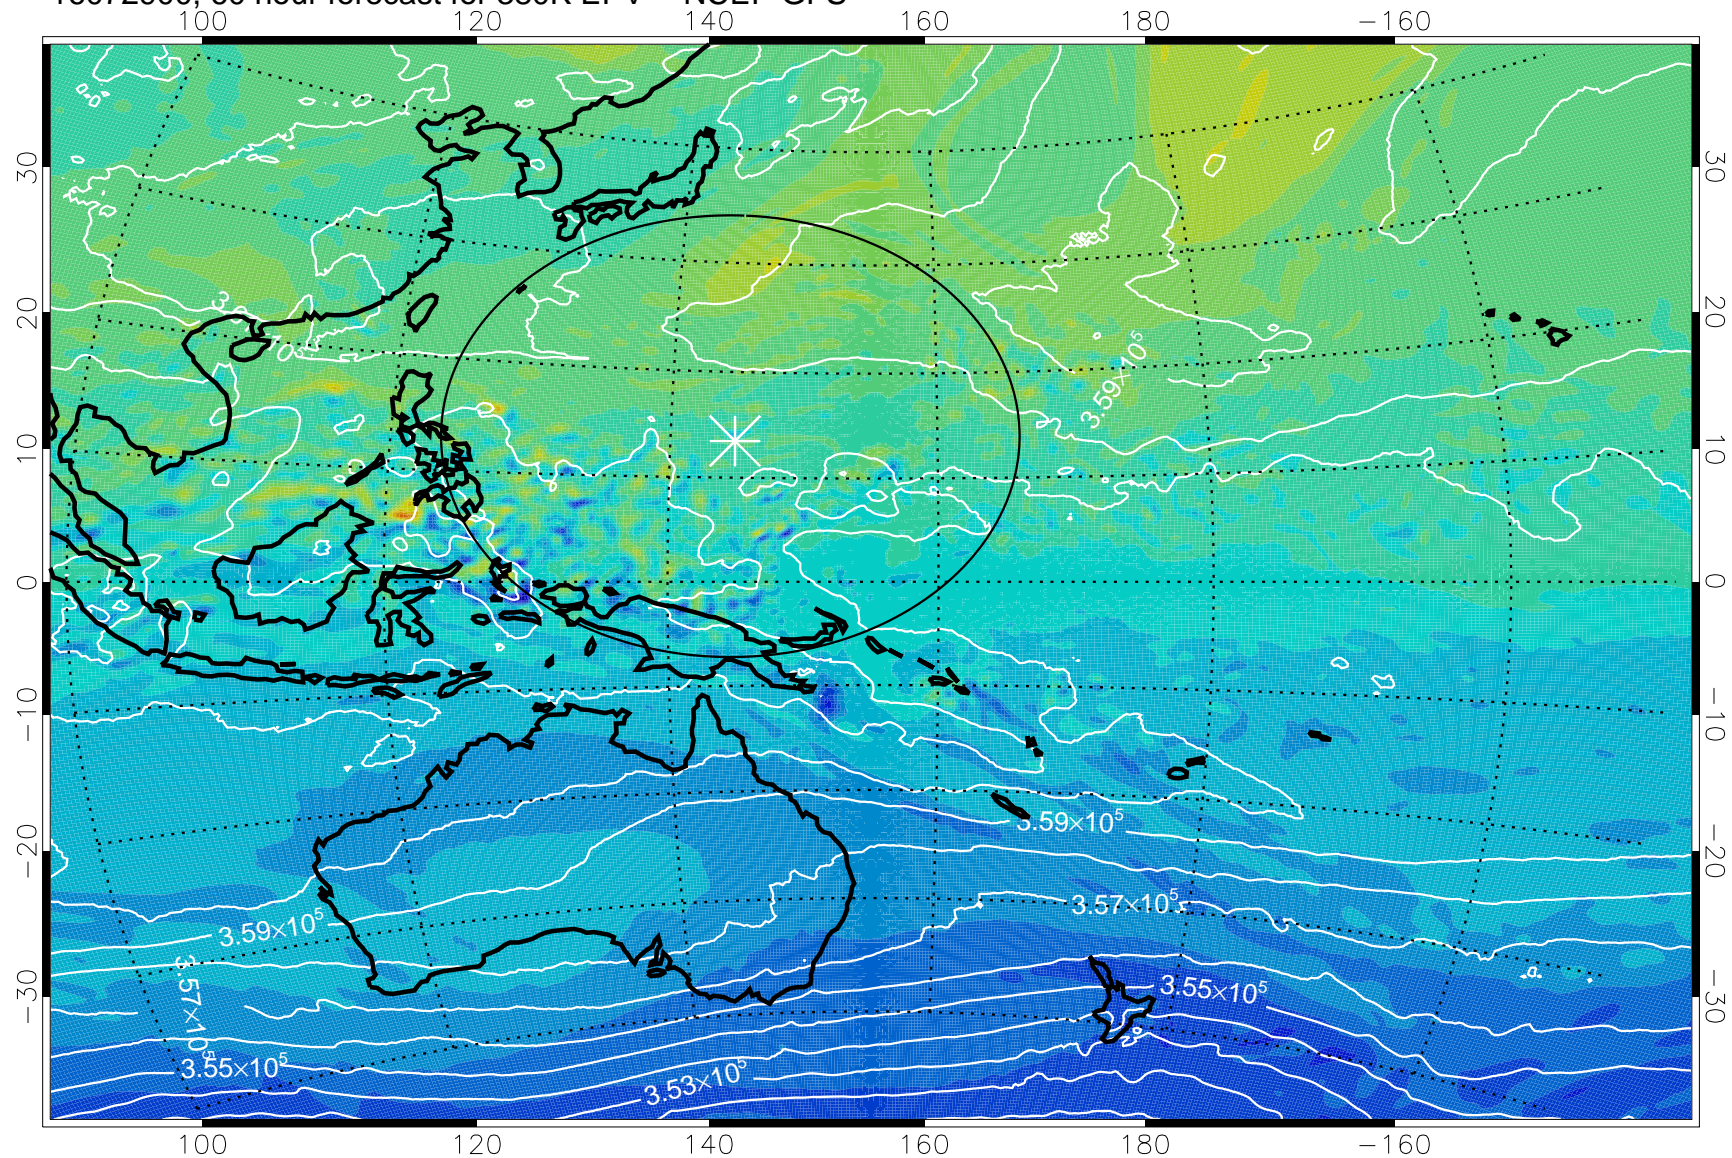

16072806, 42 hour forecast for 380K EPV -- NCEP GFS

380K Montgomery Streamfunction, white

Range ring of 2304 km

16072812, 48 hour forecast for 380K EPV -- NCEP GFS

380K Montgomery Streamfunction, white

Range ring of 2304 km

16072818, 54 hour forecast for 380K EPV -- NCEP GFS

380K Montgomery Streamfunction, white

Range ring of 2304 km

16072900, 60 hour forecast for 380K EPV -- NCEP GFS

380K Montgomery Streamfunction, white

Range ring of 2304 km

16072906, 66 hour forecast for 380K EPV -- NCEP GFS

380K Montgomery Streamfunction, white

Range ring of 2304 km

16072912, 72 hour forecast for 380K EPV -- NCEP GFS

380K Montgomery Streamfunction, white

Range ring of 2304 km

16072918, 78 hour forecast for 380K EPV -- NCEP GFS

380K Montgomery Streamfunction, white

Range ring of 2304 km

16073000, 84 hour forecast for 380K EPV -- NCEP GFS

380K Montgomery Streamfunction, white

Range ring of 2304 km