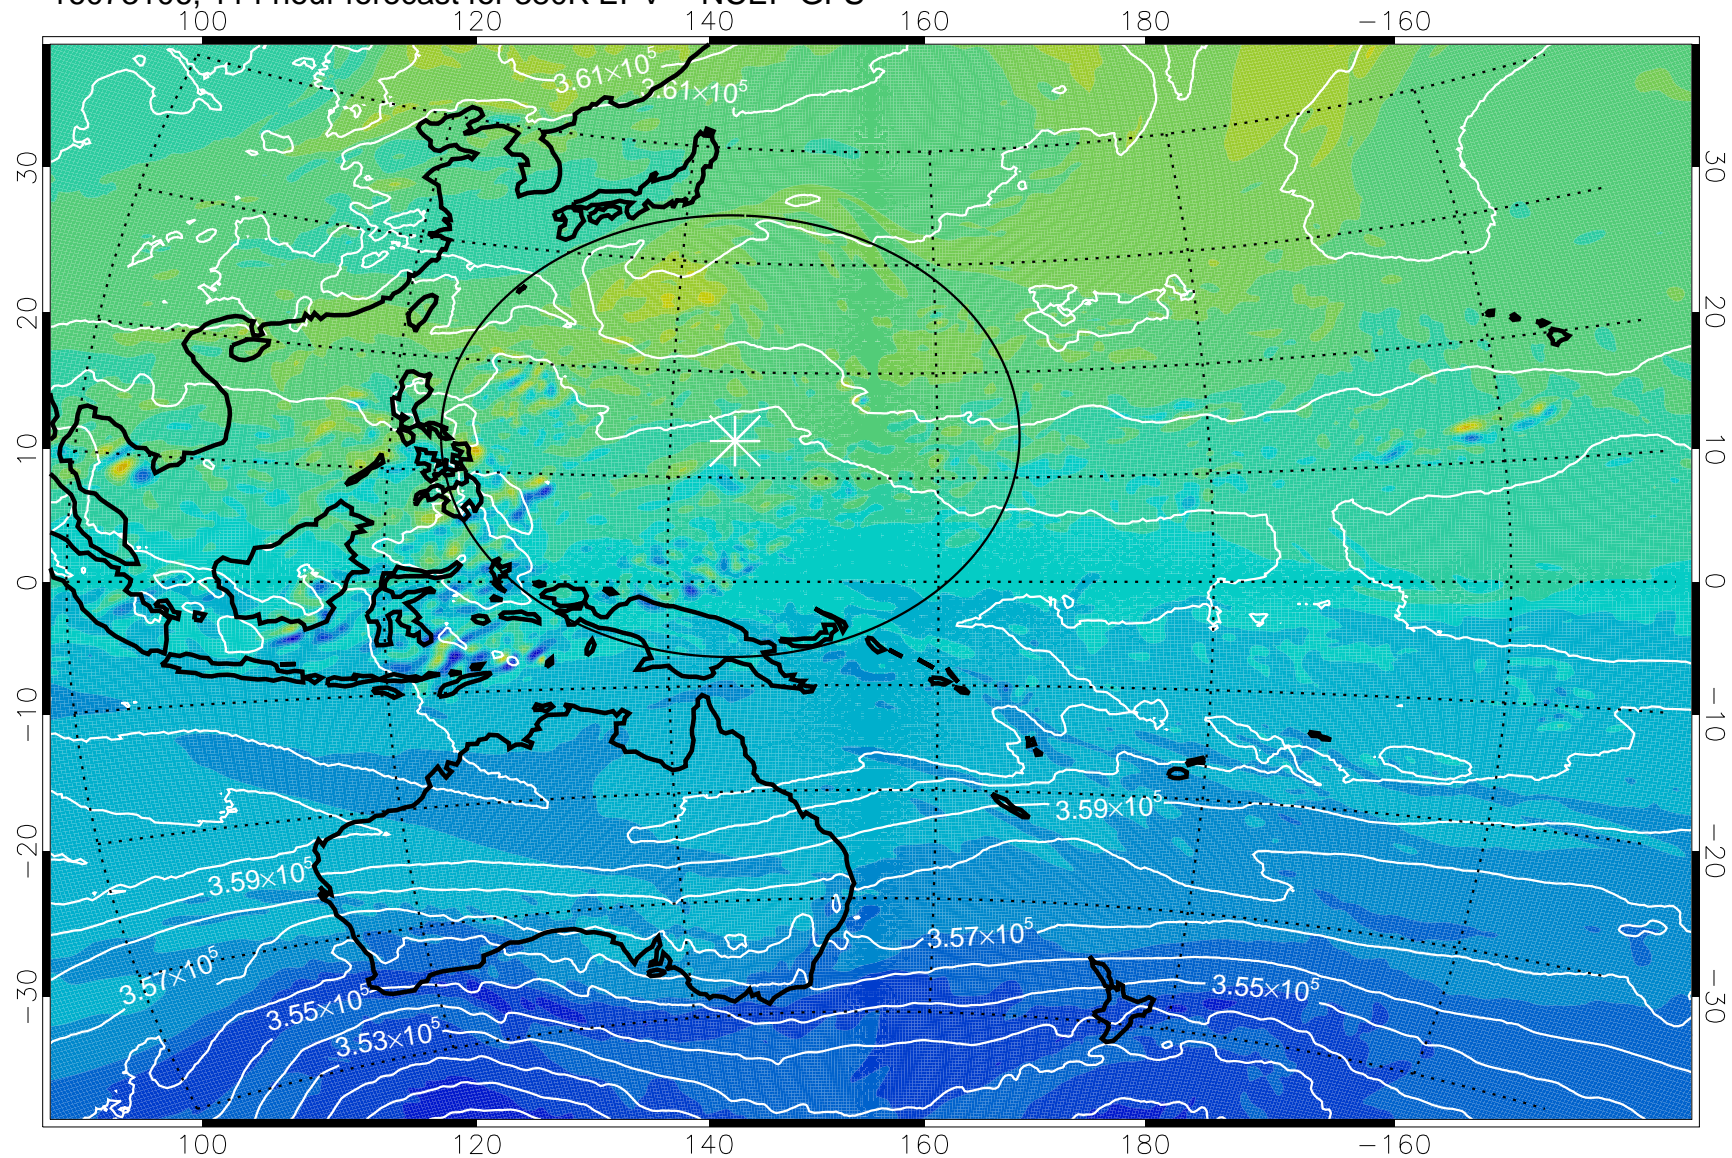

16073012, 96 hour forecast for 380K EPV -- NCEP GFS

16073018, 102 hour forecast for 380K EPV -- NCEP GFS

380K Montgomery Streamfunction, white

Range ring of 2304 km

16073100, 108 hour forecast for 380K EPV -- NCEP GFS

380K Montgomery Streamfunction, white

Range ring of 2304 km

16073106, 114 hour forecast for 380K EPV -- NCEP GFS

16073112, 120 hour forecast for 380K EPV -- NCEP GFS