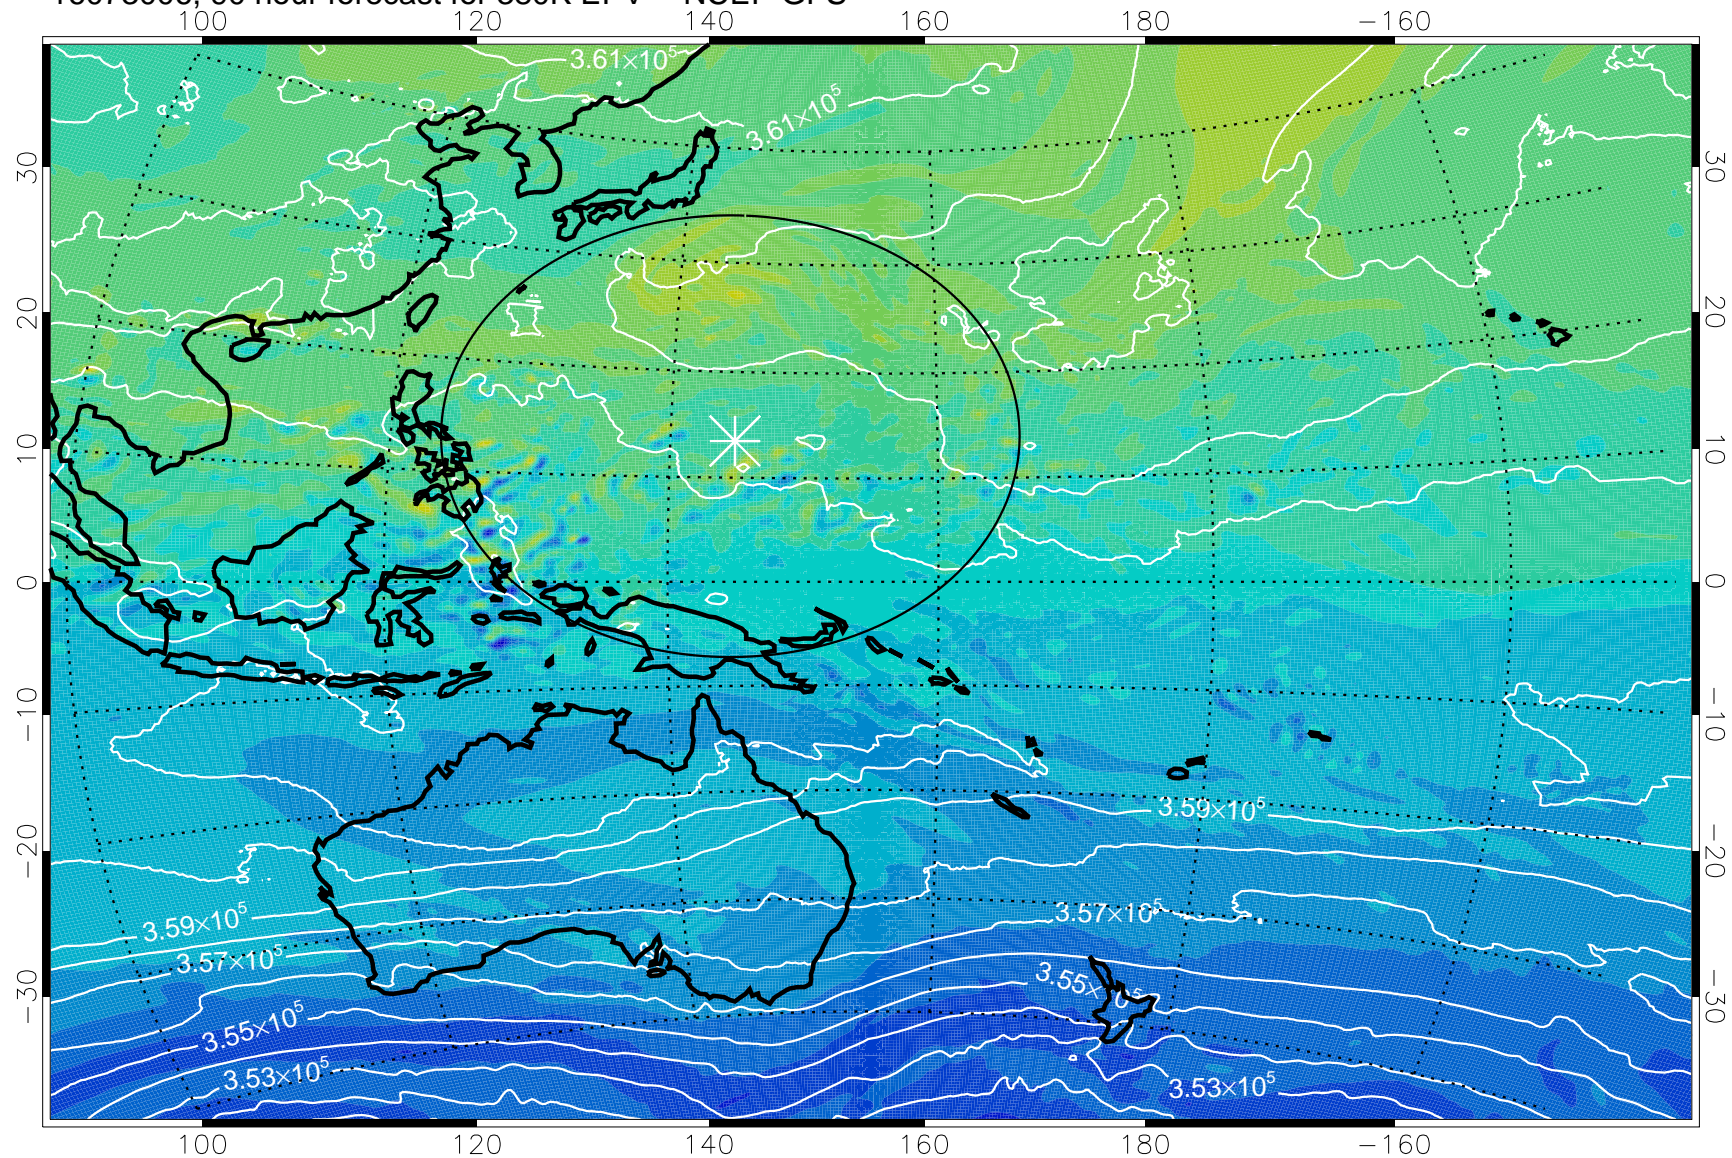

16072906, 66 hour forecast for 380K EPV -- NCEP GFS

380K Montgomery Streamfunction, white

Range ring of 2304 km

16072912, 72 hour forecast for 380K EPV -- NCEP GFS

380K Montgomery Streamfunction, white

Range ring of 2304 km

16072918, 78 hour forecast for 380K EPV -- NCEP GFS

380K Montgomery Streamfunction, white

Range ring of 2304 km

16073000, 84 hour forecast for 380K EPV -- NCEP GFS

380K Montgomery Streamfunction, white

Range ring of 2304 km

16073006, 90 hour forecast for 380K EPV -- NCEP GFS

$-2 \times 10^{-5}$     $-1 \times 10^{-5}$    0    $1 \times 10^{-5}$     $2 \times 10^{-5}$   
PVU

380K Montgomery Streamfunction, white

Range ring of 2304 km

16073012, 96 hour forecast for 380K EPV -- NCEP GFS

16073018, 102 hour forecast for 380K EPV -- NCEP GFS

380K Montgomery Streamfunction, white

Range ring of 2304 km

16073100, 108 hour forecast for 380K EPV -- NCEP GFS