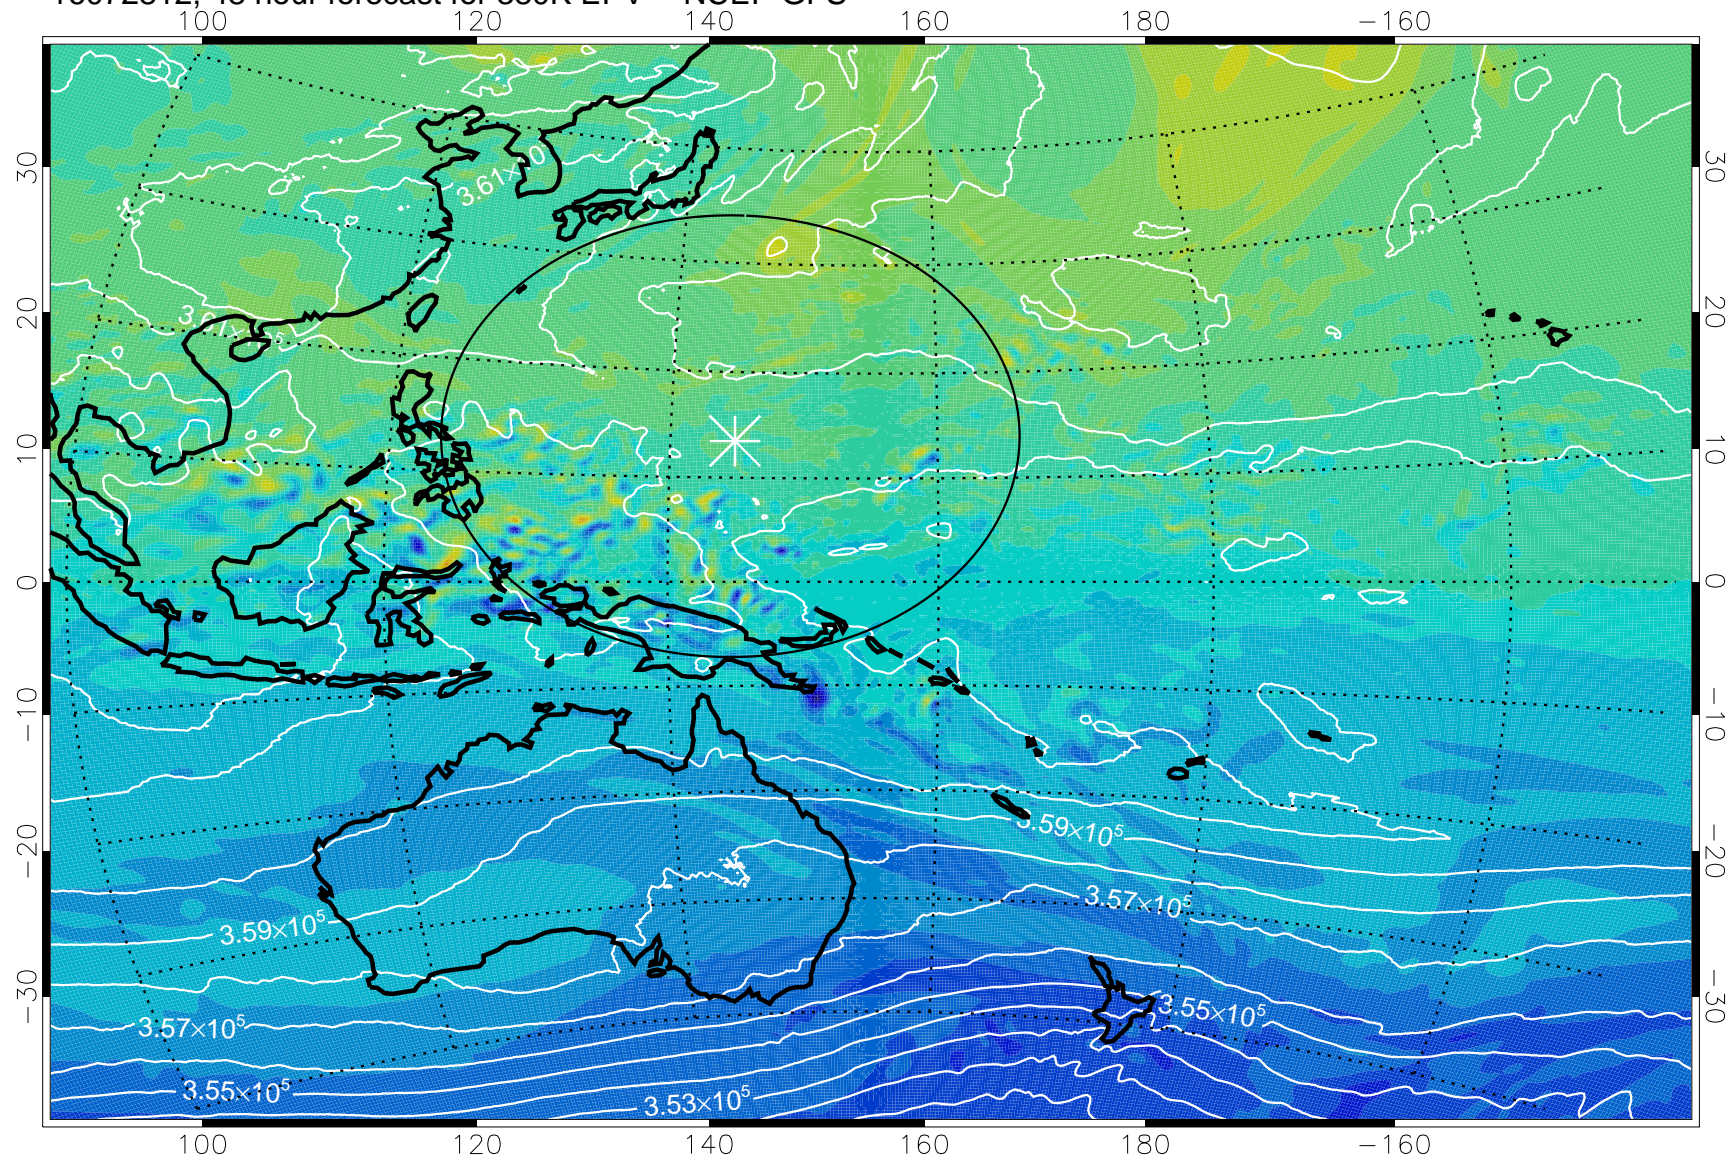

16072806, 42 hour forecast for 380K EPV -- NCEP GFS

380K Montgomery Streamfunction, white

Range ring of 2304 km

16072812, 48 hour forecast for 380K EPV -- NCEP GFS

380K Montgomery Streamfunction, white

Range ring of 2304 km

16072818, 54 hour forecast for 380K EPV -- NCEP GFS

380K Montgomery Streamfunction, white

Range ring of 2304 km

16072900, 60 hour forecast for 380K EPV -- NCEP GFS

380K Montgomery Streamfunction, white

Range ring of 2304 km

16072906, 66 hour forecast for 380K EPV -- NCEP GFS

380K Montgomery Streamfunction, white

Range ring of 2304 km

16072912, 72 hour forecast for 380K EPV -- NCEP GFS

380K Montgomery Streamfunction, white

Range ring of 2304 km

16072918, 78 hour forecast for 380K EPV -- NCEP GFS

380K Montgomery Streamfunction, white

Range ring of 2304 km

16073000, 84 hour forecast for 380K EPV -- NCEP GFS

380K Montgomery Streamfunction, white

Range ring of 2304 km