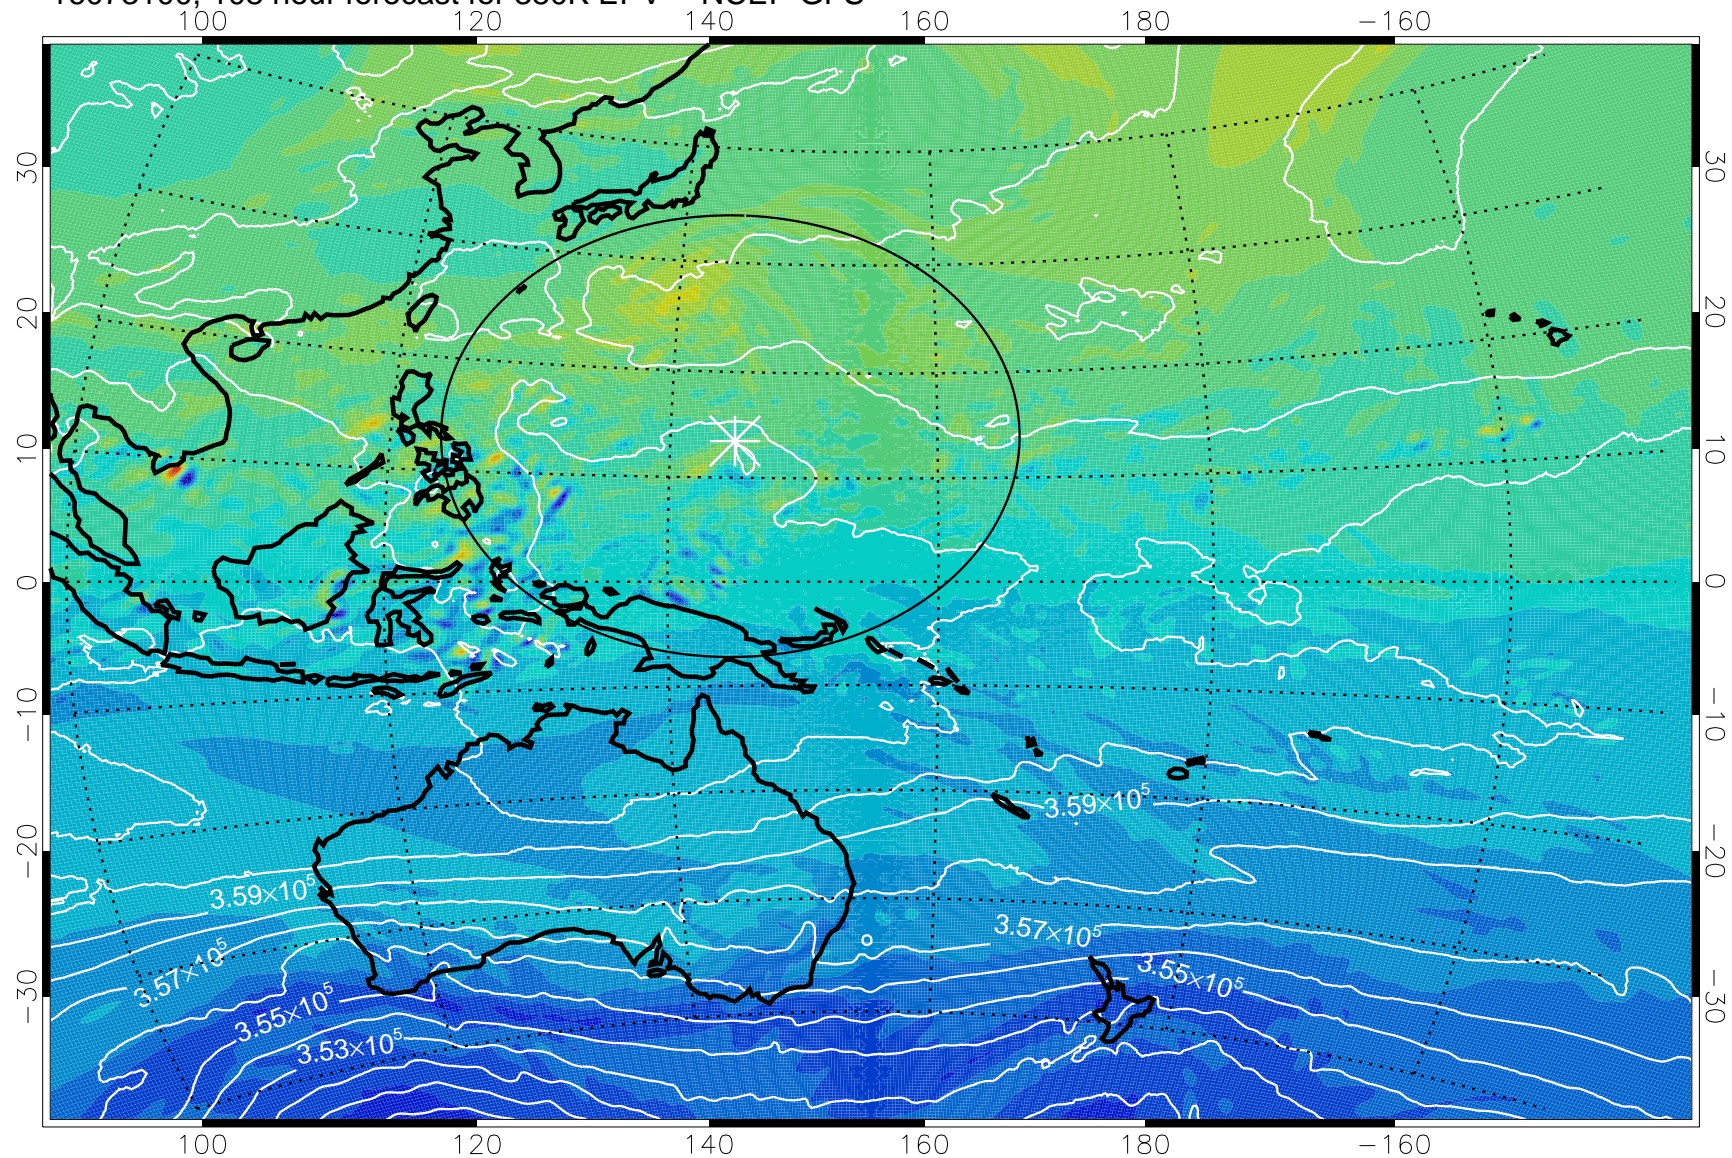

16073012, 96 hour forecast for 380K EPV -- NCEP GFS

16073018, 102 hour forecast for 380K EPV -- NCEP GFS

380K Montgomery Streamfunction, white

Range ring of 2304 km

16073100, 108 hour forecast for 380K EPV -- NCEP GFS

380K Montgomery Streamfunction, white

Range ring of 2304 km

16073106, 114 hour forecast for 380K EPV -- NCEP GFS

16073112, 120 hour forecast for 380K EPV -- NCEP GFS