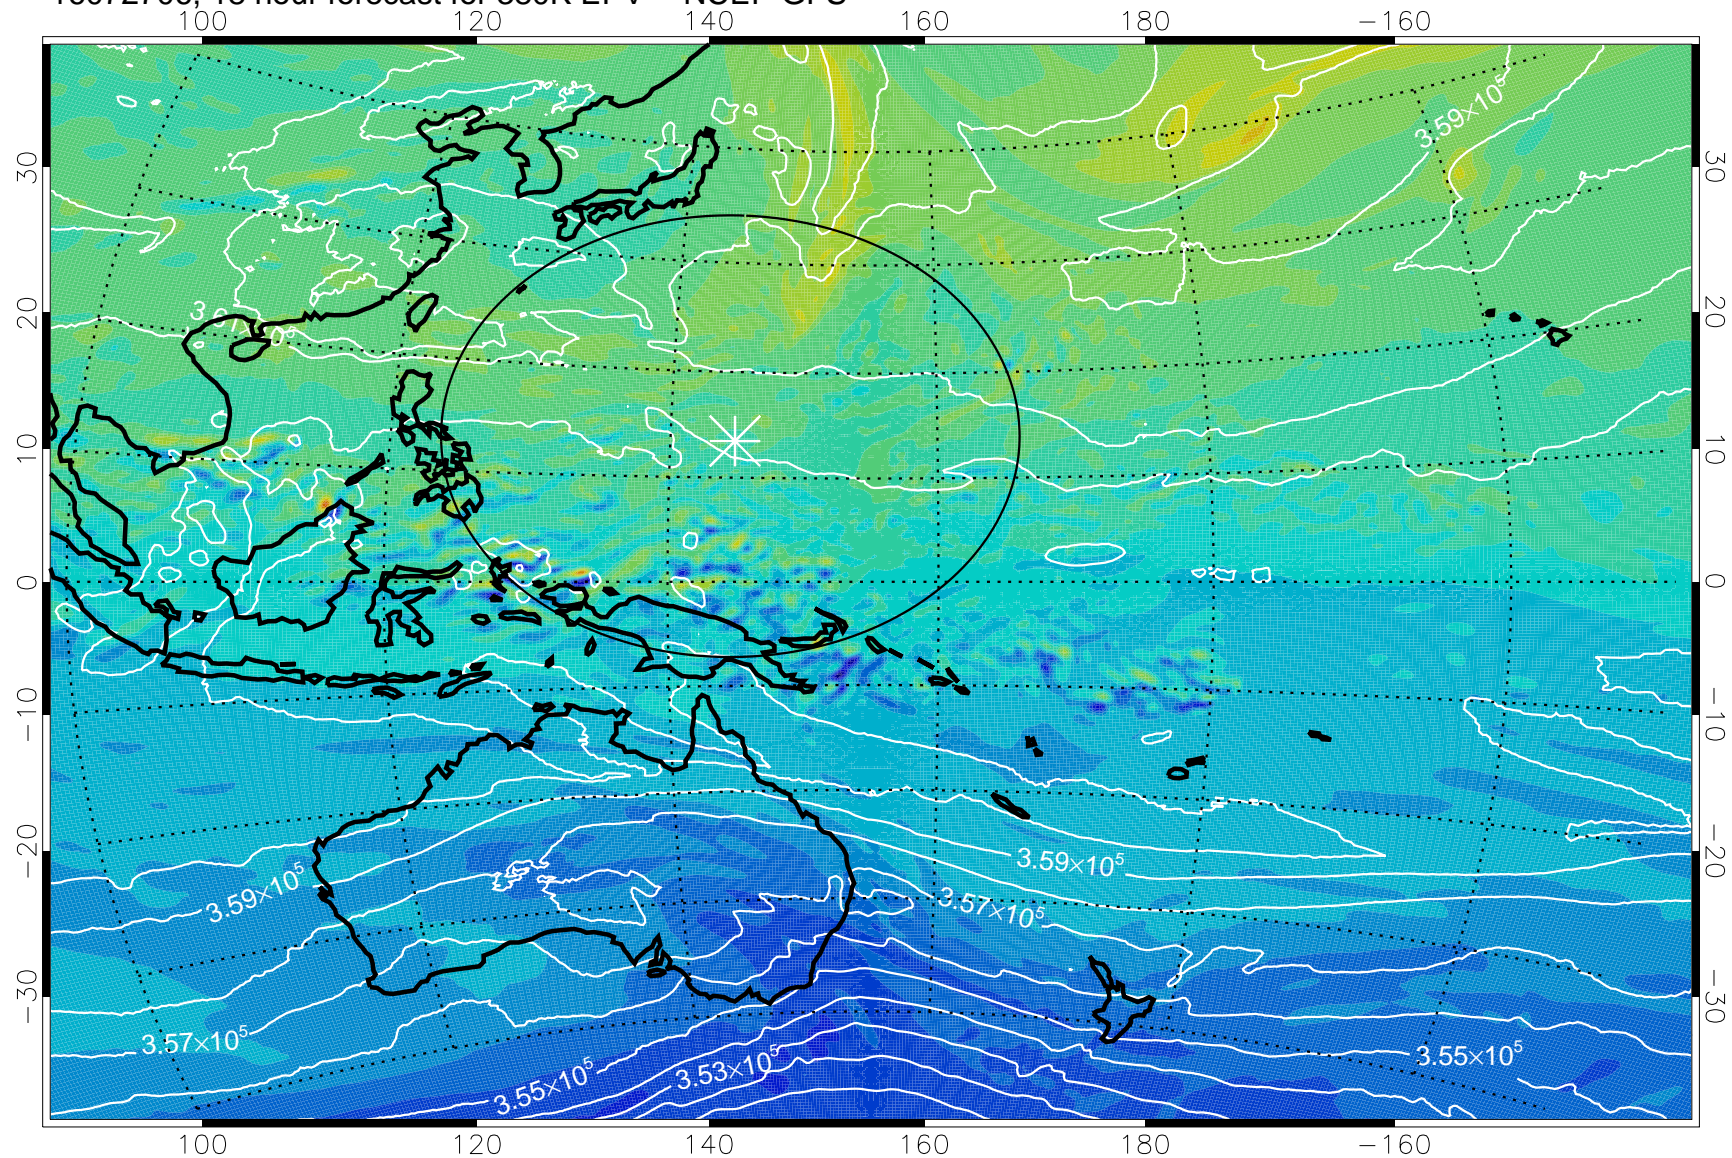

16072618, 6 hour forecast for 380K EPV -- NCEP GFS

380K Montgomery Streamfunction, white

Range ring of 2304 km

16072700, 12 hour forecast for 380K EPV -- NCEP GFS

380K Montgomery Streamfunction, white

Range ring of 2304 km

16072706, 18 hour forecast for 380K EPV -- NCEP GFS

380K Montgomery Streamfunction, white

Range ring of 2304 km

16072712, 24 hour forecast for 380K EPV -- NCEP GFS

380K Montgomery Streamfunction, white

Range ring of 2304 km

16072718, 30 hour forecast for 380K EPV -- NCEP GFS

380K Montgomery Streamfunction, white

Range ring of 2304 km

16072800, 36 hour forecast for 380K EPV -- NCEP GFS

380K Montgomery Streamfunction, white

Range ring of 2304 km

16072806, 42 hour forecast for 380K EPV -- NCEP GFS

380K Montgomery Streamfunction, white

Range ring of 2304 km

16072812, 48 hour forecast for 380K EPV -- NCEP GFS

380K Montgomery Streamfunction, white

Range ring of 2304 km