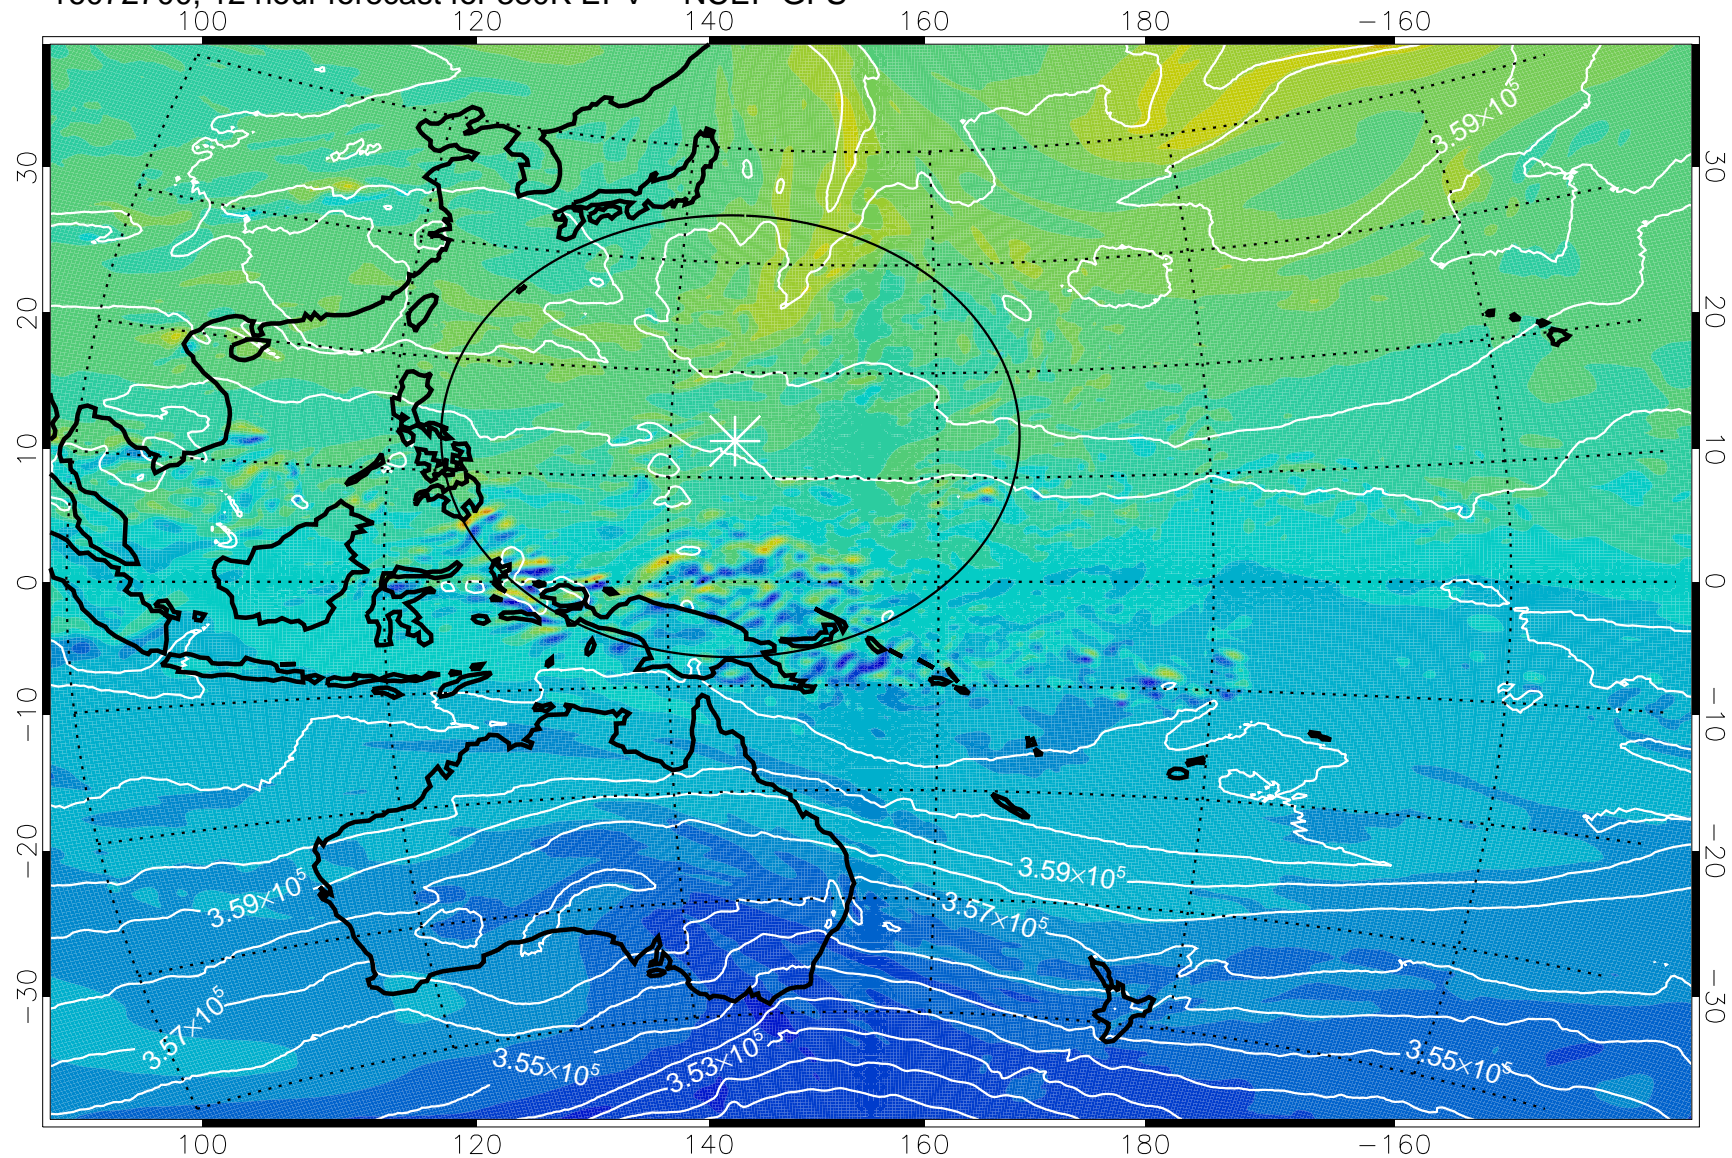

16072618, 6 hour forecast for 380K EPV -- NCEP GFS

380K Montgomery Streamfunction, white

Range ring of 2304 km

16072700, 12 hour forecast for 380K EPV -- NCEP GFS

380K Montgomery Streamfunction, white

Range ring of 2304 km

16072706, 18 hour forecast for 380K EPV -- NCEP GFS

380K Montgomery Streamfunction, white

Range ring of 2304 km

16072712, 24 hour forecast for 380K EPV -- NCEP GFS

380K Montgomery Streamfunction, white

Range ring of 2304 km

16072718, 30 hour forecast for 380K EPV -- NCEP GFS

380K Montgomery Streamfunction, white

Range ring of 2304 km

16072800, 36 hour forecast for 380K EPV -- NCEP GFS

380K Montgomery Streamfunction, white

Range ring of 2304 km

16072806, 42 hour forecast for 380K EPV -- NCEP GFS

380K Montgomery Streamfunction, white

Range ring of 2304 km

16072812, 48 hour forecast for 380K EPV -- NCEP GFS

380K Montgomery Streamfunction, white

Range ring of 2304 km