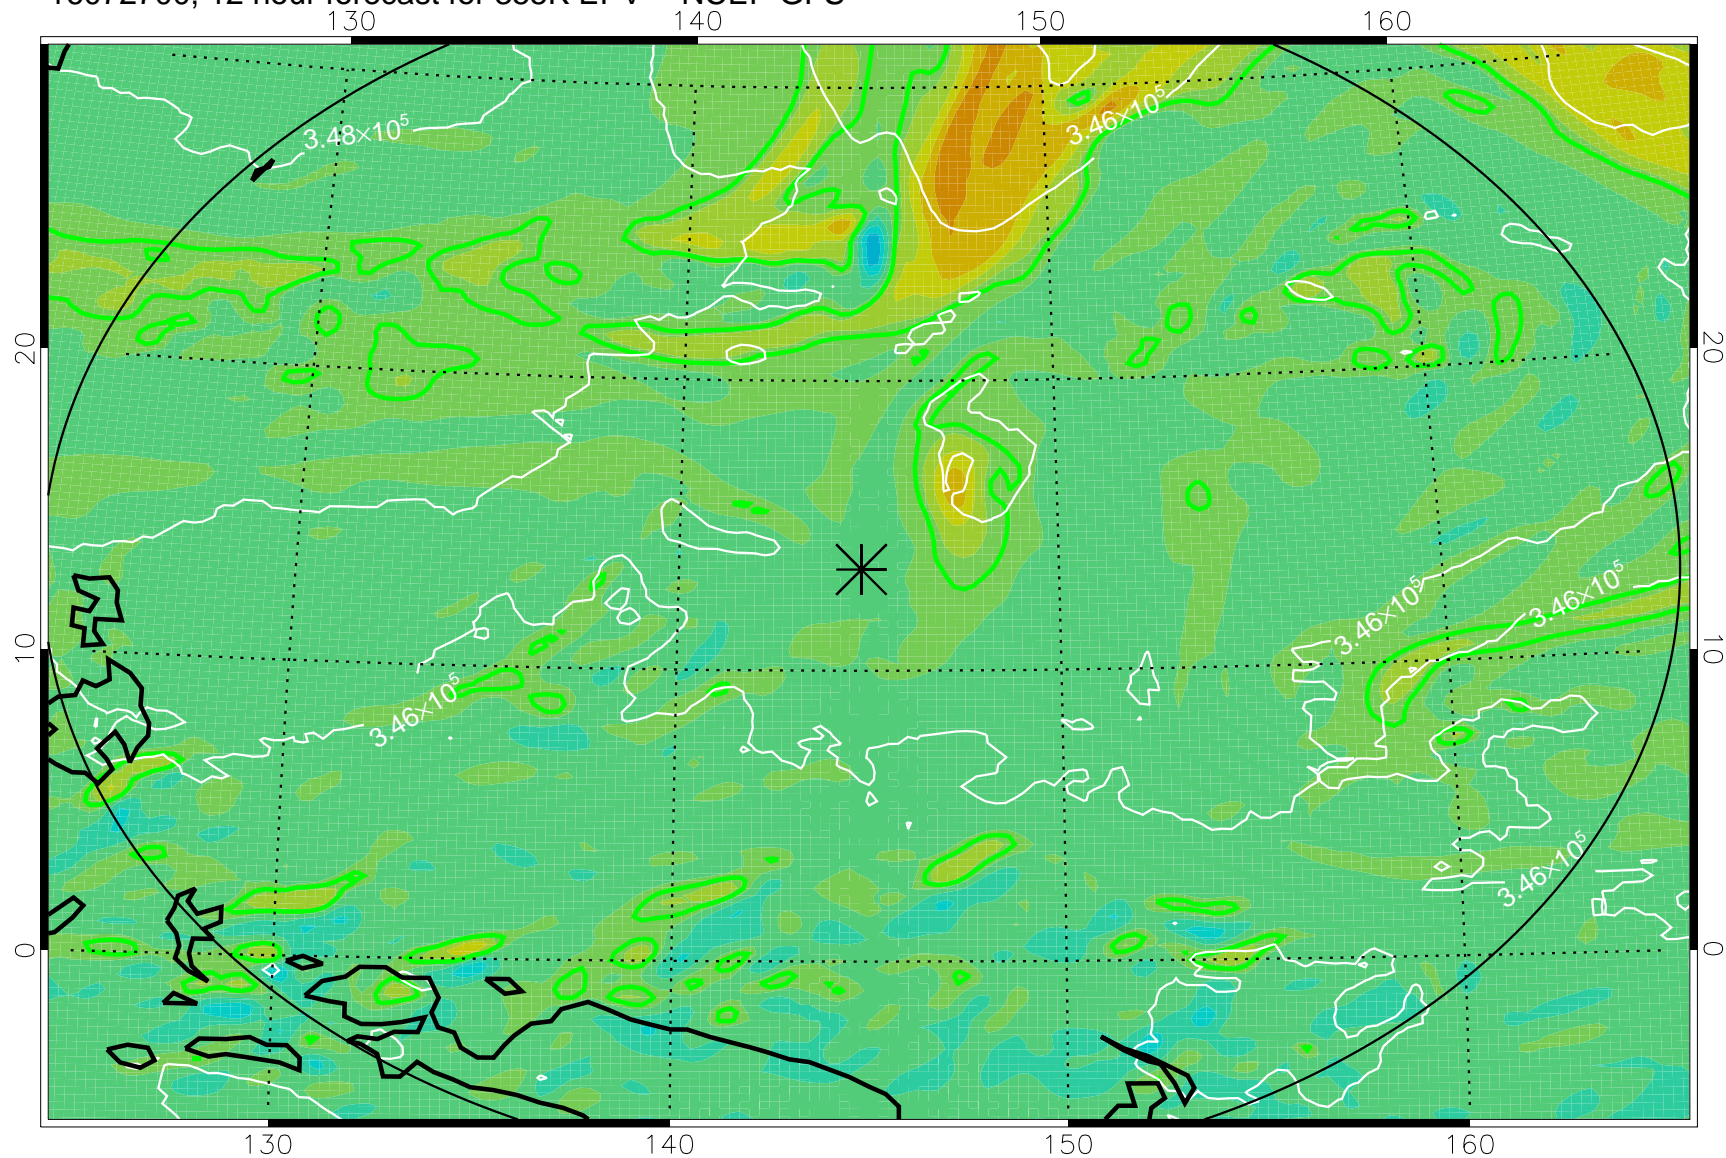

16072618, 6 hour forecast for 355K EPV -- NCEP GFS

355K Montgomery Streamfunction, white  
EPV Tropopause (2 PVU) Position  
Range ring of 2304 km

16072700, 12 hour forecast for 355K EPV -- NCEP GFS

355K Montgomery Streamfunction, white  
EPV Tropopause (2 PVU) Position  
Range ring of 2304 km

16072706, 18 hour forecast for 355K EPV -- NCEP GFS

355K Montgomery Streamfunction, white  
EPV Tropopause (2 PVU) Position  
Range ring of 2304 km

16072712, 24 hour forecast for 355K EPV -- NCEP GFS

355K Montgomery Streamfunction, white  
EPV Tropopause (2 PVU) Position  
Range ring of 2304 km

16072718, 30 hour forecast for 355K EPV -- NCEP GFS

355K Montgomery Streamfunction, white  
EPV Tropopause (2 PVU) Position  
Range ring of 2304 km

16072800, 36 hour forecast for 355K EPV -- NCEP GFS

355K Montgomery Streamfunction, white  
EPV Tropopause (2 PVU) Position  
Range ring of 2304 km

16072818, 54 hour forecast for 355K EPV -- NCEP GFS

355K Montgomery Streamfunction, white  
EPV Tropopause (2 PVU) Position  
Range ring of 2304 km

16072900, 60 hour forecast for 355K EPV -- NCEP GFS

355K Montgomery Streamfunction, white  
EPV Tropopause (2 PVU) Position  
Range ring of 2304 km