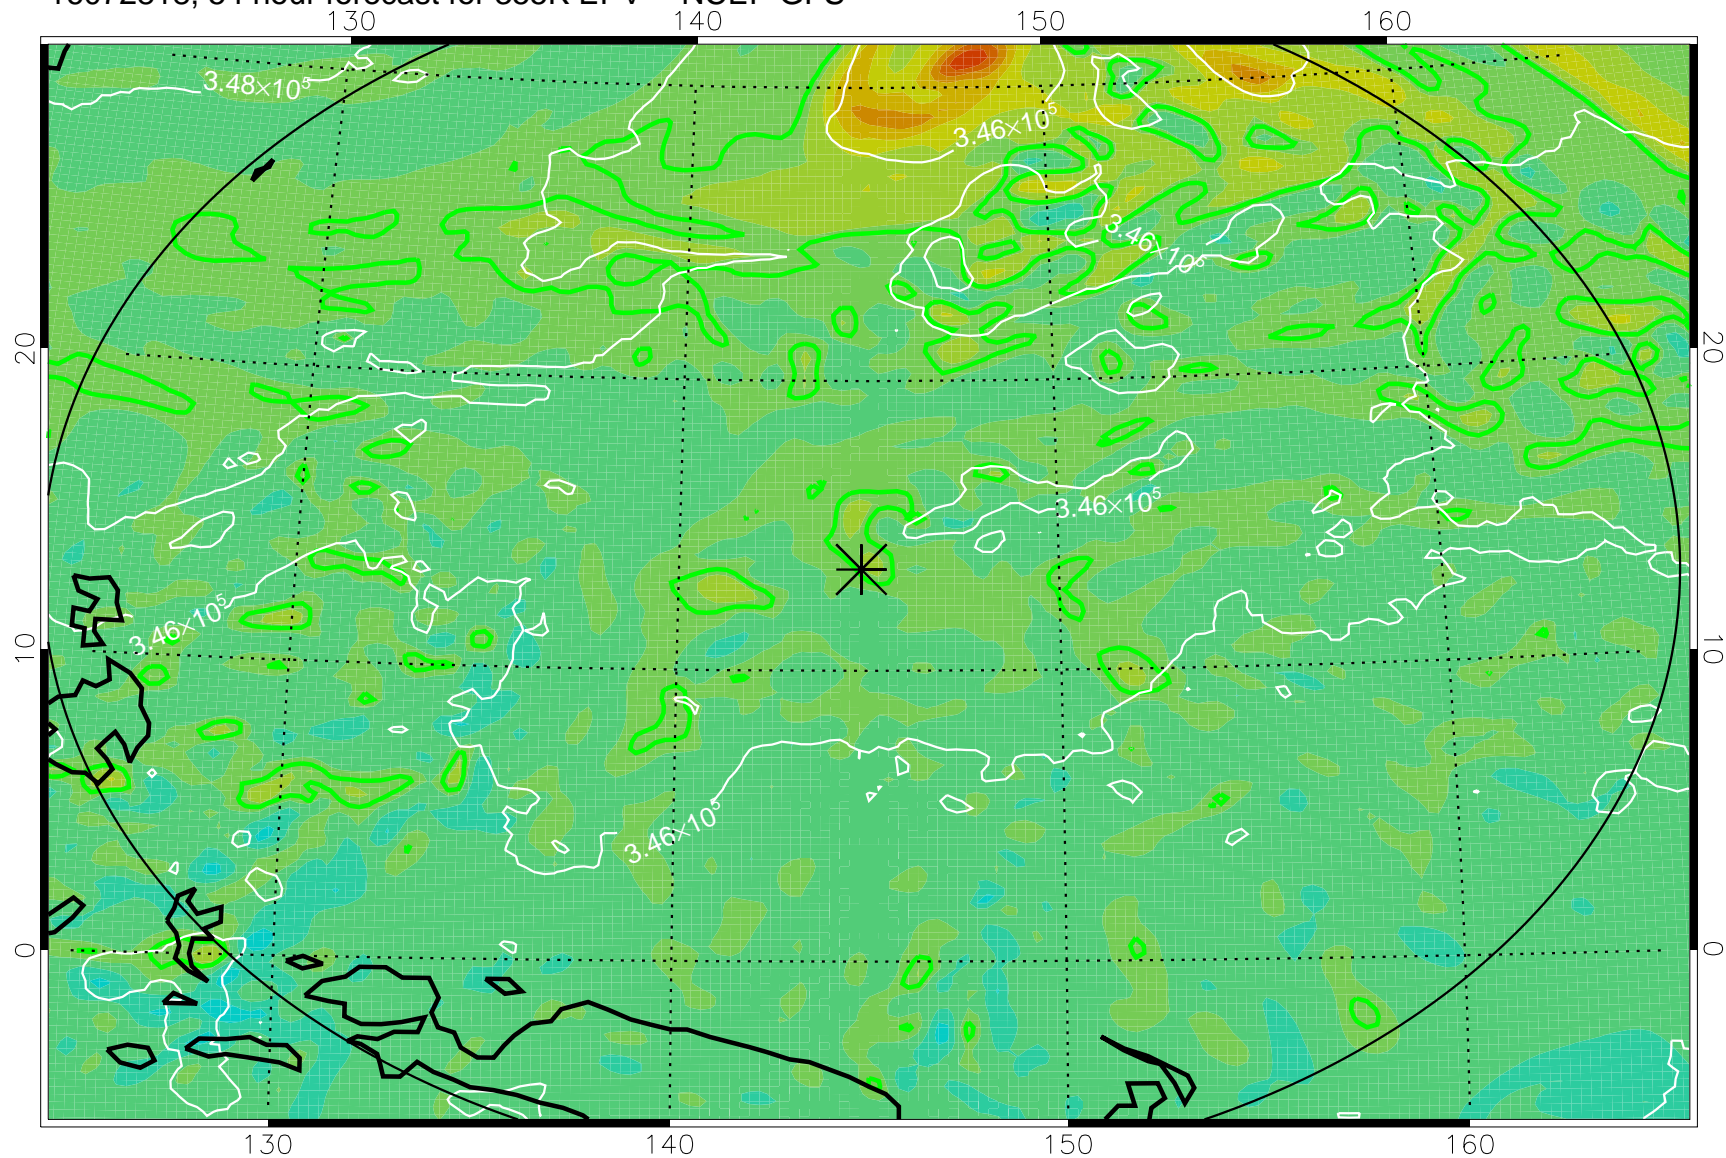

16072806, 42 hour forecast for 355K EPV -- NCEP GFS

355K Montgomery Streamfunction, white  
EPV Tropopause (2 PVU) Position  
Range ring of 2304 km

16072812, 48 hour forecast for 355K EPV -- NCEP GFS

355K Montgomery Streamfunction, white  
EPV Tropopause (2 PVU) Position  
Range ring of 2304 km

16072818, 54 hour forecast for 355K EPV -- NCEP GFS

355K Montgomery Streamfunction, white  
EPV Tropopause (2 PVU) Position  
Range ring of 2304 km

16072900, 60 hour forecast for 355K EPV -- NCEP GFS

355K Montgomery Streamfunction, white  
EPV Tropopause (2 PVU) Position  
Range ring of 2304 km

16072906, 66 hour forecast for 355K EPV -- NCEP GFS

355K Montgomery Streamfunction, white  
EPV Tropopause (2 PVU) Position  
Range ring of 2304 km

16072912, 72 hour forecast for 355K EPV -- NCEP GFS

355K Montgomery Streamfunction, white  
EPV Tropopause (2 PVU) Position  
Range ring of 2304 km

16072918, 78 hour forecast for 355K EPV -- NCEP GFS

355K Montgomery Streamfunction, white  
EPV Tropopause (2 PVU) Position  
Range ring of 2304 km

16073000, 84 hour forecast for 355K EPV -- NCEP GFS

355K Montgomery Streamfunction, white  
EPV Tropopause (2 PVU) Position  
Range ring of 2304 km