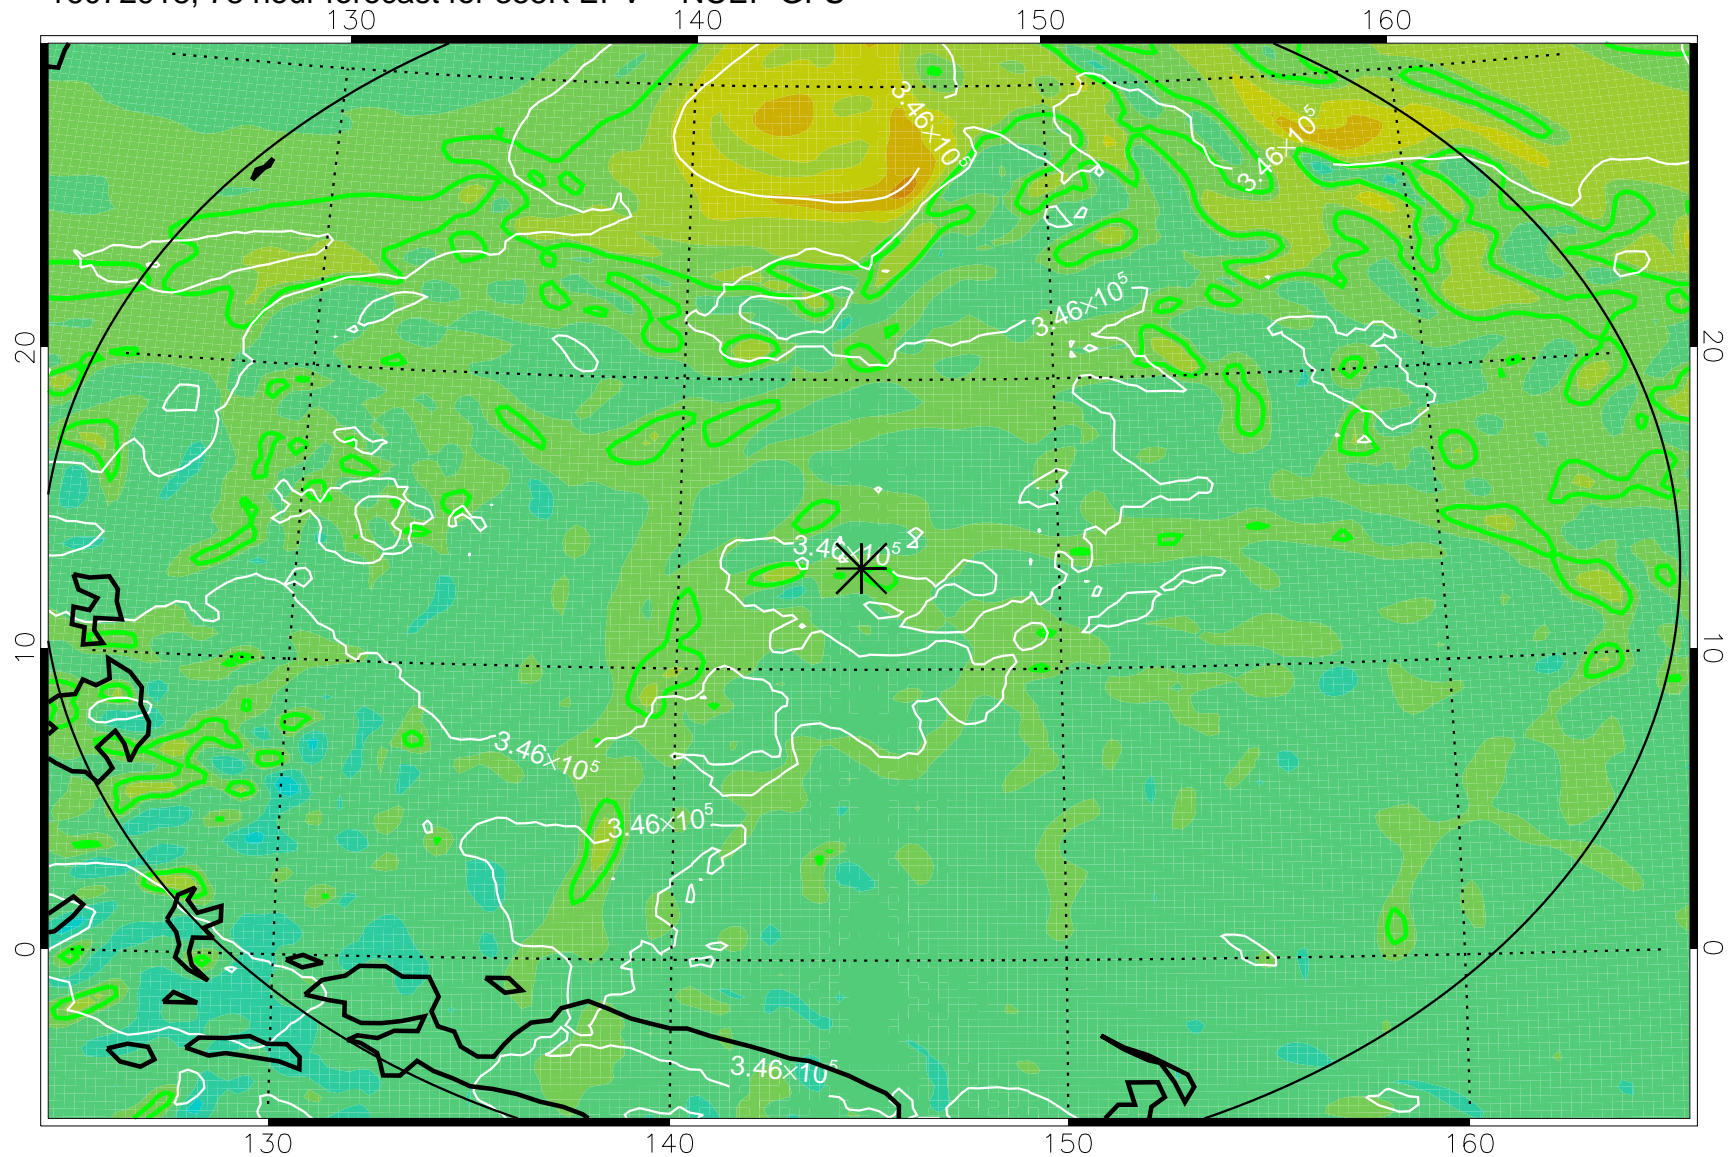

16072906, 66 hour forecast for 355K EPV -- NCEP GFS

355K Montgomery Streamfunction, white  
EPV Tropopause (2 PVU) Position  
Range ring of 2304 km

16072912, 72 hour forecast for 355K EPV -- NCEP GFS

355K Montgomery Streamfunction, white  
EPV Tropopause (2 PVU) Position  
Range ring of 2304 km

16072918, 78 hour forecast for 355K EPV -- NCEP GFS

355K Montgomery Streamfunction, white  
EPV Tropopause (2 PVU) Position  
Range ring of 2304 km

16073000, 84 hour forecast for 355K EPV -- NCEP GFS

355K Montgomery Streamfunction, white  
EPV Tropopause (2 PVU) Position  
Range ring of 2304 km

16073006, 90 hour forecast for 355K EPV -- NCEP GFS

355K Montgomery Streamfunction, white  
EPV Tropopause (2 PVU) Position  
Range ring of 2304 km

16073012, 96 hour forecast for 355K EPV -- NCEP GFS

355K Montgomery Streamfunction, white  
EPV Tropopause (2 PVU) Position  
Range ring of 2304 km

16073018, 102 hour forecast for 355K EPV -- NCEP GFS

355K Montgomery Streamfunction, white  
EPV Tropopause (2 PVU) Position  
Range ring of 2304 km

16073100, 108 hour forecast for 355K EPV -- NCEP GFS

355K Montgomery Streamfunction, white  
EPV Tropopause (2 PVU) Position  
Range ring of 2304 km