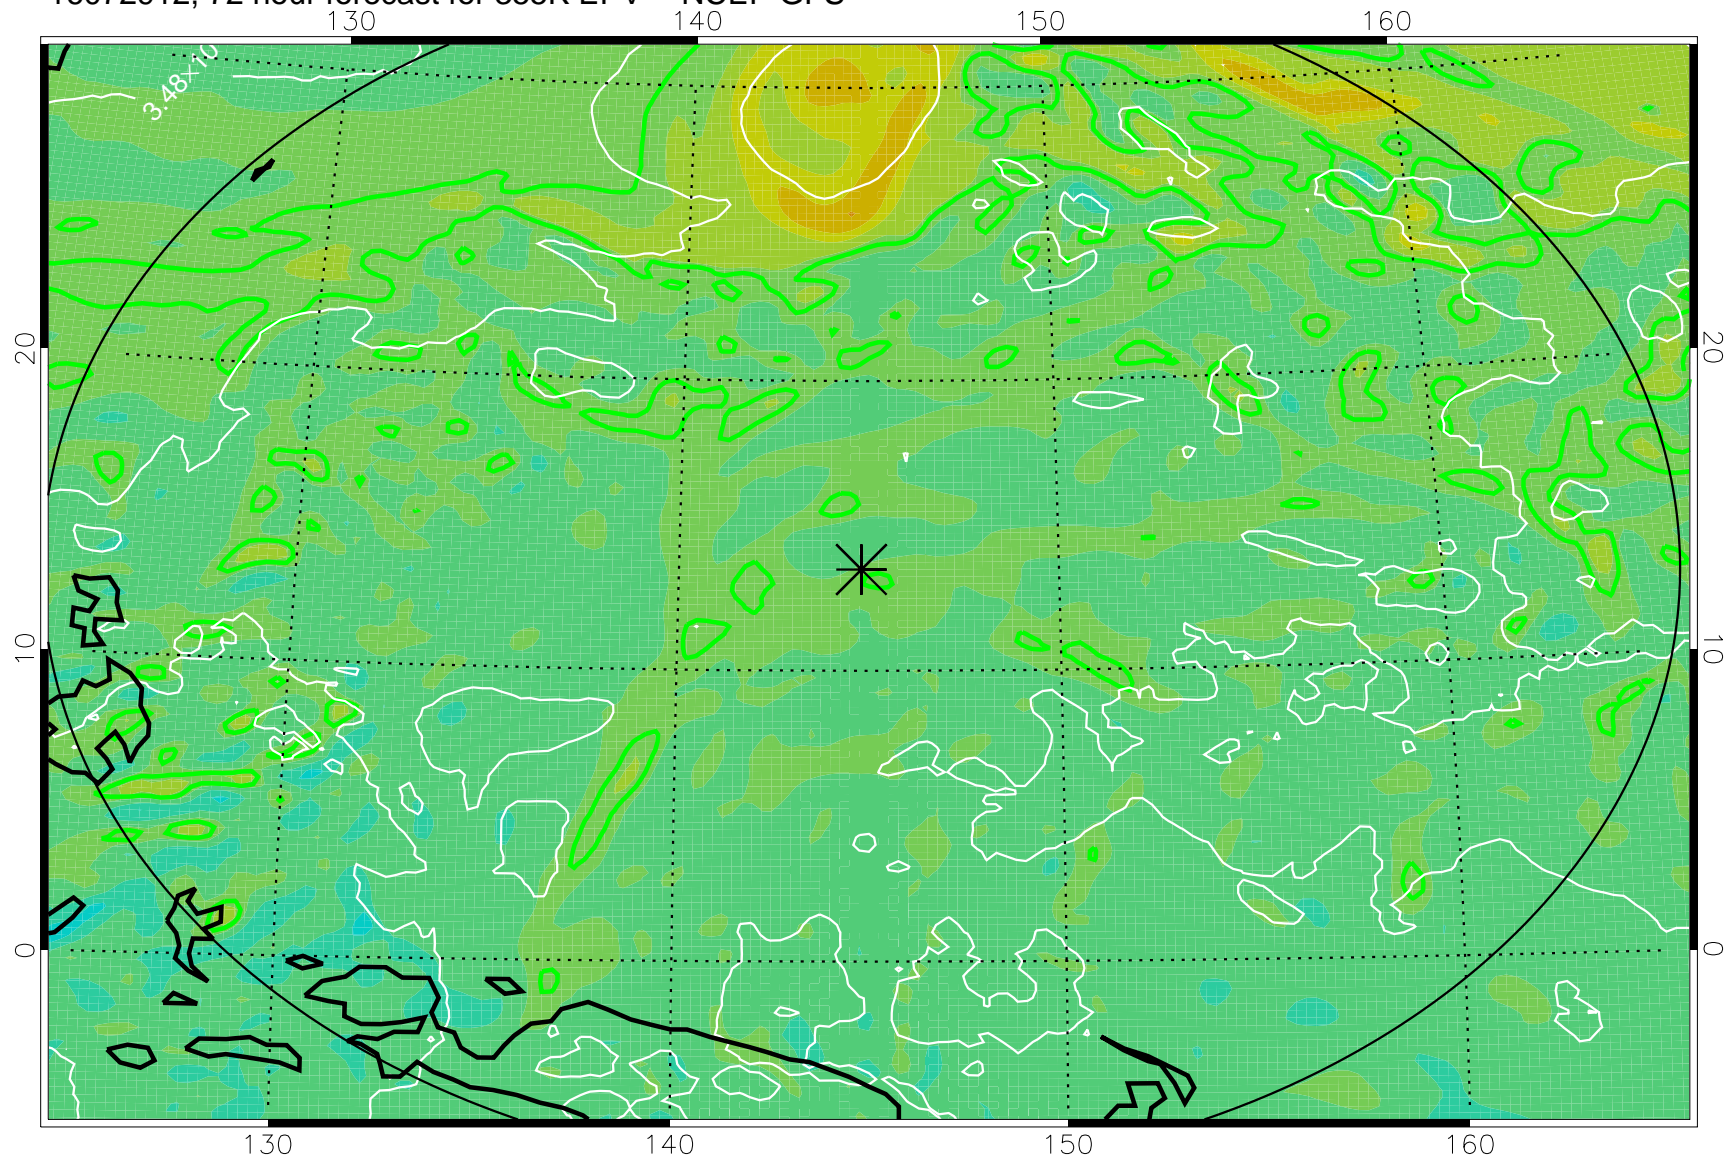

16072818, 54 hour forecast for 355K EPV -- NCEP GFS

355K Montgomery Streamfunction, white  
EPV Tropopause (2 PVU) Position  
Range ring of 2304 km

16072900, 60 hour forecast for 355K EPV -- NCEP GFS

355K Montgomery Streamfunction, white  
EPV Tropopause (2 PVU) Position  
Range ring of 2304 km

16072906, 66 hour forecast for 355K EPV -- NCEP GFS

355K Montgomery Streamfunction, white  
EPV Tropopause (2 PVU) Position  
Range ring of 2304 km

16072912, 72 hour forecast for 355K EPV -- NCEP GFS

355K Montgomery Streamfunction, white  
EPV Tropopause (2 PVU) Position  
Range ring of 2304 km

16072918, 78 hour forecast for 355K EPV -- NCEP GFS

355K Montgomery Streamfunction, white  
EPV Tropopause (2 PVU) Position  
Range ring of 2304 km

16073000, 84 hour forecast for 355K EPV -- NCEP GFS

355K Montgomery Streamfunction, white  
EPV Tropopause (2 PVU) Position  
Range ring of 2304 km

16073006, 90 hour forecast for 355K EPV -- NCEP GFS

355K Montgomery Streamfunction, white  
EPV Tropopause (2 PVU) Position  
Range ring of 2304 km

16073012, 96 hour forecast for 355K EPV -- NCEP GFS

355K Montgomery Streamfunction, white  
EPV Tropopause (2 PVU) Position  
Range ring of 2304 km