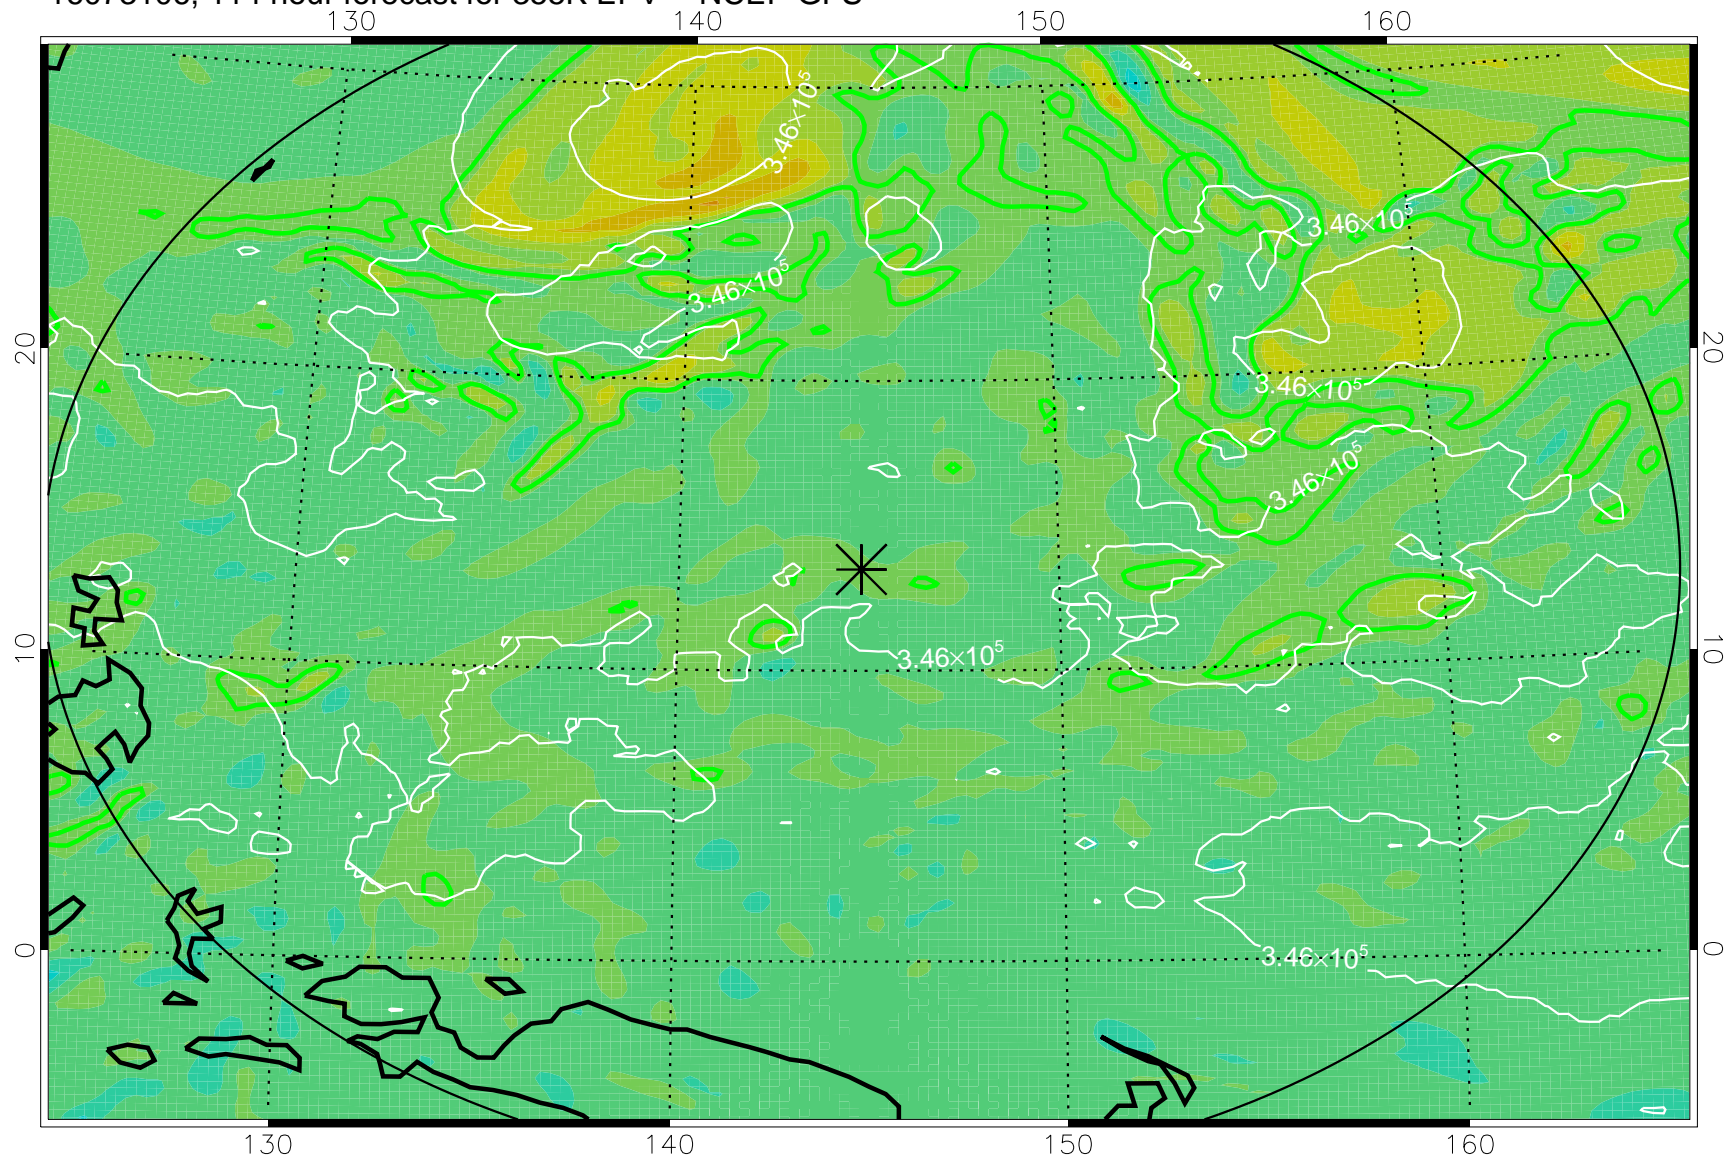

16072918, 78 hour forecast for 355K EPV -- NCEP GFS

355K Montgomery Streamfunction, white  
EPV Tropopause (2 PVU) Position  
Range ring of 2304 km

16073000, 84 hour forecast for 355K EPV -- NCEP GFS

355K Montgomery Streamfunction, white  
EPV Tropopause (2 PVU) Position  
Range ring of 2304 km

16073006, 90 hour forecast for 355K EPV -- NCEP GFS

355K Montgomery Streamfunction, white  
EPV Tropopause (2 PVU) Position  
Range ring of 2304 km

16073012, 96 hour forecast for 355K EPV -- NCEP GFS

355K Montgomery Streamfunction, white  
EPV Tropopause (2 PVU) Position  
Range ring of 2304 km

16073018, 102 hour forecast for 355K EPV -- NCEP GFS

355K Montgomery Streamfunction, white  
EPV Tropopause (2 PVU) Position  
Range ring of 2304 km

16073100, 108 hour forecast for 355K EPV -- NCEP GFS

355K Montgomery Streamfunction, white  
EPV Tropopause (2 PVU) Position  
Range ring of 2304 km

16073106, 114 hour forecast for 355K EPV -- NCEP GFS

355K Montgomery Streamfunction, white  
EPV Tropopause (2 PVU) Position  
Range ring of 2304 km

16073112, 120 hour forecast for 355K EPV -- NCEP GFS

355K Montgomery Streamfunction, white  
EPV Tropopause (2 PVU) Position  
Range ring of 2304 km