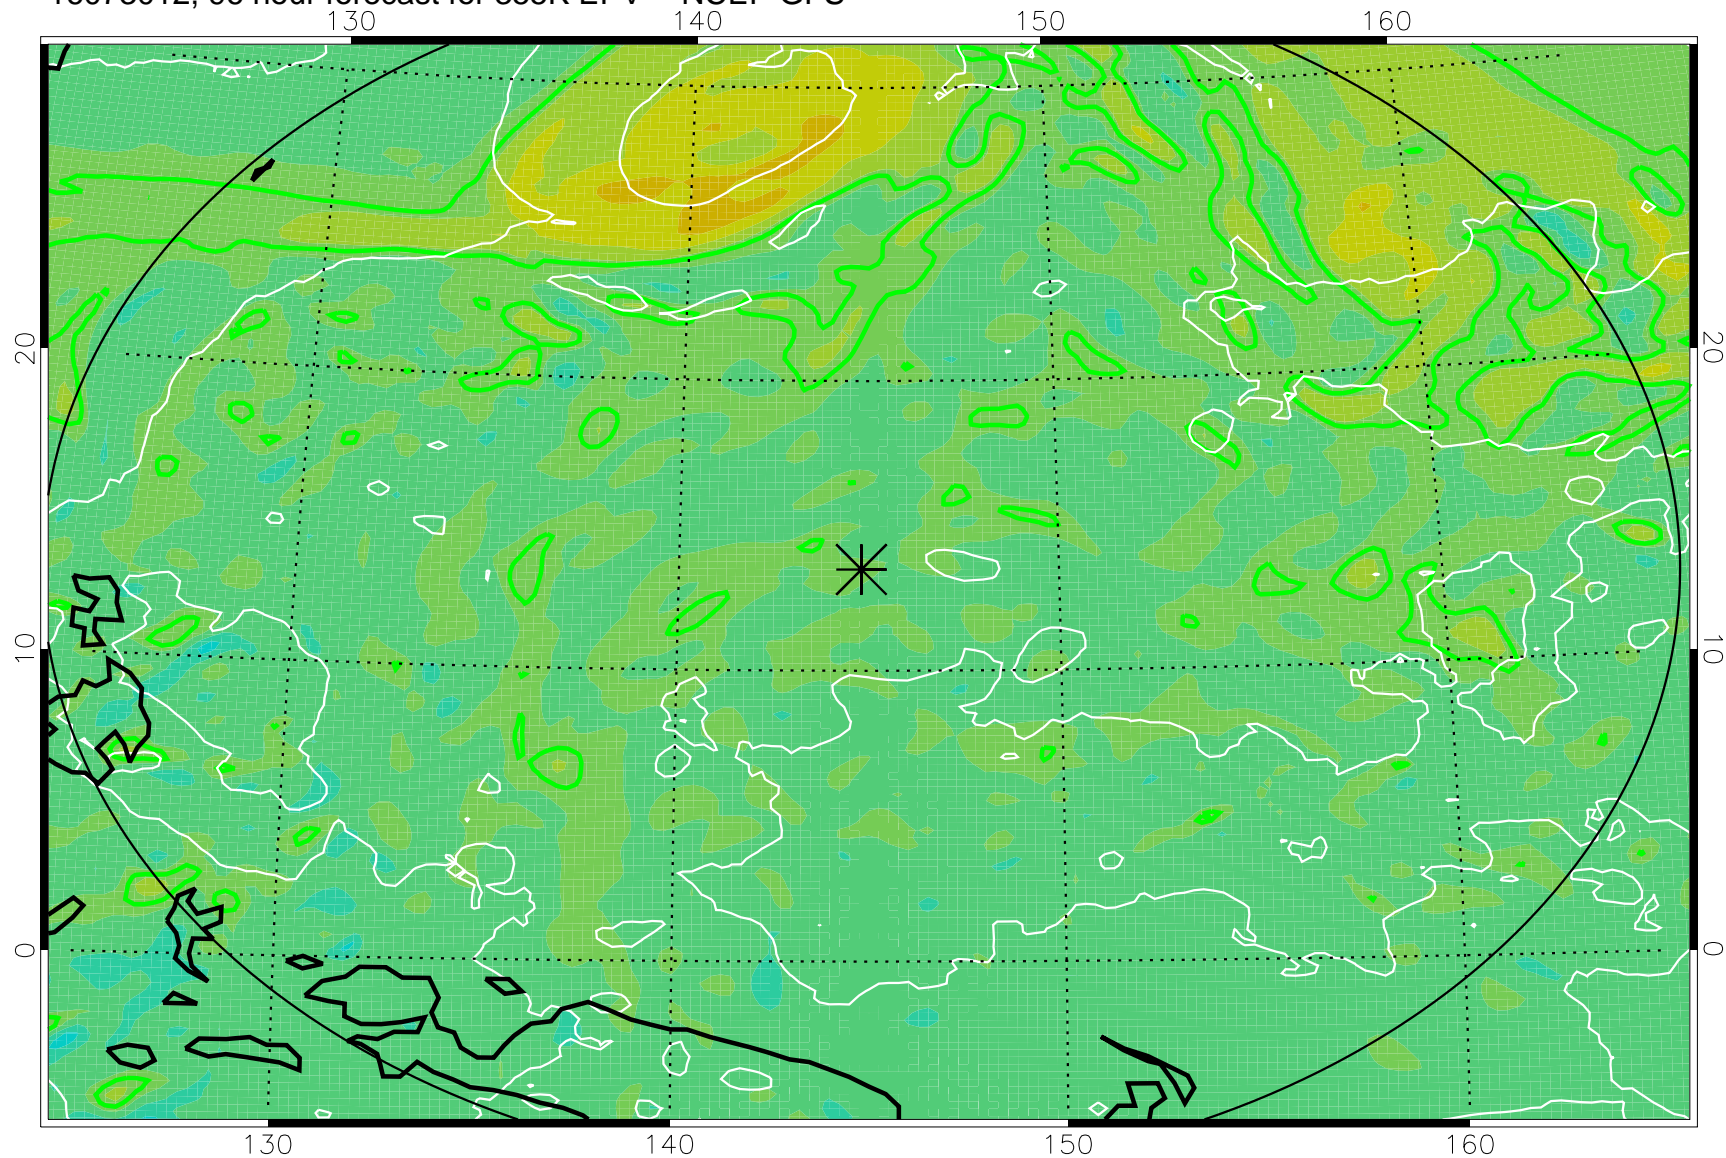

16072906, 66 hour forecast for 355K EPV -- NCEP GFS

355K Montgomery Streamfunction, white  
EPV Tropopause (2 PVU) Position  
Range ring of 2304 km

16072912, 72 hour forecast for 355K EPV -- NCEP GFS

355K Montgomery Streamfunction, white  
EPV Tropopause (2 PVU) Position  
Range ring of 2304 km

16072918, 78 hour forecast for 355K EPV -- NCEP GFS

355K Montgomery Streamfunction, white  
EPV Tropopause (2 PVU) Position  
Range ring of 2304 km

16073000, 84 hour forecast for 355K EPV -- NCEP GFS

355K Montgomery Streamfunction, white  
EPV Tropopause (2 PVU) Position  
Range ring of 2304 km

16073006, 90 hour forecast for 355K EPV -- NCEP GFS

355K Montgomery Streamfunction, white  
EPV Tropopause (2 PVU) Position  
Range ring of 2304 km

16073012, 96 hour forecast for 355K EPV -- NCEP GFS

355K Montgomery Streamfunction, white  
EPV Tropopause (2 PVU) Position  
Range ring of 2304 km

16073018, 102 hour forecast for 355K EPV -- NCEP GFS

355K Montgomery Streamfunction, white  
EPV Tropopause (2 PVU) Position  
Range ring of 2304 km

16073100, 108 hour forecast for 355K EPV -- NCEP GFS

355K Montgomery Streamfunction, white  
EPV Tropopause (2 PVU) Position  
Range ring of 2304 km