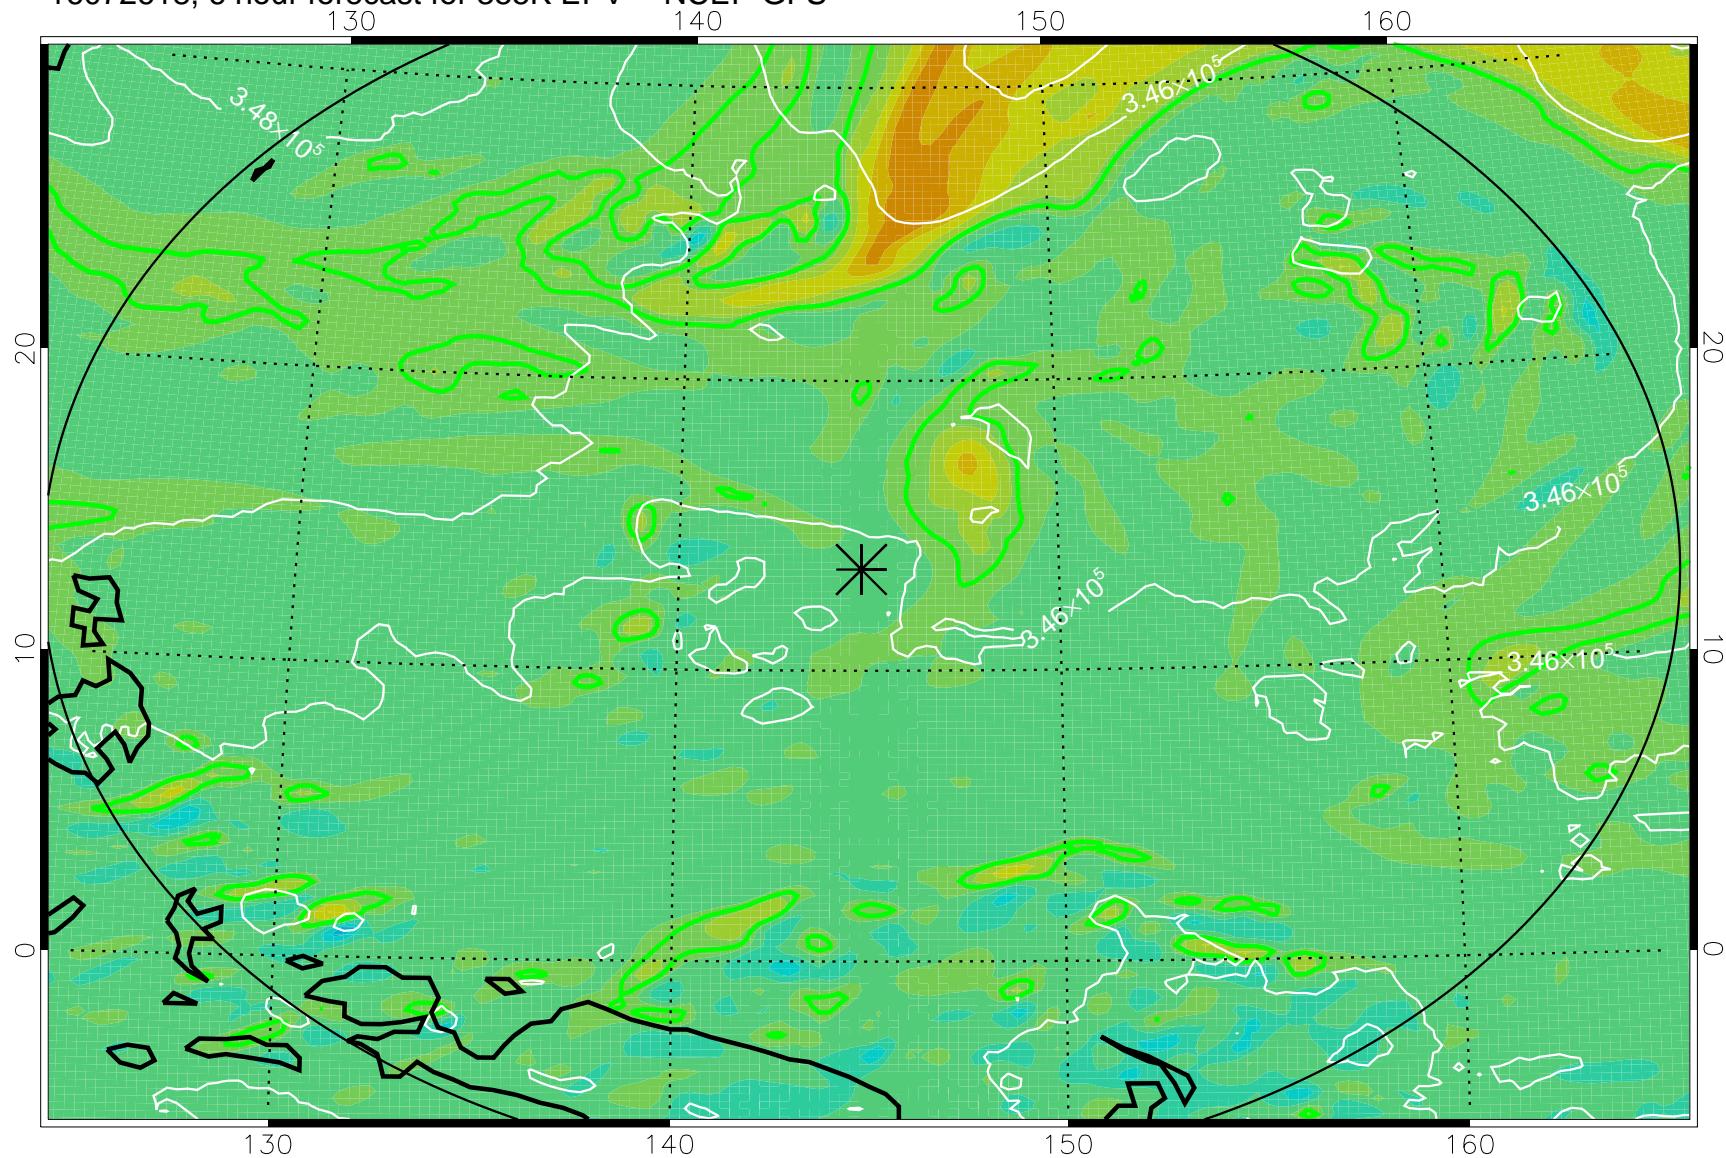

16072618, 6 hour forecast for 355K EPV -- NCEP GFS

355K Montgomery Streamfunction, white  
EPV Tropopause (2 PVU) Position  
Range ring of 2304 km

16072700, 12 hour forecast for 355K EPV -- NCEP GFS

355K Montgomery Streamfunction, white  
EPV Tropopause (2 PVU) Position  
Range ring of 2304 km

16072706, 18 hour forecast for 355K EPV -- NCEP GFS

355K Montgomery Streamfunction, white  
EPV Tropopause (2 PVU) Position  
Range ring of 2304 km

16072712, 24 hour forecast for 355K EPV -- NCEP GFS

355K Montgomery Streamfunction, white  
EPV Tropopause (2 PVU) Position  
Range ring of 2304 km

16072718, 30 hour forecast for 355K EPV -- NCEP GFS

355K Montgomery Streamfunction, white  
EPV Tropopause (2 PVU) Position  
Range ring of 2304 km

16072800, 36 hour forecast for 355K EPV -- NCEP GFS

355K Montgomery Streamfunction, white  
EPV Tropopause (2 PVU) Position  
Range ring of 2304 km

16072818, 54 hour forecast for 355K EPV -- NCEP GFS

355K Montgomery Streamfunction, white  
EPV Tropopause (2 PVU) Position  
Range ring of 2304 km

16072900, 60 hour forecast for 355K EPV -- NCEP GFS

355K Montgomery Streamfunction, white  
EPV Tropopause (2 PVU) Position  
Range ring of 2304 km