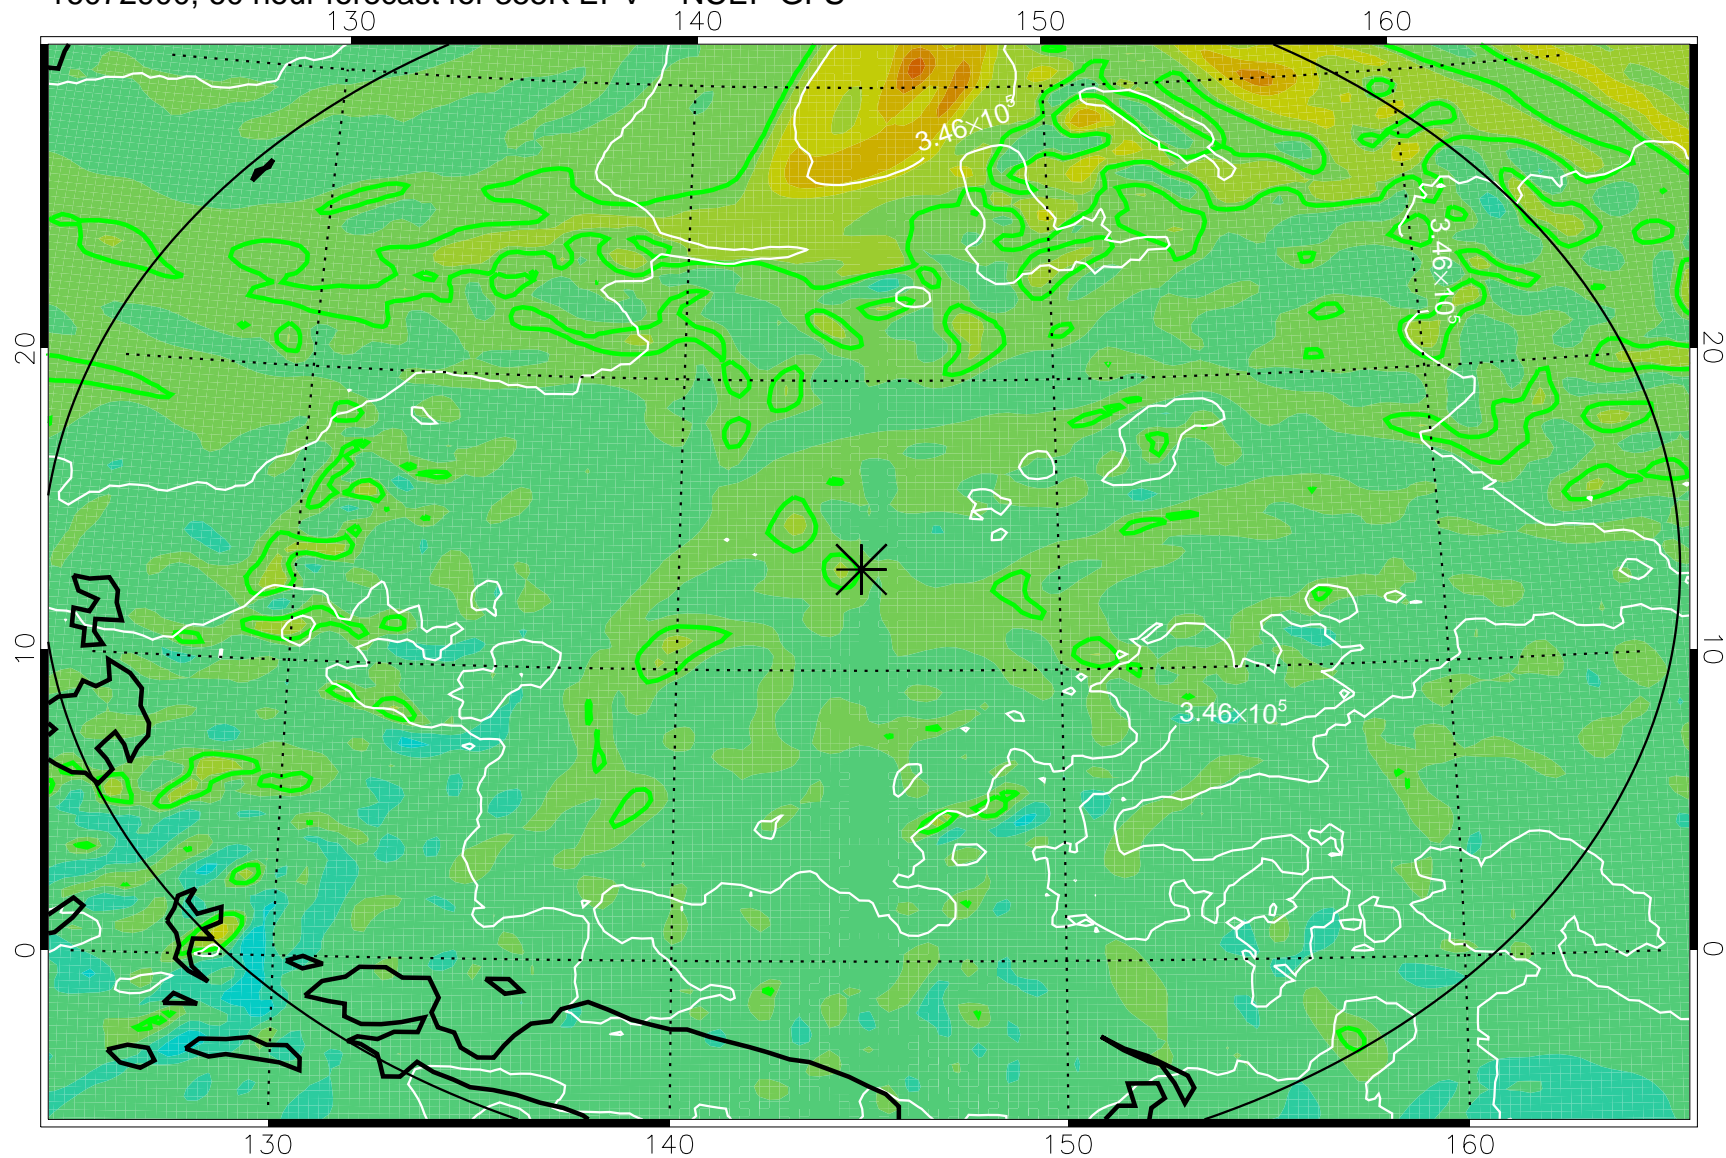

16072806, 42 hour forecast for 355K EPV -- NCEP GFS

355K Montgomery Streamfunction, white  
EPV Tropopause (2 PVU) Position  
Range ring of 2304 km

16072812, 48 hour forecast for 355K EPV -- NCEP GFS

355K Montgomery Streamfunction, white  
EPV Tropopause (2 PVU) Position  
Range ring of 2304 km

16072818, 54 hour forecast for 355K EPV -- NCEP GFS

355K Montgomery Streamfunction, white  
EPV Tropopause (2 PVU) Position  
Range ring of 2304 km

16072900, 60 hour forecast for 355K EPV -- NCEP GFS

355K Montgomery Streamfunction, white  
EPV Tropopause (2 PVU) Position  
Range ring of 2304 km

16072906, 66 hour forecast for 355K EPV -- NCEP GFS

355K Montgomery Streamfunction, white  
EPV Tropopause (2 PVU) Position  
Range ring of 2304 km

16072912, 72 hour forecast for 355K EPV -- NCEP GFS

355K Montgomery Streamfunction, white  
EPV Tropopause (2 PVU) Position  
Range ring of 2304 km

16072918, 78 hour forecast for 355K EPV -- NCEP GFS

355K Montgomery Streamfunction, white  
EPV Tropopause (2 PVU) Position  
Range ring of 2304 km

16073000, 84 hour forecast for 355K EPV -- NCEP GFS

355K Montgomery Streamfunction, white  
EPV Tropopause (2 PVU) Position  
Range ring of 2304 km