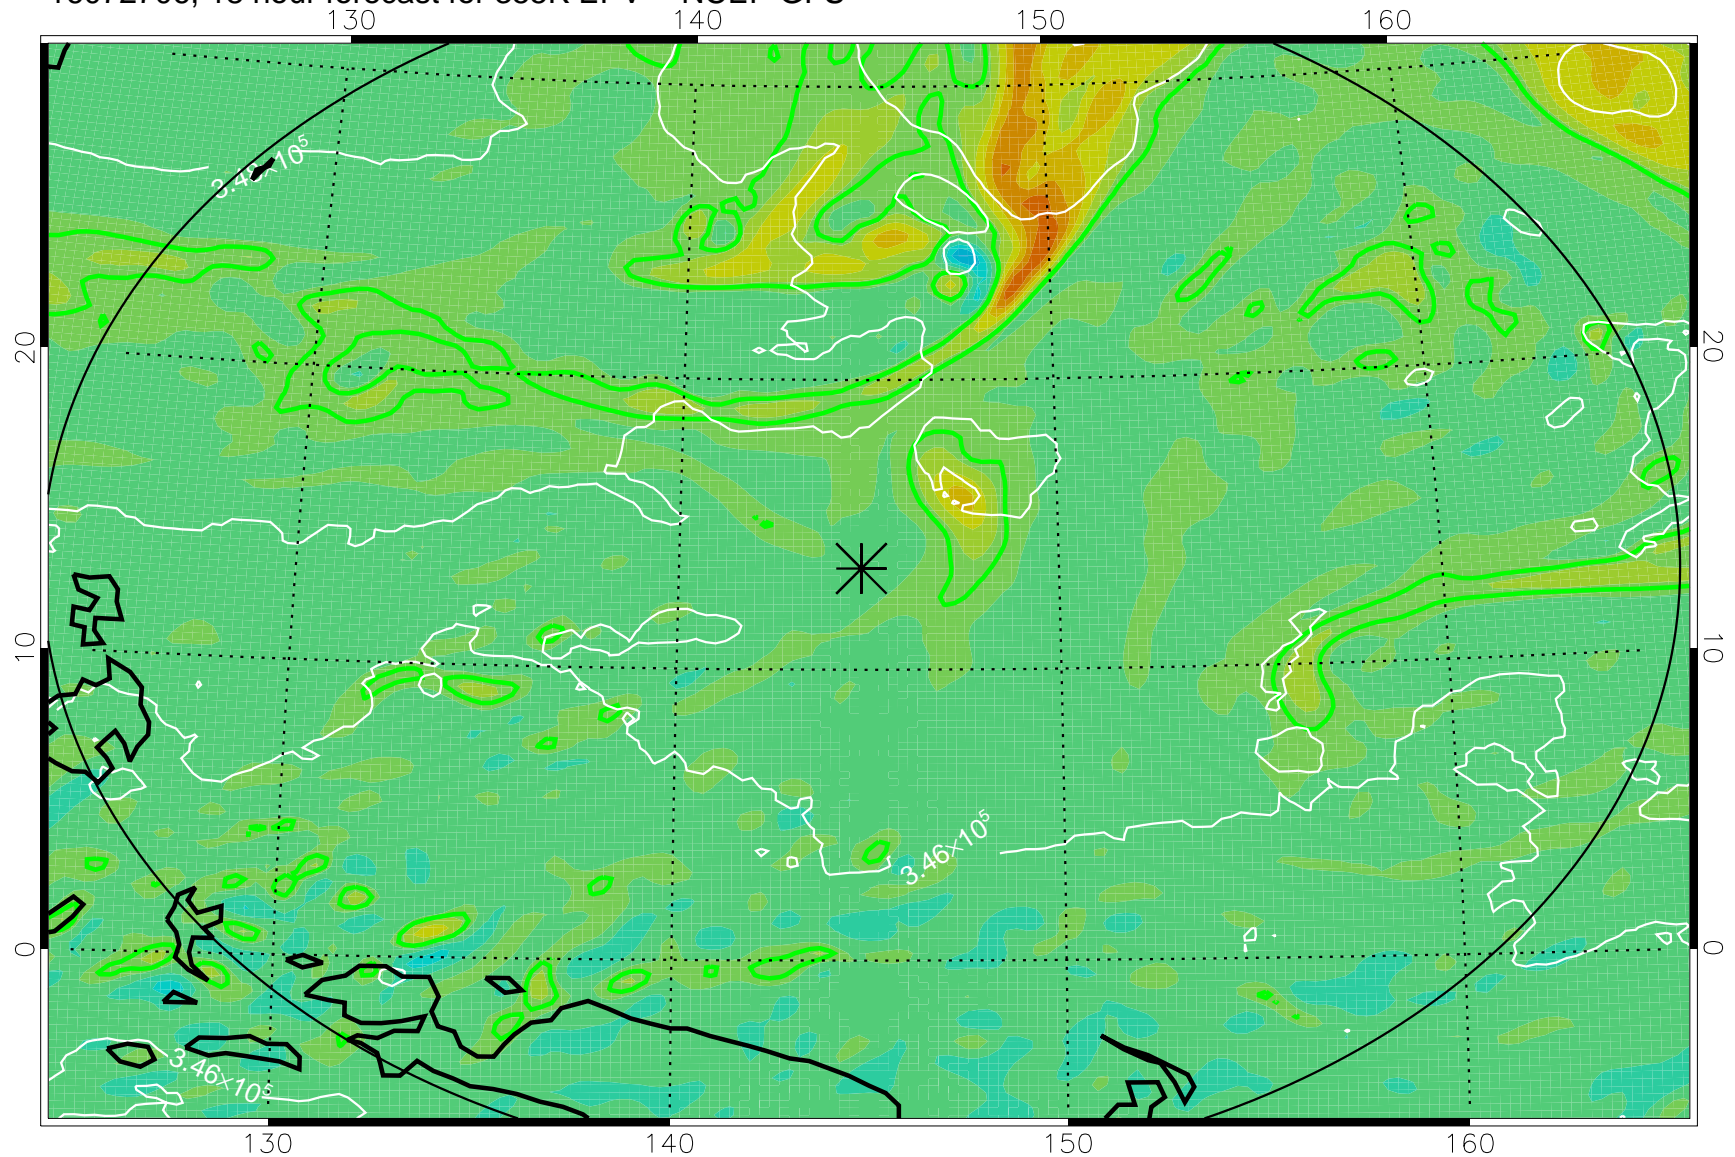

16072618, 6 hour forecast for 355K EPV -- NCEP GFS

355K Montgomery Streamfunction, white  
EPV Tropopause (2 PVU) Position  
Range ring of 2304 km

16072700, 12 hour forecast for 355K EPV -- NCEP GFS

355K Montgomery Streamfunction, white  
EPV Tropopause (2 PVU) Position  
Range ring of 2304 km

16072706, 18 hour forecast for 355K EPV -- NCEP GFS

355K Montgomery Streamfunction, white  
EPV Tropopause (2 PVU) Position  
Range ring of 2304 km

16072712, 24 hour forecast for 355K EPV -- NCEP GFS

355K Montgomery Streamfunction, white  
EPV Tropopause (2 PVU) Position  
Range ring of 2304 km

16072718, 30 hour forecast for 355K EPV -- NCEP GFS

355K Montgomery Streamfunction, white  
EPV Tropopause (2 PVU) Position  
Range ring of 2304 km

16072800, 36 hour forecast for 355K EPV -- NCEP GFS

355K Montgomery Streamfunction, white  
EPV Tropopause (2 PVU) Position  
Range ring of 2304 km

16072818, 54 hour forecast for 355K EPV -- NCEP GFS

355K Montgomery Streamfunction, white  
EPV Tropopause (2 PVU) Position  
Range ring of 2304 km

16072900, 60 hour forecast for 355K EPV -- NCEP GFS

355K Montgomery Streamfunction, white  
EPV Tropopause (2 PVU) Position  
Range ring of 2304 km