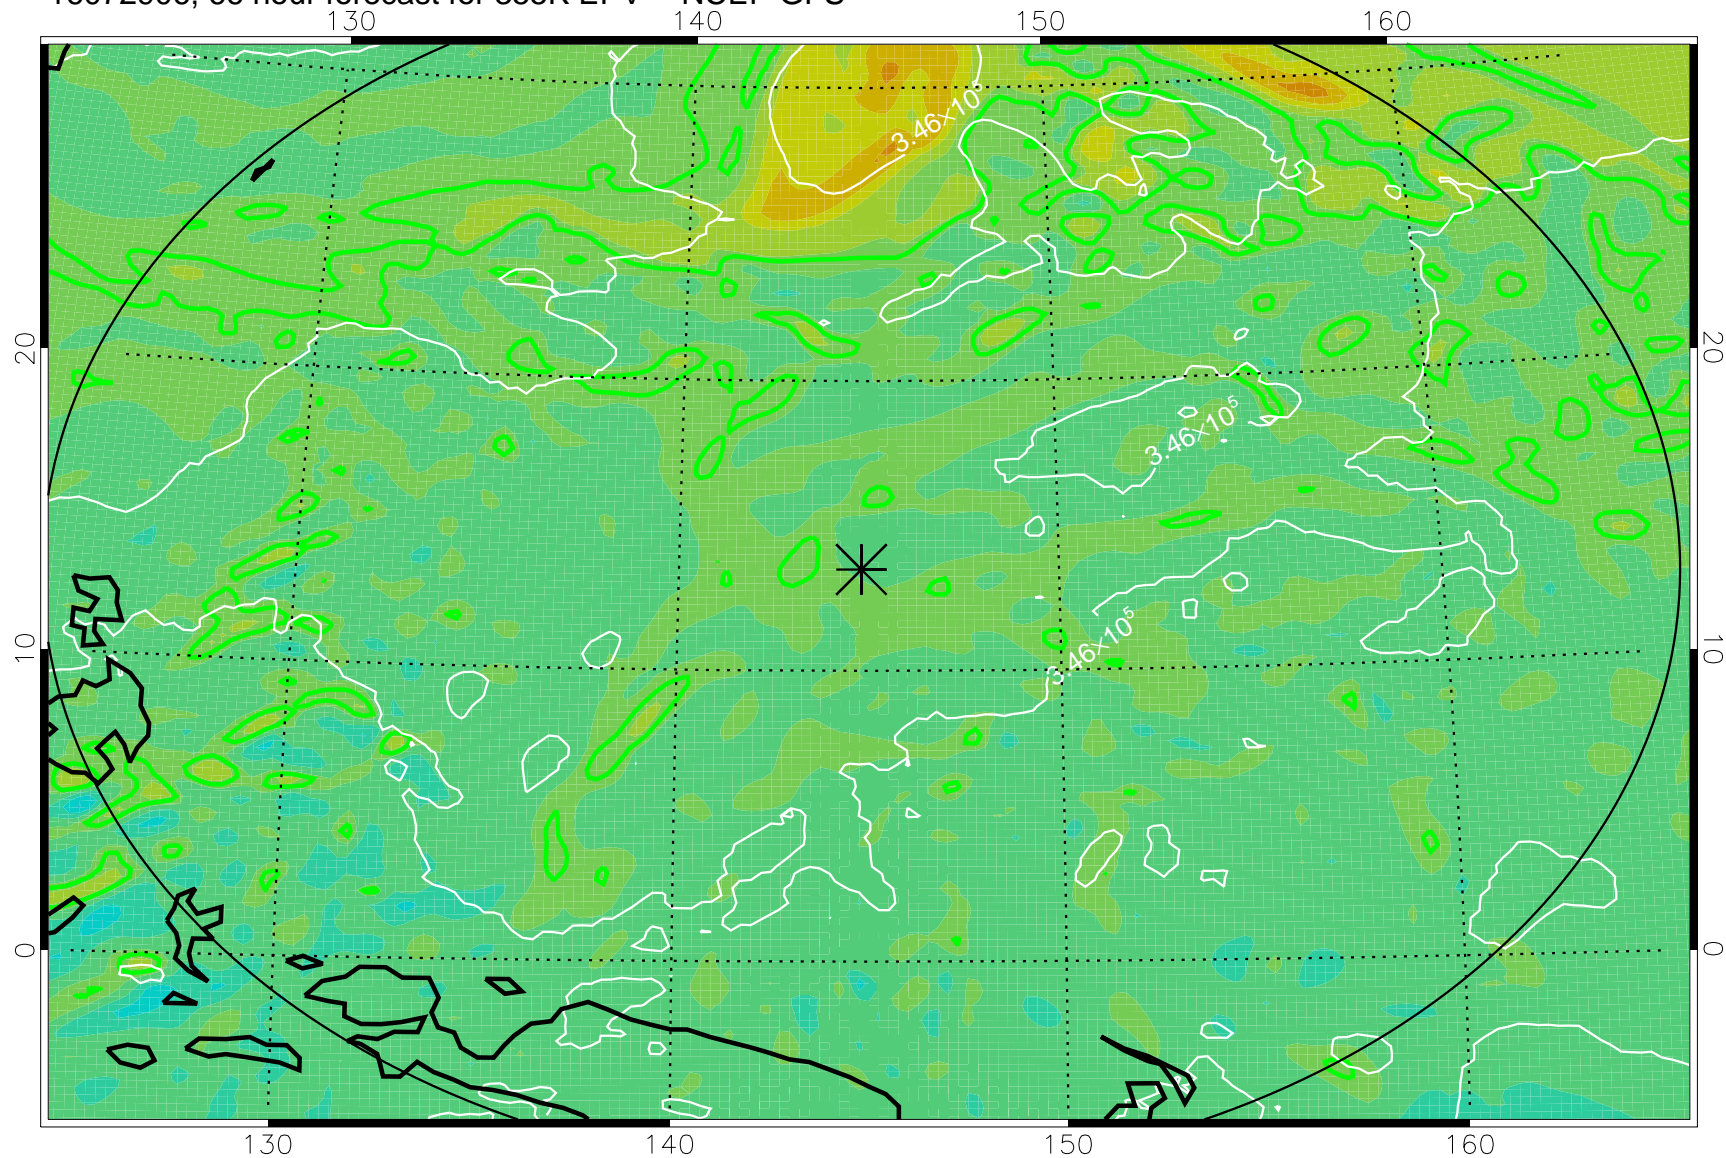

16072818, 54 hour forecast for 355K EPV -- NCEP GFS

355K Montgomery Streamfunction, white  
EPV Tropopause (2 PVU) Position  
Range ring of 2304 km

16072900, 60 hour forecast for 355K EPV -- NCEP GFS

355K Montgomery Streamfunction, white  
EPV Tropopause (2 PVU) Position  
Range ring of 2304 km

16072906, 66 hour forecast for 355K EPV -- NCEP GFS

355K Montgomery Streamfunction, white  
EPV Tropopause (2 PVU) Position  
Range ring of 2304 km

16072912, 72 hour forecast for 355K EPV -- NCEP GFS

355K Montgomery Streamfunction, white  
EPV Tropopause (2 PVU) Position  
Range ring of 2304 km

16072918, 78 hour forecast for 355K EPV -- NCEP GFS

355K Montgomery Streamfunction, white  
EPV Tropopause (2 PVU) Position  
Range ring of 2304 km

16073000, 84 hour forecast for 355K EPV -- NCEP GFS

355K Montgomery Streamfunction, white  
EPV Tropopause (2 PVU) Position  
Range ring of 2304 km

16073006, 90 hour forecast for 355K EPV -- NCEP GFS

355K Montgomery Streamfunction, white  
EPV Tropopause (2 PVU) Position  
Range ring of 2304 km

16073012, 96 hour forecast for 355K EPV -- NCEP GFS

355K Montgomery Streamfunction, white  
EPV Tropopause (2 PVU) Position  
Range ring of 2304 km