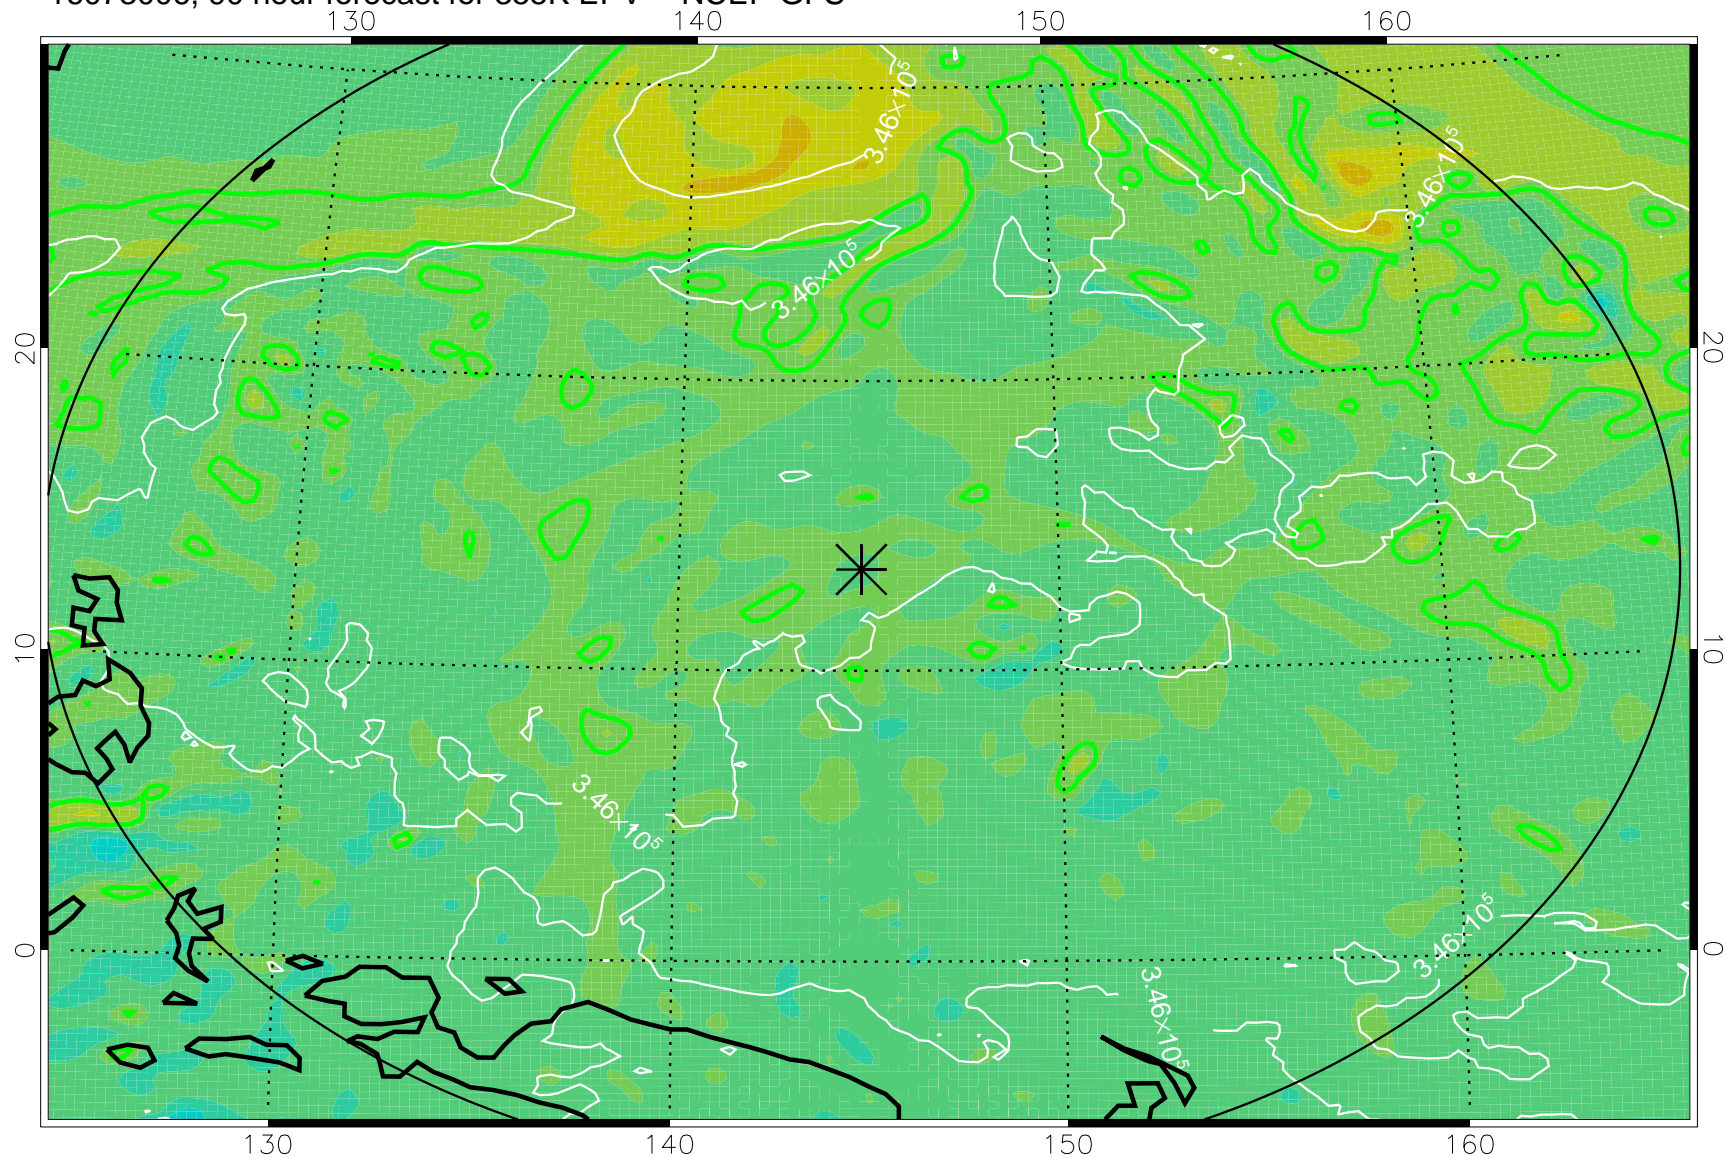

16072906, 66 hour forecast for 355K EPV -- NCEP GFS

355K Montgomery Streamfunction, white  
EPV Tropopause (2 PVU) Position  
Range ring of 2304 km

16072912, 72 hour forecast for 355K EPV -- NCEP GFS

355K Montgomery Streamfunction, white  
EPV Tropopause (2 PVU) Position  
Range ring of 2304 km

16072918, 78 hour forecast for 355K EPV -- NCEP GFS

355K Montgomery Streamfunction, white  
EPV Tropopause (2 PVU) Position  
Range ring of 2304 km

16073000, 84 hour forecast for 355K EPV -- NCEP GFS

355K Montgomery Streamfunction, white  
EPV Tropopause (2 PVU) Position  
Range ring of 2304 km

16073006, 90 hour forecast for 355K EPV -- NCEP GFS

355K Montgomery Streamfunction, white  
EPV Tropopause (2 PVU) Position  
Range ring of 2304 km

16073012, 96 hour forecast for 355K EPV -- NCEP GFS

355K Montgomery Streamfunction, white  
EPV Tropopause (2 PVU) Position  
Range ring of 2304 km

16073018, 102 hour forecast for 355K EPV -- NCEP GFS

355K Montgomery Streamfunction, white  
EPV Tropopause (2 PVU) Position  
Range ring of 2304 km

16073100, 108 hour forecast for 355K EPV -- NCEP GFS

355K Montgomery Streamfunction, white  
EPV Tropopause (2 PVU) Position  
Range ring of 2304 km