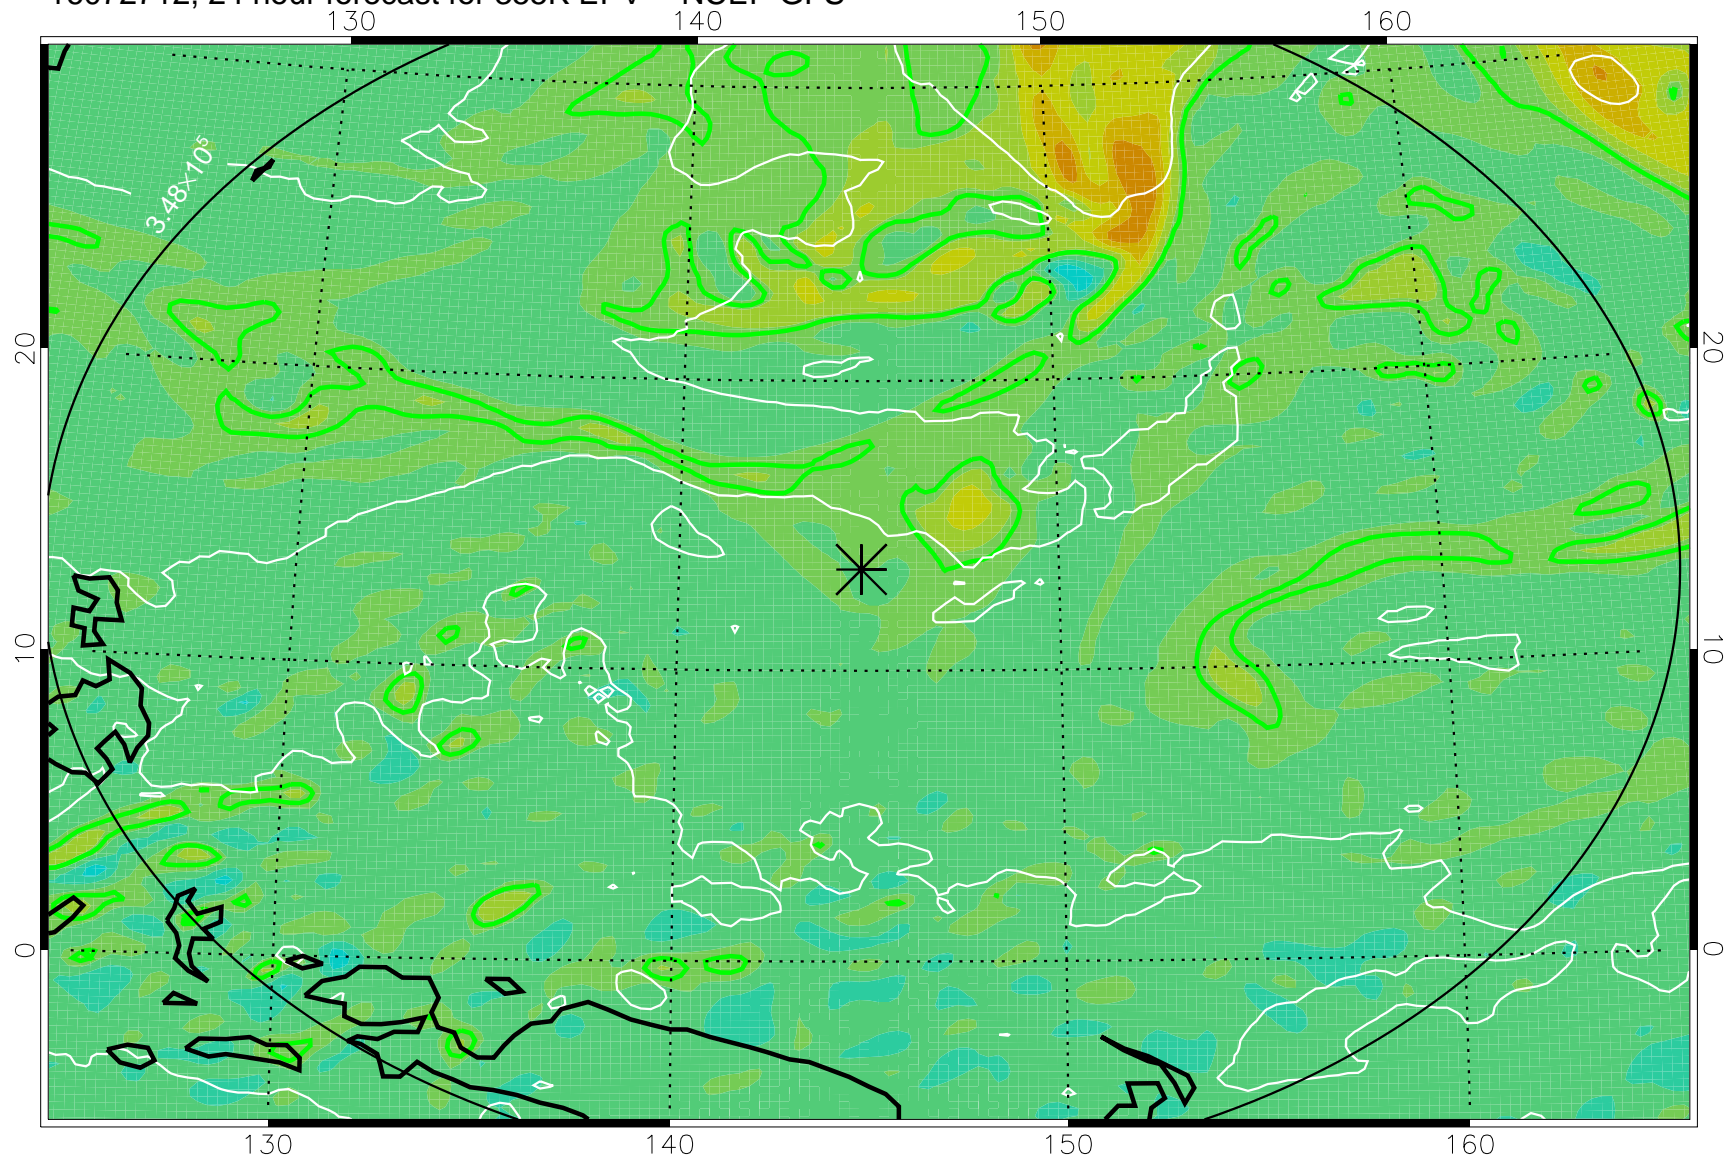

16072618, 6 hour forecast for 355K EPV -- NCEP GFS

355K Montgomery Streamfunction, white  
EPV Tropopause (2 PVU) Position  
Range ring of 2304 km

16072700, 12 hour forecast for 355K EPV -- NCEP GFS

355K Montgomery Streamfunction, white  
EPV Tropopause (2 PVU) Position  
Range ring of 2304 km

16072706, 18 hour forecast for 355K EPV -- NCEP GFS

355K Montgomery Streamfunction, white  
EPV Tropopause (2 PVU) Position  
Range ring of 2304 km

16072712, 24 hour forecast for 355K EPV -- NCEP GFS

355K Montgomery Streamfunction, white  
EPV Tropopause (2 PVU) Position  
Range ring of 2304 km

16072718, 30 hour forecast for 355K EPV -- NCEP GFS

355K Montgomery Streamfunction, white  
EPV Tropopause (2 PVU) Position  
Range ring of 2304 km

16072800, 36 hour forecast for 355K EPV -- NCEP GFS

355K Montgomery Streamfunction, white  
EPV Tropopause (2 PVU) Position  
Range ring of 2304 km

16072918, 78 hour forecast for 355K EPV -- NCEP GFS

355K Montgomery Streamfunction, white  
EPV Tropopause (2 PVU) Position  
Range ring of 2304 km

16073000, 84 hour forecast for 355K EPV -- NCEP GFS

355K Montgomery Streamfunction, white  
EPV Tropopause (2 PVU) Position  
Range ring of 2304 km