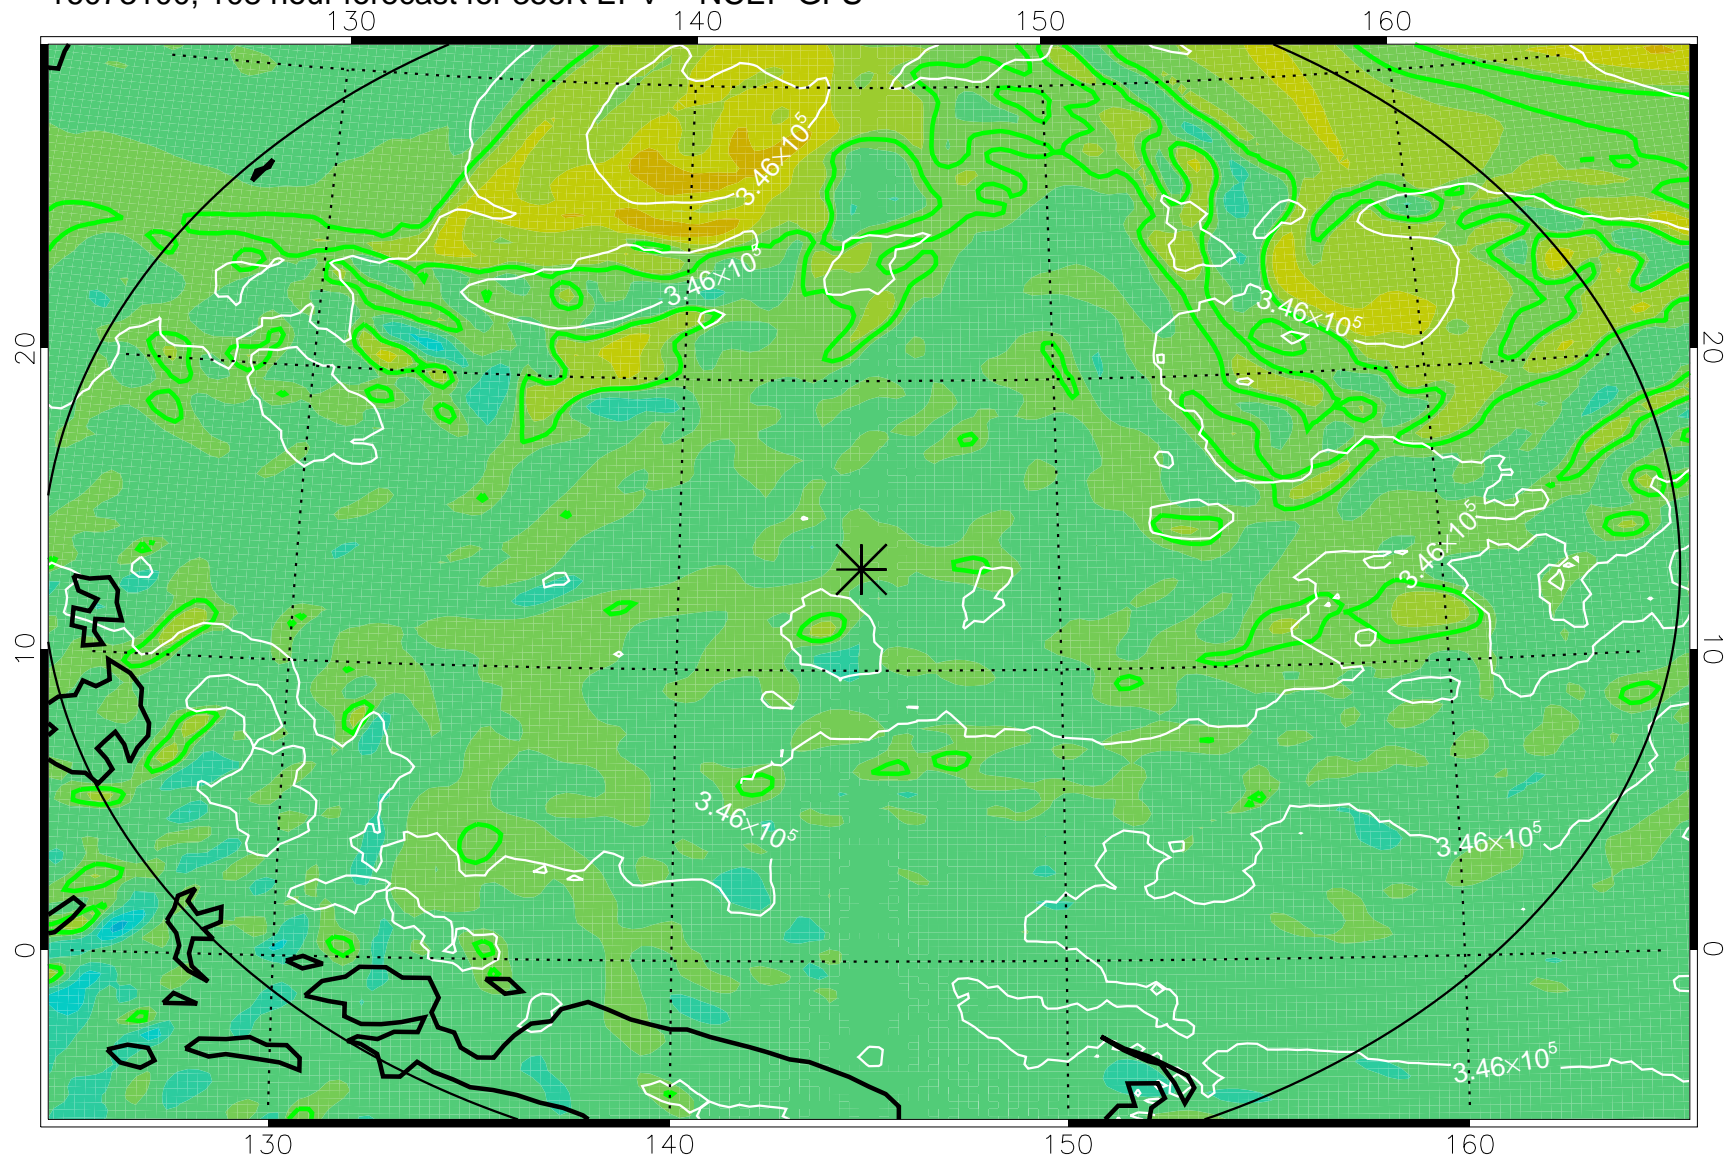

16072918, 78 hour forecast for 355K EPV -- NCEP GFS

355K Montgomery Streamfunction, white  
EPV Tropopause (2 PVU) Position  
Range ring of 2304 km

16073000, 84 hour forecast for 355K EPV -- NCEP GFS

355K Montgomery Streamfunction, white  
EPV Tropopause (2 PVU) Position  
Range ring of 2304 km

16073006, 90 hour forecast for 355K EPV -- NCEP GFS

355K Montgomery Streamfunction, white  
EPV Tropopause (2 PVU) Position  
Range ring of 2304 km

16073012, 96 hour forecast for 355K EPV -- NCEP GFS

355K Montgomery Streamfunction, white  
EPV Tropopause (2 PVU) Position  
Range ring of 2304 km

16073018, 102 hour forecast for 355K EPV -- NCEP GFS

355K Montgomery Streamfunction, white  
EPV Tropopause (2 PVU) Position  
Range ring of 2304 km

16073100, 108 hour forecast for 355K EPV -- NCEP GFS

355K Montgomery Streamfunction, white  
EPV Tropopause (2 PVU) Position  
Range ring of 2304 km

16073106, 114 hour forecast for 355K EPV -- NCEP GFS

355K Montgomery Streamfunction, white  
EPV Tropopause (2 PVU) Position  
Range ring of 2304 km

16073112, 120 hour forecast for 355K EPV -- NCEP GFS

355K Montgomery Streamfunction, white  
EPV Tropopause (2 PVU) Position  
Range ring of 2304 km