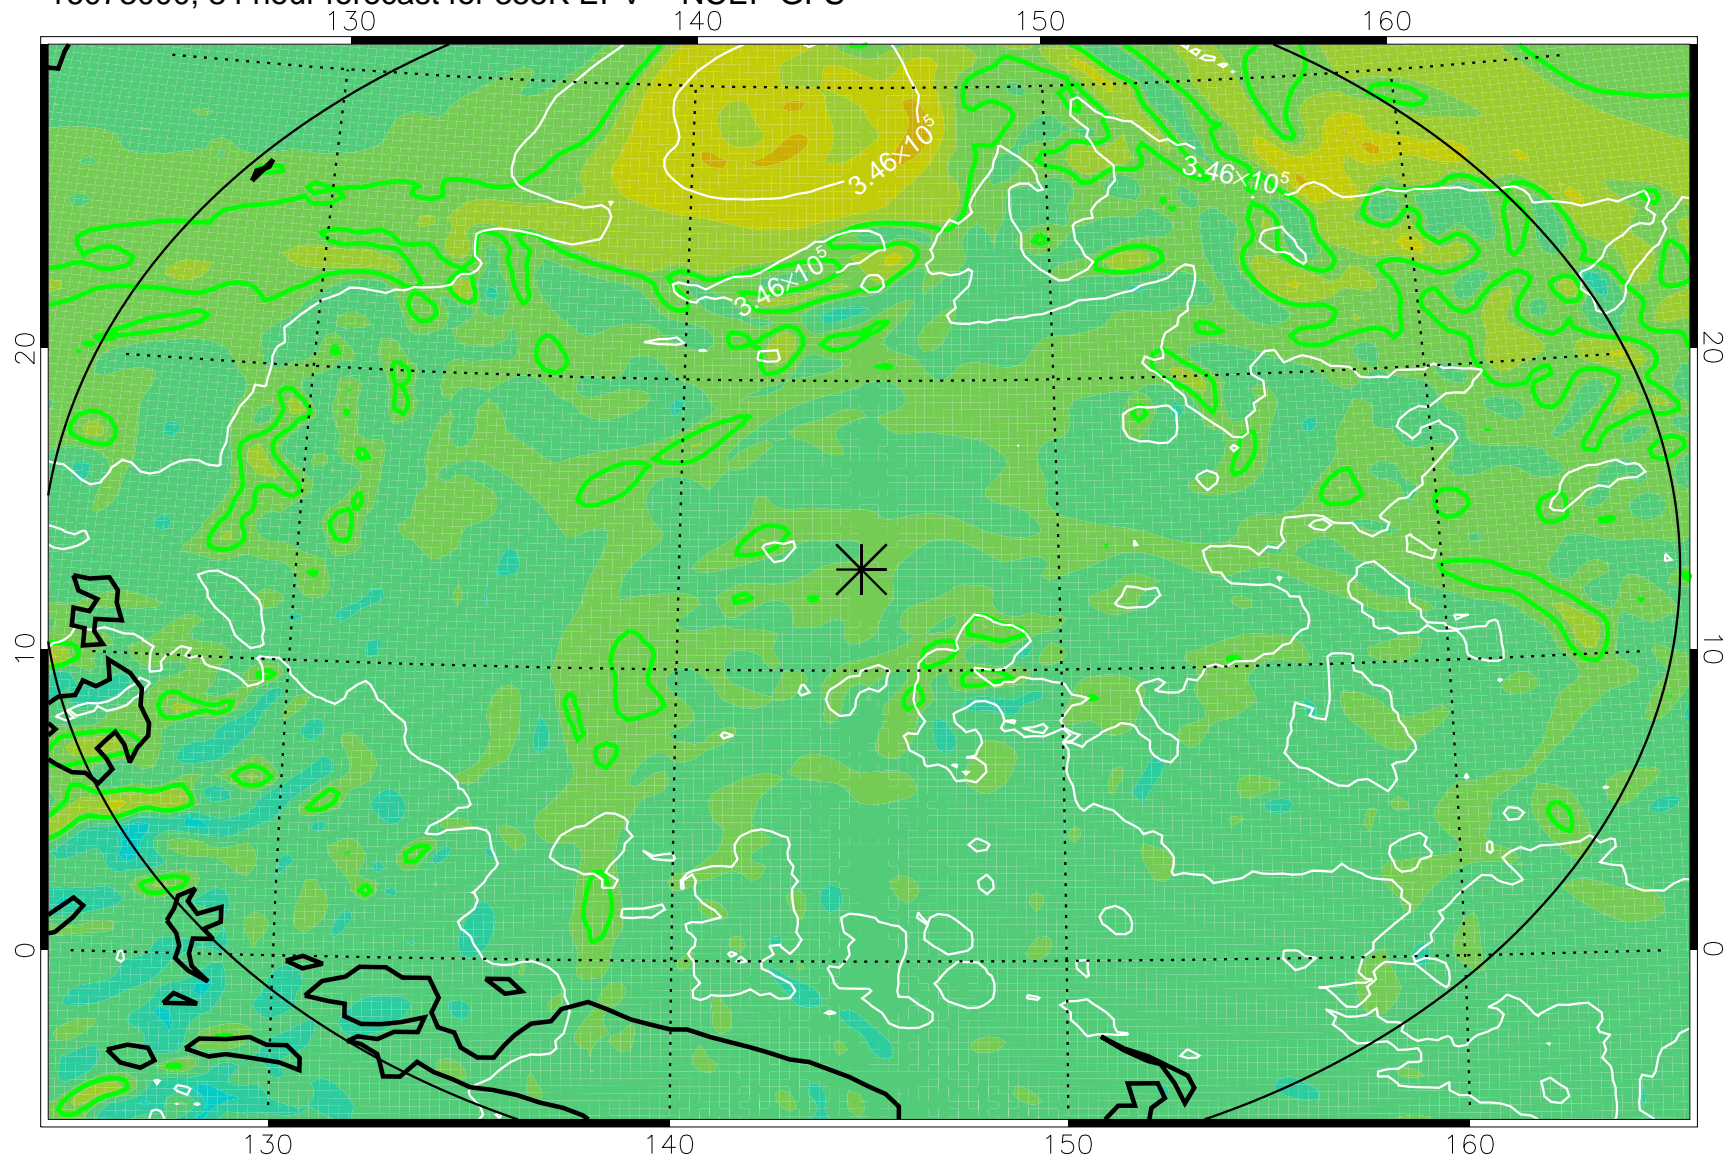

16072906, 66 hour forecast for 355K EPV -- NCEP GFS

355K Montgomery Streamfunction, white  
EPV Tropopause (2 PVU) Position  
Range ring of 2304 km

16072912, 72 hour forecast for 355K EPV -- NCEP GFS

355K Montgomery Streamfunction, white  
EPV Tropopause (2 PVU) Position  
Range ring of 2304 km

16072918, 78 hour forecast for 355K EPV -- NCEP GFS

355K Montgomery Streamfunction, white  
EPV Tropopause (2 PVU) Position  
Range ring of 2304 km

16073000, 84 hour forecast for 355K EPV -- NCEP GFS

355K Montgomery Streamfunction, white  
EPV Tropopause (2 PVU) Position  
Range ring of 2304 km

16073006, 90 hour forecast for 355K EPV -- NCEP GFS

355K Montgomery Streamfunction, white  
EPV Tropopause (2 PVU) Position  
Range ring of 2304 km

16073012, 96 hour forecast for 355K EPV -- NCEP GFS

355K Montgomery Streamfunction, white  
EPV Tropopause (2 PVU) Position  
Range ring of 2304 km

16073018, 102 hour forecast for 355K EPV -- NCEP GFS

355K Montgomery Streamfunction, white  
EPV Tropopause (2 PVU) Position  
Range ring of 2304 km

16073100, 108 hour forecast for 355K EPV -- NCEP GFS

355K Montgomery Streamfunction, white  
EPV Tropopause (2 PVU) Position  
Range ring of 2304 km