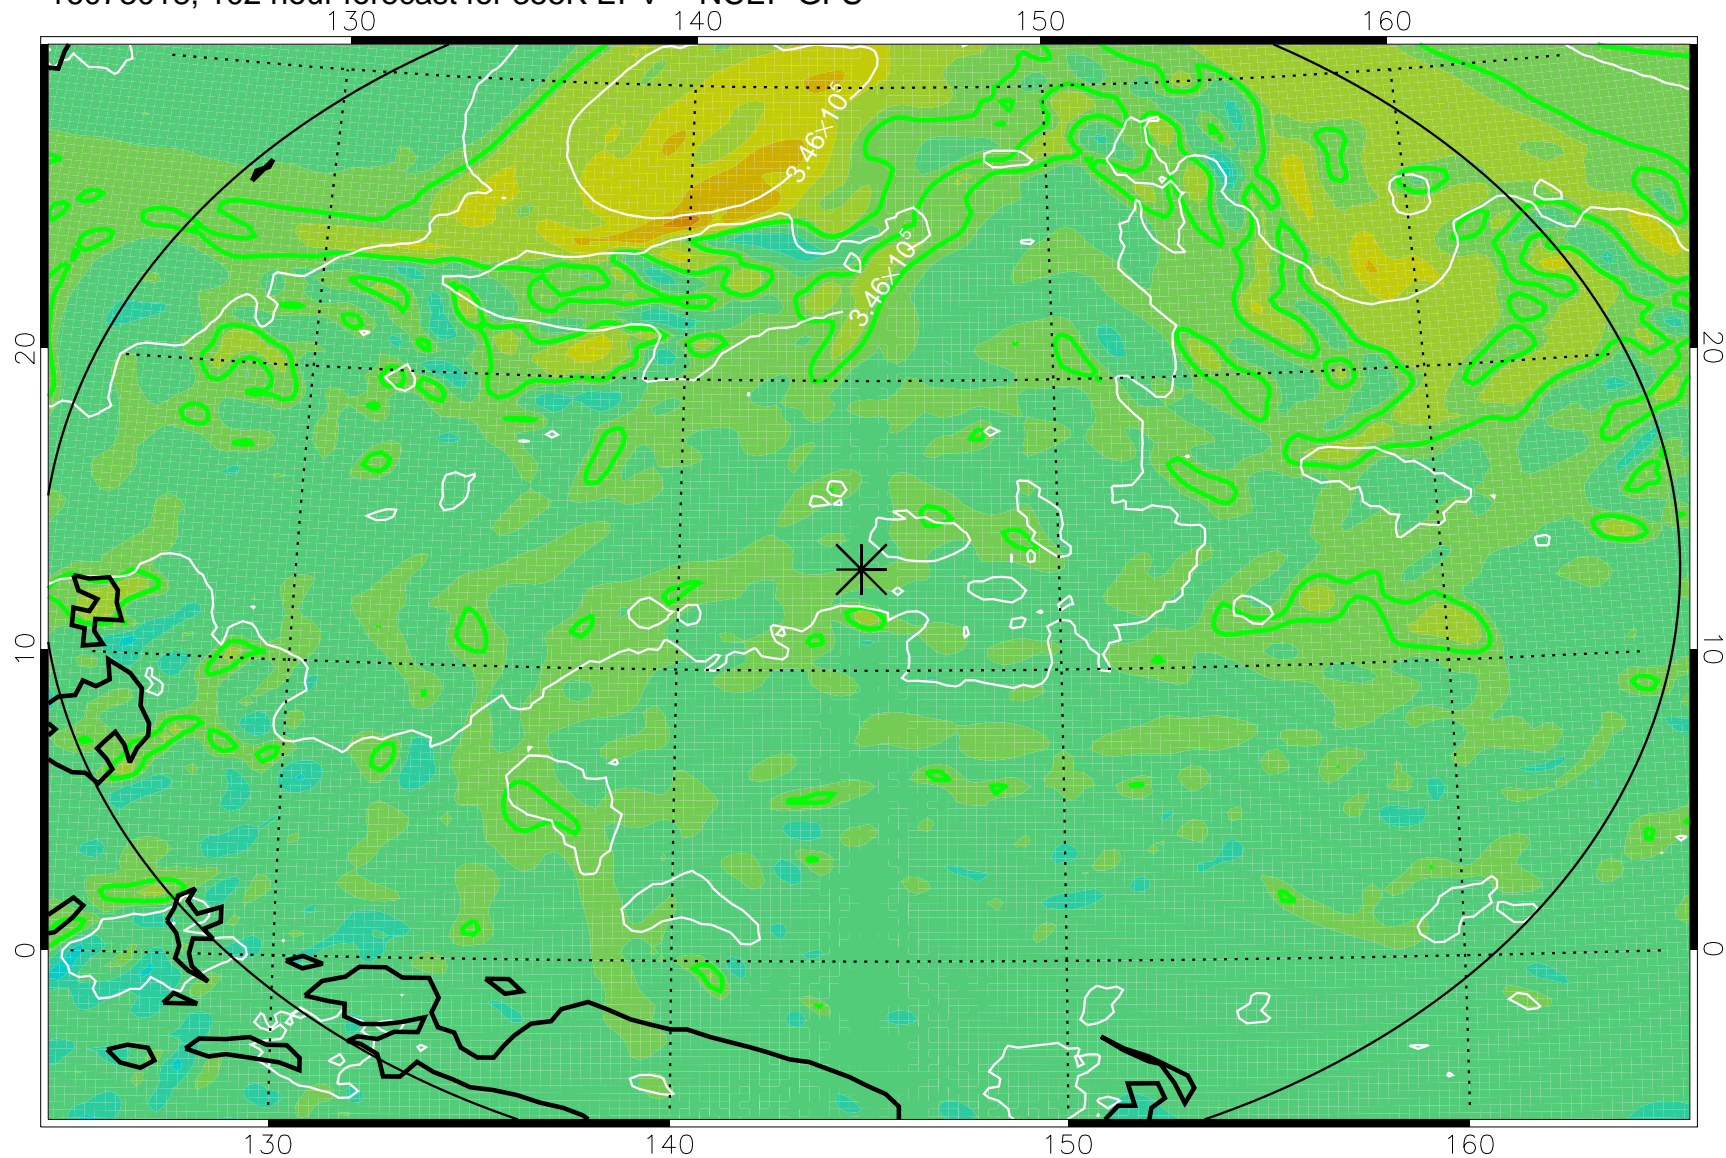

16072918, 78 hour forecast for 355K EPV -- NCEP GFS

355K Montgomery Streamfunction, white  
EPV Tropopause (2 PVU) Position  
Range ring of 2304 km

16073000, 84 hour forecast for 355K EPV -- NCEP GFS

355K Montgomery Streamfunction, white  
EPV Tropopause (2 PVU) Position  
Range ring of 2304 km

16073006, 90 hour forecast for 355K EPV -- NCEP GFS

355K Montgomery Streamfunction, white  
EPV Tropopause (2 PVU) Position  
Range ring of 2304 km

16073012, 96 hour forecast for 355K EPV -- NCEP GFS

355K Montgomery Streamfunction, white  
EPV Tropopause (2 PVU) Position  
Range ring of 2304 km

16073018, 102 hour forecast for 355K EPV -- NCEP GFS

355K Montgomery Streamfunction, white  
EPV Tropopause (2 PVU) Position  
Range ring of 2304 km

16073100, 108 hour forecast for 355K EPV -- NCEP GFS

355K Montgomery Streamfunction, white  
EPV Tropopause (2 PVU) Position  
Range ring of 2304 km

16073106, 114 hour forecast for 355K EPV -- NCEP GFS

355K Montgomery Streamfunction, white  
EPV Tropopause (2 PVU) Position  
Range ring of 2304 km

16073112, 120 hour forecast for 355K EPV -- NCEP GFS

355K Montgomery Streamfunction, white  
EPV Tropopause (2 PVU) Position  
Range ring of 2304 km