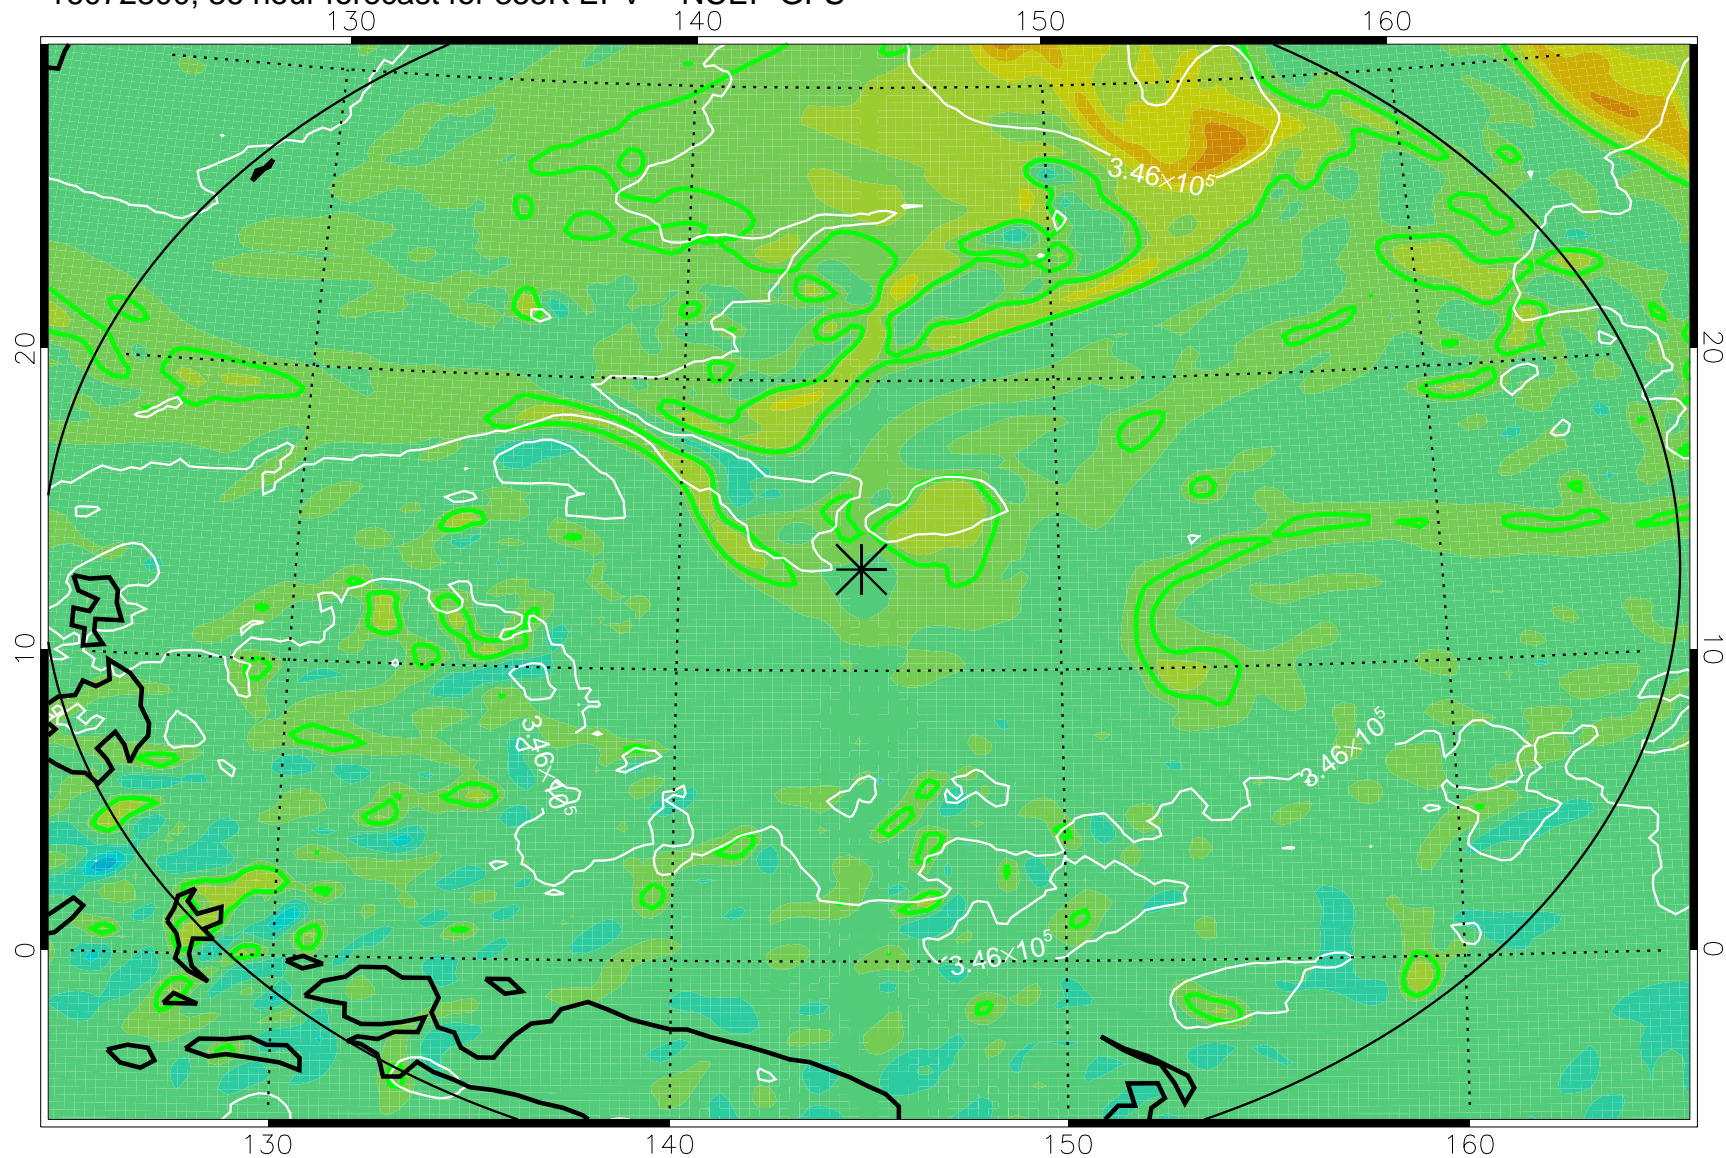

16072706, 18 hour forecast for 355K EPV -- NCEP GFS

355K Montgomery Streamfunction, white  
EPV Tropopause (2 PVU) Position  
Range ring of 2304 km

16072712, 24 hour forecast for 355K EPV -- NCEP GFS

355K Montgomery Streamfunction, white  
EPV Tropopause (2 PVU) Position  
Range ring of 2304 km

16072718, 30 hour forecast for 355K EPV -- NCEP GFS

355K Montgomery Streamfunction, white  
EPV Tropopause (2 PVU) Position  
Range ring of 2304 km

16072800, 36 hour forecast for 355K EPV -- NCEP GFS

355K Montgomery Streamfunction, white  
EPV Tropopause (2 PVU) Position  
Range ring of 2304 km

16072918, 78 hour forecast for 355K EPV -- NCEP GFS

355K Montgomery Streamfunction, white  
EPV Tropopause (2 PVU) Position  
Range ring of 2304 km

16073000, 84 hour forecast for 355K EPV -- NCEP GFS

355K Montgomery Streamfunction, white  
EPV Tropopause (2 PVU) Position  
Range ring of 2304 km

16073006, 90 hour forecast for 355K EPV -- NCEP GFS

355K Montgomery Streamfunction, white  
EPV Tropopause (2 PVU) Position  
Range ring of 2304 km

16073012, 96 hour forecast for 355K EPV -- NCEP GFS

355K Montgomery Streamfunction, white  
EPV Tropopause (2 PVU) Position  
Range ring of 2304 km