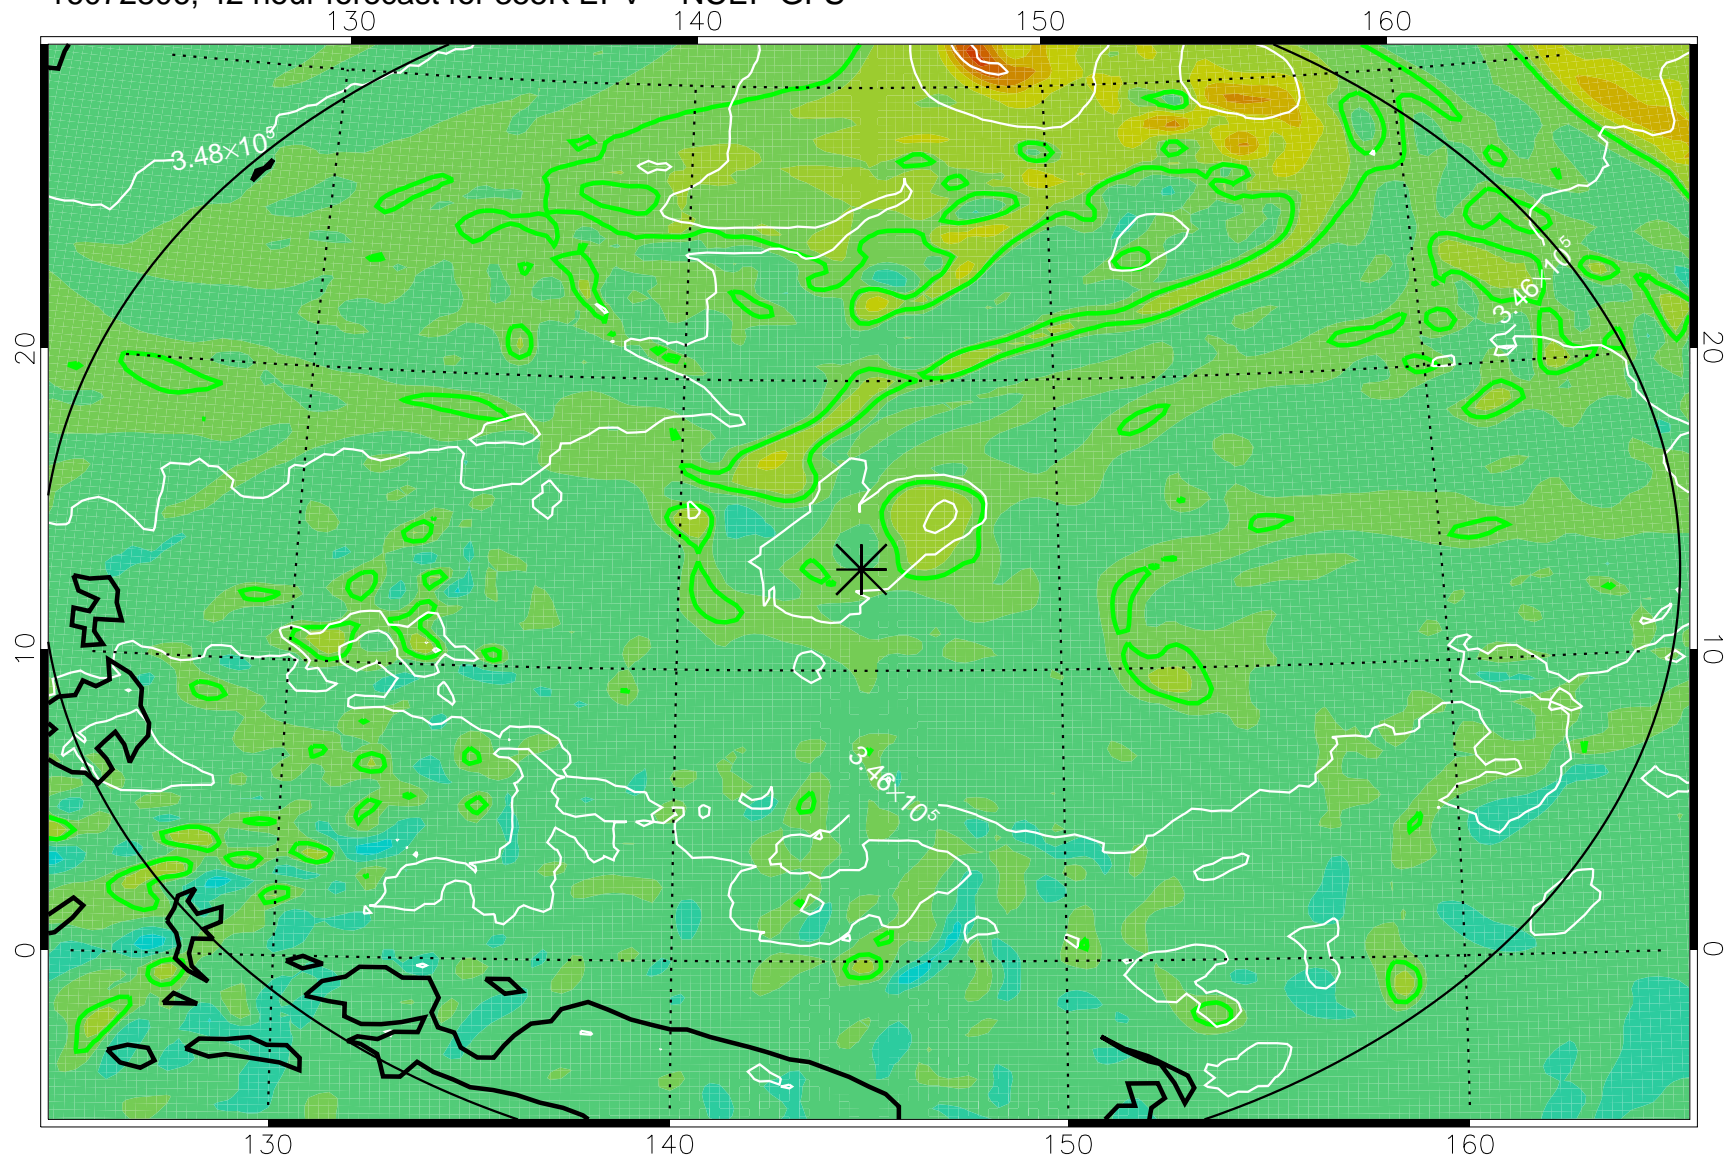

16072718, 30 hour forecast for 355K EPV -- NCEP GFS

355K Montgomery Streamfunction, white  
EPV Tropopause (2 PVU) Position  
Range ring of 2304 km

16072800, 36 hour forecast for 355K EPV -- NCEP GFS

355K Montgomery Streamfunction, white  
EPV Tropopause (2 PVU) Position  
Range ring of 2304 km

16072806, 42 hour forecast for 355K EPV -- NCEP GFS

355K Montgomery Streamfunction, white  
EPV Tropopause (2 PVU) Position  
Range ring of 2304 km

16072812, 48 hour forecast for 355K EPV -- NCEP GFS

355K Montgomery Streamfunction, white  
EPV Tropopause (2 PVU) Position  
Range ring of 2304 km

16072918, 78 hour forecast for 355K EPV -- NCEP GFS

355K Montgomery Streamfunction, white  
EPV Tropopause (2 PVU) Position  
Range ring of 2304 km

16073000, 84 hour forecast for 355K EPV -- NCEP GFS

355K Montgomery Streamfunction, white  
EPV Tropopause (2 PVU) Position  
Range ring of 2304 km

16073006, 90 hour forecast for 355K EPV -- NCEP GFS

355K Montgomery Streamfunction, white  
EPV Tropopause (2 PVU) Position  
Range ring of 2304 km

16073012, 96 hour forecast for 355K EPV -- NCEP GFS

355K Montgomery Streamfunction, white  
EPV Tropopause (2 PVU) Position  
Range ring of 2304 km