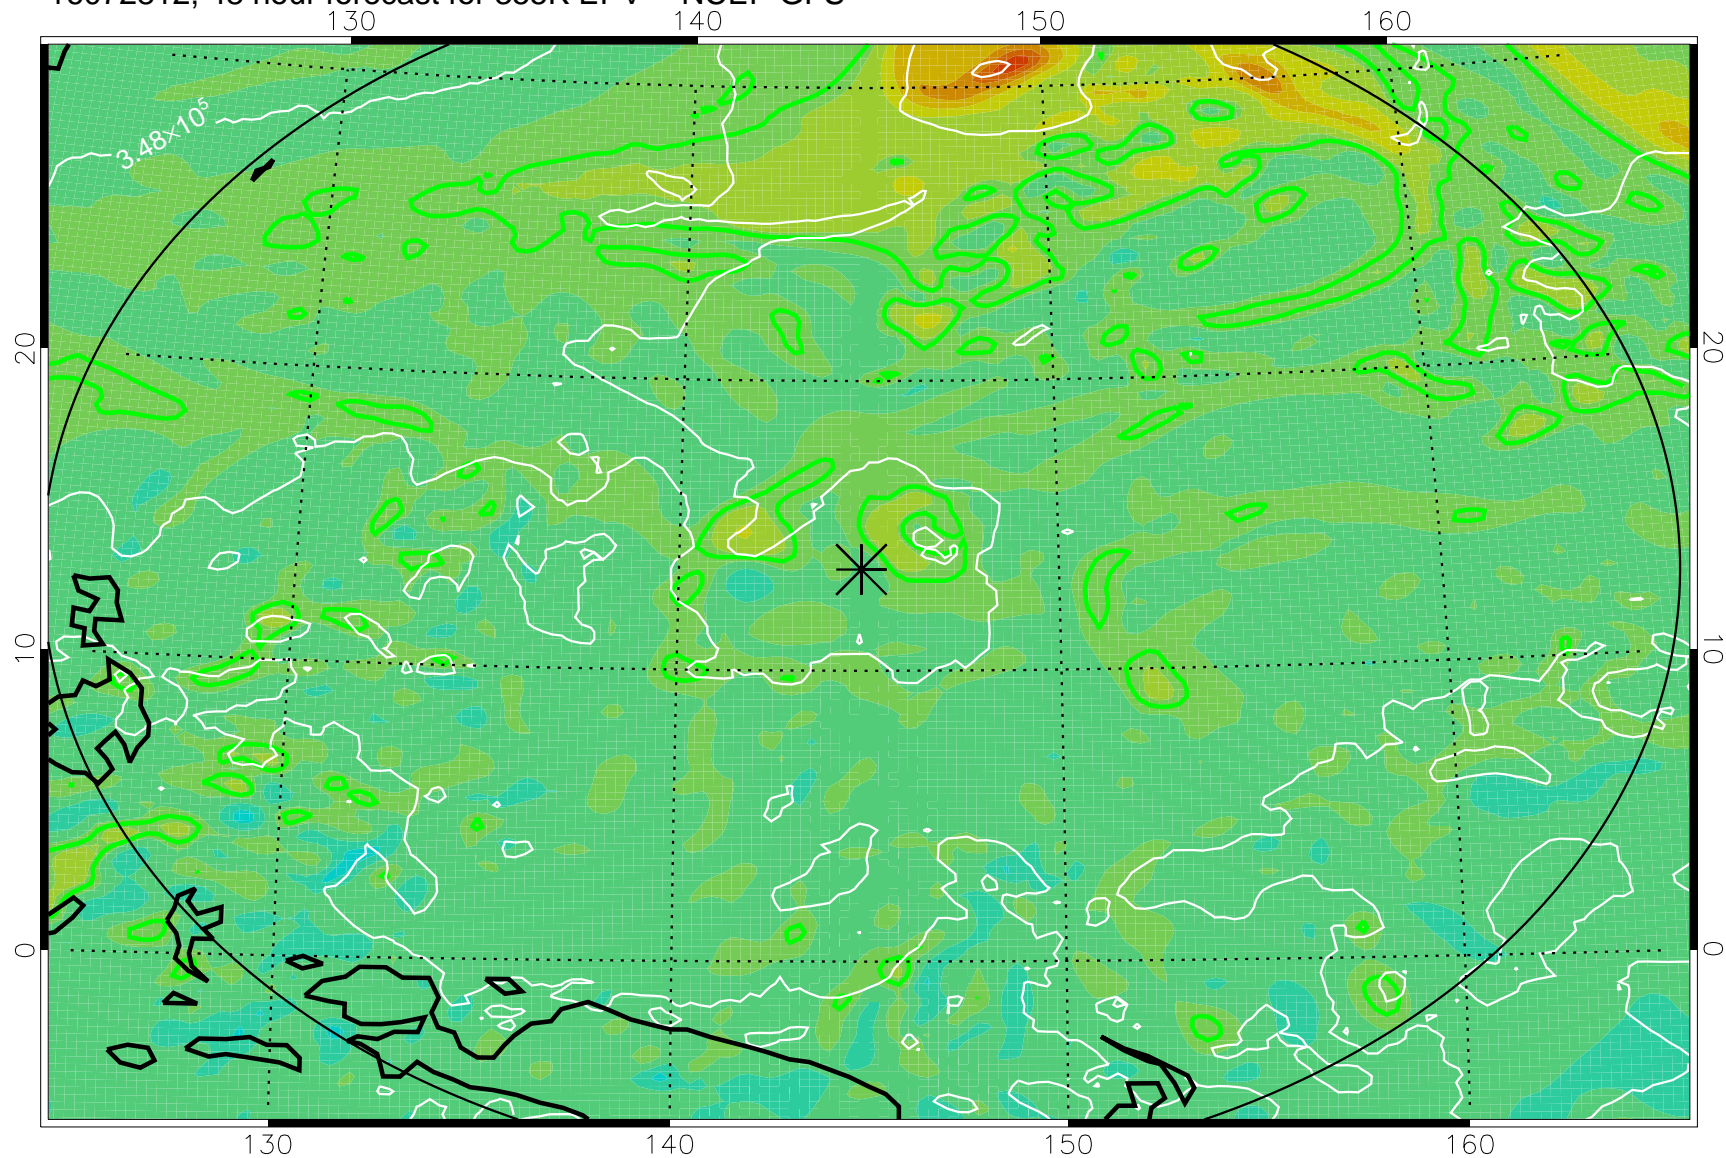

16072718, 30 hour forecast for 355K EPV -- NCEP GFS

355K Montgomery Streamfunction, white  
EPV Tropopause (2 PVU) Position  
Range ring of 2304 km

16072800, 36 hour forecast for 355K EPV -- NCEP GFS

355K Montgomery Streamfunction, white  
EPV Tropopause (2 PVU) Position  
Range ring of 2304 km

16072806, 42 hour forecast for 355K EPV -- NCEP GFS

355K Montgomery Streamfunction, white  
EPV Tropopause (2 PVU) Position  
Range ring of 2304 km

16072812, 48 hour forecast for 355K EPV -- NCEP GFS

355K Montgomery Streamfunction, white  
EPV Tropopause (2 PVU) Position  
Range ring of 2304 km

16072818, 54 hour forecast for 355K EPV -- NCEP GFS

355K Montgomery Streamfunction, white  
EPV Tropopause (2 PVU) Position  
Range ring of 2304 km

16072900, 60 hour forecast for 355K EPV -- NCEP GFS

355K Montgomery Streamfunction, white  
EPV Tropopause (2 PVU) Position  
Range ring of 2304 km

16072918, 78 hour forecast for 355K EPV -- NCEP GFS

355K Montgomery Streamfunction, white  
EPV Tropopause (2 PVU) Position  
Range ring of 2304 km

16073000, 84 hour forecast for 355K EPV -- NCEP GFS

355K Montgomery Streamfunction, white  
EPV Tropopause (2 PVU) Position  
Range ring of 2304 km