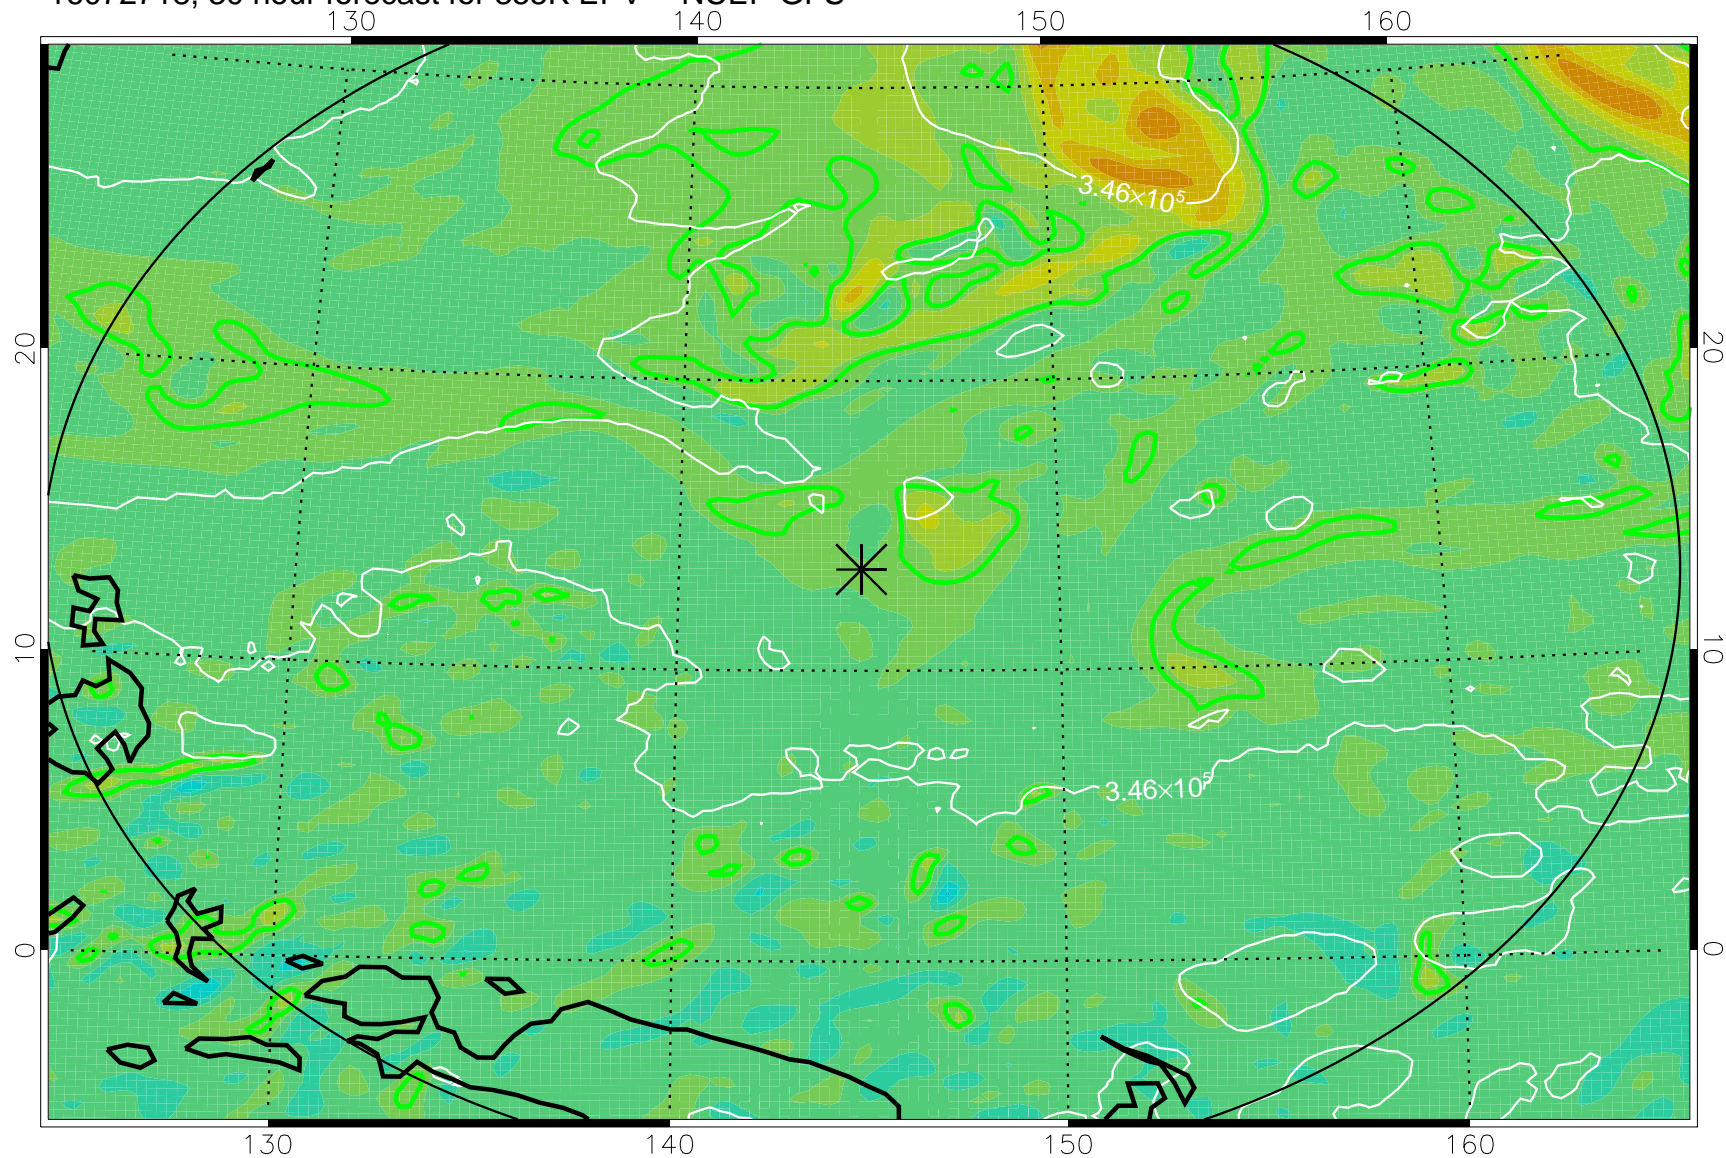

16072706, 18 hour forecast for 355K EPV -- NCEP GFS

355K Montgomery Streamfunction, white  
EPV Tropopause (2 PVU) Position  
Range ring of 2304 km

16072712, 24 hour forecast for 355K EPV -- NCEP GFS

355K Montgomery Streamfunction, white  
EPV Tropopause (2 PVU) Position  
Range ring of 2304 km

16072718, 30 hour forecast for 355K EPV -- NCEP GFS

355K Montgomery Streamfunction, white  
EPV Tropopause (2 PVU) Position  
Range ring of 2304 km

16072800, 36 hour forecast for 355K EPV -- NCEP GFS

355K Montgomery Streamfunction, white  
EPV Tropopause (2 PVU) Position  
Range ring of 2304 km

16072918, 78 hour forecast for 355K EPV -- NCEP GFS

355K Montgomery Streamfunction, white  
EPV Tropopause (2 PVU) Position  
Range ring of 2304 km

16073000, 84 hour forecast for 355K EPV -- NCEP GFS

355K Montgomery Streamfunction, white  
EPV Tropopause (2 PVU) Position  
Range ring of 2304 km

16073006, 90 hour forecast for 355K EPV -- NCEP GFS

355K Montgomery Streamfunction, white  
EPV Tropopause (2 PVU) Position  
Range ring of 2304 km

16073012, 96 hour forecast for 355K EPV -- NCEP GFS

355K Montgomery Streamfunction, white  
EPV Tropopause (2 PVU) Position  
Range ring of 2304 km