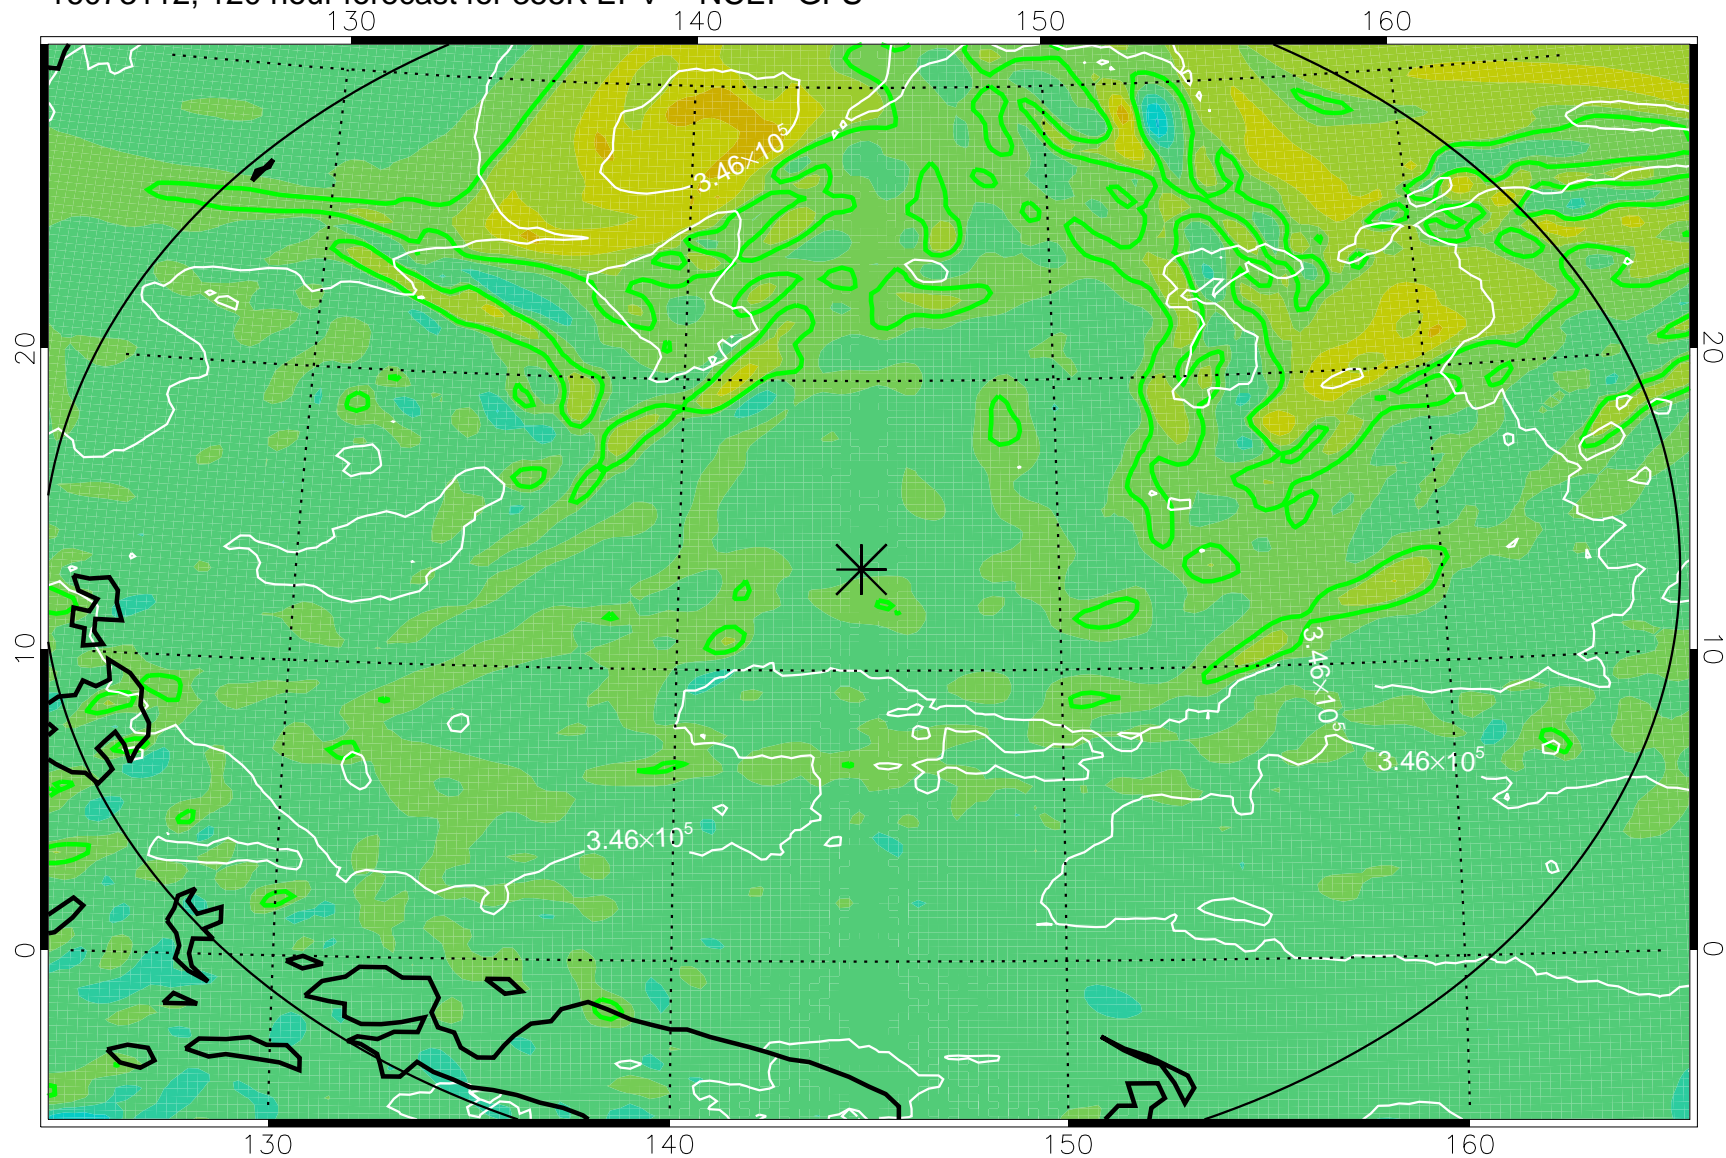

16072918, 78 hour forecast for 355K EPV -- NCEP GFS

355K Montgomery Streamfunction, white  
EPV Tropopause (2 PVU) Position  
Range ring of 2304 km

16073000, 84 hour forecast for 355K EPV -- NCEP GFS

355K Montgomery Streamfunction, white  
EPV Tropopause (2 PVU) Position  
Range ring of 2304 km

16073006, 90 hour forecast for 355K EPV -- NCEP GFS

355K Montgomery Streamfunction, white  
EPV Tropopause (2 PVU) Position  
Range ring of 2304 km

16073012, 96 hour forecast for 355K EPV -- NCEP GFS

355K Montgomery Streamfunction, white  
EPV Tropopause (2 PVU) Position  
Range ring of 2304 km

16073018, 102 hour forecast for 355K EPV -- NCEP GFS

355K Montgomery Streamfunction, white  
EPV Tropopause (2 PVU) Position  
Range ring of 2304 km

16073100, 108 hour forecast for 355K EPV -- NCEP GFS

355K Montgomery Streamfunction, white  
EPV Tropopause (2 PVU) Position  
Range ring of 2304 km

16073106, 114 hour forecast for 355K EPV -- NCEP GFS

355K Montgomery Streamfunction, white  
EPV Tropopause (2 PVU) Position  
Range ring of 2304 km

16073112, 120 hour forecast for 355K EPV -- NCEP GFS

355K Montgomery Streamfunction, white  
EPV Tropopause (2 PVU) Position  
Range ring of 2304 km