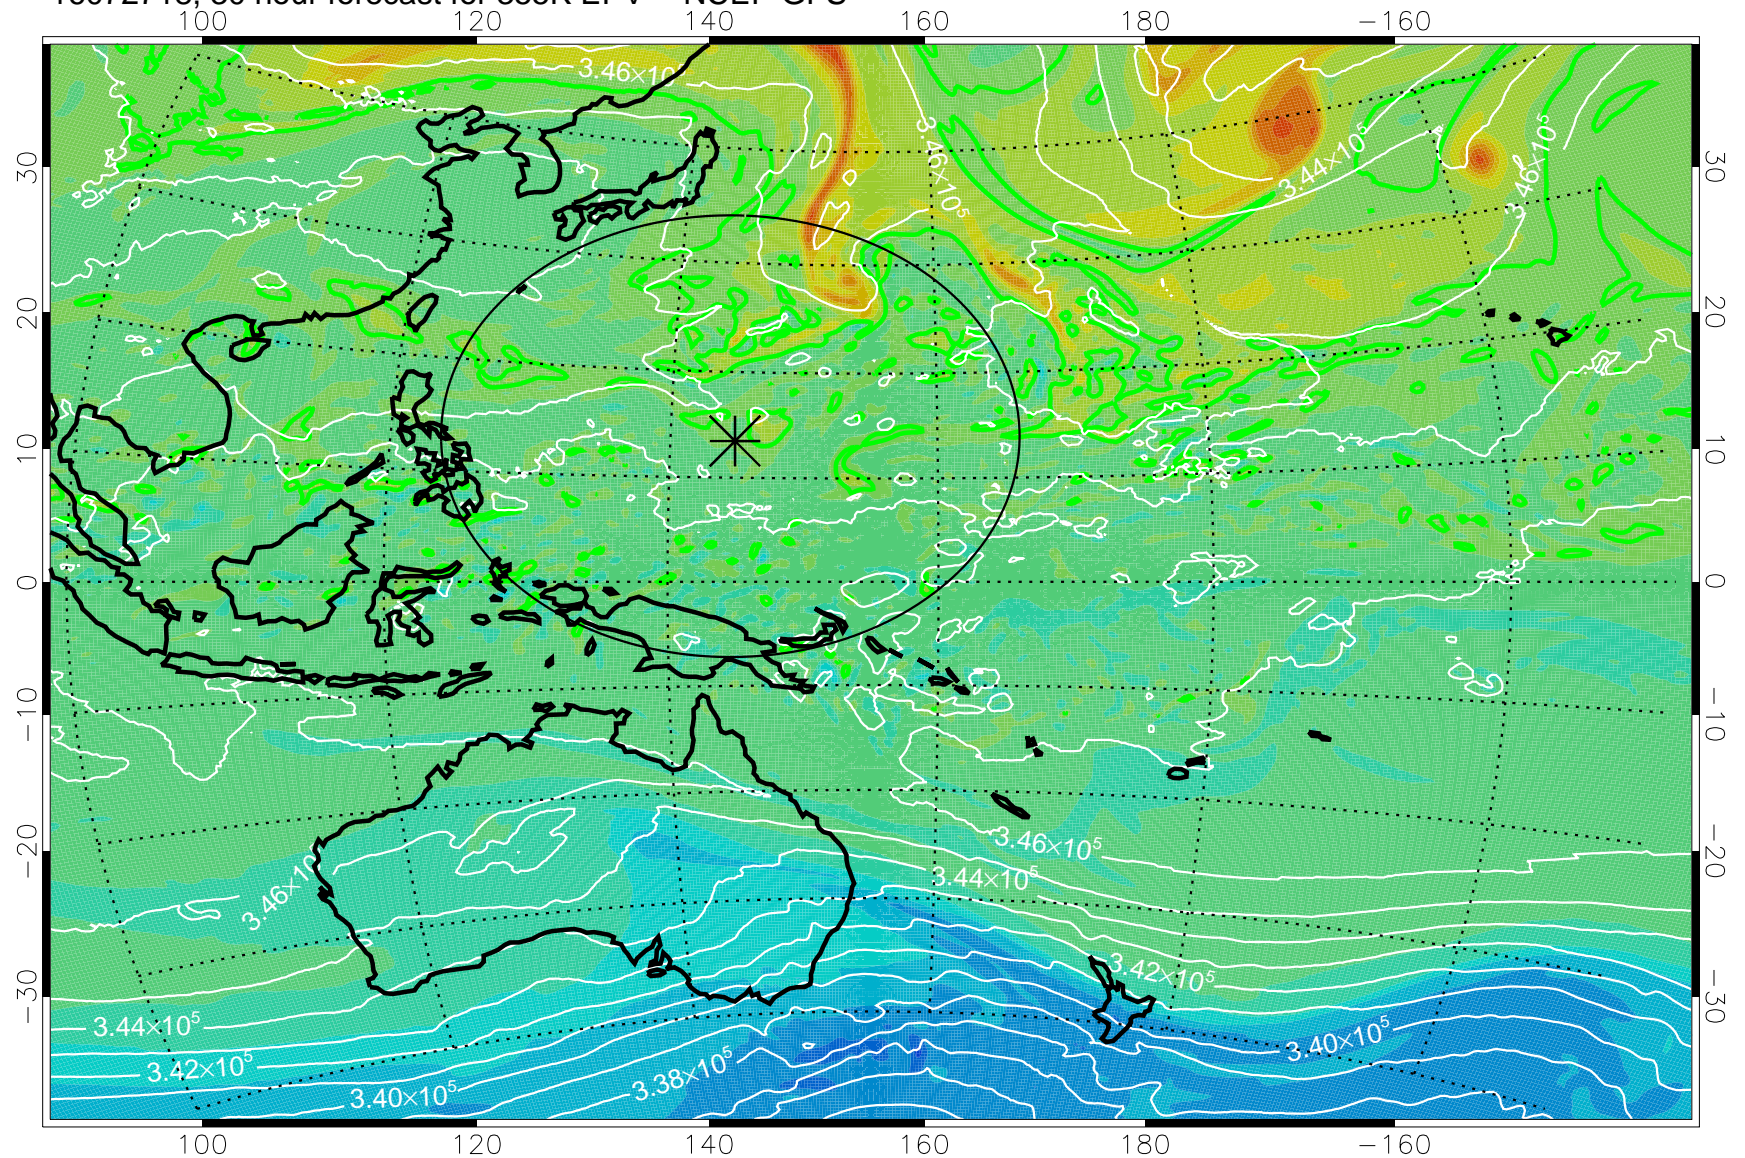

16072706, 18 hour forecast for 355K EPV -- NCEP GFS

355K Montgomery Streamfunction, white
EPV Tropopause (2 PVU) Position
Range ring of 2304 km

16072712, 24 hour forecast for 355K EPV -- NCEP GFS

355K Montgomery Streamfunction, white
EPV Tropopause (2 PVU) Position
Range ring of 2304 km

16072718, 30 hour forecast for 355K EPV -- NCEP GFS

355K Montgomery Streamfunction, white
EPV Tropopause (2 PVU) Position
Range ring of 2304 km

16072800, 36 hour forecast for 355K EPV -- NCEP GFS

355K Montgomery Streamfunction, white
EPV Tropopause (2 PVU) Position
Range ring of 2304 km

16072806, 42 hour forecast for 355K EPV -- NCEP GFS

355K Montgomery Streamfunction, white
EPV Tropopause (2 PVU) Position
Range ring of 2304 km

16072812, 48 hour forecast for 355K EPV -- NCEP GFS

355K Montgomery Streamfunction, white
EPV Tropopause (2 PVU) Position
Range ring of 2304 km

16072818, 54 hour forecast for 355K EPV -- NCEP GFS

355K Montgomery Streamfunction, white
EPV Tropopause (2 PVU) Position
Range ring of 2304 km

16072900, 60 hour forecast for 355K EPV -- NCEP GFS

355K Montgomery Streamfunction, white
EPV Tropopause (2 PVU) Position
Range ring of 2304 km