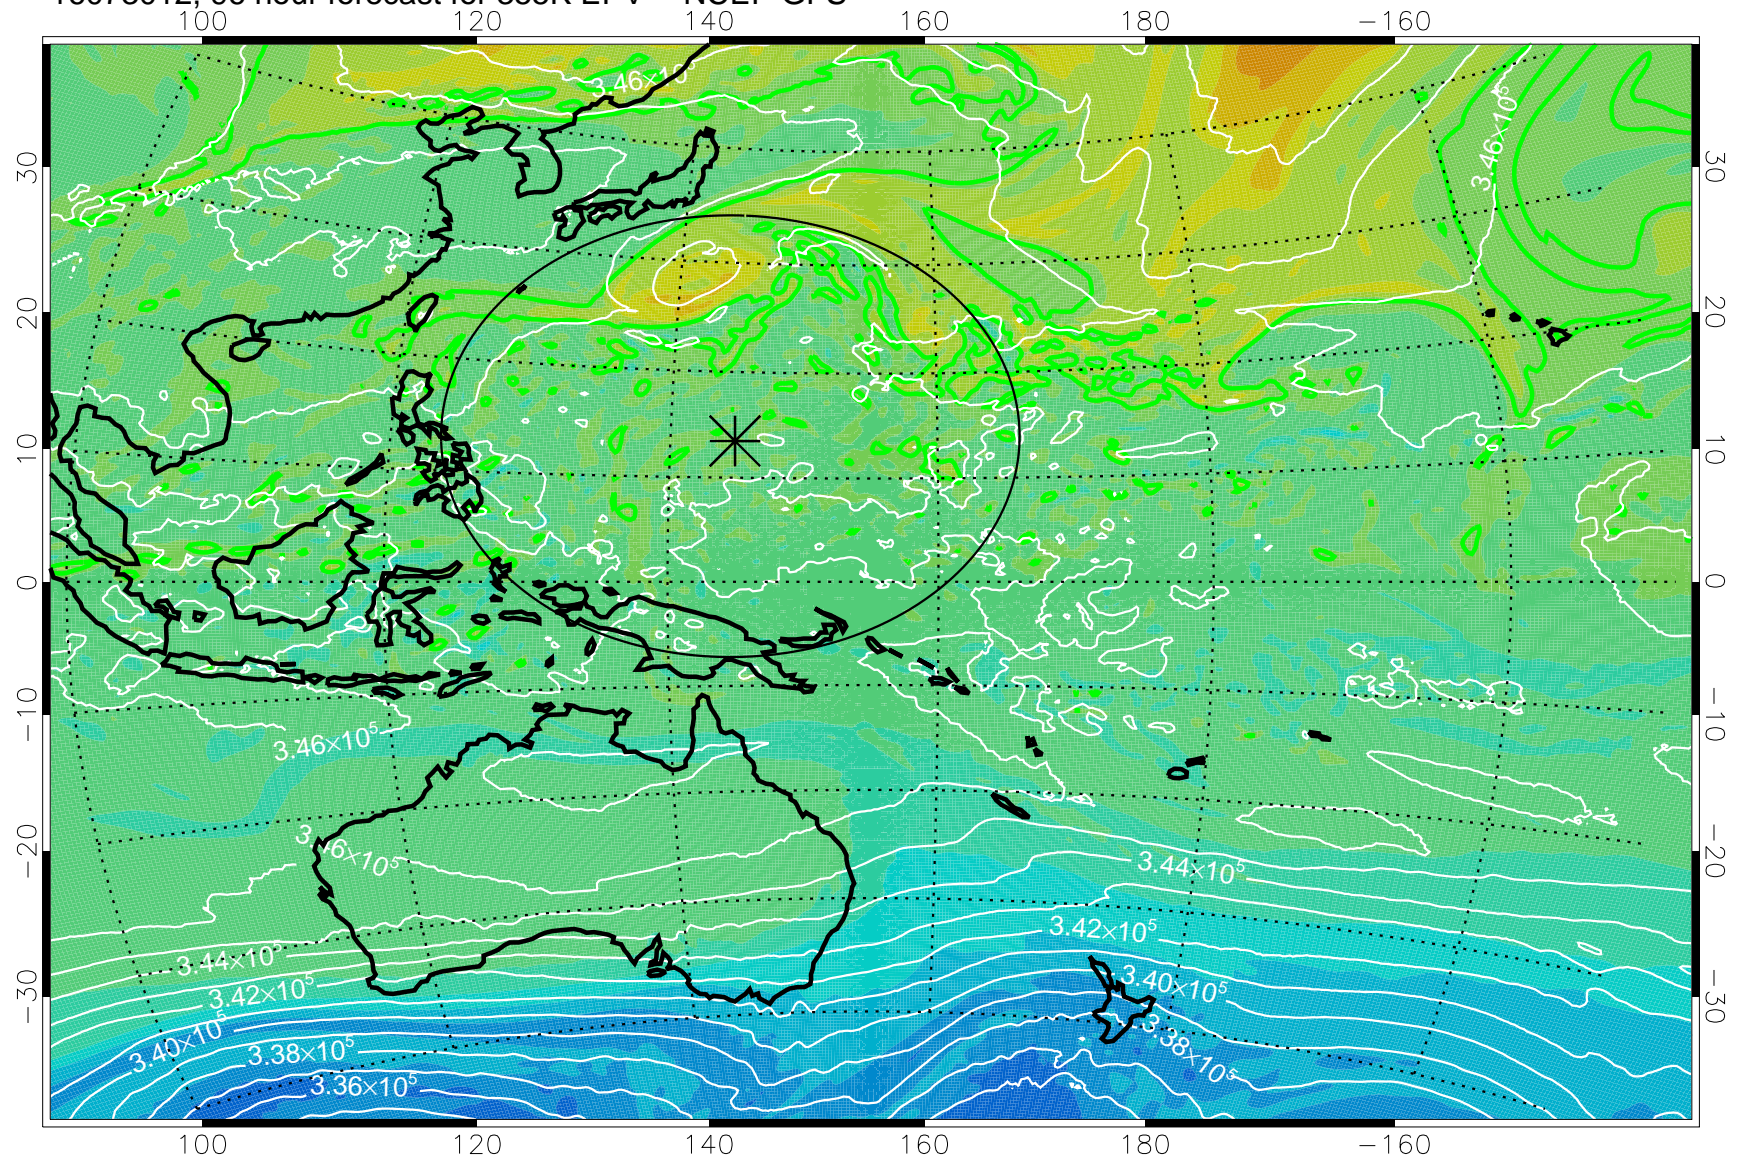

16072906, 66 hour forecast for 355K EPV -- NCEP GFS

355K Montgomery Streamfunction, white
EPV Tropopause (2 PVU) Position
Range ring of 2304 km

16072912, 72 hour forecast for 355K EPV -- NCEP GFS

355K Montgomery Streamfunction, white
EPV Tropopause (2 PVU) Position
Range ring of 2304 km

16072918, 78 hour forecast for 355K EPV -- NCEP GFS

355K Montgomery Streamfunction, white
EPV Tropopause (2 PVU) Position
Range ring of 2304 km

16073000, 84 hour forecast for 355K EPV -- NCEP GFS

355K Montgomery Streamfunction, white
EPV Tropopause (2 PVU) Position
Range ring of 2304 km

16073006, 90 hour forecast for 355K EPV -- NCEP GFS

355K Montgomery Streamfunction, white
EPV Tropopause (2 PVU) Position
Range ring of 2304 km

16073012, 96 hour forecast for 355K EPV -- NCEP GFS

355K Montgomery Streamfunction, white
EPV Tropopause (2 PVU) Position
Range ring of 2304 km

16073018, 102 hour forecast for 355K EPV -- NCEP GFS

355K Montgomery Streamfunction, white
EPV Tropopause (2 PVU) Position
Range ring of 2304 km

16073100, 108 hour forecast for 355K EPV -- NCEP GFS

355K Montgomery Streamfunction, white
EPV Tropopause (2 PVU) Position
Range ring of 2304 km