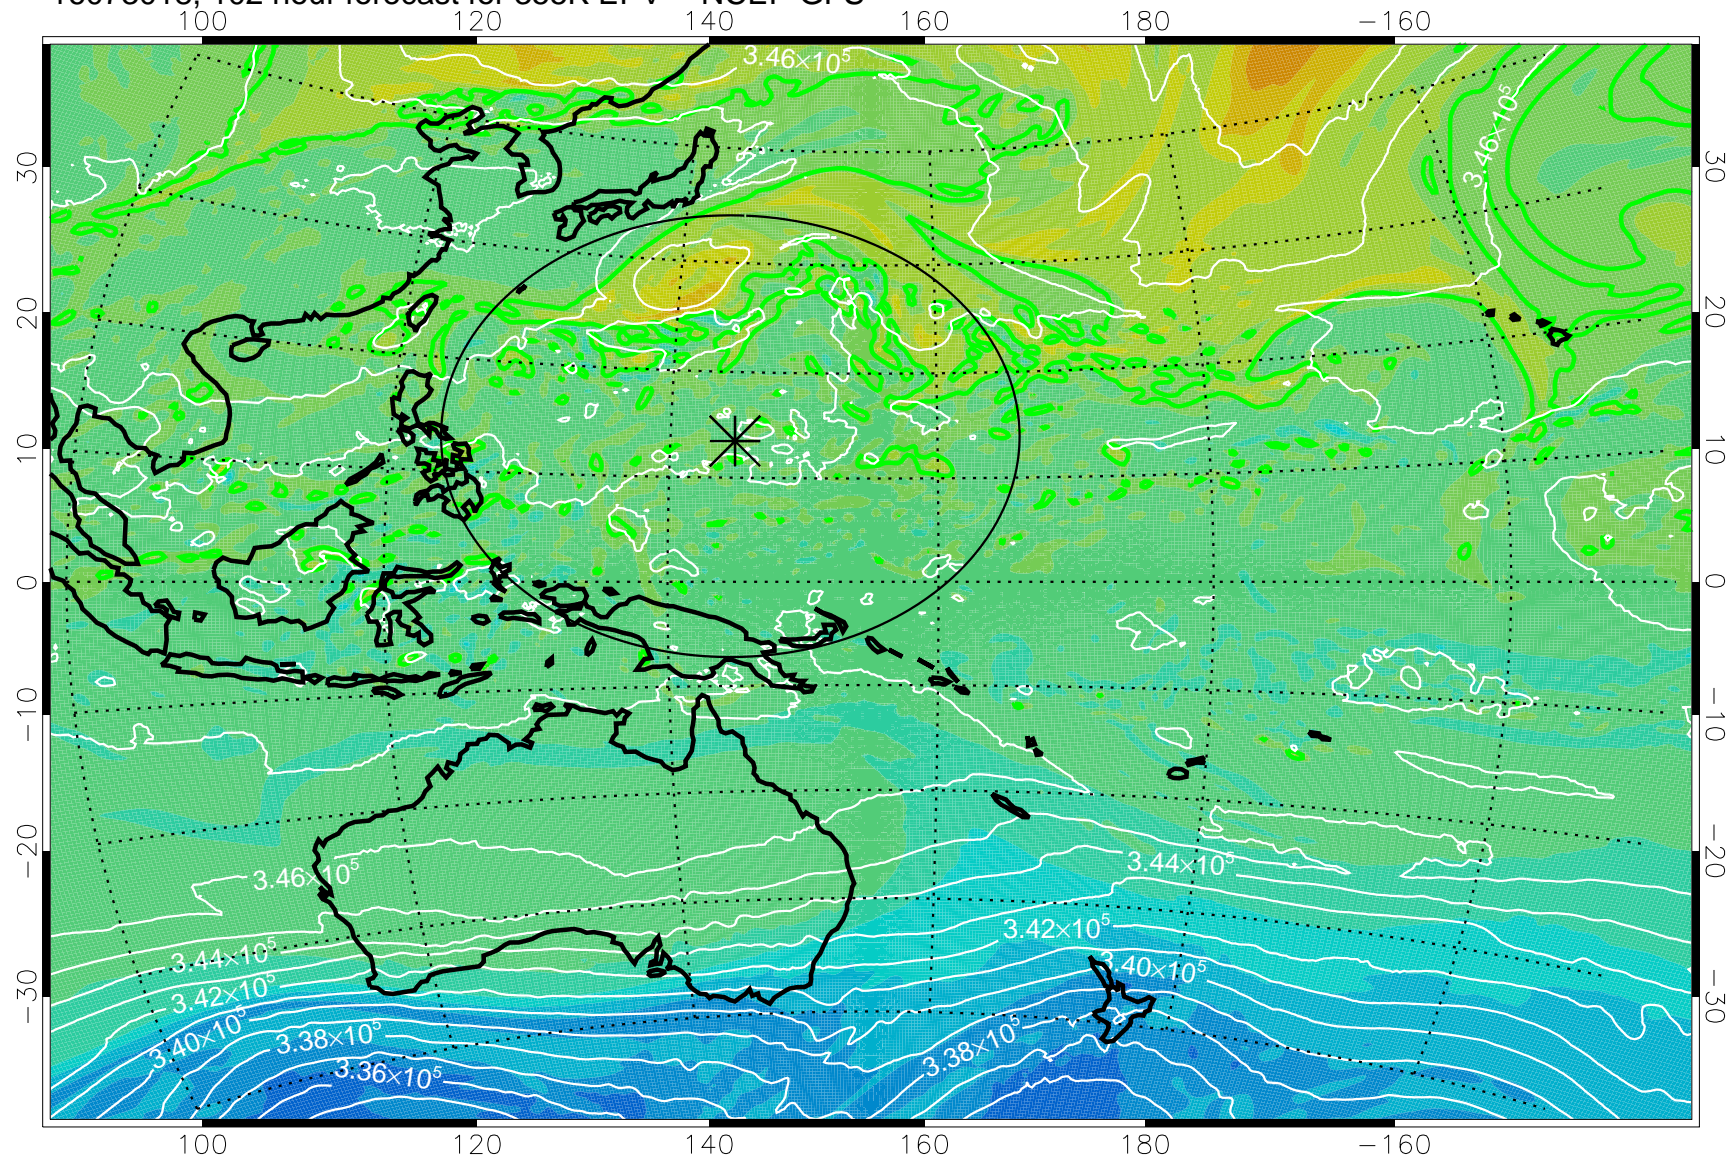

16072918, 78 hour forecast for 355K EPV -- NCEP GFS

355K Montgomery Streamfunction, white
EPV Tropopause (2 PVU) Position
Range ring of 2304 km

16073000, 84 hour forecast for 355K EPV -- NCEP GFS

355K Montgomery Streamfunction, white
EPV Tropopause (2 PVU) Position
Range ring of 2304 km

16073006, 90 hour forecast for 355K EPV -- NCEP GFS

355K Montgomery Streamfunction, white
EPV Tropopause (2 PVU) Position
Range ring of 2304 km

16073012, 96 hour forecast for 355K EPV -- NCEP GFS

355K Montgomery Streamfunction, white
EPV Tropopause (2 PVU) Position
Range ring of 2304 km

16073018, 102 hour forecast for 355K EPV -- NCEP GFS

355K Montgomery Streamfunction, white
EPV Tropopause (2 PVU) Position
Range ring of 2304 km

16073100, 108 hour forecast for 355K EPV -- NCEP GFS

355K Montgomery Streamfunction, white
EPV Tropopause (2 PVU) Position
Range ring of 2304 km

16073106, 114 hour forecast for 355K EPV -- NCEP GFS

355K Montgomery Streamfunction, white
EPV Tropopause (2 PVU) Position
Range ring of 2304 km

16073112, 120 hour forecast for 355K EPV -- NCEP GFS

355K Montgomery Streamfunction, white
EPV Tropopause (2 PVU) Position
Range ring of 2304 km