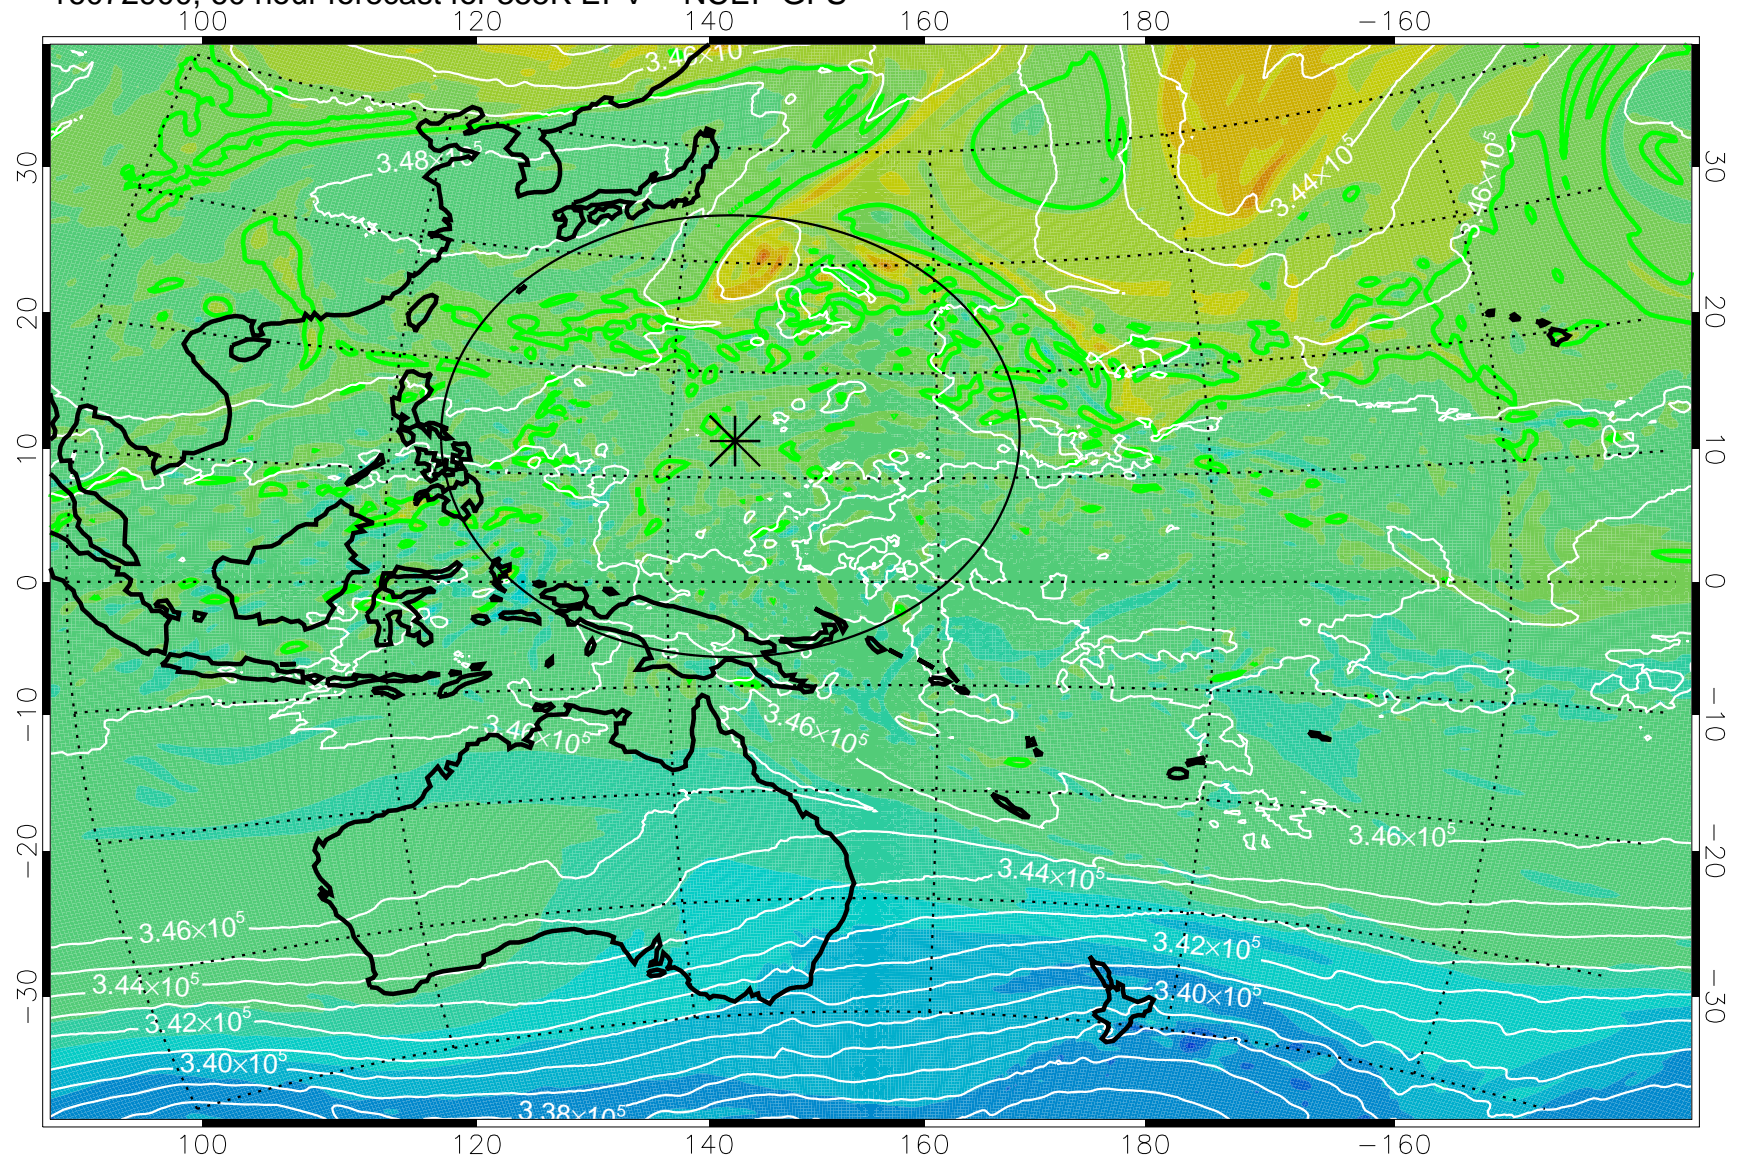

16072806, 42 hour forecast for 355K EPV -- NCEP GFS

355K Montgomery Streamfunction, white
EPV Tropopause (2 PVU) Position
Range ring of 2304 km

16072812, 48 hour forecast for 355K EPV -- NCEP GFS

355K Montgomery Streamfunction, white
EPV Tropopause (2 PVU) Position
Range ring of 2304 km

16072818, 54 hour forecast for 355K EPV -- NCEP GFS

355K Montgomery Streamfunction, white
EPV Tropopause (2 PVU) Position
Range ring of 2304 km

16072900, 60 hour forecast for 355K EPV -- NCEP GFS

355K Montgomery Streamfunction, white
EPV Tropopause (2 PVU) Position
Range ring of 2304 km

16072906, 66 hour forecast for 355K EPV -- NCEP GFS

355K Montgomery Streamfunction, white
EPV Tropopause (2 PVU) Position
Range ring of 2304 km

16072912, 72 hour forecast for 355K EPV -- NCEP GFS

355K Montgomery Streamfunction, white
EPV Tropopause (2 PVU) Position
Range ring of 2304 km

16072918, 78 hour forecast for 355K EPV -- NCEP GFS

355K Montgomery Streamfunction, white
EPV Tropopause (2 PVU) Position
Range ring of 2304 km

16073000, 84 hour forecast for 355K EPV -- NCEP GFS

355K Montgomery Streamfunction, white
EPV Tropopause (2 PVU) Position
Range ring of 2304 km