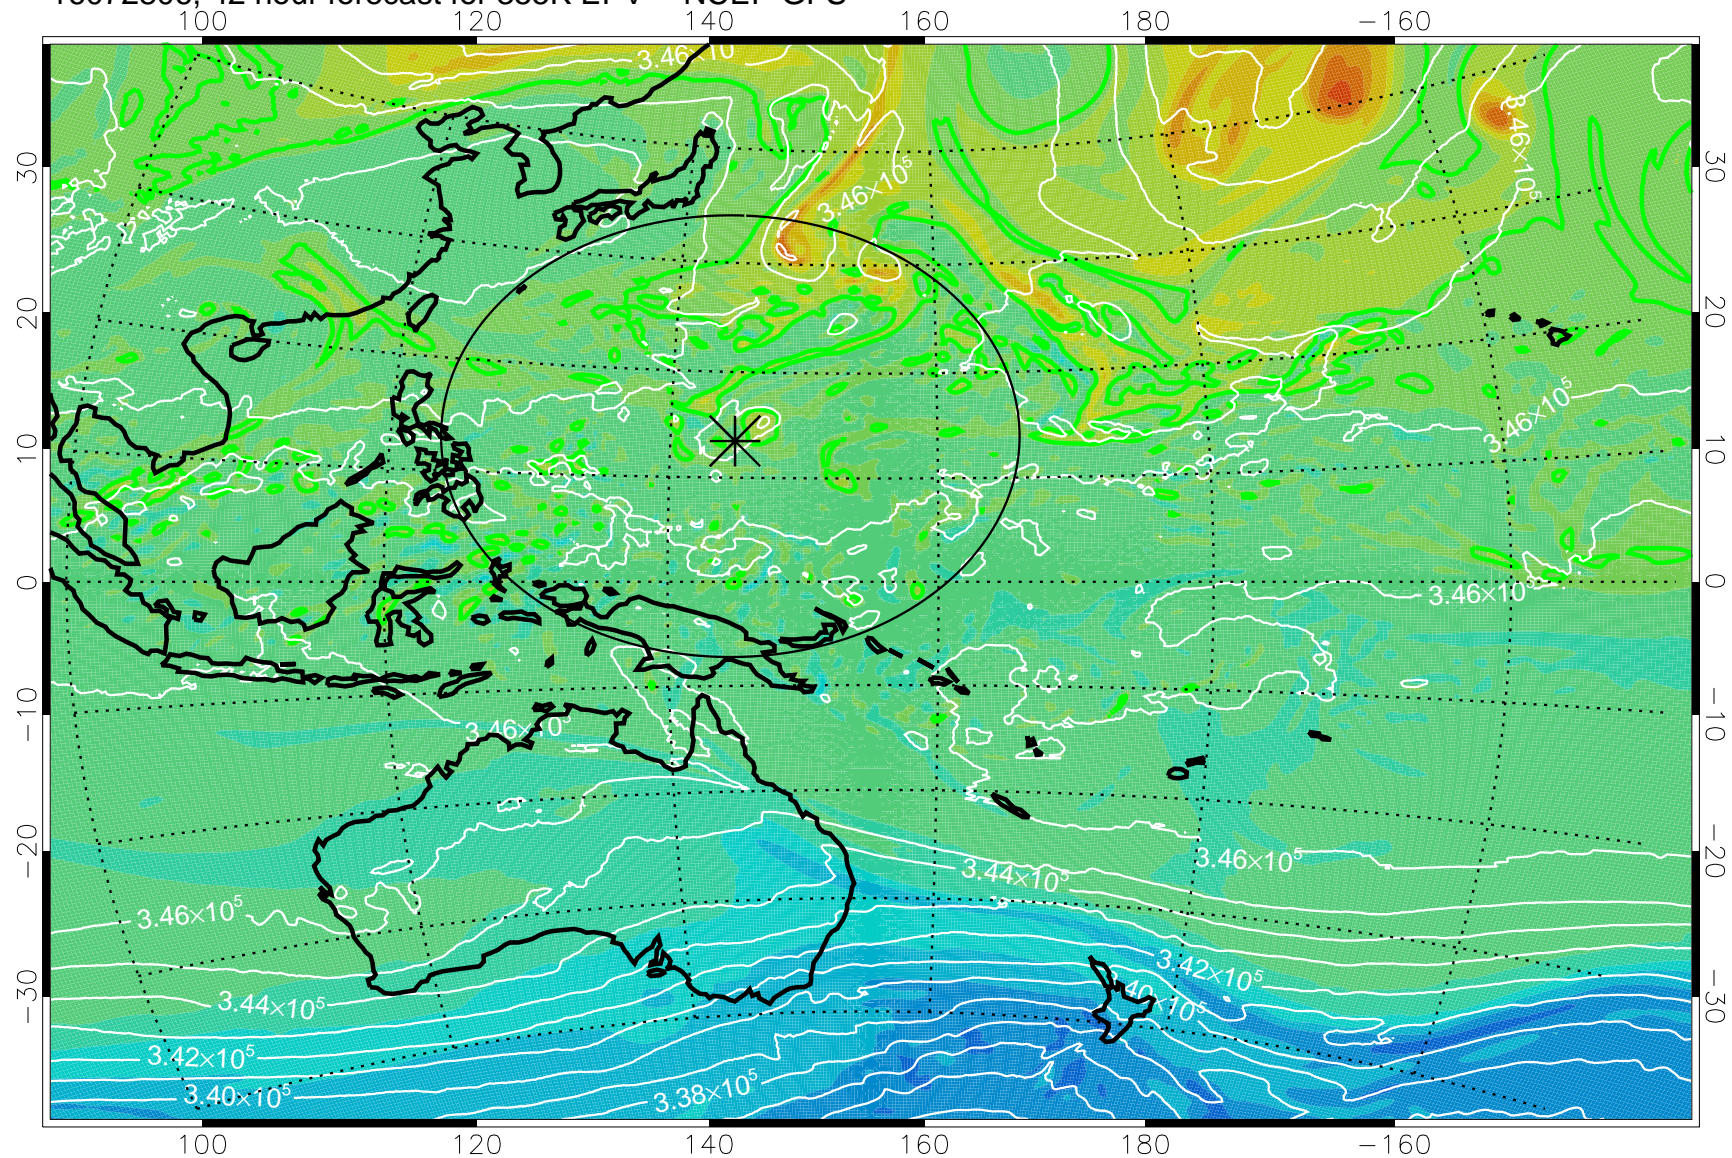

16072718, 30 hour forecast for 355K EPV -- NCEP GFS

355K Montgomery Streamfunction, white
EPV Tropopause (2 PVU) Position
Range ring of 2304 km

16072800, 36 hour forecast for 355K EPV -- NCEP GFS

355K Montgomery Streamfunction, white
EPV Tropopause (2 PVU) Position
Range ring of 2304 km

16072806, 42 hour forecast for 355K EPV -- NCEP GFS

355K Montgomery Streamfunction, white
EPV Tropopause (2 PVU) Position
Range ring of 2304 km

16072812, 48 hour forecast for 355K EPV -- NCEP GFS

355K Montgomery Streamfunction, white
EPV Tropopause (2 PVU) Position
Range ring of 2304 km

16072818, 54 hour forecast for 355K EPV -- NCEP GFS

355K Montgomery Streamfunction, white
EPV Tropopause (2 PVU) Position
Range ring of 2304 km

16072900, 60 hour forecast for 355K EPV -- NCEP GFS

355K Montgomery Streamfunction, white
EPV Tropopause (2 PVU) Position
Range ring of 2304 km

16072906, 66 hour forecast for 355K EPV -- NCEP GFS

355K Montgomery Streamfunction, white
EPV Tropopause (2 PVU) Position
Range ring of 2304 km

16072912, 72 hour forecast for 355K EPV -- NCEP GFS

355K Montgomery Streamfunction, white
EPV Tropopause (2 PVU) Position
Range ring of 2304 km