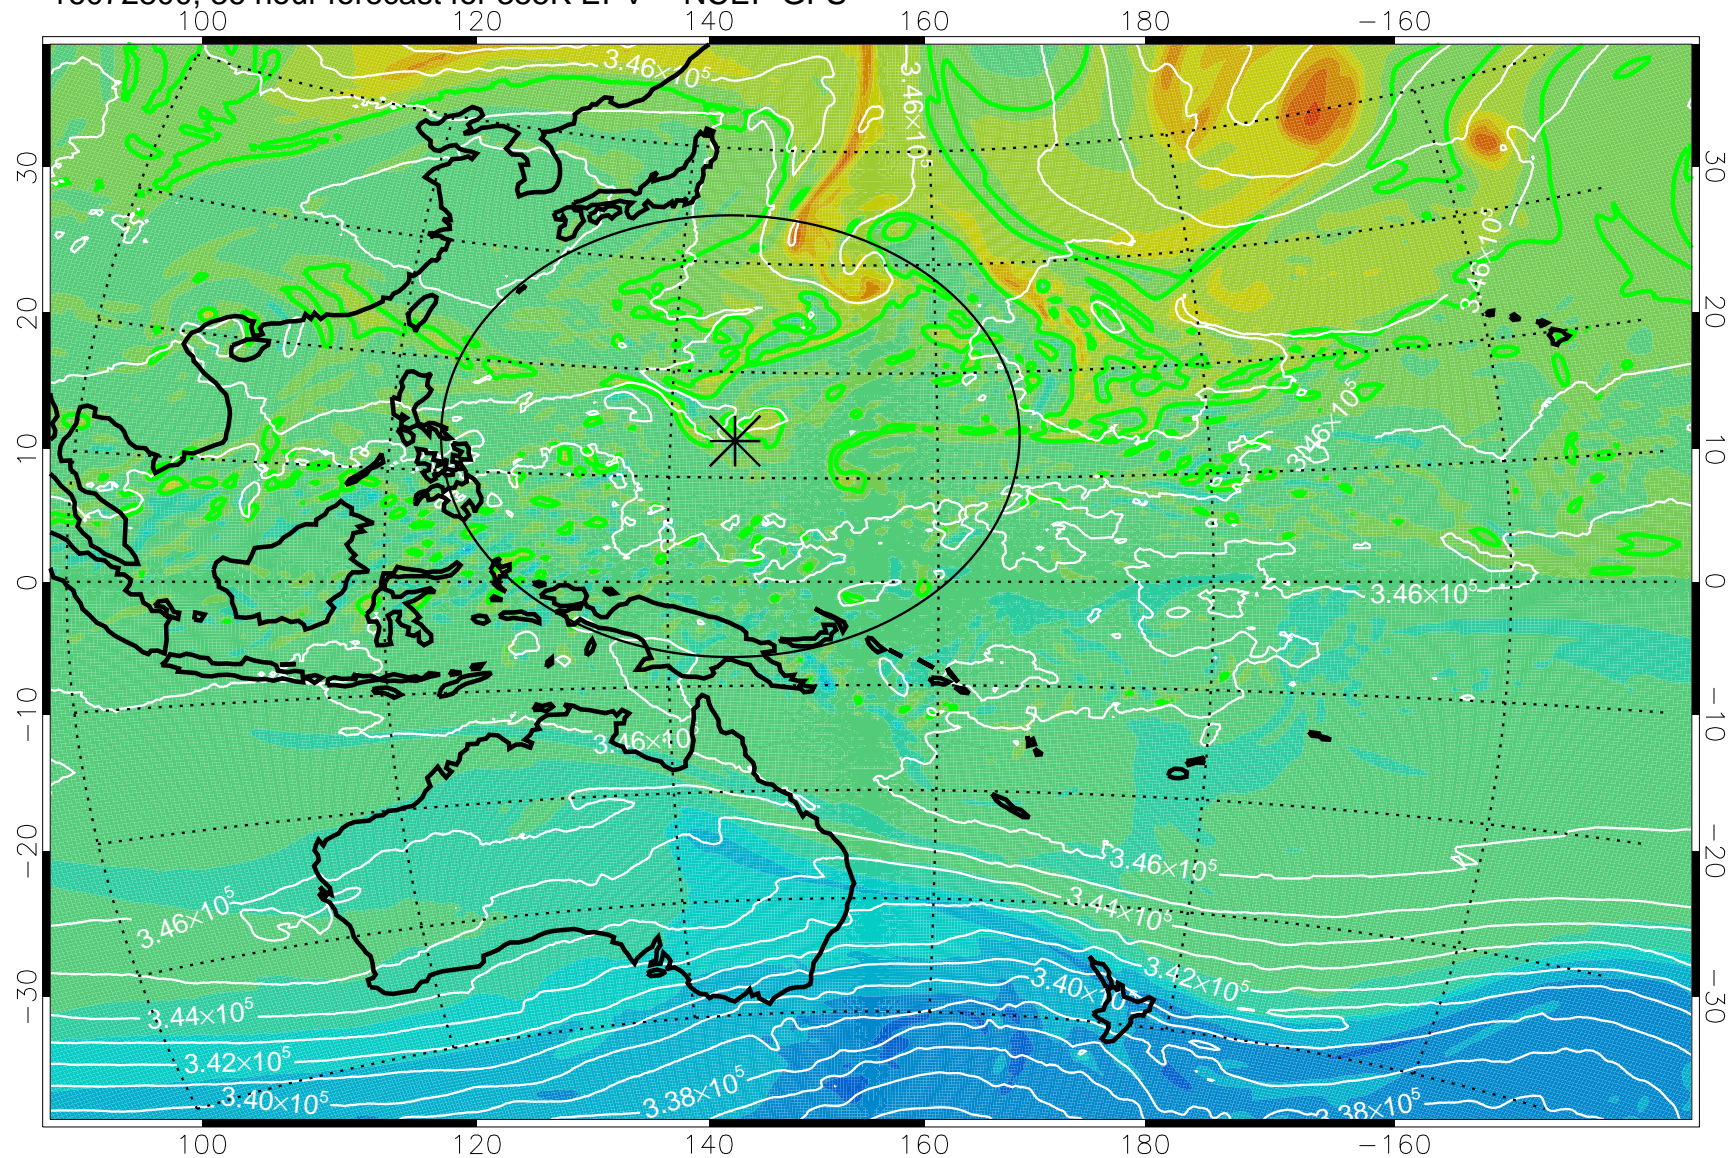

16072706, 18 hour forecast for 355K EPV -- NCEP GFS

355K Montgomery Streamfunction, white
EPV Tropopause (2 PVU) Position
Range ring of 2304 km

16072712, 24 hour forecast for 355K EPV -- NCEP GFS

355K Montgomery Streamfunction, white
EPV Tropopause (2 PVU) Position
Range ring of 2304 km

16072718, 30 hour forecast for 355K EPV -- NCEP GFS

355K Montgomery Streamfunction, white
EPV Tropopause (2 PVU) Position
Range ring of 2304 km

16072800, 36 hour forecast for 355K EPV -- NCEP GFS

355K Montgomery Streamfunction, white
EPV Tropopause (2 PVU) Position
Range ring of 2304 km

16072806, 42 hour forecast for 355K EPV -- NCEP GFS

355K Montgomery Streamfunction, white
EPV Tropopause (2 PVU) Position
Range ring of 2304 km

16072812, 48 hour forecast for 355K EPV -- NCEP GFS

355K Montgomery Streamfunction, white
EPV Tropopause (2 PVU) Position
Range ring of 2304 km

16072818, 54 hour forecast for 355K EPV -- NCEP GFS

355K Montgomery Streamfunction, white
EPV Tropopause (2 PVU) Position
Range ring of 2304 km

16072900, 60 hour forecast for 355K EPV -- NCEP GFS

355K Montgomery Streamfunction, white
EPV Tropopause (2 PVU) Position
Range ring of 2304 km