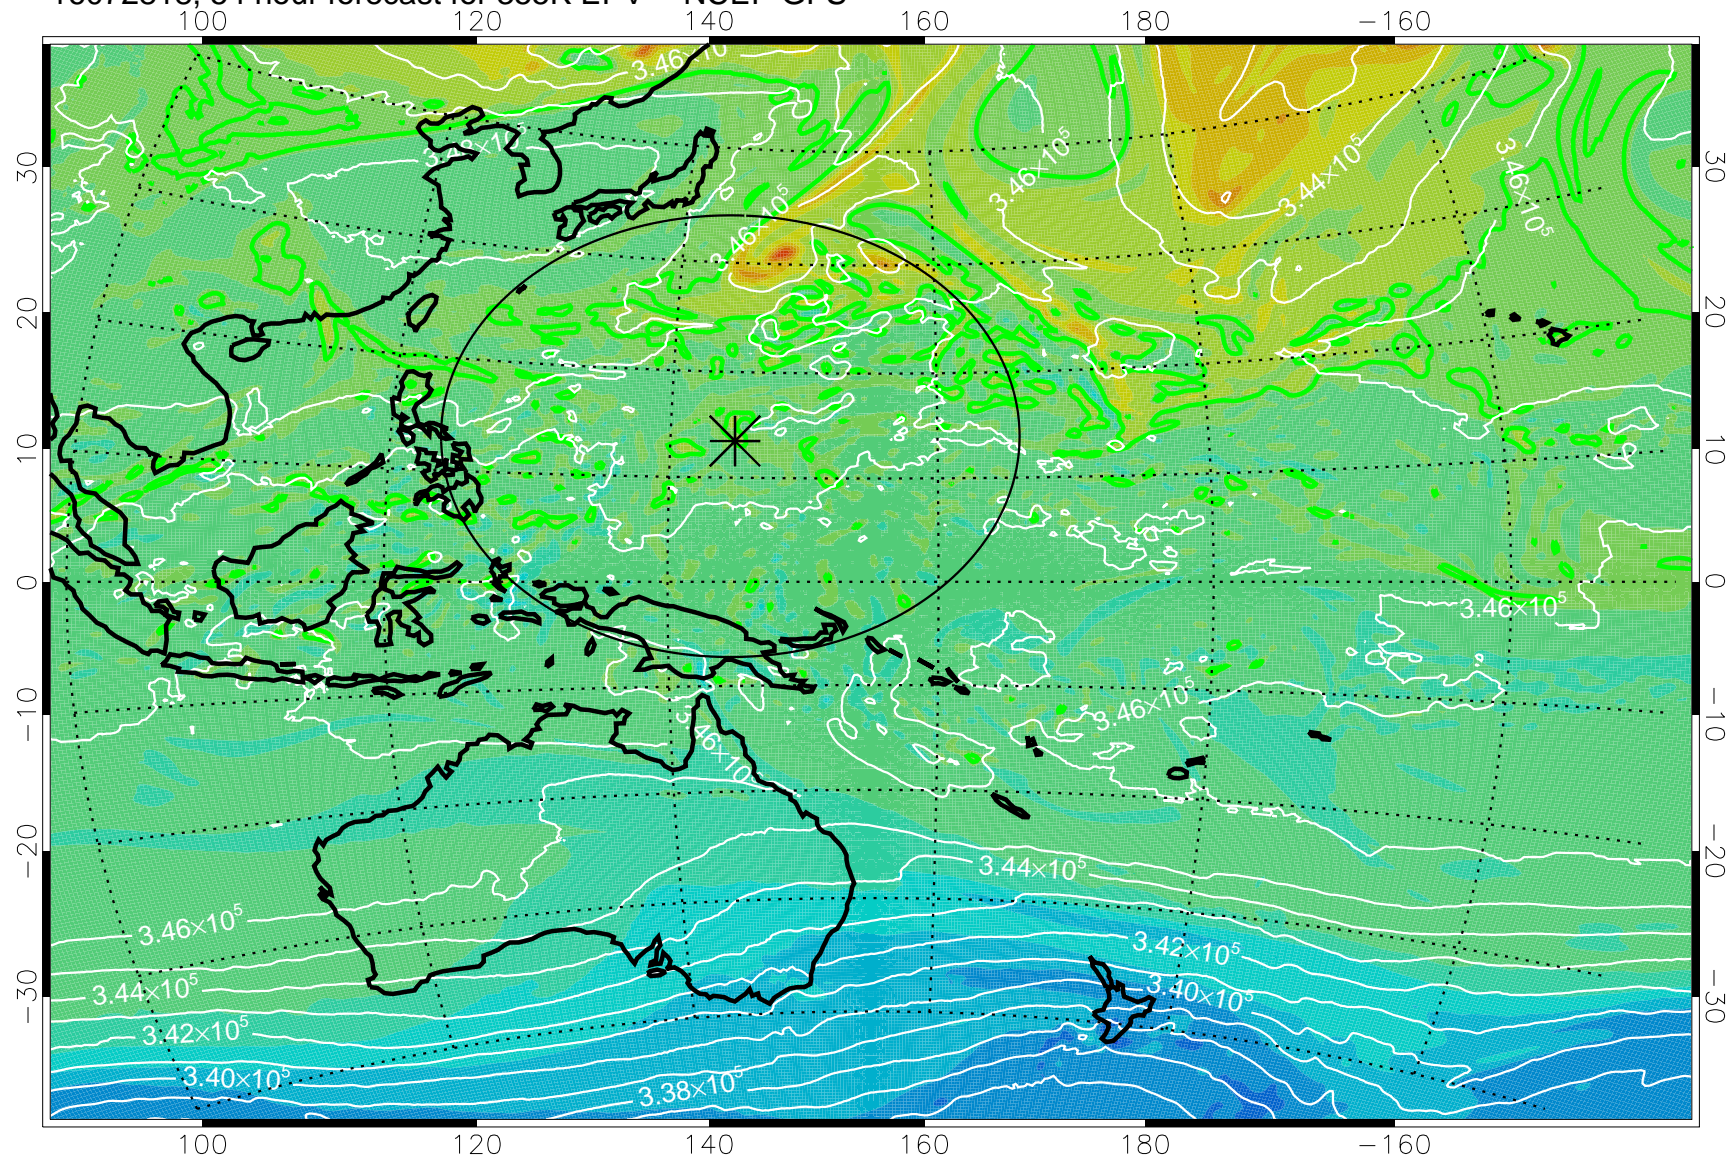

16072806, 42 hour forecast for 355K EPV -- NCEP GFS

355K Montgomery Streamfunction, white
EPV Tropopause (2 PVU) Position
Range ring of 2304 km

16072812, 48 hour forecast for 355K EPV -- NCEP GFS

355K Montgomery Streamfunction, white
EPV Tropopause (2 PVU) Position
Range ring of 2304 km

16072818, 54 hour forecast for 355K EPV -- NCEP GFS

355K Montgomery Streamfunction, white
EPV Tropopause (2 PVU) Position
Range ring of 2304 km

16072900, 60 hour forecast for 355K EPV -- NCEP GFS

355K Montgomery Streamfunction, white
EPV Tropopause (2 PVU) Position
Range ring of 2304 km

16072906, 66 hour forecast for 355K EPV -- NCEP GFS

355K Montgomery Streamfunction, white
EPV Tropopause (2 PVU) Position
Range ring of 2304 km

16072912, 72 hour forecast for 355K EPV -- NCEP GFS

355K Montgomery Streamfunction, white
EPV Tropopause (2 PVU) Position
Range ring of 2304 km

16072918, 78 hour forecast for 355K EPV -- NCEP GFS

355K Montgomery Streamfunction, white
EPV Tropopause (2 PVU) Position
Range ring of 2304 km

16073000, 84 hour forecast for 355K EPV -- NCEP GFS

355K Montgomery Streamfunction, white
EPV Tropopause (2 PVU) Position
Range ring of 2304 km