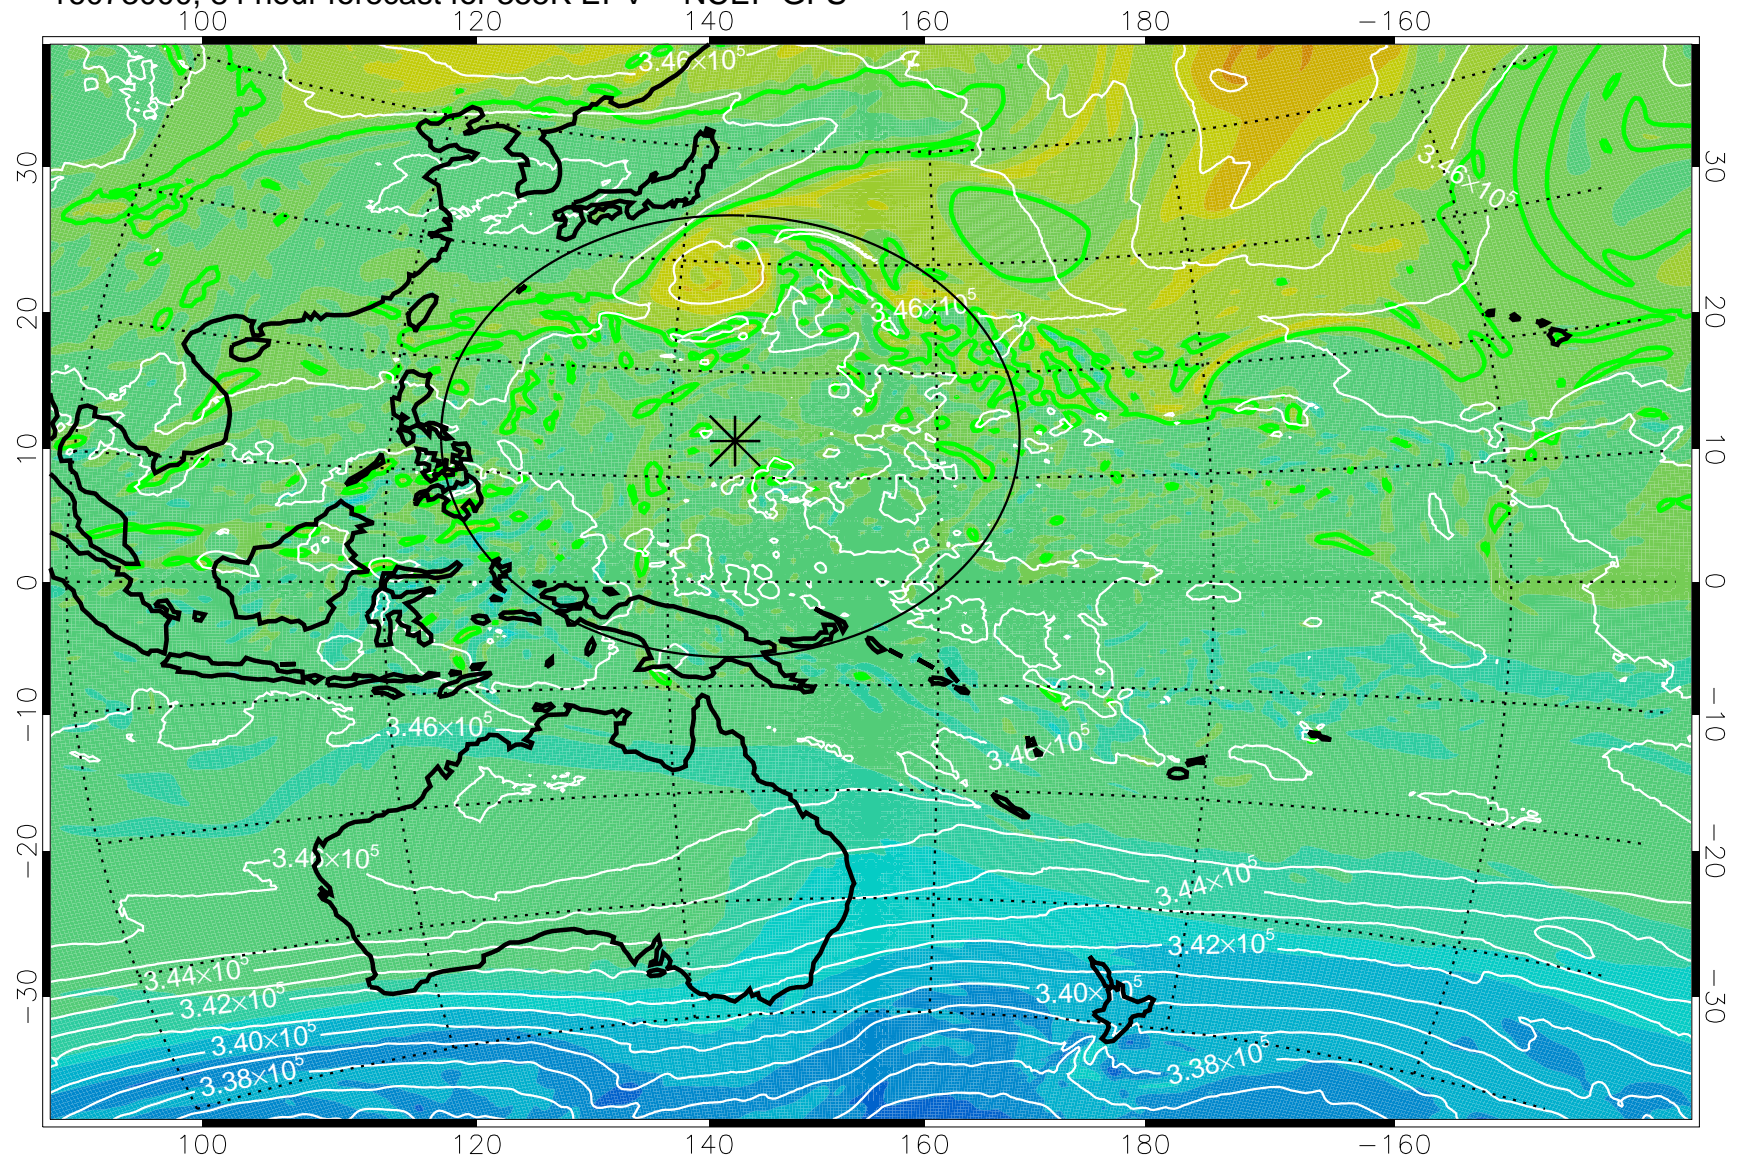

16072818, 54 hour forecast for 355K EPV -- NCEP GFS

355K Montgomery Streamfunction, white
EPV Tropopause (2 PVU) Position
Range ring of 2304 km

16072900, 60 hour forecast for 355K EPV -- NCEP GFS

355K Montgomery Streamfunction, white
EPV Tropopause (2 PVU) Position
Range ring of 2304 km

16072906, 66 hour forecast for 355K EPV -- NCEP GFS

355K Montgomery Streamfunction, white
EPV Tropopause (2 PVU) Position
Range ring of 2304 km

16072912, 72 hour forecast for 355K EPV -- NCEP GFS

355K Montgomery Streamfunction, white
EPV Tropopause (2 PVU) Position
Range ring of 2304 km

16072918, 78 hour forecast for 355K EPV -- NCEP GFS

355K Montgomery Streamfunction, white
EPV Tropopause (2 PVU) Position
Range ring of 2304 km

16073000, 84 hour forecast for 355K EPV -- NCEP GFS

355K Montgomery Streamfunction, white
EPV Tropopause (2 PVU) Position
Range ring of 2304 km

16073006, 90 hour forecast for 355K EPV -- NCEP GFS

355K Montgomery Streamfunction, white
EPV Tropopause (2 PVU) Position
Range ring of 2304 km

16073012, 96 hour forecast for 355K EPV -- NCEP GFS

355K Montgomery Streamfunction, white
EPV Tropopause (2 PVU) Position
Range ring of 2304 km