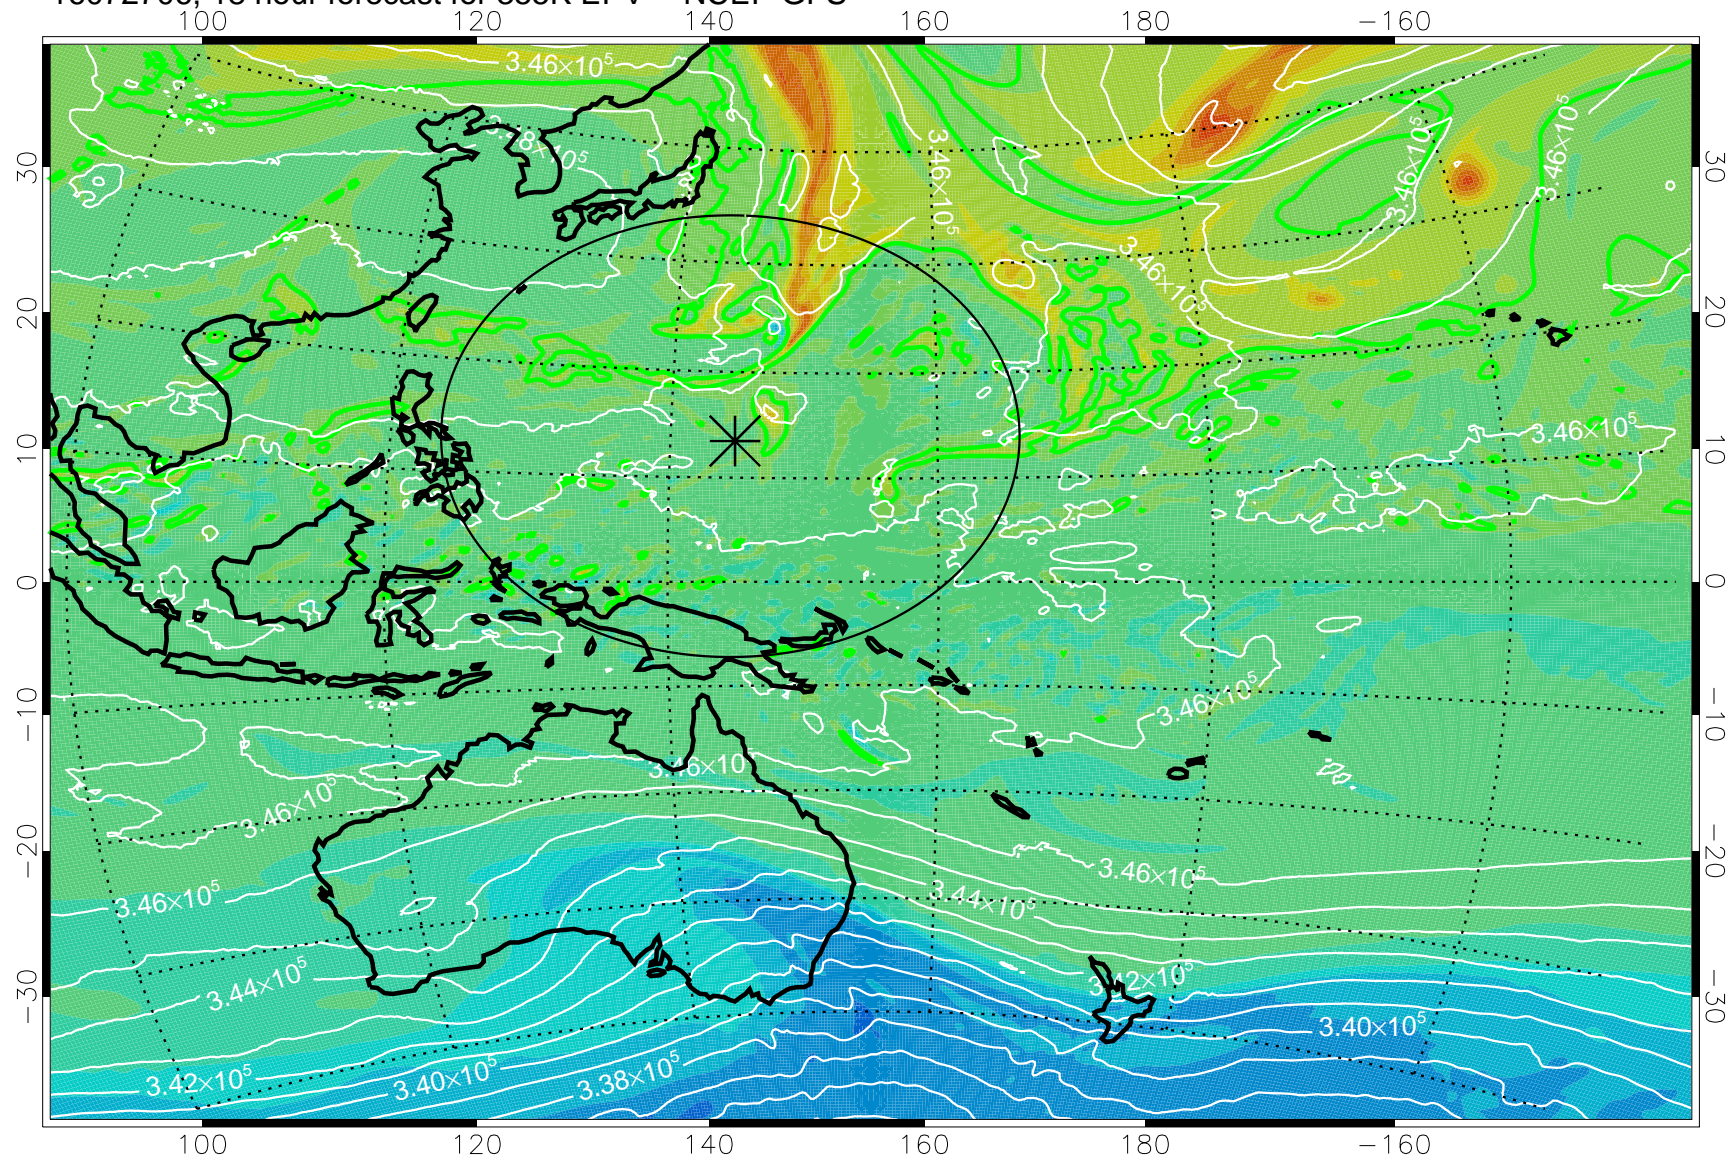

16072618, 6 hour forecast for 355K EPV -- NCEP GFS

355K Montgomery Streamfunction, white
EPV Tropopause (2 PVU) Position
Range ring of 2304 km

16072700, 12 hour forecast for 355K EPV -- NCEP GFS

355K Montgomery Streamfunction, white
EPV Tropopause (2 PVU) Position
Range ring of 2304 km

16072706, 18 hour forecast for 355K EPV -- NCEP GFS

355K Montgomery Streamfunction, white
EPV Tropopause (2 PVU) Position
Range ring of 2304 km

16072712, 24 hour forecast for 355K EPV -- NCEP GFS

355K Montgomery Streamfunction, white
EPV Tropopause (2 PVU) Position
Range ring of 2304 km

16072718, 30 hour forecast for 355K EPV -- NCEP GFS

355K Montgomery Streamfunction, white
EPV Tropopause (2 PVU) Position
Range ring of 2304 km

16072800, 36 hour forecast for 355K EPV -- NCEP GFS

355K Montgomery Streamfunction, white
EPV Tropopause (2 PVU) Position
Range ring of 2304 km

16072806, 42 hour forecast for 355K EPV -- NCEP GFS

355K Montgomery Streamfunction, white
EPV Tropopause (2 PVU) Position
Range ring of 2304 km

16072812, 48 hour forecast for 355K EPV -- NCEP GFS

355K Montgomery Streamfunction, white
EPV Tropopause (2 PVU) Position
Range ring of 2304 km