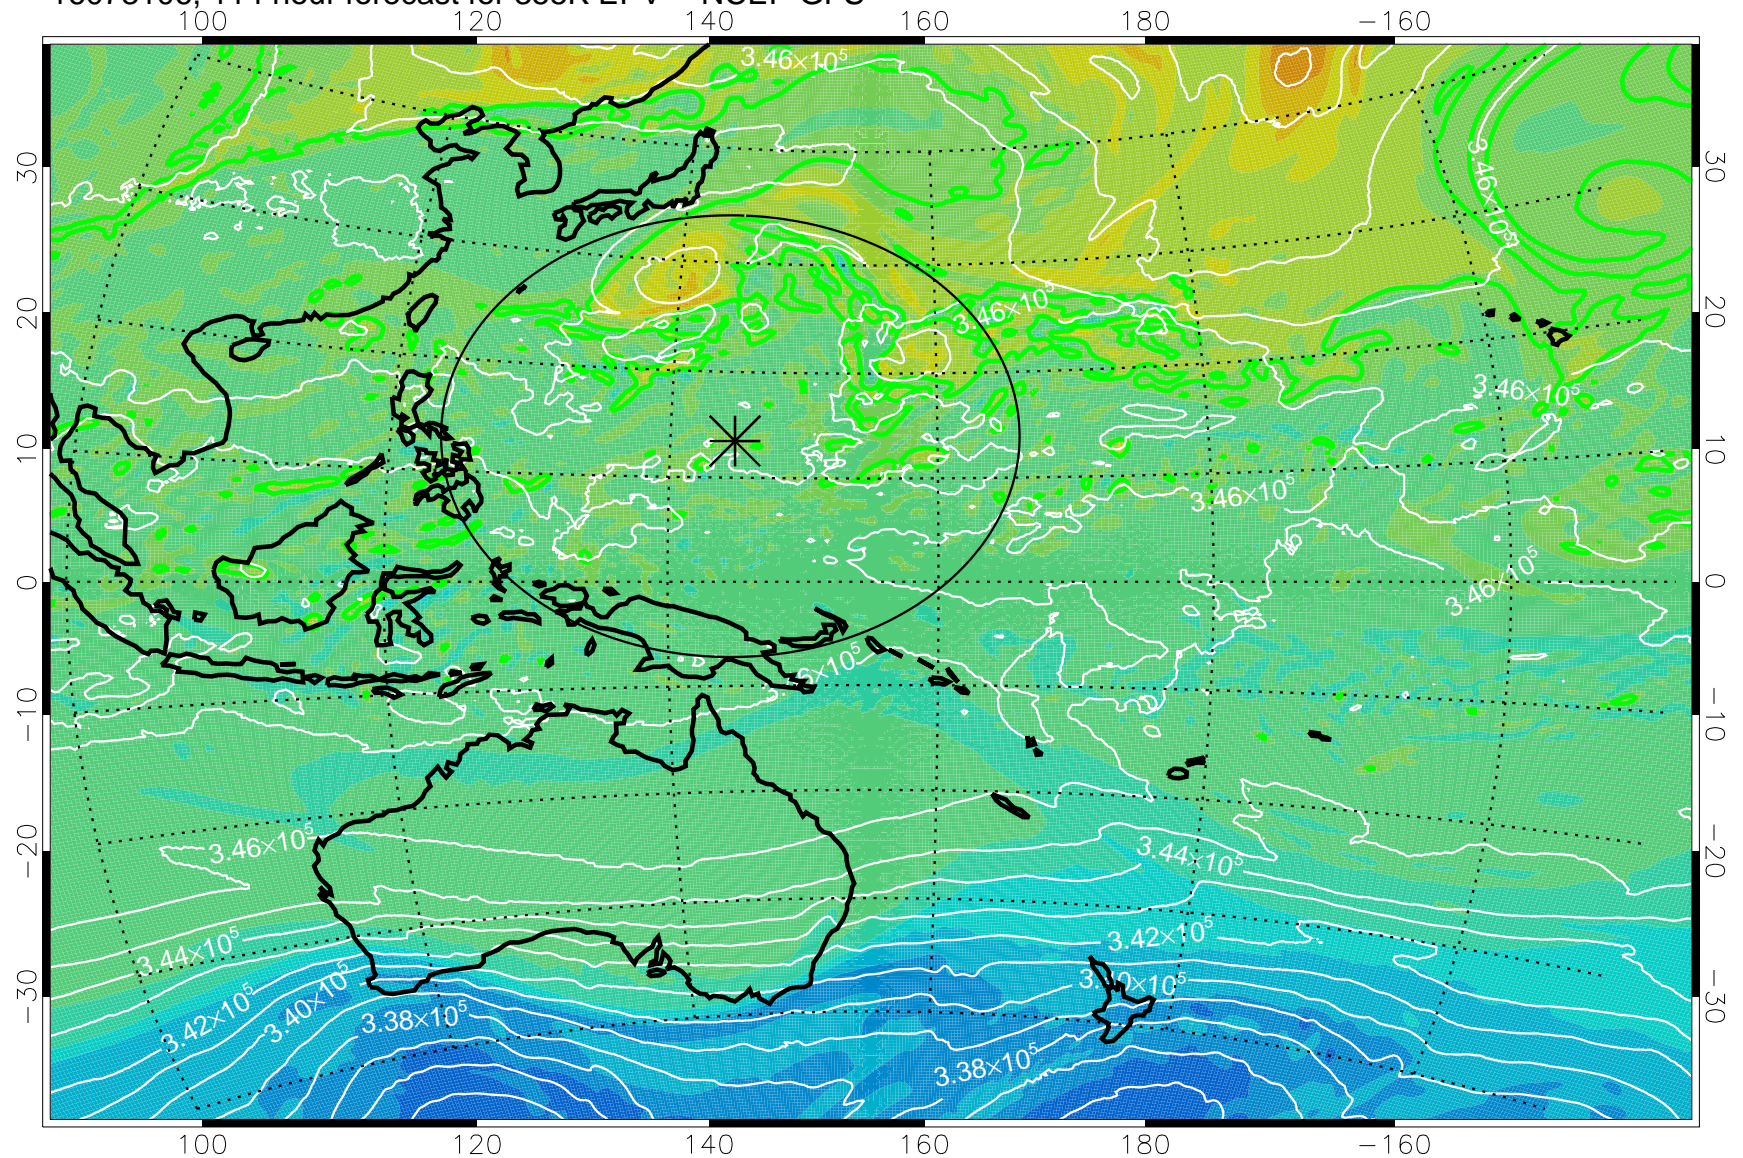

16072918, 78 hour forecast for 355K EPV -- NCEP GFS

355K Montgomery Streamfunction, white
EPV Tropopause (2 PVU) Position
Range ring of 2304 km

16073000, 84 hour forecast for 355K EPV -- NCEP GFS

355K Montgomery Streamfunction, white
EPV Tropopause (2 PVU) Position
Range ring of 2304 km

16073006, 90 hour forecast for 355K EPV -- NCEP GFS

355K Montgomery Streamfunction, white
EPV Tropopause (2 PVU) Position
Range ring of 2304 km

16073012, 96 hour forecast for 355K EPV -- NCEP GFS

355K Montgomery Streamfunction, white
EPV Tropopause (2 PVU) Position
Range ring of 2304 km

16073018, 102 hour forecast for 355K EPV -- NCEP GFS

355K Montgomery Streamfunction, white
EPV Tropopause (2 PVU) Position
Range ring of 2304 km

16073100, 108 hour forecast for 355K EPV -- NCEP GFS

355K Montgomery Streamfunction, white
EPV Tropopause (2 PVU) Position
Range ring of 2304 km

16073106, 114 hour forecast for 355K EPV -- NCEP GFS

355K Montgomery Streamfunction, white
EPV Tropopause (2 PVU) Position
Range ring of 2304 km

16073112, 120 hour forecast for 355K EPV -- NCEP GFS

355K Montgomery Streamfunction, white
EPV Tropopause (2 PVU) Position
Range ring of 2304 km