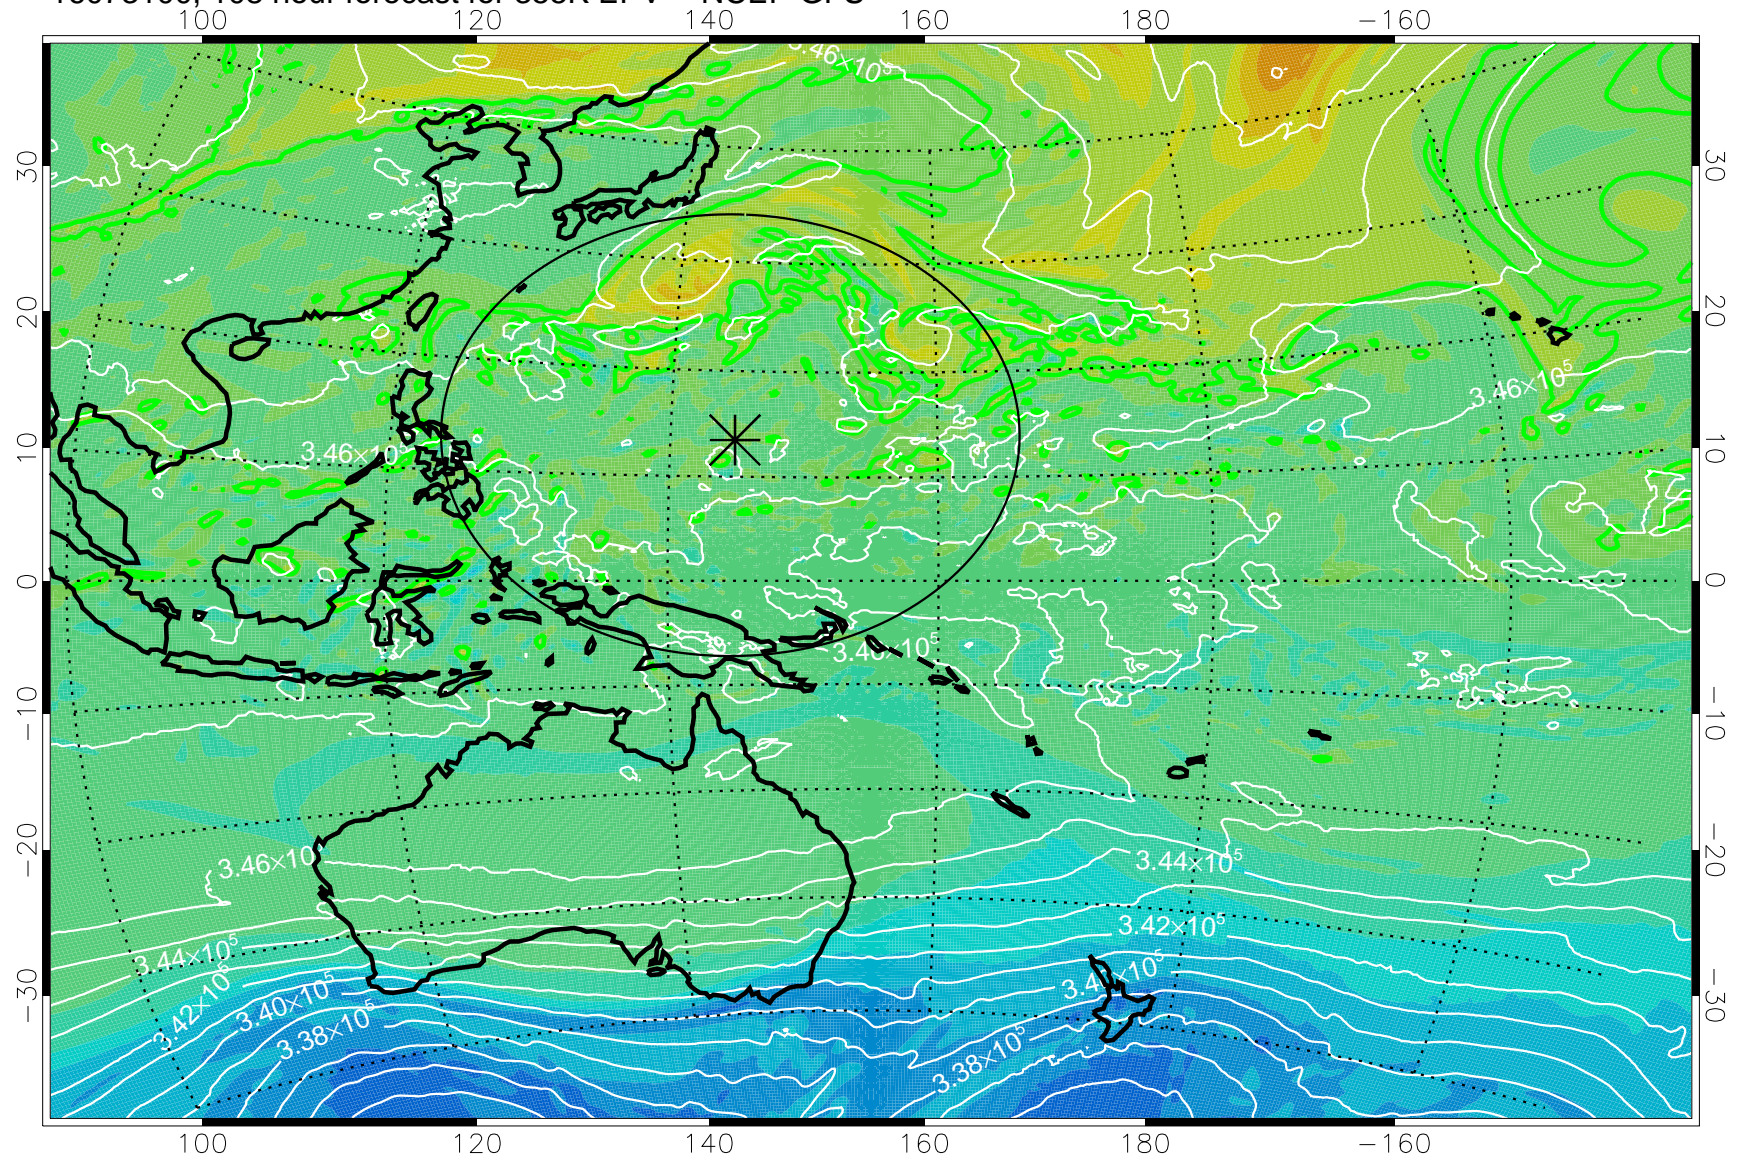

16072918, 78 hour forecast for 355K EPV -- NCEP GFS

355K Montgomery Streamfunction, white
EPV Tropopause (2 PVU) Position
Range ring of 2304 km

16073000, 84 hour forecast for 355K EPV -- NCEP GFS

355K Montgomery Streamfunction, white
EPV Tropopause (2 PVU) Position
Range ring of 2304 km

16073006, 90 hour forecast for 355K EPV -- NCEP GFS

355K Montgomery Streamfunction, white
EPV Tropopause (2 PVU) Position
Range ring of 2304 km

16073012, 96 hour forecast for 355K EPV -- NCEP GFS

355K Montgomery Streamfunction, white
EPV Tropopause (2 PVU) Position
Range ring of 2304 km

16073018, 102 hour forecast for 355K EPV -- NCEP GFS

355K Montgomery Streamfunction, white
EPV Tropopause (2 PVU) Position
Range ring of 2304 km

16073100, 108 hour forecast for 355K EPV -- NCEP GFS

355K Montgomery Streamfunction, white
EPV Tropopause (2 PVU) Position
Range ring of 2304 km

16073106, 114 hour forecast for 355K EPV -- NCEP GFS

355K Montgomery Streamfunction, white
EPV Tropopause (2 PVU) Position
Range ring of 2304 km

16073112, 120 hour forecast for 355K EPV -- NCEP GFS

355K Montgomery Streamfunction, white
EPV Tropopause (2 PVU) Position
Range ring of 2304 km