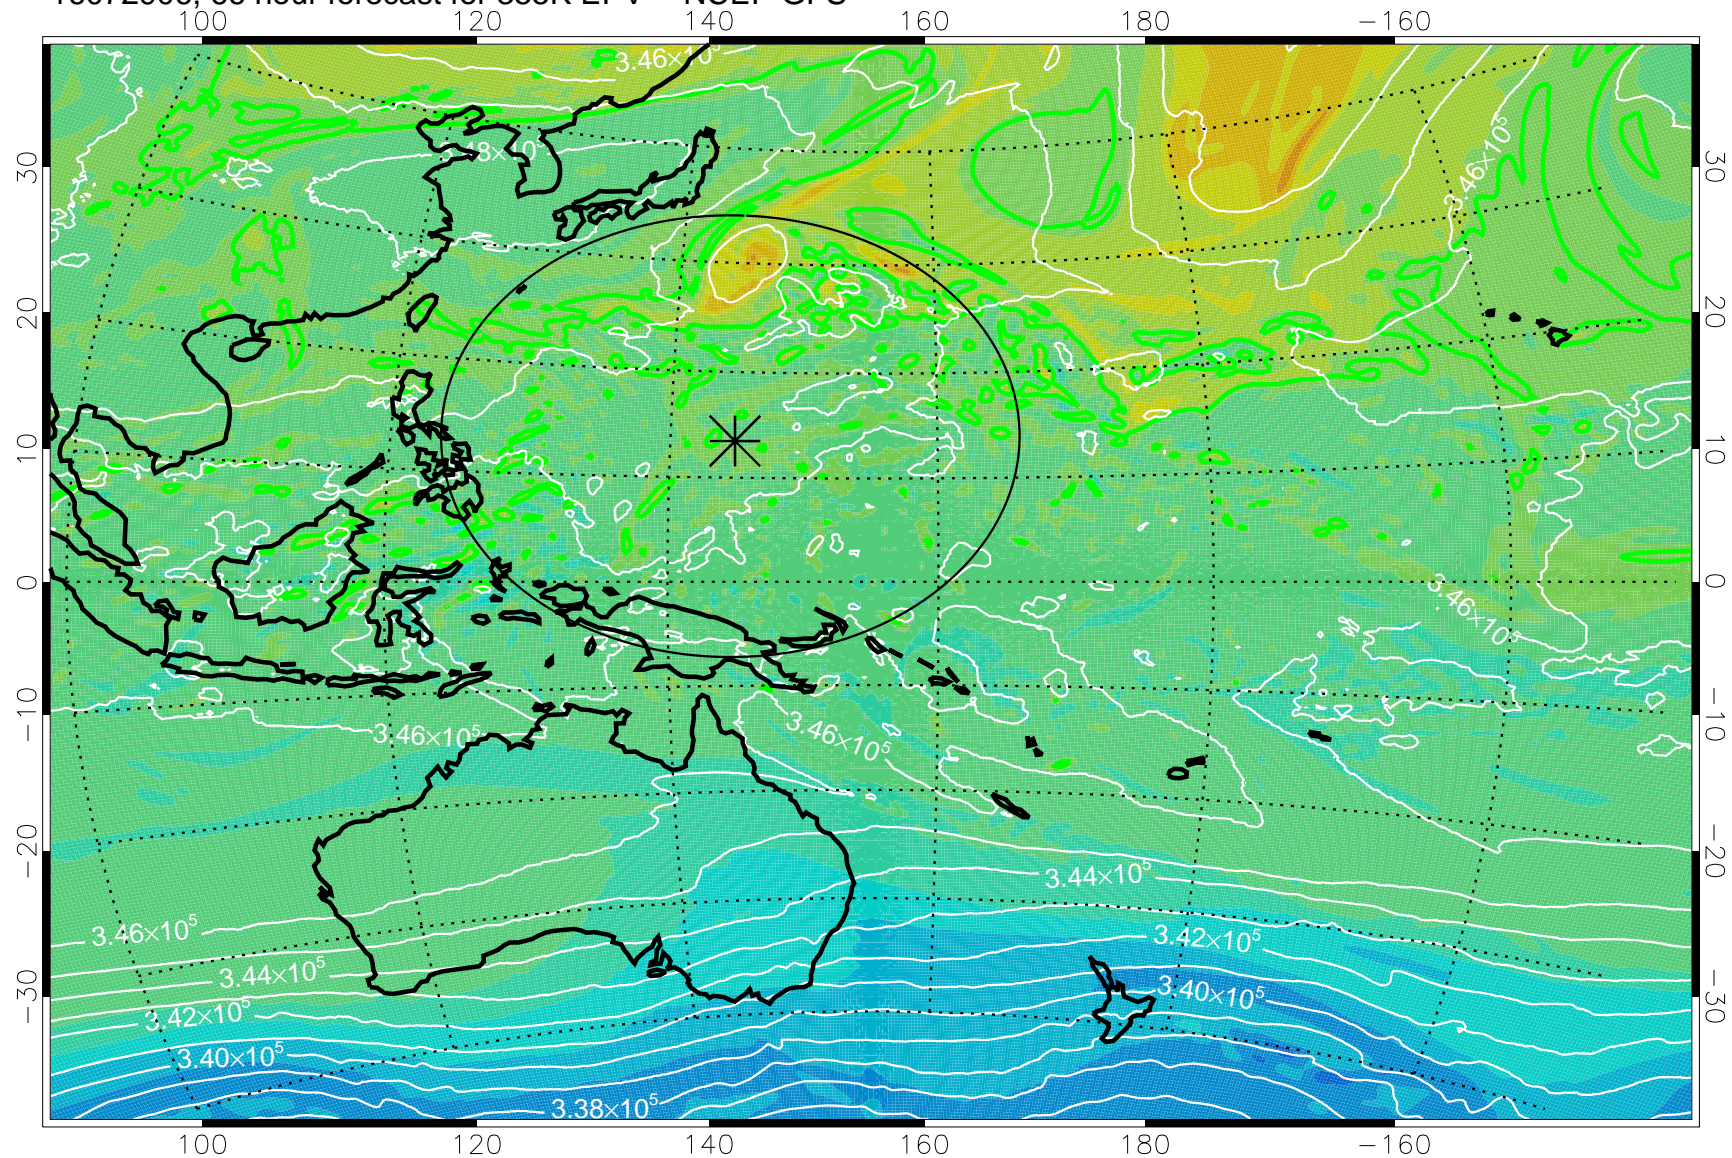

16072818, 54 hour forecast for 355K EPV -- NCEP GFS

355K Montgomery Streamfunction, white
EPV Tropopause (2 PVU) Position
Range ring of 2304 km

16072900, 60 hour forecast for 355K EPV -- NCEP GFS

355K Montgomery Streamfunction, white
EPV Tropopause (2 PVU) Position
Range ring of 2304 km

16072906, 66 hour forecast for 355K EPV -- NCEP GFS

355K Montgomery Streamfunction, white
EPV Tropopause (2 PVU) Position
Range ring of 2304 km

16072912, 72 hour forecast for 355K EPV -- NCEP GFS

355K Montgomery Streamfunction, white
EPV Tropopause (2 PVU) Position
Range ring of 2304 km

16072918, 78 hour forecast for 355K EPV -- NCEP GFS

355K Montgomery Streamfunction, white
EPV Tropopause (2 PVU) Position
Range ring of 2304 km

16073000, 84 hour forecast for 355K EPV -- NCEP GFS

355K Montgomery Streamfunction, white
EPV Tropopause (2 PVU) Position
Range ring of 2304 km

16073006, 90 hour forecast for 355K EPV -- NCEP GFS

355K Montgomery Streamfunction, white
EPV Tropopause (2 PVU) Position
Range ring of 2304 km

16073012, 96 hour forecast for 355K EPV -- NCEP GFS

355K Montgomery Streamfunction, white
EPV Tropopause (2 PVU) Position
Range ring of 2304 km