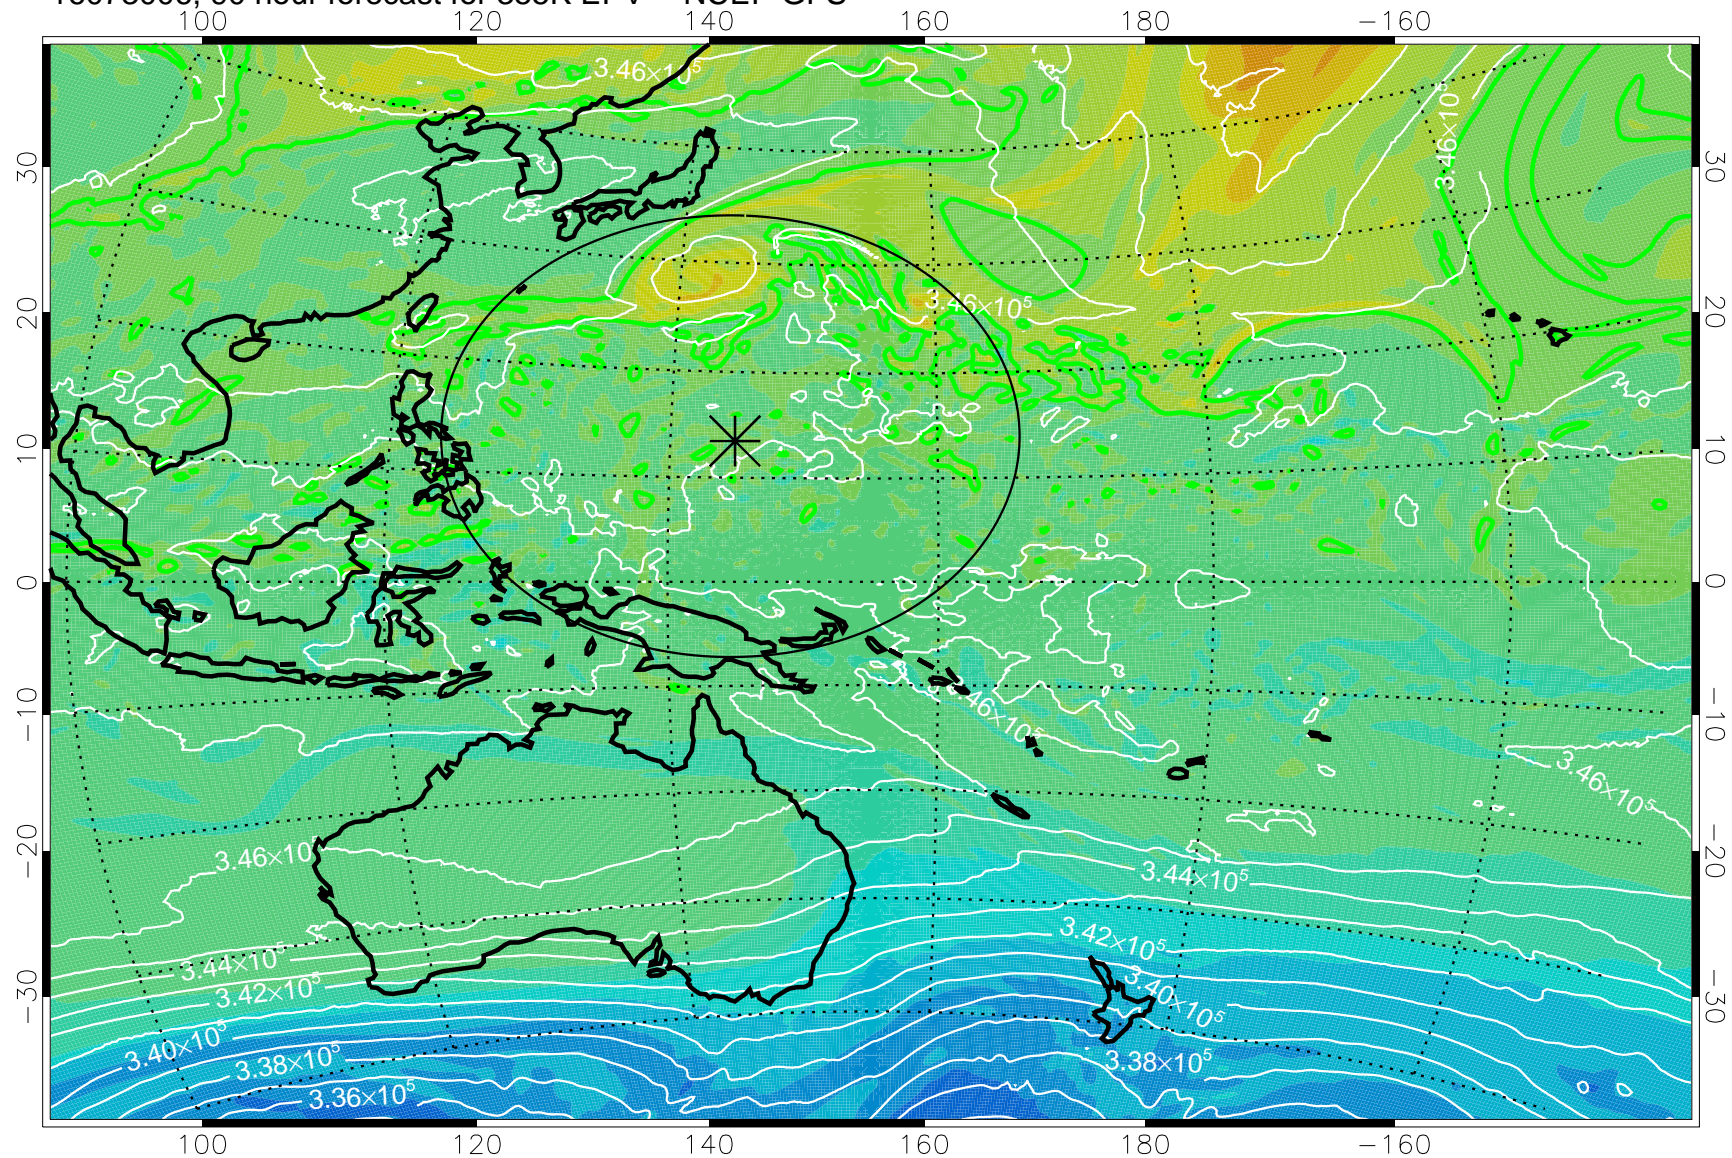

16072906, 66 hour forecast for 355K EPV -- NCEP GFS

355K Montgomery Streamfunction, white
EPV Tropopause (2 PVU) Position
Range ring of 2304 km

16072912, 72 hour forecast for 355K EPV -- NCEP GFS

355K Montgomery Streamfunction, white
EPV Tropopause (2 PVU) Position
Range ring of 2304 km

16072918, 78 hour forecast for 355K EPV -- NCEP GFS

355K Montgomery Streamfunction, white
EPV Tropopause (2 PVU) Position
Range ring of 2304 km

16073000, 84 hour forecast for 355K EPV -- NCEP GFS

355K Montgomery Streamfunction, white
EPV Tropopause (2 PVU) Position
Range ring of 2304 km

16073006, 90 hour forecast for 355K EPV -- NCEP GFS

355K Montgomery Streamfunction, white
EPV Tropopause (2 PVU) Position
Range ring of 2304 km

16073012, 96 hour forecast for 355K EPV -- NCEP GFS

355K Montgomery Streamfunction, white
EPV Tropopause (2 PVU) Position
Range ring of 2304 km

16073018, 102 hour forecast for 355K EPV -- NCEP GFS

355K Montgomery Streamfunction, white
EPV Tropopause (2 PVU) Position
Range ring of 2304 km

16073100, 108 hour forecast for 355K EPV -- NCEP GFS

355K Montgomery Streamfunction, white
EPV Tropopause (2 PVU) Position
Range ring of 2304 km