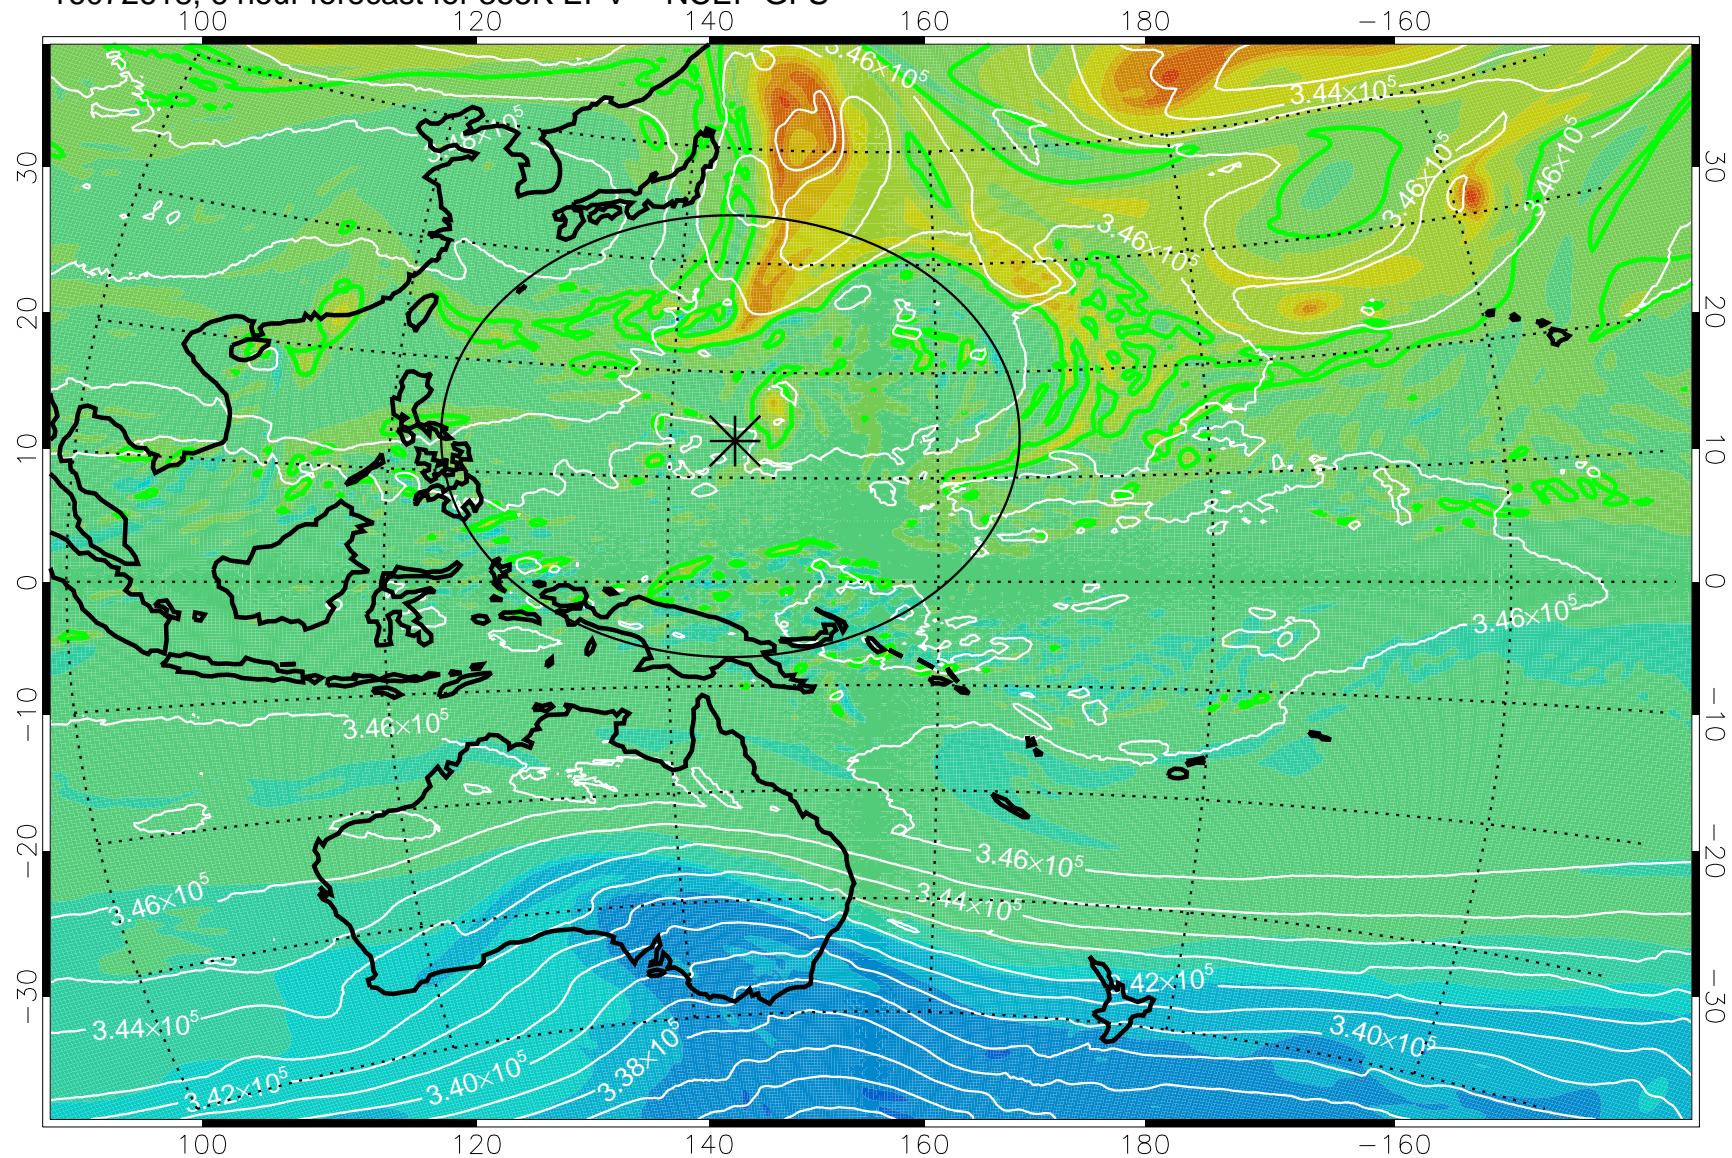

16072618, 6 hour forecast for 355K EPV -- NCEP GFS

355K Montgomery Streamfunction, white
EPV Tropopause (2 PVU) Position
Range ring of 2304 km

16072700, 12 hour forecast for 355K EPV -- NCEP GFS

355K Montgomery Streamfunction, white
EPV Tropopause (2 PVU) Position
Range ring of 2304 km

16072706, 18 hour forecast for 355K EPV -- NCEP GFS

355K Montgomery Streamfunction, white
EPV Tropopause (2 PVU) Position
Range ring of 2304 km

16072712, 24 hour forecast for 355K EPV -- NCEP GFS

355K Montgomery Streamfunction, white
EPV Tropopause (2 PVU) Position
Range ring of 2304 km

16072718, 30 hour forecast for 355K EPV -- NCEP GFS

355K Montgomery Streamfunction, white
EPV Tropopause (2 PVU) Position
Range ring of 2304 km

16072800, 36 hour forecast for 355K EPV -- NCEP GFS

355K Montgomery Streamfunction, white
EPV Tropopause (2 PVU) Position
Range ring of 2304 km

16072818, 54 hour forecast for 355K EPV -- NCEP GFS

355K Montgomery Streamfunction, white
EPV Tropopause (2 PVU) Position
Range ring of 2304 km

16072900, 60 hour forecast for 355K EPV -- NCEP GFS

355K Montgomery Streamfunction, white
EPV Tropopause (2 PVU) Position
Range ring of 2304 km