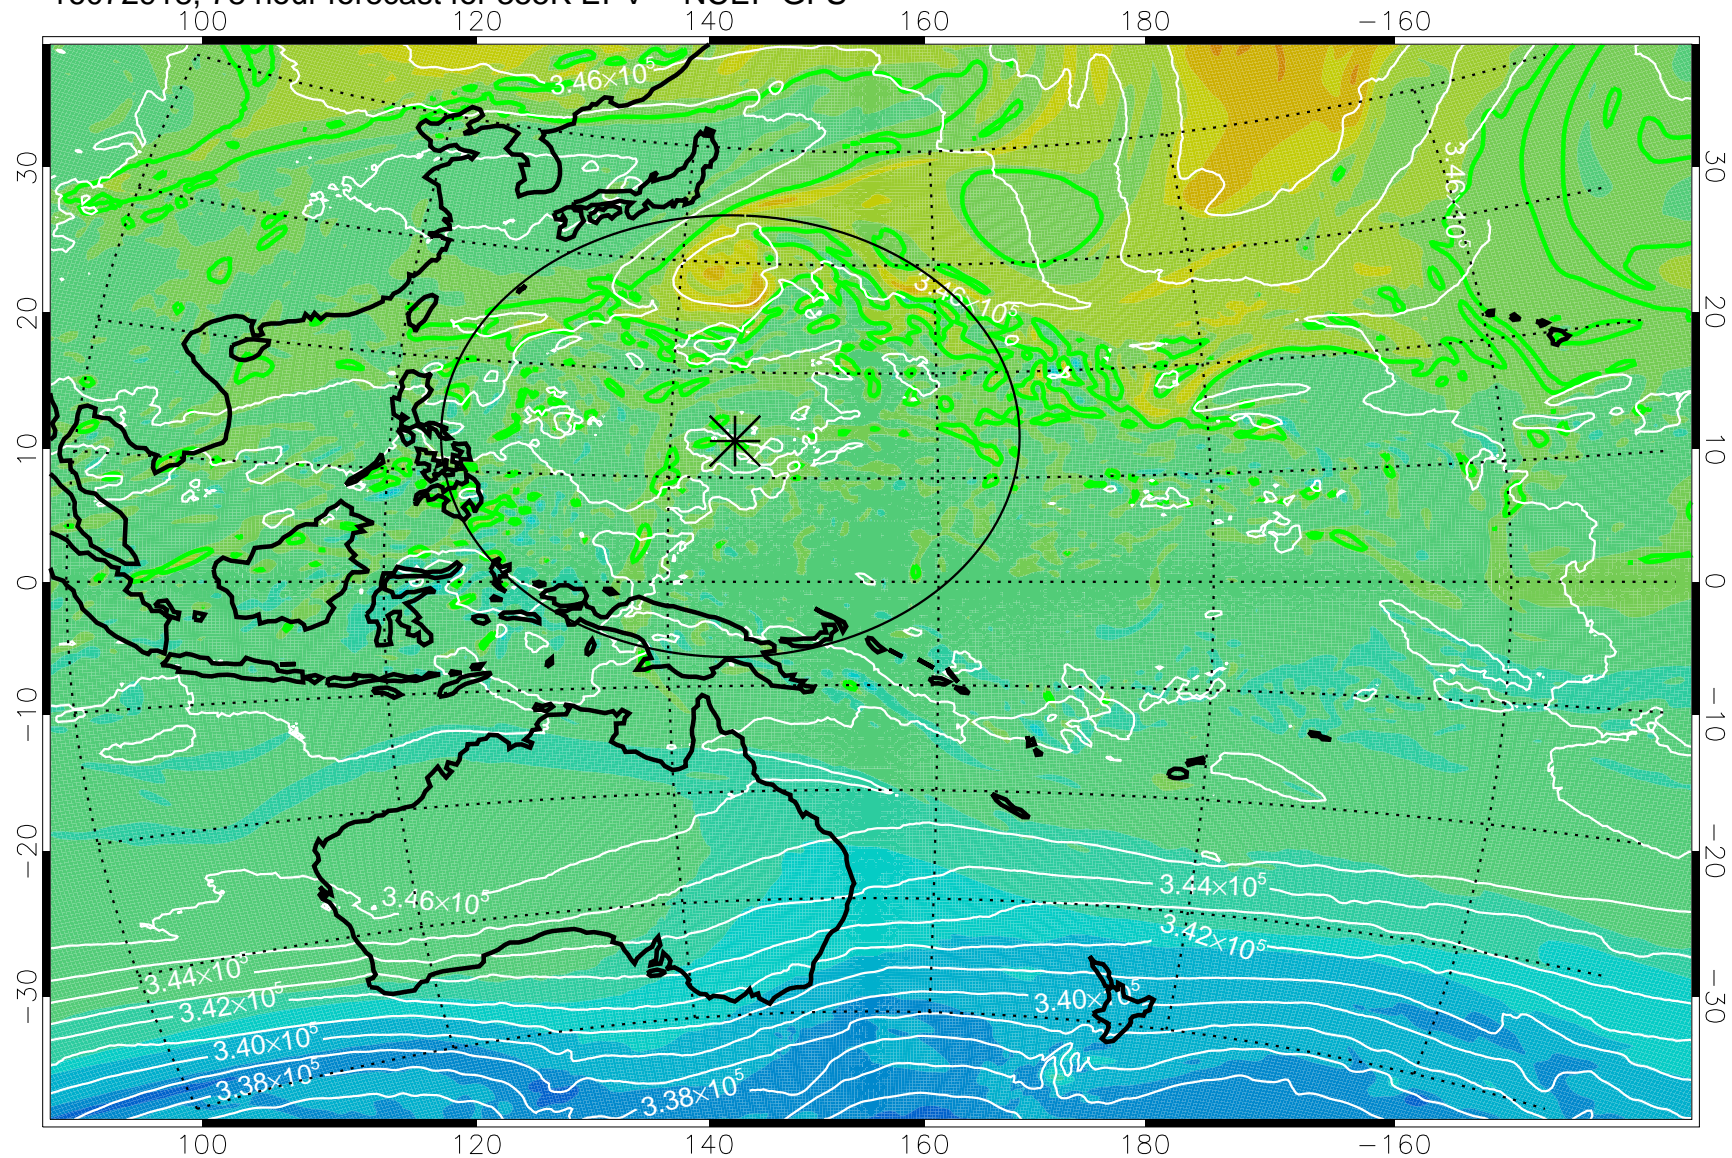

16072818, 54 hour forecast for 355K EPV -- NCEP GFS

355K Montgomery Streamfunction, white
EPV Tropopause (2 PVU) Position
Range ring of 2304 km

16072900, 60 hour forecast for 355K EPV -- NCEP GFS

355K Montgomery Streamfunction, white
EPV Tropopause (2 PVU) Position
Range ring of 2304 km

16072906, 66 hour forecast for 355K EPV -- NCEP GFS

355K Montgomery Streamfunction, white
EPV Tropopause (2 PVU) Position
Range ring of 2304 km

16072912, 72 hour forecast for 355K EPV -- NCEP GFS

355K Montgomery Streamfunction, white
EPV Tropopause (2 PVU) Position
Range ring of 2304 km

16072918, 78 hour forecast for 355K EPV -- NCEP GFS

355K Montgomery Streamfunction, white
EPV Tropopause (2 PVU) Position
Range ring of 2304 km

16073000, 84 hour forecast for 355K EPV -- NCEP GFS

355K Montgomery Streamfunction, white
EPV Tropopause (2 PVU) Position
Range ring of 2304 km

16073006, 90 hour forecast for 355K EPV -- NCEP GFS

355K Montgomery Streamfunction, white
EPV Tropopause (2 PVU) Position
Range ring of 2304 km

16073012, 96 hour forecast for 355K EPV -- NCEP GFS

355K Montgomery Streamfunction, white
EPV Tropopause (2 PVU) Position
Range ring of 2304 km