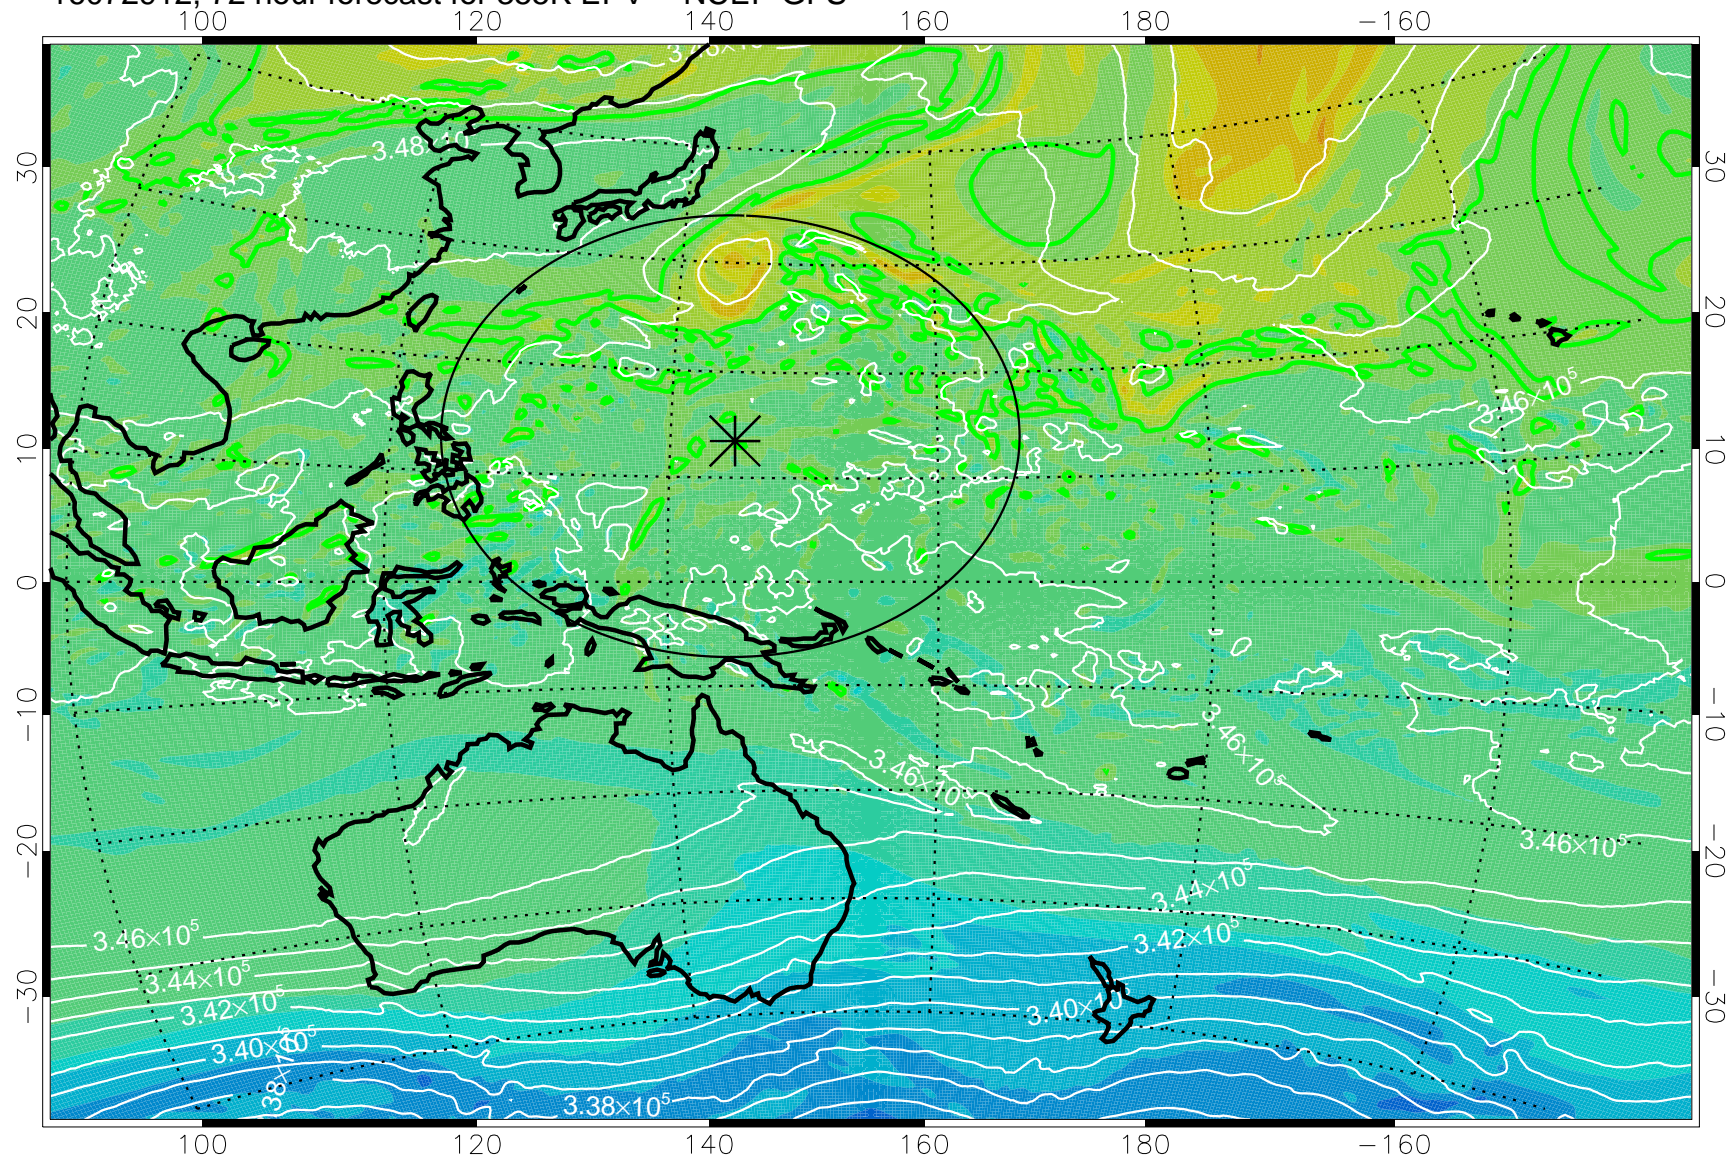

16072818, 54 hour forecast for 355K EPV -- NCEP GFS

355K Montgomery Streamfunction, white
EPV Tropopause (2 PVU) Position
Range ring of 2304 km

16072900, 60 hour forecast for 355K EPV -- NCEP GFS

355K Montgomery Streamfunction, white
EPV Tropopause (2 PVU) Position
Range ring of 2304 km

16072906, 66 hour forecast for 355K EPV -- NCEP GFS

355K Montgomery Streamfunction, white
EPV Tropopause (2 PVU) Position
Range ring of 2304 km

16072912, 72 hour forecast for 355K EPV -- NCEP GFS

355K Montgomery Streamfunction, white
EPV Tropopause (2 PVU) Position
Range ring of 2304 km

16072918, 78 hour forecast for 355K EPV -- NCEP GFS

355K Montgomery Streamfunction, white
EPV Tropopause (2 PVU) Position
Range ring of 2304 km

16073000, 84 hour forecast for 355K EPV -- NCEP GFS

355K Montgomery Streamfunction, white
EPV Tropopause (2 PVU) Position
Range ring of 2304 km

16073006, 90 hour forecast for 355K EPV -- NCEP GFS

355K Montgomery Streamfunction, white
EPV Tropopause (2 PVU) Position
Range ring of 2304 km

16073012, 96 hour forecast for 355K EPV -- NCEP GFS

355K Montgomery Streamfunction, white
EPV Tropopause (2 PVU) Position
Range ring of 2304 km