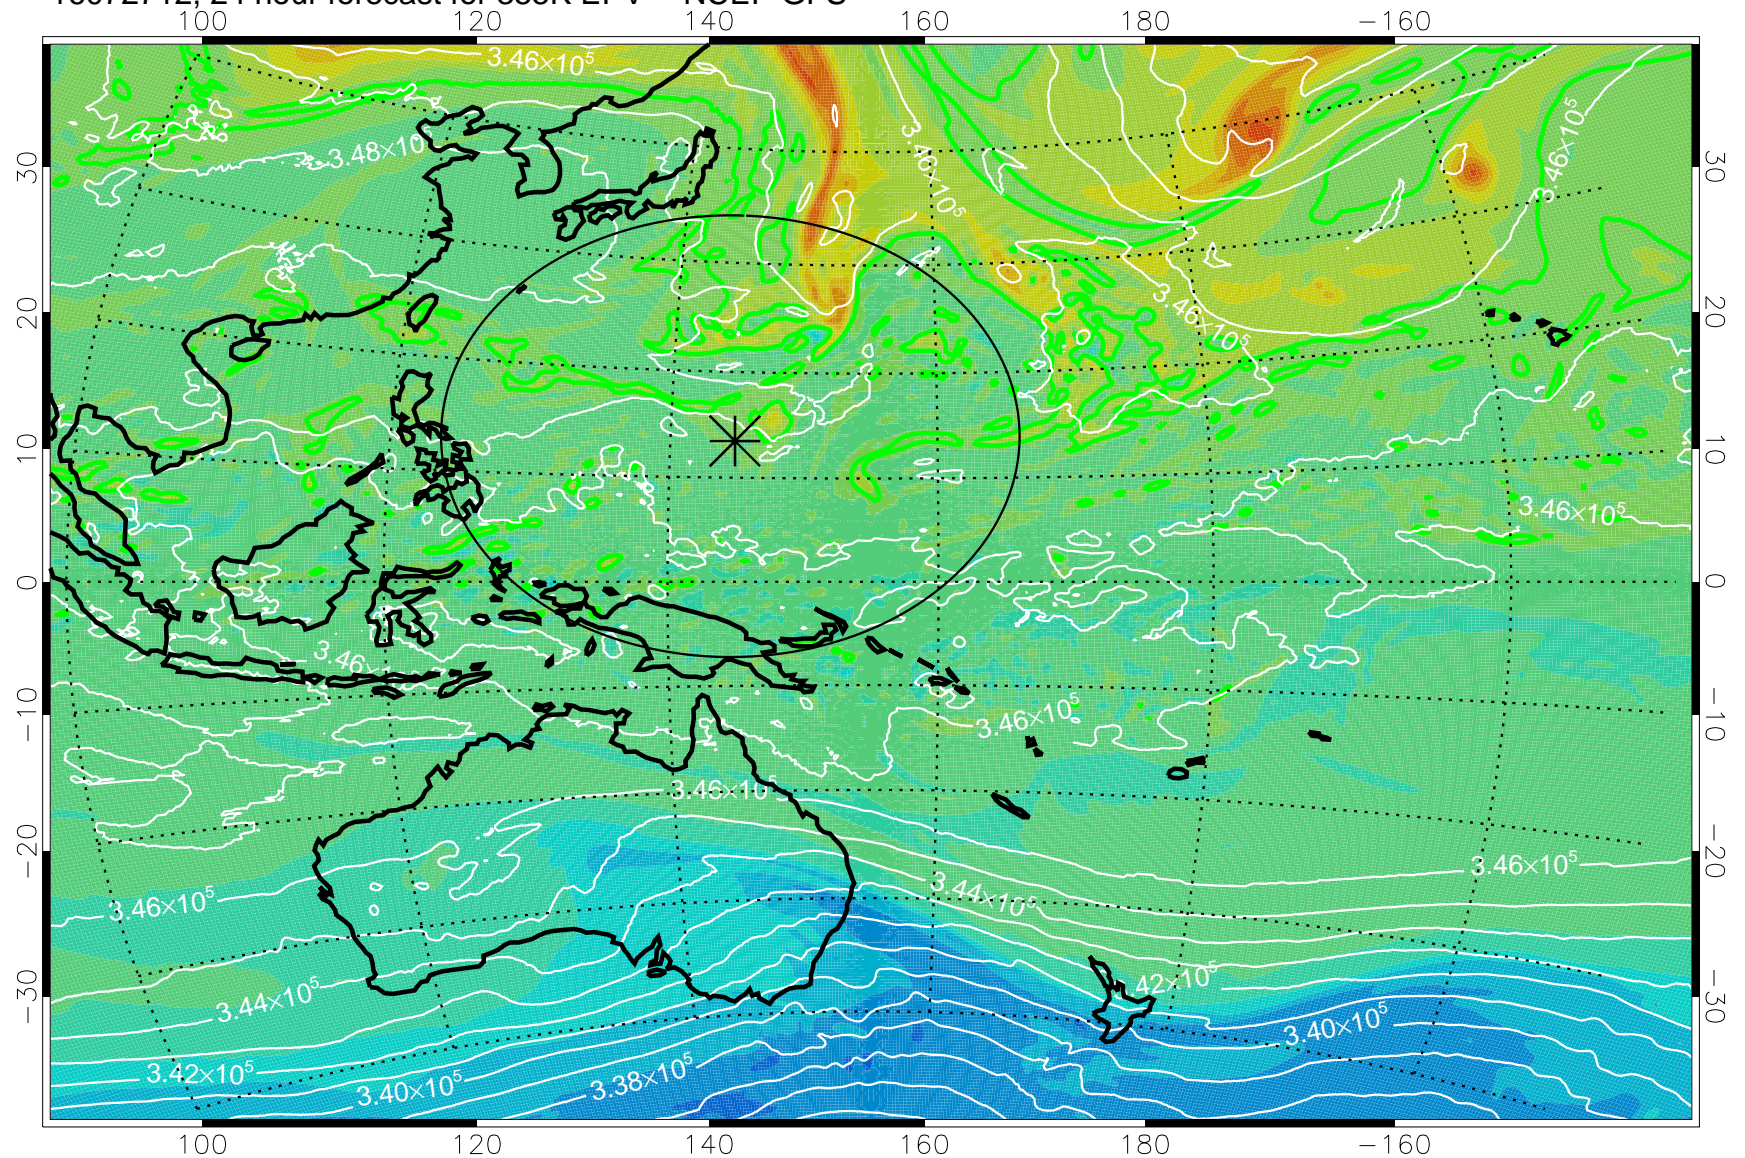

16072618, 6 hour forecast for 355K EPV -- NCEP GFS

355K Montgomery Streamfunction, white
EPV Tropopause (2 PVU) Position
Range ring of 2304 km

16072700, 12 hour forecast for 355K EPV -- NCEP GFS

355K Montgomery Streamfunction, white
EPV Tropopause (2 PVU) Position
Range ring of 2304 km

16072706, 18 hour forecast for 355K EPV -- NCEP GFS

355K Montgomery Streamfunction, white
EPV Tropopause (2 PVU) Position
Range ring of 2304 km

16072712, 24 hour forecast for 355K EPV -- NCEP GFS

355K Montgomery Streamfunction, white
EPV Tropopause (2 PVU) Position
Range ring of 2304 km

16072718, 30 hour forecast for 355K EPV -- NCEP GFS

355K Montgomery Streamfunction, white
EPV Tropopause (2 PVU) Position
Range ring of 2304 km

16072800, 36 hour forecast for 355K EPV -- NCEP GFS

355K Montgomery Streamfunction, white
EPV Tropopause (2 PVU) Position
Range ring of 2304 km

16072818, 54 hour forecast for 355K EPV -- NCEP GFS

355K Montgomery Streamfunction, white
EPV Tropopause (2 PVU) Position
Range ring of 2304 km

16072900, 60 hour forecast for 355K EPV -- NCEP GFS

355K Montgomery Streamfunction, white
EPV Tropopause (2 PVU) Position
Range ring of 2304 km