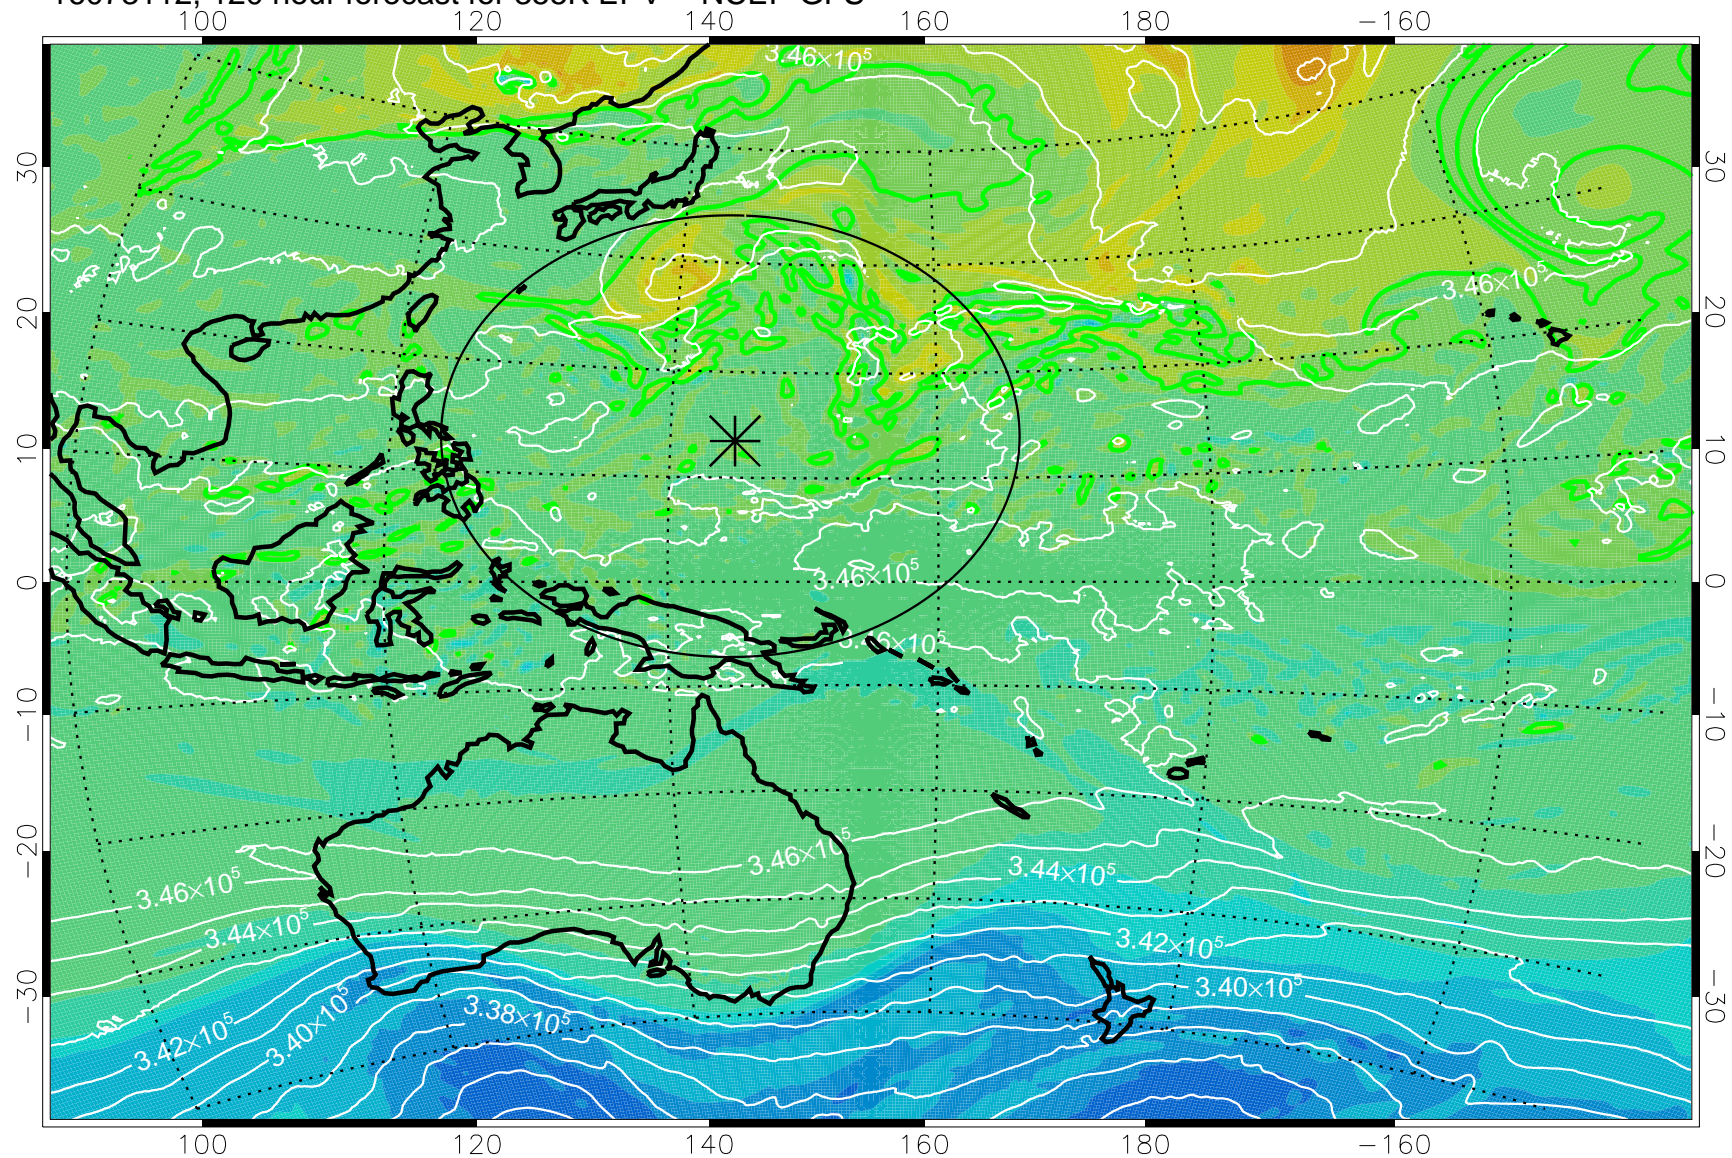

16072918, 78 hour forecast for 355K EPV -- NCEP GFS

355K Montgomery Streamfunction, white
EPV Tropopause (2 PVU) Position
Range ring of 2304 km

16073000, 84 hour forecast for 355K EPV -- NCEP GFS

355K Montgomery Streamfunction, white
EPV Tropopause (2 PVU) Position
Range ring of 2304 km

16073006, 90 hour forecast for 355K EPV -- NCEP GFS

355K Montgomery Streamfunction, white
EPV Tropopause (2 PVU) Position
Range ring of 2304 km

16073012, 96 hour forecast for 355K EPV -- NCEP GFS

355K Montgomery Streamfunction, white
EPV Tropopause (2 PVU) Position
Range ring of 2304 km

16073018, 102 hour forecast for 355K EPV -- NCEP GFS

355K Montgomery Streamfunction, white
EPV Tropopause (2 PVU) Position
Range ring of 2304 km

16073100, 108 hour forecast for 355K EPV -- NCEP GFS

355K Montgomery Streamfunction, white
EPV Tropopause (2 PVU) Position
Range ring of 2304 km

16073106, 114 hour forecast for 355K EPV -- NCEP GFS

355K Montgomery Streamfunction, white
EPV Tropopause (2 PVU) Position
Range ring of 2304 km

16073112, 120 hour forecast for 355K EPV -- NCEP GFS

355K Montgomery Streamfunction, white
EPV Tropopause (2 PVU) Position
Range ring of 2304 km