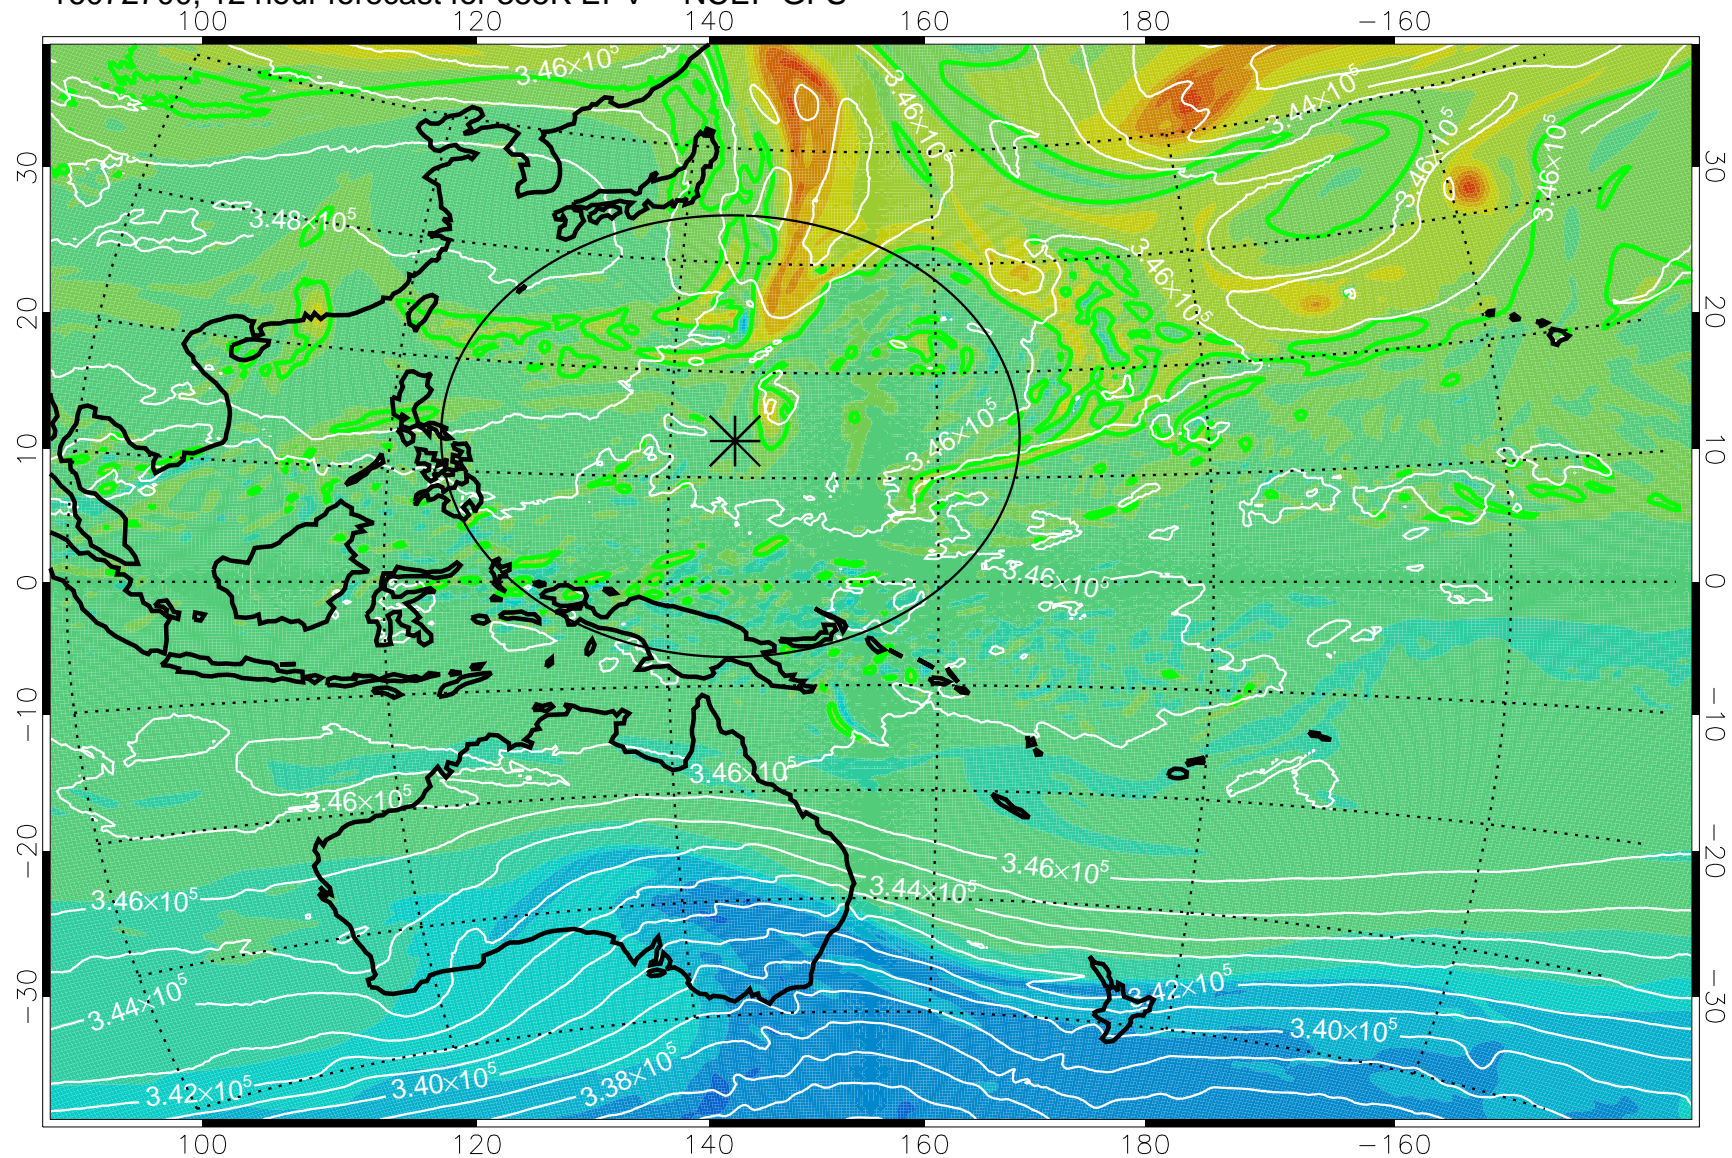

16072618, 6 hour forecast for 355K EPV -- NCEP GFS

355K Montgomery Streamfunction, white
EPV Tropopause (2 PVU) Position
Range ring of 2304 km

16072700, 12 hour forecast for 355K EPV -- NCEP GFS

355K Montgomery Streamfunction, white
EPV Tropopause (2 PVU) Position
Range ring of 2304 km

16072706, 18 hour forecast for 355K EPV -- NCEP GFS

355K Montgomery Streamfunction, white
EPV Tropopause (2 PVU) Position
Range ring of 2304 km

16072712, 24 hour forecast for 355K EPV -- NCEP GFS

355K Montgomery Streamfunction, white
EPV Tropopause (2 PVU) Position
Range ring of 2304 km

16072718, 30 hour forecast for 355K EPV -- NCEP GFS

355K Montgomery Streamfunction, white
EPV Tropopause (2 PVU) Position
Range ring of 2304 km

16072800, 36 hour forecast for 355K EPV -- NCEP GFS

355K Montgomery Streamfunction, white
EPV Tropopause (2 PVU) Position
Range ring of 2304 km

16072806, 42 hour forecast for 355K EPV -- NCEP GFS

355K Montgomery Streamfunction, white
EPV Tropopause (2 PVU) Position
Range ring of 2304 km

16072812, 48 hour forecast for 355K EPV -- NCEP GFS

355K Montgomery Streamfunction, white
EPV Tropopause (2 PVU) Position
Range ring of 2304 km