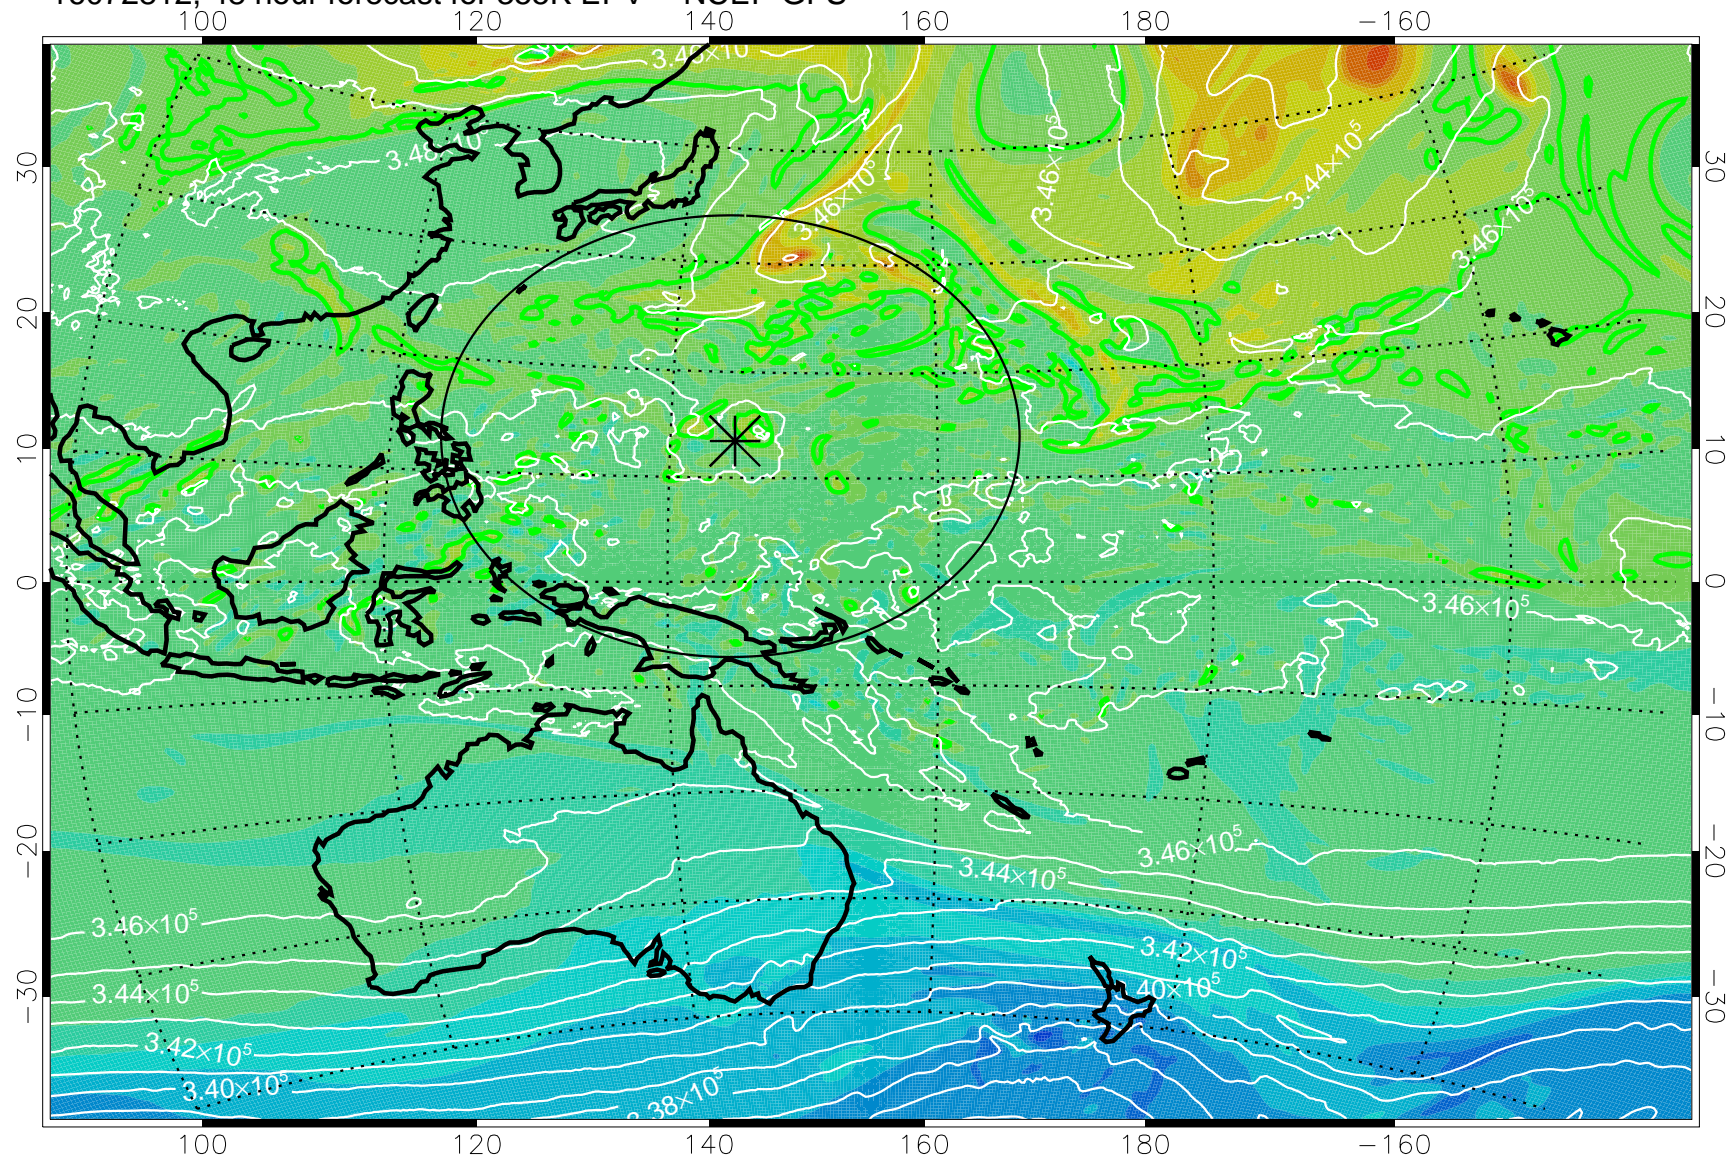

16072718, 30 hour forecast for 355K EPV -- NCEP GFS

355K Montgomery Streamfunction, white
EPV Tropopause (2 PVU) Position
Range ring of 2304 km

16072800, 36 hour forecast for 355K EPV -- NCEP GFS

355K Montgomery Streamfunction, white
EPV Tropopause (2 PVU) Position
Range ring of 2304 km

16072806, 42 hour forecast for 355K EPV -- NCEP GFS

355K Montgomery Streamfunction, white
EPV Tropopause (2 PVU) Position
Range ring of 2304 km

16072812, 48 hour forecast for 355K EPV -- NCEP GFS

355K Montgomery Streamfunction, white
EPV Tropopause (2 PVU) Position
Range ring of 2304 km

16072818, 54 hour forecast for 355K EPV -- NCEP GFS

355K Montgomery Streamfunction, white
EPV Tropopause (2 PVU) Position
Range ring of 2304 km

16072900, 60 hour forecast for 355K EPV -- NCEP GFS

355K Montgomery Streamfunction, white
EPV Tropopause (2 PVU) Position
Range ring of 2304 km

16072906, 66 hour forecast for 355K EPV -- NCEP GFS

355K Montgomery Streamfunction, white
EPV Tropopause (2 PVU) Position
Range ring of 2304 km

16072912, 72 hour forecast for 355K EPV -- NCEP GFS

355K Montgomery Streamfunction, white
EPV Tropopause (2 PVU) Position
Range ring of 2304 km