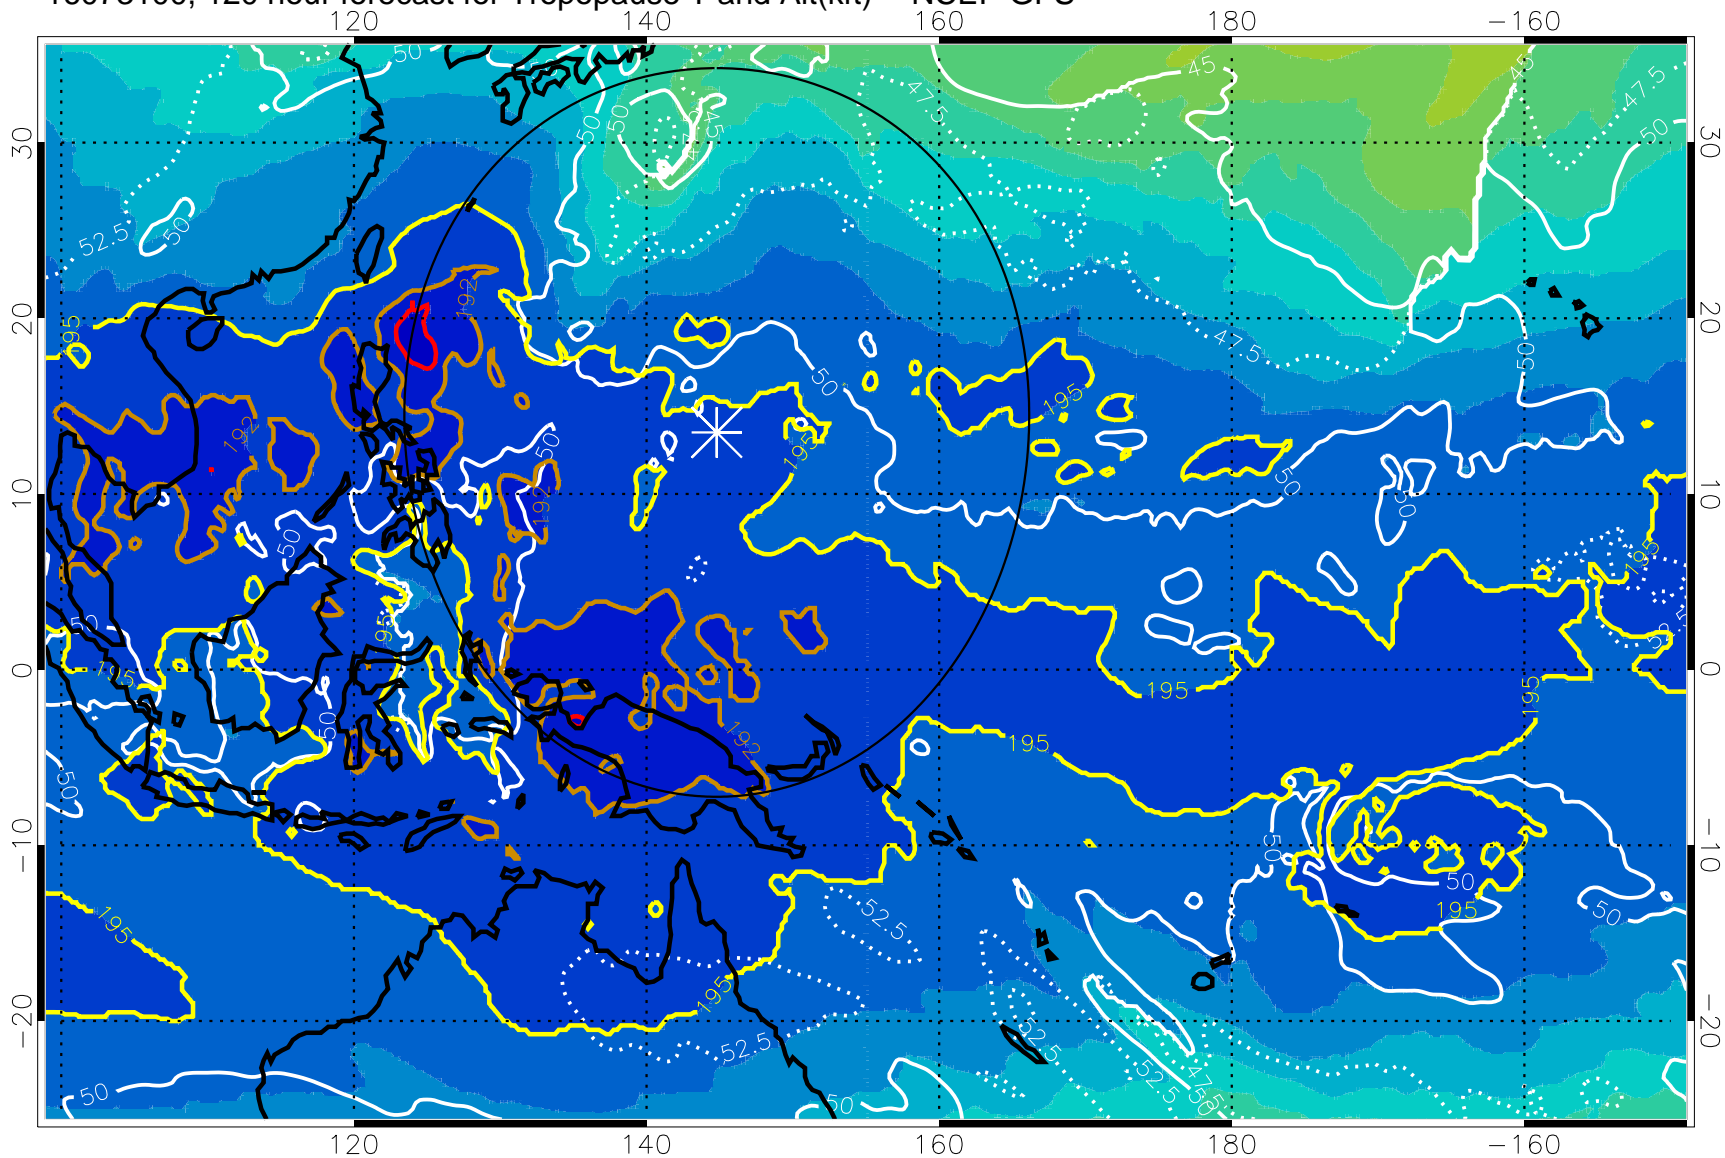

16073100, 120 hour forecast for Tropopause T and Alt(kft) -- NCEP GFS

190 200 210 220 230

Tropopause T, K

Tropopause Altitude in kft (white)

192.5K Isotherm 195K Isotherm

187.5K Isotherm 190K Isotherm

Range ring of 2304 km