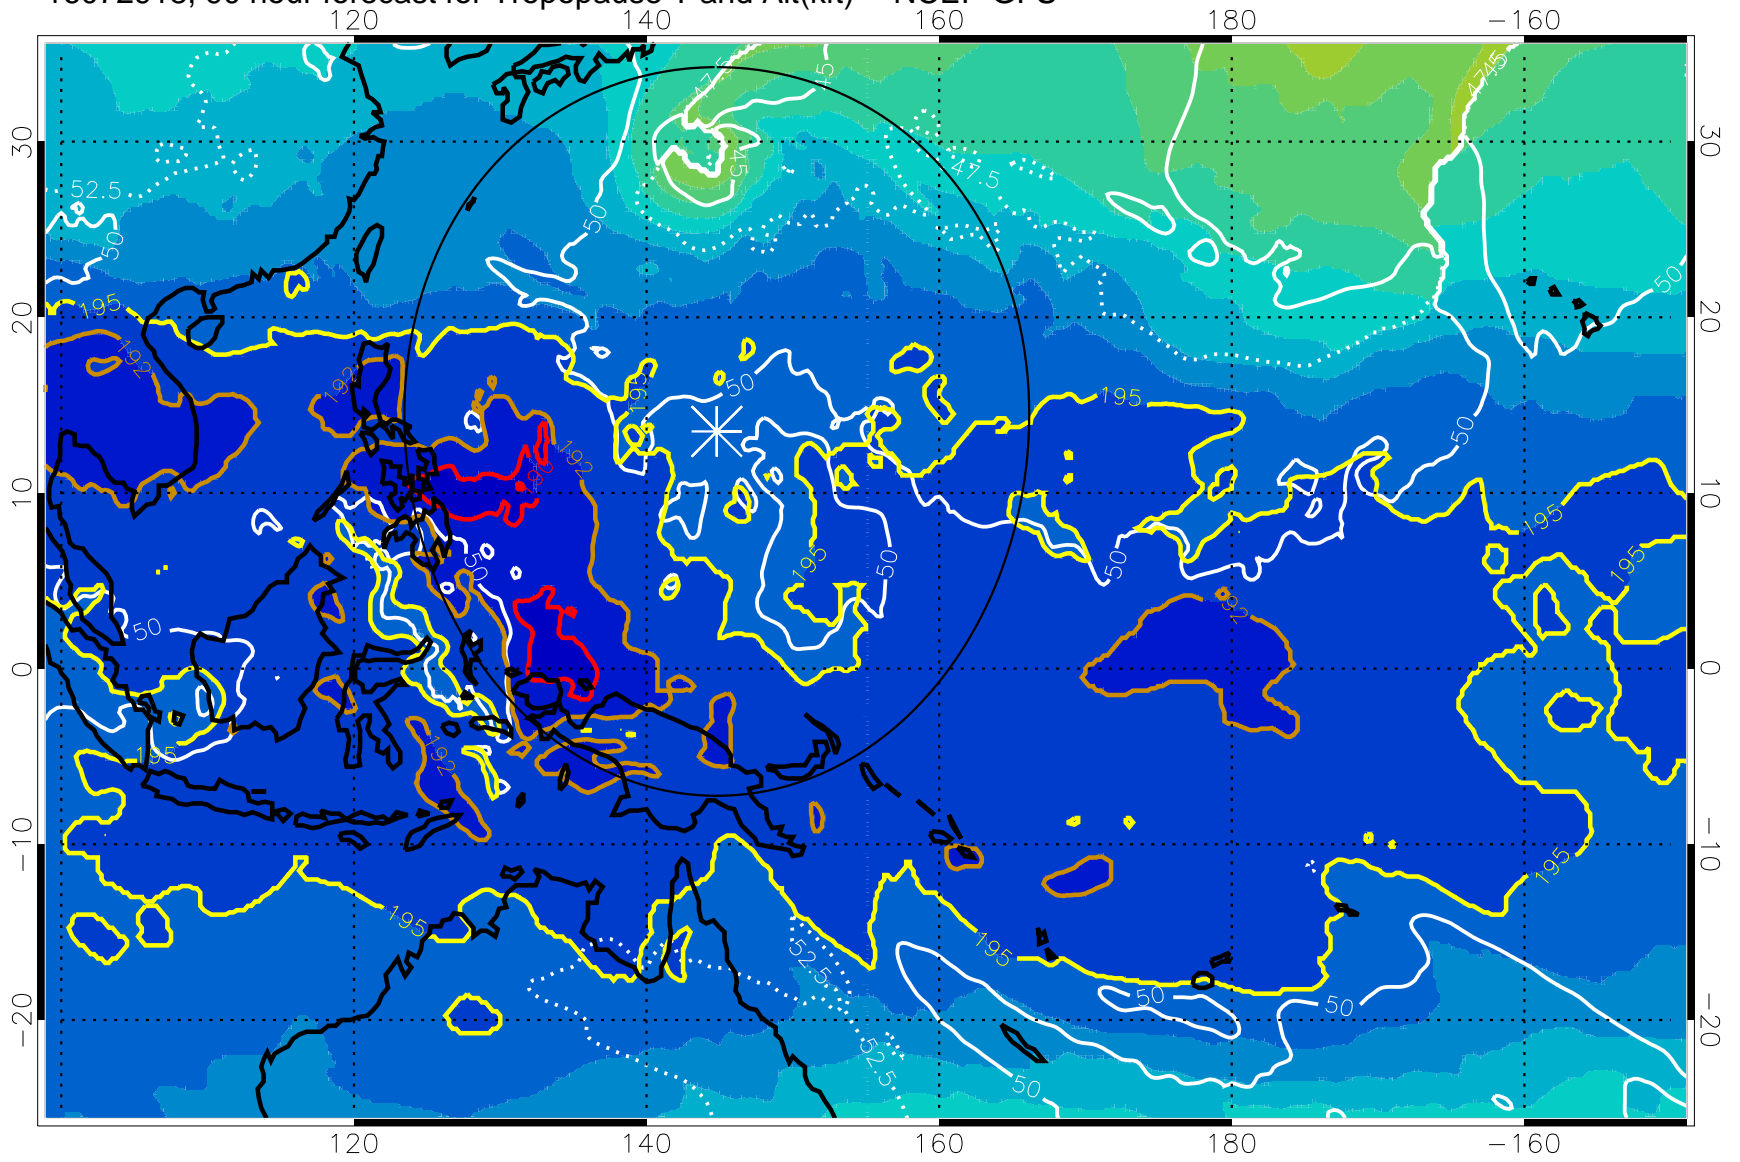

16072918, 90 hour forecast for Tropopause T and Alt(kft) -- NCEP GFS

190 200 210 220 230
Tropopause T, K

Tropopause Altitude in kft (white)

192.5K Isotherm 195K Isotherm
187.5K Isotherm 190K Isotherm

Range ring of 2304 km