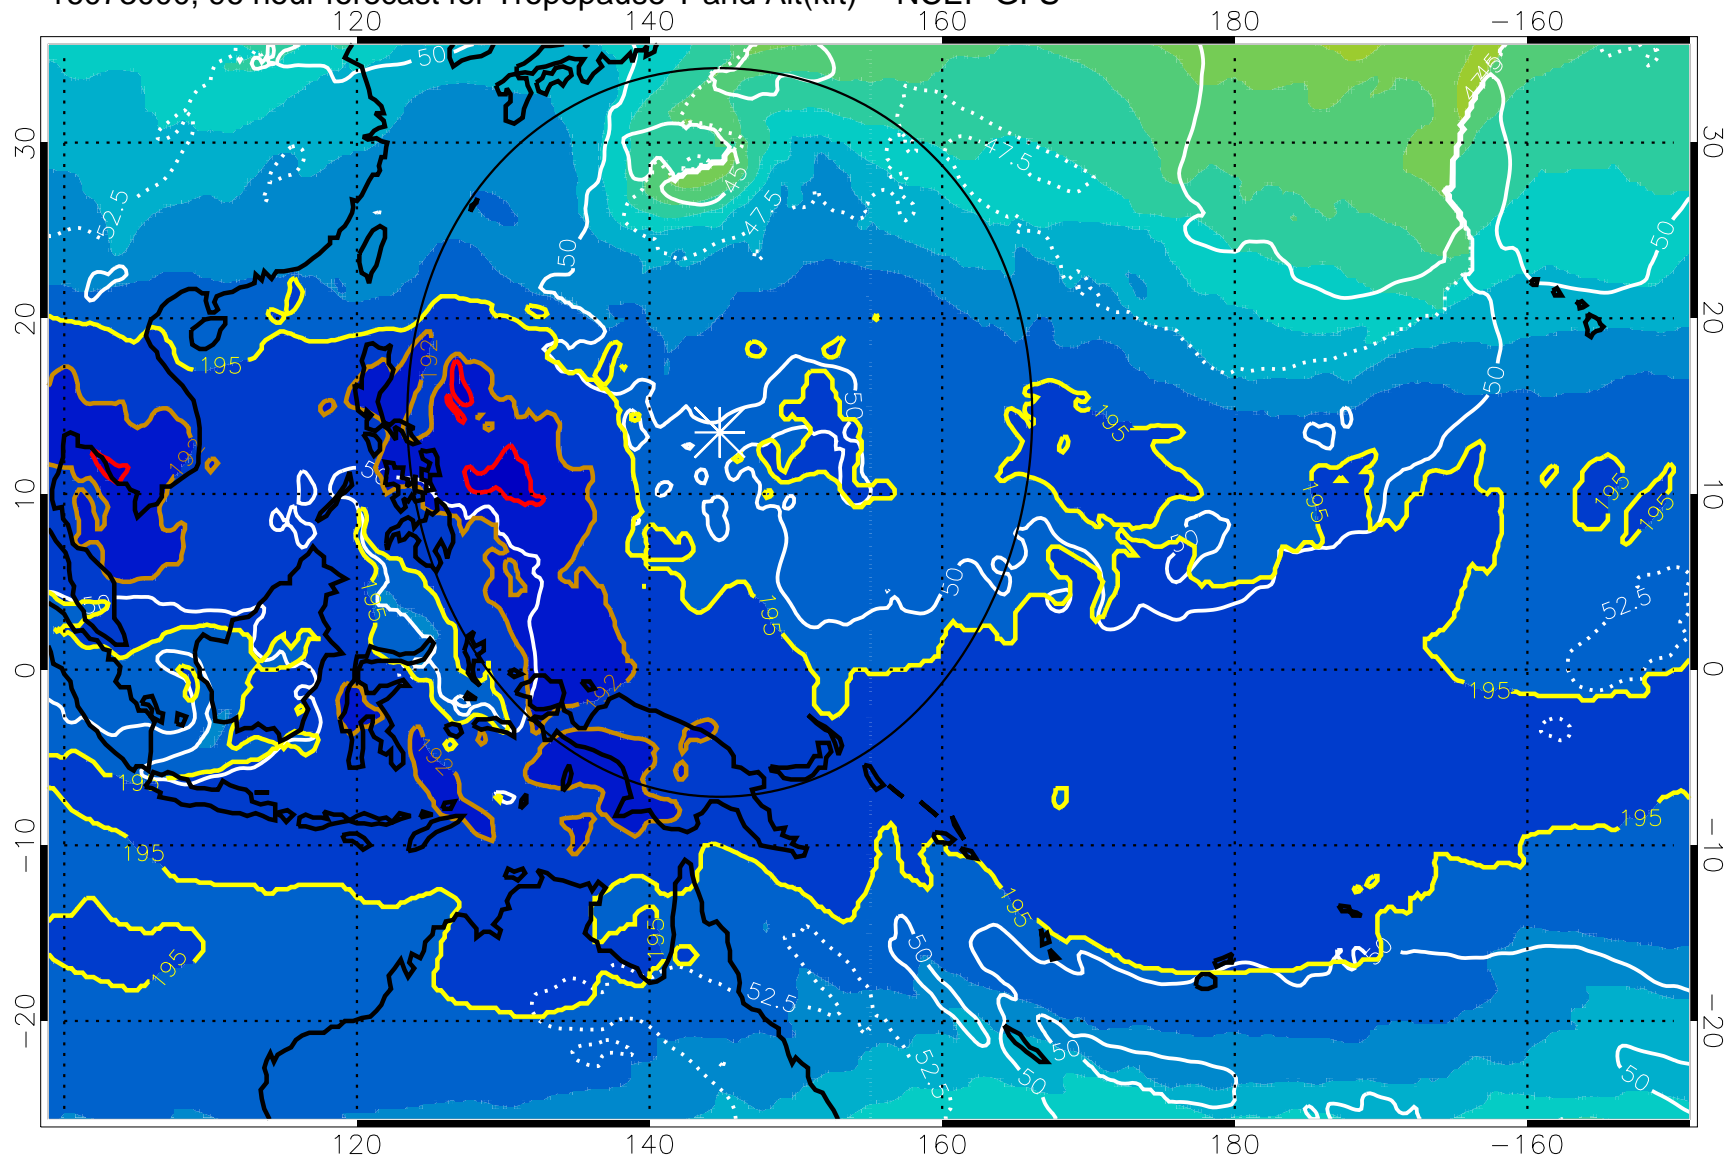

16073000, 96 hour forecast for Tropopause T and Alt(kft) -- NCEP GFS

190 200 210 220 230

Tropopause T, K

Tropopause Altitude in kft (white)

192.5K Isotherm 195K Isotherm
187.5K Isotherm 190K Isotherm

Range ring of 2304 km