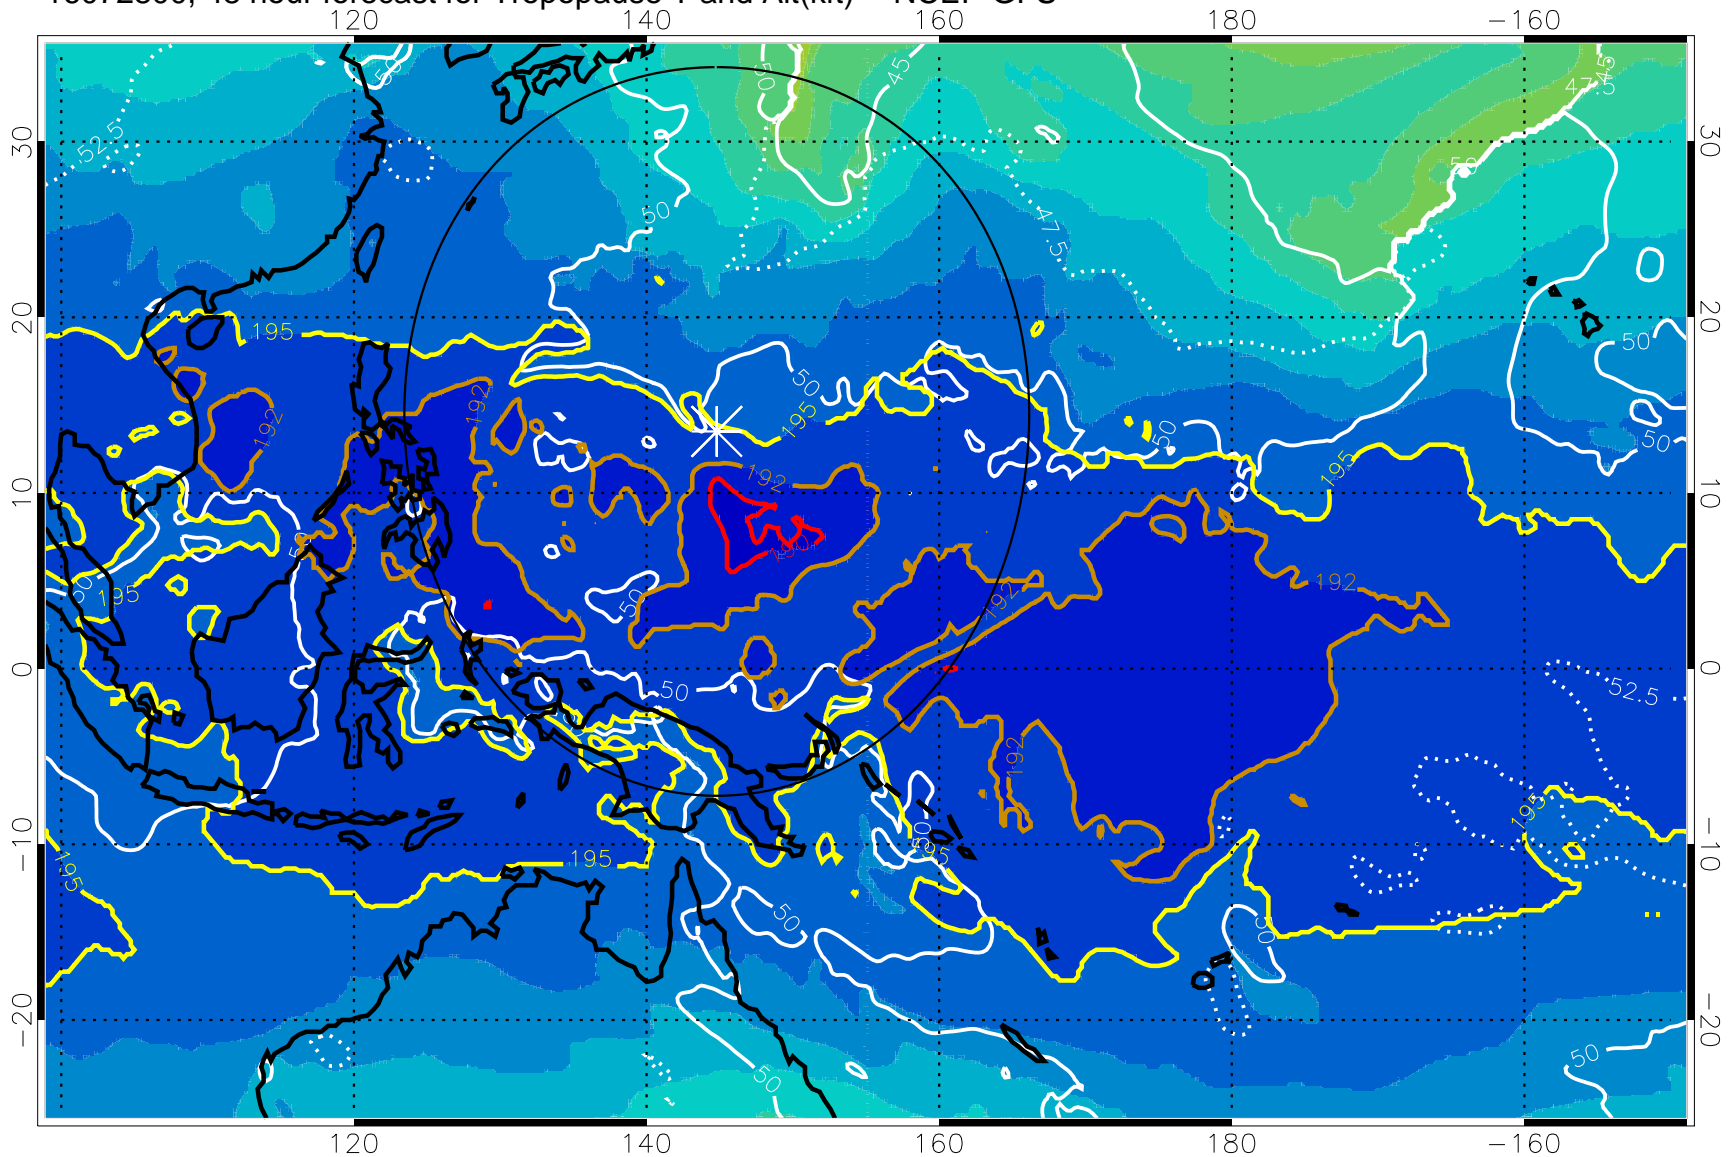

16072800, 48 hour forecast for Tropopause T and Alt(kft) -- NCEP GFS

190 200 210 220 230

Tropopause T, K

Tropopause Altitude in kft (white)

192.5K Isotherm 195K Isotherm

187.5K Isotherm 190K Isotherm

Range ring of 2304 km