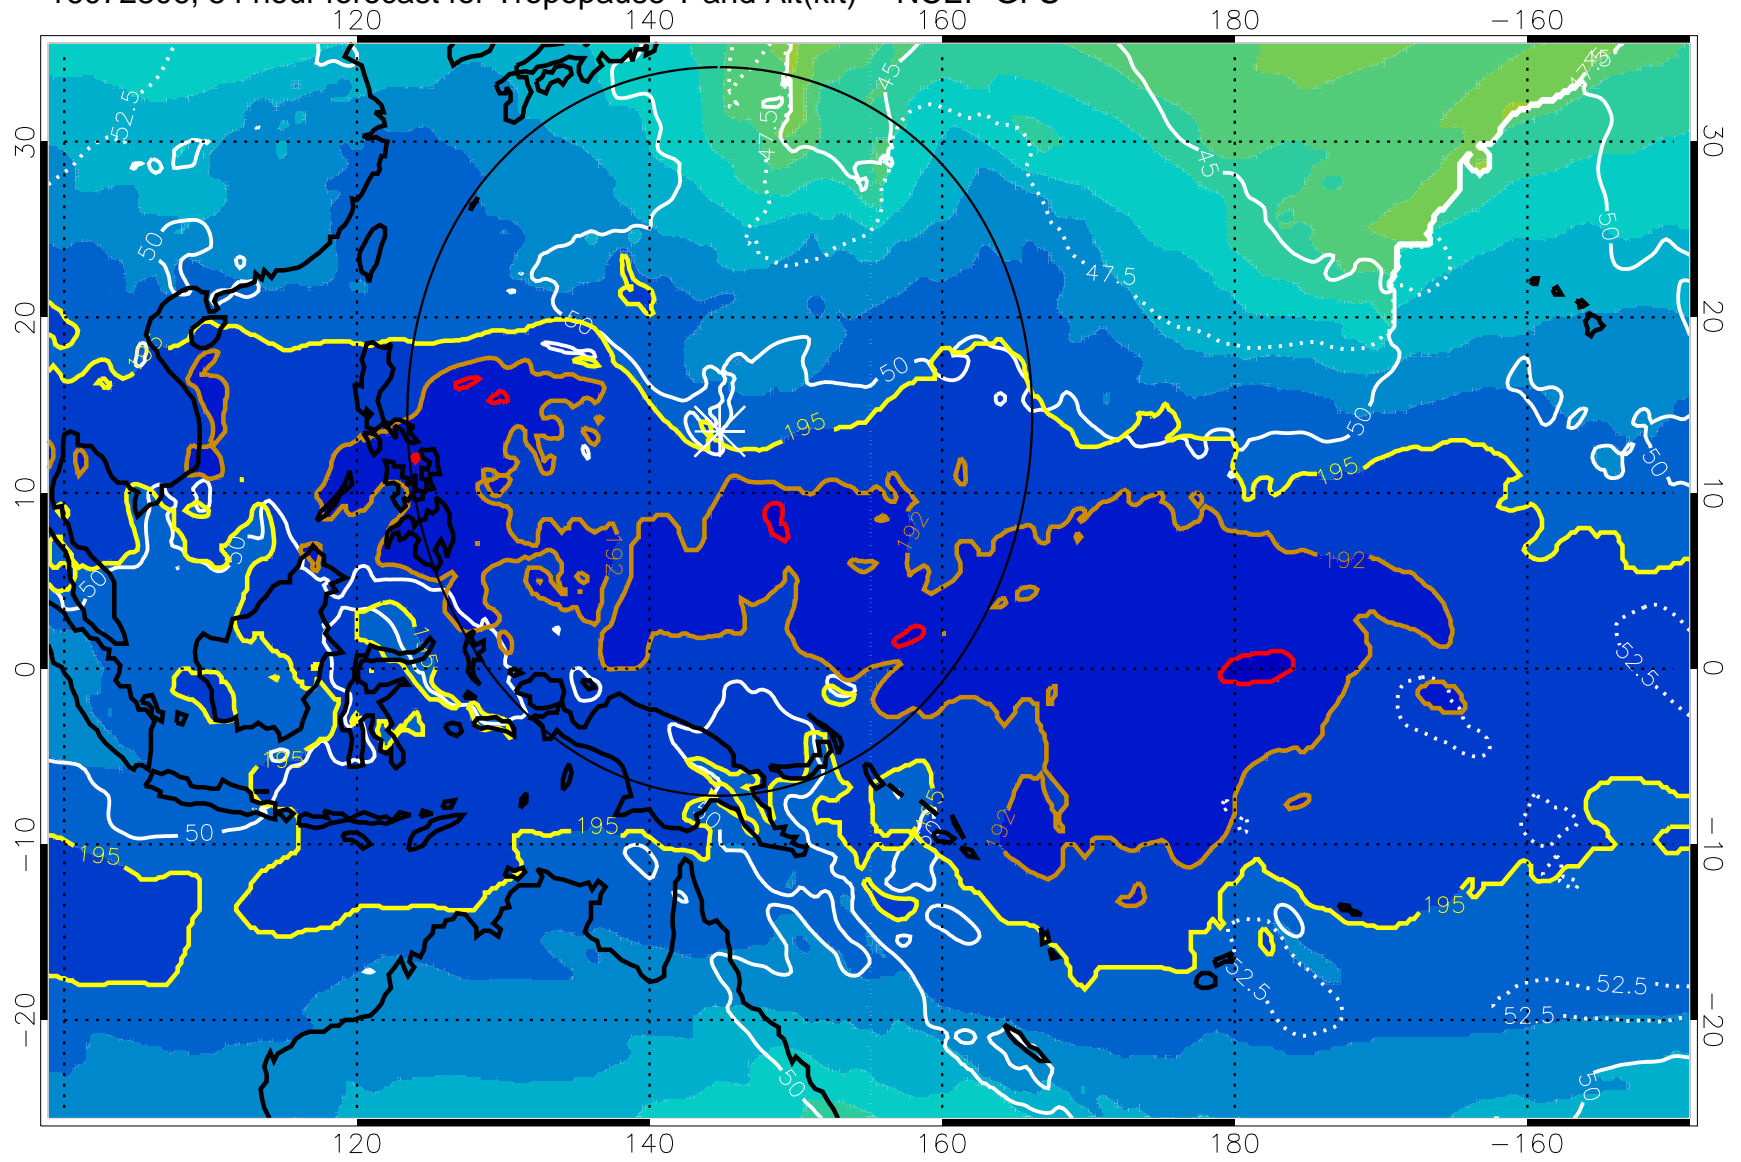

16072806, 54 hour forecast for Tropopause T and Alt(kft) -- NCEP GFS

190 200 210 220 230

Tropopause T, K

Tropopause Altitude in kft (white)

192.5K Isotherm 195K Isotherm

187.5K Isotherm 190K Isotherm

Range ring of 2304 km