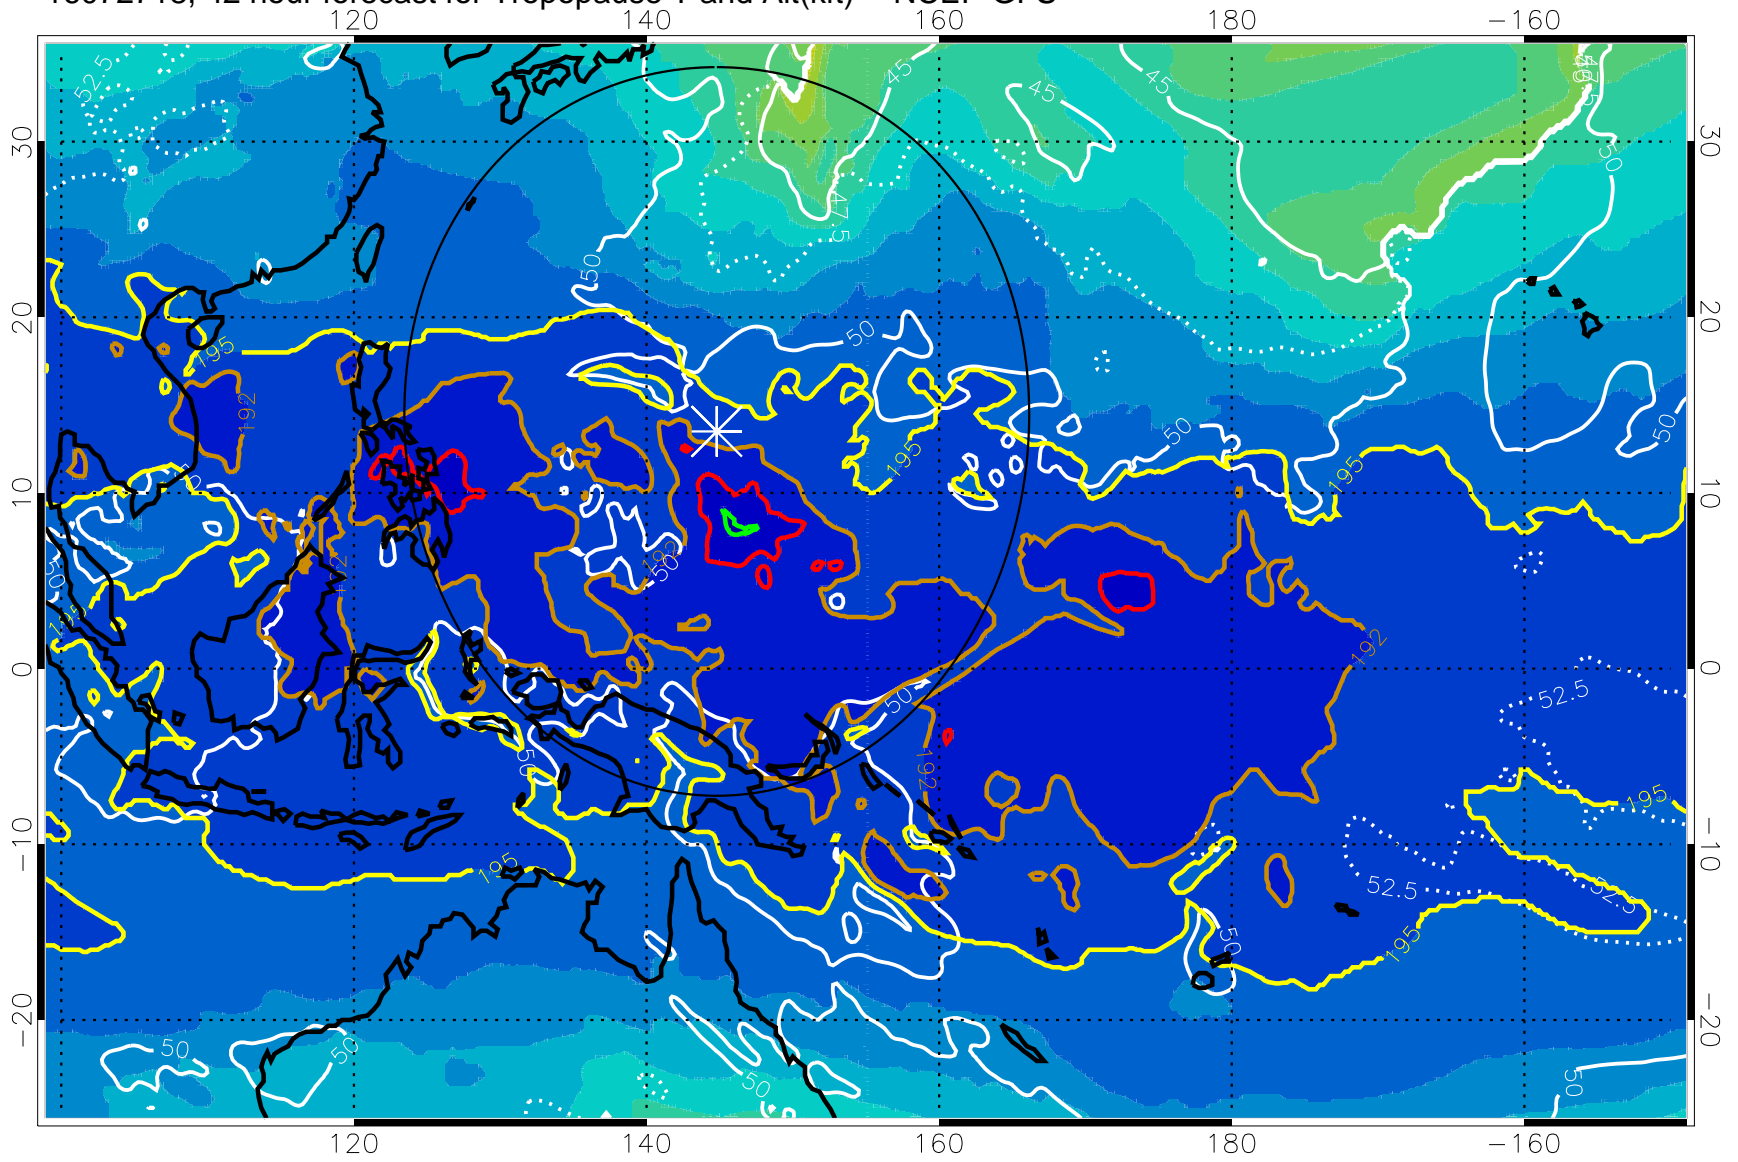

16072718, 42 hour forecast for Tropopause T and Alt(kft) -- NCEP GFS

190   200   210   220   230
Tropopause T, K

Tropopause Altitude in kft (white)

192.5K Isotherm   195K Isotherm
187.5K Isotherm   190K Isotherm

Range ring of 2304 km