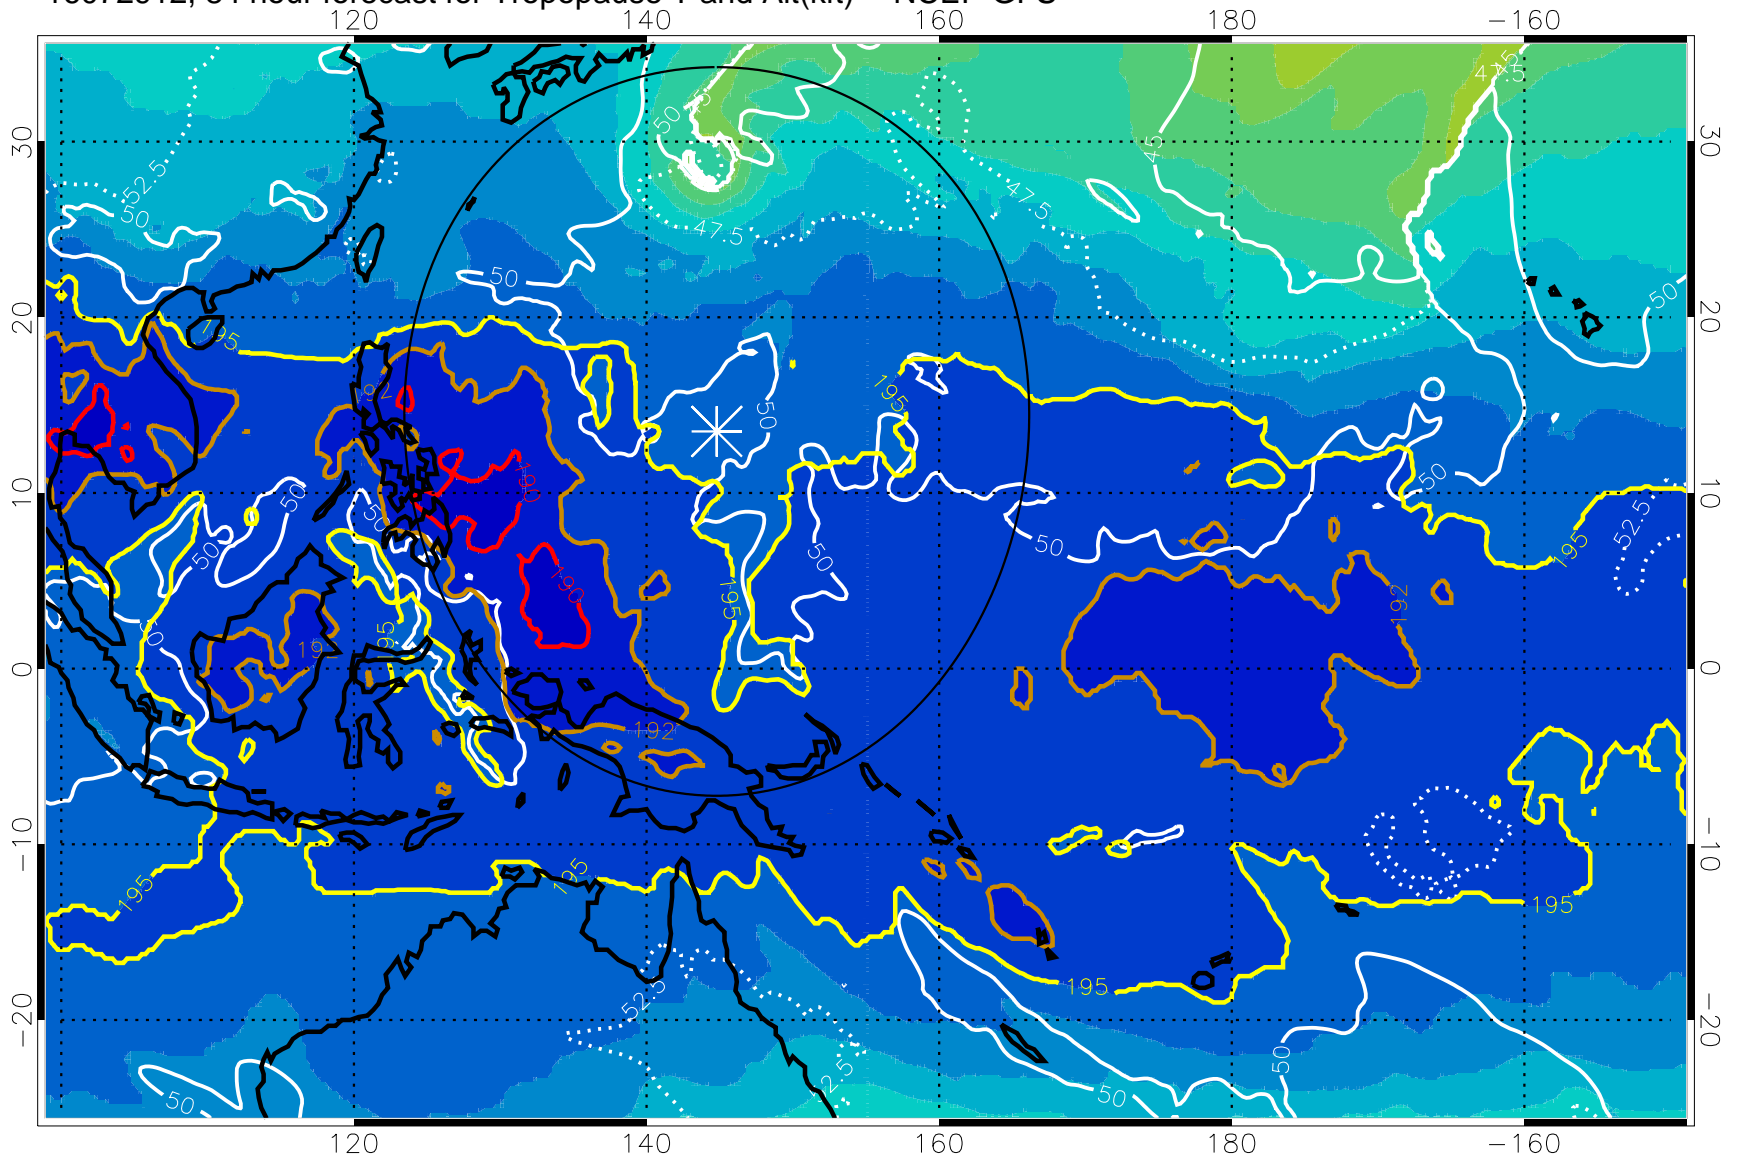

16072912, 84 hour forecast for Tropopause T and Alt(kft) -- NCEP GFS

190 200 210 220 230

Tropopause T, K

Tropopause Altitude in kft (white)

192.5K Isotherm 195K Isotherm
187.5K Isotherm 190K Isotherm

Range ring of 2304 km