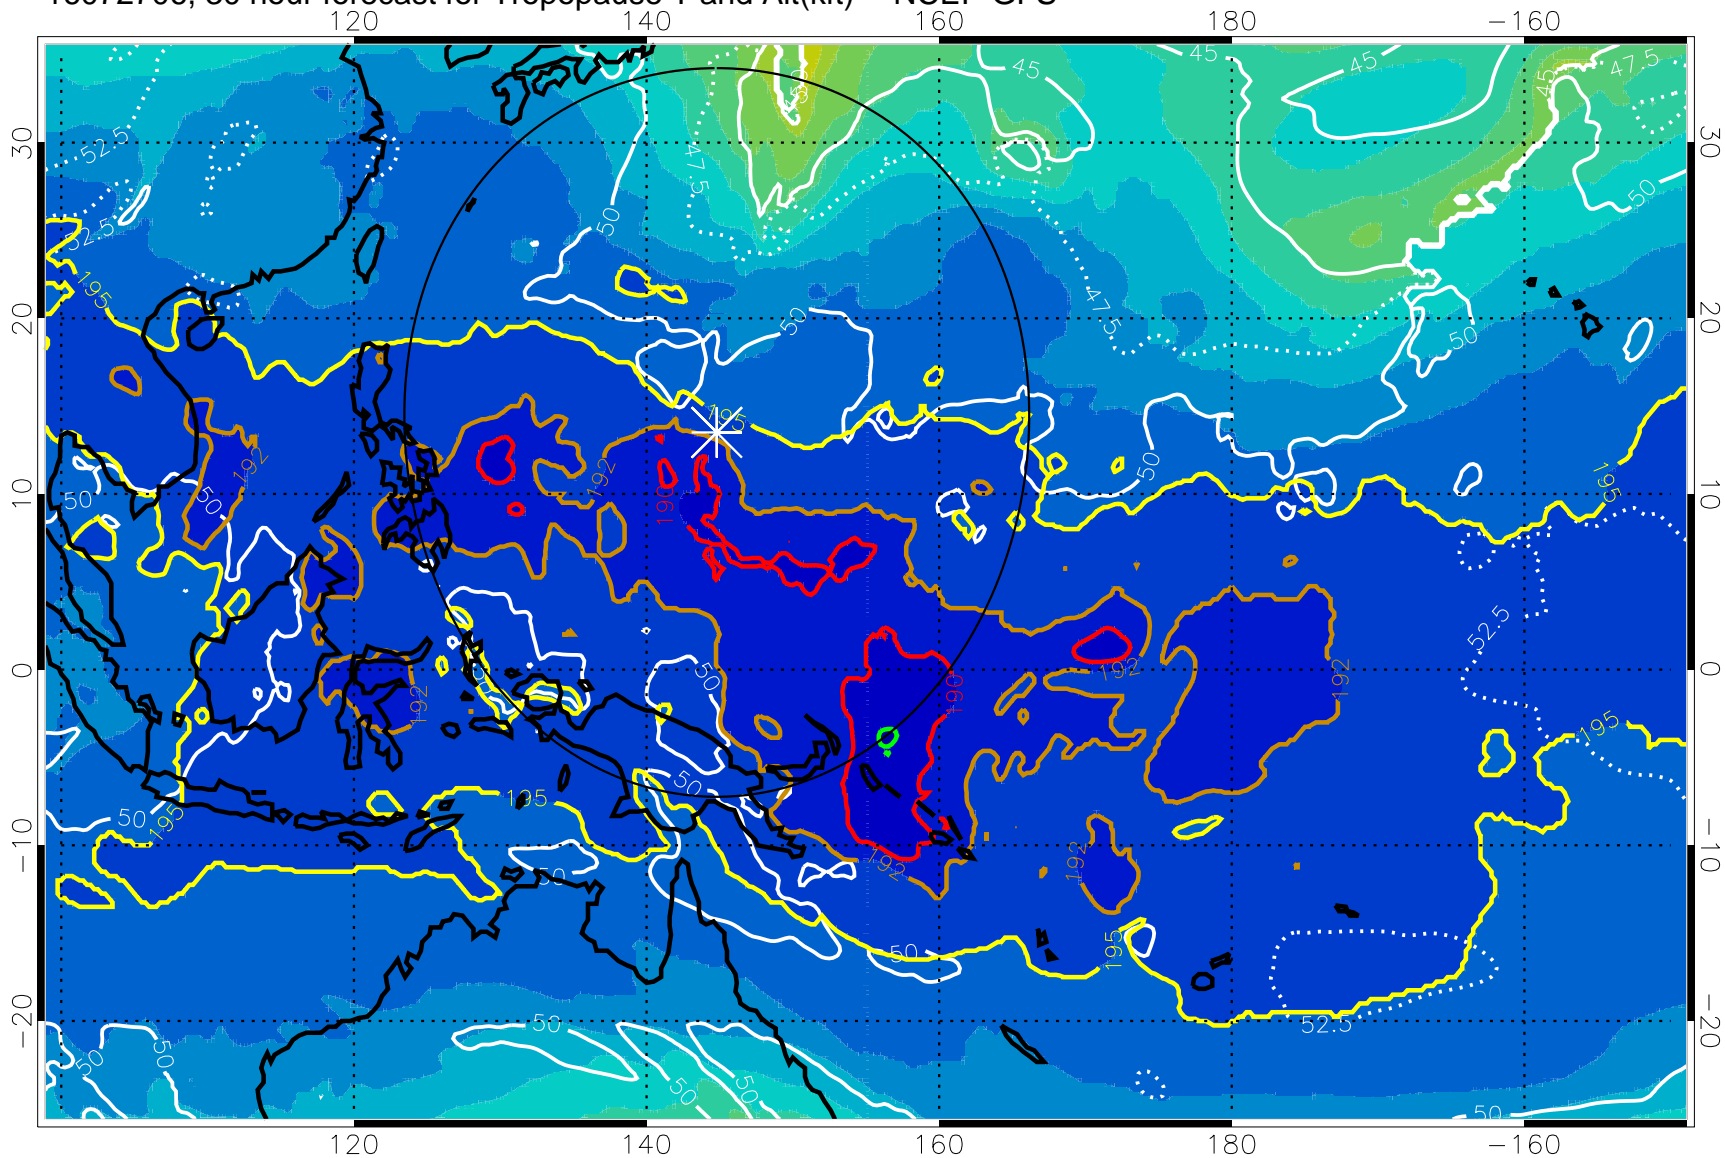

16072706, 30 hour forecast for Tropopause T and Alt(kft) -- NCEP GFS

190 200 210 220 230
Tropopause T, K

Tropopause Altitude in kft (white)

192.5K Isotherm 195K Isotherm
187.5K Isotherm 190K Isotherm

Range ring of 2304 km