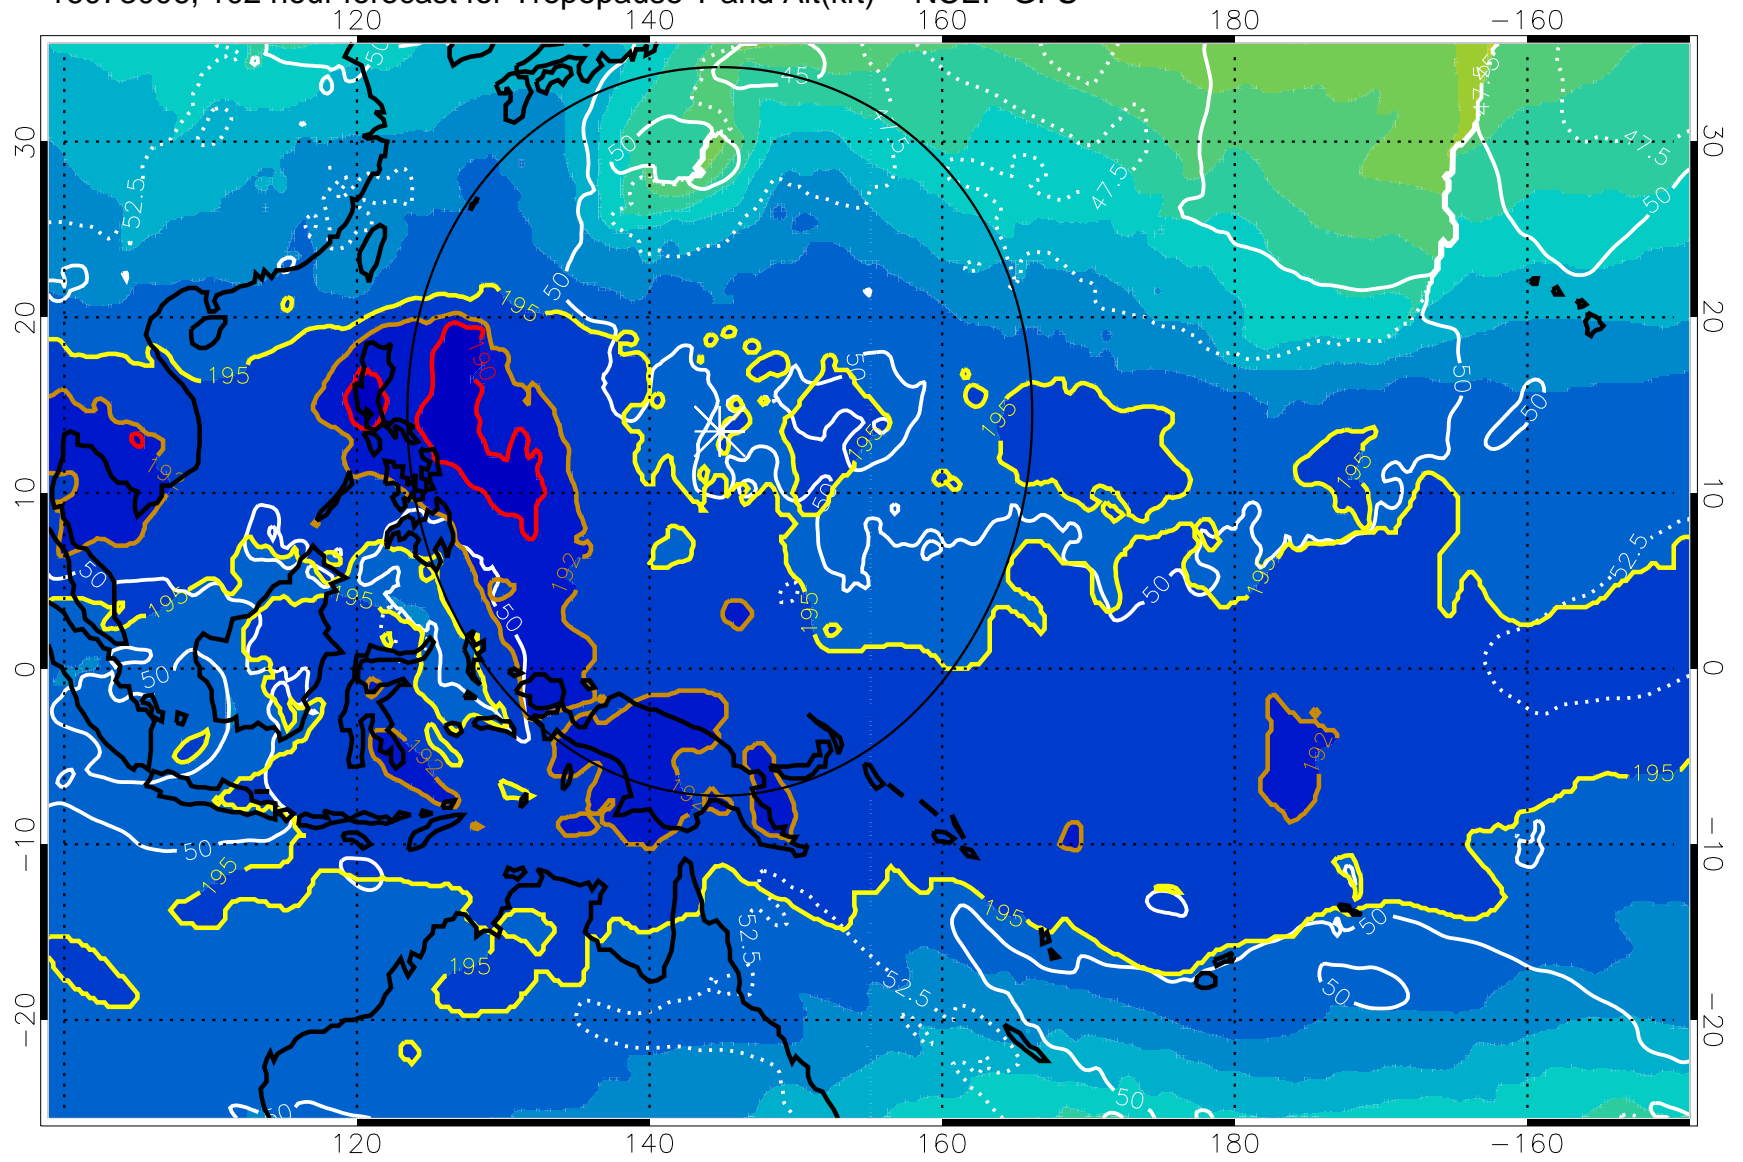

16073006, 102 hour forecast for Tropopause T and Alt(kft) -- NCEP GFS

190 200 210 220 230

Tropopause T, K

Tropopause Altitude in kft (white)

192.5K Isotherm 195K Isotherm
187.5K Isotherm 190K Isotherm

Range ring of 2304 km