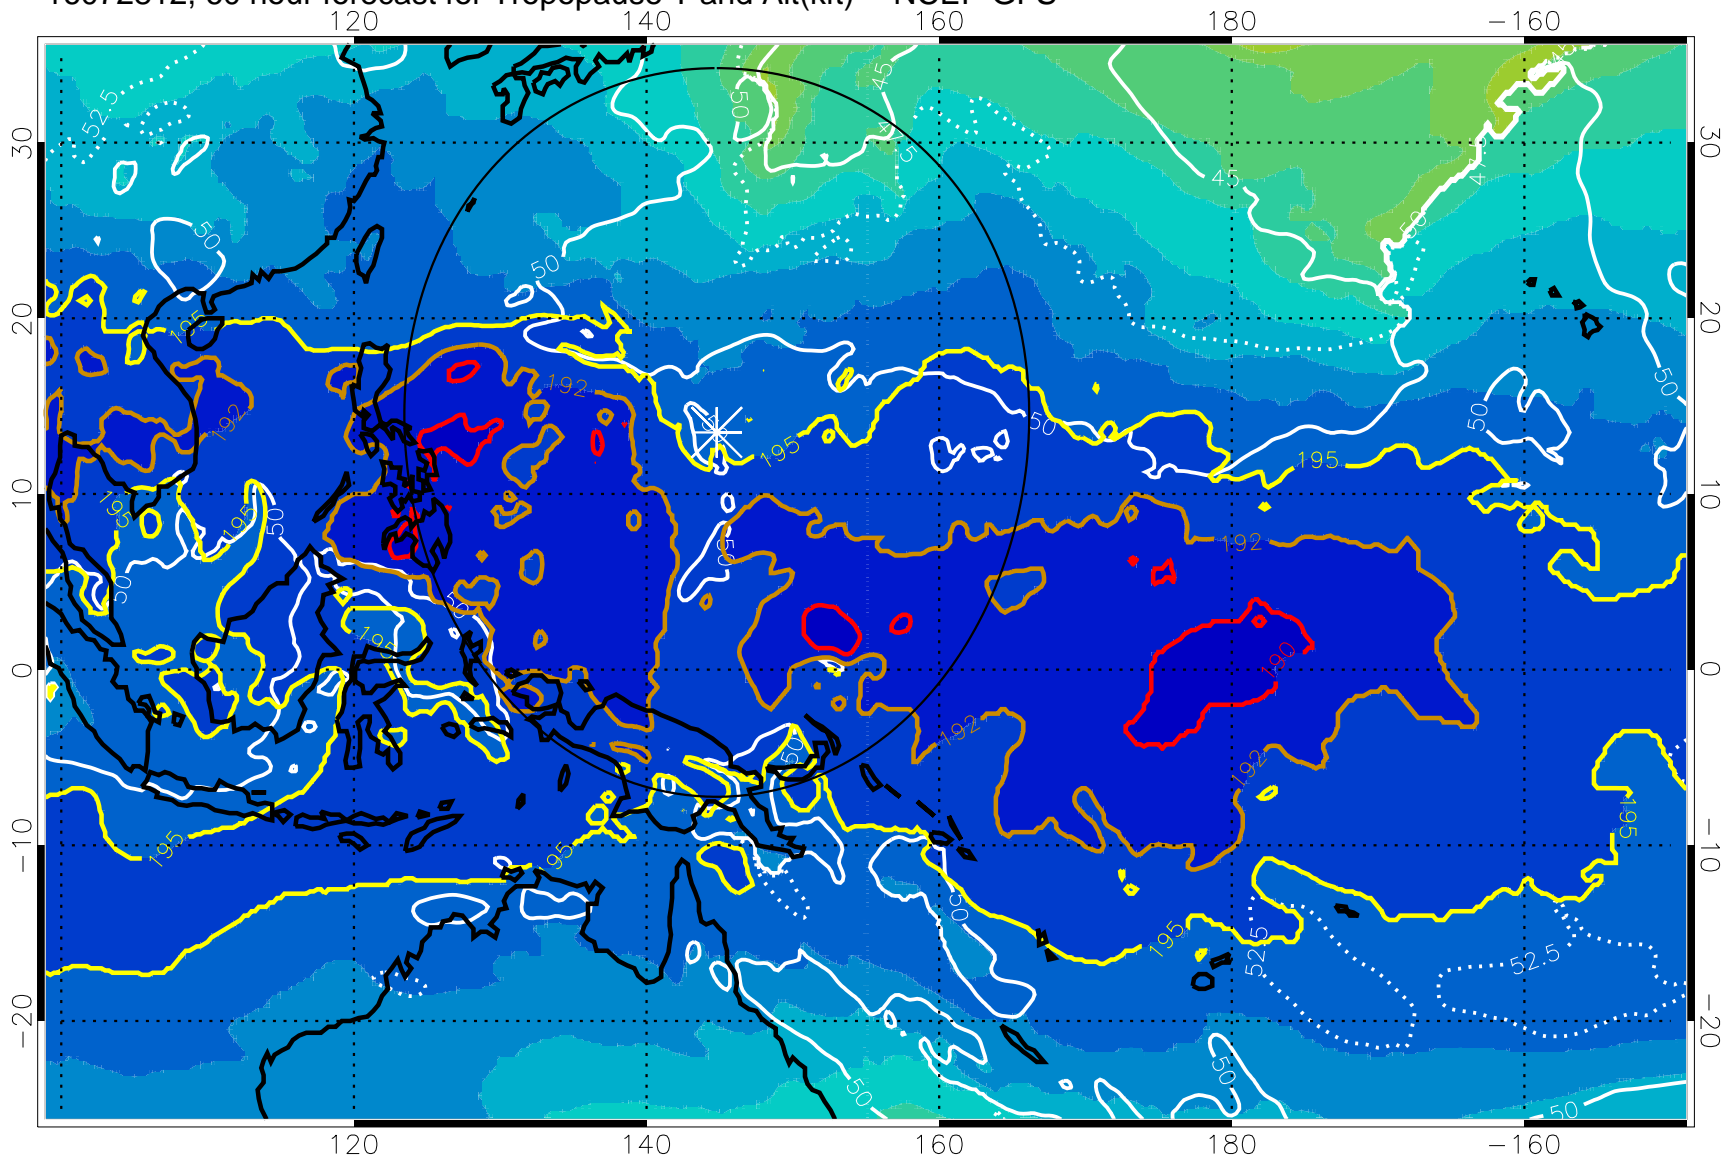

16072812, 60 hour forecast for Tropopause T and Alt(kft) -- NCEP GFS

190 200 210 220 230

Tropopause T, K

Tropopause Altitude in kft (white)

192.5K Isotherm 195K Isotherm
187.5K Isotherm 190K Isotherm

Range ring of 2304 km