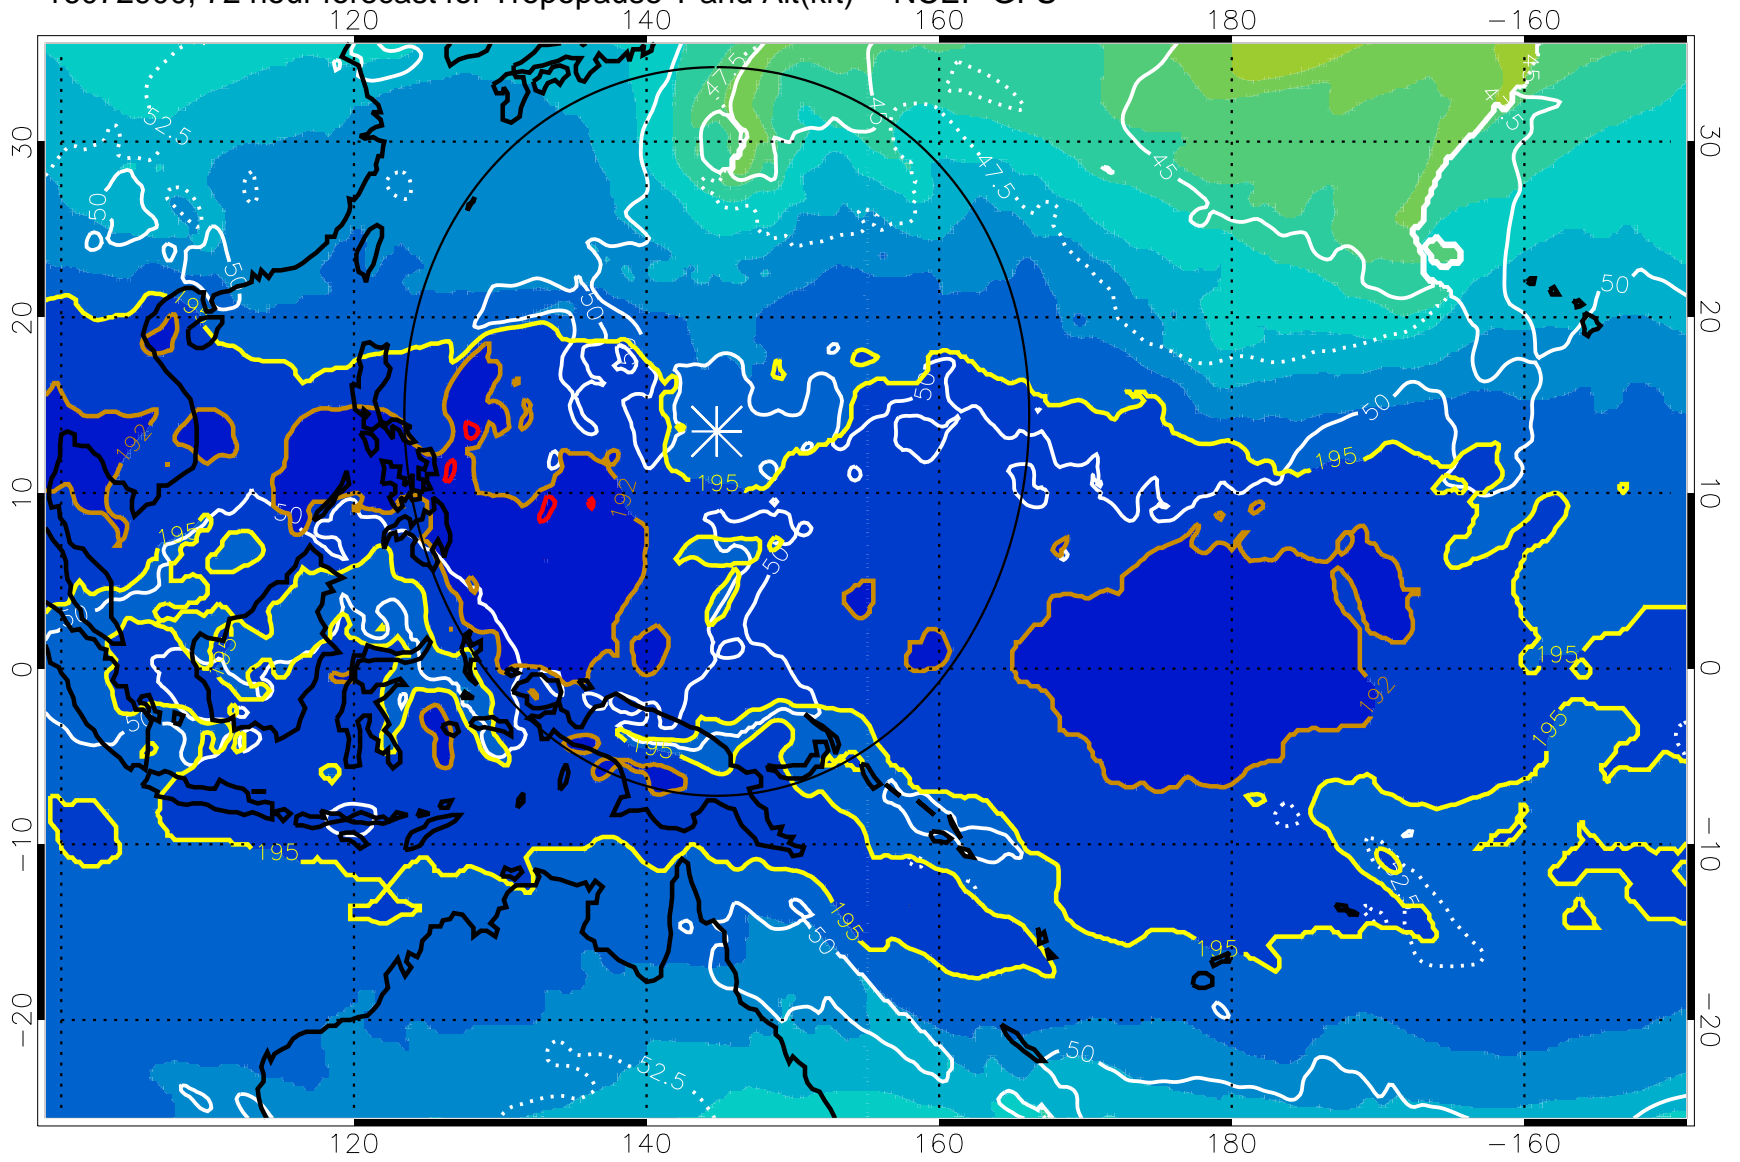

16072900, 72 hour forecast for Tropopause T and Alt(kft) -- NCEP GFS

190   200   210   220   230
Tropopause T, K

Tropopause Altitude in kft (white)

192.5K Isotherm   195K Isotherm
187.5K Isotherm   190K Isotherm

Range ring of 2304 km