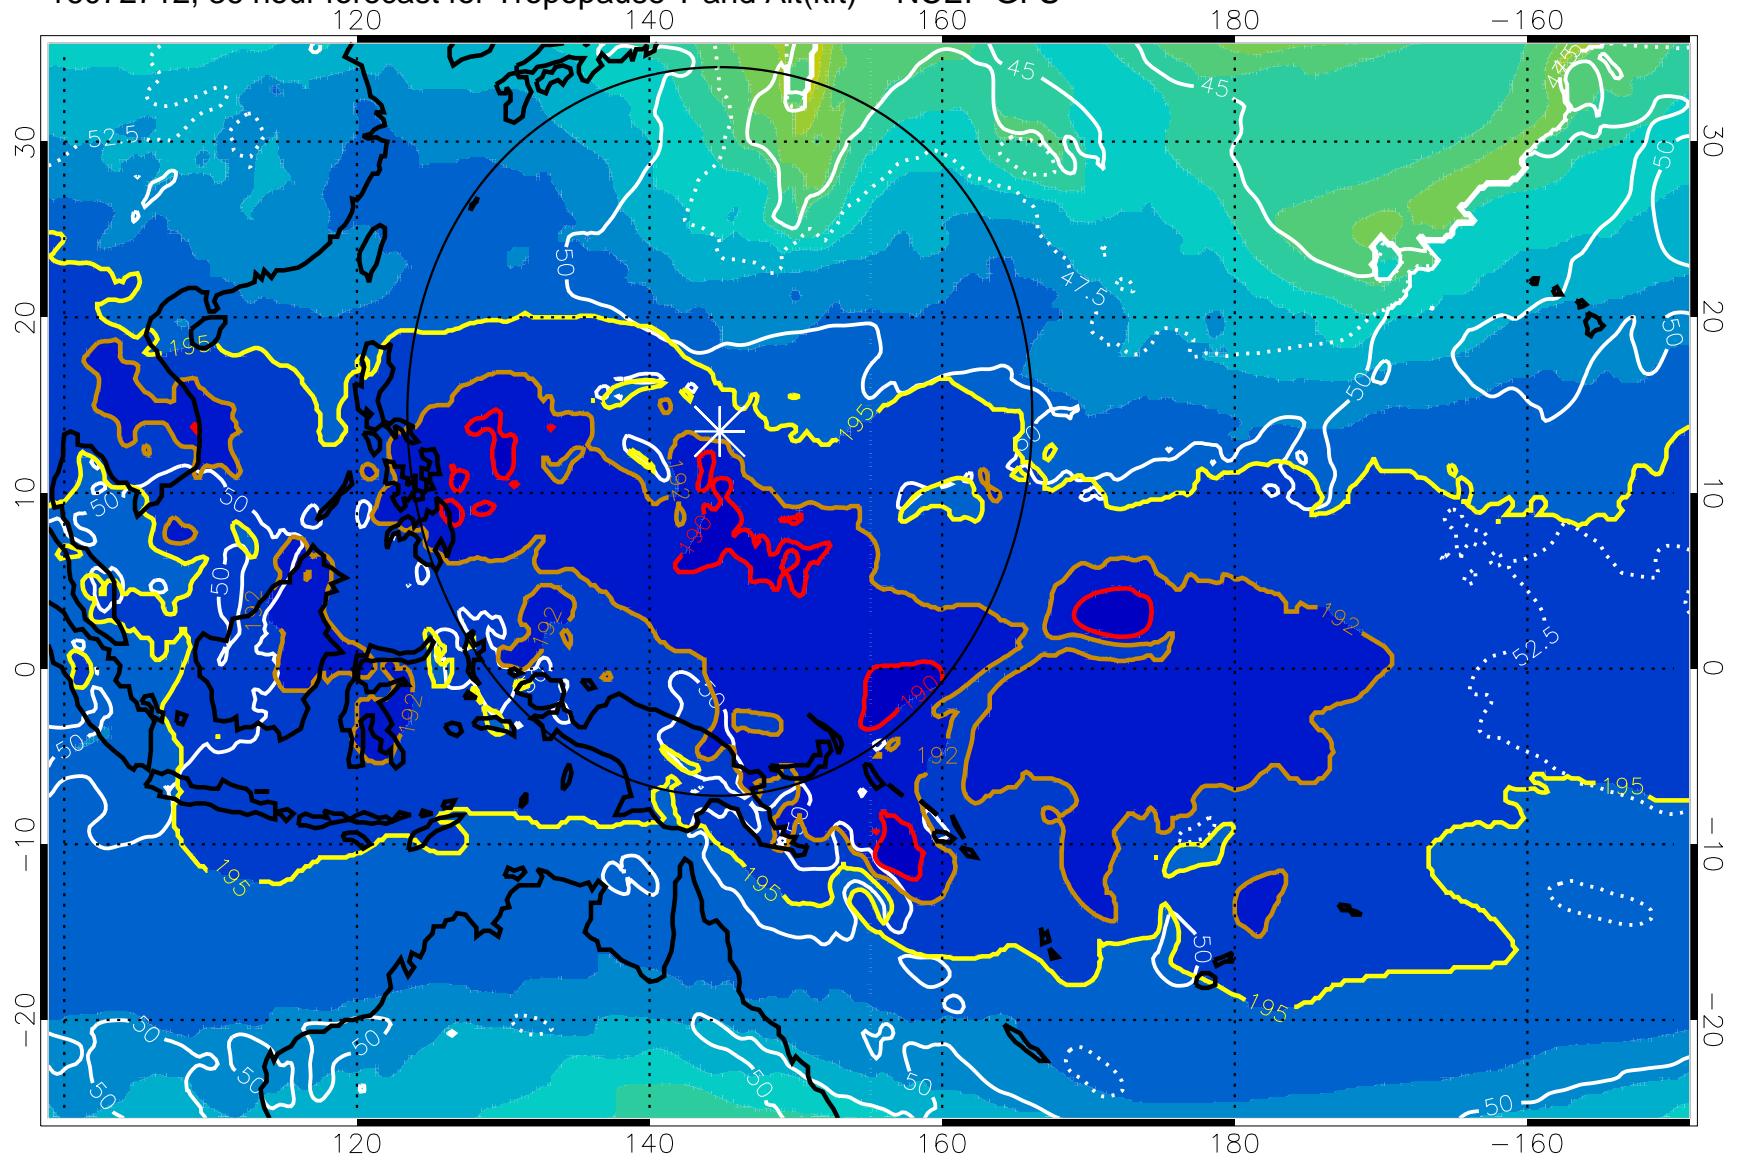

16072712, 36 hour forecast for Tropopause T and Alt(kft) -- NCEP GFS

190 200 210 220 230
Tropopause T, K

Tropopause Altitude in kft (white)

192.5K Isotherm 195K Isotherm
187.5K Isotherm 190K Isotherm

Range ring of 2304 km