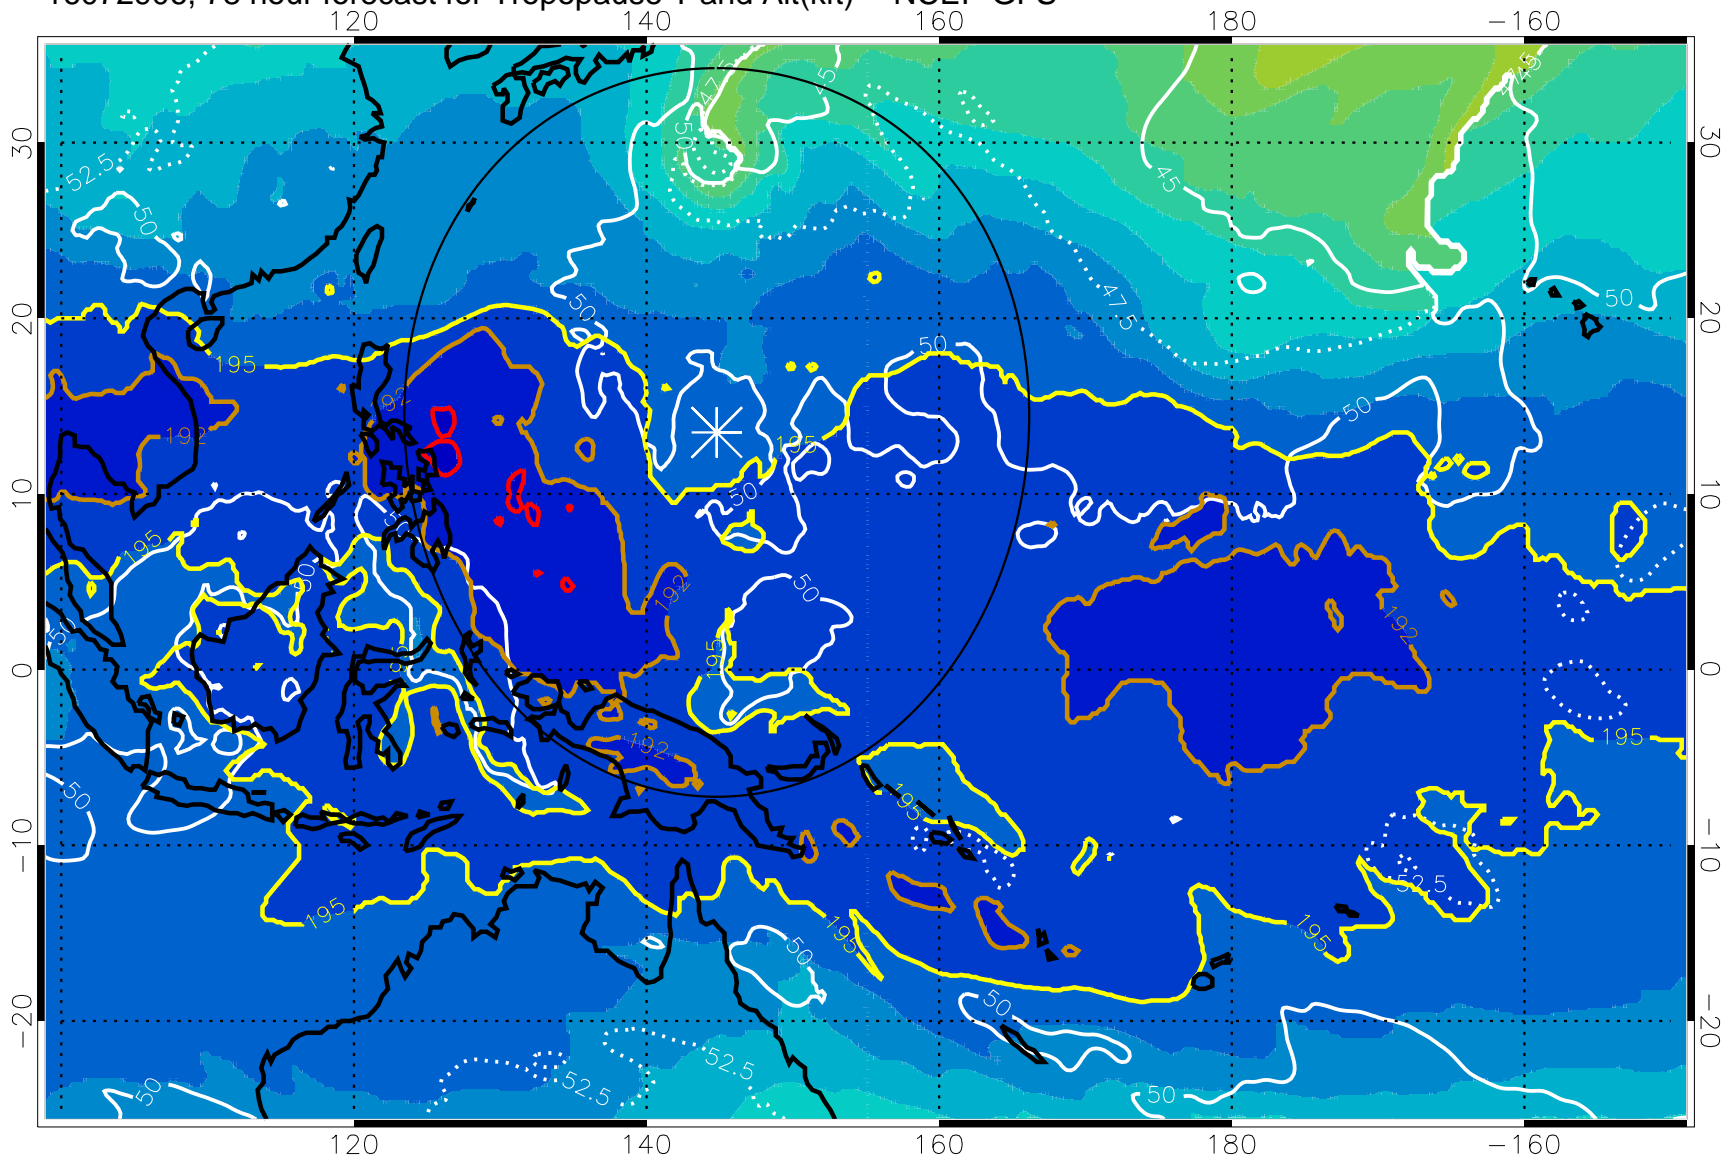

16072906, 78 hour forecast for Tropopause T and Alt(kft) -- NCEP GFS

190   200   210   220   230
Tropopause T, K

Tropopause Altitude in kft (white)

192.5K Isotherm   195K Isotherm
187.5K Isotherm   190K Isotherm

Range ring of 2304 km