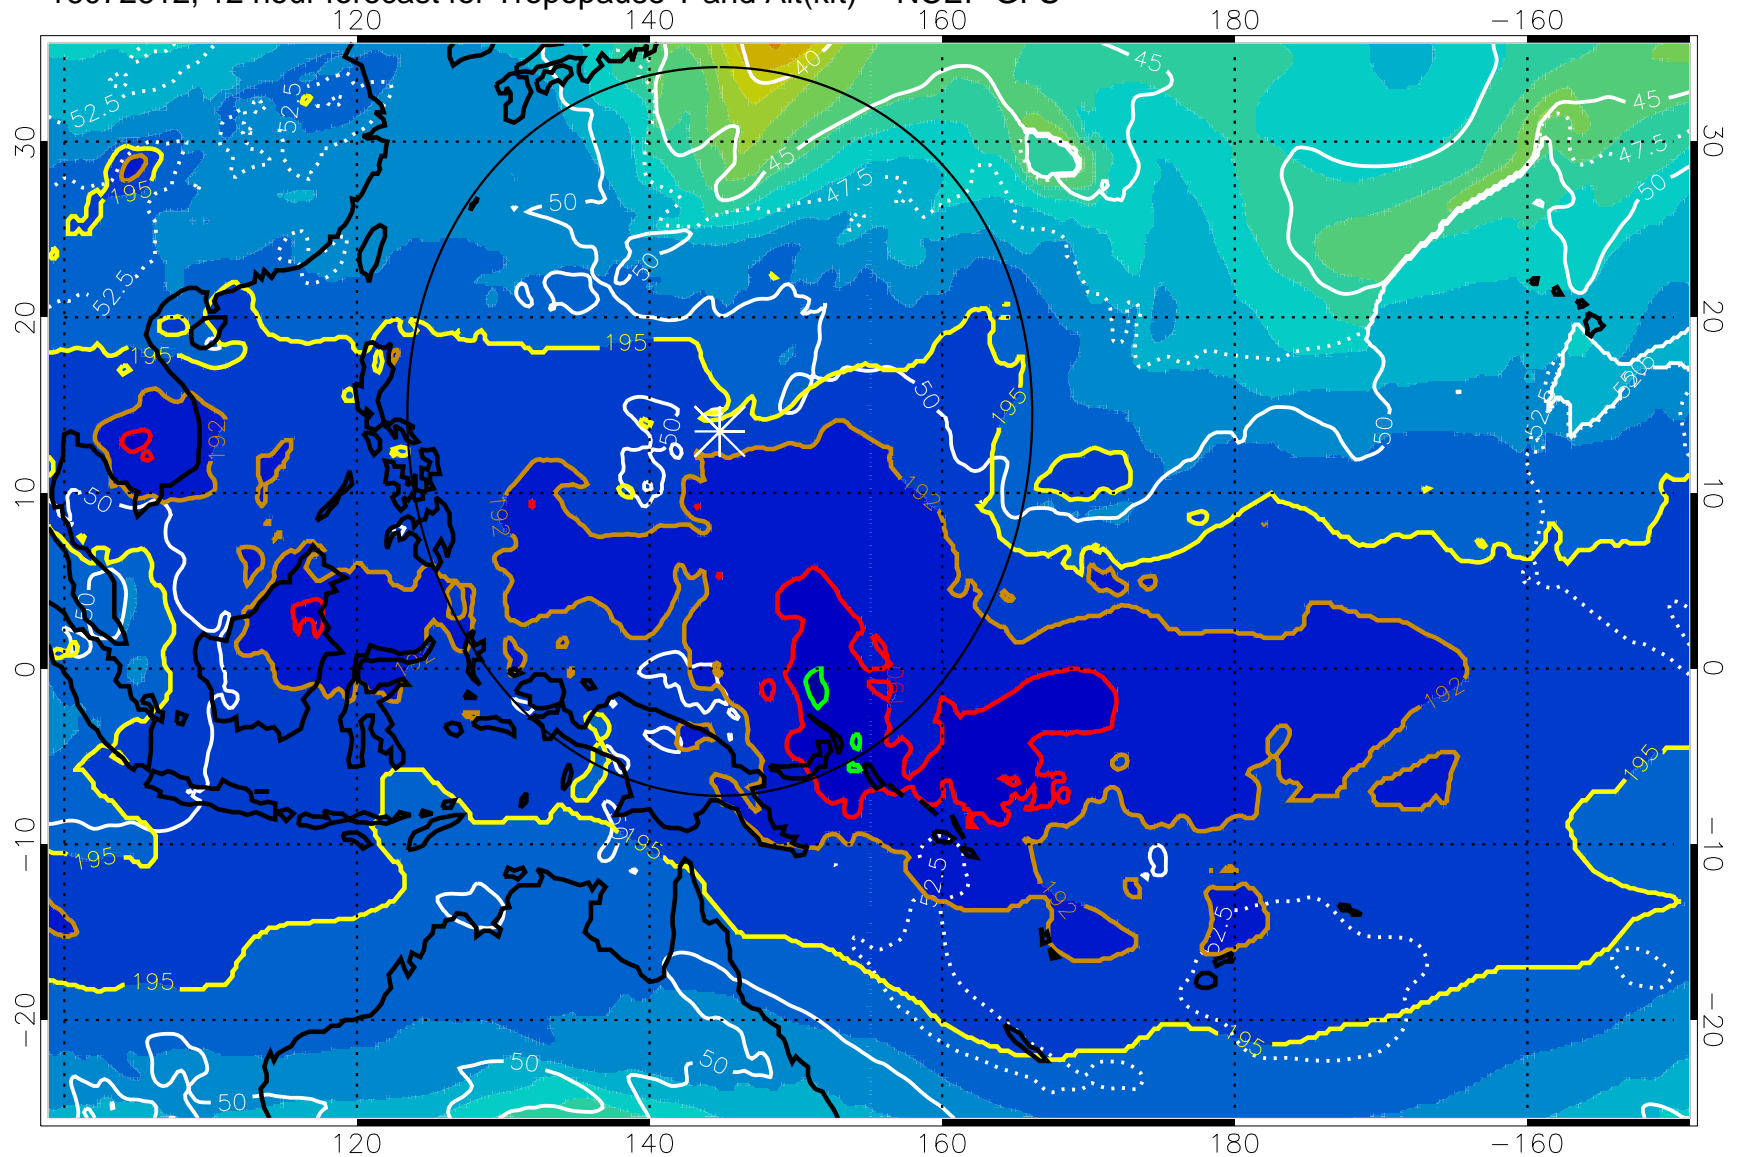

16072612, 12 hour forecast for Tropopause T and Alt(kft) -- NCEP GFS

190 200 210 220 230

Tropopause T, K

Tropopause Altitude in kft (white)

192.5K Isotherm 195K Isotherm

187.5K Isotherm 190K Isotherm

Range ring of 2304 km