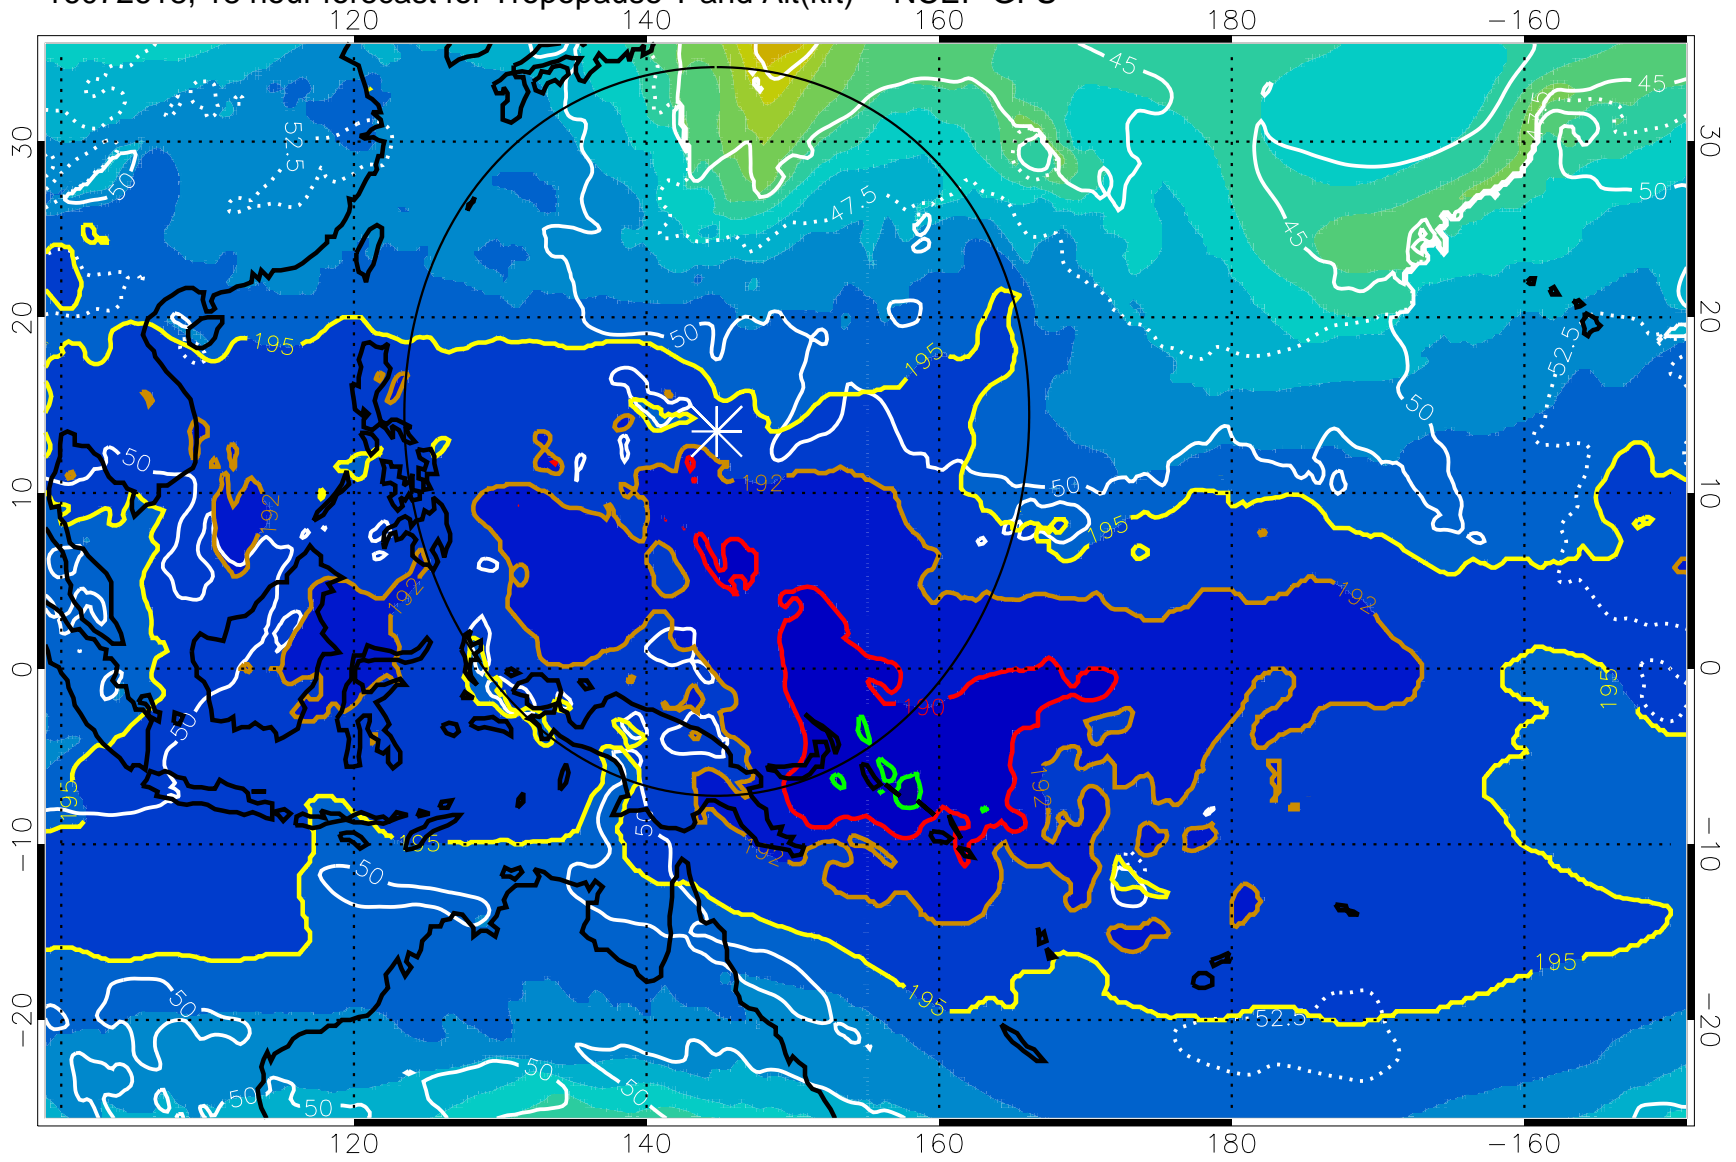

16072618, 18 hour forecast for Tropopause T and Alt(kft) -- NCEP GFS

190 200 210 220 230

Tropopause T, K

Tropopause Altitude in kft (white)

192.5K Isotherm 195K Isotherm
187.5K Isotherm 190K Isotherm

Range ring of 2304 km