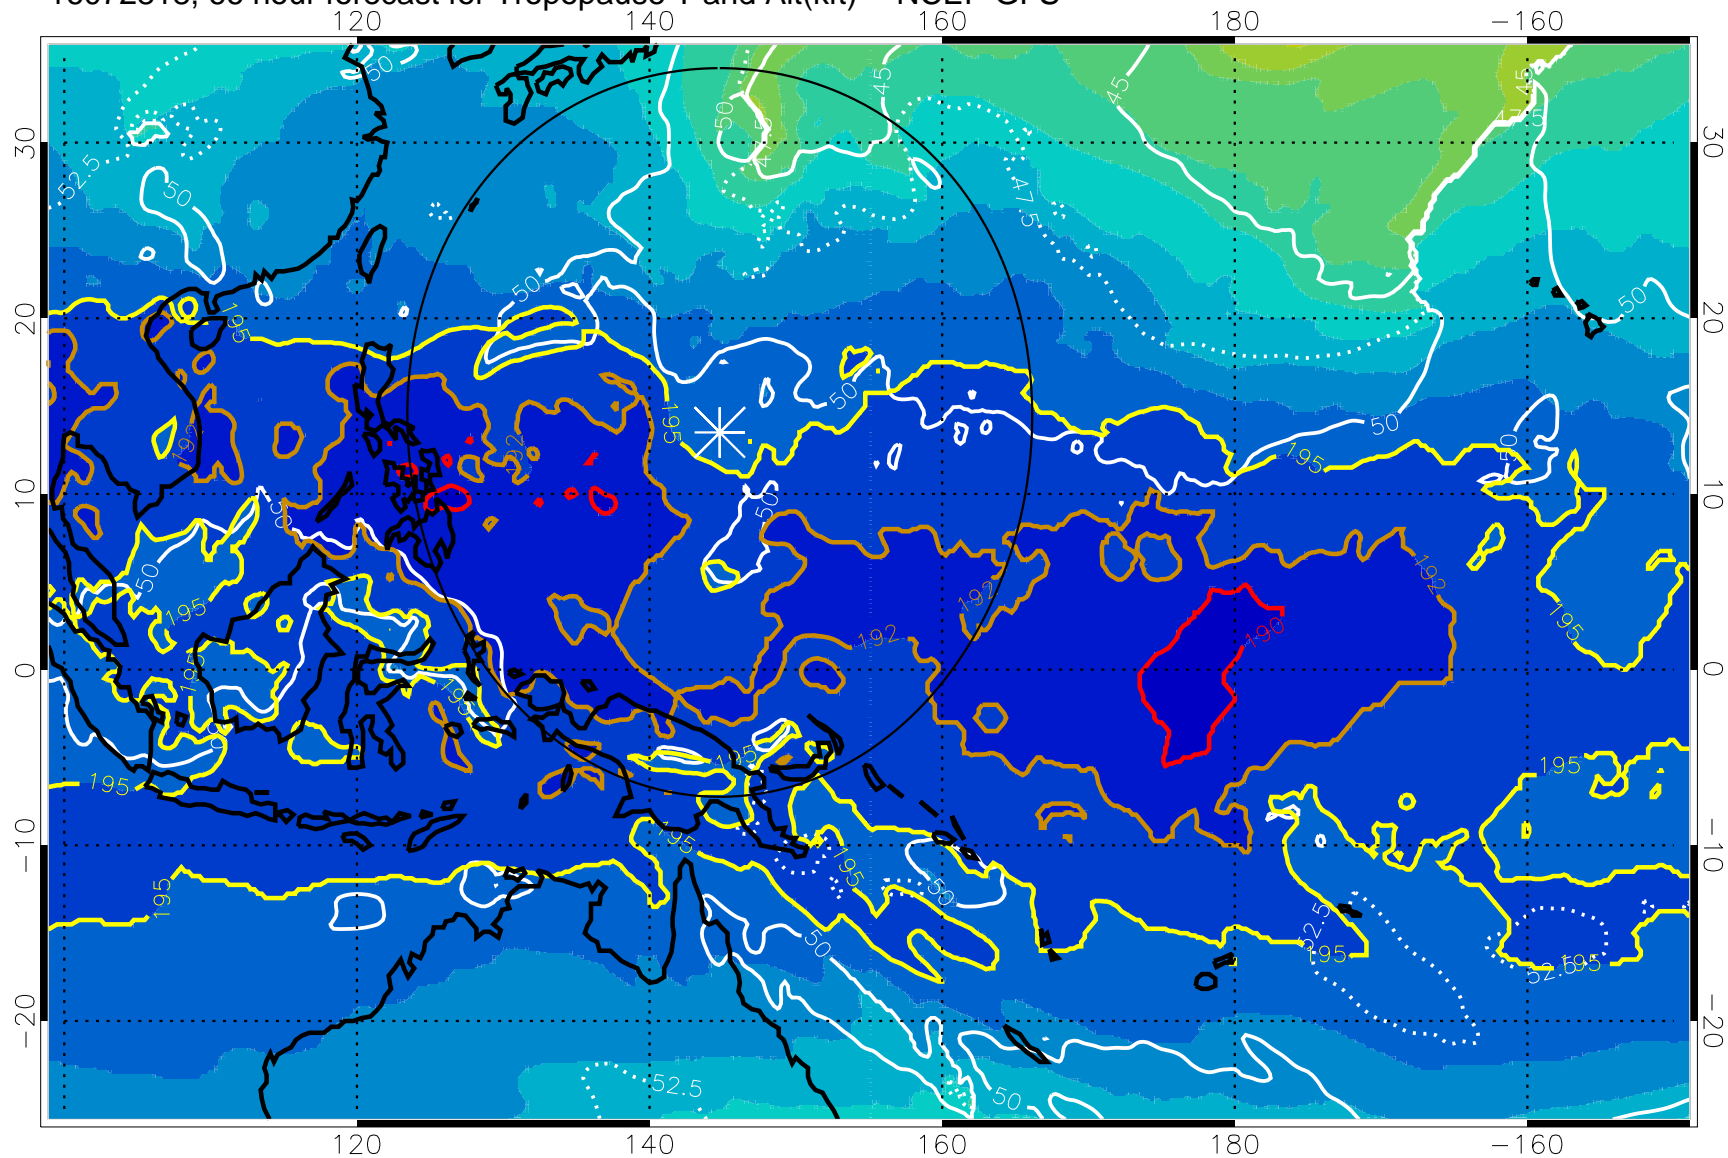

16072818, 66 hour forecast for Tropopause T and Alt(kft) -- NCEP GFS

190 200 210 220 230

Tropopause T, K

Tropopause Altitude in kft (white)

192.5K Isotherm 195K Isotherm

187.5K Isotherm 190K Isotherm

Range ring of 2304 km