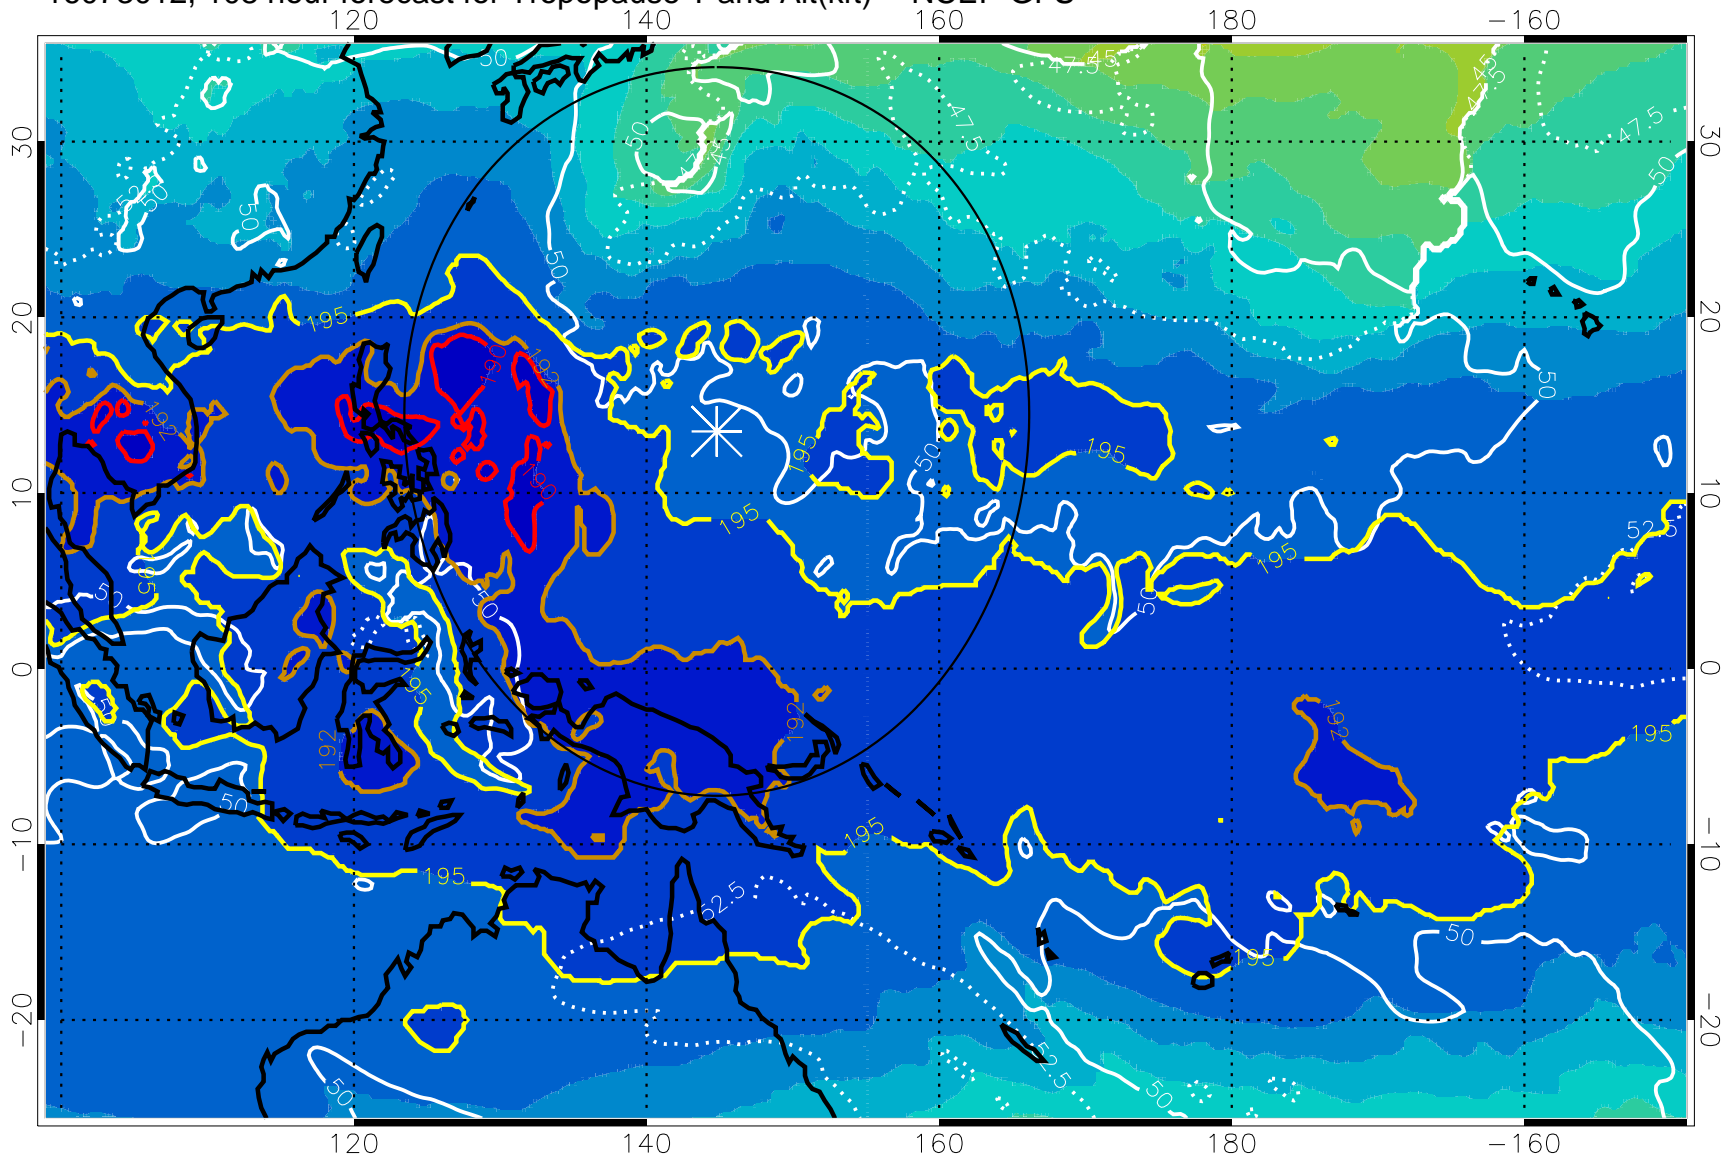

16073012, 108 hour forecast for Tropopause T and Alt(kft) -- NCEP GFS

190   200   210   220   230

Tropopause T, K

Tropopause Altitude in kft (white)

192.5K Isotherm 195K Isotherm

187.5K Isotherm 190K Isotherm

Range ring of 2304 km