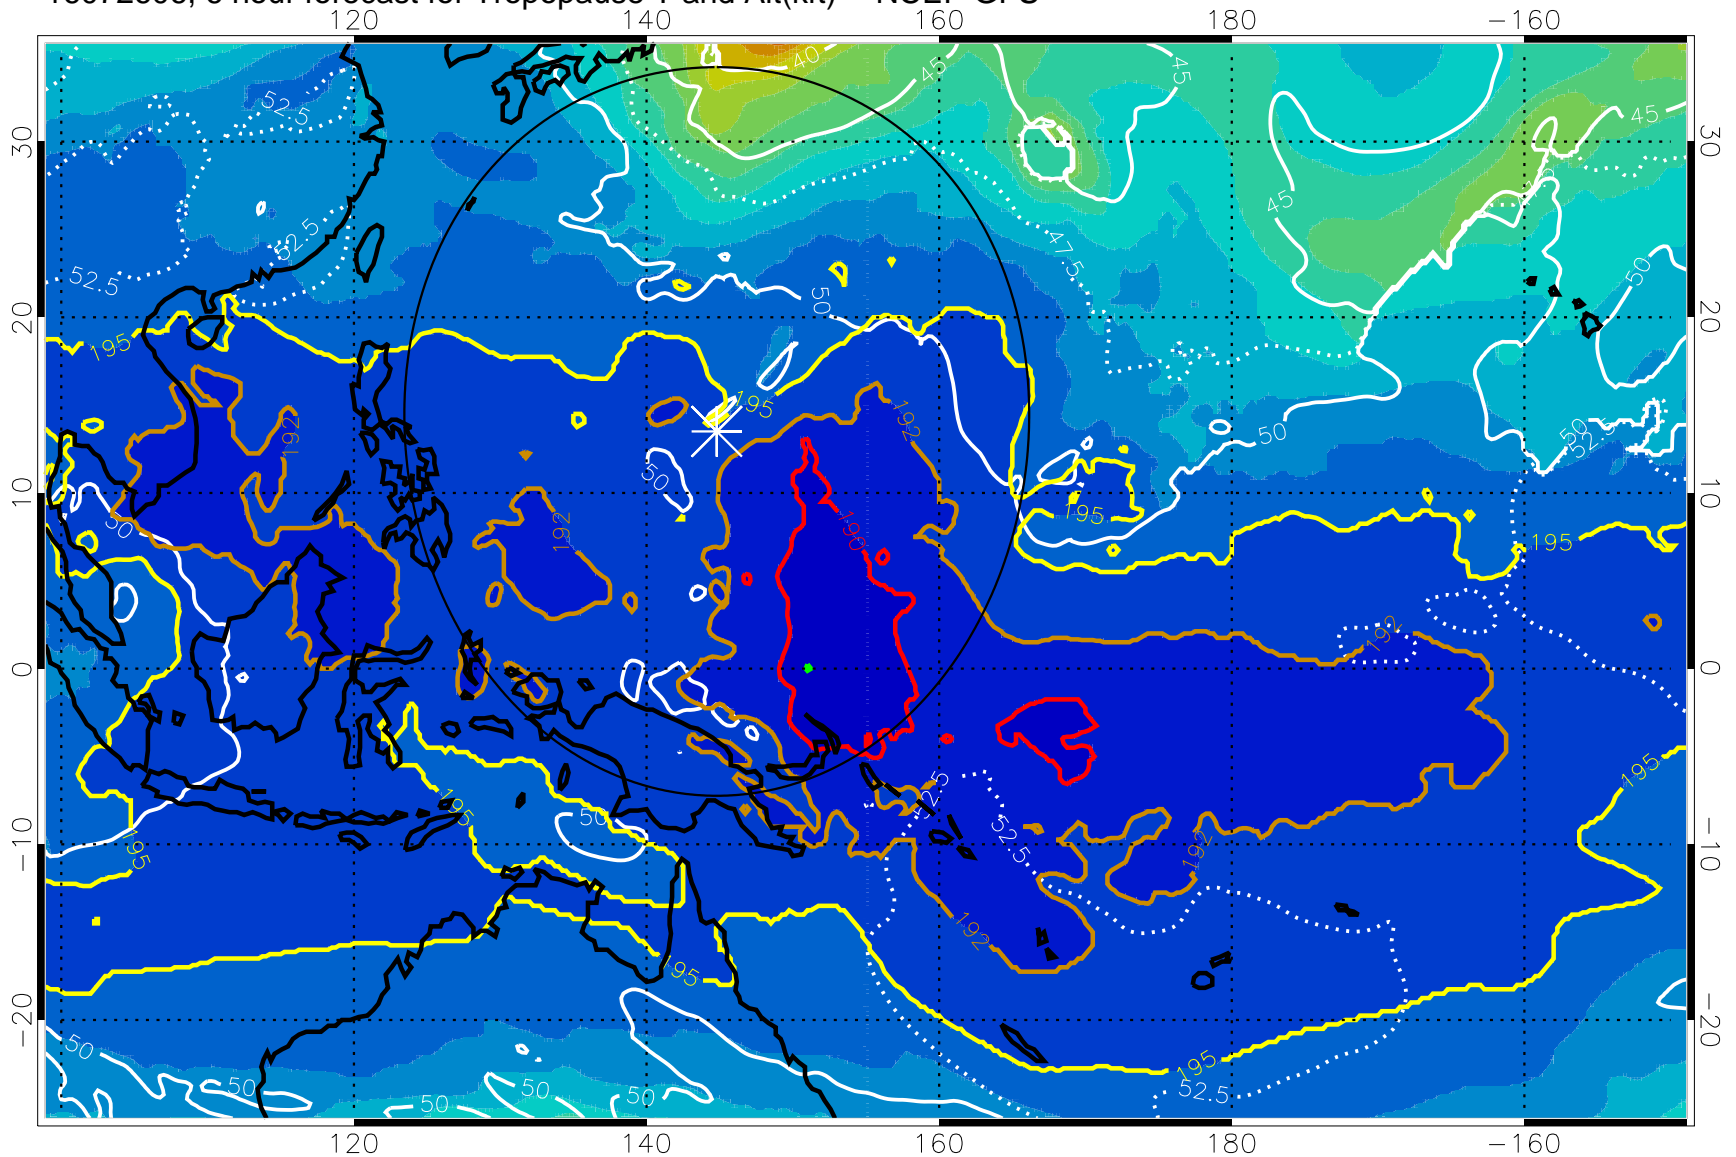

16072606, 6 hour forecast for Tropopause T and Alt(kft) -- NCEP GFS

190 200 210 220 230  
Tropopause T, K

Tropopause Altitude in kft (white)

192.5K Isotherm 195K Isotherm  
187.5K Isotherm 190K Isotherm

Range ring of 2304 km