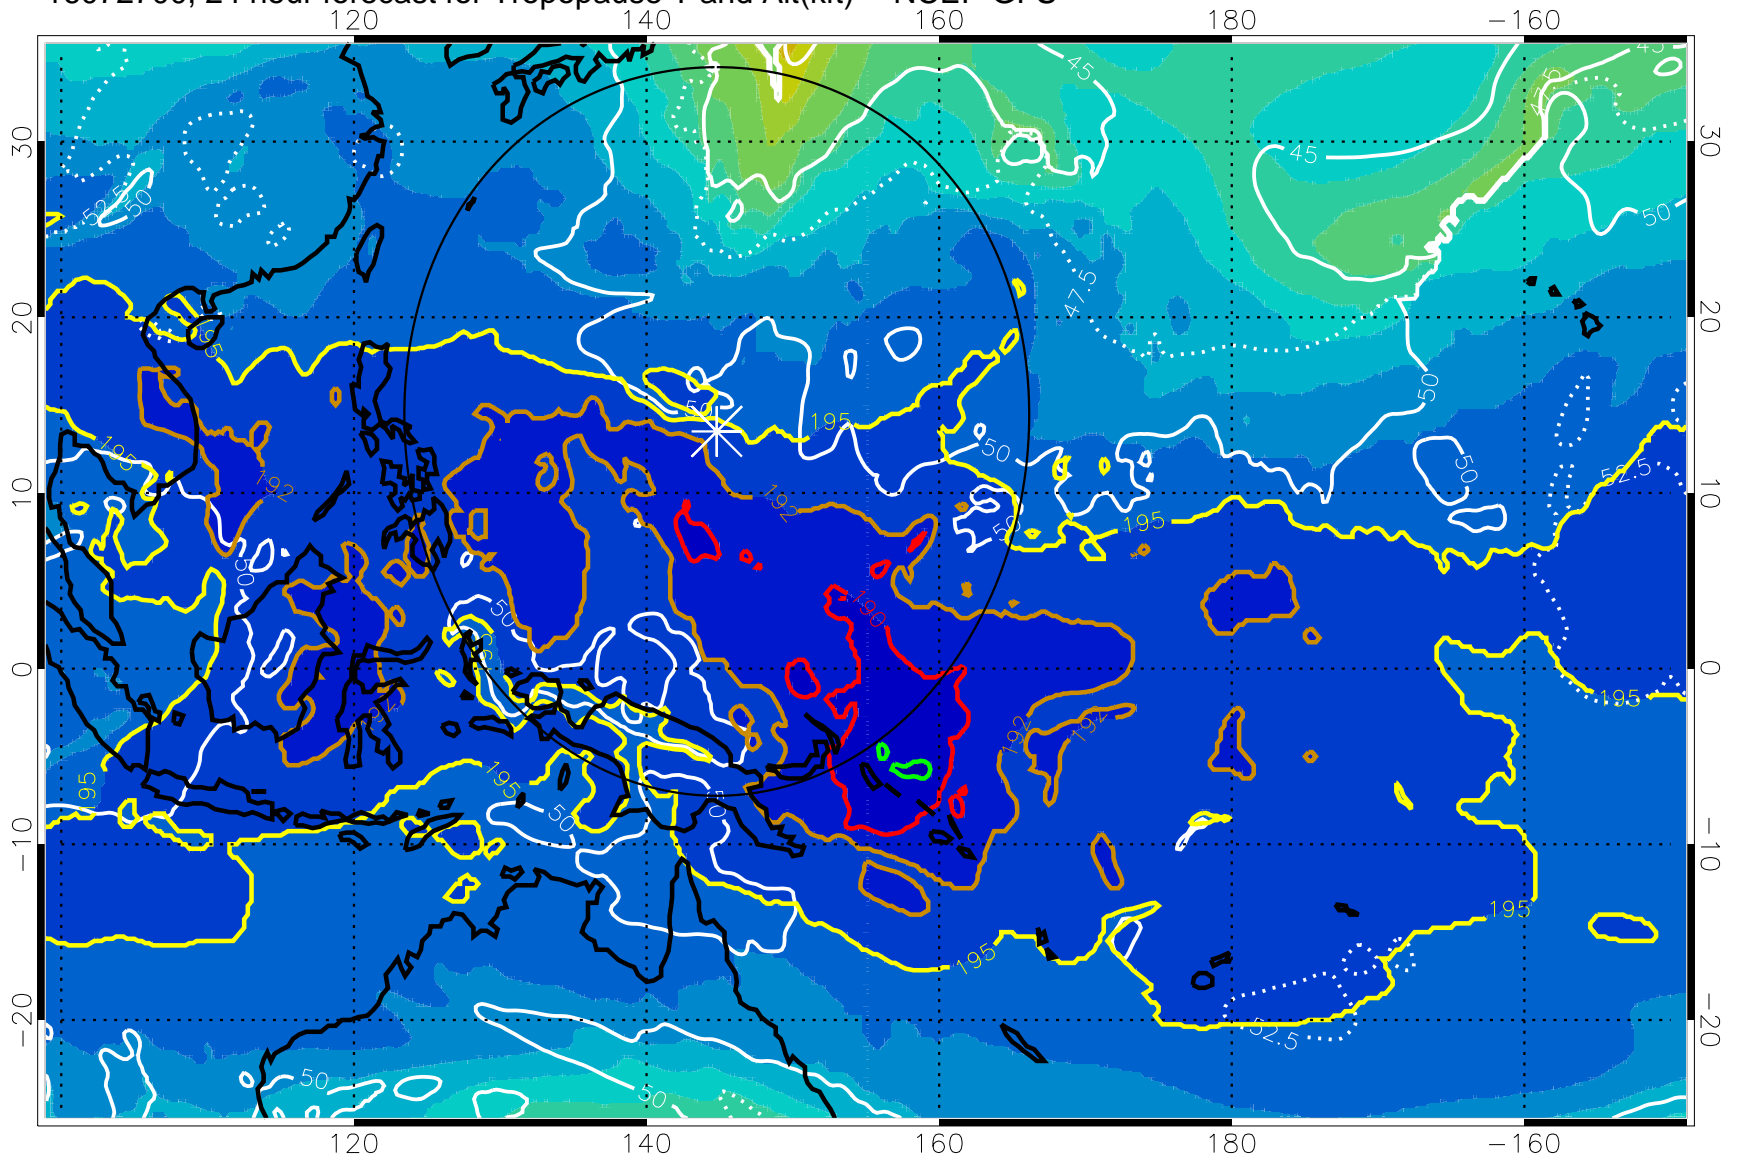

16072700, 24 hour forecast for Tropopause T and Alt(kft) -- NCEP GFS

190   200   210   220   230
Tropopause T, K

Tropopause Altitude in kft (white)

192.5K Isotherm   195K Isotherm
187.5K Isotherm   190K Isotherm

Range ring of 2304 km