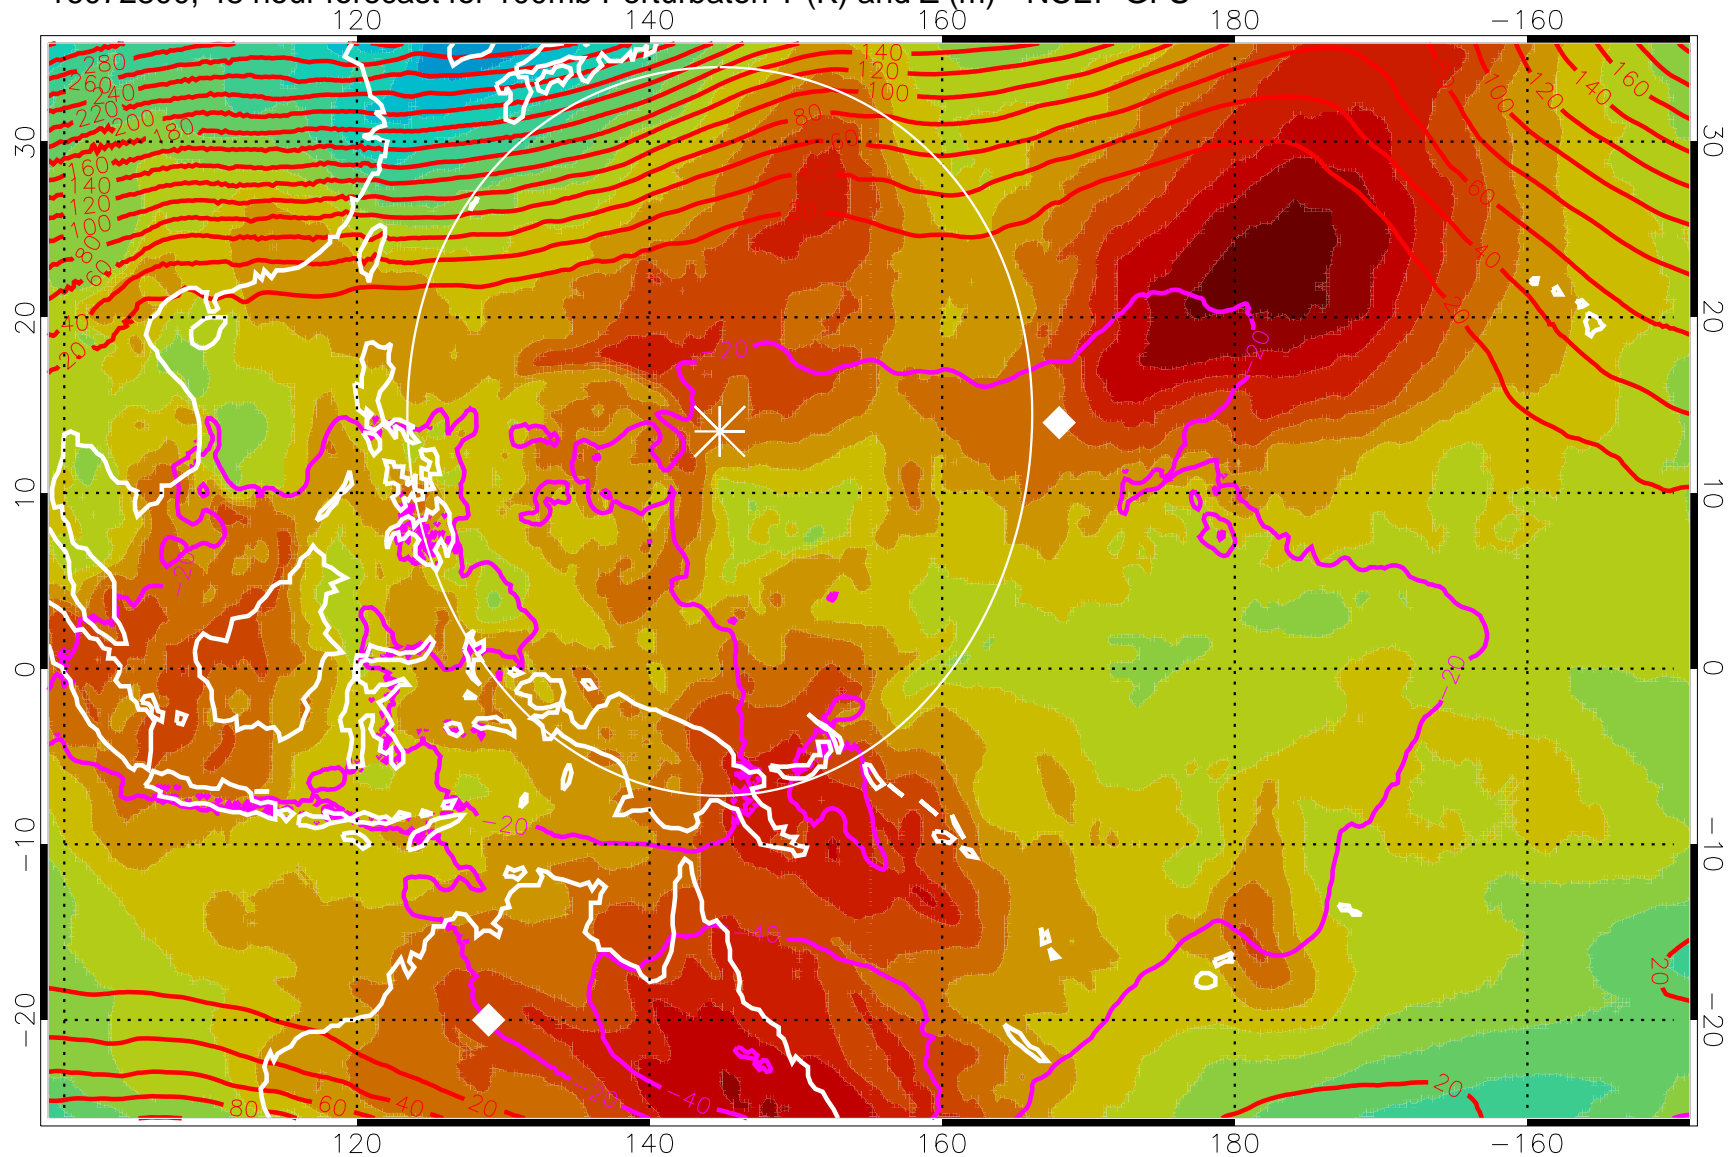

16072800, 48 hour forecast for 100mb Perturbaton T (K) and Z (m)-- NCEP GFS

Contours are 100 mbar Z perturbation (m)
Positive Z Contours
Negative Z Contours
Diamonds-mean pos. of anticyclones

Range ring of 2304 km