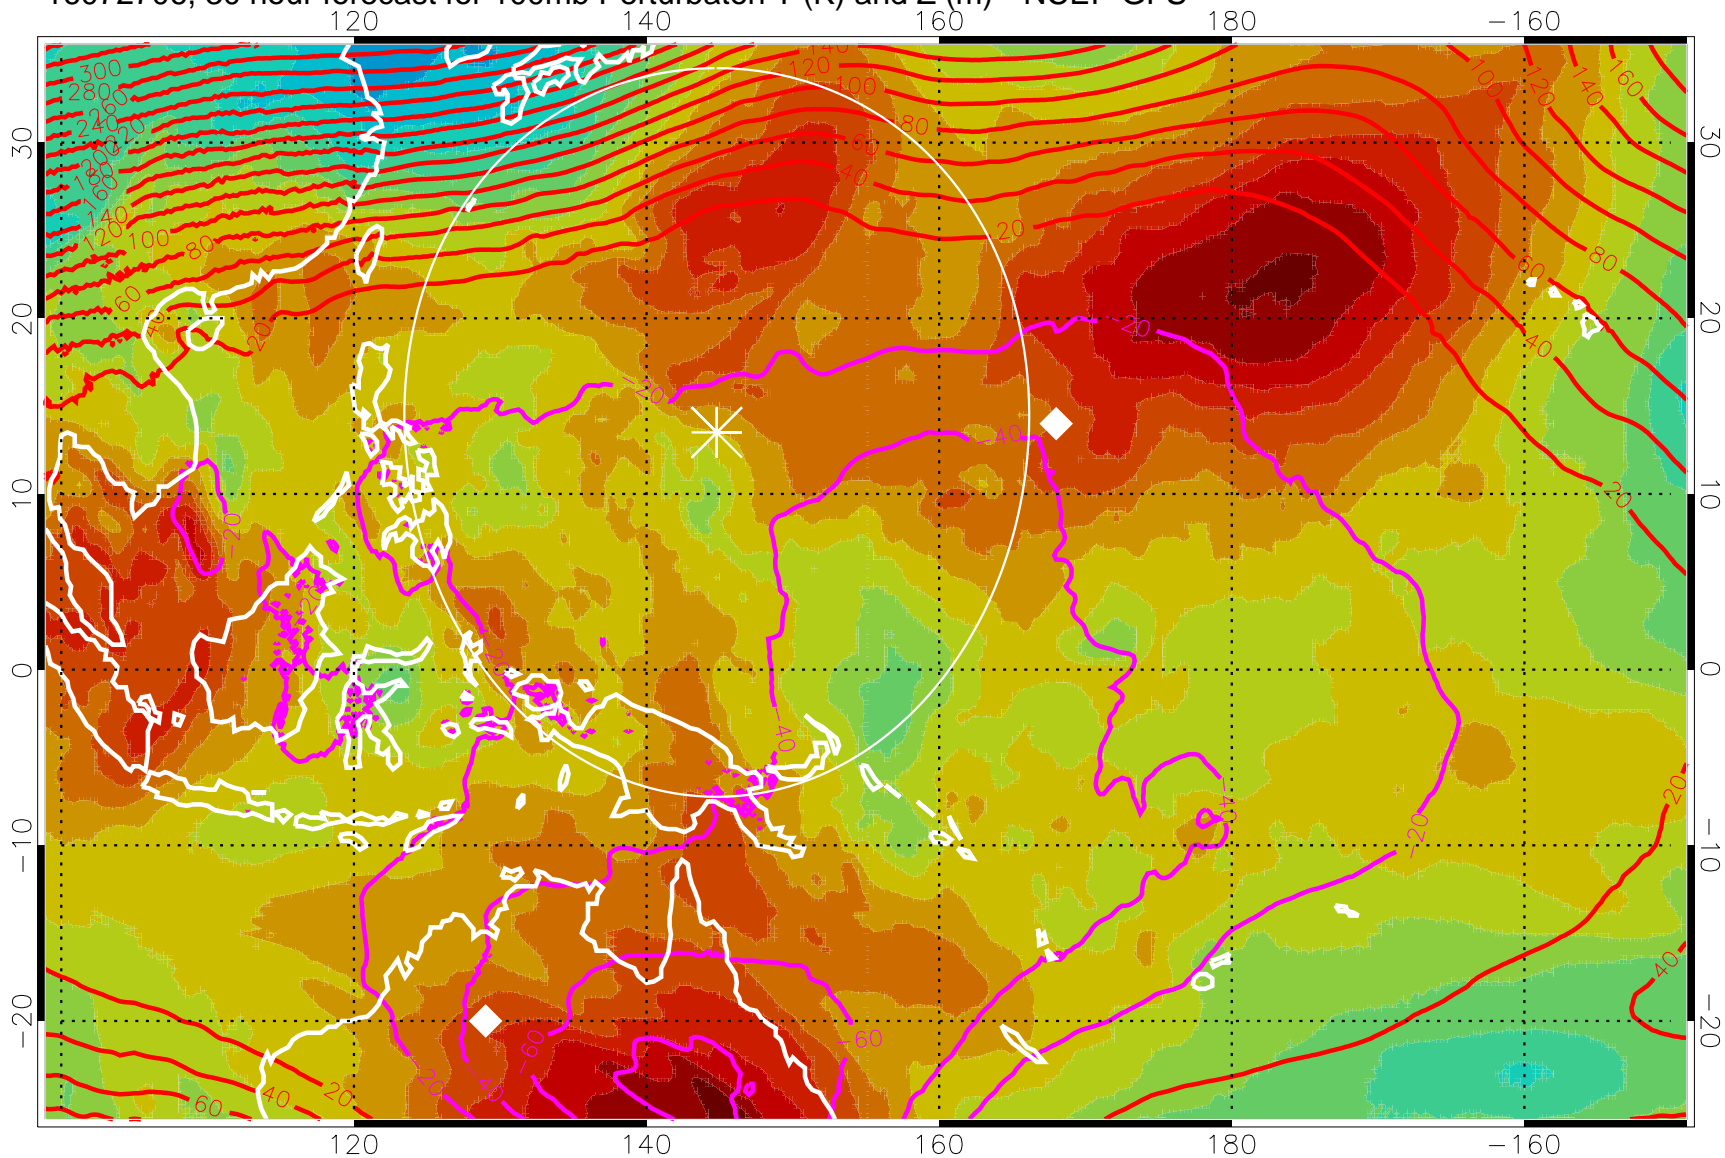

16072706, 30 hour forecast for 100mb Perturbaton T (K) and Z (m)-- NCEP GFS

Contours are 100 mbar Z perturbation (m)
Positive Z Contours
Negative Z Contours
Diamonds-mean pos. of anticyclones

Range ring of 2304 km