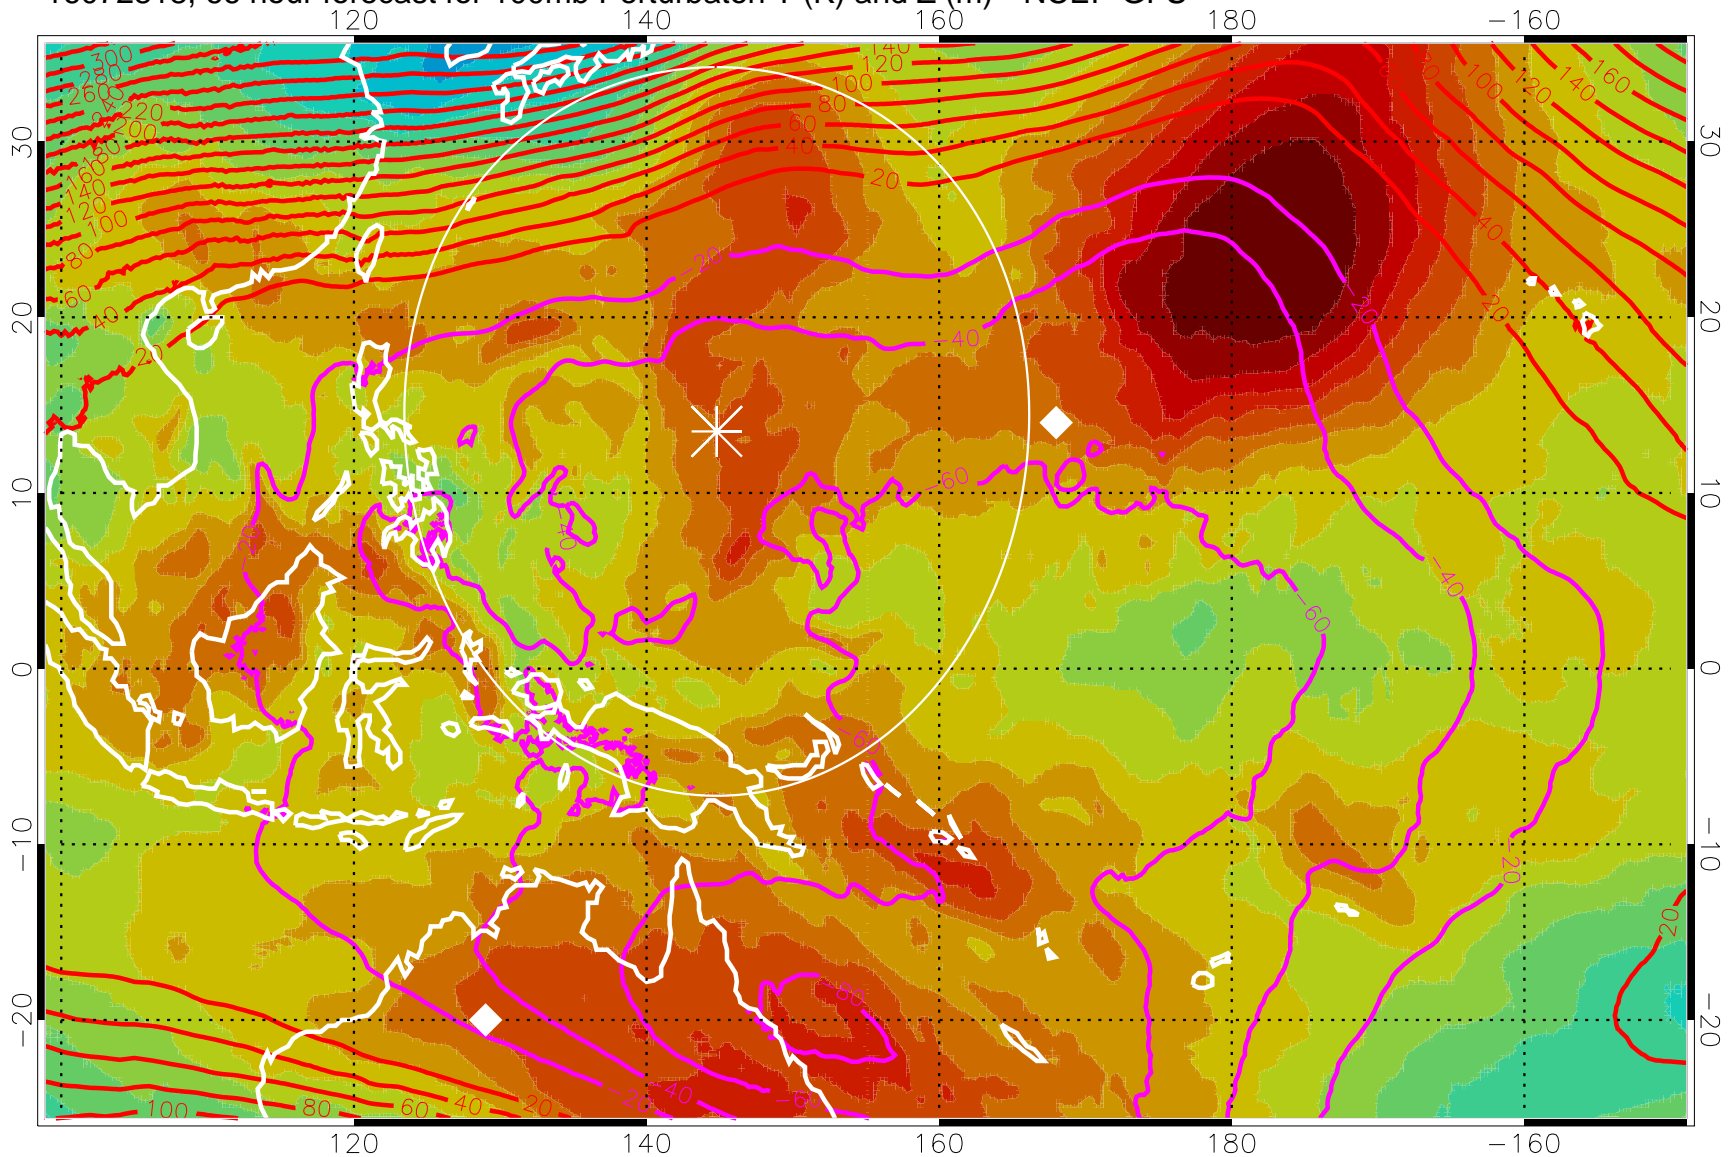

16072818, 66 hour forecast for 100mb Perturbaton T (K) and Z (m)-- NCEP GFS

Contours are 100 mbar Z perturbation (m)
Positive Z Contours
Negative Z Contours
Diamonds-mean pos. of anticyclones

Range ring of 2304 km