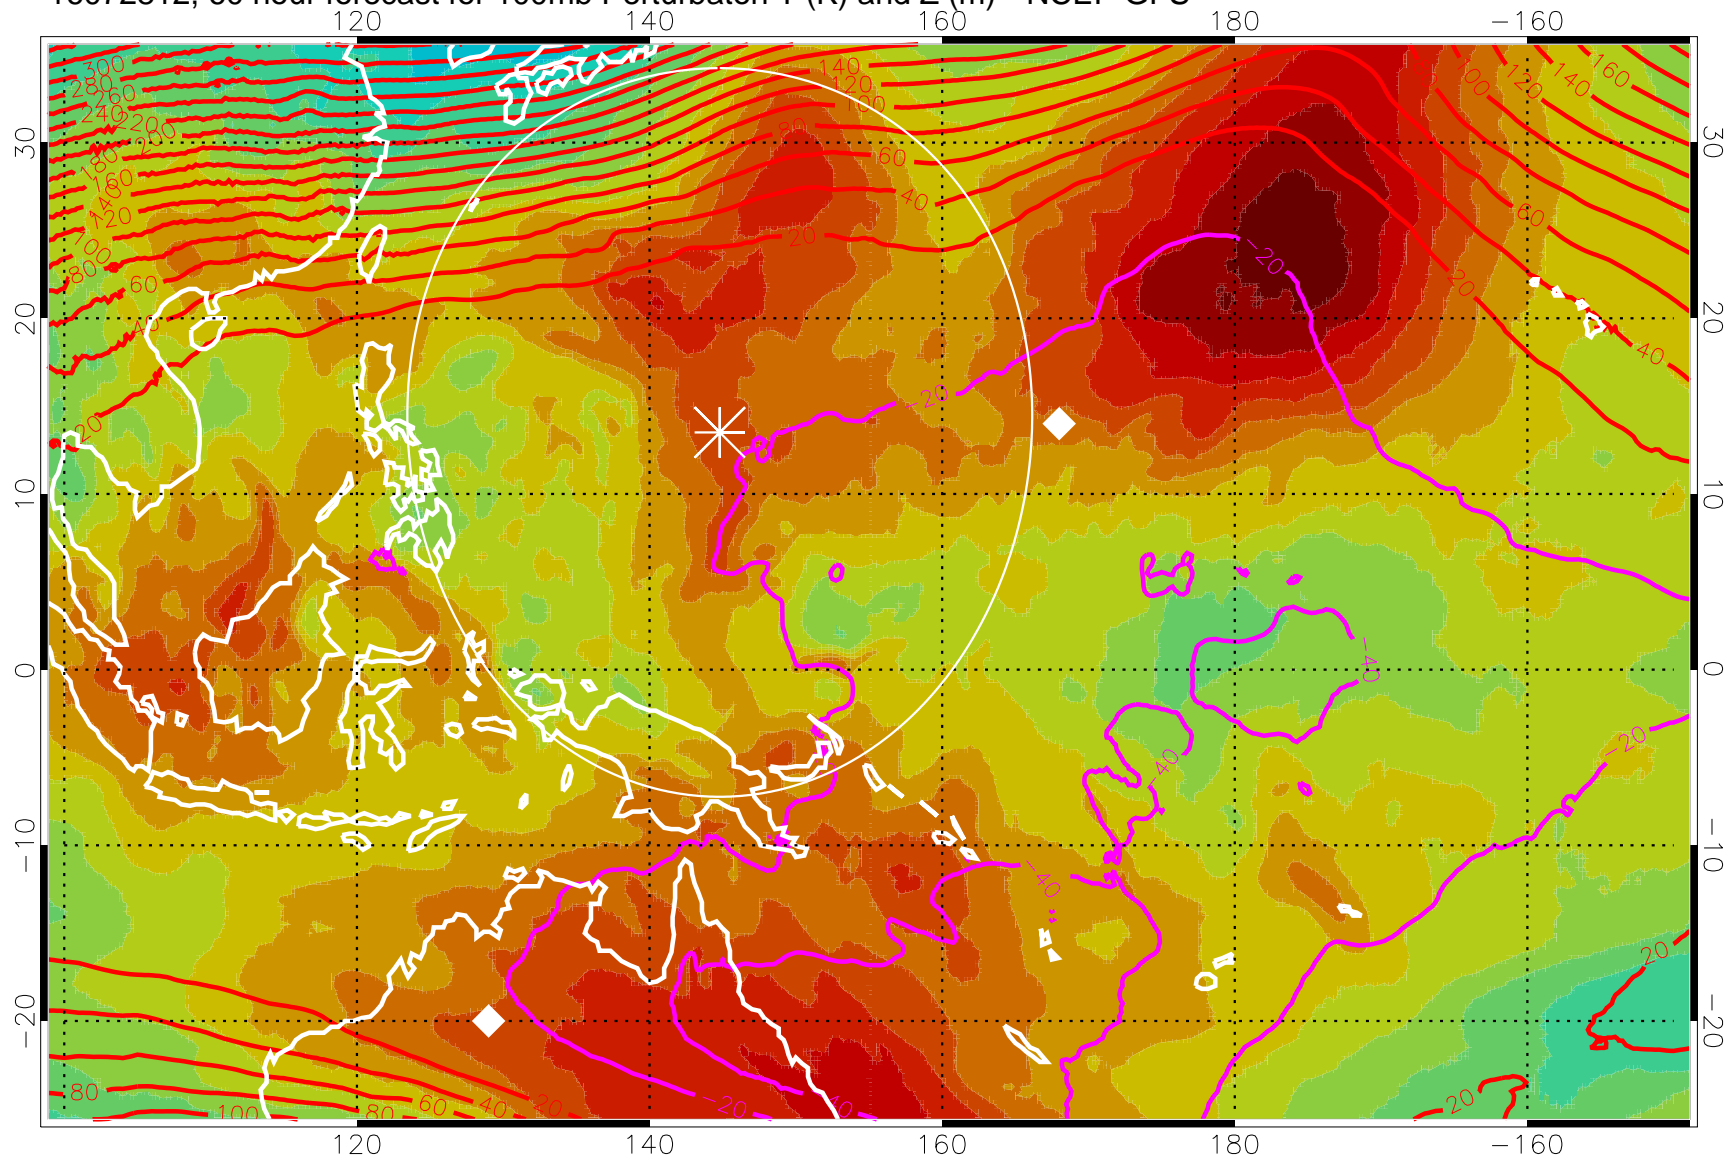

16072812, 60 hour forecast for 100mb Perturbaton T (K) and Z (m)-- NCEP GFS

Contours are 100 mbar Z perturbation (m)
Positive Z Contours
Negative Z Contours
Diamonds-mean pos. of anticyclones

Range ring of 2304 km