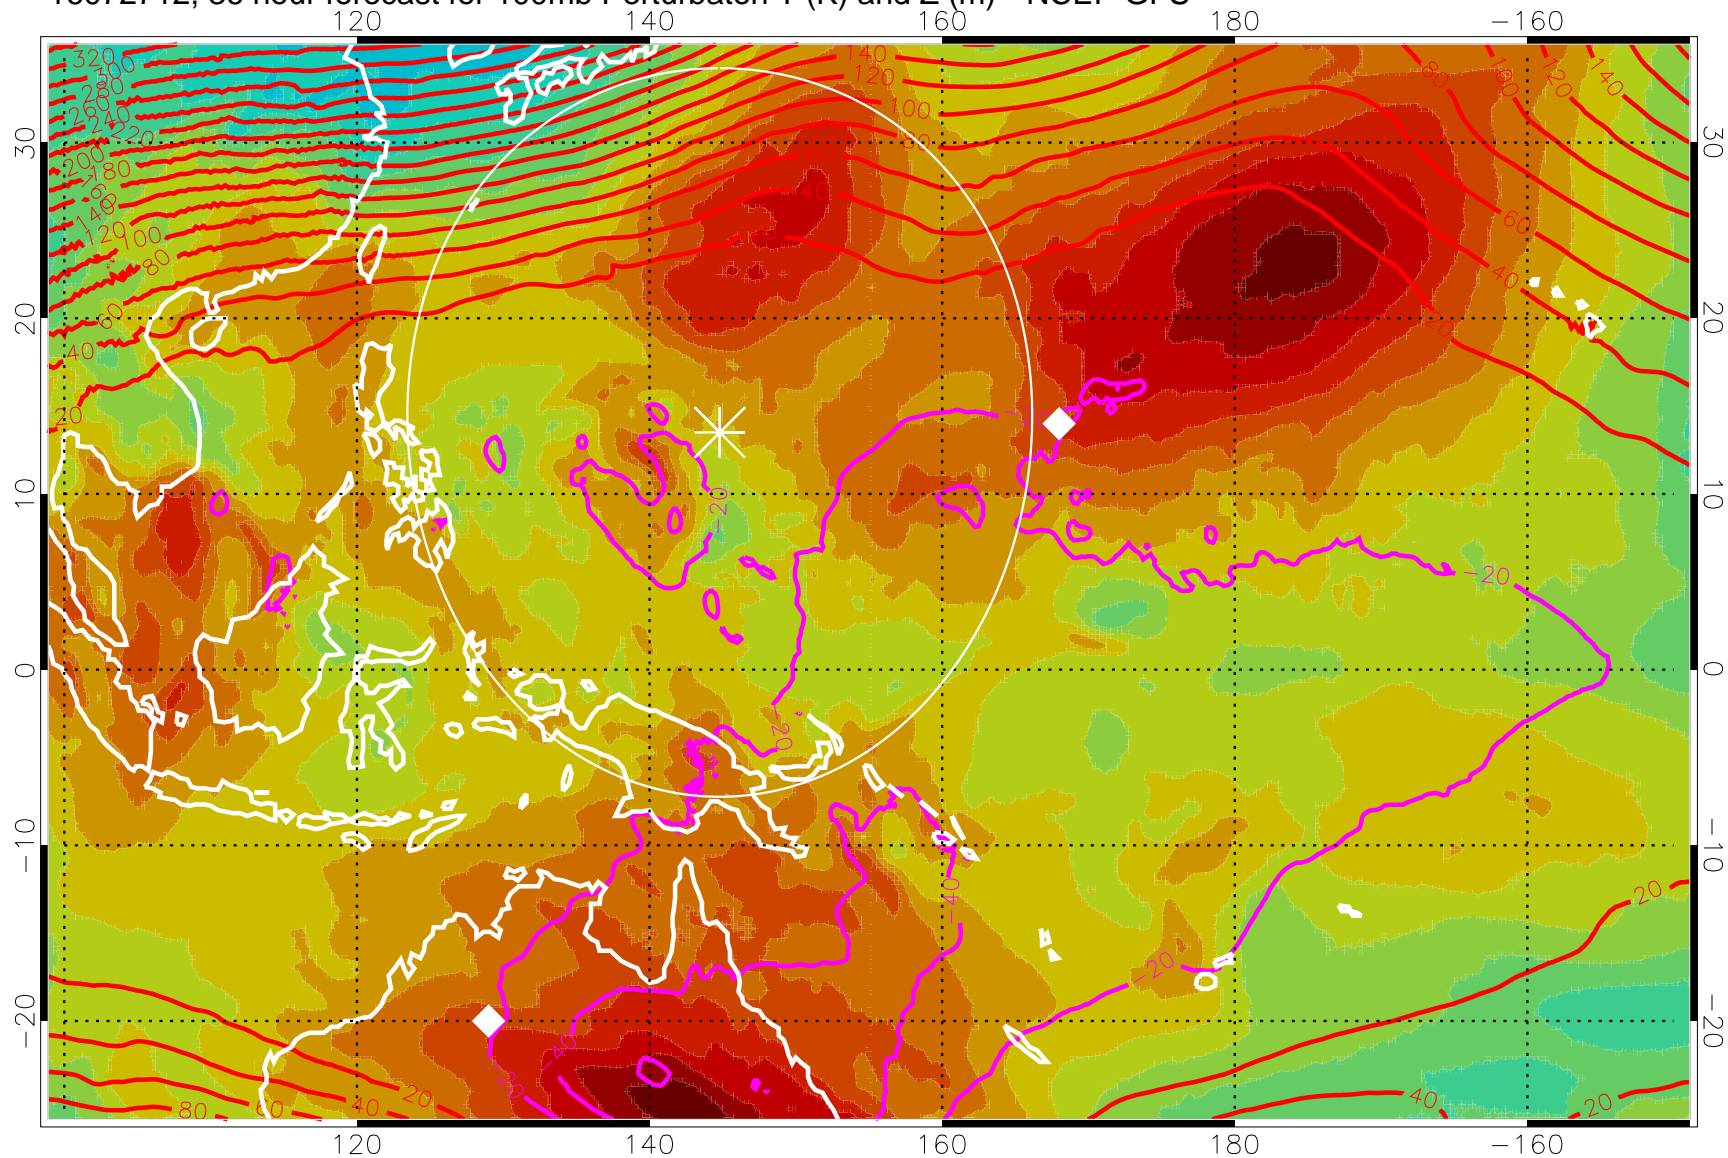

16072712, 36 hour forecast for 100mb Perturbaton T (K) and Z (m)-- NCEP GFS

Contours are 100 mbar Z perturbation (m)
Positive Z Contours
Negative Z Contours
Diamonds-mean pos. of anticyclones

Range ring of 2304 km