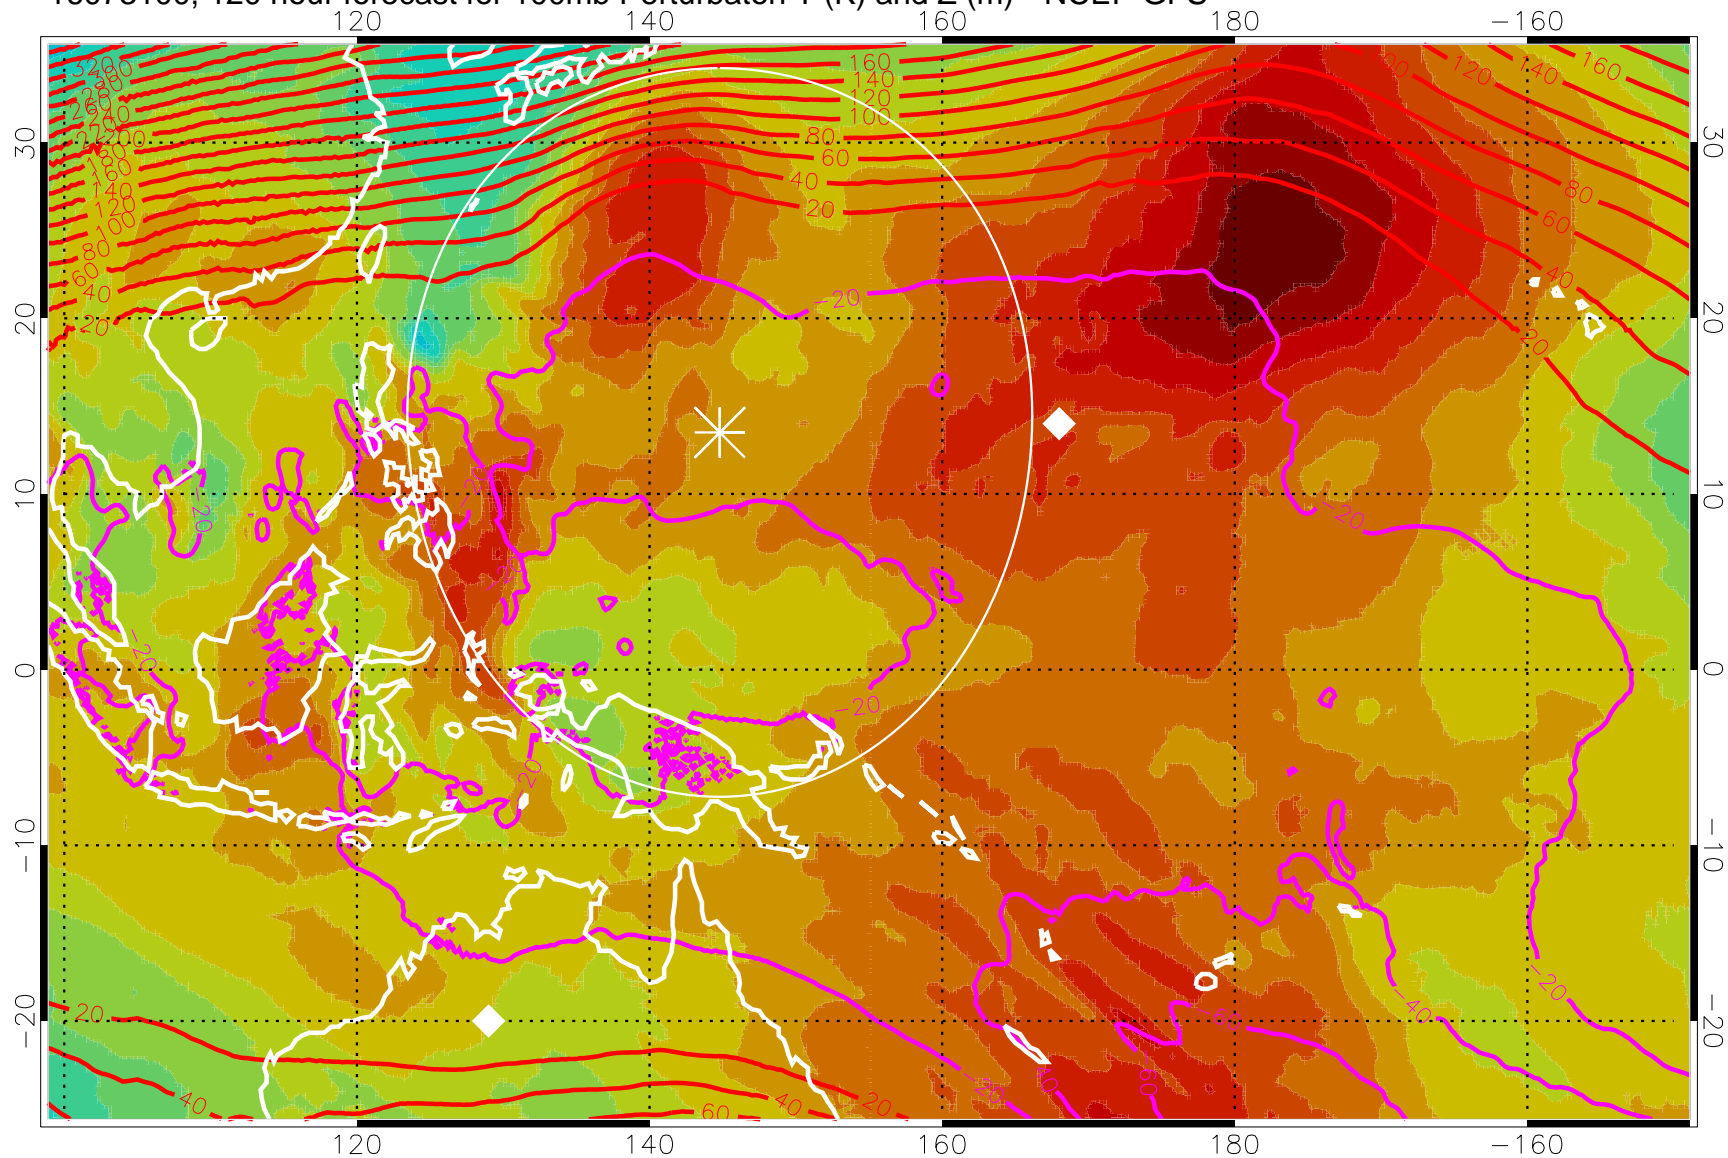

16073100, 120 hour forecast for 100mb Perturbaton T (K) and Z (m)-- NCEP GFS

Contours are 100 mbar Z perturbation (m)
Positive Z Contours
Negative Z Contours
Diamonds-mean pos. of anticyclones

Range ring of 2304 km