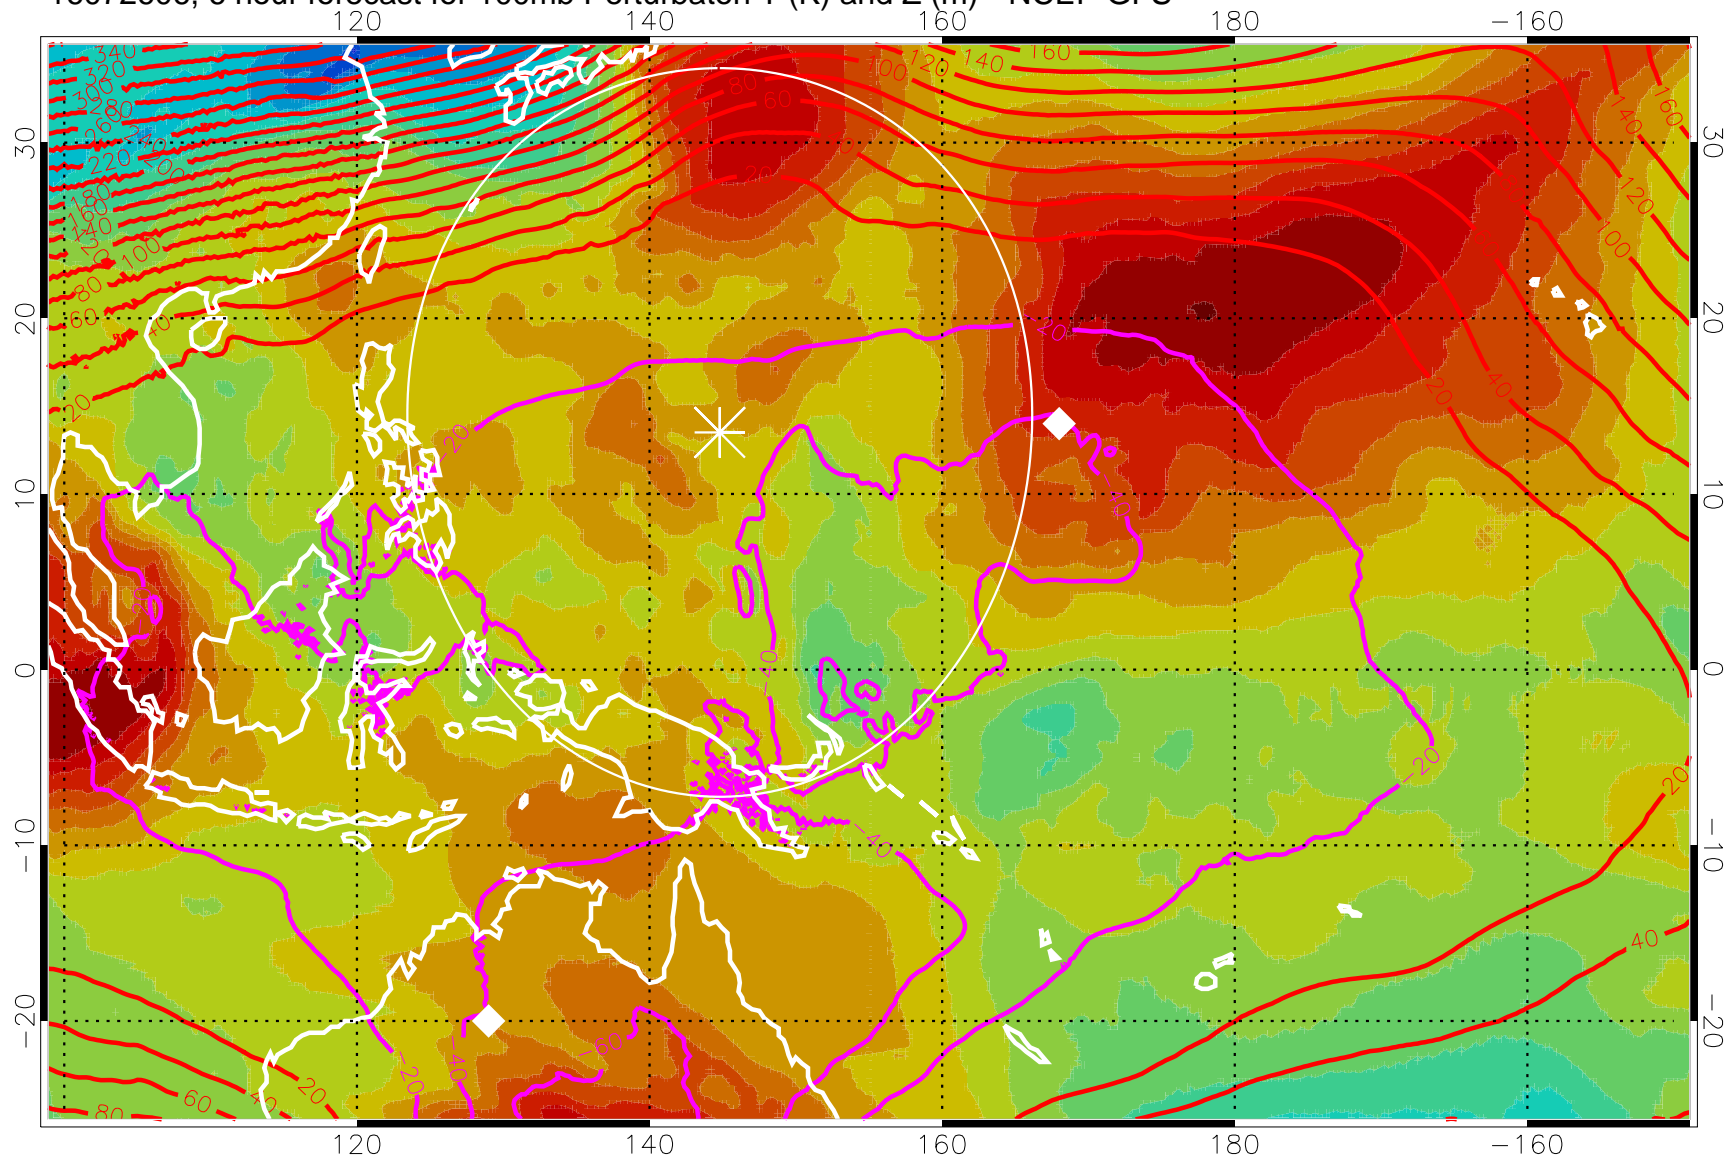

16072606, 6 hour forecast for 100mb Perturbaton T (K) and Z (m)-- NCEP GFS

Contours are 100 mbar Z perturbation (m)
Positive Z Contours
Negative Z Contours
Diamonds-mean pos. of anticyclones

Range ring of 2304 km