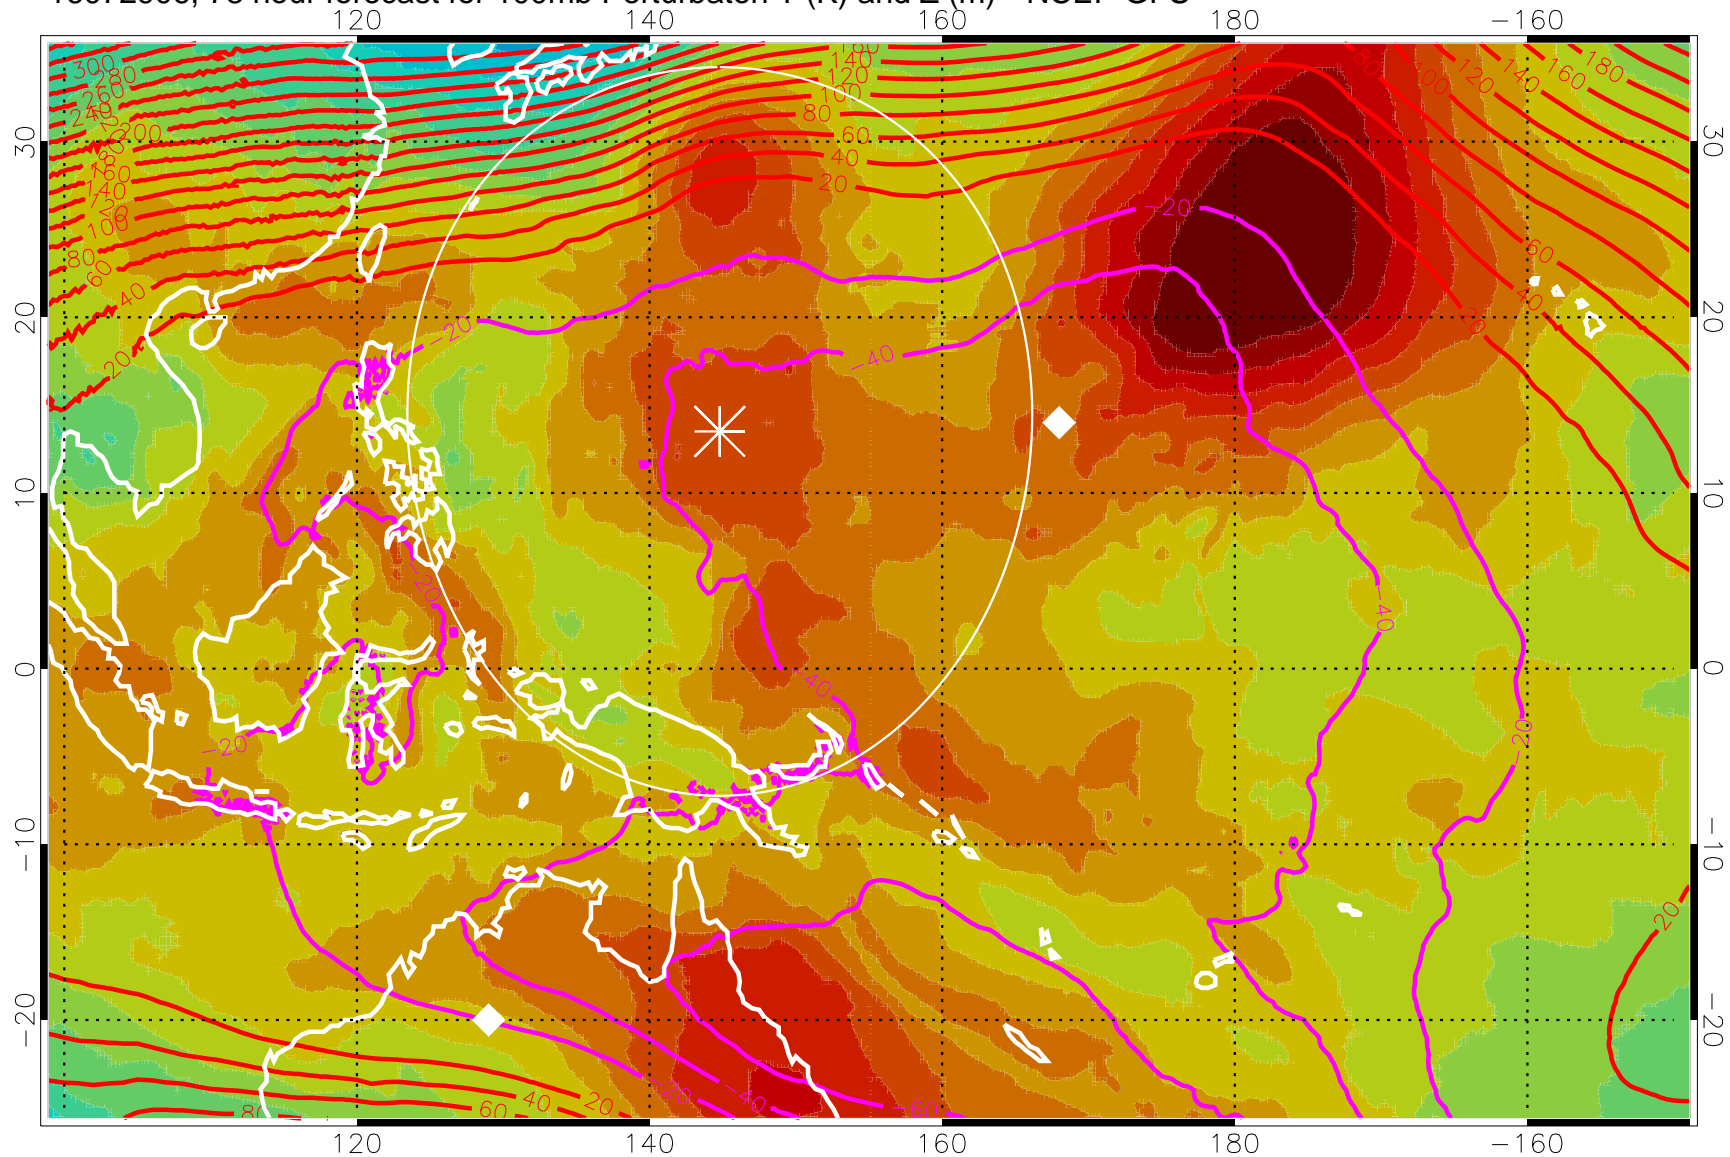

16072906, 78 hour forecast for 100mb Perturbaton T (K) and Z (m)-- NCEP GFS

Contours are 100 mbar Z perturbation (m)
Positive Z Contours
Negative Z Contours
Diamonds-mean pos. of anticyclones

Range ring of 2304 km