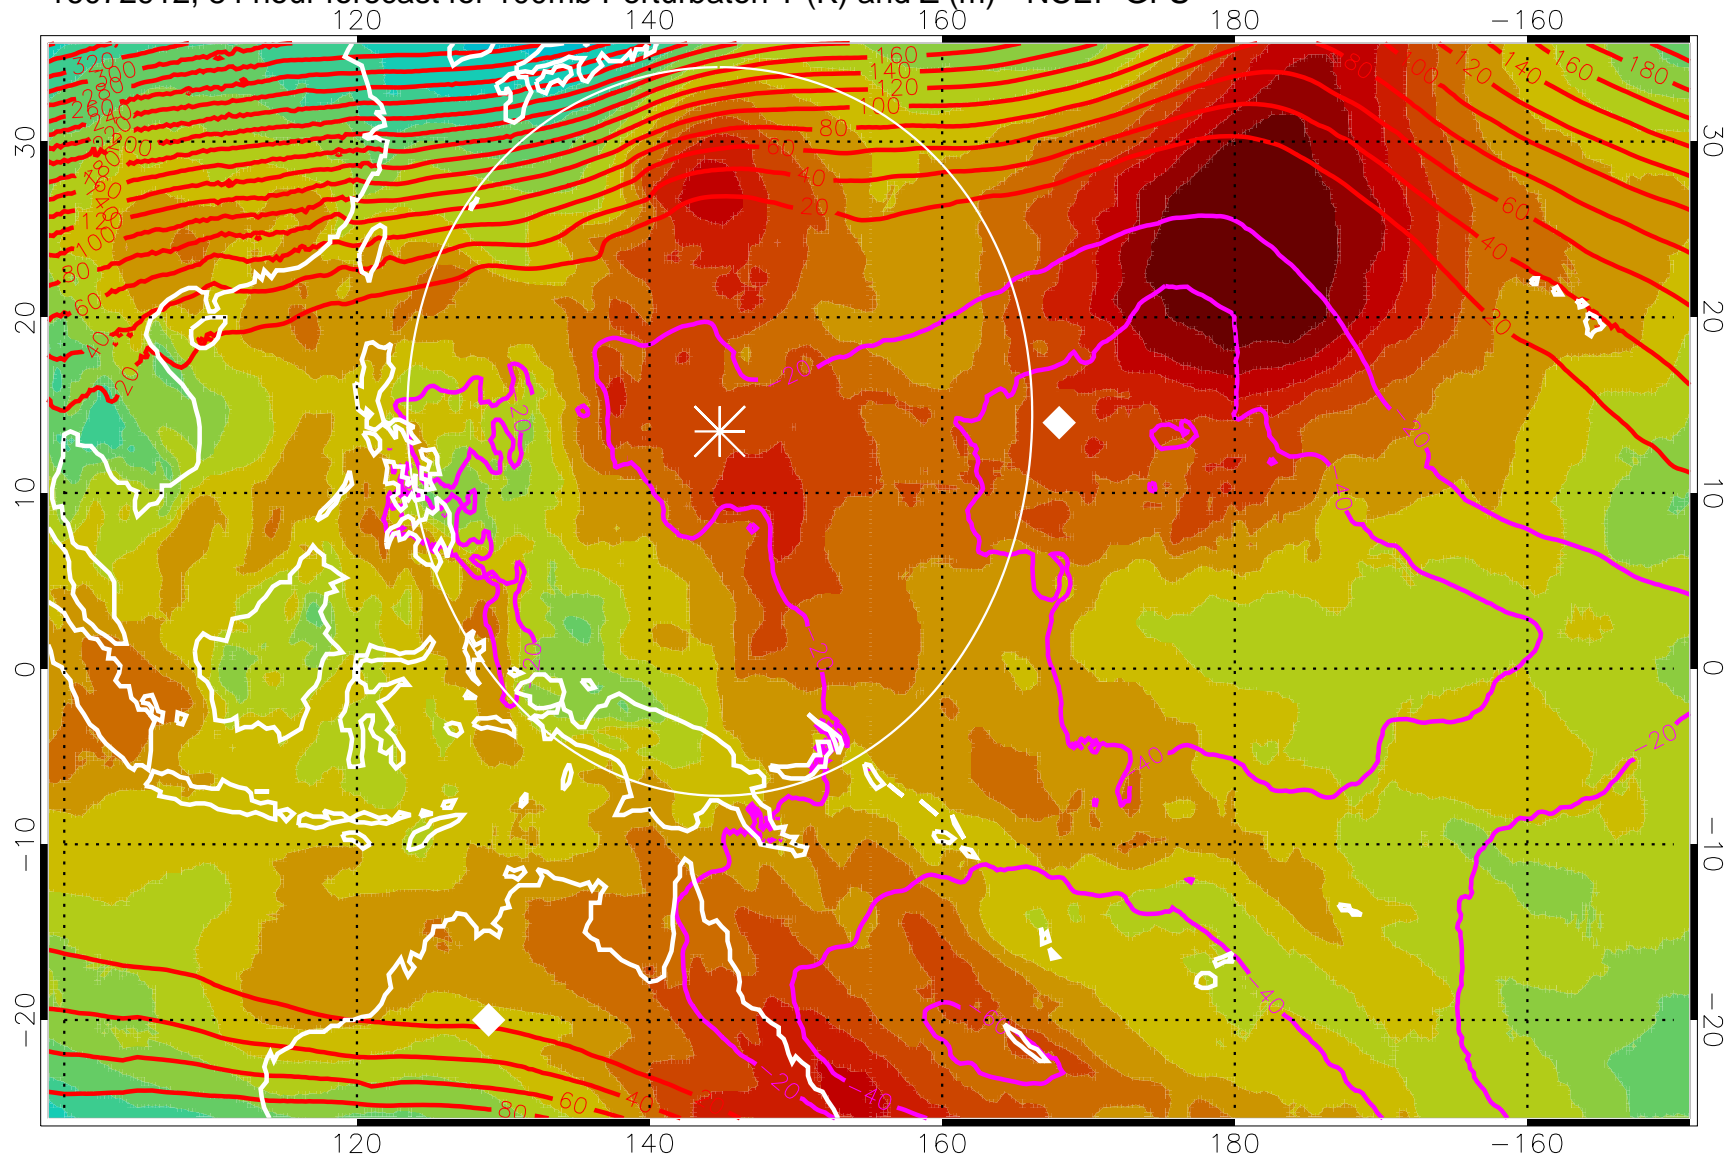

16072912, 84 hour forecast for 100mb Perturbaton T (K) and Z (m)-- NCEP GFS

Contours are 100 mbar Z perturbation (m)
Positive Z Contours
Negative Z Contours
Diamonds-mean pos. of anticyclones

Range ring of 2304 km