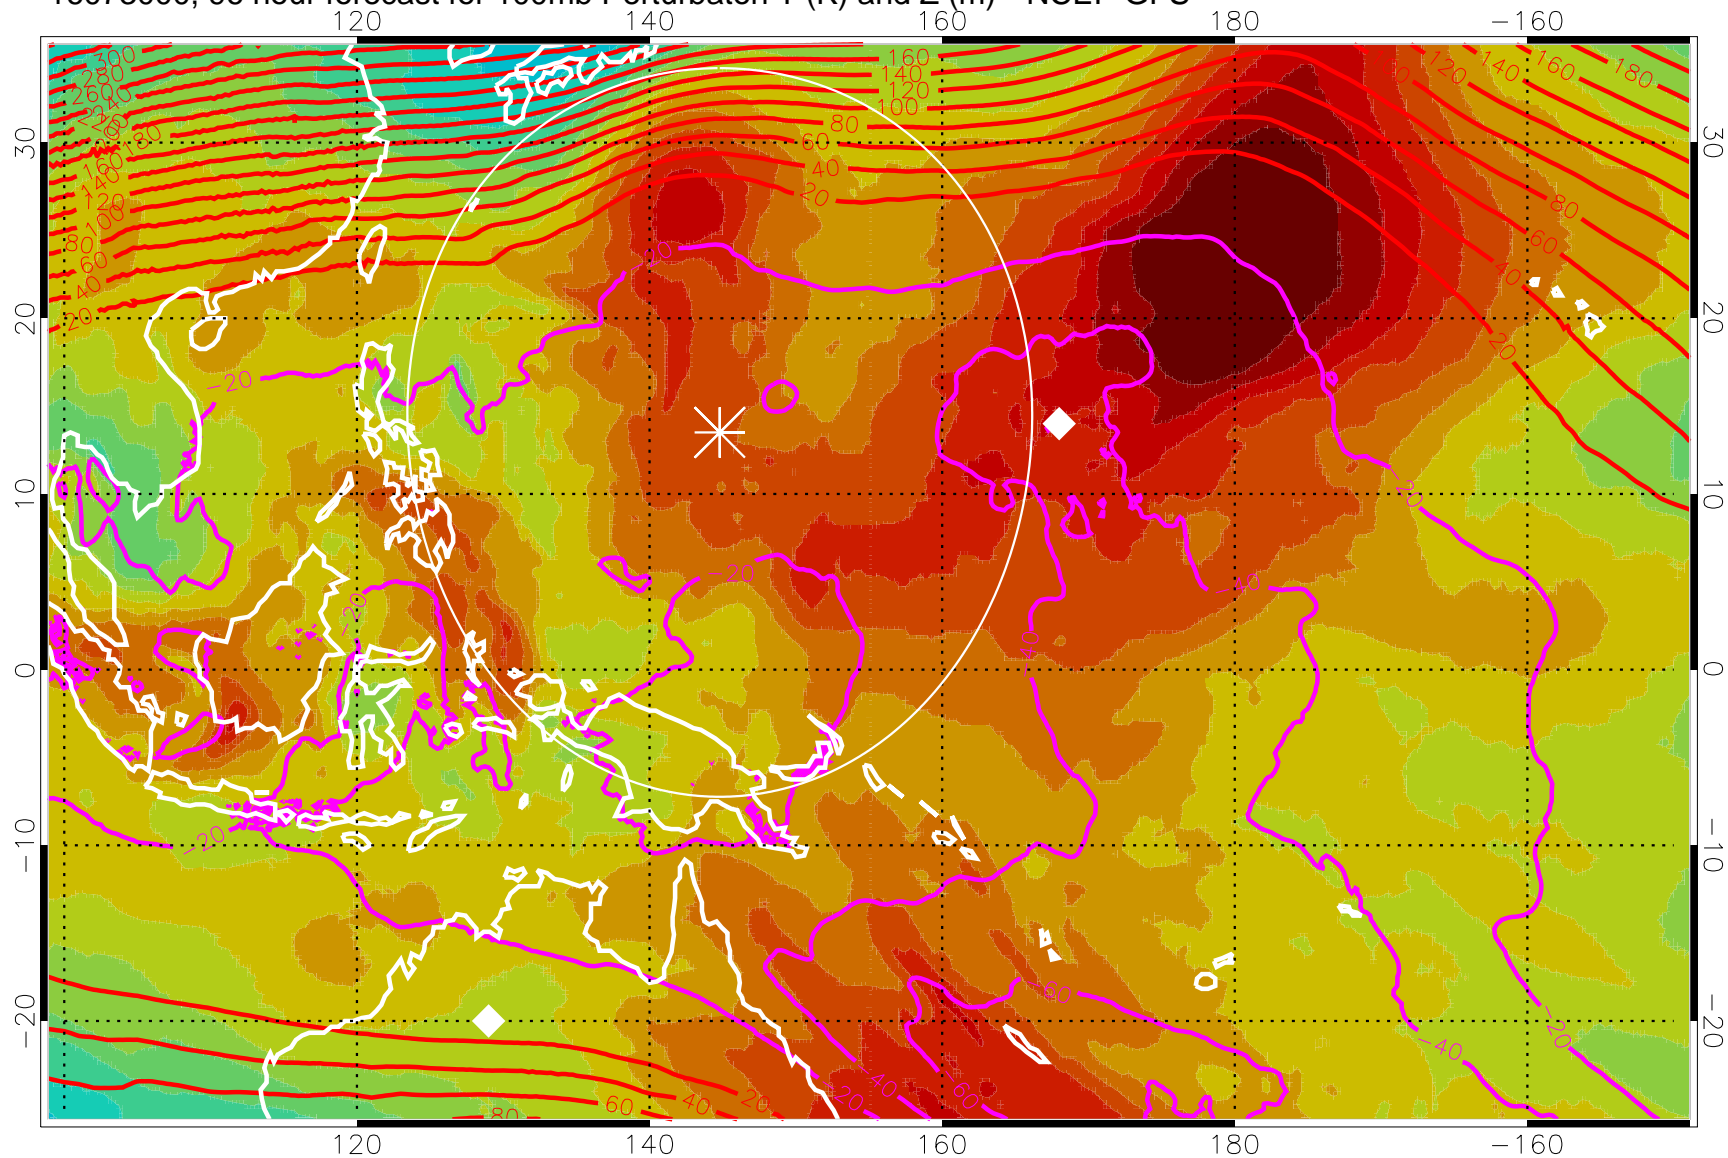

16073000, 96 hour forecast for 100mb Perturbaton T (K) and Z (m)-- NCEP GFS

Contours are 100 mbar Z perturbation (m)
Positive Z Contours
Negative Z Contours
Diamonds-mean pos. of anticyclones

Range ring of 2304 km