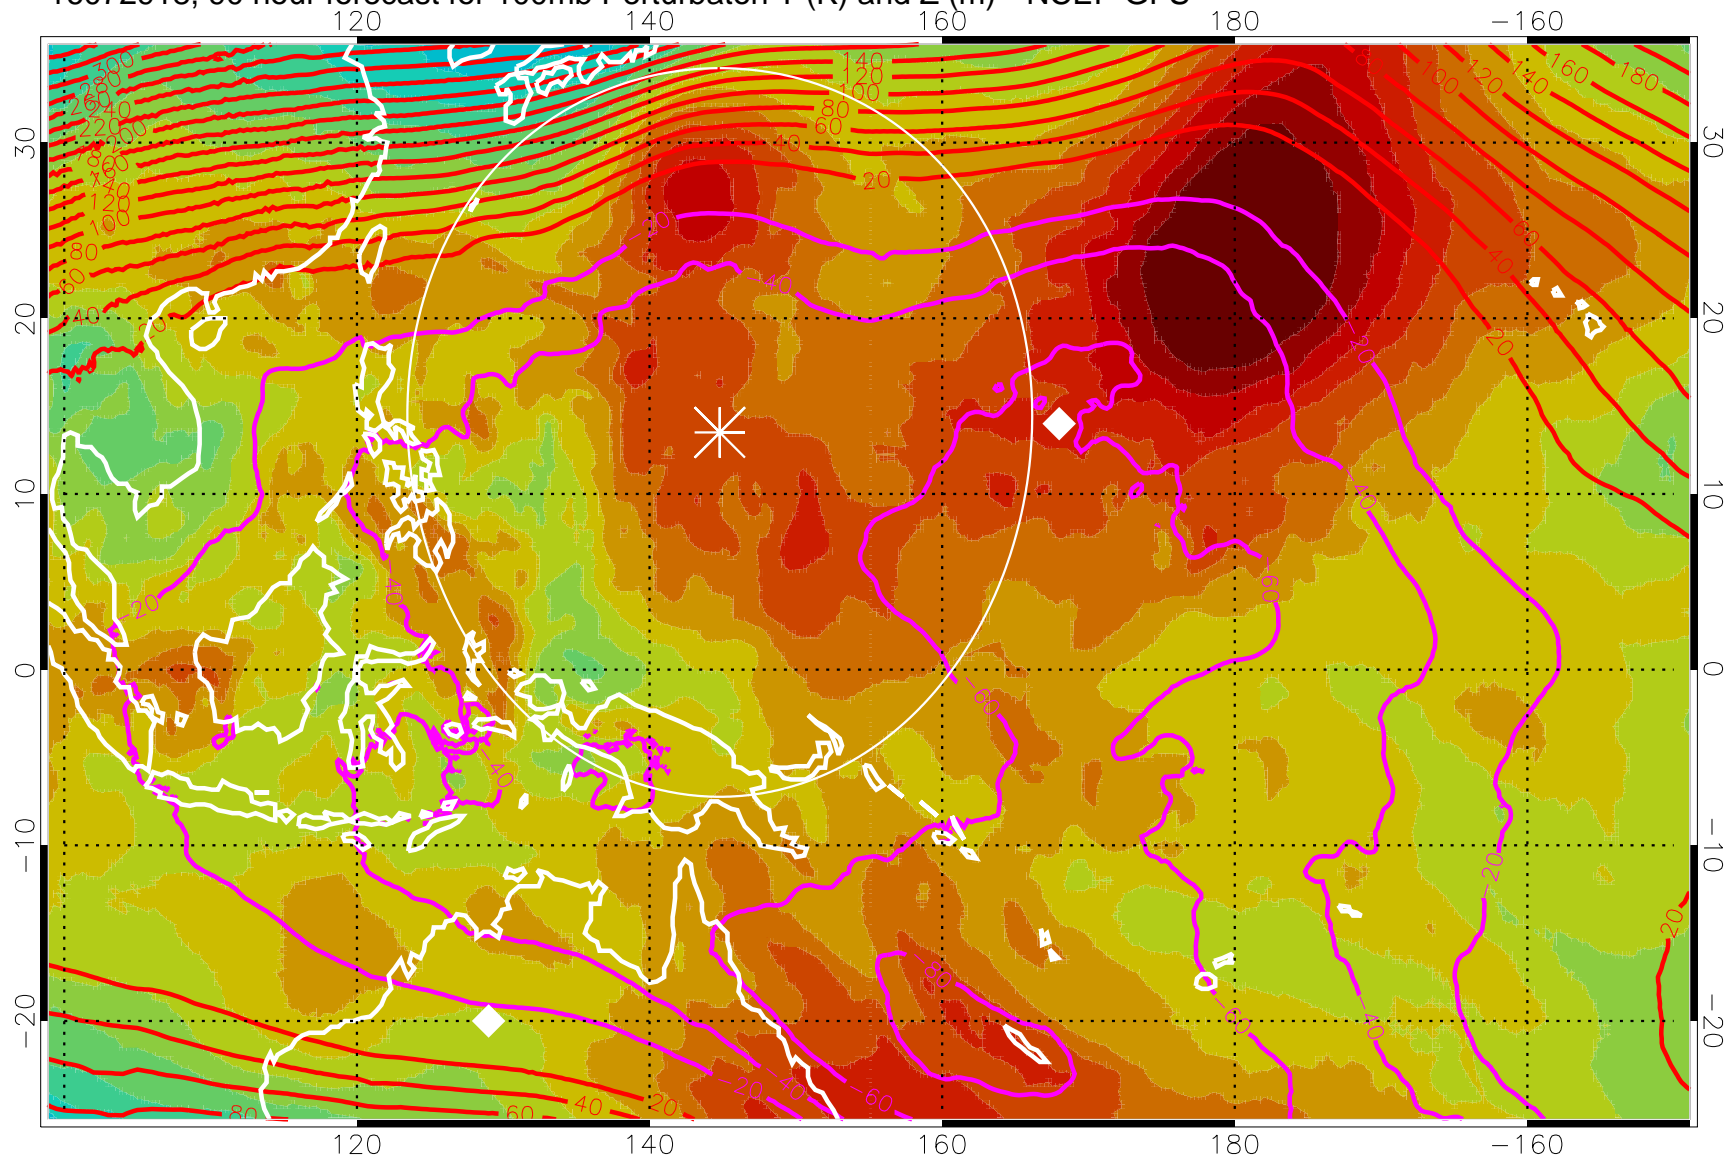

16072918, 90 hour forecast for 100mb Perturbaton T (K) and Z (m)-- NCEP GFS

Contours are 100 mbar Z perturbation (m)
Positive Z Contours
Negative Z Contours
Diamonds-mean pos. of anticyclones

Range ring of 2304 km