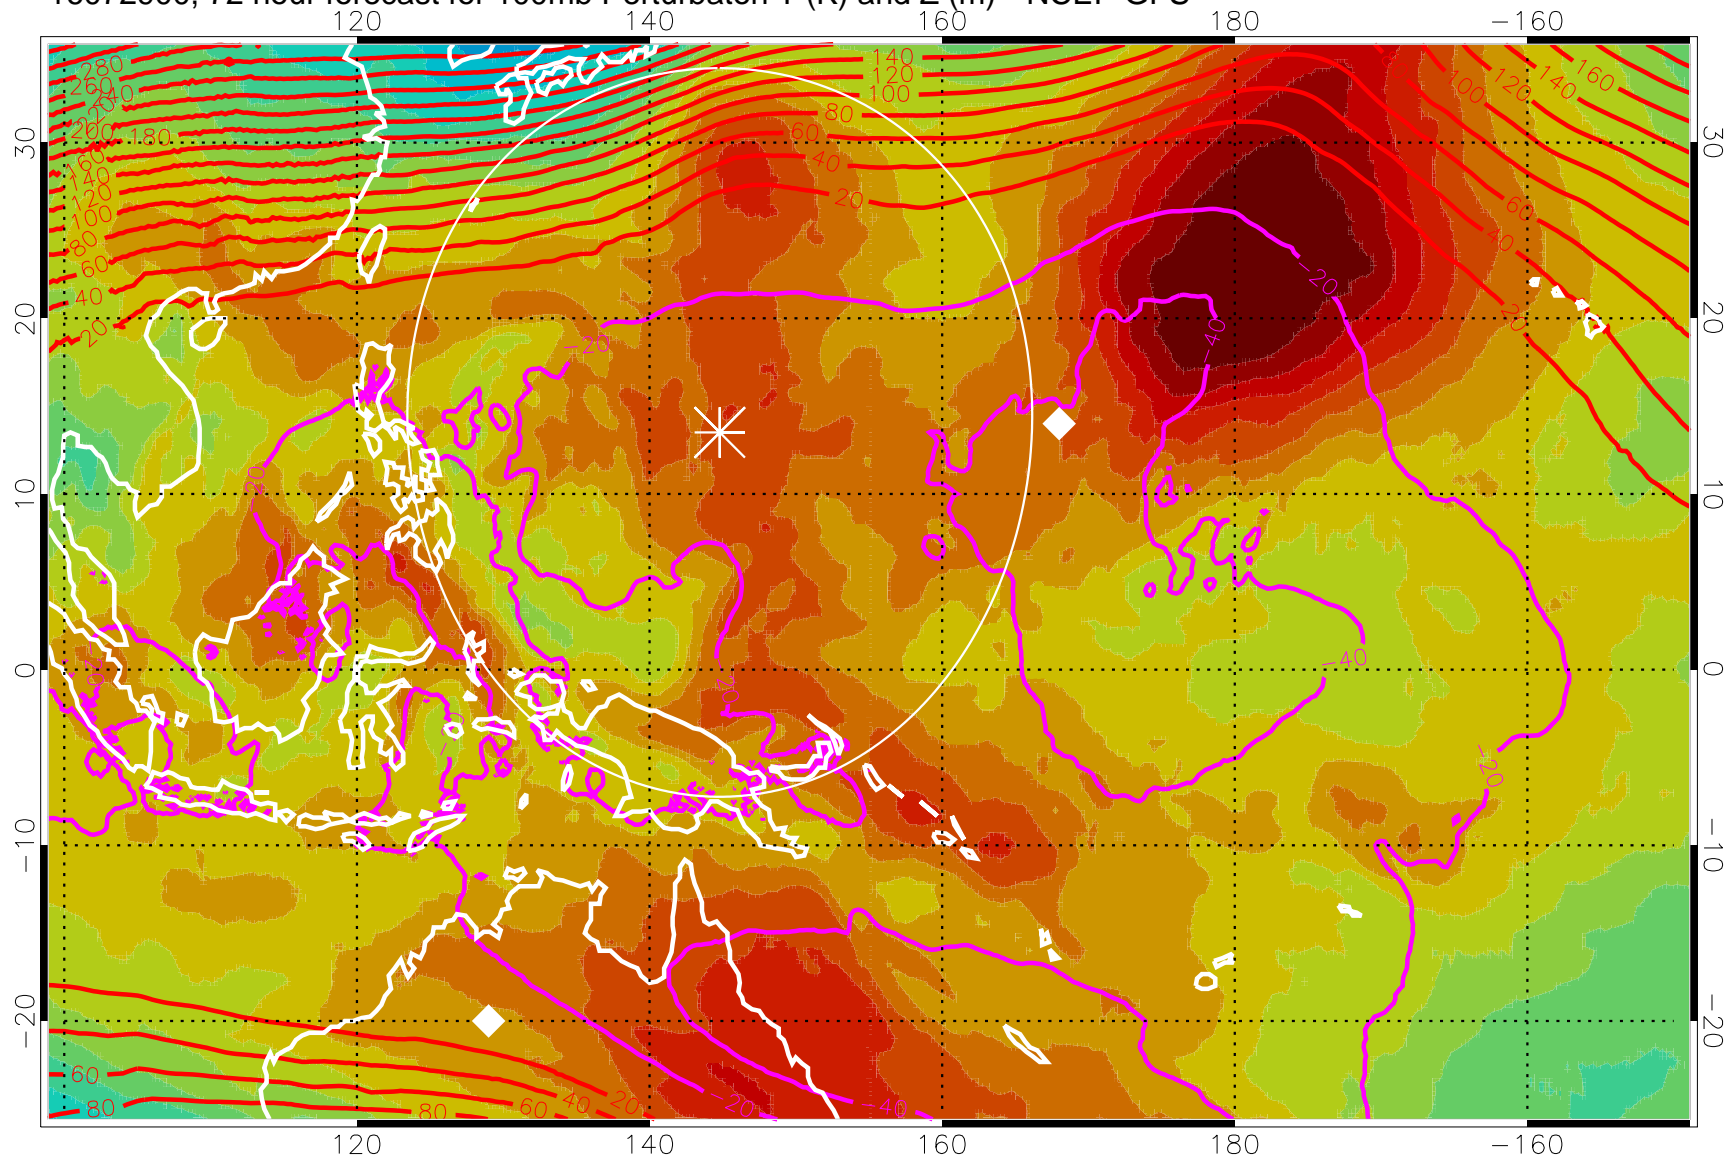

16072900, 72 hour forecast for 100mb Perturbaton T (K) and Z (m)-- NCEP GFS

Contours are 100 mbar Z perturbation (m)
Positive Z Contours
Negative Z Contours
Diamonds-mean pos. of anticyclones

Range ring of 2304 km