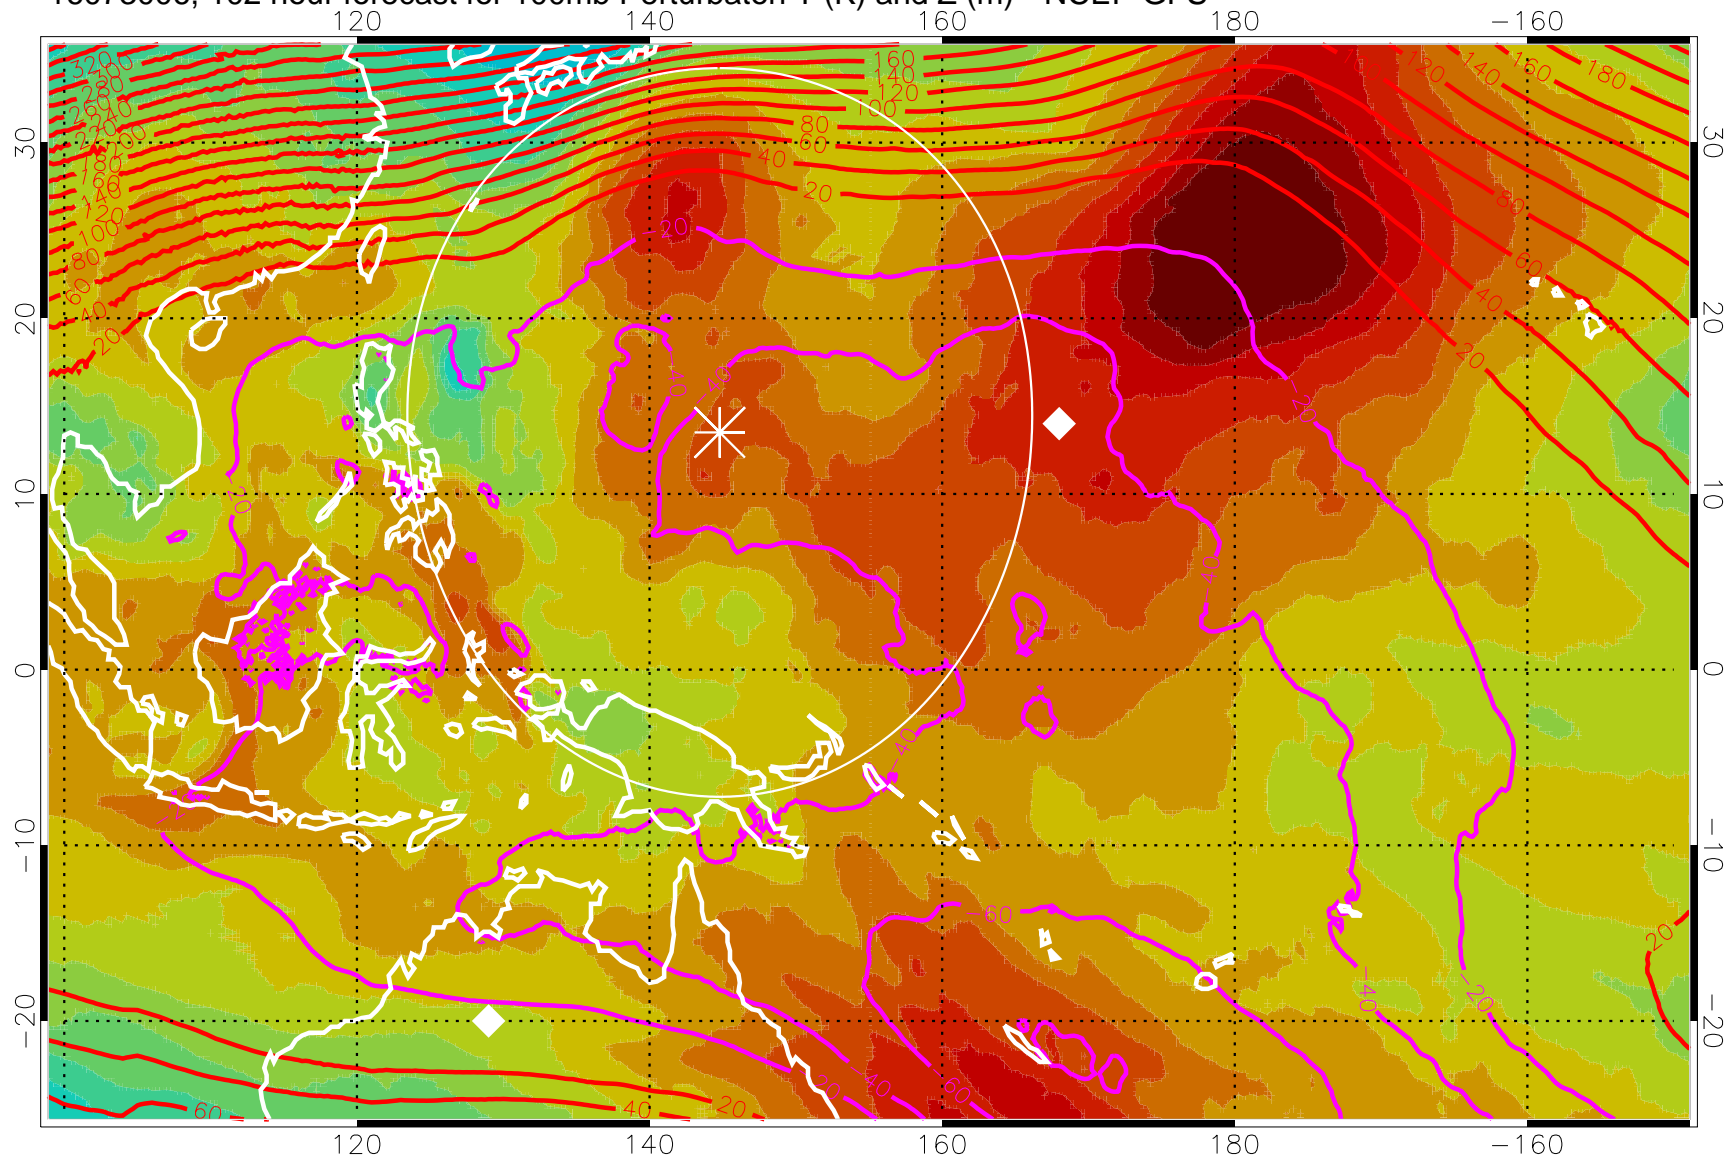

16073006, 102 hour forecast for 100mb Perturbaton T (K) and Z (m)-- NCEP GFS

T deviation from jan-feb mean, K

Contours are 100 mbar Z perturbation (m)
Positive Z Contours
Negative Z Contours
Diamonds-mean pos. of anticyclones

Range ring of 2304 km