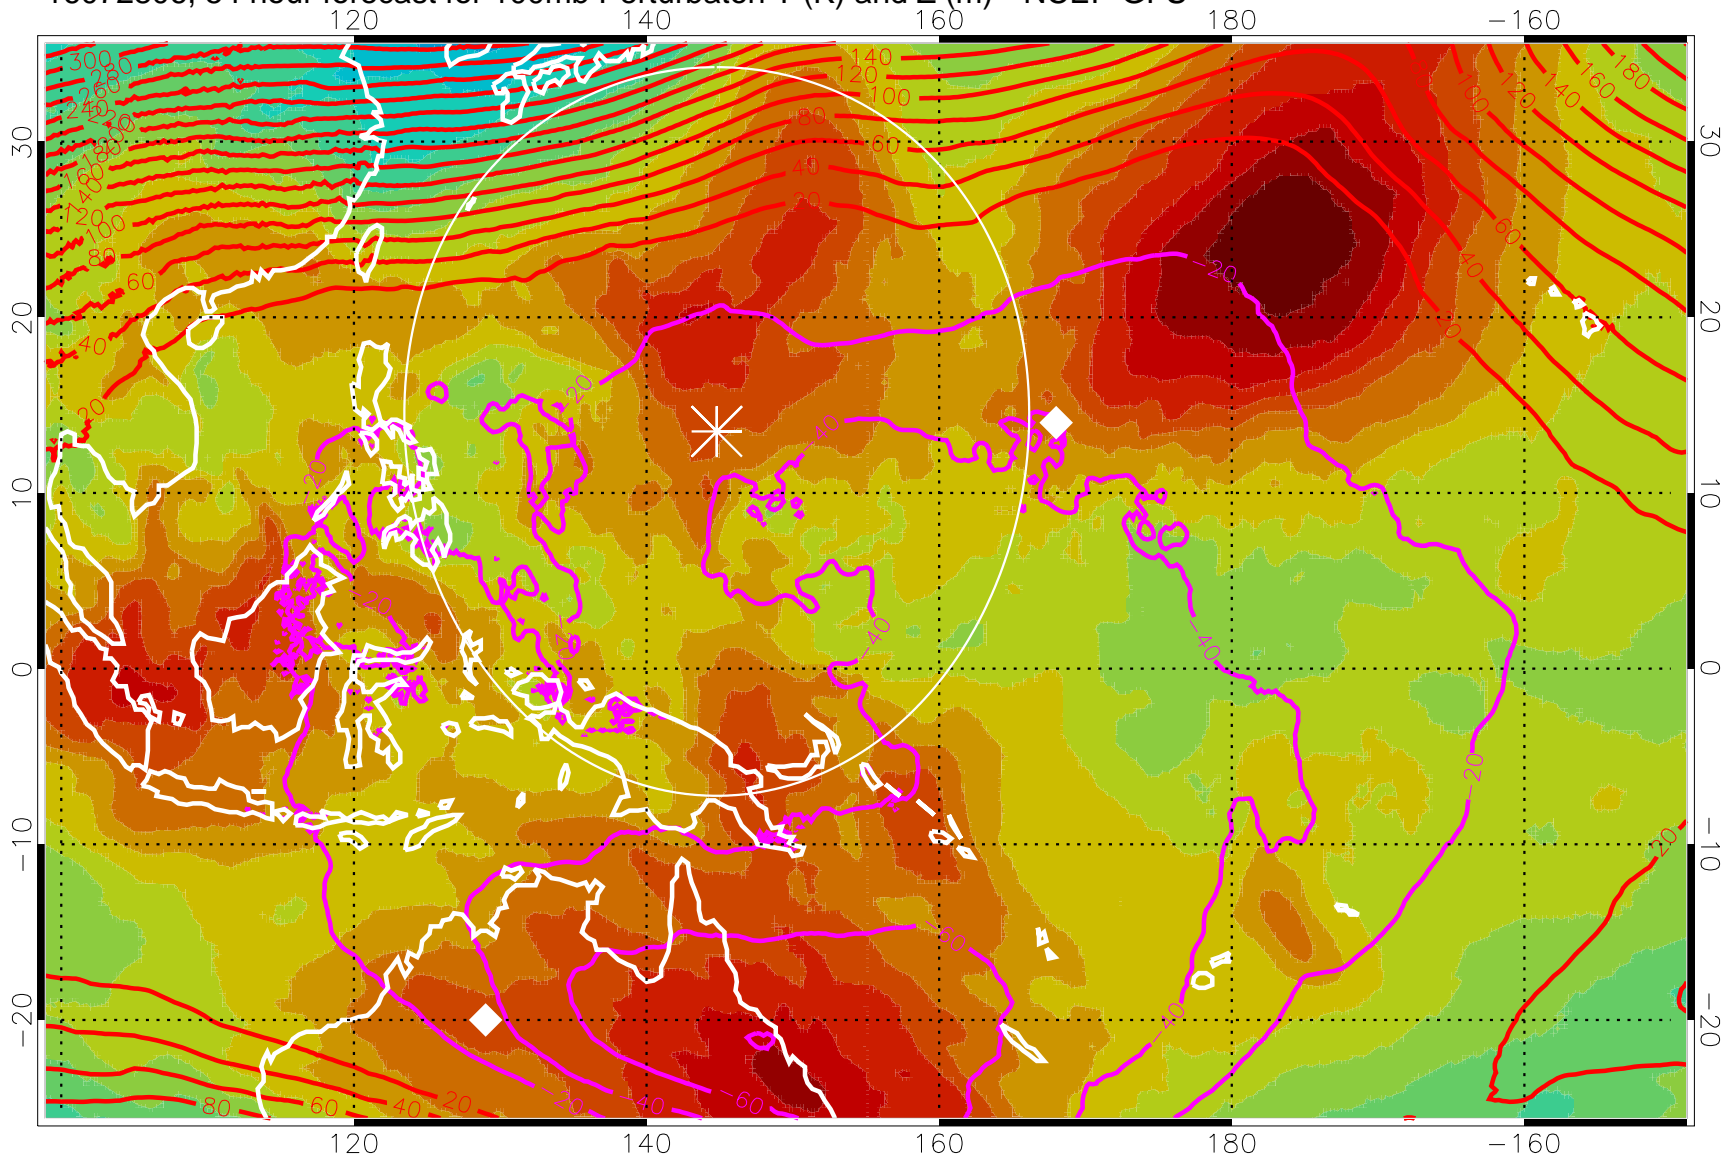

16072806, 54 hour forecast for 100mb Perturbaton T (K) and Z (m)-- NCEP GFS

Contours are 100 mbar Z perturbation (m)
Positive Z Contours
Negative Z Contours
Diamonds-mean pos. of anticyclones

Range ring of 2304 km