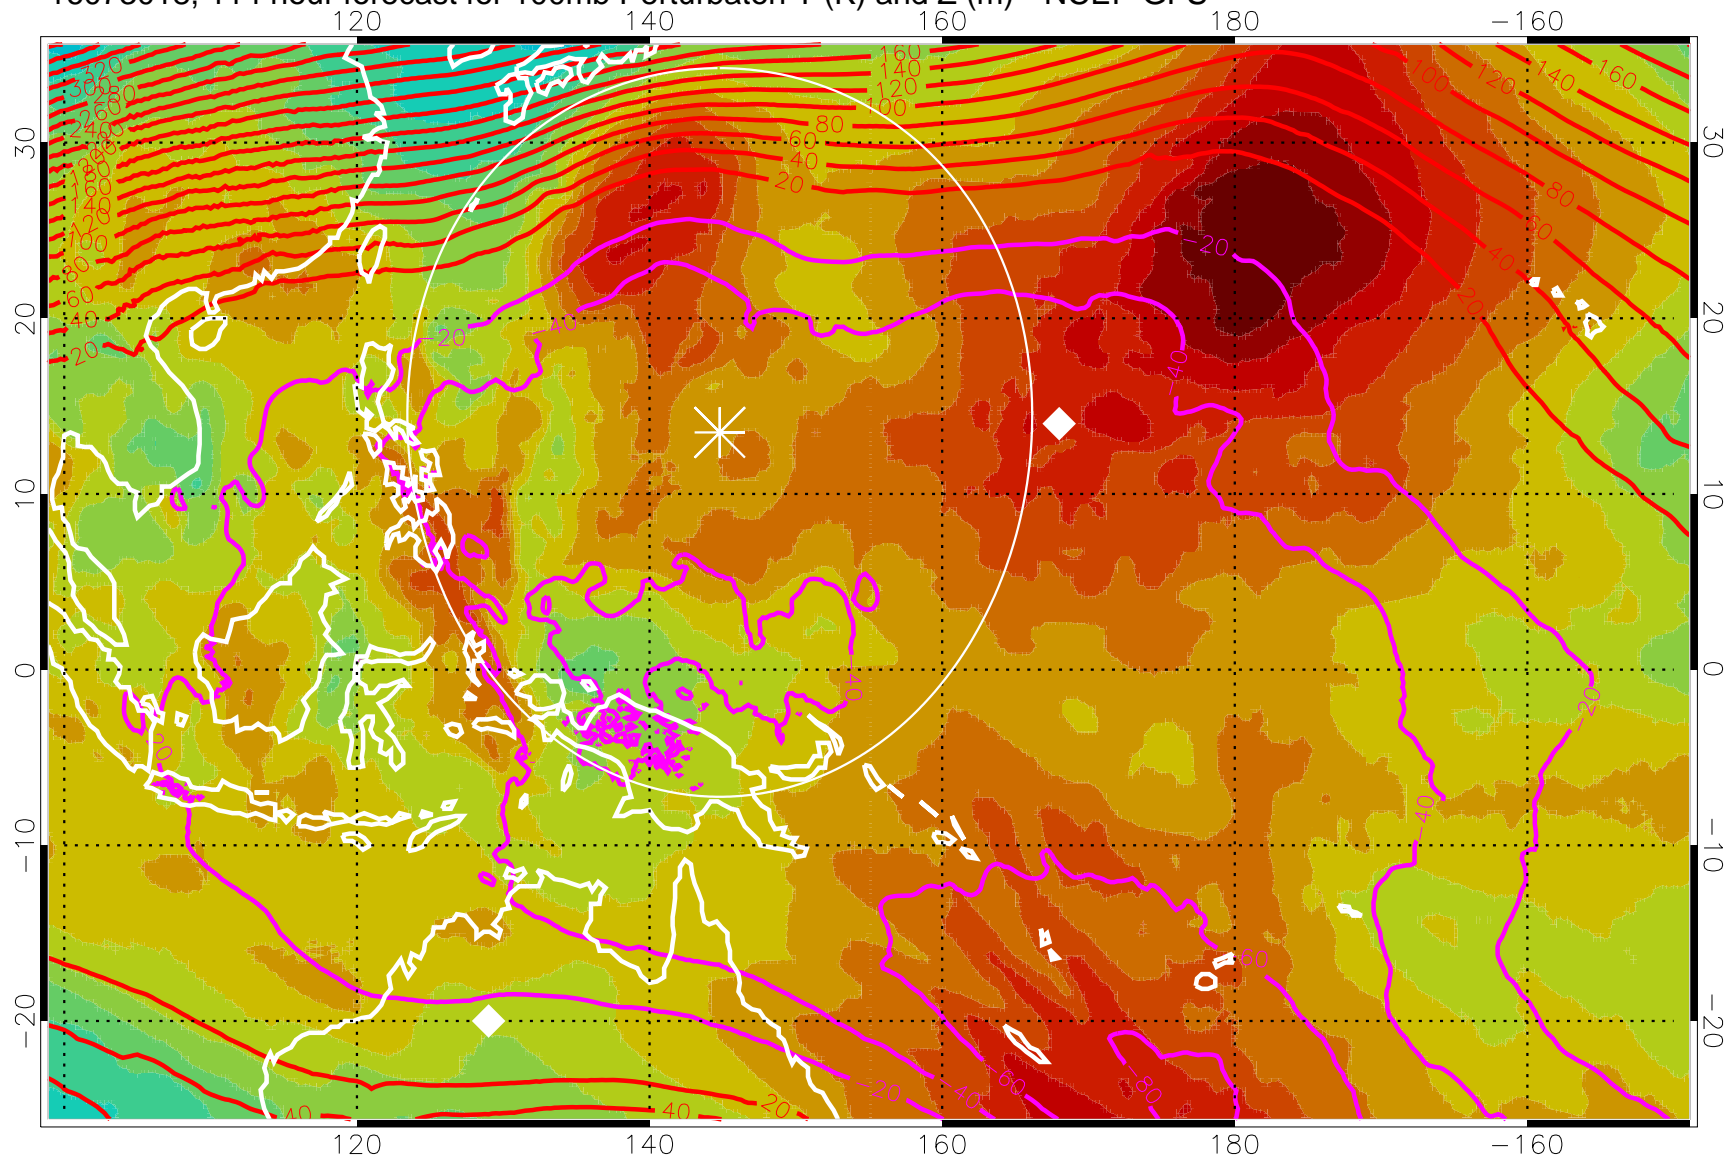

16073018, 114 hour forecast for 100mb Perturbaton T (K) and Z (m)-- NCEP GFS

Contours are 100 mbar Z perturbation (m)
Positive Z Contours
Negative Z Contours
Diamonds-mean pos. of anticyclones

Range ring of 2304 km