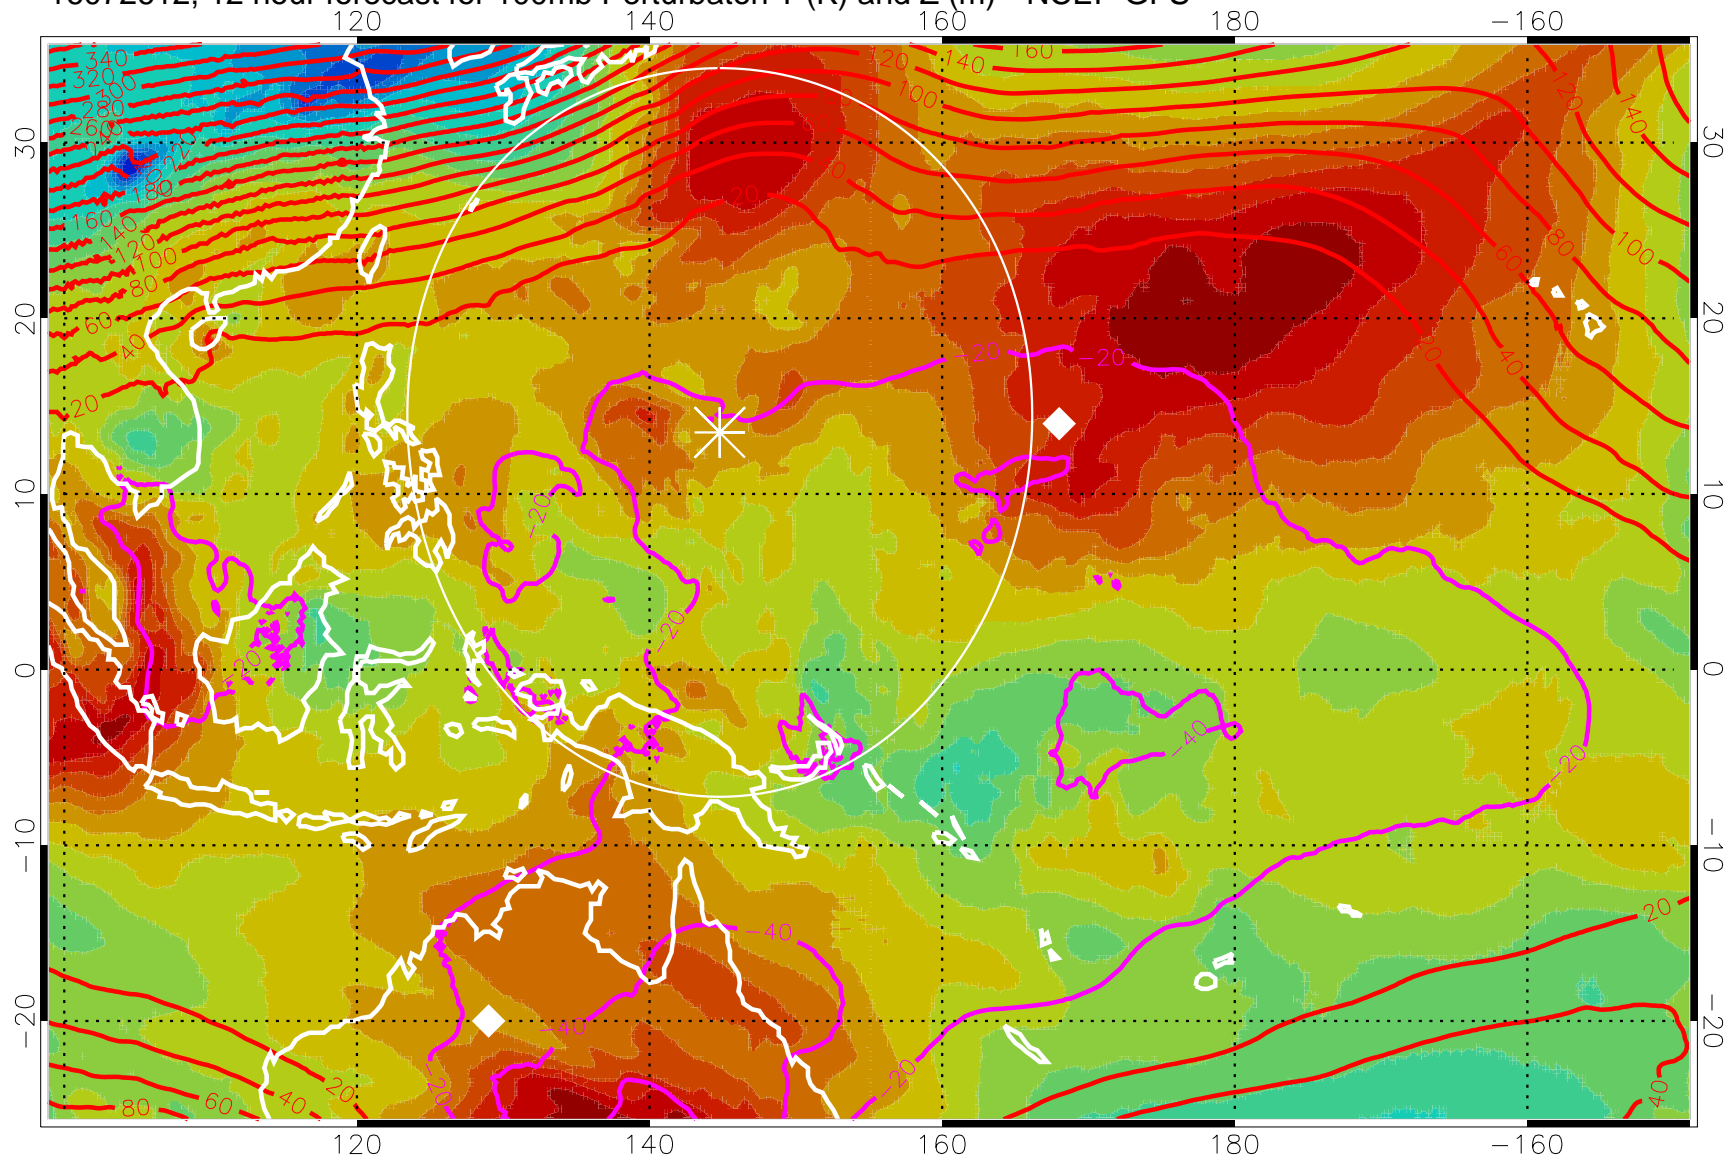

16072612, 12 hour forecast for 100mb Perturbaton T (K) and Z (m)-- NCEP GFS

Contours are 100 mbar Z perturbation (m)
Positive Z Contours
Negative Z Contours
Diamonds-mean pos. of anticyclones

Range ring of 2304 km