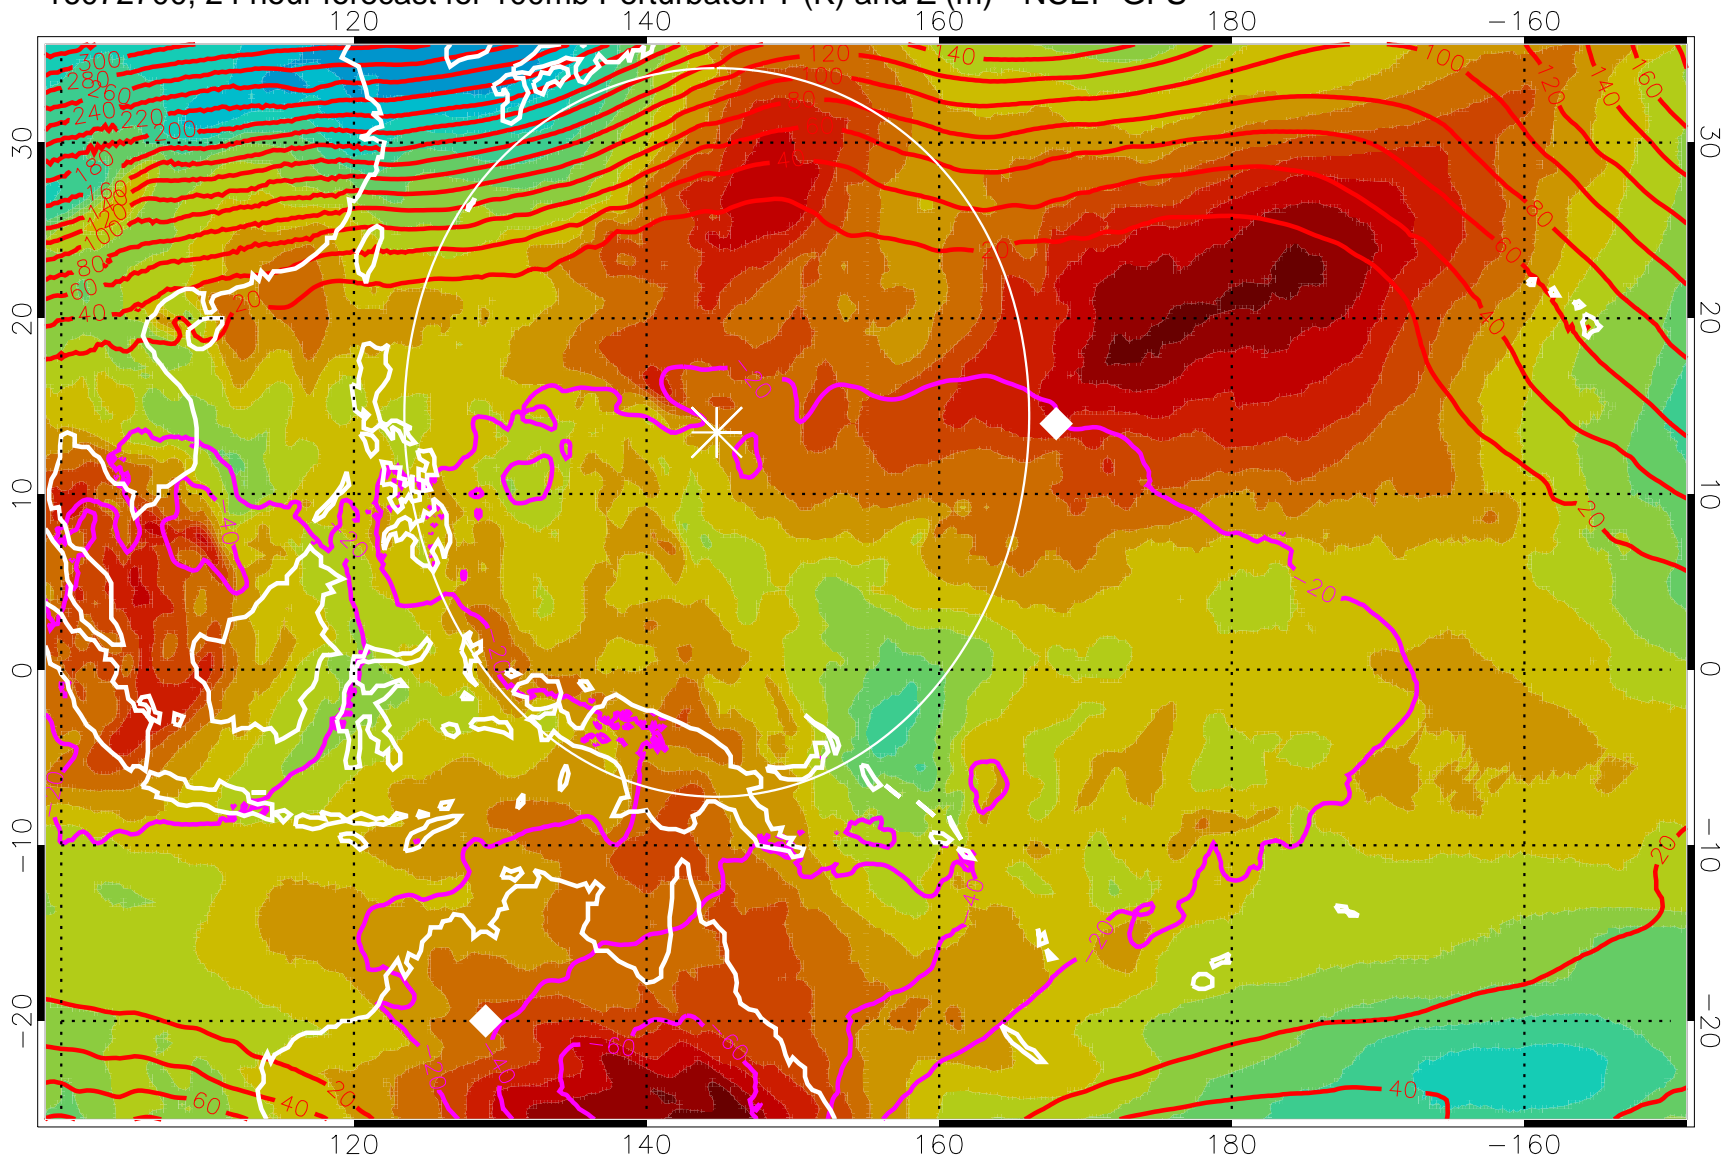

16072700, 24 hour forecast for 100mb Perturbaton T (K) and Z (m)-- NCEP GFS

Contours are 100 mbar Z perturbation (m)
Positive Z Contours
Negative Z Contours
Diamonds-mean pos. of anticyclones

Range ring of 2304 km