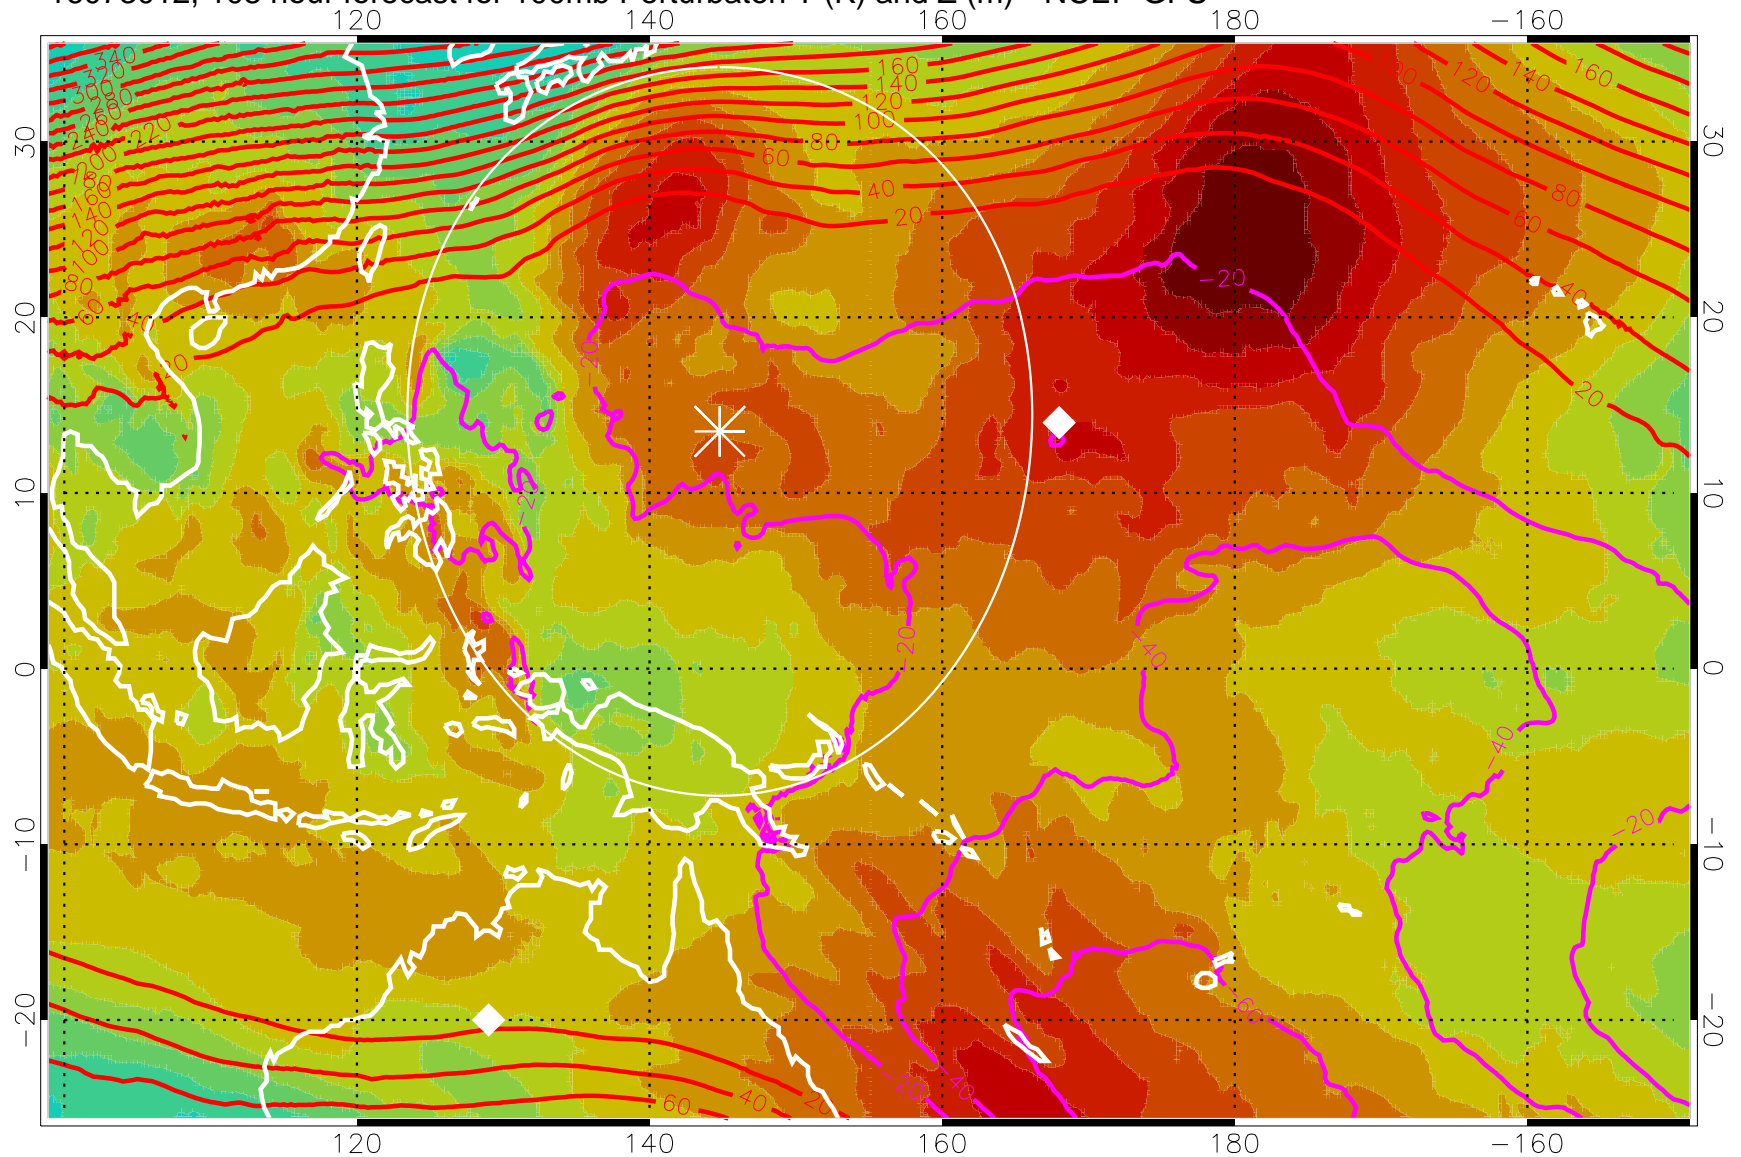

16073012, 108 hour forecast for 100mb Perturbaton T (K) and Z (m)-- NCEP GFS

Contours are 100 mbar Z perturbation (m)
Positive Z Contours
Negative Z Contours
Diamonds-mean pos. of anticyclones

Range ring of 2304 km