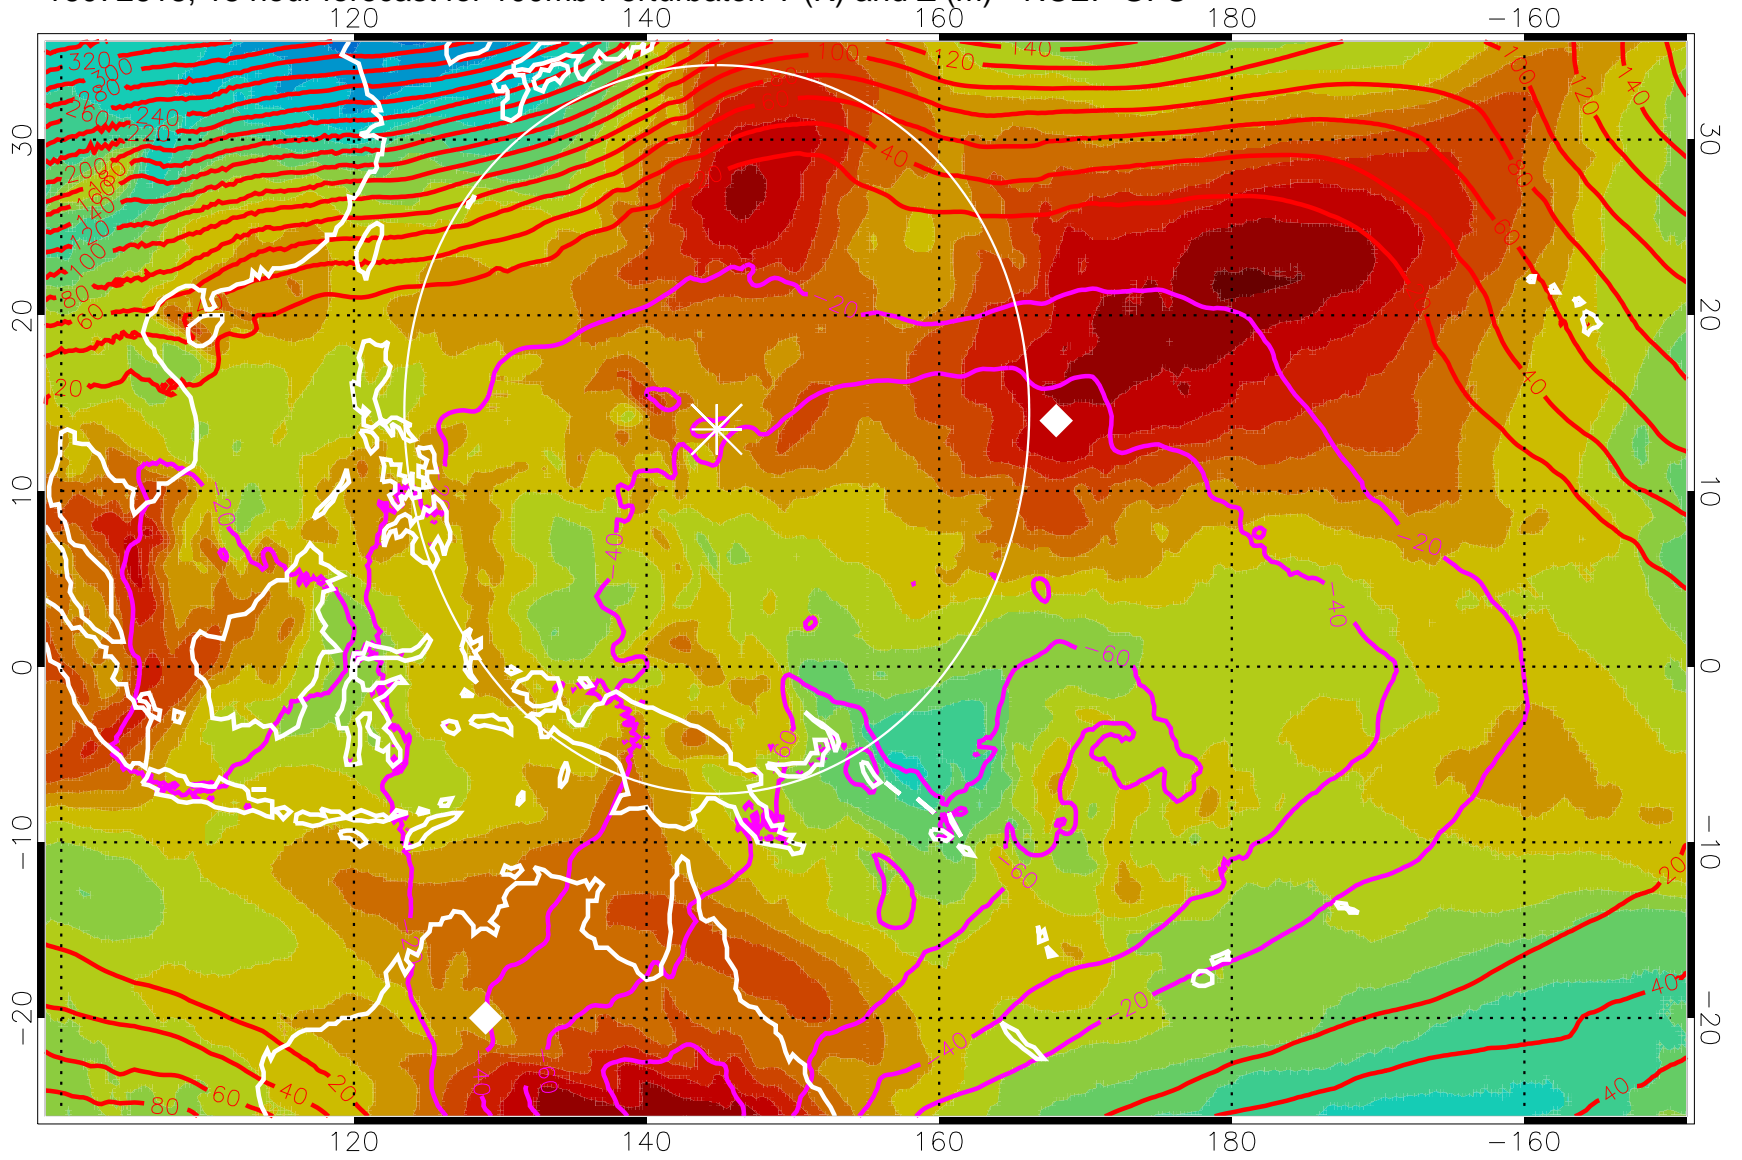

16072618, 18 hour forecast for 100mb Perturbaton T (K) and Z (m)-- NCEP GFS

Contours are 100 mbar Z perturbation (m)
Positive Z Contours
Negative Z Contours
Diamonds-mean pos. of anticyclones

Range ring of 2304 km