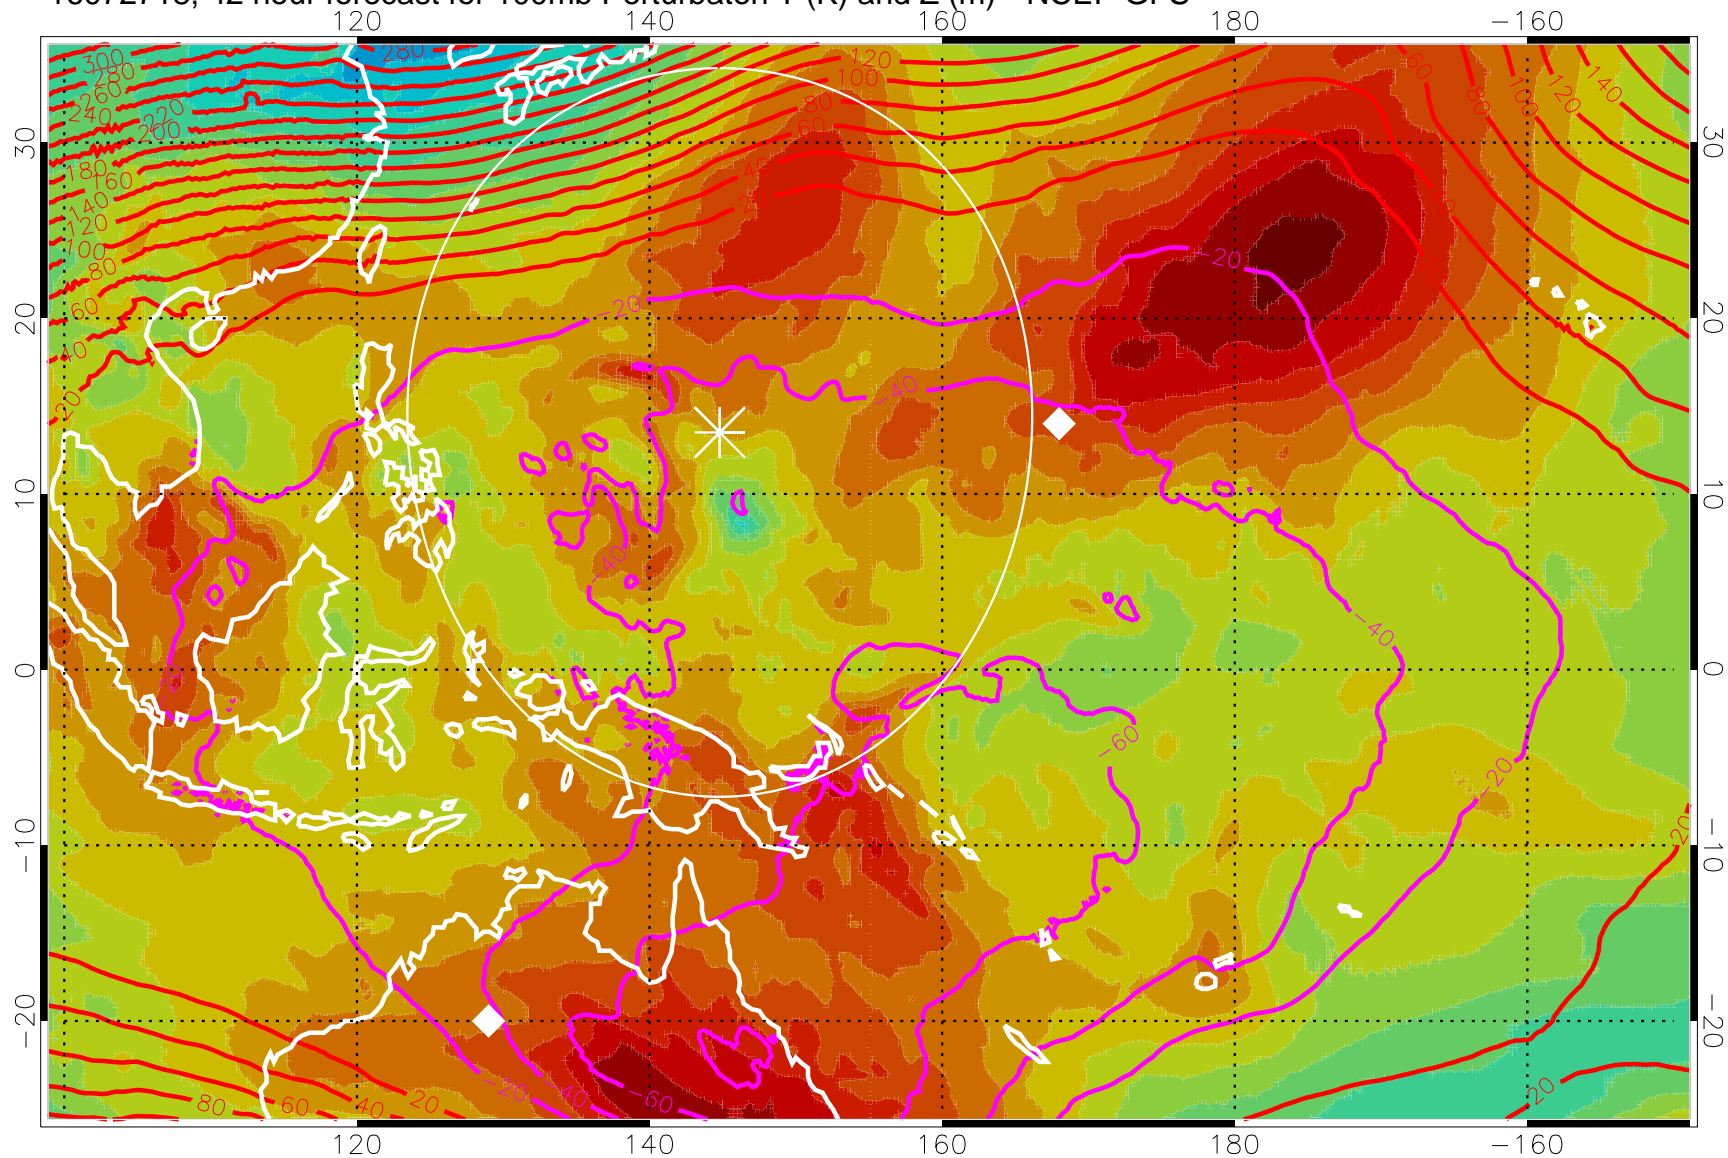

16072718, 42 hour forecast for 100mb Perturbaton T (K) and Z (m)-- NCEP GFS

Contours are 100 mbar Z perturbation (m)
Positive Z Contours
Negative Z Contours
Diamonds-mean pos. of anticyclones

Range ring of 2304 km