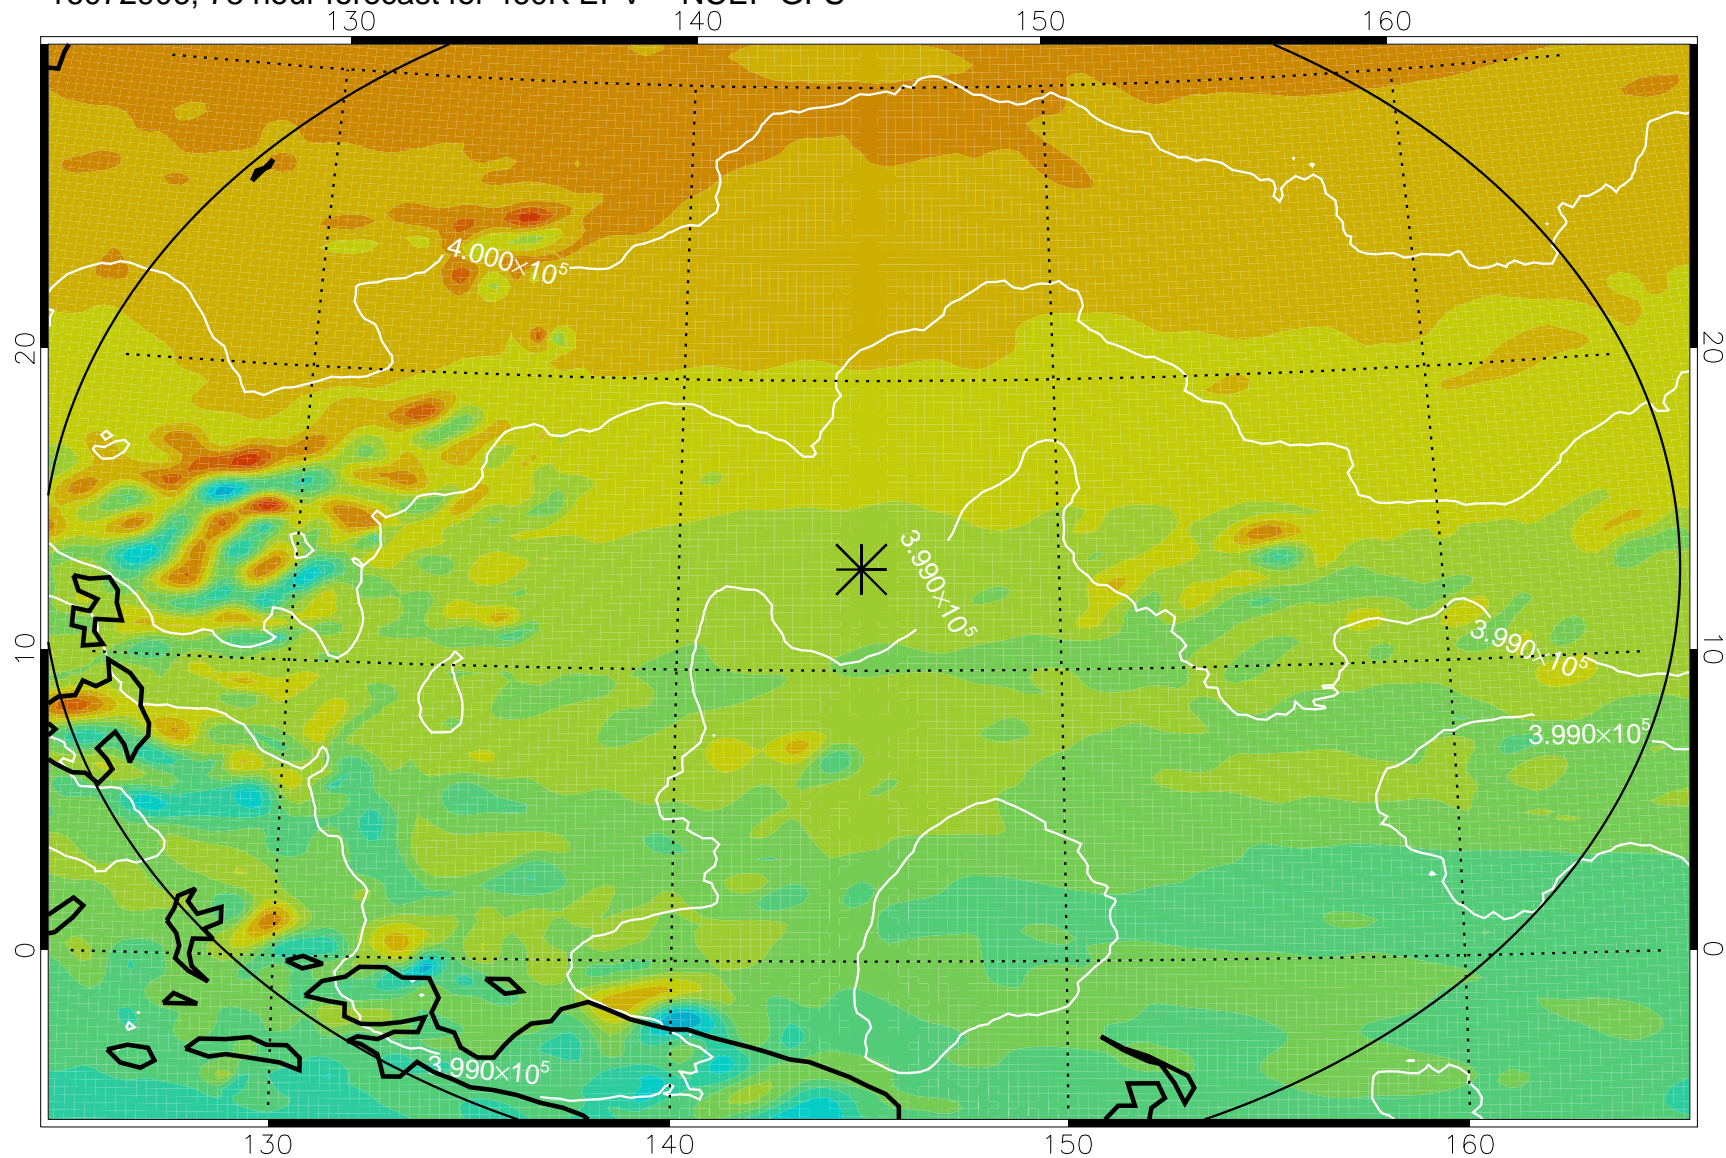

16072818, 66 hour forecast for 460K EPV -- NCEP GFS

460K Montgomery Streamfunction, white

Range ring of 2304 km

16072900, 72 hour forecast for 460K EPV -- NCEP GFS

460K Montgomery Streamfunction, white

Range ring of 2304 km

16072906, 78 hour forecast for 460K EPV -- NCEP GFS

460K Montgomery Streamfunction, white

Range ring of 2304 km

16072912, 84 hour forecast for 460K EPV -- NCEP GFS

460K Montgomery Streamfunction, white

Range ring of 2304 km

16072918, 90 hour forecast for 460K EPV -- NCEP GFS

460K Montgomery Streamfunction, white

Range ring of 2304 km

16073000, 96 hour forecast for 460K EPV -- NCEP GFS

460K Montgomery Streamfunction, white

Range ring of 2304 km

16073006, 102 hour forecast for 460K EPV -- NCEP GFS

460K Montgomery Streamfunction, white

Range ring of 2304 km

16073012, 108 hour forecast for 460K EPV -- NCEP GFS

460K Montgomery Streamfunction, white

Range ring of 2304 km