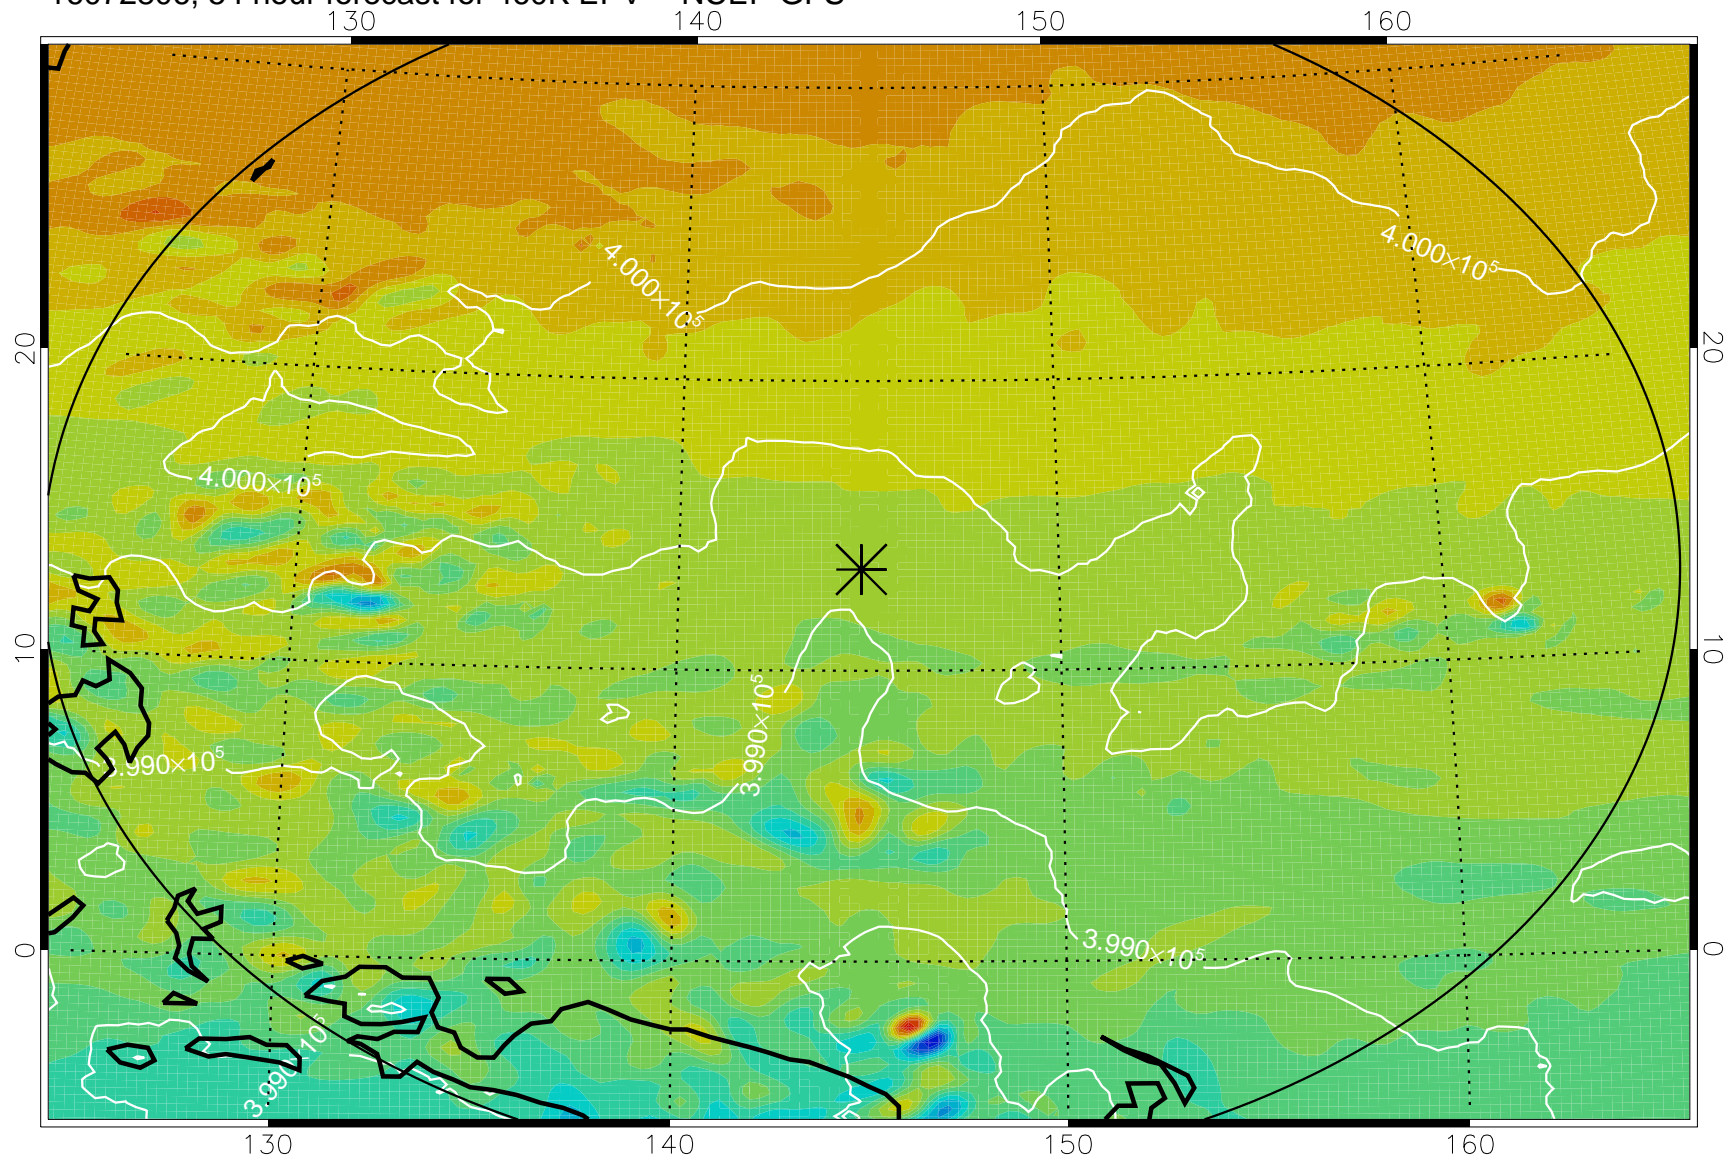

16072718, 42 hour forecast for 460K EPV -- NCEP GFS

460K Montgomery Streamfunction, white

Range ring of 2304 km

16072800, 48 hour forecast for 460K EPV -- NCEP GFS

460K Montgomery Streamfunction, white

Range ring of 2304 km

16072806, 54 hour forecast for 460K EPV -- NCEP GFS

460K Montgomery Streamfunction, white

Range ring of 2304 km

16072812, 60 hour forecast for 460K EPV -- NCEP GFS

460K Montgomery Streamfunction, white

Range ring of 2304 km

16072818, 66 hour forecast for 460K EPV -- NCEP GFS

460K Montgomery Streamfunction, white

Range ring of 2304 km

16072900, 72 hour forecast for 460K EPV -- NCEP GFS

460K Montgomery Streamfunction, white

Range ring of 2304 km

16072918, 90 hour forecast for 460K EPV -- NCEP GFS

460K Montgomery Streamfunction, white

Range ring of 2304 km

16073000, 96 hour forecast for 460K EPV -- NCEP GFS

460K Montgomery Streamfunction, white

Range ring of 2304 km