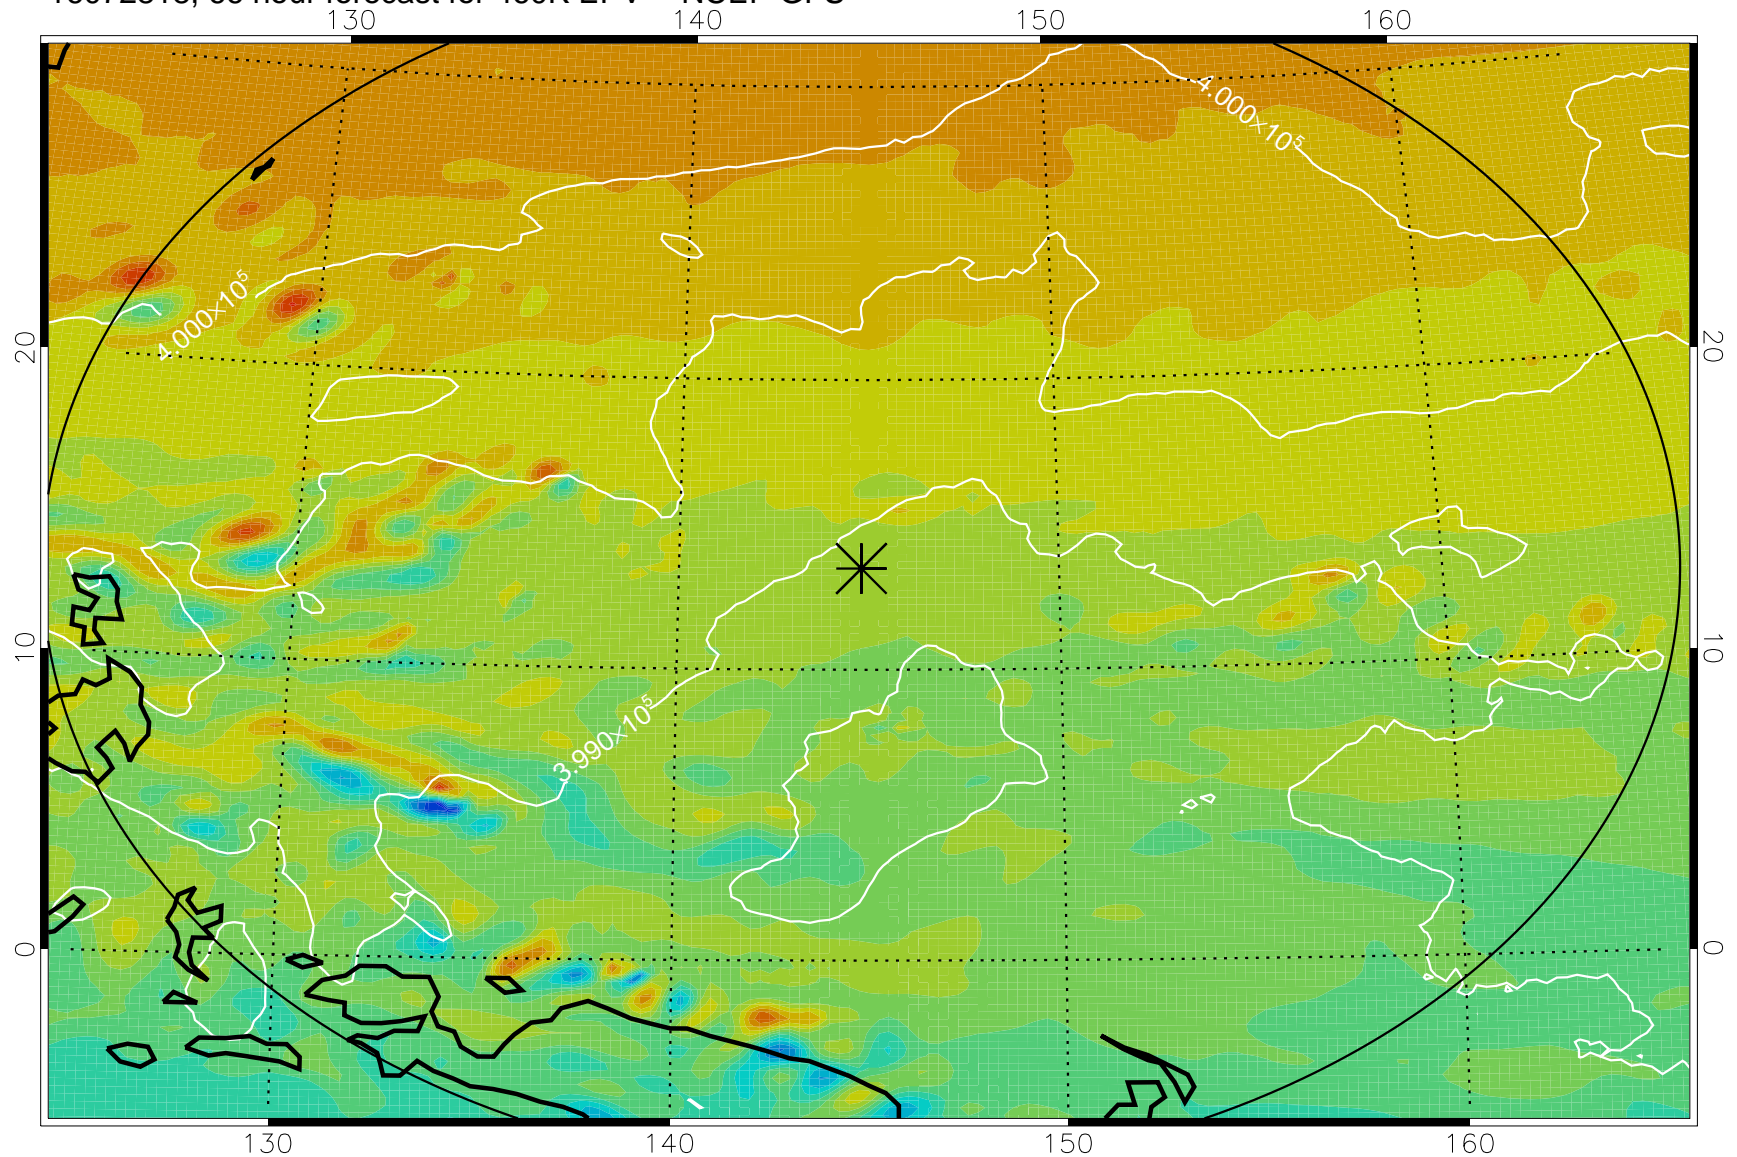

16072806, 54 hour forecast for 460K EPV -- NCEP GFS

460K Montgomery Streamfunction, white

Range ring of 2304 km

16072812, 60 hour forecast for 460K EPV -- NCEP GFS

460K Montgomery Streamfunction, white

Range ring of 2304 km

16072818, 66 hour forecast for 460K EPV -- NCEP GFS

460K Montgomery Streamfunction, white

Range ring of 2304 km

16072900, 72 hour forecast for 460K EPV -- NCEP GFS

460K Montgomery Streamfunction, white

Range ring of 2304 km

16072906, 78 hour forecast for 460K EPV -- NCEP GFS

460K Montgomery Streamfunction, white

Range ring of 2304 km

16072912, 84 hour forecast for 460K EPV -- NCEP GFS

460K Montgomery Streamfunction, white

Range ring of 2304 km

16072918, 90 hour forecast for 460K EPV -- NCEP GFS

460K Montgomery Streamfunction, white

Range ring of 2304 km

16073000, 96 hour forecast for 460K EPV -- NCEP GFS

460K Montgomery Streamfunction, white

Range ring of 2304 km