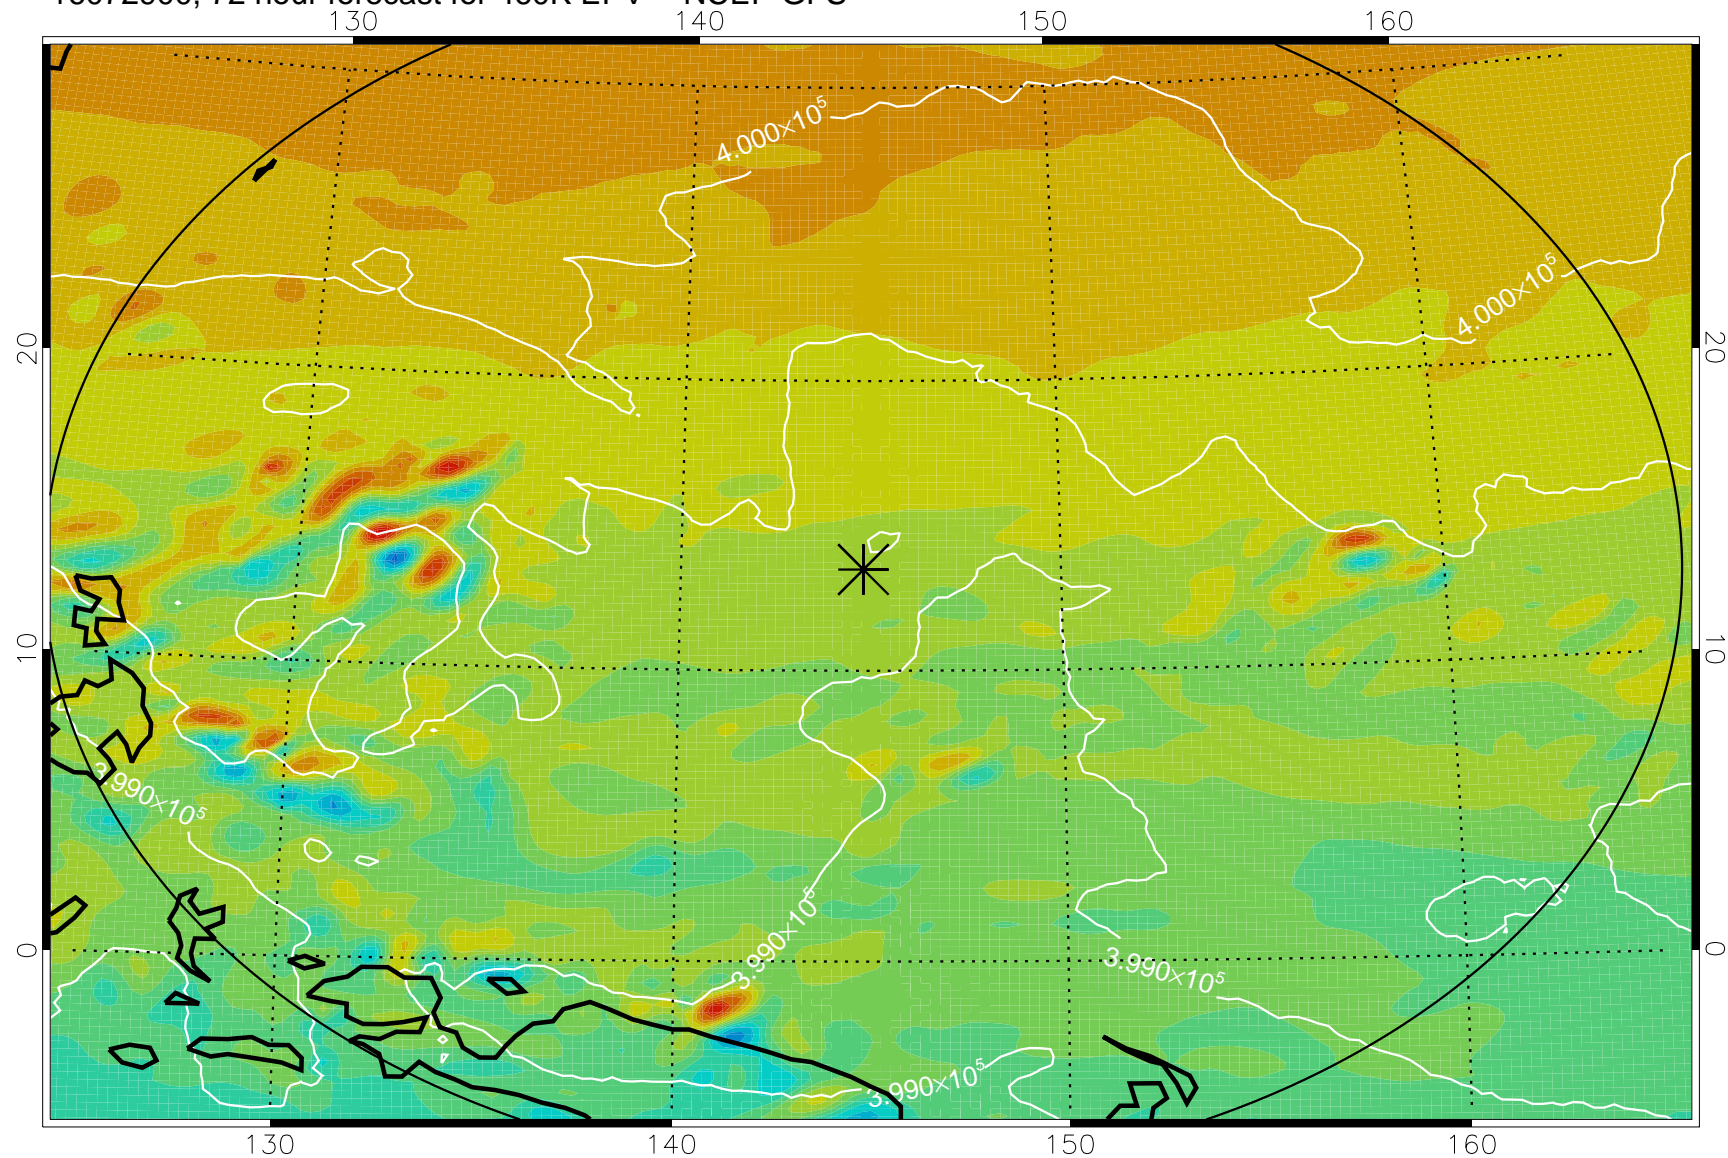

16072806, 54 hour forecast for 460K EPV -- NCEP GFS

460K Montgomery Streamfunction, white

Range ring of 2304 km

16072812, 60 hour forecast for 460K EPV -- NCEP GFS

460K Montgomery Streamfunction, white

Range ring of 2304 km

16072818, 66 hour forecast for 460K EPV -- NCEP GFS

460K Montgomery Streamfunction, white

Range ring of 2304 km

16072900, 72 hour forecast for 460K EPV -- NCEP GFS

460K Montgomery Streamfunction, white

Range ring of 2304 km

16072906, 78 hour forecast for 460K EPV -- NCEP GFS

460K Montgomery Streamfunction, white

Range ring of 2304 km

16072912, 84 hour forecast for 460K EPV -- NCEP GFS

460K Montgomery Streamfunction, white

Range ring of 2304 km

16072918, 90 hour forecast for 460K EPV -- NCEP GFS

460K Montgomery Streamfunction, white

Range ring of 2304 km

16073000, 96 hour forecast for 460K EPV -- NCEP GFS

460K Montgomery Streamfunction, white

Range ring of 2304 km