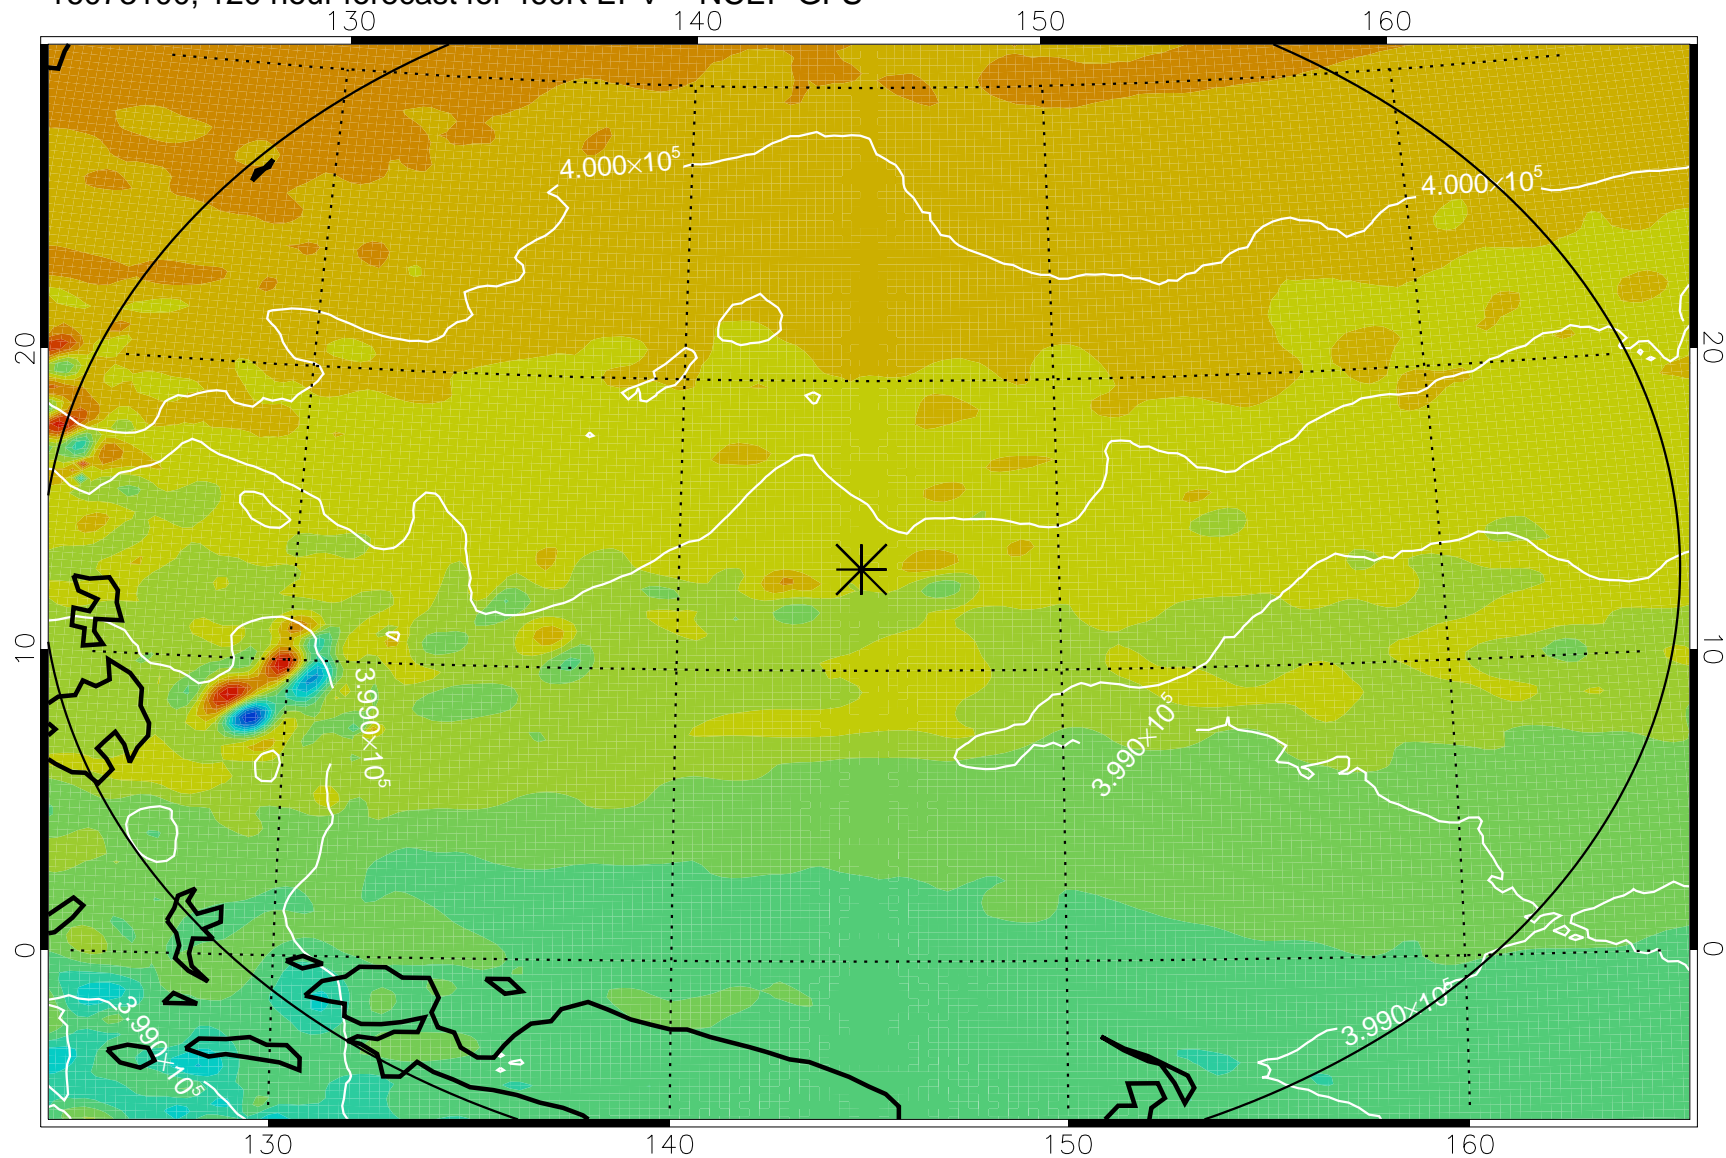

16072906, 78 hour forecast for 460K EPV -- NCEP GFS

460K Montgomery Streamfunction, white

Range ring of 2304 km

16072912, 84 hour forecast for 460K EPV -- NCEP GFS

460K Montgomery Streamfunction, white

Range ring of 2304 km

16072918, 90 hour forecast for 460K EPV -- NCEP GFS

460K Montgomery Streamfunction, white

Range ring of 2304 km

16073000, 96 hour forecast for 460K EPV -- NCEP GFS

460K Montgomery Streamfunction, white

Range ring of 2304 km

16073006, 102 hour forecast for 460K EPV -- NCEP GFS

460K Montgomery Streamfunction, white

Range ring of 2304 km

16073012, 108 hour forecast for 460K EPV -- NCEP GFS

460K Montgomery Streamfunction, white

Range ring of 2304 km

16073018, 114 hour forecast for 460K EPV -- NCEP GFS

460K Montgomery Streamfunction, white

Range ring of 2304 km

16073100, 120 hour forecast for 460K EPV -- NCEP GFS

460K Montgomery Streamfunction, white

Range ring of 2304 km