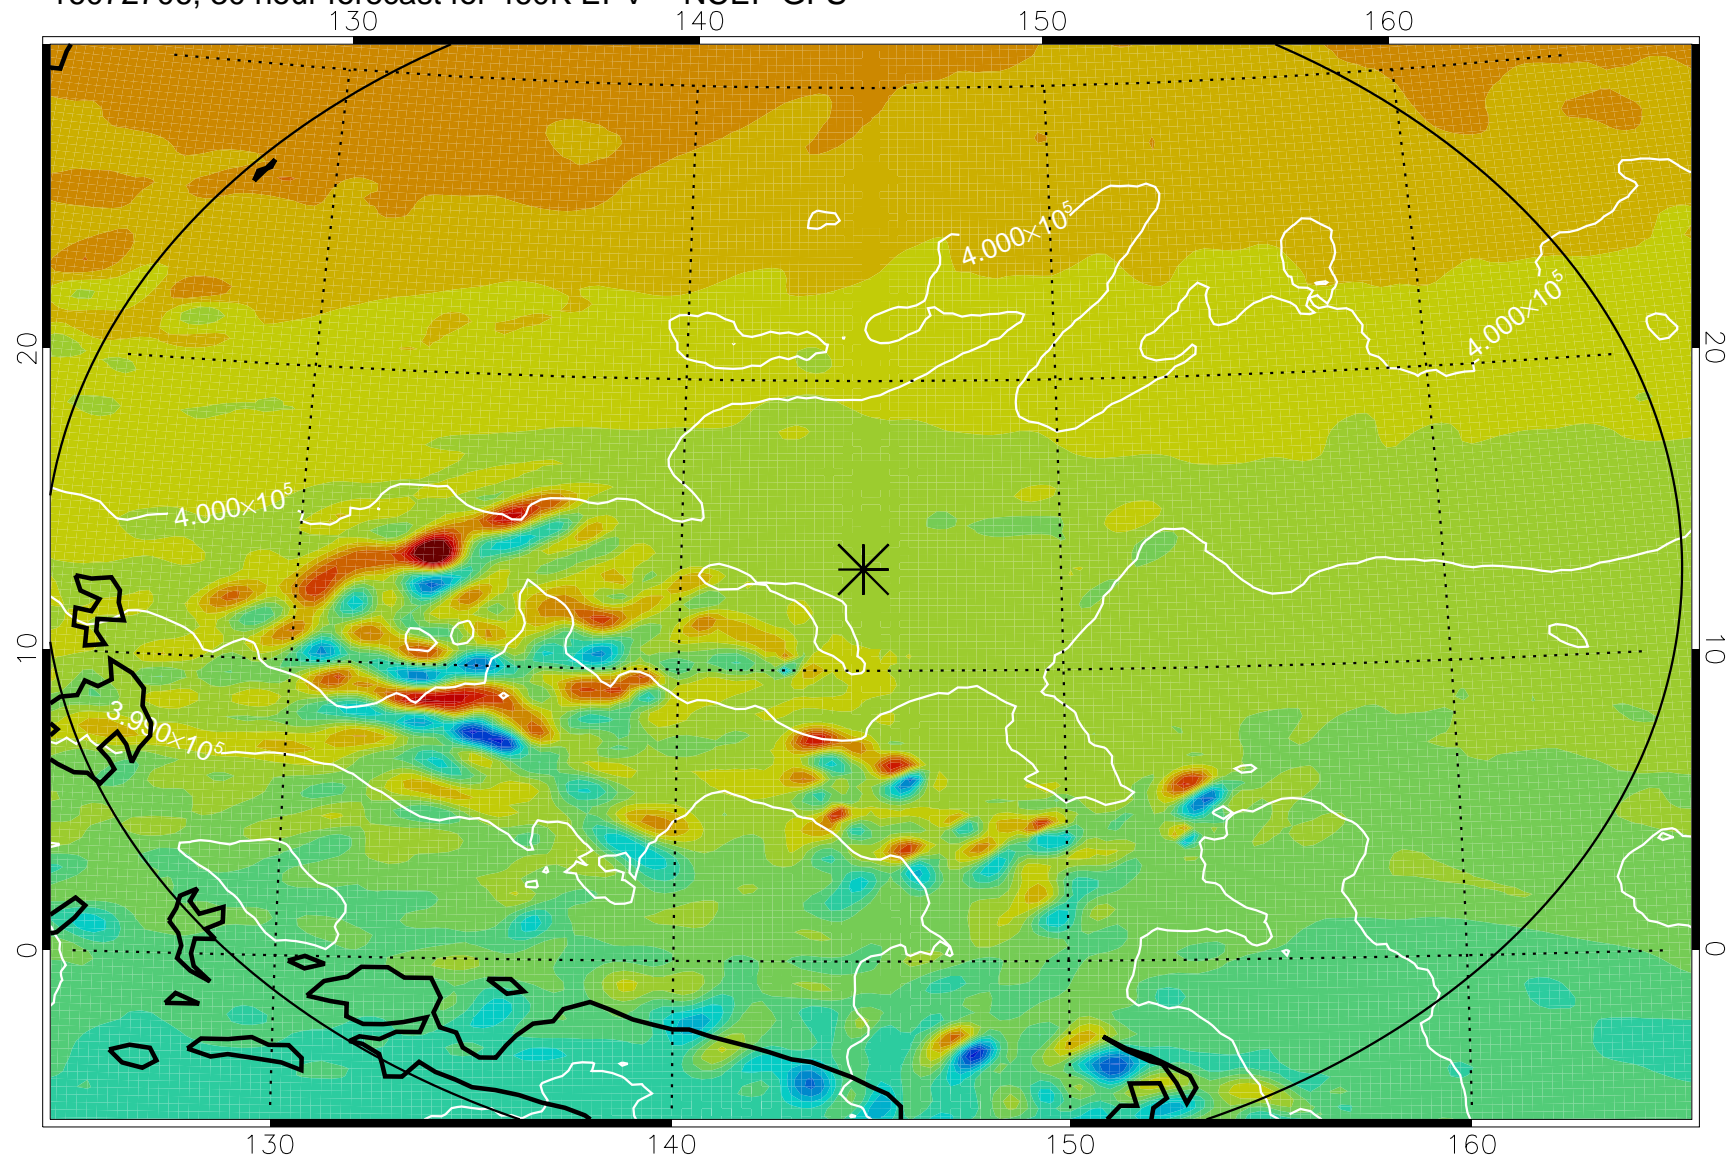

16072618, 18 hour forecast for 460K EPV -- NCEP GFS

460K Montgomery Streamfunction, white

Range ring of 2304 km

16072700, 24 hour forecast for 460K EPV -- NCEP GFS

460K Montgomery Streamfunction, white

Range ring of 2304 km

16072706, 30 hour forecast for 460K EPV -- NCEP GFS

460K Montgomery Streamfunction, white

Range ring of 2304 km

16072712, 36 hour forecast for 460K EPV -- NCEP GFS

460K Montgomery Streamfunction, white

Range ring of 2304 km

16072718, 42 hour forecast for 460K EPV -- NCEP GFS

460K Montgomery Streamfunction, white

Range ring of 2304 km

16072800, 48 hour forecast for 460K EPV -- NCEP GFS

460K Montgomery Streamfunction, white

Range ring of 2304 km

16072918, 90 hour forecast for 460K EPV -- NCEP GFS

460K Montgomery Streamfunction, white

Range ring of 2304 km

16073000, 96 hour forecast for 460K EPV -- NCEP GFS

460K Montgomery Streamfunction, white

Range ring of 2304 km