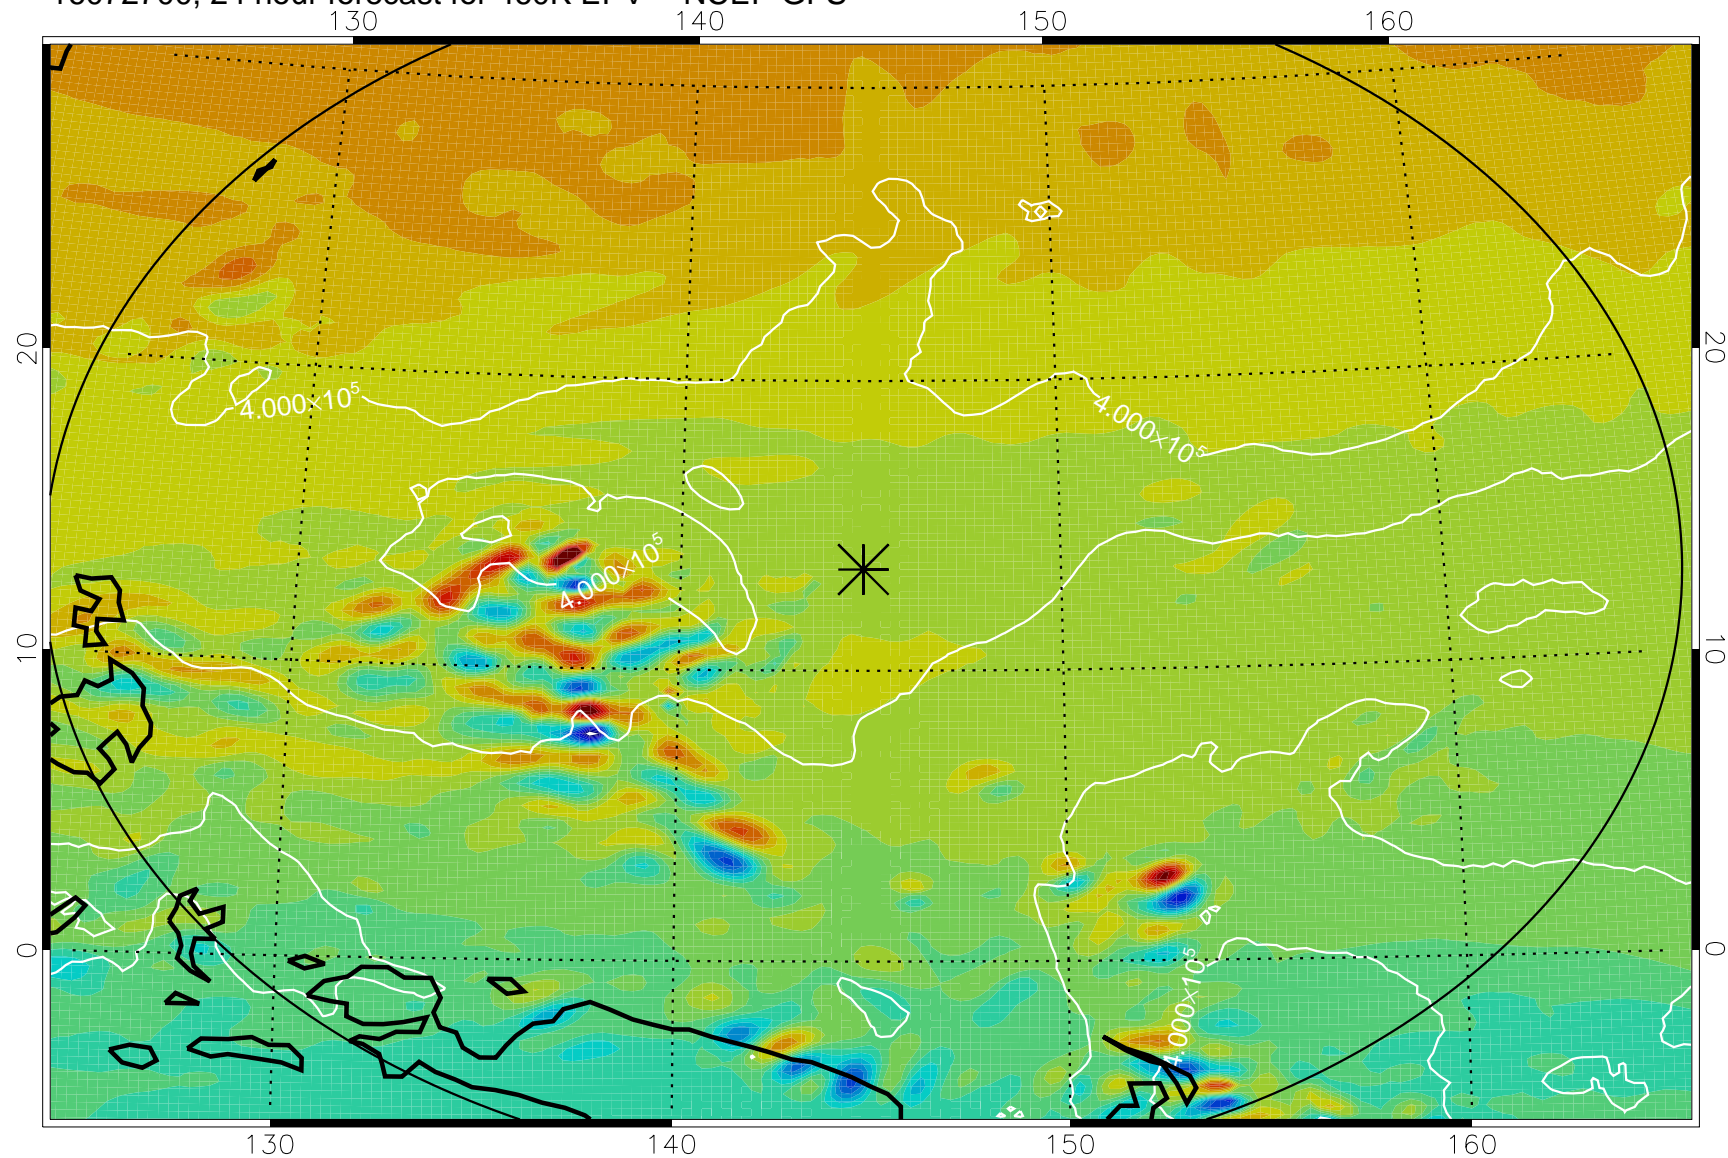

16072606, 6 hour forecast for 460K EPV -- NCEP GFS

460K Montgomery Streamfunction, white

Range ring of 2304 km

16072612, 12 hour forecast for 460K EPV -- NCEP GFS

460K Montgomery Streamfunction, white

Range ring of 2304 km

16072618, 18 hour forecast for 460K EPV -- NCEP GFS

460K Montgomery Streamfunction, white

Range ring of 2304 km

16072700, 24 hour forecast for 460K EPV -- NCEP GFS

460K Montgomery Streamfunction, white

Range ring of 2304 km

16072818, 66 hour forecast for 460K EPV -- NCEP GFS

460K Montgomery Streamfunction, white

Range ring of 2304 km

16072900, 72 hour forecast for 460K EPV -- NCEP GFS

460K Montgomery Streamfunction, white

Range ring of 2304 km

16072918, 90 hour forecast for 460K EPV -- NCEP GFS

460K Montgomery Streamfunction, white

Range ring of 2304 km

16073000, 96 hour forecast for 460K EPV -- NCEP GFS

460K Montgomery Streamfunction, white

Range ring of 2304 km