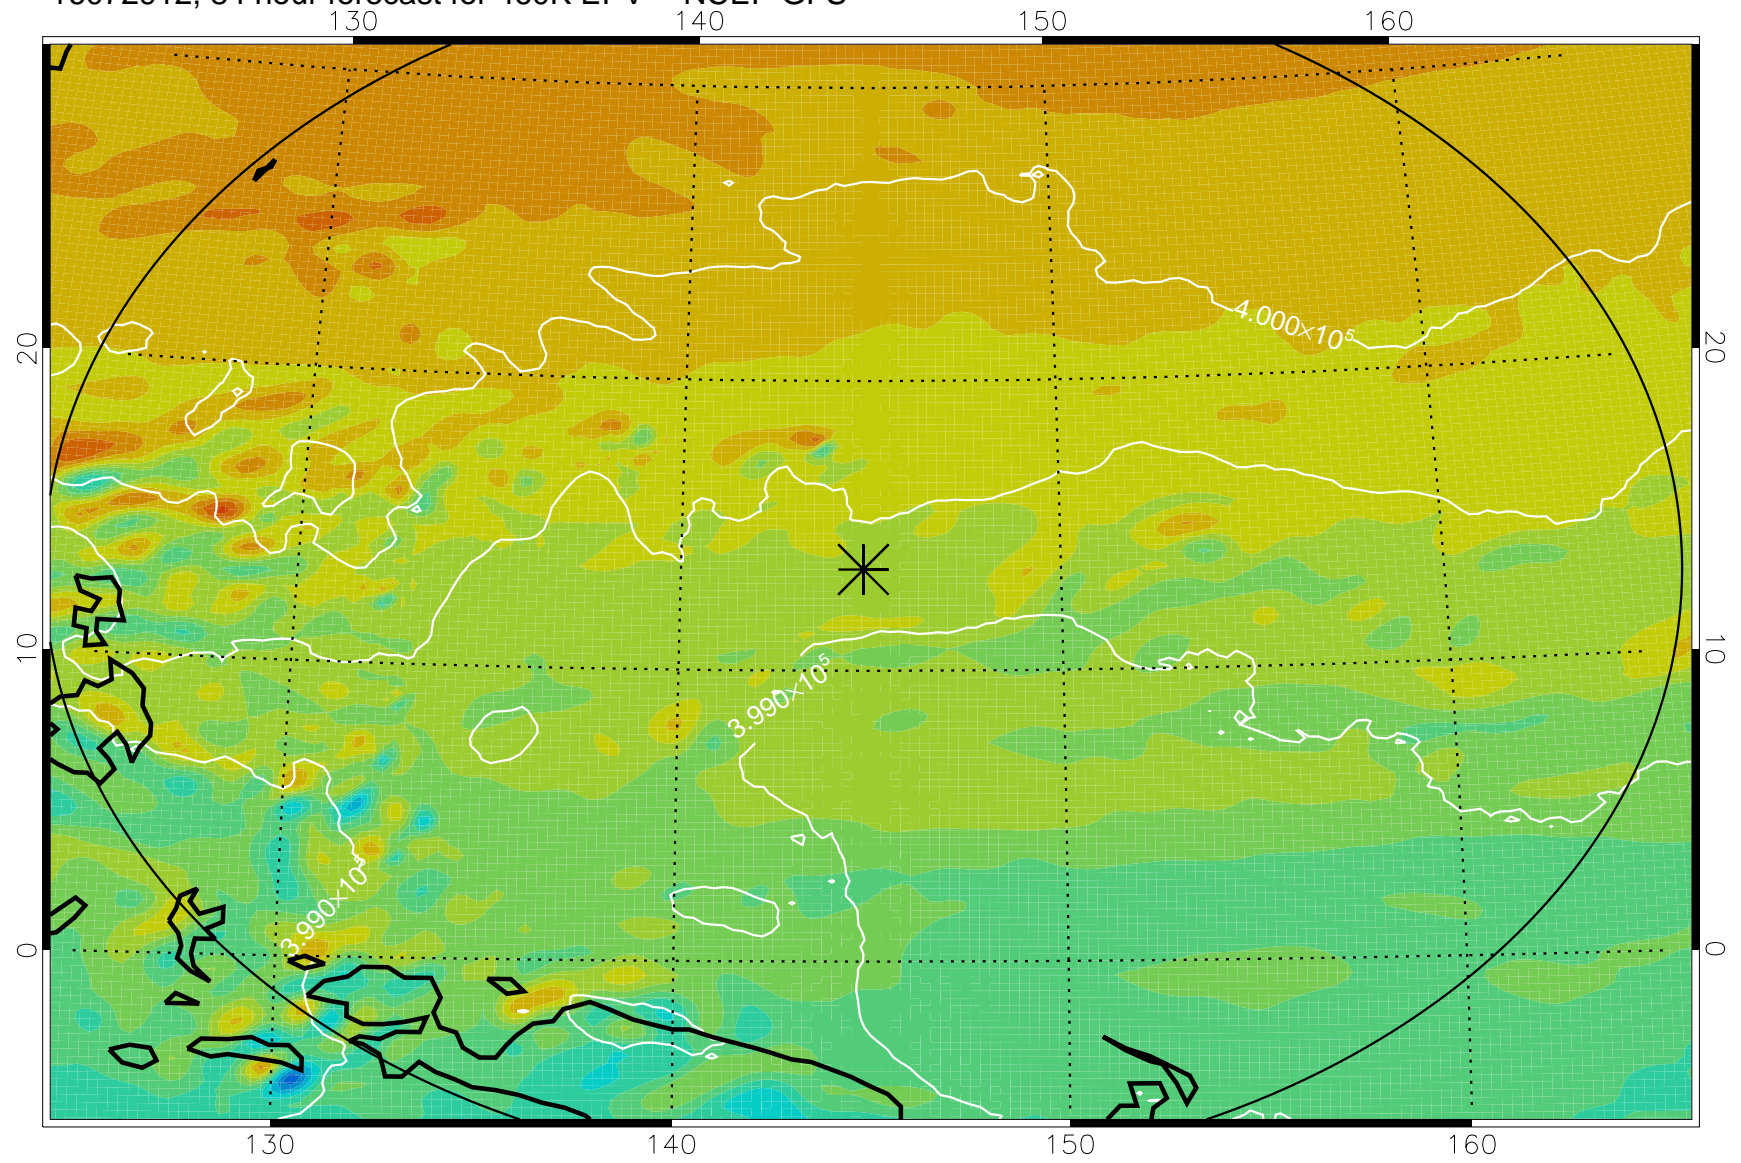

16072818, 66 hour forecast for 460K EPV -- NCEP GFS

460K Montgomery Streamfunction, white

Range ring of 2304 km

16072900, 72 hour forecast for 460K EPV -- NCEP GFS

460K Montgomery Streamfunction, white

Range ring of 2304 km

16072906, 78 hour forecast for 460K EPV -- NCEP GFS

460K Montgomery Streamfunction, white

Range ring of 2304 km

16072912, 84 hour forecast for 460K EPV -- NCEP GFS

460K Montgomery Streamfunction, white

Range ring of 2304 km

16072918, 90 hour forecast for 460K EPV -- NCEP GFS

460K Montgomery Streamfunction, white

Range ring of 2304 km

16073000, 96 hour forecast for 460K EPV -- NCEP GFS

460K Montgomery Streamfunction, white

Range ring of 2304 km

16073006, 102 hour forecast for 460K EPV -- NCEP GFS

460K Montgomery Streamfunction, white

Range ring of 2304 km

16073012, 108 hour forecast for 460K EPV -- NCEP GFS

460K Montgomery Streamfunction, white

Range ring of 2304 km