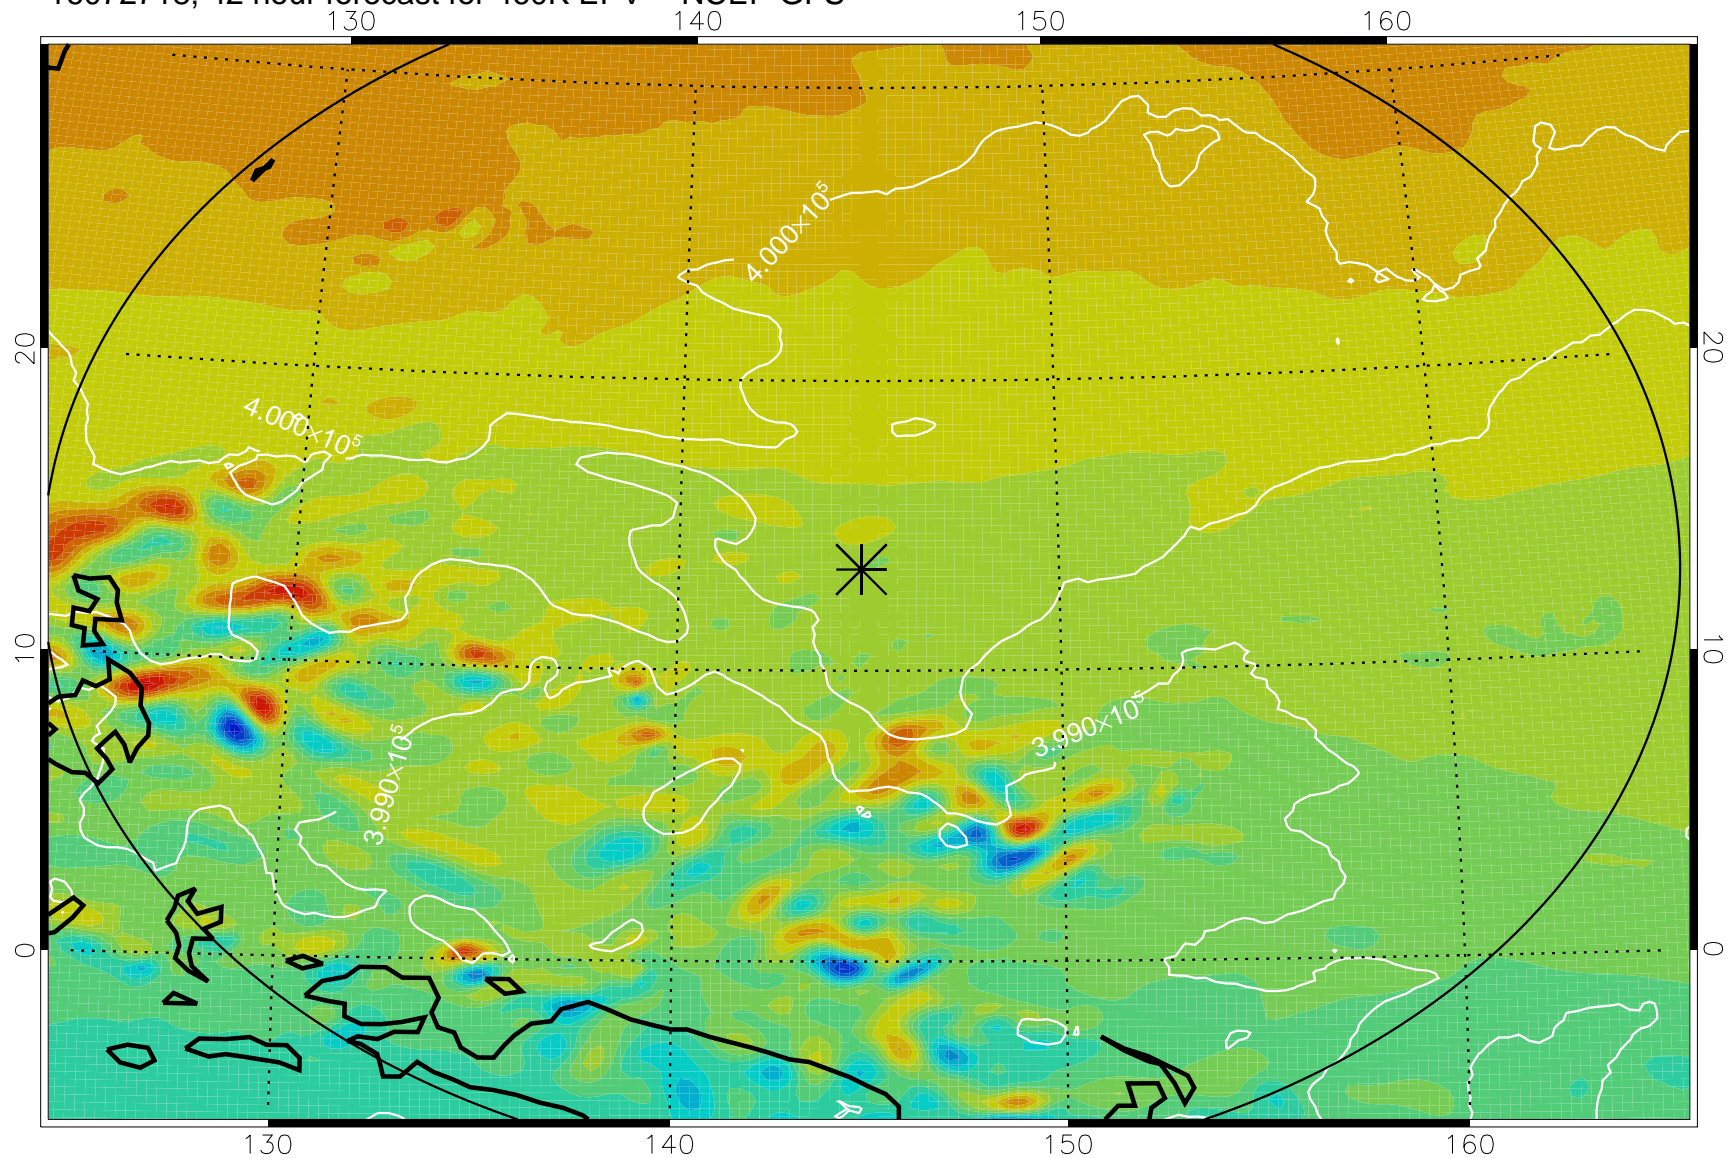

16072706, 30 hour forecast for 460K EPV -- NCEP GFS

460K Montgomery Streamfunction, white

Range ring of 2304 km

16072712, 36 hour forecast for 460K EPV -- NCEP GFS

460K Montgomery Streamfunction, white

Range ring of 2304 km

16072718, 42 hour forecast for 460K EPV -- NCEP GFS

460K Montgomery Streamfunction, white

Range ring of 2304 km

16072800, 48 hour forecast for 460K EPV -- NCEP GFS

460K Montgomery Streamfunction, white

Range ring of 2304 km

16072818, 66 hour forecast for 460K EPV -- NCEP GFS

460K Montgomery Streamfunction, white

Range ring of 2304 km

16072900, 72 hour forecast for 460K EPV -- NCEP GFS

460K Montgomery Streamfunction, white

Range ring of 2304 km

16072918, 90 hour forecast for 460K EPV -- NCEP GFS

460K Montgomery Streamfunction, white

Range ring of 2304 km

16073000, 96 hour forecast for 460K EPV -- NCEP GFS

460K Montgomery Streamfunction, white

Range ring of 2304 km