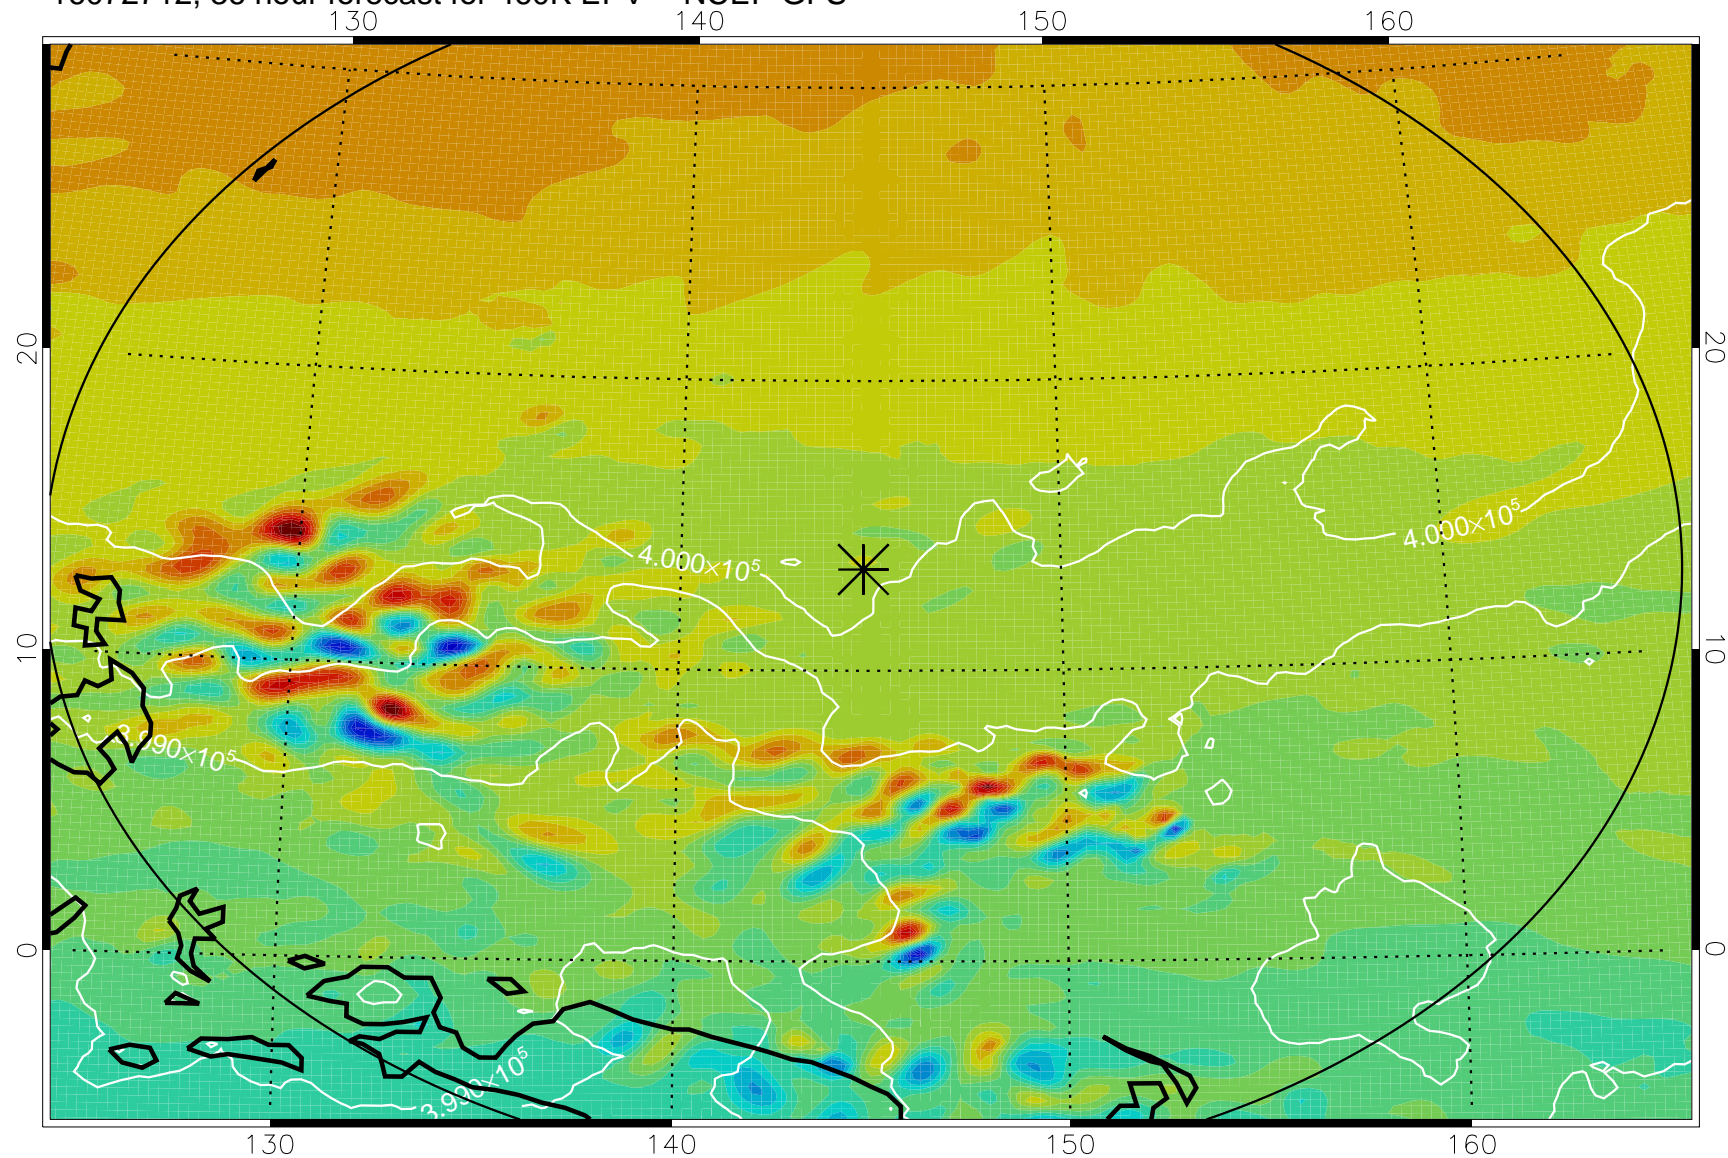

16072618, 18 hour forecast for 460K EPV -- NCEP GFS

460K Montgomery Streamfunction, white

Range ring of 2304 km

16072700, 24 hour forecast for 460K EPV -- NCEP GFS

460K Montgomery Streamfunction, white

Range ring of 2304 km

16072706, 30 hour forecast for 460K EPV -- NCEP GFS

460K Montgomery Streamfunction, white

Range ring of 2304 km

16072712, 36 hour forecast for 460K EPV -- NCEP GFS

460K Montgomery Streamfunction, white

Range ring of 2304 km

16072718, 42 hour forecast for 460K EPV -- NCEP GFS

460K Montgomery Streamfunction, white

Range ring of 2304 km

16072800, 48 hour forecast for 460K EPV -- NCEP GFS

460K Montgomery Streamfunction, white

Range ring of 2304 km

16072918, 90 hour forecast for 460K EPV -- NCEP GFS

460K Montgomery Streamfunction, white

Range ring of 2304 km

16073000, 96 hour forecast for 460K EPV -- NCEP GFS

460K Montgomery Streamfunction, white

Range ring of 2304 km