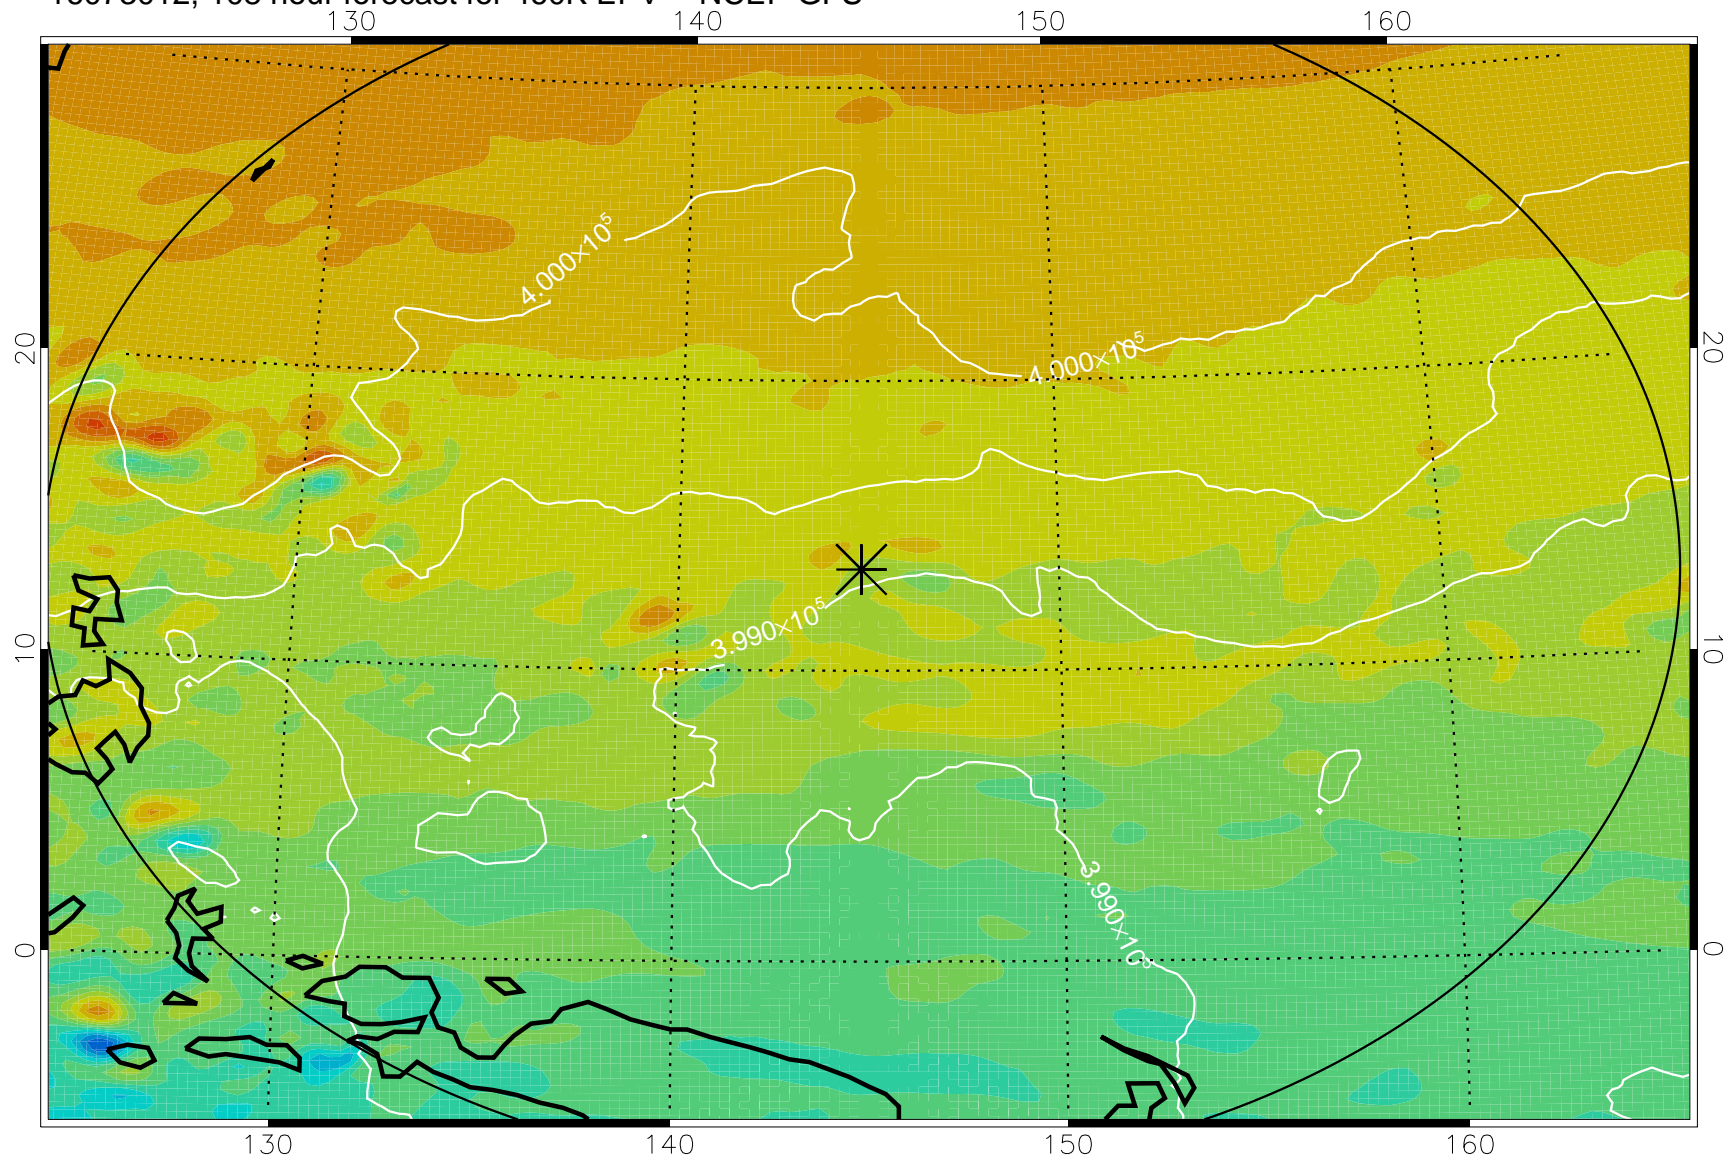

16072906, 78 hour forecast for 460K EPV -- NCEP GFS

460K Montgomery Streamfunction, white

Range ring of 2304 km

16072912, 84 hour forecast for 460K EPV -- NCEP GFS

460K Montgomery Streamfunction, white

Range ring of 2304 km

16072918, 90 hour forecast for 460K EPV -- NCEP GFS

460K Montgomery Streamfunction, white

Range ring of 2304 km

16073000, 96 hour forecast for 460K EPV -- NCEP GFS

460K Montgomery Streamfunction, white

Range ring of 2304 km

16073006, 102 hour forecast for 460K EPV -- NCEP GFS

460K Montgomery Streamfunction, white

Range ring of 2304 km

16073012, 108 hour forecast for 460K EPV -- NCEP GFS

460K Montgomery Streamfunction, white

Range ring of 2304 km

16073018, 114 hour forecast for 460K EPV -- NCEP GFS

460K Montgomery Streamfunction, white

Range ring of 2304 km

16073100, 120 hour forecast for 460K EPV -- NCEP GFS

460K Montgomery Streamfunction, white

Range ring of 2304 km