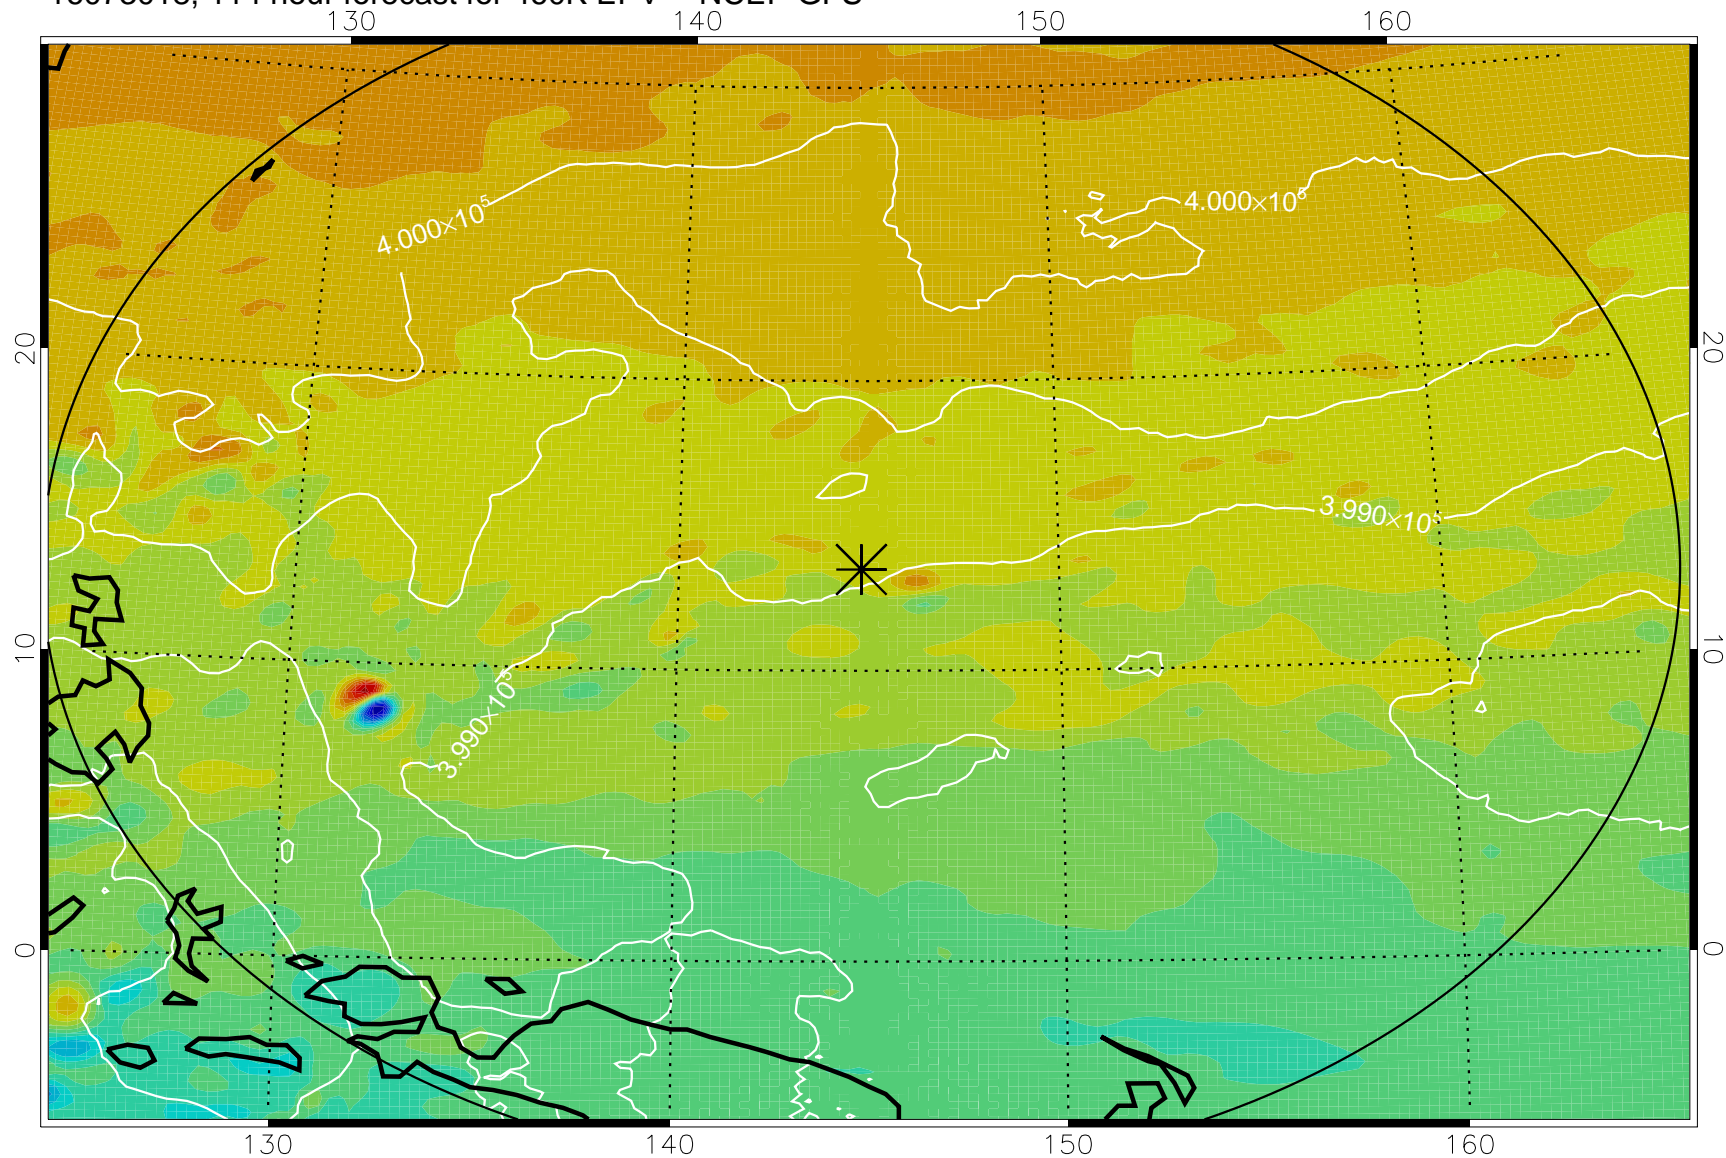

16072906, 78 hour forecast for 460K EPV -- NCEP GFS

460K Montgomery Streamfunction, white

Range ring of 2304 km

16072912, 84 hour forecast for 460K EPV -- NCEP GFS

460K Montgomery Streamfunction, white

Range ring of 2304 km

16072918, 90 hour forecast for 460K EPV -- NCEP GFS

460K Montgomery Streamfunction, white

Range ring of 2304 km

16073000, 96 hour forecast for 460K EPV -- NCEP GFS

460K Montgomery Streamfunction, white

Range ring of 2304 km

16073006, 102 hour forecast for 460K EPV -- NCEP GFS

460K Montgomery Streamfunction, white

Range ring of 2304 km

16073012, 108 hour forecast for 460K EPV -- NCEP GFS

460K Montgomery Streamfunction, white

Range ring of 2304 km

16073018, 114 hour forecast for 460K EPV -- NCEP GFS

460K Montgomery Streamfunction, white

Range ring of 2304 km

16073100, 120 hour forecast for 460K EPV -- NCEP GFS

460K Montgomery Streamfunction, white

Range ring of 2304 km