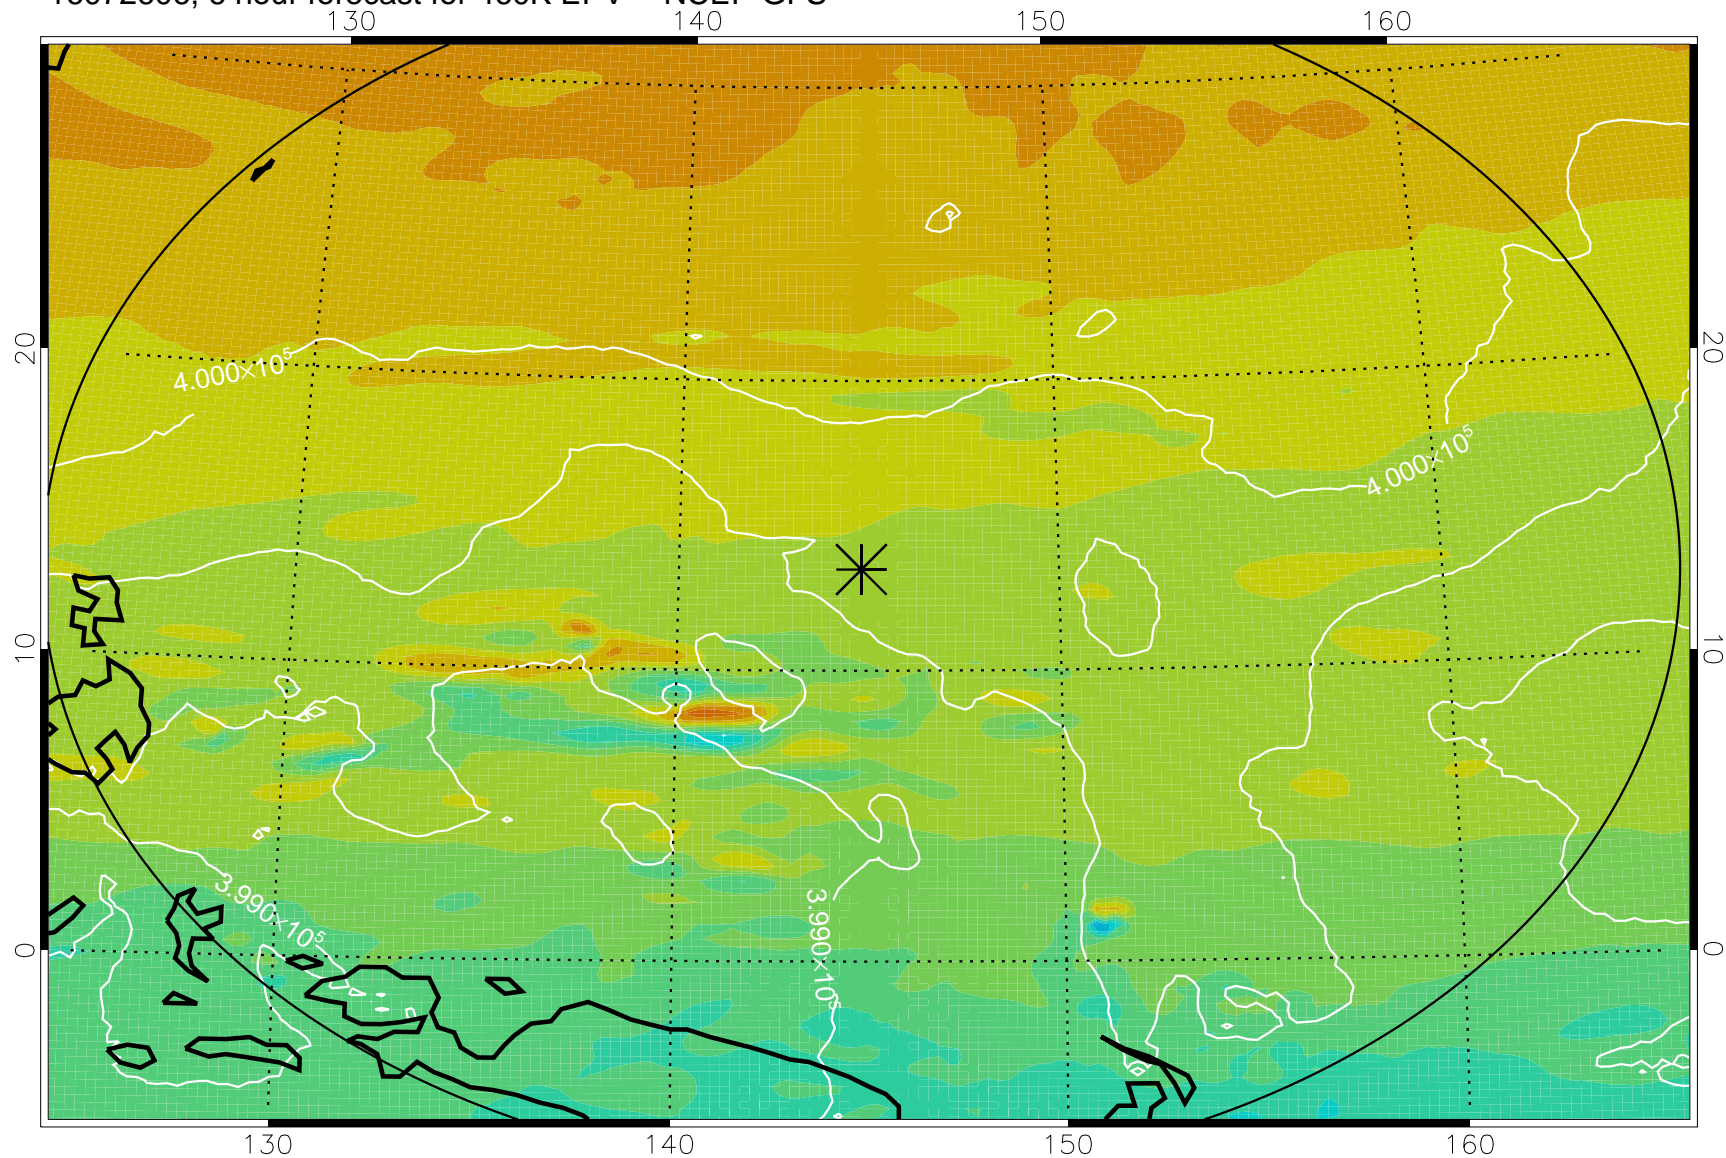

16072606, 6 hour forecast for 460K EPV -- NCEP GFS

460K Montgomery Streamfunction, white

Range ring of 2304 km

16072612, 12 hour forecast for 460K EPV -- NCEP GFS

460K Montgomery Streamfunction, white

Range ring of 2304 km

16072618, 18 hour forecast for 460K EPV -- NCEP GFS

460K Montgomery Streamfunction, white

Range ring of 2304 km

16072700, 24 hour forecast for 460K EPV -- NCEP GFS

460K Montgomery Streamfunction, white

Range ring of 2304 km

16072718, 42 hour forecast for 460K EPV -- NCEP GFS

460K Montgomery Streamfunction, white

Range ring of 2304 km

16072800, 48 hour forecast for 460K EPV -- NCEP GFS

460K Montgomery Streamfunction, white

Range ring of 2304 km

16072818, 66 hour forecast for 460K EPV -- NCEP GFS

460K Montgomery Streamfunction, white

Range ring of 2304 km

16072900, 72 hour forecast for 460K EPV -- NCEP GFS

460K Montgomery Streamfunction, white

Range ring of 2304 km