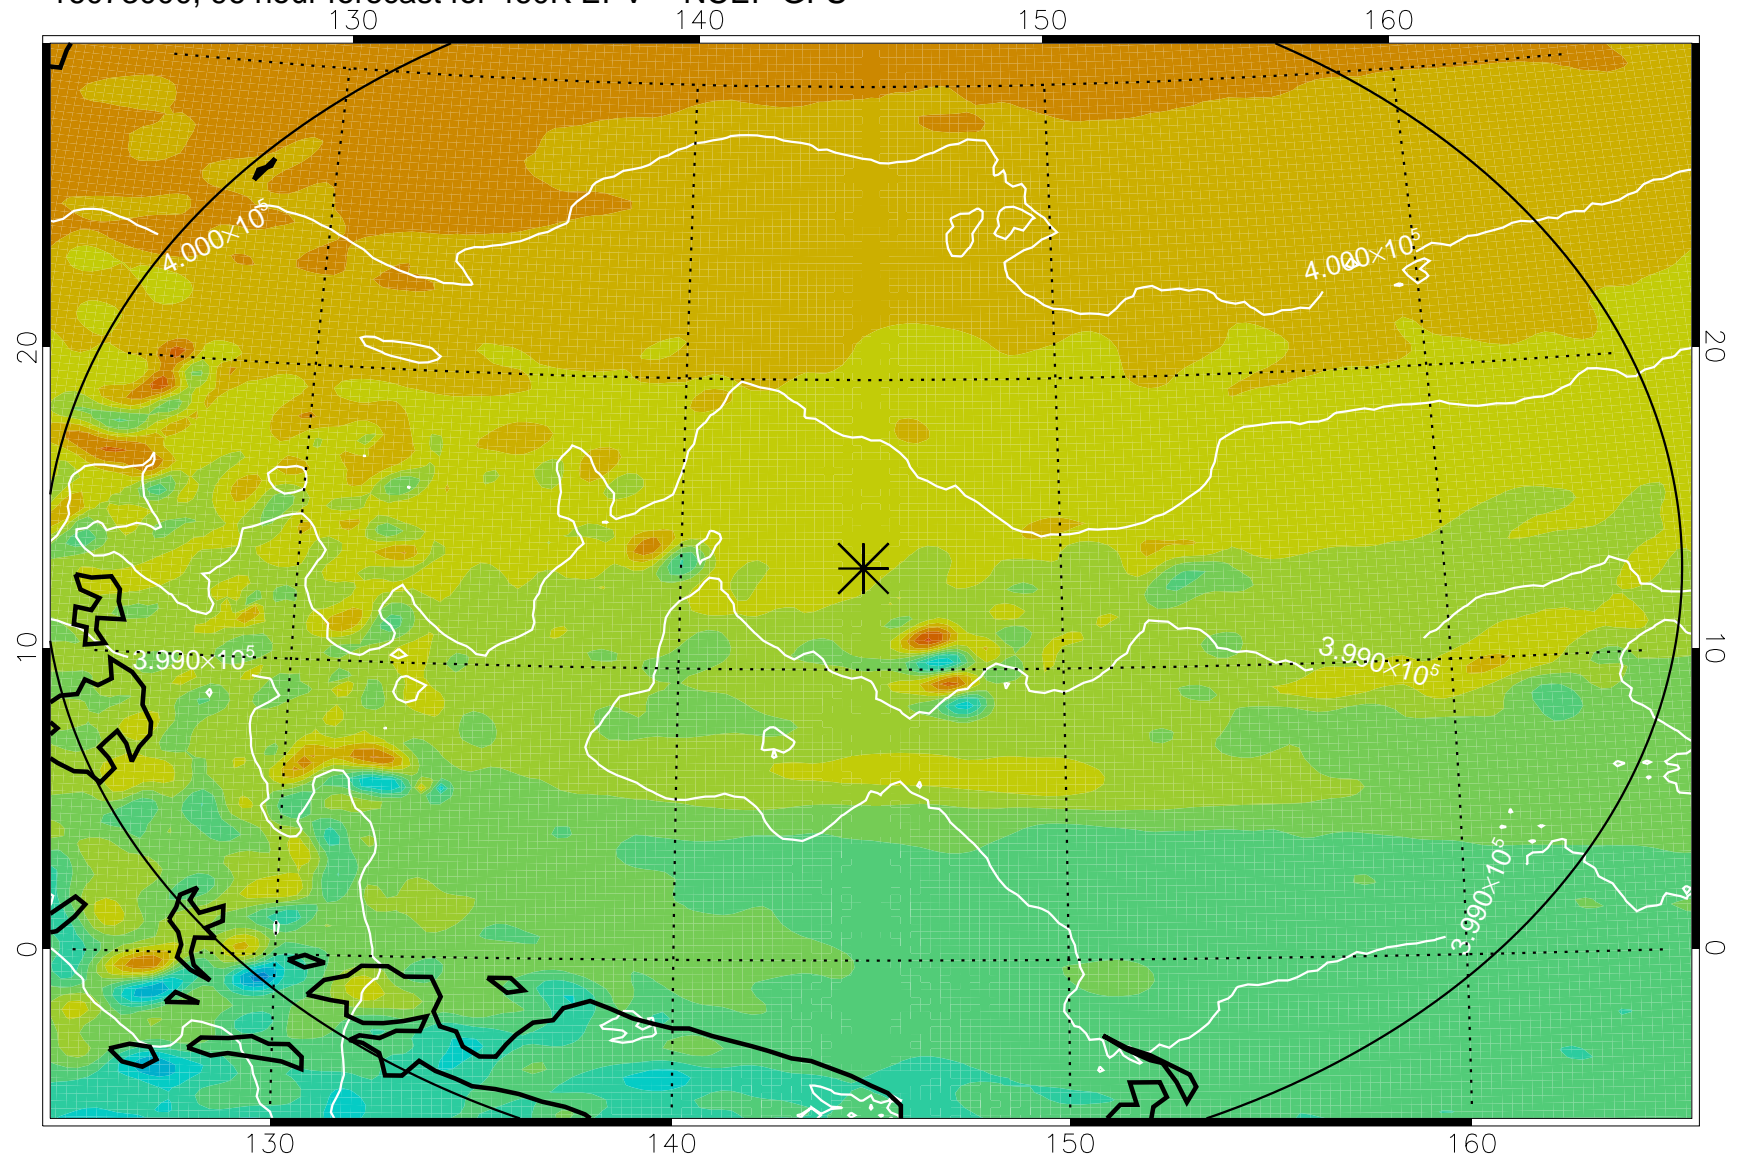

16072818, 66 hour forecast for 460K EPV -- NCEP GFS

460K Montgomery Streamfunction, white

Range ring of 2304 km

16072900, 72 hour forecast for 460K EPV -- NCEP GFS

460K Montgomery Streamfunction, white

Range ring of 2304 km

16072906, 78 hour forecast for 460K EPV -- NCEP GFS

460K Montgomery Streamfunction, white

Range ring of 2304 km

16072912, 84 hour forecast for 460K EPV -- NCEP GFS

460K Montgomery Streamfunction, white

Range ring of 2304 km

16072918, 90 hour forecast for 460K EPV -- NCEP GFS

460K Montgomery Streamfunction, white

Range ring of 2304 km

16073000, 96 hour forecast for 460K EPV -- NCEP GFS

460K Montgomery Streamfunction, white

Range ring of 2304 km

16073006, 102 hour forecast for 460K EPV -- NCEP GFS

460K Montgomery Streamfunction, white

Range ring of 2304 km

16073012, 108 hour forecast for 460K EPV -- NCEP GFS

460K Montgomery Streamfunction, white

Range ring of 2304 km