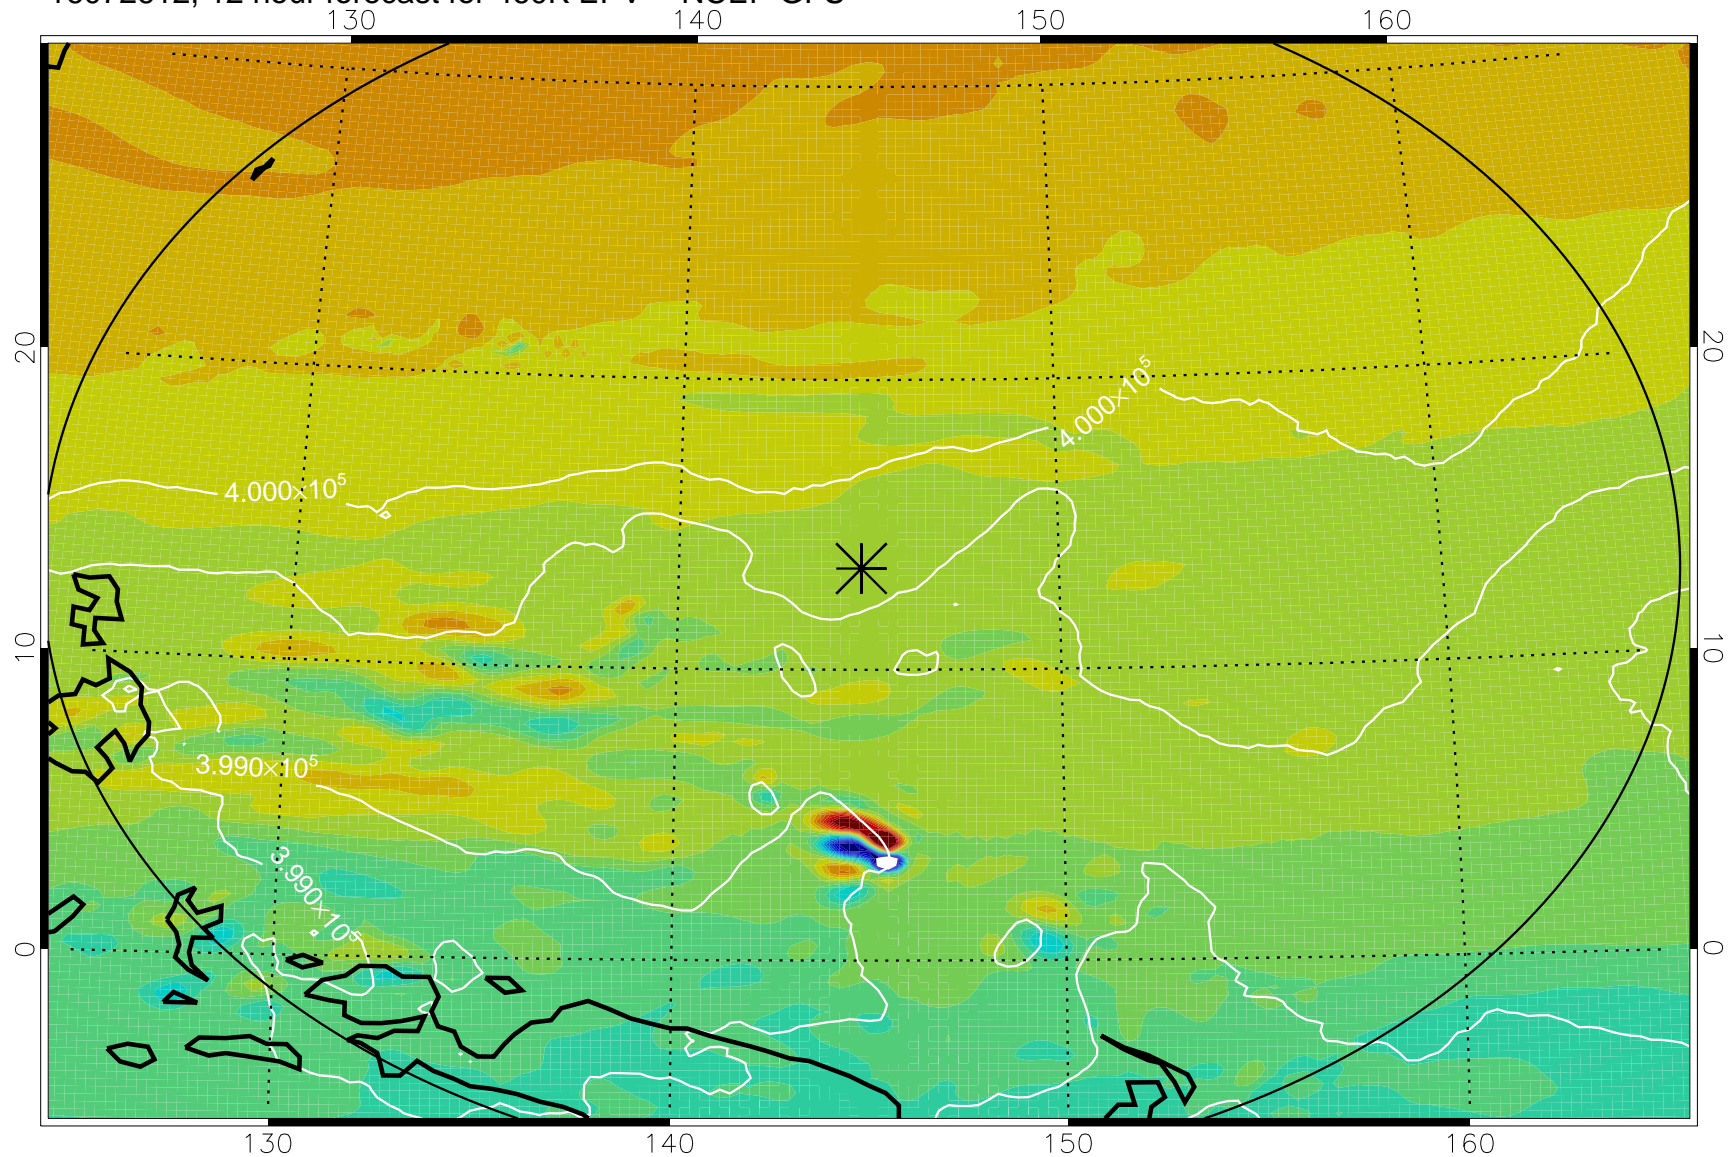

16072606, 6 hour forecast for 460K EPV -- NCEP GFS

460K Montgomery Streamfunction, white

Range ring of 2304 km

16072612, 12 hour forecast for 460K EPV -- NCEP GFS

460K Montgomery Streamfunction, white

Range ring of 2304 km

16072618, 18 hour forecast for 460K EPV -- NCEP GFS

460K Montgomery Streamfunction, white

Range ring of 2304 km

16072700, 24 hour forecast for 460K EPV -- NCEP GFS

460K Montgomery Streamfunction, white

Range ring of 2304 km

16072818, 66 hour forecast for 460K EPV -- NCEP GFS

460K Montgomery Streamfunction, white

Range ring of 2304 km

16072900, 72 hour forecast for 460K EPV -- NCEP GFS

460K Montgomery Streamfunction, white

Range ring of 2304 km

16072918, 90 hour forecast for 460K EPV -- NCEP GFS

460K Montgomery Streamfunction, white

Range ring of 2304 km

16073000, 96 hour forecast for 460K EPV -- NCEP GFS

460K Montgomery Streamfunction, white

Range ring of 2304 km