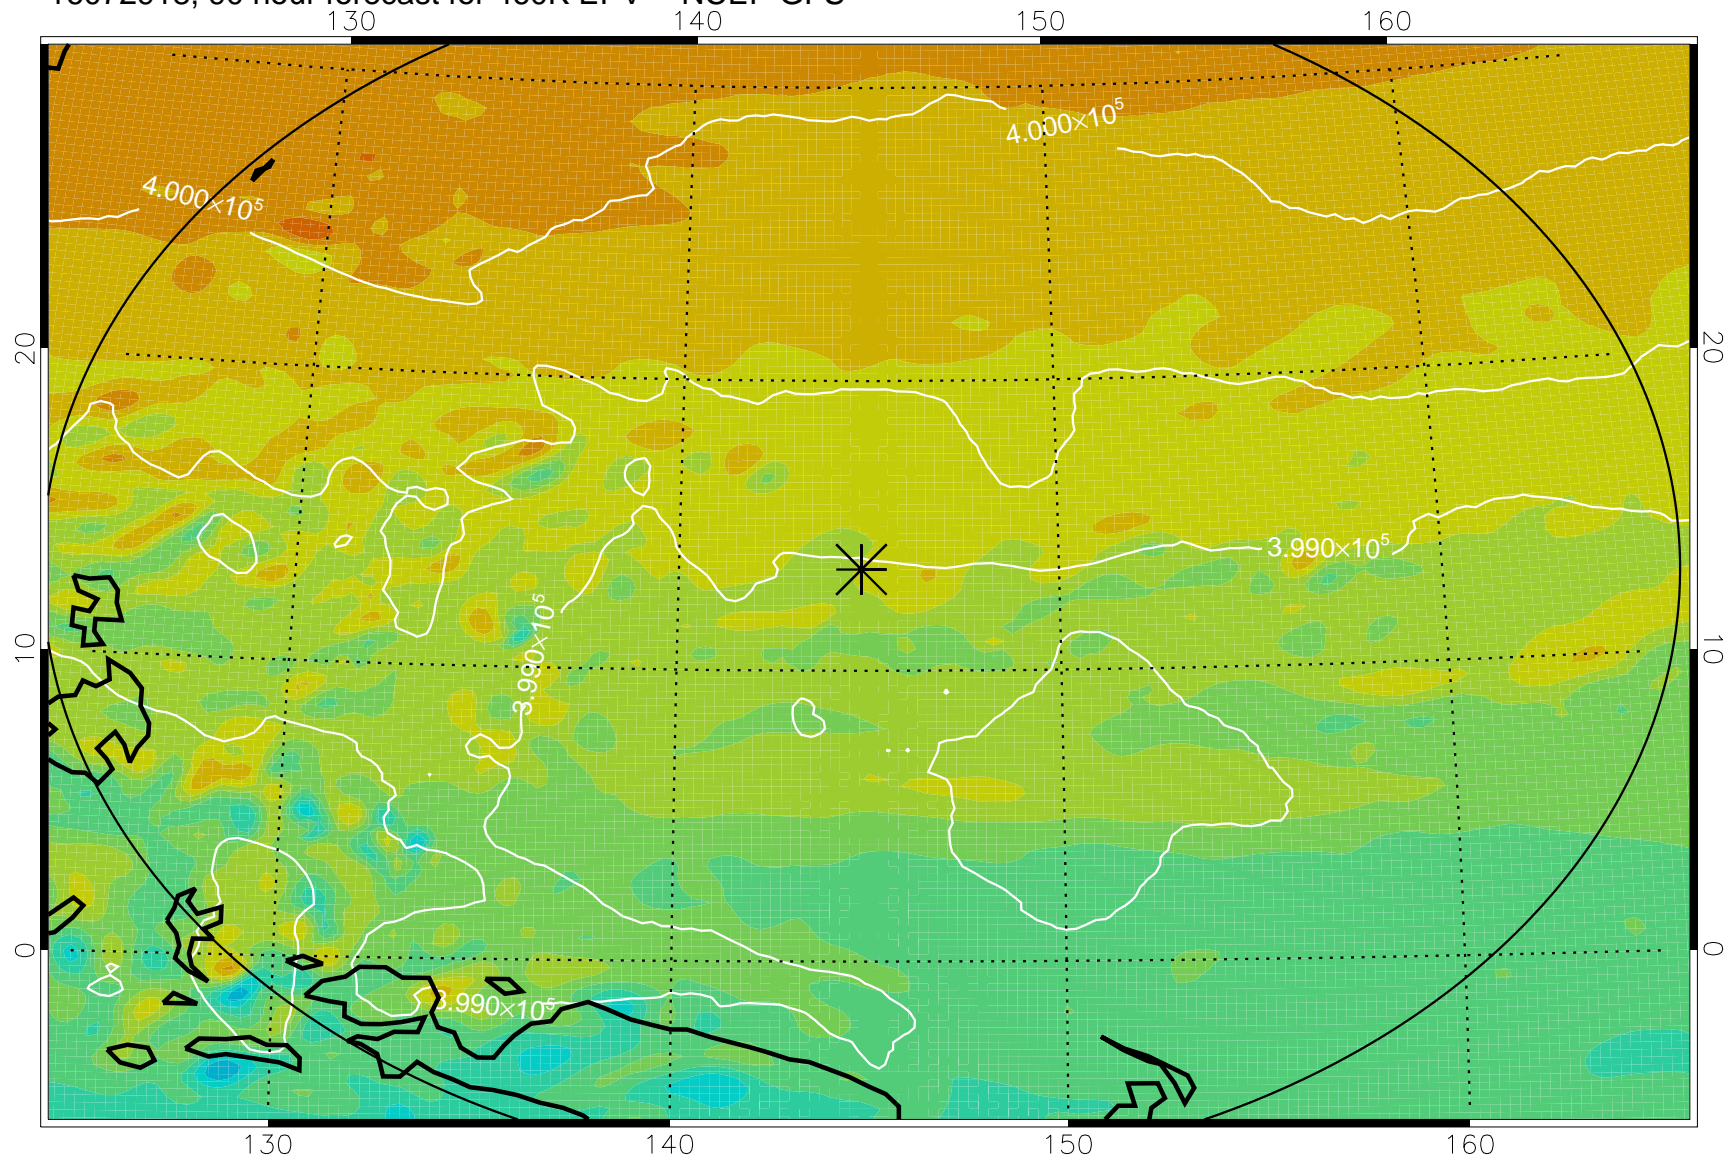

16072818, 66 hour forecast for 460K EPV -- NCEP GFS

460K Montgomery Streamfunction, white

Range ring of 2304 km

16072900, 72 hour forecast for 460K EPV -- NCEP GFS

460K Montgomery Streamfunction, white

Range ring of 2304 km

16072906, 78 hour forecast for 460K EPV -- NCEP GFS

460K Montgomery Streamfunction, white

Range ring of 2304 km

16072912, 84 hour forecast for 460K EPV -- NCEP GFS

460K Montgomery Streamfunction, white

Range ring of 2304 km

16072918, 90 hour forecast for 460K EPV -- NCEP GFS

460K Montgomery Streamfunction, white

Range ring of 2304 km

16073000, 96 hour forecast for 460K EPV -- NCEP GFS

460K Montgomery Streamfunction, white

Range ring of 2304 km

16073006, 102 hour forecast for 460K EPV -- NCEP GFS

460K Montgomery Streamfunction, white

Range ring of 2304 km

16073012, 108 hour forecast for 460K EPV -- NCEP GFS

460K Montgomery Streamfunction, white

Range ring of 2304 km