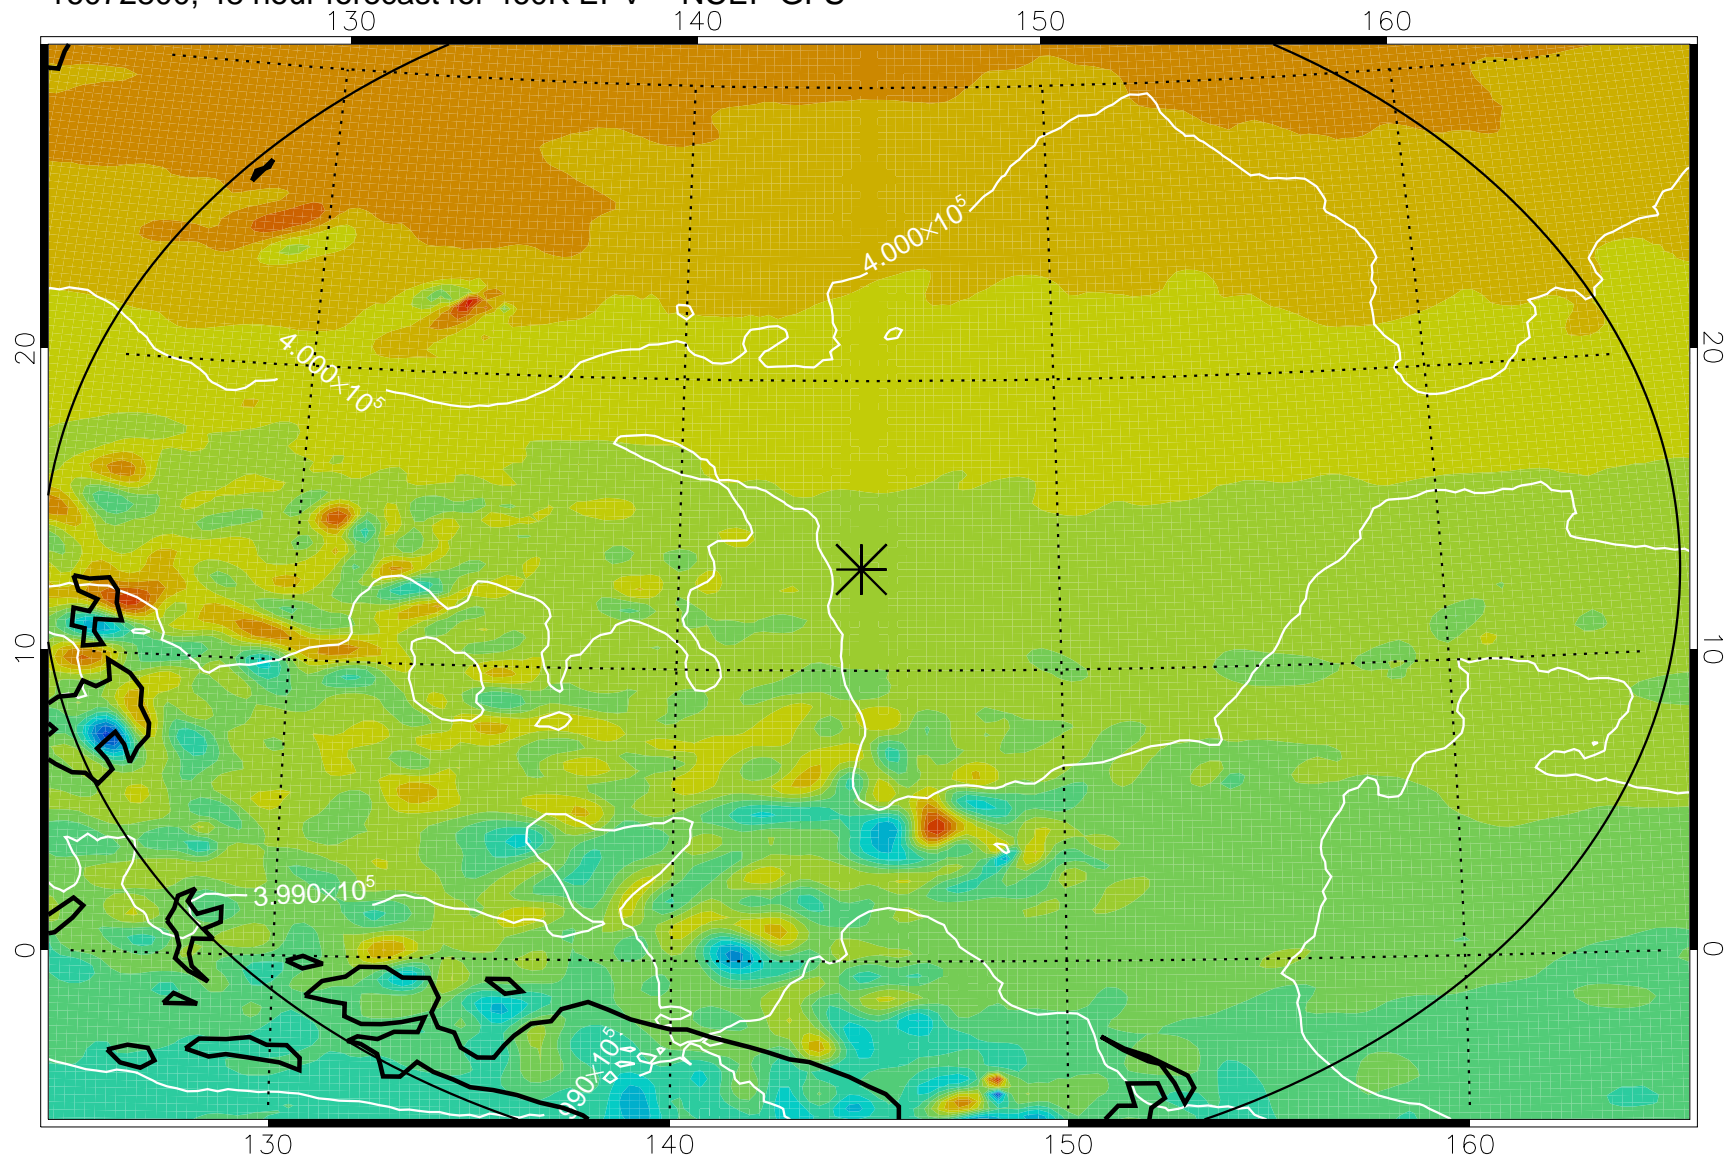

16072706, 30 hour forecast for 460K EPV -- NCEP GFS

460K Montgomery Streamfunction, white

Range ring of 2304 km

16072712, 36 hour forecast for 460K EPV -- NCEP GFS

460K Montgomery Streamfunction, white

Range ring of 2304 km

16072718, 42 hour forecast for 460K EPV -- NCEP GFS

460K Montgomery Streamfunction, white

Range ring of 2304 km

16072800, 48 hour forecast for 460K EPV -- NCEP GFS

460K Montgomery Streamfunction, white

Range ring of 2304 km

16072818, 66 hour forecast for 460K EPV -- NCEP GFS

460K Montgomery Streamfunction, white

Range ring of 2304 km

16072900, 72 hour forecast for 460K EPV -- NCEP GFS

460K Montgomery Streamfunction, white

Range ring of 2304 km

16072918, 90 hour forecast for 460K EPV -- NCEP GFS

460K Montgomery Streamfunction, white

Range ring of 2304 km

16073000, 96 hour forecast for 460K EPV -- NCEP GFS

460K Montgomery Streamfunction, white

Range ring of 2304 km