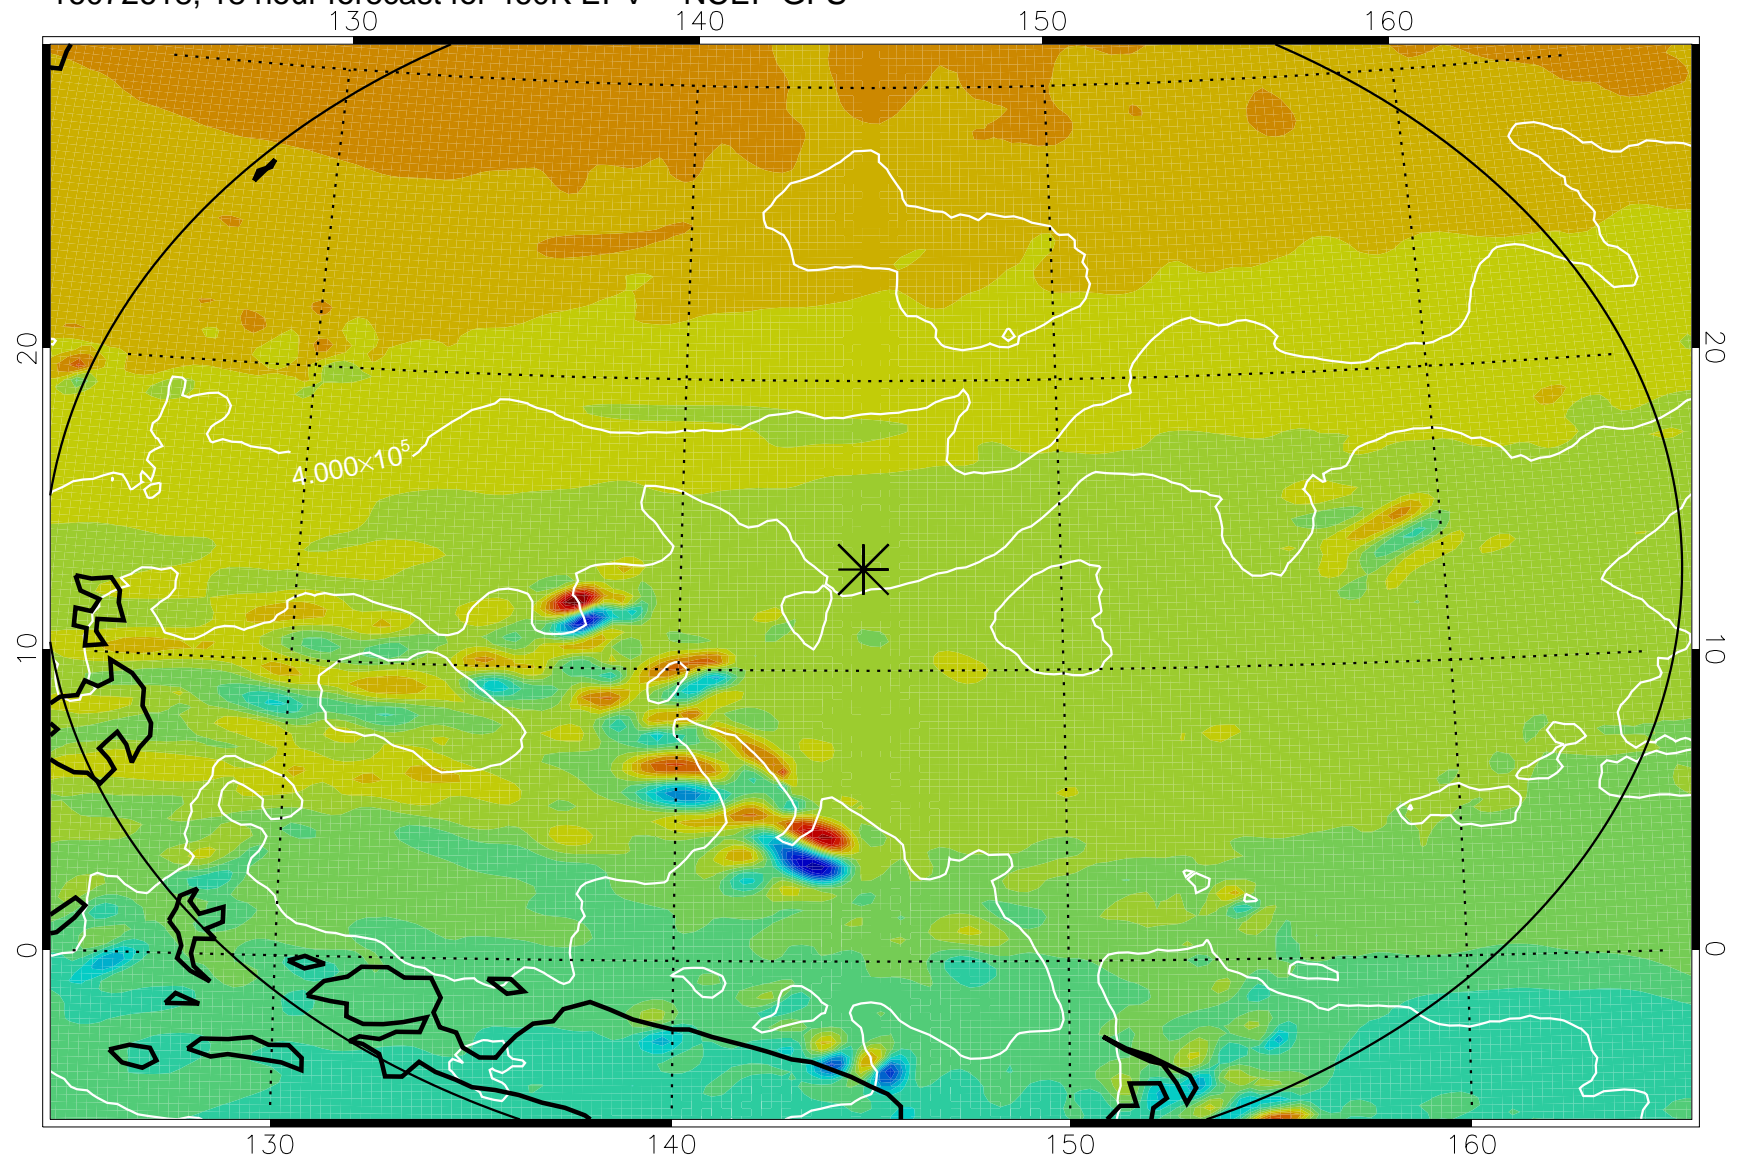

16072606, 6 hour forecast for 460K EPV -- NCEP GFS

460K Montgomery Streamfunction, white

Range ring of 2304 km

16072612, 12 hour forecast for 460K EPV -- NCEP GFS

460K Montgomery Streamfunction, white

Range ring of 2304 km

16072618, 18 hour forecast for 460K EPV -- NCEP GFS

460K Montgomery Streamfunction, white

Range ring of 2304 km

16072700, 24 hour forecast for 460K EPV -- NCEP GFS

460K Montgomery Streamfunction, white

Range ring of 2304 km

16072818, 66 hour forecast for 460K EPV -- NCEP GFS

460K Montgomery Streamfunction, white

Range ring of 2304 km

16072900, 72 hour forecast for 460K EPV -- NCEP GFS

460K Montgomery Streamfunction, white

Range ring of 2304 km

16072918, 90 hour forecast for 460K EPV -- NCEP GFS

460K Montgomery Streamfunction, white

Range ring of 2304 km

16073000, 96 hour forecast for 460K EPV -- NCEP GFS

460K Montgomery Streamfunction, white

Range ring of 2304 km