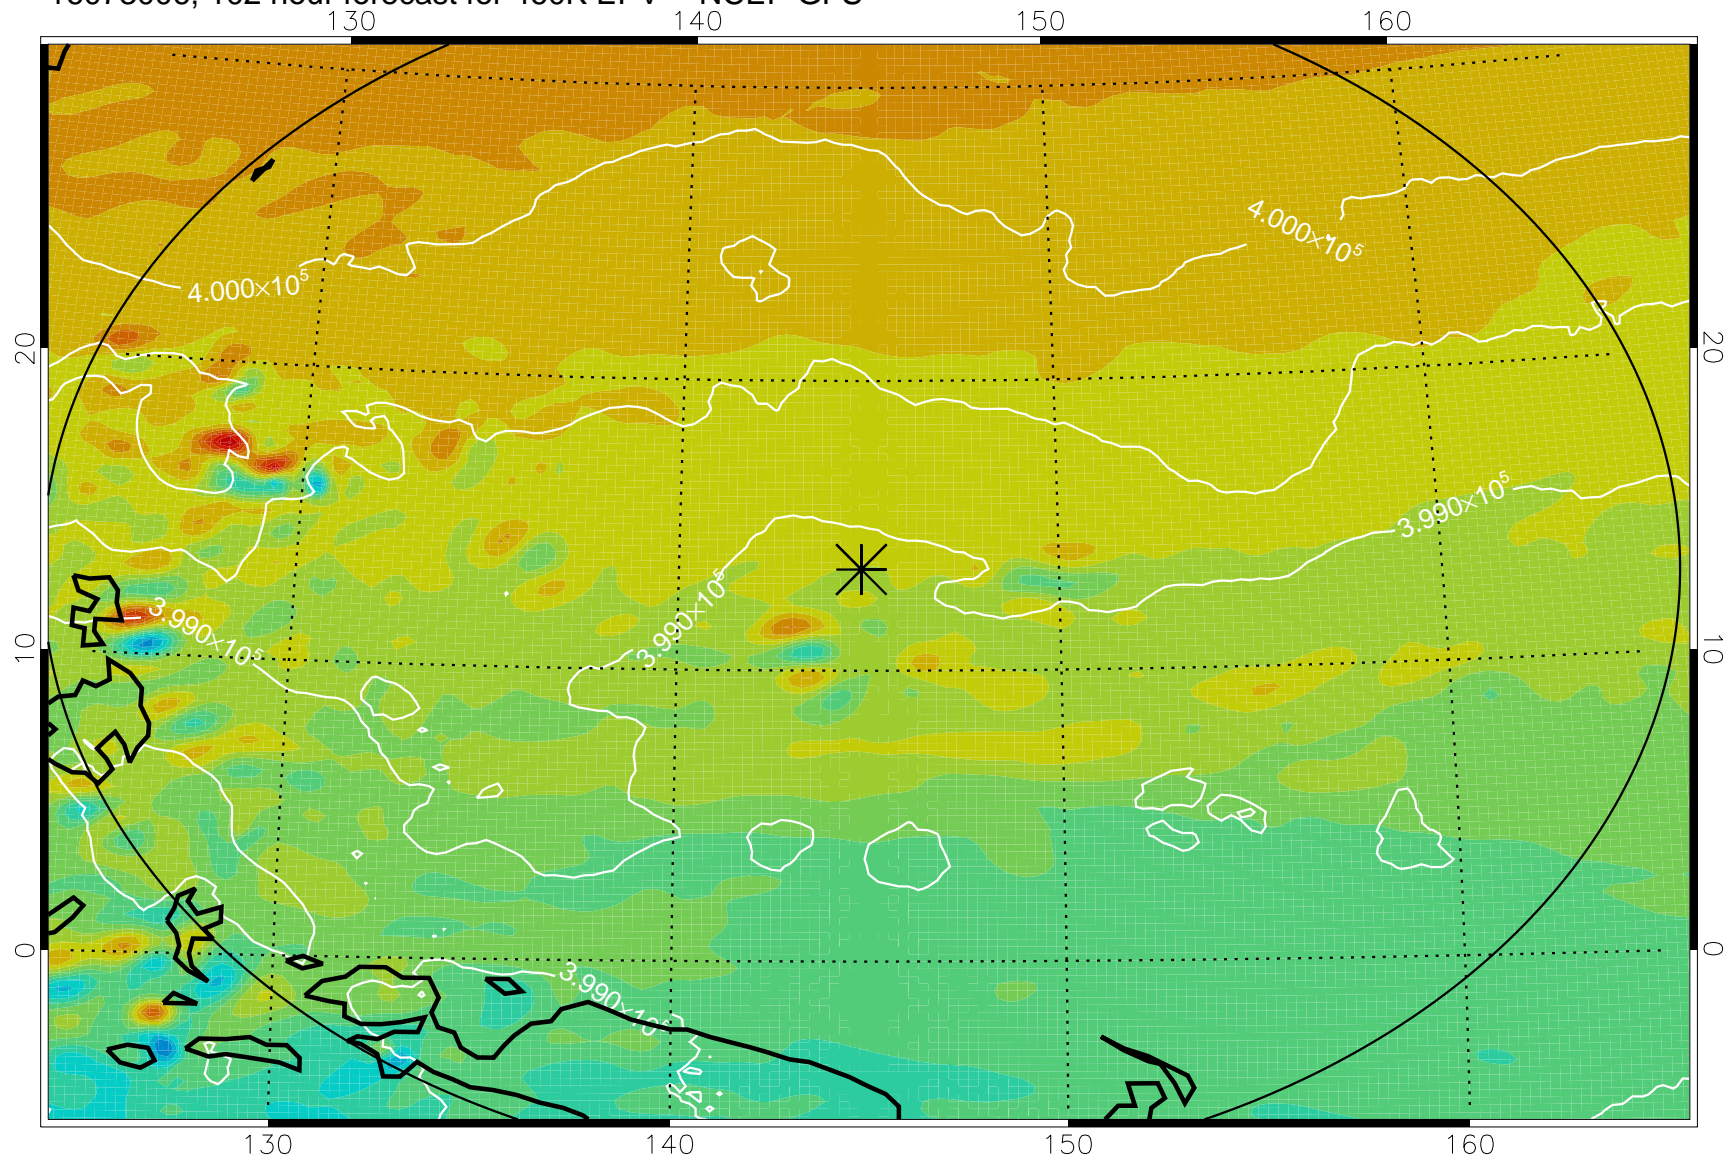

16072906, 78 hour forecast for 460K EPV -- NCEP GFS

460K Montgomery Streamfunction, white

Range ring of 2304 km

16072912, 84 hour forecast for 460K EPV -- NCEP GFS

460K Montgomery Streamfunction, white

Range ring of 2304 km

16072918, 90 hour forecast for 460K EPV -- NCEP GFS

460K Montgomery Streamfunction, white

Range ring of 2304 km

16073000, 96 hour forecast for 460K EPV -- NCEP GFS

460K Montgomery Streamfunction, white

Range ring of 2304 km

16073006, 102 hour forecast for 460K EPV -- NCEP GFS

460K Montgomery Streamfunction, white

Range ring of 2304 km

16073012, 108 hour forecast for 460K EPV -- NCEP GFS

460K Montgomery Streamfunction, white

Range ring of 2304 km

16073018, 114 hour forecast for 460K EPV -- NCEP GFS

460K Montgomery Streamfunction, white

Range ring of 2304 km

16073100, 120 hour forecast for 460K EPV -- NCEP GFS

460K Montgomery Streamfunction, white

Range ring of 2304 km