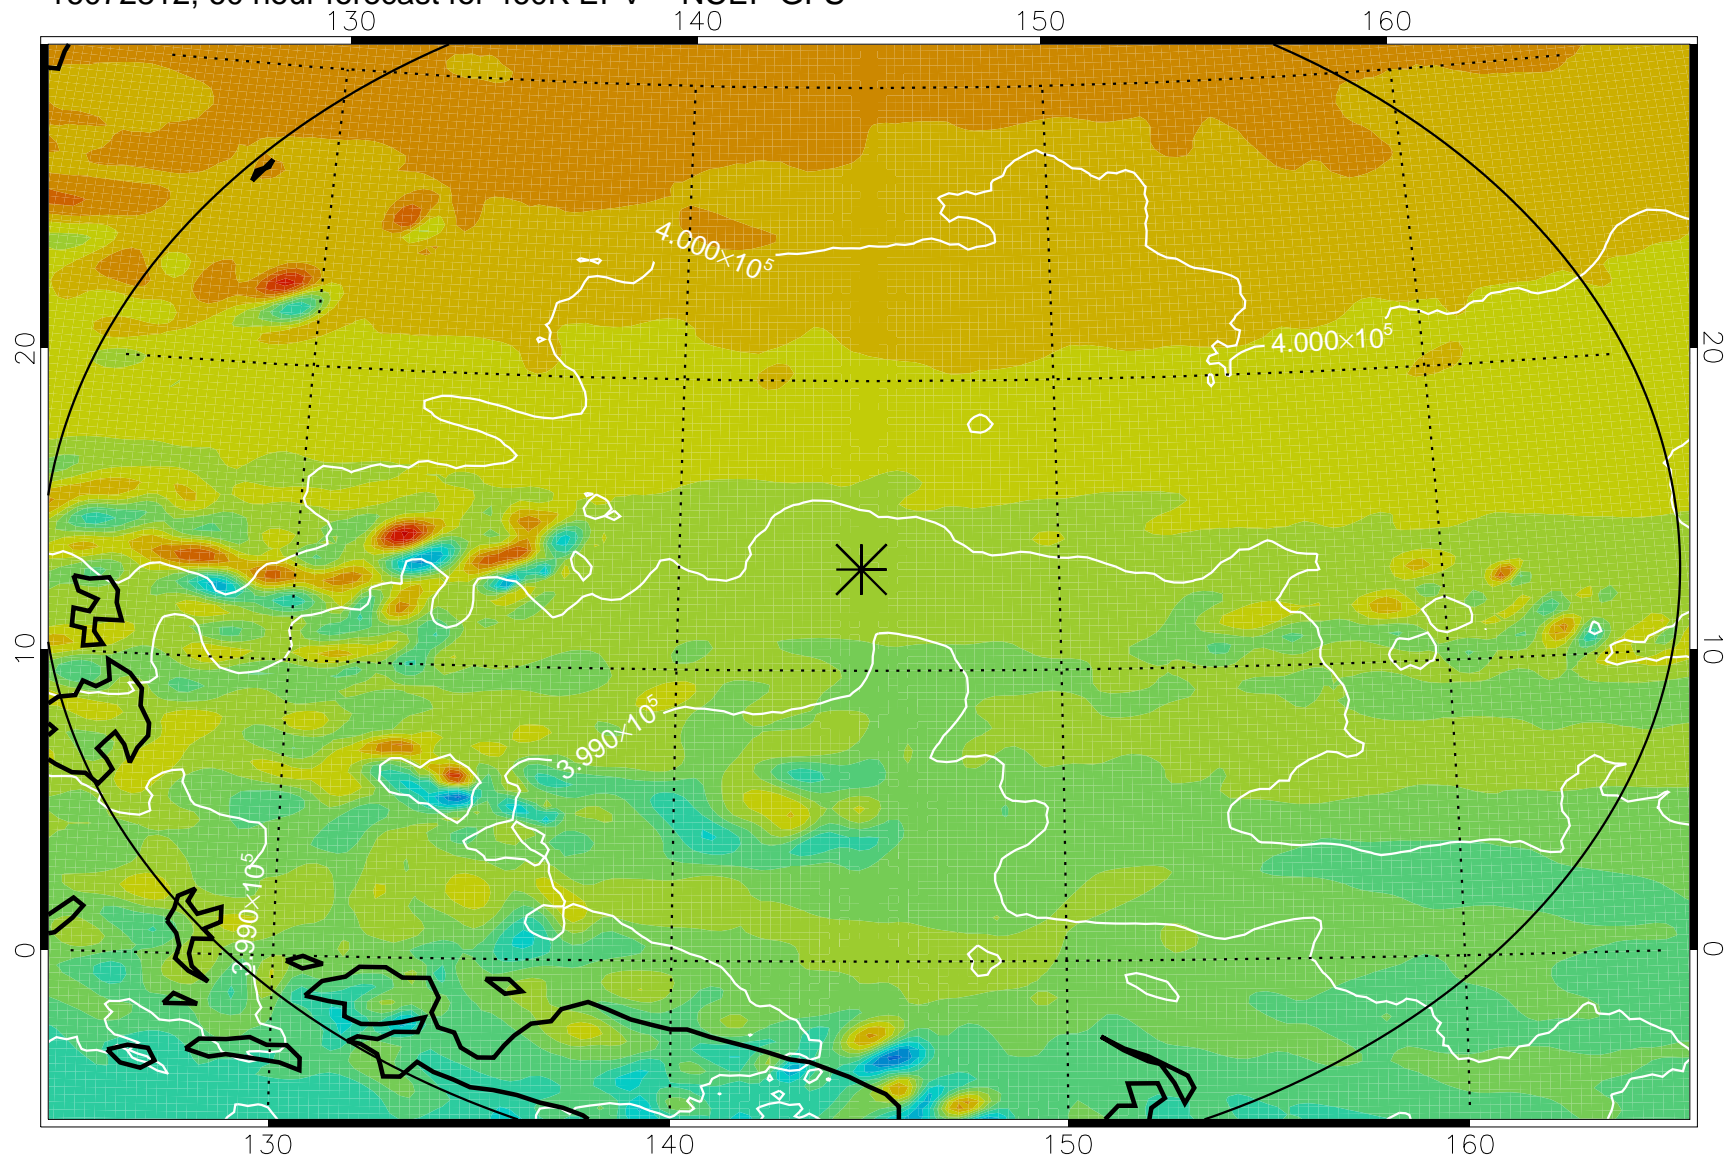

16072718, 42 hour forecast for 460K EPV -- NCEP GFS

460K Montgomery Streamfunction, white

Range ring of 2304 km

16072800, 48 hour forecast for 460K EPV -- NCEP GFS

460K Montgomery Streamfunction, white

Range ring of 2304 km

16072806, 54 hour forecast for 460K EPV -- NCEP GFS

460K Montgomery Streamfunction, white

Range ring of 2304 km

16072812, 60 hour forecast for 460K EPV -- NCEP GFS

460K Montgomery Streamfunction, white

Range ring of 2304 km

16072818, 66 hour forecast for 460K EPV -- NCEP GFS

460K Montgomery Streamfunction, white

Range ring of 2304 km

16072900, 72 hour forecast for 460K EPV -- NCEP GFS

460K Montgomery Streamfunction, white

Range ring of 2304 km

16072918, 90 hour forecast for 460K EPV -- NCEP GFS

460K Montgomery Streamfunction, white

Range ring of 2304 km

16073000, 96 hour forecast for 460K EPV -- NCEP GFS

460K Montgomery Streamfunction, white

Range ring of 2304 km