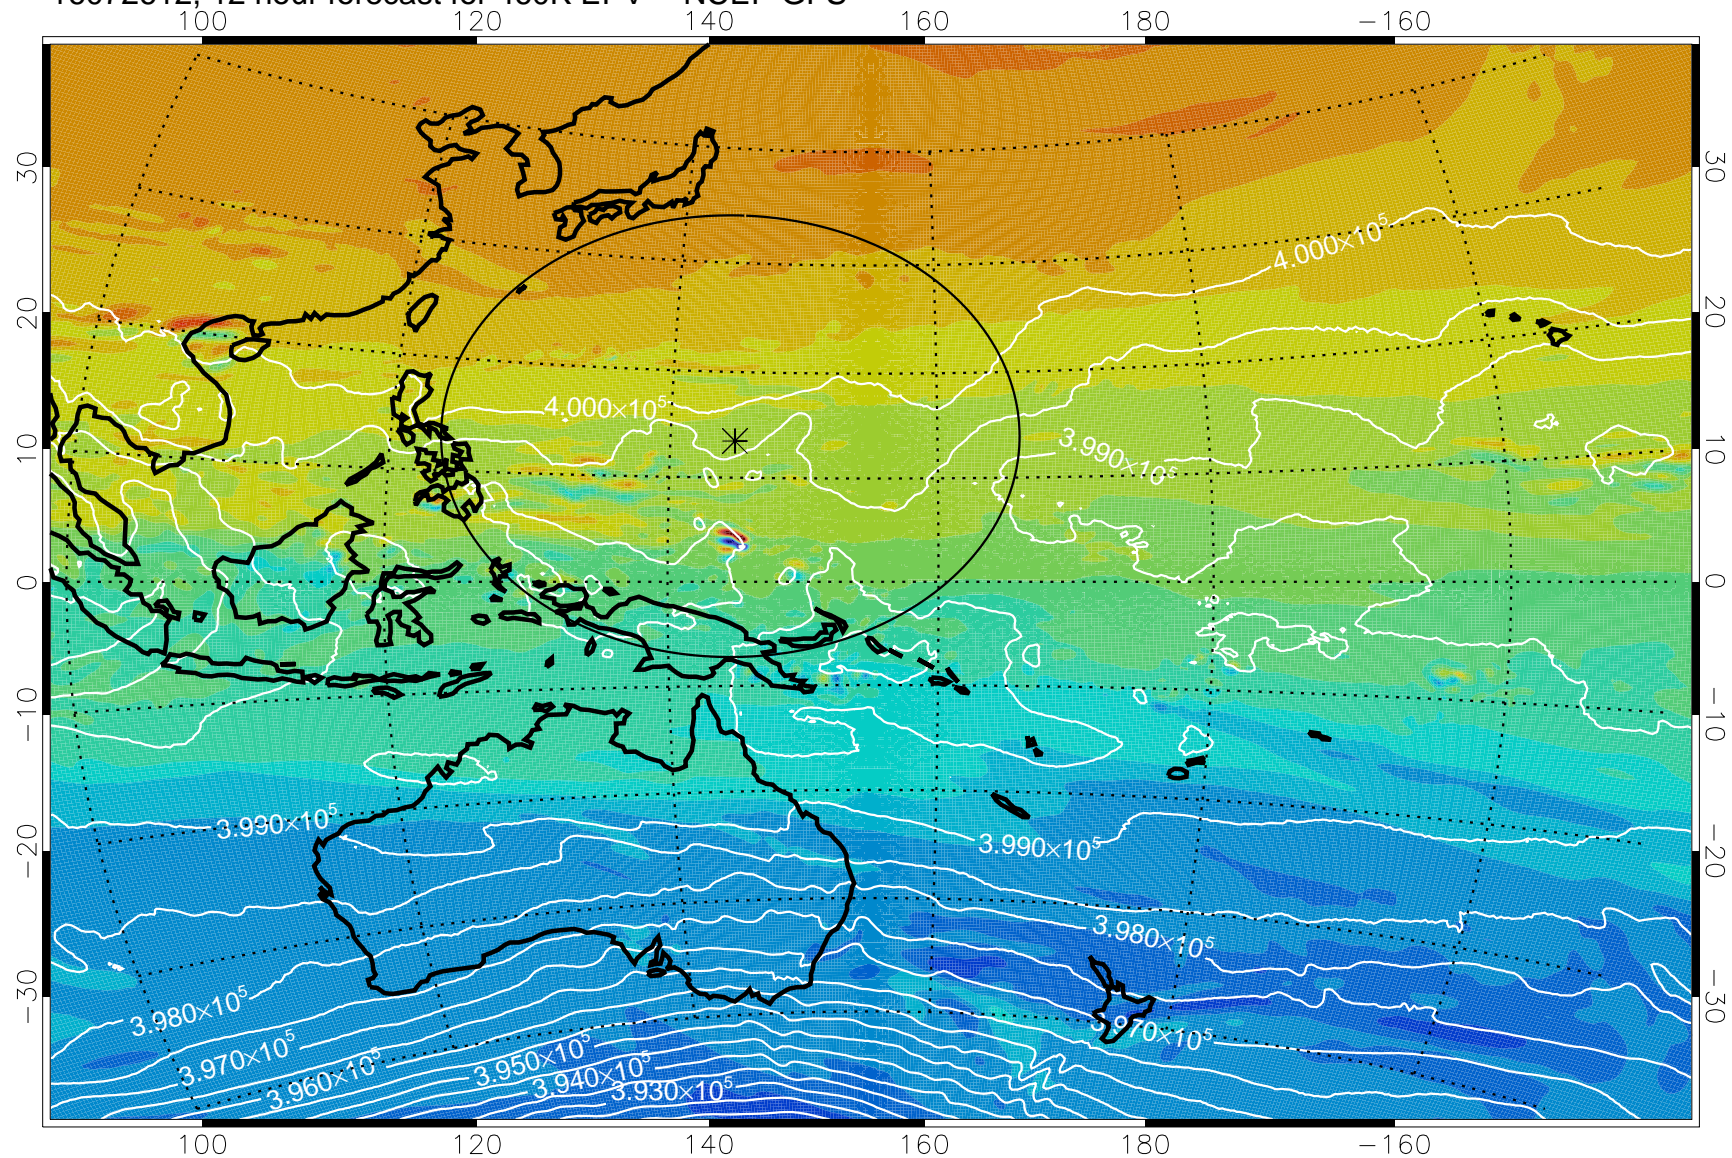

16072606, 6 hour forecast for 460K EPV -- NCEP GFS

460K Montgomery Streamfunction, white

Range ring of 2304 km

16072612, 12 hour forecast for 460K EPV -- NCEP GFS

460K Montgomery Streamfunction, white

Range ring of 2304 km

16072618, 18 hour forecast for 460K EPV -- NCEP GFS

460K Montgomery Streamfunction, white

Range ring of 2304 km

16072700, 24 hour forecast for 460K EPV -- NCEP GFS

460K Montgomery Streamfunction, white

Range ring of 2304 km

16072706, 30 hour forecast for 460K EPV -- NCEP GFS

460K Montgomery Streamfunction, white

Range ring of 2304 km

16072712, 36 hour forecast for 460K EPV -- NCEP GFS

460K Montgomery Streamfunction, white

Range ring of 2304 km

16072718, 42 hour forecast for 460K EPV -- NCEP GFS

460K Montgomery Streamfunction, white

Range ring of 2304 km

16072800, 48 hour forecast for 460K EPV -- NCEP GFS

460K Montgomery Streamfunction, white

Range ring of 2304 km