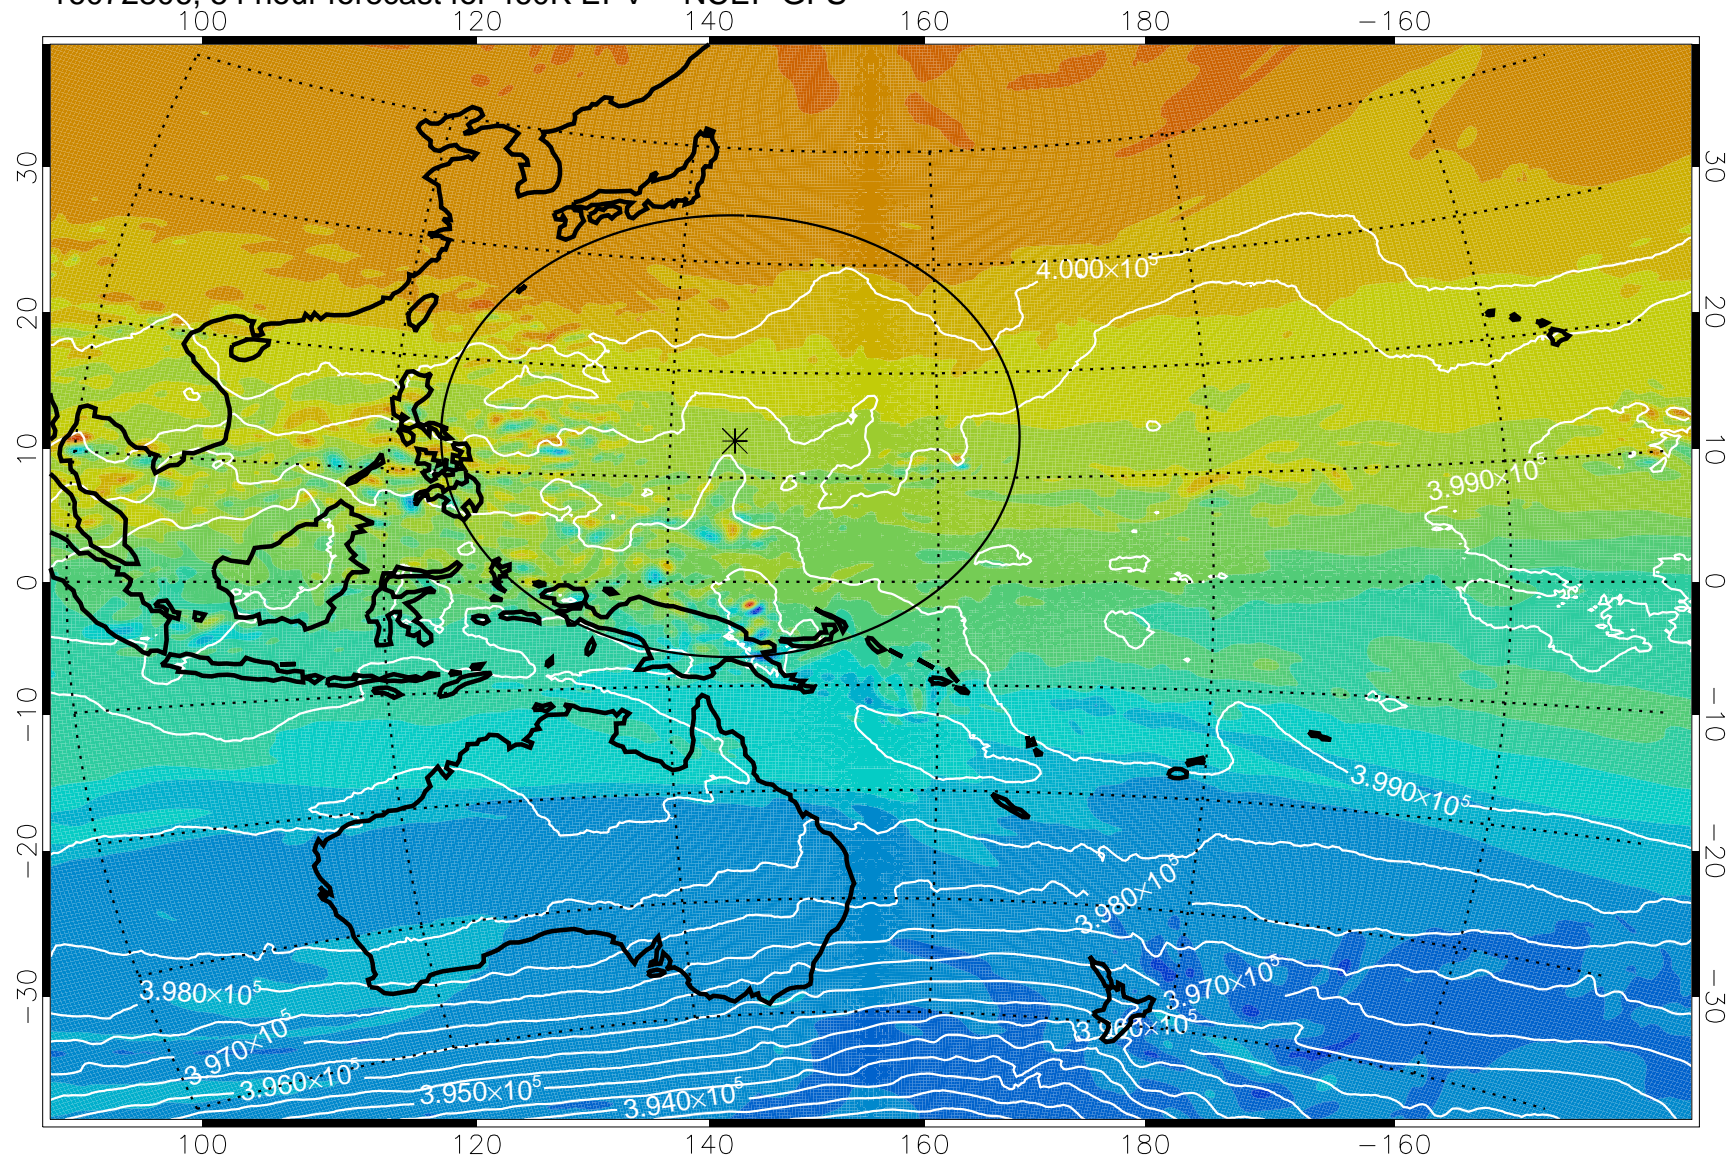

16072718, 42 hour forecast for 460K EPV -- NCEP GFS

460K Montgomery Streamfunction, white

Range ring of 2304 km

16072800, 48 hour forecast for 460K EPV -- NCEP GFS

460K Montgomery Streamfunction, white

Range ring of 2304 km

16072806, 54 hour forecast for 460K EPV -- NCEP GFS

460K Montgomery Streamfunction, white

Range ring of 2304 km

16072812, 60 hour forecast for 460K EPV -- NCEP GFS

460K Montgomery Streamfunction, white

Range ring of 2304 km

16072818, 66 hour forecast for 460K EPV -- NCEP GFS

460K Montgomery Streamfunction, white

Range ring of 2304 km

16072900, 72 hour forecast for 460K EPV -- NCEP GFS

460K Montgomery Streamfunction, white

Range ring of 2304 km

16072906, 78 hour forecast for 460K EPV -- NCEP GFS

460K Montgomery Streamfunction, white

Range ring of 2304 km

16072912, 84 hour forecast for 460K EPV -- NCEP GFS

460K Montgomery Streamfunction, white

Range ring of 2304 km