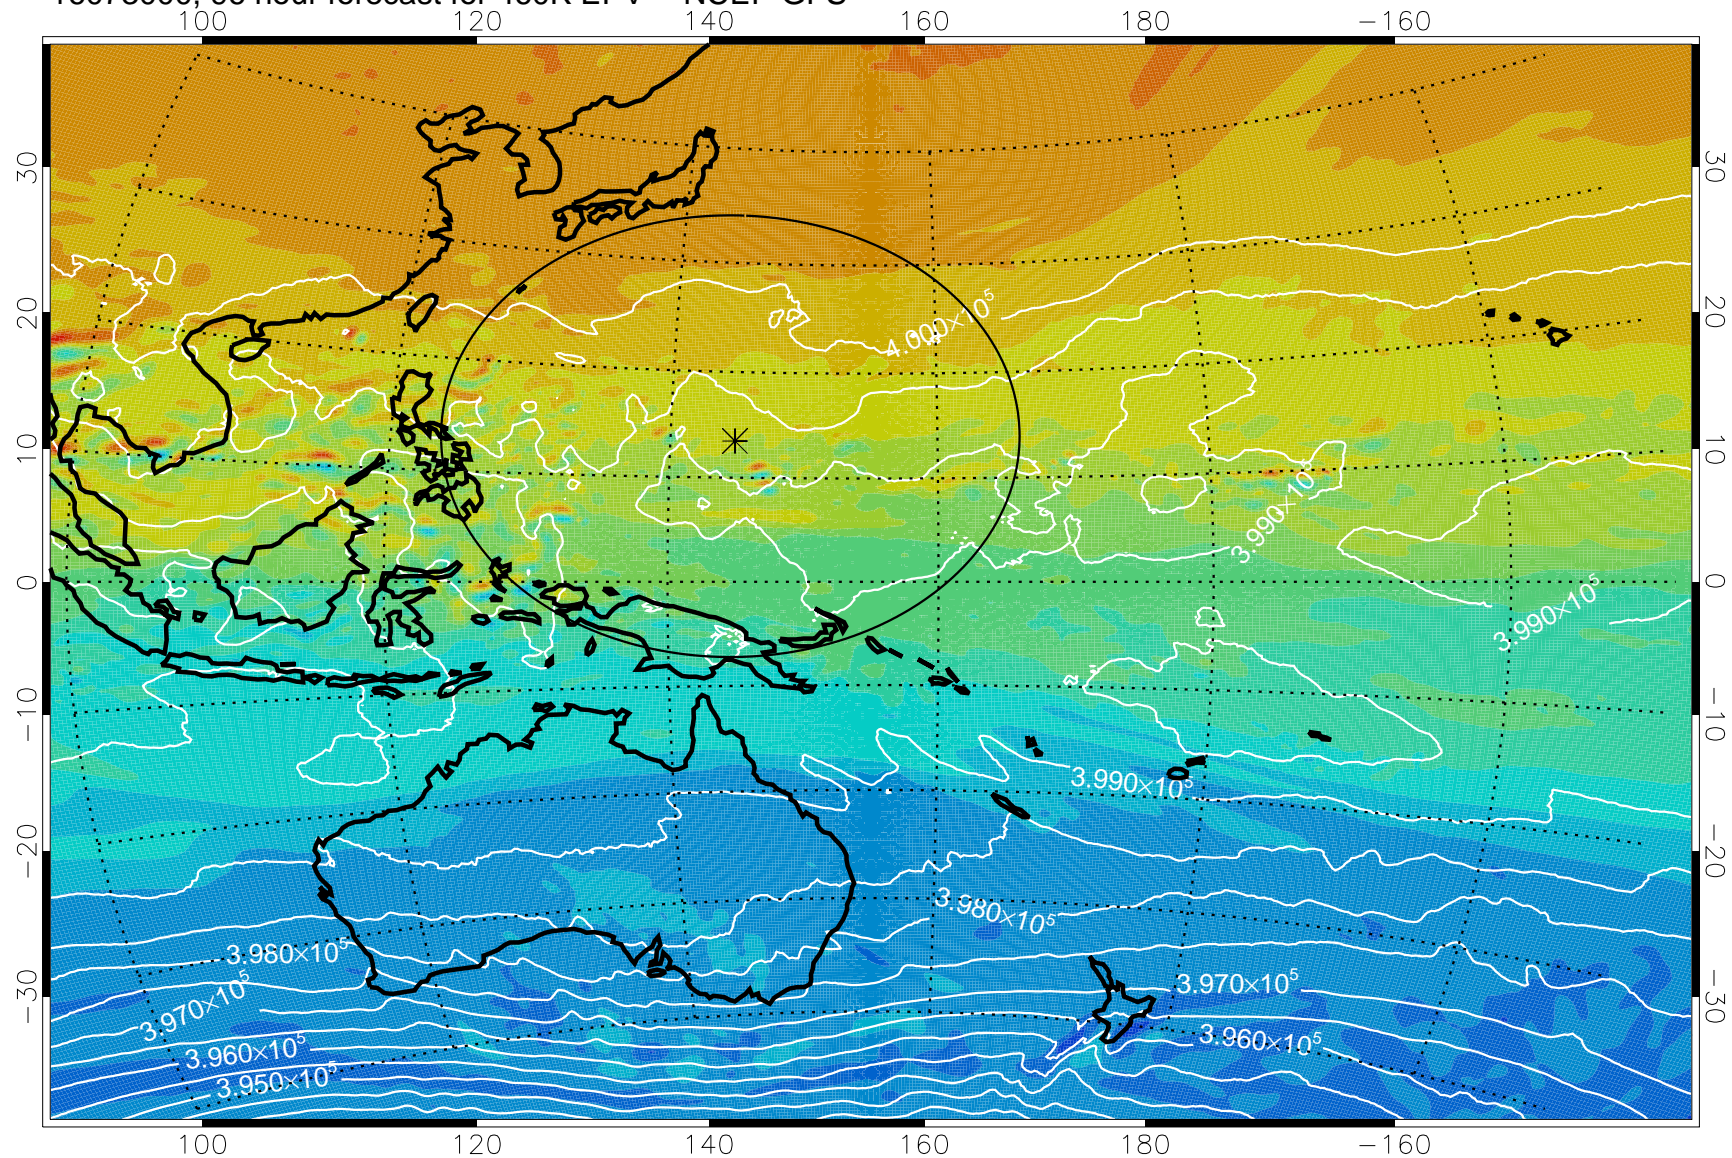

16072818, 66 hour forecast for 460K EPV -- NCEP GFS

460K Montgomery Streamfunction, white

Range ring of 2304 km

16072900, 72 hour forecast for 460K EPV -- NCEP GFS

460K Montgomery Streamfunction, white

Range ring of 2304 km

16072906, 78 hour forecast for 460K EPV -- NCEP GFS

460K Montgomery Streamfunction, white

Range ring of 2304 km

16072912, 84 hour forecast for 460K EPV -- NCEP GFS

460K Montgomery Streamfunction, white

Range ring of 2304 km

16072918, 90 hour forecast for 460K EPV -- NCEP GFS

460K Montgomery Streamfunction, white

Range ring of 2304 km

16073000, 96 hour forecast for 460K EPV -- NCEP GFS

460K Montgomery Streamfunction, white

Range ring of 2304 km

16073006, 102 hour forecast for 460K EPV -- NCEP GFS

460K Montgomery Streamfunction, white

Range ring of 2304 km

16073012, 108 hour forecast for 460K EPV -- NCEP GFS

460K Montgomery Streamfunction, white

Range ring of 2304 km