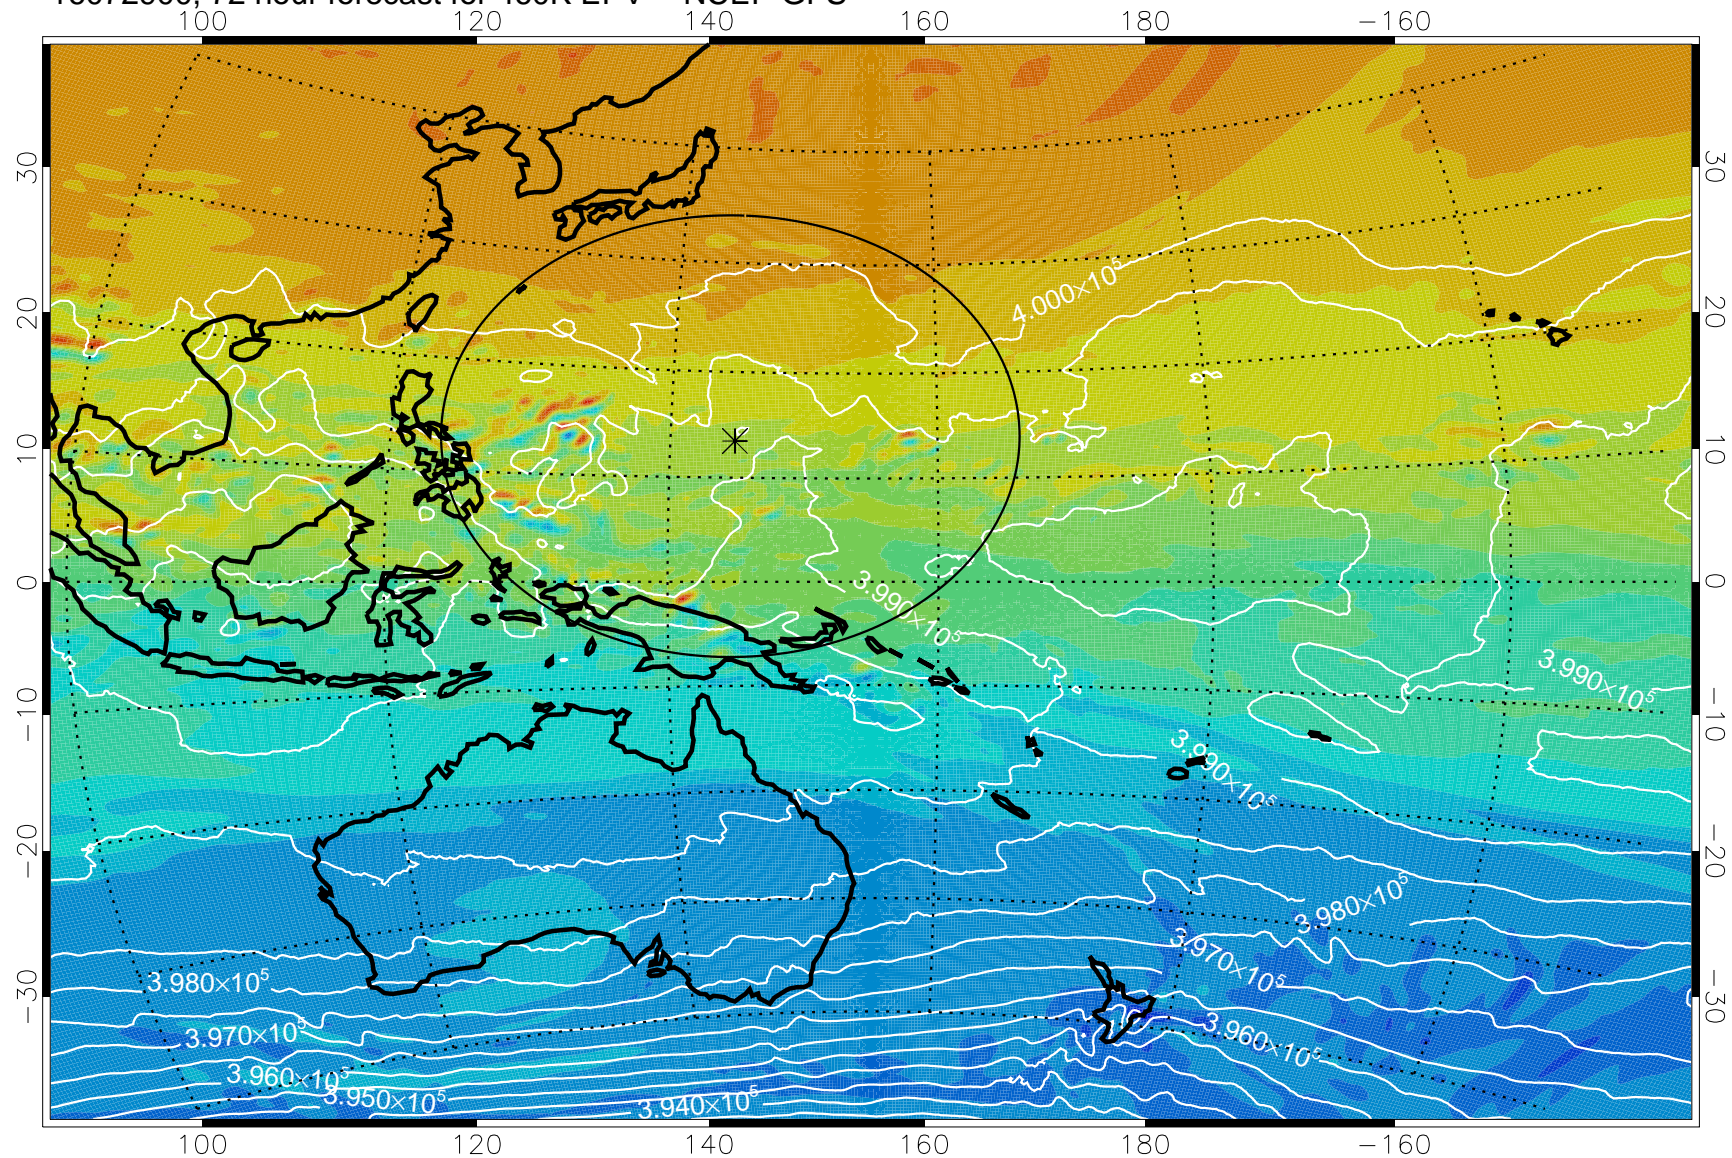

16072806, 54 hour forecast for 460K EPV -- NCEP GFS

460K Montgomery Streamfunction, white

Range ring of 2304 km

16072812, 60 hour forecast for 460K EPV -- NCEP GFS

460K Montgomery Streamfunction, white

Range ring of 2304 km

16072818, 66 hour forecast for 460K EPV -- NCEP GFS

460K Montgomery Streamfunction, white

Range ring of 2304 km

16072900, 72 hour forecast for 460K EPV -- NCEP GFS

460K Montgomery Streamfunction, white

Range ring of 2304 km

16072906, 78 hour forecast for 460K EPV -- NCEP GFS

460K Montgomery Streamfunction, white

Range ring of 2304 km

16072912, 84 hour forecast for 460K EPV -- NCEP GFS

460K Montgomery Streamfunction, white

Range ring of 2304 km

16072918, 90 hour forecast for 460K EPV -- NCEP GFS

460K Montgomery Streamfunction, white

Range ring of 2304 km

16073000, 96 hour forecast for 460K EPV -- NCEP GFS

460K Montgomery Streamfunction, white

Range ring of 2304 km