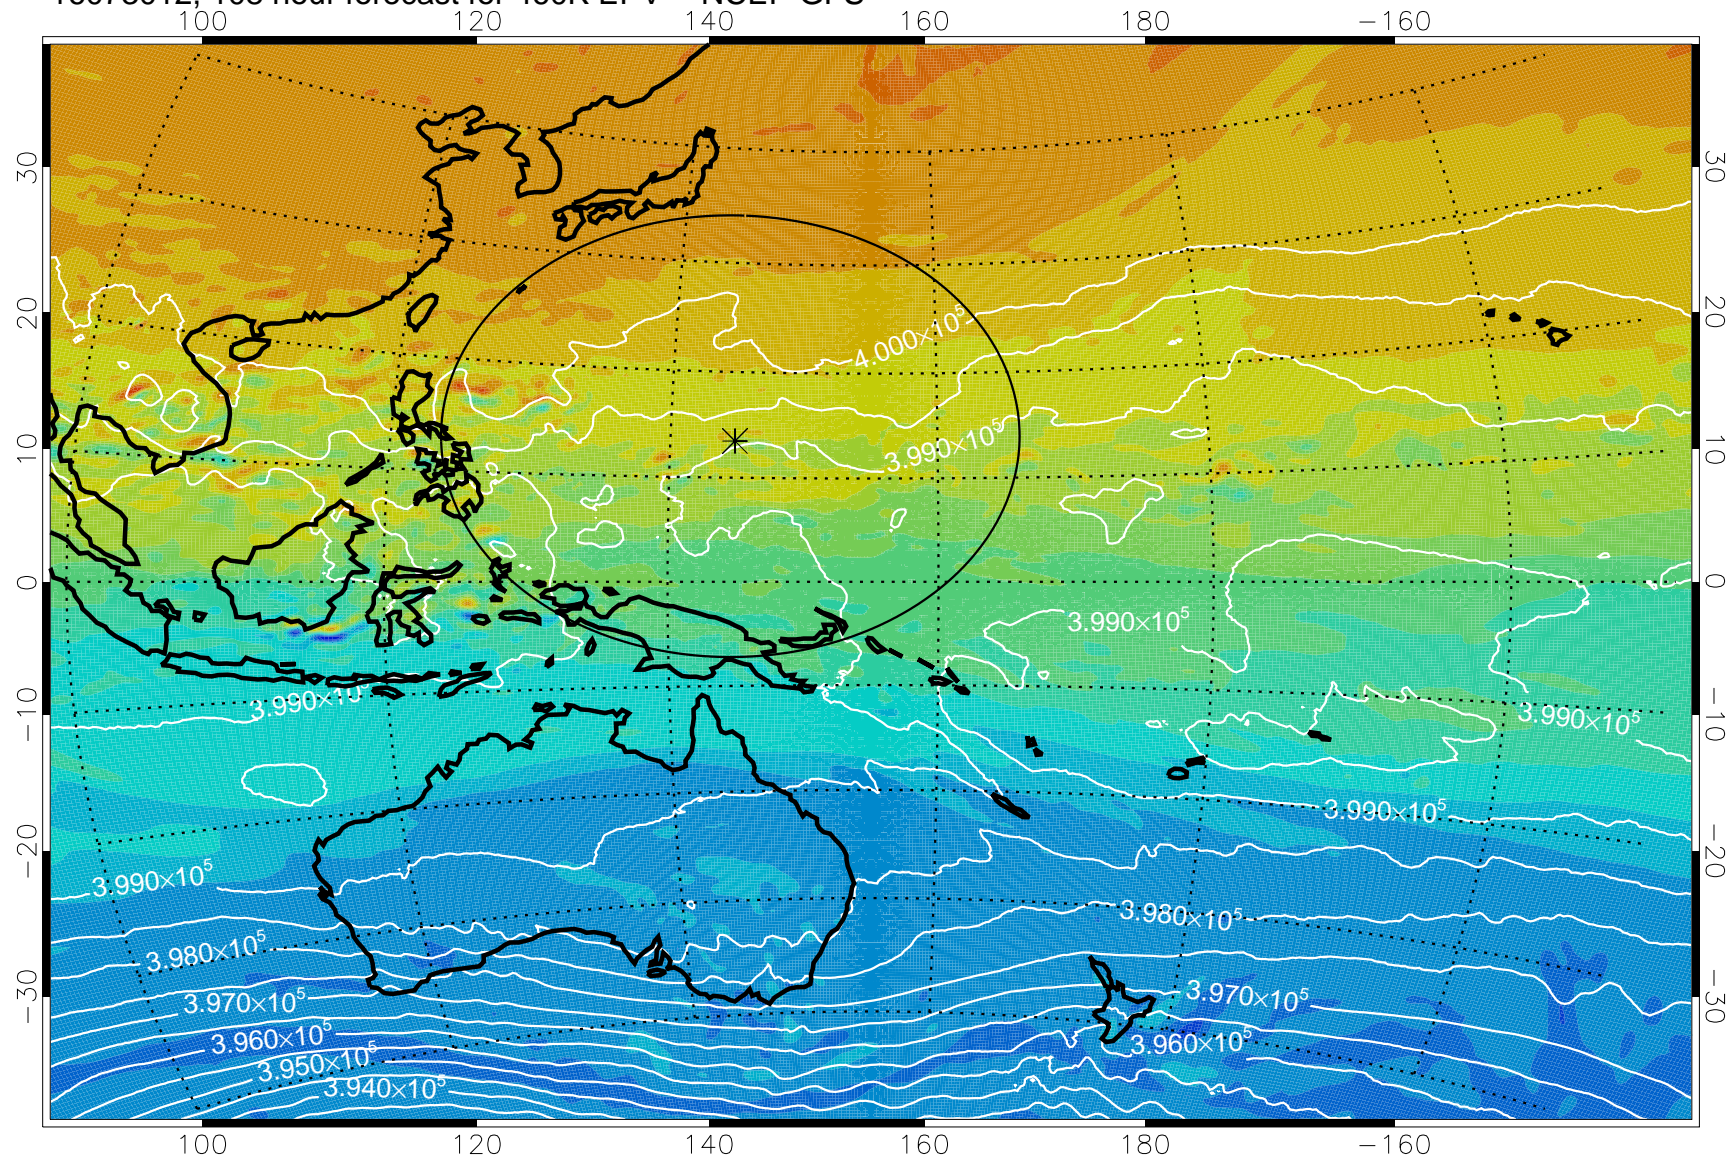

16072906, 78 hour forecast for 460K EPV -- NCEP GFS

460K Montgomery Streamfunction, white

Range ring of 2304 km

16072912, 84 hour forecast for 460K EPV -- NCEP GFS

460K Montgomery Streamfunction, white

Range ring of 2304 km

16072918, 90 hour forecast for 460K EPV -- NCEP GFS

460K Montgomery Streamfunction, white

Range ring of 2304 km

16073000, 96 hour forecast for 460K EPV -- NCEP GFS

460K Montgomery Streamfunction, white

Range ring of 2304 km

16073006, 102 hour forecast for 460K EPV -- NCEP GFS

460K Montgomery Streamfunction, white

Range ring of 2304 km

16073012, 108 hour forecast for 460K EPV -- NCEP GFS

460K Montgomery Streamfunction, white

Range ring of 2304 km

16073018, 114 hour forecast for 460K EPV -- NCEP GFS

460K Montgomery Streamfunction, white

Range ring of 2304 km

16073100, 120 hour forecast for 460K EPV -- NCEP GFS

460K Montgomery Streamfunction, white

Range ring of 2304 km