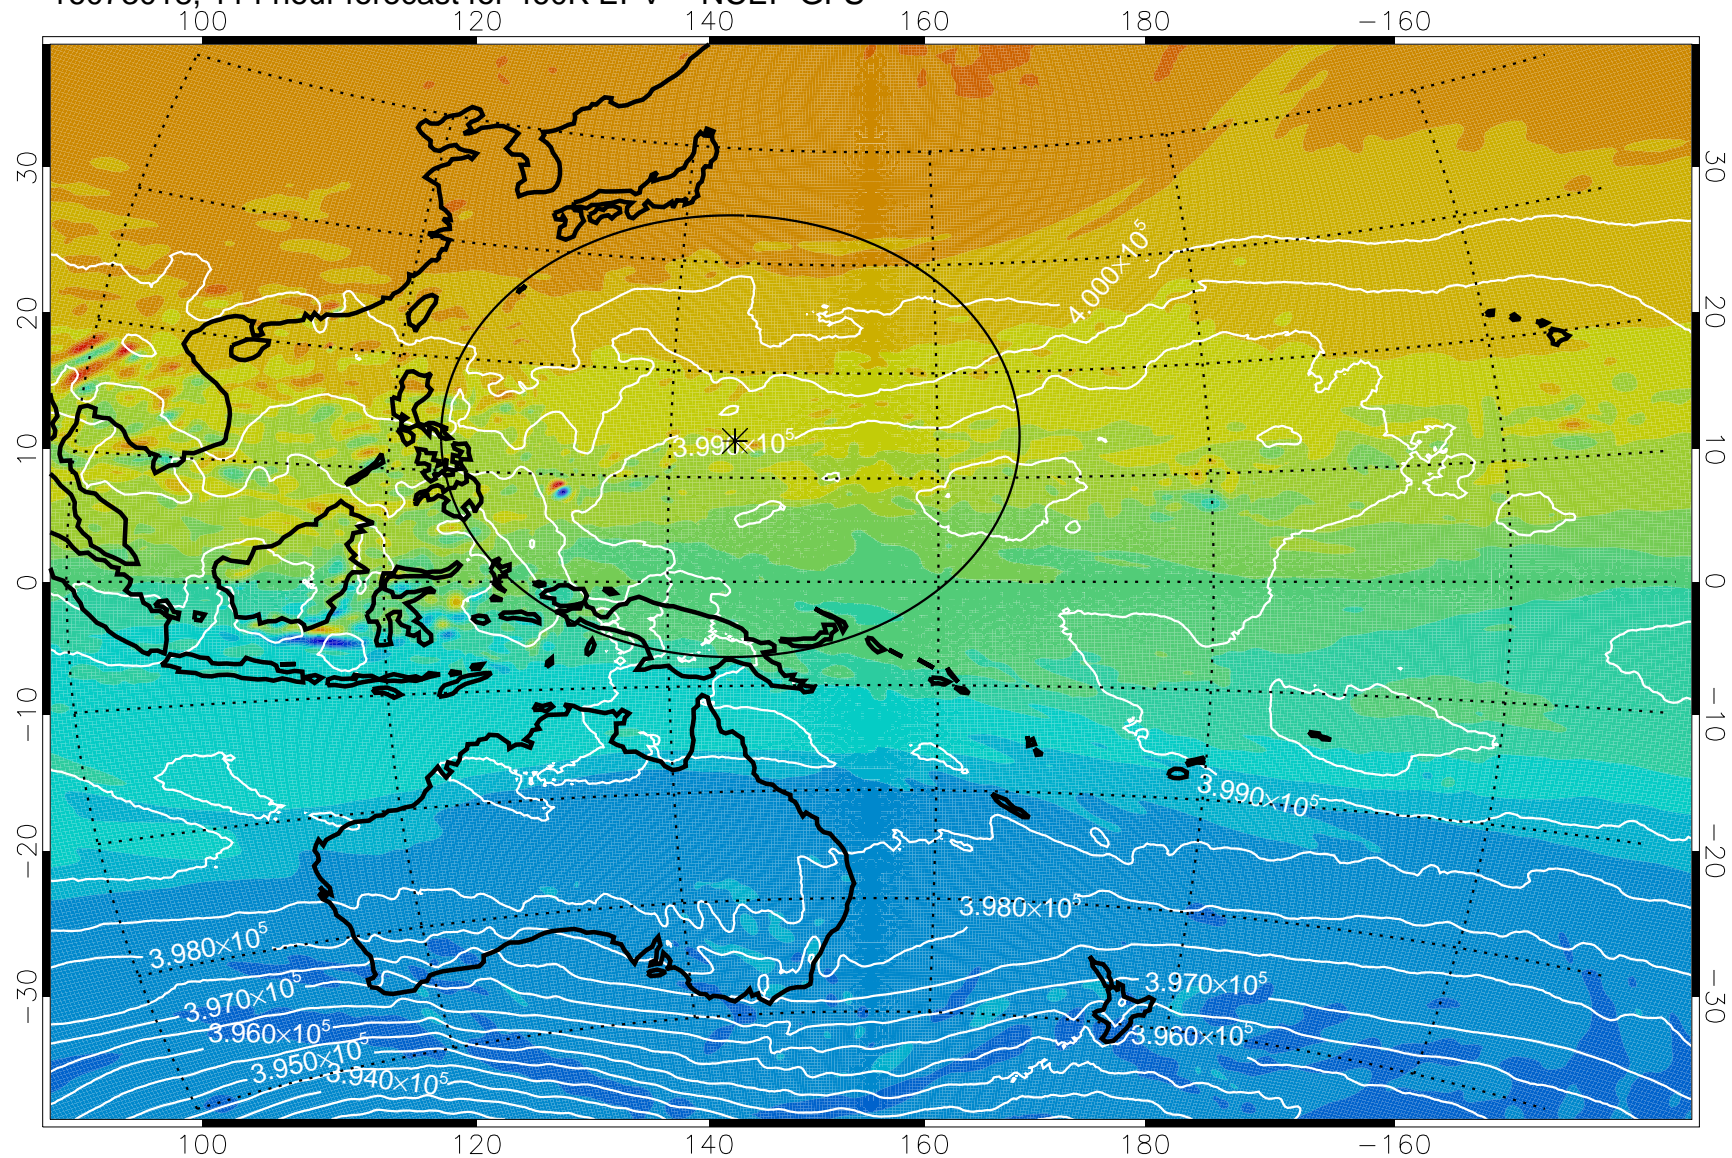

16072906, 78 hour forecast for 460K EPV -- NCEP GFS

460K Montgomery Streamfunction, white

Range ring of 2304 km

16072912, 84 hour forecast for 460K EPV -- NCEP GFS

460K Montgomery Streamfunction, white

Range ring of 2304 km

16072918, 90 hour forecast for 460K EPV -- NCEP GFS

460K Montgomery Streamfunction, white

Range ring of 2304 km

16073000, 96 hour forecast for 460K EPV -- NCEP GFS

460K Montgomery Streamfunction, white

Range ring of 2304 km

16073006, 102 hour forecast for 460K EPV -- NCEP GFS

460K Montgomery Streamfunction, white

Range ring of 2304 km

16073012, 108 hour forecast for 460K EPV -- NCEP GFS

460K Montgomery Streamfunction, white

Range ring of 2304 km

16073018, 114 hour forecast for 460K EPV -- NCEP GFS

460K Montgomery Streamfunction, white

Range ring of 2304 km

16073100, 120 hour forecast for 460K EPV -- NCEP GFS

460K Montgomery Streamfunction, white

Range ring of 2304 km