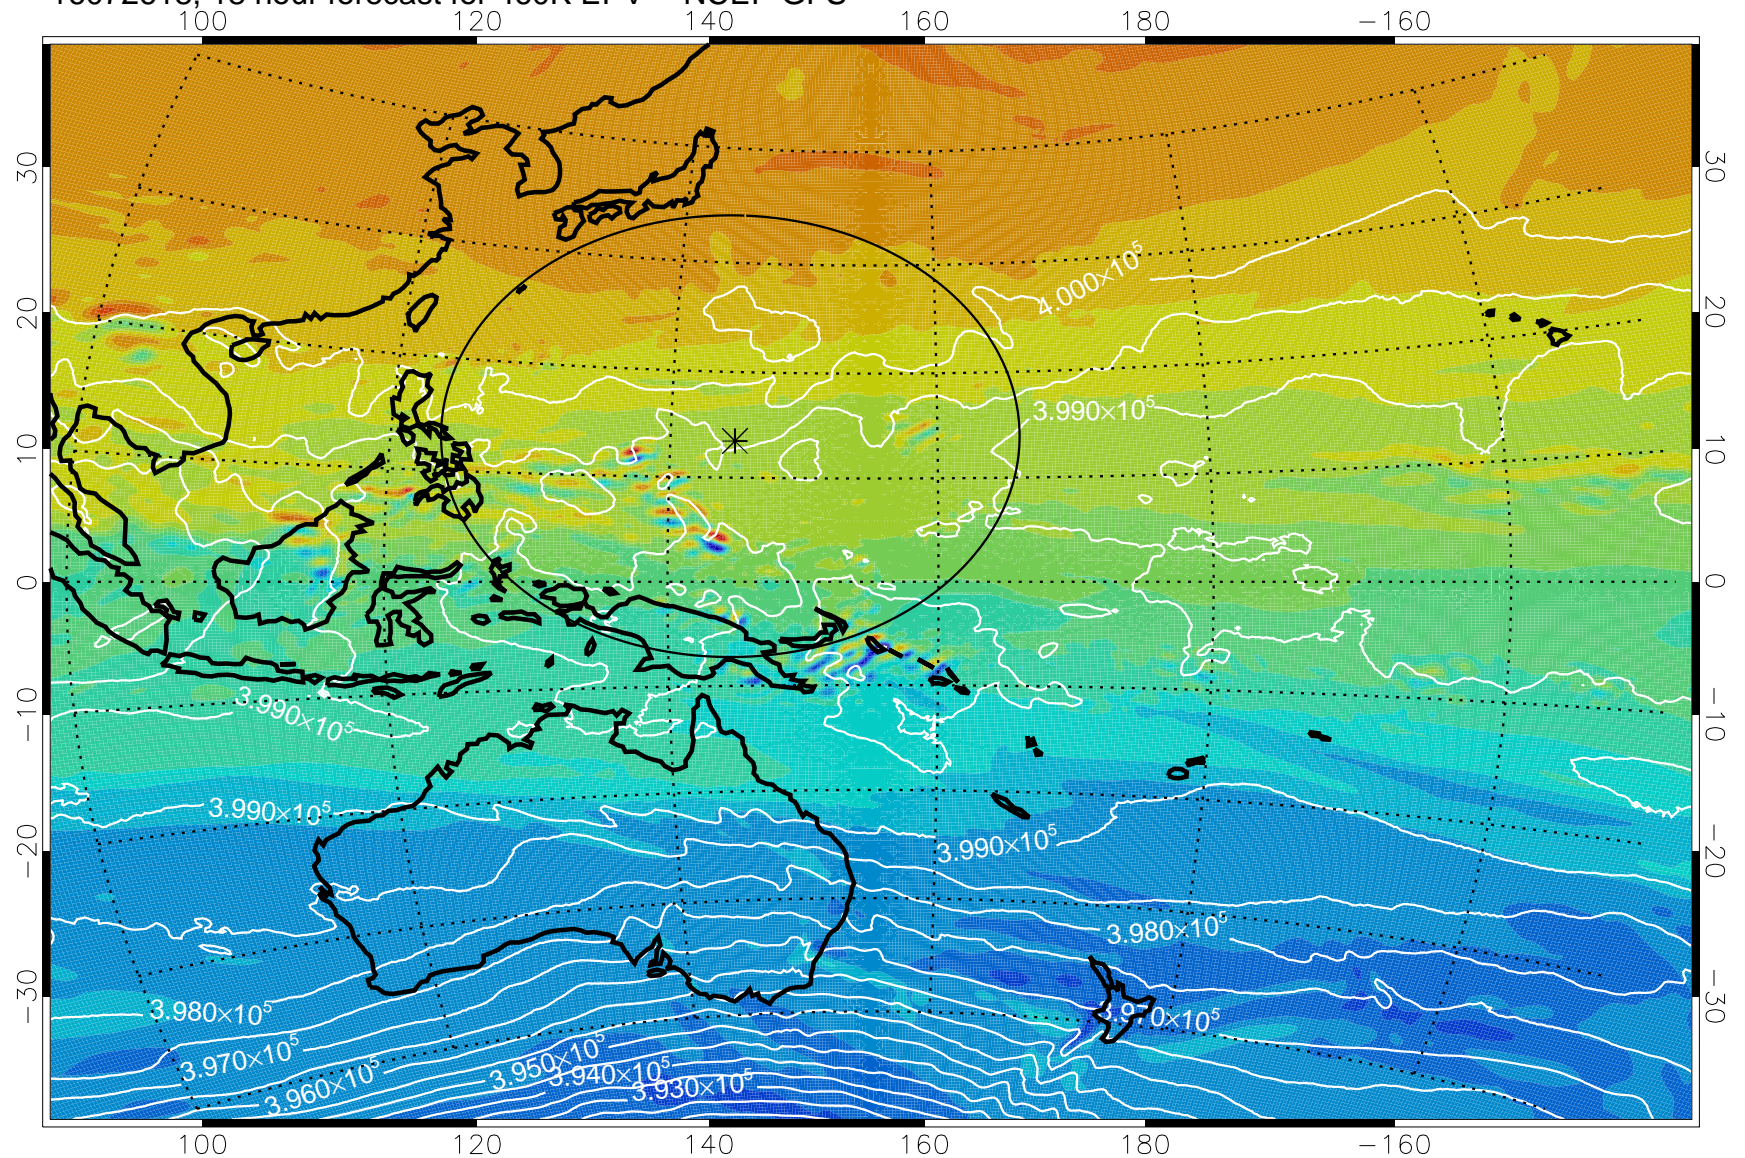

16072606, 6 hour forecast for 460K EPV -- NCEP GFS

460K Montgomery Streamfunction, white

Range ring of 2304 km

16072612, 12 hour forecast for 460K EPV -- NCEP GFS

460K Montgomery Streamfunction, white

Range ring of 2304 km

16072618, 18 hour forecast for 460K EPV -- NCEP GFS

460K Montgomery Streamfunction, white

Range ring of 2304 km

16072700, 24 hour forecast for 460K EPV -- NCEP GFS

460K Montgomery Streamfunction, white

Range ring of 2304 km

16072706, 30 hour forecast for 460K EPV -- NCEP GFS

460K Montgomery Streamfunction, white

Range ring of 2304 km

16072712, 36 hour forecast for 460K EPV -- NCEP GFS

460K Montgomery Streamfunction, white

Range ring of 2304 km

16072718, 42 hour forecast for 460K EPV -- NCEP GFS

460K Montgomery Streamfunction, white

Range ring of 2304 km

16072800, 48 hour forecast for 460K EPV -- NCEP GFS

460K Montgomery Streamfunction, white

Range ring of 2304 km