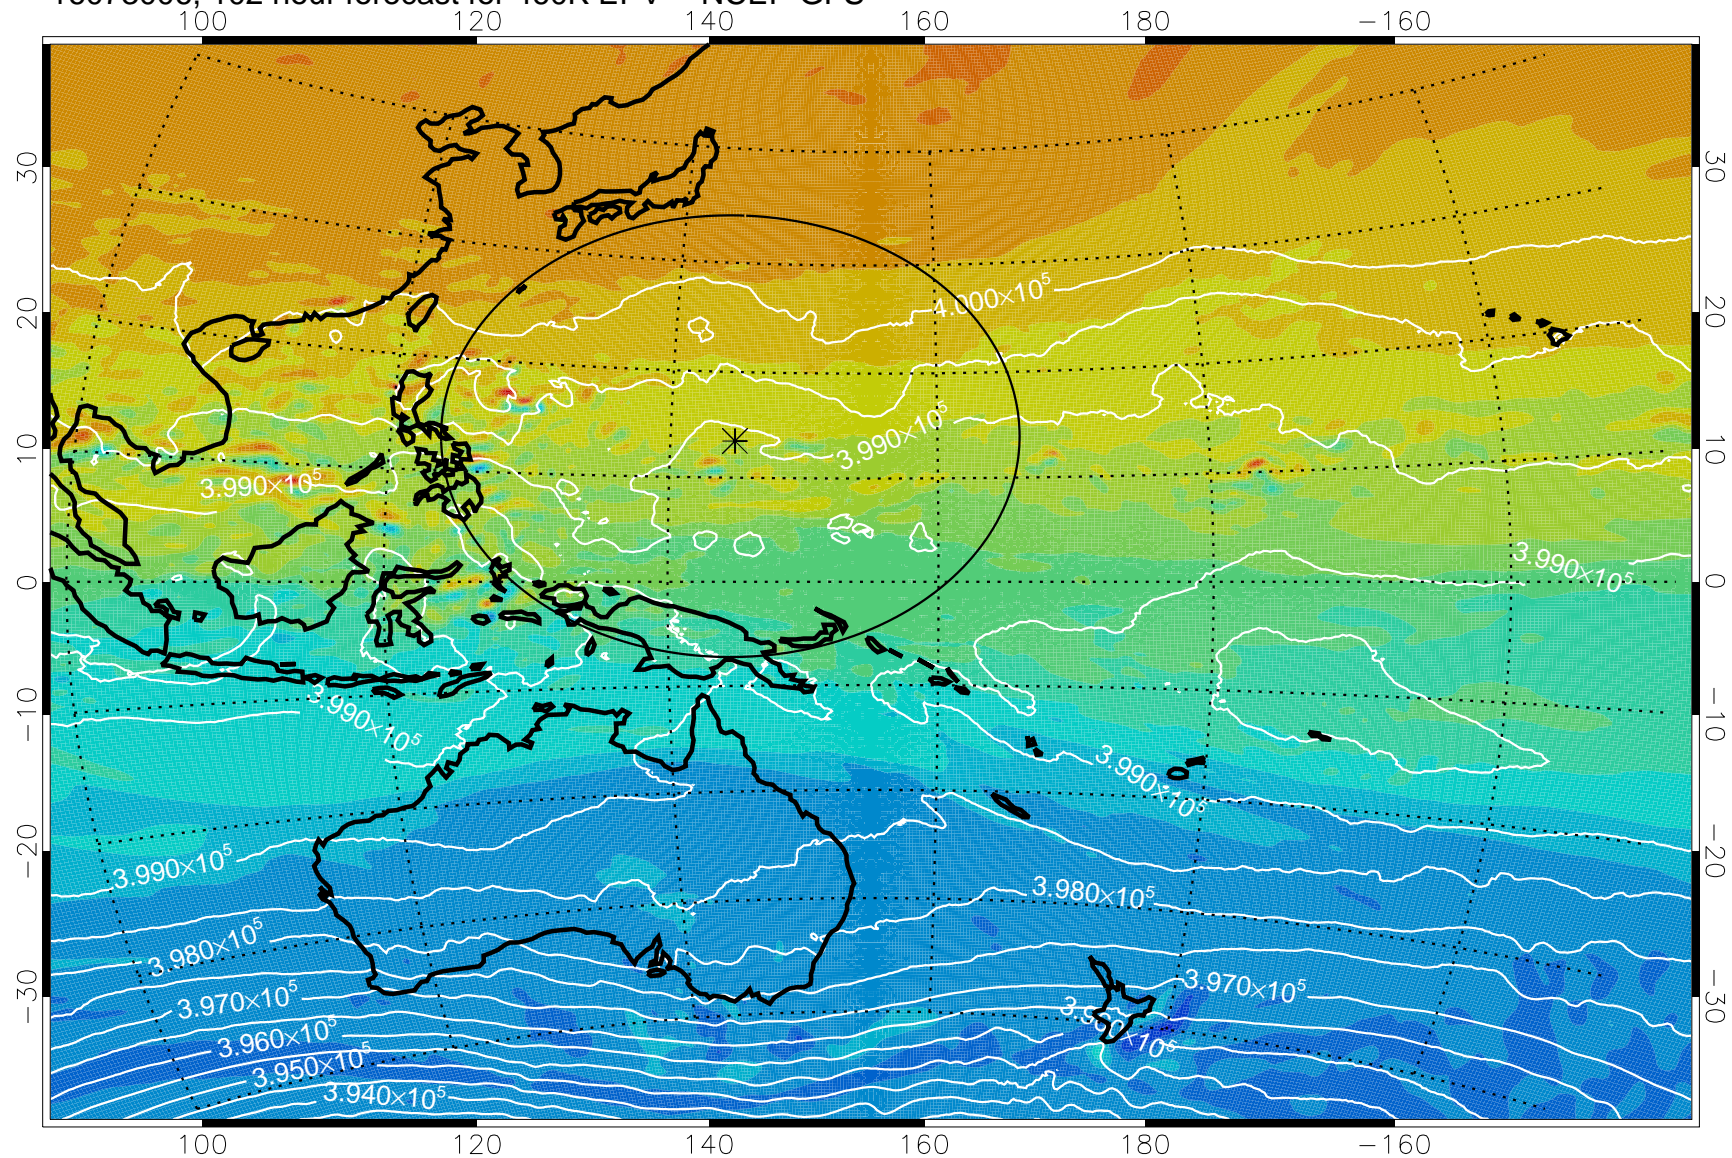

16072906, 78 hour forecast for 460K EPV -- NCEP GFS

460K Montgomery Streamfunction, white

Range ring of 2304 km

16072912, 84 hour forecast for 460K EPV -- NCEP GFS

460K Montgomery Streamfunction, white

Range ring of 2304 km

16072918, 90 hour forecast for 460K EPV -- NCEP GFS

460K Montgomery Streamfunction, white

Range ring of 2304 km

16073000, 96 hour forecast for 460K EPV -- NCEP GFS

460K Montgomery Streamfunction, white

Range ring of 2304 km

16073006, 102 hour forecast for 460K EPV -- NCEP GFS

460K Montgomery Streamfunction, white

Range ring of 2304 km

16073012, 108 hour forecast for 460K EPV -- NCEP GFS

460K Montgomery Streamfunction, white

Range ring of 2304 km

16073018, 114 hour forecast for 460K EPV -- NCEP GFS

460K Montgomery Streamfunction, white

Range ring of 2304 km

16073100, 120 hour forecast for 460K EPV -- NCEP GFS

460K Montgomery Streamfunction, white

Range ring of 2304 km