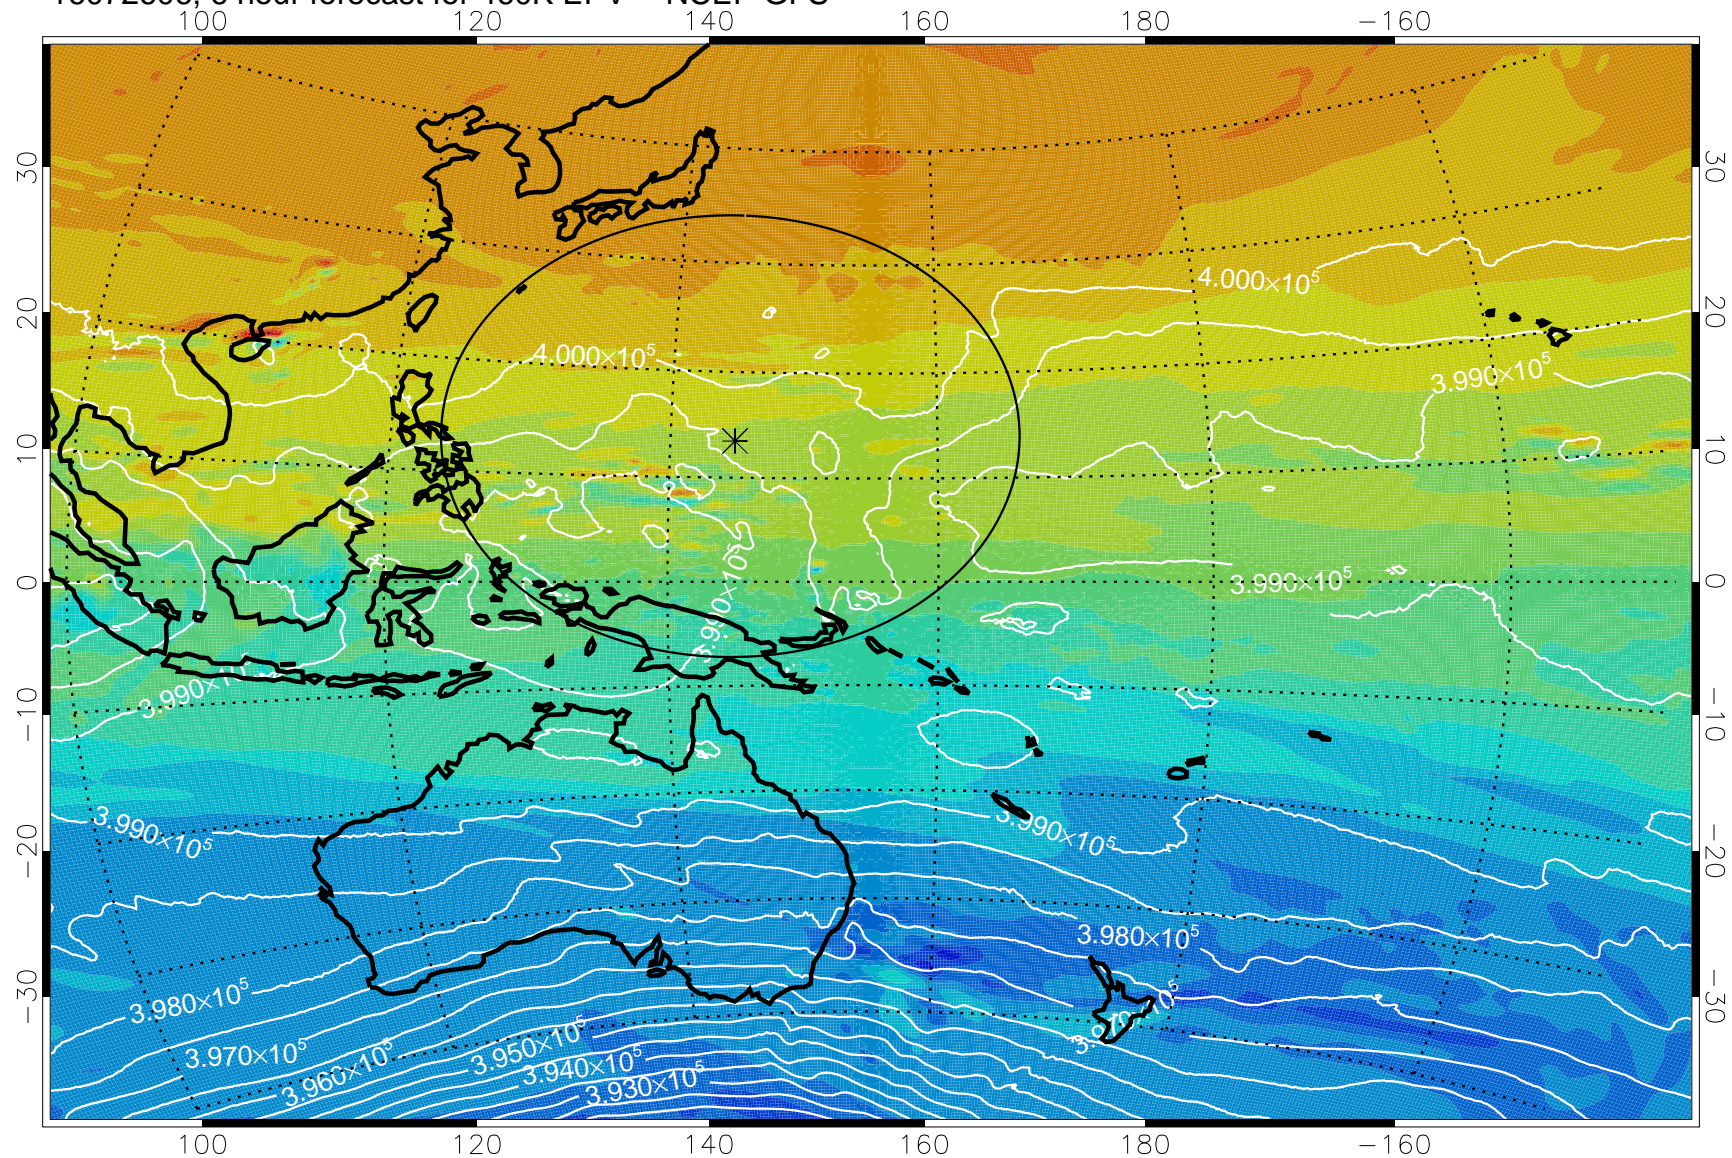

16072606, 6 hour forecast for 460K EPV -- NCEP GFS

460K Montgomery Streamfunction, white

Range ring of 2304 km

16072612, 12 hour forecast for 460K EPV -- NCEP GFS

460K Montgomery Streamfunction, white

Range ring of 2304 km

16072618, 18 hour forecast for 460K EPV -- NCEP GFS

460K Montgomery Streamfunction, white

Range ring of 2304 km

16072700, 24 hour forecast for 460K EPV -- NCEP GFS

460K Montgomery Streamfunction, white

Range ring of 2304 km

16072706, 30 hour forecast for 460K EPV -- NCEP GFS

460K Montgomery Streamfunction, white

Range ring of 2304 km

16072712, 36 hour forecast for 460K EPV -- NCEP GFS

460K Montgomery Streamfunction, white

Range ring of 2304 km

16072718, 42 hour forecast for 460K EPV -- NCEP GFS

460K Montgomery Streamfunction, white

Range ring of 2304 km

16072800, 48 hour forecast for 460K EPV -- NCEP GFS

460K Montgomery Streamfunction, white

Range ring of 2304 km