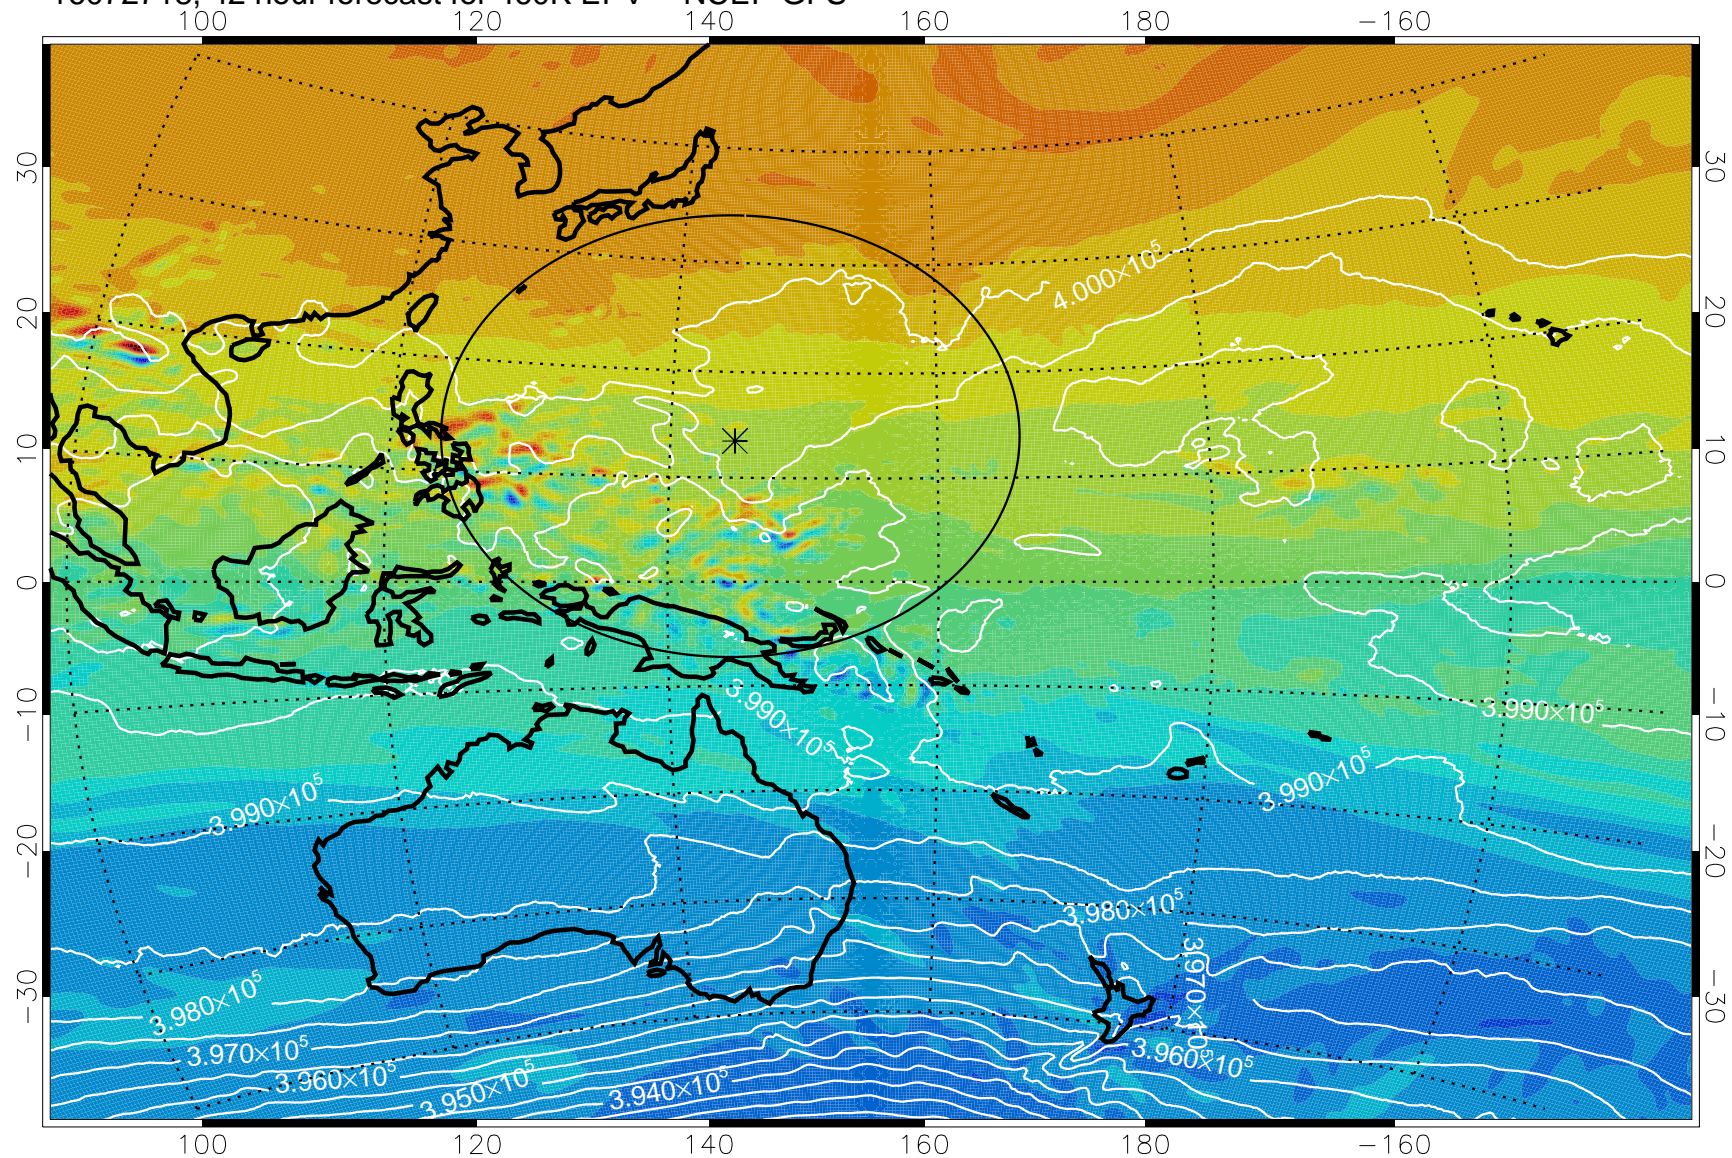

16072706, 30 hour forecast for 460K EPV -- NCEP GFS

460K Montgomery Streamfunction, white

Range ring of 2304 km

16072712, 36 hour forecast for 460K EPV -- NCEP GFS

460K Montgomery Streamfunction, white

Range ring of 2304 km

16072718, 42 hour forecast for 460K EPV -- NCEP GFS

460K Montgomery Streamfunction, white

Range ring of 2304 km

16072800, 48 hour forecast for 460K EPV -- NCEP GFS

460K Montgomery Streamfunction, white

Range ring of 2304 km

16072806, 54 hour forecast for 460K EPV -- NCEP GFS

460K Montgomery Streamfunction, white

Range ring of 2304 km

16072812, 60 hour forecast for 460K EPV -- NCEP GFS

460K Montgomery Streamfunction, white

Range ring of 2304 km

16072818, 66 hour forecast for 460K EPV -- NCEP GFS

460K Montgomery Streamfunction, white

Range ring of 2304 km

16072900, 72 hour forecast for 460K EPV -- NCEP GFS

460K Montgomery Streamfunction, white

Range ring of 2304 km