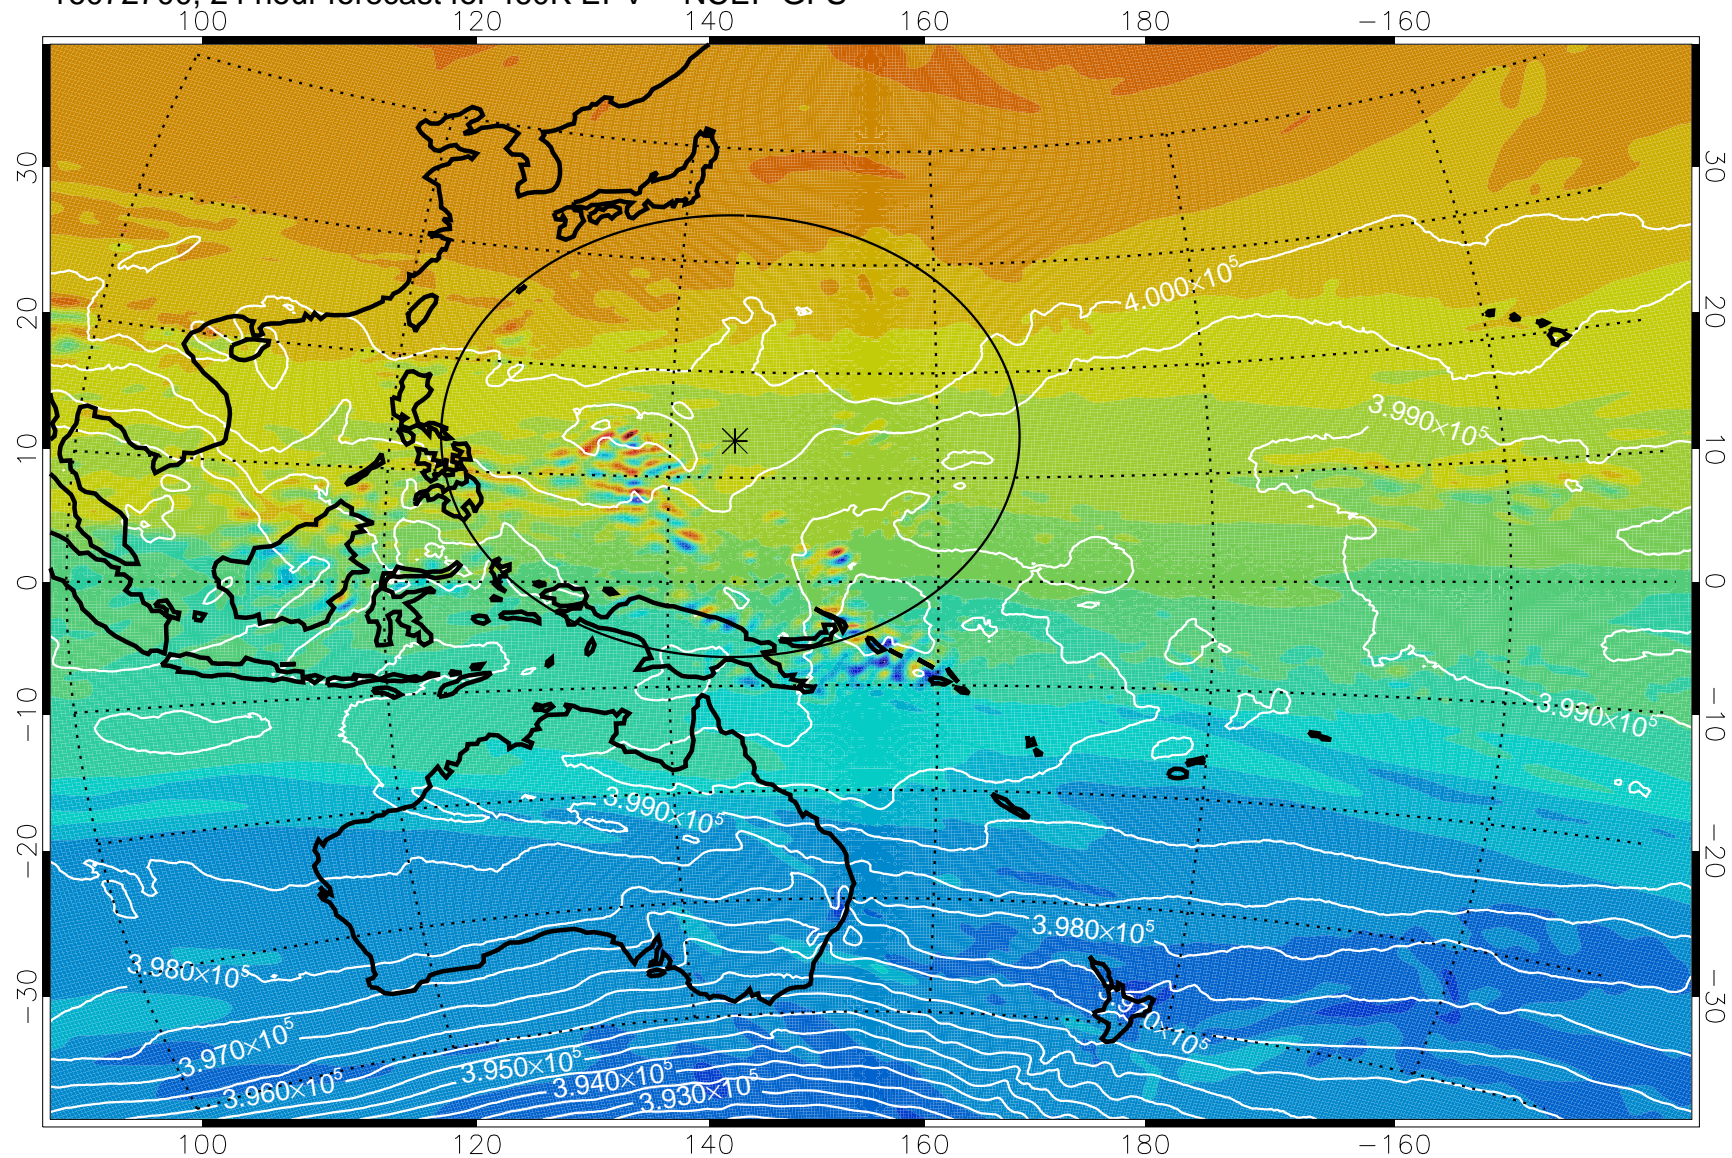

16072606, 6 hour forecast for 460K EPV -- NCEP GFS

460K Montgomery Streamfunction, white

Range ring of 2304 km

16072612, 12 hour forecast for 460K EPV -- NCEP GFS

460K Montgomery Streamfunction, white

Range ring of 2304 km

16072618, 18 hour forecast for 460K EPV -- NCEP GFS

460K Montgomery Streamfunction, white

Range ring of 2304 km

16072700, 24 hour forecast for 460K EPV -- NCEP GFS

460K Montgomery Streamfunction, white

Range ring of 2304 km

16072706, 30 hour forecast for 460K EPV -- NCEP GFS

460K Montgomery Streamfunction, white

Range ring of 2304 km

16072712, 36 hour forecast for 460K EPV -- NCEP GFS

460K Montgomery Streamfunction, white

Range ring of 2304 km

16072718, 42 hour forecast for 460K EPV -- NCEP GFS

460K Montgomery Streamfunction, white

Range ring of 2304 km

16072800, 48 hour forecast for 460K EPV -- NCEP GFS

460K Montgomery Streamfunction, white

Range ring of 2304 km