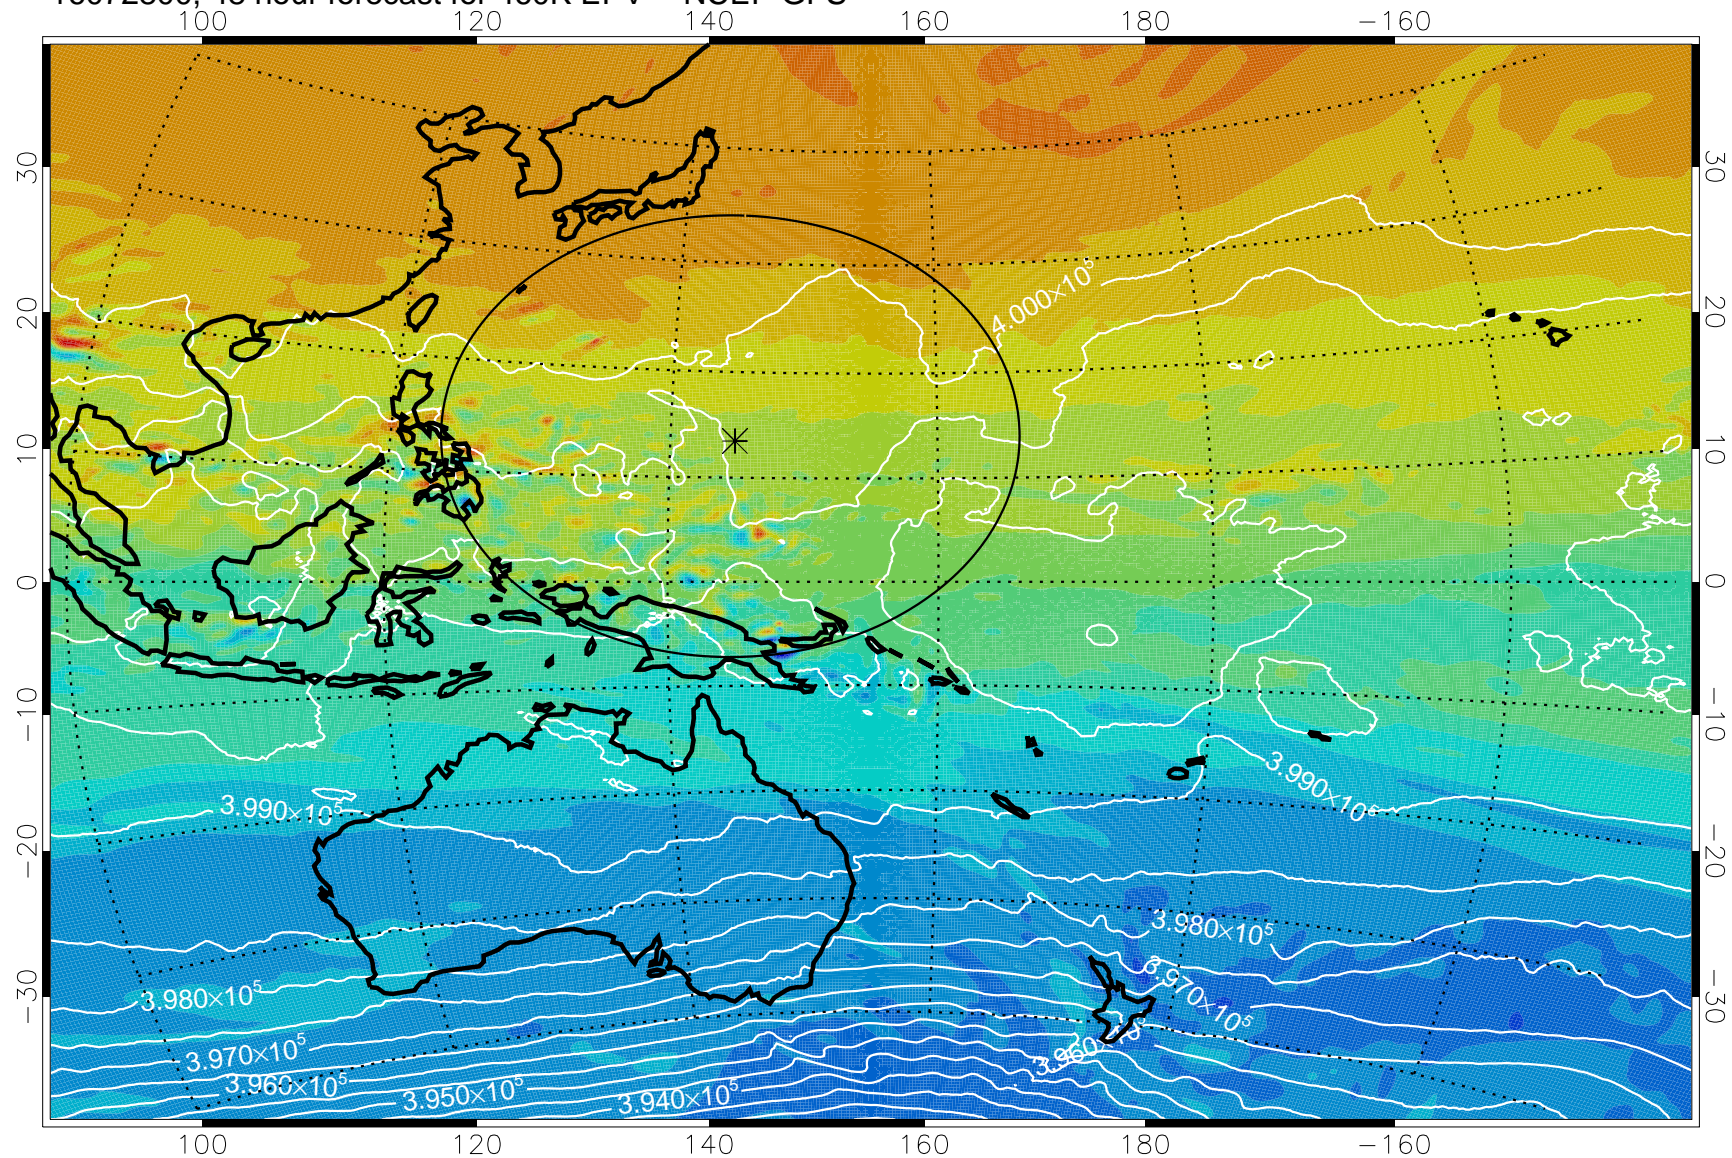

16072706, 30 hour forecast for 460K EPV -- NCEP GFS

460K Montgomery Streamfunction, white

Range ring of 2304 km

16072712, 36 hour forecast for 460K EPV -- NCEP GFS

460K Montgomery Streamfunction, white

Range ring of 2304 km

16072718, 42 hour forecast for 460K EPV -- NCEP GFS

460K Montgomery Streamfunction, white

Range ring of 2304 km

16072800, 48 hour forecast for 460K EPV -- NCEP GFS

460K Montgomery Streamfunction, white

Range ring of 2304 km

16072806, 54 hour forecast for 460K EPV -- NCEP GFS

460K Montgomery Streamfunction, white

Range ring of 2304 km

16072812, 60 hour forecast for 460K EPV -- NCEP GFS

460K Montgomery Streamfunction, white

Range ring of 2304 km

16072818, 66 hour forecast for 460K EPV -- NCEP GFS

460K Montgomery Streamfunction, white

Range ring of 2304 km

16072900, 72 hour forecast for 460K EPV -- NCEP GFS

460K Montgomery Streamfunction, white

Range ring of 2304 km