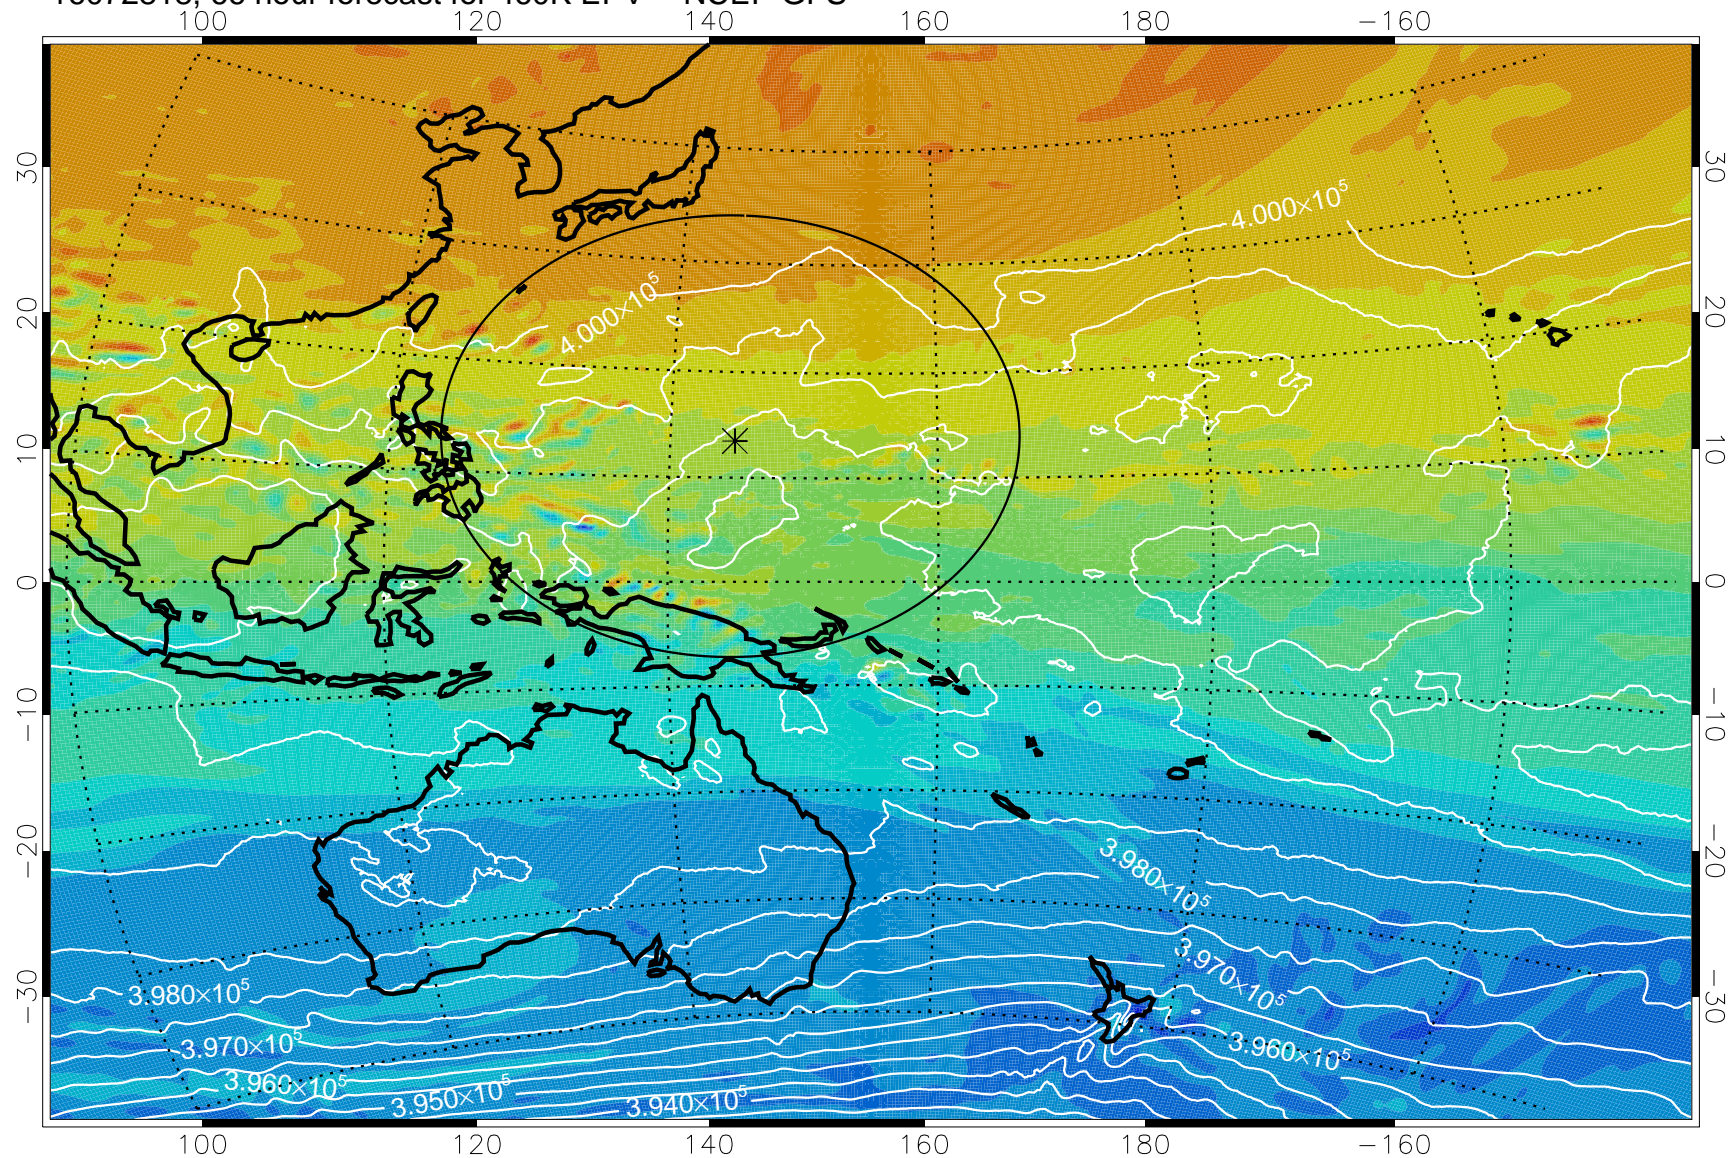

16072806, 54 hour forecast for 460K EPV -- NCEP GFS

460K Montgomery Streamfunction, white

Range ring of 2304 km

16072812, 60 hour forecast for 460K EPV -- NCEP GFS

460K Montgomery Streamfunction, white

Range ring of 2304 km

16072818, 66 hour forecast for 460K EPV -- NCEP GFS

460K Montgomery Streamfunction, white

Range ring of 2304 km

16072900, 72 hour forecast for 460K EPV -- NCEP GFS

460K Montgomery Streamfunction, white

Range ring of 2304 km

16072906, 78 hour forecast for 460K EPV -- NCEP GFS

460K Montgomery Streamfunction, white

Range ring of 2304 km

16072912, 84 hour forecast for 460K EPV -- NCEP GFS

460K Montgomery Streamfunction, white

Range ring of 2304 km

16072918, 90 hour forecast for 460K EPV -- NCEP GFS

460K Montgomery Streamfunction, white

Range ring of 2304 km

16073000, 96 hour forecast for 460K EPV -- NCEP GFS

460K Montgomery Streamfunction, white

Range ring of 2304 km