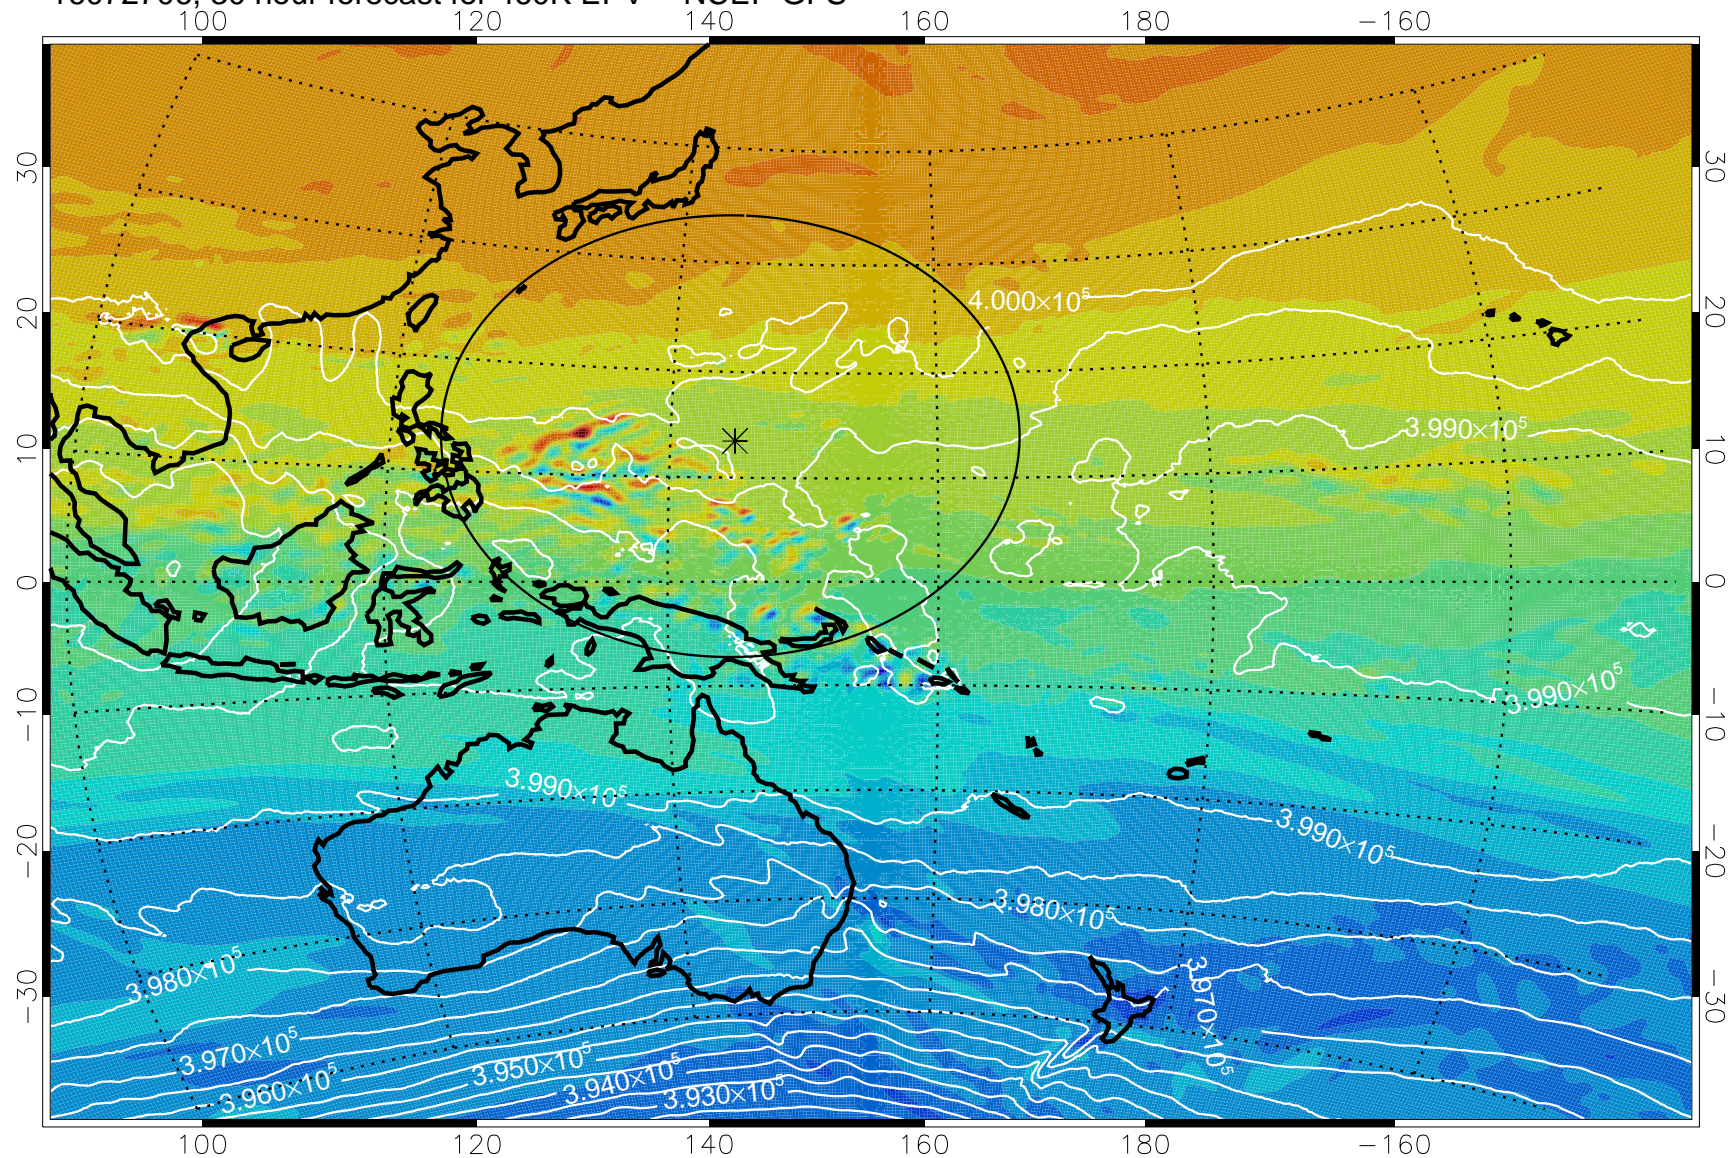

16072618, 18 hour forecast for 460K EPV -- NCEP GFS

460K Montgomery Streamfunction, white

Range ring of 2304 km

16072700, 24 hour forecast for 460K EPV -- NCEP GFS

460K Montgomery Streamfunction, white

Range ring of 2304 km

16072706, 30 hour forecast for 460K EPV -- NCEP GFS

460K Montgomery Streamfunction, white

Range ring of 2304 km

16072712, 36 hour forecast for 460K EPV -- NCEP GFS

460K Montgomery Streamfunction, white

Range ring of 2304 km

16072718, 42 hour forecast for 460K EPV -- NCEP GFS

460K Montgomery Streamfunction, white

Range ring of 2304 km

16072800, 48 hour forecast for 460K EPV -- NCEP GFS

460K Montgomery Streamfunction, white

Range ring of 2304 km

16072818, 66 hour forecast for 460K EPV -- NCEP GFS

460K Montgomery Streamfunction, white

Range ring of 2304 km

16072900, 72 hour forecast for 460K EPV -- NCEP GFS

460K Montgomery Streamfunction, white

Range ring of 2304 km