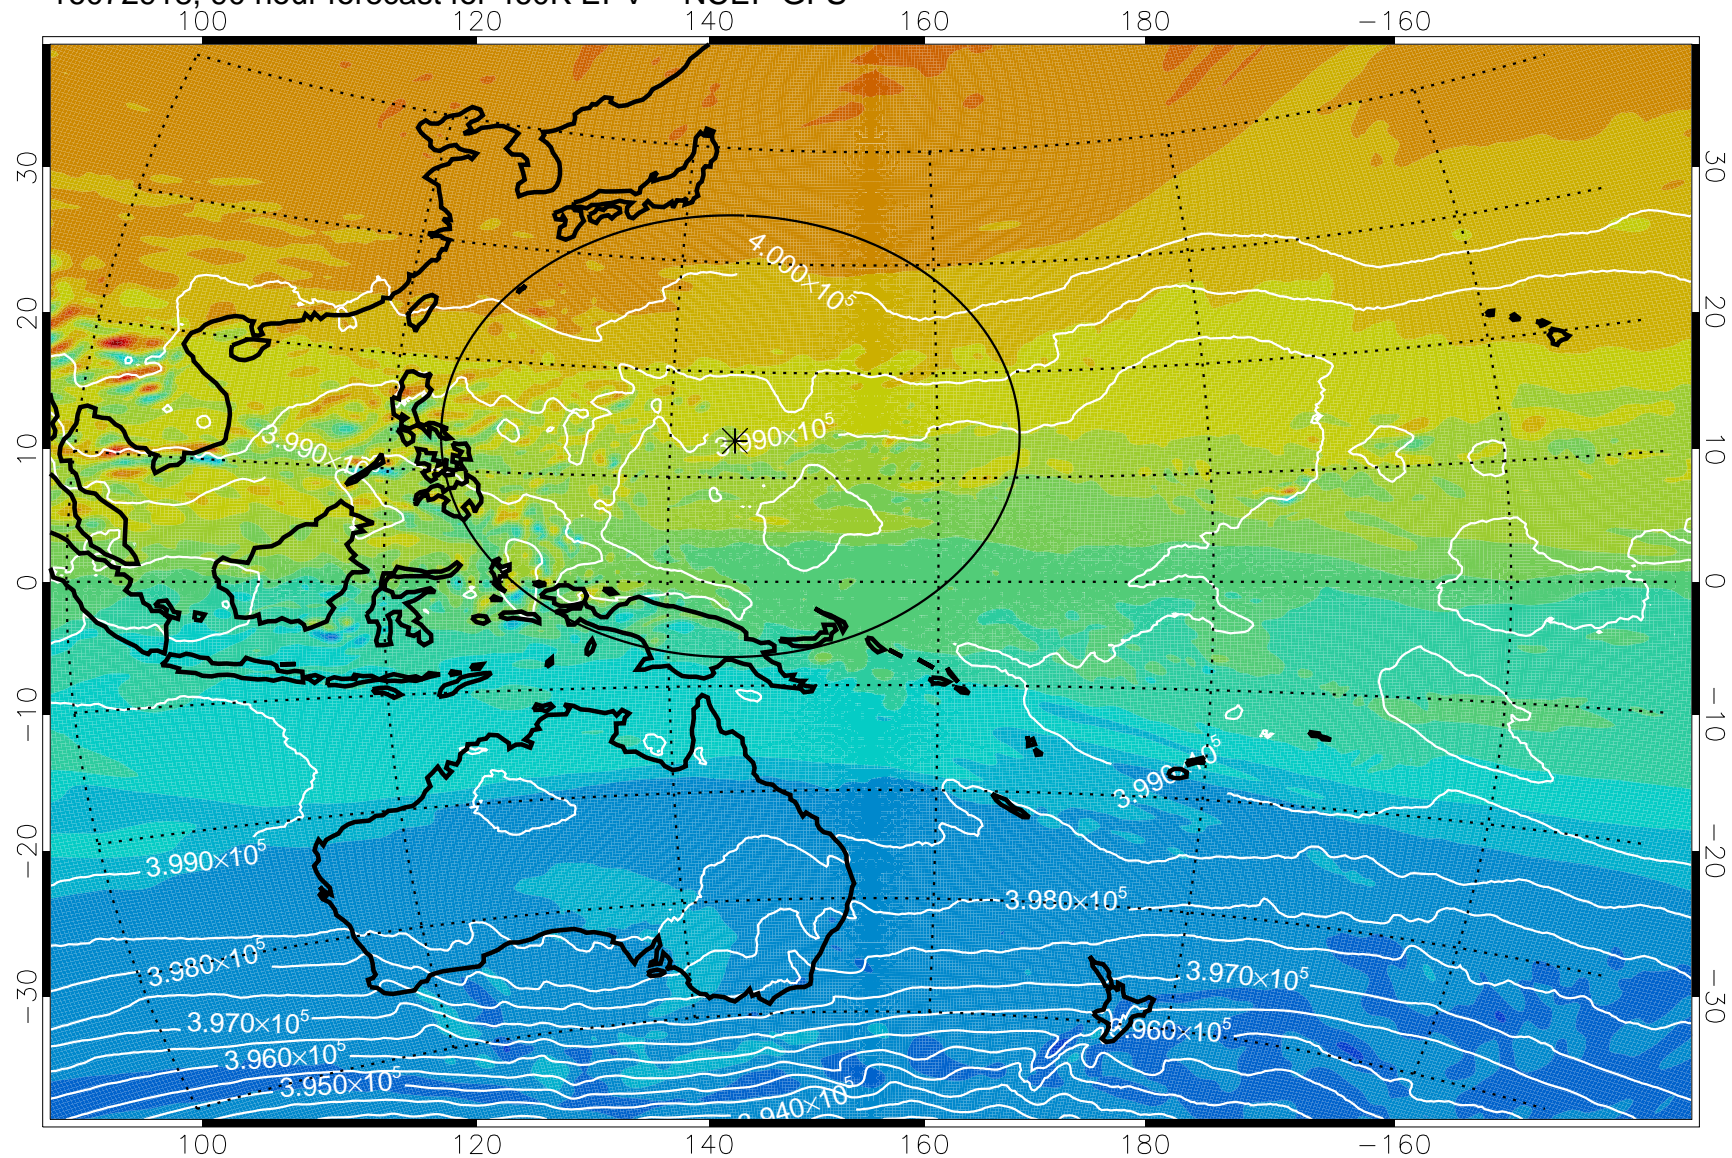

16072818, 66 hour forecast for 460K EPV -- NCEP GFS

460K Montgomery Streamfunction, white

Range ring of 2304 km

16072900, 72 hour forecast for 460K EPV -- NCEP GFS

460K Montgomery Streamfunction, white

Range ring of 2304 km

16072906, 78 hour forecast for 460K EPV -- NCEP GFS

460K Montgomery Streamfunction, white

Range ring of 2304 km

16072912, 84 hour forecast for 460K EPV -- NCEP GFS

460K Montgomery Streamfunction, white

Range ring of 2304 km

16072918, 90 hour forecast for 460K EPV -- NCEP GFS

460K Montgomery Streamfunction, white

Range ring of 2304 km

16073000, 96 hour forecast for 460K EPV -- NCEP GFS

460K Montgomery Streamfunction, white

Range ring of 2304 km

16073006, 102 hour forecast for 460K EPV -- NCEP GFS

460K Montgomery Streamfunction, white

Range ring of 2304 km

16073012, 108 hour forecast for 460K EPV -- NCEP GFS

460K Montgomery Streamfunction, white

Range ring of 2304 km