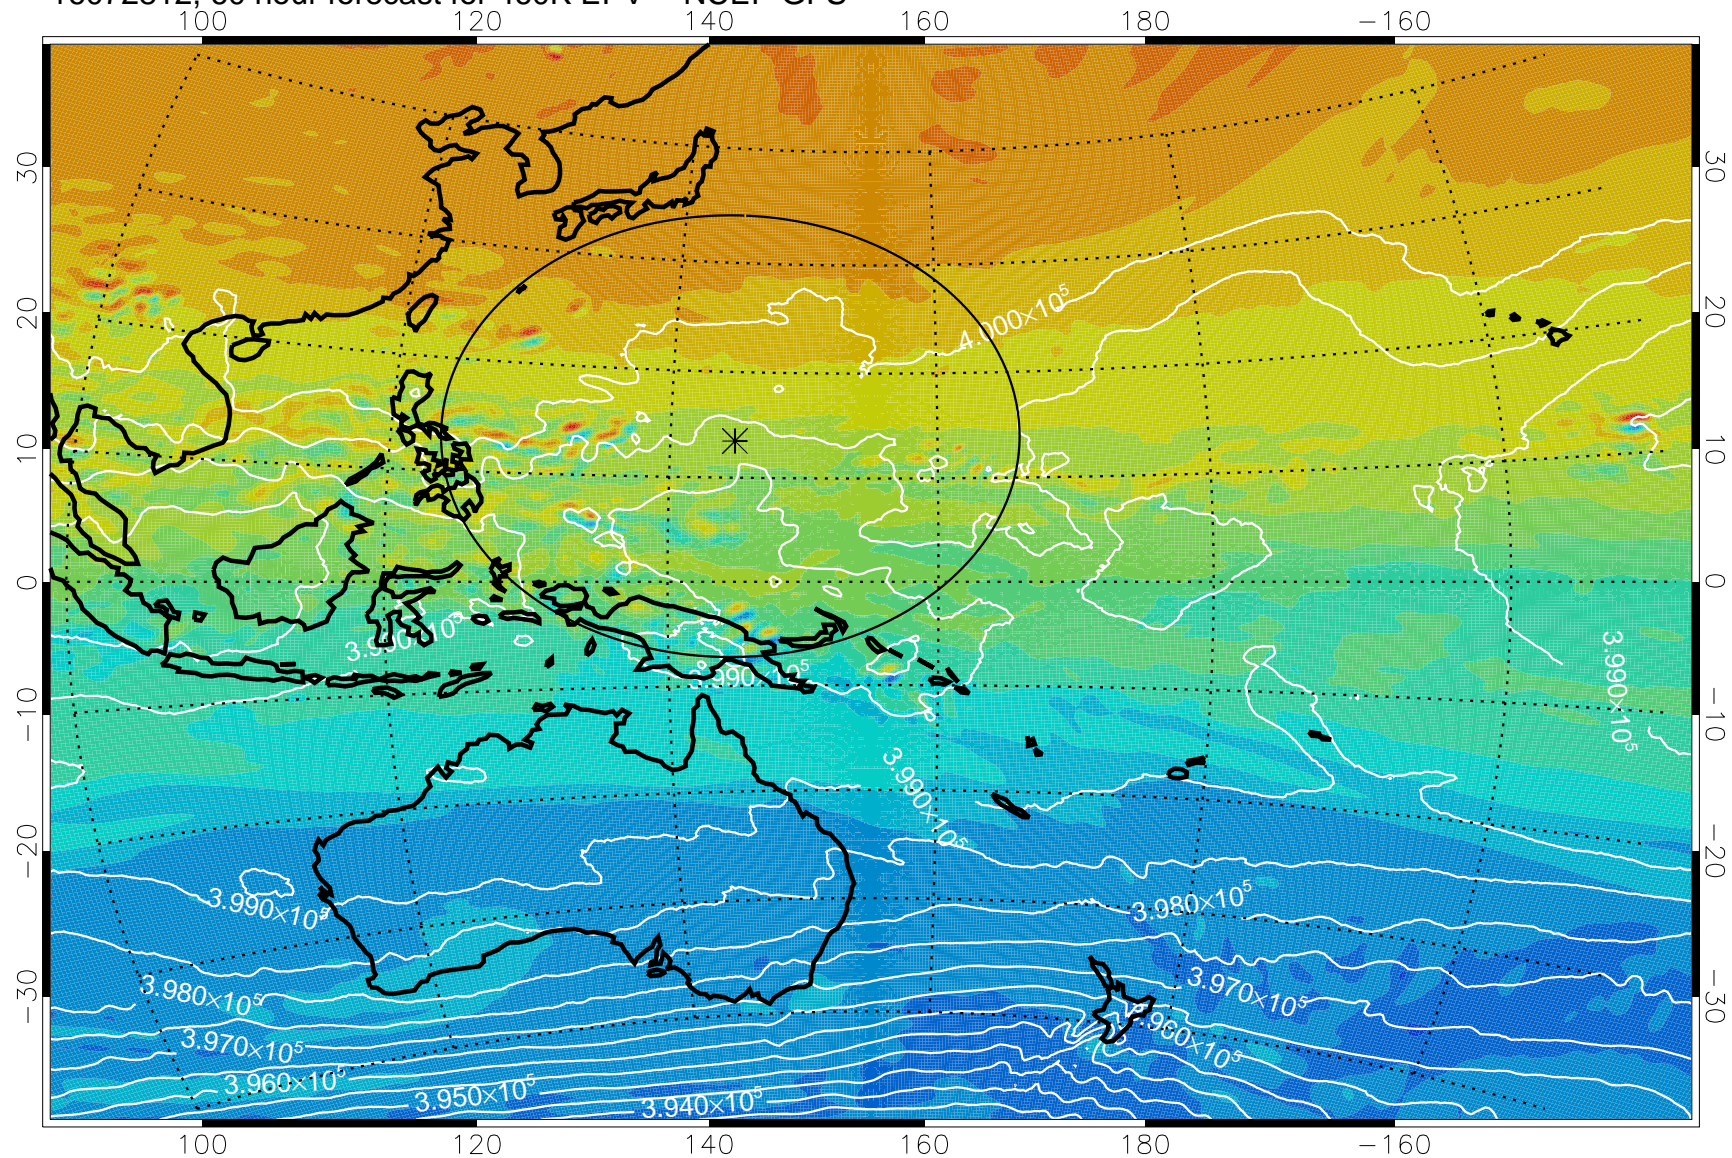

16072718, 42 hour forecast for 460K EPV -- NCEP GFS

460K Montgomery Streamfunction, white

Range ring of 2304 km

16072800, 48 hour forecast for 460K EPV -- NCEP GFS

460K Montgomery Streamfunction, white

Range ring of 2304 km

16072806, 54 hour forecast for 460K EPV -- NCEP GFS

460K Montgomery Streamfunction, white

Range ring of 2304 km

16072812, 60 hour forecast for 460K EPV -- NCEP GFS

460K Montgomery Streamfunction, white

Range ring of 2304 km

16072818, 66 hour forecast for 460K EPV -- NCEP GFS

460K Montgomery Streamfunction, white

Range ring of 2304 km

16072900, 72 hour forecast for 460K EPV -- NCEP GFS

460K Montgomery Streamfunction, white

Range ring of 2304 km

16072906, 78 hour forecast for 460K EPV -- NCEP GFS

460K Montgomery Streamfunction, white

Range ring of 2304 km

16072912, 84 hour forecast for 460K EPV -- NCEP GFS

460K Montgomery Streamfunction, white

Range ring of 2304 km