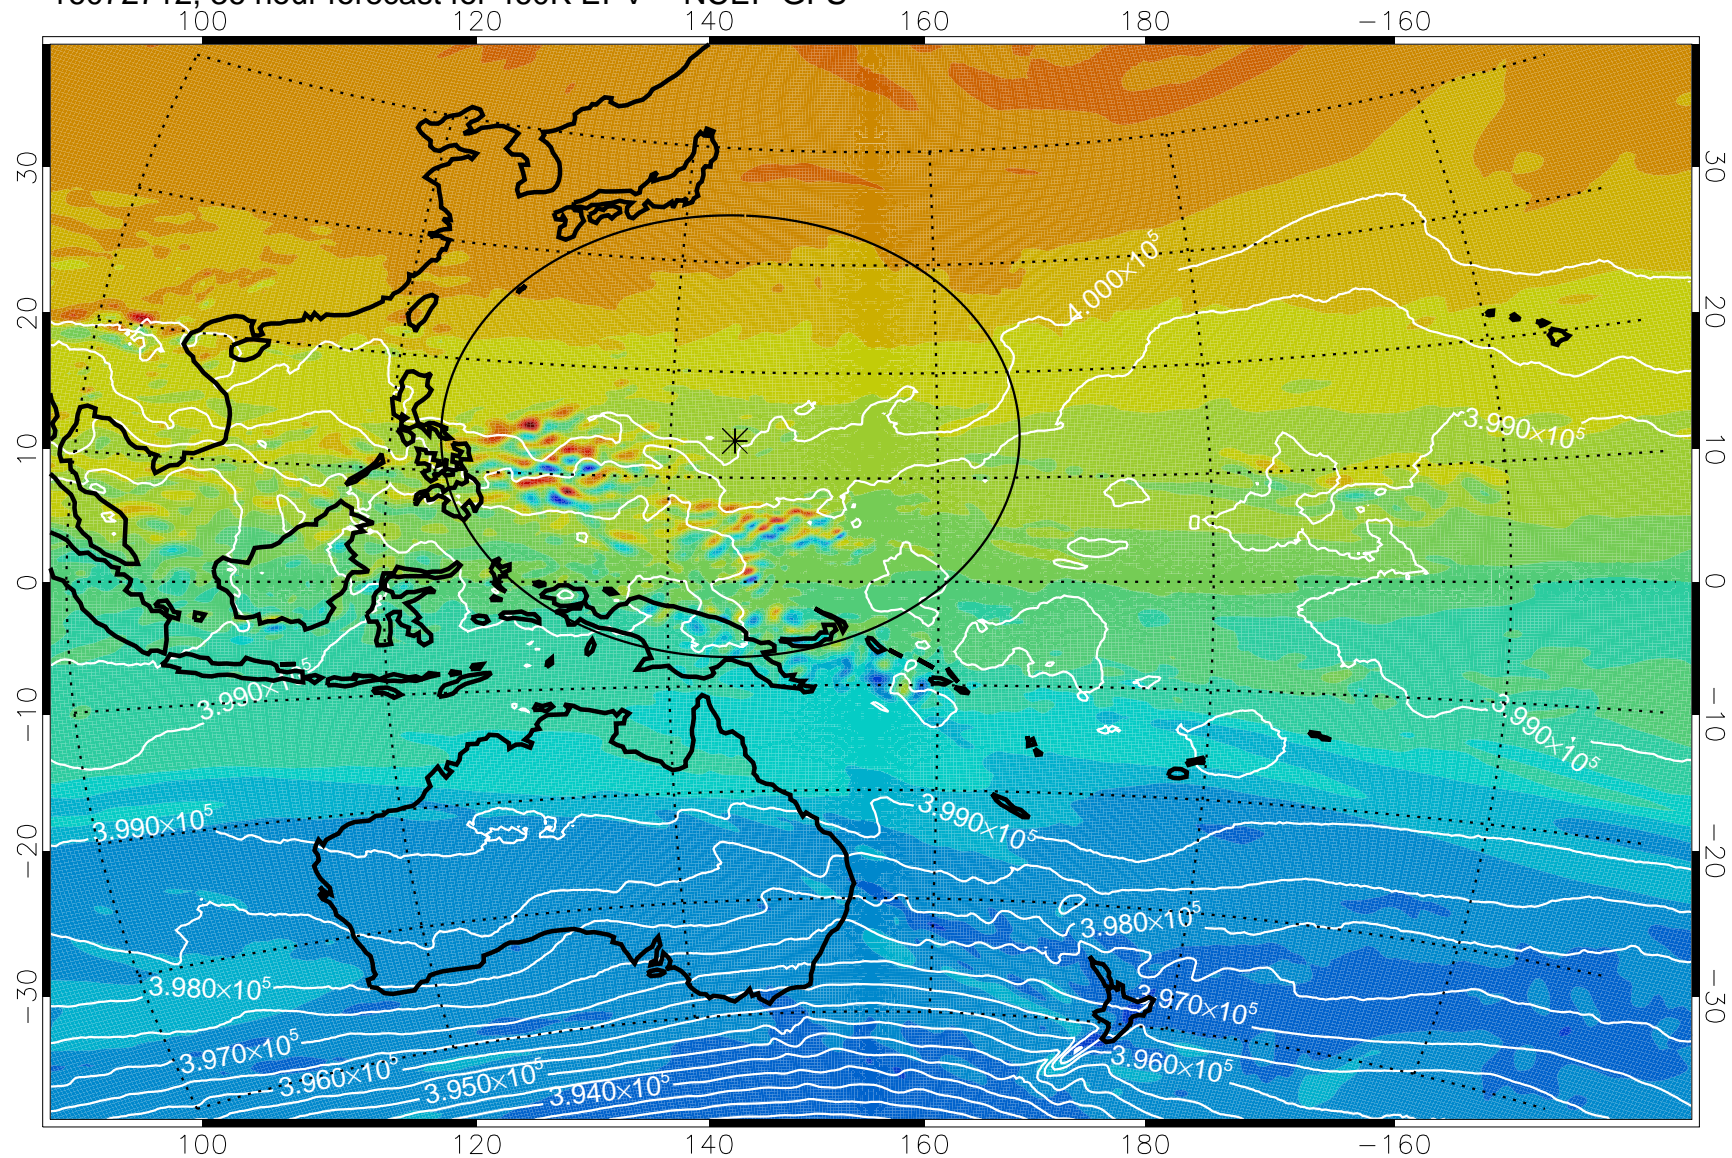

16072618, 18 hour forecast for 460K EPV -- NCEP GFS

460K Montgomery Streamfunction, white

Range ring of 2304 km

16072700, 24 hour forecast for 460K EPV -- NCEP GFS

460K Montgomery Streamfunction, white

Range ring of 2304 km

16072706, 30 hour forecast for 460K EPV -- NCEP GFS

460K Montgomery Streamfunction, white

Range ring of 2304 km

16072712, 36 hour forecast for 460K EPV -- NCEP GFS

460K Montgomery Streamfunction, white

Range ring of 2304 km

16072718, 42 hour forecast for 460K EPV -- NCEP GFS

460K Montgomery Streamfunction, white

Range ring of 2304 km

16072800, 48 hour forecast for 460K EPV -- NCEP GFS

460K Montgomery Streamfunction, white

Range ring of 2304 km

16072818, 66 hour forecast for 460K EPV -- NCEP GFS

460K Montgomery Streamfunction, white

Range ring of 2304 km

16072900, 72 hour forecast for 460K EPV -- NCEP GFS

460K Montgomery Streamfunction, white

Range ring of 2304 km