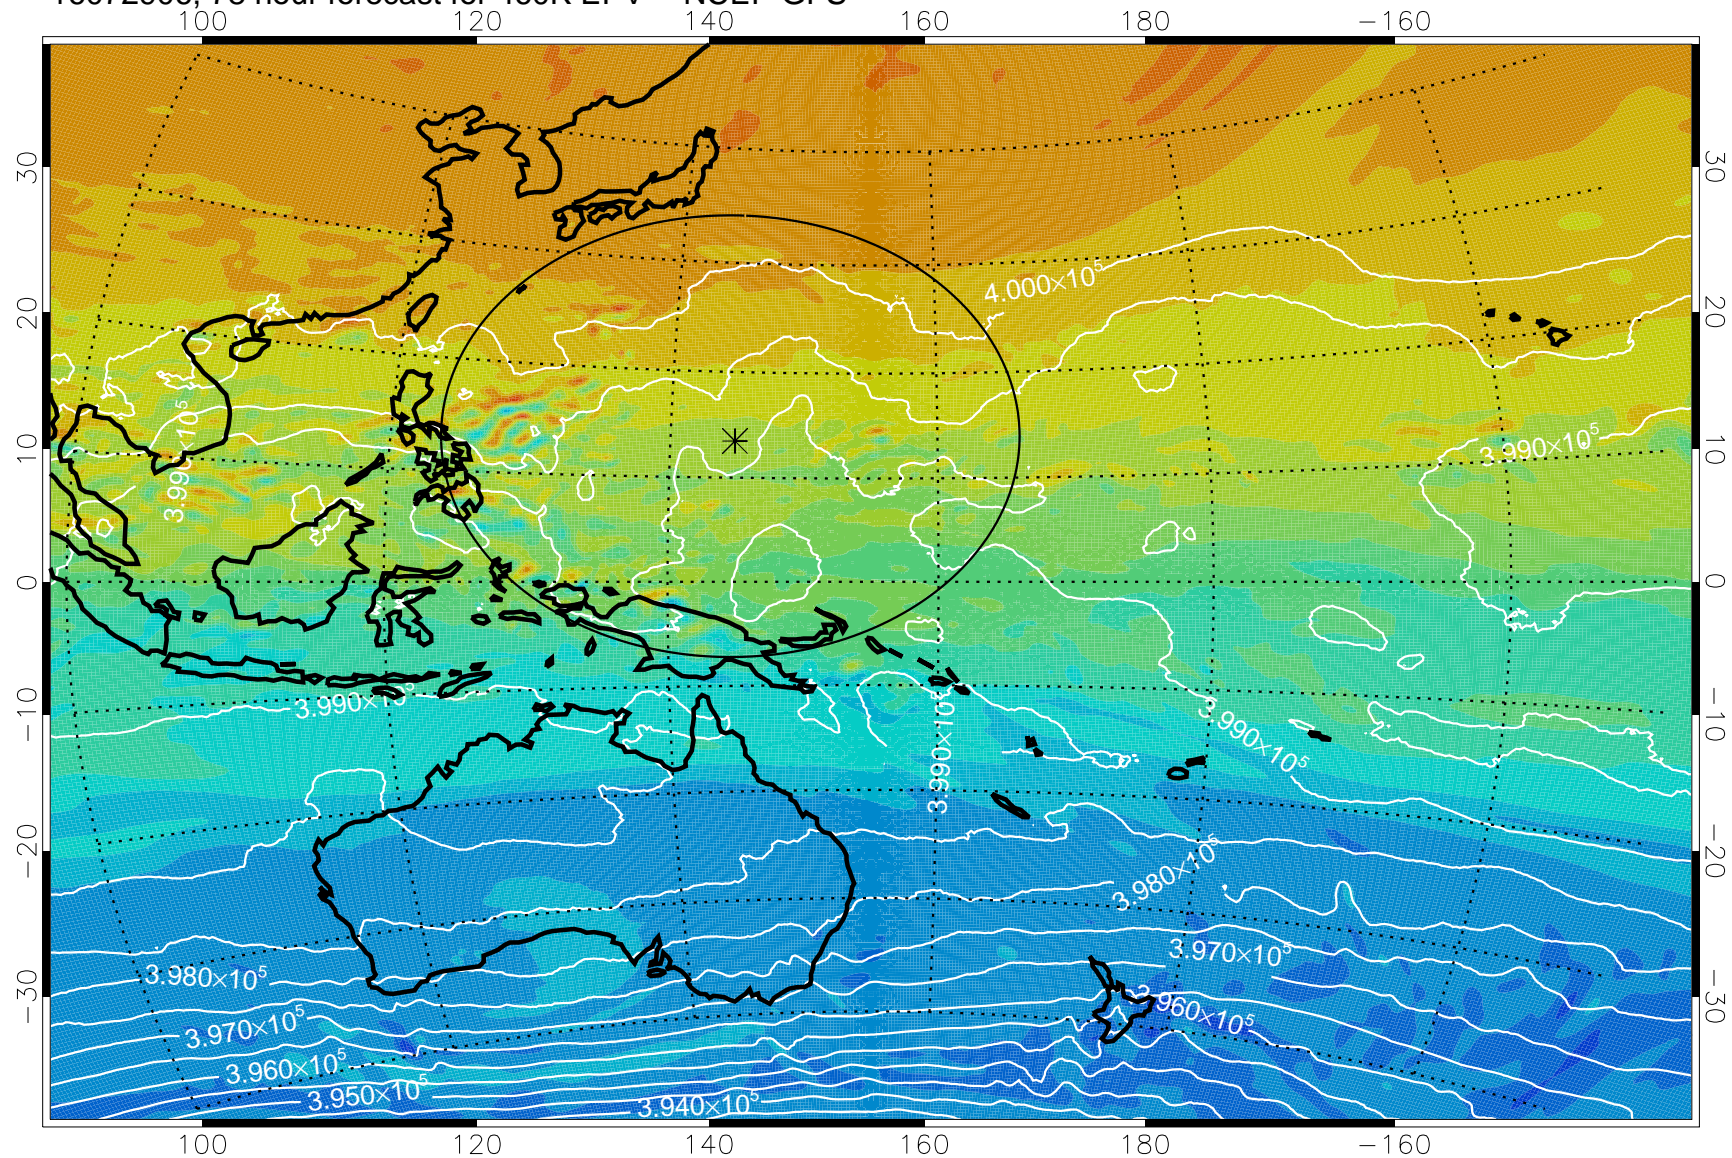

16072806, 54 hour forecast for 460K EPV -- NCEP GFS

460K Montgomery Streamfunction, white

Range ring of 2304 km

16072812, 60 hour forecast for 460K EPV -- NCEP GFS

460K Montgomery Streamfunction, white

Range ring of 2304 km

16072818, 66 hour forecast for 460K EPV -- NCEP GFS

460K Montgomery Streamfunction, white

Range ring of 2304 km

16072900, 72 hour forecast for 460K EPV -- NCEP GFS

460K Montgomery Streamfunction, white

Range ring of 2304 km

16072906, 78 hour forecast for 460K EPV -- NCEP GFS

460K Montgomery Streamfunction, white

Range ring of 2304 km

16072912, 84 hour forecast for 460K EPV -- NCEP GFS

460K Montgomery Streamfunction, white

Range ring of 2304 km

16072918, 90 hour forecast for 460K EPV -- NCEP GFS

460K Montgomery Streamfunction, white

Range ring of 2304 km

16073000, 96 hour forecast for 460K EPV -- NCEP GFS

460K Montgomery Streamfunction, white

Range ring of 2304 km