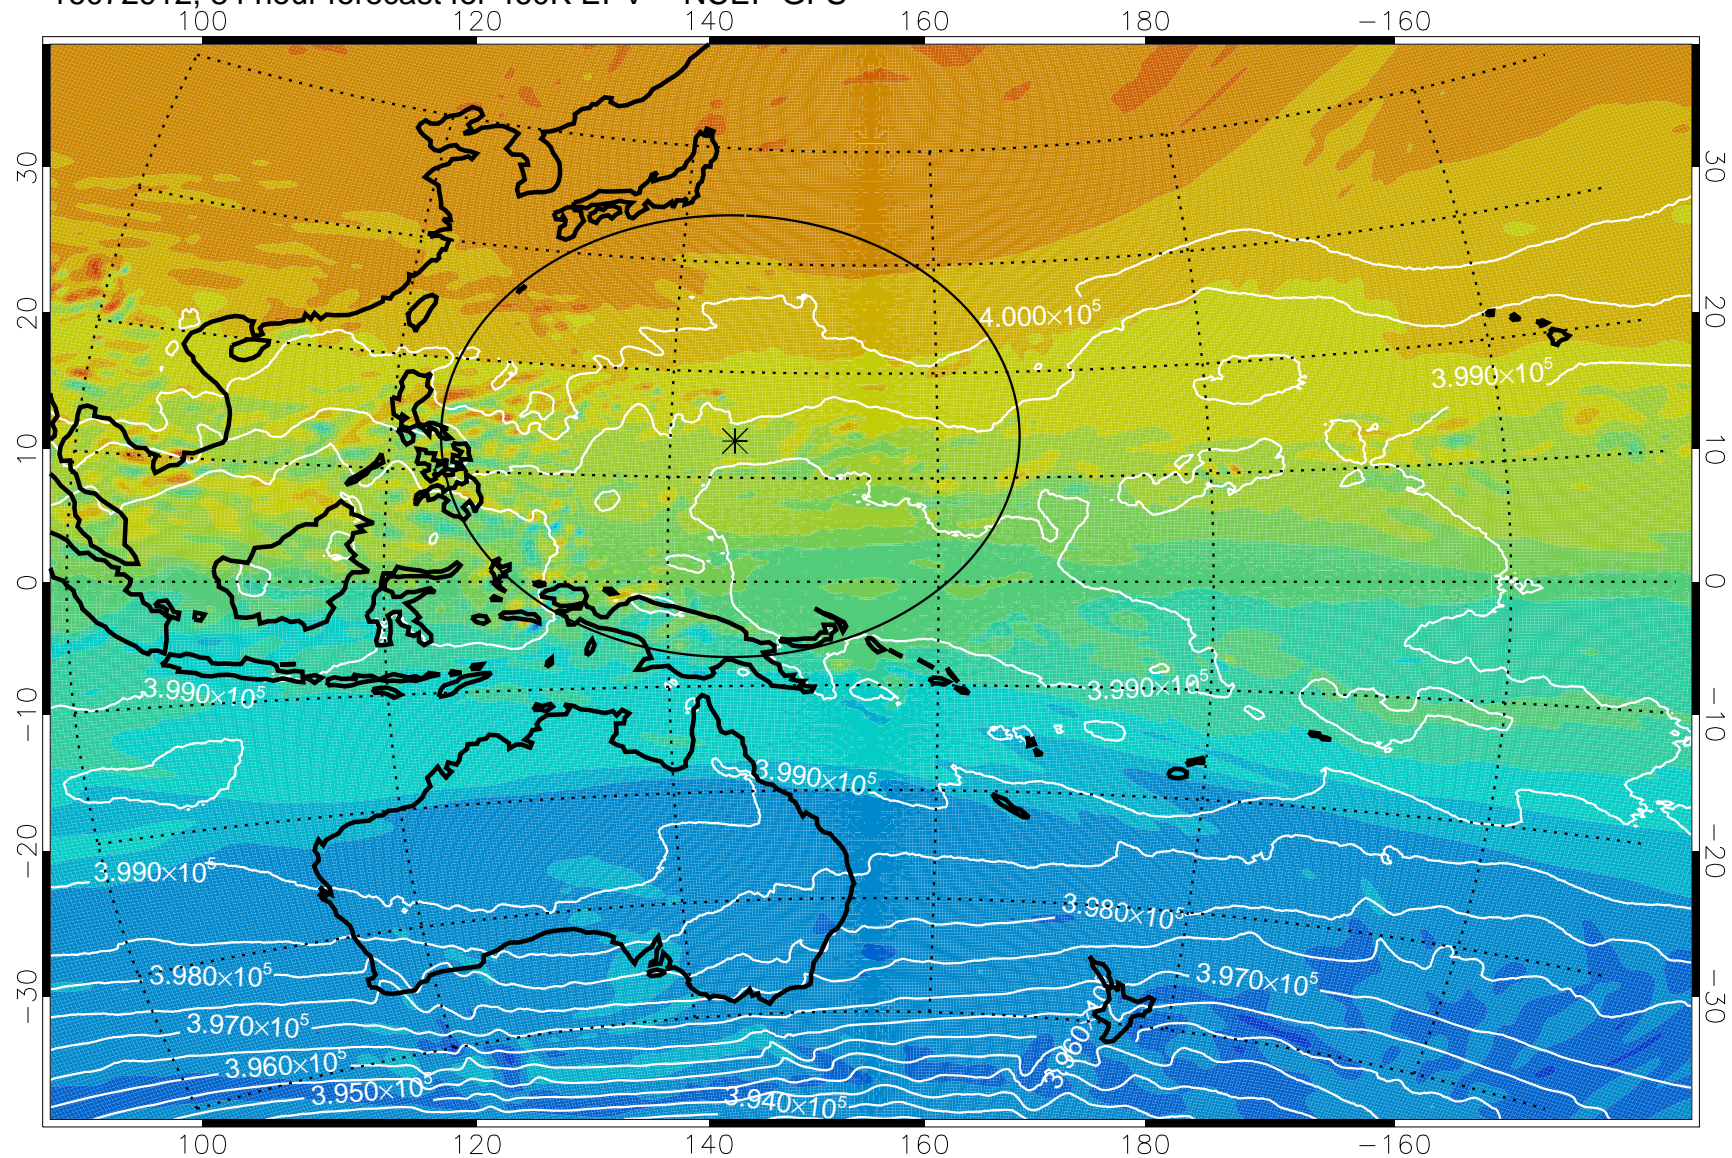

16072806, 54 hour forecast for 460K EPV -- NCEP GFS

460K Montgomery Streamfunction, white

Range ring of 2304 km

16072812, 60 hour forecast for 460K EPV -- NCEP GFS

460K Montgomery Streamfunction, white

Range ring of 2304 km

16072818, 66 hour forecast for 460K EPV -- NCEP GFS

460K Montgomery Streamfunction, white

Range ring of 2304 km

16072900, 72 hour forecast for 460K EPV -- NCEP GFS

460K Montgomery Streamfunction, white

Range ring of 2304 km

16072906, 78 hour forecast for 460K EPV -- NCEP GFS

460K Montgomery Streamfunction, white

Range ring of 2304 km

16072912, 84 hour forecast for 460K EPV -- NCEP GFS

460K Montgomery Streamfunction, white

Range ring of 2304 km

16072918, 90 hour forecast for 460K EPV -- NCEP GFS

460K Montgomery Streamfunction, white

Range ring of 2304 km

16073000, 96 hour forecast for 460K EPV -- NCEP GFS

460K Montgomery Streamfunction, white

Range ring of 2304 km