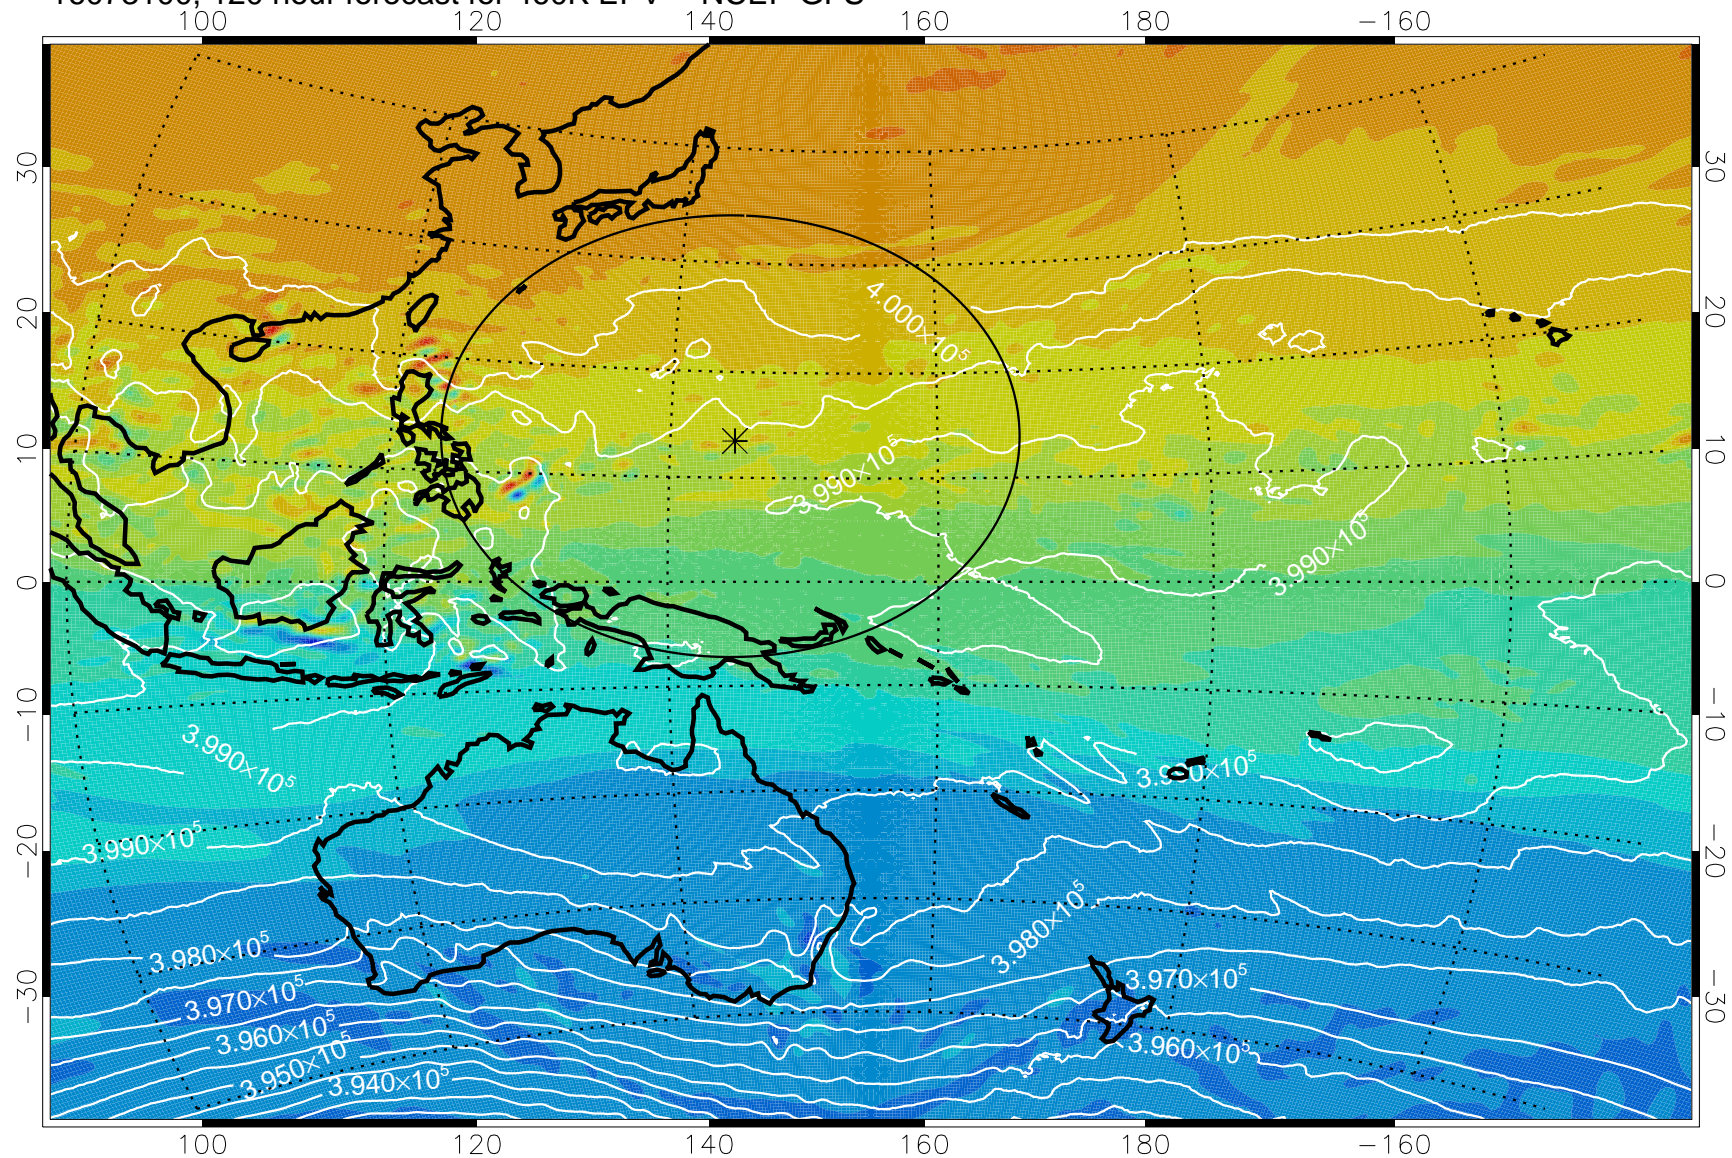

16072918, 90 hour forecast for 460K EPV -- NCEP GFS

460K Montgomery Streamfunction, white

Range ring of 2304 km

16073000, 96 hour forecast for 460K EPV -- NCEP GFS

460K Montgomery Streamfunction, white

Range ring of 2304 km

16073006, 102 hour forecast for 460K EPV -- NCEP GFS

460K Montgomery Streamfunction, white

Range ring of 2304 km

16073012, 108 hour forecast for 460K EPV -- NCEP GFS

460K Montgomery Streamfunction, white

Range ring of 2304 km

16073018, 114 hour forecast for 460K EPV -- NCEP GFS

460K Montgomery Streamfunction, white

Range ring of 2304 km

16073100, 120 hour forecast for 460K EPV -- NCEP GFS

460K Montgomery Streamfunction, white

Range ring of 2304 km