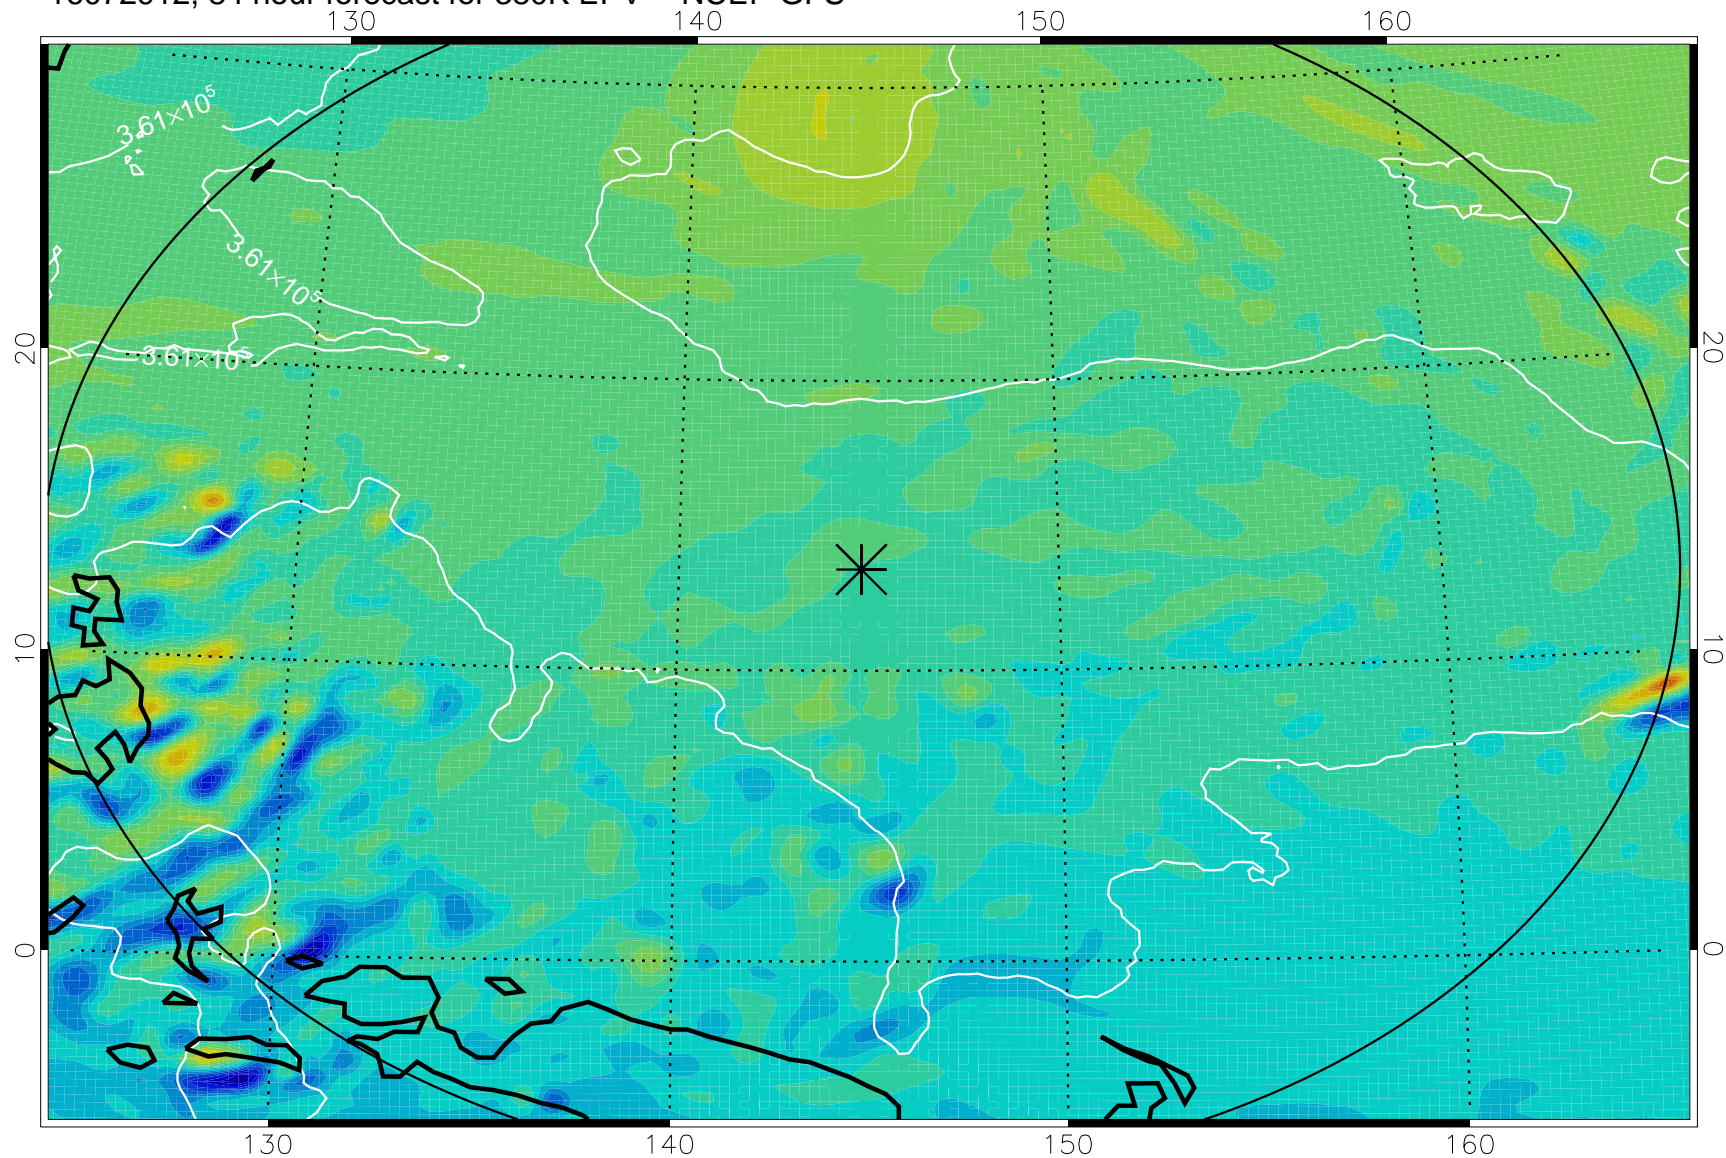

16072818, 66 hour forecast for 380K EPV -- NCEP GFS

380K Montgomery Streamfunction, white

Range ring of 2304 km

16072900, 72 hour forecast for 380K EPV -- NCEP GFS

380K Montgomery Streamfunction, white

Range ring of 2304 km

16072906, 78 hour forecast for 380K EPV -- NCEP GFS

380K Montgomery Streamfunction, white

Range ring of 2304 km

16072912, 84 hour forecast for 380K EPV -- NCEP GFS

380K Montgomery Streamfunction, white

Range ring of 2304 km

16072918, 90 hour forecast for 380K EPV -- NCEP GFS

380K Montgomery Streamfunction, white

Range ring of 2304 km

16073000, 96 hour forecast for 380K EPV -- NCEP GFS

380K Montgomery Streamfunction, white

Range ring of 2304 km

16073006, 102 hour forecast for 380K EPV -- NCEP GFS

380K Montgomery Streamfunction, white

Range ring of 2304 km

16073012, 108 hour forecast for 380K EPV -- NCEP GFS

380K Montgomery Streamfunction, white

Range ring of 2304 km