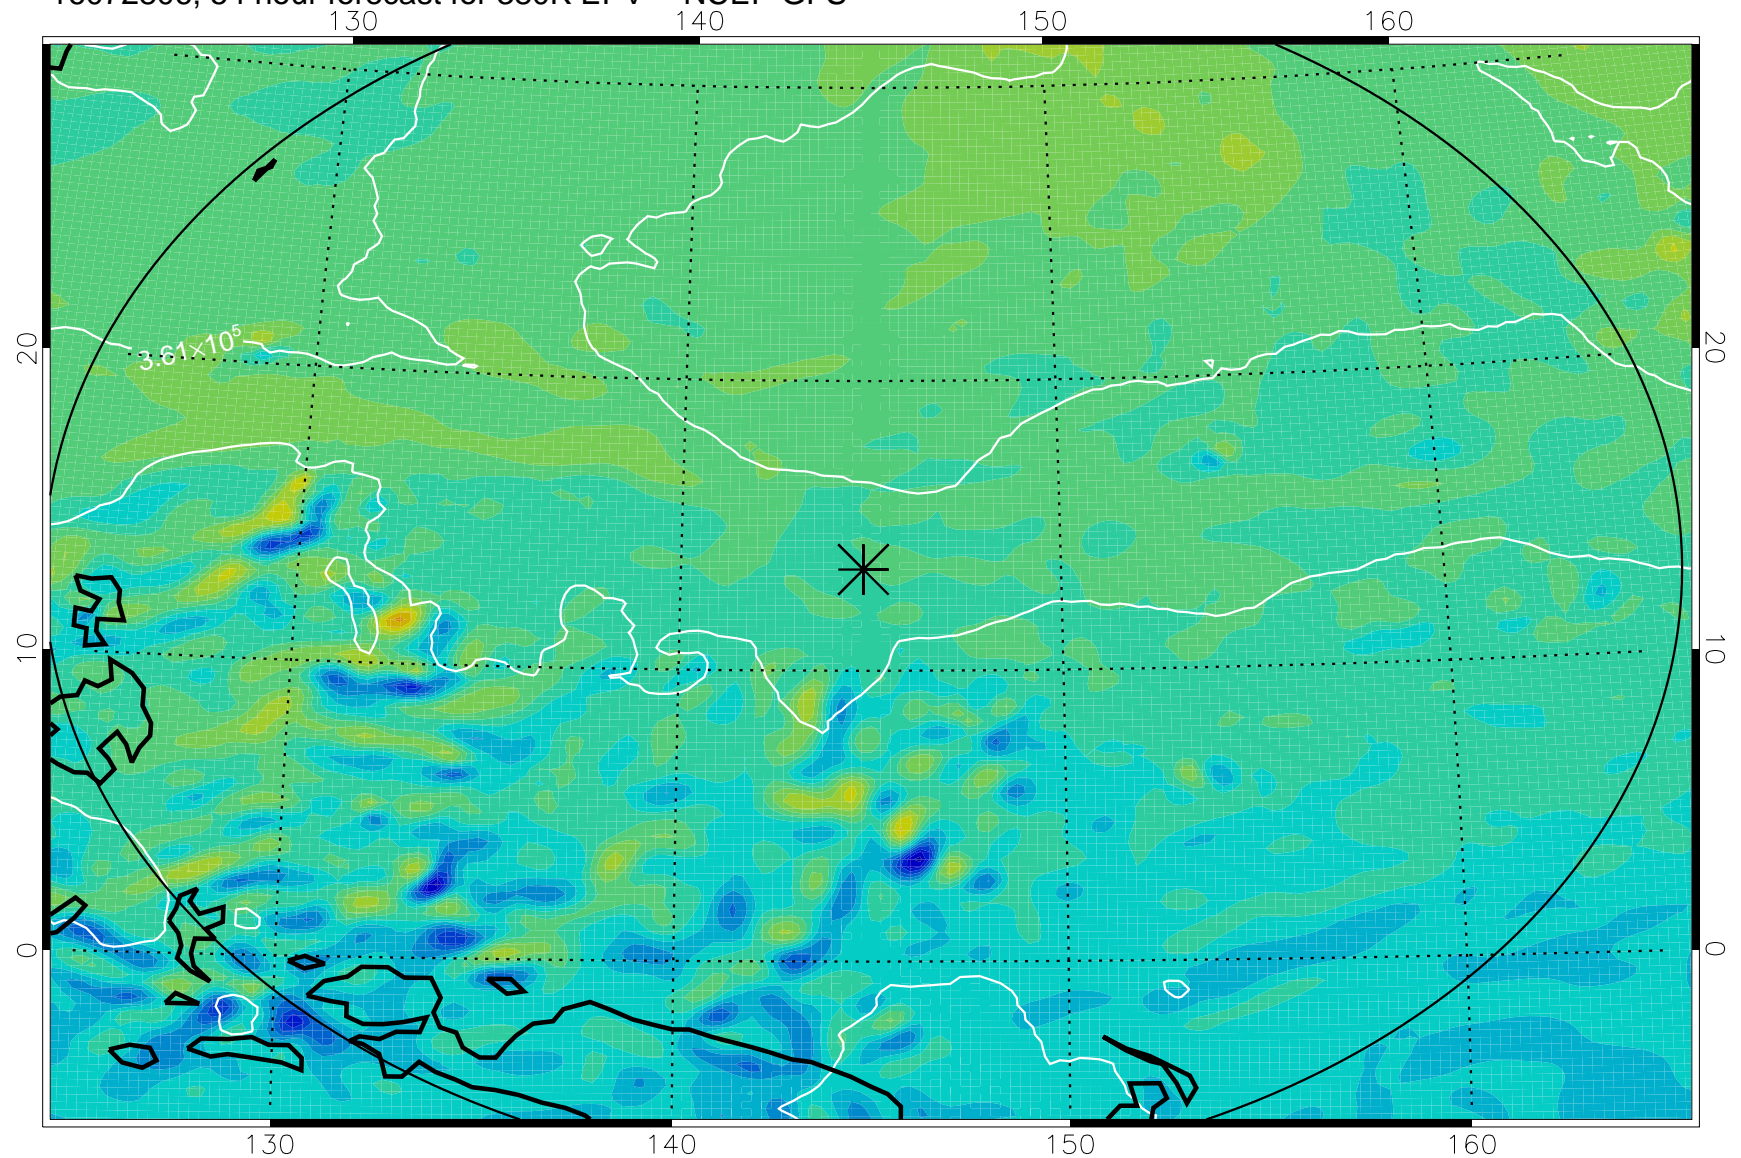

16072718, 42 hour forecast for 380K EPV -- NCEP GFS

380K Montgomery Streamfunction, white

Range ring of 2304 km

16072800, 48 hour forecast for 380K EPV -- NCEP GFS

380K Montgomery Streamfunction, white

Range ring of 2304 km

16072806, 54 hour forecast for 380K EPV -- NCEP GFS

380K Montgomery Streamfunction, white

Range ring of 2304 km

16072812, 60 hour forecast for 380K EPV -- NCEP GFS

380K Montgomery Streamfunction, white

Range ring of 2304 km

16072818, 66 hour forecast for 380K EPV -- NCEP GFS

380K Montgomery Streamfunction, white

Range ring of 2304 km

16072900, 72 hour forecast for 380K EPV -- NCEP GFS

380K Montgomery Streamfunction, white

Range ring of 2304 km

16072918, 90 hour forecast for 380K EPV -- NCEP GFS

380K Montgomery Streamfunction, white

Range ring of 2304 km

16073000, 96 hour forecast for 380K EPV -- NCEP GFS

380K Montgomery Streamfunction, white

Range ring of 2304 km