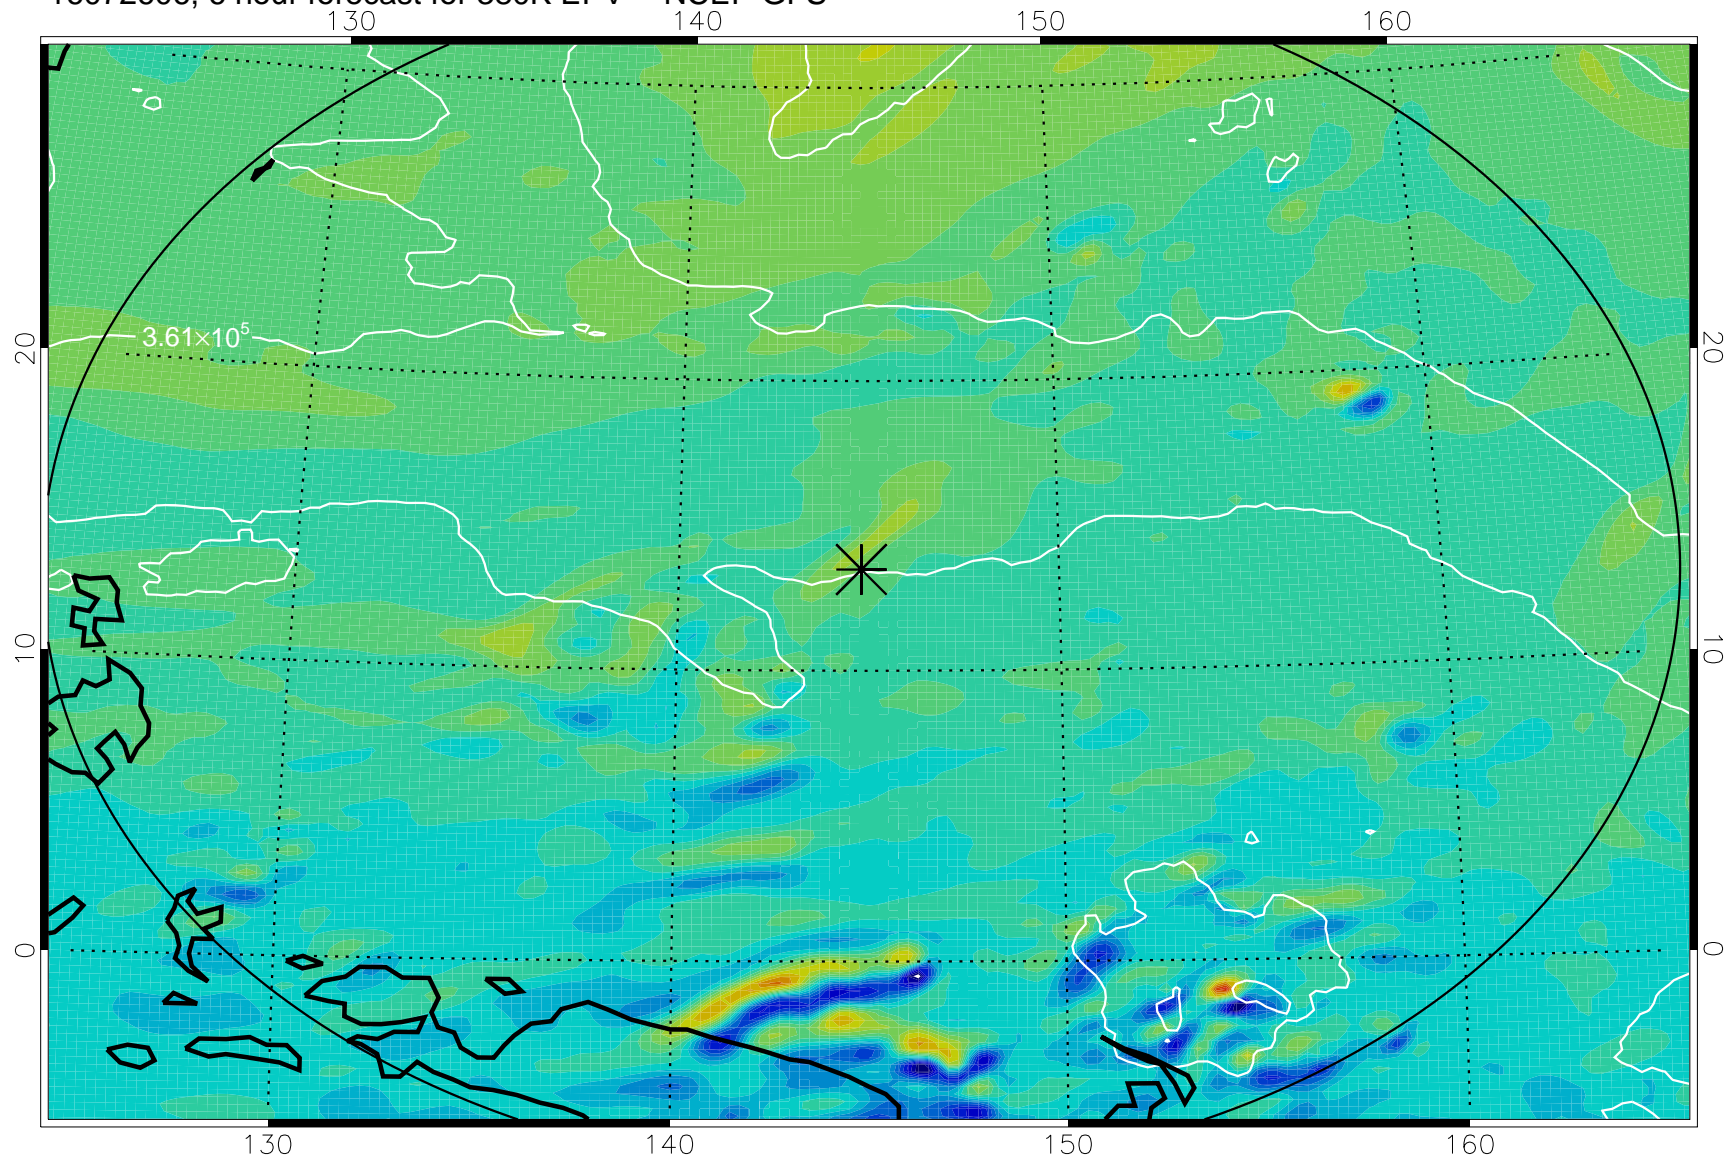

16072606, 6 hour forecast for 380K EPV -- NCEP GFS

380K Montgomery Streamfunction, white

Range ring of 2304 km

16072612, 12 hour forecast for 380K EPV -- NCEP GFS

380K Montgomery Streamfunction, white

Range ring of 2304 km

16072618, 18 hour forecast for 380K EPV -- NCEP GFS

380K Montgomery Streamfunction, white

Range ring of 2304 km

16072700, 24 hour forecast for 380K EPV -- NCEP GFS

380K Montgomery Streamfunction, white

Range ring of 2304 km

16072706, 30 hour forecast for 380K EPV -- NCEP GFS

380K Montgomery Streamfunction, white

Range ring of 2304 km

16072712, 36 hour forecast for 380K EPV -- NCEP GFS

380K Montgomery Streamfunction, white

Range ring of 2304 km

16072718, 42 hour forecast for 380K EPV -- NCEP GFS

380K Montgomery Streamfunction, white

Range ring of 2304 km

16072800, 48 hour forecast for 380K EPV -- NCEP GFS

380K Montgomery Streamfunction, white

Range ring of 2304 km