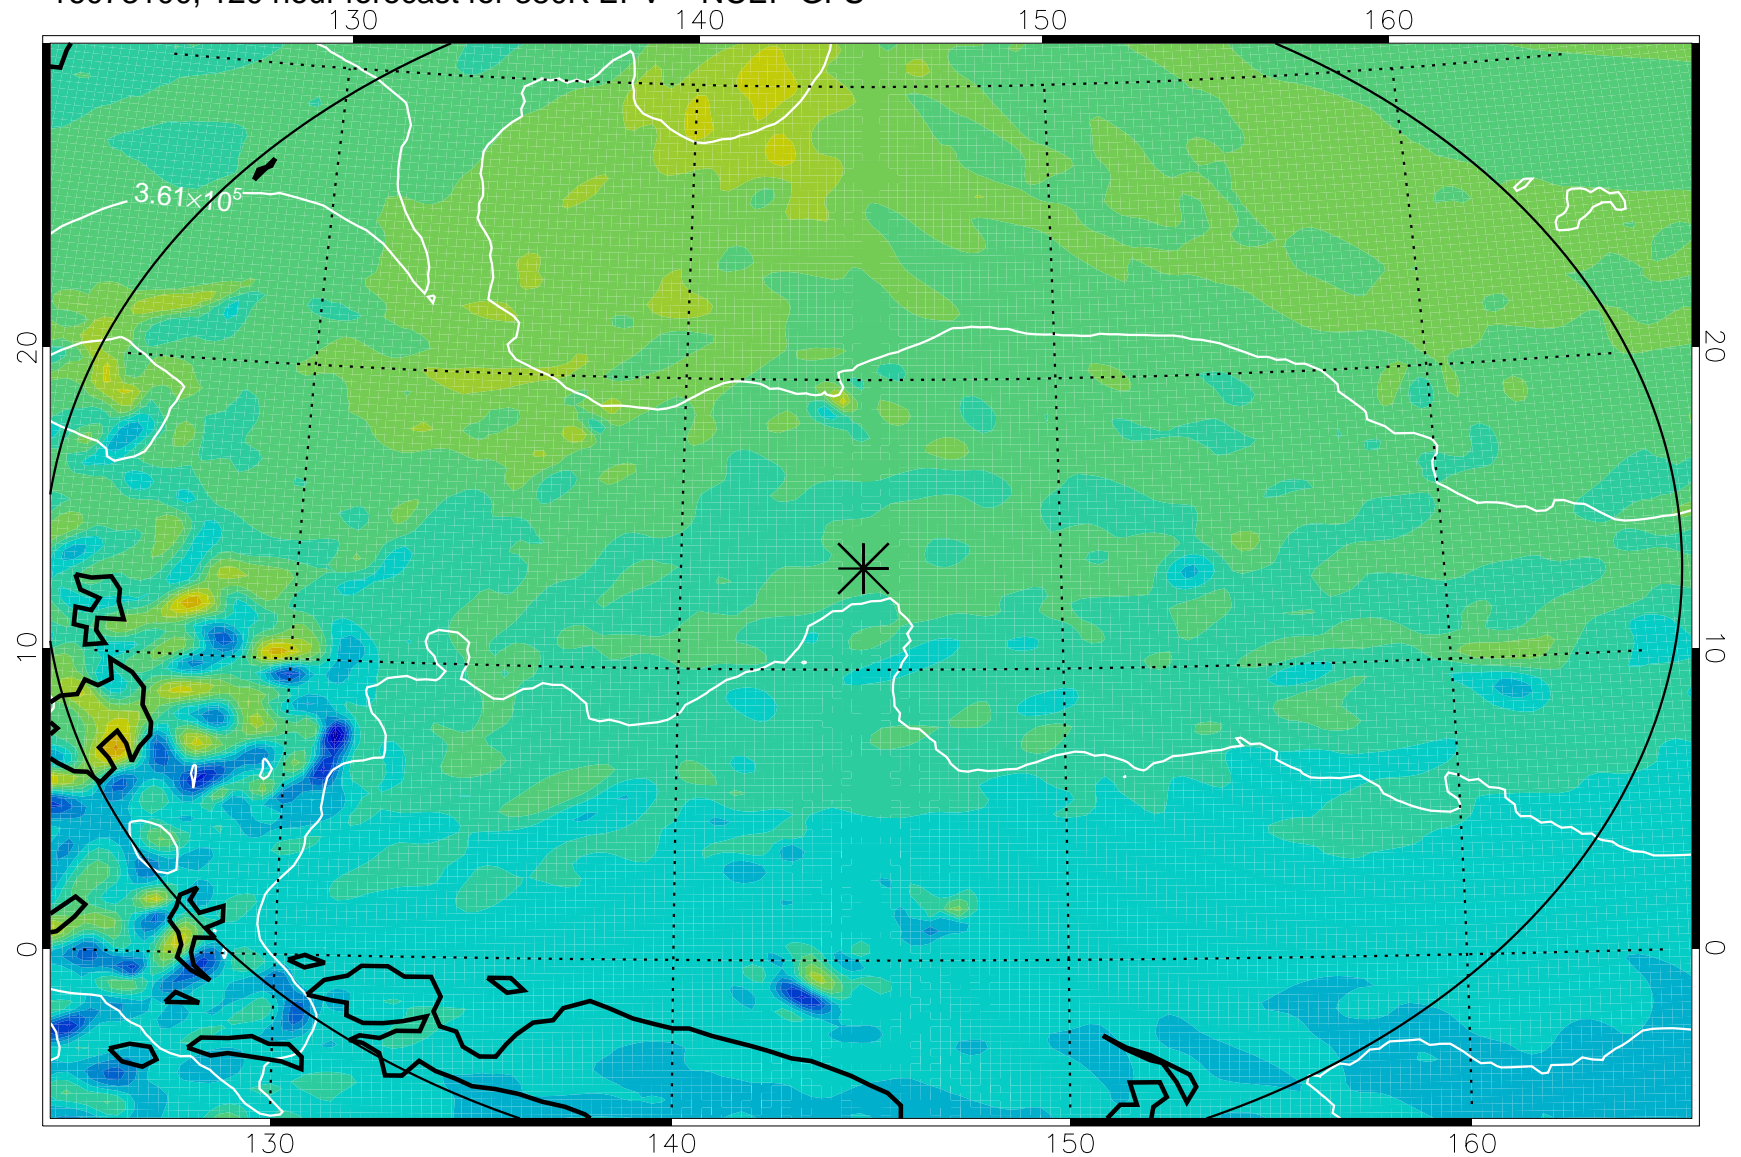

16072906, 78 hour forecast for 380K EPV -- NCEP GFS

380K Montgomery Streamfunction, white

Range ring of 2304 km

16072912, 84 hour forecast for 380K EPV -- NCEP GFS

380K Montgomery Streamfunction, white

Range ring of 2304 km

16072918, 90 hour forecast for 380K EPV -- NCEP GFS

380K Montgomery Streamfunction, white

Range ring of 2304 km

16073000, 96 hour forecast for 380K EPV -- NCEP GFS

380K Montgomery Streamfunction, white

Range ring of 2304 km

16073006, 102 hour forecast for 380K EPV -- NCEP GFS

380K Montgomery Streamfunction, white

Range ring of 2304 km

16073012, 108 hour forecast for 380K EPV -- NCEP GFS

380K Montgomery Streamfunction, white

Range ring of 2304 km

16073018, 114 hour forecast for 380K EPV -- NCEP GFS

380K Montgomery Streamfunction, white

Range ring of 2304 km

16073100, 120 hour forecast for 380K EPV -- NCEP GFS

380K Montgomery Streamfunction, white

Range ring of 2304 km