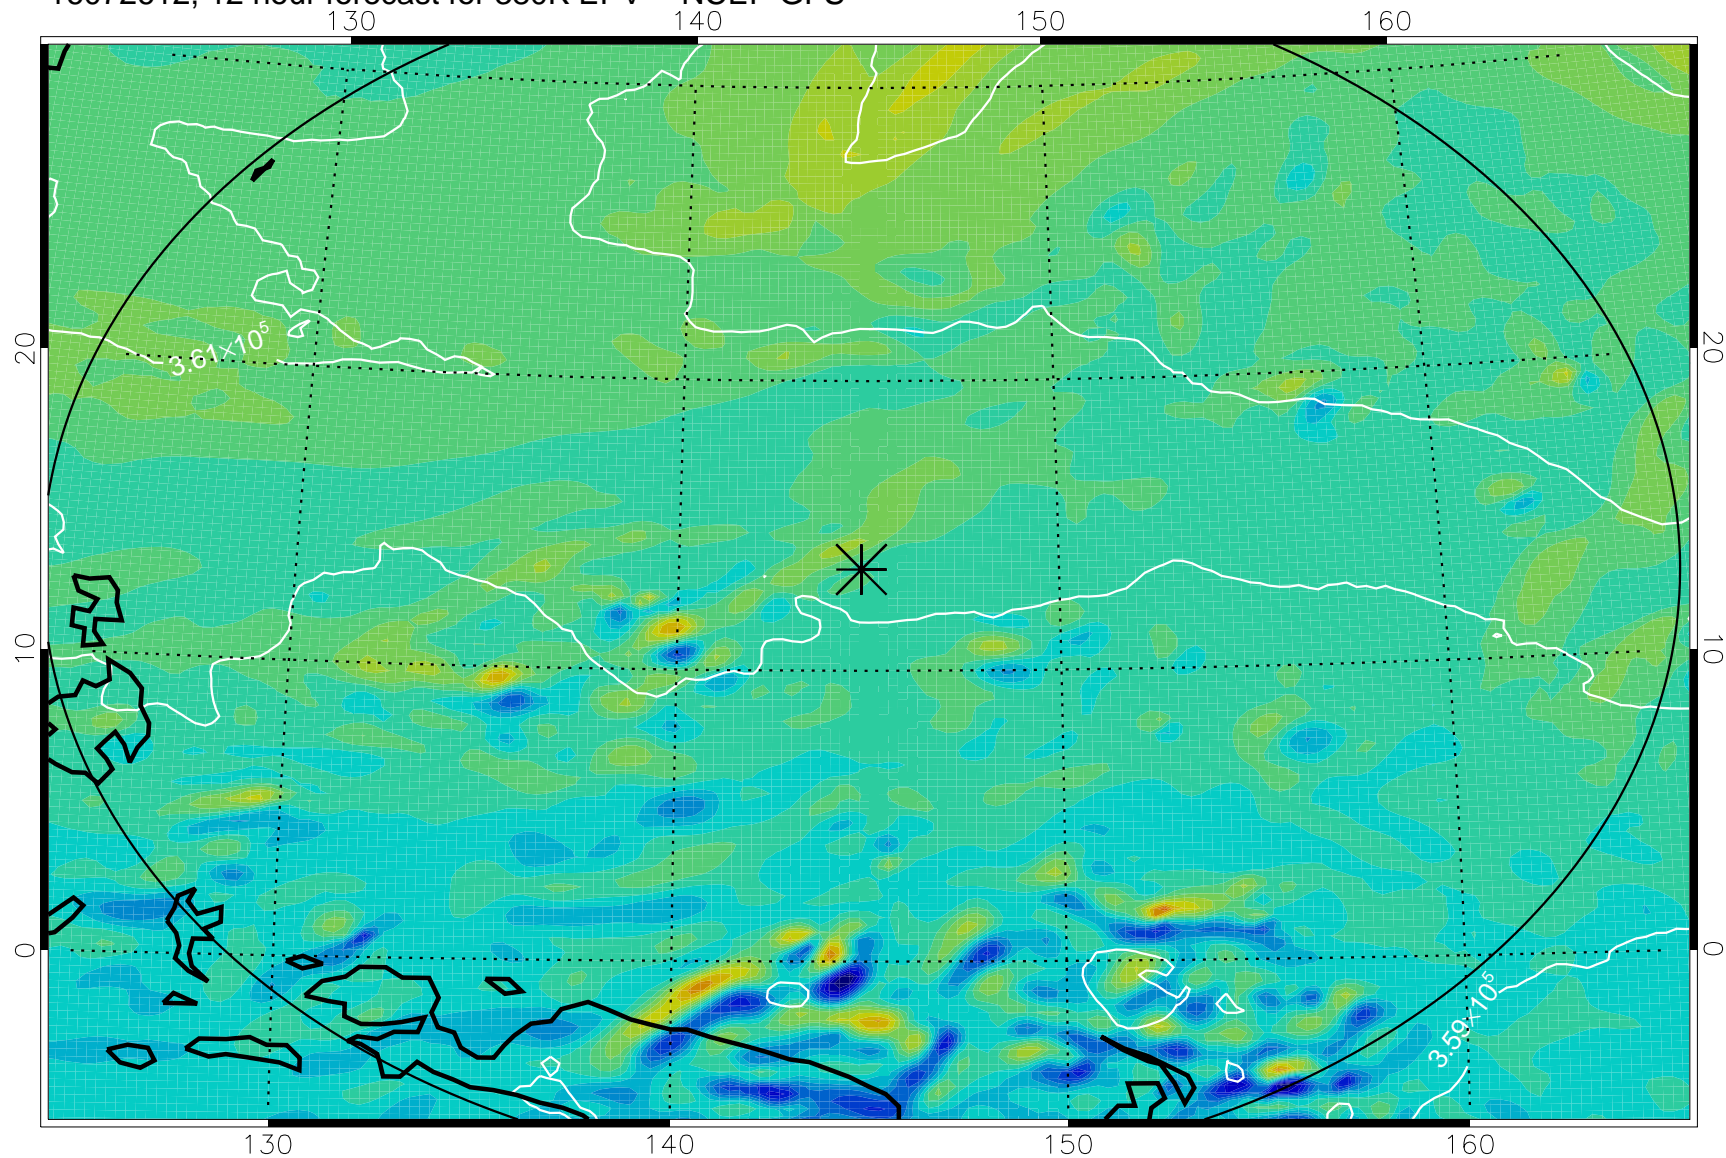

16072606, 6 hour forecast for 380K EPV -- NCEP GFS

380K Montgomery Streamfunction, white

Range ring of 2304 km

16072612, 12 hour forecast for 380K EPV -- NCEP GFS

380K Montgomery Streamfunction, white

Range ring of 2304 km

16072618, 18 hour forecast for 380K EPV -- NCEP GFS

380K Montgomery Streamfunction, white

Range ring of 2304 km

16072700, 24 hour forecast for 380K EPV -- NCEP GFS

380K Montgomery Streamfunction, white

Range ring of 2304 km

16072706, 30 hour forecast for 380K EPV -- NCEP GFS

380K Montgomery Streamfunction, white

Range ring of 2304 km

16072712, 36 hour forecast for 380K EPV -- NCEP GFS

380K Montgomery Streamfunction, white

Range ring of 2304 km

16072918, 90 hour forecast for 380K EPV -- NCEP GFS

380K Montgomery Streamfunction, white

Range ring of 2304 km

16073000, 96 hour forecast for 380K EPV -- NCEP GFS

380K Montgomery Streamfunction, white

Range ring of 2304 km