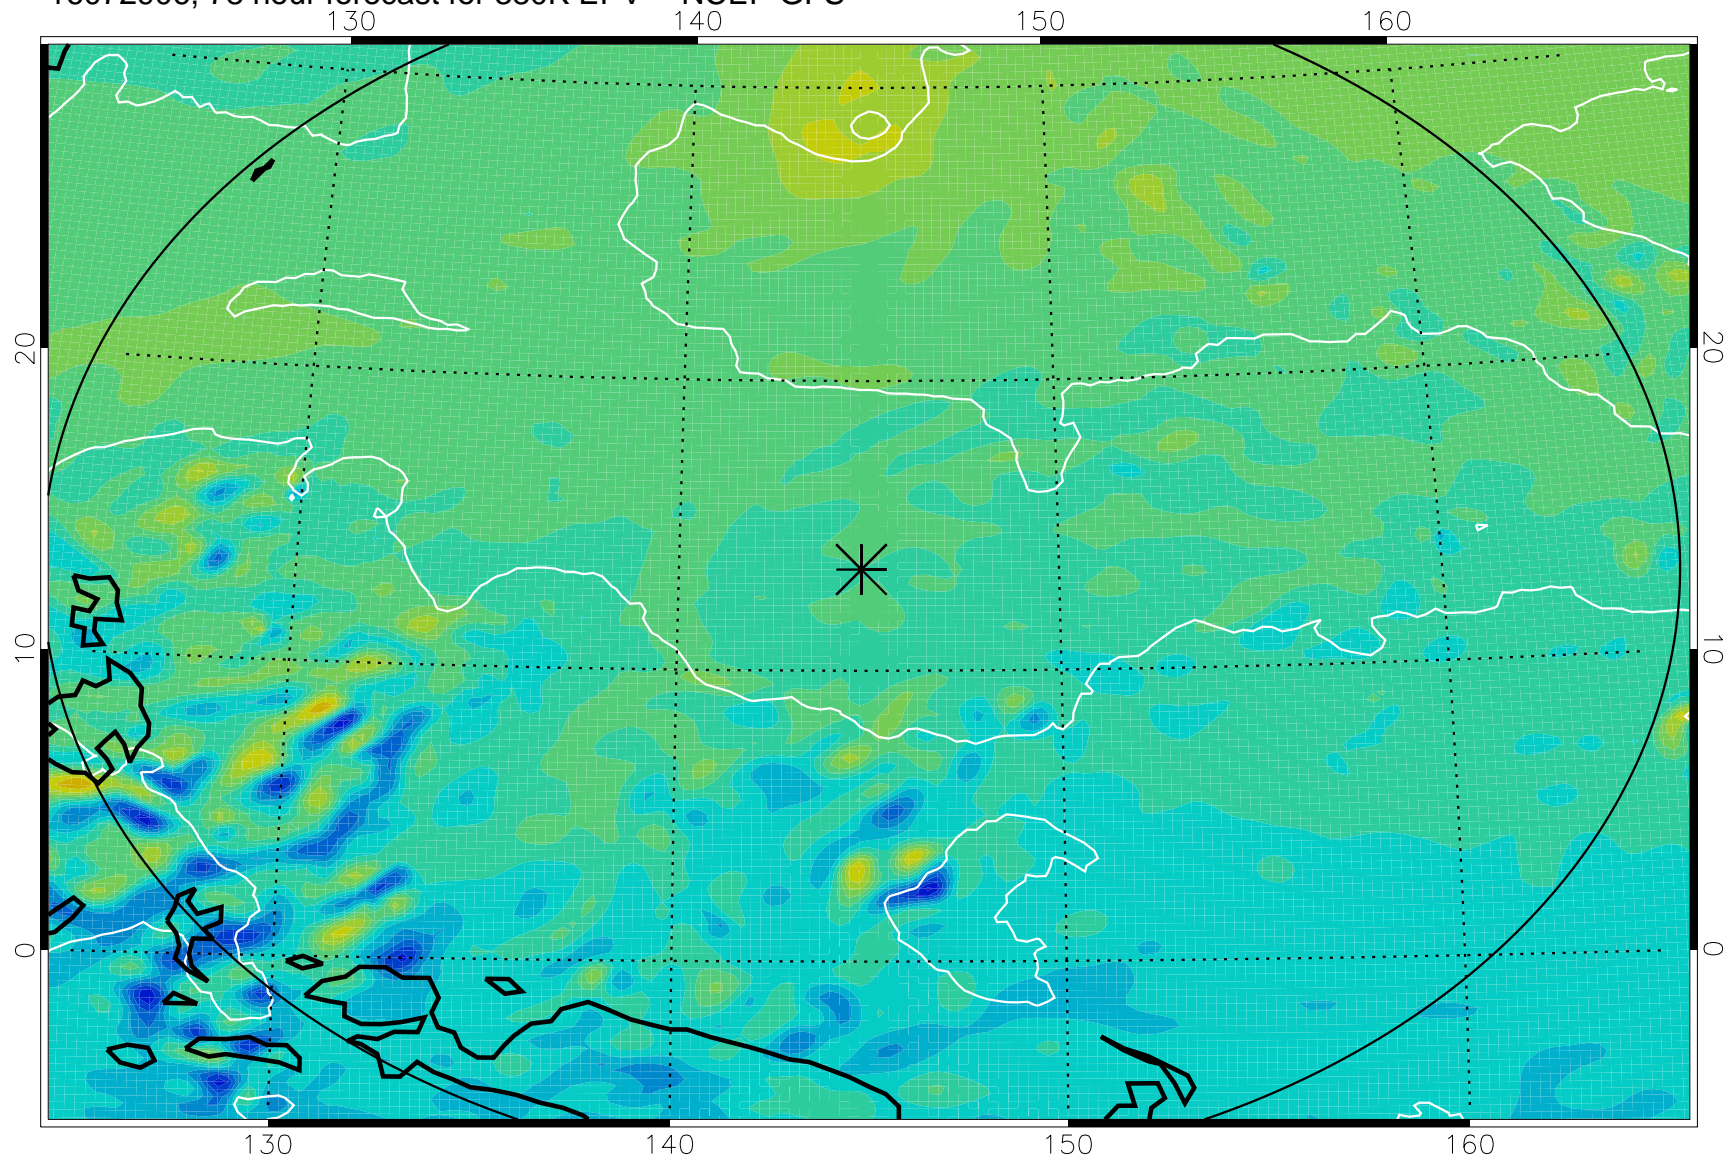

16072818, 66 hour forecast for 380K EPV -- NCEP GFS

380K Montgomery Streamfunction, white

Range ring of 2304 km

16072900, 72 hour forecast for 380K EPV -- NCEP GFS

380K Montgomery Streamfunction, white

Range ring of 2304 km

16072906, 78 hour forecast for 380K EPV -- NCEP GFS

380K Montgomery Streamfunction, white

Range ring of 2304 km

16072912, 84 hour forecast for 380K EPV -- NCEP GFS

380K Montgomery Streamfunction, white

Range ring of 2304 km

16072918, 90 hour forecast for 380K EPV -- NCEP GFS

380K Montgomery Streamfunction, white

Range ring of 2304 km

16073000, 96 hour forecast for 380K EPV -- NCEP GFS

380K Montgomery Streamfunction, white

Range ring of 2304 km

16073006, 102 hour forecast for 380K EPV -- NCEP GFS

380K Montgomery Streamfunction, white

Range ring of 2304 km

16073012, 108 hour forecast for 380K EPV -- NCEP GFS

380K Montgomery Streamfunction, white

Range ring of 2304 km