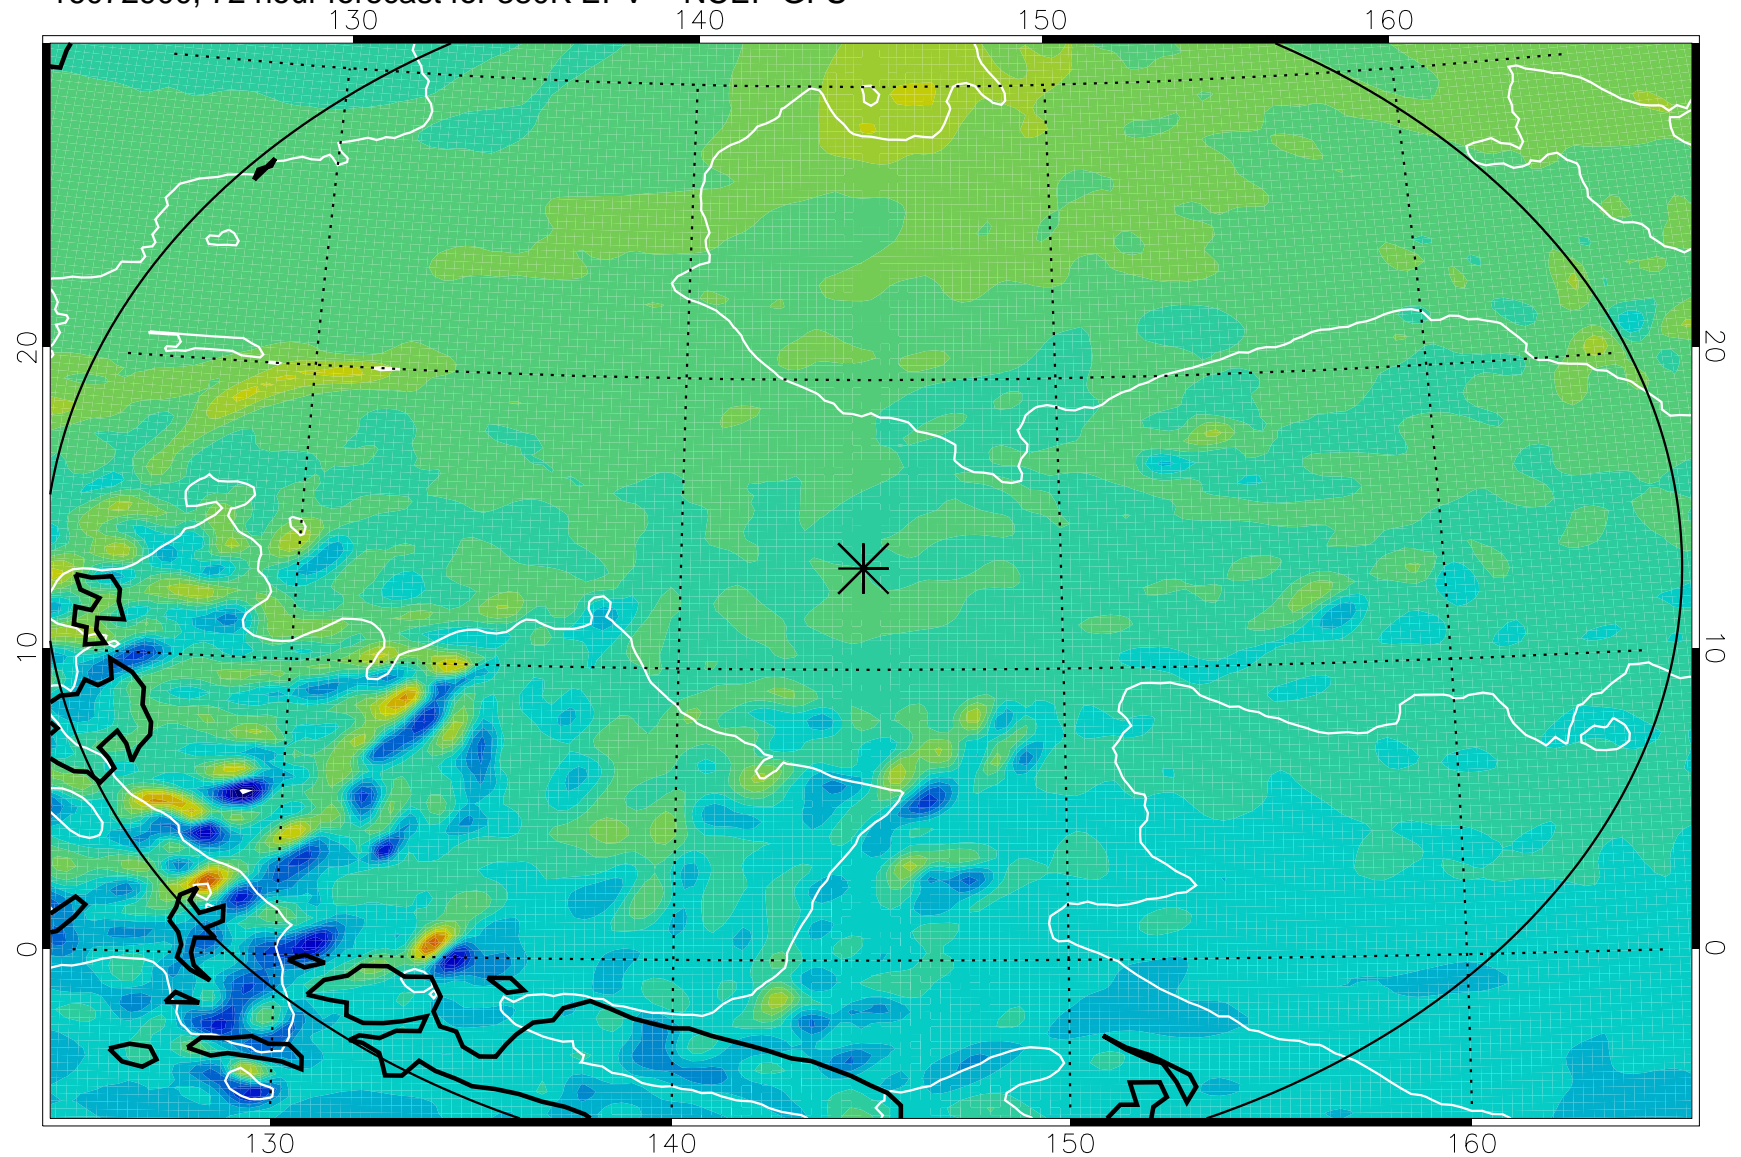

16072806, 54 hour forecast for 380K EPV -- NCEP GFS

380K Montgomery Streamfunction, white

Range ring of 2304 km

16072812, 60 hour forecast for 380K EPV -- NCEP GFS

380K Montgomery Streamfunction, white

Range ring of 2304 km

16072818, 66 hour forecast for 380K EPV -- NCEP GFS

380K Montgomery Streamfunction, white

Range ring of 2304 km

16072900, 72 hour forecast for 380K EPV -- NCEP GFS

380K Montgomery Streamfunction, white

Range ring of 2304 km

16072906, 78 hour forecast for 380K EPV -- NCEP GFS

380K Montgomery Streamfunction, white

Range ring of 2304 km

16072912, 84 hour forecast for 380K EPV -- NCEP GFS

380K Montgomery Streamfunction, white

Range ring of 2304 km

16072918, 90 hour forecast for 380K EPV -- NCEP GFS

380K Montgomery Streamfunction, white

Range ring of 2304 km

16073000, 96 hour forecast for 380K EPV -- NCEP GFS

380K Montgomery Streamfunction, white

Range ring of 2304 km