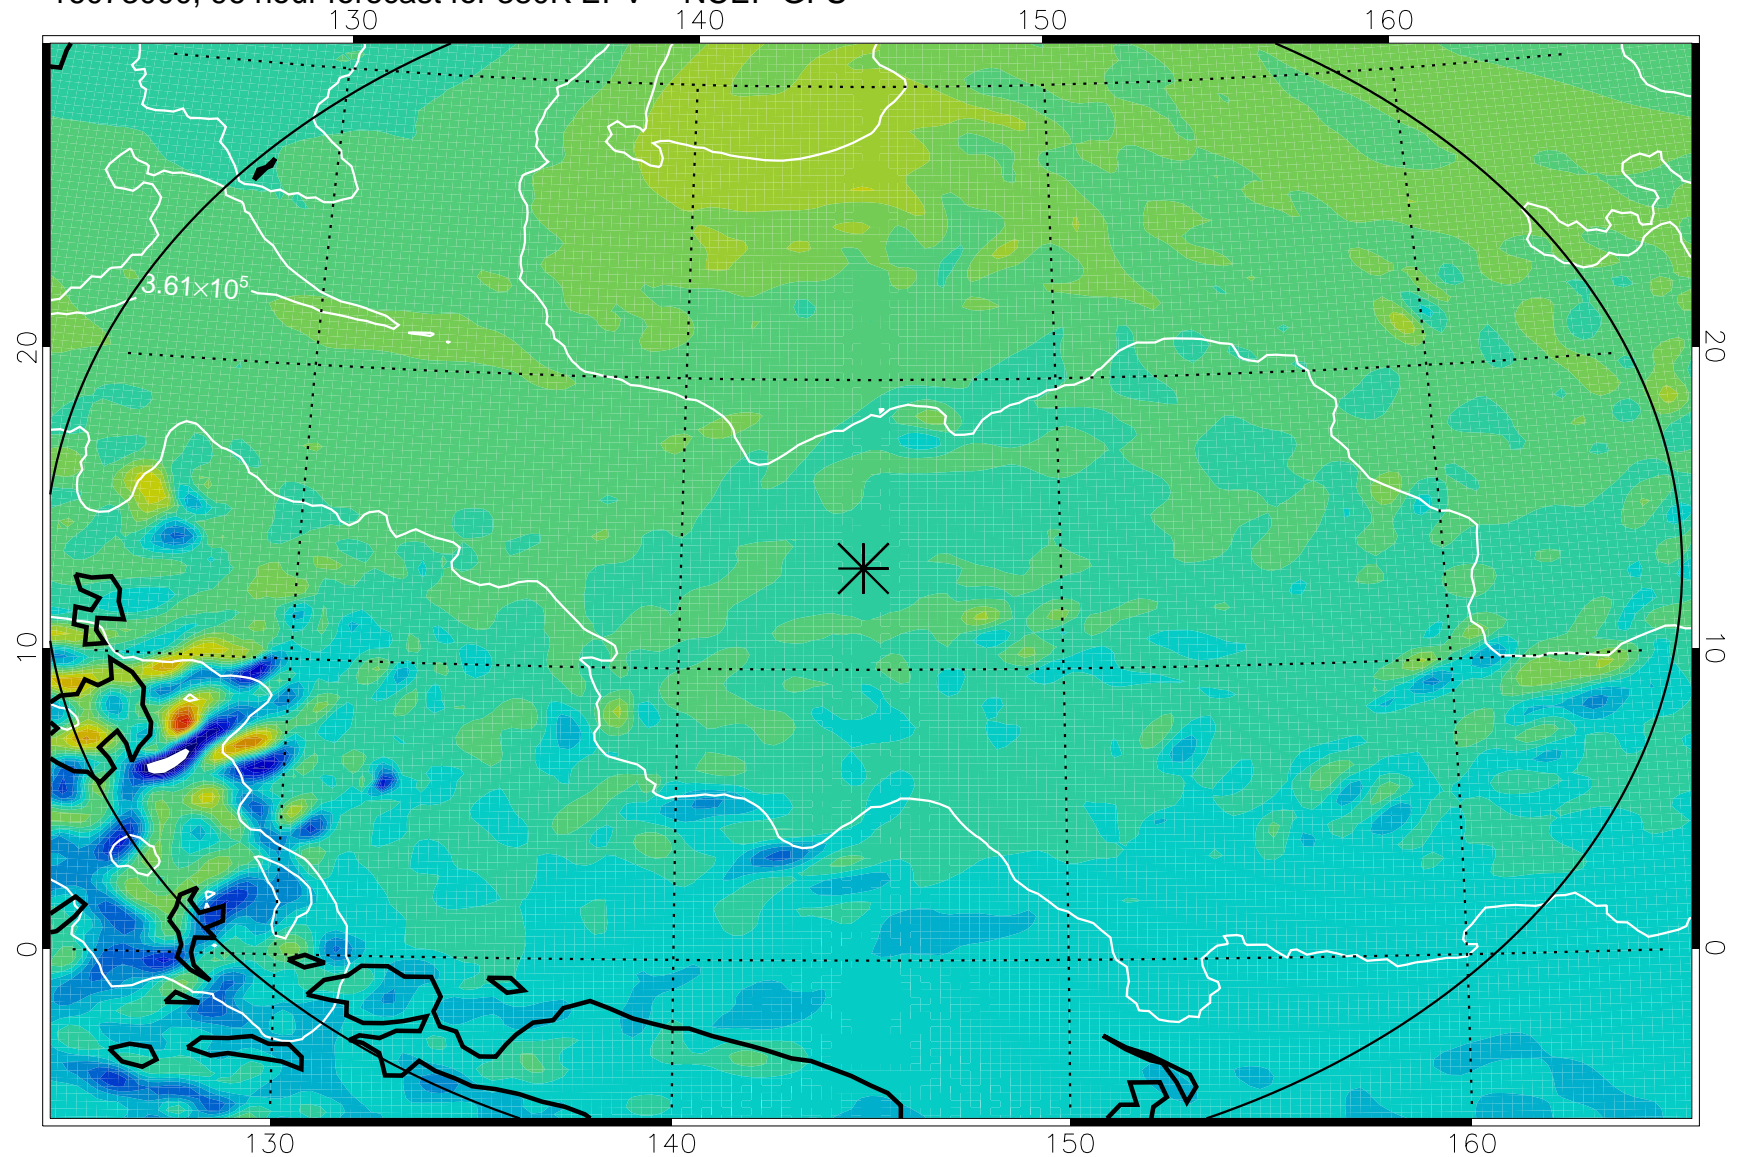

16072818, 66 hour forecast for 380K EPV -- NCEP GFS

380K Montgomery Streamfunction, white

Range ring of 2304 km

16072900, 72 hour forecast for 380K EPV -- NCEP GFS

380K Montgomery Streamfunction, white

Range ring of 2304 km

16072906, 78 hour forecast for 380K EPV -- NCEP GFS

380K Montgomery Streamfunction, white

Range ring of 2304 km

16072912, 84 hour forecast for 380K EPV -- NCEP GFS

380K Montgomery Streamfunction, white

Range ring of 2304 km

16072918, 90 hour forecast for 380K EPV -- NCEP GFS

380K Montgomery Streamfunction, white

Range ring of 2304 km

16073000, 96 hour forecast for 380K EPV -- NCEP GFS

380K Montgomery Streamfunction, white

Range ring of 2304 km

16073006, 102 hour forecast for 380K EPV -- NCEP GFS

380K Montgomery Streamfunction, white

Range ring of 2304 km

16073012, 108 hour forecast for 380K EPV -- NCEP GFS

380K Montgomery Streamfunction, white

Range ring of 2304 km