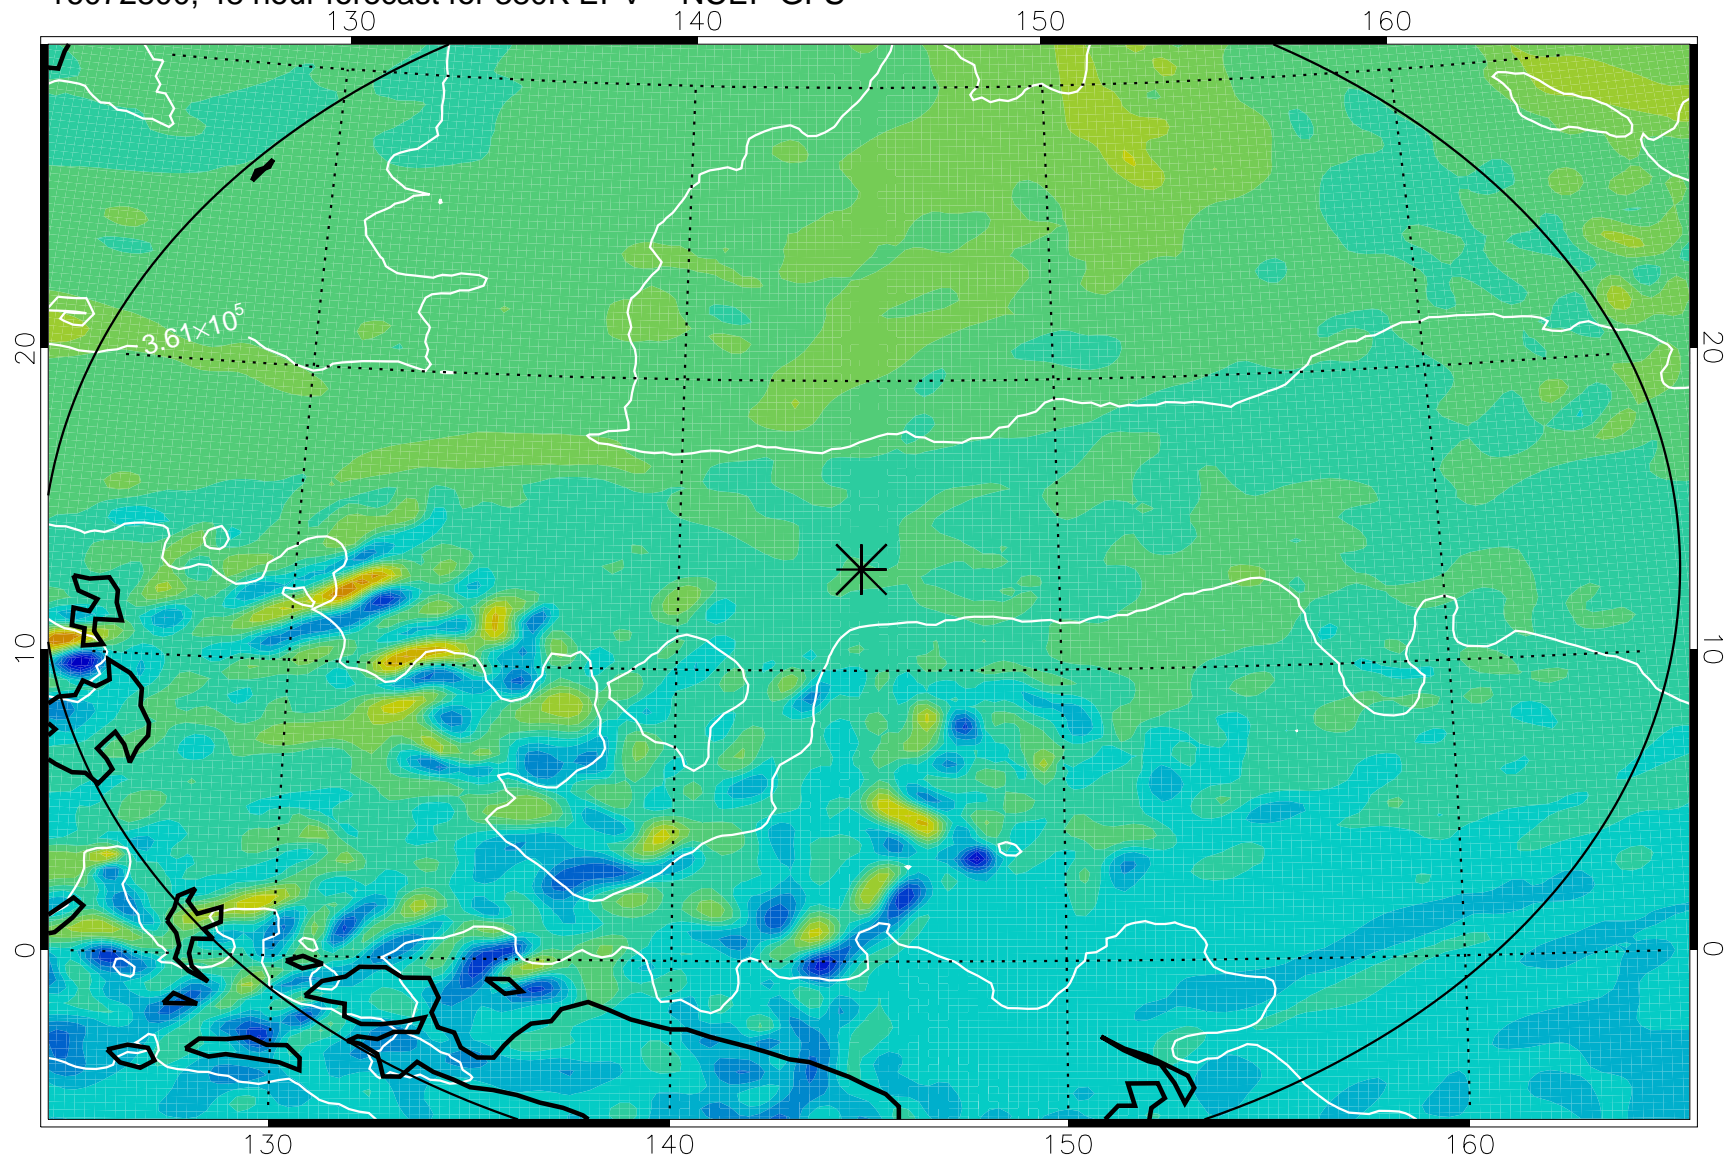

16072706, 30 hour forecast for 380K EPV -- NCEP GFS

380K Montgomery Streamfunction, white

Range ring of 2304 km

16072712, 36 hour forecast for 380K EPV -- NCEP GFS

380K Montgomery Streamfunction, white

Range ring of 2304 km

16072718, 42 hour forecast for 380K EPV -- NCEP GFS

380K Montgomery Streamfunction, white

Range ring of 2304 km

16072800, 48 hour forecast for 380K EPV -- NCEP GFS

380K Montgomery Streamfunction, white

Range ring of 2304 km

16072918, 90 hour forecast for 380K EPV -- NCEP GFS

380K Montgomery Streamfunction, white

Range ring of 2304 km

16073000, 96 hour forecast for 380K EPV -- NCEP GFS

380K Montgomery Streamfunction, white

Range ring of 2304 km

16073006, 102 hour forecast for 380K EPV -- NCEP GFS

380K Montgomery Streamfunction, white

Range ring of 2304 km

16073012, 108 hour forecast for 380K EPV -- NCEP GFS

380K Montgomery Streamfunction, white

Range ring of 2304 km