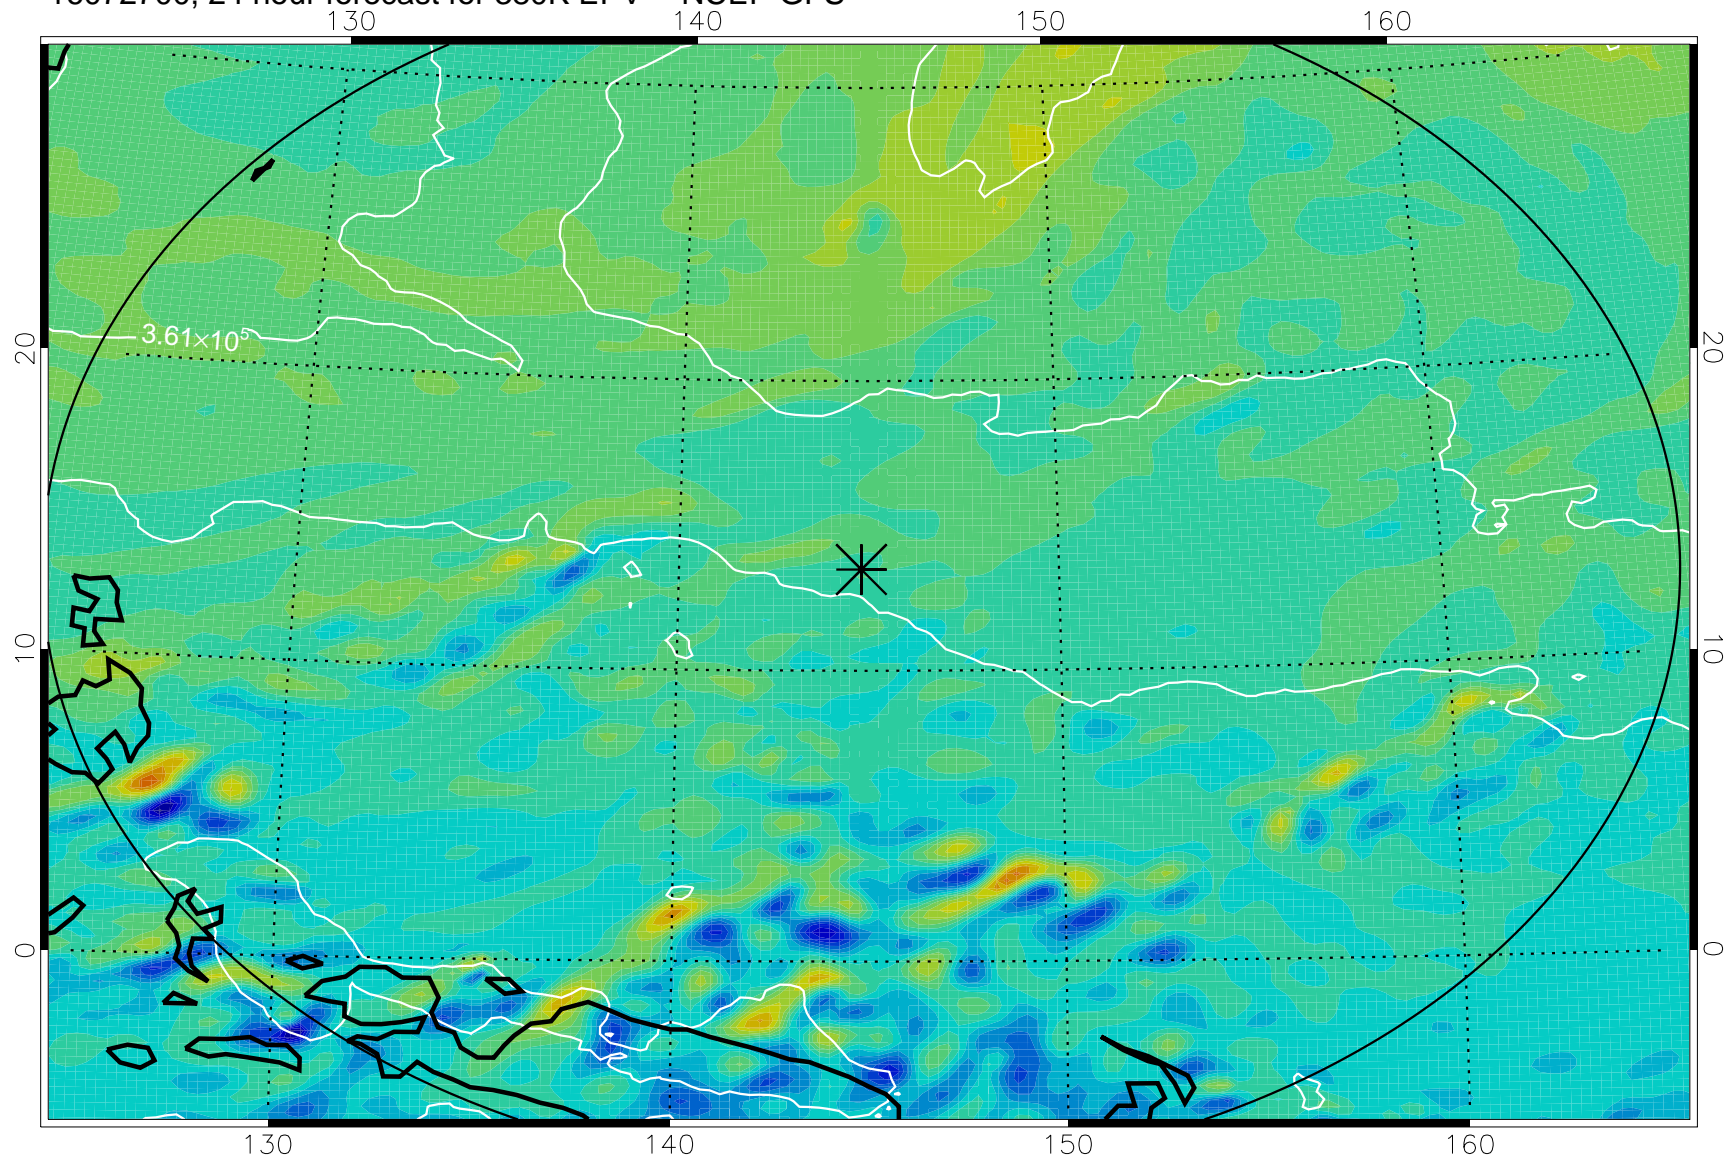

16072606, 6 hour forecast for 380K EPV -- NCEP GFS

380K Montgomery Streamfunction, white

Range ring of 2304 km

16072612, 12 hour forecast for 380K EPV -- NCEP GFS

380K Montgomery Streamfunction, white

Range ring of 2304 km

16072618, 18 hour forecast for 380K EPV -- NCEP GFS

380K Montgomery Streamfunction, white

Range ring of 2304 km

16072700, 24 hour forecast for 380K EPV -- NCEP GFS

380K Montgomery Streamfunction, white

Range ring of 2304 km

16072706, 30 hour forecast for 380K EPV -- NCEP GFS

380K Montgomery Streamfunction, white

Range ring of 2304 km

16072712, 36 hour forecast for 380K EPV -- NCEP GFS

380K Montgomery Streamfunction, white

Range ring of 2304 km

16072718, 42 hour forecast for 380K EPV -- NCEP GFS

380K Montgomery Streamfunction, white

Range ring of 2304 km

16072800, 48 hour forecast for 380K EPV -- NCEP GFS

380K Montgomery Streamfunction, white

Range ring of 2304 km