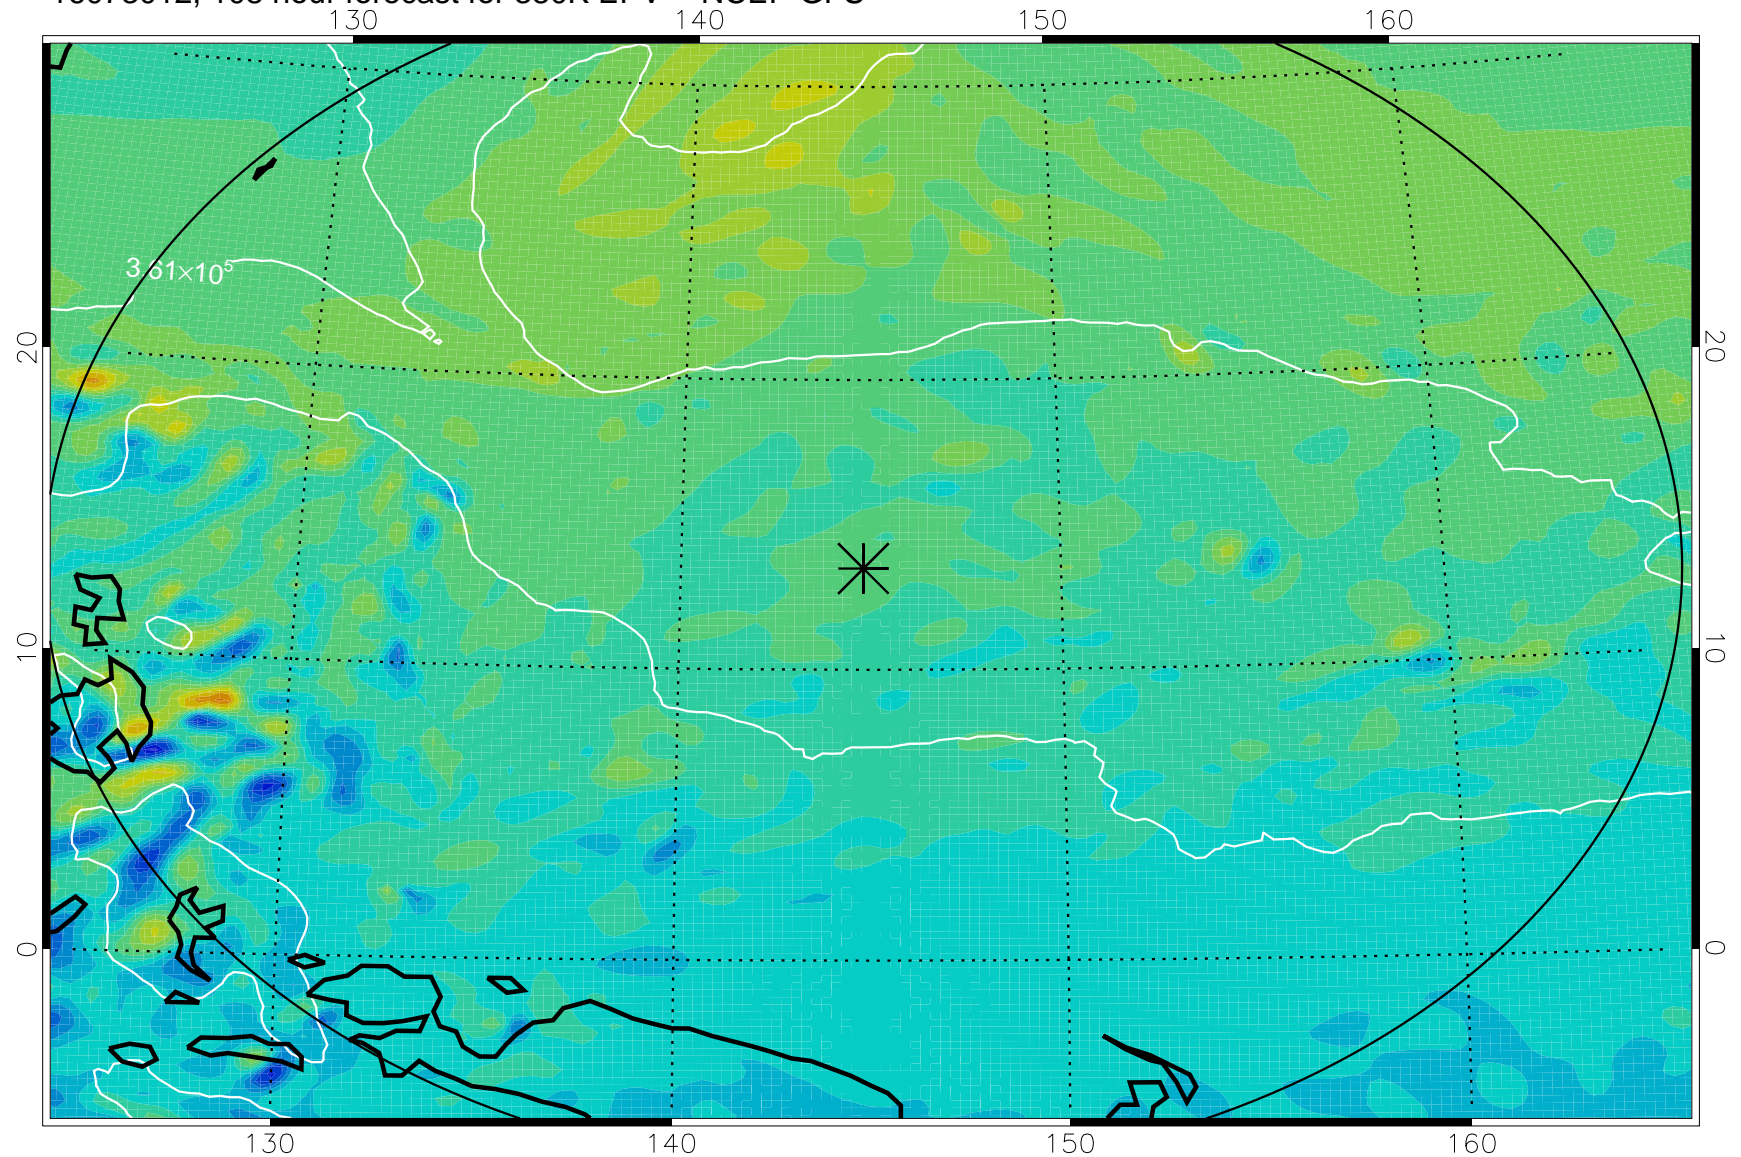

16072906, 78 hour forecast for 380K EPV -- NCEP GFS

380K Montgomery Streamfunction, white

Range ring of 2304 km

16072912, 84 hour forecast for 380K EPV -- NCEP GFS

380K Montgomery Streamfunction, white

Range ring of 2304 km

16072918, 90 hour forecast for 380K EPV -- NCEP GFS

380K Montgomery Streamfunction, white

Range ring of 2304 km

16073000, 96 hour forecast for 380K EPV -- NCEP GFS

380K Montgomery Streamfunction, white

Range ring of 2304 km

16073006, 102 hour forecast for 380K EPV -- NCEP GFS

380K Montgomery Streamfunction, white

Range ring of 2304 km

16073012, 108 hour forecast for 380K EPV -- NCEP GFS

380K Montgomery Streamfunction, white

Range ring of 2304 km

16073018, 114 hour forecast for 380K EPV -- NCEP GFS

380K Montgomery Streamfunction, white

Range ring of 2304 km

16073100, 120 hour forecast for 380K EPV -- NCEP GFS

380K Montgomery Streamfunction, white

Range ring of 2304 km