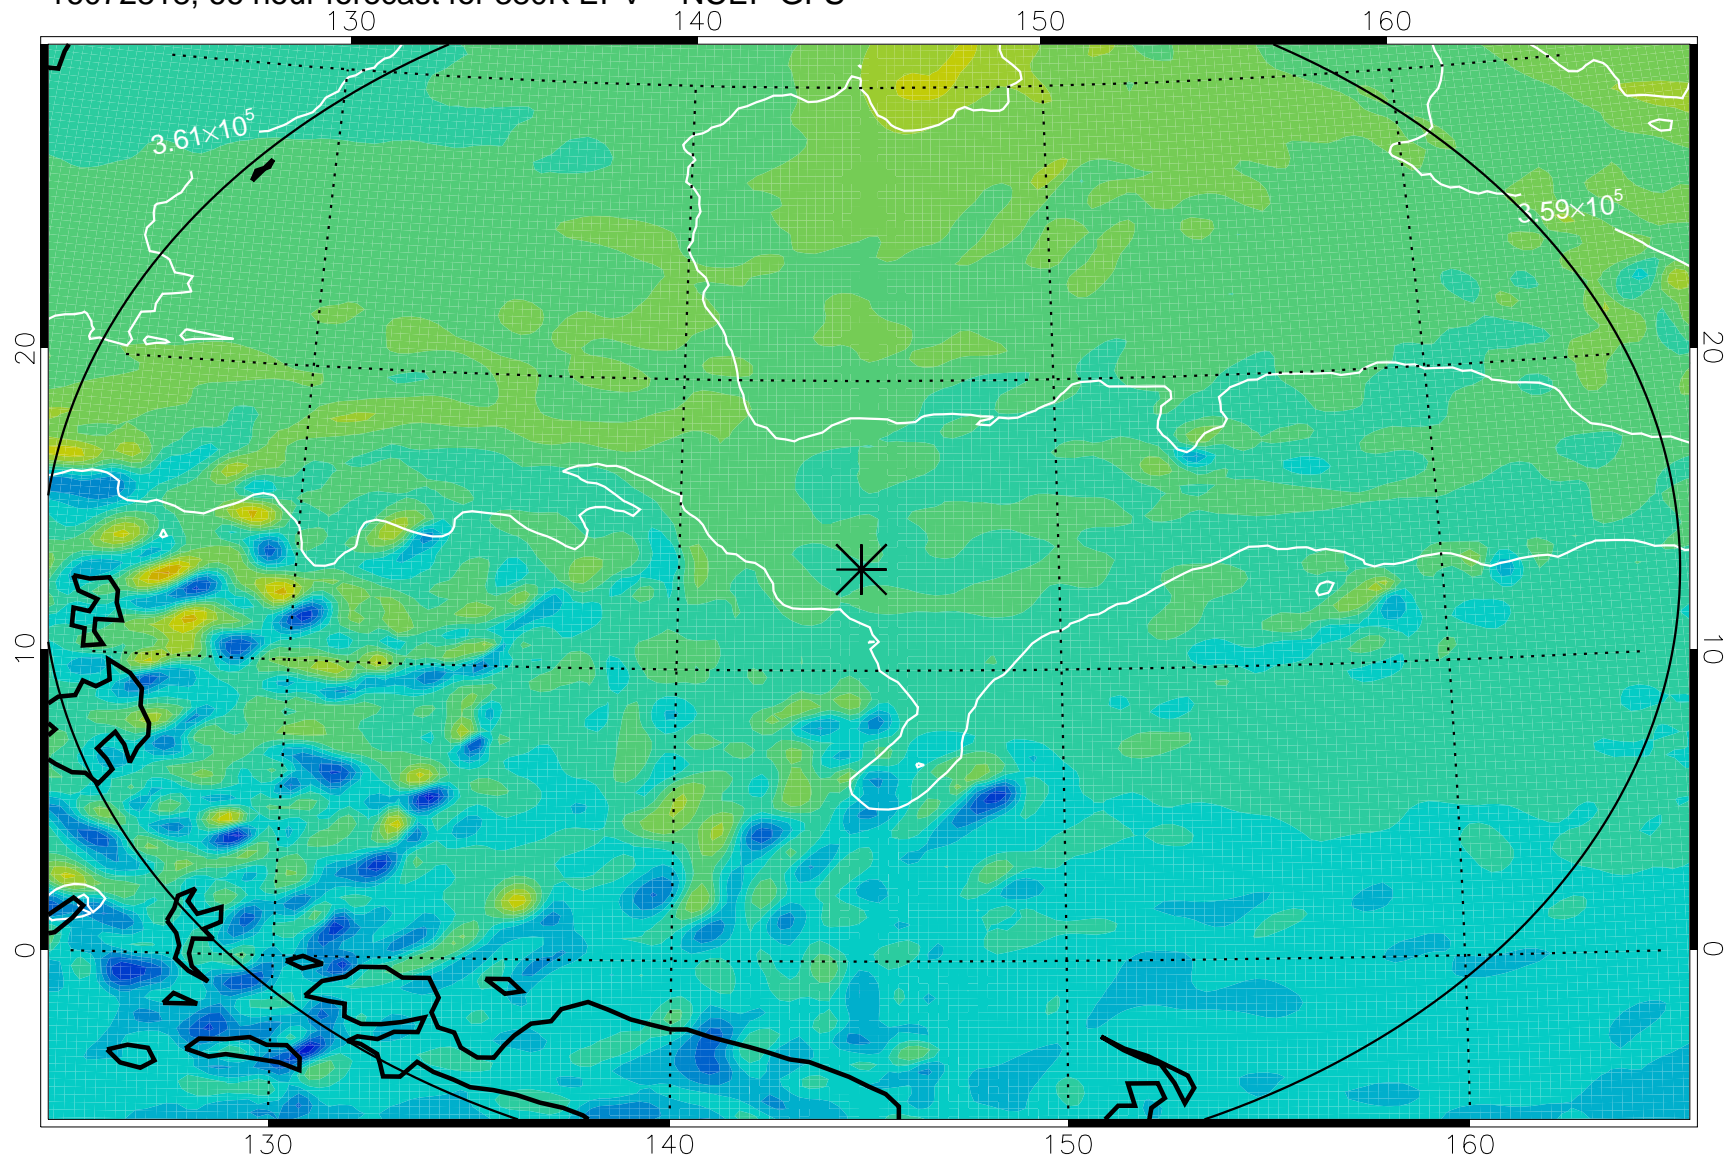

16072806, 54 hour forecast for 380K EPV -- NCEP GFS

380K Montgomery Streamfunction, white

Range ring of 2304 km

16072812, 60 hour forecast for 380K EPV -- NCEP GFS

380K Montgomery Streamfunction, white

Range ring of 2304 km

16072818, 66 hour forecast for 380K EPV -- NCEP GFS

380K Montgomery Streamfunction, white

Range ring of 2304 km

16072900, 72 hour forecast for 380K EPV -- NCEP GFS

380K Montgomery Streamfunction, white

Range ring of 2304 km

16072906, 78 hour forecast for 380K EPV -- NCEP GFS

380K Montgomery Streamfunction, white

Range ring of 2304 km

16072912, 84 hour forecast for 380K EPV -- NCEP GFS

380K Montgomery Streamfunction, white

Range ring of 2304 km

16072918, 90 hour forecast for 380K EPV -- NCEP GFS

380K Montgomery Streamfunction, white

Range ring of 2304 km

16073000, 96 hour forecast for 380K EPV -- NCEP GFS

380K Montgomery Streamfunction, white

Range ring of 2304 km