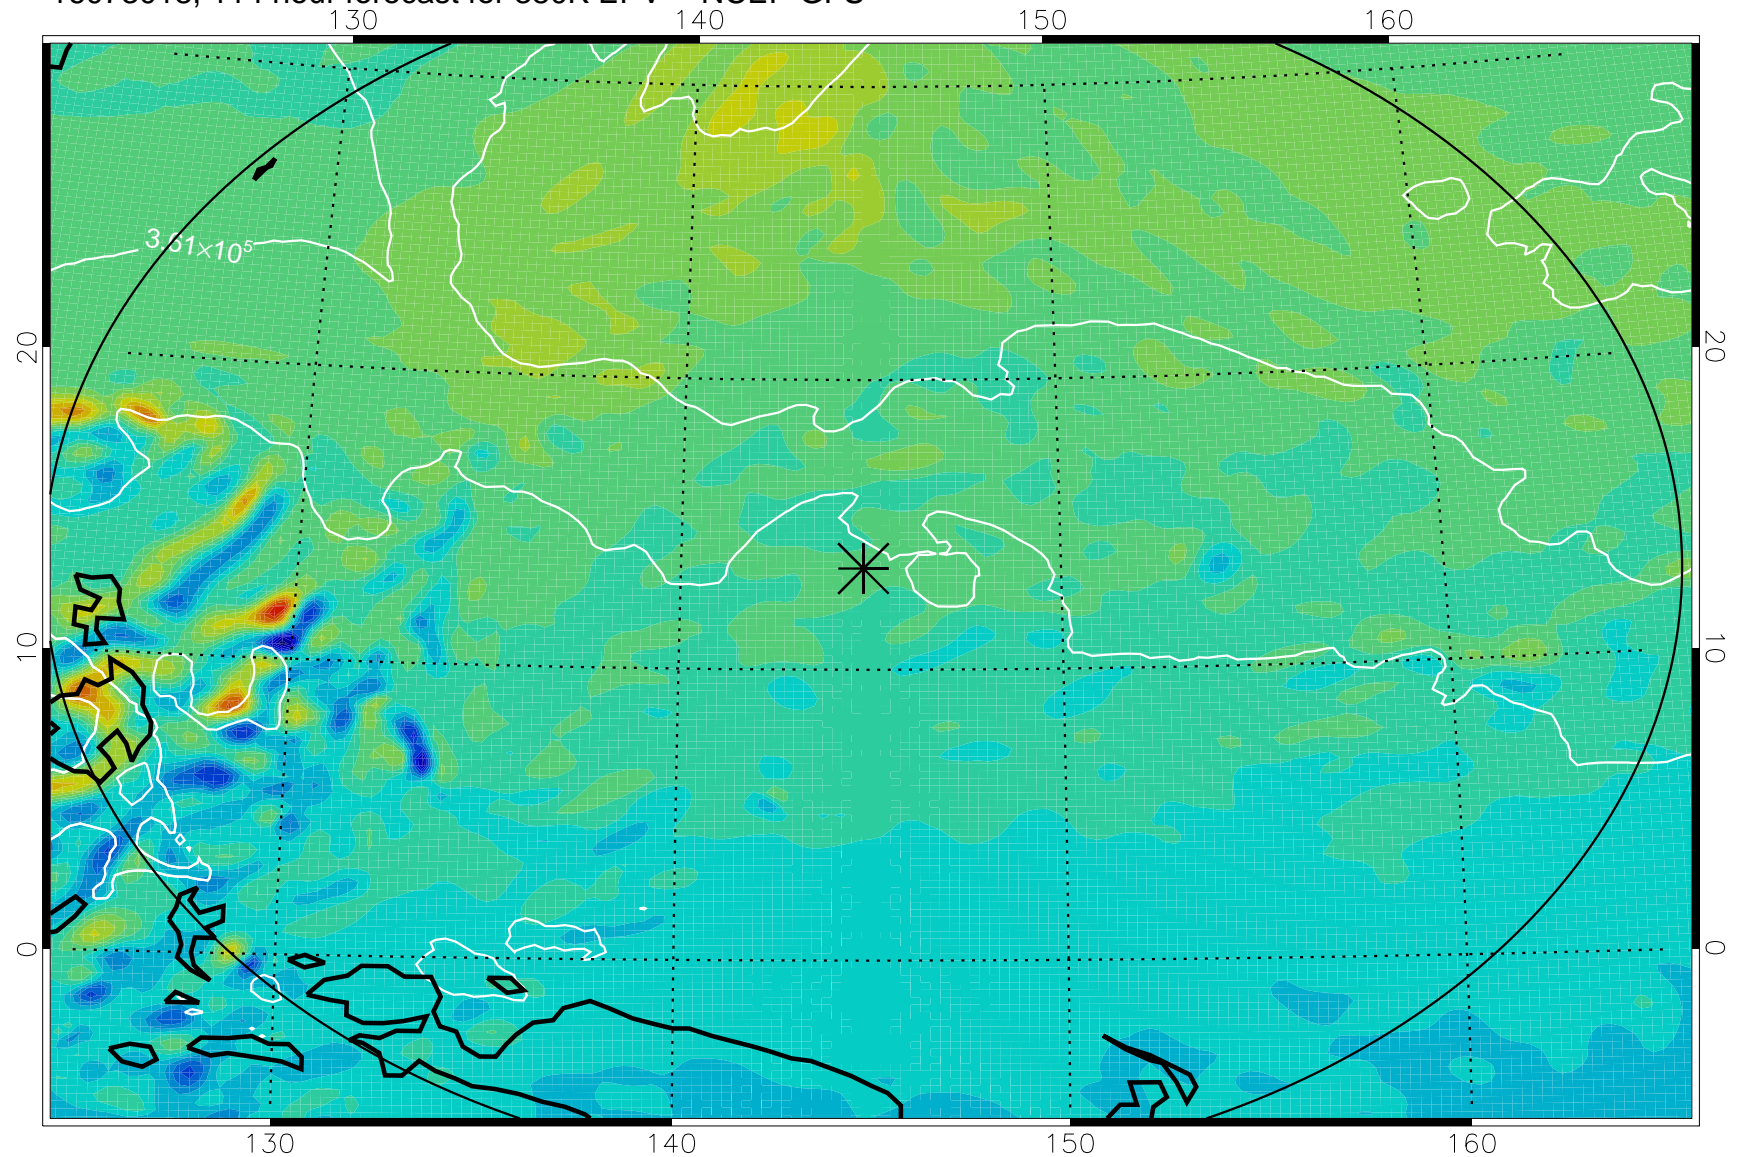

16072906, 78 hour forecast for 380K EPV -- NCEP GFS

380K Montgomery Streamfunction, white

Range ring of 2304 km

16072912, 84 hour forecast for 380K EPV -- NCEP GFS

380K Montgomery Streamfunction, white

Range ring of 2304 km

16072918, 90 hour forecast for 380K EPV -- NCEP GFS

380K Montgomery Streamfunction, white

Range ring of 2304 km

16073000, 96 hour forecast for 380K EPV -- NCEP GFS

380K Montgomery Streamfunction, white

Range ring of 2304 km

16073006, 102 hour forecast for 380K EPV -- NCEP GFS

380K Montgomery Streamfunction, white

Range ring of 2304 km

16073012, 108 hour forecast for 380K EPV -- NCEP GFS

380K Montgomery Streamfunction, white

Range ring of 2304 km

16073018, 114 hour forecast for 380K EPV -- NCEP GFS

380K Montgomery Streamfunction, white

Range ring of 2304 km

16073100, 120 hour forecast for 380K EPV -- NCEP GFS

380K Montgomery Streamfunction, white

Range ring of 2304 km