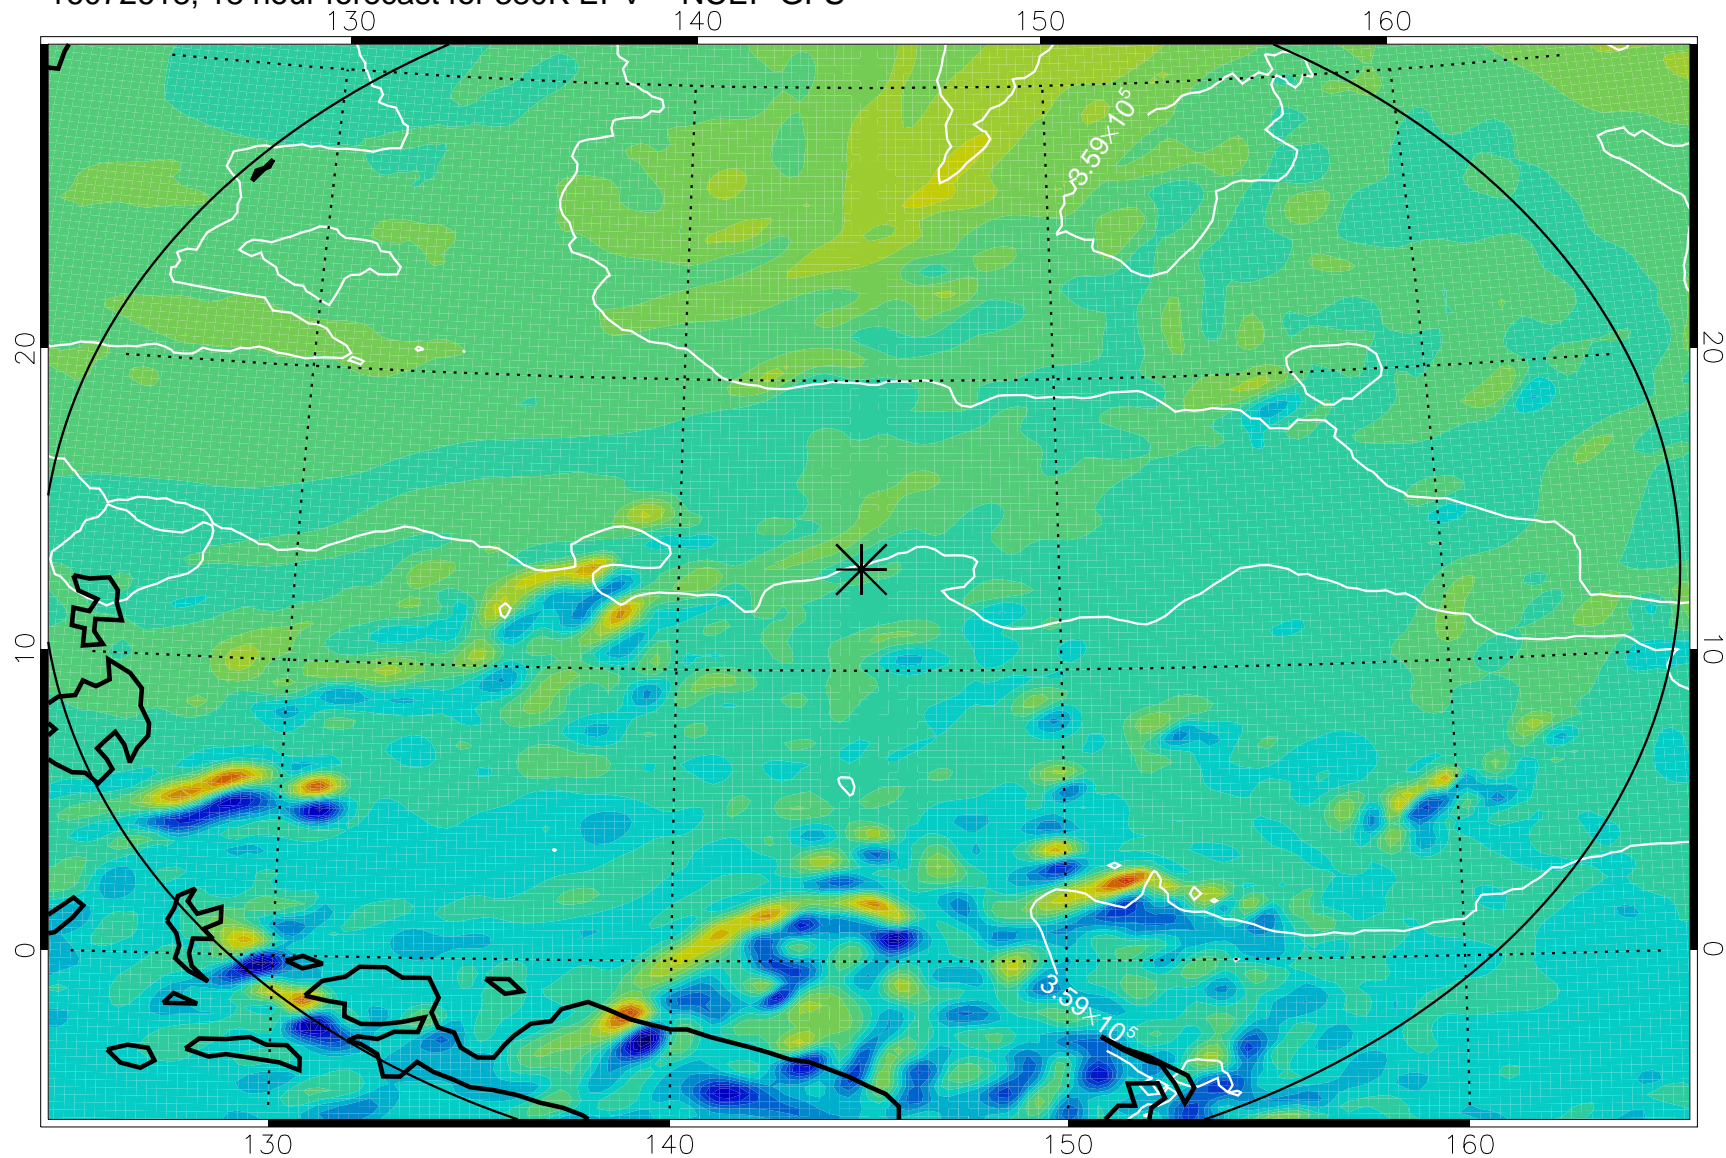

16072606, 6 hour forecast for 380K EPV -- NCEP GFS

380K Montgomery Streamfunction, white

Range ring of 2304 km

16072612, 12 hour forecast for 380K EPV -- NCEP GFS

380K Montgomery Streamfunction, white

Range ring of 2304 km

16072618, 18 hour forecast for 380K EPV -- NCEP GFS

380K Montgomery Streamfunction, white

Range ring of 2304 km

16072700, 24 hour forecast for 380K EPV -- NCEP GFS

380K Montgomery Streamfunction, white

Range ring of 2304 km

16072706, 30 hour forecast for 380K EPV -- NCEP GFS

380K Montgomery Streamfunction, white

Range ring of 2304 km

16072712, 36 hour forecast for 380K EPV -- NCEP GFS

380K Montgomery Streamfunction, white

Range ring of 2304 km

16072918, 90 hour forecast for 380K EPV -- NCEP GFS

380K Montgomery Streamfunction, white

Range ring of 2304 km

16073000, 96 hour forecast for 380K EPV -- NCEP GFS

380K Montgomery Streamfunction, white

Range ring of 2304 km