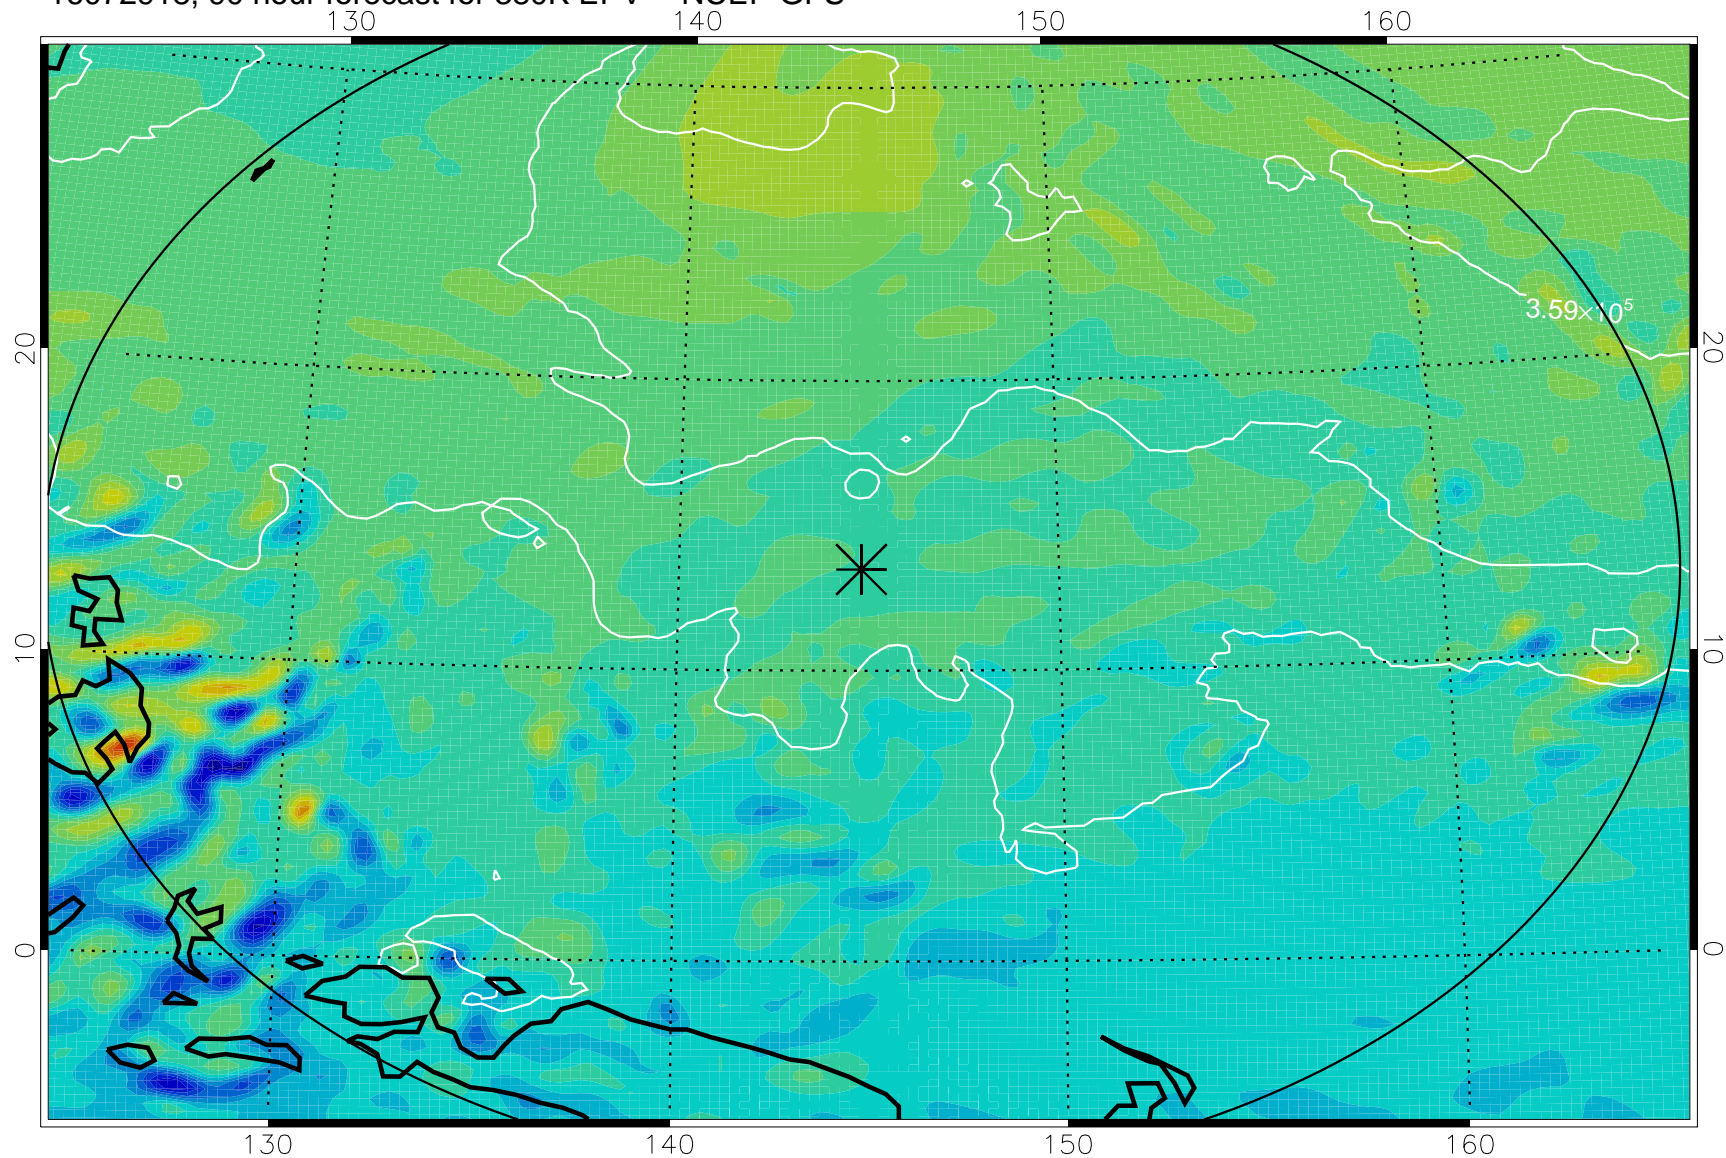

16072818, 66 hour forecast for 380K EPV -- NCEP GFS

380K Montgomery Streamfunction, white

Range ring of 2304 km

16072900, 72 hour forecast for 380K EPV -- NCEP GFS

380K Montgomery Streamfunction, white

Range ring of 2304 km

16072906, 78 hour forecast for 380K EPV -- NCEP GFS

380K Montgomery Streamfunction, white

Range ring of 2304 km

16072912, 84 hour forecast for 380K EPV -- NCEP GFS

380K Montgomery Streamfunction, white

Range ring of 2304 km

16072918, 90 hour forecast for 380K EPV -- NCEP GFS

380K Montgomery Streamfunction, white

Range ring of 2304 km

16073000, 96 hour forecast for 380K EPV -- NCEP GFS

380K Montgomery Streamfunction, white

Range ring of 2304 km

16073006, 102 hour forecast for 380K EPV -- NCEP GFS

380K Montgomery Streamfunction, white

Range ring of 2304 km

16073012, 108 hour forecast for 380K EPV -- NCEP GFS

380K Montgomery Streamfunction, white

Range ring of 2304 km