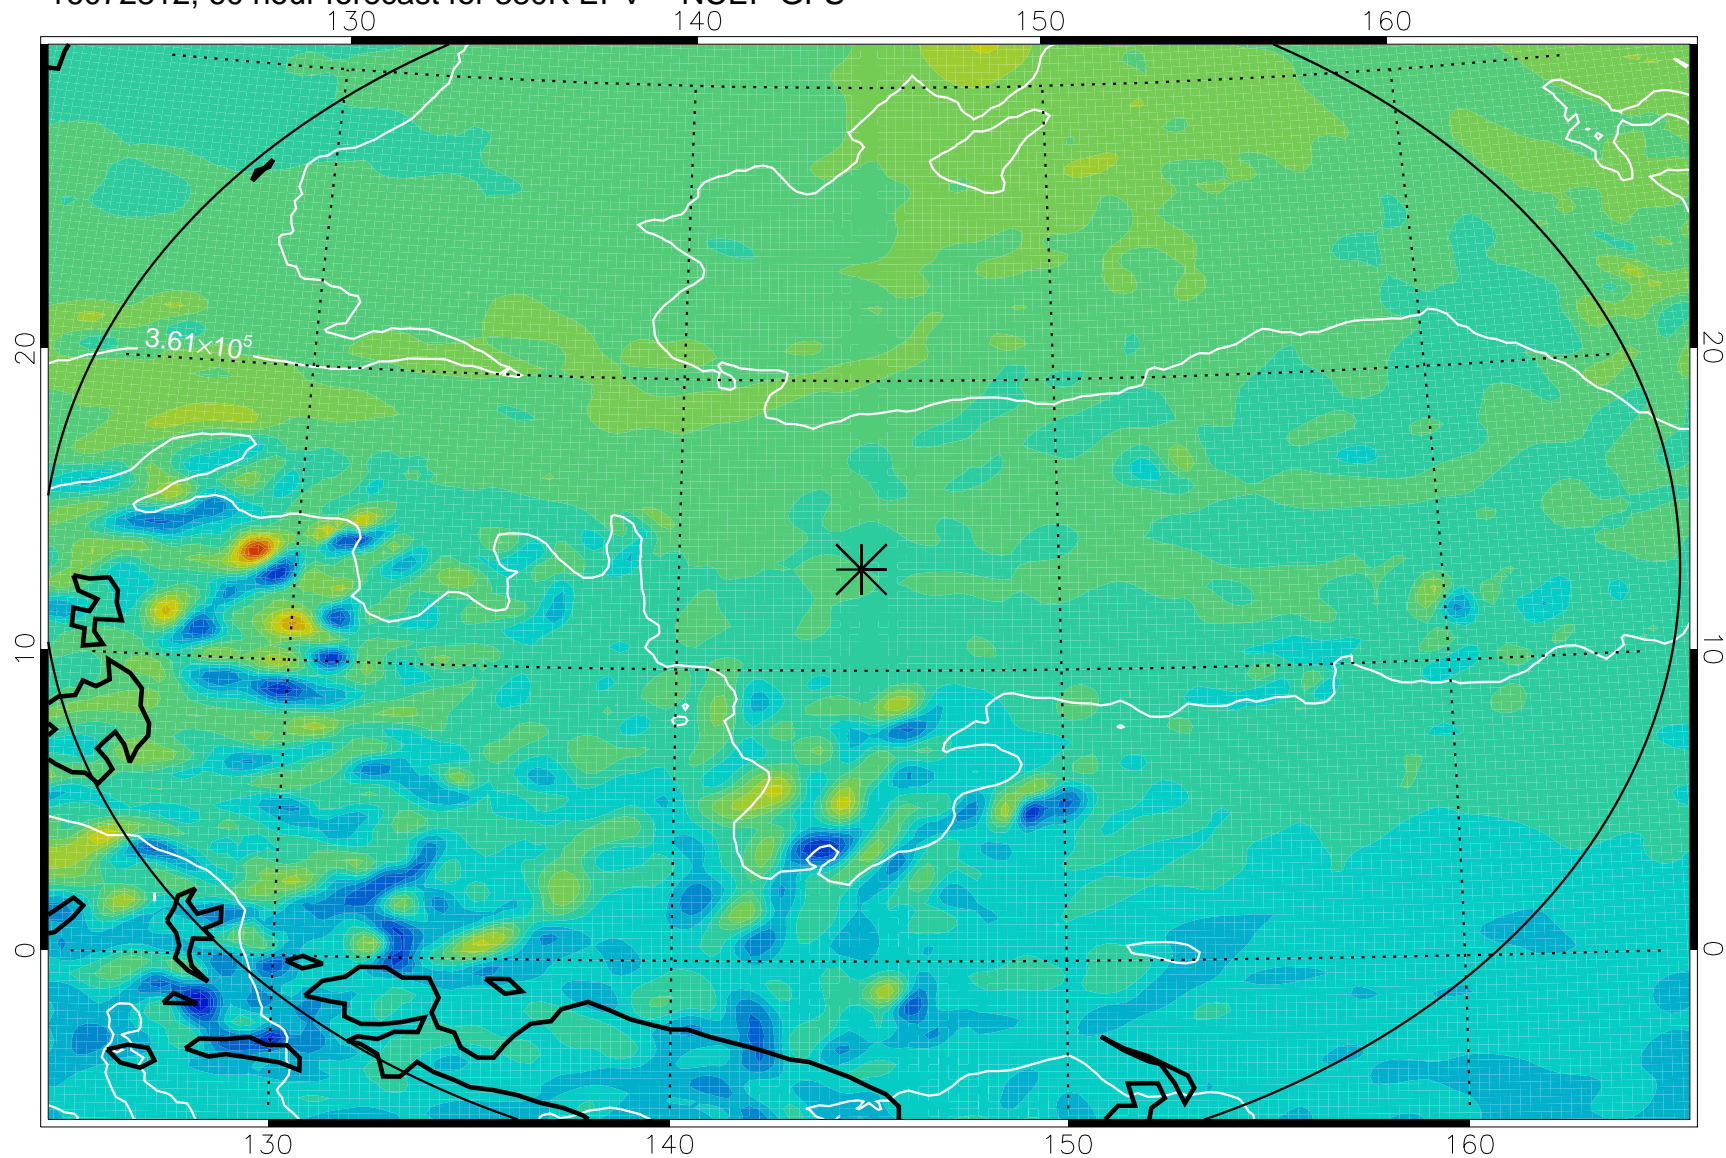

16072718, 42 hour forecast for 380K EPV -- NCEP GFS

380K Montgomery Streamfunction, white

Range ring of 2304 km

16072800, 48 hour forecast for 380K EPV -- NCEP GFS

380K Montgomery Streamfunction, white

Range ring of 2304 km

16072806, 54 hour forecast for 380K EPV -- NCEP GFS

380K Montgomery Streamfunction, white

Range ring of 2304 km

16072812, 60 hour forecast for 380K EPV -- NCEP GFS

380K Montgomery Streamfunction, white

Range ring of 2304 km

16072918, 90 hour forecast for 380K EPV -- NCEP GFS

380K Montgomery Streamfunction, white

Range ring of 2304 km

16073000, 96 hour forecast for 380K EPV -- NCEP GFS

380K Montgomery Streamfunction, white

Range ring of 2304 km

16073006, 102 hour forecast for 380K EPV -- NCEP GFS

380K Montgomery Streamfunction, white

Range ring of 2304 km

16073012, 108 hour forecast for 380K EPV -- NCEP GFS

380K Montgomery Streamfunction, white

Range ring of 2304 km