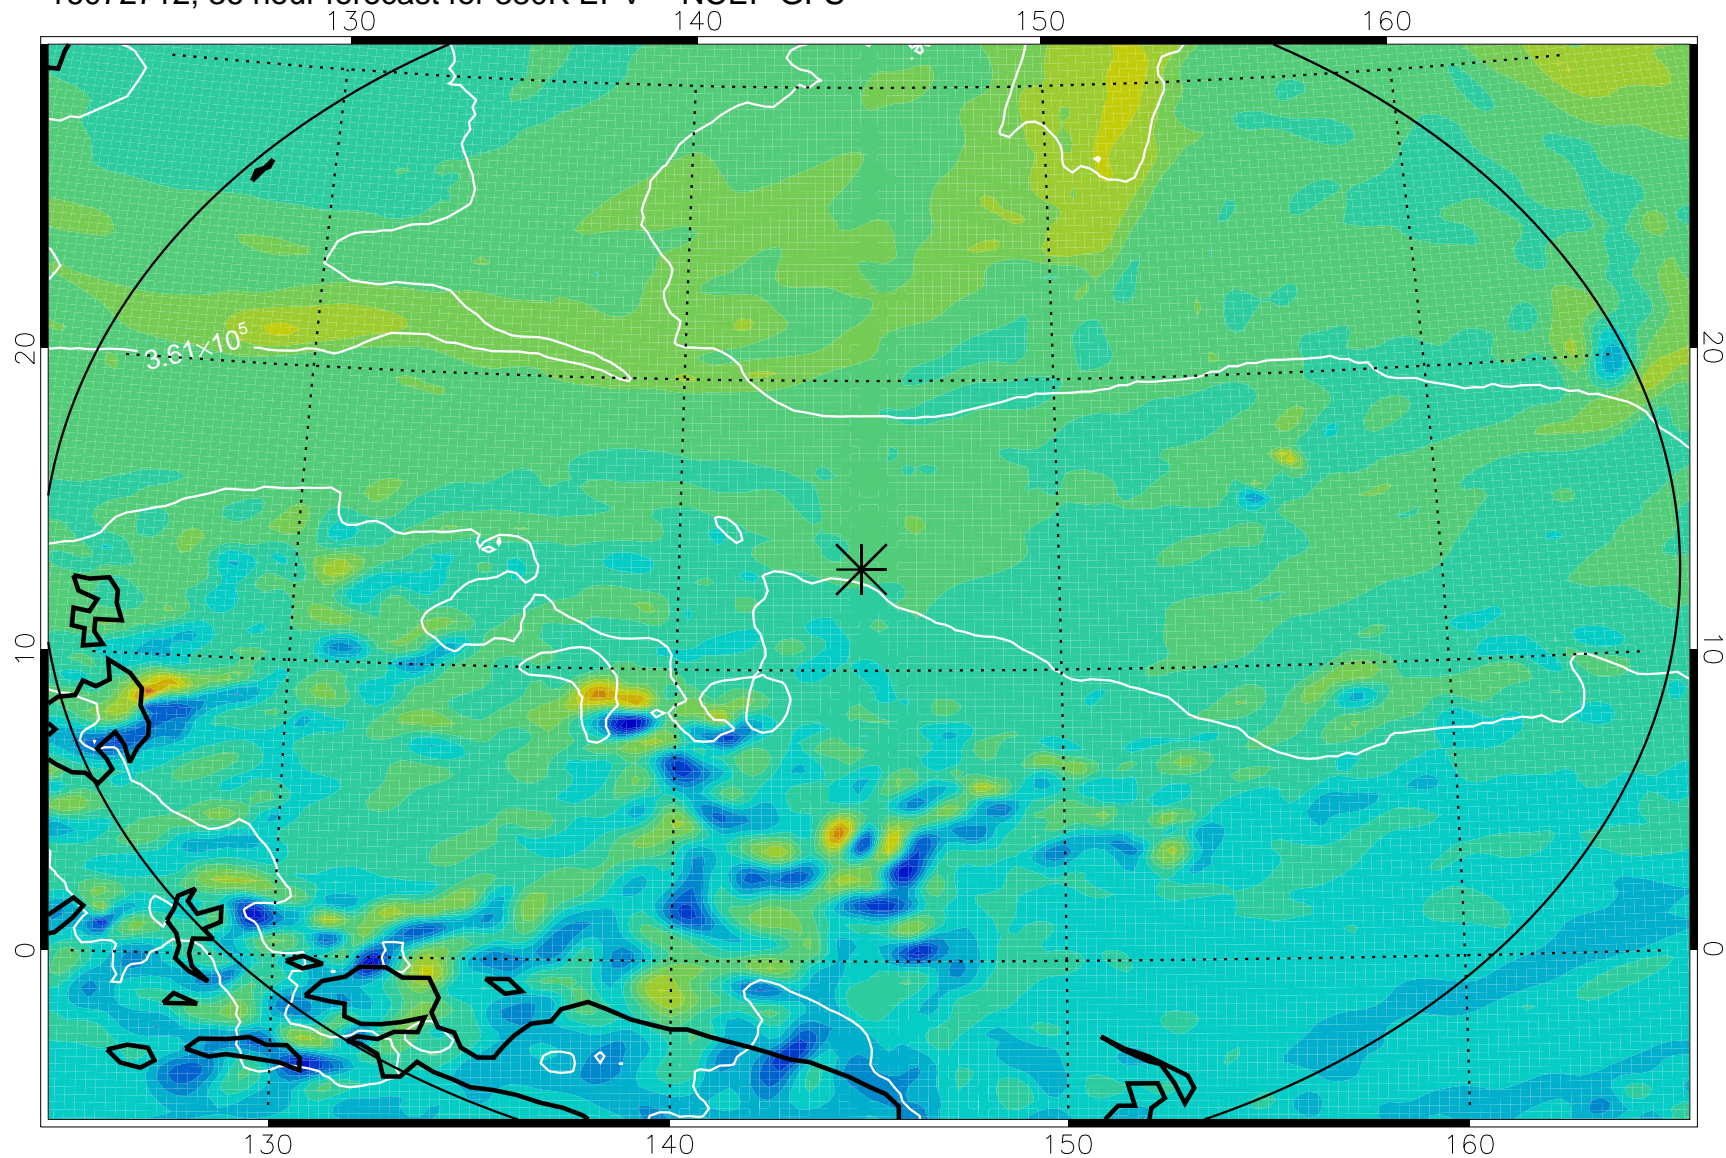

16072618, 18 hour forecast for 380K EPV -- NCEP GFS

380K Montgomery Streamfunction, white

Range ring of 2304 km

16072700, 24 hour forecast for 380K EPV -- NCEP GFS

380K Montgomery Streamfunction, white

Range ring of 2304 km

16072706, 30 hour forecast for 380K EPV -- NCEP GFS

380K Montgomery Streamfunction, white

Range ring of 2304 km

16072712, 36 hour forecast for 380K EPV -- NCEP GFS

380K Montgomery Streamfunction, white

Range ring of 2304 km

16072718, 42 hour forecast for 380K EPV -- NCEP GFS

380K Montgomery Streamfunction, white

Range ring of 2304 km

16072800, 48 hour forecast for 380K EPV -- NCEP GFS

380K Montgomery Streamfunction, white

Range ring of 2304 km

16072918, 90 hour forecast for 380K EPV -- NCEP GFS

380K Montgomery Streamfunction, white

Range ring of 2304 km

16073000, 96 hour forecast for 380K EPV -- NCEP GFS

380K Montgomery Streamfunction, white

Range ring of 2304 km