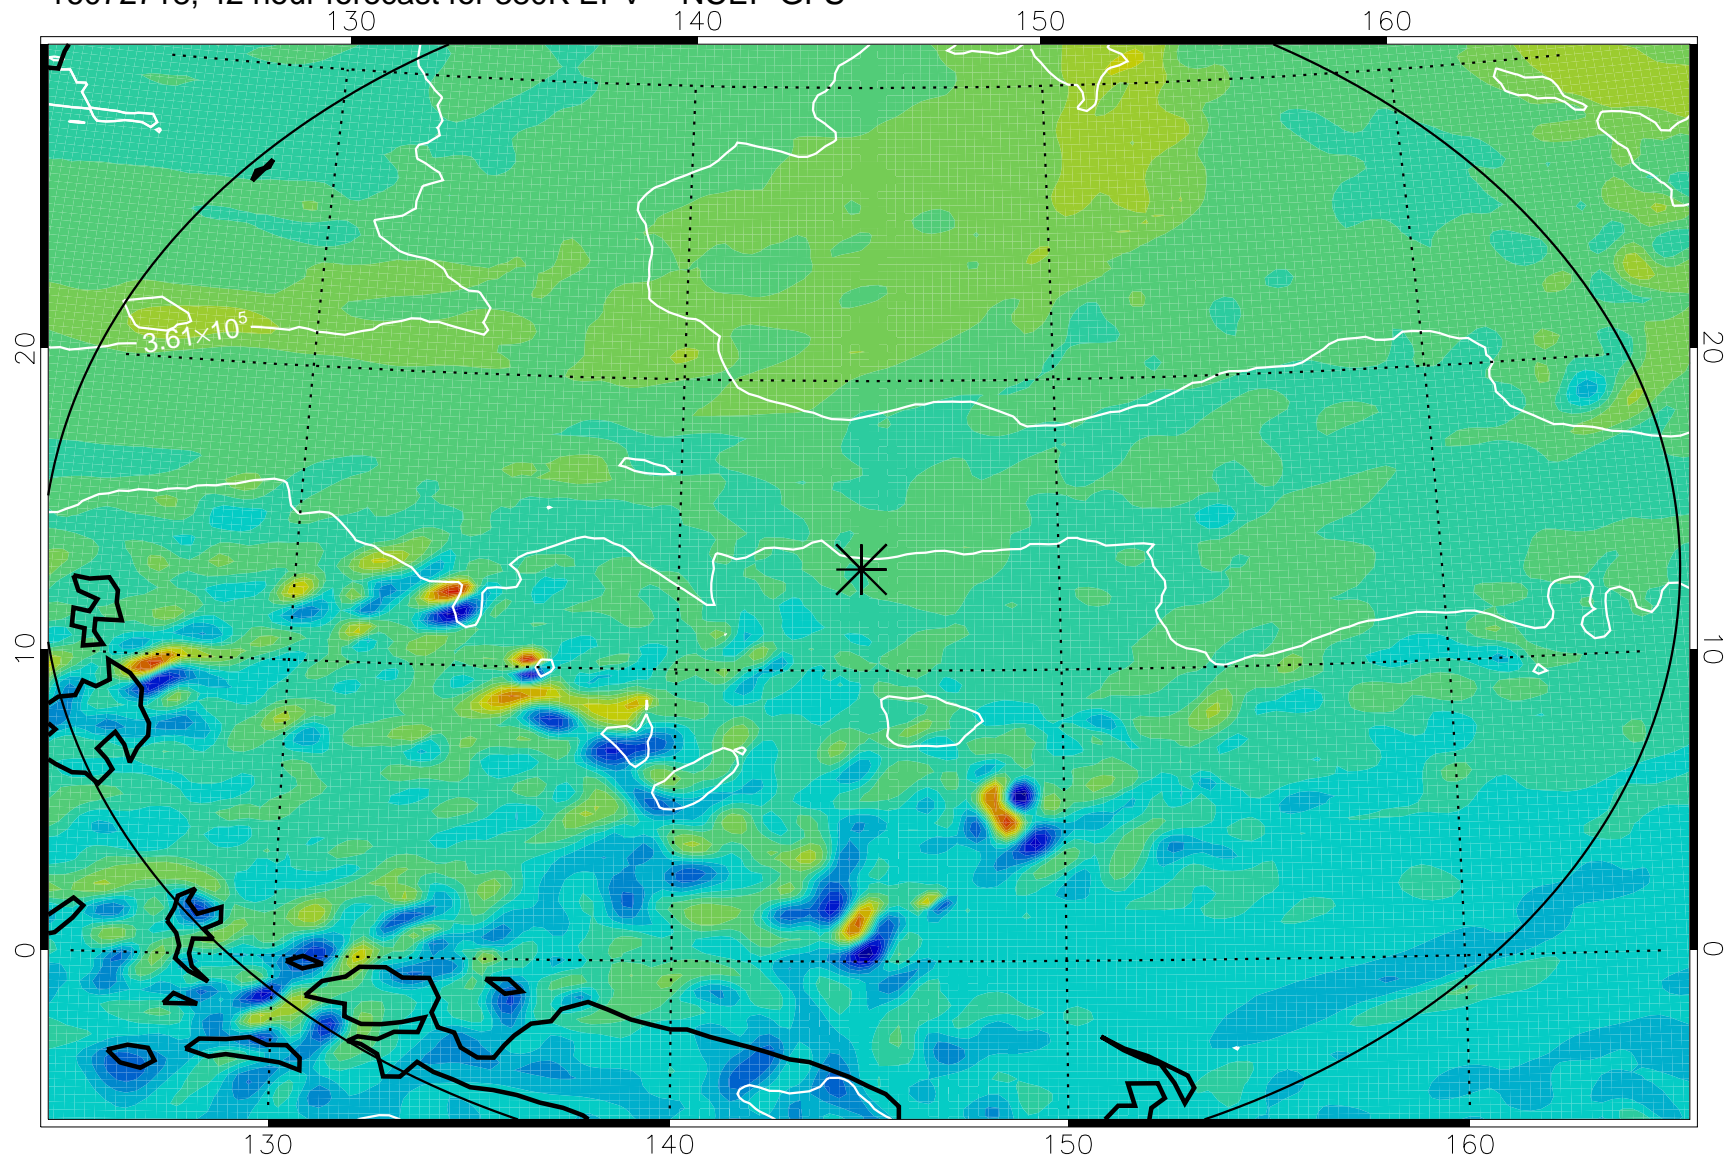

16072706, 30 hour forecast for 380K EPV -- NCEP GFS

380K Montgomery Streamfunction, white

Range ring of 2304 km

16072712, 36 hour forecast for 380K EPV -- NCEP GFS

380K Montgomery Streamfunction, white

Range ring of 2304 km

16072718, 42 hour forecast for 380K EPV -- NCEP GFS

380K Montgomery Streamfunction, white

Range ring of 2304 km

16072800, 48 hour forecast for 380K EPV -- NCEP GFS

380K Montgomery Streamfunction, white

Range ring of 2304 km

16072918, 90 hour forecast for 380K EPV -- NCEP GFS

380K Montgomery Streamfunction, white

Range ring of 2304 km

16073000, 96 hour forecast for 380K EPV -- NCEP GFS

380K Montgomery Streamfunction, white

Range ring of 2304 km

16073006, 102 hour forecast for 380K EPV -- NCEP GFS

380K Montgomery Streamfunction, white

Range ring of 2304 km

16073012, 108 hour forecast for 380K EPV -- NCEP GFS

380K Montgomery Streamfunction, white

Range ring of 2304 km