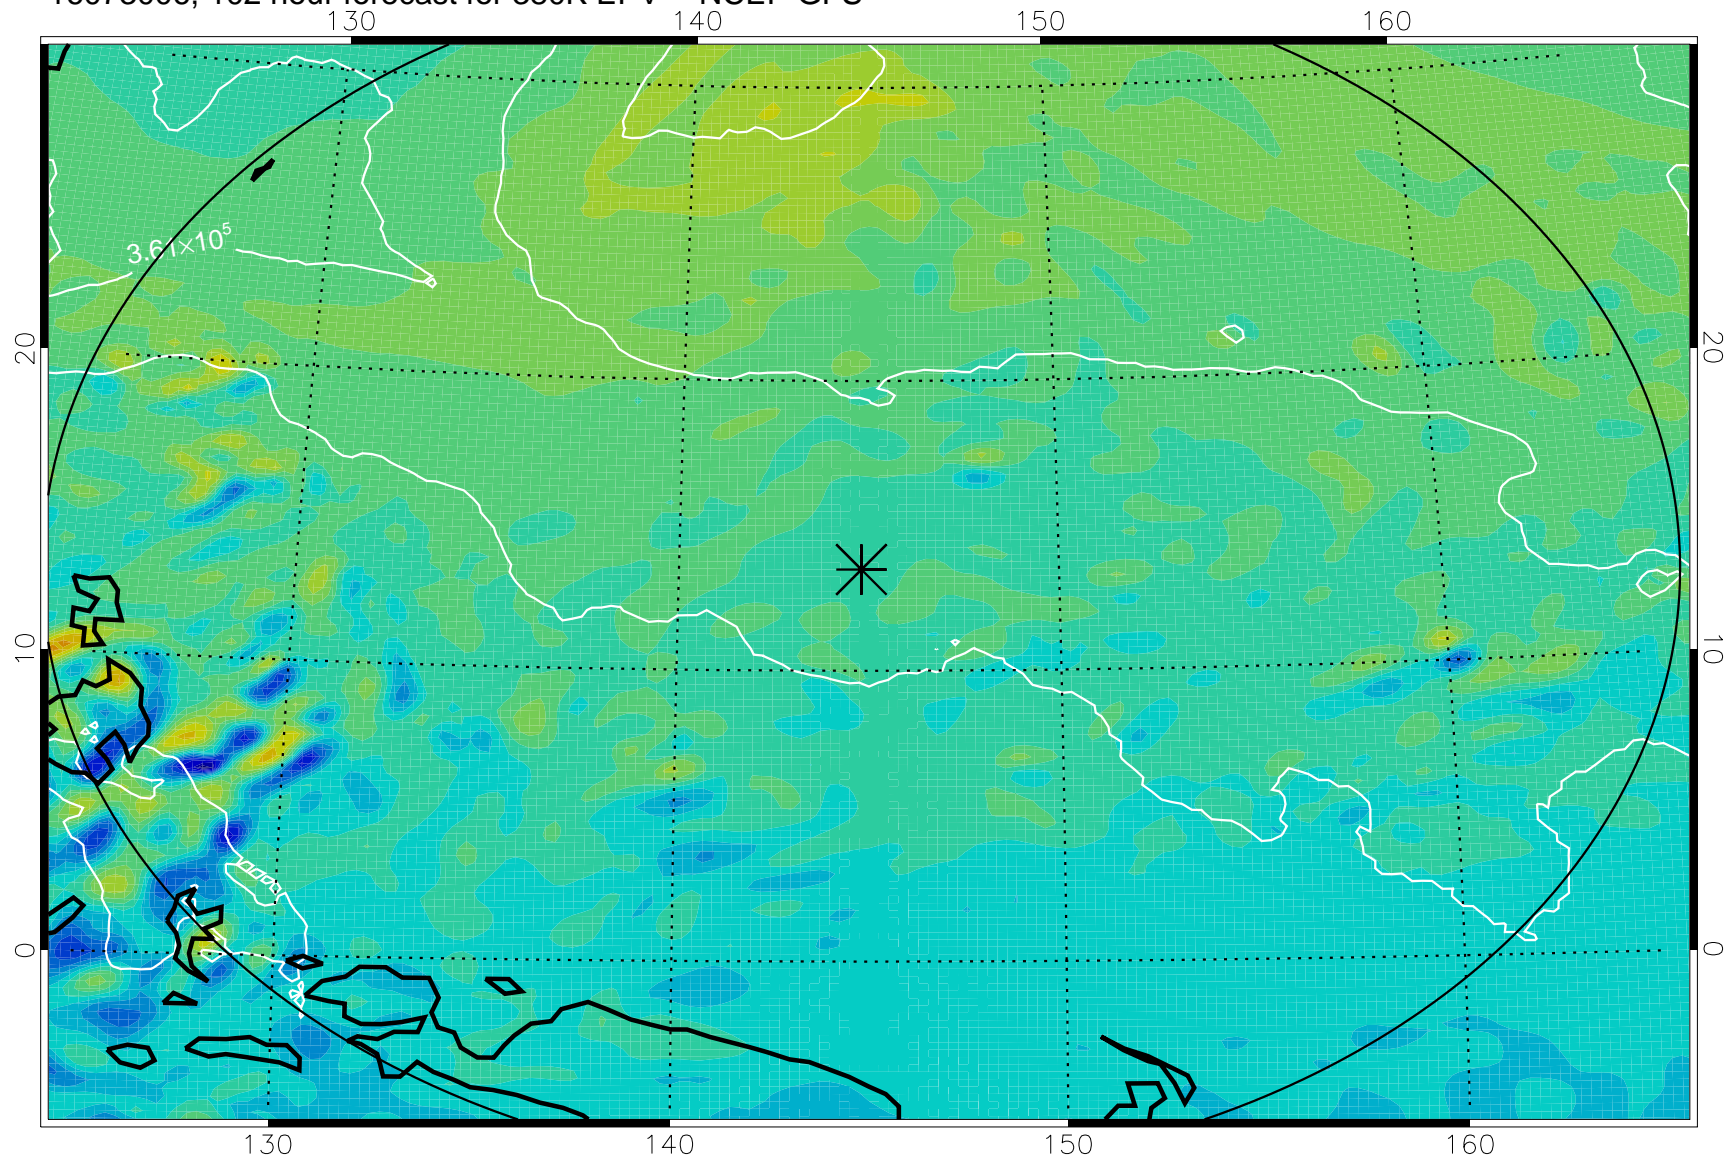

16072906, 78 hour forecast for 380K EPV -- NCEP GFS

380K Montgomery Streamfunction, white

Range ring of 2304 km

16072912, 84 hour forecast for 380K EPV -- NCEP GFS

380K Montgomery Streamfunction, white

Range ring of 2304 km

16072918, 90 hour forecast for 380K EPV -- NCEP GFS

380K Montgomery Streamfunction, white

Range ring of 2304 km

16073000, 96 hour forecast for 380K EPV -- NCEP GFS

380K Montgomery Streamfunction, white

Range ring of 2304 km

16073006, 102 hour forecast for 380K EPV -- NCEP GFS

380K Montgomery Streamfunction, white

Range ring of 2304 km

16073012, 108 hour forecast for 380K EPV -- NCEP GFS

380K Montgomery Streamfunction, white

Range ring of 2304 km

16073018, 114 hour forecast for 380K EPV -- NCEP GFS

380K Montgomery Streamfunction, white

Range ring of 2304 km

16073100, 120 hour forecast for 380K EPV -- NCEP GFS

380K Montgomery Streamfunction, white

Range ring of 2304 km