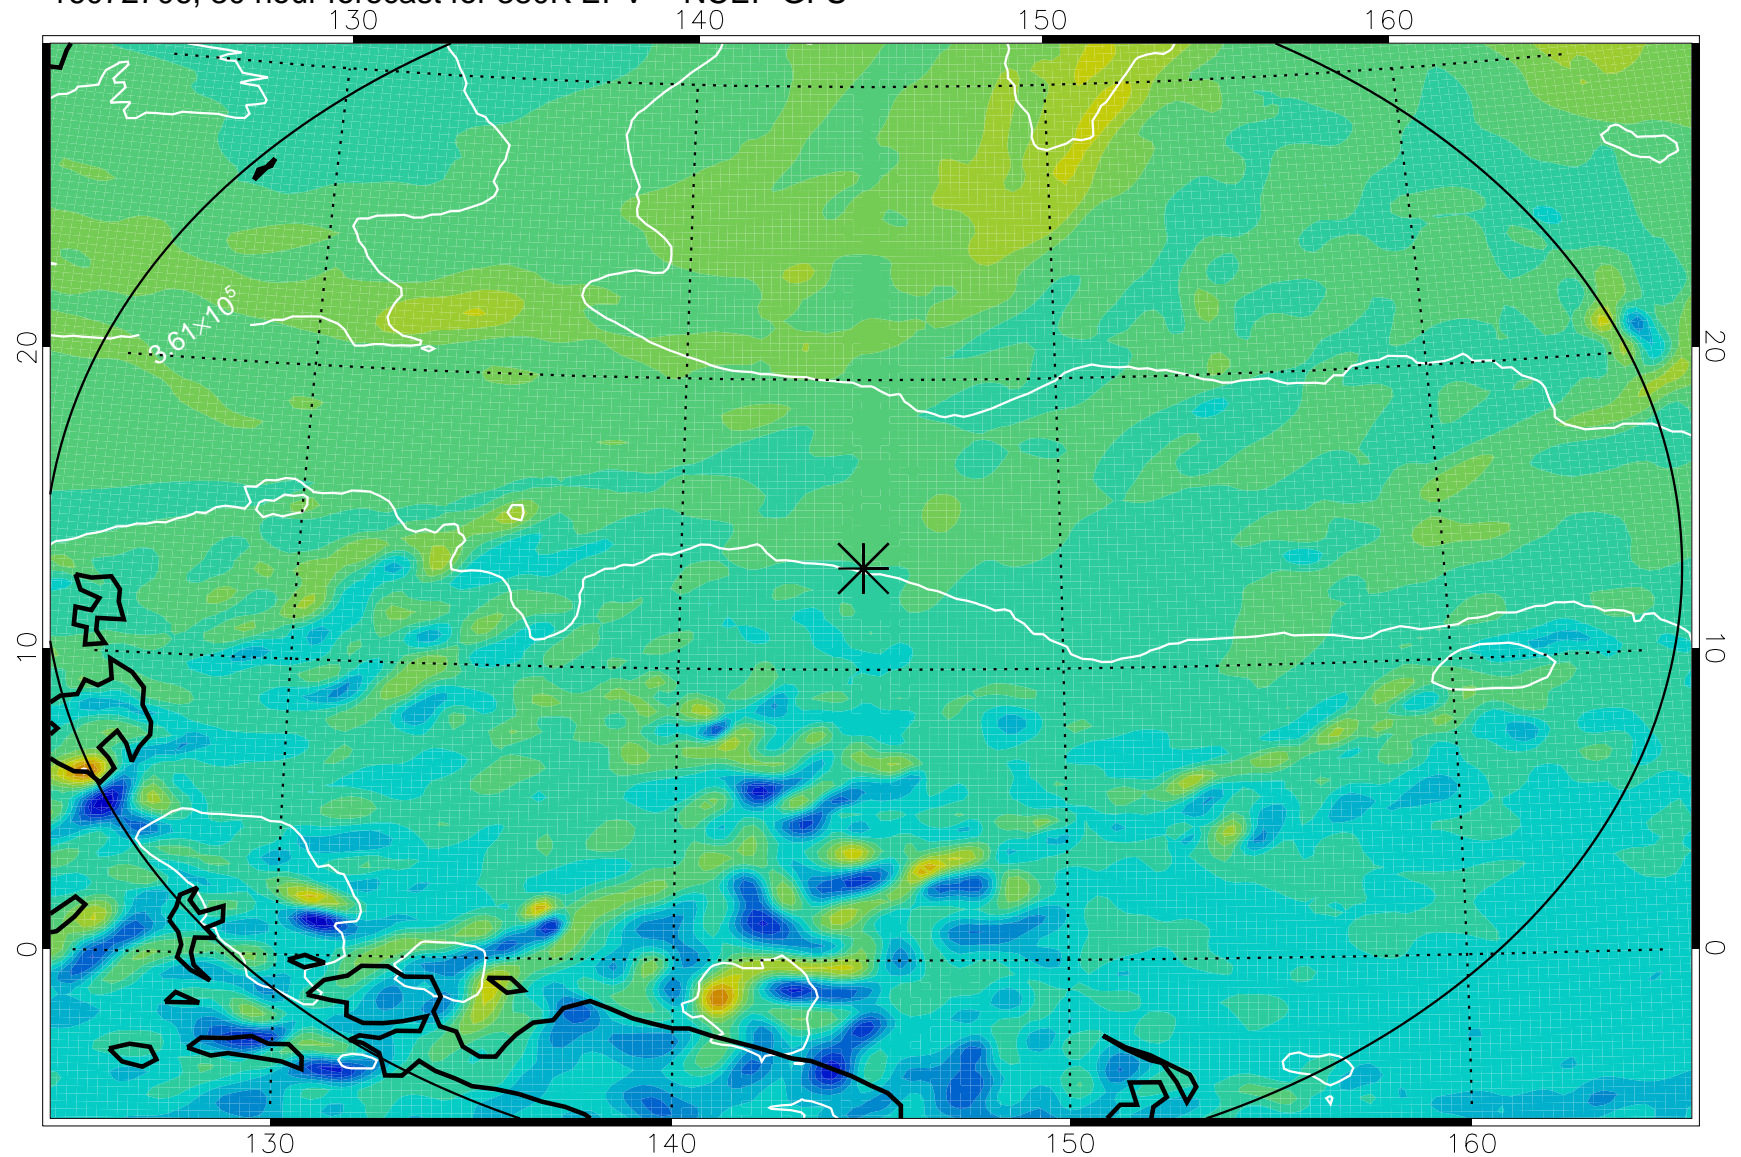

16072618, 18 hour forecast for 380K EPV -- NCEP GFS

380K Montgomery Streamfunction, white

Range ring of 2304 km

16072700, 24 hour forecast for 380K EPV -- NCEP GFS

380K Montgomery Streamfunction, white

Range ring of 2304 km

16072706, 30 hour forecast for 380K EPV -- NCEP GFS

380K Montgomery Streamfunction, white

Range ring of 2304 km

16072712, 36 hour forecast for 380K EPV -- NCEP GFS

380K Montgomery Streamfunction, white

Range ring of 2304 km

16072718, 42 hour forecast for 380K EPV -- NCEP GFS

380K Montgomery Streamfunction, white

Range ring of 2304 km

16072800, 48 hour forecast for 380K EPV -- NCEP GFS

380K Montgomery Streamfunction, white

Range ring of 2304 km

16072918, 90 hour forecast for 380K EPV -- NCEP GFS

380K Montgomery Streamfunction, white

Range ring of 2304 km

16073000, 96 hour forecast for 380K EPV -- NCEP GFS

380K Montgomery Streamfunction, white

Range ring of 2304 km