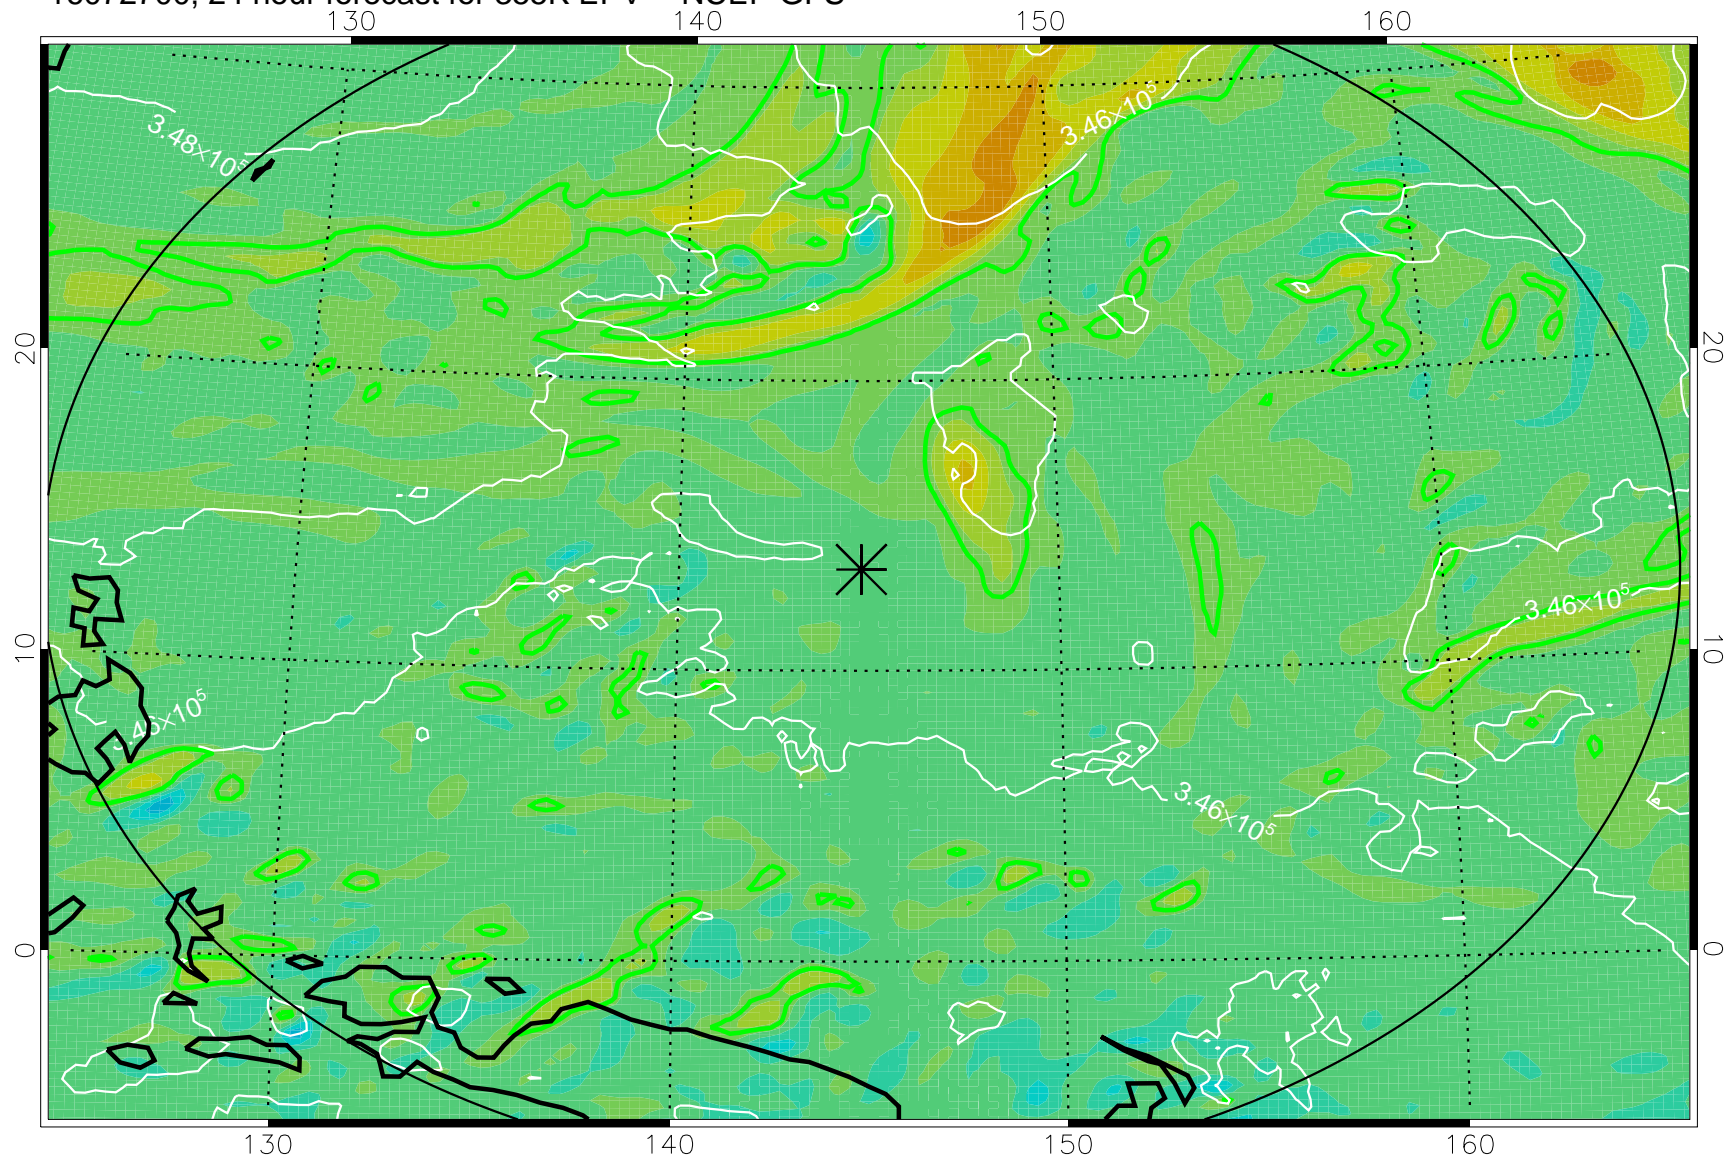

16072606, 6 hour forecast for 355K EPV -- NCEP GFS

355K Montgomery Streamfunction, white
EPV Tropopause (2 PVU) Position
Range ring of 2304 km

16072612, 12 hour forecast for 355K EPV -- NCEP GFS

355K Montgomery Streamfunction, white
EPV Tropopause (2 PVU) Position
Range ring of 2304 km

16072618, 18 hour forecast for 355K EPV -- NCEP GFS

355K Montgomery Streamfunction, white
EPV Tropopause (2 PVU) Position
Range ring of 2304 km

16072700, 24 hour forecast for 355K EPV -- NCEP GFS

355K Montgomery Streamfunction, white
EPV Tropopause (2 PVU) Position
Range ring of 2304 km

16072706, 30 hour forecast for 355K EPV -- NCEP GFS

355K Montgomery Streamfunction, white
EPV Tropopause (2 PVU) Position
Range ring of 2304 km

16072712, 36 hour forecast for 355K EPV -- NCEP GFS

355K Montgomery Streamfunction, white
EPV Tropopause (2 PVU) Position
Range ring of 2304 km

16072818, 66 hour forecast for 355K EPV -- NCEP GFS

355K Montgomery Streamfunction, white
EPV Tropopause (2 PVU) Position
Range ring of 2304 km

16072900, 72 hour forecast for 355K EPV -- NCEP GFS

355K Montgomery Streamfunction, white
EPV Tropopause (2 PVU) Position
Range ring of 2304 km