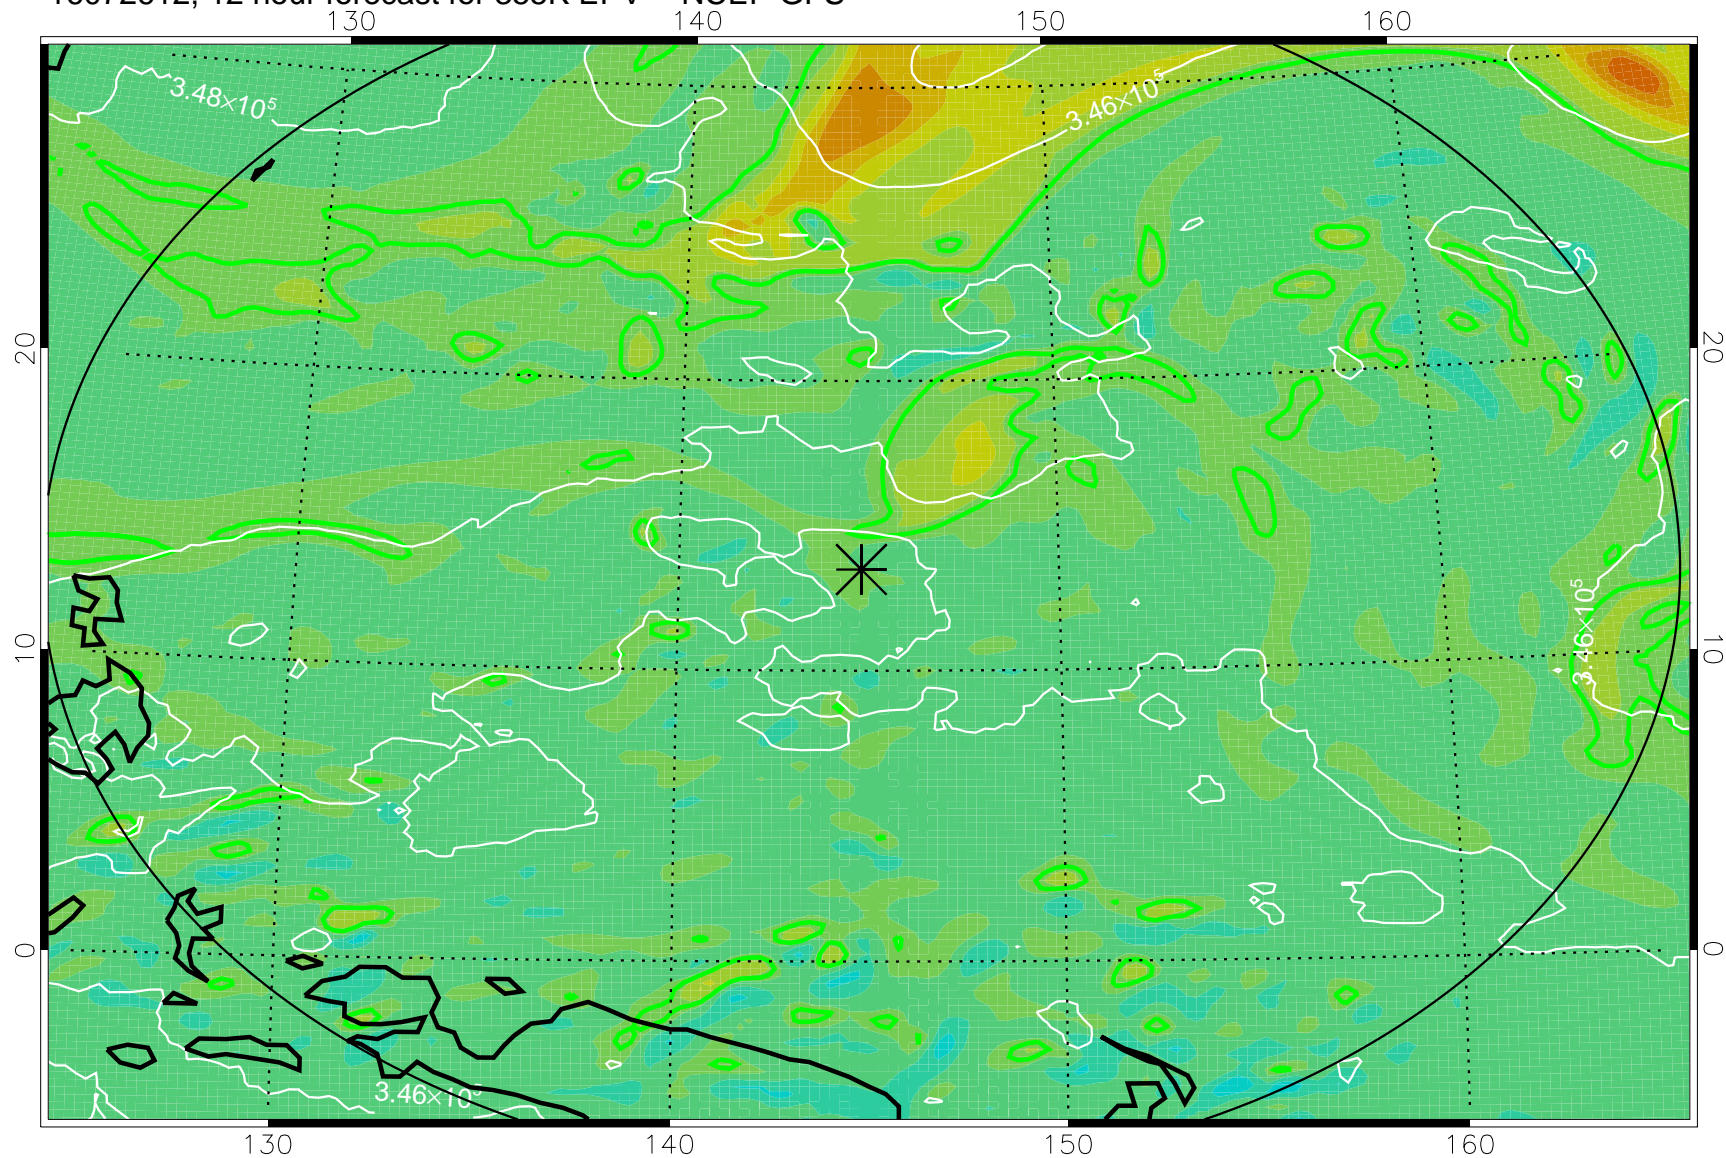

16072606, 6 hour forecast for 355K EPV -- NCEP GFS

355K Montgomery Streamfunction, white
EPV Tropopause (2 PVU) Position
Range ring of 2304 km

16072612, 12 hour forecast for 355K EPV -- NCEP GFS

355K Montgomery Streamfunction, white
EPV Tropopause (2 PVU) Position
Range ring of 2304 km

16072618, 18 hour forecast for 355K EPV -- NCEP GFS

355K Montgomery Streamfunction, white
EPV Tropopause (2 PVU) Position
Range ring of 2304 km

16072700, 24 hour forecast for 355K EPV -- NCEP GFS

355K Montgomery Streamfunction, white
EPV Tropopause (2 PVU) Position
Range ring of 2304 km

16072706, 30 hour forecast for 355K EPV -- NCEP GFS

355K Montgomery Streamfunction, white
EPV Tropopause (2 PVU) Position
Range ring of 2304 km

16072712, 36 hour forecast for 355K EPV -- NCEP GFS

355K Montgomery Streamfunction, white
EPV Tropopause (2 PVU) Position
Range ring of 2304 km

16072918, 90 hour forecast for 355K EPV -- NCEP GFS

355K Montgomery Streamfunction, white
EPV Tropopause (2 PVU) Position
Range ring of 2304 km

16073000, 96 hour forecast for 355K EPV -- NCEP GFS

355K Montgomery Streamfunction, white
EPV Tropopause (2 PVU) Position
Range ring of 2304 km