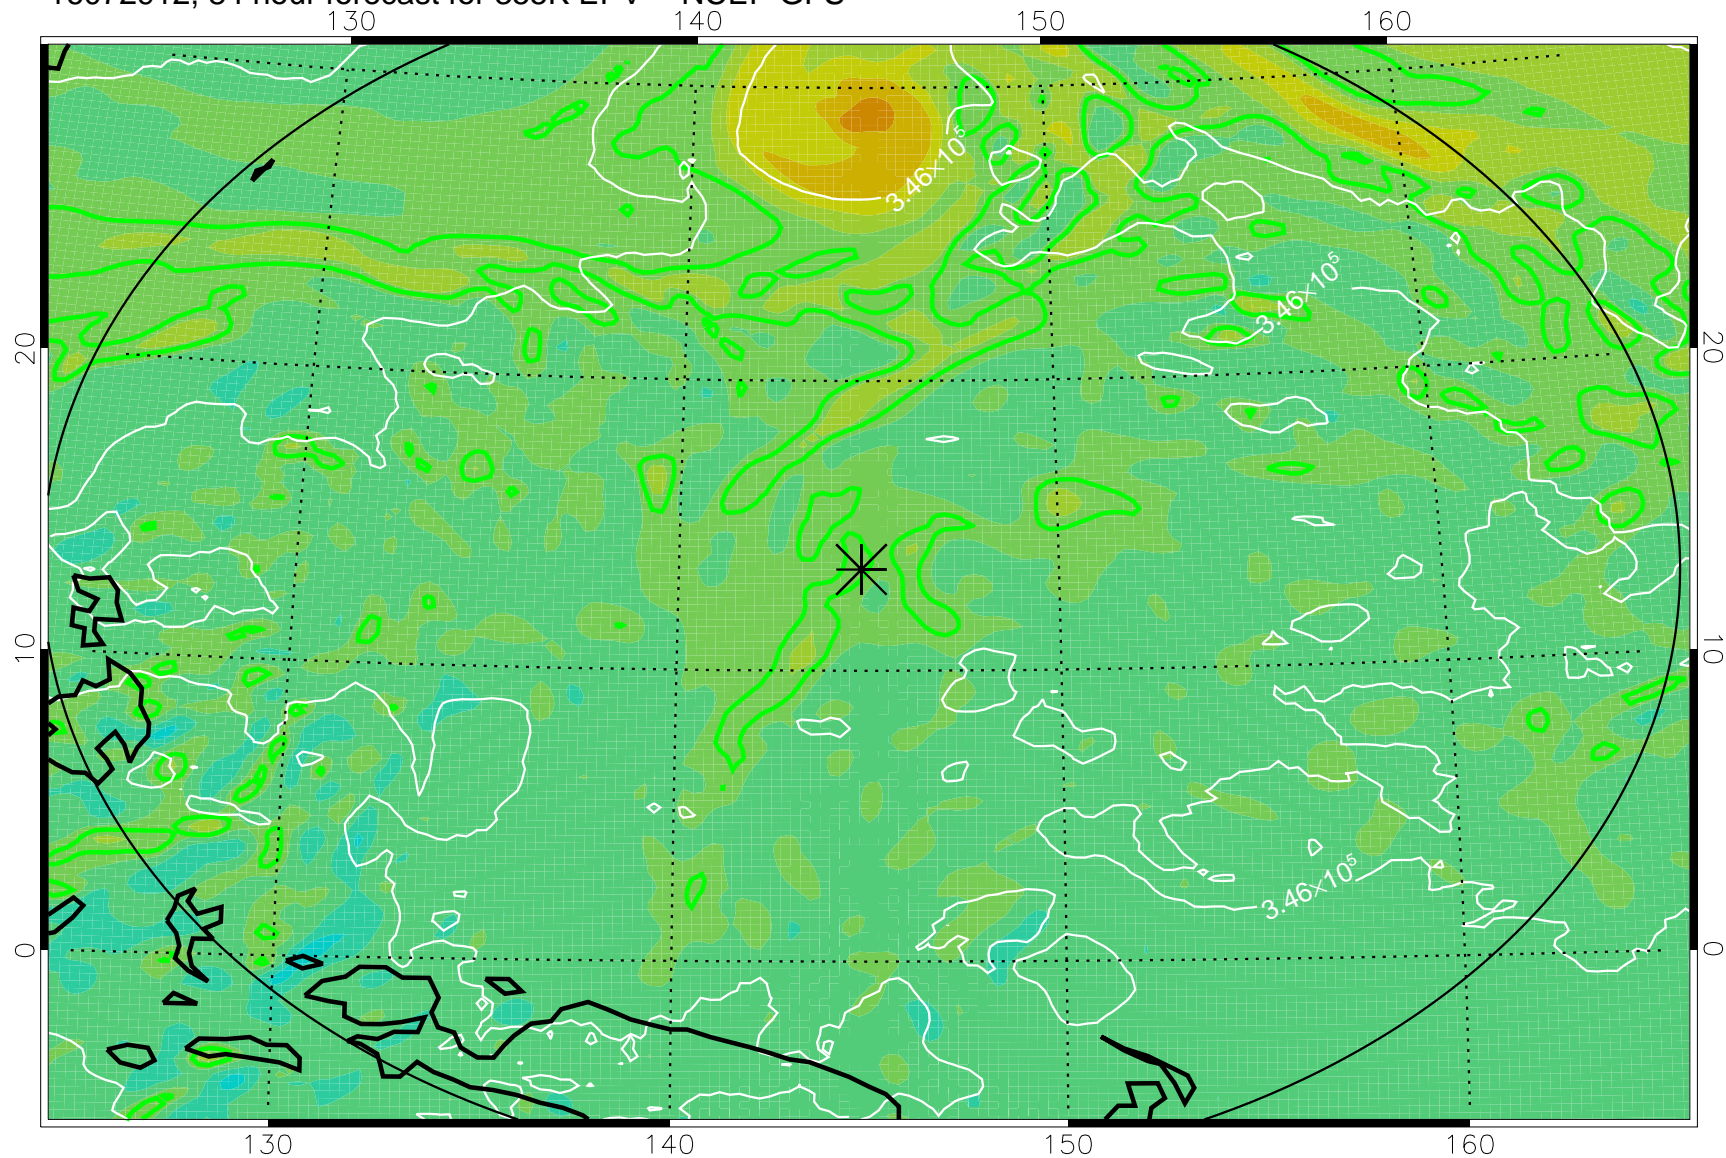

16072818, 66 hour forecast for 355K EPV -- NCEP GFS

355K Montgomery Streamfunction, white
EPV Tropopause (2 PVU) Position
Range ring of 2304 km

16072900, 72 hour forecast for 355K EPV -- NCEP GFS

355K Montgomery Streamfunction, white
EPV Tropopause (2 PVU) Position
Range ring of 2304 km

16072906, 78 hour forecast for 355K EPV -- NCEP GFS

355K Montgomery Streamfunction, white
EPV Tropopause (2 PVU) Position
Range ring of 2304 km

16072912, 84 hour forecast for 355K EPV -- NCEP GFS

355K Montgomery Streamfunction, white
EPV Tropopause (2 PVU) Position
Range ring of 2304 km

16072918, 90 hour forecast for 355K EPV -- NCEP GFS

355K Montgomery Streamfunction, white
EPV Tropopause (2 PVU) Position
Range ring of 2304 km

16073000, 96 hour forecast for 355K EPV -- NCEP GFS

355K Montgomery Streamfunction, white
EPV Tropopause (2 PVU) Position
Range ring of 2304 km

16073006, 102 hour forecast for 355K EPV -- NCEP GFS

355K Montgomery Streamfunction, white
EPV Tropopause (2 PVU) Position
Range ring of 2304 km

16073012, 108 hour forecast for 355K EPV -- NCEP GFS

355K Montgomery Streamfunction, white
EPV Tropopause (2 PVU) Position
Range ring of 2304 km