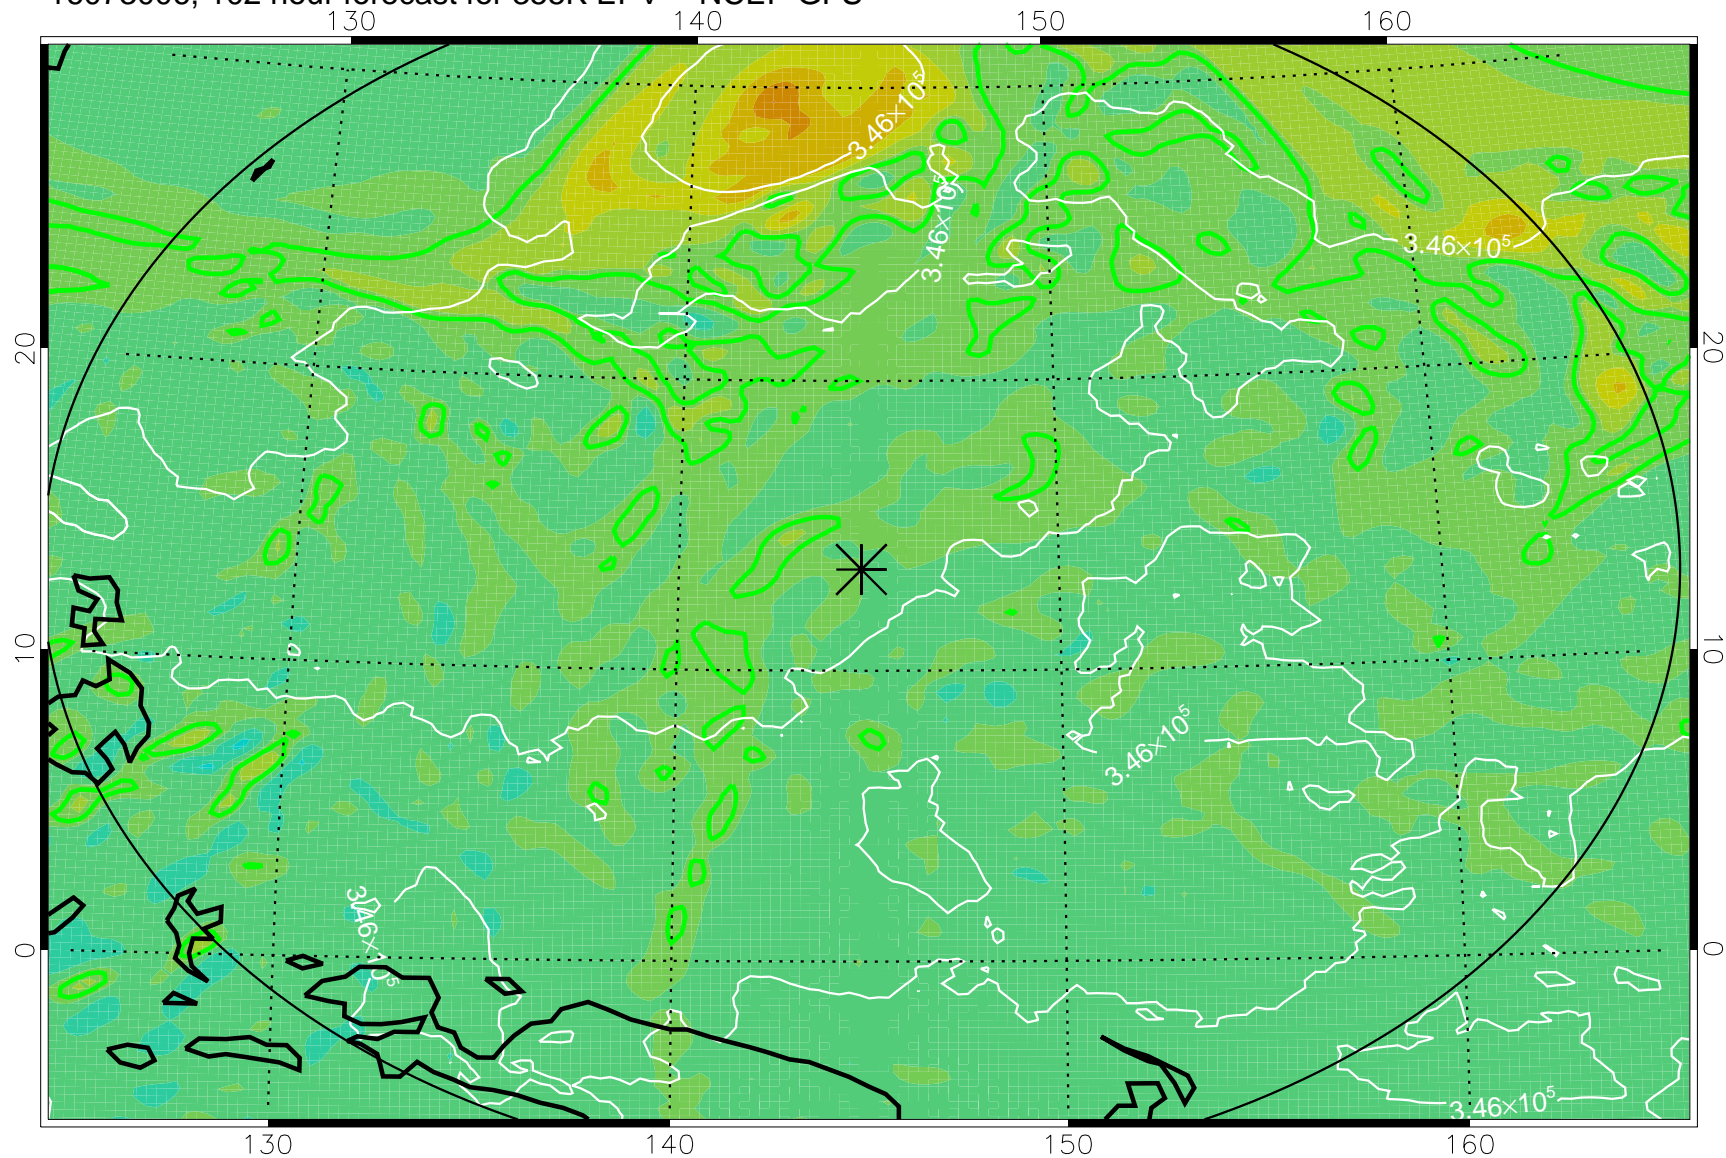

16072906, 78 hour forecast for 355K EPV -- NCEP GFS

355K Montgomery Streamfunction, white
EPV Tropopause (2 PVU) Position
Range ring of 2304 km

16072912, 84 hour forecast for 355K EPV -- NCEP GFS

355K Montgomery Streamfunction, white
EPV Tropopause (2 PVU) Position
Range ring of 2304 km

16072918, 90 hour forecast for 355K EPV -- NCEP GFS

355K Montgomery Streamfunction, white
EPV Tropopause (2 PVU) Position
Range ring of 2304 km

16073000, 96 hour forecast for 355K EPV -- NCEP GFS

355K Montgomery Streamfunction, white
EPV Tropopause (2 PVU) Position
Range ring of 2304 km

16073006, 102 hour forecast for 355K EPV -- NCEP GFS

355K Montgomery Streamfunction, white
EPV Tropopause (2 PVU) Position
Range ring of 2304 km

16073012, 108 hour forecast for 355K EPV -- NCEP GFS

355K Montgomery Streamfunction, white
EPV Tropopause (2 PVU) Position
Range ring of 2304 km

16073018, 114 hour forecast for 355K EPV -- NCEP GFS

355K Montgomery Streamfunction, white
EPV Tropopause (2 PVU) Position
Range ring of 2304 km

16073100, 120 hour forecast for 355K EPV -- NCEP GFS

355K Montgomery Streamfunction, white
EPV Tropopause (2 PVU) Position
Range ring of 2304 km