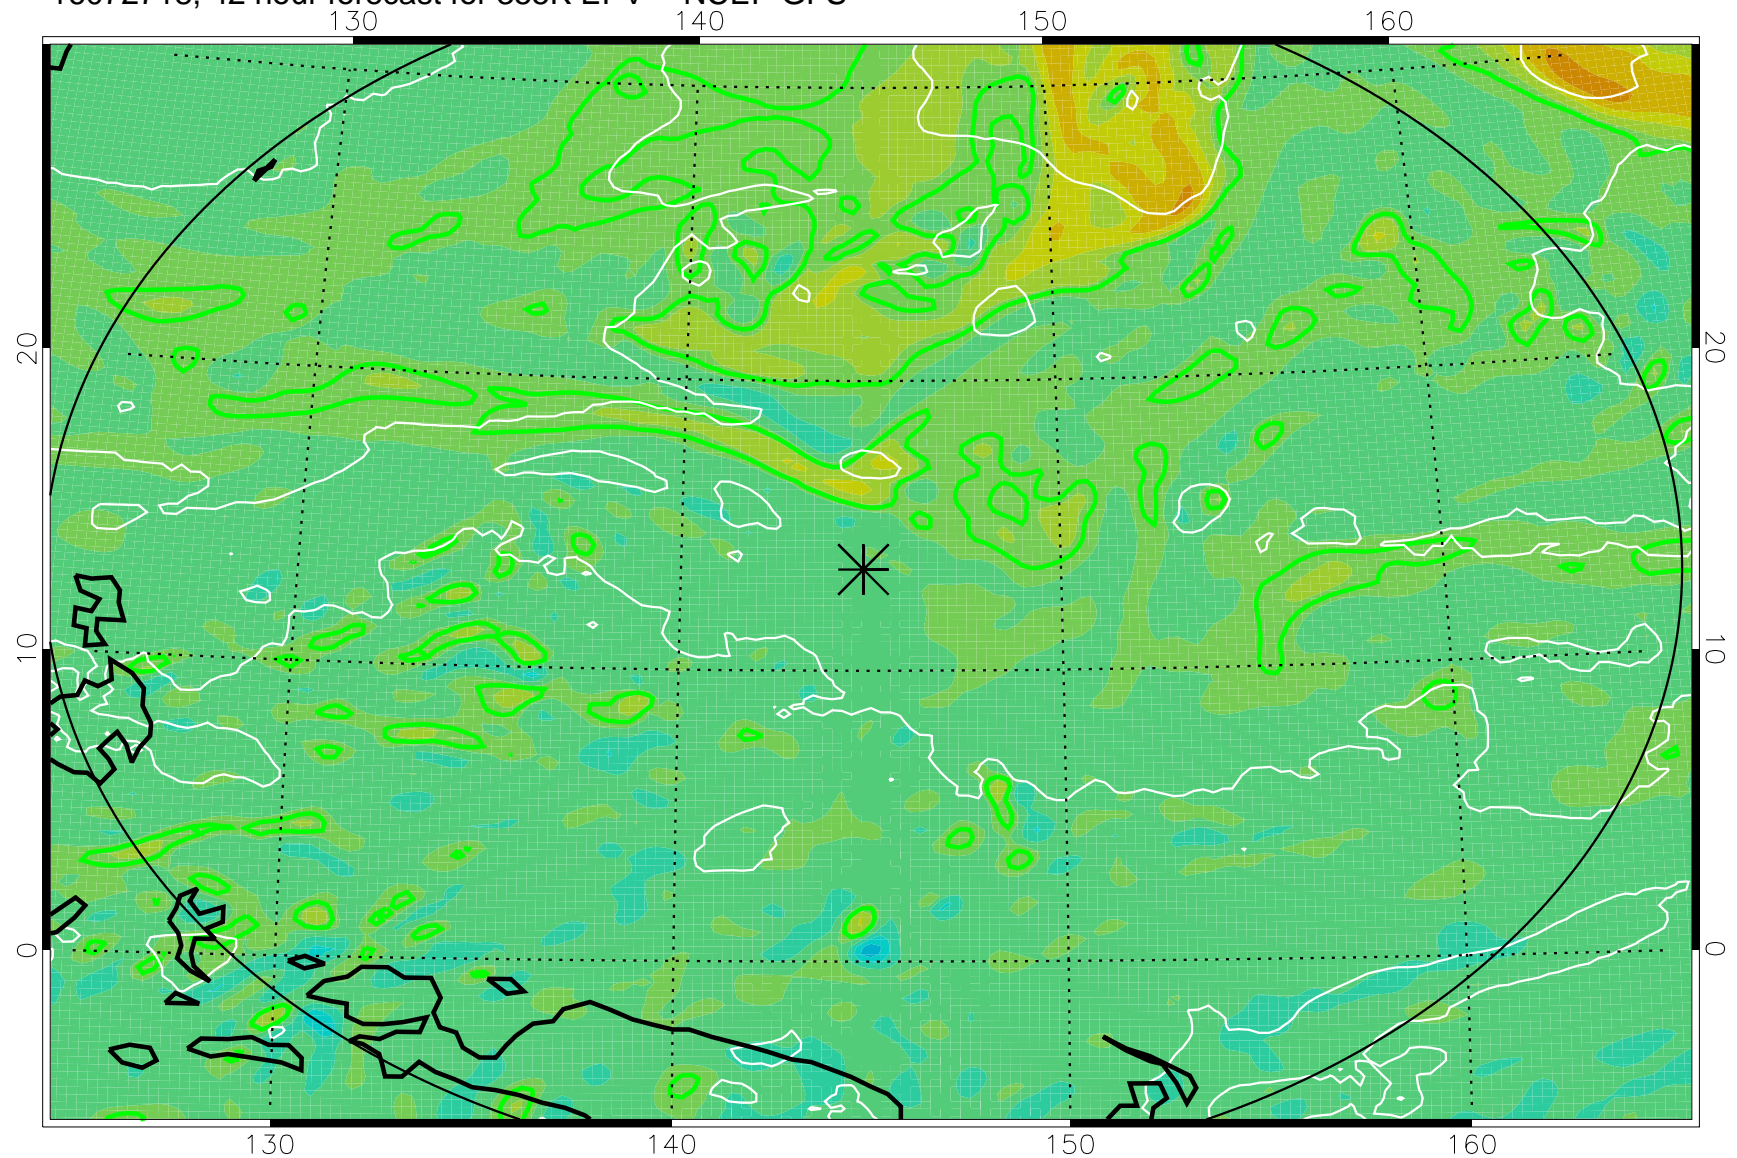

16072706, 30 hour forecast for 355K EPV -- NCEP GFS

355K Montgomery Streamfunction, white
EPV Tropopause (2 PVU) Position
Range ring of 2304 km

16072712, 36 hour forecast for 355K EPV -- NCEP GFS

355K Montgomery Streamfunction, white
EPV Tropopause (2 PVU) Position
Range ring of 2304 km

16072718, 42 hour forecast for 355K EPV -- NCEP GFS

355K Montgomery Streamfunction, white
EPV Tropopause (2 PVU) Position
Range ring of 2304 km

16072800, 48 hour forecast for 355K EPV -- NCEP GFS

355K Montgomery Streamfunction, white
EPV Tropopause (2 PVU) Position
Range ring of 2304 km

16072818, 66 hour forecast for 355K EPV -- NCEP GFS

355K Montgomery Streamfunction, white
EPV Tropopause (2 PVU) Position
Range ring of 2304 km

16072900, 72 hour forecast for 355K EPV -- NCEP GFS

355K Montgomery Streamfunction, white
EPV Tropopause (2 PVU) Position
Range ring of 2304 km

16072918, 90 hour forecast for 355K EPV -- NCEP GFS

355K Montgomery Streamfunction, white
EPV Tropopause (2 PVU) Position
Range ring of 2304 km

16073000, 96 hour forecast for 355K EPV -- NCEP GFS

355K Montgomery Streamfunction, white
EPV Tropopause (2 PVU) Position
Range ring of 2304 km