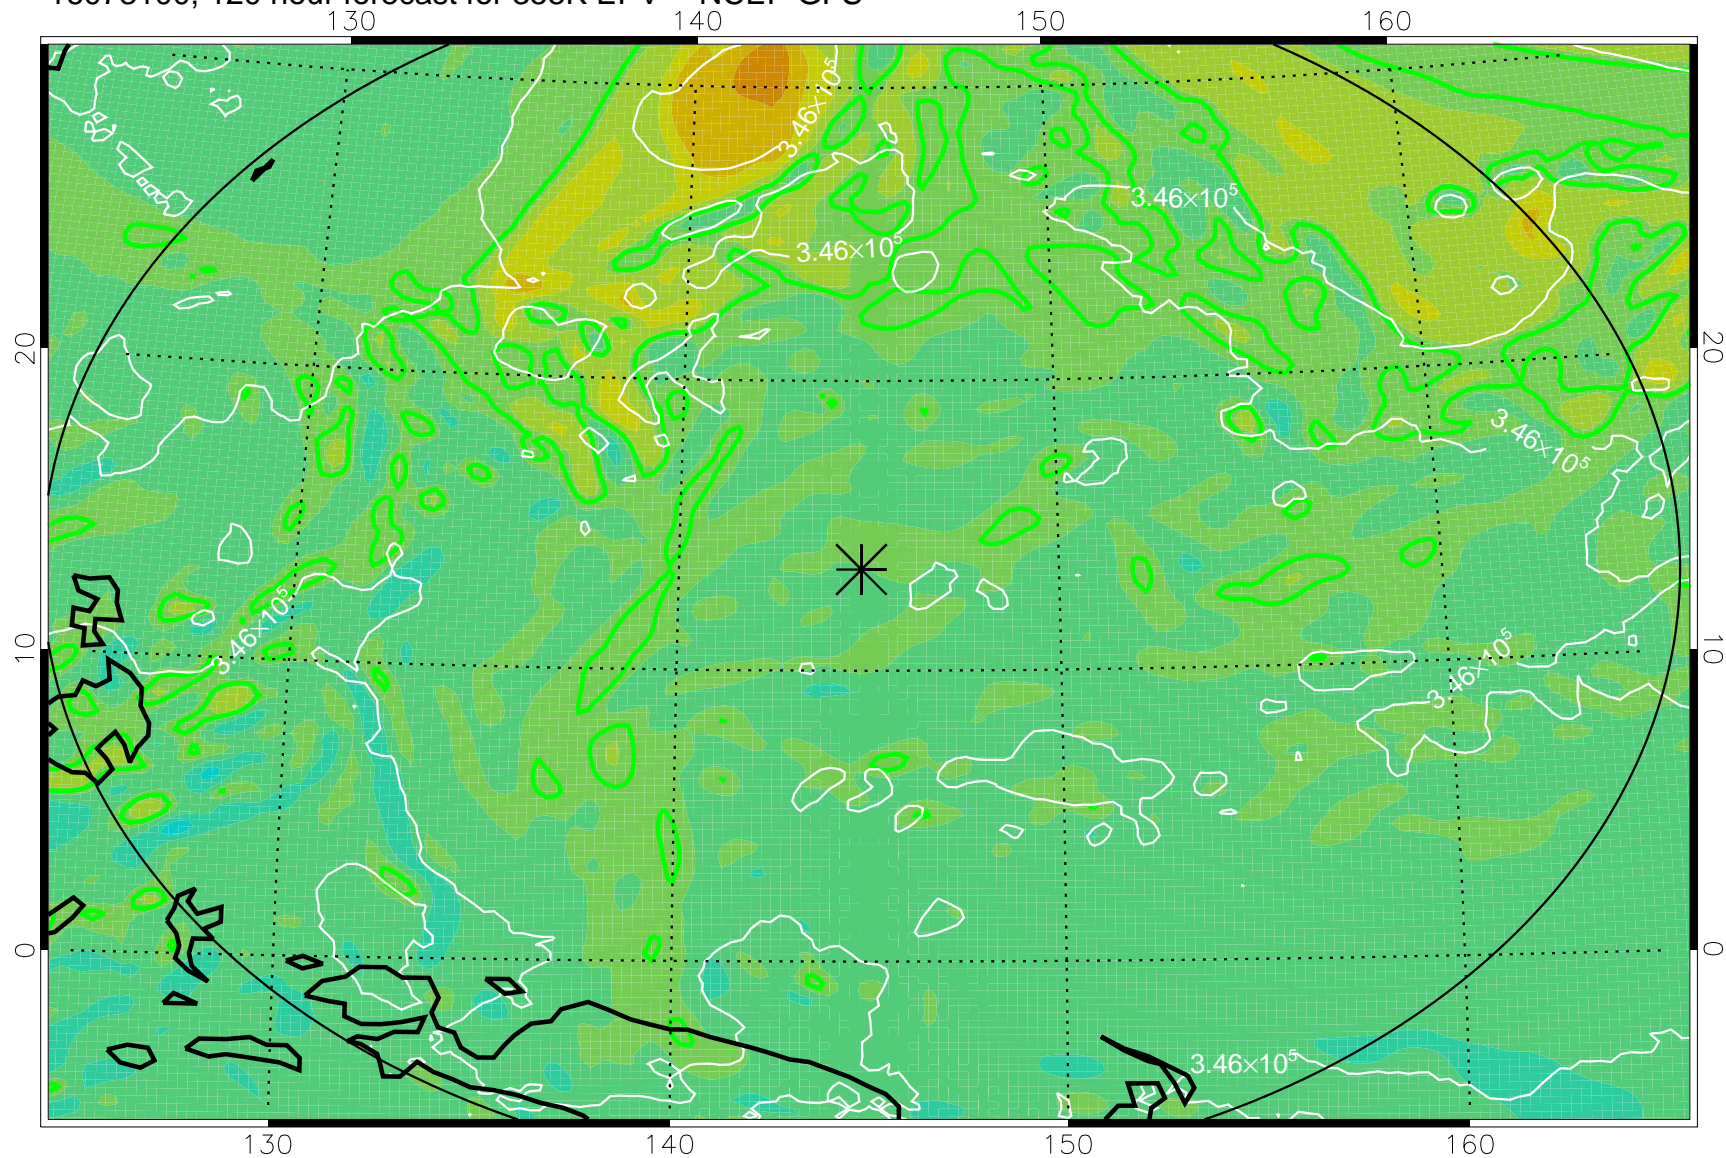

16072906, 78 hour forecast for 355K EPV -- NCEP GFS

355K Montgomery Streamfunction, white
EPV Tropopause (2 PVU) Position
Range ring of 2304 km

16072912, 84 hour forecast for 355K EPV -- NCEP GFS

355K Montgomery Streamfunction, white
EPV Tropopause (2 PVU) Position
Range ring of 2304 km

16072918, 90 hour forecast for 355K EPV -- NCEP GFS

355K Montgomery Streamfunction, white
EPV Tropopause (2 PVU) Position
Range ring of 2304 km

16073000, 96 hour forecast for 355K EPV -- NCEP GFS

355K Montgomery Streamfunction, white
EPV Tropopause (2 PVU) Position
Range ring of 2304 km

16073006, 102 hour forecast for 355K EPV -- NCEP GFS

355K Montgomery Streamfunction, white
EPV Tropopause (2 PVU) Position
Range ring of 2304 km

16073012, 108 hour forecast for 355K EPV -- NCEP GFS

355K Montgomery Streamfunction, white
EPV Tropopause (2 PVU) Position
Range ring of 2304 km

16073018, 114 hour forecast for 355K EPV -- NCEP GFS

355K Montgomery Streamfunction, white
EPV Tropopause (2 PVU) Position
Range ring of 2304 km

16073100, 120 hour forecast for 355K EPV -- NCEP GFS

355K Montgomery Streamfunction, white
EPV Tropopause (2 PVU) Position
Range ring of 2304 km