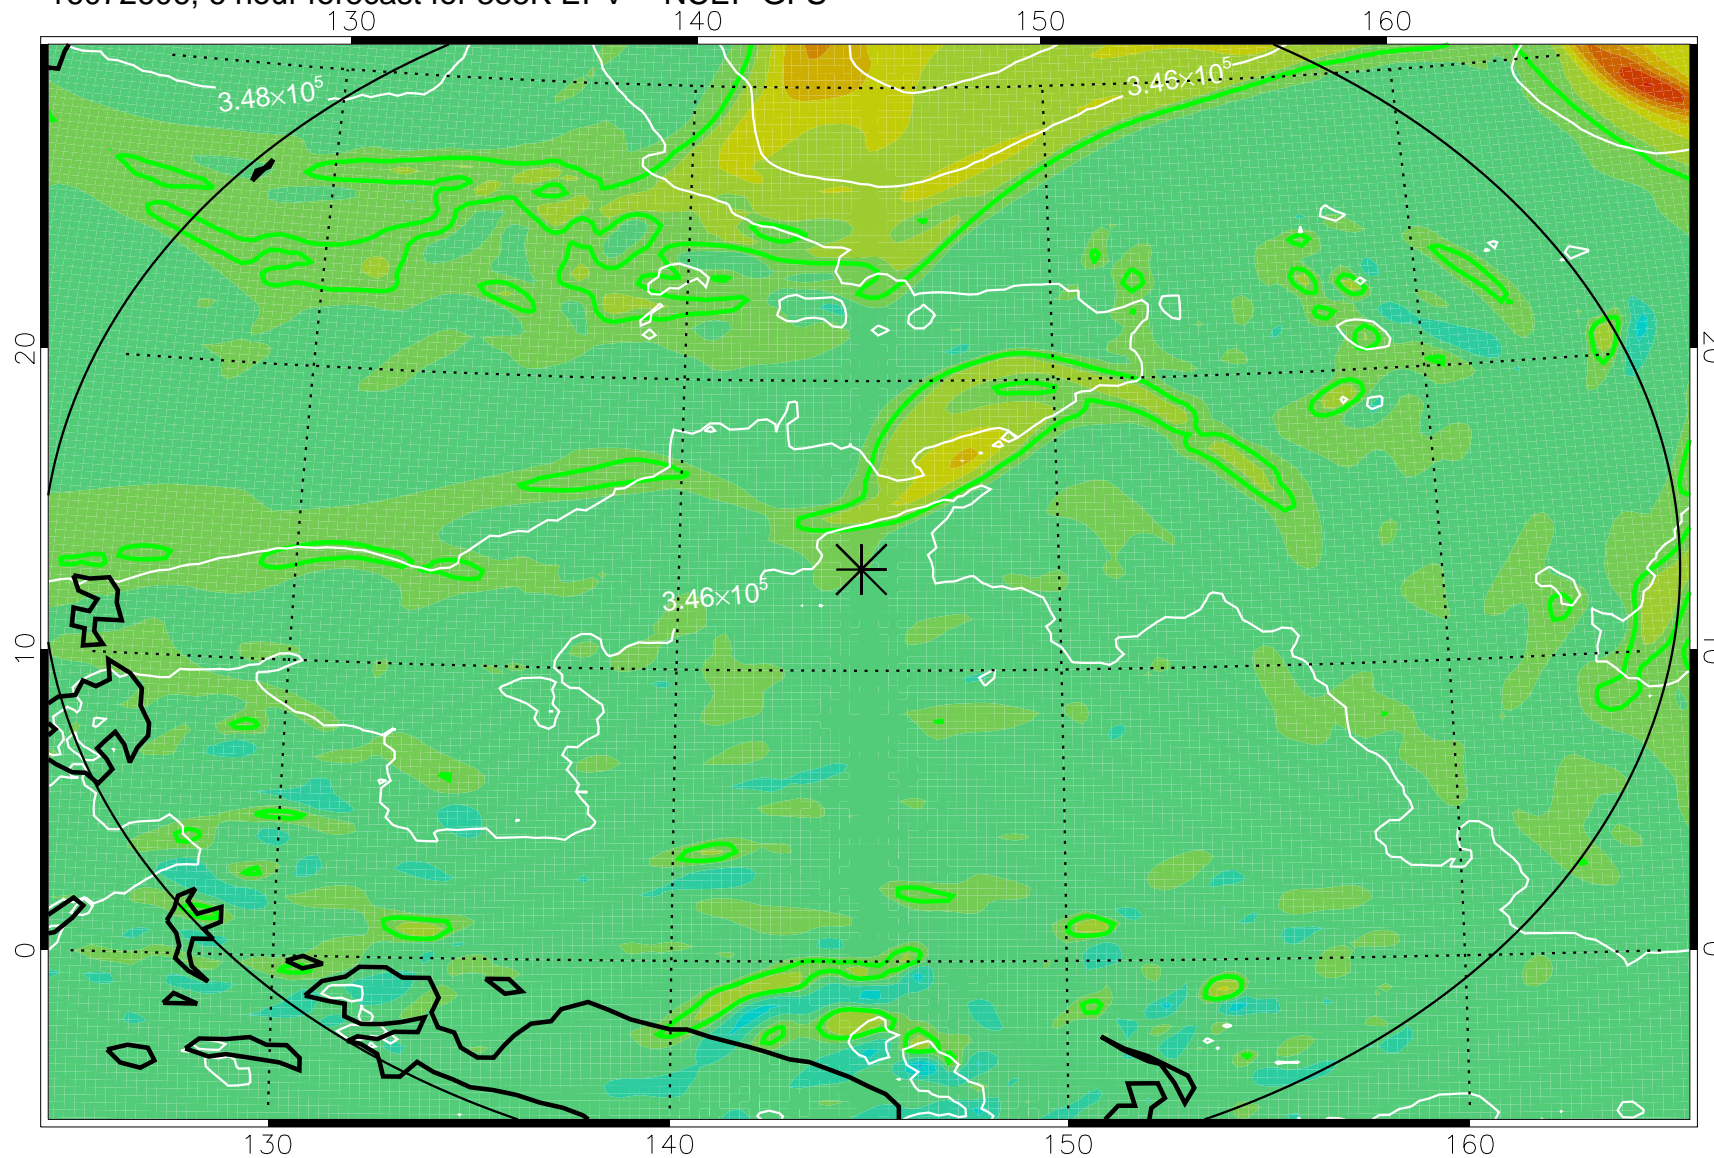

16072606, 6 hour forecast for 355K EPV -- NCEP GFS

355K Montgomery Streamfunction, white
EPV Tropopause (2 PVU) Position
Range ring of 2304 km

16072612, 12 hour forecast for 355K EPV -- NCEP GFS

355K Montgomery Streamfunction, white
EPV Tropopause (2 PVU) Position
Range ring of 2304 km

16072618, 18 hour forecast for 355K EPV -- NCEP GFS

355K Montgomery Streamfunction, white
EPV Tropopause (2 PVU) Position
Range ring of 2304 km

16072700, 24 hour forecast for 355K EPV -- NCEP GFS

355K Montgomery Streamfunction, white
EPV Tropopause (2 PVU) Position
Range ring of 2304 km

16072706, 30 hour forecast for 355K EPV -- NCEP GFS

355K Montgomery Streamfunction, white
EPV Tropopause (2 PVU) Position
Range ring of 2304 km

16072712, 36 hour forecast for 355K EPV -- NCEP GFS

355K Montgomery Streamfunction, white
EPV Tropopause (2 PVU) Position
Range ring of 2304 km

16072818, 66 hour forecast for 355K EPV -- NCEP GFS

355K Montgomery Streamfunction, white
EPV Tropopause (2 PVU) Position
Range ring of 2304 km

16072900, 72 hour forecast for 355K EPV -- NCEP GFS

355K Montgomery Streamfunction, white
EPV Tropopause (2 PVU) Position
Range ring of 2304 km