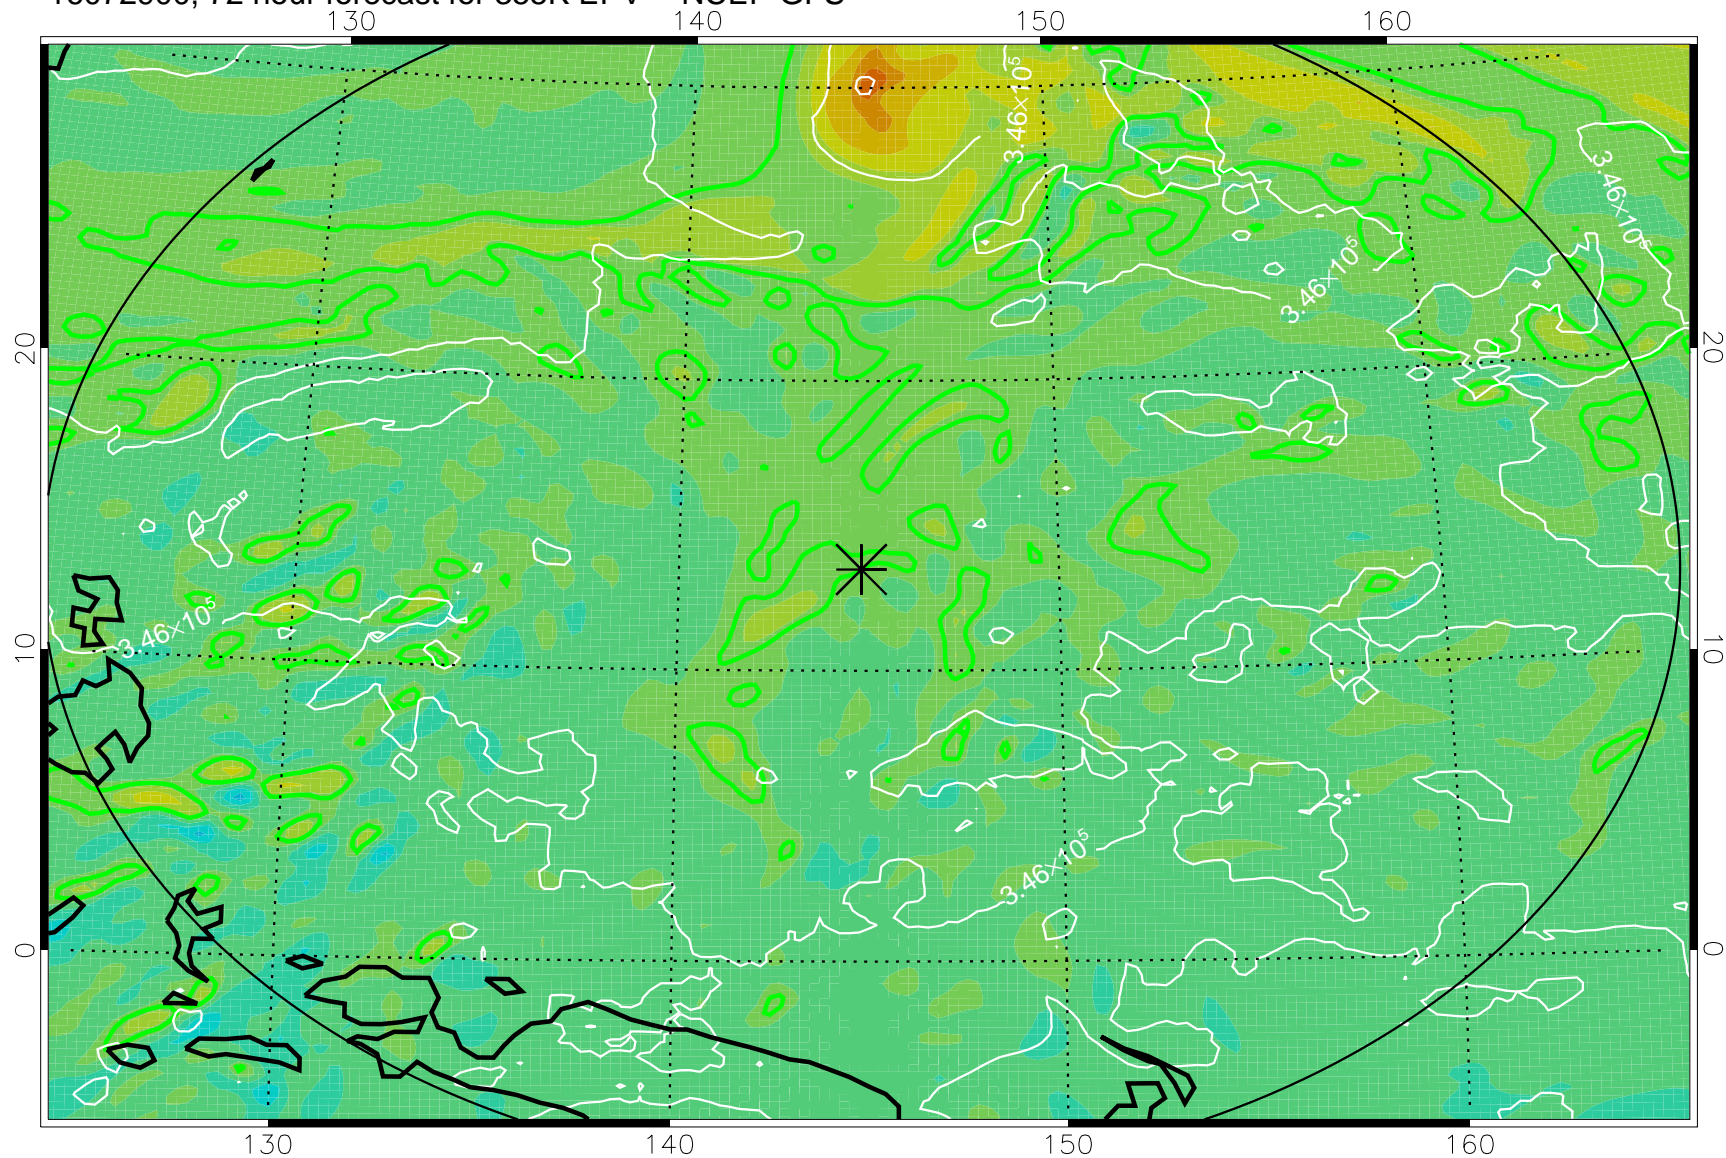

16072806, 54 hour forecast for 355K EPV -- NCEP GFS

355K Montgomery Streamfunction, white
EPV Tropopause (2 PVU) Position
Range ring of 2304 km

16072812, 60 hour forecast for 355K EPV -- NCEP GFS

355K Montgomery Streamfunction, white
EPV Tropopause (2 PVU) Position
Range ring of 2304 km

16072818, 66 hour forecast for 355K EPV -- NCEP GFS

355K Montgomery Streamfunction, white
EPV Tropopause (2 PVU) Position
Range ring of 2304 km

16072900, 72 hour forecast for 355K EPV -- NCEP GFS

355K Montgomery Streamfunction, white
EPV Tropopause (2 PVU) Position
Range ring of 2304 km

16072906, 78 hour forecast for 355K EPV -- NCEP GFS

355K Montgomery Streamfunction, white
EPV Tropopause (2 PVU) Position
Range ring of 2304 km

16072912, 84 hour forecast for 355K EPV -- NCEP GFS

355K Montgomery Streamfunction, white
EPV Tropopause (2 PVU) Position
Range ring of 2304 km

16072918, 90 hour forecast for 355K EPV -- NCEP GFS

355K Montgomery Streamfunction, white
EPV Tropopause (2 PVU) Position
Range ring of 2304 km

16073000, 96 hour forecast for 355K EPV -- NCEP GFS

355K Montgomery Streamfunction, white
EPV Tropopause (2 PVU) Position
Range ring of 2304 km