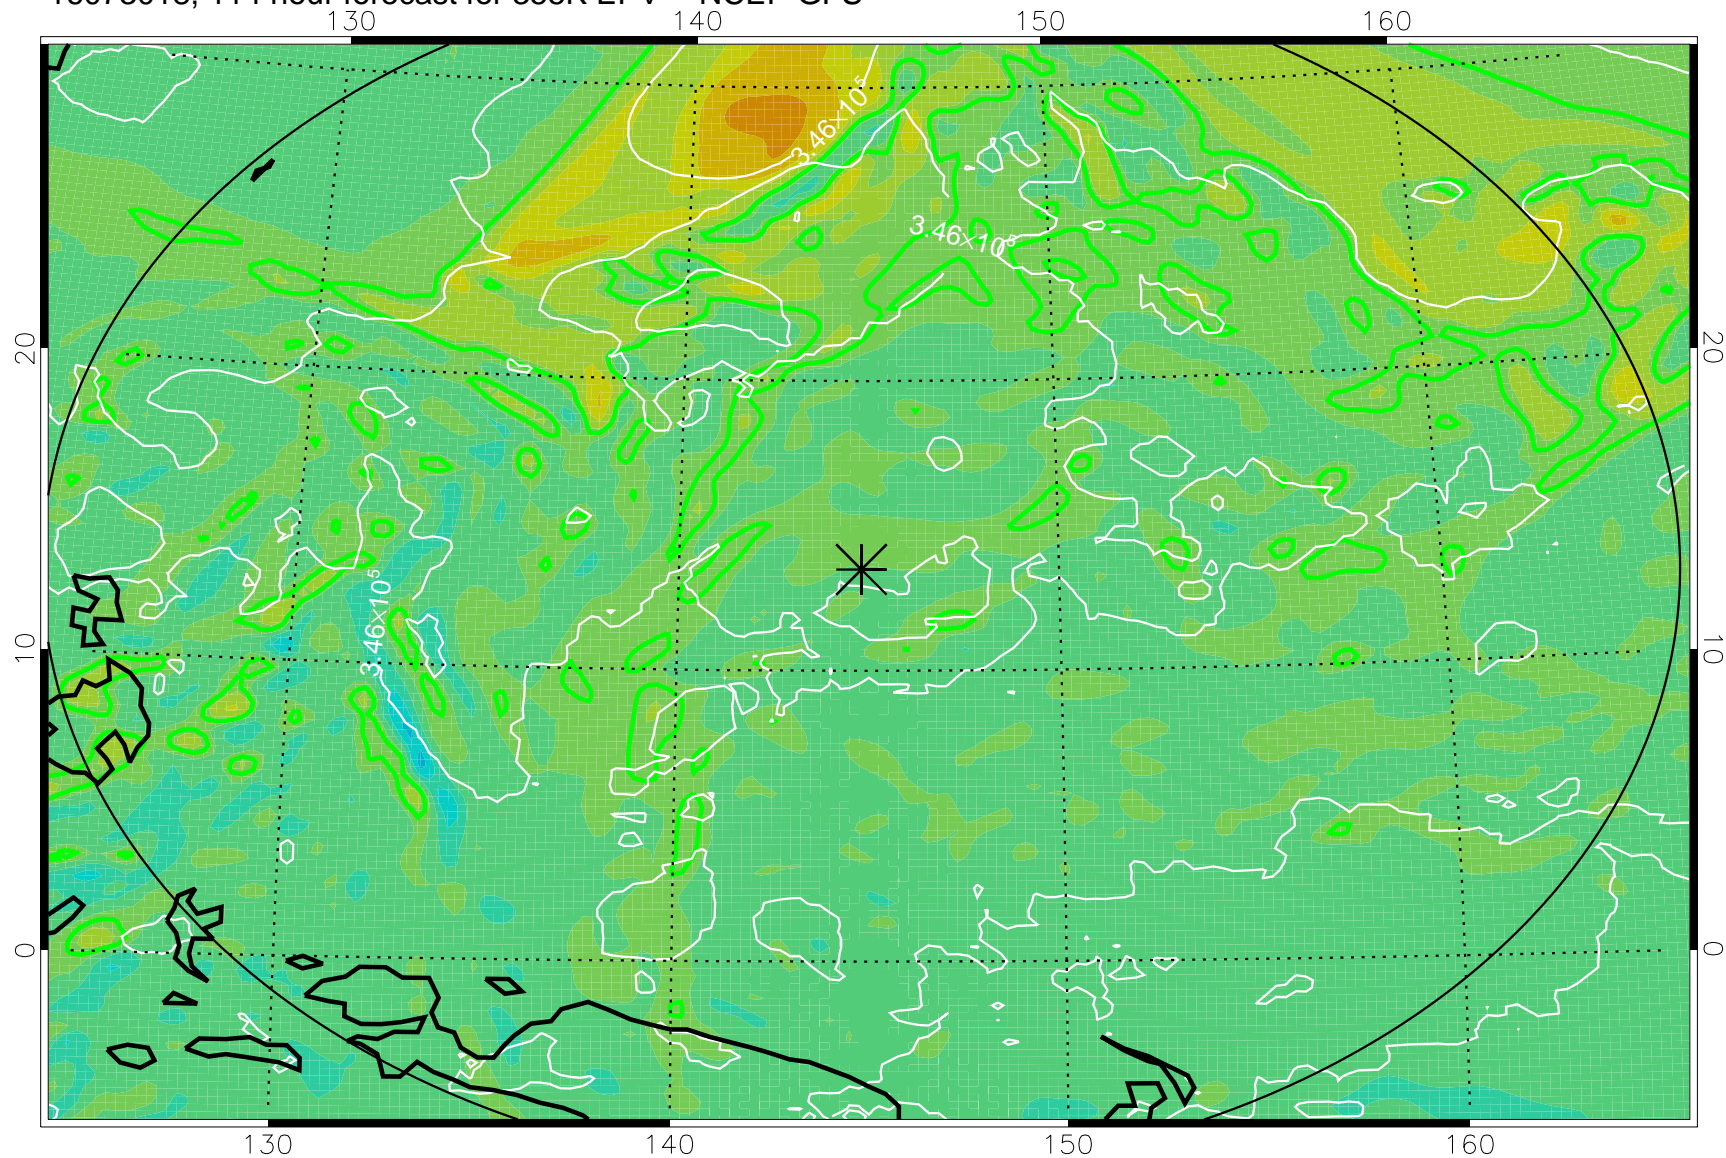

16072906, 78 hour forecast for 355K EPV -- NCEP GFS

355K Montgomery Streamfunction, white
EPV Tropopause (2 PVU) Position
Range ring of 2304 km

16072912, 84 hour forecast for 355K EPV -- NCEP GFS

355K Montgomery Streamfunction, white
EPV Tropopause (2 PVU) Position
Range ring of 2304 km

16072918, 90 hour forecast for 355K EPV -- NCEP GFS

355K Montgomery Streamfunction, white
EPV Tropopause (2 PVU) Position
Range ring of 2304 km

16073000, 96 hour forecast for 355K EPV -- NCEP GFS

355K Montgomery Streamfunction, white
EPV Tropopause (2 PVU) Position
Range ring of 2304 km

16073006, 102 hour forecast for 355K EPV -- NCEP GFS

355K Montgomery Streamfunction, white
EPV Tropopause (2 PVU) Position
Range ring of 2304 km

16073012, 108 hour forecast for 355K EPV -- NCEP GFS

355K Montgomery Streamfunction, white
EPV Tropopause (2 PVU) Position
Range ring of 2304 km

16073018, 114 hour forecast for 355K EPV -- NCEP GFS

355K Montgomery Streamfunction, white
EPV Tropopause (2 PVU) Position
Range ring of 2304 km

16073100, 120 hour forecast for 355K EPV -- NCEP GFS

355K Montgomery Streamfunction, white
EPV Tropopause (2 PVU) Position
Range ring of 2304 km