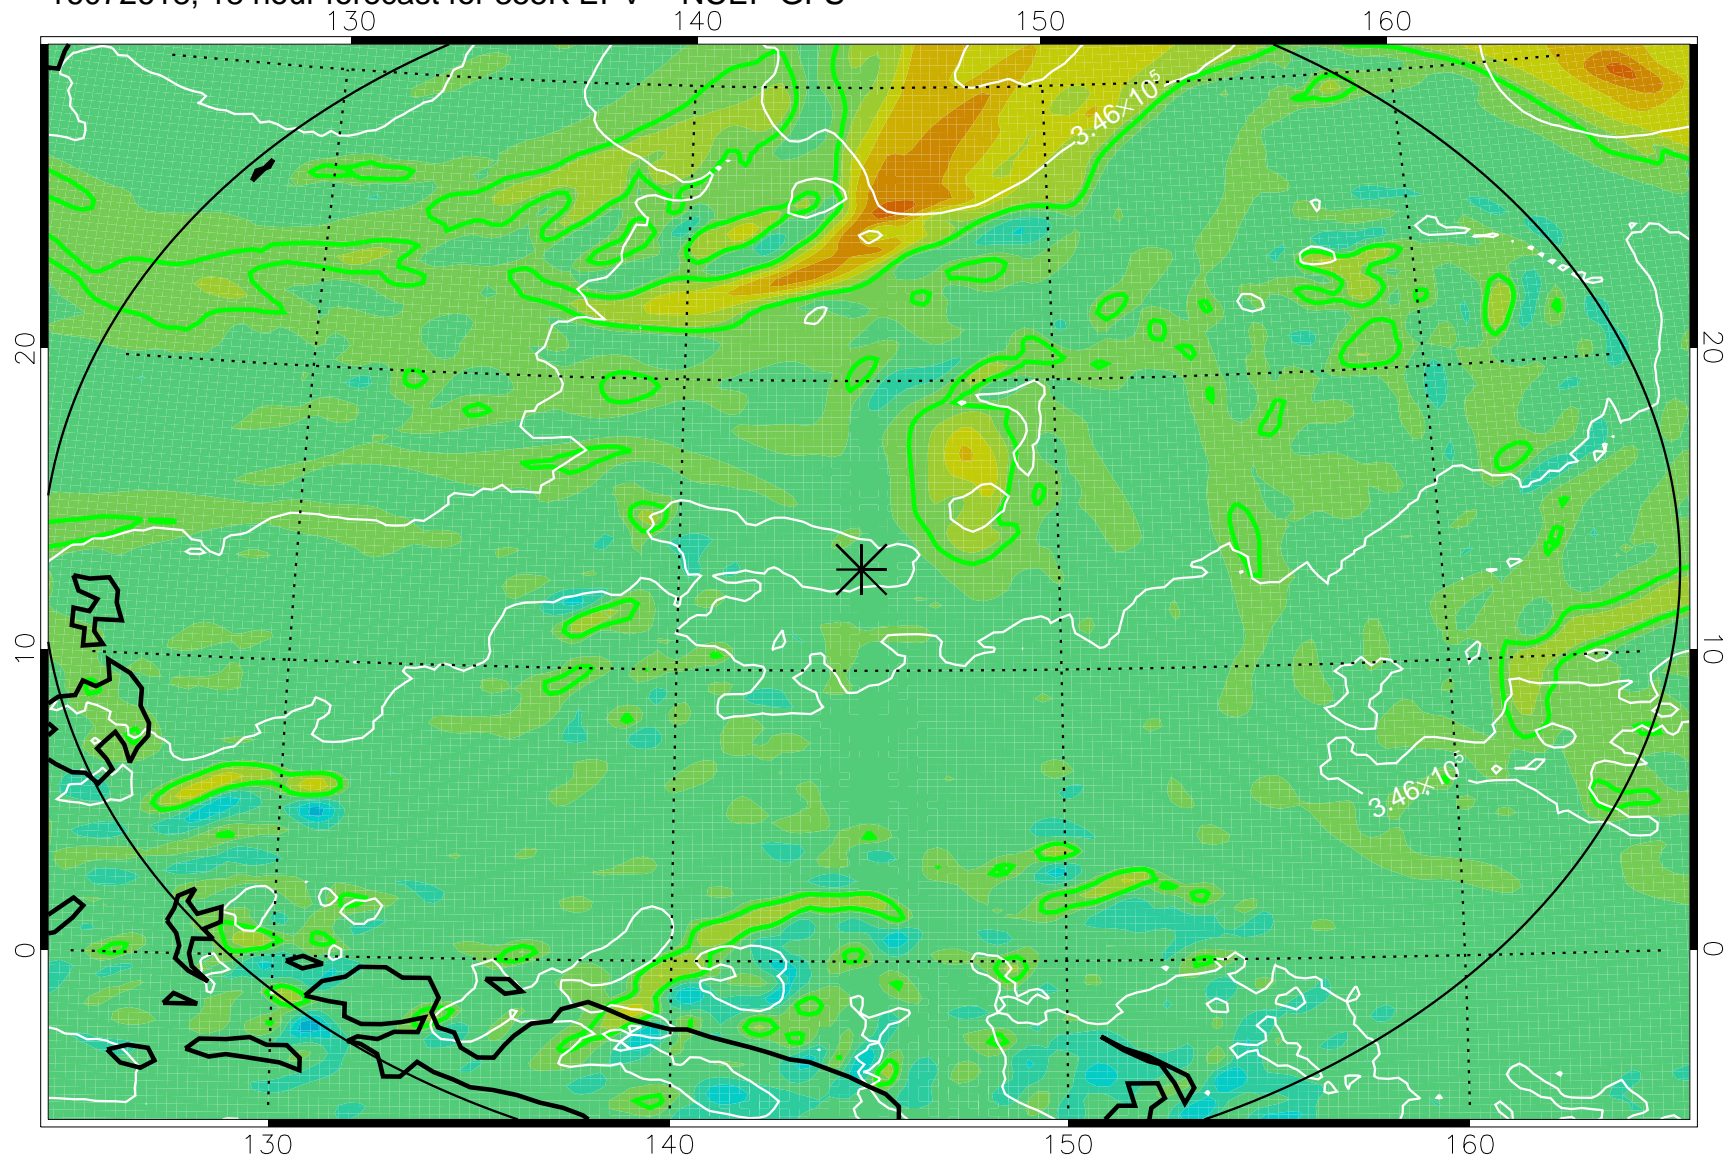

16072606, 6 hour forecast for 355K EPV -- NCEP GFS

355K Montgomery Streamfunction, white
EPV Tropopause (2 PVU) Position
Range ring of 2304 km

16072612, 12 hour forecast for 355K EPV -- NCEP GFS

355K Montgomery Streamfunction, white
EPV Tropopause (2 PVU) Position
Range ring of 2304 km

16072618, 18 hour forecast for 355K EPV -- NCEP GFS

355K Montgomery Streamfunction, white
EPV Tropopause (2 PVU) Position
Range ring of 2304 km

16072700, 24 hour forecast for 355K EPV -- NCEP GFS

355K Montgomery Streamfunction, white
EPV Tropopause (2 PVU) Position
Range ring of 2304 km

16072706, 30 hour forecast for 355K EPV -- NCEP GFS

355K Montgomery Streamfunction, white
EPV Tropopause (2 PVU) Position
Range ring of 2304 km

16072712, 36 hour forecast for 355K EPV -- NCEP GFS

355K Montgomery Streamfunction, white
EPV Tropopause (2 PVU) Position
Range ring of 2304 km

16072918, 90 hour forecast for 355K EPV -- NCEP GFS

355K Montgomery Streamfunction, white
EPV Tropopause (2 PVU) Position
Range ring of 2304 km

16073000, 96 hour forecast for 355K EPV -- NCEP GFS

355K Montgomery Streamfunction, white
EPV Tropopause (2 PVU) Position
Range ring of 2304 km