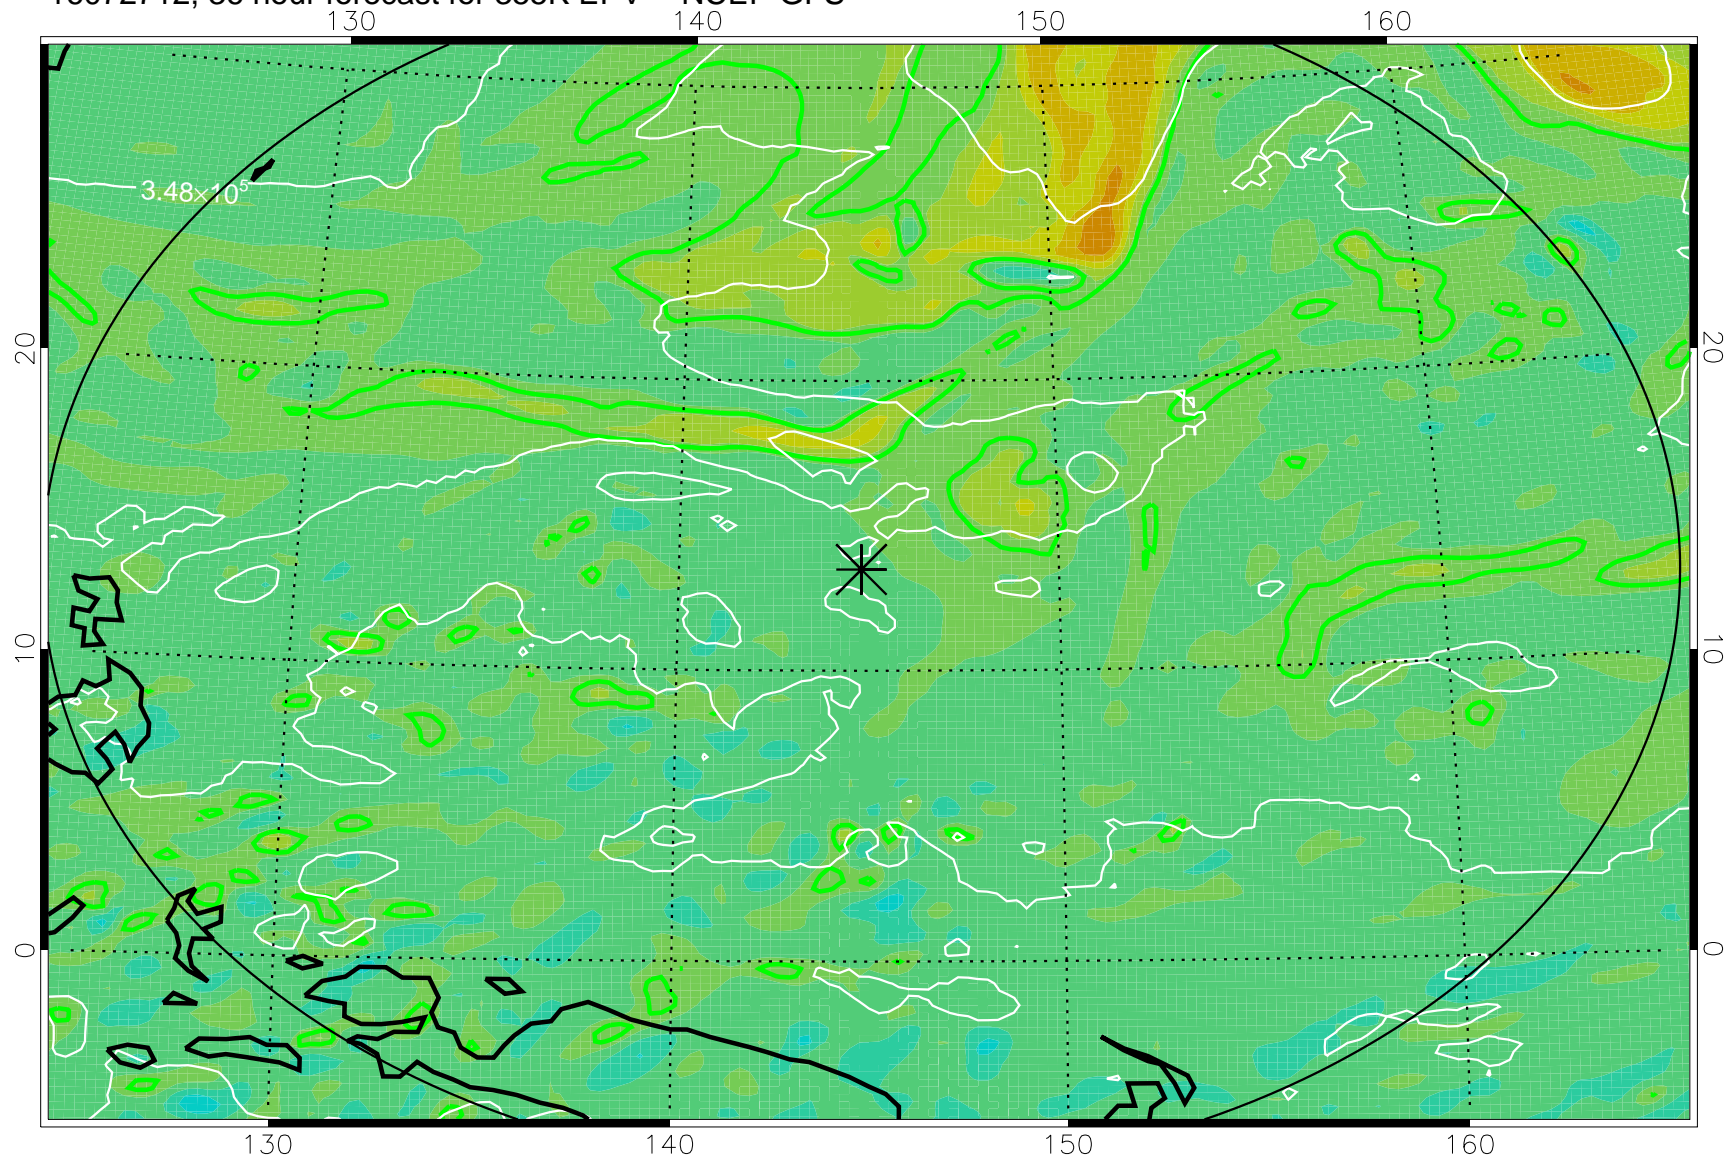

16072618, 18 hour forecast for 355K EPV -- NCEP GFS

355K Montgomery Streamfunction, white
EPV Tropopause (2 PVU) Position
Range ring of 2304 km

16072700, 24 hour forecast for 355K EPV -- NCEP GFS

355K Montgomery Streamfunction, white
EPV Tropopause (2 PVU) Position
Range ring of 2304 km

16072706, 30 hour forecast for 355K EPV -- NCEP GFS

355K Montgomery Streamfunction, white
EPV Tropopause (2 PVU) Position
Range ring of 2304 km

16072712, 36 hour forecast for 355K EPV -- NCEP GFS

355K Montgomery Streamfunction, white
EPV Tropopause (2 PVU) Position
Range ring of 2304 km

16072718, 42 hour forecast for 355K EPV -- NCEP GFS

355K Montgomery Streamfunction, white
EPV Tropopause (2 PVU) Position
Range ring of 2304 km

16072800, 48 hour forecast for 355K EPV -- NCEP GFS

355K Montgomery Streamfunction, white
EPV Tropopause (2 PVU) Position
Range ring of 2304 km

16072918, 90 hour forecast for 355K EPV -- NCEP GFS

355K Montgomery Streamfunction, white
EPV Tropopause (2 PVU) Position
Range ring of 2304 km

16073000, 96 hour forecast for 355K EPV -- NCEP GFS

355K Montgomery Streamfunction, white
EPV Tropopause (2 PVU) Position
Range ring of 2304 km