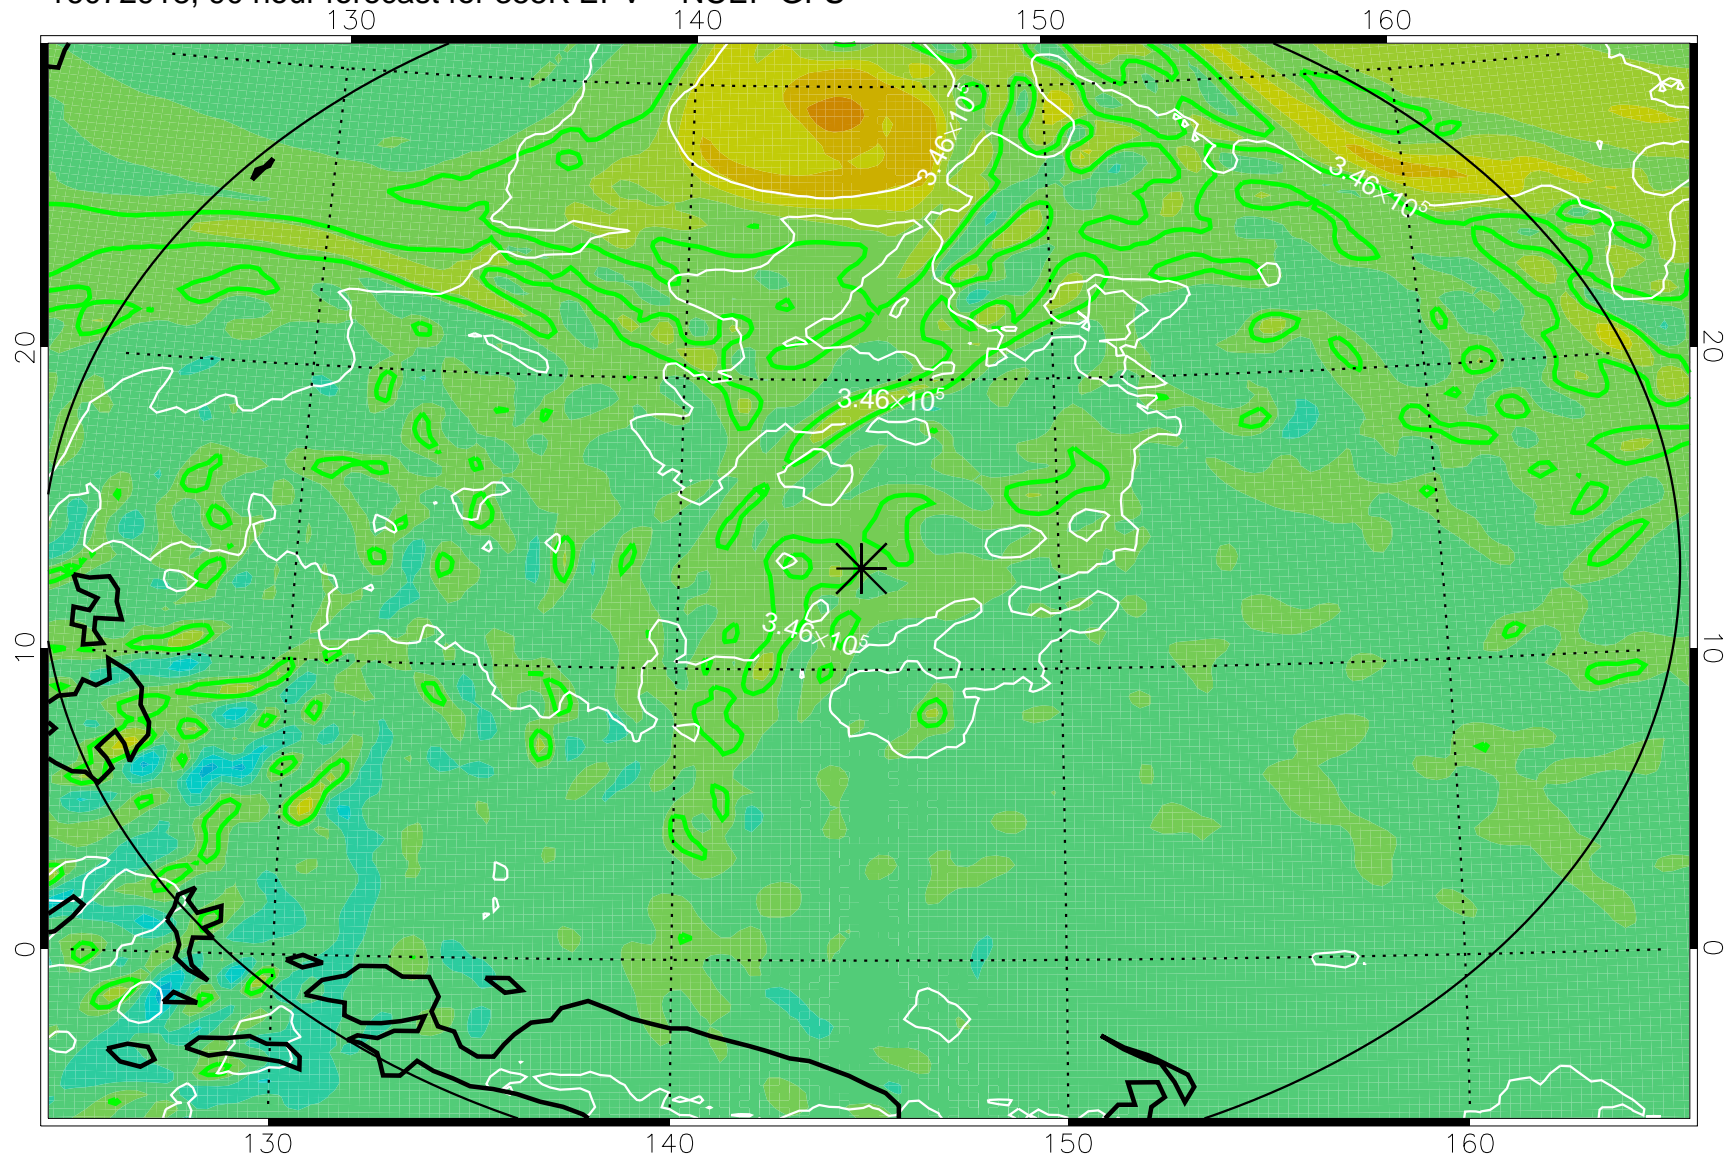

16072818, 66 hour forecast for 355K EPV -- NCEP GFS

355K Montgomery Streamfunction, white
EPV Tropopause (2 PVU) Position
Range ring of 2304 km

16072900, 72 hour forecast for 355K EPV -- NCEP GFS

355K Montgomery Streamfunction, white
EPV Tropopause (2 PVU) Position
Range ring of 2304 km

16072906, 78 hour forecast for 355K EPV -- NCEP GFS

355K Montgomery Streamfunction, white
EPV Tropopause (2 PVU) Position
Range ring of 2304 km

16072912, 84 hour forecast for 355K EPV -- NCEP GFS

355K Montgomery Streamfunction, white
EPV Tropopause (2 PVU) Position
Range ring of 2304 km

16072918, 90 hour forecast for 355K EPV -- NCEP GFS

355K Montgomery Streamfunction, white
EPV Tropopause (2 PVU) Position
Range ring of 2304 km

16073000, 96 hour forecast for 355K EPV -- NCEP GFS

355K Montgomery Streamfunction, white
EPV Tropopause (2 PVU) Position
Range ring of 2304 km

16073006, 102 hour forecast for 355K EPV -- NCEP GFS

355K Montgomery Streamfunction, white
EPV Tropopause (2 PVU) Position
Range ring of 2304 km

16073012, 108 hour forecast for 355K EPV -- NCEP GFS

355K Montgomery Streamfunction, white
EPV Tropopause (2 PVU) Position
Range ring of 2304 km