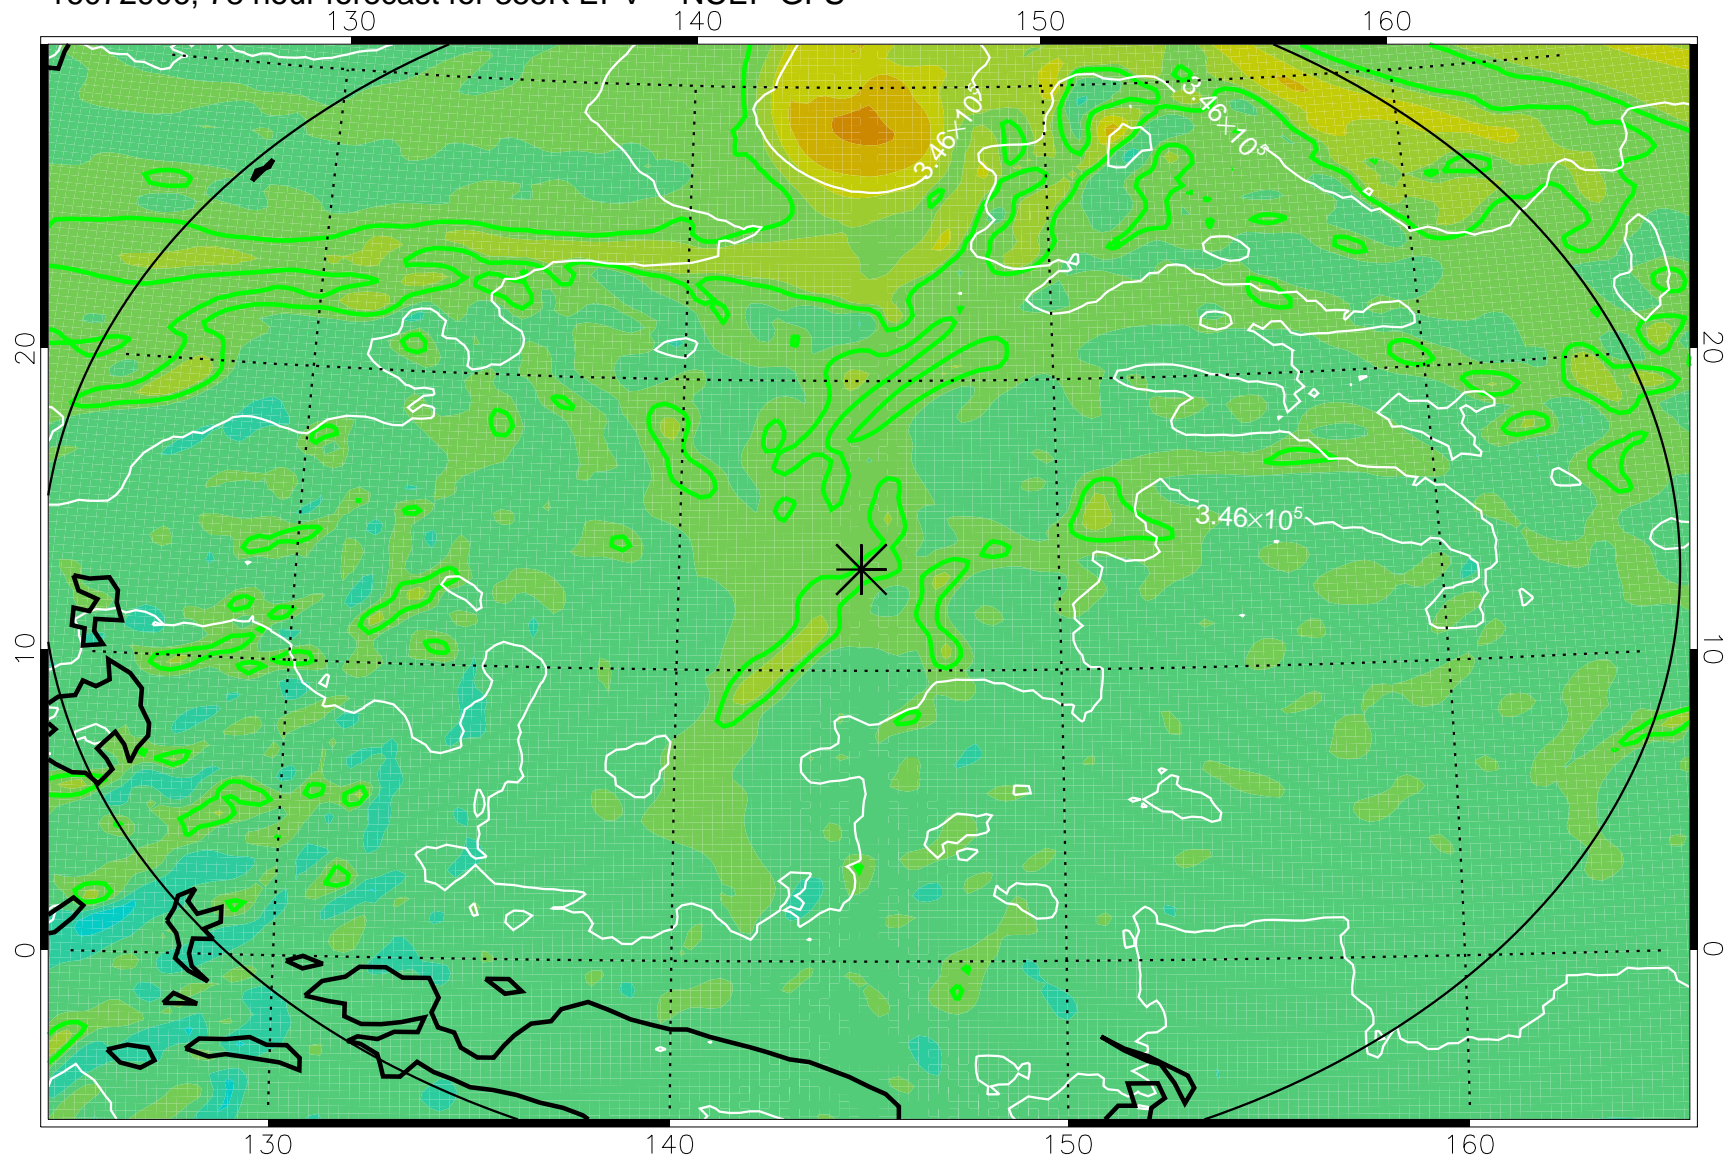

16072818, 66 hour forecast for 355K EPV -- NCEP GFS

355K Montgomery Streamfunction, white
EPV Tropopause (2 PVU) Position
Range ring of 2304 km

16072900, 72 hour forecast for 355K EPV -- NCEP GFS

355K Montgomery Streamfunction, white
EPV Tropopause (2 PVU) Position
Range ring of 2304 km

16072906, 78 hour forecast for 355K EPV -- NCEP GFS

355K Montgomery Streamfunction, white
EPV Tropopause (2 PVU) Position
Range ring of 2304 km

16072912, 84 hour forecast for 355K EPV -- NCEP GFS

355K Montgomery Streamfunction, white
EPV Tropopause (2 PVU) Position
Range ring of 2304 km

16072918, 90 hour forecast for 355K EPV -- NCEP GFS

355K Montgomery Streamfunction, white
EPV Tropopause (2 PVU) Position
Range ring of 2304 km

16073000, 96 hour forecast for 355K EPV -- NCEP GFS

355K Montgomery Streamfunction, white
EPV Tropopause (2 PVU) Position
Range ring of 2304 km

16073006, 102 hour forecast for 355K EPV -- NCEP GFS

355K Montgomery Streamfunction, white
EPV Tropopause (2 PVU) Position
Range ring of 2304 km

16073012, 108 hour forecast for 355K EPV -- NCEP GFS

355K Montgomery Streamfunction, white
EPV Tropopause (2 PVU) Position
Range ring of 2304 km