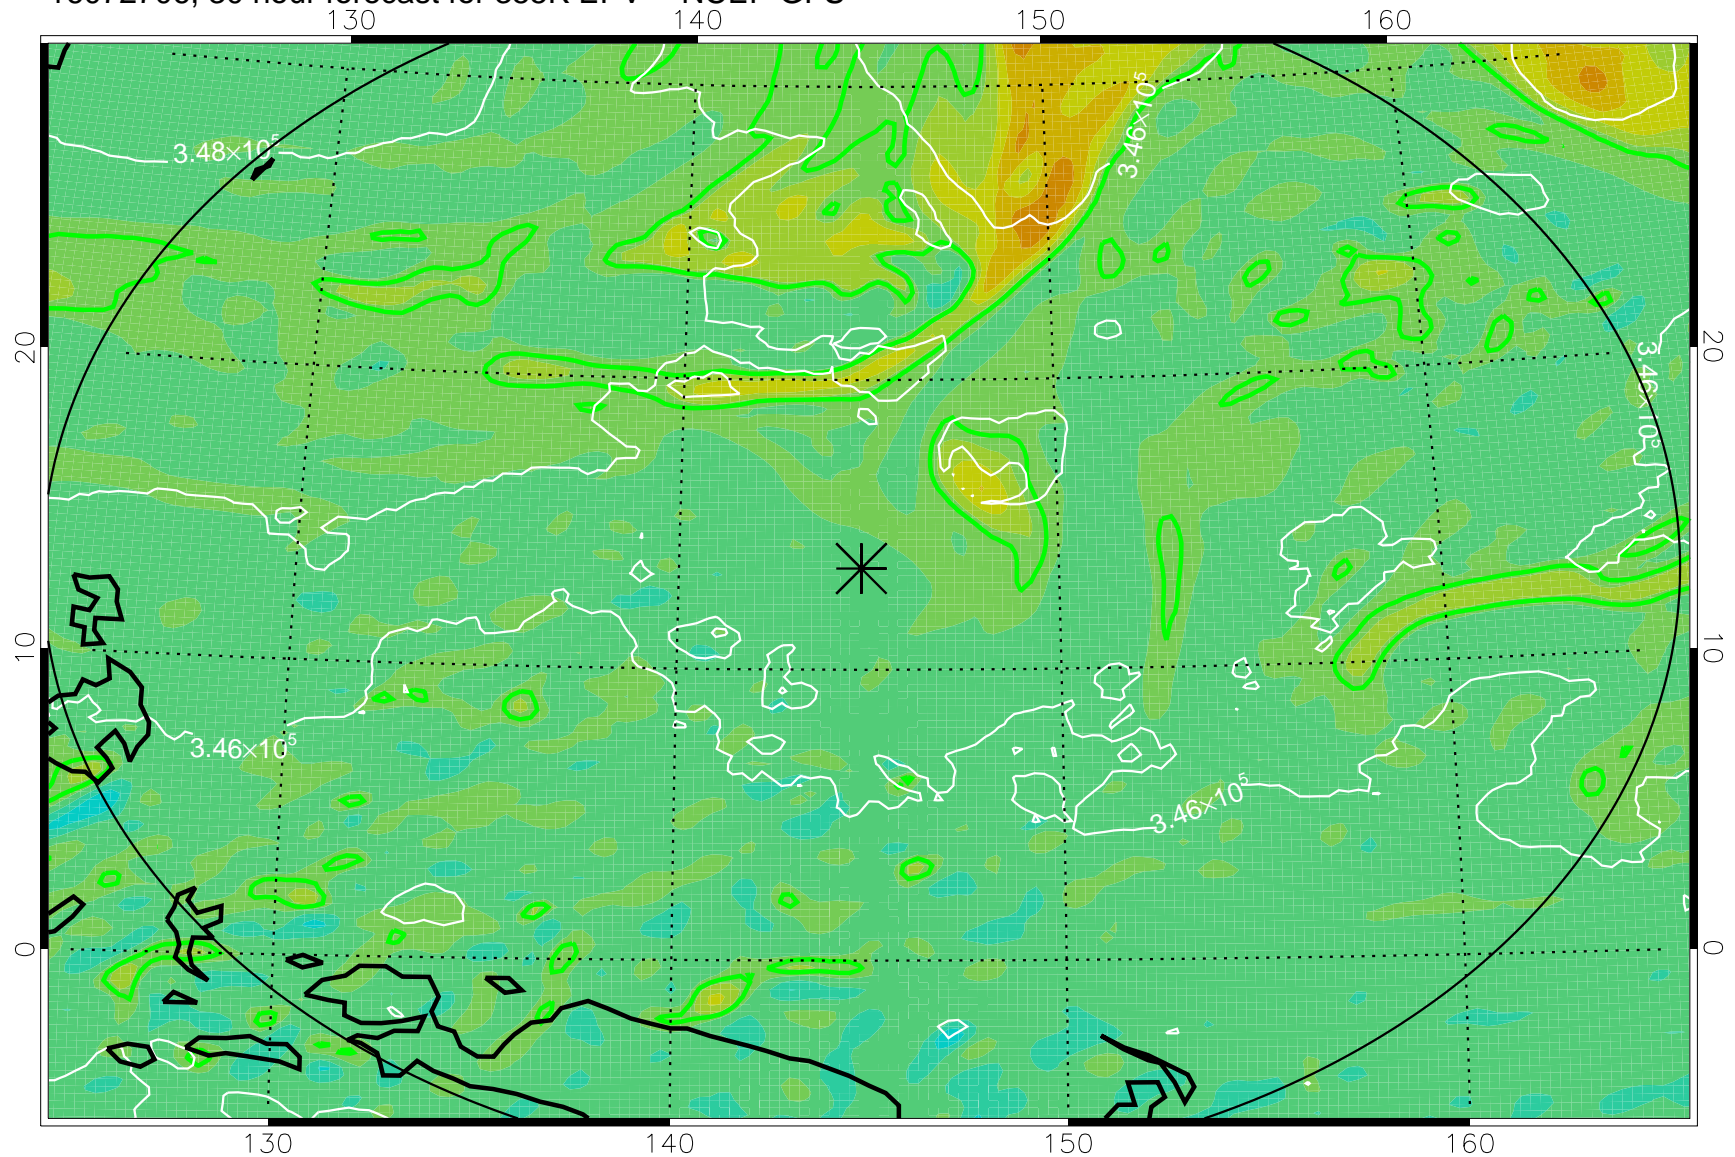

16072618, 18 hour forecast for 355K EPV -- NCEP GFS

355K Montgomery Streamfunction, white
EPV Tropopause (2 PVU) Position
Range ring of 2304 km

16072700, 24 hour forecast for 355K EPV -- NCEP GFS

355K Montgomery Streamfunction, white
EPV Tropopause (2 PVU) Position
Range ring of 2304 km

16072706, 30 hour forecast for 355K EPV -- NCEP GFS

355K Montgomery Streamfunction, white
EPV Tropopause (2 PVU) Position
Range ring of 2304 km

16072712, 36 hour forecast for 355K EPV -- NCEP GFS

355K Montgomery Streamfunction, white
EPV Tropopause (2 PVU) Position
Range ring of 2304 km

16072718, 42 hour forecast for 355K EPV -- NCEP GFS

355K Montgomery Streamfunction, white
EPV Tropopause (2 PVU) Position
Range ring of 2304 km

16072800, 48 hour forecast for 355K EPV -- NCEP GFS

355K Montgomery Streamfunction, white
EPV Tropopause (2 PVU) Position
Range ring of 2304 km

16072818, 66 hour forecast for 355K EPV -- NCEP GFS

355K Montgomery Streamfunction, white
EPV Tropopause (2 PVU) Position
Range ring of 2304 km

16072900, 72 hour forecast for 355K EPV -- NCEP GFS

355K Montgomery Streamfunction, white
EPV Tropopause (2 PVU) Position
Range ring of 2304 km