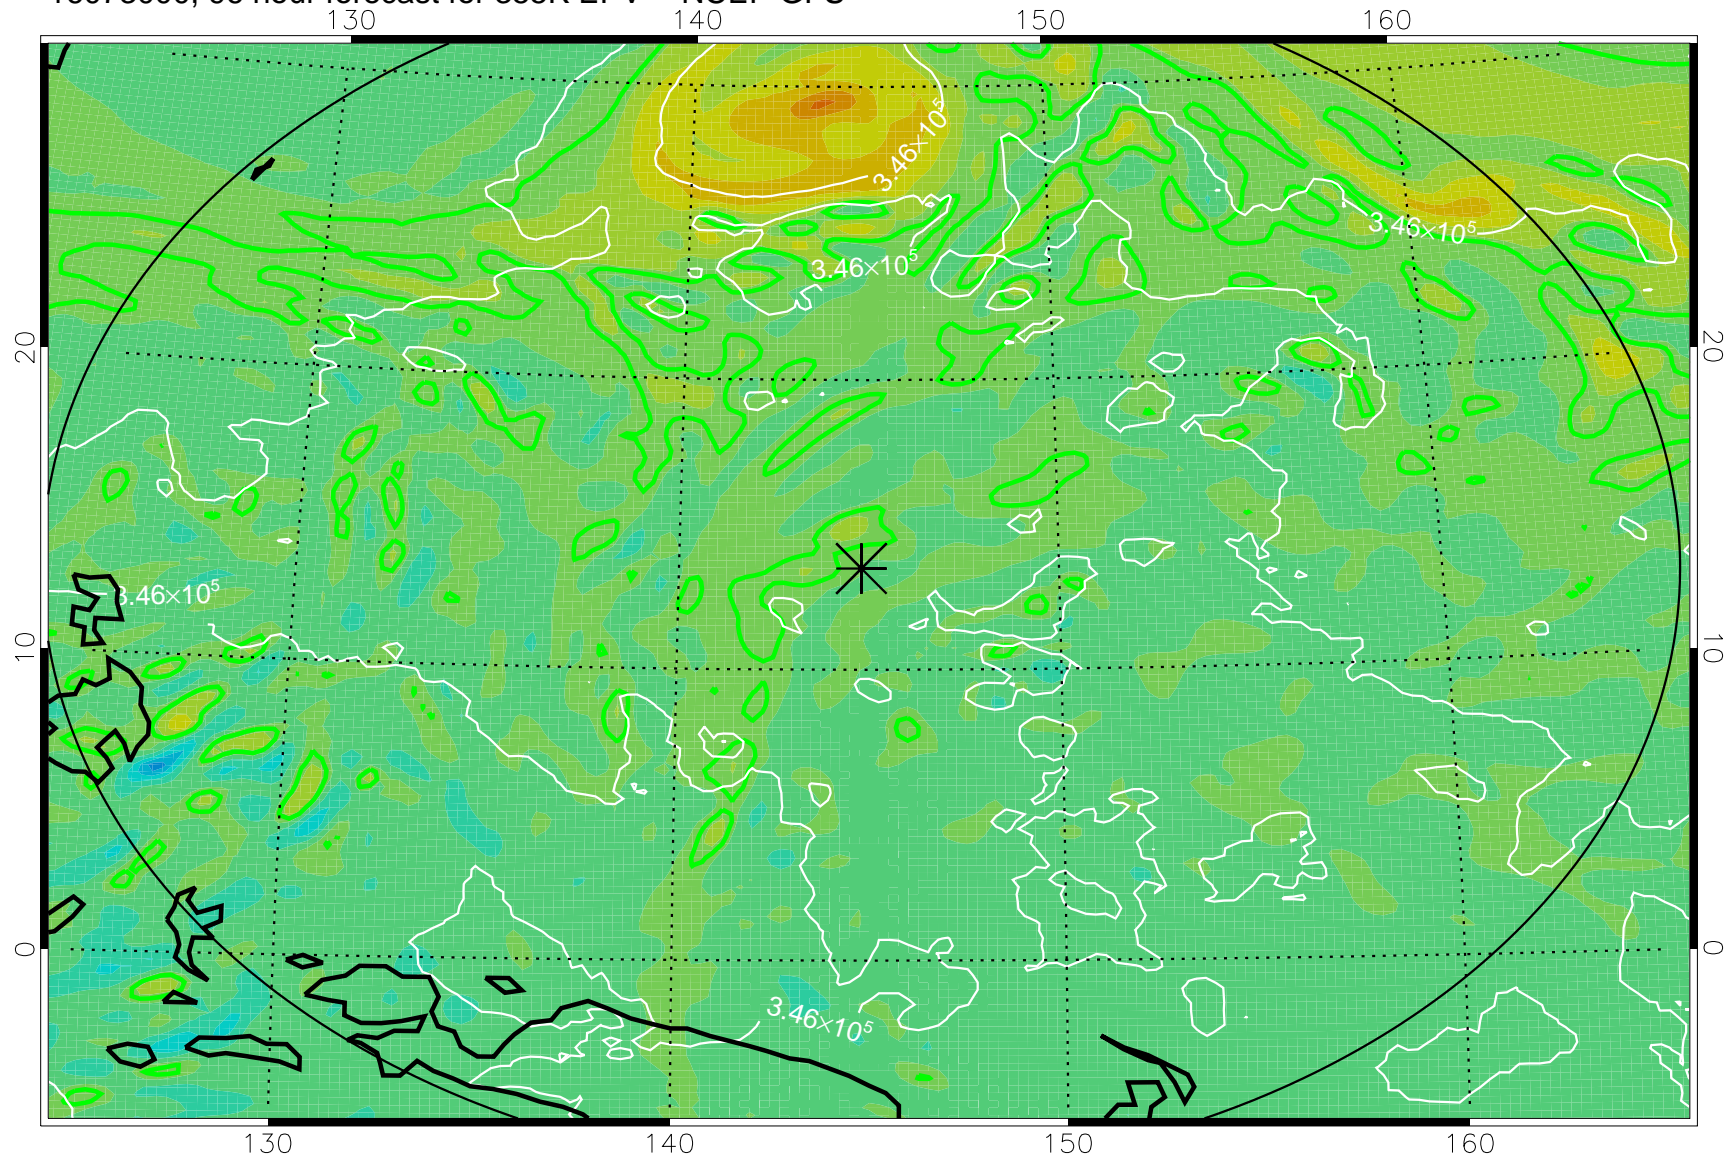

16072906, 78 hour forecast for 355K EPV -- NCEP GFS

355K Montgomery Streamfunction, white
EPV Tropopause (2 PVU) Position
Range ring of 2304 km

16072912, 84 hour forecast for 355K EPV -- NCEP GFS

355K Montgomery Streamfunction, white
EPV Tropopause (2 PVU) Position
Range ring of 2304 km

16072918, 90 hour forecast for 355K EPV -- NCEP GFS

355K Montgomery Streamfunction, white
EPV Tropopause (2 PVU) Position
Range ring of 2304 km

16073000, 96 hour forecast for 355K EPV -- NCEP GFS

355K Montgomery Streamfunction, white
EPV Tropopause (2 PVU) Position
Range ring of 2304 km

16073006, 102 hour forecast for 355K EPV -- NCEP GFS

355K Montgomery Streamfunction, white
EPV Tropopause (2 PVU) Position
Range ring of 2304 km

16073012, 108 hour forecast for 355K EPV -- NCEP GFS

355K Montgomery Streamfunction, white
EPV Tropopause (2 PVU) Position
Range ring of 2304 km

16073018, 114 hour forecast for 355K EPV -- NCEP GFS

355K Montgomery Streamfunction, white
EPV Tropopause (2 PVU) Position
Range ring of 2304 km

16073100, 120 hour forecast for 355K EPV -- NCEP GFS

355K Montgomery Streamfunction, white
EPV Tropopause (2 PVU) Position
Range ring of 2304 km