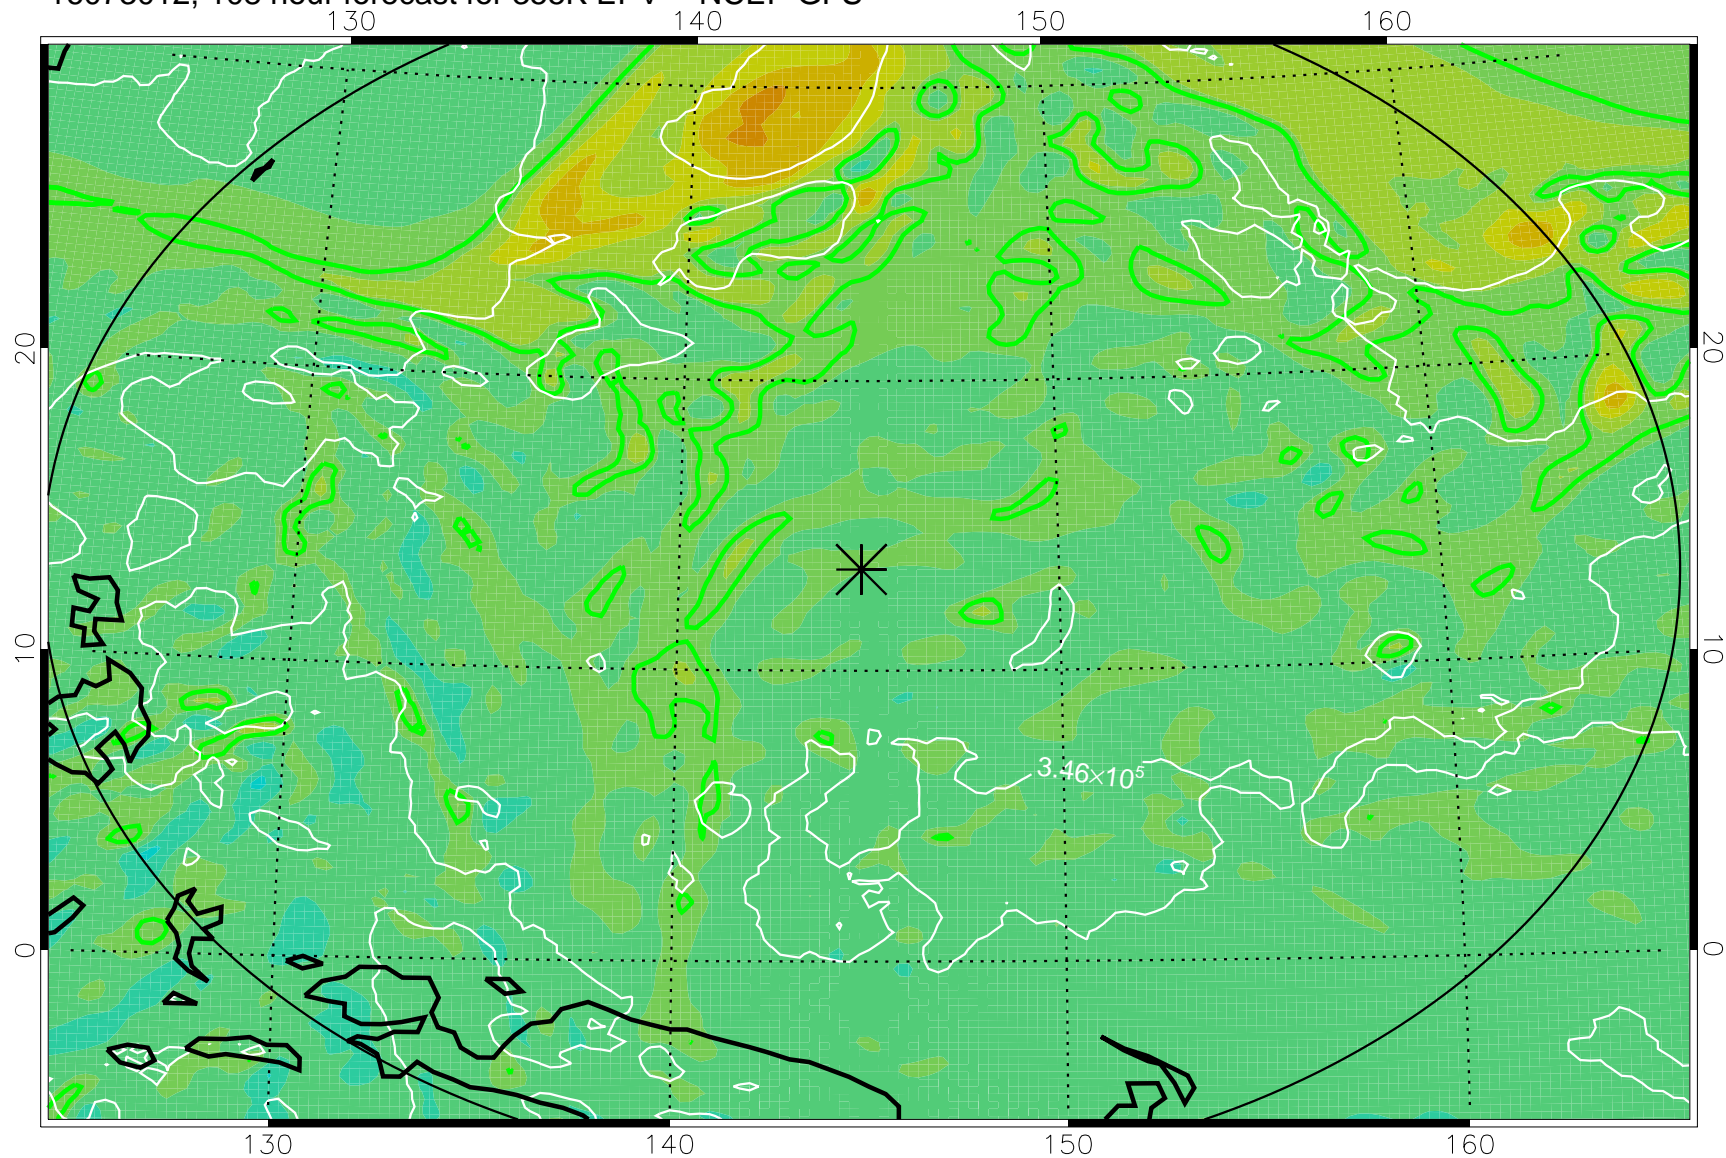

16072906, 78 hour forecast for 355K EPV -- NCEP GFS

355K Montgomery Streamfunction, white
EPV Tropopause (2 PVU) Position
Range ring of 2304 km

16072912, 84 hour forecast for 355K EPV -- NCEP GFS

355K Montgomery Streamfunction, white
EPV Tropopause (2 PVU) Position
Range ring of 2304 km

16072918, 90 hour forecast for 355K EPV -- NCEP GFS

355K Montgomery Streamfunction, white
EPV Tropopause (2 PVU) Position
Range ring of 2304 km

16073000, 96 hour forecast for 355K EPV -- NCEP GFS

355K Montgomery Streamfunction, white
EPV Tropopause (2 PVU) Position
Range ring of 2304 km

16073006, 102 hour forecast for 355K EPV -- NCEP GFS

355K Montgomery Streamfunction, white
EPV Tropopause (2 PVU) Position
Range ring of 2304 km

16073012, 108 hour forecast for 355K EPV -- NCEP GFS

355K Montgomery Streamfunction, white
EPV Tropopause (2 PVU) Position
Range ring of 2304 km

16073018, 114 hour forecast for 355K EPV -- NCEP GFS

355K Montgomery Streamfunction, white
EPV Tropopause (2 PVU) Position
Range ring of 2304 km

16073100, 120 hour forecast for 355K EPV -- NCEP GFS

355K Montgomery Streamfunction, white
EPV Tropopause (2 PVU) Position
Range ring of 2304 km