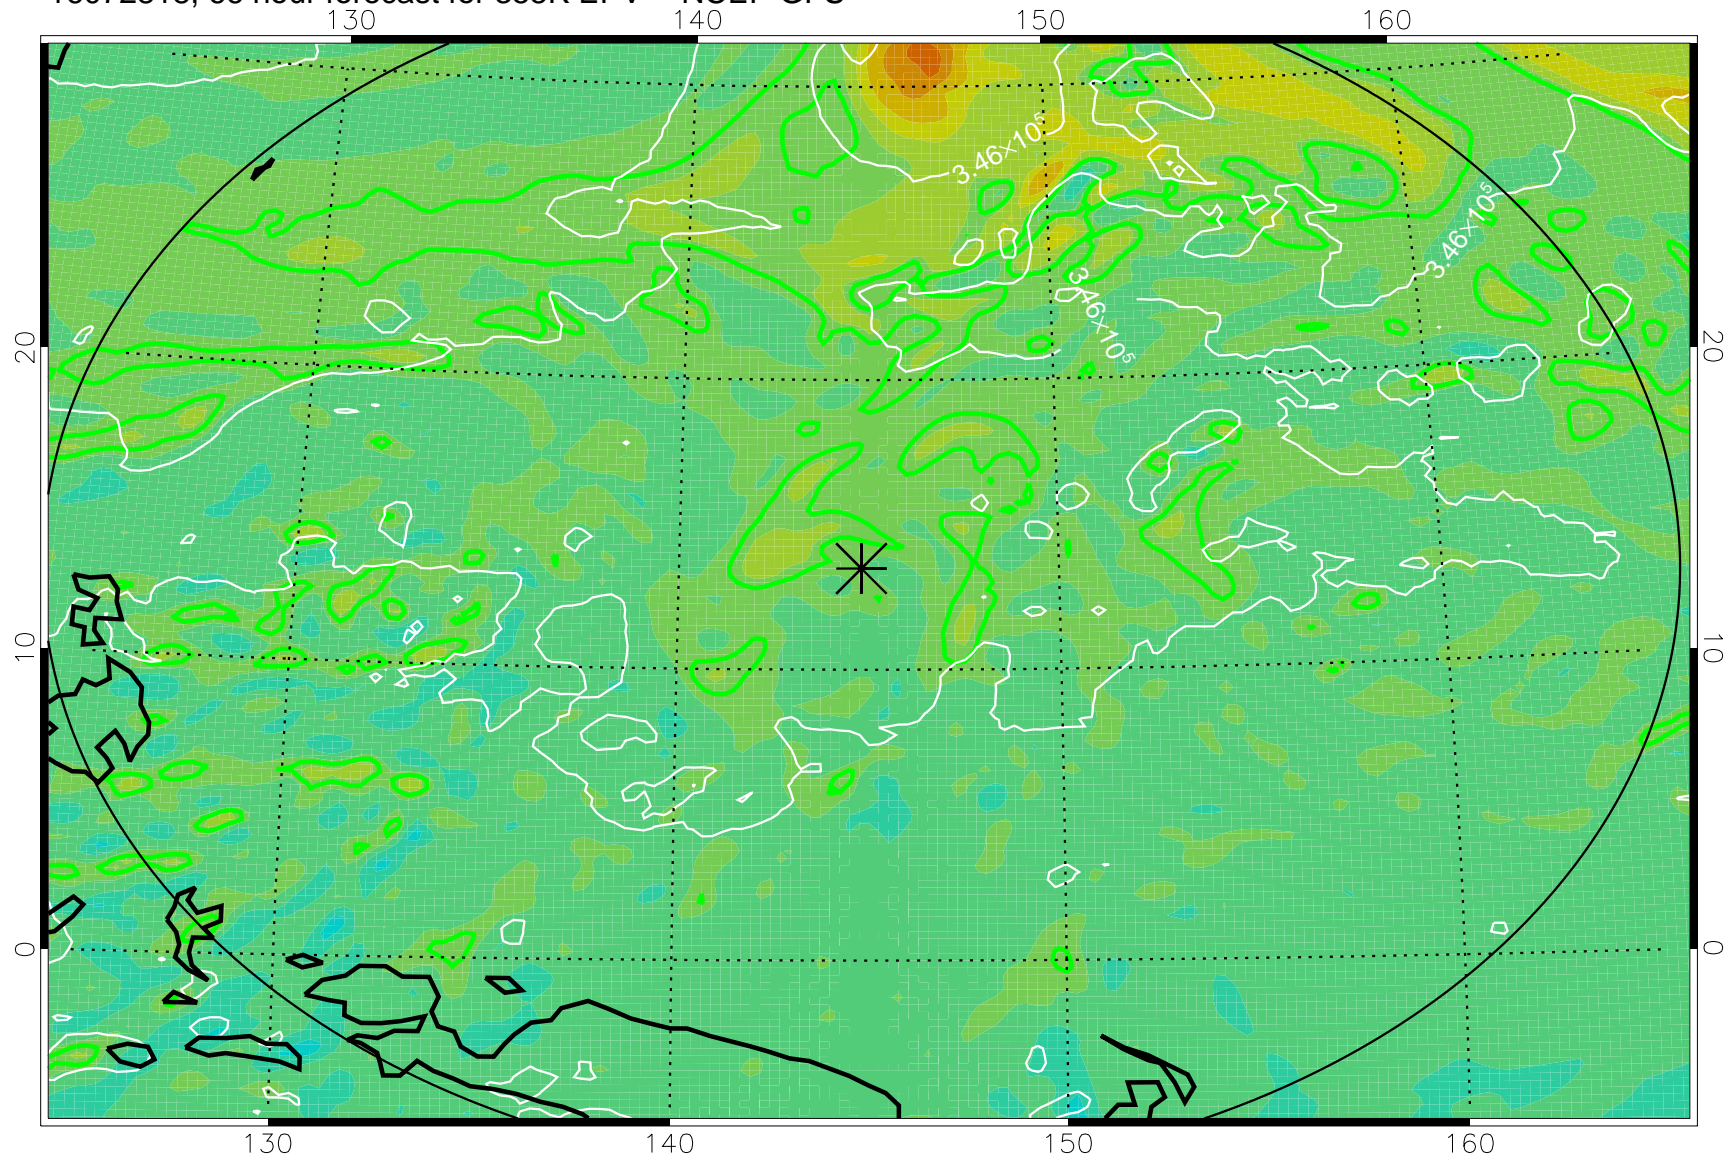

16072806, 54 hour forecast for 355K EPV -- NCEP GFS

355K Montgomery Streamfunction, white
EPV Tropopause (2 PVU) Position
Range ring of 2304 km

16072812, 60 hour forecast for 355K EPV -- NCEP GFS

355K Montgomery Streamfunction, white
EPV Tropopause (2 PVU) Position
Range ring of 2304 km

16072818, 66 hour forecast for 355K EPV -- NCEP GFS

355K Montgomery Streamfunction, white
EPV Tropopause (2 PVU) Position
Range ring of 2304 km

16072900, 72 hour forecast for 355K EPV -- NCEP GFS

355K Montgomery Streamfunction, white
EPV Tropopause (2 PVU) Position
Range ring of 2304 km

16072906, 78 hour forecast for 355K EPV -- NCEP GFS

355K Montgomery Streamfunction, white
EPV Tropopause (2 PVU) Position
Range ring of 2304 km

16072912, 84 hour forecast for 355K EPV -- NCEP GFS

355K Montgomery Streamfunction, white
EPV Tropopause (2 PVU) Position
Range ring of 2304 km

16072918, 90 hour forecast for 355K EPV -- NCEP GFS

355K Montgomery Streamfunction, white
EPV Tropopause (2 PVU) Position
Range ring of 2304 km

16073000, 96 hour forecast for 355K EPV -- NCEP GFS

355K Montgomery Streamfunction, white
EPV Tropopause (2 PVU) Position
Range ring of 2304 km