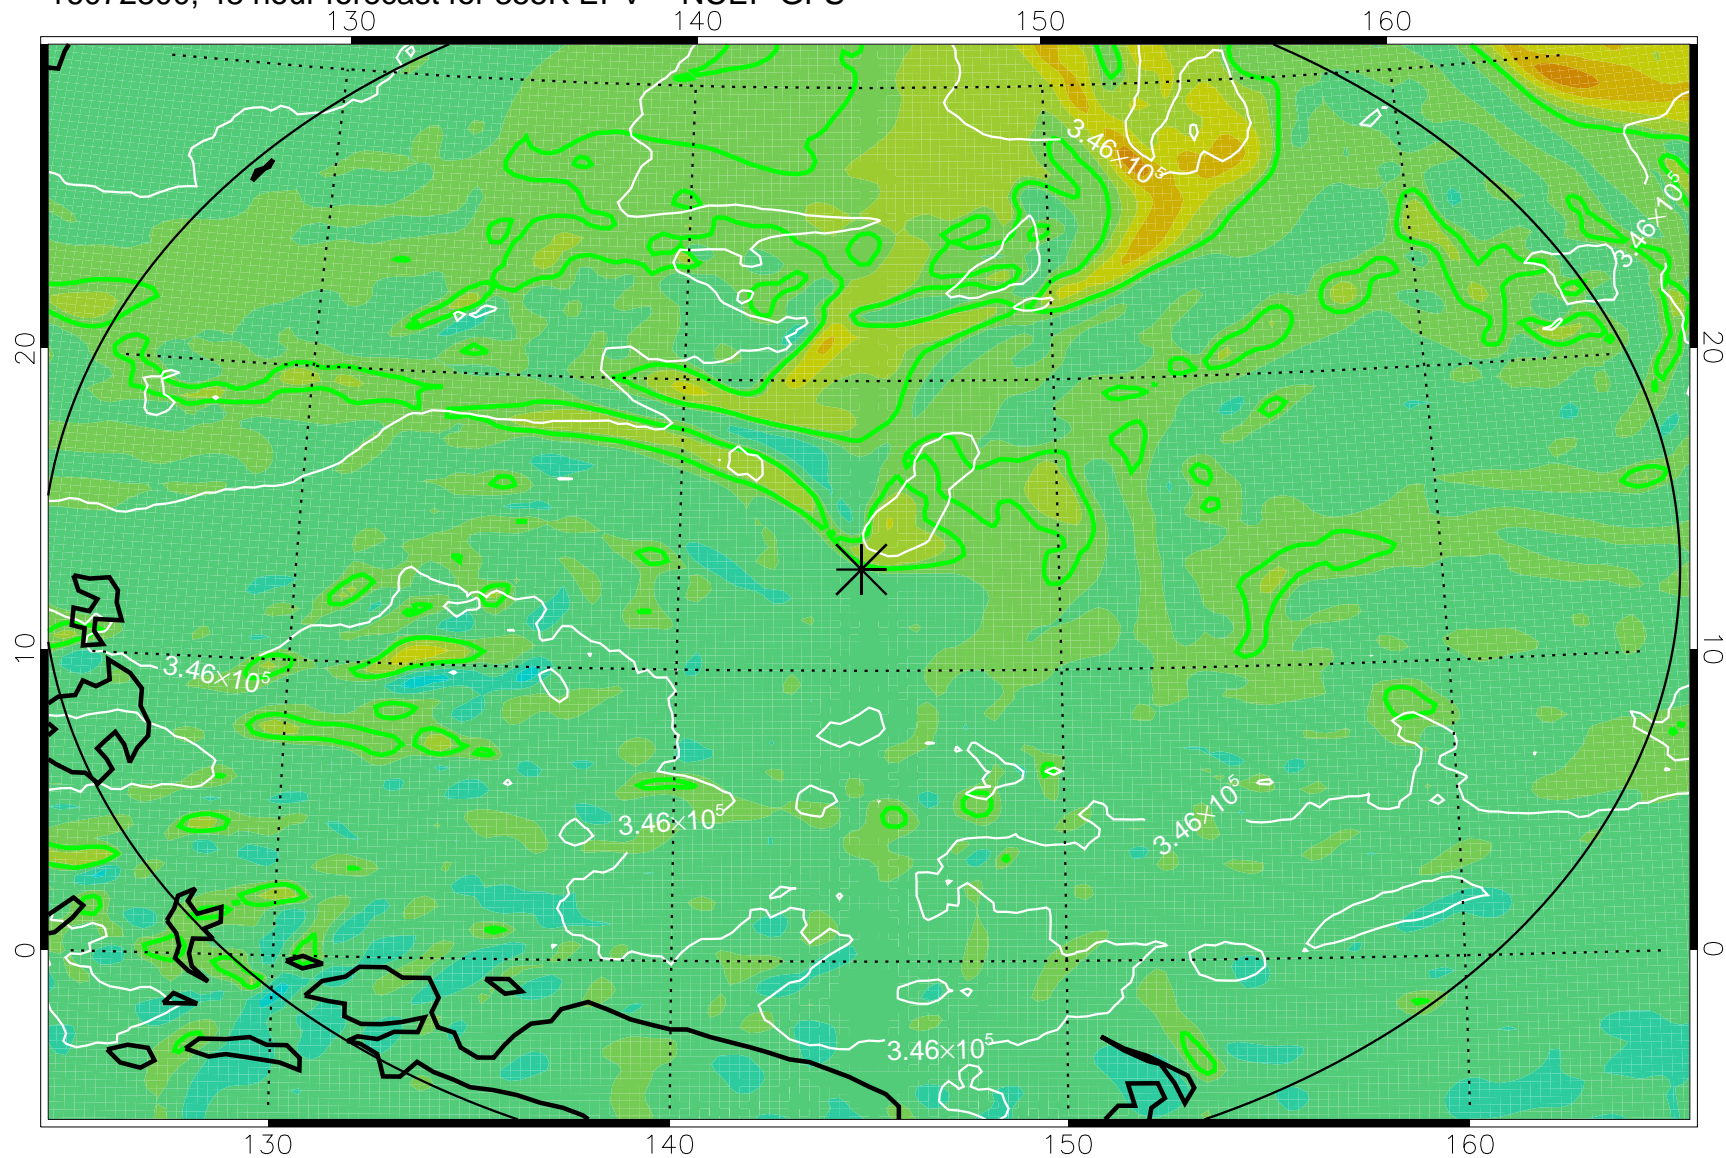

16072706, 30 hour forecast for 355K EPV -- NCEP GFS

355K Montgomery Streamfunction, white
EPV Tropopause (2 PVU) Position
Range ring of 2304 km

16072712, 36 hour forecast for 355K EPV -- NCEP GFS

355K Montgomery Streamfunction, white
EPV Tropopause (2 PVU) Position
Range ring of 2304 km

16072718, 42 hour forecast for 355K EPV -- NCEP GFS

355K Montgomery Streamfunction, white
EPV Tropopause (2 PVU) Position
Range ring of 2304 km

16072800, 48 hour forecast for 355K EPV -- NCEP GFS

355K Montgomery Streamfunction, white
EPV Tropopause (2 PVU) Position
Range ring of 2304 km

16072818, 66 hour forecast for 355K EPV -- NCEP GFS

355K Montgomery Streamfunction, white
EPV Tropopause (2 PVU) Position
Range ring of 2304 km

16072900, 72 hour forecast for 355K EPV -- NCEP GFS

355K Montgomery Streamfunction, white
EPV Tropopause (2 PVU) Position
Range ring of 2304 km

16072918, 90 hour forecast for 355K EPV -- NCEP GFS

355K Montgomery Streamfunction, white
EPV Tropopause (2 PVU) Position
Range ring of 2304 km

16073000, 96 hour forecast for 355K EPV -- NCEP GFS

355K Montgomery Streamfunction, white
EPV Tropopause (2 PVU) Position
Range ring of 2304 km