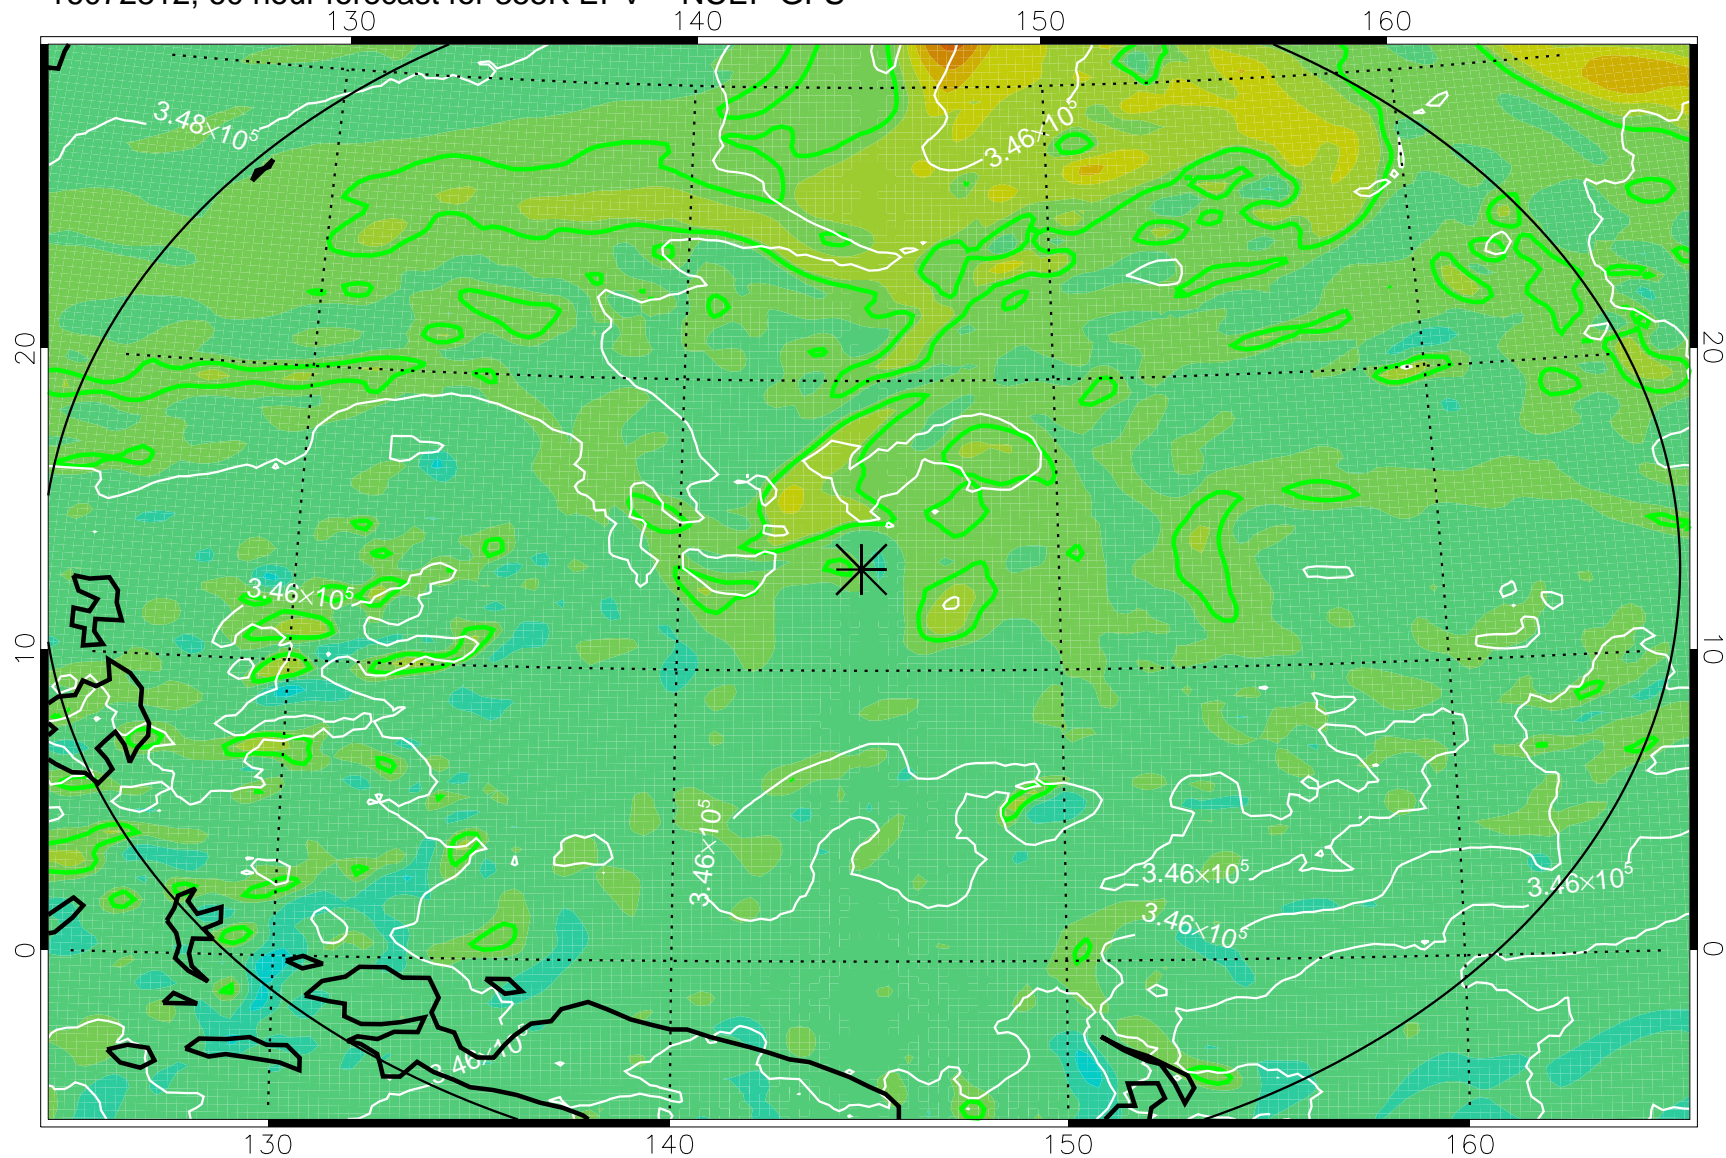

16072718, 42 hour forecast for 355K EPV -- NCEP GFS

355K Montgomery Streamfunction, white
EPV Tropopause (2 PVU) Position
Range ring of 2304 km

16072800, 48 hour forecast for 355K EPV -- NCEP GFS

355K Montgomery Streamfunction, white
EPV Tropopause (2 PVU) Position
Range ring of 2304 km

16072806, 54 hour forecast for 355K EPV -- NCEP GFS

355K Montgomery Streamfunction, white
EPV Tropopause (2 PVU) Position
Range ring of 2304 km

16072812, 60 hour forecast for 355K EPV -- NCEP GFS

355K Montgomery Streamfunction, white
EPV Tropopause (2 PVU) Position
Range ring of 2304 km

16072818, 66 hour forecast for 355K EPV -- NCEP GFS

355K Montgomery Streamfunction, white
EPV Tropopause (2 PVU) Position
Range ring of 2304 km

16072900, 72 hour forecast for 355K EPV -- NCEP GFS

355K Montgomery Streamfunction, white
EPV Tropopause (2 PVU) Position
Range ring of 2304 km

16072918, 90 hour forecast for 355K EPV -- NCEP GFS

355K Montgomery Streamfunction, white
EPV Tropopause (2 PVU) Position
Range ring of 2304 km

16073000, 96 hour forecast for 355K EPV -- NCEP GFS

355K Montgomery Streamfunction, white
EPV Tropopause (2 PVU) Position
Range ring of 2304 km