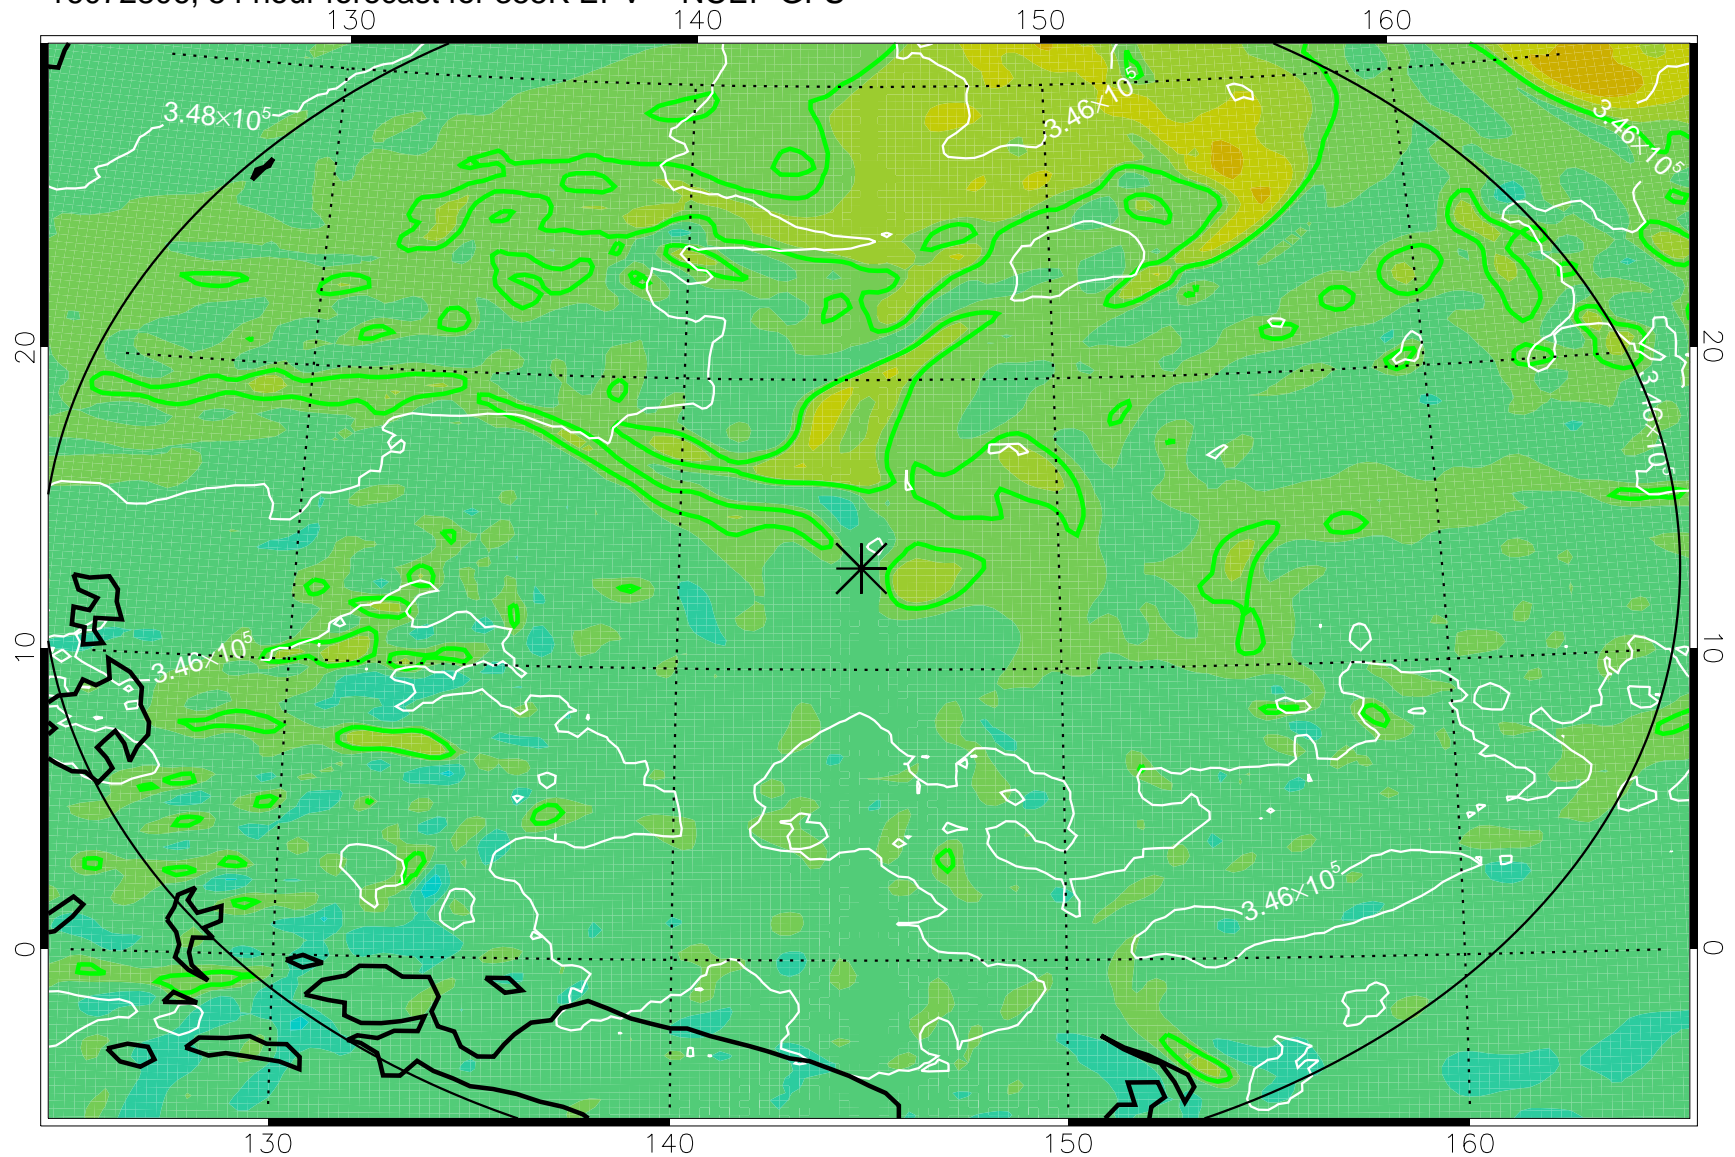

16072718, 42 hour forecast for 355K EPV -- NCEP GFS

355K Montgomery Streamfunction, white
EPV Tropopause (2 PVU) Position
Range ring of 2304 km

16072800, 48 hour forecast for 355K EPV -- NCEP GFS

355K Montgomery Streamfunction, white
EPV Tropopause (2 PVU) Position
Range ring of 2304 km

16072806, 54 hour forecast for 355K EPV -- NCEP GFS

355K Montgomery Streamfunction, white
EPV Tropopause (2 PVU) Position
Range ring of 2304 km

16072812, 60 hour forecast for 355K EPV -- NCEP GFS

355K Montgomery Streamfunction, white
EPV Tropopause (2 PVU) Position
Range ring of 2304 km

16072818, 66 hour forecast for 355K EPV -- NCEP GFS

355K Montgomery Streamfunction, white
EPV Tropopause (2 PVU) Position
Range ring of 2304 km

16072900, 72 hour forecast for 355K EPV -- NCEP GFS

355K Montgomery Streamfunction, white
EPV Tropopause (2 PVU) Position
Range ring of 2304 km

16072918, 90 hour forecast for 355K EPV -- NCEP GFS

355K Montgomery Streamfunction, white
EPV Tropopause (2 PVU) Position
Range ring of 2304 km

16073000, 96 hour forecast for 355K EPV -- NCEP GFS

355K Montgomery Streamfunction, white
EPV Tropopause (2 PVU) Position
Range ring of 2304 km