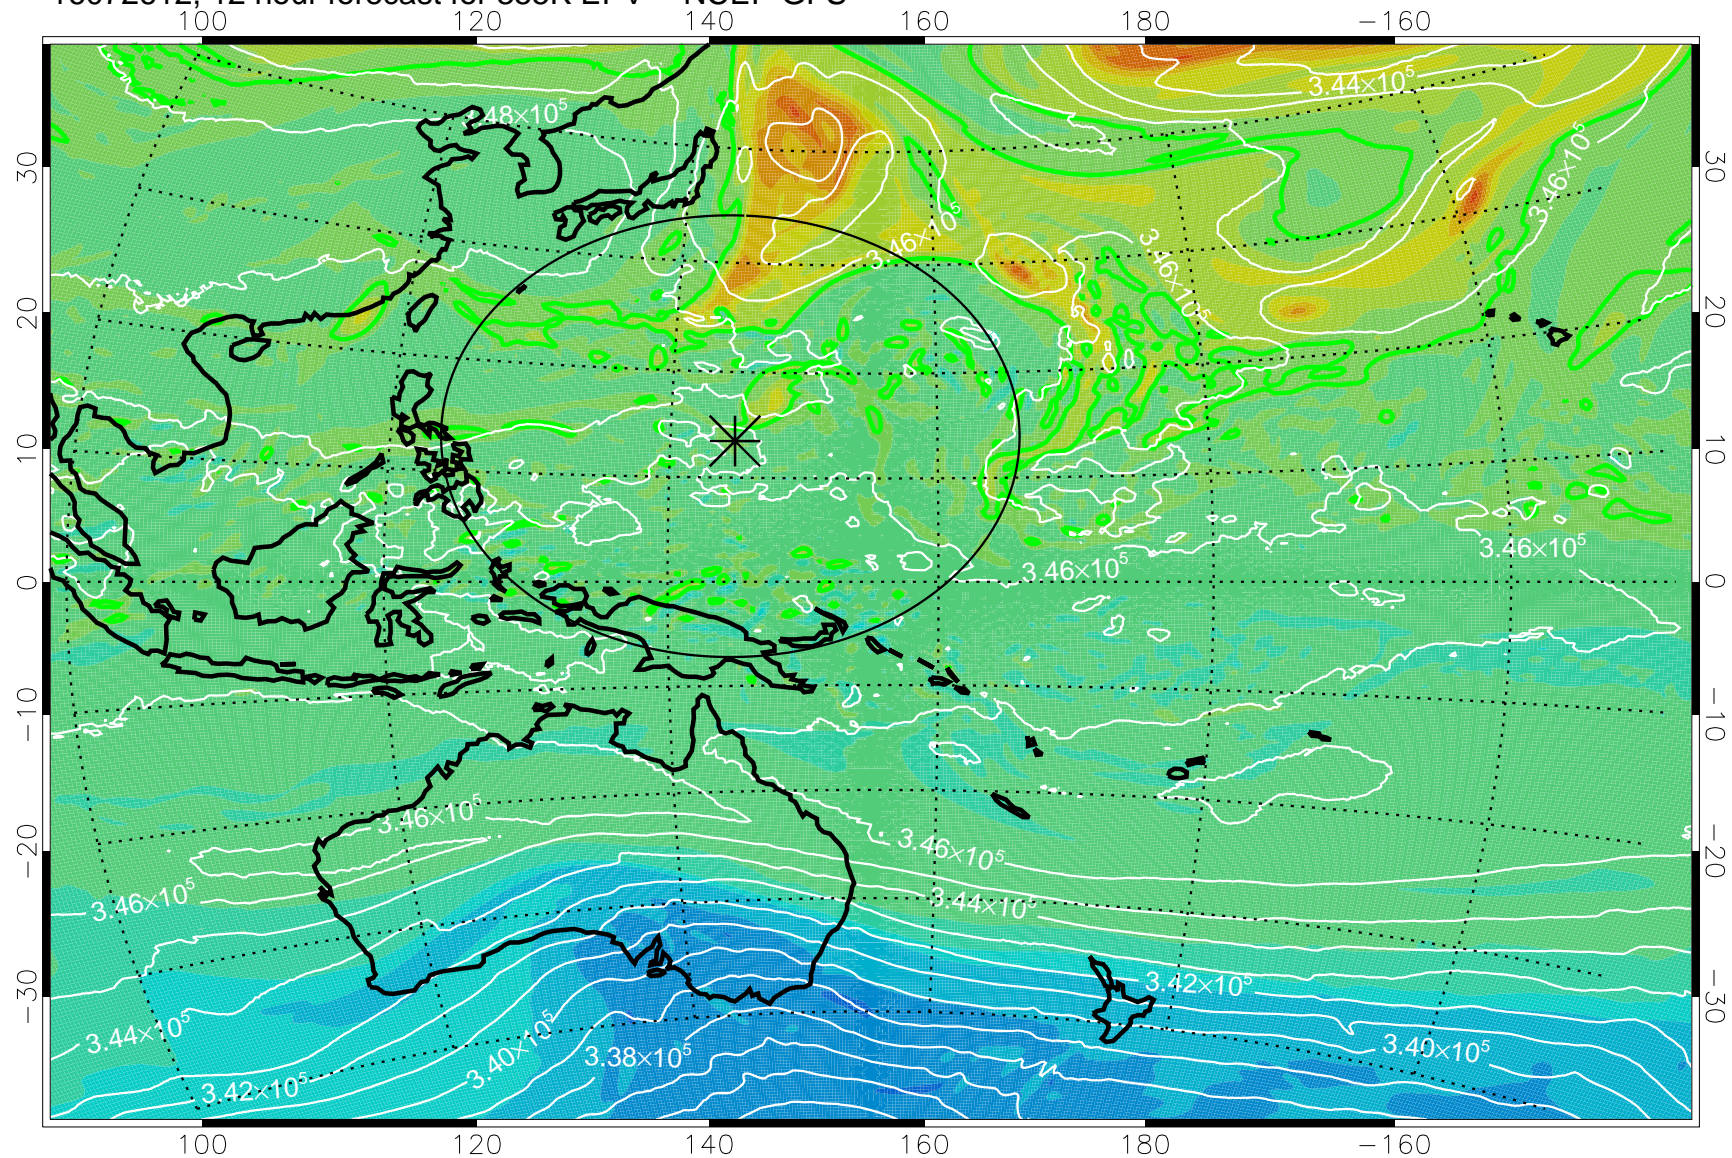

16072606, 6 hour forecast for 355K EPV -- NCEP GFS

355K Montgomery Streamfunction, white
EPV Tropopause (2 PVU) Position
Range ring of 2304 km

16072612, 12 hour forecast for 355K EPV -- NCEP GFS

355K Montgomery Streamfunction, white
EPV Tropopause (2 PVU) Position
Range ring of 2304 km

16072618, 18 hour forecast for 355K EPV -- NCEP GFS

355K Montgomery Streamfunction, white
EPV Tropopause (2 PVU) Position
Range ring of 2304 km

16072700, 24 hour forecast for 355K EPV -- NCEP GFS

355K Montgomery Streamfunction, white
EPV Tropopause (2 PVU) Position
Range ring of 2304 km

16072706, 30 hour forecast for 355K EPV -- NCEP GFS

355K Montgomery Streamfunction, white
EPV Tropopause (2 PVU) Position
Range ring of 2304 km

16072712, 36 hour forecast for 355K EPV -- NCEP GFS

355K Montgomery Streamfunction, white
EPV Tropopause (2 PVU) Position
Range ring of 2304 km

16072718, 42 hour forecast for 355K EPV -- NCEP GFS

355K Montgomery Streamfunction, white
EPV Tropopause (2 PVU) Position
Range ring of 2304 km

16072800, 48 hour forecast for 355K EPV -- NCEP GFS

355K Montgomery Streamfunction, white
EPV Tropopause (2 PVU) Position
Range ring of 2304 km