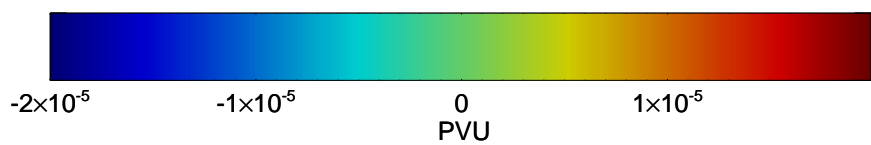

16072912, 84 hour forecast for 355K EPV -- NCEP GFS

355K Montgomery Streamfunction, white
EPV Tropopause (2 PVU) Position
Range ring of 2304 km