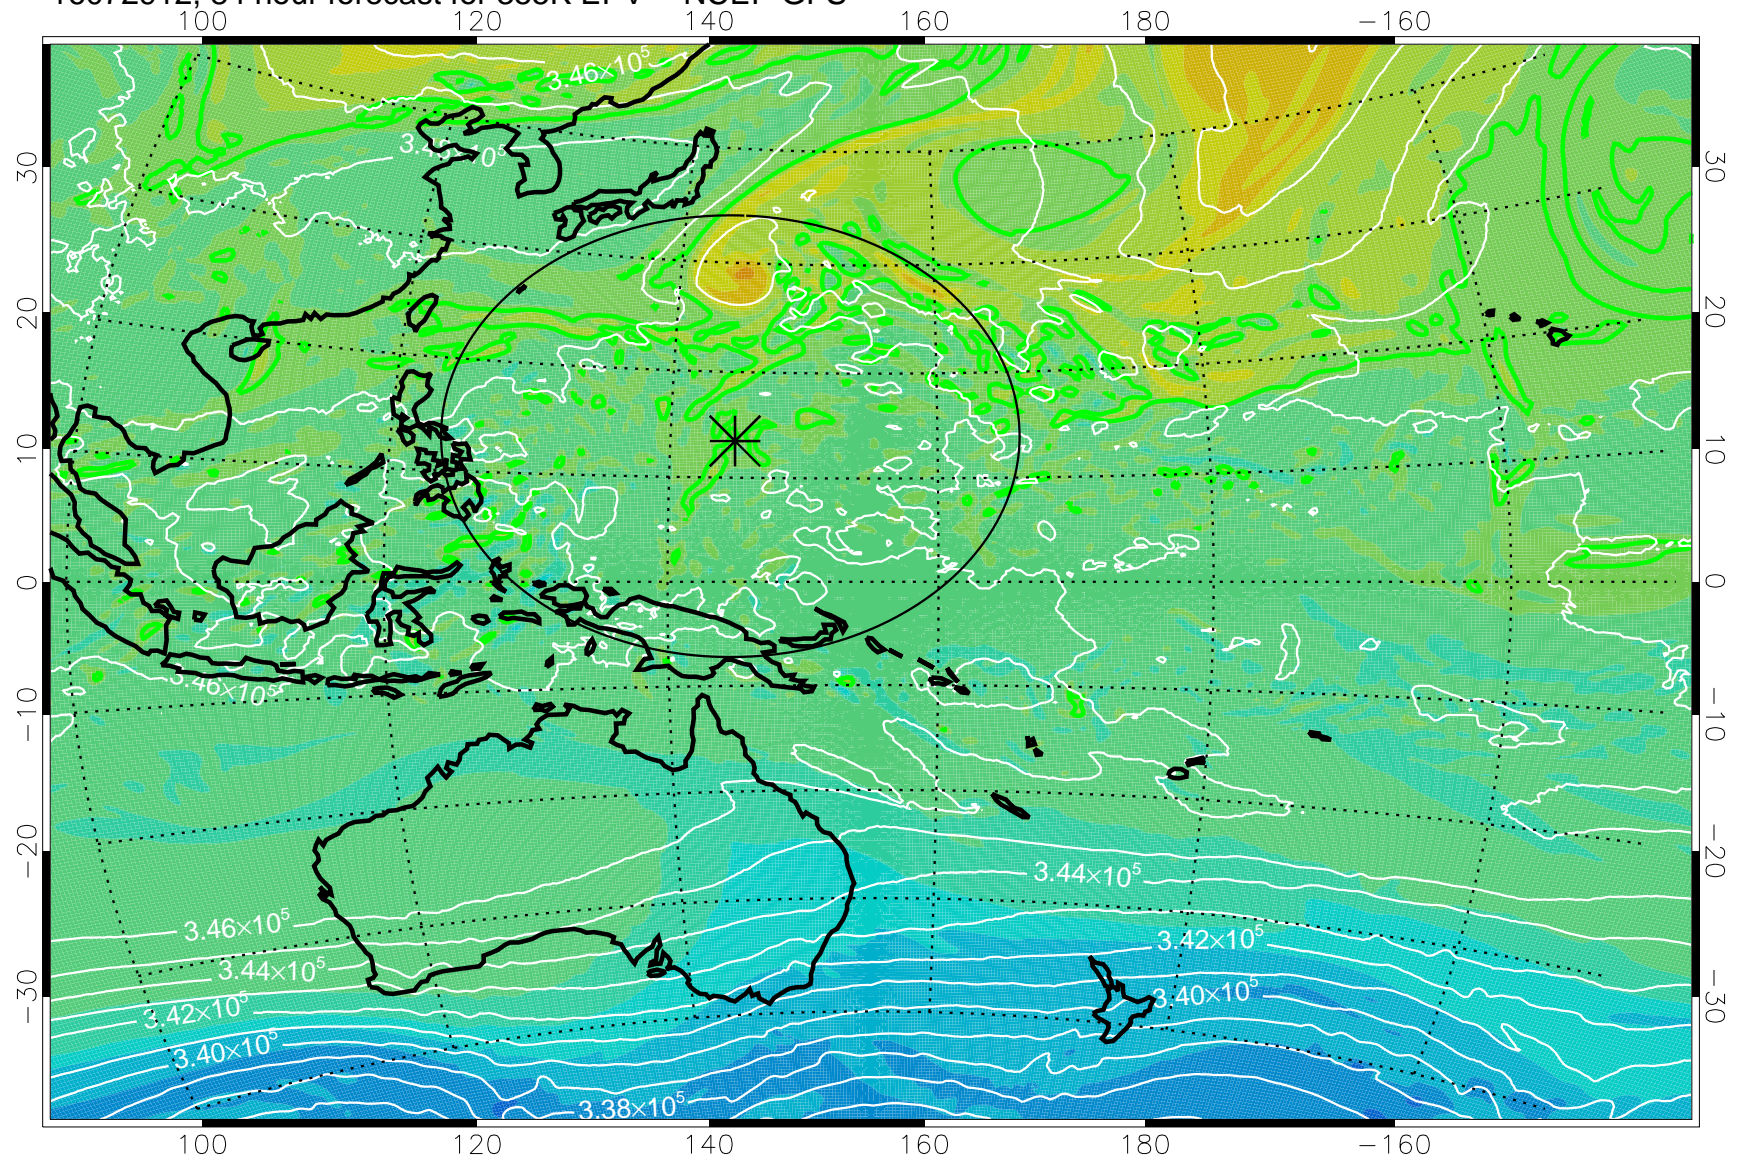

16072806, 54 hour forecast for 355K EPV -- NCEP GFS

355K Montgomery Streamfunction, white
EPV Tropopause (2 PVU) Position
Range ring of 2304 km

16072812, 60 hour forecast for 355K EPV -- NCEP GFS

355K Montgomery Streamfunction, white
EPV Tropopause (2 PVU) Position
Range ring of 2304 km

16072818, 66 hour forecast for 355K EPV -- NCEP GFS

355K Montgomery Streamfunction, white
EPV Tropopause (2 PVU) Position
Range ring of 2304 km

16072900, 72 hour forecast for 355K EPV -- NCEP GFS

355K Montgomery Streamfunction, white
EPV Tropopause (2 PVU) Position
Range ring of 2304 km

16072906, 78 hour forecast for 355K EPV -- NCEP GFS

355K Montgomery Streamfunction, white
EPV Tropopause (2 PVU) Position
Range ring of 2304 km

16072912, 84 hour forecast for 355K EPV -- NCEP GFS

355K Montgomery Streamfunction, white
EPV Tropopause (2 PVU) Position
Range ring of 2304 km

16072918, 90 hour forecast for 355K EPV -- NCEP GFS

355K Montgomery Streamfunction, white
EPV Tropopause (2 PVU) Position
Range ring of 2304 km

16073000, 96 hour forecast for 355K EPV -- NCEP GFS

355K Montgomery Streamfunction, white
EPV Tropopause (2 PVU) Position
Range ring of 2304 km