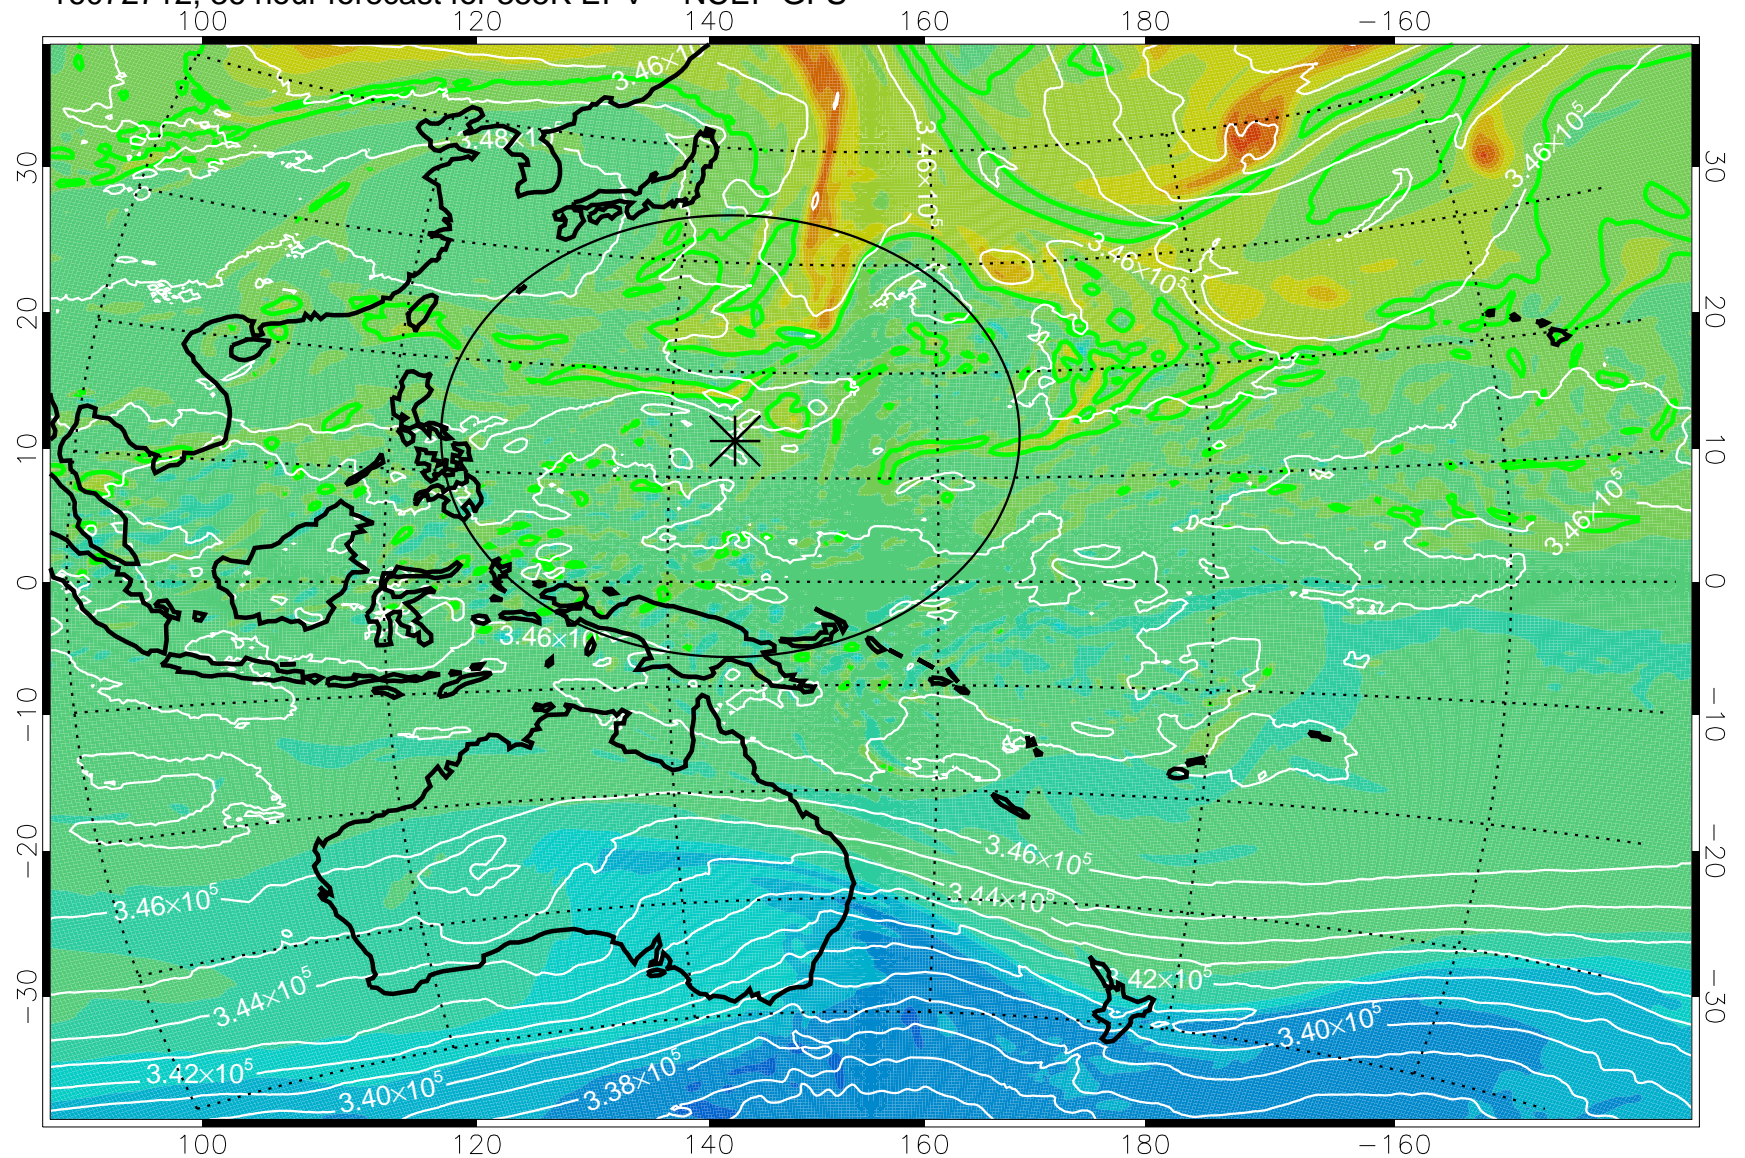

16072618, 18 hour forecast for 355K EPV -- NCEP GFS

355K Montgomery Streamfunction, white
EPV Tropopause (2 PVU) Position
Range ring of 2304 km

16072700, 24 hour forecast for 355K EPV -- NCEP GFS

355K Montgomery Streamfunction, white
EPV Tropopause (2 PVU) Position
Range ring of 2304 km

16072706, 30 hour forecast for 355K EPV -- NCEP GFS

355K Montgomery Streamfunction, white
EPV Tropopause (2 PVU) Position
Range ring of 2304 km

16072712, 36 hour forecast for 355K EPV -- NCEP GFS

355K Montgomery Streamfunction, white
EPV Tropopause (2 PVU) Position
Range ring of 2304 km

16072718, 42 hour forecast for 355K EPV -- NCEP GFS

355K Montgomery Streamfunction, white
EPV Tropopause (2 PVU) Position
Range ring of 2304 km

16072800, 48 hour forecast for 355K EPV -- NCEP GFS

355K Montgomery Streamfunction, white
EPV Tropopause (2 PVU) Position
Range ring of 2304 km

16072818, 66 hour forecast for 355K EPV -- NCEP GFS

355K Montgomery Streamfunction, white
EPV Tropopause (2 PVU) Position
Range ring of 2304 km

16072900, 72 hour forecast for 355K EPV -- NCEP GFS

355K Montgomery Streamfunction, white
EPV Tropopause (2 PVU) Position
Range ring of 2304 km