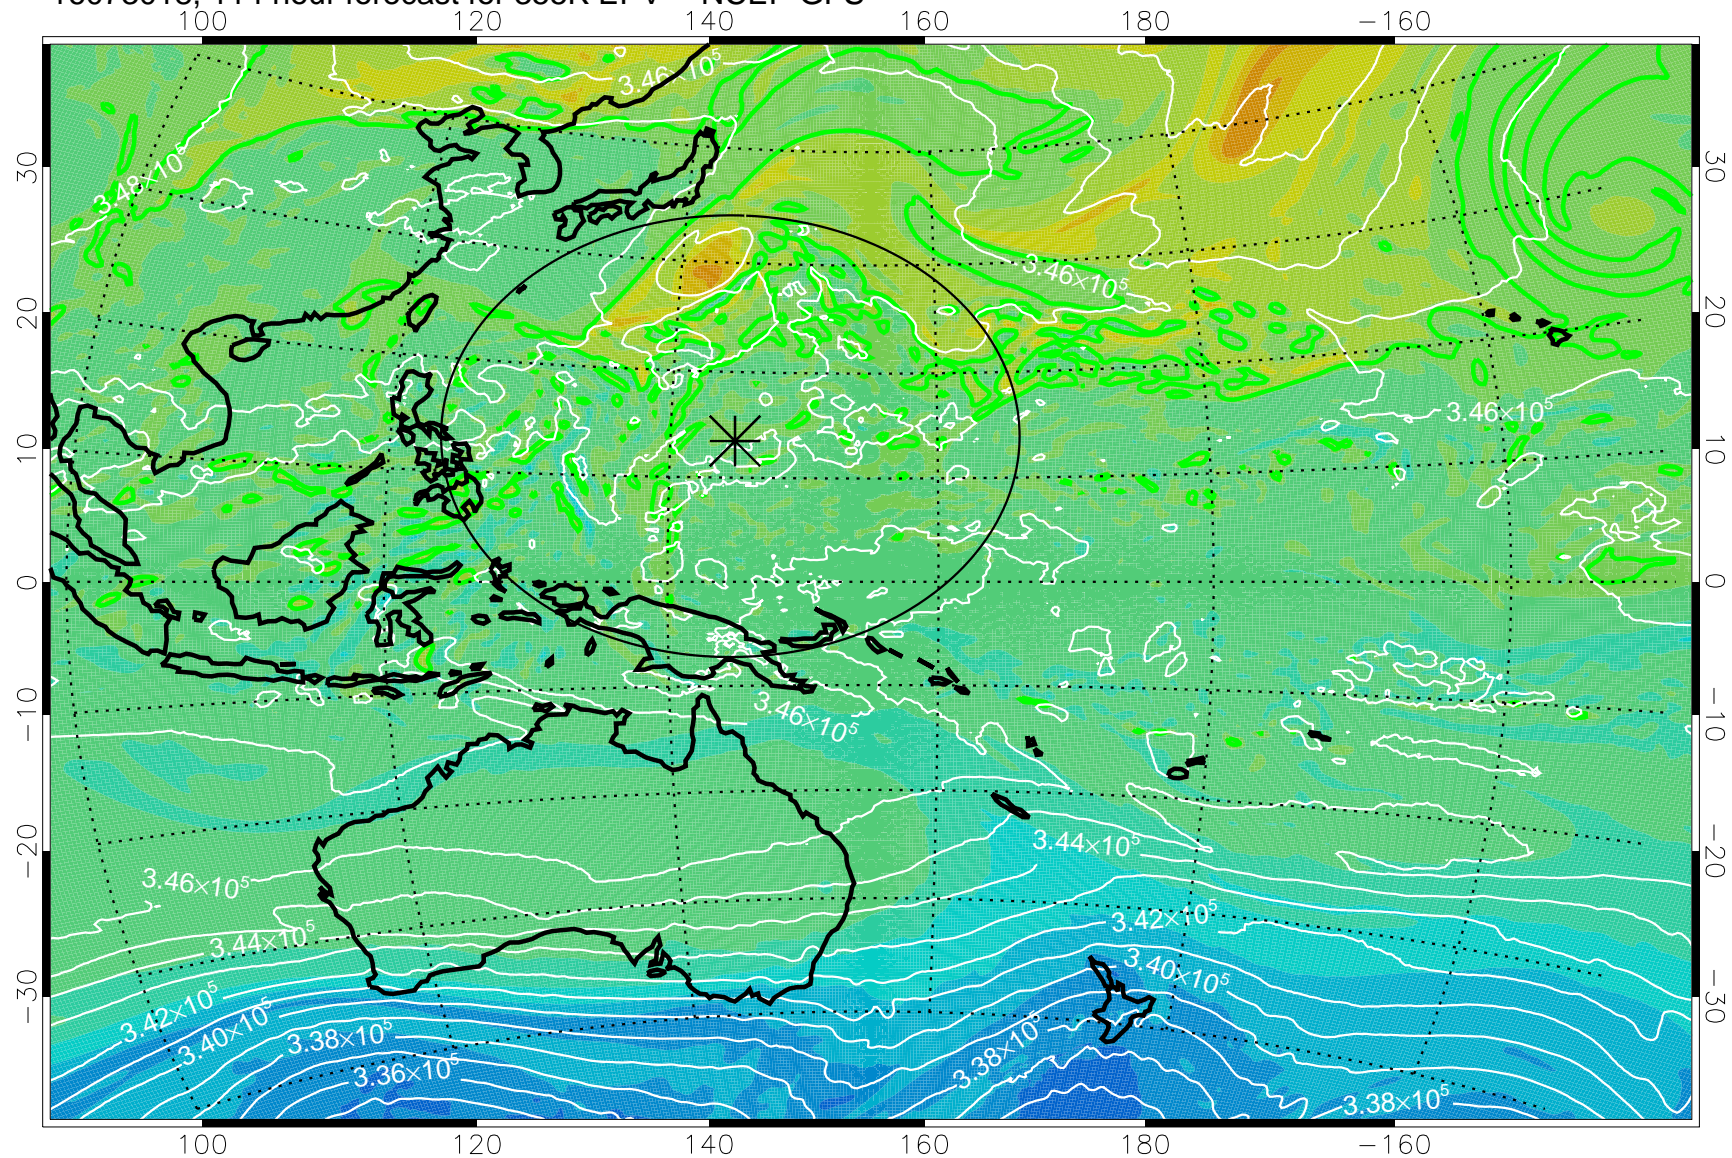

16072906, 78 hour forecast for 355K EPV -- NCEP GFS

355K Montgomery Streamfunction, white
EPV Tropopause (2 PVU) Position
Range ring of 2304 km

16072912, 84 hour forecast for 355K EPV -- NCEP GFS

355K Montgomery Streamfunction, white
EPV Tropopause (2 PVU) Position
Range ring of 2304 km

16072918, 90 hour forecast for 355K EPV -- NCEP GFS

355K Montgomery Streamfunction, white
EPV Tropopause (2 PVU) Position
Range ring of 2304 km

16073000, 96 hour forecast for 355K EPV -- NCEP GFS

355K Montgomery Streamfunction, white
EPV Tropopause (2 PVU) Position
Range ring of 2304 km

16073006, 102 hour forecast for 355K EPV -- NCEP GFS

355K Montgomery Streamfunction, white
EPV Tropopause (2 PVU) Position
Range ring of 2304 km

16073012, 108 hour forecast for 355K EPV -- NCEP GFS

355K Montgomery Streamfunction, white
EPV Tropopause (2 PVU) Position
Range ring of 2304 km

16073018, 114 hour forecast for 355K EPV -- NCEP GFS

355K Montgomery Streamfunction, white
EPV Tropopause (2 PVU) Position
Range ring of 2304 km

16073100, 120 hour forecast for 355K EPV -- NCEP GFS

355K Montgomery Streamfunction, white
EPV Tropopause (2 PVU) Position
Range ring of 2304 km