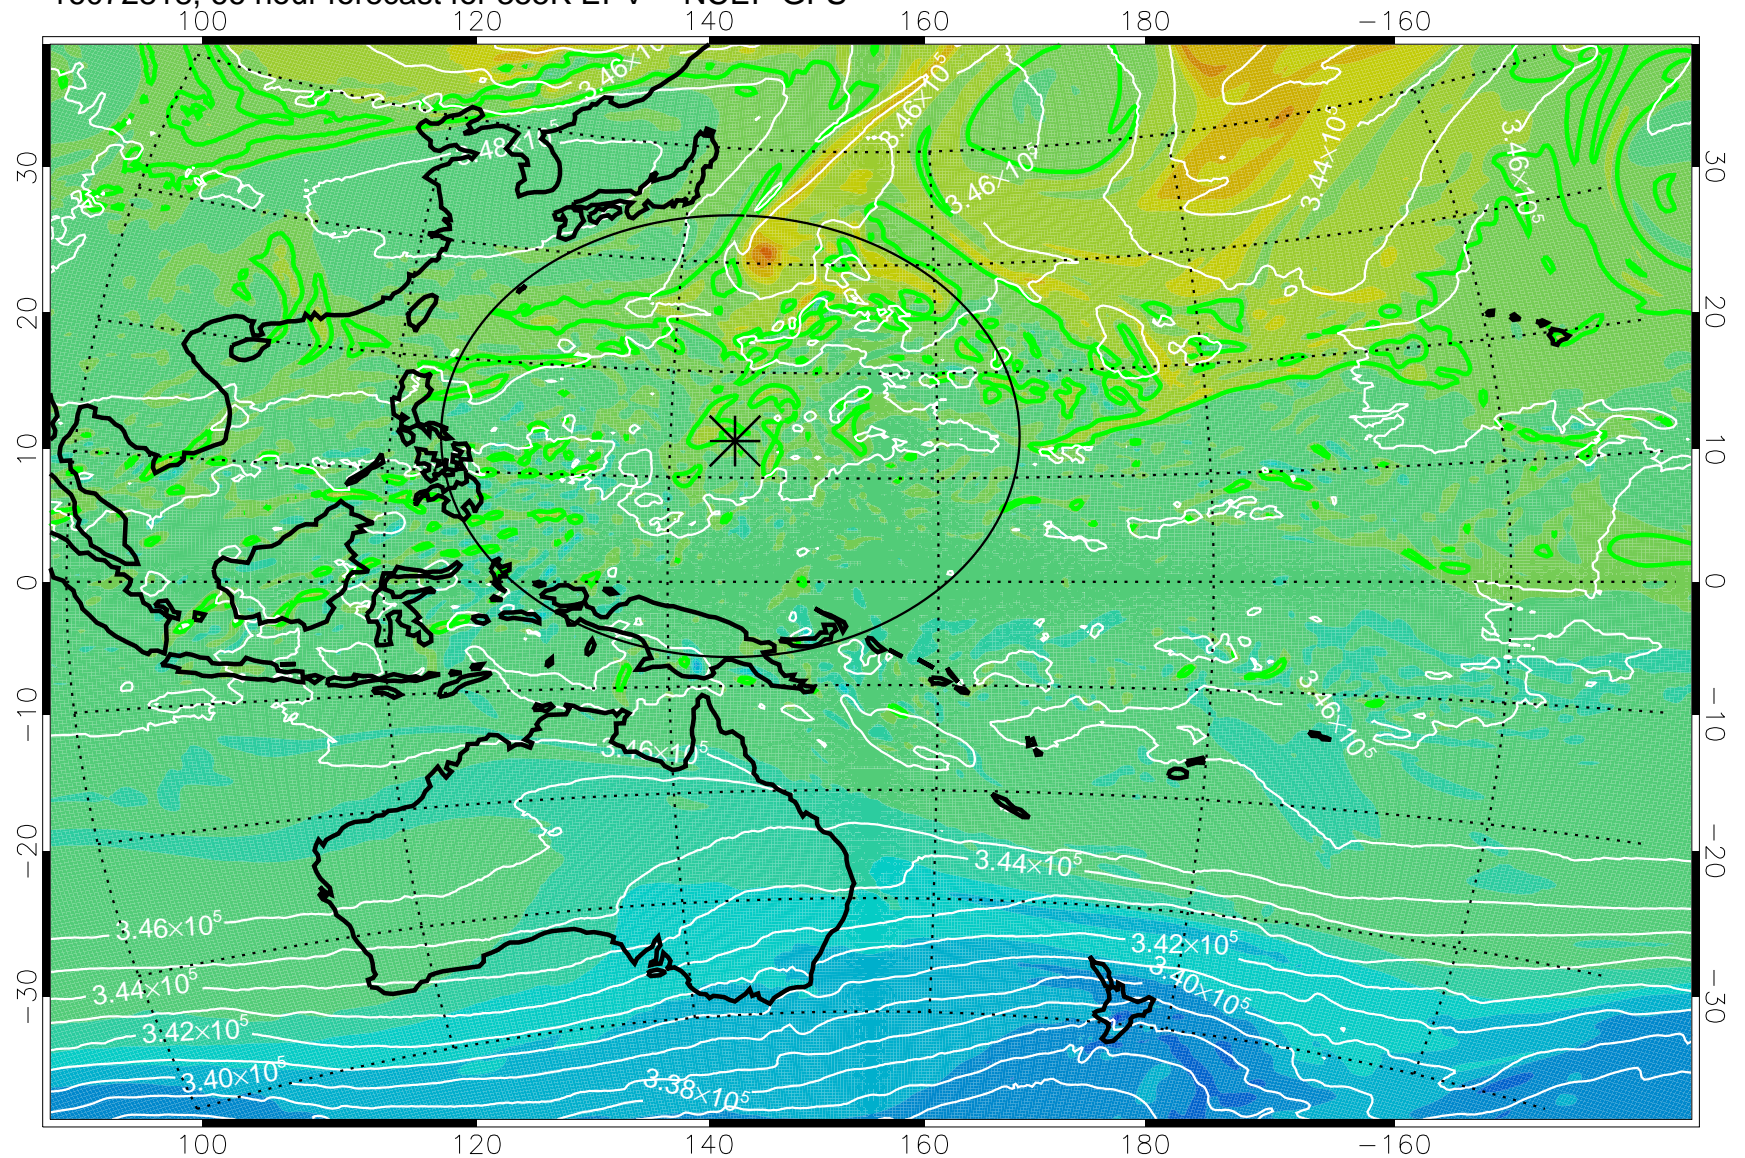

16072806, 54 hour forecast for 355K EPV -- NCEP GFS

355K Montgomery Streamfunction, white
EPV Tropopause (2 PVU) Position
Range ring of 2304 km

16072812, 60 hour forecast for 355K EPV -- NCEP GFS

355K Montgomery Streamfunction, white
EPV Tropopause (2 PVU) Position
Range ring of 2304 km

16072818, 66 hour forecast for 355K EPV -- NCEP GFS

355K Montgomery Streamfunction, white
EPV Tropopause (2 PVU) Position
Range ring of 2304 km

16072900, 72 hour forecast for 355K EPV -- NCEP GFS

355K Montgomery Streamfunction, white
EPV Tropopause (2 PVU) Position
Range ring of 2304 km

16072906, 78 hour forecast for 355K EPV -- NCEP GFS

355K Montgomery Streamfunction, white
EPV Tropopause (2 PVU) Position
Range ring of 2304 km

16072912, 84 hour forecast for 355K EPV -- NCEP GFS

355K Montgomery Streamfunction, white
EPV Tropopause (2 PVU) Position
Range ring of 2304 km

16072918, 90 hour forecast for 355K EPV -- NCEP GFS

355K Montgomery Streamfunction, white
EPV Tropopause (2 PVU) Position
Range ring of 2304 km

16073000, 96 hour forecast for 355K EPV -- NCEP GFS

355K Montgomery Streamfunction, white
EPV Tropopause (2 PVU) Position
Range ring of 2304 km