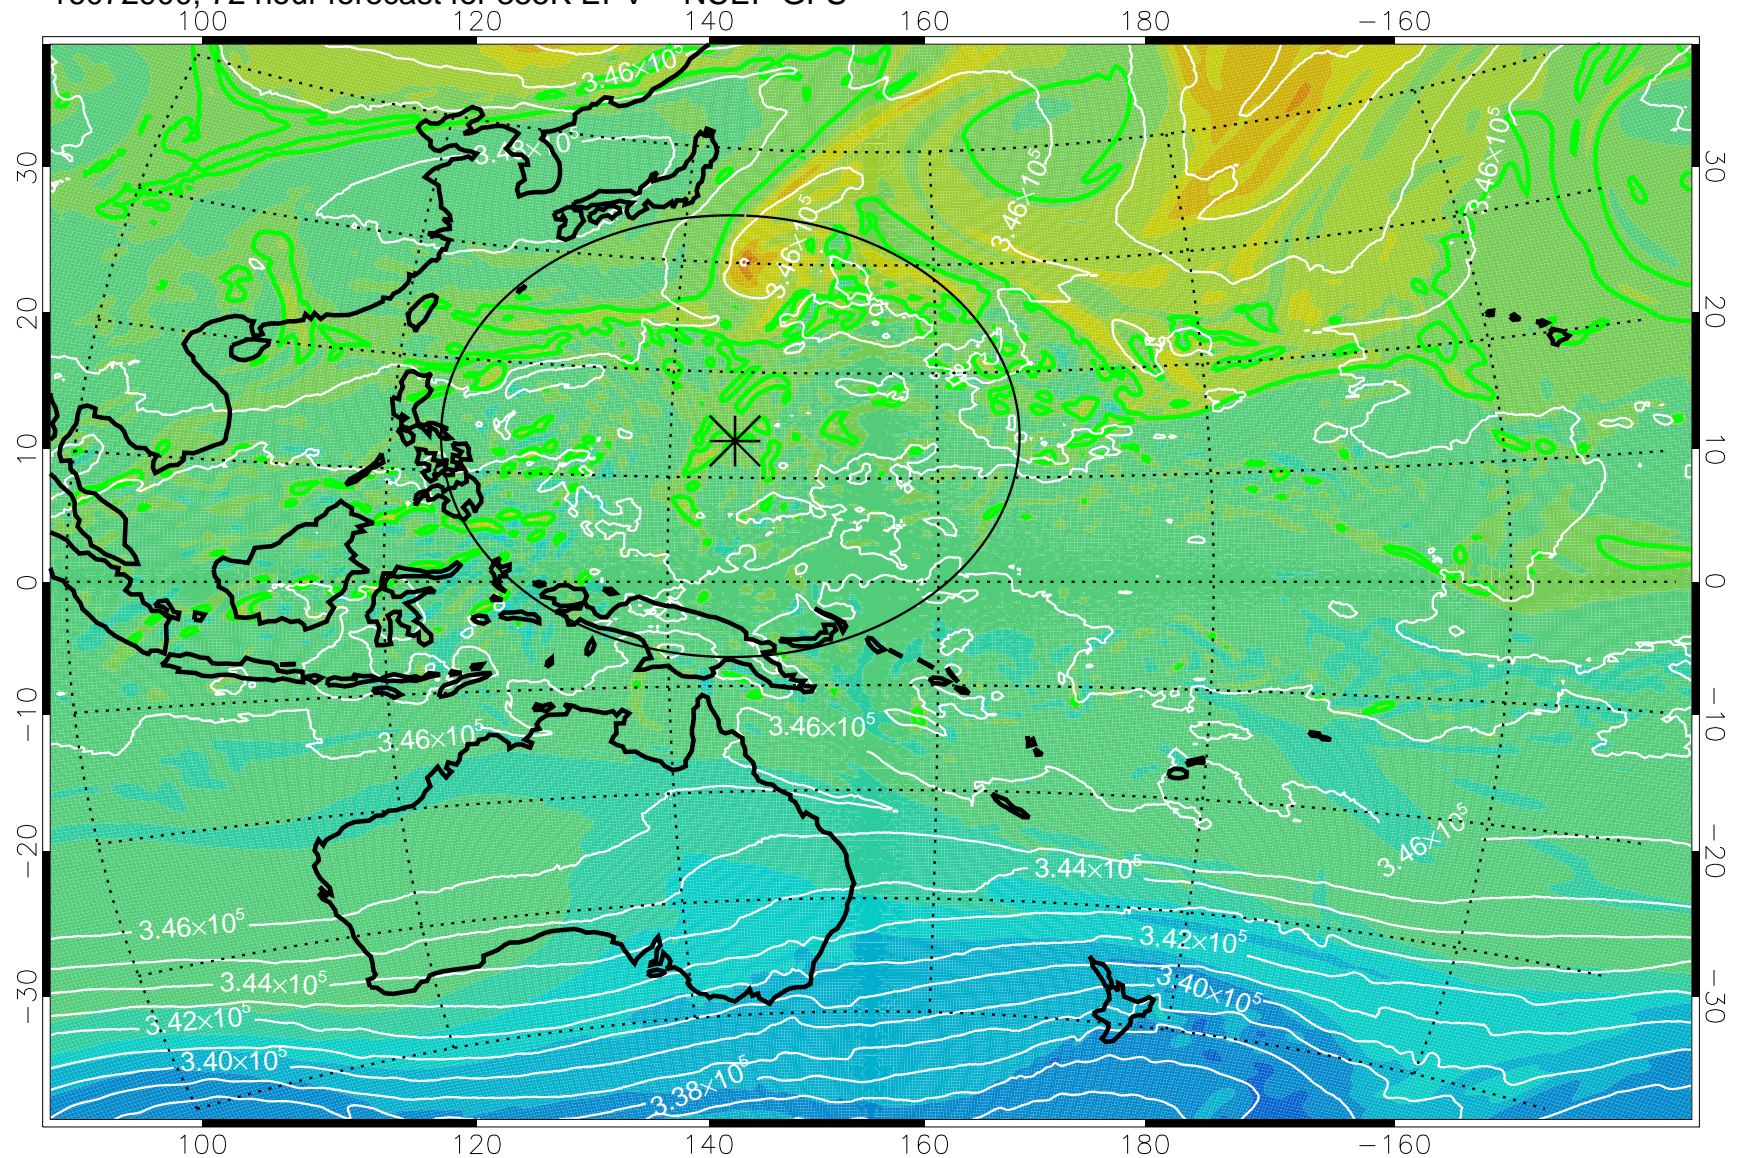

16072806, 54 hour forecast for 355K EPV -- NCEP GFS

355K Montgomery Streamfunction, white
EPV Tropopause (2 PVU) Position
Range ring of 2304 km

16072812, 60 hour forecast for 355K EPV -- NCEP GFS

355K Montgomery Streamfunction, white
EPV Tropopause (2 PVU) Position
Range ring of 2304 km

16072818, 66 hour forecast for 355K EPV -- NCEP GFS

355K Montgomery Streamfunction, white
EPV Tropopause (2 PVU) Position
Range ring of 2304 km

16072900, 72 hour forecast for 355K EPV -- NCEP GFS

355K Montgomery Streamfunction, white
EPV Tropopause (2 PVU) Position
Range ring of 2304 km

16072906, 78 hour forecast for 355K EPV -- NCEP GFS

355K Montgomery Streamfunction, white
EPV Tropopause (2 PVU) Position
Range ring of 2304 km

16072912, 84 hour forecast for 355K EPV -- NCEP GFS

355K Montgomery Streamfunction, white
EPV Tropopause (2 PVU) Position
Range ring of 2304 km

16072918, 90 hour forecast for 355K EPV -- NCEP GFS

355K Montgomery Streamfunction, white
EPV Tropopause (2 PVU) Position
Range ring of 2304 km

16073000, 96 hour forecast for 355K EPV -- NCEP GFS

355K Montgomery Streamfunction, white
EPV Tropopause (2 PVU) Position
Range ring of 2304 km