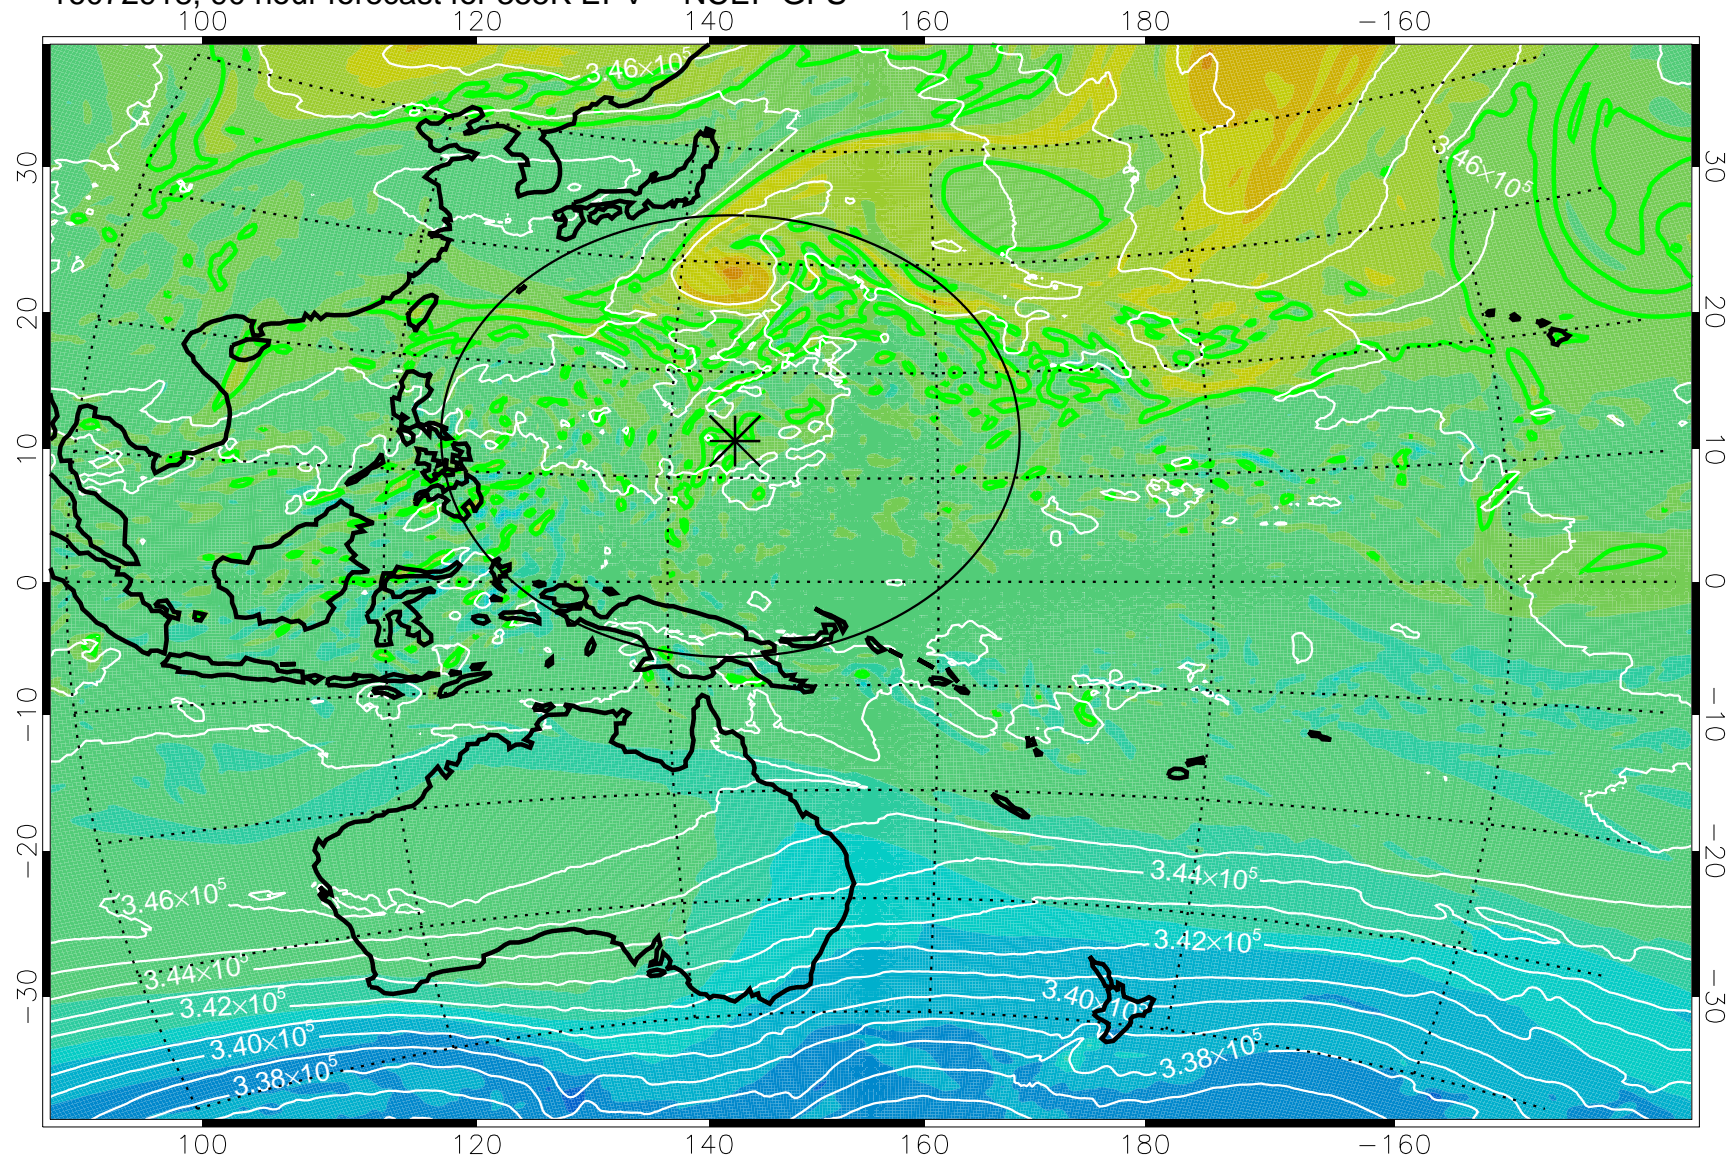

16072818, 66 hour forecast for 355K EPV -- NCEP GFS

355K Montgomery Streamfunction, white
EPV Tropopause (2 PVU) Position
Range ring of 2304 km

16072900, 72 hour forecast for 355K EPV -- NCEP GFS

355K Montgomery Streamfunction, white
EPV Tropopause (2 PVU) Position
Range ring of 2304 km

16072906, 78 hour forecast for 355K EPV -- NCEP GFS

355K Montgomery Streamfunction, white
EPV Tropopause (2 PVU) Position
Range ring of 2304 km

16072912, 84 hour forecast for 355K EPV -- NCEP GFS

355K Montgomery Streamfunction, white
EPV Tropopause (2 PVU) Position
Range ring of 2304 km

16072918, 90 hour forecast for 355K EPV -- NCEP GFS

355K Montgomery Streamfunction, white
EPV Tropopause (2 PVU) Position
Range ring of 2304 km

16073000, 96 hour forecast for 355K EPV -- NCEP GFS

355K Montgomery Streamfunction, white
EPV Tropopause (2 PVU) Position
Range ring of 2304 km

16073006, 102 hour forecast for 355K EPV -- NCEP GFS

355K Montgomery Streamfunction, white
EPV Tropopause (2 PVU) Position
Range ring of 2304 km

16073012, 108 hour forecast for 355K EPV -- NCEP GFS

355K Montgomery Streamfunction, white
EPV Tropopause (2 PVU) Position
Range ring of 2304 km