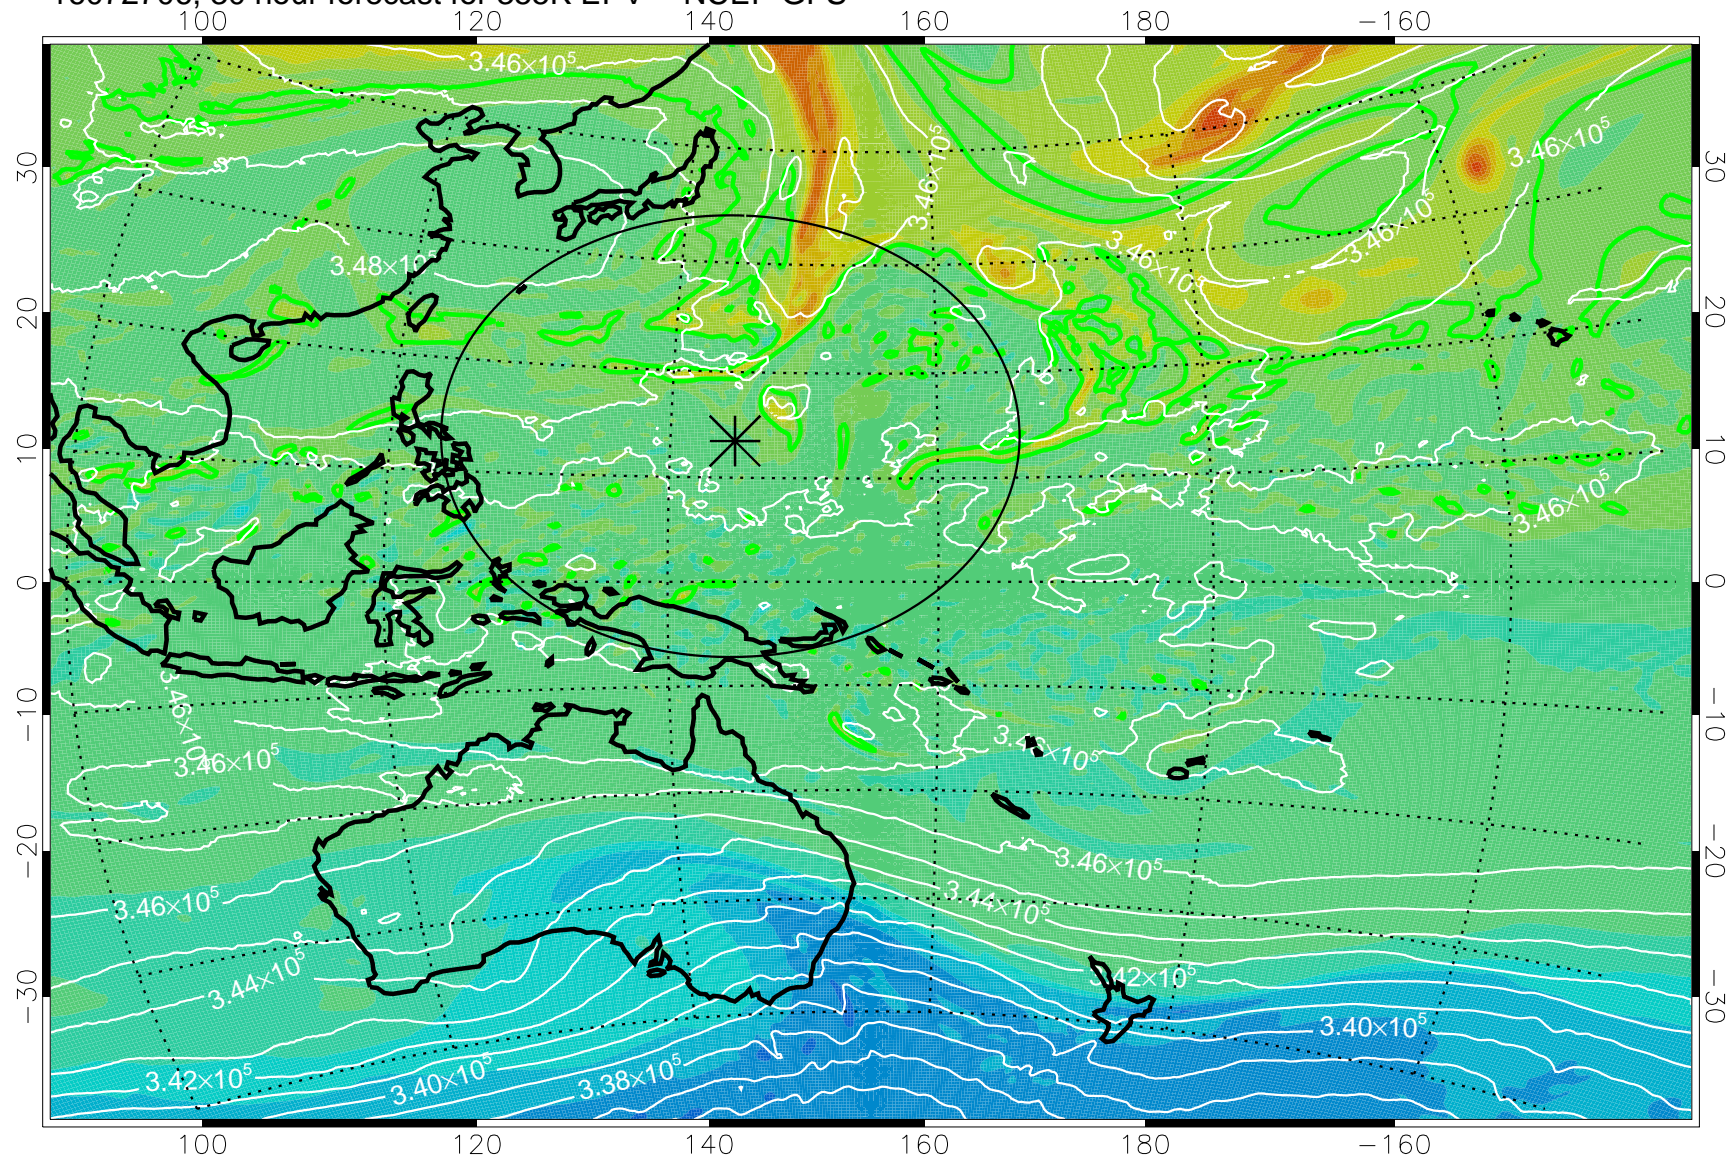

16072618, 18 hour forecast for 355K EPV -- NCEP GFS

355K Montgomery Streamfunction, white
EPV Tropopause (2 PVU) Position
Range ring of 2304 km

16072700, 24 hour forecast for 355K EPV -- NCEP GFS

355K Montgomery Streamfunction, white
EPV Tropopause (2 PVU) Position
Range ring of 2304 km

16072706, 30 hour forecast for 355K EPV -- NCEP GFS

355K Montgomery Streamfunction, white
EPV Tropopause (2 PVU) Position
Range ring of 2304 km

16072712, 36 hour forecast for 355K EPV -- NCEP GFS

355K Montgomery Streamfunction, white
EPV Tropopause (2 PVU) Position
Range ring of 2304 km

16072718, 42 hour forecast for 355K EPV -- NCEP GFS

355K Montgomery Streamfunction, white
EPV Tropopause (2 PVU) Position
Range ring of 2304 km

16072800, 48 hour forecast for 355K EPV -- NCEP GFS

355K Montgomery Streamfunction, white
EPV Tropopause (2 PVU) Position
Range ring of 2304 km

16072818, 66 hour forecast for 355K EPV -- NCEP GFS

355K Montgomery Streamfunction, white
EPV Tropopause (2 PVU) Position
Range ring of 2304 km

16072900, 72 hour forecast for 355K EPV -- NCEP GFS

355K Montgomery Streamfunction, white
EPV Tropopause (2 PVU) Position
Range ring of 2304 km