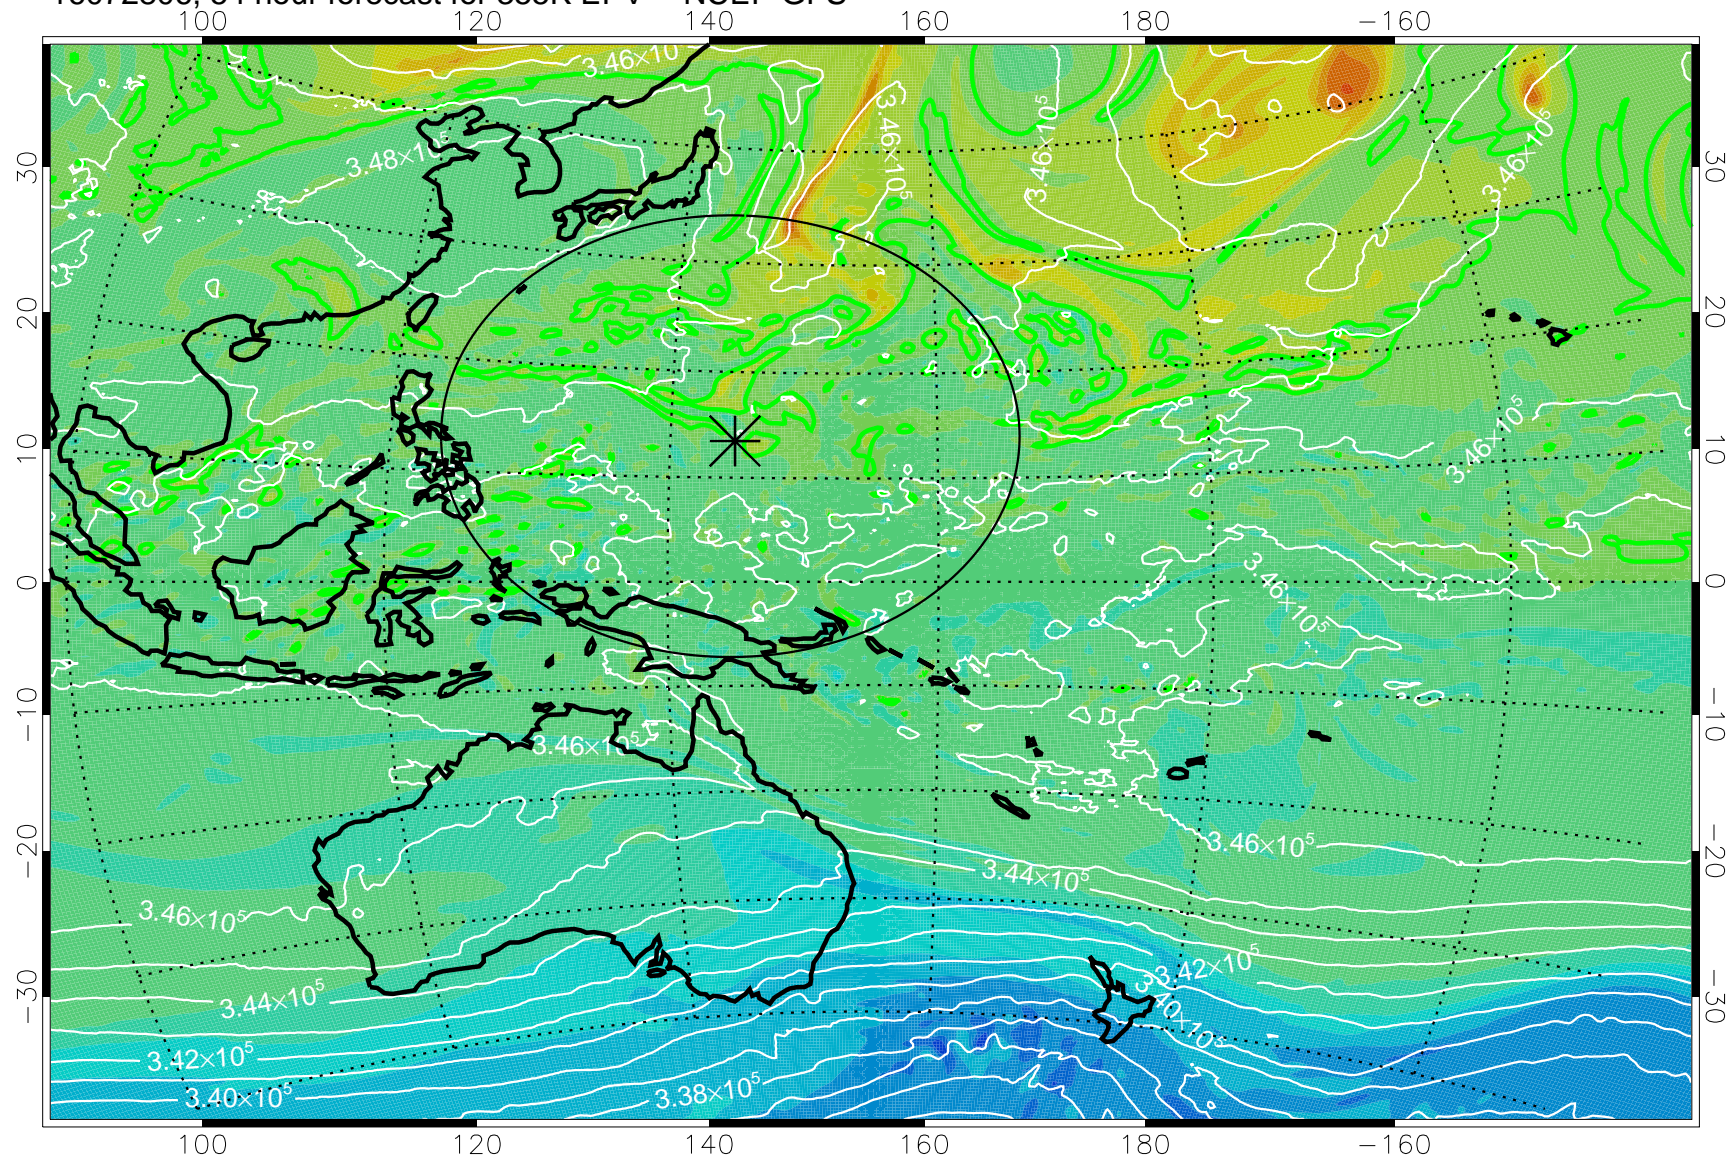

16072706, 30 hour forecast for 355K EPV -- NCEP GFS

355K Montgomery Streamfunction, white
EPV Tropopause (2 PVU) Position
Range ring of 2304 km

16072712, 36 hour forecast for 355K EPV -- NCEP GFS

355K Montgomery Streamfunction, white
EPV Tropopause (2 PVU) Position
Range ring of 2304 km

16072718, 42 hour forecast for 355K EPV -- NCEP GFS

355K Montgomery Streamfunction, white
EPV Tropopause (2 PVU) Position
Range ring of 2304 km

16072800, 48 hour forecast for 355K EPV -- NCEP GFS

355K Montgomery Streamfunction, white
EPV Tropopause (2 PVU) Position
Range ring of 2304 km

16072806, 54 hour forecast for 355K EPV -- NCEP GFS

355K Montgomery Streamfunction, white
EPV Tropopause (2 PVU) Position
Range ring of 2304 km

16072812, 60 hour forecast for 355K EPV -- NCEP GFS

355K Montgomery Streamfunction, white
EPV Tropopause (2 PVU) Position
Range ring of 2304 km

16072818, 66 hour forecast for 355K EPV -- NCEP GFS

355K Montgomery Streamfunction, white
EPV Tropopause (2 PVU) Position
Range ring of 2304 km

16072900, 72 hour forecast for 355K EPV -- NCEP GFS

355K Montgomery Streamfunction, white
EPV Tropopause (2 PVU) Position
Range ring of 2304 km