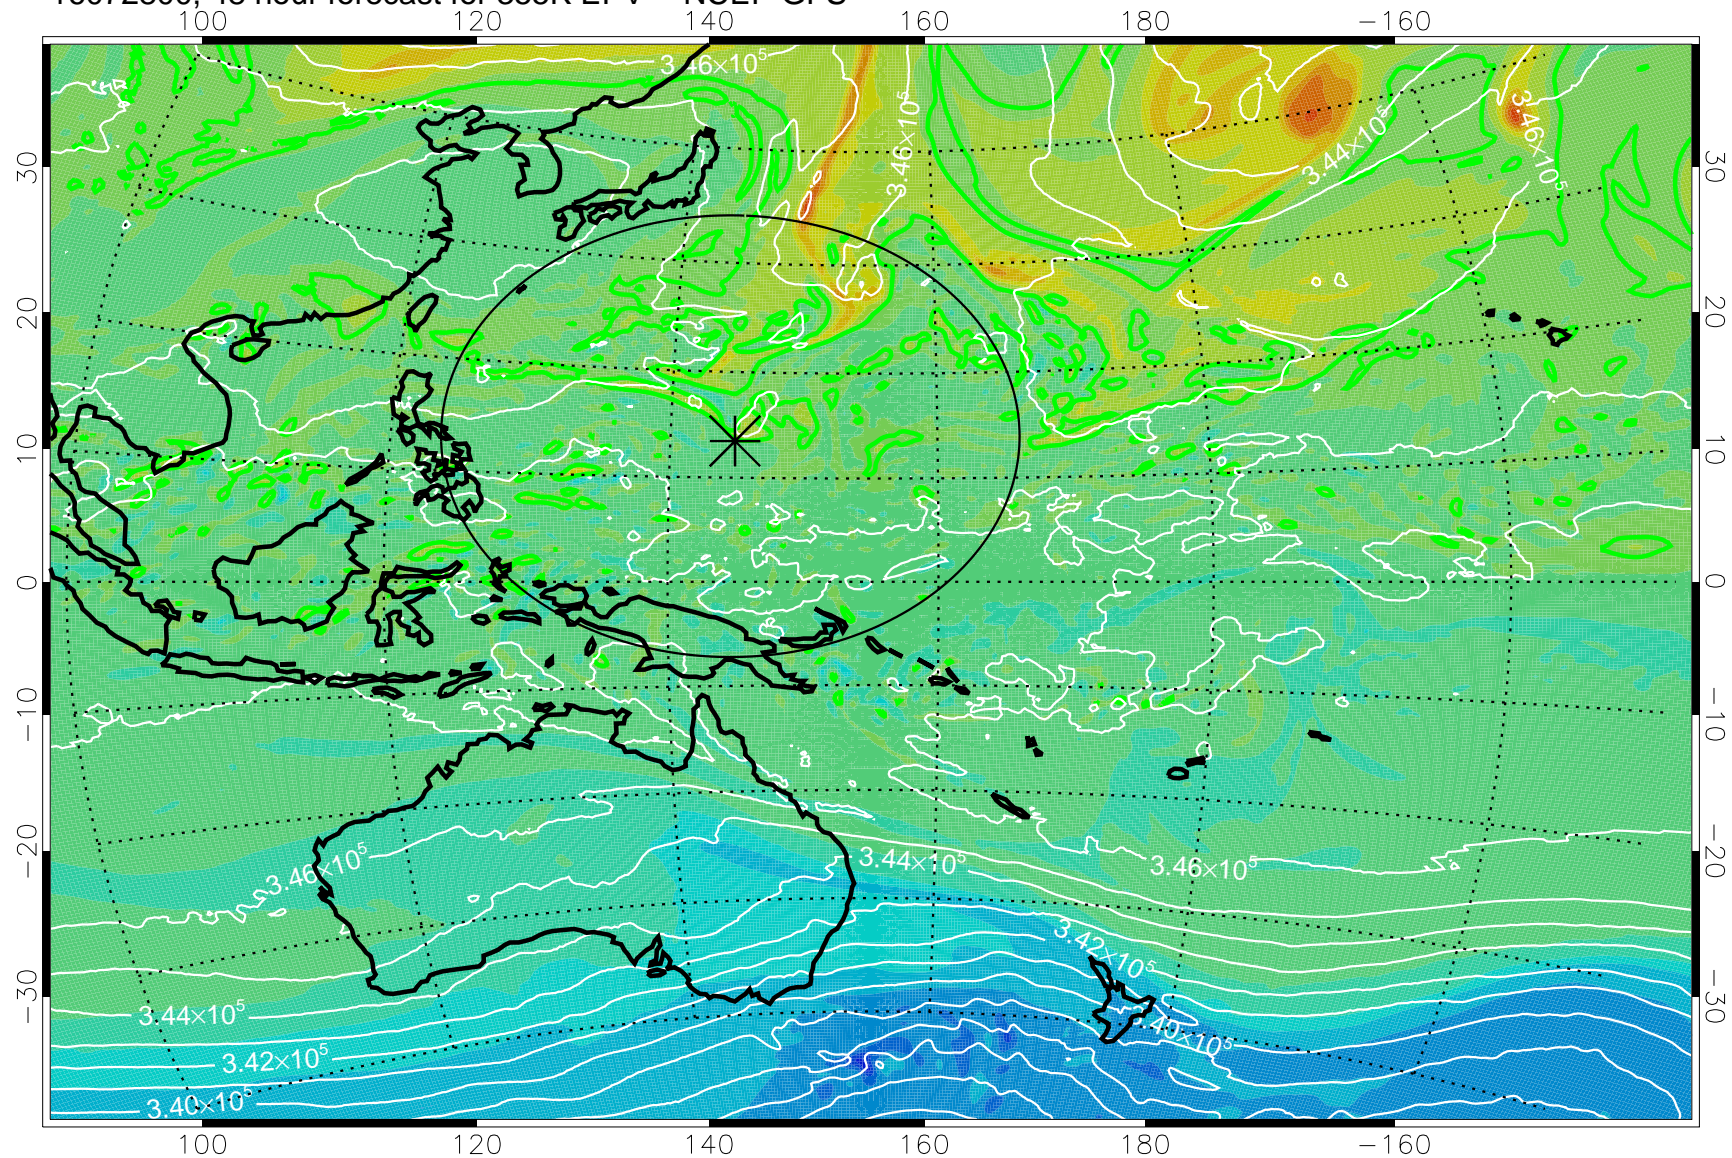

16072706, 30 hour forecast for 355K EPV -- NCEP GFS

355K Montgomery Streamfunction, white
EPV Tropopause (2 PVU) Position
Range ring of 2304 km

16072712, 36 hour forecast for 355K EPV -- NCEP GFS

355K Montgomery Streamfunction, white
EPV Tropopause (2 PVU) Position
Range ring of 2304 km

16072718, 42 hour forecast for 355K EPV -- NCEP GFS

355K Montgomery Streamfunction, white
EPV Tropopause (2 PVU) Position
Range ring of 2304 km

16072800, 48 hour forecast for 355K EPV -- NCEP GFS

355K Montgomery Streamfunction, white
EPV Tropopause (2 PVU) Position
Range ring of 2304 km

16072806, 54 hour forecast for 355K EPV -- NCEP GFS

355K Montgomery Streamfunction, white
EPV Tropopause (2 PVU) Position
Range ring of 2304 km

16072812, 60 hour forecast for 355K EPV -- NCEP GFS

355K Montgomery Streamfunction, white
EPV Tropopause (2 PVU) Position
Range ring of 2304 km

16072818, 66 hour forecast for 355K EPV -- NCEP GFS

355K Montgomery Streamfunction, white
EPV Tropopause (2 PVU) Position
Range ring of 2304 km

16072900, 72 hour forecast for 355K EPV -- NCEP GFS

355K Montgomery Streamfunction, white
EPV Tropopause (2 PVU) Position
Range ring of 2304 km