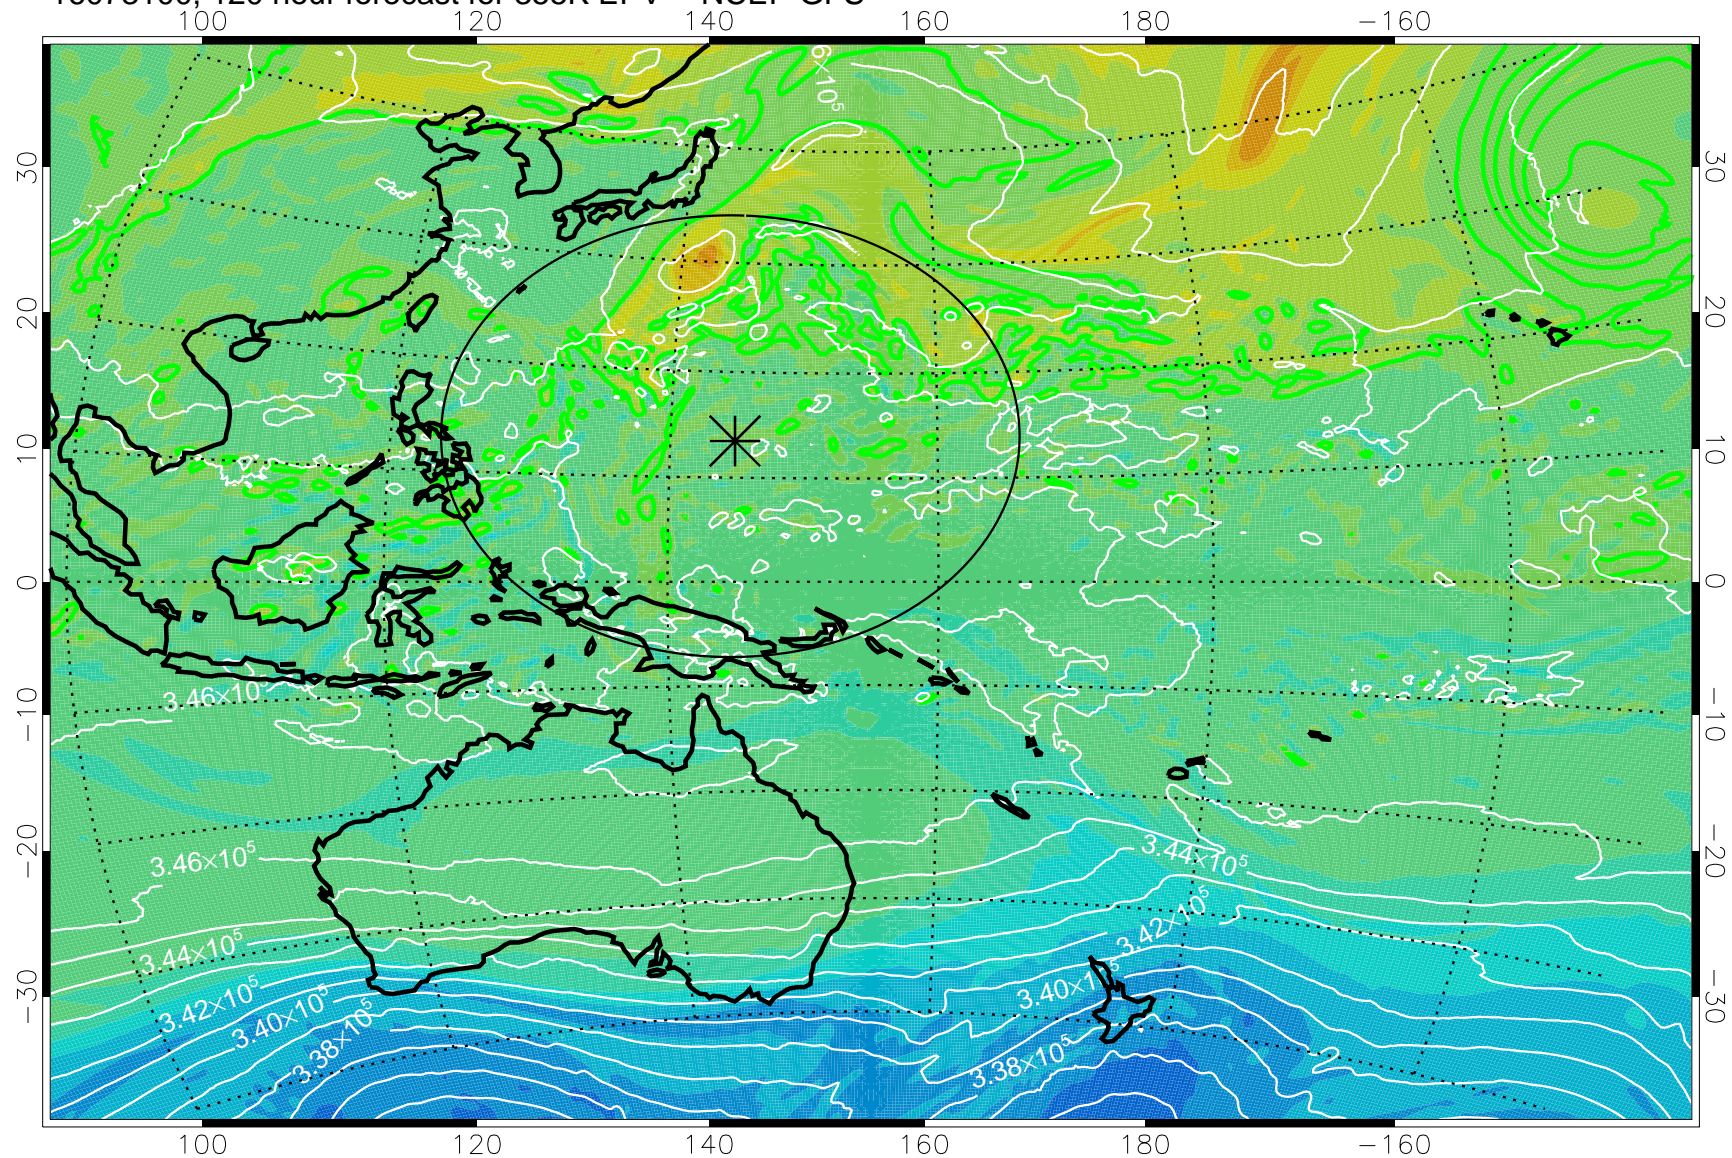

16072906, 78 hour forecast for 355K EPV -- NCEP GFS

355K Montgomery Streamfunction, white
EPV Tropopause (2 PVU) Position
Range ring of 2304 km

16072912, 84 hour forecast for 355K EPV -- NCEP GFS

355K Montgomery Streamfunction, white
EPV Tropopause (2 PVU) Position
Range ring of 2304 km

16072918, 90 hour forecast for 355K EPV -- NCEP GFS

355K Montgomery Streamfunction, white
EPV Tropopause (2 PVU) Position
Range ring of 2304 km

16073000, 96 hour forecast for 355K EPV -- NCEP GFS

355K Montgomery Streamfunction, white
EPV Tropopause (2 PVU) Position
Range ring of 2304 km

16073006, 102 hour forecast for 355K EPV -- NCEP GFS

355K Montgomery Streamfunction, white
EPV Tropopause (2 PVU) Position
Range ring of 2304 km

16073012, 108 hour forecast for 355K EPV -- NCEP GFS

355K Montgomery Streamfunction, white
EPV Tropopause (2 PVU) Position
Range ring of 2304 km

16073018, 114 hour forecast for 355K EPV -- NCEP GFS

355K Montgomery Streamfunction, white
EPV Tropopause (2 PVU) Position
Range ring of 2304 km

16073100, 120 hour forecast for 355K EPV -- NCEP GFS

355K Montgomery Streamfunction, white
EPV Tropopause (2 PVU) Position
Range ring of 2304 km