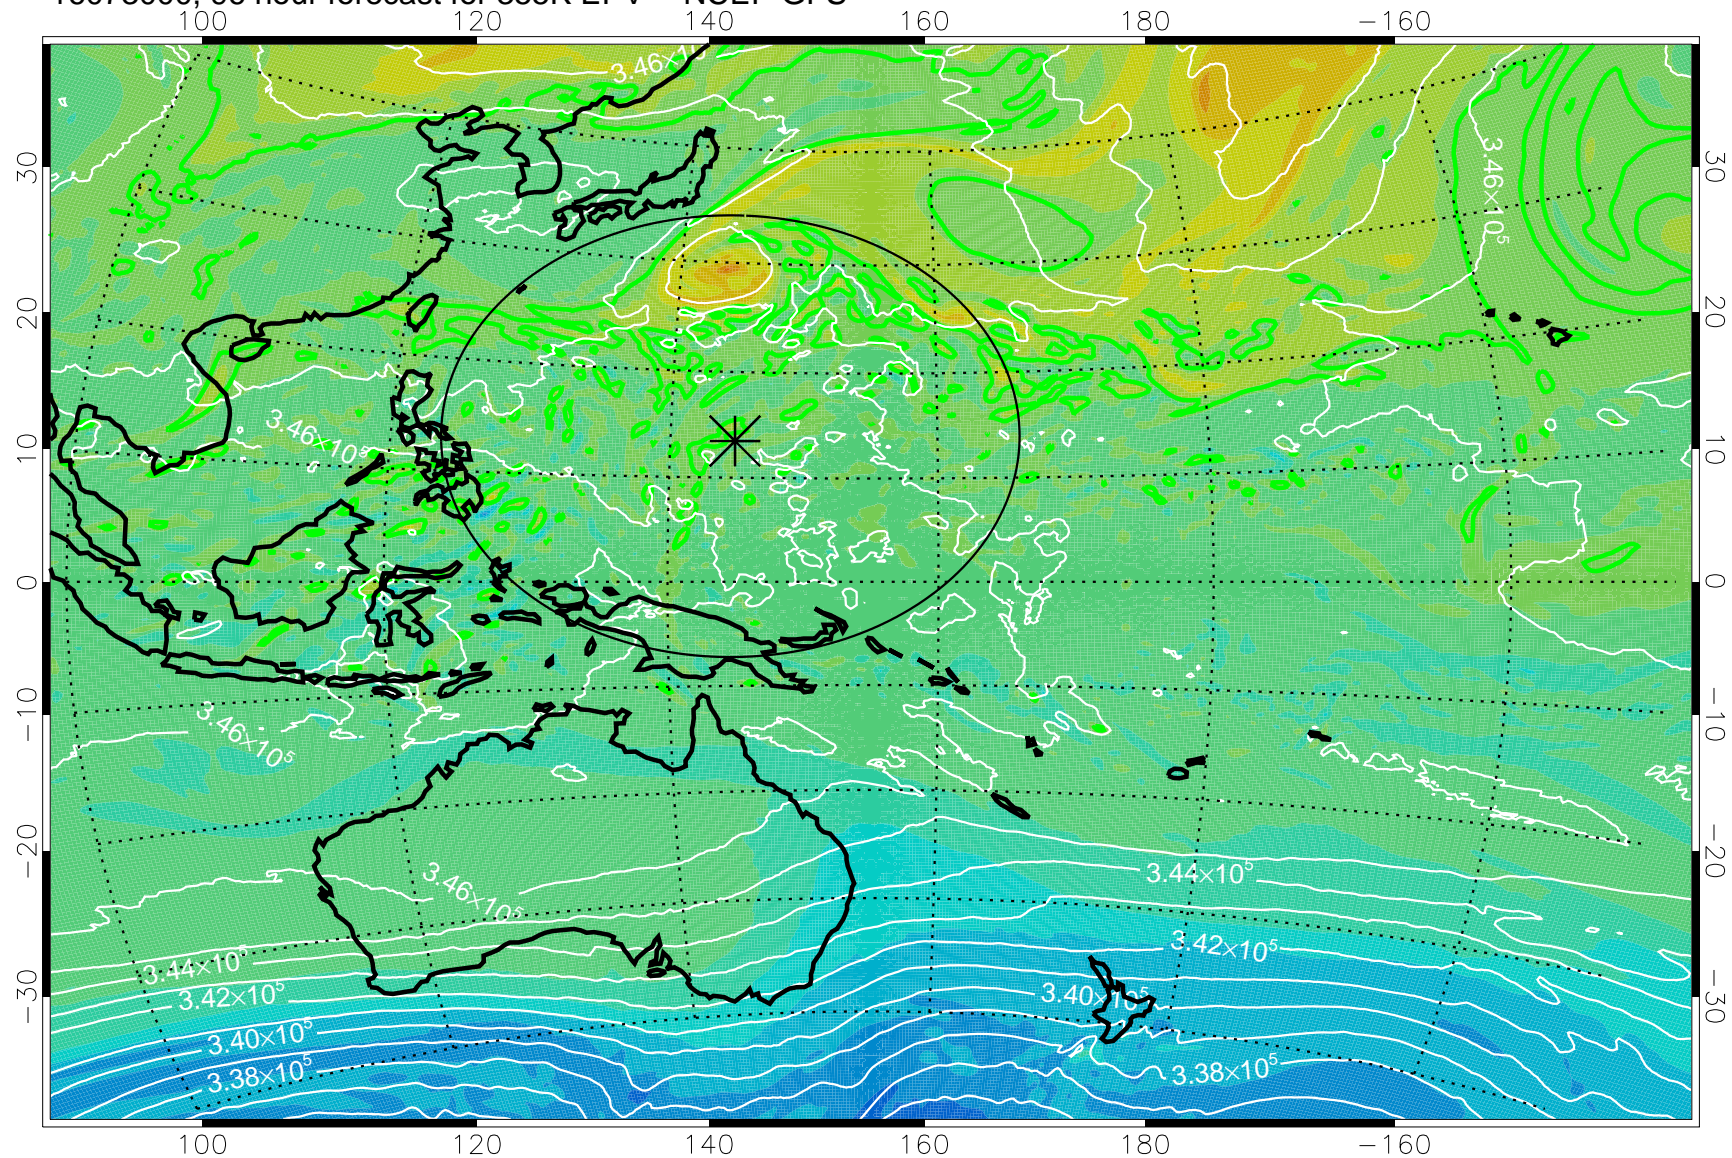

16072818, 66 hour forecast for 355K EPV -- NCEP GFS

355K Montgomery Streamfunction, white
EPV Tropopause (2 PVU) Position
Range ring of 2304 km

16072900, 72 hour forecast for 355K EPV -- NCEP GFS

355K Montgomery Streamfunction, white
EPV Tropopause (2 PVU) Position
Range ring of 2304 km

16072906, 78 hour forecast for 355K EPV -- NCEP GFS

355K Montgomery Streamfunction, white
EPV Tropopause (2 PVU) Position
Range ring of 2304 km

16072912, 84 hour forecast for 355K EPV -- NCEP GFS

355K Montgomery Streamfunction, white
EPV Tropopause (2 PVU) Position
Range ring of 2304 km

16072918, 90 hour forecast for 355K EPV -- NCEP GFS

355K Montgomery Streamfunction, white
EPV Tropopause (2 PVU) Position
Range ring of 2304 km

16073000, 96 hour forecast for 355K EPV -- NCEP GFS

355K Montgomery Streamfunction, white
EPV Tropopause (2 PVU) Position
Range ring of 2304 km

16073006, 102 hour forecast for 355K EPV -- NCEP GFS

355K Montgomery Streamfunction, white
EPV Tropopause (2 PVU) Position
Range ring of 2304 km

16073012, 108 hour forecast for 355K EPV -- NCEP GFS

355K Montgomery Streamfunction, white
EPV Tropopause (2 PVU) Position
Range ring of 2304 km