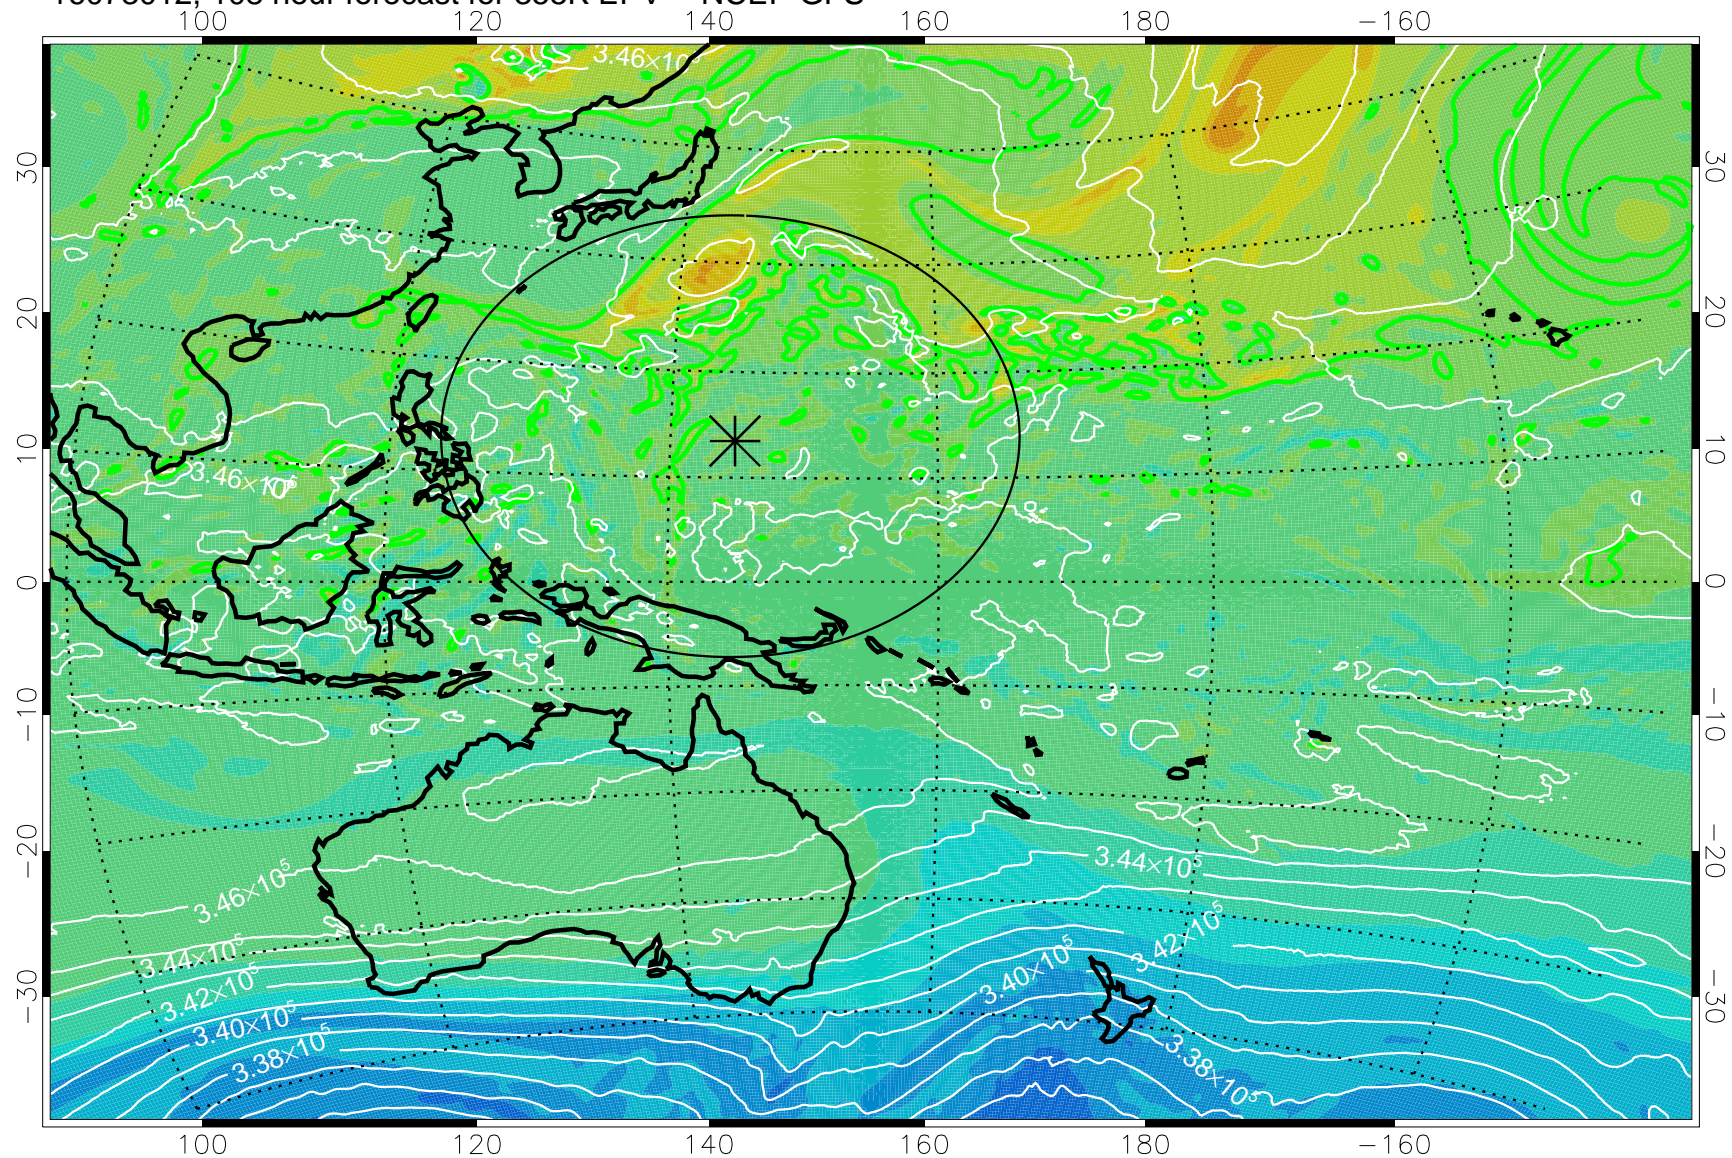

16072906, 78 hour forecast for 355K EPV -- NCEP GFS

355K Montgomery Streamfunction, white
EPV Tropopause (2 PVU) Position
Range ring of 2304 km

16072912, 84 hour forecast for 355K EPV -- NCEP GFS

355K Montgomery Streamfunction, white
EPV Tropopause (2 PVU) Position
Range ring of 2304 km

16072918, 90 hour forecast for 355K EPV -- NCEP GFS

355K Montgomery Streamfunction, white
EPV Tropopause (2 PVU) Position
Range ring of 2304 km

16073000, 96 hour forecast for 355K EPV -- NCEP GFS

355K Montgomery Streamfunction, white
EPV Tropopause (2 PVU) Position
Range ring of 2304 km

16073006, 102 hour forecast for 355K EPV -- NCEP GFS

355K Montgomery Streamfunction, white
EPV Tropopause (2 PVU) Position
Range ring of 2304 km

16073012, 108 hour forecast for 355K EPV -- NCEP GFS

355K Montgomery Streamfunction, white
EPV Tropopause (2 PVU) Position
Range ring of 2304 km

16073018, 114 hour forecast for 355K EPV -- NCEP GFS

355K Montgomery Streamfunction, white
EPV Tropopause (2 PVU) Position
Range ring of 2304 km

16073100, 120 hour forecast for 355K EPV -- NCEP GFS

355K Montgomery Streamfunction, white
EPV Tropopause (2 PVU) Position
Range ring of 2304 km