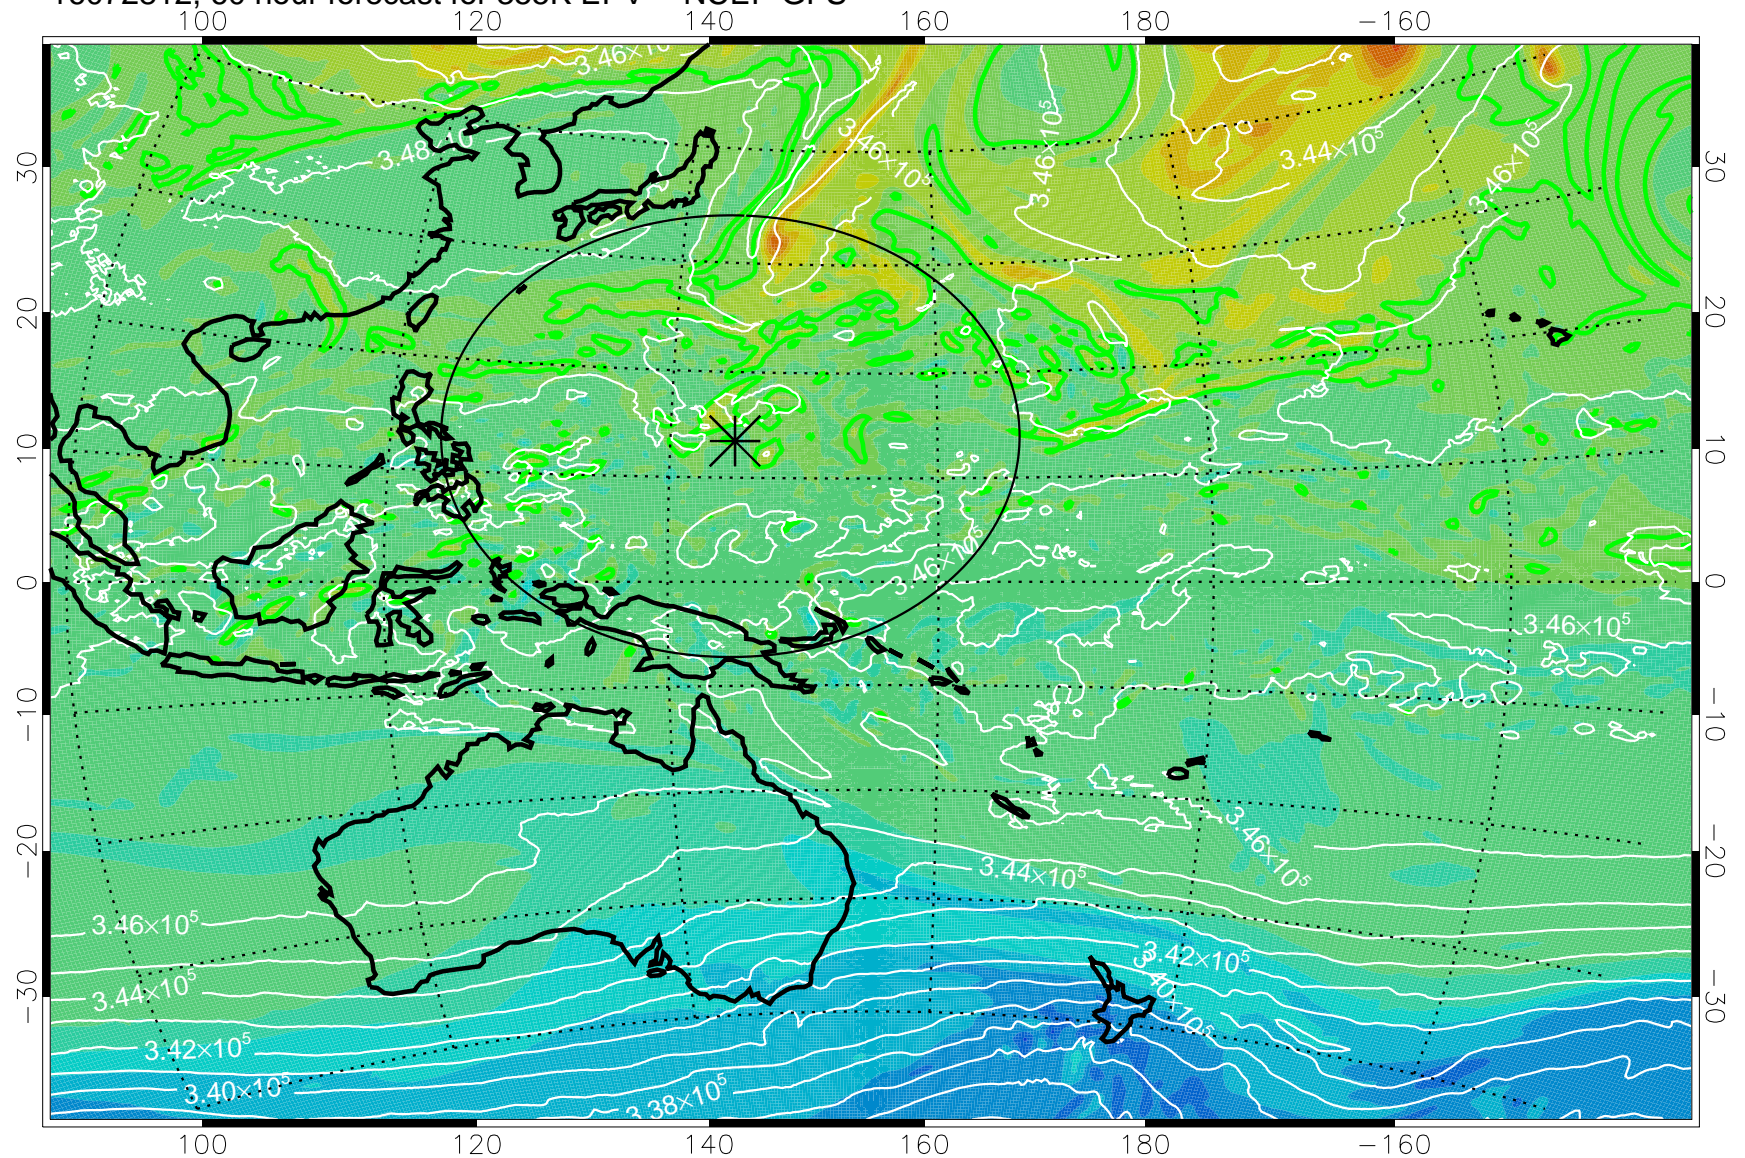

16072718, 42 hour forecast for 355K EPV -- NCEP GFS

355K Montgomery Streamfunction, white
EPV Tropopause (2 PVU) Position
Range ring of 2304 km

16072800, 48 hour forecast for 355K EPV -- NCEP GFS

355K Montgomery Streamfunction, white
EPV Tropopause (2 PVU) Position
Range ring of 2304 km

16072806, 54 hour forecast for 355K EPV -- NCEP GFS

355K Montgomery Streamfunction, white
EPV Tropopause (2 PVU) Position
Range ring of 2304 km

16072812, 60 hour forecast for 355K EPV -- NCEP GFS

355K Montgomery Streamfunction, white
EPV Tropopause (2 PVU) Position
Range ring of 2304 km

16072818, 66 hour forecast for 355K EPV -- NCEP GFS

355K Montgomery Streamfunction, white
EPV Tropopause (2 PVU) Position
Range ring of 2304 km

16072900, 72 hour forecast for 355K EPV -- NCEP GFS

355K Montgomery Streamfunction, white
EPV Tropopause (2 PVU) Position
Range ring of 2304 km

16072906, 78 hour forecast for 355K EPV -- NCEP GFS

355K Montgomery Streamfunction, white
EPV Tropopause (2 PVU) Position
Range ring of 2304 km

16072912, 84 hour forecast for 355K EPV -- NCEP GFS

355K Montgomery Streamfunction, white
EPV Tropopause (2 PVU) Position
Range ring of 2304 km