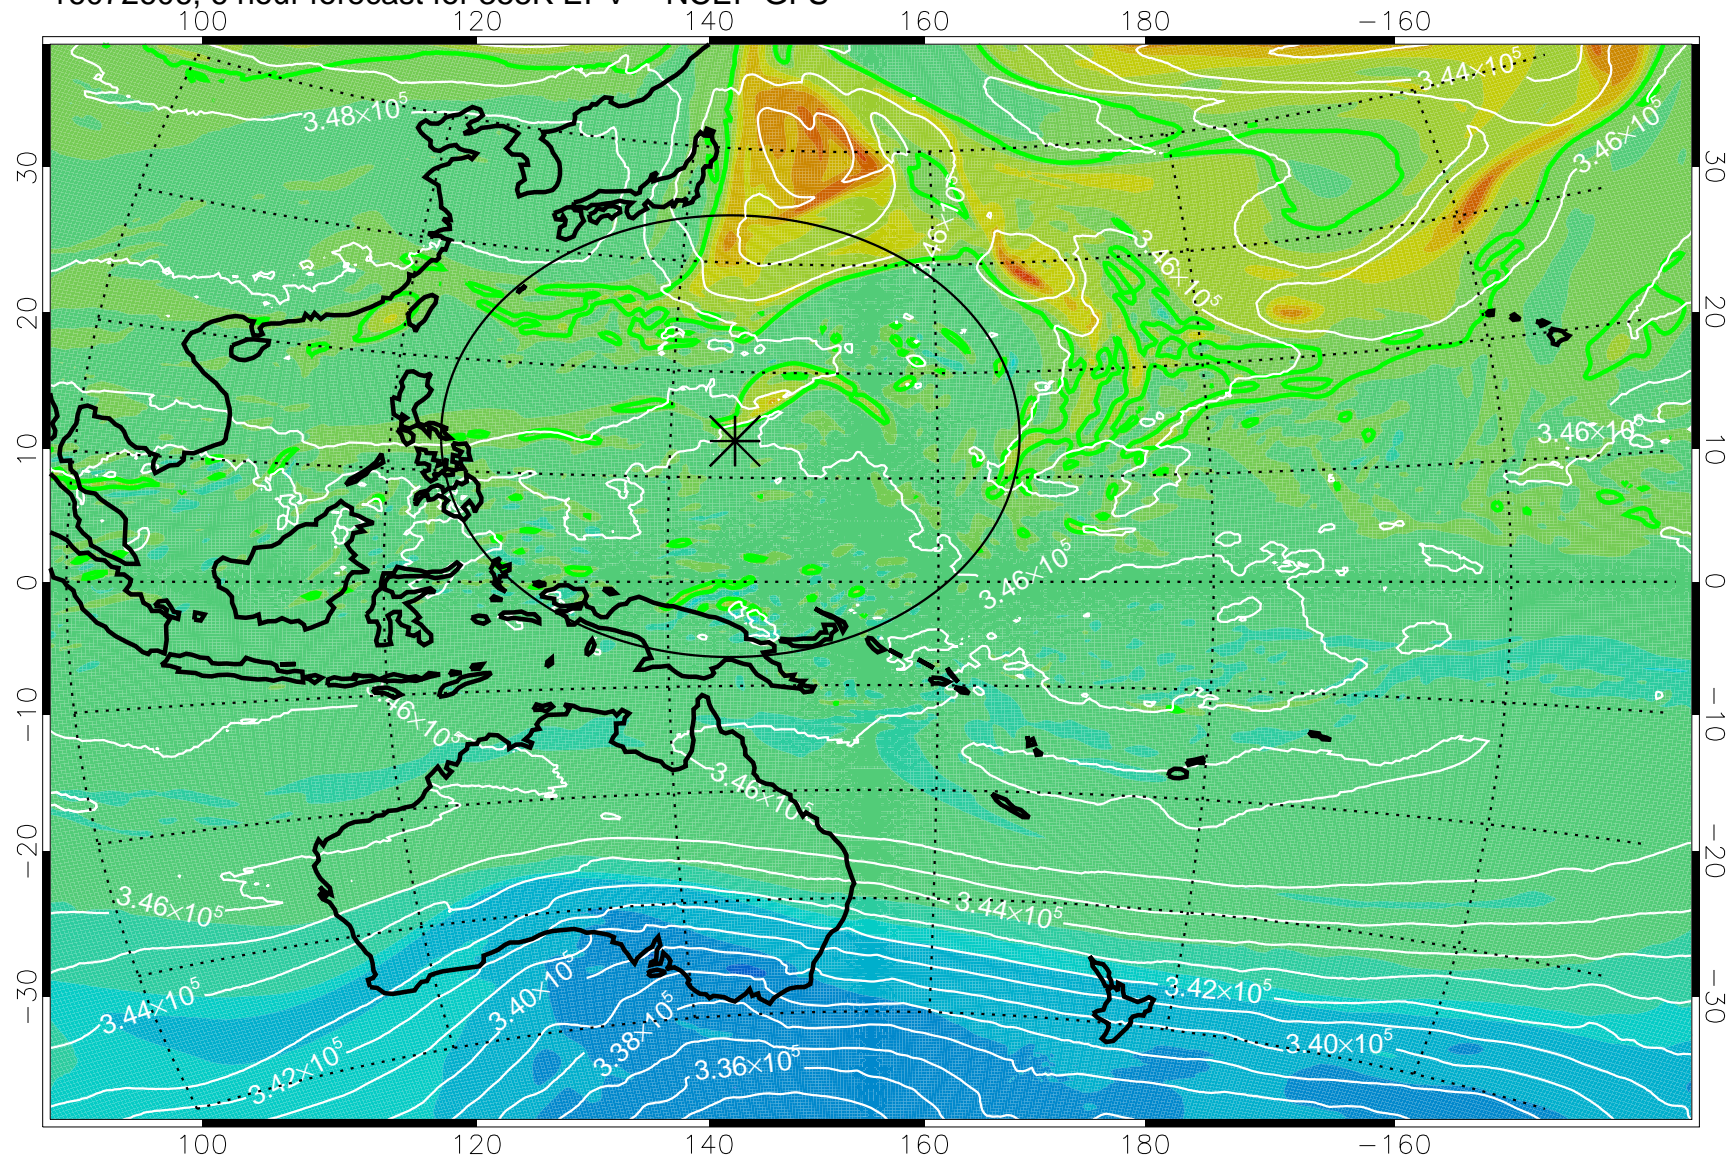

16072606, 6 hour forecast for 355K EPV -- NCEP GFS

355K Montgomery Streamfunction, white
EPV Tropopause (2 PVU) Position
Range ring of 2304 km

16072612, 12 hour forecast for 355K EPV -- NCEP GFS

355K Montgomery Streamfunction, white
EPV Tropopause (2 PVU) Position
Range ring of 2304 km

16072618, 18 hour forecast for 355K EPV -- NCEP GFS

355K Montgomery Streamfunction, white
EPV Tropopause (2 PVU) Position
Range ring of 2304 km

16072700, 24 hour forecast for 355K EPV -- NCEP GFS

355K Montgomery Streamfunction, white
EPV Tropopause (2 PVU) Position
Range ring of 2304 km

16072706, 30 hour forecast for 355K EPV -- NCEP GFS

355K Montgomery Streamfunction, white
EPV Tropopause (2 PVU) Position
Range ring of 2304 km

16072712, 36 hour forecast for 355K EPV -- NCEP GFS

355K Montgomery Streamfunction, white
EPV Tropopause (2 PVU) Position
Range ring of 2304 km

16072718, 42 hour forecast for 355K EPV -- NCEP GFS

355K Montgomery Streamfunction, white
EPV Tropopause (2 PVU) Position
Range ring of 2304 km

16072800, 48 hour forecast for 355K EPV -- NCEP GFS

355K Montgomery Streamfunction, white
EPV Tropopause (2 PVU) Position
Range ring of 2304 km