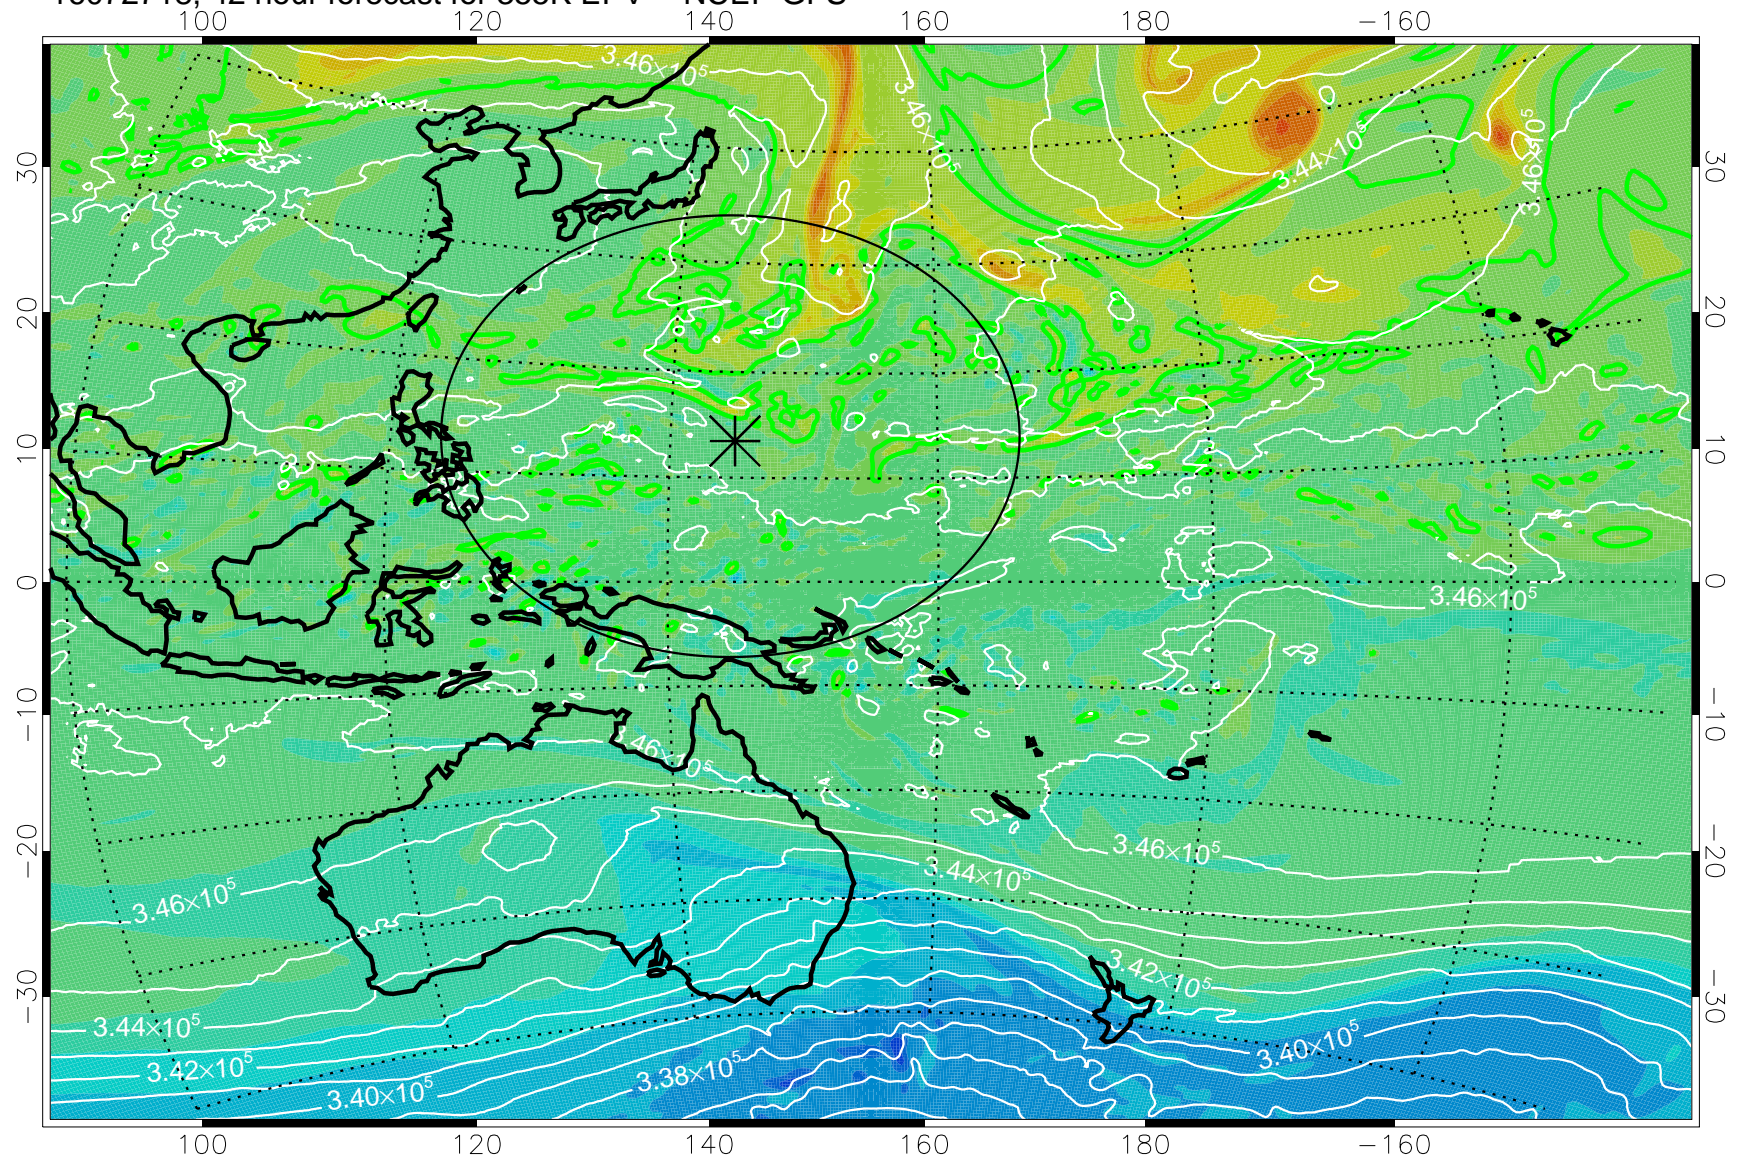

16072706, 30 hour forecast for 355K EPV -- NCEP GFS

355K Montgomery Streamfunction, white
EPV Tropopause (2 PVU) Position
Range ring of 2304 km

16072712, 36 hour forecast for 355K EPV -- NCEP GFS

355K Montgomery Streamfunction, white
EPV Tropopause (2 PVU) Position
Range ring of 2304 km

16072718, 42 hour forecast for 355K EPV -- NCEP GFS

355K Montgomery Streamfunction, white
EPV Tropopause (2 PVU) Position
Range ring of 2304 km

16072800, 48 hour forecast for 355K EPV -- NCEP GFS

355K Montgomery Streamfunction, white
EPV Tropopause (2 PVU) Position
Range ring of 2304 km

16072806, 54 hour forecast for 355K EPV -- NCEP GFS

355K Montgomery Streamfunction, white
EPV Tropopause (2 PVU) Position
Range ring of 2304 km

16072812, 60 hour forecast for 355K EPV -- NCEP GFS

355K Montgomery Streamfunction, white
EPV Tropopause (2 PVU) Position
Range ring of 2304 km

16072818, 66 hour forecast for 355K EPV -- NCEP GFS

355K Montgomery Streamfunction, white
EPV Tropopause (2 PVU) Position
Range ring of 2304 km

16072900, 72 hour forecast for 355K EPV -- NCEP GFS

355K Montgomery Streamfunction, white
EPV Tropopause (2 PVU) Position
Range ring of 2304 km