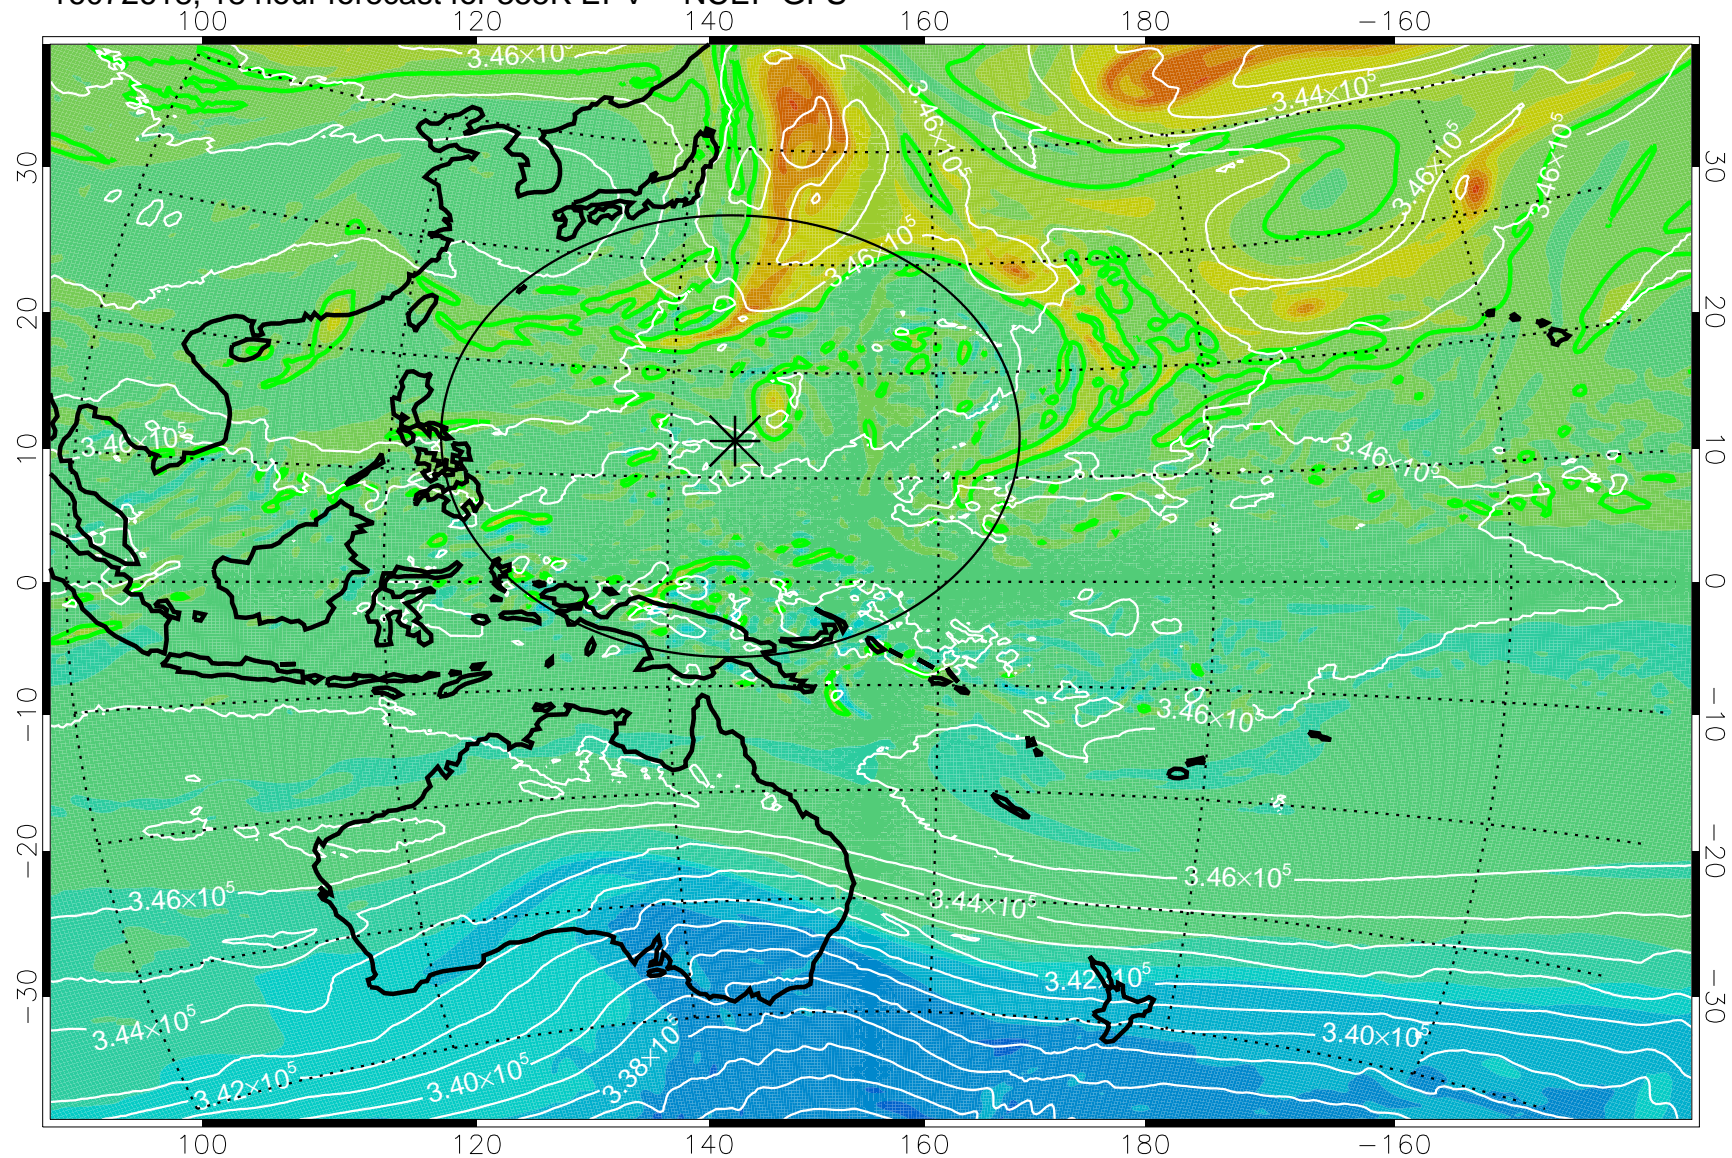

16072606, 6 hour forecast for 355K EPV -- NCEP GFS

355K Montgomery Streamfunction, white
EPV Tropopause (2 PVU) Position
Range ring of 2304 km

16072612, 12 hour forecast for 355K EPV -- NCEP GFS

355K Montgomery Streamfunction, white
EPV Tropopause (2 PVU) Position
Range ring of 2304 km

16072618, 18 hour forecast for 355K EPV -- NCEP GFS

355K Montgomery Streamfunction, white
EPV Tropopause (2 PVU) Position
Range ring of 2304 km

16072700, 24 hour forecast for 355K EPV -- NCEP GFS

355K Montgomery Streamfunction, white
EPV Tropopause (2 PVU) Position
Range ring of 2304 km

16072706, 30 hour forecast for 355K EPV -- NCEP GFS

355K Montgomery Streamfunction, white
EPV Tropopause (2 PVU) Position
Range ring of 2304 km

16072712, 36 hour forecast for 355K EPV -- NCEP GFS

355K Montgomery Streamfunction, white
EPV Tropopause (2 PVU) Position
Range ring of 2304 km

16072718, 42 hour forecast for 355K EPV -- NCEP GFS

355K Montgomery Streamfunction, white
EPV Tropopause (2 PVU) Position
Range ring of 2304 km

16072800, 48 hour forecast for 355K EPV -- NCEP GFS

355K Montgomery Streamfunction, white
EPV Tropopause (2 PVU) Position
Range ring of 2304 km