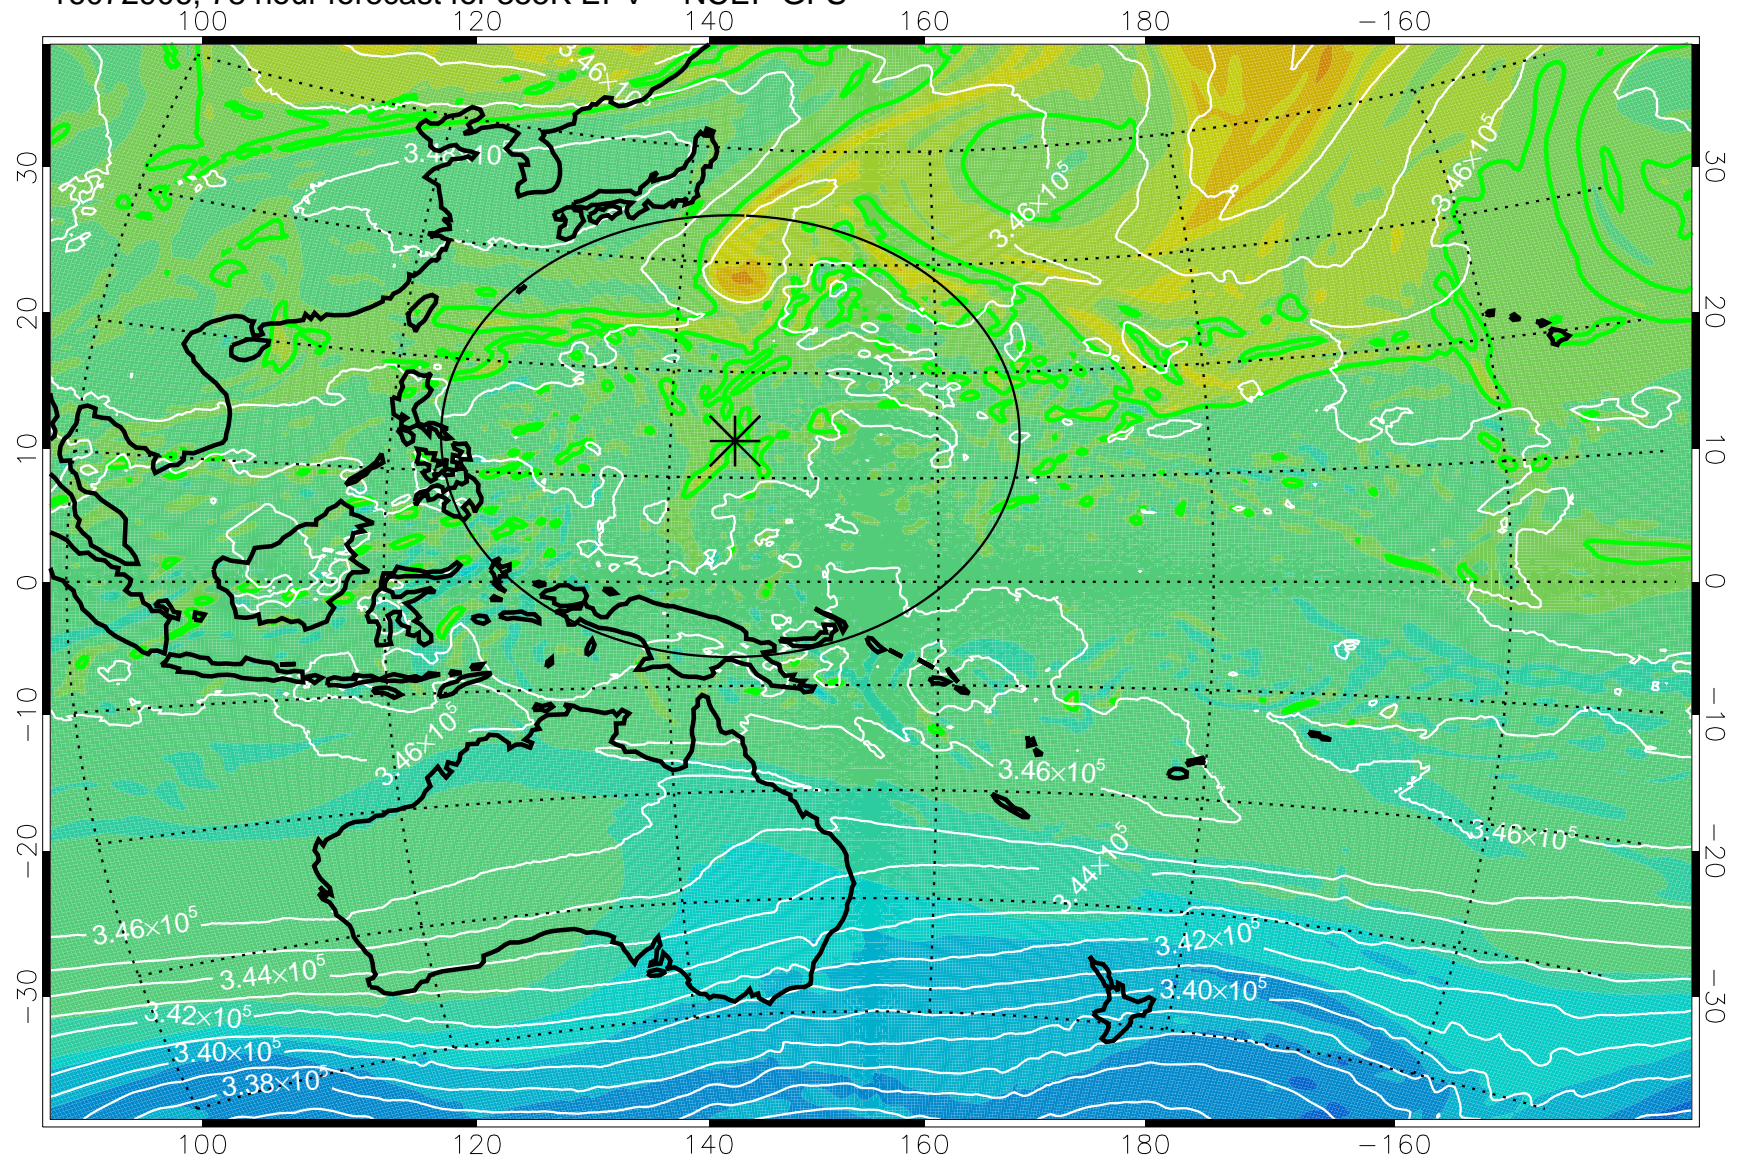

16072806, 54 hour forecast for 355K EPV -- NCEP GFS

355K Montgomery Streamfunction, white
EPV Tropopause (2 PVU) Position
Range ring of 2304 km

16072812, 60 hour forecast for 355K EPV -- NCEP GFS

355K Montgomery Streamfunction, white
EPV Tropopause (2 PVU) Position
Range ring of 2304 km

16072818, 66 hour forecast for 355K EPV -- NCEP GFS

355K Montgomery Streamfunction, white
EPV Tropopause (2 PVU) Position
Range ring of 2304 km

16072900, 72 hour forecast for 355K EPV -- NCEP GFS

355K Montgomery Streamfunction, white
EPV Tropopause (2 PVU) Position
Range ring of 2304 km

16072906, 78 hour forecast for 355K EPV -- NCEP GFS

355K Montgomery Streamfunction, white
EPV Tropopause (2 PVU) Position
Range ring of 2304 km

16072912, 84 hour forecast for 355K EPV -- NCEP GFS

355K Montgomery Streamfunction, white
EPV Tropopause (2 PVU) Position
Range ring of 2304 km

16072918, 90 hour forecast for 355K EPV -- NCEP GFS

355K Montgomery Streamfunction, white
EPV Tropopause (2 PVU) Position
Range ring of 2304 km

16073000, 96 hour forecast for 355K EPV -- NCEP GFS

355K Montgomery Streamfunction, white
EPV Tropopause (2 PVU) Position
Range ring of 2304 km