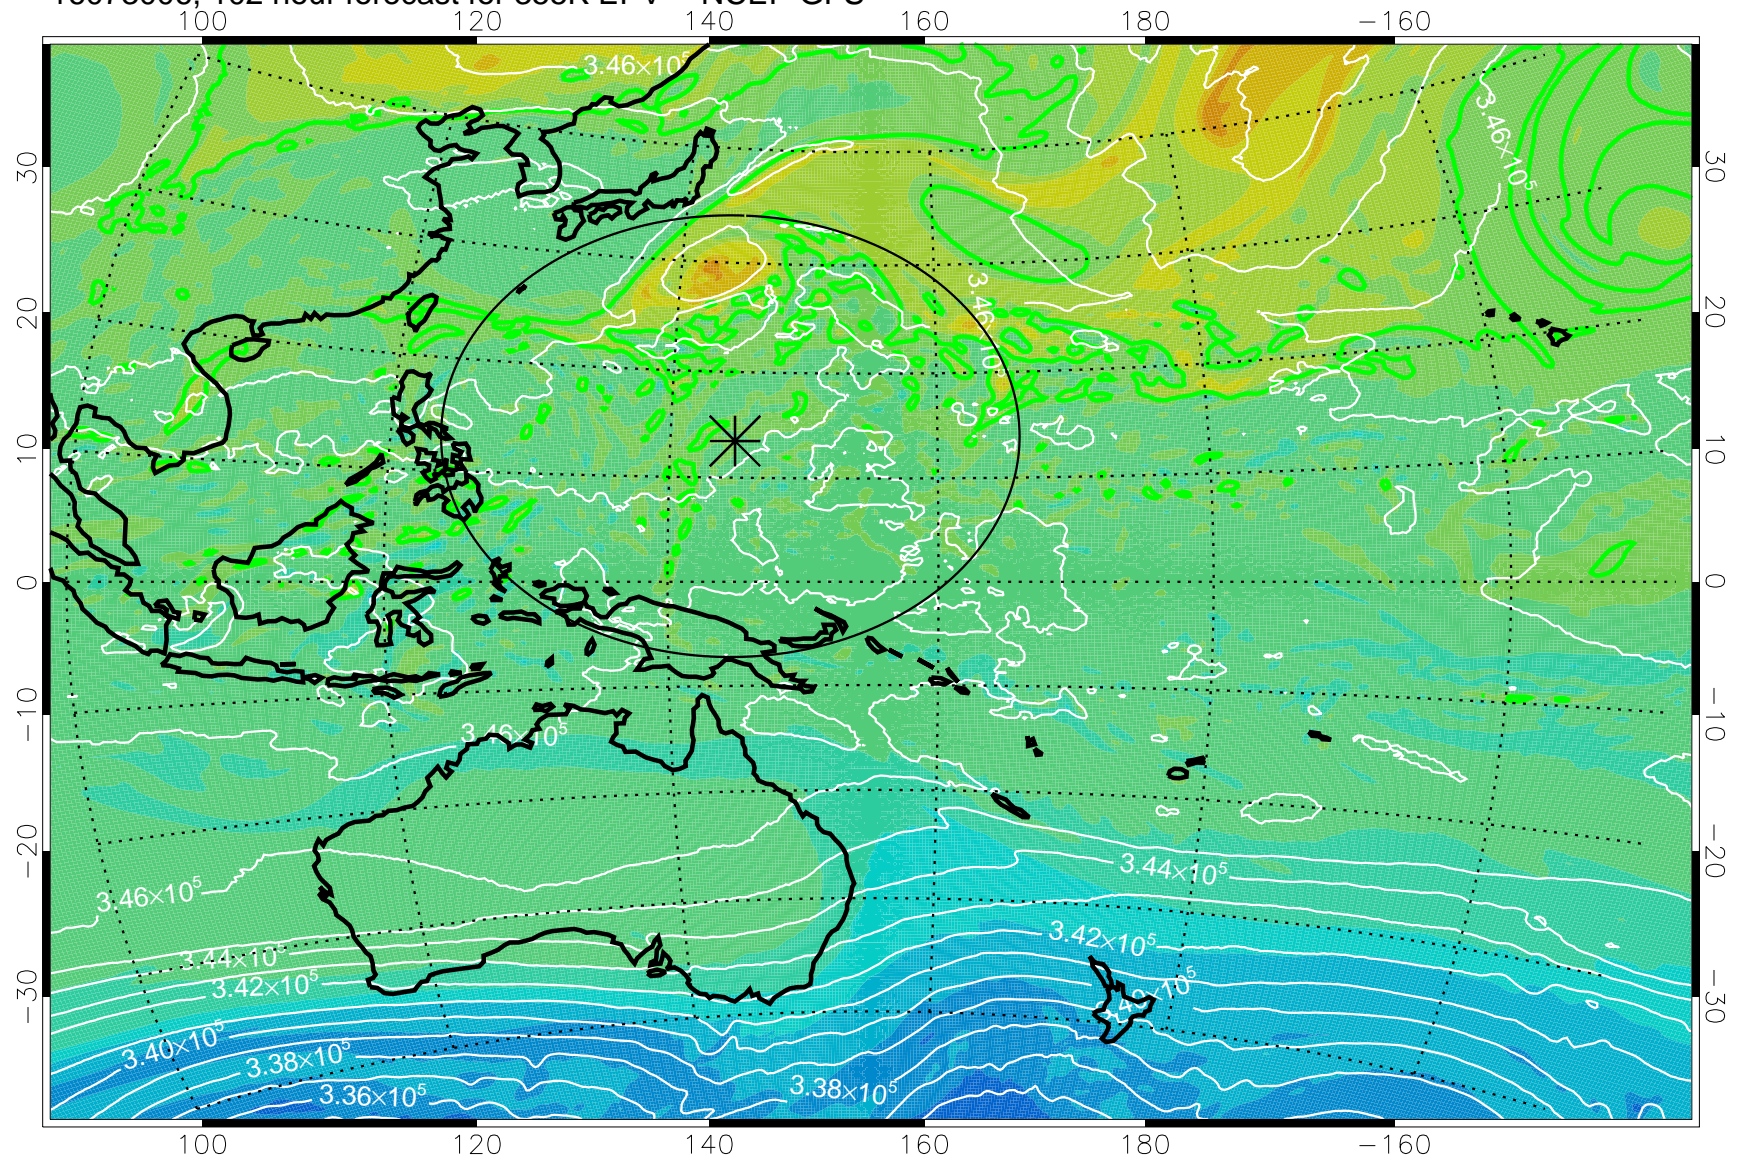

16072906, 78 hour forecast for 355K EPV -- NCEP GFS

355K Montgomery Streamfunction, white
EPV Tropopause (2 PVU) Position
Range ring of 2304 km

16072912, 84 hour forecast for 355K EPV -- NCEP GFS

355K Montgomery Streamfunction, white
EPV Tropopause (2 PVU) Position
Range ring of 2304 km

16072918, 90 hour forecast for 355K EPV -- NCEP GFS

355K Montgomery Streamfunction, white
EPV Tropopause (2 PVU) Position
Range ring of 2304 km

16073000, 96 hour forecast for 355K EPV -- NCEP GFS

355K Montgomery Streamfunction, white
EPV Tropopause (2 PVU) Position
Range ring of 2304 km

16073006, 102 hour forecast for 355K EPV -- NCEP GFS

355K Montgomery Streamfunction, white
EPV Tropopause (2 PVU) Position
Range ring of 2304 km

16073012, 108 hour forecast for 355K EPV -- NCEP GFS

355K Montgomery Streamfunction, white
EPV Tropopause (2 PVU) Position
Range ring of 2304 km

16073018, 114 hour forecast for 355K EPV -- NCEP GFS

355K Montgomery Streamfunction, white
EPV Tropopause (2 PVU) Position
Range ring of 2304 km

16073100, 120 hour forecast for 355K EPV -- NCEP GFS

355K Montgomery Streamfunction, white
EPV Tropopause (2 PVU) Position
Range ring of 2304 km