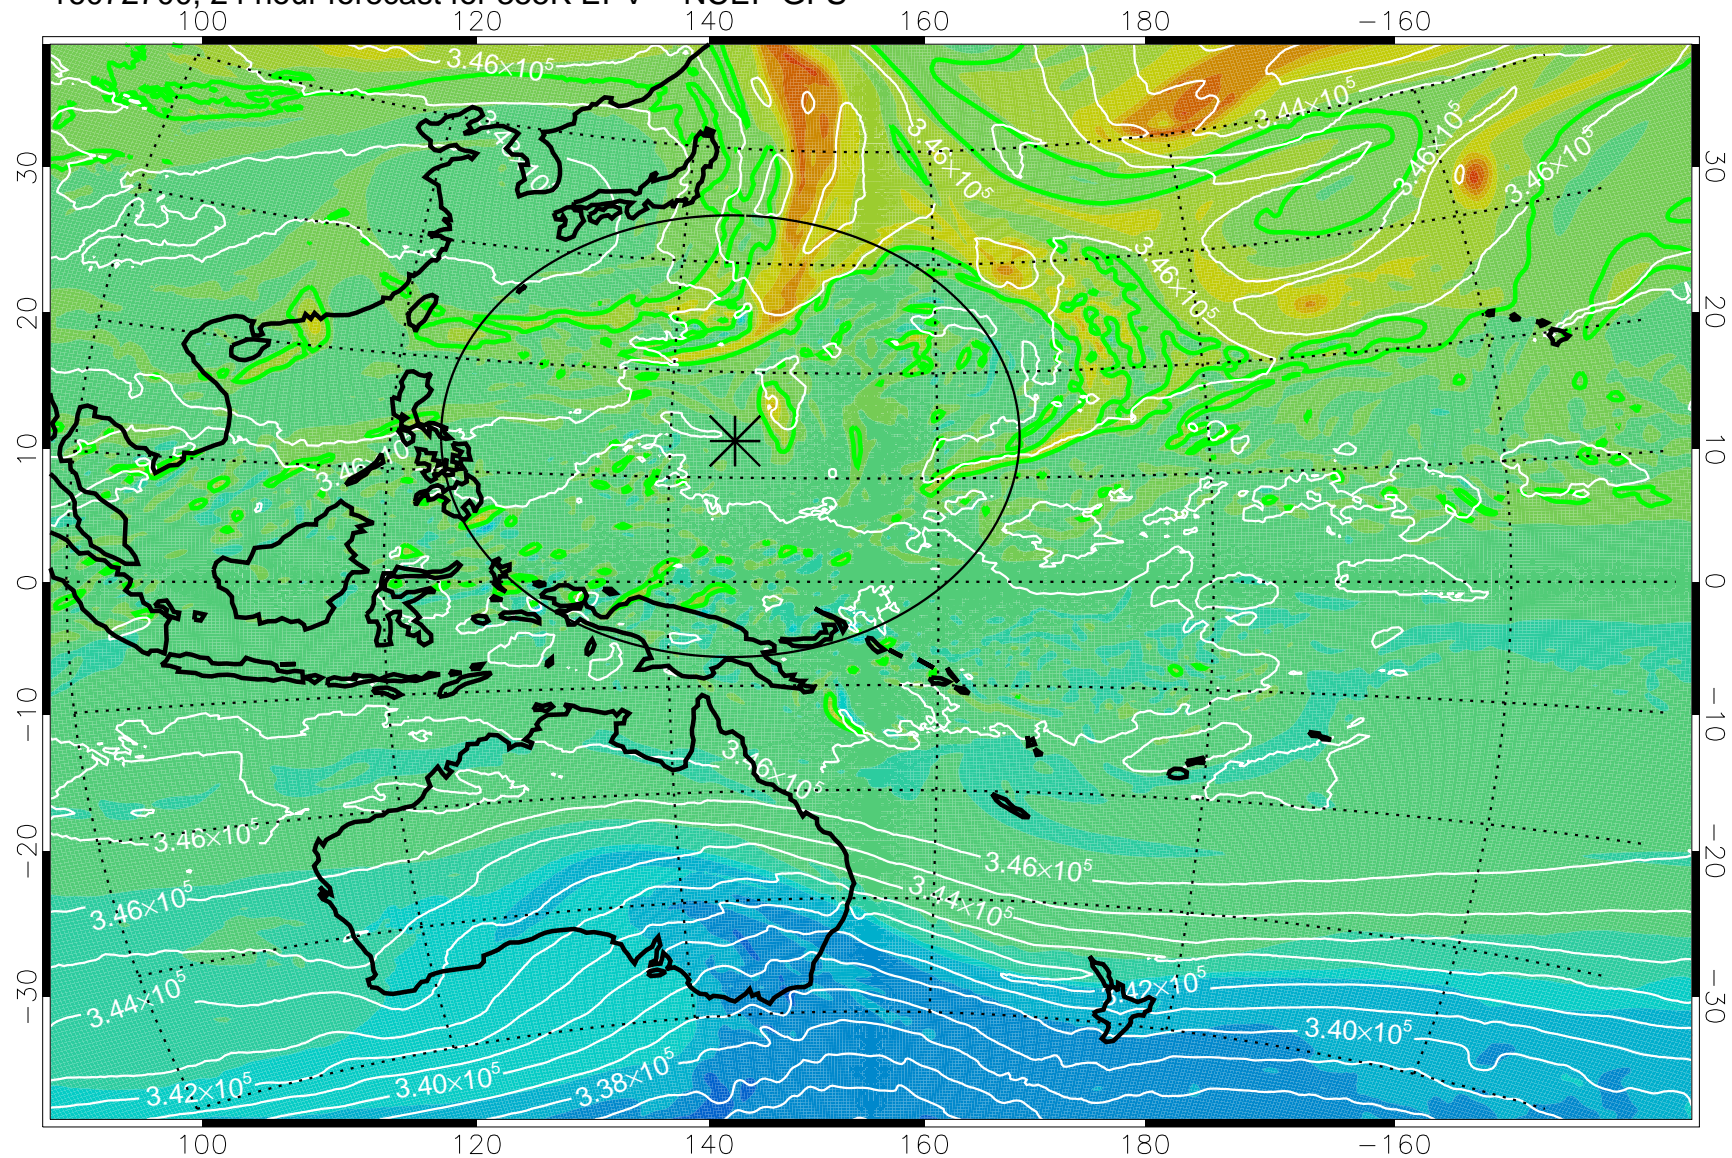

16072606, 6 hour forecast for 355K EPV -- NCEP GFS

355K Montgomery Streamfunction, white
EPV Tropopause (2 PVU) Position
Range ring of 2304 km

16072612, 12 hour forecast for 355K EPV -- NCEP GFS

355K Montgomery Streamfunction, white
EPV Tropopause (2 PVU) Position
Range ring of 2304 km

16072618, 18 hour forecast for 355K EPV -- NCEP GFS

355K Montgomery Streamfunction, white
EPV Tropopause (2 PVU) Position
Range ring of 2304 km

16072700, 24 hour forecast for 355K EPV -- NCEP GFS

355K Montgomery Streamfunction, white
EPV Tropopause (2 PVU) Position
Range ring of 2304 km

16072706, 30 hour forecast for 355K EPV -- NCEP GFS

355K Montgomery Streamfunction, white
EPV Tropopause (2 PVU) Position
Range ring of 2304 km

16072712, 36 hour forecast for 355K EPV -- NCEP GFS

355K Montgomery Streamfunction, white
EPV Tropopause (2 PVU) Position
Range ring of 2304 km

16072718, 42 hour forecast for 355K EPV -- NCEP GFS

355K Montgomery Streamfunction, white
EPV Tropopause (2 PVU) Position
Range ring of 2304 km

16072800, 48 hour forecast for 355K EPV -- NCEP GFS

355K Montgomery Streamfunction, white
EPV Tropopause (2 PVU) Position
Range ring of 2304 km