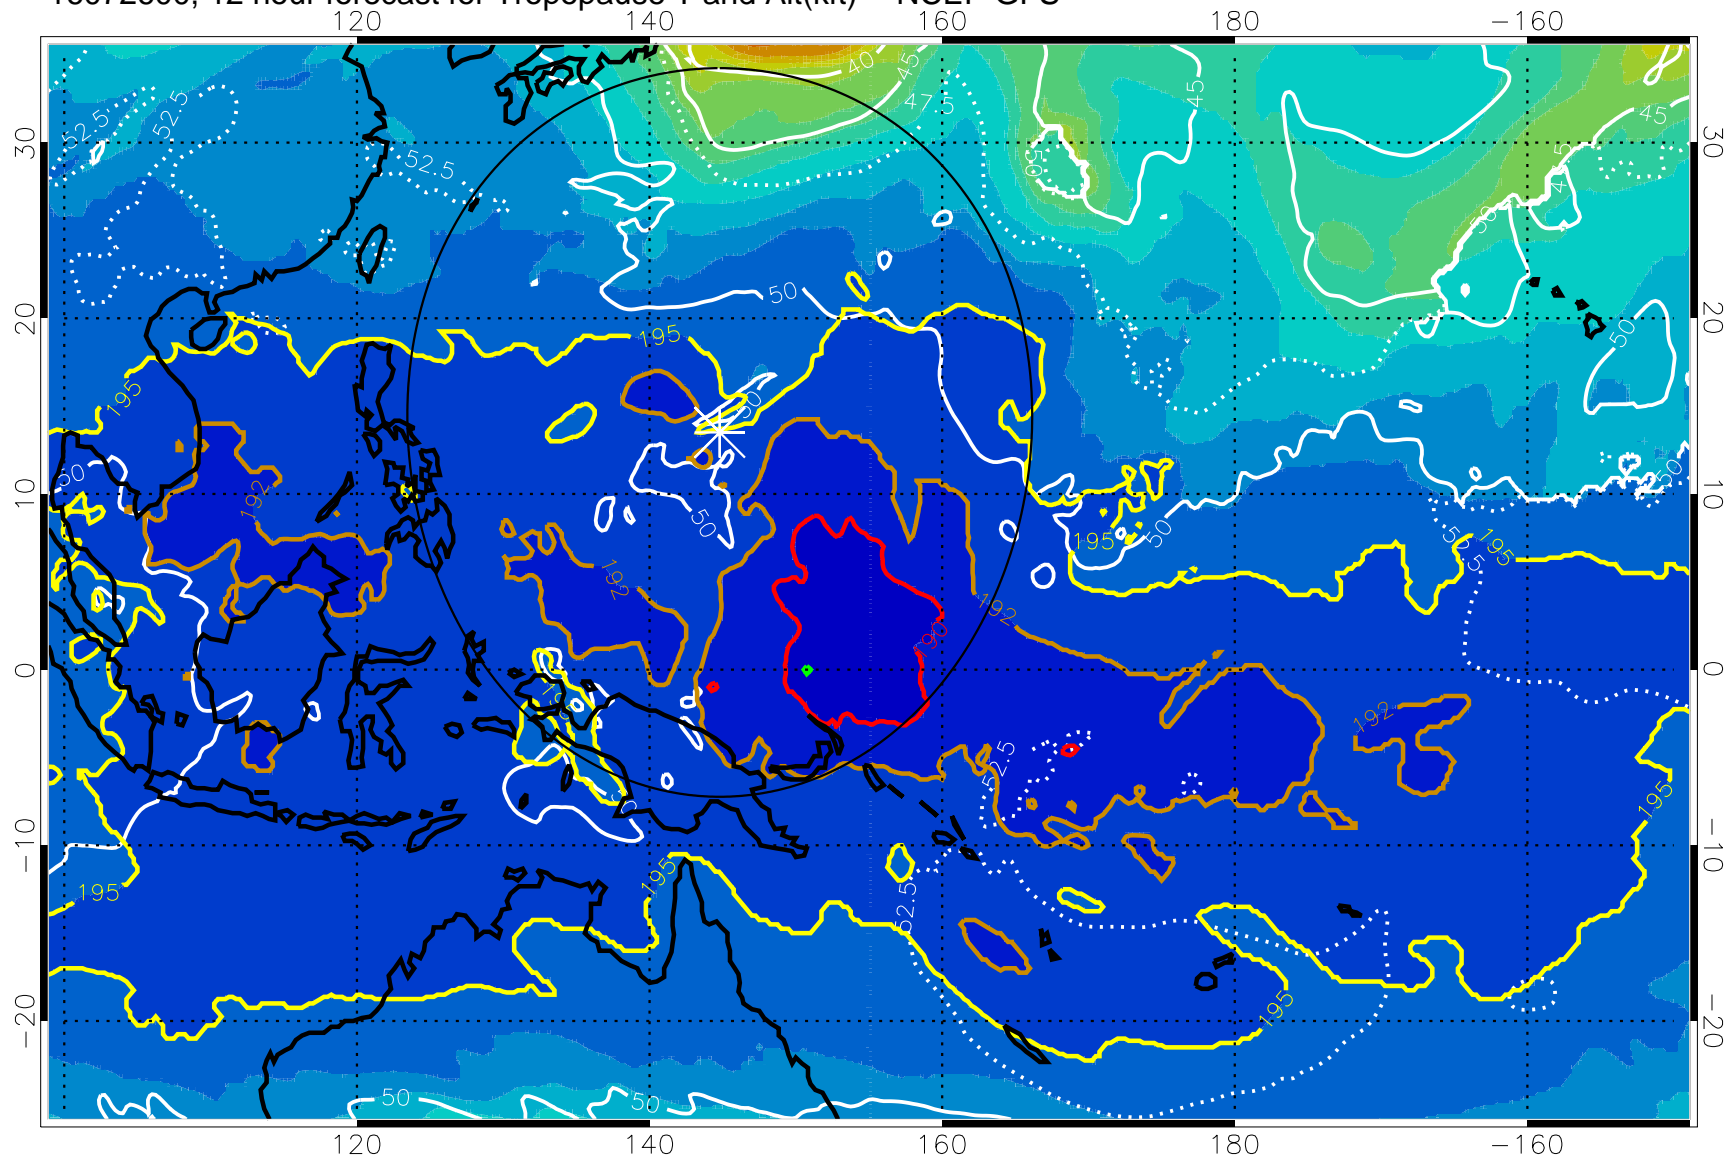

16072600, 12 hour forecast for Tropopause T and Alt(kft) -- NCEP GFS

190 200 210 220 230

Tropopause T, K

Tropopause Altitude in kft (white)

192.5K Isotherm 195K Isotherm
187.5K Isotherm 190K Isotherm

Range ring of 2304 km