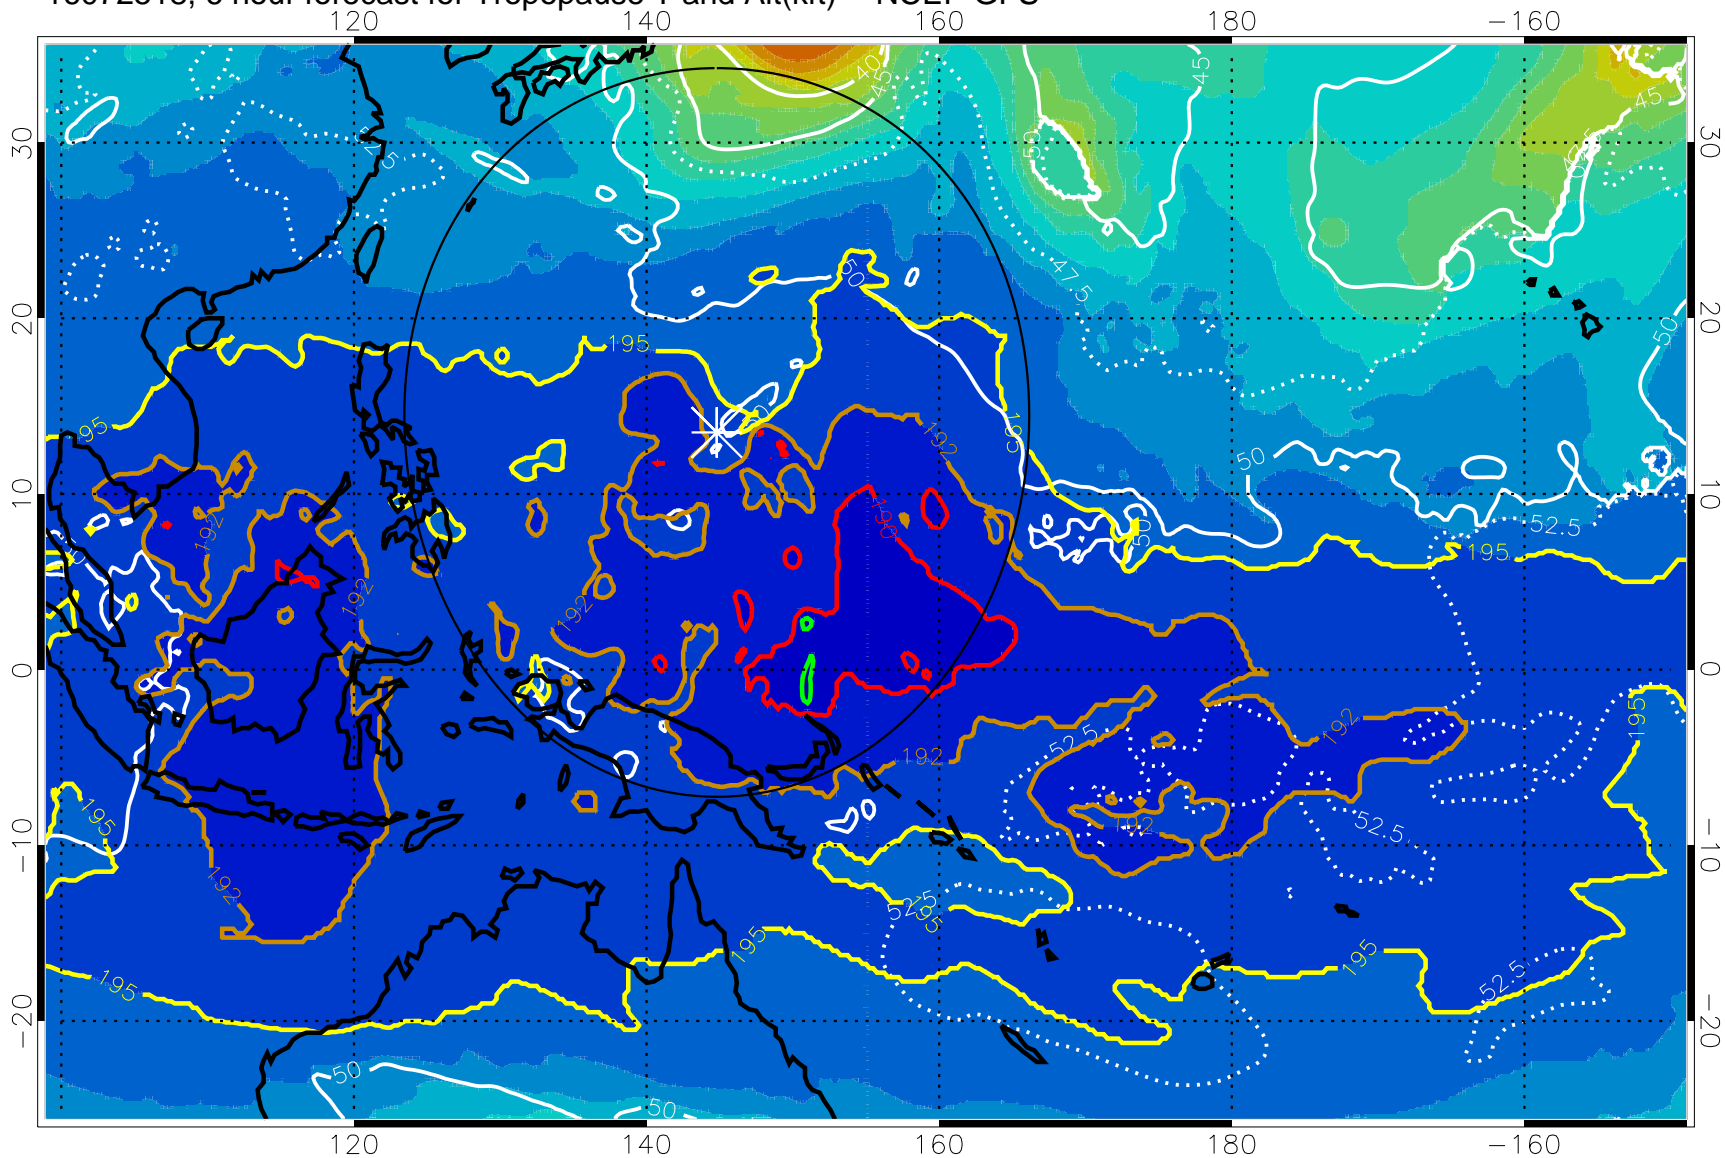

16072518, 6 hour forecast for Tropopause T and Alt(kft) -- NCEP GFS

190 200 210 220 230
Tropopause T, K

Tropopause Altitude in kft (white)

192.5K Isotherm 195K Isotherm
187.5K Isotherm 190K Isotherm

Range ring of 2304 km