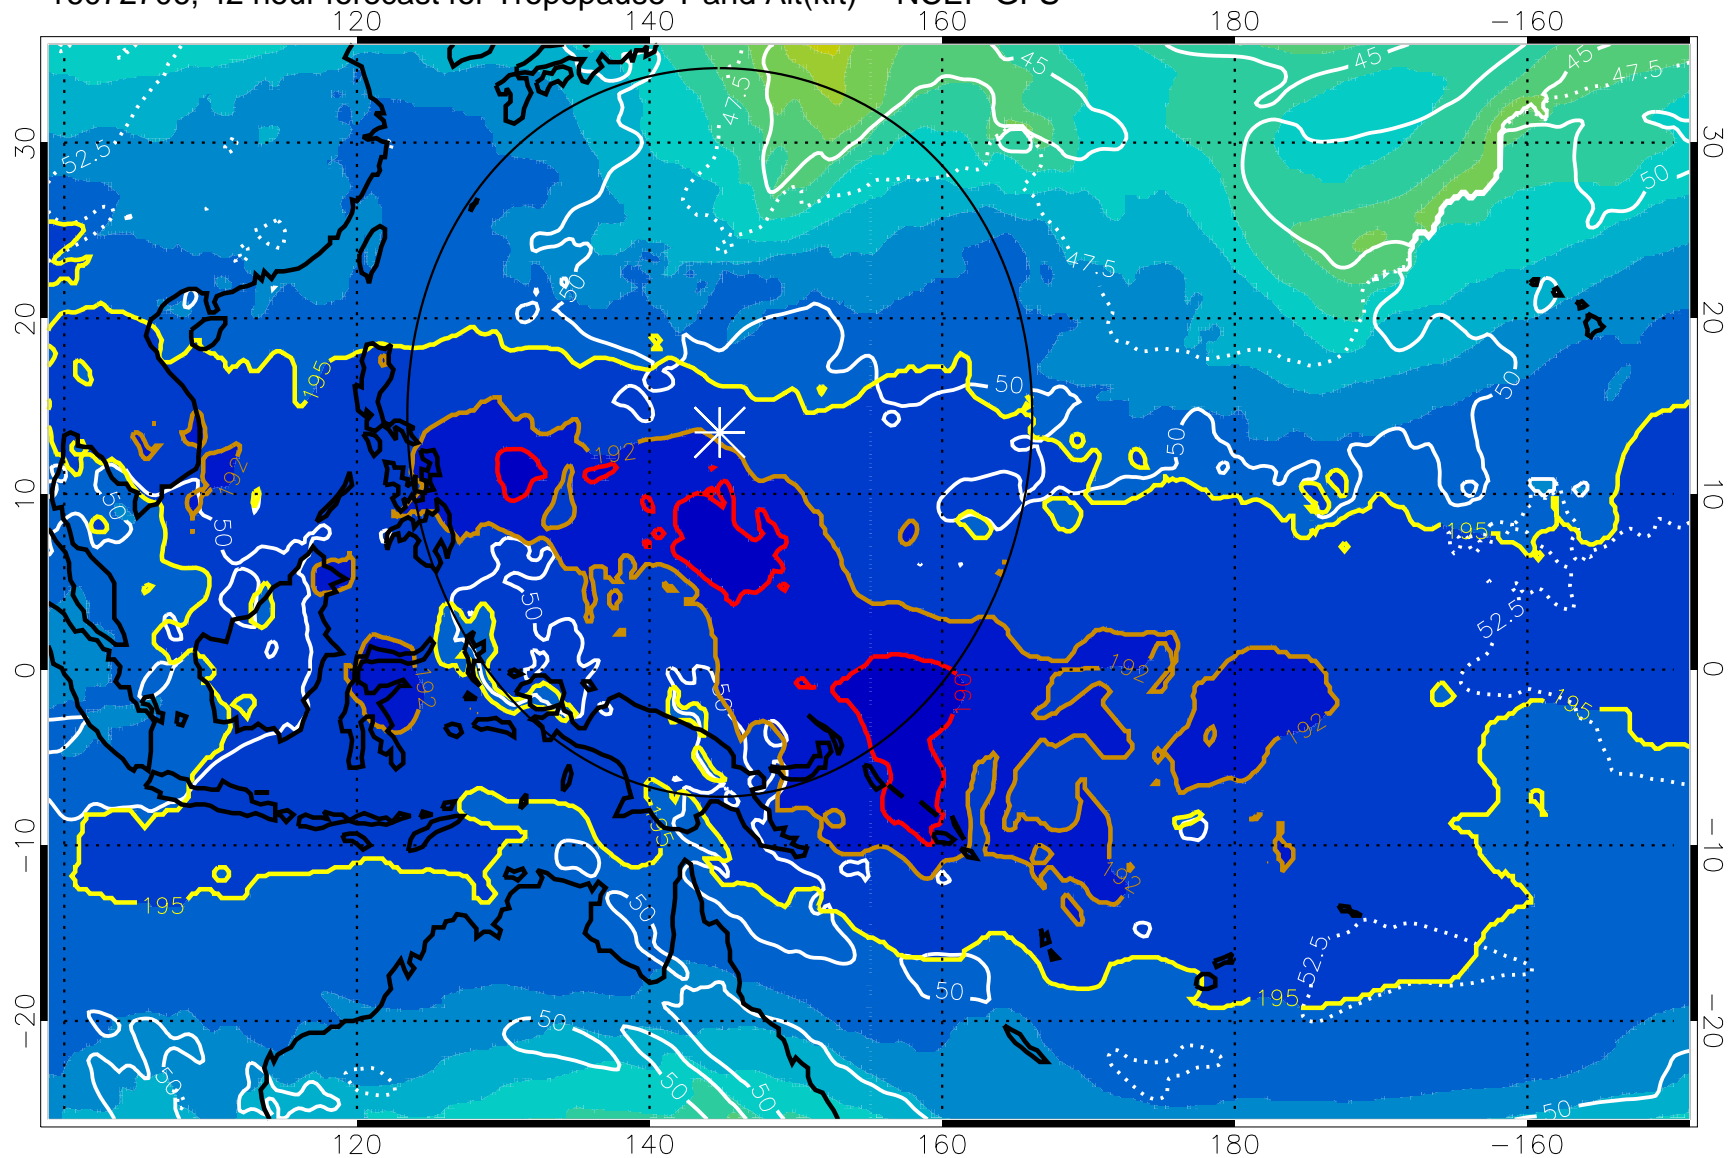

16072706, 42 hour forecast for Tropopause T and Alt(kft) -- NCEP GFS

190 200 210 220 230

Tropopause T, K

Tropopause Altitude in kft (white)

192.5K Isotherm 195K Isotherm
187.5K Isotherm 190K Isotherm

Range ring of 2304 km