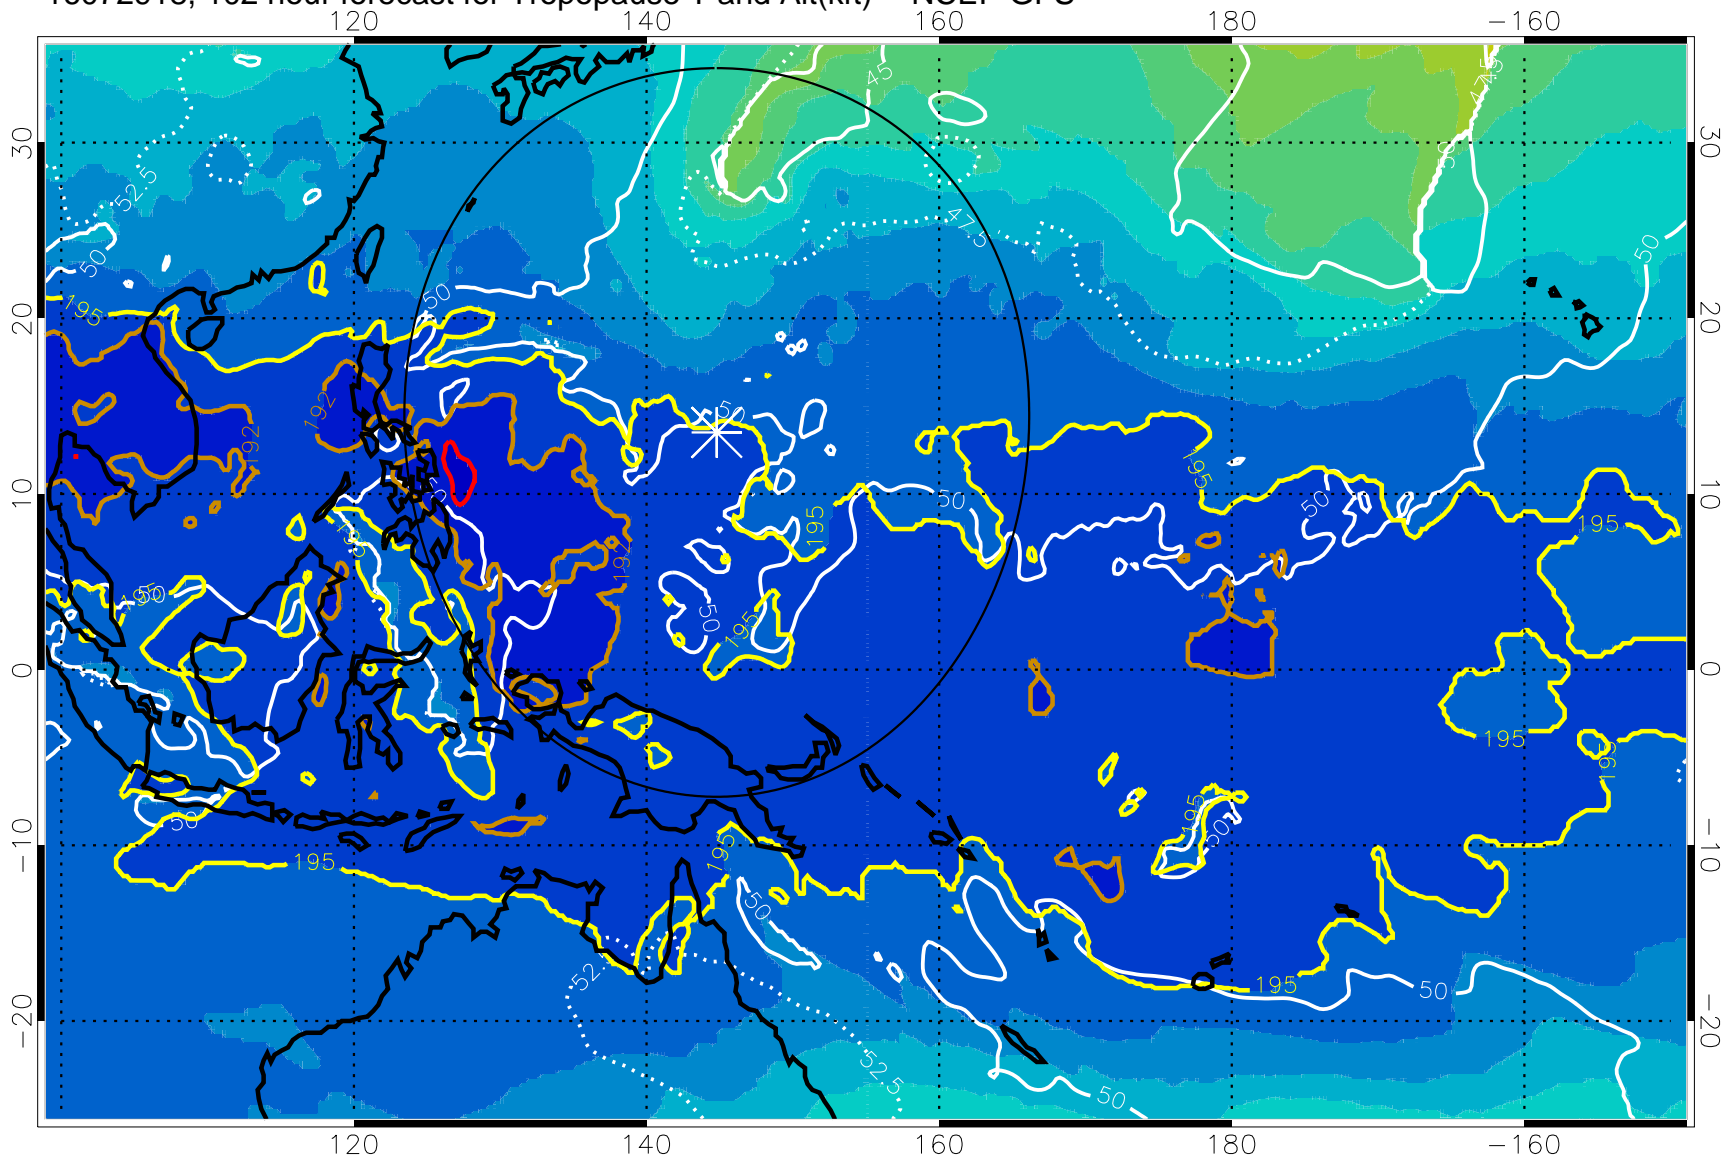

16072912, 96 hour forecast for Tropopause T and Alt(kft) -- NCEP GFS

190 200 210 220 230

Tropopause T, K

Tropopause Altitude in kft (white)

192.5K Isotherm 195K Isotherm

187.5K Isotherm 190K Isotherm

Range ring of 2304 km

16072918, 102 hour forecast for Tropopause T and Alt(kft) -- NCEP GFS

190 200 210 220 230

Tropopause T, K

Tropopause Altitude in kft (white)

192.5K Isotherm 195K Isotherm

187.5K Isotherm 190K Isotherm

Range ring of 2304 km