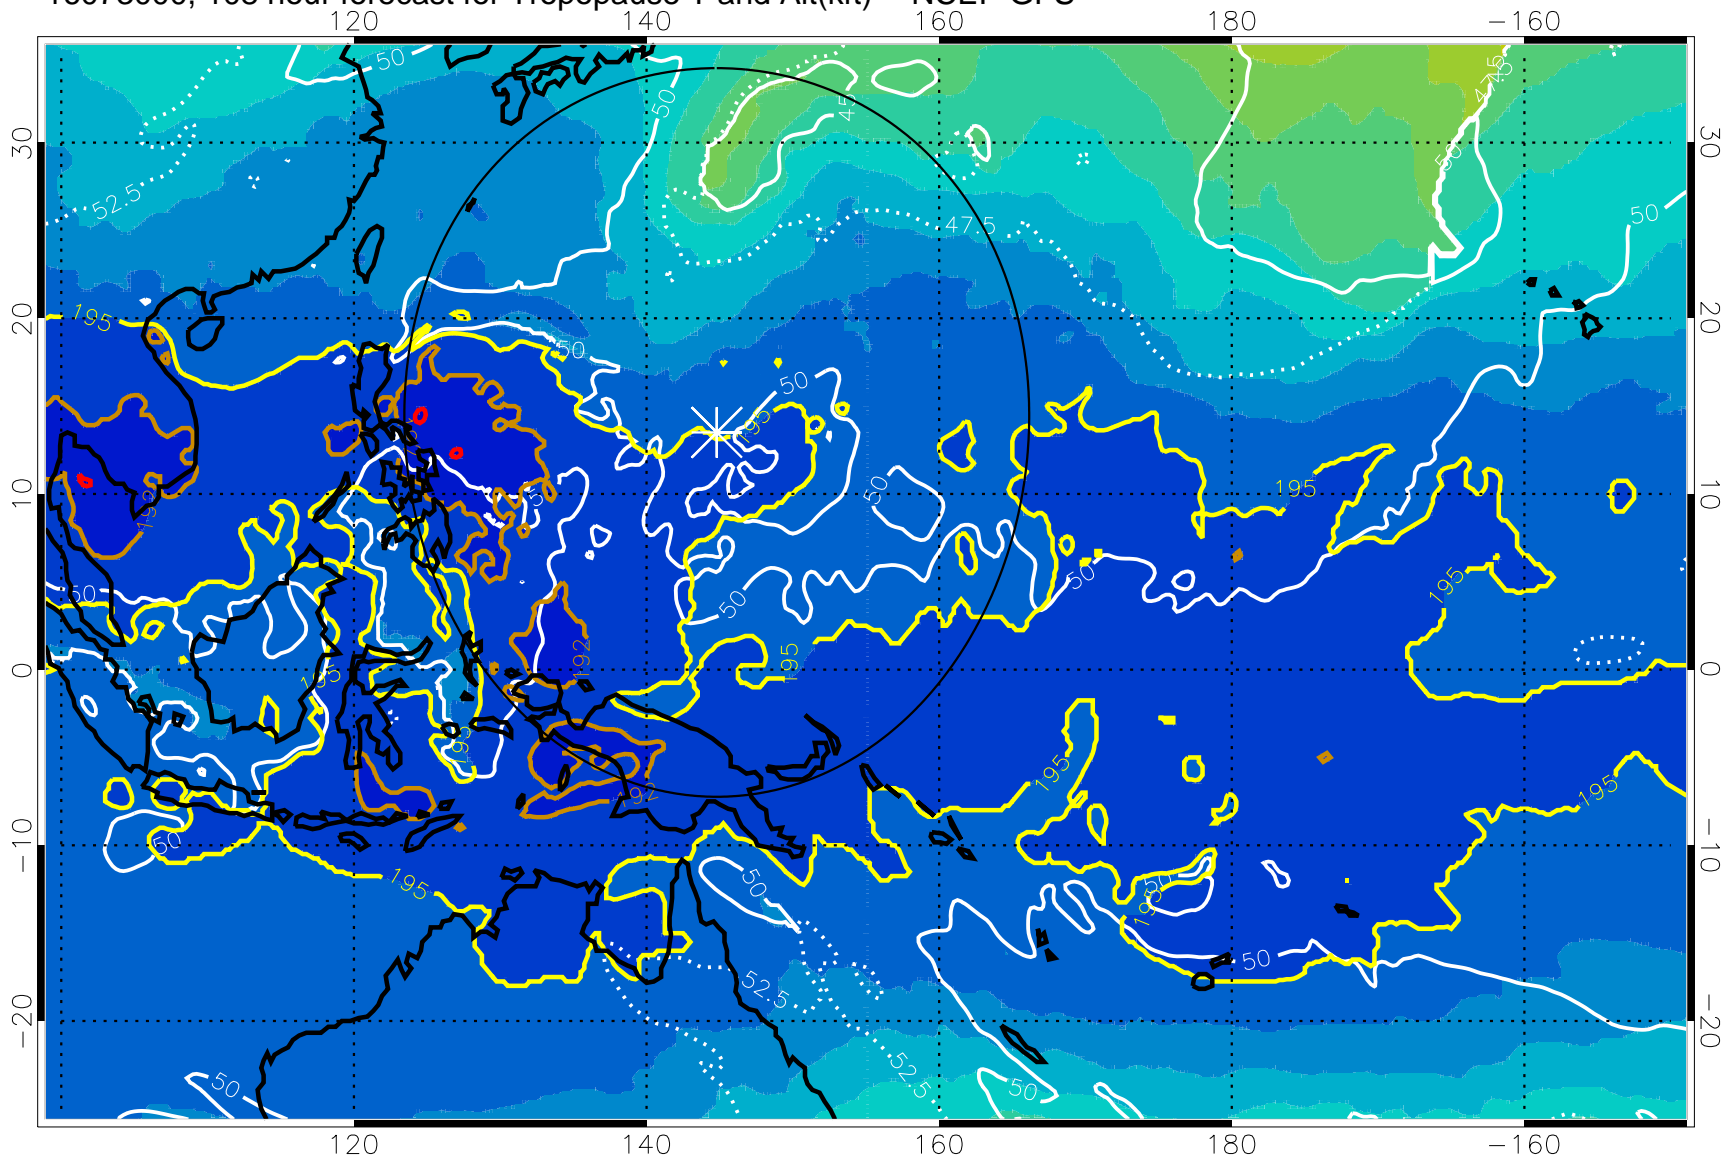

16072918, 102 hour forecast for Tropopause T and Alt(kft) -- NCEP GFS

190 200 210 220 230

Tropopause T, K

Tropopause Altitude in kft (white)

192.5K Isotherm 195K Isotherm

187.5K Isotherm 190K Isotherm

Range ring of 2304 km

16073000, 108 hour forecast for Tropopause T and Alt(kft) -- NCEP GFS

190 200 210 220 230

Tropopause T, K

Tropopause Altitude in kft (white)

192.5K Isotherm 195K Isotherm
187.5K Isotherm 190K Isotherm

Range ring of 2304 km