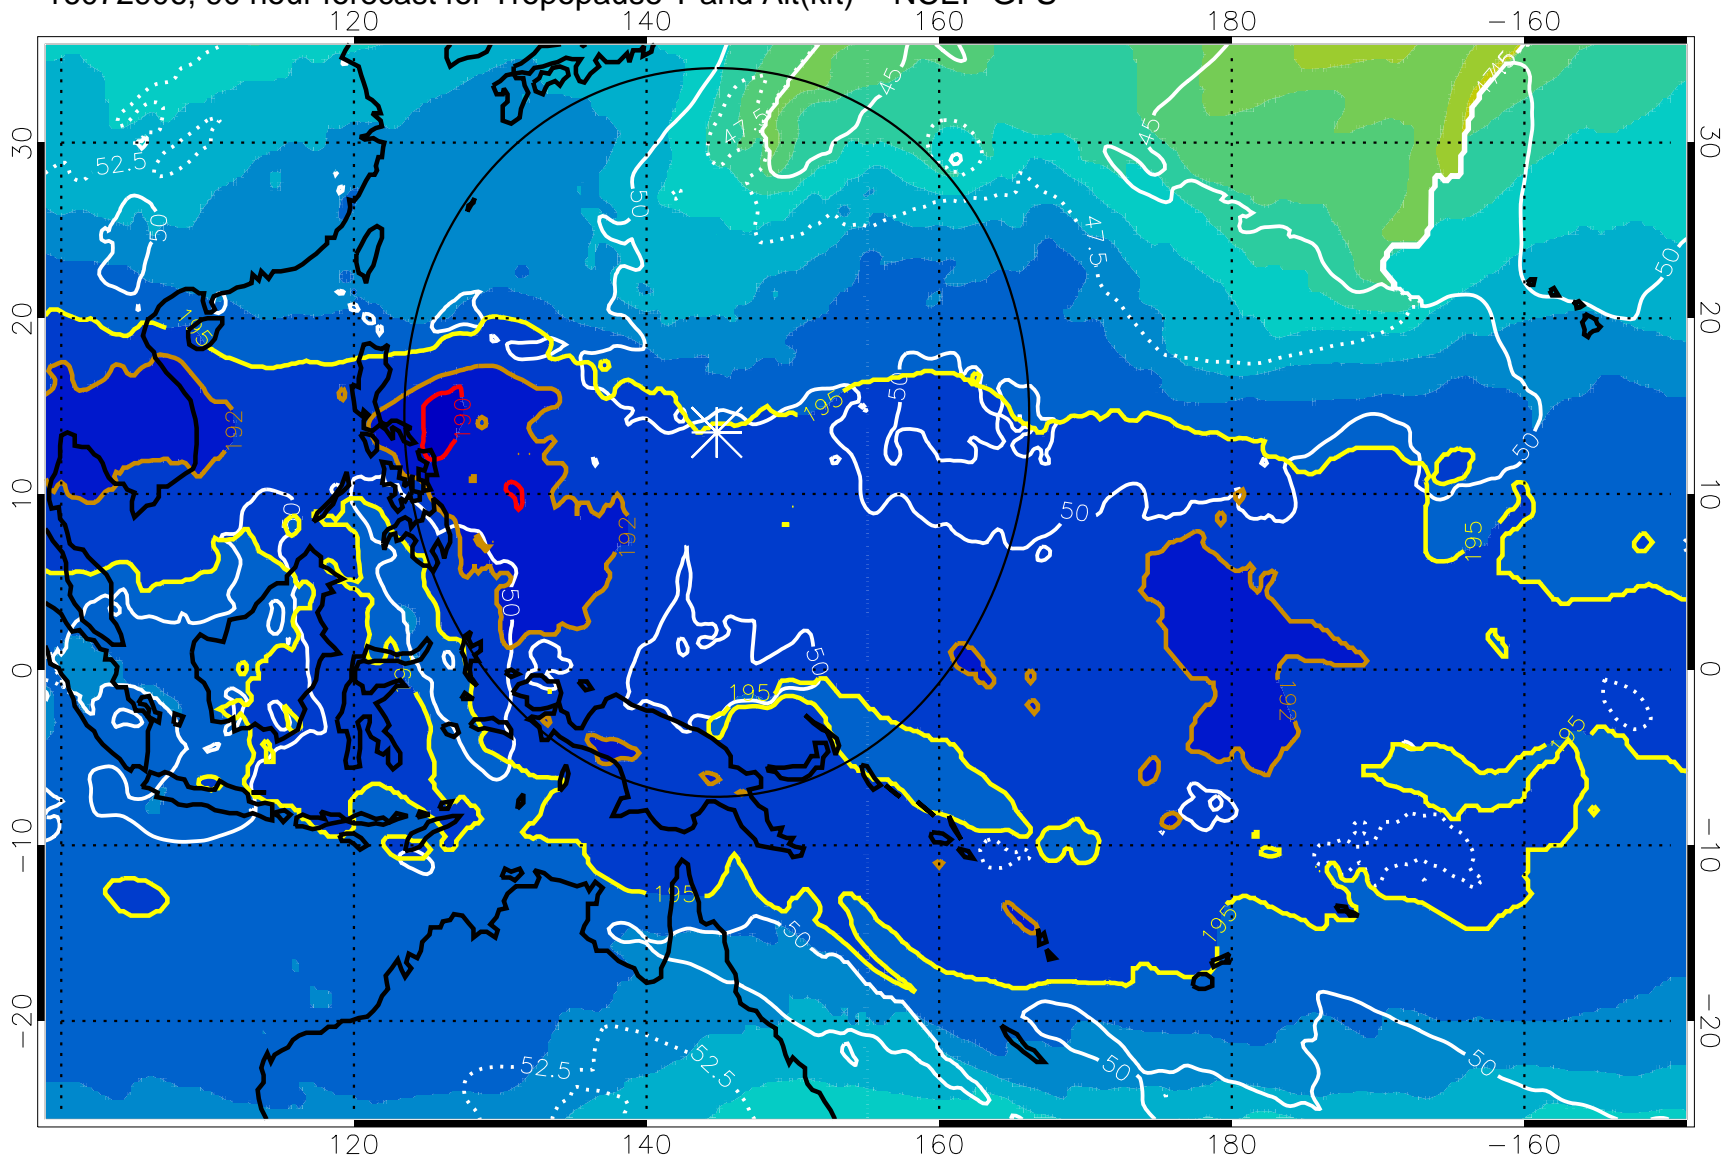

16072906, 90 hour forecast for Tropopause T and Alt(kft) -- NCEP GFS

190 200 210 220 230

Tropopause T, K

Tropopause Altitude in kft (white)

192.5K Isotherm 195K Isotherm
187.5K Isotherm 190K Isotherm

Range ring of 2304 km