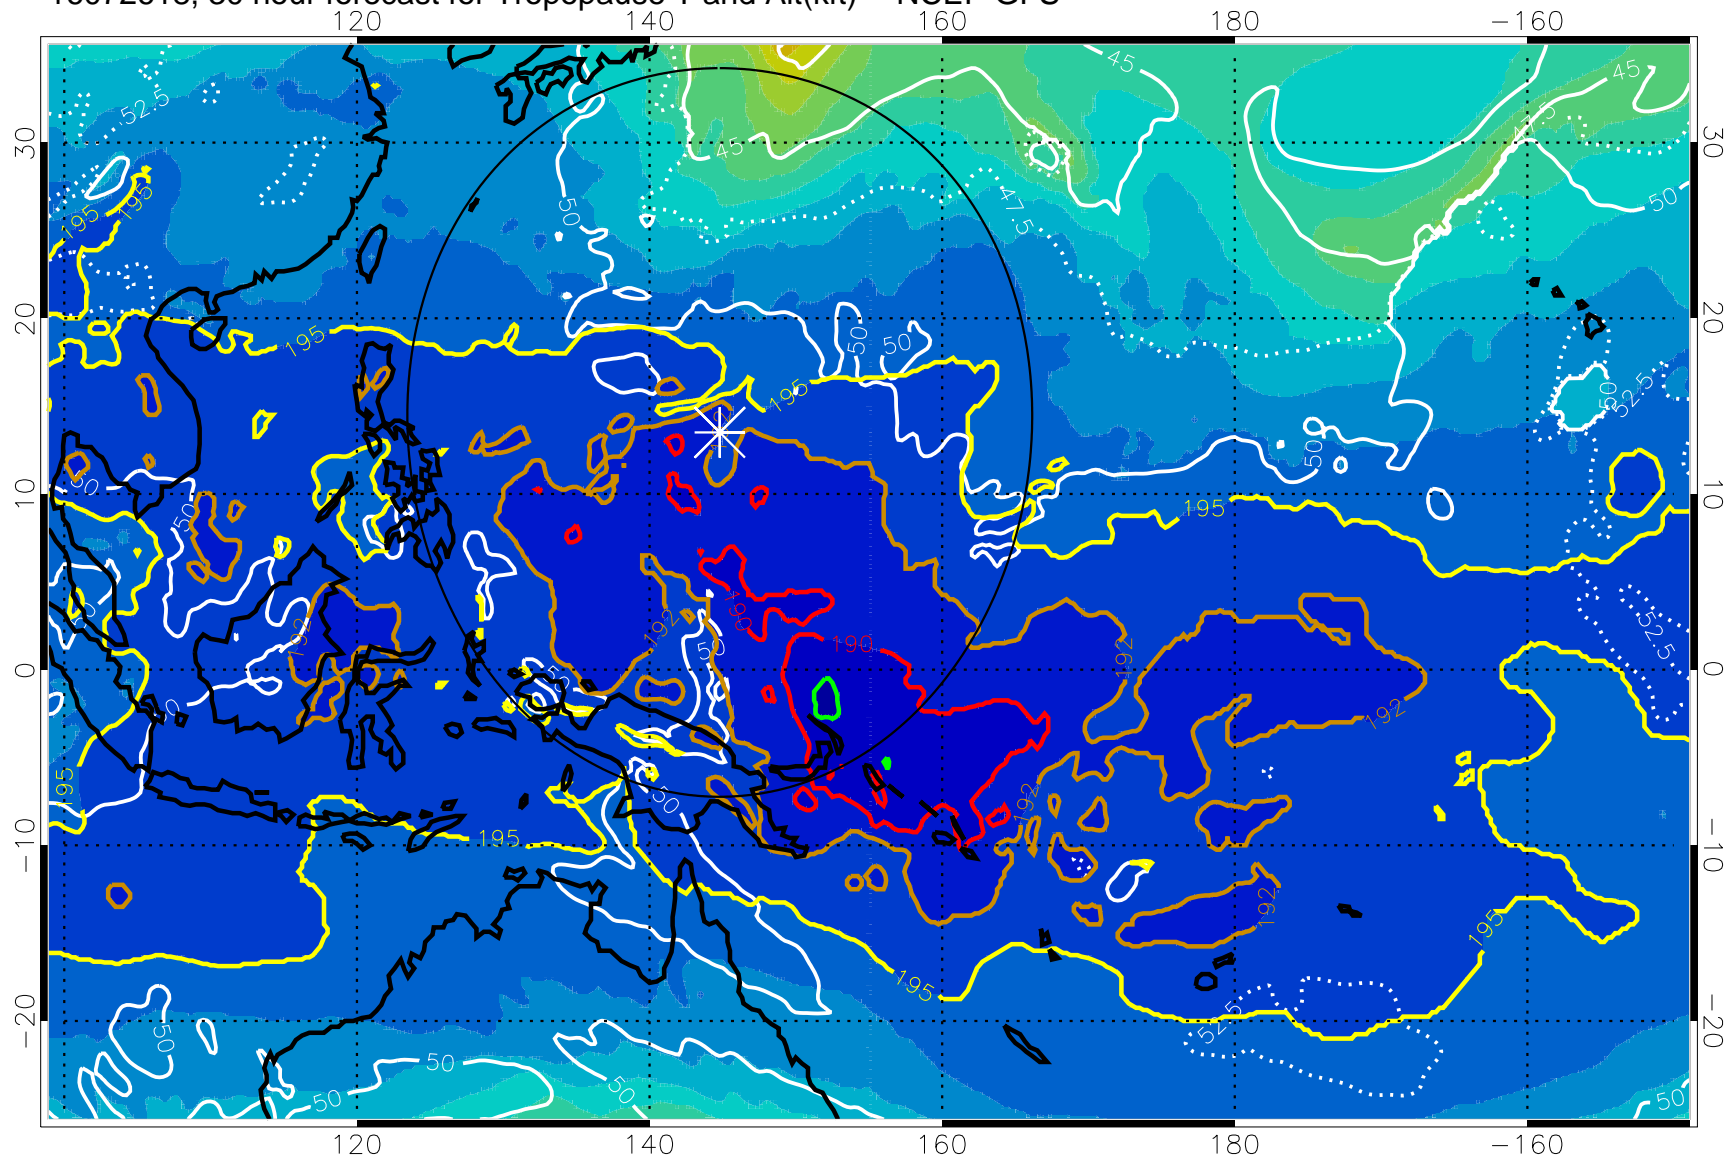

16072618, 30 hour forecast for Tropopause T and Alt(kft) -- NCEP GFS

190 200 210 220 230

Tropopause T, K

Tropopause Altitude in kft (white)

192.5K Isotherm 195K Isotherm

187.5K Isotherm 190K Isotherm

Range ring of 2304 km