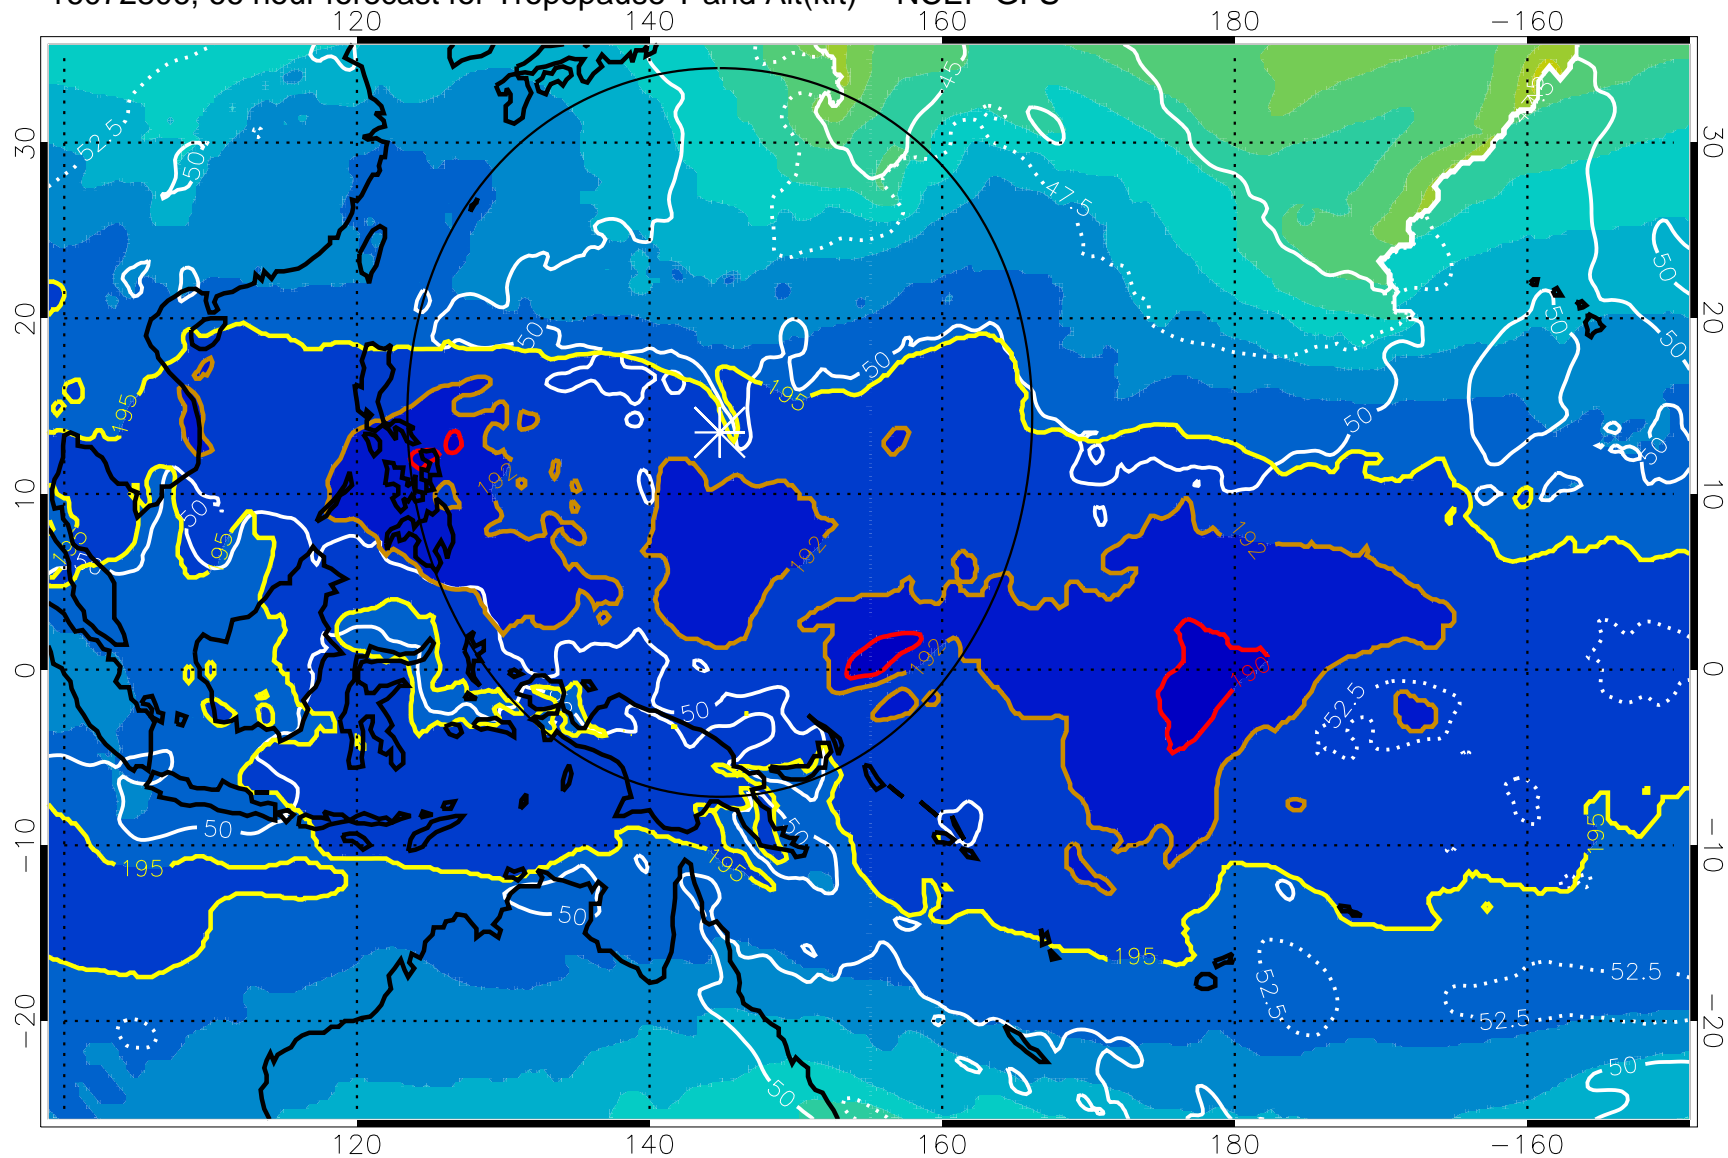

16072806, 66 hour forecast for Tropopause T and Alt(kft) -- NCEP GFS

190   200   210   220   230
Tropopause T, K

Tropopause Altitude in kft (white)

192.5K Isotherm   195K Isotherm
187.5K Isotherm   190K Isotherm

Range ring of 2304 km