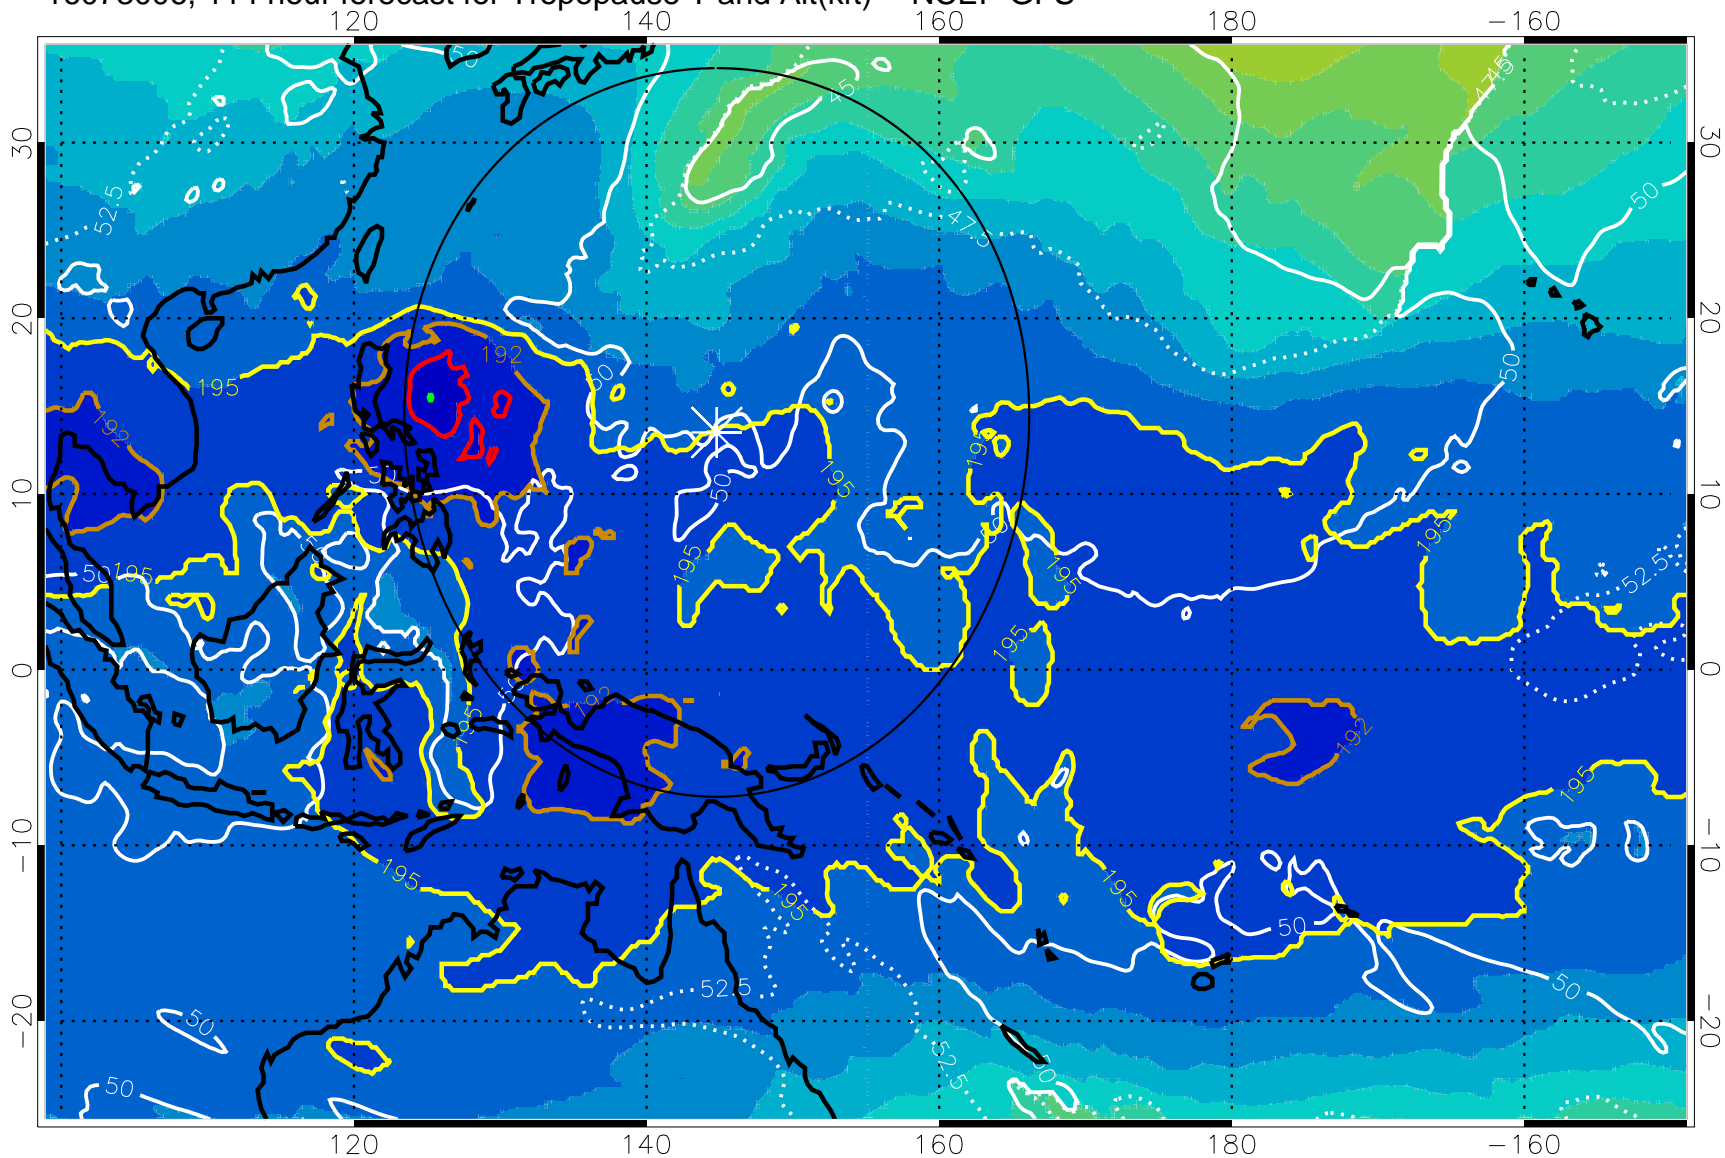

16073006, 114 hour forecast for Tropopause T and Alt(kft) -- NCEP GFS

190 200 210 220 230

Tropopause T, K

Tropopause Altitude in kft (white)

192.5K Isotherm 195K Isotherm
187.5K Isotherm 190K Isotherm

Range ring of 2304 km