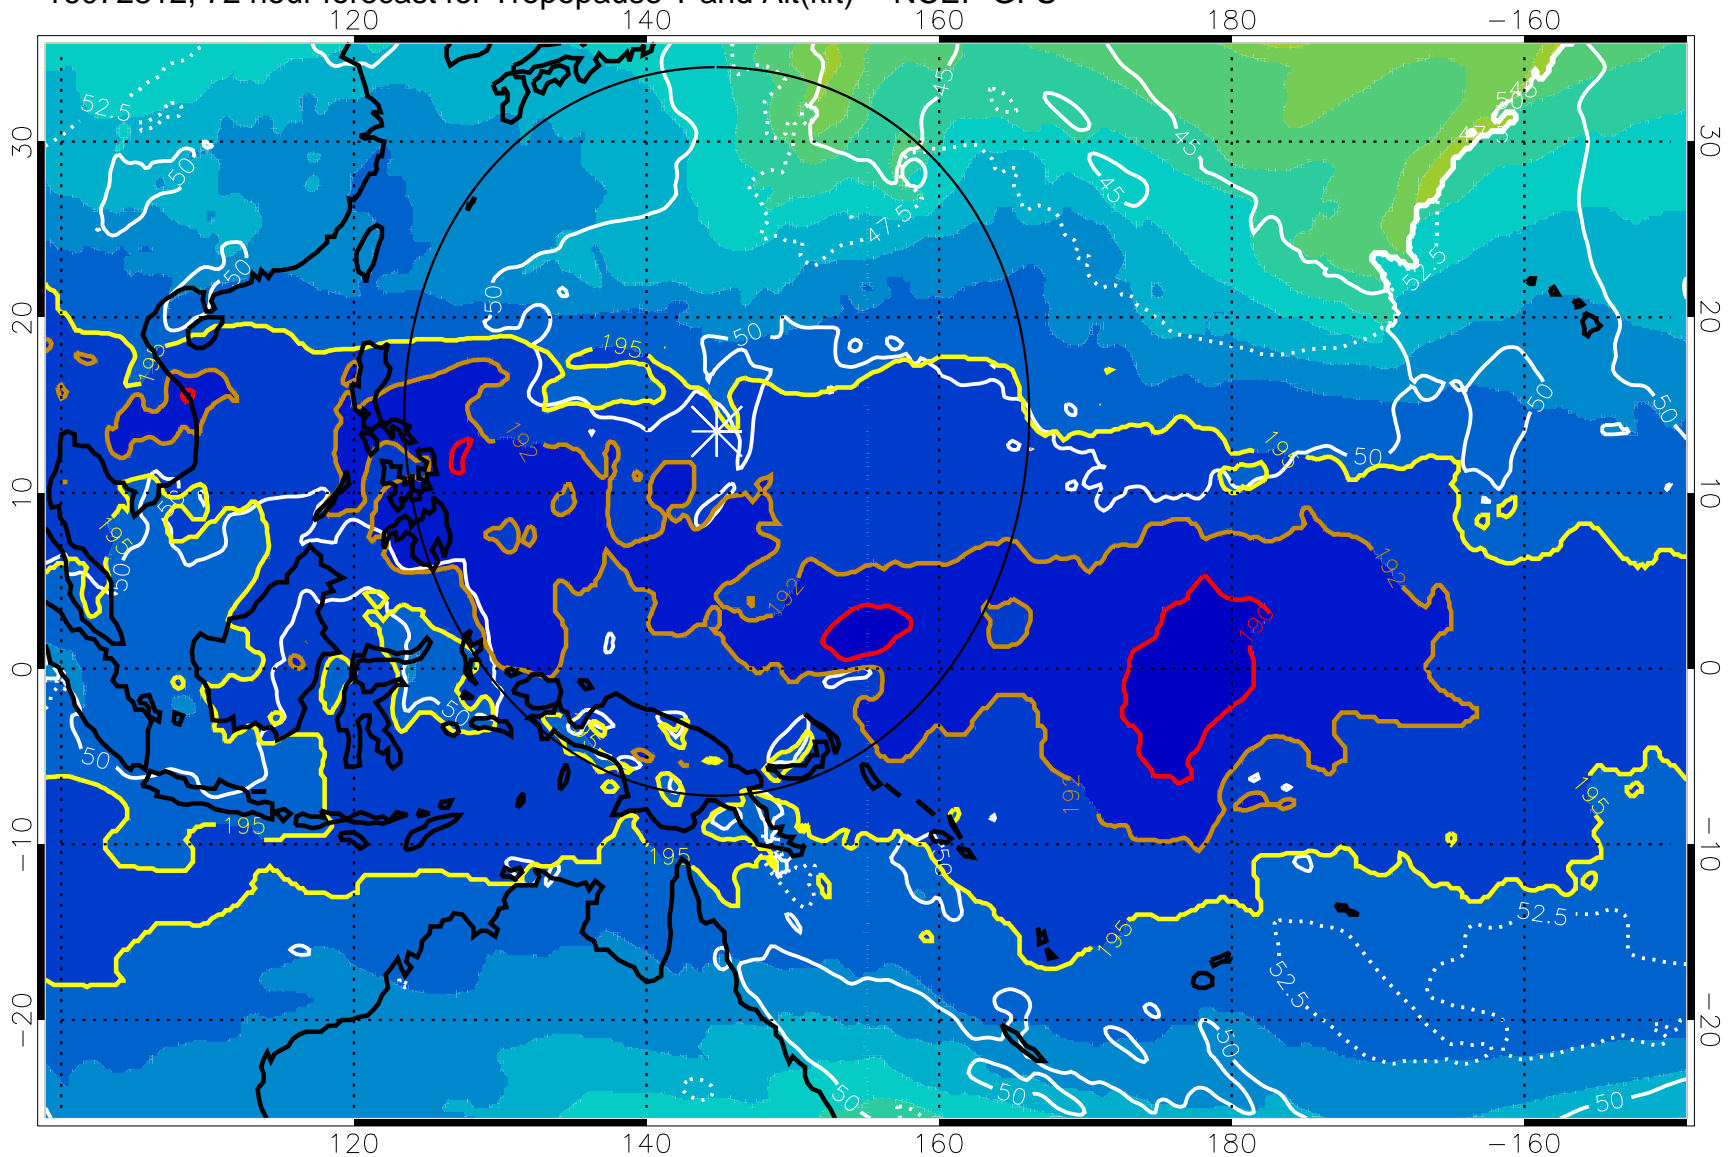

16072812, 72 hour forecast for Tropopause T and Alt(kft) -- NCEP GFS

190 200 210 220 230

Tropopause T, K

Tropopause Altitude in kft (white)

192.5K Isotherm 195K Isotherm
187.5K Isotherm 190K Isotherm

Range ring of 2304 km