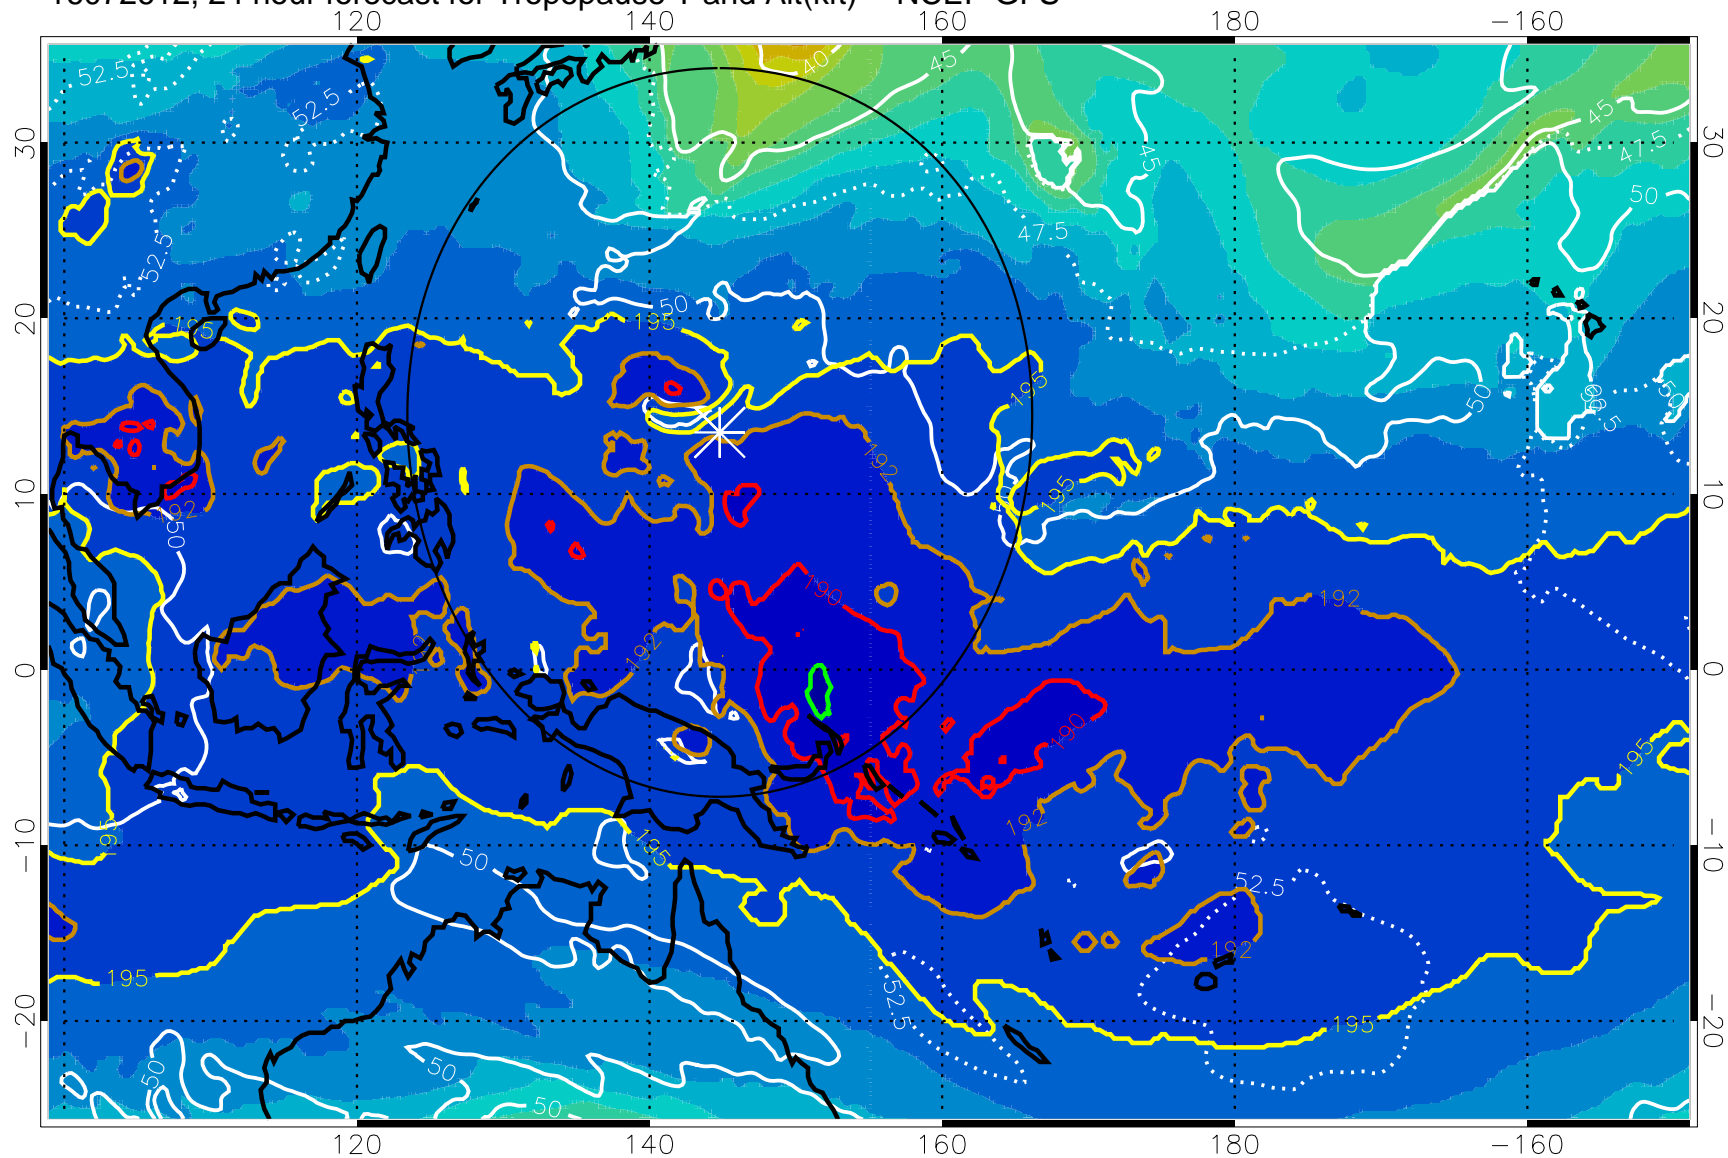

16072612, 24 hour forecast for Tropopause T and Alt(kft) -- NCEP GFS

190 200 210 220 230

Tropopause T, K

Tropopause Altitude in kft (white)

192.5K Isotherm 195K Isotherm

187.5K Isotherm 190K Isotherm

Range ring of 2304 km