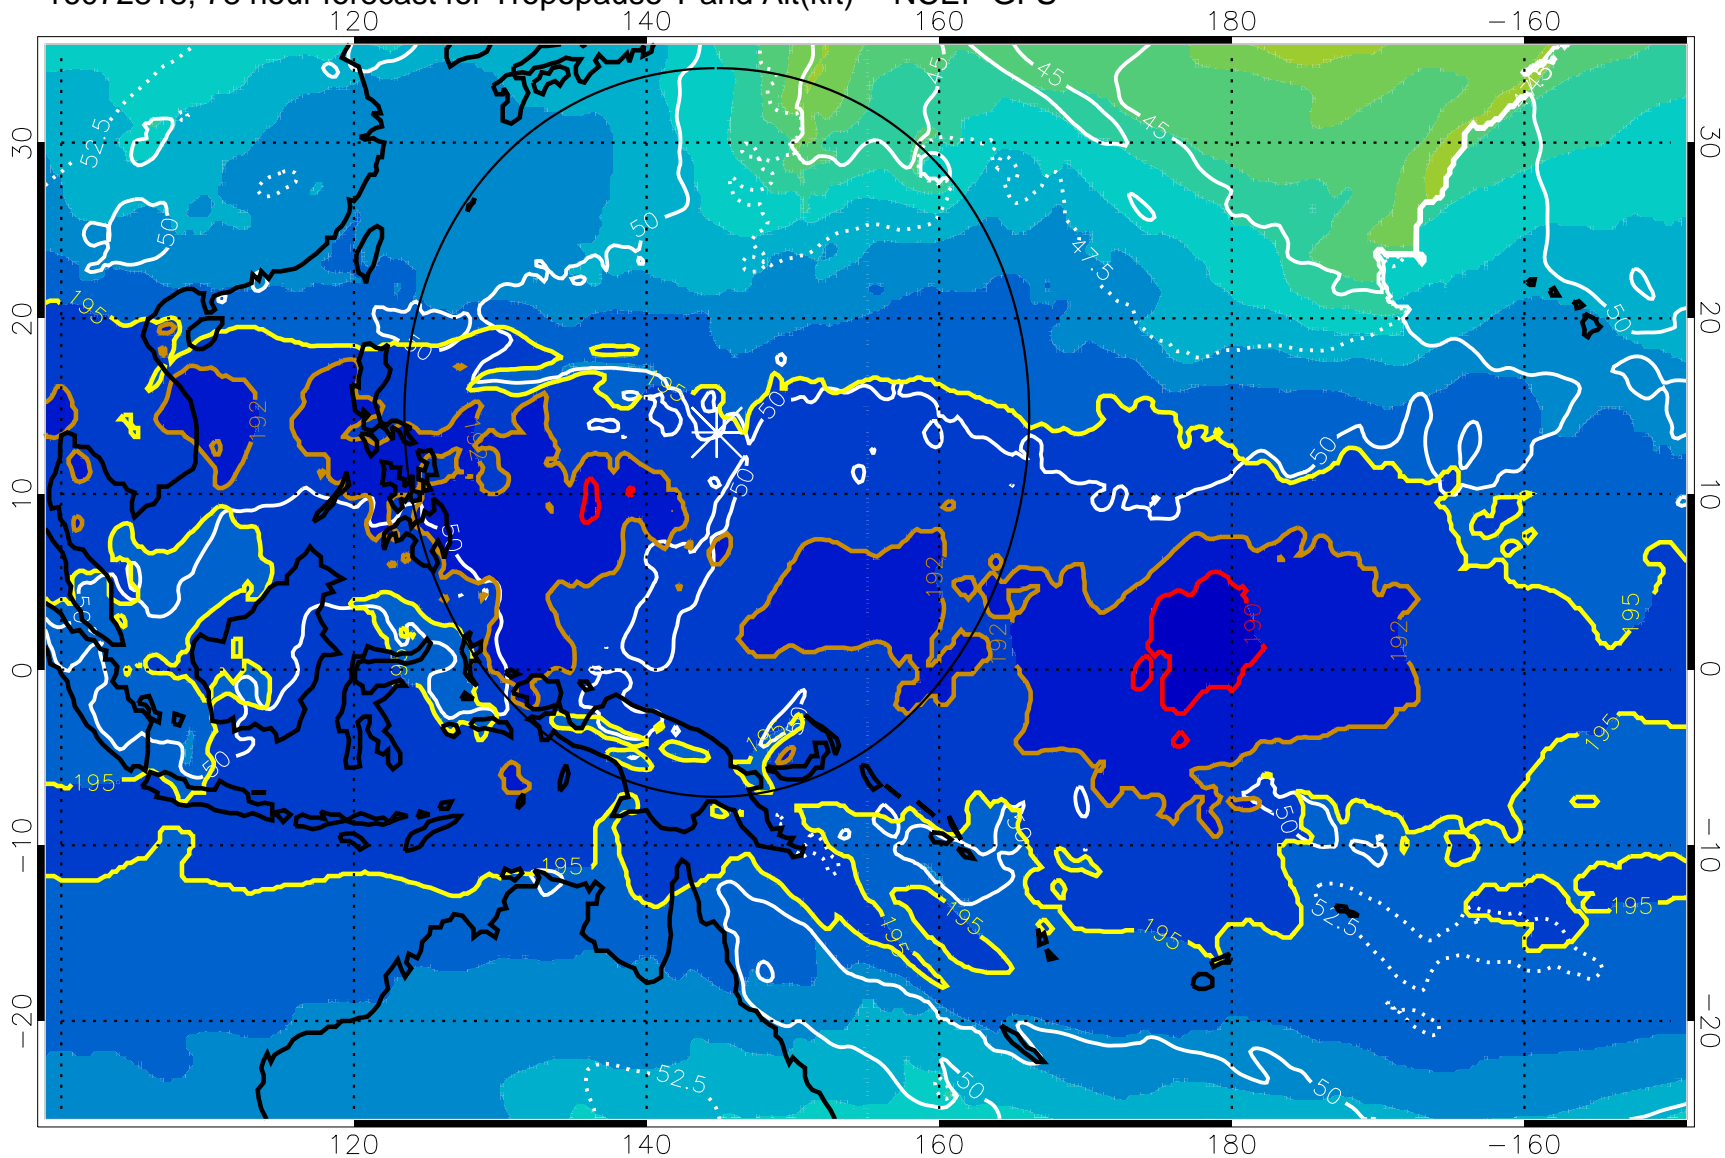

16072818, 78 hour forecast for Tropopause T and Alt(kft) -- NCEP GFS

190 200 210 220 230

Tropopause T, K

Tropopause Altitude in kft (white)

192.5K Isotherm 195K Isotherm

187.5K Isotherm 190K Isotherm

Range ring of 2304 km