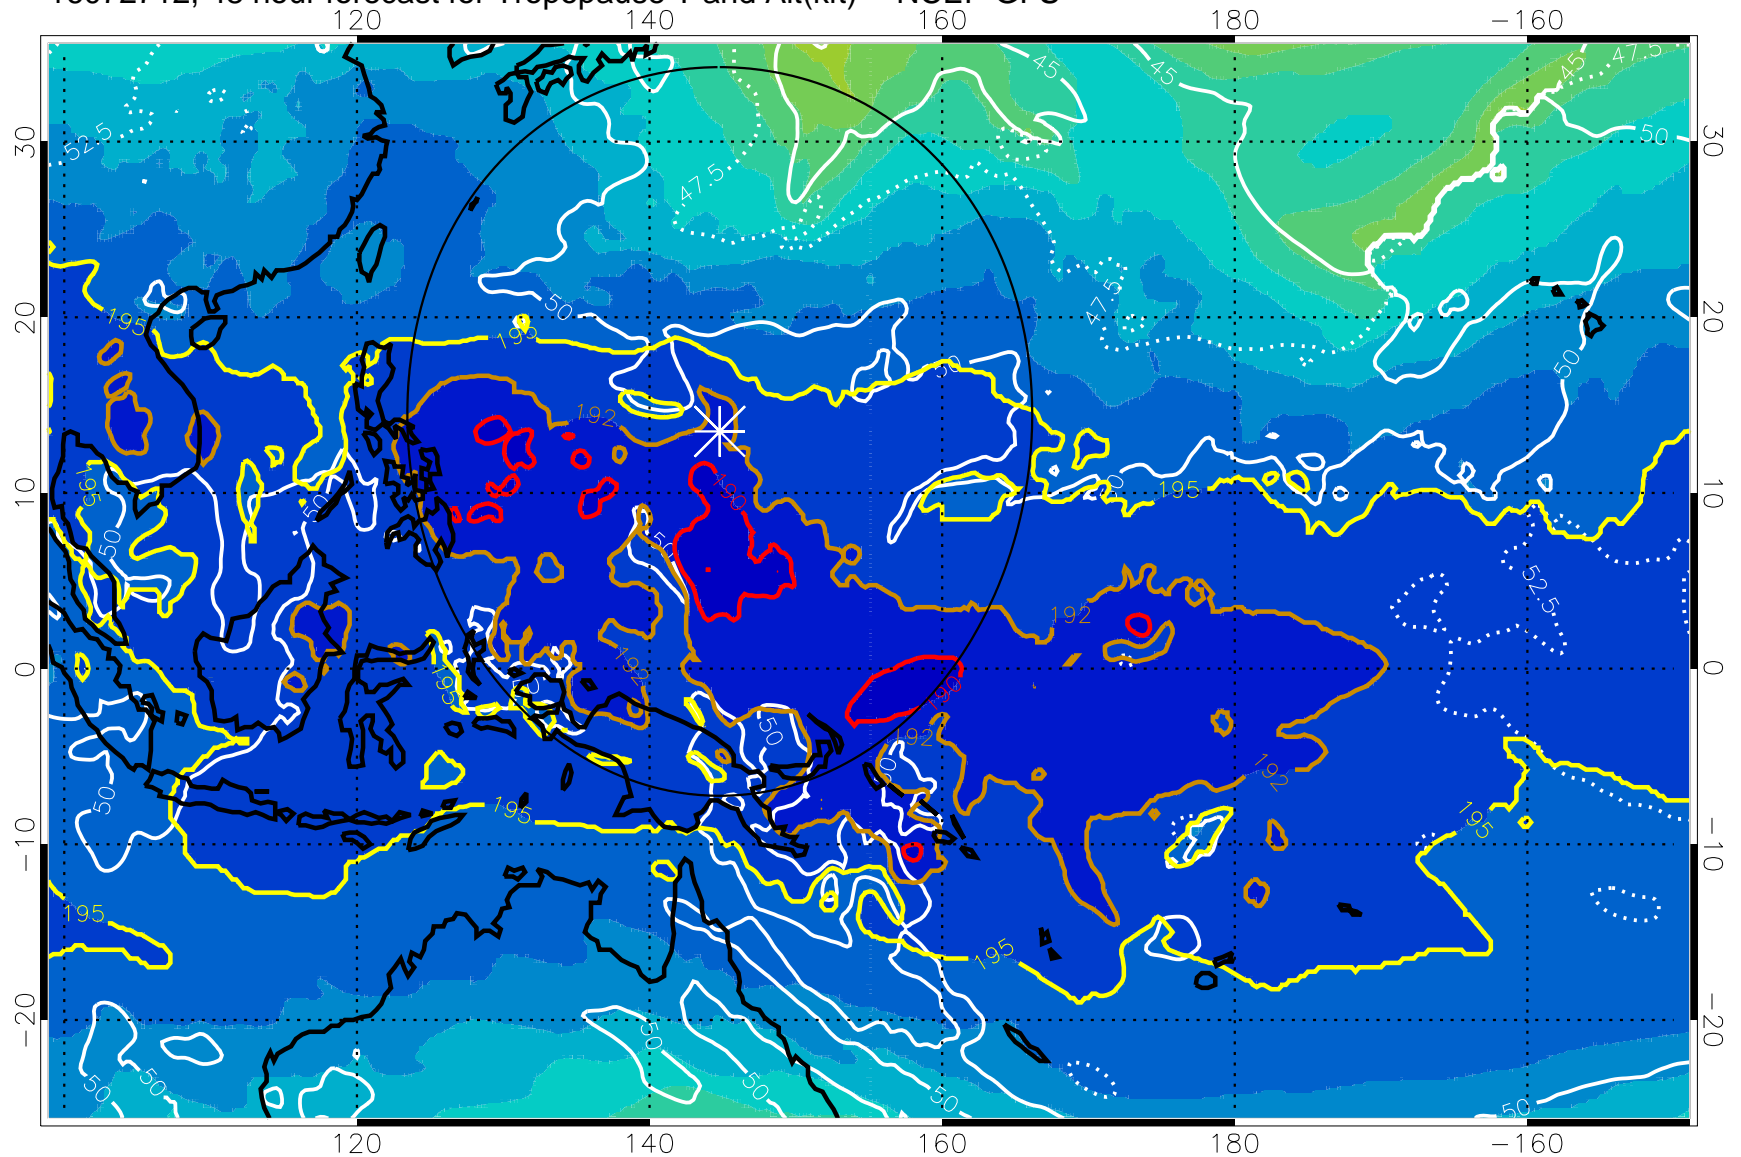

16072712, 48 hour forecast for Tropopause T and Alt(kft) -- NCEP GFS

190 200 210 220 230

Tropopause T, K

Tropopause Altitude in kft (white)

192.5K Isotherm 195K Isotherm

187.5K Isotherm 190K Isotherm

Range ring of 2304 km