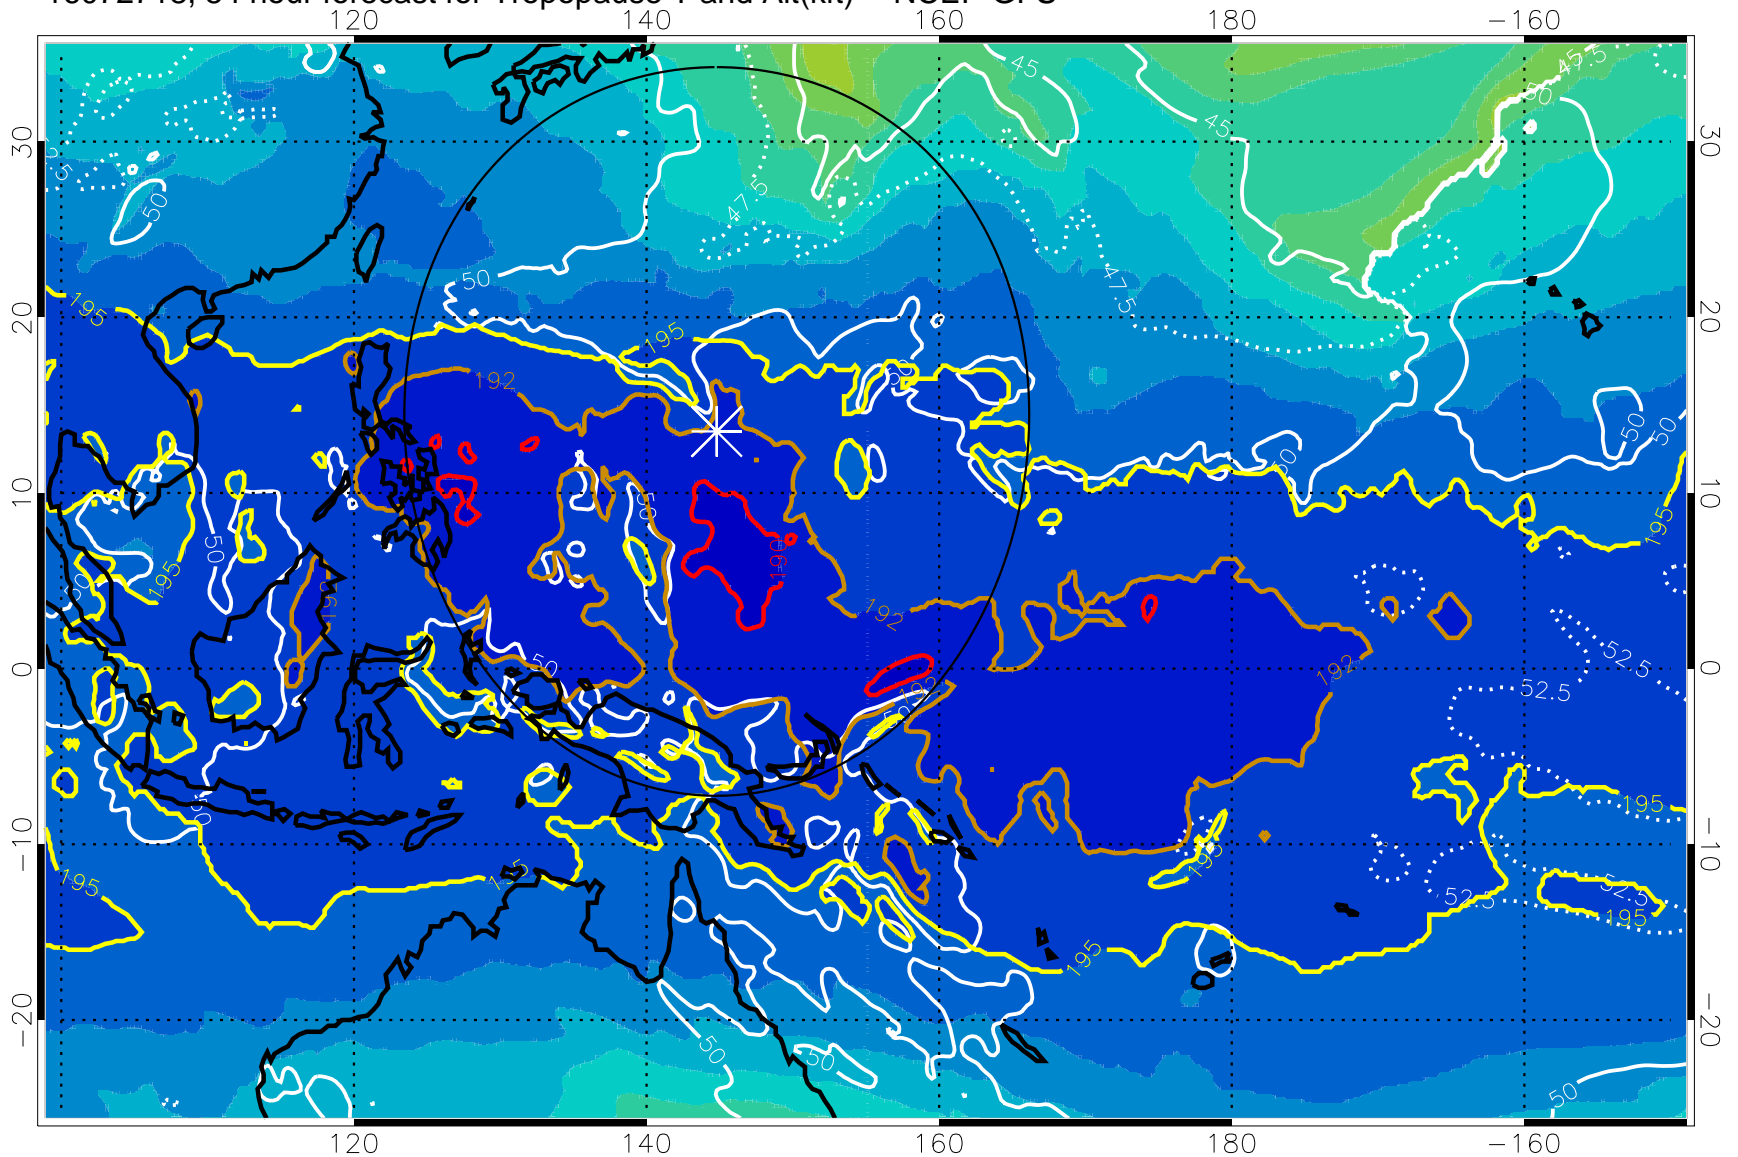

16072718, 54 hour forecast for Tropopause T and Alt(kft) -- NCEP GFS

190 200 210 220 230

Tropopause T, K

Tropopause Altitude in kft (white)

192.5K Isotherm 195K Isotherm
187.5K Isotherm 190K Isotherm

Range ring of 2304 km