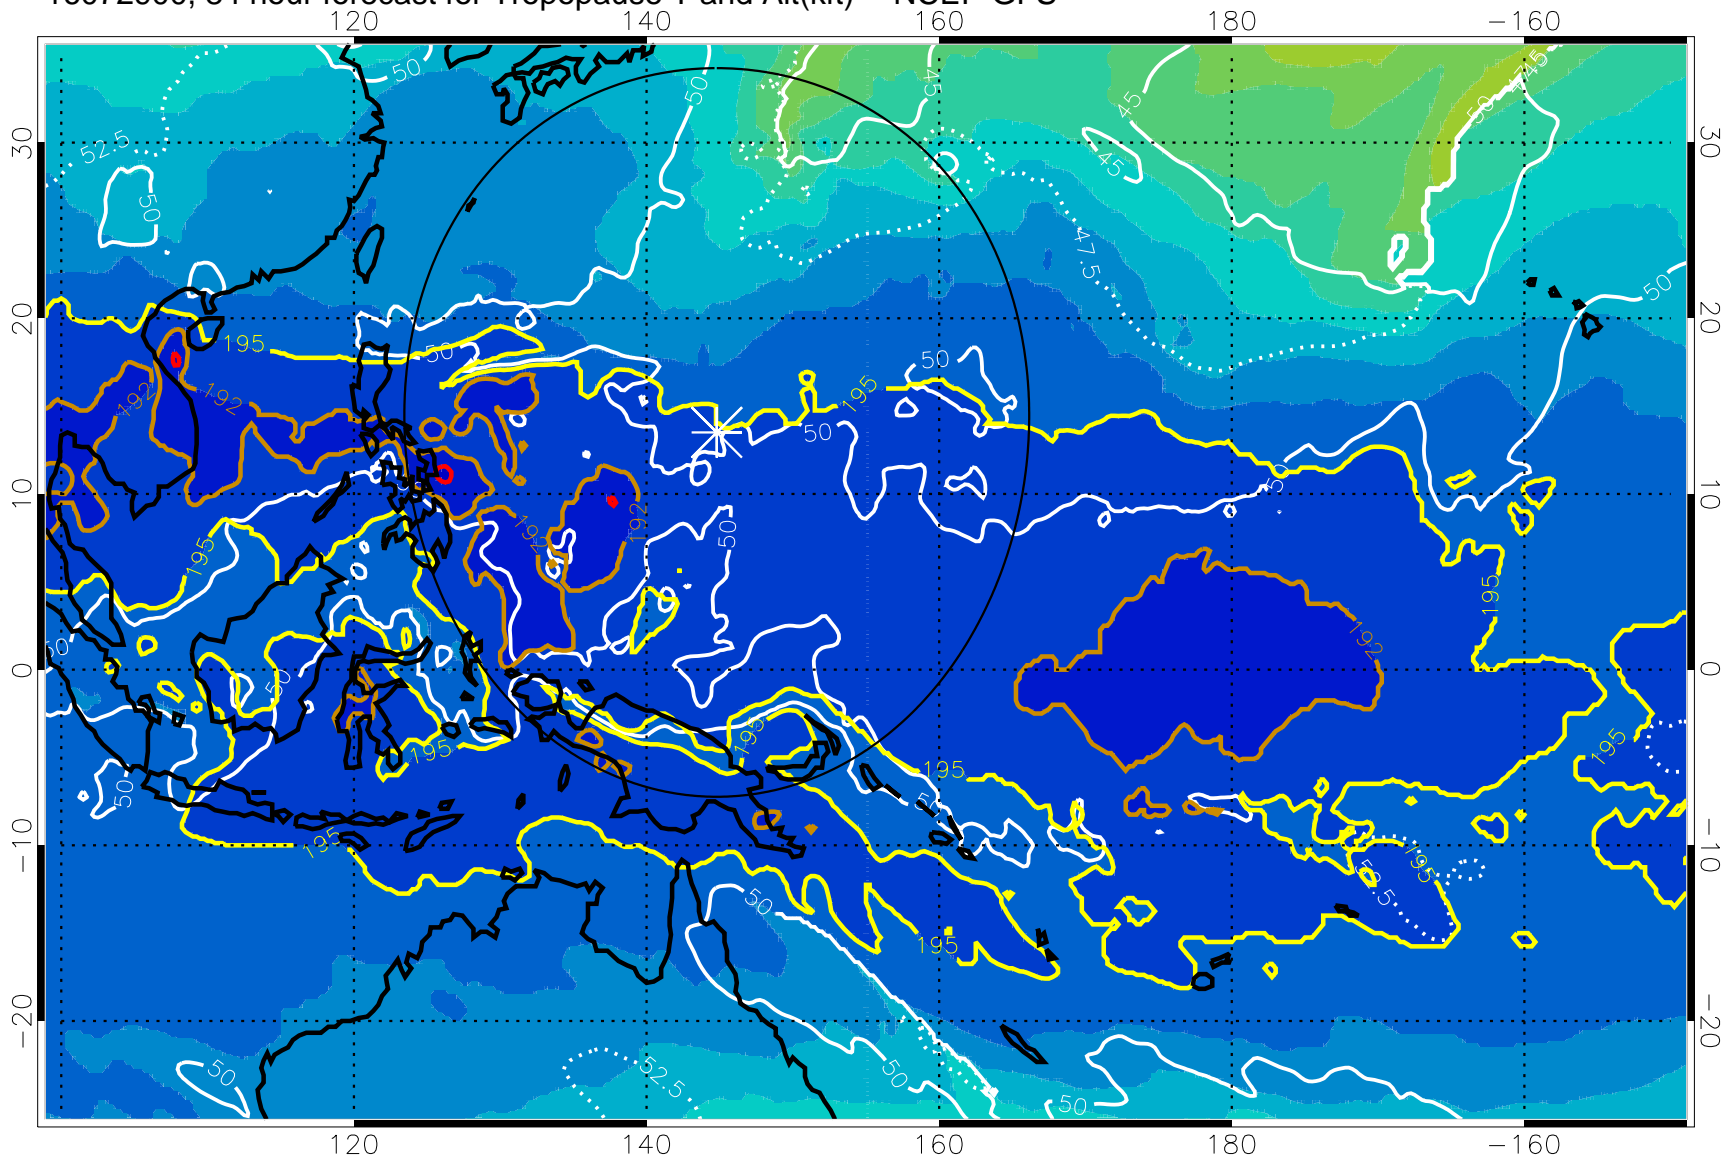

16072900, 84 hour forecast for Tropopause T and Alt(kft) -- NCEP GFS

190 200 210 220 230

Tropopause T, K

Tropopause Altitude in kft (white)

192.5K Isotherm 195K Isotherm

187.5K Isotherm 190K Isotherm

Range ring of 2304 km