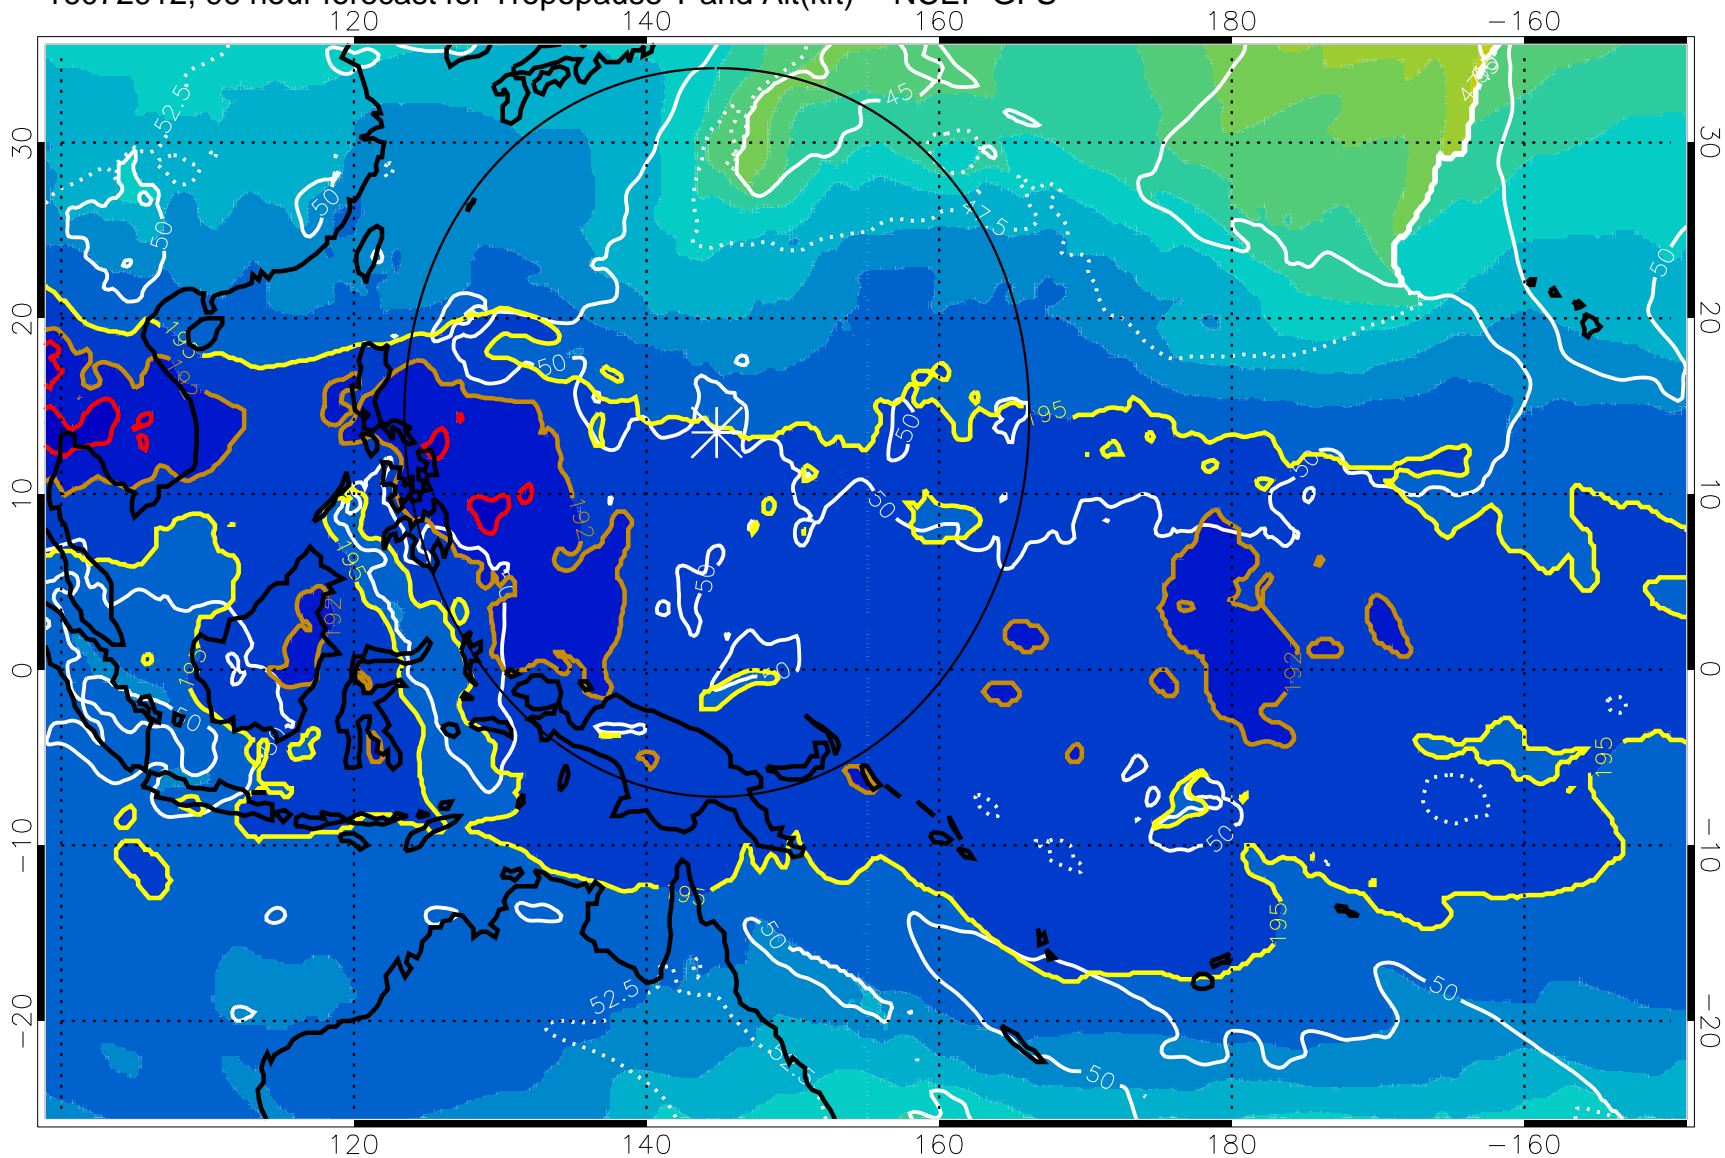

16072912, 96 hour forecast for Tropopause T and Alt(kft) -- NCEP GFS

190 200 210 220 230

Tropopause T, K

Tropopause Altitude in kft (white)

192.5K Isotherm 195K Isotherm

187.5K Isotherm 190K Isotherm

Range ring of 2304 km