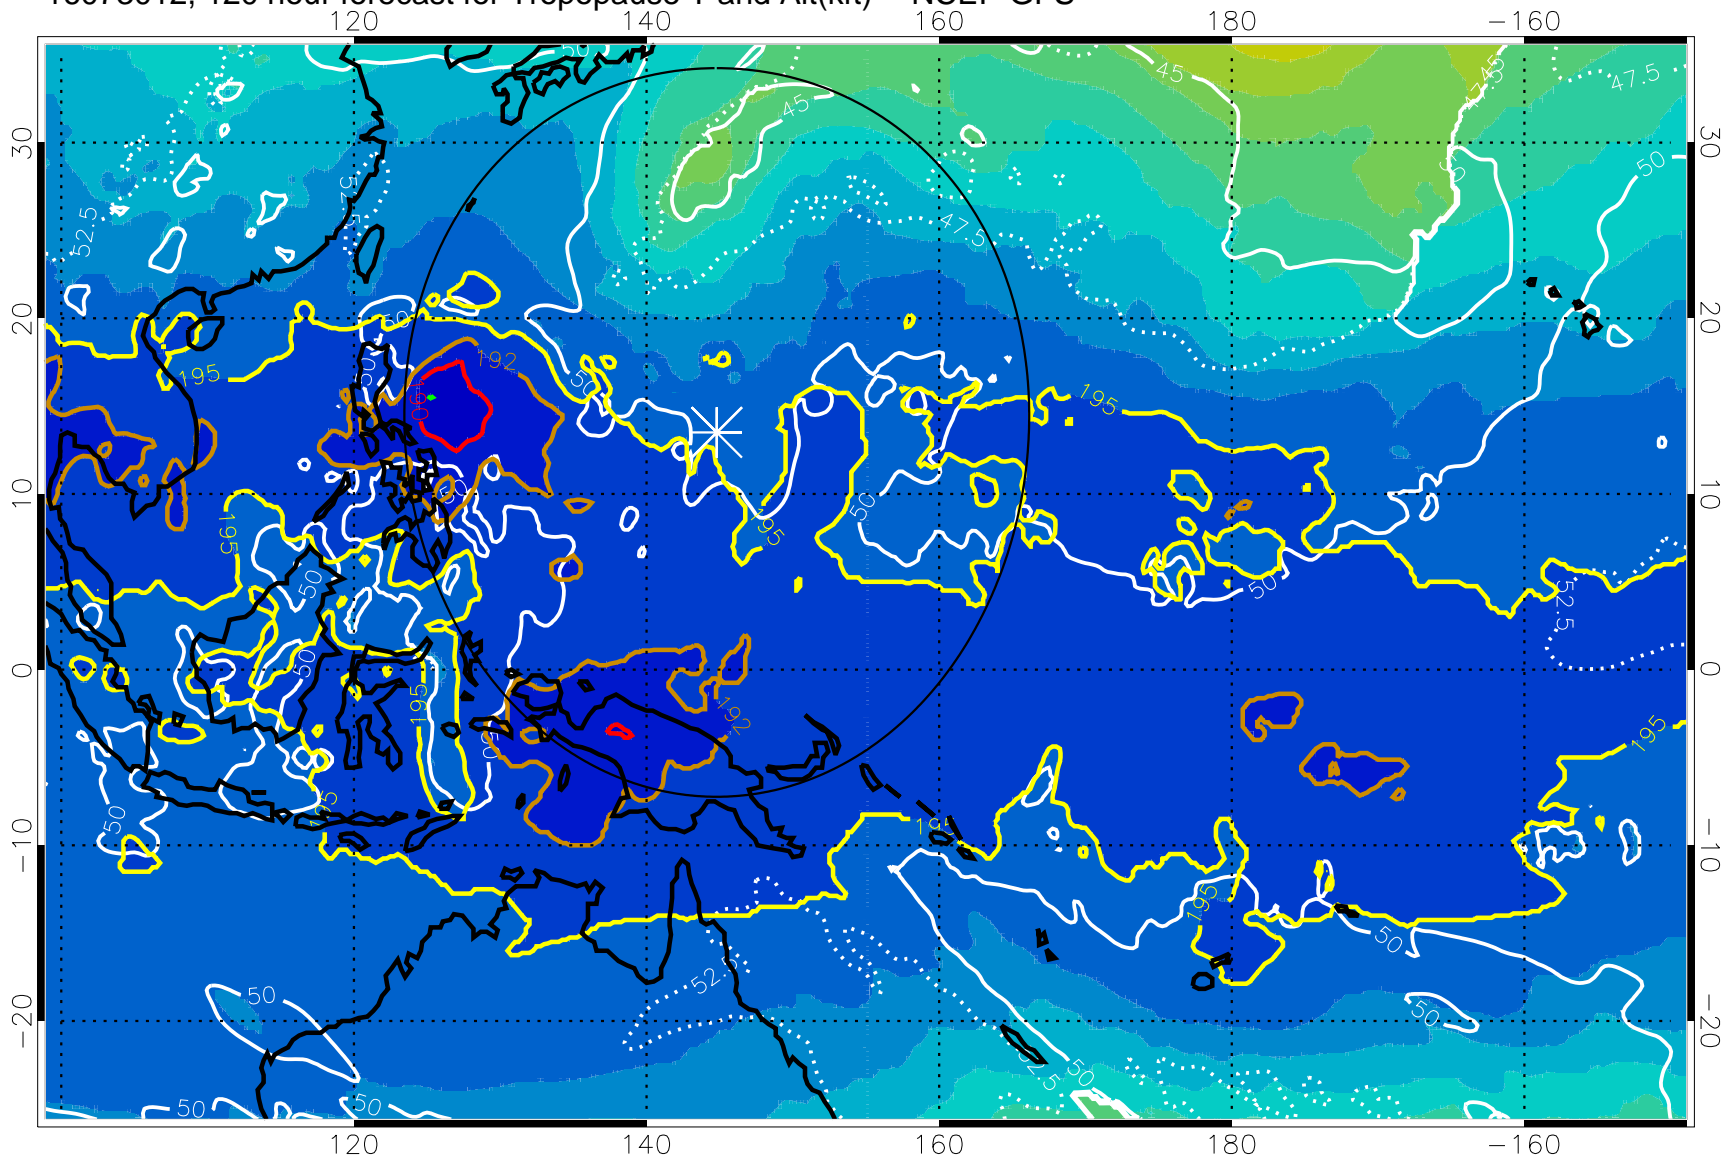

16073006, 114 hour forecast for Tropopause T and Alt(kft) -- NCEP GFS

190 200 210 220 230

Tropopause T, K

Tropopause Altitude in kft (white)

192.5K Isotherm 195K Isotherm
187.5K Isotherm 190K Isotherm

Range ring of 2304 km

16073012, 120 hour forecast for Tropopause T and Alt(kft) -- NCEP GFS

190 200 210 220 230
Tropopause T, K

Tropopause Altitude in kft (white)

192.5K Isotherm 195K Isotherm
187.5K Isotherm 190K Isotherm

Range ring of 2304 km