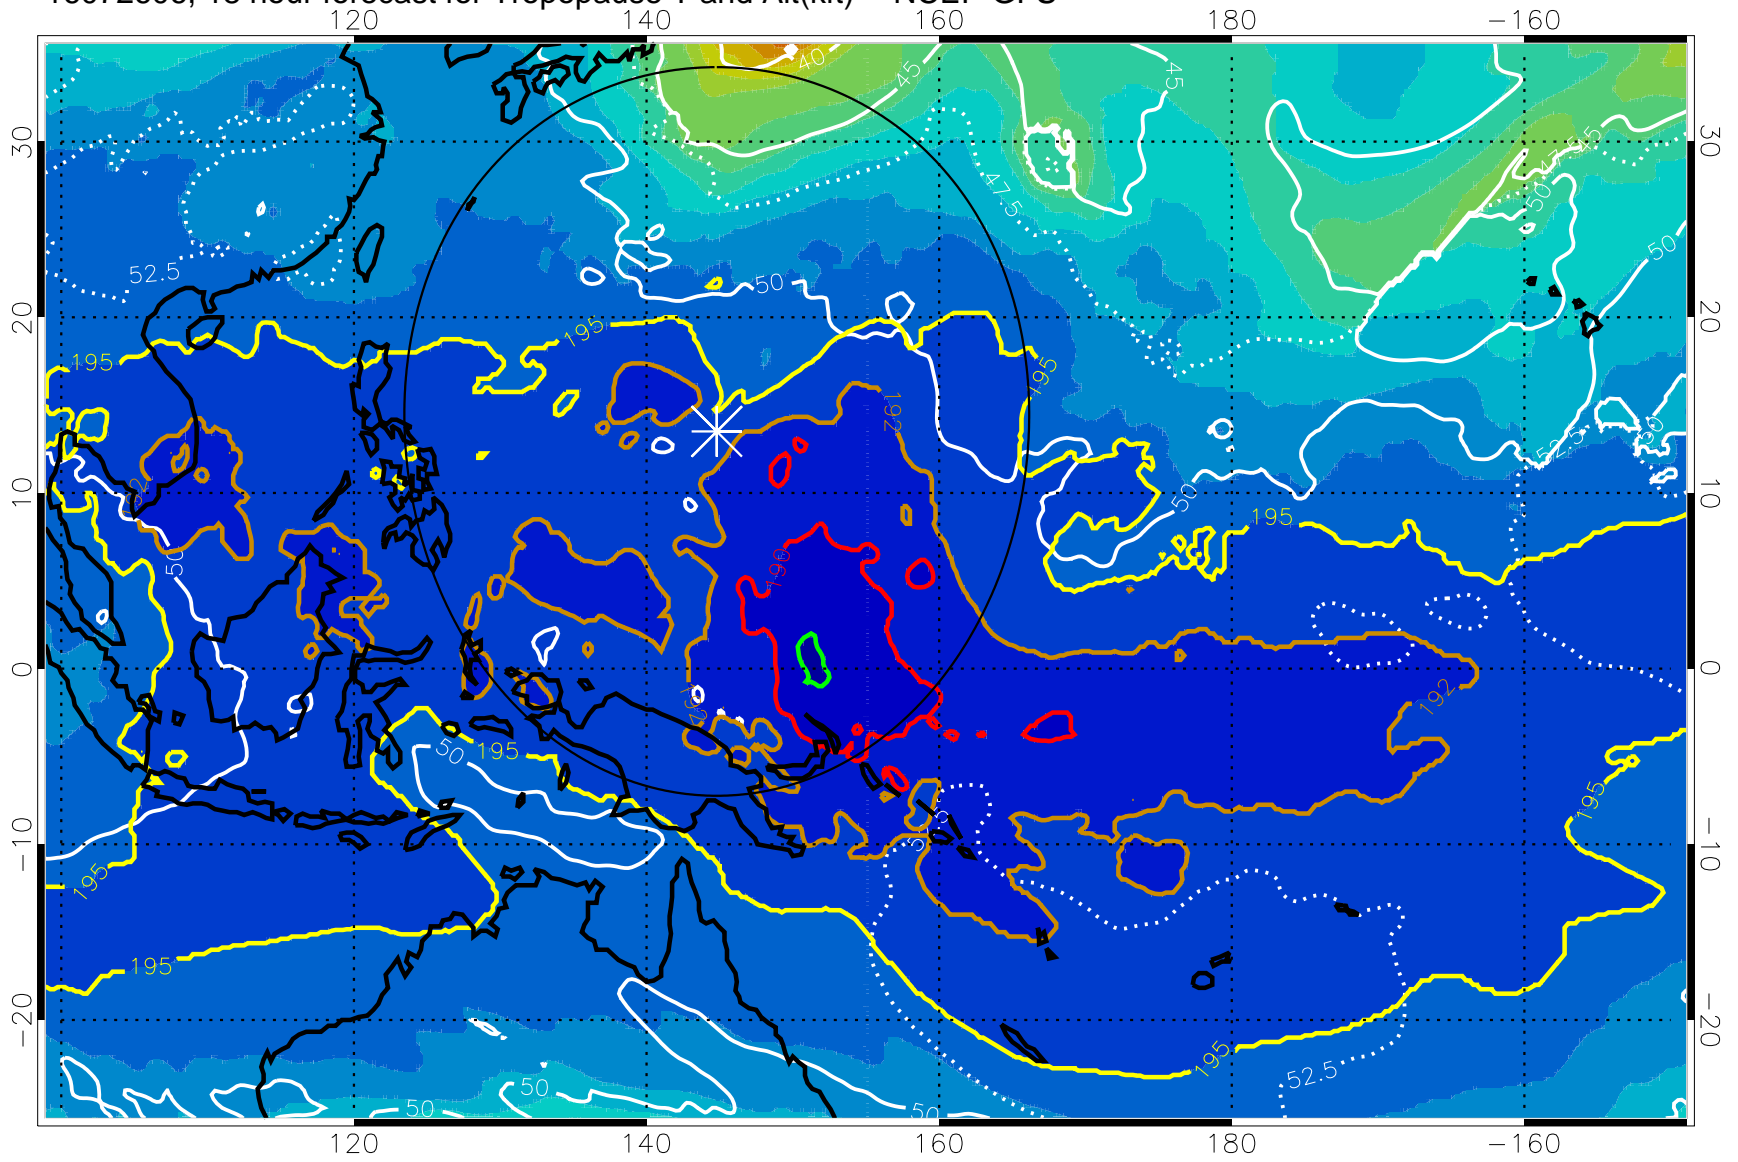

16072606, 18 hour forecast for Tropopause T and Alt(kft) -- NCEP GFS

190   200   210   220   230
Tropopause T, K

Tropopause Altitude in kft (white)

192.5K Isotherm   195K Isotherm
187.5K Isotherm   190K Isotherm

Range ring of 2304 km