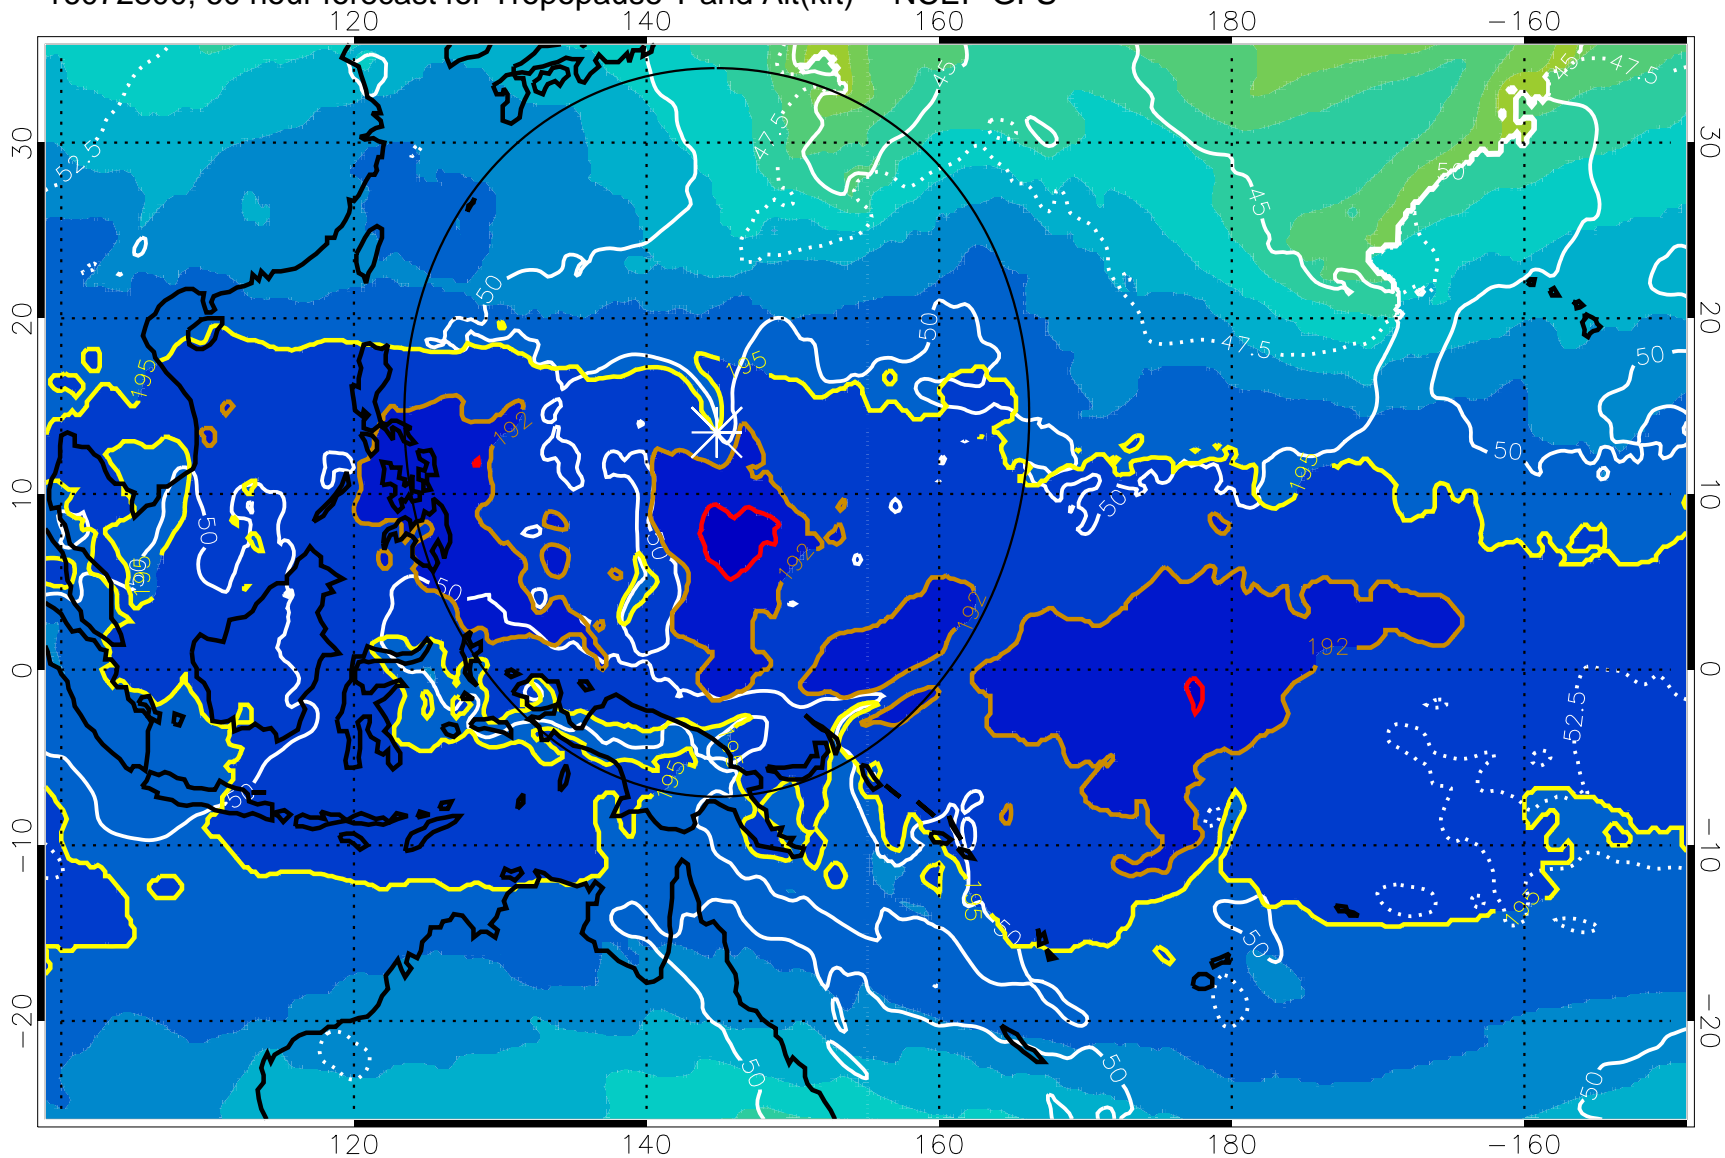

16072800, 60 hour forecast for Tropopause T and Alt(kft) -- NCEP GFS

190 200 210 220 230
Tropopause T, K

Tropopause Altitude in kft (white)

192.5K Isotherm 195K Isotherm
187.5K Isotherm 190K Isotherm

Range ring of 2304 km