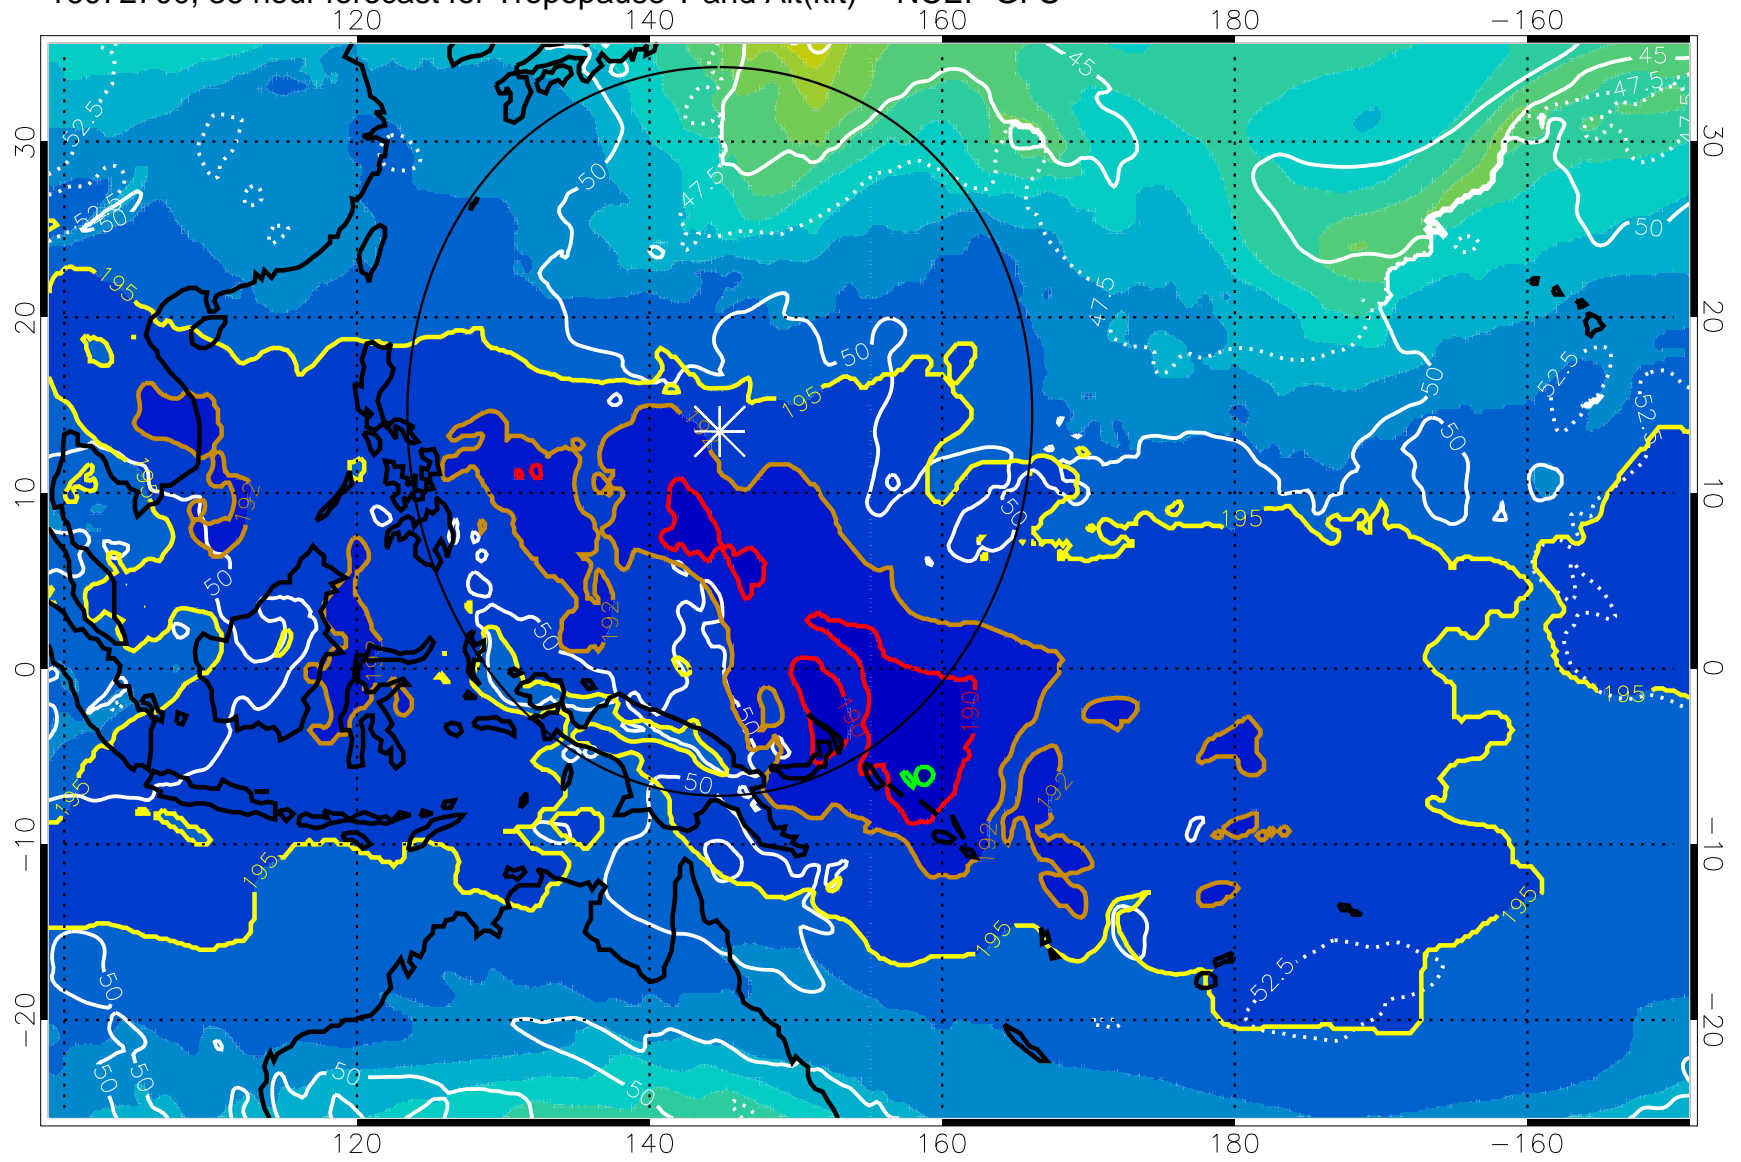

16072700, 36 hour forecast for Tropopause T and Alt(kft) -- NCEP GFS

190 200 210 220 230

Tropopause T, K

Tropopause Altitude in kft (white)

192.5K Isotherm 195K Isotherm

187.5K Isotherm 190K Isotherm

Range ring of 2304 km