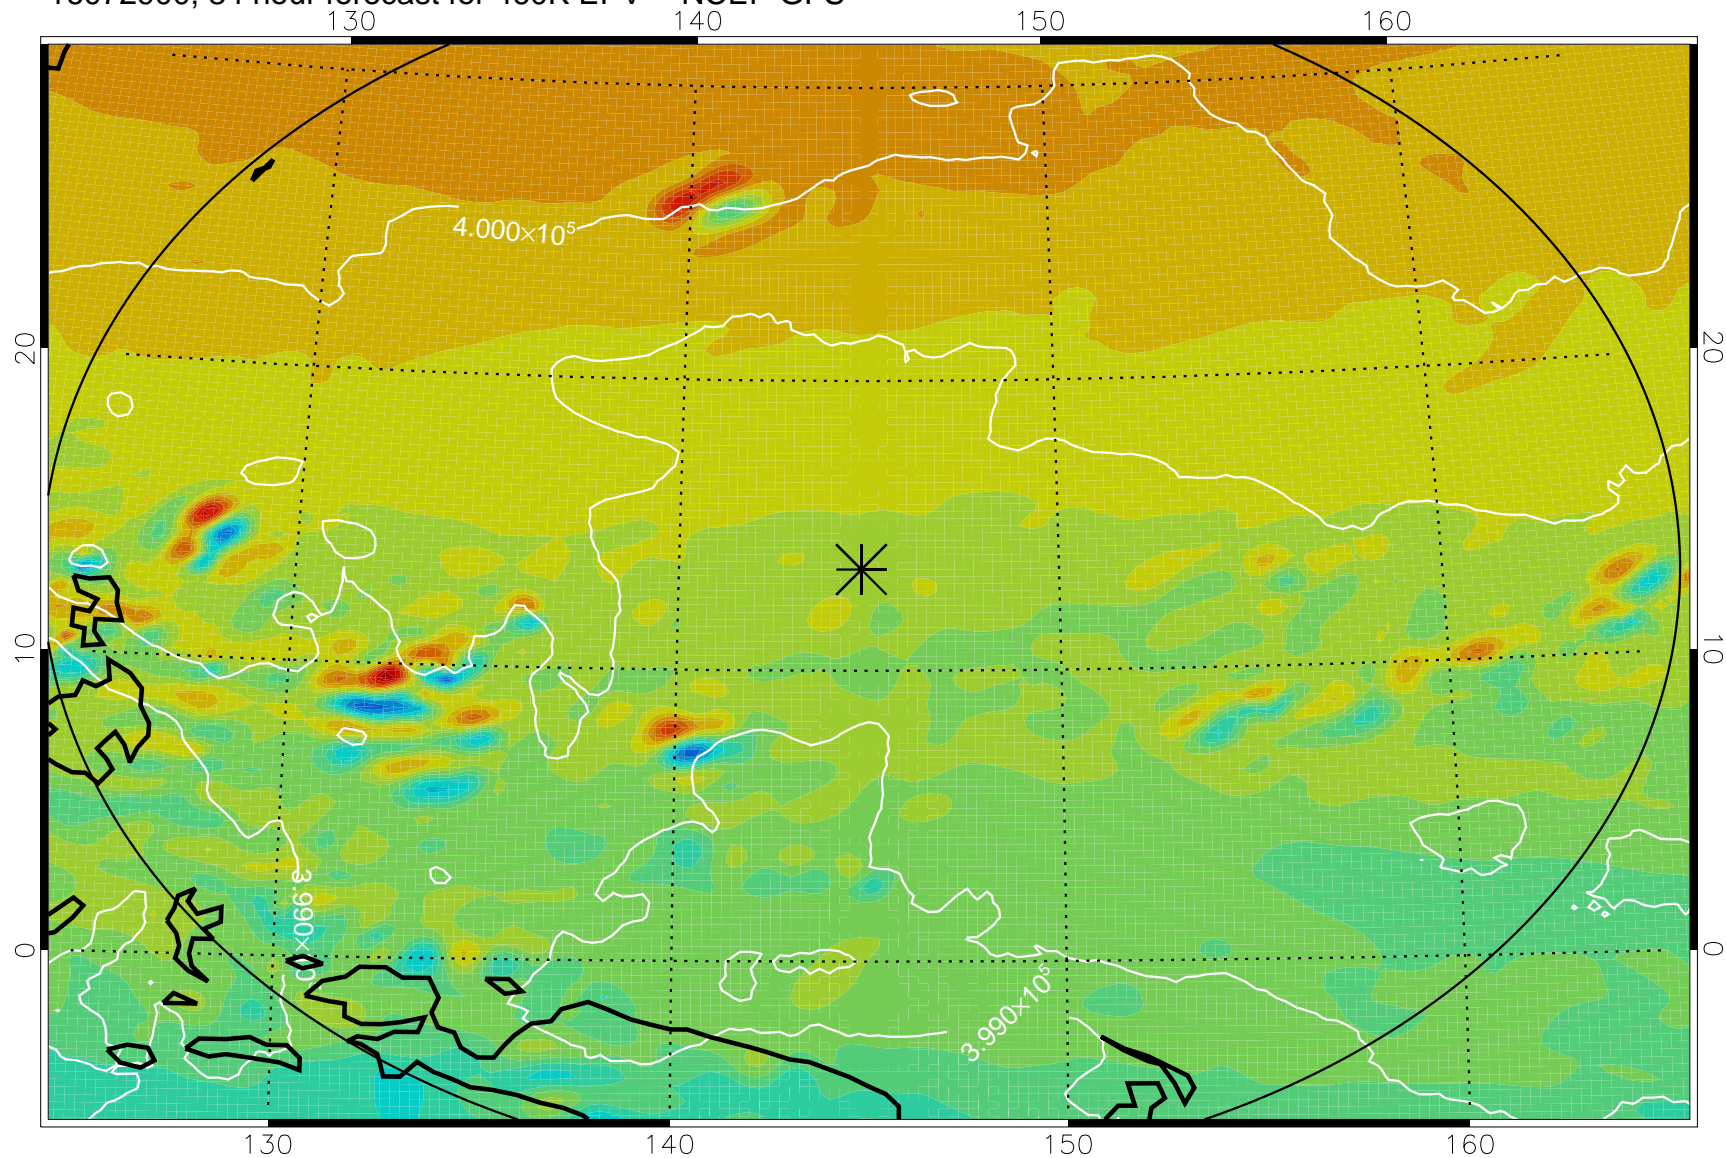

16072806, 66 hour forecast for 460K EPV -- NCEP GFS

460K Montgomery Streamfunction, white

Range ring of 2304 km

16072812, 72 hour forecast for 460K EPV -- NCEP GFS

460K Montgomery Streamfunction, white

Range ring of 2304 km

16072818, 78 hour forecast for 460K EPV -- NCEP GFS

460K Montgomery Streamfunction, white

Range ring of 2304 km

16072900, 84 hour forecast for 460K EPV -- NCEP GFS

460K Montgomery Streamfunction, white

Range ring of 2304 km

16072906, 90 hour forecast for 460K EPV -- NCEP GFS

460K Montgomery Streamfunction, white

Range ring of 2304 km

16072912, 96 hour forecast for 460K EPV -- NCEP GFS

460K Montgomery Streamfunction, white

Range ring of 2304 km

16072918, 102 hour forecast for 460K EPV -- NCEP GFS

460K Montgomery Streamfunction, white

Range ring of 2304 km

16073000, 108 hour forecast for 460K EPV -- NCEP GFS

460K Montgomery Streamfunction, white

Range ring of 2304 km