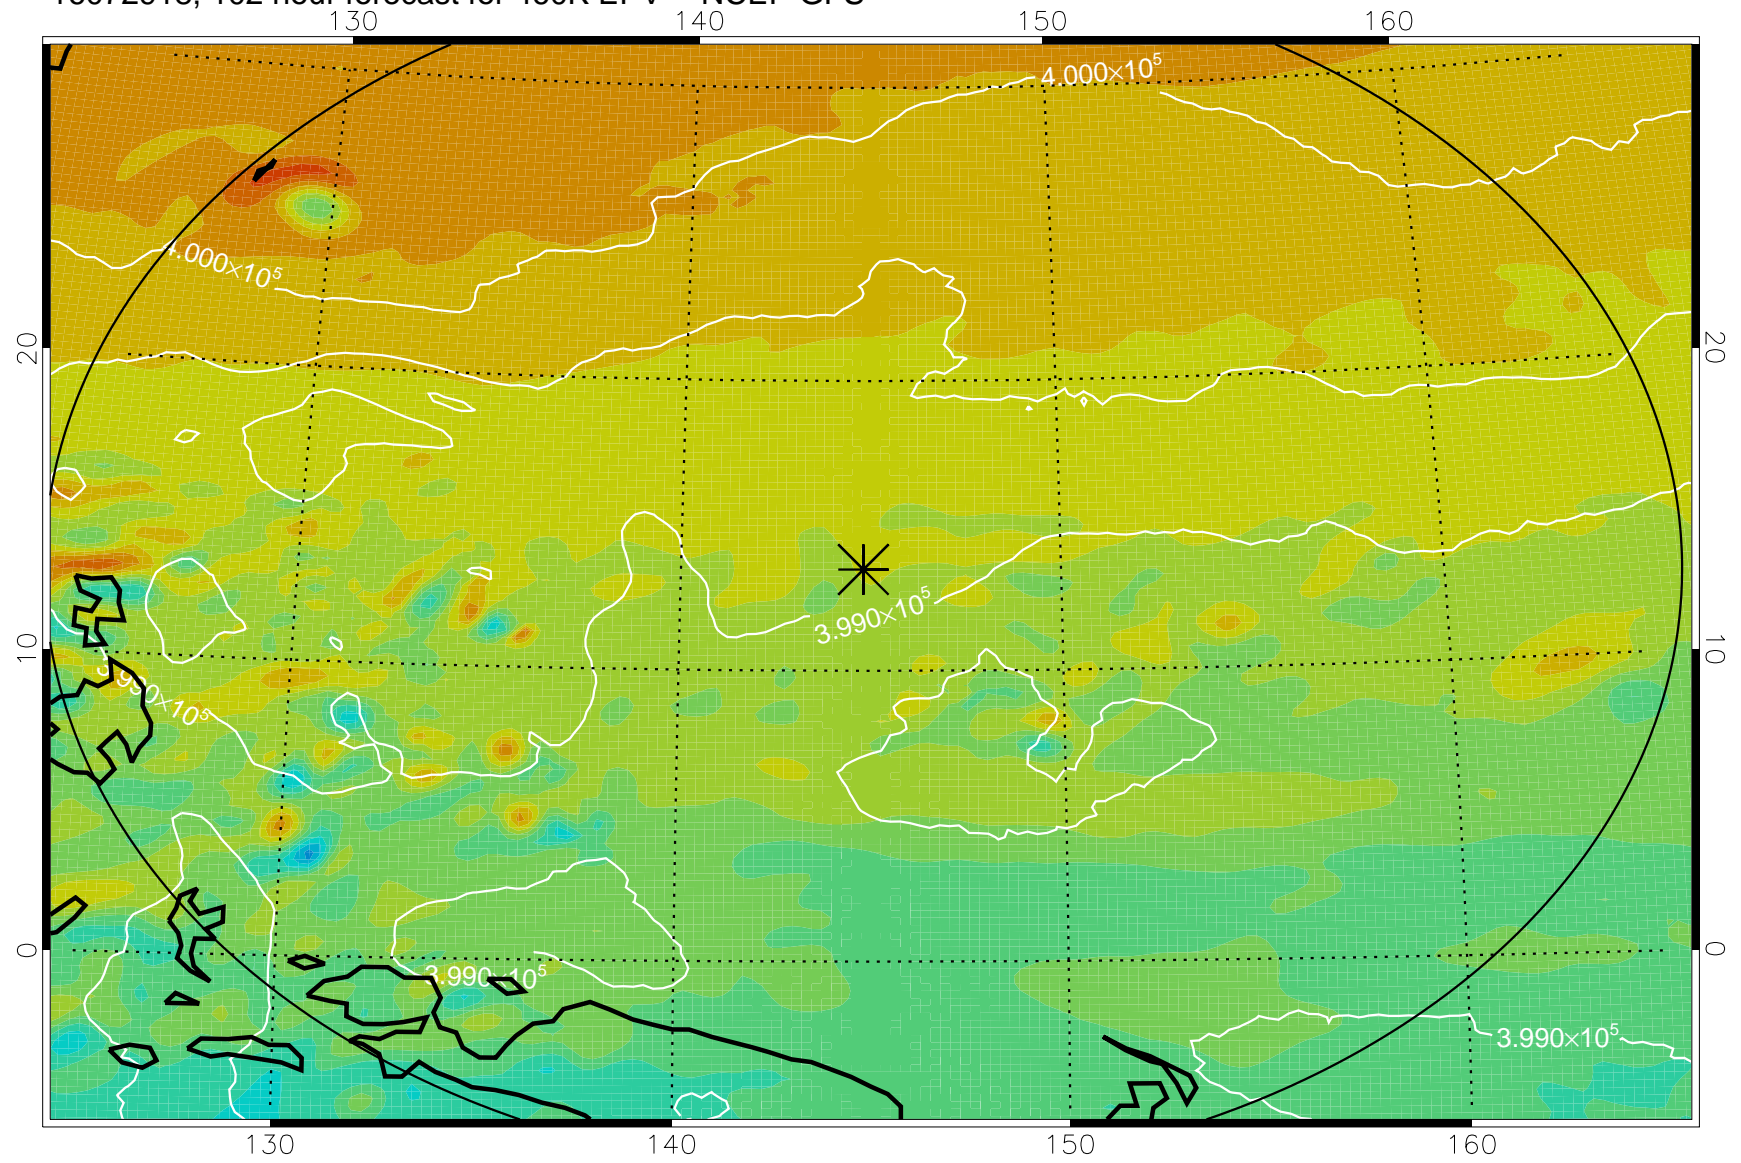

16072818, 78 hour forecast for 460K EPV -- NCEP GFS

460K Montgomery Streamfunction, white

Range ring of 2304 km

16072900, 84 hour forecast for 460K EPV -- NCEP GFS

460K Montgomery Streamfunction, white

Range ring of 2304 km

16072906, 90 hour forecast for 460K EPV -- NCEP GFS

460K Montgomery Streamfunction, white

Range ring of 2304 km

16072912, 96 hour forecast for 460K EPV -- NCEP GFS

460K Montgomery Streamfunction, white

Range ring of 2304 km

16072918, 102 hour forecast for 460K EPV -- NCEP GFS

460K Montgomery Streamfunction, white

Range ring of 2304 km

16073000, 108 hour forecast for 460K EPV -- NCEP GFS

460K Montgomery Streamfunction, white

Range ring of 2304 km

16073006, 114 hour forecast for 460K EPV -- NCEP GFS

460K Montgomery Streamfunction, white

Range ring of 2304 km

16073012, 120 hour forecast for 460K EPV -- NCEP GFS

460K Montgomery Streamfunction, white

Range ring of 2304 km