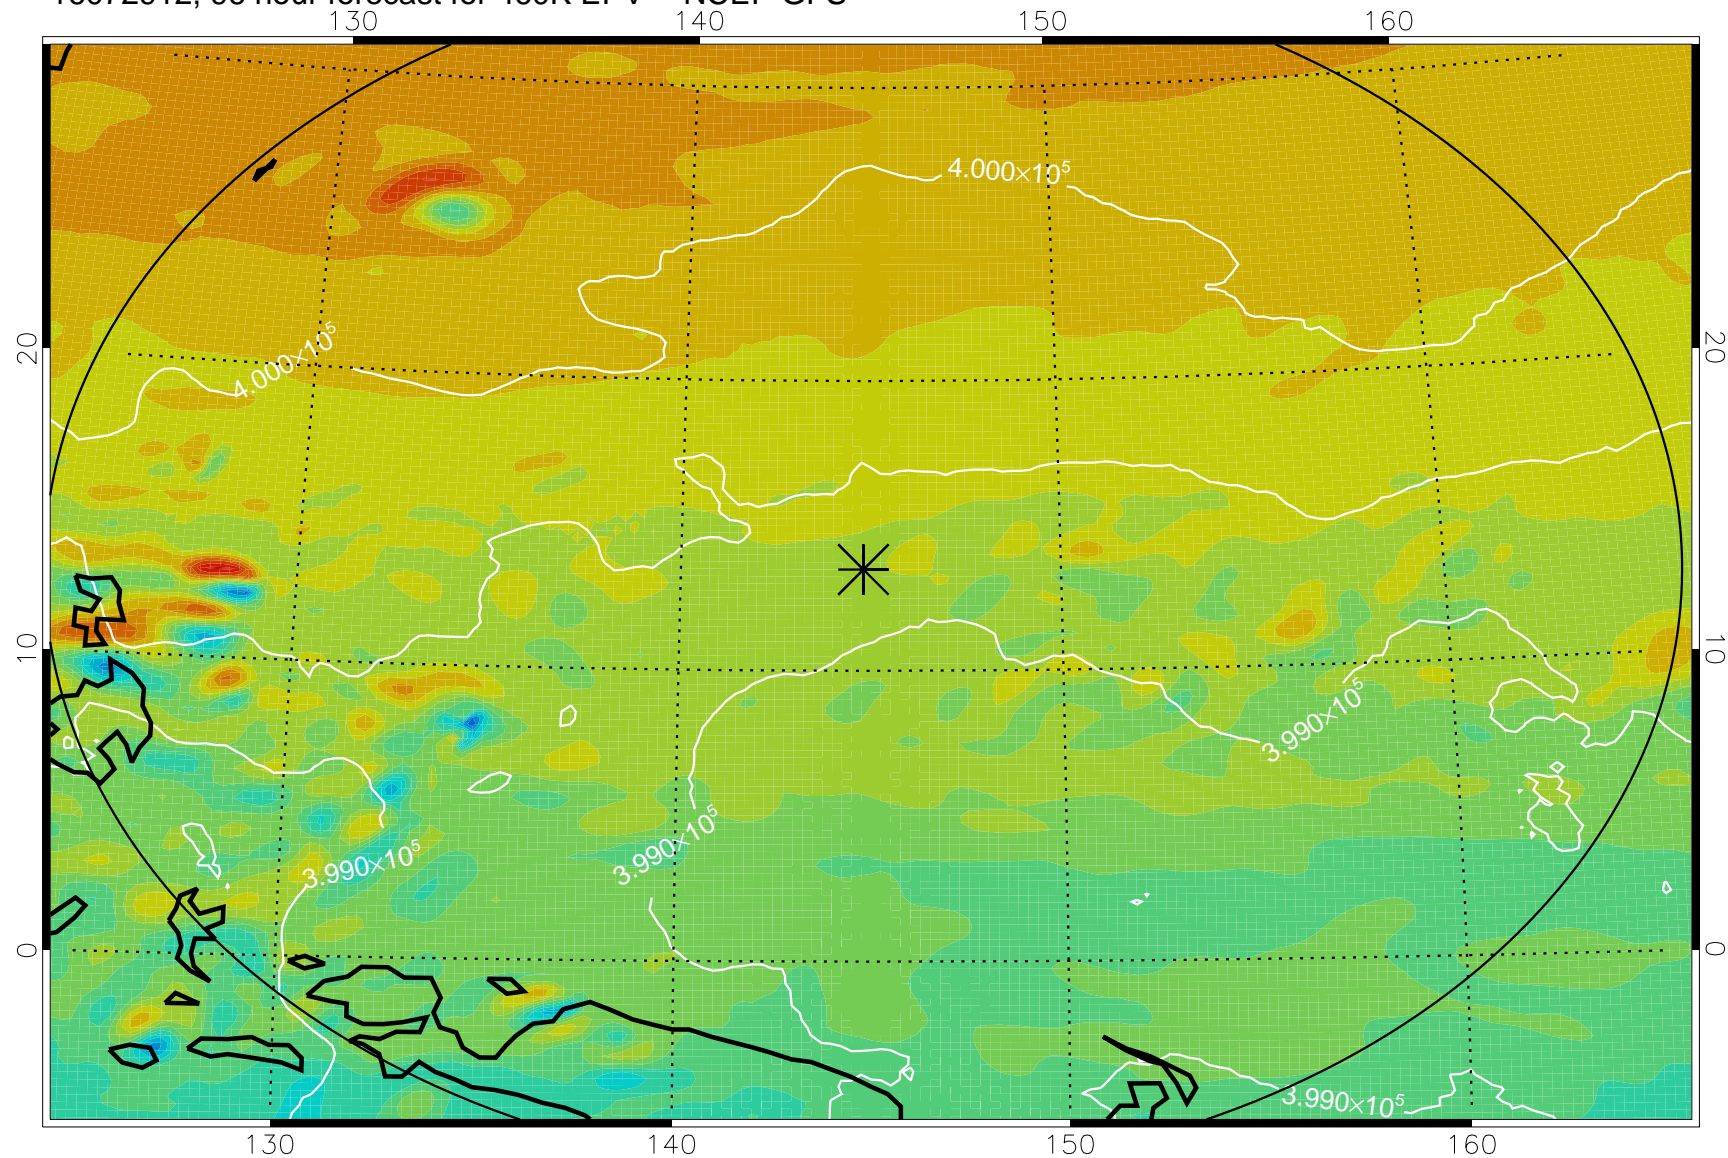

16072818, 78 hour forecast for 460K EPV -- NCEP GFS

460K Montgomery Streamfunction, white

Range ring of 2304 km

16072900, 84 hour forecast for 460K EPV -- NCEP GFS

460K Montgomery Streamfunction, white

Range ring of 2304 km

16072906, 90 hour forecast for 460K EPV -- NCEP GFS

460K Montgomery Streamfunction, white

Range ring of 2304 km

16072912, 96 hour forecast for 460K EPV -- NCEP GFS

460K Montgomery Streamfunction, white

Range ring of 2304 km

16072918, 102 hour forecast for 460K EPV -- NCEP GFS

460K Montgomery Streamfunction, white

Range ring of 2304 km

16073000, 108 hour forecast for 460K EPV -- NCEP GFS

460K Montgomery Streamfunction, white

Range ring of 2304 km

16073006, 114 hour forecast for 460K EPV -- NCEP GFS

460K Montgomery Streamfunction, white

Range ring of 2304 km

16073012, 120 hour forecast for 460K EPV -- NCEP GFS

460K Montgomery Streamfunction, white

Range ring of 2304 km