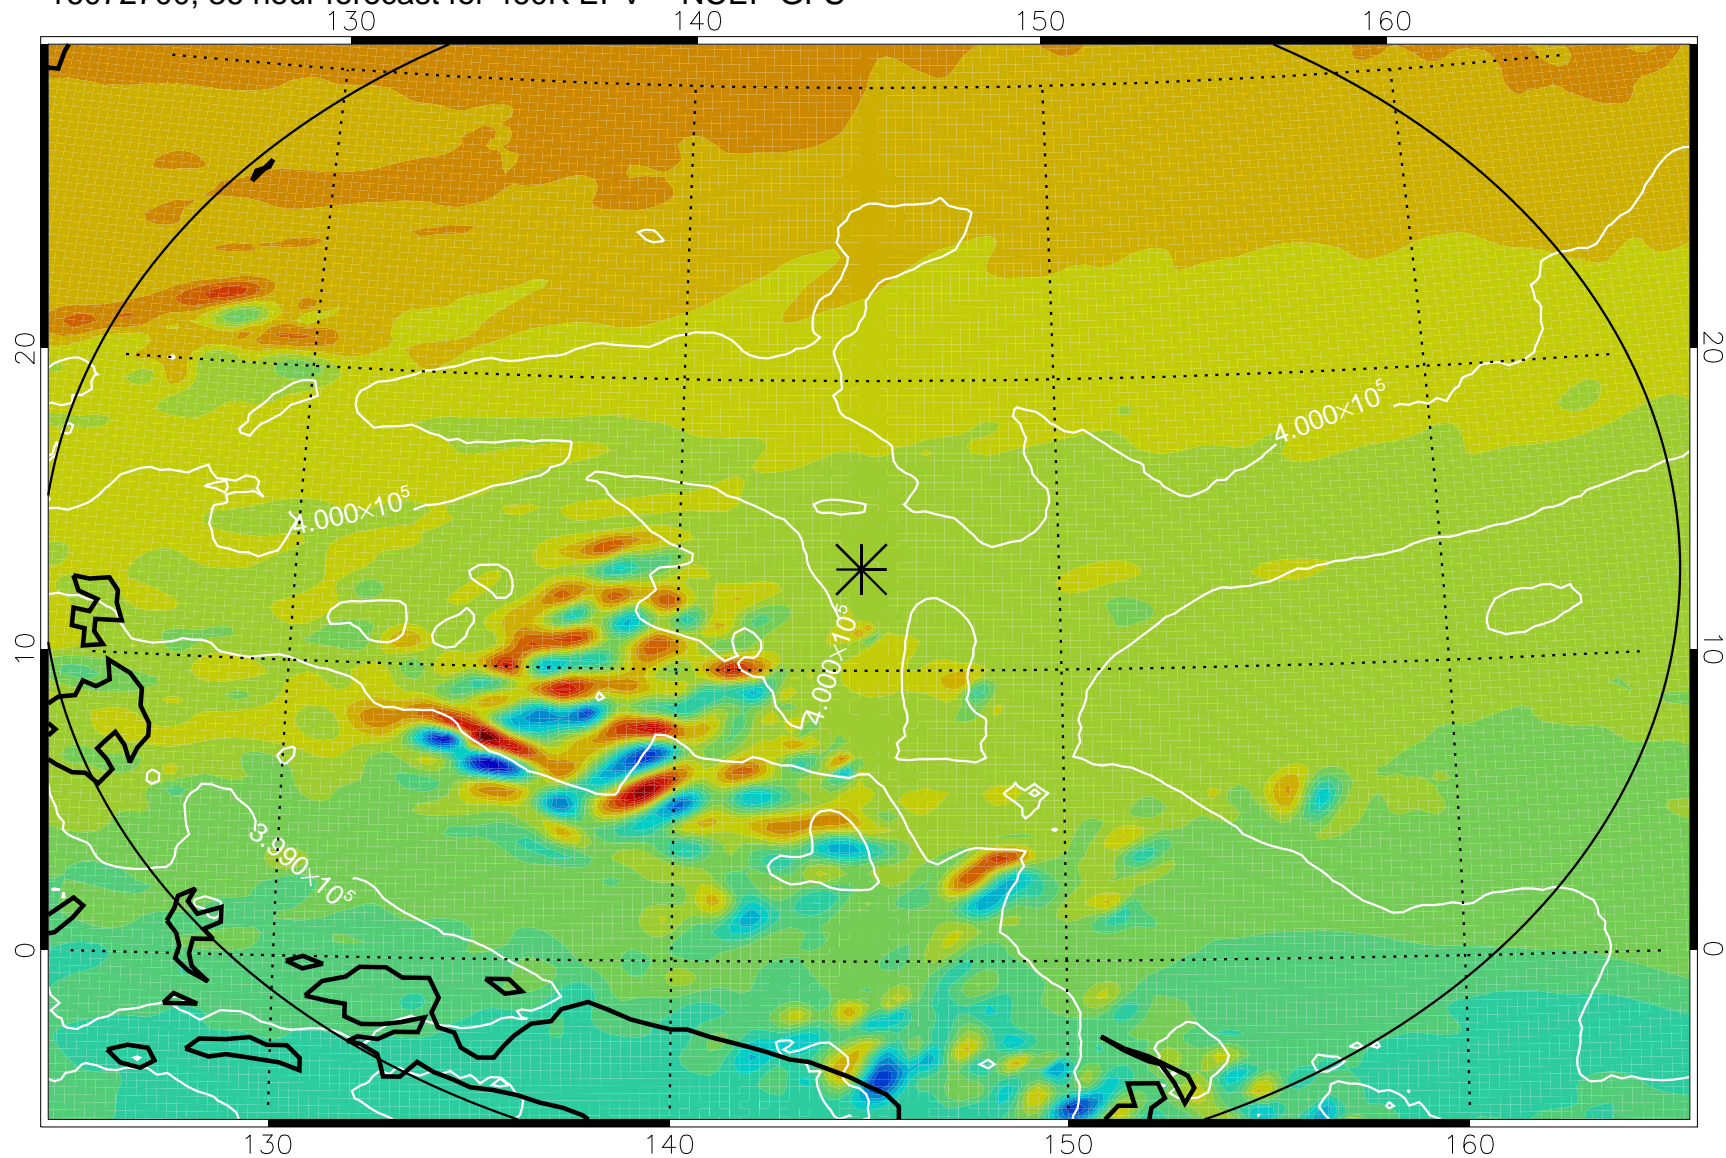

16072518, 6 hour forecast for 460K EPV -- NCEP GFS

460K Montgomery Streamfunction, white

Range ring of 2304 km

16072600, 12 hour forecast for 460K EPV -- NCEP GFS

460K Montgomery Streamfunction, white

Range ring of 2304 km

16072606, 18 hour forecast for 460K EPV -- NCEP GFS

460K Montgomery Streamfunction, white

Range ring of 2304 km

16072612, 24 hour forecast for 460K EPV -- NCEP GFS

460K Montgomery Streamfunction, white

Range ring of 2304 km

16072618, 30 hour forecast for 460K EPV -- NCEP GFS

460K Montgomery Streamfunction, white

Range ring of 2304 km

16072700, 36 hour forecast for 460K EPV -- NCEP GFS

460K Montgomery Streamfunction, white

Range ring of 2304 km

16072818, 78 hour forecast for 460K EPV -- NCEP GFS

460K Montgomery Streamfunction, white

Range ring of 2304 km

16072900, 84 hour forecast for 460K EPV -- NCEP GFS

460K Montgomery Streamfunction, white

Range ring of 2304 km