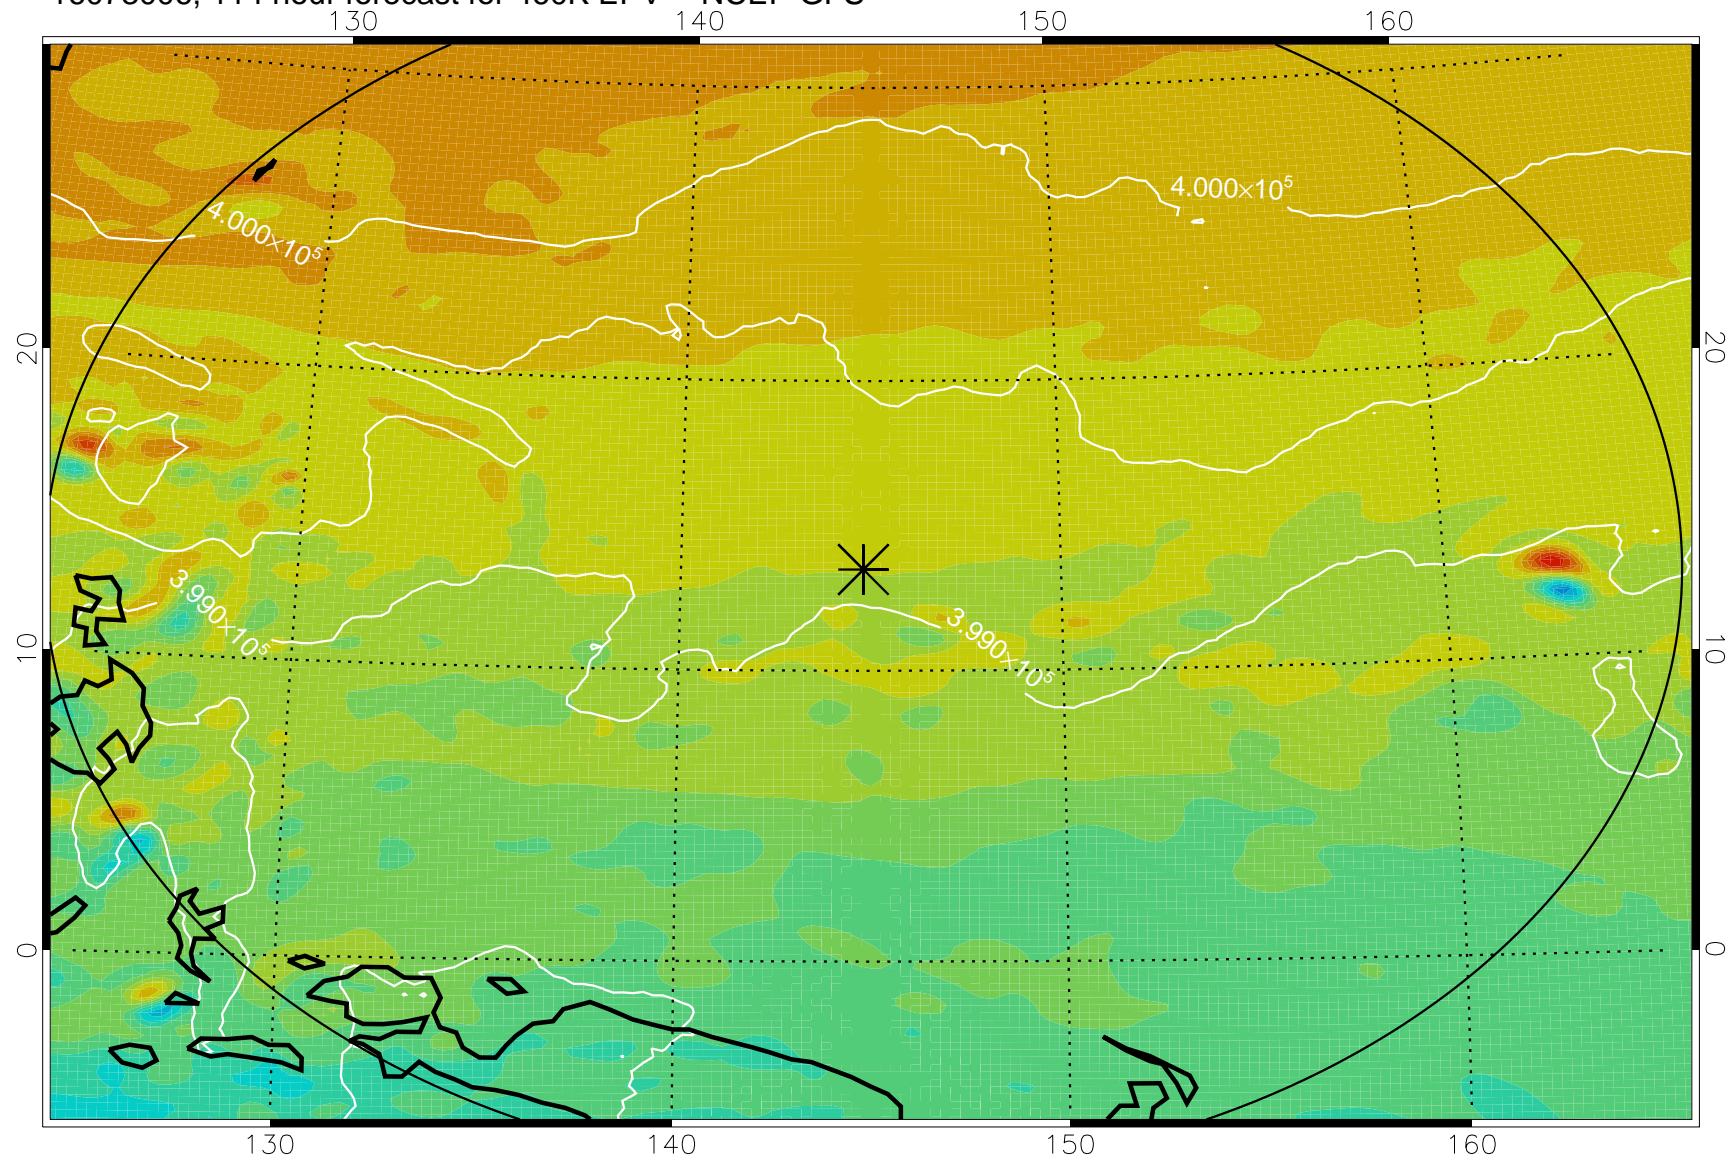

16072818, 78 hour forecast for 460K EPV -- NCEP GFS

460K Montgomery Streamfunction, white

Range ring of 2304 km

16072900, 84 hour forecast for 460K EPV -- NCEP GFS

460K Montgomery Streamfunction, white

Range ring of 2304 km

16072906, 90 hour forecast for 460K EPV -- NCEP GFS

460K Montgomery Streamfunction, white

Range ring of 2304 km

16072912, 96 hour forecast for 460K EPV -- NCEP GFS

460K Montgomery Streamfunction, white

Range ring of 2304 km

16072918, 102 hour forecast for 460K EPV -- NCEP GFS

460K Montgomery Streamfunction, white

Range ring of 2304 km

16073000, 108 hour forecast for 460K EPV -- NCEP GFS

460K Montgomery Streamfunction, white

Range ring of 2304 km

16073006, 114 hour forecast for 460K EPV -- NCEP GFS

460K Montgomery Streamfunction, white

Range ring of 2304 km

16073012, 120 hour forecast for 460K EPV -- NCEP GFS

460K Montgomery Streamfunction, white

Range ring of 2304 km