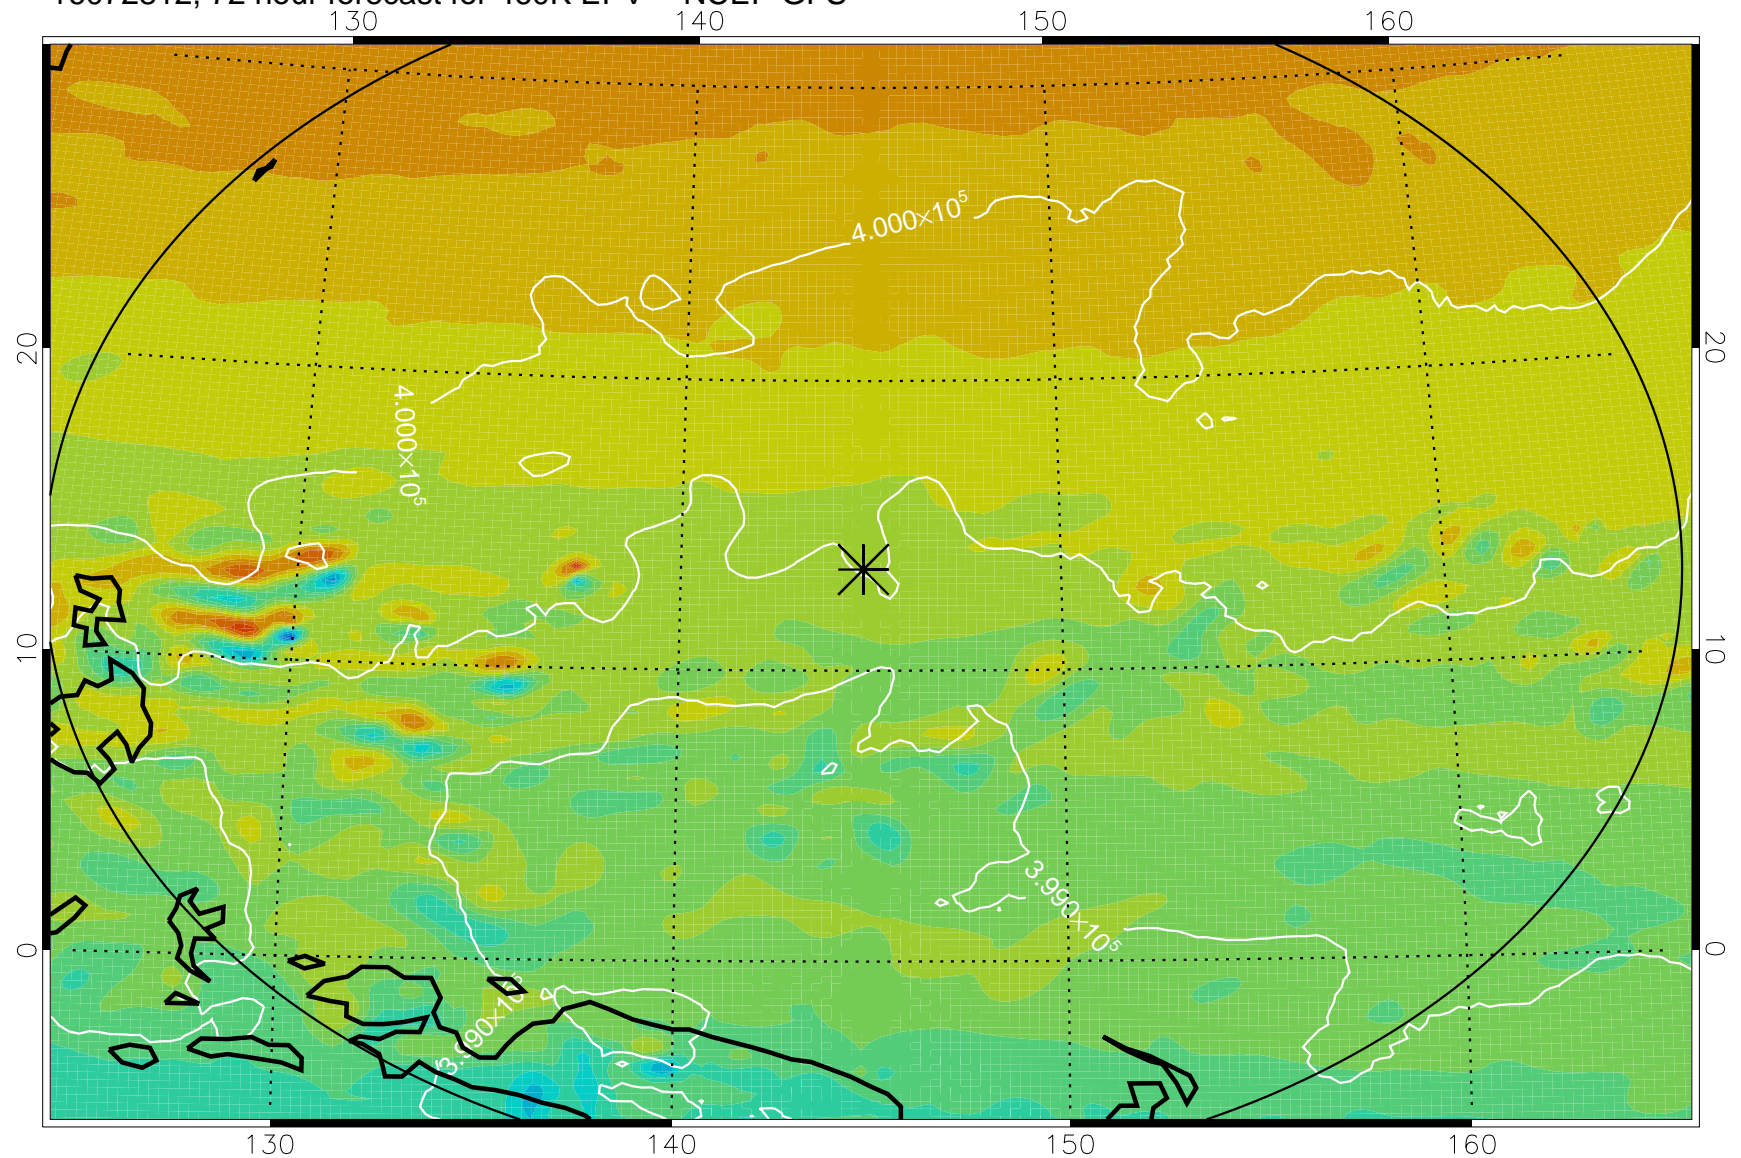

16072718, 54 hour forecast for 460K EPV -- NCEP GFS

460K Montgomery Streamfunction, white

Range ring of 2304 km

16072800, 60 hour forecast for 460K EPV -- NCEP GFS

460K Montgomery Streamfunction, white

Range ring of 2304 km

16072806, 66 hour forecast for 460K EPV -- NCEP GFS

460K Montgomery Streamfunction, white

Range ring of 2304 km

16072812, 72 hour forecast for 460K EPV -- NCEP GFS

460K Montgomery Streamfunction, white

Range ring of 2304 km

16072818, 78 hour forecast for 460K EPV -- NCEP GFS

460K Montgomery Streamfunction, white

Range ring of 2304 km

16072900, 84 hour forecast for 460K EPV -- NCEP GFS

460K Montgomery Streamfunction, white

Range ring of 2304 km

16072918, 102 hour forecast for 460K EPV -- NCEP GFS

460K Montgomery Streamfunction, white

Range ring of 2304 km

16073000, 108 hour forecast for 460K EPV -- NCEP GFS

460K Montgomery Streamfunction, white

Range ring of 2304 km