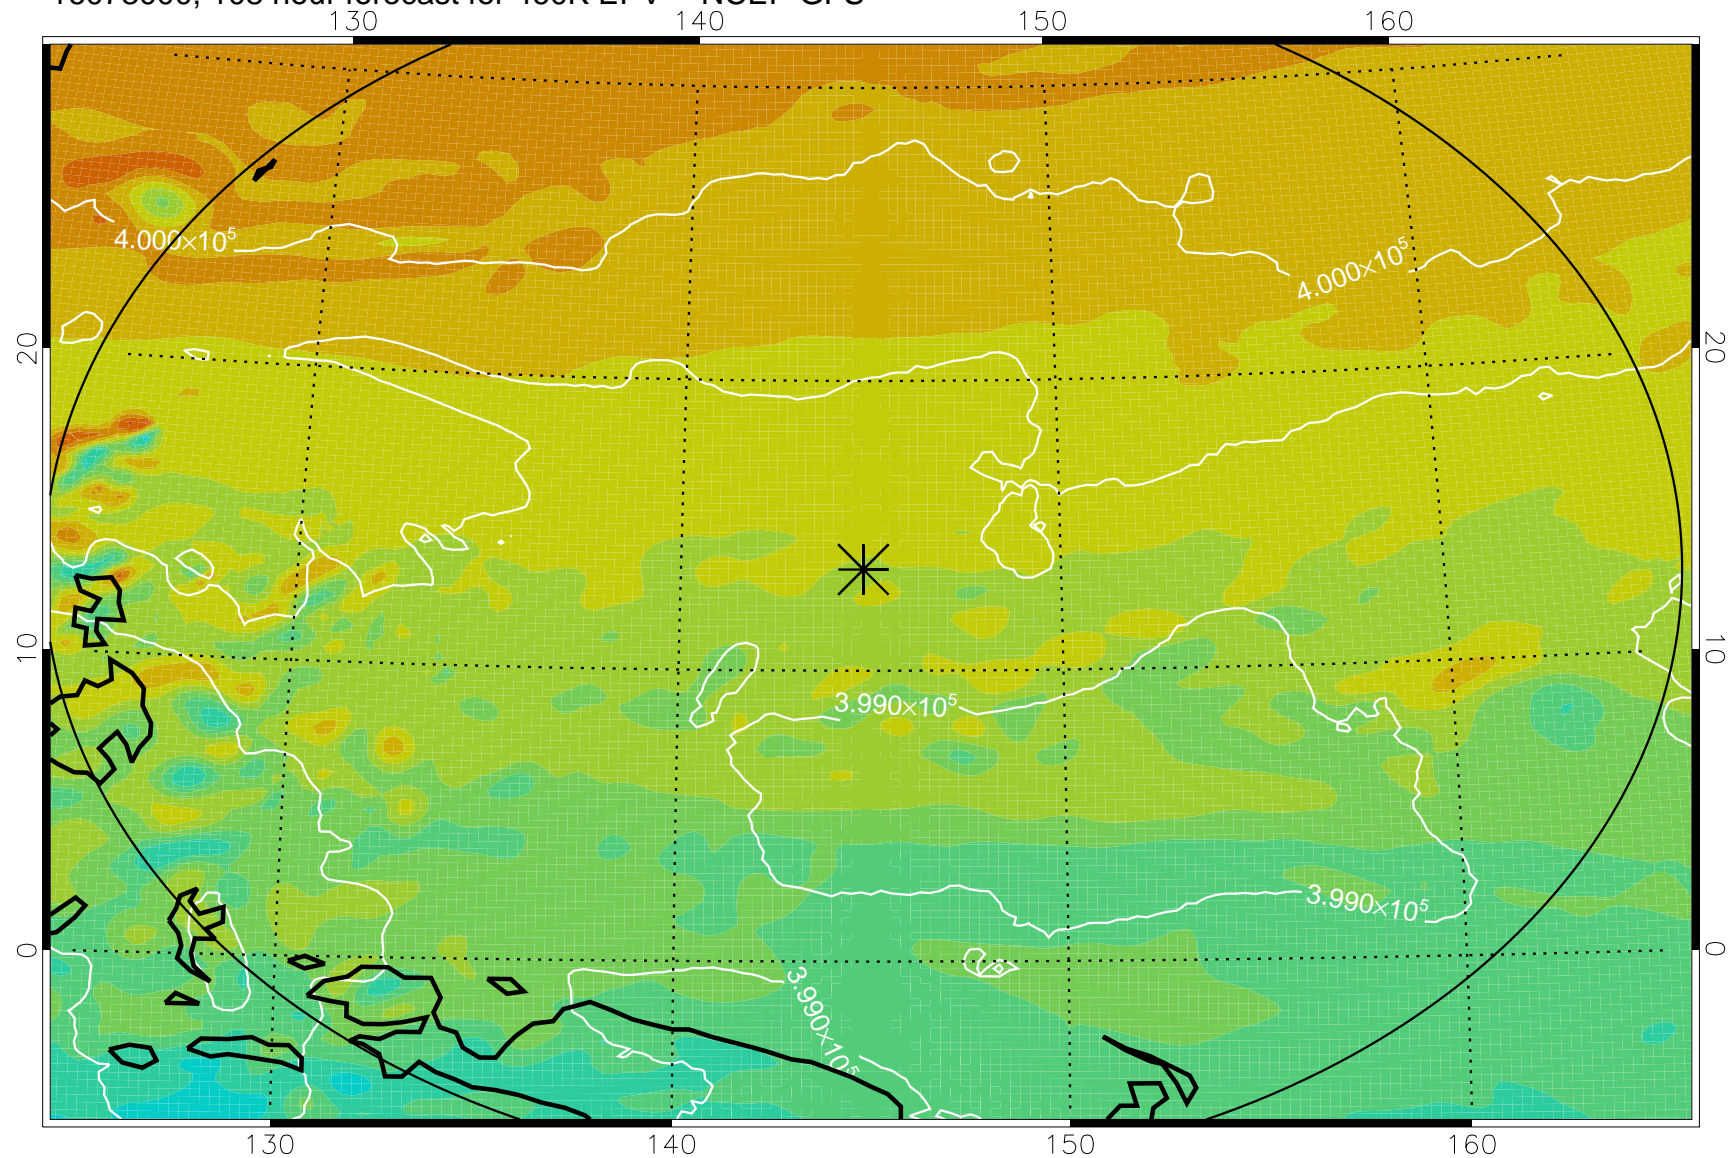

16072818, 78 hour forecast for 460K EPV -- NCEP GFS

460K Montgomery Streamfunction, white

Range ring of 2304 km

16072900, 84 hour forecast for 460K EPV -- NCEP GFS

460K Montgomery Streamfunction, white

Range ring of 2304 km

16072906, 90 hour forecast for 460K EPV -- NCEP GFS

460K Montgomery Streamfunction, white

Range ring of 2304 km

16072912, 96 hour forecast for 460K EPV -- NCEP GFS

460K Montgomery Streamfunction, white

Range ring of 2304 km

16072918, 102 hour forecast for 460K EPV -- NCEP GFS

460K Montgomery Streamfunction, white

Range ring of 2304 km

16073000, 108 hour forecast for 460K EPV -- NCEP GFS

460K Montgomery Streamfunction, white

Range ring of 2304 km

16073006, 114 hour forecast for 460K EPV -- NCEP GFS

460K Montgomery Streamfunction, white

Range ring of 2304 km

16073012, 120 hour forecast for 460K EPV -- NCEP GFS

460K Montgomery Streamfunction, white

Range ring of 2304 km