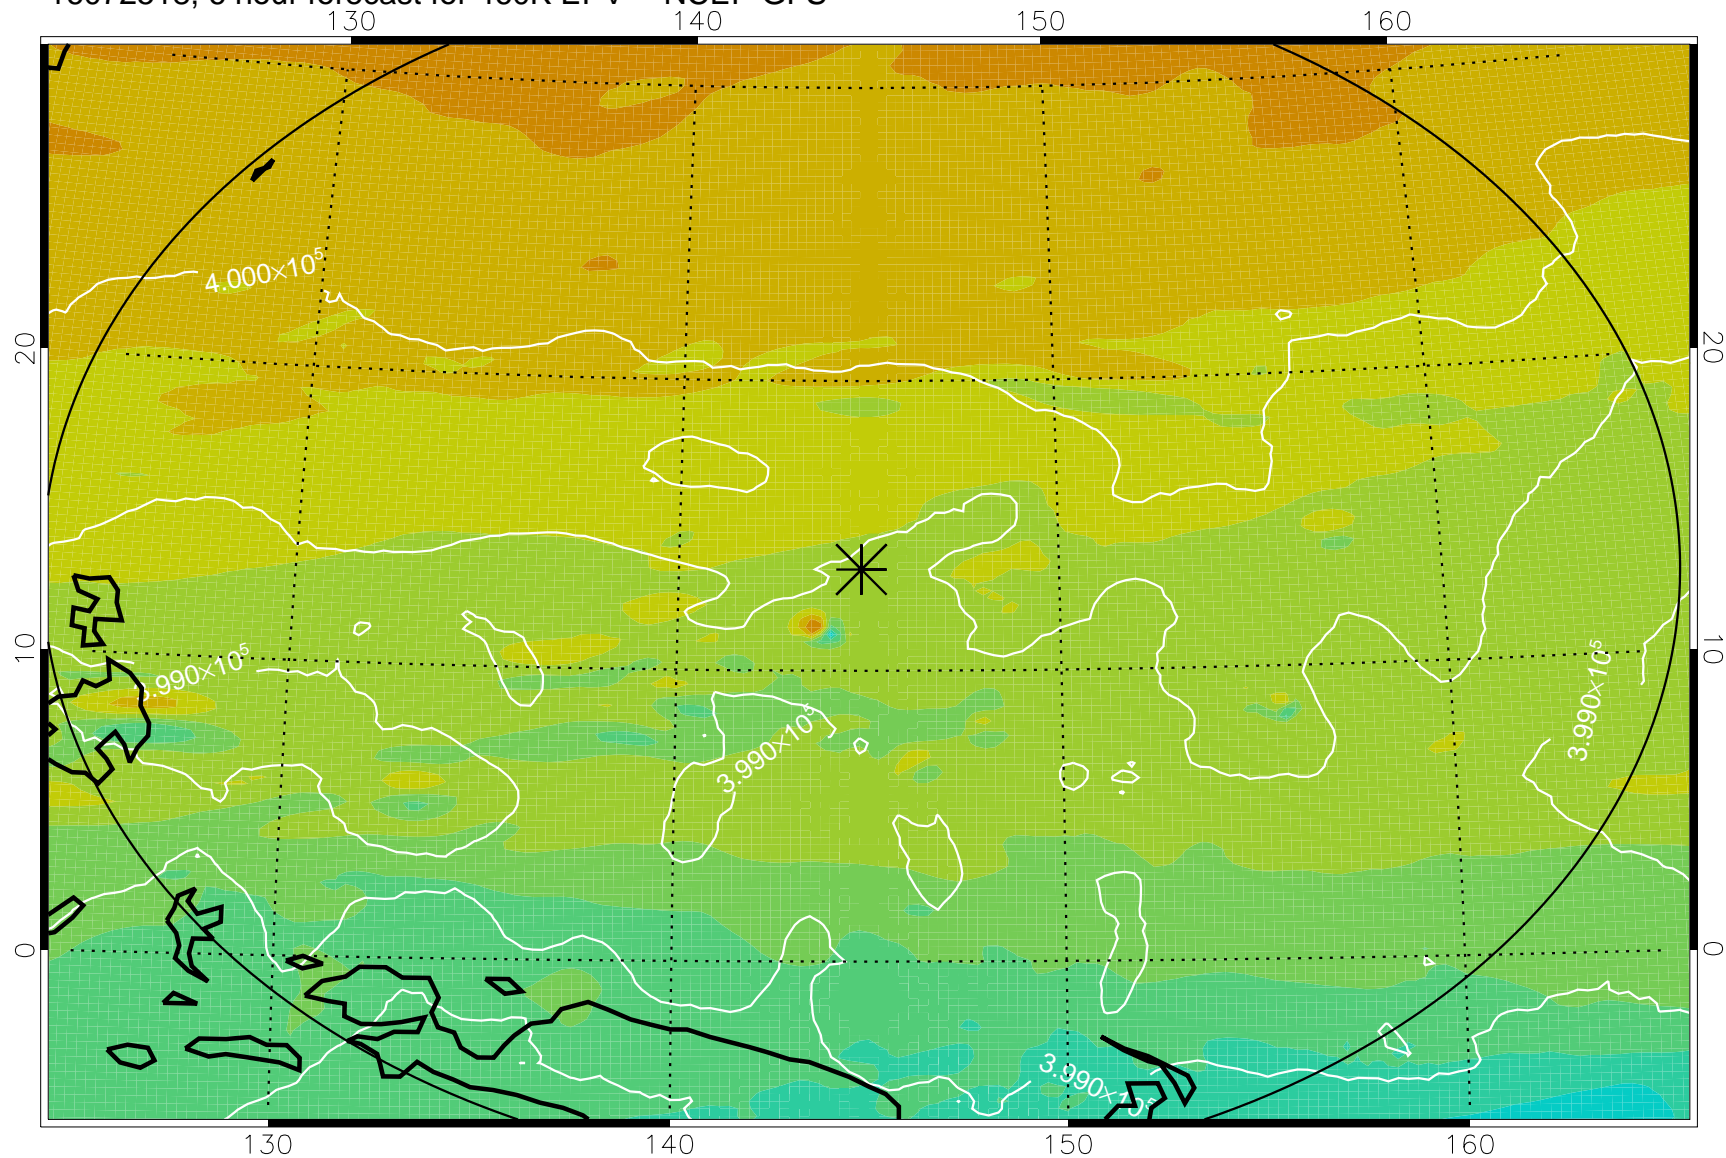

16072518, 6 hour forecast for 460K EPV -- NCEP GFS

460K Montgomery Streamfunction, white

Range ring of 2304 km

16072600, 12 hour forecast for 460K EPV -- NCEP GFS

460K Montgomery Streamfunction, white

Range ring of 2304 km

16072606, 18 hour forecast for 460K EPV -- NCEP GFS

460K Montgomery Streamfunction, white

Range ring of 2304 km

16072612, 24 hour forecast for 460K EPV -- NCEP GFS

460K Montgomery Streamfunction, white

Range ring of 2304 km

16072618, 30 hour forecast for 460K EPV -- NCEP GFS

460K Montgomery Streamfunction, white

Range ring of 2304 km

16072700, 36 hour forecast for 460K EPV -- NCEP GFS

460K Montgomery Streamfunction, white

Range ring of 2304 km

16072818, 78 hour forecast for 460K EPV -- NCEP GFS

460K Montgomery Streamfunction, white

Range ring of 2304 km

16072900, 84 hour forecast for 460K EPV -- NCEP GFS

460K Montgomery Streamfunction, white

Range ring of 2304 km