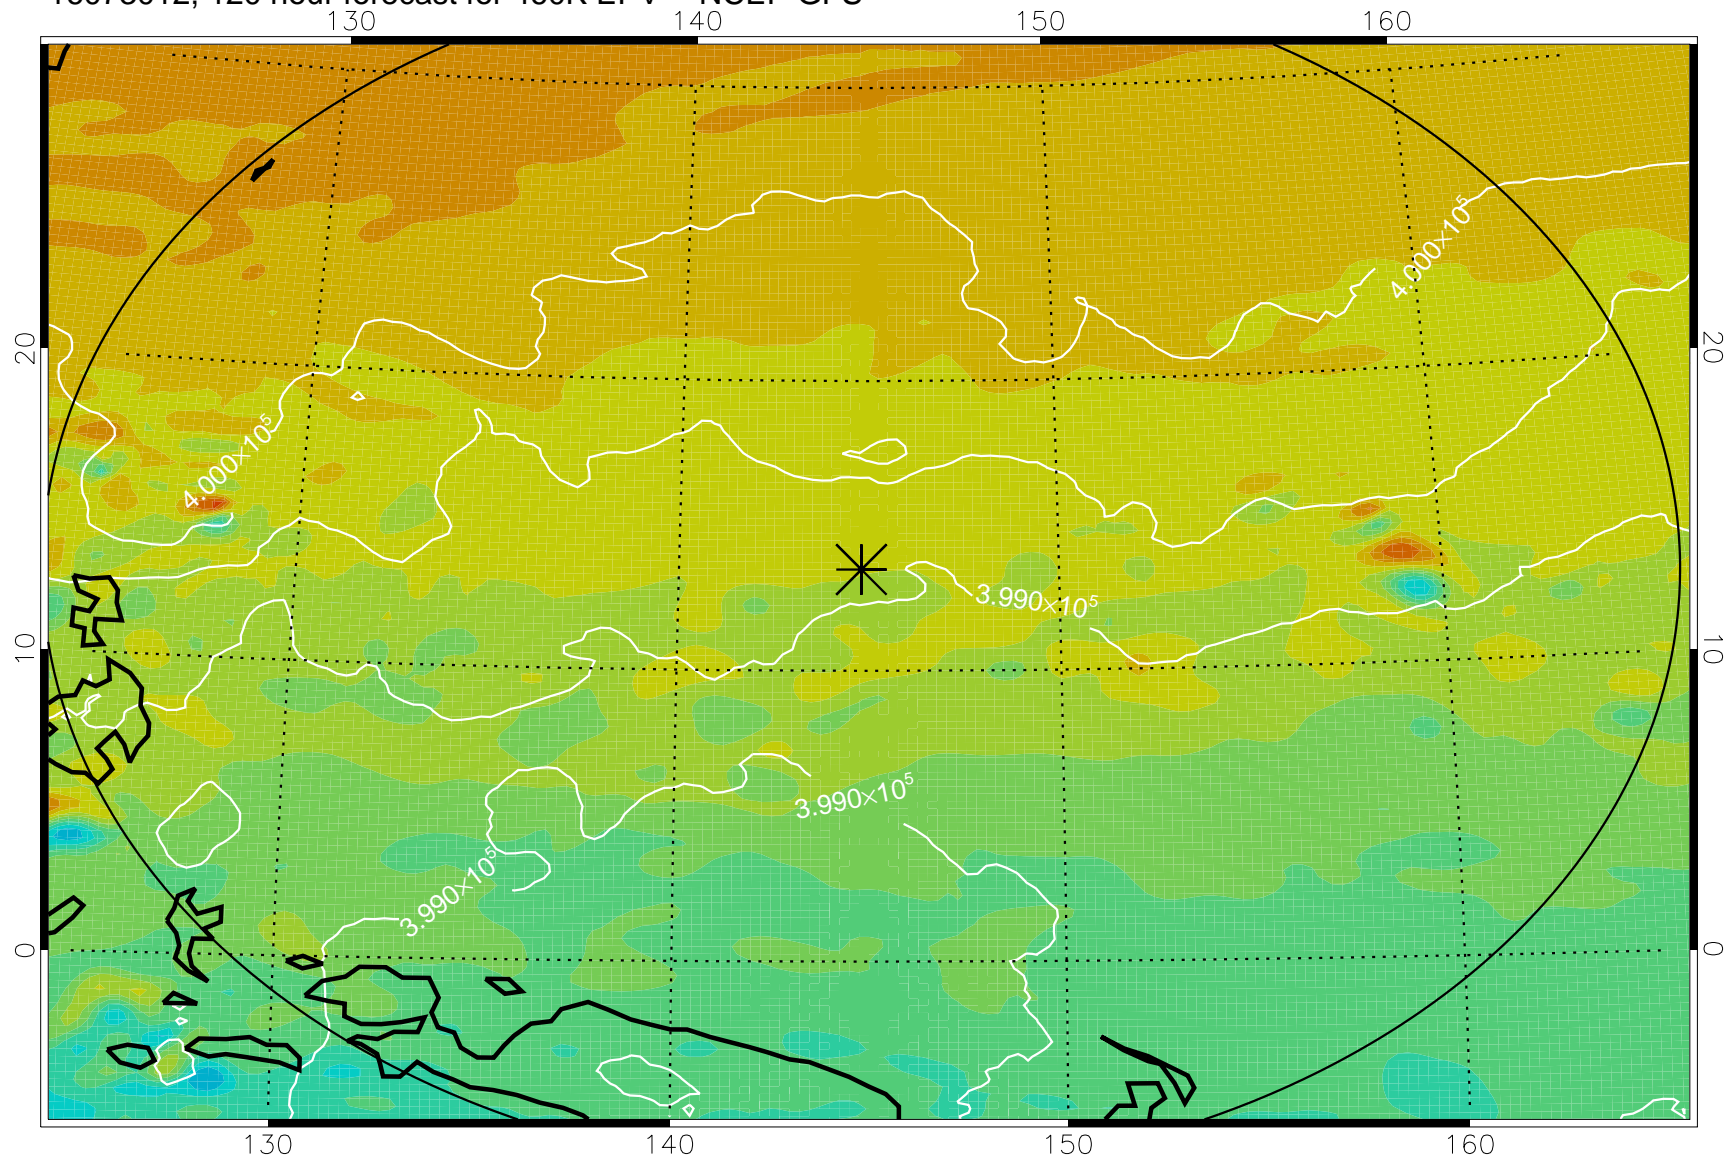

16072818, 78 hour forecast for 460K EPV -- NCEP GFS

460K Montgomery Streamfunction, white

Range ring of 2304 km

16072900, 84 hour forecast for 460K EPV -- NCEP GFS

460K Montgomery Streamfunction, white

Range ring of 2304 km

16072906, 90 hour forecast for 460K EPV -- NCEP GFS

460K Montgomery Streamfunction, white

Range ring of 2304 km

16072912, 96 hour forecast for 460K EPV -- NCEP GFS

460K Montgomery Streamfunction, white

Range ring of 2304 km

16072918, 102 hour forecast for 460K EPV -- NCEP GFS

460K Montgomery Streamfunction, white

Range ring of 2304 km

16073000, 108 hour forecast for 460K EPV -- NCEP GFS

460K Montgomery Streamfunction, white

Range ring of 2304 km

16073006, 114 hour forecast for 460K EPV -- NCEP GFS

460K Montgomery Streamfunction, white

Range ring of 2304 km

16073012, 120 hour forecast for 460K EPV -- NCEP GFS

460K Montgomery Streamfunction, white

Range ring of 2304 km