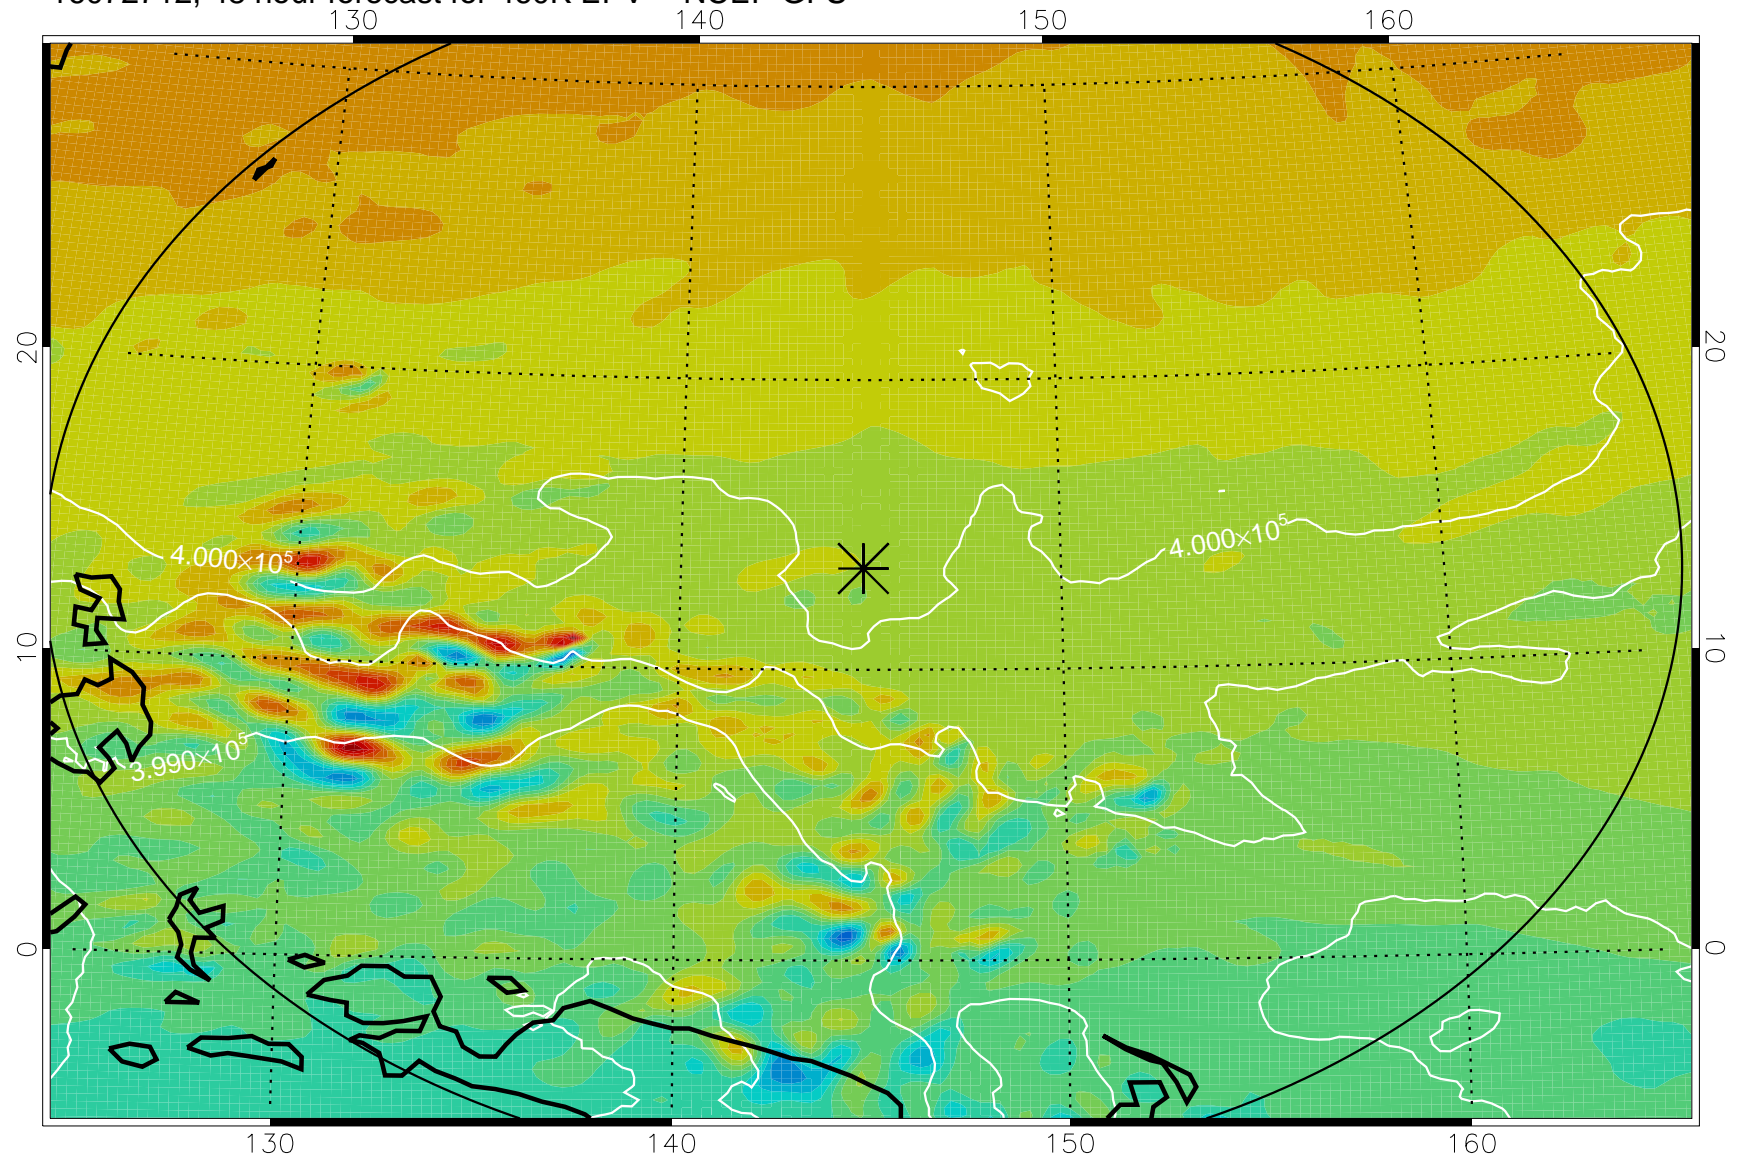

16072706, 42 hour forecast for 460K EPV -- NCEP GFS

460K Montgomery Streamfunction, white

Range ring of 2304 km

16072712, 48 hour forecast for 460K EPV -- NCEP GFS

460K Montgomery Streamfunction, white

Range ring of 2304 km

16072718, 54 hour forecast for 460K EPV -- NCEP GFS

460K Montgomery Streamfunction, white

Range ring of 2304 km

16072800, 60 hour forecast for 460K EPV -- NCEP GFS

460K Montgomery Streamfunction, white

Range ring of 2304 km

16072806, 66 hour forecast for 460K EPV -- NCEP GFS

460K Montgomery Streamfunction, white

Range ring of 2304 km

16072812, 72 hour forecast for 460K EPV -- NCEP GFS

460K Montgomery Streamfunction, white

Range ring of 2304 km

16072818, 78 hour forecast for 460K EPV -- NCEP GFS

460K Montgomery Streamfunction, white

Range ring of 2304 km

16072900, 84 hour forecast for 460K EPV -- NCEP GFS

460K Montgomery Streamfunction, white

Range ring of 2304 km