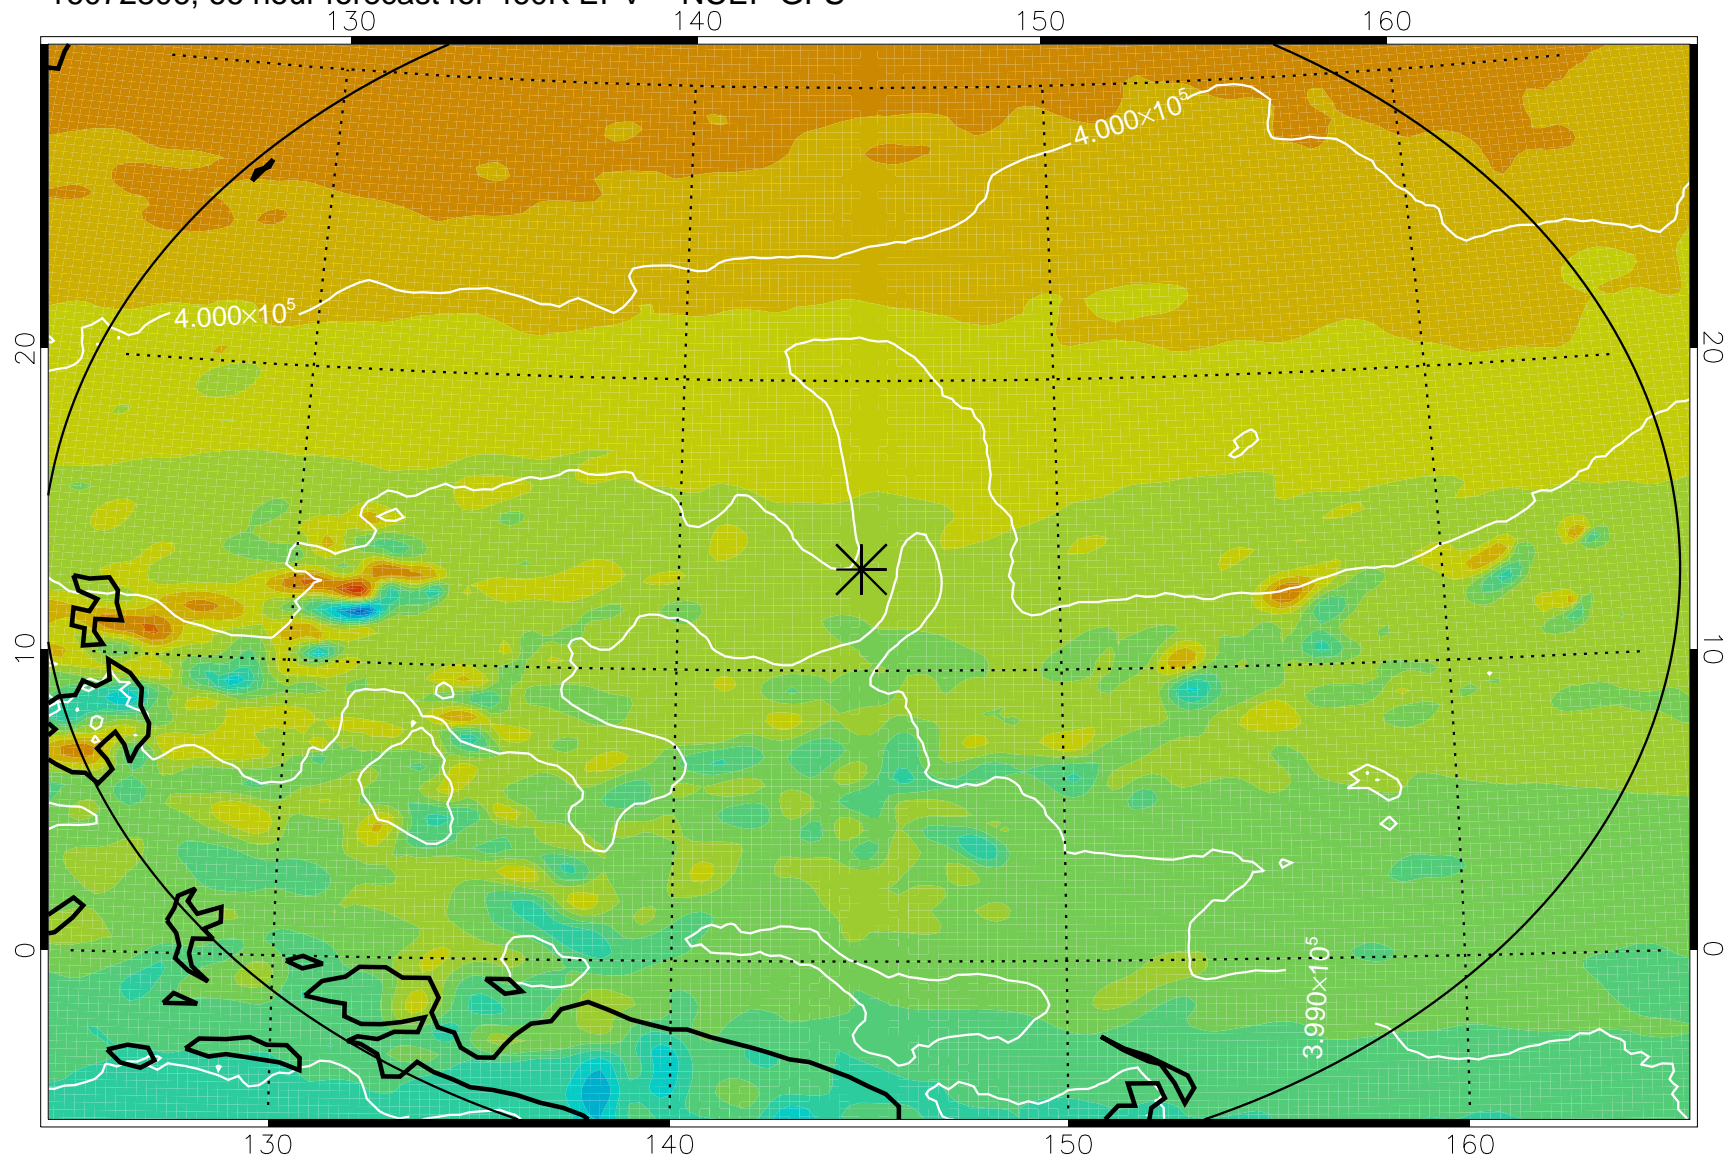

16072718, 54 hour forecast for 460K EPV -- NCEP GFS

460K Montgomery Streamfunction, white

Range ring of 2304 km

16072800, 60 hour forecast for 460K EPV -- NCEP GFS

460K Montgomery Streamfunction, white

Range ring of 2304 km

16072806, 66 hour forecast for 460K EPV -- NCEP GFS

460K Montgomery Streamfunction, white

Range ring of 2304 km

16072812, 72 hour forecast for 460K EPV -- NCEP GFS

460K Montgomery Streamfunction, white

Range ring of 2304 km

16072818, 78 hour forecast for 460K EPV -- NCEP GFS

460K Montgomery Streamfunction, white

Range ring of 2304 km

16072900, 84 hour forecast for 460K EPV -- NCEP GFS

460K Montgomery Streamfunction, white

Range ring of 2304 km

16072918, 102 hour forecast for 460K EPV -- NCEP GFS

460K Montgomery Streamfunction, white

Range ring of 2304 km

16073000, 108 hour forecast for 460K EPV -- NCEP GFS

460K Montgomery Streamfunction, white

Range ring of 2304 km