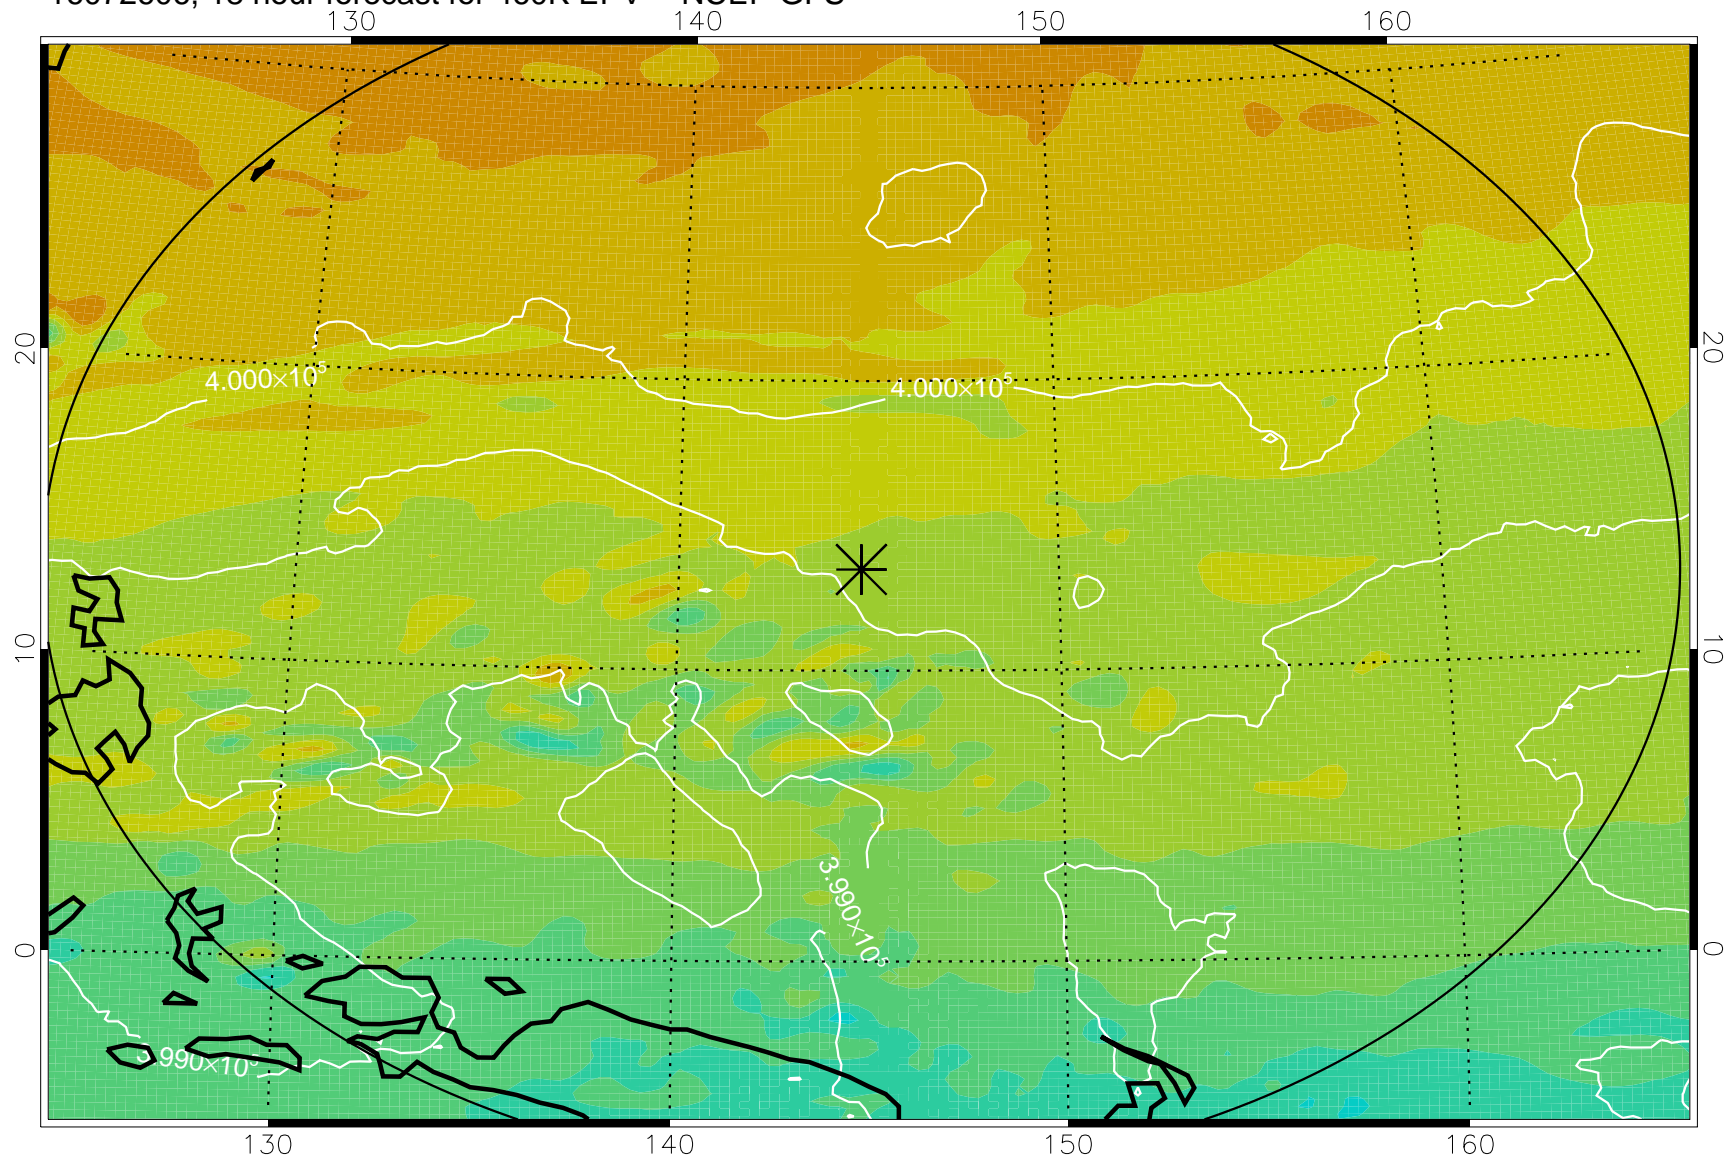

16072518, 6 hour forecast for 460K EPV -- NCEP GFS

460K Montgomery Streamfunction, white

Range ring of 2304 km

16072600, 12 hour forecast for 460K EPV -- NCEP GFS

460K Montgomery Streamfunction, white

Range ring of 2304 km

16072606, 18 hour forecast for 460K EPV -- NCEP GFS

460K Montgomery Streamfunction, white

Range ring of 2304 km

16072612, 24 hour forecast for 460K EPV -- NCEP GFS

460K Montgomery Streamfunction, white

Range ring of 2304 km

16072618, 30 hour forecast for 460K EPV -- NCEP GFS

460K Montgomery Streamfunction, white

Range ring of 2304 km

16072700, 36 hour forecast for 460K EPV -- NCEP GFS

460K Montgomery Streamfunction, white

Range ring of 2304 km

16072818, 78 hour forecast for 460K EPV -- NCEP GFS

460K Montgomery Streamfunction, white

Range ring of 2304 km

16072900, 84 hour forecast for 460K EPV -- NCEP GFS

460K Montgomery Streamfunction, white

Range ring of 2304 km