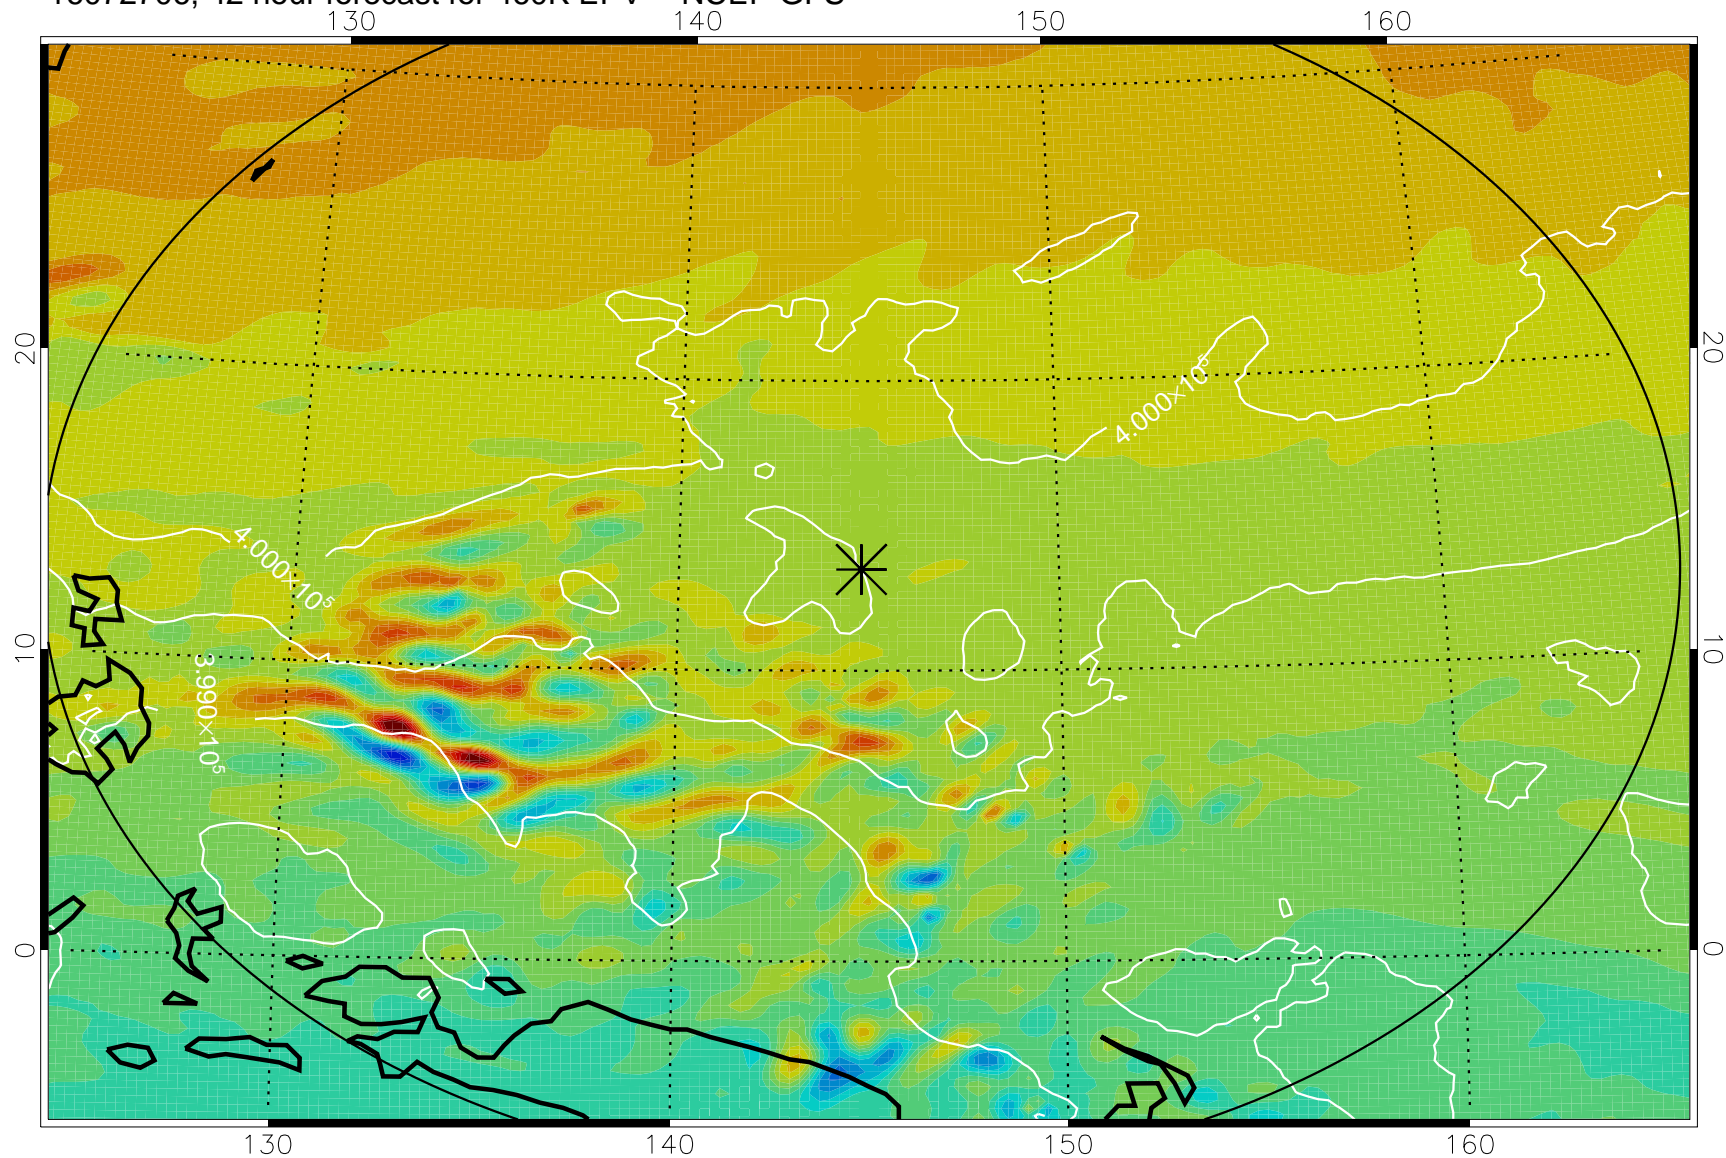

16072618, 30 hour forecast for 460K EPV -- NCEP GFS

460K Montgomery Streamfunction, white

Range ring of 2304 km

16072700, 36 hour forecast for 460K EPV -- NCEP GFS

460K Montgomery Streamfunction, white

Range ring of 2304 km

16072706, 42 hour forecast for 460K EPV -- NCEP GFS

460K Montgomery Streamfunction, white

Range ring of 2304 km

16072712, 48 hour forecast for 460K EPV -- NCEP GFS

460K Montgomery Streamfunction, white

Range ring of 2304 km

16072718, 54 hour forecast for 460K EPV -- NCEP GFS

460K Montgomery Streamfunction, white

Range ring of 2304 km

16072800, 60 hour forecast for 460K EPV -- NCEP GFS

460K Montgomery Streamfunction, white

Range ring of 2304 km

16072818, 78 hour forecast for 460K EPV -- NCEP GFS

460K Montgomery Streamfunction, white

Range ring of 2304 km

16072900, 84 hour forecast for 460K EPV -- NCEP GFS

460K Montgomery Streamfunction, white

Range ring of 2304 km