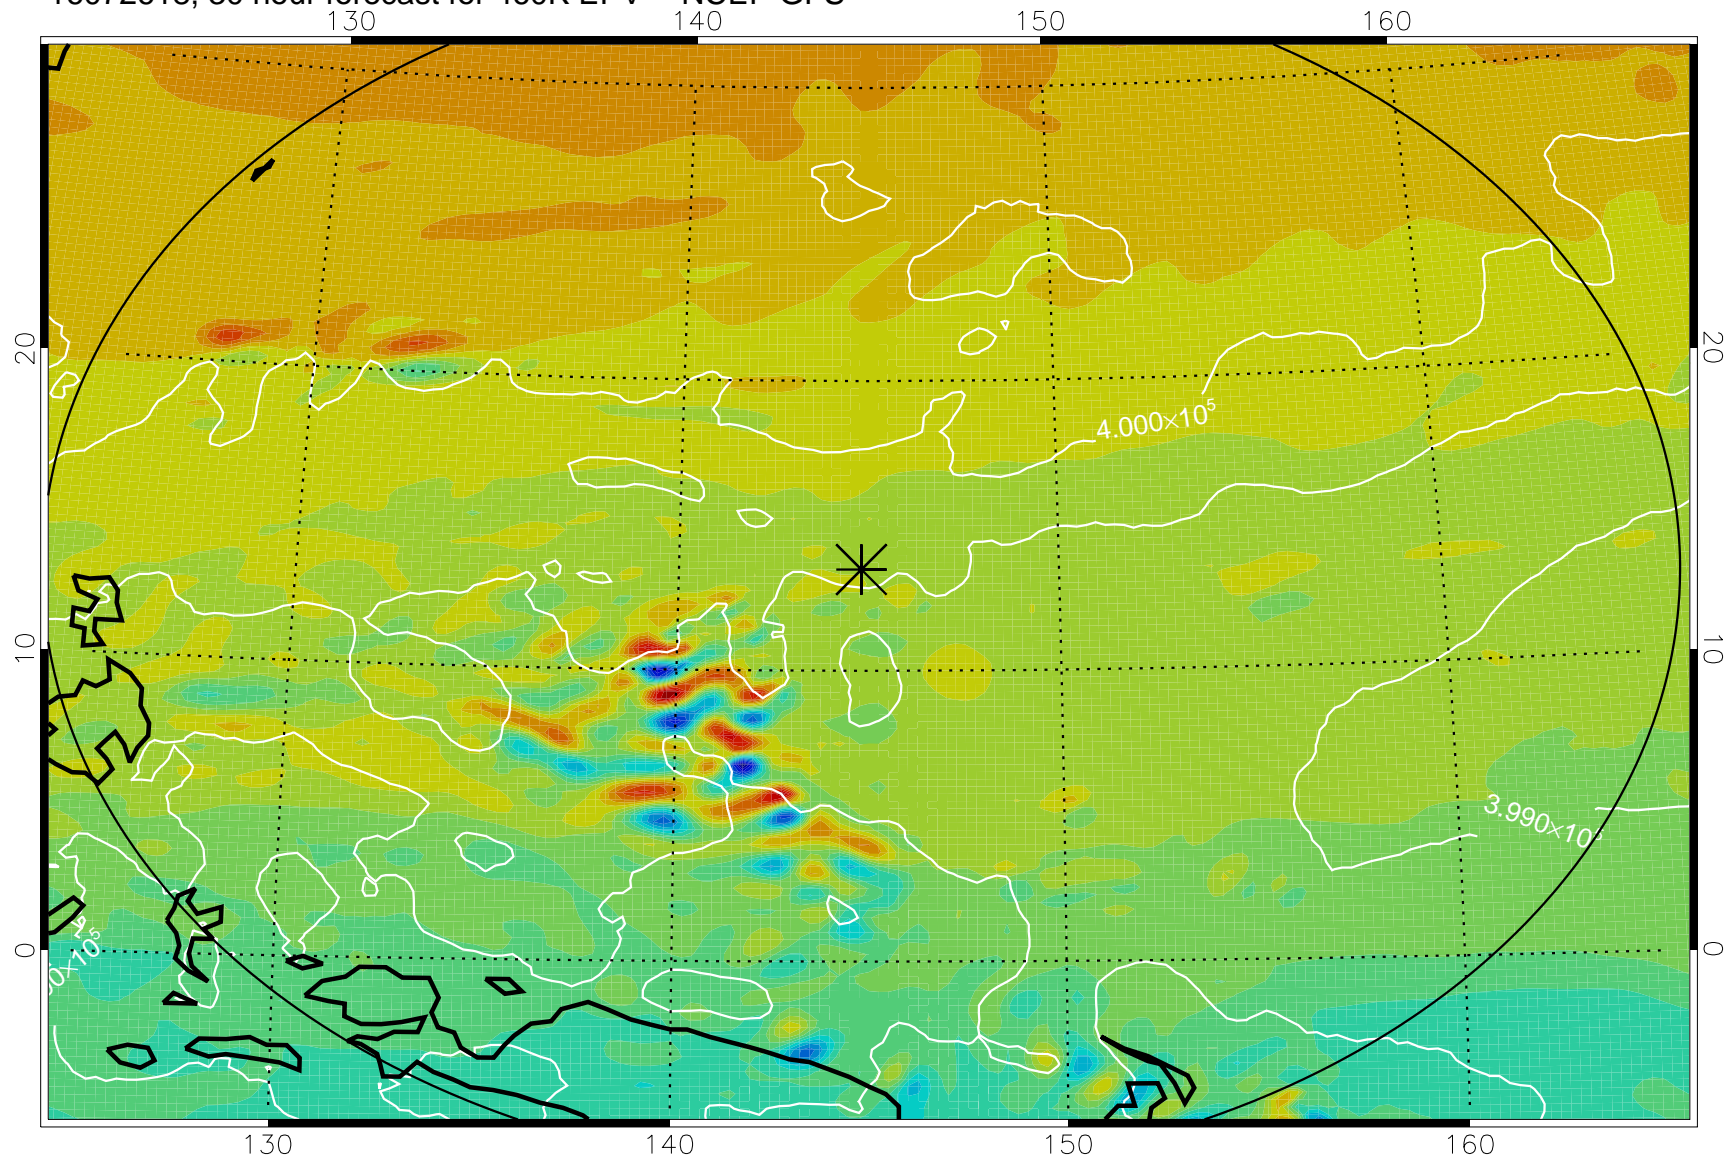

16072518, 6 hour forecast for 460K EPV -- NCEP GFS

460K Montgomery Streamfunction, white

Range ring of 2304 km

16072600, 12 hour forecast for 460K EPV -- NCEP GFS

460K Montgomery Streamfunction, white

Range ring of 2304 km

16072606, 18 hour forecast for 460K EPV -- NCEP GFS

460K Montgomery Streamfunction, white

Range ring of 2304 km

16072612, 24 hour forecast for 460K EPV -- NCEP GFS

460K Montgomery Streamfunction, white

Range ring of 2304 km

16072618, 30 hour forecast for 460K EPV -- NCEP GFS

460K Montgomery Streamfunction, white

Range ring of 2304 km

16072700, 36 hour forecast for 460K EPV -- NCEP GFS

460K Montgomery Streamfunction, white

Range ring of 2304 km

16072818, 78 hour forecast for 460K EPV -- NCEP GFS

460K Montgomery Streamfunction, white

Range ring of 2304 km

16072900, 84 hour forecast for 460K EPV -- NCEP GFS

460K Montgomery Streamfunction, white

Range ring of 2304 km