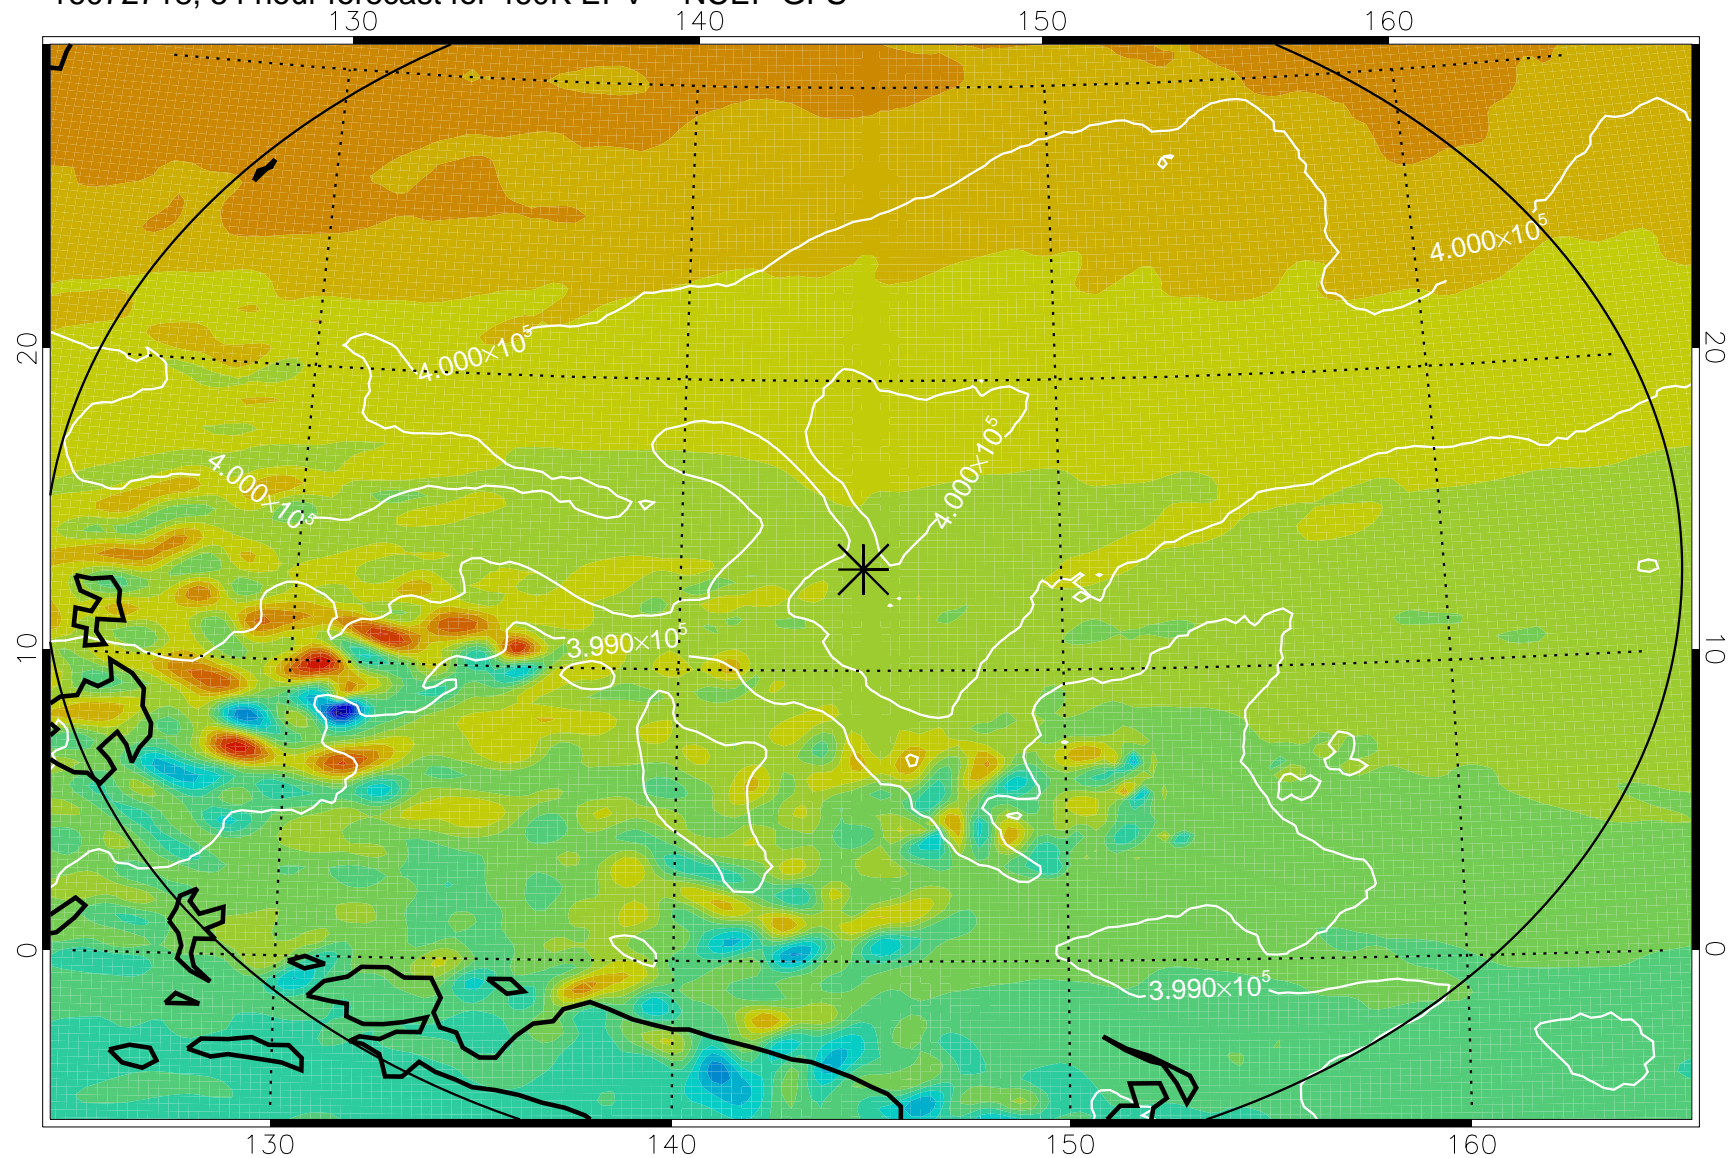

16072706, 42 hour forecast for 460K EPV -- NCEP GFS

460K Montgomery Streamfunction, white

Range ring of 2304 km

16072712, 48 hour forecast for 460K EPV -- NCEP GFS

460K Montgomery Streamfunction, white

Range ring of 2304 km

16072718, 54 hour forecast for 460K EPV -- NCEP GFS

460K Montgomery Streamfunction, white

Range ring of 2304 km

16072800, 60 hour forecast for 460K EPV -- NCEP GFS

460K Montgomery Streamfunction, white

Range ring of 2304 km

16072806, 66 hour forecast for 460K EPV -- NCEP GFS

460K Montgomery Streamfunction, white

Range ring of 2304 km

16072812, 72 hour forecast for 460K EPV -- NCEP GFS

460K Montgomery Streamfunction, white

Range ring of 2304 km

16072818, 78 hour forecast for 460K EPV -- NCEP GFS

460K Montgomery Streamfunction, white

Range ring of 2304 km

16072900, 84 hour forecast for 460K EPV -- NCEP GFS

460K Montgomery Streamfunction, white

Range ring of 2304 km