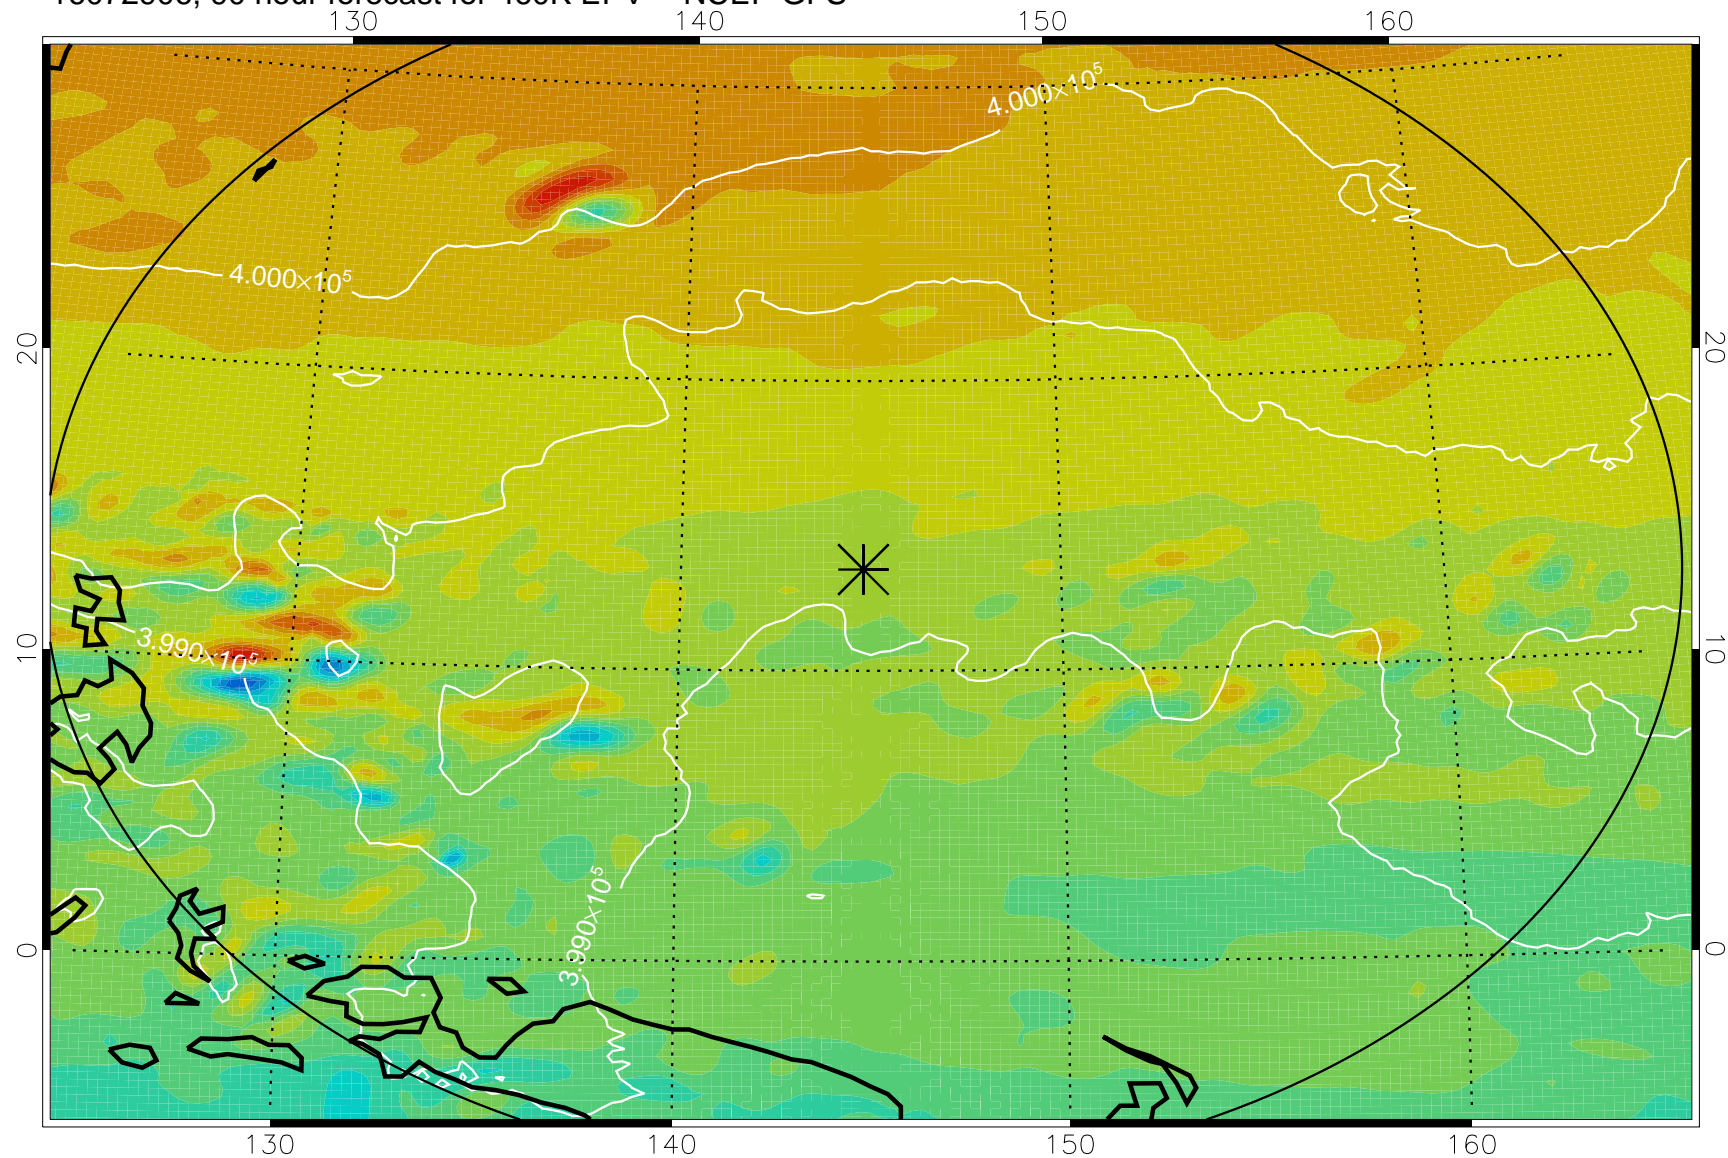

16072806, 66 hour forecast for 460K EPV -- NCEP GFS

460K Montgomery Streamfunction, white

Range ring of 2304 km

16072812, 72 hour forecast for 460K EPV -- NCEP GFS

460K Montgomery Streamfunction, white

Range ring of 2304 km

16072818, 78 hour forecast for 460K EPV -- NCEP GFS

460K Montgomery Streamfunction, white

Range ring of 2304 km

16072900, 84 hour forecast for 460K EPV -- NCEP GFS

460K Montgomery Streamfunction, white

Range ring of 2304 km

16072906, 90 hour forecast for 460K EPV -- NCEP GFS

460K Montgomery Streamfunction, white

Range ring of 2304 km

16072912, 96 hour forecast for 460K EPV -- NCEP GFS

460K Montgomery Streamfunction, white

Range ring of 2304 km

16072918, 102 hour forecast for 460K EPV -- NCEP GFS

460K Montgomery Streamfunction, white

Range ring of 2304 km

16073000, 108 hour forecast for 460K EPV -- NCEP GFS

460K Montgomery Streamfunction, white

Range ring of 2304 km