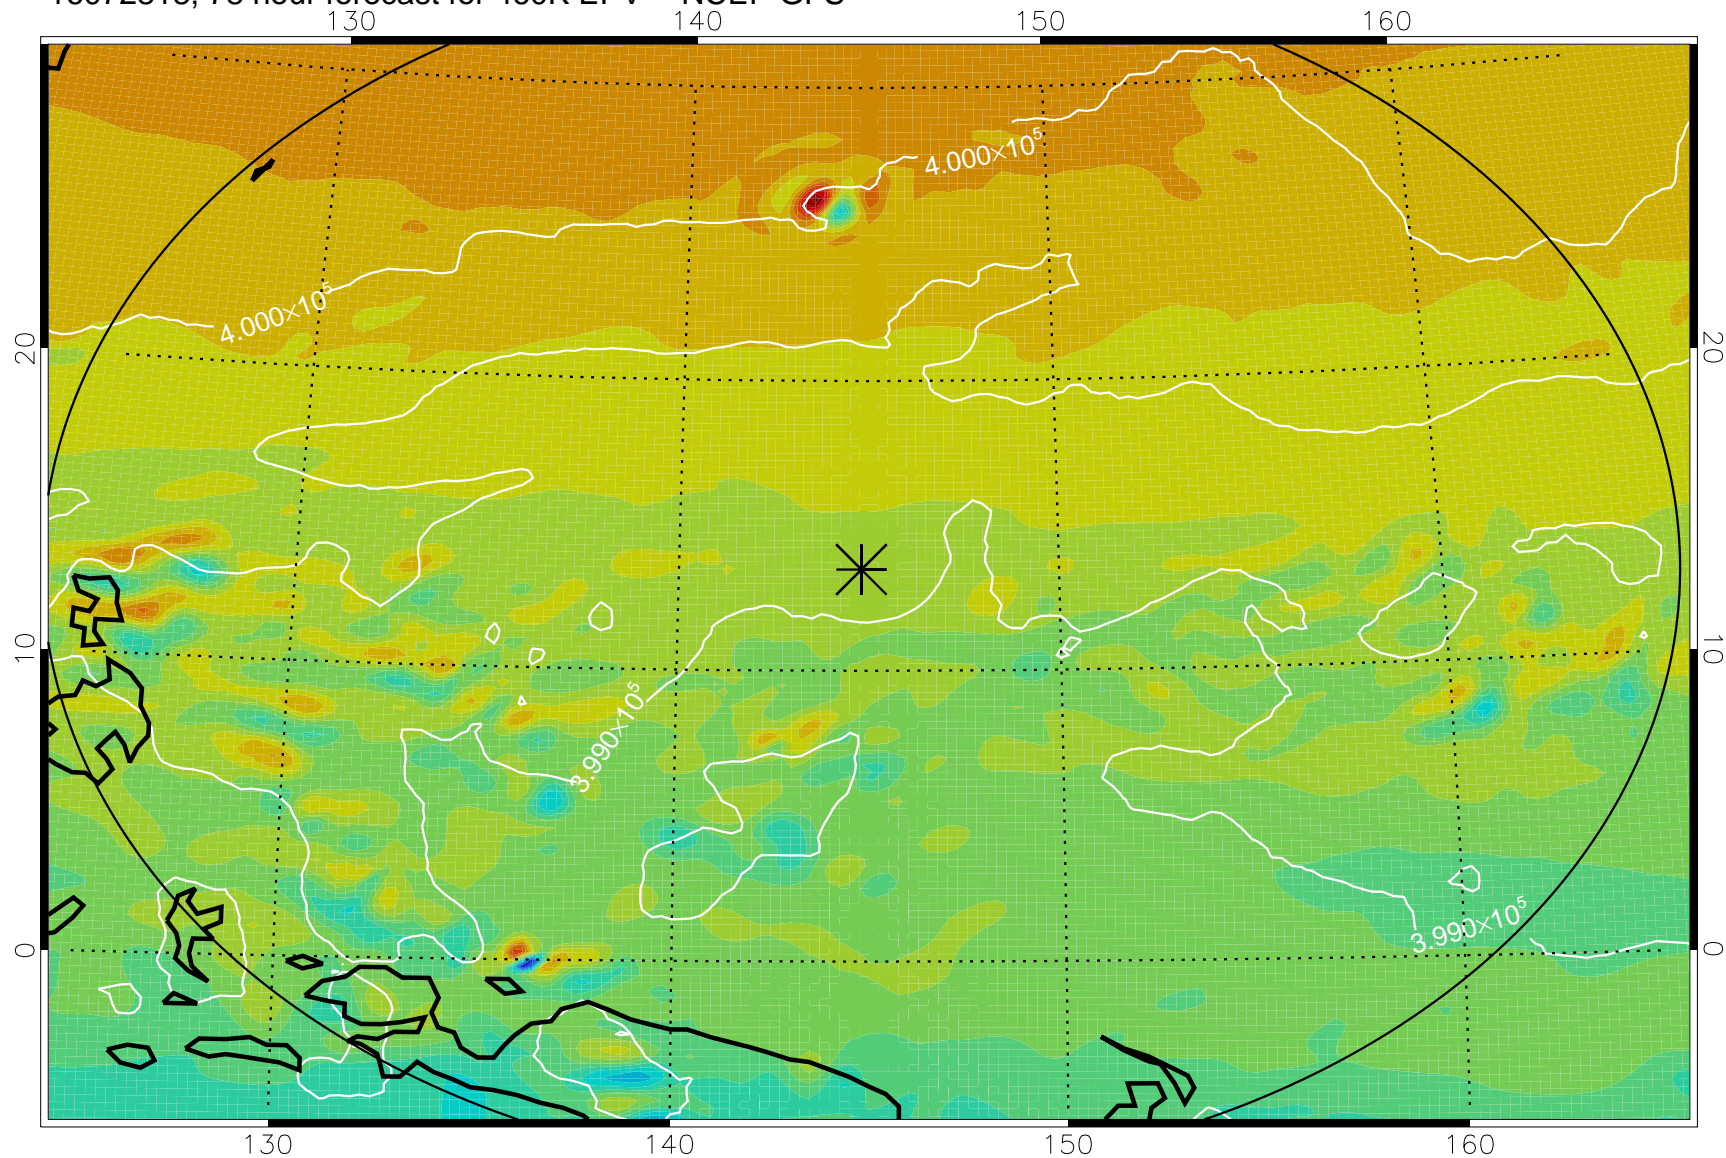

16072806, 66 hour forecast for 460K EPV -- NCEP GFS

460K Montgomery Streamfunction, white

Range ring of 2304 km

16072812, 72 hour forecast for 460K EPV -- NCEP GFS

460K Montgomery Streamfunction, white

Range ring of 2304 km

16072818, 78 hour forecast for 460K EPV -- NCEP GFS

460K Montgomery Streamfunction, white

Range ring of 2304 km

16072900, 84 hour forecast for 460K EPV -- NCEP GFS

460K Montgomery Streamfunction, white

Range ring of 2304 km

16072906, 90 hour forecast for 460K EPV -- NCEP GFS

460K Montgomery Streamfunction, white

Range ring of 2304 km

16072912, 96 hour forecast for 460K EPV -- NCEP GFS

460K Montgomery Streamfunction, white

Range ring of 2304 km

16072918, 102 hour forecast for 460K EPV -- NCEP GFS

460K Montgomery Streamfunction, white

Range ring of 2304 km

16073000, 108 hour forecast for 460K EPV -- NCEP GFS

460K Montgomery Streamfunction, white

Range ring of 2304 km