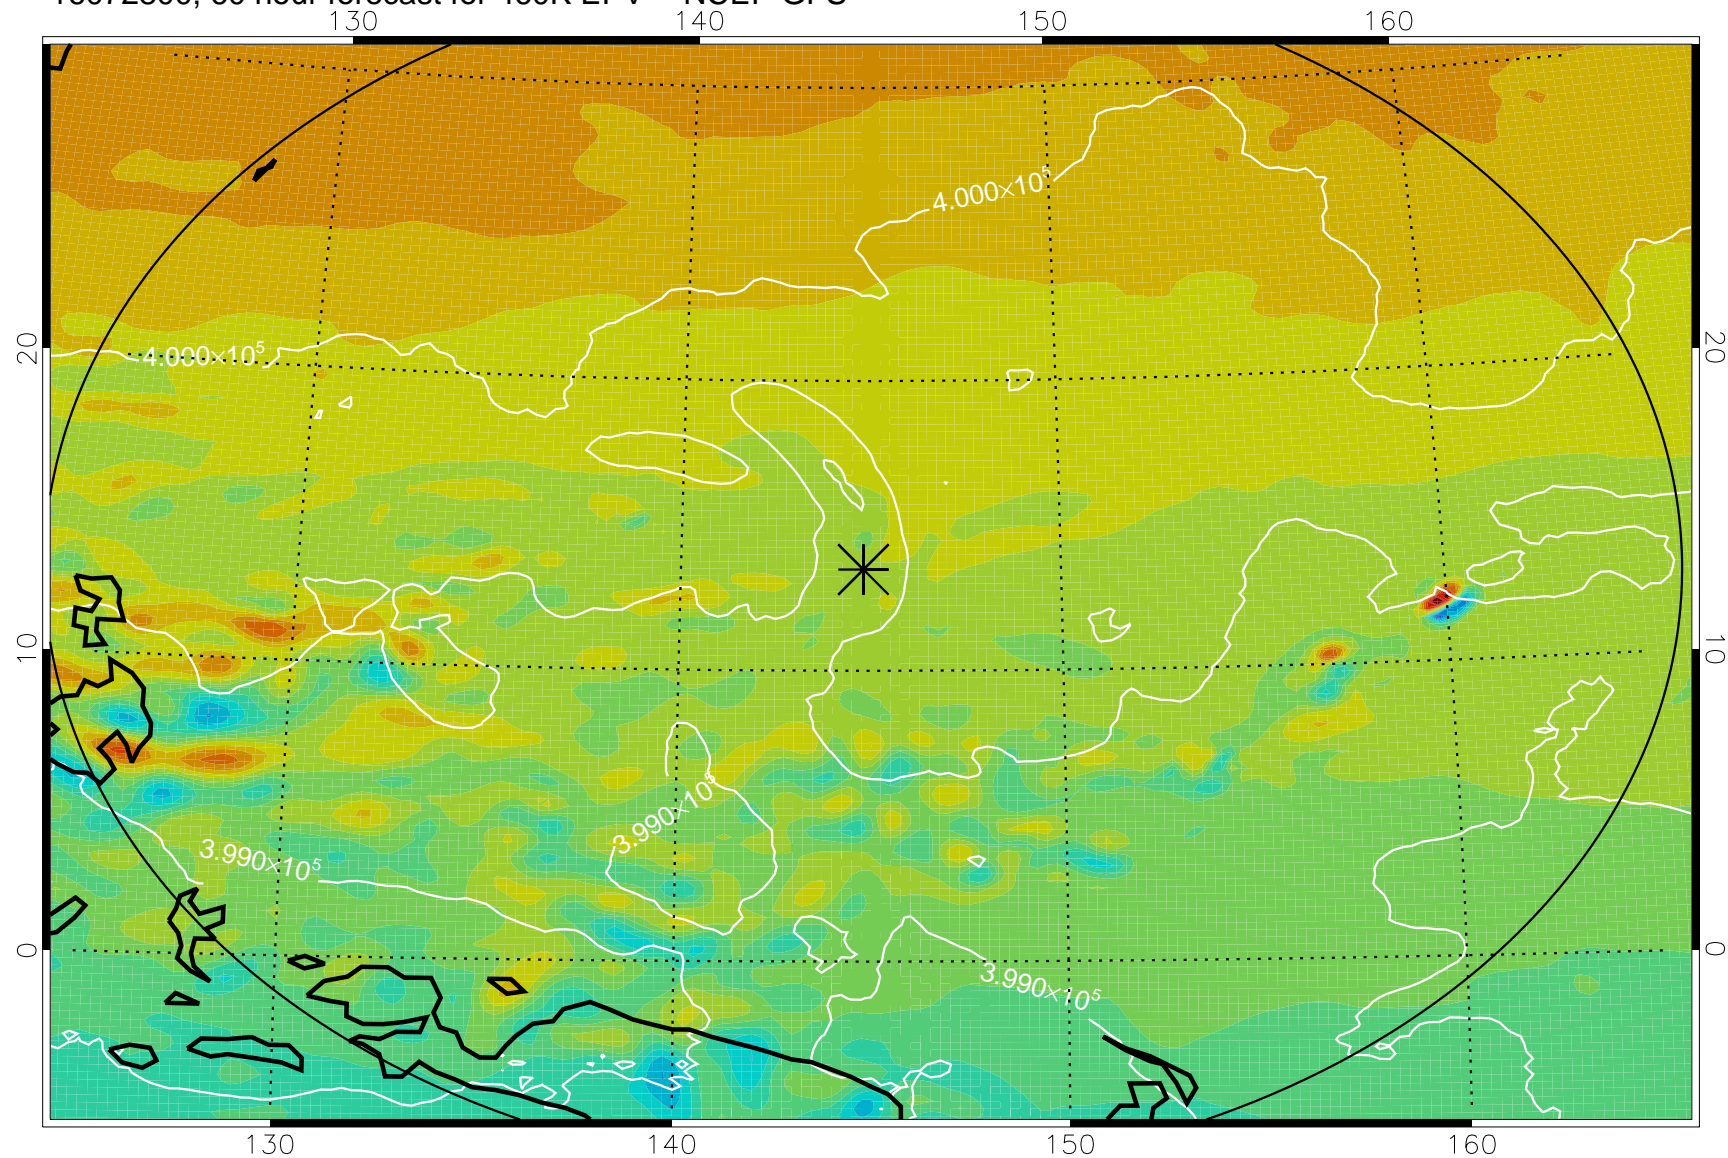

16072718, 54 hour forecast for 460K EPV -- NCEP GFS

460K Montgomery Streamfunction, white

Range ring of 2304 km

16072800, 60 hour forecast for 460K EPV -- NCEP GFS

460K Montgomery Streamfunction, white

Range ring of 2304 km

16072806, 66 hour forecast for 460K EPV -- NCEP GFS

460K Montgomery Streamfunction, white

Range ring of 2304 km

16072812, 72 hour forecast for 460K EPV -- NCEP GFS

460K Montgomery Streamfunction, white

Range ring of 2304 km

16072818, 78 hour forecast for 460K EPV -- NCEP GFS

460K Montgomery Streamfunction, white

Range ring of 2304 km

16072900, 84 hour forecast for 460K EPV -- NCEP GFS

460K Montgomery Streamfunction, white

Range ring of 2304 km

16072918, 102 hour forecast for 460K EPV -- NCEP GFS

460K Montgomery Streamfunction, white

Range ring of 2304 km

16073000, 108 hour forecast for 460K EPV -- NCEP GFS

460K Montgomery Streamfunction, white

Range ring of 2304 km