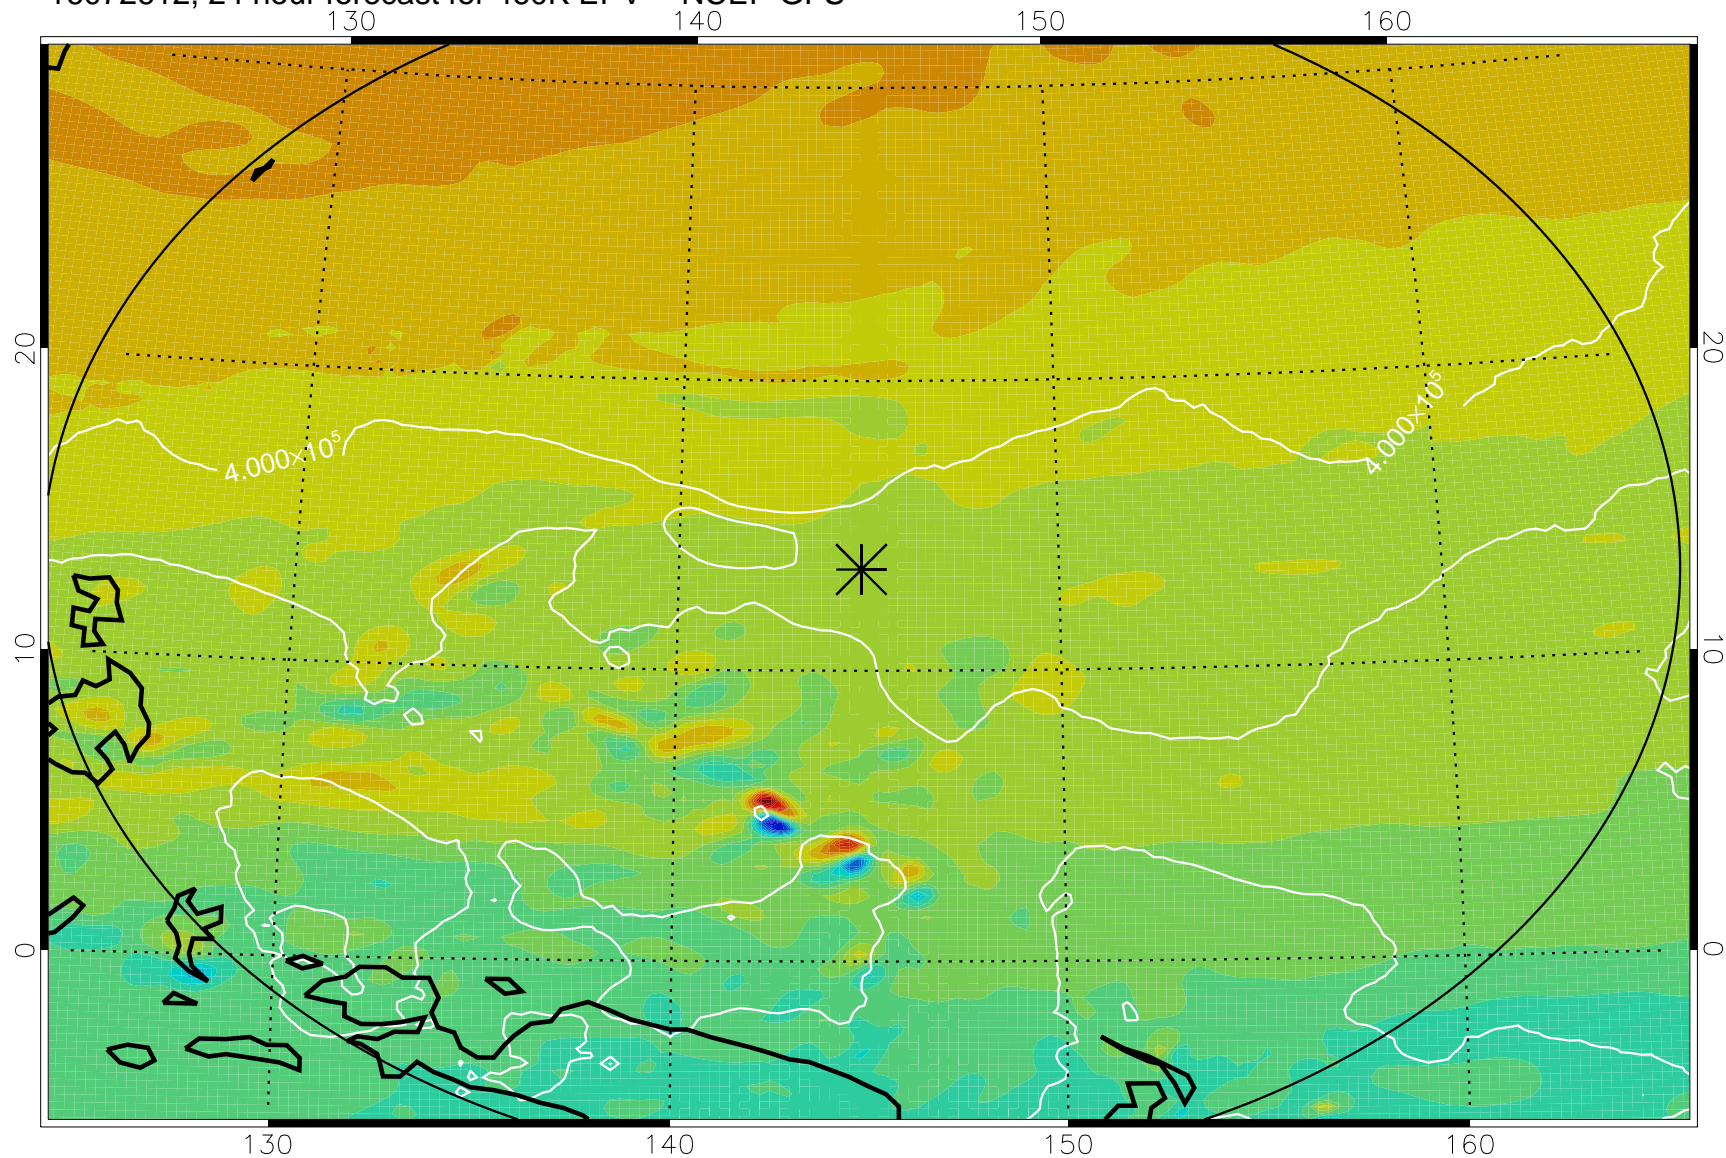

16072518, 6 hour forecast for 460K EPV -- NCEP GFS

460K Montgomery Streamfunction, white

Range ring of 2304 km

16072600, 12 hour forecast for 460K EPV -- NCEP GFS

460K Montgomery Streamfunction, white

Range ring of 2304 km

16072606, 18 hour forecast for 460K EPV -- NCEP GFS

460K Montgomery Streamfunction, white

Range ring of 2304 km

16072612, 24 hour forecast for 460K EPV -- NCEP GFS

460K Montgomery Streamfunction, white

Range ring of 2304 km

16072618, 30 hour forecast for 460K EPV -- NCEP GFS

460K Montgomery Streamfunction, white

Range ring of 2304 km

16072700, 36 hour forecast for 460K EPV -- NCEP GFS

460K Montgomery Streamfunction, white

Range ring of 2304 km

16072818, 78 hour forecast for 460K EPV -- NCEP GFS

460K Montgomery Streamfunction, white

Range ring of 2304 km

16072900, 84 hour forecast for 460K EPV -- NCEP GFS

460K Montgomery Streamfunction, white

Range ring of 2304 km