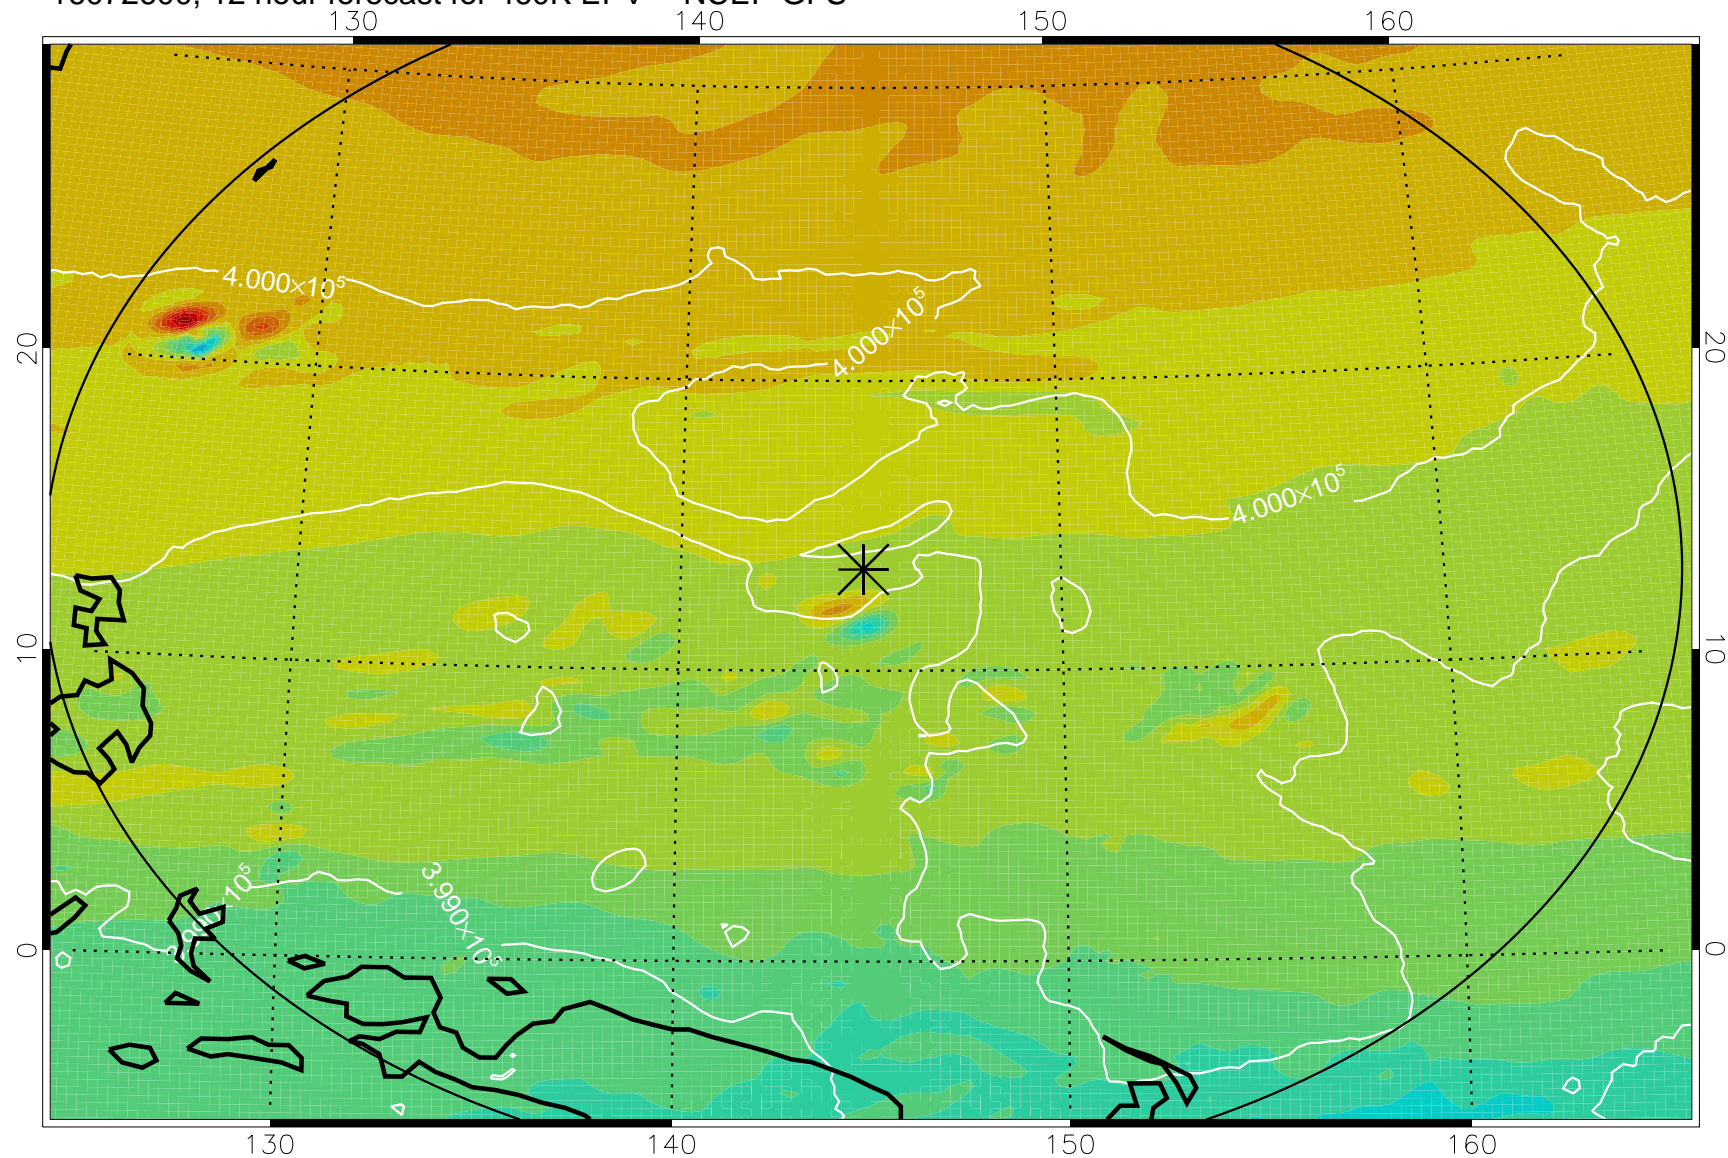

16072518, 6 hour forecast for 460K EPV -- NCEP GFS

460K Montgomery Streamfunction, white

Range ring of 2304 km

16072600, 12 hour forecast for 460K EPV -- NCEP GFS

460K Montgomery Streamfunction, white

Range ring of 2304 km

16072606, 18 hour forecast for 460K EPV -- NCEP GFS

460K Montgomery Streamfunction, white

Range ring of 2304 km

16072612, 24 hour forecast for 460K EPV -- NCEP GFS

460K Montgomery Streamfunction, white

Range ring of 2304 km

16072618, 30 hour forecast for 460K EPV -- NCEP GFS

460K Montgomery Streamfunction, white

Range ring of 2304 km

16072700, 36 hour forecast for 460K EPV -- NCEP GFS

460K Montgomery Streamfunction, white

Range ring of 2304 km

16072818, 78 hour forecast for 460K EPV -- NCEP GFS

460K Montgomery Streamfunction, white

Range ring of 2304 km

16072900, 84 hour forecast for 460K EPV -- NCEP GFS

460K Montgomery Streamfunction, white

Range ring of 2304 km