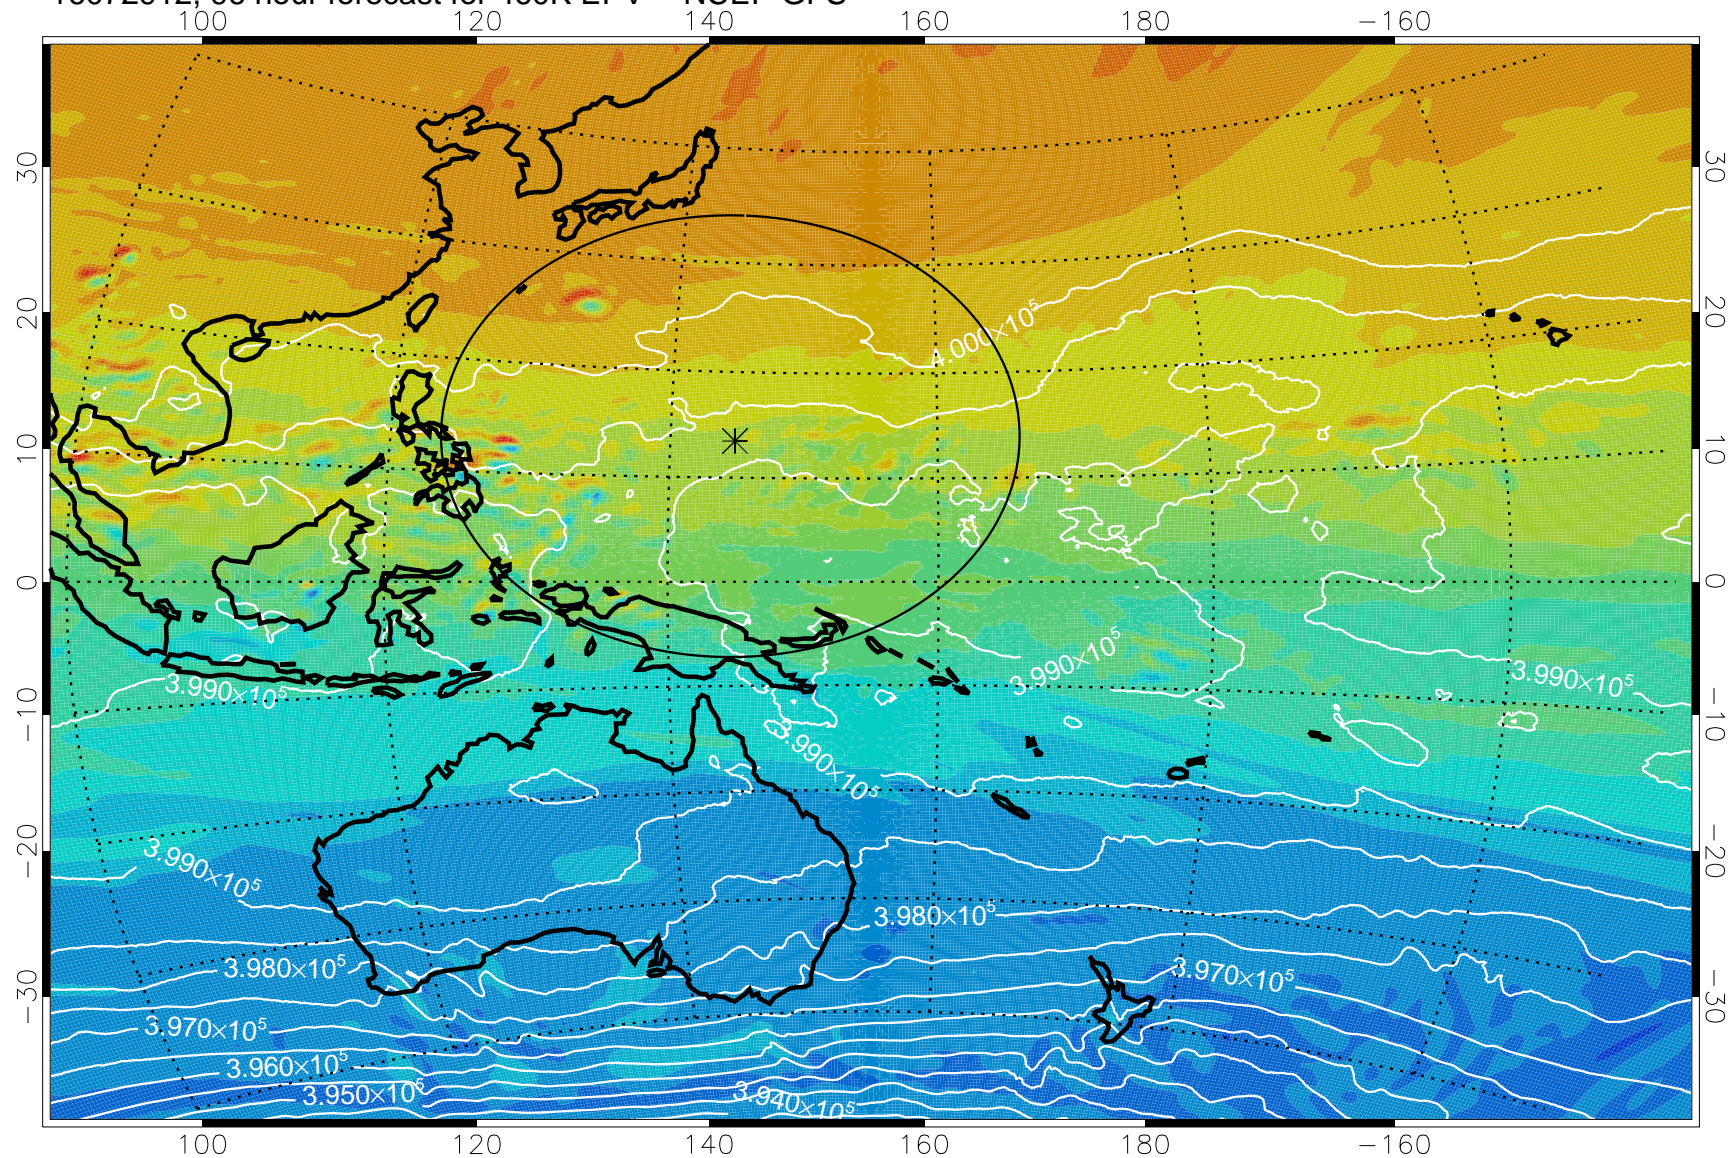

16072818, 78 hour forecast for 460K EPV -- NCEP GFS

460K Montgomery Streamfunction, white

Range ring of 2304 km

16072900, 84 hour forecast for 460K EPV -- NCEP GFS

$-4 \times 10^{-5}$      $-2 \times 10^{-5}$     0     $2 \times 10^{-5}$      $4 \times 10^{-5}$   
PVU

460K Montgomery Streamfunction, white

Range ring of 2304 km

16072906, 90 hour forecast for 460K EPV -- NCEP GFS

460K Montgomery Streamfunction, white

Range ring of 2304 km

16072912, 96 hour forecast for 460K EPV -- NCEP GFS

460K Montgomery Streamfunction, white

Range ring of 2304 km

16072918, 102 hour forecast for 460K EPV -- NCEP GFS

460K Montgomery Streamfunction, white

Range ring of 2304 km

16073000, 108 hour forecast for 460K EPV -- NCEP GFS

460K Montgomery Streamfunction, white

Range ring of 2304 km

16073006, 114 hour forecast for 460K EPV -- NCEP GFS

16073012, 120 hour forecast for 460K EPV -- NCEP GFS

460K Montgomery Streamfunction, white

Range ring of 2304 km