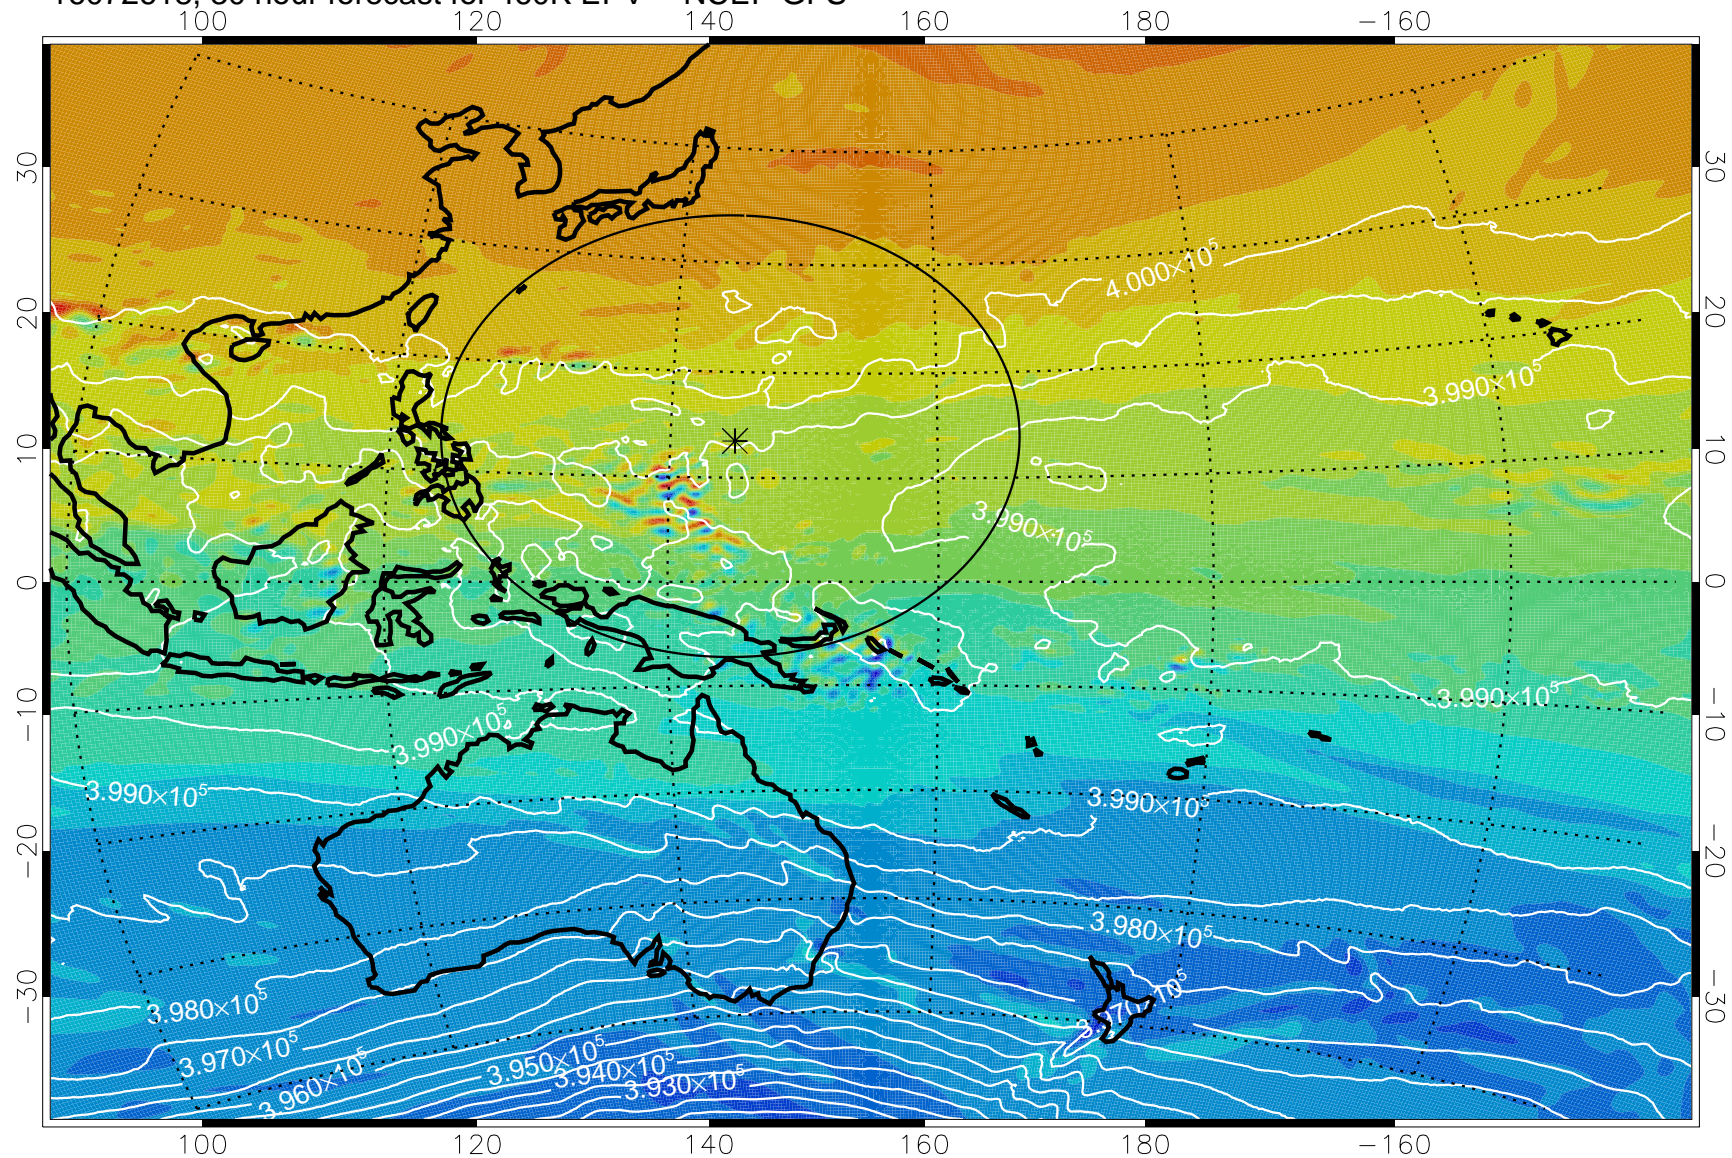

16072606, 18 hour forecast for 460K EPV -- NCEP GFS

460K Montgomery Streamfunction, white

Range ring of 2304 km

16072612, 24 hour forecast for 460K EPV -- NCEP GFS

460K Montgomery Streamfunction, white

Range ring of 2304 km

16072618, 30 hour forecast for 460K EPV -- NCEP GFS

460K Montgomery Streamfunction, white

Range ring of 2304 km

16072700, 36 hour forecast for 460K EPV -- NCEP GFS

460K Montgomery Streamfunction, white

Range ring of 2304 km

16072706, 42 hour forecast for 460K EPV -- NCEP GFS

460K Montgomery Streamfunction, white

Range ring of 2304 km

16072712, 48 hour forecast for 460K EPV -- NCEP GFS

460K Montgomery Streamfunction, white

Range ring of 2304 km

16072718, 54 hour forecast for 460K EPV -- NCEP GFS

460K Montgomery Streamfunction, white

Range ring of 2304 km

16072800, 60 hour forecast for 460K EPV -- NCEP GFS

460K Montgomery Streamfunction, white

Range ring of 2304 km