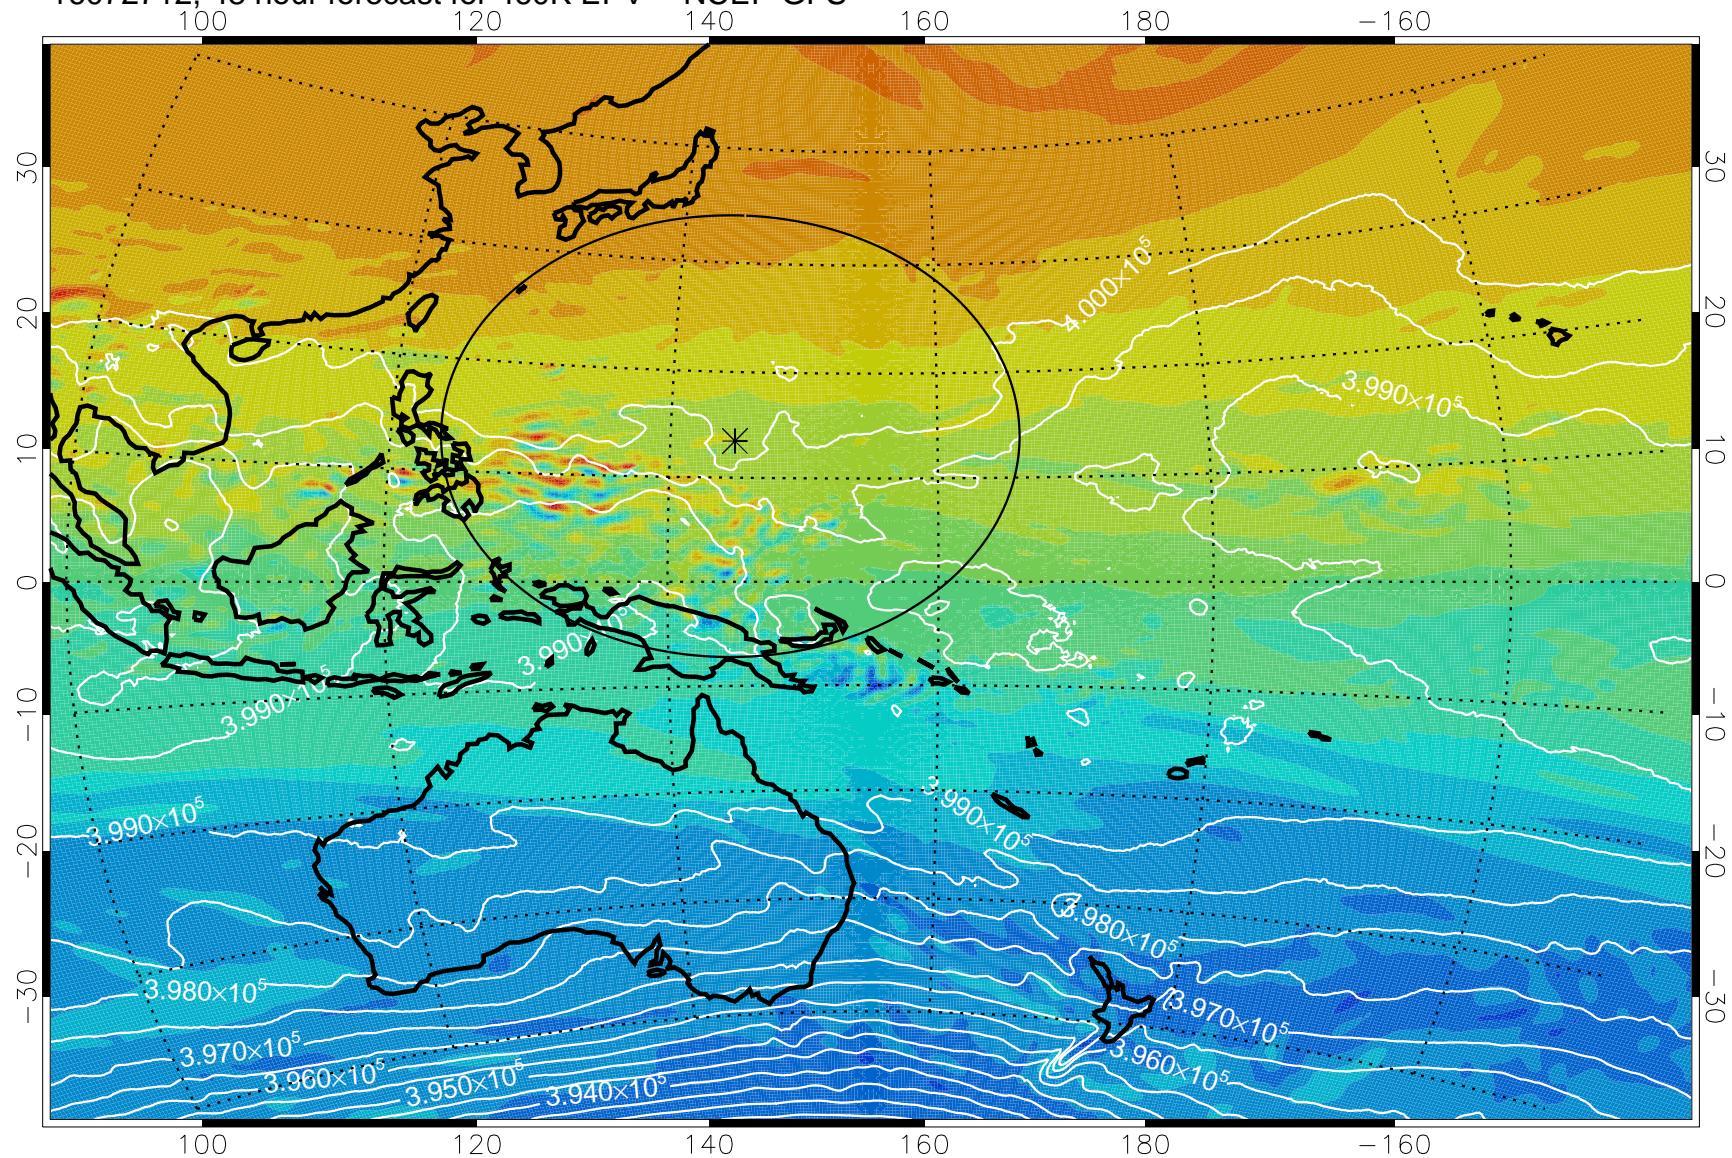

16072606, 18 hour forecast for 460K EPV -- NCEP GFS

460K Montgomery Streamfunction, white

Range ring of 2304 km

16072612, 24 hour forecast for 460K EPV -- NCEP GFS

460K Montgomery Streamfunction, white

Range ring of 2304 km

16072618, 30 hour forecast for 460K EPV -- NCEP GFS

460K Montgomery Streamfunction, white

Range ring of 2304 km

16072700, 36 hour forecast for 460K EPV -- NCEP GFS

460K Montgomery Streamfunction, white

Range ring of 2304 km

16072706, 42 hour forecast for 460K EPV -- NCEP GFS

460K Montgomery Streamfunction, white

Range ring of 2304 km

16072712, 48 hour forecast for 460K EPV -- NCEP GFS

460K Montgomery Streamfunction, white

Range ring of 2304 km

16072718, 54 hour forecast for 460K EPV -- NCEP GFS

460K Montgomery Streamfunction, white

Range ring of 2304 km

16072800, 60 hour forecast for 460K EPV -- NCEP GFS

460K Montgomery Streamfunction, white

Range ring of 2304 km