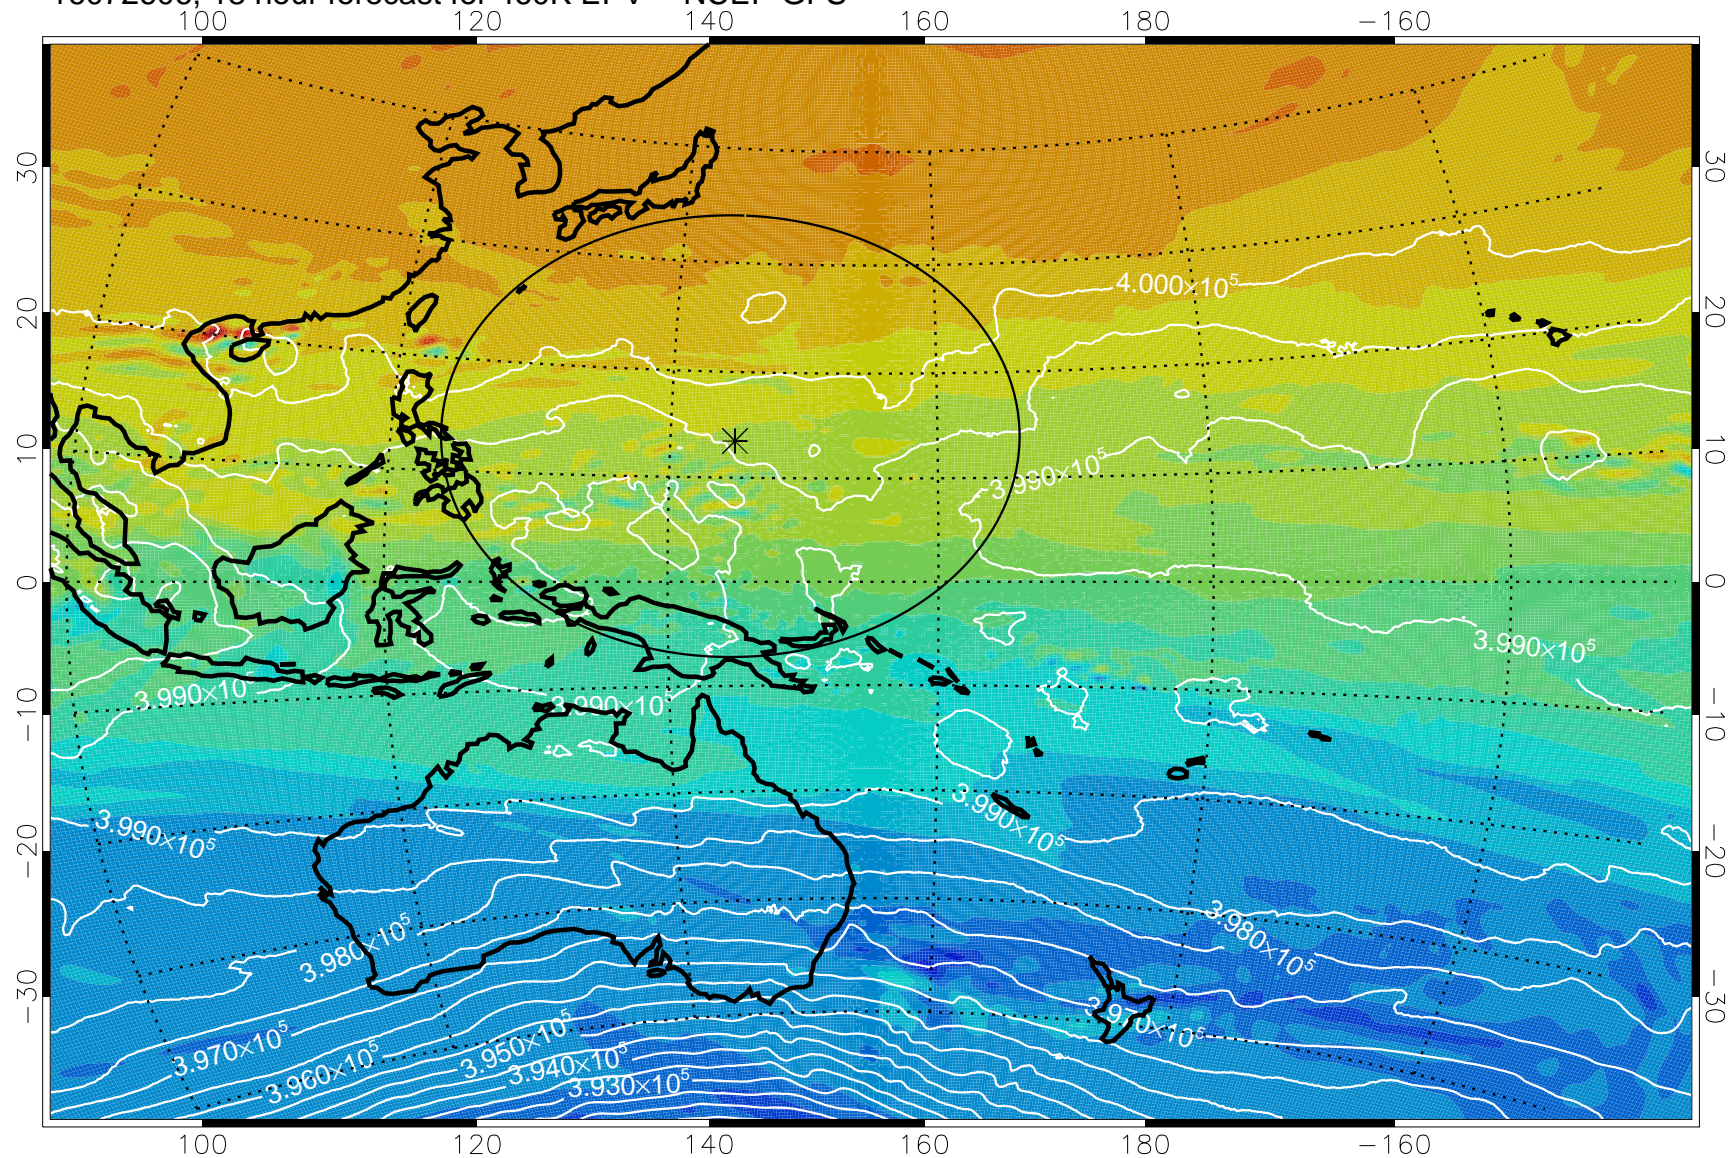

16072518, 6 hour forecast for 460K EPV -- NCEP GFS

460K Montgomery Streamfunction, white

Range ring of 2304 km

16072600, 12 hour forecast for 460K EPV -- NCEP GFS

460K Montgomery Streamfunction, white

Range ring of 2304 km

16072606, 18 hour forecast for 460K EPV -- NCEP GFS

460K Montgomery Streamfunction, white

Range ring of 2304 km

16072612, 24 hour forecast for 460K EPV -- NCEP GFS

460K Montgomery Streamfunction, white

Range ring of 2304 km

16072618, 30 hour forecast for 460K EPV -- NCEP GFS

460K Montgomery Streamfunction, white

Range ring of 2304 km

16072700, 36 hour forecast for 460K EPV -- NCEP GFS

460K Montgomery Streamfunction, white

Range ring of 2304 km

16072706, 42 hour forecast for 460K EPV -- NCEP GFS

460K Montgomery Streamfunction, white

Range ring of 2304 km

16072712, 48 hour forecast for 460K EPV -- NCEP GFS

460K Montgomery Streamfunction, white

Range ring of 2304 km