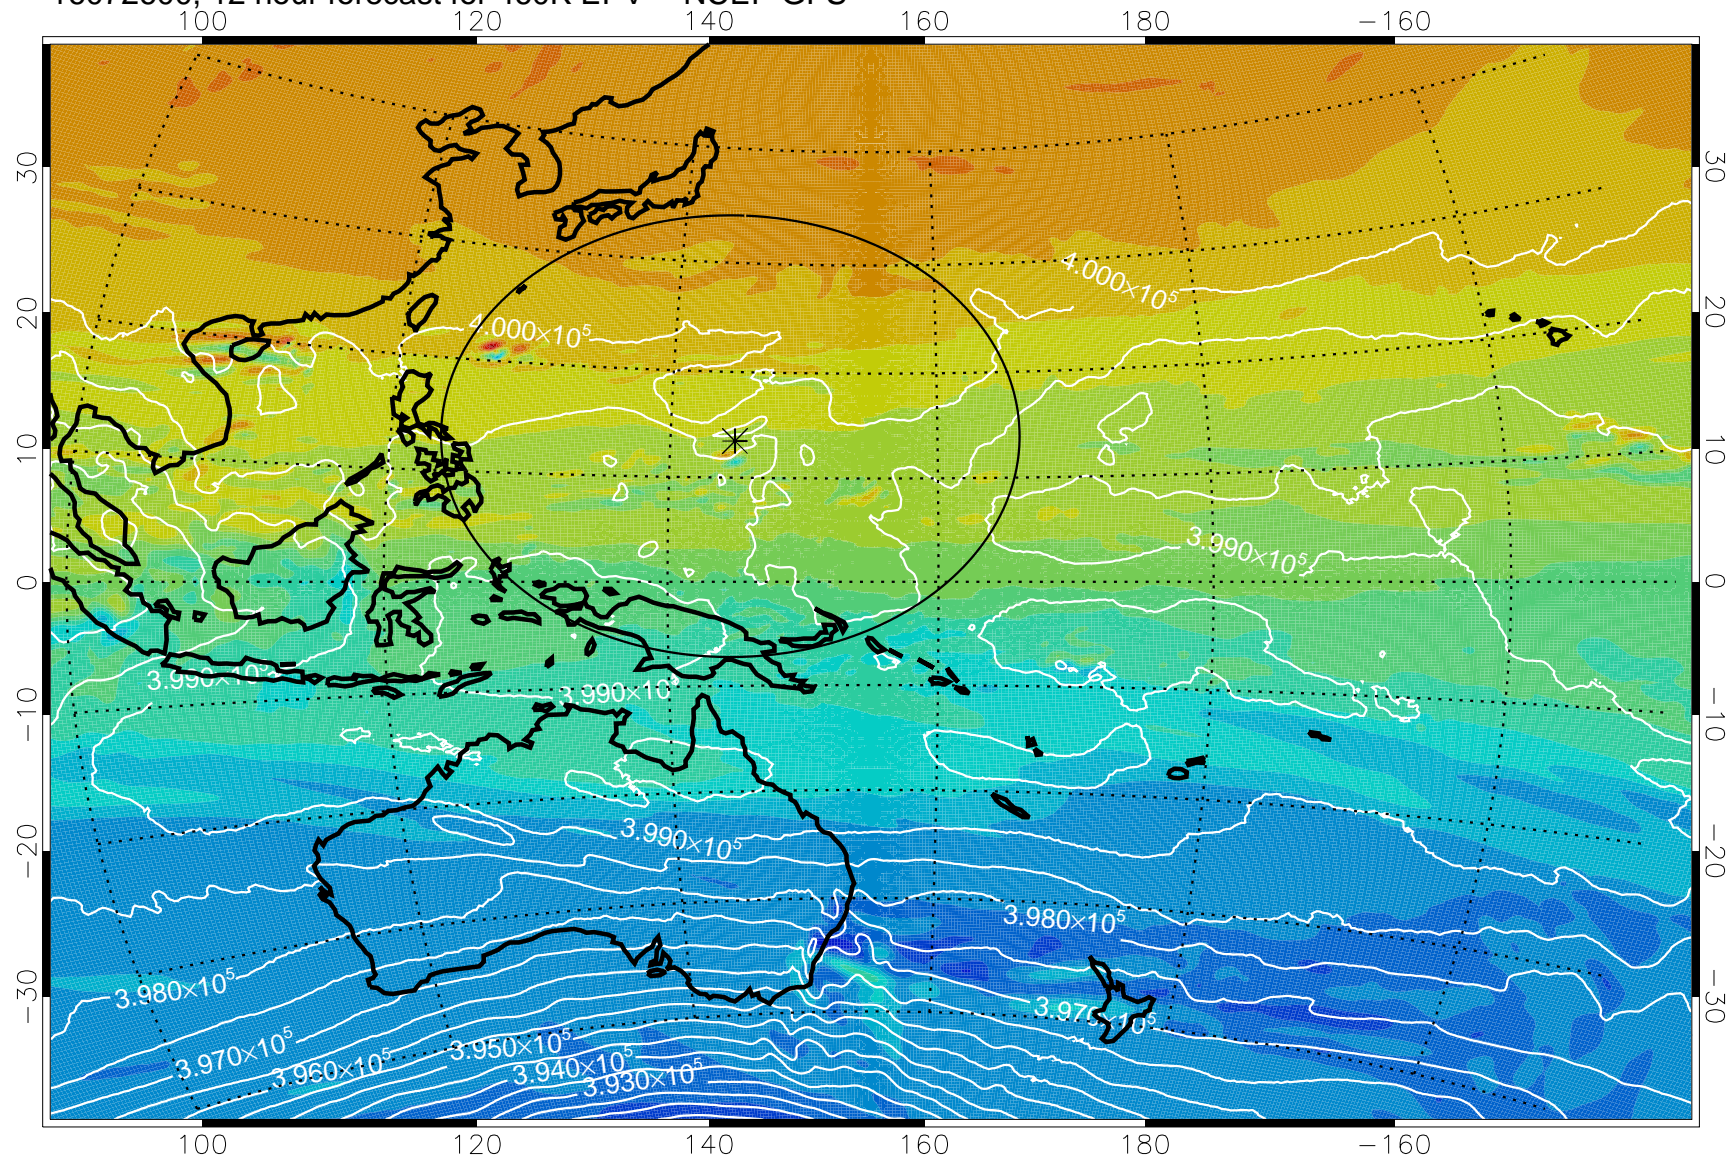

16072518, 6 hour forecast for 460K EPV -- NCEP GFS

460K Montgomery Streamfunction, white

Range ring of 2304 km

16072600, 12 hour forecast for 460K EPV -- NCEP GFS

460K Montgomery Streamfunction, white

Range ring of 2304 km

16072606, 18 hour forecast for 460K EPV -- NCEP GFS

460K Montgomery Streamfunction, white

Range ring of 2304 km

16072612, 24 hour forecast for 460K EPV -- NCEP GFS

460K Montgomery Streamfunction, white

Range ring of 2304 km

16072618, 30 hour forecast for 460K EPV -- NCEP GFS

460K Montgomery Streamfunction, white

Range ring of 2304 km

16072700, 36 hour forecast for 460K EPV -- NCEP GFS

460K Montgomery Streamfunction, white

Range ring of 2304 km

16072706, 42 hour forecast for 460K EPV -- NCEP GFS

460K Montgomery Streamfunction, white

Range ring of 2304 km

16072712, 48 hour forecast for 460K EPV -- NCEP GFS

460K Montgomery Streamfunction, white

Range ring of 2304 km