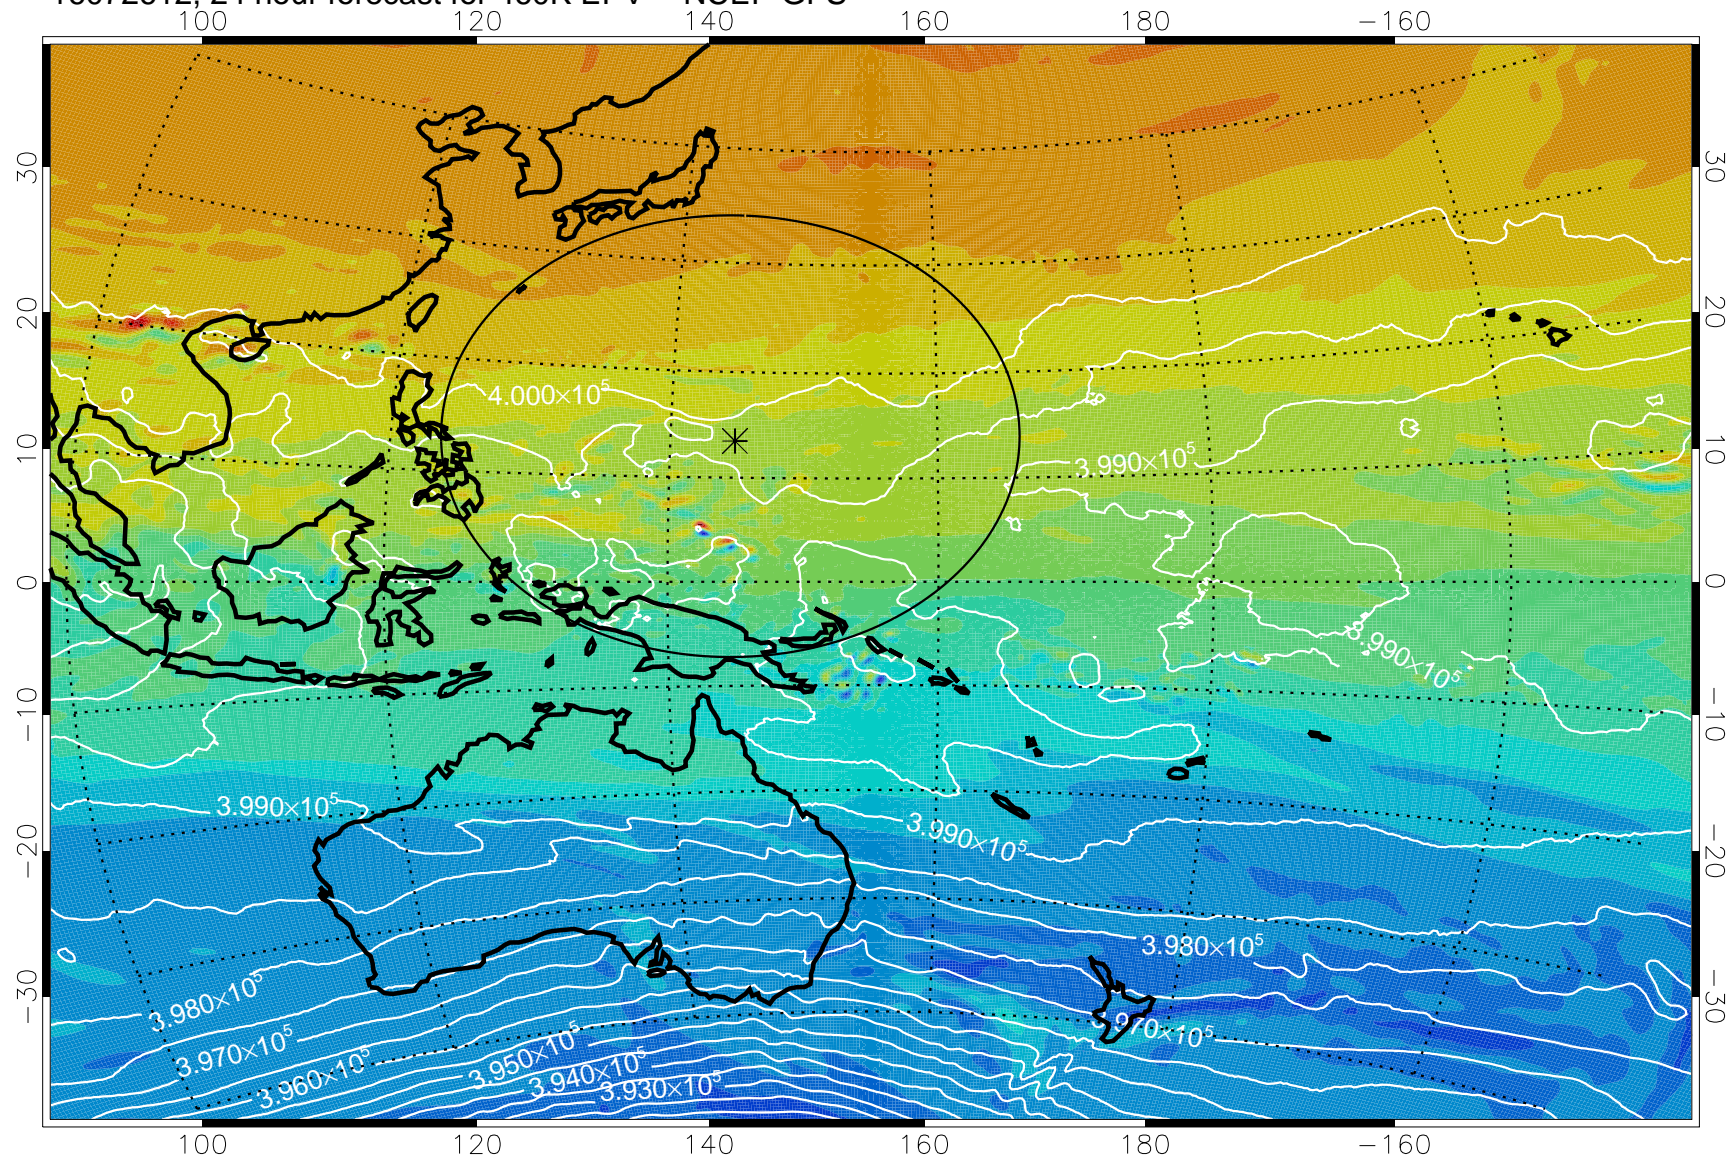

16072606, 18 hour forecast for 460K EPV -- NCEP GFS

460K Montgomery Streamfunction, white

Range ring of 2304 km

16072612, 24 hour forecast for 460K EPV -- NCEP GFS

460K Montgomery Streamfunction, white

Range ring of 2304 km

16072618, 30 hour forecast for 460K EPV -- NCEP GFS

460K Montgomery Streamfunction, white

Range ring of 2304 km

16072700, 36 hour forecast for 460K EPV -- NCEP GFS

460K Montgomery Streamfunction, white

Range ring of 2304 km

16072706, 42 hour forecast for 460K EPV -- NCEP GFS

460K Montgomery Streamfunction, white

Range ring of 2304 km

16072712, 48 hour forecast for 460K EPV -- NCEP GFS

460K Montgomery Streamfunction, white

Range ring of 2304 km

16072718, 54 hour forecast for 460K EPV -- NCEP GFS

460K Montgomery Streamfunction, white

Range ring of 2304 km

16072800, 60 hour forecast for 460K EPV -- NCEP GFS

460K Montgomery Streamfunction, white

Range ring of 2304 km