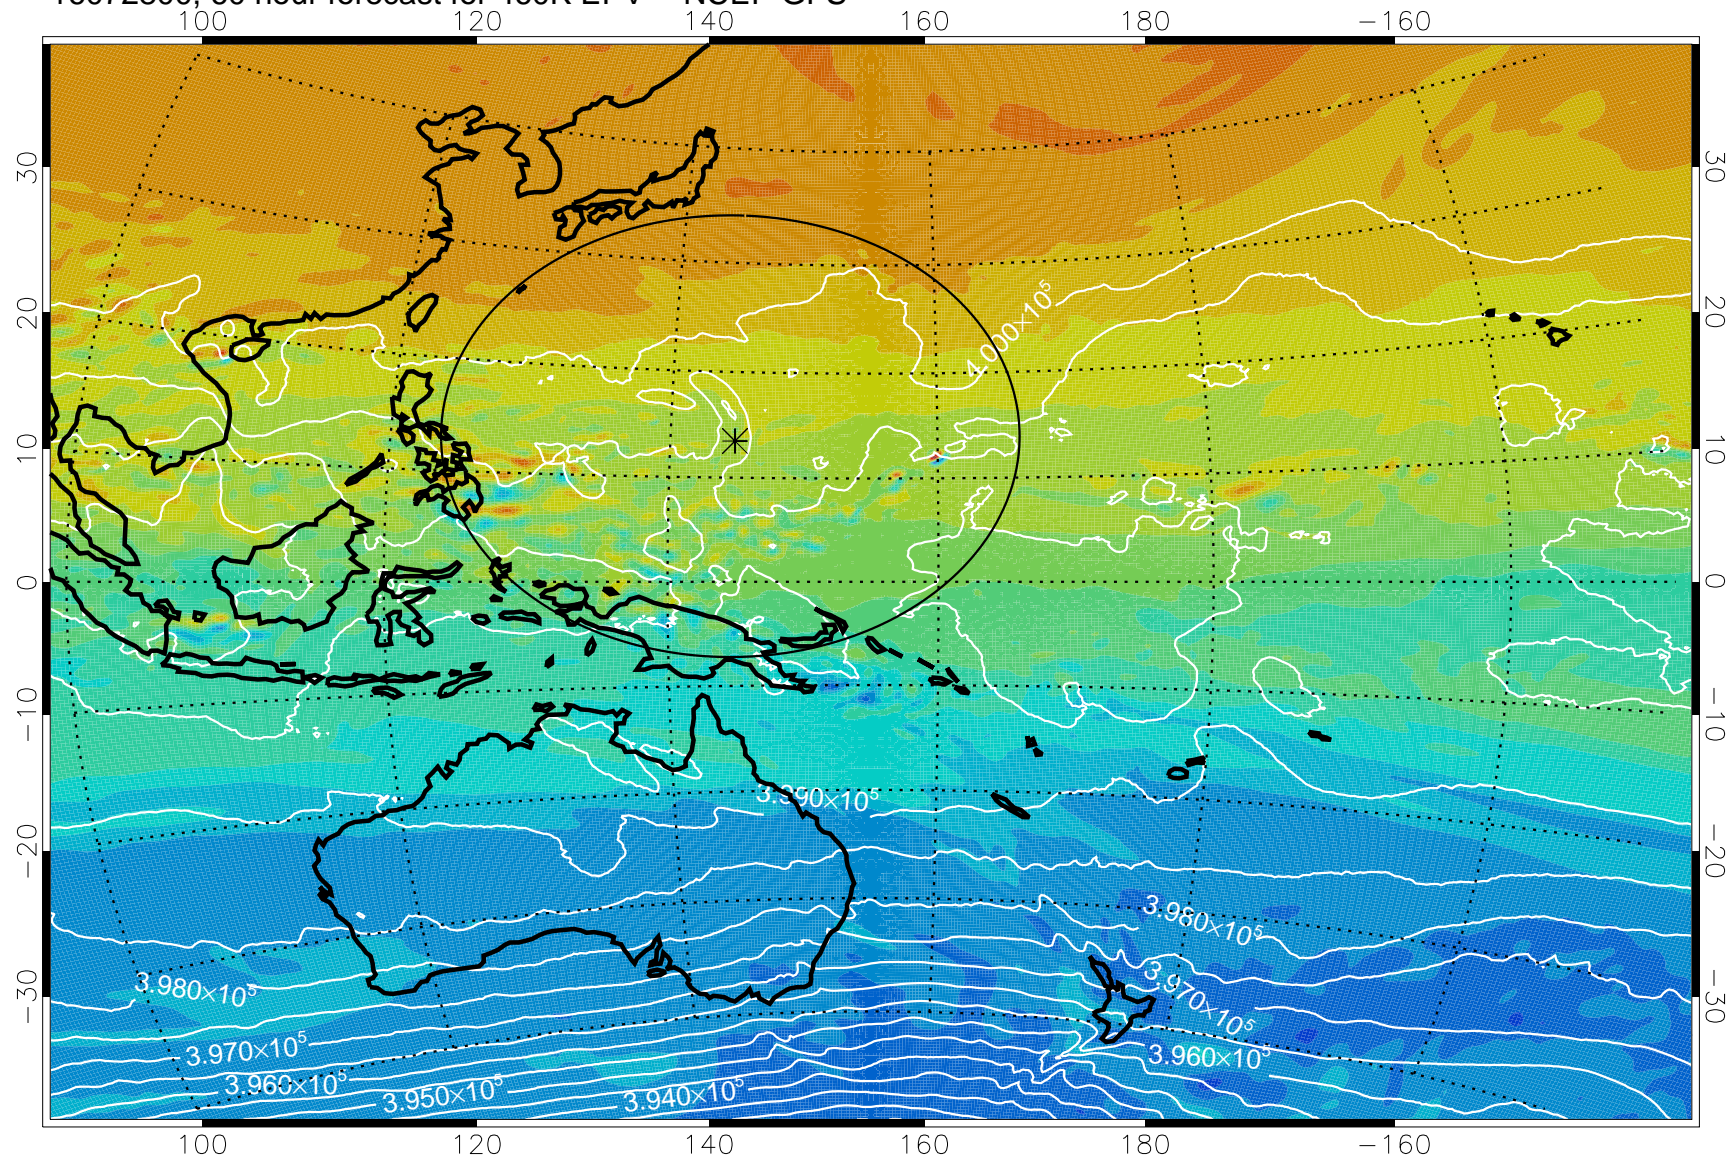

16072618, 30 hour forecast for 460K EPV -- NCEP GFS

460K Montgomery Streamfunction, white

Range ring of 2304 km

16072700, 36 hour forecast for 460K EPV -- NCEP GFS

460K Montgomery Streamfunction, white

Range ring of 2304 km

16072706, 42 hour forecast for 460K EPV -- NCEP GFS

460K Montgomery Streamfunction, white

Range ring of 2304 km

16072712, 48 hour forecast for 460K EPV -- NCEP GFS

460K Montgomery Streamfunction, white

Range ring of 2304 km

16072718, 54 hour forecast for 460K EPV -- NCEP GFS

460K Montgomery Streamfunction, white

Range ring of 2304 km

16072800, 60 hour forecast for 460K EPV -- NCEP GFS

460K Montgomery Streamfunction, white

Range ring of 2304 km

16072806, 66 hour forecast for 460K EPV -- NCEP GFS

460K Montgomery Streamfunction, white

Range ring of 2304 km

16072812, 72 hour forecast for 460K EPV -- NCEP GFS

460K Montgomery Streamfunction, white

Range ring of 2304 km