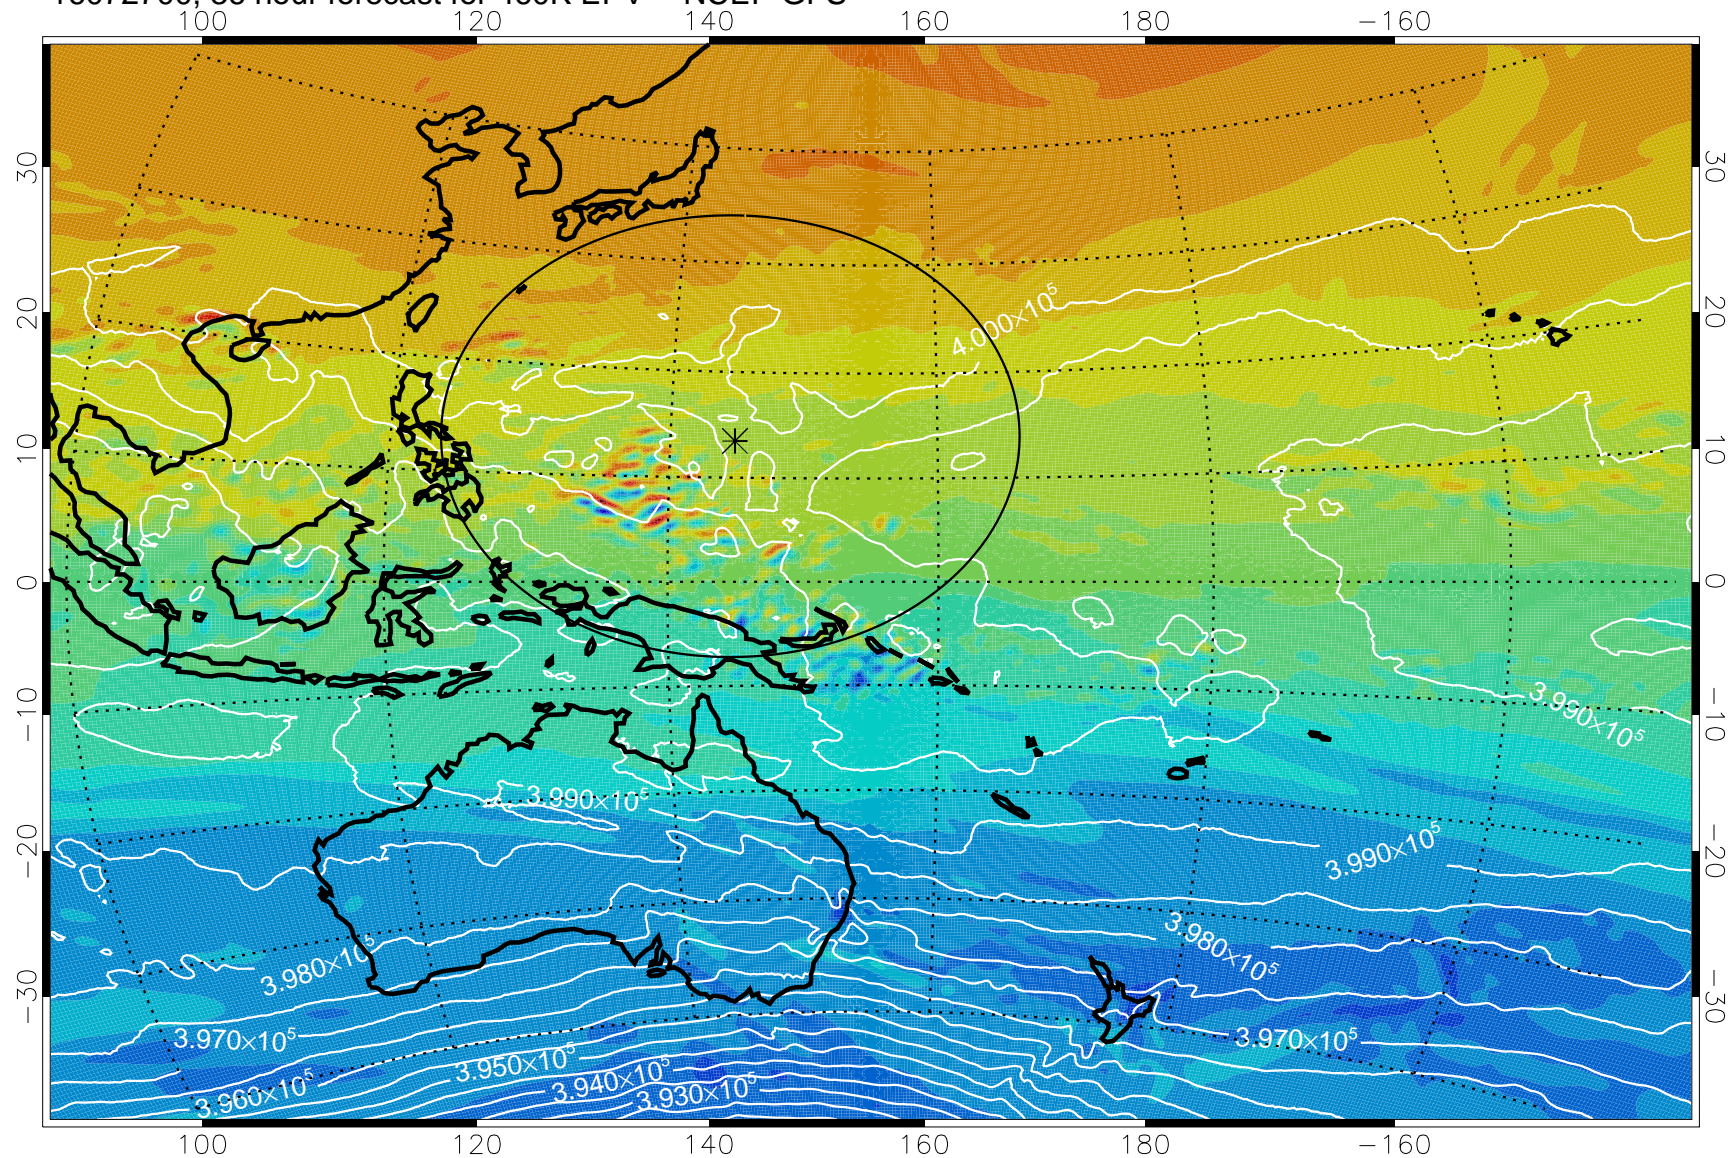

16072518, 6 hour forecast for 460K EPV -- NCEP GFS

460K Montgomery Streamfunction, white

Range ring of 2304 km

16072600, 12 hour forecast for 460K EPV -- NCEP GFS

460K Montgomery Streamfunction, white

Range ring of 2304 km

16072606, 18 hour forecast for 460K EPV -- NCEP GFS

460K Montgomery Streamfunction, white

Range ring of 2304 km

16072612, 24 hour forecast for 460K EPV -- NCEP GFS

460K Montgomery Streamfunction, white

Range ring of 2304 km

16072618, 30 hour forecast for 460K EPV -- NCEP GFS

460K Montgomery Streamfunction, white

Range ring of 2304 km

16072700, 36 hour forecast for 460K EPV -- NCEP GFS

460K Montgomery Streamfunction, white

Range ring of 2304 km

16072706, 42 hour forecast for 460K EPV -- NCEP GFS

460K Montgomery Streamfunction, white

Range ring of 2304 km

16072712, 48 hour forecast for 460K EPV -- NCEP GFS

460K Montgomery Streamfunction, white

Range ring of 2304 km