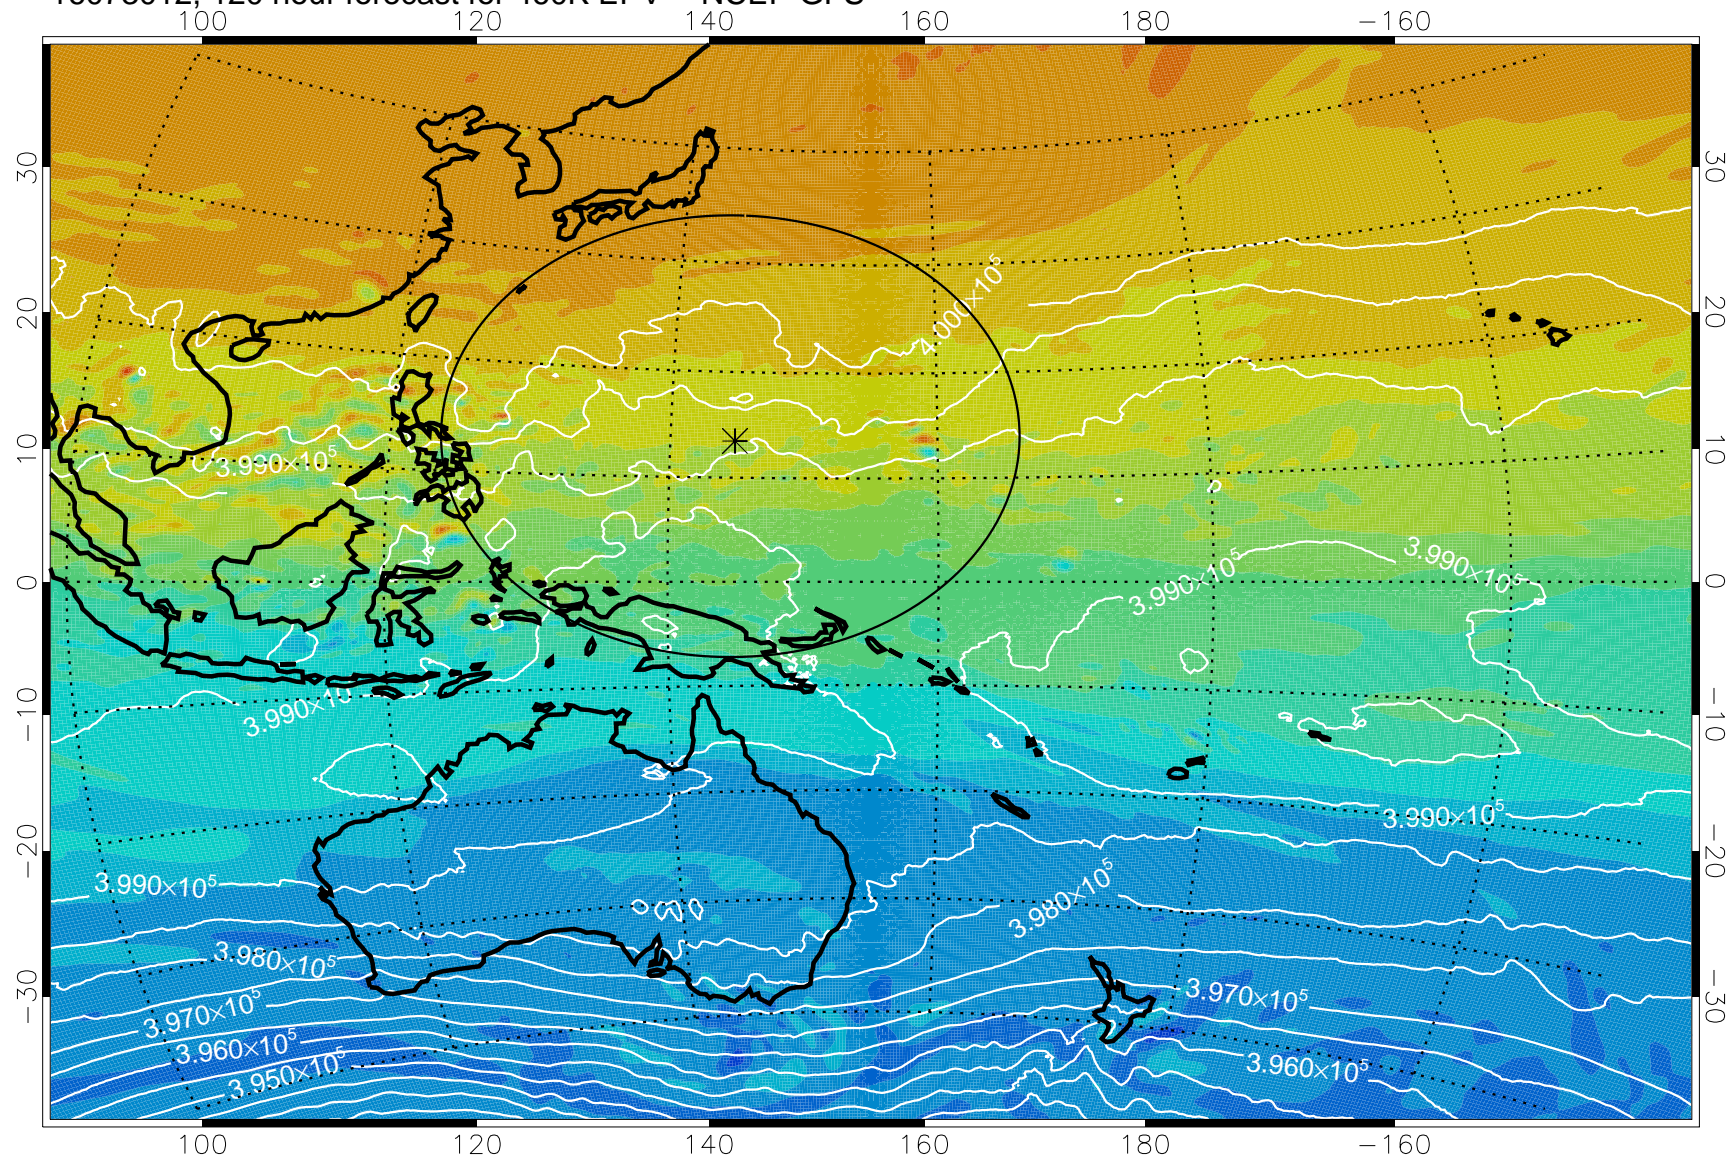

16072818, 78 hour forecast for 460K EPV -- NCEP GFS

460K Montgomery Streamfunction, white

Range ring of 2304 km

16072900, 84 hour forecast for 460K EPV -- NCEP GFS

$-4 \times 10^{-5}$      $-2 \times 10^{-5}$     0     $2 \times 10^{-5}$      $4 \times 10^{-5}$   
PVU

460K Montgomery Streamfunction, white

Range ring of 2304 km

16072906, 90 hour forecast for 460K EPV -- NCEP GFS

460K Montgomery Streamfunction, white

Range ring of 2304 km

16072912, 96 hour forecast for 460K EPV -- NCEP GFS

460K Montgomery Streamfunction, white

Range ring of 2304 km

16072918, 102 hour forecast for 460K EPV -- NCEP GFS

460K Montgomery Streamfunction, white

Range ring of 2304 km

16073000, 108 hour forecast for 460K EPV -- NCEP GFS

460K Montgomery Streamfunction, white

Range ring of 2304 km

16073006, 114 hour forecast for 460K EPV -- NCEP GFS

16073012, 120 hour forecast for 460K EPV -- NCEP GFS

460K Montgomery Streamfunction, white

Range ring of 2304 km