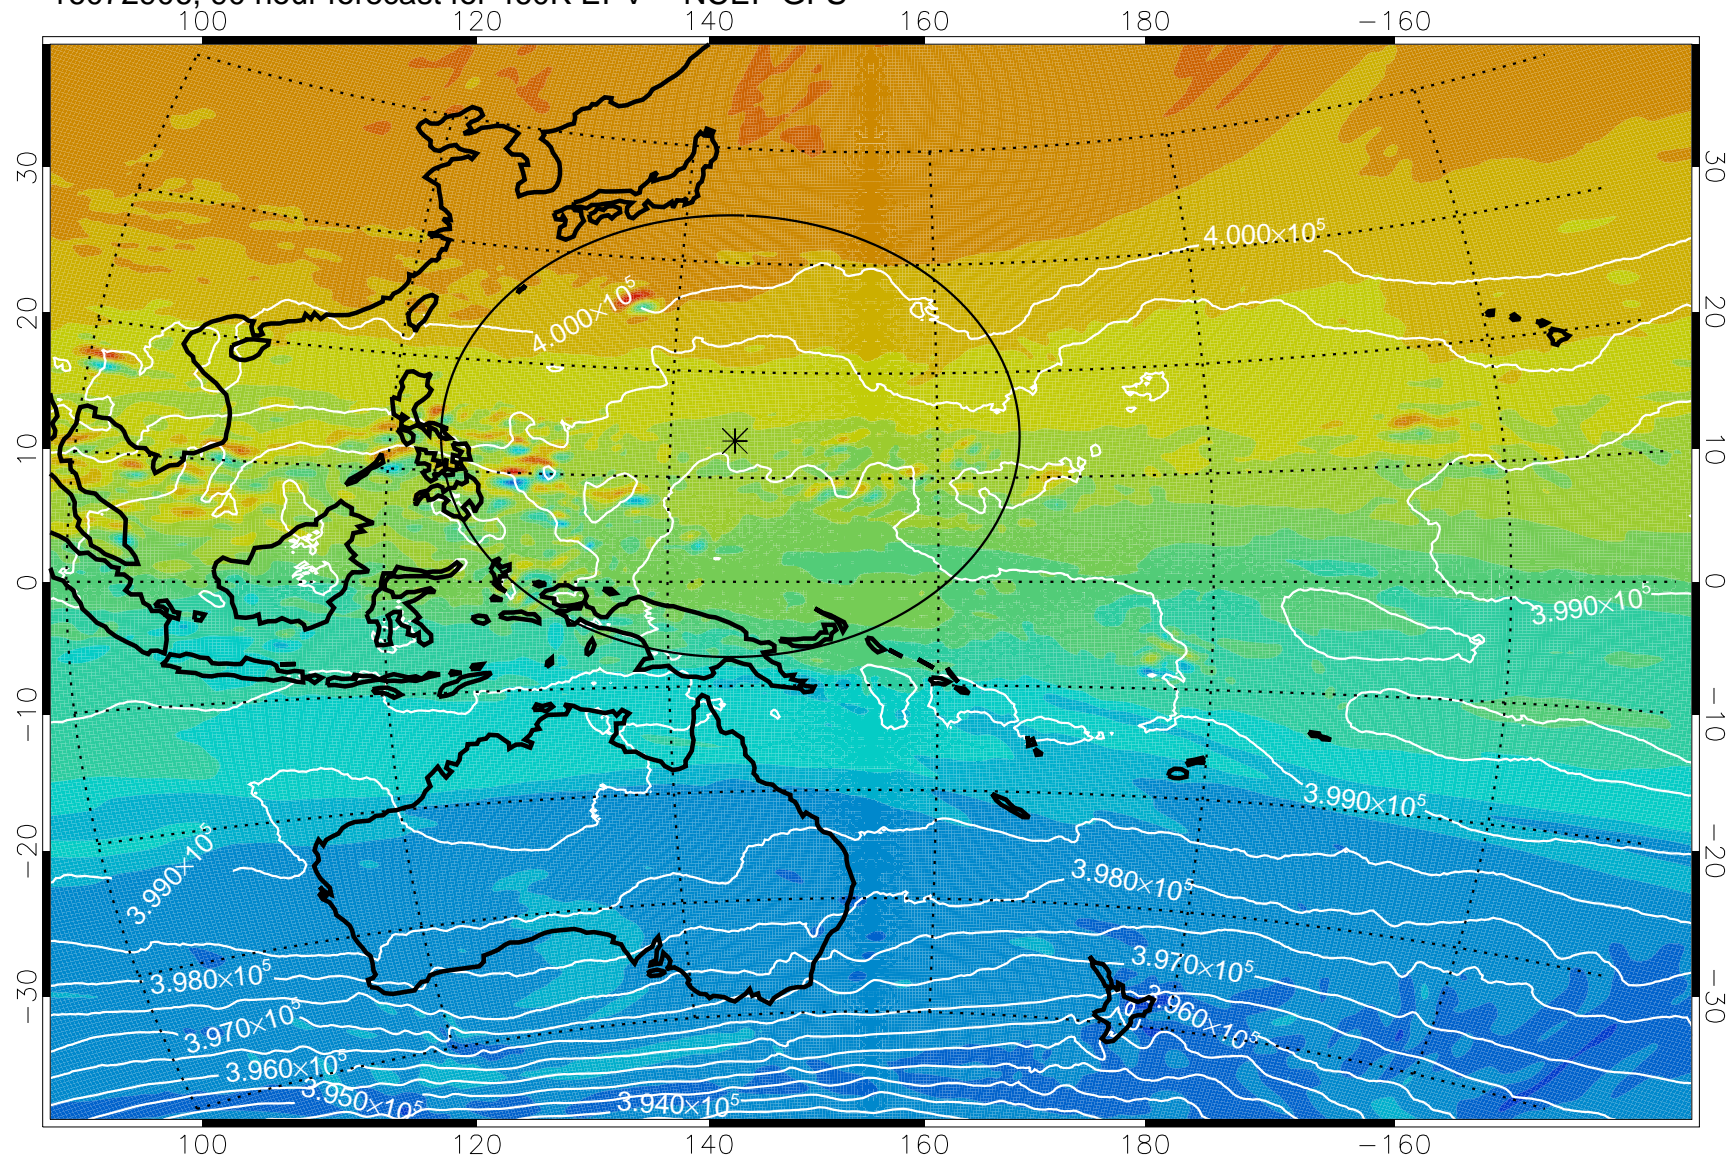

16072806, 66 hour forecast for 460K EPV -- NCEP GFS

460K Montgomery Streamfunction, white

Range ring of 2304 km

16072812, 72 hour forecast for 460K EPV -- NCEP GFS

460K Montgomery Streamfunction, white

Range ring of 2304 km

16072818, 78 hour forecast for 460K EPV -- NCEP GFS

460K Montgomery Streamfunction, white

Range ring of 2304 km

16072900, 84 hour forecast for 460K EPV -- NCEP GFS

$-4 \times 10^{-5}$      $-2 \times 10^{-5}$     0     $2 \times 10^{-5}$      $4 \times 10^{-5}$   
PVU

460K Montgomery Streamfunction, white

Range ring of 2304 km

16072906, 90 hour forecast for 460K EPV -- NCEP GFS

460K Montgomery Streamfunction, white

Range ring of 2304 km

16072912, 96 hour forecast for 460K EPV -- NCEP GFS

460K Montgomery Streamfunction, white

Range ring of 2304 km

16072918, 102 hour forecast for 460K EPV -- NCEP GFS

460K Montgomery Streamfunction, white

Range ring of 2304 km

16073000, 108 hour forecast for 460K EPV -- NCEP GFS