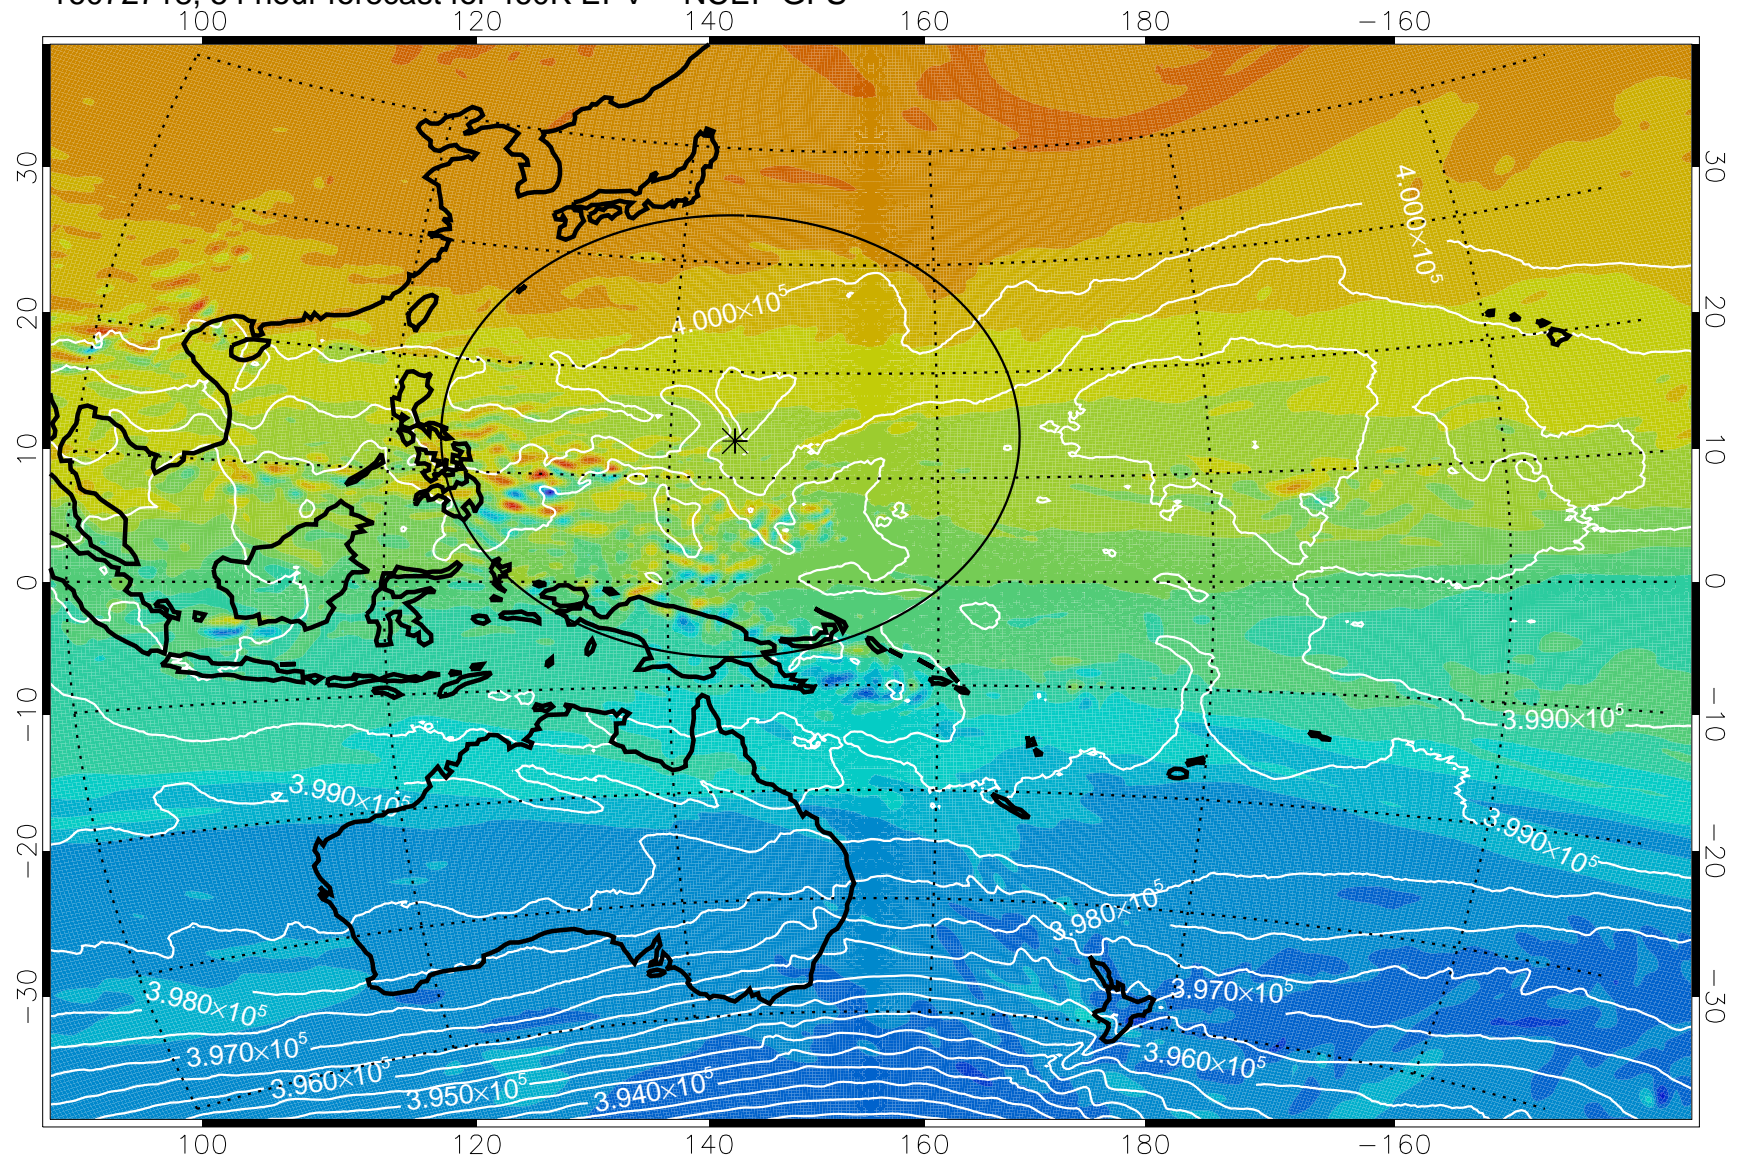

16072618, 30 hour forecast for 460K EPV -- NCEP GFS

460K Montgomery Streamfunction, white

Range ring of 2304 km

16072700, 36 hour forecast for 460K EPV -- NCEP GFS

460K Montgomery Streamfunction, white

Range ring of 2304 km

16072706, 42 hour forecast for 460K EPV -- NCEP GFS

460K Montgomery Streamfunction, white

Range ring of 2304 km

16072712, 48 hour forecast for 460K EPV -- NCEP GFS

460K Montgomery Streamfunction, white

Range ring of 2304 km

16072718, 54 hour forecast for 460K EPV -- NCEP GFS

460K Montgomery Streamfunction, white

Range ring of 2304 km

16072800, 60 hour forecast for 460K EPV -- NCEP GFS

460K Montgomery Streamfunction, white

Range ring of 2304 km

16072806, 66 hour forecast for 460K EPV -- NCEP GFS

460K Montgomery Streamfunction, white

Range ring of 2304 km

16072812, 72 hour forecast for 460K EPV -- NCEP GFS

460K Montgomery Streamfunction, white

Range ring of 2304 km