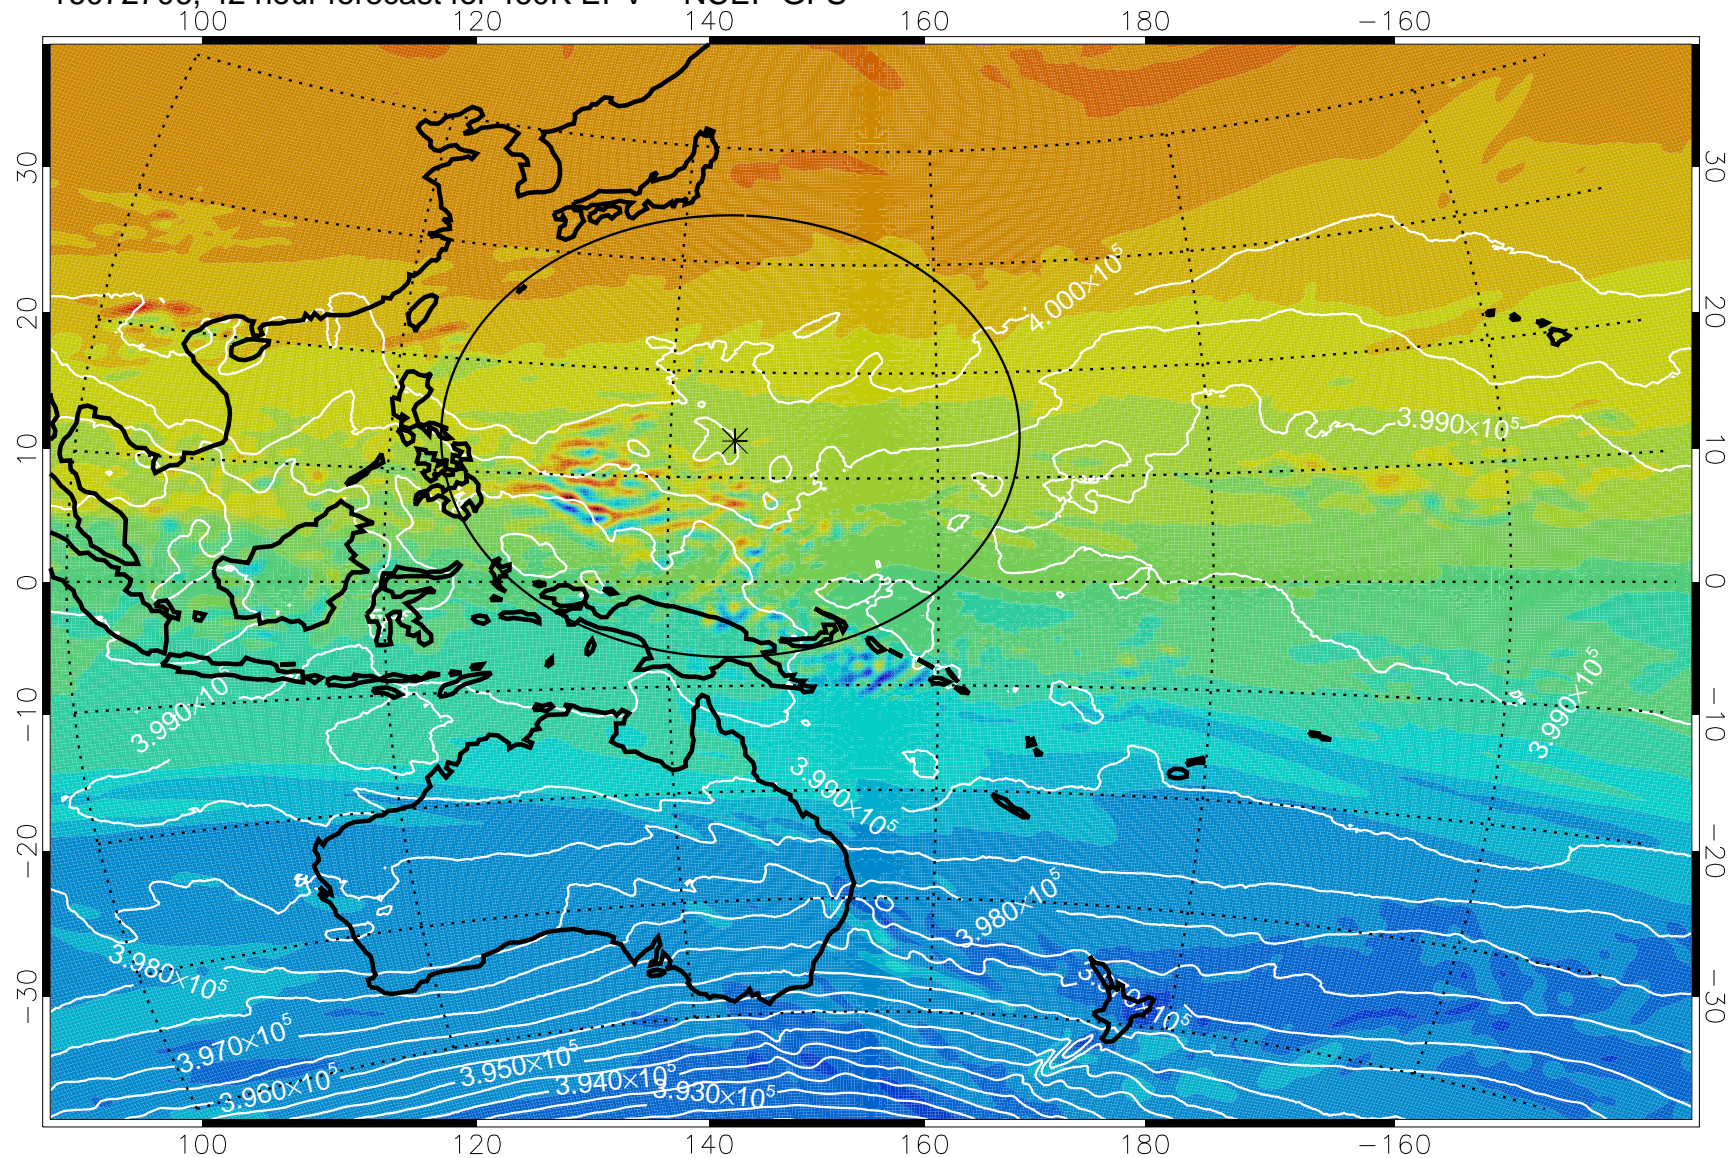

16072618, 30 hour forecast for 460K EPV -- NCEP GFS

460K Montgomery Streamfunction, white

Range ring of 2304 km

16072700, 36 hour forecast for 460K EPV -- NCEP GFS

460K Montgomery Streamfunction, white

Range ring of 2304 km

16072706, 42 hour forecast for 460K EPV -- NCEP GFS

460K Montgomery Streamfunction, white

Range ring of 2304 km

16072712, 48 hour forecast for 460K EPV -- NCEP GFS

460K Montgomery Streamfunction, white

Range ring of 2304 km

16072718, 54 hour forecast for 460K EPV -- NCEP GFS

460K Montgomery Streamfunction, white

Range ring of 2304 km

16072800, 60 hour forecast for 460K EPV -- NCEP GFS

460K Montgomery Streamfunction, white

Range ring of 2304 km

16072806, 66 hour forecast for 460K EPV -- NCEP GFS

460K Montgomery Streamfunction, white

Range ring of 2304 km

16072812, 72 hour forecast for 460K EPV -- NCEP GFS

460K Montgomery Streamfunction, white

Range ring of 2304 km