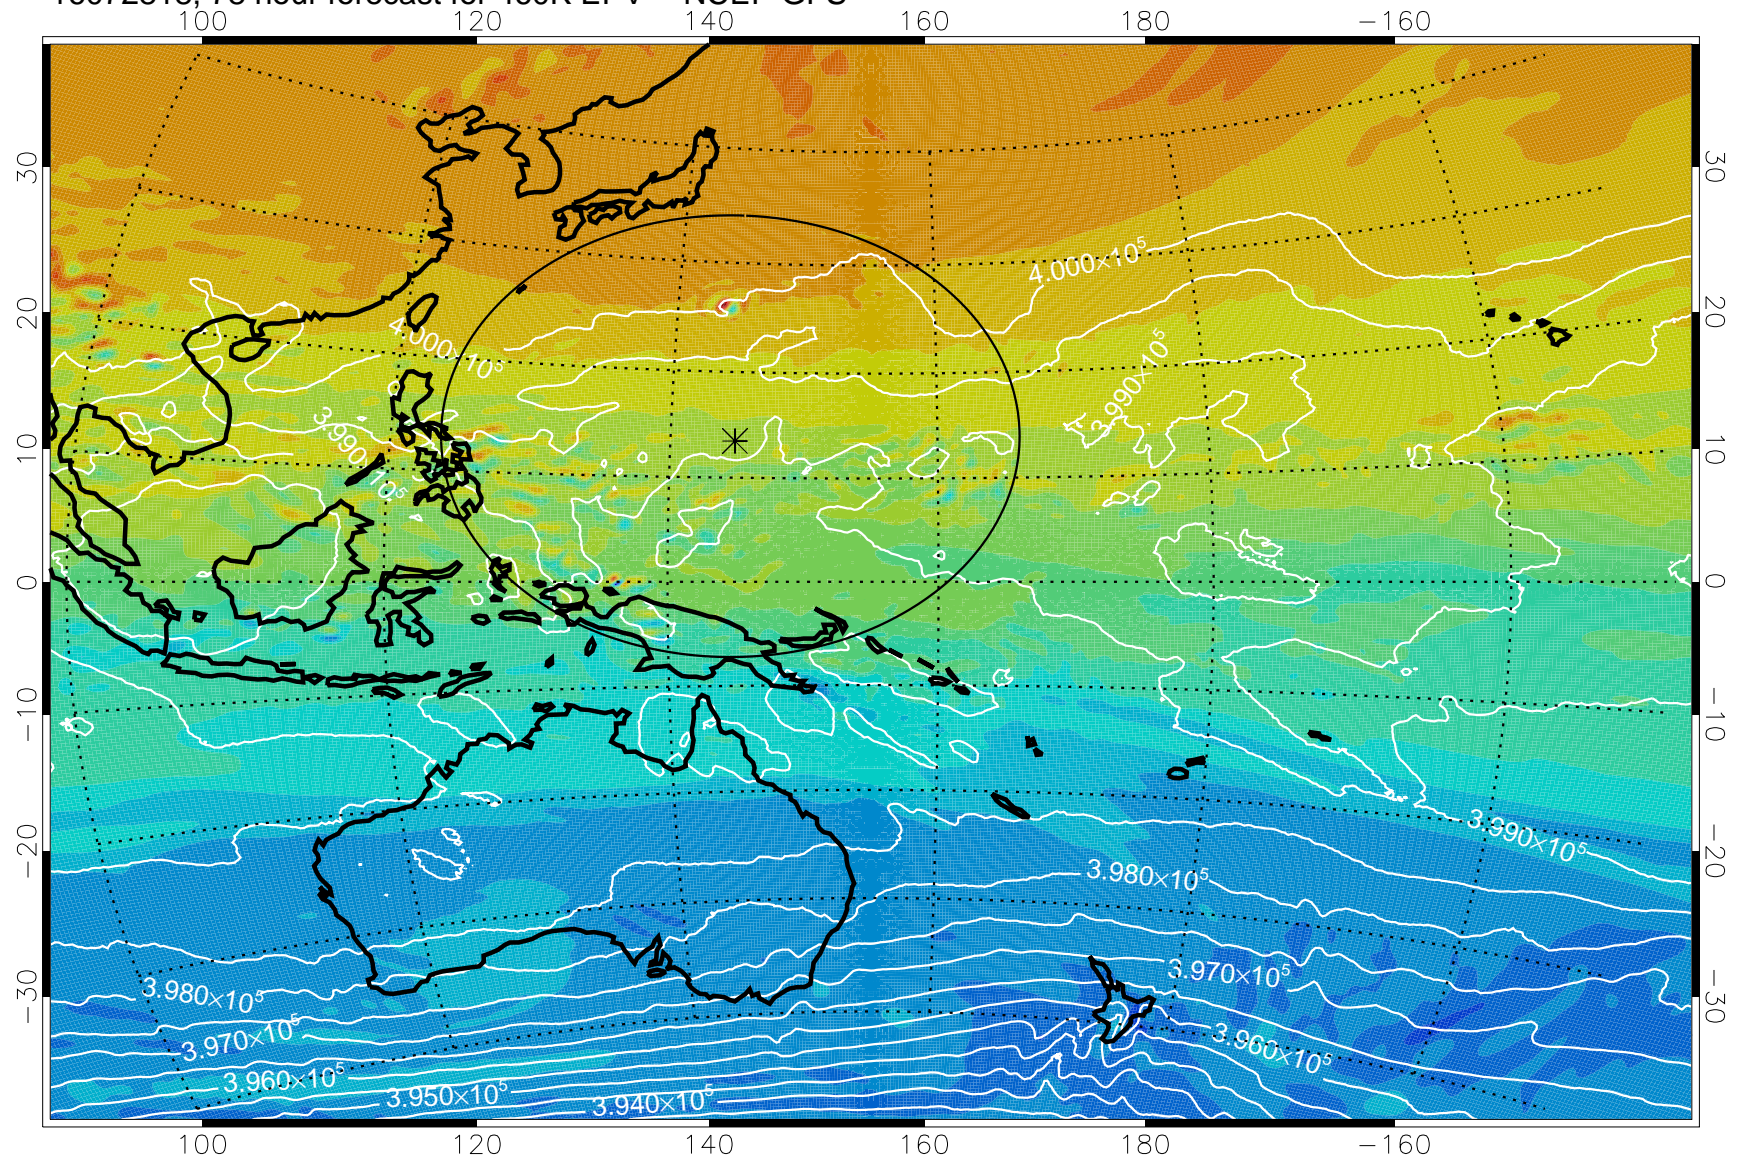

16072718, 54 hour forecast for 460K EPV -- NCEP GFS

460K Montgomery Streamfunction, white

Range ring of 2304 km

16072800, 60 hour forecast for 460K EPV -- NCEP GFS

460K Montgomery Streamfunction, white

Range ring of 2304 km

16072806, 66 hour forecast for 460K EPV -- NCEP GFS

460K Montgomery Streamfunction, white

Range ring of 2304 km

16072812, 72 hour forecast for 460K EPV -- NCEP GFS

460K Montgomery Streamfunction, white

Range ring of 2304 km

16072818, 78 hour forecast for 460K EPV -- NCEP GFS

460K Montgomery Streamfunction, white

Range ring of 2304 km

16072900, 84 hour forecast for 460K EPV -- NCEP GFS

$-4 \times 10^{-5}$      $-2 \times 10^{-5}$     0     $2 \times 10^{-5}$      $4 \times 10^{-5}$   
PVU

460K Montgomery Streamfunction, white

Range ring of 2304 km

16072906, 90 hour forecast for 460K EPV -- NCEP GFS

460K Montgomery Streamfunction, white

Range ring of 2304 km

16072912, 96 hour forecast for 460K EPV -- NCEP GFS