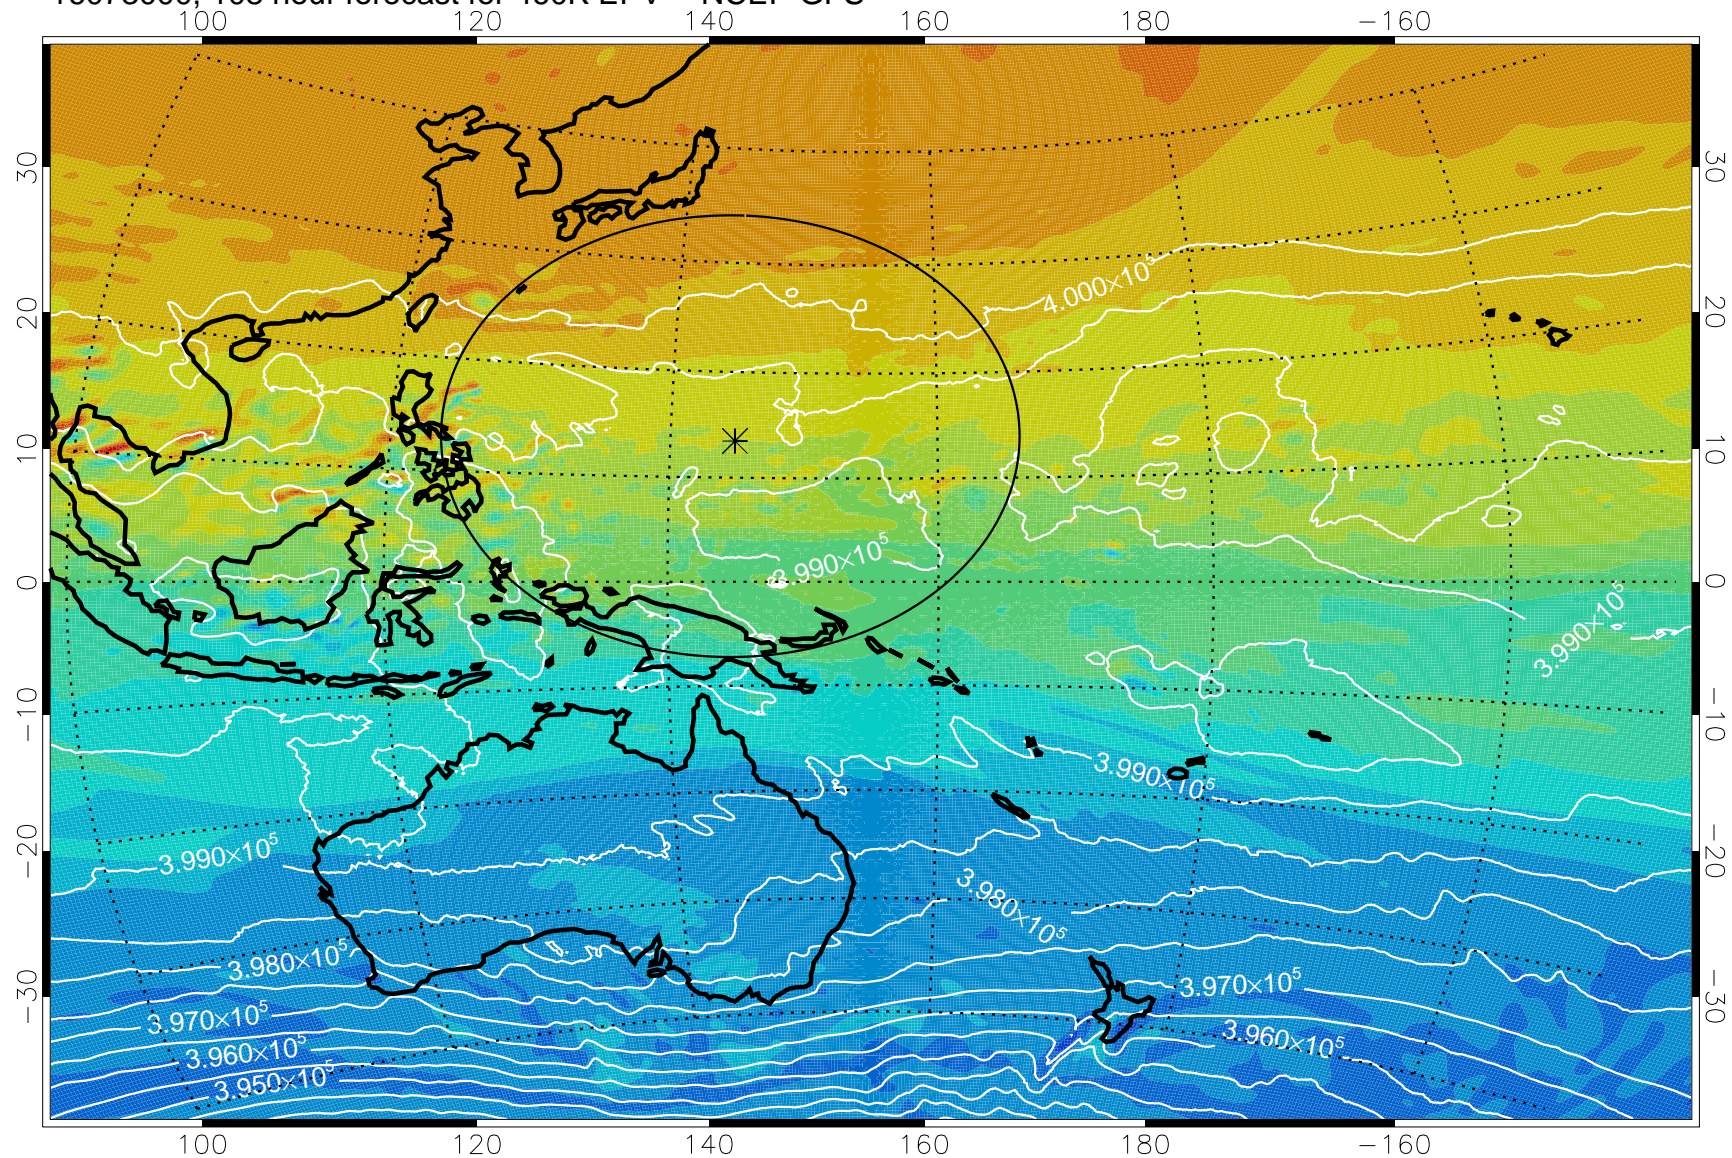

460K Montgomery Streamfunction, white

Range ring of 2304 km

16072906, 90 hour forecast for 460K EPV -- NCEP GFS

460K Montgomery Streamfunction, white

Range ring of 2304 km

16072912, 96 hour forecast for 460K EPV -- NCEP GFS

460K Montgomery Streamfunction, white

Range ring of 2304 km

16072918, 102 hour forecast for 460K EPV -- NCEP GFS

460K Montgomery Streamfunction, white

Range ring of 2304 km

16073000, 108 hour forecast for 460K EPV -- NCEP GFS

460K Montgomery Streamfunction, white

Range ring of 2304 km

16073006, 114 hour forecast for 460K EPV -- NCEP GFS

16073012, 120 hour forecast for 460K EPV -- NCEP GFS

460K Montgomery Streamfunction, white

Range ring of 2304 km