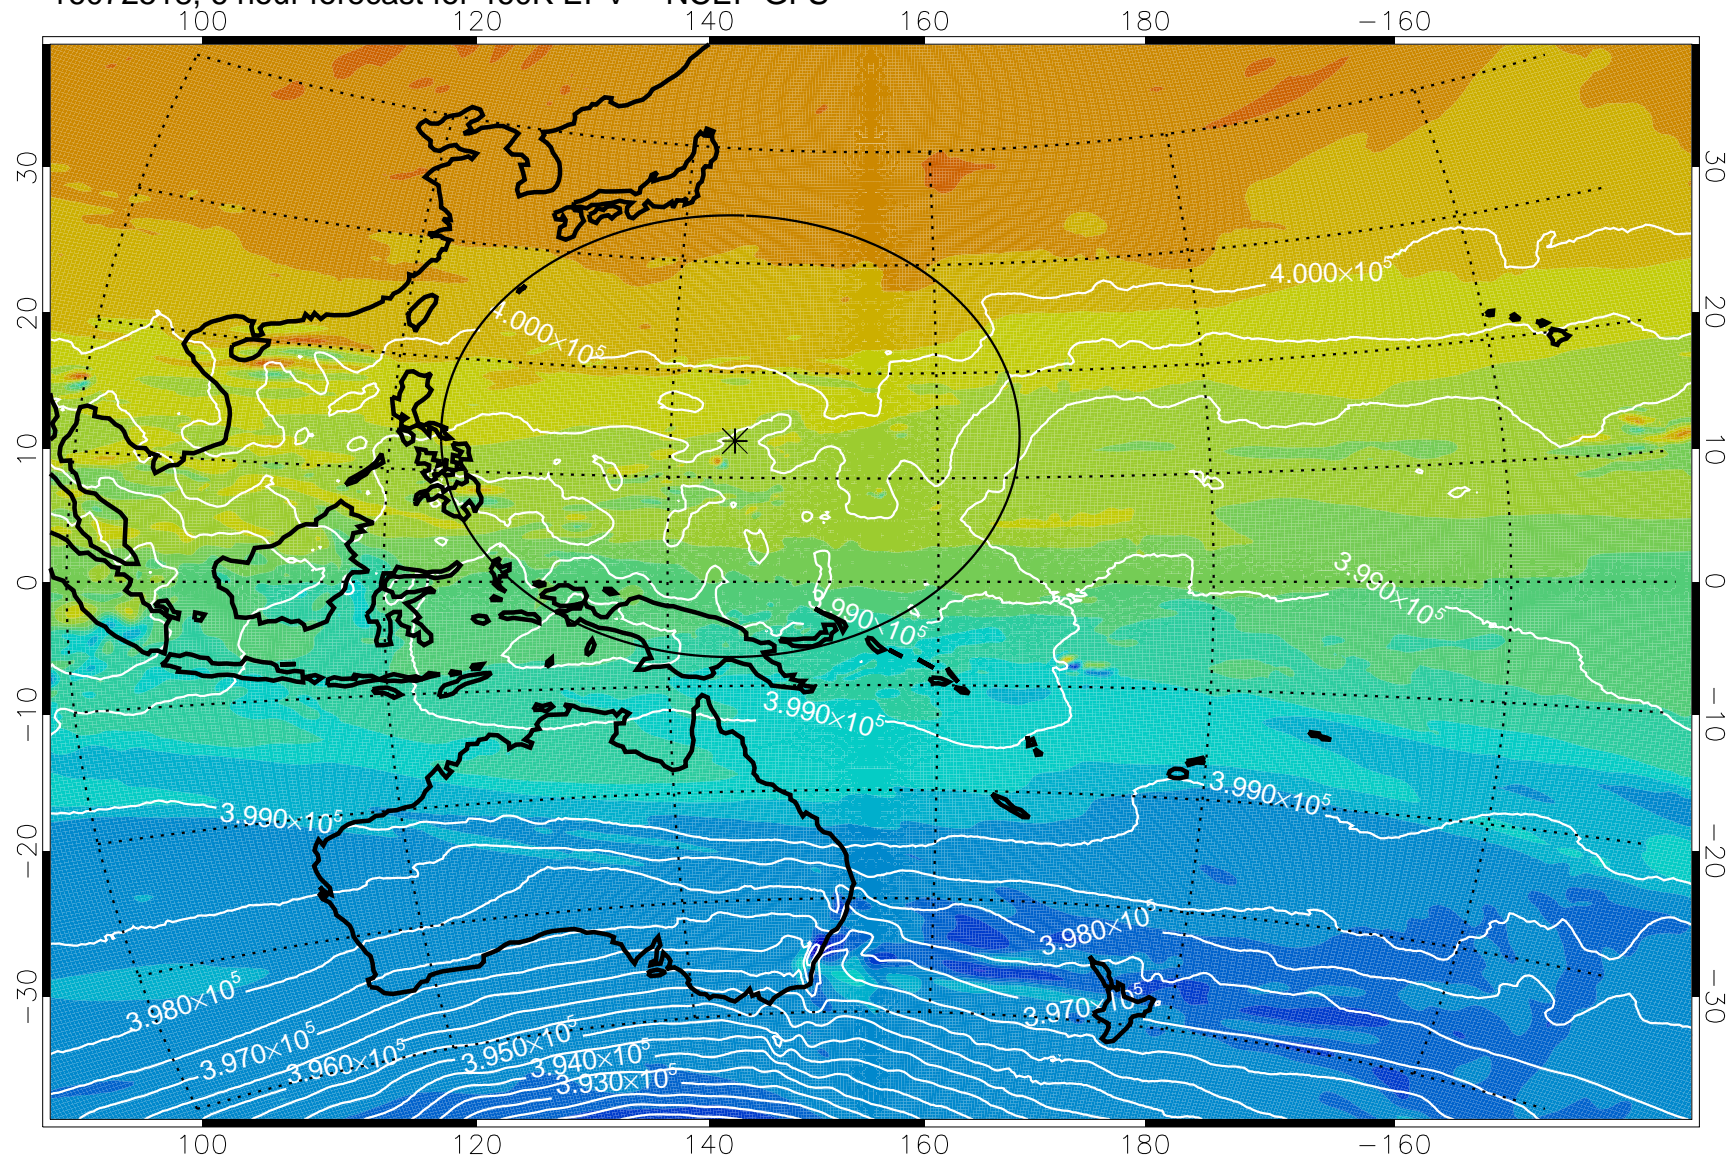

16072518, 6 hour forecast for 460K EPV -- NCEP GFS

460K Montgomery Streamfunction, white

Range ring of 2304 km

16072600, 12 hour forecast for 460K EPV -- NCEP GFS

460K Montgomery Streamfunction, white

Range ring of 2304 km

16072606, 18 hour forecast for 460K EPV -- NCEP GFS

460K Montgomery Streamfunction, white

Range ring of 2304 km

16072612, 24 hour forecast for 460K EPV -- NCEP GFS

460K Montgomery Streamfunction, white

Range ring of 2304 km

16072618, 30 hour forecast for 460K EPV -- NCEP GFS

460K Montgomery Streamfunction, white

Range ring of 2304 km

16072700, 36 hour forecast for 460K EPV -- NCEP GFS

460K Montgomery Streamfunction, white

Range ring of 2304 km

16072706, 42 hour forecast for 460K EPV -- NCEP GFS

460K Montgomery Streamfunction, white

Range ring of 2304 km

16072712, 48 hour forecast for 460K EPV -- NCEP GFS

460K Montgomery Streamfunction, white

Range ring of 2304 km