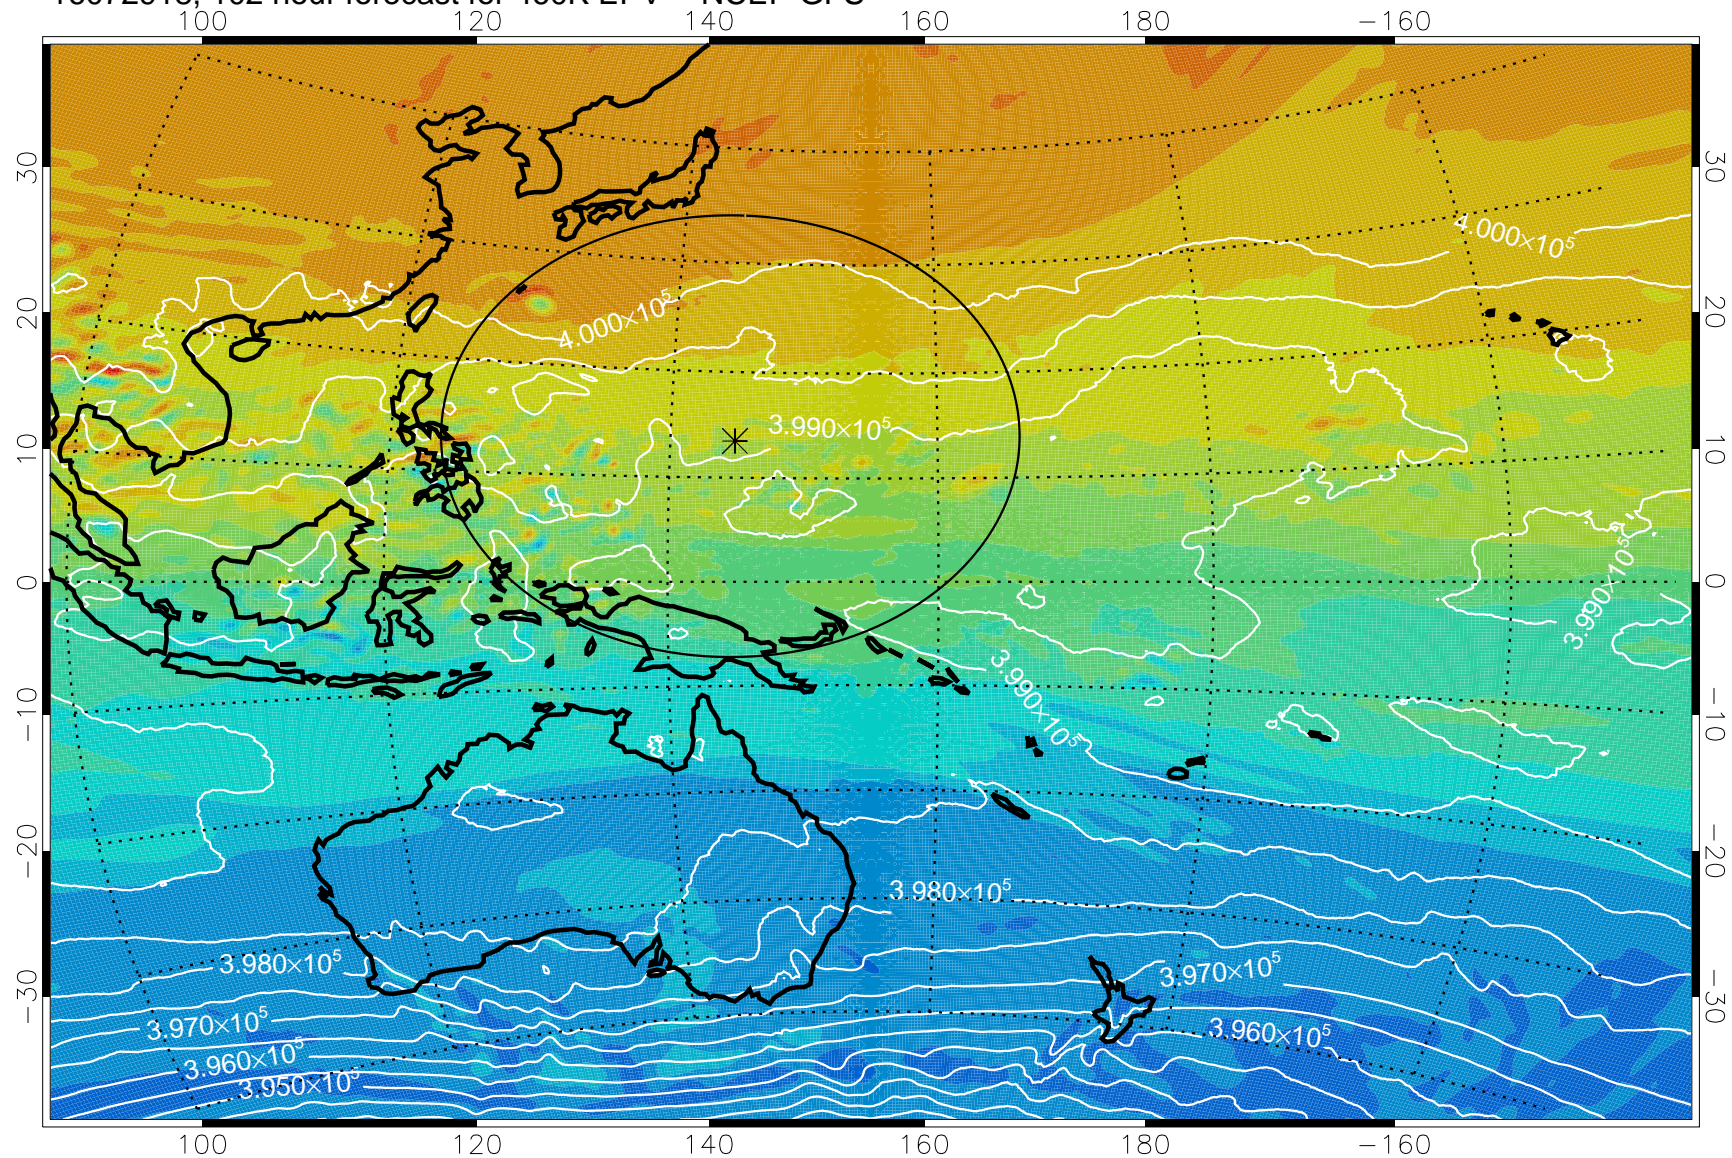

16072818, 78 hour forecast for 460K EPV -- NCEP GFS

460K Montgomery Streamfunction, white

Range ring of 2304 km

16072900, 84 hour forecast for 460K EPV -- NCEP GFS

$-4 \times 10^{-5}$      $-2 \times 10^{-5}$     0     $2 \times 10^{-5}$      $4 \times 10^{-5}$   
PVU

460K Montgomery Streamfunction, white

Range ring of 2304 km

16072906, 90 hour forecast for 460K EPV -- NCEP GFS

460K Montgomery Streamfunction, white

Range ring of 2304 km

16072912, 96 hour forecast for 460K EPV -- NCEP GFS

460K Montgomery Streamfunction, white

Range ring of 2304 km

16072918, 102 hour forecast for 460K EPV -- NCEP GFS

460K Montgomery Streamfunction, white

Range ring of 2304 km

16073000, 108 hour forecast for 460K EPV -- NCEP GFS

460K Montgomery Streamfunction, white

Range ring of 2304 km

16073006, 114 hour forecast for 460K EPV -- NCEP GFS

16073012, 120 hour forecast for 460K EPV -- NCEP GFS

460K Montgomery Streamfunction, white

Range ring of 2304 km