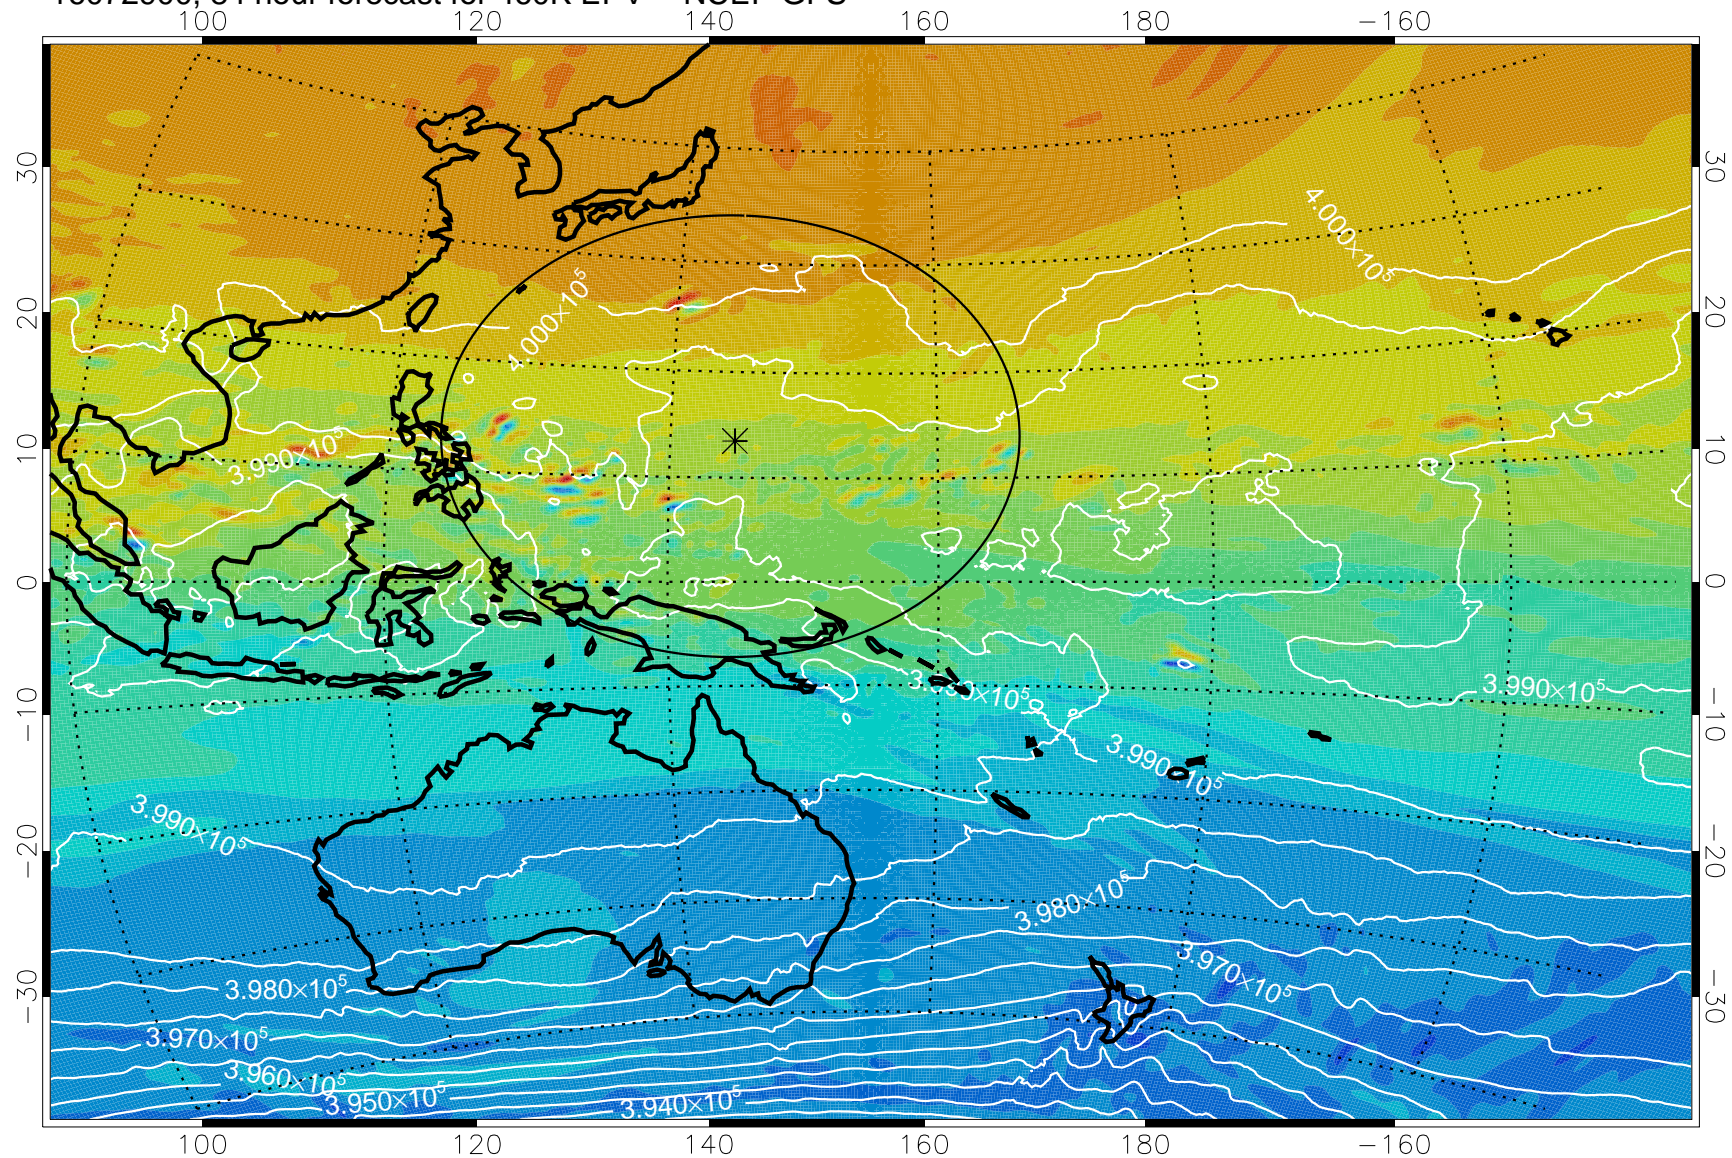

16072718, 54 hour forecast for 460K EPV -- NCEP GFS

460K Montgomery Streamfunction, white

Range ring of 2304 km

16072800, 60 hour forecast for 460K EPV -- NCEP GFS

460K Montgomery Streamfunction, white

Range ring of 2304 km

16072806, 66 hour forecast for 460K EPV -- NCEP GFS

460K Montgomery Streamfunction, white

Range ring of 2304 km

16072812, 72 hour forecast for 460K EPV -- NCEP GFS

460K Montgomery Streamfunction, white

Range ring of 2304 km

16072818, 78 hour forecast for 460K EPV -- NCEP GFS

460K Montgomery Streamfunction, white

Range ring of 2304 km

16072900, 84 hour forecast for 460K EPV -- NCEP GFS

$-4 \times 10^{-5}$      $-2 \times 10^{-5}$     0     $2 \times 10^{-5}$      $4 \times 10^{-5}$   
PVU

460K Montgomery Streamfunction, white

Range ring of 2304 km

16072906, 90 hour forecast for 460K EPV -- NCEP GFS

460K Montgomery Streamfunction, white

Range ring of 2304 km

16072912, 96 hour forecast for 460K EPV -- NCEP GFS