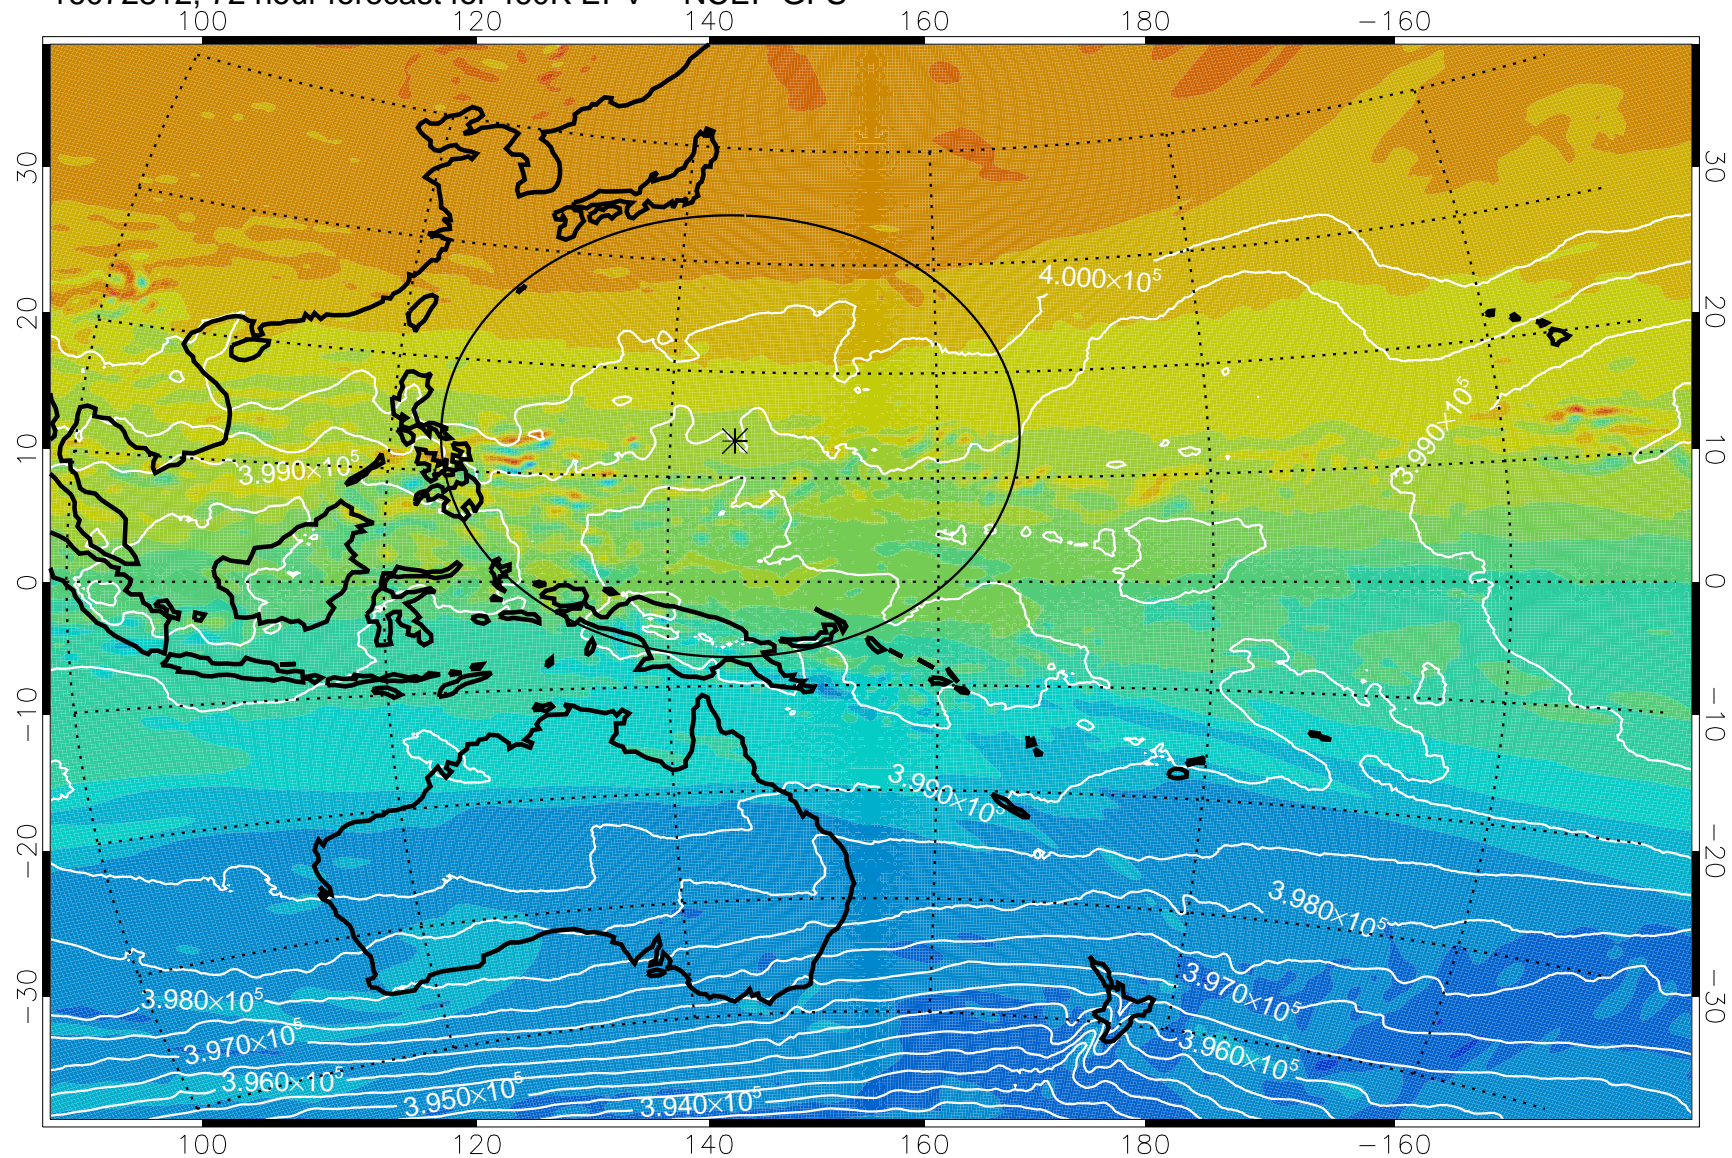

16072718, 54 hour forecast for 460K EPV -- NCEP GFS

460K Montgomery Streamfunction, white

Range ring of 2304 km

16072800, 60 hour forecast for 460K EPV -- NCEP GFS

460K Montgomery Streamfunction, white

Range ring of 2304 km

16072806, 66 hour forecast for 460K EPV -- NCEP GFS

460K Montgomery Streamfunction, white

Range ring of 2304 km

16072812, 72 hour forecast for 460K EPV -- NCEP GFS

460K Montgomery Streamfunction, white

Range ring of 2304 km

16072818, 78 hour forecast for 460K EPV -- NCEP GFS

460K Montgomery Streamfunction, white

Range ring of 2304 km

16072900, 84 hour forecast for 460K EPV -- NCEP GFS

$-4 \times 10^{-5}$      $-2 \times 10^{-5}$     0     $2 \times 10^{-5}$      $4 \times 10^{-5}$   
PVU

460K Montgomery Streamfunction, white

Range ring of 2304 km

16072906, 90 hour forecast for 460K EPV -- NCEP GFS

460K Montgomery Streamfunction, white

Range ring of 2304 km

16072912, 96 hour forecast for 460K EPV -- NCEP GFS