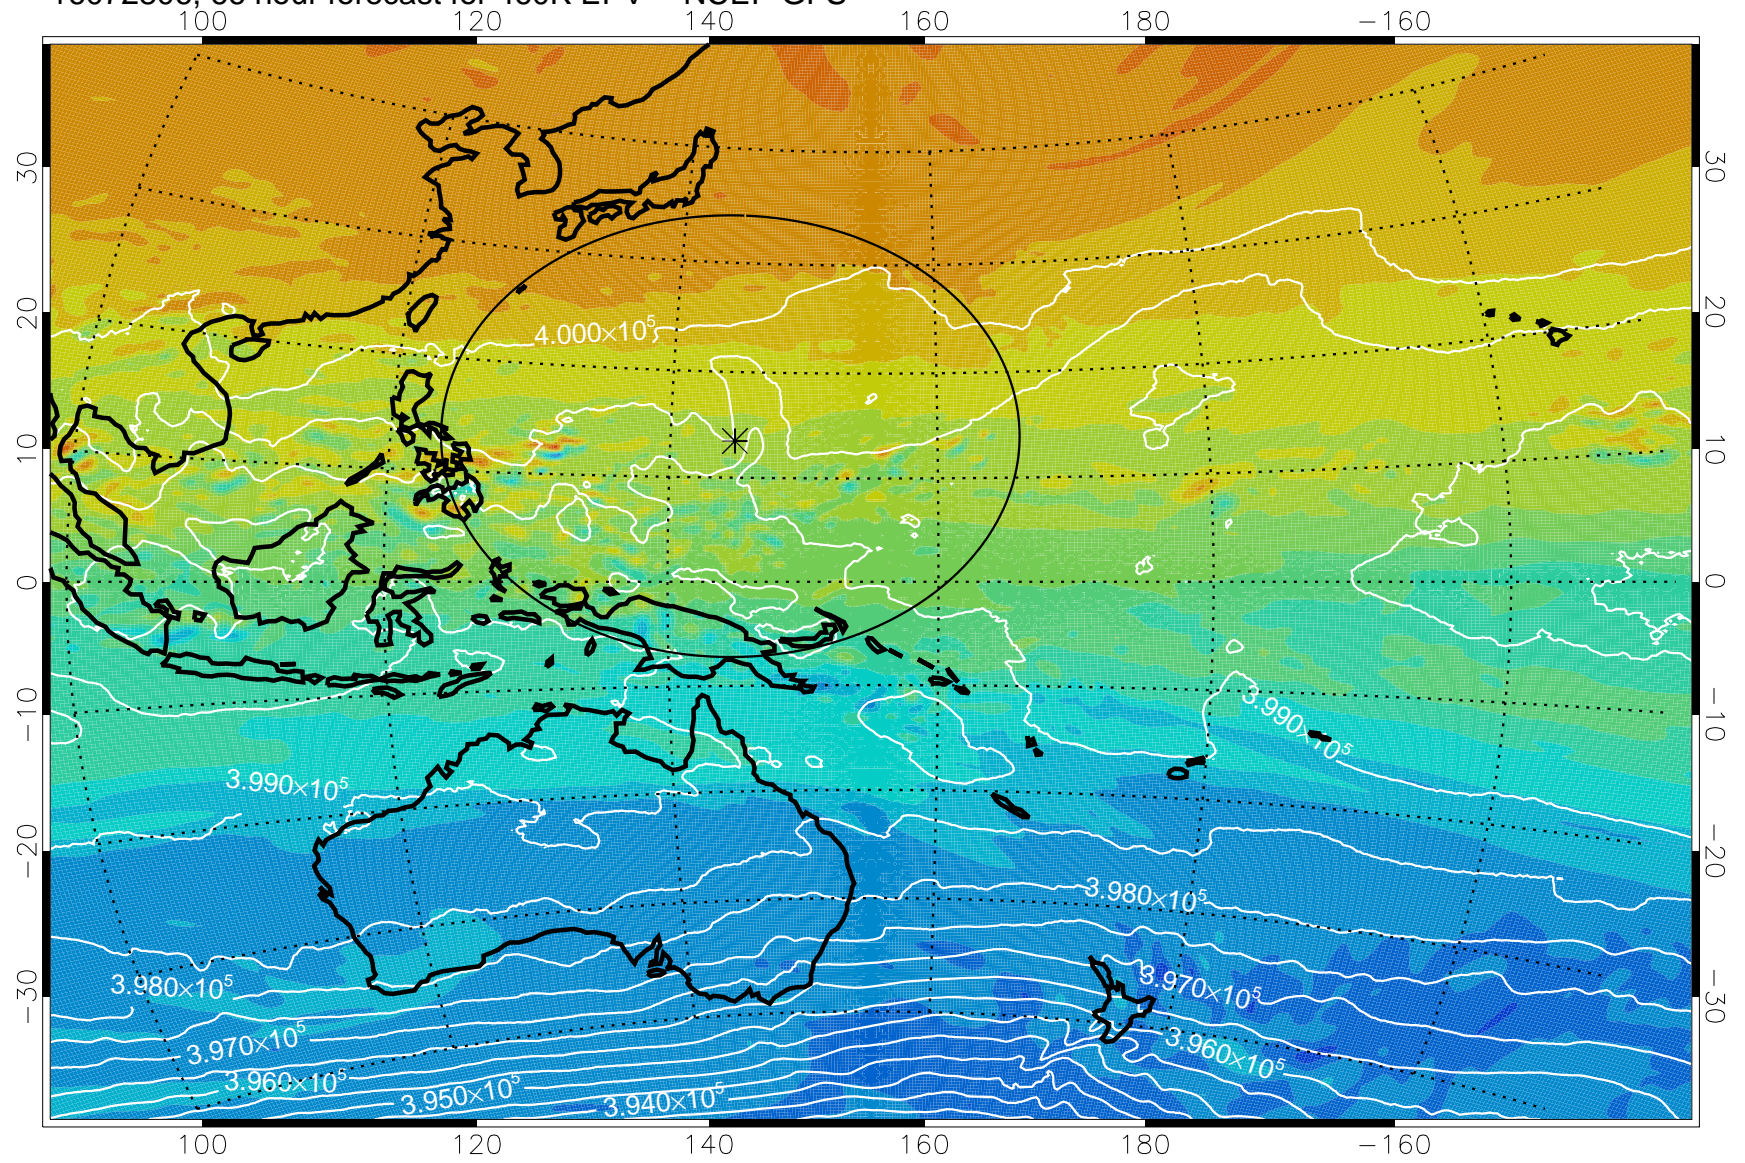

16072706, 42 hour forecast for 460K EPV -- NCEP GFS

460K Montgomery Streamfunction, white

Range ring of 2304 km

16072712, 48 hour forecast for 460K EPV -- NCEP GFS

460K Montgomery Streamfunction, white

Range ring of 2304 km

16072718, 54 hour forecast for 460K EPV -- NCEP GFS

460K Montgomery Streamfunction, white

Range ring of 2304 km

16072800, 60 hour forecast for 460K EPV -- NCEP GFS

460K Montgomery Streamfunction, white

Range ring of 2304 km

16072806, 66 hour forecast for 460K EPV -- NCEP GFS

460K Montgomery Streamfunction, white

Range ring of 2304 km

16072812, 72 hour forecast for 460K EPV -- NCEP GFS

460K Montgomery Streamfunction, white

Range ring of 2304 km

16072818, 78 hour forecast for 460K EPV -- NCEP GFS

460K Montgomery Streamfunction, white

Range ring of 2304 km

16072900, 84 hour forecast for 460K EPV -- NCEP GFS

$-4 \times 10^{-5}$      $-2 \times 10^{-5}$     0     $2 \times 10^{-5}$      $4 \times 10^{-5}$   
PVU