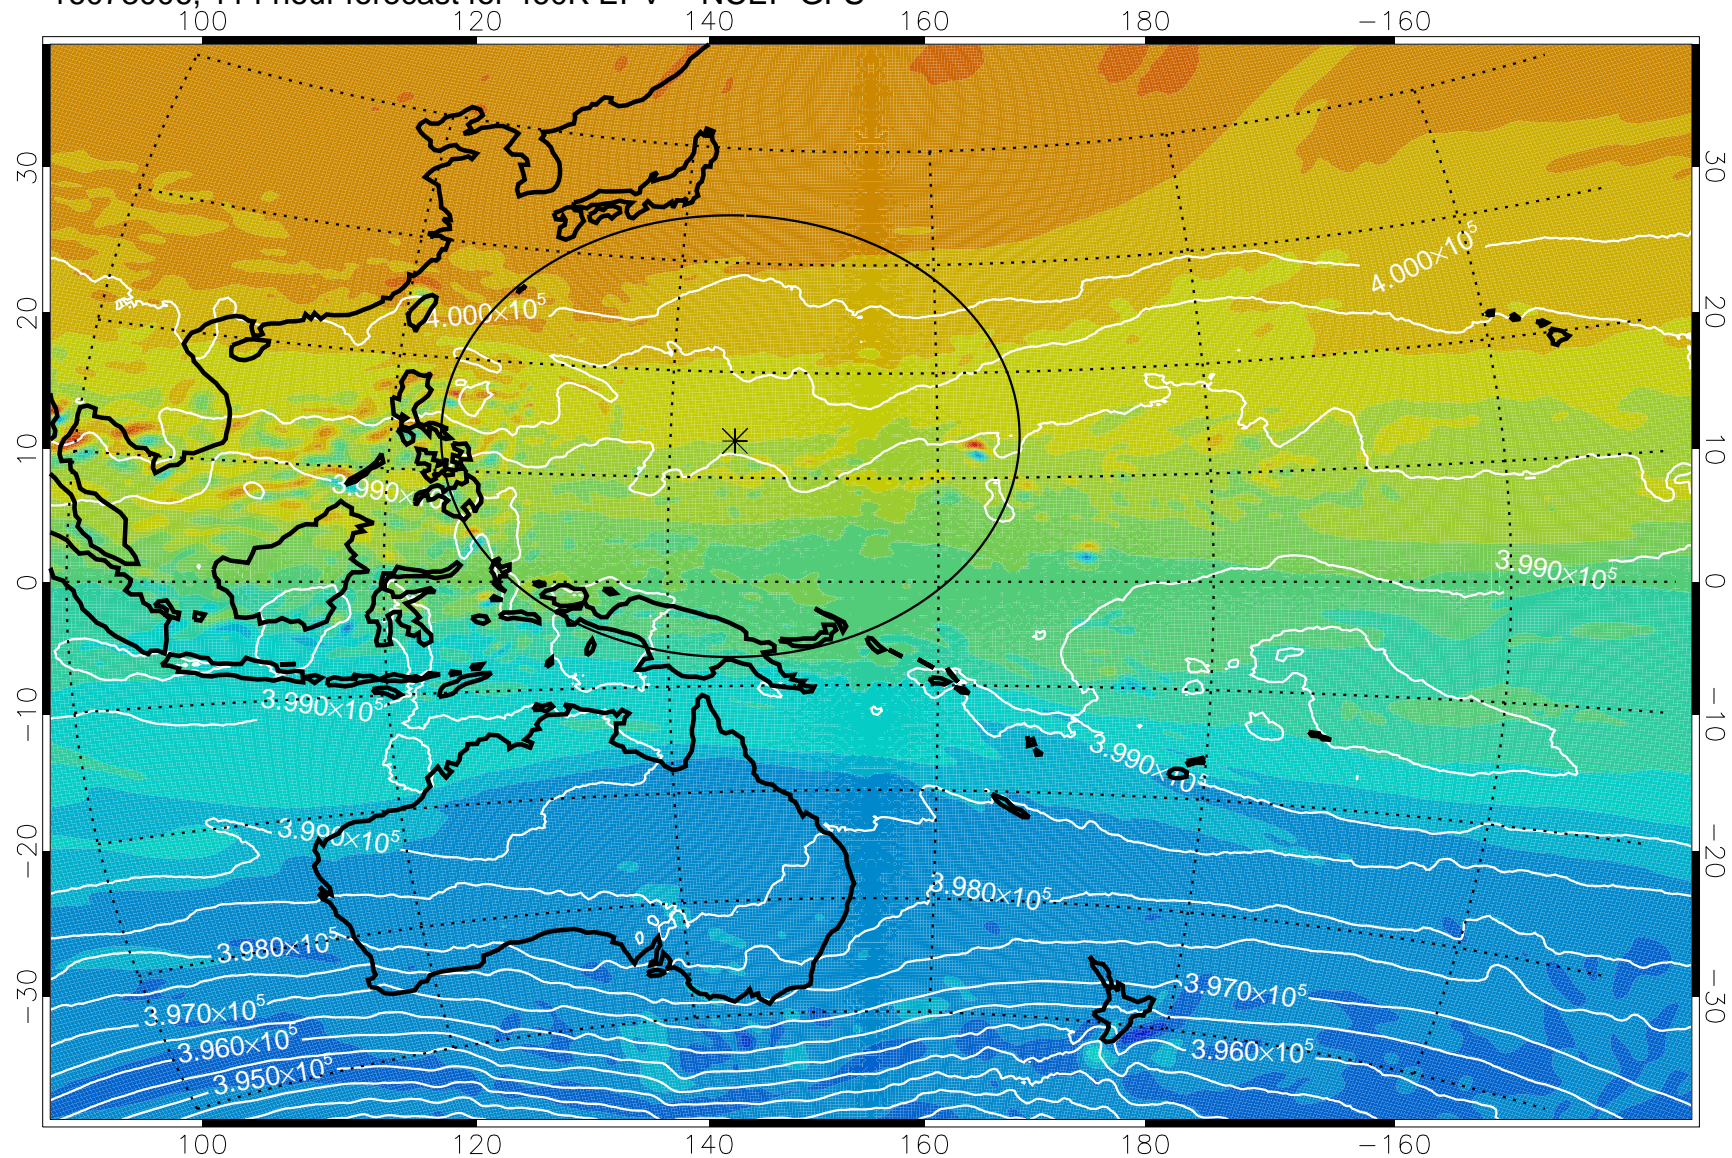

460K Montgomery Streamfunction, white

Range ring of 2304 km

16072906, 90 hour forecast for 460K EPV -- NCEP GFS

460K Montgomery Streamfunction, white

Range ring of 2304 km

16072912, 96 hour forecast for 460K EPV -- NCEP GFS

460K Montgomery Streamfunction, white

Range ring of 2304 km

16072918, 102 hour forecast for 460K EPV -- NCEP GFS

460K Montgomery Streamfunction, white

Range ring of 2304 km

16073000, 108 hour forecast for 460K EPV -- NCEP GFS

460K Montgomery Streamfunction, white

Range ring of 2304 km

16073006, 114 hour forecast for 460K EPV -- NCEP GFS

16073012, 120 hour forecast for 460K EPV -- NCEP GFS

460K Montgomery Streamfunction, white

Range ring of 2304 km