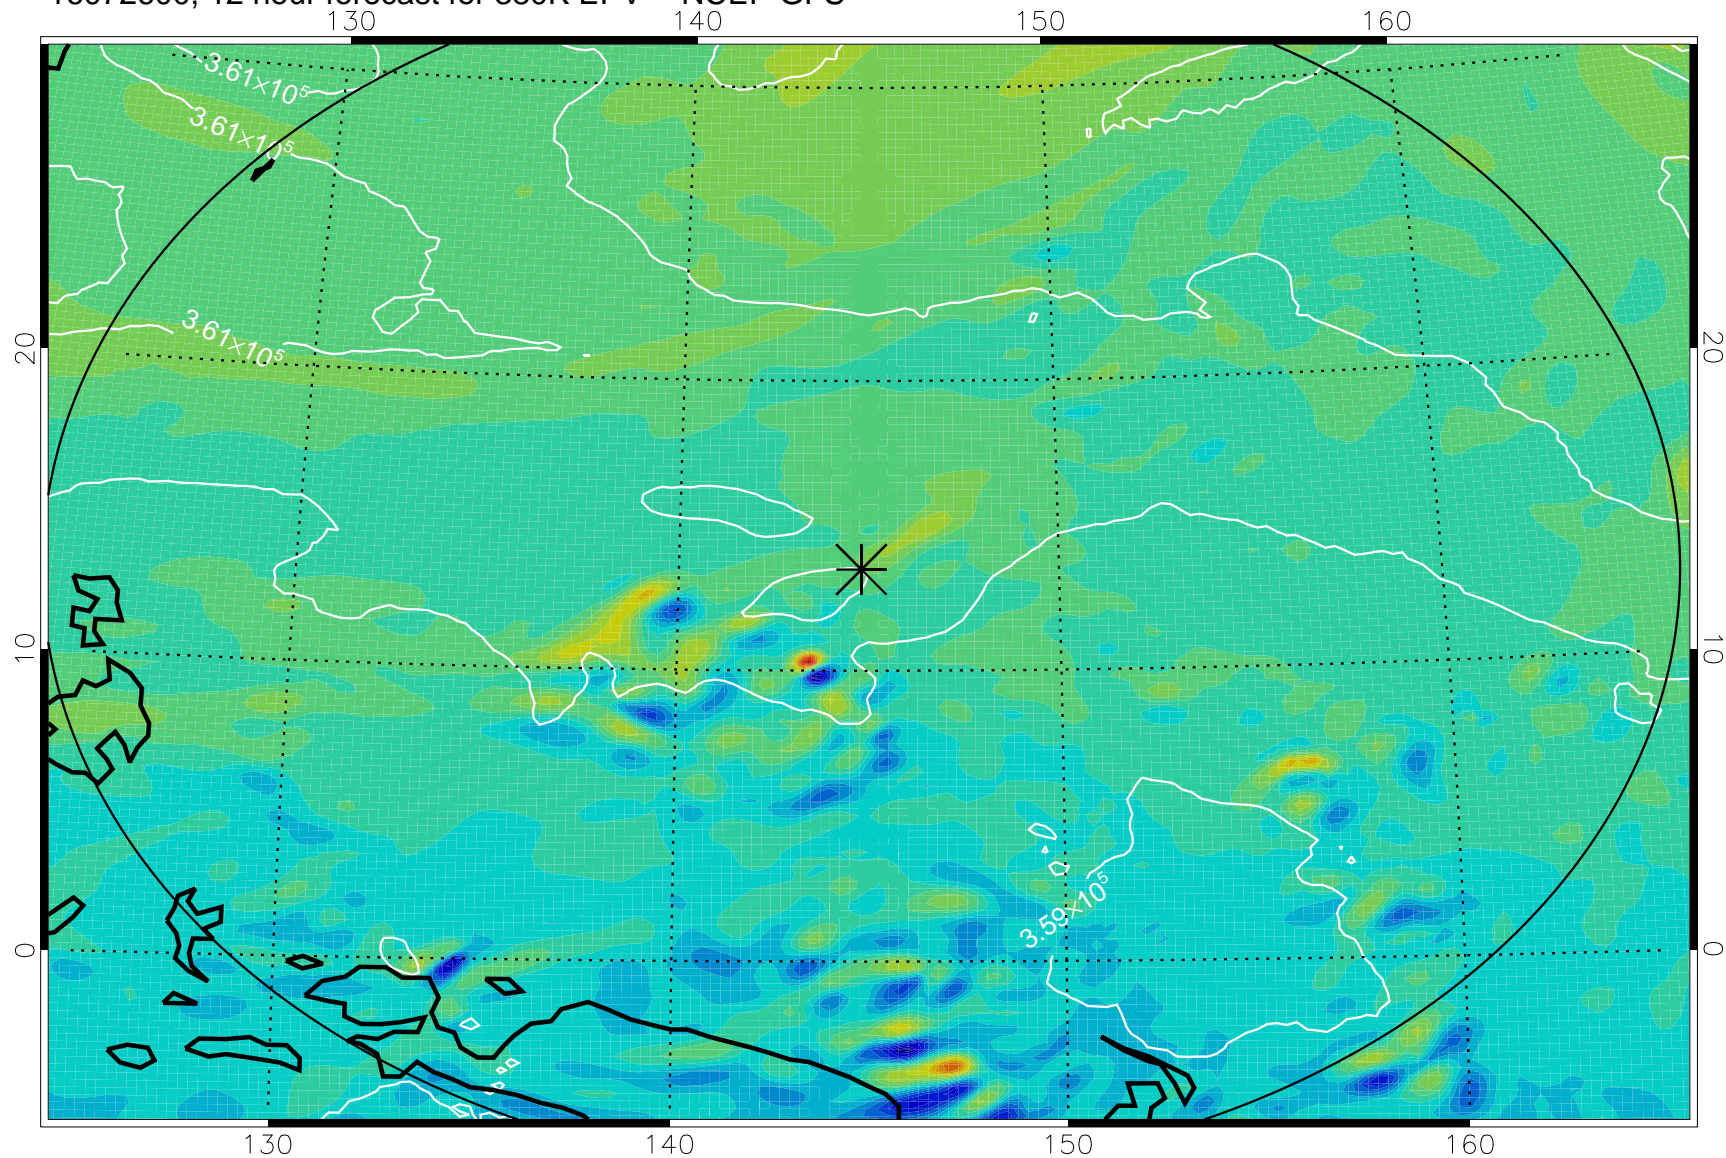

16072518, 6 hour forecast for 380K EPV -- NCEP GFS

380K Montgomery Streamfunction, white

Range ring of 2304 km

16072600, 12 hour forecast for 380K EPV -- NCEP GFS

380K Montgomery Streamfunction, white

Range ring of 2304 km

16072606, 18 hour forecast for 380K EPV -- NCEP GFS

380K Montgomery Streamfunction, white

Range ring of 2304 km

16072612, 24 hour forecast for 380K EPV -- NCEP GFS

380K Montgomery Streamfunction, white

Range ring of 2304 km

16072618, 30 hour forecast for 380K EPV -- NCEP GFS

380K Montgomery Streamfunction, white

Range ring of 2304 km

16072700, 36 hour forecast for 380K EPV -- NCEP GFS

380K Montgomery Streamfunction, white

Range ring of 2304 km

16072818, 78 hour forecast for 380K EPV -- NCEP GFS

380K Montgomery Streamfunction, white

Range ring of 2304 km

16072900, 84 hour forecast for 380K EPV -- NCEP GFS

380K Montgomery Streamfunction, white

Range ring of 2304 km