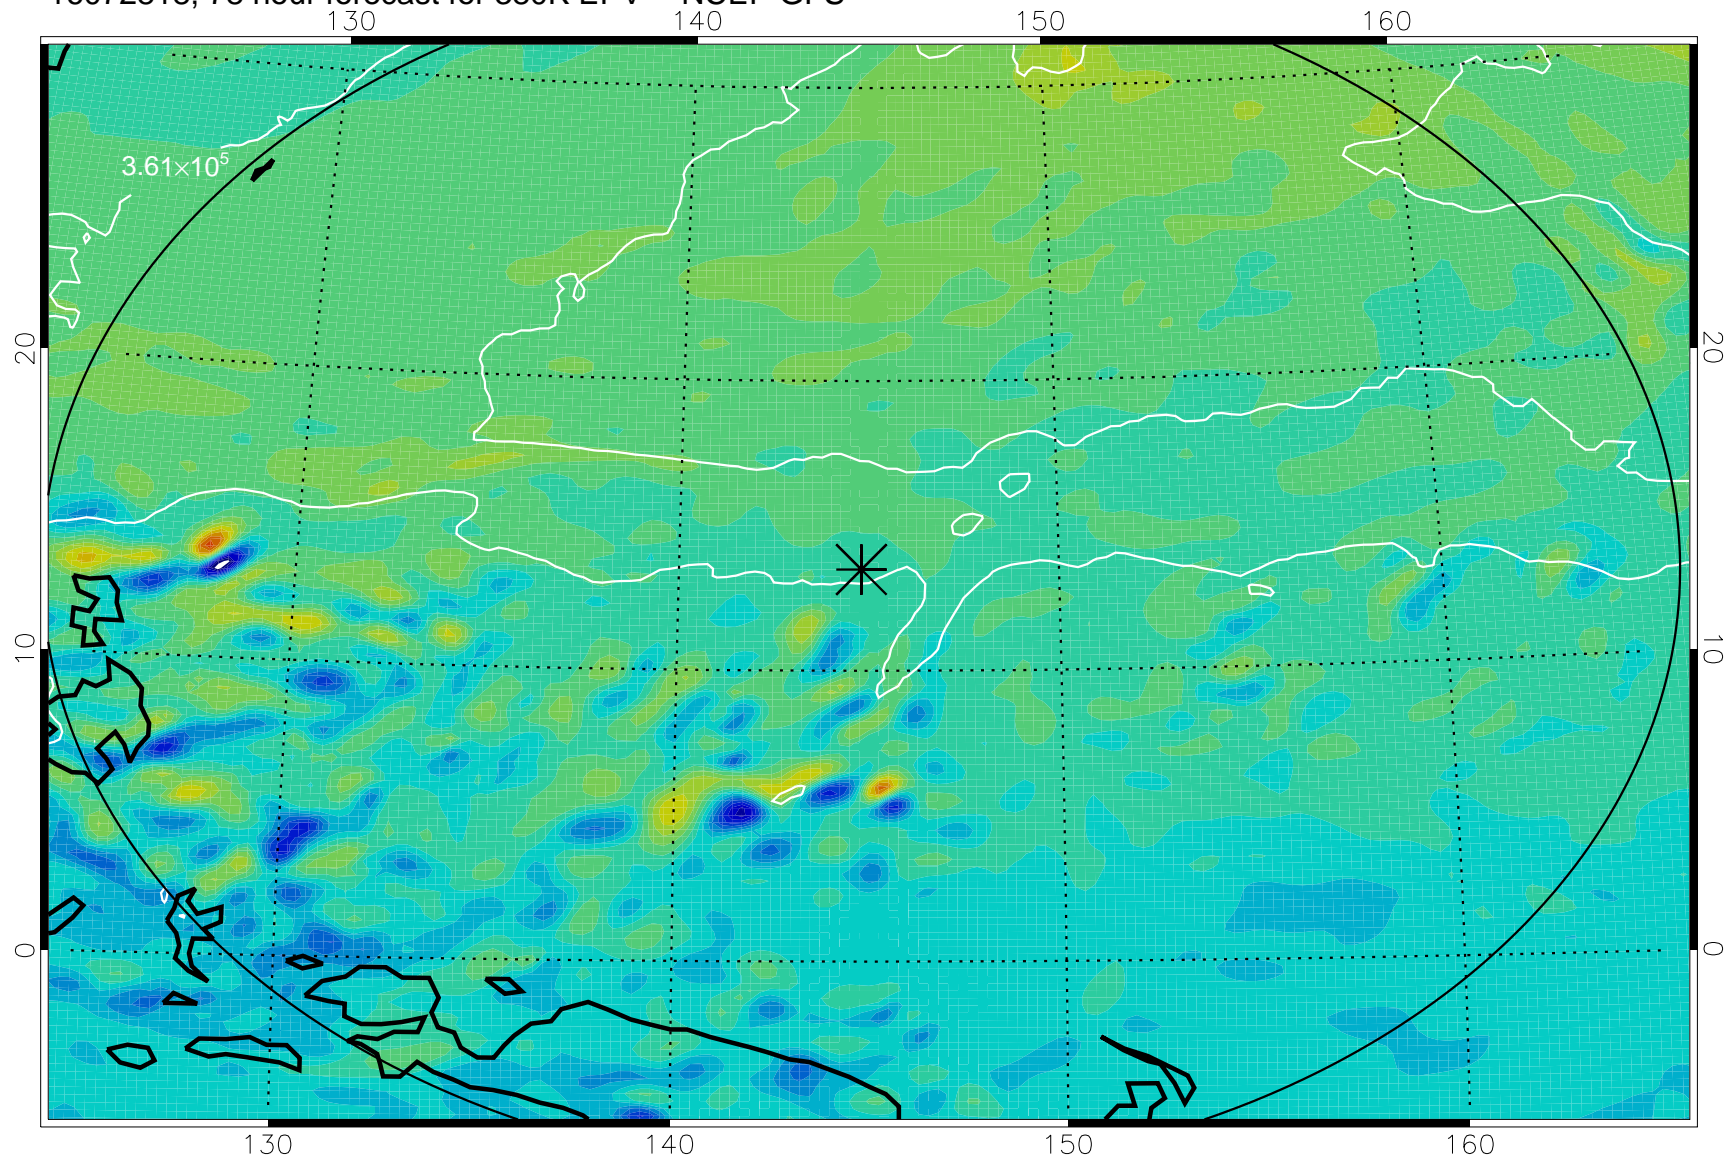

16072806, 66 hour forecast for 380K EPV -- NCEP GFS

380K Montgomery Streamfunction, white

Range ring of 2304 km

16072812, 72 hour forecast for 380K EPV -- NCEP GFS

380K Montgomery Streamfunction, white

Range ring of 2304 km

16072818, 78 hour forecast for 380K EPV -- NCEP GFS

380K Montgomery Streamfunction, white

Range ring of 2304 km

16072900, 84 hour forecast for 380K EPV -- NCEP GFS

380K Montgomery Streamfunction, white

Range ring of 2304 km

16072906, 90 hour forecast for 380K EPV -- NCEP GFS

380K Montgomery Streamfunction, white

Range ring of 2304 km

16072912, 96 hour forecast for 380K EPV -- NCEP GFS

380K Montgomery Streamfunction, white

Range ring of 2304 km

16072918, 102 hour forecast for 380K EPV -- NCEP GFS

380K Montgomery Streamfunction, white

Range ring of 2304 km

16073000, 108 hour forecast for 380K EPV -- NCEP GFS

380K Montgomery Streamfunction, white

Range ring of 2304 km