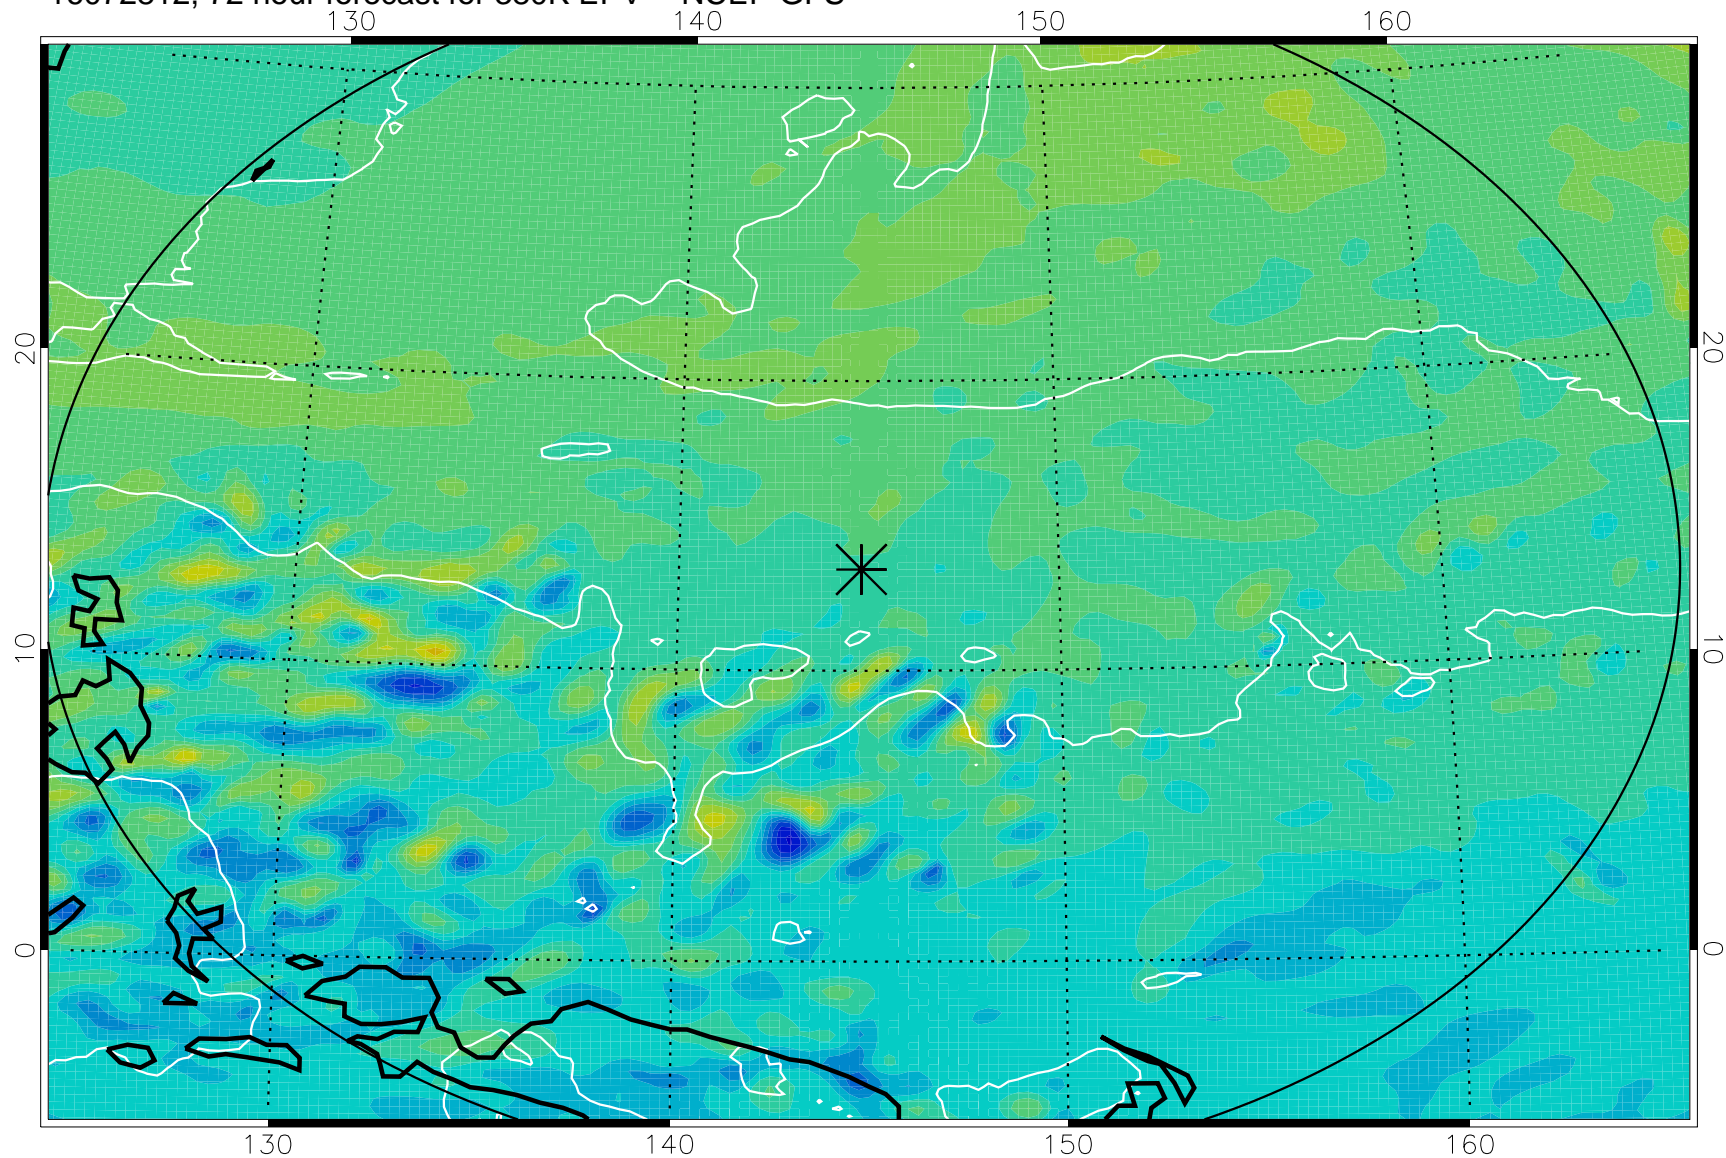

16072718, 54 hour forecast for 380K EPV -- NCEP GFS

380K Montgomery Streamfunction, white

Range ring of 2304 km

16072800, 60 hour forecast for 380K EPV -- NCEP GFS

380K Montgomery Streamfunction, white

Range ring of 2304 km

16072806, 66 hour forecast for 380K EPV -- NCEP GFS

380K Montgomery Streamfunction, white

Range ring of 2304 km

16072812, 72 hour forecast for 380K EPV -- NCEP GFS

380K Montgomery Streamfunction, white

Range ring of 2304 km

16072818, 78 hour forecast for 380K EPV -- NCEP GFS

380K Montgomery Streamfunction, white

Range ring of 2304 km

16072900, 84 hour forecast for 380K EPV -- NCEP GFS

380K Montgomery Streamfunction, white

Range ring of 2304 km

16072918, 102 hour forecast for 380K EPV -- NCEP GFS

380K Montgomery Streamfunction, white

Range ring of 2304 km

16073000, 108 hour forecast for 380K EPV -- NCEP GFS

380K Montgomery Streamfunction, white

Range ring of 2304 km