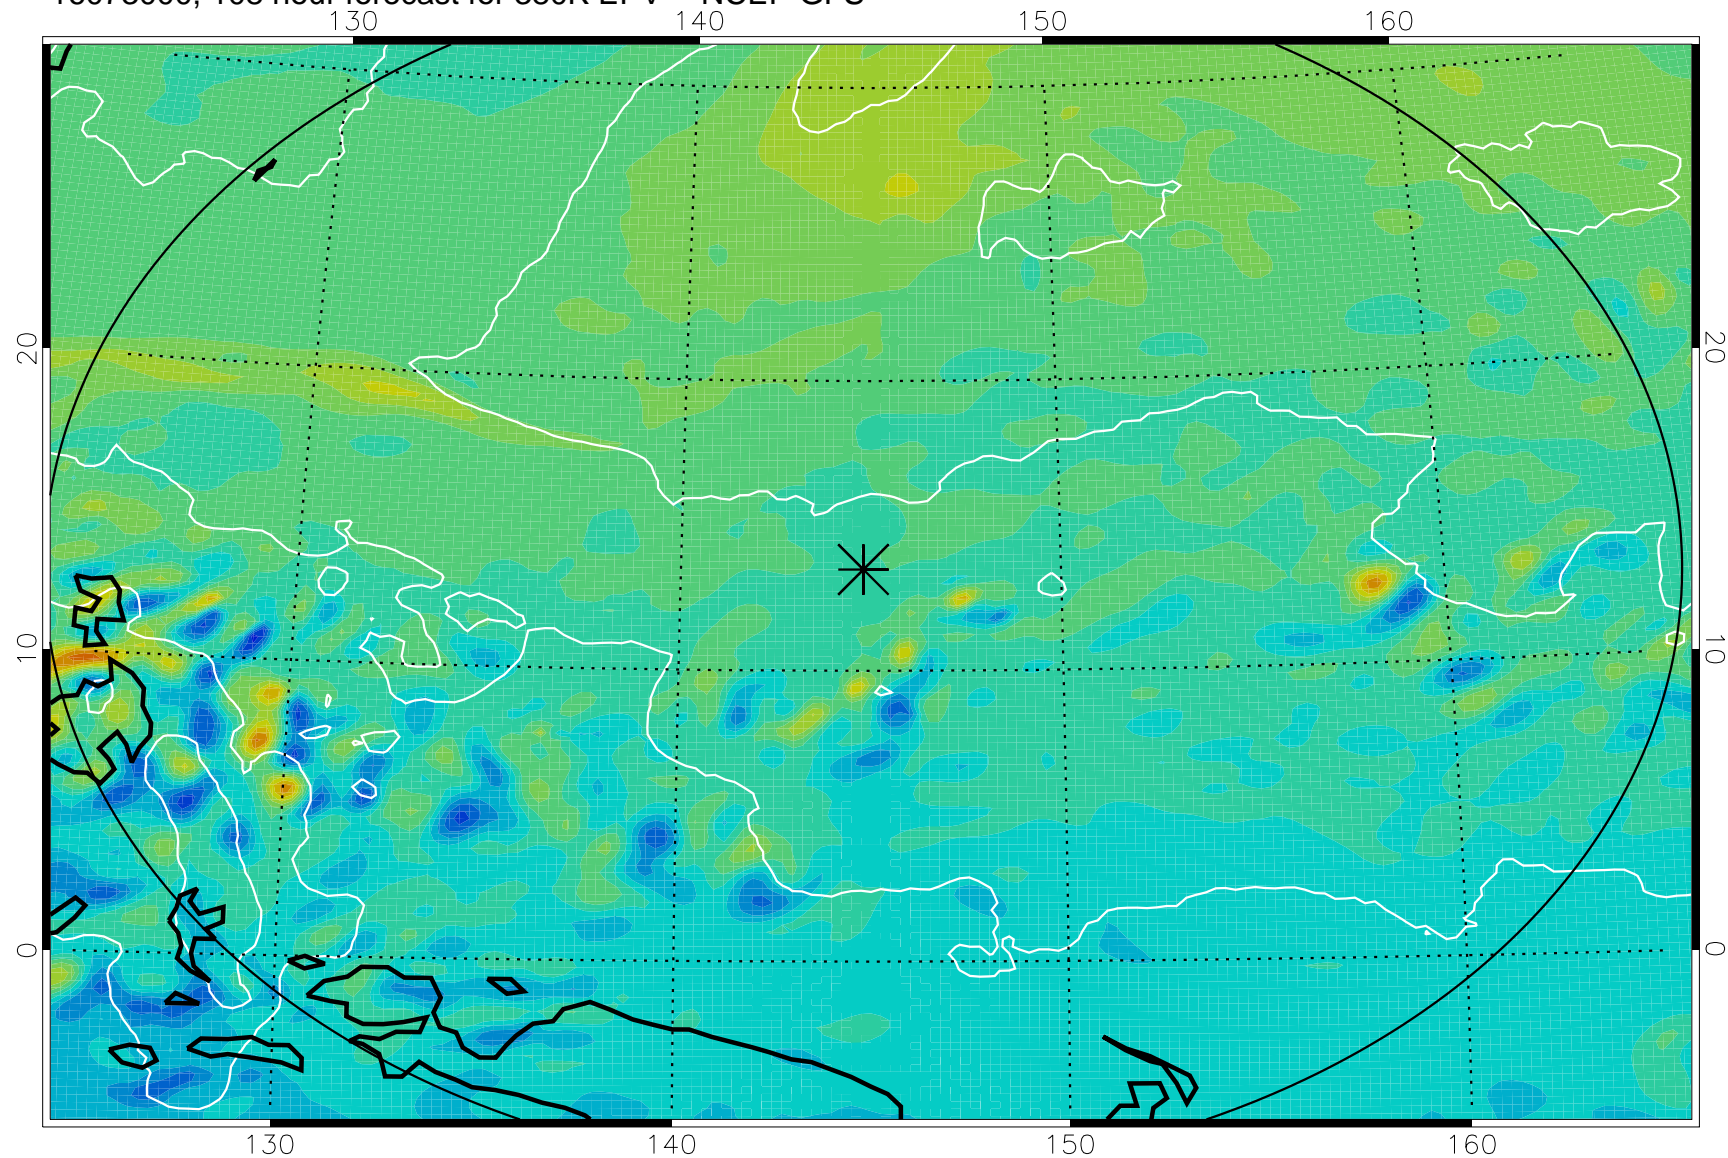

16072818, 78 hour forecast for 380K EPV -- NCEP GFS

380K Montgomery Streamfunction, white

Range ring of 2304 km

16072900, 84 hour forecast for 380K EPV -- NCEP GFS

380K Montgomery Streamfunction, white

Range ring of 2304 km

16072906, 90 hour forecast for 380K EPV -- NCEP GFS

380K Montgomery Streamfunction, white

Range ring of 2304 km

16072912, 96 hour forecast for 380K EPV -- NCEP GFS

380K Montgomery Streamfunction, white

Range ring of 2304 km

16072918, 102 hour forecast for 380K EPV -- NCEP GFS

380K Montgomery Streamfunction, white

Range ring of 2304 km

16073000, 108 hour forecast for 380K EPV -- NCEP GFS

380K Montgomery Streamfunction, white

Range ring of 2304 km

16073006, 114 hour forecast for 380K EPV -- NCEP GFS

380K Montgomery Streamfunction, white

Range ring of 2304 km

16073012, 120 hour forecast for 380K EPV -- NCEP GFS

380K Montgomery Streamfunction, white

Range ring of 2304 km