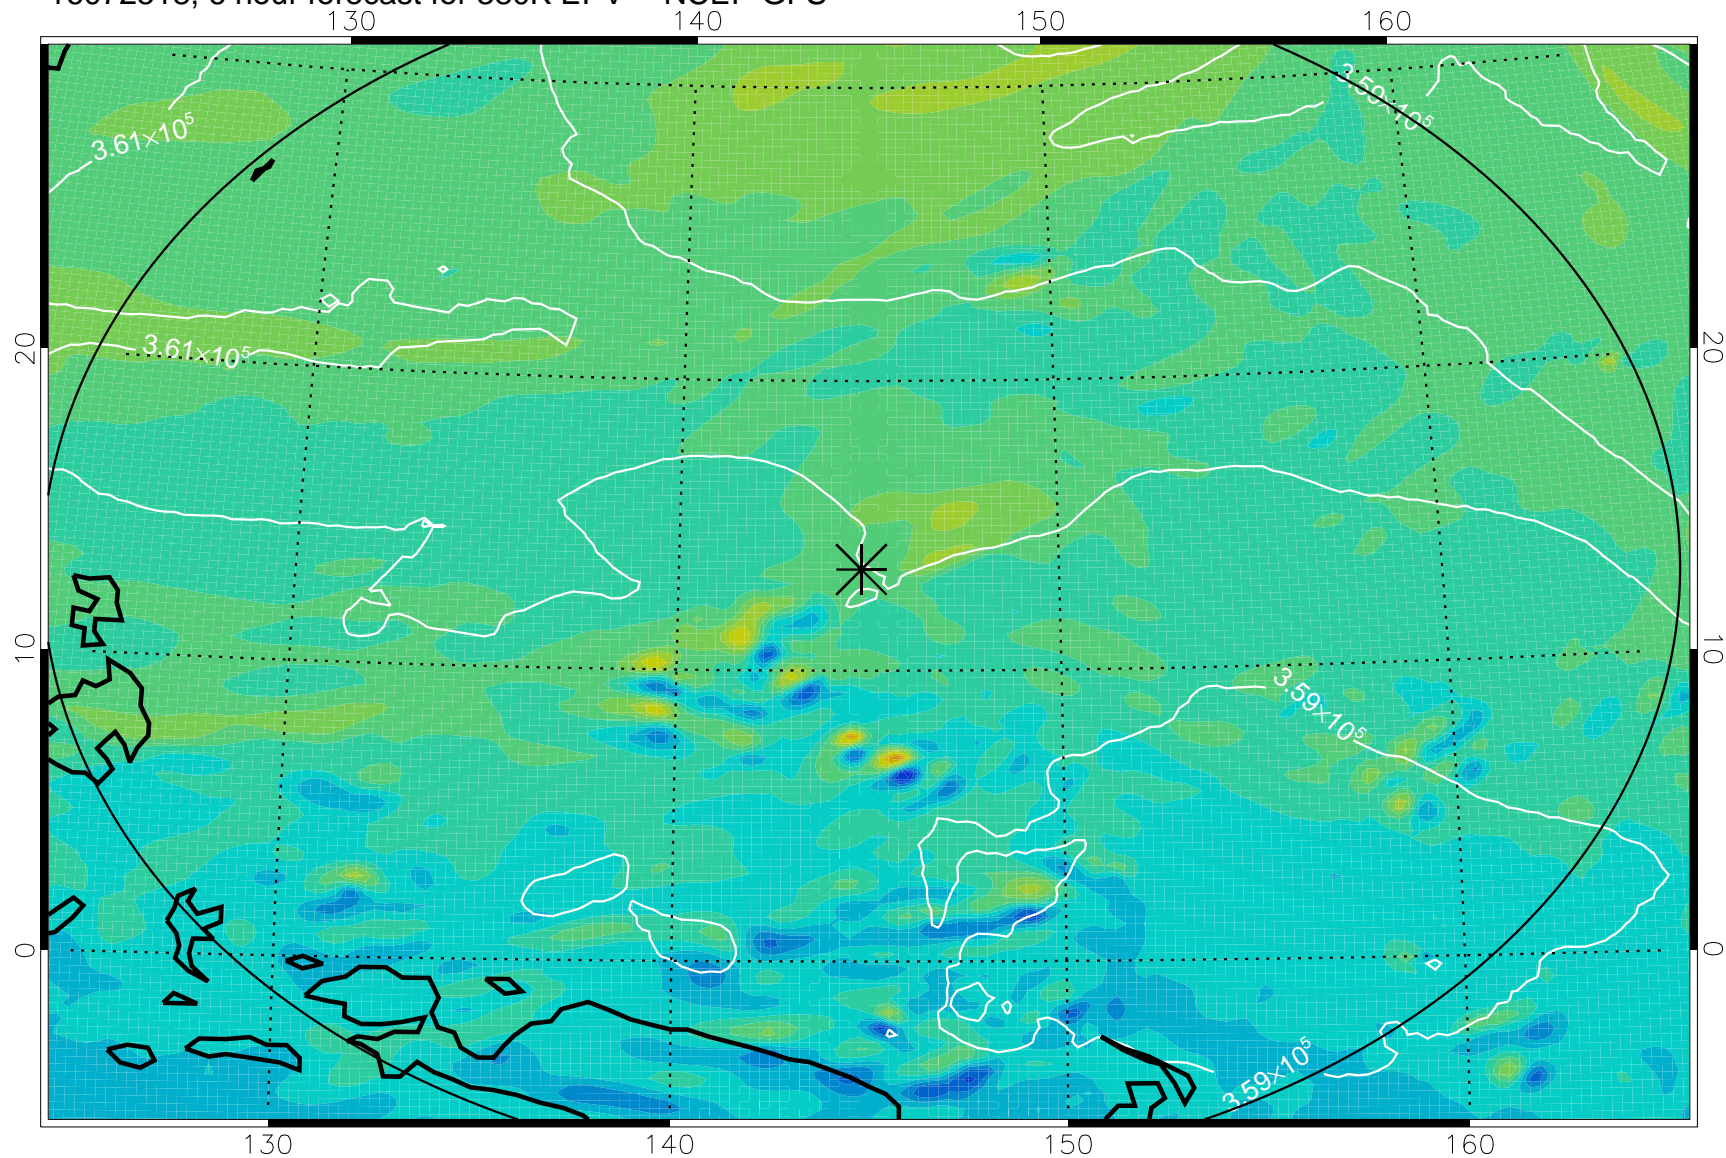

16072518, 6 hour forecast for 380K EPV -- NCEP GFS

380K Montgomery Streamfunction, white

Range ring of 2304 km

16072600, 12 hour forecast for 380K EPV -- NCEP GFS

380K Montgomery Streamfunction, white

Range ring of 2304 km

16072606, 18 hour forecast for 380K EPV -- NCEP GFS

380K Montgomery Streamfunction, white

Range ring of 2304 km

16072612, 24 hour forecast for 380K EPV -- NCEP GFS

380K Montgomery Streamfunction, white

Range ring of 2304 km

16072618, 30 hour forecast for 380K EPV -- NCEP GFS

380K Montgomery Streamfunction, white

Range ring of 2304 km

16072700, 36 hour forecast for 380K EPV -- NCEP GFS

380K Montgomery Streamfunction, white

Range ring of 2304 km

16072818, 78 hour forecast for 380K EPV -- NCEP GFS

380K Montgomery Streamfunction, white

Range ring of 2304 km

16072900, 84 hour forecast for 380K EPV -- NCEP GFS

380K Montgomery Streamfunction, white

Range ring of 2304 km