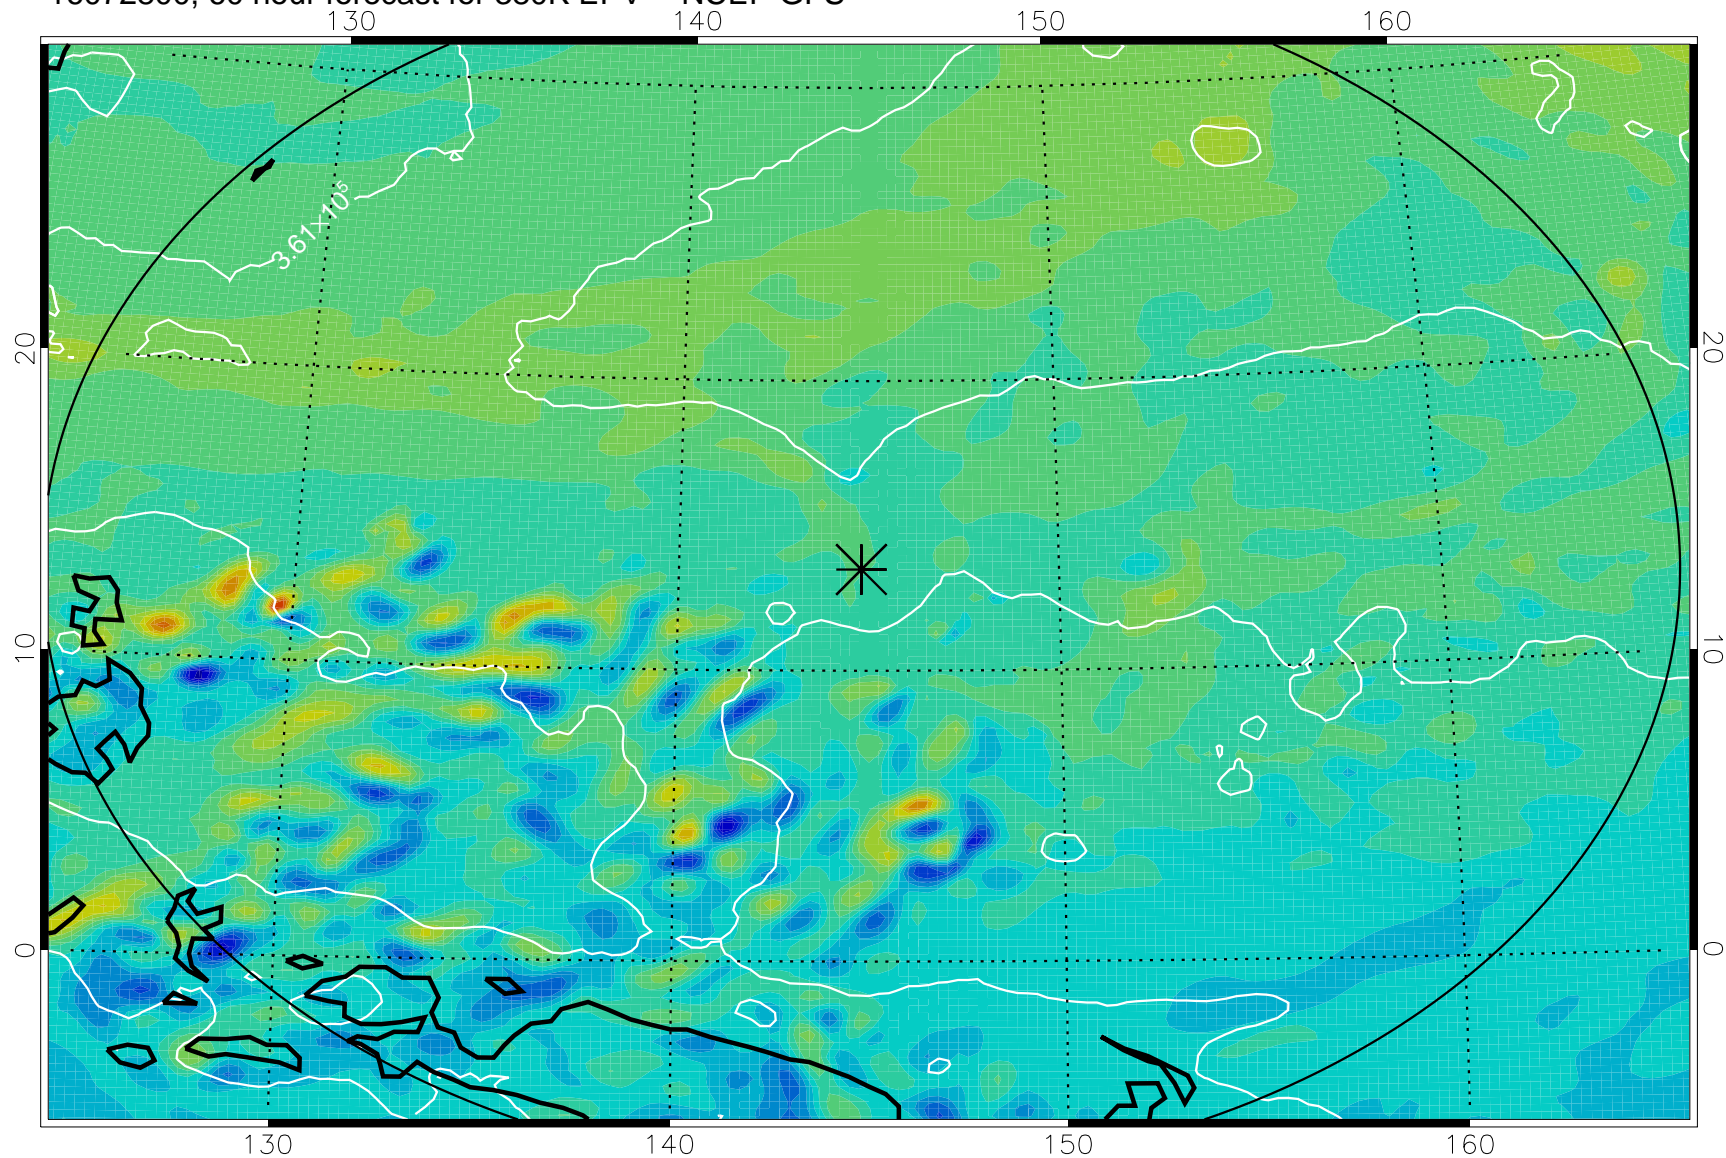

16072618, 30 hour forecast for 380K EPV -- NCEP GFS

380K Montgomery Streamfunction, white

Range ring of 2304 km

16072700, 36 hour forecast for 380K EPV -- NCEP GFS

380K Montgomery Streamfunction, white

Range ring of 2304 km

16072706, 42 hour forecast for 380K EPV -- NCEP GFS

380K Montgomery Streamfunction, white

Range ring of 2304 km

16072712, 48 hour forecast for 380K EPV -- NCEP GFS

380K Montgomery Streamfunction, white

Range ring of 2304 km

16072718, 54 hour forecast for 380K EPV -- NCEP GFS

380K Montgomery Streamfunction, white

Range ring of 2304 km

16072800, 60 hour forecast for 380K EPV -- NCEP GFS

380K Montgomery Streamfunction, white

Range ring of 2304 km

16072918, 102 hour forecast for 380K EPV -- NCEP GFS

380K Montgomery Streamfunction, white

Range ring of 2304 km

16073000, 108 hour forecast for 380K EPV -- NCEP GFS

380K Montgomery Streamfunction, white

Range ring of 2304 km