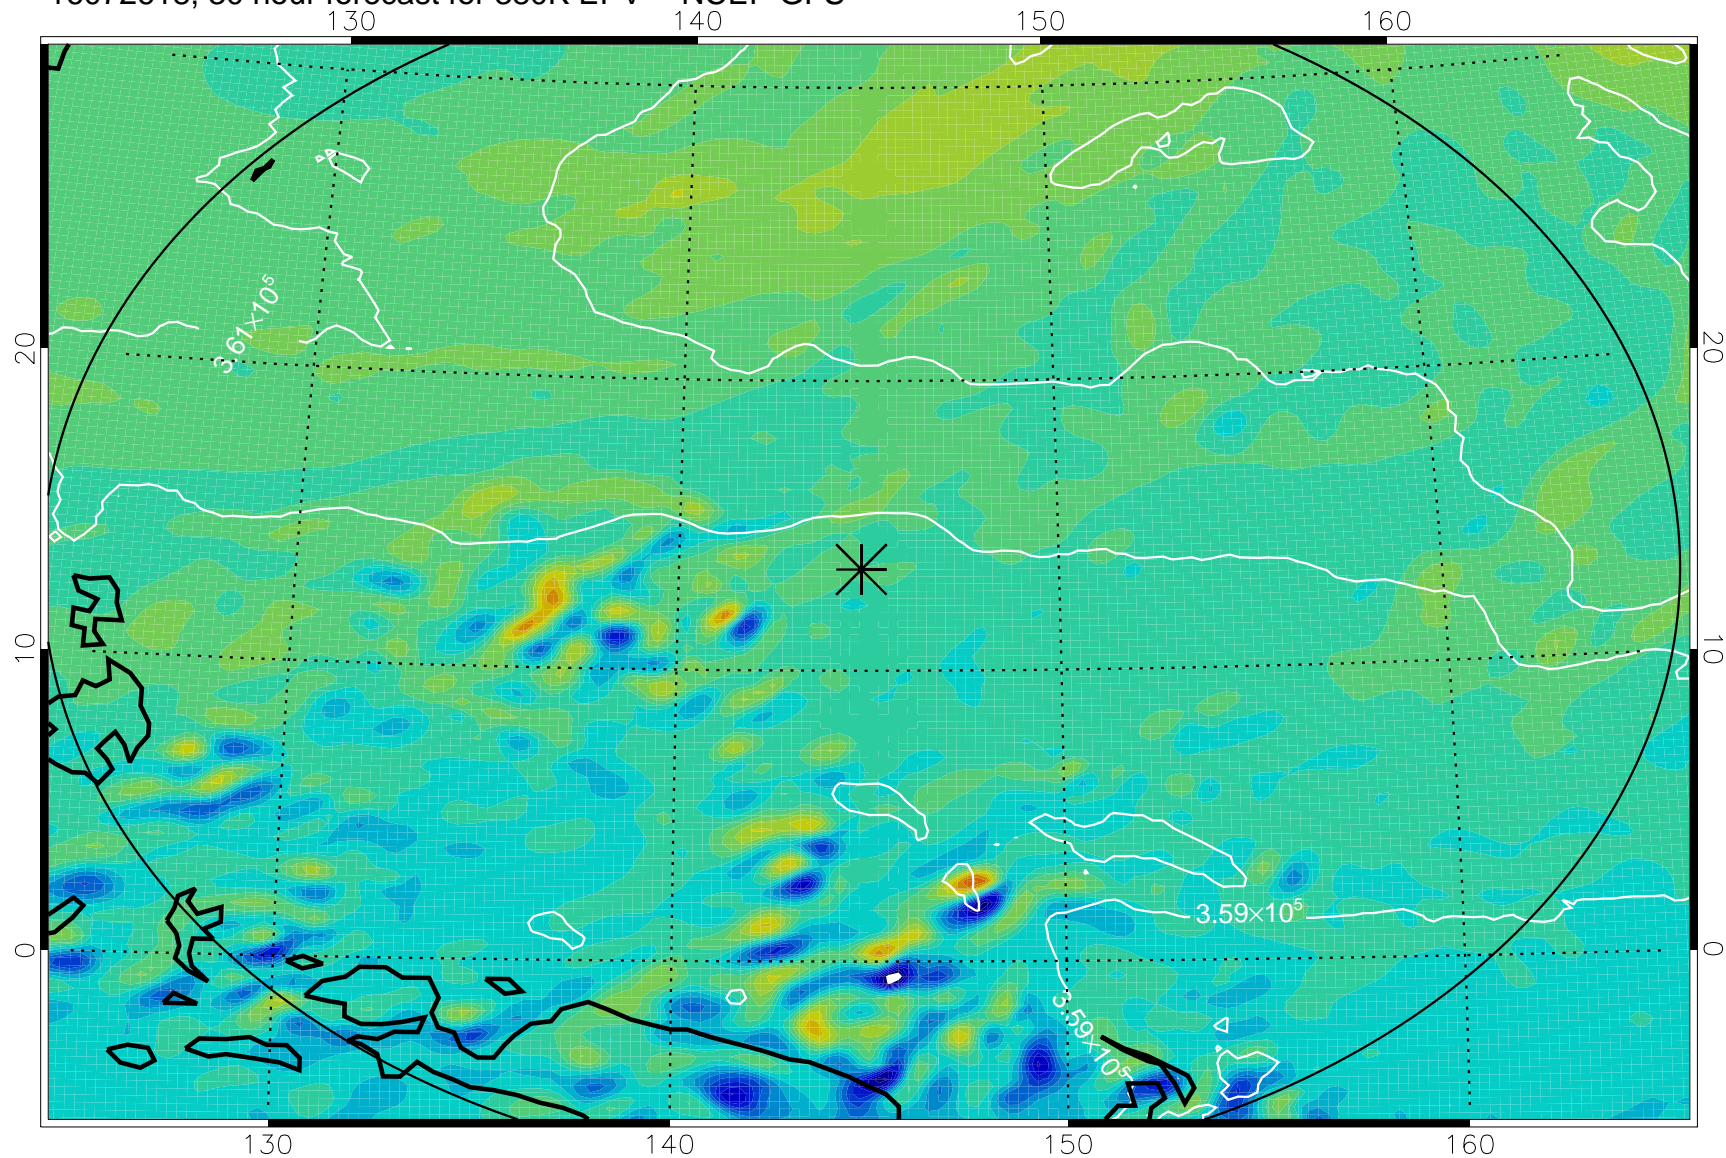

16072518, 6 hour forecast for 380K EPV -- NCEP GFS

380K Montgomery Streamfunction, white

Range ring of 2304 km

16072600, 12 hour forecast for 380K EPV -- NCEP GFS

380K Montgomery Streamfunction, white

Range ring of 2304 km

16072606, 18 hour forecast for 380K EPV -- NCEP GFS

380K Montgomery Streamfunction, white

Range ring of 2304 km

16072612, 24 hour forecast for 380K EPV -- NCEP GFS

380K Montgomery Streamfunction, white

Range ring of 2304 km

16072618, 30 hour forecast for 380K EPV -- NCEP GFS

380K Montgomery Streamfunction, white

Range ring of 2304 km

16072700, 36 hour forecast for 380K EPV -- NCEP GFS

380K Montgomery Streamfunction, white

Range ring of 2304 km

16072918, 102 hour forecast for 380K EPV -- NCEP GFS

380K Montgomery Streamfunction, white

Range ring of 2304 km

16073000, 108 hour forecast for 380K EPV -- NCEP GFS

380K Montgomery Streamfunction, white

Range ring of 2304 km