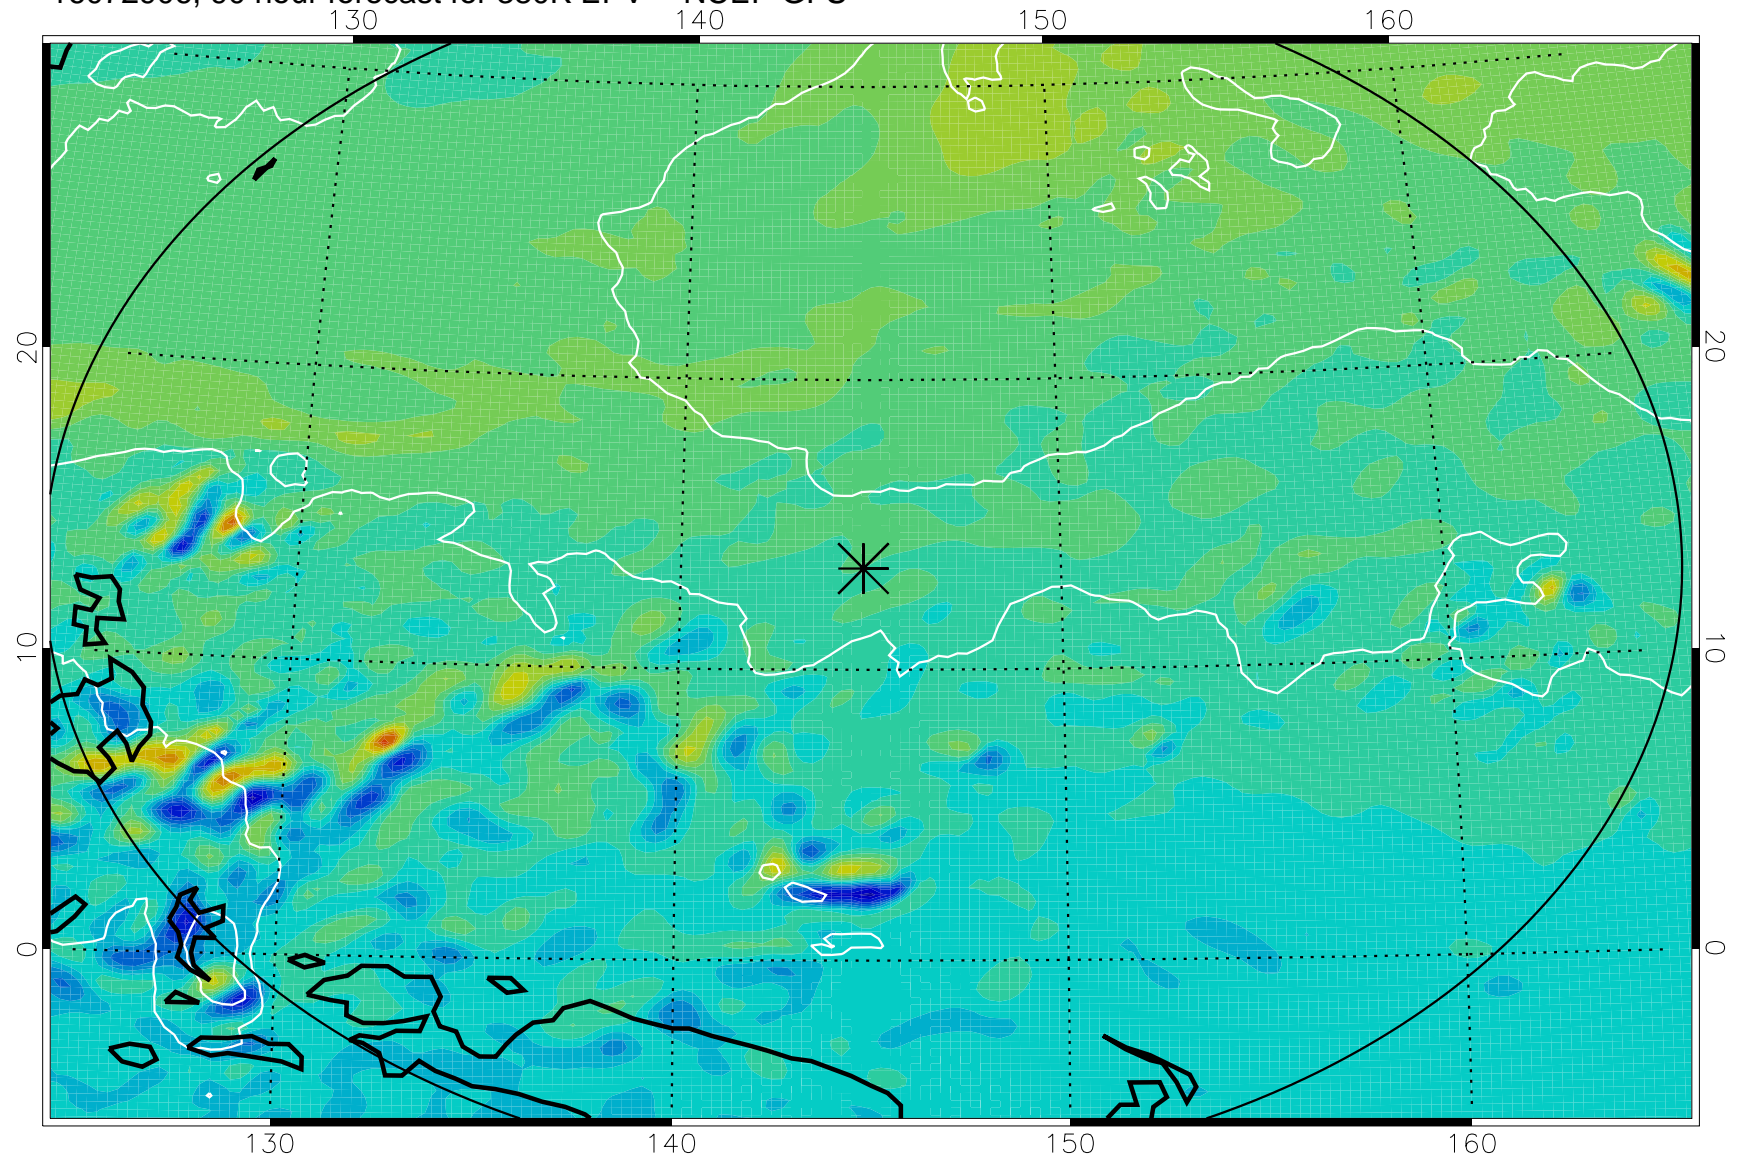

16072818, 78 hour forecast for 380K EPV -- NCEP GFS

380K Montgomery Streamfunction, white

Range ring of 2304 km

16072900, 84 hour forecast for 380K EPV -- NCEP GFS

380K Montgomery Streamfunction, white

Range ring of 2304 km

16072906, 90 hour forecast for 380K EPV -- NCEP GFS

380K Montgomery Streamfunction, white

Range ring of 2304 km

16072912, 96 hour forecast for 380K EPV -- NCEP GFS

380K Montgomery Streamfunction, white

Range ring of 2304 km

16072918, 102 hour forecast for 380K EPV -- NCEP GFS

380K Montgomery Streamfunction, white

Range ring of 2304 km

16073000, 108 hour forecast for 380K EPV -- NCEP GFS

380K Montgomery Streamfunction, white

Range ring of 2304 km

16073006, 114 hour forecast for 380K EPV -- NCEP GFS

380K Montgomery Streamfunction, white

Range ring of 2304 km

16073012, 120 hour forecast for 380K EPV -- NCEP GFS

380K Montgomery Streamfunction, white

Range ring of 2304 km