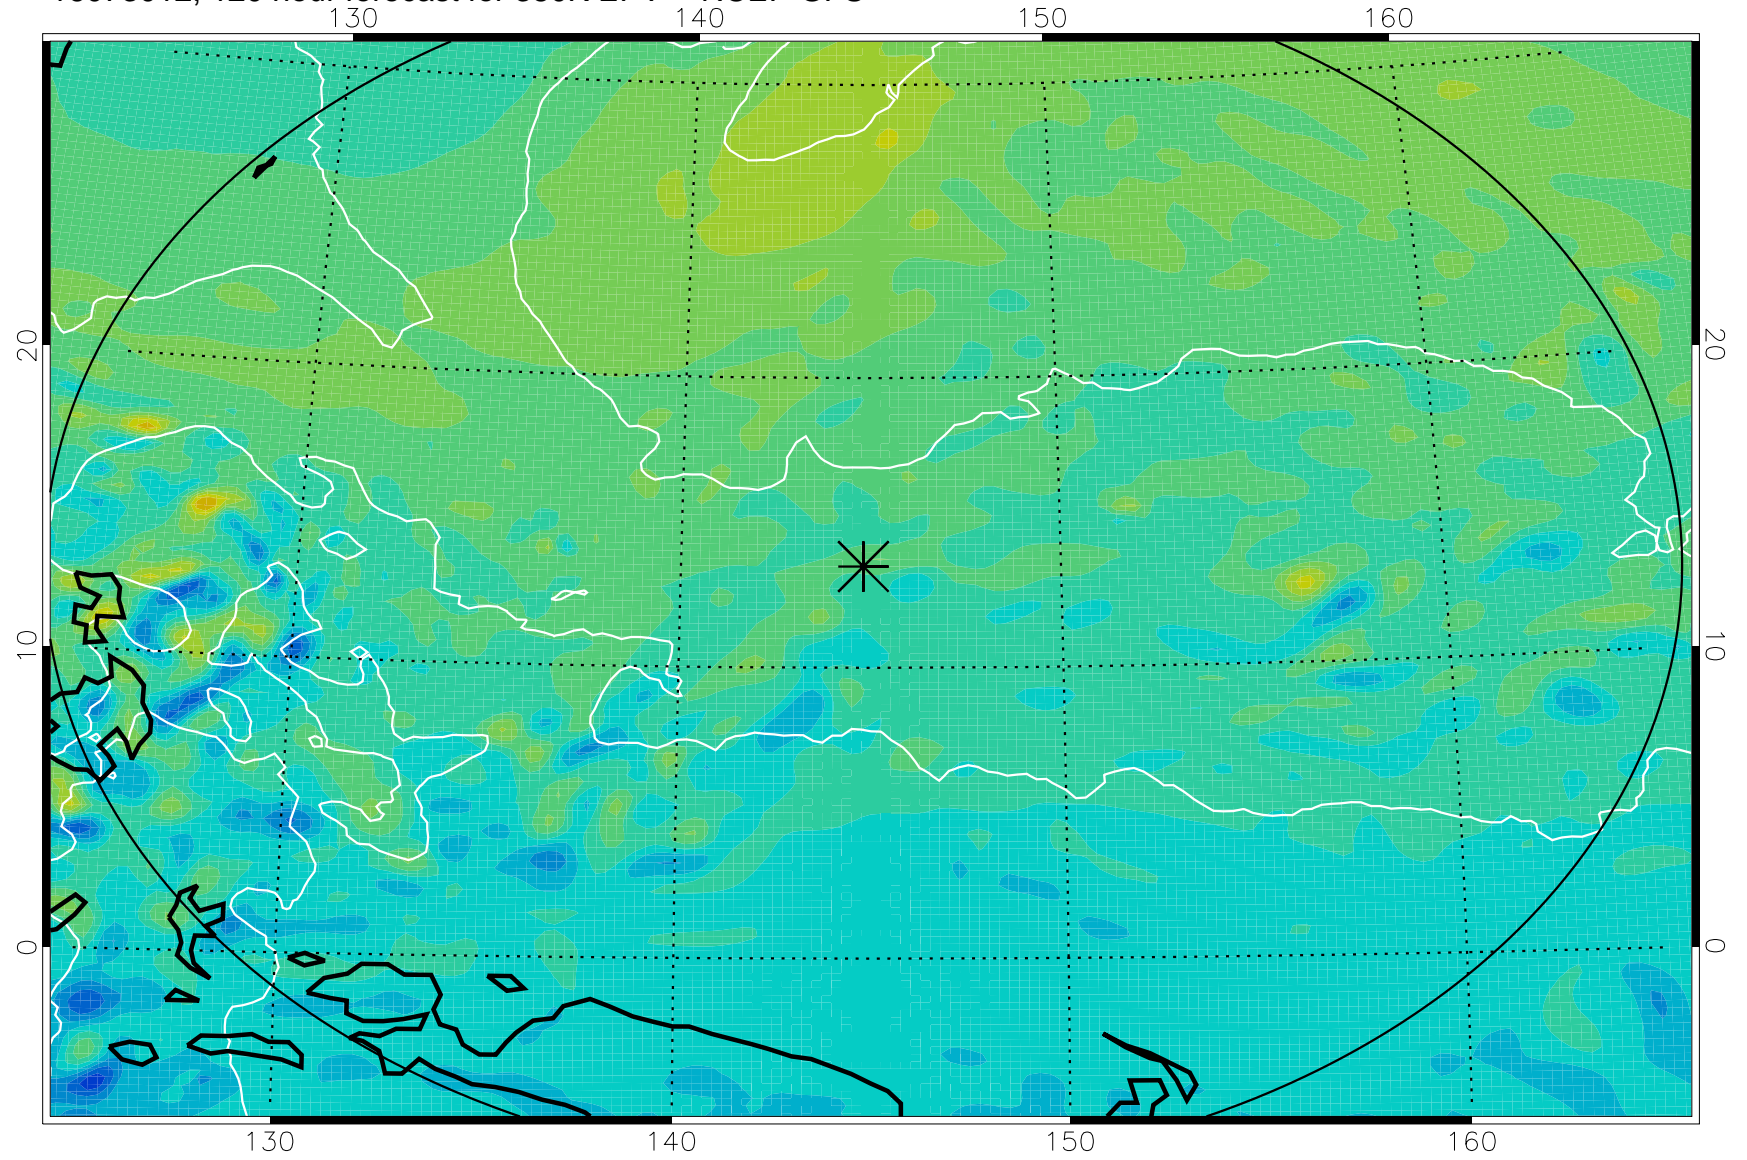

16072818, 78 hour forecast for 380K EPV -- NCEP GFS

380K Montgomery Streamfunction, white

Range ring of 2304 km

16072900, 84 hour forecast for 380K EPV -- NCEP GFS

380K Montgomery Streamfunction, white

Range ring of 2304 km

16072906, 90 hour forecast for 380K EPV -- NCEP GFS

380K Montgomery Streamfunction, white

Range ring of 2304 km

16072912, 96 hour forecast for 380K EPV -- NCEP GFS

380K Montgomery Streamfunction, white

Range ring of 2304 km

16072918, 102 hour forecast for 380K EPV -- NCEP GFS

380K Montgomery Streamfunction, white

Range ring of 2304 km

16073000, 108 hour forecast for 380K EPV -- NCEP GFS

380K Montgomery Streamfunction, white

Range ring of 2304 km

16073006, 114 hour forecast for 380K EPV -- NCEP GFS

380K Montgomery Streamfunction, white

Range ring of 2304 km

16073012, 120 hour forecast for 380K EPV -- NCEP GFS

380K Montgomery Streamfunction, white

Range ring of 2304 km