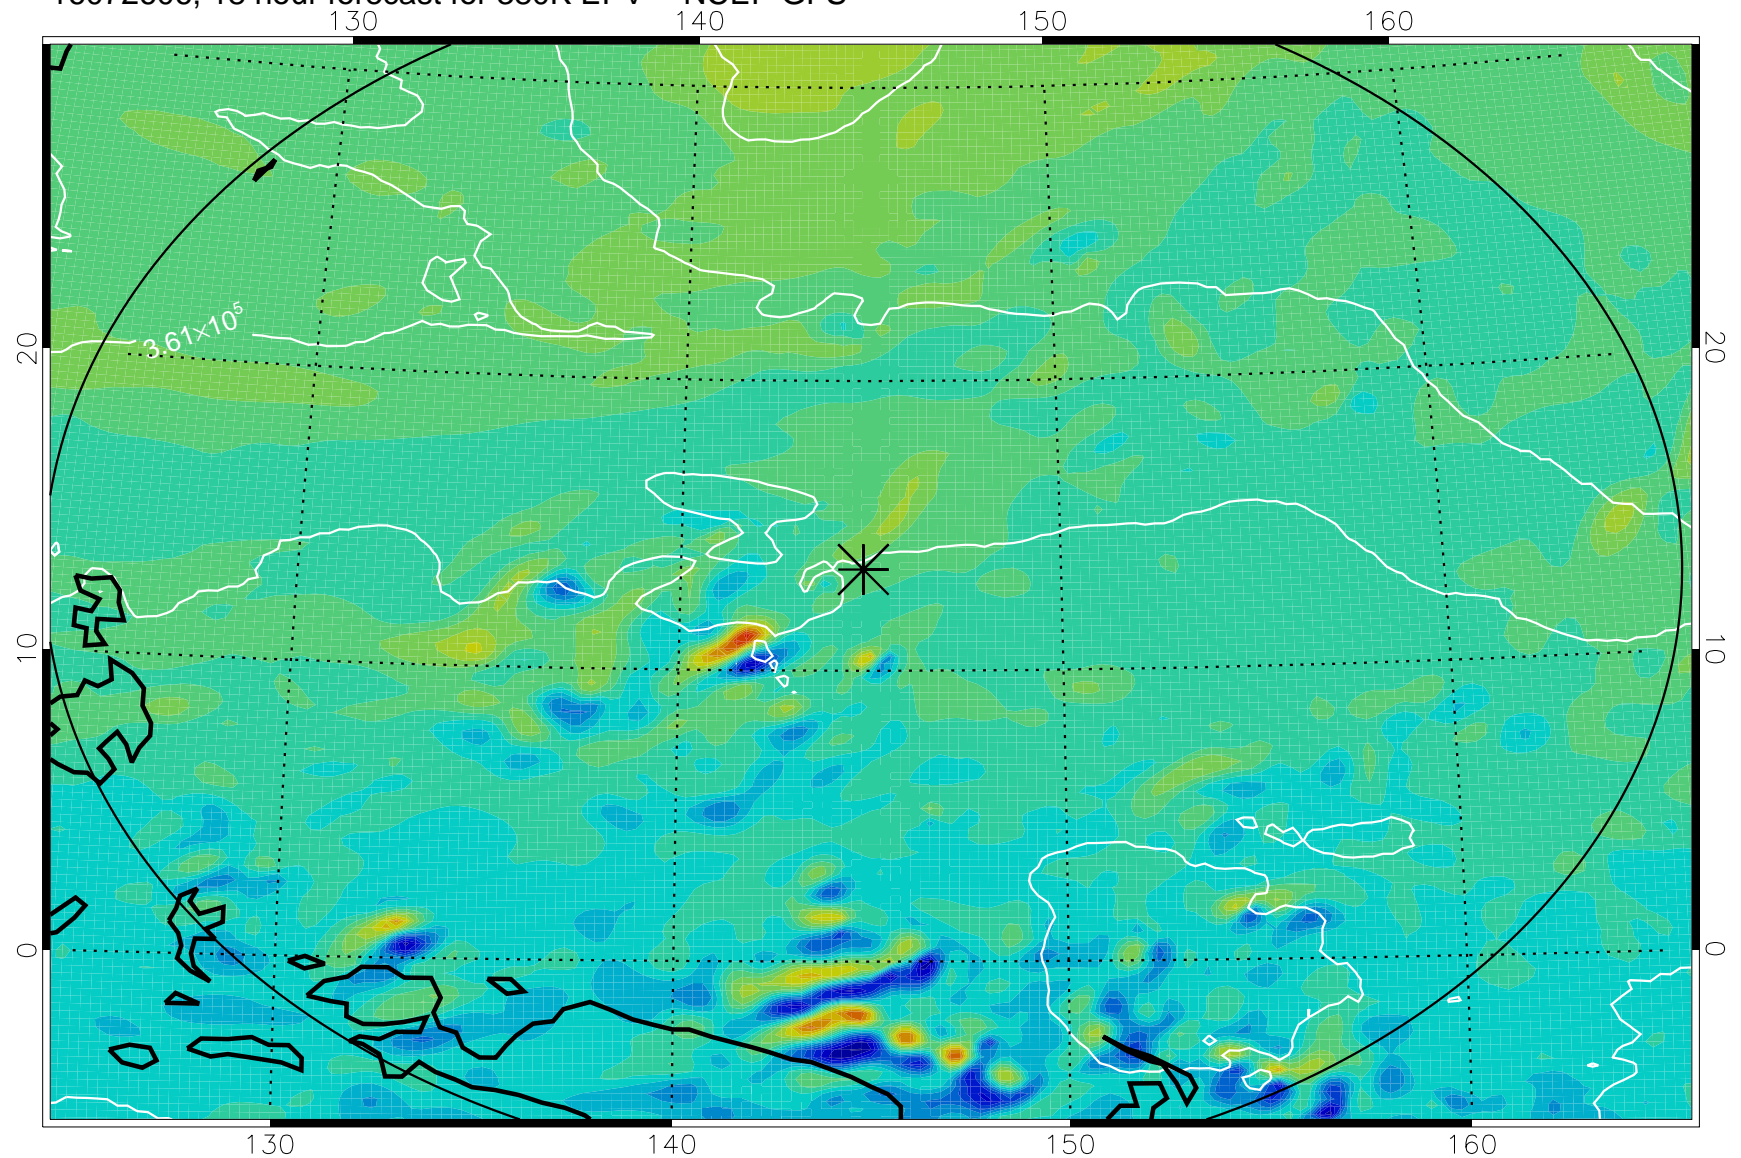

16072518, 6 hour forecast for 380K EPV -- NCEP GFS

380K Montgomery Streamfunction, white

Range ring of 2304 km

16072600, 12 hour forecast for 380K EPV -- NCEP GFS

380K Montgomery Streamfunction, white

Range ring of 2304 km

16072606, 18 hour forecast for 380K EPV -- NCEP GFS

380K Montgomery Streamfunction, white

Range ring of 2304 km

16072612, 24 hour forecast for 380K EPV -- NCEP GFS

380K Montgomery Streamfunction, white

Range ring of 2304 km

16072618, 30 hour forecast for 380K EPV -- NCEP GFS

380K Montgomery Streamfunction, white

Range ring of 2304 km

16072700, 36 hour forecast for 380K EPV -- NCEP GFS

380K Montgomery Streamfunction, white

Range ring of 2304 km

16072918, 102 hour forecast for 380K EPV -- NCEP GFS

380K Montgomery Streamfunction, white

Range ring of 2304 km

16073000, 108 hour forecast for 380K EPV -- NCEP GFS

380K Montgomery Streamfunction, white

Range ring of 2304 km