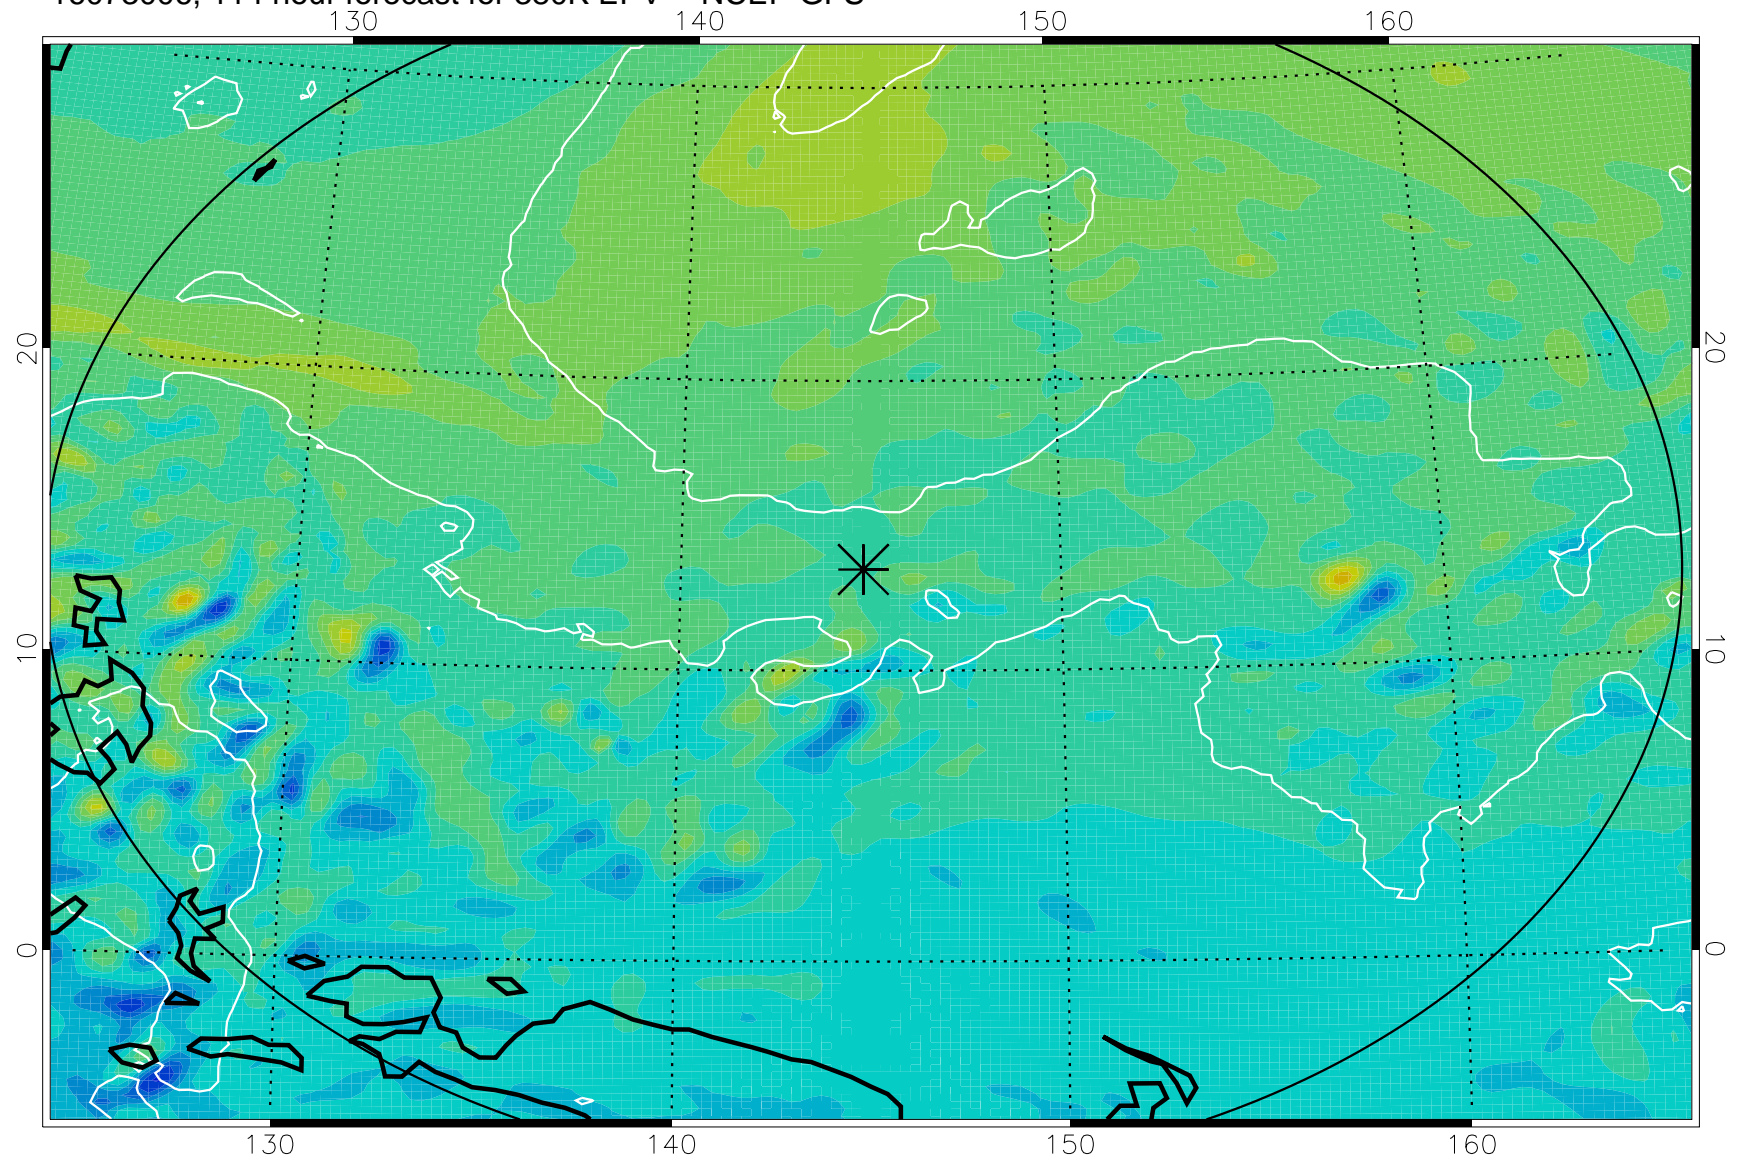

16072818, 78 hour forecast for 380K EPV -- NCEP GFS

380K Montgomery Streamfunction, white

Range ring of 2304 km

16072900, 84 hour forecast for 380K EPV -- NCEP GFS

380K Montgomery Streamfunction, white

Range ring of 2304 km

16072906, 90 hour forecast for 380K EPV -- NCEP GFS

380K Montgomery Streamfunction, white

Range ring of 2304 km

16072912, 96 hour forecast for 380K EPV -- NCEP GFS

380K Montgomery Streamfunction, white

Range ring of 2304 km

16072918, 102 hour forecast for 380K EPV -- NCEP GFS

380K Montgomery Streamfunction, white

Range ring of 2304 km

16073000, 108 hour forecast for 380K EPV -- NCEP GFS

380K Montgomery Streamfunction, white

Range ring of 2304 km

16073006, 114 hour forecast for 380K EPV -- NCEP GFS

380K Montgomery Streamfunction, white

Range ring of 2304 km

16073012, 120 hour forecast for 380K EPV -- NCEP GFS

380K Montgomery Streamfunction, white

Range ring of 2304 km