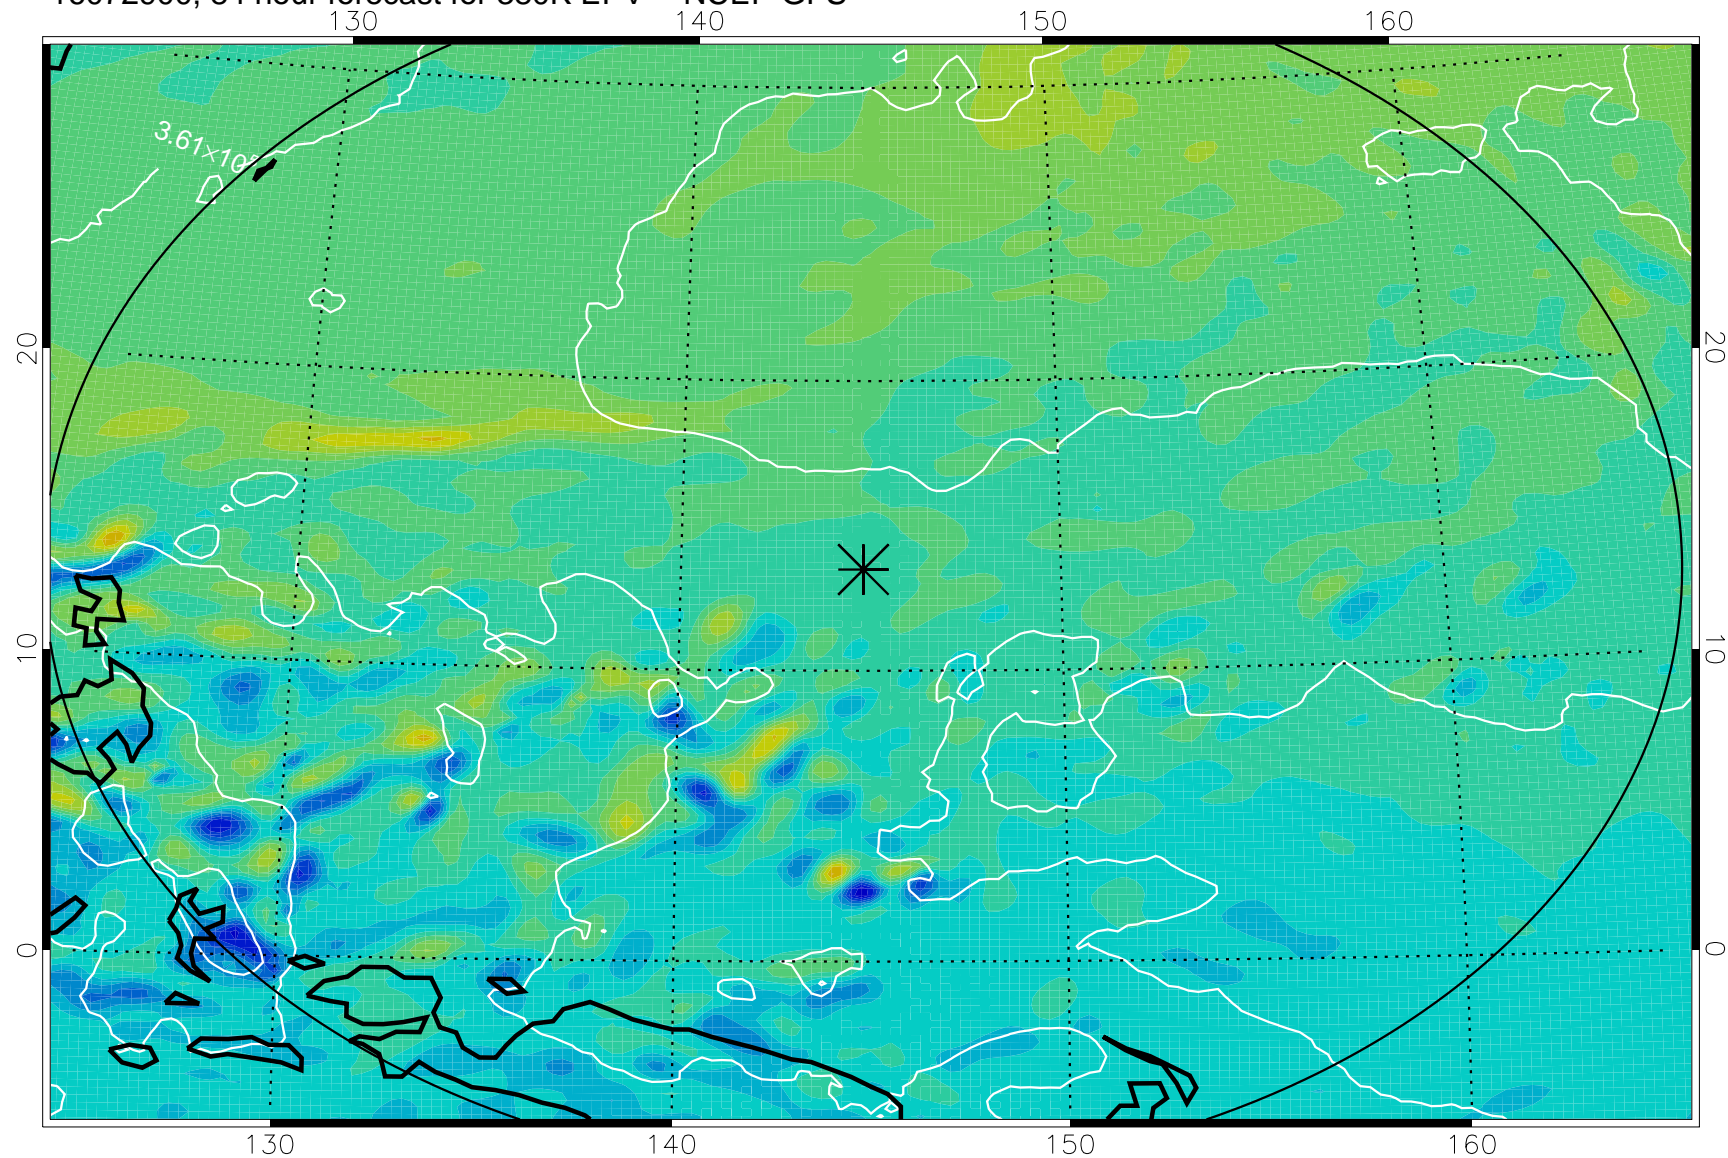

16072818, 78 hour forecast for 380K EPV -- NCEP GFS

380K Montgomery Streamfunction, white

Range ring of 2304 km

16072900, 84 hour forecast for 380K EPV -- NCEP GFS

380K Montgomery Streamfunction, white

Range ring of 2304 km

16072906, 90 hour forecast for 380K EPV -- NCEP GFS

380K Montgomery Streamfunction, white

Range ring of 2304 km

16072912, 96 hour forecast for 380K EPV -- NCEP GFS

380K Montgomery Streamfunction, white

Range ring of 2304 km

16072918, 102 hour forecast for 380K EPV -- NCEP GFS

380K Montgomery Streamfunction, white

Range ring of 2304 km

16073000, 108 hour forecast for 380K EPV -- NCEP GFS

380K Montgomery Streamfunction, white

Range ring of 2304 km

16073006, 114 hour forecast for 380K EPV -- NCEP GFS

380K Montgomery Streamfunction, white

Range ring of 2304 km

16073012, 120 hour forecast for 380K EPV -- NCEP GFS

380K Montgomery Streamfunction, white

Range ring of 2304 km