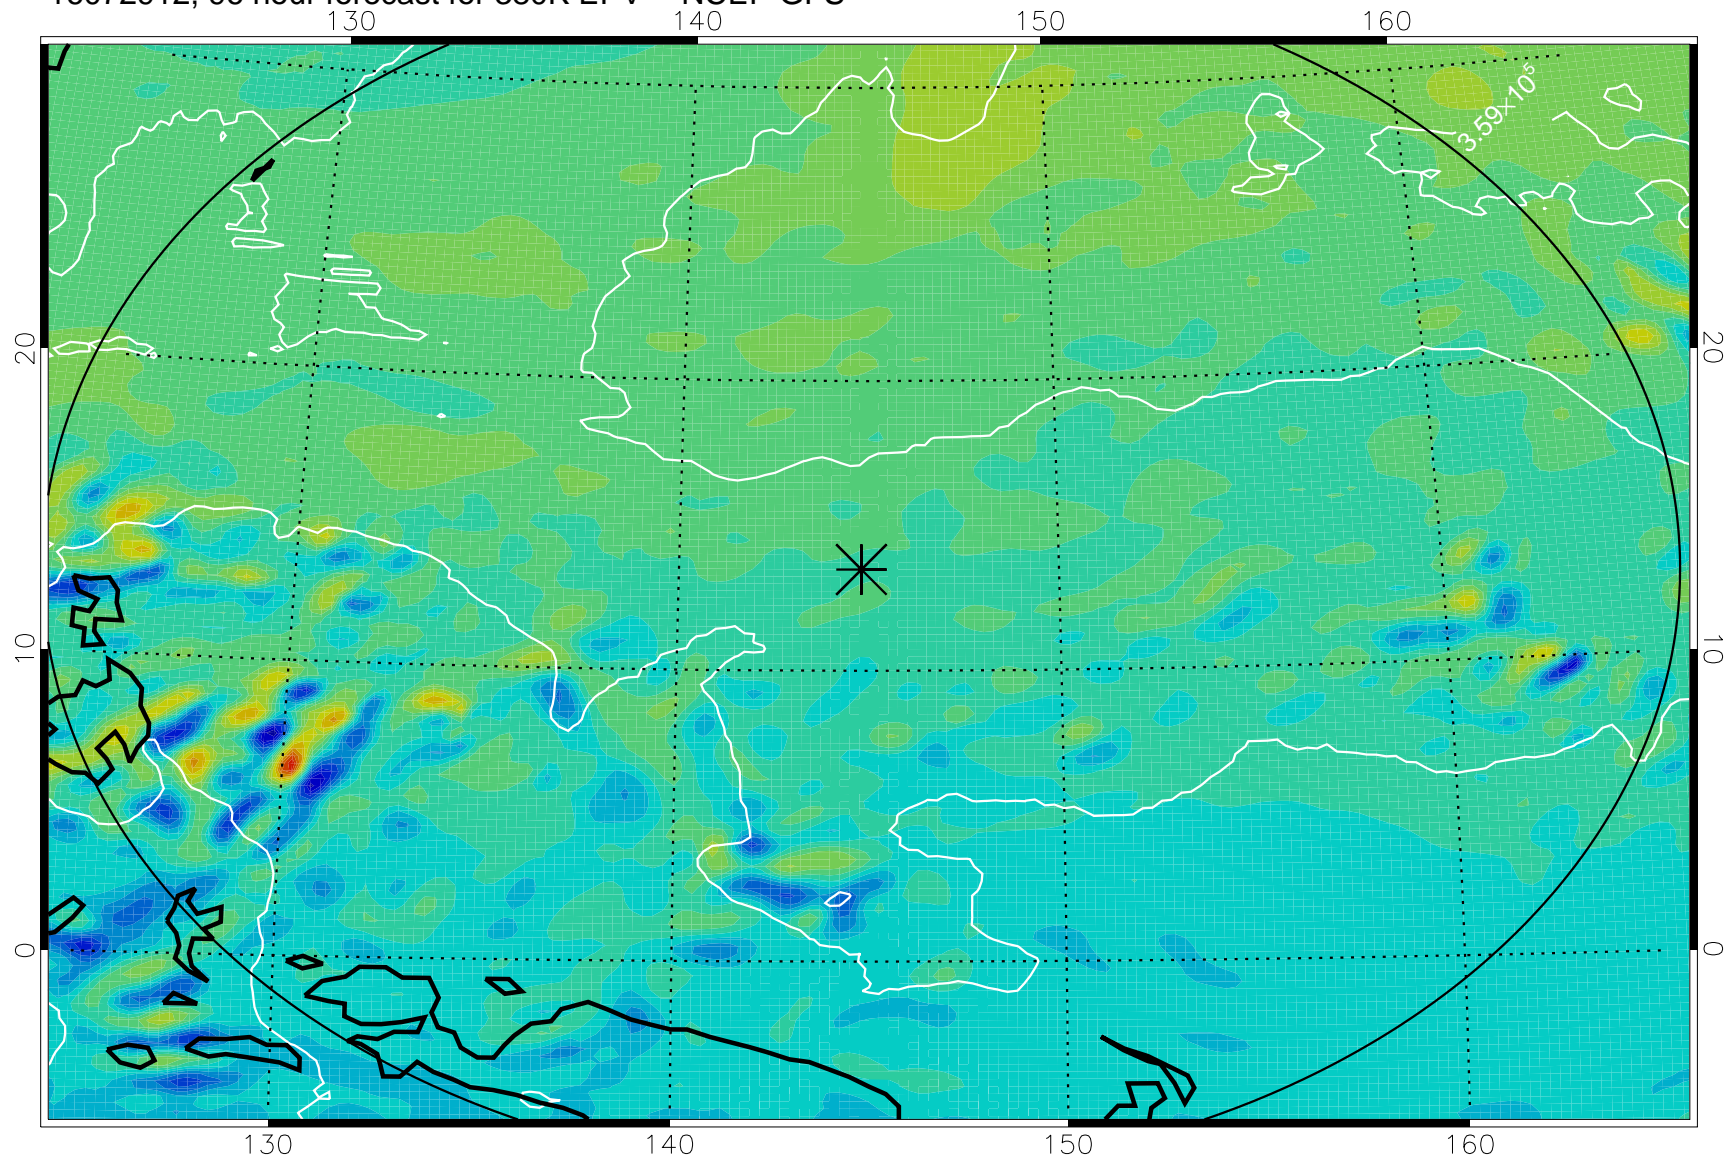

16072806, 66 hour forecast for 380K EPV -- NCEP GFS

380K Montgomery Streamfunction, white

Range ring of 2304 km

16072812, 72 hour forecast for 380K EPV -- NCEP GFS

380K Montgomery Streamfunction, white

Range ring of 2304 km

16072818, 78 hour forecast for 380K EPV -- NCEP GFS

380K Montgomery Streamfunction, white

Range ring of 2304 km

16072900, 84 hour forecast for 380K EPV -- NCEP GFS

380K Montgomery Streamfunction, white

Range ring of 2304 km

16072906, 90 hour forecast for 380K EPV -- NCEP GFS

380K Montgomery Streamfunction, white

Range ring of 2304 km

16072912, 96 hour forecast for 380K EPV -- NCEP GFS

380K Montgomery Streamfunction, white

Range ring of 2304 km

16072918, 102 hour forecast for 380K EPV -- NCEP GFS

380K Montgomery Streamfunction, white

Range ring of 2304 km

16073000, 108 hour forecast for 380K EPV -- NCEP GFS

380K Montgomery Streamfunction, white

Range ring of 2304 km