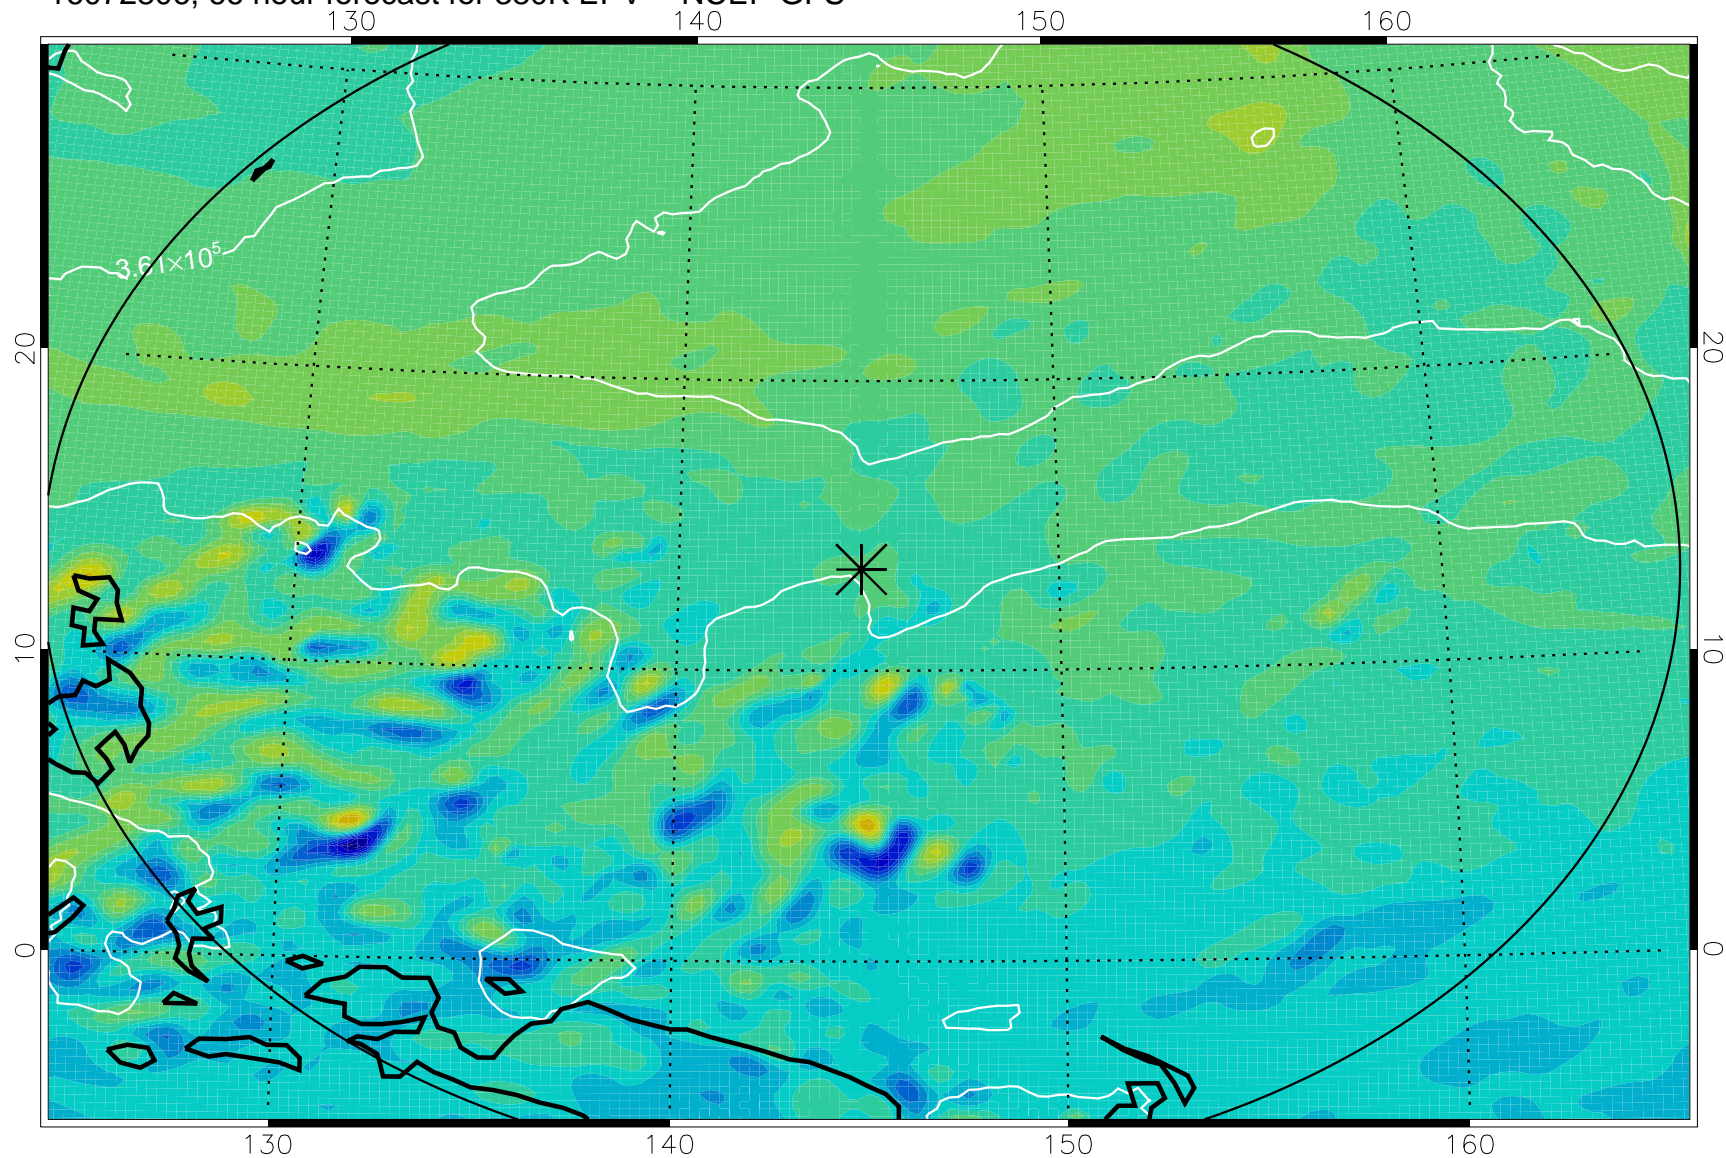

16072718, 54 hour forecast for 380K EPV -- NCEP GFS

380K Montgomery Streamfunction, white

Range ring of 2304 km

16072800, 60 hour forecast for 380K EPV -- NCEP GFS

380K Montgomery Streamfunction, white

Range ring of 2304 km

16072806, 66 hour forecast for 380K EPV -- NCEP GFS

380K Montgomery Streamfunction, white

Range ring of 2304 km

16072812, 72 hour forecast for 380K EPV -- NCEP GFS

380K Montgomery Streamfunction, white

Range ring of 2304 km

16072818, 78 hour forecast for 380K EPV -- NCEP GFS

380K Montgomery Streamfunction, white

Range ring of 2304 km

16072900, 84 hour forecast for 380K EPV -- NCEP GFS

380K Montgomery Streamfunction, white

Range ring of 2304 km

16072918, 102 hour forecast for 380K EPV -- NCEP GFS

380K Montgomery Streamfunction, white

Range ring of 2304 km

16073000, 108 hour forecast for 380K EPV -- NCEP GFS

380K Montgomery Streamfunction, white

Range ring of 2304 km