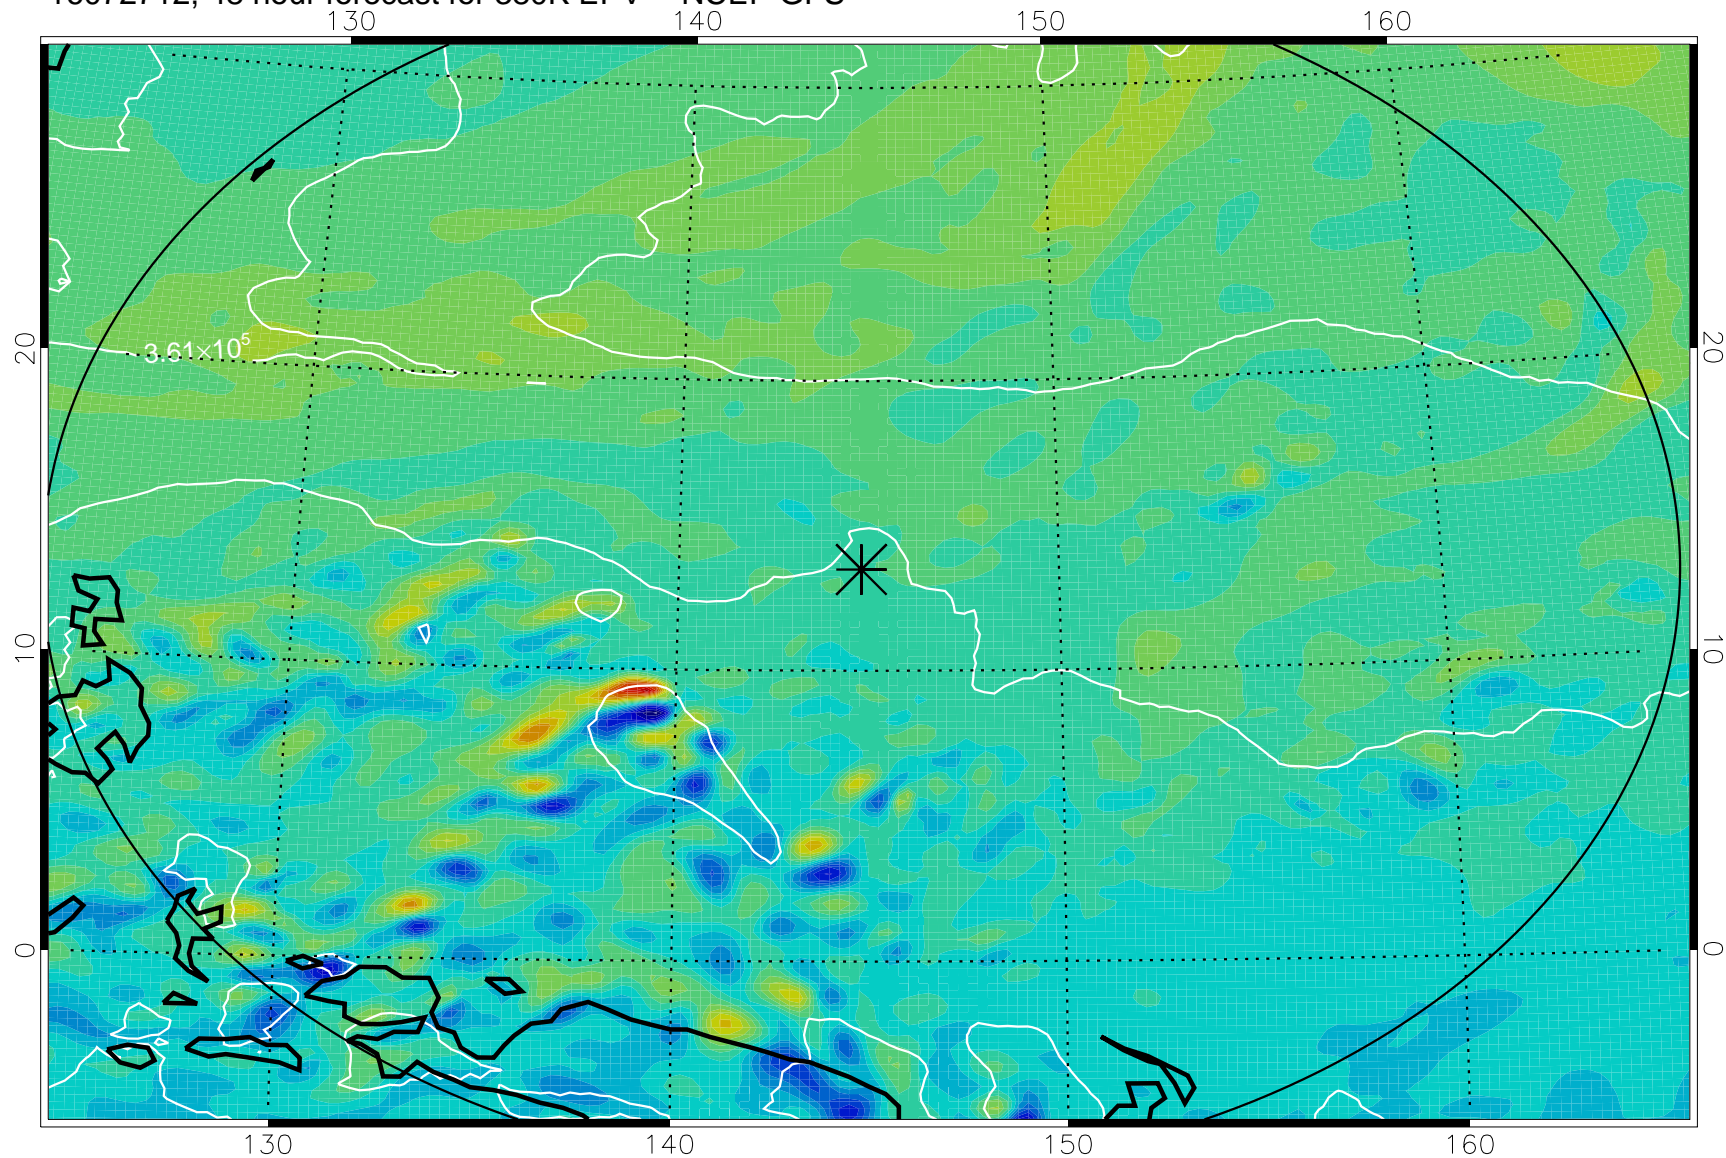

16072618, 30 hour forecast for 380K EPV -- NCEP GFS

380K Montgomery Streamfunction, white

Range ring of 2304 km

16072700, 36 hour forecast for 380K EPV -- NCEP GFS

380K Montgomery Streamfunction, white

Range ring of 2304 km

16072706, 42 hour forecast for 380K EPV -- NCEP GFS

380K Montgomery Streamfunction, white

Range ring of 2304 km

16072712, 48 hour forecast for 380K EPV -- NCEP GFS

380K Montgomery Streamfunction, white

Range ring of 2304 km

16072718, 54 hour forecast for 380K EPV -- NCEP GFS

380K Montgomery Streamfunction, white

Range ring of 2304 km

16072800, 60 hour forecast for 380K EPV -- NCEP GFS

380K Montgomery Streamfunction, white

Range ring of 2304 km

16072918, 102 hour forecast for 380K EPV -- NCEP GFS

380K Montgomery Streamfunction, white

Range ring of 2304 km

16073000, 108 hour forecast for 380K EPV -- NCEP GFS

380K Montgomery Streamfunction, white

Range ring of 2304 km