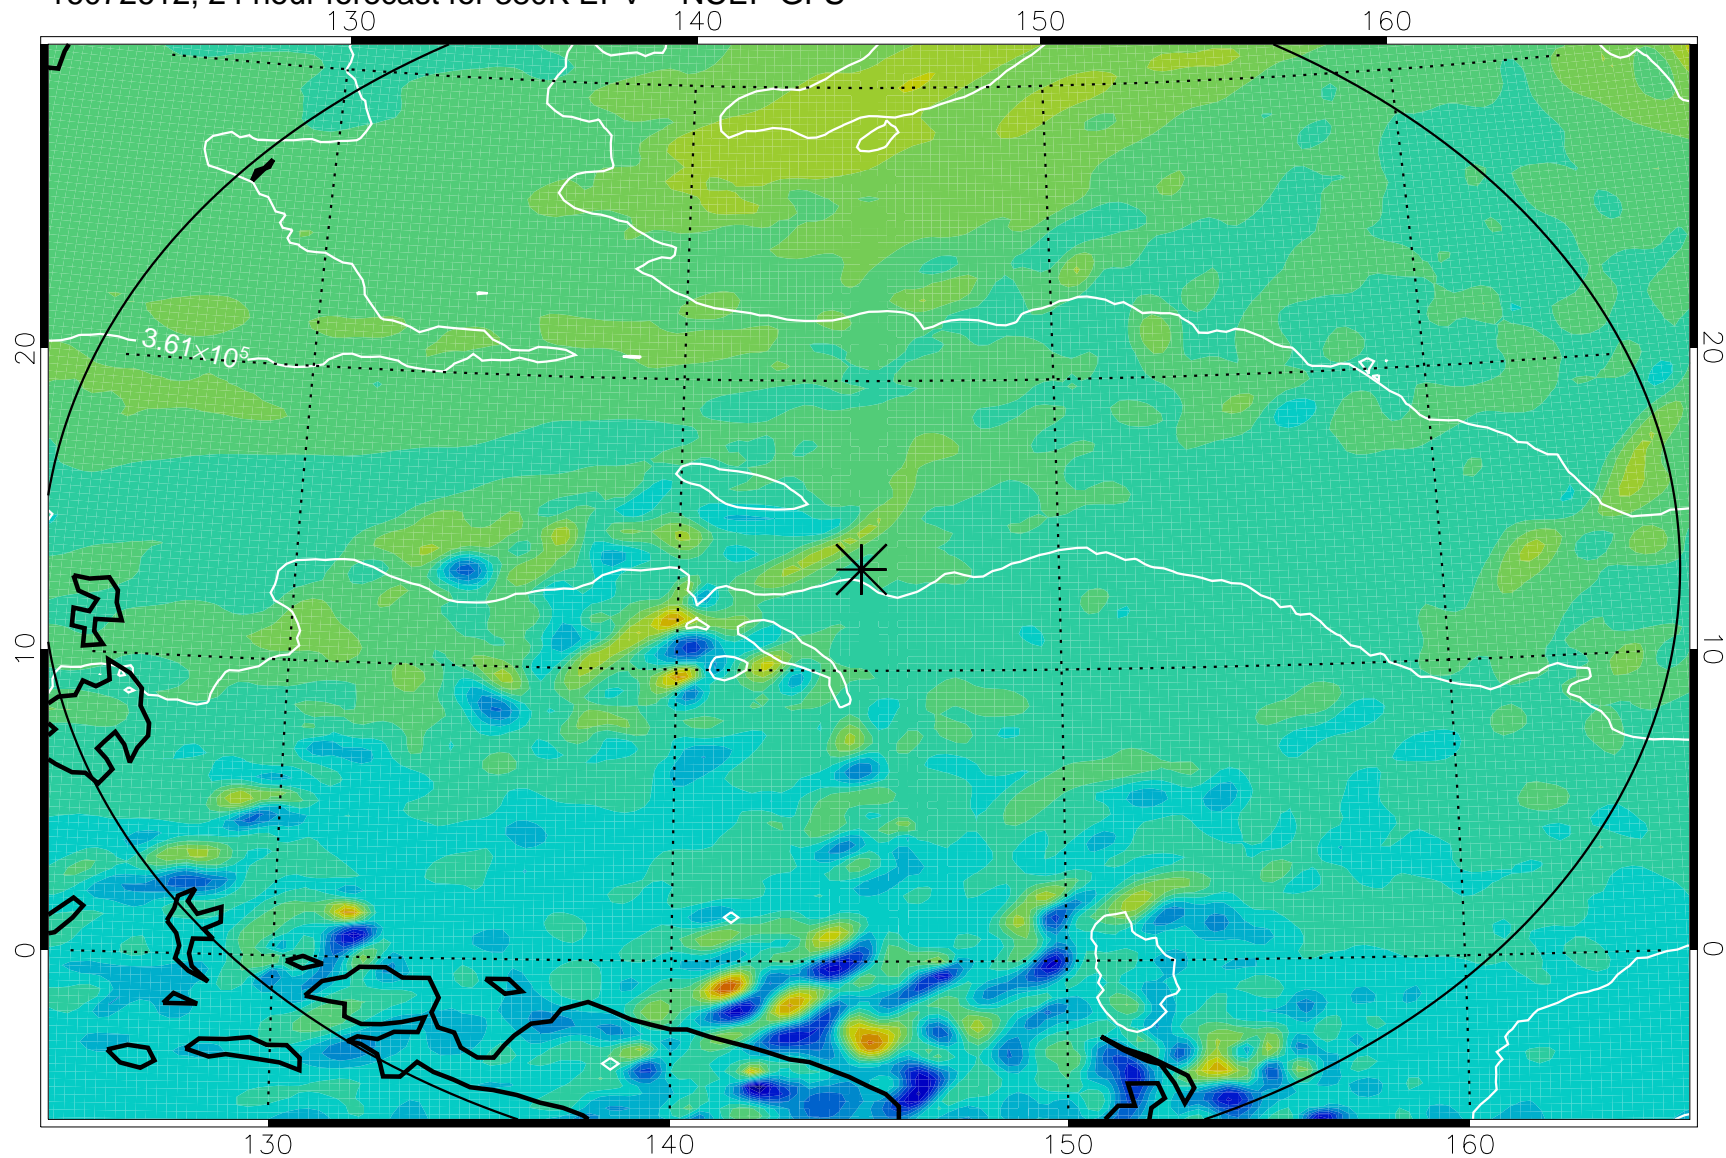

16072518, 6 hour forecast for 380K EPV -- NCEP GFS

380K Montgomery Streamfunction, white

Range ring of 2304 km

16072600, 12 hour forecast for 380K EPV -- NCEP GFS

380K Montgomery Streamfunction, white

Range ring of 2304 km

16072606, 18 hour forecast for 380K EPV -- NCEP GFS

380K Montgomery Streamfunction, white

Range ring of 2304 km

16072612, 24 hour forecast for 380K EPV -- NCEP GFS

380K Montgomery Streamfunction, white

Range ring of 2304 km

16072618, 30 hour forecast for 380K EPV -- NCEP GFS

380K Montgomery Streamfunction, white

Range ring of 2304 km

16072700, 36 hour forecast for 380K EPV -- NCEP GFS

380K Montgomery Streamfunction, white

Range ring of 2304 km

16072818, 78 hour forecast for 380K EPV -- NCEP GFS

380K Montgomery Streamfunction, white

Range ring of 2304 km

16072900, 84 hour forecast for 380K EPV -- NCEP GFS

380K Montgomery Streamfunction, white

Range ring of 2304 km