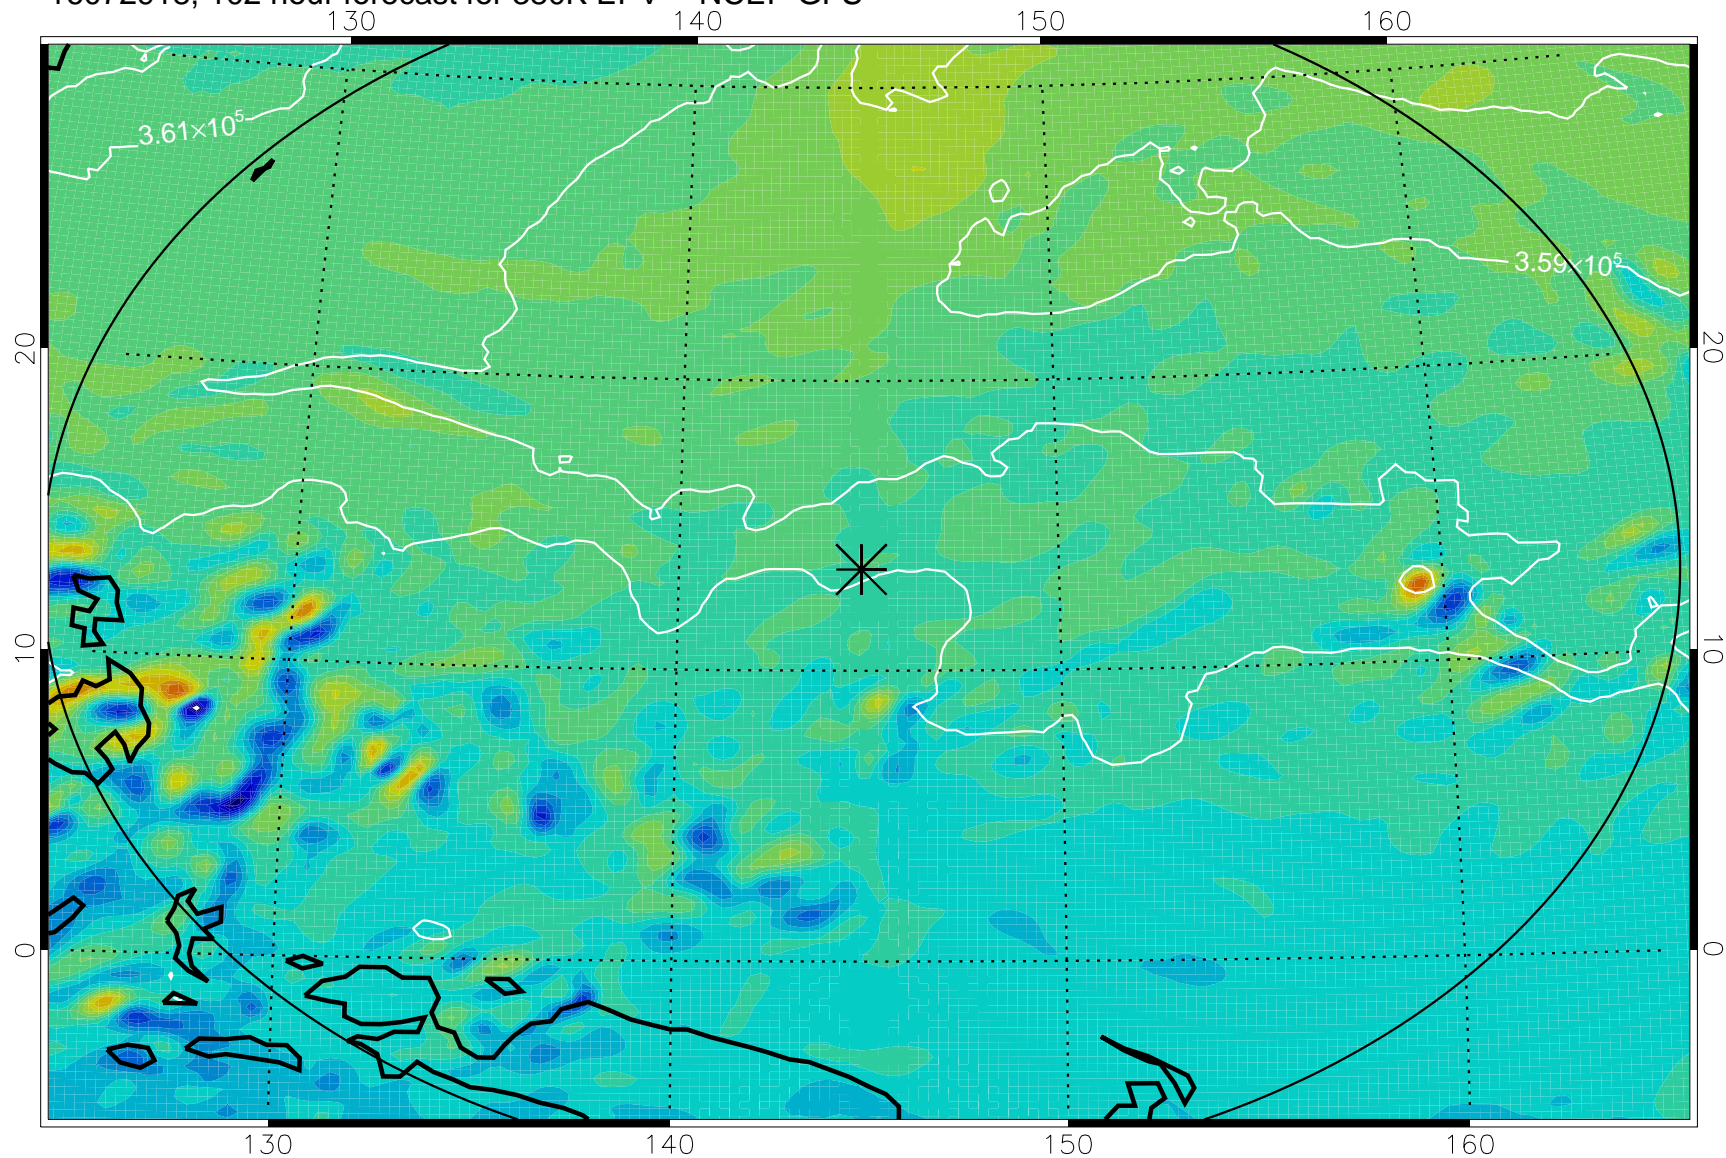

16072818, 78 hour forecast for 380K EPV -- NCEP GFS

380K Montgomery Streamfunction, white

Range ring of 2304 km

16072900, 84 hour forecast for 380K EPV -- NCEP GFS

380K Montgomery Streamfunction, white

Range ring of 2304 km

16072906, 90 hour forecast for 380K EPV -- NCEP GFS

380K Montgomery Streamfunction, white

Range ring of 2304 km

16072912, 96 hour forecast for 380K EPV -- NCEP GFS

380K Montgomery Streamfunction, white

Range ring of 2304 km

16072918, 102 hour forecast for 380K EPV -- NCEP GFS

380K Montgomery Streamfunction, white

Range ring of 2304 km

16073000, 108 hour forecast for 380K EPV -- NCEP GFS

380K Montgomery Streamfunction, white

Range ring of 2304 km

16073006, 114 hour forecast for 380K EPV -- NCEP GFS

380K Montgomery Streamfunction, white

Range ring of 2304 km

16073012, 120 hour forecast for 380K EPV -- NCEP GFS

380K Montgomery Streamfunction, white

Range ring of 2304 km