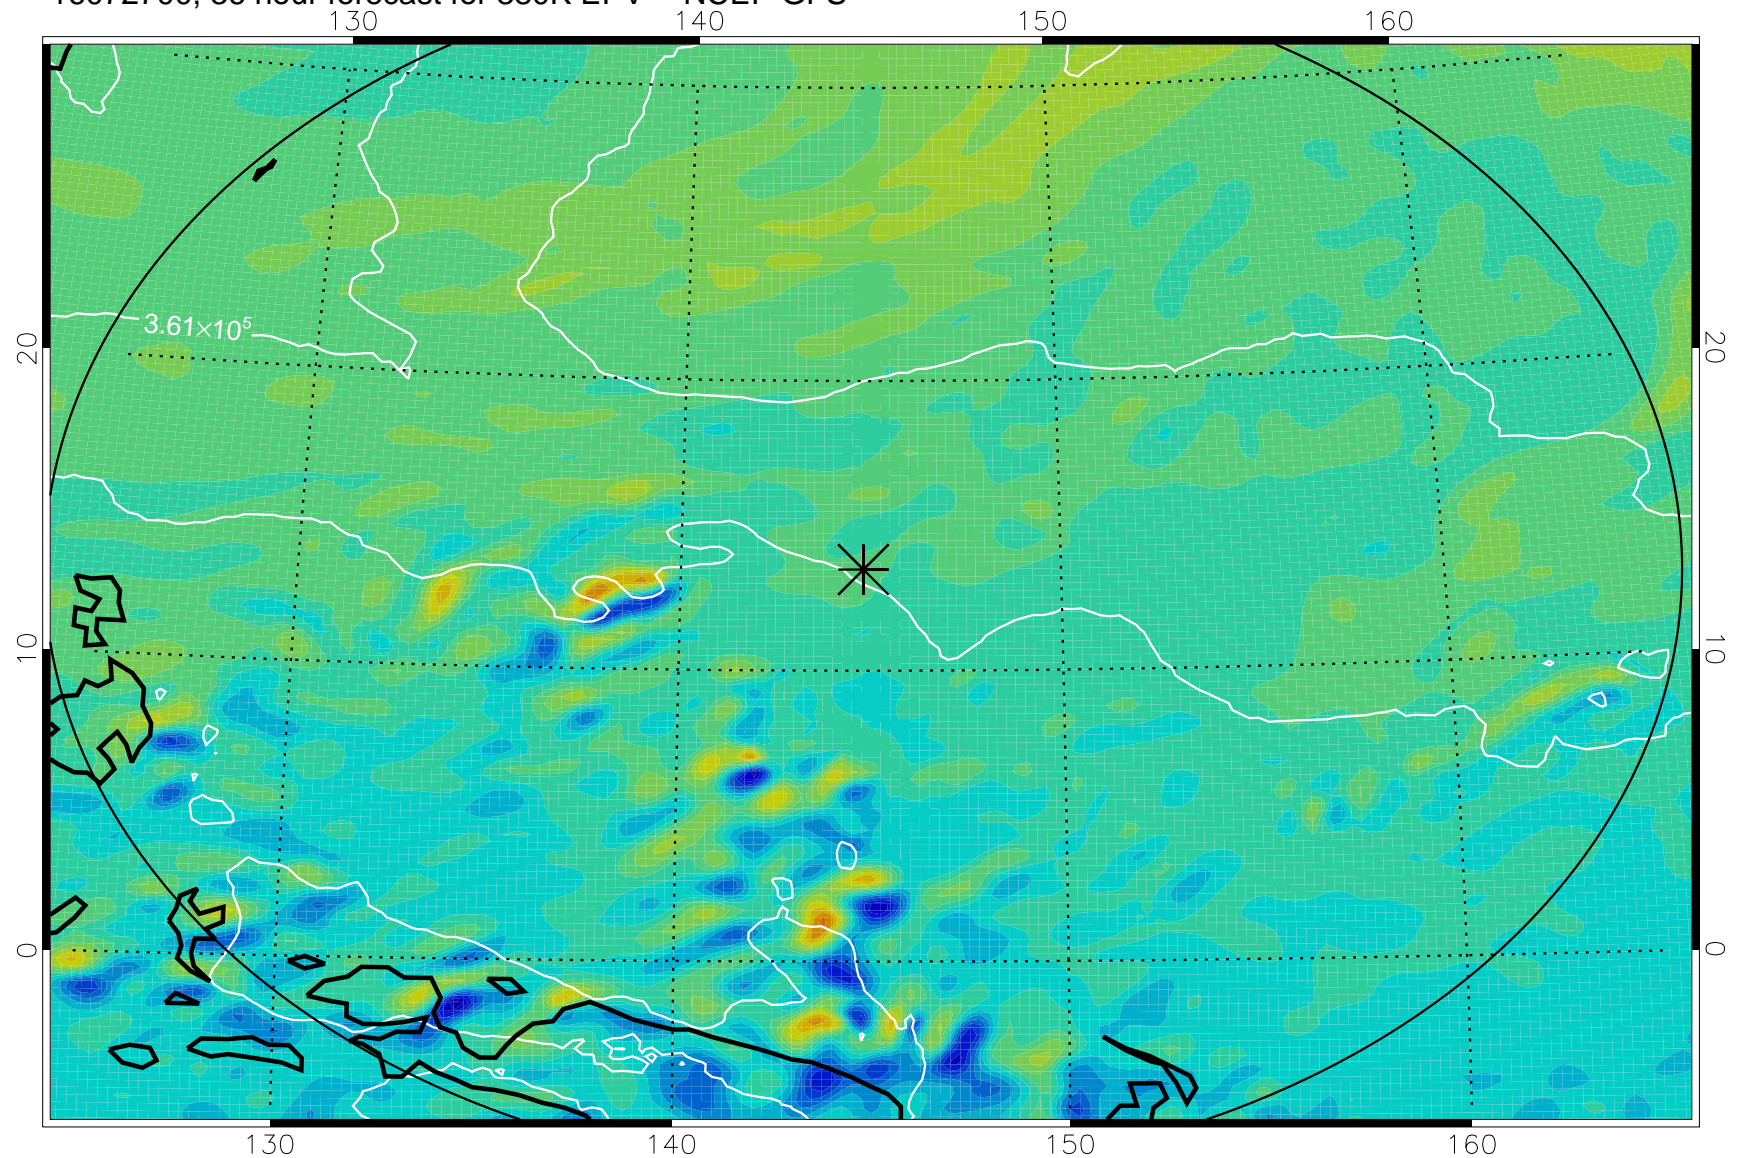

16072518, 6 hour forecast for 380K EPV -- NCEP GFS

380K Montgomery Streamfunction, white

Range ring of 2304 km

16072600, 12 hour forecast for 380K EPV -- NCEP GFS

380K Montgomery Streamfunction, white

Range ring of 2304 km

16072606, 18 hour forecast for 380K EPV -- NCEP GFS

380K Montgomery Streamfunction, white

Range ring of 2304 km

16072612, 24 hour forecast for 380K EPV -- NCEP GFS

380K Montgomery Streamfunction, white

Range ring of 2304 km

16072618, 30 hour forecast for 380K EPV -- NCEP GFS

380K Montgomery Streamfunction, white

Range ring of 2304 km

16072700, 36 hour forecast for 380K EPV -- NCEP GFS

380K Montgomery Streamfunction, white

Range ring of 2304 km

16072818, 78 hour forecast for 380K EPV -- NCEP GFS

380K Montgomery Streamfunction, white

Range ring of 2304 km

16072900, 84 hour forecast for 380K EPV -- NCEP GFS

380K Montgomery Streamfunction, white

Range ring of 2304 km