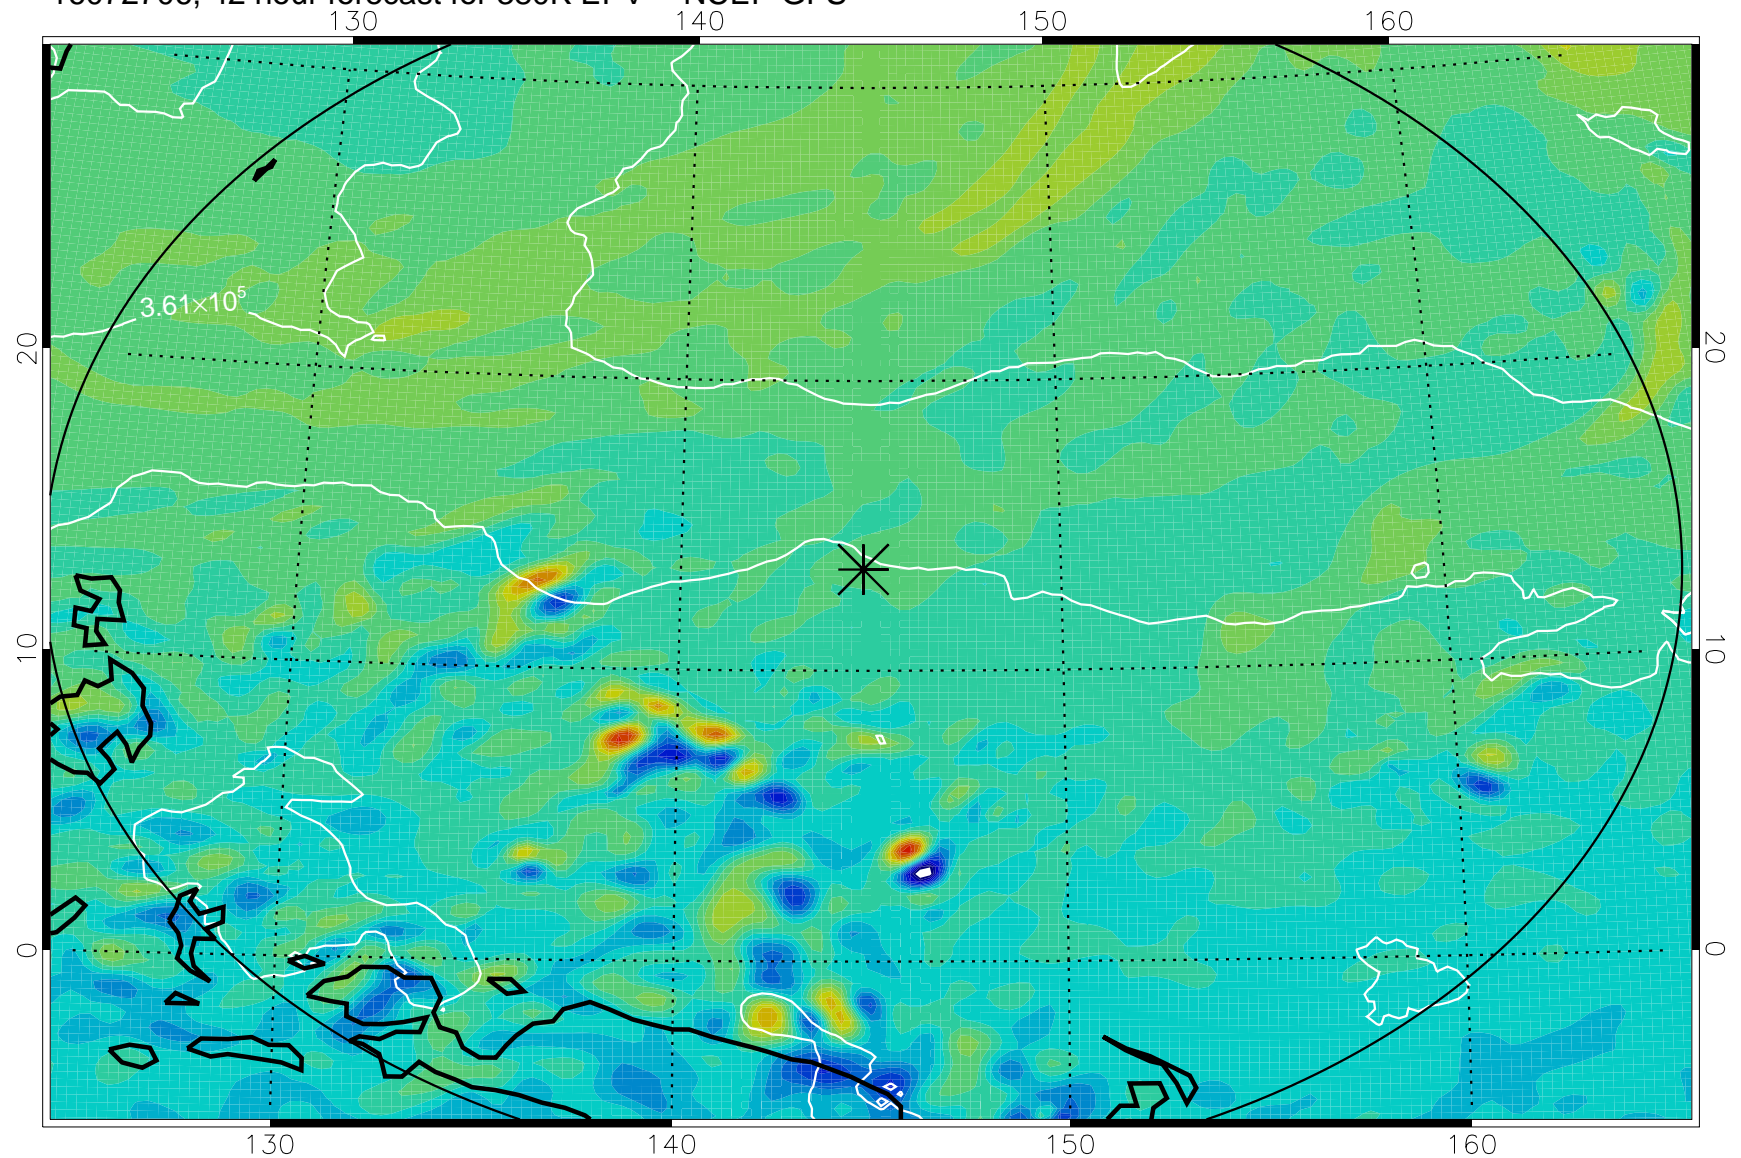

16072618, 30 hour forecast for 380K EPV -- NCEP GFS

380K Montgomery Streamfunction, white

Range ring of 2304 km

16072700, 36 hour forecast for 380K EPV -- NCEP GFS

380K Montgomery Streamfunction, white

Range ring of 2304 km

16072706, 42 hour forecast for 380K EPV -- NCEP GFS

380K Montgomery Streamfunction, white

Range ring of 2304 km

16072712, 48 hour forecast for 380K EPV -- NCEP GFS

380K Montgomery Streamfunction, white

Range ring of 2304 km

16072818, 78 hour forecast for 380K EPV -- NCEP GFS

380K Montgomery Streamfunction, white

Range ring of 2304 km

16072900, 84 hour forecast for 380K EPV -- NCEP GFS

380K Montgomery Streamfunction, white

Range ring of 2304 km

16072918, 102 hour forecast for 380K EPV -- NCEP GFS

380K Montgomery Streamfunction, white

Range ring of 2304 km

16073000, 108 hour forecast for 380K EPV -- NCEP GFS

380K Montgomery Streamfunction, white

Range ring of 2304 km