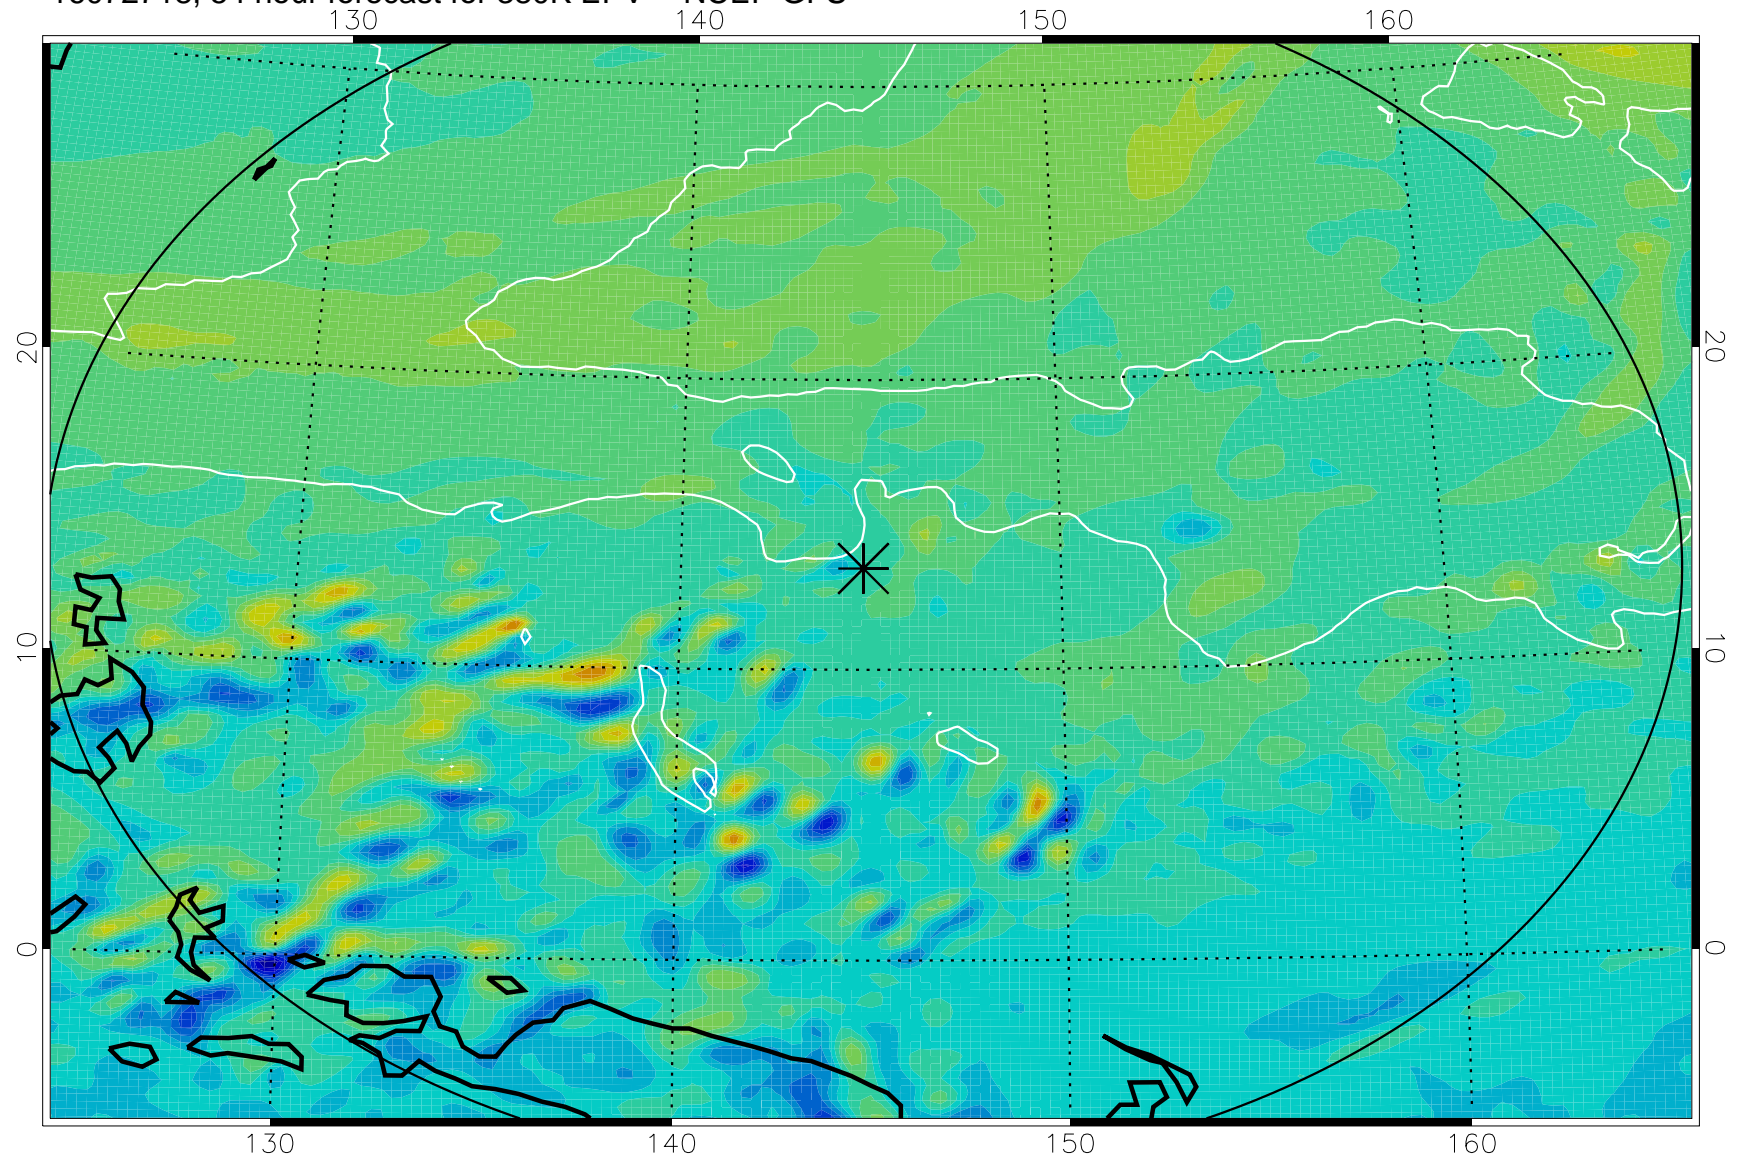

16072706, 42 hour forecast for 380K EPV -- NCEP GFS

380K Montgomery Streamfunction, white

Range ring of 2304 km

16072712, 48 hour forecast for 380K EPV -- NCEP GFS

380K Montgomery Streamfunction, white

Range ring of 2304 km

16072718, 54 hour forecast for 380K EPV -- NCEP GFS

380K Montgomery Streamfunction, white

Range ring of 2304 km

16072800, 60 hour forecast for 380K EPV -- NCEP GFS

380K Montgomery Streamfunction, white

Range ring of 2304 km

16072818, 78 hour forecast for 380K EPV -- NCEP GFS

380K Montgomery Streamfunction, white

Range ring of 2304 km

16072900, 84 hour forecast for 380K EPV -- NCEP GFS

380K Montgomery Streamfunction, white

Range ring of 2304 km

16072918, 102 hour forecast for 380K EPV -- NCEP GFS

380K Montgomery Streamfunction, white

Range ring of 2304 km

16073000, 108 hour forecast for 380K EPV -- NCEP GFS

380K Montgomery Streamfunction, white

Range ring of 2304 km