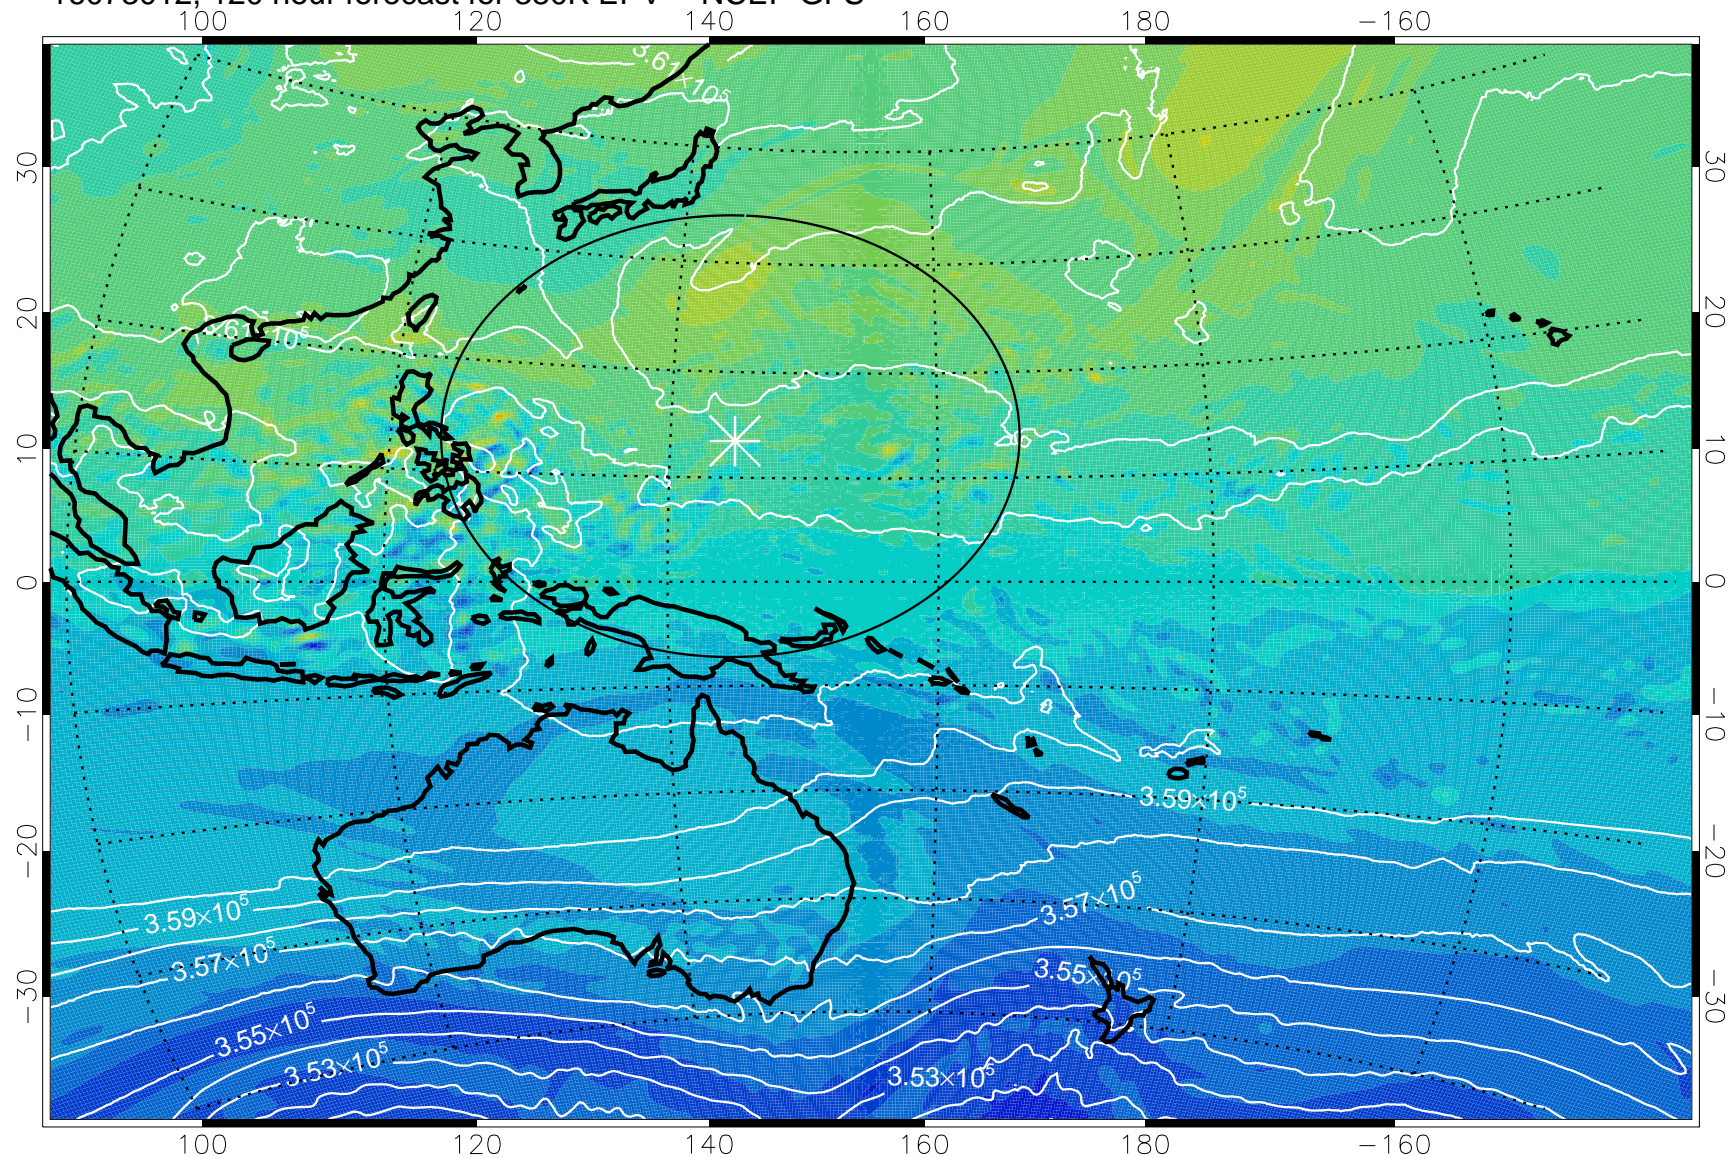

16072918, 102 hour forecast for 380K EPV -- NCEP GFS

380K Montgomery Streamfunction, white

Range ring of 2304 km

16073000, 108 hour forecast for 380K EPV -- NCEP GFS

380K Montgomery Streamfunction, white

Range ring of 2304 km

16073006, 114 hour forecast for 380K EPV -- NCEP GFS

380K Montgomery Streamfunction, white

Range ring of 2304 km

16073012, 120 hour forecast for 380K EPV -- NCEP GFS

380K Montgomery Streamfunction, white

Range ring of 2304 km