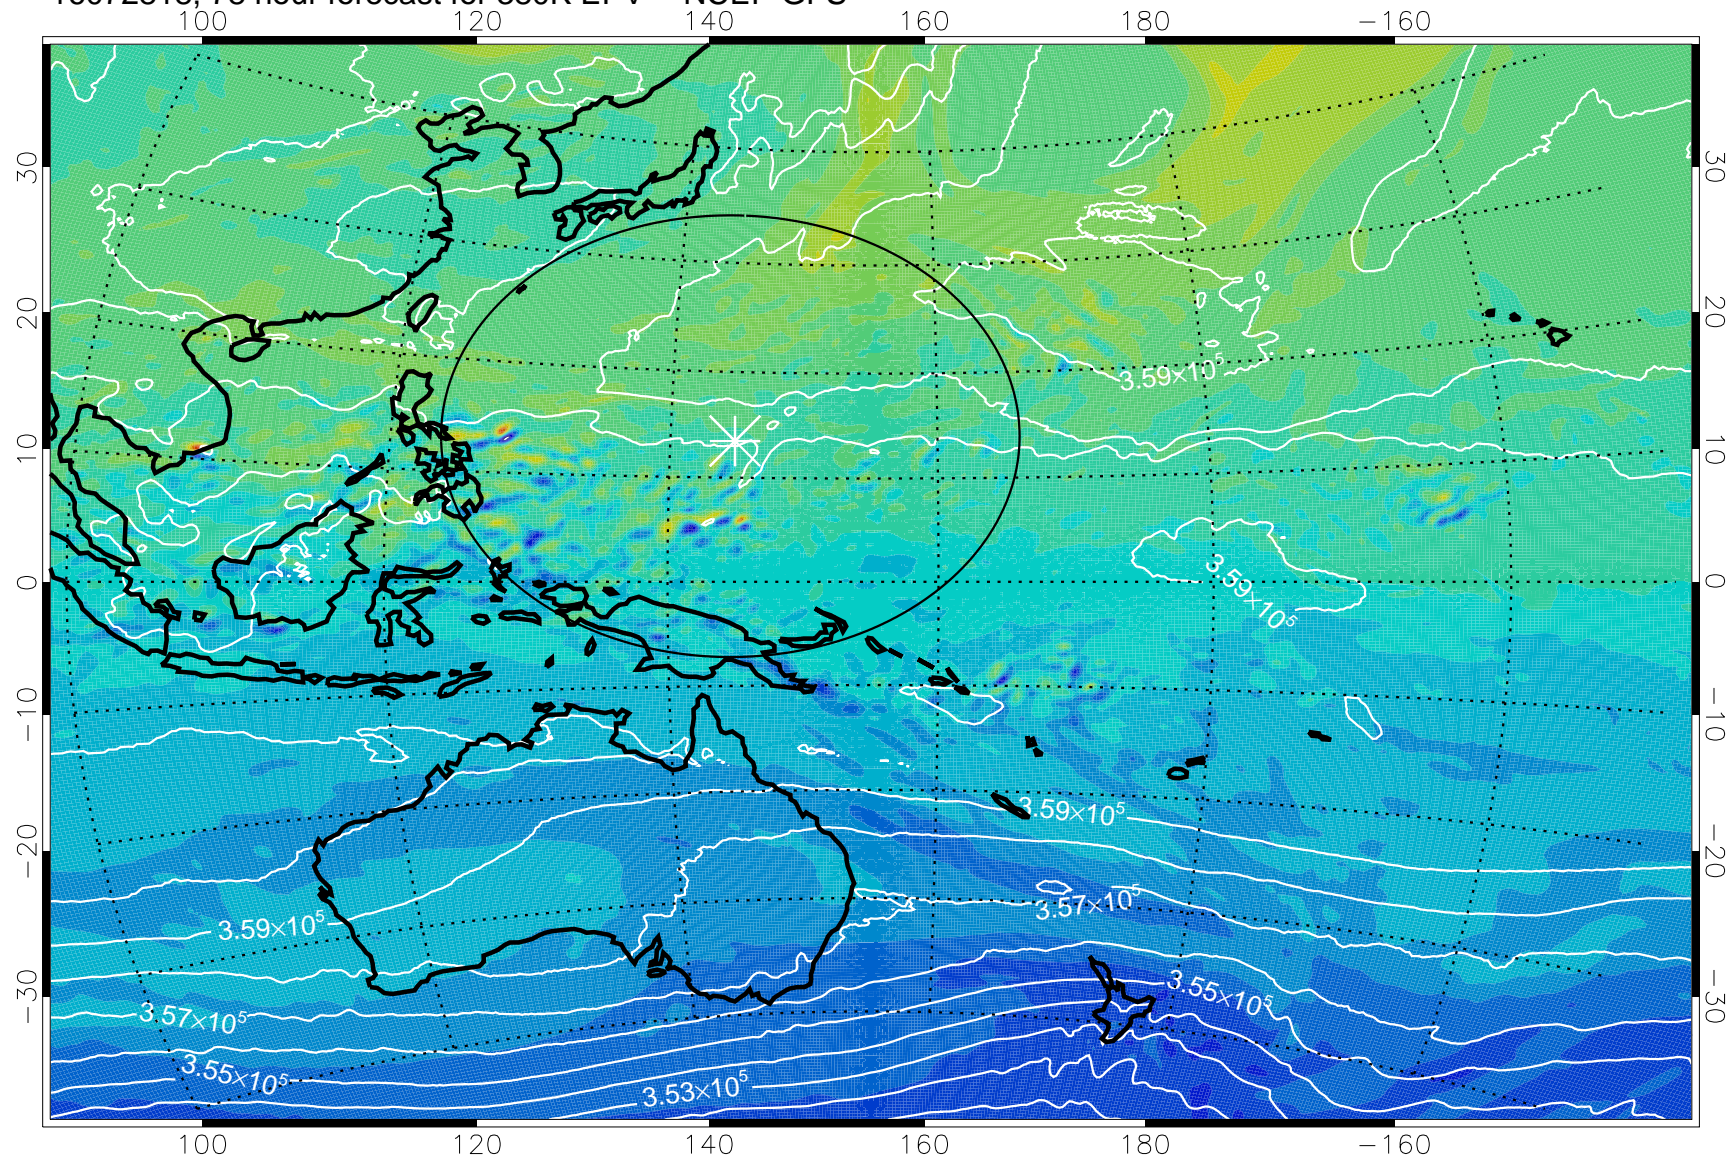

16072718, 54 hour forecast for 380K EPV -- NCEP GFS

380K Montgomery Streamfunction, white

Range ring of 2304 km

16072800, 60 hour forecast for 380K EPV -- NCEP GFS

380K Montgomery Streamfunction, white

Range ring of 2304 km

16072806, 66 hour forecast for 380K EPV -- NCEP GFS

380K Montgomery Streamfunction, white

Range ring of 2304 km

16072812, 72 hour forecast for 380K EPV -- NCEP GFS

380K Montgomery Streamfunction, white

Range ring of 2304 km

16072818, 78 hour forecast for 380K EPV -- NCEP GFS

380K Montgomery Streamfunction, white

Range ring of 2304 km

16072900, 84 hour forecast for 380K EPV -- NCEP GFS

380K Montgomery Streamfunction, white

Range ring of 2304 km

16072906, 90 hour forecast for 380K EPV -- NCEP GFS

380K Montgomery Streamfunction, white

Range ring of 2304 km

16072912, 96 hour forecast for 380K EPV -- NCEP GFS

380K Montgomery Streamfunction, white

Range ring of 2304 km