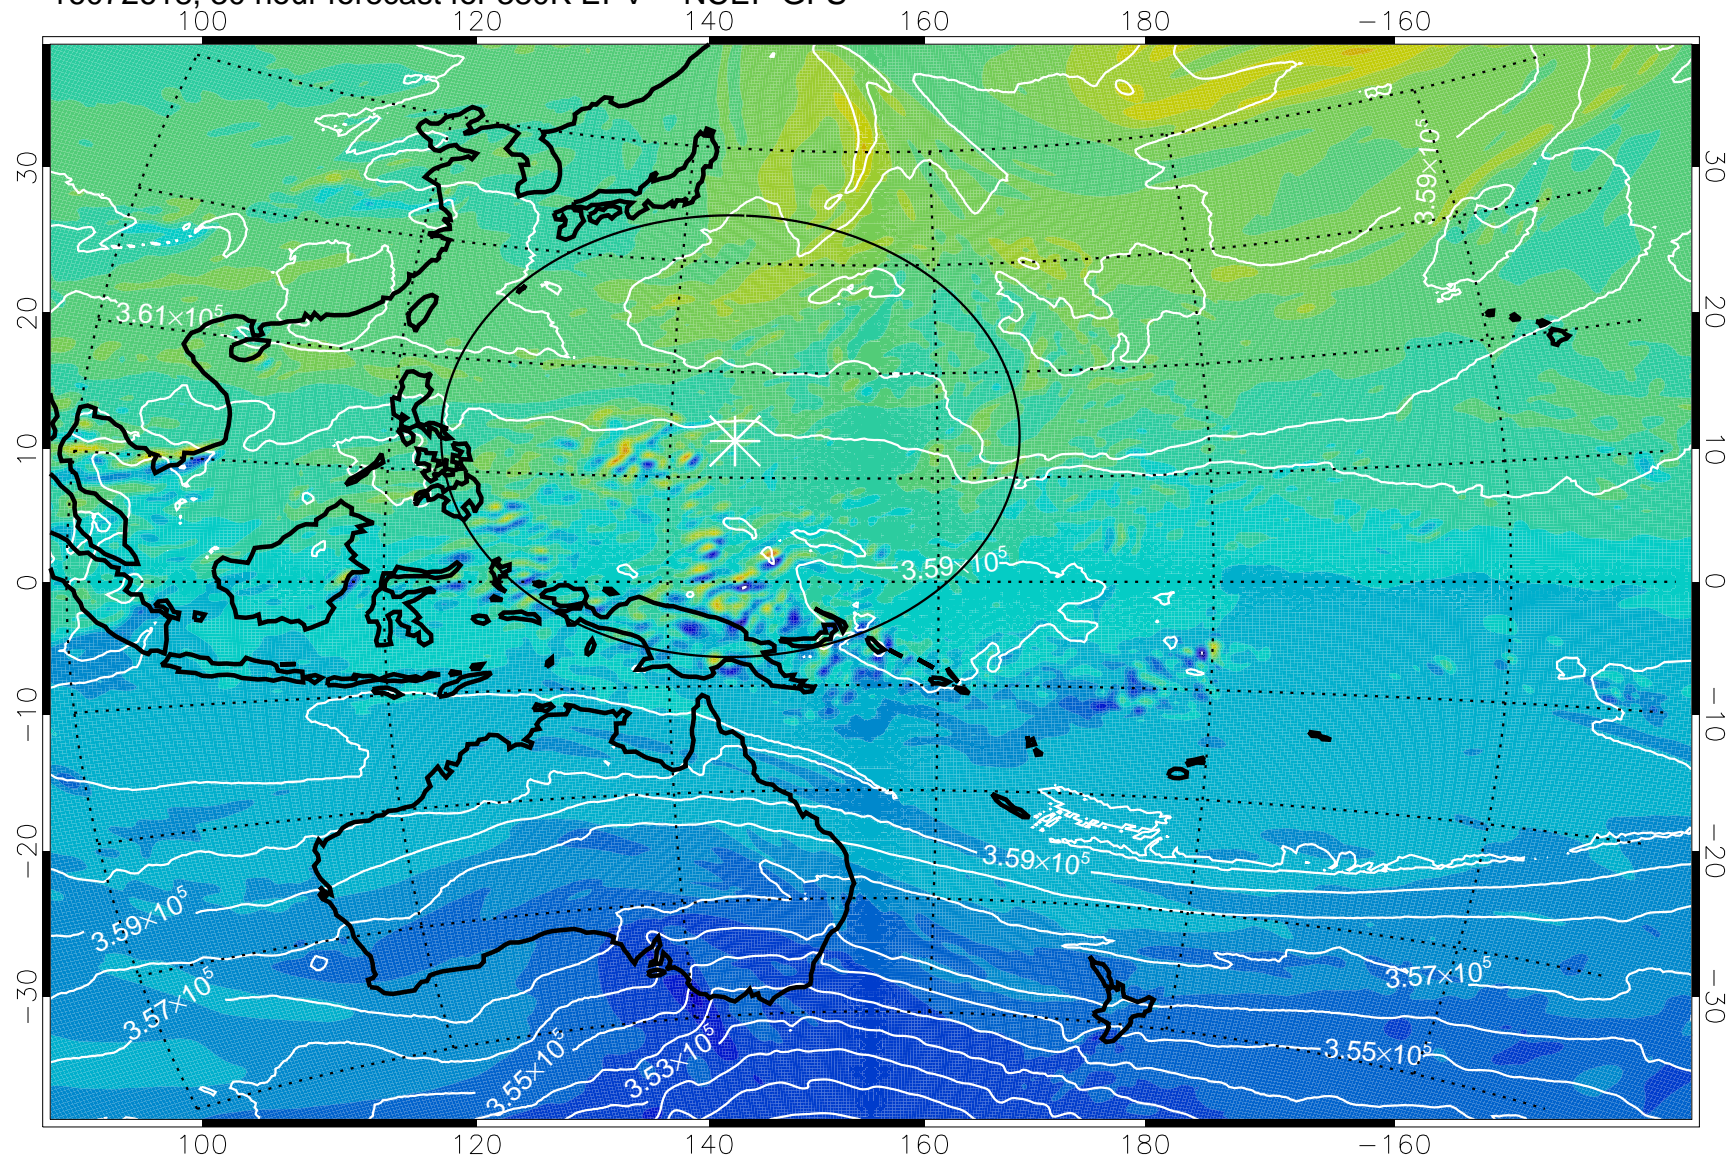

16072606, 18 hour forecast for 380K EPV -- NCEP GFS

380K Montgomery Streamfunction, white

Range ring of 2304 km

16072612, 24 hour forecast for 380K EPV -- NCEP GFS

380K Montgomery Streamfunction, white

Range ring of 2304 km

16072618, 30 hour forecast for 380K EPV -- NCEP GFS

380K Montgomery Streamfunction, white

Range ring of 2304 km

16072700, 36 hour forecast for 380K EPV -- NCEP GFS

380K Montgomery Streamfunction, white

Range ring of 2304 km

16072706, 42 hour forecast for 380K EPV -- NCEP GFS

380K Montgomery Streamfunction, white

Range ring of 2304 km

16072712, 48 hour forecast for 380K EPV -- NCEP GFS

380K Montgomery Streamfunction, white

Range ring of 2304 km

16072718, 54 hour forecast for 380K EPV -- NCEP GFS

380K Montgomery Streamfunction, white

Range ring of 2304 km

16072800, 60 hour forecast for 380K EPV -- NCEP GFS

380K Montgomery Streamfunction, white

Range ring of 2304 km