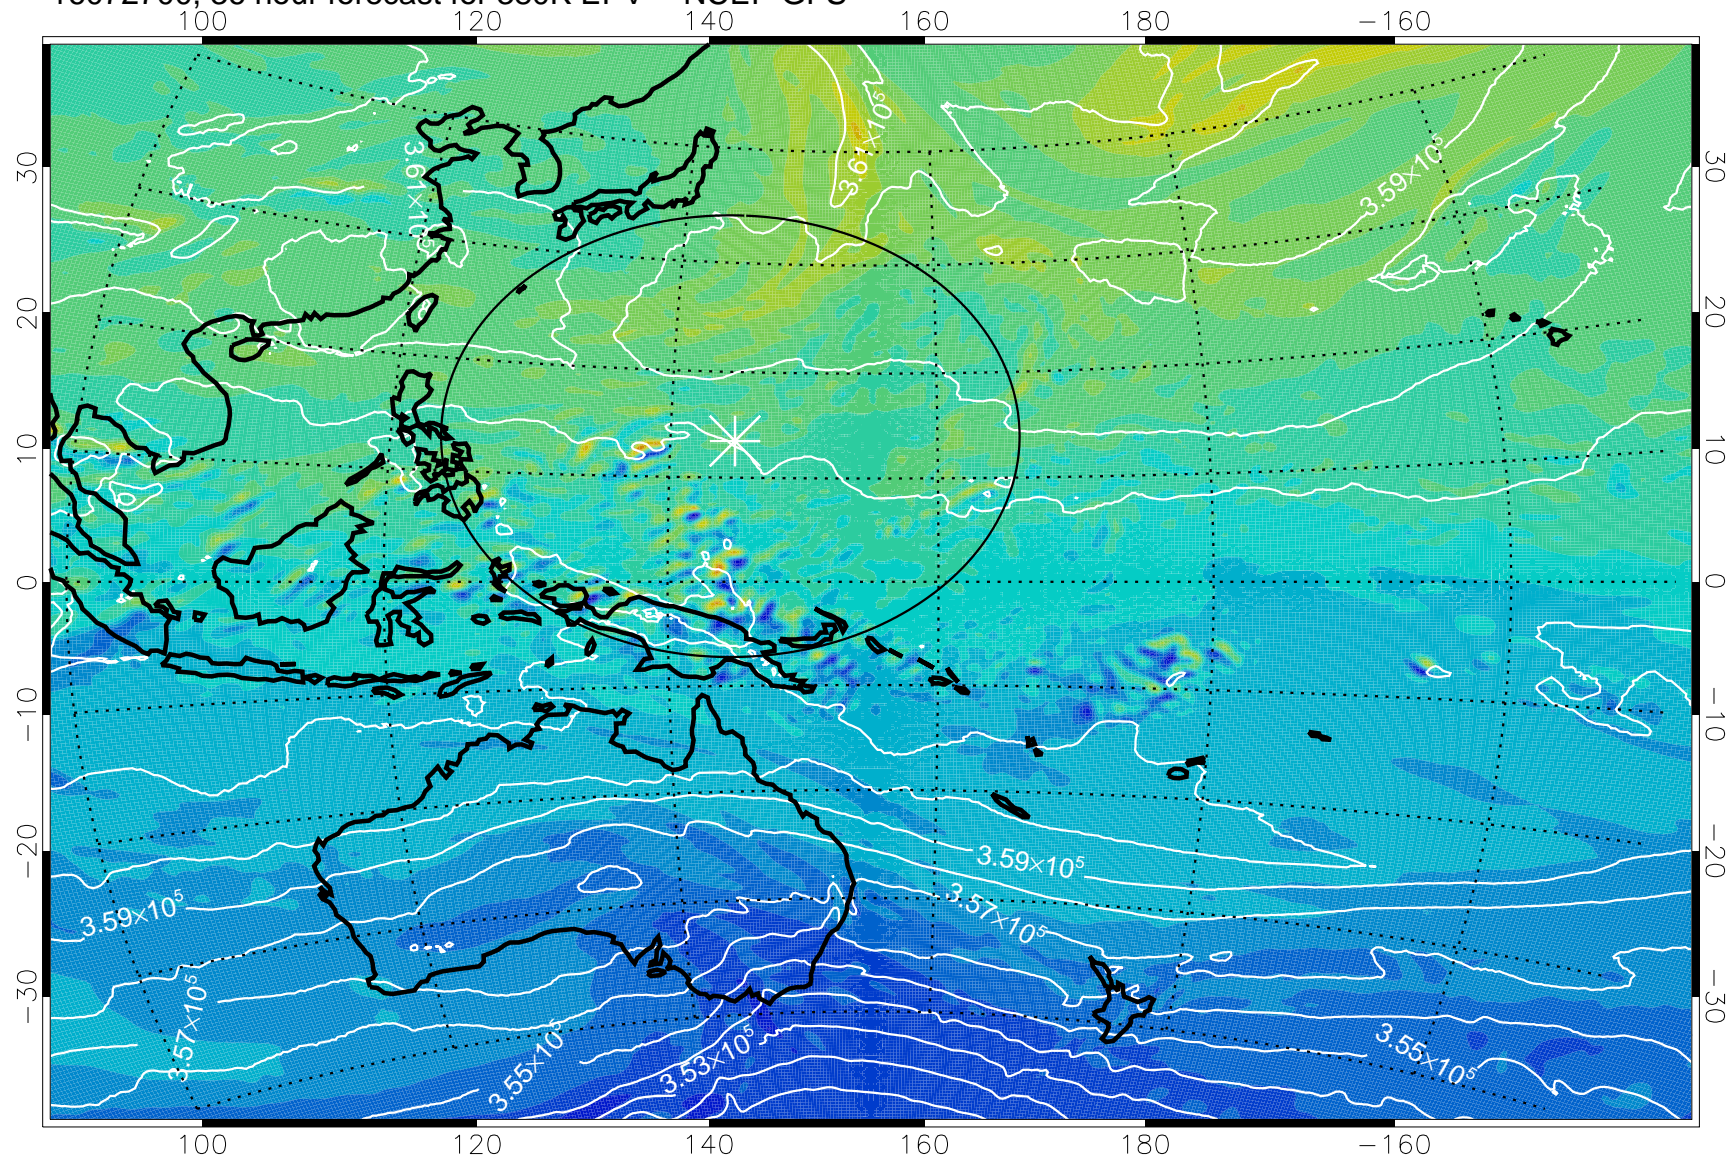

16072618, 30 hour forecast for 380K EPV -- NCEP GFS

380K Montgomery Streamfunction, white

Range ring of 2304 km

16072700, 36 hour forecast for 380K EPV -- NCEP GFS

380K Montgomery Streamfunction, white

Range ring of 2304 km

16072706, 42 hour forecast for 380K EPV -- NCEP GFS

380K Montgomery Streamfunction, white

Range ring of 2304 km

16072712, 48 hour forecast for 380K EPV -- NCEP GFS

380K Montgomery Streamfunction, white

Range ring of 2304 km

16072718, 54 hour forecast for 380K EPV -- NCEP GFS

380K Montgomery Streamfunction, white

Range ring of 2304 km

16072800, 60 hour forecast for 380K EPV -- NCEP GFS

380K Montgomery Streamfunction, white

Range ring of 2304 km

16072806, 66 hour forecast for 380K EPV -- NCEP GFS

380K Montgomery Streamfunction, white

Range ring of 2304 km

16072812, 72 hour forecast for 380K EPV -- NCEP GFS

380K Montgomery Streamfunction, white

Range ring of 2304 km