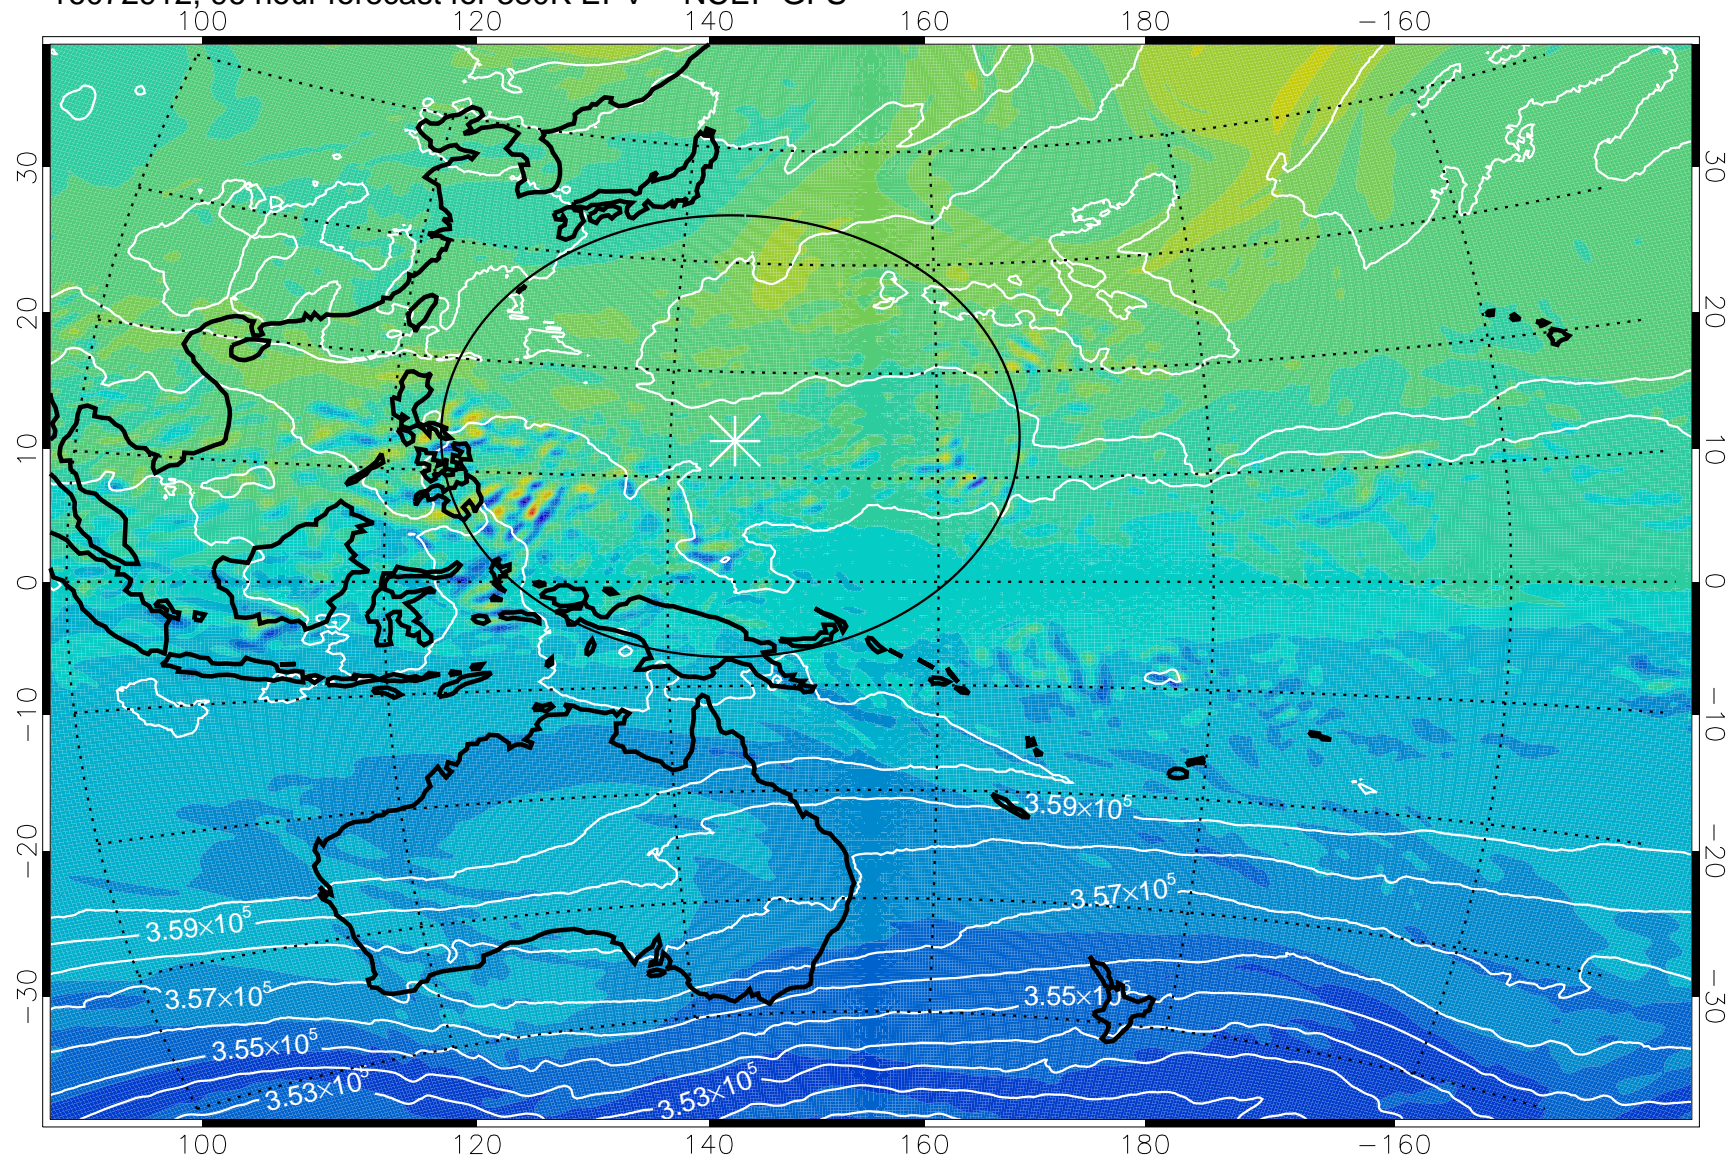

16072818, 78 hour forecast for 380K EPV -- NCEP GFS

380K Montgomery Streamfunction, white

Range ring of 2304 km

16072900, 84 hour forecast for 380K EPV -- NCEP GFS

380K Montgomery Streamfunction, white

Range ring of 2304 km

16072906, 90 hour forecast for 380K EPV -- NCEP GFS

380K Montgomery Streamfunction, white

Range ring of 2304 km

16072912, 96 hour forecast for 380K EPV -- NCEP GFS

380K Montgomery Streamfunction, white

Range ring of 2304 km

16072918, 102 hour forecast for 380K EPV -- NCEP GFS

380K Montgomery Streamfunction, white

Range ring of 2304 km

16073000, 108 hour forecast for 380K EPV -- NCEP GFS

380K Montgomery Streamfunction, white

Range ring of 2304 km

16073006, 114 hour forecast for 380K EPV -- NCEP GFS

380K Montgomery Streamfunction, white

Range ring of 2304 km

16073012, 120 hour forecast for 380K EPV -- NCEP GFS

380K Montgomery Streamfunction, white

Range ring of 2304 km