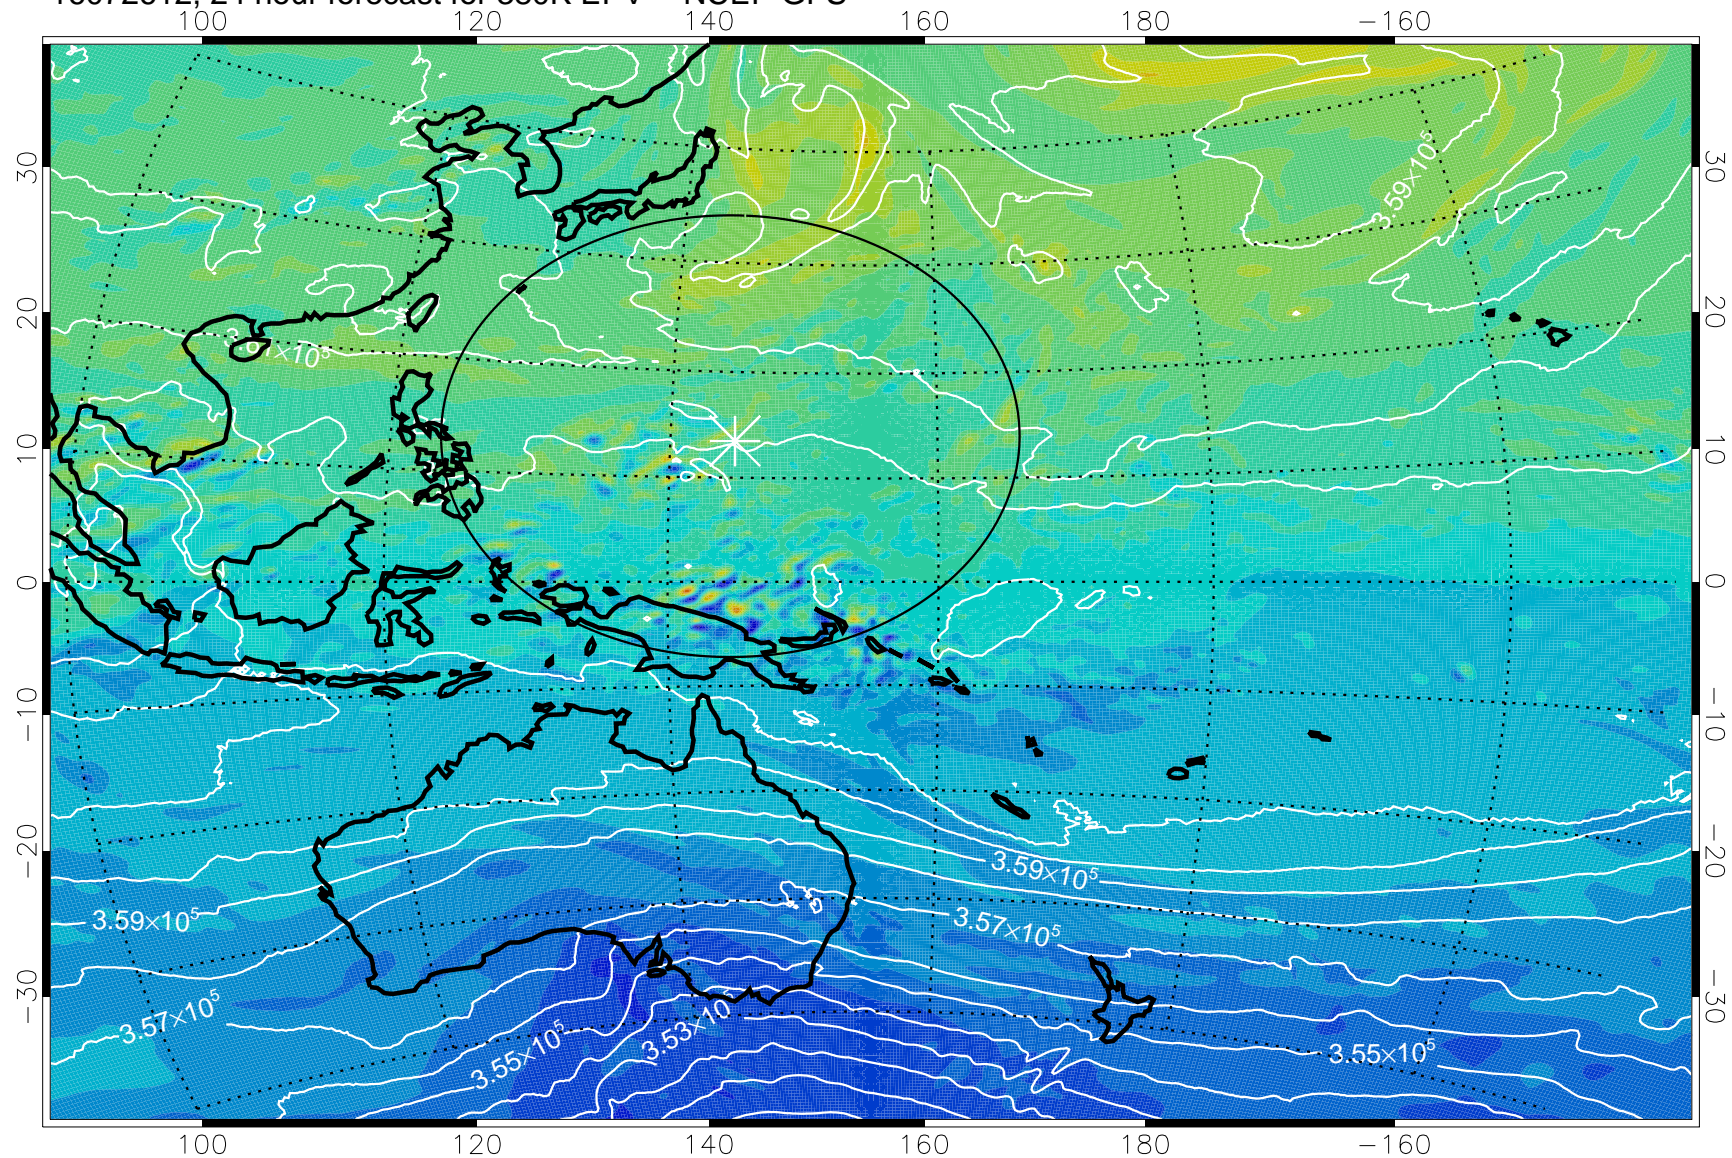

16072606, 18 hour forecast for 380K EPV -- NCEP GFS

380K Montgomery Streamfunction, white

Range ring of 2304 km

16072612, 24 hour forecast for 380K EPV -- NCEP GFS

380K Montgomery Streamfunction, white

Range ring of 2304 km

16072618, 30 hour forecast for 380K EPV -- NCEP GFS

380K Montgomery Streamfunction, white

Range ring of 2304 km

16072700, 36 hour forecast for 380K EPV -- NCEP GFS

380K Montgomery Streamfunction, white

Range ring of 2304 km

16072706, 42 hour forecast for 380K EPV -- NCEP GFS

380K Montgomery Streamfunction, white

Range ring of 2304 km

16072712, 48 hour forecast for 380K EPV -- NCEP GFS

380K Montgomery Streamfunction, white

Range ring of 2304 km

16072718, 54 hour forecast for 380K EPV -- NCEP GFS

380K Montgomery Streamfunction, white

Range ring of 2304 km

16072800, 60 hour forecast for 380K EPV -- NCEP GFS

380K Montgomery Streamfunction, white

Range ring of 2304 km