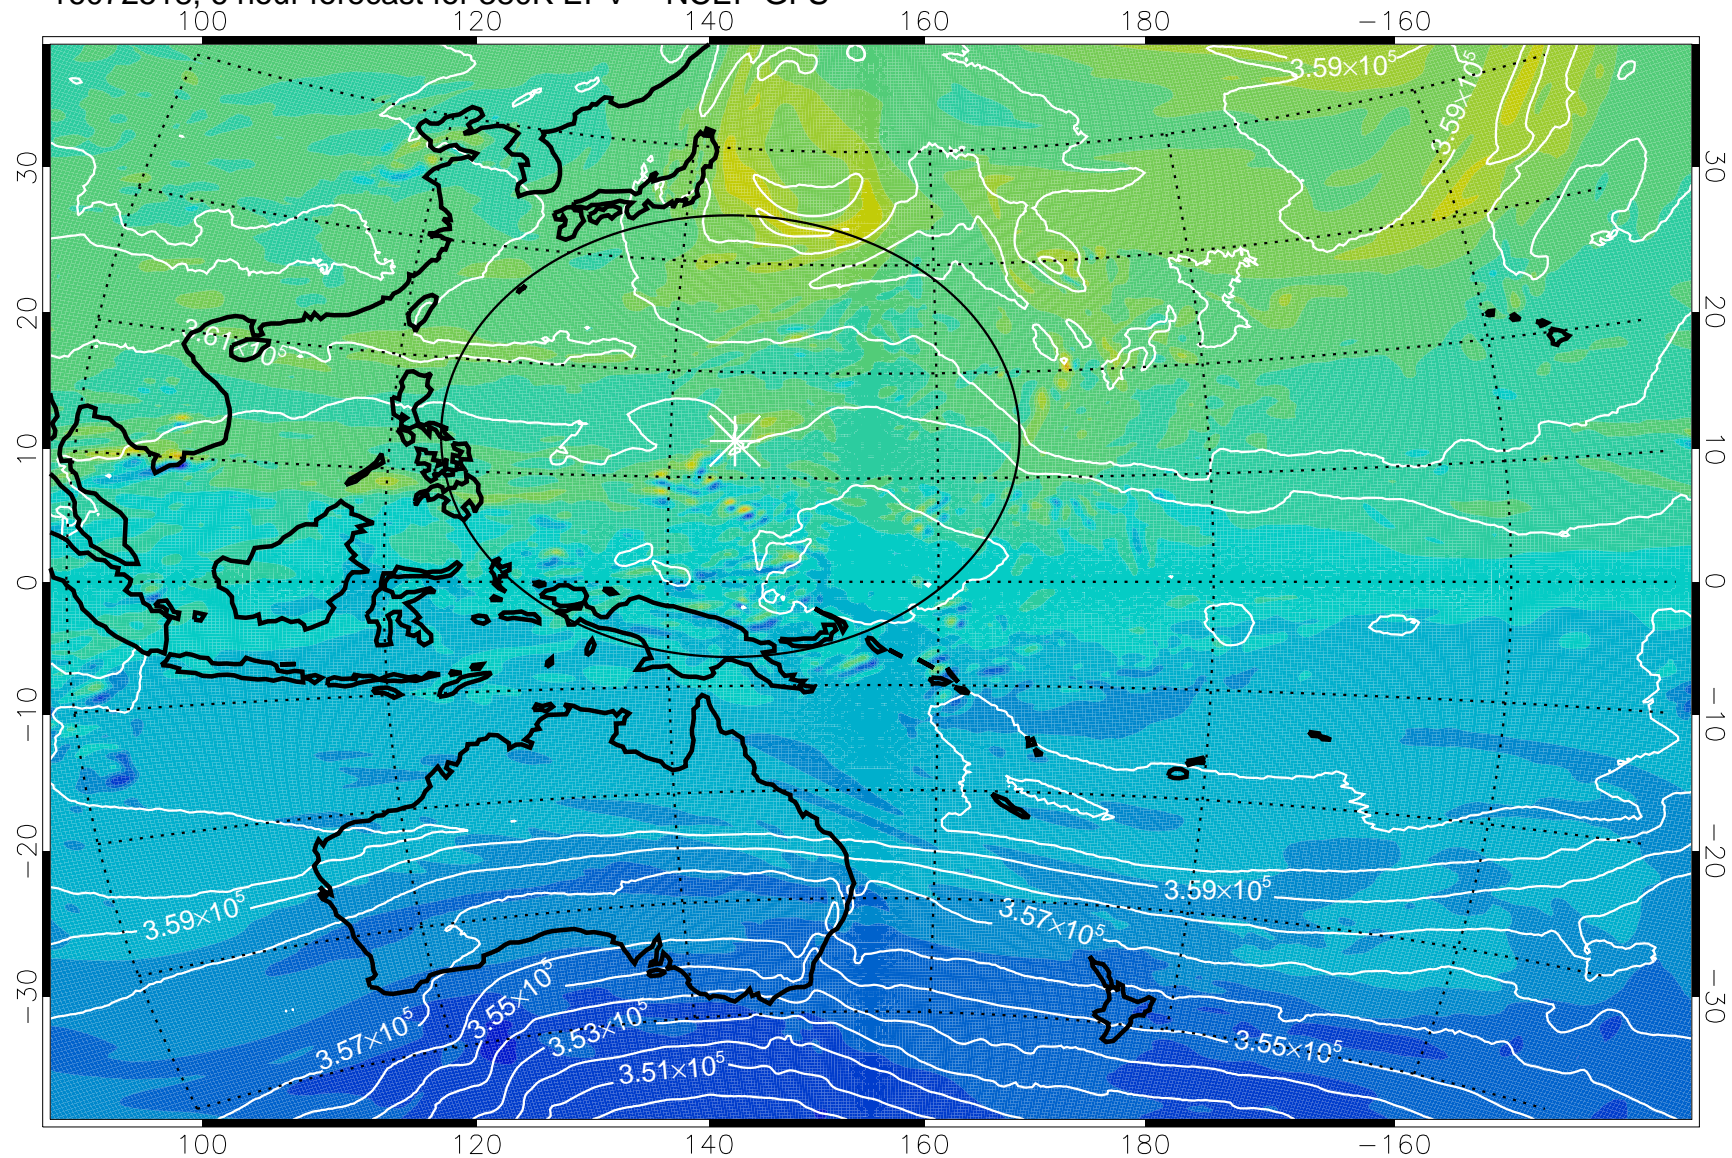

16072518, 6 hour forecast for 380K EPV -- NCEP GFS

380K Montgomery Streamfunction, white

Range ring of 2304 km

16072600, 12 hour forecast for 380K EPV -- NCEP GFS

380K Montgomery Streamfunction, white

Range ring of 2304 km

16072606, 18 hour forecast for 380K EPV -- NCEP GFS

380K Montgomery Streamfunction, white

Range ring of 2304 km

16072612, 24 hour forecast for 380K EPV -- NCEP GFS

380K Montgomery Streamfunction, white

Range ring of 2304 km

16072618, 30 hour forecast for 380K EPV -- NCEP GFS

380K Montgomery Streamfunction, white

Range ring of 2304 km

16072700, 36 hour forecast for 380K EPV -- NCEP GFS

380K Montgomery Streamfunction, white

Range ring of 2304 km

16072706, 42 hour forecast for 380K EPV -- NCEP GFS

380K Montgomery Streamfunction, white

Range ring of 2304 km

16072712, 48 hour forecast for 380K EPV -- NCEP GFS

380K Montgomery Streamfunction, white

Range ring of 2304 km