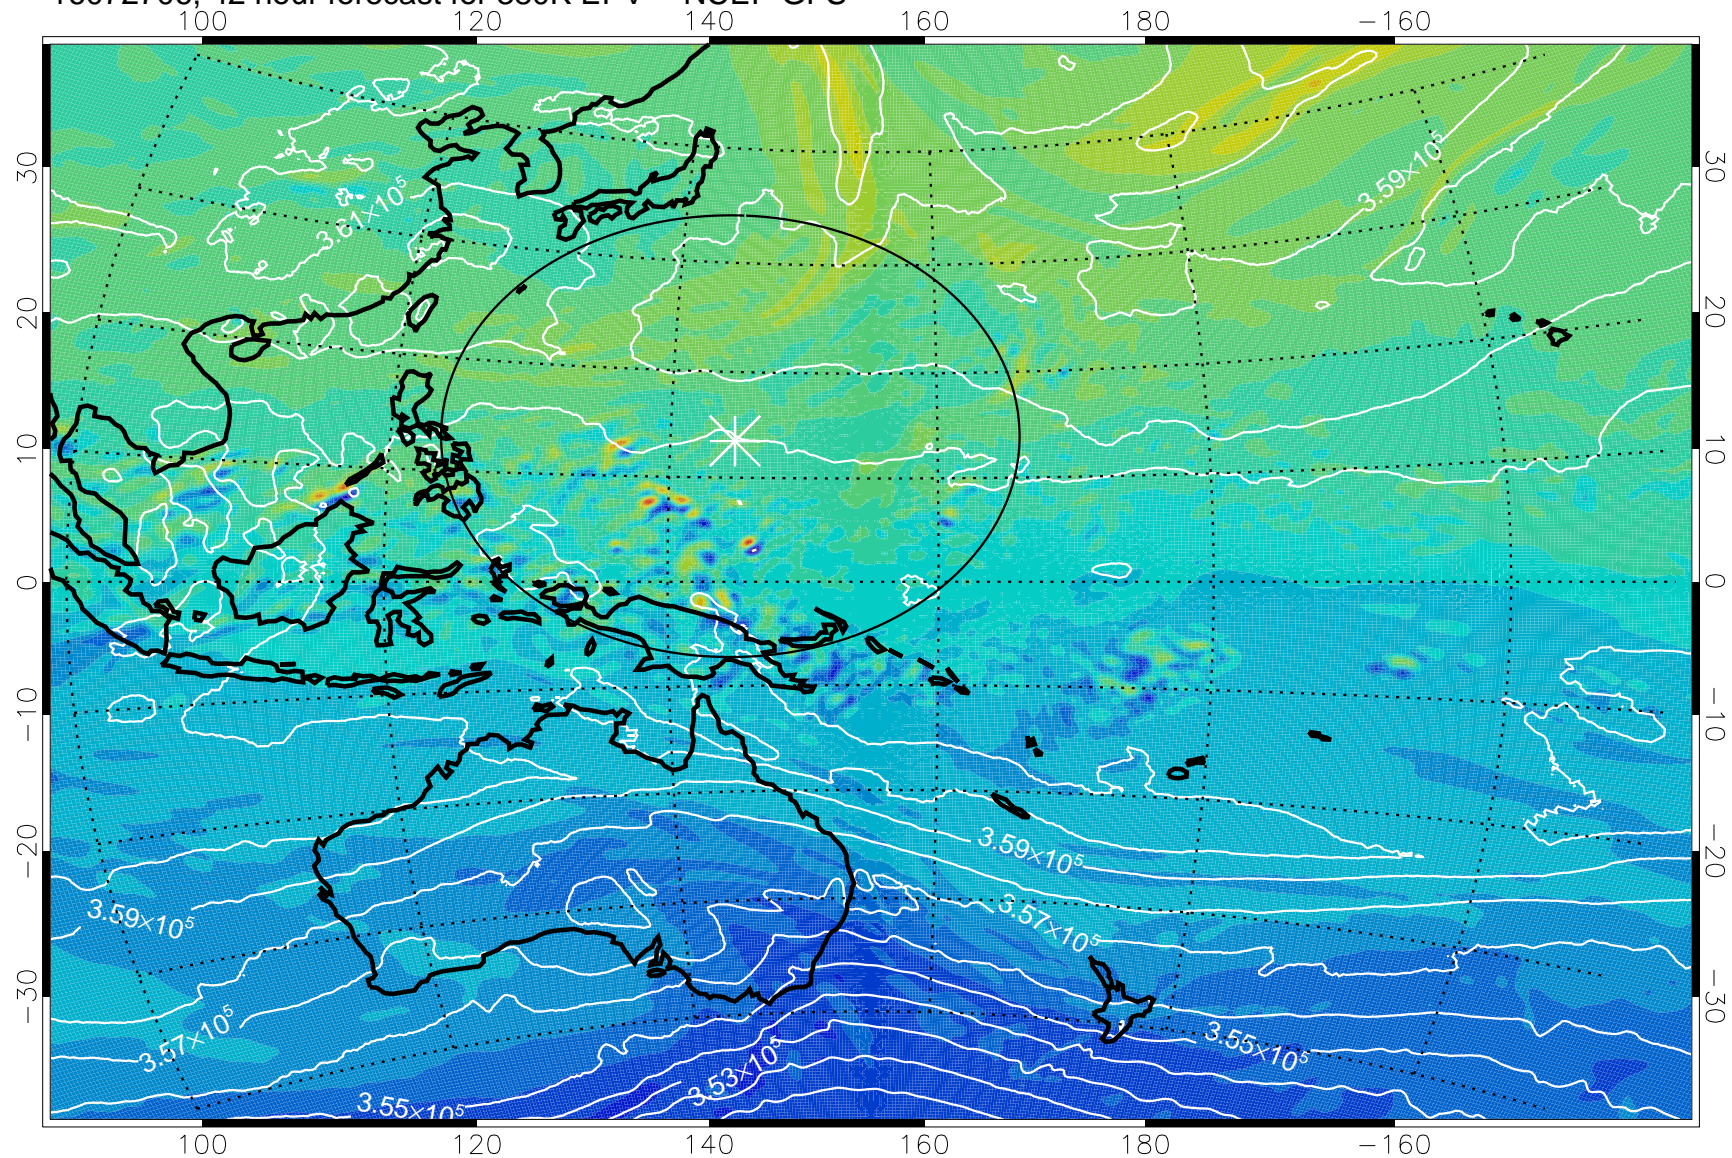

16072618, 30 hour forecast for 380K EPV -- NCEP GFS

380K Montgomery Streamfunction, white

Range ring of 2304 km

16072700, 36 hour forecast for 380K EPV -- NCEP GFS

380K Montgomery Streamfunction, white

Range ring of 2304 km

16072706, 42 hour forecast for 380K EPV -- NCEP GFS

380K Montgomery Streamfunction, white

Range ring of 2304 km

16072712, 48 hour forecast for 380K EPV -- NCEP GFS

380K Montgomery Streamfunction, white

Range ring of 2304 km

16072718, 54 hour forecast for 380K EPV -- NCEP GFS

380K Montgomery Streamfunction, white

Range ring of 2304 km

16072800, 60 hour forecast for 380K EPV -- NCEP GFS

380K Montgomery Streamfunction, white

Range ring of 2304 km

16072806, 66 hour forecast for 380K EPV -- NCEP GFS

380K Montgomery Streamfunction, white

Range ring of 2304 km

16072812, 72 hour forecast for 380K EPV -- NCEP GFS

380K Montgomery Streamfunction, white

Range ring of 2304 km