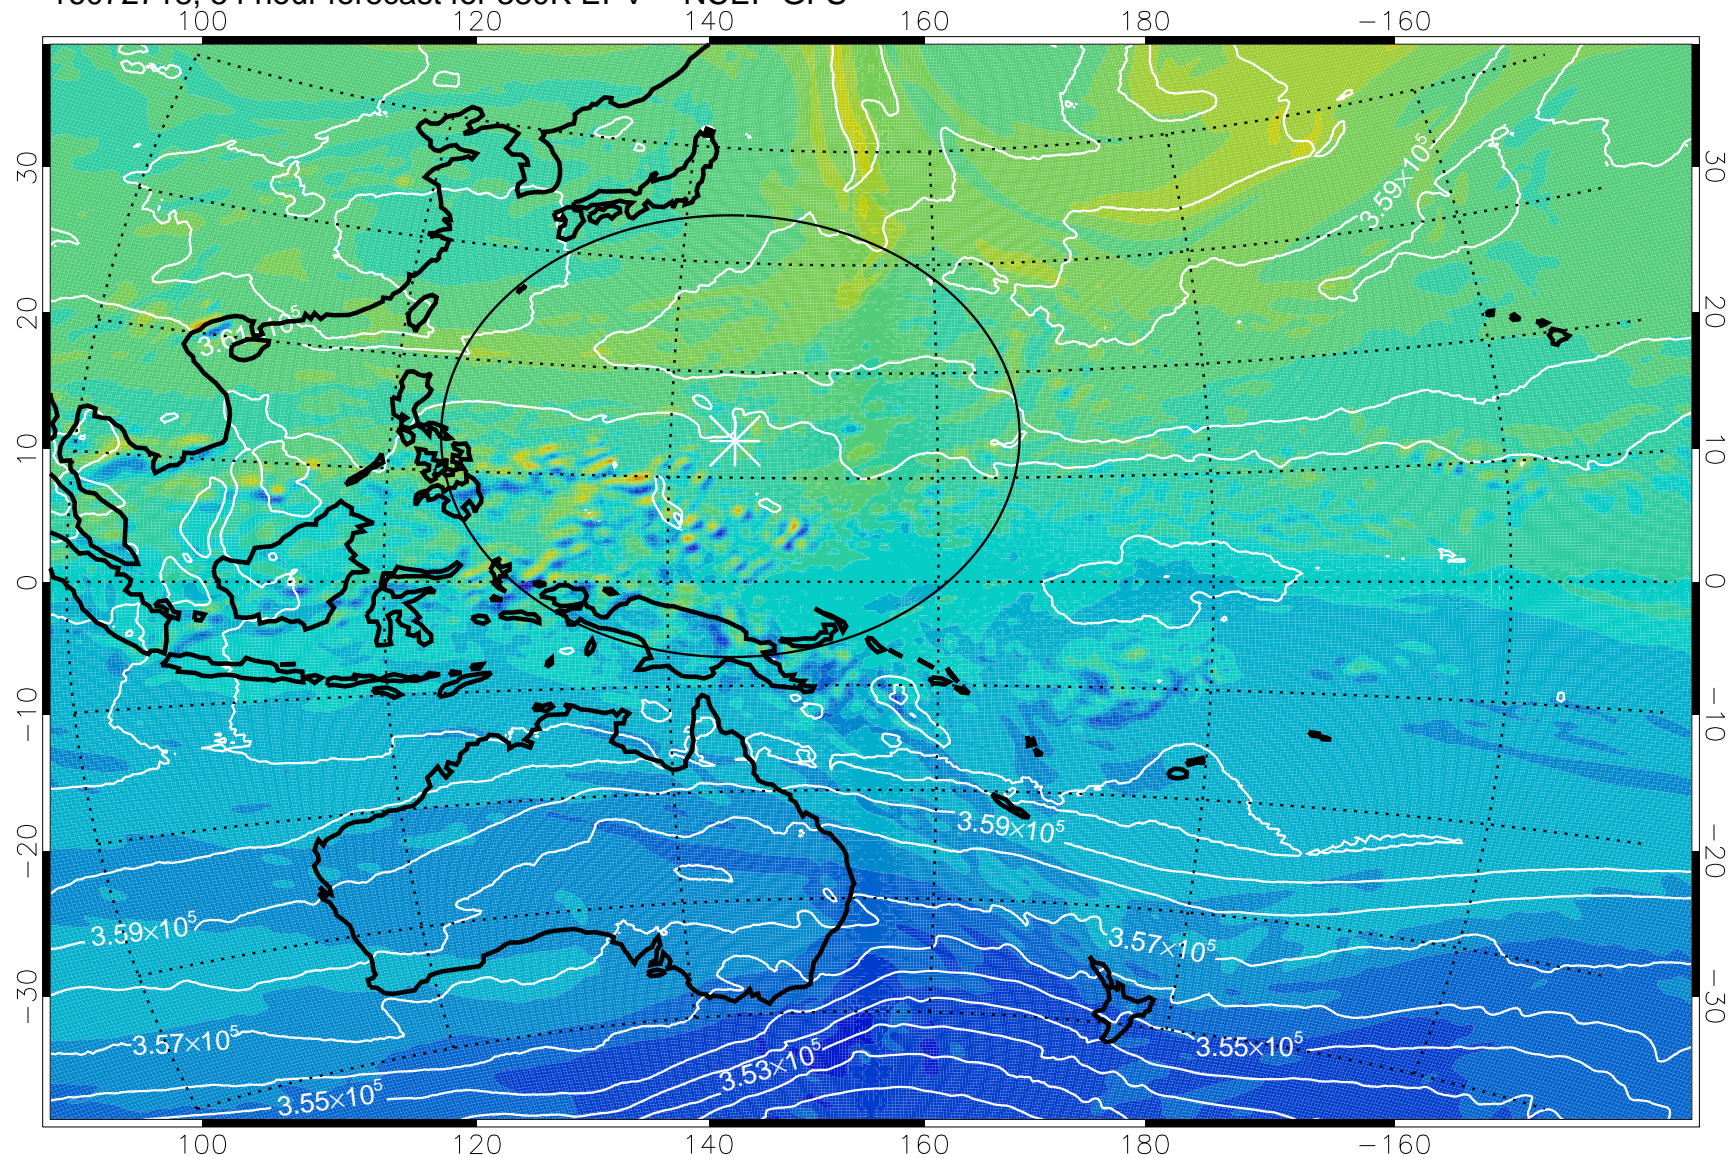

16072706, 42 hour forecast for 380K EPV -- NCEP GFS

380K Montgomery Streamfunction, white

Range ring of 2304 km

16072712, 48 hour forecast for 380K EPV -- NCEP GFS

380K Montgomery Streamfunction, white

Range ring of 2304 km

16072718, 54 hour forecast for 380K EPV -- NCEP GFS

380K Montgomery Streamfunction, white

Range ring of 2304 km

16072800, 60 hour forecast for 380K EPV -- NCEP GFS

380K Montgomery Streamfunction, white

Range ring of 2304 km

16072806, 66 hour forecast for 380K EPV -- NCEP GFS

380K Montgomery Streamfunction, white

Range ring of 2304 km

16072812, 72 hour forecast for 380K EPV -- NCEP GFS

380K Montgomery Streamfunction, white

Range ring of 2304 km

16072818, 78 hour forecast for 380K EPV -- NCEP GFS

380K Montgomery Streamfunction, white

Range ring of 2304 km

16072900, 84 hour forecast for 380K EPV -- NCEP GFS

380K Montgomery Streamfunction, white

Range ring of 2304 km