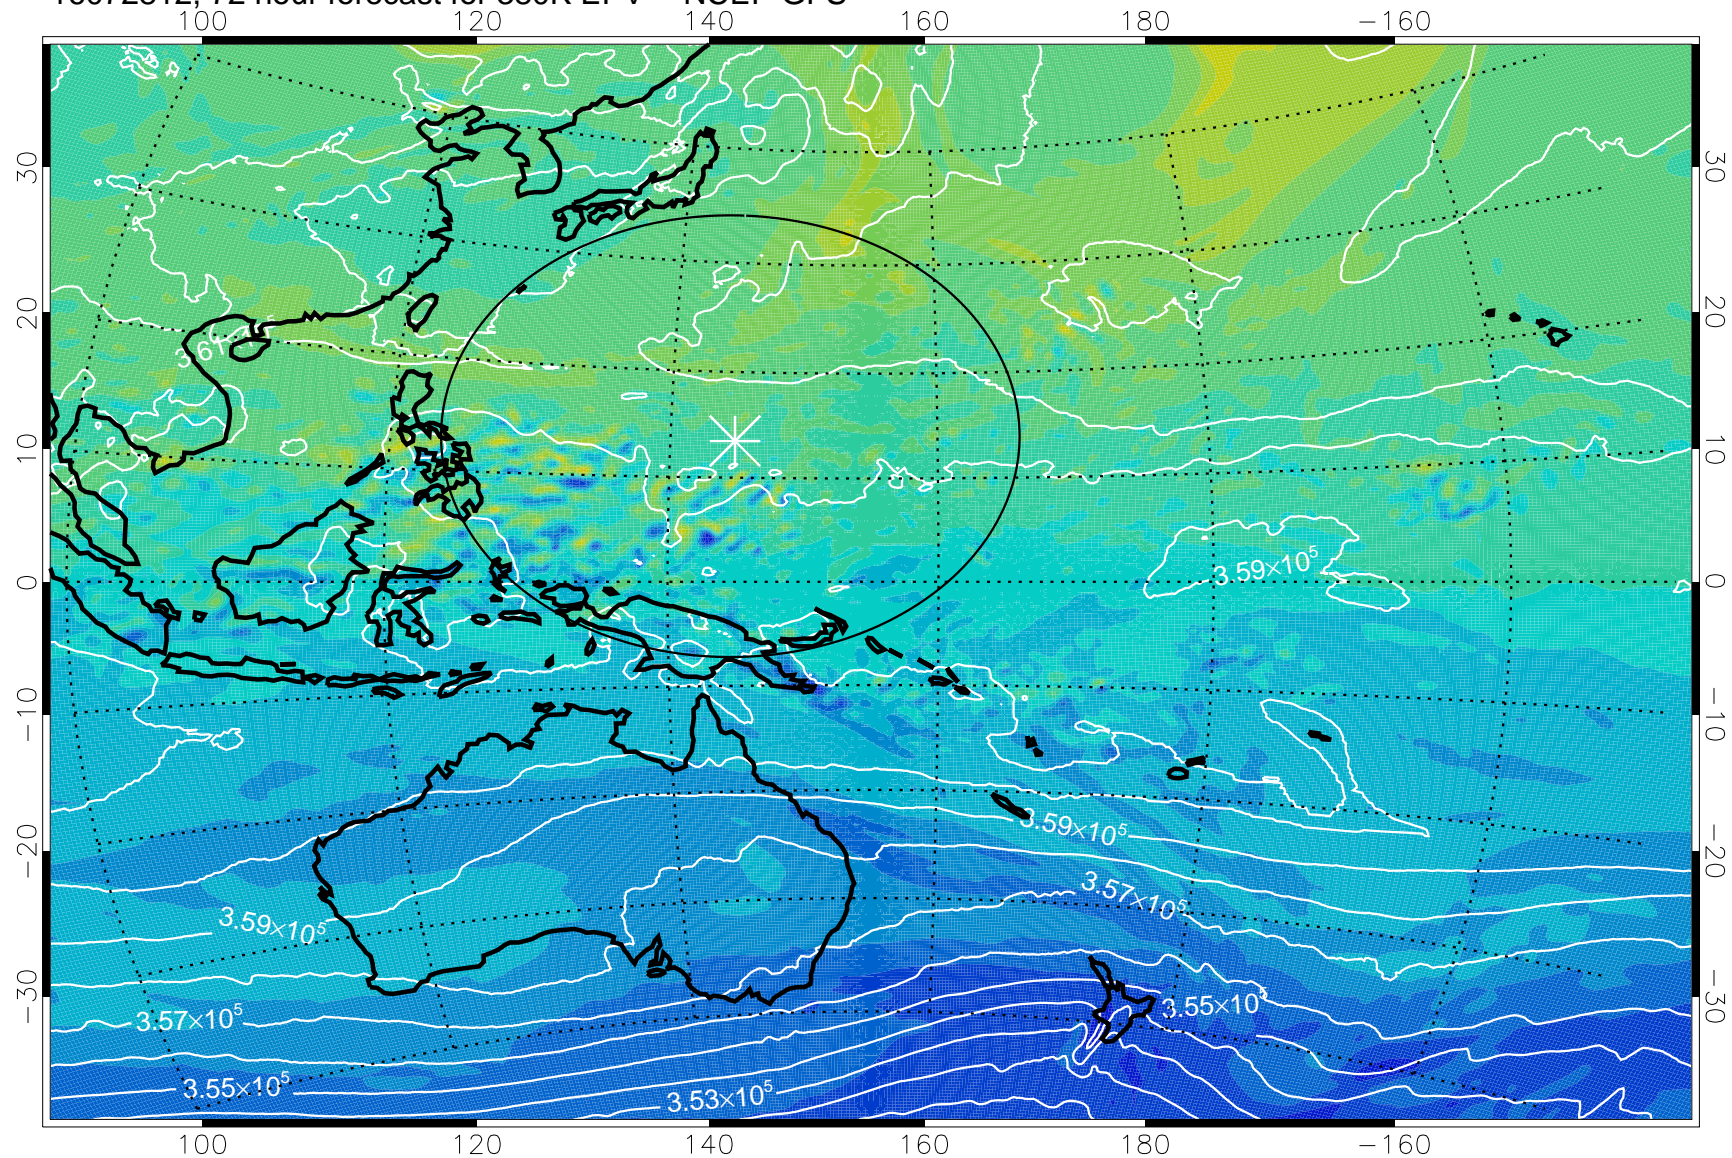

16072718, 54 hour forecast for 380K EPV -- NCEP GFS

380K Montgomery Streamfunction, white

Range ring of 2304 km

16072800, 60 hour forecast for 380K EPV -- NCEP GFS

380K Montgomery Streamfunction, white

Range ring of 2304 km

16072806, 66 hour forecast for 380K EPV -- NCEP GFS

380K Montgomery Streamfunction, white

Range ring of 2304 km

16072812, 72 hour forecast for 380K EPV -- NCEP GFS

380K Montgomery Streamfunction, white

Range ring of 2304 km

16072818, 78 hour forecast for 380K EPV -- NCEP GFS

380K Montgomery Streamfunction, white

Range ring of 2304 km

16072900, 84 hour forecast for 380K EPV -- NCEP GFS

380K Montgomery Streamfunction, white

Range ring of 2304 km

16072906, 90 hour forecast for 380K EPV -- NCEP GFS

380K Montgomery Streamfunction, white

Range ring of 2304 km

16072912, 96 hour forecast for 380K EPV -- NCEP GFS

380K Montgomery Streamfunction, white

Range ring of 2304 km