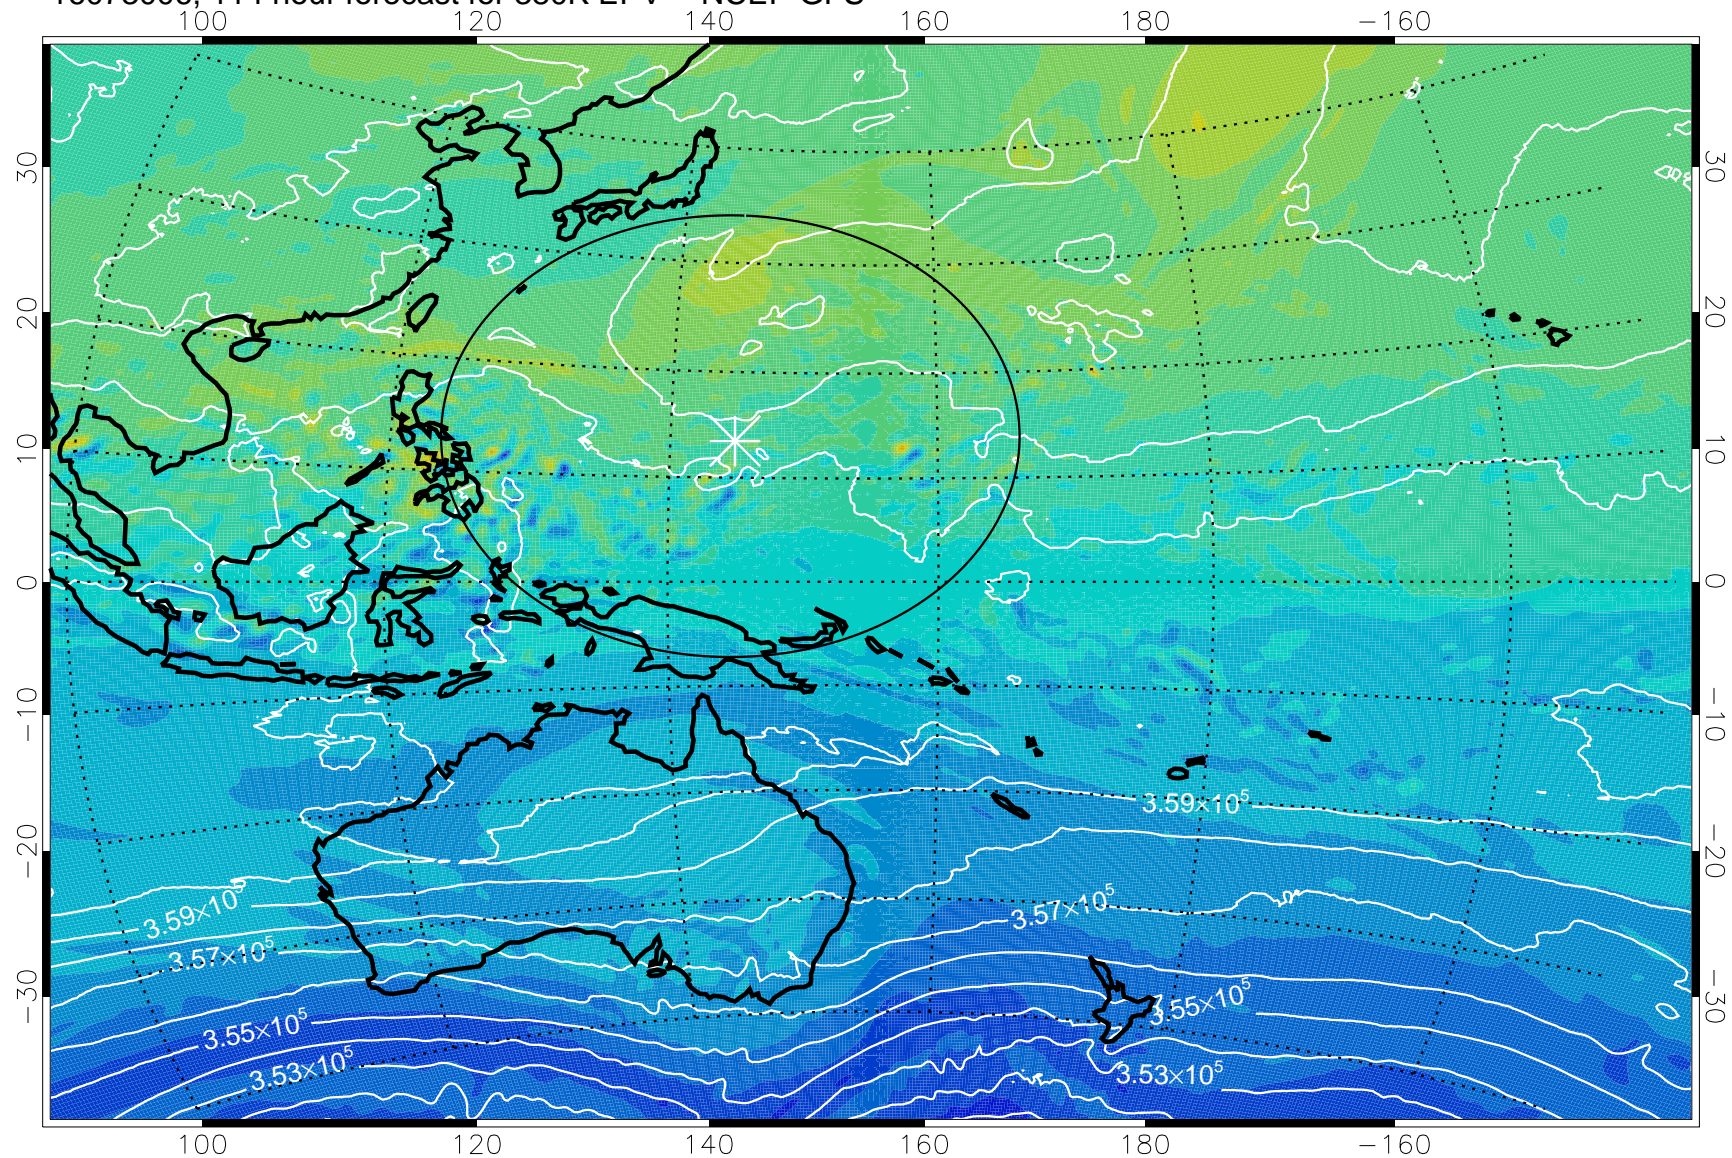

16072906, 90 hour forecast for 380K EPV -- NCEP GFS

380K Montgomery Streamfunction, white

Range ring of 2304 km

16072912, 96 hour forecast for 380K EPV -- NCEP GFS

380K Montgomery Streamfunction, white

Range ring of 2304 km

16072918, 102 hour forecast for 380K EPV -- NCEP GFS

380K Montgomery Streamfunction, white

Range ring of 2304 km

16073000, 108 hour forecast for 380K EPV -- NCEP GFS

380K Montgomery Streamfunction, white

Range ring of 2304 km

16073006, 114 hour forecast for 380K EPV -- NCEP GFS

380K Montgomery Streamfunction, white

Range ring of 2304 km

16073012, 120 hour forecast for 380K EPV -- NCEP GFS

380K Montgomery Streamfunction, white

Range ring of 2304 km