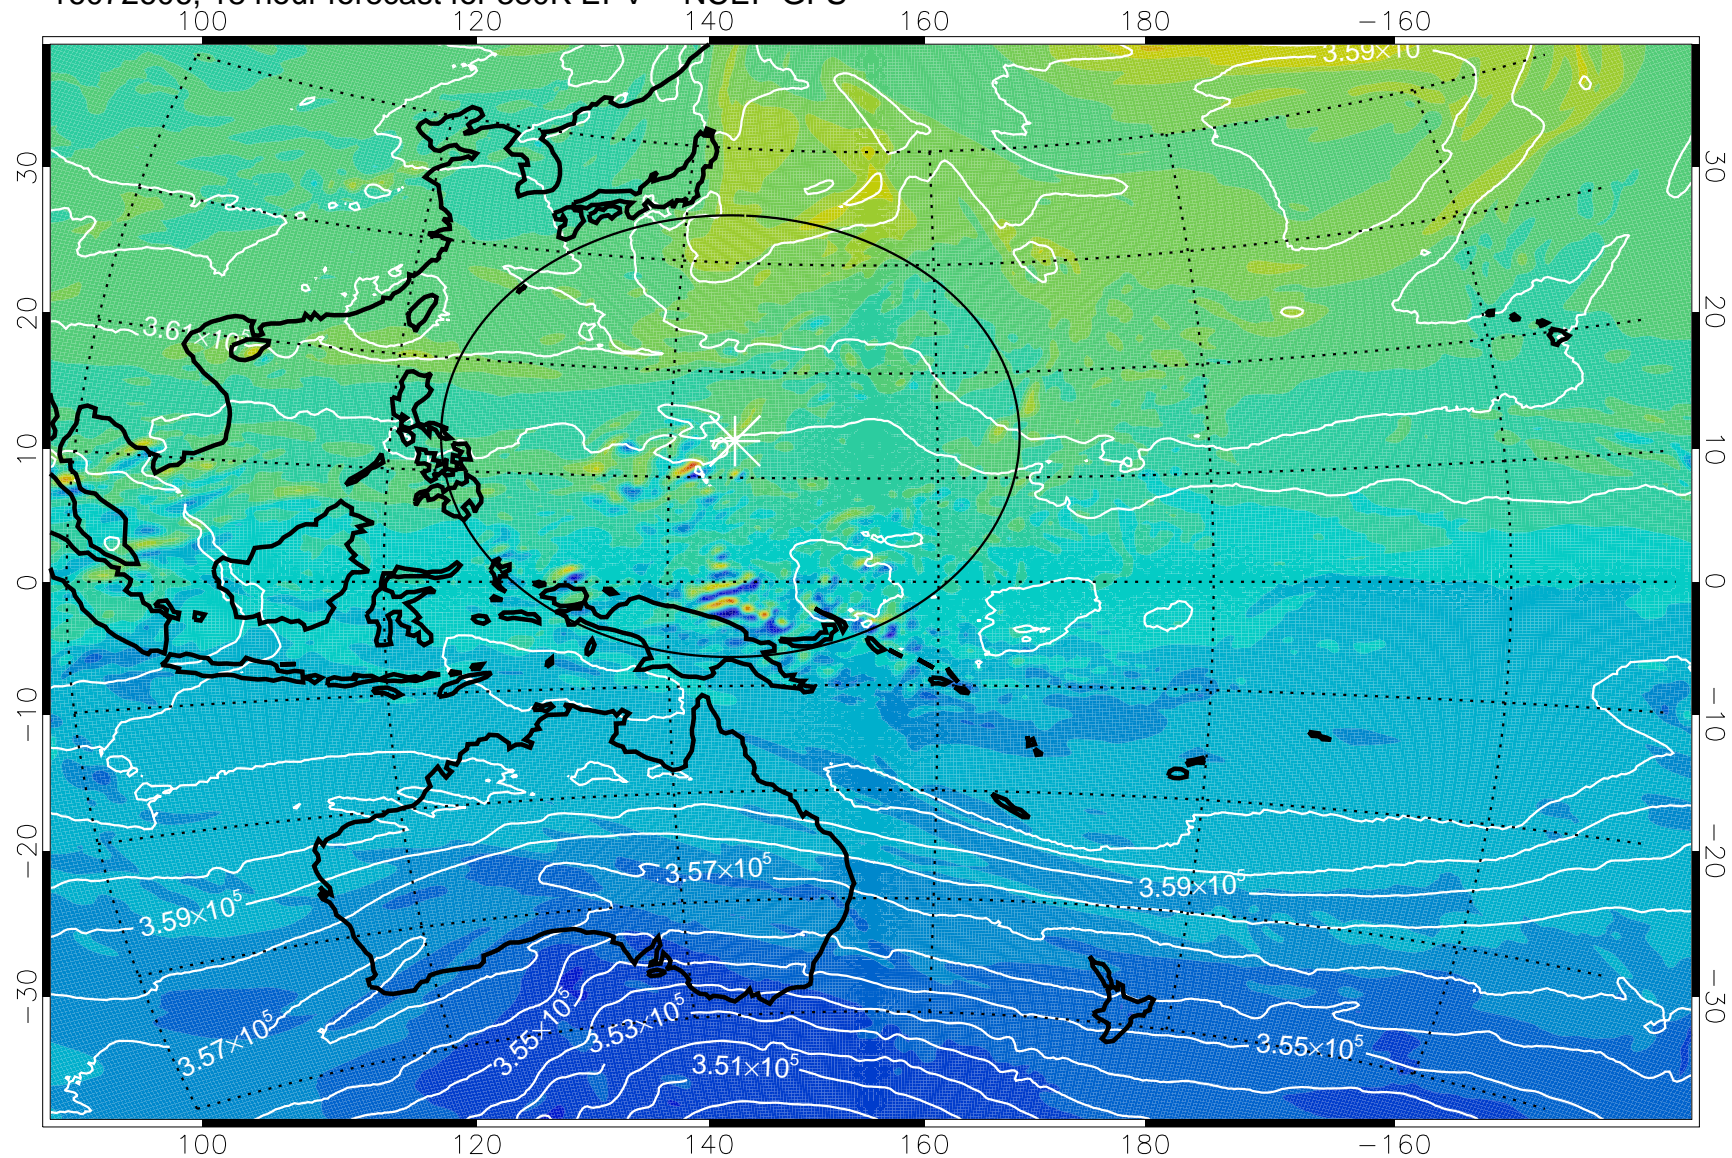

16072518, 6 hour forecast for 380K EPV -- NCEP GFS

380K Montgomery Streamfunction, white

Range ring of 2304 km

16072600, 12 hour forecast for 380K EPV -- NCEP GFS

380K Montgomery Streamfunction, white

Range ring of 2304 km

16072606, 18 hour forecast for 380K EPV -- NCEP GFS

380K Montgomery Streamfunction, white

Range ring of 2304 km

16072612, 24 hour forecast for 380K EPV -- NCEP GFS

380K Montgomery Streamfunction, white

Range ring of 2304 km

16072618, 30 hour forecast for 380K EPV -- NCEP GFS

380K Montgomery Streamfunction, white

Range ring of 2304 km

16072700, 36 hour forecast for 380K EPV -- NCEP GFS

380K Montgomery Streamfunction, white

Range ring of 2304 km

16072706, 42 hour forecast for 380K EPV -- NCEP GFS

380K Montgomery Streamfunction, white

Range ring of 2304 km

16072712, 48 hour forecast for 380K EPV -- NCEP GFS

380K Montgomery Streamfunction, white

Range ring of 2304 km