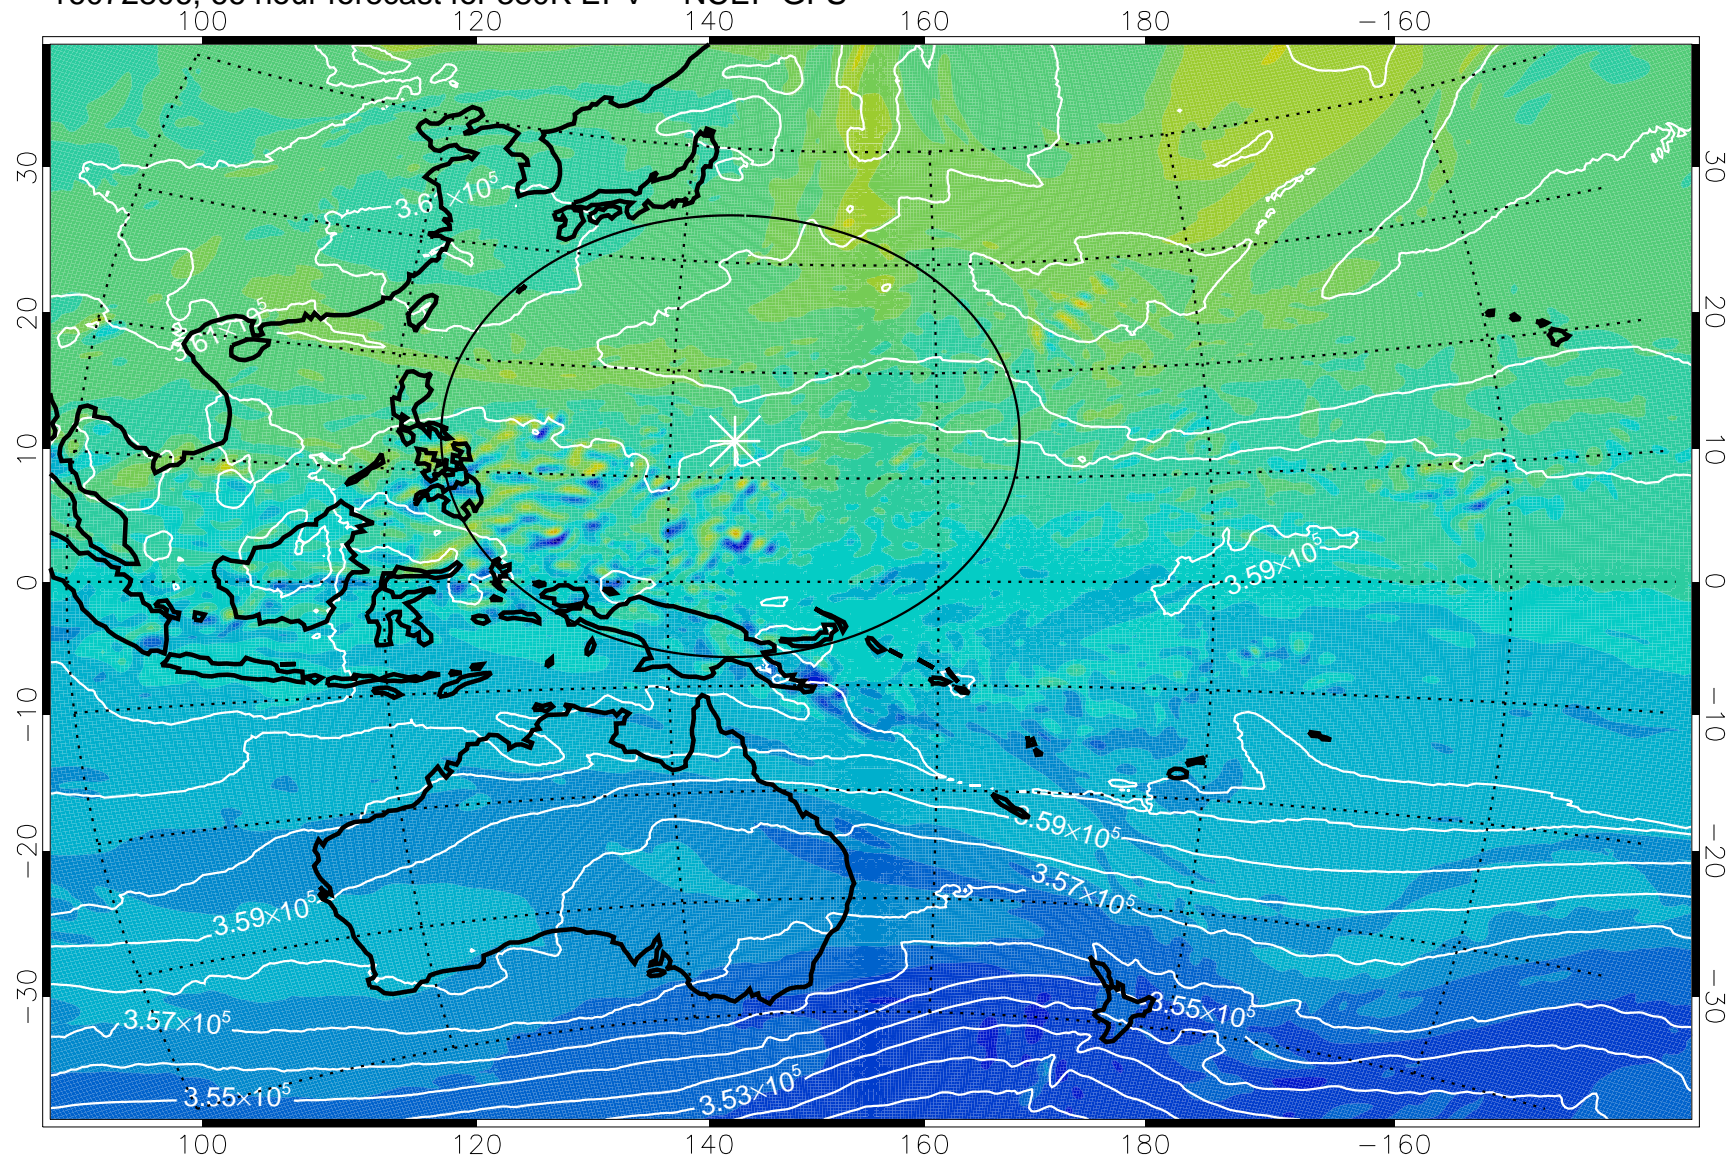

16072706, 42 hour forecast for 380K EPV -- NCEP GFS

380K Montgomery Streamfunction, white

Range ring of 2304 km

16072712, 48 hour forecast for 380K EPV -- NCEP GFS

380K Montgomery Streamfunction, white

Range ring of 2304 km

16072718, 54 hour forecast for 380K EPV -- NCEP GFS

380K Montgomery Streamfunction, white

Range ring of 2304 km

16072800, 60 hour forecast for 380K EPV -- NCEP GFS

380K Montgomery Streamfunction, white

Range ring of 2304 km

16072806, 66 hour forecast for 380K EPV -- NCEP GFS

380K Montgomery Streamfunction, white

Range ring of 2304 km

16072812, 72 hour forecast for 380K EPV -- NCEP GFS

380K Montgomery Streamfunction, white

Range ring of 2304 km

16072818, 78 hour forecast for 380K EPV -- NCEP GFS

380K Montgomery Streamfunction, white

Range ring of 2304 km

16072900, 84 hour forecast for 380K EPV -- NCEP GFS

380K Montgomery Streamfunction, white

Range ring of 2304 km