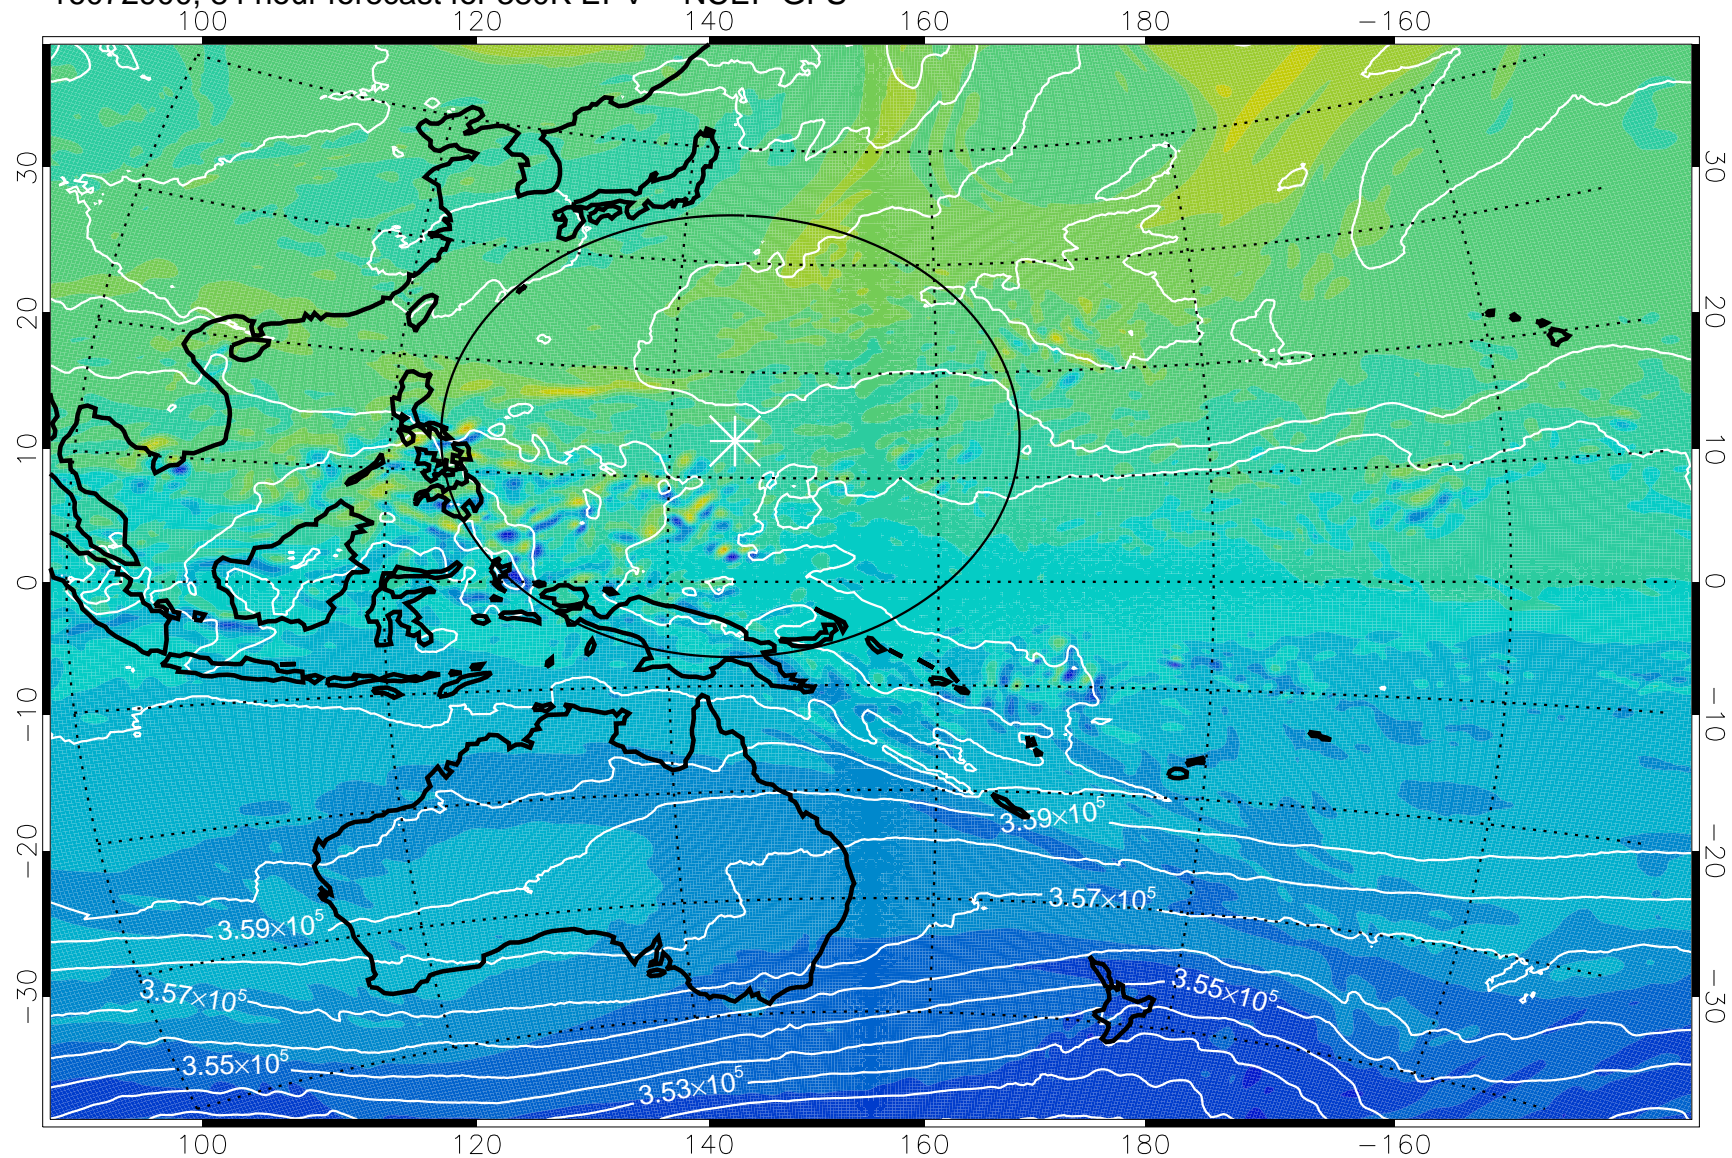

16072806, 66 hour forecast for 380K EPV -- NCEP GFS

380K Montgomery Streamfunction, white

Range ring of 2304 km

16072812, 72 hour forecast for 380K EPV -- NCEP GFS

380K Montgomery Streamfunction, white

Range ring of 2304 km

16072818, 78 hour forecast for 380K EPV -- NCEP GFS

380K Montgomery Streamfunction, white

Range ring of 2304 km

16072900, 84 hour forecast for 380K EPV -- NCEP GFS

380K Montgomery Streamfunction, white

Range ring of 2304 km

16072906, 90 hour forecast for 380K EPV -- NCEP GFS

380K Montgomery Streamfunction, white

Range ring of 2304 km

16072912, 96 hour forecast for 380K EPV -- NCEP GFS

380K Montgomery Streamfunction, white

Range ring of 2304 km

16072918, 102 hour forecast for 380K EPV -- NCEP GFS

380K Montgomery Streamfunction, white

Range ring of 2304 km

16073000, 108 hour forecast for 380K EPV -- NCEP GFS

380K Montgomery Streamfunction, white

Range ring of 2304 km