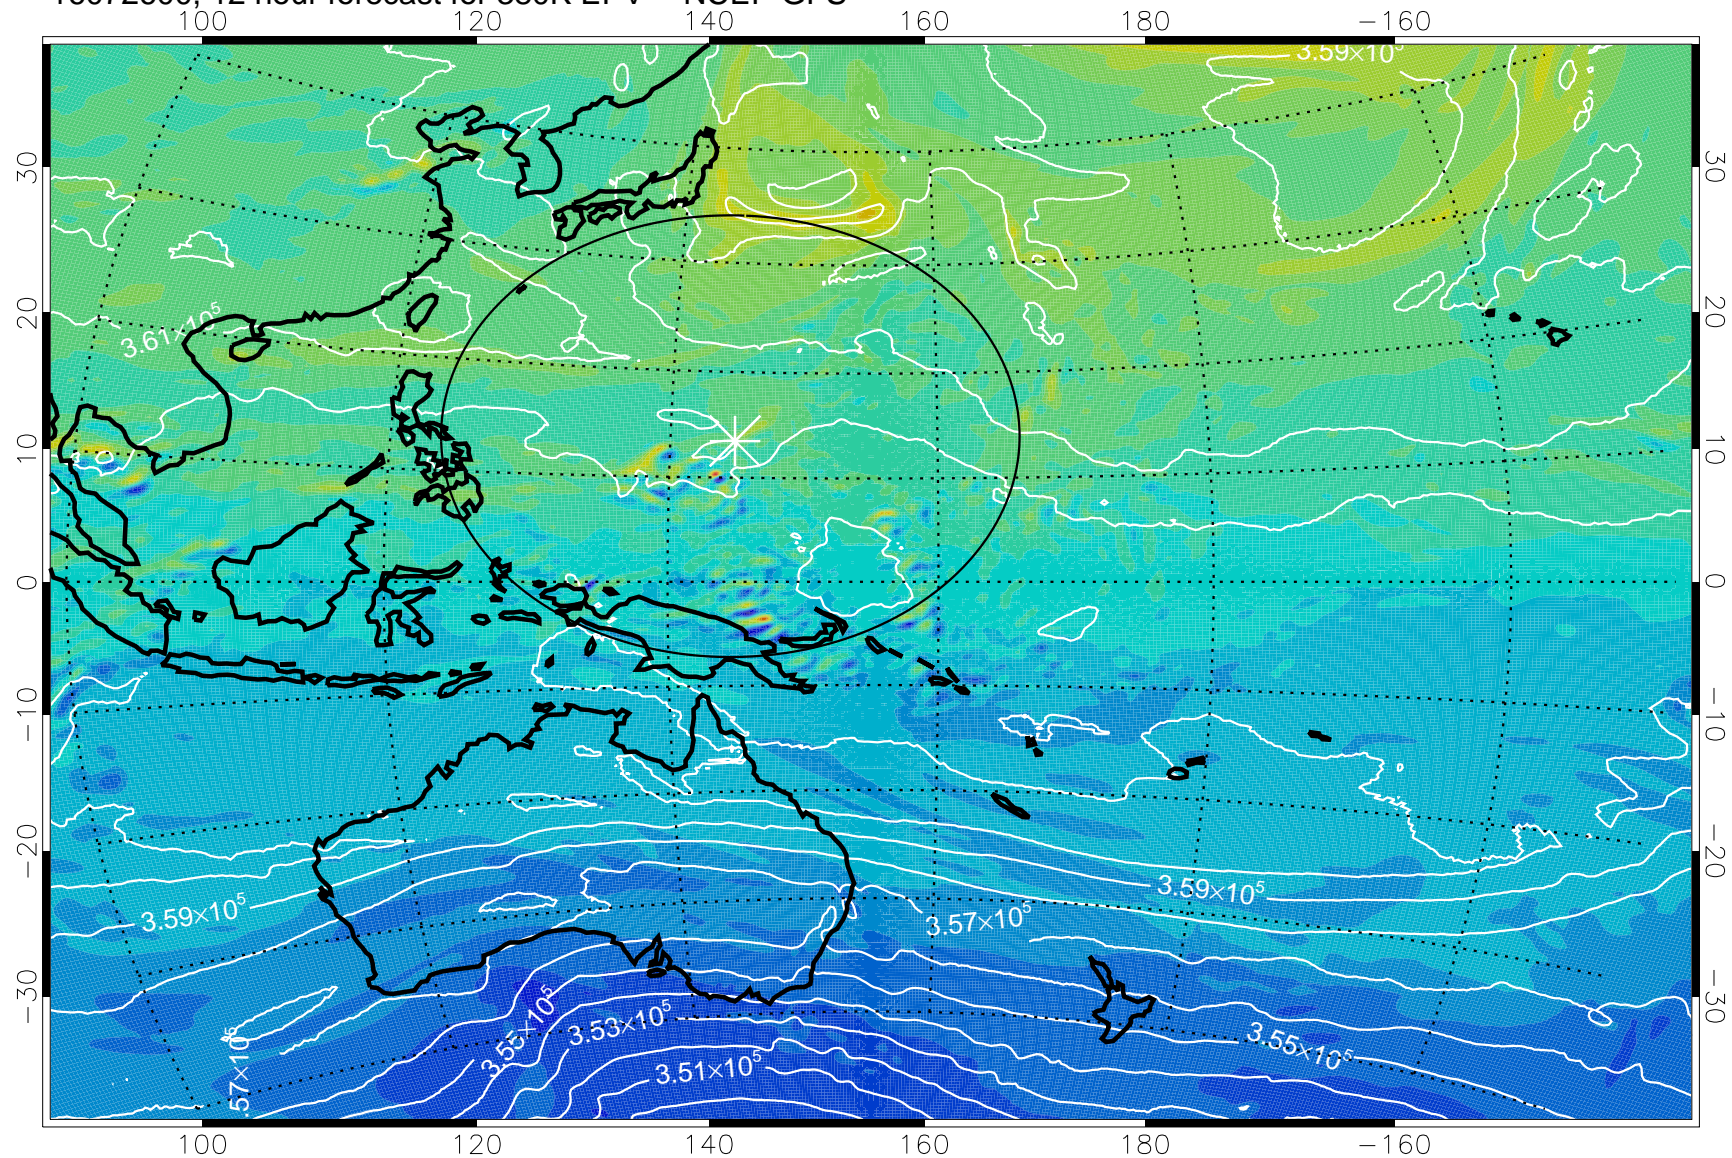

16072518, 6 hour forecast for 380K EPV -- NCEP GFS

380K Montgomery Streamfunction, white

Range ring of 2304 km

16072600, 12 hour forecast for 380K EPV -- NCEP GFS

380K Montgomery Streamfunction, white

Range ring of 2304 km

16072606, 18 hour forecast for 380K EPV -- NCEP GFS

380K Montgomery Streamfunction, white

Range ring of 2304 km

16072612, 24 hour forecast for 380K EPV -- NCEP GFS

380K Montgomery Streamfunction, white

Range ring of 2304 km

16072618, 30 hour forecast for 380K EPV -- NCEP GFS

380K Montgomery Streamfunction, white

Range ring of 2304 km

16072700, 36 hour forecast for 380K EPV -- NCEP GFS

380K Montgomery Streamfunction, white

Range ring of 2304 km

16072706, 42 hour forecast for 380K EPV -- NCEP GFS

380K Montgomery Streamfunction, white

Range ring of 2304 km

16072712, 48 hour forecast for 380K EPV -- NCEP GFS

380K Montgomery Streamfunction, white

Range ring of 2304 km