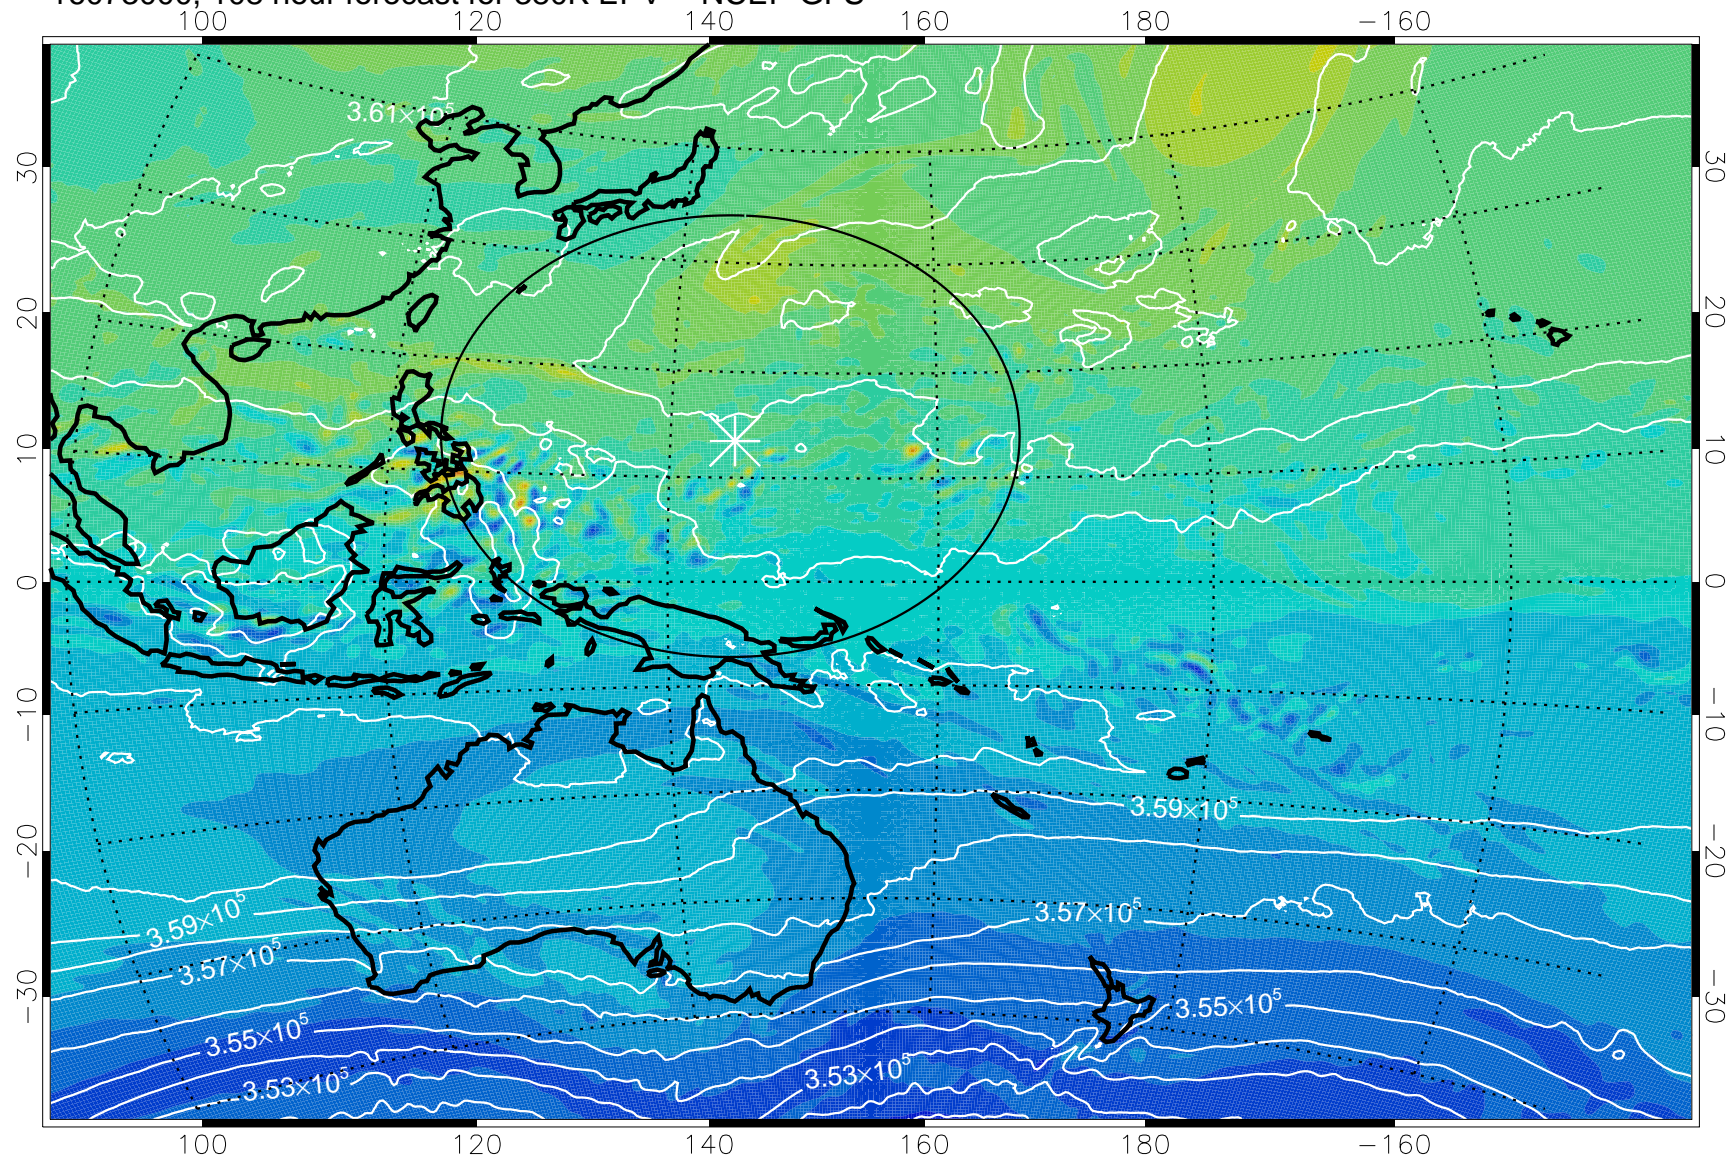

16072906, 90 hour forecast for 380K EPV -- NCEP GFS

380K Montgomery Streamfunction, white

Range ring of 2304 km

16072912, 96 hour forecast for 380K EPV -- NCEP GFS

380K Montgomery Streamfunction, white

Range ring of 2304 km

16072918, 102 hour forecast for 380K EPV -- NCEP GFS

380K Montgomery Streamfunction, white

Range ring of 2304 km

16073000, 108 hour forecast for 380K EPV -- NCEP GFS

380K Montgomery Streamfunction, white

Range ring of 2304 km

16073006, 114 hour forecast for 380K EPV -- NCEP GFS

380K Montgomery Streamfunction, white

Range ring of 2304 km

16073012, 120 hour forecast for 380K EPV -- NCEP GFS

380K Montgomery Streamfunction, white

Range ring of 2304 km