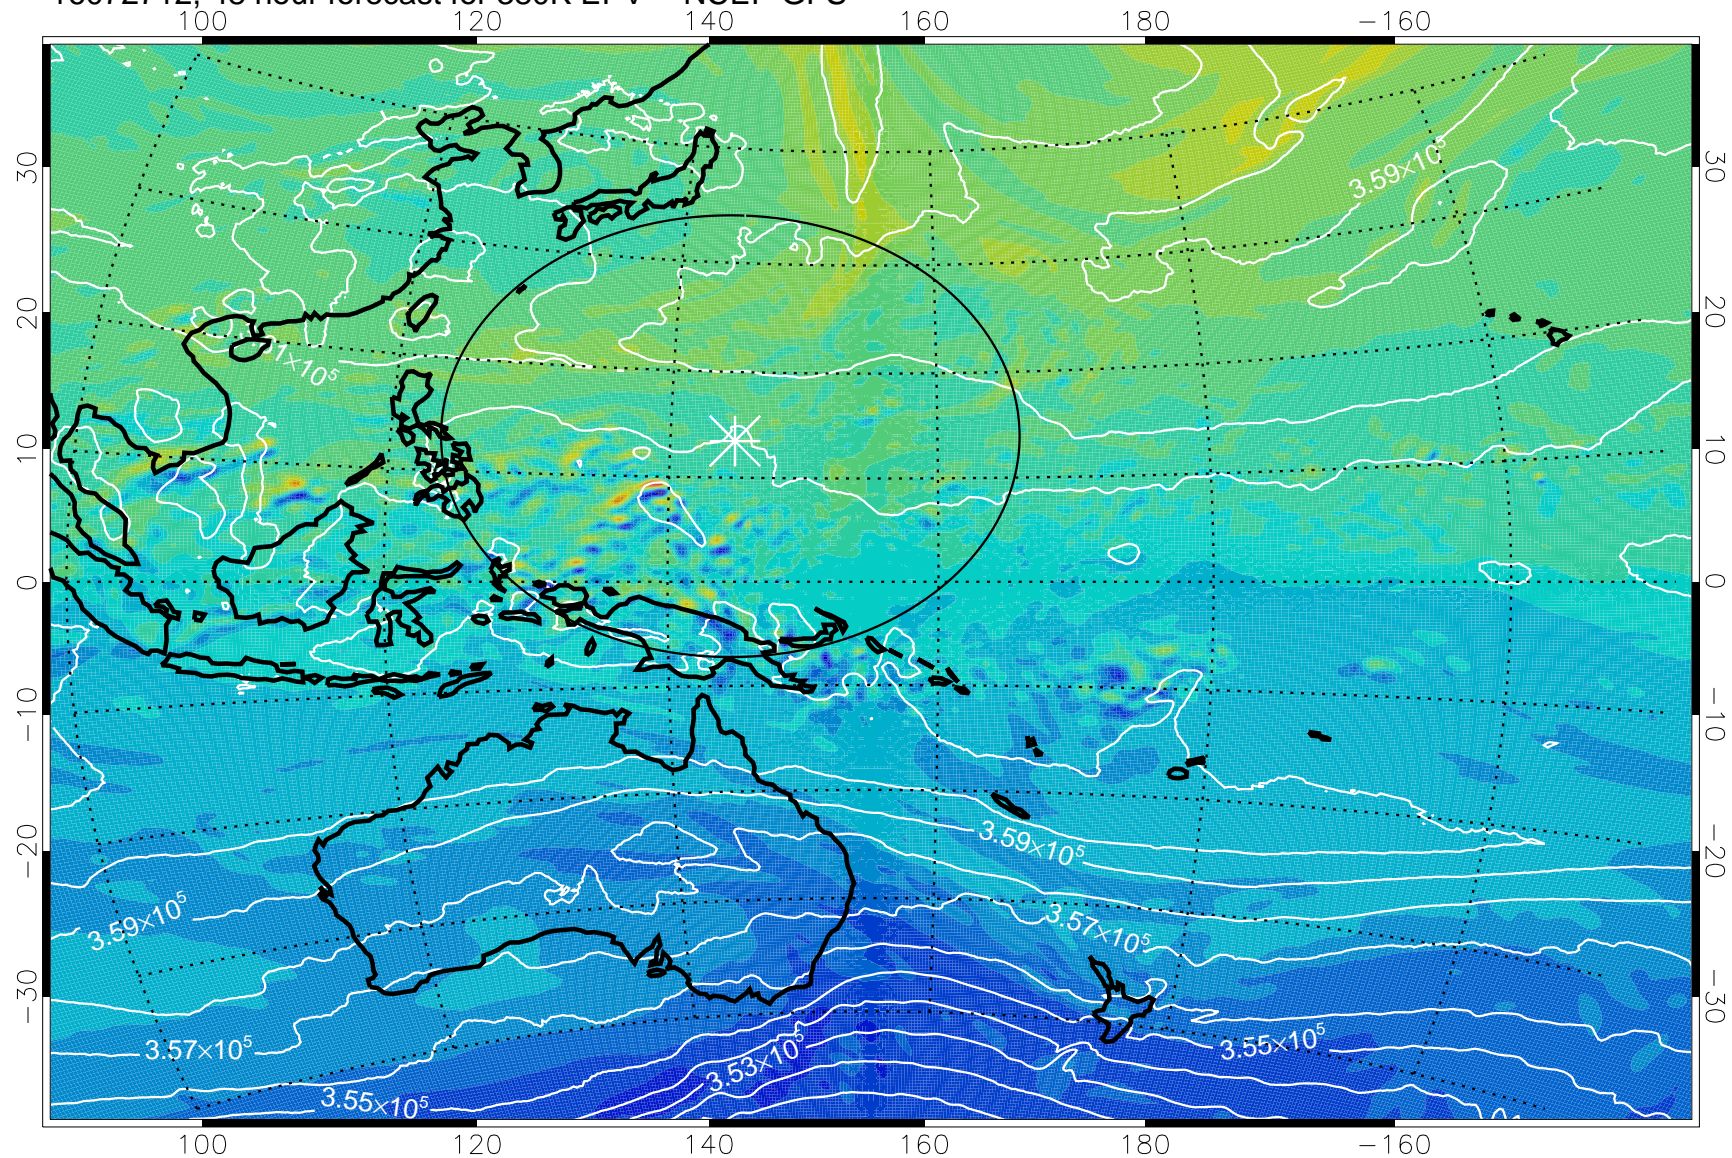

16072618, 30 hour forecast for 380K EPV -- NCEP GFS

380K Montgomery Streamfunction, white

Range ring of 2304 km

16072700, 36 hour forecast for 380K EPV -- NCEP GFS

380K Montgomery Streamfunction, white

Range ring of 2304 km

16072706, 42 hour forecast for 380K EPV -- NCEP GFS

380K Montgomery Streamfunction, white

Range ring of 2304 km

16072712, 48 hour forecast for 380K EPV -- NCEP GFS

380K Montgomery Streamfunction, white

Range ring of 2304 km

16072718, 54 hour forecast for 380K EPV -- NCEP GFS

380K Montgomery Streamfunction, white

Range ring of 2304 km

16072800, 60 hour forecast for 380K EPV -- NCEP GFS

380K Montgomery Streamfunction, white

Range ring of 2304 km

16072806, 66 hour forecast for 380K EPV -- NCEP GFS

380K Montgomery Streamfunction, white

Range ring of 2304 km

16072812, 72 hour forecast for 380K EPV -- NCEP GFS

380K Montgomery Streamfunction, white

Range ring of 2304 km