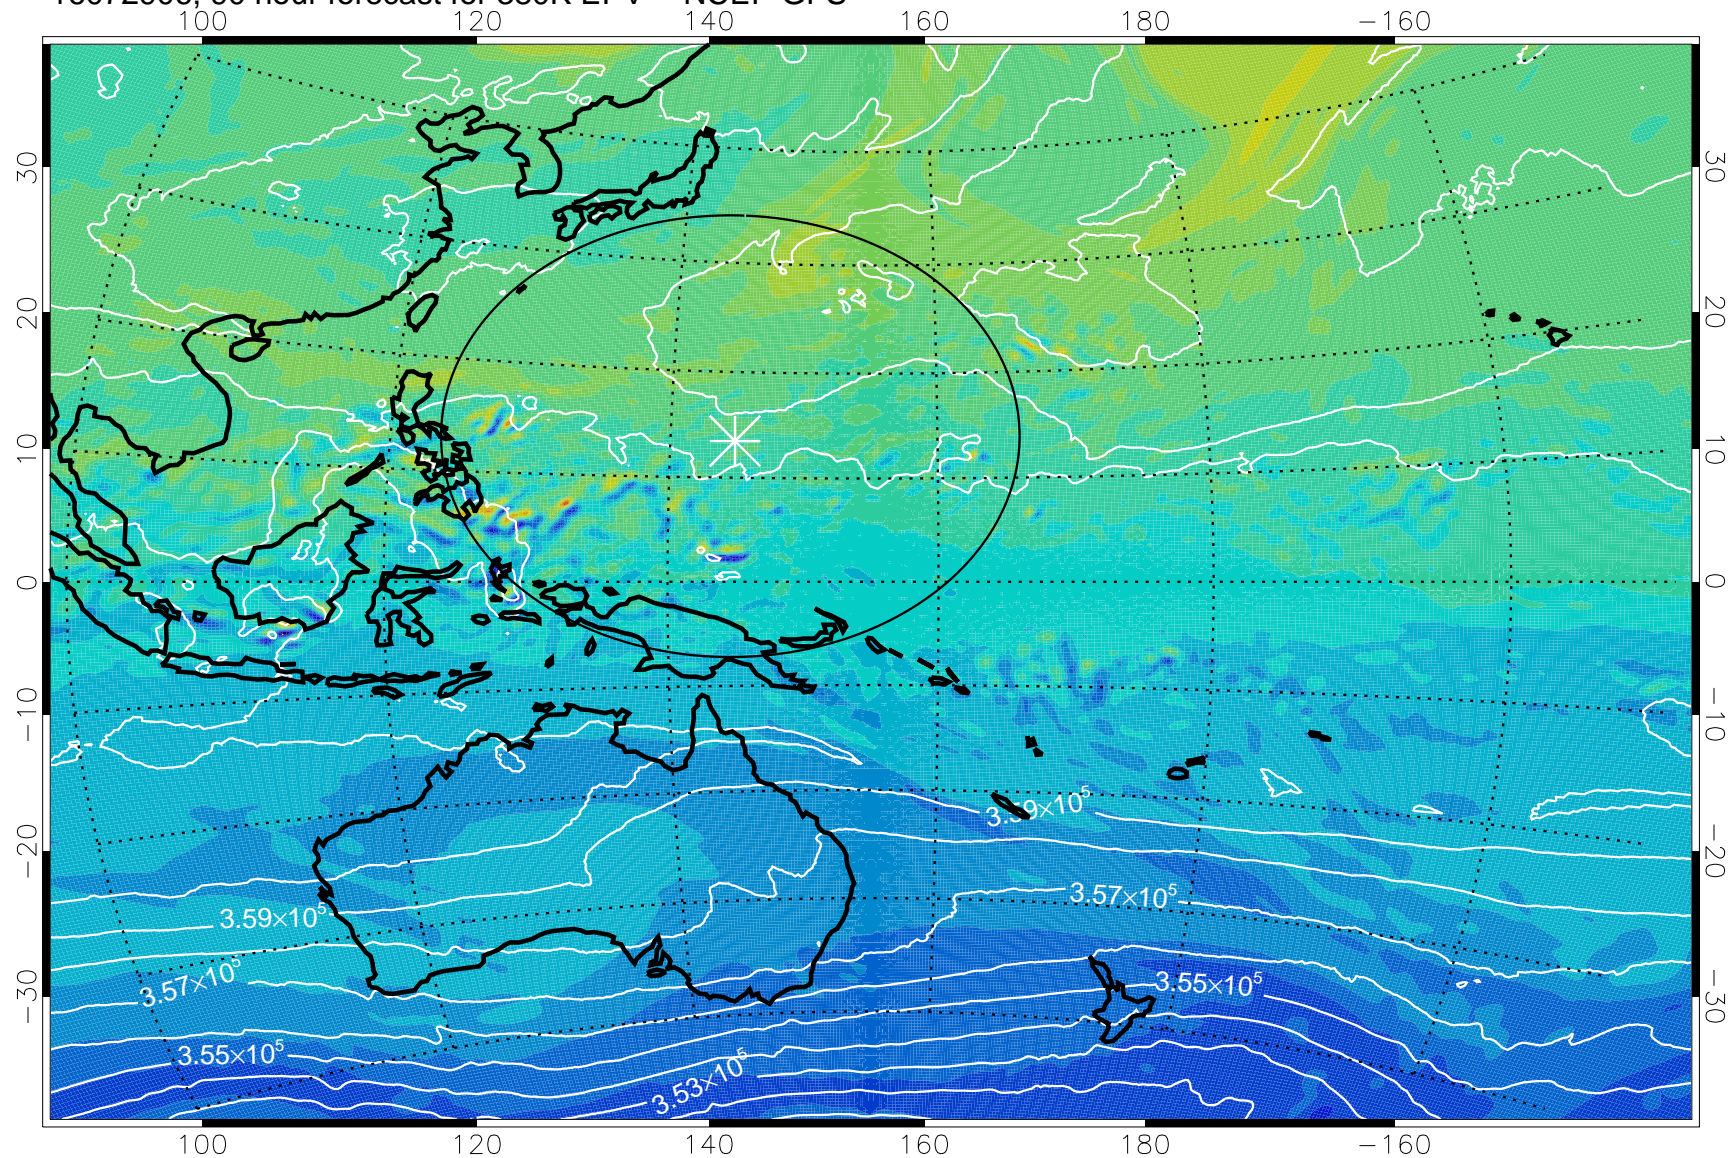

16072806, 66 hour forecast for 380K EPV -- NCEP GFS

380K Montgomery Streamfunction, white

Range ring of 2304 km

16072812, 72 hour forecast for 380K EPV -- NCEP GFS

380K Montgomery Streamfunction, white

Range ring of 2304 km

16072818, 78 hour forecast for 380K EPV -- NCEP GFS

380K Montgomery Streamfunction, white

Range ring of 2304 km

16072900, 84 hour forecast for 380K EPV -- NCEP GFS

380K Montgomery Streamfunction, white

Range ring of 2304 km

16072906, 90 hour forecast for 380K EPV -- NCEP GFS

380K Montgomery Streamfunction, white

Range ring of 2304 km

16072912, 96 hour forecast for 380K EPV -- NCEP GFS

380K Montgomery Streamfunction, white

Range ring of 2304 km

16072918, 102 hour forecast for 380K EPV -- NCEP GFS

380K Montgomery Streamfunction, white

Range ring of 2304 km

16073000, 108 hour forecast for 380K EPV -- NCEP GFS

380K Montgomery Streamfunction, white

Range ring of 2304 km