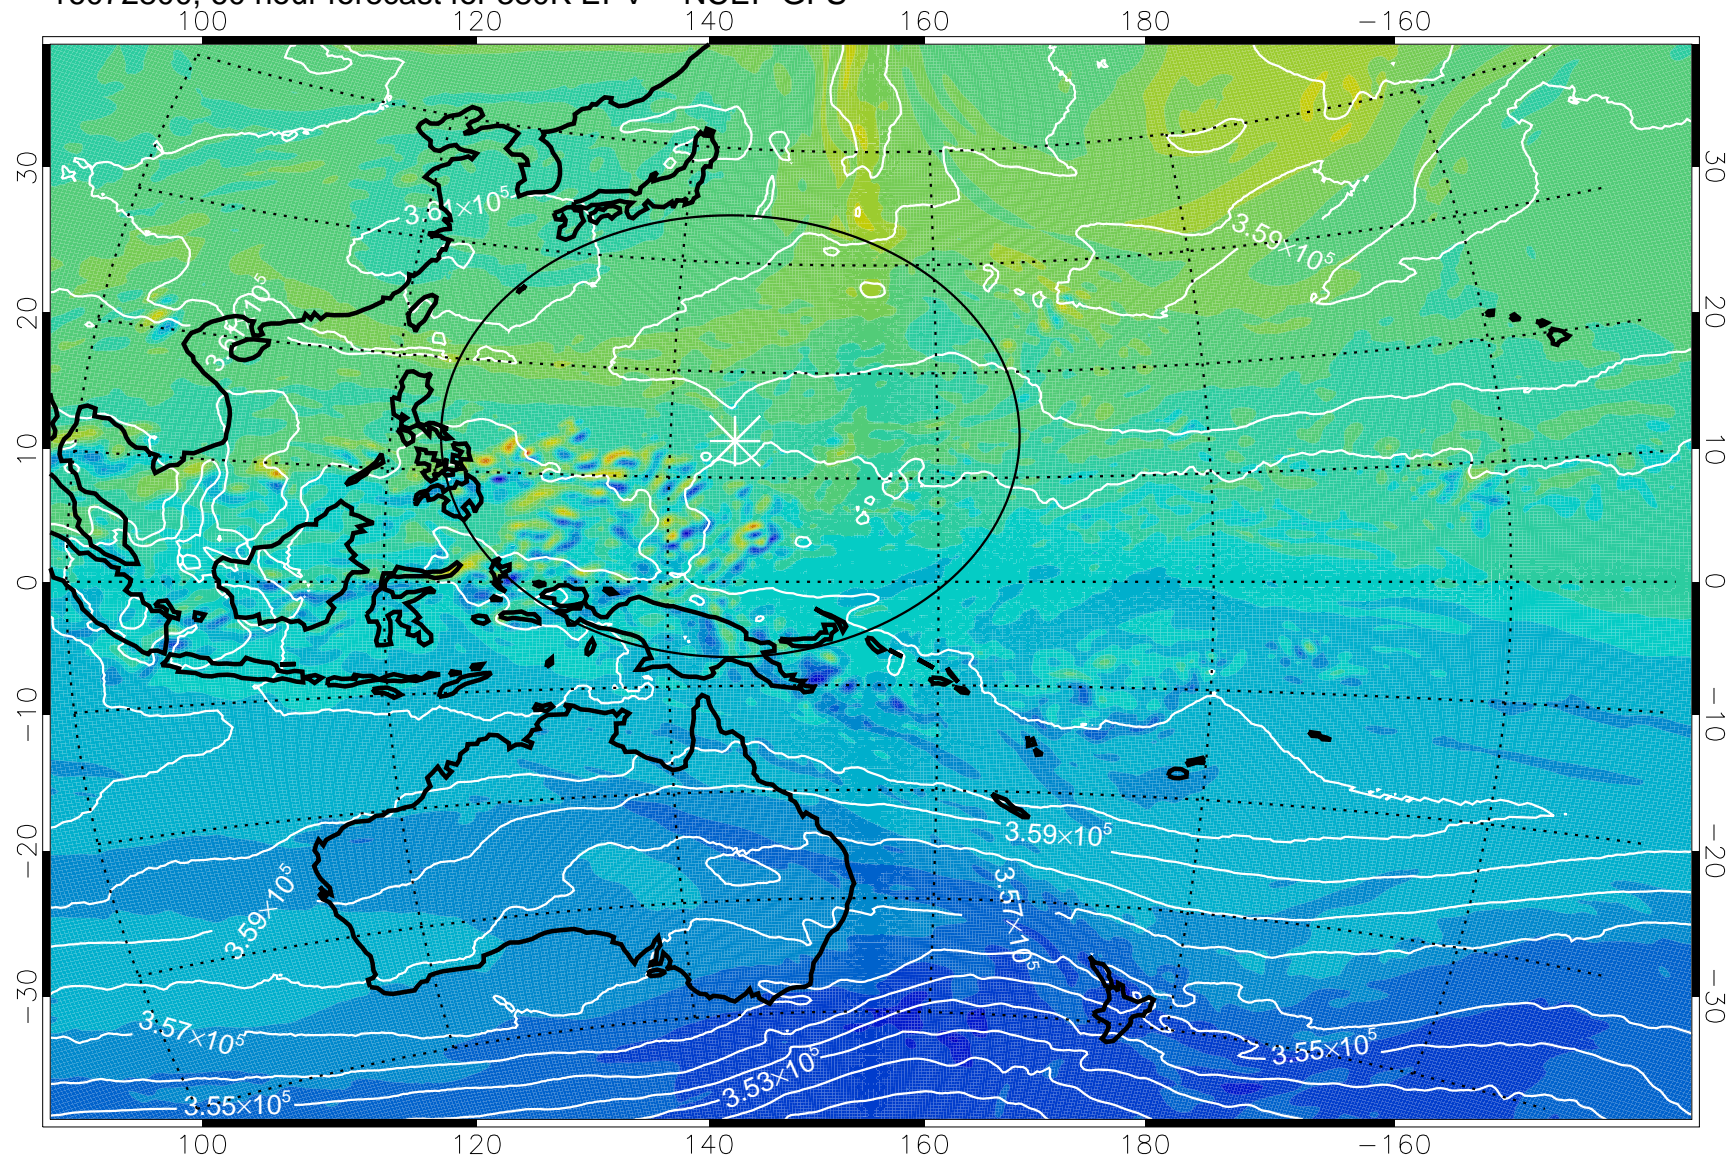

16072706, 42 hour forecast for 380K EPV -- NCEP GFS

380K Montgomery Streamfunction, white

Range ring of 2304 km

16072712, 48 hour forecast for 380K EPV -- NCEP GFS

380K Montgomery Streamfunction, white

Range ring of 2304 km

16072718, 54 hour forecast for 380K EPV -- NCEP GFS

380K Montgomery Streamfunction, white

Range ring of 2304 km

16072800, 60 hour forecast for 380K EPV -- NCEP GFS

380K Montgomery Streamfunction, white

Range ring of 2304 km

16072806, 66 hour forecast for 380K EPV -- NCEP GFS

380K Montgomery Streamfunction, white

Range ring of 2304 km

16072812, 72 hour forecast for 380K EPV -- NCEP GFS

380K Montgomery Streamfunction, white

Range ring of 2304 km

16072818, 78 hour forecast for 380K EPV -- NCEP GFS

380K Montgomery Streamfunction, white

Range ring of 2304 km

16072900, 84 hour forecast for 380K EPV -- NCEP GFS

380K Montgomery Streamfunction, white

Range ring of 2304 km