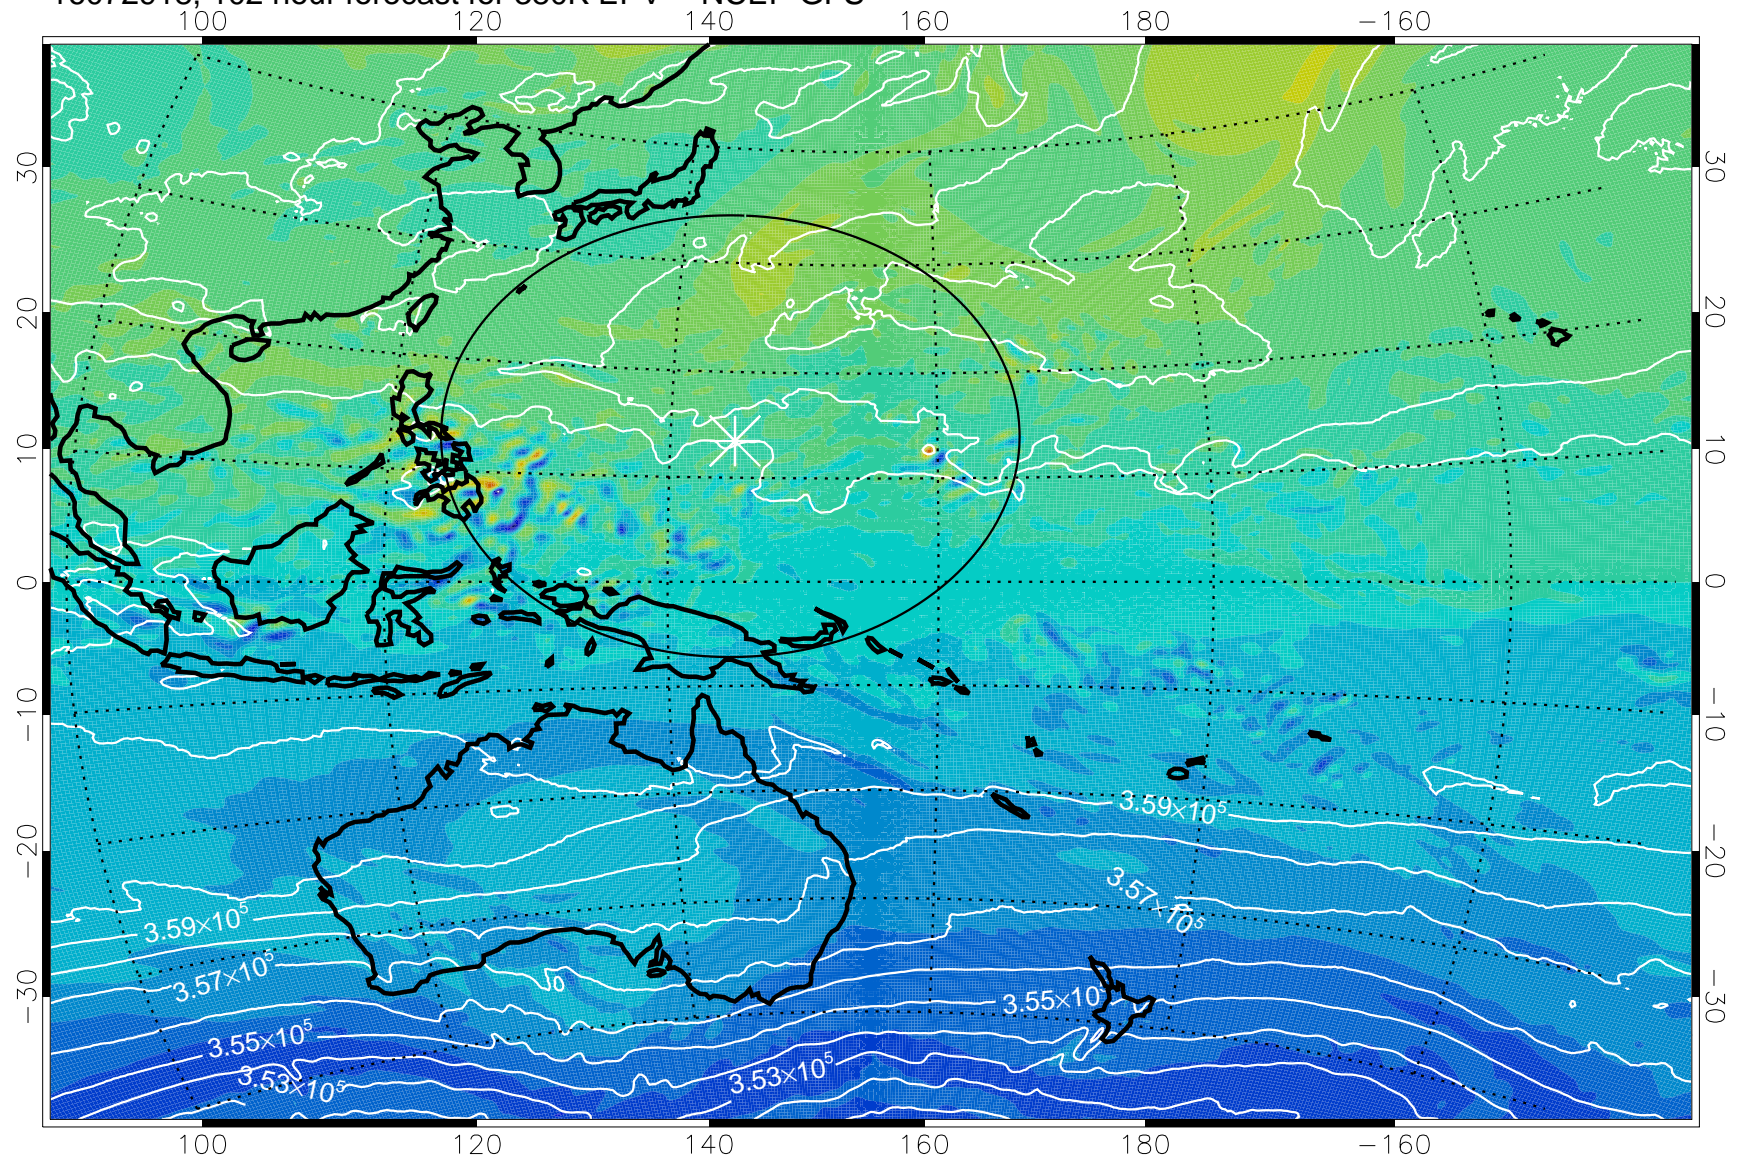

16072818, 78 hour forecast for 380K EPV -- NCEP GFS

380K Montgomery Streamfunction, white

Range ring of 2304 km

16072900, 84 hour forecast for 380K EPV -- NCEP GFS

380K Montgomery Streamfunction, white

Range ring of 2304 km

16072906, 90 hour forecast for 380K EPV -- NCEP GFS

380K Montgomery Streamfunction, white

Range ring of 2304 km

16072912, 96 hour forecast for 380K EPV -- NCEP GFS

380K Montgomery Streamfunction, white

Range ring of 2304 km

16072918, 102 hour forecast for 380K EPV -- NCEP GFS

380K Montgomery Streamfunction, white

Range ring of 2304 km

16073000, 108 hour forecast for 380K EPV -- NCEP GFS

380K Montgomery Streamfunction, white

Range ring of 2304 km

16073006, 114 hour forecast for 380K EPV -- NCEP GFS

380K Montgomery Streamfunction, white

Range ring of 2304 km

16073012, 120 hour forecast for 380K EPV -- NCEP GFS

380K Montgomery Streamfunction, white

Range ring of 2304 km