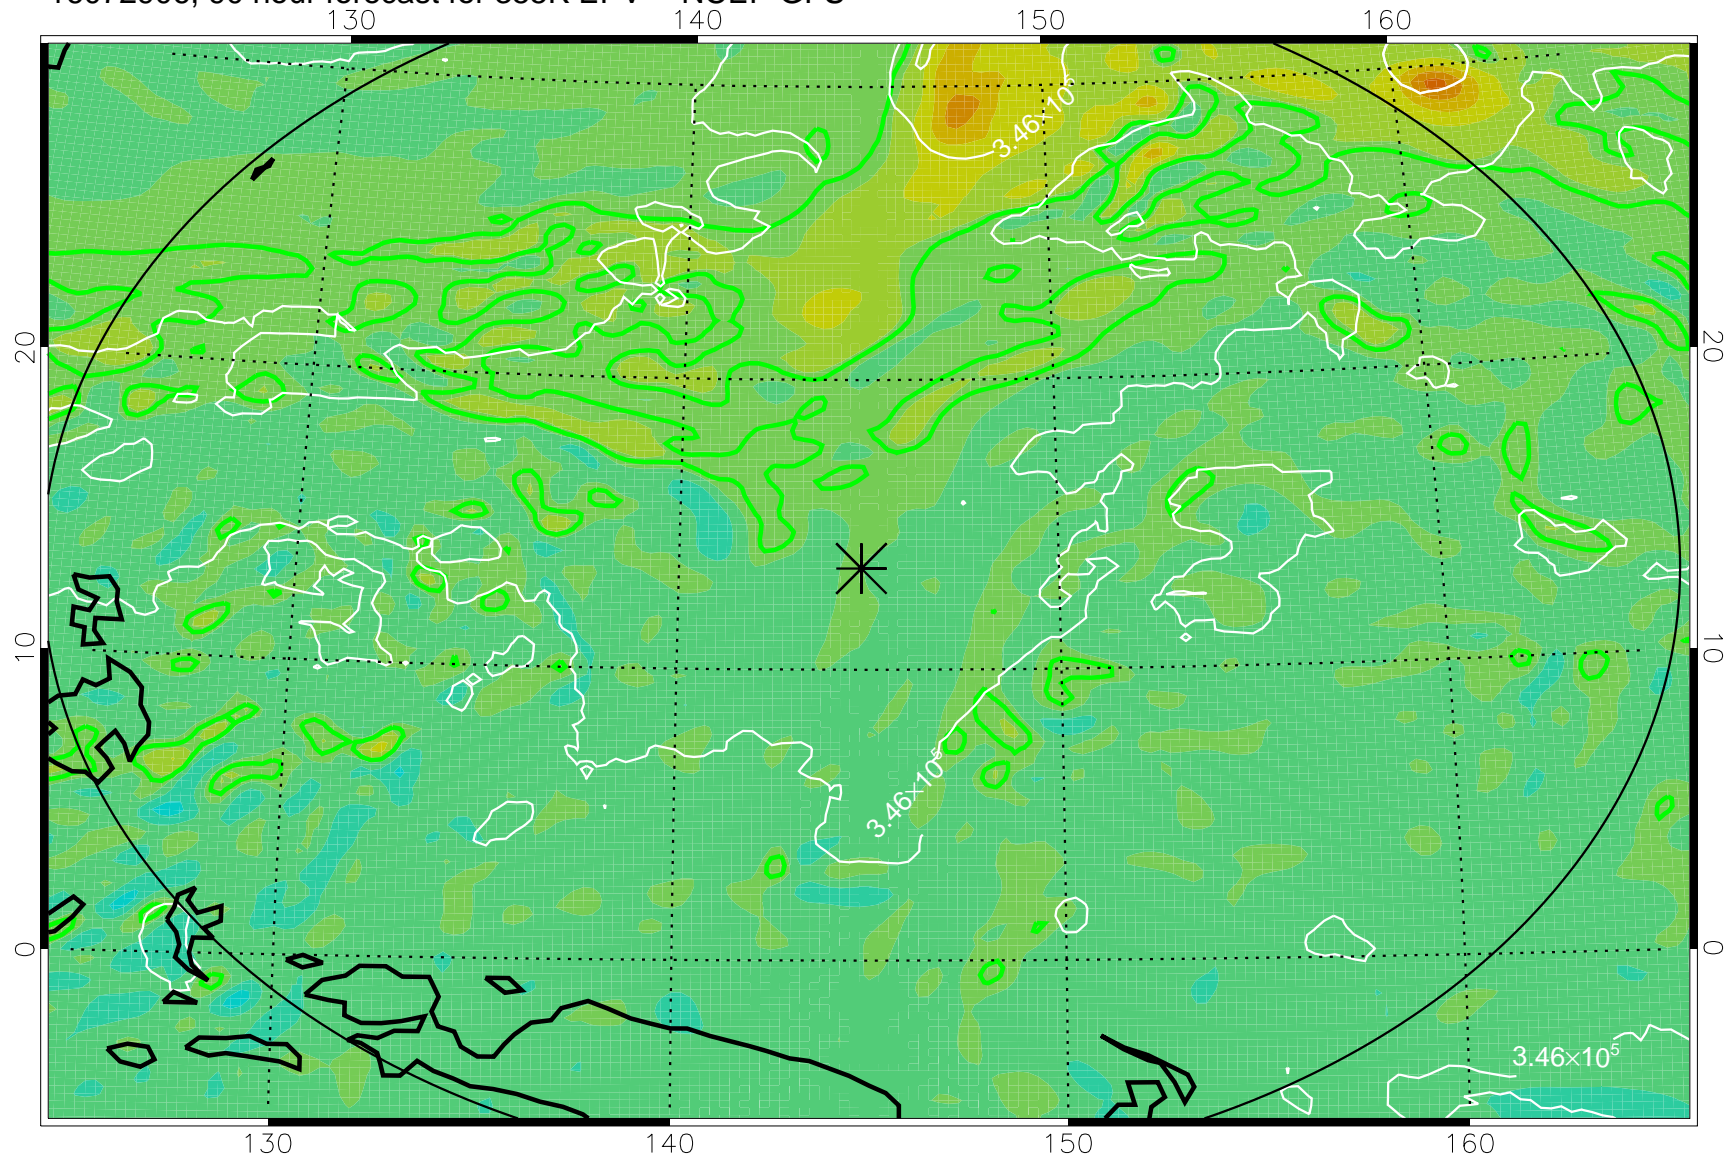

16072818, 78 hour forecast for 355K EPV -- NCEP GFS

355K Montgomery Streamfunction, white  
EPV Tropopause (2 PVU) Position  
Range ring of 2304 km

16072900, 84 hour forecast for 355K EPV -- NCEP GFS

355K Montgomery Streamfunction, white  
EPV Tropopause (2 PVU) Position  
Range ring of 2304 km

16072906, 90 hour forecast for 355K EPV -- NCEP GFS

355K Montgomery Streamfunction, white  
EPV Tropopause (2 PVU) Position  
Range ring of 2304 km

16072912, 96 hour forecast for 355K EPV -- NCEP GFS

355K Montgomery Streamfunction, white  
EPV Tropopause (2 PVU) Position  
Range ring of 2304 km

16072918, 102 hour forecast for 355K EPV -- NCEP GFS

355K Montgomery Streamfunction, white  
EPV Tropopause (2 PVU) Position  
Range ring of 2304 km

16073000, 108 hour forecast for 355K EPV -- NCEP GFS

355K Montgomery Streamfunction, white  
EPV Tropopause (2 PVU) Position  
Range ring of 2304 km

16073006, 114 hour forecast for 355K EPV -- NCEP GFS

355K Montgomery Streamfunction, white  
EPV Tropopause (2 PVU) Position  
Range ring of 2304 km

16073012, 120 hour forecast for 355K EPV -- NCEP GFS

355K Montgomery Streamfunction, white  
EPV Tropopause (2 PVU) Position  
Range ring of 2304 km