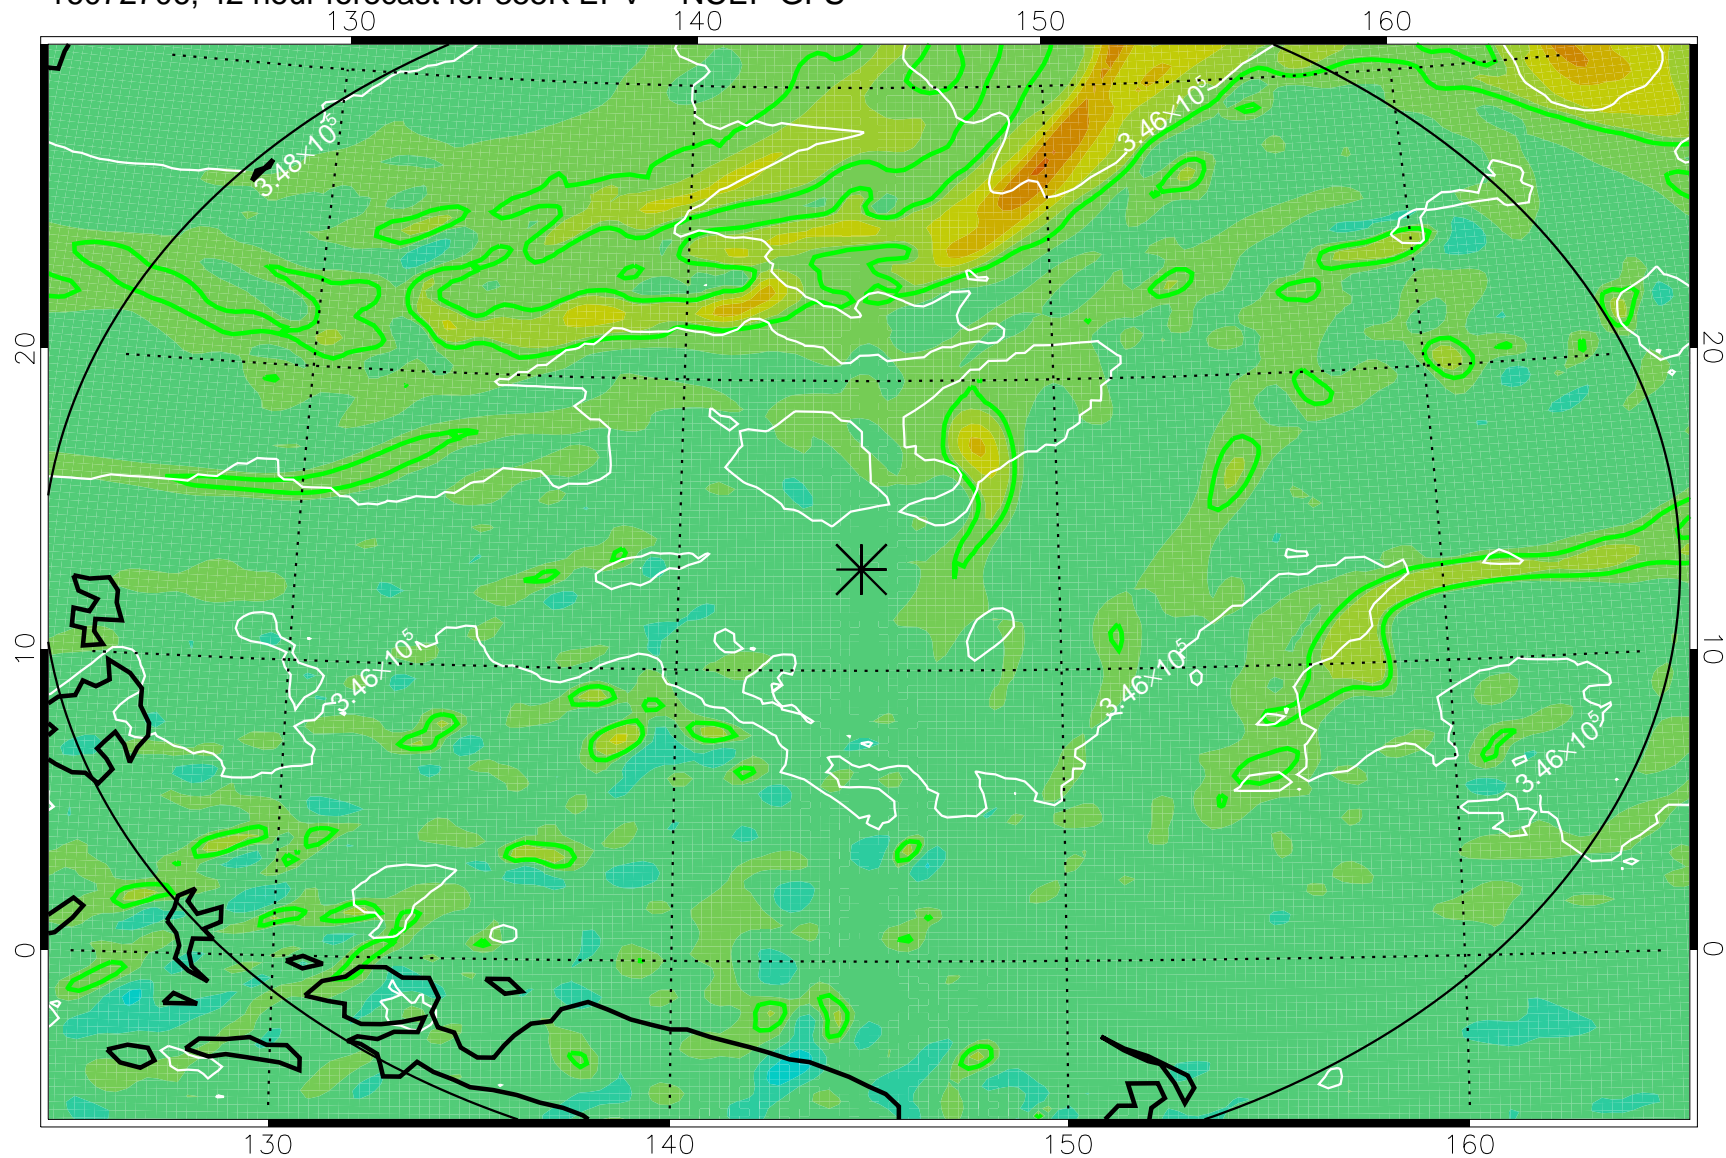

16072618, 30 hour forecast for 355K EPV -- NCEP GFS

355K Montgomery Streamfunction, white  
EPV Tropopause (2 PVU) Position  
Range ring of 2304 km

16072700, 36 hour forecast for 355K EPV -- NCEP GFS

355K Montgomery Streamfunction, white  
EPV Tropopause (2 PVU) Position  
Range ring of 2304 km

16072706, 42 hour forecast for 355K EPV -- NCEP GFS

355K Montgomery Streamfunction, white  
EPV Tropopause (2 PVU) Position  
Range ring of 2304 km

16072712, 48 hour forecast for 355K EPV -- NCEP GFS

355K Montgomery Streamfunction, white  
EPV Tropopause (2 PVU) Position  
Range ring of 2304 km

16072718, 54 hour forecast for 355K EPV -- NCEP GFS

355K Montgomery Streamfunction, white  
EPV Tropopause (2 PVU) Position  
Range ring of 2304 km

16072800, 60 hour forecast for 355K EPV -- NCEP GFS

355K Montgomery Streamfunction, white  
EPV Tropopause (2 PVU) Position  
Range ring of 2304 km

16072818, 78 hour forecast for 355K EPV -- NCEP GFS

355K Montgomery Streamfunction, white  
EPV Tropopause (2 PVU) Position  
Range ring of 2304 km

16072900, 84 hour forecast for 355K EPV -- NCEP GFS

355K Montgomery Streamfunction, white  
EPV Tropopause (2 PVU) Position  
Range ring of 2304 km