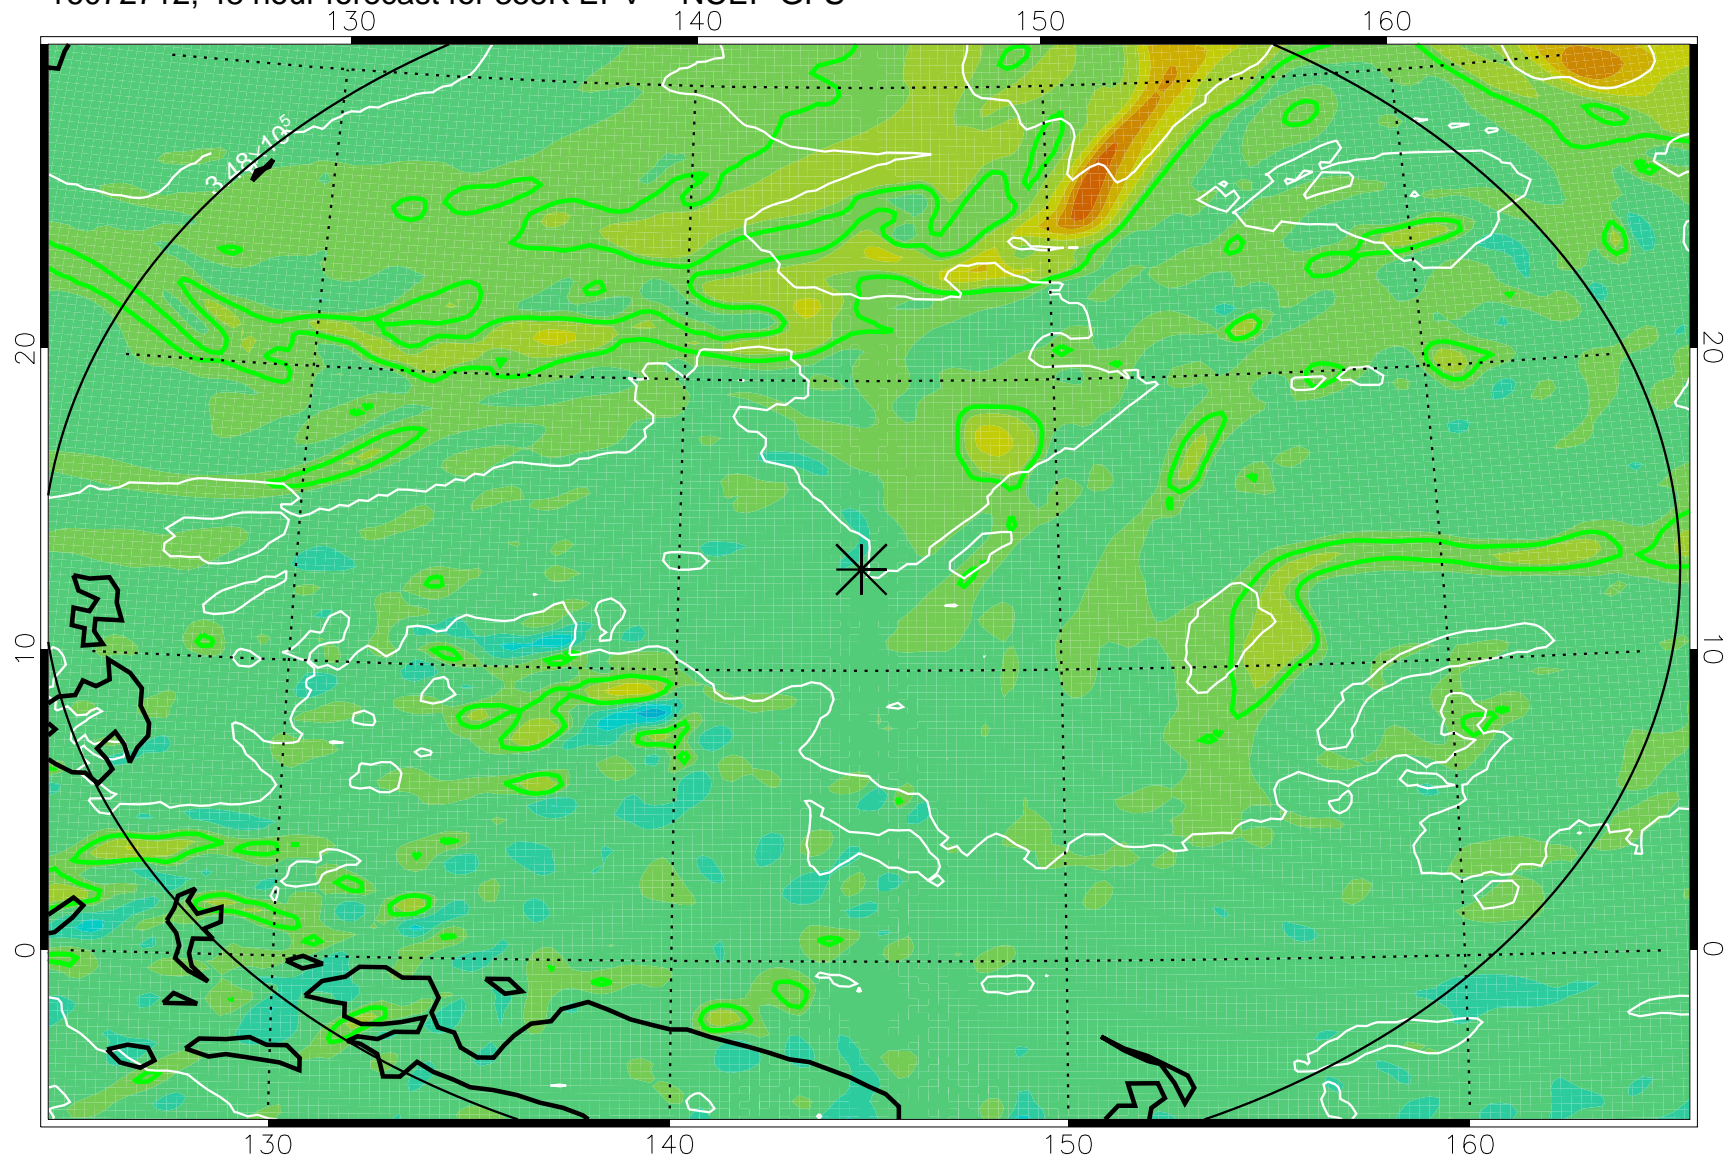

16072618, 30 hour forecast for 355K EPV -- NCEP GFS

355K Montgomery Streamfunction, white  
EPV Tropopause (2 PVU) Position  
Range ring of 2304 km

16072700, 36 hour forecast for 355K EPV -- NCEP GFS

355K Montgomery Streamfunction, white  
EPV Tropopause (2 PVU) Position  
Range ring of 2304 km

16072706, 42 hour forecast for 355K EPV -- NCEP GFS

355K Montgomery Streamfunction, white  
EPV Tropopause (2 PVU) Position  
Range ring of 2304 km

16072712, 48 hour forecast for 355K EPV -- NCEP GFS

355K Montgomery Streamfunction, white  
EPV Tropopause (2 PVU) Position  
Range ring of 2304 km

16072718, 54 hour forecast for 355K EPV -- NCEP GFS

355K Montgomery Streamfunction, white  
EPV Tropopause (2 PVU) Position  
Range ring of 2304 km

16072800, 60 hour forecast for 355K EPV -- NCEP GFS

355K Montgomery Streamfunction, white  
EPV Tropopause (2 PVU) Position  
Range ring of 2304 km

16072918, 102 hour forecast for 355K EPV -- NCEP GFS

355K Montgomery Streamfunction, white  
EPV Tropopause (2 PVU) Position  
Range ring of 2304 km

16073000, 108 hour forecast for 355K EPV -- NCEP GFS

355K Montgomery Streamfunction, white  
EPV Tropopause (2 PVU) Position  
Range ring of 2304 km