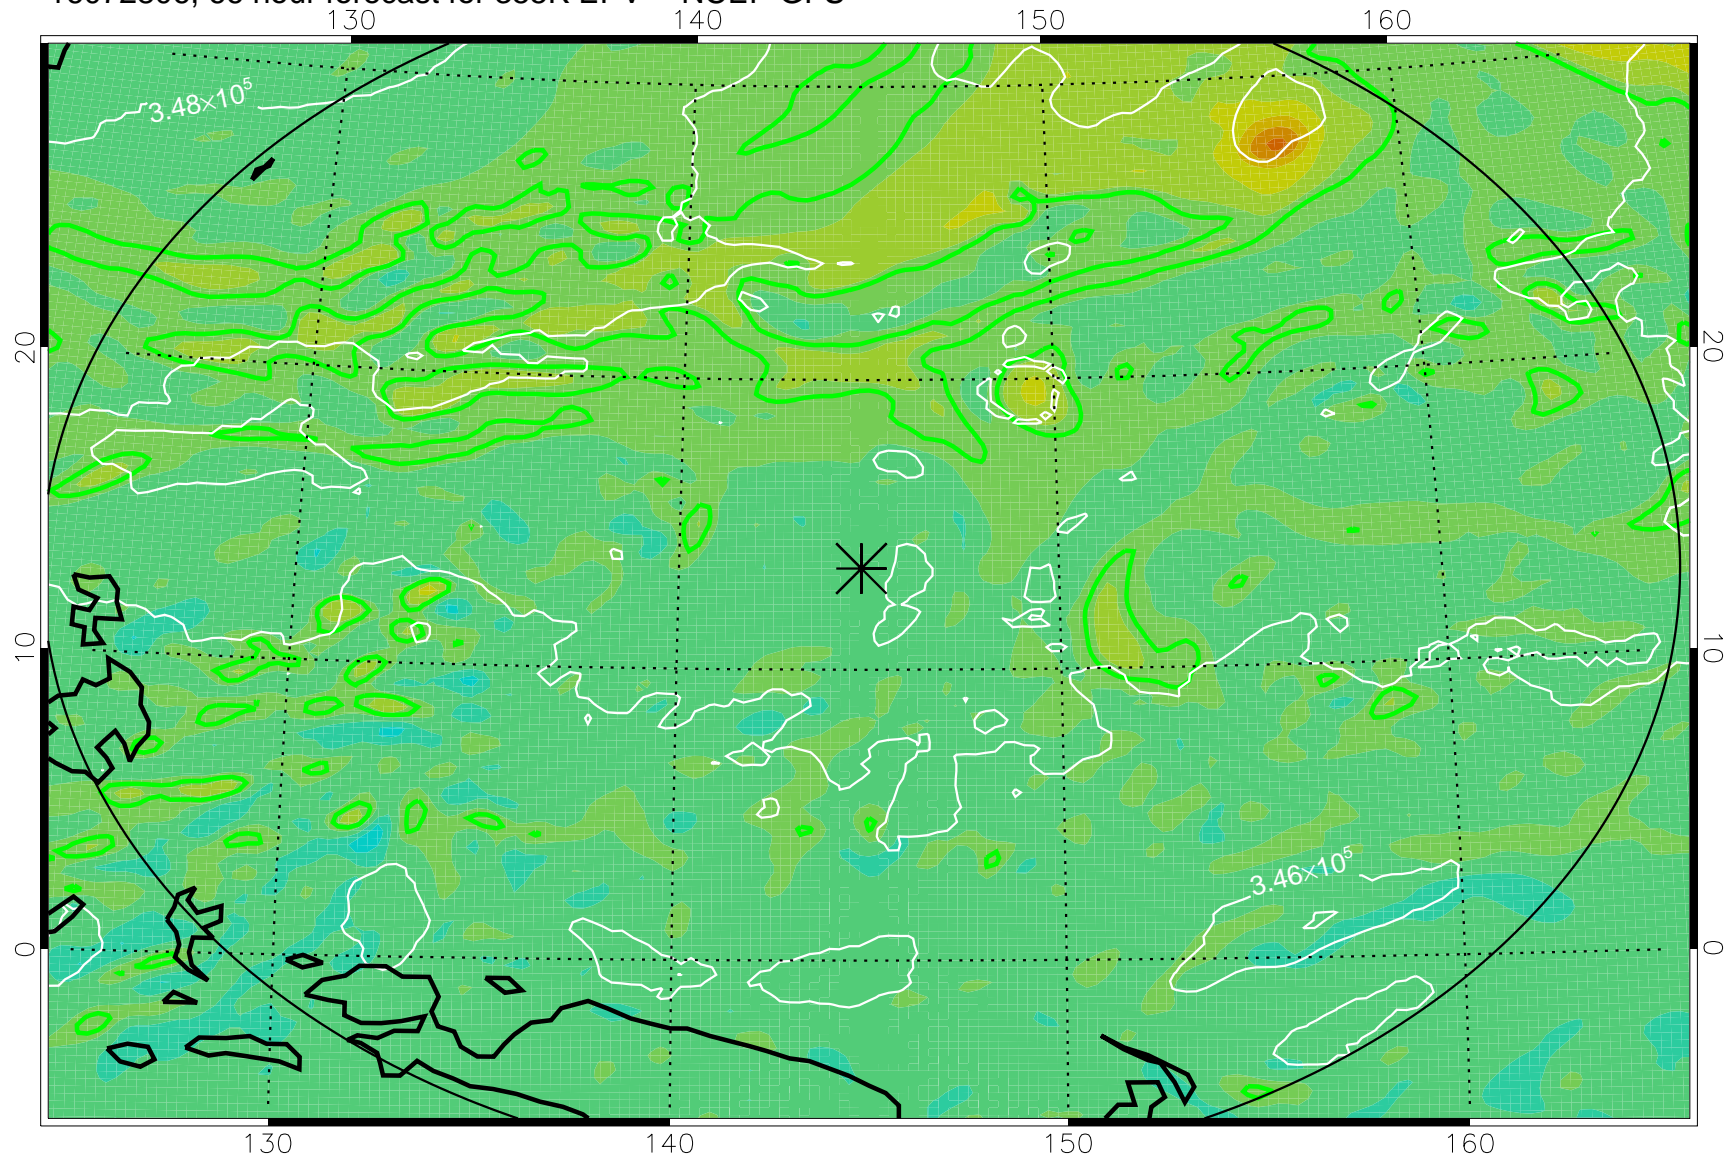

16072718, 54 hour forecast for 355K EPV -- NCEP GFS

355K Montgomery Streamfunction, white  
EPV Tropopause (2 PVU) Position  
Range ring of 2304 km

16072800, 60 hour forecast for 355K EPV -- NCEP GFS

355K Montgomery Streamfunction, white  
EPV Tropopause (2 PVU) Position  
Range ring of 2304 km

16072806, 66 hour forecast for 355K EPV -- NCEP GFS

355K Montgomery Streamfunction, white  
EPV Tropopause (2 PVU) Position  
Range ring of 2304 km

16072812, 72 hour forecast for 355K EPV -- NCEP GFS

355K Montgomery Streamfunction, white  
EPV Tropopause (2 PVU) Position  
Range ring of 2304 km

16072818, 78 hour forecast for 355K EPV -- NCEP GFS

355K Montgomery Streamfunction, white  
EPV Tropopause (2 PVU) Position  
Range ring of 2304 km

16072900, 84 hour forecast for 355K EPV -- NCEP GFS

355K Montgomery Streamfunction, white  
EPV Tropopause (2 PVU) Position  
Range ring of 2304 km

16072918, 102 hour forecast for 355K EPV -- NCEP GFS

355K Montgomery Streamfunction, white  
EPV Tropopause (2 PVU) Position  
Range ring of 2304 km

16073000, 108 hour forecast for 355K EPV -- NCEP GFS

355K Montgomery Streamfunction, white  
EPV Tropopause (2 PVU) Position  
Range ring of 2304 km