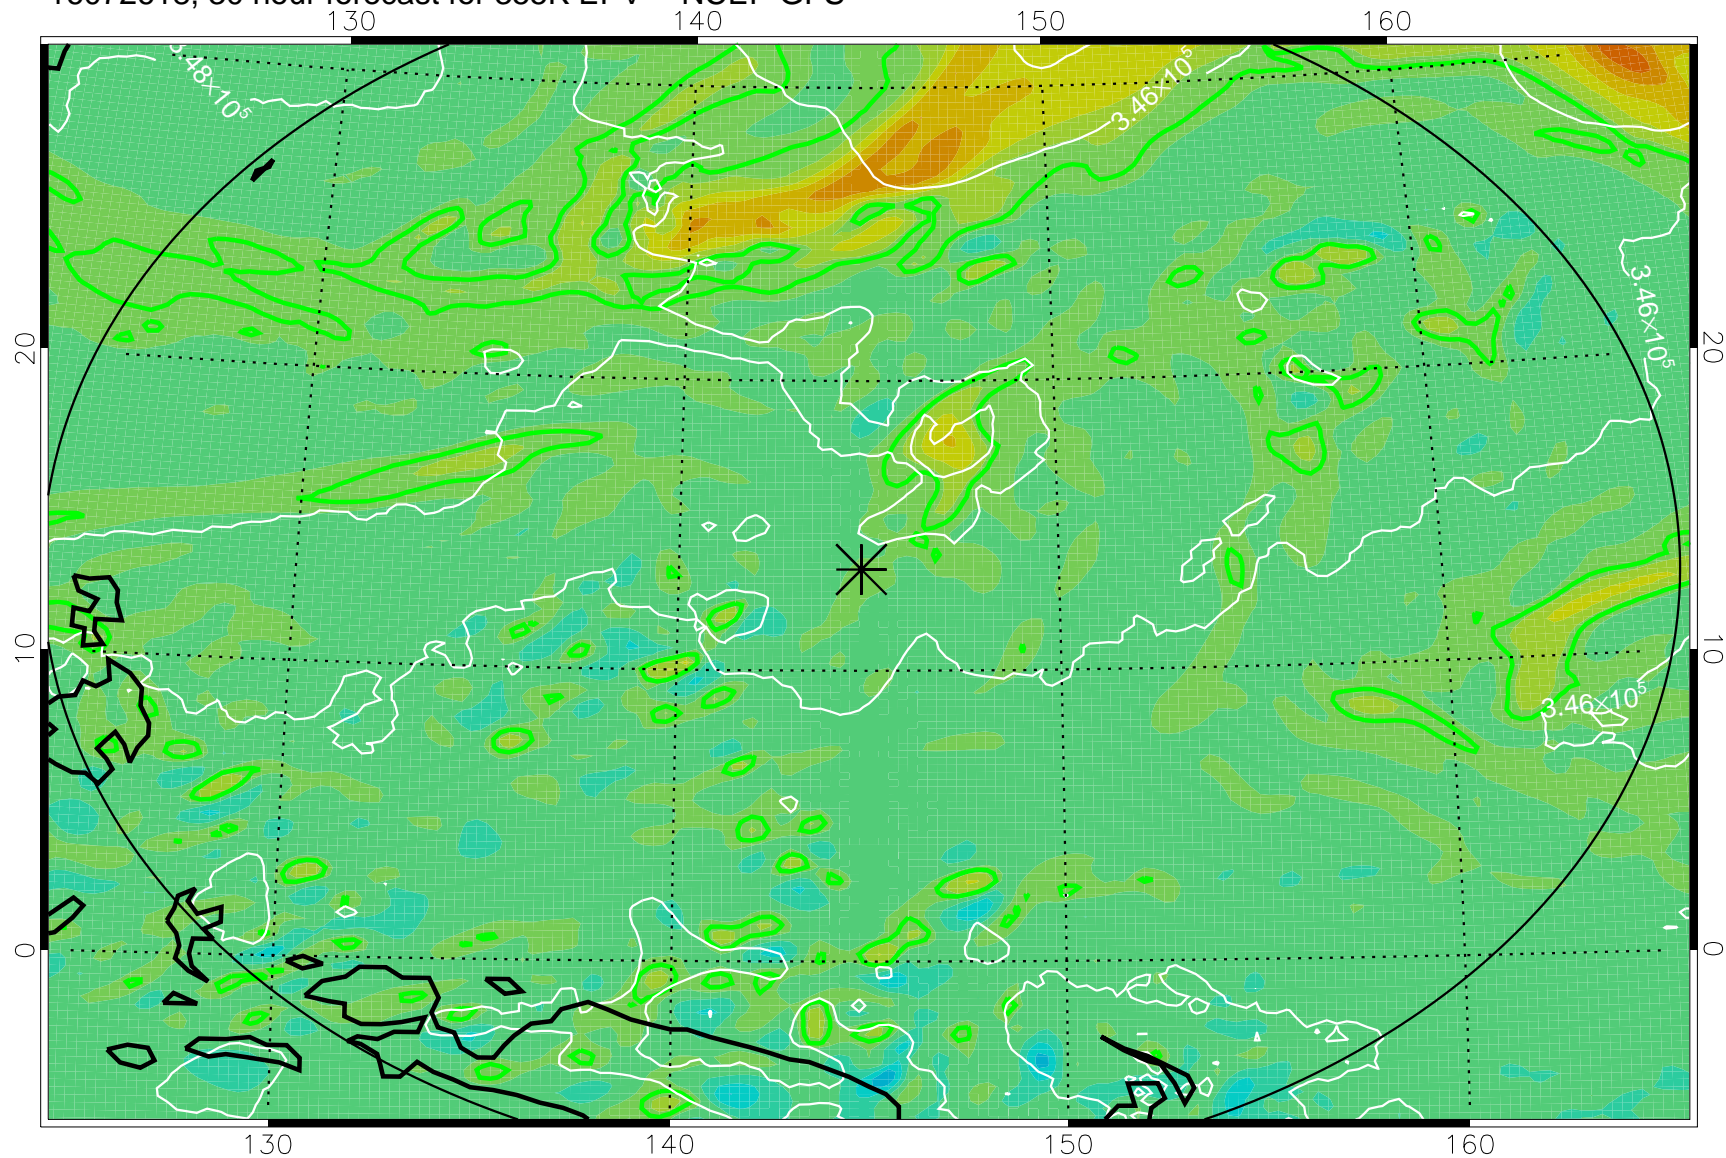

16072606, 18 hour forecast for 355K EPV -- NCEP GFS

355K Montgomery Streamfunction, white  
EPV Tropopause (2 PVU) Position  
Range ring of 2304 km

16072612, 24 hour forecast for 355K EPV -- NCEP GFS

355K Montgomery Streamfunction, white  
EPV Tropopause (2 PVU) Position  
Range ring of 2304 km

16072618, 30 hour forecast for 355K EPV -- NCEP GFS

355K Montgomery Streamfunction, white  
EPV Tropopause (2 PVU) Position  
Range ring of 2304 km

16072700, 36 hour forecast for 355K EPV -- NCEP GFS

355K Montgomery Streamfunction, white  
EPV Tropopause (2 PVU) Position  
Range ring of 2304 km

16072918, 102 hour forecast for 355K EPV -- NCEP GFS

355K Montgomery Streamfunction, white  
EPV Tropopause (2 PVU) Position  
Range ring of 2304 km

16073000, 108 hour forecast for 355K EPV -- NCEP GFS

355K Montgomery Streamfunction, white  
EPV Tropopause (2 PVU) Position  
Range ring of 2304 km

16073006, 114 hour forecast for 355K EPV -- NCEP GFS

355K Montgomery Streamfunction, white  
EPV Tropopause (2 PVU) Position  
Range ring of 2304 km

16073012, 120 hour forecast for 355K EPV -- NCEP GFS

355K Montgomery Streamfunction, white  
EPV Tropopause (2 PVU) Position  
Range ring of 2304 km