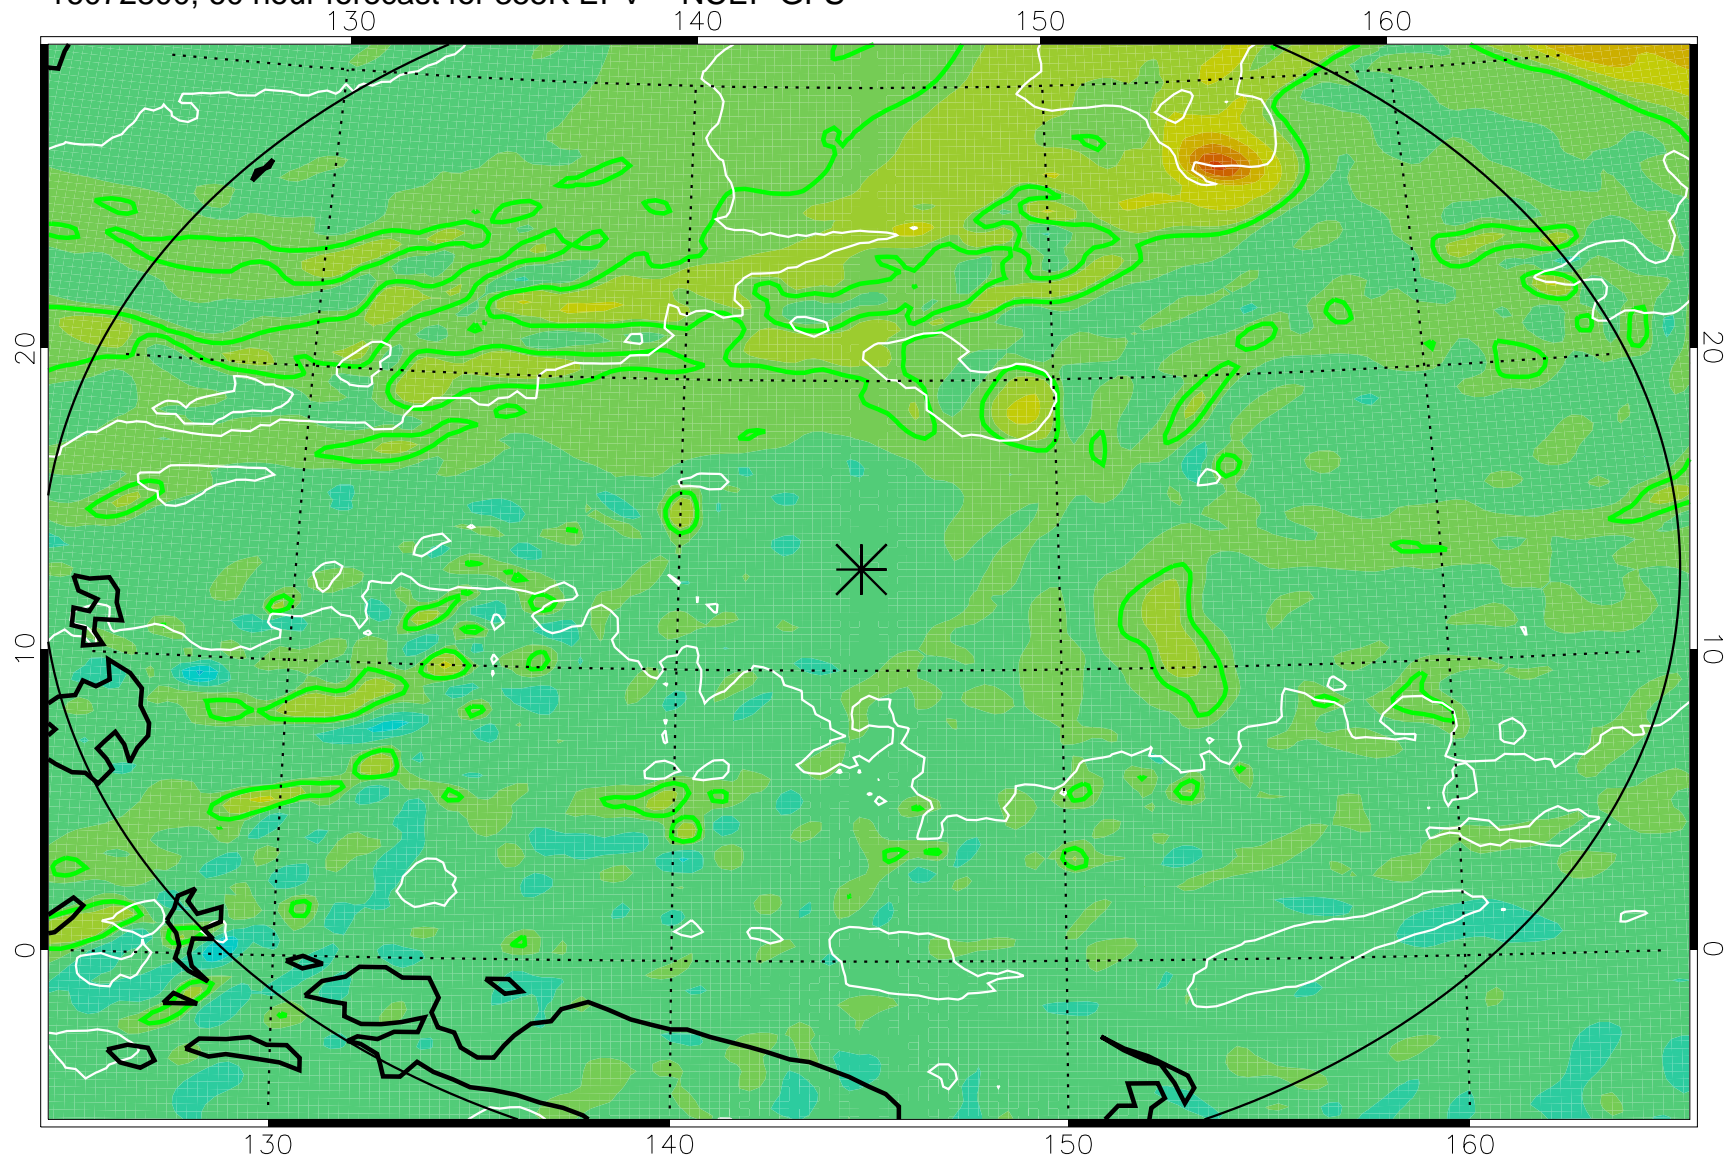

16072706, 42 hour forecast for 355K EPV -- NCEP GFS

355K Montgomery Streamfunction, white  
EPV Tropopause (2 PVU) Position  
Range ring of 2304 km

16072712, 48 hour forecast for 355K EPV -- NCEP GFS

355K Montgomery Streamfunction, white  
EPV Tropopause (2 PVU) Position  
Range ring of 2304 km

16072718, 54 hour forecast for 355K EPV -- NCEP GFS

355K Montgomery Streamfunction, white  
EPV Tropopause (2 PVU) Position  
Range ring of 2304 km

16072800, 60 hour forecast for 355K EPV -- NCEP GFS

355K Montgomery Streamfunction, white  
EPV Tropopause (2 PVU) Position  
Range ring of 2304 km

16072818, 78 hour forecast for 355K EPV -- NCEP GFS

355K Montgomery Streamfunction, white  
EPV Tropopause (2 PVU) Position  
Range ring of 2304 km

16072900, 84 hour forecast for 355K EPV -- NCEP GFS

355K Montgomery Streamfunction, white  
EPV Tropopause (2 PVU) Position  
Range ring of 2304 km

16072918, 102 hour forecast for 355K EPV -- NCEP GFS

355K Montgomery Streamfunction, white  
EPV Tropopause (2 PVU) Position  
Range ring of 2304 km

16073000, 108 hour forecast for 355K EPV -- NCEP GFS

355K Montgomery Streamfunction, white  
EPV Tropopause (2 PVU) Position  
Range ring of 2304 km