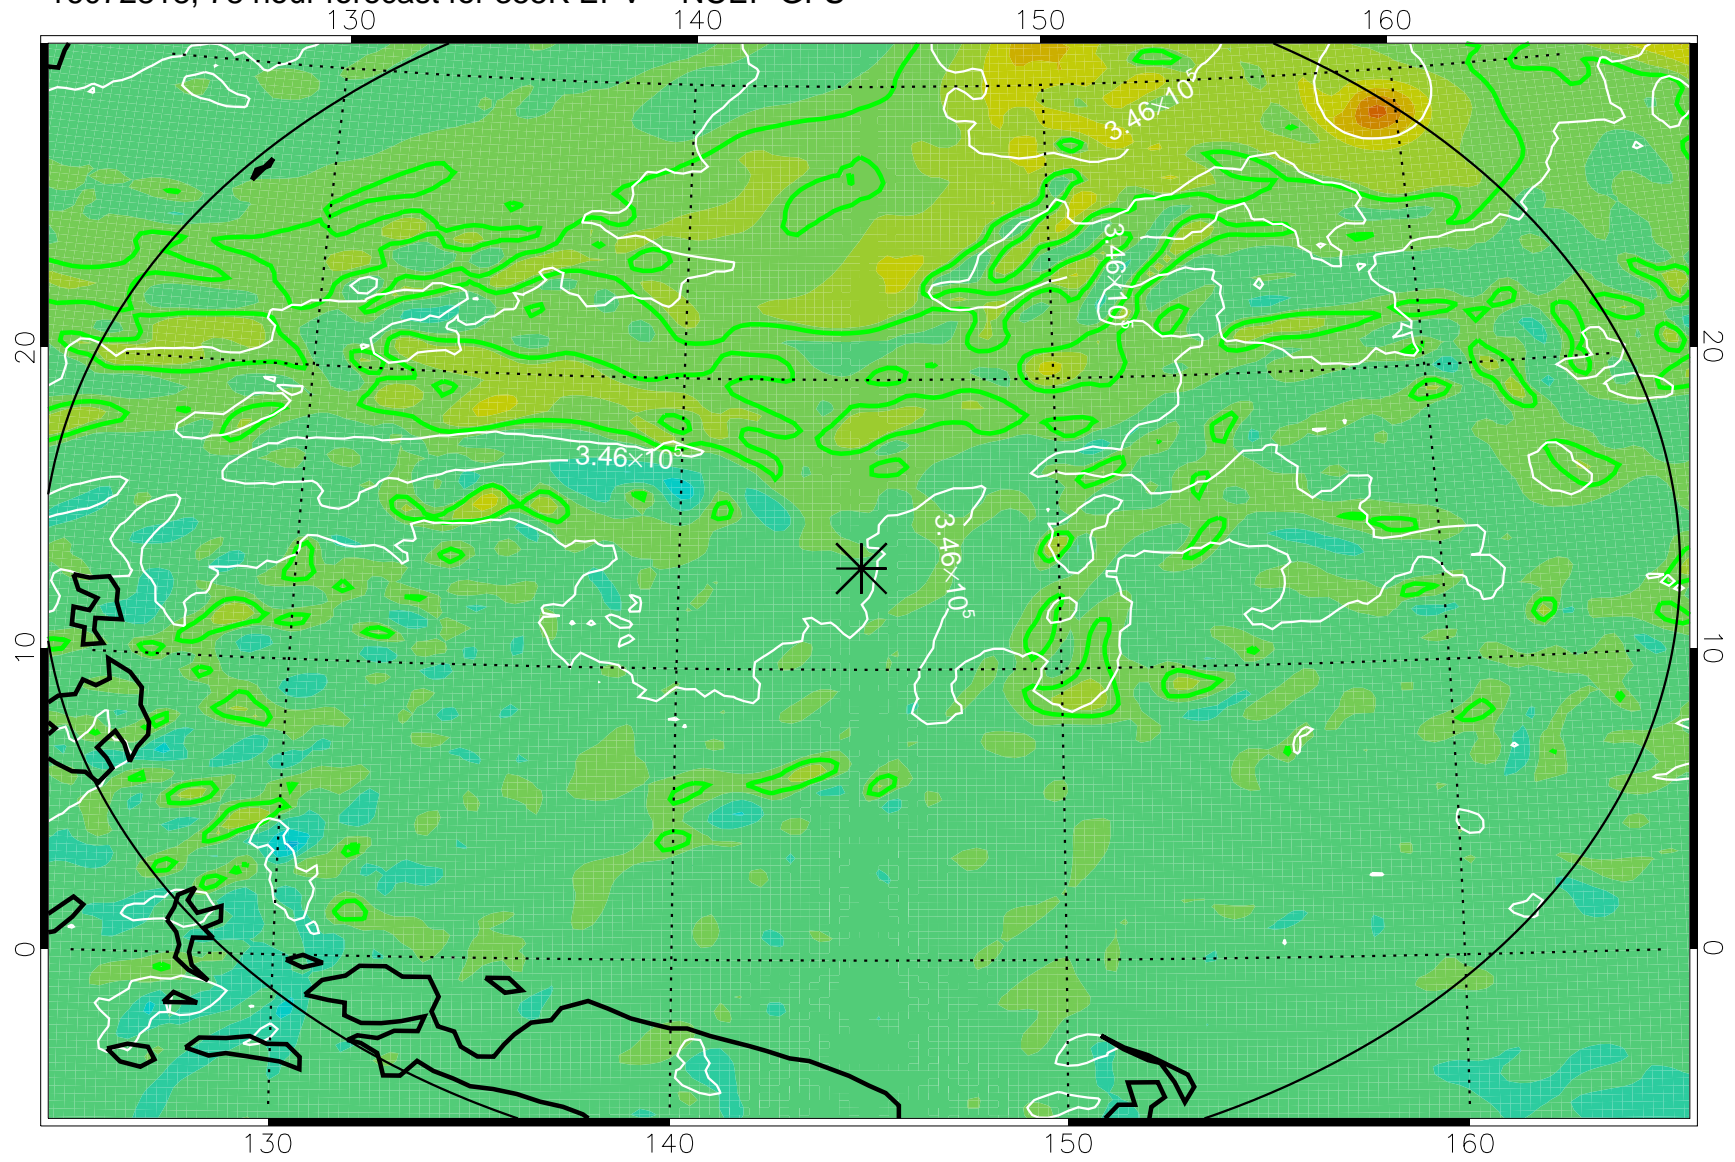

16072806, 66 hour forecast for 355K EPV -- NCEP GFS

355K Montgomery Streamfunction, white  
EPV Tropopause (2 PVU) Position  
Range ring of 2304 km

16072812, 72 hour forecast for 355K EPV -- NCEP GFS

355K Montgomery Streamfunction, white  
EPV Tropopause (2 PVU) Position  
Range ring of 2304 km

16072818, 78 hour forecast for 355K EPV -- NCEP GFS

355K Montgomery Streamfunction, white  
EPV Tropopause (2 PVU) Position  
Range ring of 2304 km

16072900, 84 hour forecast for 355K EPV -- NCEP GFS

355K Montgomery Streamfunction, white  
EPV Tropopause (2 PVU) Position  
Range ring of 2304 km

16072906, 90 hour forecast for 355K EPV -- NCEP GFS

355K Montgomery Streamfunction, white  
EPV Tropopause (2 PVU) Position  
Range ring of 2304 km

16072912, 96 hour forecast for 355K EPV -- NCEP GFS

355K Montgomery Streamfunction, white  
EPV Tropopause (2 PVU) Position  
Range ring of 2304 km

16072918, 102 hour forecast for 355K EPV -- NCEP GFS

355K Montgomery Streamfunction, white  
EPV Tropopause (2 PVU) Position  
Range ring of 2304 km

16073000, 108 hour forecast for 355K EPV -- NCEP GFS

355K Montgomery Streamfunction, white  
EPV Tropopause (2 PVU) Position  
Range ring of 2304 km