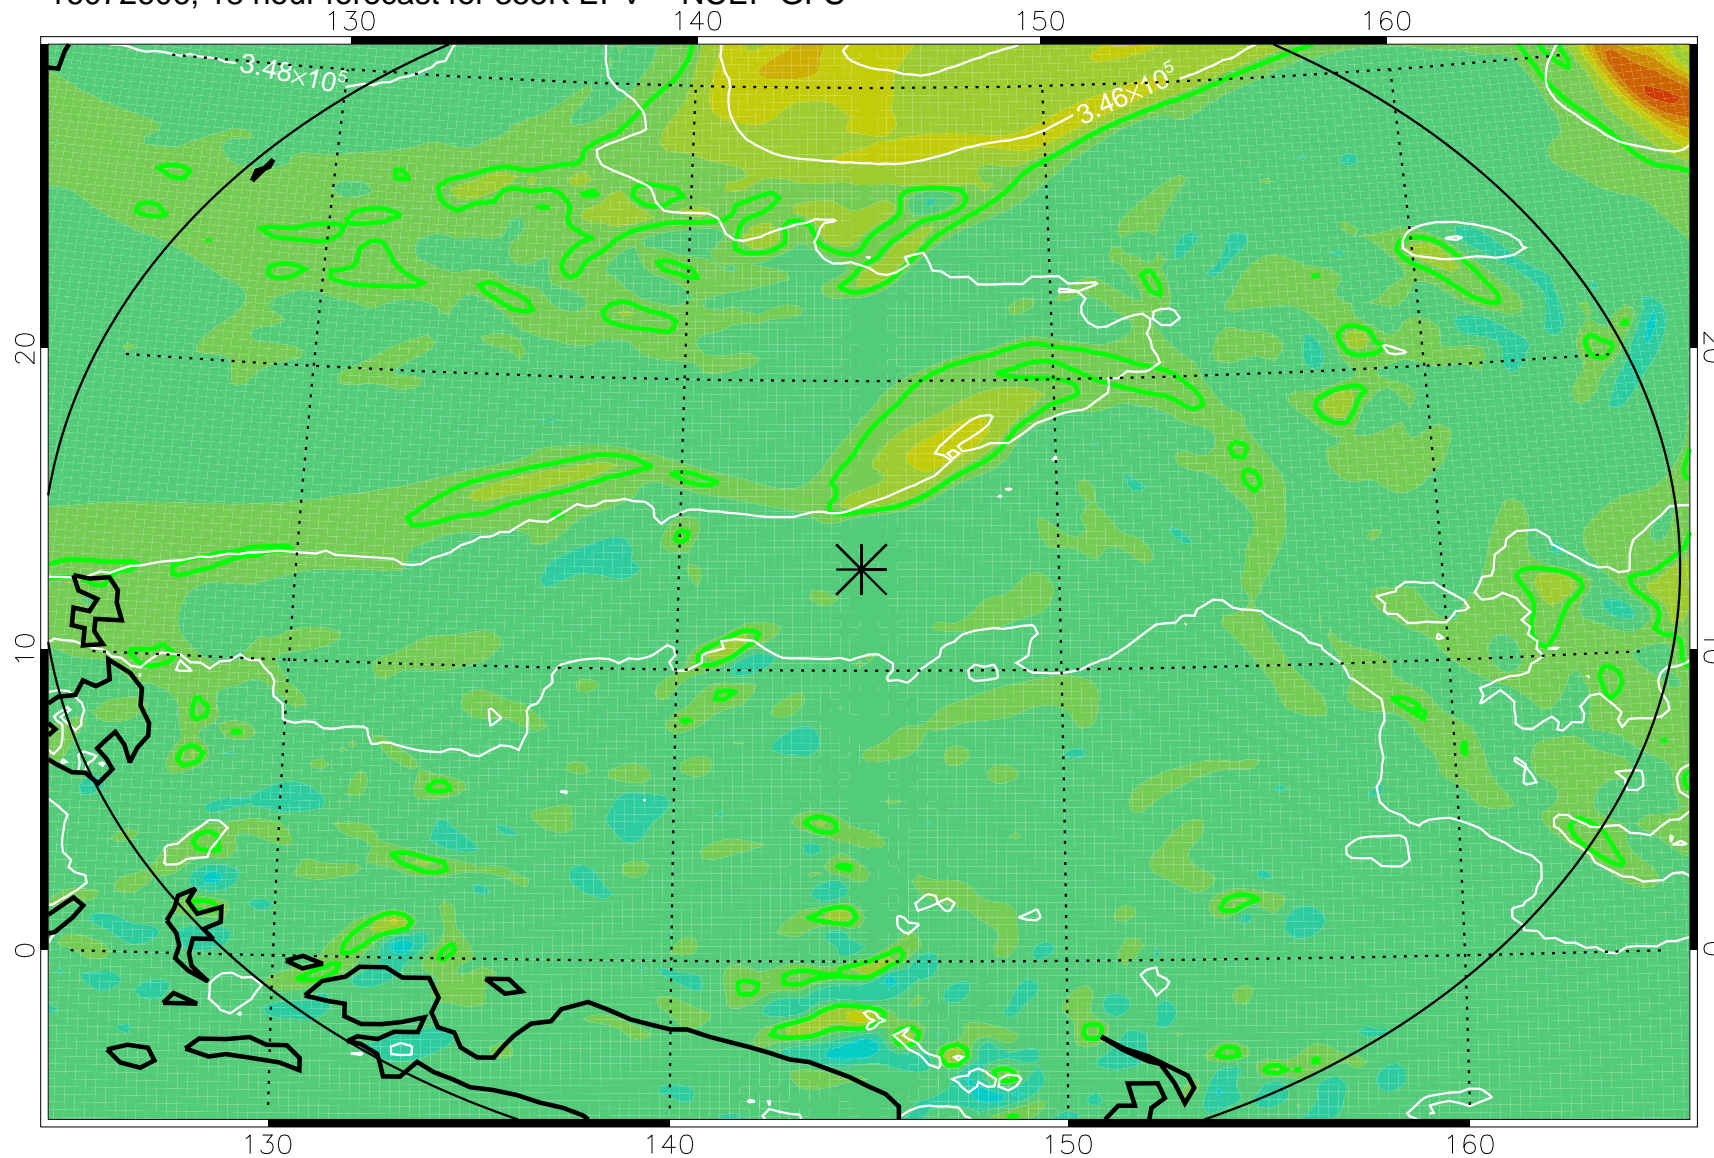

16072518, 6 hour forecast for 355K EPV -- NCEP GFS

355K Montgomery Streamfunction, white  
EPV Tropopause (2 PVU) Position  
Range ring of 2304 km

16072600, 12 hour forecast for 355K EPV -- NCEP GFS

355K Montgomery Streamfunction, white  
EPV Tropopause (2 PVU) Position  
Range ring of 2304 km

16072606, 18 hour forecast for 355K EPV -- NCEP GFS

355K Montgomery Streamfunction, white  
EPV Tropopause (2 PVU) Position  
Range ring of 2304 km

16072612, 24 hour forecast for 355K EPV -- NCEP GFS

355K Montgomery Streamfunction, white  
EPV Tropopause (2 PVU) Position  
Range ring of 2304 km

16072618, 30 hour forecast for 355K EPV -- NCEP GFS

355K Montgomery Streamfunction, white  
EPV Tropopause (2 PVU) Position  
Range ring of 2304 km

16072700, 36 hour forecast for 355K EPV -- NCEP GFS

355K Montgomery Streamfunction, white  
EPV Tropopause (2 PVU) Position  
Range ring of 2304 km

16072918, 102 hour forecast for 355K EPV -- NCEP GFS

355K Montgomery Streamfunction, white  
EPV Tropopause (2 PVU) Position  
Range ring of 2304 km

16073000, 108 hour forecast for 355K EPV -- NCEP GFS

355K Montgomery Streamfunction, white  
EPV Tropopause (2 PVU) Position  
Range ring of 2304 km