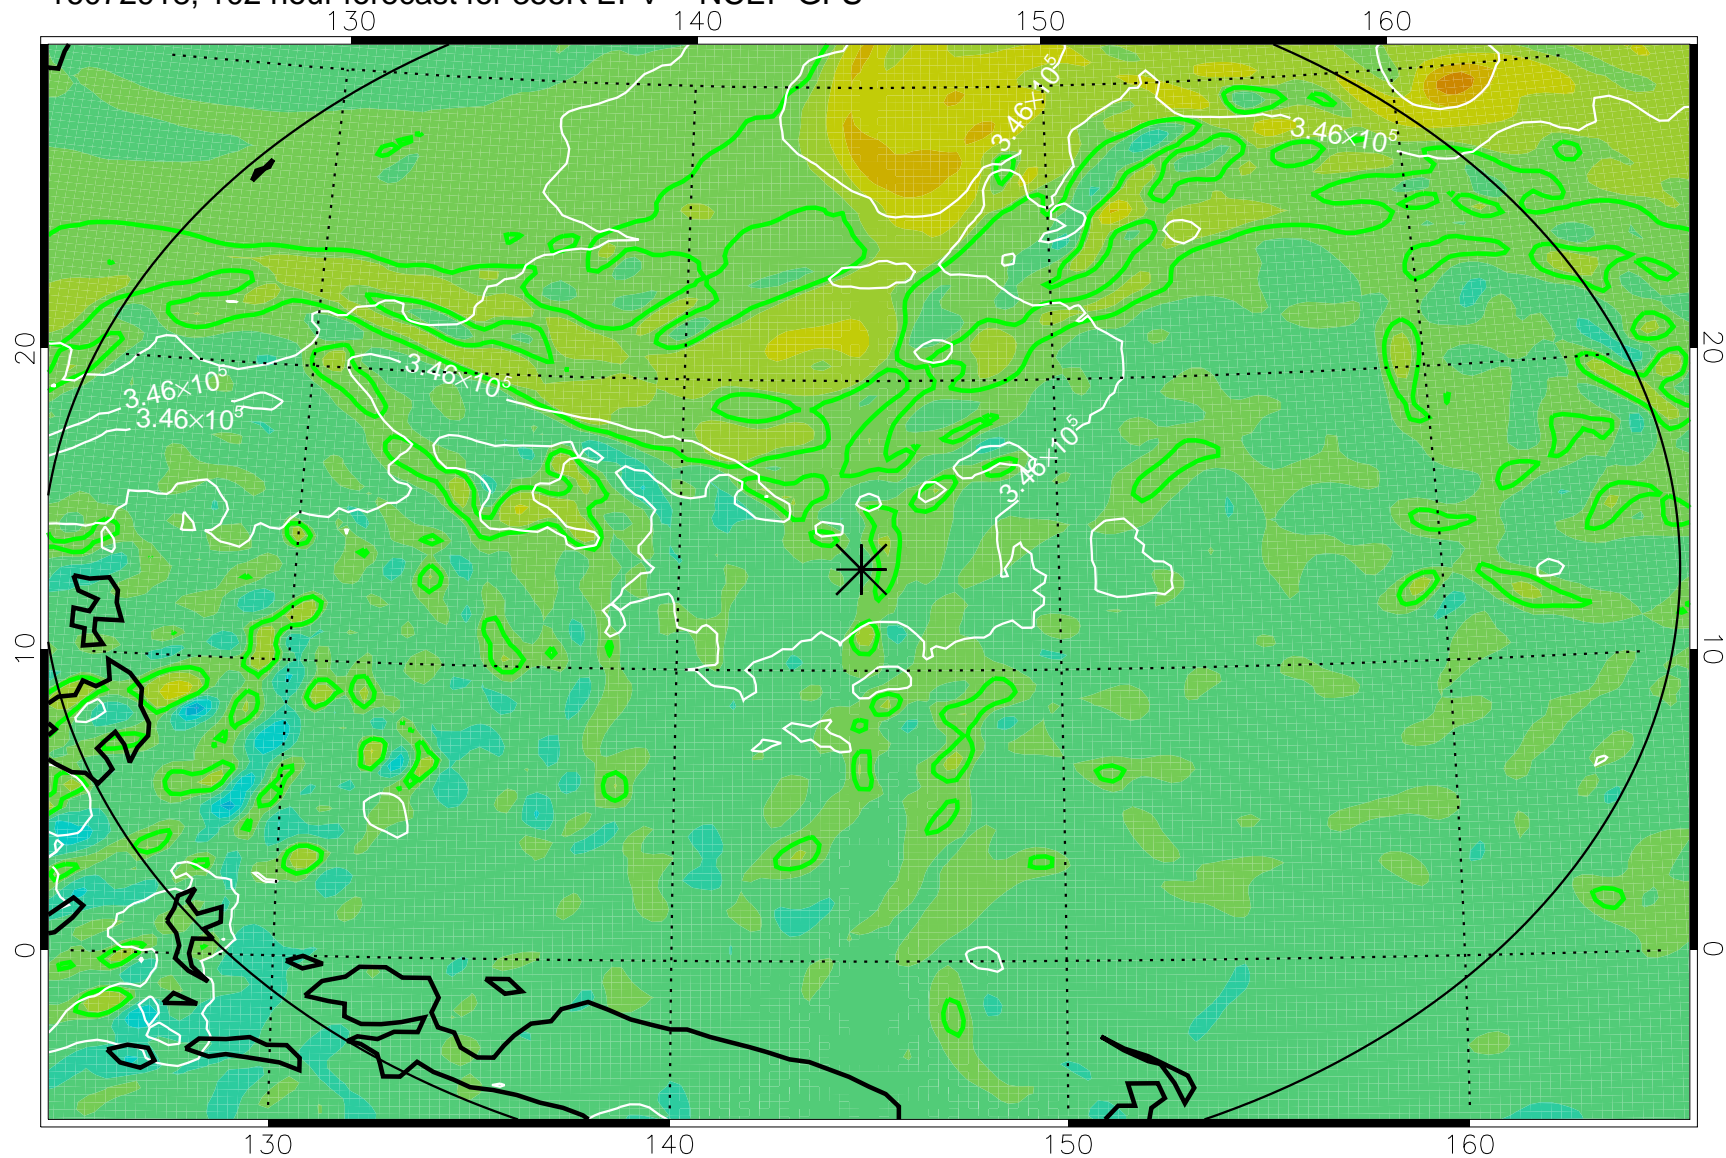

16072818, 78 hour forecast for 355K EPV -- NCEP GFS

355K Montgomery Streamfunction, white  
EPV Tropopause (2 PVU) Position  
Range ring of 2304 km

16072900, 84 hour forecast for 355K EPV -- NCEP GFS

355K Montgomery Streamfunction, white  
EPV Tropopause (2 PVU) Position  
Range ring of 2304 km

16072906, 90 hour forecast for 355K EPV -- NCEP GFS

355K Montgomery Streamfunction, white  
EPV Tropopause (2 PVU) Position  
Range ring of 2304 km

16072912, 96 hour forecast for 355K EPV -- NCEP GFS

355K Montgomery Streamfunction, white  
EPV Tropopause (2 PVU) Position  
Range ring of 2304 km

16072918, 102 hour forecast for 355K EPV -- NCEP GFS

355K Montgomery Streamfunction, white  
EPV Tropopause (2 PVU) Position  
Range ring of 2304 km

16073000, 108 hour forecast for 355K EPV -- NCEP GFS

355K Montgomery Streamfunction, white  
EPV Tropopause (2 PVU) Position  
Range ring of 2304 km

16073006, 114 hour forecast for 355K EPV -- NCEP GFS

355K Montgomery Streamfunction, white  
EPV Tropopause (2 PVU) Position  
Range ring of 2304 km

16073012, 120 hour forecast for 355K EPV -- NCEP GFS

355K Montgomery Streamfunction, white  
EPV Tropopause (2 PVU) Position  
Range ring of 2304 km