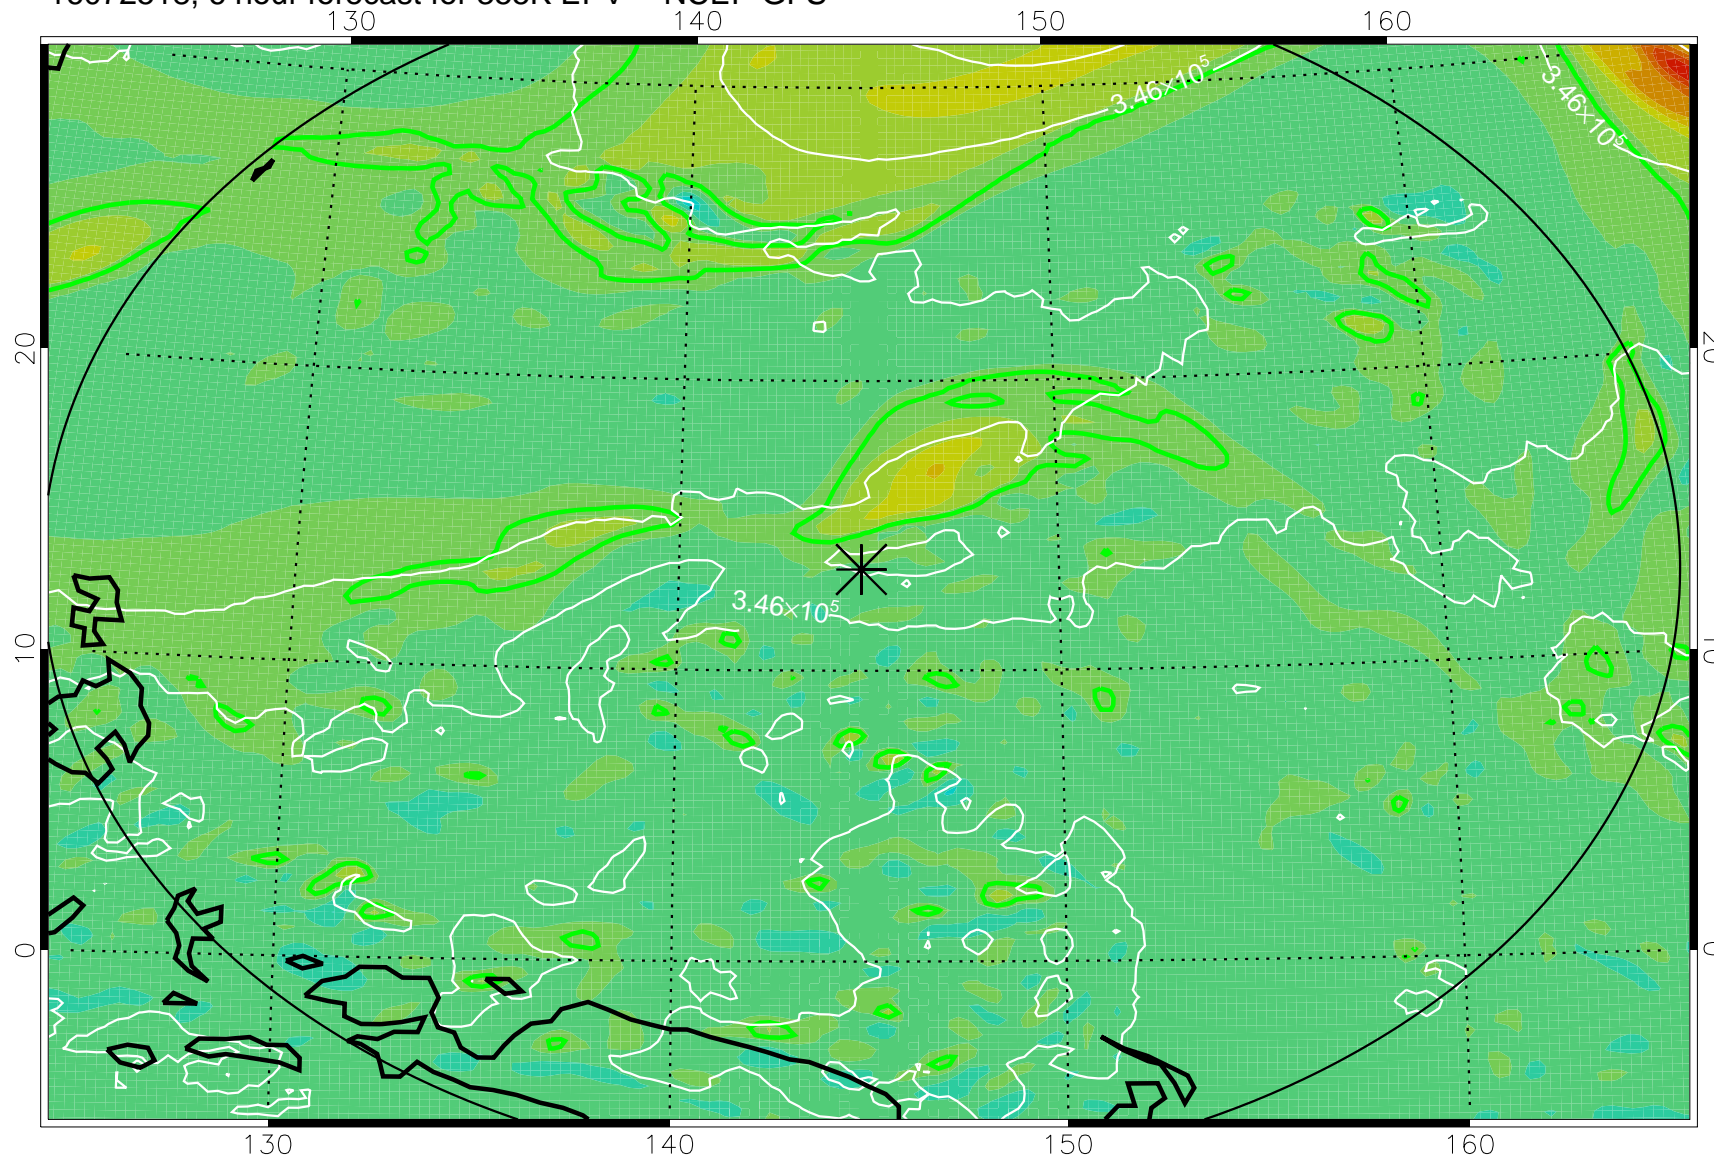

16072518, 6 hour forecast for 355K EPV -- NCEP GFS

355K Montgomery Streamfunction, white  
EPV Tropopause (2 PVU) Position  
Range ring of 2304 km

16072600, 12 hour forecast for 355K EPV -- NCEP GFS

355K Montgomery Streamfunction, white  
EPV Tropopause (2 PVU) Position  
Range ring of 2304 km

16072606, 18 hour forecast for 355K EPV -- NCEP GFS

355K Montgomery Streamfunction, white  
EPV Tropopause (2 PVU) Position  
Range ring of 2304 km

16072612, 24 hour forecast for 355K EPV -- NCEP GFS

355K Montgomery Streamfunction, white  
EPV Tropopause (2 PVU) Position  
Range ring of 2304 km

16072618, 30 hour forecast for 355K EPV -- NCEP GFS

355K Montgomery Streamfunction, white  
EPV Tropopause (2 PVU) Position  
Range ring of 2304 km

16072700, 36 hour forecast for 355K EPV -- NCEP GFS

355K Montgomery Streamfunction, white  
EPV Tropopause (2 PVU) Position  
Range ring of 2304 km

16072918, 102 hour forecast for 355K EPV -- NCEP GFS

355K Montgomery Streamfunction, white  
EPV Tropopause (2 PVU) Position  
Range ring of 2304 km

16073000, 108 hour forecast for 355K EPV -- NCEP GFS

355K Montgomery Streamfunction, white  
EPV Tropopause (2 PVU) Position  
Range ring of 2304 km