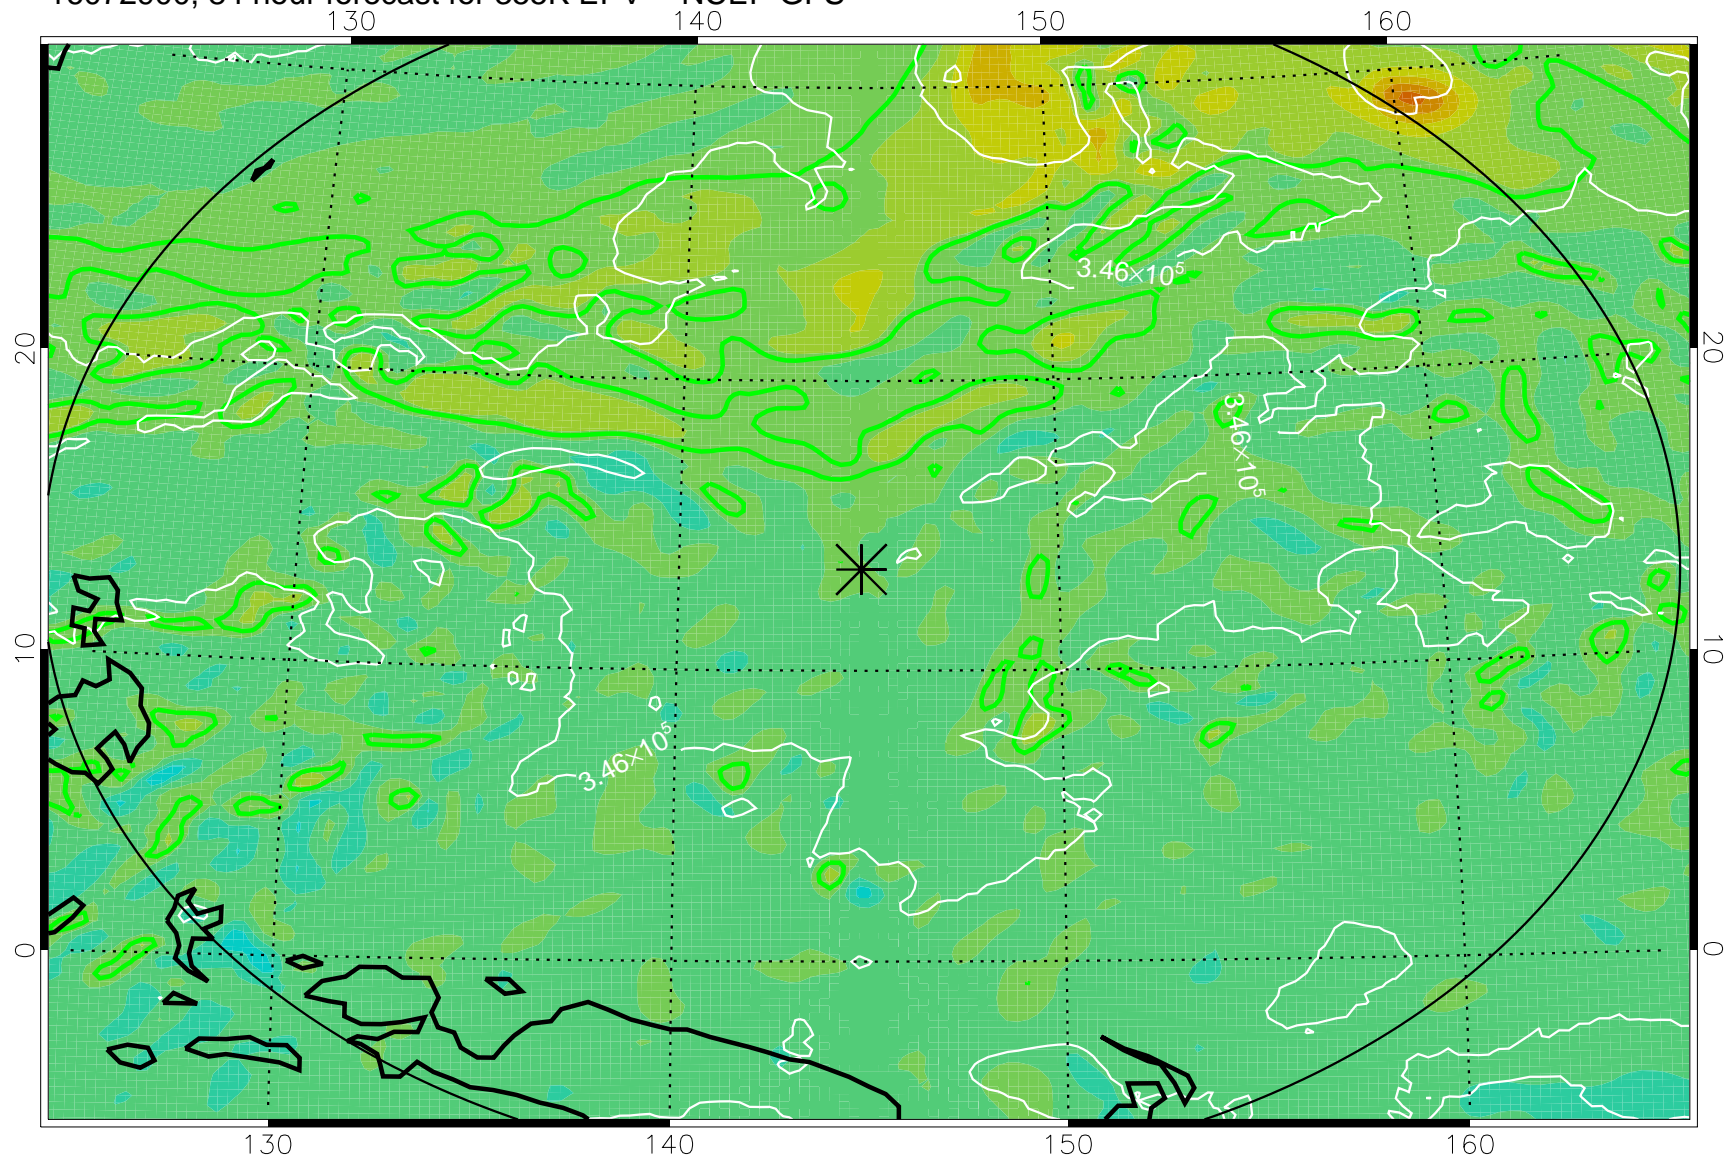

16072806, 66 hour forecast for 355K EPV -- NCEP GFS

355K Montgomery Streamfunction, white  
EPV Tropopause (2 PVU) Position  
Range ring of 2304 km

16072812, 72 hour forecast for 355K EPV -- NCEP GFS

355K Montgomery Streamfunction, white  
EPV Tropopause (2 PVU) Position  
Range ring of 2304 km

16072818, 78 hour forecast for 355K EPV -- NCEP GFS

355K Montgomery Streamfunction, white  
EPV Tropopause (2 PVU) Position  
Range ring of 2304 km

16072900, 84 hour forecast for 355K EPV -- NCEP GFS

355K Montgomery Streamfunction, white  
EPV Tropopause (2 PVU) Position  
Range ring of 2304 km

16072906, 90 hour forecast for 355K EPV -- NCEP GFS

355K Montgomery Streamfunction, white  
EPV Tropopause (2 PVU) Position  
Range ring of 2304 km

16072912, 96 hour forecast for 355K EPV -- NCEP GFS

355K Montgomery Streamfunction, white  
EPV Tropopause (2 PVU) Position  
Range ring of 2304 km

16072918, 102 hour forecast for 355K EPV -- NCEP GFS

355K Montgomery Streamfunction, white  
EPV Tropopause (2 PVU) Position  
Range ring of 2304 km

16073000, 108 hour forecast for 355K EPV -- NCEP GFS

355K Montgomery Streamfunction, white  
EPV Tropopause (2 PVU) Position  
Range ring of 2304 km