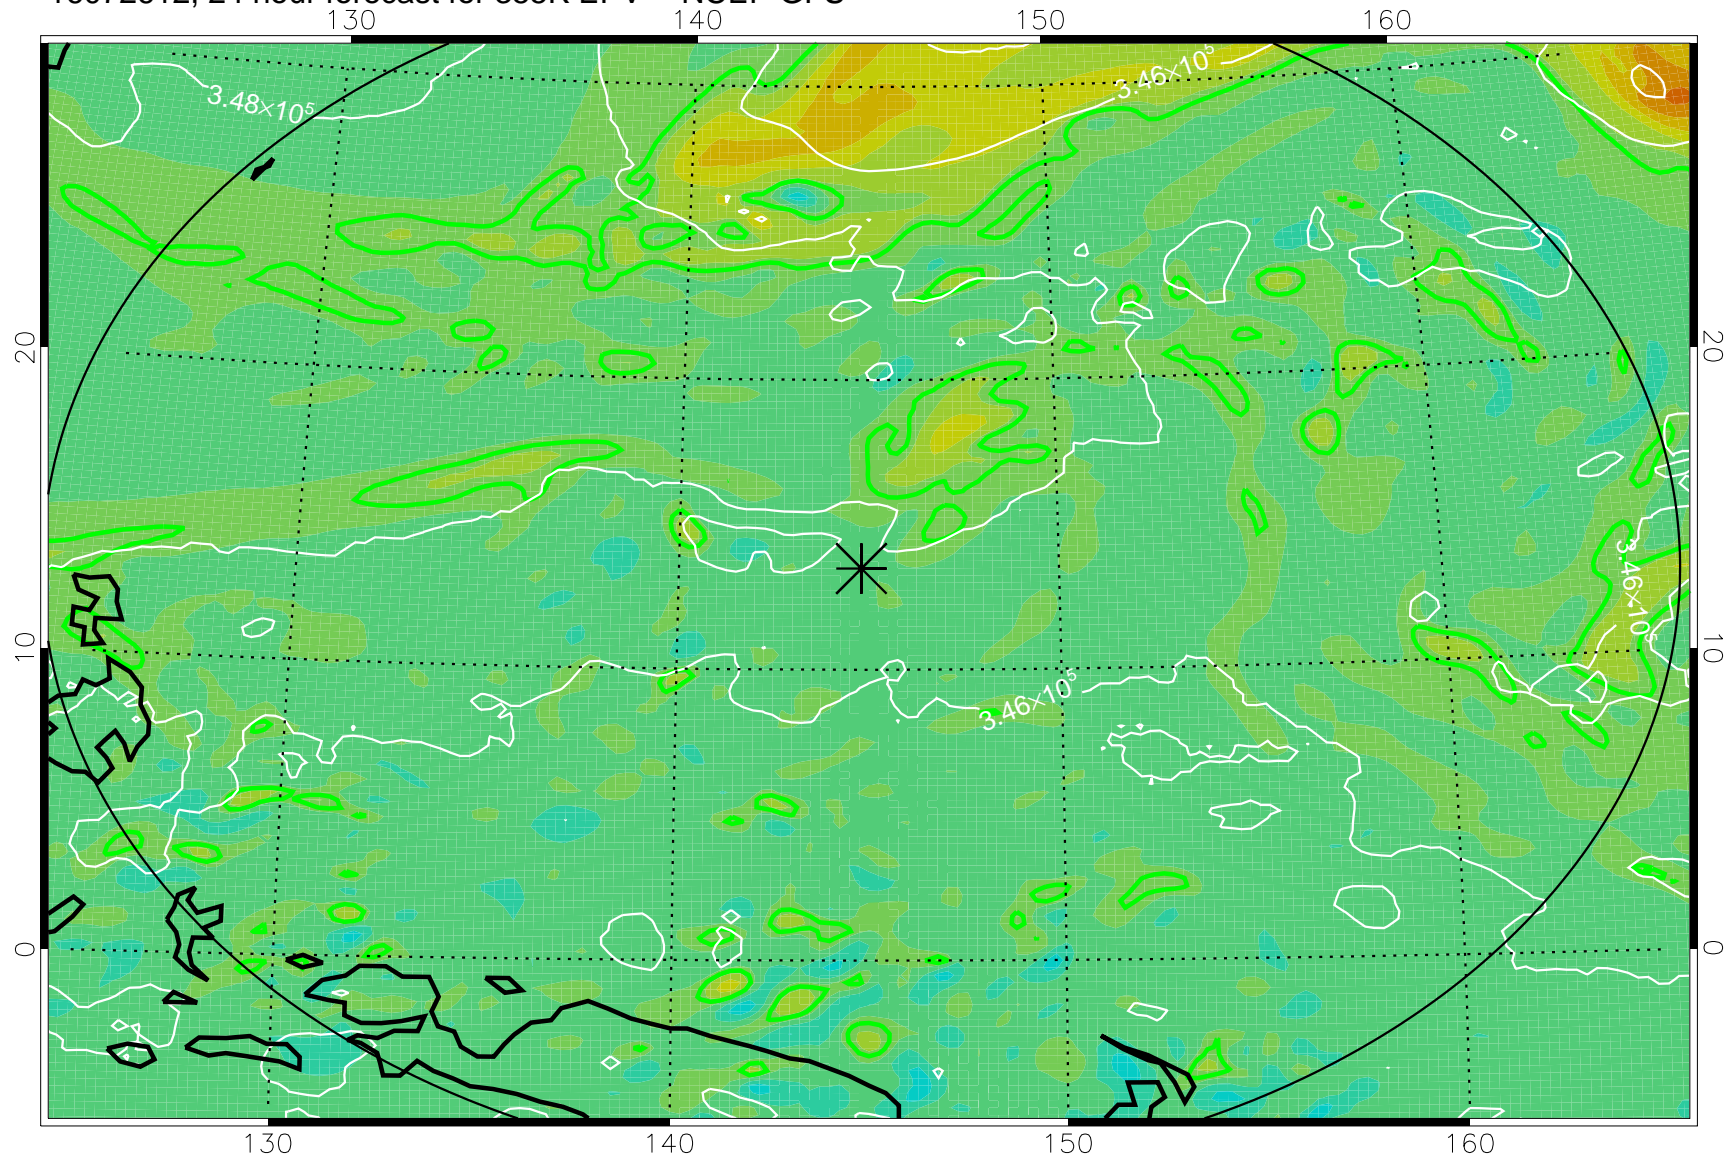

16072518, 6 hour forecast for 355K EPV -- NCEP GFS

355K Montgomery Streamfunction, white  
EPV Tropopause (2 PVU) Position  
Range ring of 2304 km

16072600, 12 hour forecast for 355K EPV -- NCEP GFS

355K Montgomery Streamfunction, white  
EPV Tropopause (2 PVU) Position  
Range ring of 2304 km

16072606, 18 hour forecast for 355K EPV -- NCEP GFS

355K Montgomery Streamfunction, white  
EPV Tropopause (2 PVU) Position  
Range ring of 2304 km

16072612, 24 hour forecast for 355K EPV -- NCEP GFS

355K Montgomery Streamfunction, white  
EPV Tropopause (2 PVU) Position  
Range ring of 2304 km

16072618, 30 hour forecast for 355K EPV -- NCEP GFS

355K Montgomery Streamfunction, white  
EPV Tropopause (2 PVU) Position  
Range ring of 2304 km

16072700, 36 hour forecast for 355K EPV -- NCEP GFS

355K Montgomery Streamfunction, white  
EPV Tropopause (2 PVU) Position  
Range ring of 2304 km

16072918, 102 hour forecast for 355K EPV -- NCEP GFS

355K Montgomery Streamfunction, white  
EPV Tropopause (2 PVU) Position  
Range ring of 2304 km

16073000, 108 hour forecast for 355K EPV -- NCEP GFS

355K Montgomery Streamfunction, white  
EPV Tropopause (2 PVU) Position  
Range ring of 2304 km