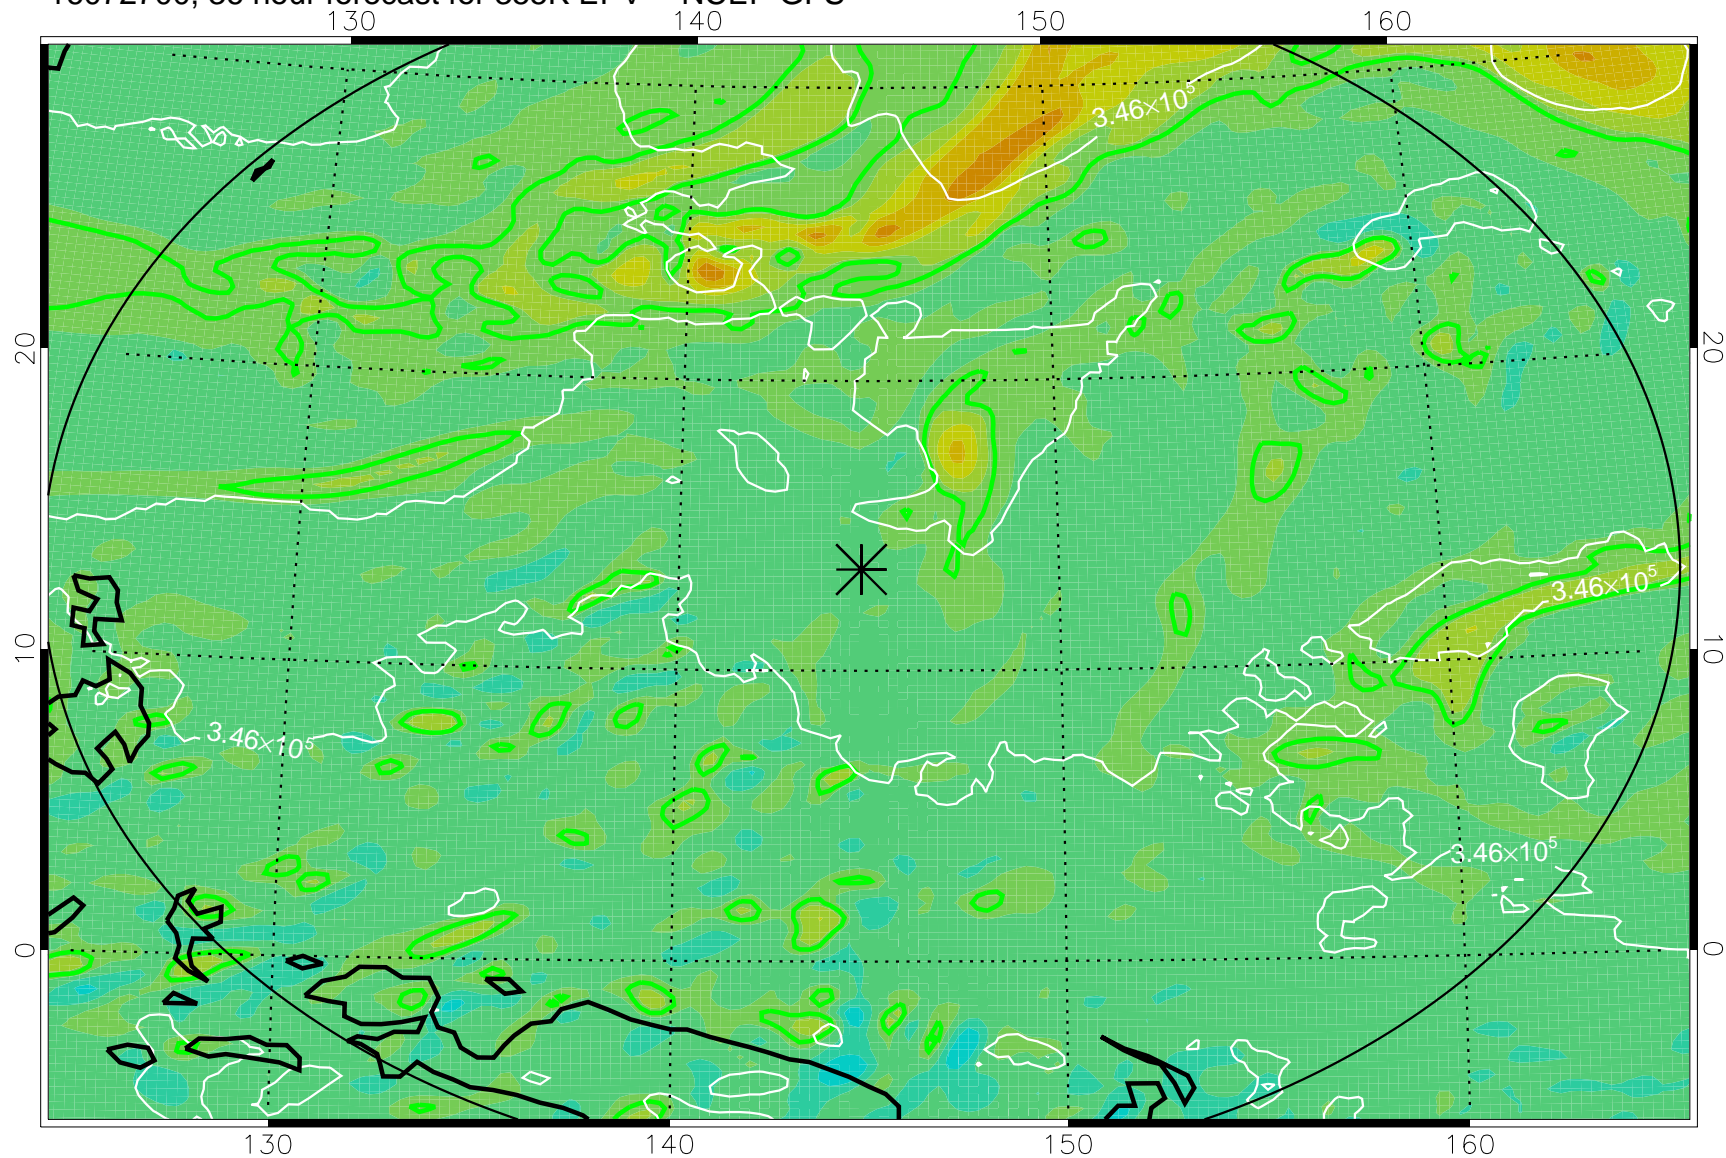

16072518, 6 hour forecast for 355K EPV -- NCEP GFS

355K Montgomery Streamfunction, white  
EPV Tropopause (2 PVU) Position  
Range ring of 2304 km

16072600, 12 hour forecast for 355K EPV -- NCEP GFS

355K Montgomery Streamfunction, white  
EPV Tropopause (2 PVU) Position  
Range ring of 2304 km

16072606, 18 hour forecast for 355K EPV -- NCEP GFS

355K Montgomery Streamfunction, white  
EPV Tropopause (2 PVU) Position  
Range ring of 2304 km

16072612, 24 hour forecast for 355K EPV -- NCEP GFS

355K Montgomery Streamfunction, white  
EPV Tropopause (2 PVU) Position  
Range ring of 2304 km

16072618, 30 hour forecast for 355K EPV -- NCEP GFS

355K Montgomery Streamfunction, white  
EPV Tropopause (2 PVU) Position  
Range ring of 2304 km

16072700, 36 hour forecast for 355K EPV -- NCEP GFS

355K Montgomery Streamfunction, white  
EPV Tropopause (2 PVU) Position  
Range ring of 2304 km

16072918, 102 hour forecast for 355K EPV -- NCEP GFS

355K Montgomery Streamfunction, white  
EPV Tropopause (2 PVU) Position  
Range ring of 2304 km

16073000, 108 hour forecast for 355K EPV -- NCEP GFS

355K Montgomery Streamfunction, white  
EPV Tropopause (2 PVU) Position  
Range ring of 2304 km