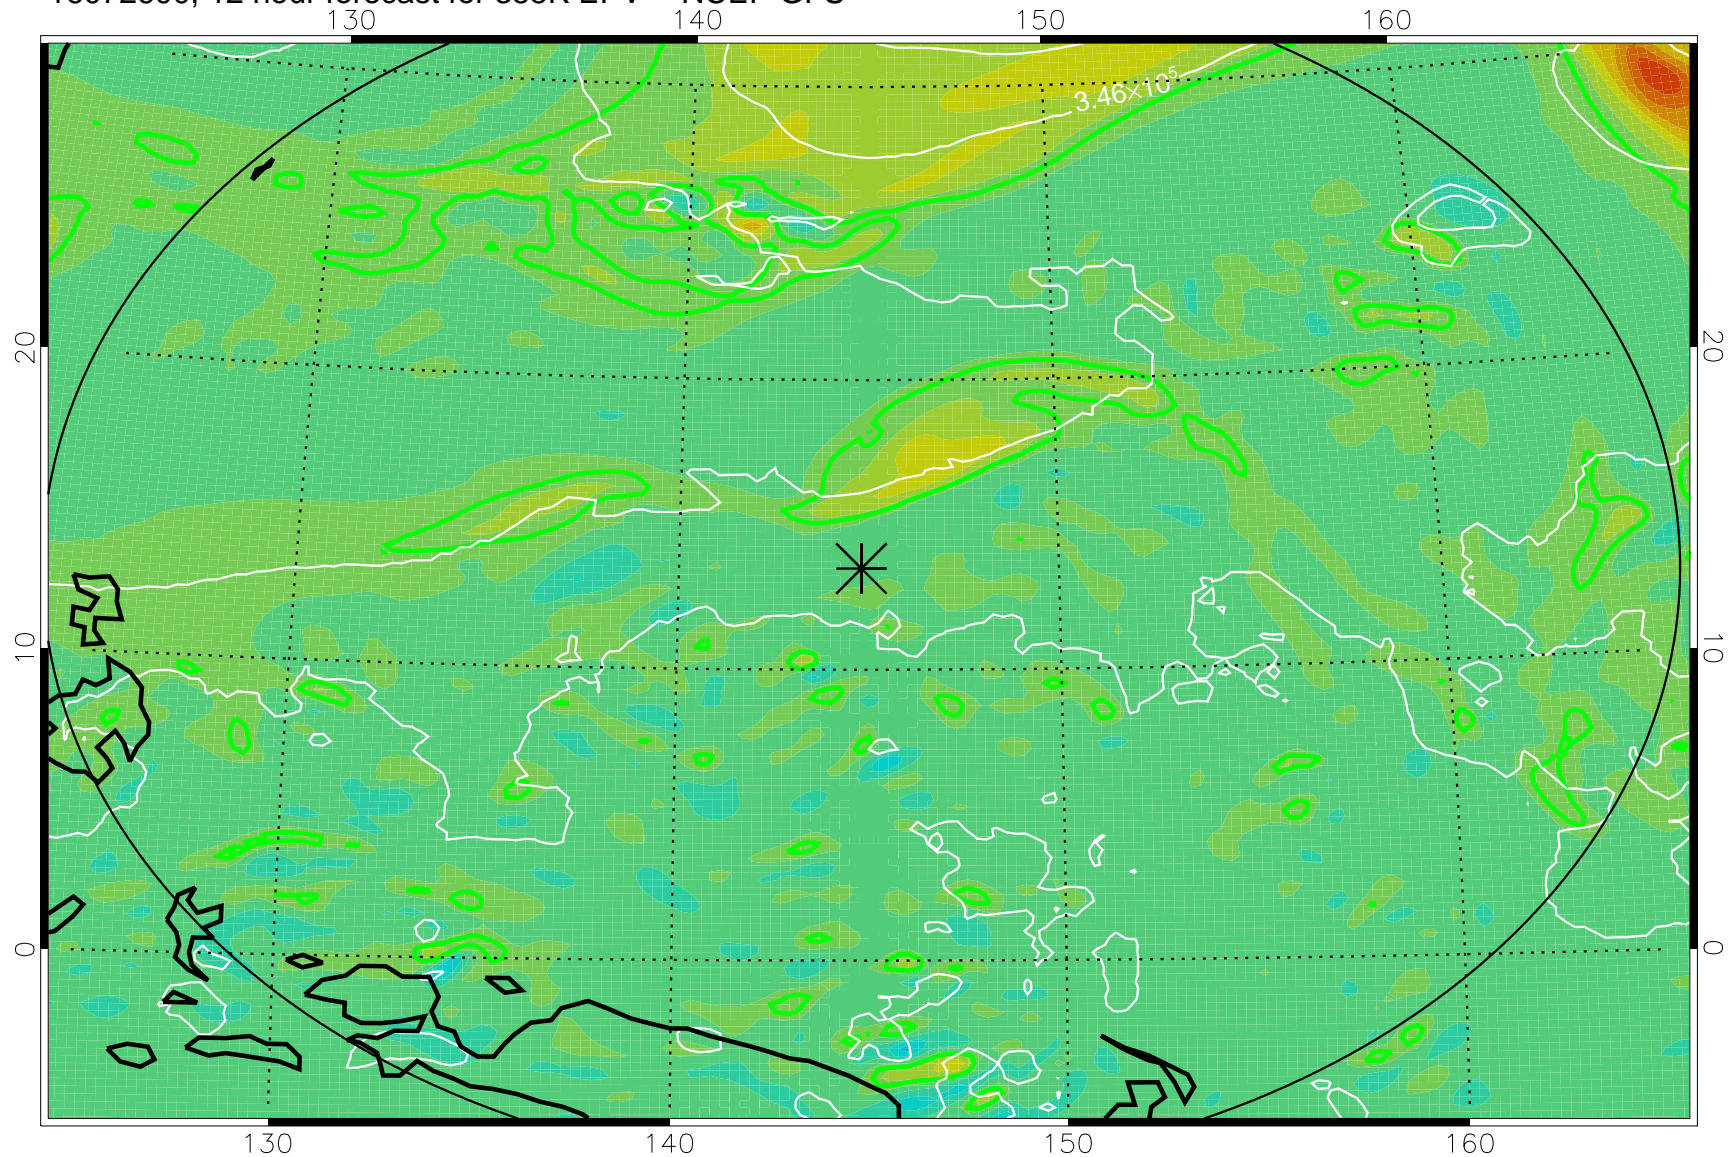

16072518, 6 hour forecast for 355K EPV -- NCEP GFS

355K Montgomery Streamfunction, white  
EPV Tropopause (2 PVU) Position  
Range ring of 2304 km

16072600, 12 hour forecast for 355K EPV -- NCEP GFS

355K Montgomery Streamfunction, white  
EPV Tropopause (2 PVU) Position  
Range ring of 2304 km

16072606, 18 hour forecast for 355K EPV -- NCEP GFS

355K Montgomery Streamfunction, white  
EPV Tropopause (2 PVU) Position  
Range ring of 2304 km

16072612, 24 hour forecast for 355K EPV -- NCEP GFS

355K Montgomery Streamfunction, white  
EPV Tropopause (2 PVU) Position  
Range ring of 2304 km

16072618, 30 hour forecast for 355K EPV -- NCEP GFS

355K Montgomery Streamfunction, white  
EPV Tropopause (2 PVU) Position  
Range ring of 2304 km

16072700, 36 hour forecast for 355K EPV -- NCEP GFS

355K Montgomery Streamfunction, white  
EPV Tropopause (2 PVU) Position  
Range ring of 2304 km

16072918, 102 hour forecast for 355K EPV -- NCEP GFS

355K Montgomery Streamfunction, white  
EPV Tropopause (2 PVU) Position  
Range ring of 2304 km

16073000, 108 hour forecast for 355K EPV -- NCEP GFS

355K Montgomery Streamfunction, white  
EPV Tropopause (2 PVU) Position  
Range ring of 2304 km