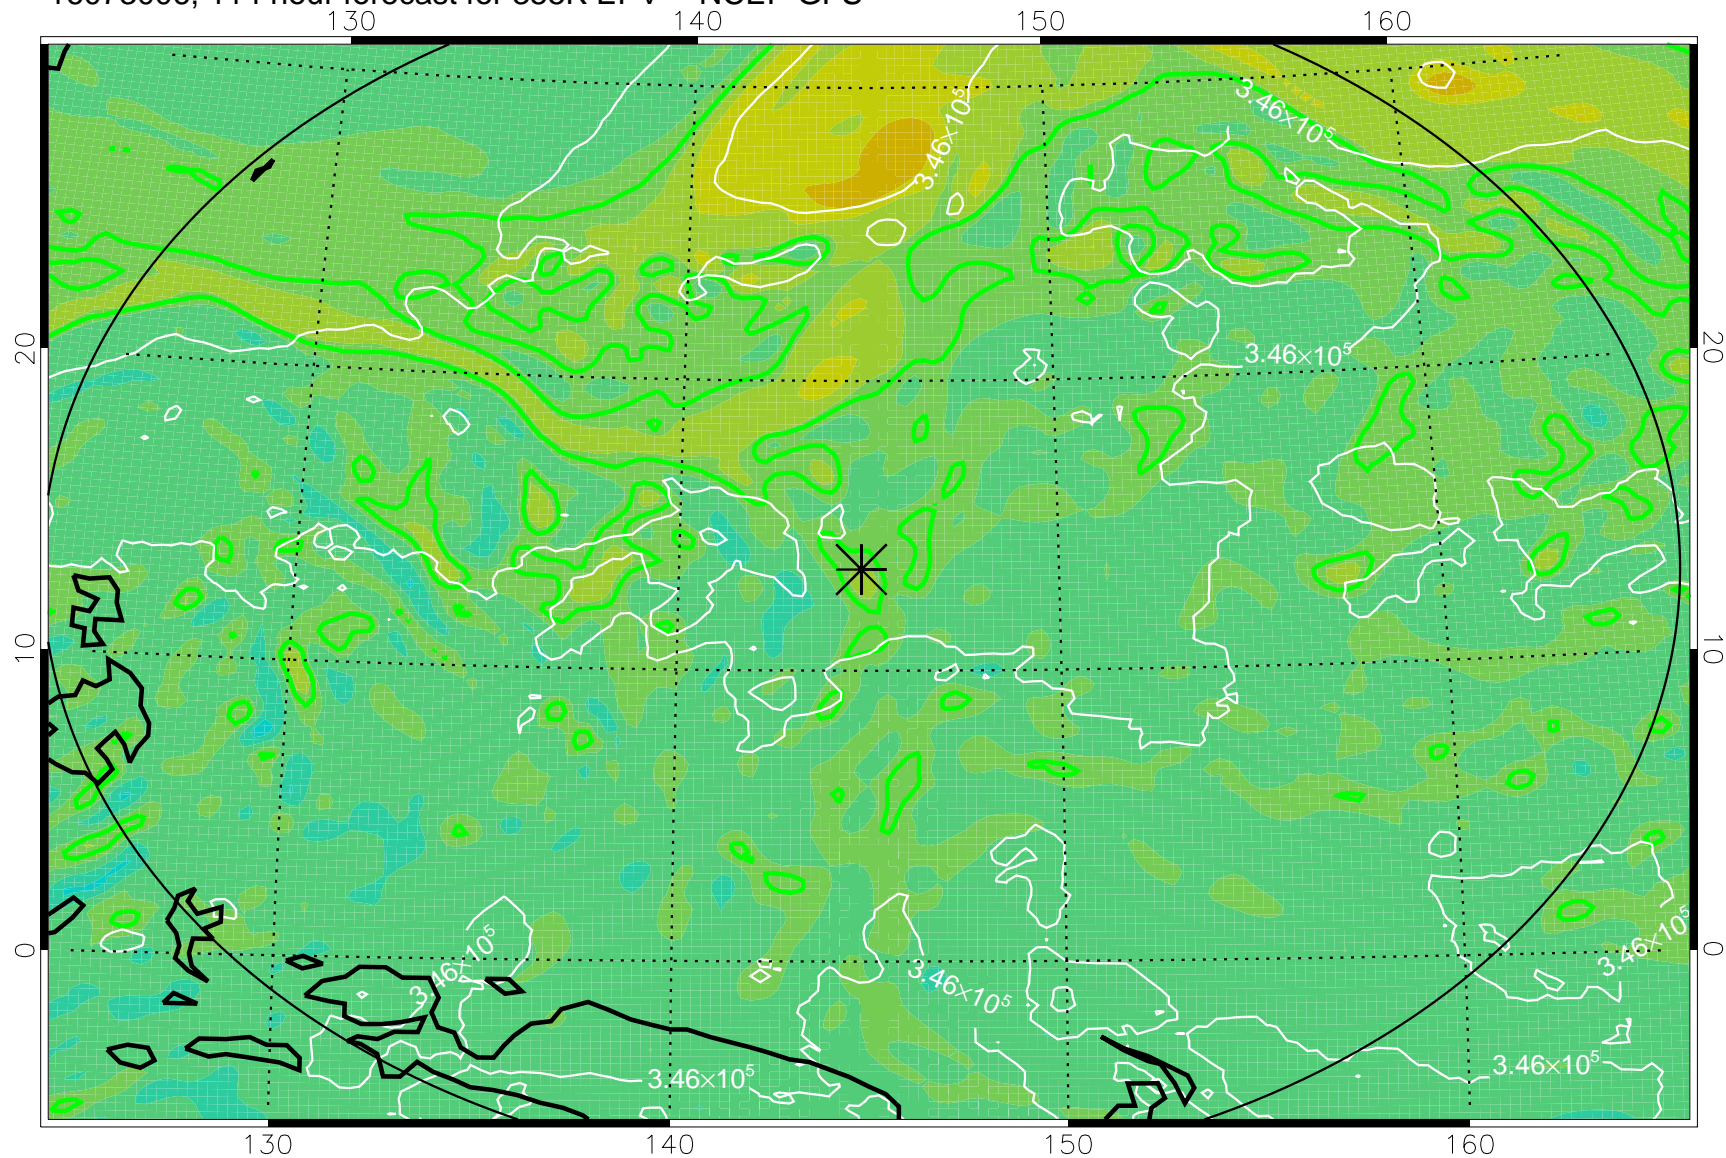

16072818, 78 hour forecast for 355K EPV -- NCEP GFS

355K Montgomery Streamfunction, white  
EPV Tropopause (2 PVU) Position  
Range ring of 2304 km

16072900, 84 hour forecast for 355K EPV -- NCEP GFS

355K Montgomery Streamfunction, white  
EPV Tropopause (2 PVU) Position  
Range ring of 2304 km

16072906, 90 hour forecast for 355K EPV -- NCEP GFS

355K Montgomery Streamfunction, white  
EPV Tropopause (2 PVU) Position  
Range ring of 2304 km

16072912, 96 hour forecast for 355K EPV -- NCEP GFS

355K Montgomery Streamfunction, white  
EPV Tropopause (2 PVU) Position  
Range ring of 2304 km

16072918, 102 hour forecast for 355K EPV -- NCEP GFS

355K Montgomery Streamfunction, white  
EPV Tropopause (2 PVU) Position  
Range ring of 2304 km

16073000, 108 hour forecast for 355K EPV -- NCEP GFS

355K Montgomery Streamfunction, white  
EPV Tropopause (2 PVU) Position  
Range ring of 2304 km

16073006, 114 hour forecast for 355K EPV -- NCEP GFS

355K Montgomery Streamfunction, white  
EPV Tropopause (2 PVU) Position  
Range ring of 2304 km

16073012, 120 hour forecast for 355K EPV -- NCEP GFS

355K Montgomery Streamfunction, white  
EPV Tropopause (2 PVU) Position  
Range ring of 2304 km