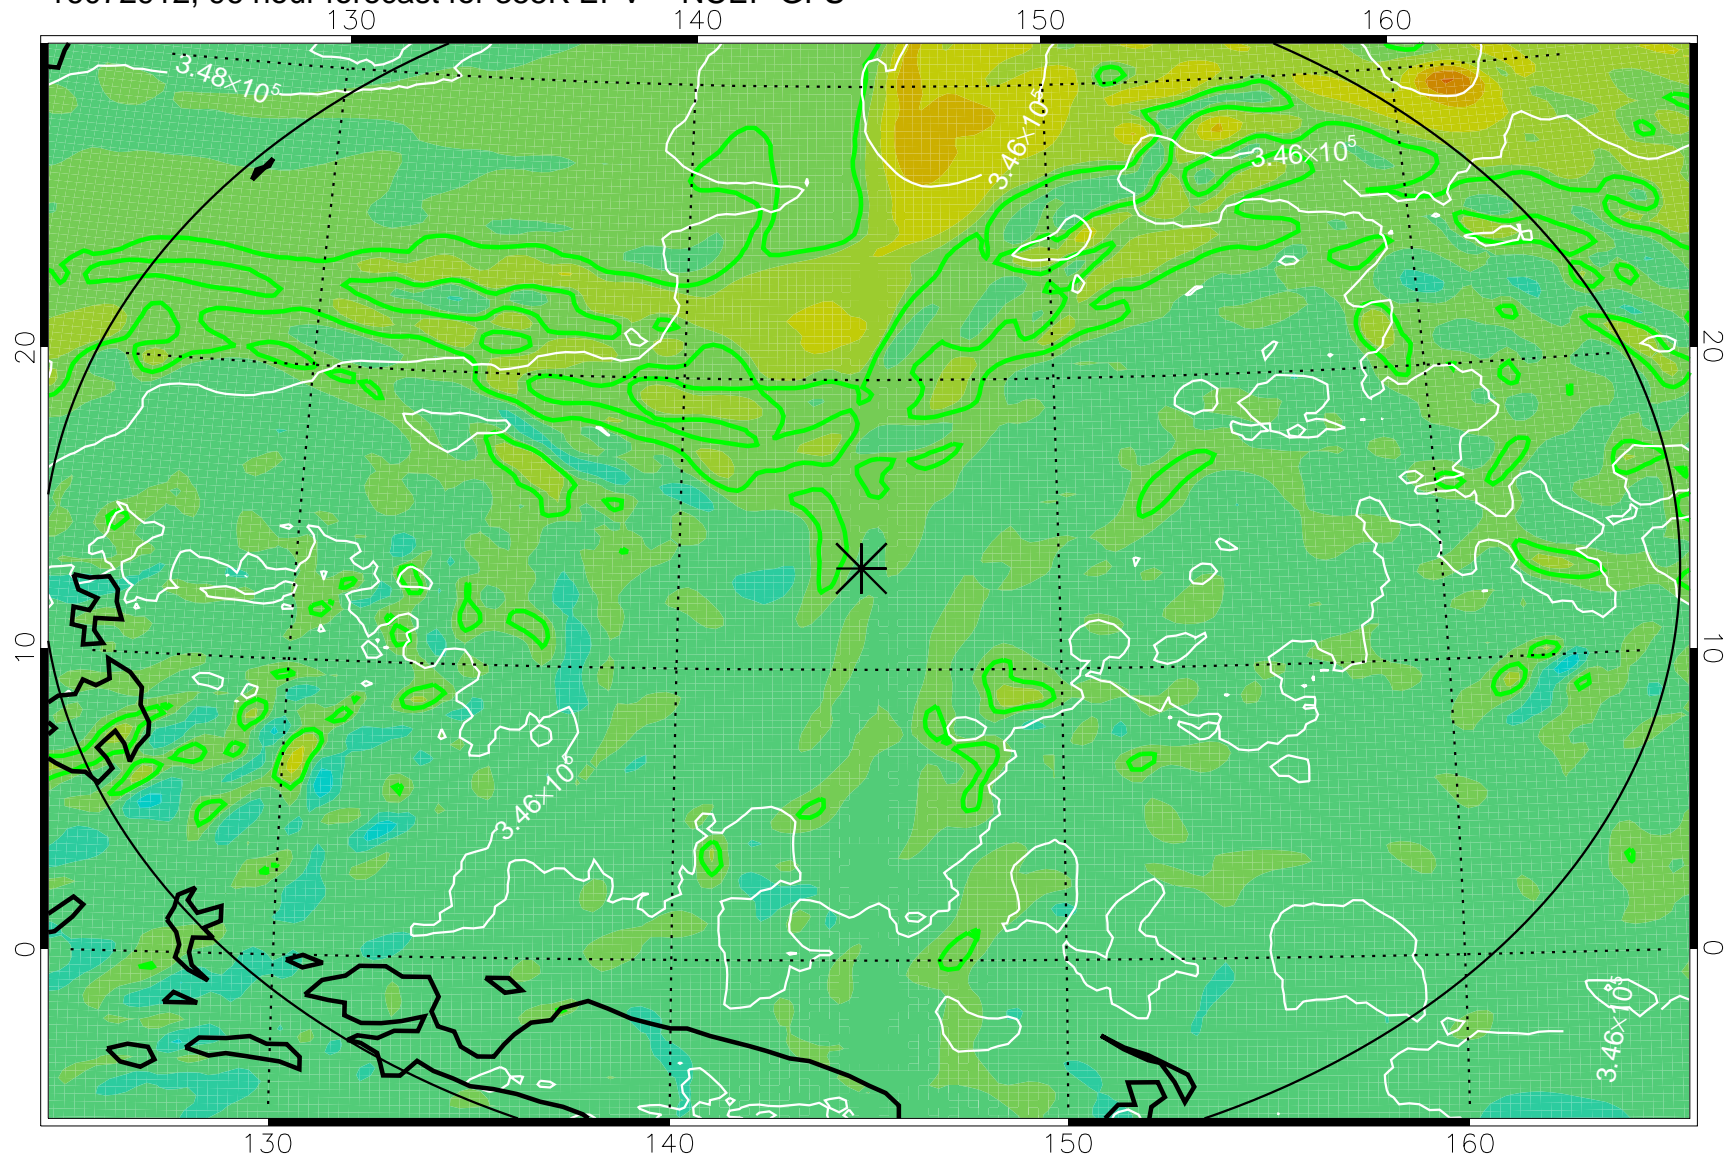

16072818, 78 hour forecast for 355K EPV -- NCEP GFS

355K Montgomery Streamfunction, white  
EPV Tropopause (2 PVU) Position  
Range ring of 2304 km

16072900, 84 hour forecast for 355K EPV -- NCEP GFS

355K Montgomery Streamfunction, white  
EPV Tropopause (2 PVU) Position  
Range ring of 2304 km

16072906, 90 hour forecast for 355K EPV -- NCEP GFS

355K Montgomery Streamfunction, white  
EPV Tropopause (2 PVU) Position  
Range ring of 2304 km

16072912, 96 hour forecast for 355K EPV -- NCEP GFS

355K Montgomery Streamfunction, white  
EPV Tropopause (2 PVU) Position  
Range ring of 2304 km

16072918, 102 hour forecast for 355K EPV -- NCEP GFS

355K Montgomery Streamfunction, white  
EPV Tropopause (2 PVU) Position  
Range ring of 2304 km

16073000, 108 hour forecast for 355K EPV -- NCEP GFS

355K Montgomery Streamfunction, white  
EPV Tropopause (2 PVU) Position  
Range ring of 2304 km

16073006, 114 hour forecast for 355K EPV -- NCEP GFS

355K Montgomery Streamfunction, white  
EPV Tropopause (2 PVU) Position  
Range ring of 2304 km

16073012, 120 hour forecast for 355K EPV -- NCEP GFS

355K Montgomery Streamfunction, white  
EPV Tropopause (2 PVU) Position  
Range ring of 2304 km