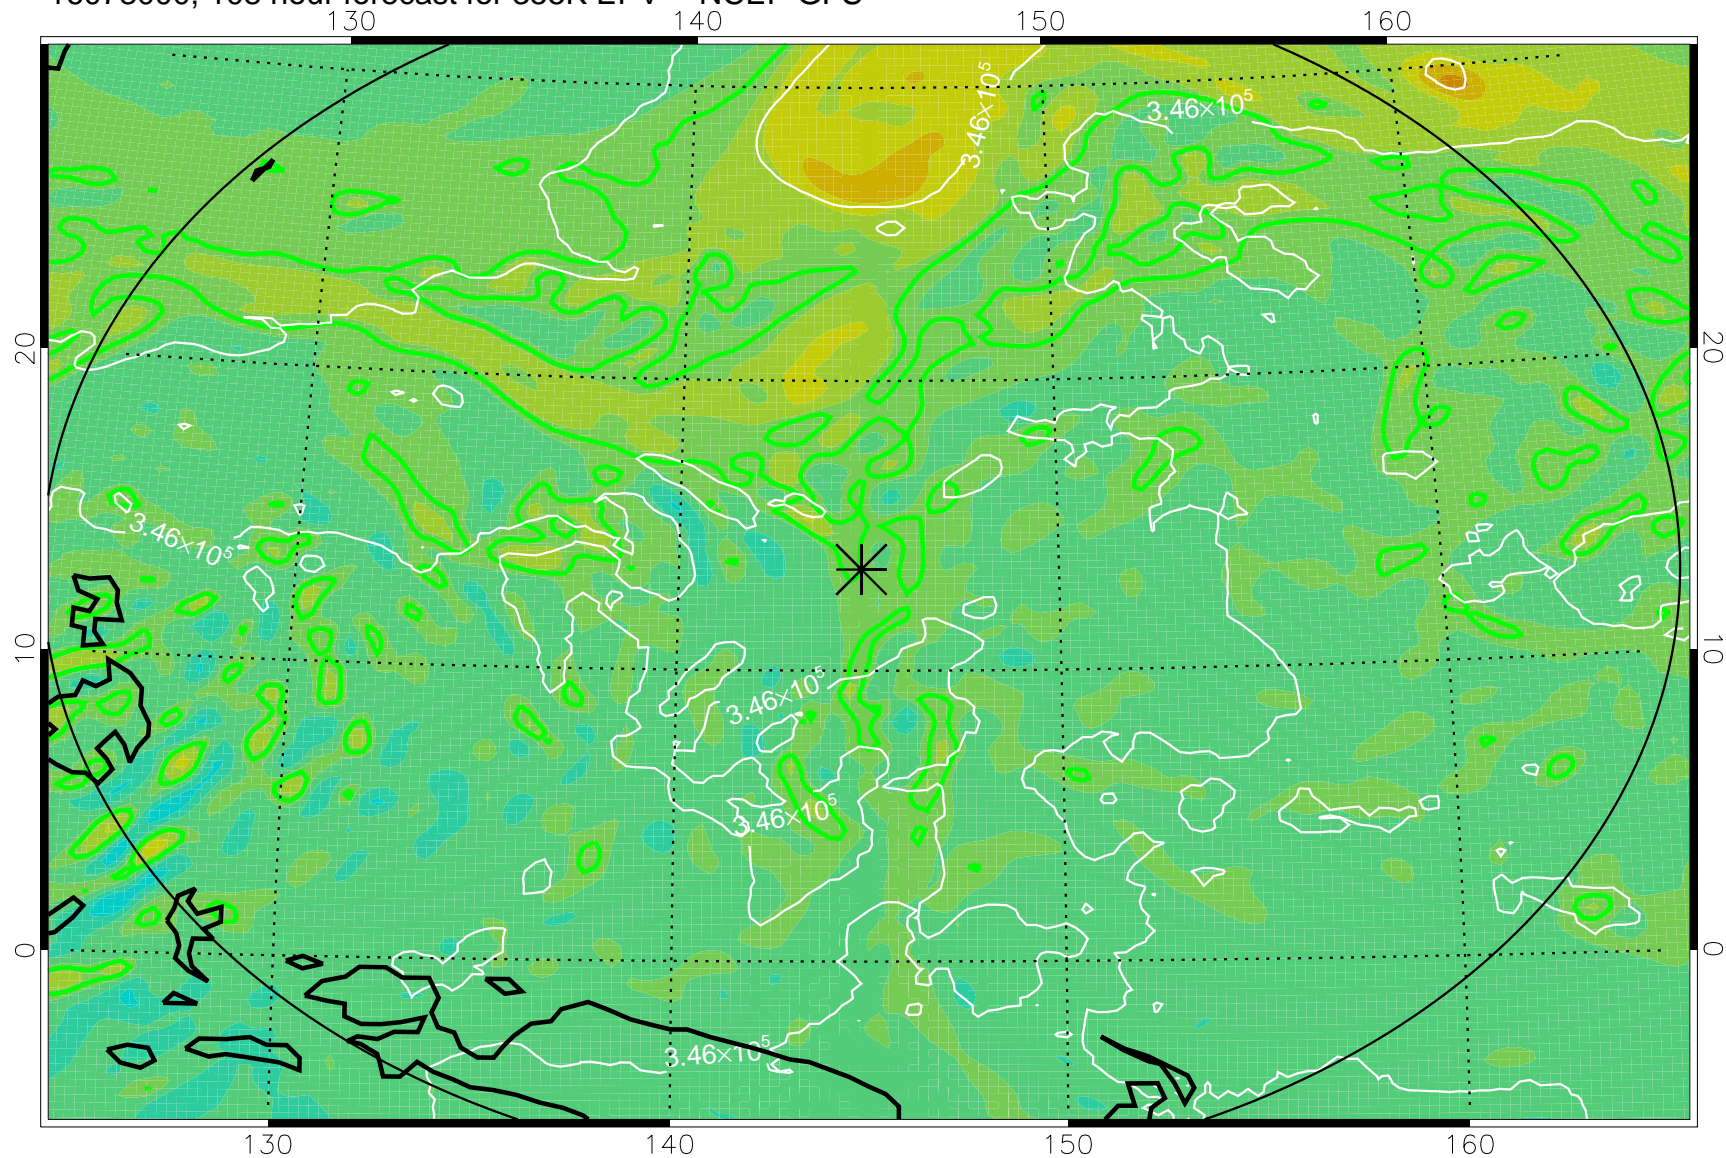

16072818, 78 hour forecast for 355K EPV -- NCEP GFS

355K Montgomery Streamfunction, white  
EPV Tropopause (2 PVU) Position  
Range ring of 2304 km

16072900, 84 hour forecast for 355K EPV -- NCEP GFS

355K Montgomery Streamfunction, white  
EPV Tropopause (2 PVU) Position  
Range ring of 2304 km

16072906, 90 hour forecast for 355K EPV -- NCEP GFS

355K Montgomery Streamfunction, white  
EPV Tropopause (2 PVU) Position  
Range ring of 2304 km

16072912, 96 hour forecast for 355K EPV -- NCEP GFS

355K Montgomery Streamfunction, white  
EPV Tropopause (2 PVU) Position  
Range ring of 2304 km

16072918, 102 hour forecast for 355K EPV -- NCEP GFS

355K Montgomery Streamfunction, white  
EPV Tropopause (2 PVU) Position  
Range ring of 2304 km

16073000, 108 hour forecast for 355K EPV -- NCEP GFS

355K Montgomery Streamfunction, white  
EPV Tropopause (2 PVU) Position  
Range ring of 2304 km

16073006, 114 hour forecast for 355K EPV -- NCEP GFS

355K Montgomery Streamfunction, white  
EPV Tropopause (2 PVU) Position  
Range ring of 2304 km

16073012, 120 hour forecast for 355K EPV -- NCEP GFS

355K Montgomery Streamfunction, white  
EPV Tropopause (2 PVU) Position  
Range ring of 2304 km