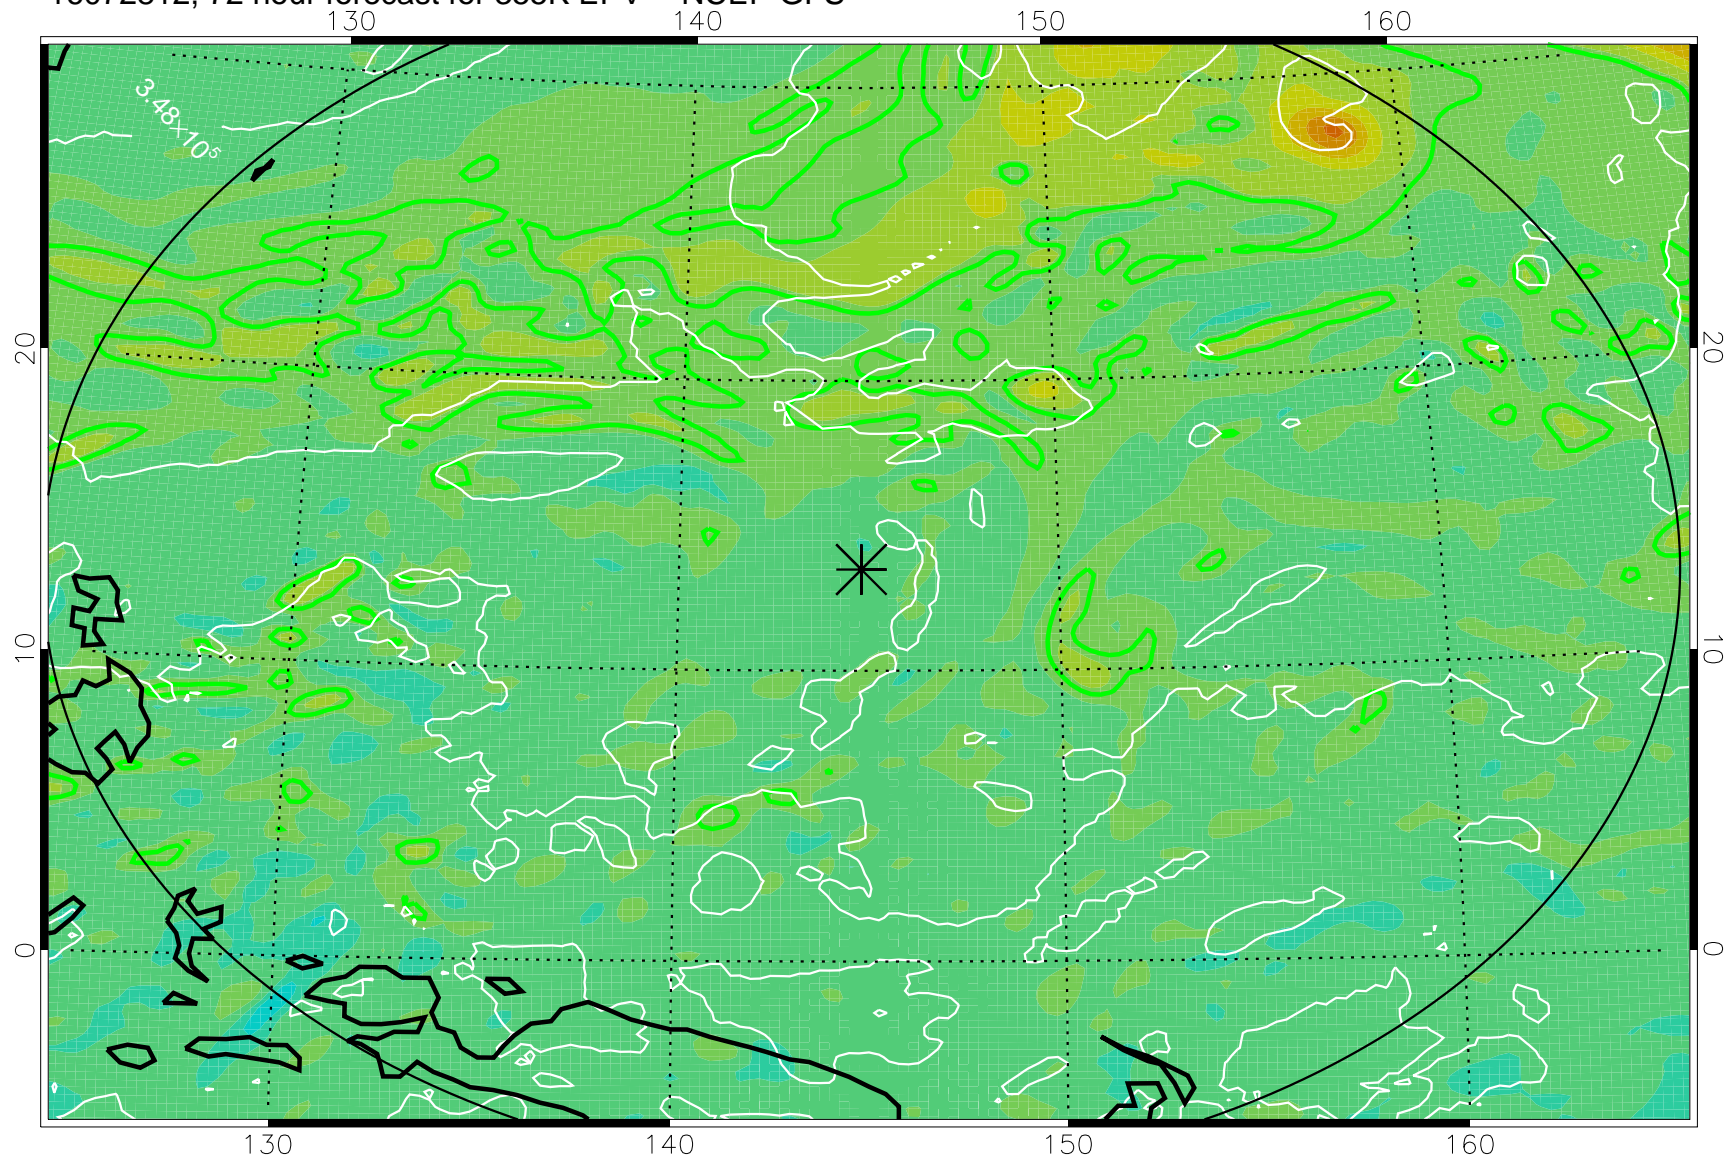

16072718, 54 hour forecast for 355K EPV -- NCEP GFS

355K Montgomery Streamfunction, white  
EPV Tropopause (2 PVU) Position  
Range ring of 2304 km

16072800, 60 hour forecast for 355K EPV -- NCEP GFS

355K Montgomery Streamfunction, white  
EPV Tropopause (2 PVU) Position  
Range ring of 2304 km

16072806, 66 hour forecast for 355K EPV -- NCEP GFS

355K Montgomery Streamfunction, white  
EPV Tropopause (2 PVU) Position  
Range ring of 2304 km

16072812, 72 hour forecast for 355K EPV -- NCEP GFS

355K Montgomery Streamfunction, white  
EPV Tropopause (2 PVU) Position  
Range ring of 2304 km

16072818, 78 hour forecast for 355K EPV -- NCEP GFS

355K Montgomery Streamfunction, white  
EPV Tropopause (2 PVU) Position  
Range ring of 2304 km

16072900, 84 hour forecast for 355K EPV -- NCEP GFS

355K Montgomery Streamfunction, white  
EPV Tropopause (2 PVU) Position  
Range ring of 2304 km

16072918, 102 hour forecast for 355K EPV -- NCEP GFS

355K Montgomery Streamfunction, white  
EPV Tropopause (2 PVU) Position  
Range ring of 2304 km

16073000, 108 hour forecast for 355K EPV -- NCEP GFS

355K Montgomery Streamfunction, white  
EPV Tropopause (2 PVU) Position  
Range ring of 2304 km