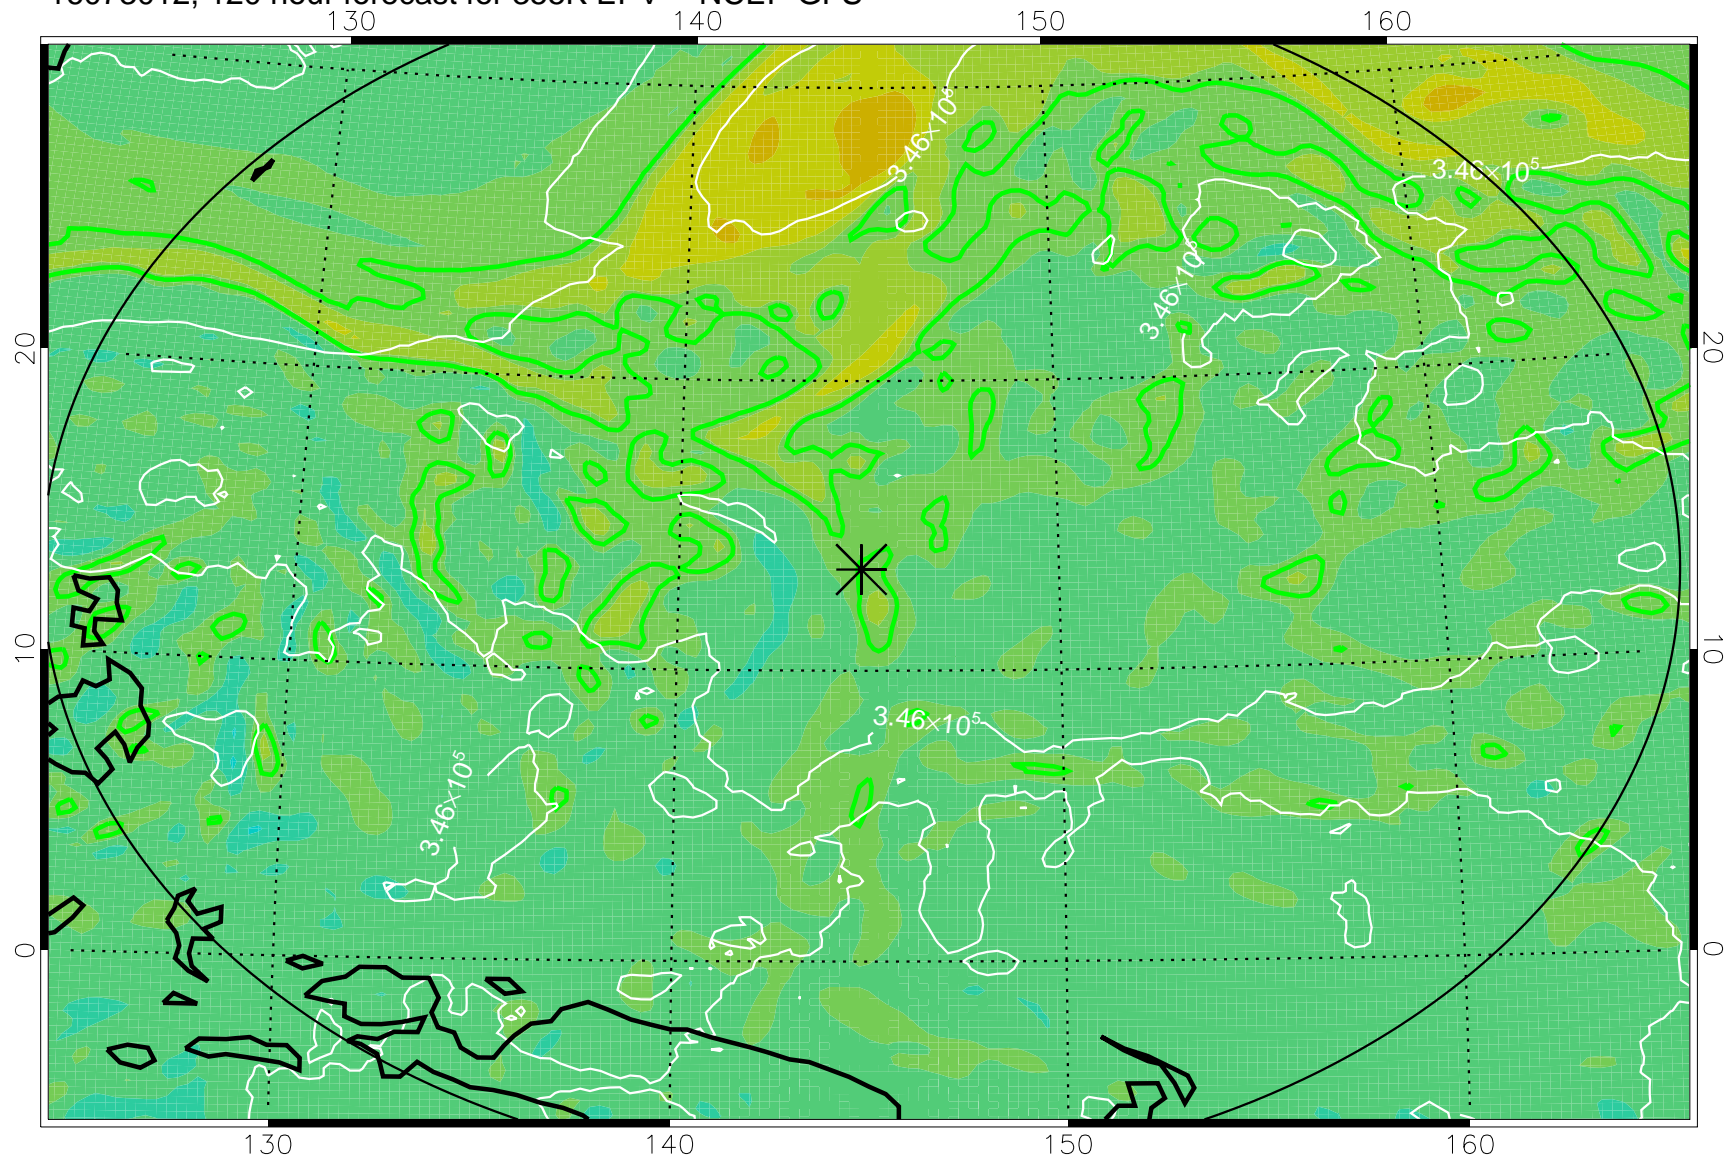

16072818, 78 hour forecast for 355K EPV -- NCEP GFS

355K Montgomery Streamfunction, white  
EPV Tropopause (2 PVU) Position  
Range ring of 2304 km

16072900, 84 hour forecast for 355K EPV -- NCEP GFS

355K Montgomery Streamfunction, white  
EPV Tropopause (2 PVU) Position  
Range ring of 2304 km

16072906, 90 hour forecast for 355K EPV -- NCEP GFS

355K Montgomery Streamfunction, white  
EPV Tropopause (2 PVU) Position  
Range ring of 2304 km

16072912, 96 hour forecast for 355K EPV -- NCEP GFS

355K Montgomery Streamfunction, white  
EPV Tropopause (2 PVU) Position  
Range ring of 2304 km

16072918, 102 hour forecast for 355K EPV -- NCEP GFS

355K Montgomery Streamfunction, white  
EPV Tropopause (2 PVU) Position  
Range ring of 2304 km

16073000, 108 hour forecast for 355K EPV -- NCEP GFS

355K Montgomery Streamfunction, white  
EPV Tropopause (2 PVU) Position  
Range ring of 2304 km

16073006, 114 hour forecast for 355K EPV -- NCEP GFS

355K Montgomery Streamfunction, white  
EPV Tropopause (2 PVU) Position  
Range ring of 2304 km

16073012, 120 hour forecast for 355K EPV -- NCEP GFS

355K Montgomery Streamfunction, white  
EPV Tropopause (2 PVU) Position  
Range ring of 2304 km