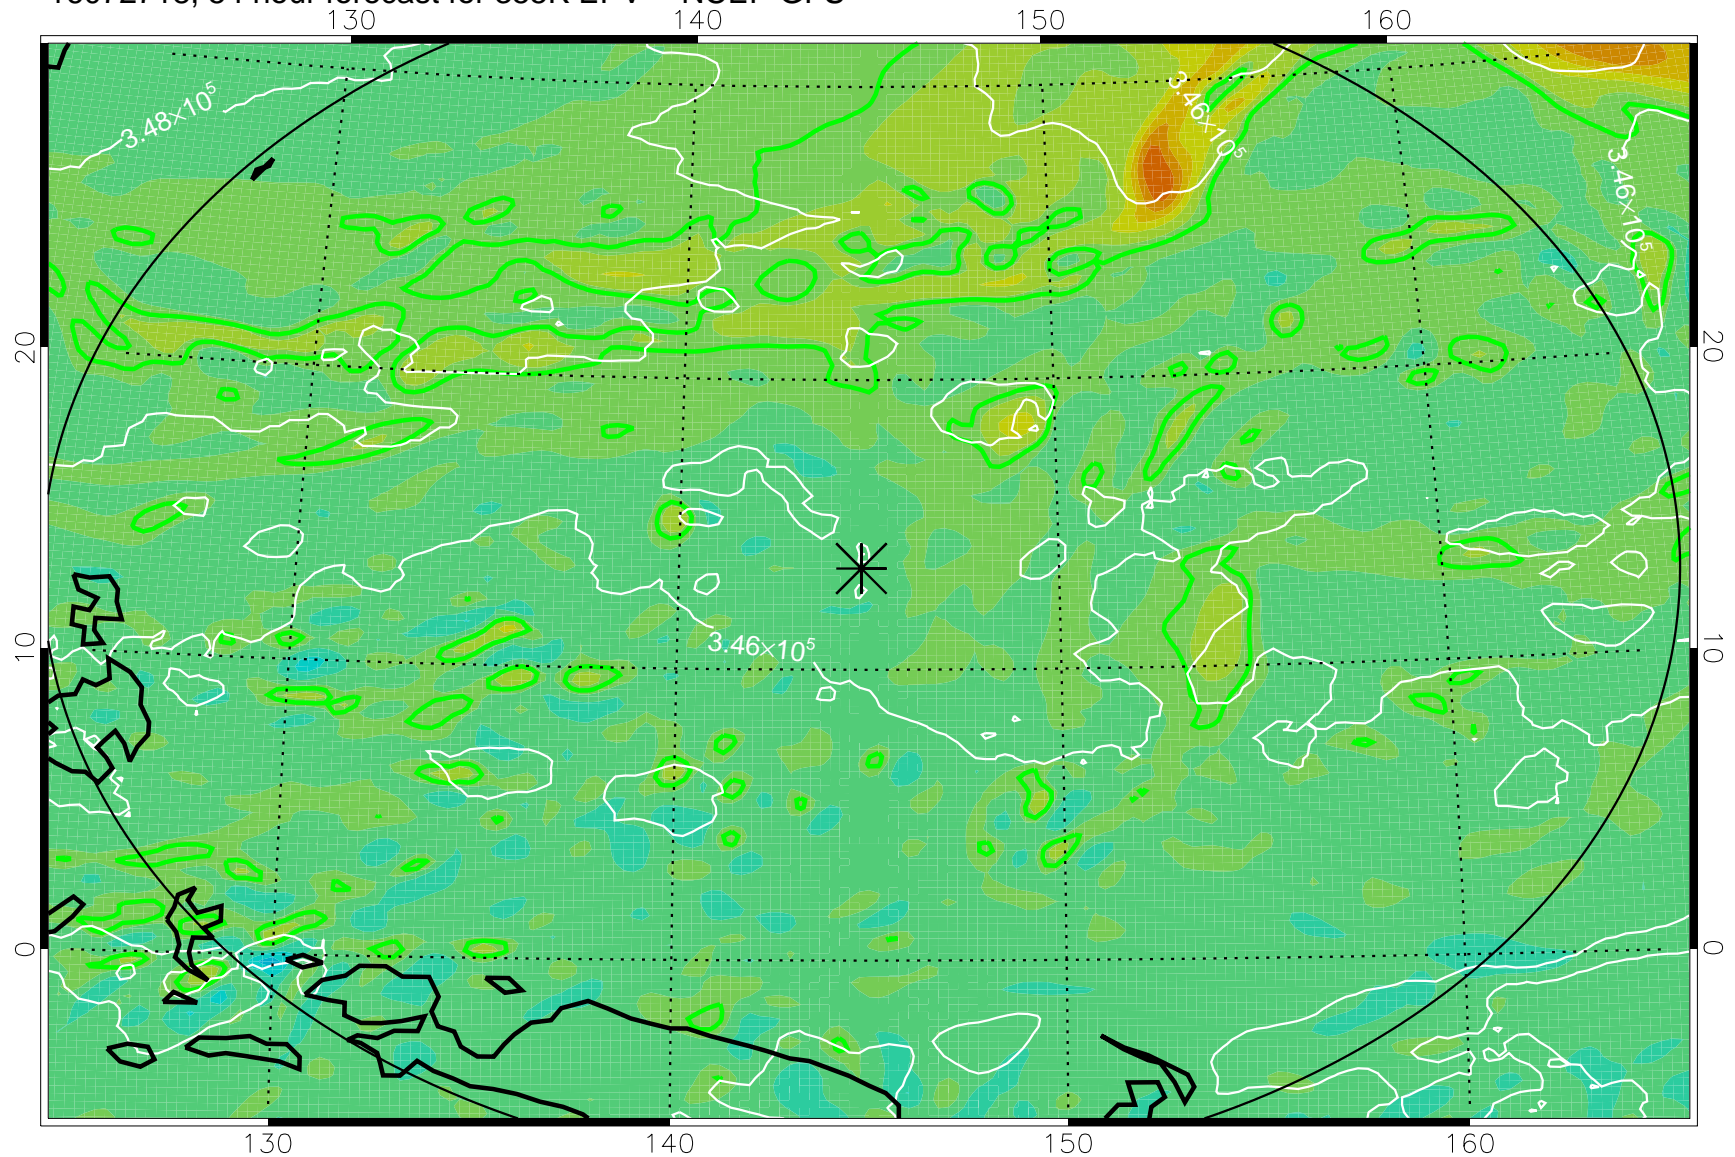

16072706, 42 hour forecast for 355K EPV -- NCEP GFS

355K Montgomery Streamfunction, white  
EPV Tropopause (2 PVU) Position  
Range ring of 2304 km

16072712, 48 hour forecast for 355K EPV -- NCEP GFS

355K Montgomery Streamfunction, white  
EPV Tropopause (2 PVU) Position  
Range ring of 2304 km

16072718, 54 hour forecast for 355K EPV -- NCEP GFS

355K Montgomery Streamfunction, white  
EPV Tropopause (2 PVU) Position  
Range ring of 2304 km

16072800, 60 hour forecast for 355K EPV -- NCEP GFS

355K Montgomery Streamfunction, white  
EPV Tropopause (2 PVU) Position  
Range ring of 2304 km

16072818, 78 hour forecast for 355K EPV -- NCEP GFS

355K Montgomery Streamfunction, white  
EPV Tropopause (2 PVU) Position  
Range ring of 2304 km

16072900, 84 hour forecast for 355K EPV -- NCEP GFS

355K Montgomery Streamfunction, white  
EPV Tropopause (2 PVU) Position  
Range ring of 2304 km

16072918, 102 hour forecast for 355K EPV -- NCEP GFS

355K Montgomery Streamfunction, white  
EPV Tropopause (2 PVU) Position  
Range ring of 2304 km

16073000, 108 hour forecast for 355K EPV -- NCEP GFS

355K Montgomery Streamfunction, white  
EPV Tropopause (2 PVU) Position  
Range ring of 2304 km