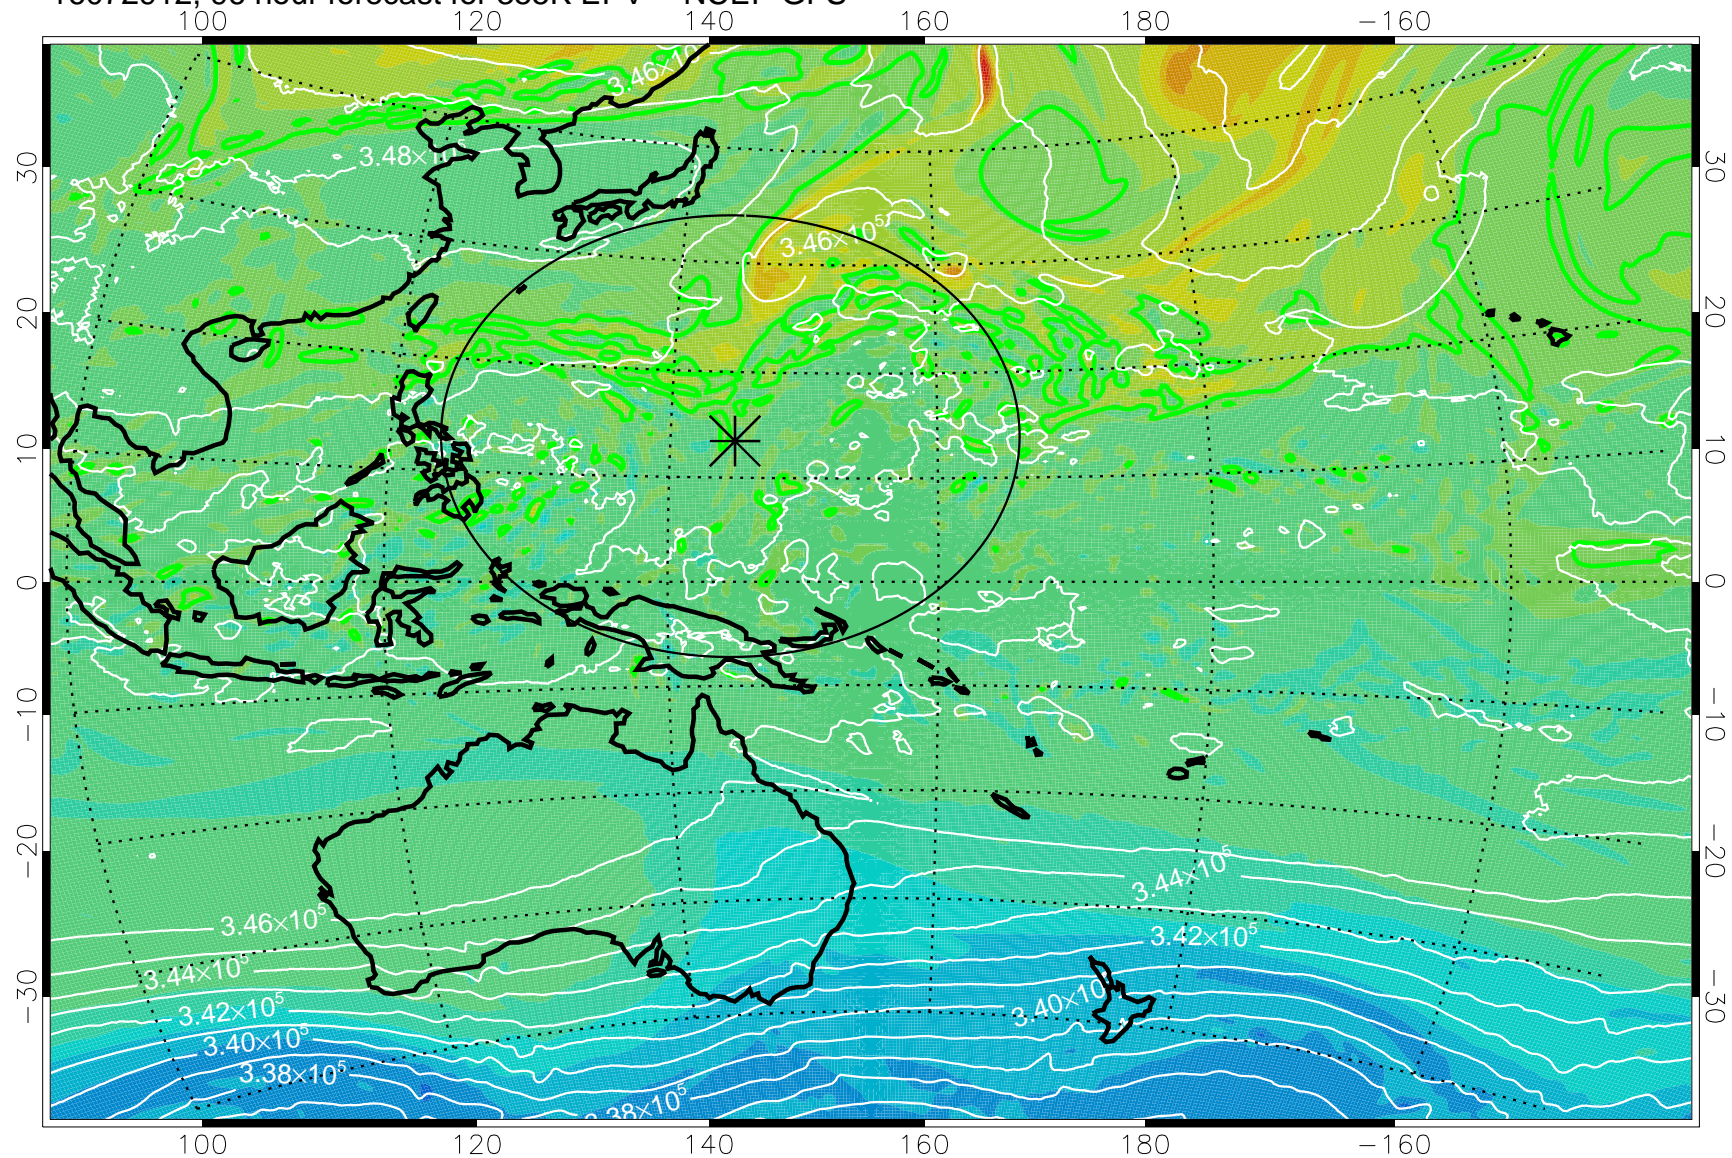

16072806, 66 hour forecast for 355K EPV -- NCEP GFS

355K Montgomery Streamfunction, white  
EPV Tropopause (2 PVU) Position  
Range ring of 2304 km

16072812, 72 hour forecast for 355K EPV -- NCEP GFS

355K Montgomery Streamfunction, white  
EPV Tropopause (2 PVU) Position  
Range ring of 2304 km

16072818, 78 hour forecast for 355K EPV -- NCEP GFS

355K Montgomery Streamfunction, white  
EPV Tropopause (2 PVU) Position  
Range ring of 2304 km

16072900, 84 hour forecast for 355K EPV -- NCEP GFS

355K Montgomery Streamfunction, white  
EPV Tropopause (2 PVU) Position  
Range ring of 2304 km

16072906, 90 hour forecast for 355K EPV -- NCEP GFS

355K Montgomery Streamfunction, white  
EPV Tropopause (2 PVU) Position  
Range ring of 2304 km

16072912, 96 hour forecast for 355K EPV -- NCEP GFS

355K Montgomery Streamfunction, white  
EPV Tropopause (2 PVU) Position  
Range ring of 2304 km

16072918, 102 hour forecast for 355K EPV -- NCEP GFS

355K Montgomery Streamfunction, white  
EPV Tropopause (2 PVU) Position  
Range ring of 2304 km

16073000, 108 hour forecast for 355K EPV -- NCEP GFS

355K Montgomery Streamfunction, white  
EPV Tropopause (2 PVU) Position  
Range ring of 2304 km