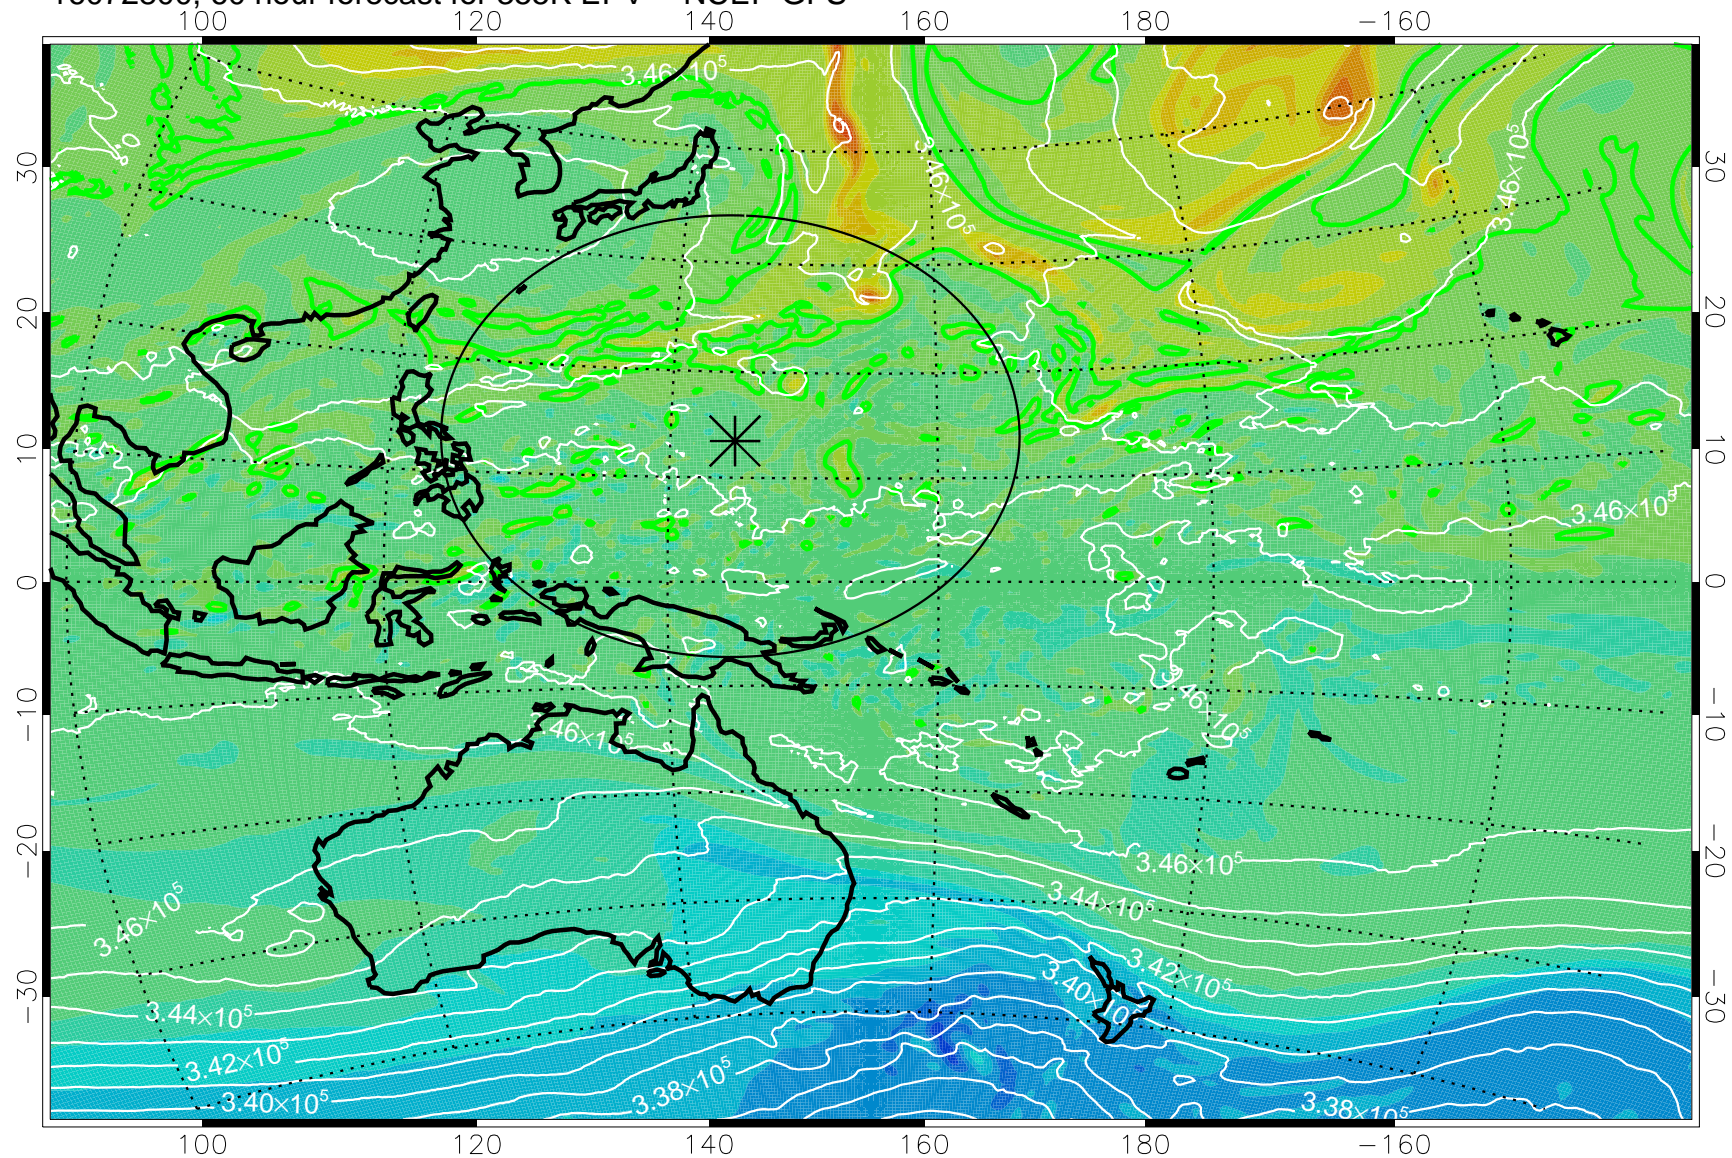

16072706, 42 hour forecast for 355K EPV -- NCEP GFS

355K Montgomery Streamfunction, white  
EPV Tropopause (2 PVU) Position  
Range ring of 2304 km

16072712, 48 hour forecast for 355K EPV -- NCEP GFS

355K Montgomery Streamfunction, white  
EPV Tropopause (2 PVU) Position  
Range ring of 2304 km

16072718, 54 hour forecast for 355K EPV -- NCEP GFS

355K Montgomery Streamfunction, white  
EPV Tropopause (2 PVU) Position  
Range ring of 2304 km

16072800, 60 hour forecast for 355K EPV -- NCEP GFS

355K Montgomery Streamfunction, white  
EPV Tropopause (2 PVU) Position  
Range ring of 2304 km

16072806, 66 hour forecast for 355K EPV -- NCEP GFS

355K Montgomery Streamfunction, white  
EPV Tropopause (2 PVU) Position  
Range ring of 2304 km

16072812, 72 hour forecast for 355K EPV -- NCEP GFS

355K Montgomery Streamfunction, white  
EPV Tropopause (2 PVU) Position  
Range ring of 2304 km

16072818, 78 hour forecast for 355K EPV -- NCEP GFS

355K Montgomery Streamfunction, white  
EPV Tropopause (2 PVU) Position  
Range ring of 2304 km

16072900, 84 hour forecast for 355K EPV -- NCEP GFS

355K Montgomery Streamfunction, white  
EPV Tropopause (2 PVU) Position  
Range ring of 2304 km