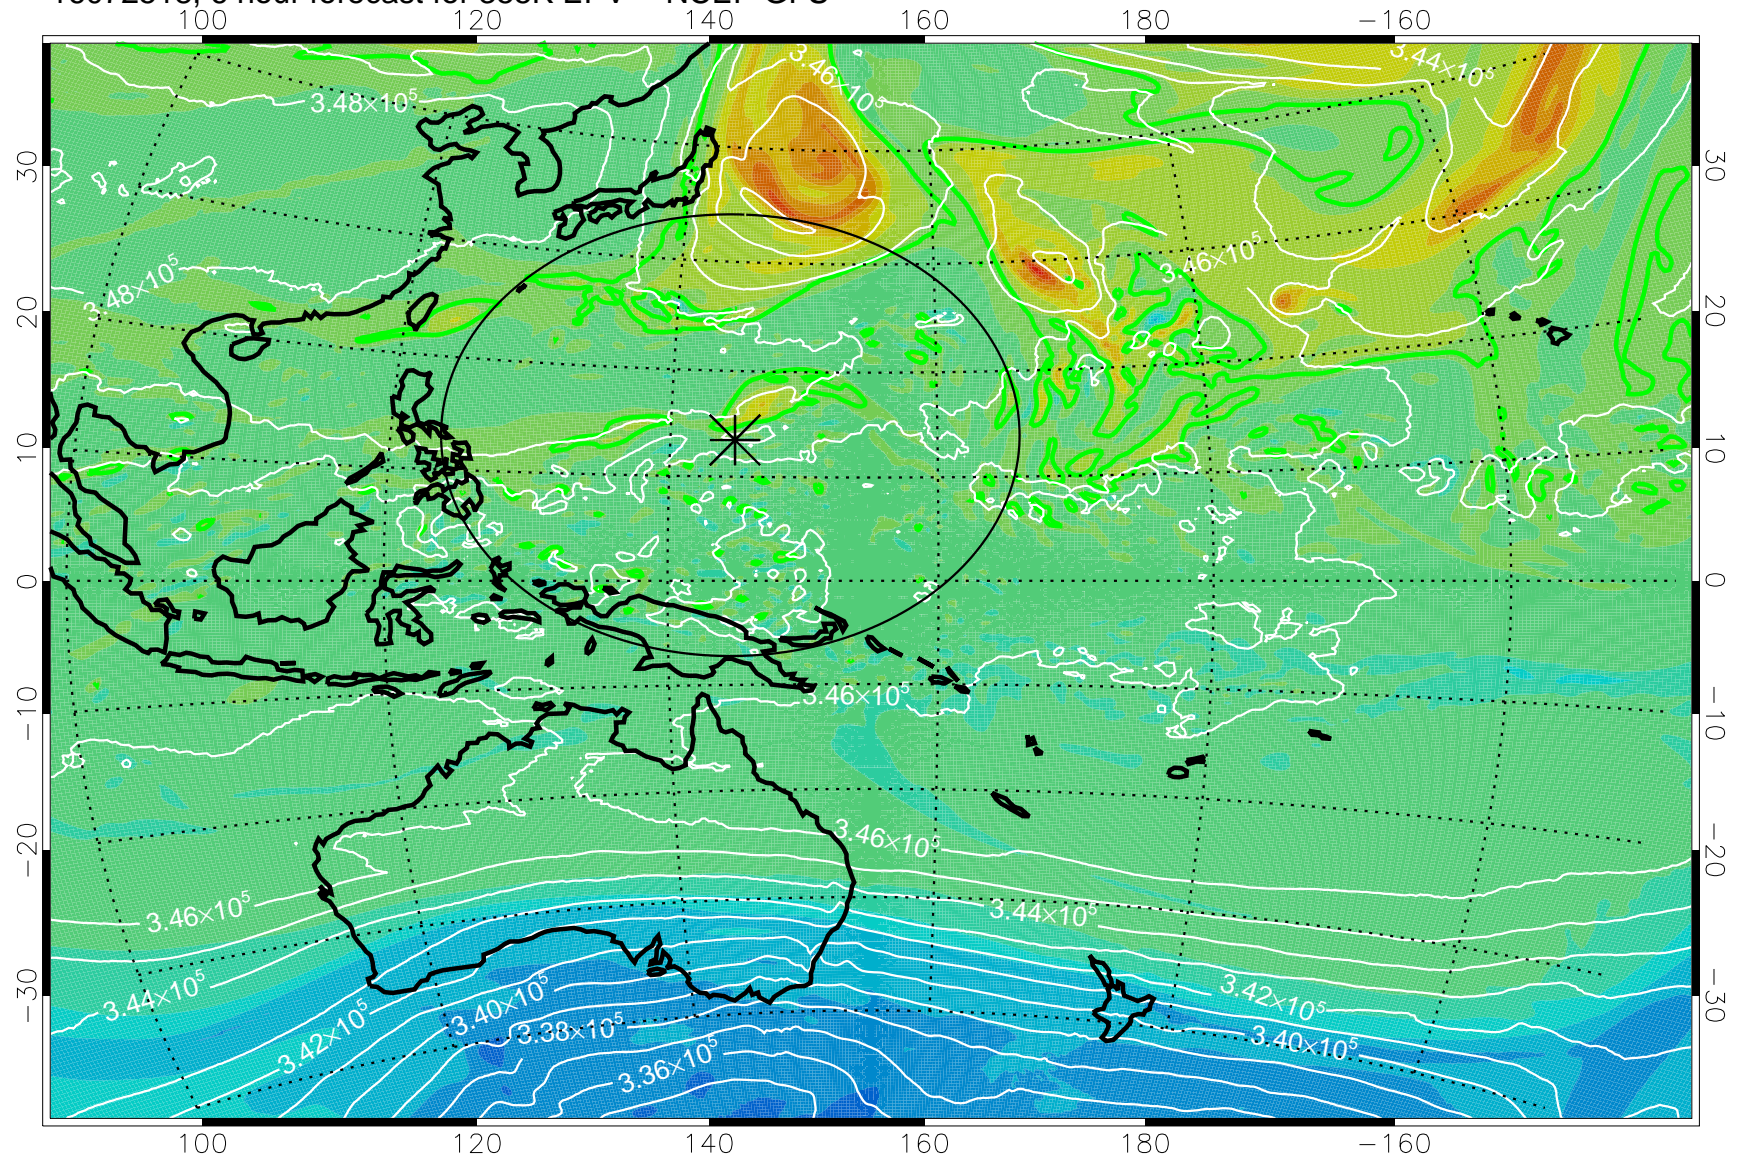

16072518, 6 hour forecast for 355K EPV -- NCEP GFS

355K Montgomery Streamfunction, white  
EPV Tropopause (2 PVU) Position  
Range ring of 2304 km

16072600, 12 hour forecast for 355K EPV -- NCEP GFS

355K Montgomery Streamfunction, white  
EPV Tropopause (2 PVU) Position  
Range ring of 2304 km

16072606, 18 hour forecast for 355K EPV -- NCEP GFS

355K Montgomery Streamfunction, white  
EPV Tropopause (2 PVU) Position  
Range ring of 2304 km

16072612, 24 hour forecast for 355K EPV -- NCEP GFS

355K Montgomery Streamfunction, white  
EPV Tropopause (2 PVU) Position  
Range ring of 2304 km

16072618, 30 hour forecast for 355K EPV -- NCEP GFS

355K Montgomery Streamfunction, white  
EPV Tropopause (2 PVU) Position  
Range ring of 2304 km

16072700, 36 hour forecast for 355K EPV -- NCEP GFS

355K Montgomery Streamfunction, white  
EPV Tropopause (2 PVU) Position  
Range ring of 2304 km

16072718, 54 hour forecast for 355K EPV -- NCEP GFS

355K Montgomery Streamfunction, white  
EPV Tropopause (2 PVU) Position  
Range ring of 2304 km

16072800, 60 hour forecast for 355K EPV -- NCEP GFS

355K Montgomery Streamfunction, white  
EPV Tropopause (2 PVU) Position  
Range ring of 2304 km