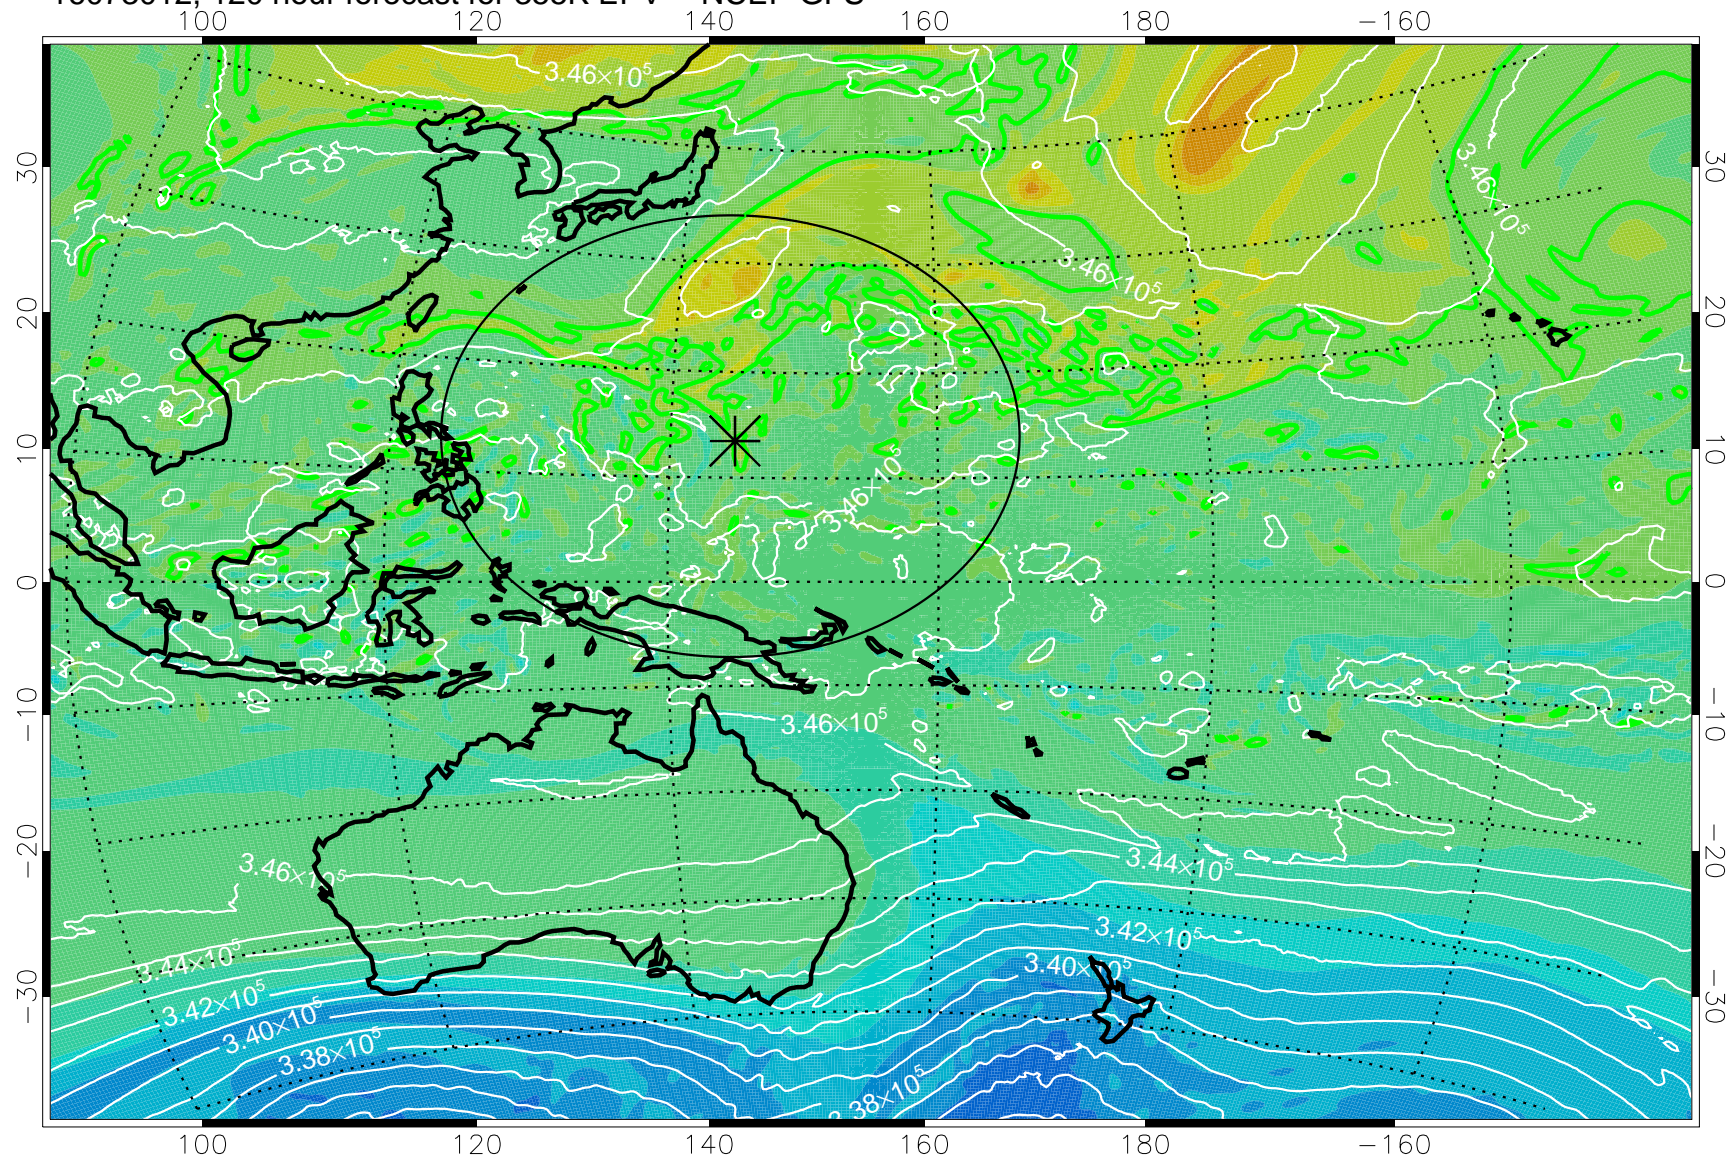

16072818, 78 hour forecast for 355K EPV -- NCEP GFS

355K Montgomery Streamfunction, white  
EPV Tropopause (2 PVU) Position  
Range ring of 2304 km

16072900, 84 hour forecast for 355K EPV -- NCEP GFS

355K Montgomery Streamfunction, white  
EPV Tropopause (2 PVU) Position  
Range ring of 2304 km

16072906, 90 hour forecast for 355K EPV -- NCEP GFS

355K Montgomery Streamfunction, white  
EPV Tropopause (2 PVU) Position  
Range ring of 2304 km

16072912, 96 hour forecast for 355K EPV -- NCEP GFS

355K Montgomery Streamfunction, white  
EPV Tropopause (2 PVU) Position  
Range ring of 2304 km

16072918, 102 hour forecast for 355K EPV -- NCEP GFS

355K Montgomery Streamfunction, white  
EPV Tropopause (2 PVU) Position  
Range ring of 2304 km

16073000, 108 hour forecast for 355K EPV -- NCEP GFS

355K Montgomery Streamfunction, white  
EPV Tropopause (2 PVU) Position  
Range ring of 2304 km

16073006, 114 hour forecast for 355K EPV -- NCEP GFS

355K Montgomery Streamfunction, white  
EPV Tropopause (2 PVU) Position  
Range ring of 2304 km

16073012, 120 hour forecast for 355K EPV -- NCEP GFS

355K Montgomery Streamfunction, white  
EPV Tropopause (2 PVU) Position  
Range ring of 2304 km