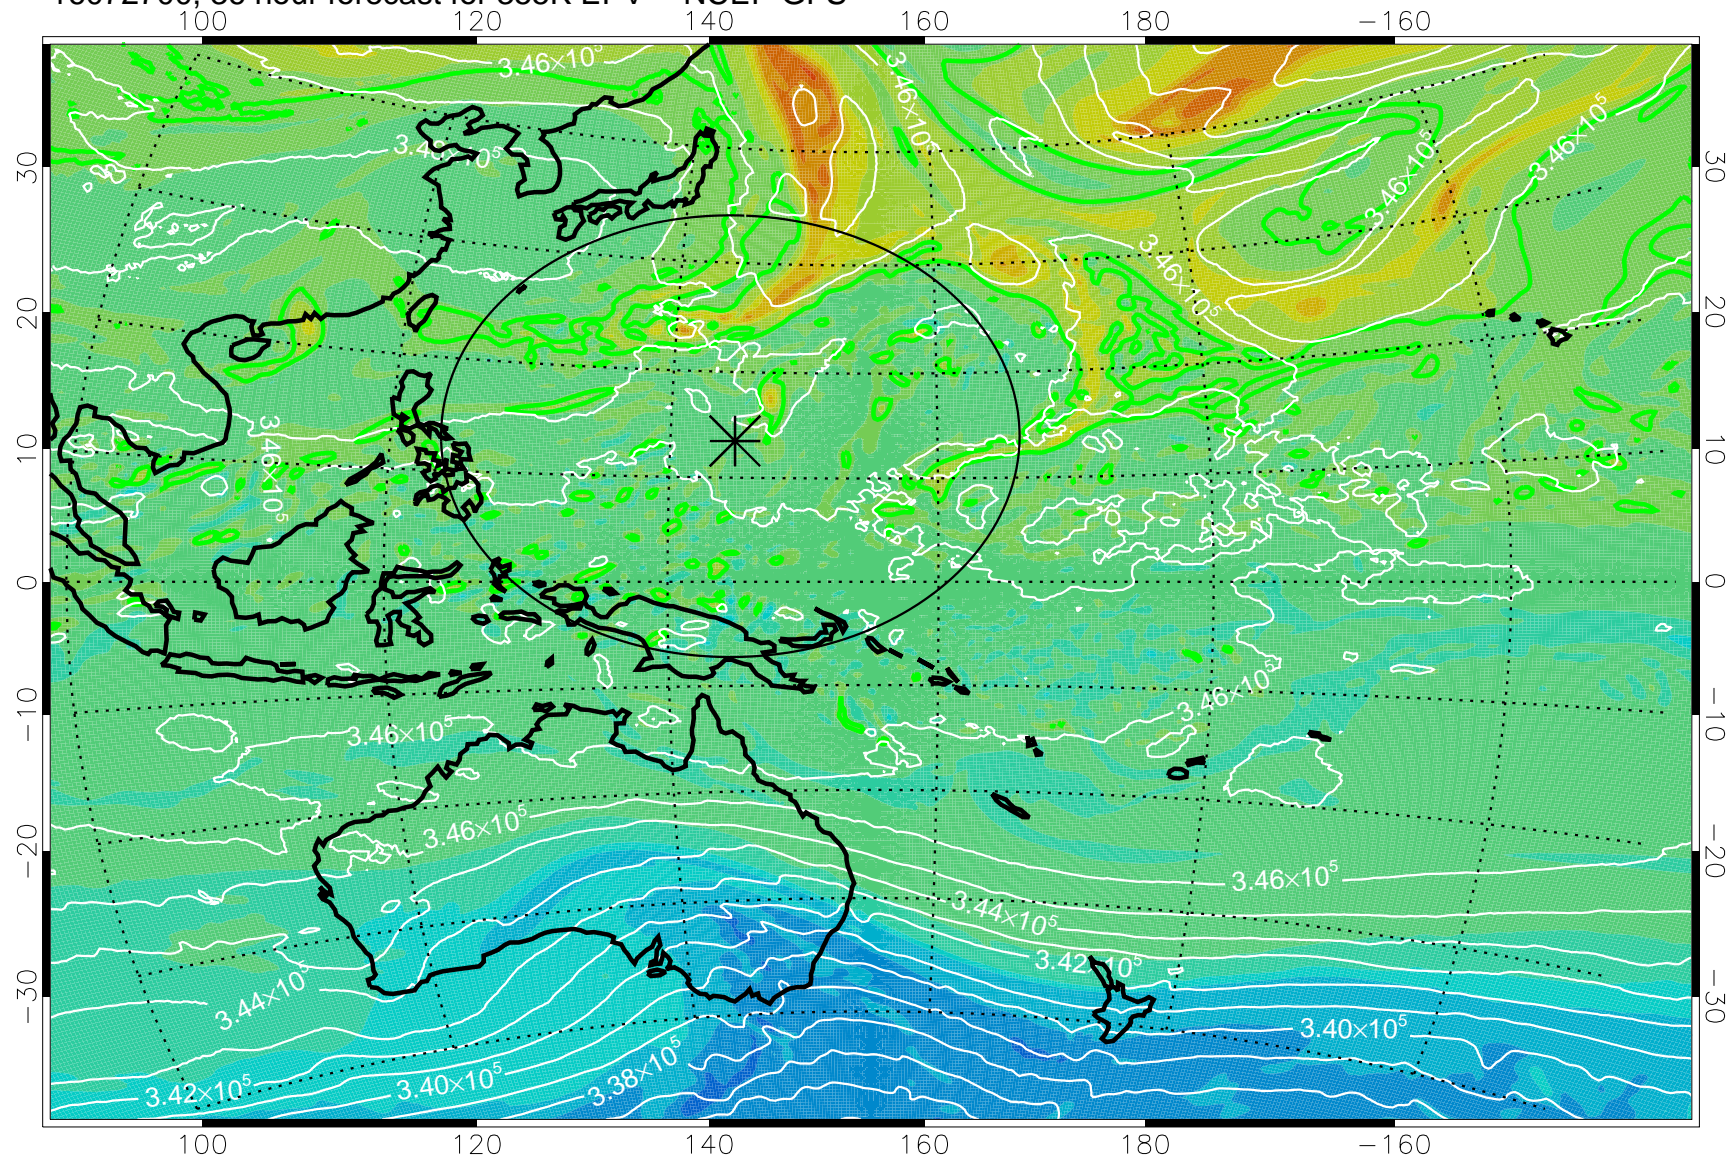

16072606, 18 hour forecast for 355K EPV -- NCEP GFS

355K Montgomery Streamfunction, white  
EPV Tropopause (2 PVU) Position  
Range ring of 2304 km

16072612, 24 hour forecast for 355K EPV -- NCEP GFS

355K Montgomery Streamfunction, white  
EPV Tropopause (2 PVU) Position  
Range ring of 2304 km

16072618, 30 hour forecast for 355K EPV -- NCEP GFS

355K Montgomery Streamfunction, white  
EPV Tropopause (2 PVU) Position  
Range ring of 2304 km

16072700, 36 hour forecast for 355K EPV -- NCEP GFS

355K Montgomery Streamfunction, white  
EPV Tropopause (2 PVU) Position  
Range ring of 2304 km

16072706, 42 hour forecast for 355K EPV -- NCEP GFS

355K Montgomery Streamfunction, white  
EPV Tropopause (2 PVU) Position  
Range ring of 2304 km

16072712, 48 hour forecast for 355K EPV -- NCEP GFS

355K Montgomery Streamfunction, white  
EPV Tropopause (2 PVU) Position  
Range ring of 2304 km

16072718, 54 hour forecast for 355K EPV -- NCEP GFS

355K Montgomery Streamfunction, white  
EPV Tropopause (2 PVU) Position  
Range ring of 2304 km

16072800, 60 hour forecast for 355K EPV -- NCEP GFS

355K Montgomery Streamfunction, white  
EPV Tropopause (2 PVU) Position  
Range ring of 2304 km