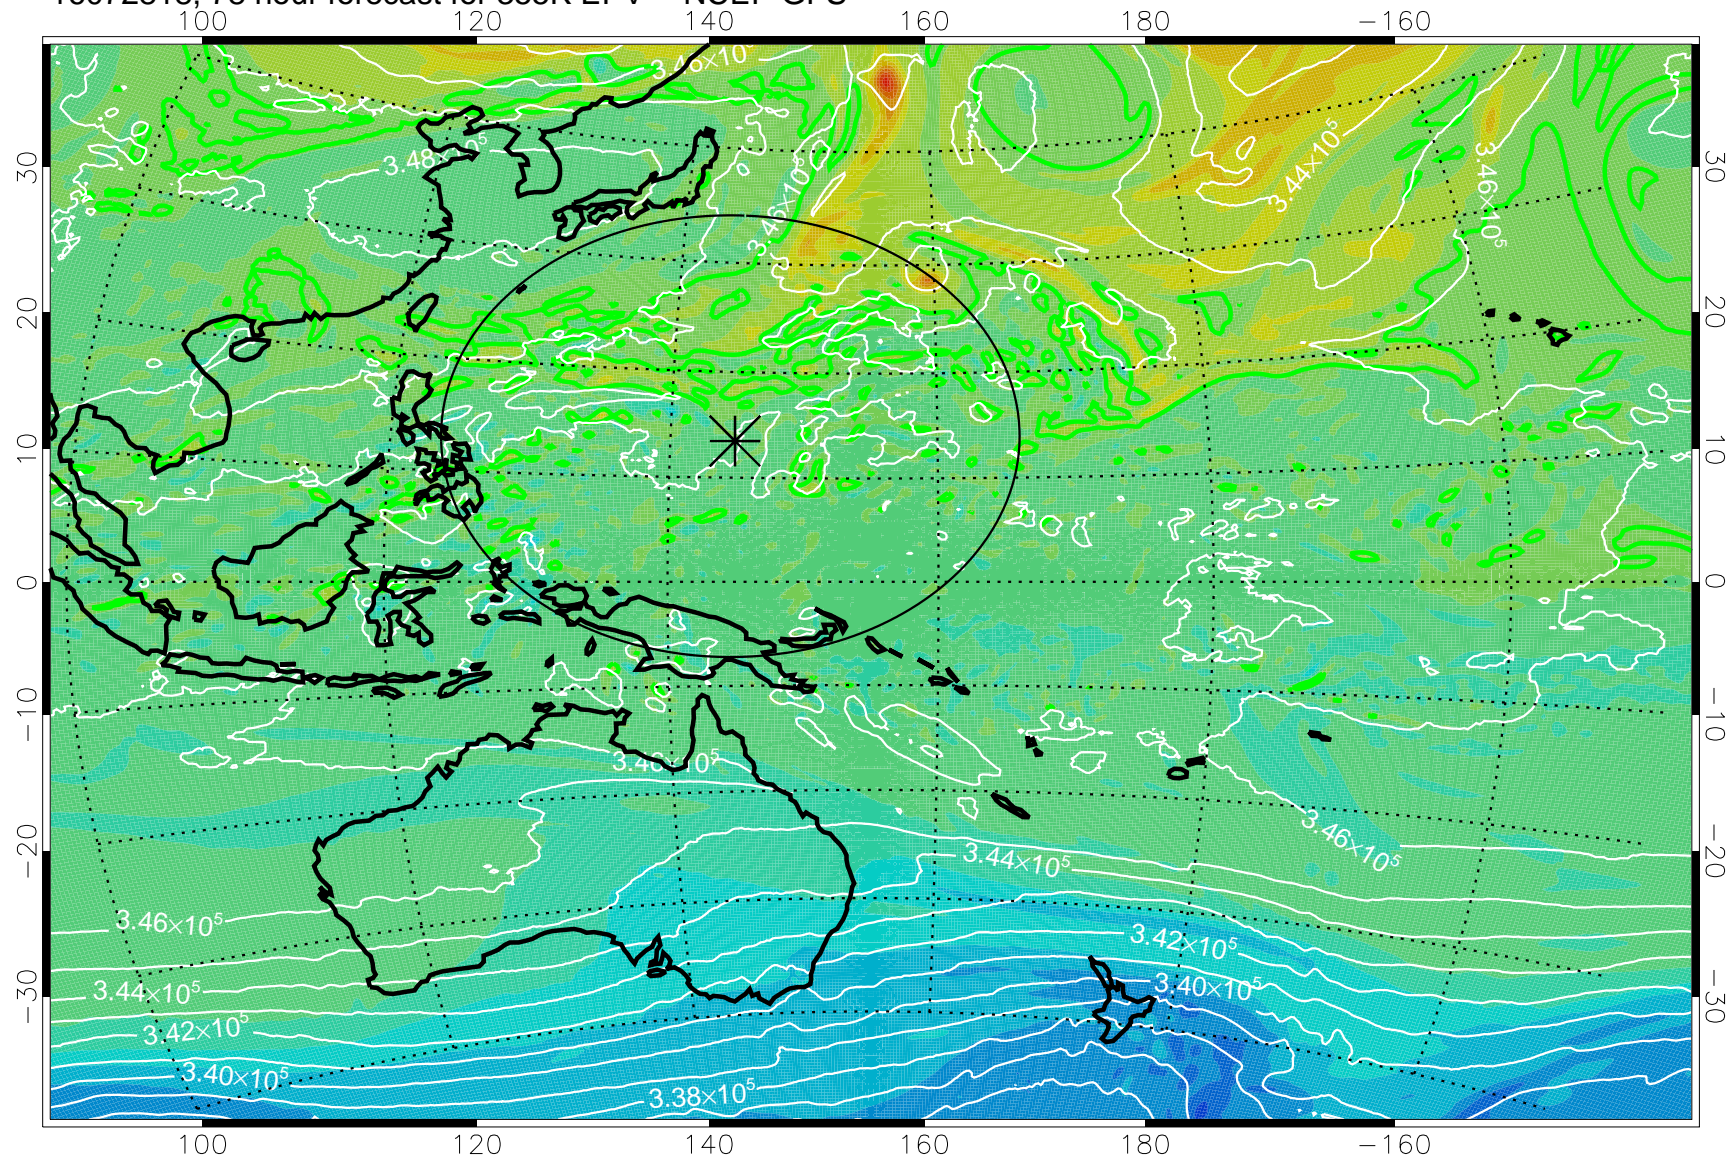

16072718, 54 hour forecast for 355K EPV -- NCEP GFS

355K Montgomery Streamfunction, white  
EPV Tropopause (2 PVU) Position  
Range ring of 2304 km

16072800, 60 hour forecast for 355K EPV -- NCEP GFS

355K Montgomery Streamfunction, white  
EPV Tropopause (2 PVU) Position  
Range ring of 2304 km

16072806, 66 hour forecast for 355K EPV -- NCEP GFS

355K Montgomery Streamfunction, white  
EPV Tropopause (2 PVU) Position  
Range ring of 2304 km

16072812, 72 hour forecast for 355K EPV -- NCEP GFS

355K Montgomery Streamfunction, white  
EPV Tropopause (2 PVU) Position  
Range ring of 2304 km

16072818, 78 hour forecast for 355K EPV -- NCEP GFS

355K Montgomery Streamfunction, white  
EPV Tropopause (2 PVU) Position  
Range ring of 2304 km

16072900, 84 hour forecast for 355K EPV -- NCEP GFS

355K Montgomery Streamfunction, white  
EPV Tropopause (2 PVU) Position  
Range ring of 2304 km

16072906, 90 hour forecast for 355K EPV -- NCEP GFS

355K Montgomery Streamfunction, white  
EPV Tropopause (2 PVU) Position  
Range ring of 2304 km

16072912, 96 hour forecast for 355K EPV -- NCEP GFS

355K Montgomery Streamfunction, white  
EPV Tropopause (2 PVU) Position  
Range ring of 2304 km