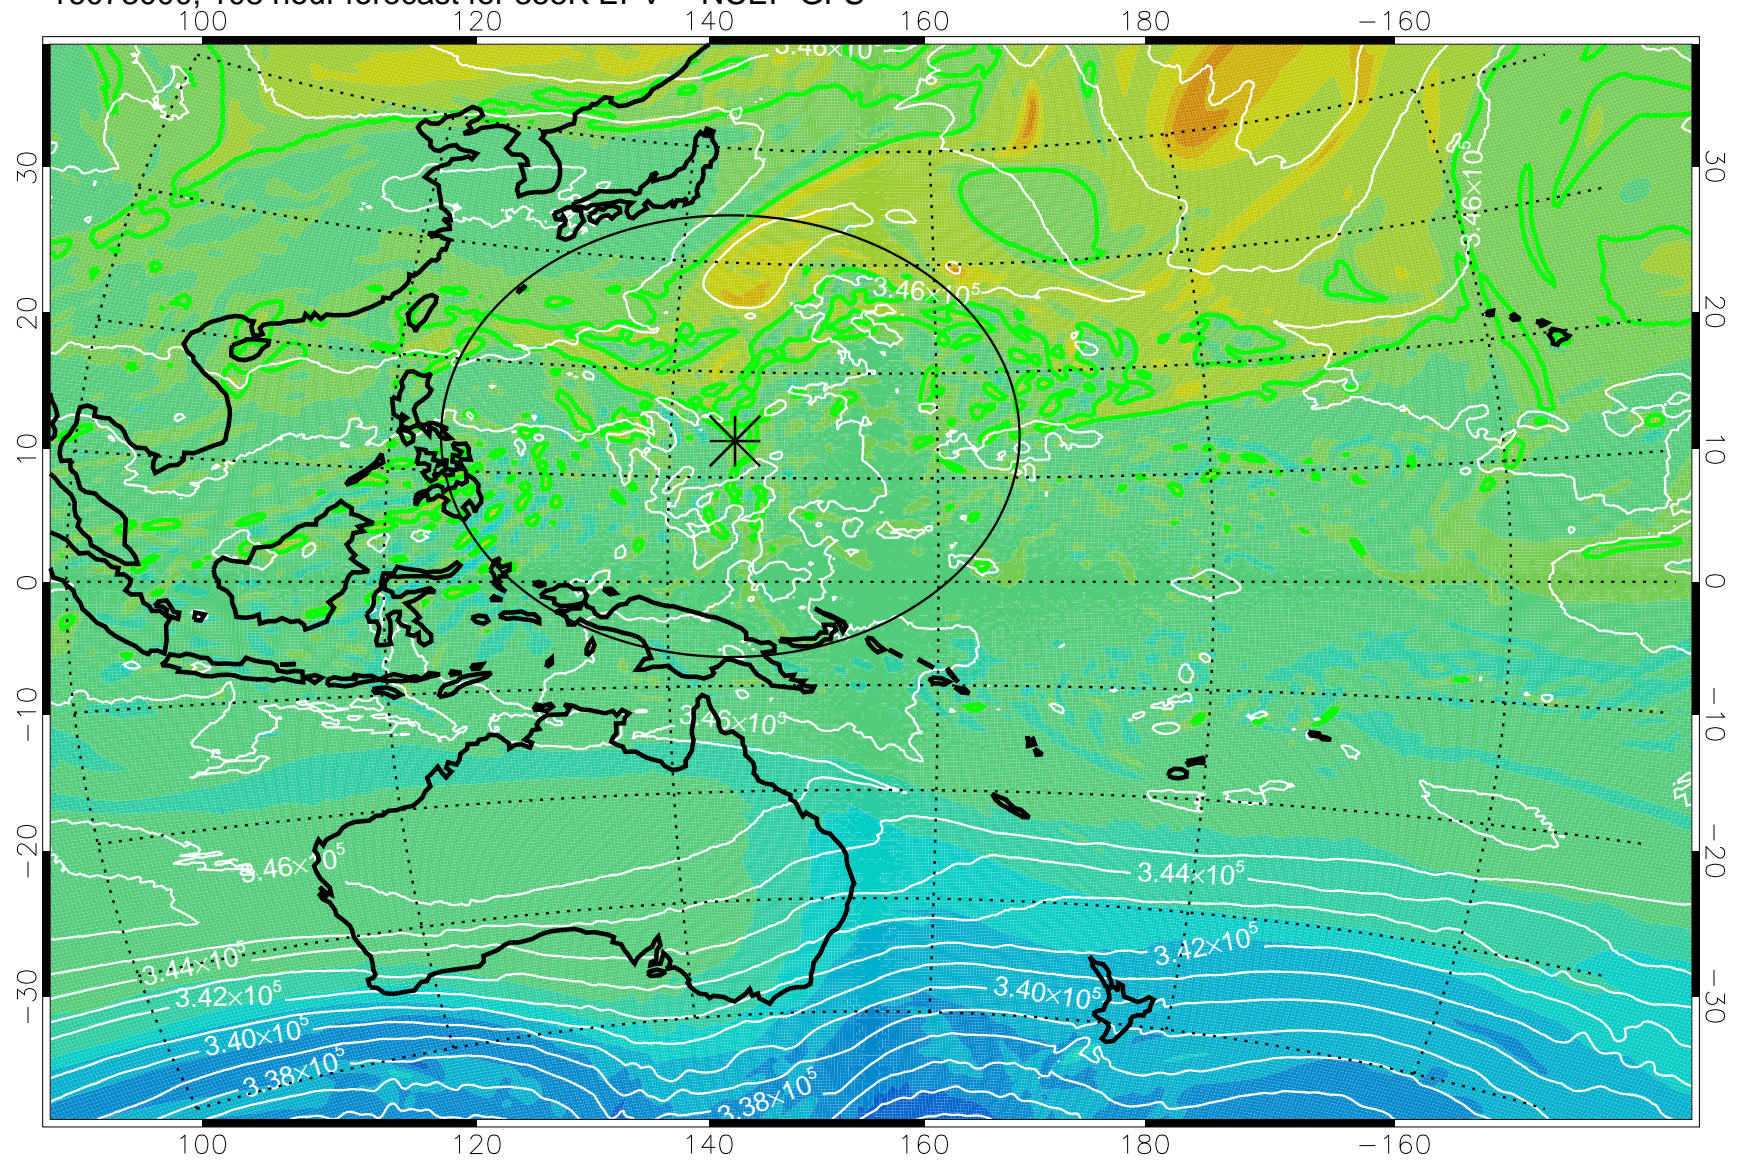

16072818, 78 hour forecast for 355K EPV -- NCEP GFS

355K Montgomery Streamfunction, white  
EPV Tropopause (2 PVU) Position  
Range ring of 2304 km

16072900, 84 hour forecast for 355K EPV -- NCEP GFS

355K Montgomery Streamfunction, white  
EPV Tropopause (2 PVU) Position  
Range ring of 2304 km

16072906, 90 hour forecast for 355K EPV -- NCEP GFS

355K Montgomery Streamfunction, white  
EPV Tropopause (2 PVU) Position  
Range ring of 2304 km

16072912, 96 hour forecast for 355K EPV -- NCEP GFS

355K Montgomery Streamfunction, white  
EPV Tropopause (2 PVU) Position  
Range ring of 2304 km

16072918, 102 hour forecast for 355K EPV -- NCEP GFS

355K Montgomery Streamfunction, white  
EPV Tropopause (2 PVU) Position  
Range ring of 2304 km

16073000, 108 hour forecast for 355K EPV -- NCEP GFS

355K Montgomery Streamfunction, white  
EPV Tropopause (2 PVU) Position  
Range ring of 2304 km

16073006, 114 hour forecast for 355K EPV -- NCEP GFS

355K Montgomery Streamfunction, white  
EPV Tropopause (2 PVU) Position  
Range ring of 2304 km

16073012, 120 hour forecast for 355K EPV -- NCEP GFS

355K Montgomery Streamfunction, white  
EPV Tropopause (2 PVU) Position  
Range ring of 2304 km