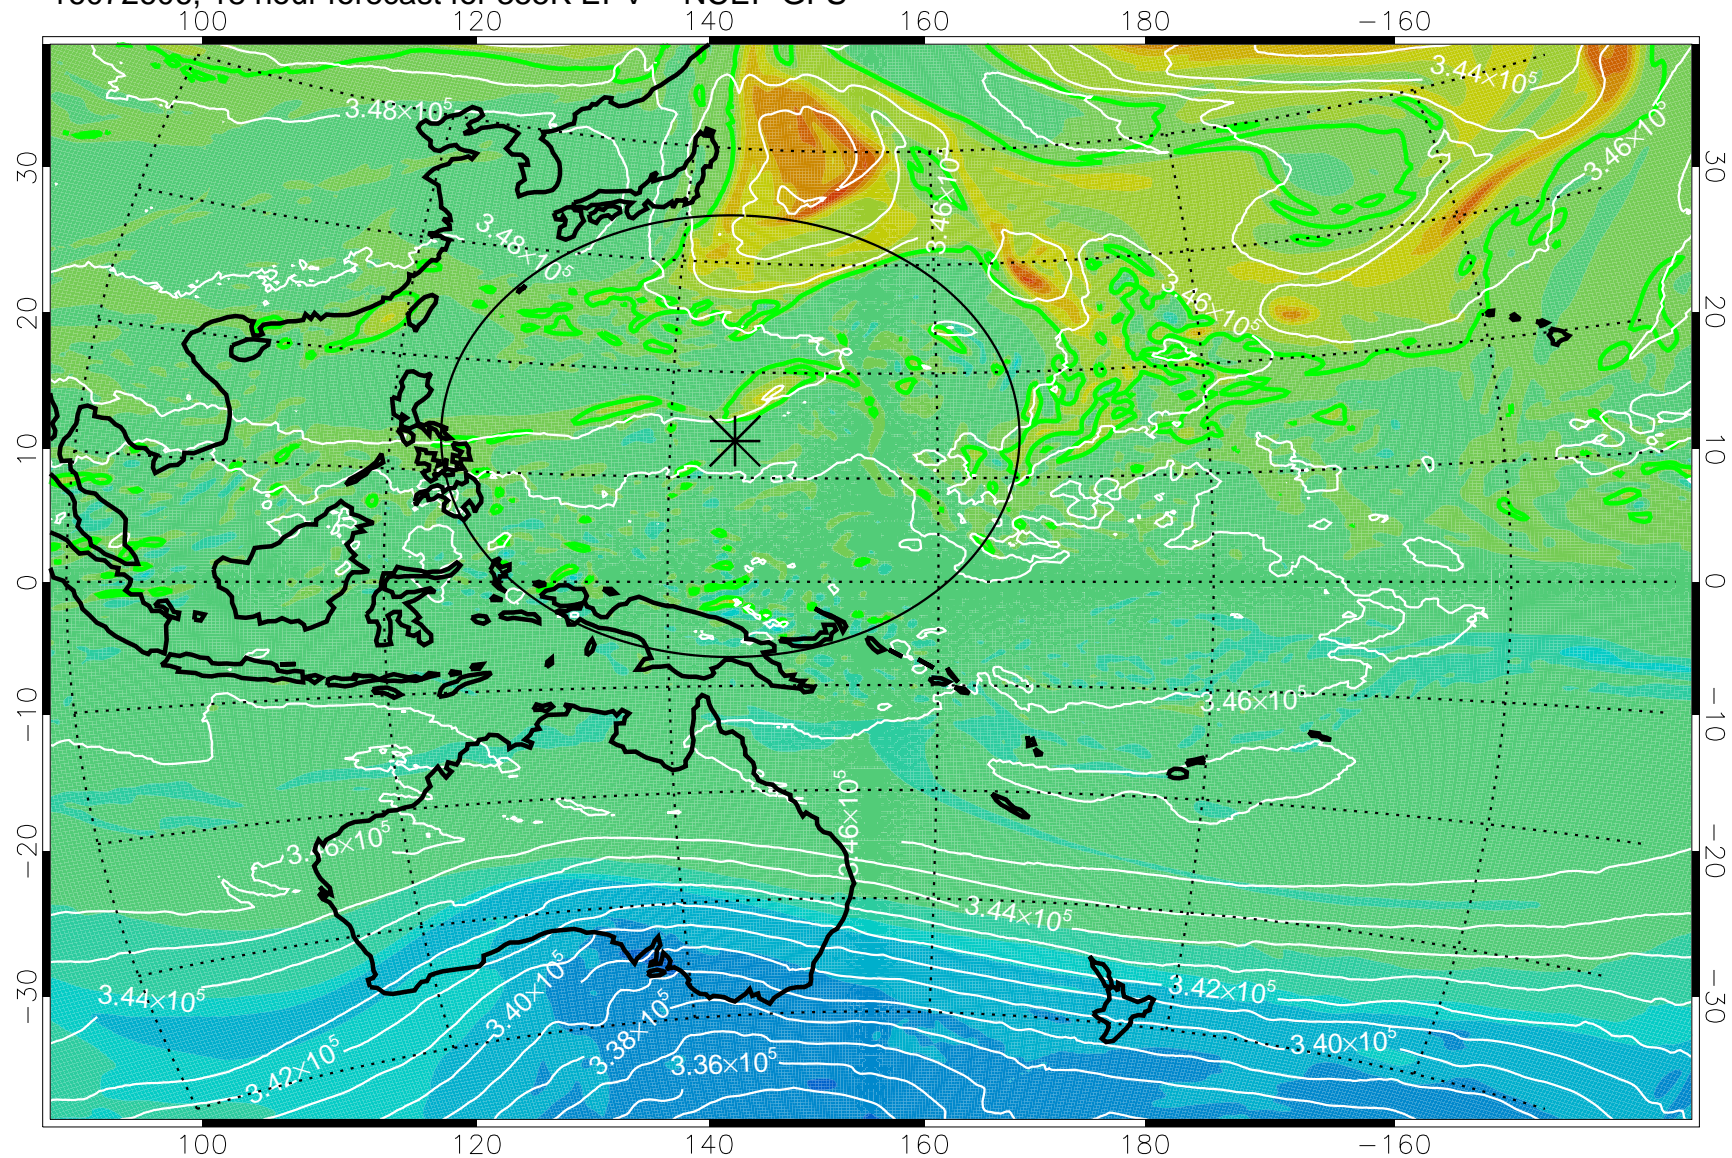

16072518, 6 hour forecast for 355K EPV -- NCEP GFS

355K Montgomery Streamfunction, white  
EPV Tropopause (2 PVU) Position  
Range ring of 2304 km

16072600, 12 hour forecast for 355K EPV -- NCEP GFS

355K Montgomery Streamfunction, white  
EPV Tropopause (2 PVU) Position  
Range ring of 2304 km

16072606, 18 hour forecast for 355K EPV -- NCEP GFS

355K Montgomery Streamfunction, white  
EPV Tropopause (2 PVU) Position  
Range ring of 2304 km

16072612, 24 hour forecast for 355K EPV -- NCEP GFS

355K Montgomery Streamfunction, white  
EPV Tropopause (2 PVU) Position  
Range ring of 2304 km

16072618, 30 hour forecast for 355K EPV -- NCEP GFS

355K Montgomery Streamfunction, white  
EPV Tropopause (2 PVU) Position  
Range ring of 2304 km

16072700, 36 hour forecast for 355K EPV -- NCEP GFS

355K Montgomery Streamfunction, white  
EPV Tropopause (2 PVU) Position  
Range ring of 2304 km

16072718, 54 hour forecast for 355K EPV -- NCEP GFS

355K Montgomery Streamfunction, white  
EPV Tropopause (2 PVU) Position  
Range ring of 2304 km

16072800, 60 hour forecast for 355K EPV -- NCEP GFS

355K Montgomery Streamfunction, white  
EPV Tropopause (2 PVU) Position  
Range ring of 2304 km