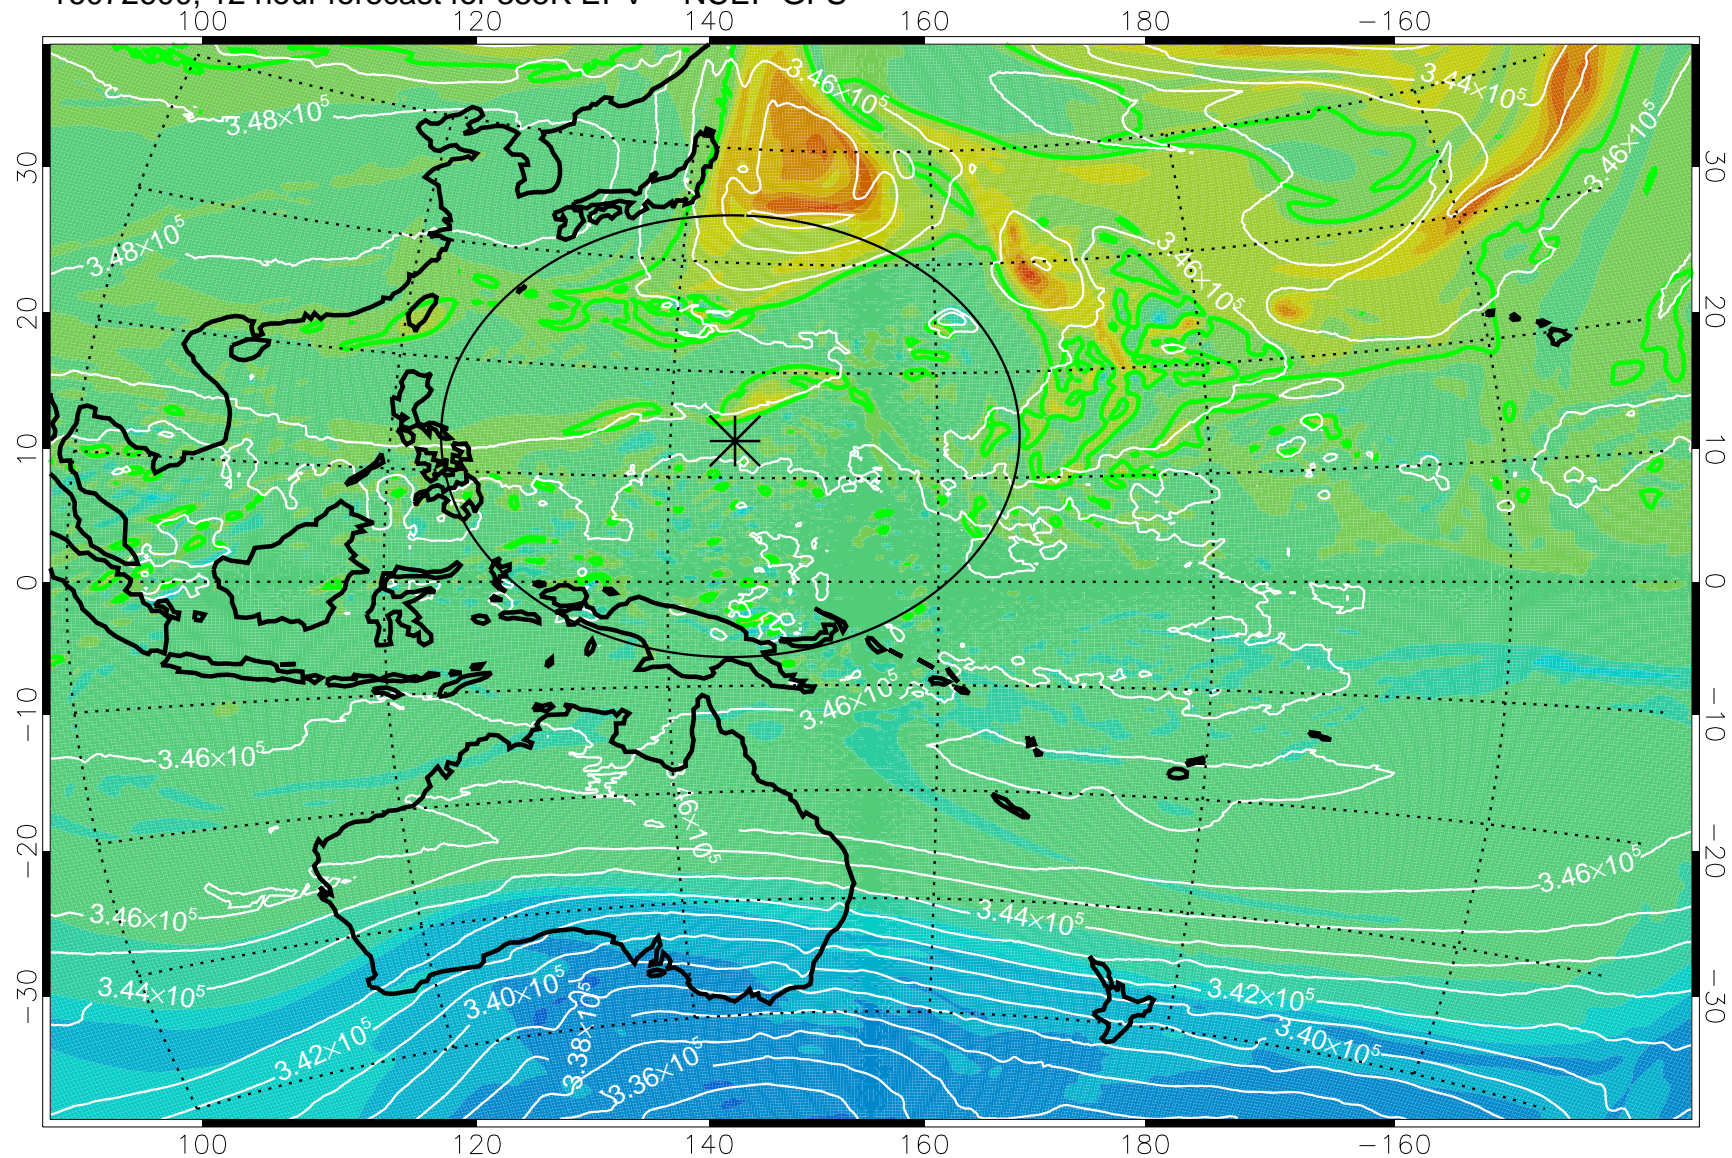

16072518, 6 hour forecast for 355K EPV -- NCEP GFS

355K Montgomery Streamfunction, white  
EPV Tropopause (2 PVU) Position  
Range ring of 2304 km

16072600, 12 hour forecast for 355K EPV -- NCEP GFS

355K Montgomery Streamfunction, white  
EPV Tropopause (2 PVU) Position  
Range ring of 2304 km

16072606, 18 hour forecast for 355K EPV -- NCEP GFS

355K Montgomery Streamfunction, white  
EPV Tropopause (2 PVU) Position  
Range ring of 2304 km

16072612, 24 hour forecast for 355K EPV -- NCEP GFS

355K Montgomery Streamfunction, white  
EPV Tropopause (2 PVU) Position  
Range ring of 2304 km

16072618, 30 hour forecast for 355K EPV -- NCEP GFS

355K Montgomery Streamfunction, white  
EPV Tropopause (2 PVU) Position  
Range ring of 2304 km

16072700, 36 hour forecast for 355K EPV -- NCEP GFS

355K Montgomery Streamfunction, white  
EPV Tropopause (2 PVU) Position  
Range ring of 2304 km

16072718, 54 hour forecast for 355K EPV -- NCEP GFS

355K Montgomery Streamfunction, white  
EPV Tropopause (2 PVU) Position  
Range ring of 2304 km

16072800, 60 hour forecast for 355K EPV -- NCEP GFS

355K Montgomery Streamfunction, white  
EPV Tropopause (2 PVU) Position  
Range ring of 2304 km