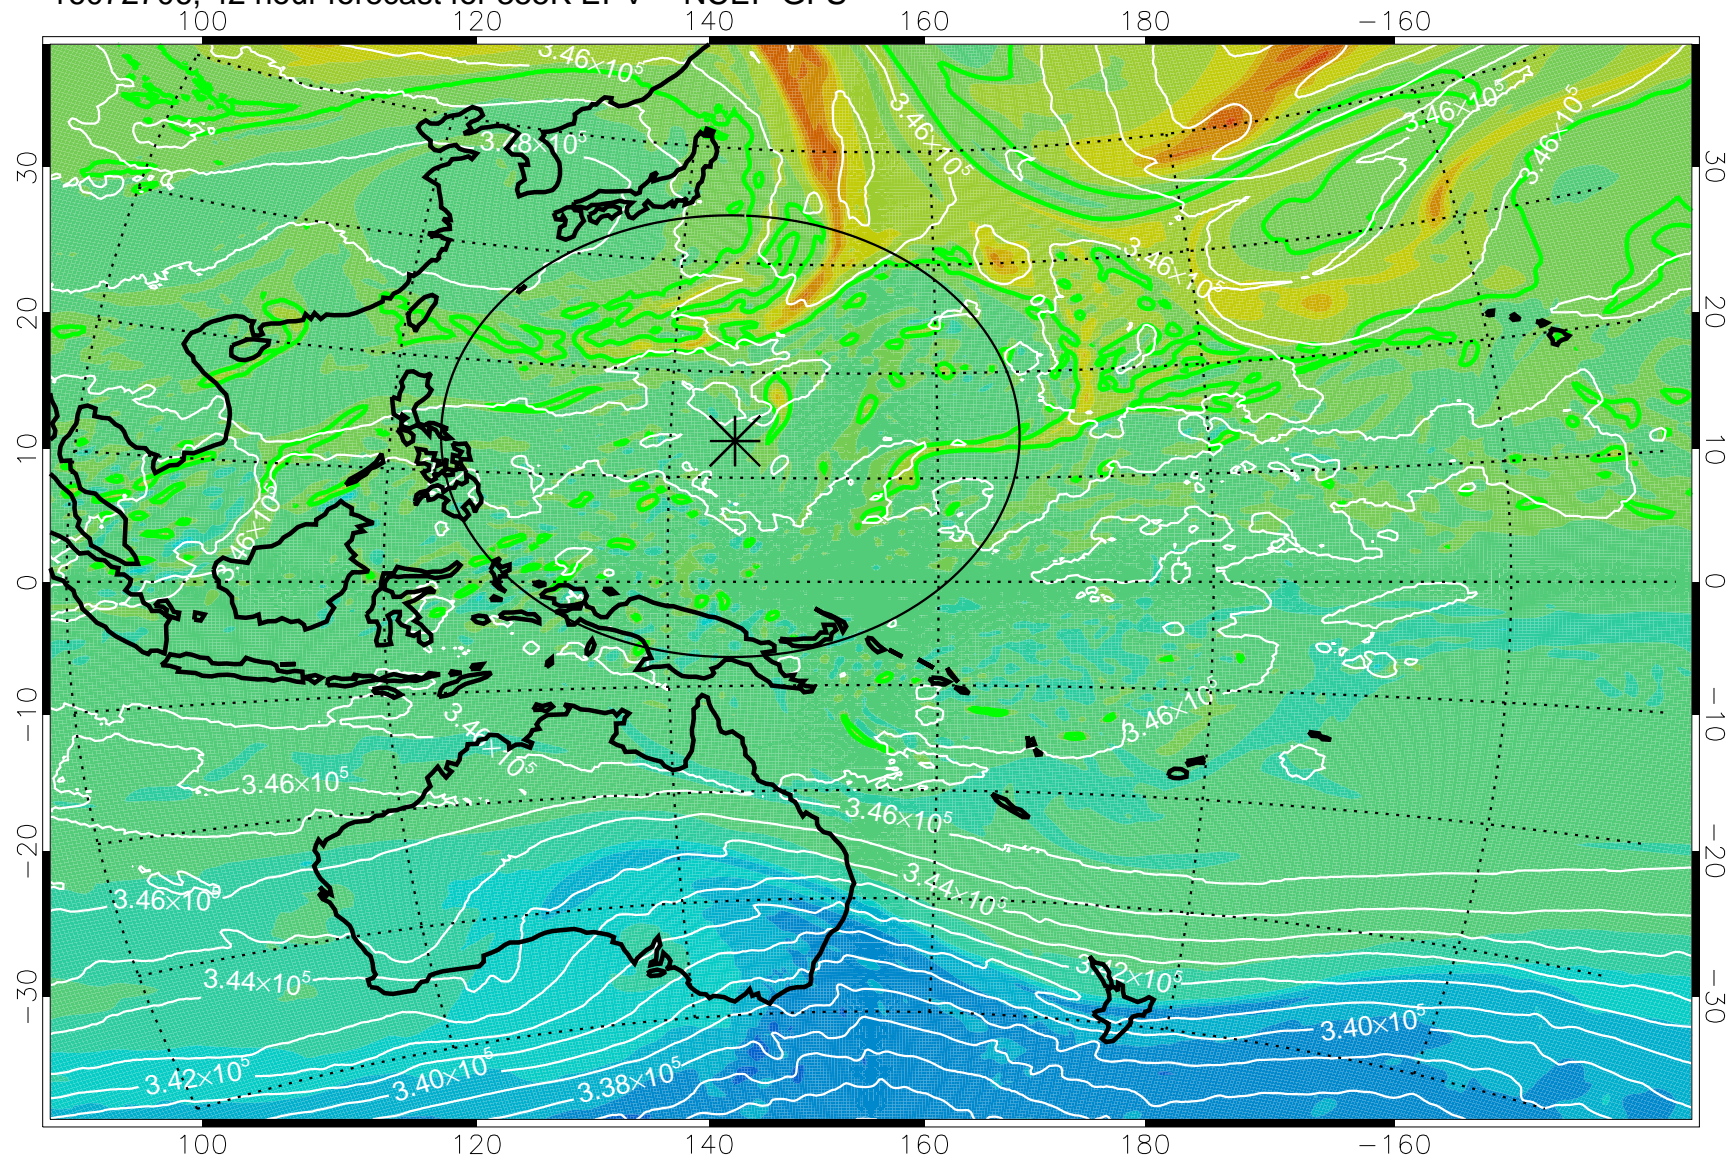

16072606, 18 hour forecast for 355K EPV -- NCEP GFS

355K Montgomery Streamfunction, white  
EPV Tropopause (2 PVU) Position  
Range ring of 2304 km

16072612, 24 hour forecast for 355K EPV -- NCEP GFS

355K Montgomery Streamfunction, white  
EPV Tropopause (2 PVU) Position  
Range ring of 2304 km

16072618, 30 hour forecast for 355K EPV -- NCEP GFS

355K Montgomery Streamfunction, white  
EPV Tropopause (2 PVU) Position  
Range ring of 2304 km

16072700, 36 hour forecast for 355K EPV -- NCEP GFS

355K Montgomery Streamfunction, white  
EPV Tropopause (2 PVU) Position  
Range ring of 2304 km

16072706, 42 hour forecast for 355K EPV -- NCEP GFS

355K Montgomery Streamfunction, white  
EPV Tropopause (2 PVU) Position  
Range ring of 2304 km

16072712, 48 hour forecast for 355K EPV -- NCEP GFS

355K Montgomery Streamfunction, white  
EPV Tropopause (2 PVU) Position  
Range ring of 2304 km

16072718, 54 hour forecast for 355K EPV -- NCEP GFS

355K Montgomery Streamfunction, white  
EPV Tropopause (2 PVU) Position  
Range ring of 2304 km

16072800, 60 hour forecast for 355K EPV -- NCEP GFS

355K Montgomery Streamfunction, white  
EPV Tropopause (2 PVU) Position  
Range ring of 2304 km