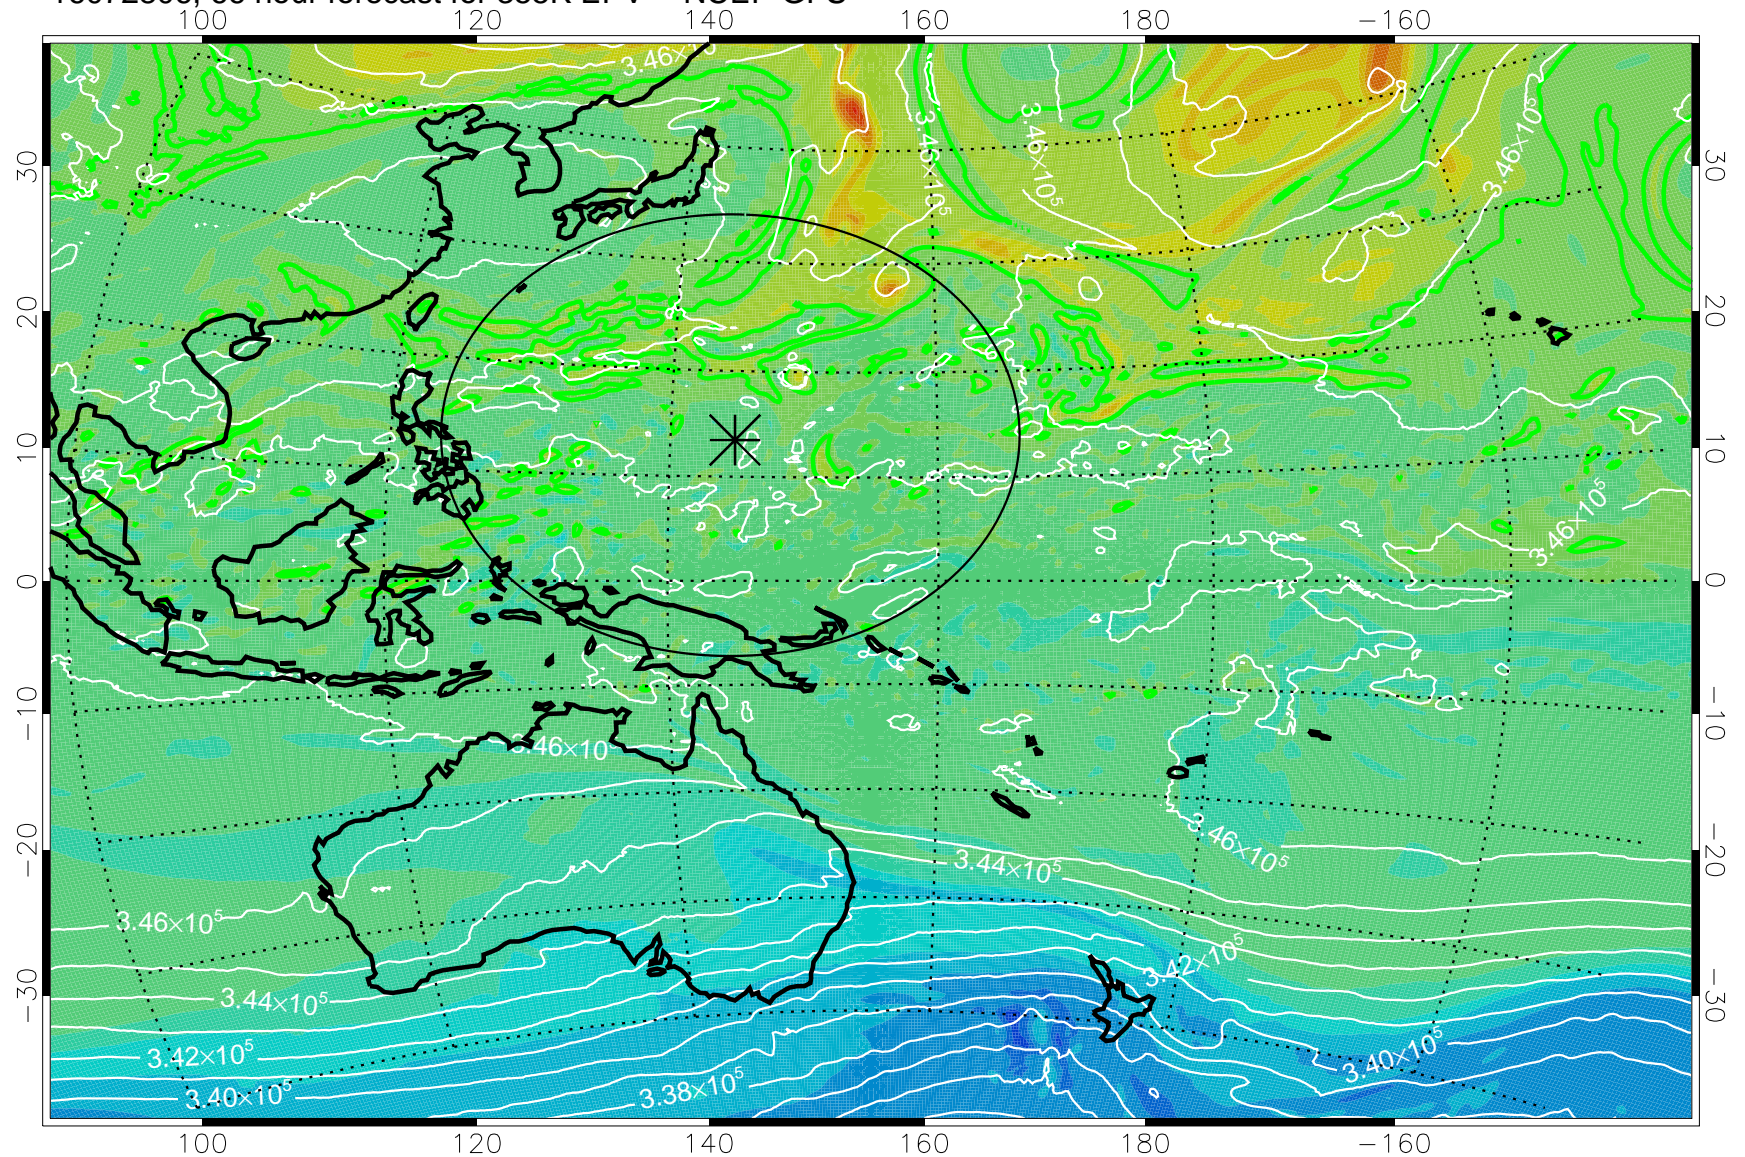

16072718, 54 hour forecast for 355K EPV -- NCEP GFS

355K Montgomery Streamfunction, white  
EPV Tropopause (2 PVU) Position  
Range ring of 2304 km

16072800, 60 hour forecast for 355K EPV -- NCEP GFS

355K Montgomery Streamfunction, white  
EPV Tropopause (2 PVU) Position  
Range ring of 2304 km

16072806, 66 hour forecast for 355K EPV -- NCEP GFS

355K Montgomery Streamfunction, white  
EPV Tropopause (2 PVU) Position  
Range ring of 2304 km

16072812, 72 hour forecast for 355K EPV -- NCEP GFS

355K Montgomery Streamfunction, white  
EPV Tropopause (2 PVU) Position  
Range ring of 2304 km

16072818, 78 hour forecast for 355K EPV -- NCEP GFS

355K Montgomery Streamfunction, white  
EPV Tropopause (2 PVU) Position  
Range ring of 2304 km

16072900, 84 hour forecast for 355K EPV -- NCEP GFS

355K Montgomery Streamfunction, white  
EPV Tropopause (2 PVU) Position  
Range ring of 2304 km

16072906, 90 hour forecast for 355K EPV -- NCEP GFS

355K Montgomery Streamfunction, white  
EPV Tropopause (2 PVU) Position  
Range ring of 2304 km

16072912, 96 hour forecast for 355K EPV -- NCEP GFS

355K Montgomery Streamfunction, white  
EPV Tropopause (2 PVU) Position  
Range ring of 2304 km