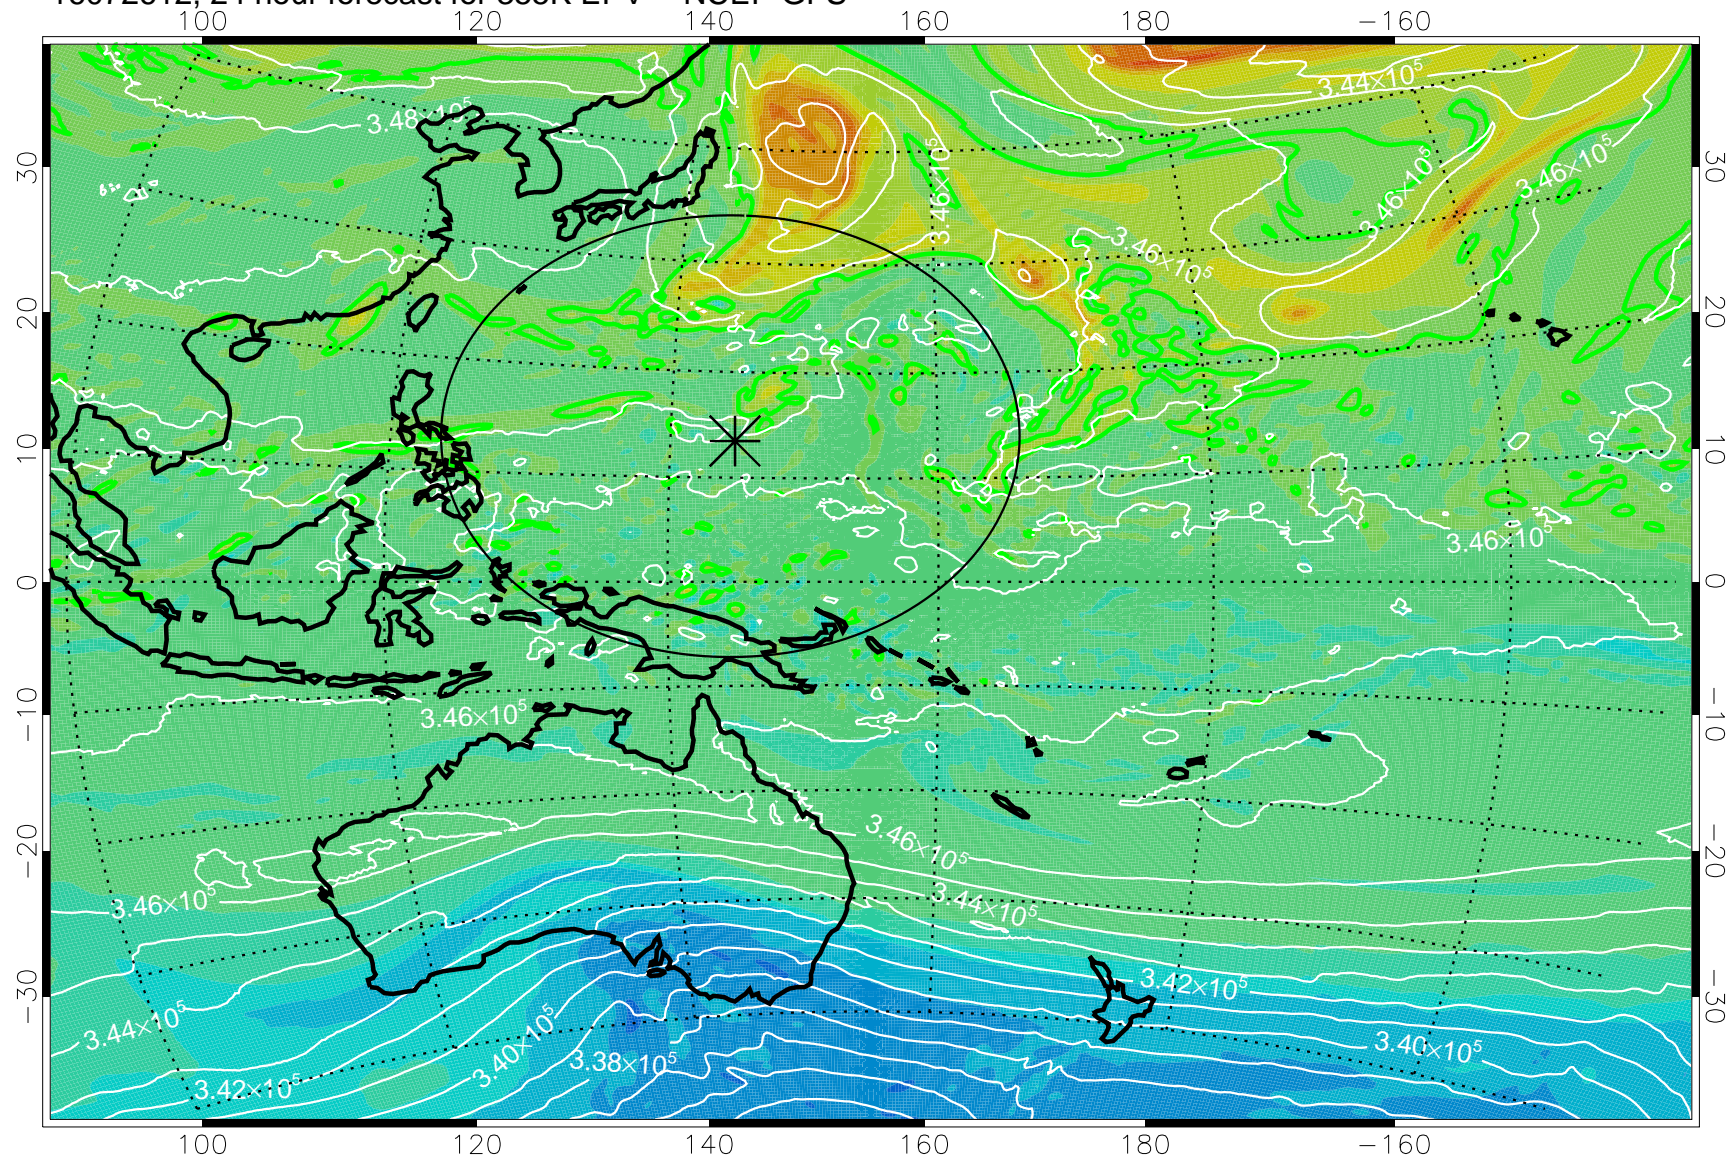

16072518, 6 hour forecast for 355K EPV -- NCEP GFS

355K Montgomery Streamfunction, white  
EPV Tropopause (2 PVU) Position  
Range ring of 2304 km

16072600, 12 hour forecast for 355K EPV -- NCEP GFS

355K Montgomery Streamfunction, white  
EPV Tropopause (2 PVU) Position  
Range ring of 2304 km

16072606, 18 hour forecast for 355K EPV -- NCEP GFS

355K Montgomery Streamfunction, white  
EPV Tropopause (2 PVU) Position  
Range ring of 2304 km

16072612, 24 hour forecast for 355K EPV -- NCEP GFS

355K Montgomery Streamfunction, white  
EPV Tropopause (2 PVU) Position  
Range ring of 2304 km

16072618, 30 hour forecast for 355K EPV -- NCEP GFS

355K Montgomery Streamfunction, white  
EPV Tropopause (2 PVU) Position  
Range ring of 2304 km

16072700, 36 hour forecast for 355K EPV -- NCEP GFS

355K Montgomery Streamfunction, white  
EPV Tropopause (2 PVU) Position  
Range ring of 2304 km

16072718, 54 hour forecast for 355K EPV -- NCEP GFS

355K Montgomery Streamfunction, white  
EPV Tropopause (2 PVU) Position  
Range ring of 2304 km

16072800, 60 hour forecast for 355K EPV -- NCEP GFS

355K Montgomery Streamfunction, white  
EPV Tropopause (2 PVU) Position  
Range ring of 2304 km