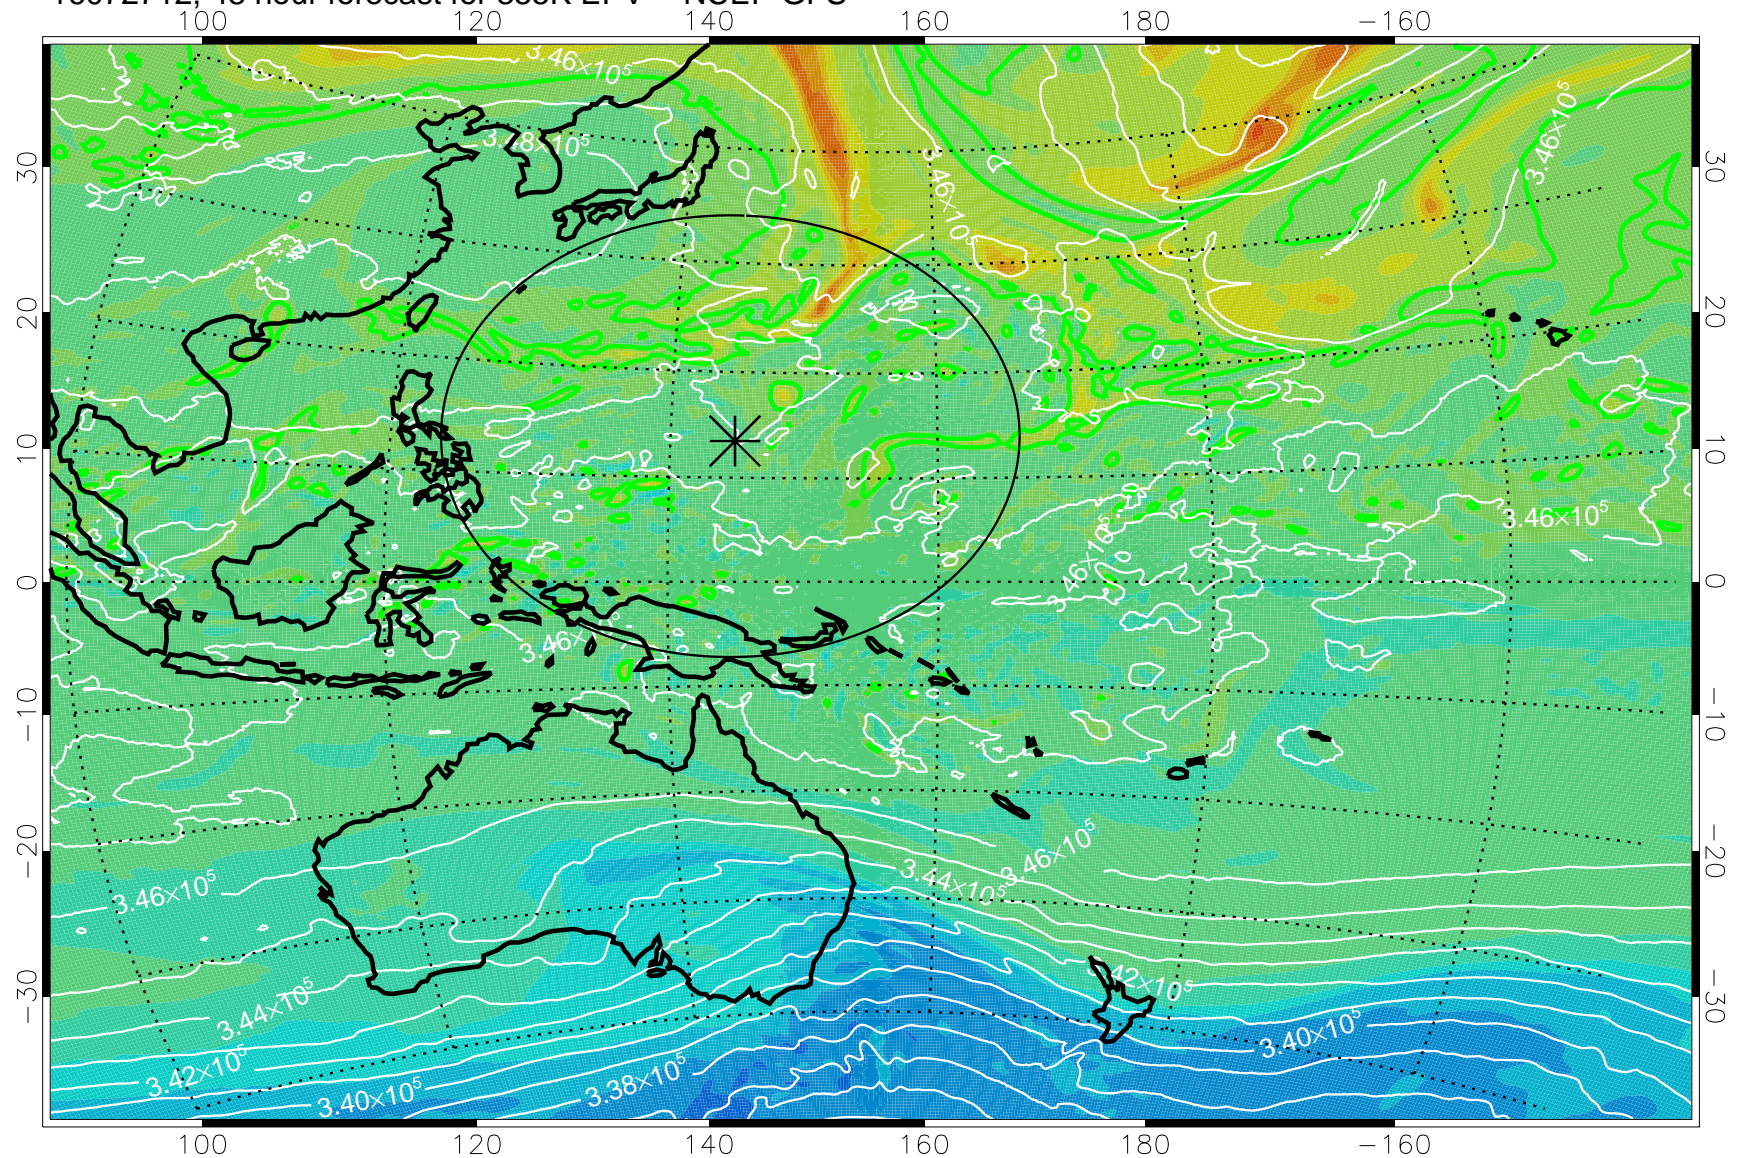

16072618, 30 hour forecast for 355K EPV -- NCEP GFS

355K Montgomery Streamfunction, white  
EPV Tropopause (2 PVU) Position  
Range ring of 2304 km

16072700, 36 hour forecast for 355K EPV -- NCEP GFS

355K Montgomery Streamfunction, white  
EPV Tropopause (2 PVU) Position  
Range ring of 2304 km

16072706, 42 hour forecast for 355K EPV -- NCEP GFS

355K Montgomery Streamfunction, white  
EPV Tropopause (2 PVU) Position  
Range ring of 2304 km

16072712, 48 hour forecast for 355K EPV -- NCEP GFS

355K Montgomery Streamfunction, white  
EPV Tropopause (2 PVU) Position  
Range ring of 2304 km

16072718, 54 hour forecast for 355K EPV -- NCEP GFS

355K Montgomery Streamfunction, white  
EPV Tropopause (2 PVU) Position  
Range ring of 2304 km

16072800, 60 hour forecast for 355K EPV -- NCEP GFS

355K Montgomery Streamfunction, white  
EPV Tropopause (2 PVU) Position  
Range ring of 2304 km

16072806, 66 hour forecast for 355K EPV -- NCEP GFS

355K Montgomery Streamfunction, white  
EPV Tropopause (2 PVU) Position  
Range ring of 2304 km

16072812, 72 hour forecast for 355K EPV -- NCEP GFS

355K Montgomery Streamfunction, white  
EPV Tropopause (2 PVU) Position  
Range ring of 2304 km