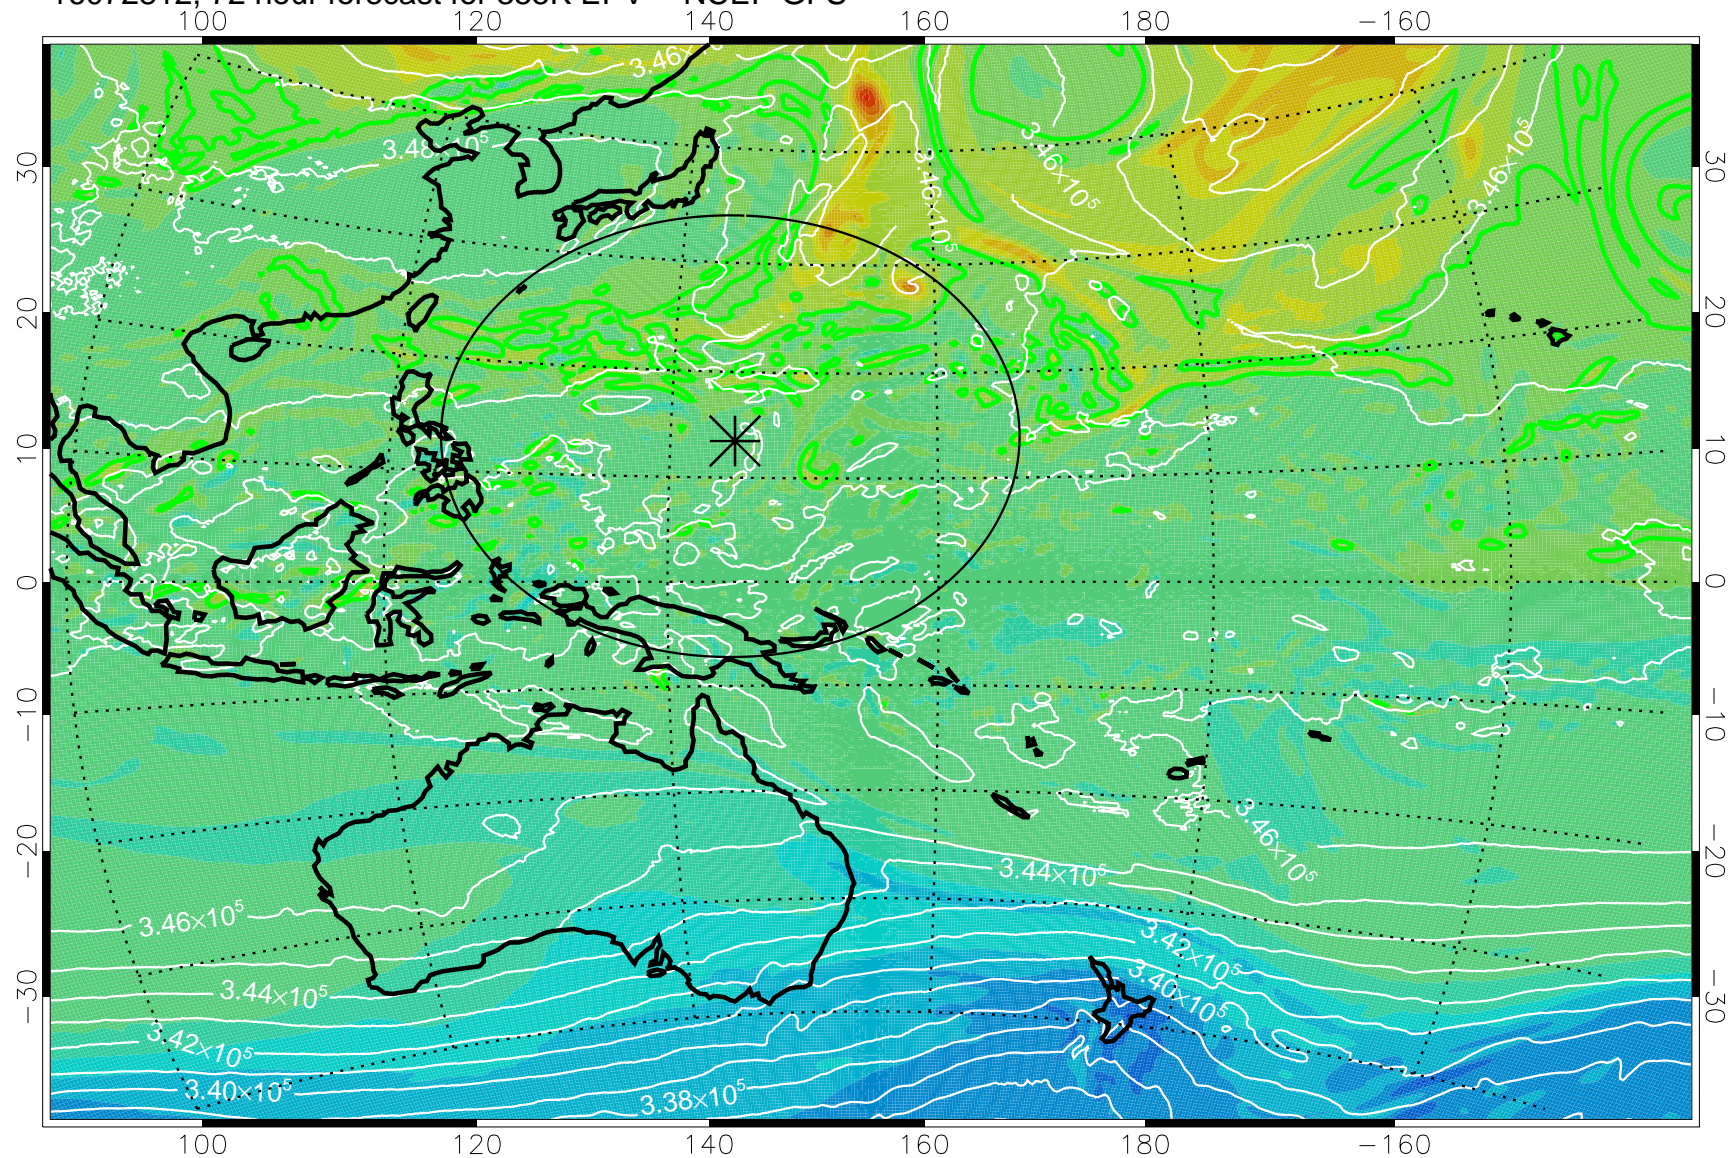

16072718, 54 hour forecast for 355K EPV -- NCEP GFS

355K Montgomery Streamfunction, white  
EPV Tropopause (2 PVU) Position  
Range ring of 2304 km

16072800, 60 hour forecast for 355K EPV -- NCEP GFS

355K Montgomery Streamfunction, white  
EPV Tropopause (2 PVU) Position  
Range ring of 2304 km

16072806, 66 hour forecast for 355K EPV -- NCEP GFS

355K Montgomery Streamfunction, white  
EPV Tropopause (2 PVU) Position  
Range ring of 2304 km

16072812, 72 hour forecast for 355K EPV -- NCEP GFS

355K Montgomery Streamfunction, white  
EPV Tropopause (2 PVU) Position  
Range ring of 2304 km

16072818, 78 hour forecast for 355K EPV -- NCEP GFS

355K Montgomery Streamfunction, white  
EPV Tropopause (2 PVU) Position  
Range ring of 2304 km

16072900, 84 hour forecast for 355K EPV -- NCEP GFS

355K Montgomery Streamfunction, white  
EPV Tropopause (2 PVU) Position  
Range ring of 2304 km

16072906, 90 hour forecast for 355K EPV -- NCEP GFS

355K Montgomery Streamfunction, white  
EPV Tropopause (2 PVU) Position  
Range ring of 2304 km

16072912, 96 hour forecast for 355K EPV -- NCEP GFS

355K Montgomery Streamfunction, white  
EPV Tropopause (2 PVU) Position  
Range ring of 2304 km