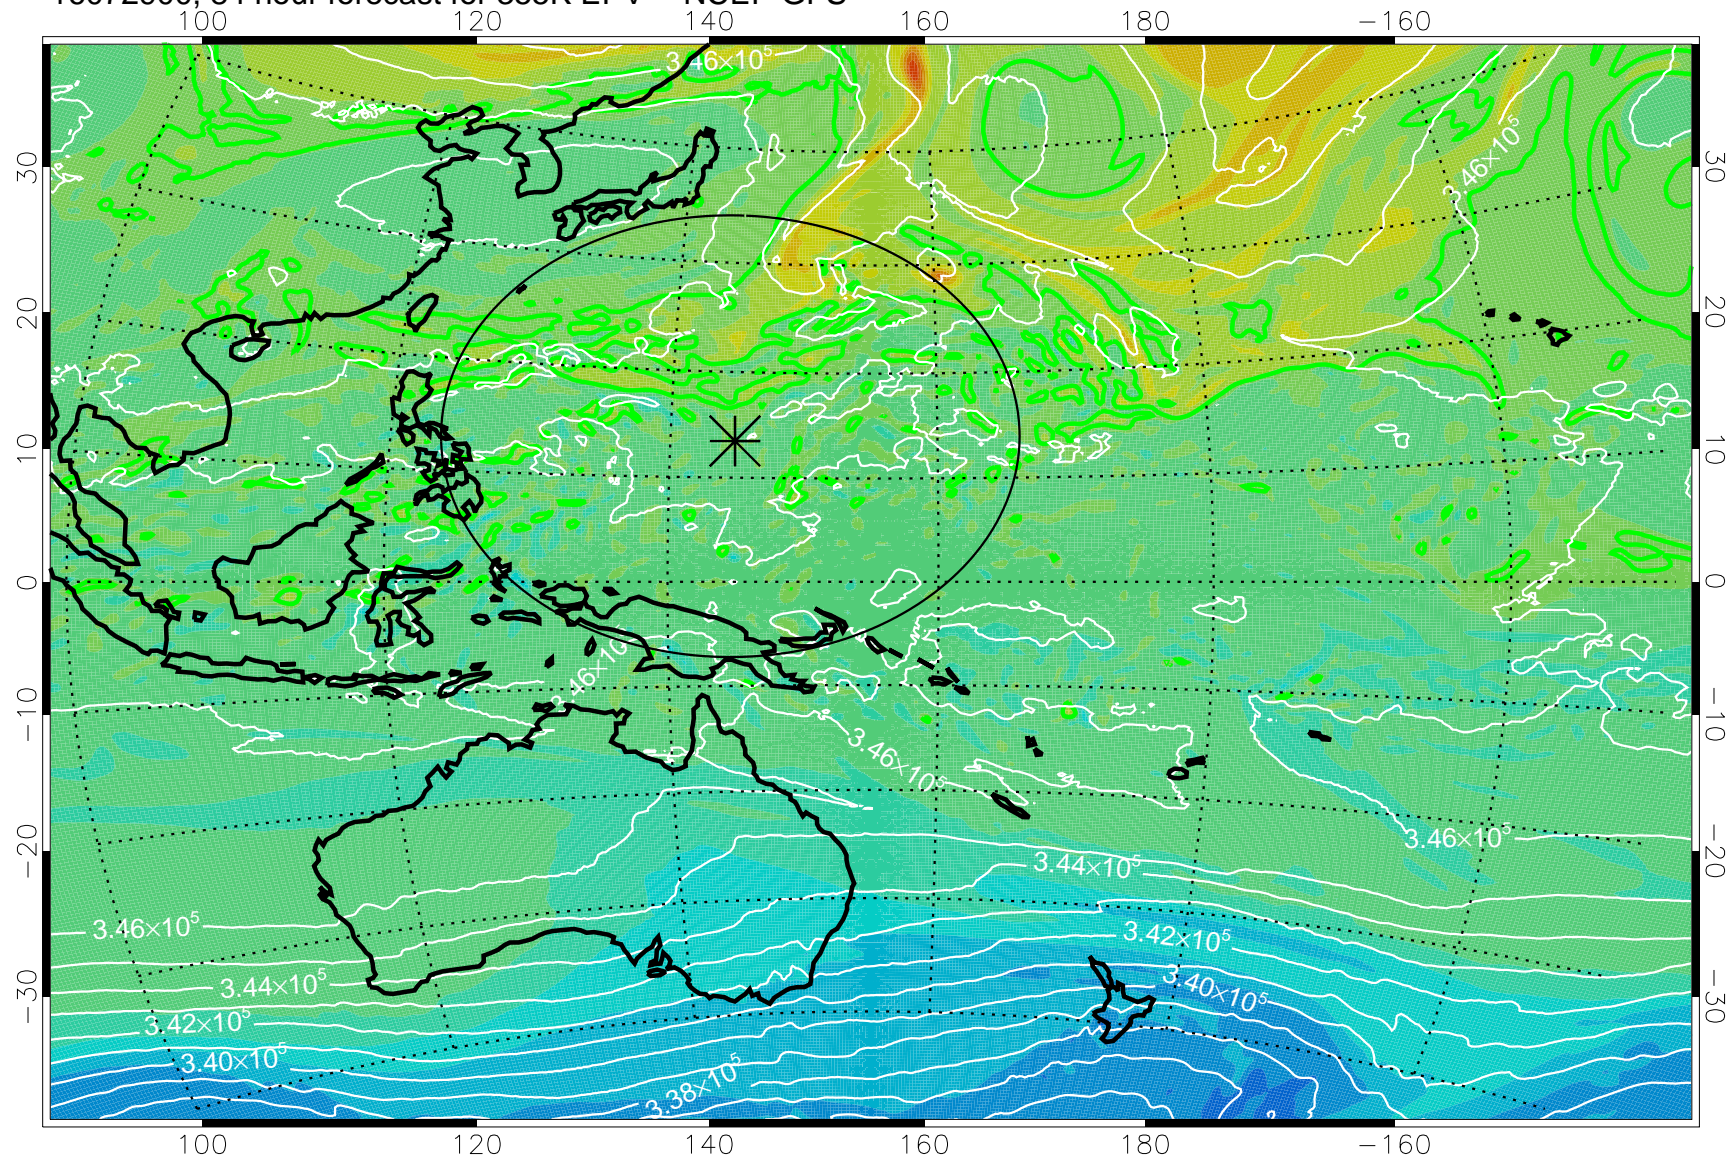

16072718, 54 hour forecast for 355K EPV -- NCEP GFS

355K Montgomery Streamfunction, white  
EPV Tropopause (2 PVU) Position  
Range ring of 2304 km

16072800, 60 hour forecast for 355K EPV -- NCEP GFS

355K Montgomery Streamfunction, white  
EPV Tropopause (2 PVU) Position  
Range ring of 2304 km

16072806, 66 hour forecast for 355K EPV -- NCEP GFS

355K Montgomery Streamfunction, white  
EPV Tropopause (2 PVU) Position  
Range ring of 2304 km

16072812, 72 hour forecast for 355K EPV -- NCEP GFS

355K Montgomery Streamfunction, white  
EPV Tropopause (2 PVU) Position  
Range ring of 2304 km

16072818, 78 hour forecast for 355K EPV -- NCEP GFS

355K Montgomery Streamfunction, white  
EPV Tropopause (2 PVU) Position  
Range ring of 2304 km

16072900, 84 hour forecast for 355K EPV -- NCEP GFS

355K Montgomery Streamfunction, white  
EPV Tropopause (2 PVU) Position  
Range ring of 2304 km

16072906, 90 hour forecast for 355K EPV -- NCEP GFS

355K Montgomery Streamfunction, white  
EPV Tropopause (2 PVU) Position  
Range ring of 2304 km

16072912, 96 hour forecast for 355K EPV -- NCEP GFS

355K Montgomery Streamfunction, white  
EPV Tropopause (2 PVU) Position  
Range ring of 2304 km