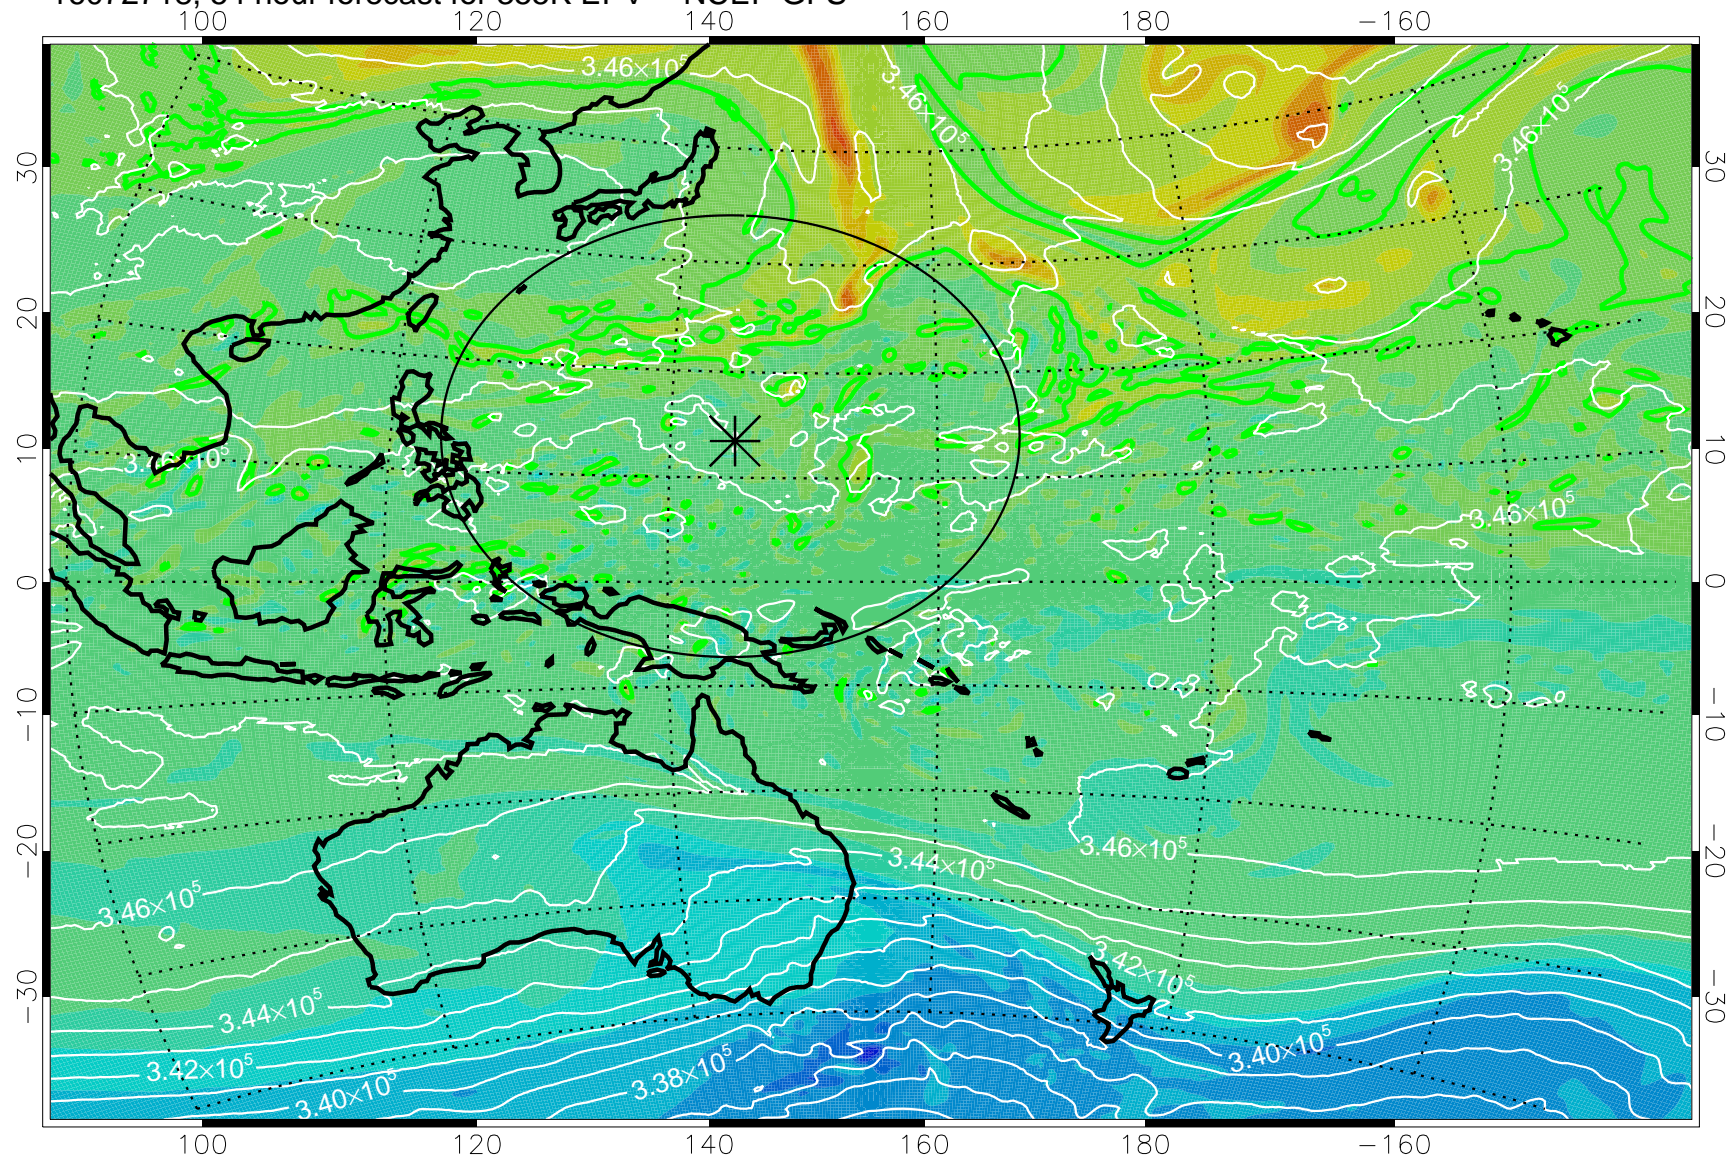

16072706, 42 hour forecast for 355K EPV -- NCEP GFS

355K Montgomery Streamfunction, white  
EPV Tropopause (2 PVU) Position  
Range ring of 2304 km

16072712, 48 hour forecast for 355K EPV -- NCEP GFS

355K Montgomery Streamfunction, white  
EPV Tropopause (2 PVU) Position  
Range ring of 2304 km

16072718, 54 hour forecast for 355K EPV -- NCEP GFS

355K Montgomery Streamfunction, white  
EPV Tropopause (2 PVU) Position  
Range ring of 2304 km

16072800, 60 hour forecast for 355K EPV -- NCEP GFS

355K Montgomery Streamfunction, white  
EPV Tropopause (2 PVU) Position  
Range ring of 2304 km

16072806, 66 hour forecast for 355K EPV -- NCEP GFS

355K Montgomery Streamfunction, white  
EPV Tropopause (2 PVU) Position  
Range ring of 2304 km

16072812, 72 hour forecast for 355K EPV -- NCEP GFS

355K Montgomery Streamfunction, white  
EPV Tropopause (2 PVU) Position  
Range ring of 2304 km

16072818, 78 hour forecast for 355K EPV -- NCEP GFS

355K Montgomery Streamfunction, white  
EPV Tropopause (2 PVU) Position  
Range ring of 2304 km

16072900, 84 hour forecast for 355K EPV -- NCEP GFS

355K Montgomery Streamfunction, white  
EPV Tropopause (2 PVU) Position  
Range ring of 2304 km