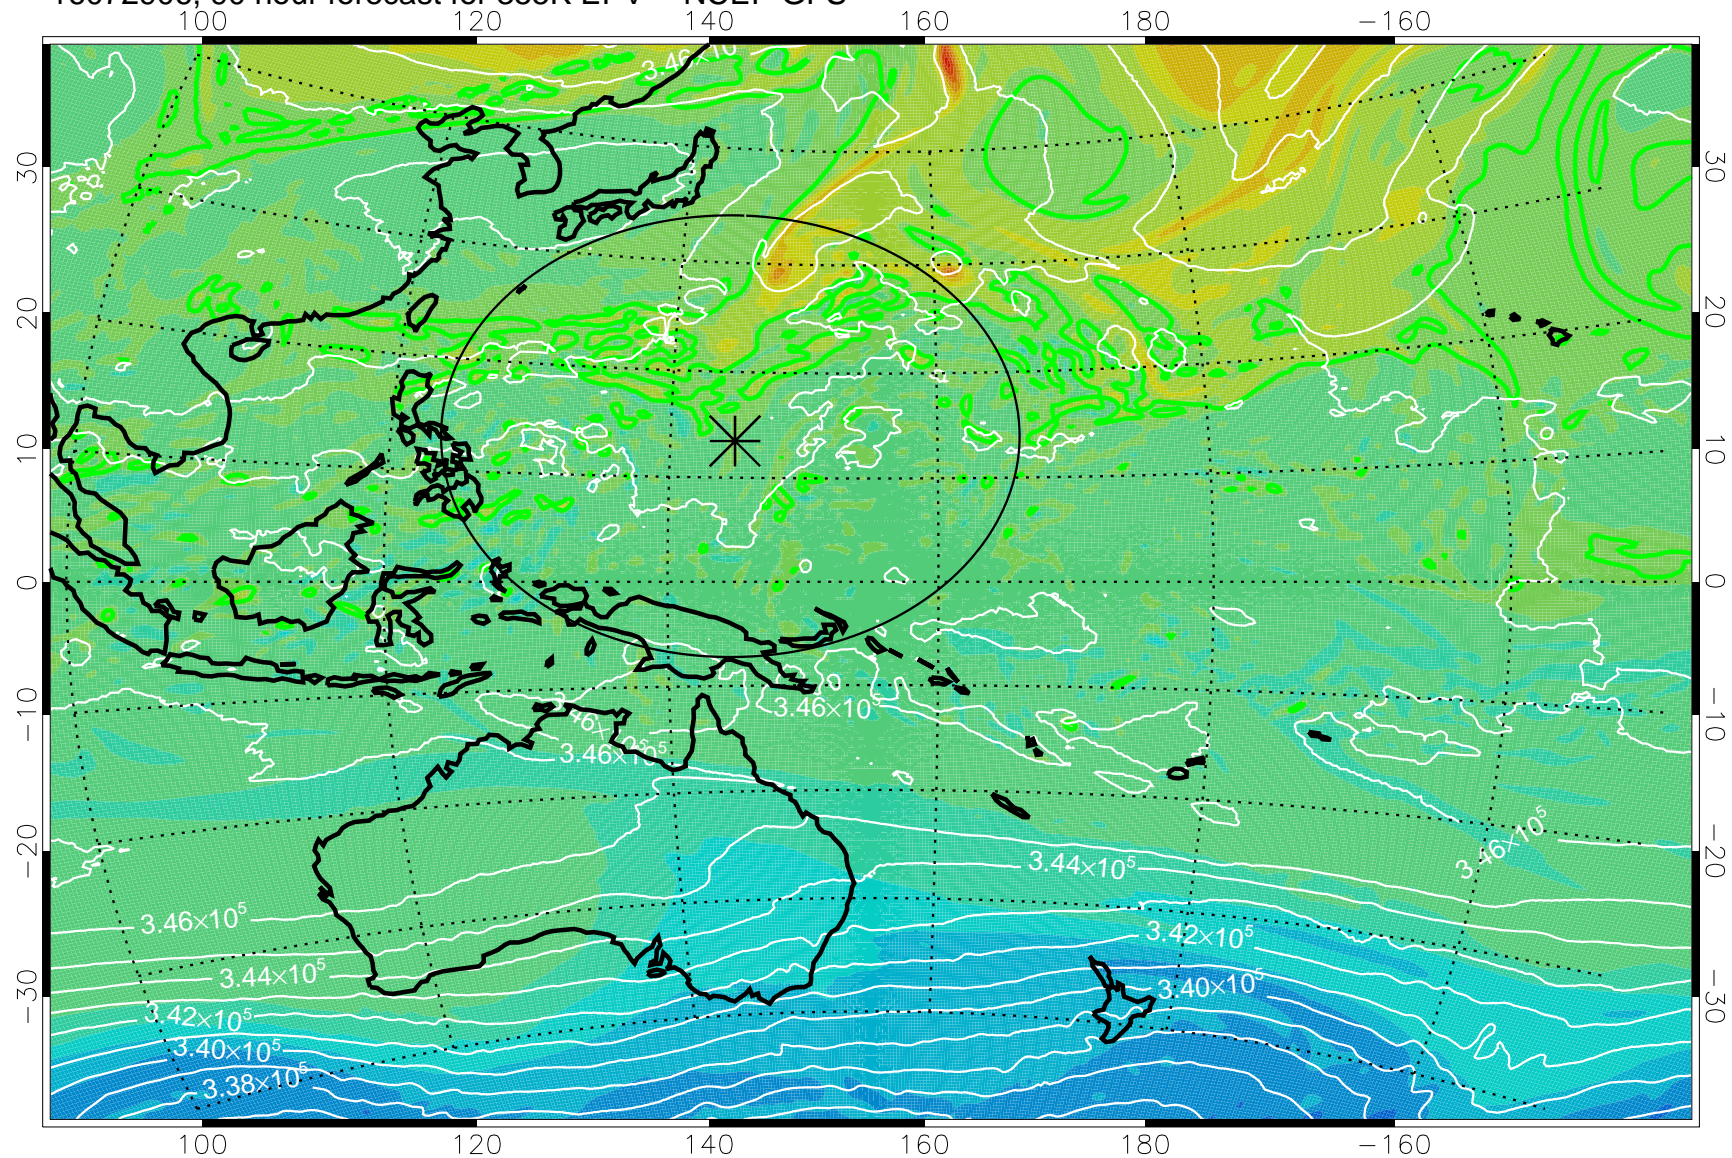

16072806, 66 hour forecast for 355K EPV -- NCEP GFS

355K Montgomery Streamfunction, white  
EPV Tropopause (2 PVU) Position  
Range ring of 2304 km

16072812, 72 hour forecast for 355K EPV -- NCEP GFS

355K Montgomery Streamfunction, white  
EPV Tropopause (2 PVU) Position  
Range ring of 2304 km

16072818, 78 hour forecast for 355K EPV -- NCEP GFS

355K Montgomery Streamfunction, white  
EPV Tropopause (2 PVU) Position  
Range ring of 2304 km

16072900, 84 hour forecast for 355K EPV -- NCEP GFS

355K Montgomery Streamfunction, white  
EPV Tropopause (2 PVU) Position  
Range ring of 2304 km

16072906, 90 hour forecast for 355K EPV -- NCEP GFS

355K Montgomery Streamfunction, white  
EPV Tropopause (2 PVU) Position  
Range ring of 2304 km

16072912, 96 hour forecast for 355K EPV -- NCEP GFS

355K Montgomery Streamfunction, white  
EPV Tropopause (2 PVU) Position  
Range ring of 2304 km

16072918, 102 hour forecast for 355K EPV -- NCEP GFS

355K Montgomery Streamfunction, white  
EPV Tropopause (2 PVU) Position  
Range ring of 2304 km

16073000, 108 hour forecast for 355K EPV -- NCEP GFS

355K Montgomery Streamfunction, white  
EPV Tropopause (2 PVU) Position  
Range ring of 2304 km