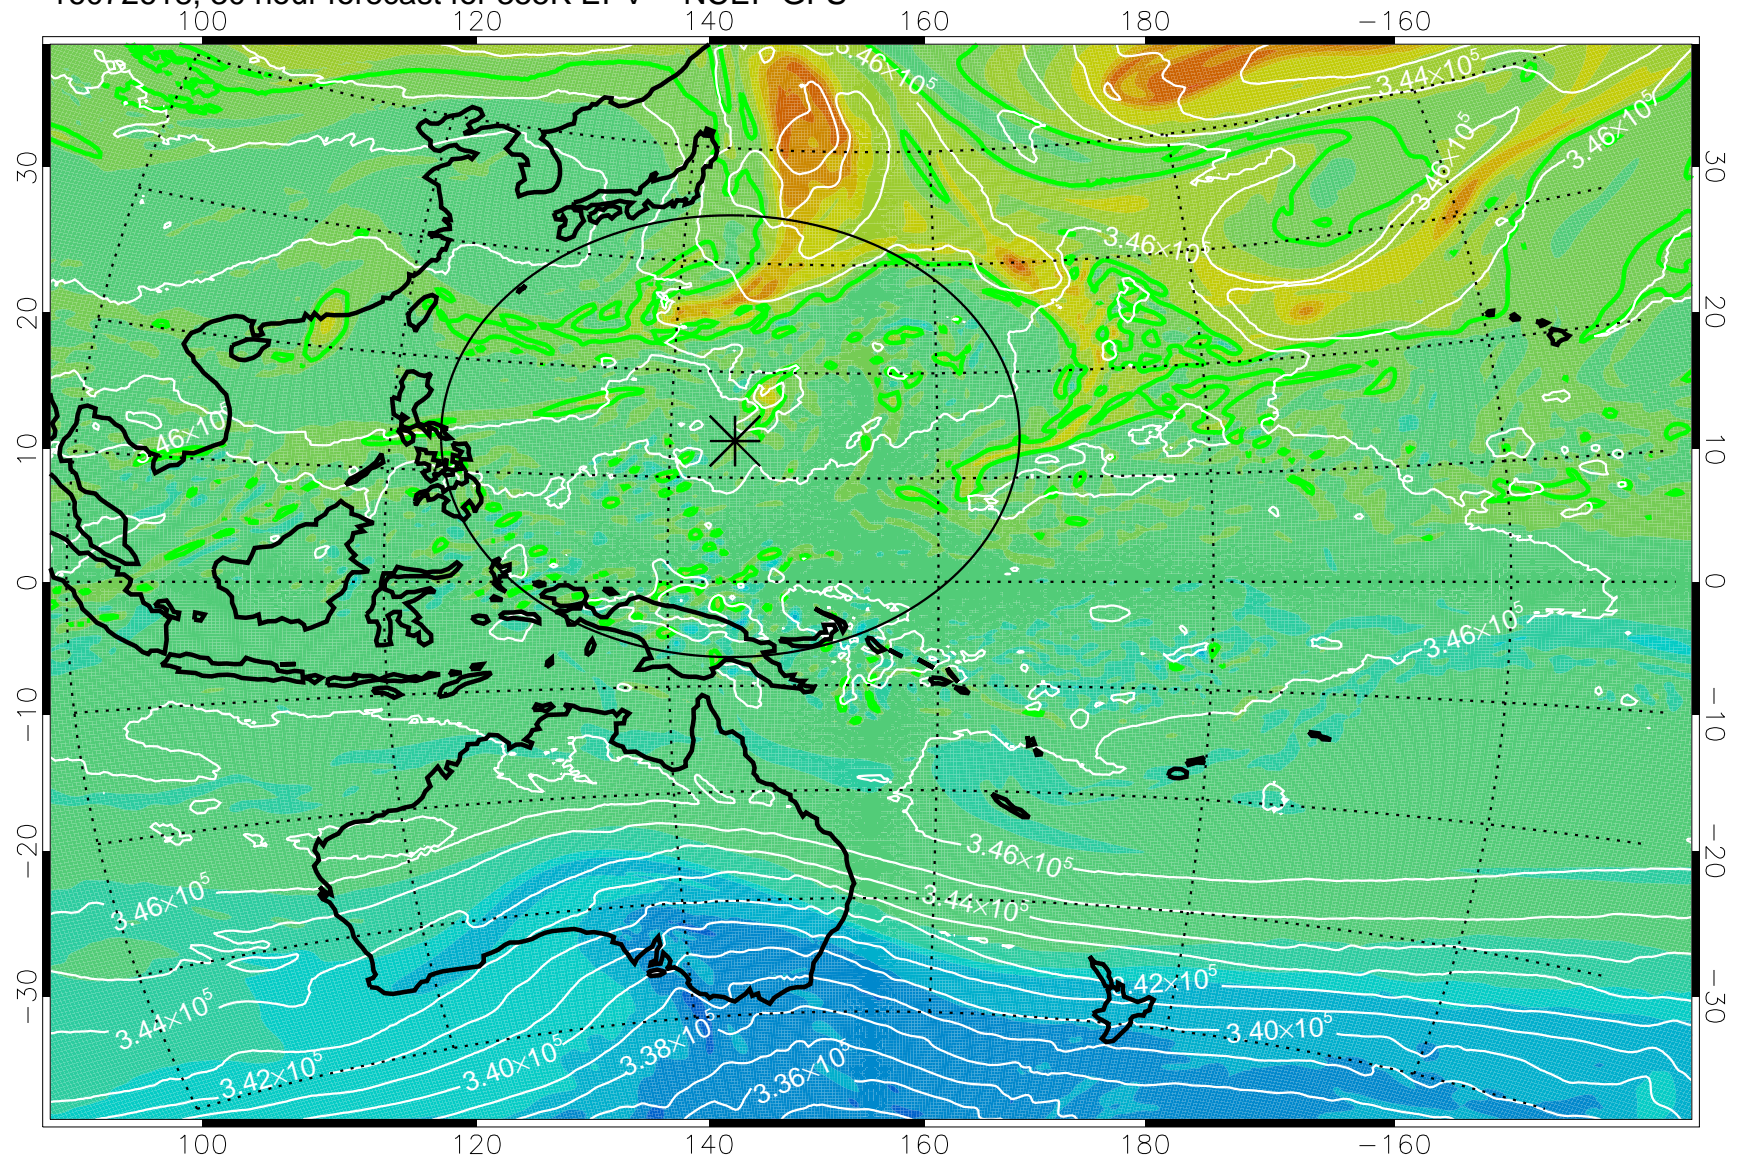

16072606, 18 hour forecast for 355K EPV -- NCEP GFS

355K Montgomery Streamfunction, white  
EPV Tropopause (2 PVU) Position  
Range ring of 2304 km

16072612, 24 hour forecast for 355K EPV -- NCEP GFS

355K Montgomery Streamfunction, white  
EPV Tropopause (2 PVU) Position  
Range ring of 2304 km

16072618, 30 hour forecast for 355K EPV -- NCEP GFS

355K Montgomery Streamfunction, white  
EPV Tropopause (2 PVU) Position  
Range ring of 2304 km

16072700, 36 hour forecast for 355K EPV -- NCEP GFS

355K Montgomery Streamfunction, white  
EPV Tropopause (2 PVU) Position  
Range ring of 2304 km

16072706, 42 hour forecast for 355K EPV -- NCEP GFS

355K Montgomery Streamfunction, white  
EPV Tropopause (2 PVU) Position  
Range ring of 2304 km

16072712, 48 hour forecast for 355K EPV -- NCEP GFS

355K Montgomery Streamfunction, white  
EPV Tropopause (2 PVU) Position  
Range ring of 2304 km

16072718, 54 hour forecast for 355K EPV -- NCEP GFS

355K Montgomery Streamfunction, white  
EPV Tropopause (2 PVU) Position  
Range ring of 2304 km

16072800, 60 hour forecast for 355K EPV -- NCEP GFS

355K Montgomery Streamfunction, white  
EPV Tropopause (2 PVU) Position  
Range ring of 2304 km