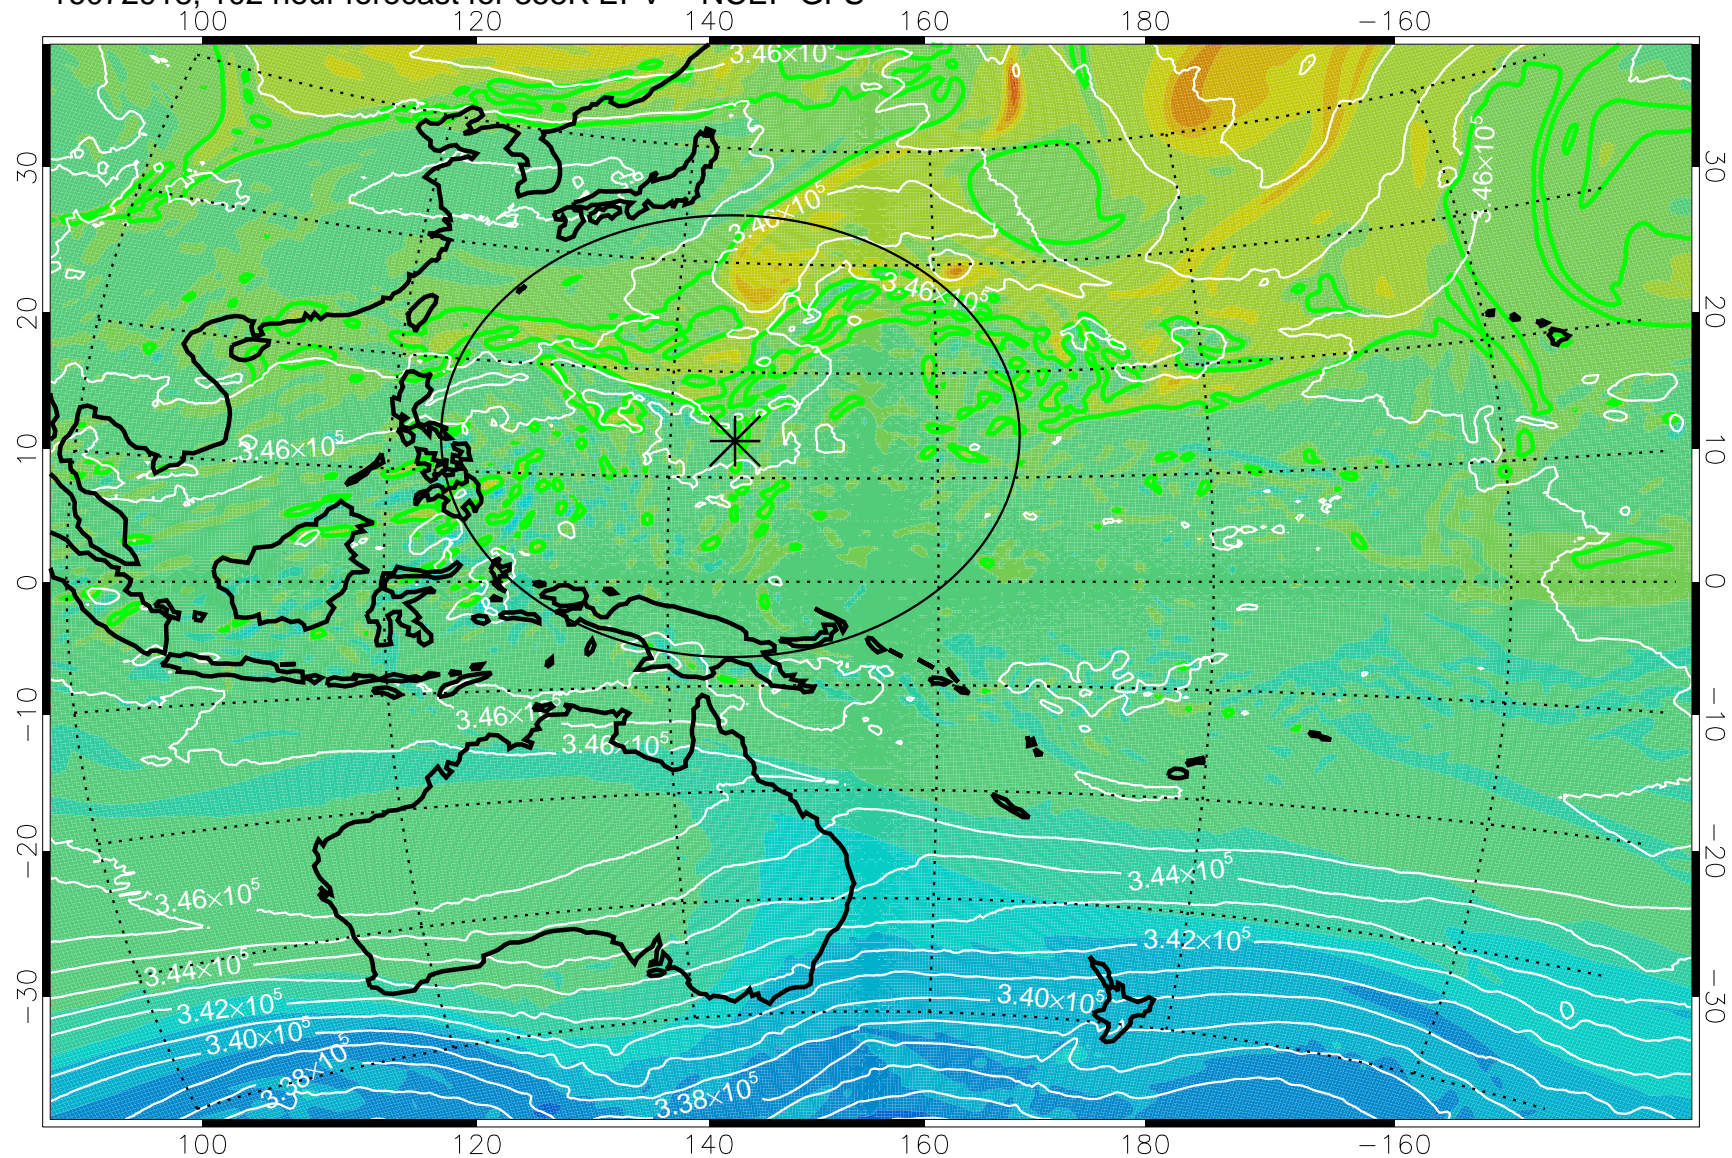

16072818, 78 hour forecast for 355K EPV -- NCEP GFS

355K Montgomery Streamfunction, white  
EPV Tropopause (2 PVU) Position  
Range ring of 2304 km

16072900, 84 hour forecast for 355K EPV -- NCEP GFS

355K Montgomery Streamfunction, white  
EPV Tropopause (2 PVU) Position  
Range ring of 2304 km

16072906, 90 hour forecast for 355K EPV -- NCEP GFS

355K Montgomery Streamfunction, white  
EPV Tropopause (2 PVU) Position  
Range ring of 2304 km

16072912, 96 hour forecast for 355K EPV -- NCEP GFS

355K Montgomery Streamfunction, white  
EPV Tropopause (2 PVU) Position  
Range ring of 2304 km

16072918, 102 hour forecast for 355K EPV -- NCEP GFS

355K Montgomery Streamfunction, white  
EPV Tropopause (2 PVU) Position  
Range ring of 2304 km

16073000, 108 hour forecast for 355K EPV -- NCEP GFS

355K Montgomery Streamfunction, white  
EPV Tropopause (2 PVU) Position  
Range ring of 2304 km

16073006, 114 hour forecast for 355K EPV -- NCEP GFS

355K Montgomery Streamfunction, white  
EPV Tropopause (2 PVU) Position  
Range ring of 2304 km

16073012, 120 hour forecast for 355K EPV -- NCEP GFS

355K Montgomery Streamfunction, white  
EPV Tropopause (2 PVU) Position  
Range ring of 2304 km