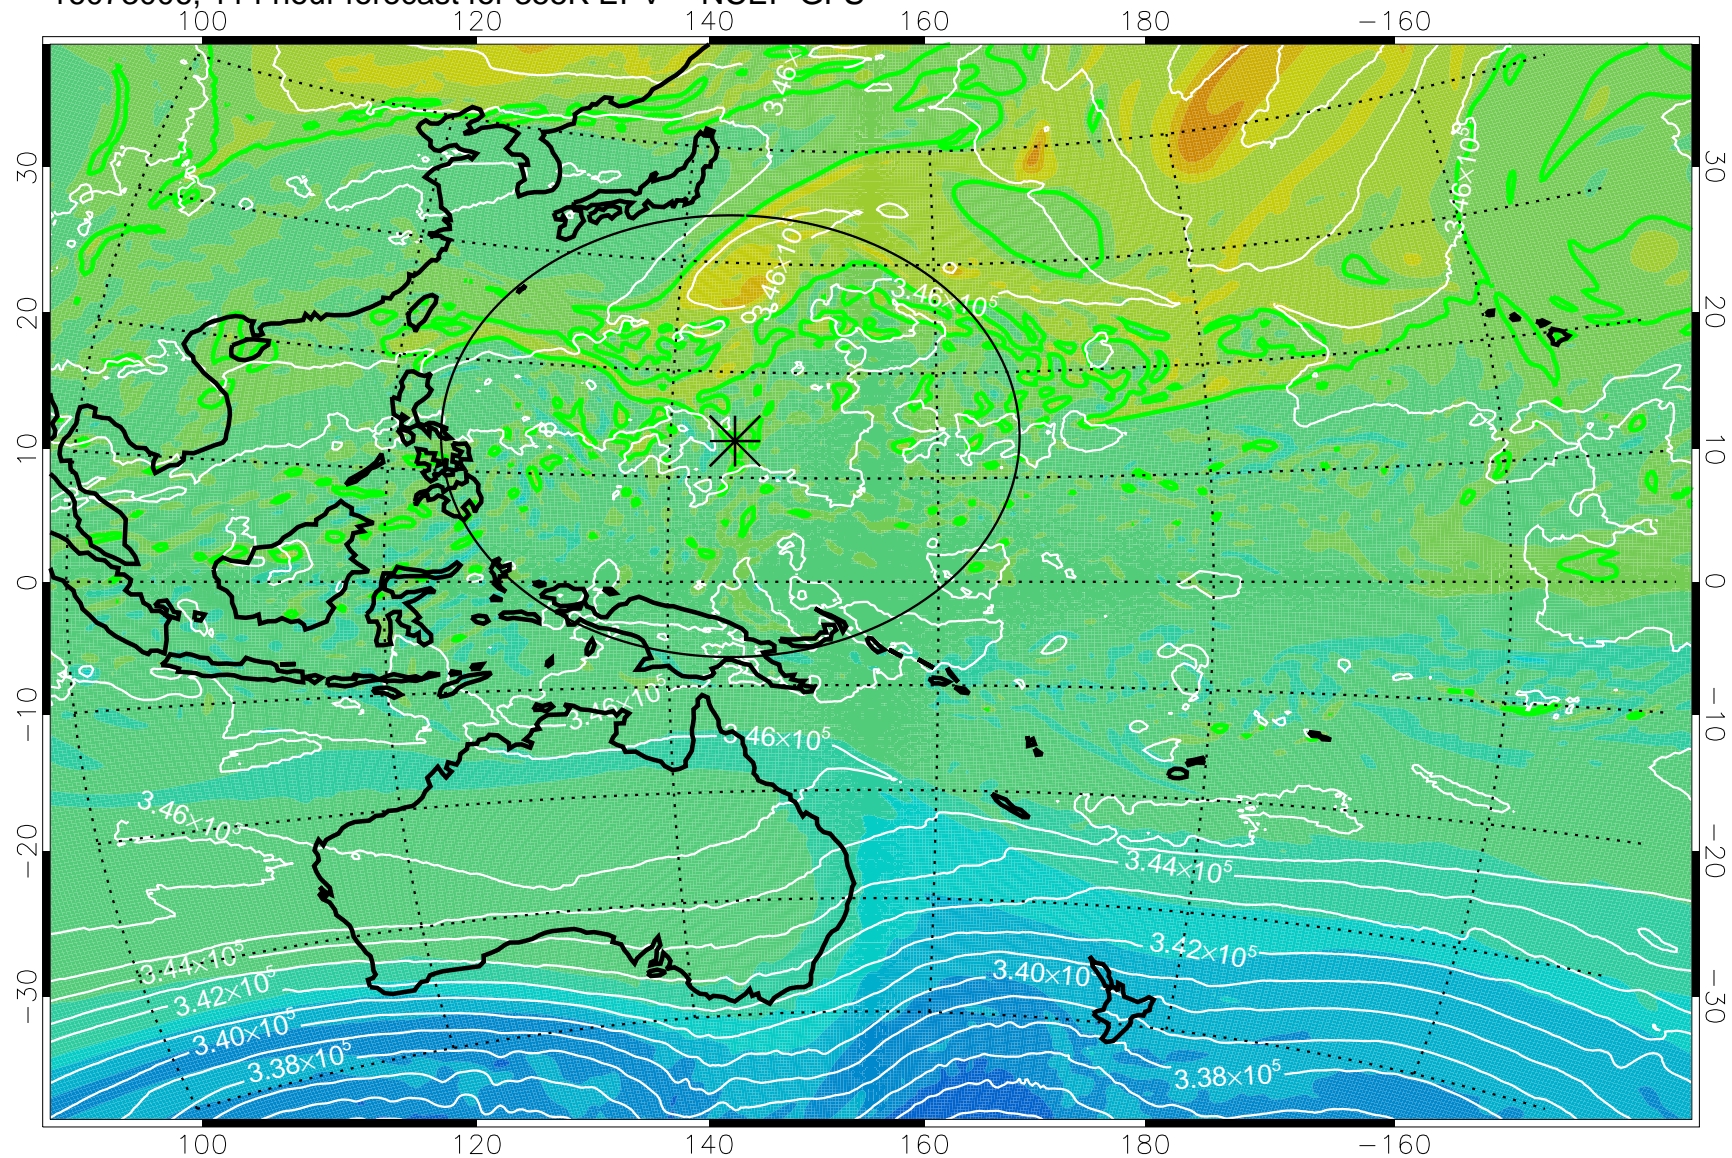

16072818, 78 hour forecast for 355K EPV -- NCEP GFS

355K Montgomery Streamfunction, white  
EPV Tropopause (2 PVU) Position  
Range ring of 2304 km

16072900, 84 hour forecast for 355K EPV -- NCEP GFS

355K Montgomery Streamfunction, white  
EPV Tropopause (2 PVU) Position  
Range ring of 2304 km

16072906, 90 hour forecast for 355K EPV -- NCEP GFS

355K Montgomery Streamfunction, white  
EPV Tropopause (2 PVU) Position  
Range ring of 2304 km

16072912, 96 hour forecast for 355K EPV -- NCEP GFS

355K Montgomery Streamfunction, white  
EPV Tropopause (2 PVU) Position  
Range ring of 2304 km

16072918, 102 hour forecast for 355K EPV -- NCEP GFS

355K Montgomery Streamfunction, white  
EPV Tropopause (2 PVU) Position  
Range ring of 2304 km

16073000, 108 hour forecast for 355K EPV -- NCEP GFS

355K Montgomery Streamfunction, white  
EPV Tropopause (2 PVU) Position  
Range ring of 2304 km

16073006, 114 hour forecast for 355K EPV -- NCEP GFS

355K Montgomery Streamfunction, white  
EPV Tropopause (2 PVU) Position  
Range ring of 2304 km

16073012, 120 hour forecast for 355K EPV -- NCEP GFS

355K Montgomery Streamfunction, white  
EPV Tropopause (2 PVU) Position  
Range ring of 2304 km