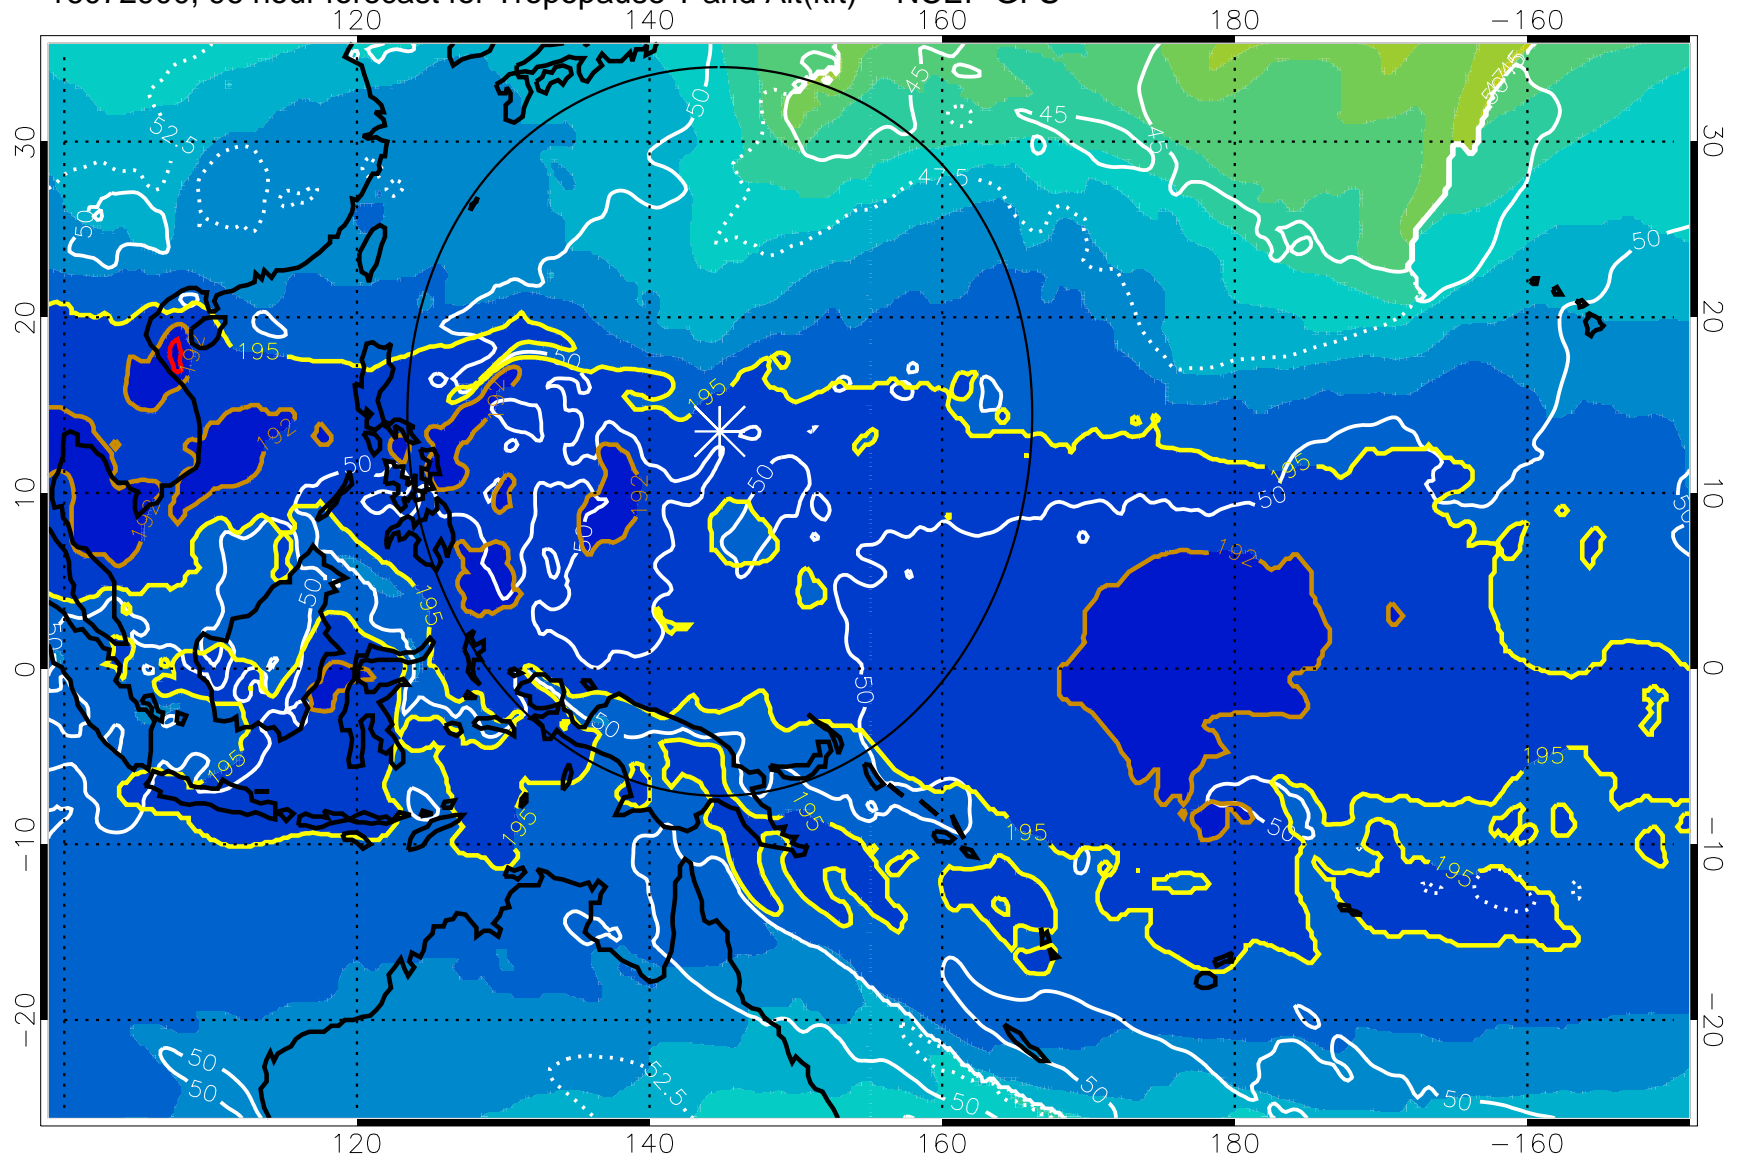

Tropopause T, K

Tropopause Altitude in kft (white)

192.5K Isotherm 195K Isotherm

187.5K Isotherm 190K Isotherm

Range ring of 2304 km

16072818, 90 hour forecast for Tropopause T and Alt(kft) -- NCEP GFS

190 200 210 220 230
Tropopause T, K

Tropopause Altitude in kft (white)

192.5K Isotherm 195K Isotherm
187.5K Isotherm 190K Isotherm

Range ring of 2304 km

16072900, 96 hour forecast for Tropopause T and Alt(kft) -- NCEP GFS

190 200 210 220 230
Tropopause T, K