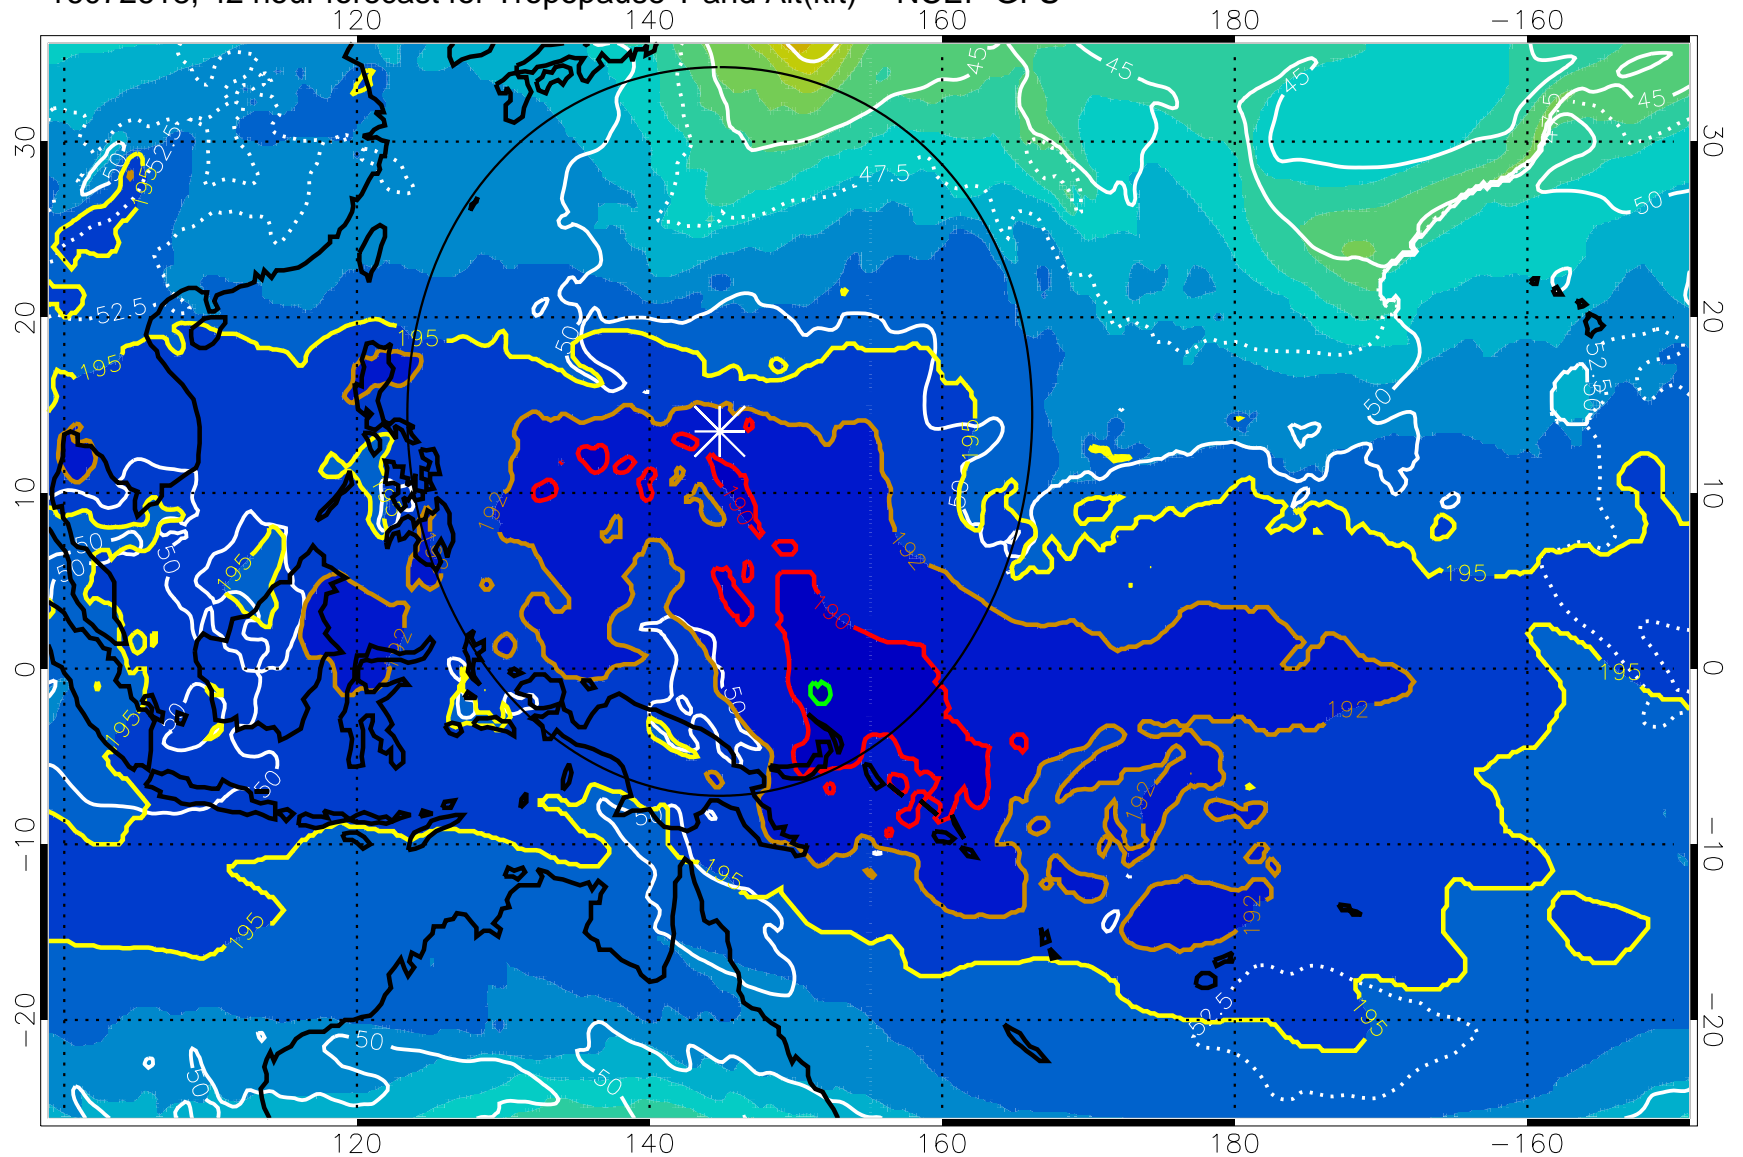

Tropopause T, K

Tropopause Altitude in kft (white)

192.5K Isotherm 195K Isotherm
187.5K Isotherm 190K Isotherm

Range ring of 2304 km

16072612, 36 hour forecast for Tropopause T and Alt(kft) -- NCEP GFS

190 200 210 220 230
Tropopause T, K

Tropopause Altitude in kft (white)

192.5K Isotherm 195K Isotherm
187.5K Isotherm 190K Isotherm

Range ring of 2304 km

16072618, 42 hour forecast for Tropopause T and Alt(kft) -- NCEP GFS

190 200 210 220 230
Tropopause T, K