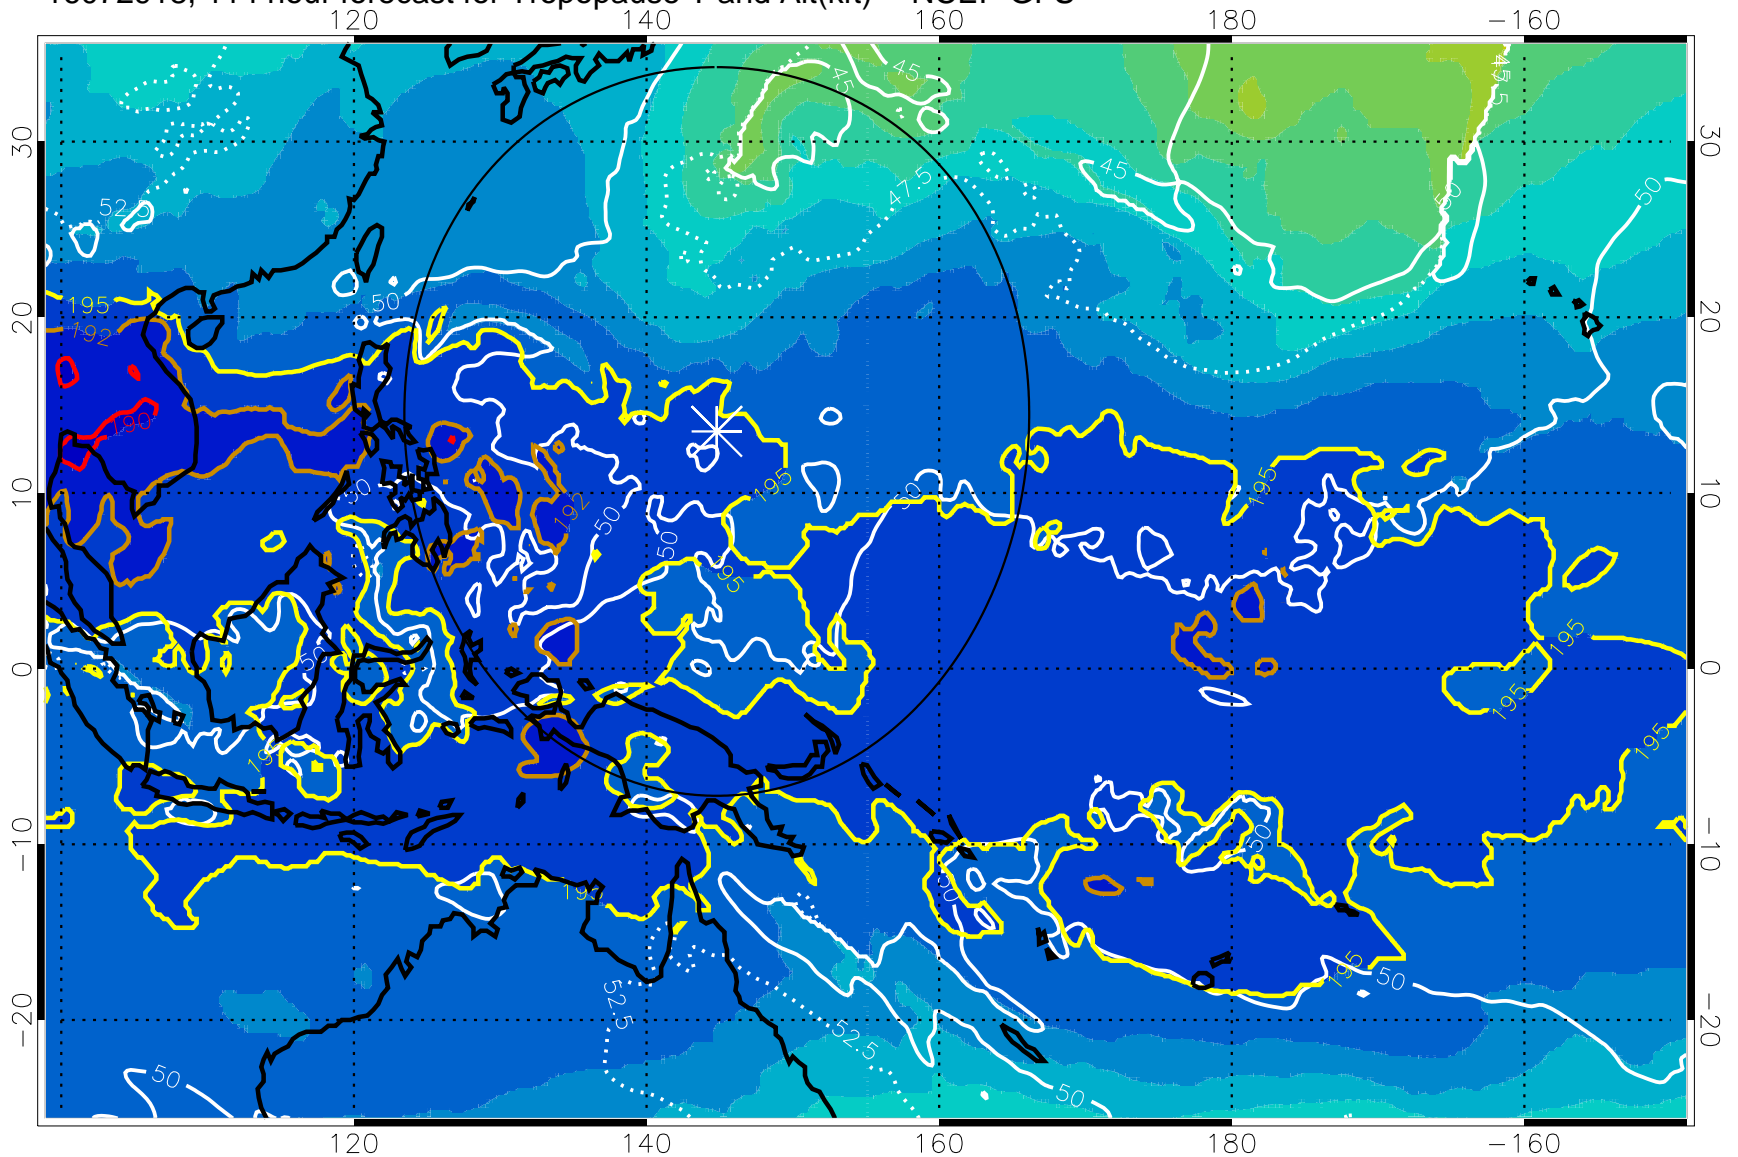

Tropopause T, K

Tropopause Altitude in kft (white)

192.5K Isotherm 195K Isotherm

187.5K Isotherm 190K Isotherm

Range ring of 2304 km

16072912, 108 hour forecast for Tropopause T and Alt(kft) -- NCEP GFS

190 200 210 220 230

Tropopause T, K

Tropopause Altitude in kft (white)

192.5K Isotherm 195K Isotherm
187.5K Isotherm 190K Isotherm

Range ring of 2304 km

16072918, 114 hour forecast for Tropopause T and Alt(kft) -- NCEP GFS

190 200 210 220 230