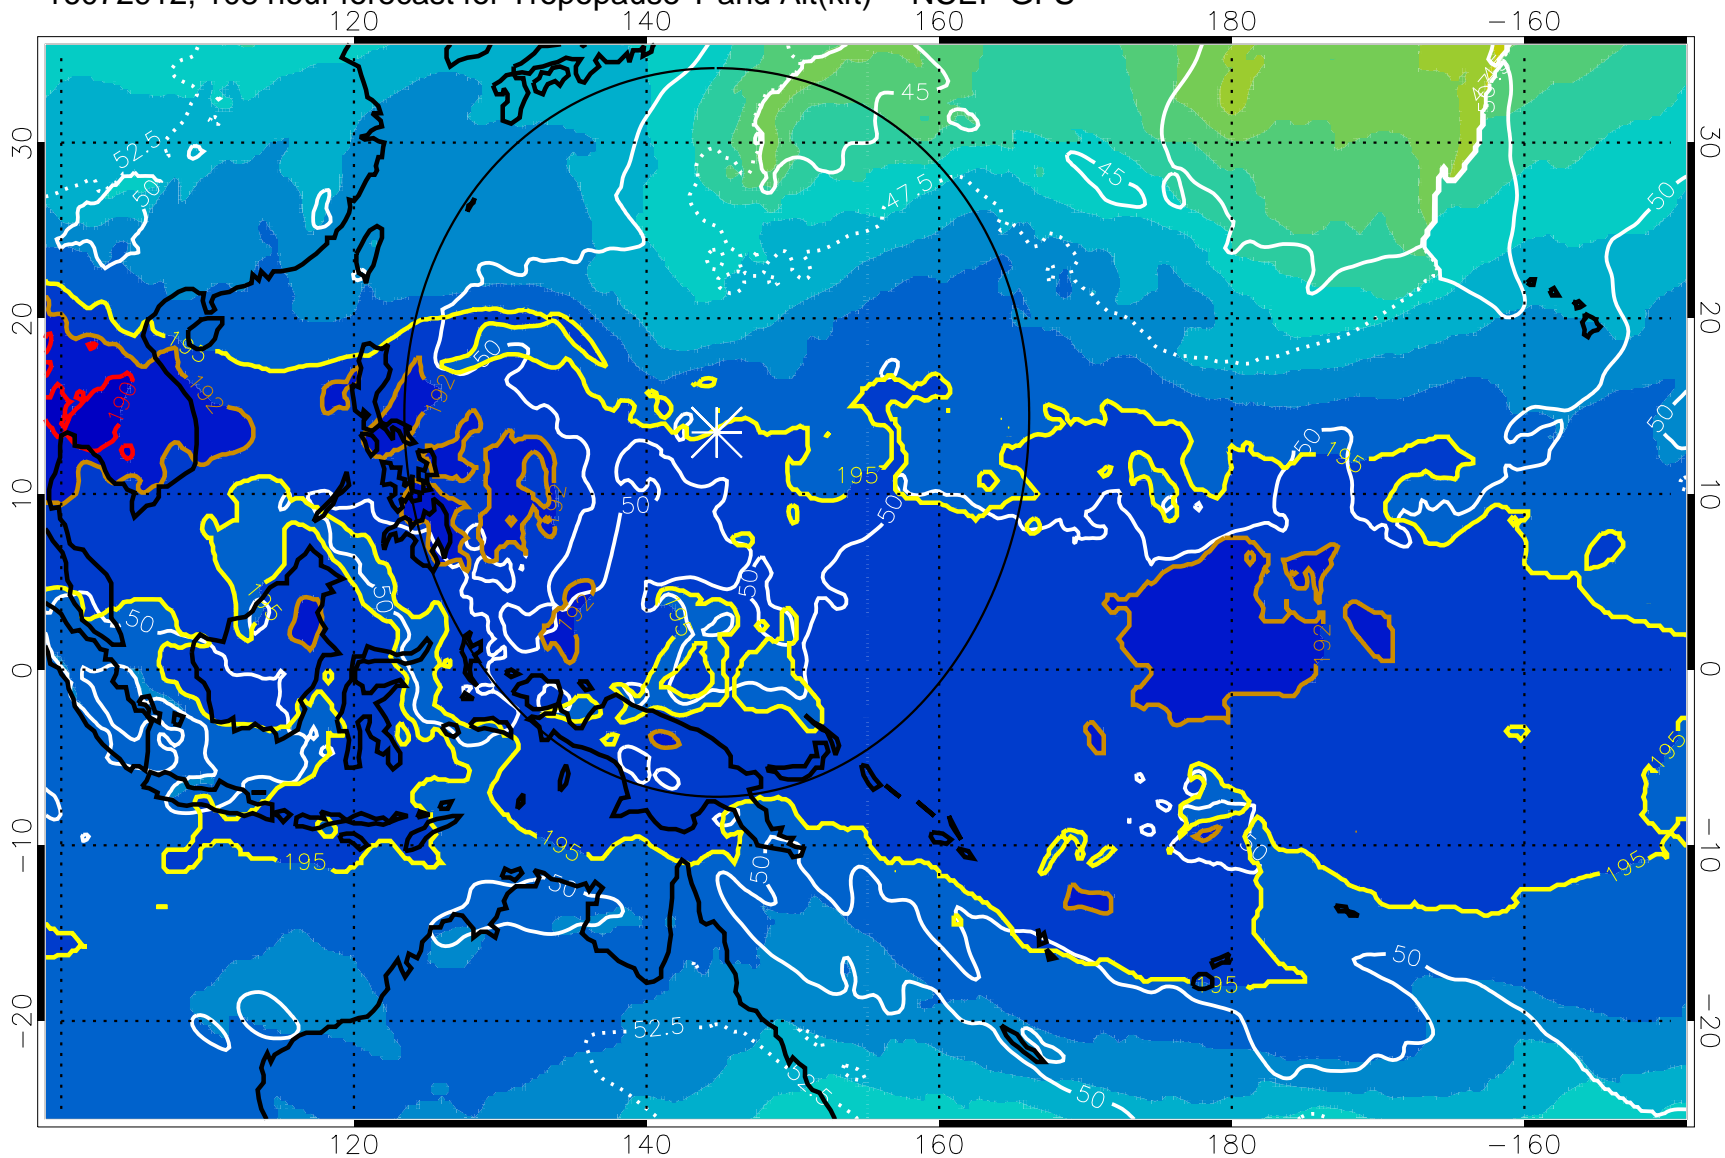

Tropopause T, K

Tropopause Altitude in kft (white)

192.5K Isotherm 195K Isotherm

187.5K Isotherm 190K Isotherm

Range ring of 2304 km

16072912, 108 hour forecast for Tropopause T and Alt(kft) -- NCEP GFS

190 200 210 220 230