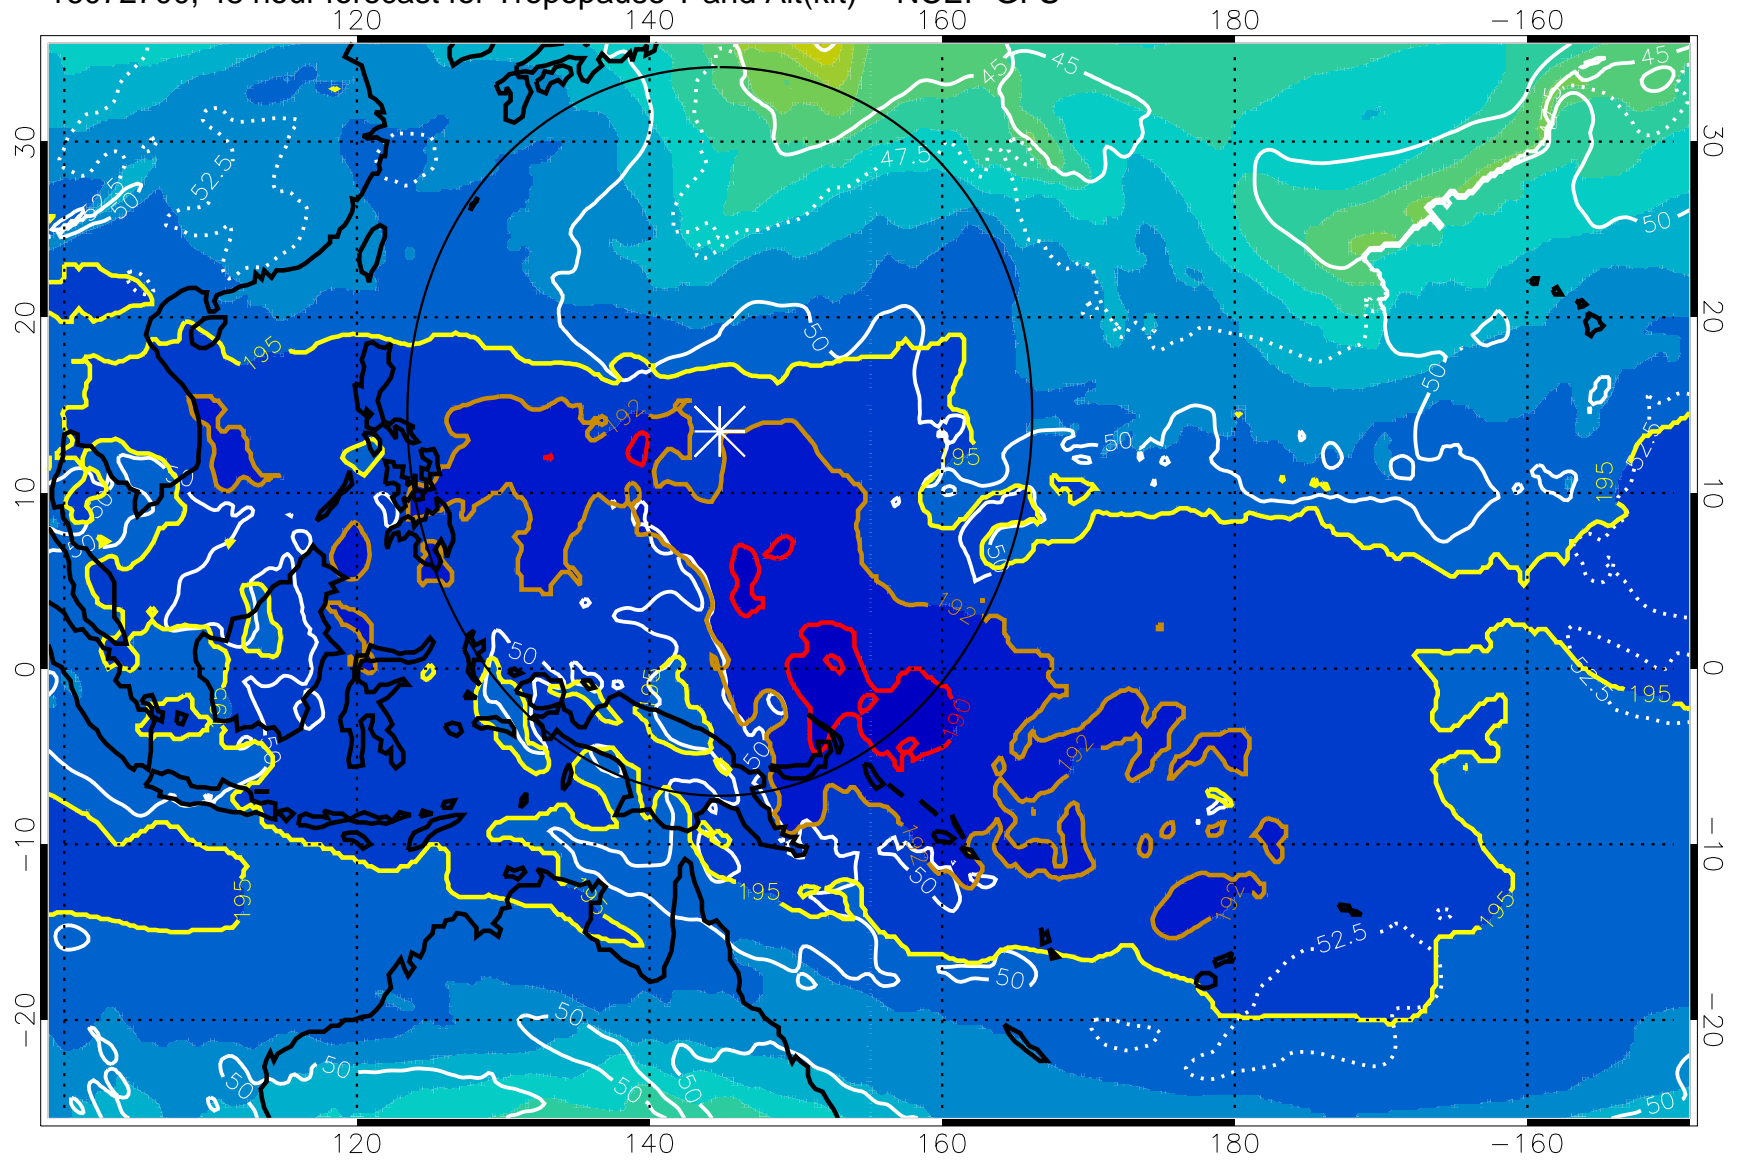

16072700, 48 hour forecast for Tropopause T and Alt(kft) -- NCEP GFS

190 200 210 220 230

Tropopause T, K

Tropopause Altitude in kft (white)

192.5K Isotherm 195K Isotherm

187.5K Isotherm 190K Isotherm

Range ring of 2304 km