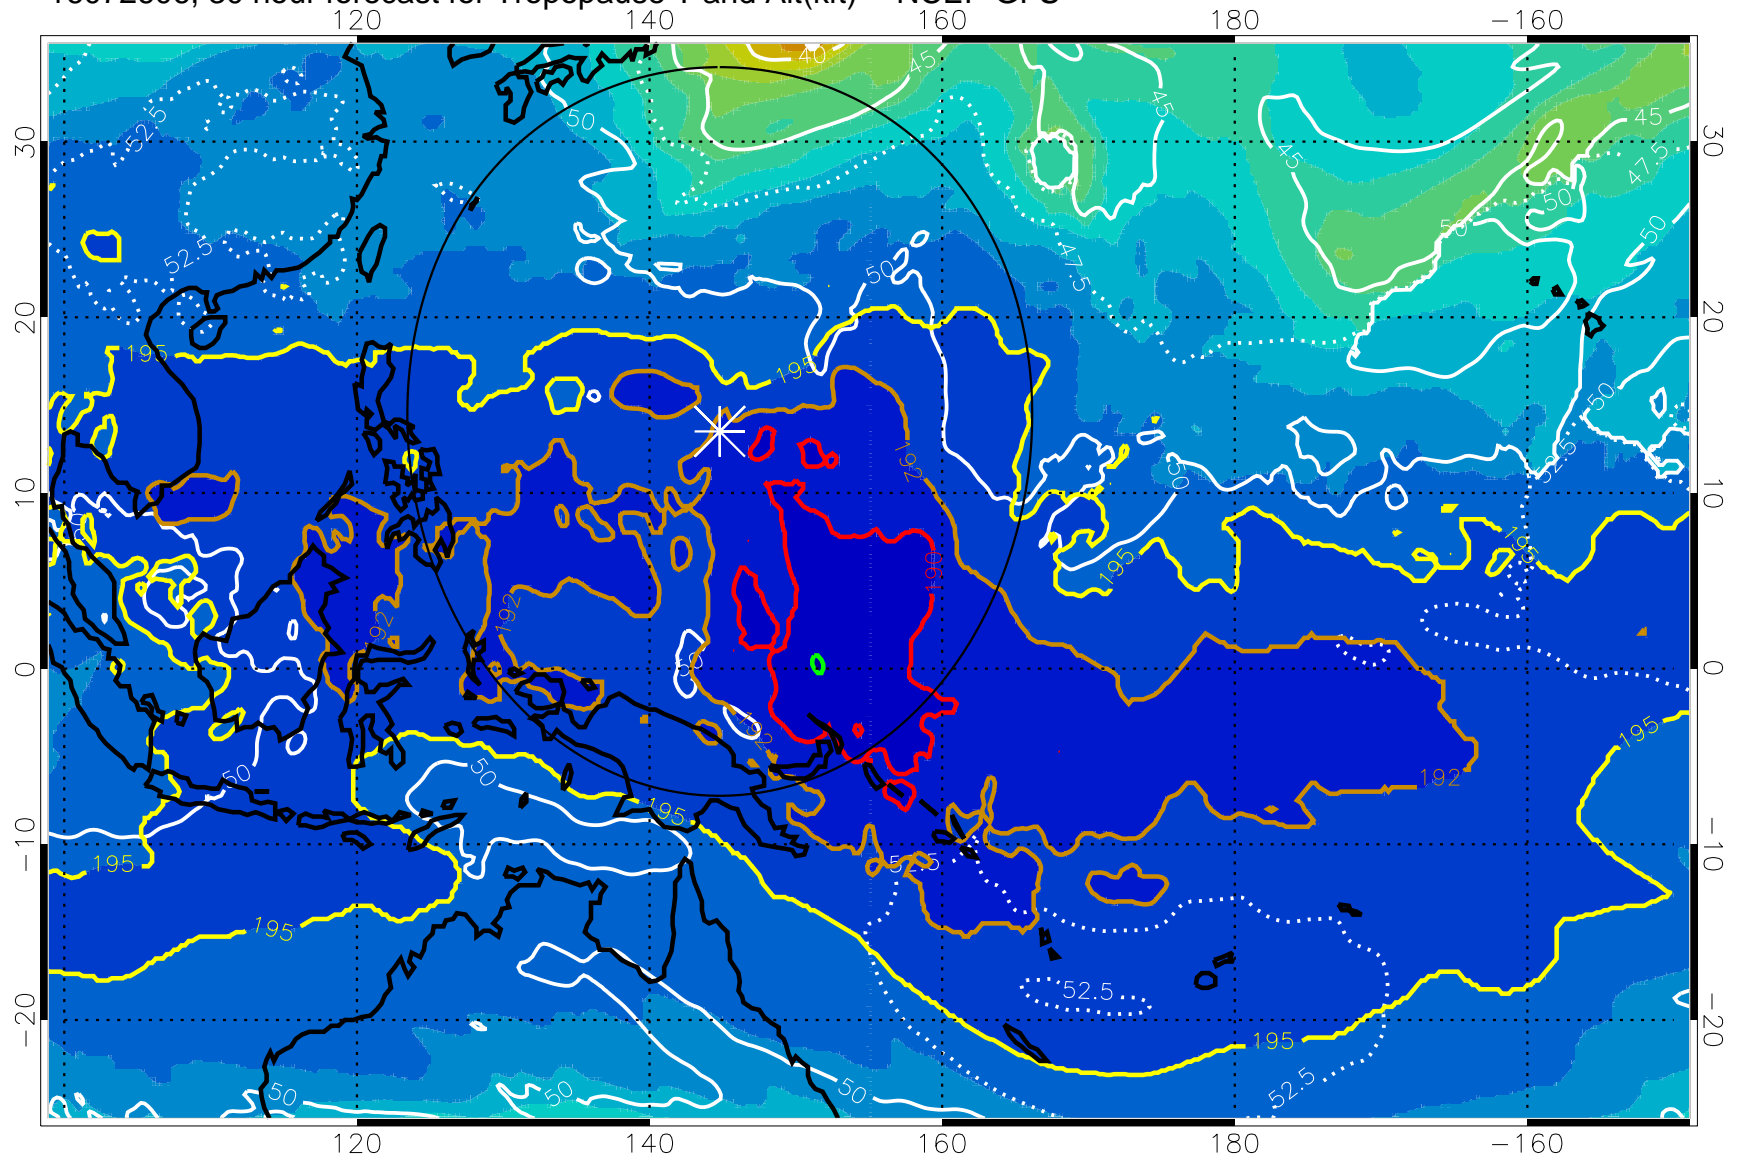

Tropopause T, K

Tropopause Altitude in kft (white)

192.5K Isotherm 195K Isotherm

187.5K Isotherm 190K Isotherm

Range ring of 2304 km

16072606, 30 hour forecast for Tropopause T and Alt(kft) -- NCEP GFS

190 200 210 220 230