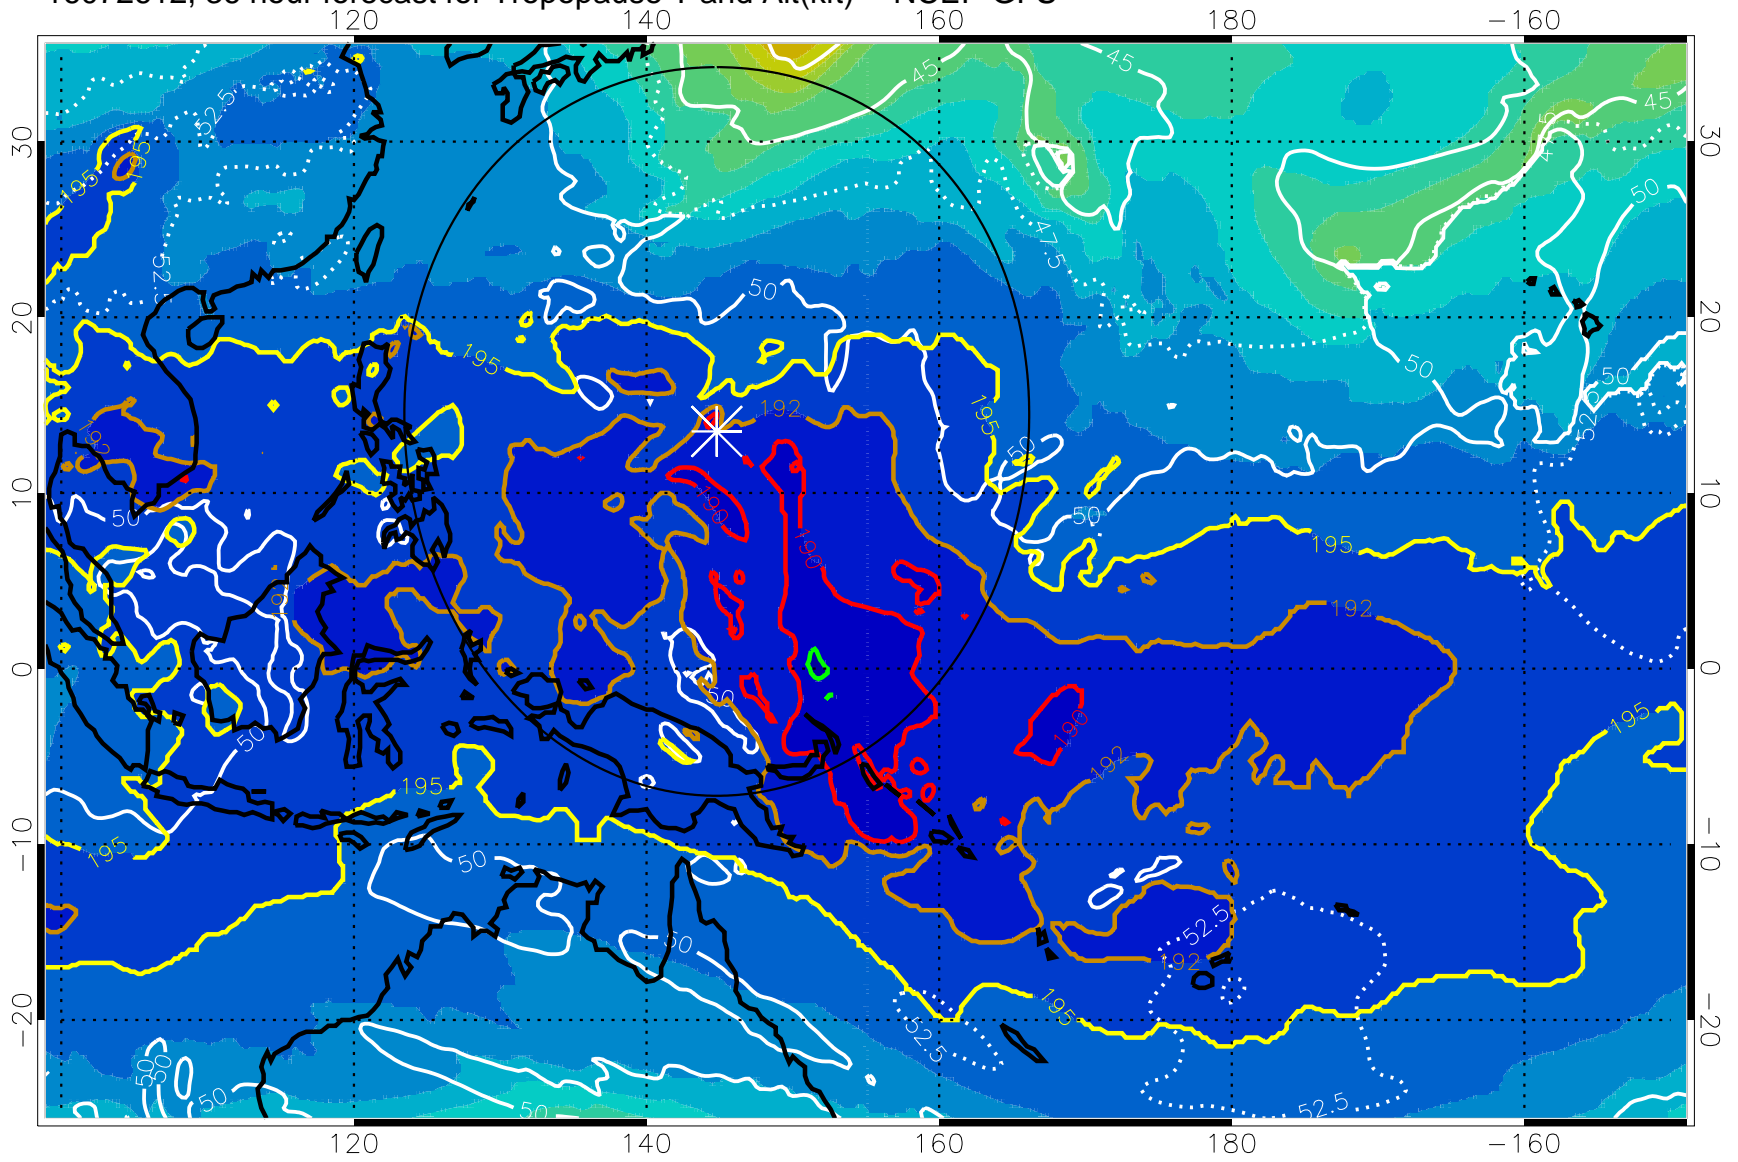

16072612, 36 hour forecast for Tropopause T and Alt(kft) -- NCEP GFS

190 200 210 220 230
Tropopause T, K

Tropopause Altitude in kft (white)

192.5K Isotherm 195K Isotherm
187.5K Isotherm 190K Isotherm

Range ring of 2304 km