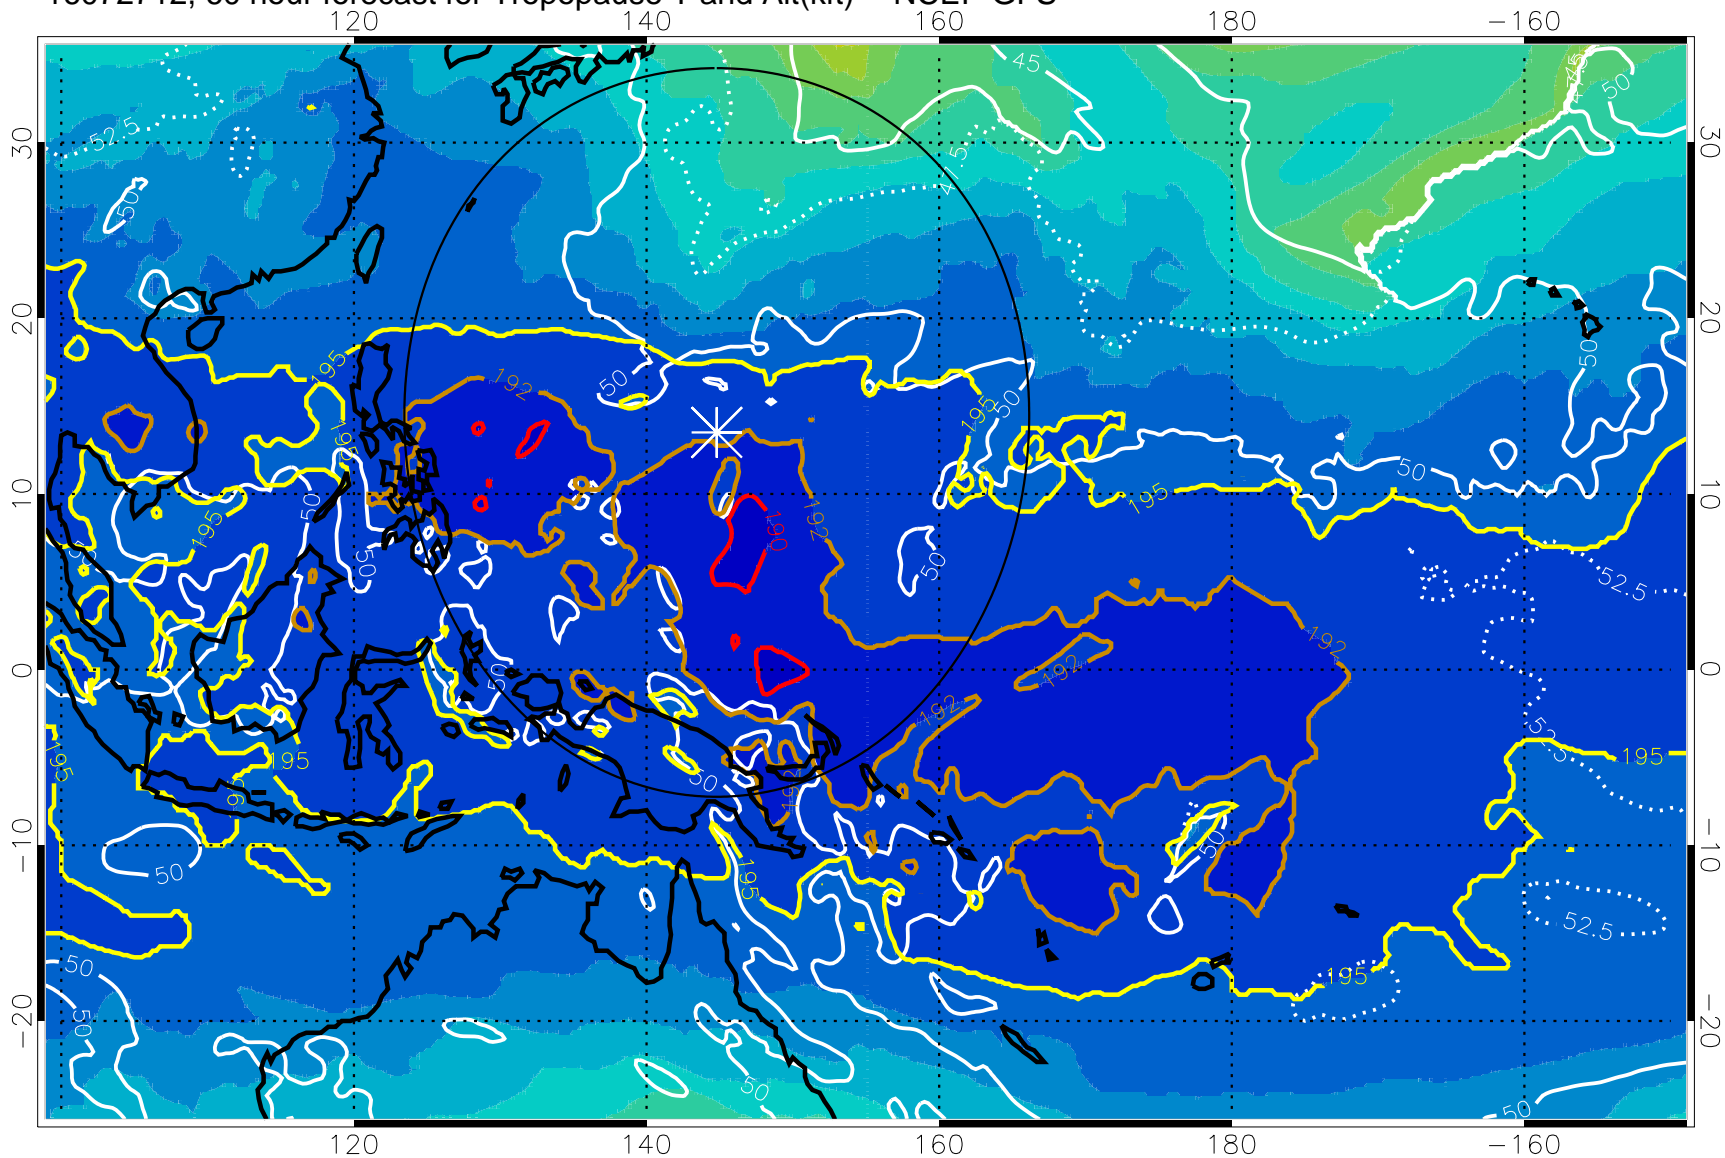

16072712, 60 hour forecast for Tropopause T and Alt(kft) -- NCEP GFS

190 200 210 220 230

Tropopause T, K

Tropopause Altitude in kft (white)

192.5K Isotherm 195K Isotherm
187.5K Isotherm 190K Isotherm

Range ring of 2304 km