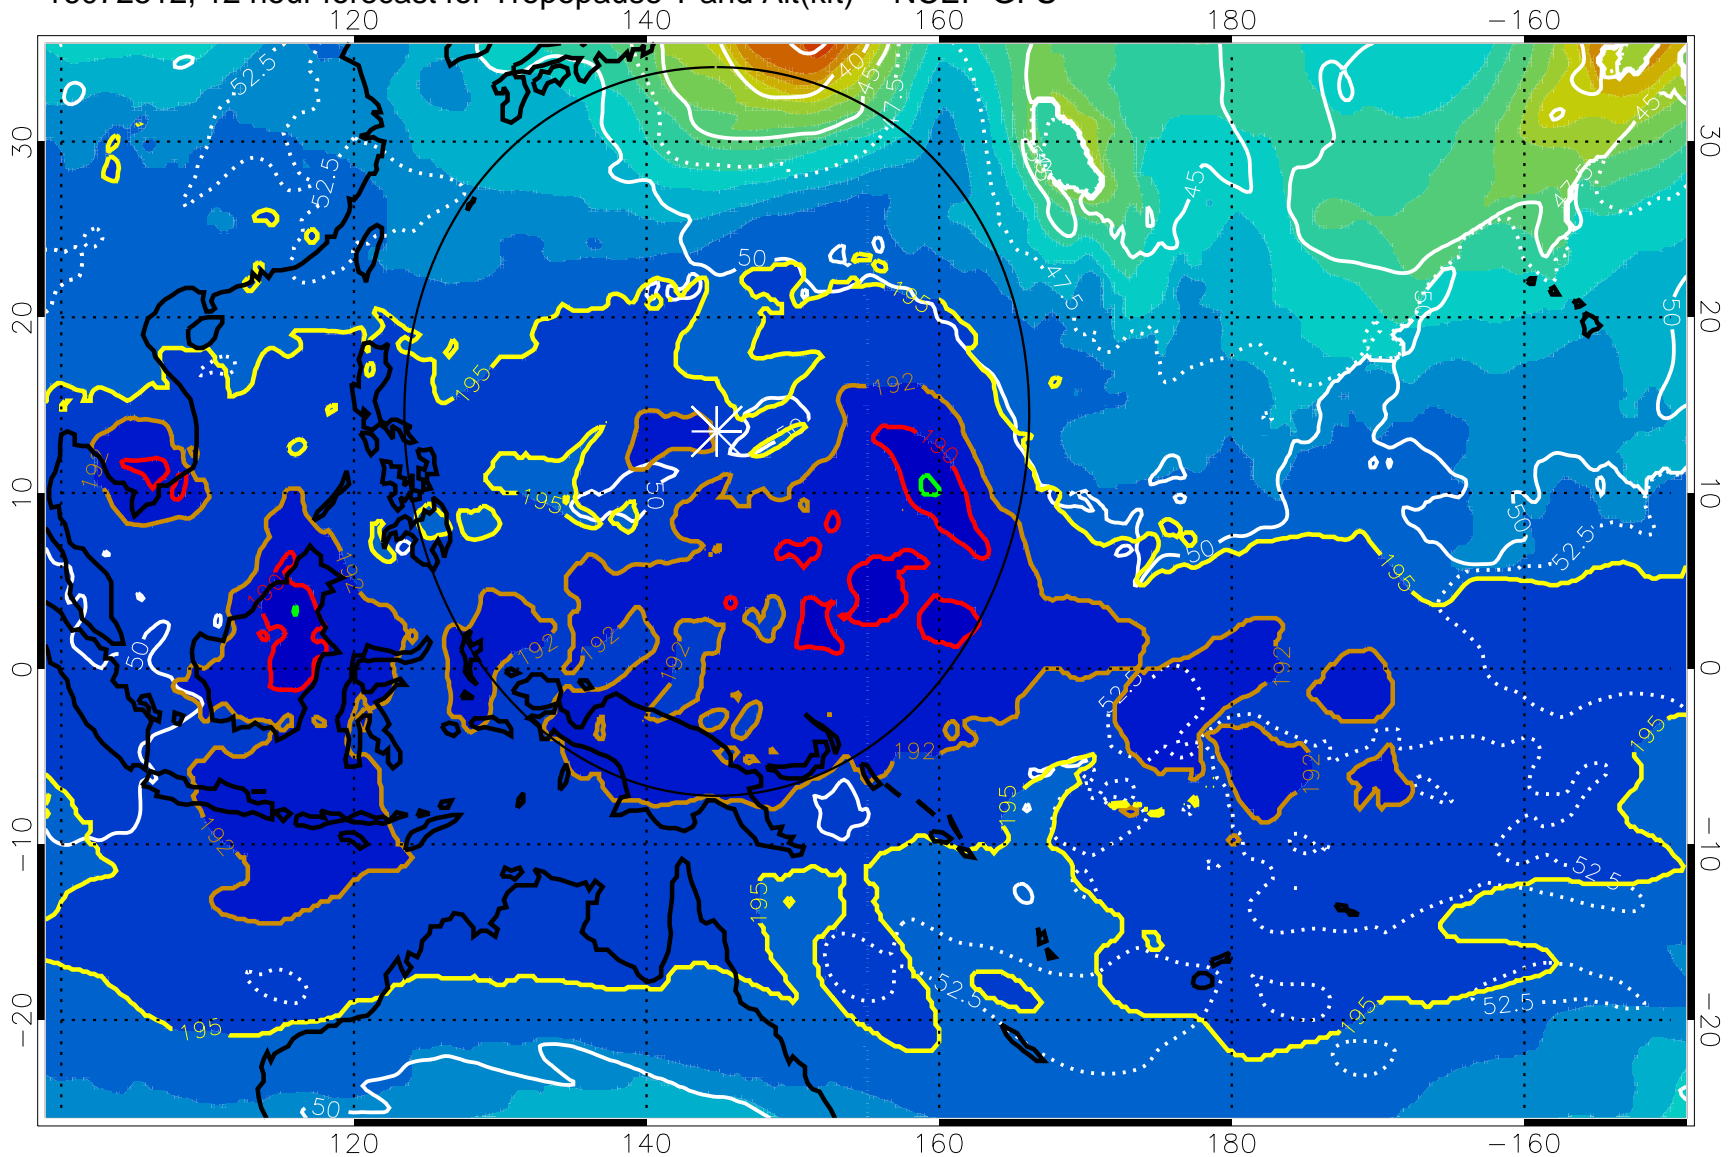

16072512, 12 hour forecast for Tropopause T and Alt(kft) -- NCEP GFS

Tropopause T, K

Tropopause Altitude in kft (white)

192.5K Isotherm 195K Isotherm
187.5K Isotherm 190K Isotherm

Range ring of 2304 km