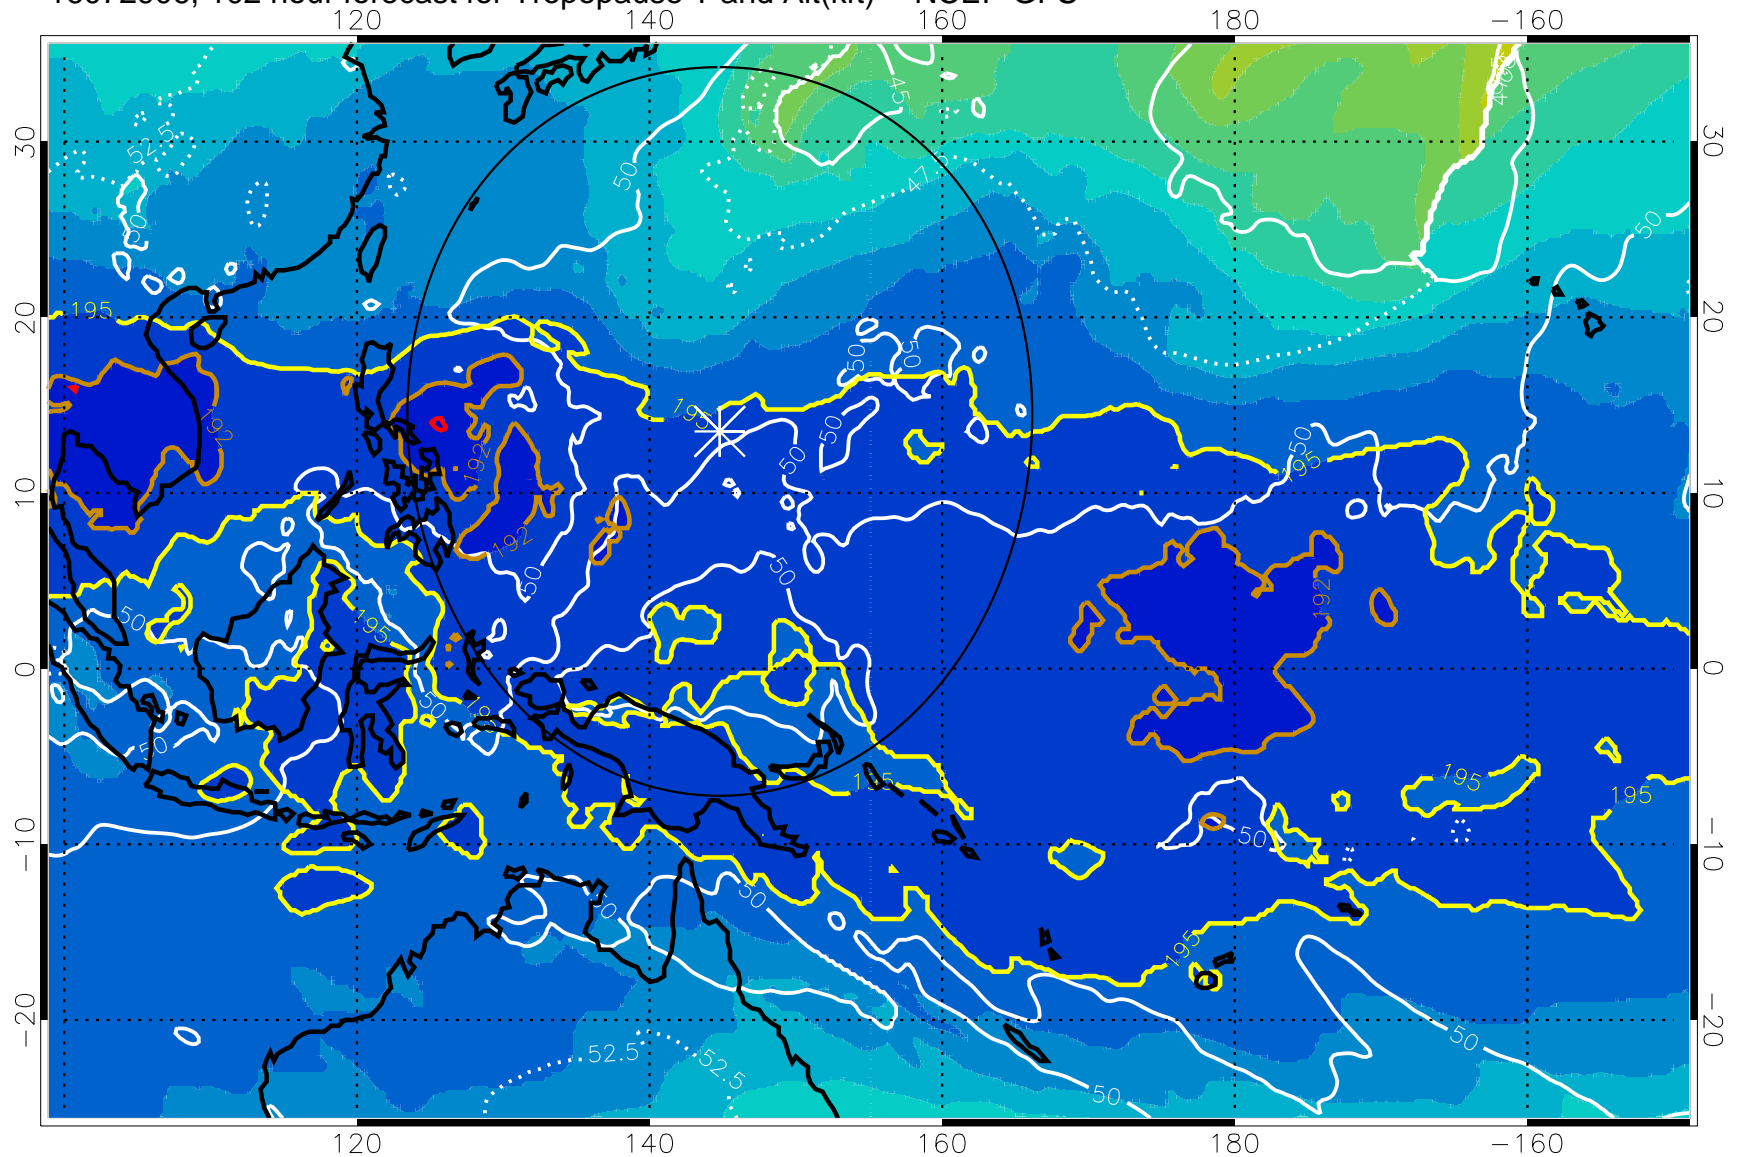

16072906, 102 hour forecast for Tropopause T and Alt(kft) -- NCEP GFS

190 200 210 220 230

Tropopause T, K

Tropopause Altitude in kft (white)

192.5K Isotherm 195K Isotherm

187.5K Isotherm 190K Isotherm

Range ring of 2304 km