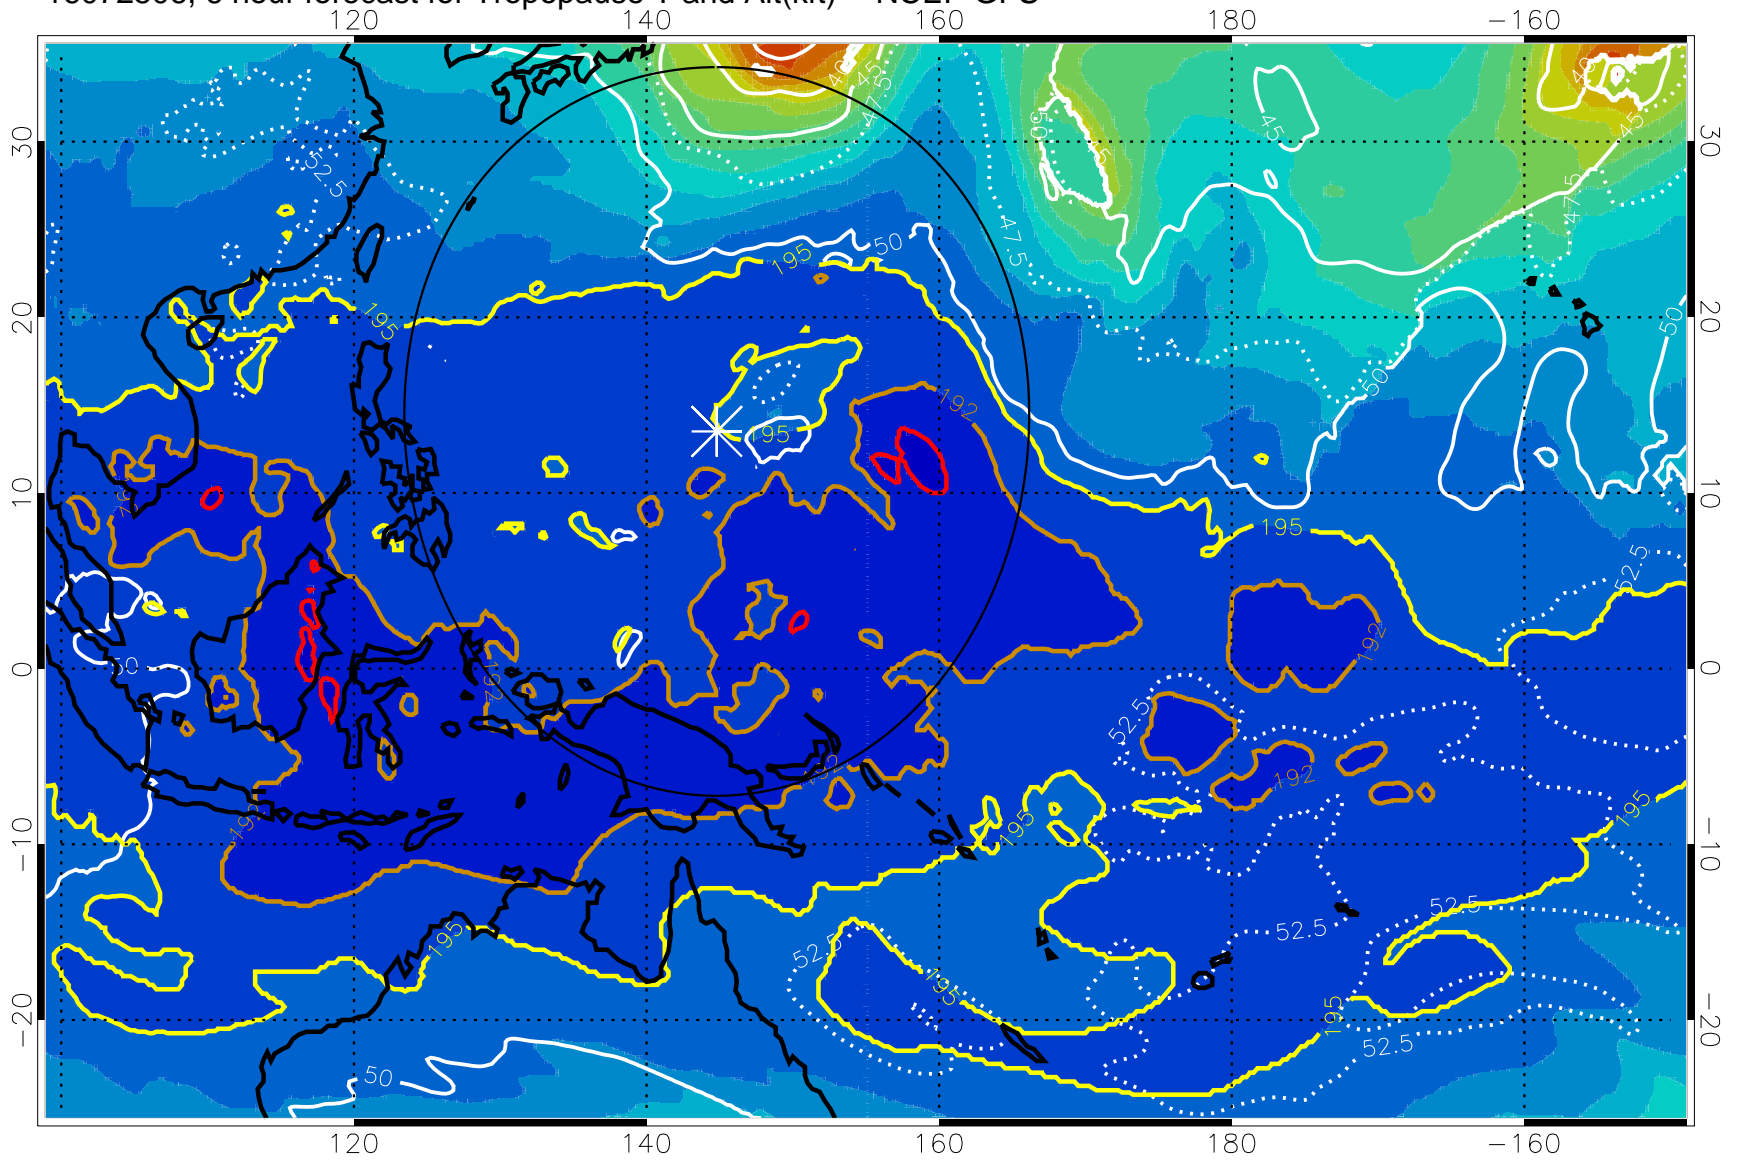

16072506, 6 hour forecast for Tropopause T and Alt(kft) -- NCEP GFS

190 200 210 220 230

Tropopause T, K

Tropopause Altitude in kft (white)

192.5K Isotherm 195K Isotherm

187.5K Isotherm 190K Isotherm

Range ring of 2304 km