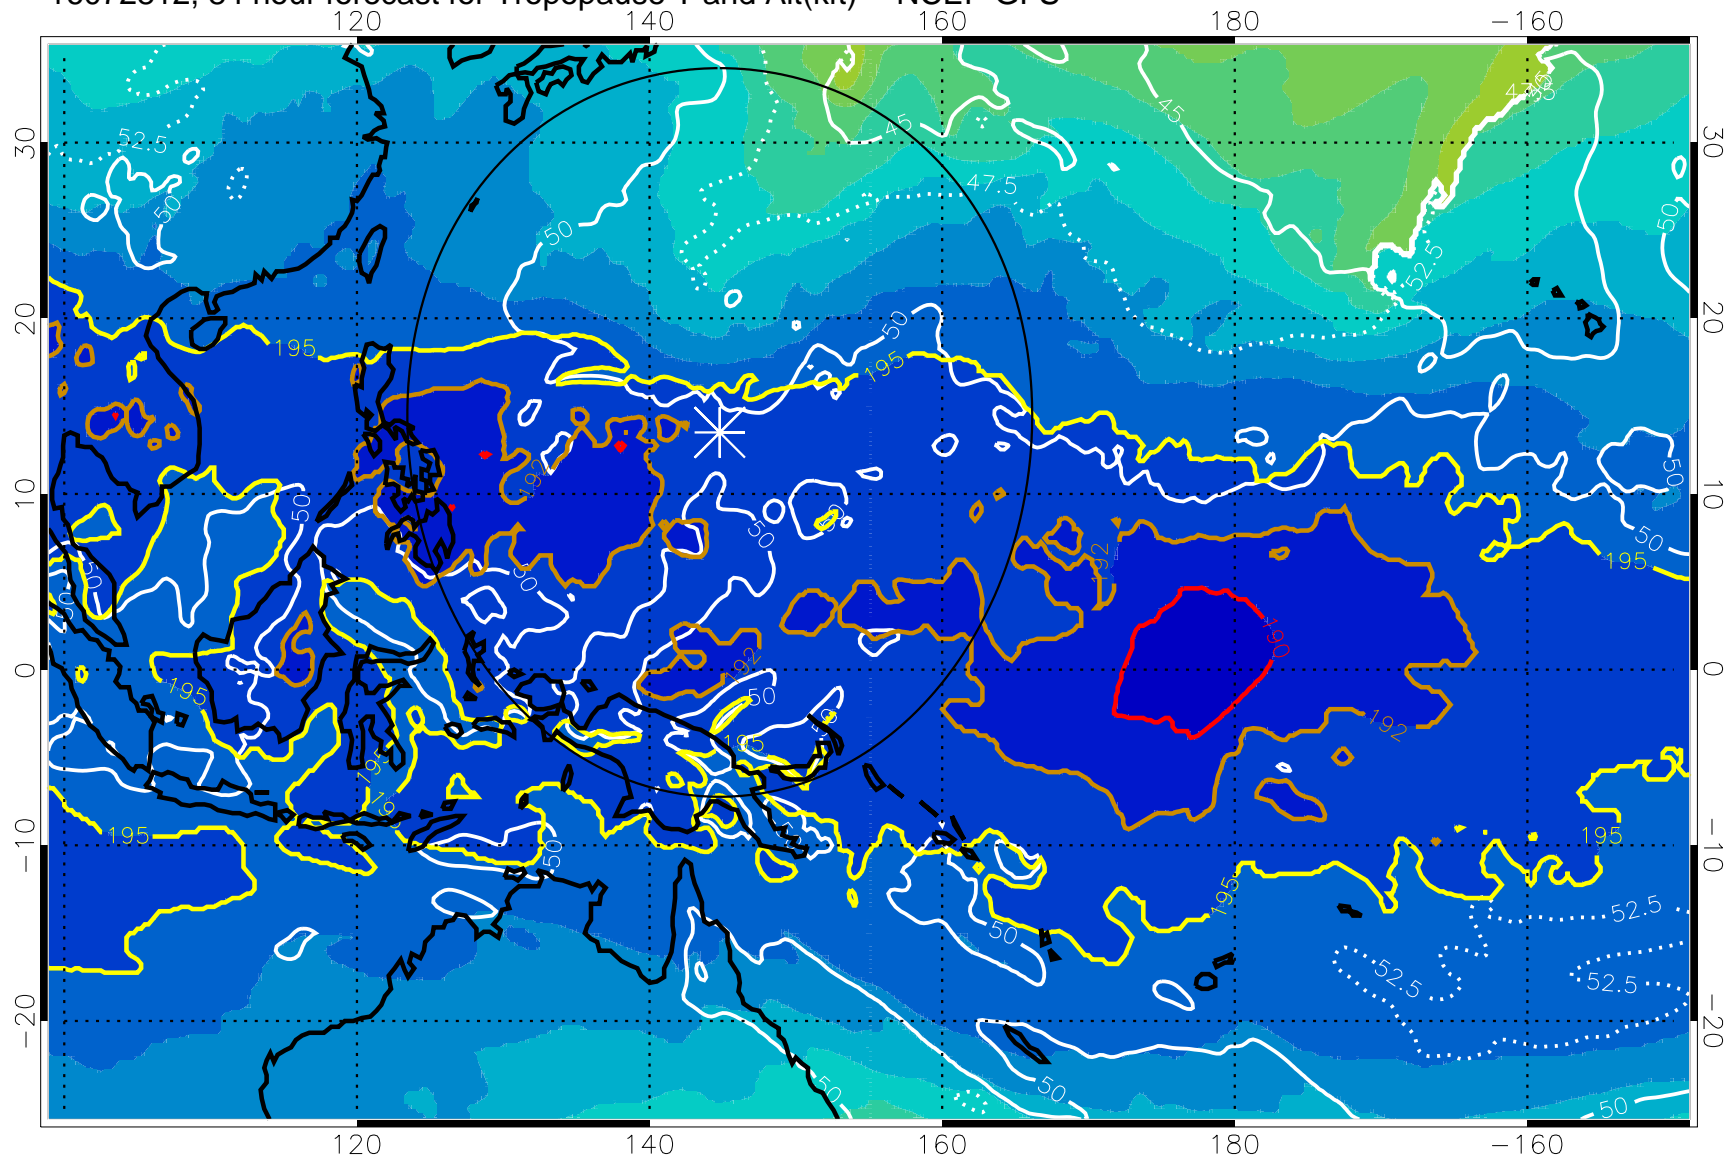

16072812, 84 hour forecast for Tropopause T and Alt(kft) -- NCEP GFS

190 200 210 220 230

Tropopause T, K

Tropopause Altitude in kft (white)

192.5K Isotherm 195K Isotherm

187.5K Isotherm 190K Isotherm

Range ring of 2304 km