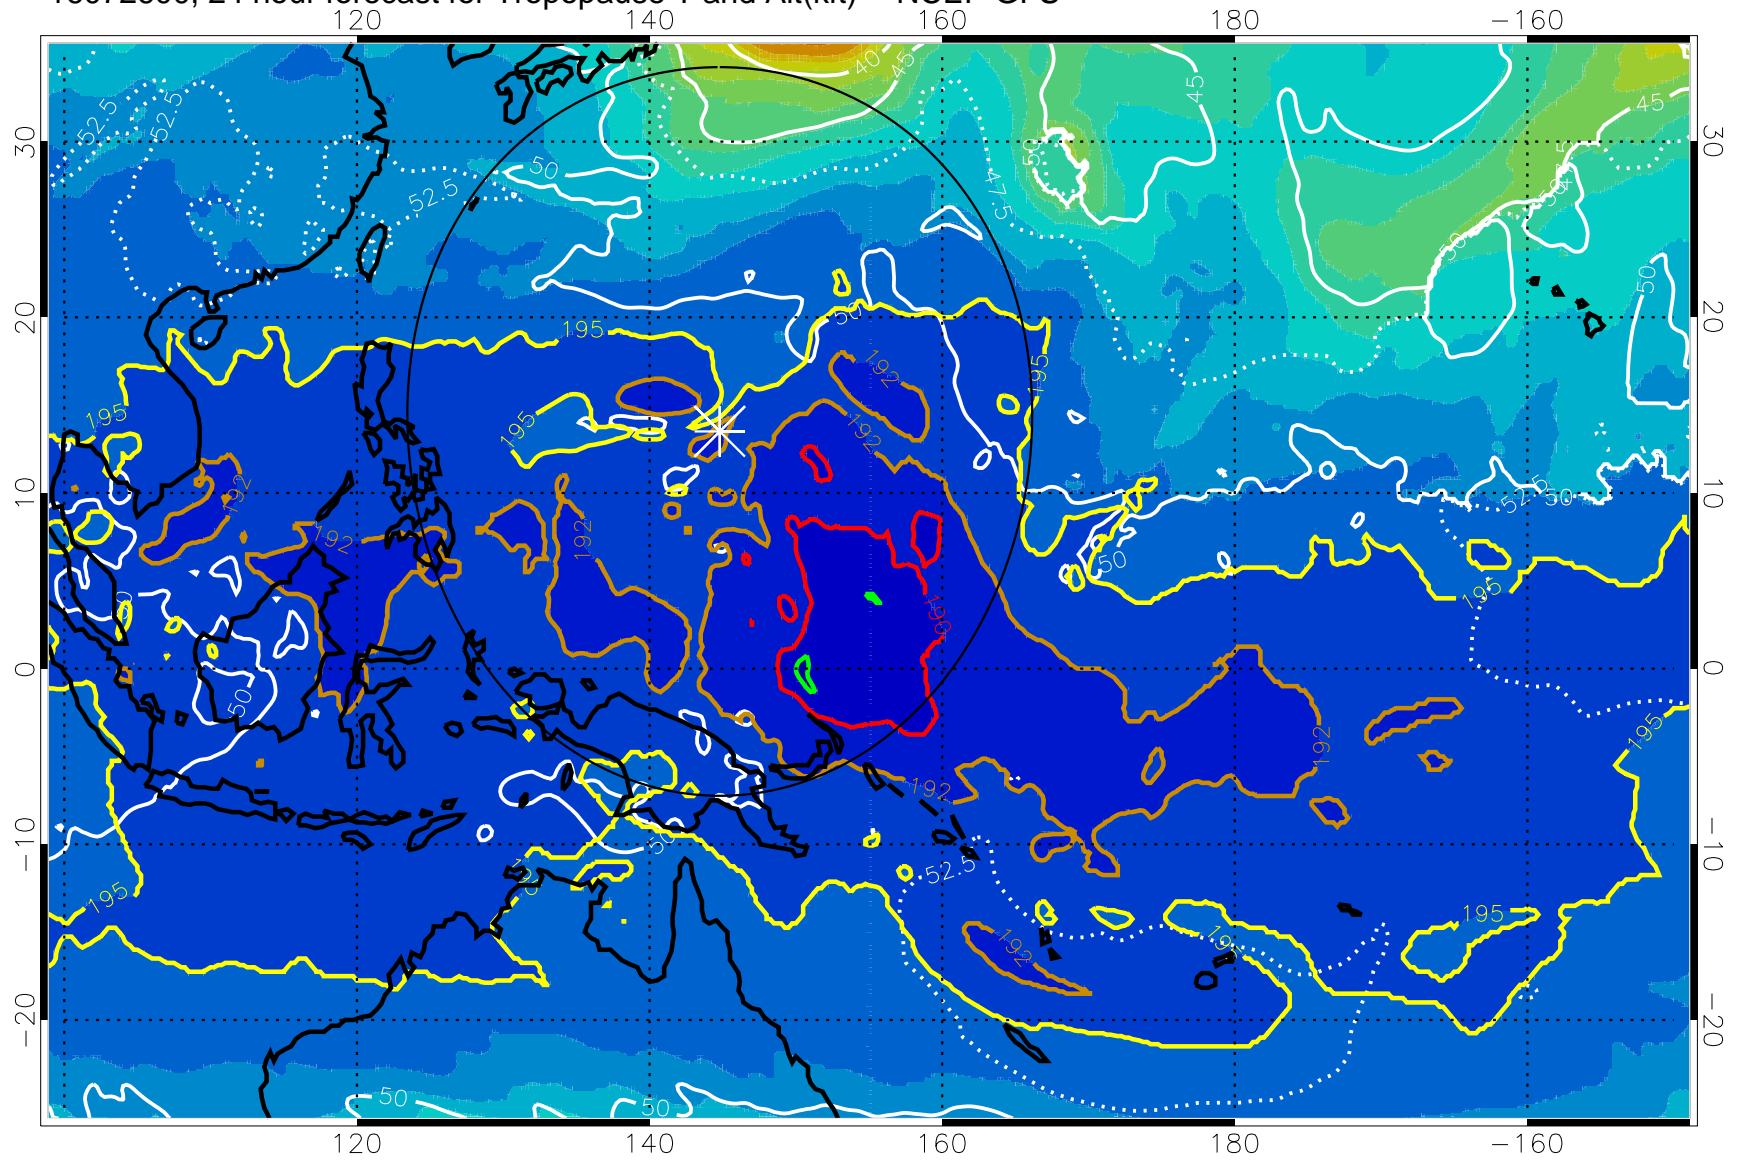

16072600, 24 hour forecast for Tropopause T and Alt(kft) -- NCEP GFS

190 200 210 220 230

Tropopause T, K

Tropopause Altitude in kft (white)

192.5K Isotherm 195K Isotherm

187.5K Isotherm 190K Isotherm

Range ring of 2304 km