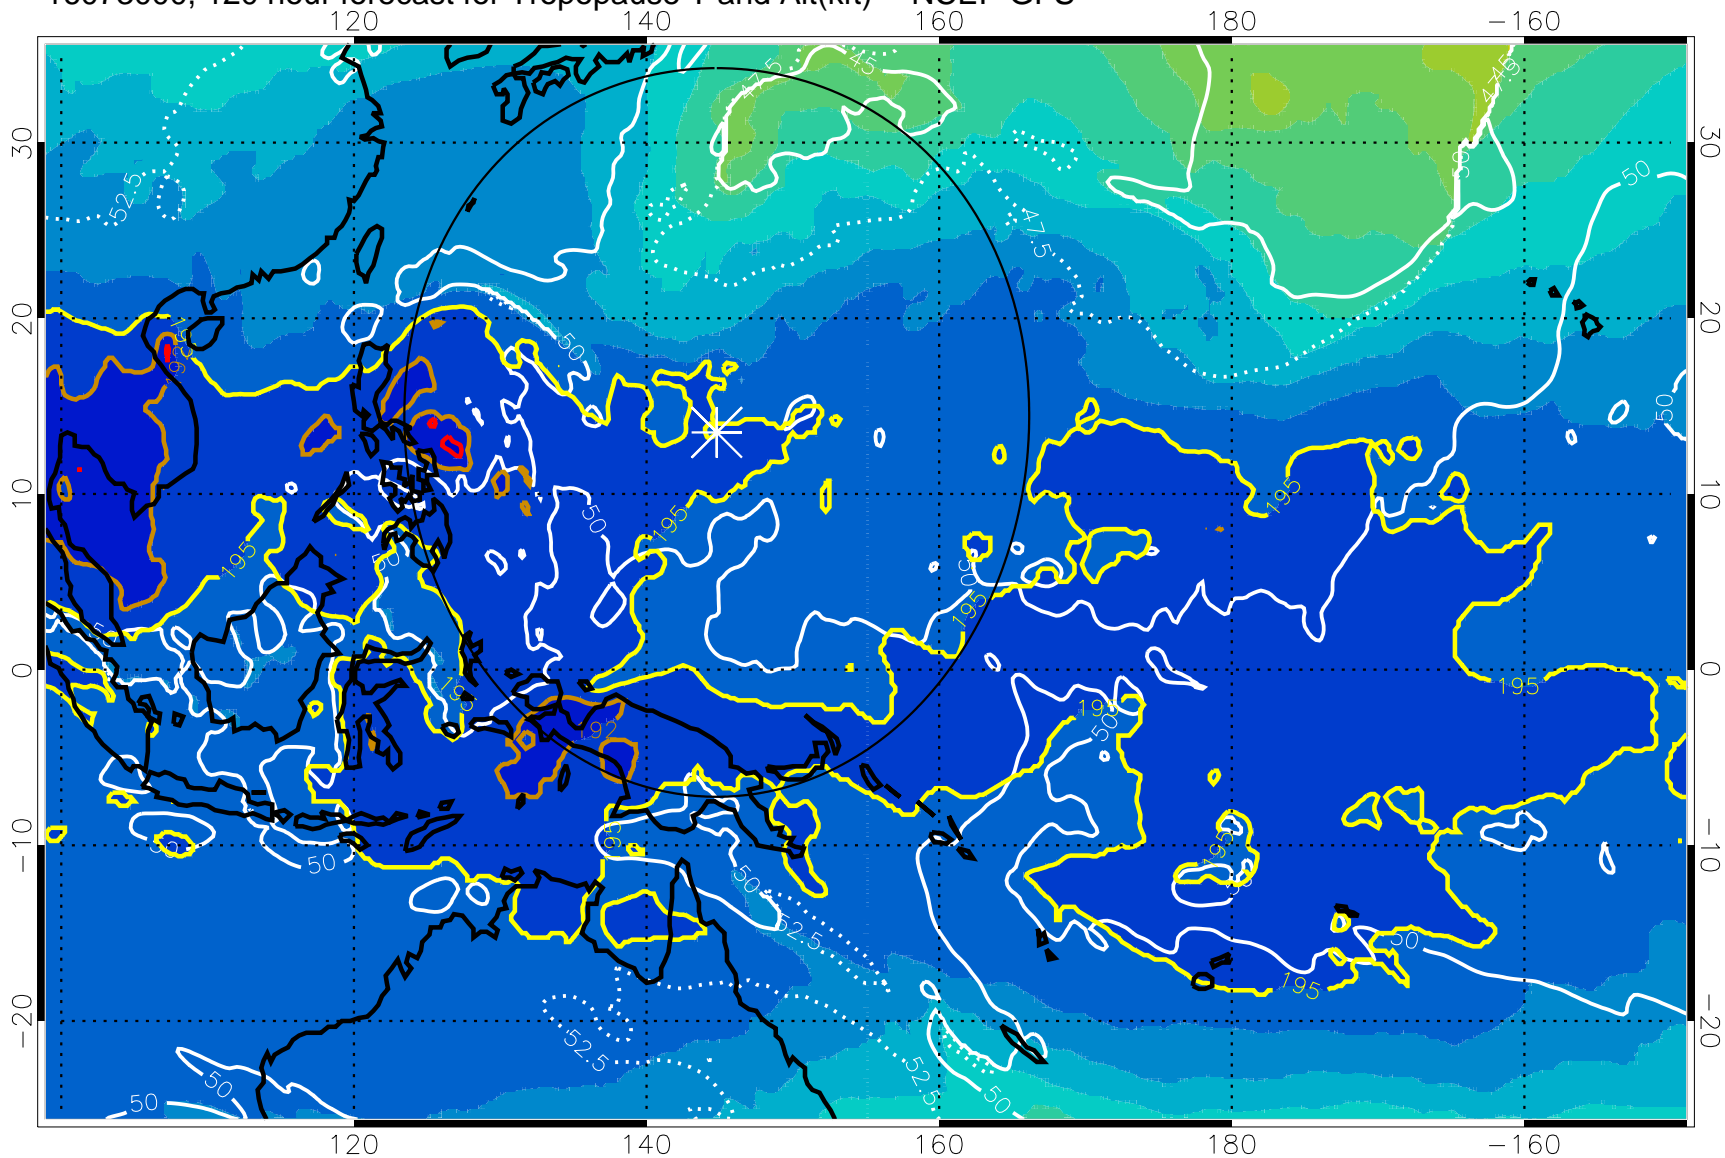

Tropopause T, K

Tropopause Altitude in kft (white)

192.5K Isotherm 195K Isotherm

187.5K Isotherm 190K Isotherm

Range ring of 2304 km

16073000, 120 hour forecast for Tropopause T and Alt(kft) -- NCEP GFS

190 200 210 220 230

Tropopause T, K

Tropopause Altitude in kft (white)

192.5K Isotherm 195K Isotherm
187.5K Isotherm 190K Isotherm

Range ring of 2304 km