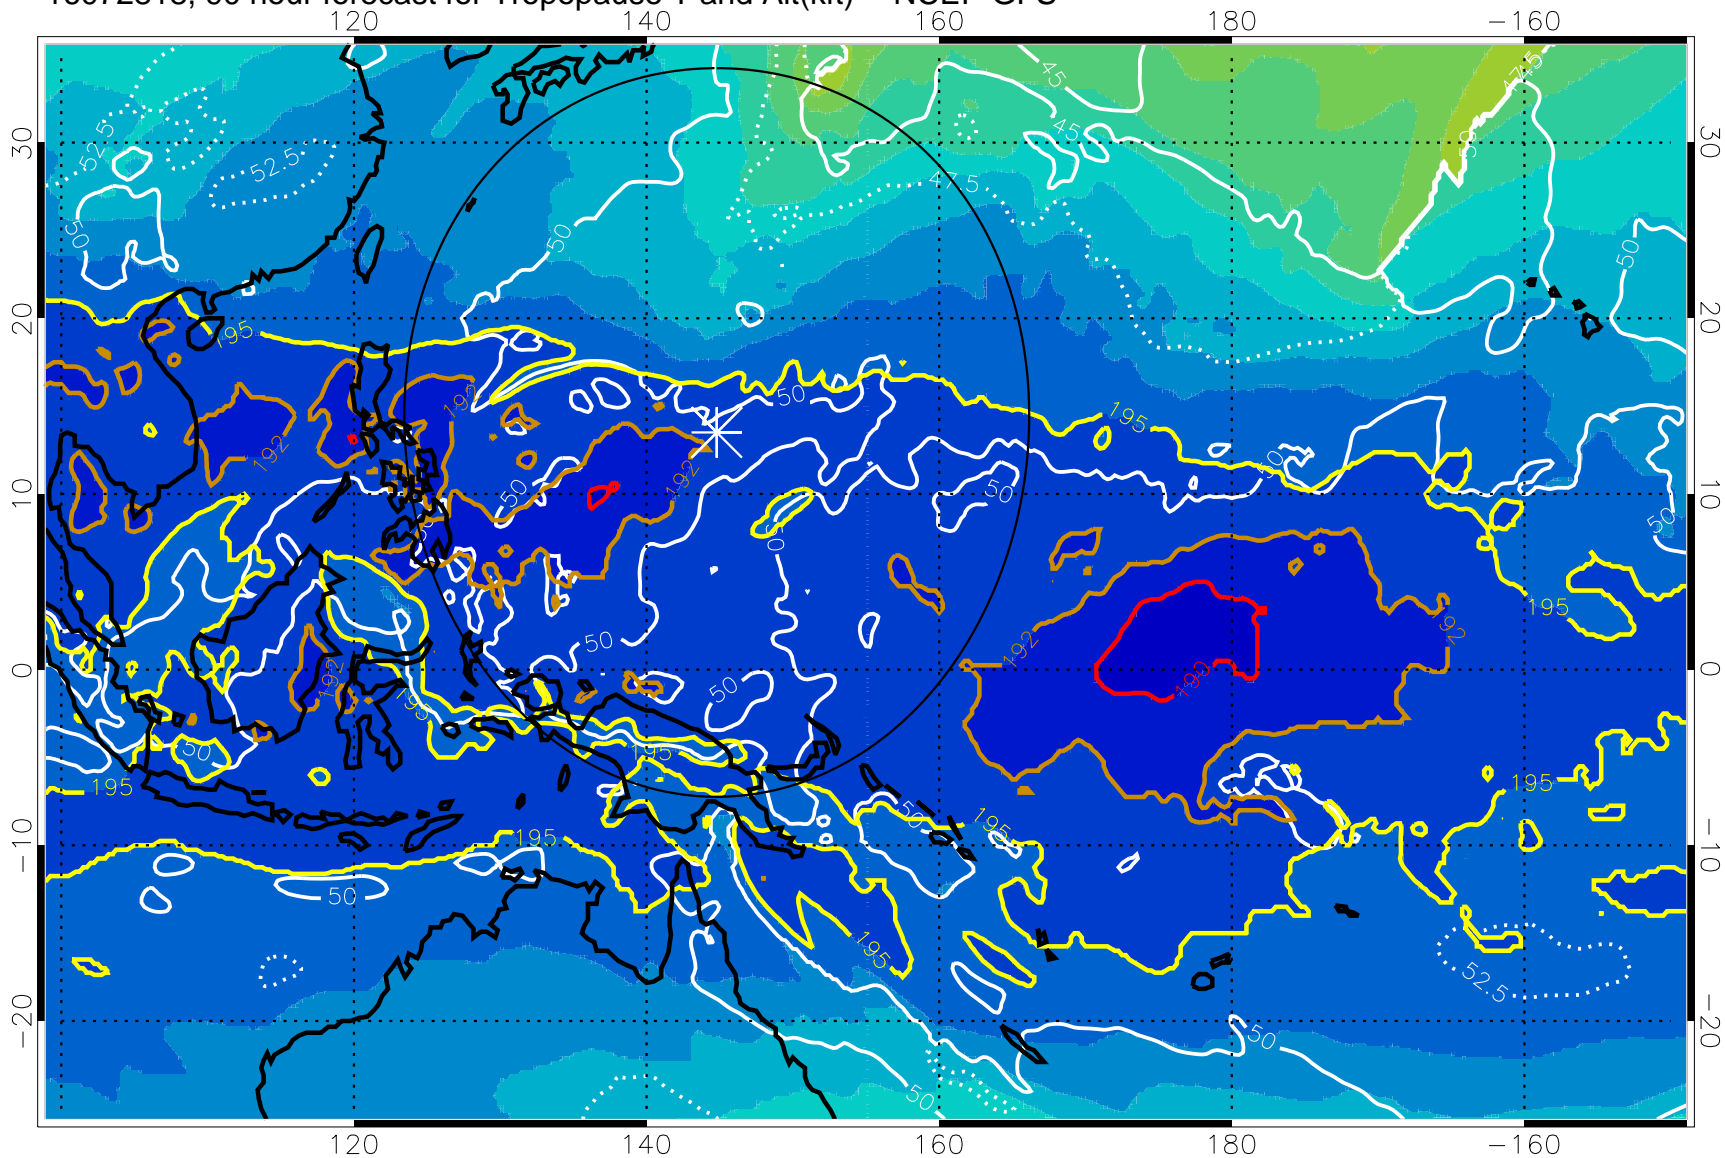

Tropopause T, K

Tropopause Altitude in kft (white)

192.5K Isotherm 195K Isotherm

187.5K Isotherm 190K Isotherm

Range ring of 2304 km

16072818, 90 hour forecast for Tropopause T and Alt(kft) -- NCEP GFS

190 200 210 220 230
Tropopause T, K