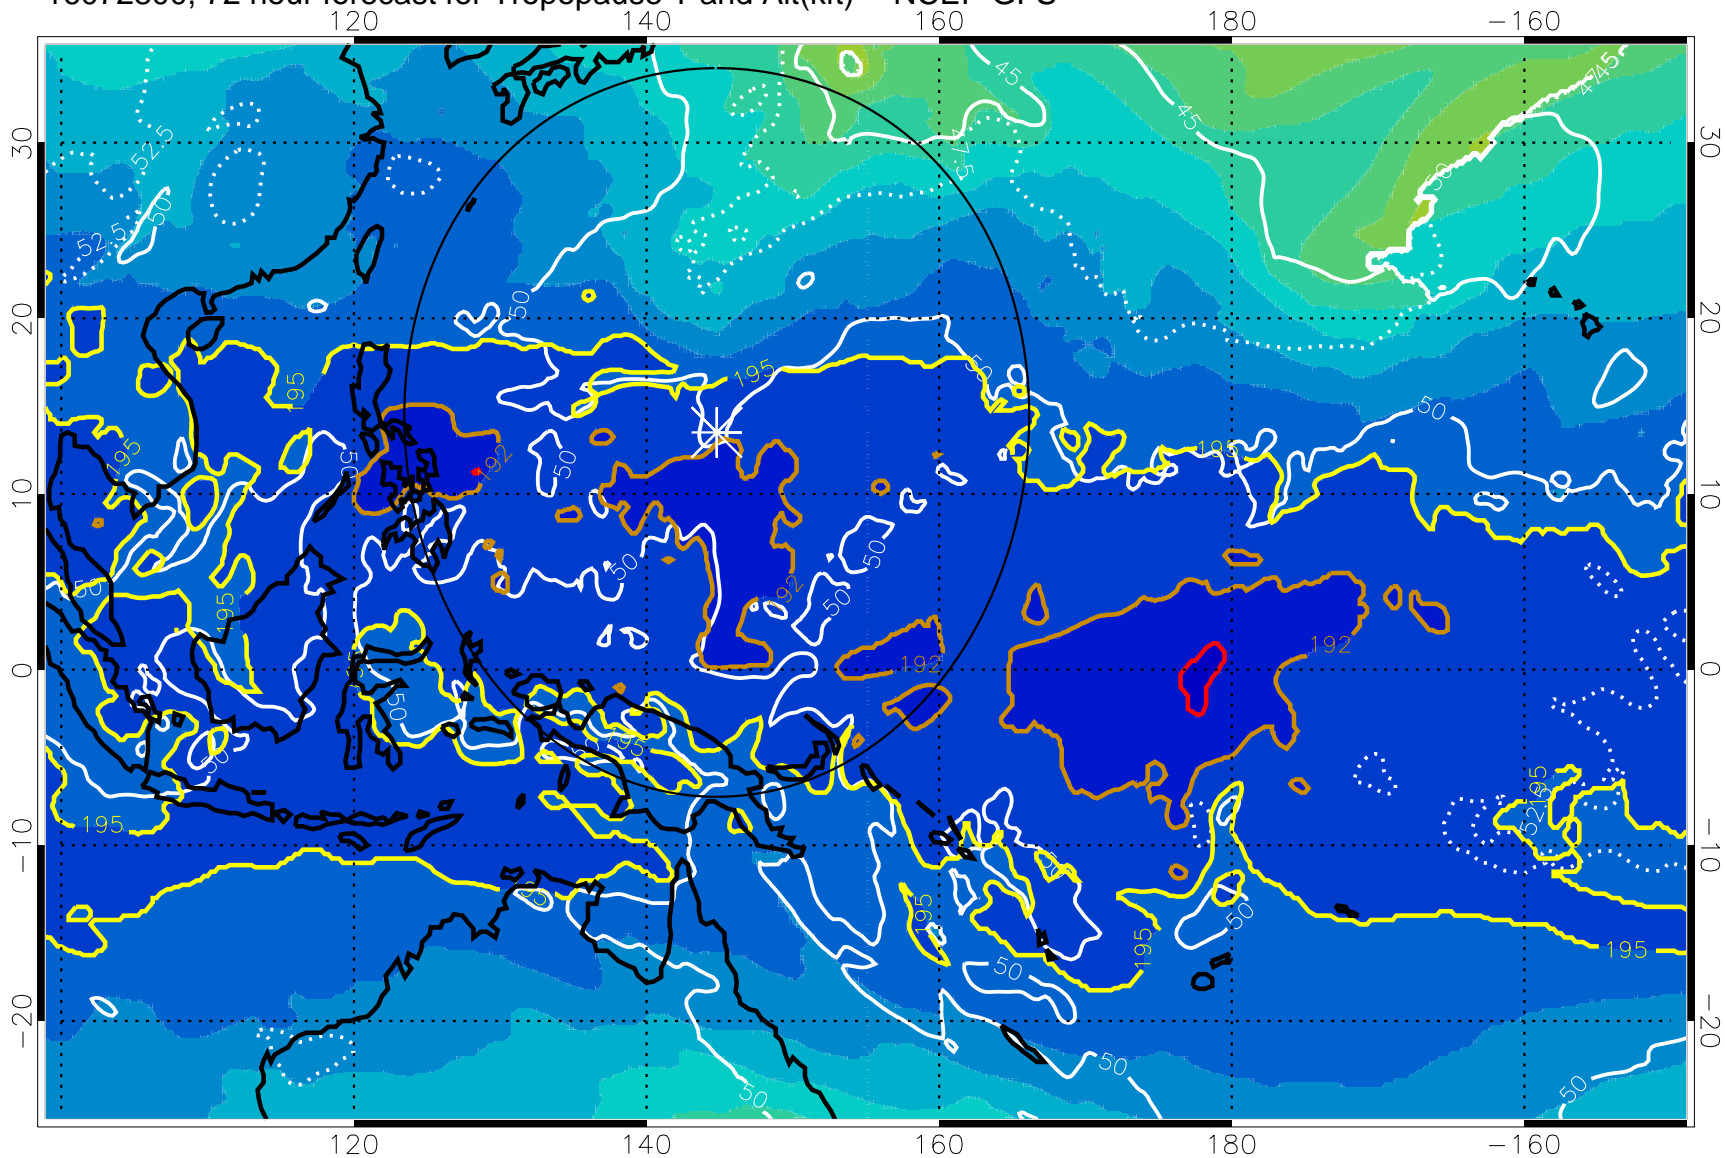

16072800, 72 hour forecast for Tropopause T and Alt(kft) -- NCEP GFS

190 200 210 220 230

Tropopause T, K

Tropopause Altitude in kft (white)

192.5K Isotherm 195K Isotherm
187.5K Isotherm 190K Isotherm

Range ring of 2304 km