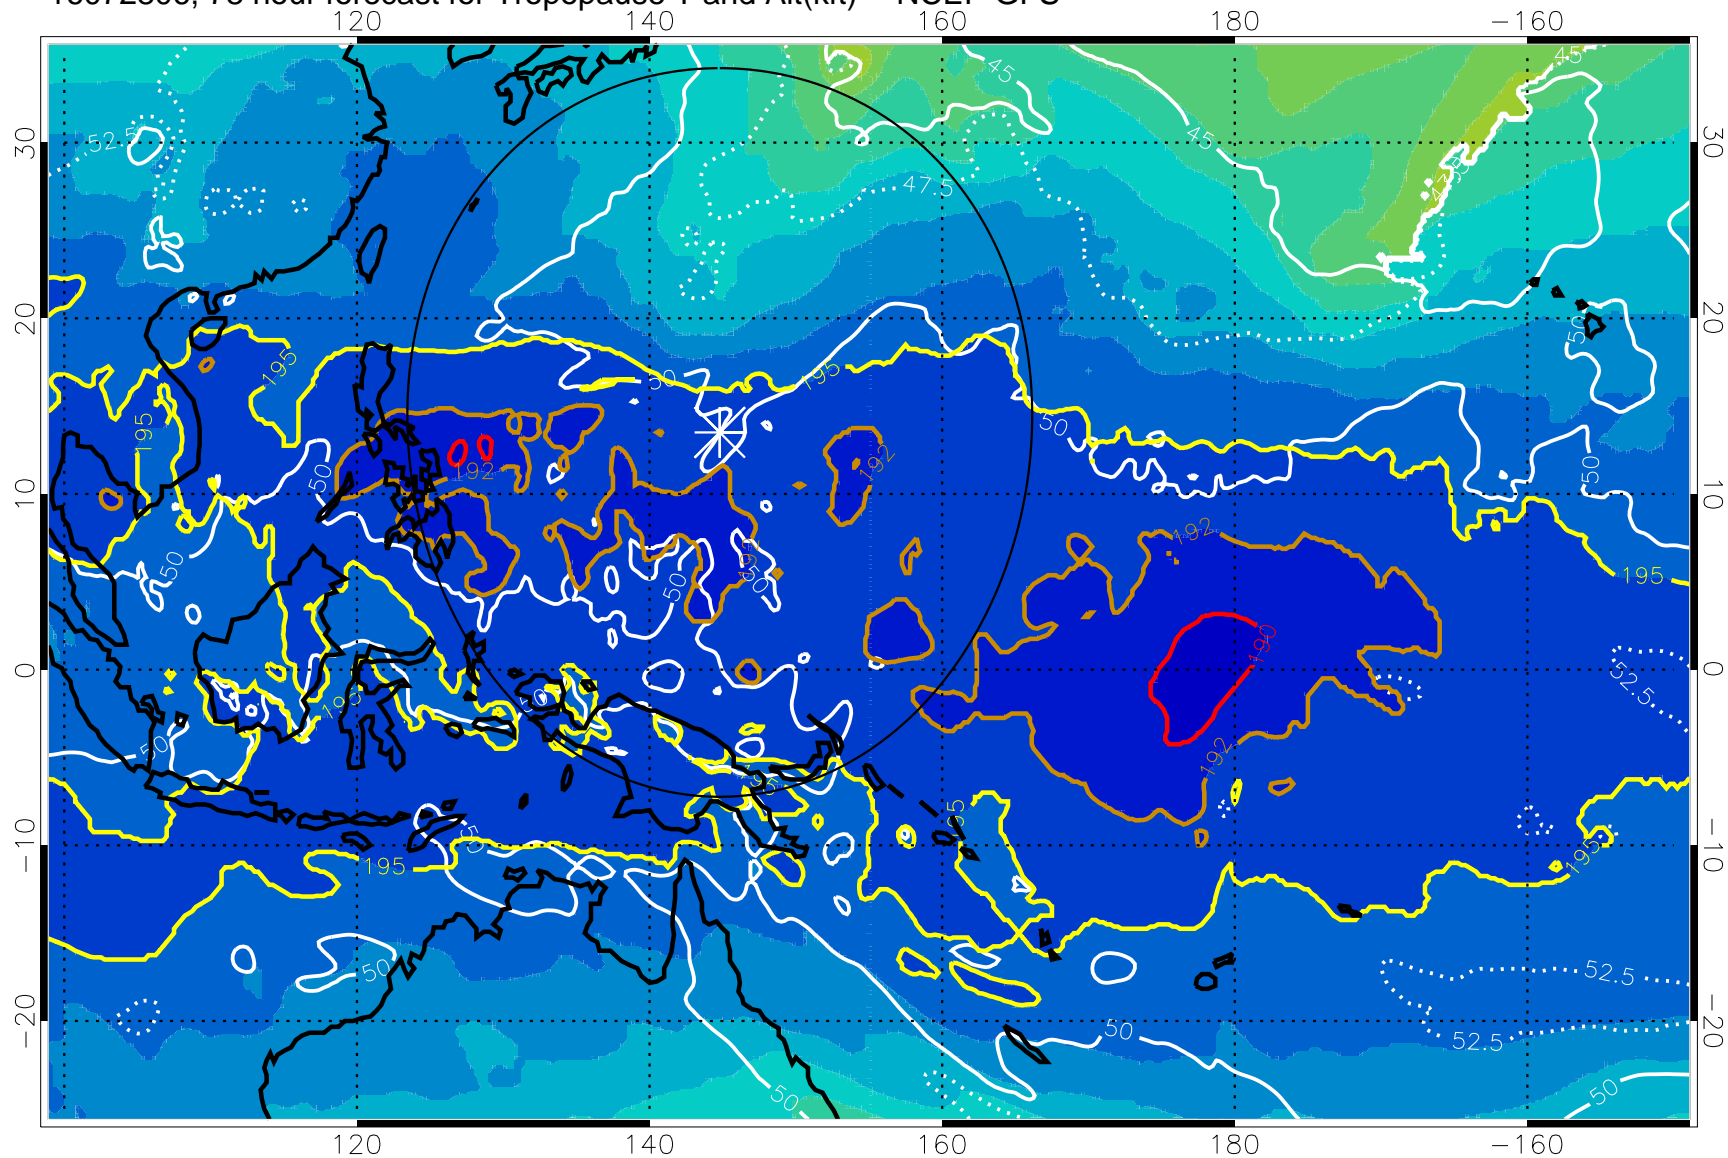

16072806, 78 hour forecast for Tropopause T and Alt(kft) -- NCEP GFS

190 200 210 220 230

Tropopause T, K

Tropopause Altitude in kft (white)

192.5K Isotherm 195K Isotherm
187.5K Isotherm 190K Isotherm

Range ring of 2304 km