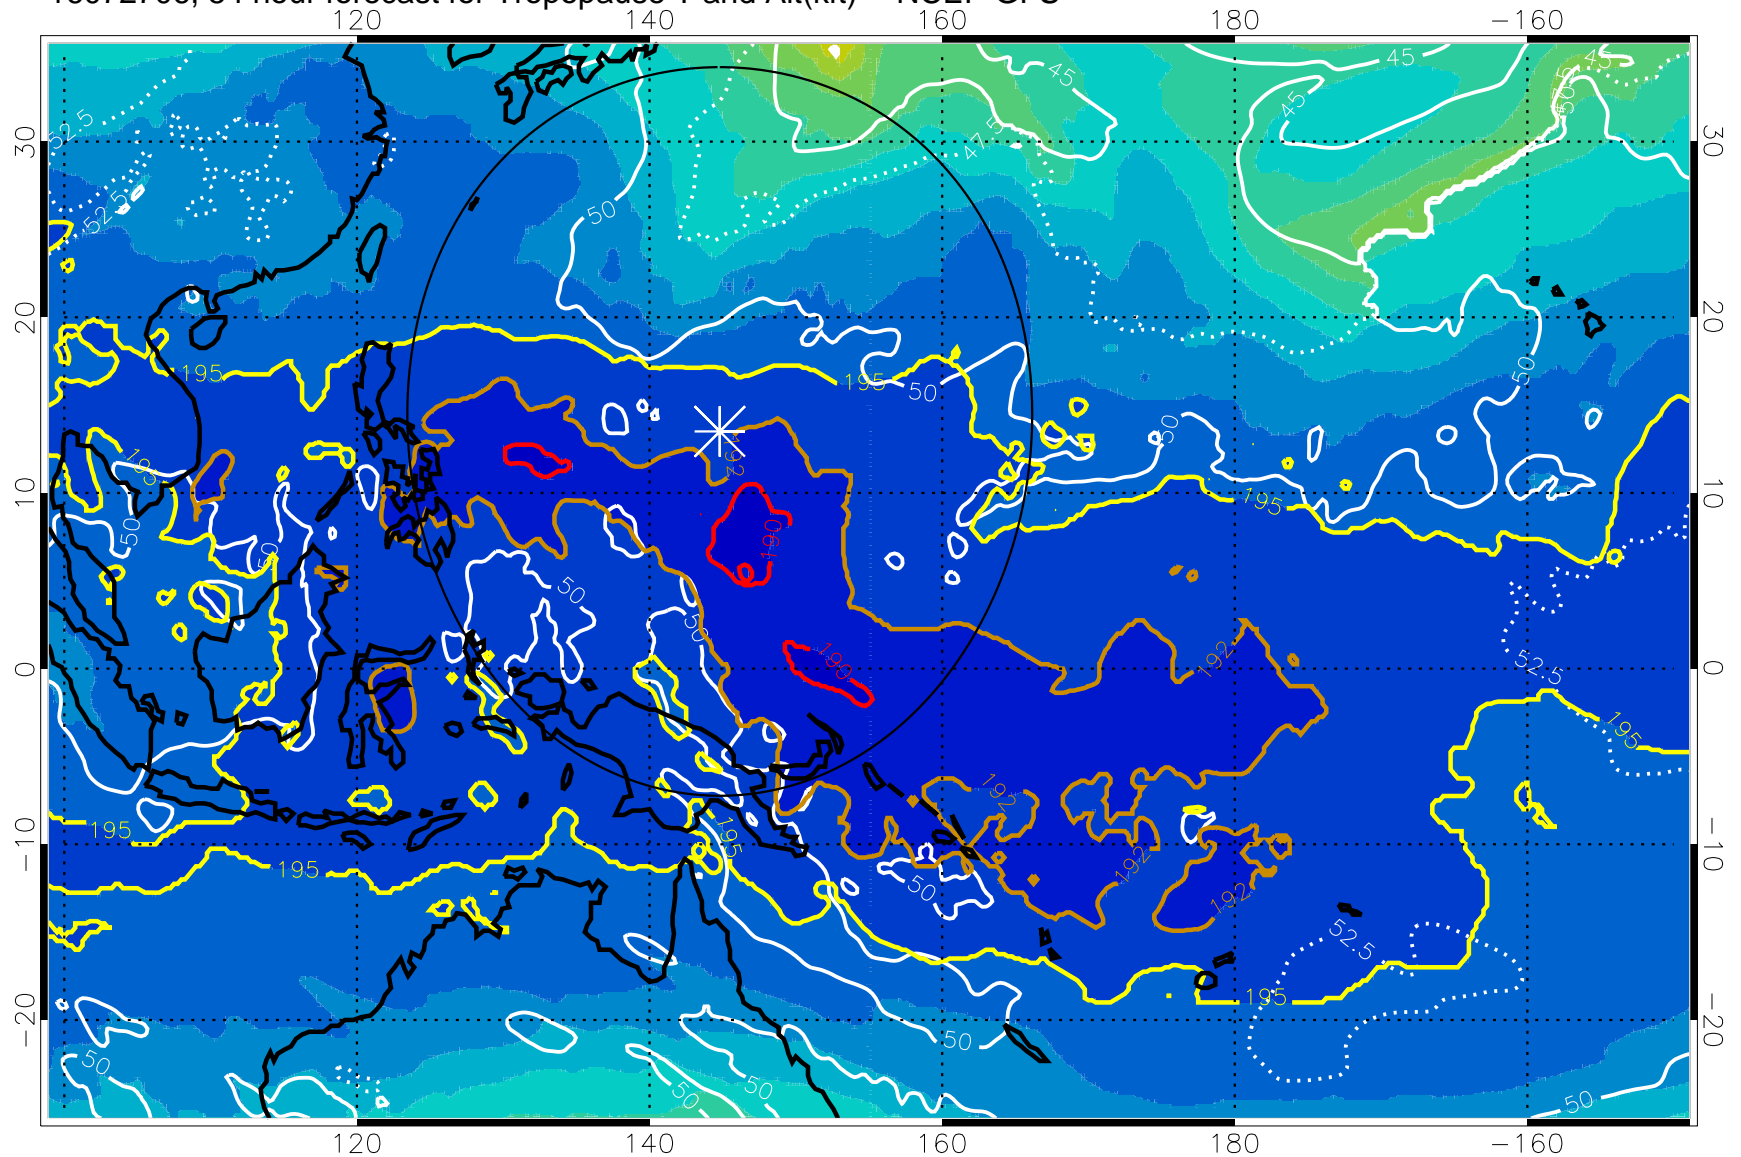

Tropopause T, K

Tropopause Altitude in kft (white)

192.5K Isotherm 195K Isotherm

187.5K Isotherm 190K Isotherm

Range ring of 2304 km

16072706, 54 hour forecast for Tropopause T and Alt(kft) -- NCEP GFS

190 200 210 220 230
Tropopause T, K