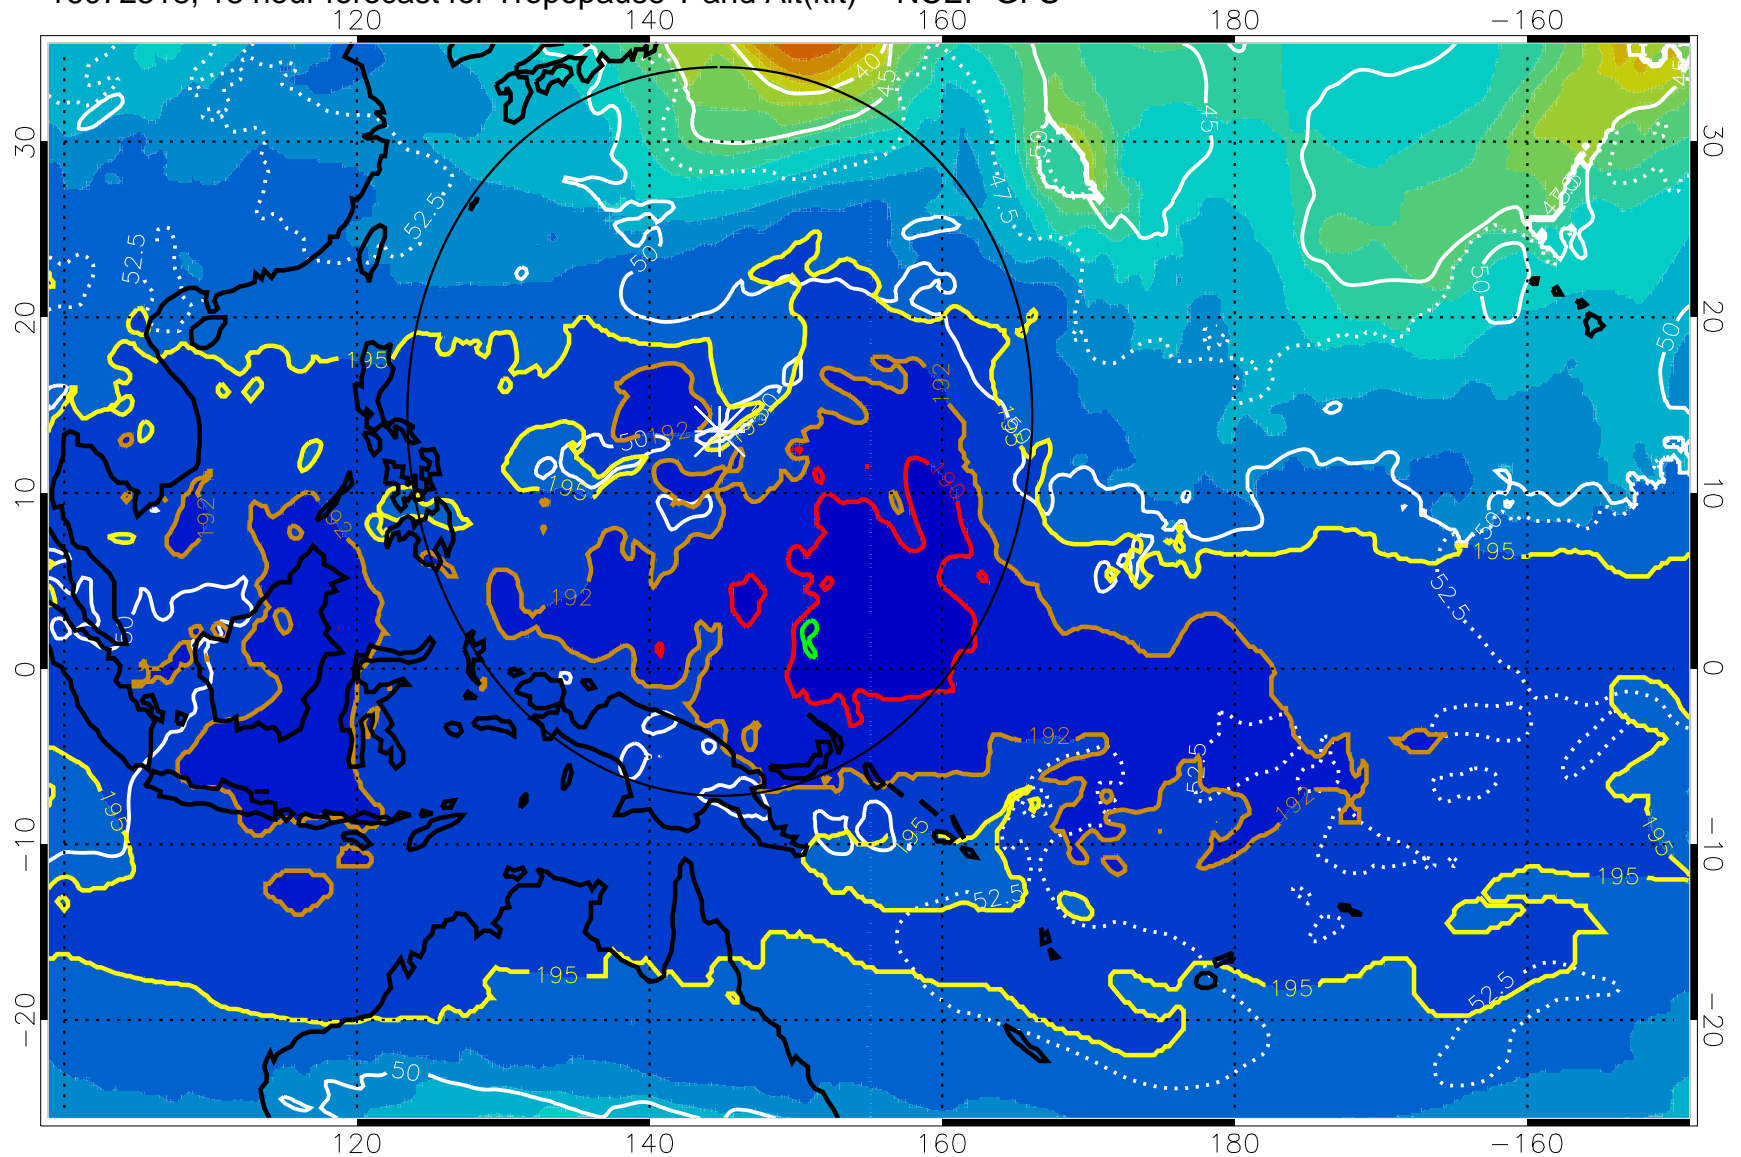

16072512, 12 hour forecast for Tropopause T and Alt(kft) -- NCEP GFS

Tropopause T, K

Tropopause Altitude in kft (white)

192.5K Isotherm 195K Isotherm
187.5K Isotherm 190K Isotherm

Range ring of 2304 km

16072518, 18 hour forecast for Tropopause T and Alt(kft) -- NCEP GFS