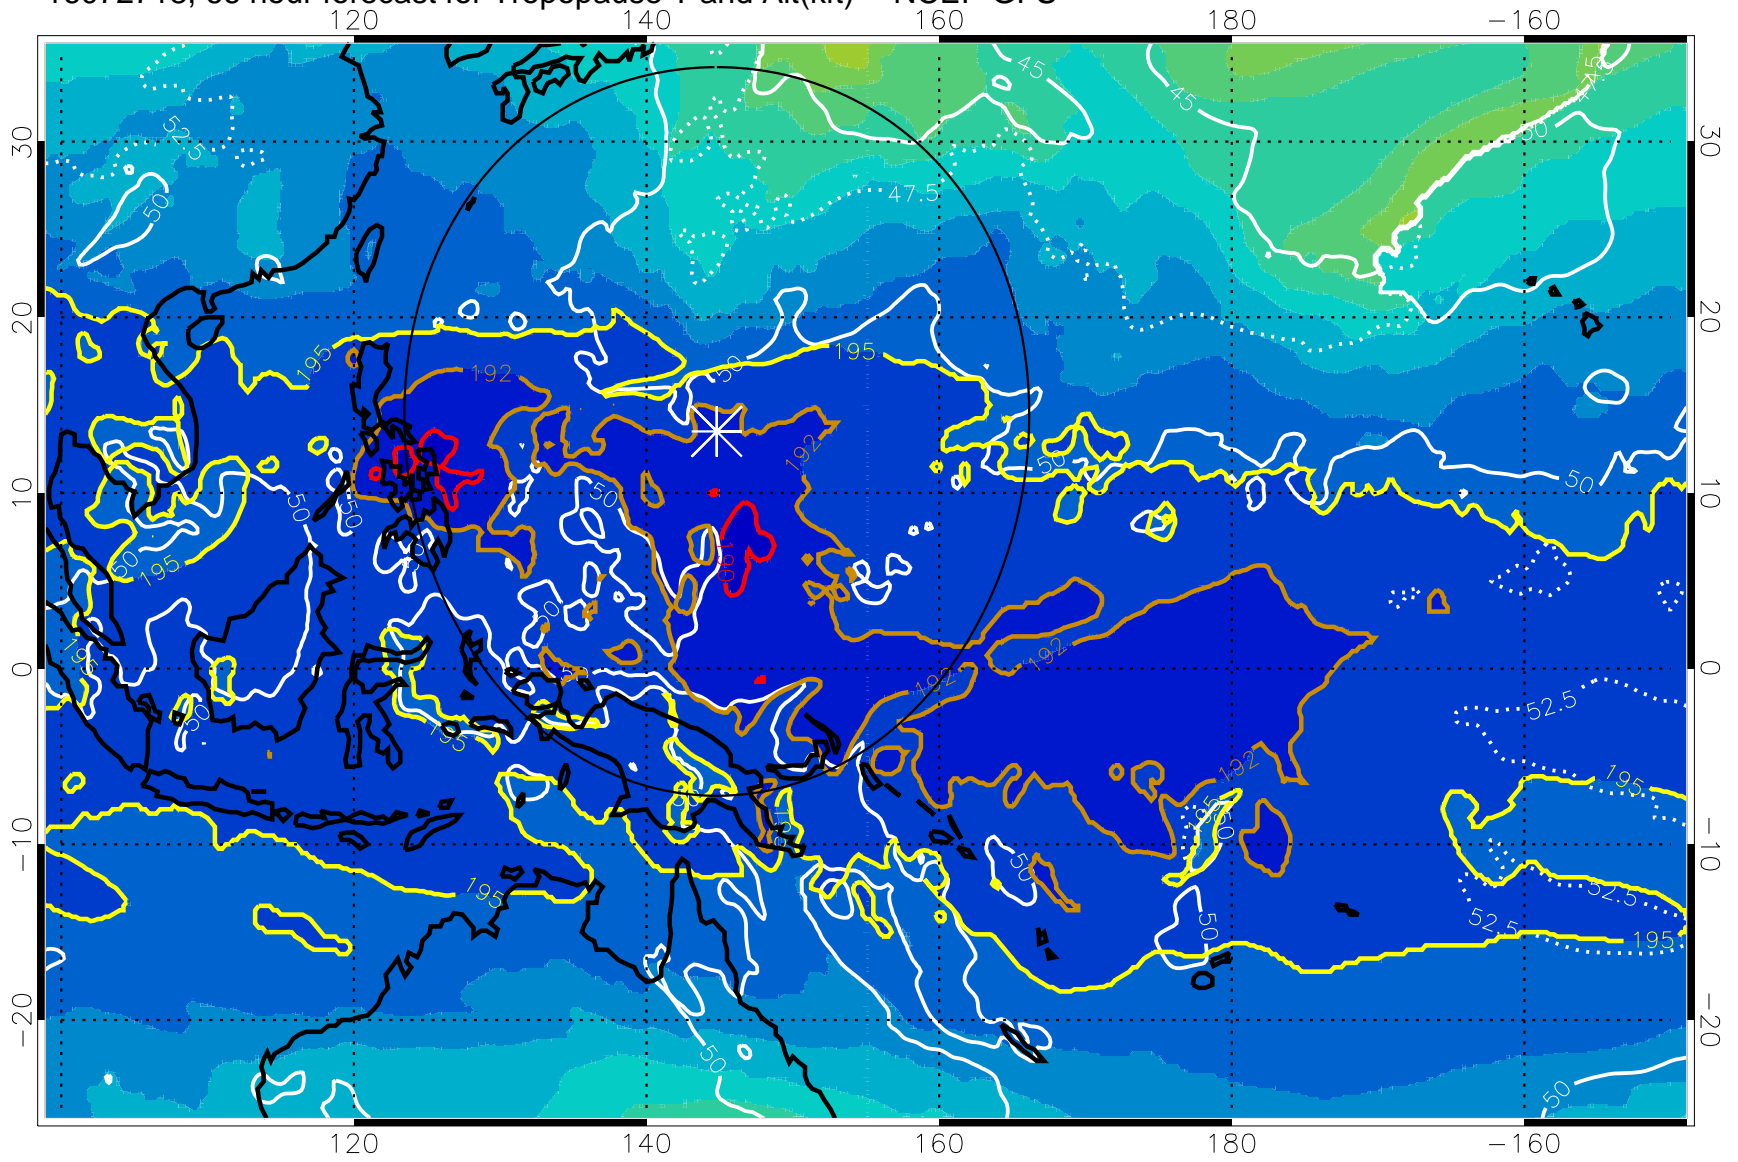

16072718, 66 hour forecast for Tropopause T and Alt(kft) -- NCEP GFS

190   200   210   220   230
Tropopause T, K

Tropopause Altitude in kft (white)

192.5K Isotherm   195K Isotherm
187.5K Isotherm   190K Isotherm

Range ring of 2304 km