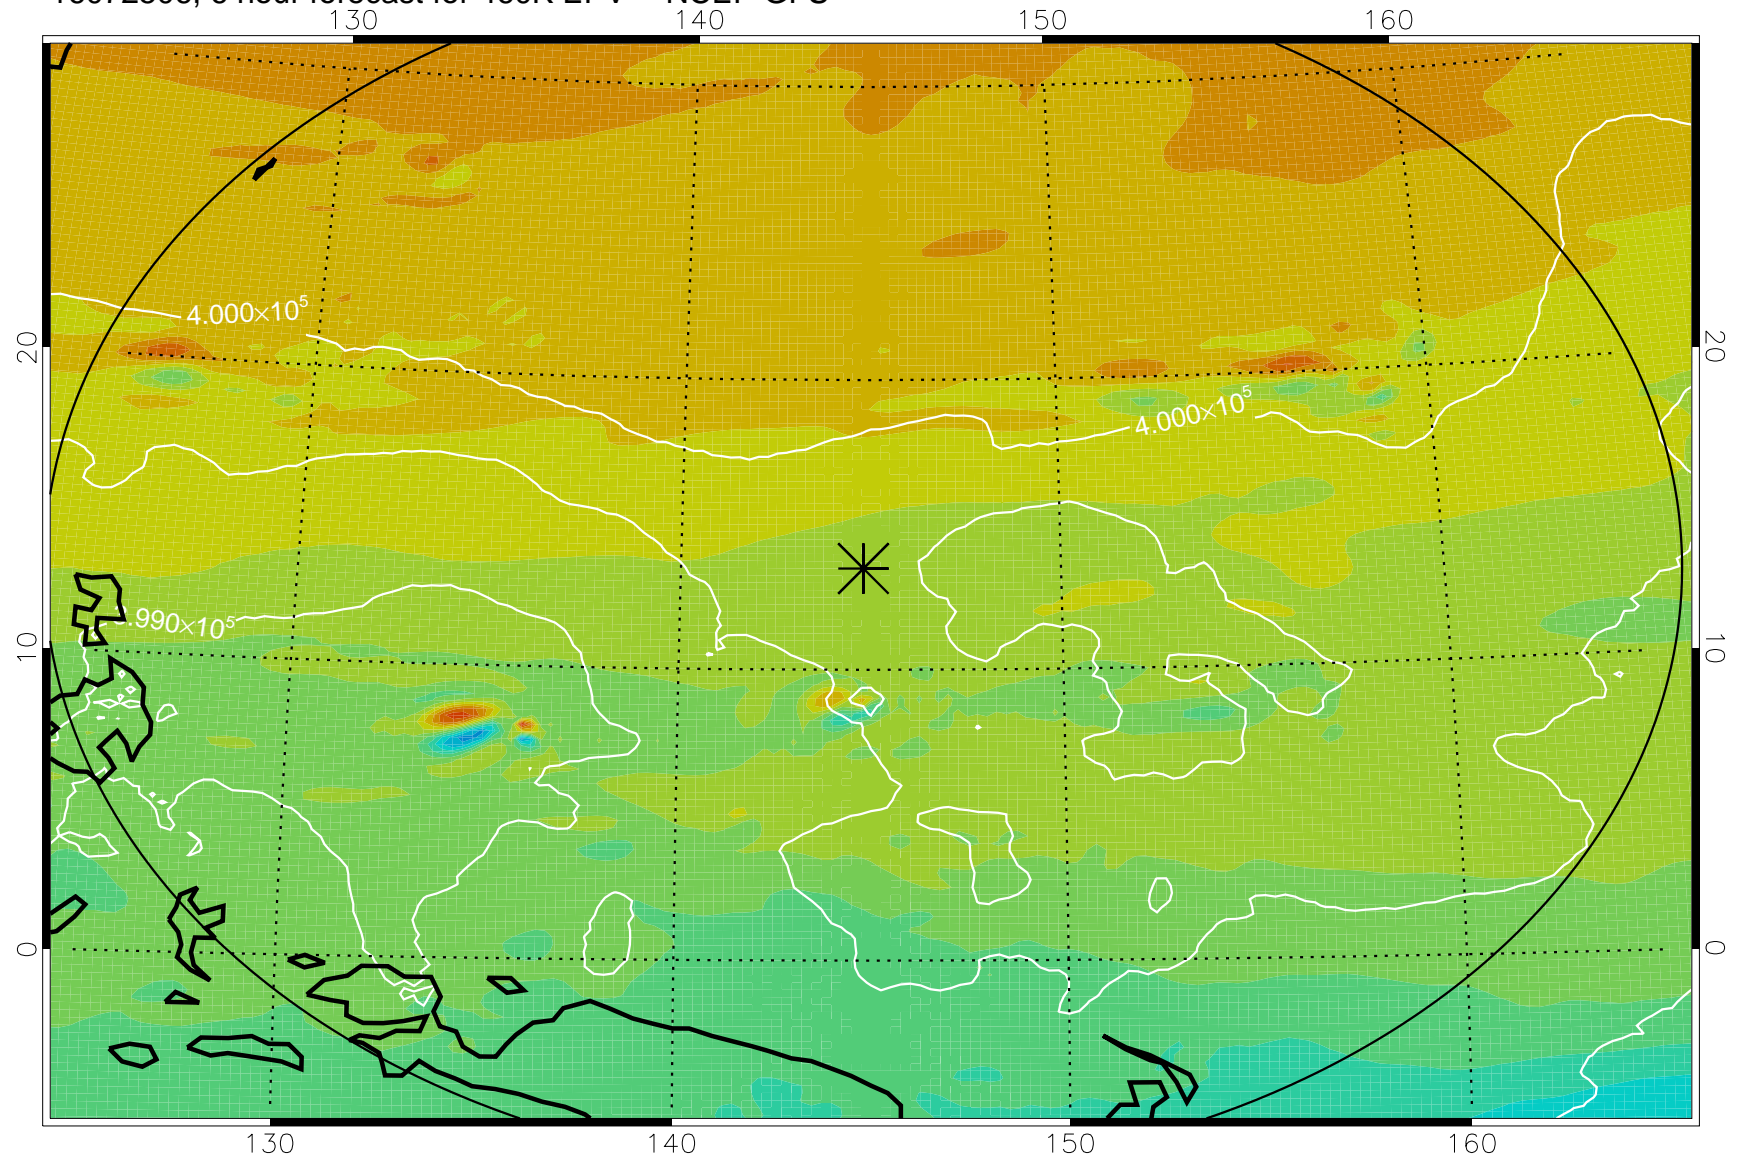

16072506, 6 hour forecast for 460K EPV -- NCEP GFS

460K Montgomery Streamfunction, white

Range ring of 2304 km

16072512, 12 hour forecast for 460K EPV -- NCEP GFS

460K Montgomery Streamfunction, white

Range ring of 2304 km

16072518, 18 hour forecast for 460K EPV -- NCEP GFS

460K Montgomery Streamfunction, white

Range ring of 2304 km

16072600, 24 hour forecast for 460K EPV -- NCEP GFS

460K Montgomery Streamfunction, white

Range ring of 2304 km

16072606, 30 hour forecast for 460K EPV -- NCEP GFS

460K Montgomery Streamfunction, white

Range ring of 2304 km

16072612, 36 hour forecast for 460K EPV -- NCEP GFS

460K Montgomery Streamfunction, white

Range ring of 2304 km

16072718, 66 hour forecast for 460K EPV -- NCEP GFS

460K Montgomery Streamfunction, white

Range ring of 2304 km

16072800, 72 hour forecast for 460K EPV -- NCEP GFS

460K Montgomery Streamfunction, white

Range ring of 2304 km