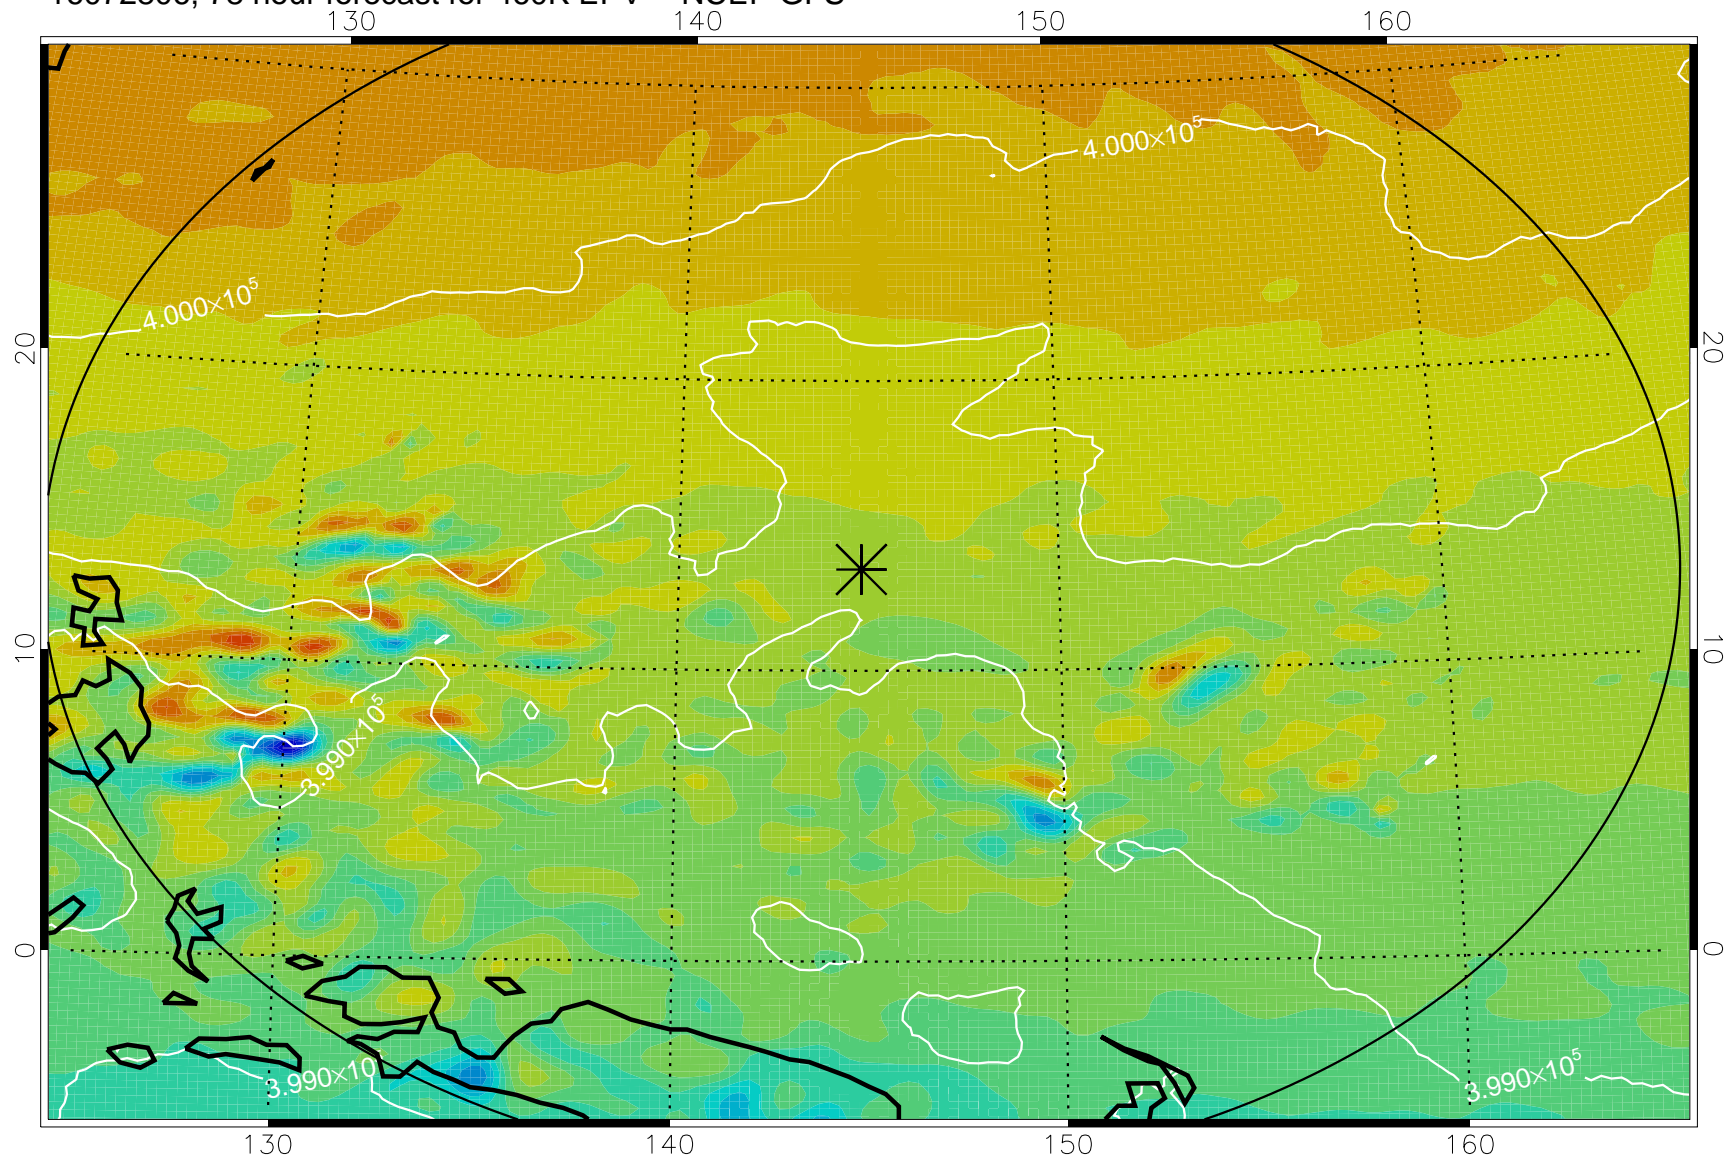

16072718, 66 hour forecast for 460K EPV -- NCEP GFS

460K Montgomery Streamfunction, white

Range ring of 2304 km

16072800, 72 hour forecast for 460K EPV -- NCEP GFS

460K Montgomery Streamfunction, white

Range ring of 2304 km

16072806, 78 hour forecast for 460K EPV -- NCEP GFS

460K Montgomery Streamfunction, white

Range ring of 2304 km

16072812, 84 hour forecast for 460K EPV -- NCEP GFS

460K Montgomery Streamfunction, white

Range ring of 2304 km

16072818, 90 hour forecast for 460K EPV -- NCEP GFS

460K Montgomery Streamfunction, white

Range ring of 2304 km

16072900, 96 hour forecast for 460K EPV -- NCEP GFS

460K Montgomery Streamfunction, white

Range ring of 2304 km

16072906, 102 hour forecast for 460K EPV -- NCEP GFS

460K Montgomery Streamfunction, white

Range ring of 2304 km

16072912, 108 hour forecast for 460K EPV -- NCEP GFS

460K Montgomery Streamfunction, white

Range ring of 2304 km