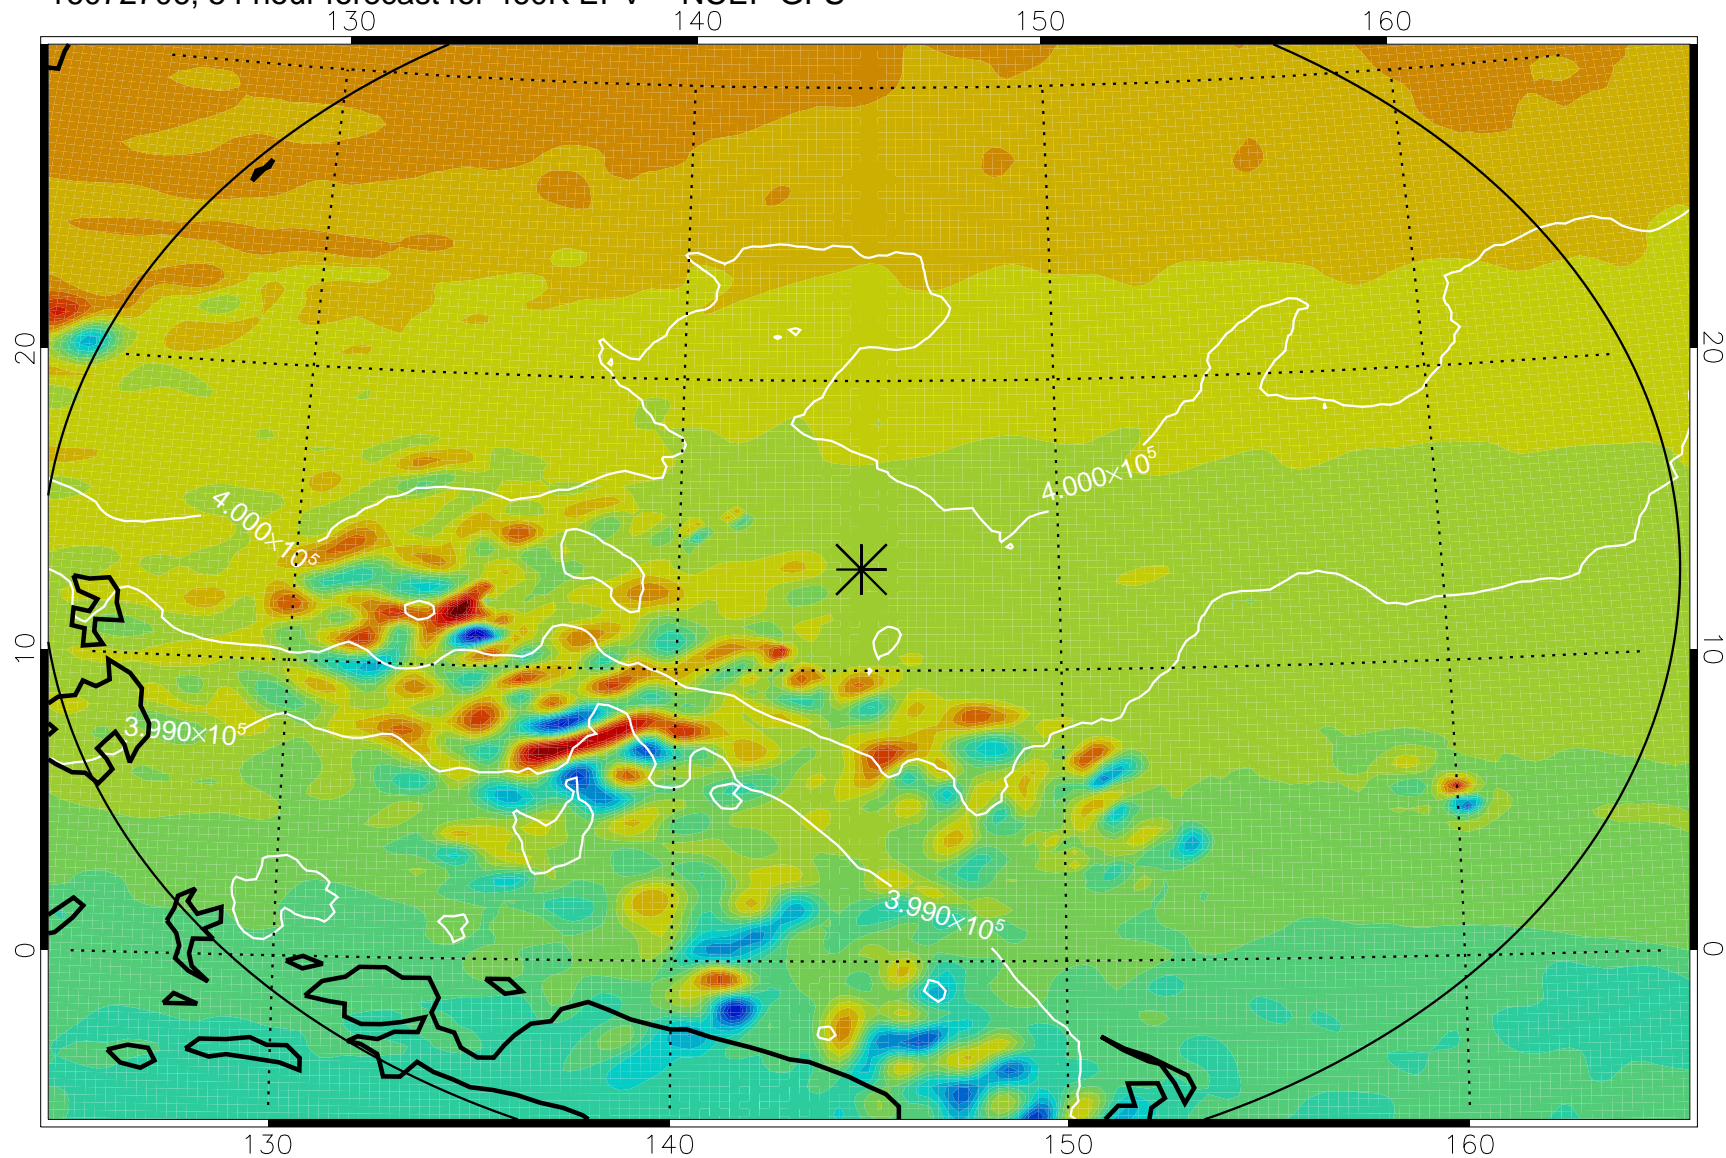

16072606, 30 hour forecast for 460K EPV -- NCEP GFS

460K Montgomery Streamfunction, white

Range ring of 2304 km

16072612, 36 hour forecast for 460K EPV -- NCEP GFS

460K Montgomery Streamfunction, white

Range ring of 2304 km

16072618, 42 hour forecast for 460K EPV -- NCEP GFS

460K Montgomery Streamfunction, white

Range ring of 2304 km

16072700, 48 hour forecast for 460K EPV -- NCEP GFS

460K Montgomery Streamfunction, white

Range ring of 2304 km

16072706, 54 hour forecast for 460K EPV -- NCEP GFS

460K Montgomery Streamfunction, white

Range ring of 2304 km

16072712, 60 hour forecast for 460K EPV -- NCEP GFS

460K Montgomery Streamfunction, white

Range ring of 2304 km

16072718, 66 hour forecast for 460K EPV -- NCEP GFS

460K Montgomery Streamfunction, white

Range ring of 2304 km

16072800, 72 hour forecast for 460K EPV -- NCEP GFS

460K Montgomery Streamfunction, white

Range ring of 2304 km