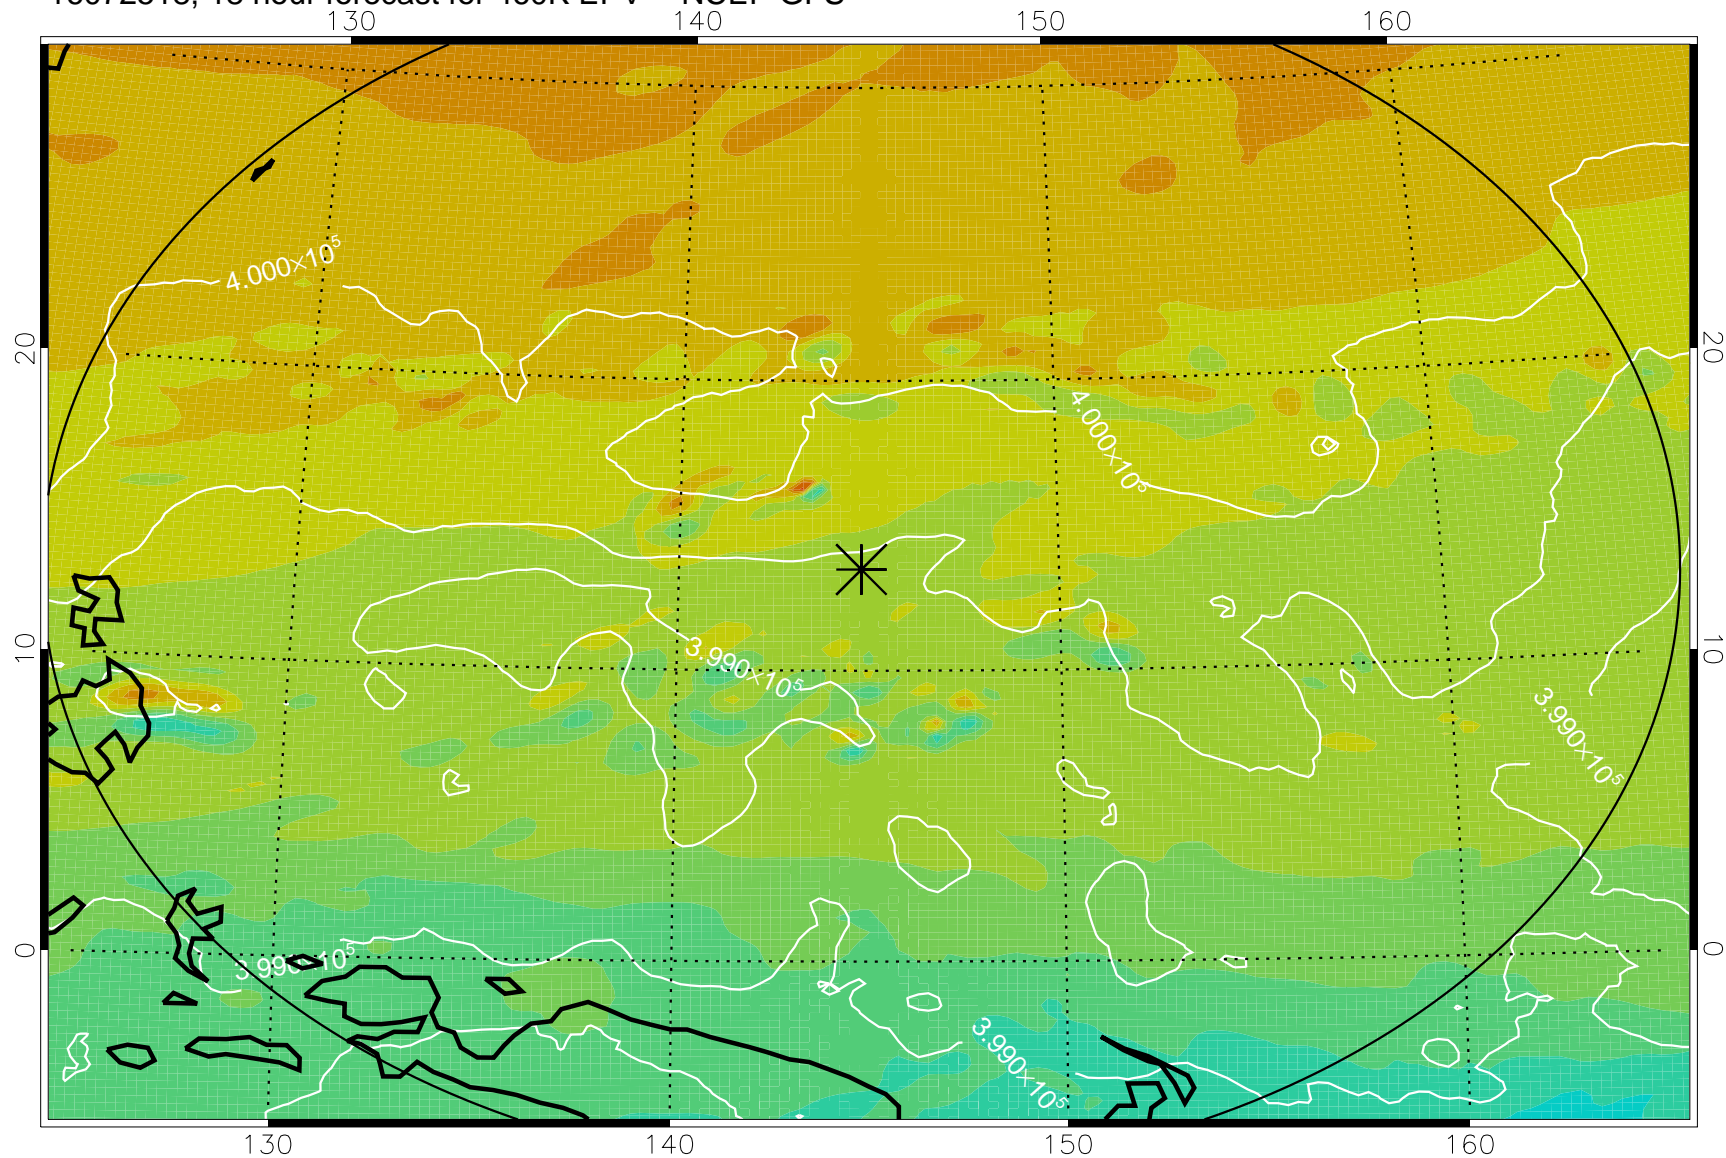

16072506, 6 hour forecast for 460K EPV -- NCEP GFS

460K Montgomery Streamfunction, white

Range ring of 2304 km

16072512, 12 hour forecast for 460K EPV -- NCEP GFS

460K Montgomery Streamfunction, white

Range ring of 2304 km

16072518, 18 hour forecast for 460K EPV -- NCEP GFS

460K Montgomery Streamfunction, white

Range ring of 2304 km

16072600, 24 hour forecast for 460K EPV -- NCEP GFS

460K Montgomery Streamfunction, white

Range ring of 2304 km

16072606, 30 hour forecast for 460K EPV -- NCEP GFS

460K Montgomery Streamfunction, white

Range ring of 2304 km

16072612, 36 hour forecast for 460K EPV -- NCEP GFS

460K Montgomery Streamfunction, white

Range ring of 2304 km

16072618, 42 hour forecast for 460K EPV -- NCEP GFS

460K Montgomery Streamfunction, white

Range ring of 2304 km

16072700, 48 hour forecast for 460K EPV -- NCEP GFS

460K Montgomery Streamfunction, white

Range ring of 2304 km