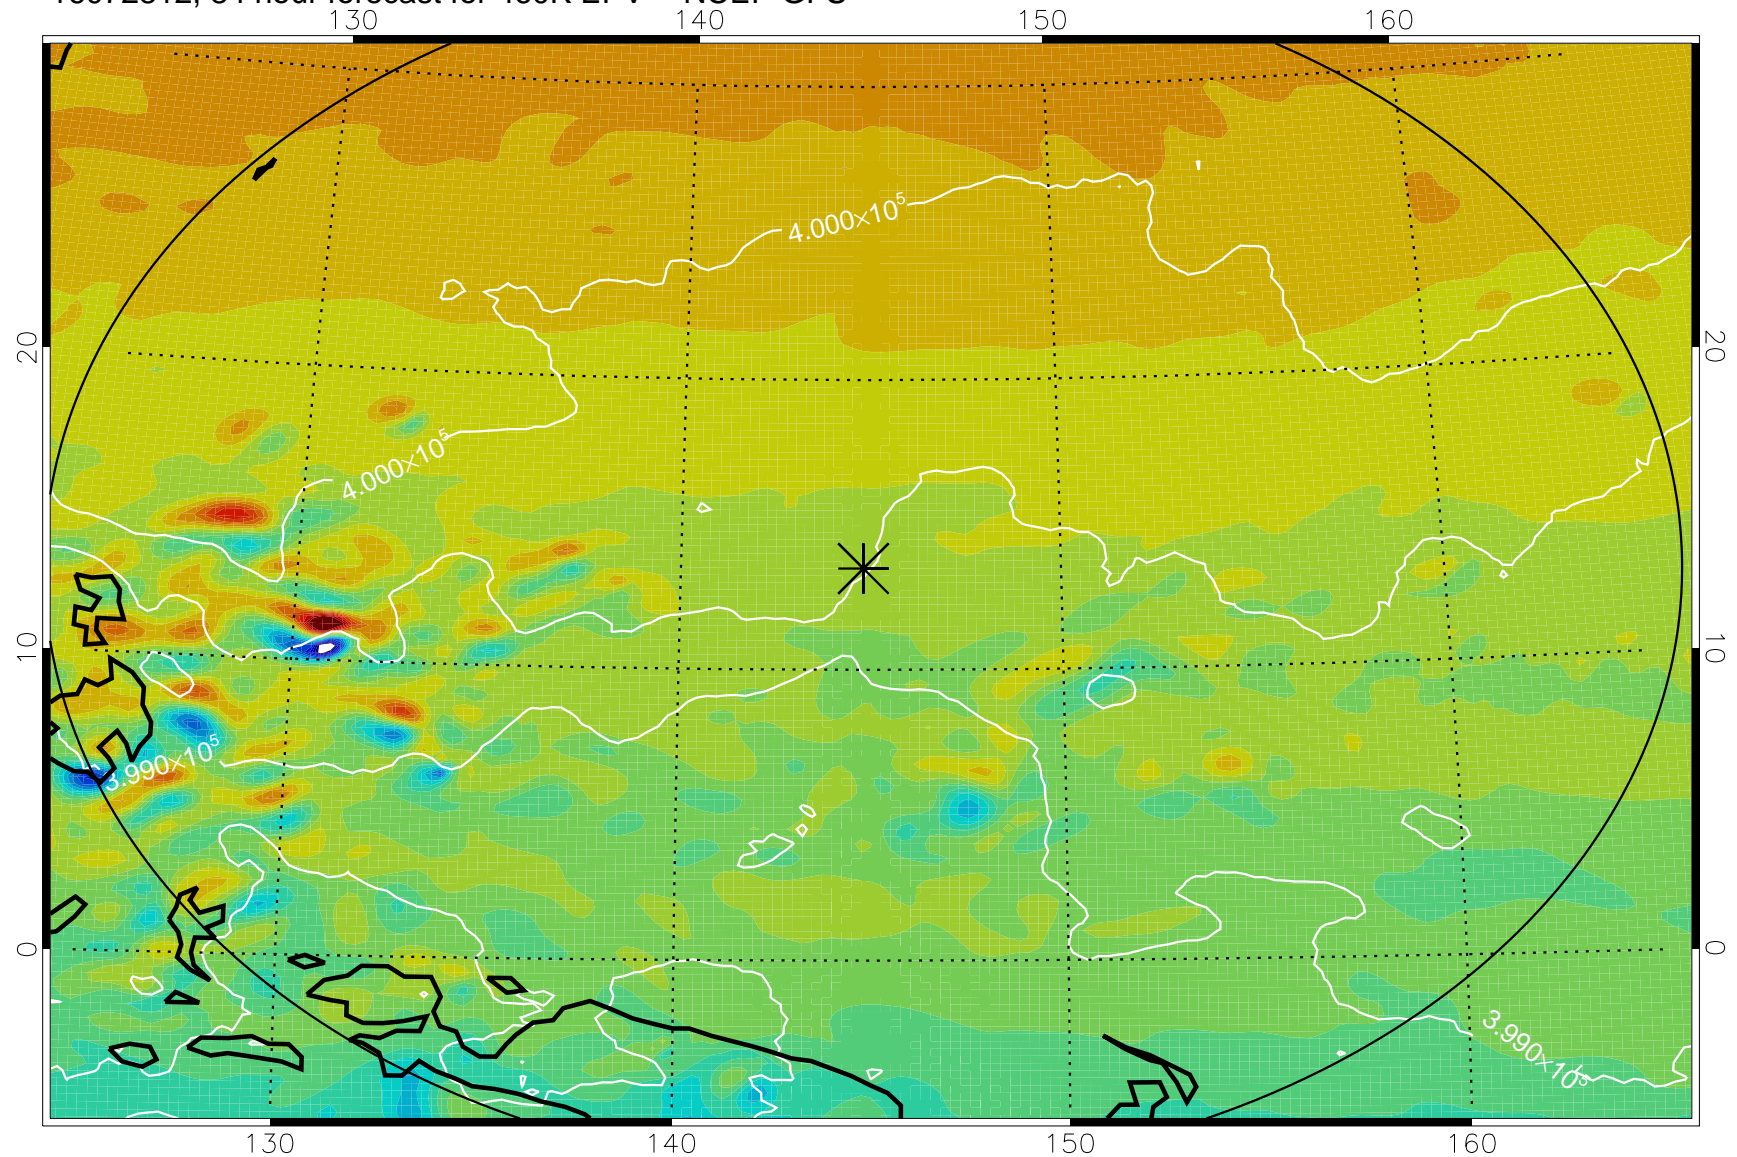

16072718, 66 hour forecast for 460K EPV -- NCEP GFS

460K Montgomery Streamfunction, white

Range ring of 2304 km

16072800, 72 hour forecast for 460K EPV -- NCEP GFS

460K Montgomery Streamfunction, white

Range ring of 2304 km

16072806, 78 hour forecast for 460K EPV -- NCEP GFS

460K Montgomery Streamfunction, white

Range ring of 2304 km

16072812, 84 hour forecast for 460K EPV -- NCEP GFS

460K Montgomery Streamfunction, white

Range ring of 2304 km

16072818, 90 hour forecast for 460K EPV -- NCEP GFS

460K Montgomery Streamfunction, white

Range ring of 2304 km

16072900, 96 hour forecast for 460K EPV -- NCEP GFS

460K Montgomery Streamfunction, white

Range ring of 2304 km

16072918, 114 hour forecast for 460K EPV -- NCEP GFS

460K Montgomery Streamfunction, white

Range ring of 2304 km

16073000, 120 hour forecast for 460K EPV -- NCEP GFS

460K Montgomery Streamfunction, white

Range ring of 2304 km