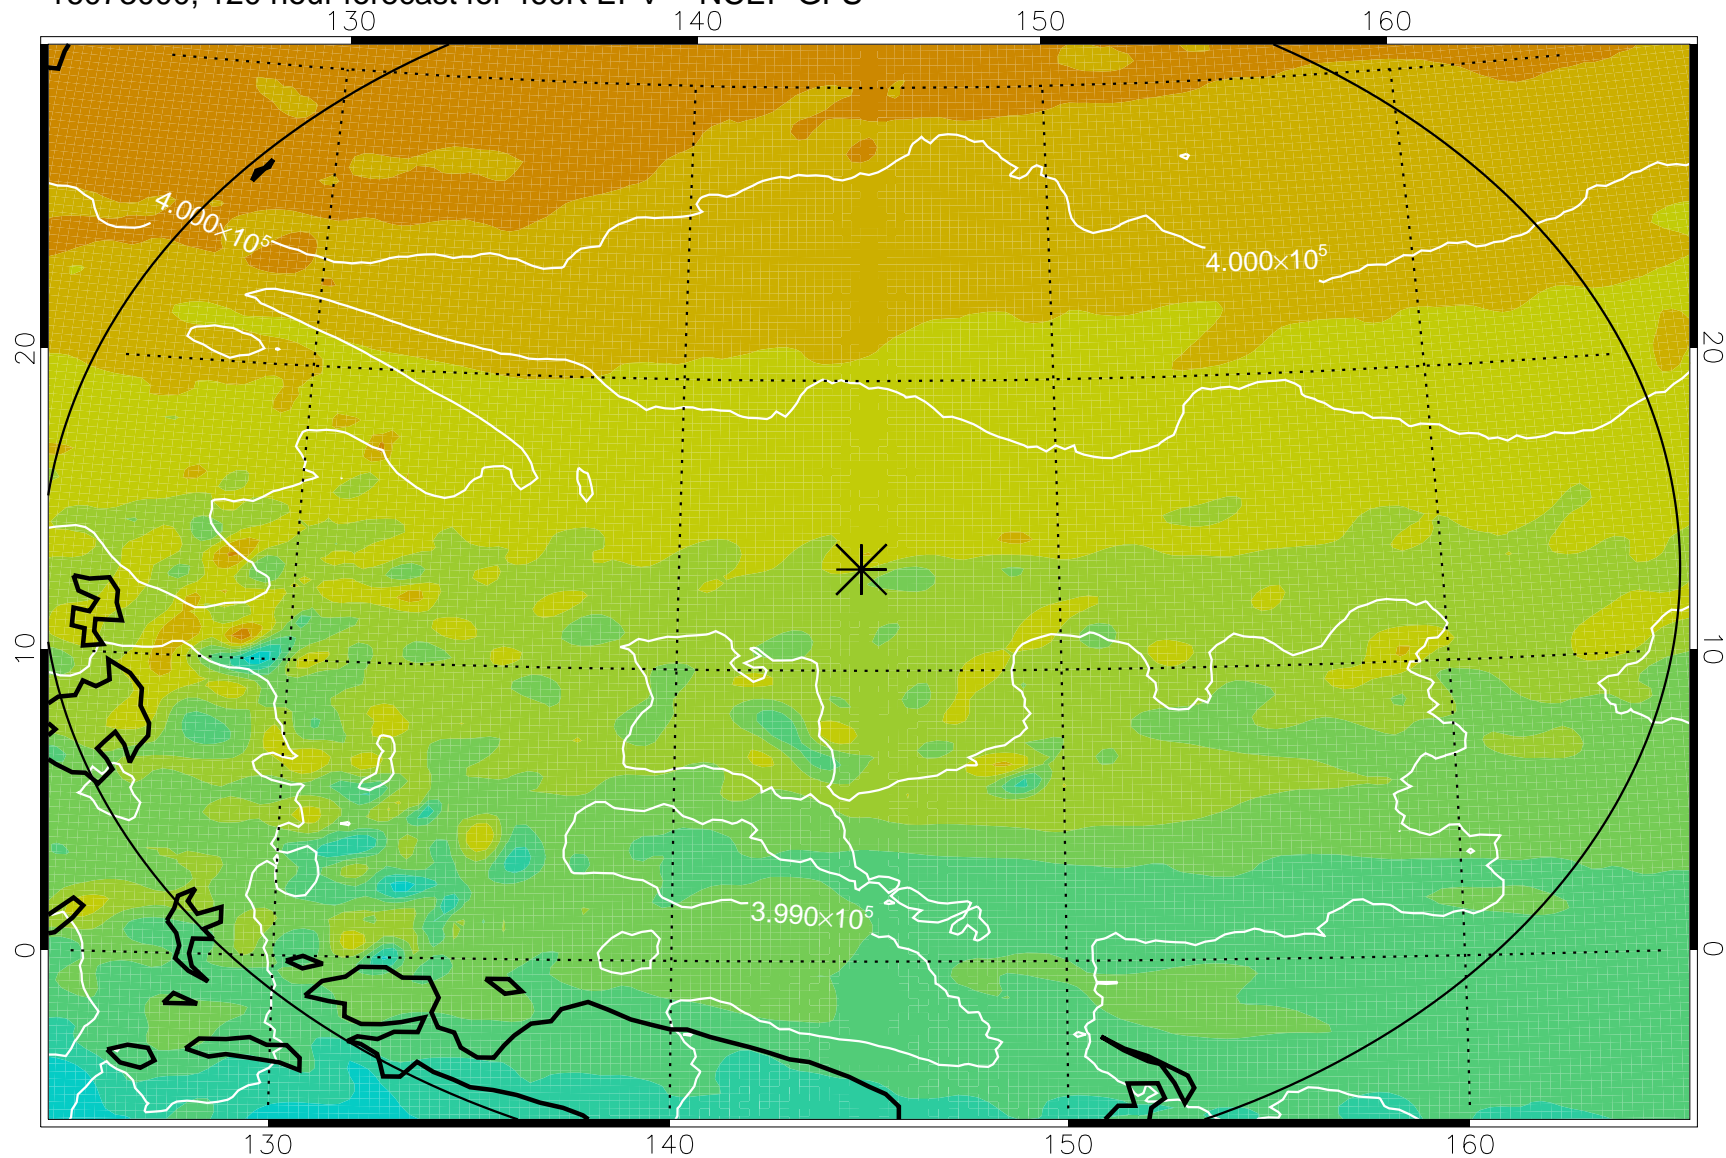

16072806, 78 hour forecast for 460K EPV -- NCEP GFS

460K Montgomery Streamfunction, white

Range ring of 2304 km

16072812, 84 hour forecast for 460K EPV -- NCEP GFS

460K Montgomery Streamfunction, white

Range ring of 2304 km

16072818, 90 hour forecast for 460K EPV -- NCEP GFS

460K Montgomery Streamfunction, white

Range ring of 2304 km

16072900, 96 hour forecast for 460K EPV -- NCEP GFS

460K Montgomery Streamfunction, white

Range ring of 2304 km

16072906, 102 hour forecast for 460K EPV -- NCEP GFS

460K Montgomery Streamfunction, white

Range ring of 2304 km

16072912, 108 hour forecast for 460K EPV -- NCEP GFS

460K Montgomery Streamfunction, white

Range ring of 2304 km

16072918, 114 hour forecast for 460K EPV -- NCEP GFS

460K Montgomery Streamfunction, white

Range ring of 2304 km

16073000, 120 hour forecast for 460K EPV -- NCEP GFS

460K Montgomery Streamfunction, white

Range ring of 2304 km