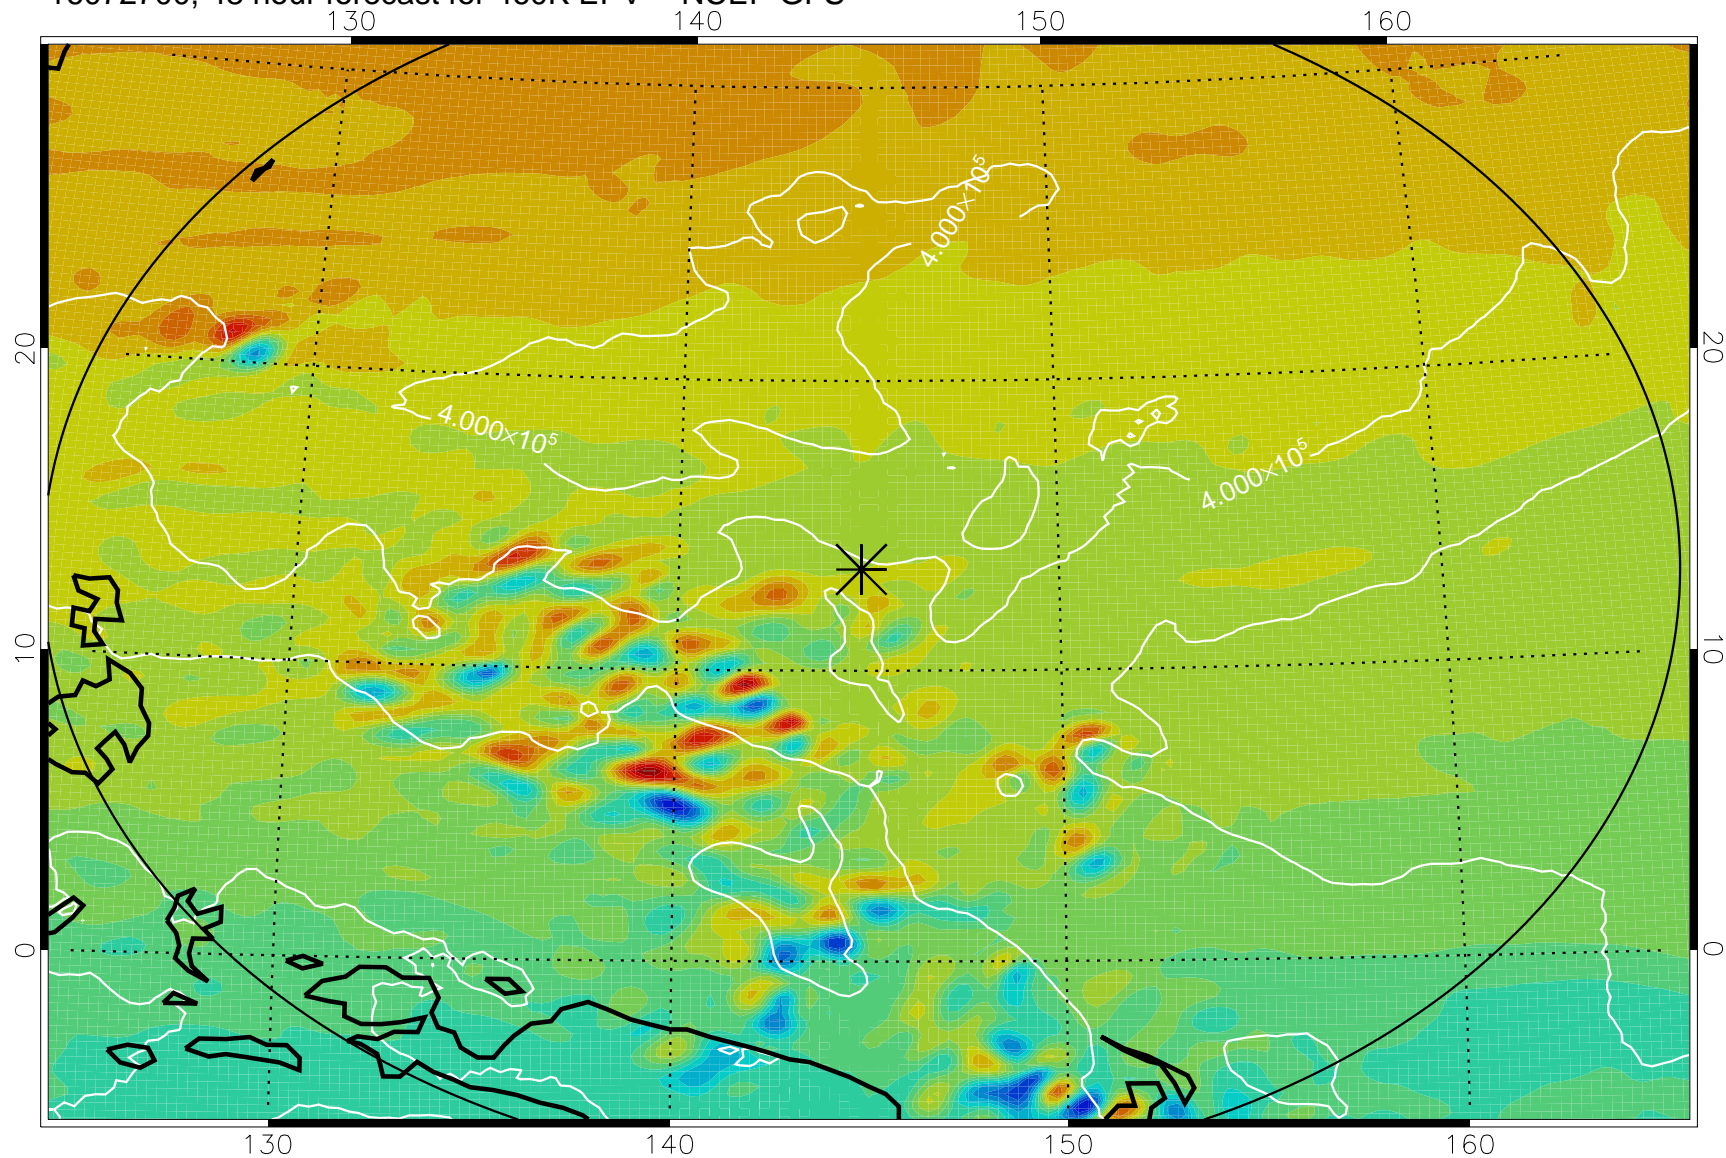

16072606, 30 hour forecast for 460K EPV -- NCEP GFS

460K Montgomery Streamfunction, white

Range ring of 2304 km

16072612, 36 hour forecast for 460K EPV -- NCEP GFS

460K Montgomery Streamfunction, white

Range ring of 2304 km

16072618, 42 hour forecast for 460K EPV -- NCEP GFS

460K Montgomery Streamfunction, white

Range ring of 2304 km

16072700, 48 hour forecast for 460K EPV -- NCEP GFS

460K Montgomery Streamfunction, white

Range ring of 2304 km

16072718, 66 hour forecast for 460K EPV -- NCEP GFS

460K Montgomery Streamfunction, white

Range ring of 2304 km

16072800, 72 hour forecast for 460K EPV -- NCEP GFS

460K Montgomery Streamfunction, white

Range ring of 2304 km

16072818, 90 hour forecast for 460K EPV -- NCEP GFS

460K Montgomery Streamfunction, white

Range ring of 2304 km

16072900, 96 hour forecast for 460K EPV -- NCEP GFS

460K Montgomery Streamfunction, white

Range ring of 2304 km