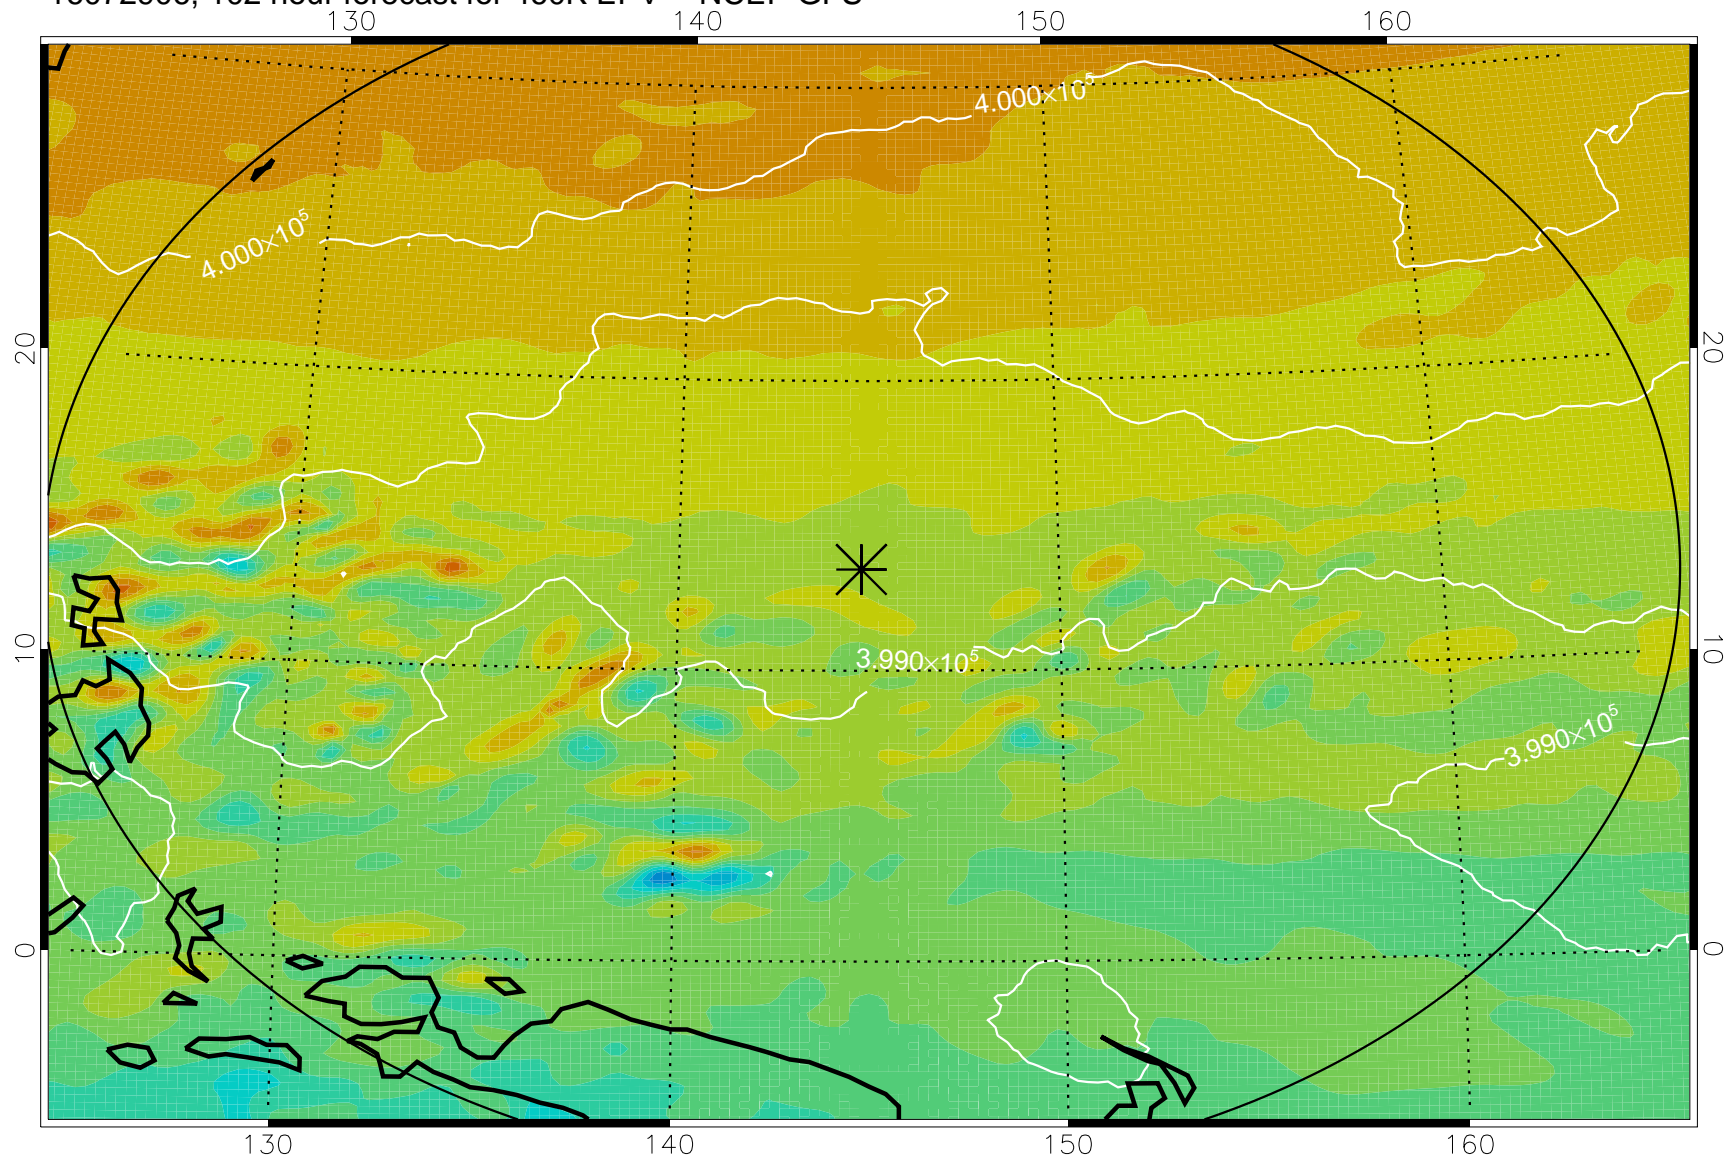

16072806, 78 hour forecast for 460K EPV -- NCEP GFS

460K Montgomery Streamfunction, white

Range ring of 2304 km

16072812, 84 hour forecast for 460K EPV -- NCEP GFS

460K Montgomery Streamfunction, white

Range ring of 2304 km

16072818, 90 hour forecast for 460K EPV -- NCEP GFS

460K Montgomery Streamfunction, white

Range ring of 2304 km

16072900, 96 hour forecast for 460K EPV -- NCEP GFS

460K Montgomery Streamfunction, white

Range ring of 2304 km

16072906, 102 hour forecast for 460K EPV -- NCEP GFS

460K Montgomery Streamfunction, white

Range ring of 2304 km

16072912, 108 hour forecast for 460K EPV -- NCEP GFS

460K Montgomery Streamfunction, white

Range ring of 2304 km

16072918, 114 hour forecast for 460K EPV -- NCEP GFS

460K Montgomery Streamfunction, white

Range ring of 2304 km

16073000, 120 hour forecast for 460K EPV -- NCEP GFS

460K Montgomery Streamfunction, white

Range ring of 2304 km