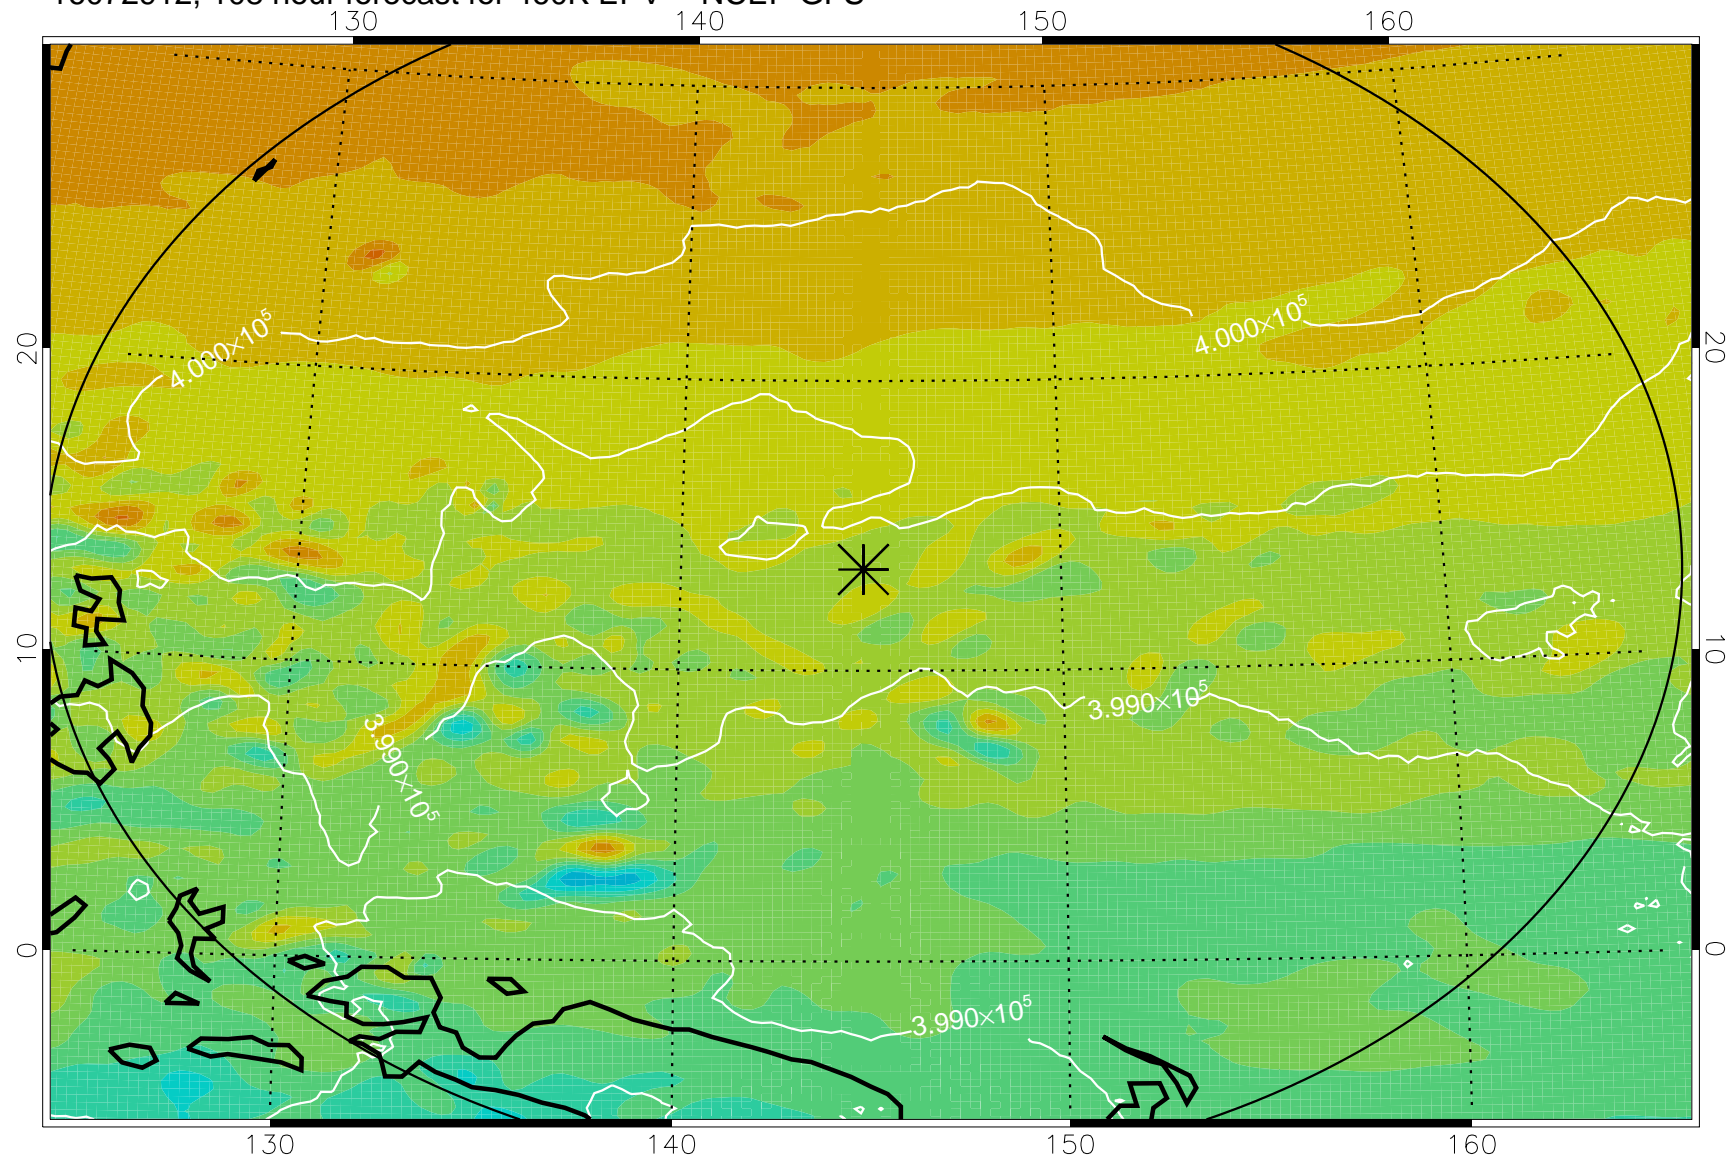

16072806, 78 hour forecast for 460K EPV -- NCEP GFS

460K Montgomery Streamfunction, white

Range ring of 2304 km

16072812, 84 hour forecast for 460K EPV -- NCEP GFS

460K Montgomery Streamfunction, white

Range ring of 2304 km

16072818, 90 hour forecast for 460K EPV -- NCEP GFS

460K Montgomery Streamfunction, white

Range ring of 2304 km

16072900, 96 hour forecast for 460K EPV -- NCEP GFS

460K Montgomery Streamfunction, white

Range ring of 2304 km

16072906, 102 hour forecast for 460K EPV -- NCEP GFS

460K Montgomery Streamfunction, white

Range ring of 2304 km

16072912, 108 hour forecast for 460K EPV -- NCEP GFS

460K Montgomery Streamfunction, white

Range ring of 2304 km

16072918, 114 hour forecast for 460K EPV -- NCEP GFS

460K Montgomery Streamfunction, white

Range ring of 2304 km

16073000, 120 hour forecast for 460K EPV -- NCEP GFS

460K Montgomery Streamfunction, white

Range ring of 2304 km