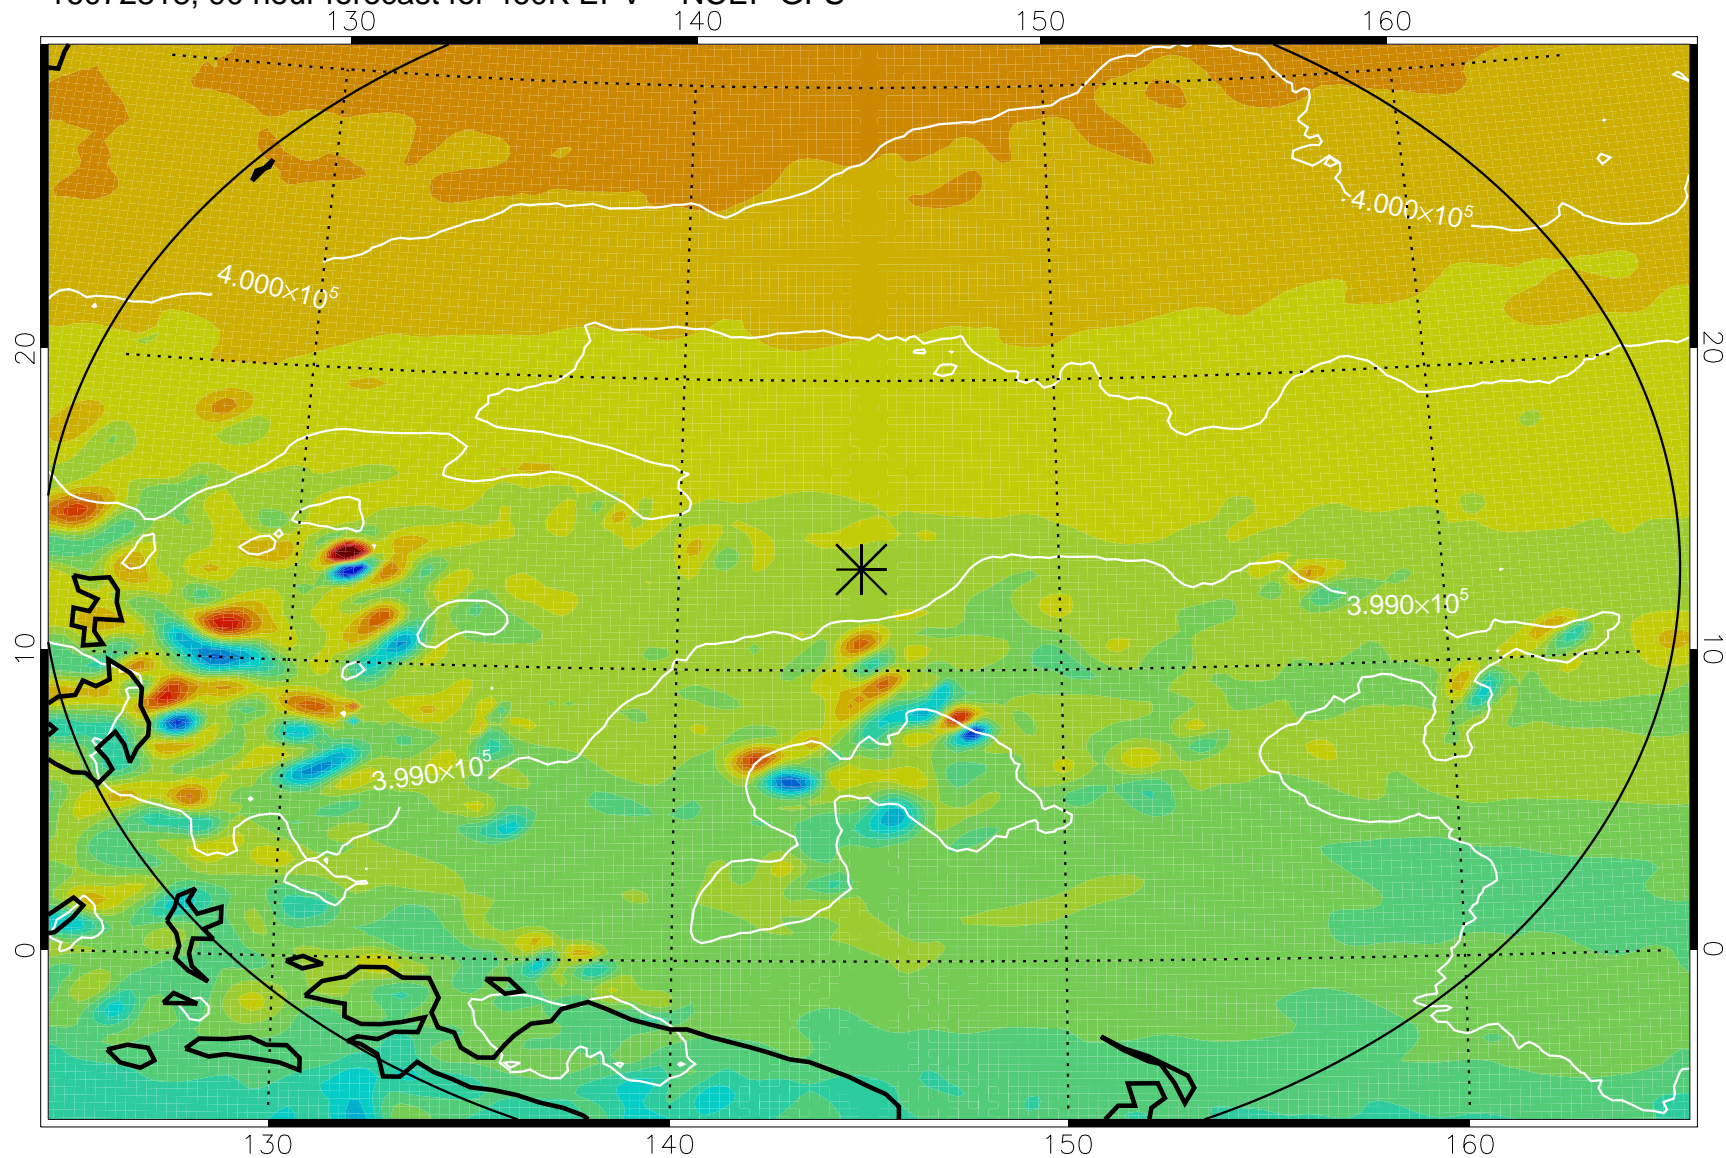

16072718, 66 hour forecast for 460K EPV -- NCEP GFS

460K Montgomery Streamfunction, white

Range ring of 2304 km

16072800, 72 hour forecast for 460K EPV -- NCEP GFS

460K Montgomery Streamfunction, white

Range ring of 2304 km

16072806, 78 hour forecast for 460K EPV -- NCEP GFS

460K Montgomery Streamfunction, white

Range ring of 2304 km

16072812, 84 hour forecast for 460K EPV -- NCEP GFS

460K Montgomery Streamfunction, white

Range ring of 2304 km

16072818, 90 hour forecast for 460K EPV -- NCEP GFS

460K Montgomery Streamfunction, white

Range ring of 2304 km

16072900, 96 hour forecast for 460K EPV -- NCEP GFS

460K Montgomery Streamfunction, white

Range ring of 2304 km

16072906, 102 hour forecast for 460K EPV -- NCEP GFS

460K Montgomery Streamfunction, white

Range ring of 2304 km

16072912, 108 hour forecast for 460K EPV -- NCEP GFS

460K Montgomery Streamfunction, white

Range ring of 2304 km