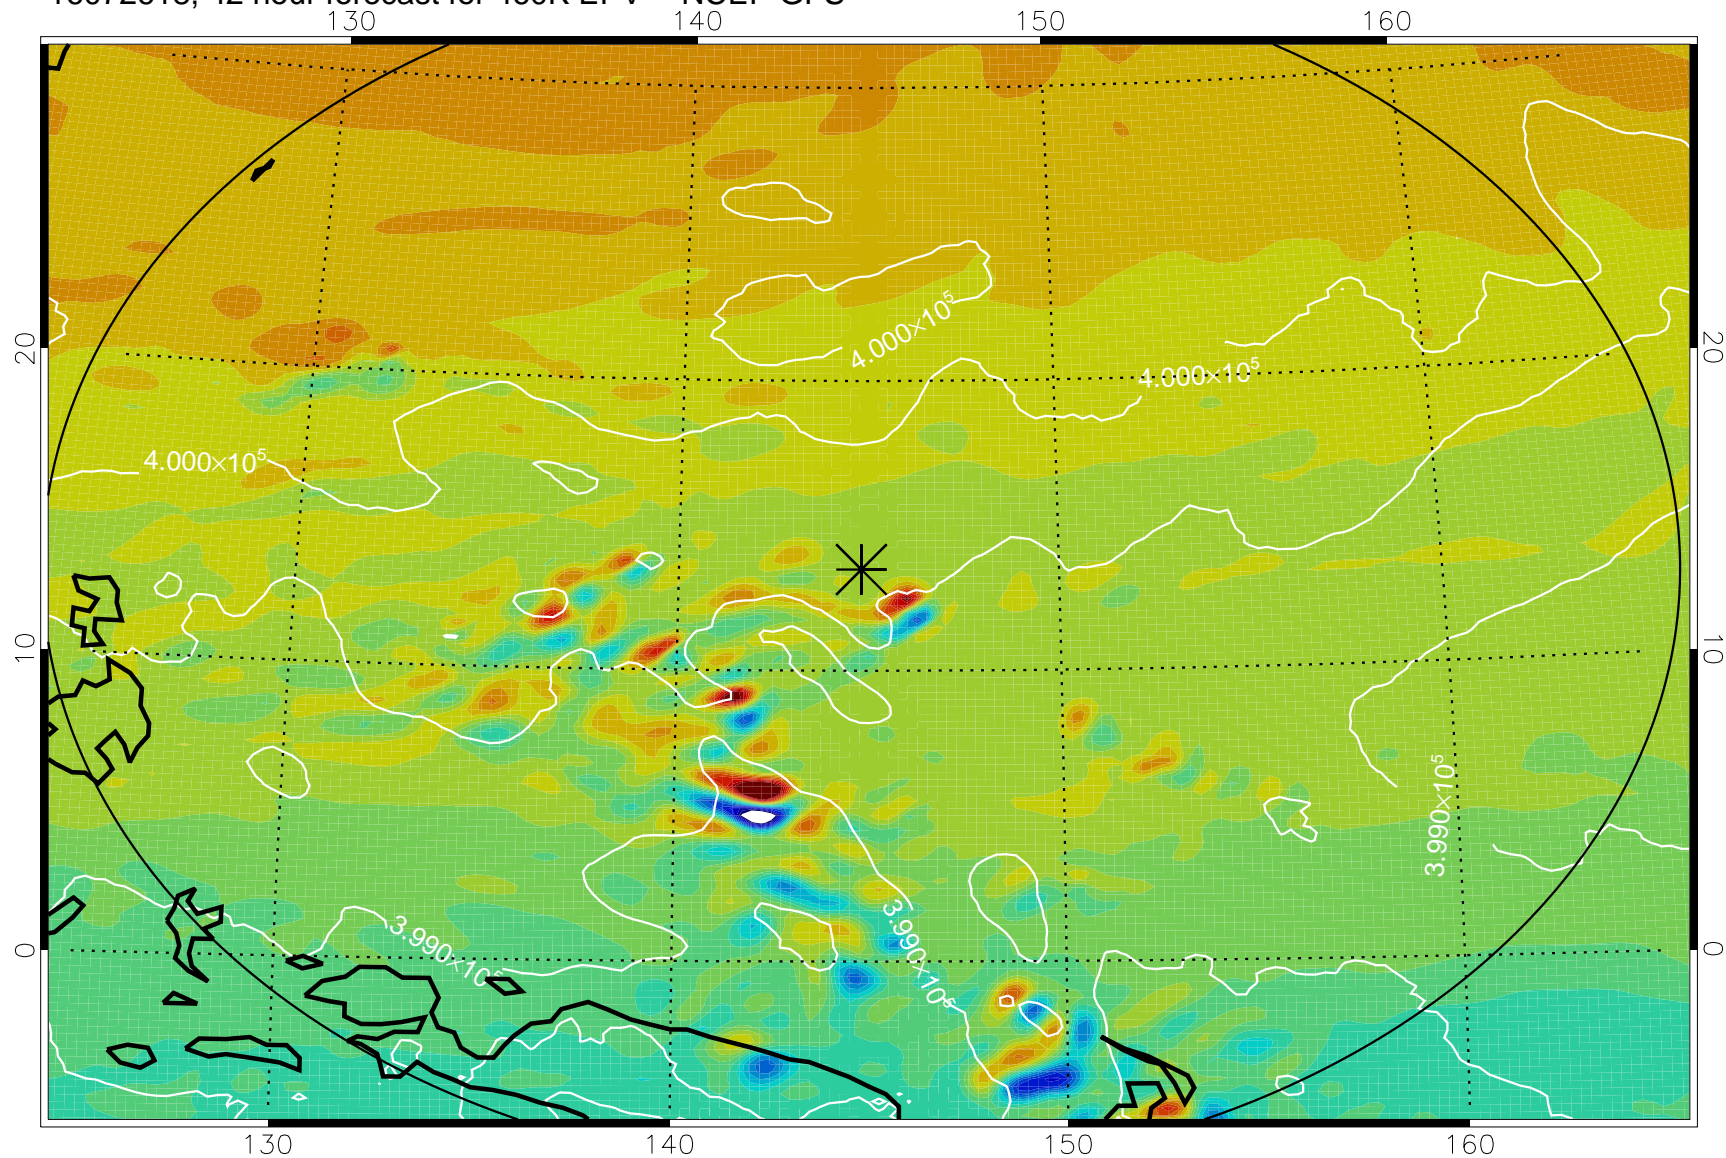

16072518, 18 hour forecast for 460K EPV -- NCEP GFS

460K Montgomery Streamfunction, white

Range ring of 2304 km

16072600, 24 hour forecast for 460K EPV -- NCEP GFS

460K Montgomery Streamfunction, white

Range ring of 2304 km

16072606, 30 hour forecast for 460K EPV -- NCEP GFS

460K Montgomery Streamfunction, white

Range ring of 2304 km

16072612, 36 hour forecast for 460K EPV -- NCEP GFS

460K Montgomery Streamfunction, white

Range ring of 2304 km

16072618, 42 hour forecast for 460K EPV -- NCEP GFS

460K Montgomery Streamfunction, white

Range ring of 2304 km

16072700, 48 hour forecast for 460K EPV -- NCEP GFS

460K Montgomery Streamfunction, white

Range ring of 2304 km

16072718, 66 hour forecast for 460K EPV -- NCEP GFS

460K Montgomery Streamfunction, white

Range ring of 2304 km

16072800, 72 hour forecast for 460K EPV -- NCEP GFS

460K Montgomery Streamfunction, white

Range ring of 2304 km