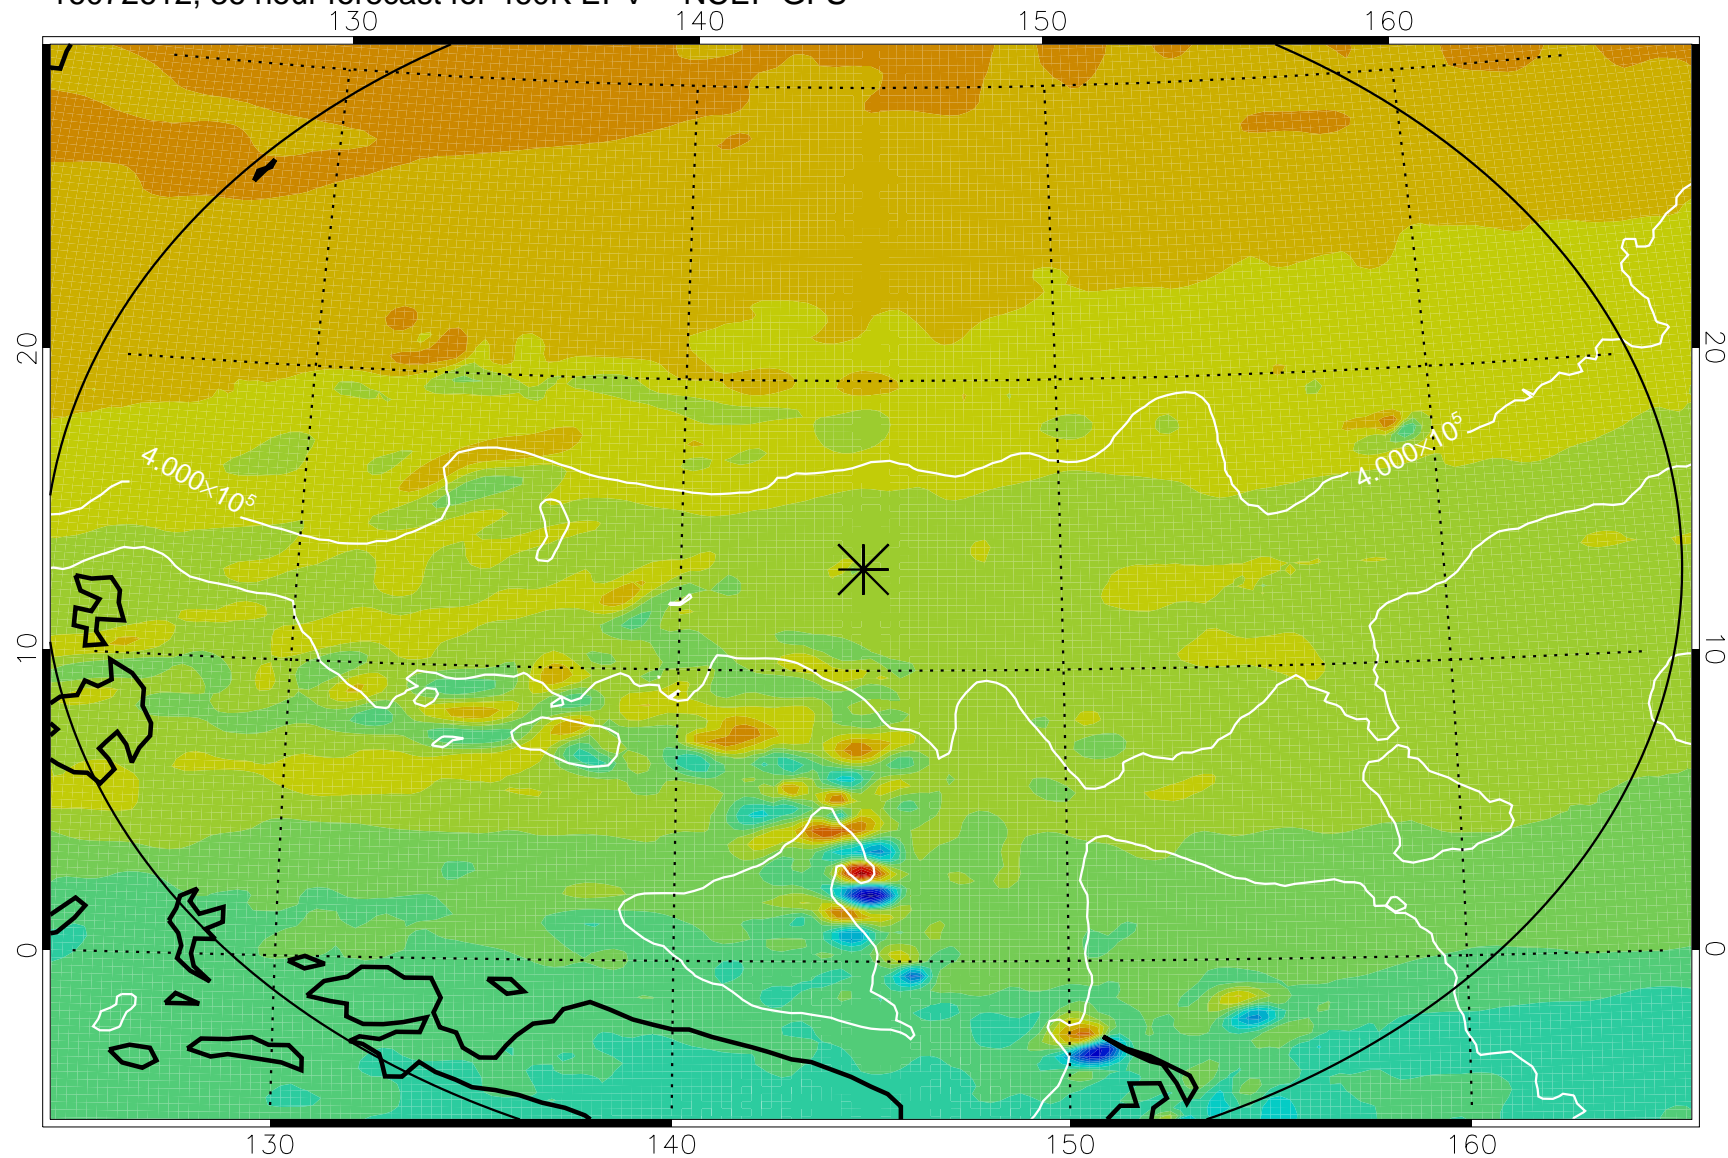

16072506, 6 hour forecast for 460K EPV -- NCEP GFS

460K Montgomery Streamfunction, white

Range ring of 2304 km

16072512, 12 hour forecast for 460K EPV -- NCEP GFS

460K Montgomery Streamfunction, white

Range ring of 2304 km

16072518, 18 hour forecast for 460K EPV -- NCEP GFS

460K Montgomery Streamfunction, white

Range ring of 2304 km

16072600, 24 hour forecast for 460K EPV -- NCEP GFS

460K Montgomery Streamfunction, white

Range ring of 2304 km

16072606, 30 hour forecast for 460K EPV -- NCEP GFS

460K Montgomery Streamfunction, white

Range ring of 2304 km

16072612, 36 hour forecast for 460K EPV -- NCEP GFS

460K Montgomery Streamfunction, white

Range ring of 2304 km

16072618, 42 hour forecast for 460K EPV -- NCEP GFS

460K Montgomery Streamfunction, white

Range ring of 2304 km

16072700, 48 hour forecast for 460K EPV -- NCEP GFS

460K Montgomery Streamfunction, white

Range ring of 2304 km