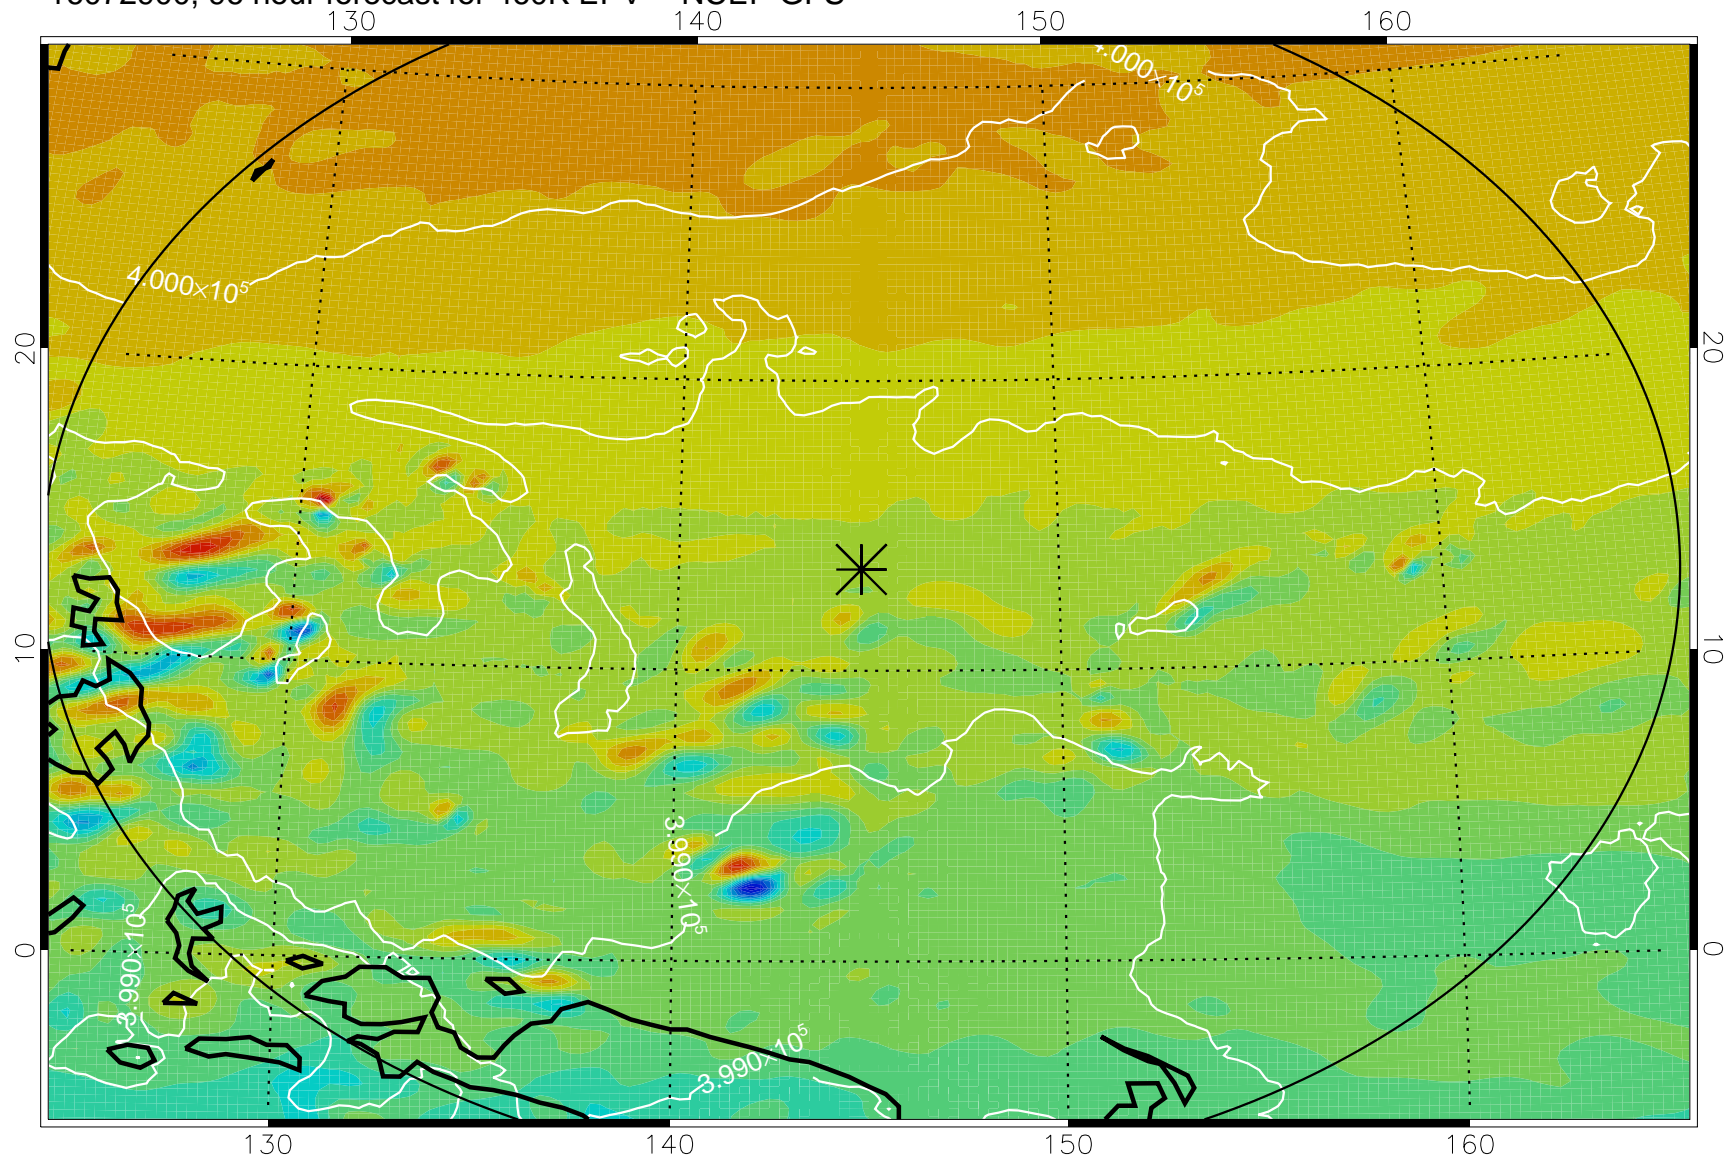

16072718, 66 hour forecast for 460K EPV -- NCEP GFS

460K Montgomery Streamfunction, white

Range ring of 2304 km

16072800, 72 hour forecast for 460K EPV -- NCEP GFS

460K Montgomery Streamfunction, white

Range ring of 2304 km

16072806, 78 hour forecast for 460K EPV -- NCEP GFS

460K Montgomery Streamfunction, white

Range ring of 2304 km

16072812, 84 hour forecast for 460K EPV -- NCEP GFS

460K Montgomery Streamfunction, white

Range ring of 2304 km

16072818, 90 hour forecast for 460K EPV -- NCEP GFS

460K Montgomery Streamfunction, white

Range ring of 2304 km

16072900, 96 hour forecast for 460K EPV -- NCEP GFS

460K Montgomery Streamfunction, white

Range ring of 2304 km

16072906, 102 hour forecast for 460K EPV -- NCEP GFS

460K Montgomery Streamfunction, white

Range ring of 2304 km

16072912, 108 hour forecast for 460K EPV -- NCEP GFS

460K Montgomery Streamfunction, white

Range ring of 2304 km