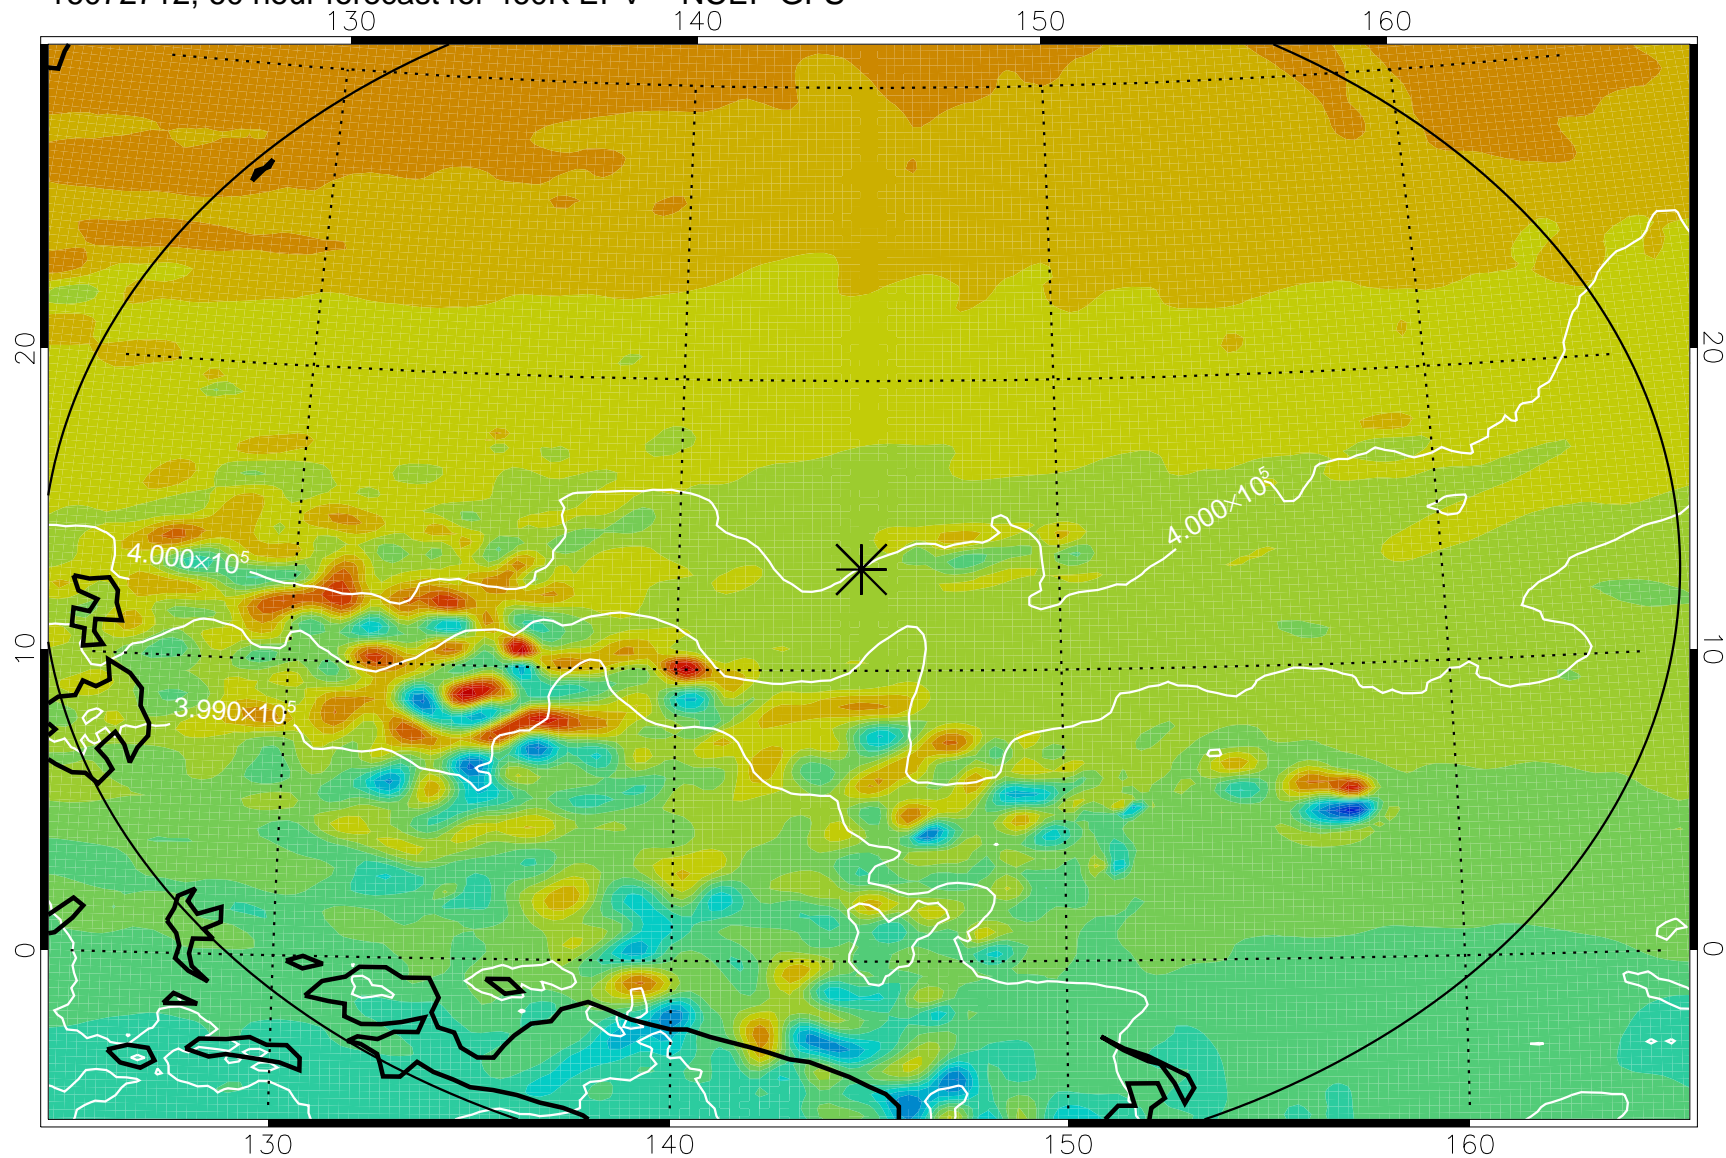

16072606, 30 hour forecast for 460K EPV -- NCEP GFS

460K Montgomery Streamfunction, white

Range ring of 2304 km

16072612, 36 hour forecast for 460K EPV -- NCEP GFS

460K Montgomery Streamfunction, white

Range ring of 2304 km

16072618, 42 hour forecast for 460K EPV -- NCEP GFS

460K Montgomery Streamfunction, white

Range ring of 2304 km

16072700, 48 hour forecast for 460K EPV -- NCEP GFS

460K Montgomery Streamfunction, white

Range ring of 2304 km

16072706, 54 hour forecast for 460K EPV -- NCEP GFS

460K Montgomery Streamfunction, white

Range ring of 2304 km

16072712, 60 hour forecast for 460K EPV -- NCEP GFS

460K Montgomery Streamfunction, white

Range ring of 2304 km

16072718, 66 hour forecast for 460K EPV -- NCEP GFS

460K Montgomery Streamfunction, white

Range ring of 2304 km

16072800, 72 hour forecast for 460K EPV -- NCEP GFS

460K Montgomery Streamfunction, white

Range ring of 2304 km