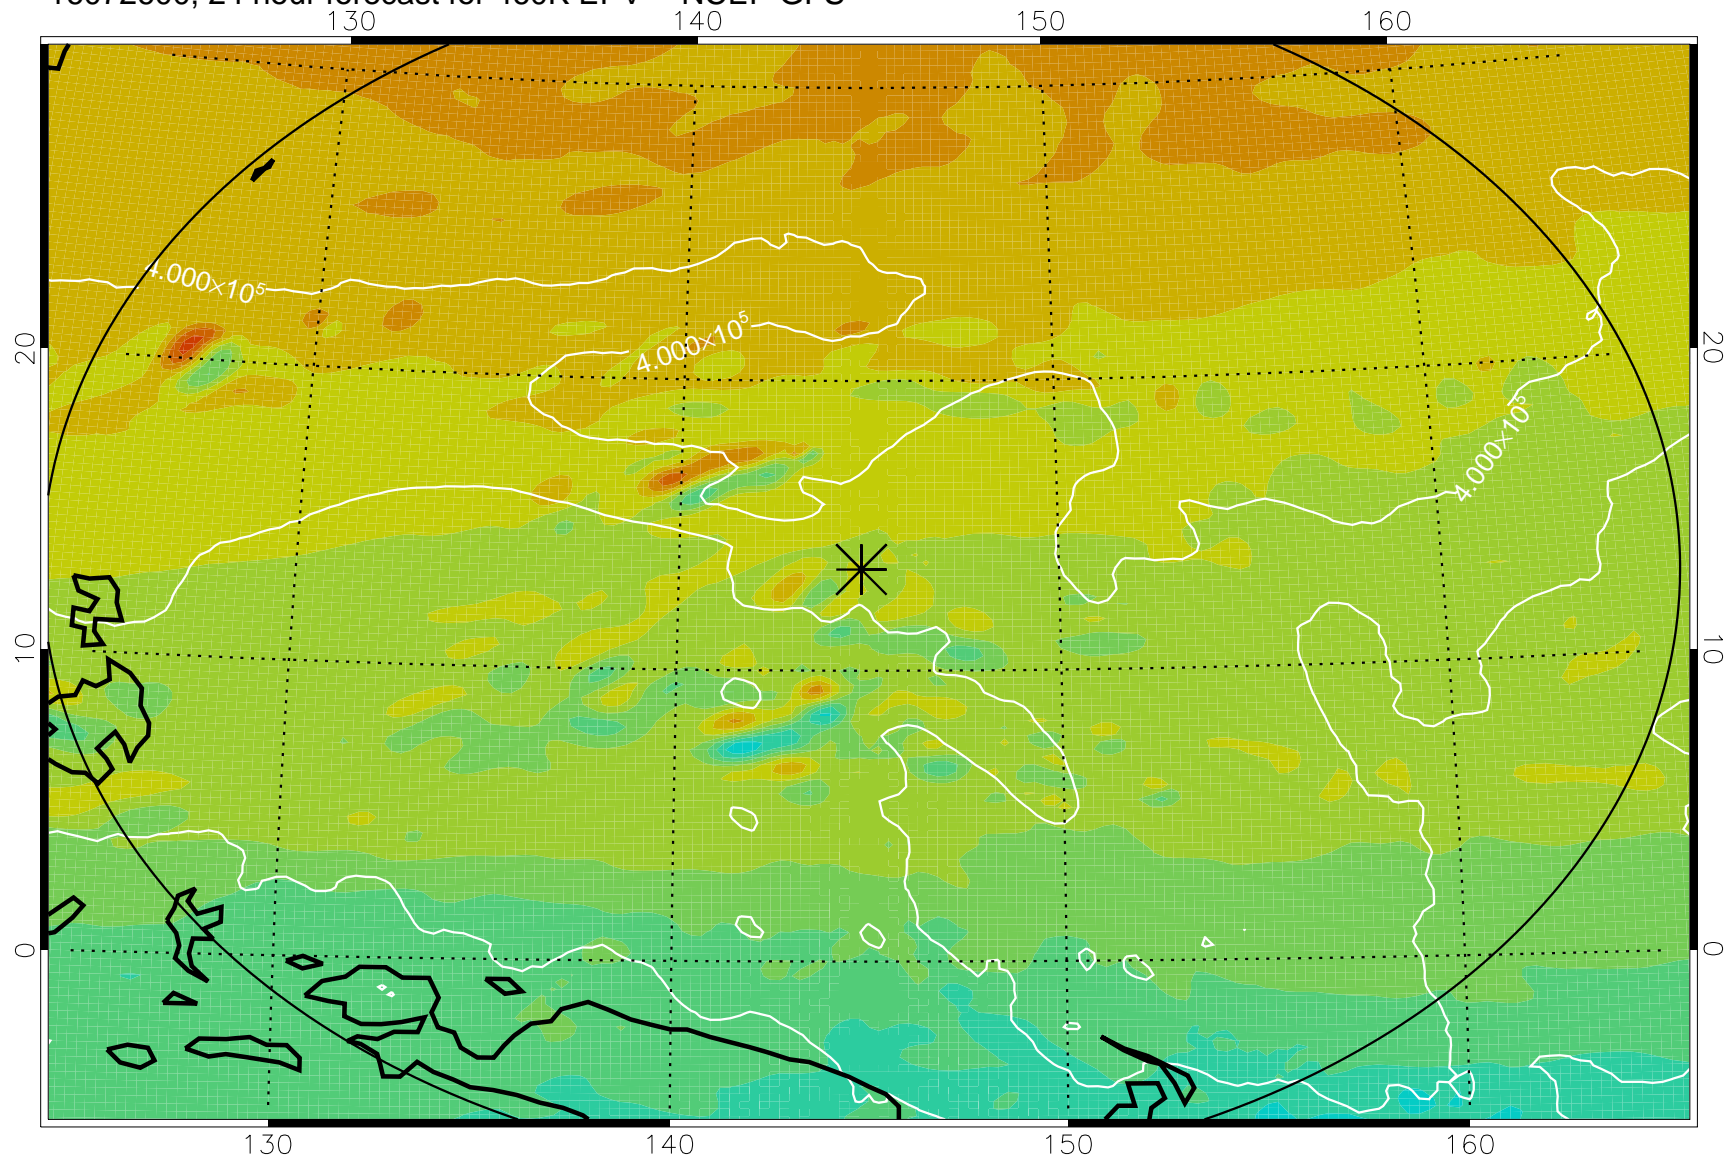

16072506, 6 hour forecast for 460K EPV -- NCEP GFS

460K Montgomery Streamfunction, white

Range ring of 2304 km

16072512, 12 hour forecast for 460K EPV -- NCEP GFS

460K Montgomery Streamfunction, white

Range ring of 2304 km

16072518, 18 hour forecast for 460K EPV -- NCEP GFS

460K Montgomery Streamfunction, white

Range ring of 2304 km

16072600, 24 hour forecast for 460K EPV -- NCEP GFS

460K Montgomery Streamfunction, white

Range ring of 2304 km

16072606, 30 hour forecast for 460K EPV -- NCEP GFS

460K Montgomery Streamfunction, white

Range ring of 2304 km

16072612, 36 hour forecast for 460K EPV -- NCEP GFS

460K Montgomery Streamfunction, white

Range ring of 2304 km

16072718, 66 hour forecast for 460K EPV -- NCEP GFS

460K Montgomery Streamfunction, white

Range ring of 2304 km

16072800, 72 hour forecast for 460K EPV -- NCEP GFS

460K Montgomery Streamfunction, white

Range ring of 2304 km