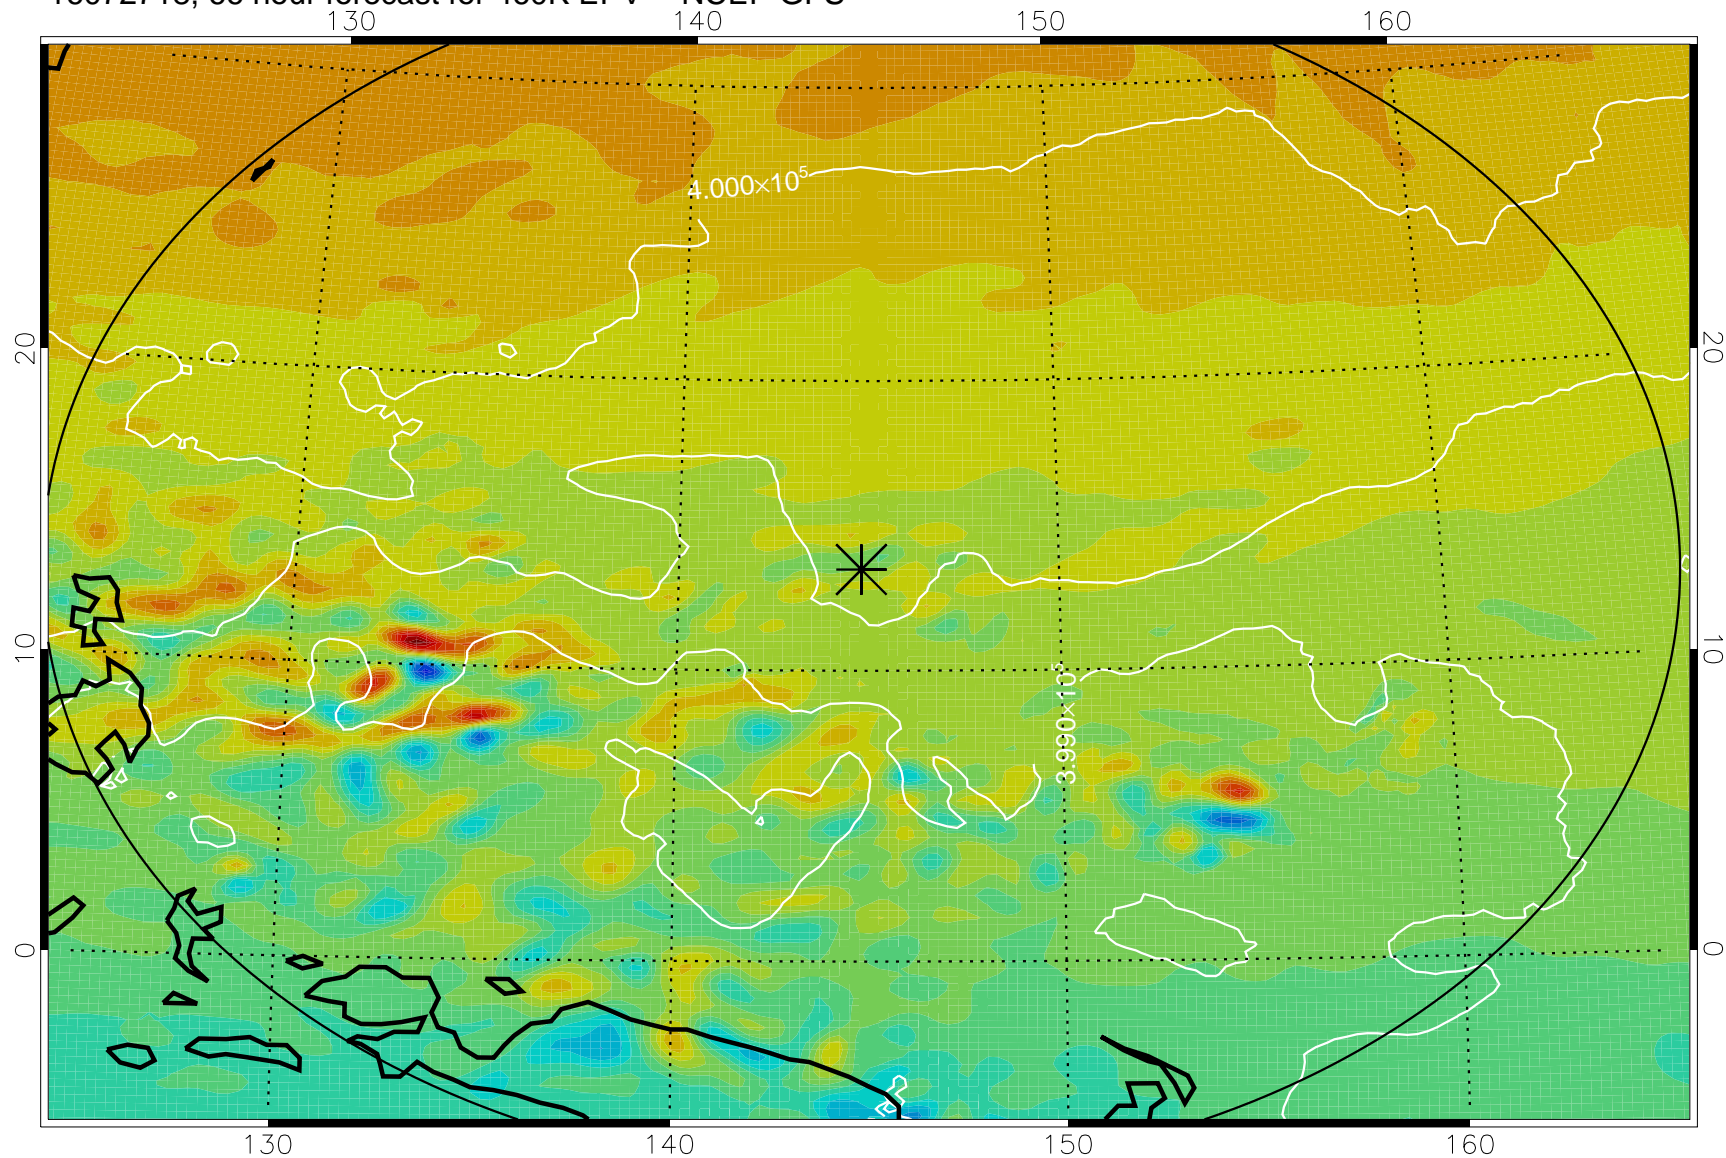

16072706, 54 hour forecast for 460K EPV -- NCEP GFS

460K Montgomery Streamfunction, white

Range ring of 2304 km

16072712, 60 hour forecast for 460K EPV -- NCEP GFS

460K Montgomery Streamfunction, white

Range ring of 2304 km

16072718, 66 hour forecast for 460K EPV -- NCEP GFS

460K Montgomery Streamfunction, white

Range ring of 2304 km

16072800, 72 hour forecast for 460K EPV -- NCEP GFS

460K Montgomery Streamfunction, white

Range ring of 2304 km

16072806, 78 hour forecast for 460K EPV -- NCEP GFS

460K Montgomery Streamfunction, white

Range ring of 2304 km

16072812, 84 hour forecast for 460K EPV -- NCEP GFS

460K Montgomery Streamfunction, white

Range ring of 2304 km

16072818, 90 hour forecast for 460K EPV -- NCEP GFS

460K Montgomery Streamfunction, white

Range ring of 2304 km

16072900, 96 hour forecast for 460K EPV -- NCEP GFS

460K Montgomery Streamfunction, white

Range ring of 2304 km