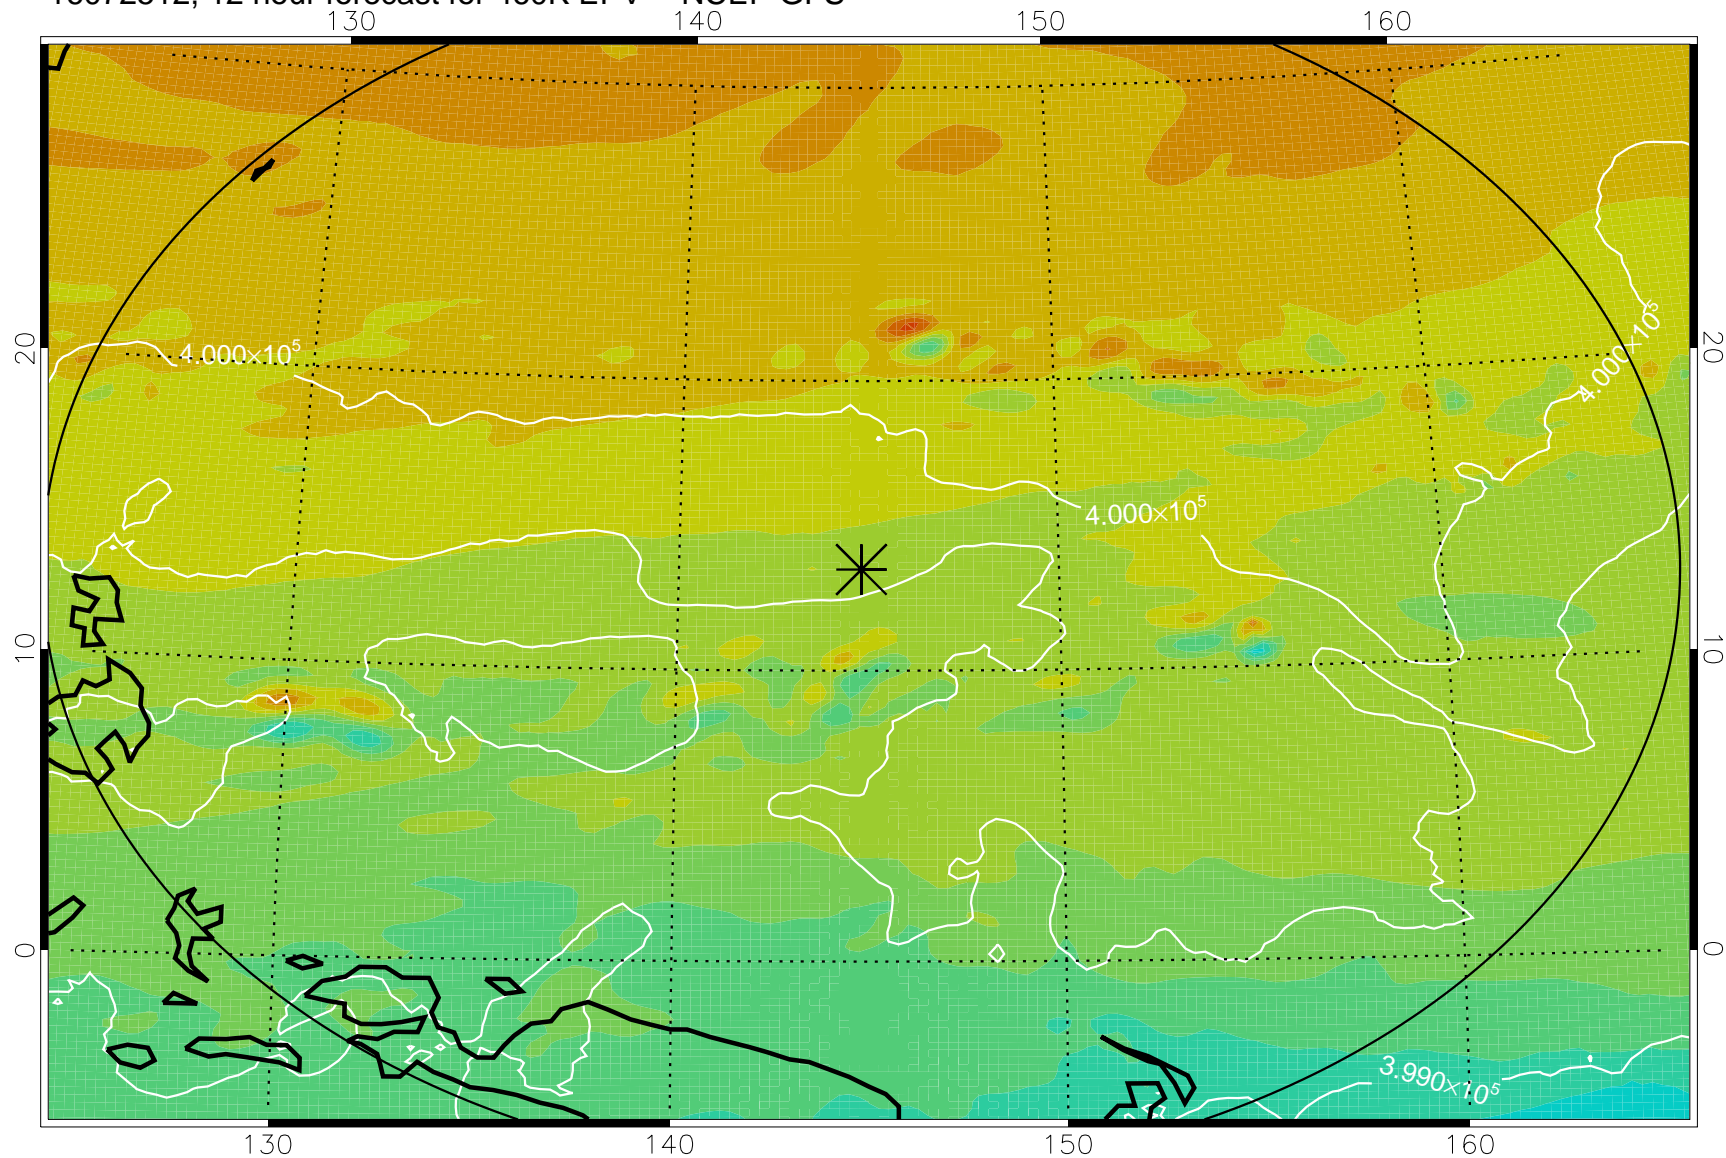

16072506, 6 hour forecast for 460K EPV -- NCEP GFS

460K Montgomery Streamfunction, white

Range ring of 2304 km

16072512, 12 hour forecast for 460K EPV -- NCEP GFS

460K Montgomery Streamfunction, white

Range ring of 2304 km

16072518, 18 hour forecast for 460K EPV -- NCEP GFS

460K Montgomery Streamfunction, white

Range ring of 2304 km

16072600, 24 hour forecast for 460K EPV -- NCEP GFS

460K Montgomery Streamfunction, white

Range ring of 2304 km

16072606, 30 hour forecast for 460K EPV -- NCEP GFS

460K Montgomery Streamfunction, white

Range ring of 2304 km

16072612, 36 hour forecast for 460K EPV -- NCEP GFS

460K Montgomery Streamfunction, white

Range ring of 2304 km

16072618, 42 hour forecast for 460K EPV -- NCEP GFS

460K Montgomery Streamfunction, white

Range ring of 2304 km

16072700, 48 hour forecast for 460K EPV -- NCEP GFS

460K Montgomery Streamfunction, white

Range ring of 2304 km