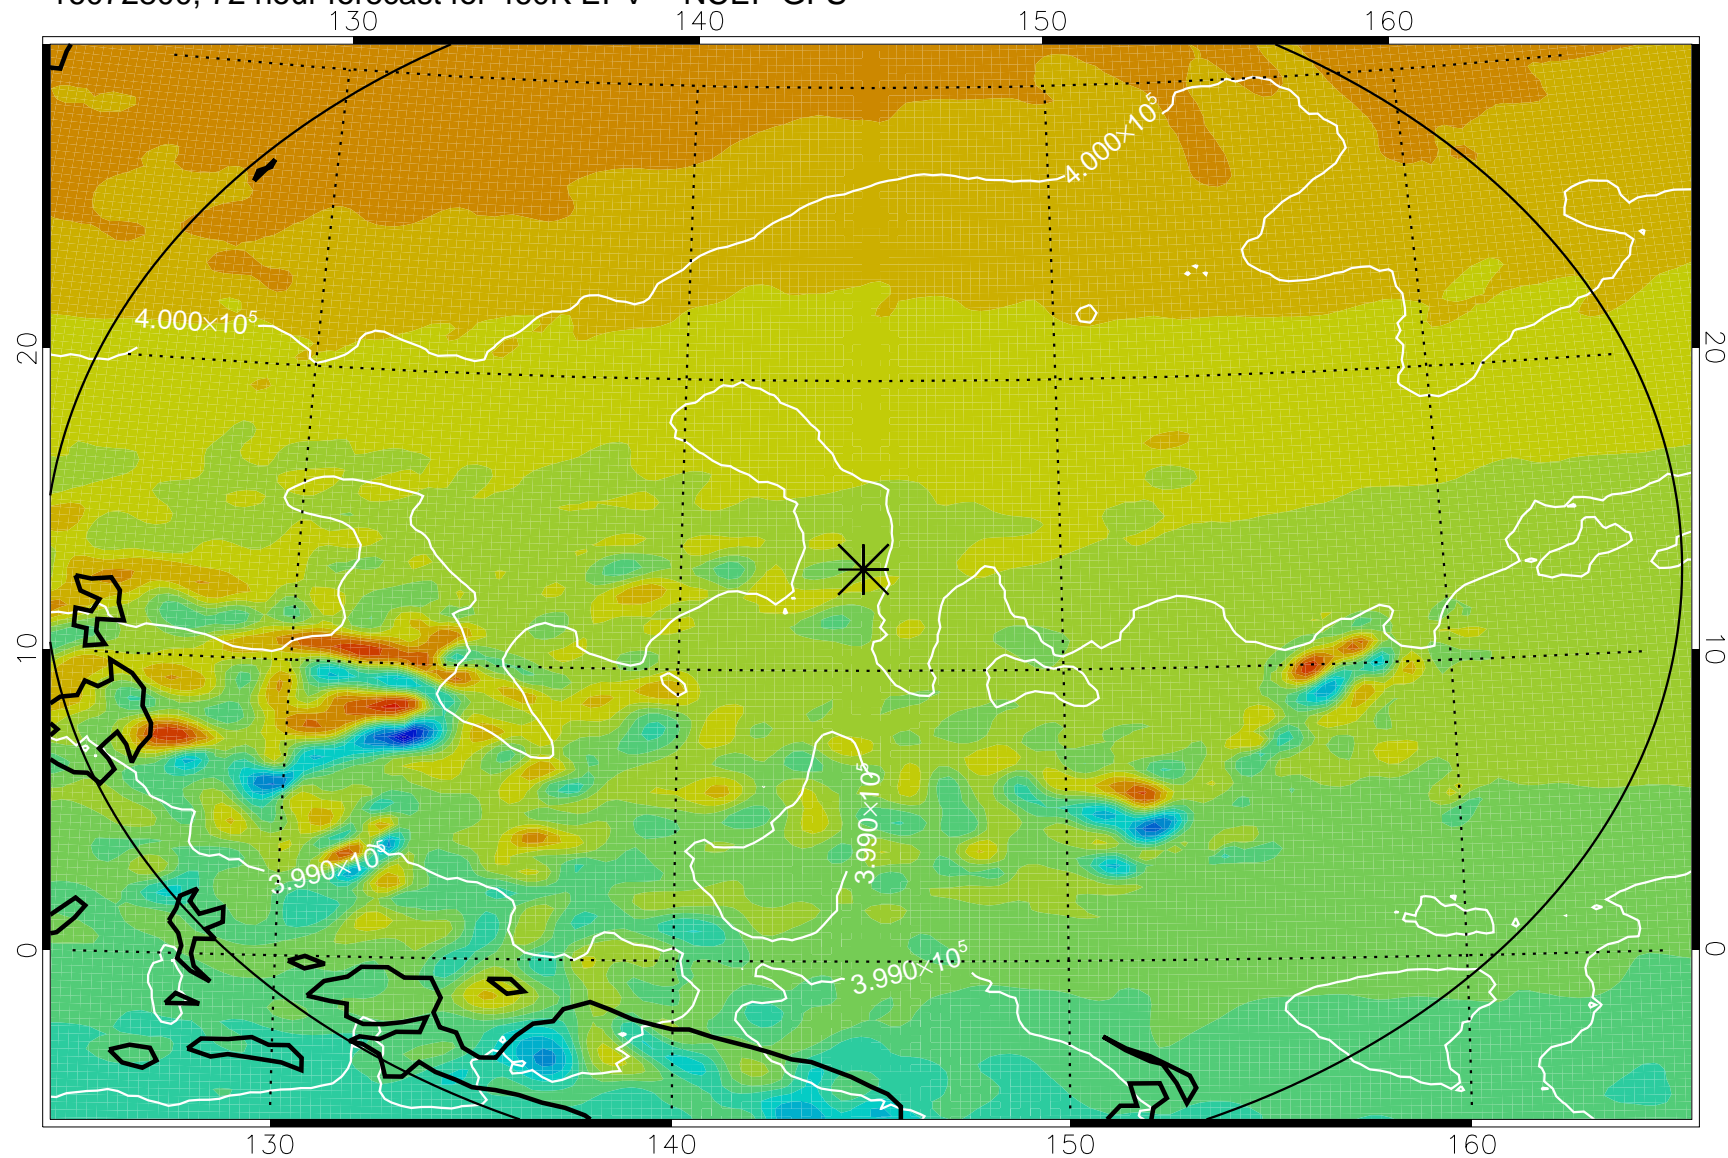

16072706, 54 hour forecast for 460K EPV -- NCEP GFS

460K Montgomery Streamfunction, white

Range ring of 2304 km

16072712, 60 hour forecast for 460K EPV -- NCEP GFS

460K Montgomery Streamfunction, white

Range ring of 2304 km

16072718, 66 hour forecast for 460K EPV -- NCEP GFS

460K Montgomery Streamfunction, white

Range ring of 2304 km

16072800, 72 hour forecast for 460K EPV -- NCEP GFS

460K Montgomery Streamfunction, white

Range ring of 2304 km

16072806, 78 hour forecast for 460K EPV -- NCEP GFS

460K Montgomery Streamfunction, white

Range ring of 2304 km

16072812, 84 hour forecast for 460K EPV -- NCEP GFS

460K Montgomery Streamfunction, white

Range ring of 2304 km

16072818, 90 hour forecast for 460K EPV -- NCEP GFS

460K Montgomery Streamfunction, white

Range ring of 2304 km

16072900, 96 hour forecast for 460K EPV -- NCEP GFS

460K Montgomery Streamfunction, white

Range ring of 2304 km