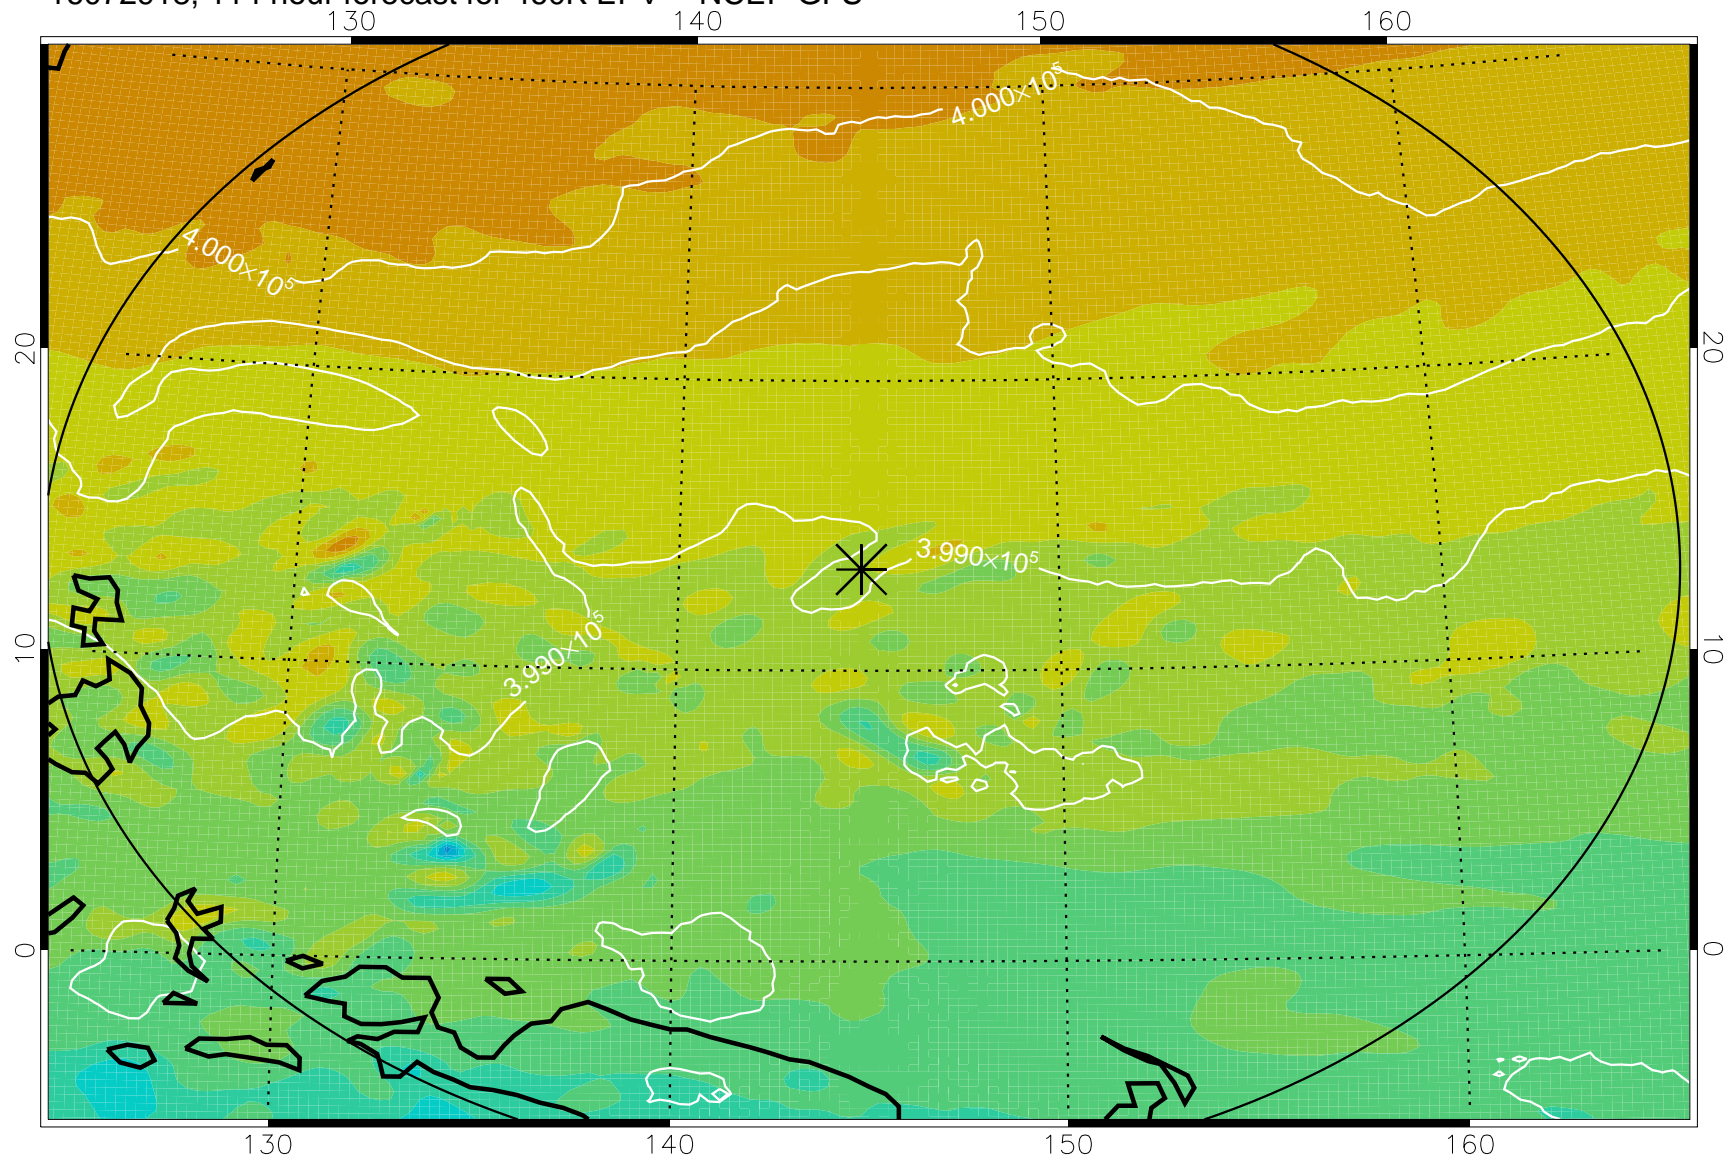

16072806, 78 hour forecast for 460K EPV -- NCEP GFS

460K Montgomery Streamfunction, white

Range ring of 2304 km

16072812, 84 hour forecast for 460K EPV -- NCEP GFS

460K Montgomery Streamfunction, white

Range ring of 2304 km

16072818, 90 hour forecast for 460K EPV -- NCEP GFS

460K Montgomery Streamfunction, white

Range ring of 2304 km

16072900, 96 hour forecast for 460K EPV -- NCEP GFS

460K Montgomery Streamfunction, white

Range ring of 2304 km

16072906, 102 hour forecast for 460K EPV -- NCEP GFS

460K Montgomery Streamfunction, white

Range ring of 2304 km

16072912, 108 hour forecast for 460K EPV -- NCEP GFS

460K Montgomery Streamfunction, white

Range ring of 2304 km

16072918, 114 hour forecast for 460K EPV -- NCEP GFS

460K Montgomery Streamfunction, white

Range ring of 2304 km

16073000, 120 hour forecast for 460K EPV -- NCEP GFS

460K Montgomery Streamfunction, white

Range ring of 2304 km