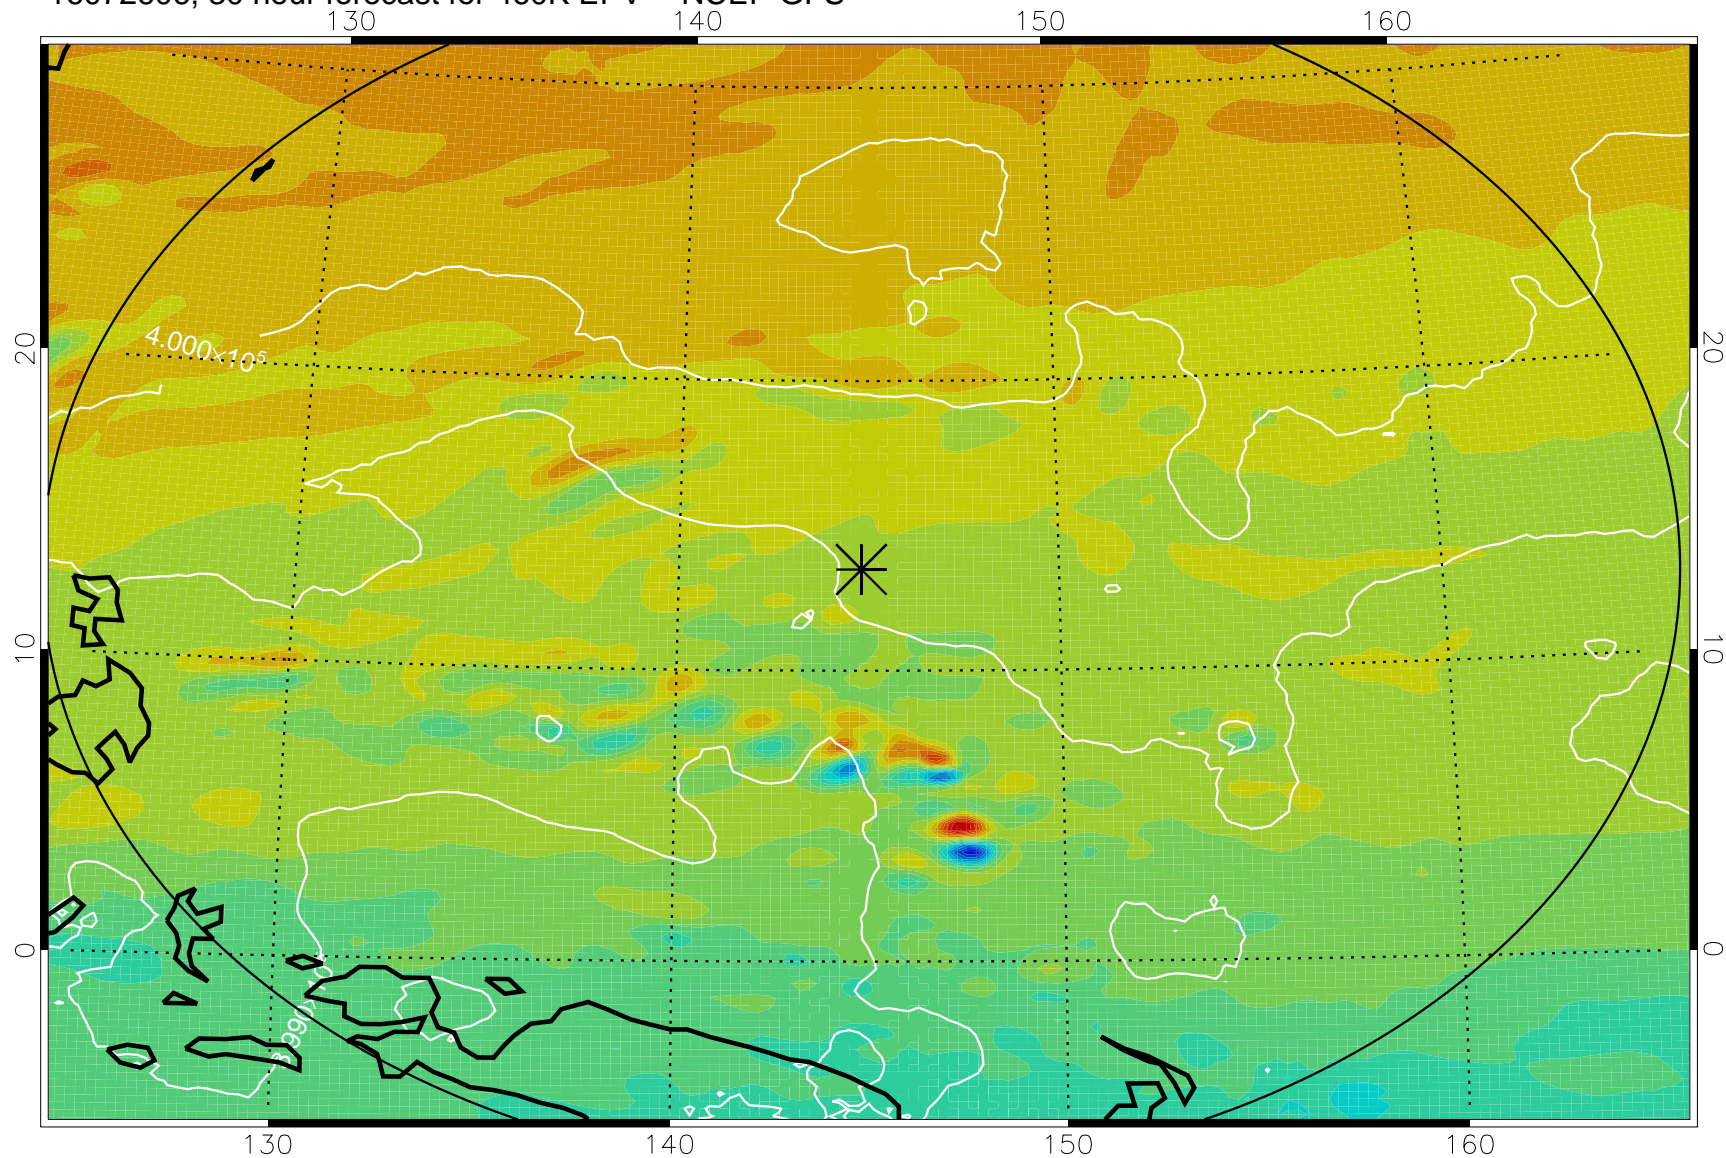

16072506, 6 hour forecast for 460K EPV -- NCEP GFS

460K Montgomery Streamfunction, white

Range ring of 2304 km

16072512, 12 hour forecast for 460K EPV -- NCEP GFS

460K Montgomery Streamfunction, white

Range ring of 2304 km

16072518, 18 hour forecast for 460K EPV -- NCEP GFS

460K Montgomery Streamfunction, white

Range ring of 2304 km

16072600, 24 hour forecast for 460K EPV -- NCEP GFS

460K Montgomery Streamfunction, white

Range ring of 2304 km

16072606, 30 hour forecast for 460K EPV -- NCEP GFS

460K Montgomery Streamfunction, white

Range ring of 2304 km

16072612, 36 hour forecast for 460K EPV -- NCEP GFS

460K Montgomery Streamfunction, white

Range ring of 2304 km

16072618, 42 hour forecast for 460K EPV -- NCEP GFS

460K Montgomery Streamfunction, white

Range ring of 2304 km

16072700, 48 hour forecast for 460K EPV -- NCEP GFS

460K Montgomery Streamfunction, white

Range ring of 2304 km