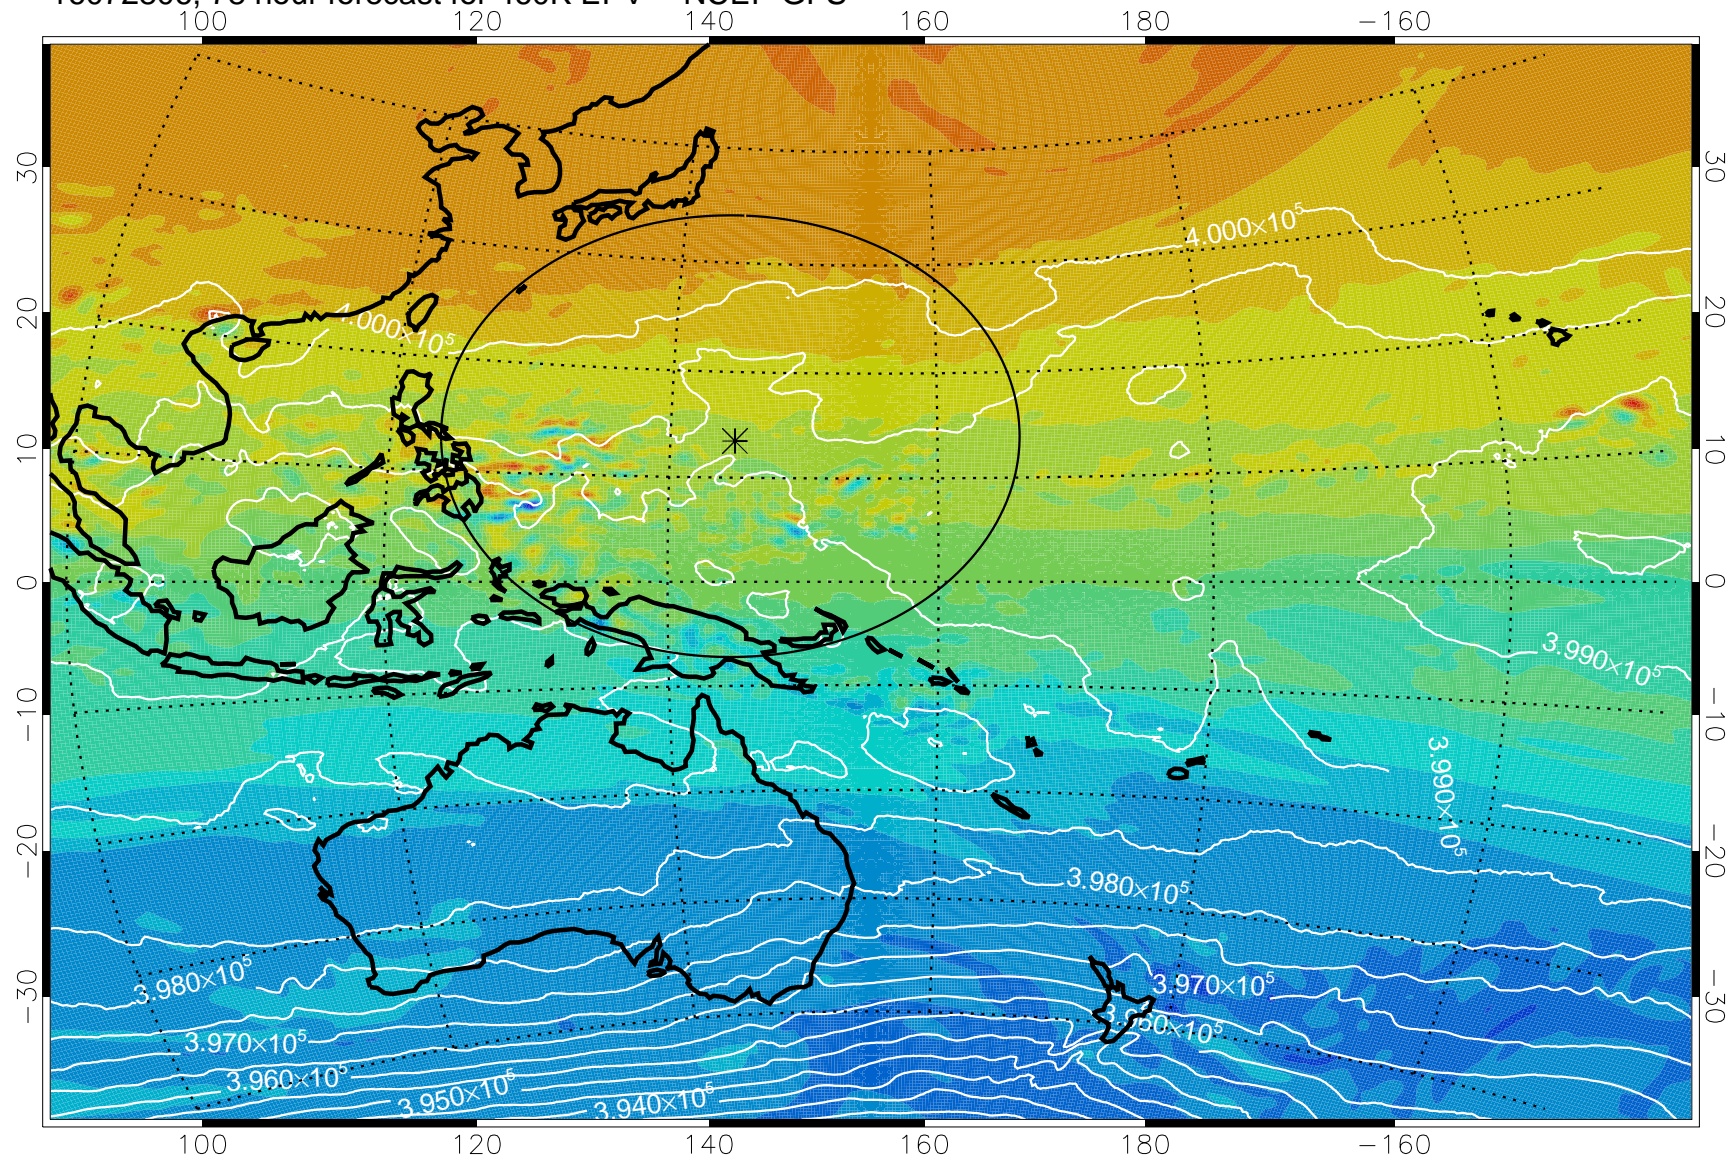

16072706, 54 hour forecast for 460K EPV -- NCEP GFS

460K Montgomery Streamfunction, white

Range ring of 2304 km

16072712, 60 hour forecast for 460K EPV -- NCEP GFS

460K Montgomery Streamfunction, white

Range ring of 2304 km

16072718, 66 hour forecast for 460K EPV -- NCEP GFS

460K Montgomery Streamfunction, white

Range ring of 2304 km

16072800, 72 hour forecast for 460K EPV -- NCEP GFS

460K Montgomery Streamfunction, white

Range ring of 2304 km

16072806, 78 hour forecast for 460K EPV -- NCEP GFS

460K Montgomery Streamfunction, white

Range ring of 2304 km

16072812, 84 hour forecast for 460K EPV -- NCEP GFS

460K Montgomery Streamfunction, white

Range ring of 2304 km

16072818, 90 hour forecast for 460K EPV -- NCEP GFS

460K Montgomery Streamfunction, white

$-4 \times 10^{-5}$      $-2 \times 10^{-5}$     0 PVU     $2 \times 10^{-5}$      $4 \times 10^{-5}$

Range ring of 2304 km