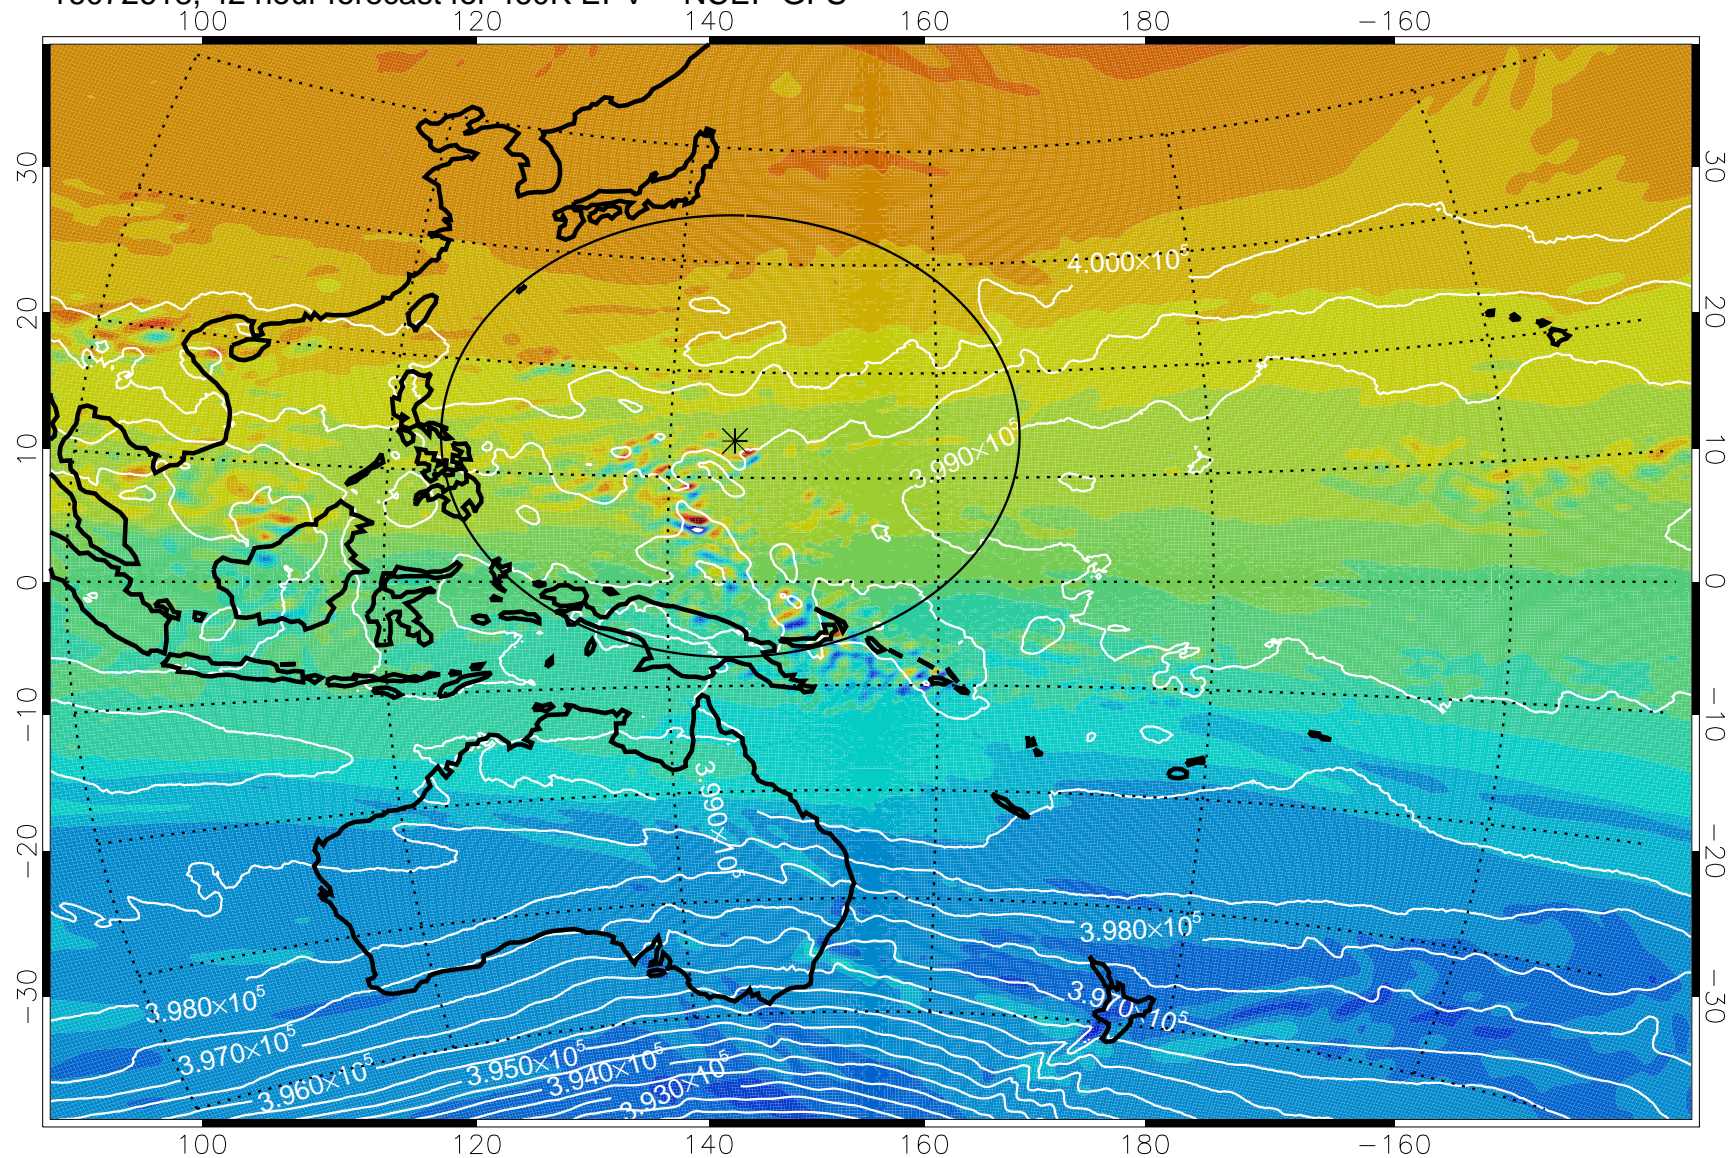

16072518, 18 hour forecast for 460K EPV -- NCEP GFS

460K Montgomery Streamfunction, white

Range ring of 2304 km

16072600, 24 hour forecast for 460K EPV -- NCEP GFS

460K Montgomery Streamfunction, white

Range ring of 2304 km

16072606, 30 hour forecast for 460K EPV -- NCEP GFS

460K Montgomery Streamfunction, white

Range ring of 2304 km

16072612, 36 hour forecast for 460K EPV -- NCEP GFS

460K Montgomery Streamfunction, white

Range ring of 2304 km

16072618, 42 hour forecast for 460K EPV -- NCEP GFS

460K Montgomery Streamfunction, white

Range ring of 2304 km

16072700, 48 hour forecast for 460K EPV -- NCEP GFS

460K Montgomery Streamfunction, white

Range ring of 2304 km

16072706, 54 hour forecast for 460K EPV -- NCEP GFS

460K Montgomery Streamfunction, white

Range ring of 2304 km

16072712, 60 hour forecast for 460K EPV -- NCEP GFS

460K Montgomery Streamfunction, white

Range ring of 2304 km