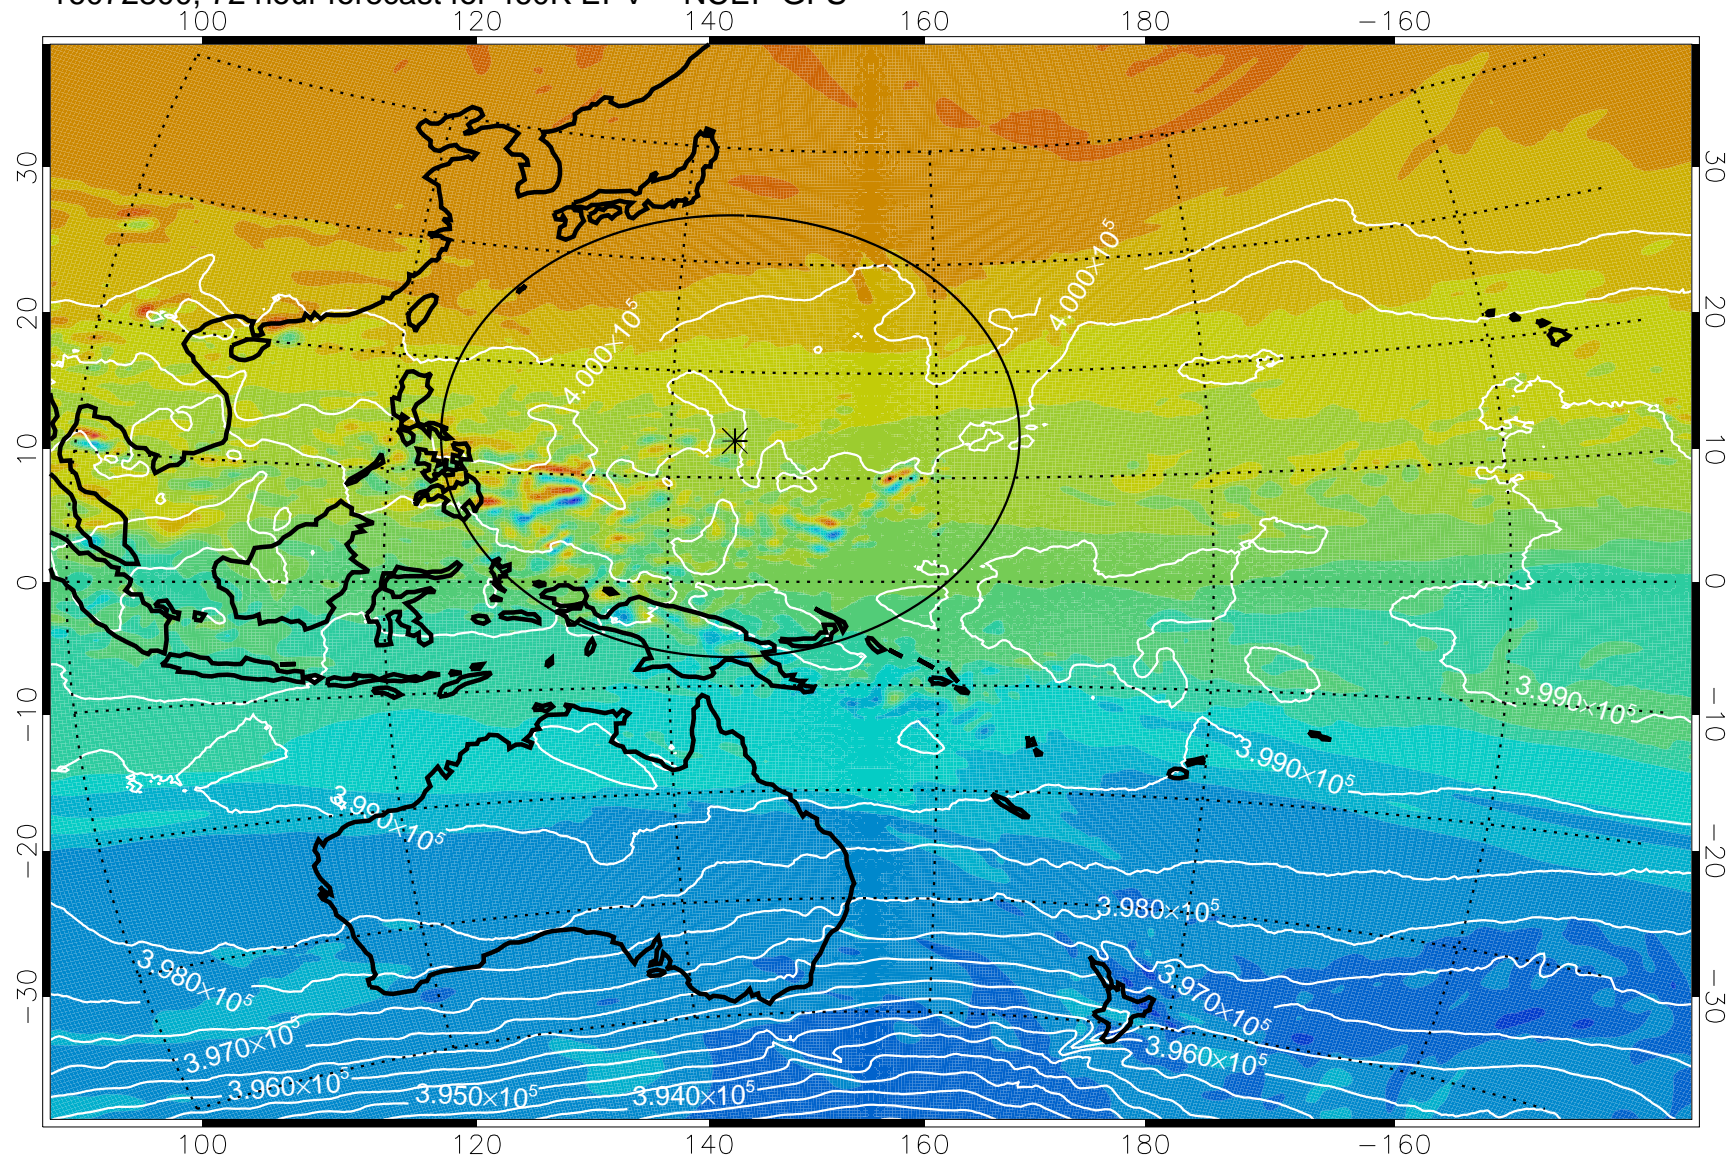

16072618, 42 hour forecast for 460K EPV -- NCEP GFS

460K Montgomery Streamfunction, white

Range ring of 2304 km

16072700, 48 hour forecast for 460K EPV -- NCEP GFS

460K Montgomery Streamfunction, white

Range ring of 2304 km

16072706, 54 hour forecast for 460K EPV -- NCEP GFS

460K Montgomery Streamfunction, white

Range ring of 2304 km

16072712, 60 hour forecast for 460K EPV -- NCEP GFS

460K Montgomery Streamfunction, white

Range ring of 2304 km

16072718, 66 hour forecast for 460K EPV -- NCEP GFS

460K Montgomery Streamfunction, white

Range ring of 2304 km

16072800, 72 hour forecast for 460K EPV -- NCEP GFS

460K Montgomery Streamfunction, white

Range ring of 2304 km

16072806, 78 hour forecast for 460K EPV -- NCEP GFS

460K Montgomery Streamfunction, white

Range ring of 2304 km

16072812, 84 hour forecast for 460K EPV -- NCEP GFS

460K Montgomery Streamfunction, white

Range ring of 2304 km