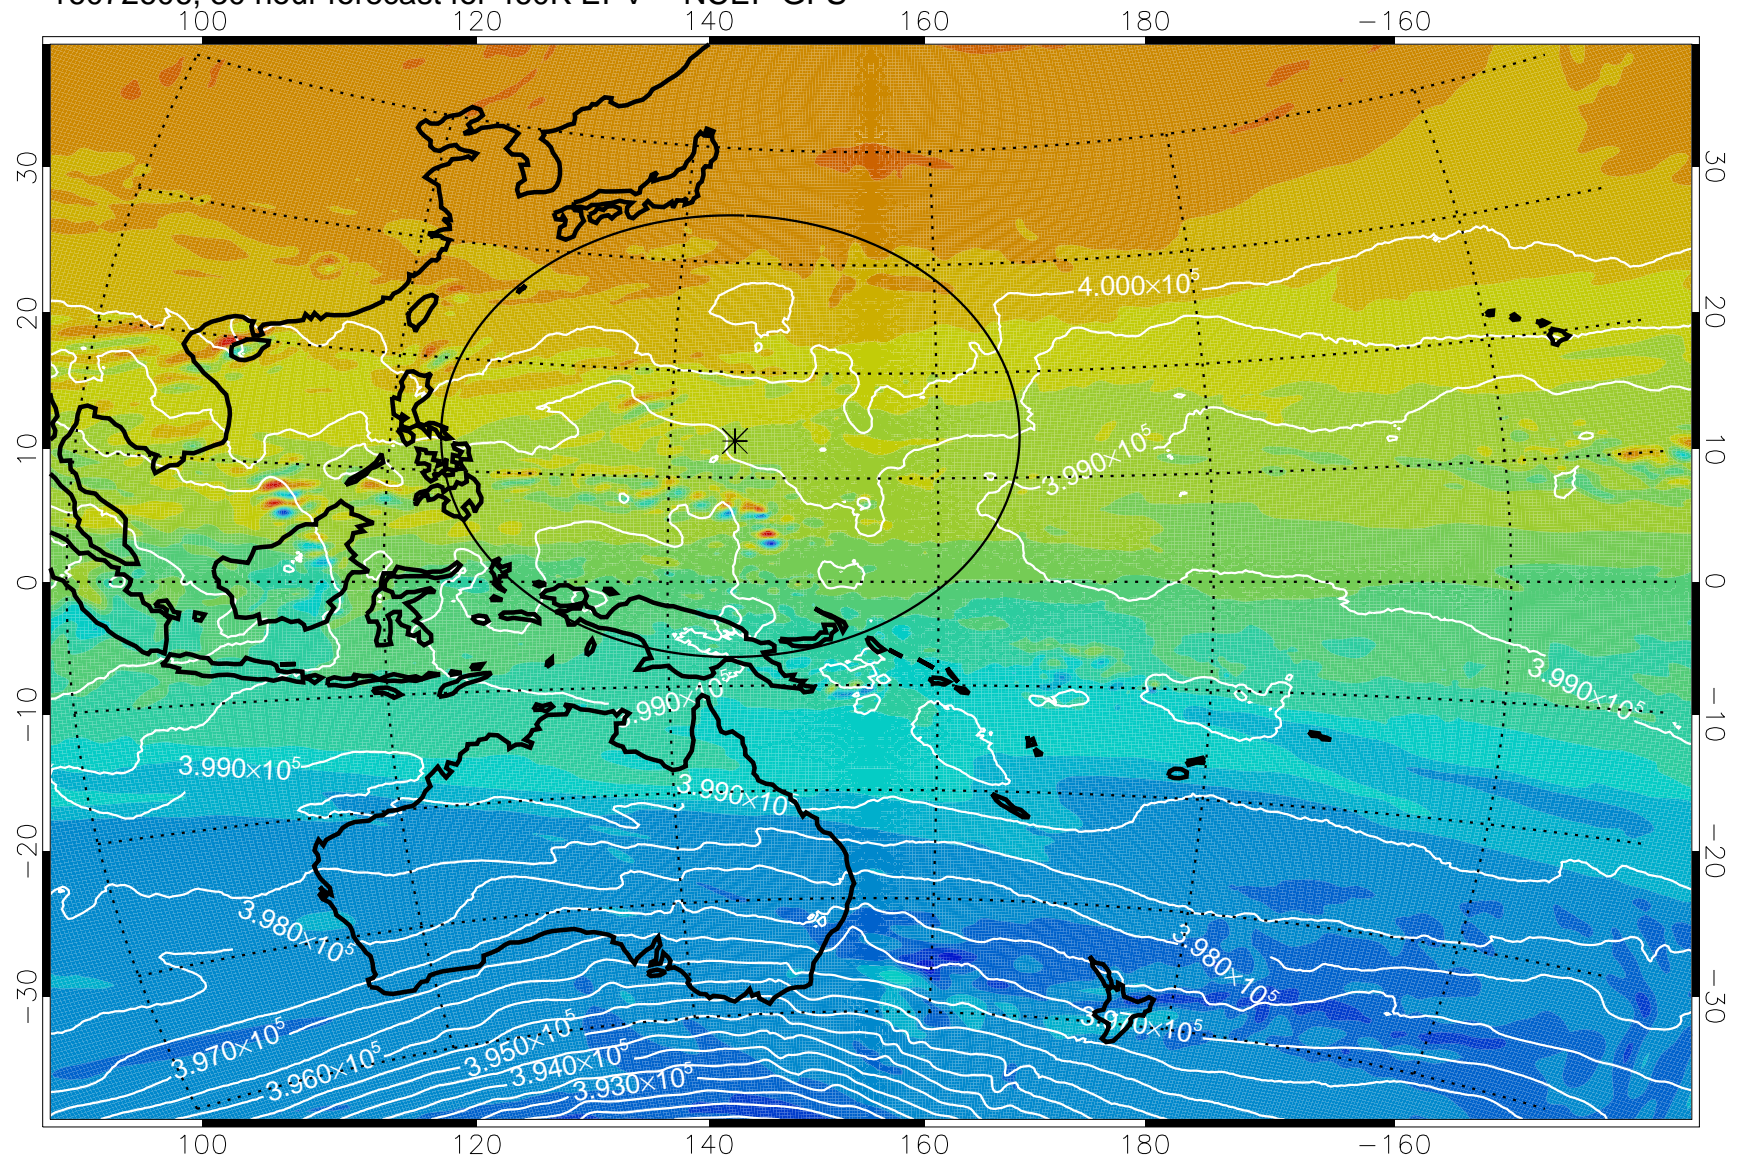

16072506, 6 hour forecast for 460K EPV -- NCEP GFS

460K Montgomery Streamfunction, white

Range ring of 2304 km

16072512, 12 hour forecast for 460K EPV -- NCEP GFS

460K Montgomery Streamfunction, white

Range ring of 2304 km

16072518, 18 hour forecast for 460K EPV -- NCEP GFS

460K Montgomery Streamfunction, white

Range ring of 2304 km

16072600, 24 hour forecast for 460K EPV -- NCEP GFS

460K Montgomery Streamfunction, white

Range ring of 2304 km

16072606, 30 hour forecast for 460K EPV -- NCEP GFS

460K Montgomery Streamfunction, white

Range ring of 2304 km

16072612, 36 hour forecast for 460K EPV -- NCEP GFS

460K Montgomery Streamfunction, white

Range ring of 2304 km

16072618, 42 hour forecast for 460K EPV -- NCEP GFS

460K Montgomery Streamfunction, white

Range ring of 2304 km

16072700, 48 hour forecast for 460K EPV -- NCEP GFS

460K Montgomery Streamfunction, white

Range ring of 2304 km