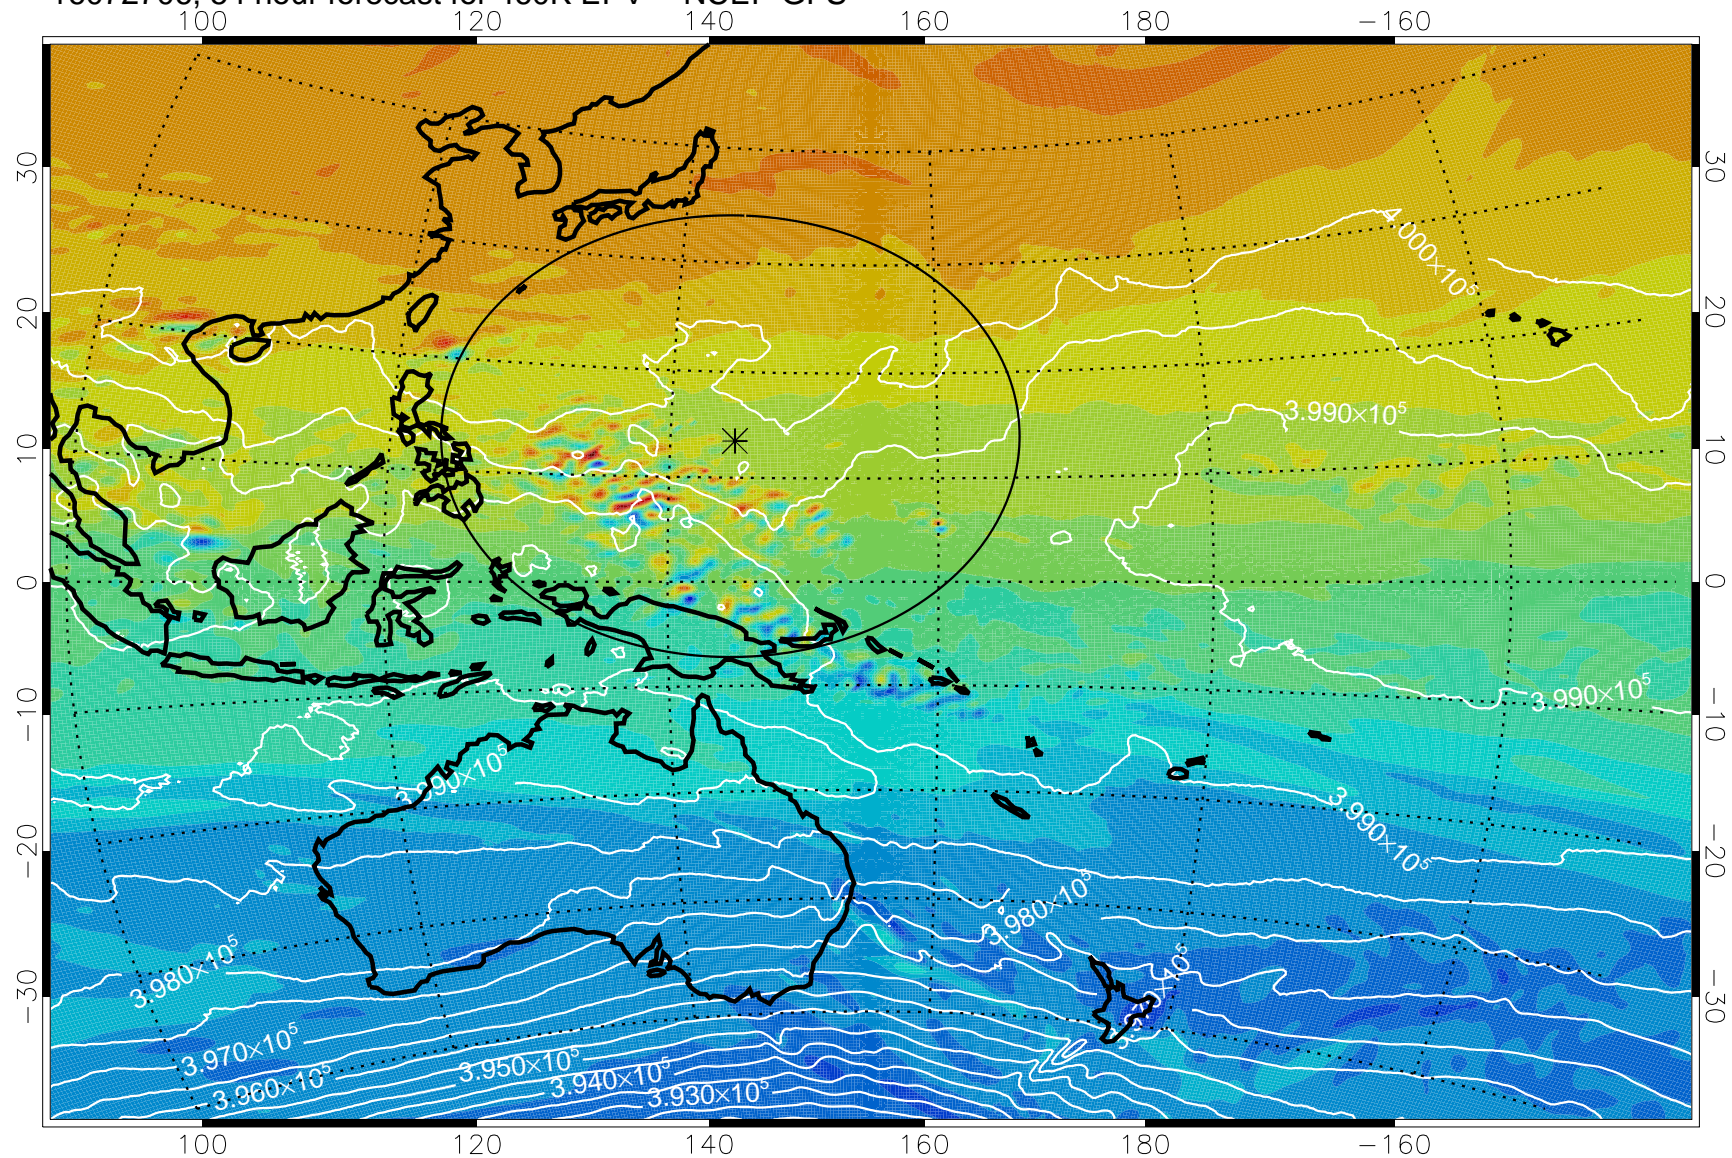

16072606, 30 hour forecast for 460K EPV -- NCEP GFS

460K Montgomery Streamfunction, white

Range ring of 2304 km

16072612, 36 hour forecast for 460K EPV -- NCEP GFS

460K Montgomery Streamfunction, white

Range ring of 2304 km

16072618, 42 hour forecast for 460K EPV -- NCEP GFS

460K Montgomery Streamfunction, white

Range ring of 2304 km

16072700, 48 hour forecast for 460K EPV -- NCEP GFS

460K Montgomery Streamfunction, white

Range ring of 2304 km

16072706, 54 hour forecast for 460K EPV -- NCEP GFS

460K Montgomery Streamfunction, white

Range ring of 2304 km

16072712, 60 hour forecast for 460K EPV -- NCEP GFS

460K Montgomery Streamfunction, white

Range ring of 2304 km

16072718, 66 hour forecast for 460K EPV -- NCEP GFS

460K Montgomery Streamfunction, white

Range ring of 2304 km

16072800, 72 hour forecast for 460K EPV -- NCEP GFS

460K Montgomery Streamfunction, white

Range ring of 2304 km