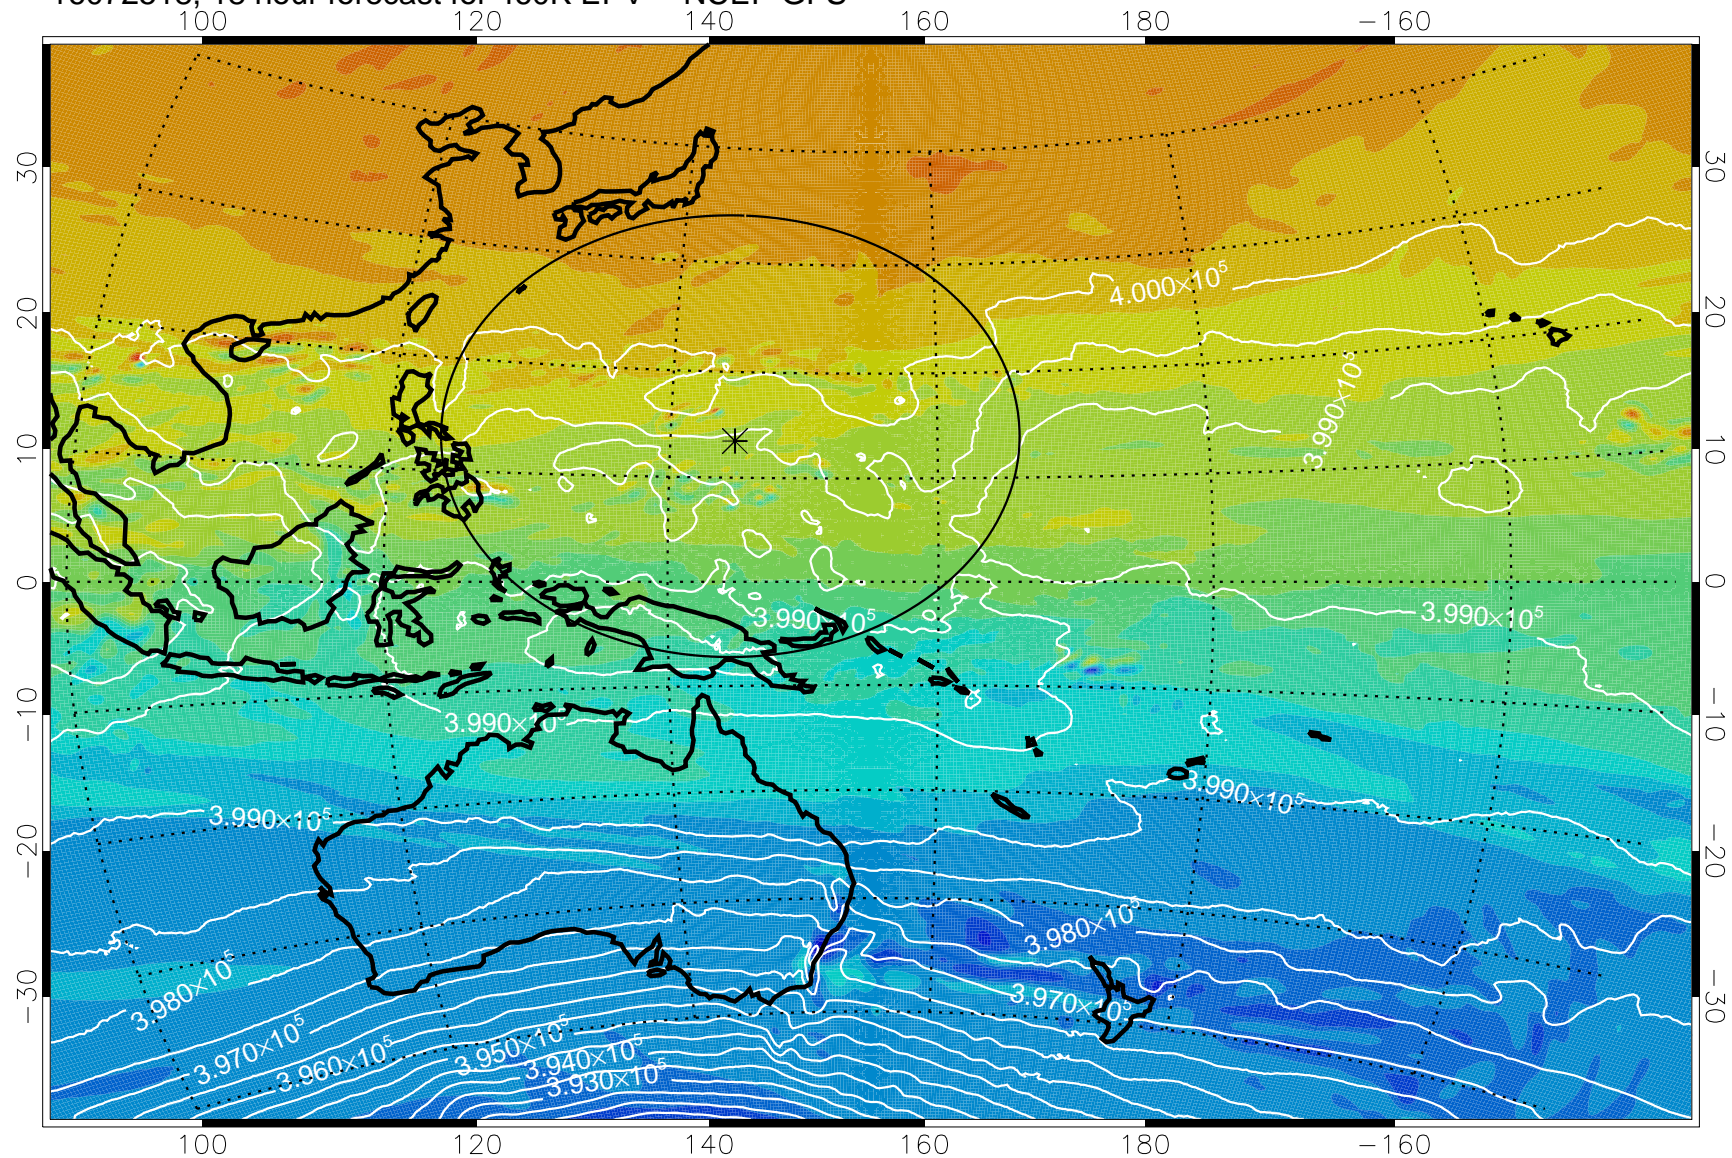

16072506, 6 hour forecast for 460K EPV -- NCEP GFS

460K Montgomery Streamfunction, white

Range ring of 2304 km

16072512, 12 hour forecast for 460K EPV -- NCEP GFS

460K Montgomery Streamfunction, white

Range ring of 2304 km

16072518, 18 hour forecast for 460K EPV -- NCEP GFS

460K Montgomery Streamfunction, white

Range ring of 2304 km

16072600, 24 hour forecast for 460K EPV -- NCEP GFS

460K Montgomery Streamfunction, white

Range ring of 2304 km

16072606, 30 hour forecast for 460K EPV -- NCEP GFS

460K Montgomery Streamfunction, white

Range ring of 2304 km

16072612, 36 hour forecast for 460K EPV -- NCEP GFS

460K Montgomery Streamfunction, white

Range ring of 2304 km

16072618, 42 hour forecast for 460K EPV -- NCEP GFS

460K Montgomery Streamfunction, white

Range ring of 2304 km

16072700, 48 hour forecast for 460K EPV -- NCEP GFS

460K Montgomery Streamfunction, white

Range ring of 2304 km