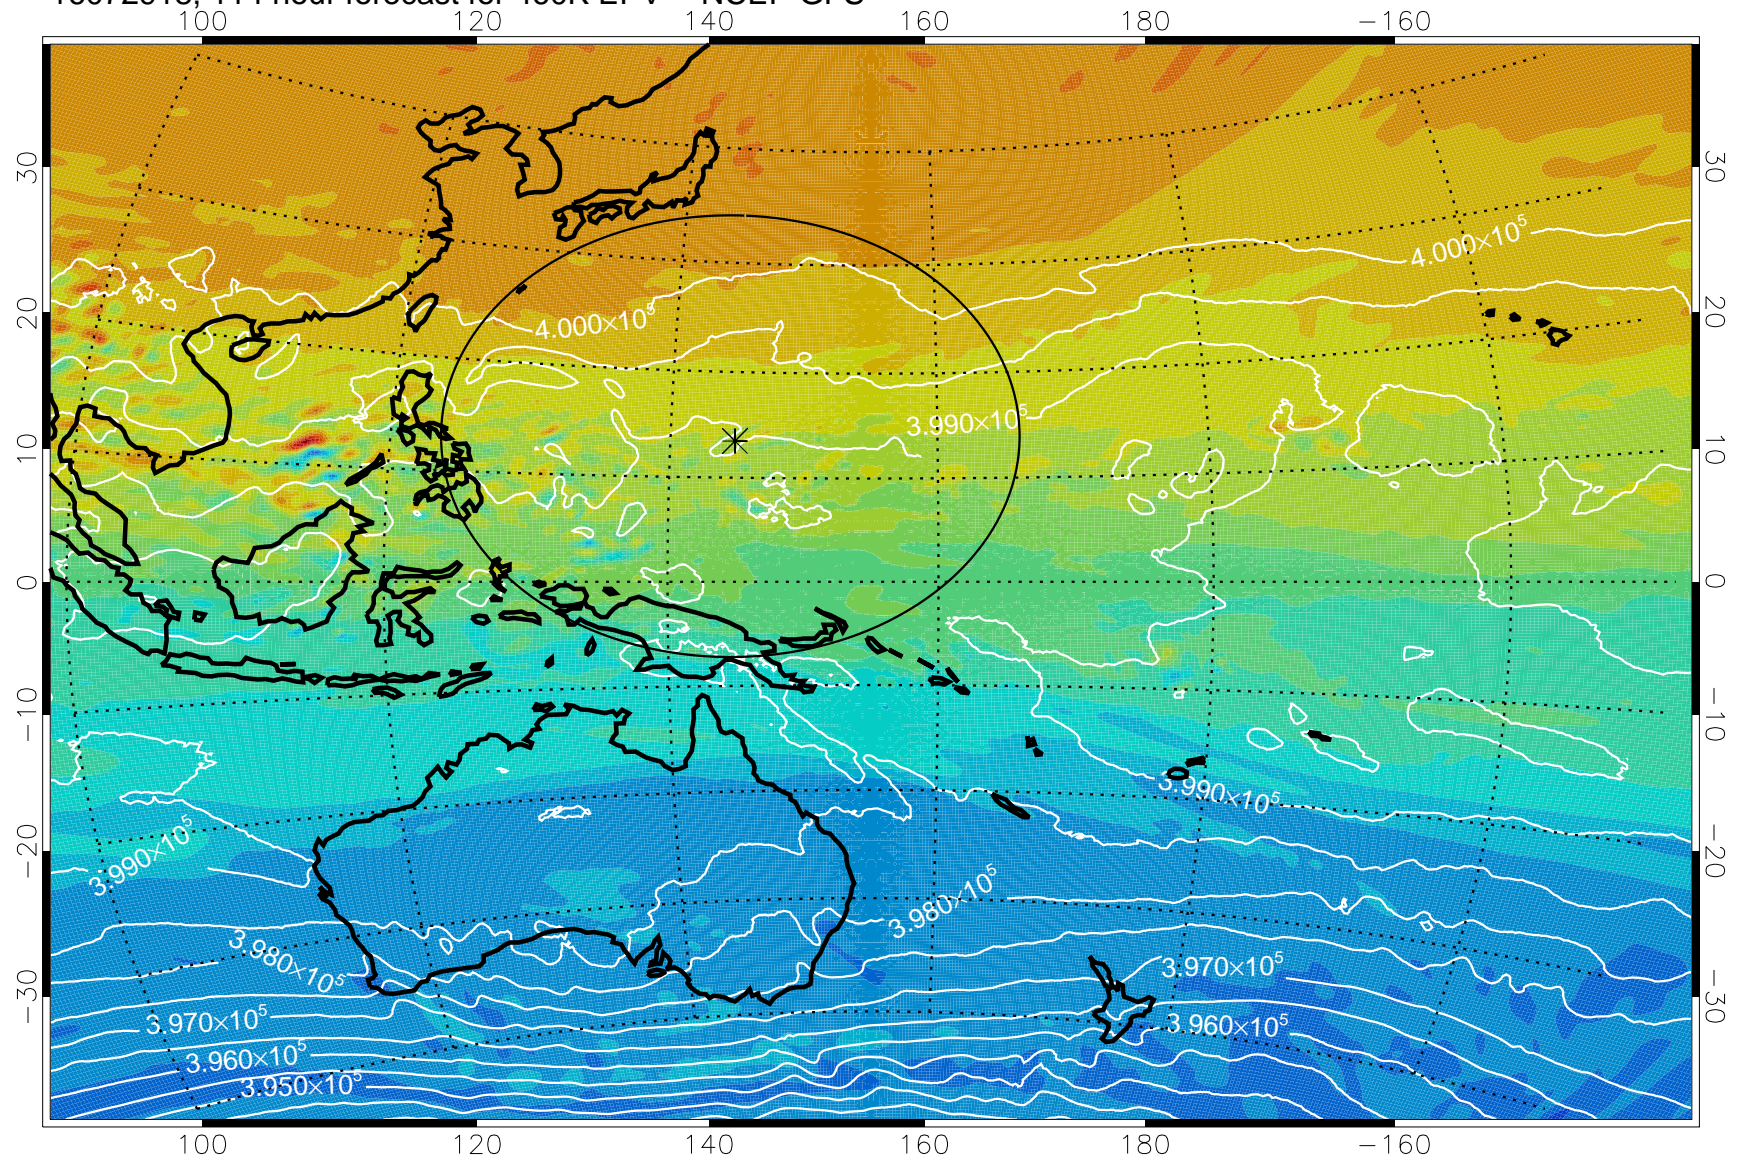

16072818, 90 hour forecast for 460K EPV -- NCEP GFS

460K Montgomery Streamfunction, white

$-4 \times 10^{-5}$      $-2 \times 10^{-5}$     0 PVU     $2 \times 10^{-5}$      $4 \times 10^{-5}$

Range ring of 2304 km

16072900, 96 hour forecast for 460K EPV -- NCEP GFS

460K Montgomery Streamfunction, white

Range ring of 2304 km

16072906, 102 hour forecast for 460K EPV -- NCEP GFS

460K Montgomery Streamfunction, white

Range ring of 2304 km

16072912, 108 hour forecast for 460K EPV -- NCEP GFS

460K Montgomery Streamfunction, white

Range ring of 2304 km

16072918, 114 hour forecast for 460K EPV -- NCEP GFS

460K Montgomery Streamfunction, white

Range ring of 2304 km

16073000, 120 hour forecast for 460K EPV -- NCEP GFS

460K Montgomery Streamfunction, white

Range ring of 2304 km