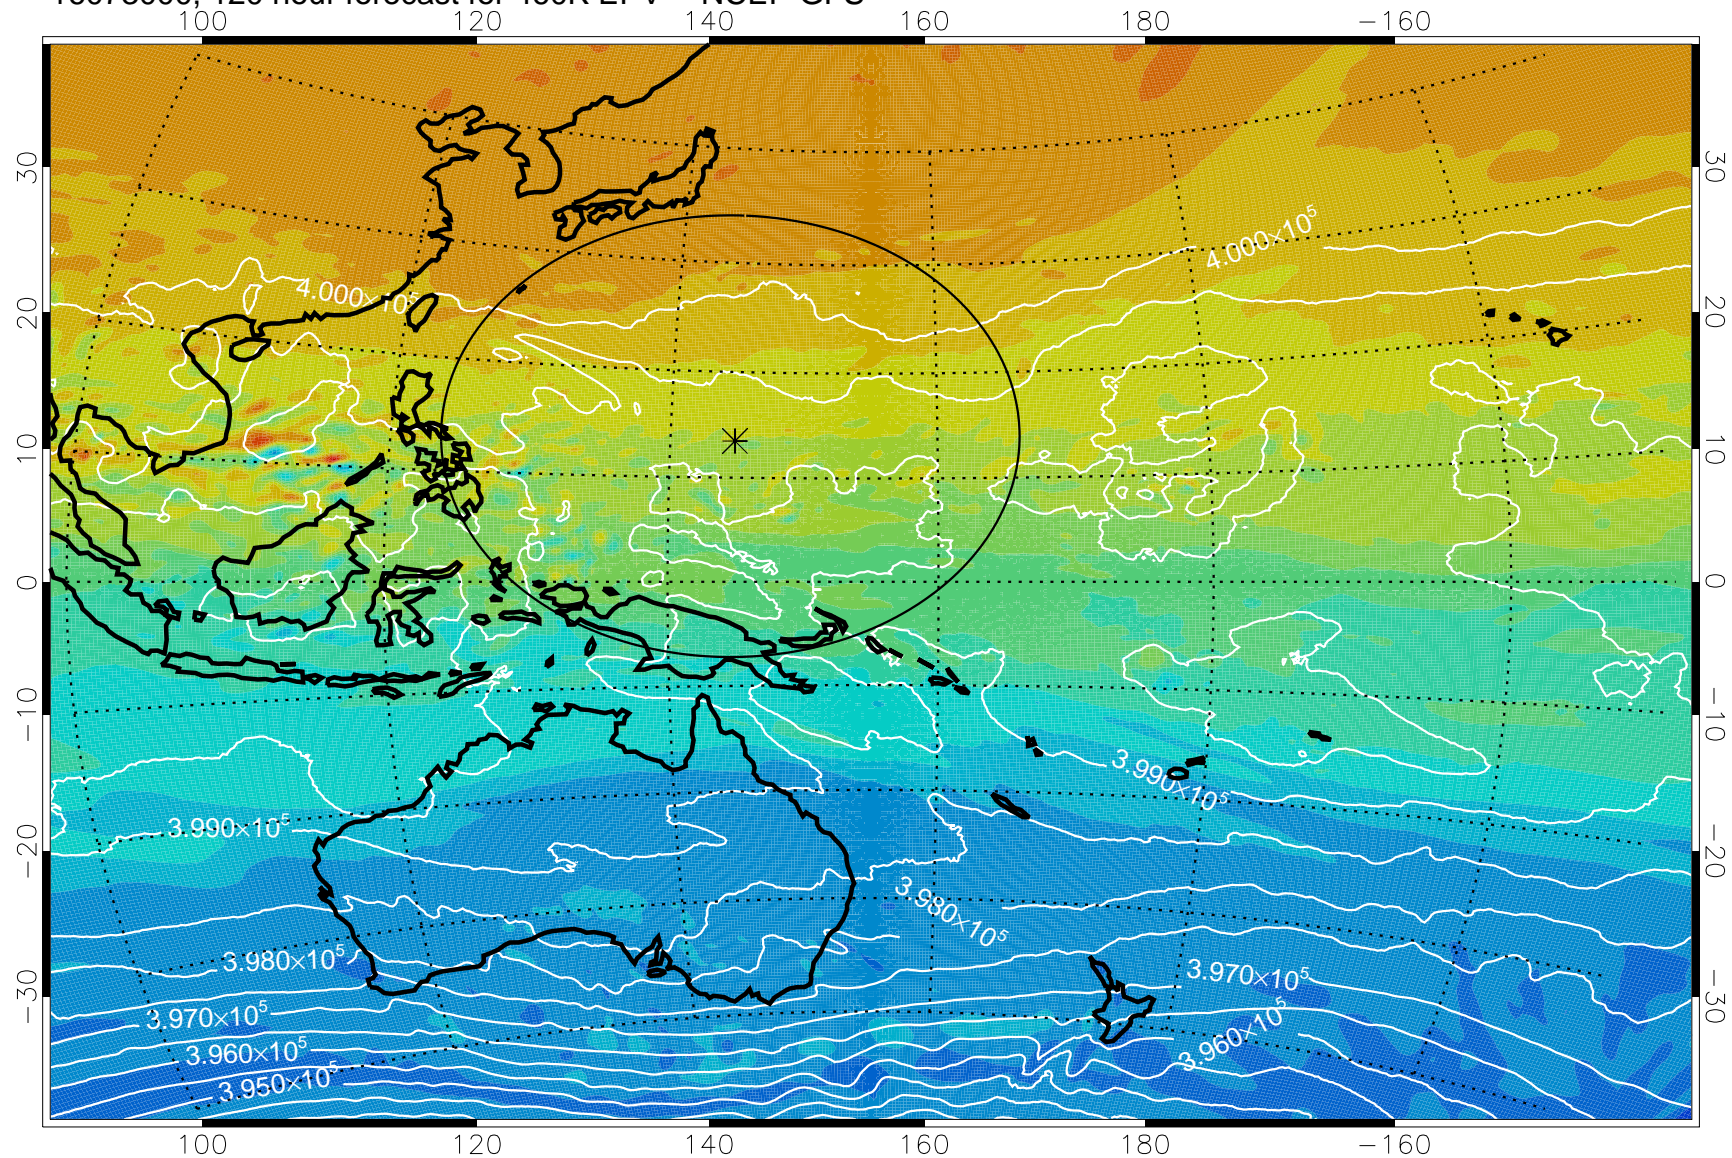

16072900, 96 hour forecast for 460K EPV -- NCEP GFS

460K Montgomery Streamfunction, white

Range ring of 2304 km

16072906, 102 hour forecast for 460K EPV -- NCEP GFS

460K Montgomery Streamfunction, white

Range ring of 2304 km

16072912, 108 hour forecast for 460K EPV -- NCEP GFS

460K Montgomery Streamfunction, white

Range ring of 2304 km

16072918, 114 hour forecast for 460K EPV -- NCEP GFS

460K Montgomery Streamfunction, white

Range ring of 2304 km

16073000, 120 hour forecast for 460K EPV -- NCEP GFS

460K Montgomery Streamfunction, white

Range ring of 2304 km