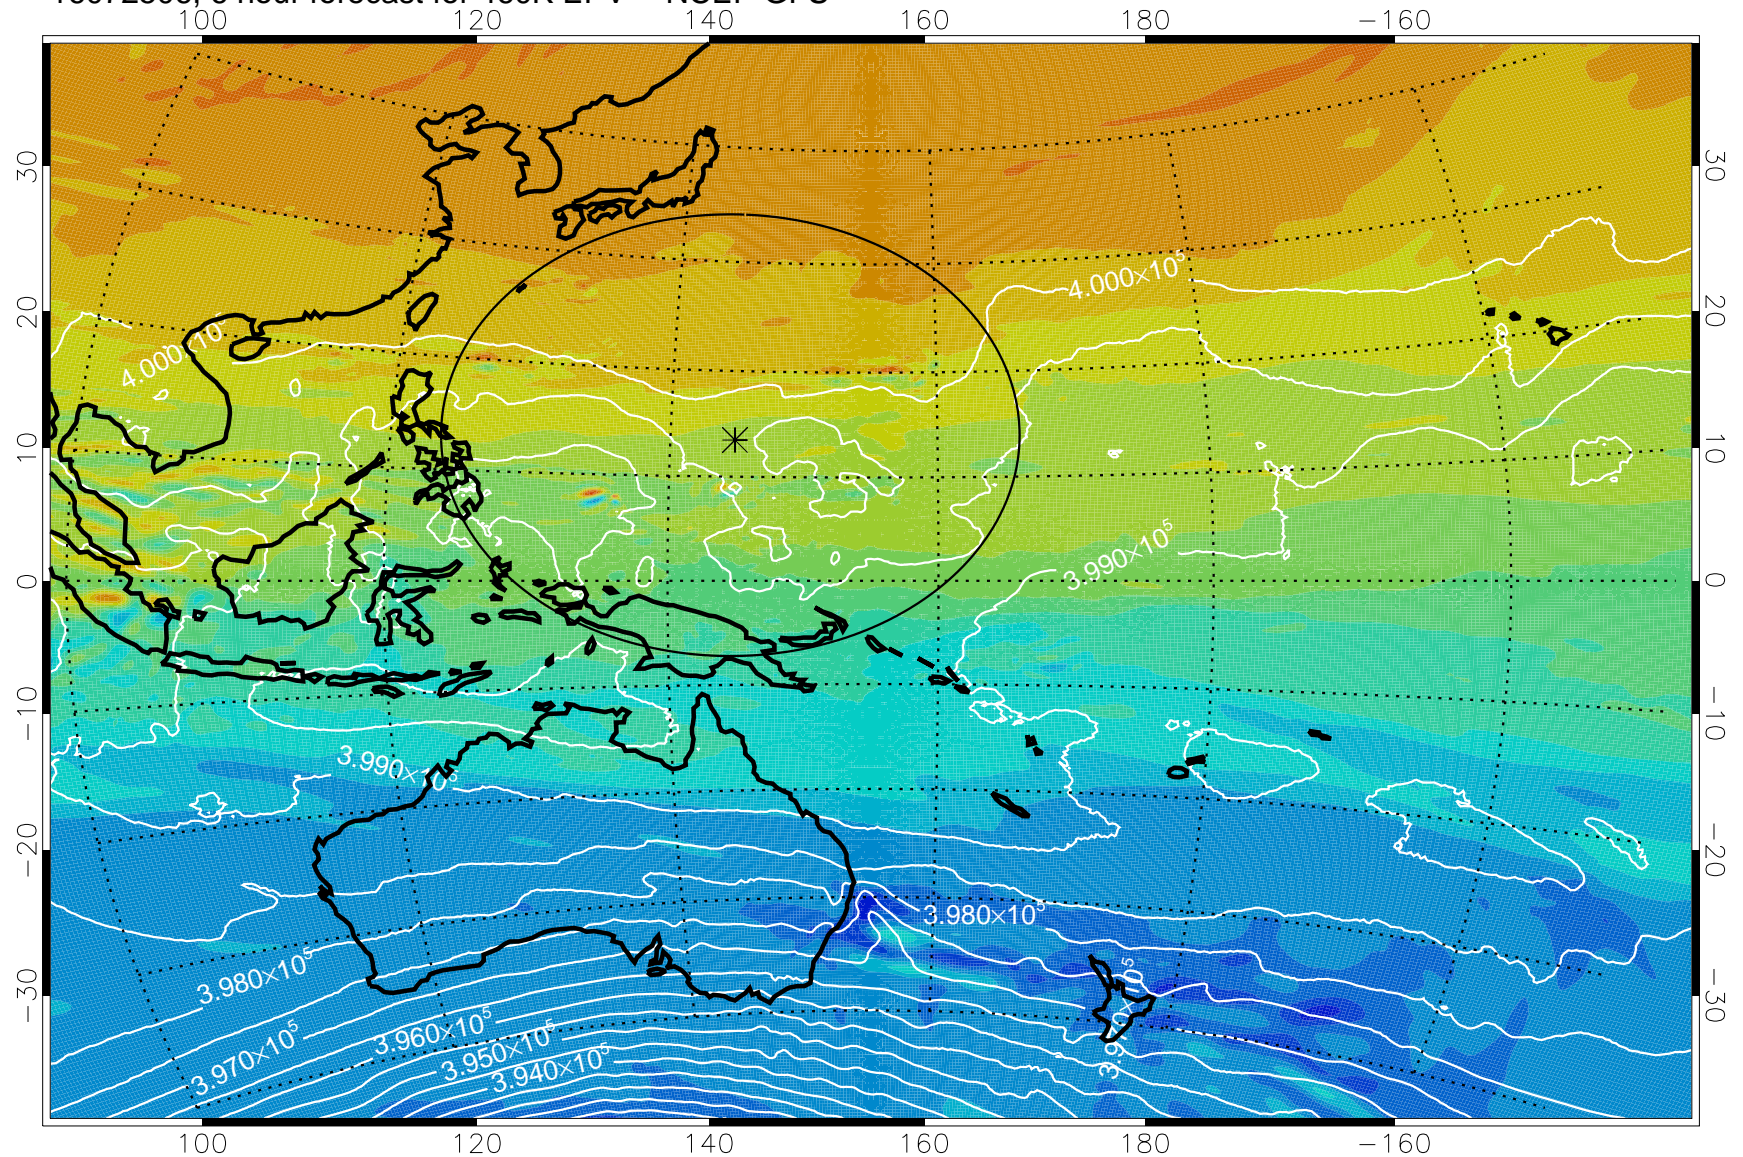

16072506, 6 hour forecast for 460K EPV -- NCEP GFS

460K Montgomery Streamfunction, white

Range ring of 2304 km

16072512, 12 hour forecast for 460K EPV -- NCEP GFS

460K Montgomery Streamfunction, white

Range ring of 2304 km

16072518, 18 hour forecast for 460K EPV -- NCEP GFS

460K Montgomery Streamfunction, white

Range ring of 2304 km

16072600, 24 hour forecast for 460K EPV -- NCEP GFS

460K Montgomery Streamfunction, white

Range ring of 2304 km

16072606, 30 hour forecast for 460K EPV -- NCEP GFS

460K Montgomery Streamfunction, white

Range ring of 2304 km

16072612, 36 hour forecast for 460K EPV -- NCEP GFS

460K Montgomery Streamfunction, white

Range ring of 2304 km

16072618, 42 hour forecast for 460K EPV -- NCEP GFS

460K Montgomery Streamfunction, white

Range ring of 2304 km

16072700, 48 hour forecast for 460K EPV -- NCEP GFS

460K Montgomery Streamfunction, white

Range ring of 2304 km