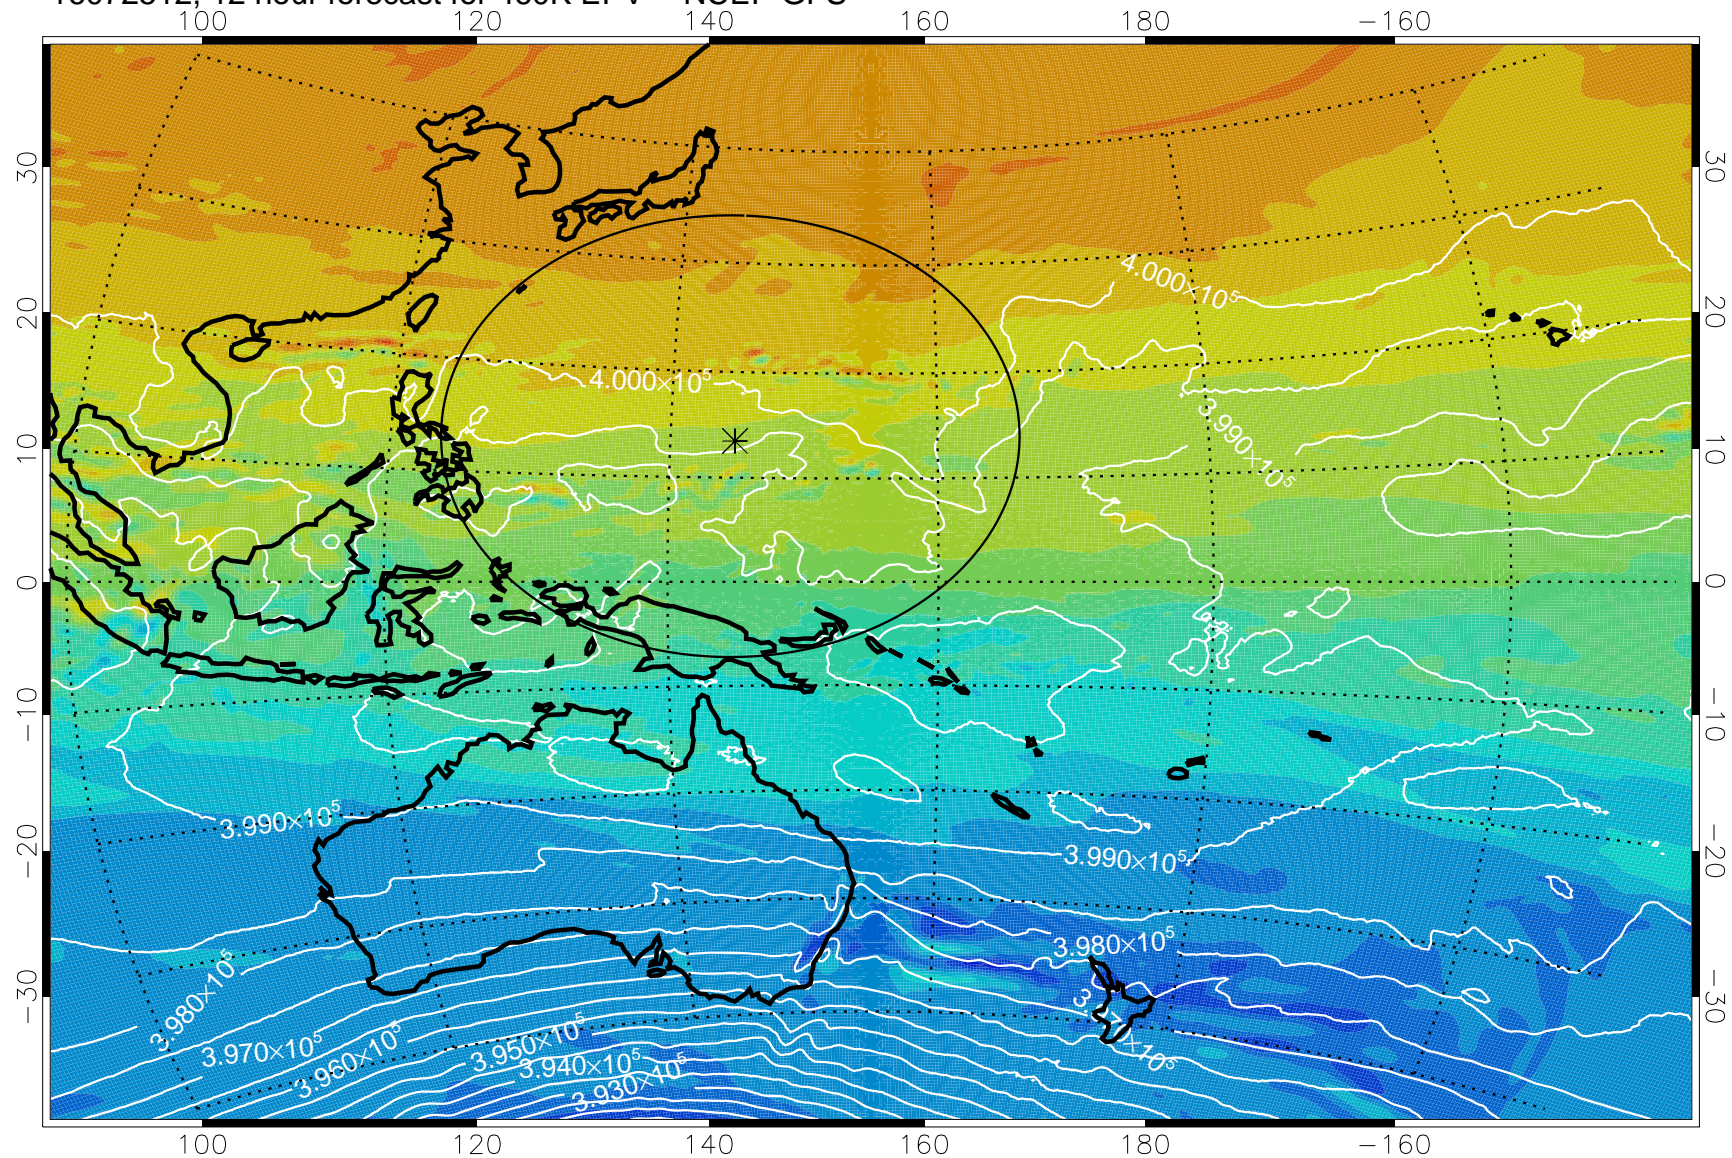

16072506, 6 hour forecast for 460K EPV -- NCEP GFS

460K Montgomery Streamfunction, white

Range ring of 2304 km

16072512, 12 hour forecast for 460K EPV -- NCEP GFS

460K Montgomery Streamfunction, white

Range ring of 2304 km

16072518, 18 hour forecast for 460K EPV -- NCEP GFS

460K Montgomery Streamfunction, white

Range ring of 2304 km

16072600, 24 hour forecast for 460K EPV -- NCEP GFS

460K Montgomery Streamfunction, white

Range ring of 2304 km

16072606, 30 hour forecast for 460K EPV -- NCEP GFS

460K Montgomery Streamfunction, white

Range ring of 2304 km

16072612, 36 hour forecast for 460K EPV -- NCEP GFS

460K Montgomery Streamfunction, white

Range ring of 2304 km

16072618, 42 hour forecast for 460K EPV -- NCEP GFS

460K Montgomery Streamfunction, white

Range ring of 2304 km

16072700, 48 hour forecast for 460K EPV -- NCEP GFS

460K Montgomery Streamfunction, white

Range ring of 2304 km