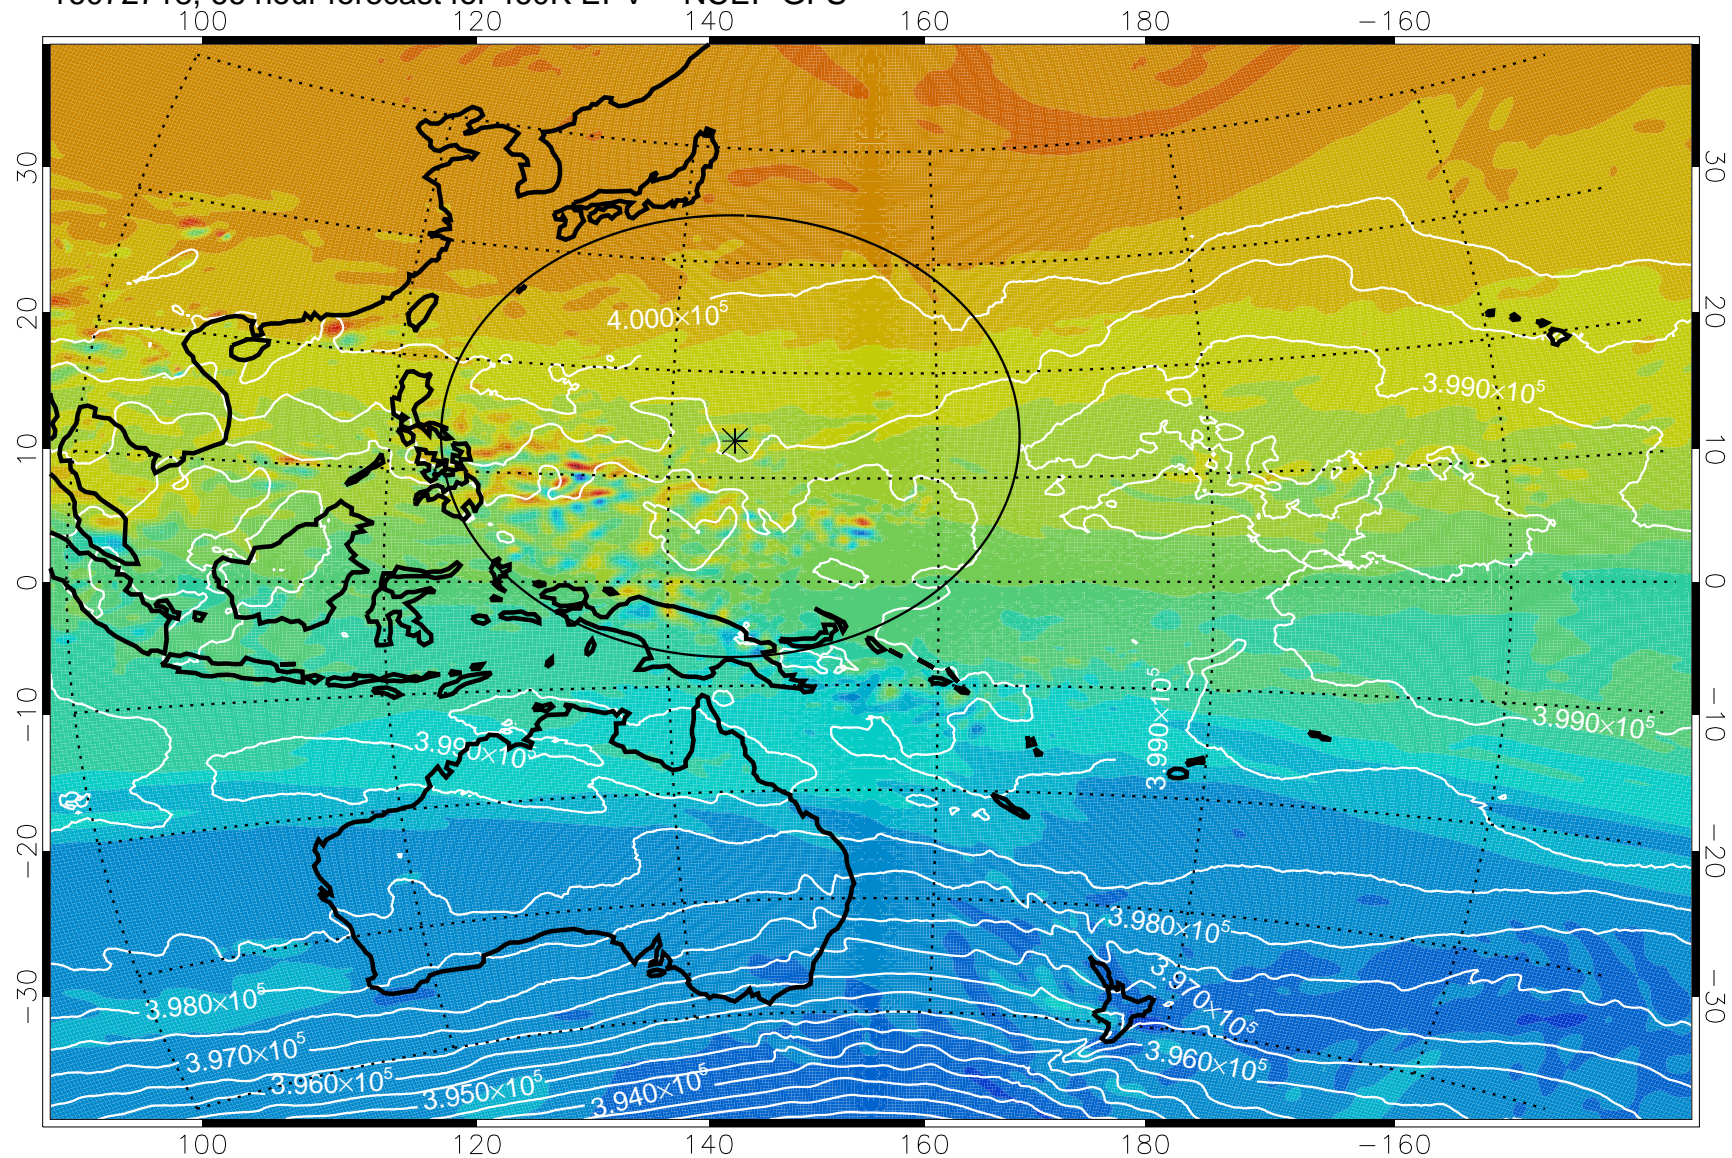

16072618, 42 hour forecast for 460K EPV -- NCEP GFS

460K Montgomery Streamfunction, white

Range ring of 2304 km

16072700, 48 hour forecast for 460K EPV -- NCEP GFS

460K Montgomery Streamfunction, white

Range ring of 2304 km

16072706, 54 hour forecast for 460K EPV -- NCEP GFS

460K Montgomery Streamfunction, white

Range ring of 2304 km

16072712, 60 hour forecast for 460K EPV -- NCEP GFS

460K Montgomery Streamfunction, white

Range ring of 2304 km

16072718, 66 hour forecast for 460K EPV -- NCEP GFS

460K Montgomery Streamfunction, white

Range ring of 2304 km

16072800, 72 hour forecast for 460K EPV -- NCEP GFS

460K Montgomery Streamfunction, white

Range ring of 2304 km

16072806, 78 hour forecast for 460K EPV -- NCEP GFS

460K Montgomery Streamfunction, white

Range ring of 2304 km

16072812, 84 hour forecast for 460K EPV -- NCEP GFS

460K Montgomery Streamfunction, white

Range ring of 2304 km