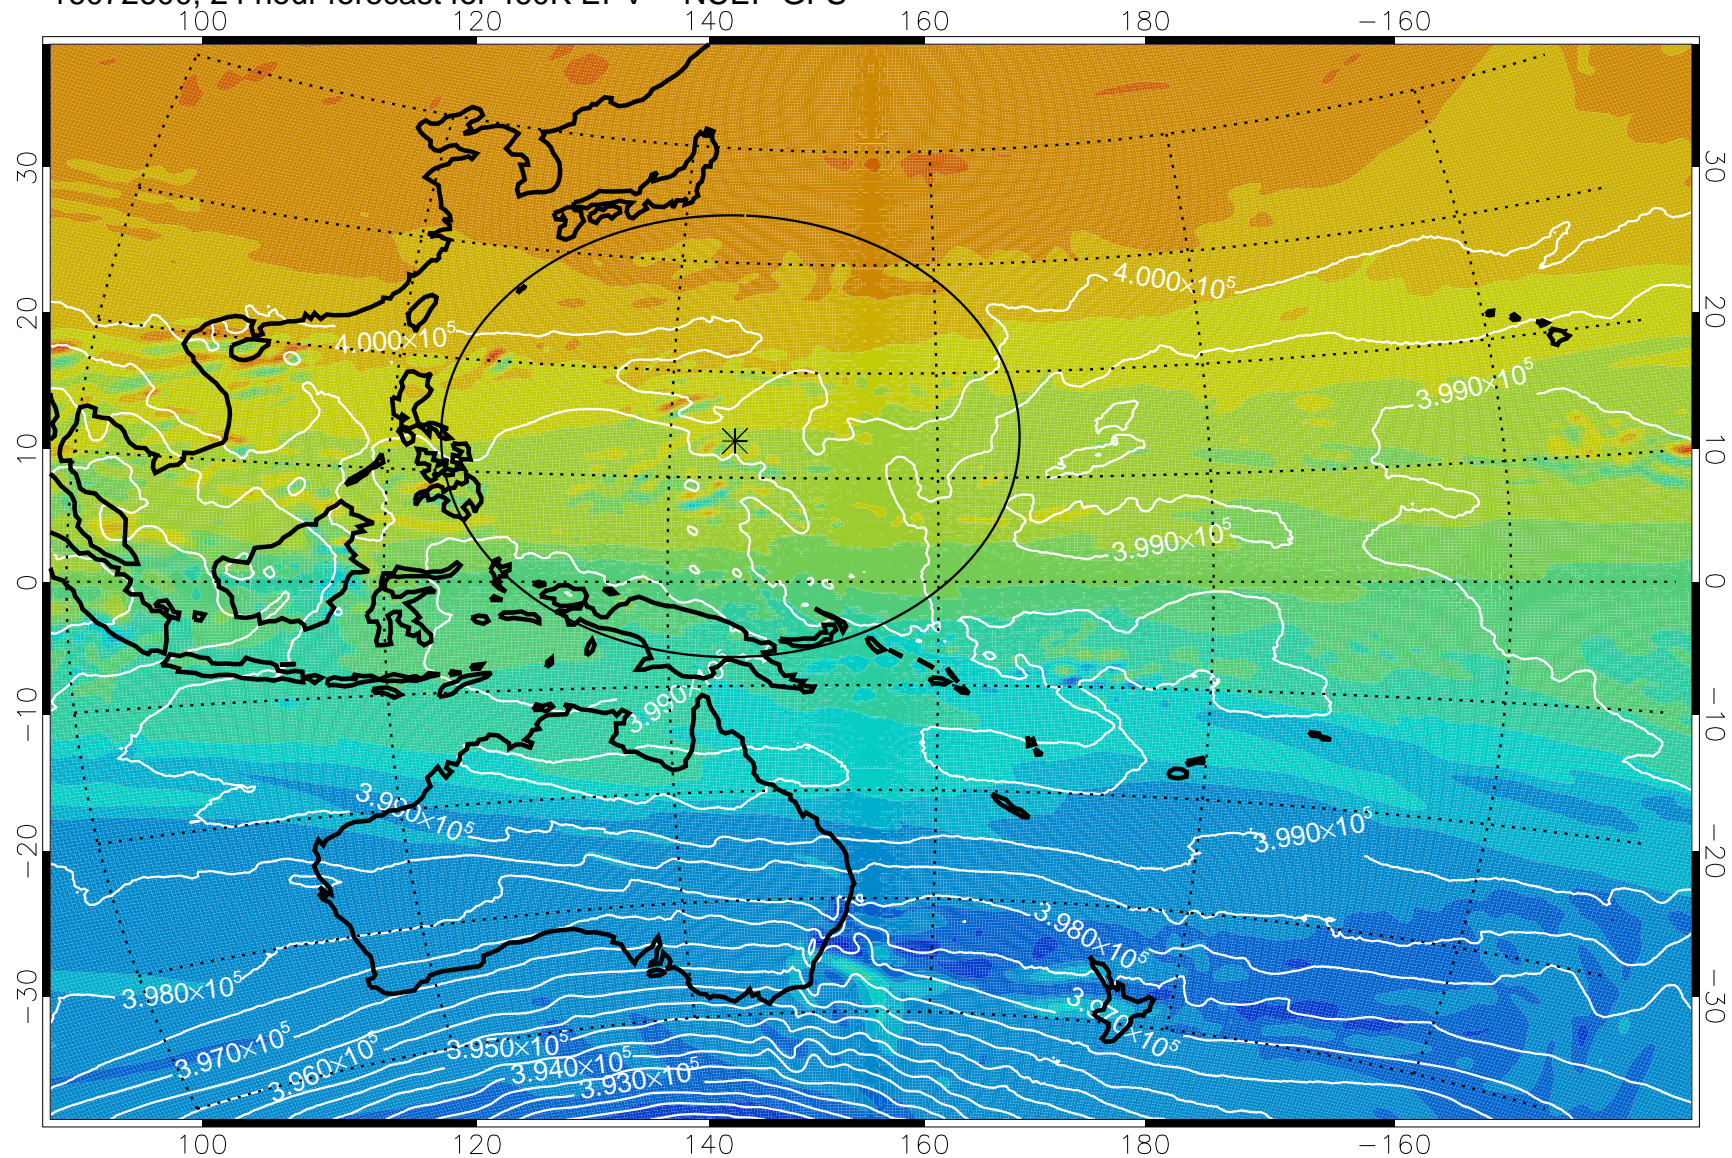

16072506, 6 hour forecast for 460K EPV -- NCEP GFS

460K Montgomery Streamfunction, white

Range ring of 2304 km

16072512, 12 hour forecast for 460K EPV -- NCEP GFS

460K Montgomery Streamfunction, white

Range ring of 2304 km

16072518, 18 hour forecast for 460K EPV -- NCEP GFS

460K Montgomery Streamfunction, white

Range ring of 2304 km

16072600, 24 hour forecast for 460K EPV -- NCEP GFS

460K Montgomery Streamfunction, white

Range ring of 2304 km

16072606, 30 hour forecast for 460K EPV -- NCEP GFS

460K Montgomery Streamfunction, white

Range ring of 2304 km

16072612, 36 hour forecast for 460K EPV -- NCEP GFS

460K Montgomery Streamfunction, white

Range ring of 2304 km

16072618, 42 hour forecast for 460K EPV -- NCEP GFS

460K Montgomery Streamfunction, white

Range ring of 2304 km

16072700, 48 hour forecast for 460K EPV -- NCEP GFS

460K Montgomery Streamfunction, white

Range ring of 2304 km