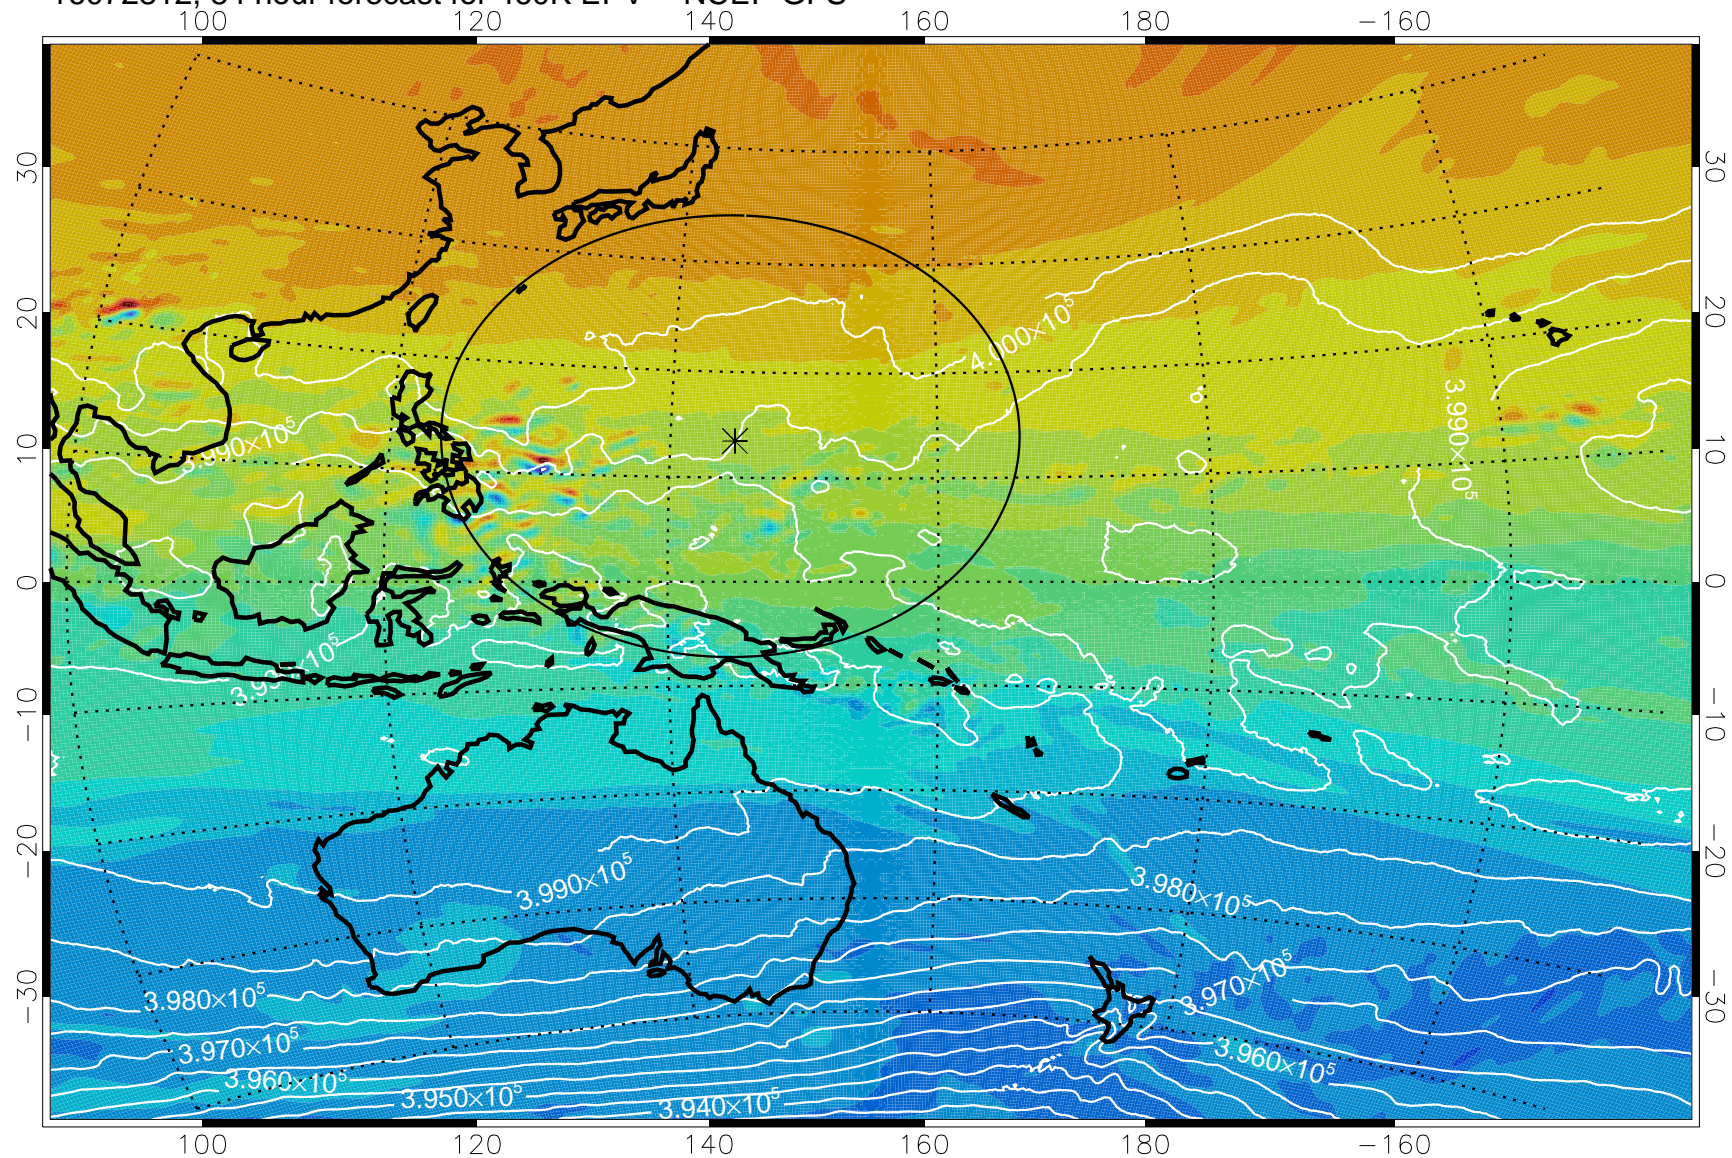

16072706, 54 hour forecast for 460K EPV -- NCEP GFS

460K Montgomery Streamfunction, white

Range ring of 2304 km

16072712, 60 hour forecast for 460K EPV -- NCEP GFS

460K Montgomery Streamfunction, white

Range ring of 2304 km

16072718, 66 hour forecast for 460K EPV -- NCEP GFS

460K Montgomery Streamfunction, white

Range ring of 2304 km

16072800, 72 hour forecast for 460K EPV -- NCEP GFS

460K Montgomery Streamfunction, white

Range ring of 2304 km

16072806, 78 hour forecast for 460K EPV -- NCEP GFS

460K Montgomery Streamfunction, white

Range ring of 2304 km

16072812, 84 hour forecast for 460K EPV -- NCEP GFS

460K Montgomery Streamfunction, white

Range ring of 2304 km

16072818, 90 hour forecast for 460K EPV -- NCEP GFS

460K Montgomery Streamfunction, white

$-4 \times 10^{-5}$      $-2 \times 10^{-5}$     0 PVU     $2 \times 10^{-5}$      $4 \times 10^{-5}$

Range ring of 2304 km