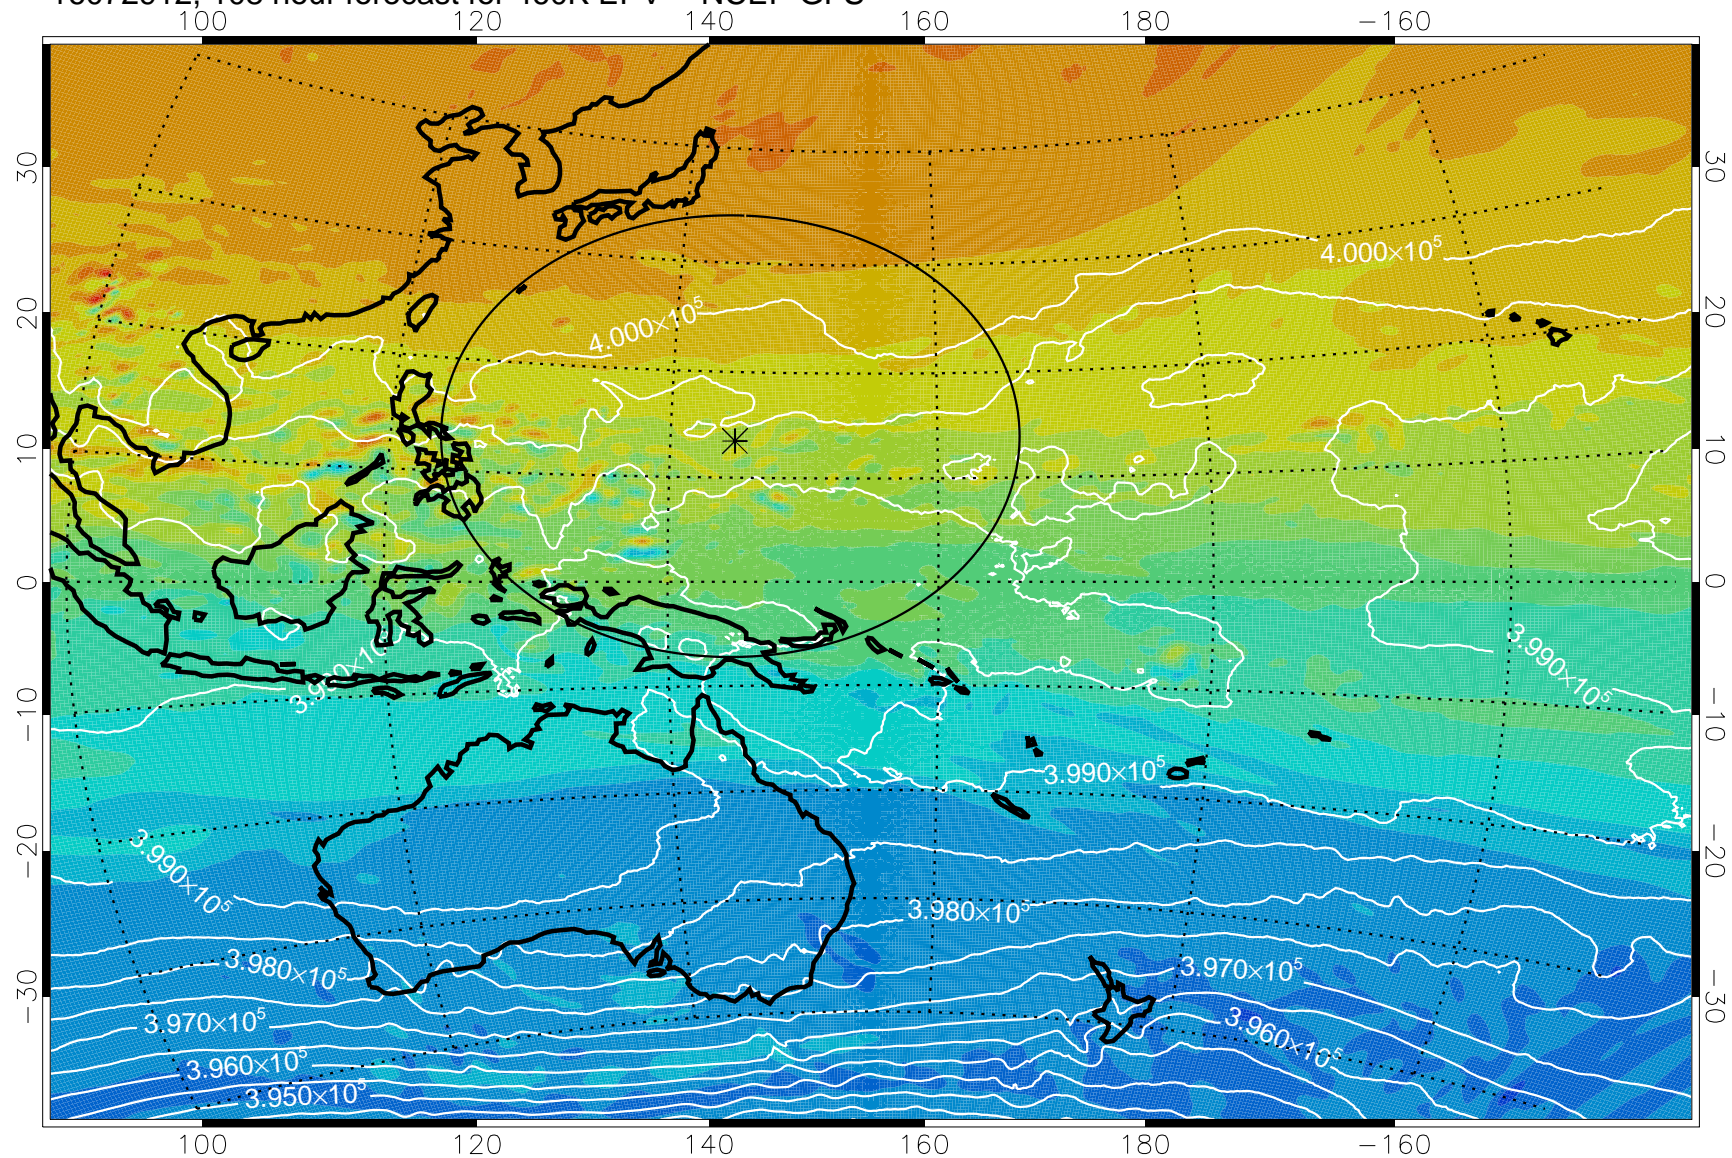

16072818, 90 hour forecast for 460K EPV -- NCEP GFS

460K Montgomery Streamfunction, white

$-4 \times 10^{-5}$      $-2 \times 10^{-5}$     0 PVU     $2 \times 10^{-5}$      $4 \times 10^{-5}$

Range ring of 2304 km

16072900, 96 hour forecast for 460K EPV -- NCEP GFS

460K Montgomery Streamfunction, white

Range ring of 2304 km

16072906, 102 hour forecast for 460K EPV -- NCEP GFS

460K Montgomery Streamfunction, white

Range ring of 2304 km

16072912, 108 hour forecast for 460K EPV -- NCEP GFS

460K Montgomery Streamfunction, white

Range ring of 2304 km

16072918, 114 hour forecast for 460K EPV -- NCEP GFS

460K Montgomery Streamfunction, white

Range ring of 2304 km

16073000, 120 hour forecast for 460K EPV -- NCEP GFS

460K Montgomery Streamfunction, white

Range ring of 2304 km