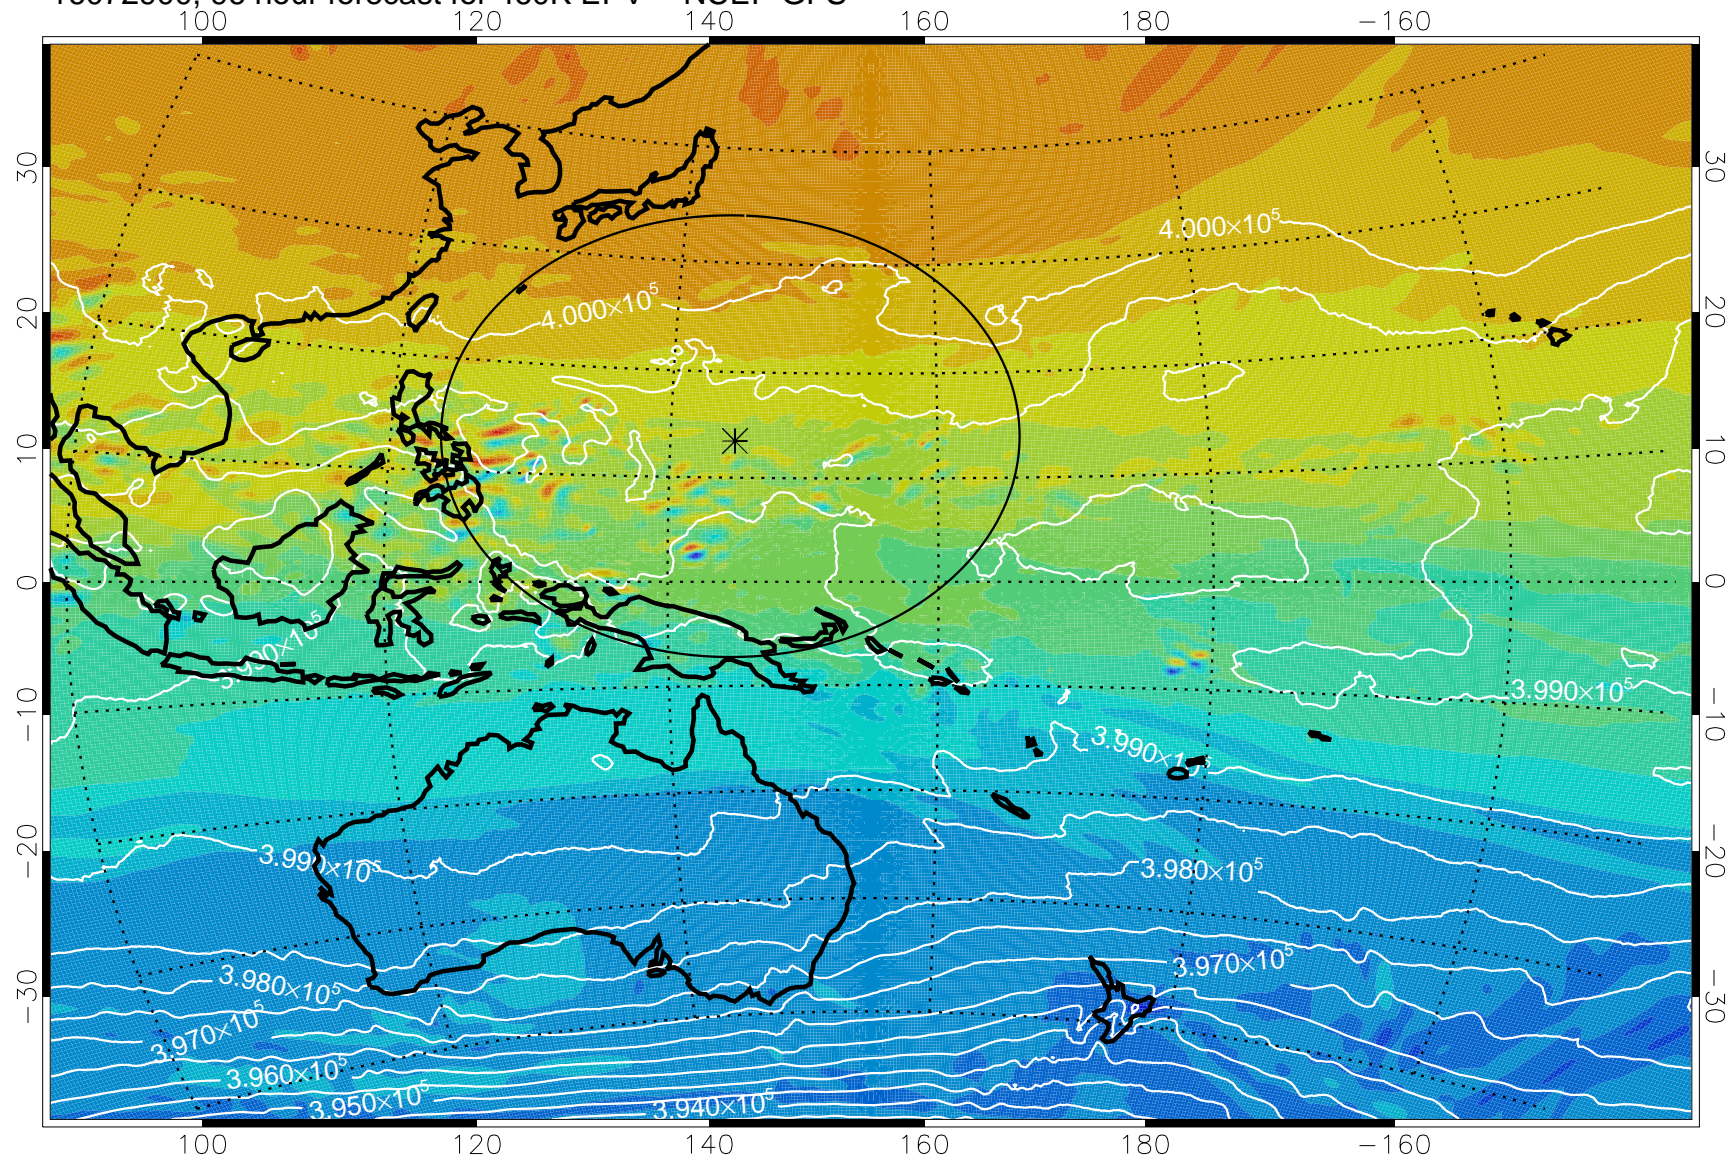

16072806, 78 hour forecast for 460K EPV -- NCEP GFS

460K Montgomery Streamfunction, white

Range ring of 2304 km

16072812, 84 hour forecast for 460K EPV -- NCEP GFS

460K Montgomery Streamfunction, white

Range ring of 2304 km

16072818, 90 hour forecast for 460K EPV -- NCEP GFS

460K Montgomery Streamfunction, white

$-4 \times 10^{-5}$      $-2 \times 10^{-5}$     0 PVU     $2 \times 10^{-5}$      $4 \times 10^{-5}$

Range ring of 2304 km

16072900, 96 hour forecast for 460K EPV -- NCEP GFS

460K Montgomery Streamfunction, white

Range ring of 2304 km

16072906, 102 hour forecast for 460K EPV -- NCEP GFS

460K Montgomery Streamfunction, white

Range ring of 2304 km

16072912, 108 hour forecast for 460K EPV -- NCEP GFS

460K Montgomery Streamfunction, white

Range ring of 2304 km

16072918, 114 hour forecast for 460K EPV -- NCEP GFS

460K Montgomery Streamfunction, white

Range ring of 2304 km