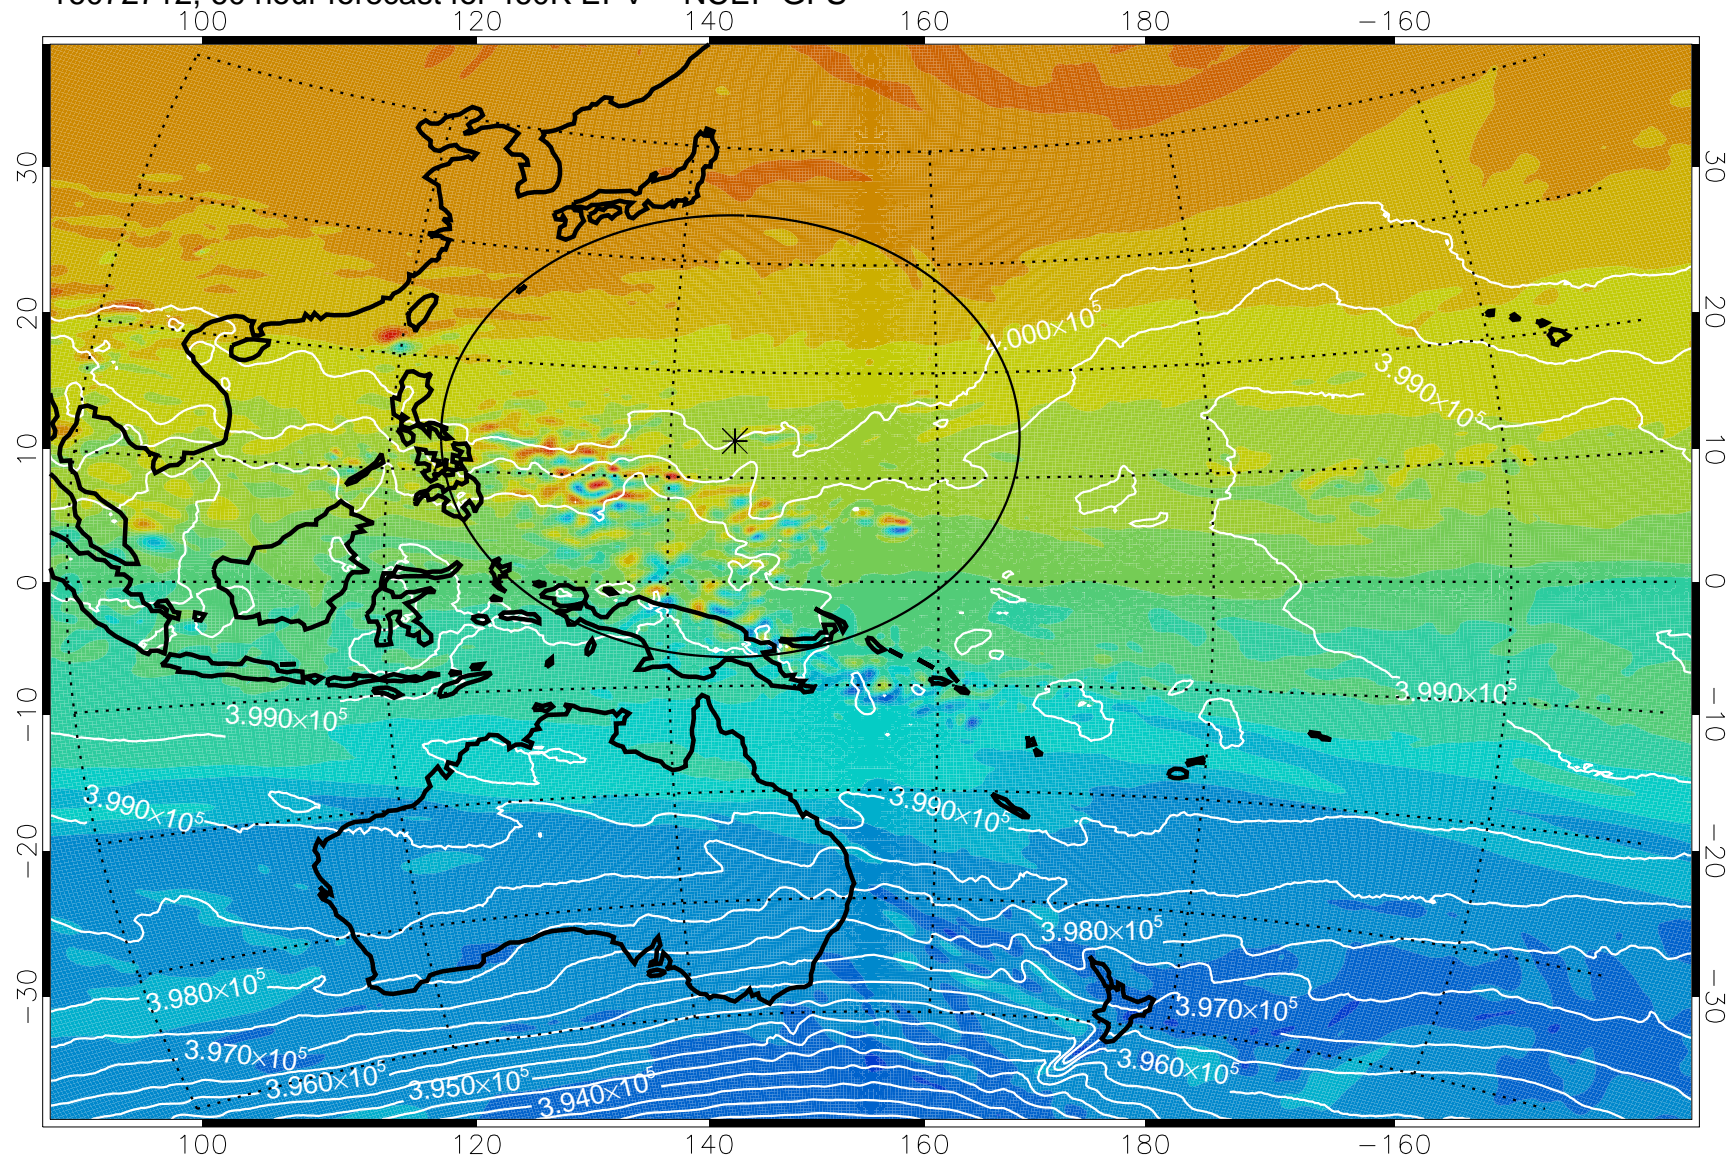

16072618, 42 hour forecast for 460K EPV -- NCEP GFS

460K Montgomery Streamfunction, white

Range ring of 2304 km

16072700, 48 hour forecast for 460K EPV -- NCEP GFS

460K Montgomery Streamfunction, white

Range ring of 2304 km

16072706, 54 hour forecast for 460K EPV -- NCEP GFS

460K Montgomery Streamfunction, white

Range ring of 2304 km

16072712, 60 hour forecast for 460K EPV -- NCEP GFS

460K Montgomery Streamfunction, white

Range ring of 2304 km

16072718, 66 hour forecast for 460K EPV -- NCEP GFS

460K Montgomery Streamfunction, white

Range ring of 2304 km

16072800, 72 hour forecast for 460K EPV -- NCEP GFS

460K Montgomery Streamfunction, white

Range ring of 2304 km

16072806, 78 hour forecast for 460K EPV -- NCEP GFS

460K Montgomery Streamfunction, white

Range ring of 2304 km

16072812, 84 hour forecast for 460K EPV -- NCEP GFS

460K Montgomery Streamfunction, white

Range ring of 2304 km