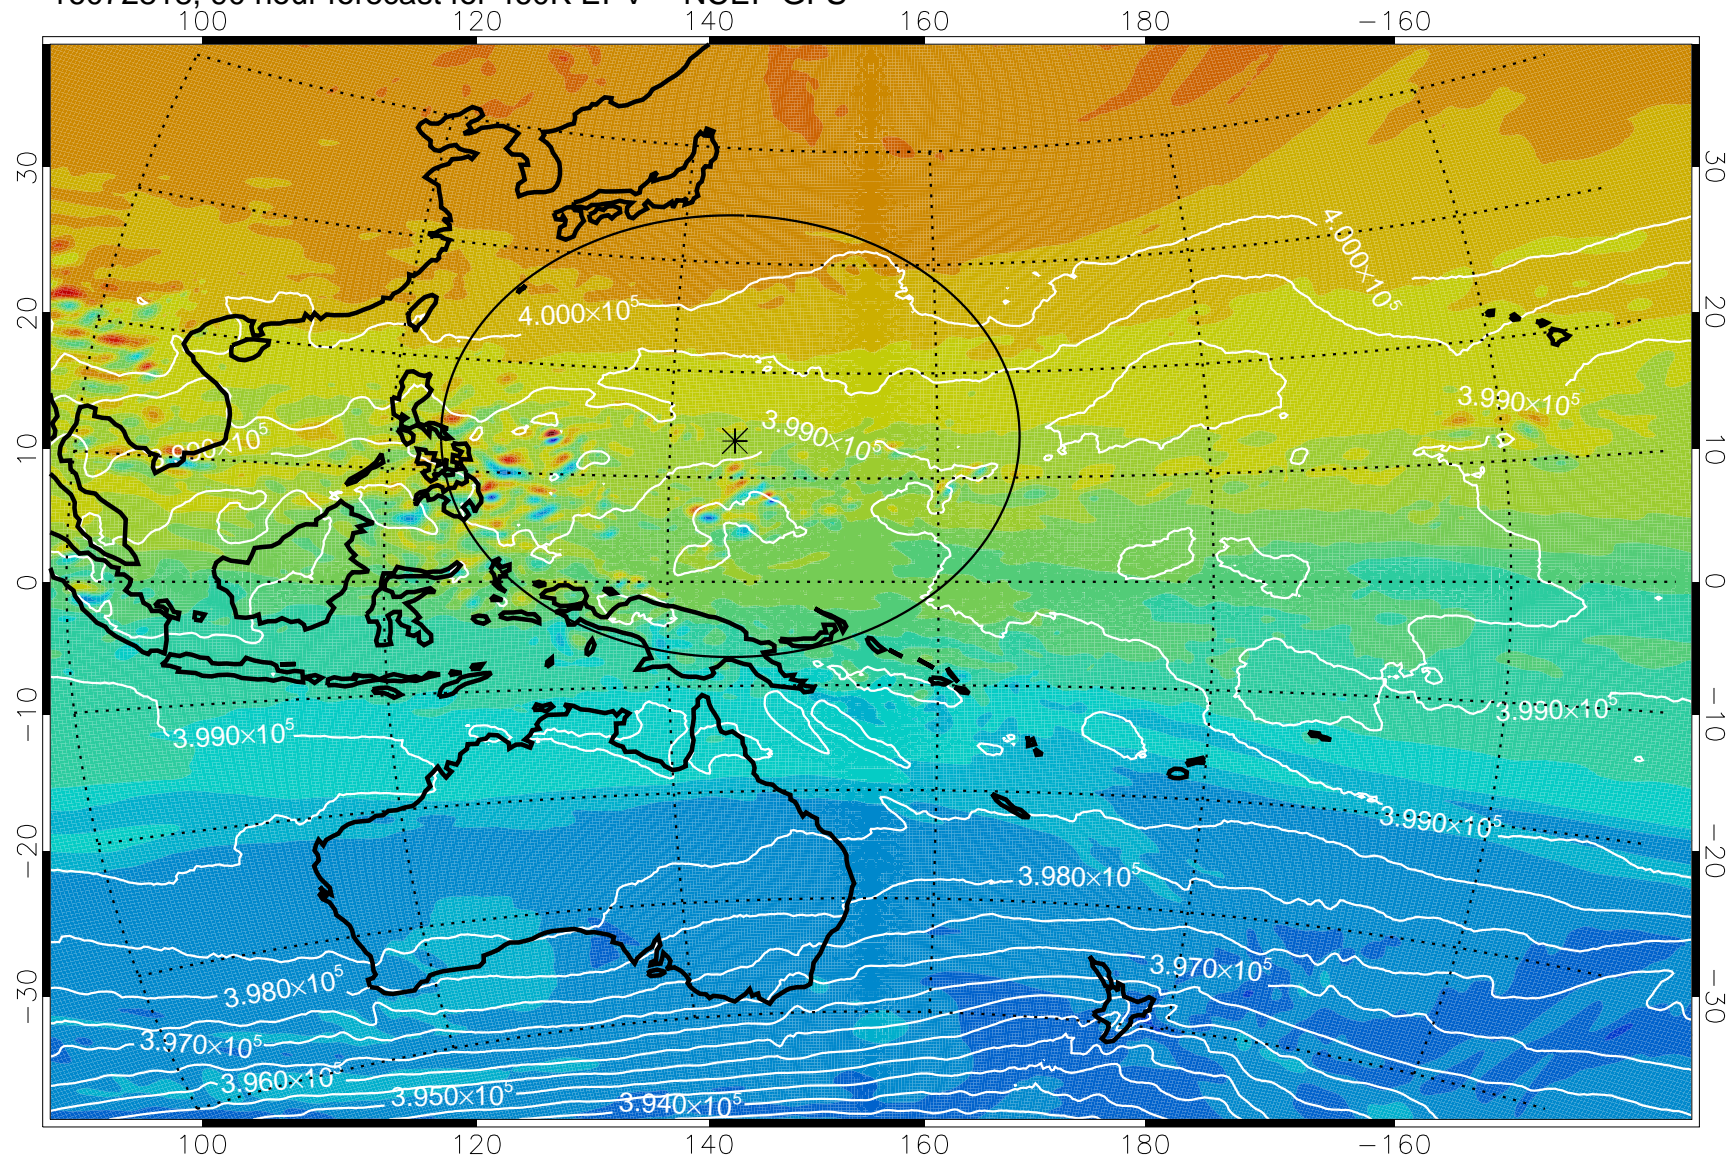

16072718, 66 hour forecast for 460K EPV -- NCEP GFS

460K Montgomery Streamfunction, white

Range ring of 2304 km

16072800, 72 hour forecast for 460K EPV -- NCEP GFS

460K Montgomery Streamfunction, white

Range ring of 2304 km

16072806, 78 hour forecast for 460K EPV -- NCEP GFS

460K Montgomery Streamfunction, white

Range ring of 2304 km

16072812, 84 hour forecast for 460K EPV -- NCEP GFS

460K Montgomery Streamfunction, white

Range ring of 2304 km

16072818, 90 hour forecast for 460K EPV -- NCEP GFS

460K Montgomery Streamfunction, white

$-4 \times 10^{-5}$      $-2 \times 10^{-5}$     0 PVU     $2 \times 10^{-5}$      $4 \times 10^{-5}$

Range ring of 2304 km

16072900, 96 hour forecast for 460K EPV -- NCEP GFS

460K Montgomery Streamfunction, white

Range ring of 2304 km

16072906, 102 hour forecast for 460K EPV -- NCEP GFS

460K Montgomery Streamfunction, white

Range ring of 2304 km