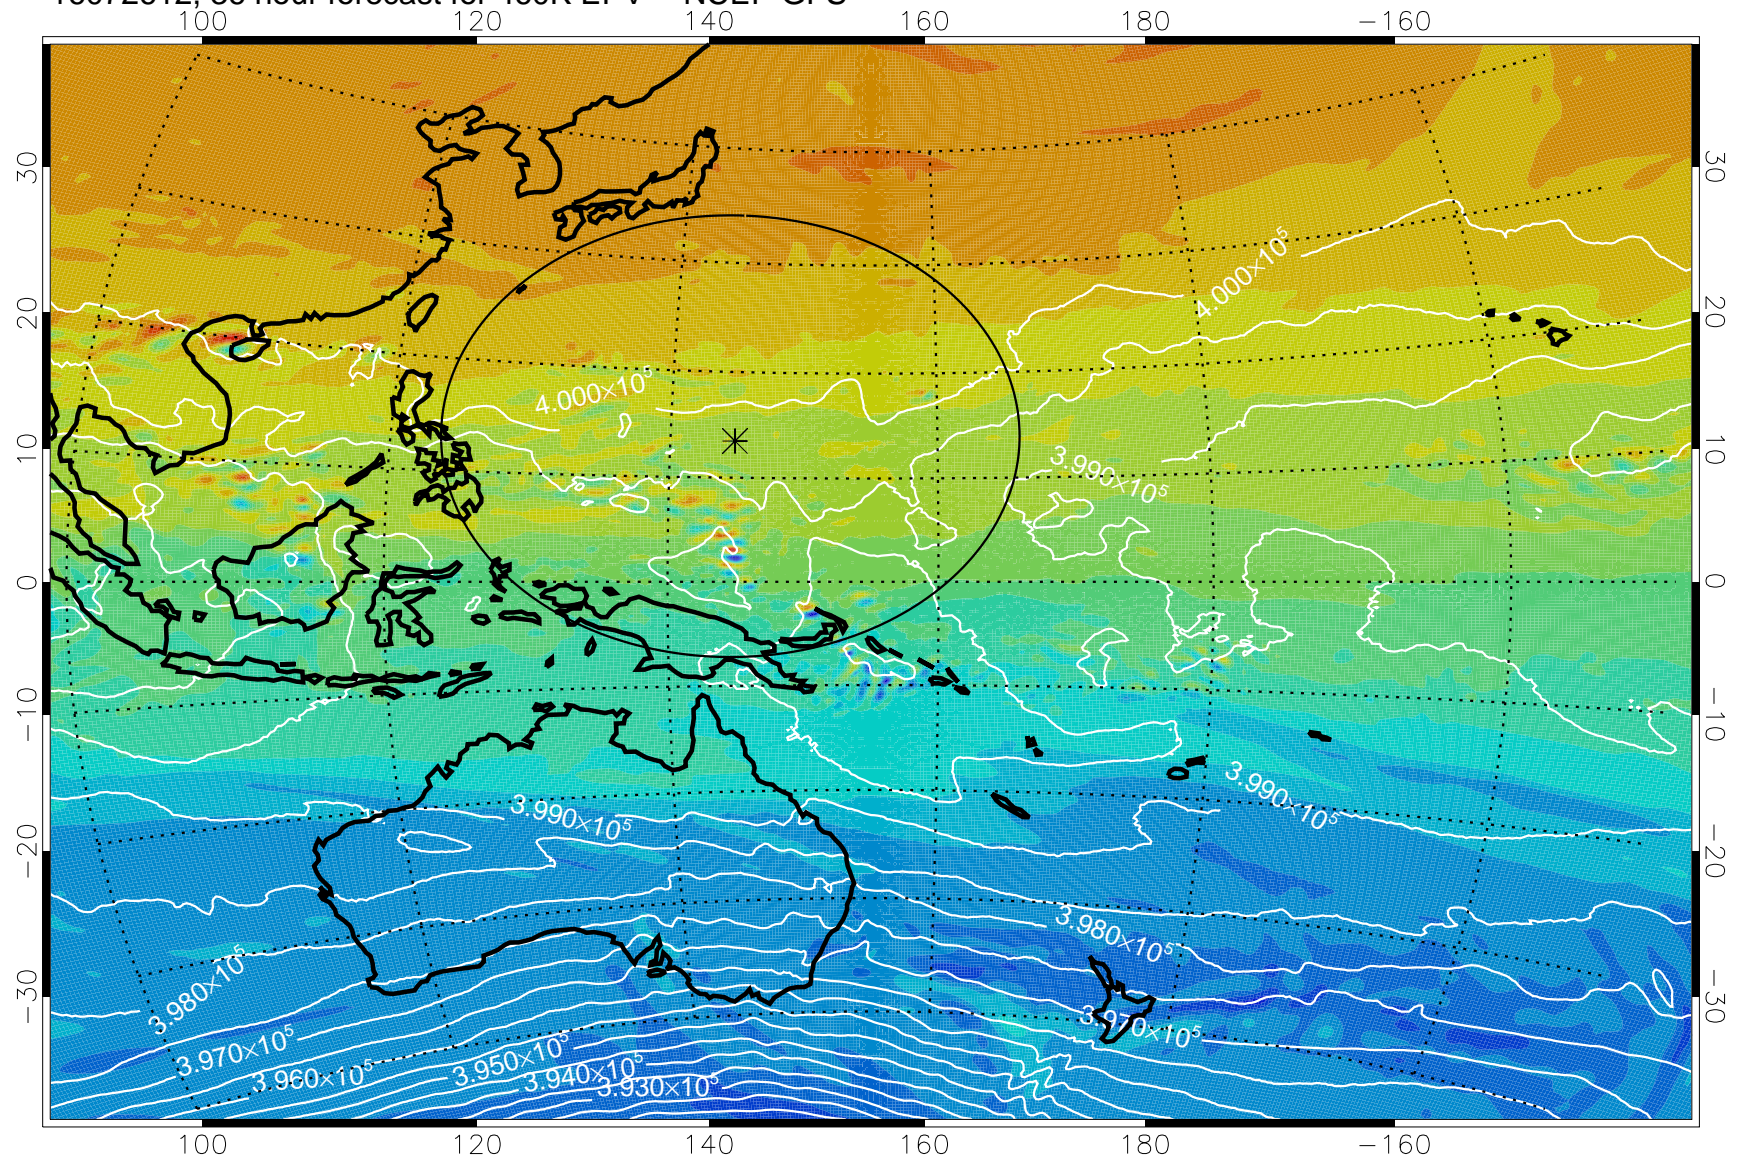

16072506, 6 hour forecast for 460K EPV -- NCEP GFS

460K Montgomery Streamfunction, white

Range ring of 2304 km

16072512, 12 hour forecast for 460K EPV -- NCEP GFS

460K Montgomery Streamfunction, white

Range ring of 2304 km

16072518, 18 hour forecast for 460K EPV -- NCEP GFS

460K Montgomery Streamfunction, white

Range ring of 2304 km

16072600, 24 hour forecast for 460K EPV -- NCEP GFS

460K Montgomery Streamfunction, white

Range ring of 2304 km

16072606, 30 hour forecast for 460K EPV -- NCEP GFS

460K Montgomery Streamfunction, white

Range ring of 2304 km

16072612, 36 hour forecast for 460K EPV -- NCEP GFS

460K Montgomery Streamfunction, white

Range ring of 2304 km

16072618, 42 hour forecast for 460K EPV -- NCEP GFS

460K Montgomery Streamfunction, white

Range ring of 2304 km

16072700, 48 hour forecast for 460K EPV -- NCEP GFS

460K Montgomery Streamfunction, white

Range ring of 2304 km