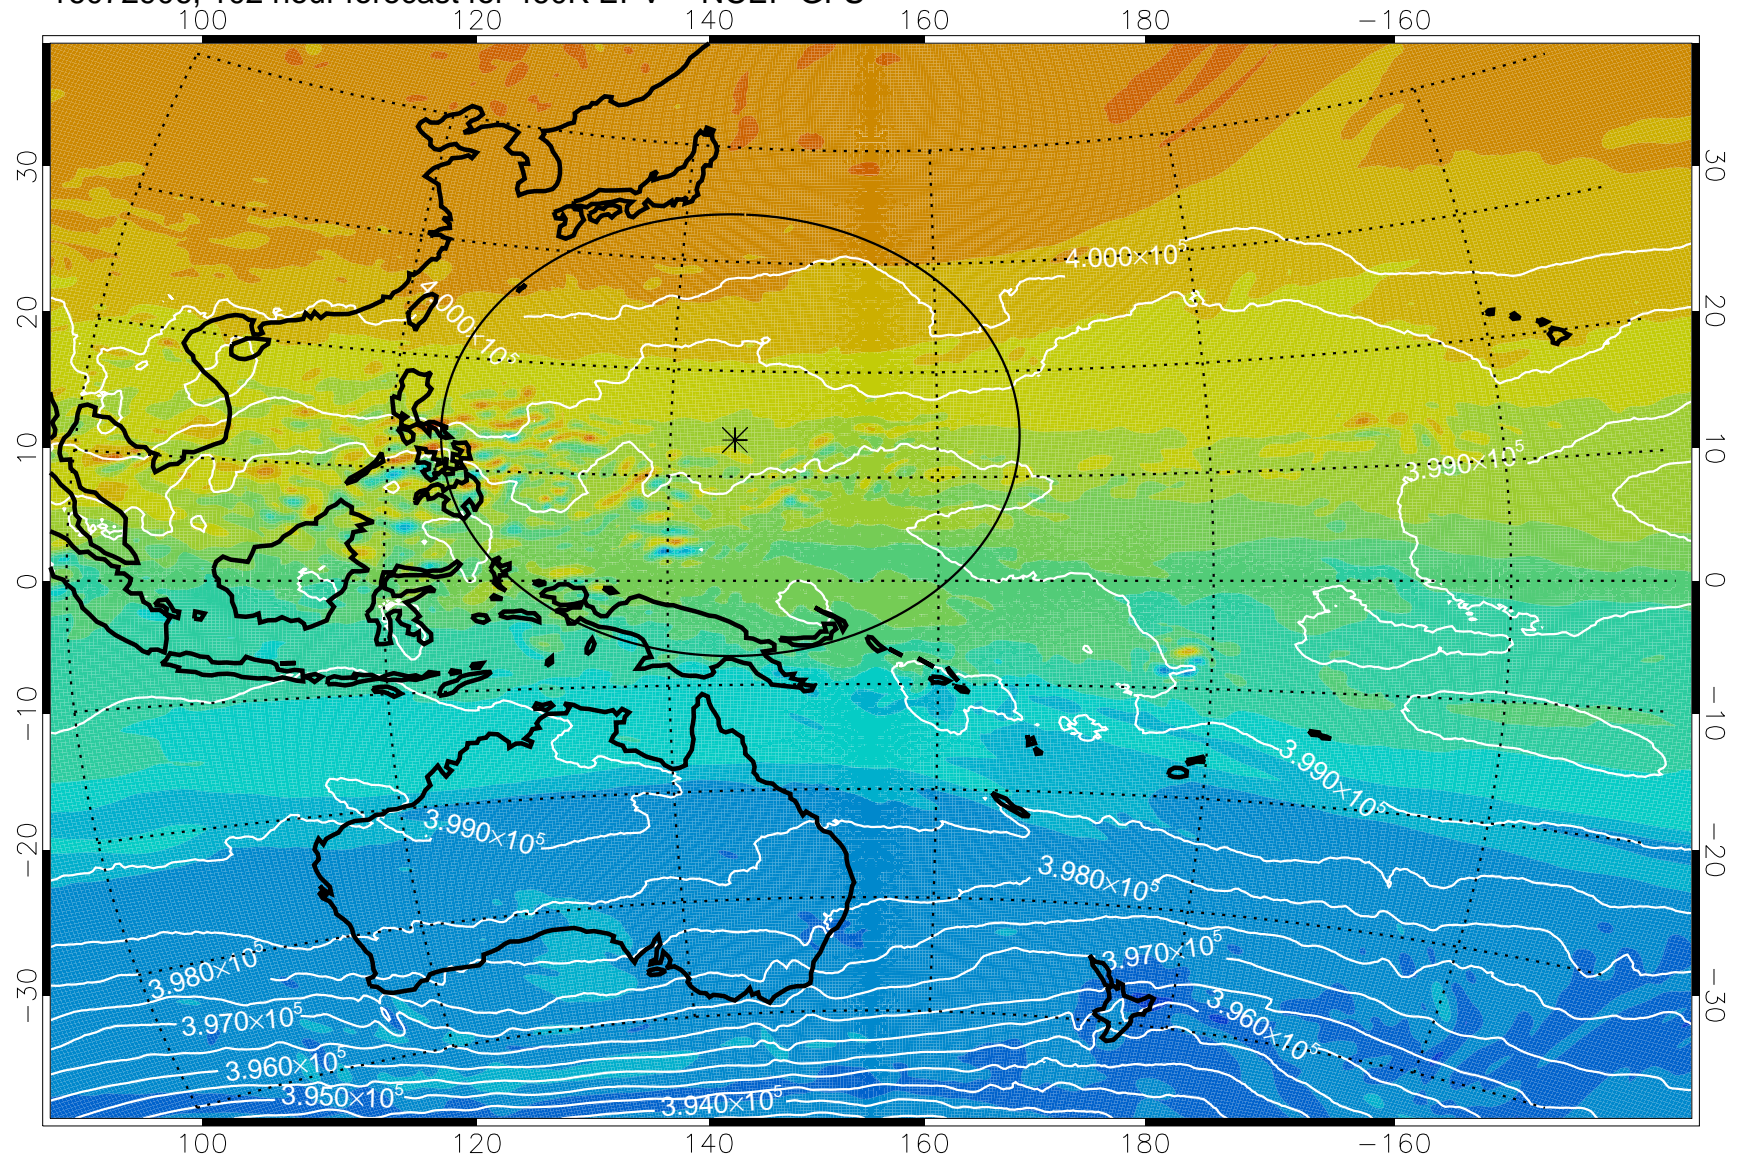

16072818, 90 hour forecast for 460K EPV -- NCEP GFS

460K Montgomery Streamfunction, white

$-4 \times 10^{-5}$      $-2 \times 10^{-5}$     0 PVU     $2 \times 10^{-5}$      $4 \times 10^{-5}$

Range ring of 2304 km

16072900, 96 hour forecast for 460K EPV -- NCEP GFS

460K Montgomery Streamfunction, white

Range ring of 2304 km

16072906, 102 hour forecast for 460K EPV -- NCEP GFS

460K Montgomery Streamfunction, white

Range ring of 2304 km

16072912, 108 hour forecast for 460K EPV -- NCEP GFS

460K Montgomery Streamfunction, white

Range ring of 2304 km

16072918, 114 hour forecast for 460K EPV -- NCEP GFS

460K Montgomery Streamfunction, white

Range ring of 2304 km

16073000, 120 hour forecast for 460K EPV -- NCEP GFS

460K Montgomery Streamfunction, white

Range ring of 2304 km