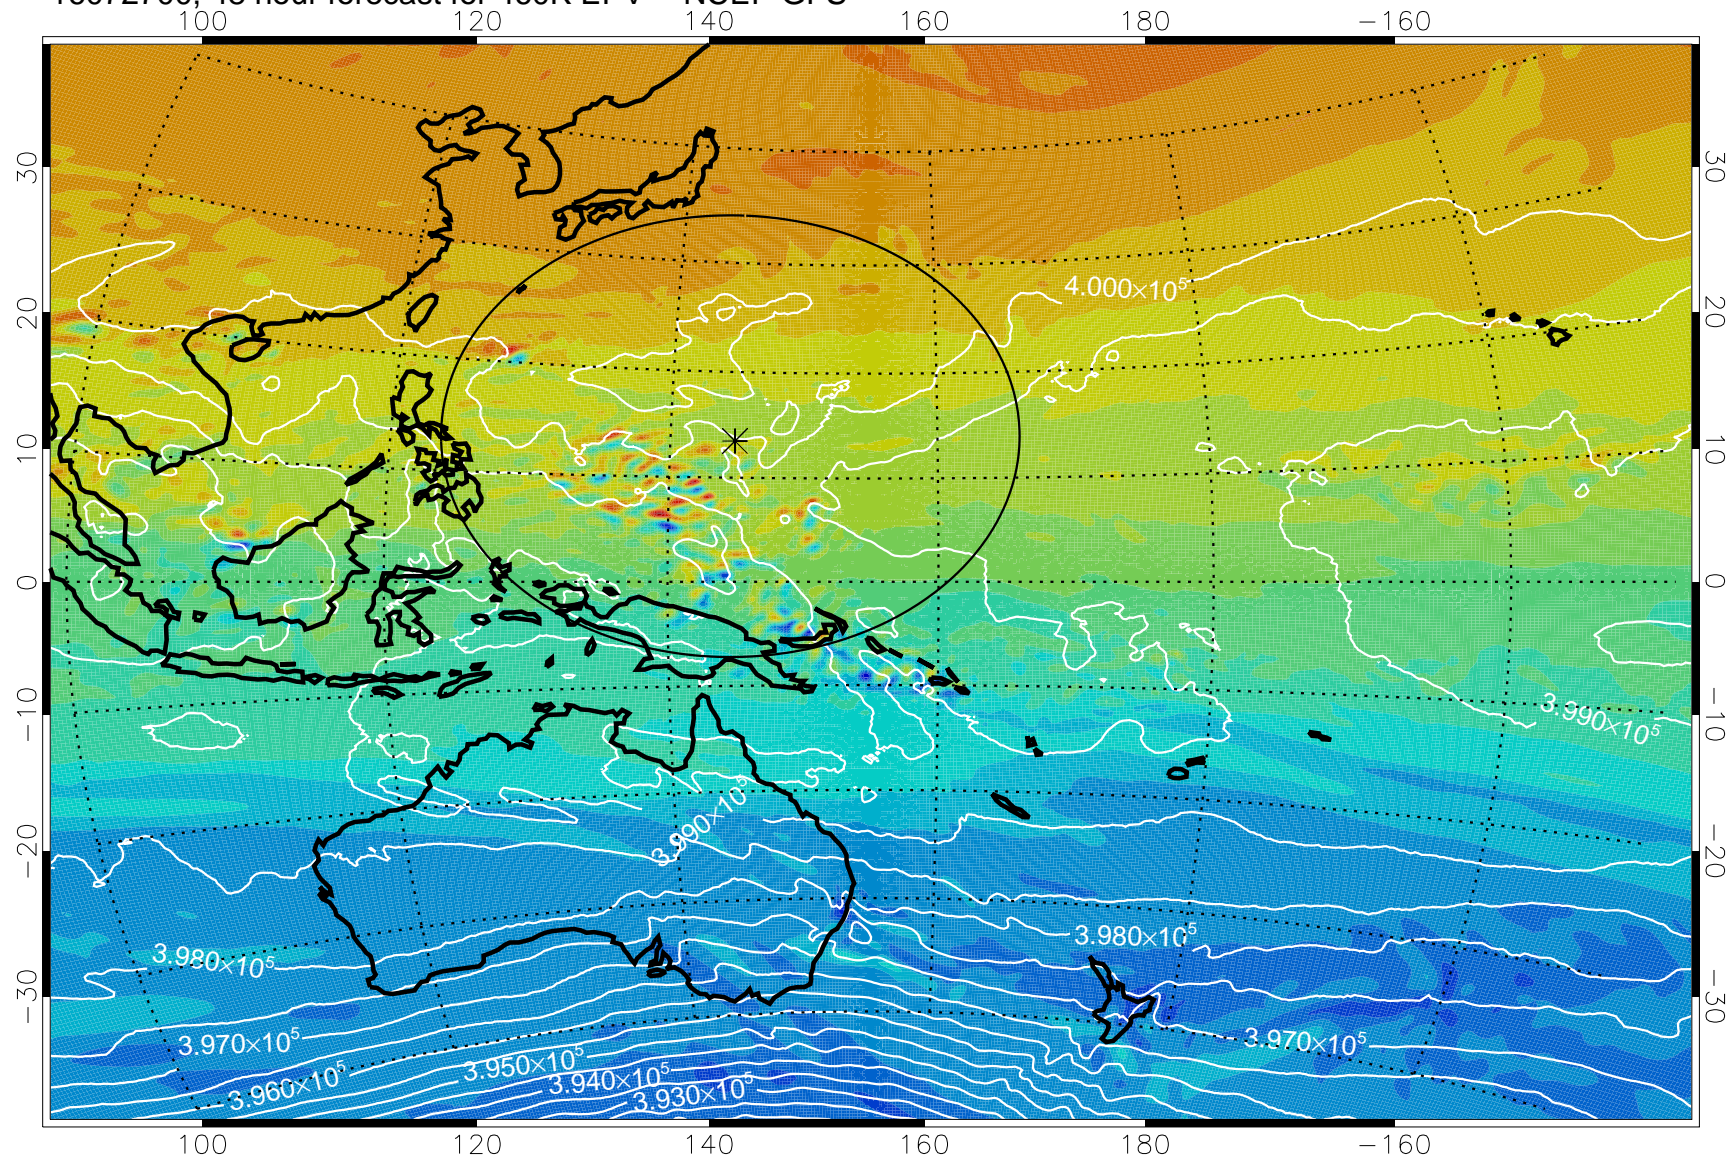

16072606, 30 hour forecast for 460K EPV -- NCEP GFS

460K Montgomery Streamfunction, white

Range ring of 2304 km

16072612, 36 hour forecast for 460K EPV -- NCEP GFS

460K Montgomery Streamfunction, white

Range ring of 2304 km

16072618, 42 hour forecast for 460K EPV -- NCEP GFS

460K Montgomery Streamfunction, white

Range ring of 2304 km

16072700, 48 hour forecast for 460K EPV -- NCEP GFS

460K Montgomery Streamfunction, white

Range ring of 2304 km

16072706, 54 hour forecast for 460K EPV -- NCEP GFS

460K Montgomery Streamfunction, white

Range ring of 2304 km

16072712, 60 hour forecast for 460K EPV -- NCEP GFS

460K Montgomery Streamfunction, white

Range ring of 2304 km

16072718, 66 hour forecast for 460K EPV -- NCEP GFS

460K Montgomery Streamfunction, white

Range ring of 2304 km

16072800, 72 hour forecast for 460K EPV -- NCEP GFS

460K Montgomery Streamfunction, white

Range ring of 2304 km