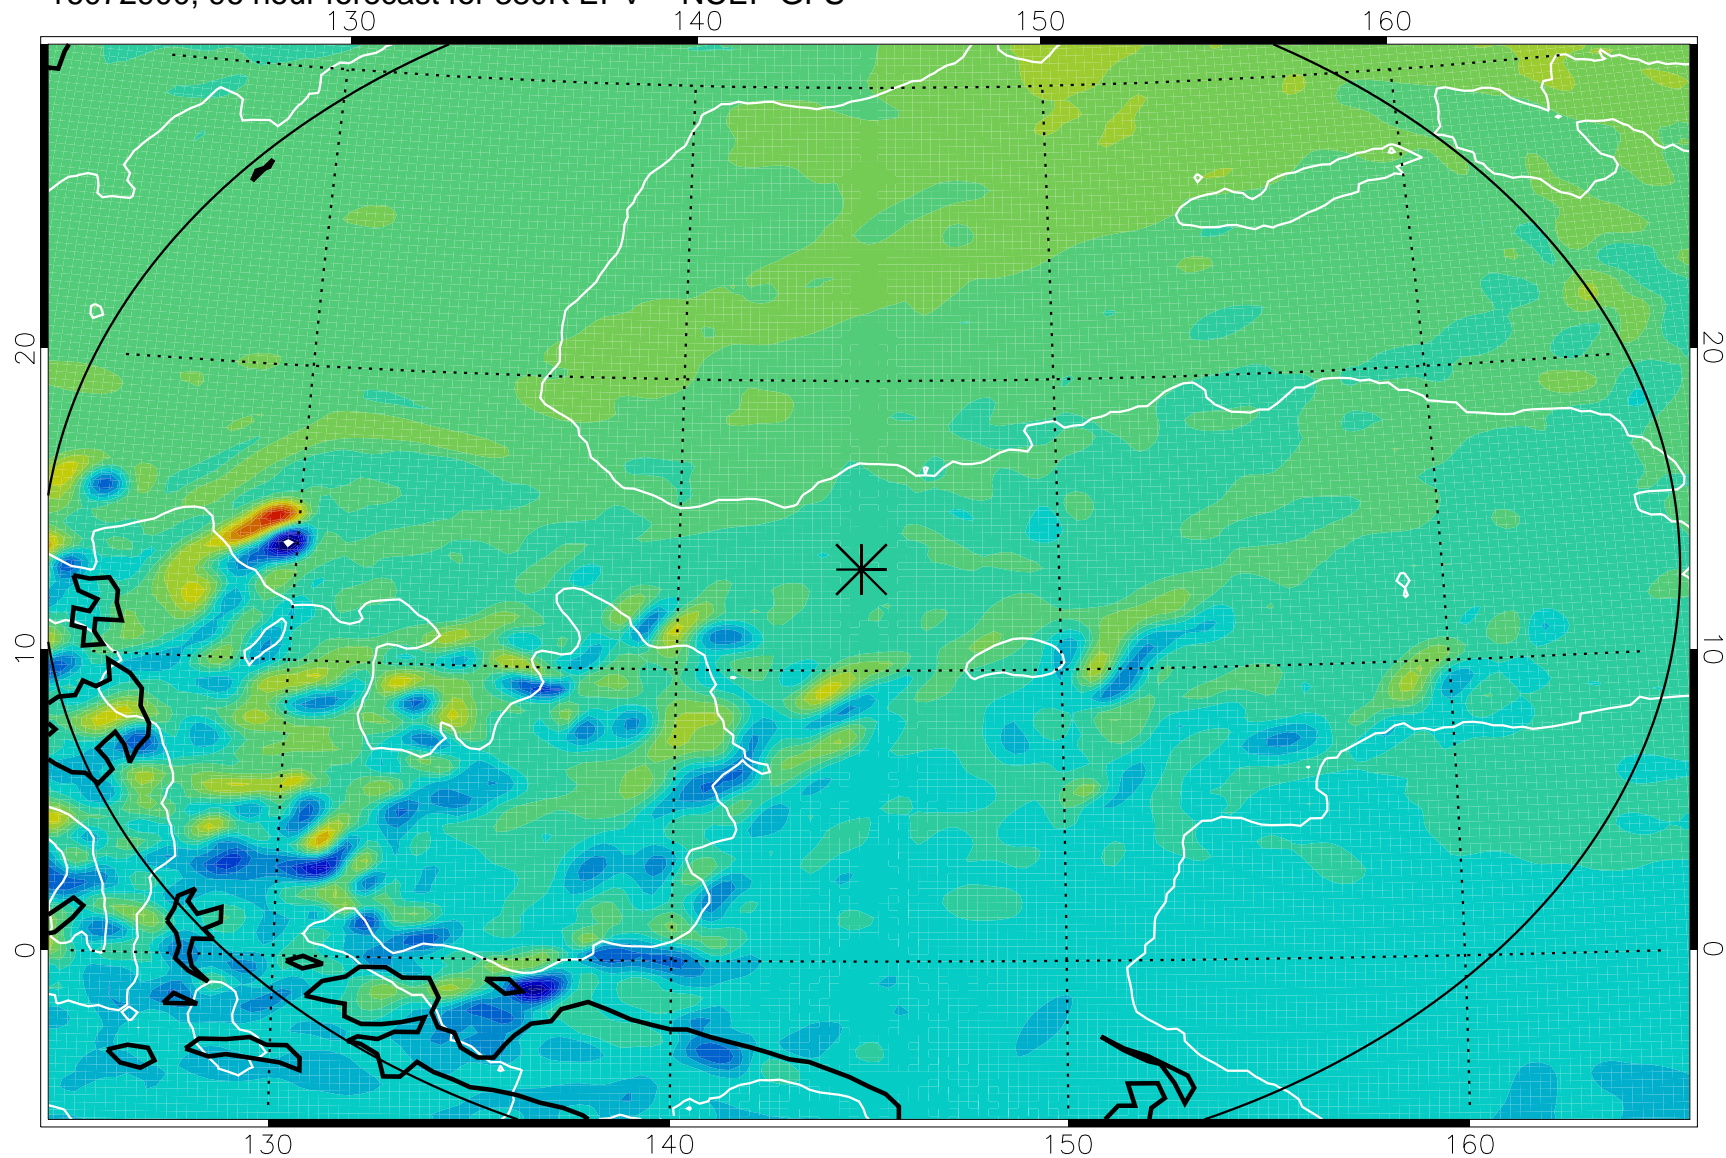

16072812, 84 hour forecast for 380K EPV -- NCEP GFS

380K Montgomery Streamfunction, white

Range ring of 2304 km

16072818, 90 hour forecast for 380K EPV -- NCEP GFS

380K Montgomery Streamfunction, white

Range ring of 2304 km

16072900, 96 hour forecast for 380K EPV -- NCEP GFS

380K Montgomery Streamfunction, white

Range ring of 2304 km

16072906, 102 hour forecast for 380K EPV -- NCEP GFS

380K Montgomery Streamfunction, white

Range ring of 2304 km

16072912, 108 hour forecast for 380K EPV -- NCEP GFS

380K Montgomery Streamfunction, white

Range ring of 2304 km

16072918, 114 hour forecast for 380K EPV -- NCEP GFS

380K Montgomery Streamfunction, white

Range ring of 2304 km