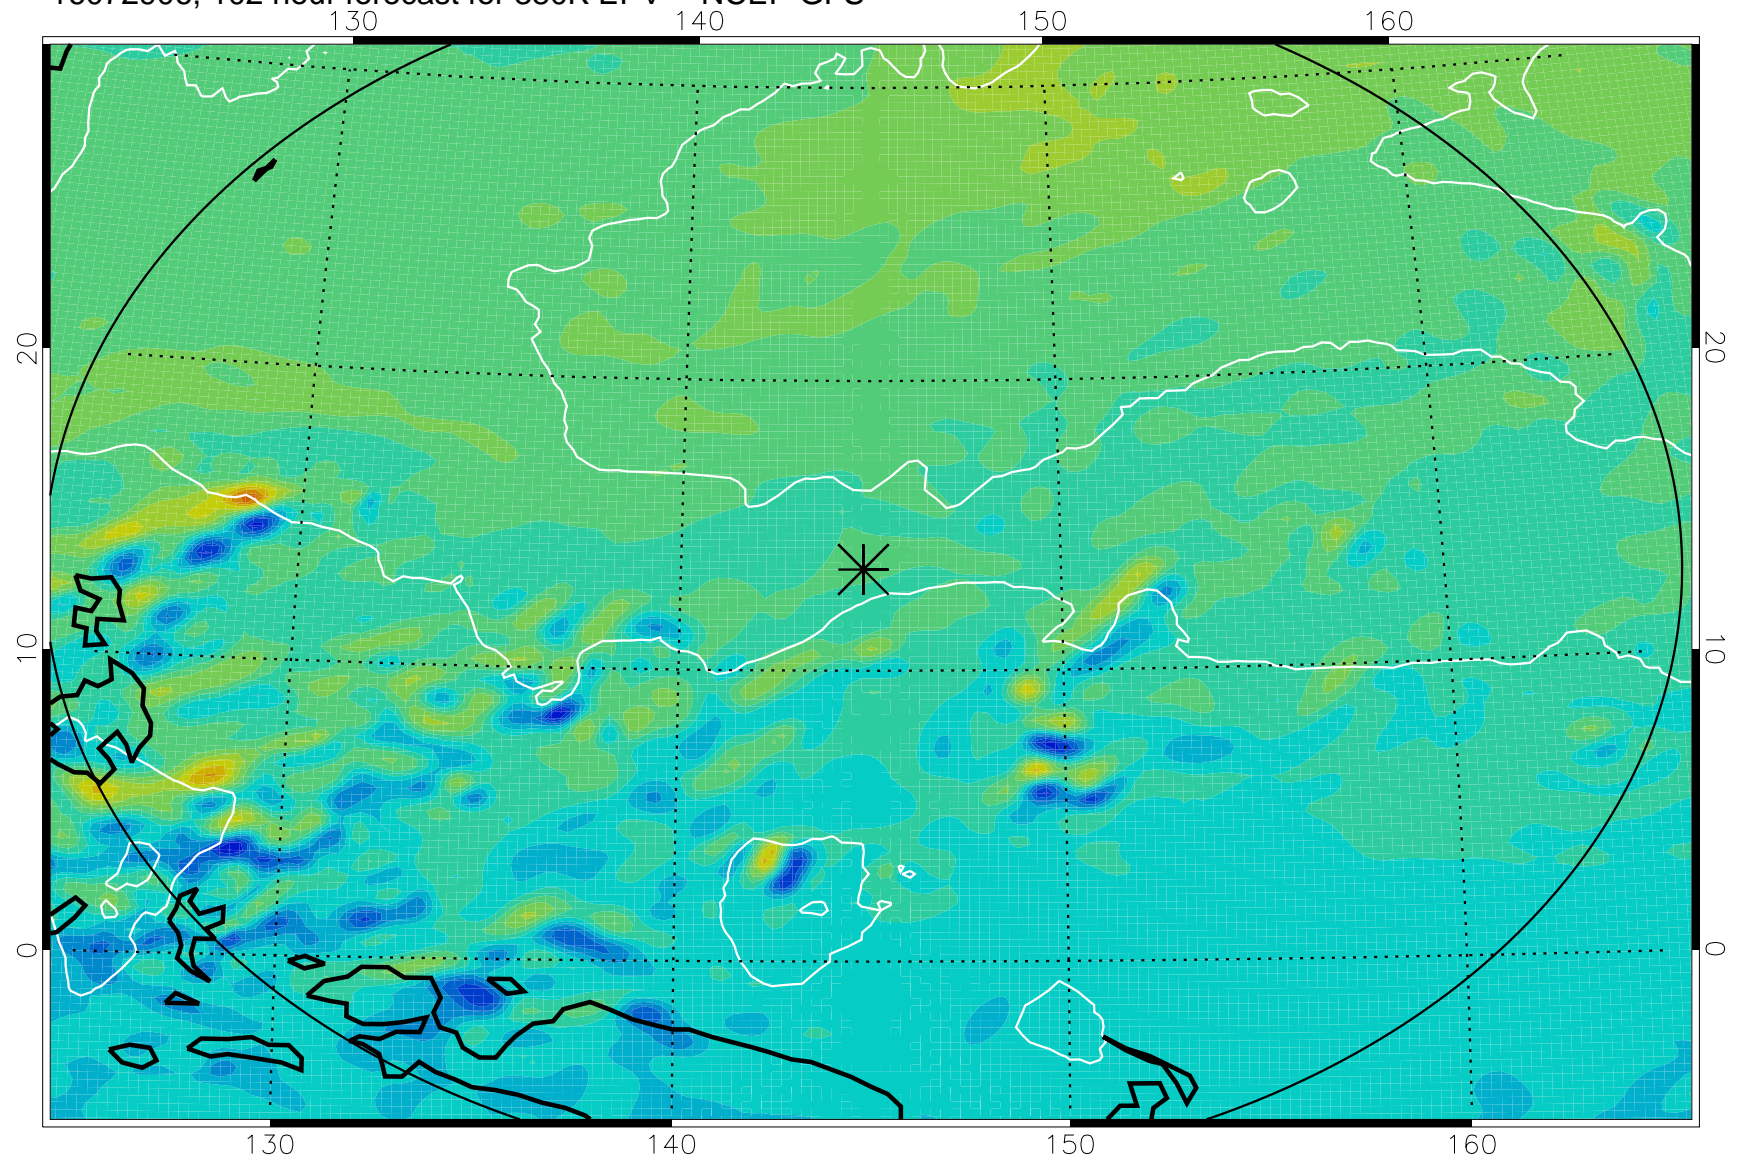

-2×10^{-5}

-1×10^{-5}

0

1×10^{-5}

2×10^{-5}

PVU

380K Montgomery Streamfunction, white

Range ring of 2304 km

16072812, 84 hour forecast for 380K EPV -- NCEP GFS

380K Montgomery Streamfunction, white

Range ring of 2304 km

16072818, 90 hour forecast for 380K EPV -- NCEP GFS

380K Montgomery Streamfunction, white

Range ring of 2304 km

16072900, 96 hour forecast for 380K EPV -- NCEP GFS

380K Montgomery Streamfunction, white

Range ring of 2304 km

16072906, 102 hour forecast for 380K EPV -- NCEP GFS

380K Montgomery Streamfunction, white

Range ring of 2304 km

16072912, 108 hour forecast for 380K EPV -- NCEP GFS

380K Montgomery Streamfunction, white

Range ring of 2304 km

16072918, 114 hour forecast for 380K EPV -- NCEP GFS

380K Montgomery Streamfunction, white

Range ring of 2304 km