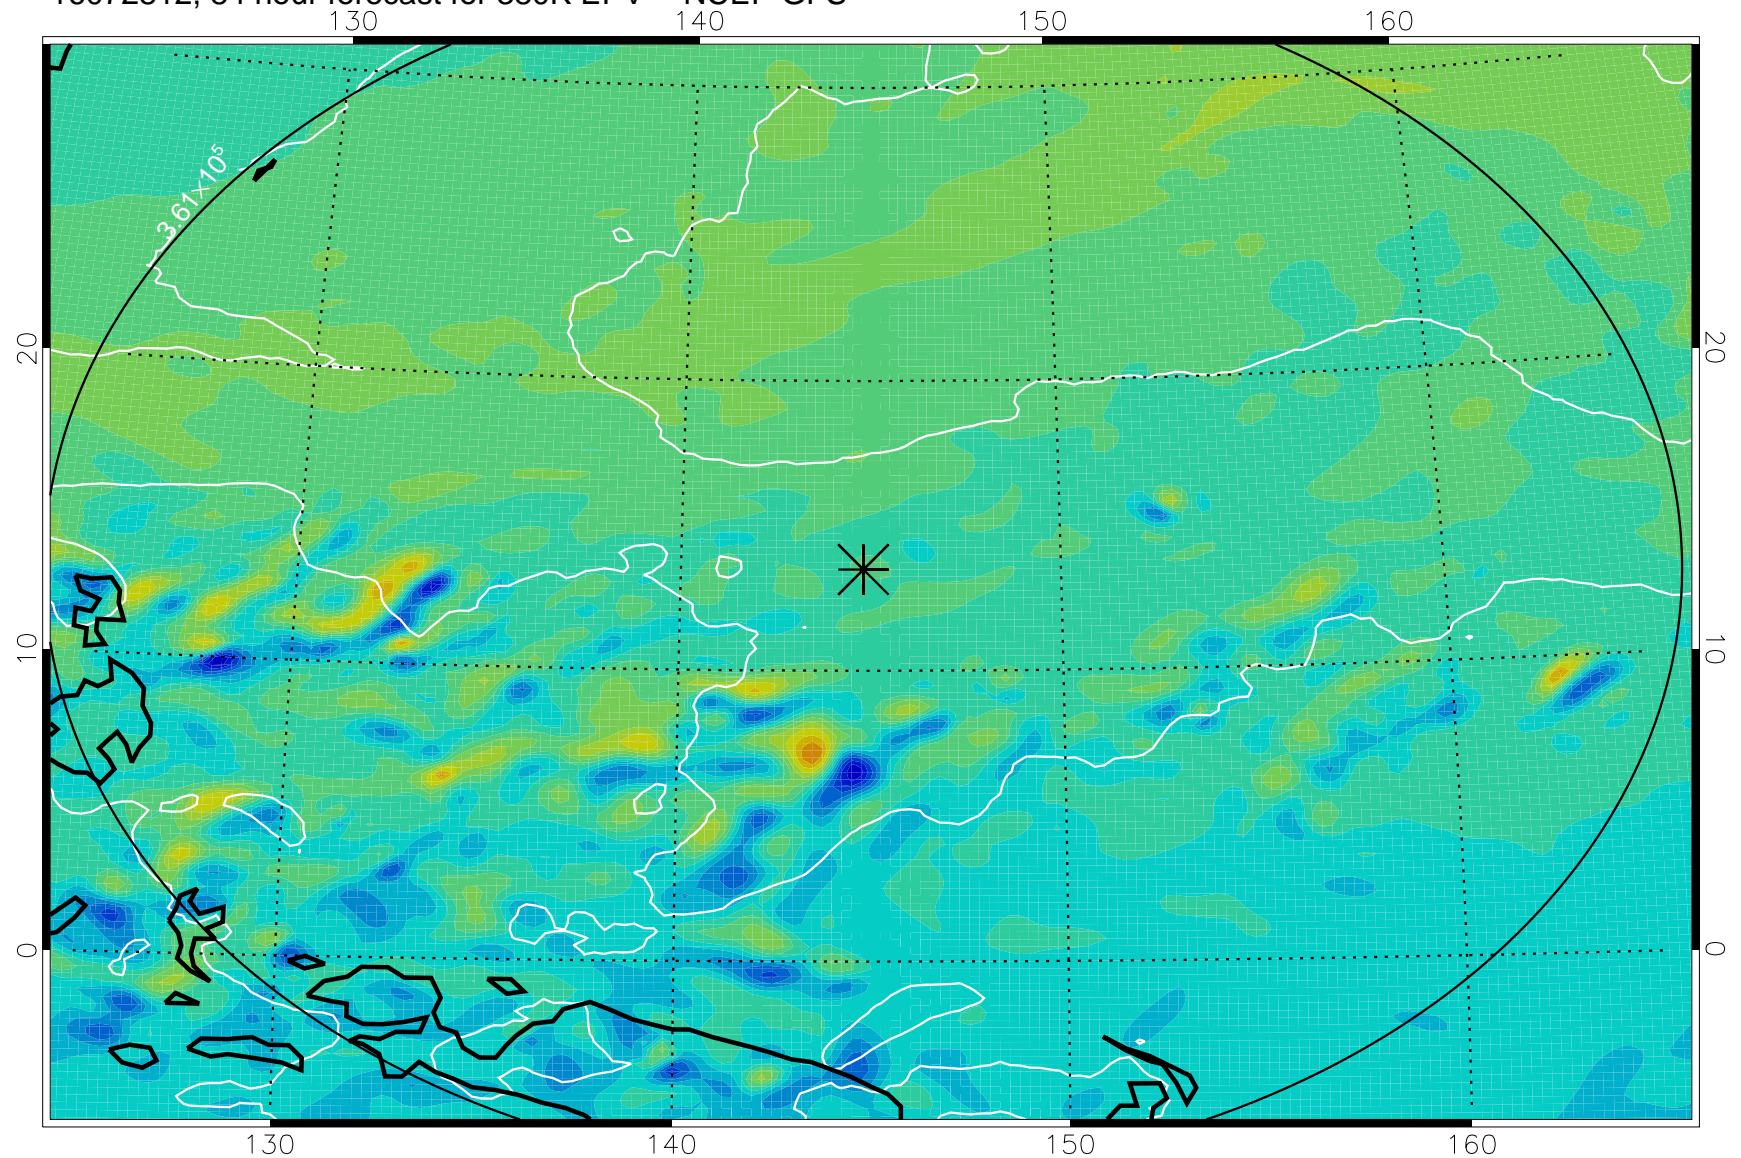

-2×10^{-5}

-1×10^{-5}

0

1×10^{-5}

2×10^{-5}

PVU

380K Montgomery Streamfunction, white

Range ring of 2304 km

16072812, 84 hour forecast for 380K EPV -- NCEP GFS

380K Montgomery Streamfunction, white

Range ring of 2304 km

16072818, 90 hour forecast for 380K EPV -- NCEP GFS

380K Montgomery Streamfunction, white

Range ring of 2304 km

16072900, 96 hour forecast for 380K EPV -- NCEP GFS

380K Montgomery Streamfunction, white

Range ring of 2304 km

16072906, 102 hour forecast for 380K EPV -- NCEP GFS

380K Montgomery Streamfunction, white

Range ring of 2304 km

16072912, 108 hour forecast for 380K EPV -- NCEP GFS

380K Montgomery Streamfunction, white

Range ring of 2304 km

16072918, 114 hour forecast for 380K EPV -- NCEP GFS

380K Montgomery Streamfunction, white

Range ring of 2304 km