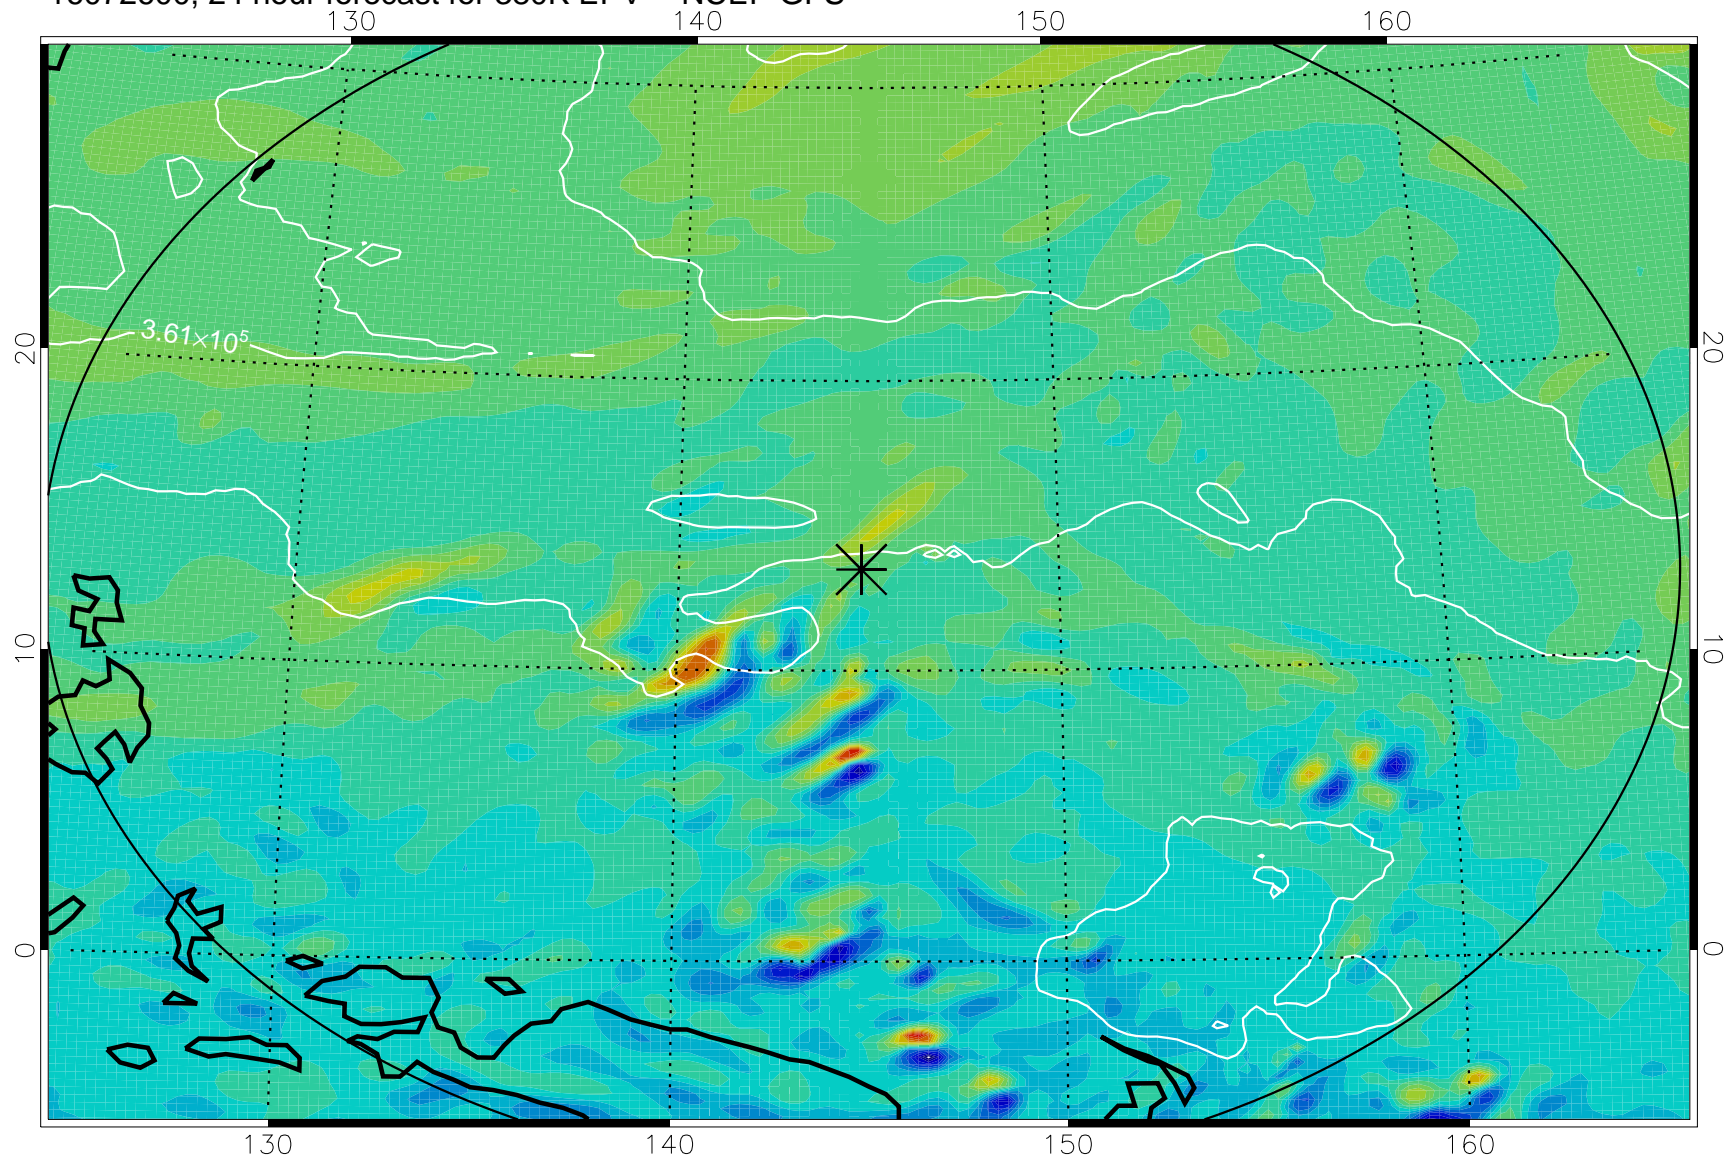

16072506, 6 hour forecast for 380K EPV -- NCEP GFS

380K Montgomery Streamfunction, white

Range ring of 2304 km

16072512, 12 hour forecast for 380K EPV -- NCEP GFS

380K Montgomery Streamfunction, white

Range ring of 2304 km

16072518, 18 hour forecast for 380K EPV -- NCEP GFS

380K Montgomery Streamfunction, white

Range ring of 2304 km

16072600, 24 hour forecast for 380K EPV -- NCEP GFS

380K Montgomery Streamfunction, white

Range ring of 2304 km

16072606, 30 hour forecast for 380K EPV -- NCEP GFS

380K Montgomery Streamfunction, white

Range ring of 2304 km

16072612, 36 hour forecast for 380K EPV -- NCEP GFS

380K Montgomery Streamfunction, white

Range ring of 2304 km

16072618, 42 hour forecast for 380K EPV -- NCEP GFS

380K Montgomery Streamfunction, white

Range ring of 2304 km

16072700, 48 hour forecast for 380K EPV -- NCEP GFS

380K Montgomery Streamfunction, white

Range ring of 2304 km