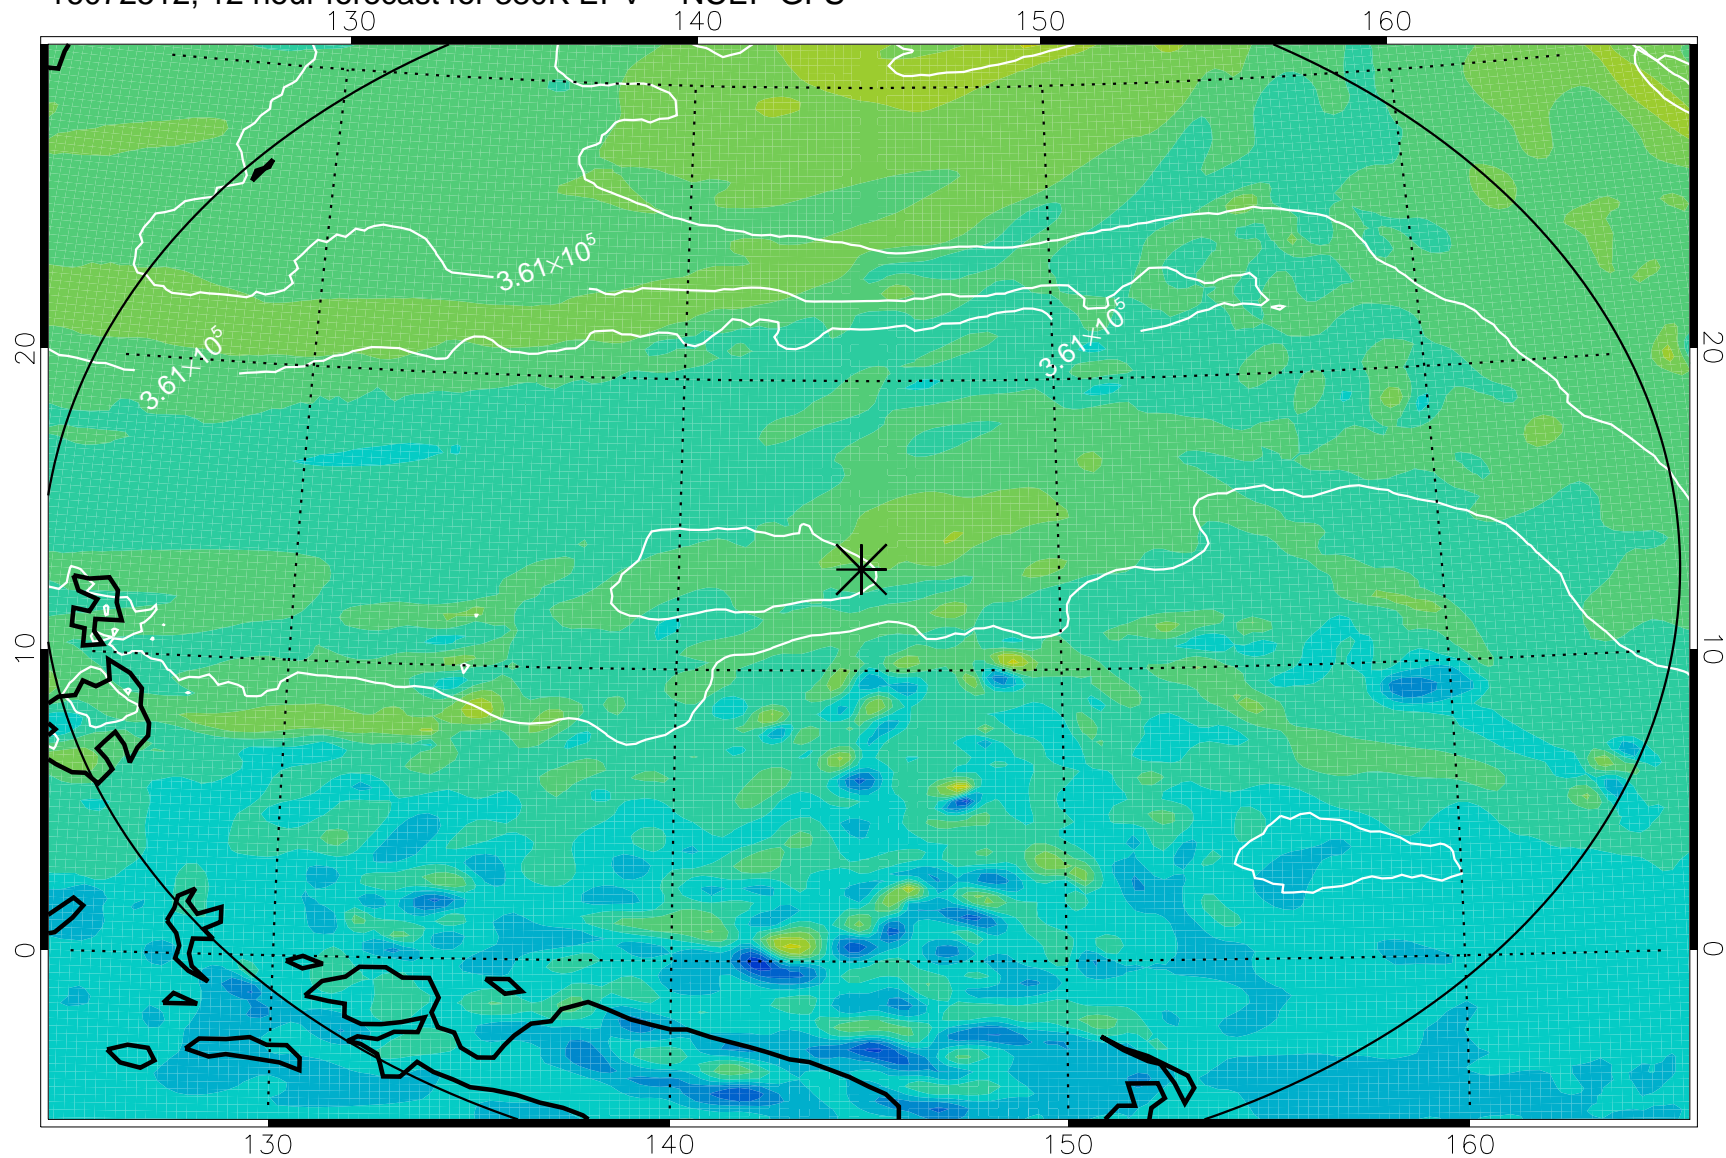

16072506, 6 hour forecast for 380K EPV -- NCEP GFS

380K Montgomery Streamfunction, white

Range ring of 2304 km

16072512, 12 hour forecast for 380K EPV -- NCEP GFS

380K Montgomery Streamfunction, white

Range ring of 2304 km

16072518, 18 hour forecast for 380K EPV -- NCEP GFS

380K Montgomery Streamfunction, white

Range ring of 2304 km

16072600, 24 hour forecast for 380K EPV -- NCEP GFS

380K Montgomery Streamfunction, white

Range ring of 2304 km

16072606, 30 hour forecast for 380K EPV -- NCEP GFS

380K Montgomery Streamfunction, white

Range ring of 2304 km

16072612, 36 hour forecast for 380K EPV -- NCEP GFS

380K Montgomery Streamfunction, white

Range ring of 2304 km

16072618, 42 hour forecast for 380K EPV -- NCEP GFS

380K Montgomery Streamfunction, white

Range ring of 2304 km

16072700, 48 hour forecast for 380K EPV -- NCEP GFS

380K Montgomery Streamfunction, white

Range ring of 2304 km