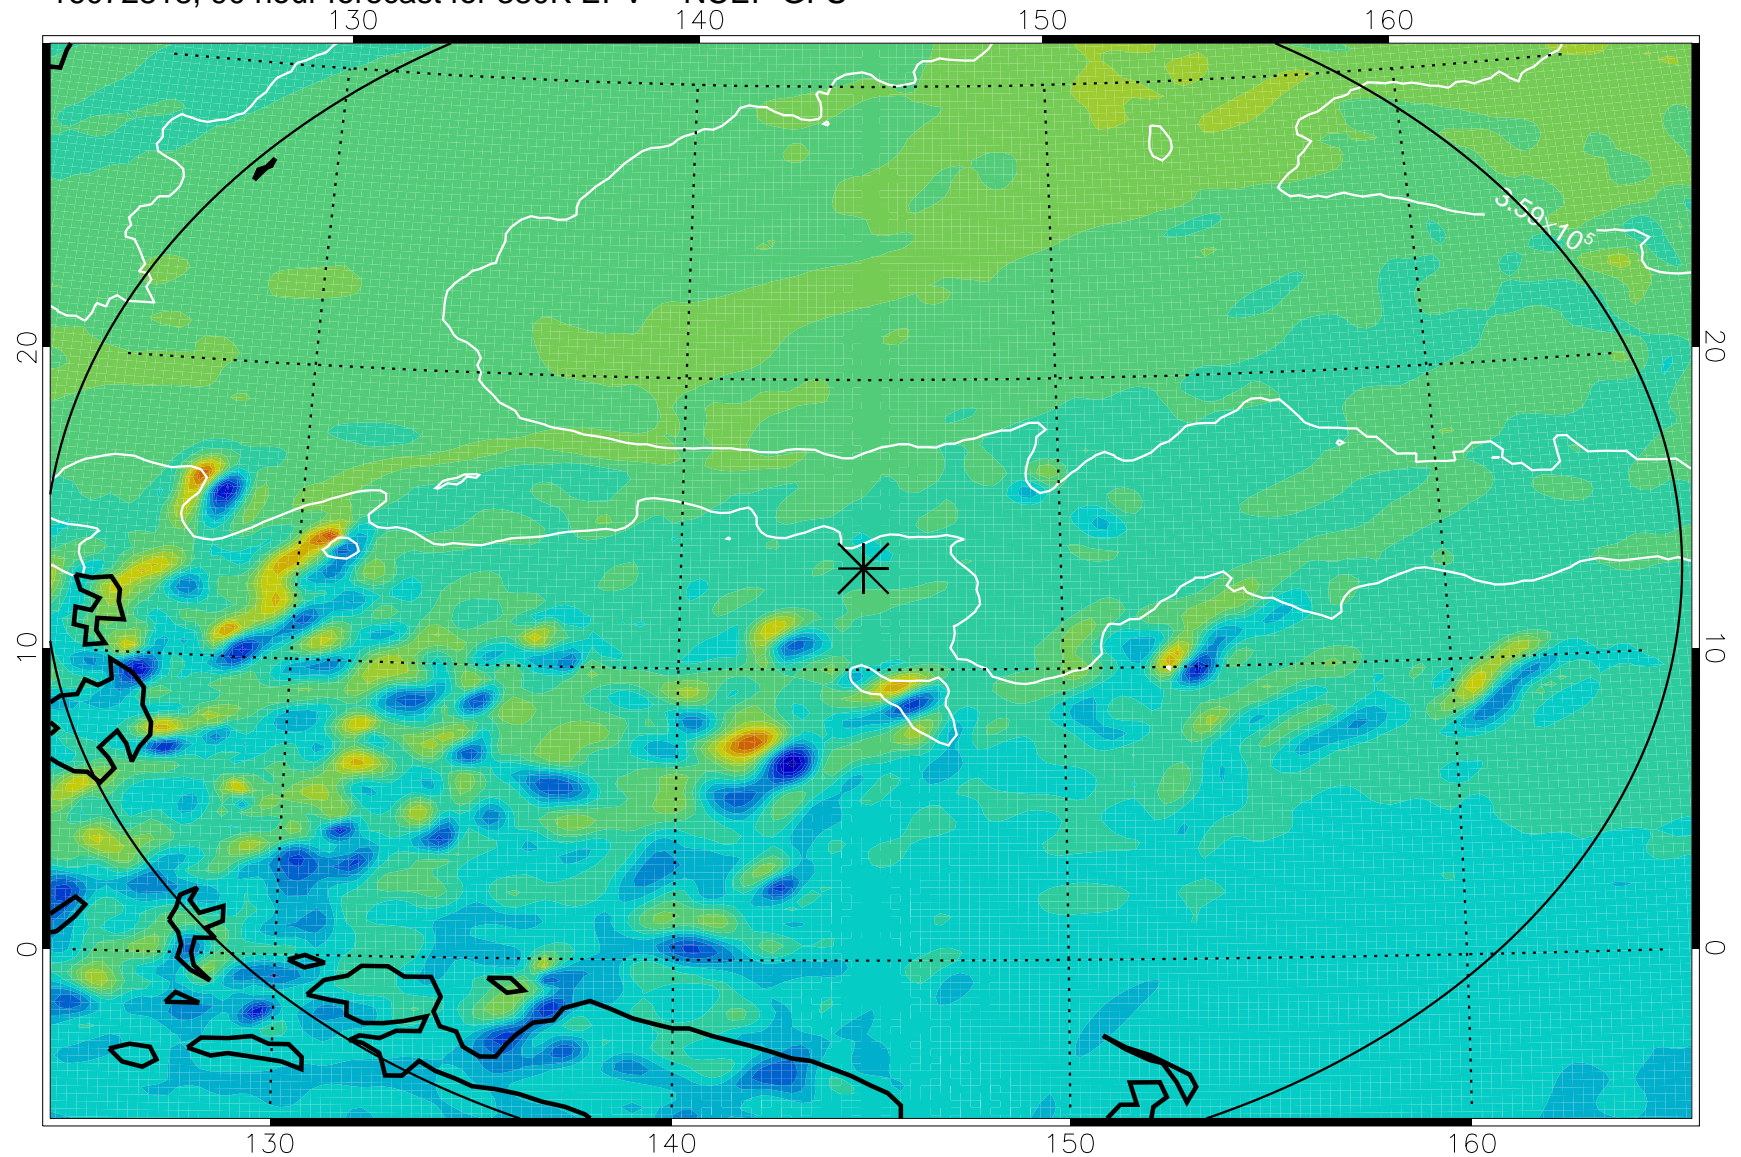

-2×10^{-5}

-1×10^{-5}

0

1×10^{-5}

2×10^{-5}

PVU

380K Montgomery Streamfunction, white

Range ring of 2304 km

16072812, 84 hour forecast for 380K EPV -- NCEP GFS

380K Montgomery Streamfunction, white

Range ring of 2304 km

16072818, 90 hour forecast for 380K EPV -- NCEP GFS

380K Montgomery Streamfunction, white

Range ring of 2304 km

16072900, 96 hour forecast for 380K EPV -- NCEP GFS

380K Montgomery Streamfunction, white

Range ring of 2304 km

16072906, 102 hour forecast for 380K EPV -- NCEP GFS

380K Montgomery Streamfunction, white

Range ring of 2304 km

16072912, 108 hour forecast for 380K EPV -- NCEP GFS

380K Montgomery Streamfunction, white

Range ring of 2304 km

16072918, 114 hour forecast for 380K EPV -- NCEP GFS

380K Montgomery Streamfunction, white

Range ring of 2304 km