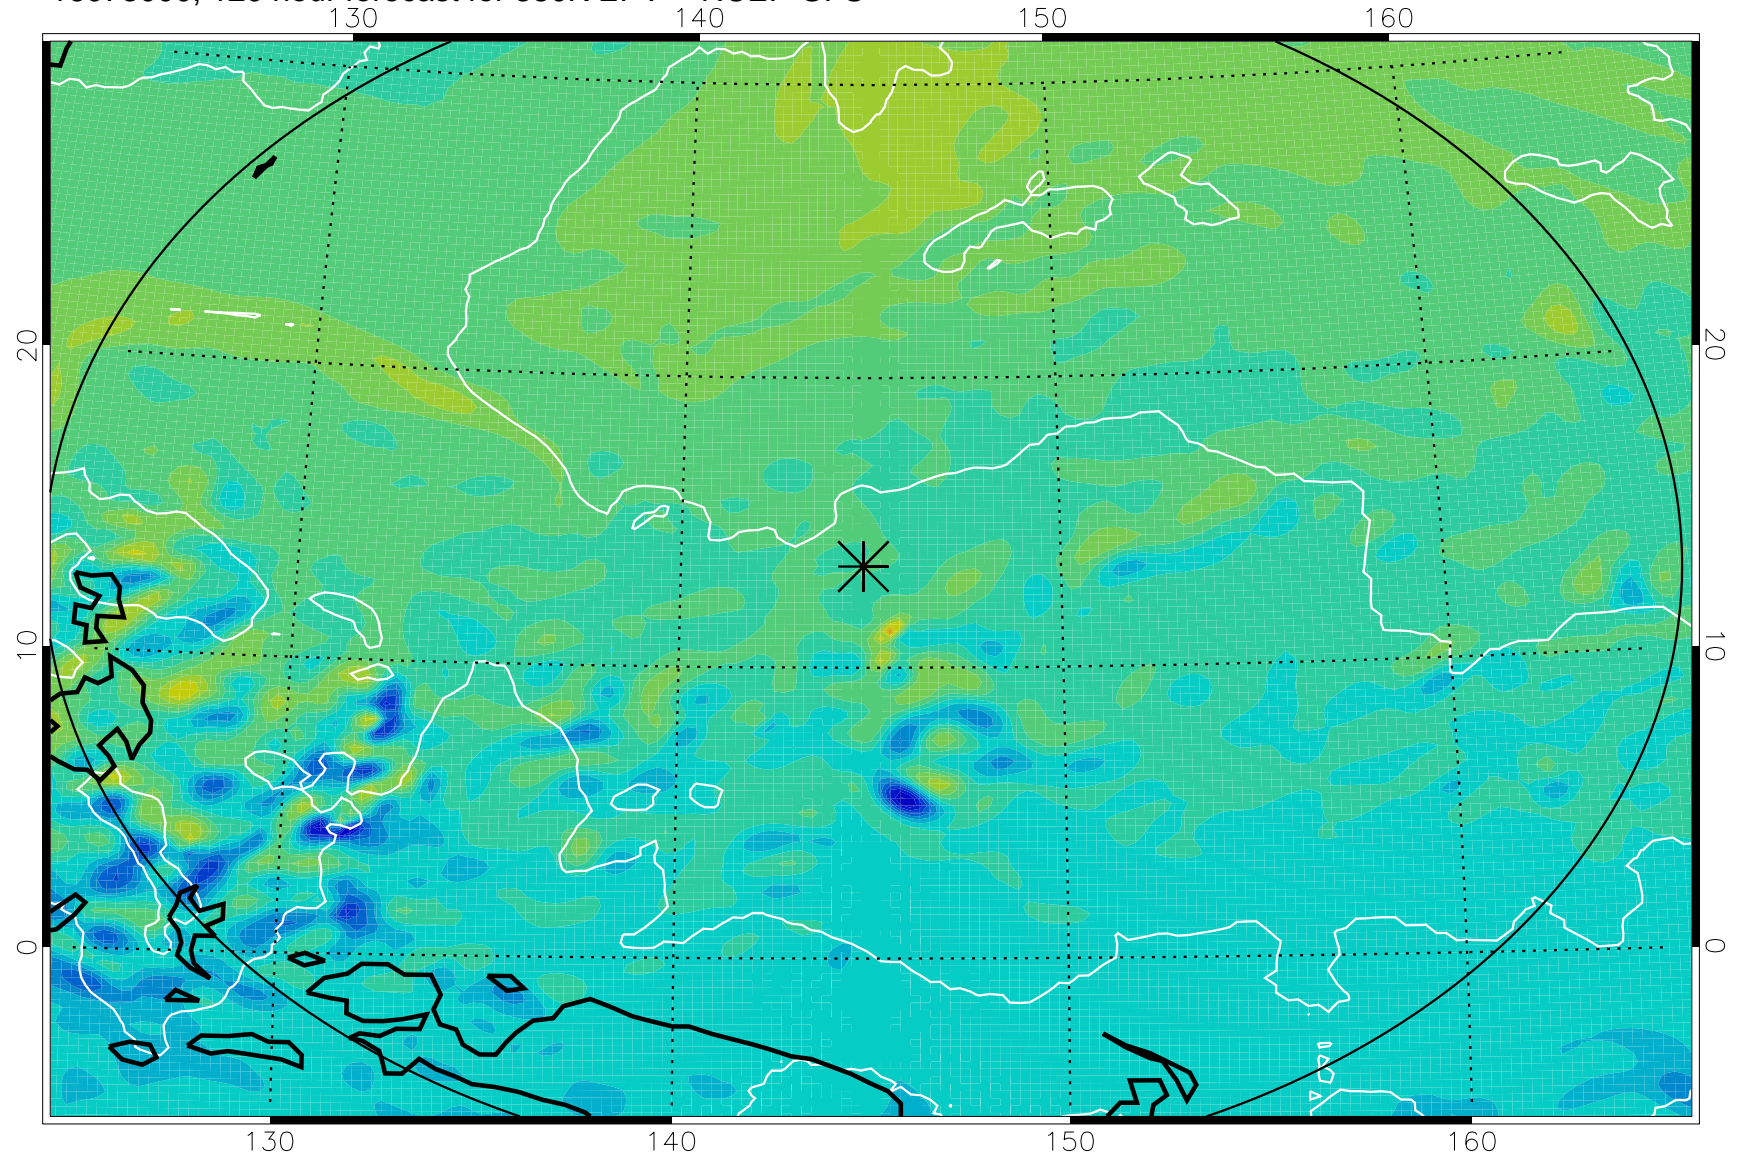

16072900, 96 hour forecast for 380K EPV -- NCEP GFS

380K Montgomery Streamfunction, white

Range ring of 2304 km

16072906, 102 hour forecast for 380K EPV -- NCEP GFS

380K Montgomery Streamfunction, white

Range ring of 2304 km

16072912, 108 hour forecast for 380K EPV -- NCEP GFS

380K Montgomery Streamfunction, white

Range ring of 2304 km

16072918, 114 hour forecast for 380K EPV -- NCEP GFS

380K Montgomery Streamfunction, white

Range ring of 2304 km

16073000, 120 hour forecast for 380K EPV -- NCEP GFS

380K Montgomery Streamfunction, white

Range ring of 2304 km