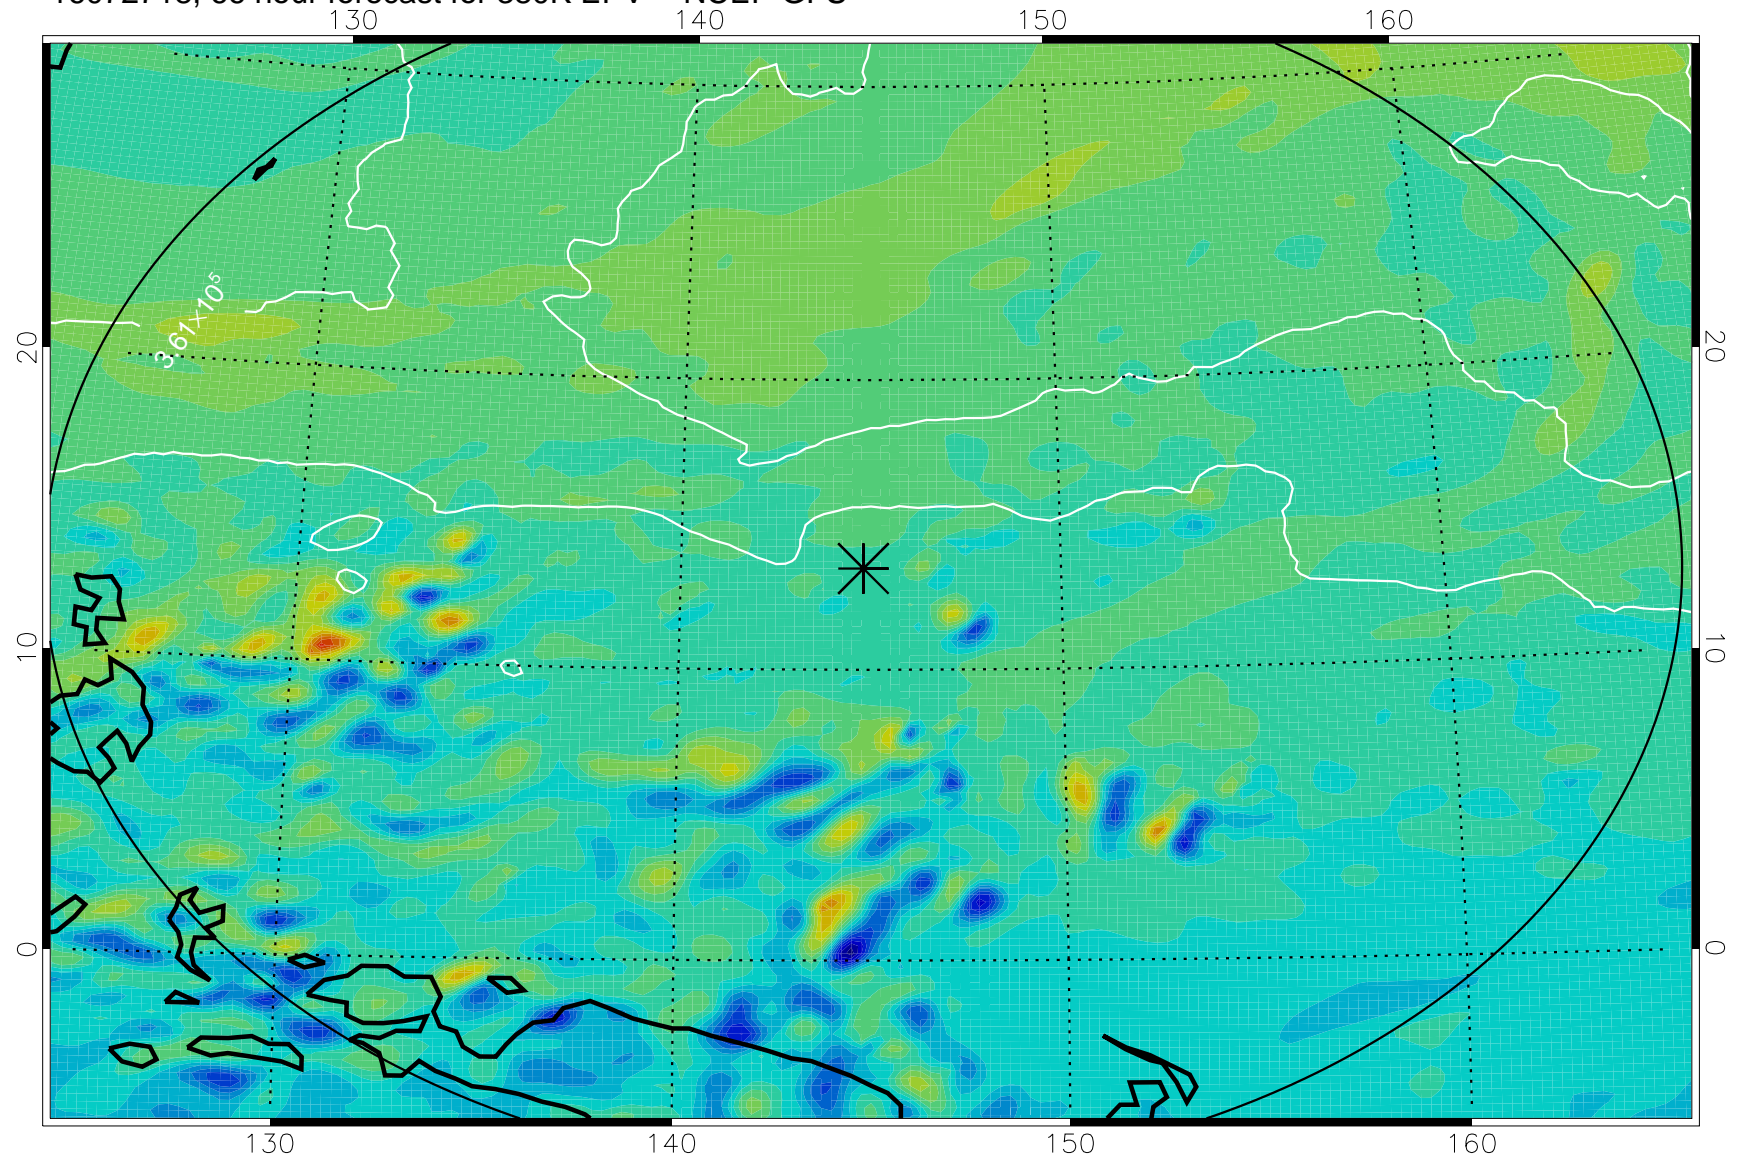

16072618, 42 hour forecast for 380K EPV -- NCEP GFS

380K Montgomery Streamfunction, white

Range ring of 2304 km

16072700, 48 hour forecast for 380K EPV -- NCEP GFS

380K Montgomery Streamfunction, white

Range ring of 2304 km

16072706, 54 hour forecast for 380K EPV -- NCEP GFS

380K Montgomery Streamfunction, white

Range ring of 2304 km

16072712, 60 hour forecast for 380K EPV -- NCEP GFS

380K Montgomery Streamfunction, white

Range ring of 2304 km

16072718, 66 hour forecast for 380K EPV -- NCEP GFS

380K Montgomery Streamfunction, white

Range ring of 2304 km

16072800, 72 hour forecast for 380K EPV -- NCEP GFS

380K Montgomery Streamfunction, white

Range ring of 2304 km

16072900, 96 hour forecast for 380K EPV -- NCEP GFS

380K Montgomery Streamfunction, white

Range ring of 2304 km

16072906, 102 hour forecast for 380K EPV -- NCEP GFS

380K Montgomery Streamfunction, white

Range ring of 2304 km