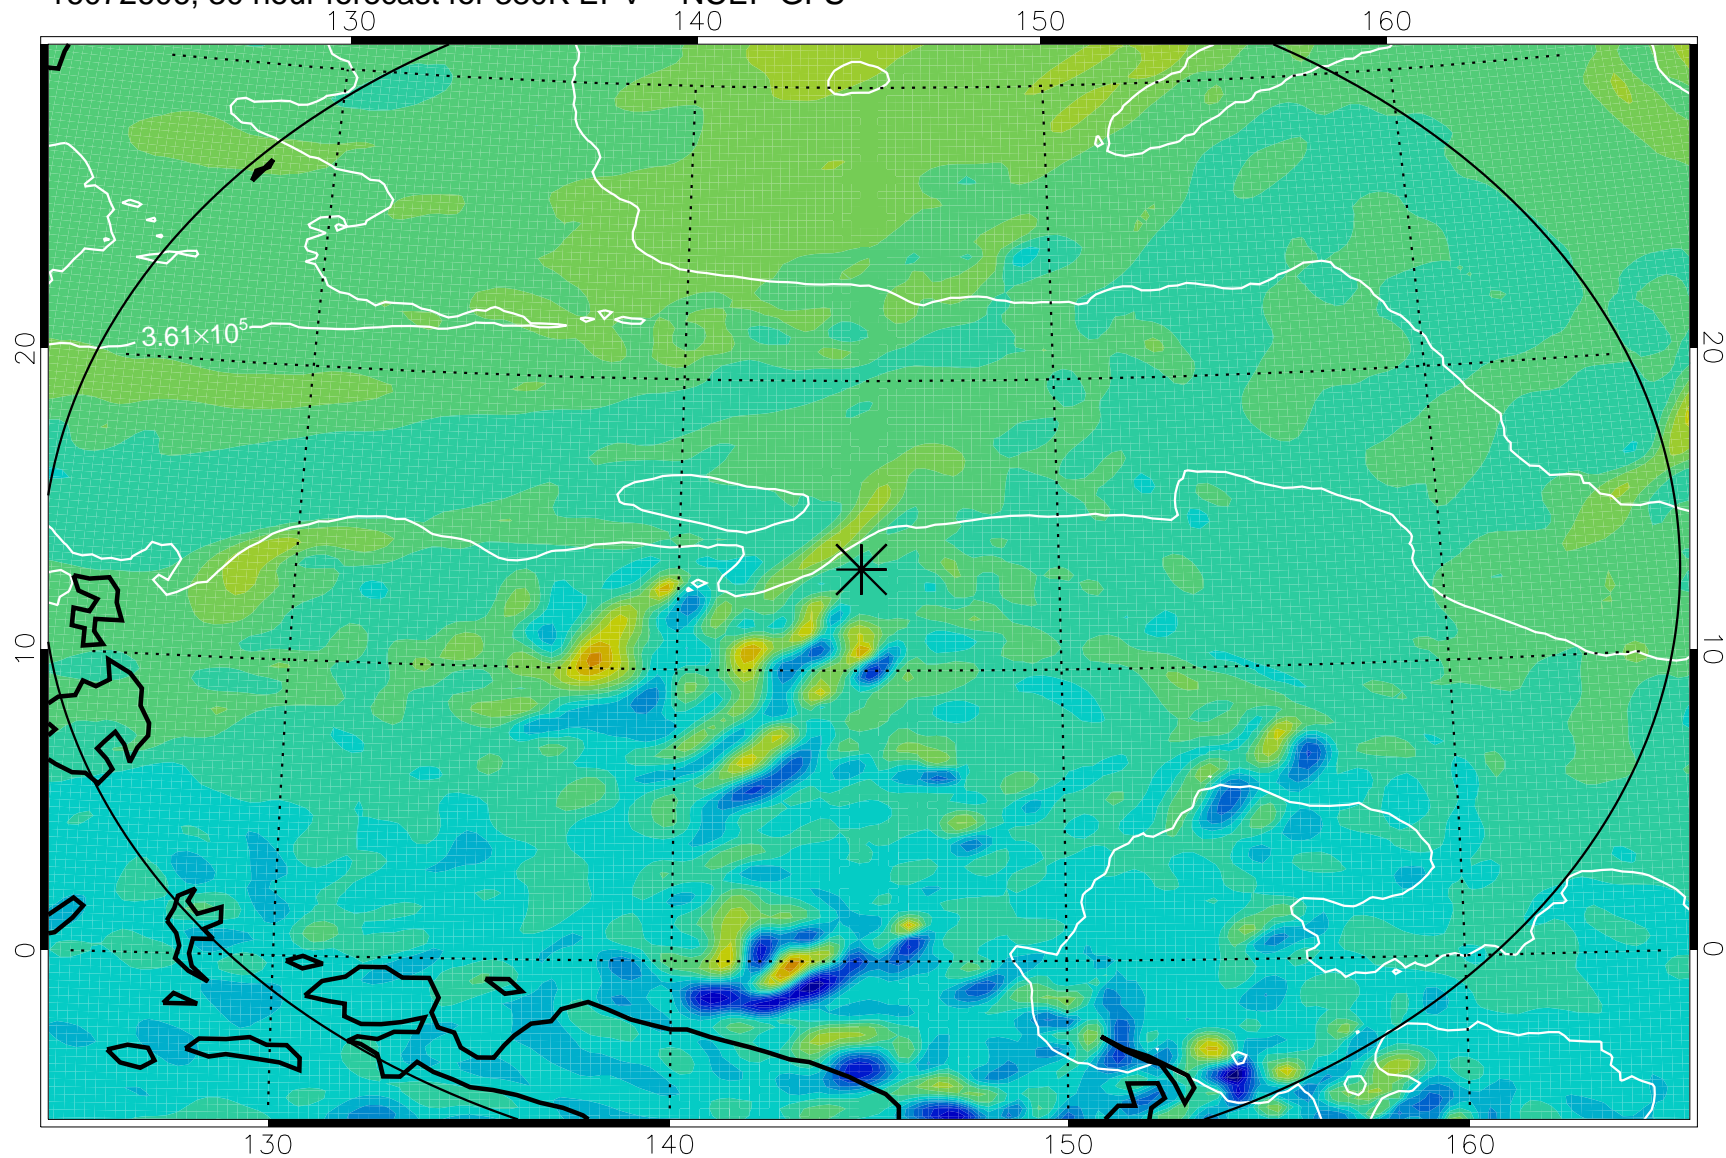

16072506, 6 hour forecast for 380K EPV -- NCEP GFS

380K Montgomery Streamfunction, white

Range ring of 2304 km

16072512, 12 hour forecast for 380K EPV -- NCEP GFS

380K Montgomery Streamfunction, white

Range ring of 2304 km

16072518, 18 hour forecast for 380K EPV -- NCEP GFS

380K Montgomery Streamfunction, white

Range ring of 2304 km

16072600, 24 hour forecast for 380K EPV -- NCEP GFS

380K Montgomery Streamfunction, white

Range ring of 2304 km

16072606, 30 hour forecast for 380K EPV -- NCEP GFS

380K Montgomery Streamfunction, white

Range ring of 2304 km

16072612, 36 hour forecast for 380K EPV -- NCEP GFS

380K Montgomery Streamfunction, white

Range ring of 2304 km

16072618, 42 hour forecast for 380K EPV -- NCEP GFS

380K Montgomery Streamfunction, white

Range ring of 2304 km

16072700, 48 hour forecast for 380K EPV -- NCEP GFS

380K Montgomery Streamfunction, white

Range ring of 2304 km