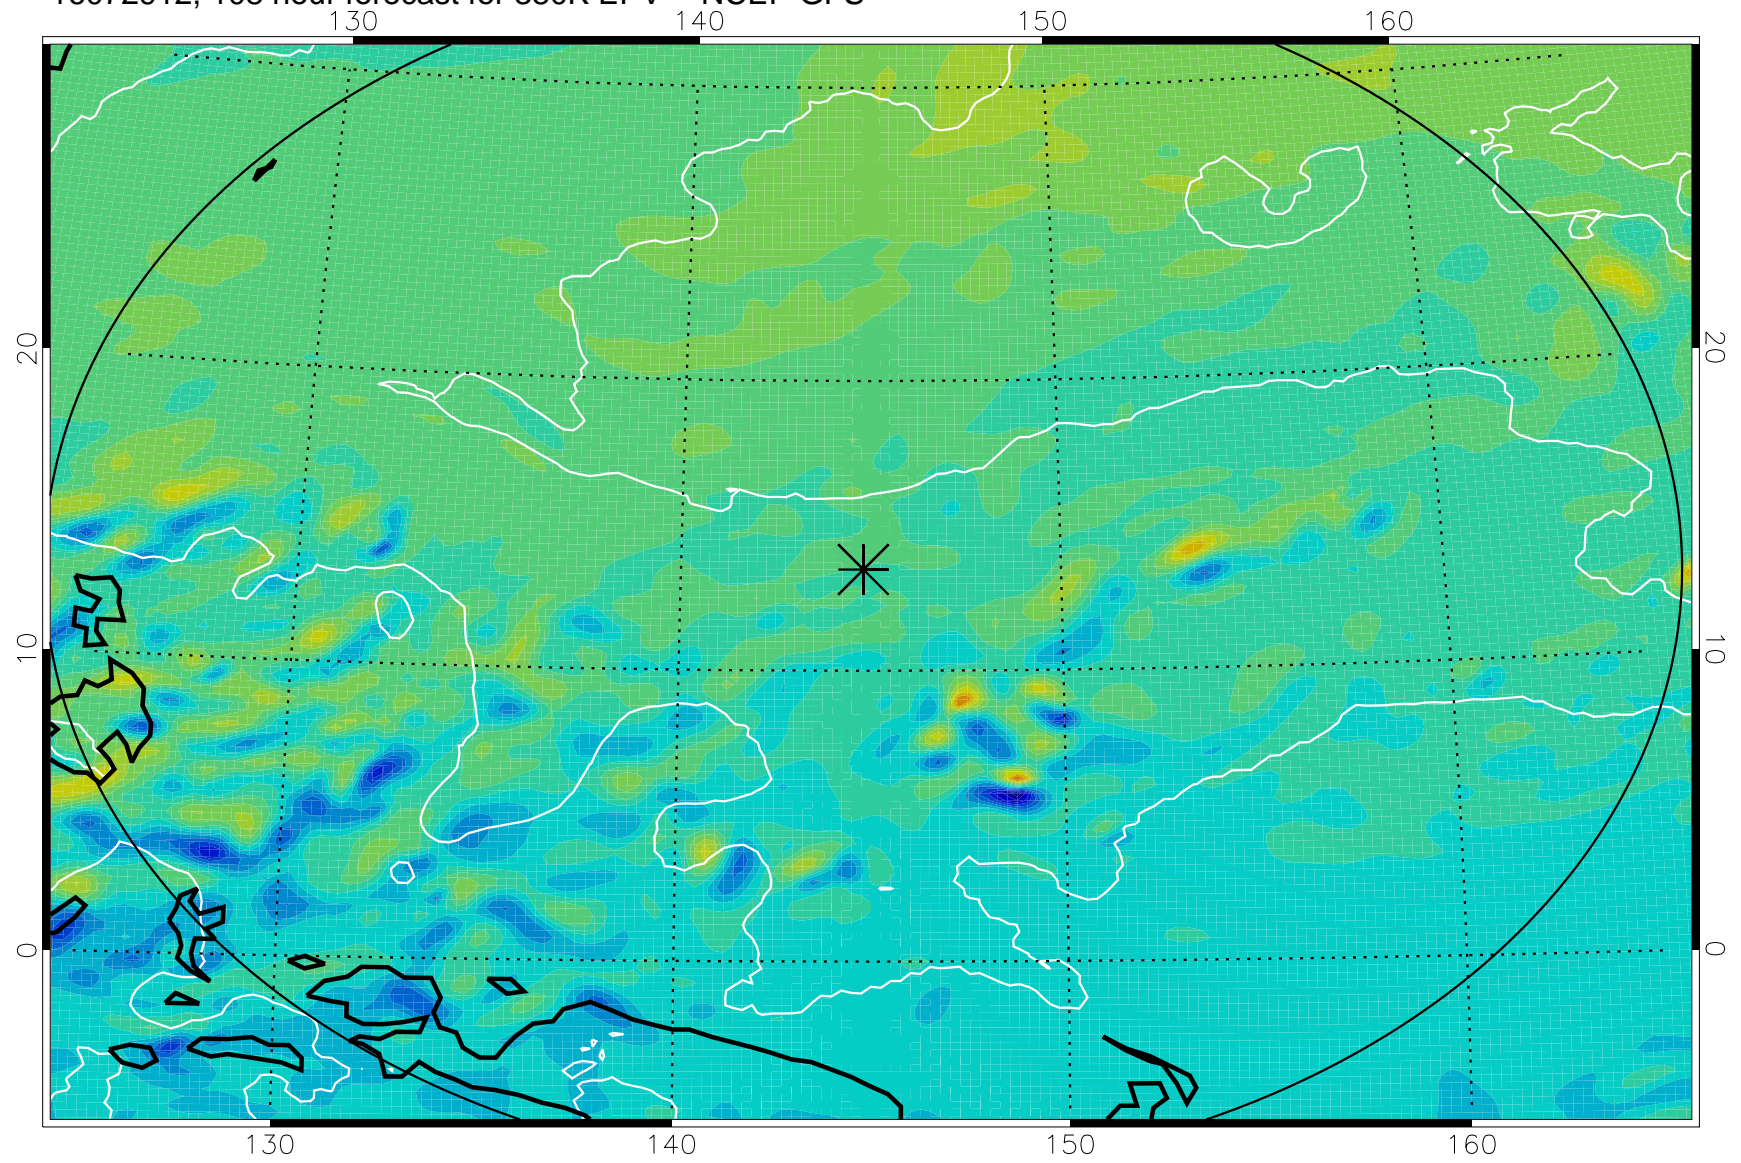

16072812, 84 hour forecast for 380K EPV -- NCEP GFS

380K Montgomery Streamfunction, white

Range ring of 2304 km

16072818, 90 hour forecast for 380K EPV -- NCEP GFS

380K Montgomery Streamfunction, white

Range ring of 2304 km

16072900, 96 hour forecast for 380K EPV -- NCEP GFS

380K Montgomery Streamfunction, white

Range ring of 2304 km

16072906, 102 hour forecast for 380K EPV -- NCEP GFS

380K Montgomery Streamfunction, white

Range ring of 2304 km

16072912, 108 hour forecast for 380K EPV -- NCEP GFS

380K Montgomery Streamfunction, white

Range ring of 2304 km

16072918, 114 hour forecast for 380K EPV -- NCEP GFS

380K Montgomery Streamfunction, white

Range ring of 2304 km

16073000, 120 hour forecast for 380K EPV -- NCEP GFS

380K Montgomery Streamfunction, white

Range ring of 2304 km