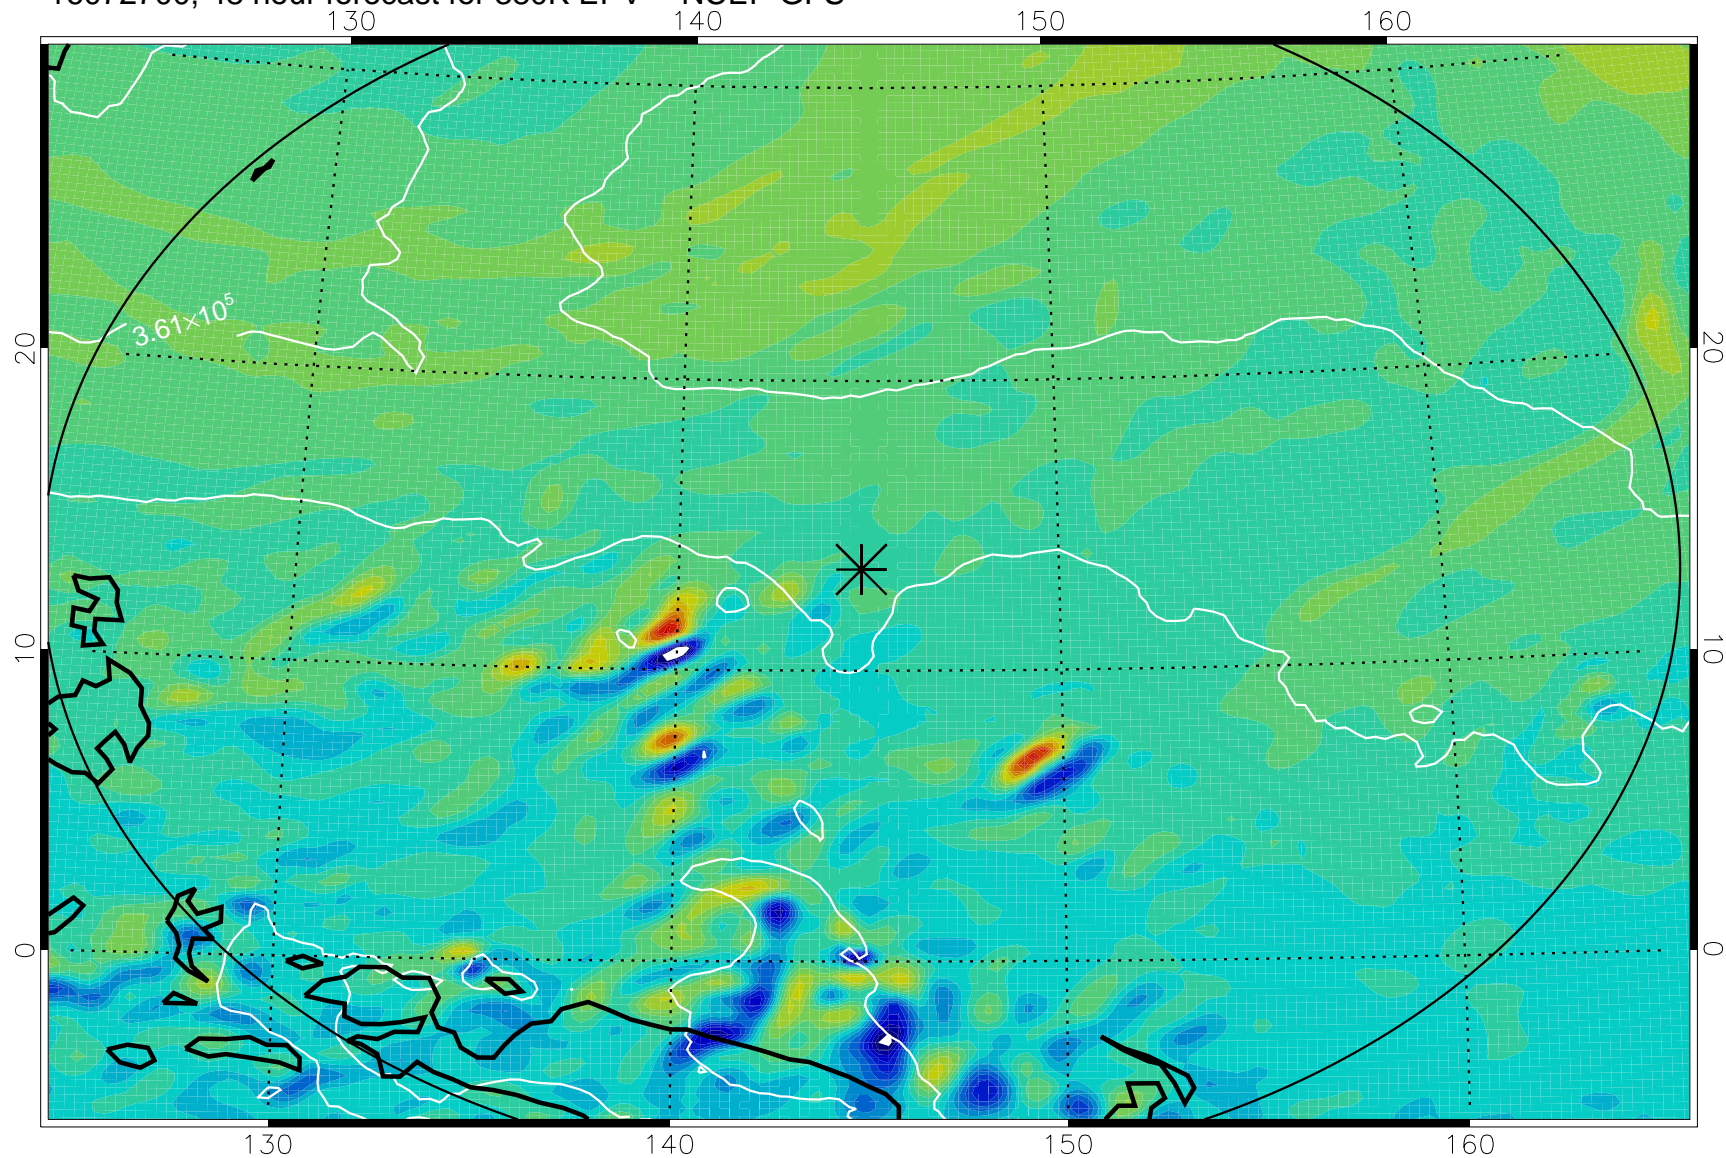

16072518, 18 hour forecast for 380K EPV -- NCEP GFS

380K Montgomery Streamfunction, white

Range ring of 2304 km

16072600, 24 hour forecast for 380K EPV -- NCEP GFS

380K Montgomery Streamfunction, white

Range ring of 2304 km

16072606, 30 hour forecast for 380K EPV -- NCEP GFS

380K Montgomery Streamfunction, white

Range ring of 2304 km

16072612, 36 hour forecast for 380K EPV -- NCEP GFS

380K Montgomery Streamfunction, white

Range ring of 2304 km

16072618, 42 hour forecast for 380K EPV -- NCEP GFS

380K Montgomery Streamfunction, white

Range ring of 2304 km

16072700, 48 hour forecast for 380K EPV -- NCEP GFS

380K Montgomery Streamfunction, white

Range ring of 2304 km

16072706, 54 hour forecast for 380K EPV -- NCEP GFS

380K Montgomery Streamfunction, white

Range ring of 2304 km

16072712, 60 hour forecast for 380K EPV -- NCEP GFS

380K Montgomery Streamfunction, white

Range ring of 2304 km