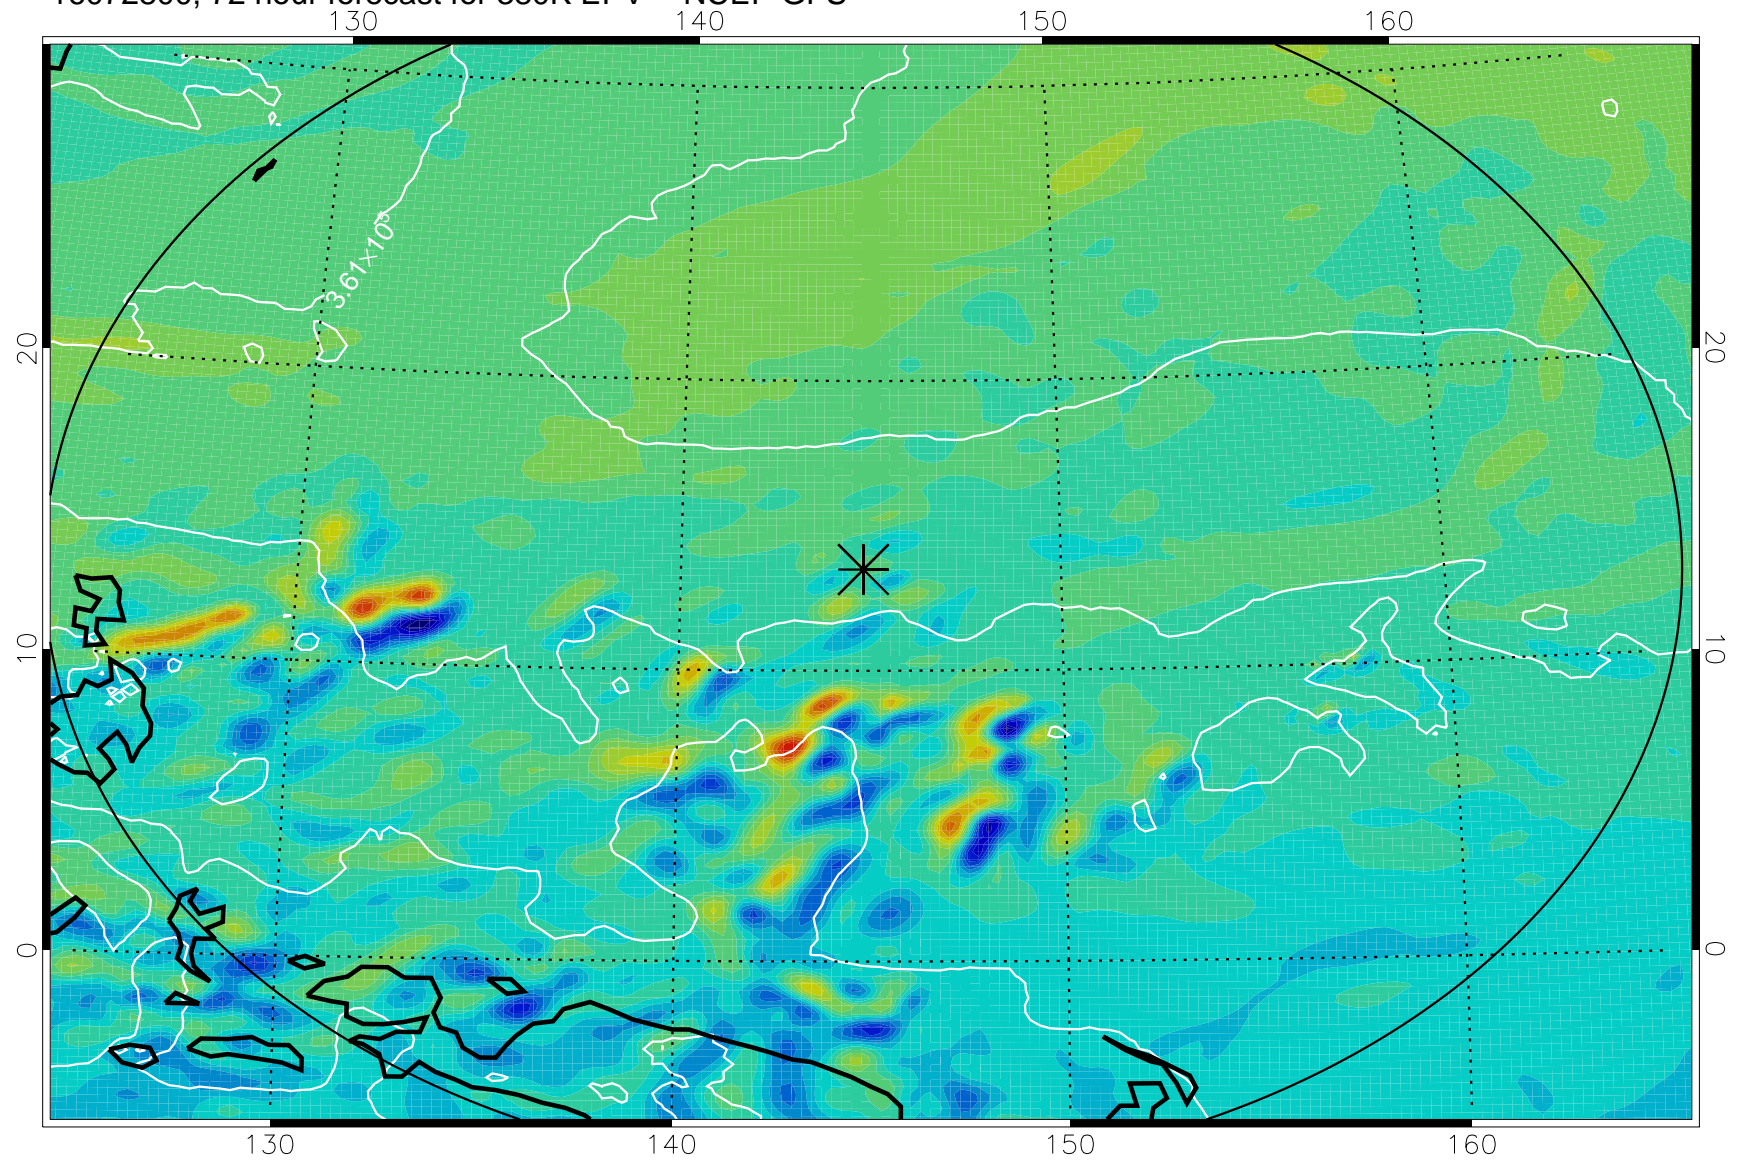

16072618, 42 hour forecast for 380K EPV -- NCEP GFS

380K Montgomery Streamfunction, white

Range ring of 2304 km

16072700, 48 hour forecast for 380K EPV -- NCEP GFS

380K Montgomery Streamfunction, white

Range ring of 2304 km

16072706, 54 hour forecast for 380K EPV -- NCEP GFS

380K Montgomery Streamfunction, white

Range ring of 2304 km

16072712, 60 hour forecast for 380K EPV -- NCEP GFS

380K Montgomery Streamfunction, white

Range ring of 2304 km

16072718, 66 hour forecast for 380K EPV -- NCEP GFS

380K Montgomery Streamfunction, white

Range ring of 2304 km

16072800, 72 hour forecast for 380K EPV -- NCEP GFS

380K Montgomery Streamfunction, white

Range ring of 2304 km