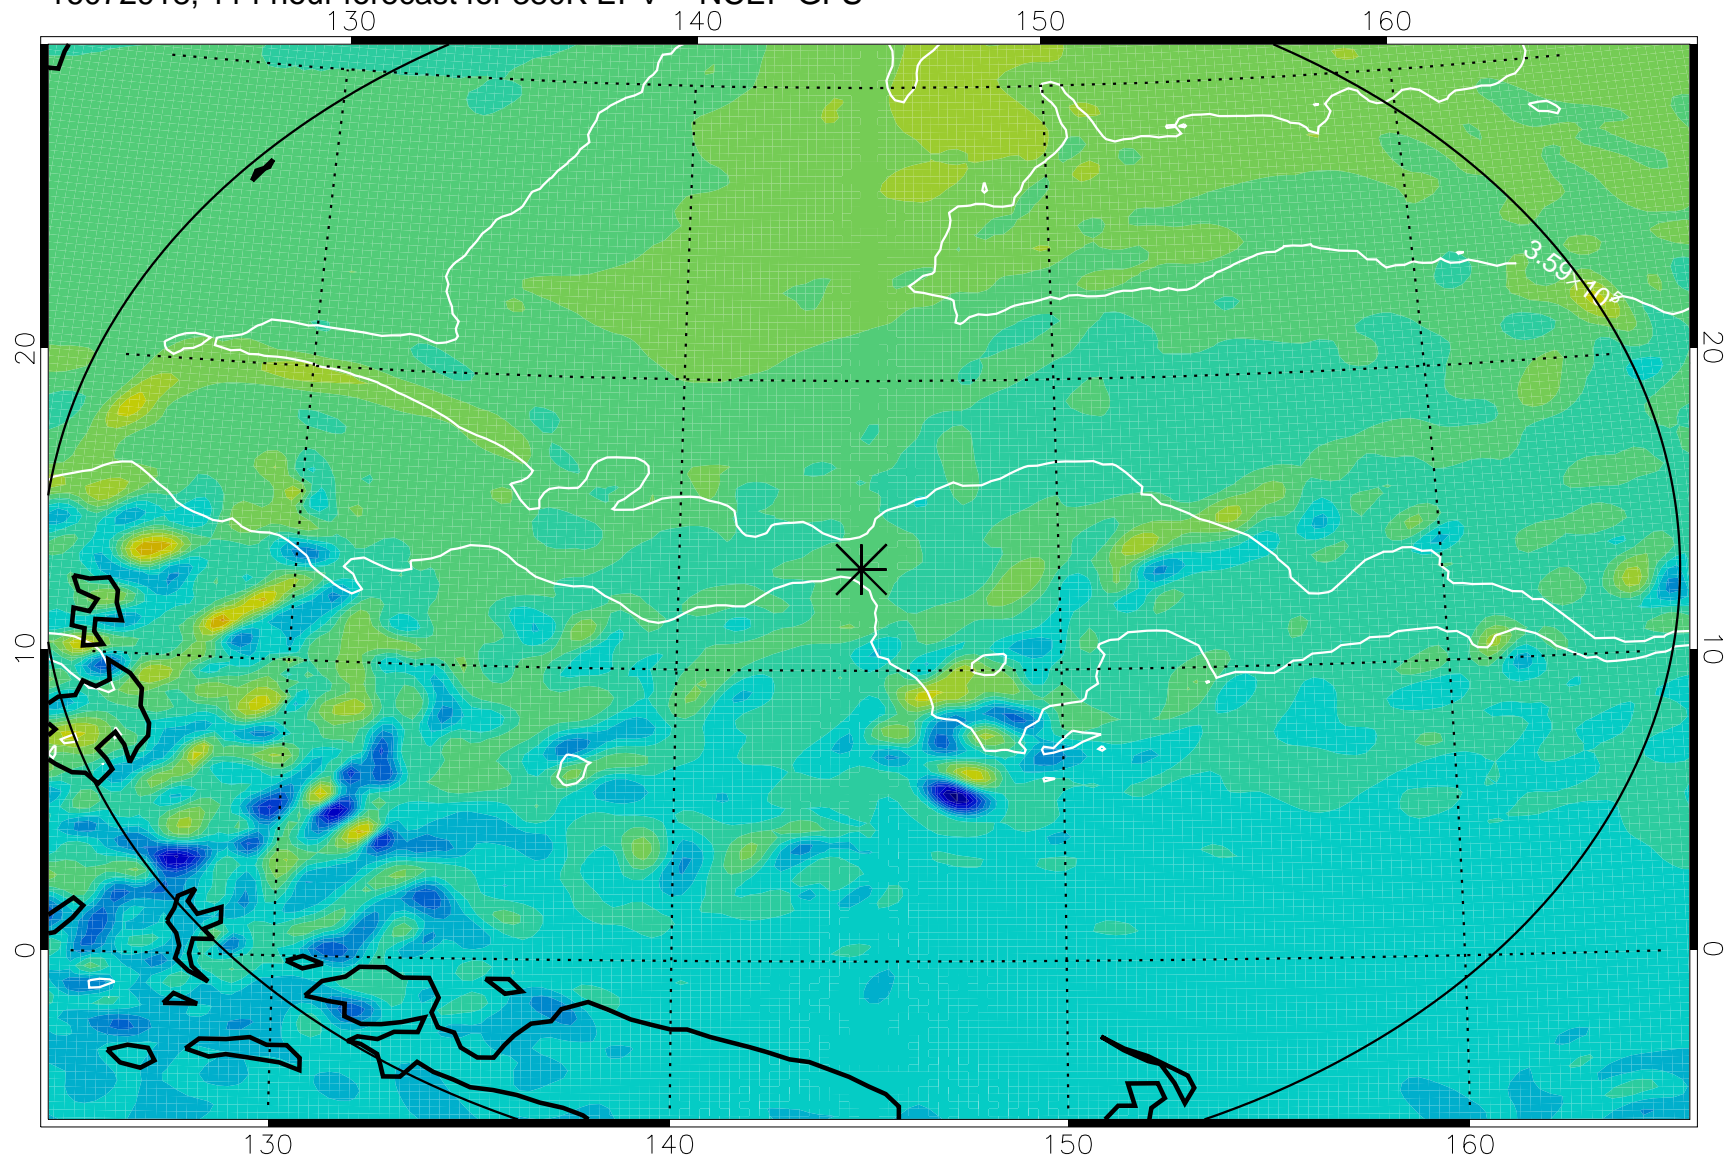

16072812, 84 hour forecast for 380K EPV -- NCEP GFS

380K Montgomery Streamfunction, white

Range ring of 2304 km

16072818, 90 hour forecast for 380K EPV -- NCEP GFS

380K Montgomery Streamfunction, white

Range ring of 2304 km

16072900, 96 hour forecast for 380K EPV -- NCEP GFS

380K Montgomery Streamfunction, white

Range ring of 2304 km

16072906, 102 hour forecast for 380K EPV -- NCEP GFS

380K Montgomery Streamfunction, white

Range ring of 2304 km

16072912, 108 hour forecast for 380K EPV -- NCEP GFS

380K Montgomery Streamfunction, white

Range ring of 2304 km

16072918, 114 hour forecast for 380K EPV -- NCEP GFS

380K Montgomery Streamfunction, white

Range ring of 2304 km

16073000, 120 hour forecast for 380K EPV -- NCEP GFS

380K Montgomery Streamfunction, white

Range ring of 2304 km