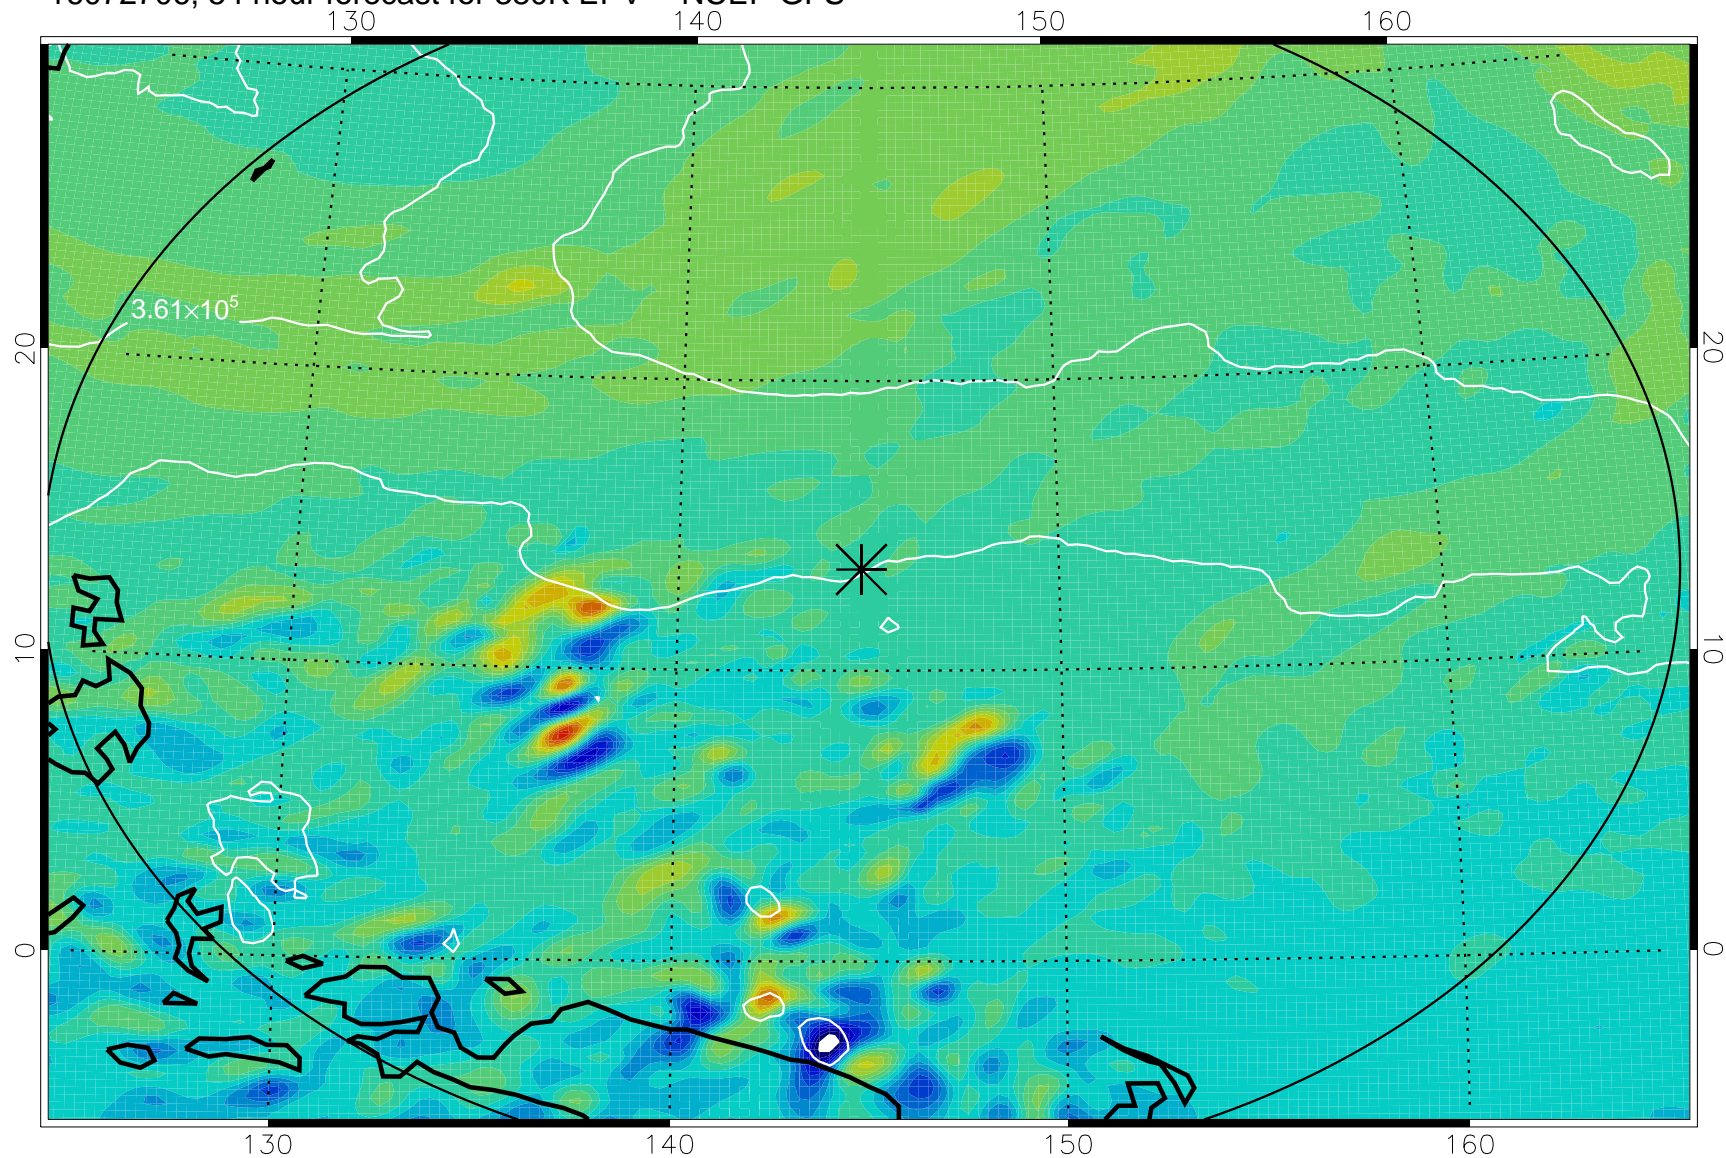

16072606, 30 hour forecast for 380K EPV -- NCEP GFS

380K Montgomery Streamfunction, white

Range ring of 2304 km

16072612, 36 hour forecast for 380K EPV -- NCEP GFS

380K Montgomery Streamfunction, white

Range ring of 2304 km

16072618, 42 hour forecast for 380K EPV -- NCEP GFS

380K Montgomery Streamfunction, white

Range ring of 2304 km

16072700, 48 hour forecast for 380K EPV -- NCEP GFS

380K Montgomery Streamfunction, white

Range ring of 2304 km

16072706, 54 hour forecast for 380K EPV -- NCEP GFS

380K Montgomery Streamfunction, white

Range ring of 2304 km

16072712, 60 hour forecast for 380K EPV -- NCEP GFS

380K Montgomery Streamfunction, white

Range ring of 2304 km

16072718, 66 hour forecast for 380K EPV -- NCEP GFS

380K Montgomery Streamfunction, white

Range ring of 2304 km

16072800, 72 hour forecast for 380K EPV -- NCEP GFS

380K Montgomery Streamfunction, white

Range ring of 2304 km