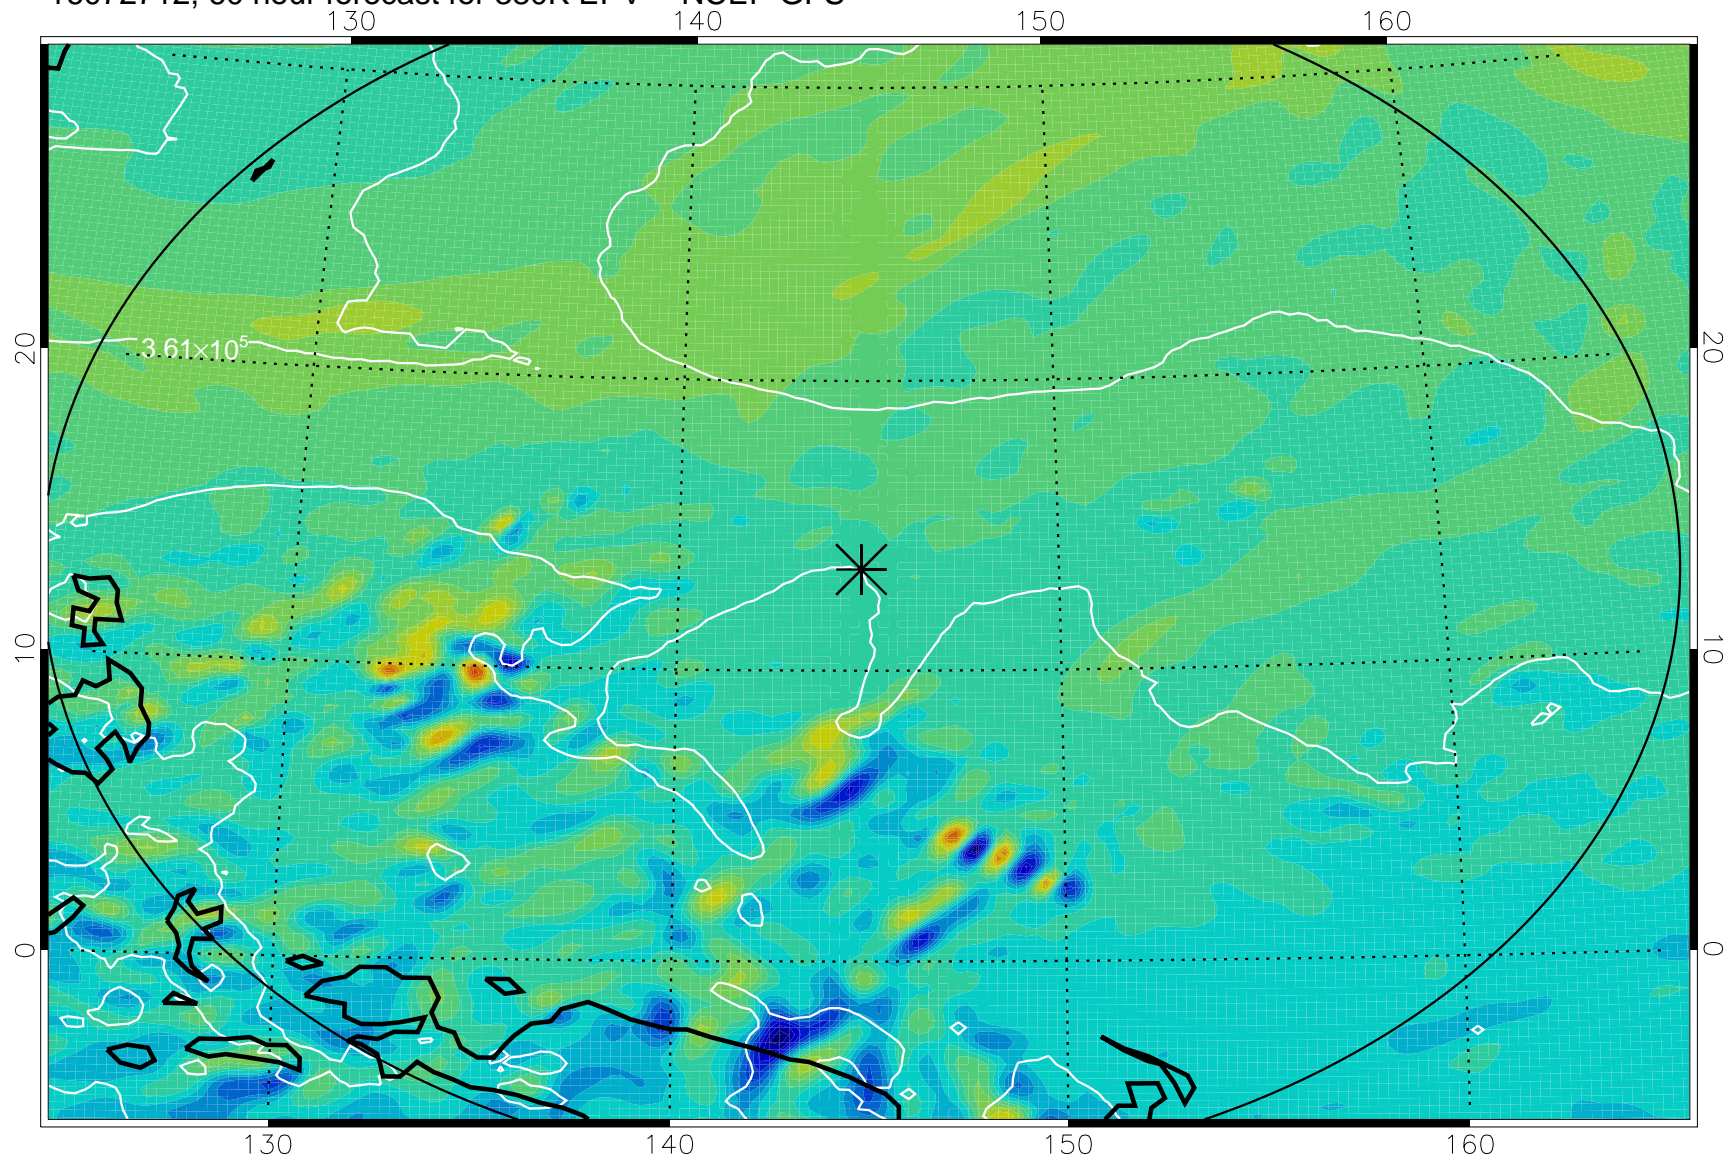

16072606, 30 hour forecast for 380K EPV -- NCEP GFS

380K Montgomery Streamfunction, white

Range ring of 2304 km

16072612, 36 hour forecast for 380K EPV -- NCEP GFS

380K Montgomery Streamfunction, white

Range ring of 2304 km

16072618, 42 hour forecast for 380K EPV -- NCEP GFS

380K Montgomery Streamfunction, white

Range ring of 2304 km

16072700, 48 hour forecast for 380K EPV -- NCEP GFS

380K Montgomery Streamfunction, white

Range ring of 2304 km

16072706, 54 hour forecast for 380K EPV -- NCEP GFS

380K Montgomery Streamfunction, white

Range ring of 2304 km

16072712, 60 hour forecast for 380K EPV -- NCEP GFS

380K Montgomery Streamfunction, white

Range ring of 2304 km

16072718, 66 hour forecast for 380K EPV -- NCEP GFS

380K Montgomery Streamfunction, white

Range ring of 2304 km

16072800, 72 hour forecast for 380K EPV -- NCEP GFS

380K Montgomery Streamfunction, white

Range ring of 2304 km