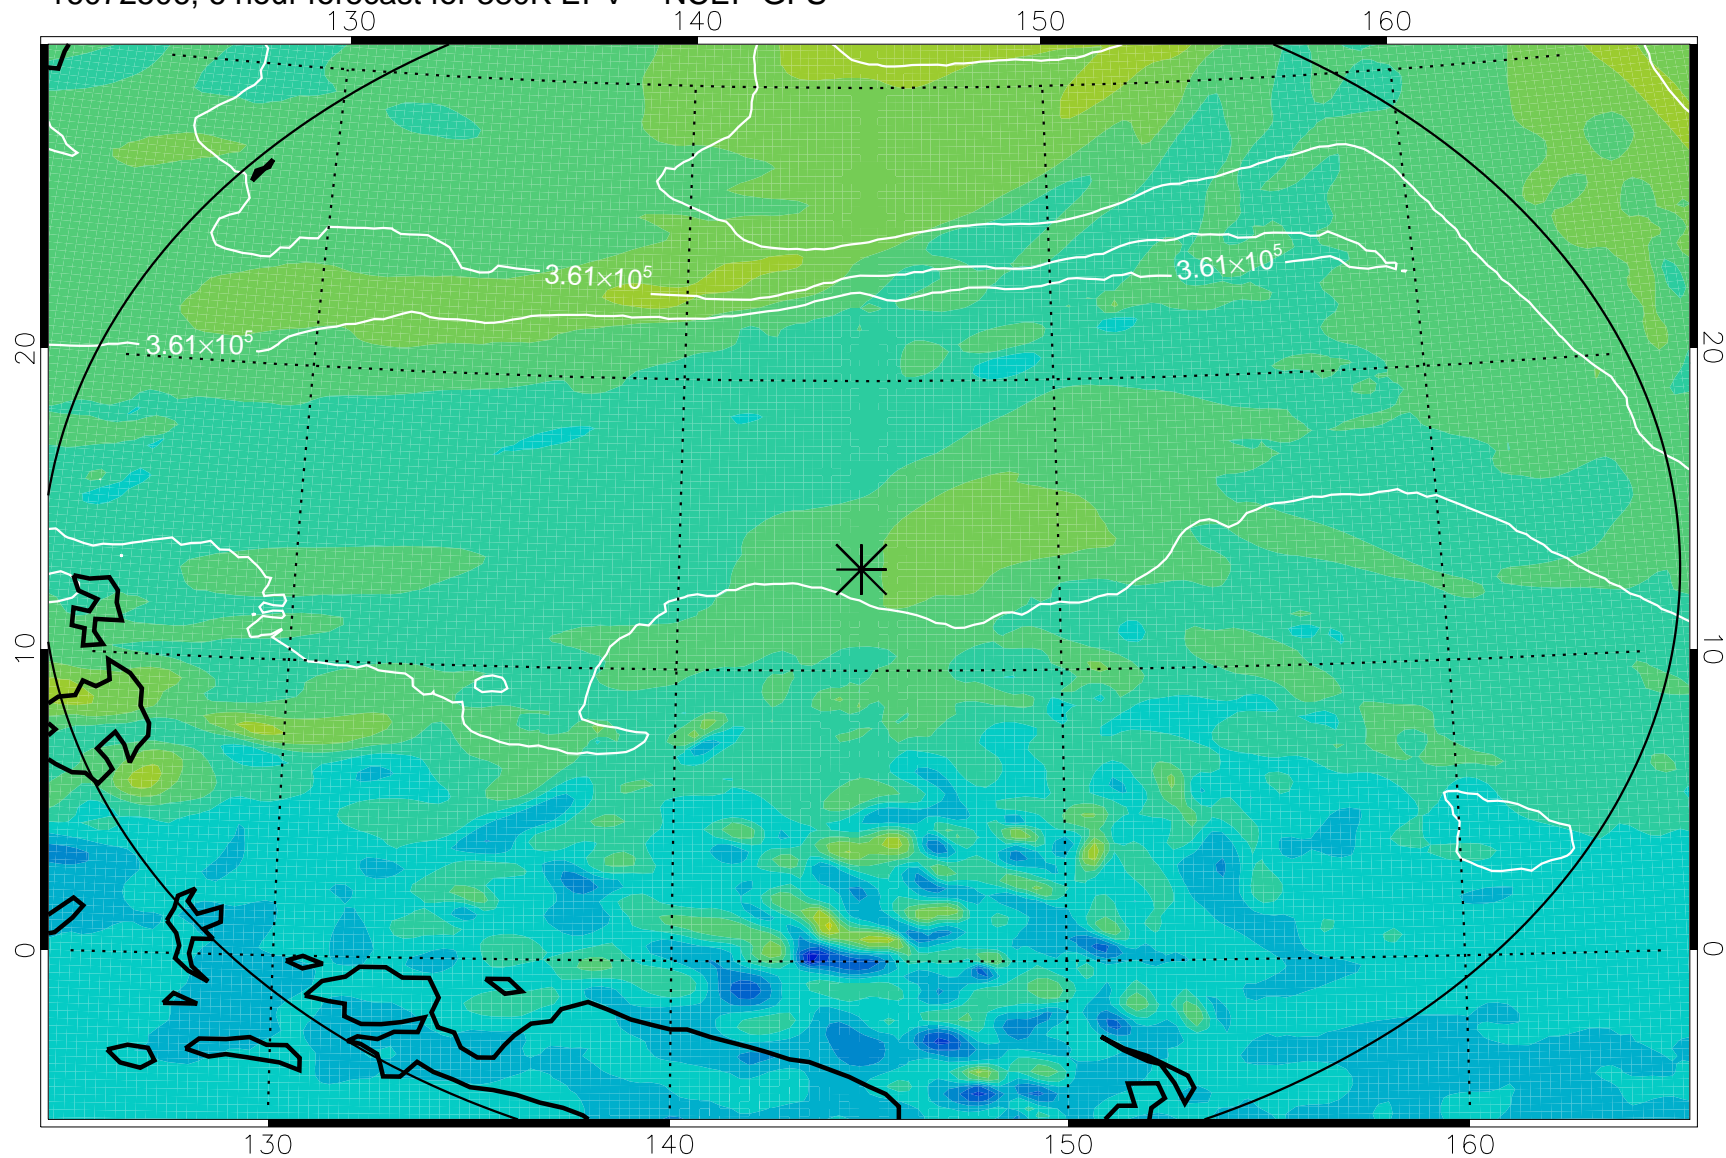

16072506, 6 hour forecast for 380K EPV -- NCEP GFS

380K Montgomery Streamfunction, white

Range ring of 2304 km

16072512, 12 hour forecast for 380K EPV -- NCEP GFS

380K Montgomery Streamfunction, white

Range ring of 2304 km

16072518, 18 hour forecast for 380K EPV -- NCEP GFS

380K Montgomery Streamfunction, white

Range ring of 2304 km

16072600, 24 hour forecast for 380K EPV -- NCEP GFS

380K Montgomery Streamfunction, white

Range ring of 2304 km

16072606, 30 hour forecast for 380K EPV -- NCEP GFS

380K Montgomery Streamfunction, white

Range ring of 2304 km

16072612, 36 hour forecast for 380K EPV -- NCEP GFS

380K Montgomery Streamfunction, white

Range ring of 2304 km

16072618, 42 hour forecast for 380K EPV -- NCEP GFS

380K Montgomery Streamfunction, white

Range ring of 2304 km

16072700, 48 hour forecast for 380K EPV -- NCEP GFS

380K Montgomery Streamfunction, white

Range ring of 2304 km