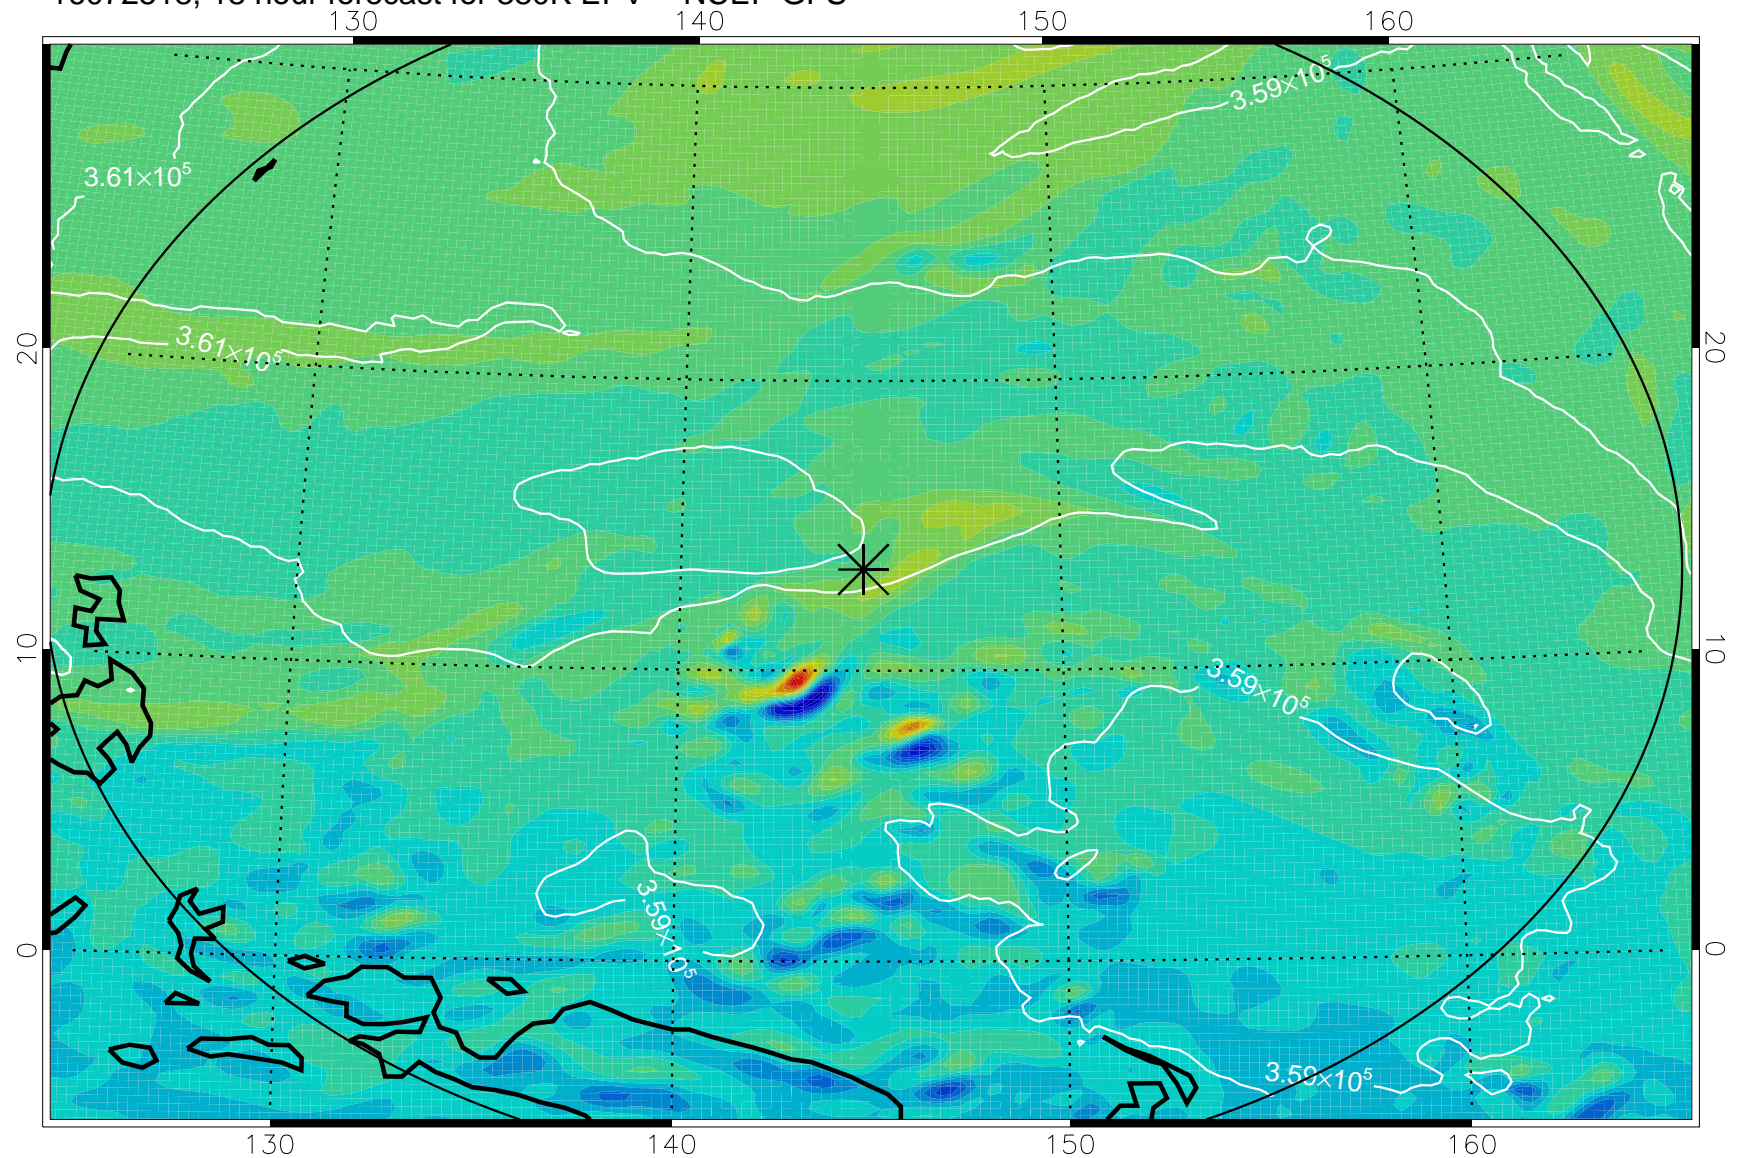

16072506, 6 hour forecast for 380K EPV -- NCEP GFS

380K Montgomery Streamfunction, white

Range ring of 2304 km

16072512, 12 hour forecast for 380K EPV -- NCEP GFS

380K Montgomery Streamfunction, white

Range ring of 2304 km

16072518, 18 hour forecast for 380K EPV -- NCEP GFS

380K Montgomery Streamfunction, white

Range ring of 2304 km

16072600, 24 hour forecast for 380K EPV -- NCEP GFS

380K Montgomery Streamfunction, white

Range ring of 2304 km

16072606, 30 hour forecast for 380K EPV -- NCEP GFS

380K Montgomery Streamfunction, white

Range ring of 2304 km

16072612, 36 hour forecast for 380K EPV -- NCEP GFS

380K Montgomery Streamfunction, white

Range ring of 2304 km

16072618, 42 hour forecast for 380K EPV -- NCEP GFS

380K Montgomery Streamfunction, white

Range ring of 2304 km

16072700, 48 hour forecast for 380K EPV -- NCEP GFS

380K Montgomery Streamfunction, white

Range ring of 2304 km