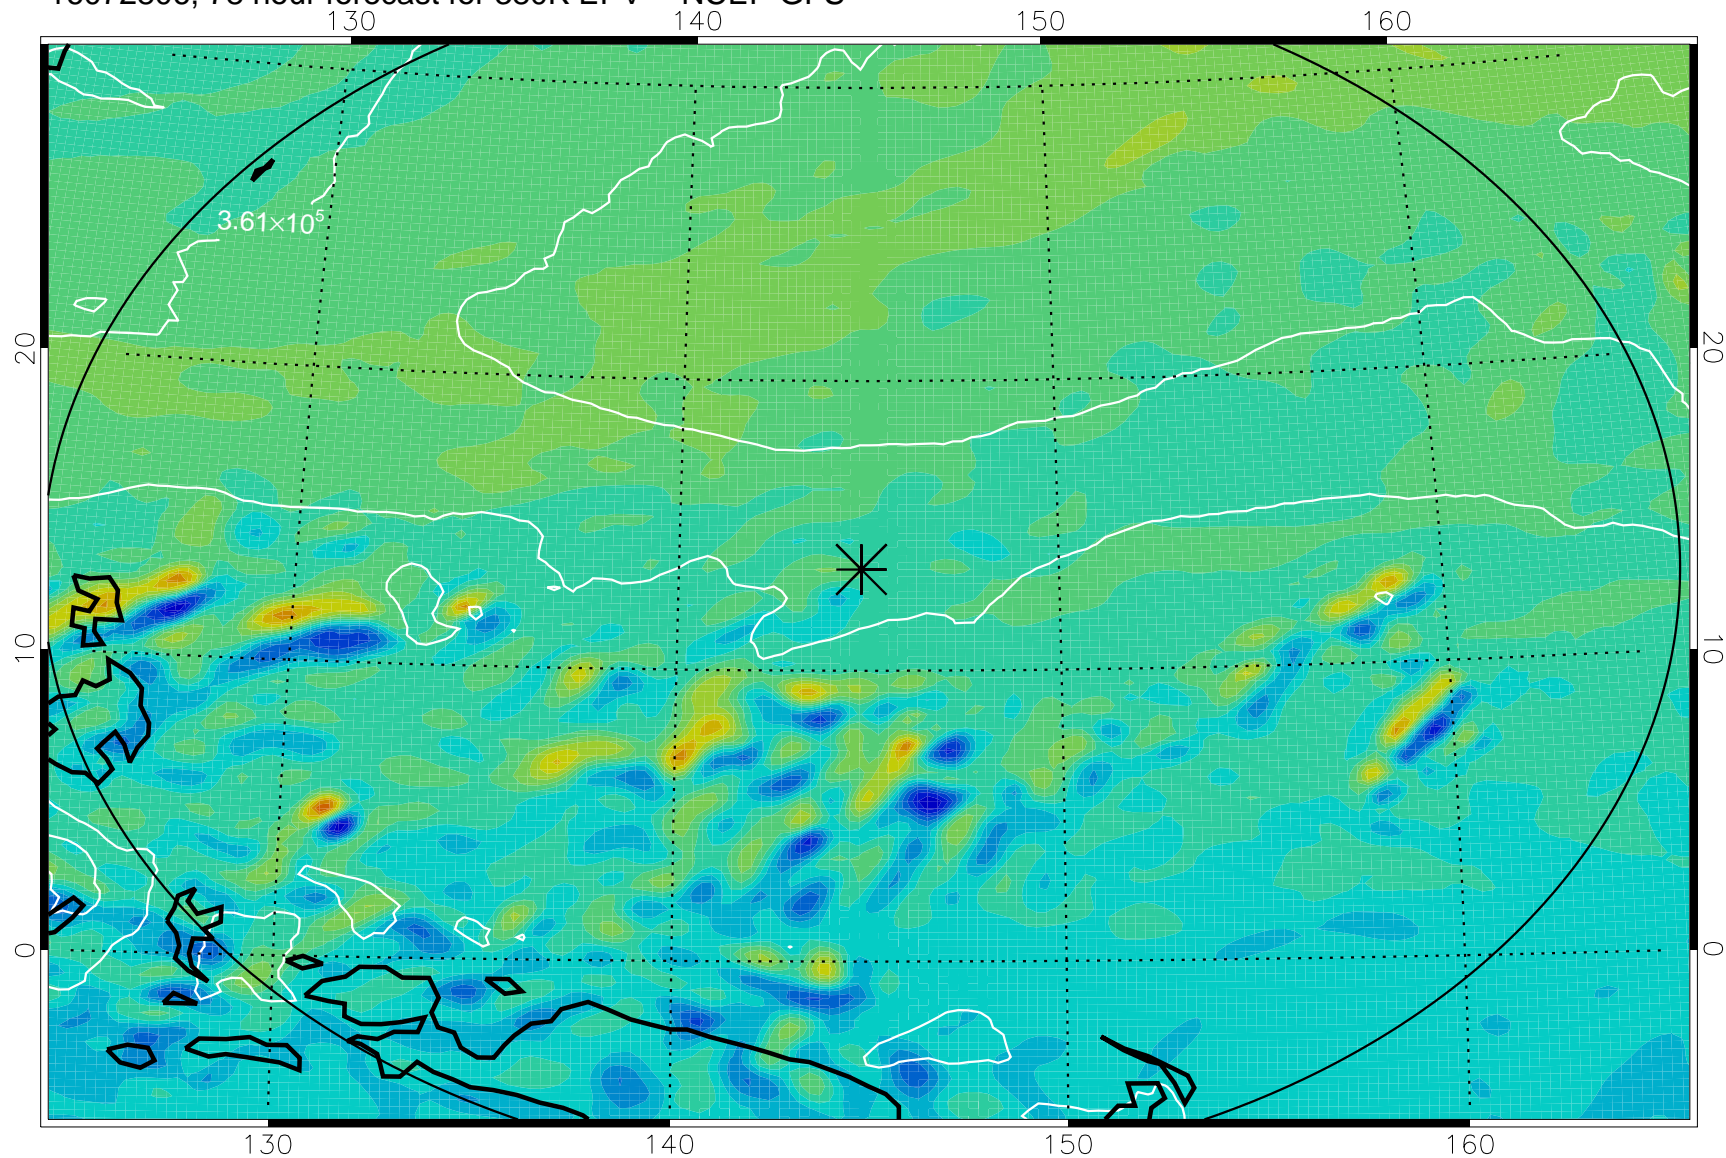

16072706, 54 hour forecast for 380K EPV -- NCEP GFS

380K Montgomery Streamfunction, white

Range ring of 2304 km

16072712, 60 hour forecast for 380K EPV -- NCEP GFS

380K Montgomery Streamfunction, white

Range ring of 2304 km

16072718, 66 hour forecast for 380K EPV -- NCEP GFS

380K Montgomery Streamfunction, white

Range ring of 2304 km

16072800, 72 hour forecast for 380K EPV -- NCEP GFS

380K Montgomery Streamfunction, white

Range ring of 2304 km

16072806, 78 hour forecast for 380K EPV -- NCEP GFS

3.61×10^5

20

10

0

20

10

0