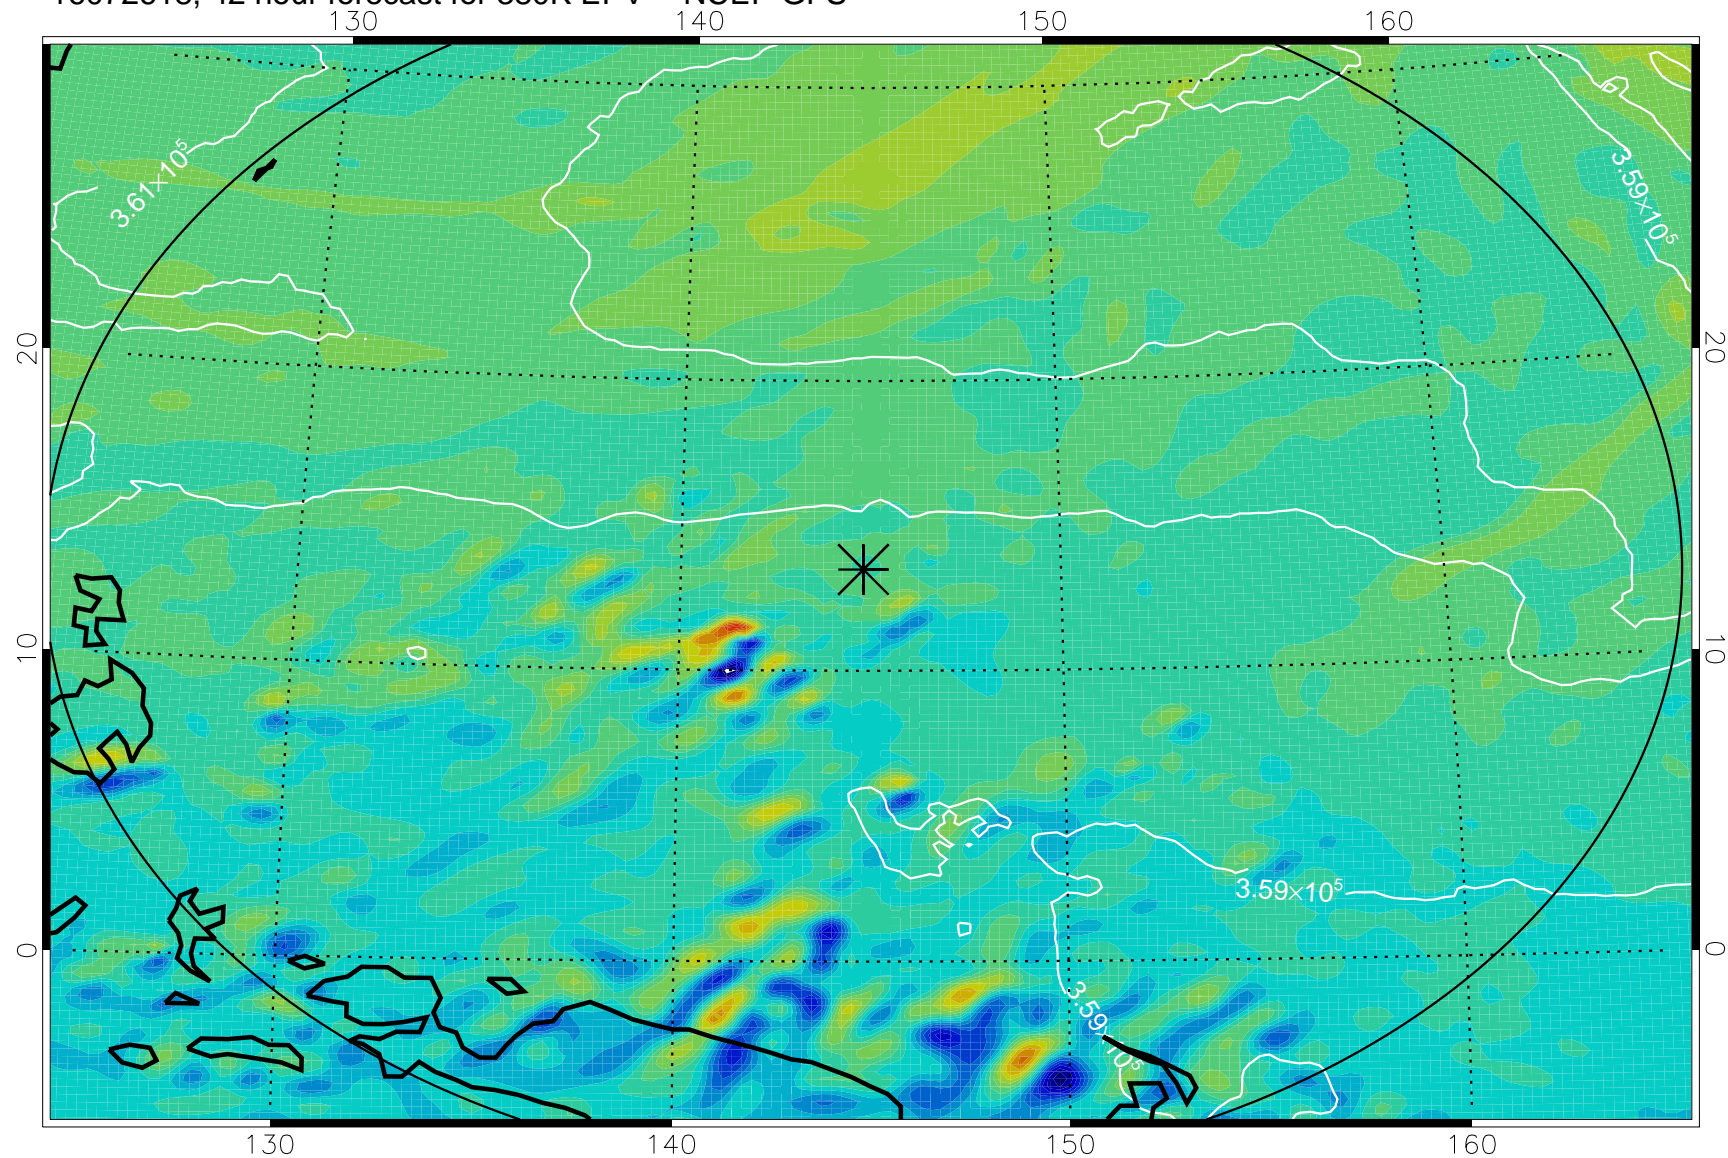

16072518, 18 hour forecast for 380K EPV -- NCEP GFS

380K Montgomery Streamfunction, white

Range ring of 2304 km

16072600, 24 hour forecast for 380K EPV -- NCEP GFS

380K Montgomery Streamfunction, white

Range ring of 2304 km

16072606, 30 hour forecast for 380K EPV -- NCEP GFS

380K Montgomery Streamfunction, white

Range ring of 2304 km

16072612, 36 hour forecast for 380K EPV -- NCEP GFS

380K Montgomery Streamfunction, white

Range ring of 2304 km

16072618, 42 hour forecast for 380K EPV -- NCEP GFS

380K Montgomery Streamfunction, white

Range ring of 2304 km

16072700, 48 hour forecast for 380K EPV -- NCEP GFS

380K Montgomery Streamfunction, white

Range ring of 2304 km

16072706, 54 hour forecast for 380K EPV -- NCEP GFS

380K Montgomery Streamfunction, white

Range ring of 2304 km

16072712, 60 hour forecast for 380K EPV -- NCEP GFS

380K Montgomery Streamfunction, white

Range ring of 2304 km