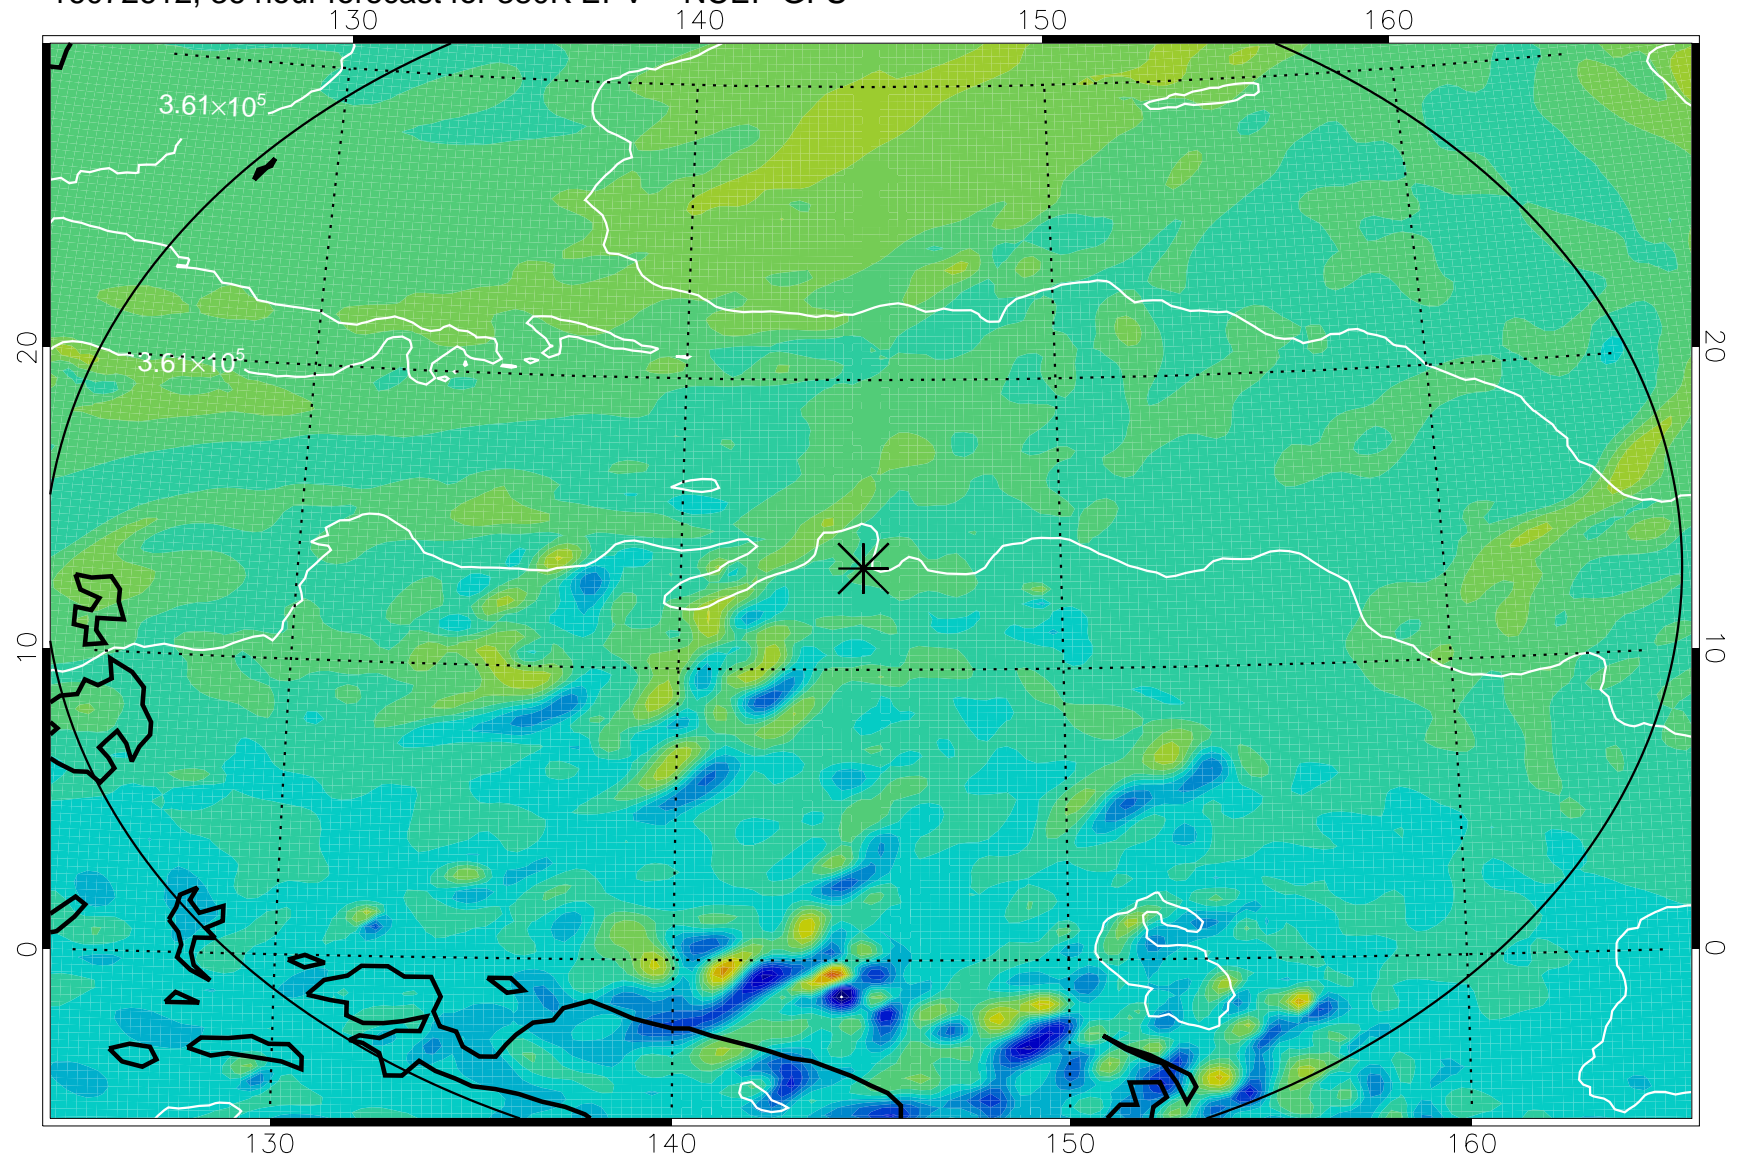

16072506, 6 hour forecast for 380K EPV -- NCEP GFS

380K Montgomery Streamfunction, white

Range ring of 2304 km

16072512, 12 hour forecast for 380K EPV -- NCEP GFS

380K Montgomery Streamfunction, white

Range ring of 2304 km

16072518, 18 hour forecast for 380K EPV -- NCEP GFS

380K Montgomery Streamfunction, white

Range ring of 2304 km

16072600, 24 hour forecast for 380K EPV -- NCEP GFS

380K Montgomery Streamfunction, white

Range ring of 2304 km

16072606, 30 hour forecast for 380K EPV -- NCEP GFS

380K Montgomery Streamfunction, white

Range ring of 2304 km

16072612, 36 hour forecast for 380K EPV -- NCEP GFS

380K Montgomery Streamfunction, white

Range ring of 2304 km

16072618, 42 hour forecast for 380K EPV -- NCEP GFS

380K Montgomery Streamfunction, white

Range ring of 2304 km

16072700, 48 hour forecast for 380K EPV -- NCEP GFS

380K Montgomery Streamfunction, white

Range ring of 2304 km