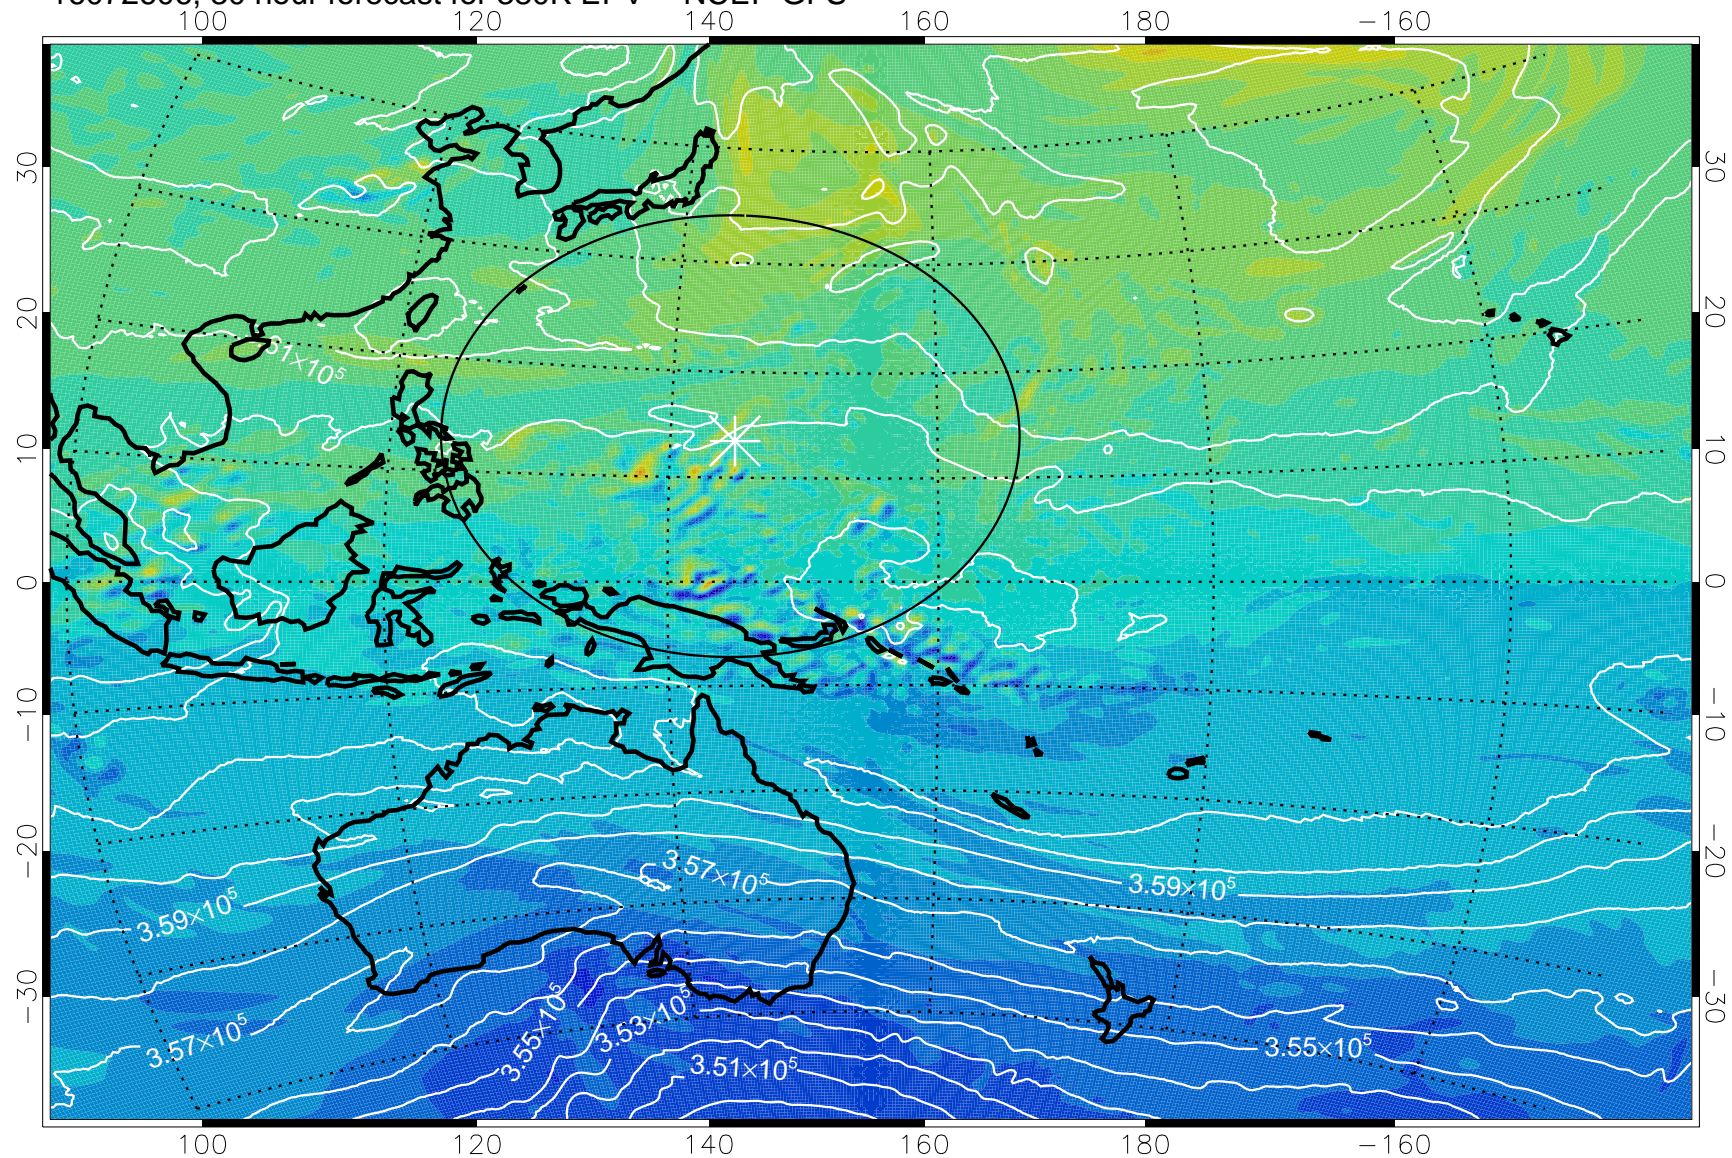

16072506, 6 hour forecast for 380K EPV -- NCEP GFS

380K Montgomery Streamfunction, white

Range ring of 2304 km

16072512, 12 hour forecast for 380K EPV -- NCEP GFS

380K Montgomery Streamfunction, white

Range ring of 2304 km

16072518, 18 hour forecast for 380K EPV -- NCEP GFS

380K Montgomery Streamfunction, white

Range ring of 2304 km

16072600, 24 hour forecast for 380K EPV -- NCEP GFS

380K Montgomery Streamfunction, white

Range ring of 2304 km

16072606, 30 hour forecast for 380K EPV -- NCEP GFS

380K Montgomery Streamfunction, white

Range ring of 2304 km

16072612, 36 hour forecast for 380K EPV -- NCEP GFS

380K Montgomery Streamfunction, white

Range ring of 2304 km

16072618, 42 hour forecast for 380K EPV -- NCEP GFS

380K Montgomery Streamfunction, white

Range ring of 2304 km

16072700, 48 hour forecast for 380K EPV -- NCEP GFS

380K Montgomery Streamfunction, white

Range ring of 2304 km