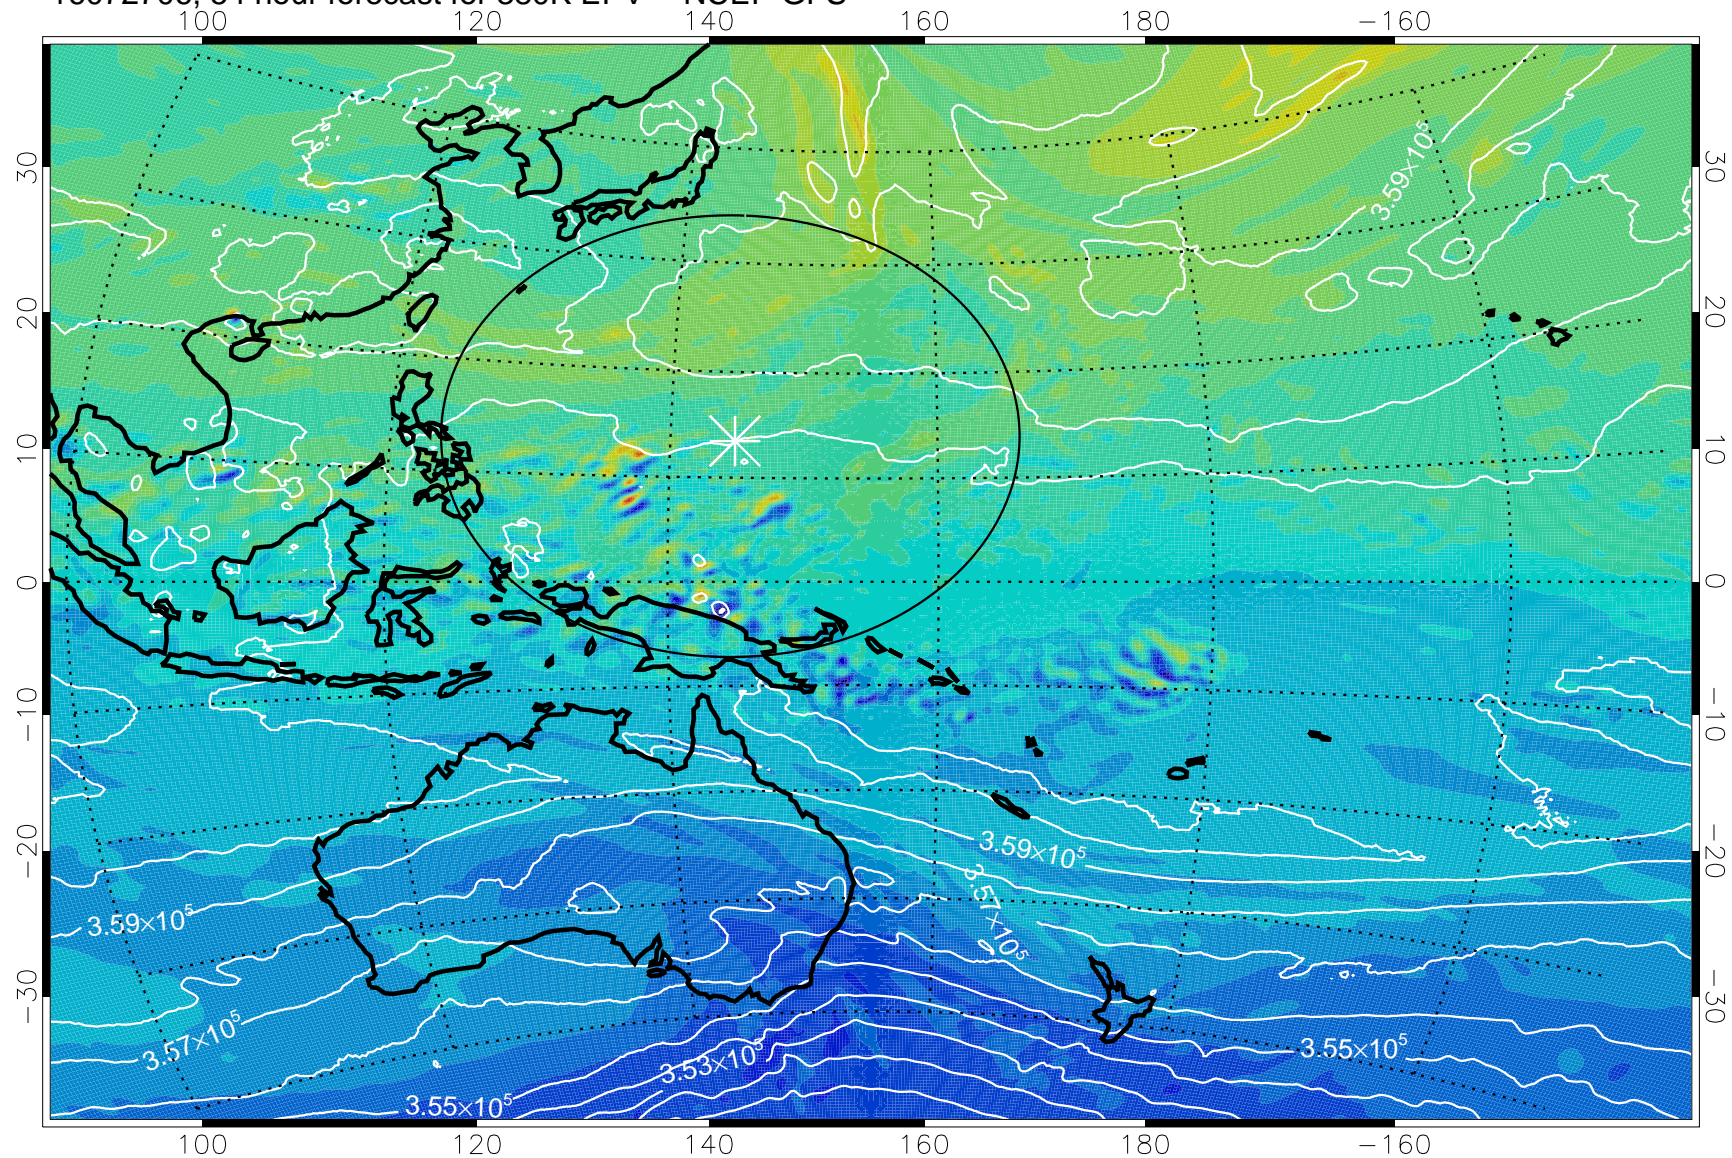

16072618, 42 hour forecast for 380K EPV -- NCEP GFS

380K Montgomery Streamfunction, white

Range ring of 2304 km

16072700, 48 hour forecast for 380K EPV -- NCEP GFS

380K Montgomery Streamfunction, white

Range ring of 2304 km

16072706, 54 hour forecast for 380K EPV -- NCEP GFS

380K Montgomery Streamfunction, white

Range ring of 2304 km

16072712, 60 hour forecast for 380K EPV -- NCEP GFS

380K Montgomery Streamfunction, white

Range ring of 2304 km

16072718, 66 hour forecast for 380K EPV -- NCEP GFS

380K Montgomery Streamfunction, white

Range ring of 2304 km

16072800, 72 hour forecast for 380K EPV -- NCEP GFS

380K Montgomery Streamfunction, white

Range ring of 2304 km

16072806, 78 hour forecast for 380K EPV -- NCEP GFS

380K Montgomery Streamfunction, white

Range ring of 2304 km

16072812, 84 hour forecast for 380K EPV -- NCEP GFS

380K Montgomery Streamfunction, white

Range ring of 2304 km