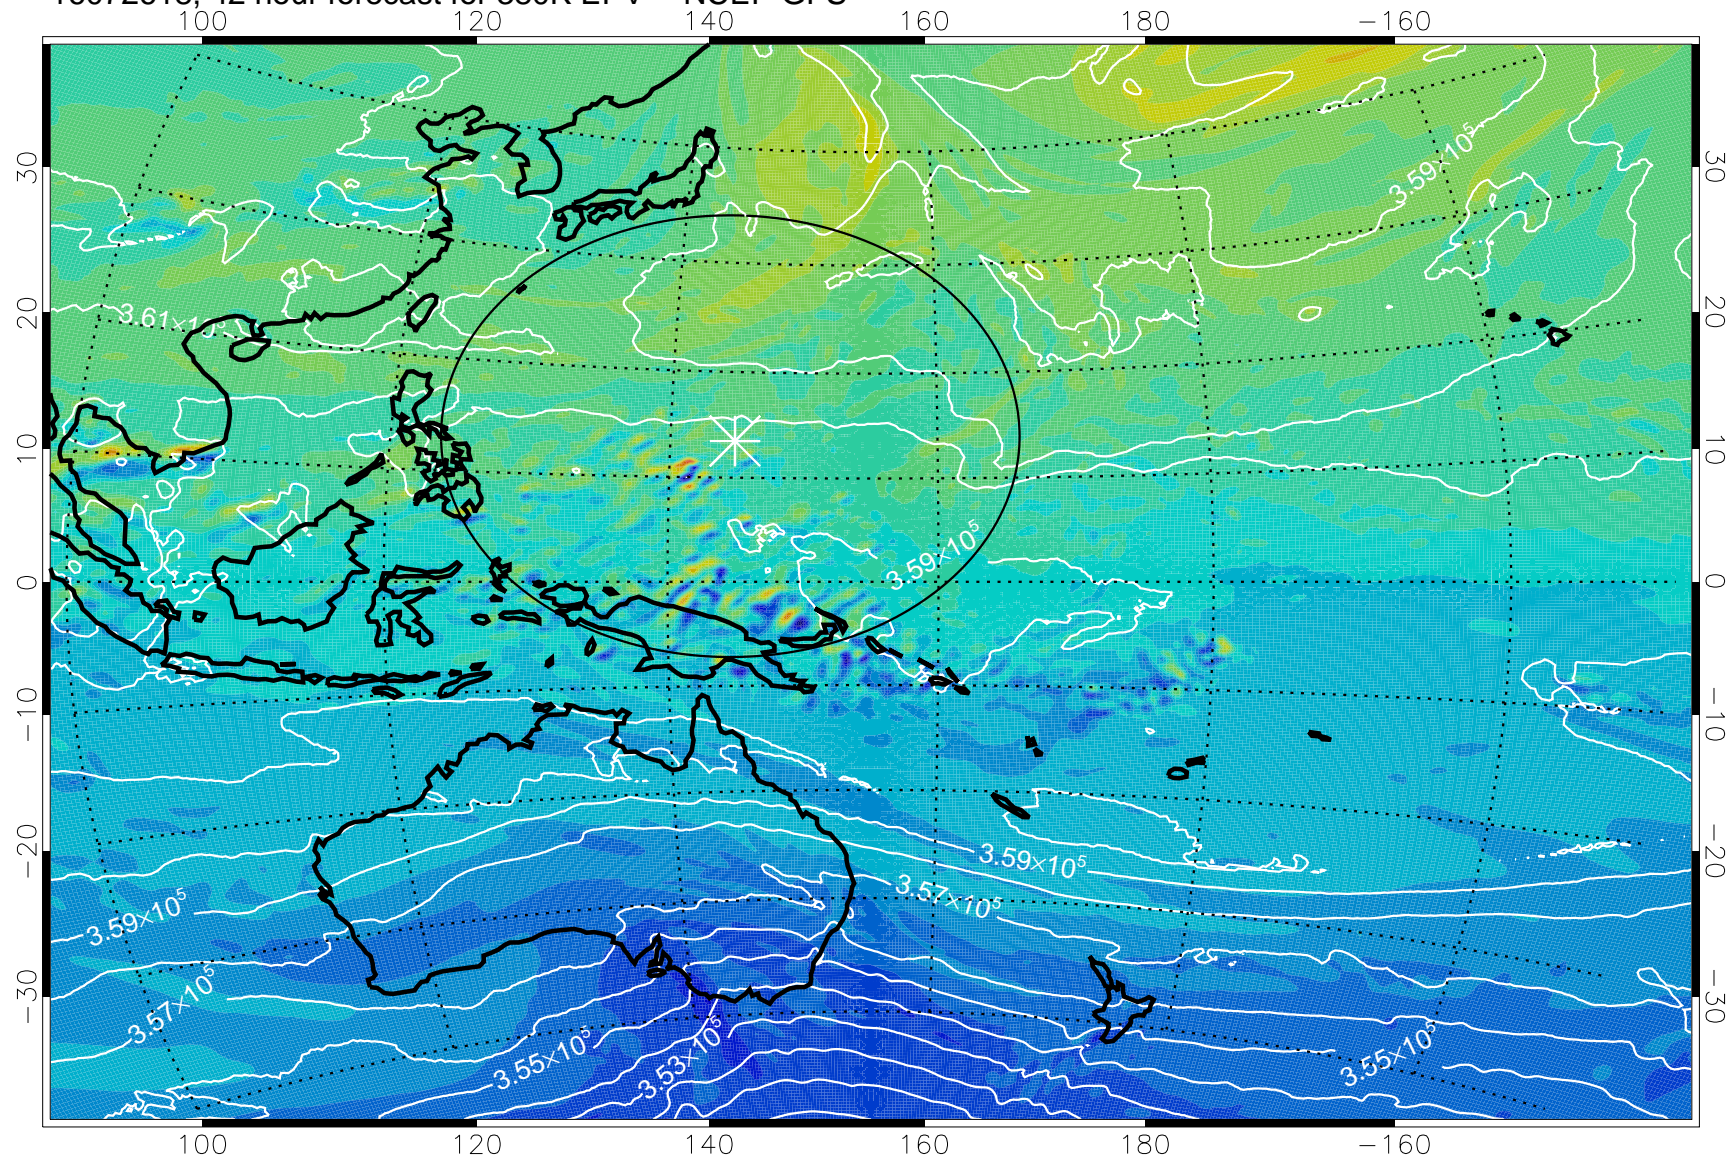

16072518, 18 hour forecast for 380K EPV -- NCEP GFS

380K Montgomery Streamfunction, white

Range ring of 2304 km

16072600, 24 hour forecast for 380K EPV -- NCEP GFS

380K Montgomery Streamfunction, white

Range ring of 2304 km

16072606, 30 hour forecast for 380K EPV -- NCEP GFS

380K Montgomery Streamfunction, white

Range ring of 2304 km

16072612, 36 hour forecast for 380K EPV -- NCEP GFS

380K Montgomery Streamfunction, white

Range ring of 2304 km

16072618, 42 hour forecast for 380K EPV -- NCEP GFS

380K Montgomery Streamfunction, white

Range ring of 2304 km

16072700, 48 hour forecast for 380K EPV -- NCEP GFS

380K Montgomery Streamfunction, white

Range ring of 2304 km

16072706, 54 hour forecast for 380K EPV -- NCEP GFS

380K Montgomery Streamfunction, white

Range ring of 2304 km

16072712, 60 hour forecast for 380K EPV -- NCEP GFS

380K Montgomery Streamfunction, white

Range ring of 2304 km