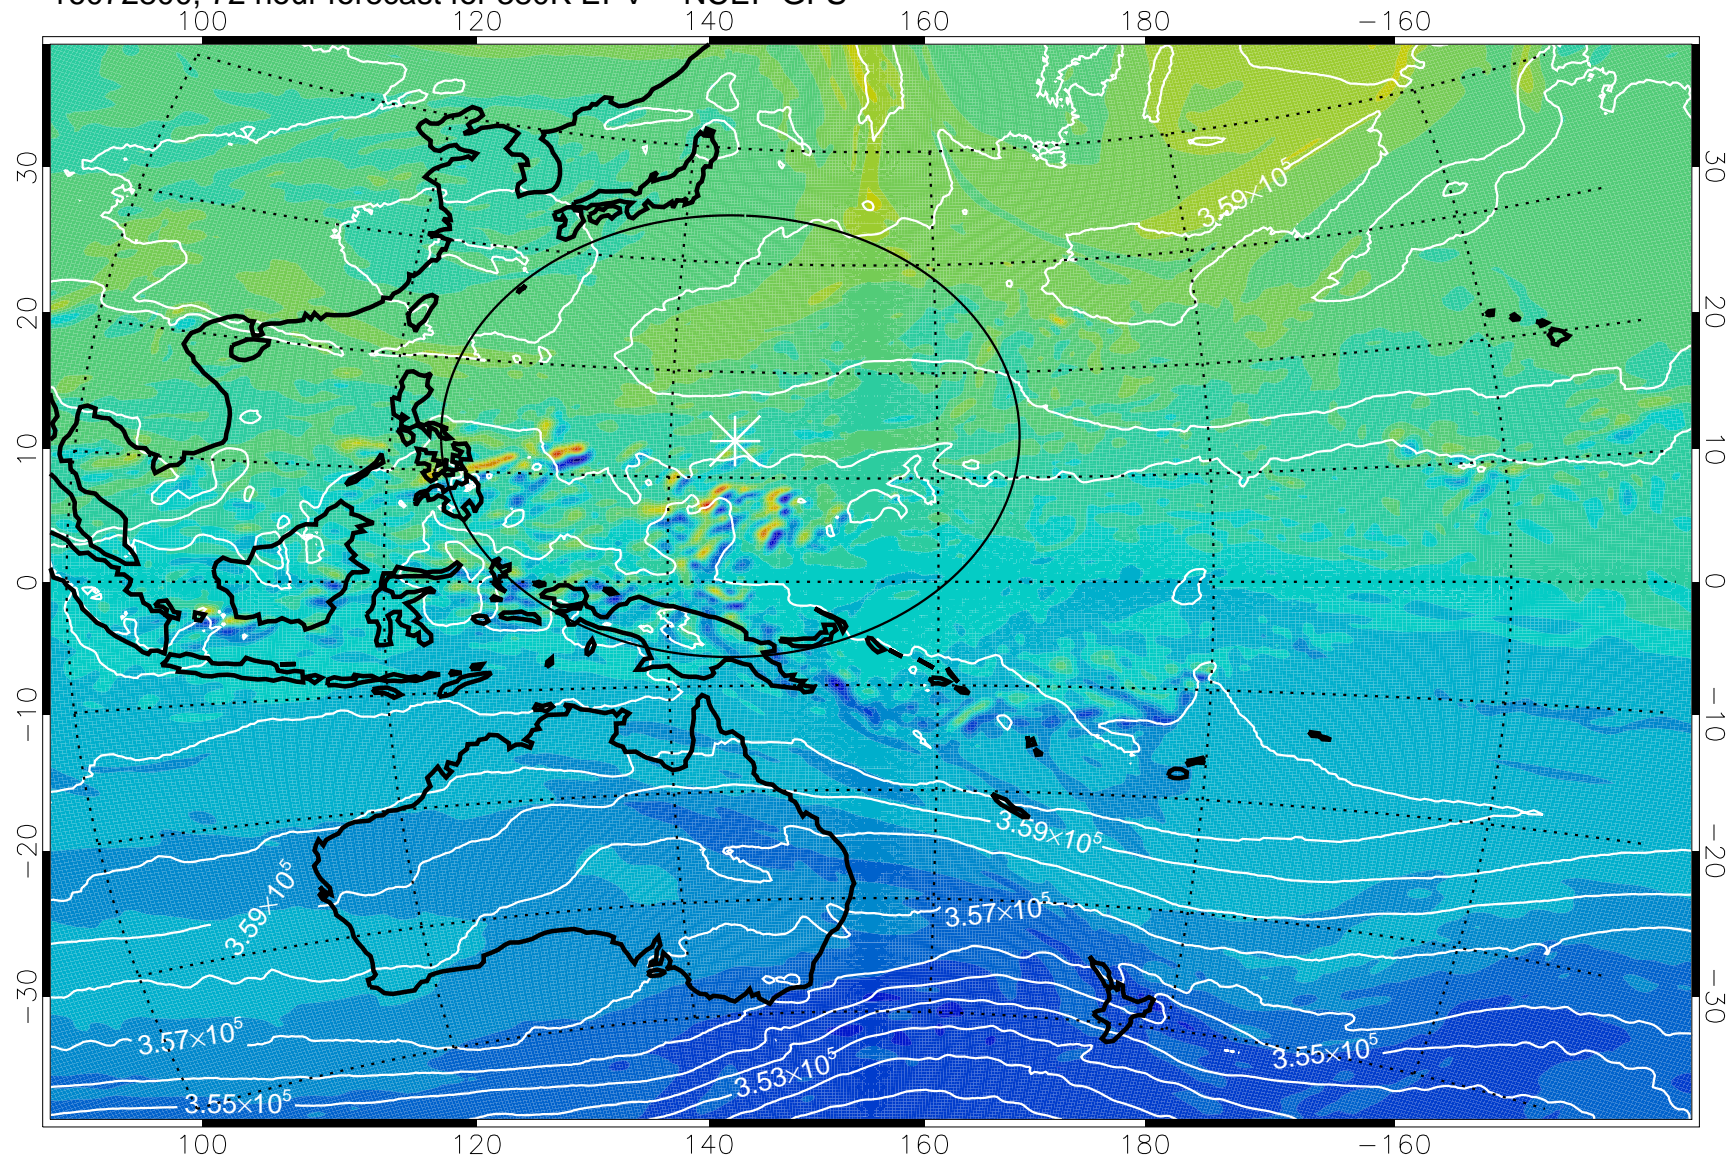

16072706, 54 hour forecast for 380K EPV -- NCEP GFS

380K Montgomery Streamfunction, white

Range ring of 2304 km

16072712, 60 hour forecast for 380K EPV -- NCEP GFS

380K Montgomery Streamfunction, white

Range ring of 2304 km

16072718, 66 hour forecast for 380K EPV -- NCEP GFS

380K Montgomery Streamfunction, white

Range ring of 2304 km

16072800, 72 hour forecast for 380K EPV -- NCEP GFS

380K Montgomery Streamfunction, white

Range ring of 2304 km

16072806, 78 hour forecast for 380K EPV -- NCEP GFS

380K Montgomery Streamfunction, white

Range ring of 2304 km

16072812, 84 hour forecast for 380K EPV -- NCEP GFS

380K Montgomery Streamfunction, white

Range ring of 2304 km

16072818, 90 hour forecast for 380K EPV -- NCEP GFS

380K Montgomery Streamfunction, white

Range ring of 2304 km

16072900, 96 hour forecast for 380K EPV -- NCEP GFS

380K Montgomery Streamfunction, white

Range ring of 2304 km