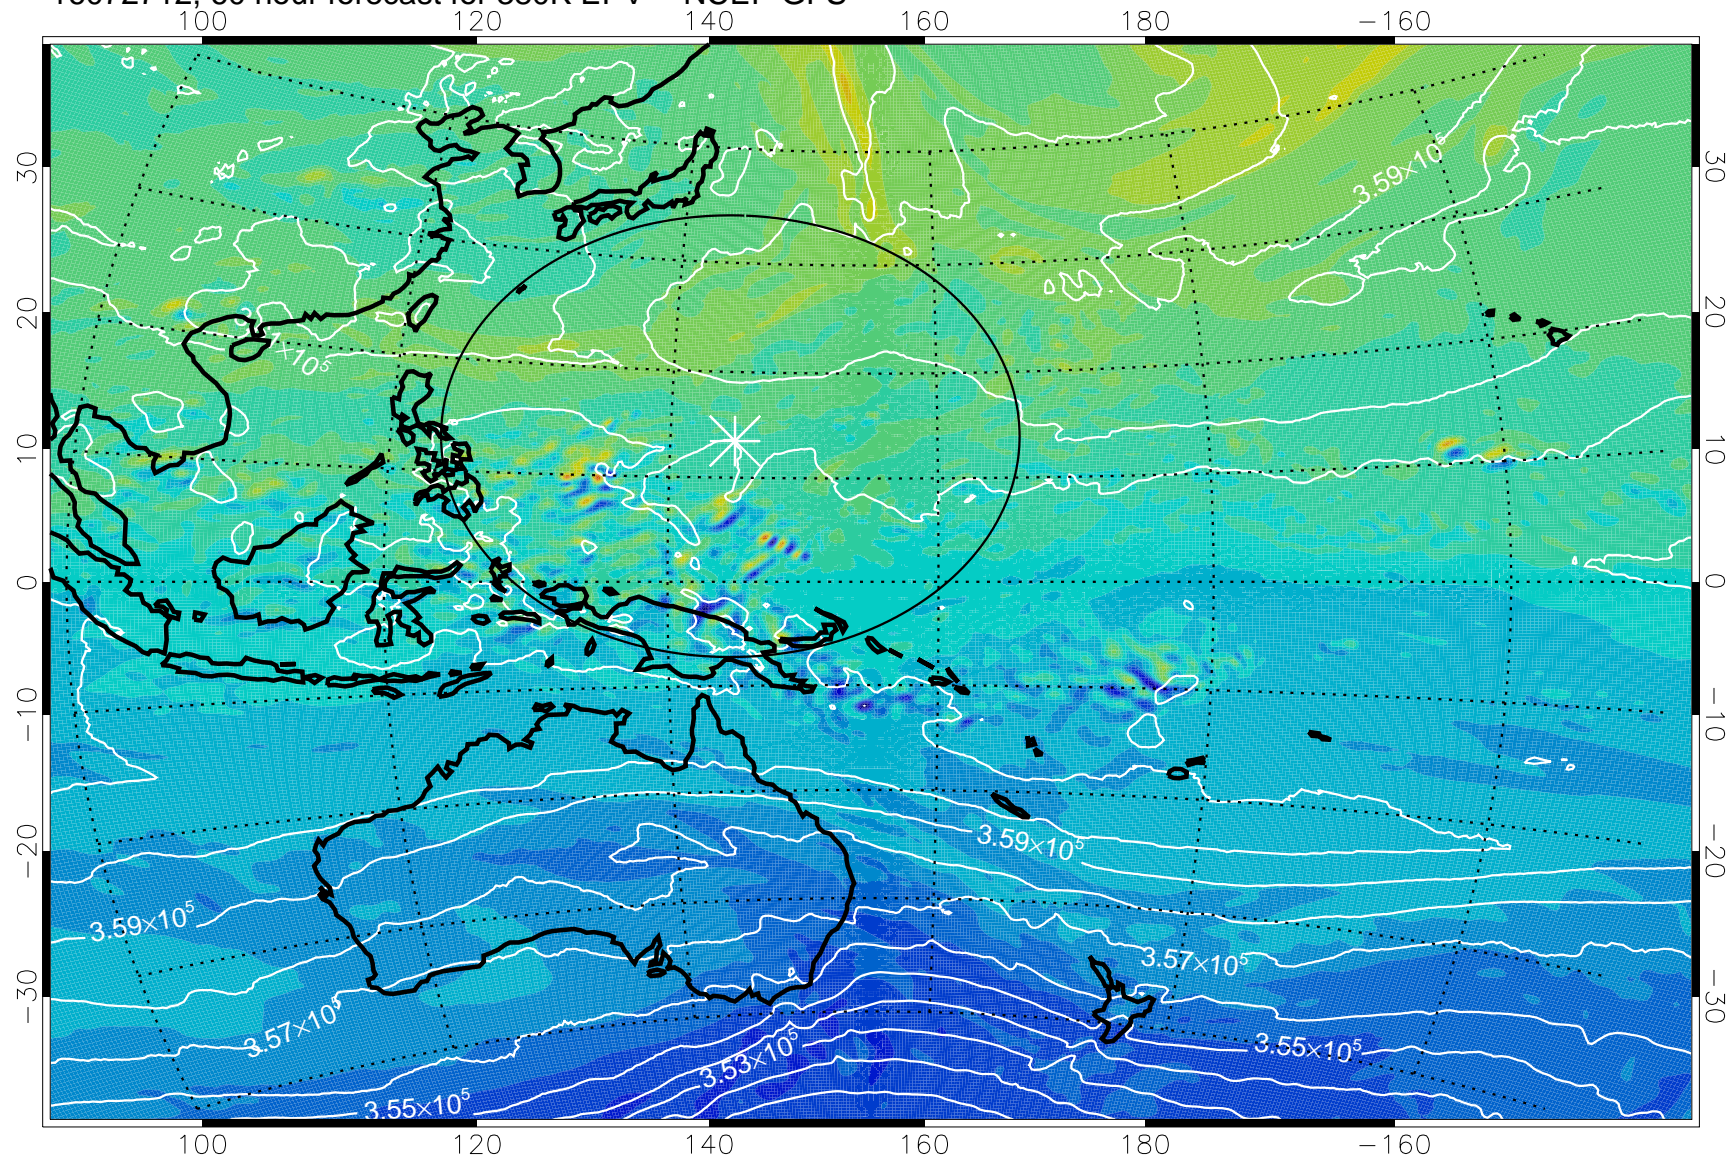

16072706, 54 hour forecast for 380K EPV -- NCEP GFS

380K Montgomery Streamfunction, white

Range ring of 2304 km

16072712, 60 hour forecast for 380K EPV -- NCEP GFS

380K Montgomery Streamfunction, white

Range ring of 2304 km

16072718, 66 hour forecast for 380K EPV -- NCEP GFS

380K Montgomery Streamfunction, white

Range ring of 2304 km

16072800, 72 hour forecast for 380K EPV -- NCEP GFS

380K Montgomery Streamfunction, white

Range ring of 2304 km

16072806, 78 hour forecast for 380K EPV -- NCEP GFS

380K Montgomery Streamfunction, white

Range ring of 2304 km

16072812, 84 hour forecast for 380K EPV -- NCEP GFS

380K Montgomery Streamfunction, white

Range ring of 2304 km

16072818, 90 hour forecast for 380K EPV -- NCEP GFS

380K Montgomery Streamfunction, white

Range ring of 2304 km

16072900, 96 hour forecast for 380K EPV -- NCEP GFS

380K Montgomery Streamfunction, white

Range ring of 2304 km