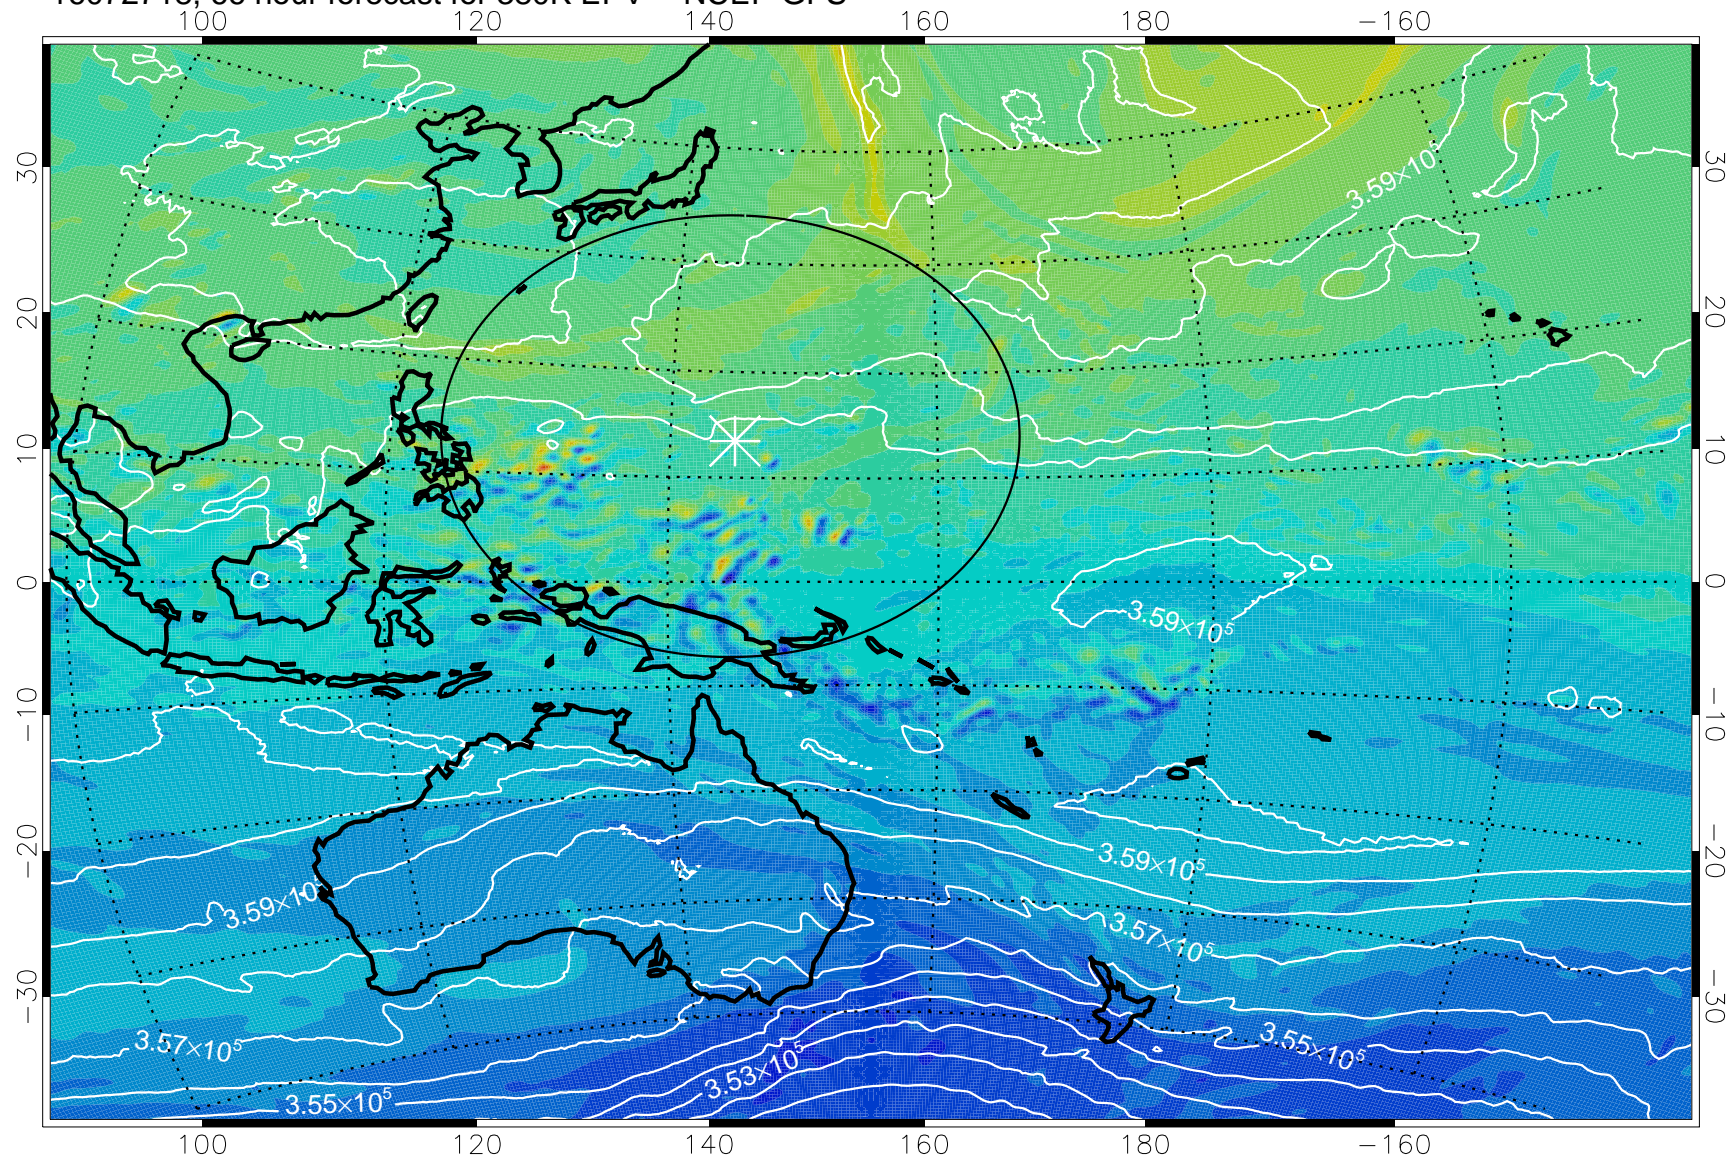

16072706, 54 hour forecast for 380K EPV -- NCEP GFS

380K Montgomery Streamfunction, white

Range ring of 2304 km

16072712, 60 hour forecast for 380K EPV -- NCEP GFS

380K Montgomery Streamfunction, white

Range ring of 2304 km

16072718, 66 hour forecast for 380K EPV -- NCEP GFS

380K Montgomery Streamfunction, white

Range ring of 2304 km

16072800, 72 hour forecast for 380K EPV -- NCEP GFS

380K Montgomery Streamfunction, white

Range ring of 2304 km

16072806, 78 hour forecast for 380K EPV -- NCEP GFS

380K Montgomery Streamfunction, white

Range ring of 2304 km

16072812, 84 hour forecast for 380K EPV -- NCEP GFS

380K Montgomery Streamfunction, white

Range ring of 2304 km

16072818, 90 hour forecast for 380K EPV -- NCEP GFS

380K Montgomery Streamfunction, white

Range ring of 2304 km

16072900, 96 hour forecast for 380K EPV -- NCEP GFS

380K Montgomery Streamfunction, white

Range ring of 2304 km