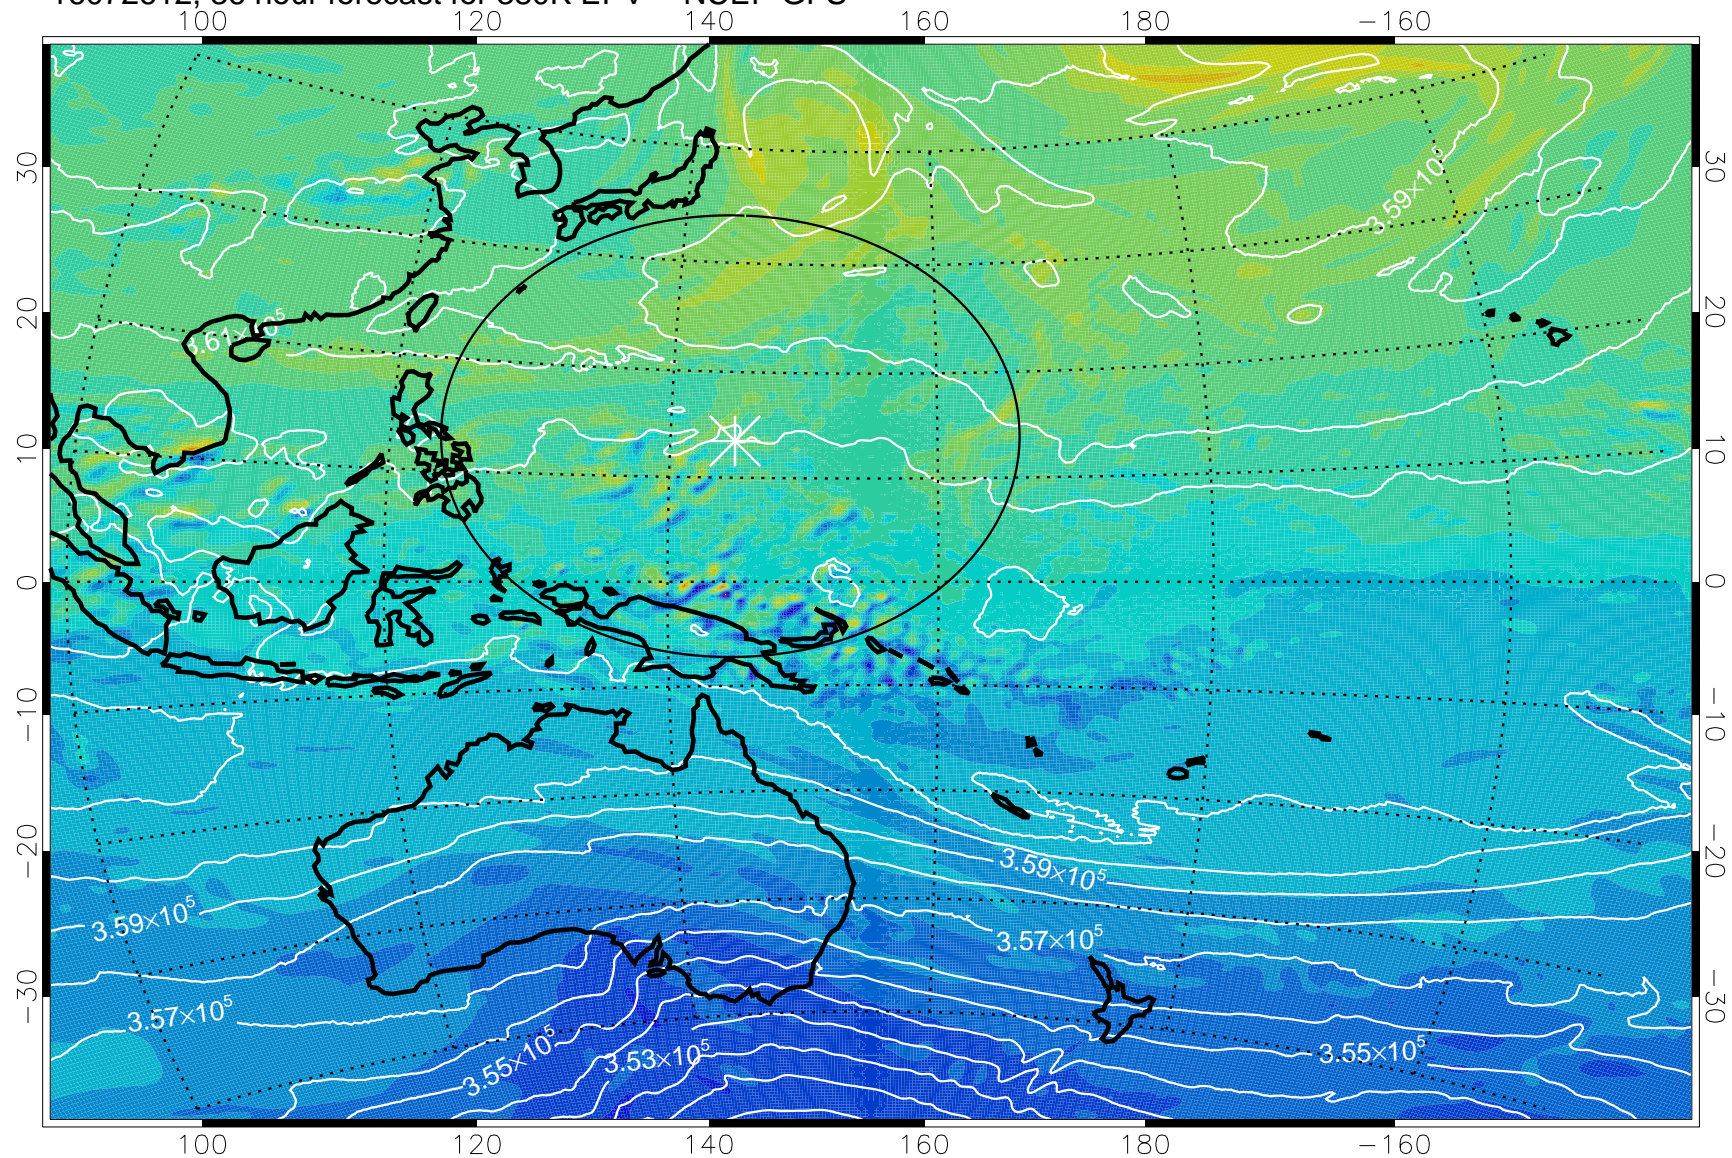

16072606, 30 hour forecast for 380K EPV -- NCEP GFS

380K Montgomery Streamfunction, white

Range ring of 2304 km

16072612, 36 hour forecast for 380K EPV -- NCEP GFS

380K Montgomery Streamfunction, white

Range ring of 2304 km

16072618, 42 hour forecast for 380K EPV -- NCEP GFS

380K Montgomery Streamfunction, white

Range ring of 2304 km

16072700, 48 hour forecast for 380K EPV -- NCEP GFS

380K Montgomery Streamfunction, white

Range ring of 2304 km

16072706, 54 hour forecast for 380K EPV -- NCEP GFS

380K Montgomery Streamfunction, white

Range ring of 2304 km

16072712, 60 hour forecast for 380K EPV -- NCEP GFS

380K Montgomery Streamfunction, white

Range ring of 2304 km

16072718, 66 hour forecast for 380K EPV -- NCEP GFS

380K Montgomery Streamfunction, white

Range ring of 2304 km

16072800, 72 hour forecast for 380K EPV -- NCEP GFS

380K Montgomery Streamfunction, white

Range ring of 2304 km