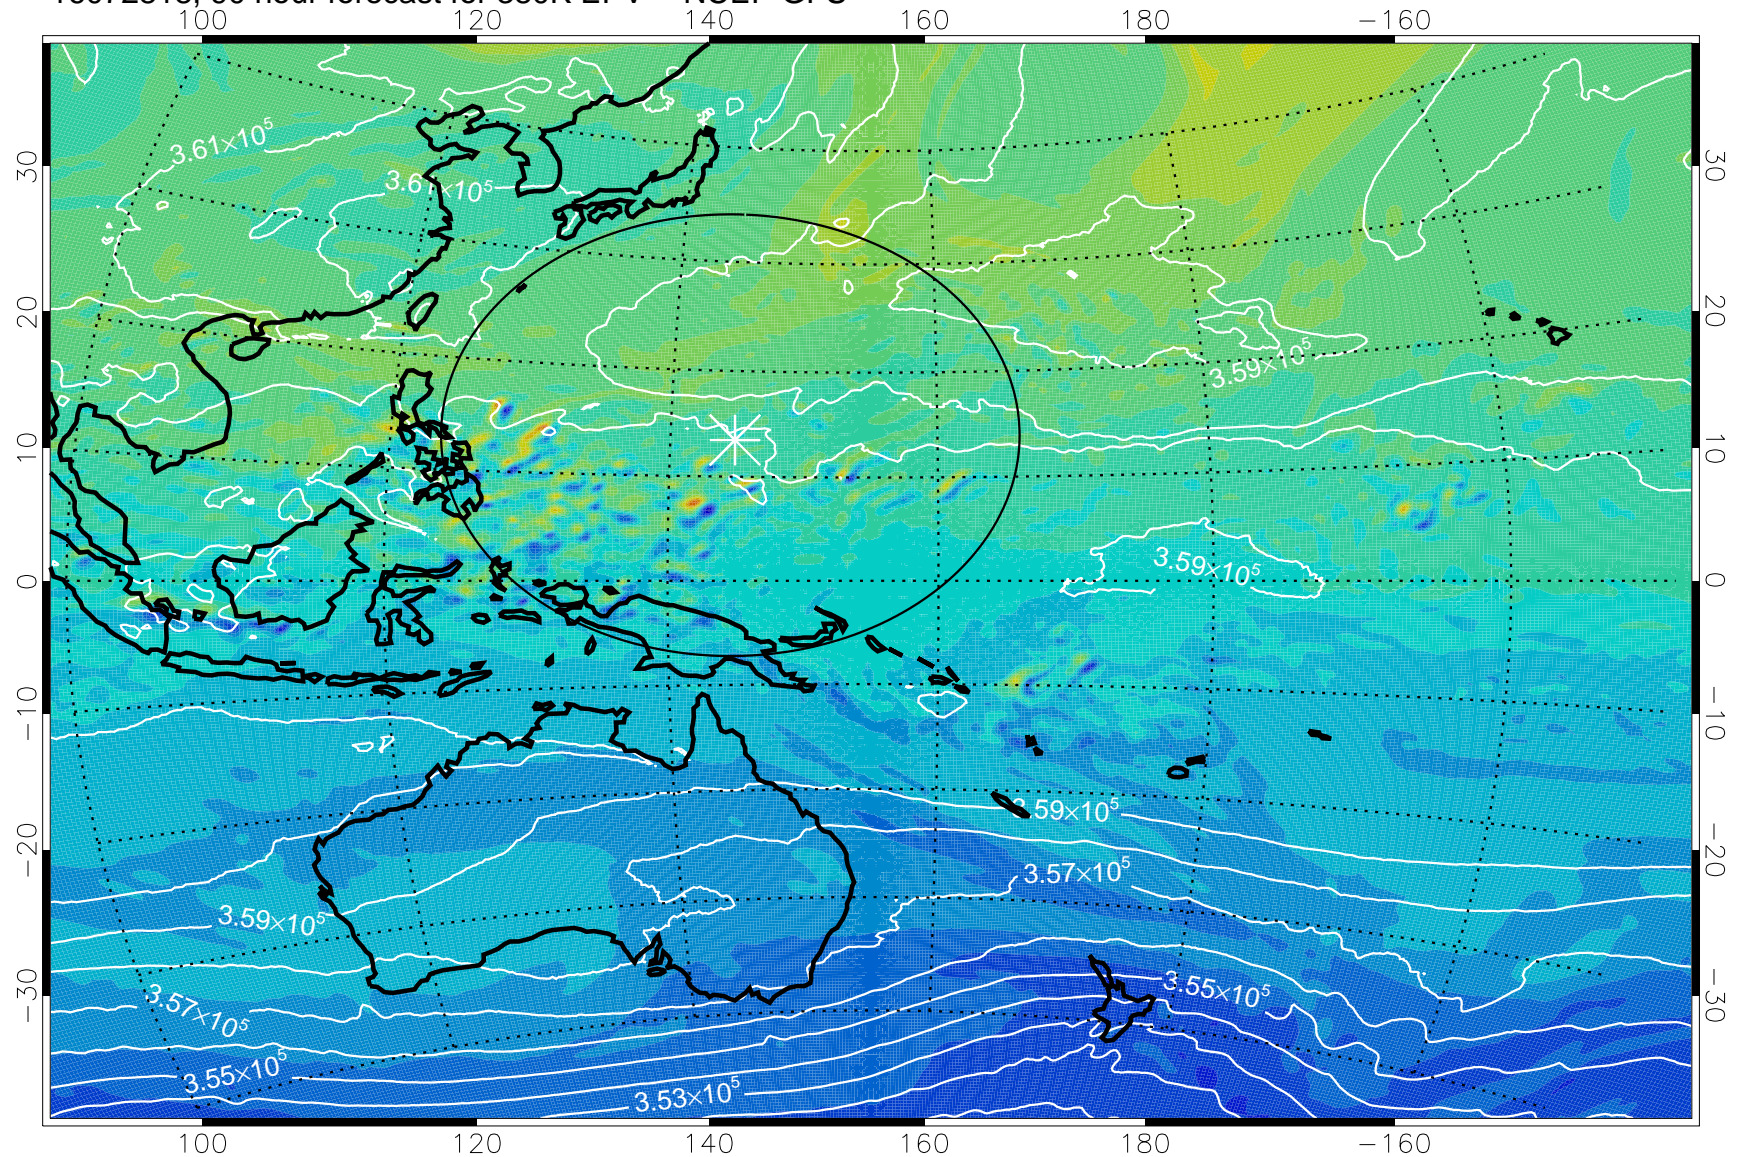

16072718, 66 hour forecast for 380K EPV -- NCEP GFS

380K Montgomery Streamfunction, white

Range ring of 2304 km

16072800, 72 hour forecast for 380K EPV -- NCEP GFS

380K Montgomery Streamfunction, white

Range ring of 2304 km

16072806, 78 hour forecast for 380K EPV -- NCEP GFS

380K Montgomery Streamfunction, white

Range ring of 2304 km

16072812, 84 hour forecast for 380K EPV -- NCEP GFS

380K Montgomery Streamfunction, white

Range ring of 2304 km

16072818, 90 hour forecast for 380K EPV -- NCEP GFS

380K Montgomery Streamfunction, white

Range ring of 2304 km

16072900, 96 hour forecast for 380K EPV -- NCEP GFS

380K Montgomery Streamfunction, white

Range ring of 2304 km

16072906, 102 hour forecast for 380K EPV -- NCEP GFS

380K Montgomery Streamfunction, white

Range ring of 2304 km

16072912, 108 hour forecast for 380K EPV -- NCEP GFS

16072918, 114 hour forecast for 380K EPV -- NCEP GFS