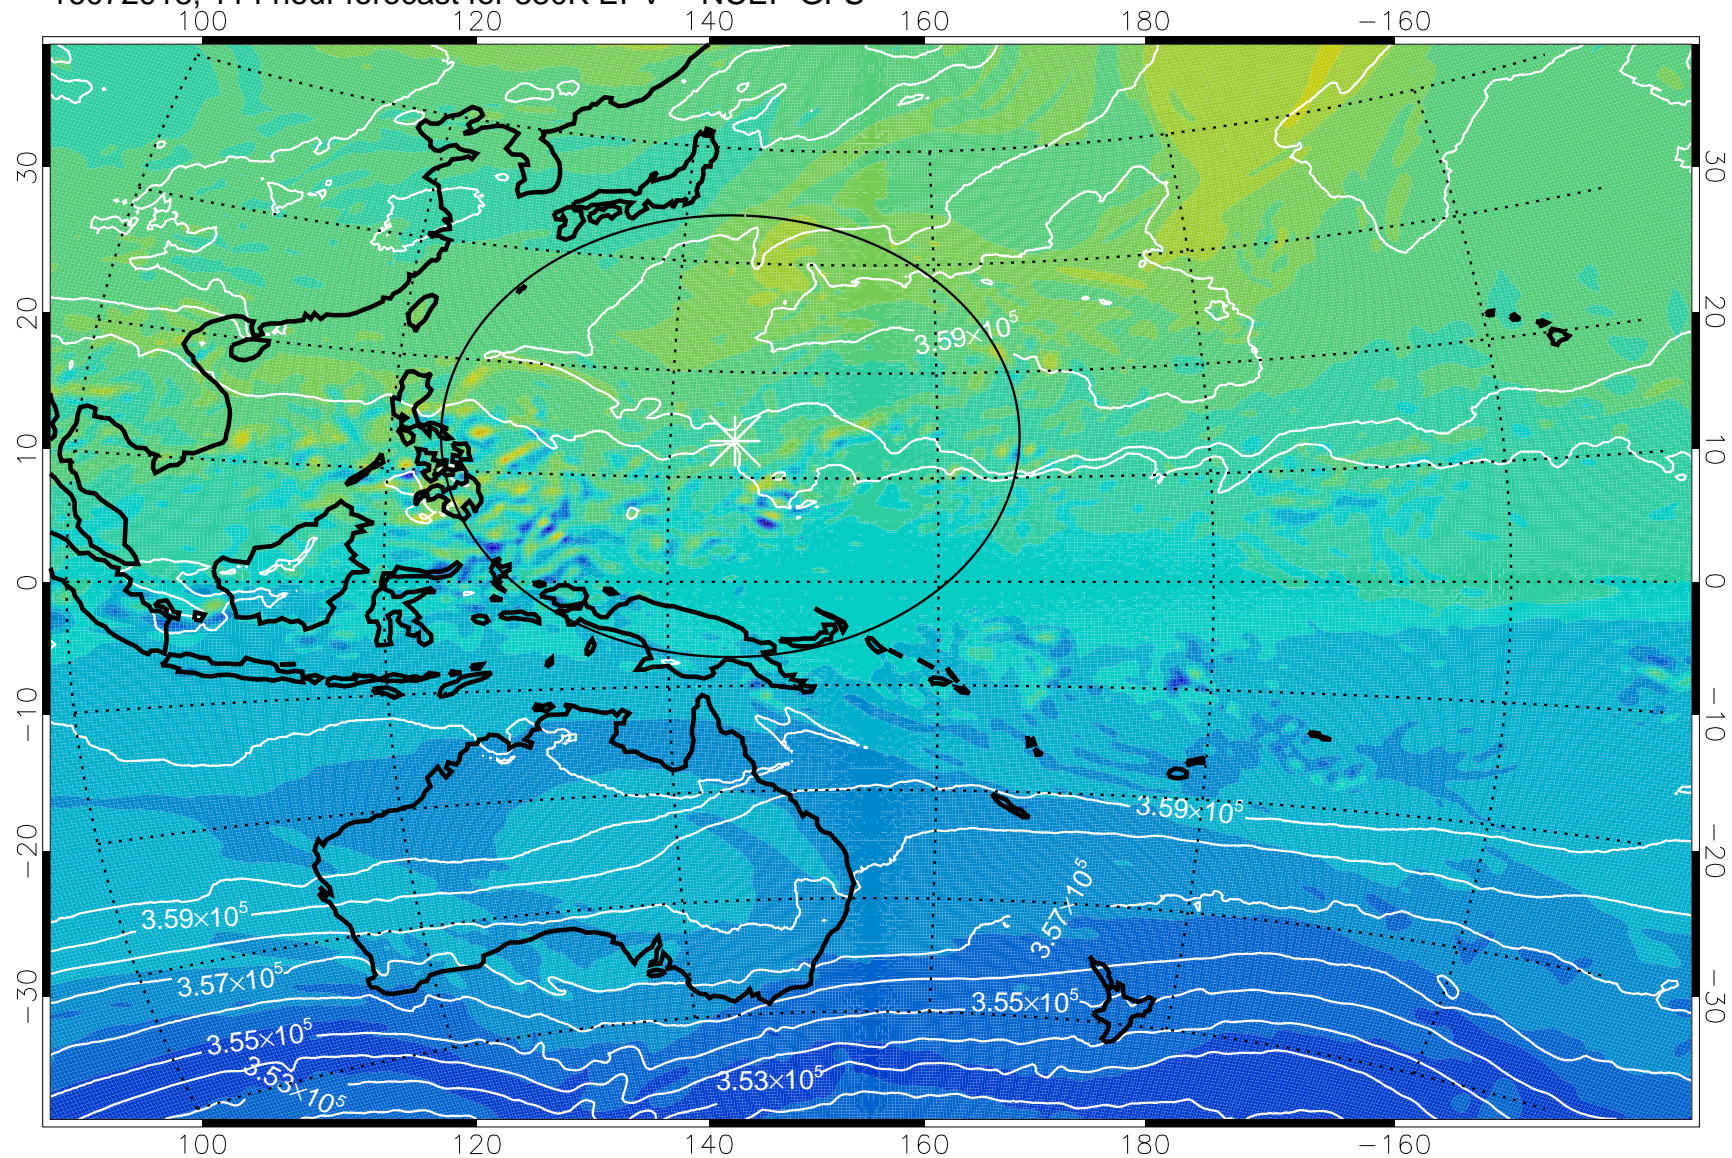

16072818, 90 hour forecast for 380K EPV -- NCEP GFS

380K Montgomery Streamfunction, white

Range ring of 2304 km

16072900, 96 hour forecast for 380K EPV -- NCEP GFS

380K Montgomery Streamfunction, white

Range ring of 2304 km

16072906, 102 hour forecast for 380K EPV -- NCEP GFS

380K Montgomery Streamfunction, white

Range ring of 2304 km

16072912, 108 hour forecast for 380K EPV -- NCEP GFS

16072918, 114 hour forecast for 380K EPV -- NCEP GFS

380K Montgomery Streamfunction, white

Range ring of 2304 km

16073000, 120 hour forecast for 380K EPV -- NCEP GFS

380K Montgomery Streamfunction, white

Range ring of 2304 km