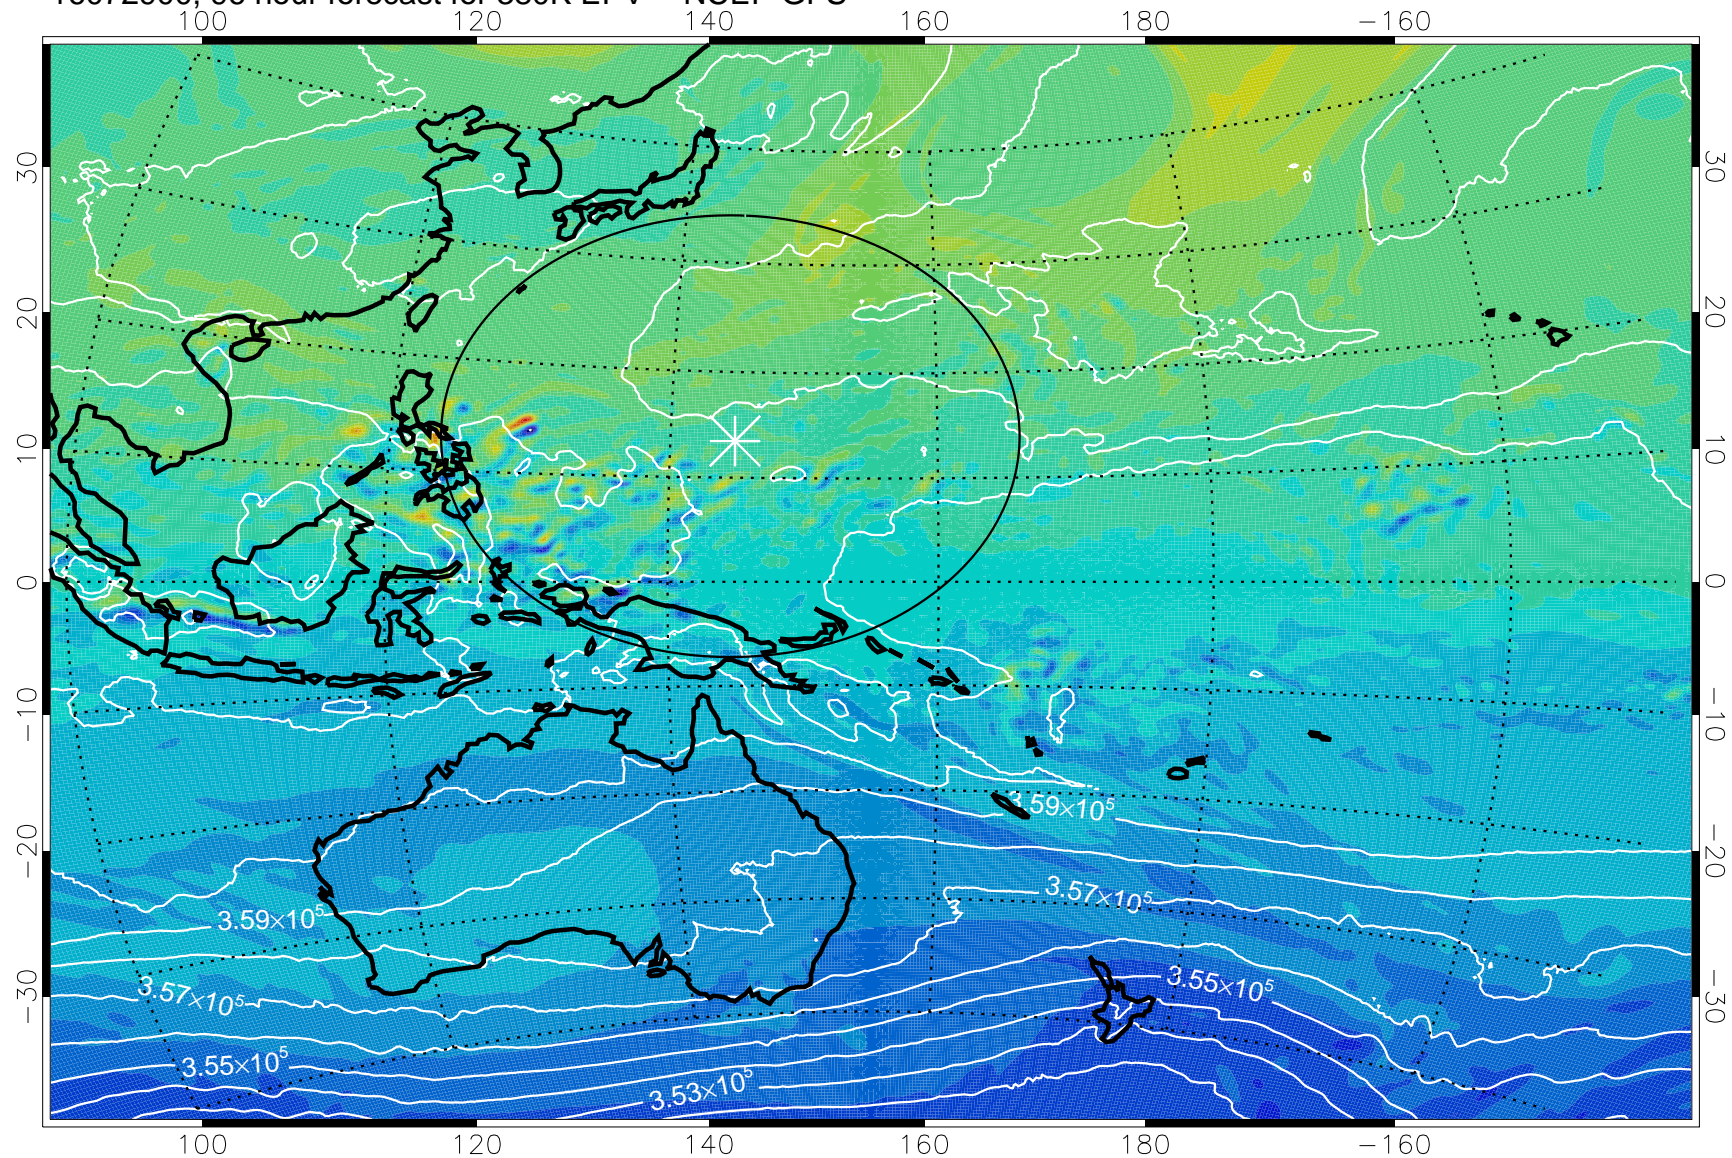

16072806, 78 hour forecast for 380K EPV -- NCEP GFS

380K Montgomery Streamfunction, white

Range ring of 2304 km

16072812, 84 hour forecast for 380K EPV -- NCEP GFS

380K Montgomery Streamfunction, white

Range ring of 2304 km

16072818, 90 hour forecast for 380K EPV -- NCEP GFS

380K Montgomery Streamfunction, white

Range ring of 2304 km

16072900, 96 hour forecast for 380K EPV -- NCEP GFS

380K Montgomery Streamfunction, white

Range ring of 2304 km

16072906, 102 hour forecast for 380K EPV -- NCEP GFS

380K Montgomery Streamfunction, white

Range ring of 2304 km

16072912, 108 hour forecast for 380K EPV -- NCEP GFS

16072918, 114 hour forecast for 380K EPV -- NCEP GFS

380K Montgomery Streamfunction, white

Range ring of 2304 km

16073000, 120 hour forecast for 380K EPV -- NCEP GFS

380K Montgomery Streamfunction, white

Range ring of 2304 km