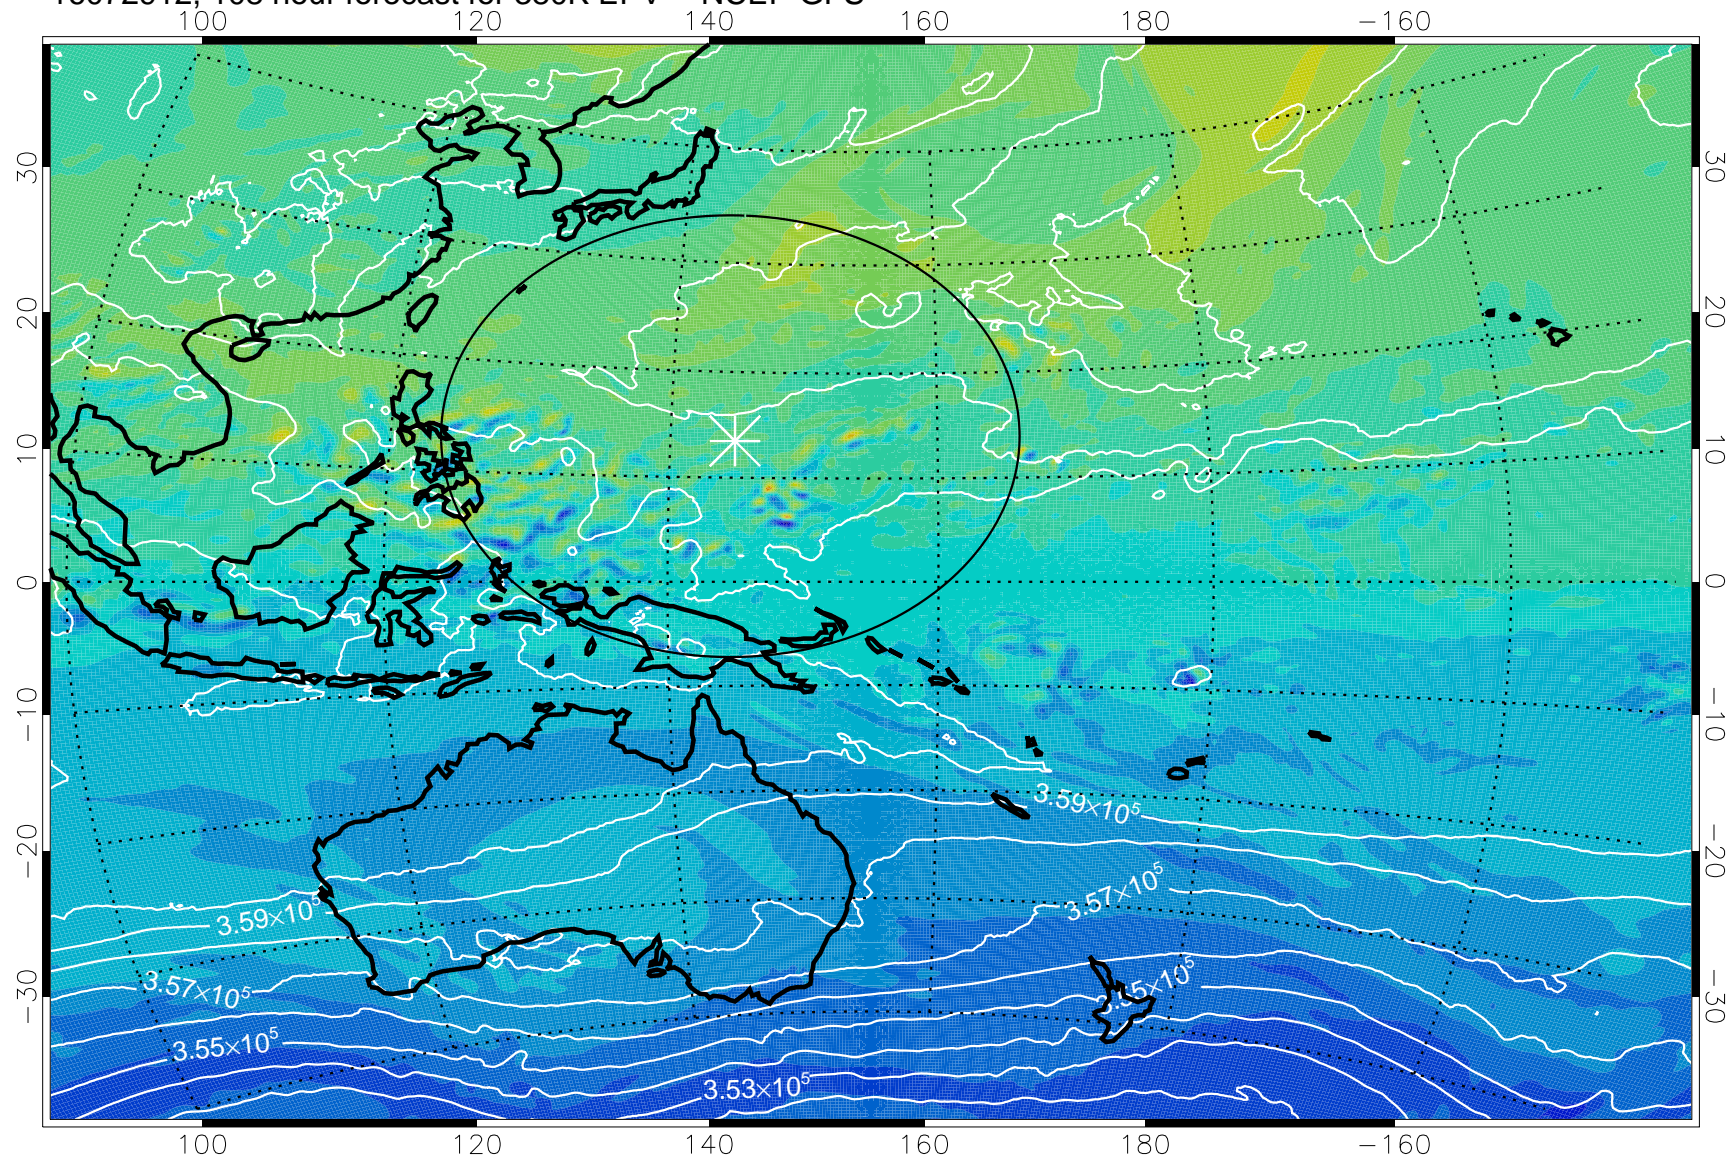

16072818, 90 hour forecast for 380K EPV -- NCEP GFS

380K Montgomery Streamfunction, white

Range ring of 2304 km

16072900, 96 hour forecast for 380K EPV -- NCEP GFS

380K Montgomery Streamfunction, white

Range ring of 2304 km

16072906, 102 hour forecast for 380K EPV -- NCEP GFS

380K Montgomery Streamfunction, white

Range ring of 2304 km

16072912, 108 hour forecast for 380K EPV -- NCEP GFS

16072918, 114 hour forecast for 380K EPV -- NCEP GFS

380K Montgomery Streamfunction, white

Range ring of 2304 km

16073000, 120 hour forecast for 380K EPV -- NCEP GFS

380K Montgomery Streamfunction, white

Range ring of 2304 km