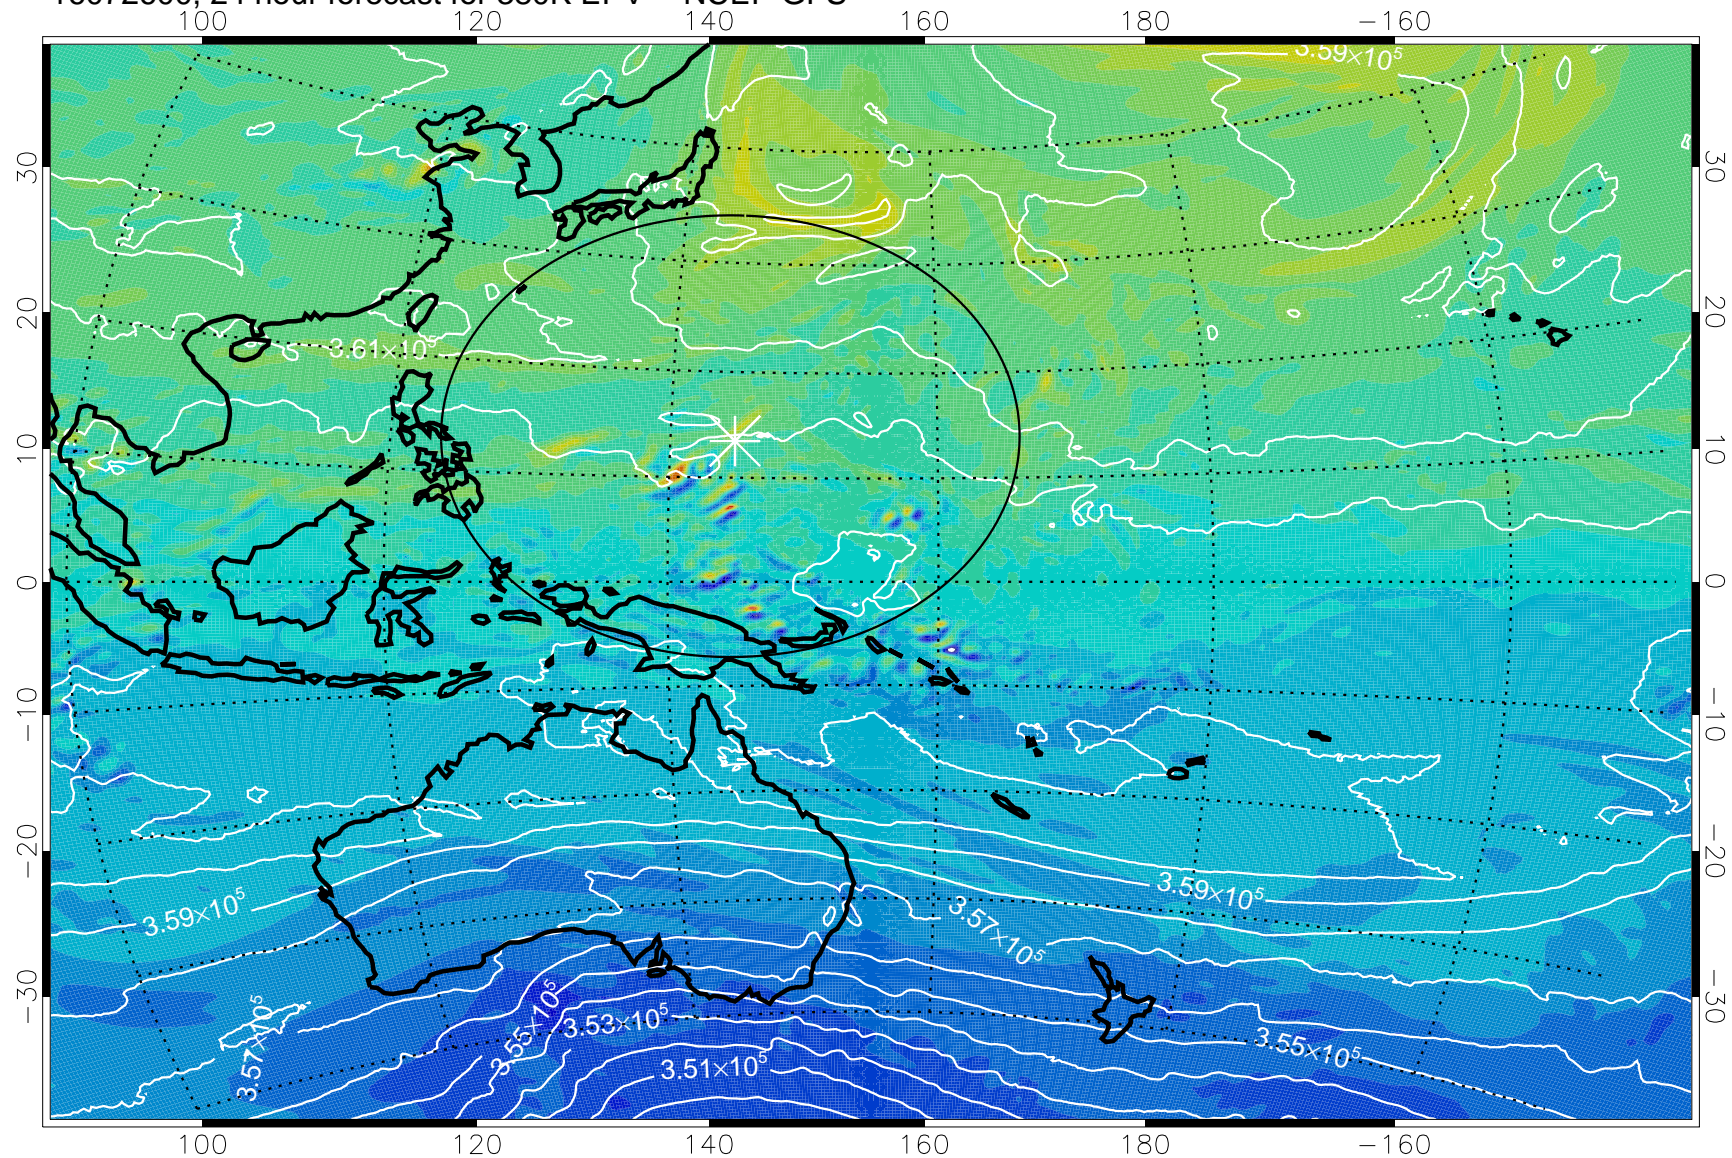

16072506, 6 hour forecast for 380K EPV -- NCEP GFS

380K Montgomery Streamfunction, white

Range ring of 2304 km

16072512, 12 hour forecast for 380K EPV -- NCEP GFS

380K Montgomery Streamfunction, white

Range ring of 2304 km

16072518, 18 hour forecast for 380K EPV -- NCEP GFS

380K Montgomery Streamfunction, white

Range ring of 2304 km

16072600, 24 hour forecast for 380K EPV -- NCEP GFS

380K Montgomery Streamfunction, white

Range ring of 2304 km

16072606, 30 hour forecast for 380K EPV -- NCEP GFS

380K Montgomery Streamfunction, white

Range ring of 2304 km

16072612, 36 hour forecast for 380K EPV -- NCEP GFS

380K Montgomery Streamfunction, white

Range ring of 2304 km

16072618, 42 hour forecast for 380K EPV -- NCEP GFS

380K Montgomery Streamfunction, white

Range ring of 2304 km

16072700, 48 hour forecast for 380K EPV -- NCEP GFS

380K Montgomery Streamfunction, white

Range ring of 2304 km