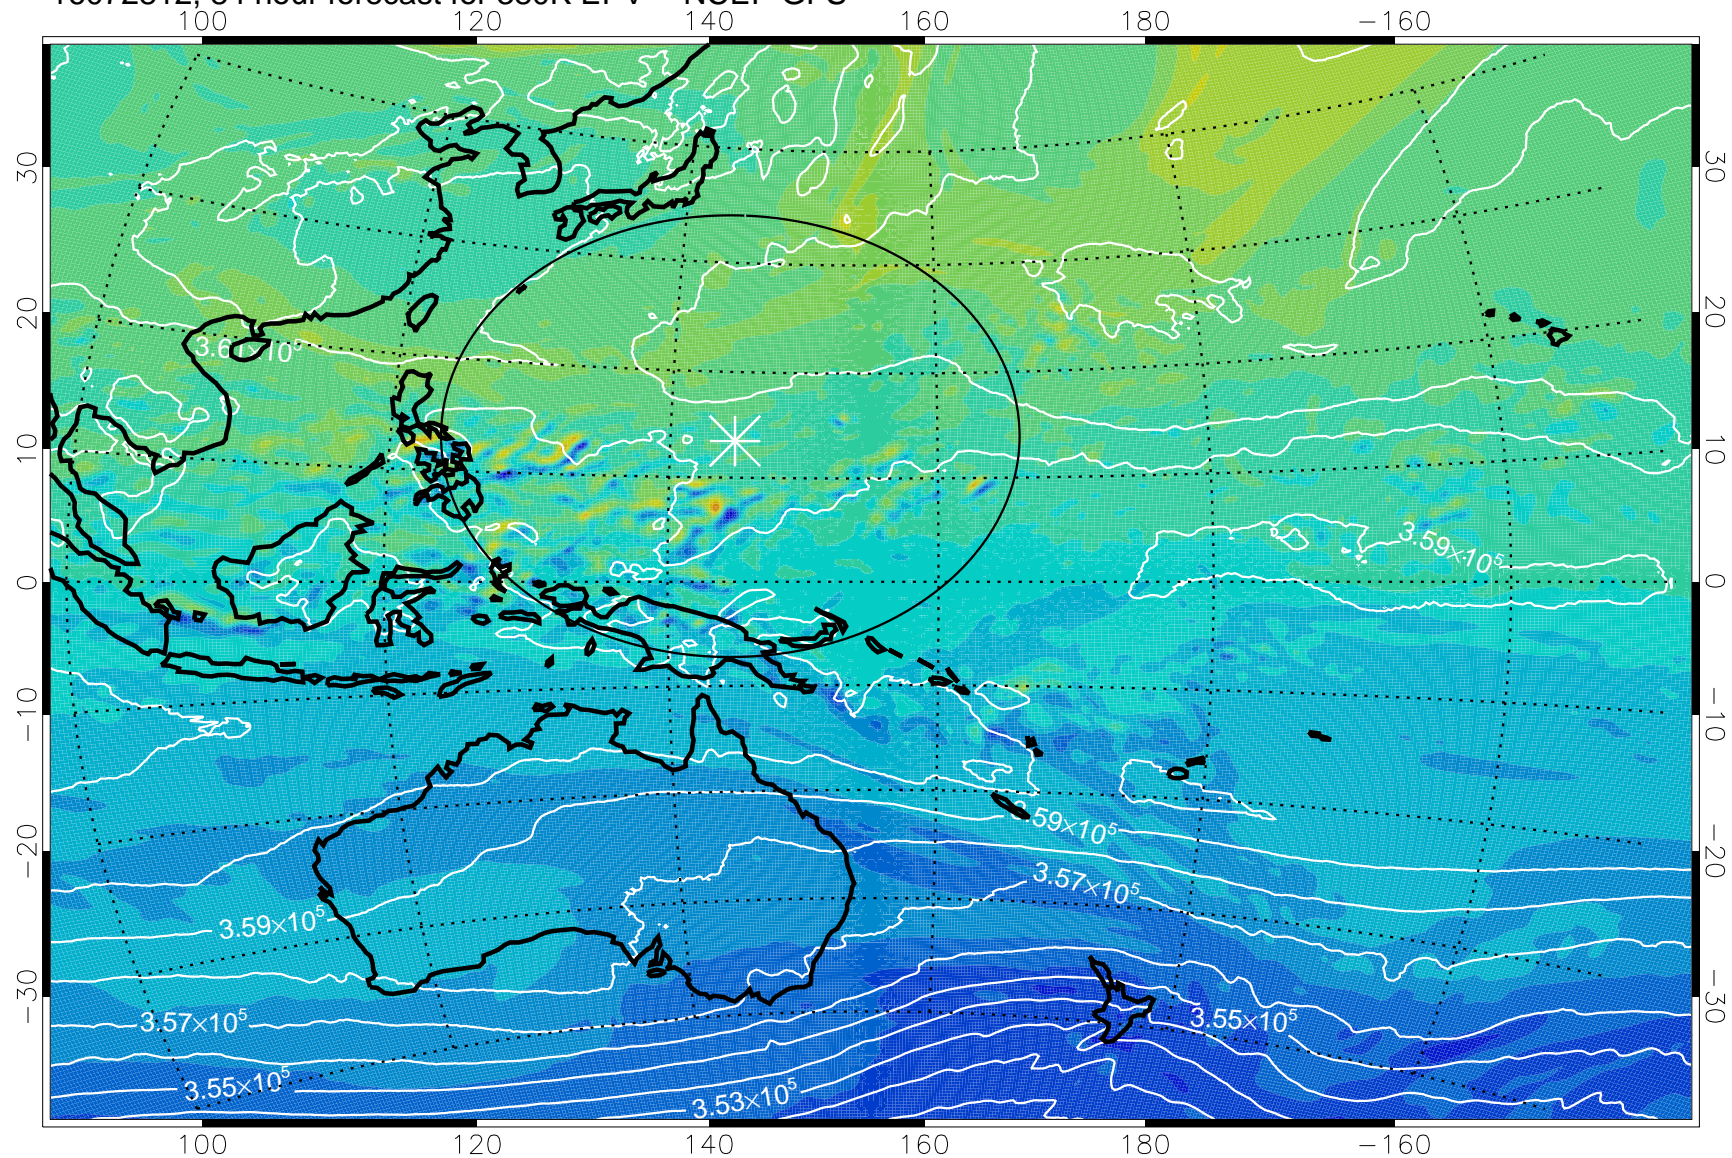

16072718, 66 hour forecast for 380K EPV -- NCEP GFS

380K Montgomery Streamfunction, white

Range ring of 2304 km

16072800, 72 hour forecast for 380K EPV -- NCEP GFS

380K Montgomery Streamfunction, white

Range ring of 2304 km

16072806, 78 hour forecast for 380K EPV -- NCEP GFS

380K Montgomery Streamfunction, white

Range ring of 2304 km

16072812, 84 hour forecast for 380K EPV -- NCEP GFS

380K Montgomery Streamfunction, white

Range ring of 2304 km

16072818, 90 hour forecast for 380K EPV -- NCEP GFS

380K Montgomery Streamfunction, white

Range ring of 2304 km

16072900, 96 hour forecast for 380K EPV -- NCEP GFS

380K Montgomery Streamfunction, white

Range ring of 2304 km

16072906, 102 hour forecast for 380K EPV -- NCEP GFS

380K Montgomery Streamfunction, white

Range ring of 2304 km

16072912, 108 hour forecast for 380K EPV -- NCEP GFS

16072918, 114 hour forecast for 380K EPV -- NCEP GFS