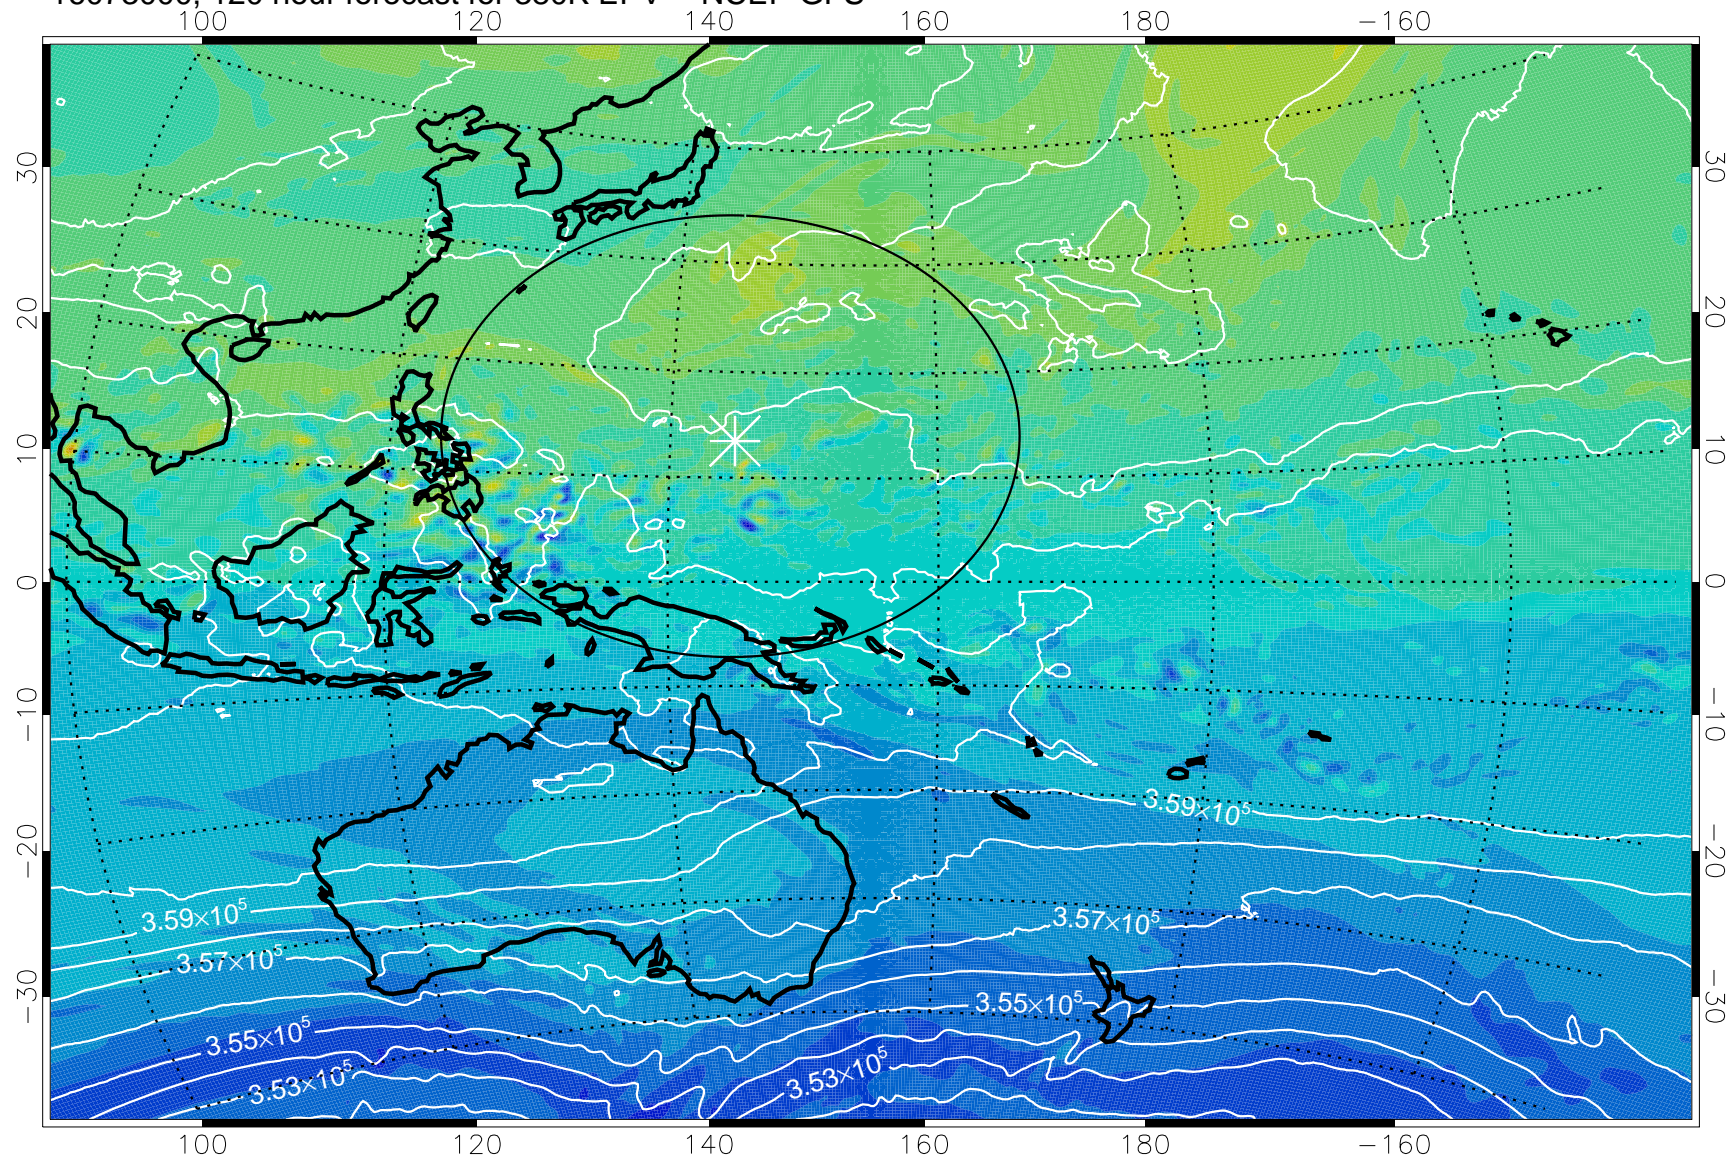

16072818, 90 hour forecast for 380K EPV -- NCEP GFS

380K Montgomery Streamfunction, white

Range ring of 2304 km

16072900, 96 hour forecast for 380K EPV -- NCEP GFS

380K Montgomery Streamfunction, white

Range ring of 2304 km

16072906, 102 hour forecast for 380K EPV -- NCEP GFS

380K Montgomery Streamfunction, white

Range ring of 2304 km

16072912, 108 hour forecast for 380K EPV -- NCEP GFS

16072918, 114 hour forecast for 380K EPV -- NCEP GFS

380K Montgomery Streamfunction, white

Range ring of 2304 km

16073000, 120 hour forecast for 380K EPV -- NCEP GFS

380K Montgomery Streamfunction, white

Range ring of 2304 km