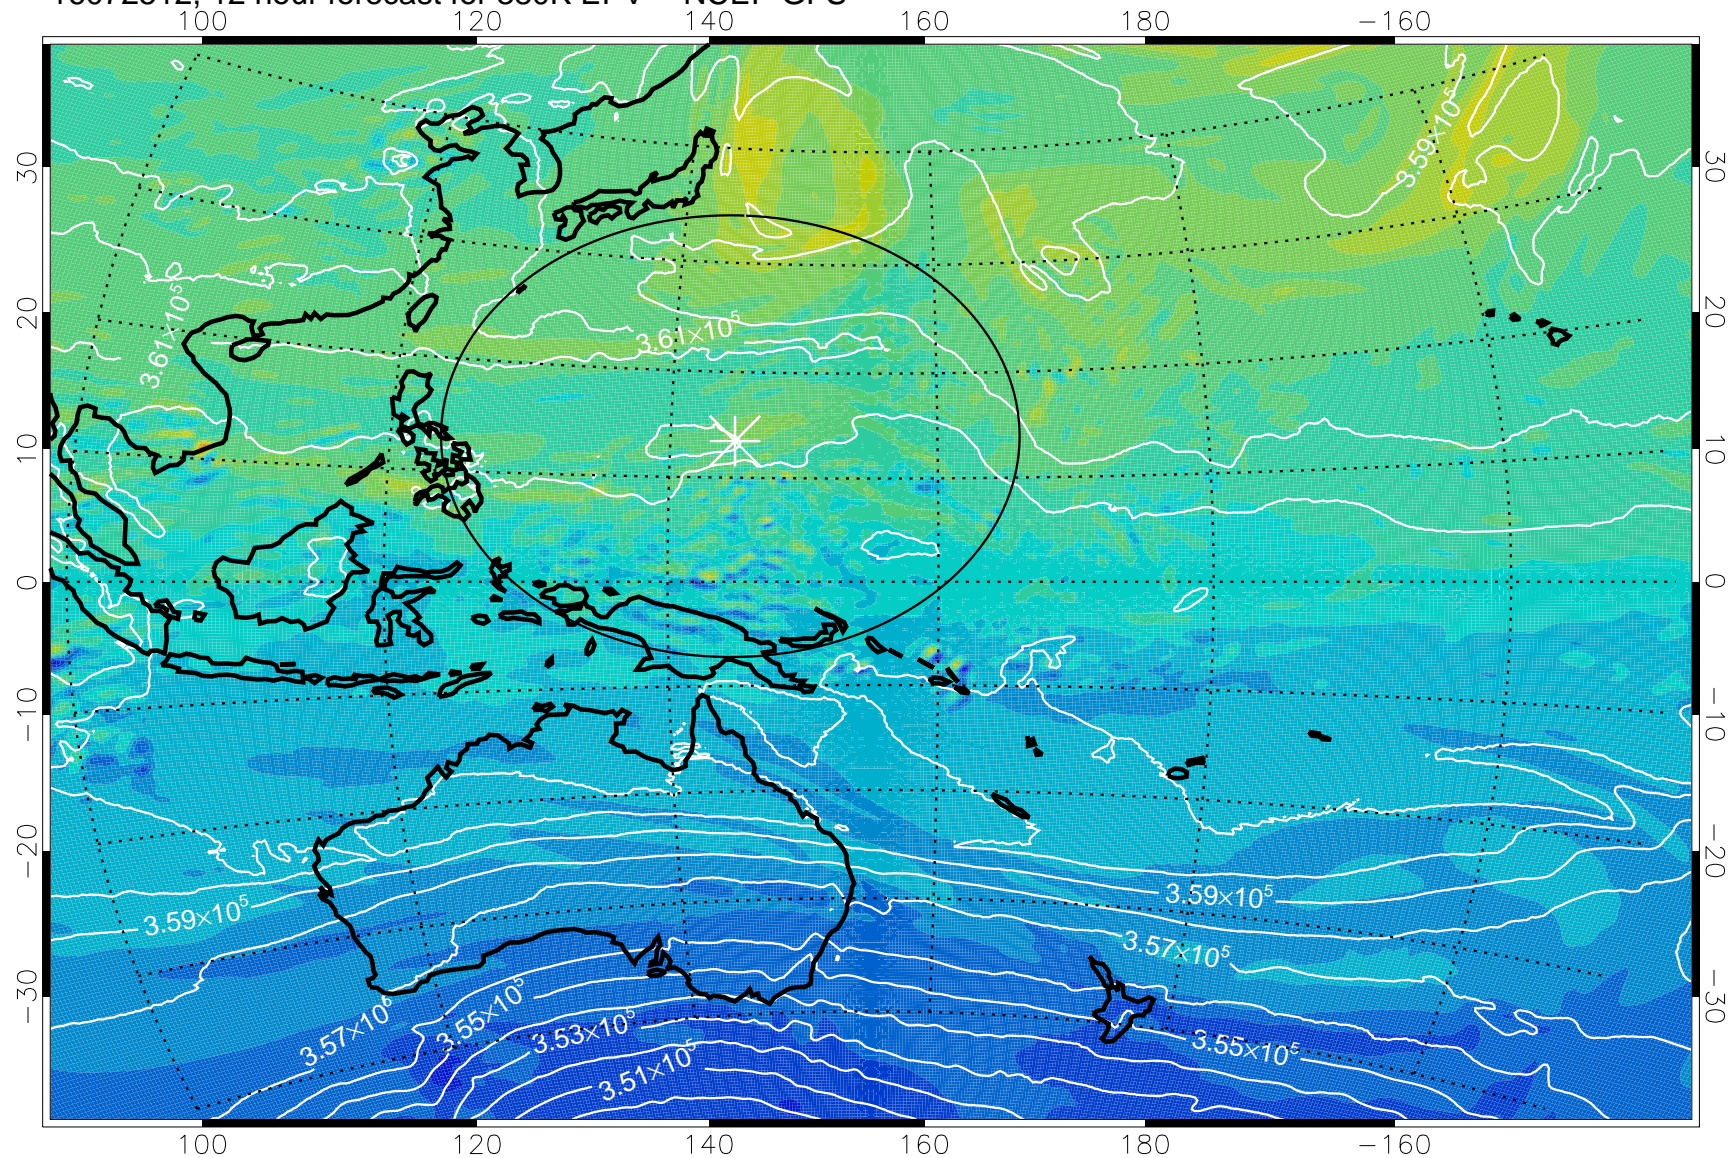

16072506, 6 hour forecast for 380K EPV -- NCEP GFS

380K Montgomery Streamfunction, white

Range ring of 2304 km

16072512, 12 hour forecast for 380K EPV -- NCEP GFS

380K Montgomery Streamfunction, white

Range ring of 2304 km

16072518, 18 hour forecast for 380K EPV -- NCEP GFS

380K Montgomery Streamfunction, white

Range ring of 2304 km

16072600, 24 hour forecast for 380K EPV -- NCEP GFS

380K Montgomery Streamfunction, white

Range ring of 2304 km

16072606, 30 hour forecast for 380K EPV -- NCEP GFS

380K Montgomery Streamfunction, white

Range ring of 2304 km

16072612, 36 hour forecast for 380K EPV -- NCEP GFS

380K Montgomery Streamfunction, white

Range ring of 2304 km

16072618, 42 hour forecast for 380K EPV -- NCEP GFS

380K Montgomery Streamfunction, white

Range ring of 2304 km

16072700, 48 hour forecast for 380K EPV -- NCEP GFS

380K Montgomery Streamfunction, white

Range ring of 2304 km