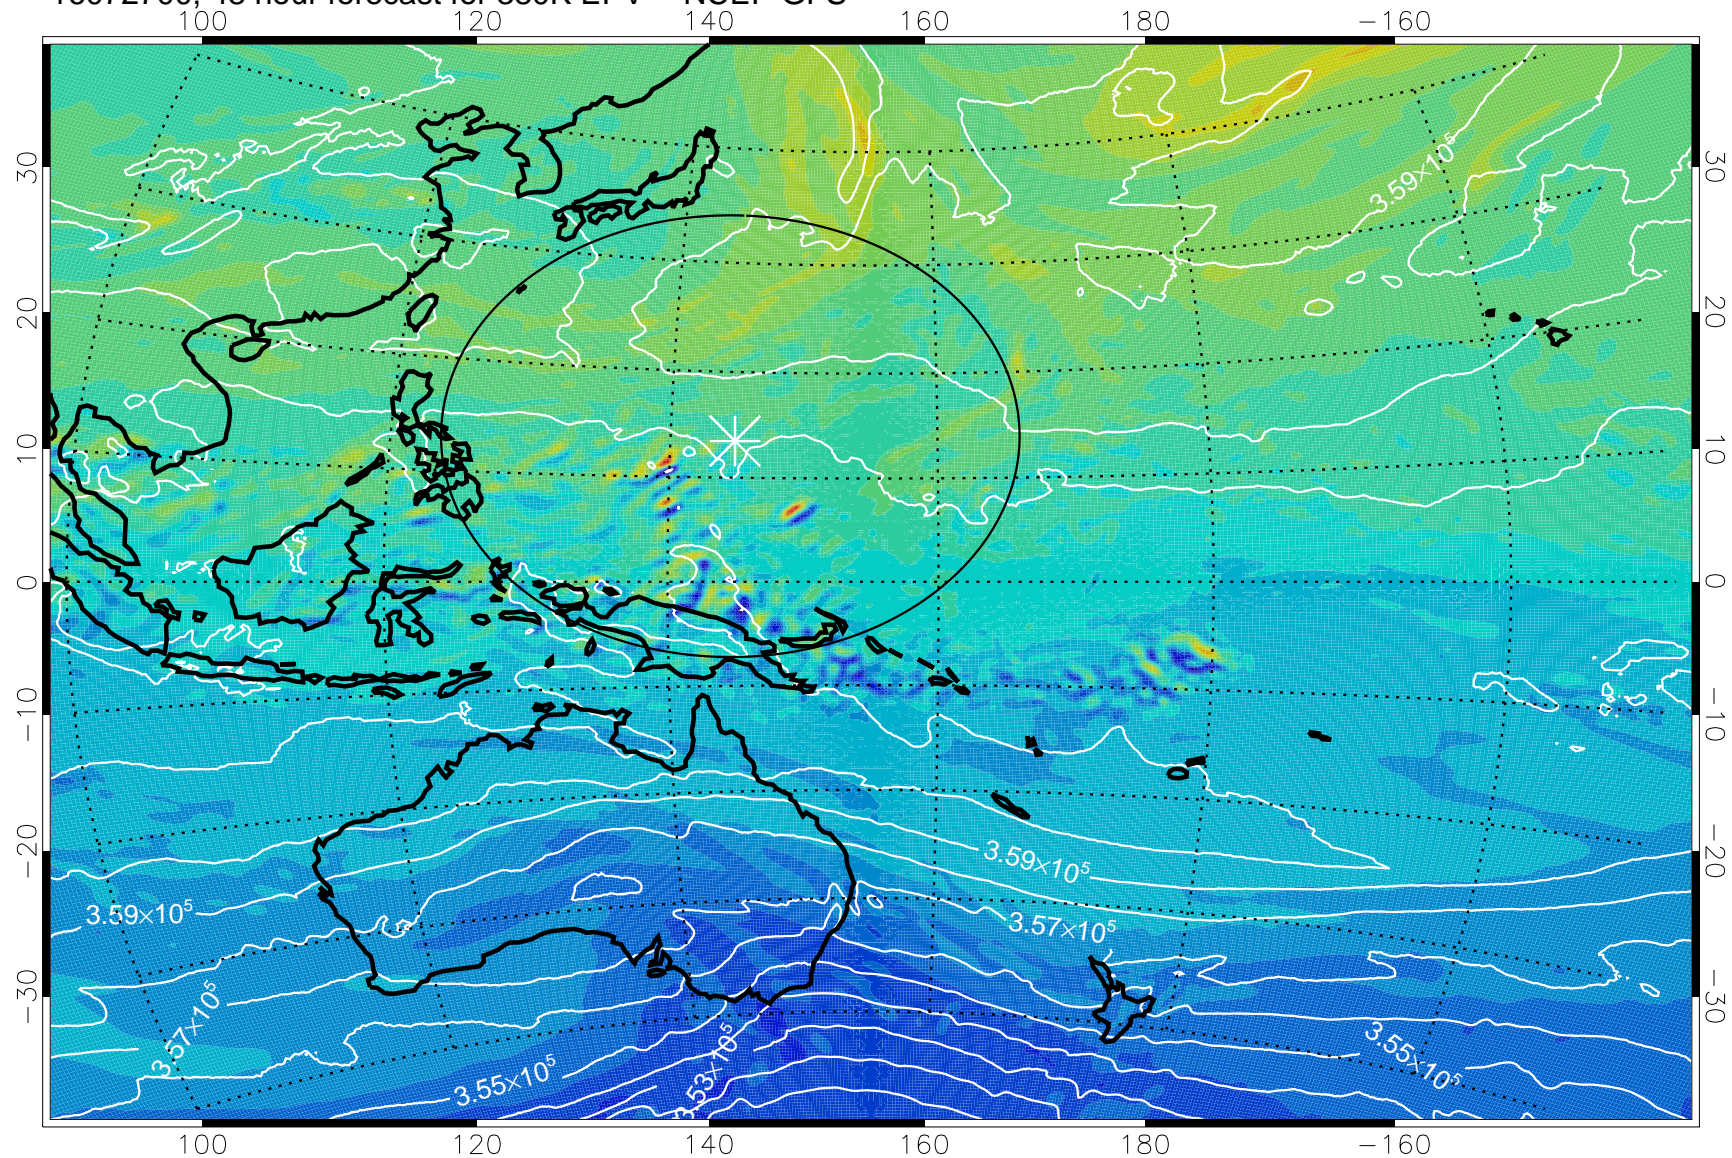

16072618, 42 hour forecast for 380K EPV -- NCEP GFS

380K Montgomery Streamfunction, white

Range ring of 2304 km

16072700, 48 hour forecast for 380K EPV -- NCEP GFS

380K Montgomery Streamfunction, white

Range ring of 2304 km

16072706, 54 hour forecast for 380K EPV -- NCEP GFS

380K Montgomery Streamfunction, white

Range ring of 2304 km

16072712, 60 hour forecast for 380K EPV -- NCEP GFS

380K Montgomery Streamfunction, white

Range ring of 2304 km

16072718, 66 hour forecast for 380K EPV -- NCEP GFS

380K Montgomery Streamfunction, white

Range ring of 2304 km

16072800, 72 hour forecast for 380K EPV -- NCEP GFS

380K Montgomery Streamfunction, white

Range ring of 2304 km

16072806, 78 hour forecast for 380K EPV -- NCEP GFS

380K Montgomery Streamfunction, white

Range ring of 2304 km

16072812, 84 hour forecast for 380K EPV -- NCEP GFS

380K Montgomery Streamfunction, white

Range ring of 2304 km