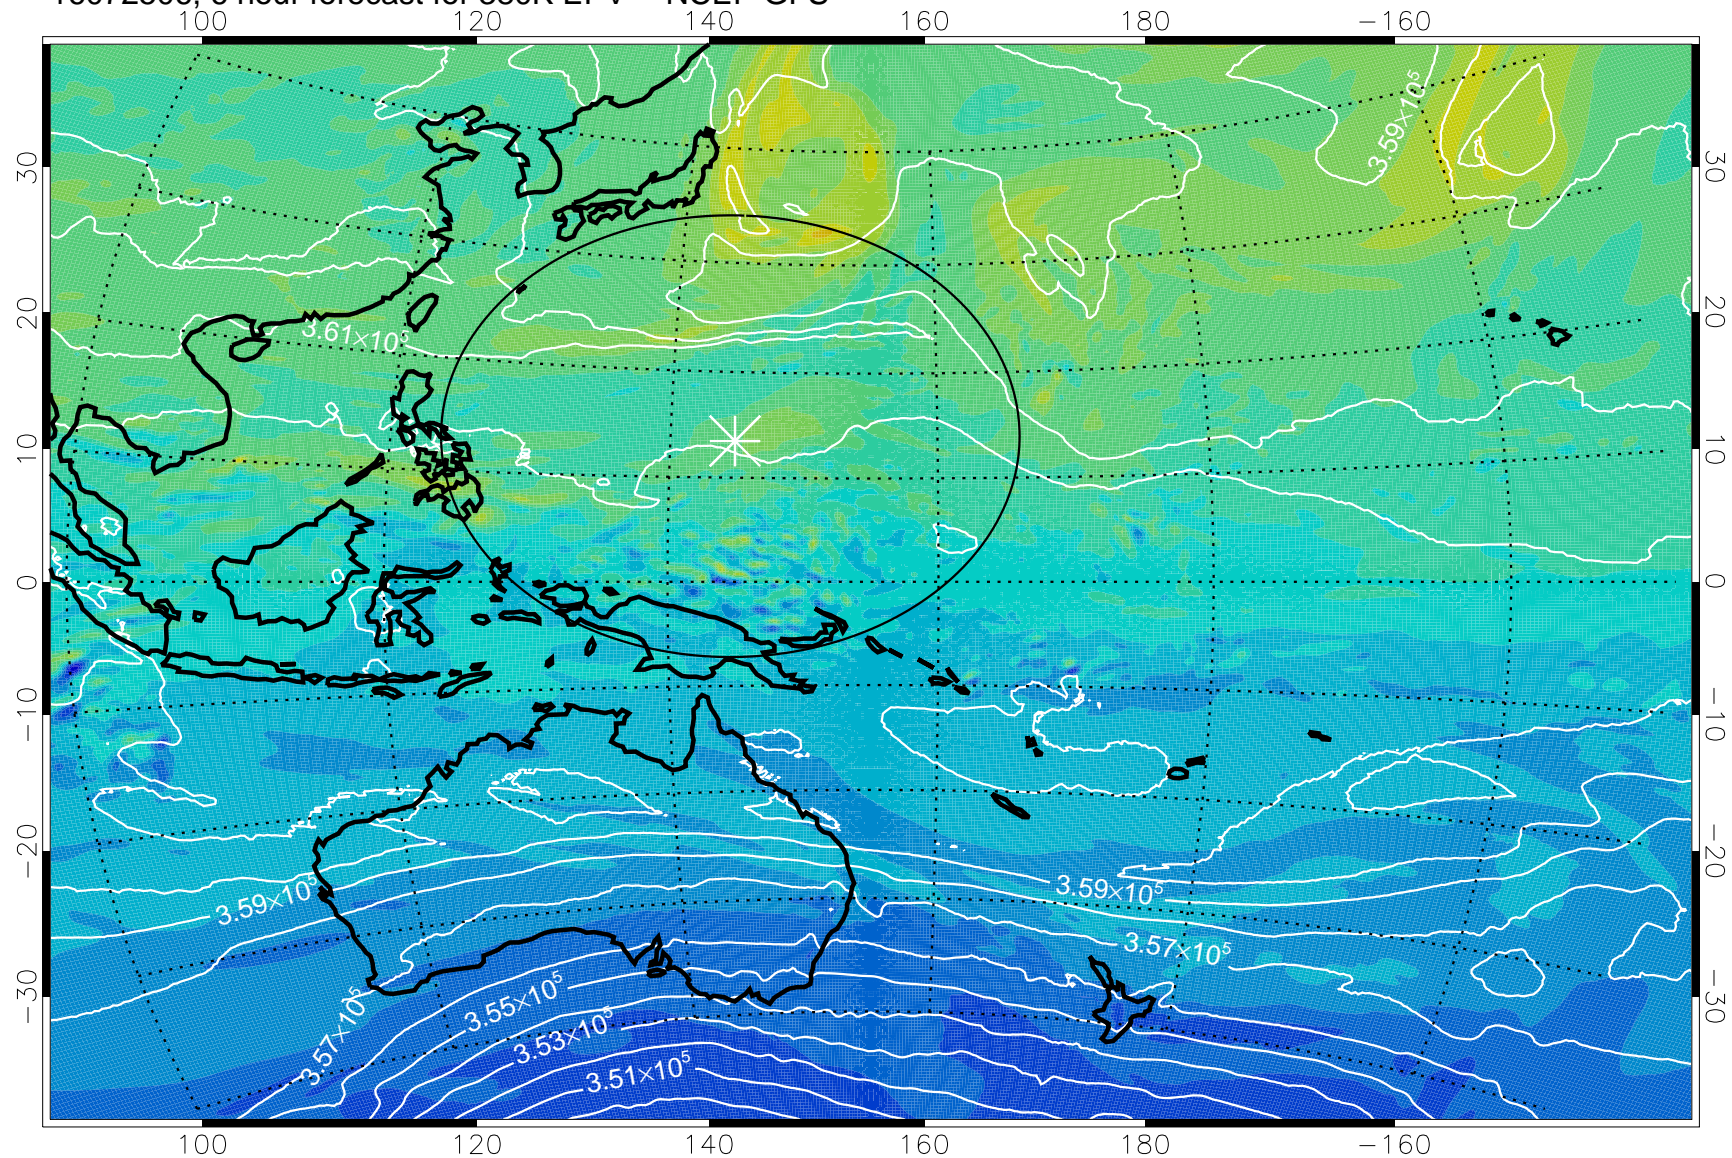

16072506, 6 hour forecast for 380K EPV -- NCEP GFS

380K Montgomery Streamfunction, white

Range ring of 2304 km

16072512, 12 hour forecast for 380K EPV -- NCEP GFS

380K Montgomery Streamfunction, white

Range ring of 2304 km

16072518, 18 hour forecast for 380K EPV -- NCEP GFS

380K Montgomery Streamfunction, white

Range ring of 2304 km

16072600, 24 hour forecast for 380K EPV -- NCEP GFS

380K Montgomery Streamfunction, white

Range ring of 2304 km

16072606, 30 hour forecast for 380K EPV -- NCEP GFS

380K Montgomery Streamfunction, white

Range ring of 2304 km

16072612, 36 hour forecast for 380K EPV -- NCEP GFS

380K Montgomery Streamfunction, white

Range ring of 2304 km

16072618, 42 hour forecast for 380K EPV -- NCEP GFS

380K Montgomery Streamfunction, white

Range ring of 2304 km

16072700, 48 hour forecast for 380K EPV -- NCEP GFS

380K Montgomery Streamfunction, white

Range ring of 2304 km