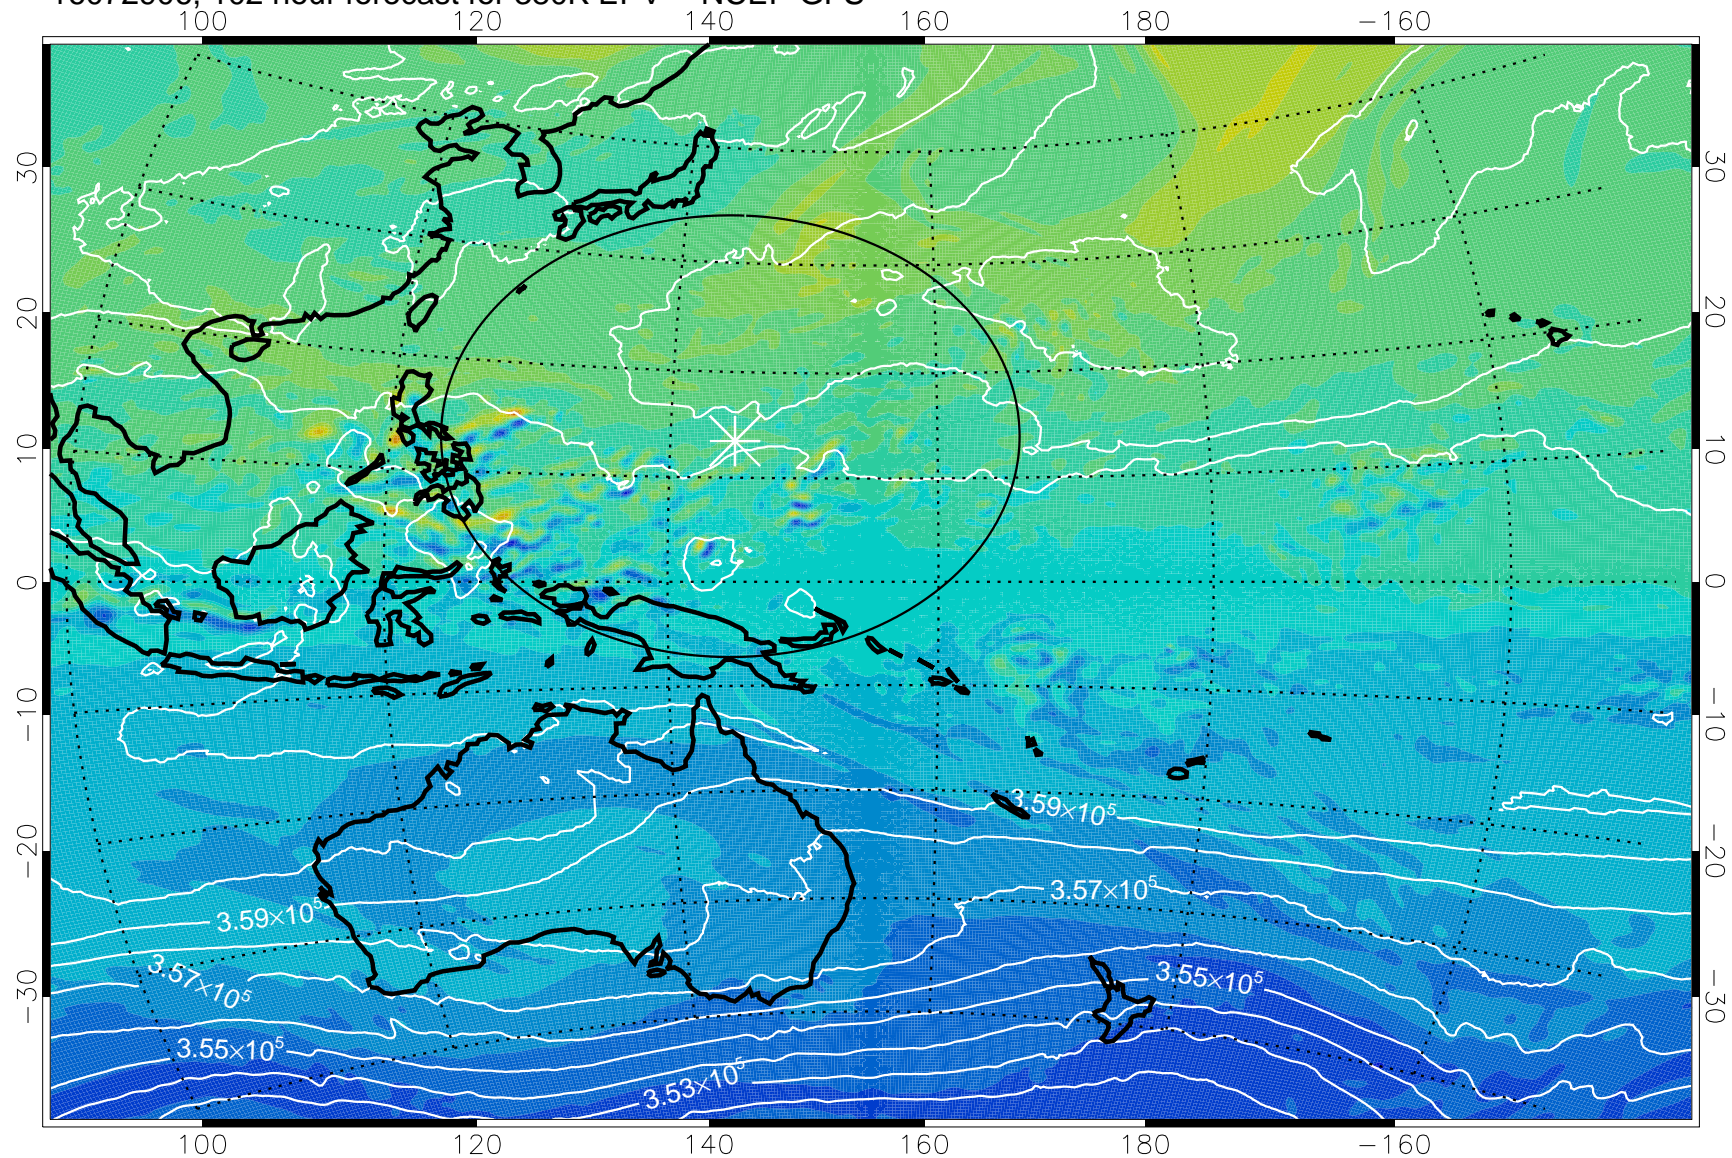

16072806, 78 hour forecast for 380K EPV -- NCEP GFS

380K Montgomery Streamfunction, white

Range ring of 2304 km

16072812, 84 hour forecast for 380K EPV -- NCEP GFS

380K Montgomery Streamfunction, white

Range ring of 2304 km

16072818, 90 hour forecast for 380K EPV -- NCEP GFS

380K Montgomery Streamfunction, white

Range ring of 2304 km

16072900, 96 hour forecast for 380K EPV -- NCEP GFS

380K Montgomery Streamfunction, white

Range ring of 2304 km

16072906, 102 hour forecast for 380K EPV -- NCEP GFS

380K Montgomery Streamfunction, white

Range ring of 2304 km

16072912, 108 hour forecast for 380K EPV -- NCEP GFS

16072918, 114 hour forecast for 380K EPV -- NCEP GFS

380K Montgomery Streamfunction, white

Range ring of 2304 km

16073000, 120 hour forecast for 380K EPV -- NCEP GFS

380K Montgomery Streamfunction, white

Range ring of 2304 km