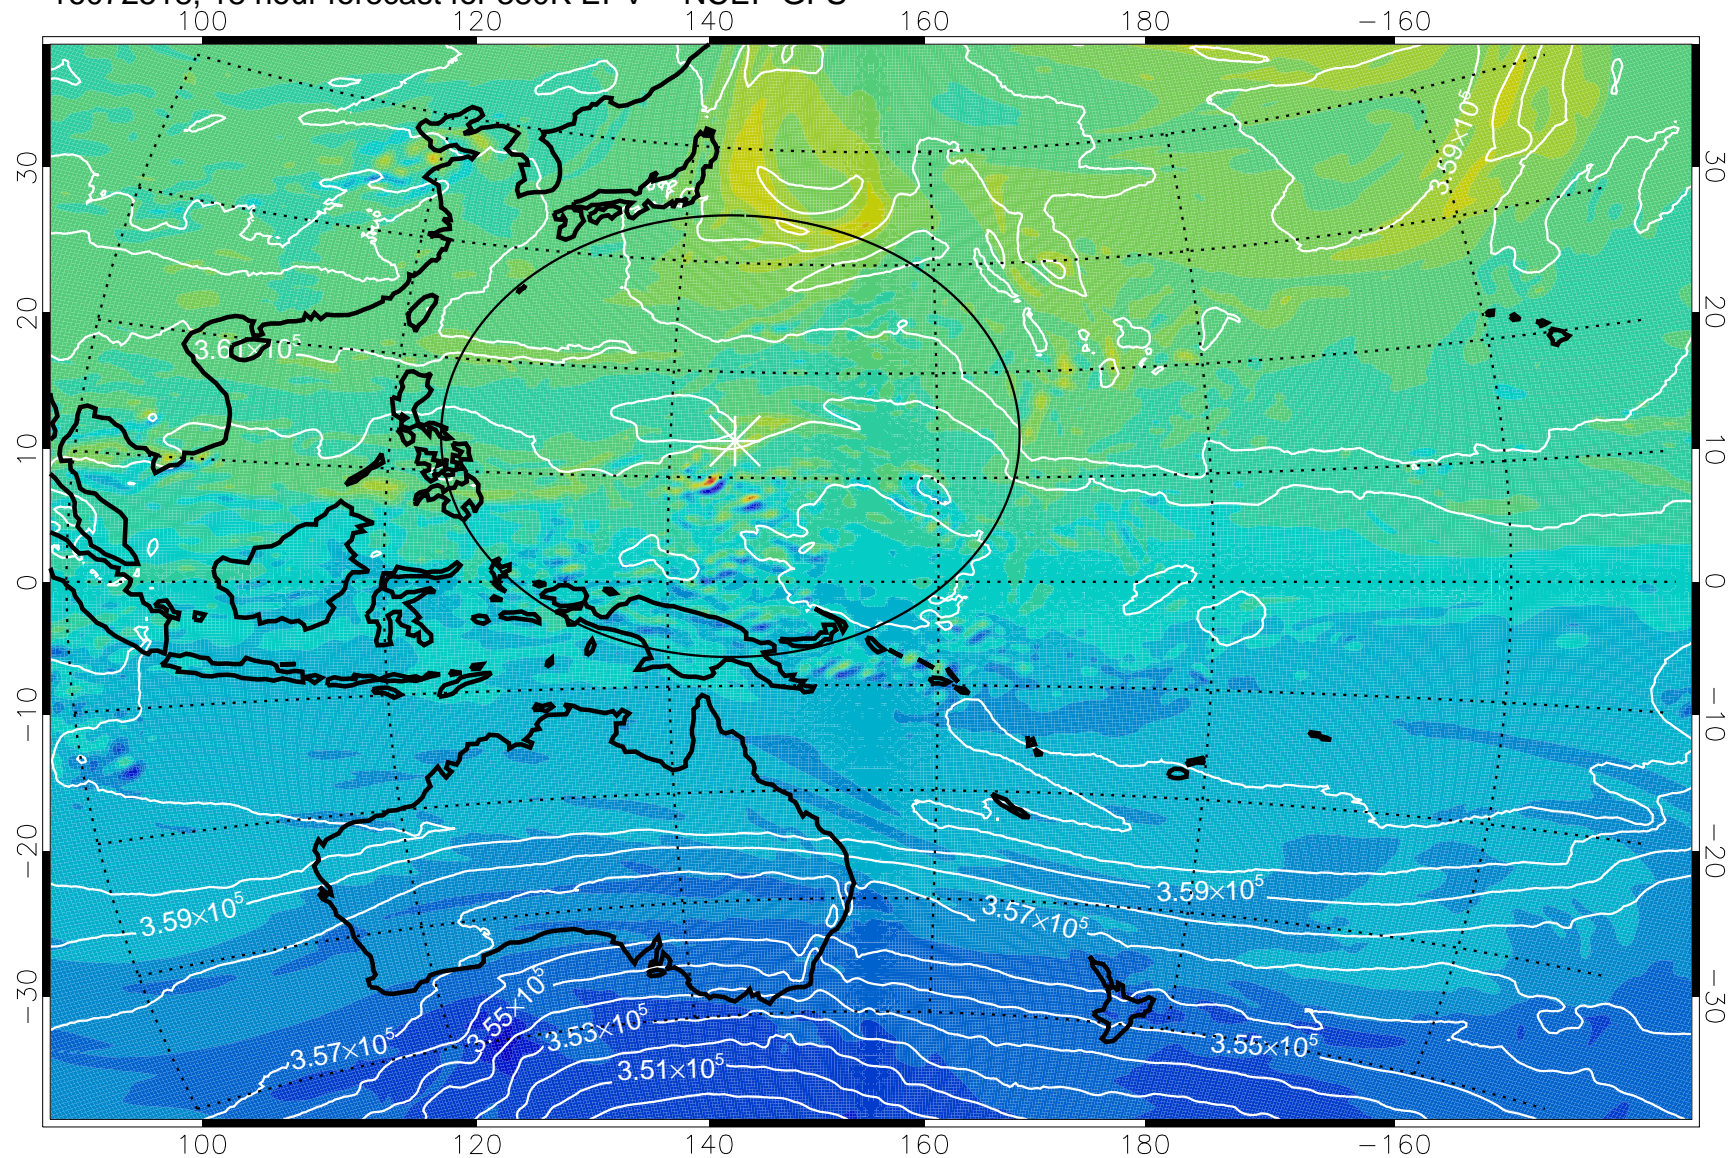

16072506, 6 hour forecast for 380K EPV -- NCEP GFS

380K Montgomery Streamfunction, white

Range ring of 2304 km

16072512, 12 hour forecast for 380K EPV -- NCEP GFS

380K Montgomery Streamfunction, white

Range ring of 2304 km

16072518, 18 hour forecast for 380K EPV -- NCEP GFS

380K Montgomery Streamfunction, white

Range ring of 2304 km

16072600, 24 hour forecast for 380K EPV -- NCEP GFS

380K Montgomery Streamfunction, white

Range ring of 2304 km

16072606, 30 hour forecast for 380K EPV -- NCEP GFS

380K Montgomery Streamfunction, white

Range ring of 2304 km

16072612, 36 hour forecast for 380K EPV -- NCEP GFS

380K Montgomery Streamfunction, white

Range ring of 2304 km

16072618, 42 hour forecast for 380K EPV -- NCEP GFS

380K Montgomery Streamfunction, white

Range ring of 2304 km

16072700, 48 hour forecast for 380K EPV -- NCEP GFS

380K Montgomery Streamfunction, white

Range ring of 2304 km