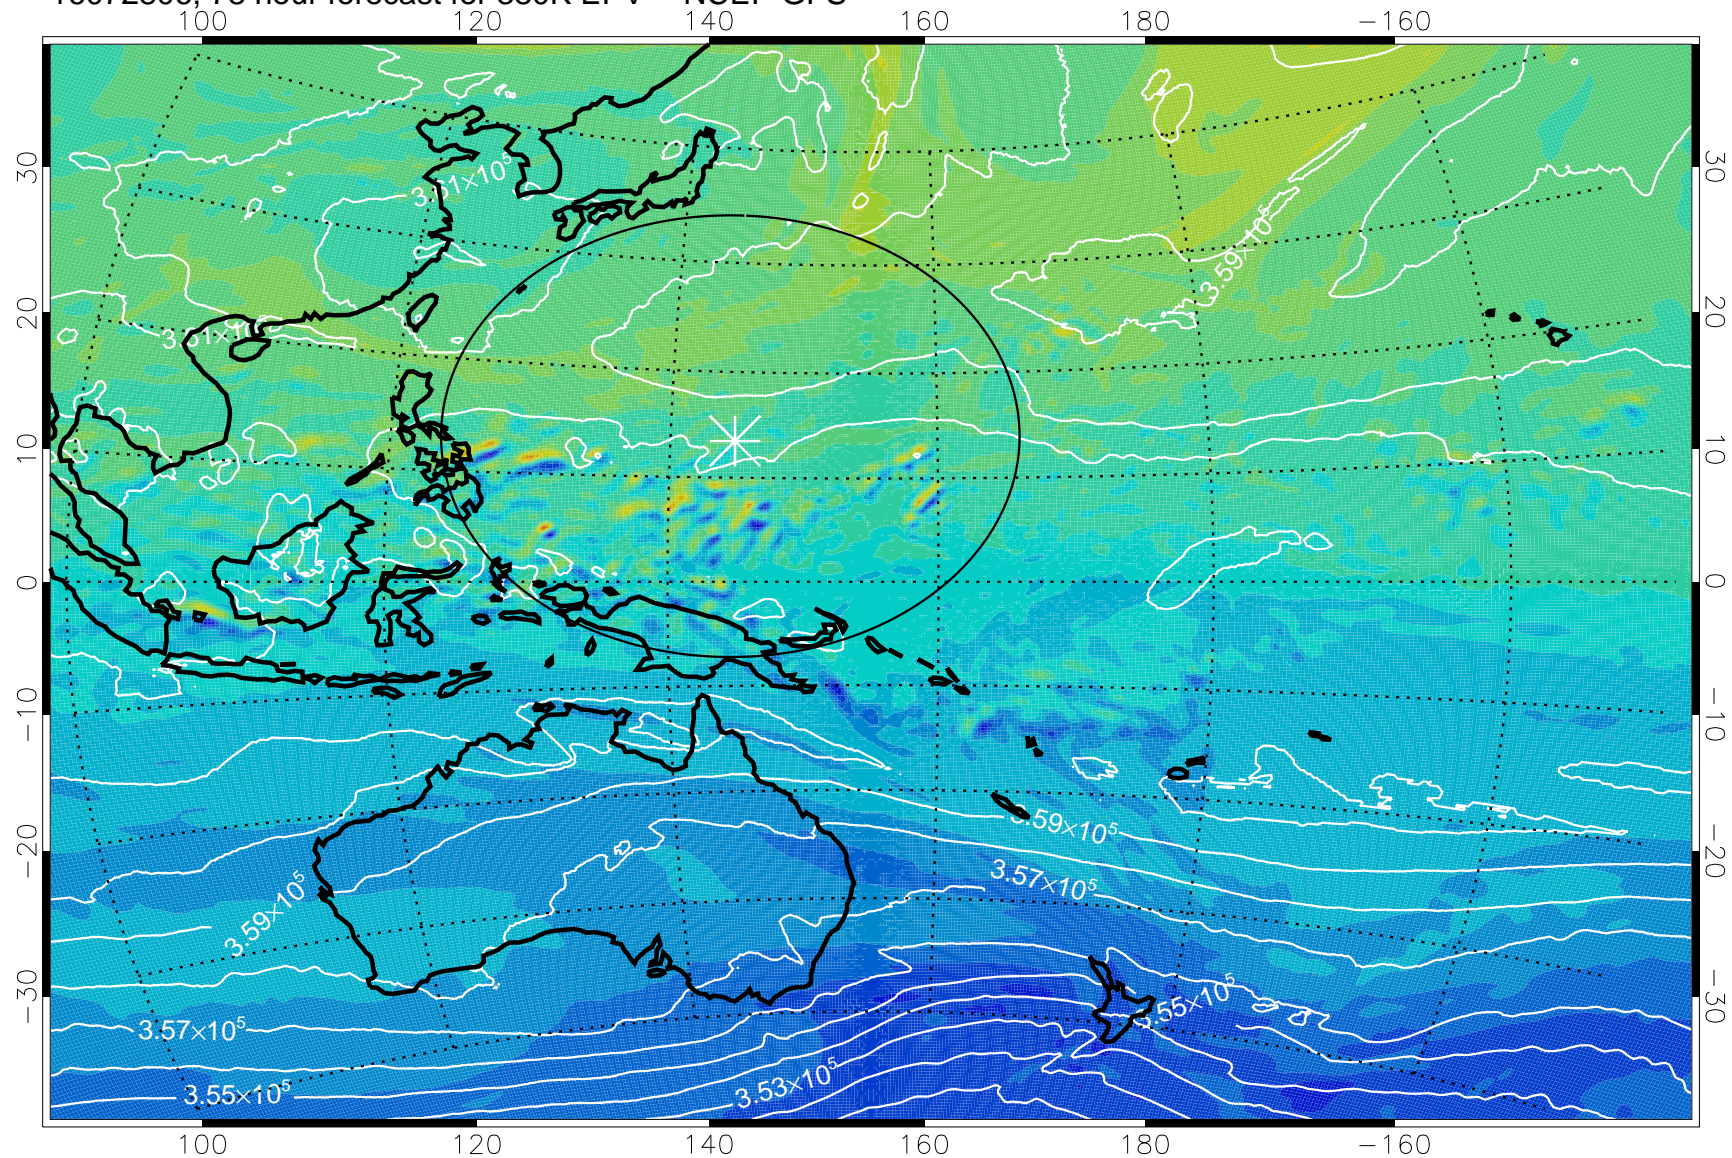

16072706, 54 hour forecast for 380K EPV -- NCEP GFS

380K Montgomery Streamfunction, white

Range ring of 2304 km

16072712, 60 hour forecast for 380K EPV -- NCEP GFS

380K Montgomery Streamfunction, white

Range ring of 2304 km

16072718, 66 hour forecast for 380K EPV -- NCEP GFS

380K Montgomery Streamfunction, white

Range ring of 2304 km

16072800, 72 hour forecast for 380K EPV -- NCEP GFS

380K Montgomery Streamfunction, white

Range ring of 2304 km

16072806, 78 hour forecast for 380K EPV -- NCEP GFS

380K Montgomery Streamfunction, white

Range ring of 2304 km

16072812, 84 hour forecast for 380K EPV -- NCEP GFS

380K Montgomery Streamfunction, white

Range ring of 2304 km

16072818, 90 hour forecast for 380K EPV -- NCEP GFS

380K Montgomery Streamfunction, white

Range ring of 2304 km

16072900, 96 hour forecast for 380K EPV -- NCEP GFS

380K Montgomery Streamfunction, white

Range ring of 2304 km