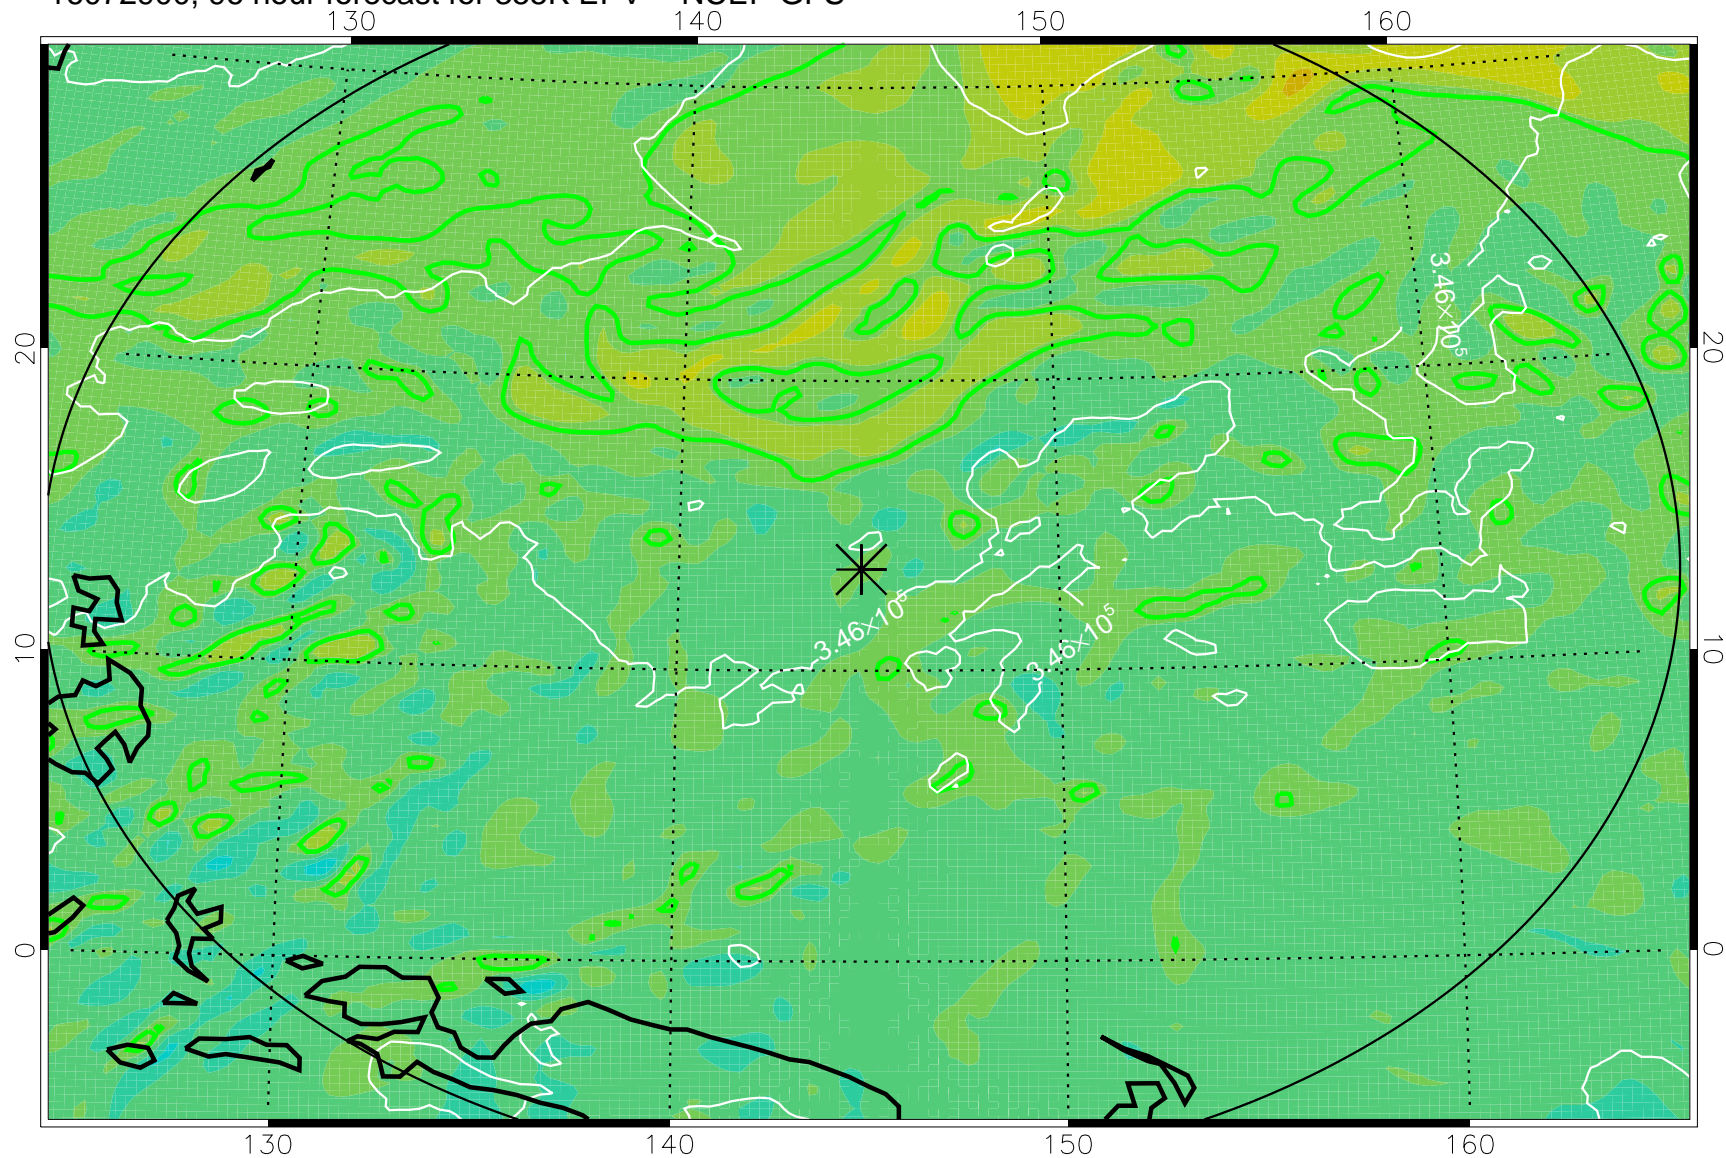

16072806, 78 hour forecast for 355K EPV -- NCEP GFS

355K Montgomery Streamfunction, white  
EPV Tropopause (2 PVU) Position  
Range ring of 2304 km

16072812, 84 hour forecast for 355K EPV -- NCEP GFS

355K Montgomery Streamfunction, white  
EPV Tropopause (2 PVU) Position  
Range ring of 2304 km

16072818, 90 hour forecast for 355K EPV -- NCEP GFS

355K Montgomery Streamfunction, white  
EPV Tropopause (2 PVU) Position  
Range ring of 2304 km

16072900, 96 hour forecast for 355K EPV -- NCEP GFS

355K Montgomery Streamfunction, white  
EPV Tropopause (2 PVU) Position  
Range ring of 2304 km

16072906, 102 hour forecast for 355K EPV -- NCEP GFS

355K Montgomery Streamfunction, white  
EPV Tropopause (2 PVU) Position  
Range ring of 2304 km

16072912, 108 hour forecast for 355K EPV -- NCEP GFS

355K Montgomery Streamfunction, white  
EPV Tropopause (2 PVU) Position  
Range ring of 2304 km

16072918, 114 hour forecast for 355K EPV -- NCEP GFS

355K Montgomery Streamfunction, white  
EPV Tropopause (2 PVU) Position  
Range ring of 2304 km

16073000, 120 hour forecast for 355K EPV -- NCEP GFS

355K Montgomery Streamfunction, white  
EPV Tropopause (2 PVU) Position  
Range ring of 2304 km