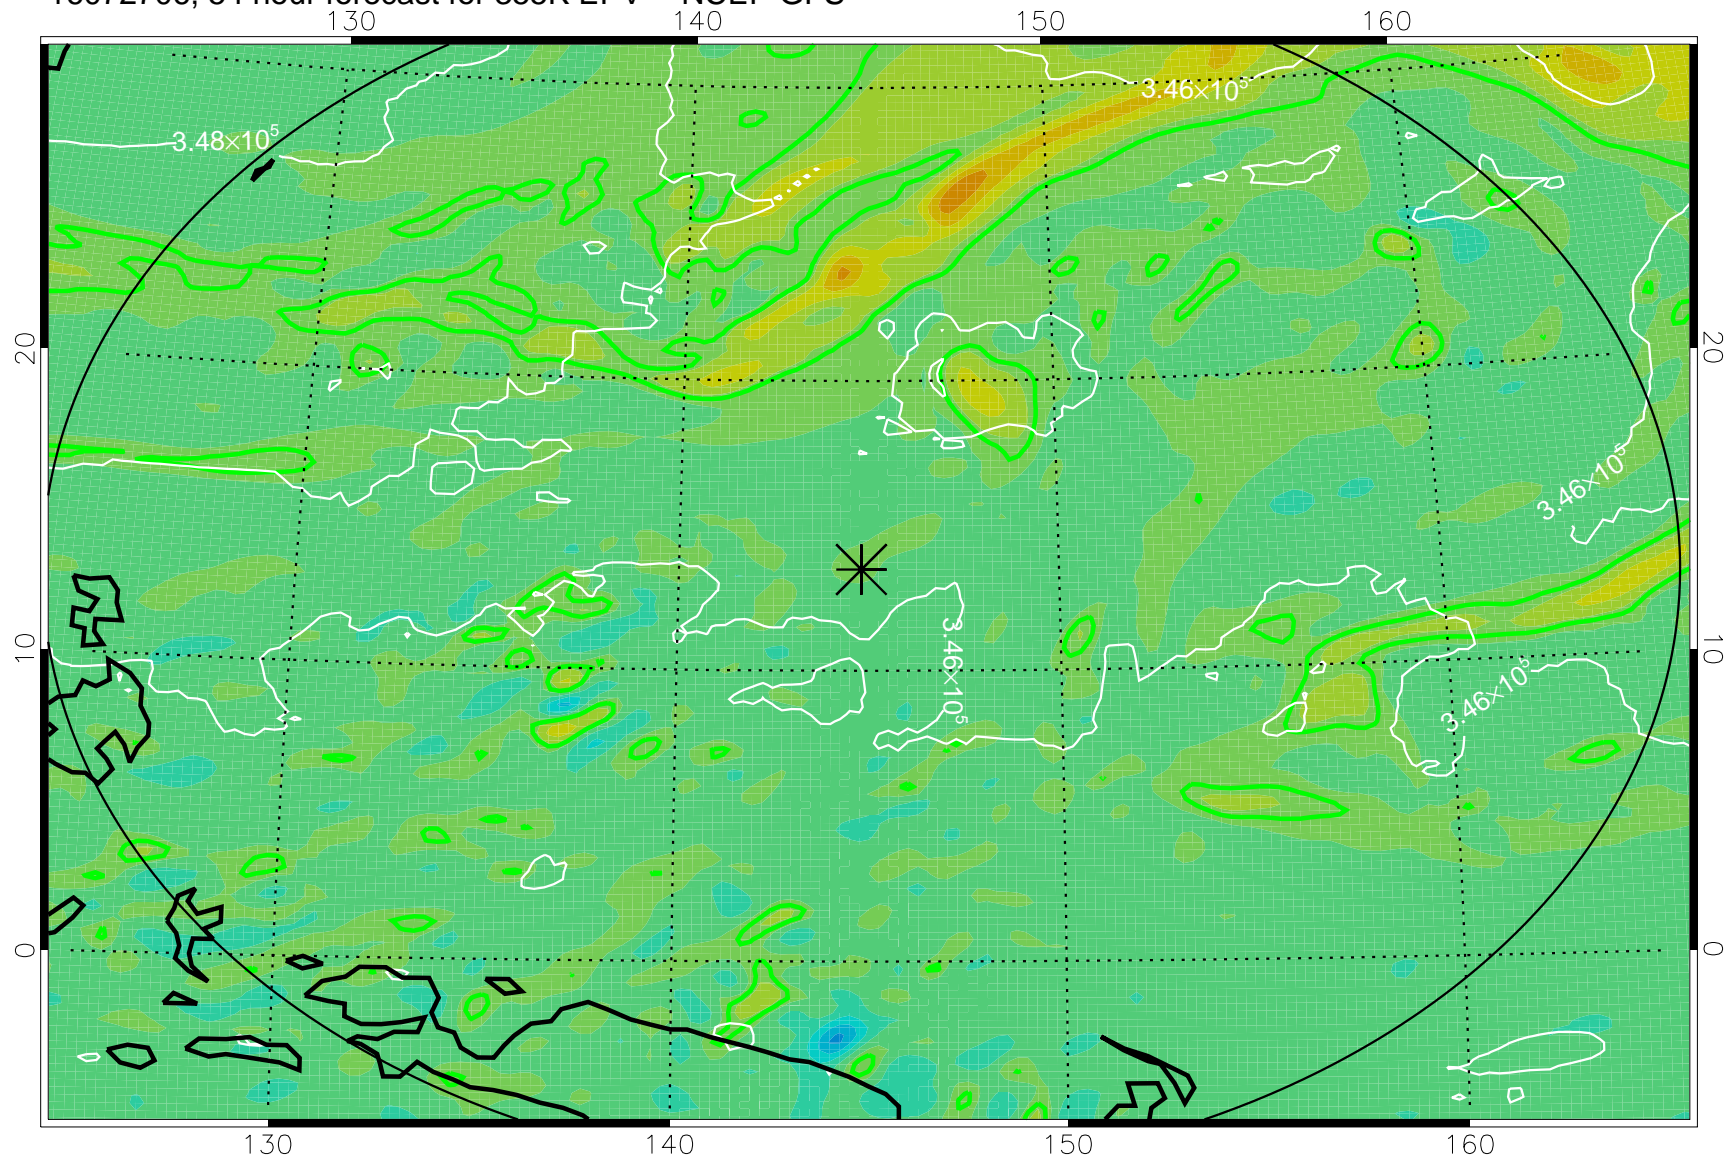

16072606, 30 hour forecast for 355K EPV -- NCEP GFS

355K Montgomery Streamfunction, white  
EPV Tropopause (2 PVU) Position  
Range ring of 2304 km

16072612, 36 hour forecast for 355K EPV -- NCEP GFS

355K Montgomery Streamfunction, white  
EPV Tropopause (2 PVU) Position  
Range ring of 2304 km

16072618, 42 hour forecast for 355K EPV -- NCEP GFS

355K Montgomery Streamfunction, white  
EPV Tropopause (2 PVU) Position  
Range ring of 2304 km

16072700, 48 hour forecast for 355K EPV -- NCEP GFS

355K Montgomery Streamfunction, white  
EPV Tropopause (2 PVU) Position  
Range ring of 2304 km

16072706, 54 hour forecast for 355K EPV -- NCEP GFS

355K Montgomery Streamfunction, white  
EPV Tropopause (2 PVU) Position  
Range ring of 2304 km

16072712, 60 hour forecast for 355K EPV -- NCEP GFS

355K Montgomery Streamfunction, white  
EPV Tropopause (2 PVU) Position  
Range ring of 2304 km

16072718, 66 hour forecast for 355K EPV -- NCEP GFS

355K Montgomery Streamfunction, white  
EPV Tropopause (2 PVU) Position  
Range ring of 2304 km

16072800, 72 hour forecast for 355K EPV -- NCEP GFS

355K Montgomery Streamfunction, white  
EPV Tropopause (2 PVU) Position  
Range ring of 2304 km