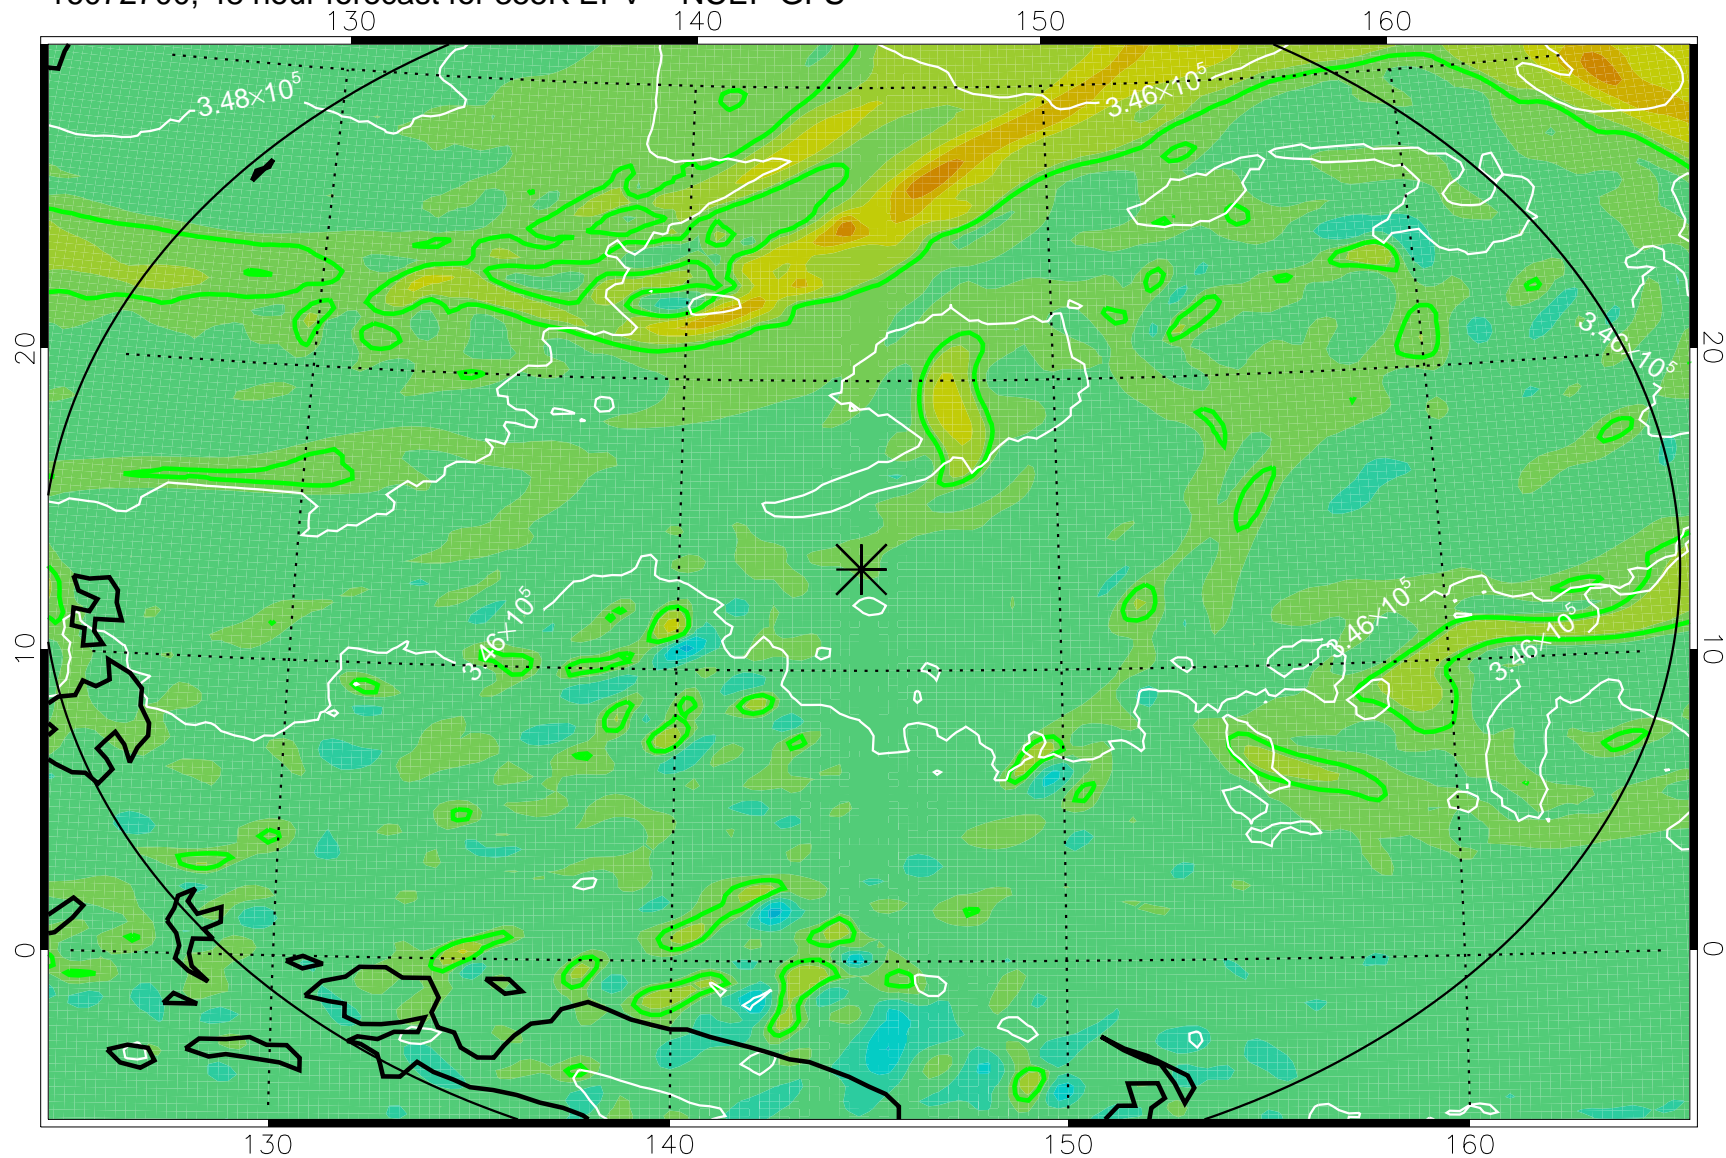

16072606, 30 hour forecast for 355K EPV -- NCEP GFS

355K Montgomery Streamfunction, white  
EPV Tropopause (2 PVU) Position  
Range ring of 2304 km

16072612, 36 hour forecast for 355K EPV -- NCEP GFS

355K Montgomery Streamfunction, white  
EPV Tropopause (2 PVU) Position  
Range ring of 2304 km

16072618, 42 hour forecast for 355K EPV -- NCEP GFS

355K Montgomery Streamfunction, white  
EPV Tropopause (2 PVU) Position  
Range ring of 2304 km

16072700, 48 hour forecast for 355K EPV -- NCEP GFS

355K Montgomery Streamfunction, white  
EPV Tropopause (2 PVU) Position  
Range ring of 2304 km

16072718, 66 hour forecast for 355K EPV -- NCEP GFS

355K Montgomery Streamfunction, white  
EPV Tropopause (2 PVU) Position  
Range ring of 2304 km

16072800, 72 hour forecast for 355K EPV -- NCEP GFS

355K Montgomery Streamfunction, white  
EPV Tropopause (2 PVU) Position  
Range ring of 2304 km

16072918, 114 hour forecast for 355K EPV -- NCEP GFS

355K Montgomery Streamfunction, white  
EPV Tropopause (2 PVU) Position  
Range ring of 2304 km

16073000, 120 hour forecast for 355K EPV -- NCEP GFS

355K Montgomery Streamfunction, white  
EPV Tropopause (2 PVU) Position  
Range ring of 2304 km