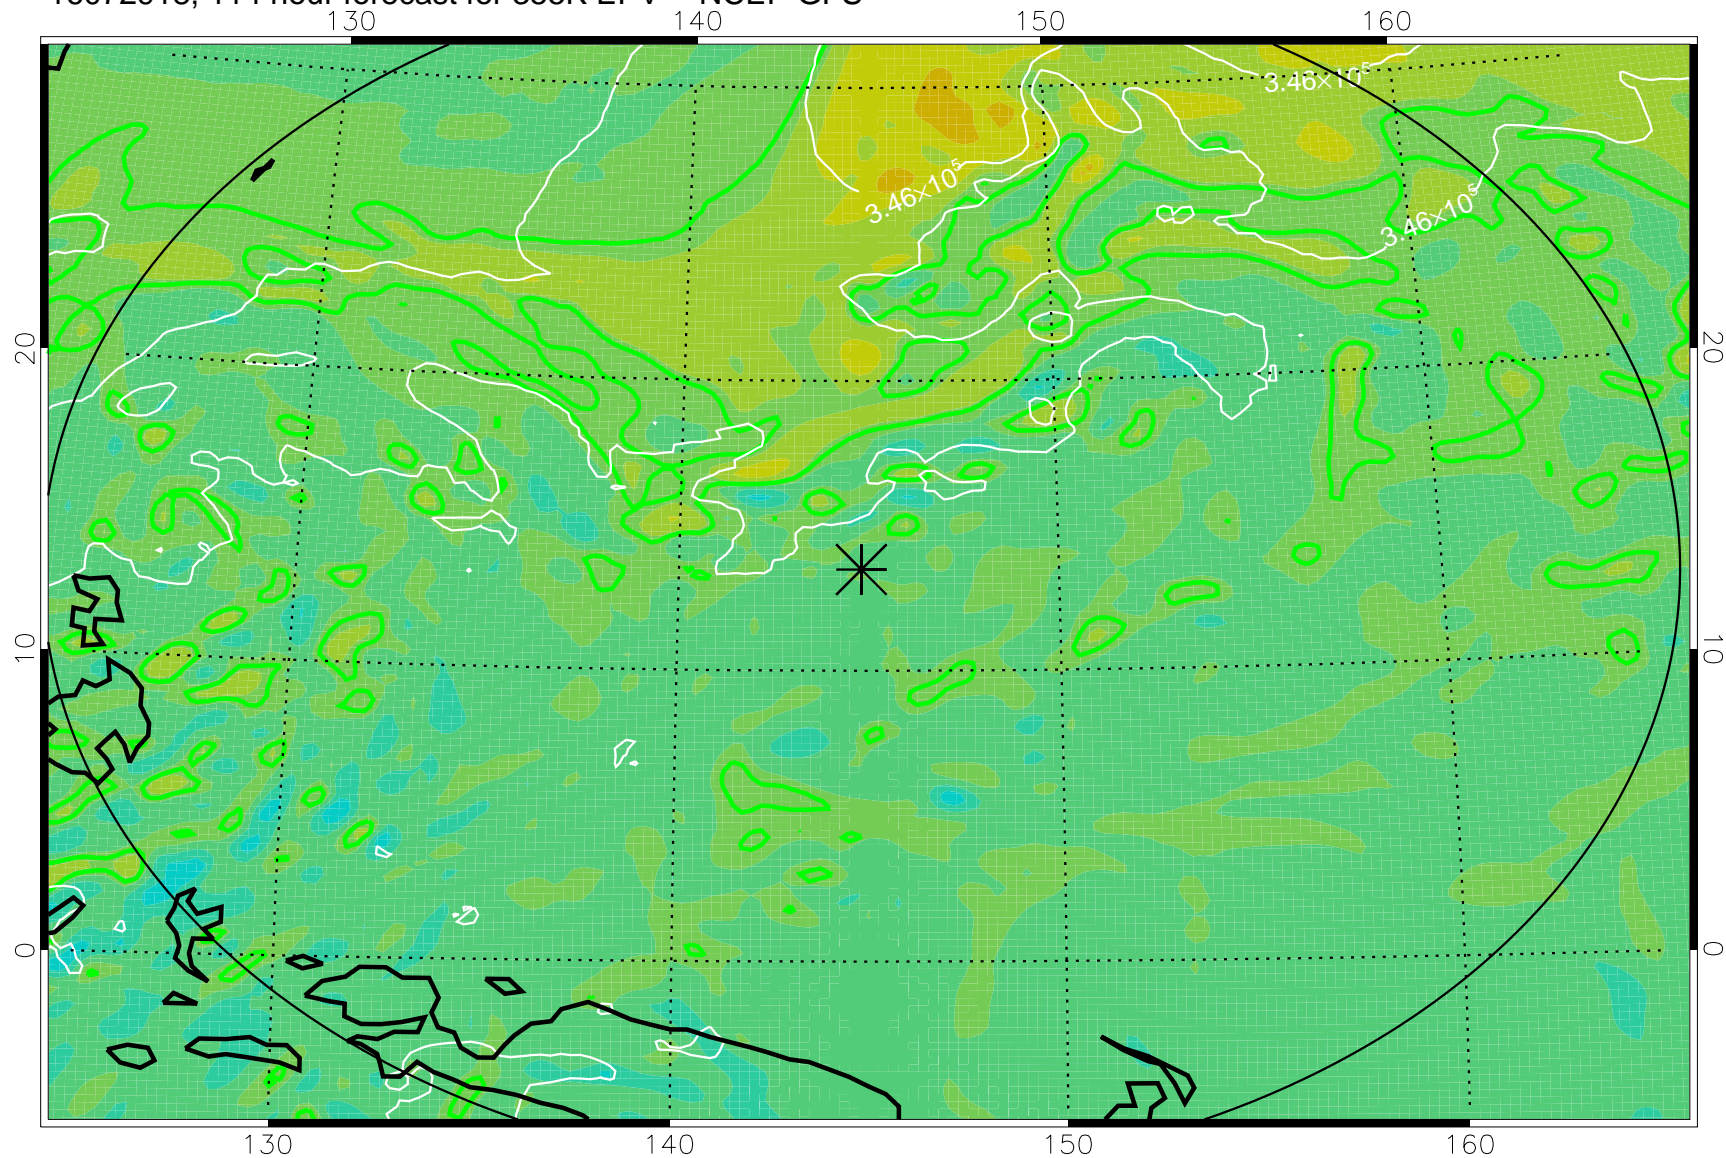

16072806, 78 hour forecast for 355K EPV -- NCEP GFS

355K Montgomery Streamfunction, white  
EPV Tropopause (2 PVU) Position  
Range ring of 2304 km

16072812, 84 hour forecast for 355K EPV -- NCEP GFS

355K Montgomery Streamfunction, white  
EPV Tropopause (2 PVU) Position  
Range ring of 2304 km

16072818, 90 hour forecast for 355K EPV -- NCEP GFS

355K Montgomery Streamfunction, white  
EPV Tropopause (2 PVU) Position  
Range ring of 2304 km

16072900, 96 hour forecast for 355K EPV -- NCEP GFS

355K Montgomery Streamfunction, white  
EPV Tropopause (2 PVU) Position  
Range ring of 2304 km

16072906, 102 hour forecast for 355K EPV -- NCEP GFS

355K Montgomery Streamfunction, white  
EPV Tropopause (2 PVU) Position  
Range ring of 2304 km

16072912, 108 hour forecast for 355K EPV -- NCEP GFS

355K Montgomery Streamfunction, white  
EPV Tropopause (2 PVU) Position  
Range ring of 2304 km

16072918, 114 hour forecast for 355K EPV -- NCEP GFS

355K Montgomery Streamfunction, white  
EPV Tropopause (2 PVU) Position  
Range ring of 2304 km

16073000, 120 hour forecast for 355K EPV -- NCEP GFS

355K Montgomery Streamfunction, white  
EPV Tropopause (2 PVU) Position  
Range ring of 2304 km