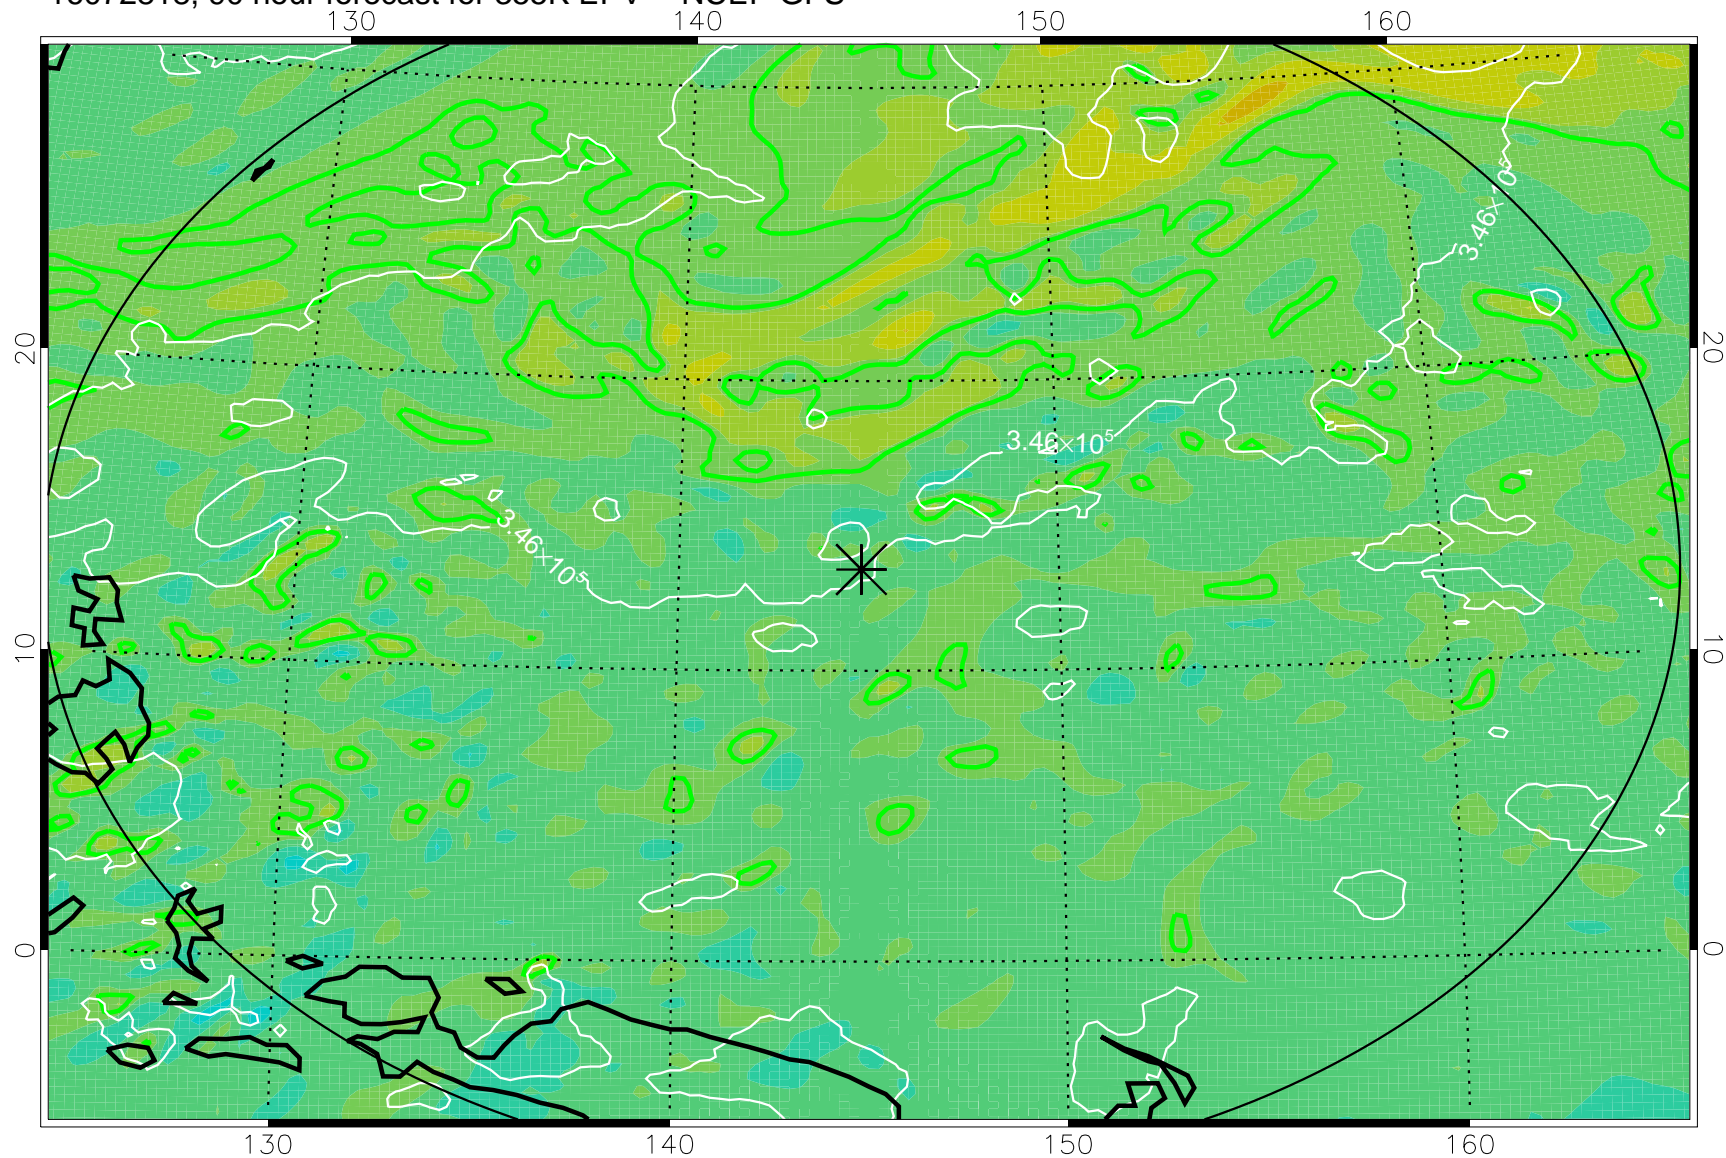

16072806, 78 hour forecast for 355K EPV -- NCEP GFS

355K Montgomery Streamfunction, white  
EPV Tropopause (2 PVU) Position  
Range ring of 2304 km

16072812, 84 hour forecast for 355K EPV -- NCEP GFS

355K Montgomery Streamfunction, white  
EPV Tropopause (2 PVU) Position  
Range ring of 2304 km

16072818, 90 hour forecast for 355K EPV -- NCEP GFS

355K Montgomery Streamfunction, white  
EPV Tropopause (2 PVU) Position  
Range ring of 2304 km

16072900, 96 hour forecast for 355K EPV -- NCEP GFS

355K Montgomery Streamfunction, white  
EPV Tropopause (2 PVU) Position  
Range ring of 2304 km

16072906, 102 hour forecast for 355K EPV -- NCEP GFS

355K Montgomery Streamfunction, white  
EPV Tropopause (2 PVU) Position  
Range ring of 2304 km

16072912, 108 hour forecast for 355K EPV -- NCEP GFS

355K Montgomery Streamfunction, white  
EPV Tropopause (2 PVU) Position  
Range ring of 2304 km

16072918, 114 hour forecast for 355K EPV -- NCEP GFS

355K Montgomery Streamfunction, white  
EPV Tropopause (2 PVU) Position  
Range ring of 2304 km

16073000, 120 hour forecast for 355K EPV -- NCEP GFS

355K Montgomery Streamfunction, white  
EPV Tropopause (2 PVU) Position  
Range ring of 2304 km