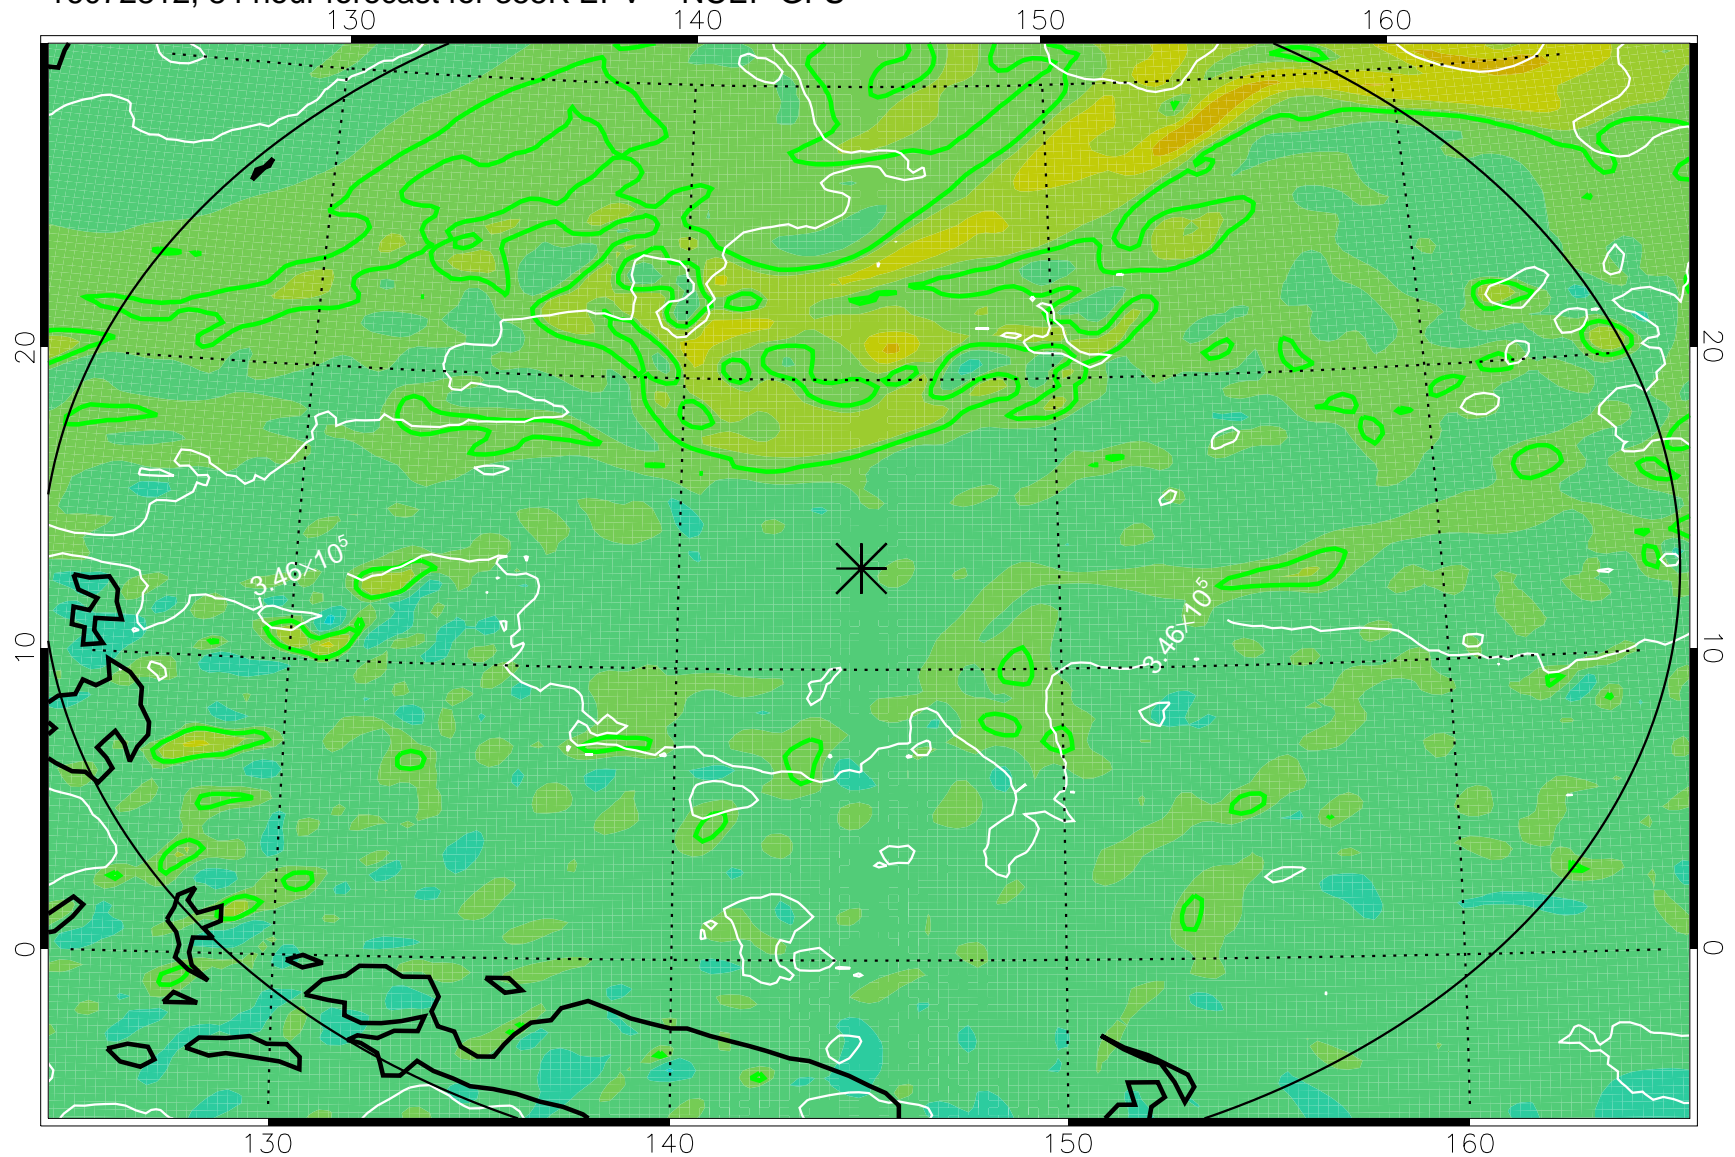

16072718, 66 hour forecast for 355K EPV -- NCEP GFS

355K Montgomery Streamfunction, white  
EPV Tropopause (2 PVU) Position  
Range ring of 2304 km

16072800, 72 hour forecast for 355K EPV -- NCEP GFS

355K Montgomery Streamfunction, white  
EPV Tropopause (2 PVU) Position  
Range ring of 2304 km

16072806, 78 hour forecast for 355K EPV -- NCEP GFS

355K Montgomery Streamfunction, white  
EPV Tropopause (2 PVU) Position  
Range ring of 2304 km

16072812, 84 hour forecast for 355K EPV -- NCEP GFS

355K Montgomery Streamfunction, white  
EPV Tropopause (2 PVU) Position  
Range ring of 2304 km

16072818, 90 hour forecast for 355K EPV -- NCEP GFS

355K Montgomery Streamfunction, white  
EPV Tropopause (2 PVU) Position  
Range ring of 2304 km

16072900, 96 hour forecast for 355K EPV -- NCEP GFS

355K Montgomery Streamfunction, white  
EPV Tropopause (2 PVU) Position  
Range ring of 2304 km

16072906, 102 hour forecast for 355K EPV -- NCEP GFS

355K Montgomery Streamfunction, white  
EPV Tropopause (2 PVU) Position  
Range ring of 2304 km

16072912, 108 hour forecast for 355K EPV -- NCEP GFS

355K Montgomery Streamfunction, white  
EPV Tropopause (2 PVU) Position  
Range ring of 2304 km