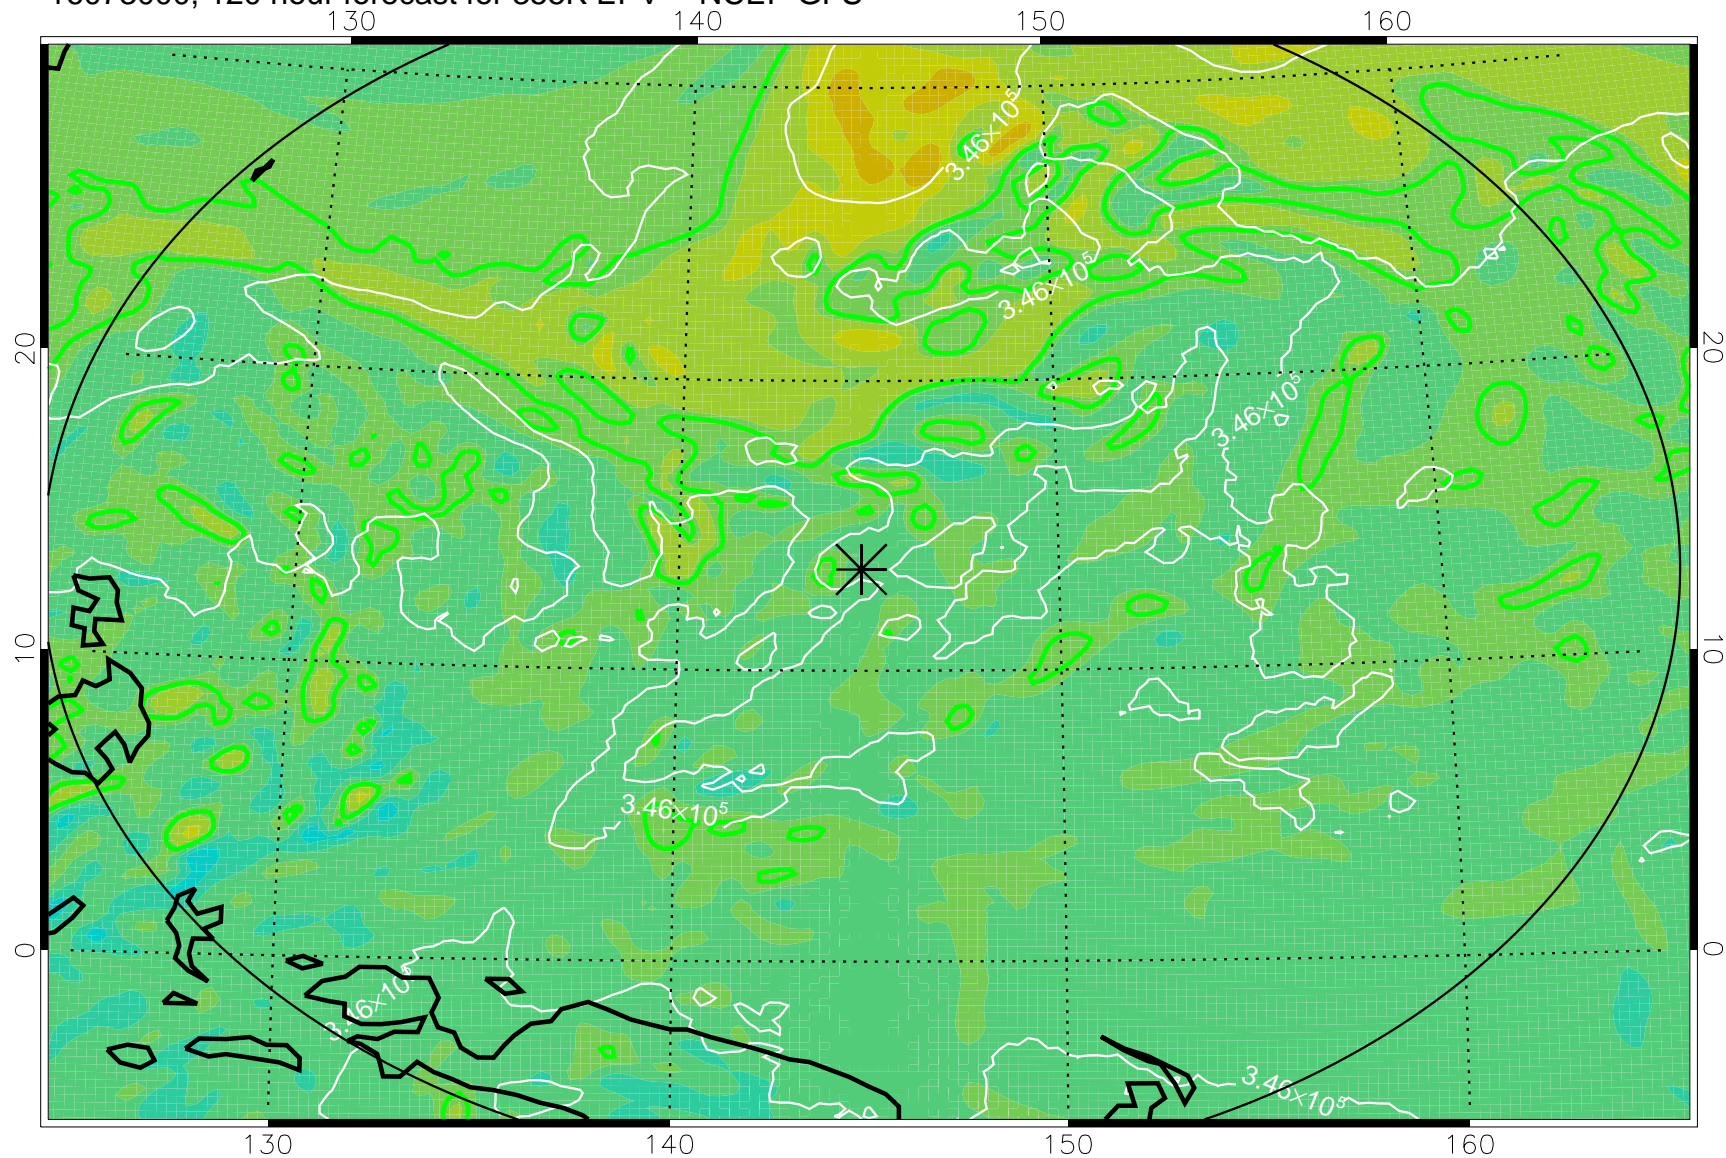

16072806, 78 hour forecast for 355K EPV -- NCEP GFS

355K Montgomery Streamfunction, white  
EPV Tropopause (2 PVU) Position  
Range ring of 2304 km

16072812, 84 hour forecast for 355K EPV -- NCEP GFS

355K Montgomery Streamfunction, white  
EPV Tropopause (2 PVU) Position  
Range ring of 2304 km

16072818, 90 hour forecast for 355K EPV -- NCEP GFS

355K Montgomery Streamfunction, white  
EPV Tropopause (2 PVU) Position  
Range ring of 2304 km

16072900, 96 hour forecast for 355K EPV -- NCEP GFS

355K Montgomery Streamfunction, white  
EPV Tropopause (2 PVU) Position  
Range ring of 2304 km

16072906, 102 hour forecast for 355K EPV -- NCEP GFS

355K Montgomery Streamfunction, white  
EPV Tropopause (2 PVU) Position  
Range ring of 2304 km

16072912, 108 hour forecast for 355K EPV -- NCEP GFS

355K Montgomery Streamfunction, white  
EPV Tropopause (2 PVU) Position  
Range ring of 2304 km

16072918, 114 hour forecast for 355K EPV -- NCEP GFS

355K Montgomery Streamfunction, white  
EPV Tropopause (2 PVU) Position  
Range ring of 2304 km

16073000, 120 hour forecast for 355K EPV -- NCEP GFS

355K Montgomery Streamfunction, white  
EPV Tropopause (2 PVU) Position  
Range ring of 2304 km