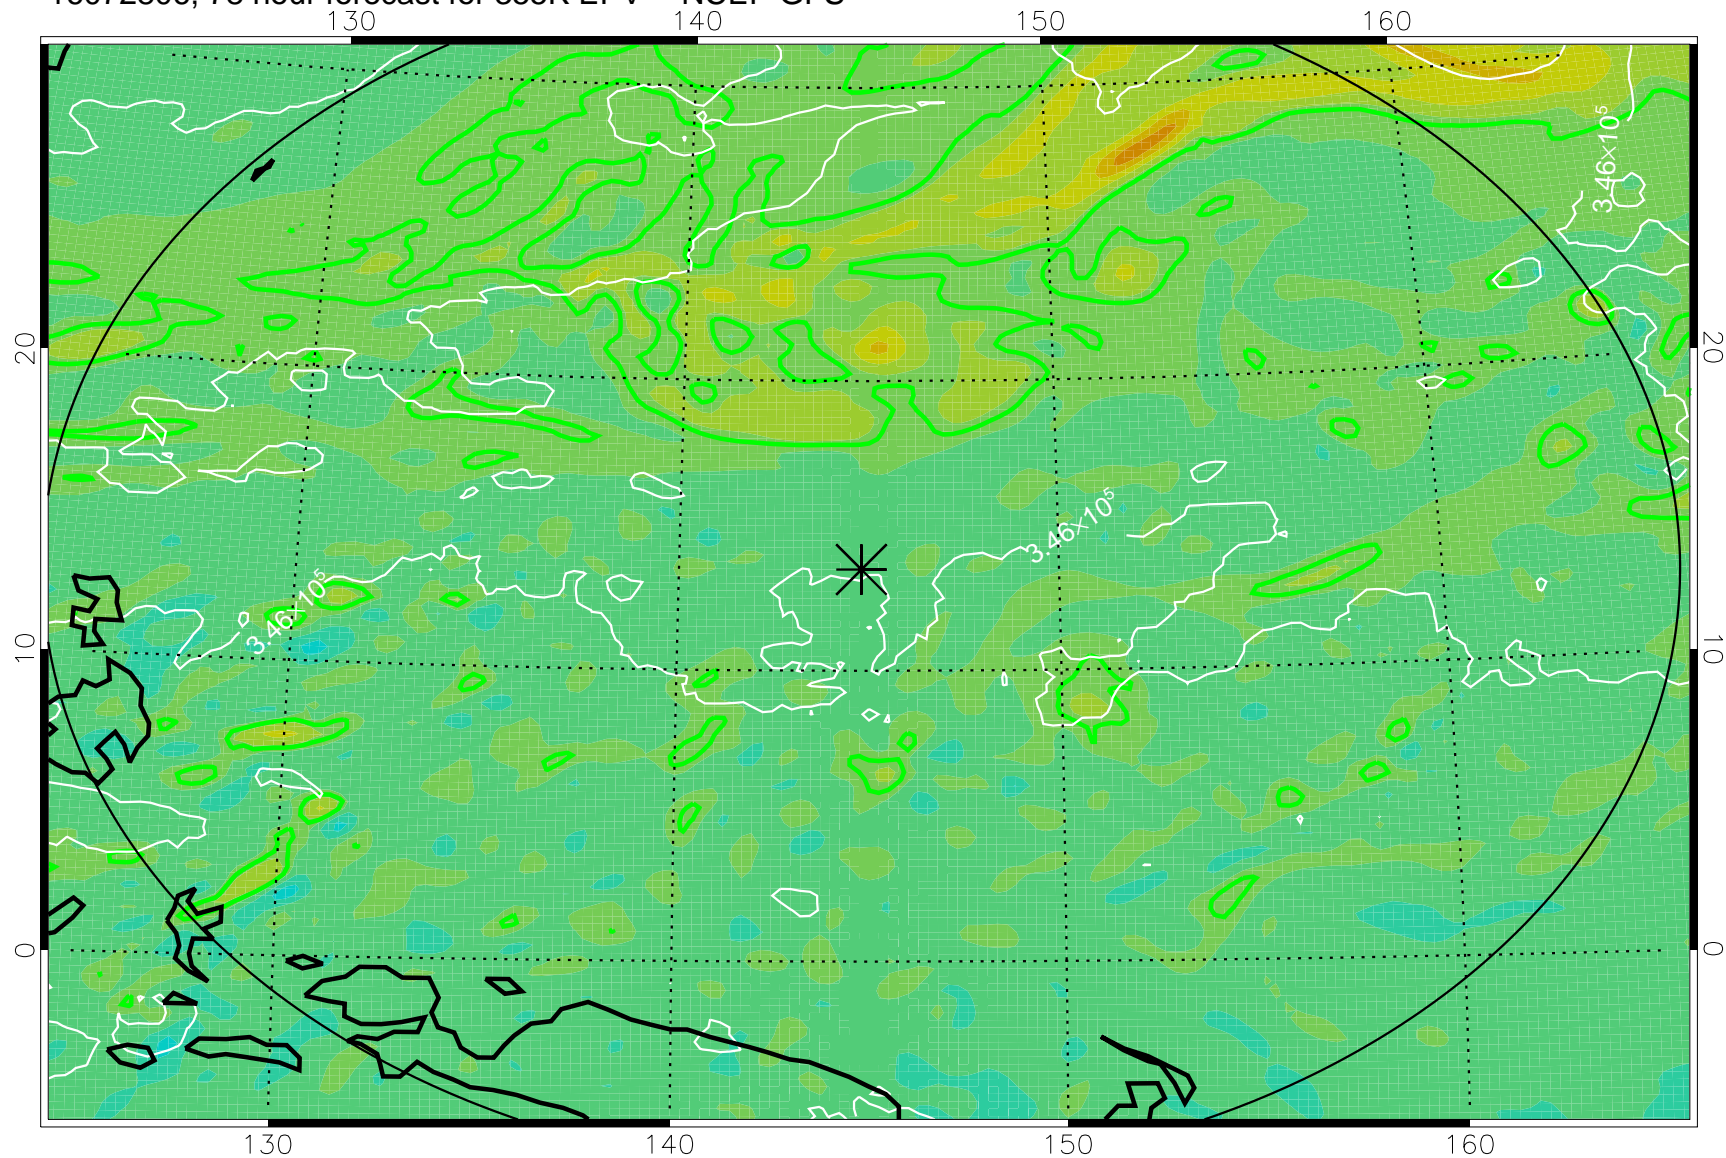

16072718, 66 hour forecast for 355K EPV -- NCEP GFS

355K Montgomery Streamfunction, white  
EPV Tropopause (2 PVU) Position  
Range ring of 2304 km

16072800, 72 hour forecast for 355K EPV -- NCEP GFS

355K Montgomery Streamfunction, white  
EPV Tropopause (2 PVU) Position  
Range ring of 2304 km

16072806, 78 hour forecast for 355K EPV -- NCEP GFS

355K Montgomery Streamfunction, white  
EPV Tropopause (2 PVU) Position  
Range ring of 2304 km

16072812, 84 hour forecast for 355K EPV -- NCEP GFS

355K Montgomery Streamfunction, white  
EPV Tropopause (2 PVU) Position  
Range ring of 2304 km

16072818, 90 hour forecast for 355K EPV -- NCEP GFS

355K Montgomery Streamfunction, white  
EPV Tropopause (2 PVU) Position  
Range ring of 2304 km

16072900, 96 hour forecast for 355K EPV -- NCEP GFS

355K Montgomery Streamfunction, white  
EPV Tropopause (2 PVU) Position  
Range ring of 2304 km

16072906, 102 hour forecast for 355K EPV -- NCEP GFS

355K Montgomery Streamfunction, white  
EPV Tropopause (2 PVU) Position  
Range ring of 2304 km

16072912, 108 hour forecast for 355K EPV -- NCEP GFS

355K Montgomery Streamfunction, white  
EPV Tropopause (2 PVU) Position  
Range ring of 2304 km