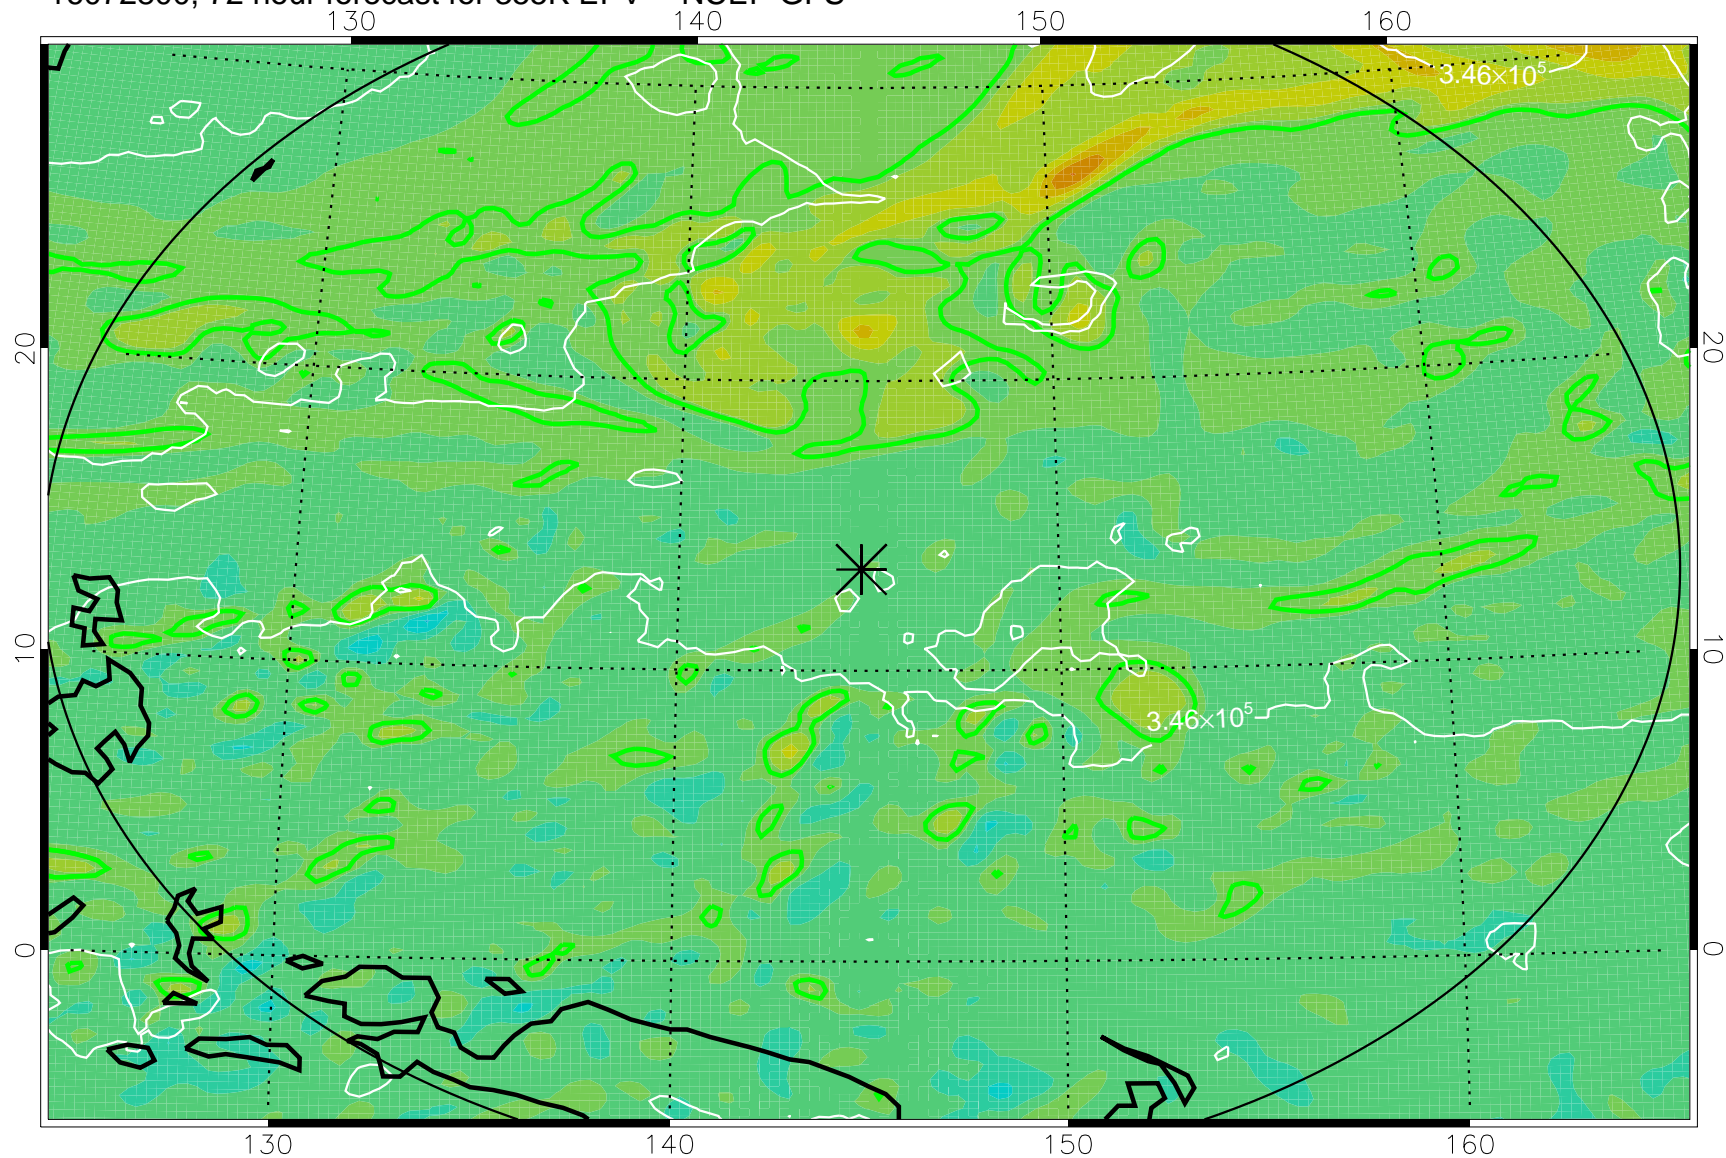

16072706, 54 hour forecast for 355K EPV -- NCEP GFS

355K Montgomery Streamfunction, white  
EPV Tropopause (2 PVU) Position  
Range ring of 2304 km

16072712, 60 hour forecast for 355K EPV -- NCEP GFS

355K Montgomery Streamfunction, white  
EPV Tropopause (2 PVU) Position  
Range ring of 2304 km

16072718, 66 hour forecast for 355K EPV -- NCEP GFS

355K Montgomery Streamfunction, white  
EPV Tropopause (2 PVU) Position  
Range ring of 2304 km

16072800, 72 hour forecast for 355K EPV -- NCEP GFS

355K Montgomery Streamfunction, white  
EPV Tropopause (2 PVU) Position  
Range ring of 2304 km

16072806, 78 hour forecast for 355K EPV -- NCEP GFS

355K Montgomery Streamfunction, white  
EPV Tropopause (2 PVU) Position  
Range ring of 2304 km

16072812, 84 hour forecast for 355K EPV -- NCEP GFS

355K Montgomery Streamfunction, white  
EPV Tropopause (2 PVU) Position  
Range ring of 2304 km

16072818, 90 hour forecast for 355K EPV -- NCEP GFS

355K Montgomery Streamfunction, white  
EPV Tropopause (2 PVU) Position  
Range ring of 2304 km

16072900, 96 hour forecast for 355K EPV -- NCEP GFS

355K Montgomery Streamfunction, white  
EPV Tropopause (2 PVU) Position  
Range ring of 2304 km