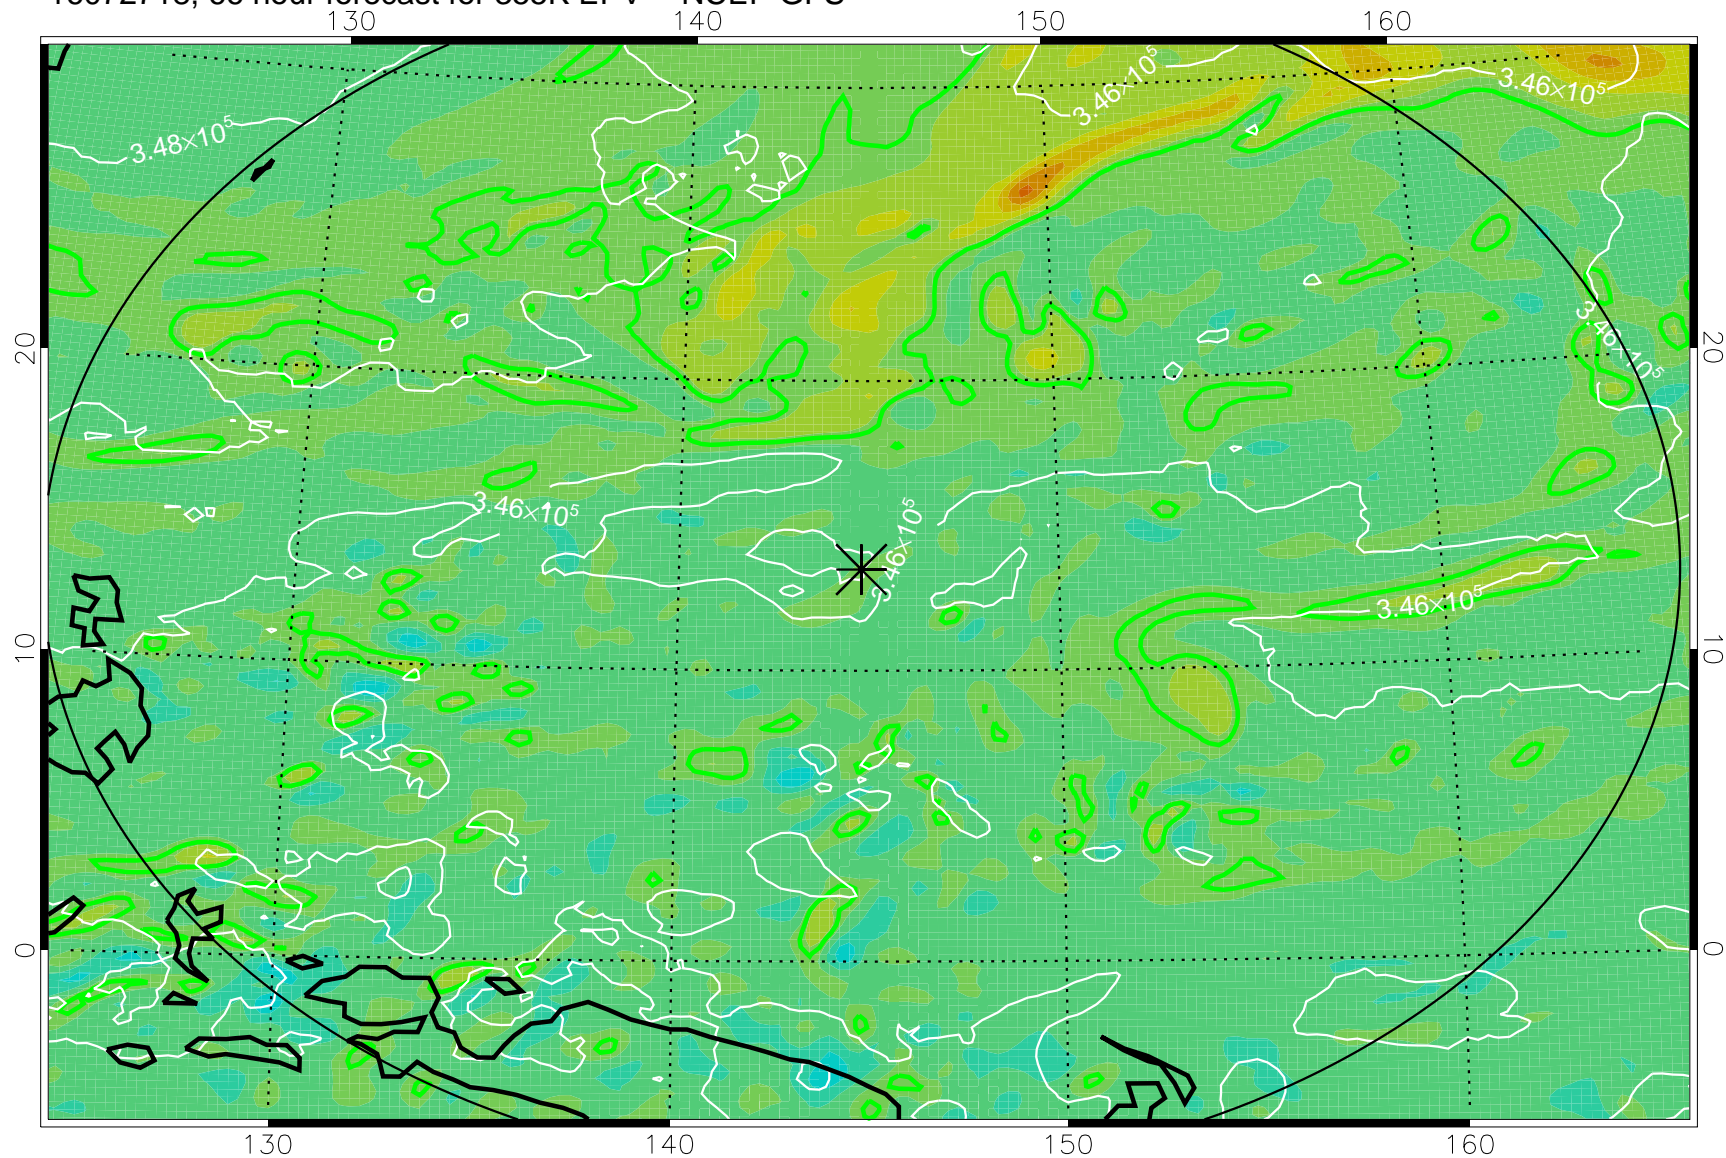

16072706, 54 hour forecast for 355K EPV -- NCEP GFS

355K Montgomery Streamfunction, white  
EPV Tropopause (2 PVU) Position  
Range ring of 2304 km

16072712, 60 hour forecast for 355K EPV -- NCEP GFS

355K Montgomery Streamfunction, white  
EPV Tropopause (2 PVU) Position  
Range ring of 2304 km

16072718, 66 hour forecast for 355K EPV -- NCEP GFS

355K Montgomery Streamfunction, white  
EPV Tropopause (2 PVU) Position  
Range ring of 2304 km

16072800, 72 hour forecast for 355K EPV -- NCEP GFS

355K Montgomery Streamfunction, white  
EPV Tropopause (2 PVU) Position  
Range ring of 2304 km

16072806, 78 hour forecast for 355K EPV -- NCEP GFS

355K Montgomery Streamfunction, white  
EPV Tropopause (2 PVU) Position  
Range ring of 2304 km

16072812, 84 hour forecast for 355K EPV -- NCEP GFS

355K Montgomery Streamfunction, white  
EPV Tropopause (2 PVU) Position  
Range ring of 2304 km

16072818, 90 hour forecast for 355K EPV -- NCEP GFS

355K Montgomery Streamfunction, white  
EPV Tropopause (2 PVU) Position  
Range ring of 2304 km

16072900, 96 hour forecast for 355K EPV -- NCEP GFS

355K Montgomery Streamfunction, white  
EPV Tropopause (2 PVU) Position  
Range ring of 2304 km