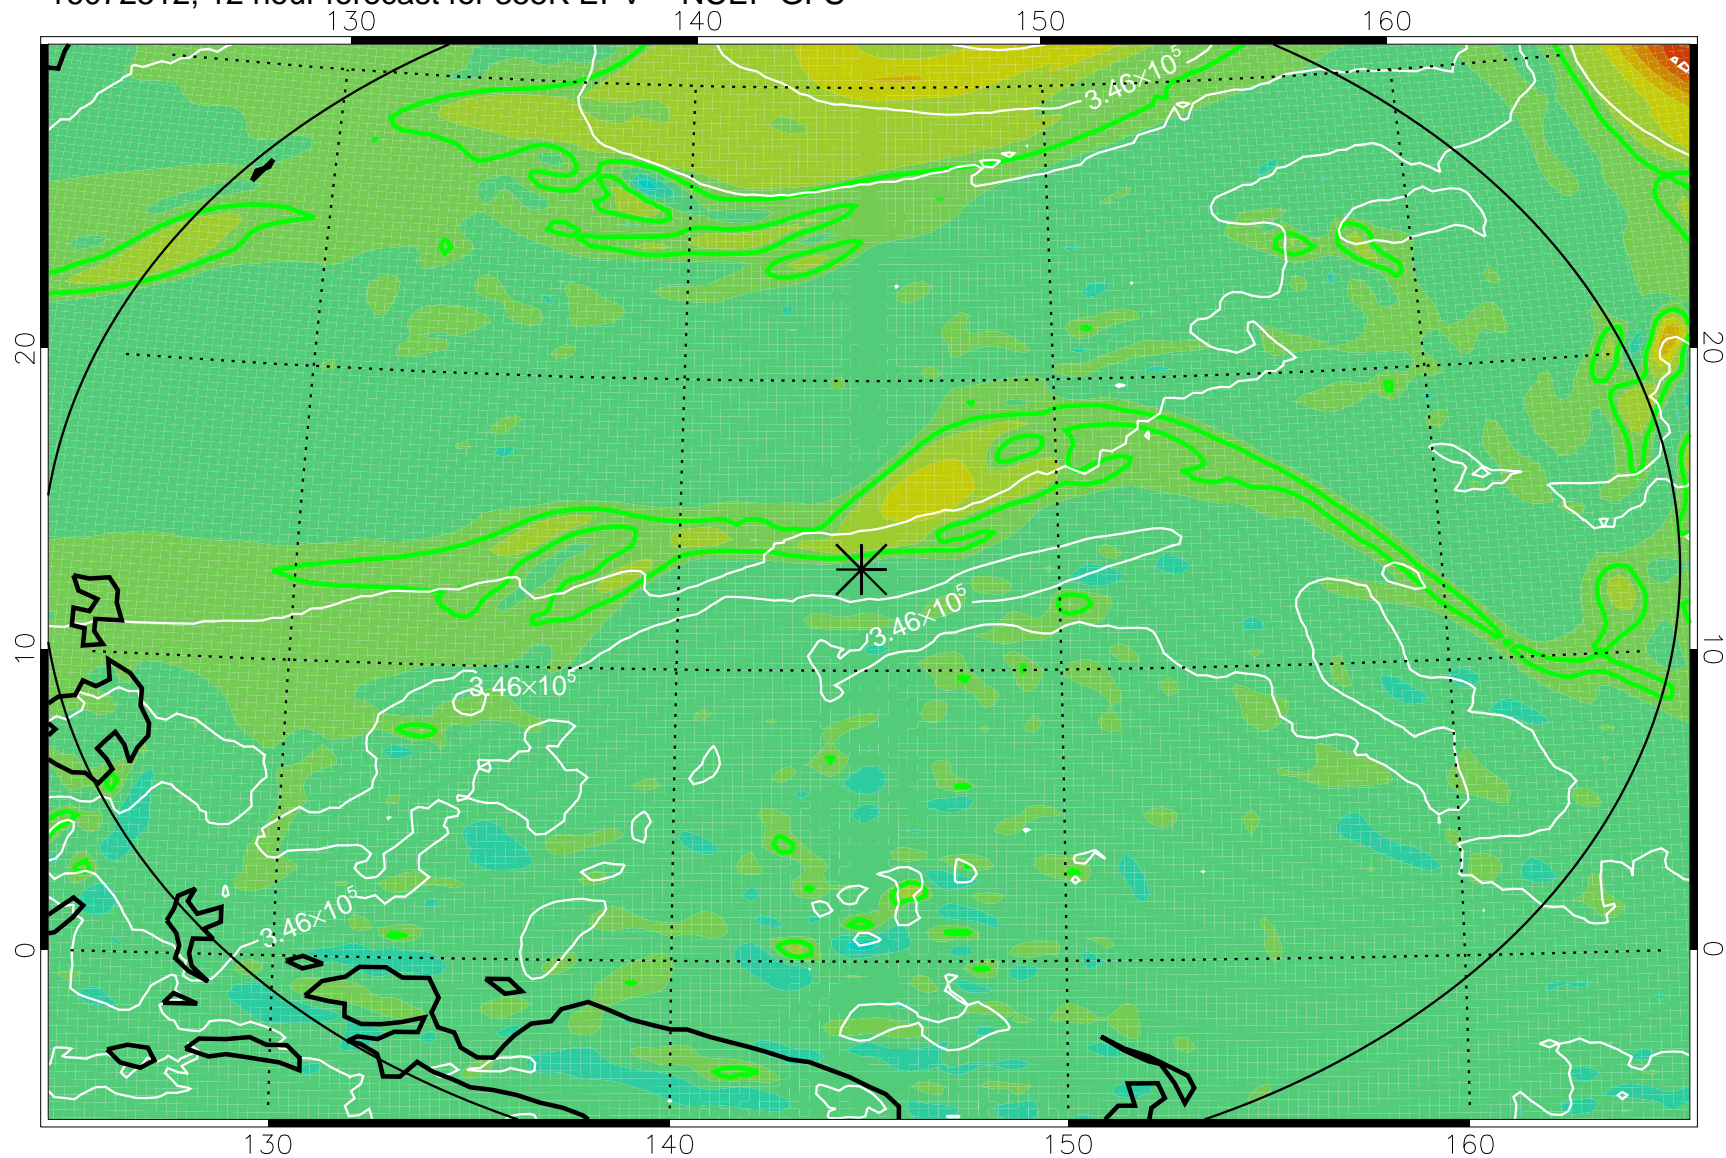

16072506, 6 hour forecast for 355K EPV -- NCEP GFS

355K Montgomery Streamfunction, white  
EPV Tropopause (2 PVU) Position  
Range ring of 2304 km

16072512, 12 hour forecast for 355K EPV -- NCEP GFS

355K Montgomery Streamfunction, white  
EPV Tropopause (2 PVU) Position  
Range ring of 2304 km

16072518, 18 hour forecast for 355K EPV -- NCEP GFS

355K Montgomery Streamfunction, white  
EPV Tropopause (2 PVU) Position  
Range ring of 2304 km

16072600, 24 hour forecast for 355K EPV -- NCEP GFS

355K Montgomery Streamfunction, white  
EPV Tropopause (2 PVU) Position  
Range ring of 2304 km

16072606, 30 hour forecast for 355K EPV -- NCEP GFS

355K Montgomery Streamfunction, white  
EPV Tropopause (2 PVU) Position  
Range ring of 2304 km

16072612, 36 hour forecast for 355K EPV -- NCEP GFS

355K Montgomery Streamfunction, white  
EPV Tropopause (2 PVU) Position  
Range ring of 2304 km

16072918, 114 hour forecast for 355K EPV -- NCEP GFS

355K Montgomery Streamfunction, white  
EPV Tropopause (2 PVU) Position  
Range ring of 2304 km

16073000, 120 hour forecast for 355K EPV -- NCEP GFS

355K Montgomery Streamfunction, white  
EPV Tropopause (2 PVU) Position  
Range ring of 2304 km