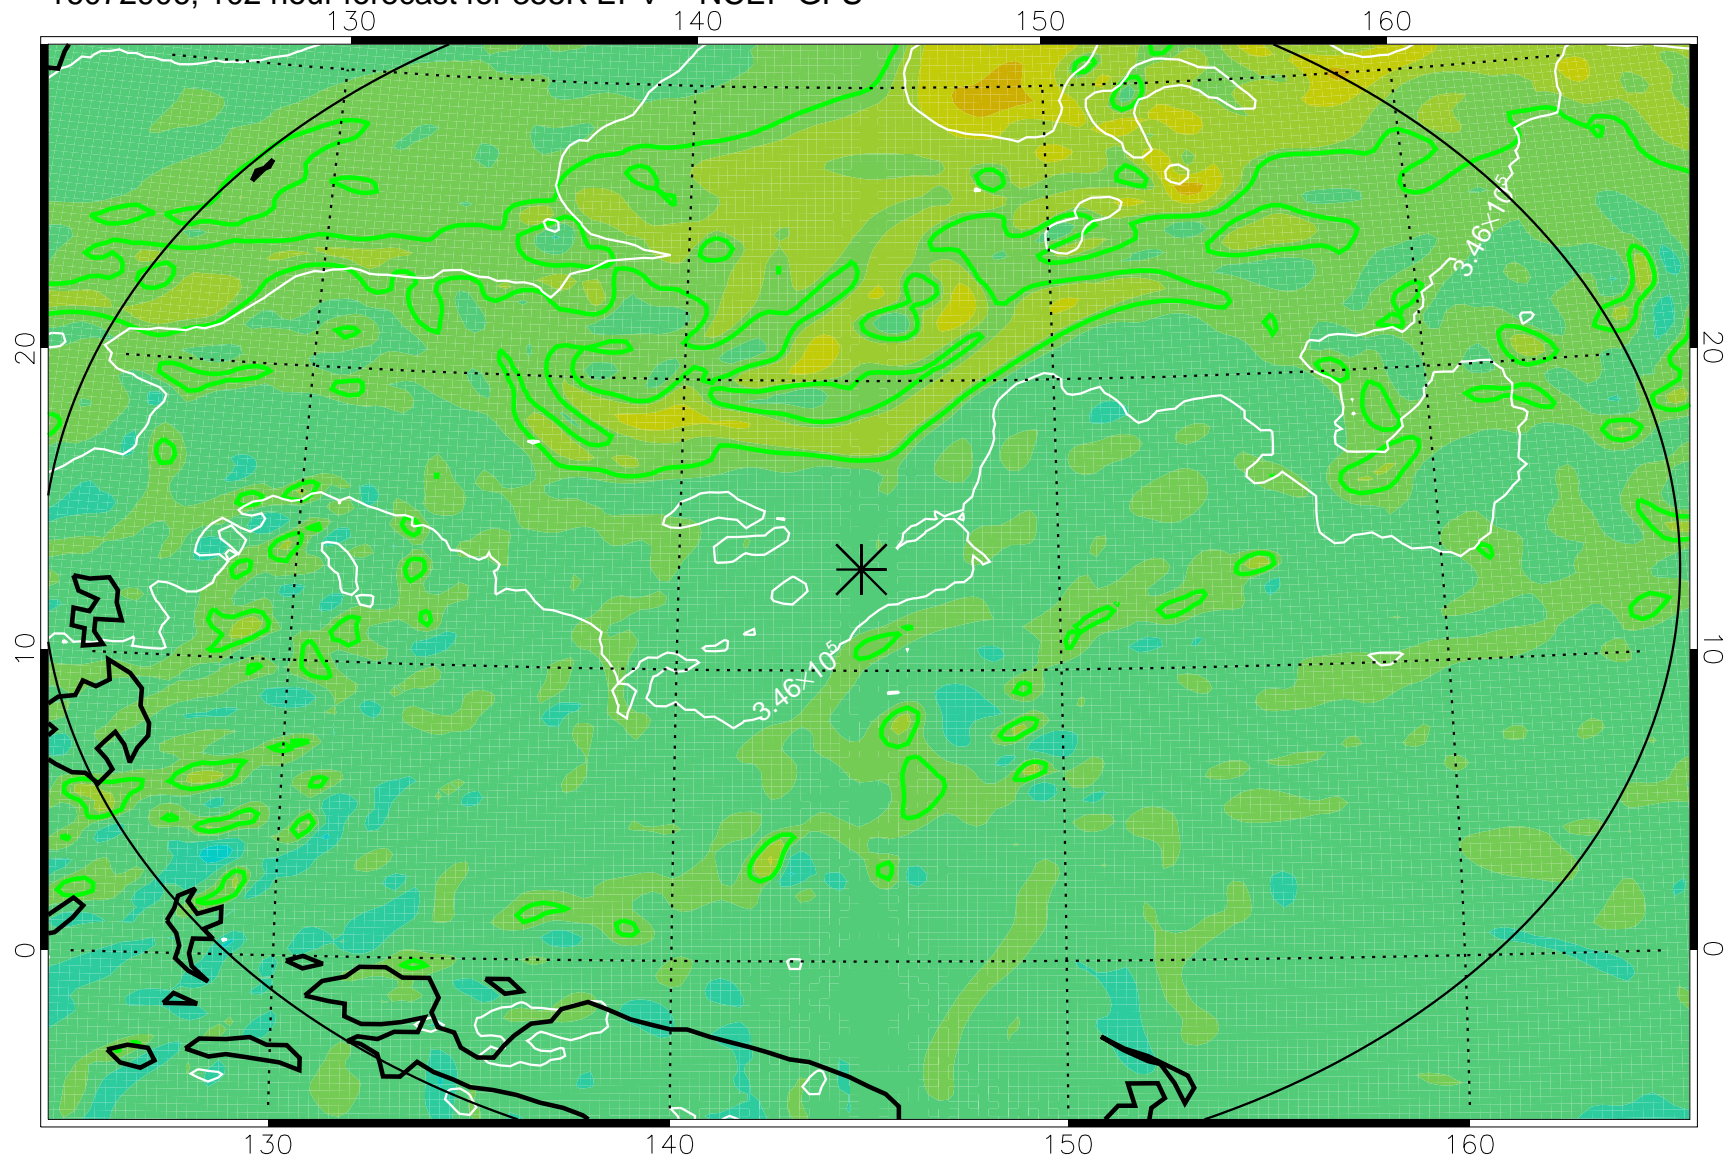

16072806, 78 hour forecast for 355K EPV -- NCEP GFS

355K Montgomery Streamfunction, white  
EPV Tropopause (2 PVU) Position  
Range ring of 2304 km

16072812, 84 hour forecast for 355K EPV -- NCEP GFS

355K Montgomery Streamfunction, white  
EPV Tropopause (2 PVU) Position  
Range ring of 2304 km

16072818, 90 hour forecast for 355K EPV -- NCEP GFS

355K Montgomery Streamfunction, white  
EPV Tropopause (2 PVU) Position  
Range ring of 2304 km

16072900, 96 hour forecast for 355K EPV -- NCEP GFS

355K Montgomery Streamfunction, white  
EPV Tropopause (2 PVU) Position  
Range ring of 2304 km

16072906, 102 hour forecast for 355K EPV -- NCEP GFS

355K Montgomery Streamfunction, white  
EPV Tropopause (2 PVU) Position  
Range ring of 2304 km

16072912, 108 hour forecast for 355K EPV -- NCEP GFS

355K Montgomery Streamfunction, white  
EPV Tropopause (2 PVU) Position  
Range ring of 2304 km

16072918, 114 hour forecast for 355K EPV -- NCEP GFS

355K Montgomery Streamfunction, white  
EPV Tropopause (2 PVU) Position  
Range ring of 2304 km

16073000, 120 hour forecast for 355K EPV -- NCEP GFS

355K Montgomery Streamfunction, white  
EPV Tropopause (2 PVU) Position  
Range ring of 2304 km