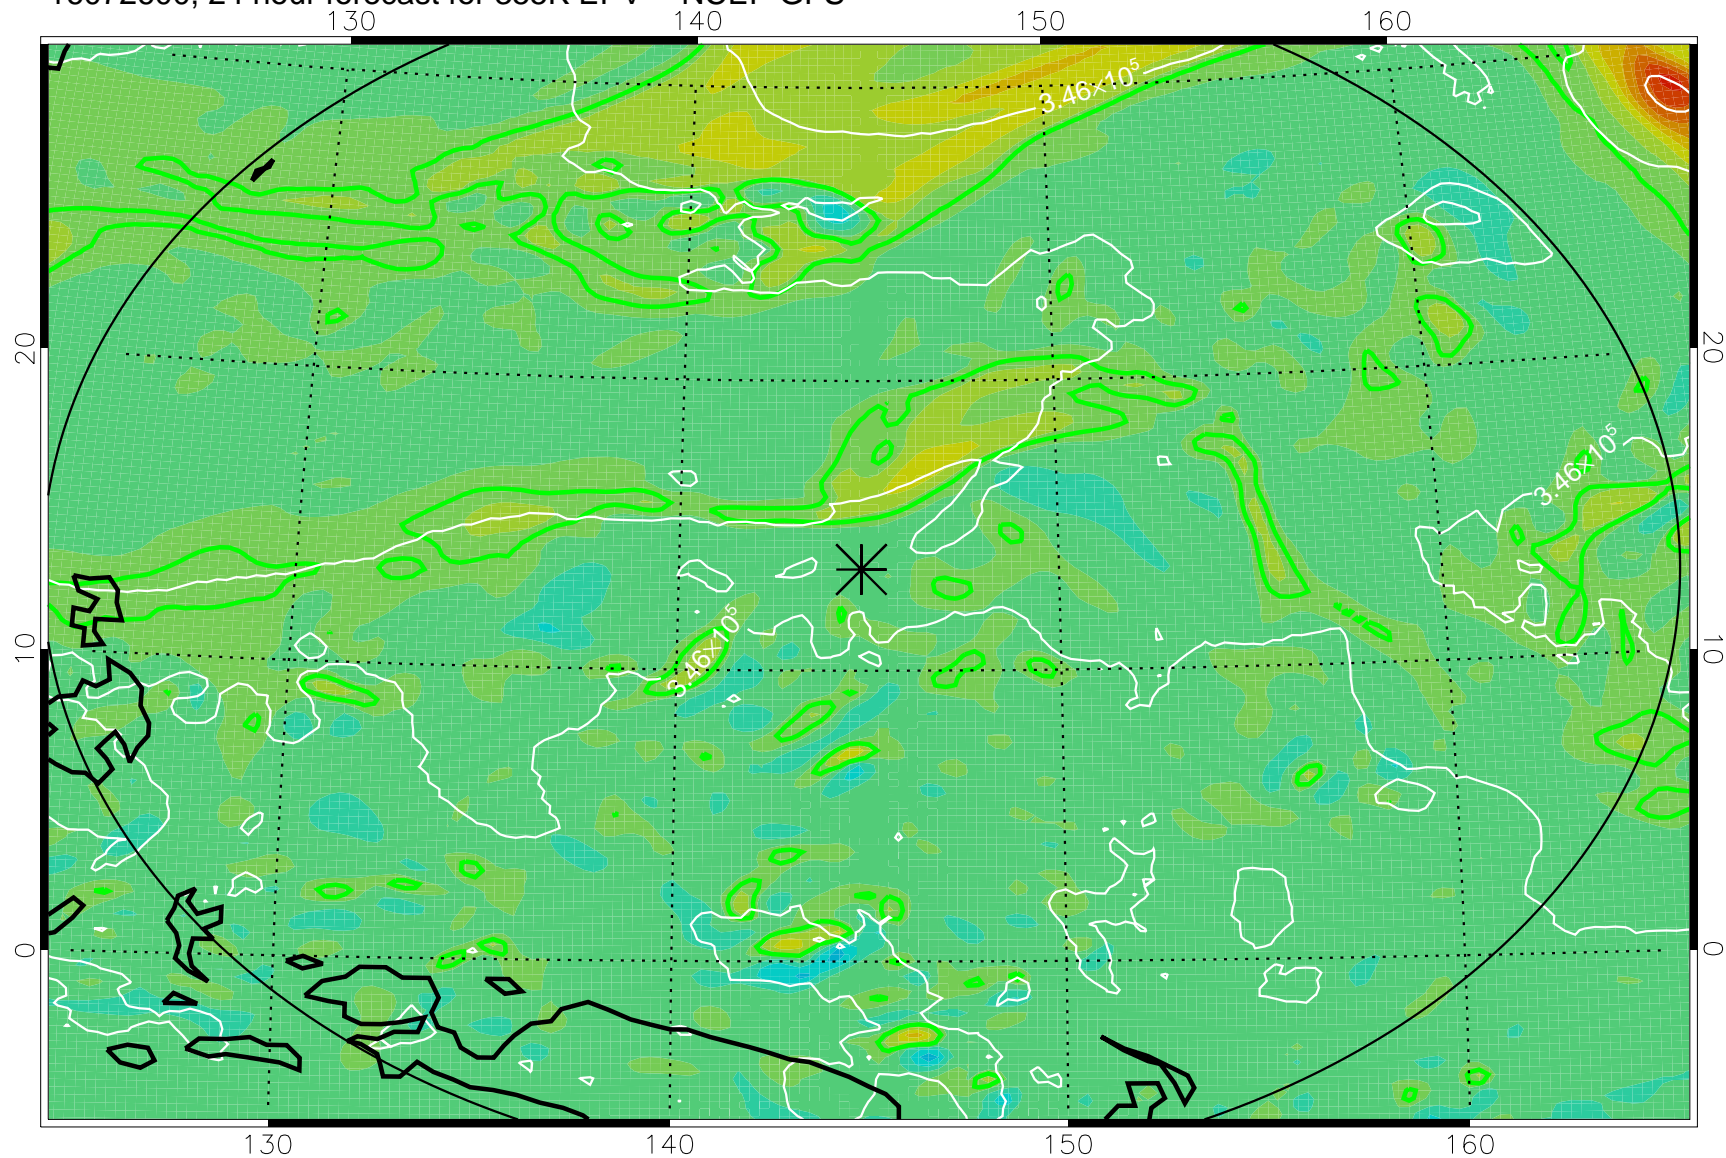

16072506, 6 hour forecast for 355K EPV -- NCEP GFS

355K Montgomery Streamfunction, white  
EPV Tropopause (2 PVU) Position  
Range ring of 2304 km

16072512, 12 hour forecast for 355K EPV -- NCEP GFS

355K Montgomery Streamfunction, white  
EPV Tropopause (2 PVU) Position  
Range ring of 2304 km

16072518, 18 hour forecast for 355K EPV -- NCEP GFS

355K Montgomery Streamfunction, white  
EPV Tropopause (2 PVU) Position  
Range ring of 2304 km

16072600, 24 hour forecast for 355K EPV -- NCEP GFS

355K Montgomery Streamfunction, white  
EPV Tropopause (2 PVU) Position  
Range ring of 2304 km

16072606, 30 hour forecast for 355K EPV -- NCEP GFS

355K Montgomery Streamfunction, white  
EPV Tropopause (2 PVU) Position  
Range ring of 2304 km

16072612, 36 hour forecast for 355K EPV -- NCEP GFS

355K Montgomery Streamfunction, white  
EPV Tropopause (2 PVU) Position  
Range ring of 2304 km

16072918, 114 hour forecast for 355K EPV -- NCEP GFS

355K Montgomery Streamfunction, white  
EPV Tropopause (2 PVU) Position  
Range ring of 2304 km

16073000, 120 hour forecast for 355K EPV -- NCEP GFS

355K Montgomery Streamfunction, white  
EPV Tropopause (2 PVU) Position  
Range ring of 2304 km