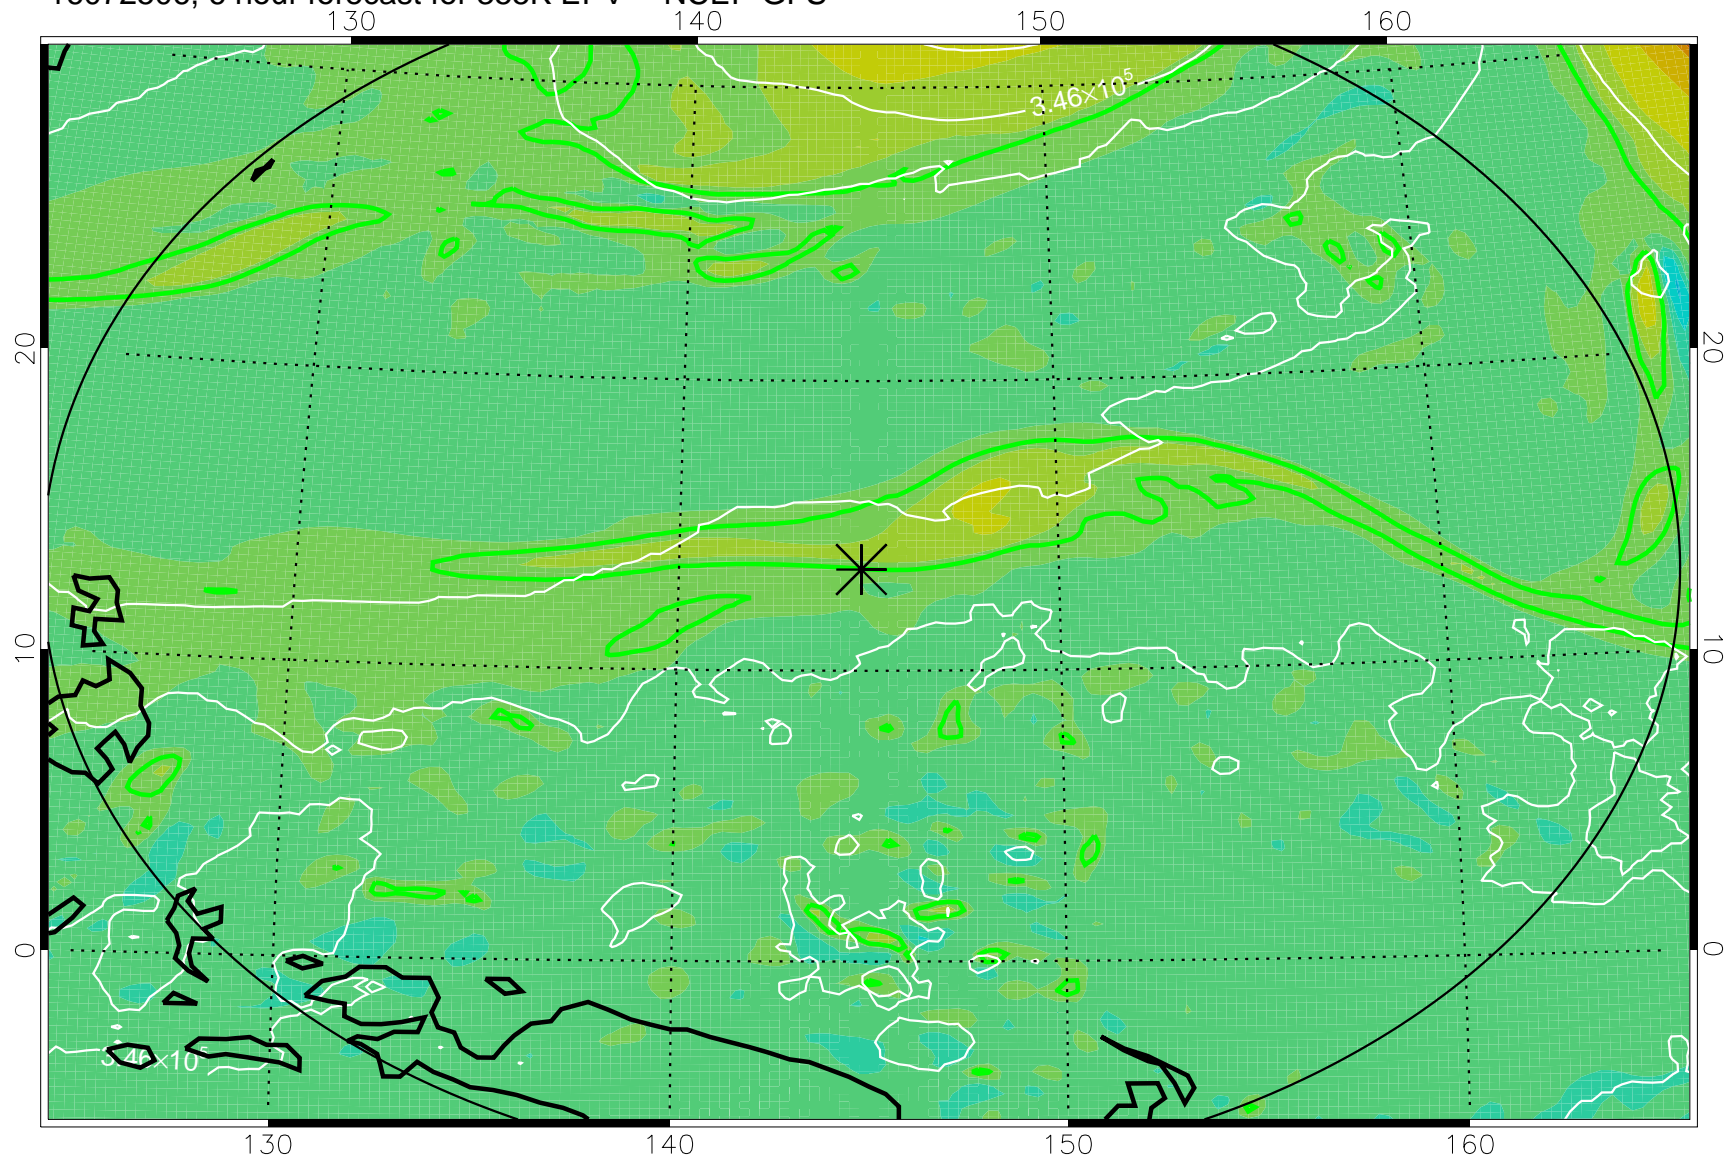

16072506, 6 hour forecast for 355K EPV -- NCEP GFS

355K Montgomery Streamfunction, white  
EPV Tropopause (2 PVU) Position  
Range ring of 2304 km

16072512, 12 hour forecast for 355K EPV -- NCEP GFS

355K Montgomery Streamfunction, white  
EPV Tropopause (2 PVU) Position  
Range ring of 2304 km

16072518, 18 hour forecast for 355K EPV -- NCEP GFS

355K Montgomery Streamfunction, white  
EPV Tropopause (2 PVU) Position  
Range ring of 2304 km

16072600, 24 hour forecast for 355K EPV -- NCEP GFS

355K Montgomery Streamfunction, white  
EPV Tropopause (2 PVU) Position  
Range ring of 2304 km

16072606, 30 hour forecast for 355K EPV -- NCEP GFS

355K Montgomery Streamfunction, white  
EPV Tropopause (2 PVU) Position  
Range ring of 2304 km

16072612, 36 hour forecast for 355K EPV -- NCEP GFS

355K Montgomery Streamfunction, white  
EPV Tropopause (2 PVU) Position  
Range ring of 2304 km

16072918, 114 hour forecast for 355K EPV -- NCEP GFS

355K Montgomery Streamfunction, white  
EPV Tropopause (2 PVU) Position  
Range ring of 2304 km

16073000, 120 hour forecast for 355K EPV -- NCEP GFS

355K Montgomery Streamfunction, white  
EPV Tropopause (2 PVU) Position  
Range ring of 2304 km