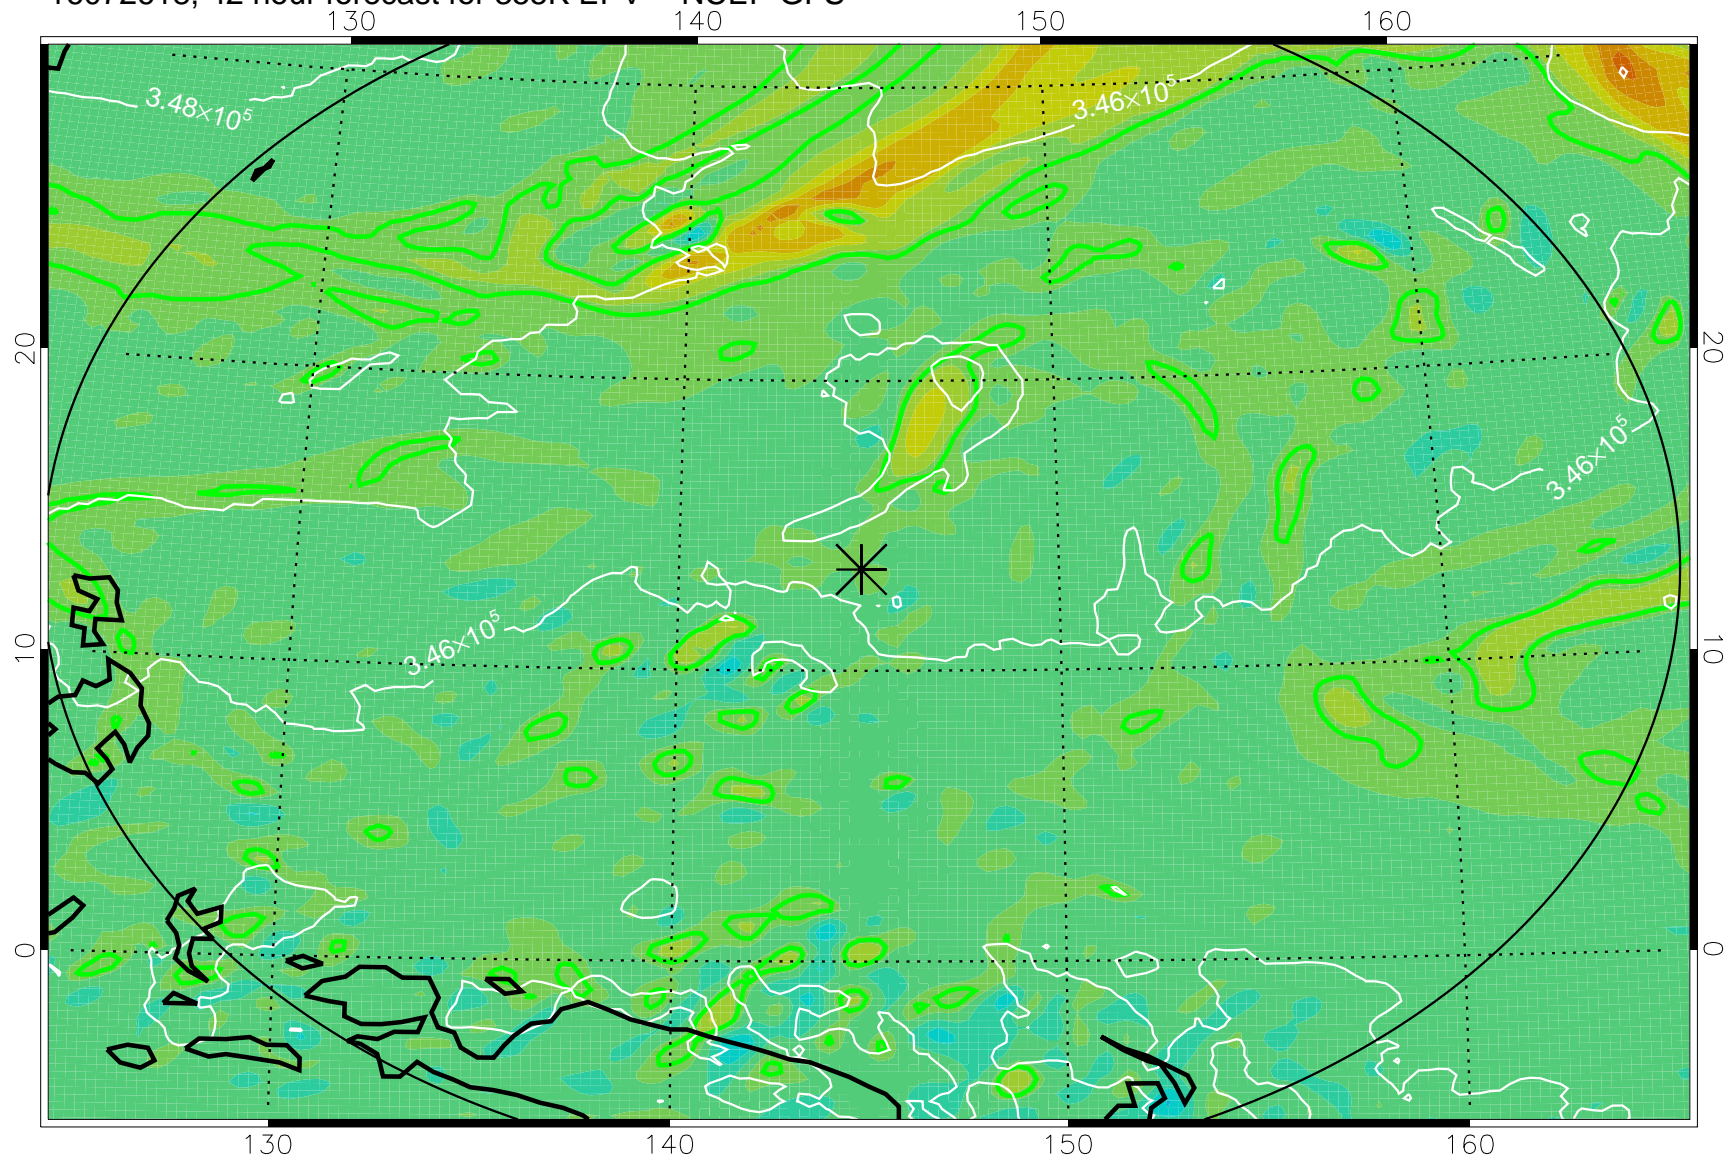

16072606, 30 hour forecast for 355K EPV -- NCEP GFS

355K Montgomery Streamfunction, white  
EPV Tropopause (2 PVU) Position  
Range ring of 2304 km

16072612, 36 hour forecast for 355K EPV -- NCEP GFS

355K Montgomery Streamfunction, white  
EPV Tropopause (2 PVU) Position  
Range ring of 2304 km

16072618, 42 hour forecast for 355K EPV -- NCEP GFS

355K Montgomery Streamfunction, white  
EPV Tropopause (2 PVU) Position  
Range ring of 2304 km

16072700, 48 hour forecast for 355K EPV -- NCEP GFS

355K Montgomery Streamfunction, white  
EPV Tropopause (2 PVU) Position  
Range ring of 2304 km

16072718, 66 hour forecast for 355K EPV -- NCEP GFS

355K Montgomery Streamfunction, white  
EPV Tropopause (2 PVU) Position  
Range ring of 2304 km

16072800, 72 hour forecast for 355K EPV -- NCEP GFS

355K Montgomery Streamfunction, white  
EPV Tropopause (2 PVU) Position  
Range ring of 2304 km

16072918, 114 hour forecast for 355K EPV -- NCEP GFS

355K Montgomery Streamfunction, white  
EPV Tropopause (2 PVU) Position  
Range ring of 2304 km

16073000, 120 hour forecast for 355K EPV -- NCEP GFS

355K Montgomery Streamfunction, white  
EPV Tropopause (2 PVU) Position  
Range ring of 2304 km