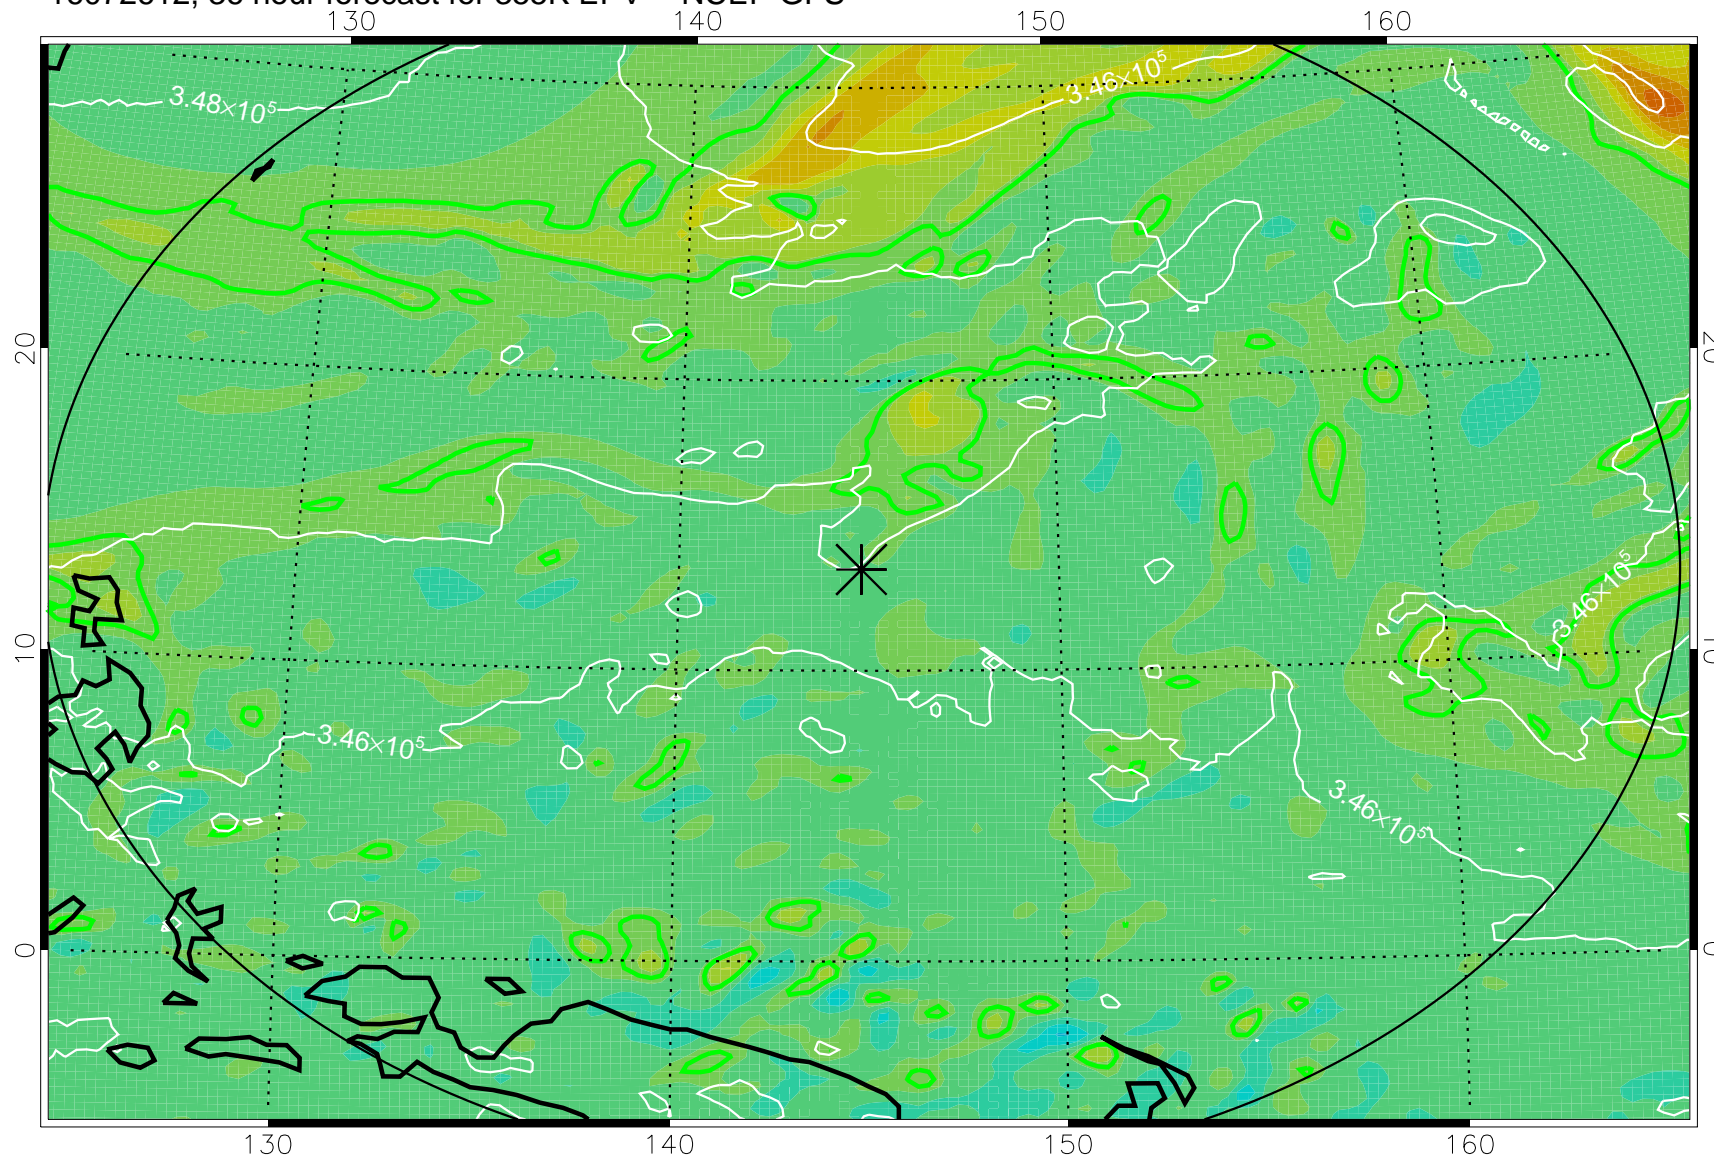

16072518, 18 hour forecast for 355K EPV -- NCEP GFS

355K Montgomery Streamfunction, white  
EPV Tropopause (2 PVU) Position  
Range ring of 2304 km

16072600, 24 hour forecast for 355K EPV -- NCEP GFS

355K Montgomery Streamfunction, white  
EPV Tropopause (2 PVU) Position  
Range ring of 2304 km

16072606, 30 hour forecast for 355K EPV -- NCEP GFS

355K Montgomery Streamfunction, white  
EPV Tropopause (2 PVU) Position  
Range ring of 2304 km

16072612, 36 hour forecast for 355K EPV -- NCEP GFS

355K Montgomery Streamfunction, white  
EPV Tropopause (2 PVU) Position  
Range ring of 2304 km

16072618, 42 hour forecast for 355K EPV -- NCEP GFS

355K Montgomery Streamfunction, white  
EPV Tropopause (2 PVU) Position  
Range ring of 2304 km

16072700, 48 hour forecast for 355K EPV -- NCEP GFS

355K Montgomery Streamfunction, white  
EPV Tropopause (2 PVU) Position  
Range ring of 2304 km

16072918, 114 hour forecast for 355K EPV -- NCEP GFS

355K Montgomery Streamfunction, white  
EPV Tropopause (2 PVU) Position  
Range ring of 2304 km

16073000, 120 hour forecast for 355K EPV -- NCEP GFS

355K Montgomery Streamfunction, white  
EPV Tropopause (2 PVU) Position  
Range ring of 2304 km