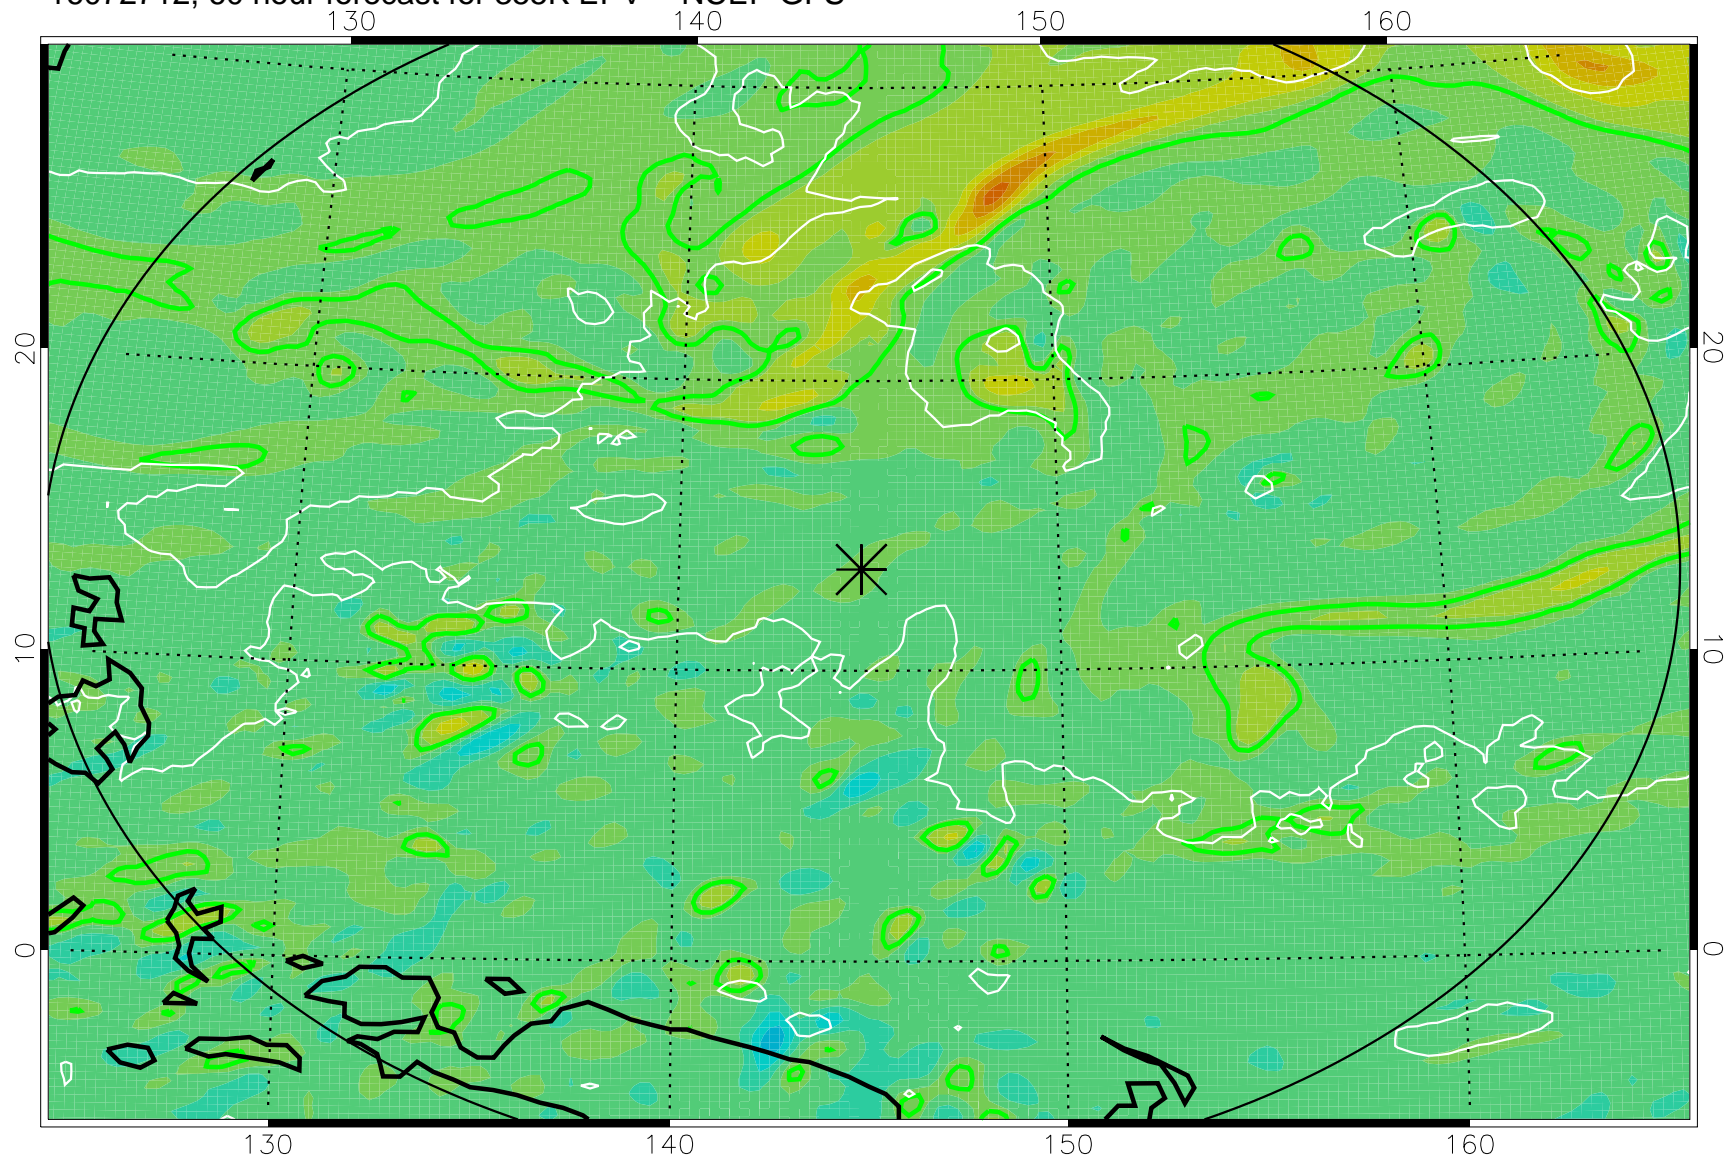

16072618, 42 hour forecast for 355K EPV -- NCEP GFS

355K Montgomery Streamfunction, white  
EPV Tropopause (2 PVU) Position  
Range ring of 2304 km

16072700, 48 hour forecast for 355K EPV -- NCEP GFS

355K Montgomery Streamfunction, white  
EPV Tropopause (2 PVU) Position  
Range ring of 2304 km

16072706, 54 hour forecast for 355K EPV -- NCEP GFS

355K Montgomery Streamfunction, white  
EPV Tropopause (2 PVU) Position  
Range ring of 2304 km

16072712, 60 hour forecast for 355K EPV -- NCEP GFS

355K Montgomery Streamfunction, white  
EPV Tropopause (2 PVU) Position  
Range ring of 2304 km

16072718, 66 hour forecast for 355K EPV -- NCEP GFS

355K Montgomery Streamfunction, white  
EPV Tropopause (2 PVU) Position  
Range ring of 2304 km

16072800, 72 hour forecast for 355K EPV -- NCEP GFS

355K Montgomery Streamfunction, white  
EPV Tropopause (2 PVU) Position  
Range ring of 2304 km

16072918, 114 hour forecast for 355K EPV -- NCEP GFS

355K Montgomery Streamfunction, white  
EPV Tropopause (2 PVU) Position  
Range ring of 2304 km

16073000, 120 hour forecast for 355K EPV -- NCEP GFS

355K Montgomery Streamfunction, white  
EPV Tropopause (2 PVU) Position  
Range ring of 2304 km