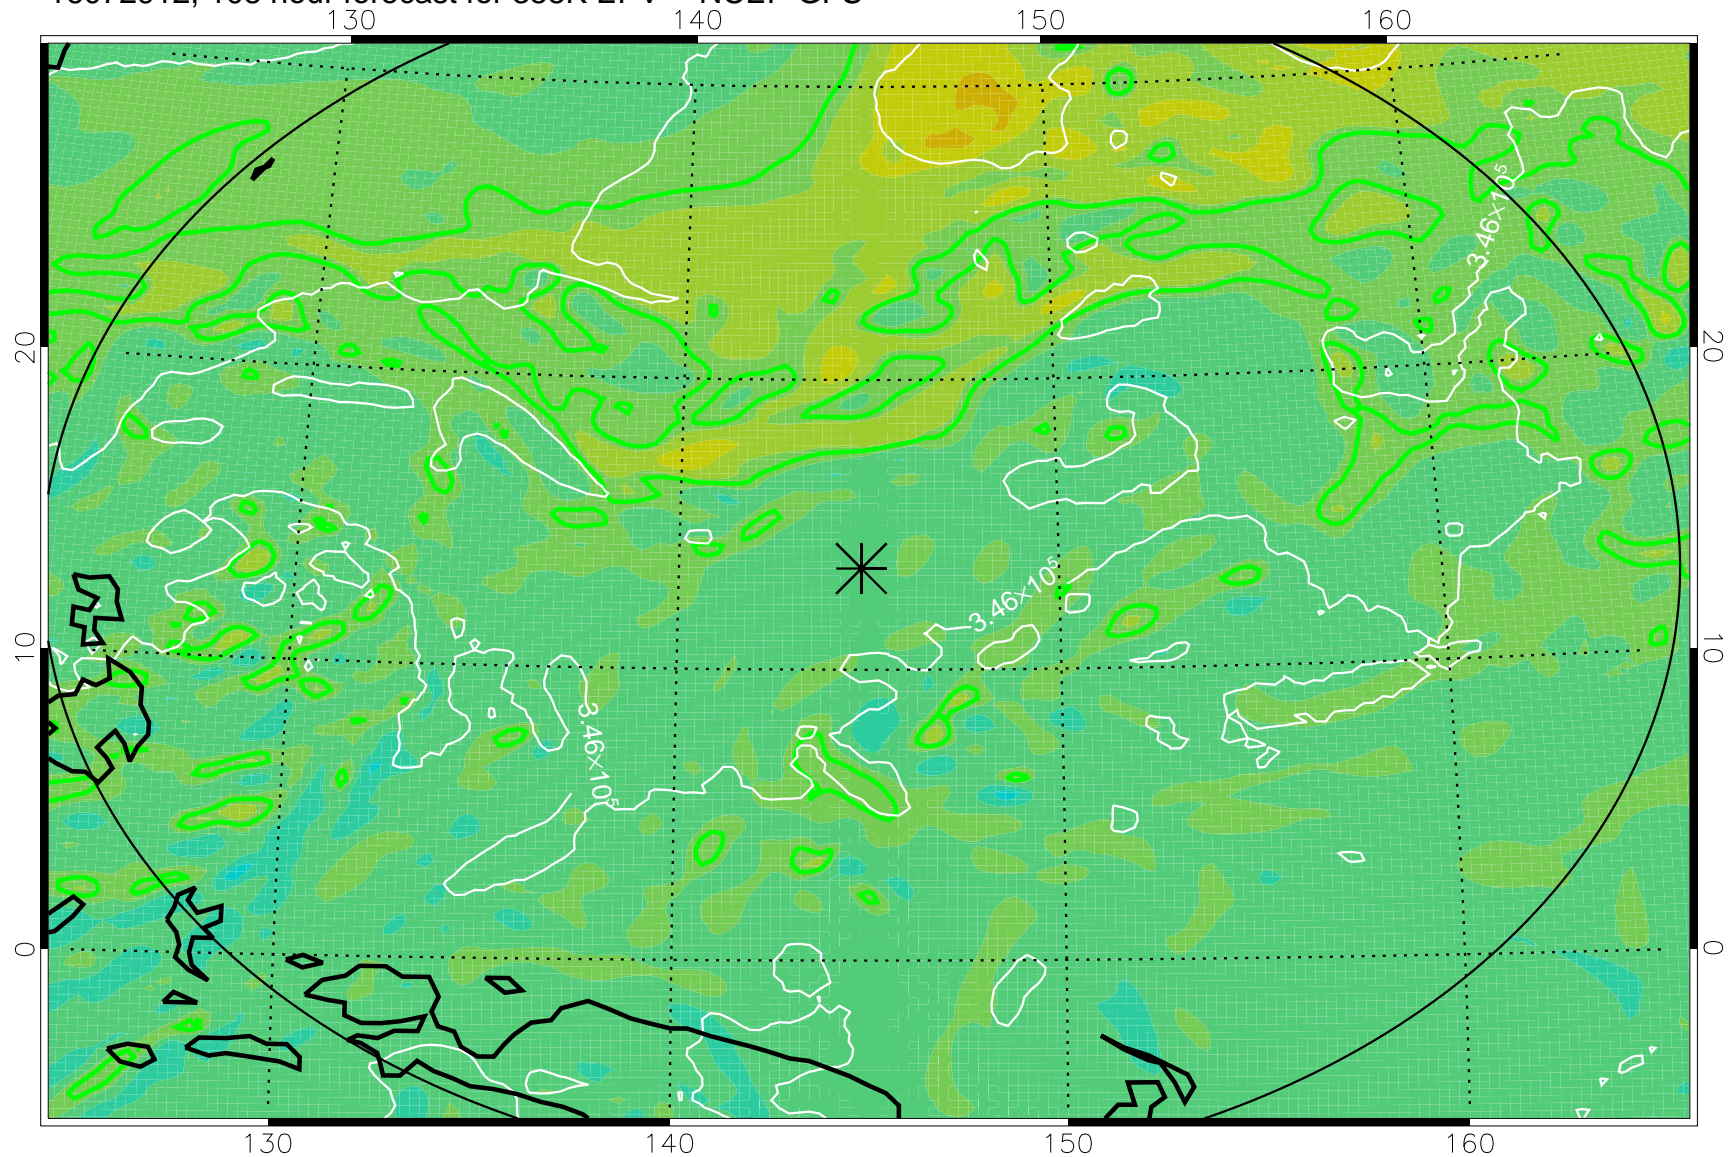

16072806, 78 hour forecast for 355K EPV -- NCEP GFS

355K Montgomery Streamfunction, white  
EPV Tropopause (2 PVU) Position  
Range ring of 2304 km

16072812, 84 hour forecast for 355K EPV -- NCEP GFS

355K Montgomery Streamfunction, white  
EPV Tropopause (2 PVU) Position  
Range ring of 2304 km

16072818, 90 hour forecast for 355K EPV -- NCEP GFS

355K Montgomery Streamfunction, white  
EPV Tropopause (2 PVU) Position  
Range ring of 2304 km

16072900, 96 hour forecast for 355K EPV -- NCEP GFS

355K Montgomery Streamfunction, white  
EPV Tropopause (2 PVU) Position  
Range ring of 2304 km

16072906, 102 hour forecast for 355K EPV -- NCEP GFS

355K Montgomery Streamfunction, white  
EPV Tropopause (2 PVU) Position  
Range ring of 2304 km

16072912, 108 hour forecast for 355K EPV -- NCEP GFS

355K Montgomery Streamfunction, white  
EPV Tropopause (2 PVU) Position  
Range ring of 2304 km

16072918, 114 hour forecast for 355K EPV -- NCEP GFS

355K Montgomery Streamfunction, white  
EPV Tropopause (2 PVU) Position  
Range ring of 2304 km

16073000, 120 hour forecast for 355K EPV -- NCEP GFS

355K Montgomery Streamfunction, white  
EPV Tropopause (2 PVU) Position  
Range ring of 2304 km