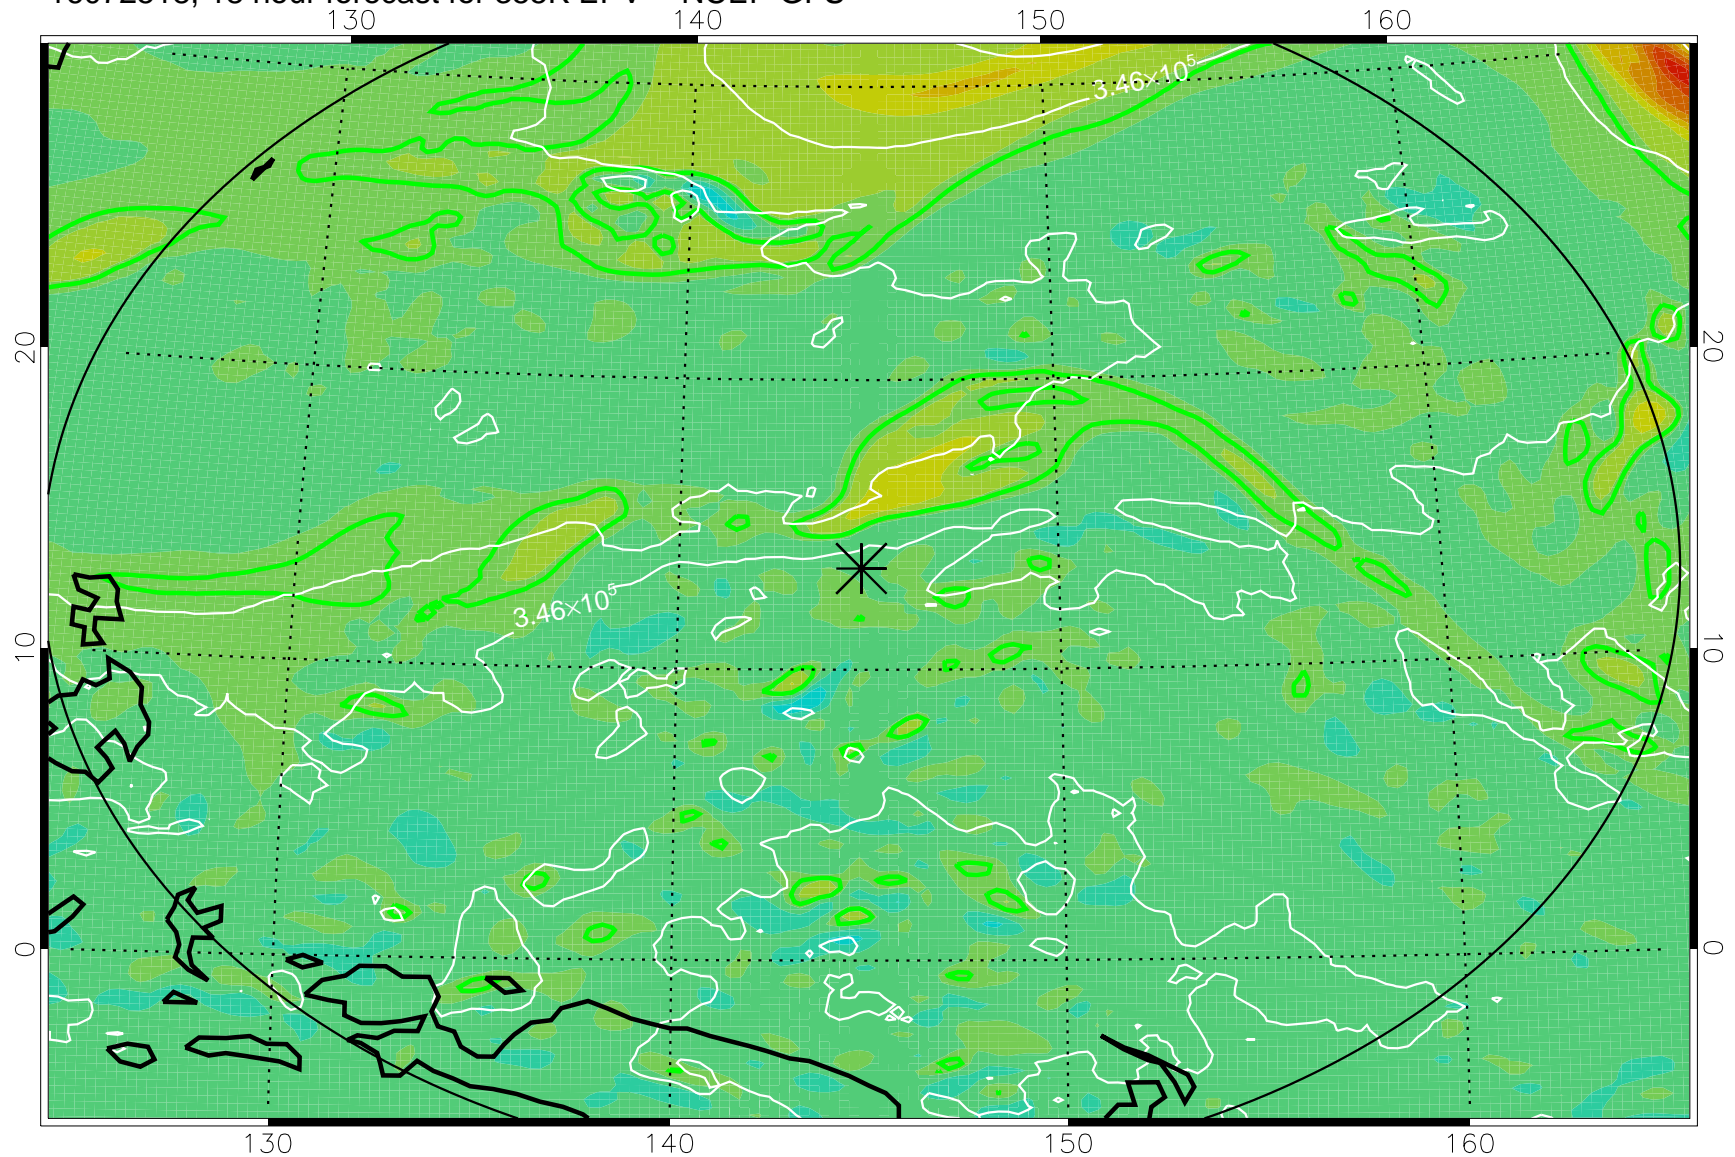

16072506, 6 hour forecast for 355K EPV -- NCEP GFS

355K Montgomery Streamfunction, white  
EPV Tropopause (2 PVU) Position  
Range ring of 2304 km

16072512, 12 hour forecast for 355K EPV -- NCEP GFS

355K Montgomery Streamfunction, white  
EPV Tropopause (2 PVU) Position  
Range ring of 2304 km

16072518, 18 hour forecast for 355K EPV -- NCEP GFS

355K Montgomery Streamfunction, white  
EPV Tropopause (2 PVU) Position  
Range ring of 2304 km

16072600, 24 hour forecast for 355K EPV -- NCEP GFS

355K Montgomery Streamfunction, white  
EPV Tropopause (2 PVU) Position  
Range ring of 2304 km

16072606, 30 hour forecast for 355K EPV -- NCEP GFS

355K Montgomery Streamfunction, white  
EPV Tropopause (2 PVU) Position  
Range ring of 2304 km

16072612, 36 hour forecast for 355K EPV -- NCEP GFS

355K Montgomery Streamfunction, white  
EPV Tropopause (2 PVU) Position  
Range ring of 2304 km

16072918, 114 hour forecast for 355K EPV -- NCEP GFS

355K Montgomery Streamfunction, white  
EPV Tropopause (2 PVU) Position  
Range ring of 2304 km

16073000, 120 hour forecast for 355K EPV -- NCEP GFS

355K Montgomery Streamfunction, white  
EPV Tropopause (2 PVU) Position  
Range ring of 2304 km