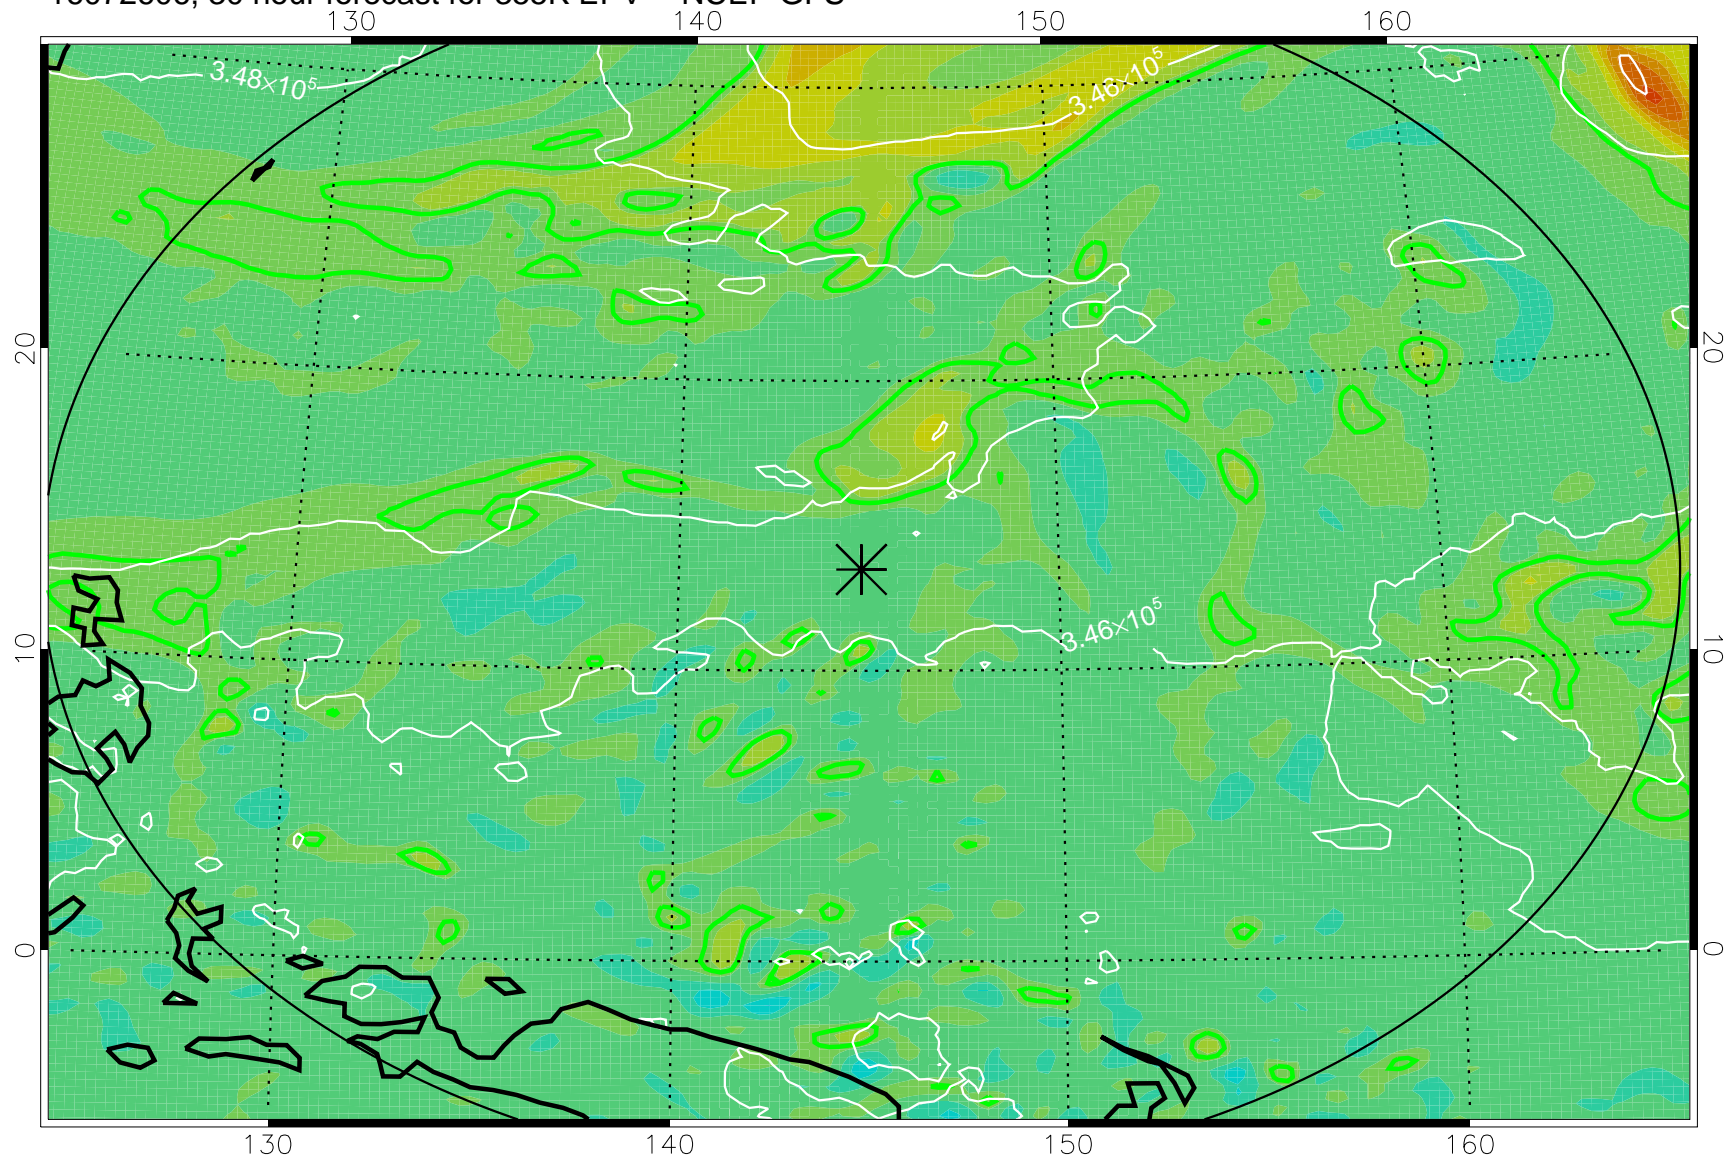

16072518, 18 hour forecast for 355K EPV -- NCEP GFS

355K Montgomery Streamfunction, white  
EPV Tropopause (2 PVU) Position  
Range ring of 2304 km

16072600, 24 hour forecast for 355K EPV -- NCEP GFS

355K Montgomery Streamfunction, white  
EPV Tropopause (2 PVU) Position  
Range ring of 2304 km

16072606, 30 hour forecast for 355K EPV -- NCEP GFS

355K Montgomery Streamfunction, white  
EPV Tropopause (2 PVU) Position  
Range ring of 2304 km

16072612, 36 hour forecast for 355K EPV -- NCEP GFS

355K Montgomery Streamfunction, white  
EPV Tropopause (2 PVU) Position  
Range ring of 2304 km

16072618, 42 hour forecast for 355K EPV -- NCEP GFS

355K Montgomery Streamfunction, white  
EPV Tropopause (2 PVU) Position  
Range ring of 2304 km

16072700, 48 hour forecast for 355K EPV -- NCEP GFS

355K Montgomery Streamfunction, white  
EPV Tropopause (2 PVU) Position  
Range ring of 2304 km

16072918, 114 hour forecast for 355K EPV -- NCEP GFS

355K Montgomery Streamfunction, white  
EPV Tropopause (2 PVU) Position  
Range ring of 2304 km

16073000, 120 hour forecast for 355K EPV -- NCEP GFS

355K Montgomery Streamfunction, white  
EPV Tropopause (2 PVU) Position  
Range ring of 2304 km