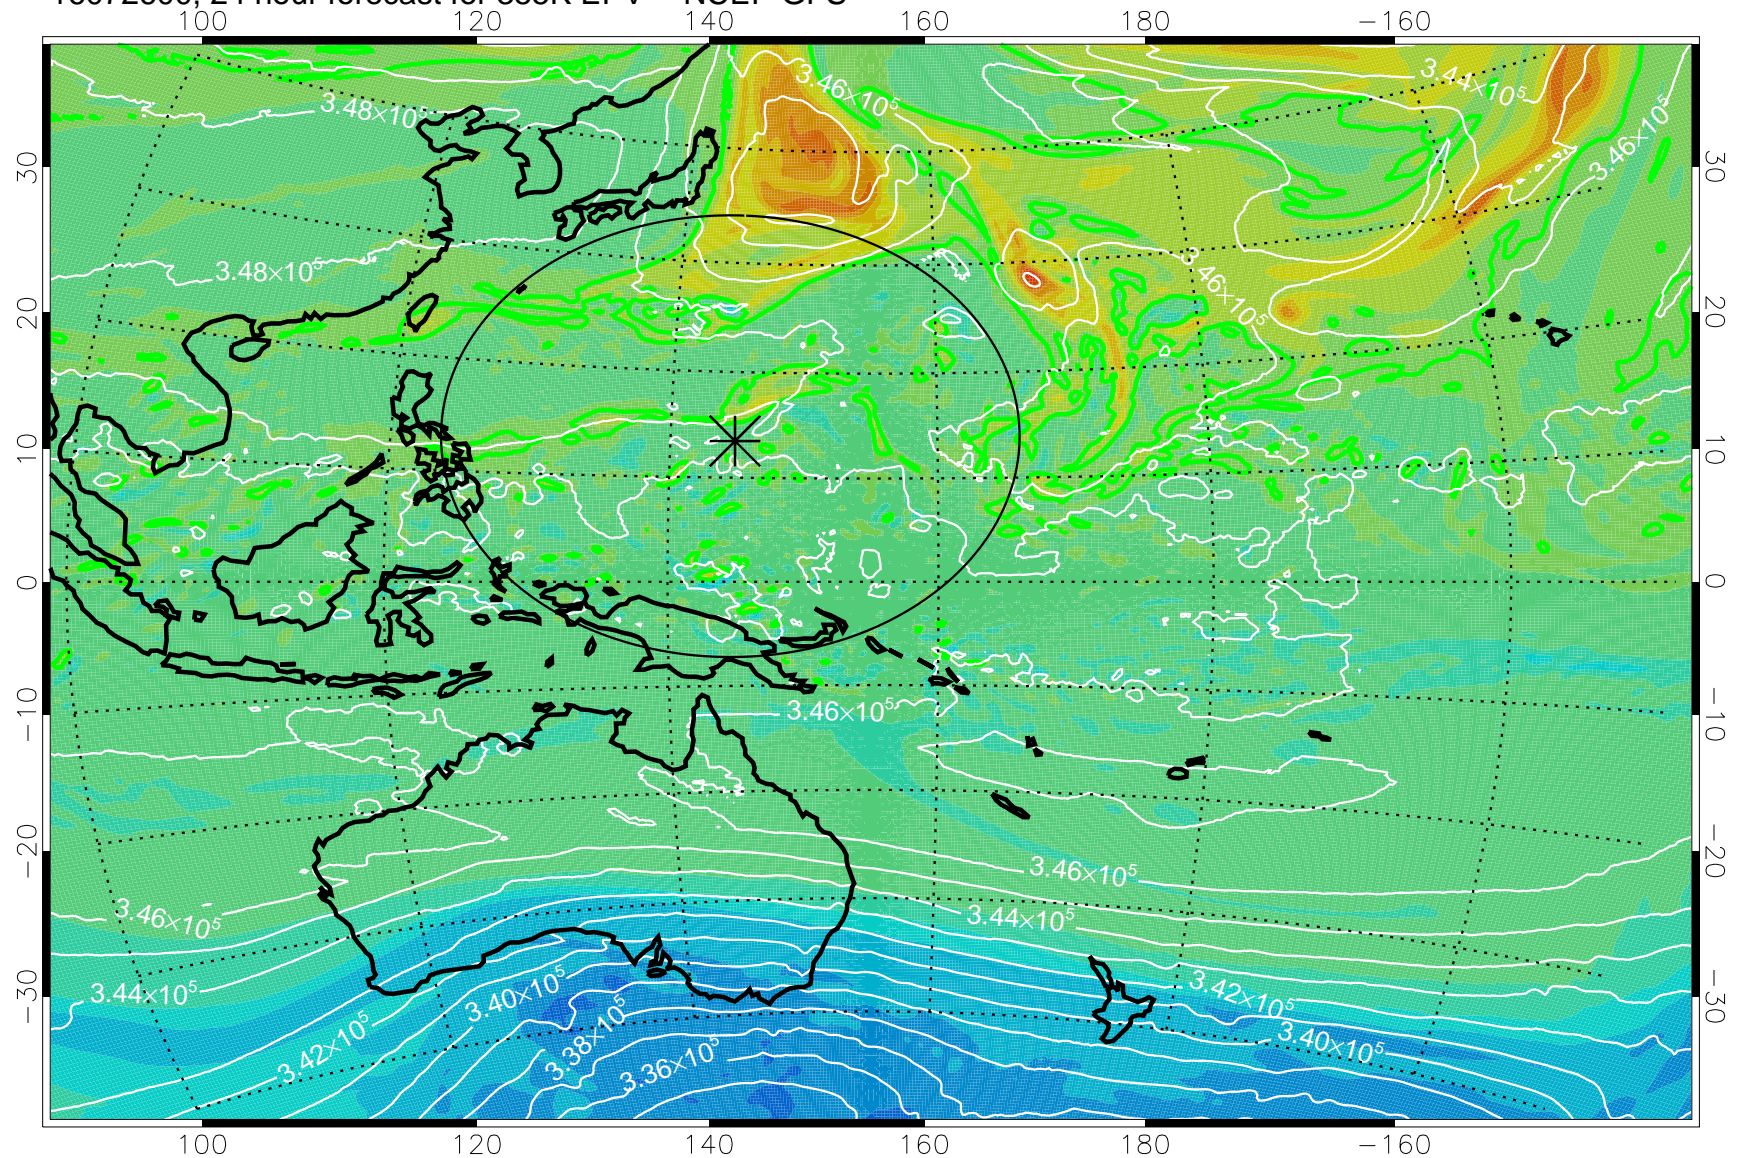

16072506, 6 hour forecast for 355K EPV -- NCEP GFS

355K Montgomery Streamfunction, white
EPV Tropopause (2 PVU) Position
Range ring of 2304 km

16072512, 12 hour forecast for 355K EPV -- NCEP GFS

355K Montgomery Streamfunction, white
EPV Tropopause (2 PVU) Position
Range ring of 2304 km

16072518, 18 hour forecast for 355K EPV -- NCEP GFS

355K Montgomery Streamfunction, white
EPV Tropopause (2 PVU) Position
Range ring of 2304 km

16072600, 24 hour forecast for 355K EPV -- NCEP GFS

355K Montgomery Streamfunction, white
EPV Tropopause (2 PVU) Position
Range ring of 2304 km

16072606, 30 hour forecast for 355K EPV -- NCEP GFS

355K Montgomery Streamfunction, white
EPV Tropopause (2 PVU) Position
Range ring of 2304 km

16072612, 36 hour forecast for 355K EPV -- NCEP GFS

355K Montgomery Streamfunction, white
EPV Tropopause (2 PVU) Position
Range ring of 2304 km

16072618, 42 hour forecast for 355K EPV -- NCEP GFS

355K Montgomery Streamfunction, white
EPV Tropopause (2 PVU) Position
Range ring of 2304 km

16072700, 48 hour forecast for 355K EPV -- NCEP GFS

355K Montgomery Streamfunction, white
EPV Tropopause (2 PVU) Position
Range ring of 2304 km