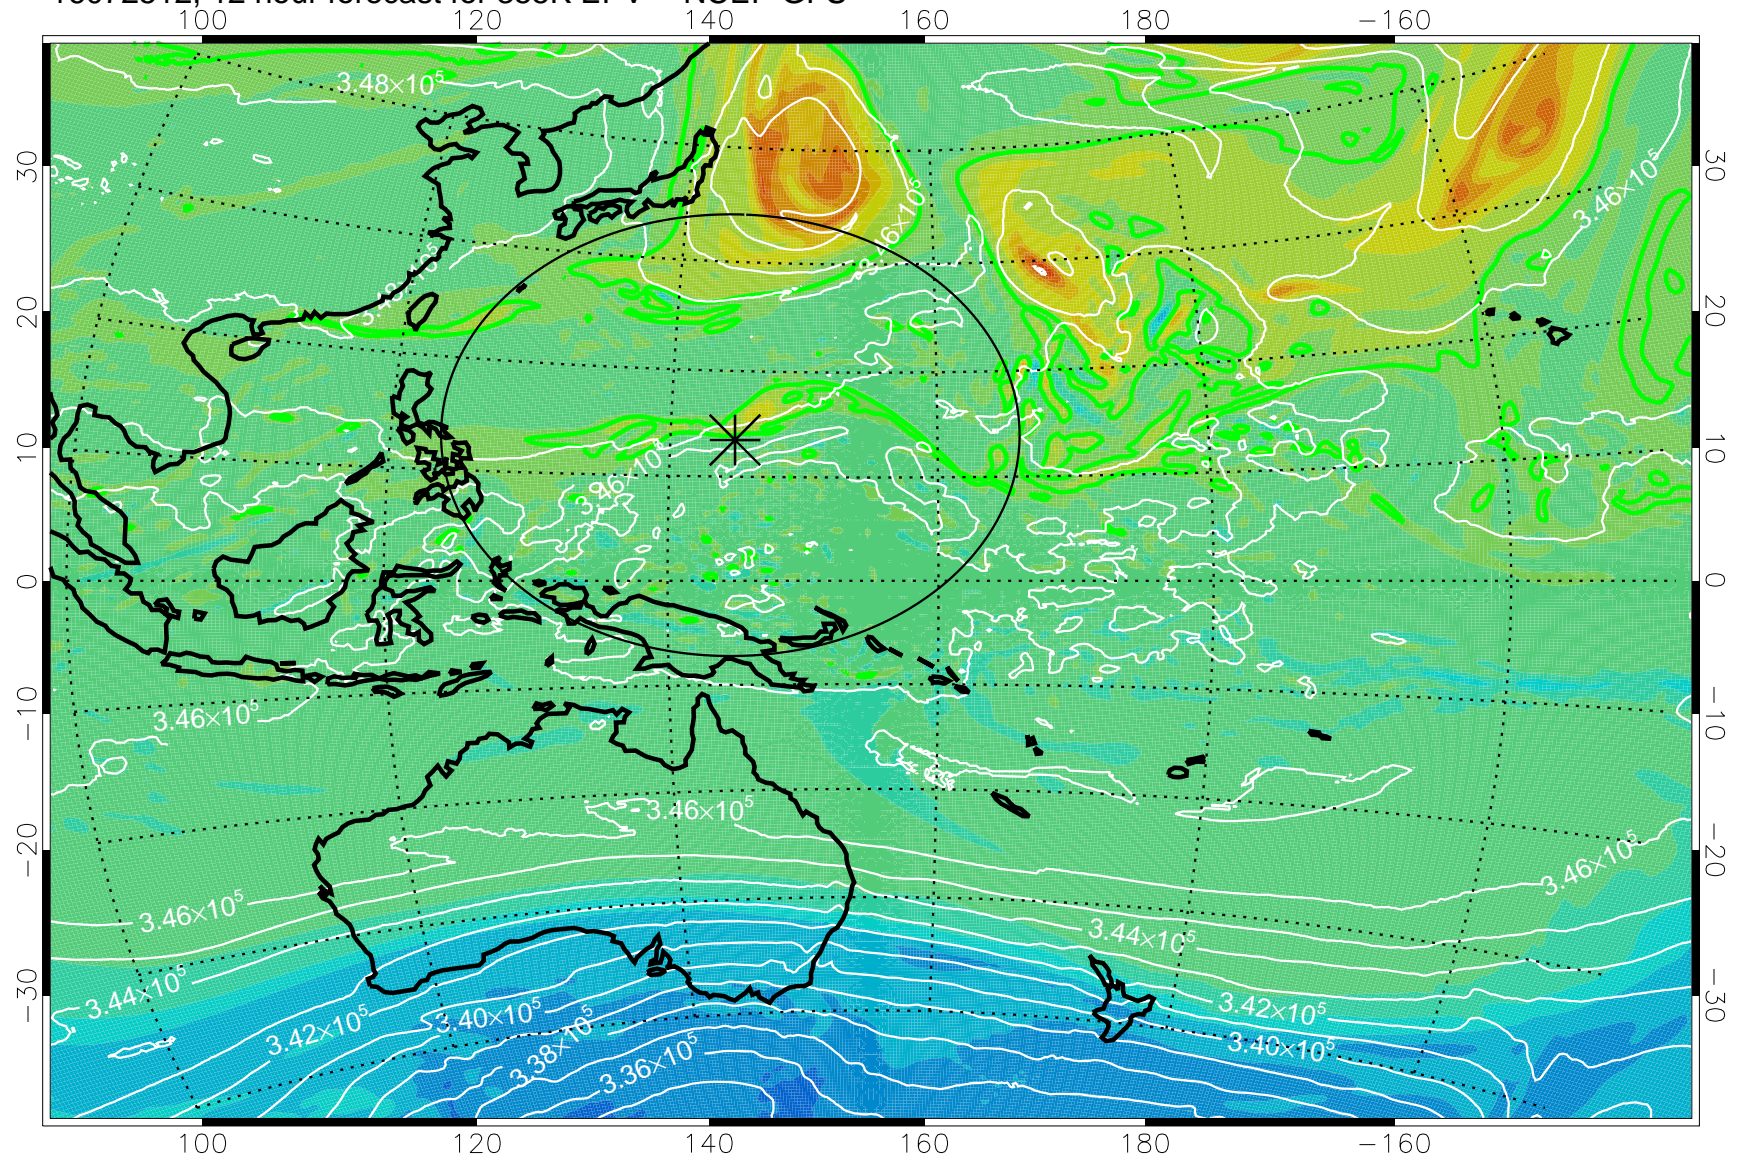

16072506, 6 hour forecast for 355K EPV -- NCEP GFS

355K Montgomery Streamfunction, white
EPV Tropopause (2 PVU) Position
Range ring of 2304 km

16072512, 12 hour forecast for 355K EPV -- NCEP GFS

355K Montgomery Streamfunction, white
EPV Tropopause (2 PVU) Position
Range ring of 2304 km

16072518, 18 hour forecast for 355K EPV -- NCEP GFS

355K Montgomery Streamfunction, white
EPV Tropopause (2 PVU) Position
Range ring of 2304 km

16072600, 24 hour forecast for 355K EPV -- NCEP GFS

355K Montgomery Streamfunction, white
EPV Tropopause (2 PVU) Position
Range ring of 2304 km

16072606, 30 hour forecast for 355K EPV -- NCEP GFS

355K Montgomery Streamfunction, white
EPV Tropopause (2 PVU) Position
Range ring of 2304 km

16072612, 36 hour forecast for 355K EPV -- NCEP GFS

355K Montgomery Streamfunction, white
EPV Tropopause (2 PVU) Position
Range ring of 2304 km

16072618, 42 hour forecast for 355K EPV -- NCEP GFS

355K Montgomery Streamfunction, white
EPV Tropopause (2 PVU) Position
Range ring of 2304 km

16072700, 48 hour forecast for 355K EPV -- NCEP GFS

355K Montgomery Streamfunction, white
EPV Tropopause (2 PVU) Position
Range ring of 2304 km