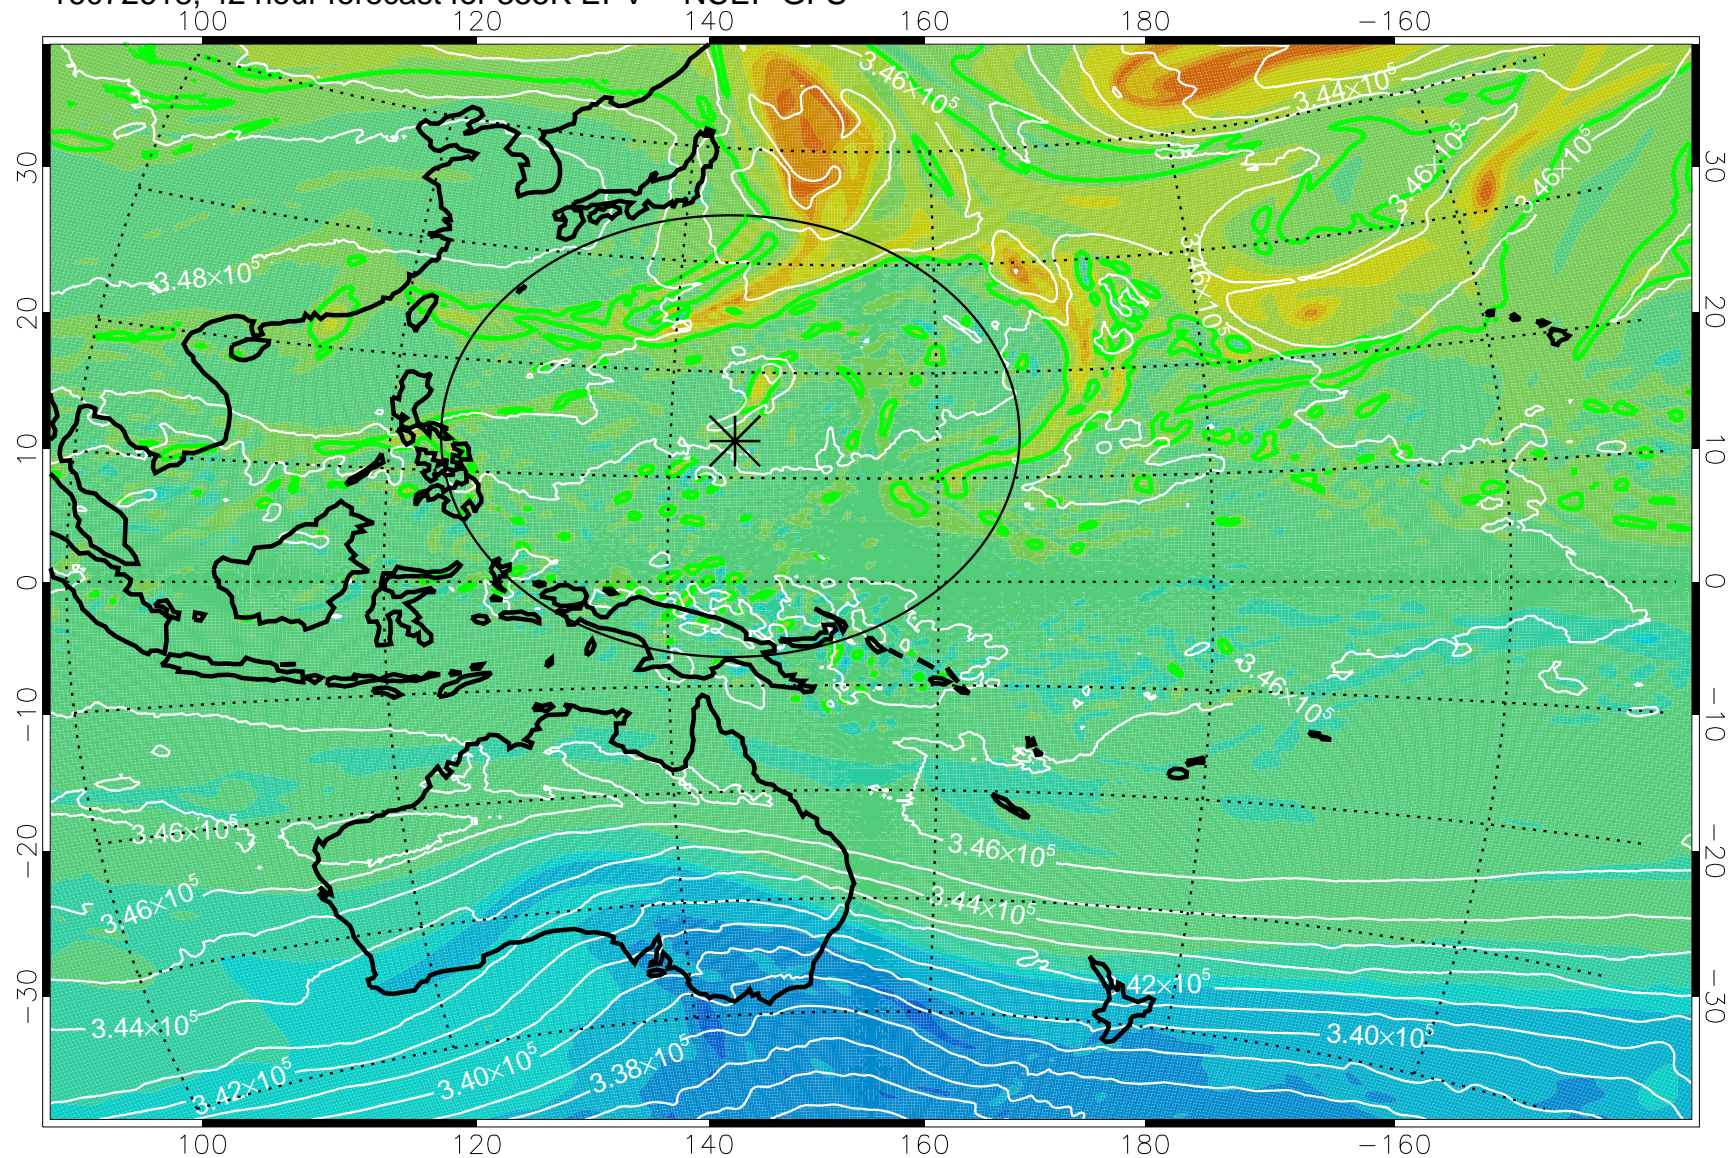

16072606, 30 hour forecast for 355K EPV -- NCEP GFS

355K Montgomery Streamfunction, white
EPV Tropopause (2 PVU) Position
Range ring of 2304 km

16072612, 36 hour forecast for 355K EPV -- NCEP GFS

355K Montgomery Streamfunction, white
EPV Tropopause (2 PVU) Position
Range ring of 2304 km

16072618, 42 hour forecast for 355K EPV -- NCEP GFS

355K Montgomery Streamfunction, white
EPV Tropopause (2 PVU) Position
Range ring of 2304 km

16072700, 48 hour forecast for 355K EPV -- NCEP GFS

355K Montgomery Streamfunction, white
EPV Tropopause (2 PVU) Position
Range ring of 2304 km

16072706, 54 hour forecast for 355K EPV -- NCEP GFS

355K Montgomery Streamfunction, white
EPV Tropopause (2 PVU) Position
Range ring of 2304 km

16072712, 60 hour forecast for 355K EPV -- NCEP GFS

355K Montgomery Streamfunction, white
EPV Tropopause (2 PVU) Position
Range ring of 2304 km

16072718, 66 hour forecast for 355K EPV -- NCEP GFS

355K Montgomery Streamfunction, white
EPV Tropopause (2 PVU) Position
Range ring of 2304 km

16072800, 72 hour forecast for 355K EPV -- NCEP GFS

355K Montgomery Streamfunction, white
EPV Tropopause (2 PVU) Position
Range ring of 2304 km