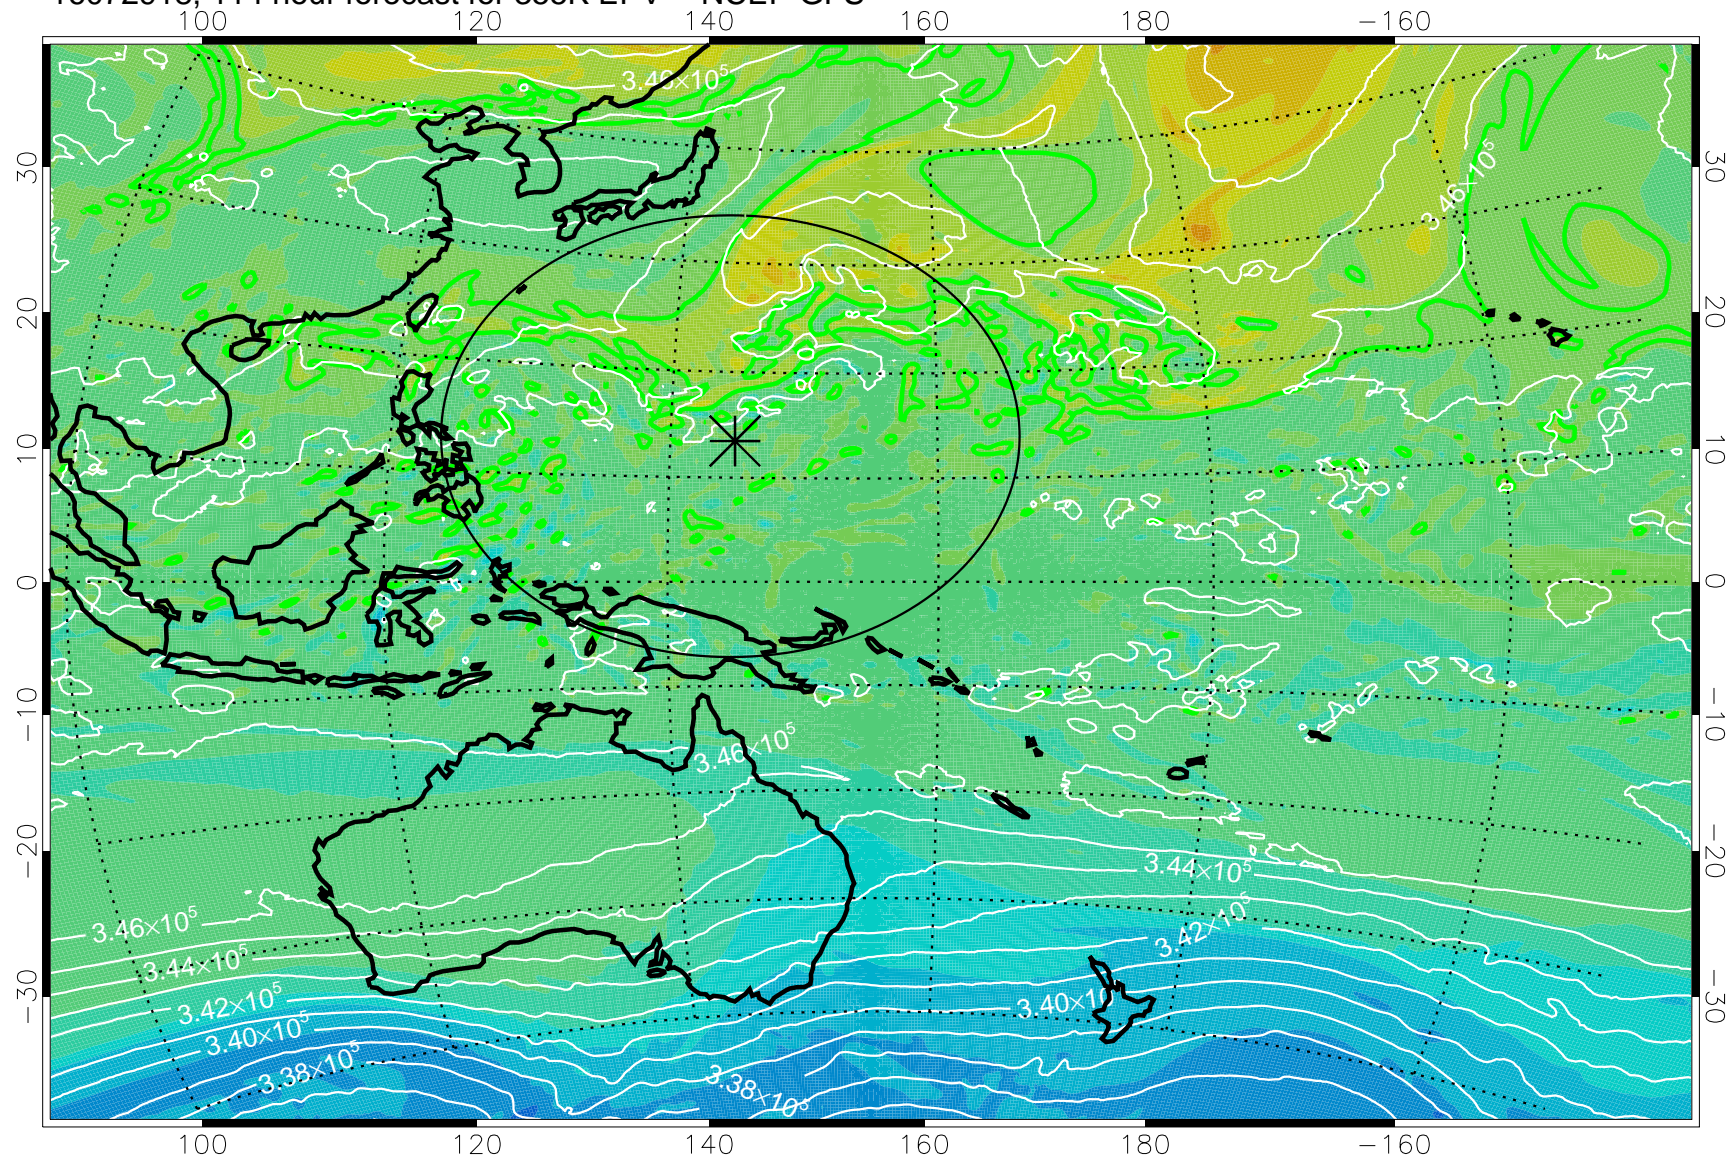

16072806, 78 hour forecast for 355K EPV -- NCEP GFS

355K Montgomery Streamfunction, white
EPV Tropopause (2 PVU) Position
Range ring of 2304 km

16072812, 84 hour forecast for 355K EPV -- NCEP GFS

355K Montgomery Streamfunction, white
EPV Tropopause (2 PVU) Position
Range ring of 2304 km

16072818, 90 hour forecast for 355K EPV -- NCEP GFS

355K Montgomery Streamfunction, white
EPV Tropopause (2 PVU) Position
Range ring of 2304 km

16072900, 96 hour forecast for 355K EPV -- NCEP GFS

355K Montgomery Streamfunction, white
EPV Tropopause (2 PVU) Position
Range ring of 2304 km

16072906, 102 hour forecast for 355K EPV -- NCEP GFS

355K Montgomery Streamfunction, white
EPV Tropopause (2 PVU) Position
Range ring of 2304 km

16072912, 108 hour forecast for 355K EPV -- NCEP GFS

355K Montgomery Streamfunction, white
EPV Tropopause (2 PVU) Position
Range ring of 2304 km

16072918, 114 hour forecast for 355K EPV -- NCEP GFS

355K Montgomery Streamfunction, white
EPV Tropopause (2 PVU) Position
Range ring of 2304 km

16073000, 120 hour forecast for 355K EPV -- NCEP GFS

355K Montgomery Streamfunction, white
EPV Tropopause (2 PVU) Position
Range ring of 2304 km