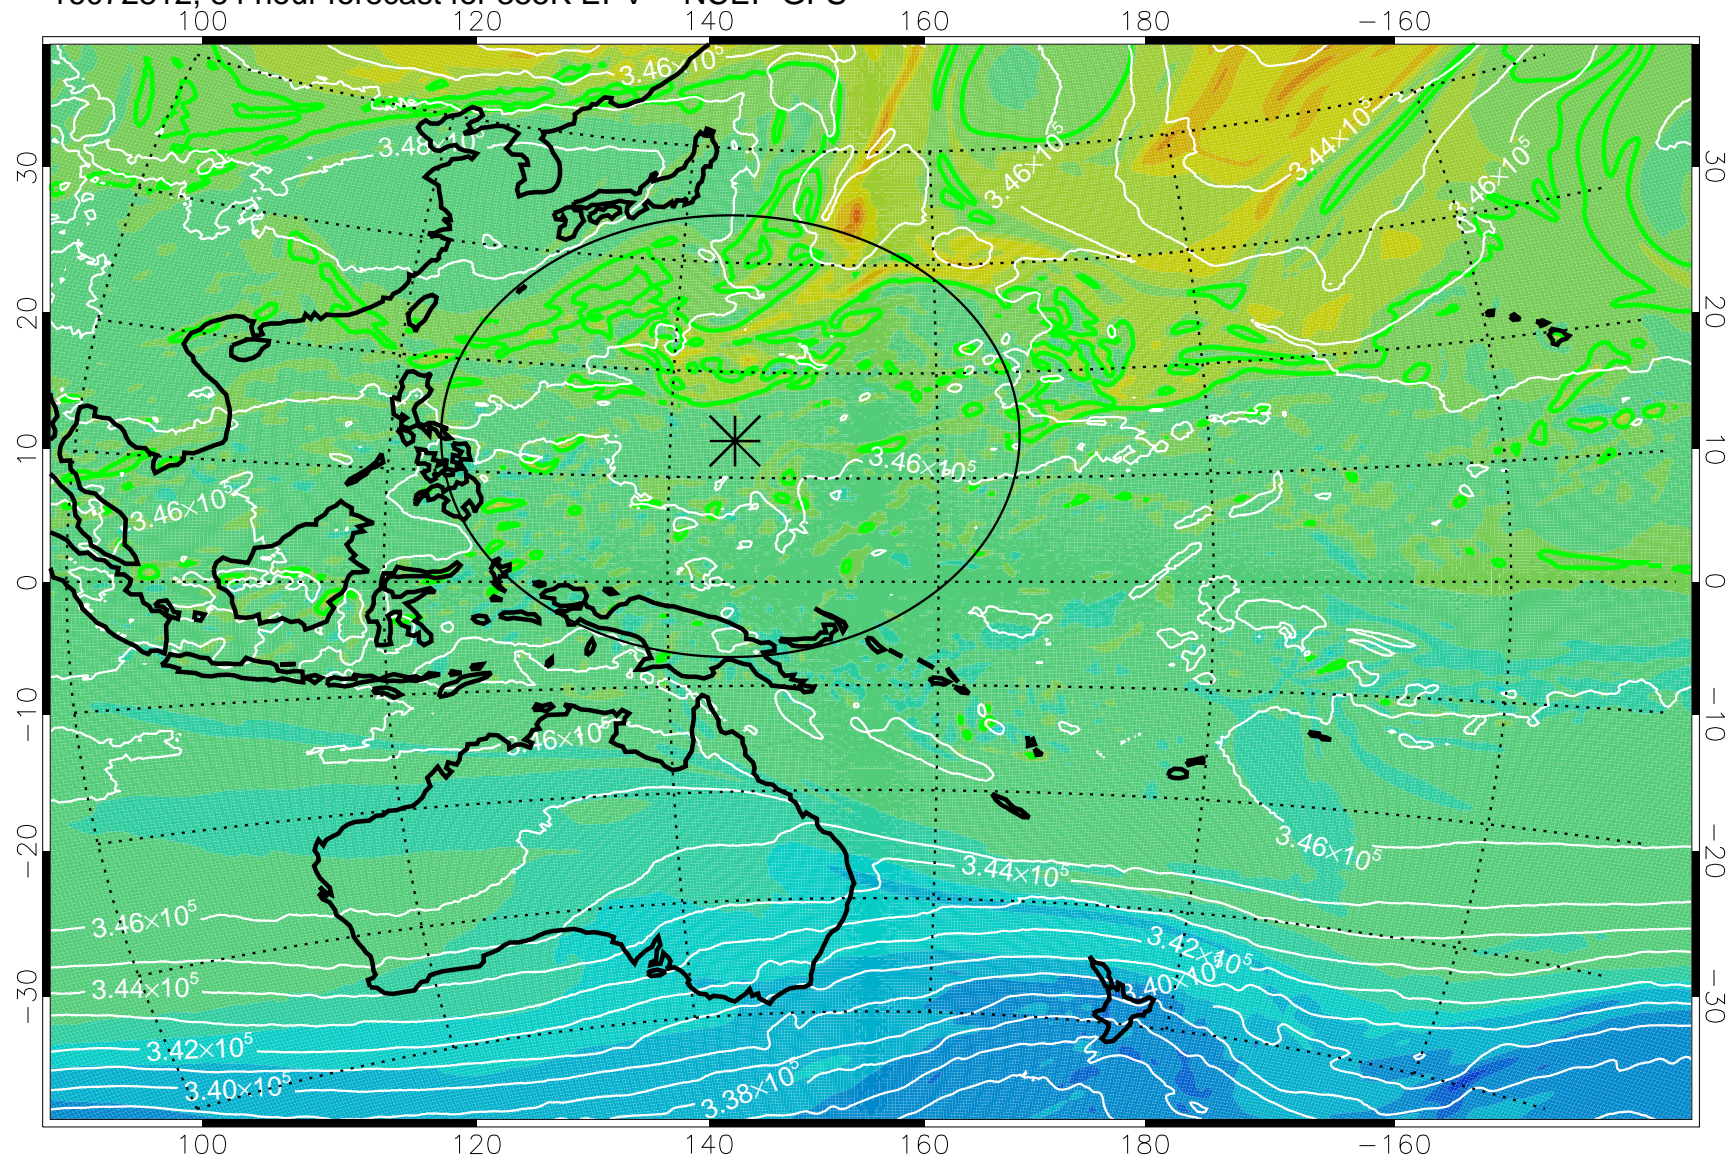

16072706, 54 hour forecast for 355K EPV -- NCEP GFS

355K Montgomery Streamfunction, white
EPV Tropopause (2 PVU) Position
Range ring of 2304 km

16072712, 60 hour forecast for 355K EPV -- NCEP GFS

355K Montgomery Streamfunction, white
EPV Tropopause (2 PVU) Position
Range ring of 2304 km

16072718, 66 hour forecast for 355K EPV -- NCEP GFS

355K Montgomery Streamfunction, white
EPV Tropopause (2 PVU) Position
Range ring of 2304 km

16072800, 72 hour forecast for 355K EPV -- NCEP GFS

355K Montgomery Streamfunction, white
EPV Tropopause (2 PVU) Position
Range ring of 2304 km

16072806, 78 hour forecast for 355K EPV -- NCEP GFS

355K Montgomery Streamfunction, white
EPV Tropopause (2 PVU) Position
Range ring of 2304 km

16072812, 84 hour forecast for 355K EPV -- NCEP GFS

355K Montgomery Streamfunction, white
EPV Tropopause (2 PVU) Position
Range ring of 2304 km

16072818, 90 hour forecast for 355K EPV -- NCEP GFS

355K Montgomery Streamfunction, white
EPV Tropopause (2 PVU) Position
Range ring of 2304 km

16072900, 96 hour forecast for 355K EPV -- NCEP GFS

355K Montgomery Streamfunction, white
EPV Tropopause (2 PVU) Position
Range ring of 2304 km