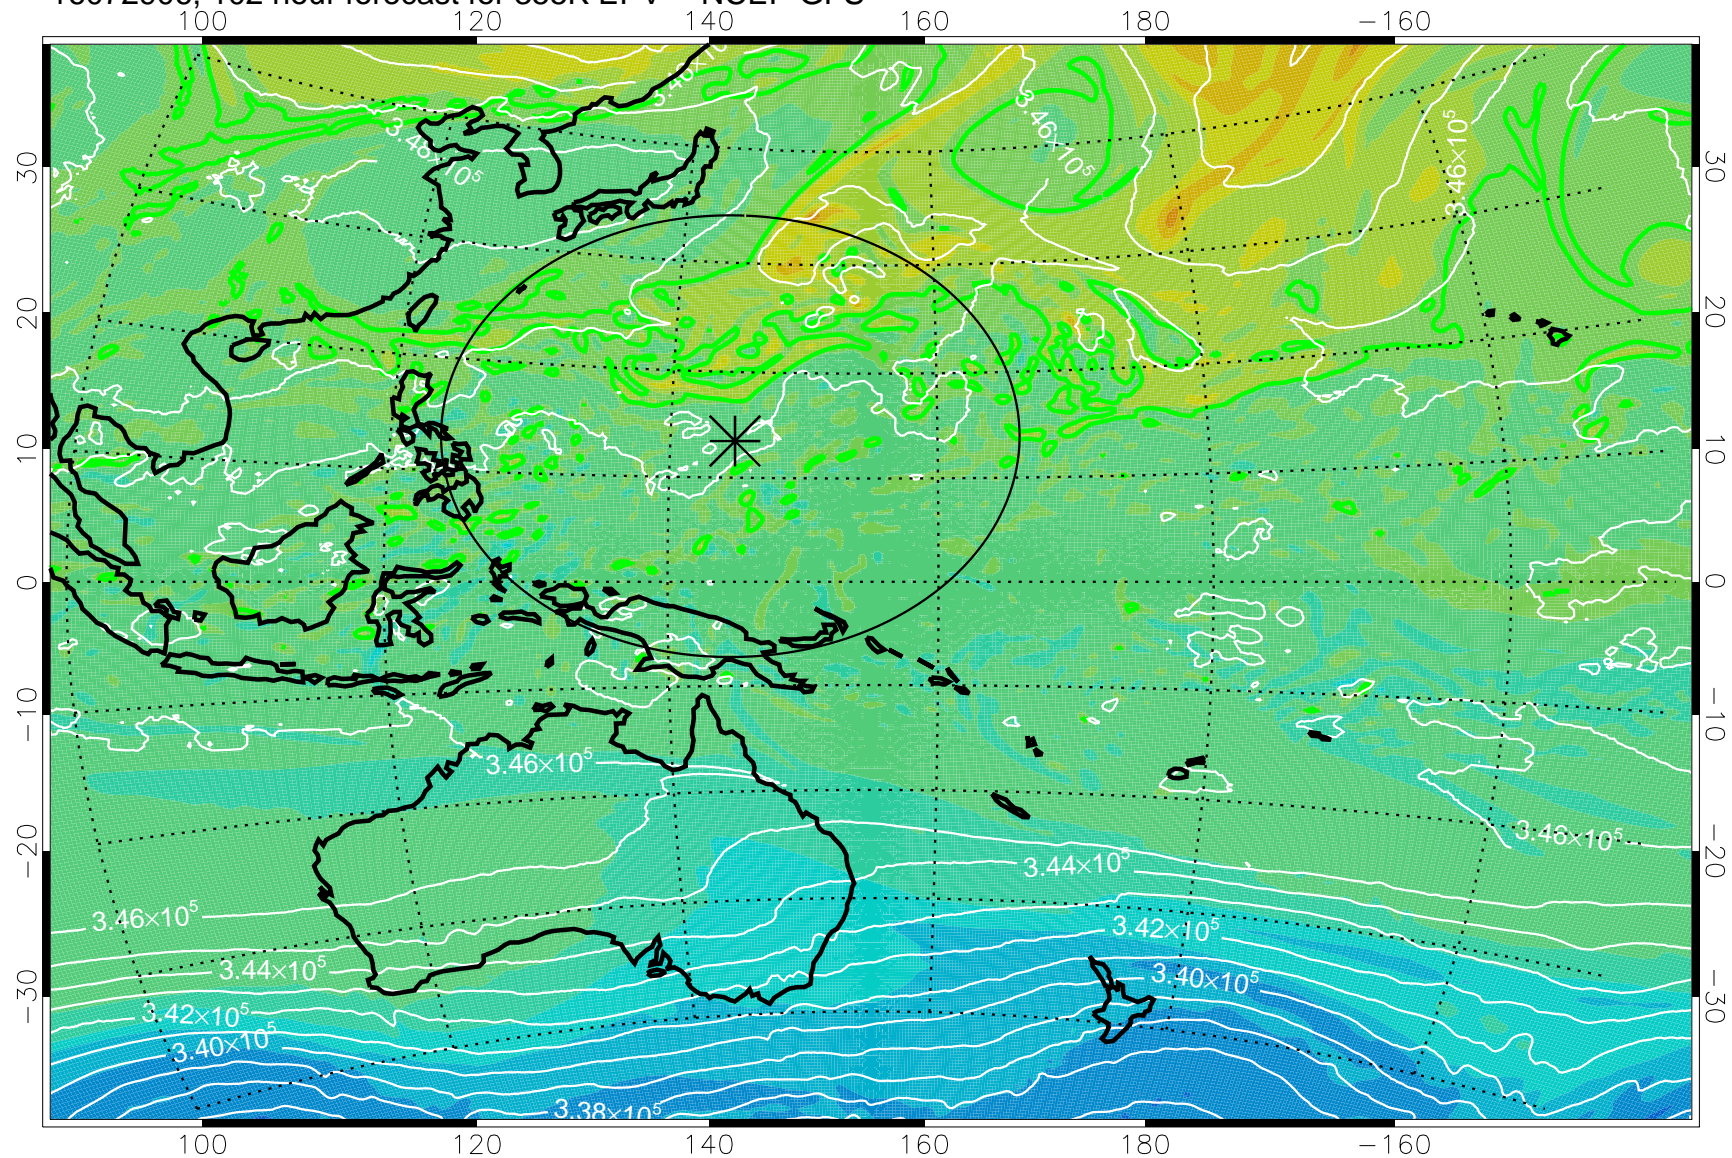

16072806, 78 hour forecast for 355K EPV -- NCEP GFS

355K Montgomery Streamfunction, white
EPV Tropopause (2 PVU) Position
Range ring of 2304 km

16072812, 84 hour forecast for 355K EPV -- NCEP GFS

355K Montgomery Streamfunction, white
EPV Tropopause (2 PVU) Position
Range ring of 2304 km

16072818, 90 hour forecast for 355K EPV -- NCEP GFS

355K Montgomery Streamfunction, white
EPV Tropopause (2 PVU) Position
Range ring of 2304 km

16072900, 96 hour forecast for 355K EPV -- NCEP GFS

355K Montgomery Streamfunction, white
EPV Tropopause (2 PVU) Position
Range ring of 2304 km

16072906, 102 hour forecast for 355K EPV -- NCEP GFS

355K Montgomery Streamfunction, white
EPV Tropopause (2 PVU) Position
Range ring of 2304 km

16072912, 108 hour forecast for 355K EPV -- NCEP GFS

355K Montgomery Streamfunction, white
EPV Tropopause (2 PVU) Position
Range ring of 2304 km

16072918, 114 hour forecast for 355K EPV -- NCEP GFS

355K Montgomery Streamfunction, white
EPV Tropopause (2 PVU) Position
Range ring of 2304 km

16073000, 120 hour forecast for 355K EPV -- NCEP GFS

355K Montgomery Streamfunction, white
EPV Tropopause (2 PVU) Position
Range ring of 2304 km