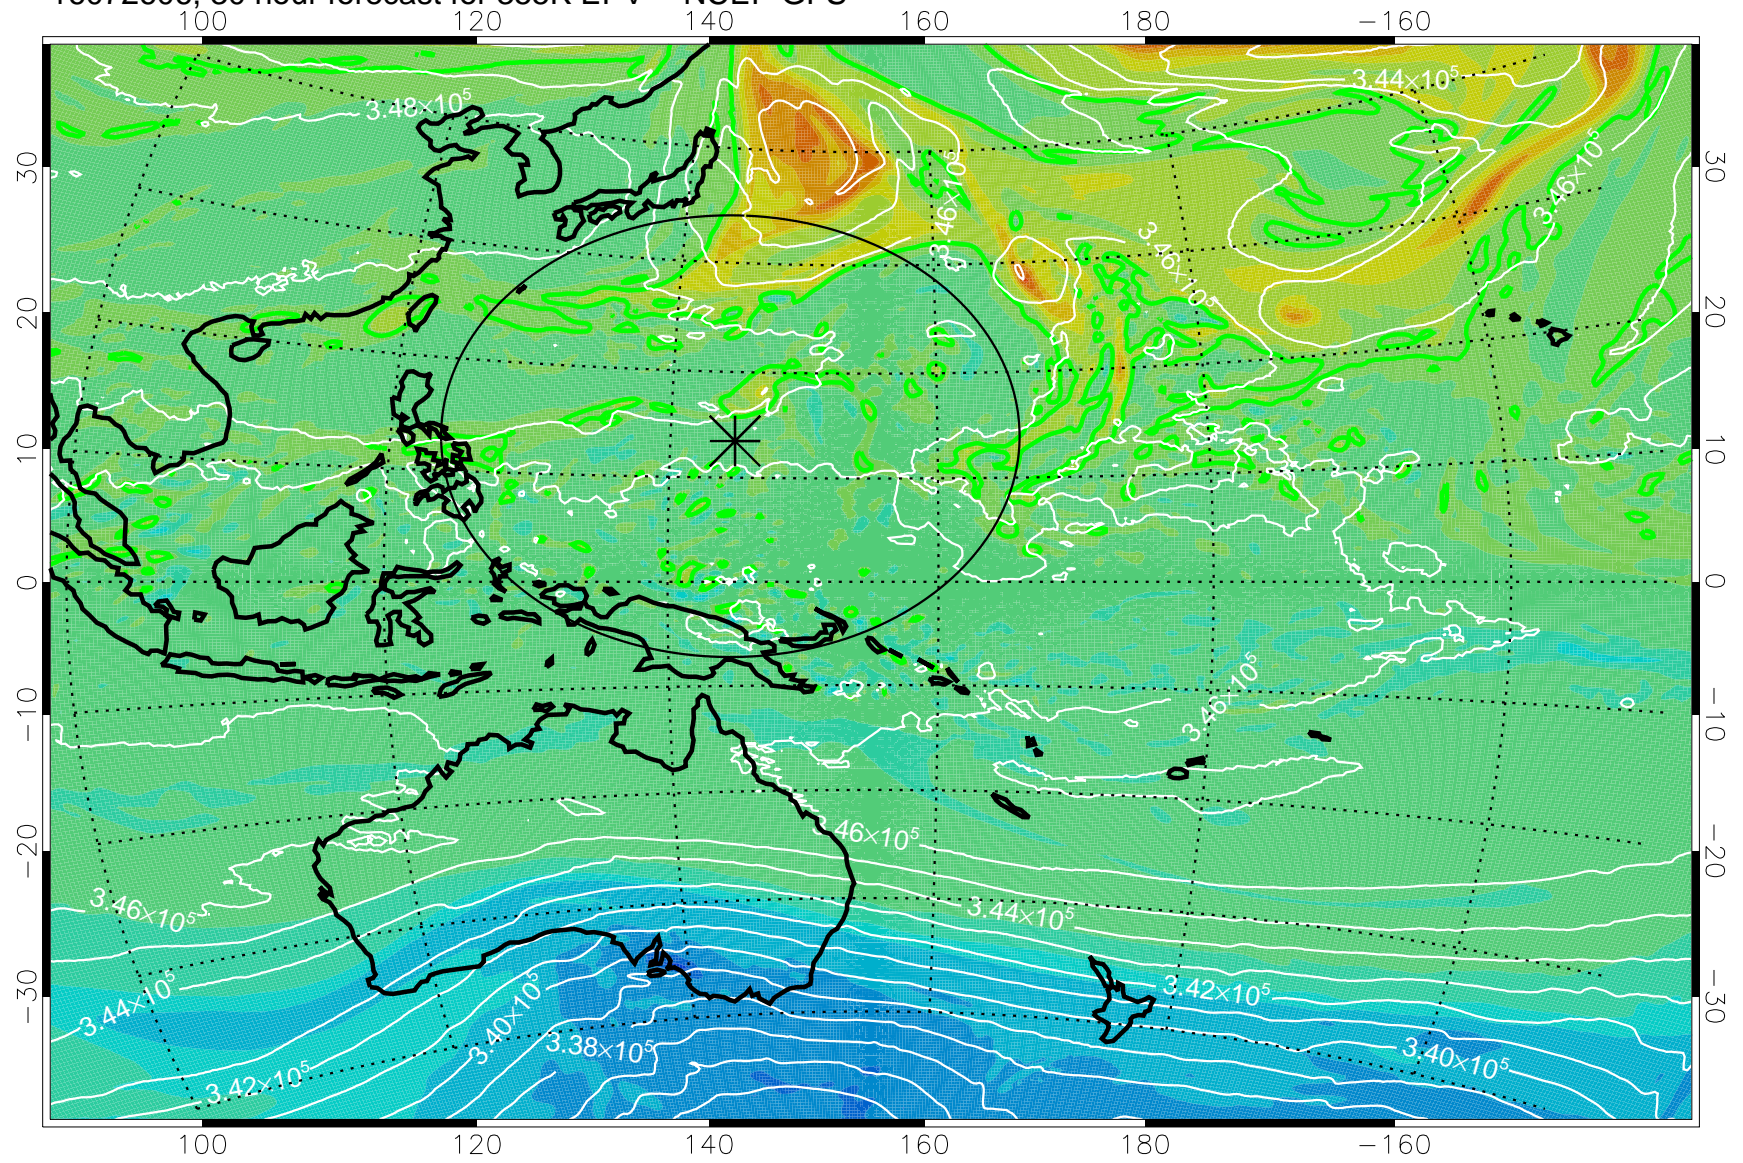

16072518, 18 hour forecast for 355K EPV -- NCEP GFS

355K Montgomery Streamfunction, white
EPV Tropopause (2 PVU) Position
Range ring of 2304 km

16072600, 24 hour forecast for 355K EPV -- NCEP GFS

355K Montgomery Streamfunction, white
EPV Tropopause (2 PVU) Position
Range ring of 2304 km

16072606, 30 hour forecast for 355K EPV -- NCEP GFS

355K Montgomery Streamfunction, white
EPV Tropopause (2 PVU) Position
Range ring of 2304 km

16072612, 36 hour forecast for 355K EPV -- NCEP GFS

355K Montgomery Streamfunction, white
EPV Tropopause (2 PVU) Position
Range ring of 2304 km

16072618, 42 hour forecast for 355K EPV -- NCEP GFS

355K Montgomery Streamfunction, white
EPV Tropopause (2 PVU) Position
Range ring of 2304 km

16072700, 48 hour forecast for 355K EPV -- NCEP GFS

355K Montgomery Streamfunction, white
EPV Tropopause (2 PVU) Position
Range ring of 2304 km

16072718, 66 hour forecast for 355K EPV -- NCEP GFS

355K Montgomery Streamfunction, white
EPV Tropopause (2 PVU) Position
Range ring of 2304 km

16072800, 72 hour forecast for 355K EPV -- NCEP GFS

355K Montgomery Streamfunction, white
EPV Tropopause (2 PVU) Position
Range ring of 2304 km