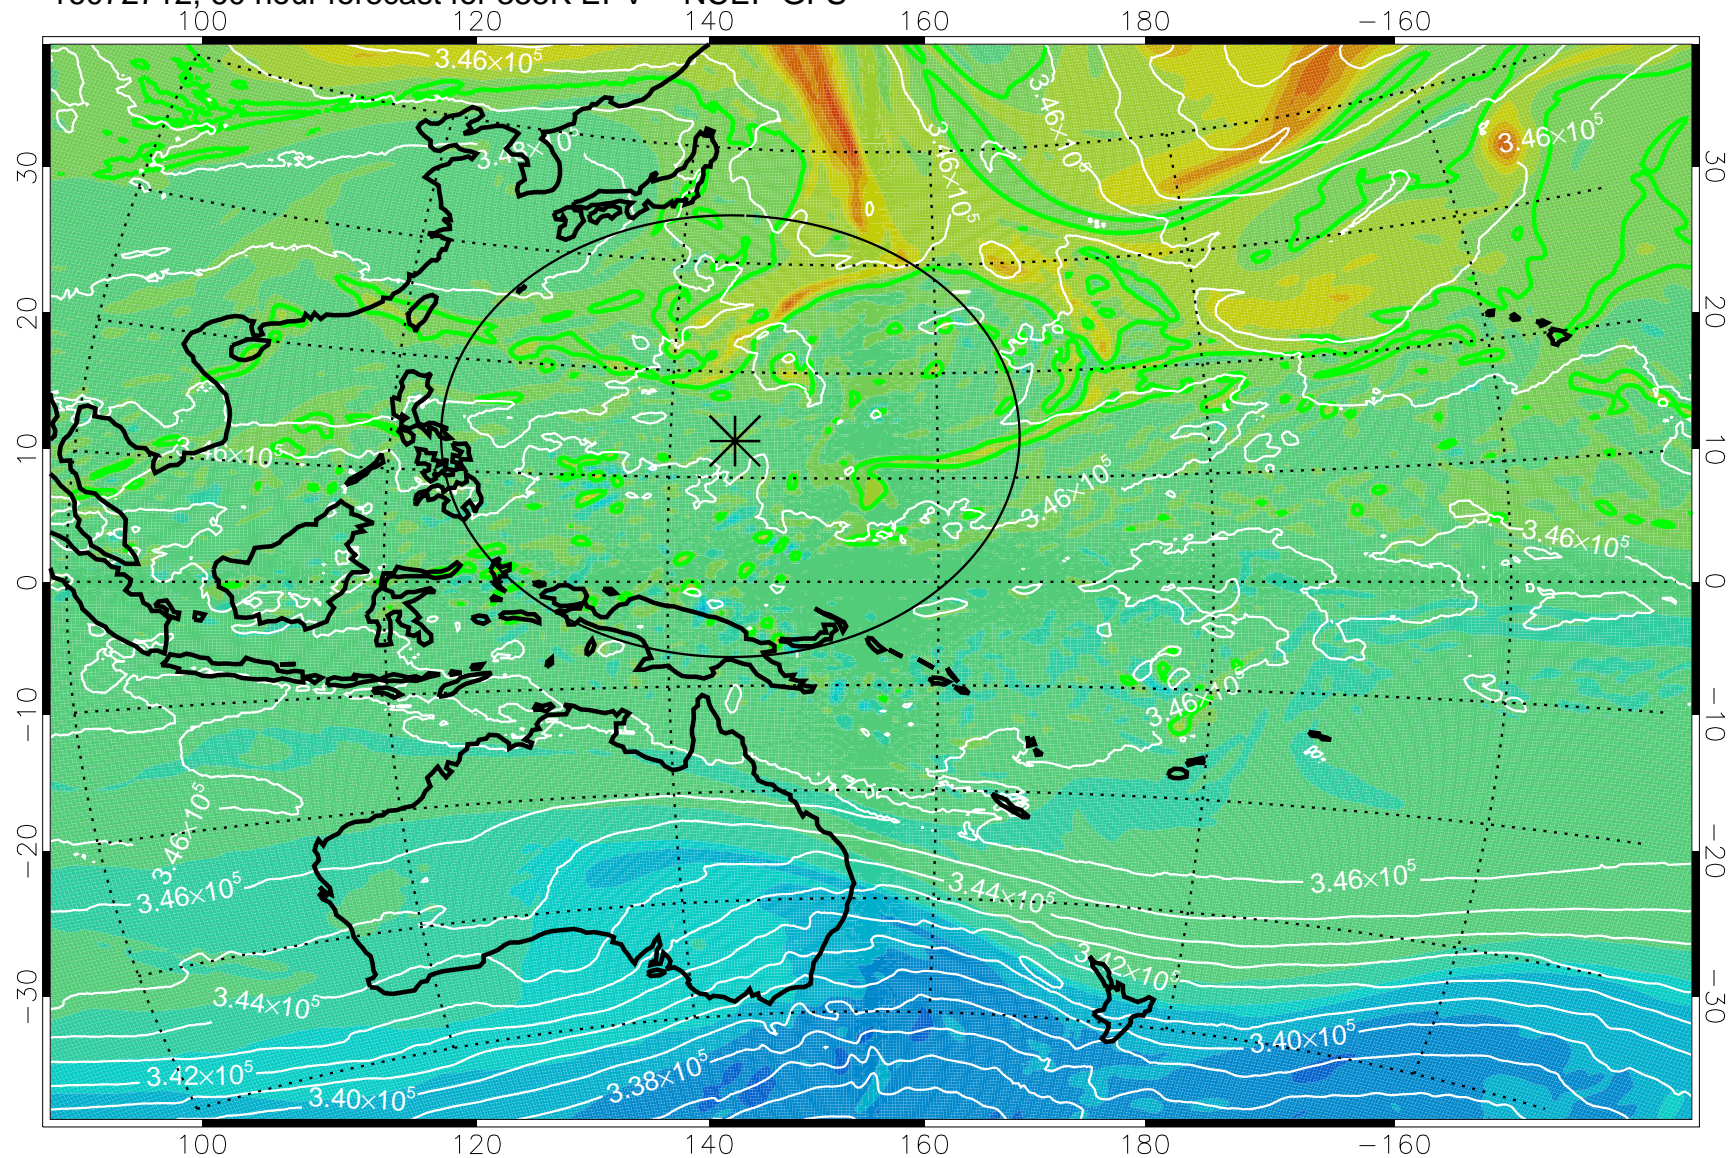

16072606, 30 hour forecast for 355K EPV -- NCEP GFS

355K Montgomery Streamfunction, white
EPV Tropopause (2 PVU) Position
Range ring of 2304 km

16072612, 36 hour forecast for 355K EPV -- NCEP GFS

355K Montgomery Streamfunction, white
EPV Tropopause (2 PVU) Position
Range ring of 2304 km

16072618, 42 hour forecast for 355K EPV -- NCEP GFS

355K Montgomery Streamfunction, white
EPV Tropopause (2 PVU) Position
Range ring of 2304 km

16072700, 48 hour forecast for 355K EPV -- NCEP GFS

355K Montgomery Streamfunction, white
EPV Tropopause (2 PVU) Position
Range ring of 2304 km

16072706, 54 hour forecast for 355K EPV -- NCEP GFS

355K Montgomery Streamfunction, white
EPV Tropopause (2 PVU) Position
Range ring of 2304 km

16072712, 60 hour forecast for 355K EPV -- NCEP GFS

355K Montgomery Streamfunction, white
EPV Tropopause (2 PVU) Position
Range ring of 2304 km

16072718, 66 hour forecast for 355K EPV -- NCEP GFS

355K Montgomery Streamfunction, white
EPV Tropopause (2 PVU) Position
Range ring of 2304 km

16072800, 72 hour forecast for 355K EPV -- NCEP GFS

355K Montgomery Streamfunction, white
EPV Tropopause (2 PVU) Position
Range ring of 2304 km