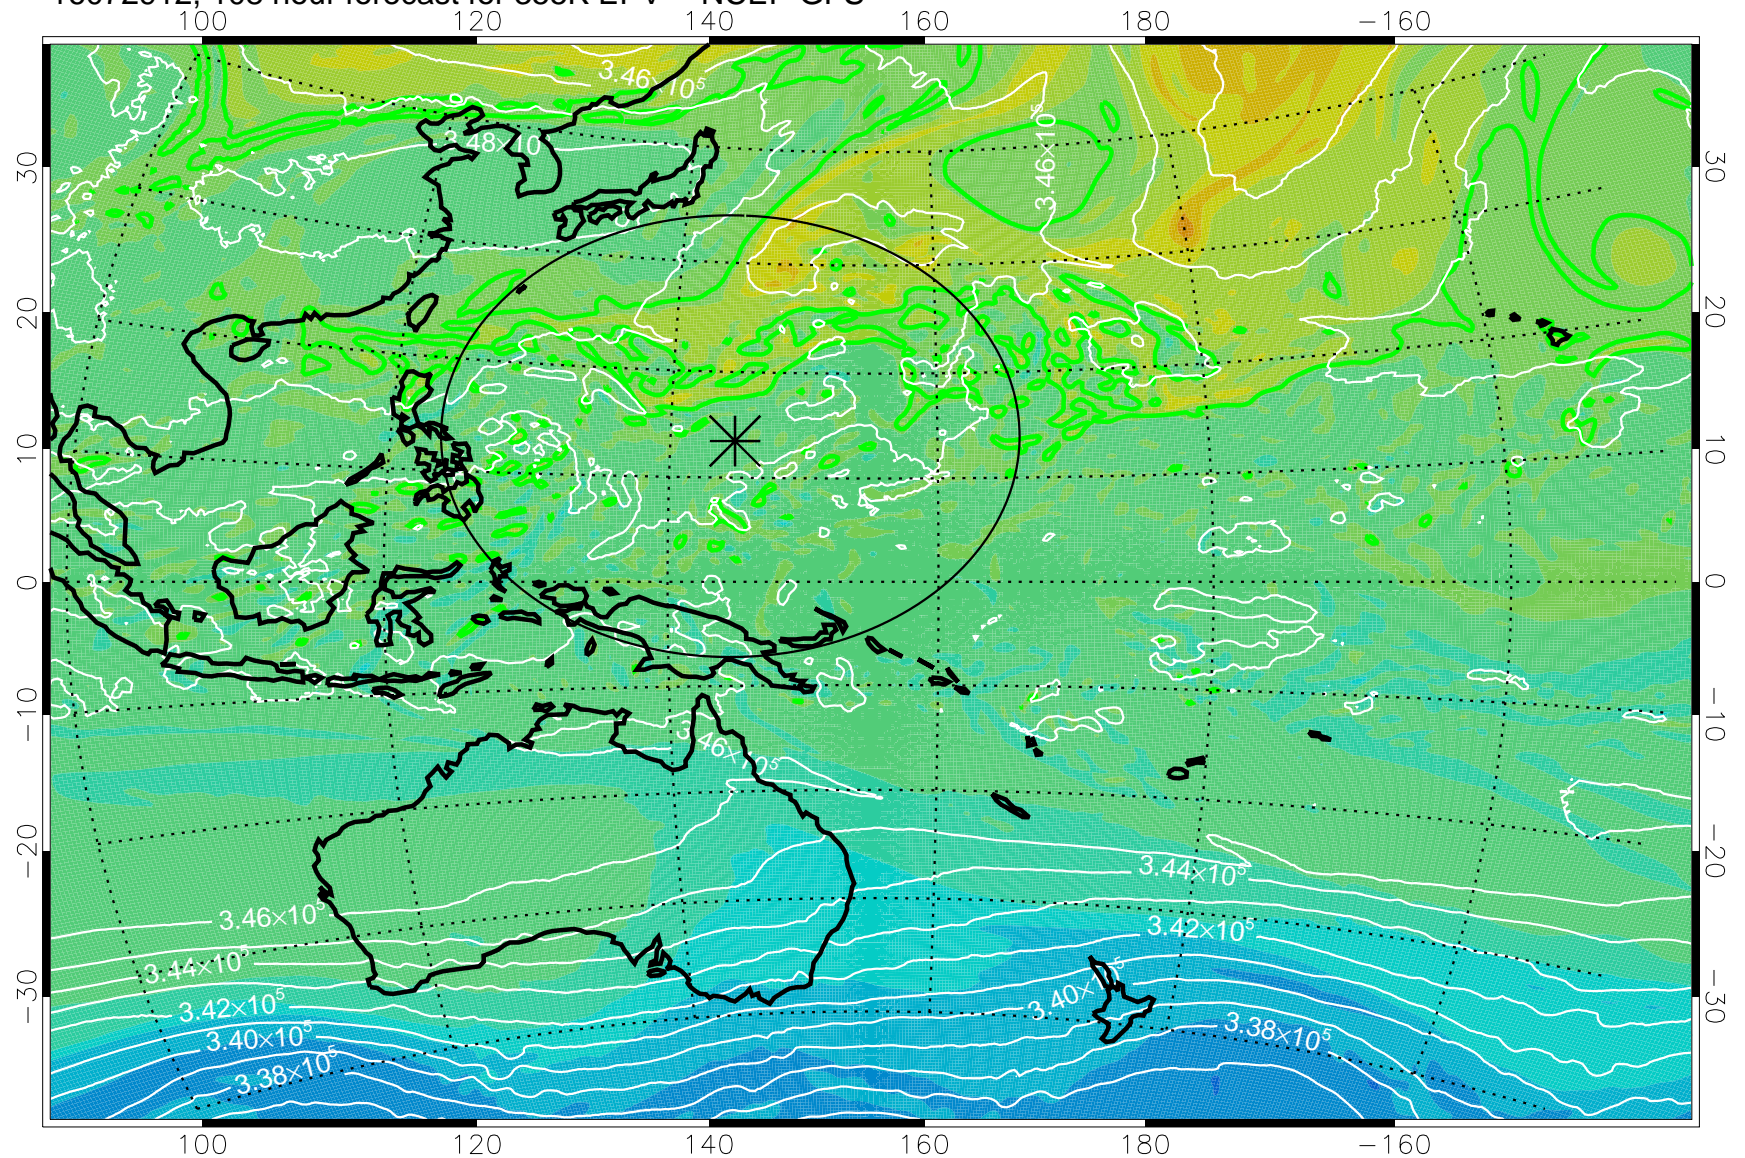

16072806, 78 hour forecast for 355K EPV -- NCEP GFS

355K Montgomery Streamfunction, white
EPV Tropopause (2 PVU) Position
Range ring of 2304 km

16072812, 84 hour forecast for 355K EPV -- NCEP GFS

355K Montgomery Streamfunction, white
EPV Tropopause (2 PVU) Position
Range ring of 2304 km

16072818, 90 hour forecast for 355K EPV -- NCEP GFS

355K Montgomery Streamfunction, white
EPV Tropopause (2 PVU) Position
Range ring of 2304 km

16072900, 96 hour forecast for 355K EPV -- NCEP GFS

355K Montgomery Streamfunction, white
EPV Tropopause (2 PVU) Position
Range ring of 2304 km

16072906, 102 hour forecast for 355K EPV -- NCEP GFS

355K Montgomery Streamfunction, white
EPV Tropopause (2 PVU) Position
Range ring of 2304 km

16072912, 108 hour forecast for 355K EPV -- NCEP GFS

355K Montgomery Streamfunction, white
EPV Tropopause (2 PVU) Position
Range ring of 2304 km

16072918, 114 hour forecast for 355K EPV -- NCEP GFS

355K Montgomery Streamfunction, white
EPV Tropopause (2 PVU) Position
Range ring of 2304 km

16073000, 120 hour forecast for 355K EPV -- NCEP GFS

355K Montgomery Streamfunction, white
EPV Tropopause (2 PVU) Position
Range ring of 2304 km