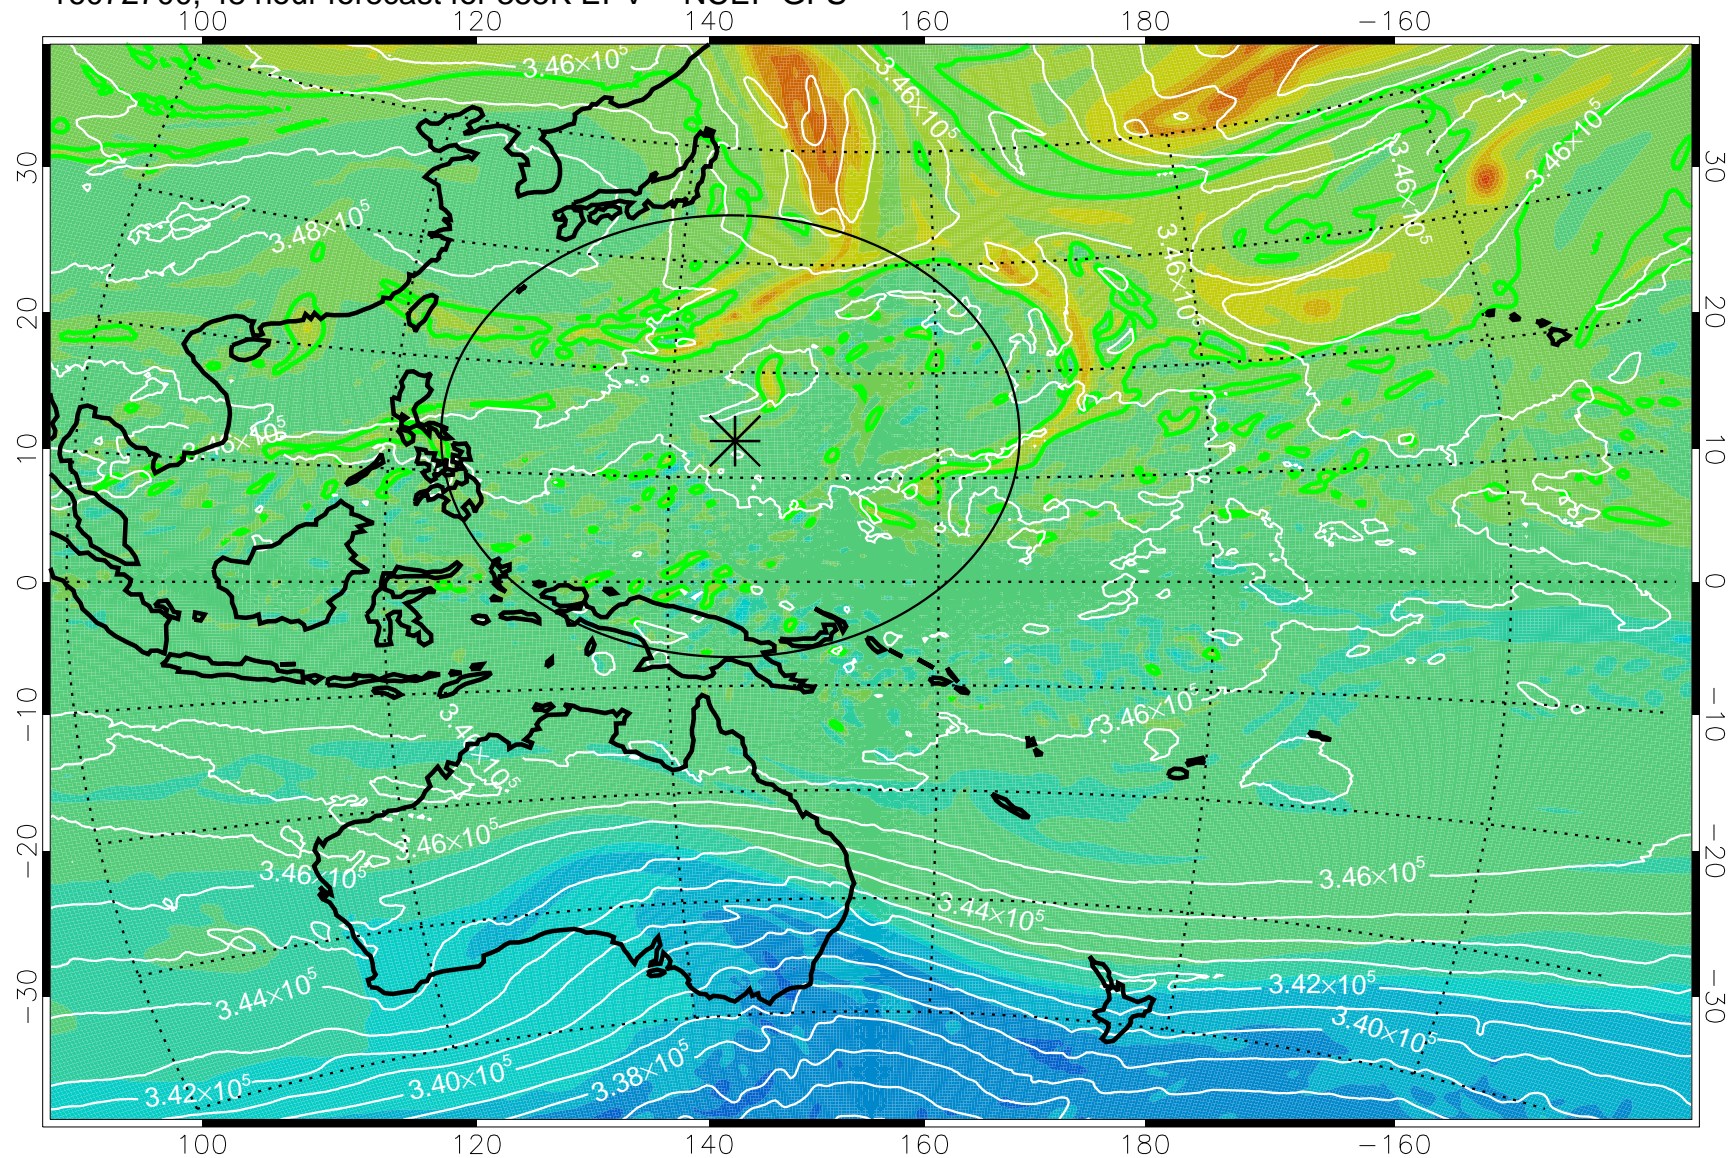

16072606, 30 hour forecast for 355K EPV -- NCEP GFS

355K Montgomery Streamfunction, white
EPV Tropopause (2 PVU) Position
Range ring of 2304 km

16072612, 36 hour forecast for 355K EPV -- NCEP GFS

355K Montgomery Streamfunction, white
EPV Tropopause (2 PVU) Position
Range ring of 2304 km

16072618, 42 hour forecast for 355K EPV -- NCEP GFS

355K Montgomery Streamfunction, white
EPV Tropopause (2 PVU) Position
Range ring of 2304 km

16072700, 48 hour forecast for 355K EPV -- NCEP GFS

355K Montgomery Streamfunction, white
EPV Tropopause (2 PVU) Position
Range ring of 2304 km

16072706, 54 hour forecast for 355K EPV -- NCEP GFS

355K Montgomery Streamfunction, white
EPV Tropopause (2 PVU) Position
Range ring of 2304 km

16072712, 60 hour forecast for 355K EPV -- NCEP GFS

355K Montgomery Streamfunction, white
EPV Tropopause (2 PVU) Position
Range ring of 2304 km

16072718, 66 hour forecast for 355K EPV -- NCEP GFS

355K Montgomery Streamfunction, white
EPV Tropopause (2 PVU) Position
Range ring of 2304 km

16072800, 72 hour forecast for 355K EPV -- NCEP GFS

355K Montgomery Streamfunction, white
EPV Tropopause (2 PVU) Position
Range ring of 2304 km