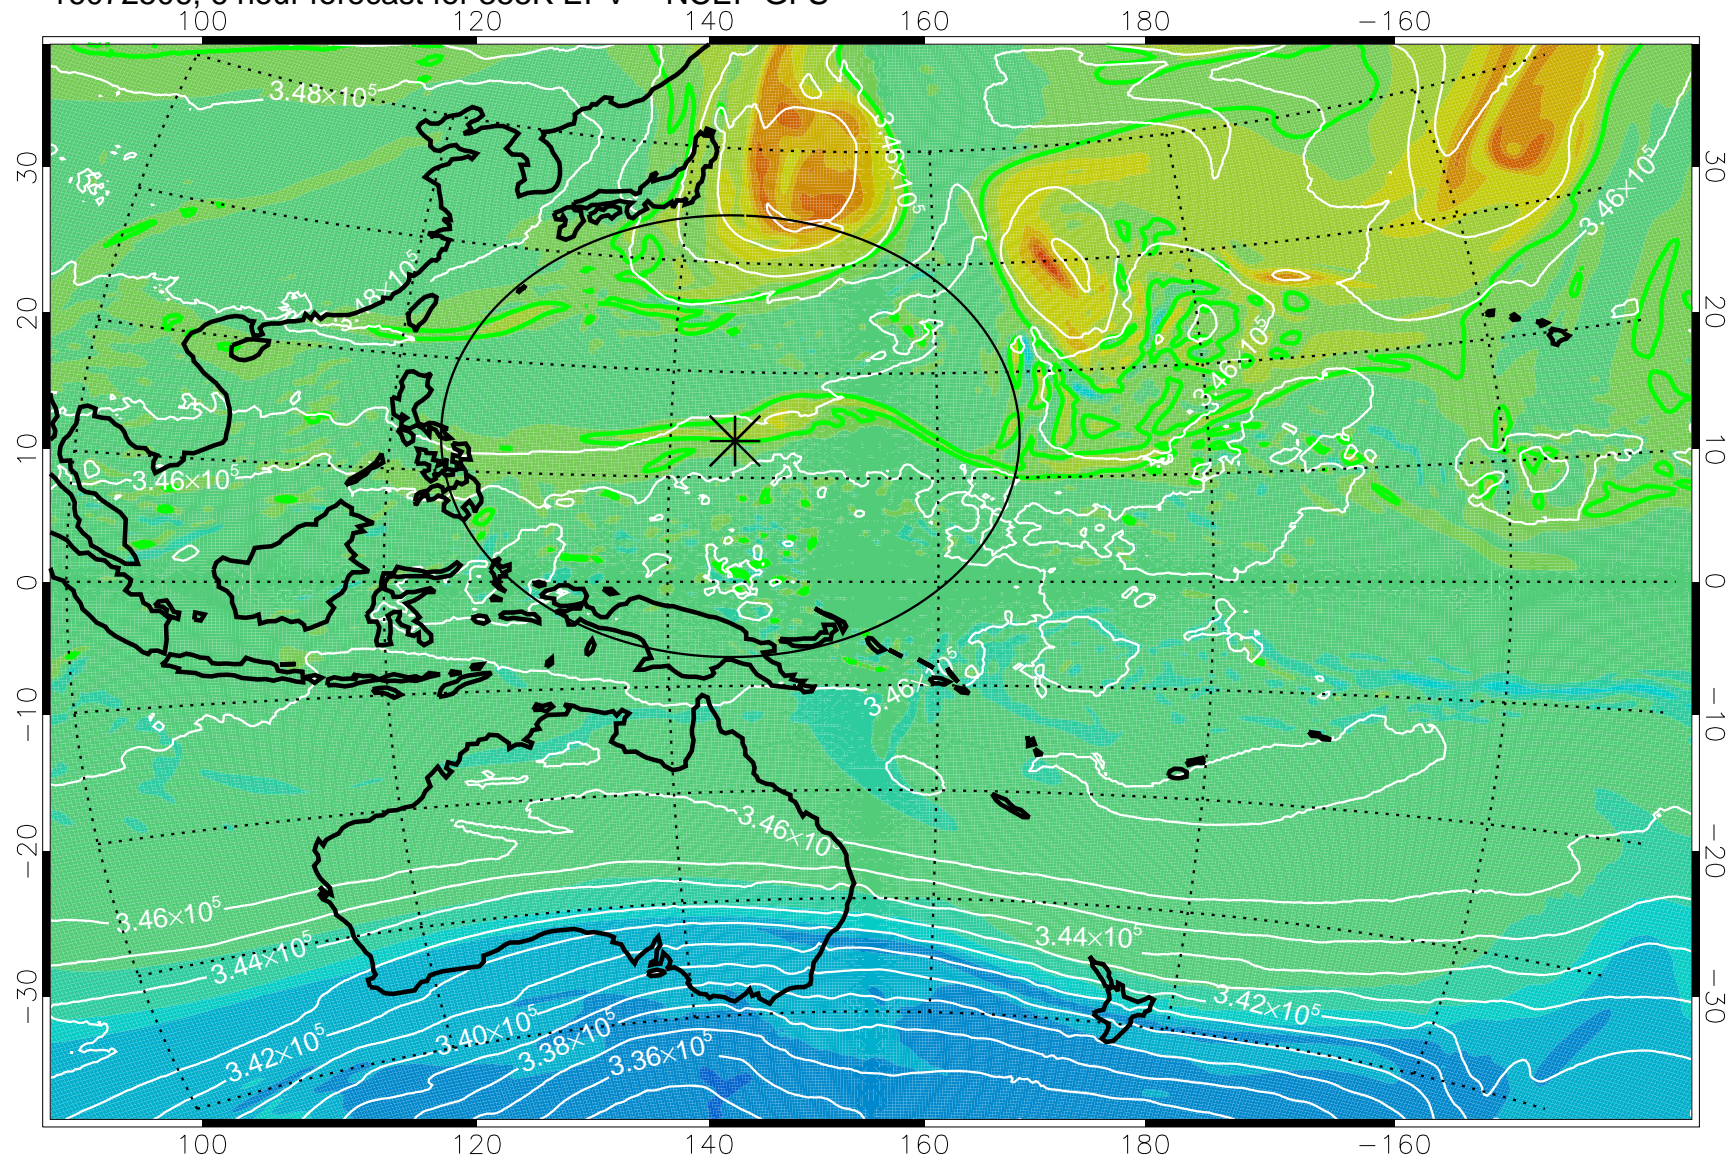

16072506, 6 hour forecast for 355K EPV -- NCEP GFS

355K Montgomery Streamfunction, white
EPV Tropopause (2 PVU) Position
Range ring of 2304 km

16072512, 12 hour forecast for 355K EPV -- NCEP GFS

355K Montgomery Streamfunction, white
EPV Tropopause (2 PVU) Position
Range ring of 2304 km

16072518, 18 hour forecast for 355K EPV -- NCEP GFS

355K Montgomery Streamfunction, white
EPV Tropopause (2 PVU) Position
Range ring of 2304 km

16072600, 24 hour forecast for 355K EPV -- NCEP GFS

355K Montgomery Streamfunction, white
EPV Tropopause (2 PVU) Position
Range ring of 2304 km

16072606, 30 hour forecast for 355K EPV -- NCEP GFS

355K Montgomery Streamfunction, white
EPV Tropopause (2 PVU) Position
Range ring of 2304 km

16072612, 36 hour forecast for 355K EPV -- NCEP GFS

355K Montgomery Streamfunction, white
EPV Tropopause (2 PVU) Position
Range ring of 2304 km

16072618, 42 hour forecast for 355K EPV -- NCEP GFS

355K Montgomery Streamfunction, white
EPV Tropopause (2 PVU) Position
Range ring of 2304 km

16072700, 48 hour forecast for 355K EPV -- NCEP GFS

355K Montgomery Streamfunction, white
EPV Tropopause (2 PVU) Position
Range ring of 2304 km