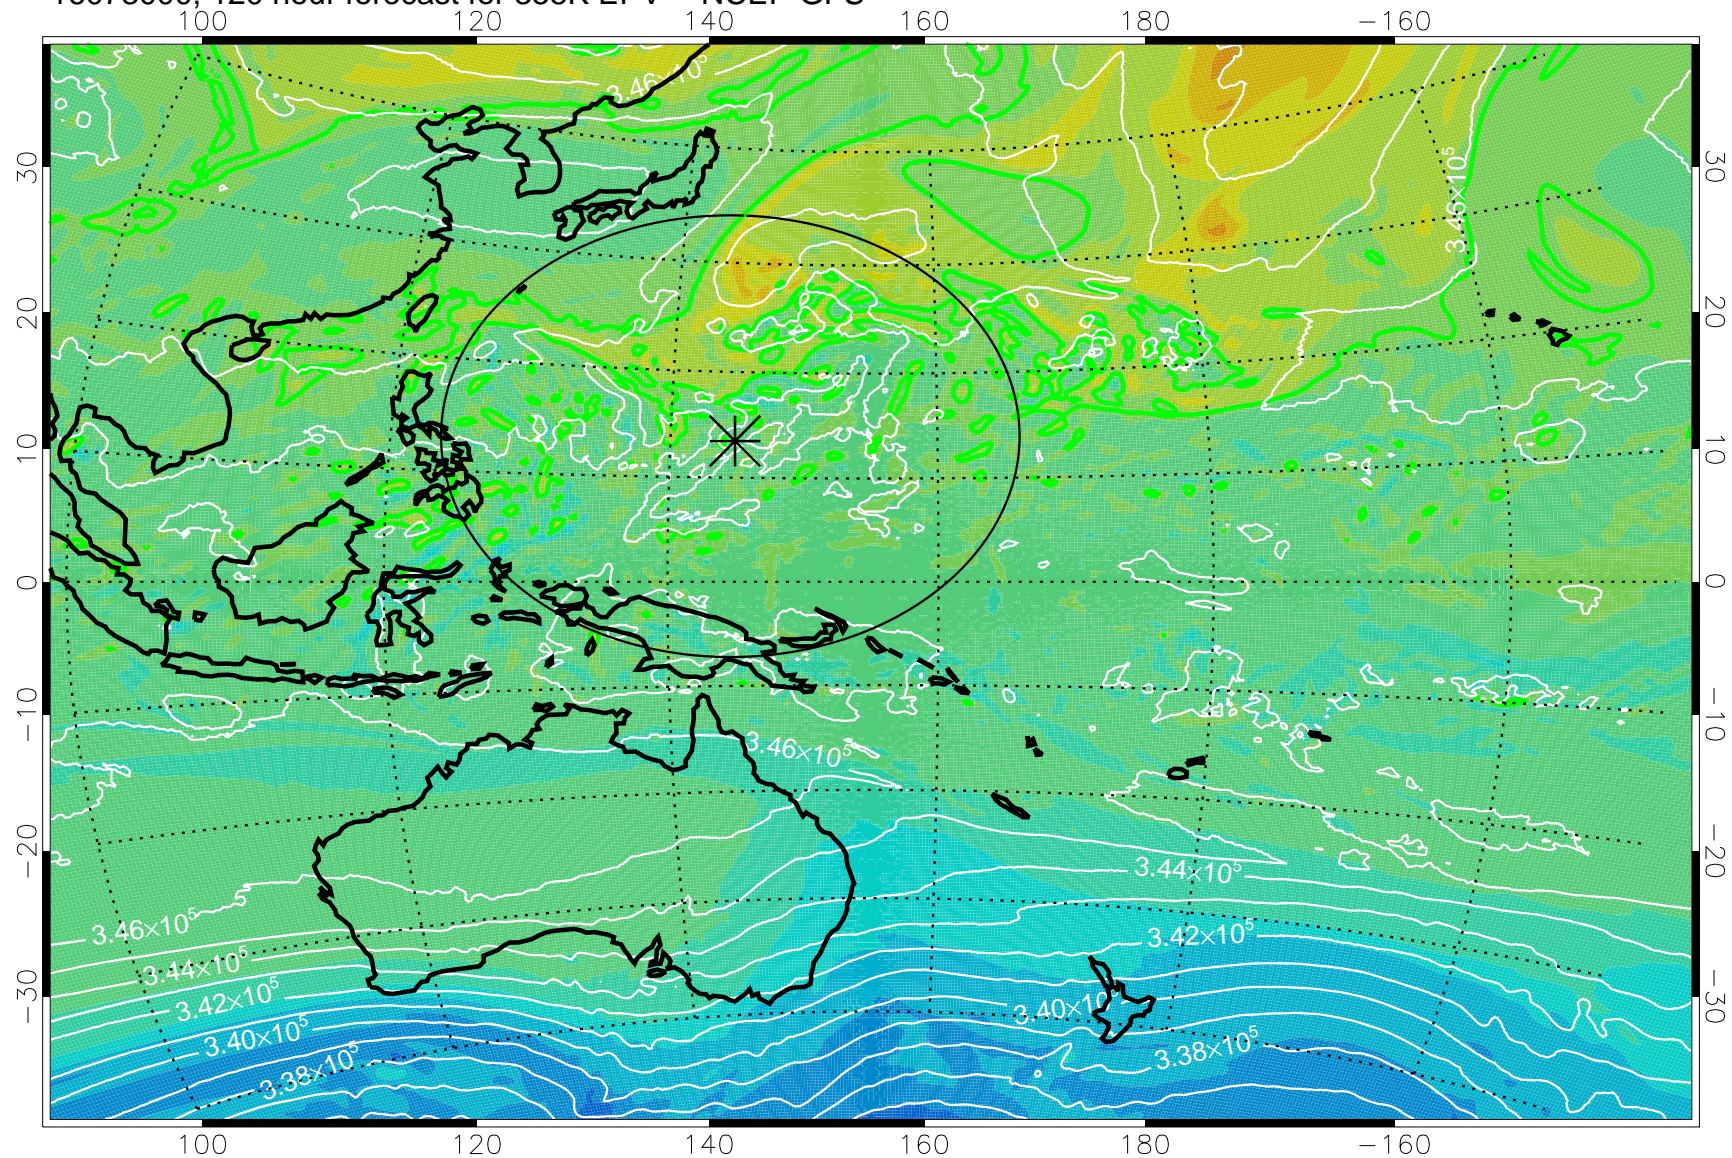

16072818, 90 hour forecast for 355K EPV -- NCEP GFS

355K Montgomery Streamfunction, white
EPV Tropopause (2 PVU) Position
Range ring of 2304 km

16072900, 96 hour forecast for 355K EPV -- NCEP GFS

355K Montgomery Streamfunction, white
EPV Tropopause (2 PVU) Position
Range ring of 2304 km

16072906, 102 hour forecast for 355K EPV -- NCEP GFS

355K Montgomery Streamfunction, white
EPV Tropopause (2 PVU) Position
Range ring of 2304 km

16072912, 108 hour forecast for 355K EPV -- NCEP GFS

355K Montgomery Streamfunction, white
EPV Tropopause (2 PVU) Position
Range ring of 2304 km

16072918, 114 hour forecast for 355K EPV -- NCEP GFS

355K Montgomery Streamfunction, white
EPV Tropopause (2 PVU) Position
Range ring of 2304 km

16073000, 120 hour forecast for 355K EPV -- NCEP GFS

355K Montgomery Streamfunction, white
EPV Tropopause (2 PVU) Position
Range ring of 2304 km