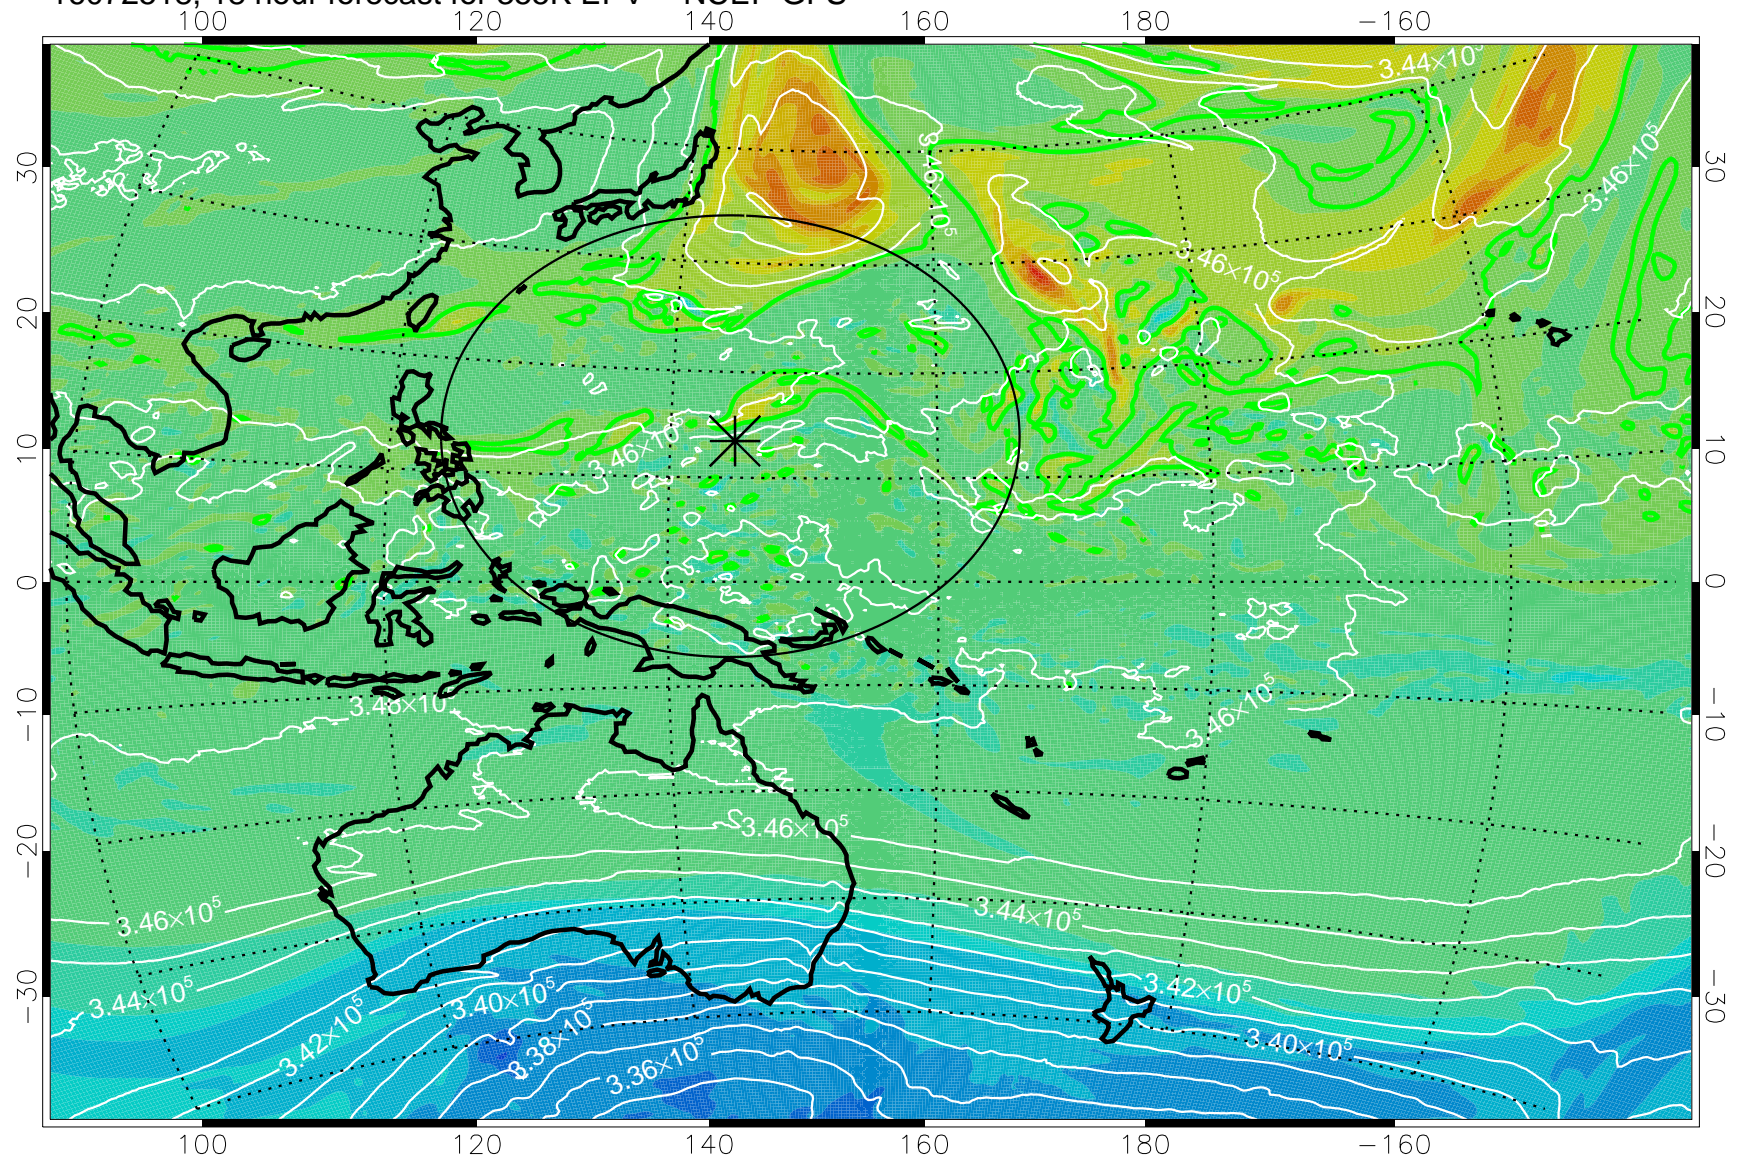

16072506, 6 hour forecast for 355K EPV -- NCEP GFS

355K Montgomery Streamfunction, white
EPV Tropopause (2 PVU) Position
Range ring of 2304 km

16072512, 12 hour forecast for 355K EPV -- NCEP GFS

355K Montgomery Streamfunction, white
EPV Tropopause (2 PVU) Position
Range ring of 2304 km

16072518, 18 hour forecast for 355K EPV -- NCEP GFS

355K Montgomery Streamfunction, white
EPV Tropopause (2 PVU) Position
Range ring of 2304 km

16072600, 24 hour forecast for 355K EPV -- NCEP GFS

355K Montgomery Streamfunction, white
EPV Tropopause (2 PVU) Position
Range ring of 2304 km

16072606, 30 hour forecast for 355K EPV -- NCEP GFS

355K Montgomery Streamfunction, white
EPV Tropopause (2 PVU) Position
Range ring of 2304 km

16072612, 36 hour forecast for 355K EPV -- NCEP GFS

355K Montgomery Streamfunction, white
EPV Tropopause (2 PVU) Position
Range ring of 2304 km

16072618, 42 hour forecast for 355K EPV -- NCEP GFS

355K Montgomery Streamfunction, white
EPV Tropopause (2 PVU) Position
Range ring of 2304 km

16072700, 48 hour forecast for 355K EPV -- NCEP GFS

355K Montgomery Streamfunction, white
EPV Tropopause (2 PVU) Position
Range ring of 2304 km