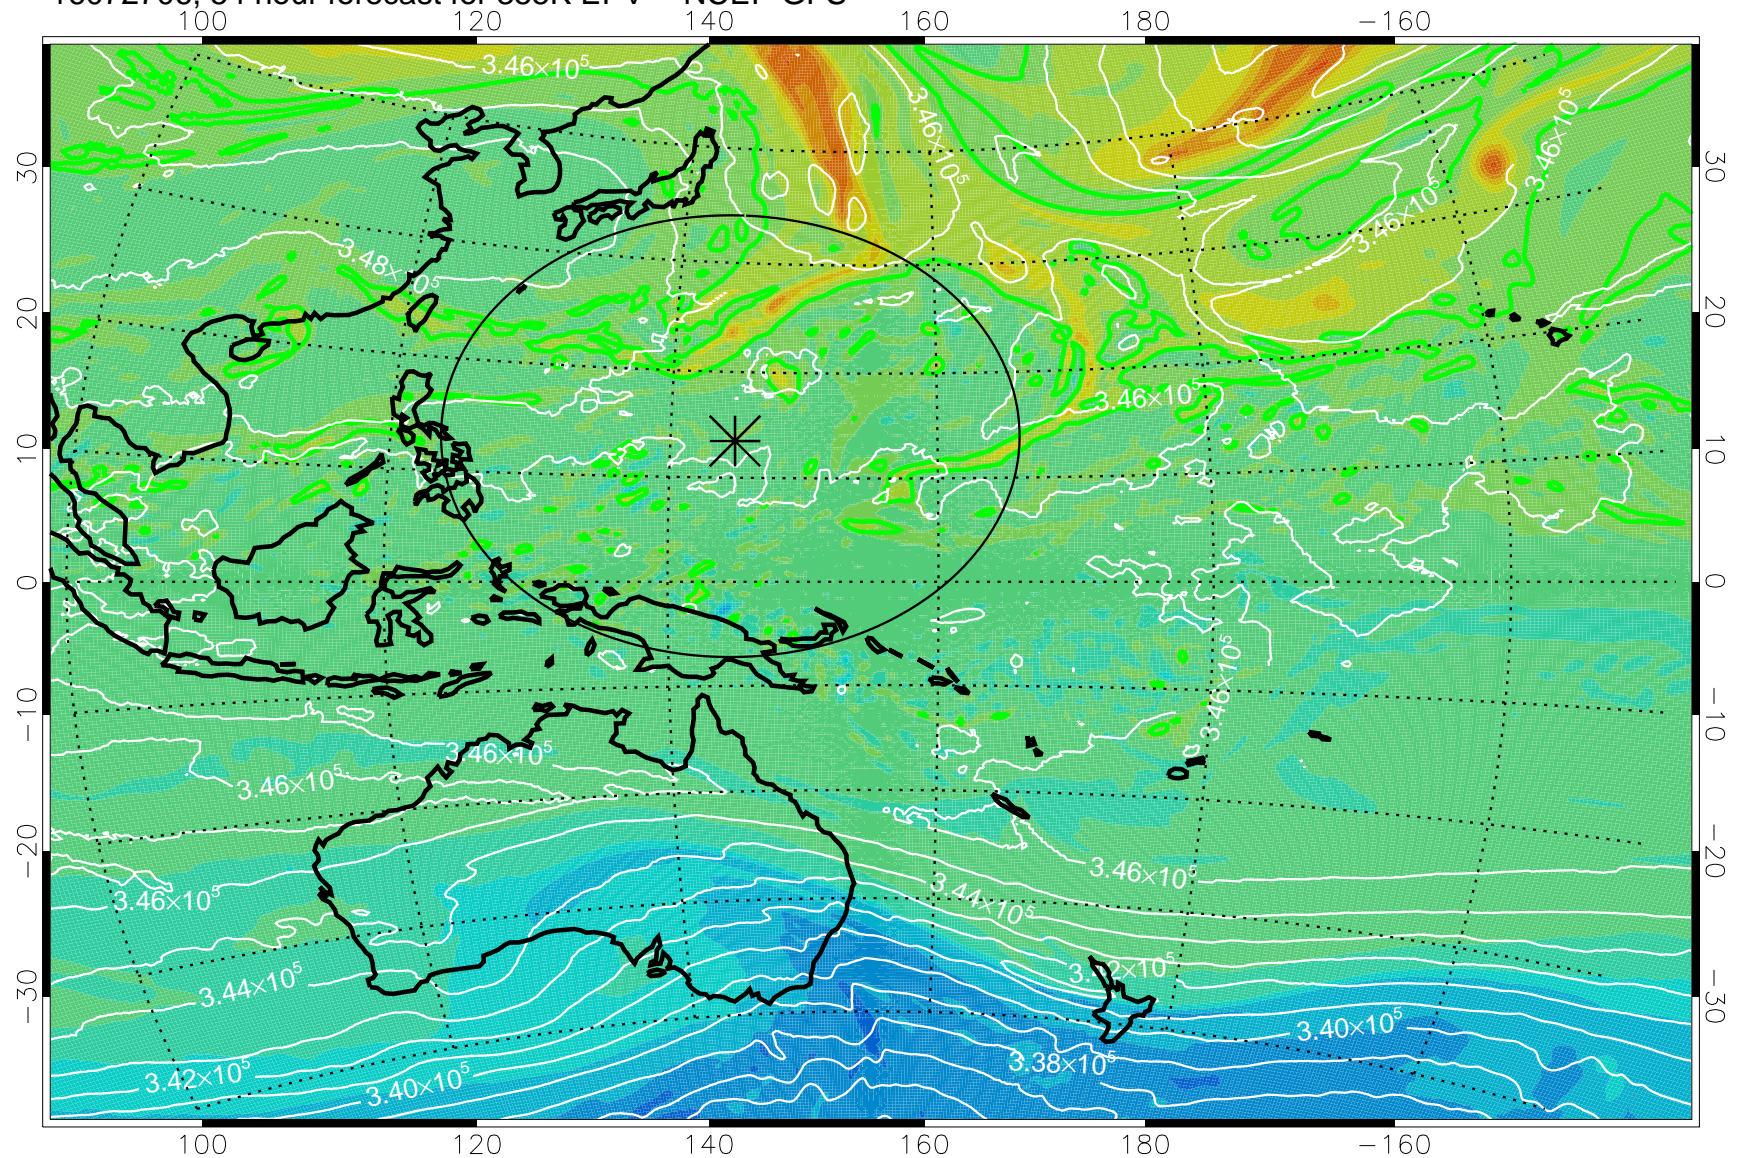

16072606, 30 hour forecast for 355K EPV -- NCEP GFS

355K Montgomery Streamfunction, white
EPV Tropopause (2 PVU) Position
Range ring of 2304 km

16072612, 36 hour forecast for 355K EPV -- NCEP GFS

355K Montgomery Streamfunction, white
EPV Tropopause (2 PVU) Position
Range ring of 2304 km

16072618, 42 hour forecast for 355K EPV -- NCEP GFS

355K Montgomery Streamfunction, white
EPV Tropopause (2 PVU) Position
Range ring of 2304 km

16072700, 48 hour forecast for 355K EPV -- NCEP GFS

355K Montgomery Streamfunction, white
EPV Tropopause (2 PVU) Position
Range ring of 2304 km

16072706, 54 hour forecast for 355K EPV -- NCEP GFS

355K Montgomery Streamfunction, white
EPV Tropopause (2 PVU) Position
Range ring of 2304 km

16072712, 60 hour forecast for 355K EPV -- NCEP GFS

355K Montgomery Streamfunction, white
EPV Tropopause (2 PVU) Position
Range ring of 2304 km

16072718, 66 hour forecast for 355K EPV -- NCEP GFS

355K Montgomery Streamfunction, white
EPV Tropopause (2 PVU) Position
Range ring of 2304 km

16072800, 72 hour forecast for 355K EPV -- NCEP GFS

355K Montgomery Streamfunction, white
EPV Tropopause (2 PVU) Position
Range ring of 2304 km