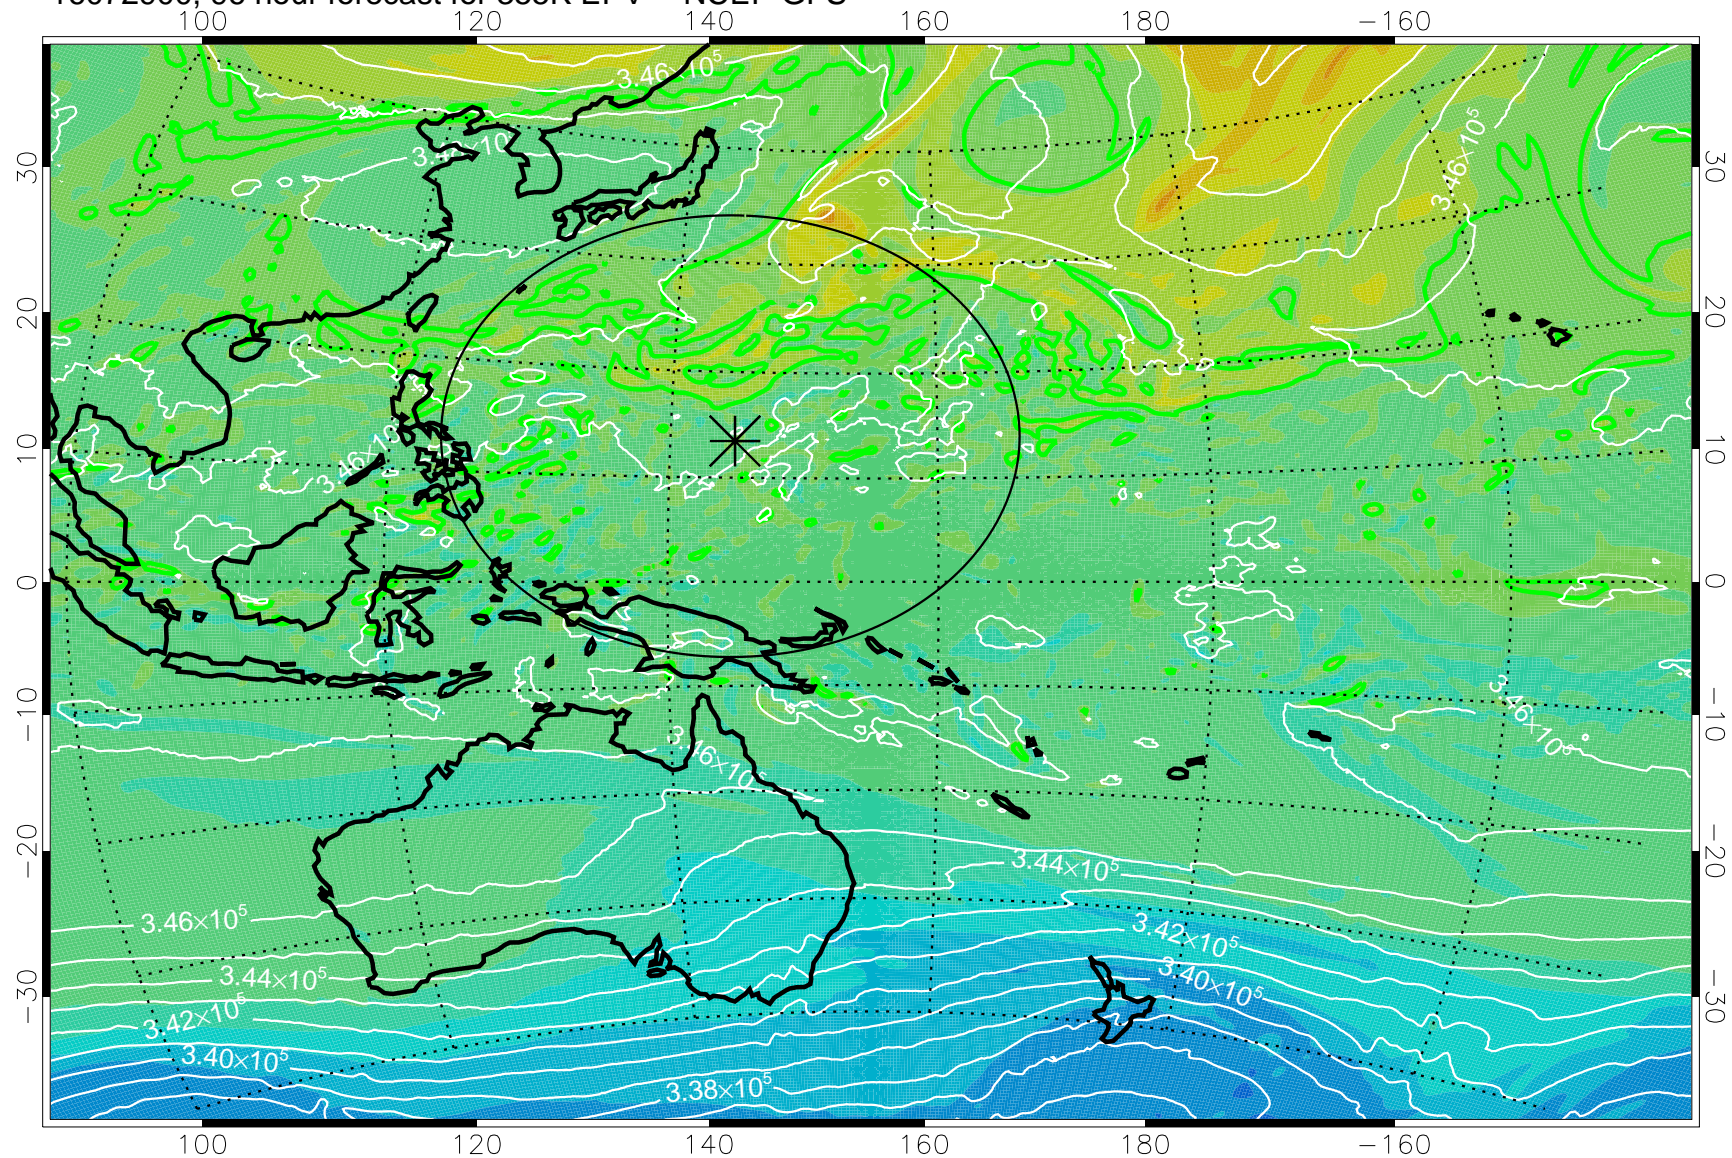

16072718, 66 hour forecast for 355K EPV -- NCEP GFS

355K Montgomery Streamfunction, white
EPV Tropopause (2 PVU) Position
Range ring of 2304 km

16072800, 72 hour forecast for 355K EPV -- NCEP GFS

355K Montgomery Streamfunction, white
EPV Tropopause (2 PVU) Position
Range ring of 2304 km

16072806, 78 hour forecast for 355K EPV -- NCEP GFS

355K Montgomery Streamfunction, white
EPV Tropopause (2 PVU) Position
Range ring of 2304 km

16072812, 84 hour forecast for 355K EPV -- NCEP GFS

355K Montgomery Streamfunction, white
EPV Tropopause (2 PVU) Position
Range ring of 2304 km

16072818, 90 hour forecast for 355K EPV -- NCEP GFS

355K Montgomery Streamfunction, white
EPV Tropopause (2 PVU) Position
Range ring of 2304 km

16072900, 96 hour forecast for 355K EPV -- NCEP GFS

355K Montgomery Streamfunction, white
EPV Tropopause (2 PVU) Position
Range ring of 2304 km

16072906, 102 hour forecast for 355K EPV -- NCEP GFS

355K Montgomery Streamfunction, white
EPV Tropopause (2 PVU) Position
Range ring of 2304 km

16072912, 108 hour forecast for 355K EPV -- NCEP GFS

355K Montgomery Streamfunction, white
EPV Tropopause (2 PVU) Position
Range ring of 2304 km