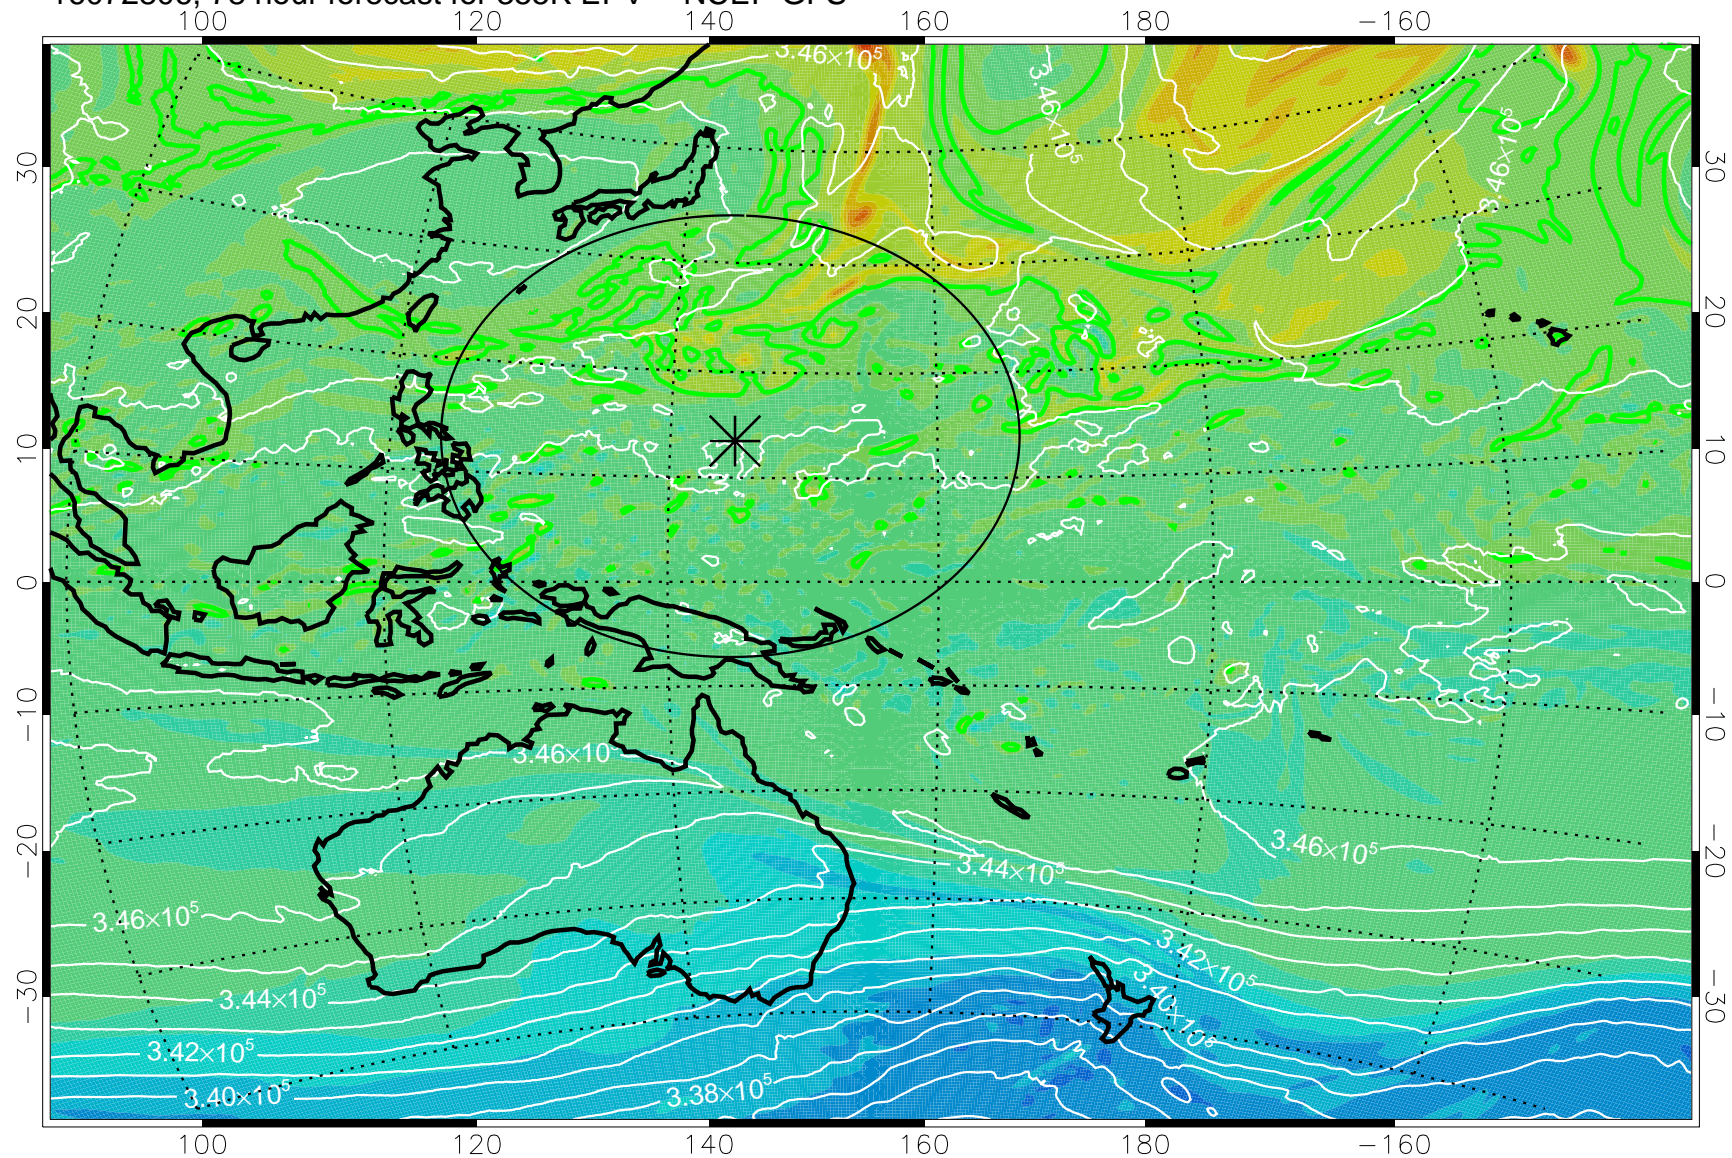

16072706, 54 hour forecast for 355K EPV -- NCEP GFS

355K Montgomery Streamfunction, white
EPV Tropopause (2 PVU) Position
Range ring of 2304 km

16072712, 60 hour forecast for 355K EPV -- NCEP GFS

355K Montgomery Streamfunction, white
EPV Tropopause (2 PVU) Position
Range ring of 2304 km

16072718, 66 hour forecast for 355K EPV -- NCEP GFS

355K Montgomery Streamfunction, white
EPV Tropopause (2 PVU) Position
Range ring of 2304 km

16072800, 72 hour forecast for 355K EPV -- NCEP GFS

355K Montgomery Streamfunction, white
EPV Tropopause (2 PVU) Position
Range ring of 2304 km

16072806, 78 hour forecast for 355K EPV -- NCEP GFS

355K Montgomery Streamfunction, white
EPV Tropopause (2 PVU) Position
Range ring of 2304 km

16072812, 84 hour forecast for 355K EPV -- NCEP GFS

355K Montgomery Streamfunction, white
EPV Tropopause (2 PVU) Position
Range ring of 2304 km

16072818, 90 hour forecast for 355K EPV -- NCEP GFS

355K Montgomery Streamfunction, white
EPV Tropopause (2 PVU) Position
Range ring of 2304 km

16072900, 96 hour forecast for 355K EPV -- NCEP GFS

355K Montgomery Streamfunction, white
EPV Tropopause (2 PVU) Position
Range ring of 2304 km