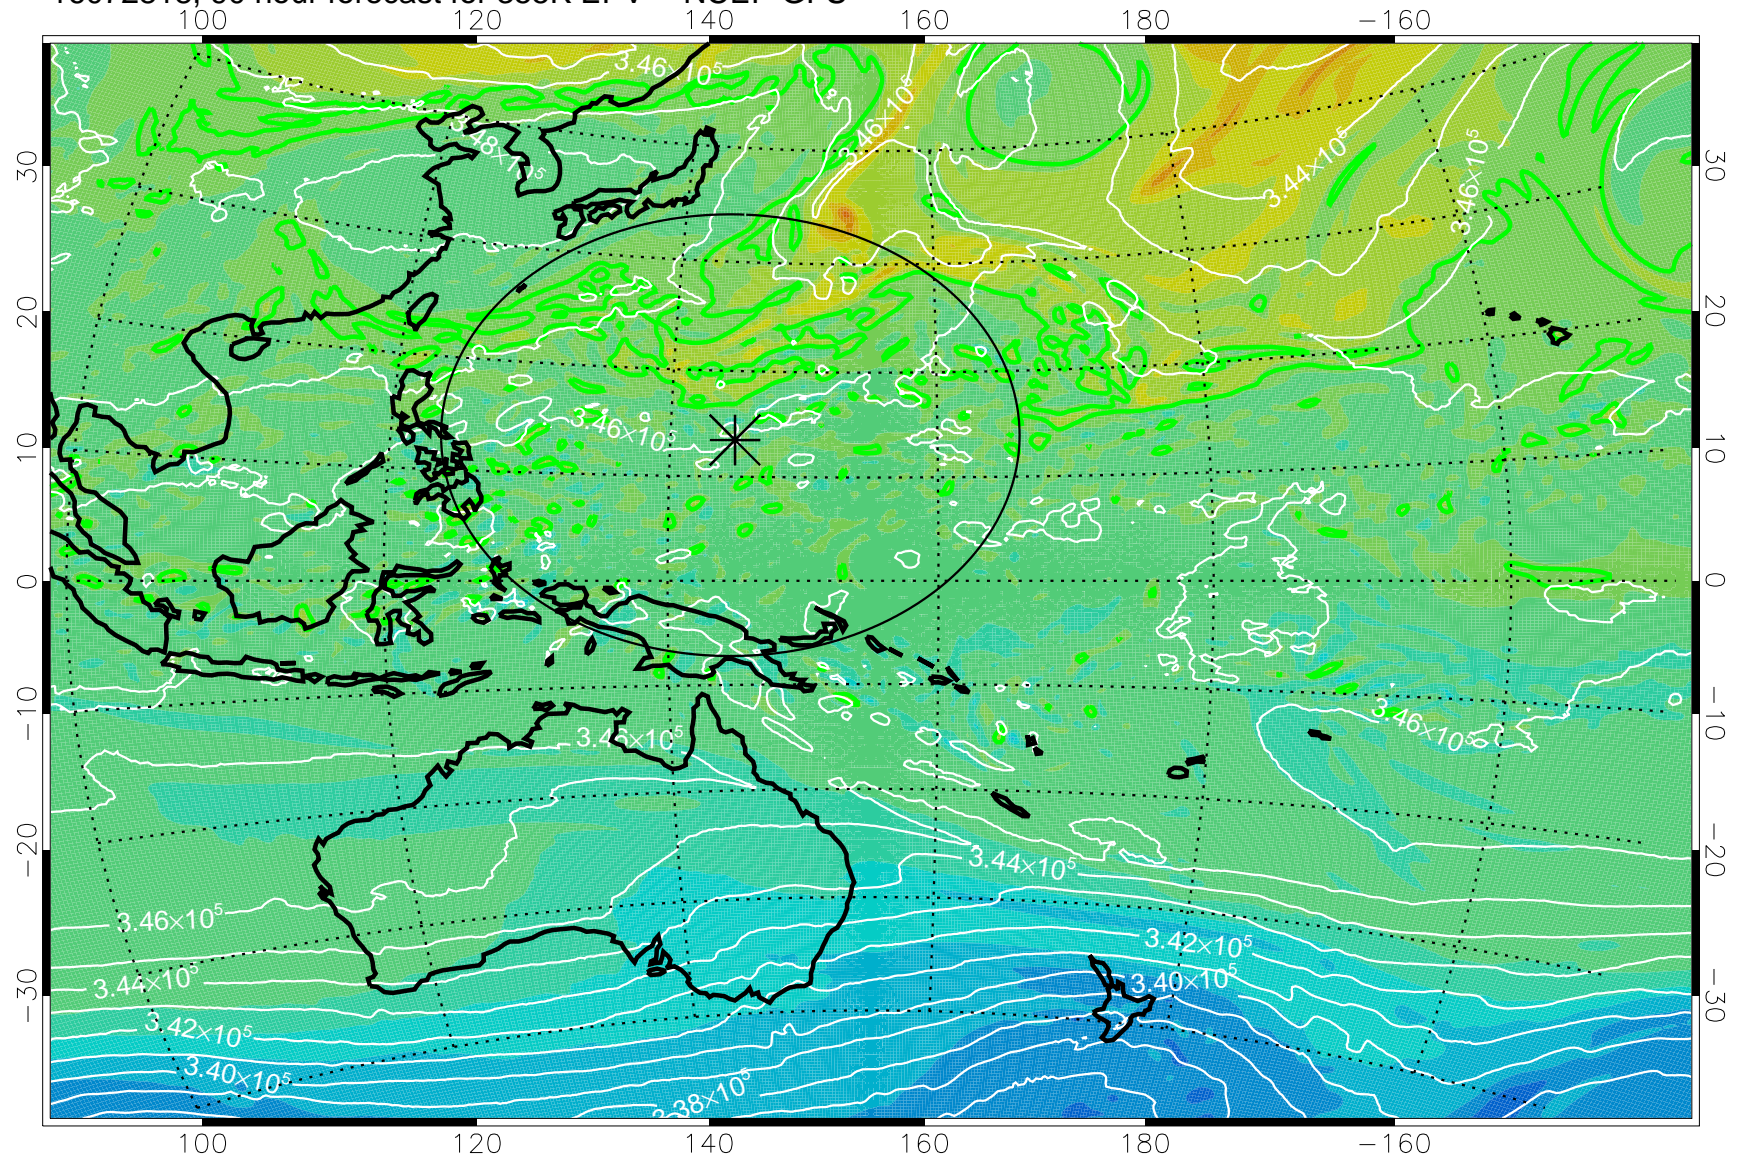

16072718, 66 hour forecast for 355K EPV -- NCEP GFS

355K Montgomery Streamfunction, white
EPV Tropopause (2 PVU) Position
Range ring of 2304 km

16072800, 72 hour forecast for 355K EPV -- NCEP GFS

355K Montgomery Streamfunction, white
EPV Tropopause (2 PVU) Position
Range ring of 2304 km

16072806, 78 hour forecast for 355K EPV -- NCEP GFS

355K Montgomery Streamfunction, white
EPV Tropopause (2 PVU) Position
Range ring of 2304 km

16072812, 84 hour forecast for 355K EPV -- NCEP GFS

355K Montgomery Streamfunction, white
EPV Tropopause (2 PVU) Position
Range ring of 2304 km

16072818, 90 hour forecast for 355K EPV -- NCEP GFS

355K Montgomery Streamfunction, white
EPV Tropopause (2 PVU) Position
Range ring of 2304 km

16072900, 96 hour forecast for 355K EPV -- NCEP GFS

355K Montgomery Streamfunction, white
EPV Tropopause (2 PVU) Position
Range ring of 2304 km

16072906, 102 hour forecast for 355K EPV -- NCEP GFS

355K Montgomery Streamfunction, white
EPV Tropopause (2 PVU) Position
Range ring of 2304 km

16072912, 108 hour forecast for 355K EPV -- NCEP GFS

355K Montgomery Streamfunction, white
EPV Tropopause (2 PVU) Position
Range ring of 2304 km