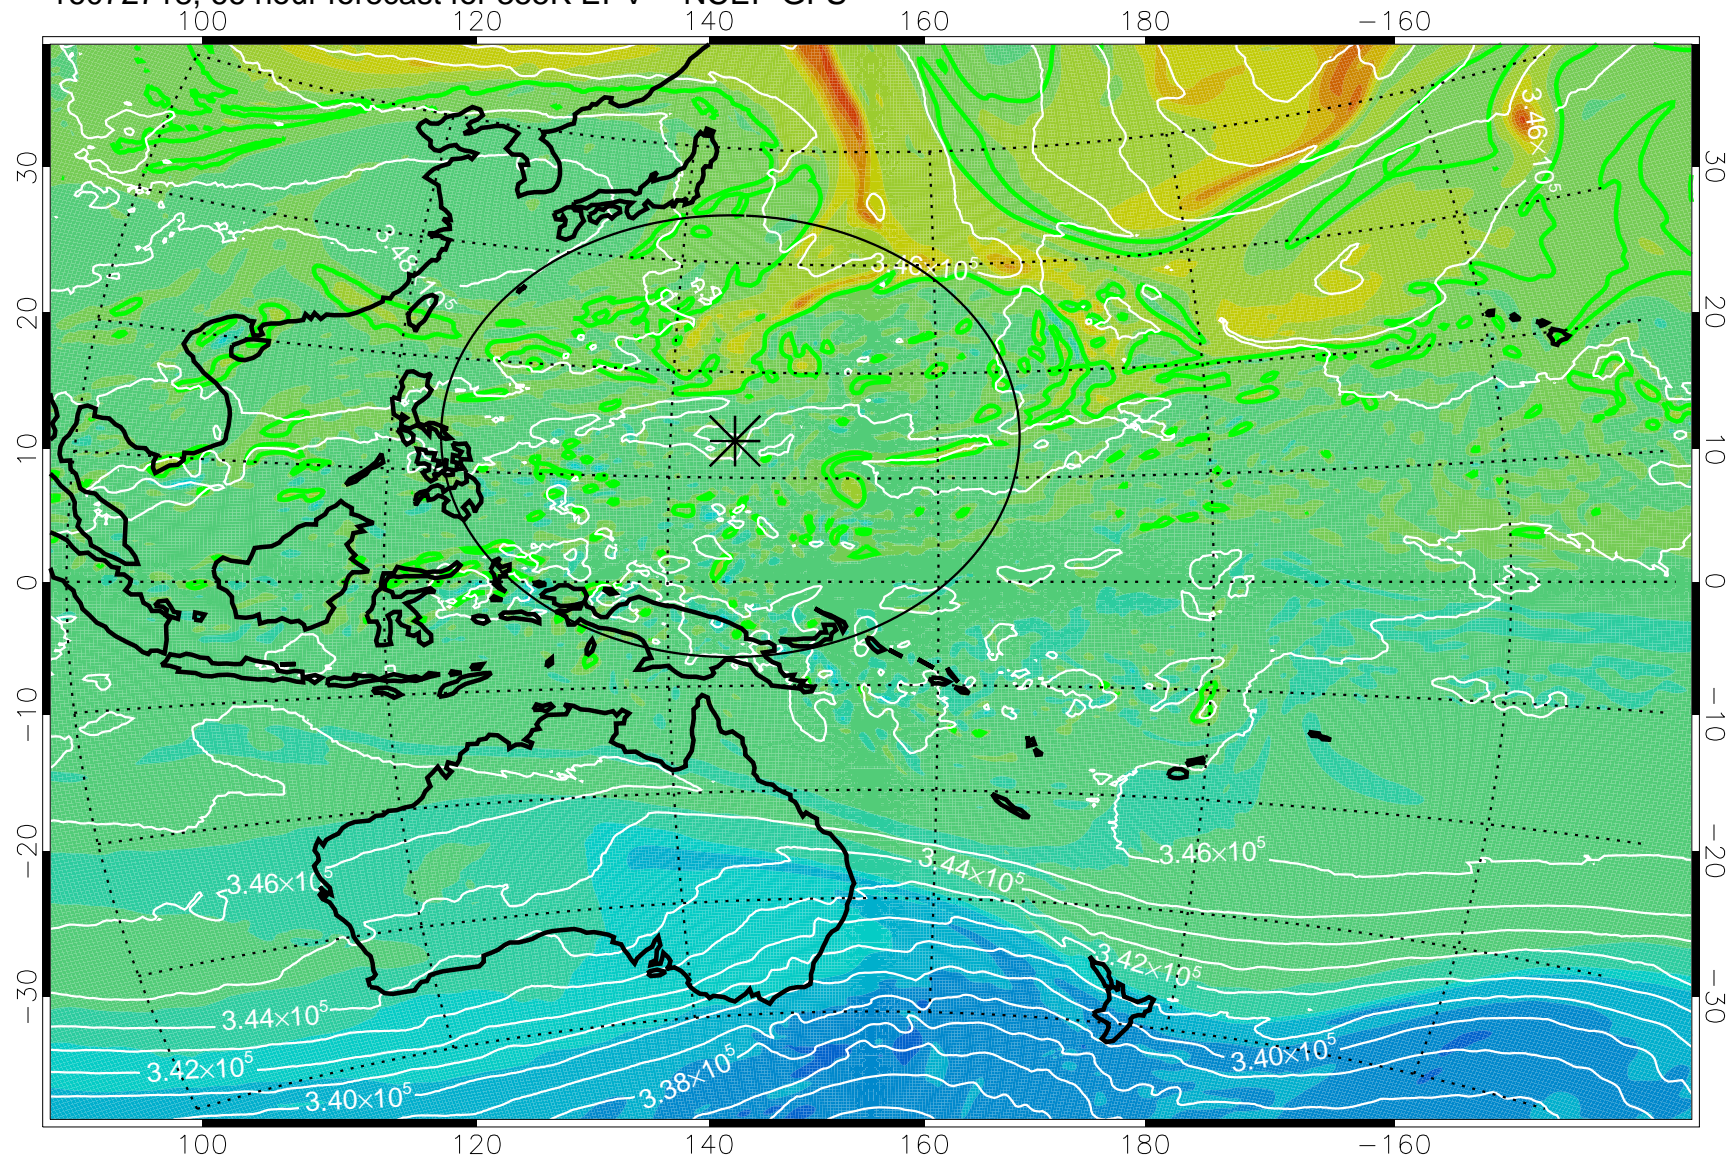

16072618, 42 hour forecast for 355K EPV -- NCEP GFS

355K Montgomery Streamfunction, white
EPV Tropopause (2 PVU) Position
Range ring of 2304 km

16072700, 48 hour forecast for 355K EPV -- NCEP GFS

355K Montgomery Streamfunction, white
EPV Tropopause (2 PVU) Position
Range ring of 2304 km

16072706, 54 hour forecast for 355K EPV -- NCEP GFS

355K Montgomery Streamfunction, white
EPV Tropopause (2 PVU) Position
Range ring of 2304 km

16072712, 60 hour forecast for 355K EPV -- NCEP GFS

355K Montgomery Streamfunction, white
EPV Tropopause (2 PVU) Position
Range ring of 2304 km

16072718, 66 hour forecast for 355K EPV -- NCEP GFS

355K Montgomery Streamfunction, white
EPV Tropopause (2 PVU) Position
Range ring of 2304 km

16072800, 72 hour forecast for 355K EPV -- NCEP GFS

355K Montgomery Streamfunction, white
EPV Tropopause (2 PVU) Position
Range ring of 2304 km

16072806, 78 hour forecast for 355K EPV -- NCEP GFS

355K Montgomery Streamfunction, white
EPV Tropopause (2 PVU) Position
Range ring of 2304 km

16072812, 84 hour forecast for 355K EPV -- NCEP GFS

355K Montgomery Streamfunction, white
EPV Tropopause (2 PVU) Position
Range ring of 2304 km