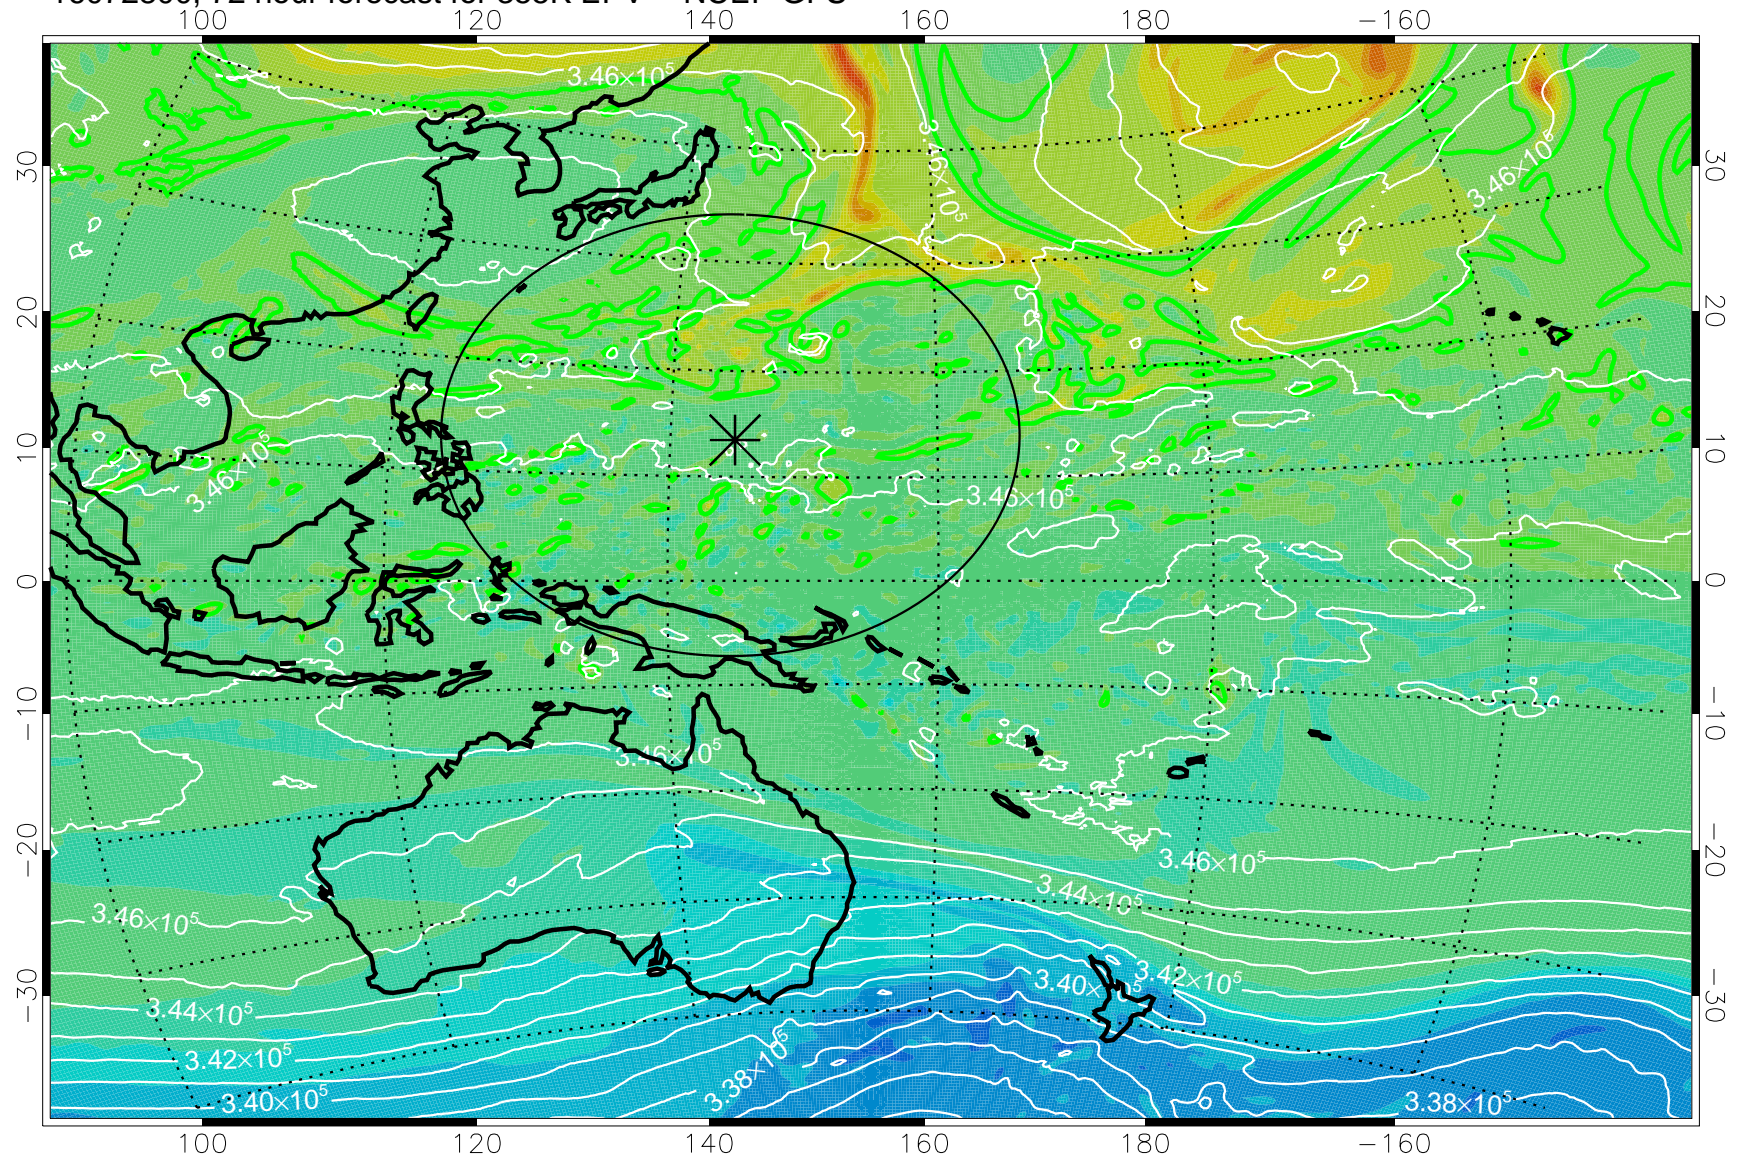

16072706, 54 hour forecast for 355K EPV -- NCEP GFS

355K Montgomery Streamfunction, white
EPV Tropopause (2 PVU) Position
Range ring of 2304 km

16072712, 60 hour forecast for 355K EPV -- NCEP GFS

355K Montgomery Streamfunction, white
EPV Tropopause (2 PVU) Position
Range ring of 2304 km

16072718, 66 hour forecast for 355K EPV -- NCEP GFS

355K Montgomery Streamfunction, white
EPV Tropopause (2 PVU) Position
Range ring of 2304 km

16072800, 72 hour forecast for 355K EPV -- NCEP GFS

355K Montgomery Streamfunction, white
EPV Tropopause (2 PVU) Position
Range ring of 2304 km

16072806, 78 hour forecast for 355K EPV -- NCEP GFS

355K Montgomery Streamfunction, white
EPV Tropopause (2 PVU) Position
Range ring of 2304 km

16072812, 84 hour forecast for 355K EPV -- NCEP GFS

355K Montgomery Streamfunction, white
EPV Tropopause (2 PVU) Position
Range ring of 2304 km

16072818, 90 hour forecast for 355K EPV -- NCEP GFS

355K Montgomery Streamfunction, white
EPV Tropopause (2 PVU) Position
Range ring of 2304 km

16072900, 96 hour forecast for 355K EPV -- NCEP GFS

355K Montgomery Streamfunction, white
EPV Tropopause (2 PVU) Position
Range ring of 2304 km