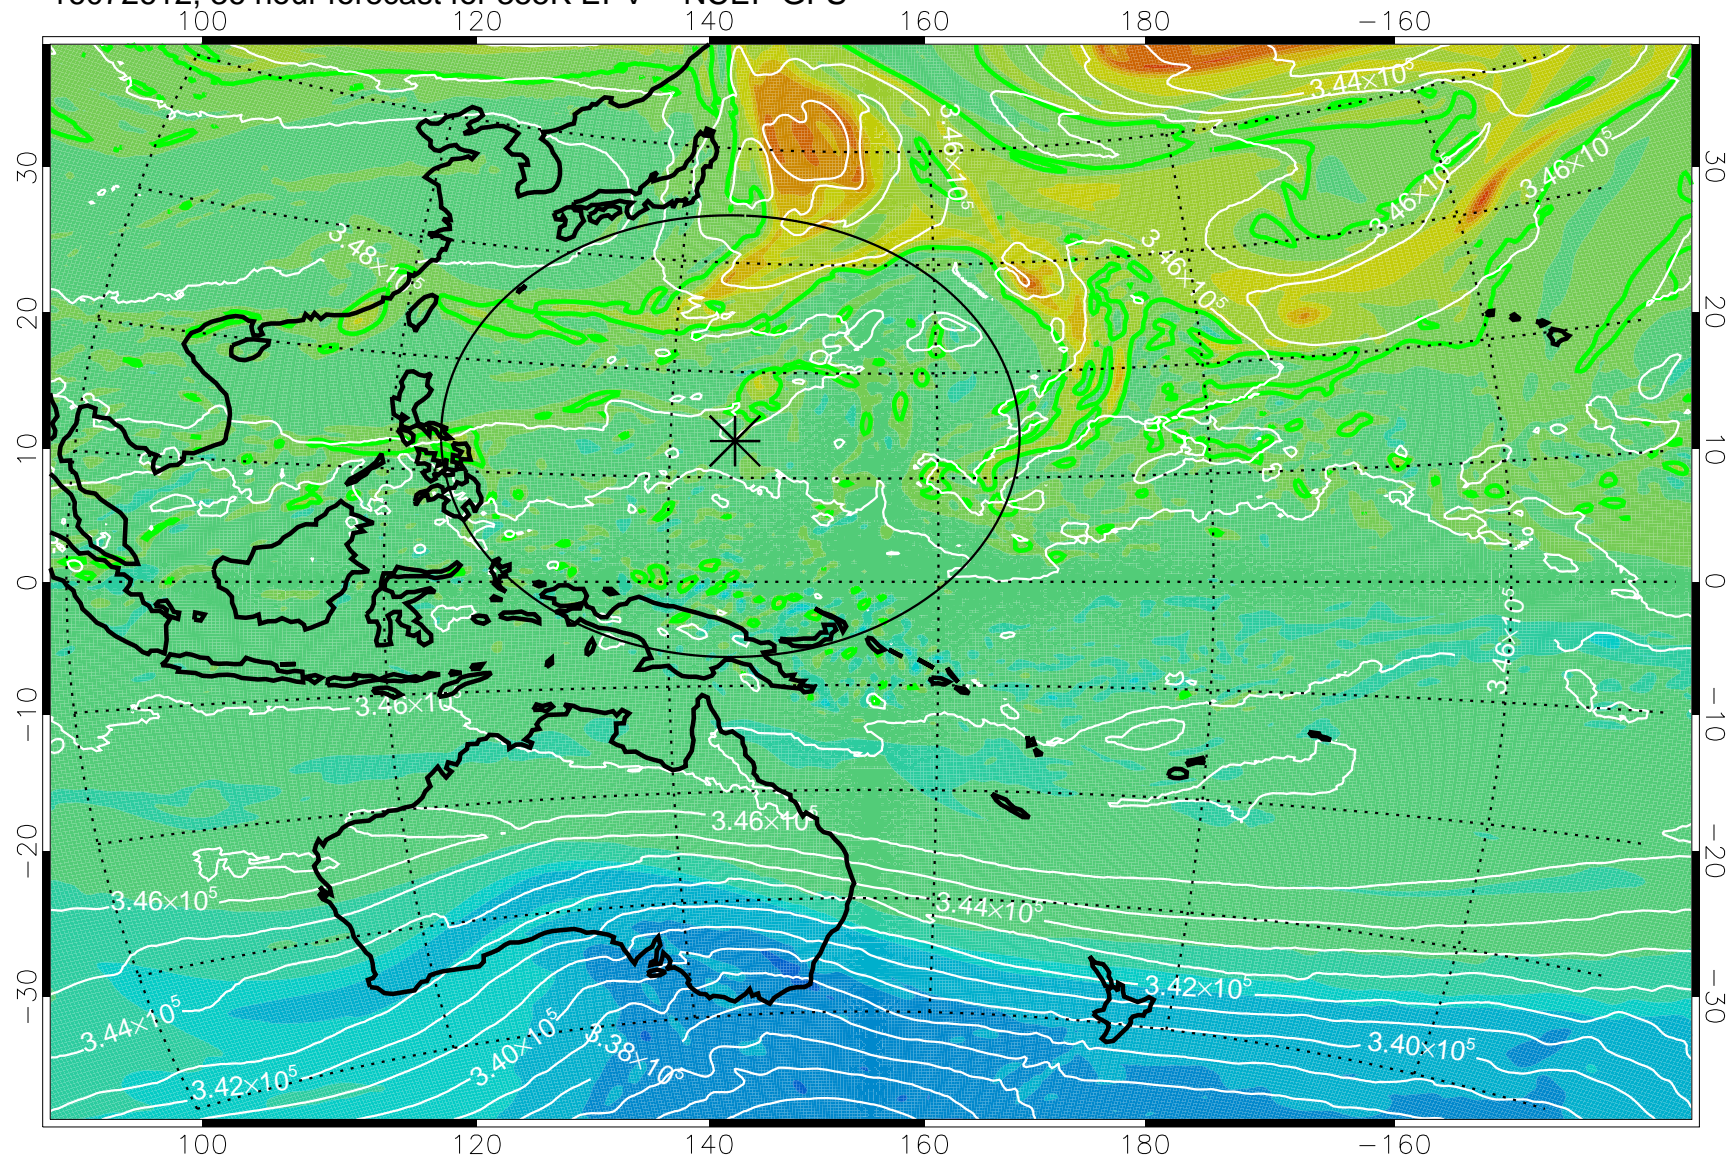

16072518, 18 hour forecast for 355K EPV -- NCEP GFS

355K Montgomery Streamfunction, white
EPV Tropopause (2 PVU) Position
Range ring of 2304 km

16072600, 24 hour forecast for 355K EPV -- NCEP GFS

355K Montgomery Streamfunction, white
EPV Tropopause (2 PVU) Position
Range ring of 2304 km

16072606, 30 hour forecast for 355K EPV -- NCEP GFS

355K Montgomery Streamfunction, white
EPV Tropopause (2 PVU) Position
Range ring of 2304 km

16072612, 36 hour forecast for 355K EPV -- NCEP GFS

355K Montgomery Streamfunction, white
EPV Tropopause (2 PVU) Position
Range ring of 2304 km

16072618, 42 hour forecast for 355K EPV -- NCEP GFS

355K Montgomery Streamfunction, white
EPV Tropopause (2 PVU) Position
Range ring of 2304 km

16072700, 48 hour forecast for 355K EPV -- NCEP GFS

355K Montgomery Streamfunction, white
EPV Tropopause (2 PVU) Position
Range ring of 2304 km

16072718, 66 hour forecast for 355K EPV -- NCEP GFS

355K Montgomery Streamfunction, white
EPV Tropopause (2 PVU) Position
Range ring of 2304 km

16072800, 72 hour forecast for 355K EPV -- NCEP GFS

355K Montgomery Streamfunction, white
EPV Tropopause (2 PVU) Position
Range ring of 2304 km