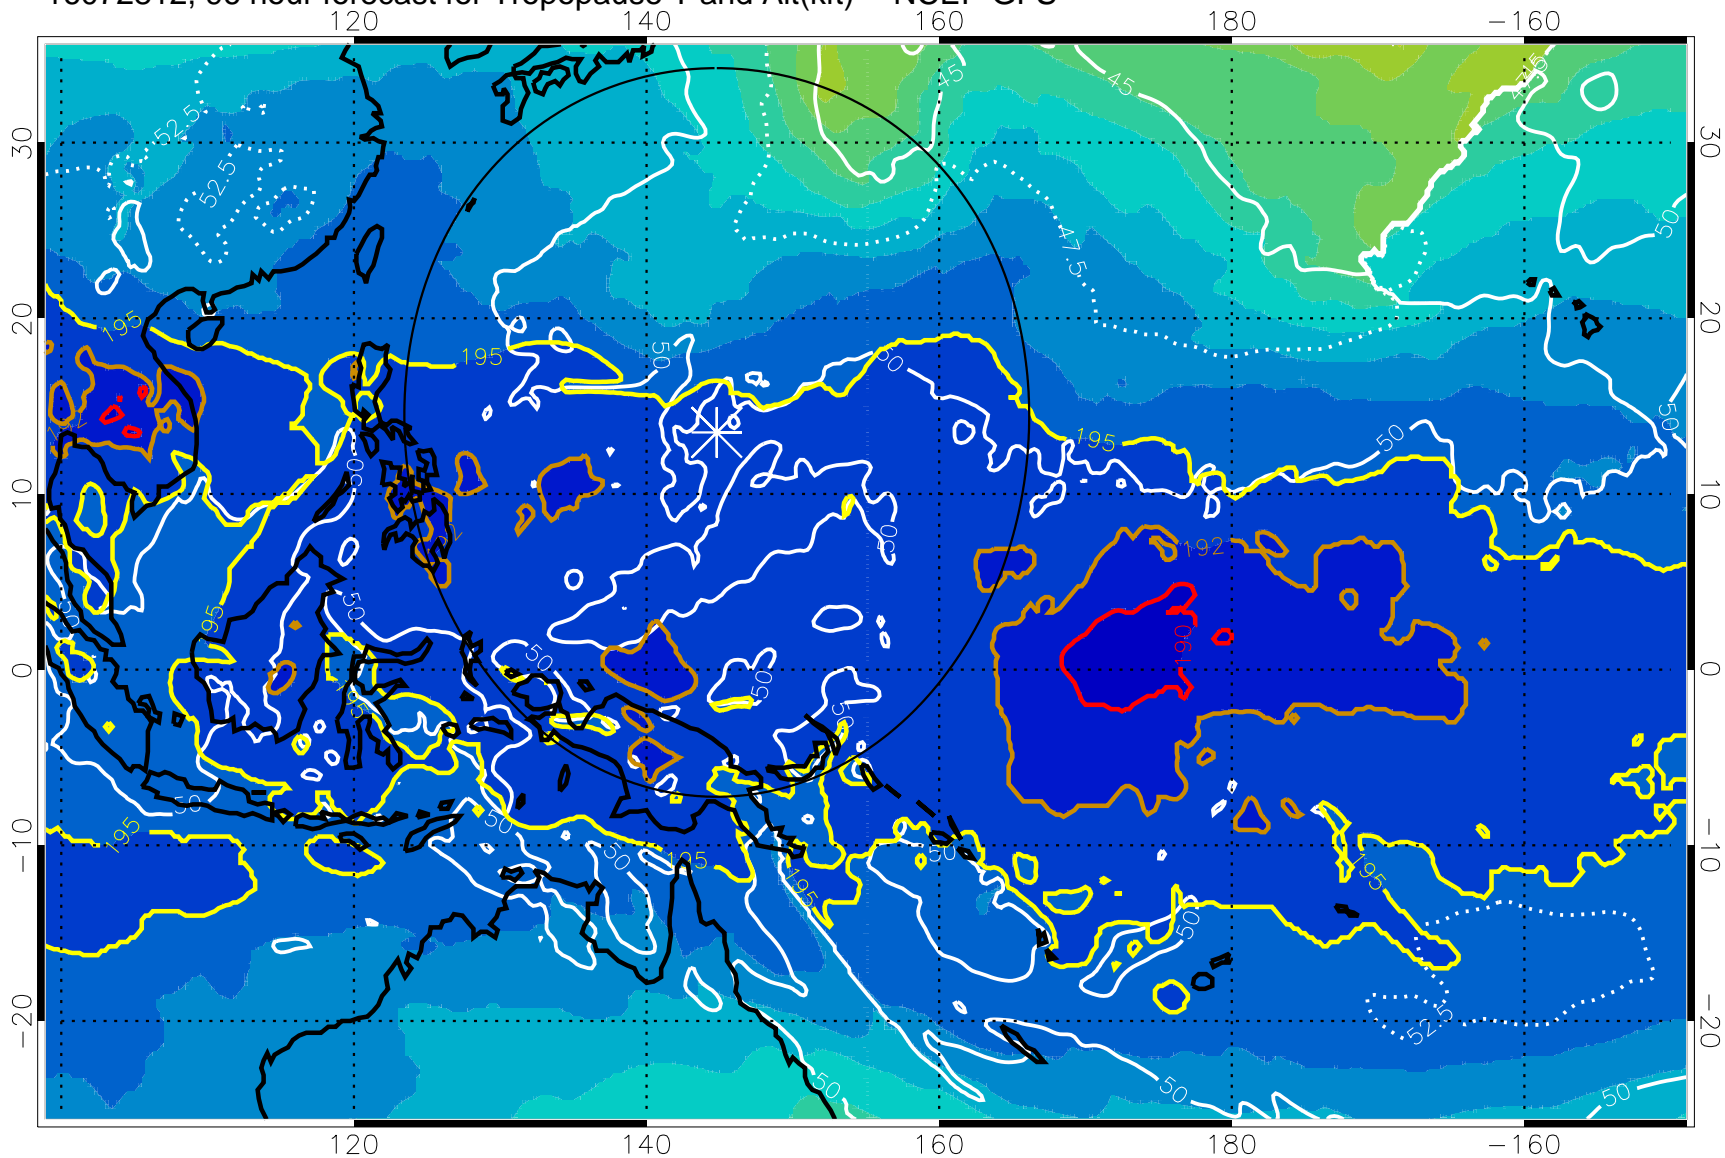

16072812, 96 hour forecast for Tropopause T and Alt(kft) -- NCEP GFS

190 200 210 220 230

Tropopause T, K

Tropopause Altitude in kft (white)

192.5K Isotherm 195K Isotherm

187.5K Isotherm 190K Isotherm

Range ring of 2304 km