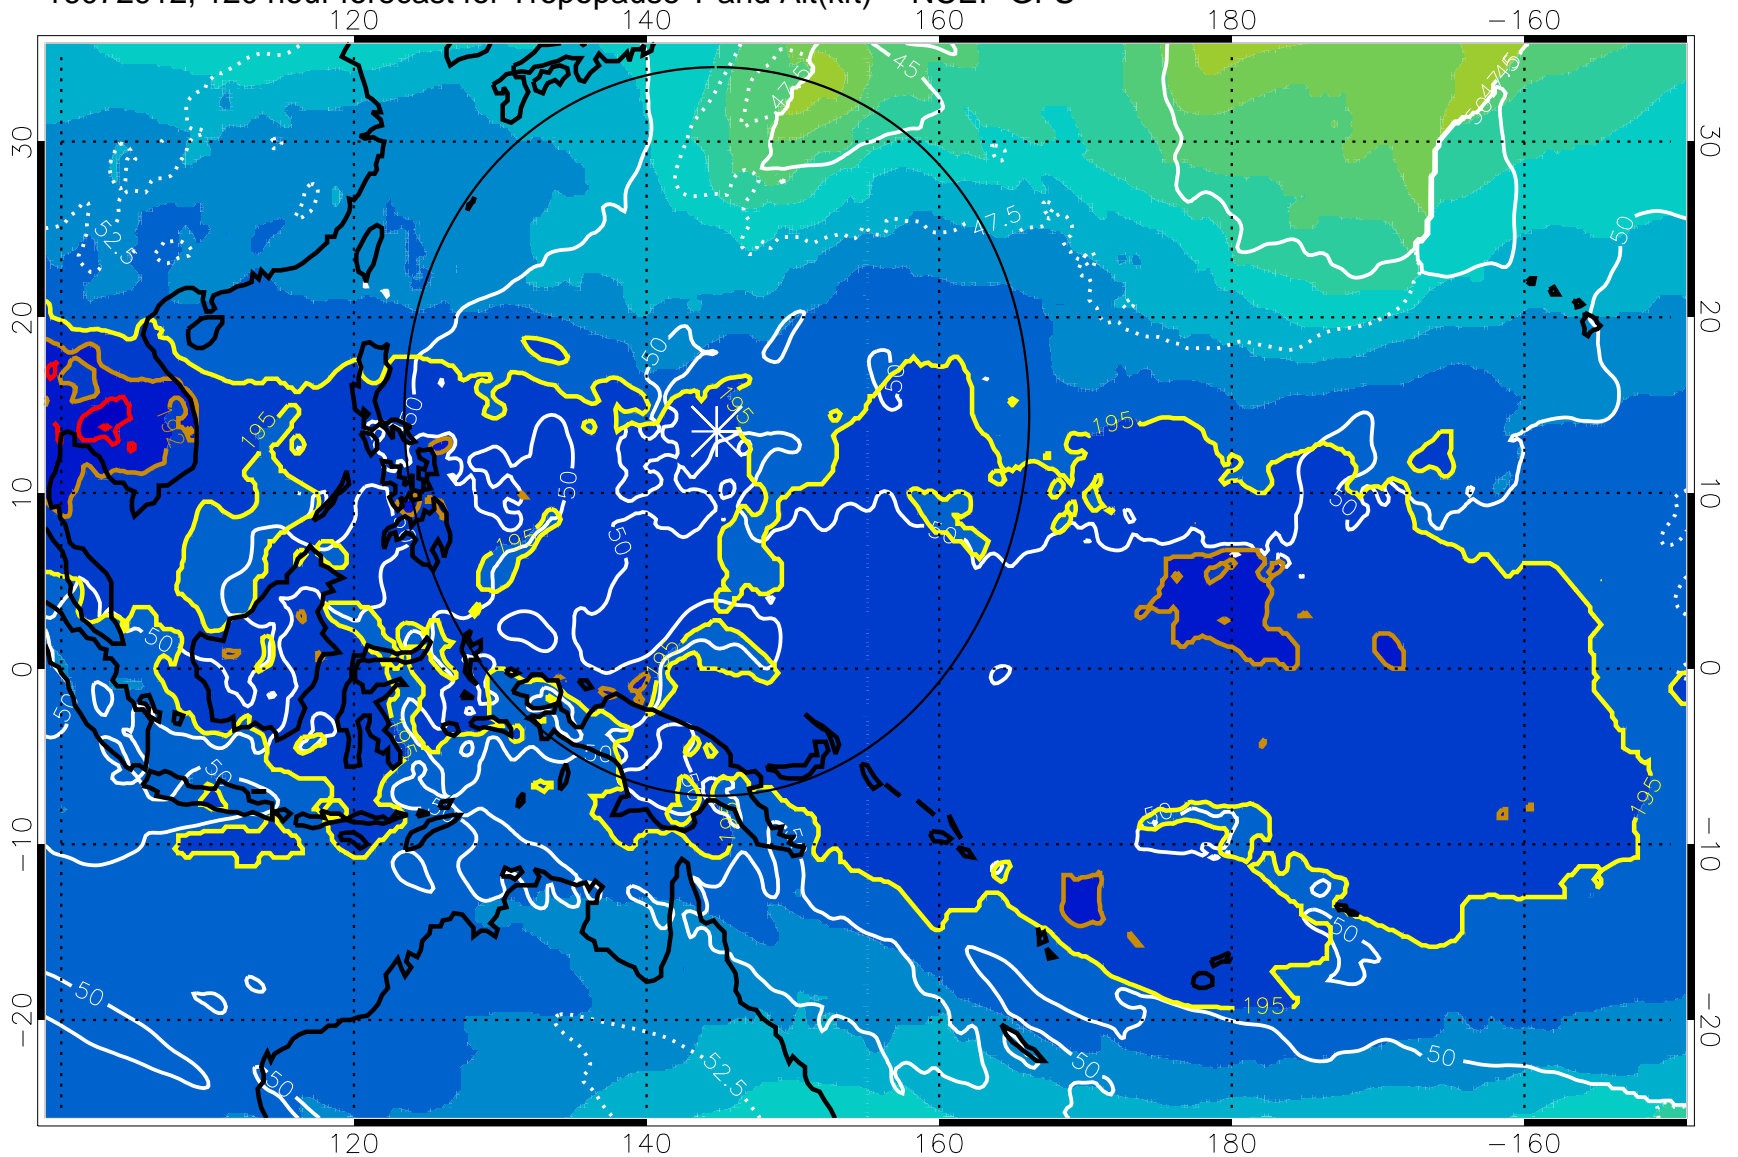

16072906, 114 hour forecast for Tropopause T and Alt(kft) -- NCEP GFS

190 200 210 220 230

Tropopause T, K

Tropopause Altitude in kft (white)

192.5K Isotherm 195K Isotherm

187.5K Isotherm 190K Isotherm

Range ring of 2304 km

16072912, 120 hour forecast for Tropopause T and Alt(kft) -- NCEP GFS

190 200 210 220 230
Tropopause T, K

Tropopause Altitude in kft (white)

192.5K Isotherm 195K Isotherm
187.5K Isotherm 190K Isotherm

Range ring of 2304 km