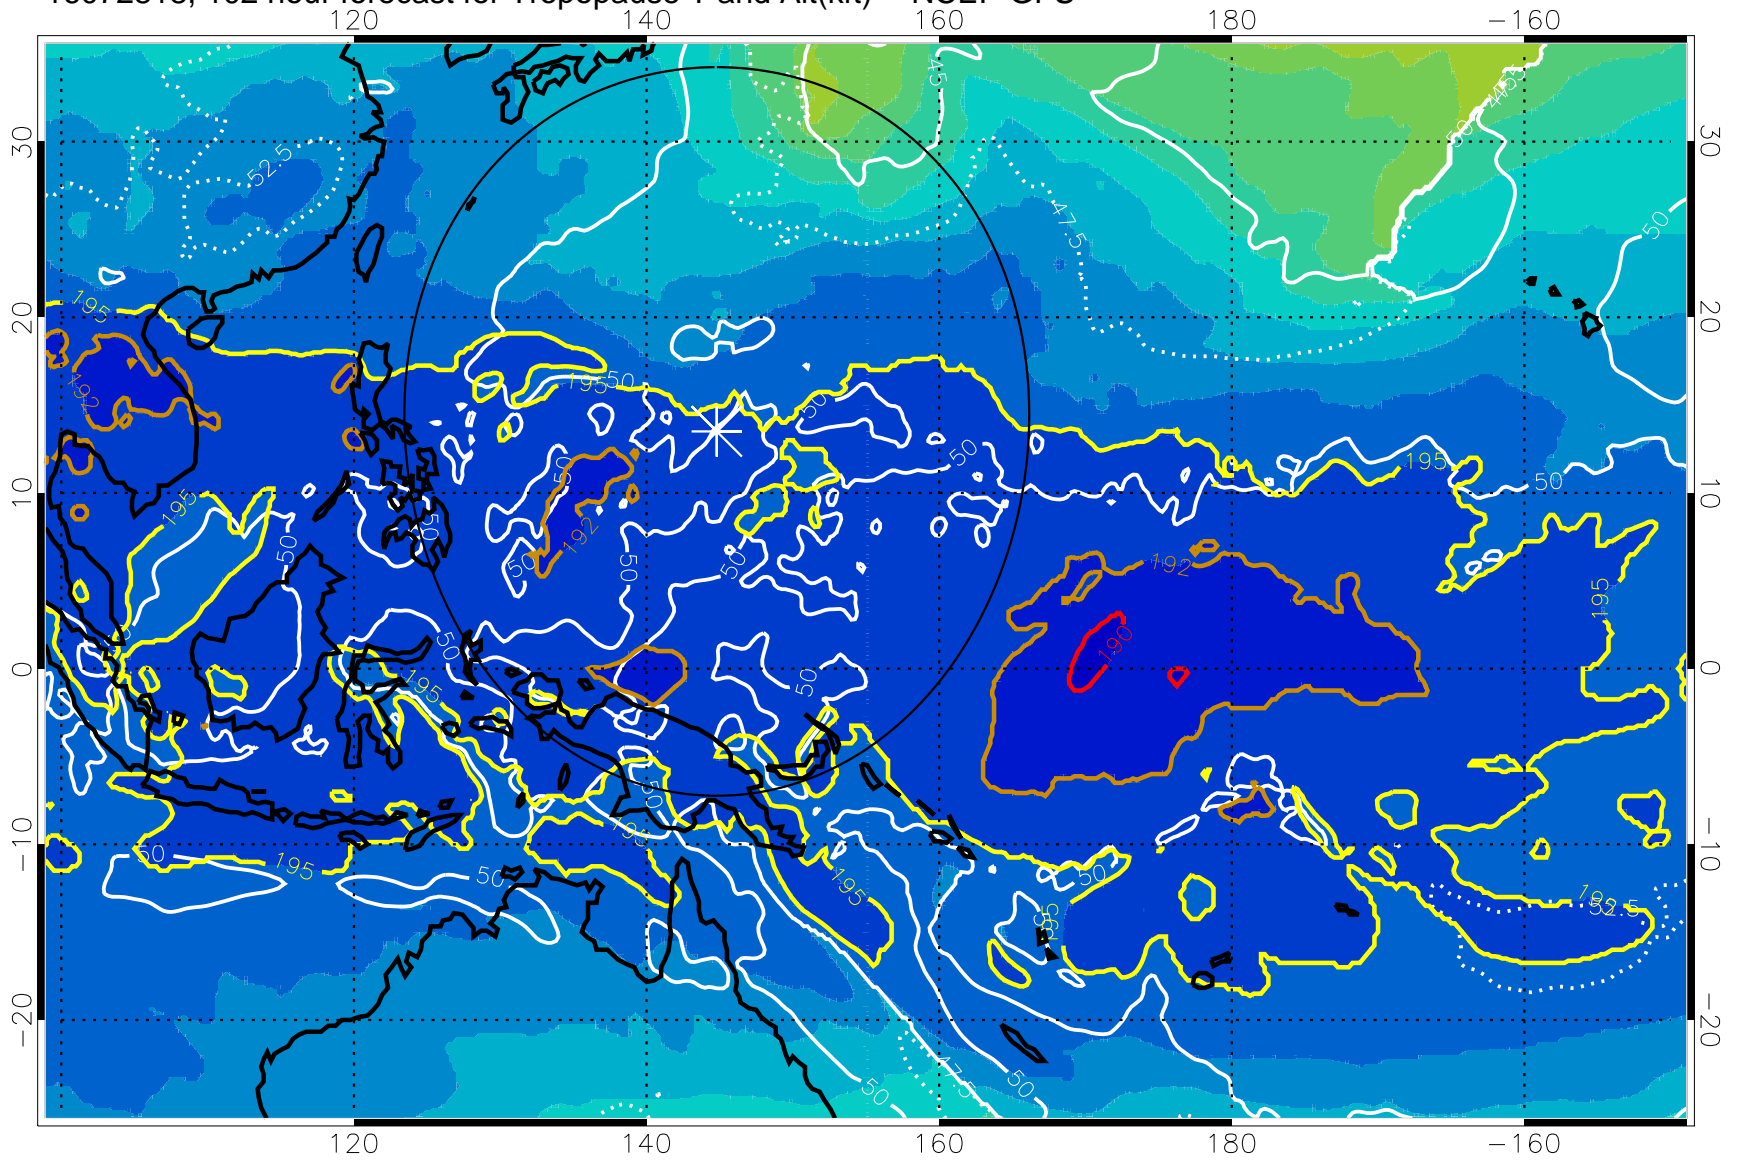

16072818, 102 hour forecast for Tropopause T and Alt(kft) -- NCEP GFS

190 200 210 220 230

Tropopause T, K

Tropopause Altitude in kft (white)

192.5K Isotherm 195K Isotherm

187.5K Isotherm 190K Isotherm

Range ring of 2304 km