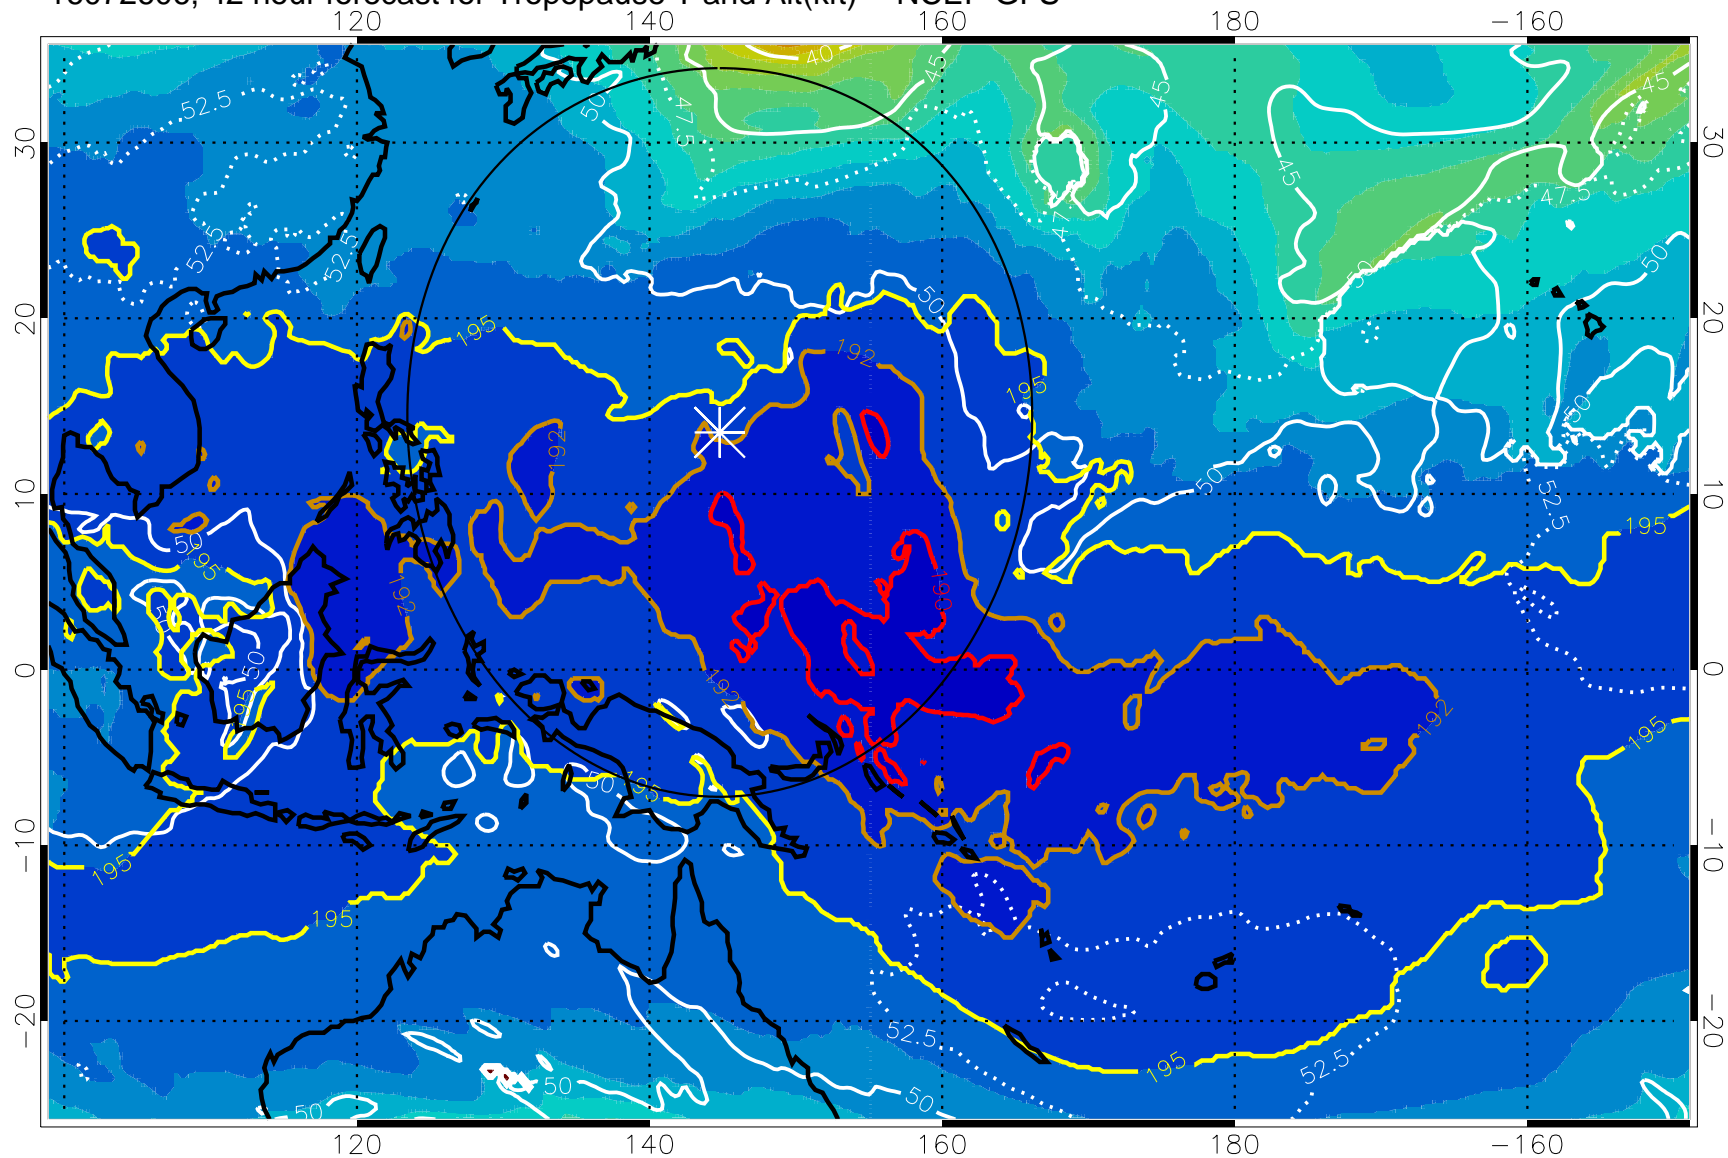

16072606, 42 hour forecast for Tropopause T and Alt(kft) -- NCEP GFS

190 200 210 220 230
Tropopause T, K

Tropopause Altitude in kft (white)

192.5K Isotherm 195K Isotherm
187.5K Isotherm 190K Isotherm

Range ring of 2304 km