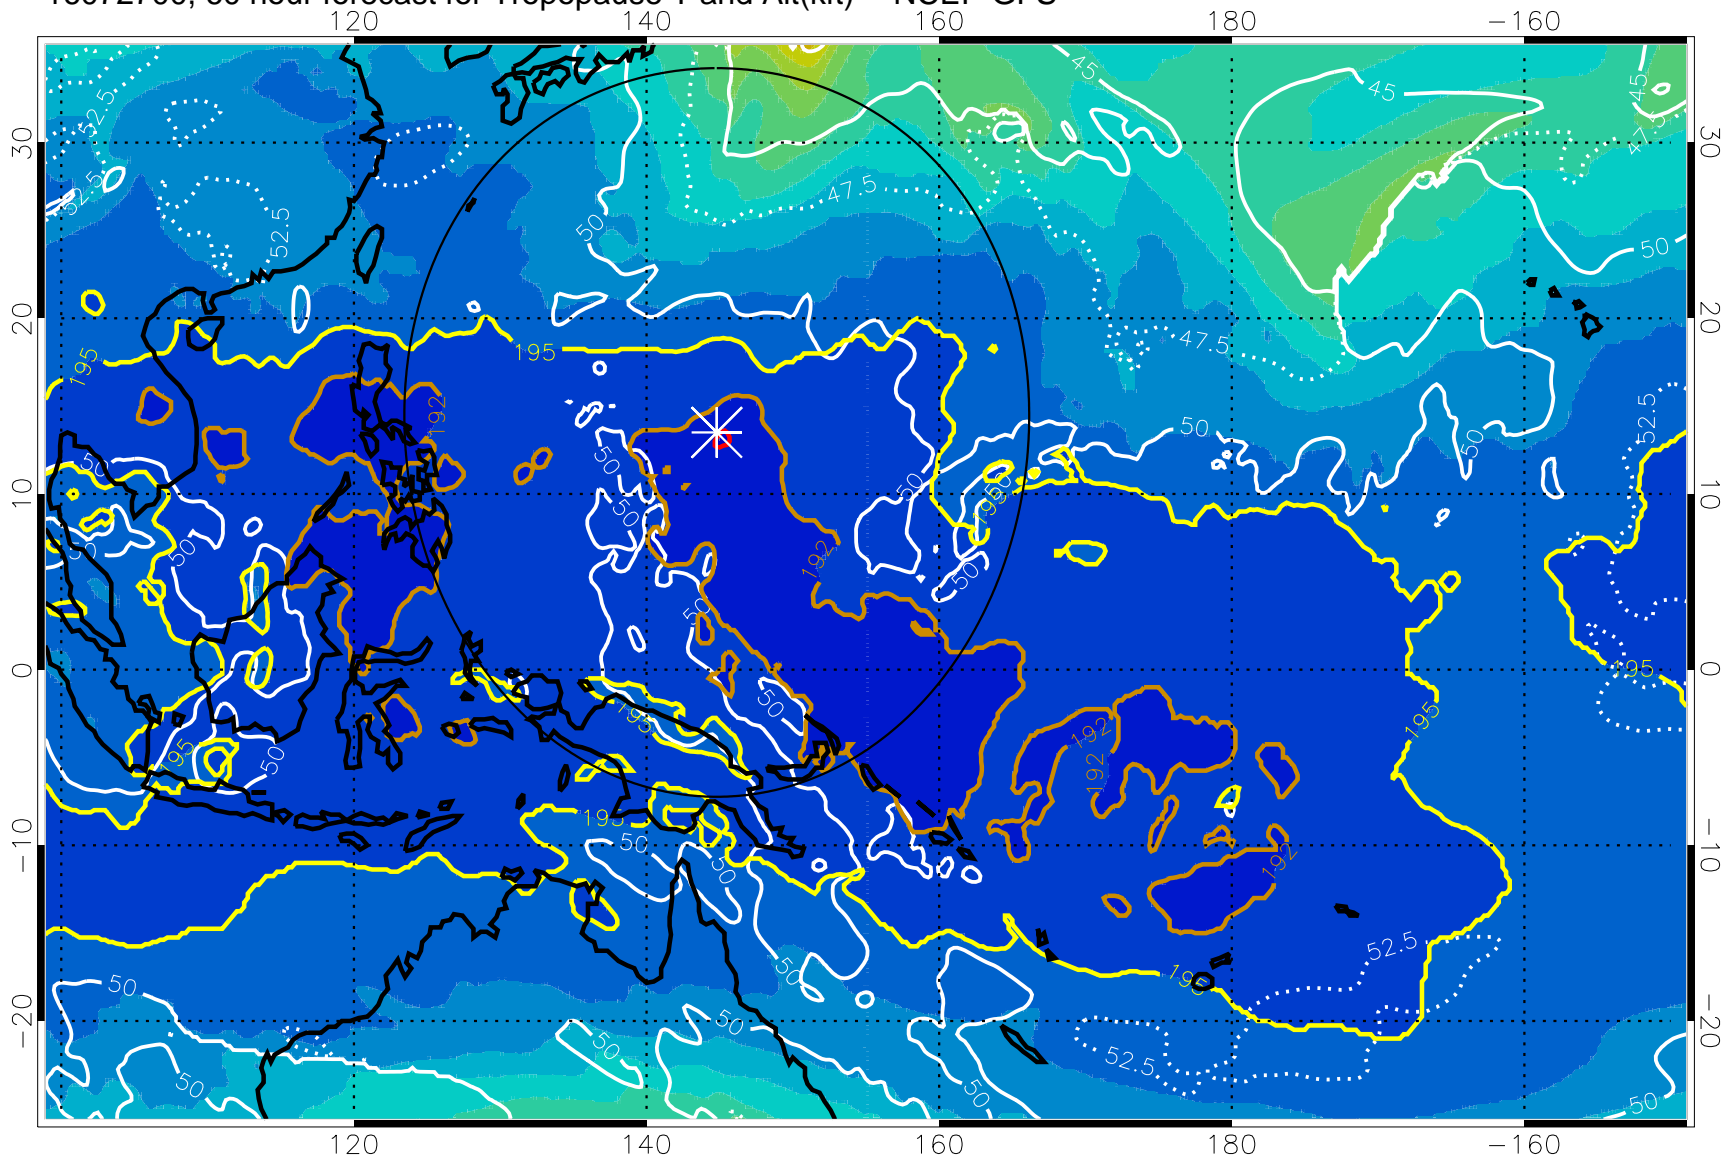

16072700, 60 hour forecast for Tropopause T and Alt(kft) -- NCEP GFS

190 200 210 220 230

Tropopause T, K

Tropopause Altitude in kft (white)

192.5K Isotherm 195K Isotherm
187.5K Isotherm 190K Isotherm

Range ring of 2304 km