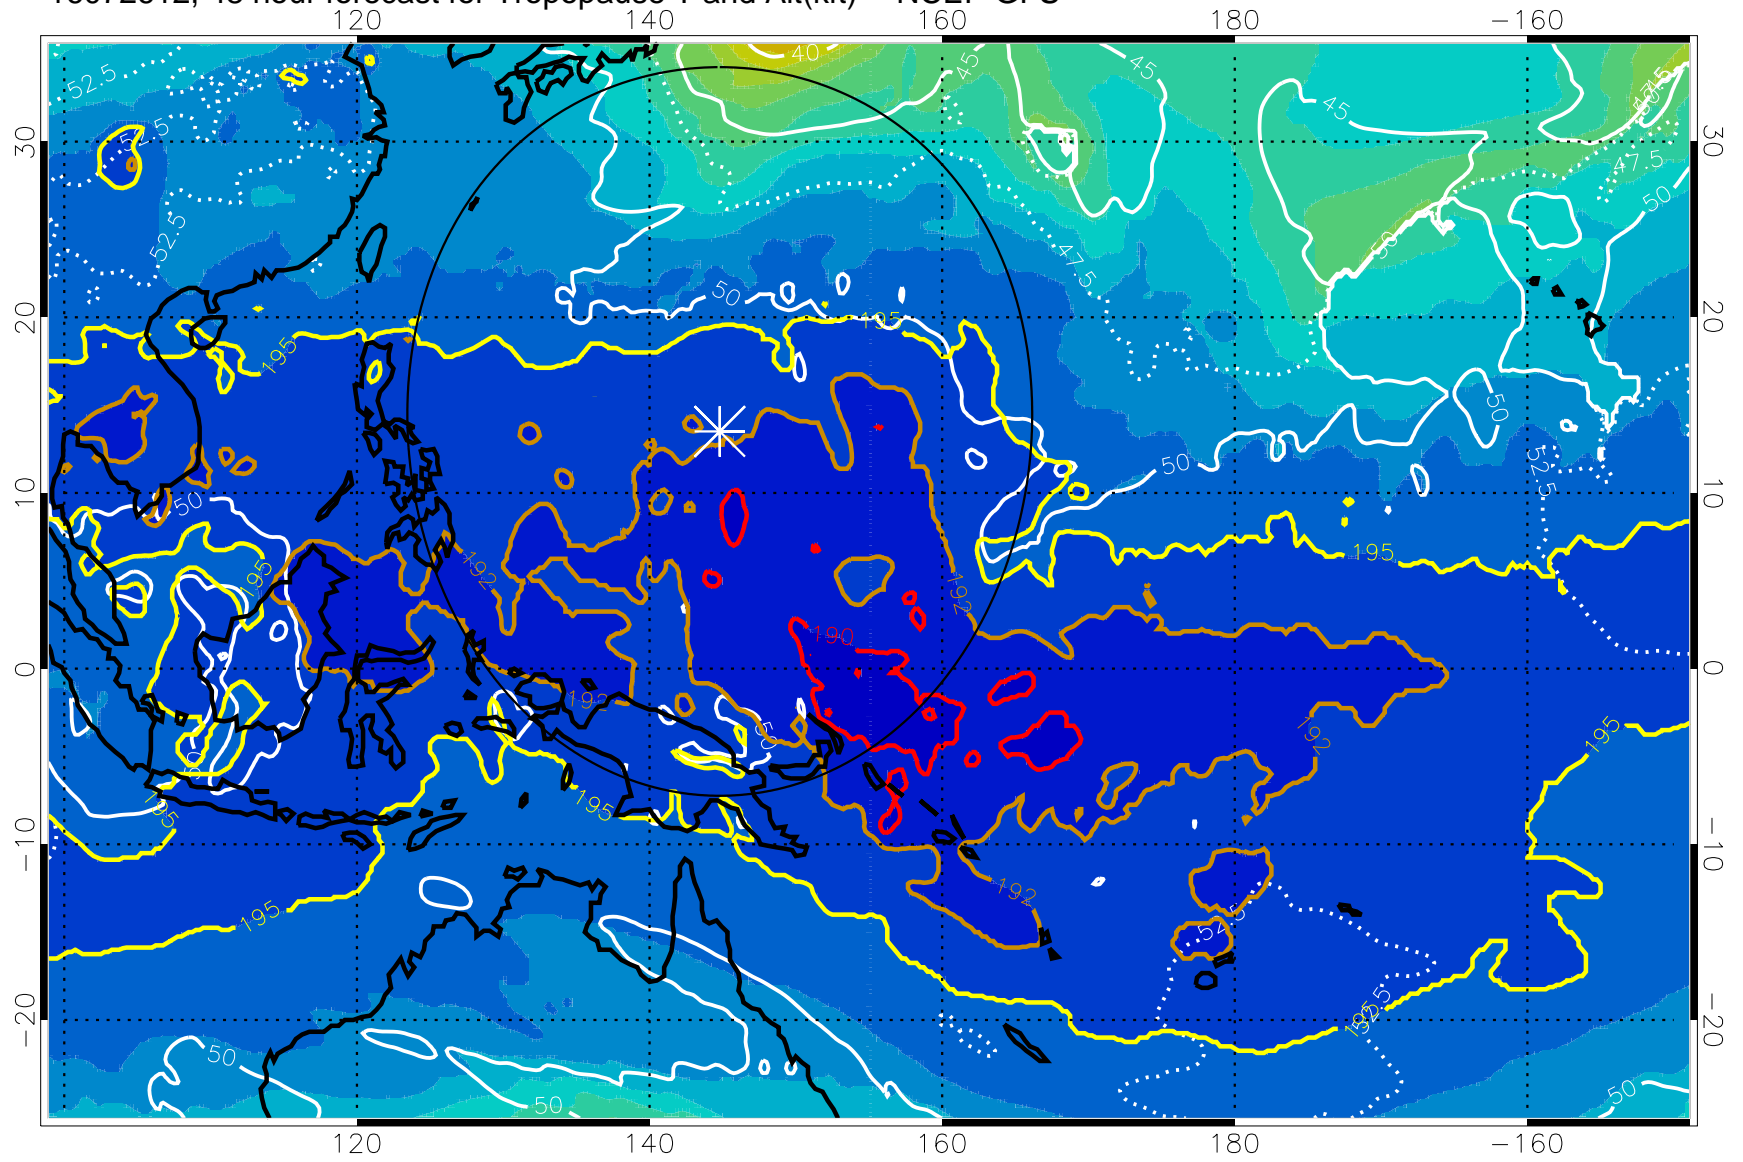

16072612, 48 hour forecast for Tropopause T and Alt(kft) -- NCEP GFS

190 200 210 220 230
Tropopause T, K

Tropopause Altitude in kft (white)

192.5K Isotherm 195K Isotherm
187.5K Isotherm 190K Isotherm

Range ring of 2304 km