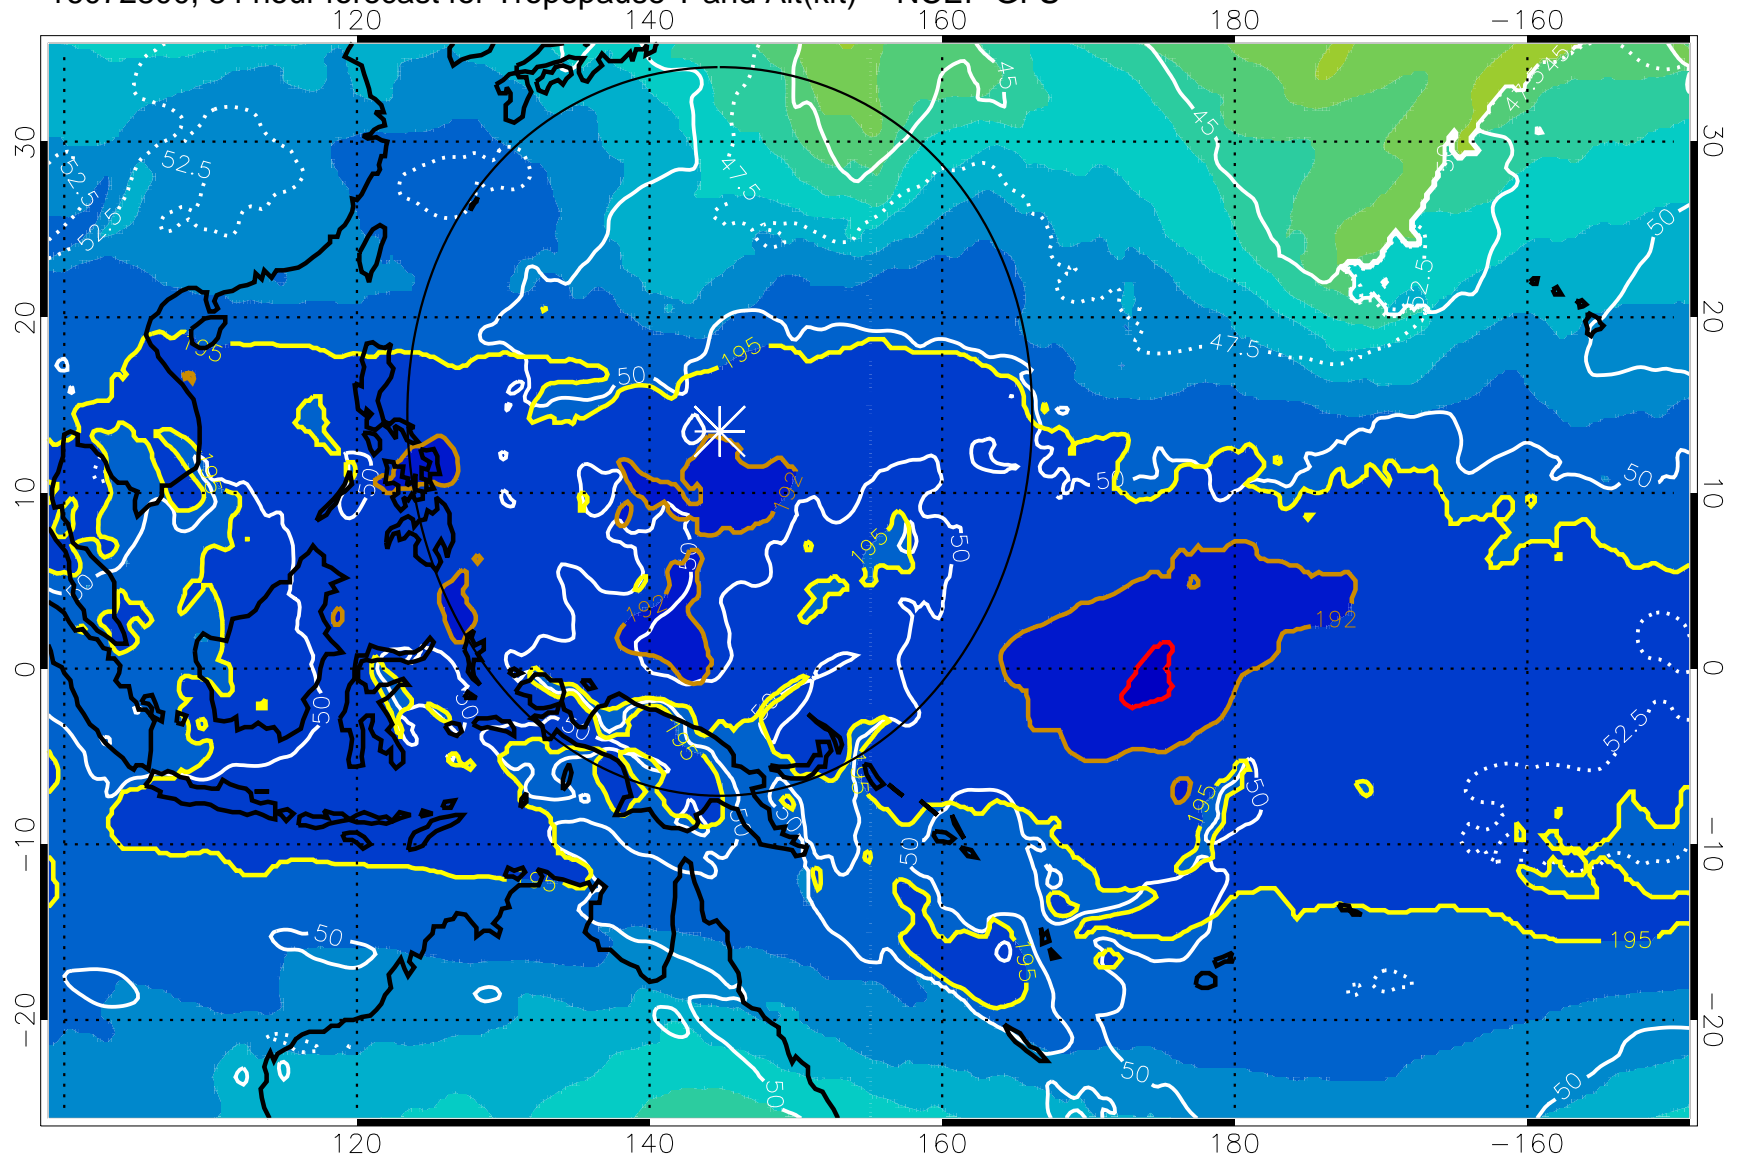

16072800, 84 hour forecast for Tropopause T and Alt(kft) -- NCEP GFS

190 200 210 220 230

Tropopause T, K

Tropopause Altitude in kft (white)

192.5K Isotherm 195K Isotherm
187.5K Isotherm 190K Isotherm

Range ring of 2304 km