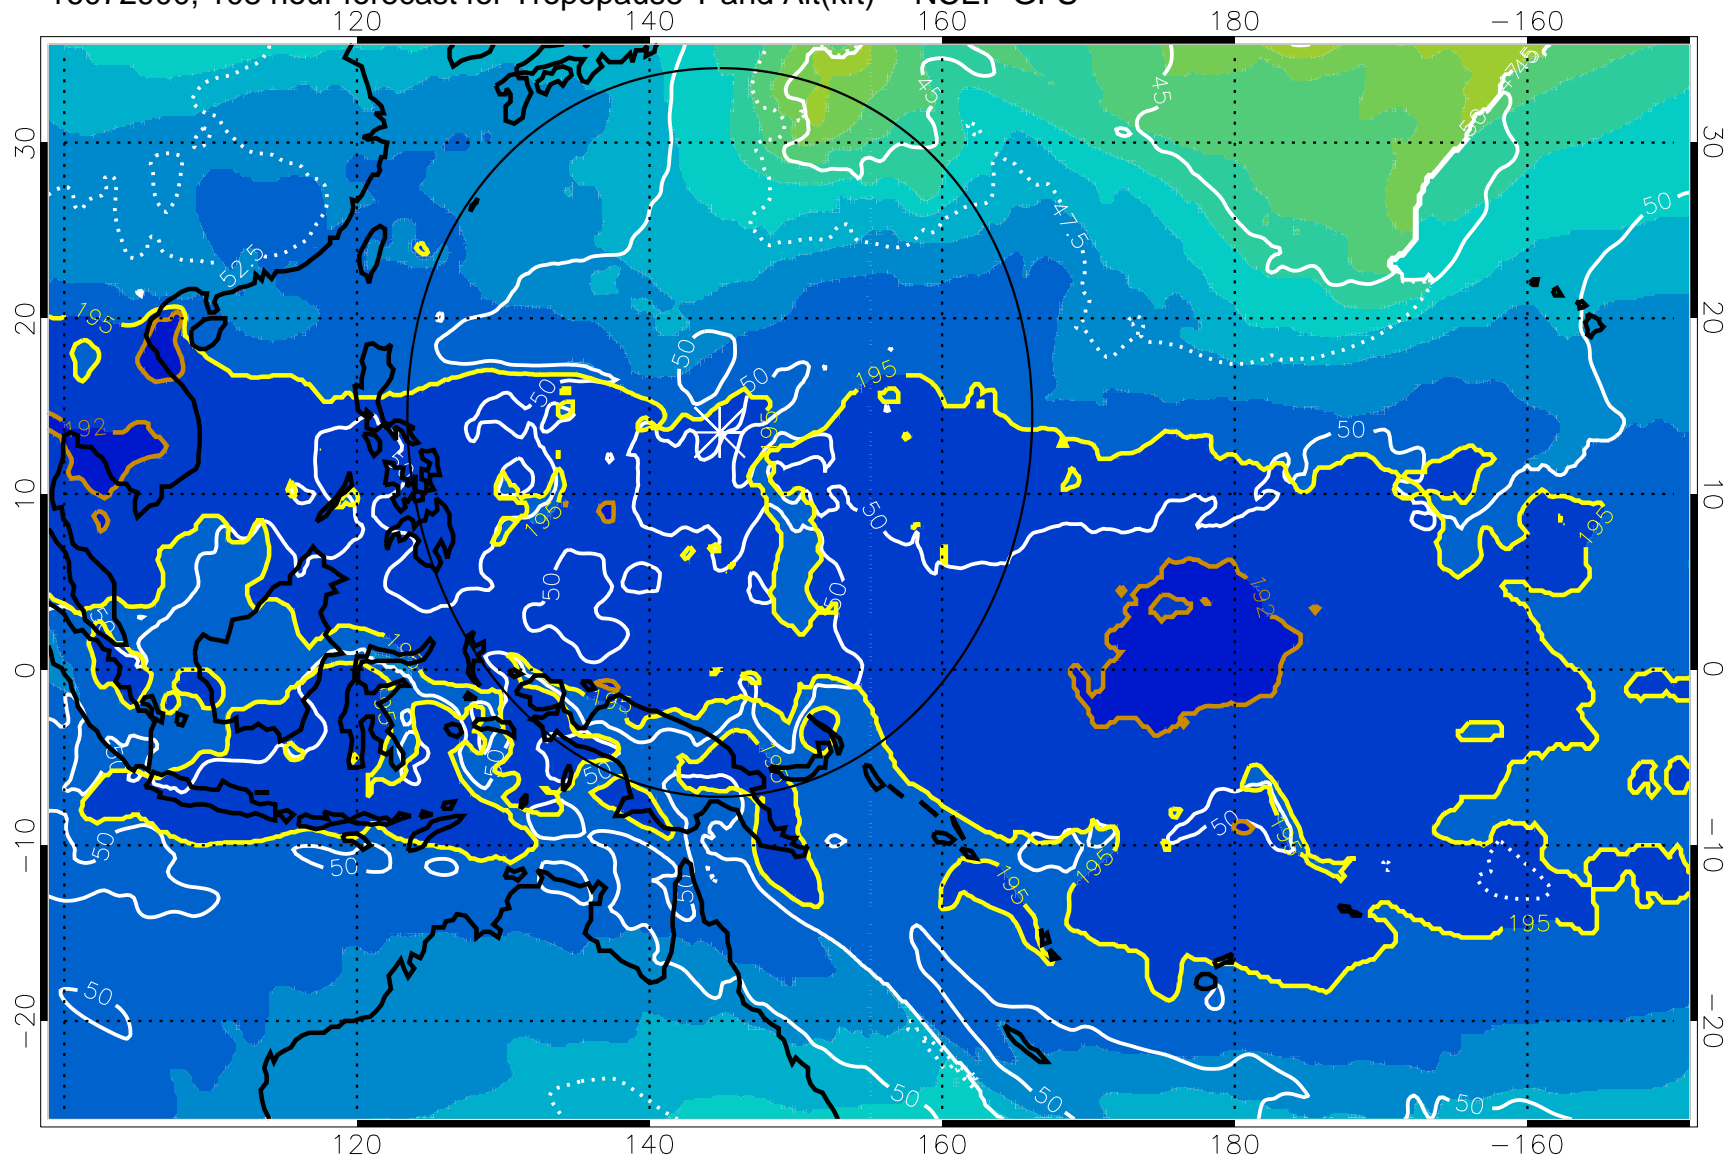

16072818, 102 hour forecast for Tropopause T and Alt(kft) -- NCEP GFS

190 200 210 220 230

Tropopause T, K

Tropopause Altitude in kft (white)

192.5K Isotherm 195K Isotherm

187.5K Isotherm 190K Isotherm

Range ring of 2304 km

16072900, 108 hour forecast for Tropopause T and Alt(kft) -- NCEP GFS

190 200 210 220 230

Tropopause T, K

Tropopause Altitude in kft (white)

192.5K Isotherm 195K Isotherm
187.5K Isotherm 190K Isotherm

Range ring of 2304 km