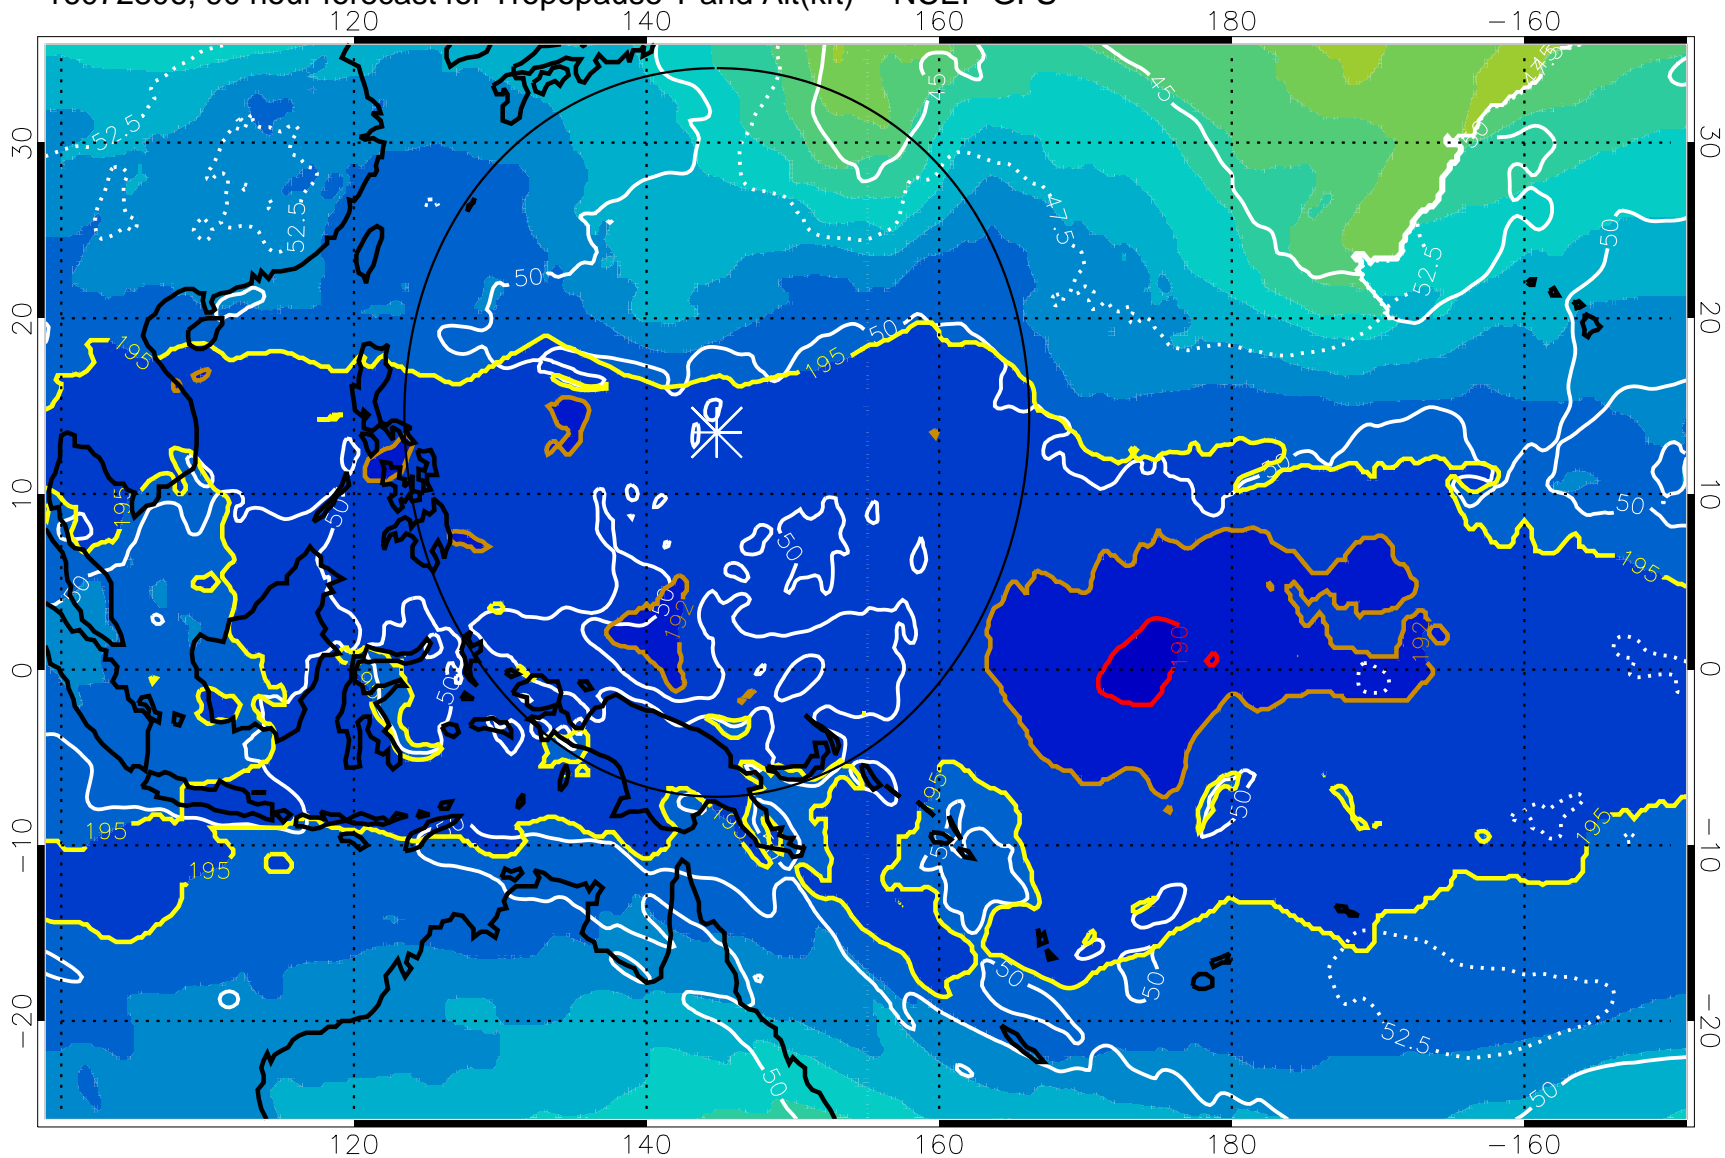

16072806, 90 hour forecast for Tropopause T and Alt(kft) -- NCEP GFS

190 200 210 220 230

Tropopause T, K

Tropopause Altitude in kft (white)

192.5K Isotherm 195K Isotherm
187.5K Isotherm 190K Isotherm

Range ring of 2304 km