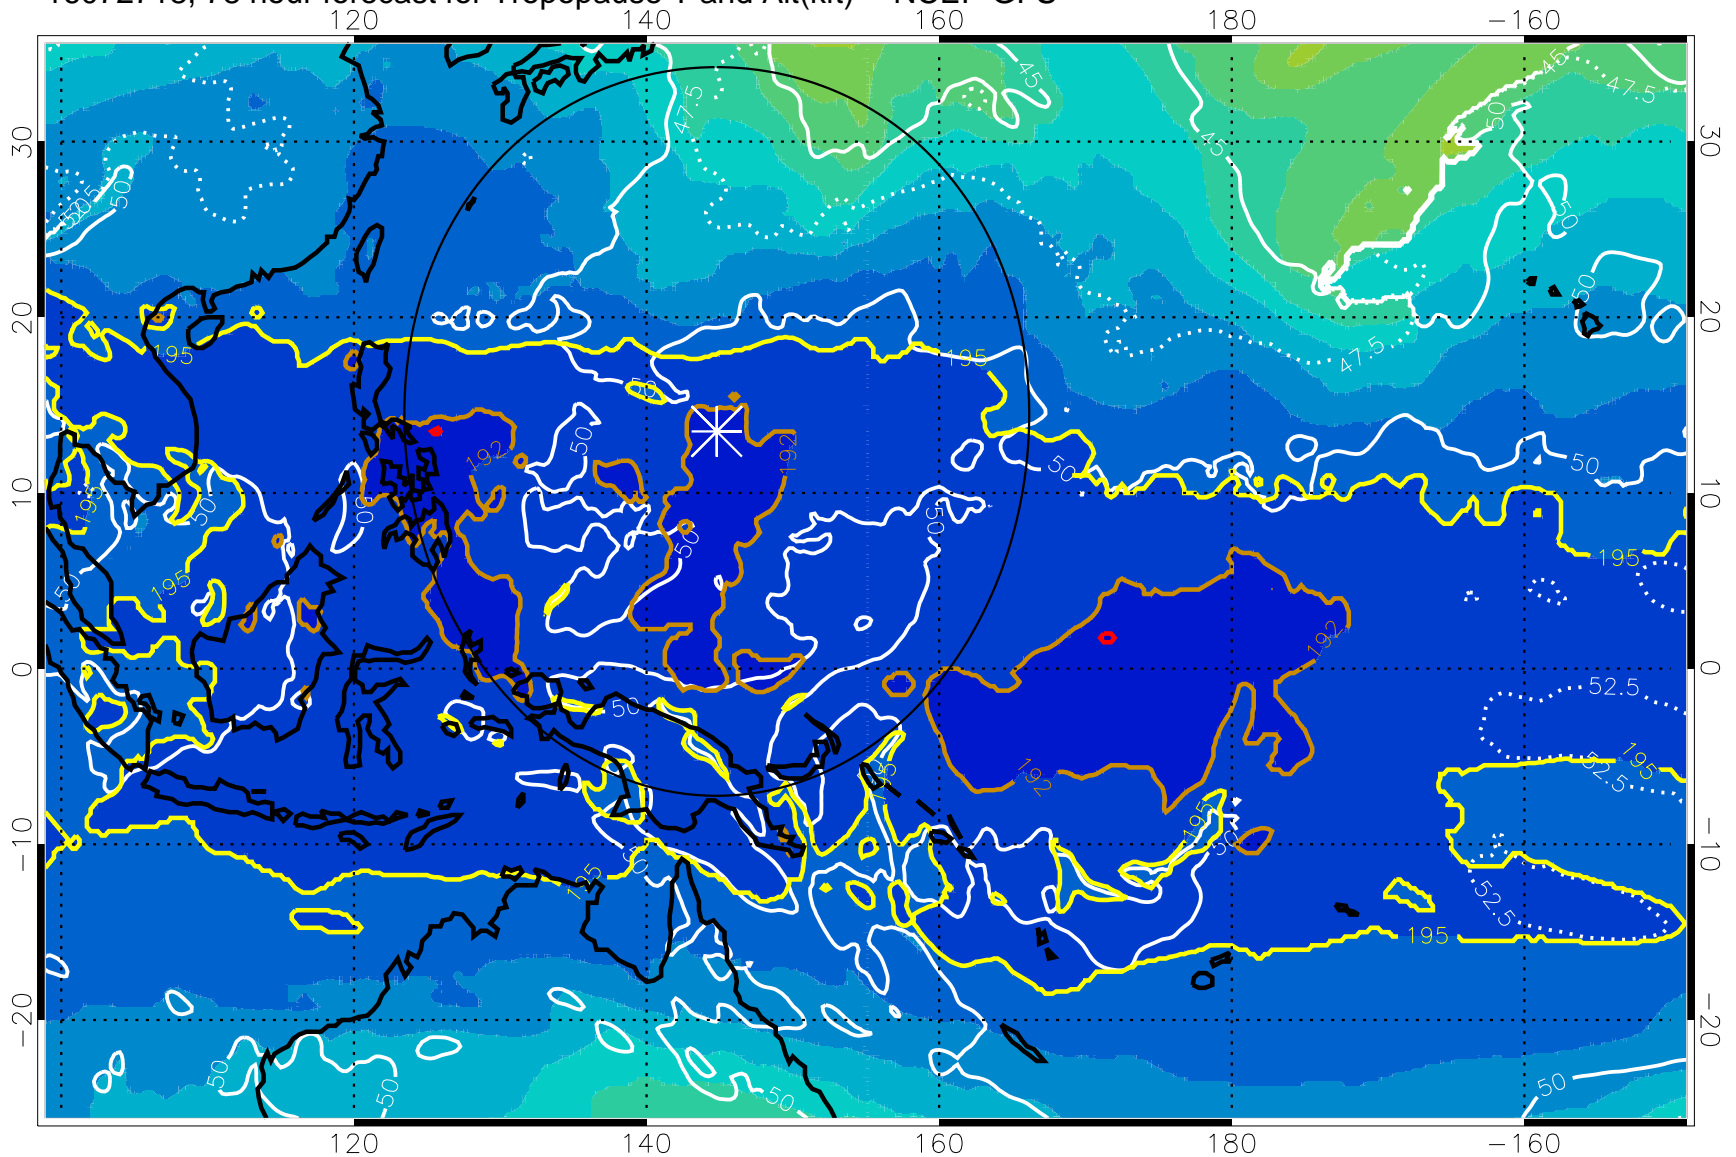

16072718, 78 hour forecast for Tropopause T and Alt(kft) -- NCEP GFS

190 200 210 220 230

Tropopause T, K

Tropopause Altitude in kft (white)

192.5K Isotherm 195K Isotherm

187.5K Isotherm 190K Isotherm

Range ring of 2304 km