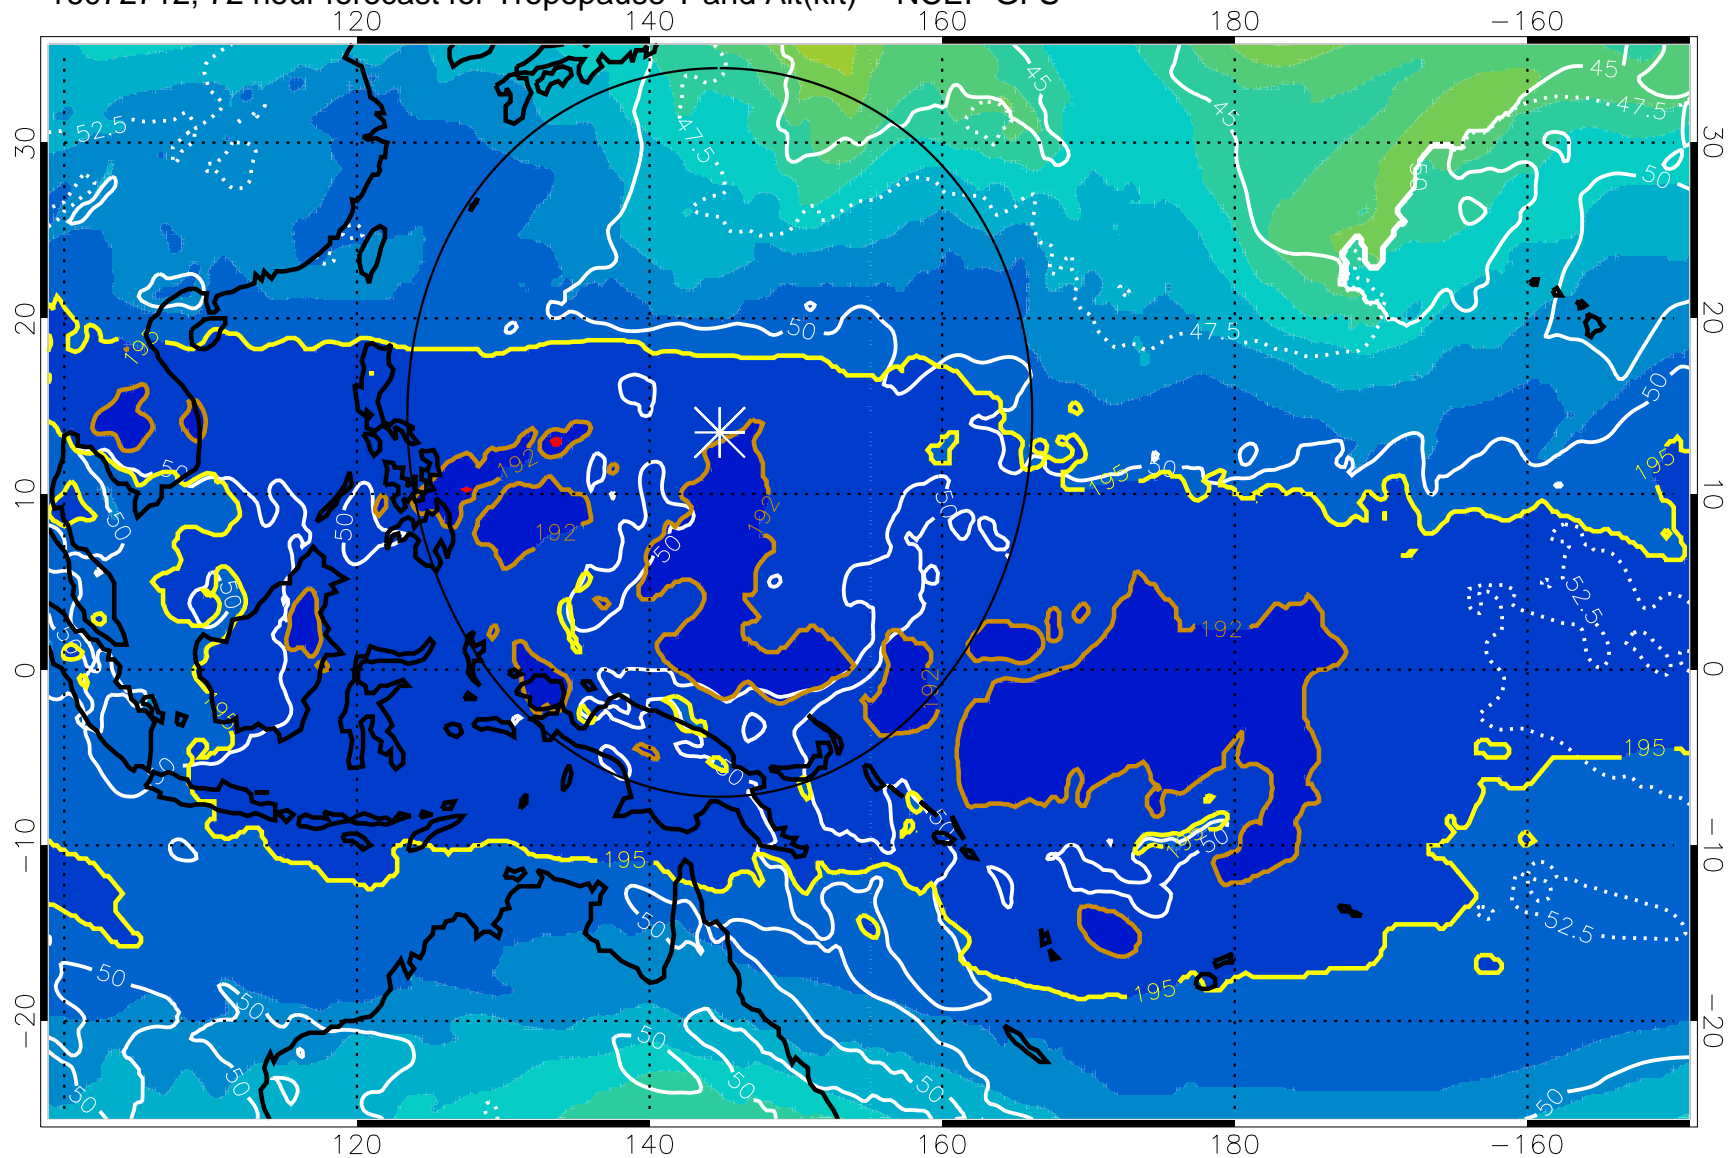

16072712, 72 hour forecast for Tropopause T and Alt(kft) -- NCEP GFS

190 200 210 220 230

Tropopause T, K

Tropopause Altitude in kft (white)

192.5K Isotherm 195K Isotherm
187.5K Isotherm 190K Isotherm

Range ring of 2304 km