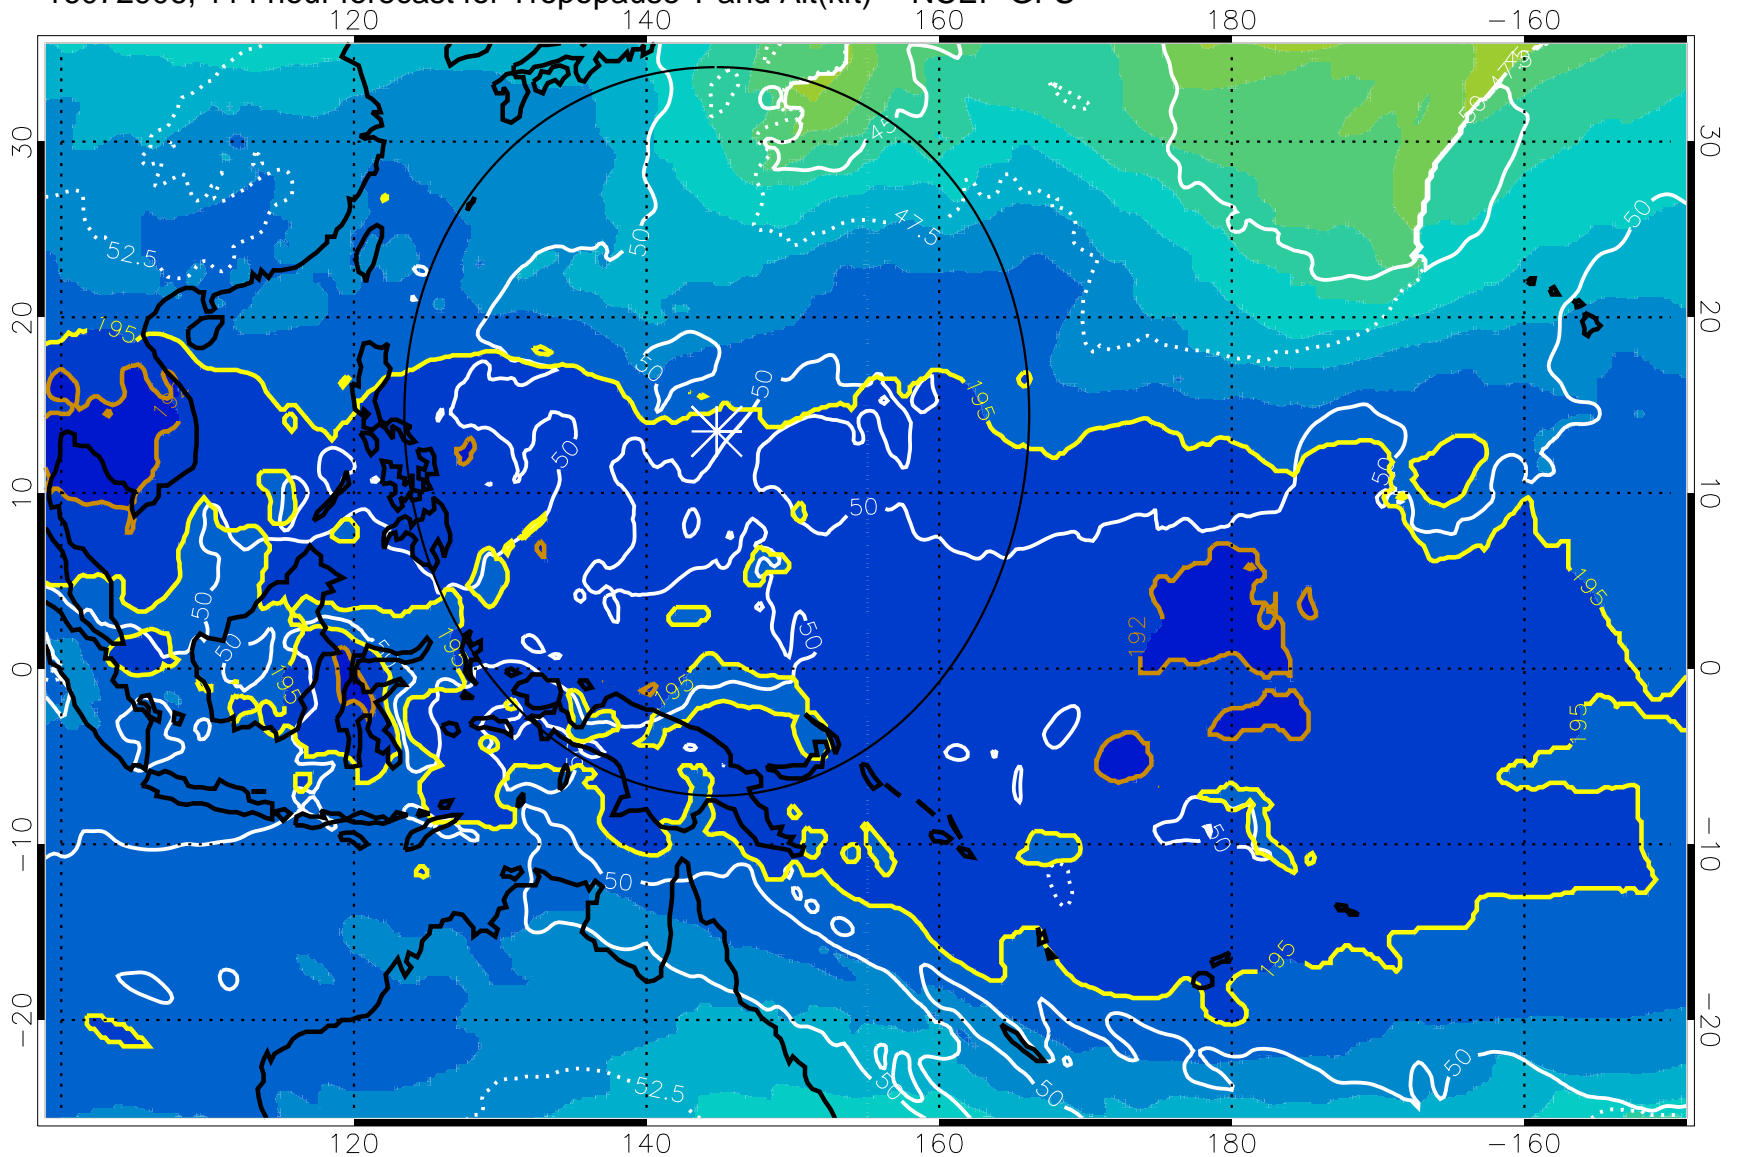

16072900, 108 hour forecast for Tropopause T and Alt(kft) -- NCEP GFS

190 200 210 220 230

Tropopause T, K

Tropopause Altitude in kft (white)

192.5K Isotherm 195K Isotherm
187.5K Isotherm 190K Isotherm

Range ring of 2304 km

16072906, 114 hour forecast for Tropopause T and Alt(kft) -- NCEP GFS

190 200 210 220 230

Tropopause T, K

Tropopause Altitude in kft (white)

192.5K Isotherm 195K Isotherm

187.5K Isotherm 190K Isotherm

Range ring of 2304 km