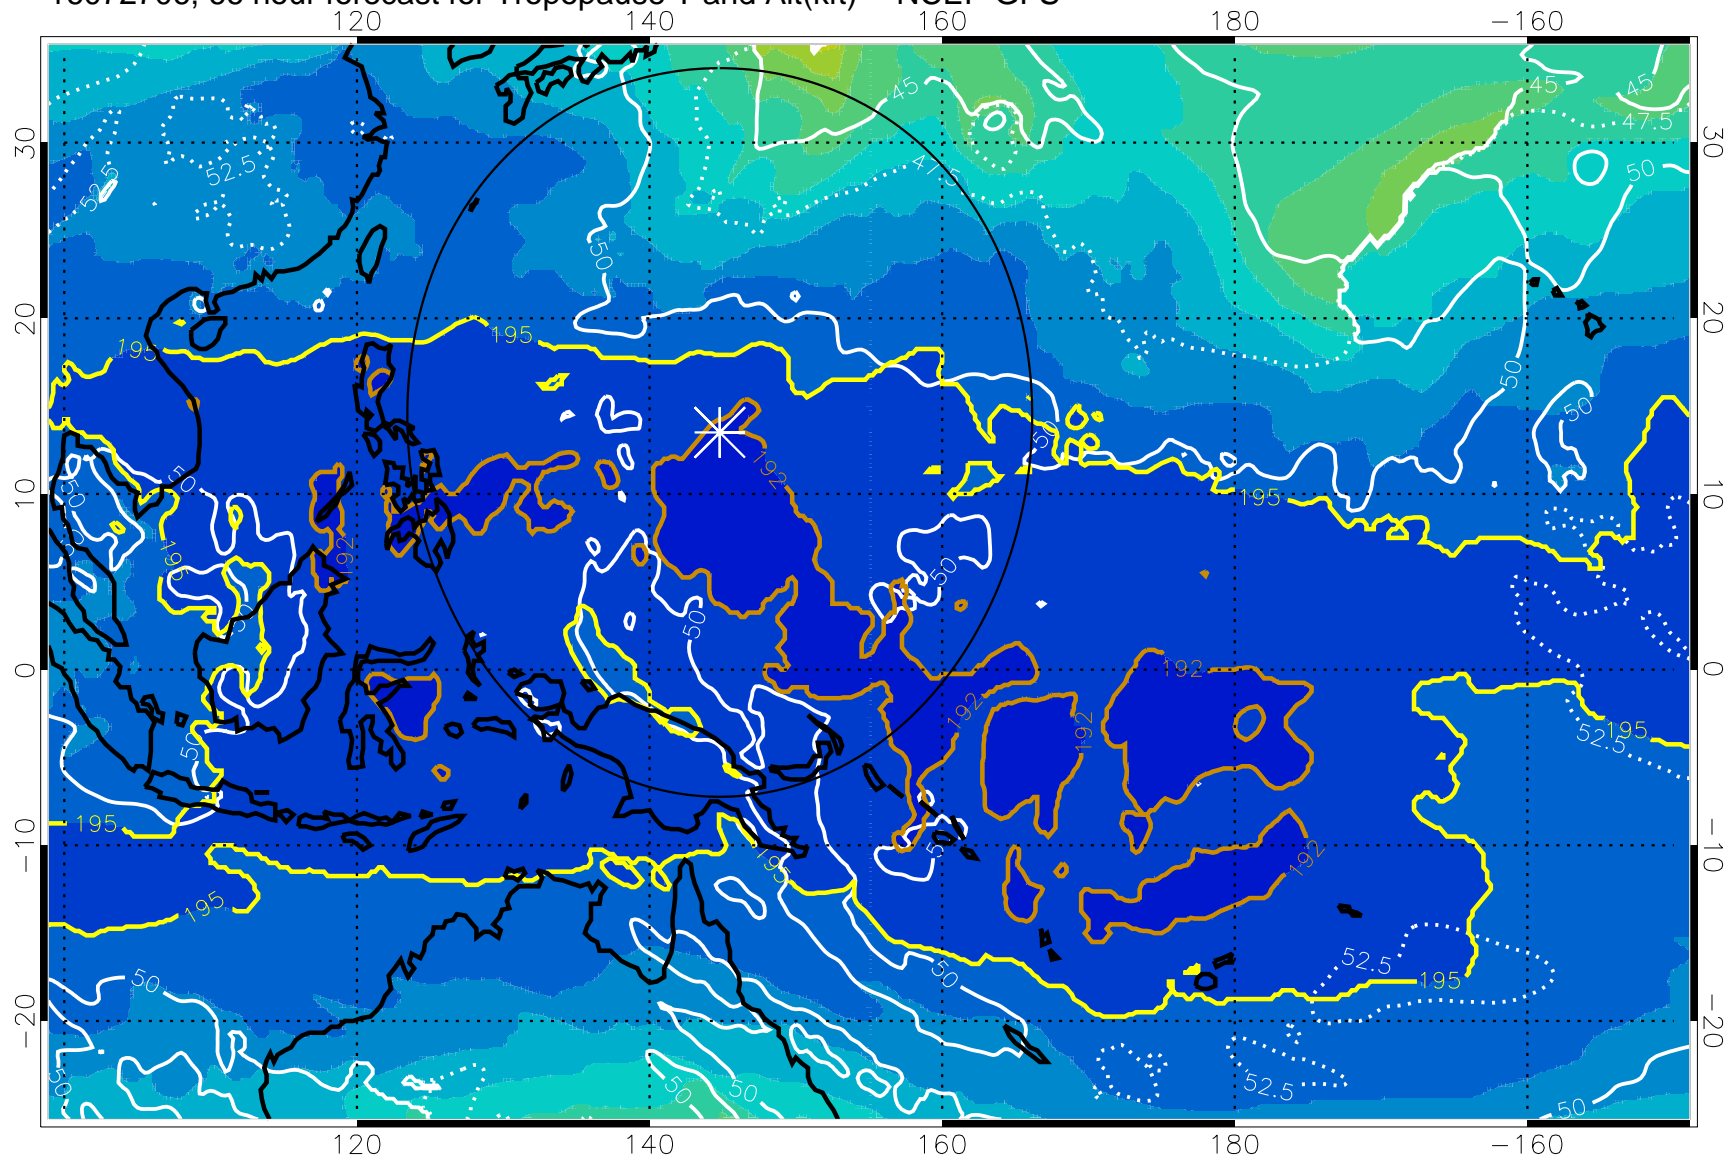

16072706, 66 hour forecast for Tropopause T and Alt(kft) -- NCEP GFS

190 200 210 220 230

Tropopause T, K

Tropopause Altitude in kft (white)

192.5K Isotherm 195K Isotherm
187.5K Isotherm 190K Isotherm

Range ring of 2304 km