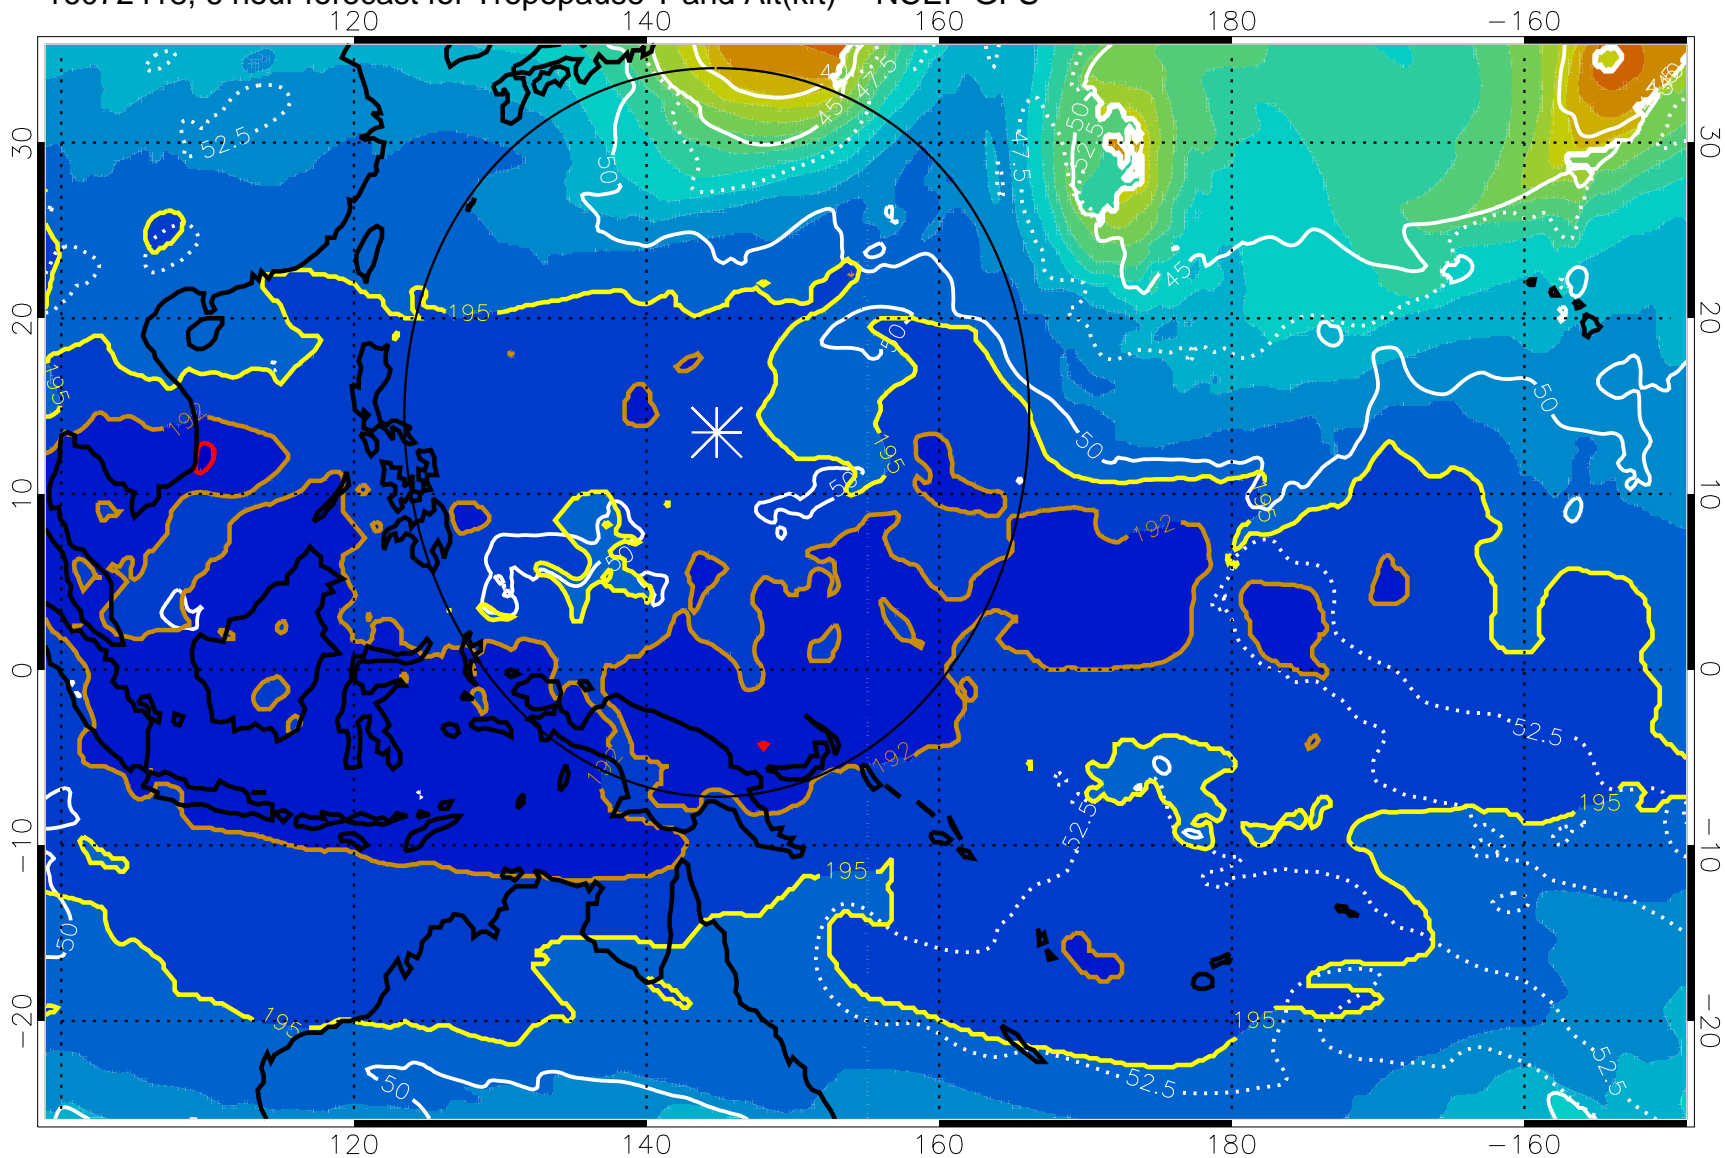

16072418, 6 hour forecast for Tropopause T and Alt(kft) -- NCEP GFS

190 200 210 220 230

Tropopause T, K

Tropopause Altitude in kft (white)

192.5K Isotherm 195K Isotherm
187.5K Isotherm 190K Isotherm

Range ring of 2304 km