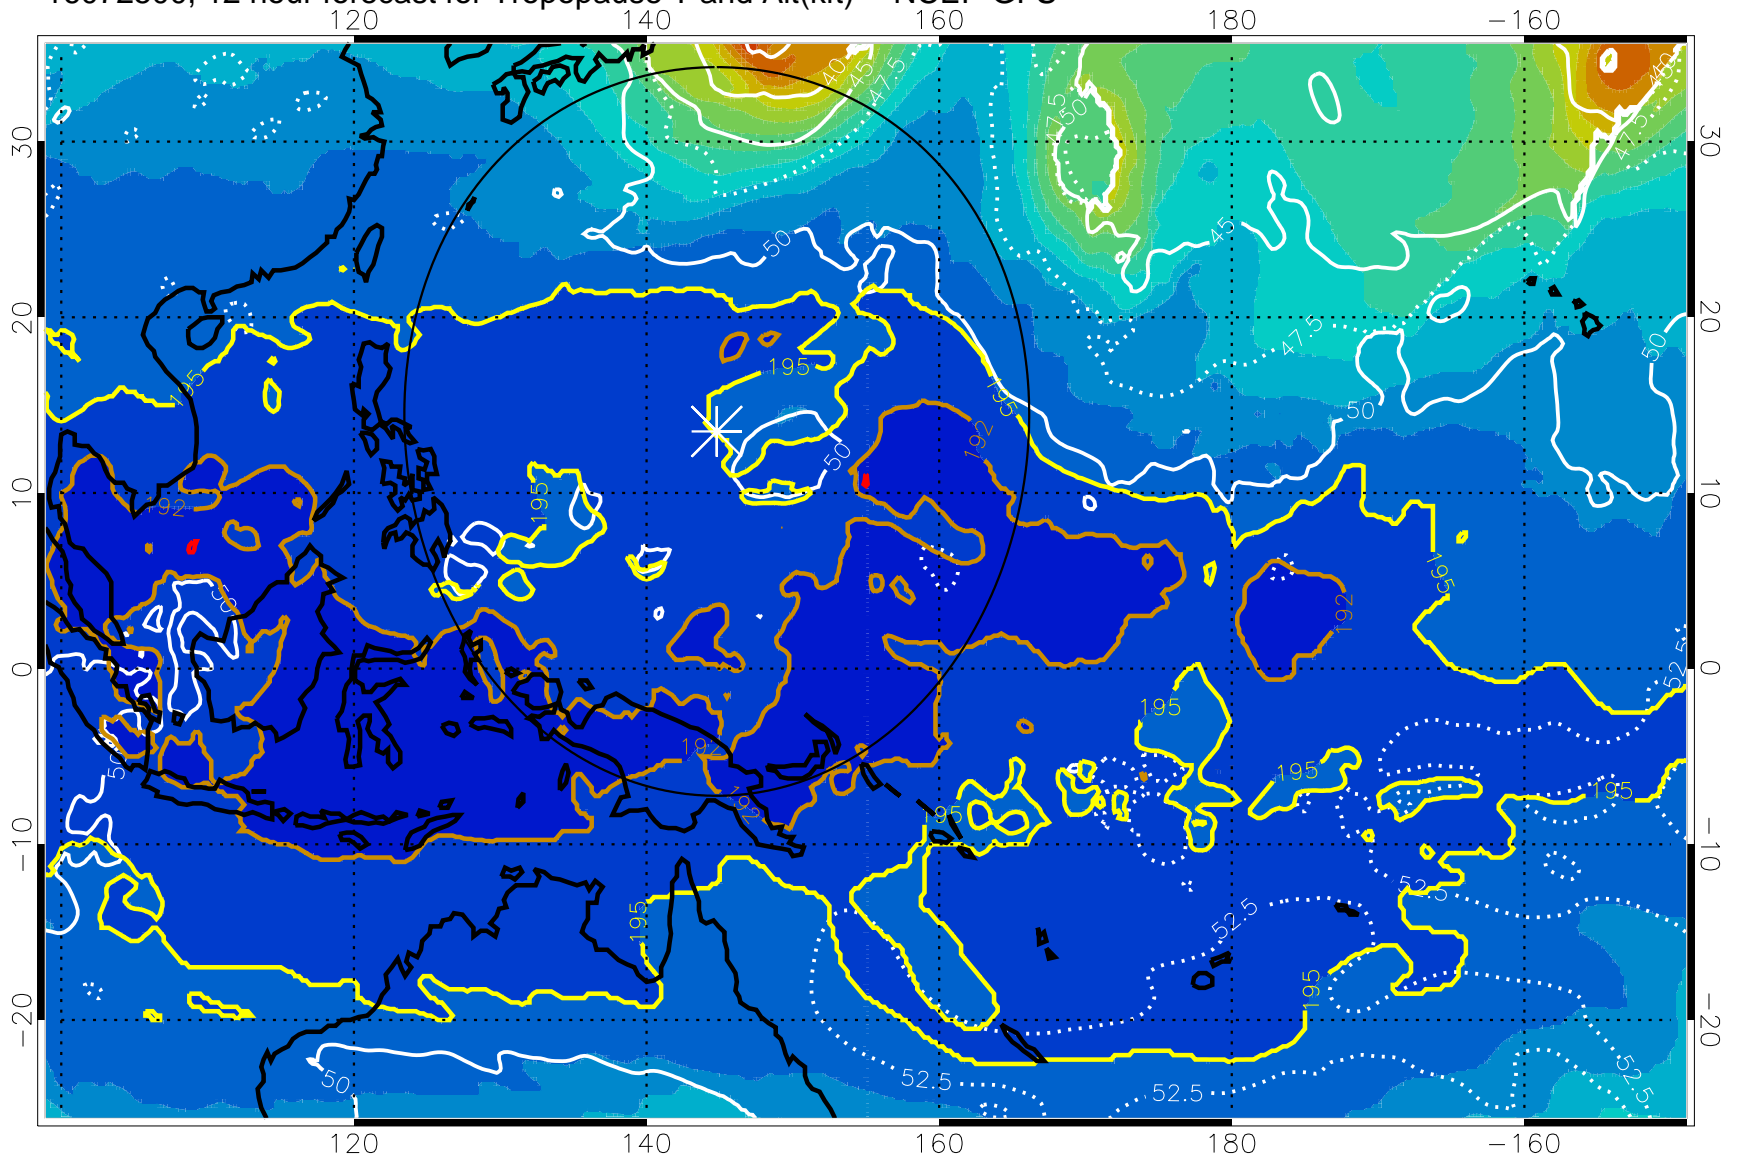

16072500, 12 hour forecast for Tropopause T and Alt(kft) -- NCEP GFS

190 200 210 220 230

Tropopause T, K

Tropopause Altitude in kft (white)

192.5K Isotherm 195K Isotherm

187.5K Isotherm 190K Isotherm

Range ring of 2304 km