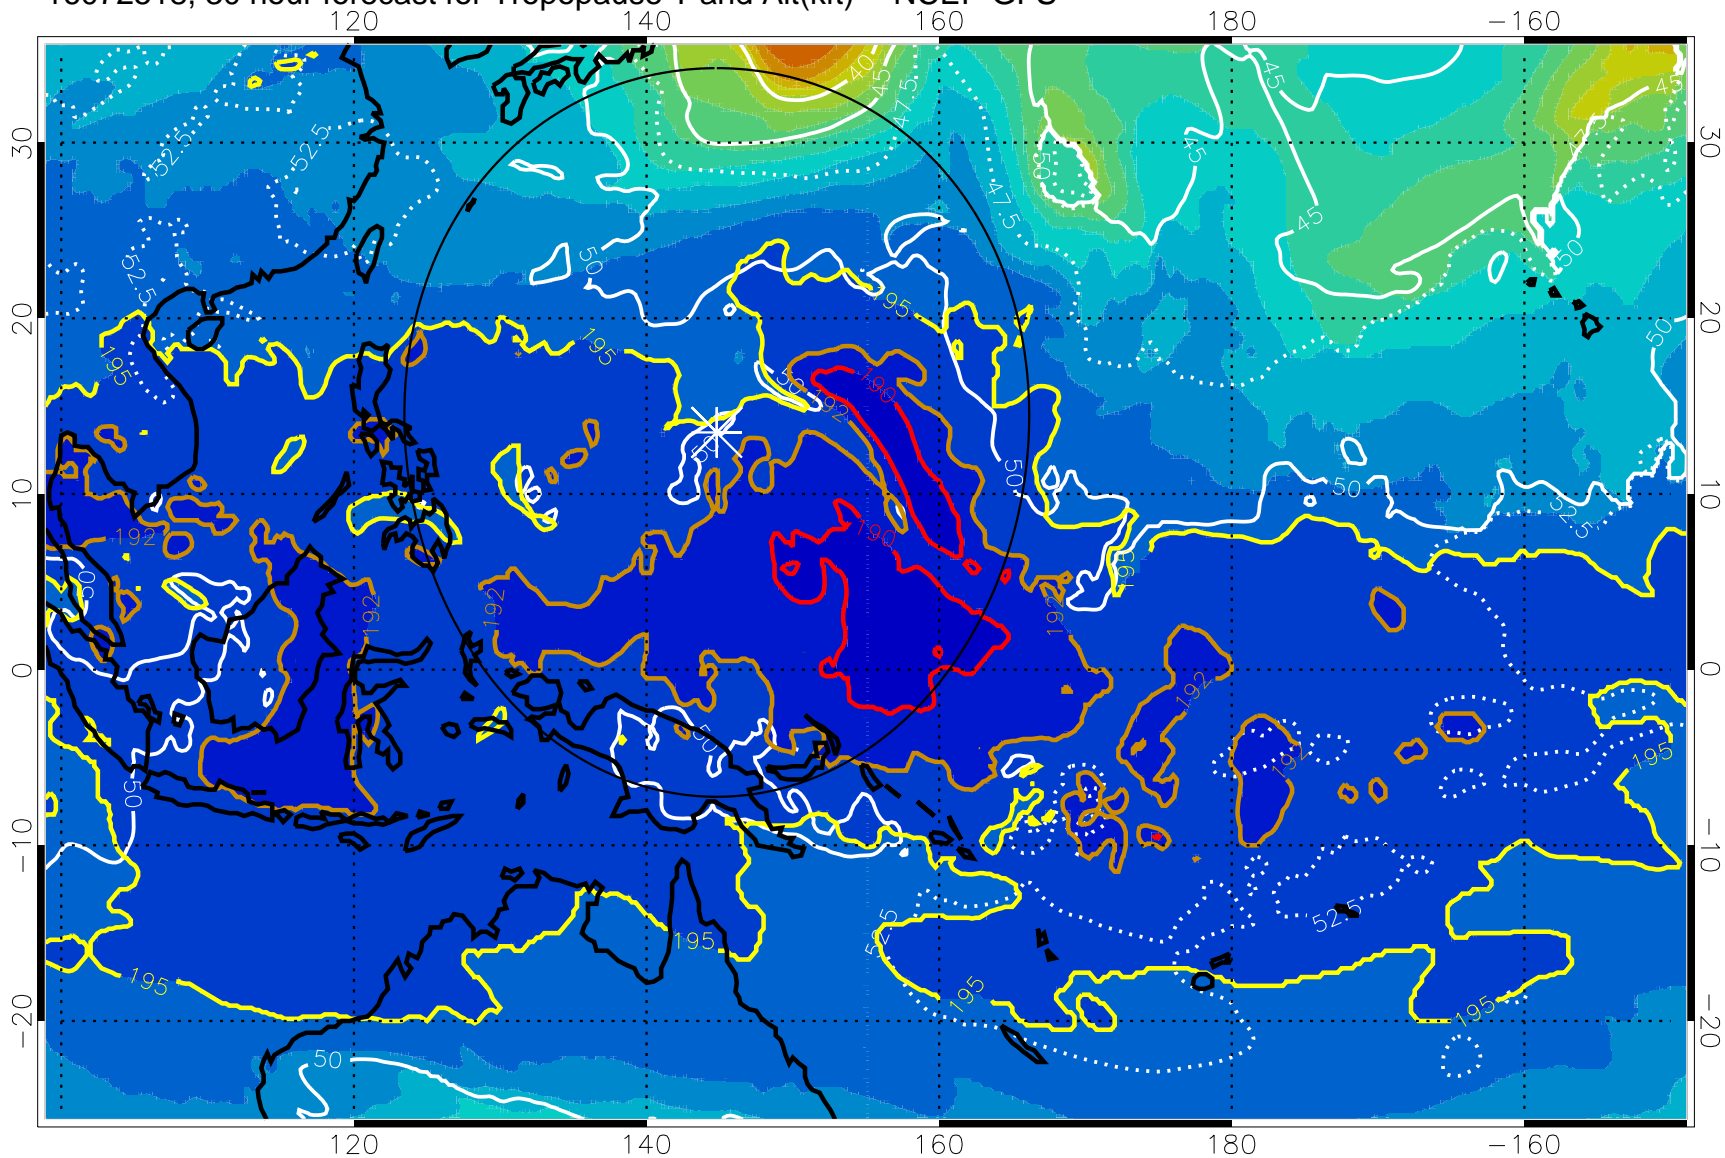

16072518, 30 hour forecast for Tropopause T and Alt(kft) -- NCEP GFS

190 200 210 220 230
Tropopause T, K

Tropopause Altitude in kft (white)

192.5K Isotherm 195K Isotherm
187.5K Isotherm 190K Isotherm

Range ring of 2304 km