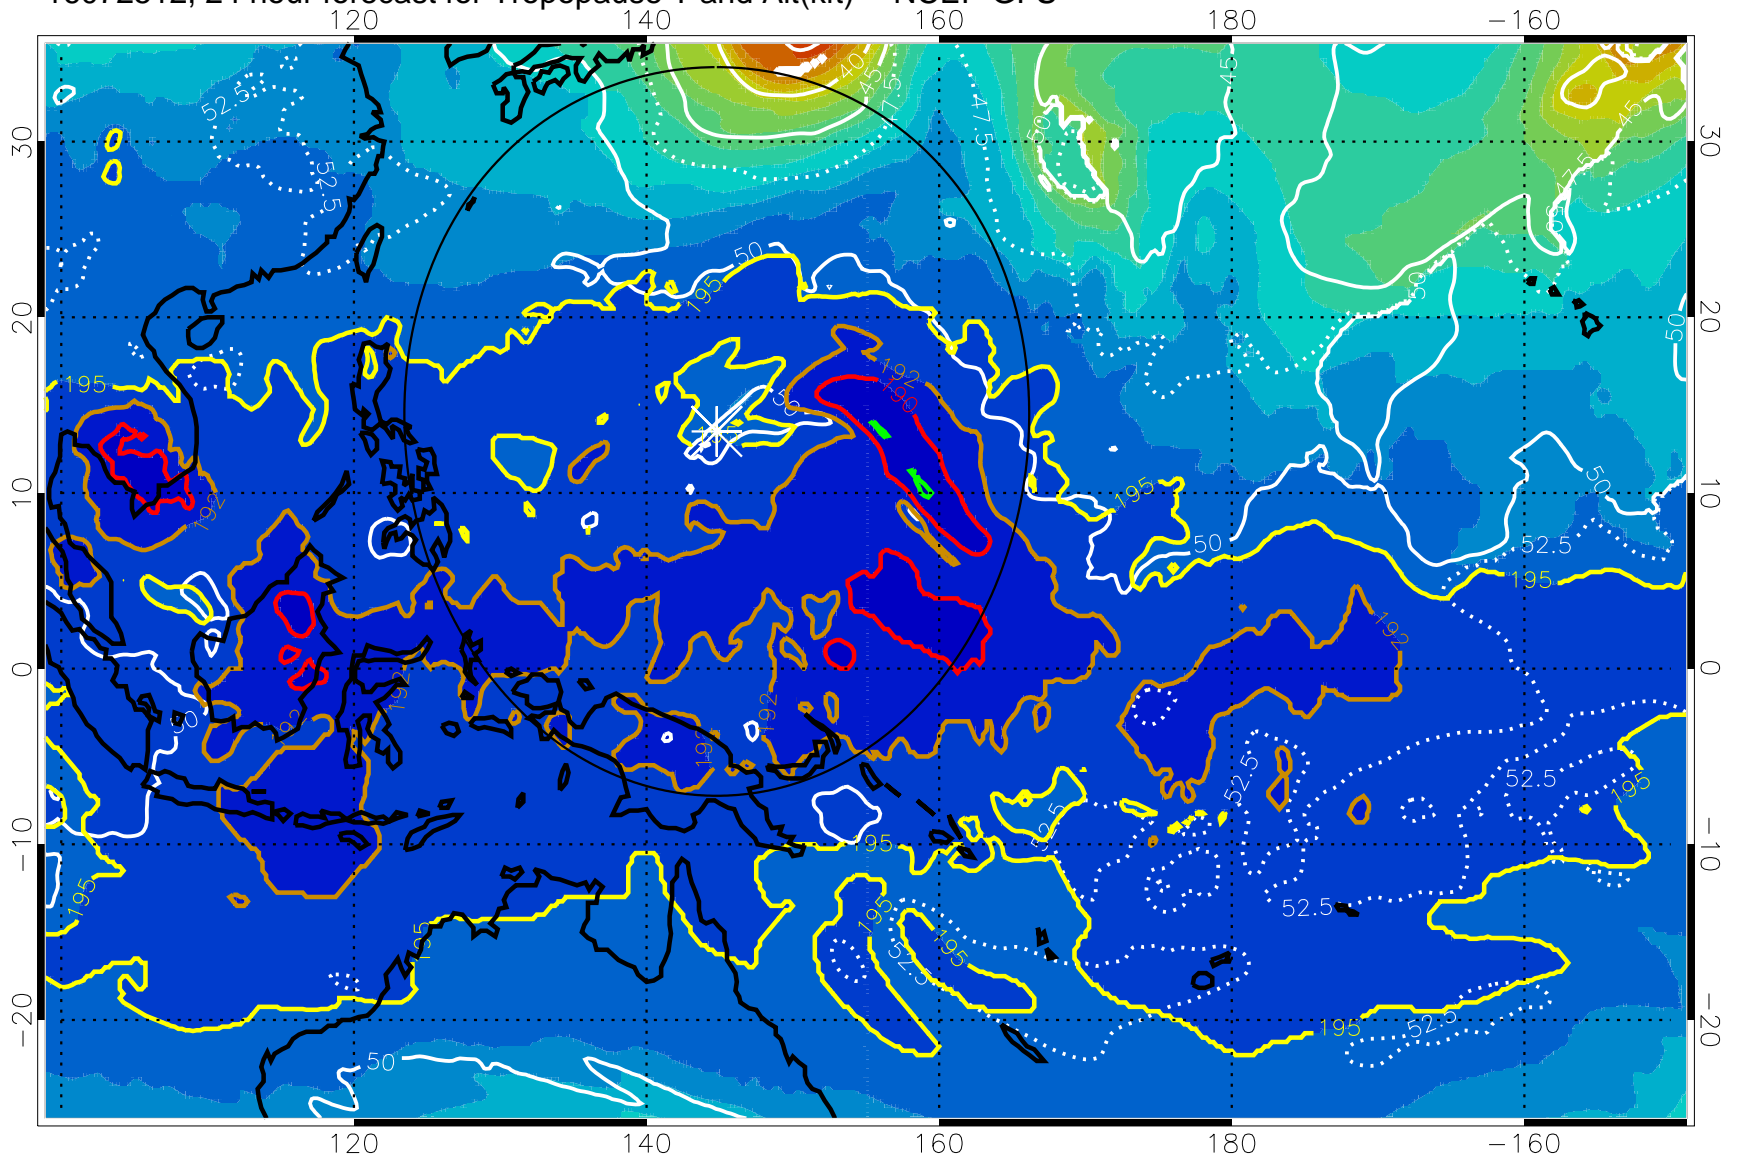

16072512, 24 hour forecast for Tropopause T and Alt(kft) -- NCEP GFS

190 200 210 220 230
Tropopause T, K

Tropopause Altitude in kft (white)

192.5K Isotherm 195K Isotherm
187.5K Isotherm 190K Isotherm

Range ring of 2304 km