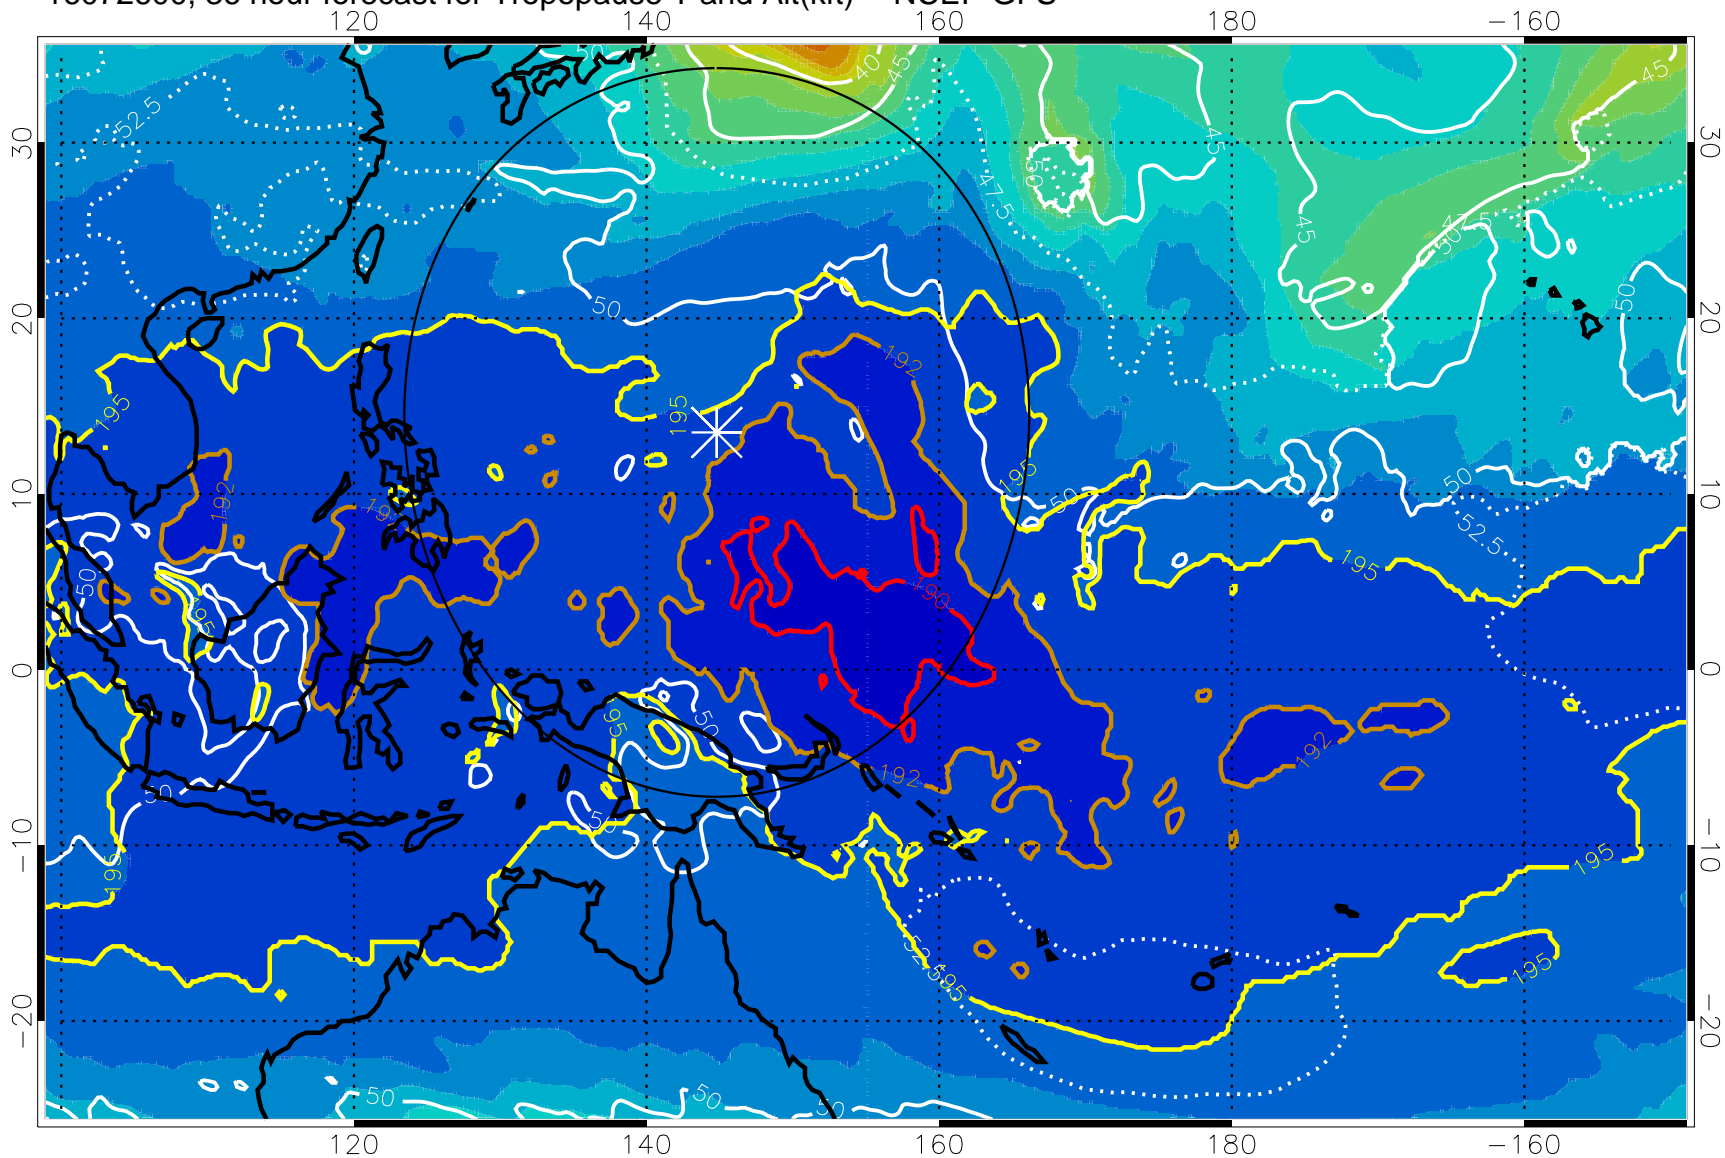

16072600, 36 hour forecast for Tropopause T and Alt(kft) -- NCEP GFS

190 200 210 220 230

Tropopause T, K

Tropopause Altitude in kft (white)

192.5K Isotherm 195K Isotherm
187.5K Isotherm 190K Isotherm

Range ring of 2304 km