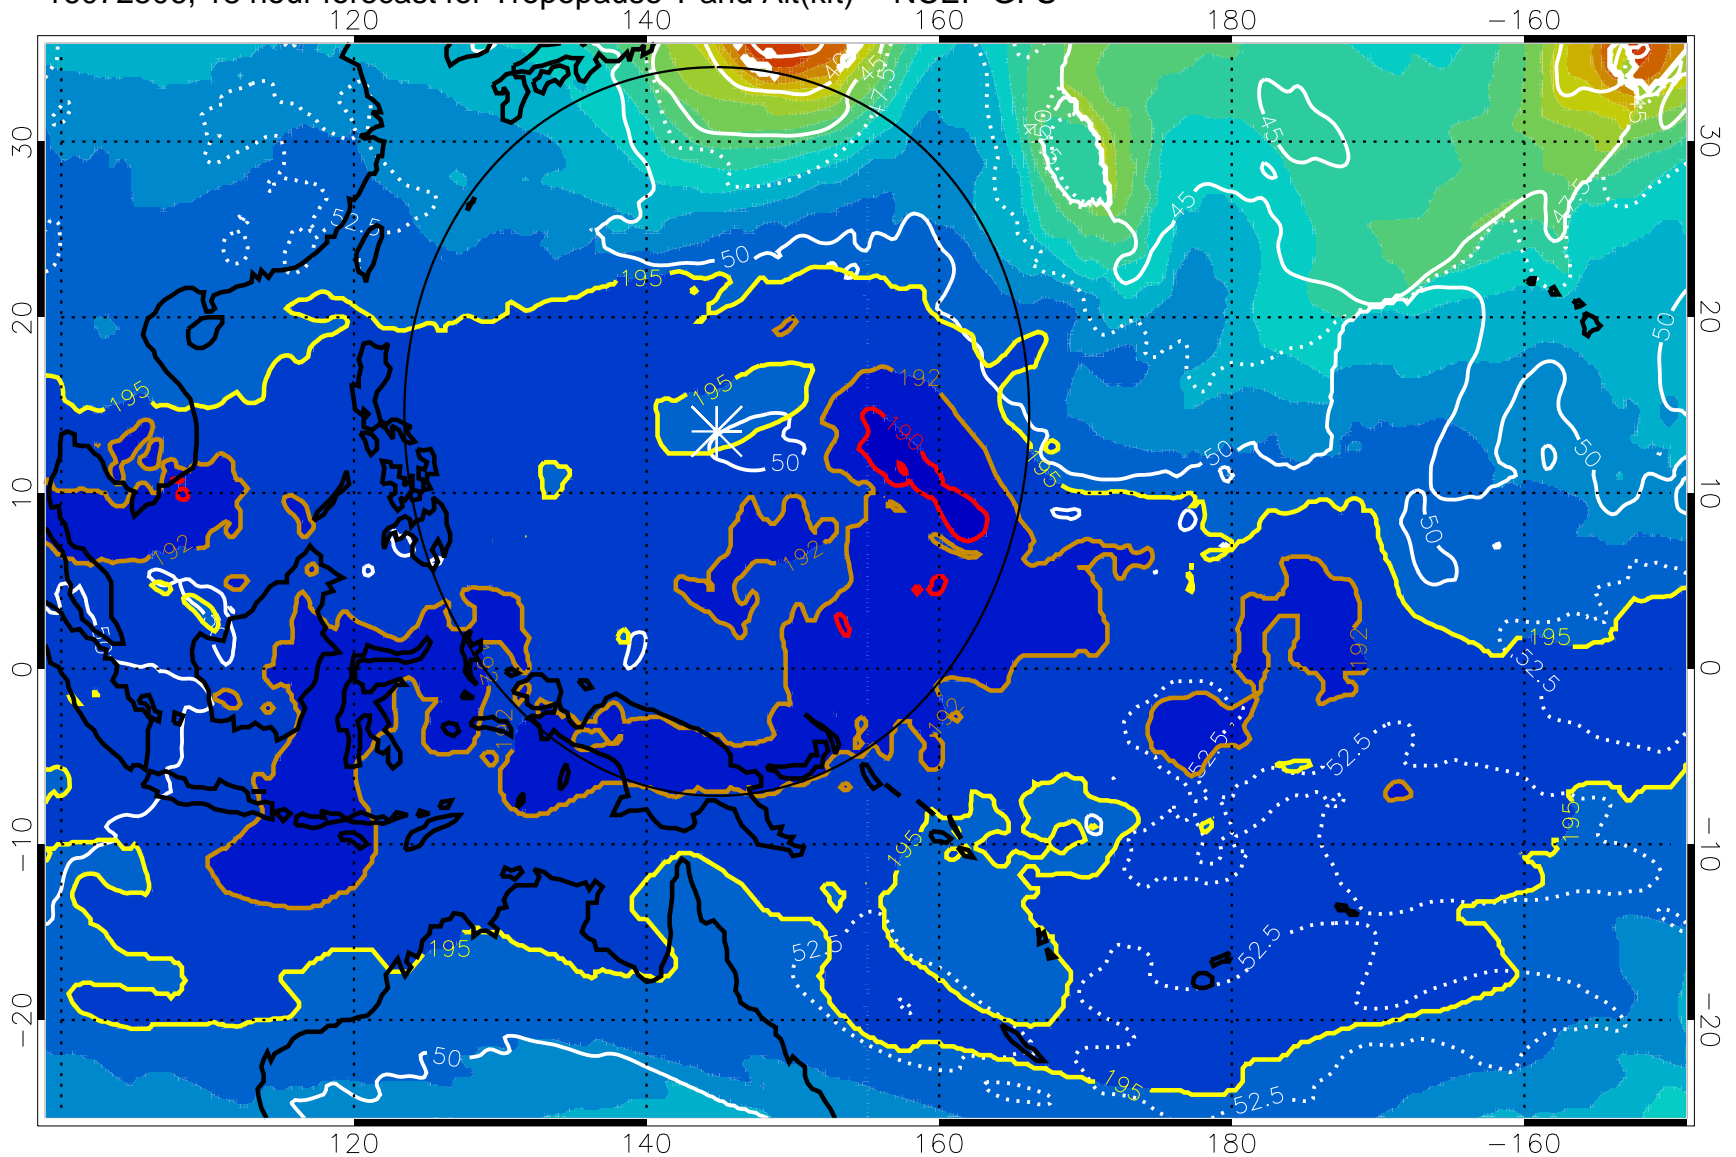

16072506, 18 hour forecast for Tropopause T and Alt(kft) -- NCEP GFS

190   200   210   220   230
Tropopause T, K

Tropopause Altitude in kft (white)

192.5K Isotherm   195K Isotherm
187.5K Isotherm   190K Isotherm

Range ring of 2304 km