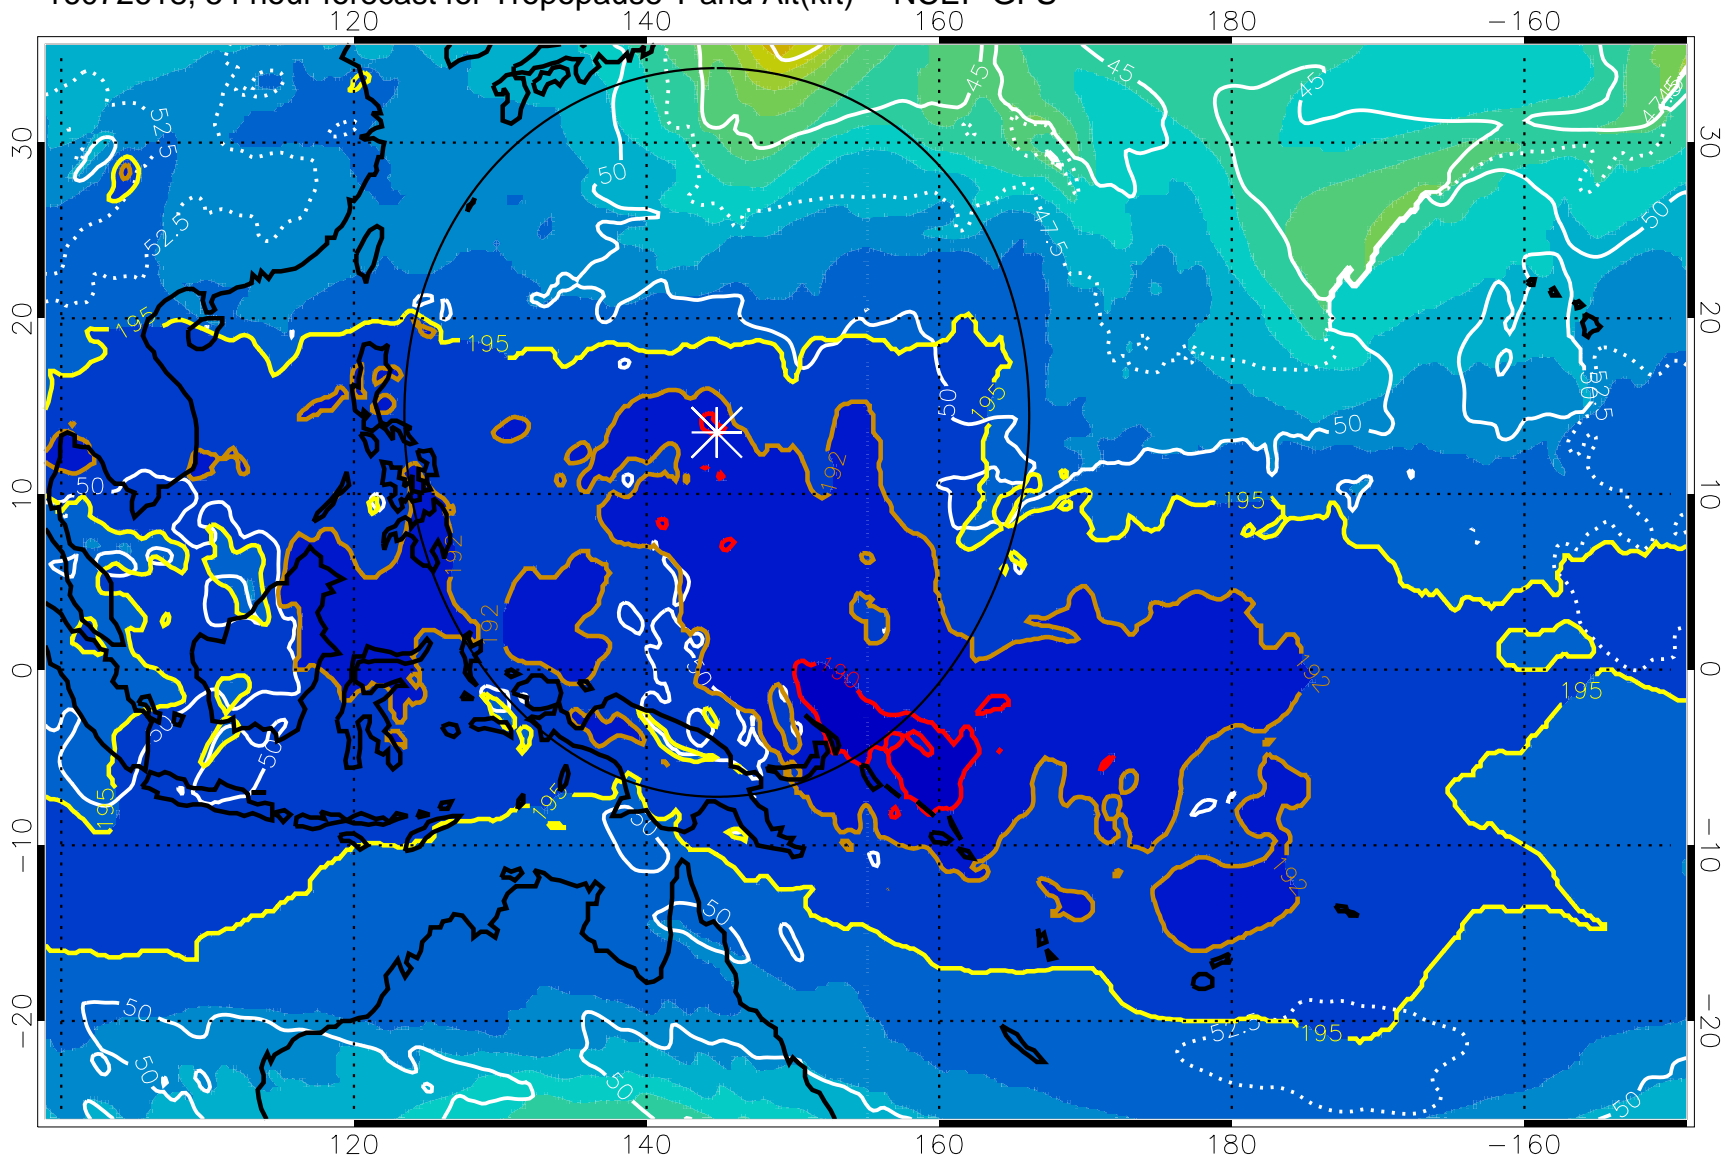

16072618, 54 hour forecast for Tropopause T and Alt(kft) -- NCEP GFS

190   200   210   220   230
Tropopause T, K

Tropopause Altitude in kft (white)

192.5K Isotherm   195K Isotherm
187.5K Isotherm   190K Isotherm

Range ring of 2304 km