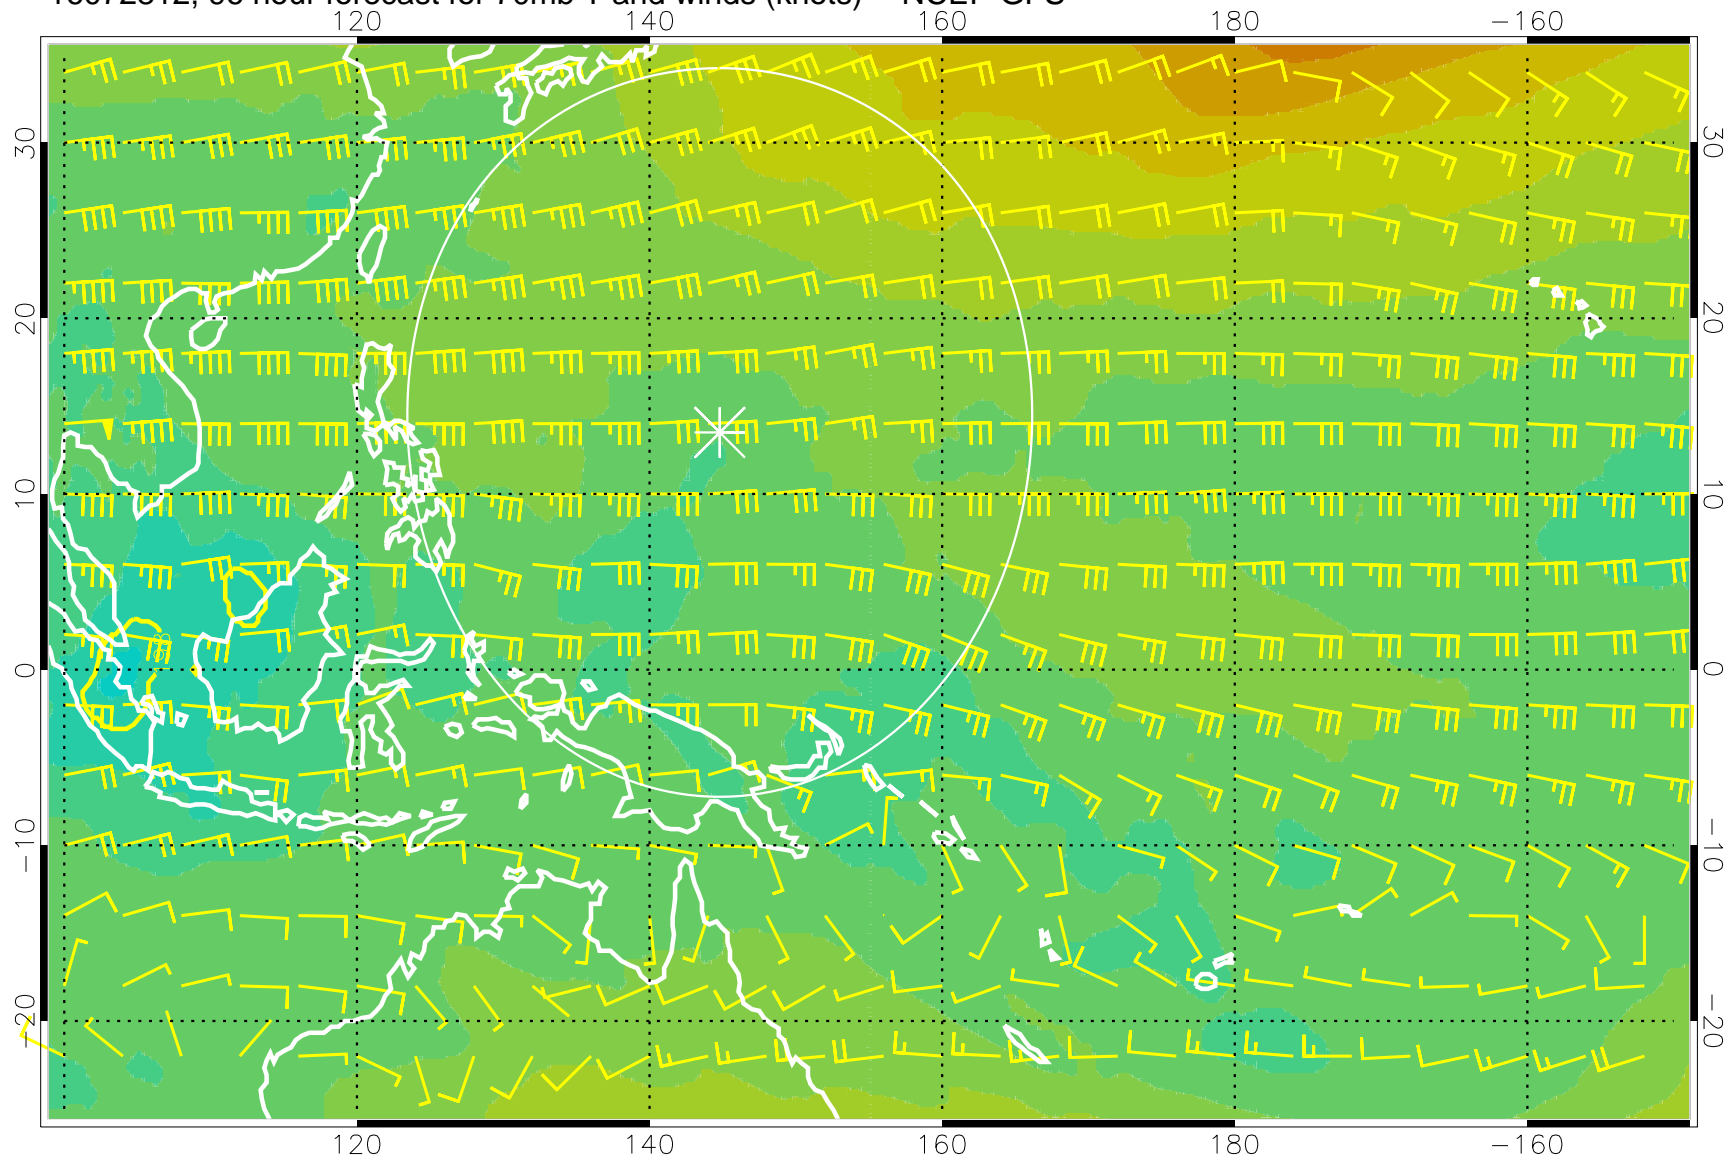

T, K

190K Isotherm    192.5K Isotherm  
195K Isotherm    197.5K Isotherm

Range ring of 2304 km

16072718, 78 hour forecast for 70mb T and winds (knots) -- NCEP GFS

180 190 200 210 220

T, K

190K Isotherm 192.5K Isotherm  
195K Isotherm 197.5K Isotherm

Range ring of 2304 km

16072800, 84 hour forecast for 70mb T and winds (knots) -- NCEP GFS

T, K

190K Isotherm 192.5K Isotherm  
195K Isotherm 197.5K Isotherm

Range ring of 2304 km

16072806, 90 hour forecast for 70mb T and winds (knots) -- NCEP GFS

180 190 200 210 220

T, K

190K Isotherm 192.5K Isotherm  
195K Isotherm 197.5K Isotherm

Range ring of 2304 km

16072812, 96 hour forecast for 70mb T and winds (knots) -- NCEP GFS

180      190      200      210      220

T, K

190K Isotherm    192.5K Isotherm  
195K Isotherm    197.5K Isotherm

Range ring of 2304 km

16072818, 102 hour forecast for 70mb T and winds (knots) -- NCEP GFS

180 190 200 210 220

T, K

190K Isotherm 192.5K Isotherm  
195K Isotherm 197.5K Isotherm