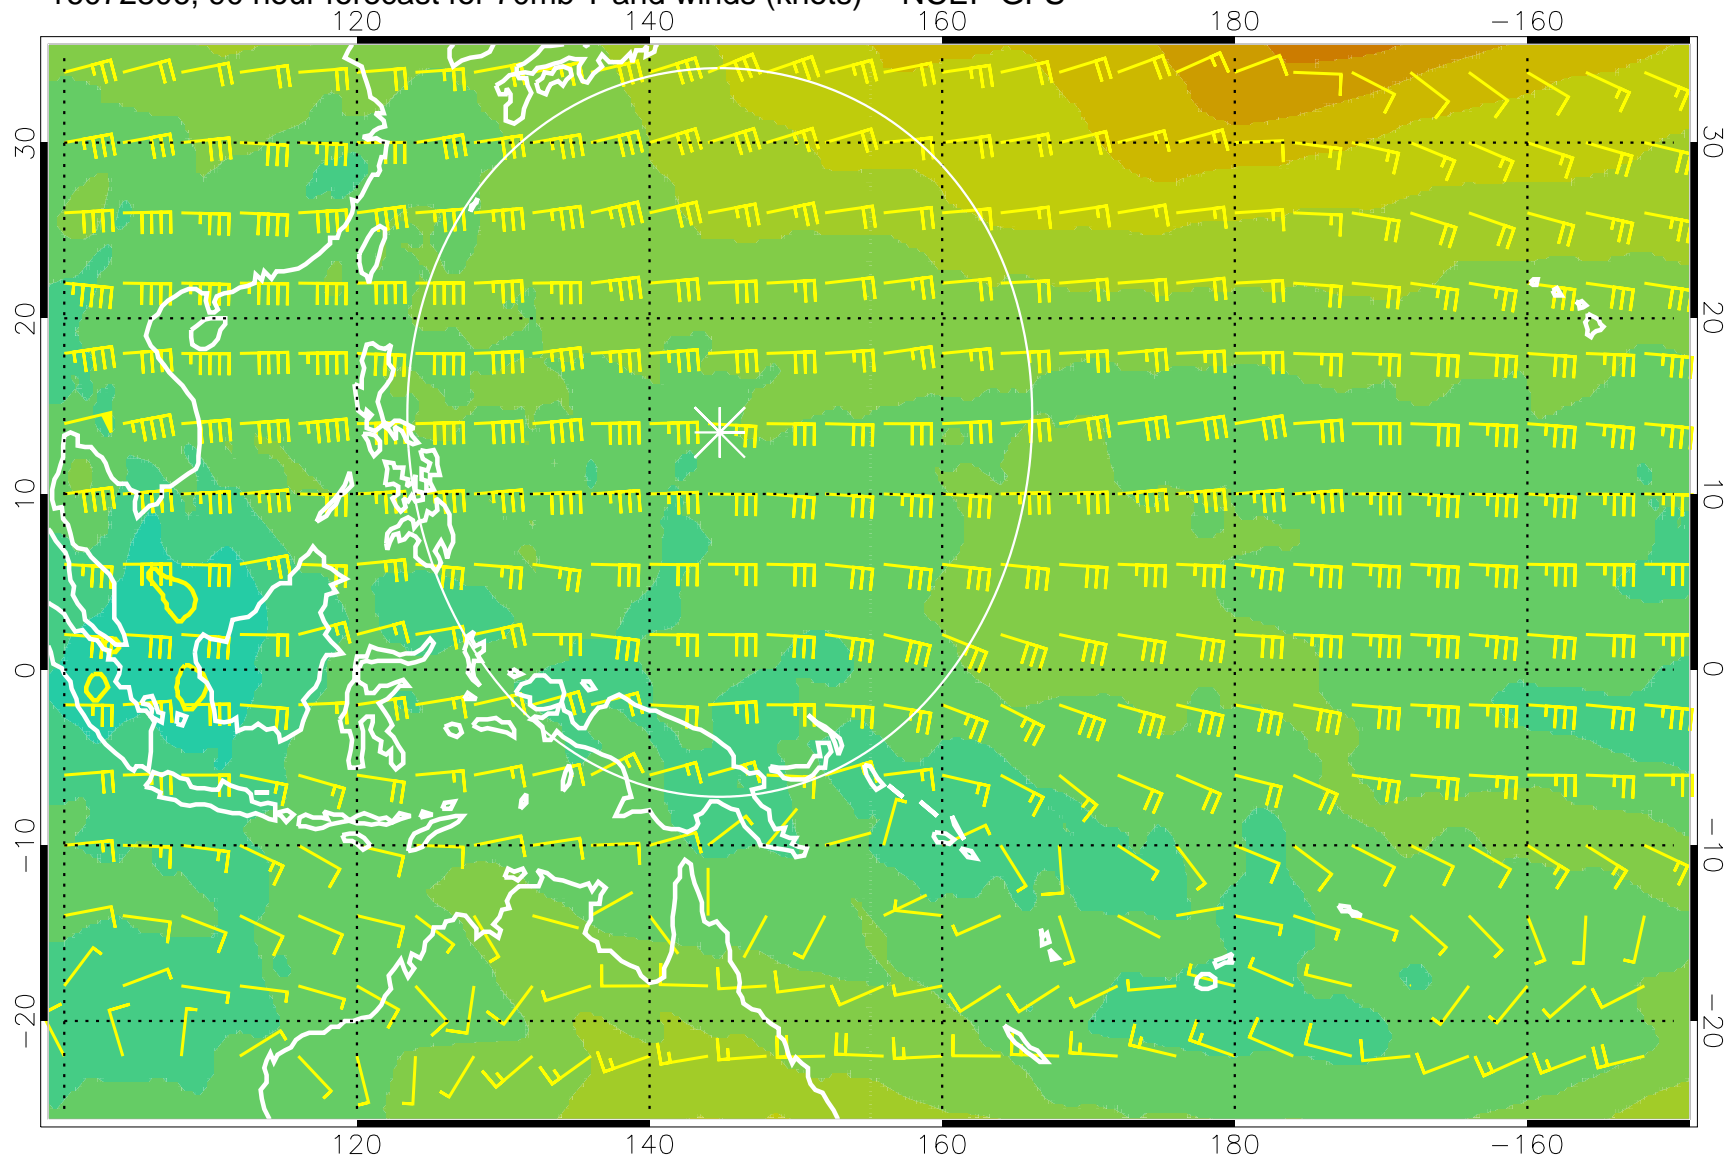

T, K

190K Isotherm    192.5K Isotherm  
195K Isotherm    197.5K Isotherm

Range ring of 2304 km

16072718, 78 hour forecast for 70mb T and winds (knots) -- NCEP GFS

180 190 200 210 220

T, K

190K Isotherm 192.5K Isotherm  
195K Isotherm 197.5K Isotherm

Range ring of 2304 km

16072800, 84 hour forecast for 70mb T and winds (knots) -- NCEP GFS

T, K

190K Isotherm 192.5K Isotherm  
195K Isotherm 197.5K Isotherm

Range ring of 2304 km

16072806, 90 hour forecast for 70mb T and winds (knots) -- NCEP GFS

180 190 200 210 220

T, K

190K Isotherm 192.5K Isotherm  
195K Isotherm 197.5K Isotherm

Range ring of 2304 km

16072812, 96 hour forecast for 70mb T and winds (knots) -- NCEP GFS

180      190      200      210      220

T, K

190K Isotherm    192.5K Isotherm  
195K Isotherm    197.5K Isotherm

Range ring of 2304 km

16072818, 102 hour forecast for 70mb T and winds (knots) -- NCEP GFS

180 190 200 210 220

T, K

190K Isotherm 192.5K Isotherm  
195K Isotherm 197.5K Isotherm