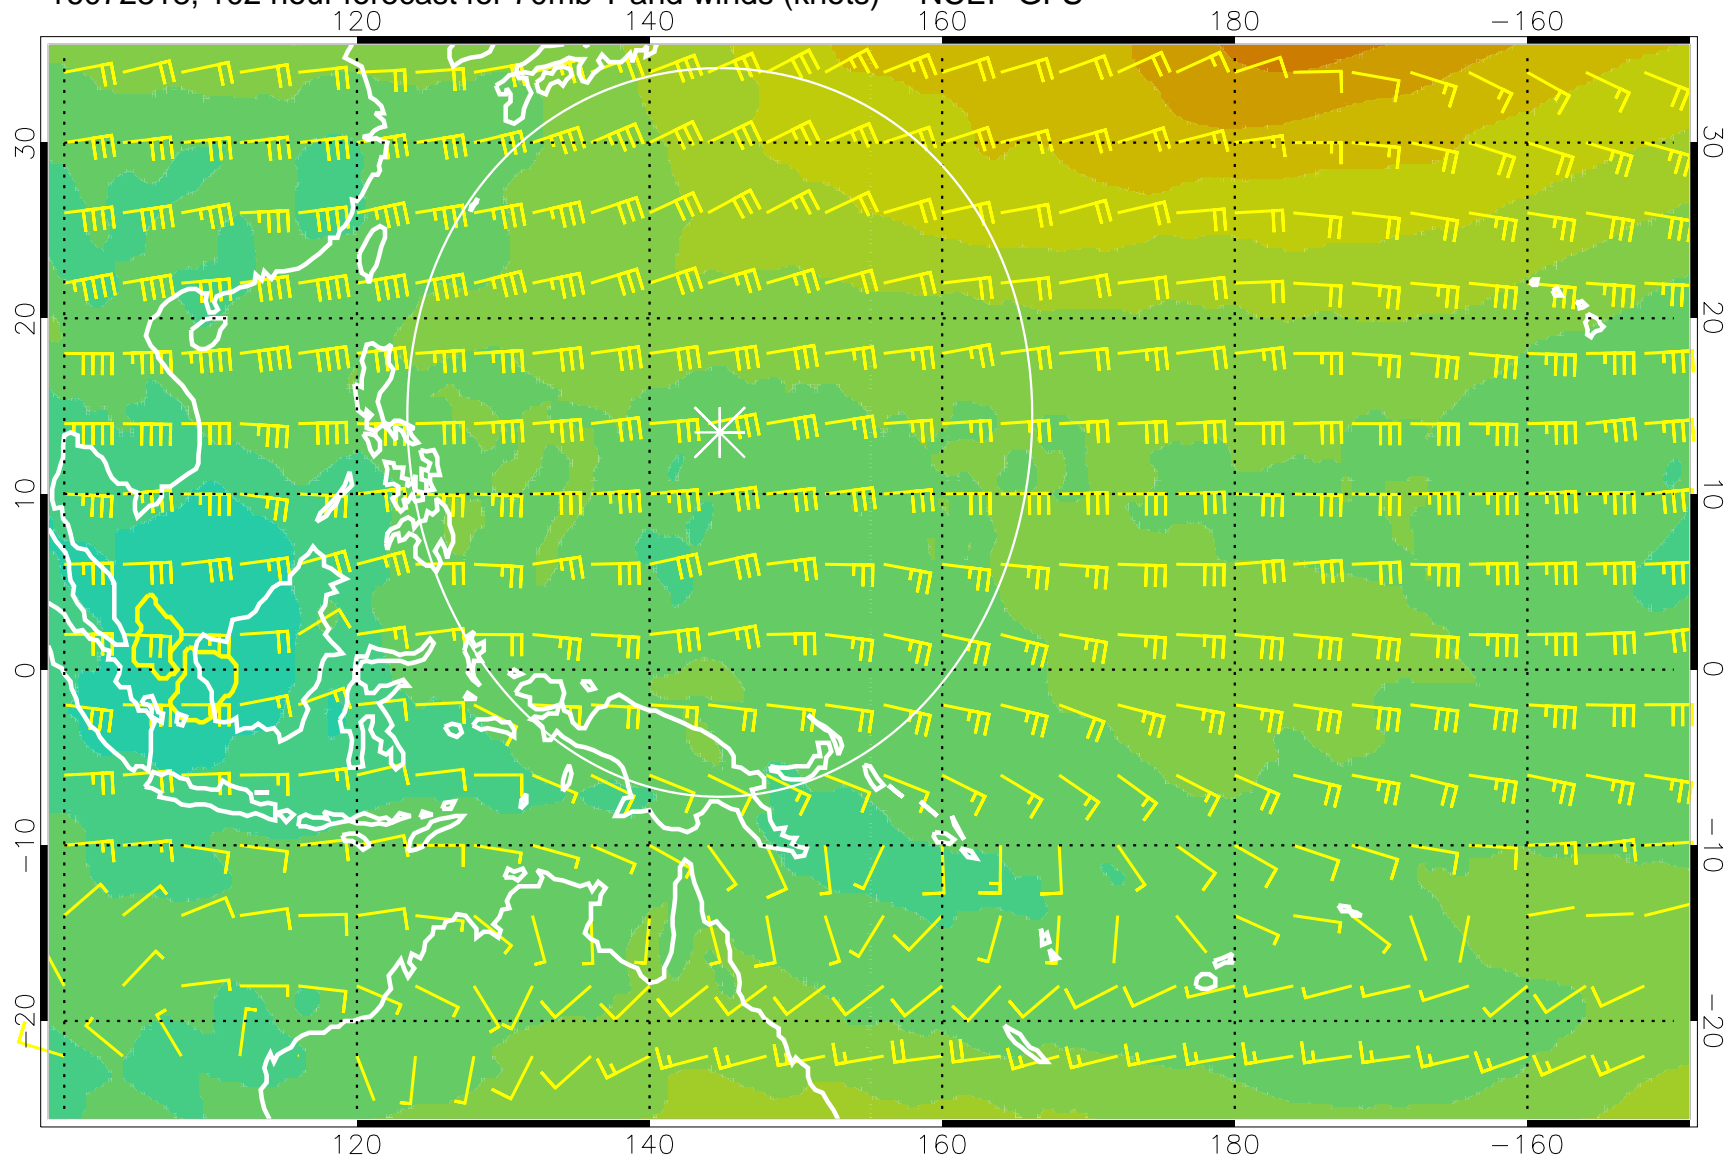

Range ring of 2304 km

16072800, 84 hour forecast for 70mb T and winds (knots) -- NCEP GFS

T, K

190K Isotherm 192.5K Isotherm  
195K Isotherm 197.5K Isotherm

Range ring of 2304 km

16072806, 90 hour forecast for 70mb T and winds (knots) -- NCEP GFS

180 190 200 210 220

T, K

190K Isotherm 192.5K Isotherm  
195K Isotherm 197.5K Isotherm

Range ring of 2304 km

16072812, 96 hour forecast for 70mb T and winds (knots) -- NCEP GFS

180      190      200      210      220

T, K

190K Isotherm    192.5K Isotherm  
195K Isotherm    197.5K Isotherm

Range ring of 2304 km

16072818, 102 hour forecast for 70mb T and winds (knots) -- NCEP GFS

180 190 200 210 220

T, K

190K Isotherm 192.5K Isotherm  
195K Isotherm 197.5K Isotherm

Range ring of 2304 km

16072900, 108 hour forecast for 70mb T and winds (knots) -- NCEP GFS

180 190 200 210 220

T, K

190K Isotherm 192.5K Isotherm  
195K Isotherm 197.5K Isotherm

Range ring of 2304 km

16072906, 114 hour forecast for 70mb T and winds (knots) -- NCEP GFS