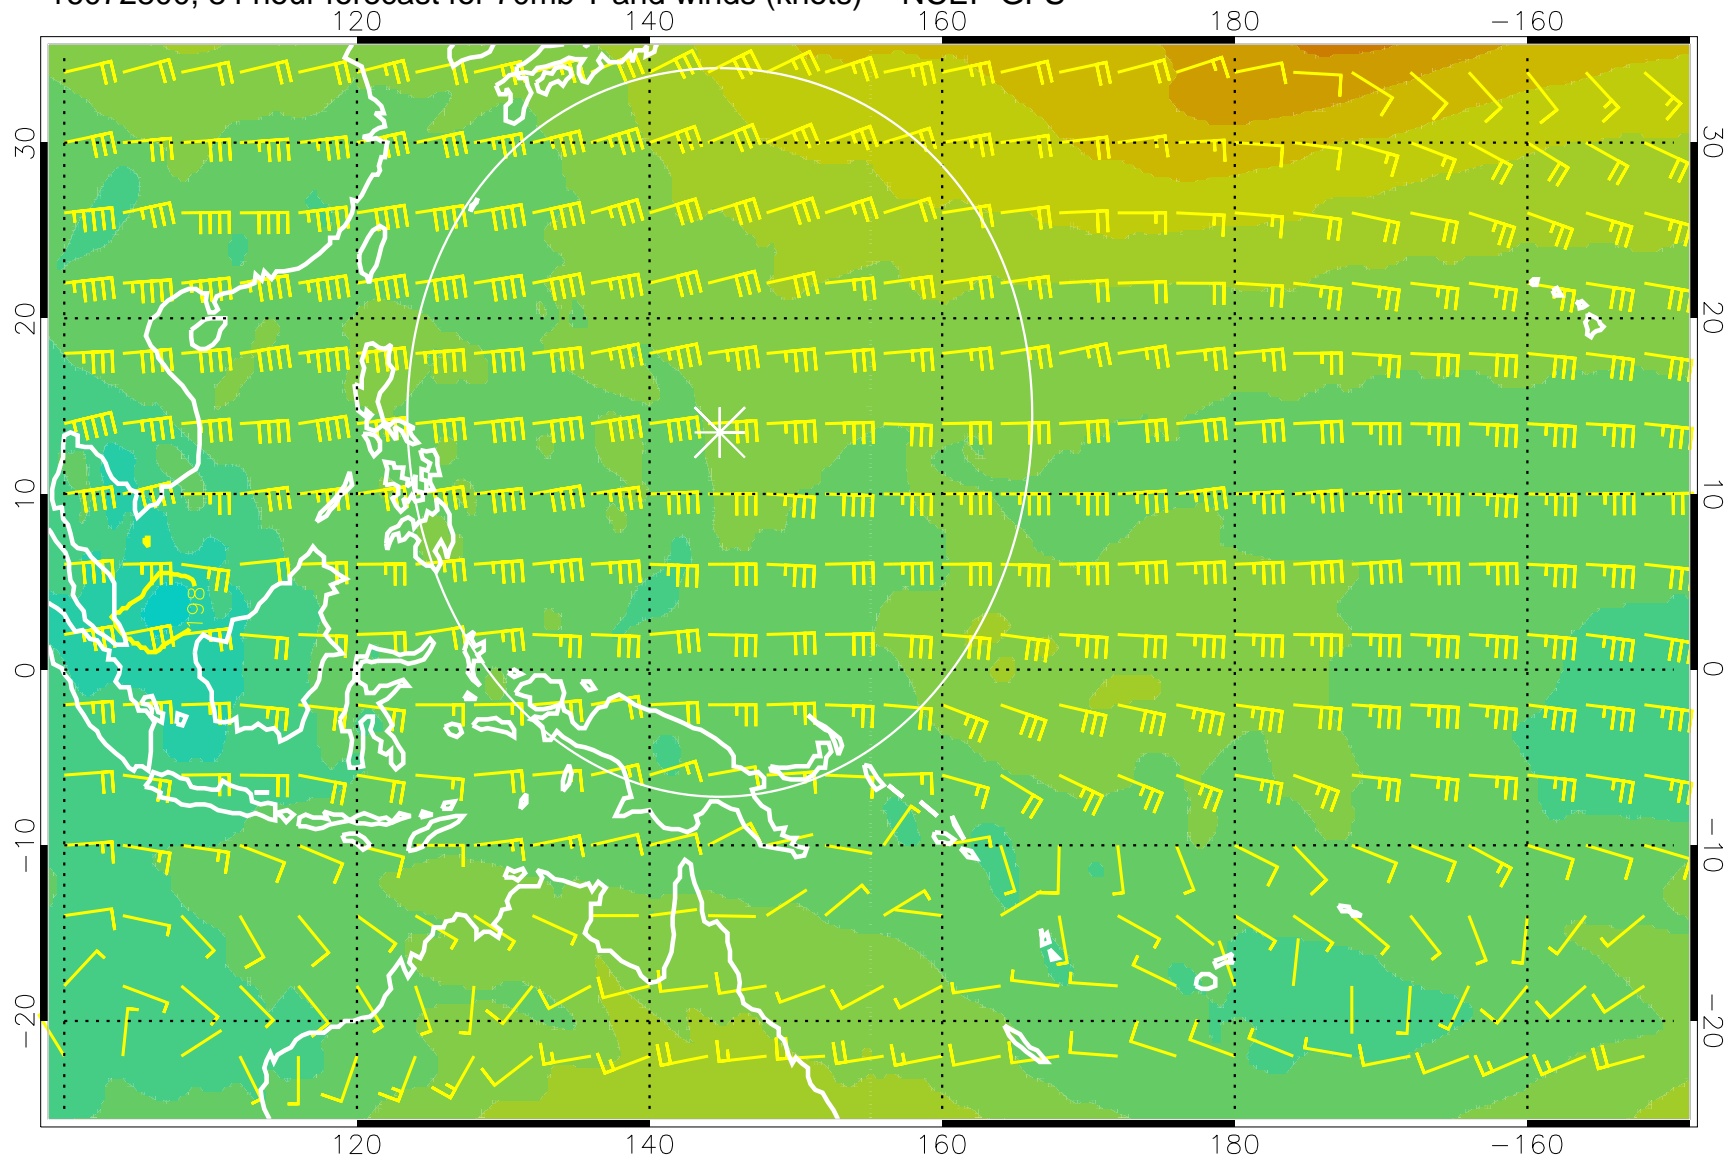

180 190 200 210 220

T, K

190K Isotherm 192.5K Isotherm  
195K Isotherm 197.5K Isotherm

Range ring of 2304 km

16072712, 72 hour forecast for 70mb T and winds (knots) -- NCEP GFS

180      190      200      210      220

T, K

190K Isotherm    192.5K Isotherm  
195K Isotherm    197.5K Isotherm

Range ring of 2304 km

16072718, 78 hour forecast for 70mb T and winds (knots) -- NCEP GFS

180 190 200 210 220

T, K

190K Isotherm 192.5K Isotherm  
195K Isotherm 197.5K Isotherm

Range ring of 2304 km

16072800, 84 hour forecast for 70mb T and winds (knots) -- NCEP GFS

T, K

190K Isotherm 192.5K Isotherm  
195K Isotherm 197.5K Isotherm

Range ring of 2304 km

16072806, 90 hour forecast for 70mb T and winds (knots) -- NCEP GFS

180 190 200 210 220

T, K

190K Isotherm 192.5K Isotherm  
195K Isotherm 197.5K Isotherm

Range ring of 2304 km

16072812, 96 hour forecast for 70mb T and winds (knots) -- NCEP GFS

180      190      200      210      220