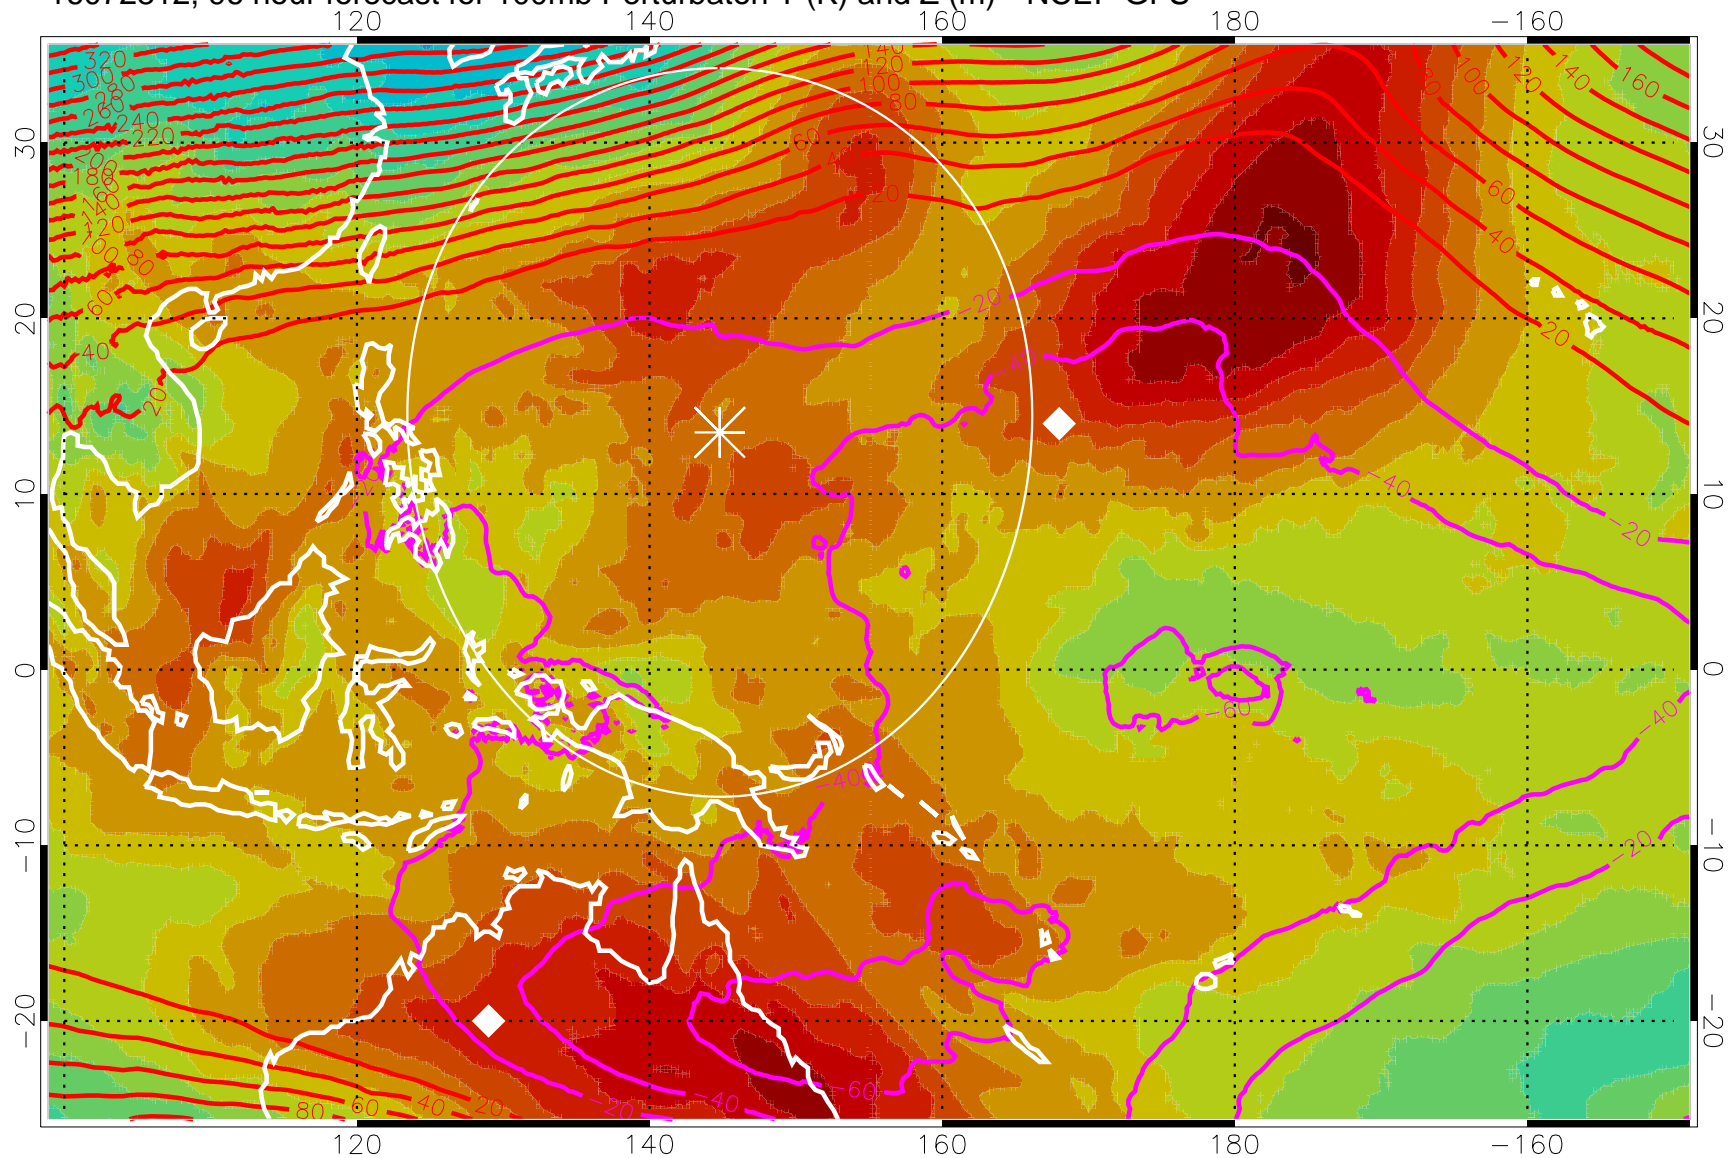

16072812, 96 hour forecast for 100mb Perturbaton T (K) and Z (m)-- NCEP GFS

Contours are 100 mbar Z perturbation (m)
Positive Z Contours
Negative Z Contours
Diamonds-mean pos. of anticyclones

Range ring of 2304 km