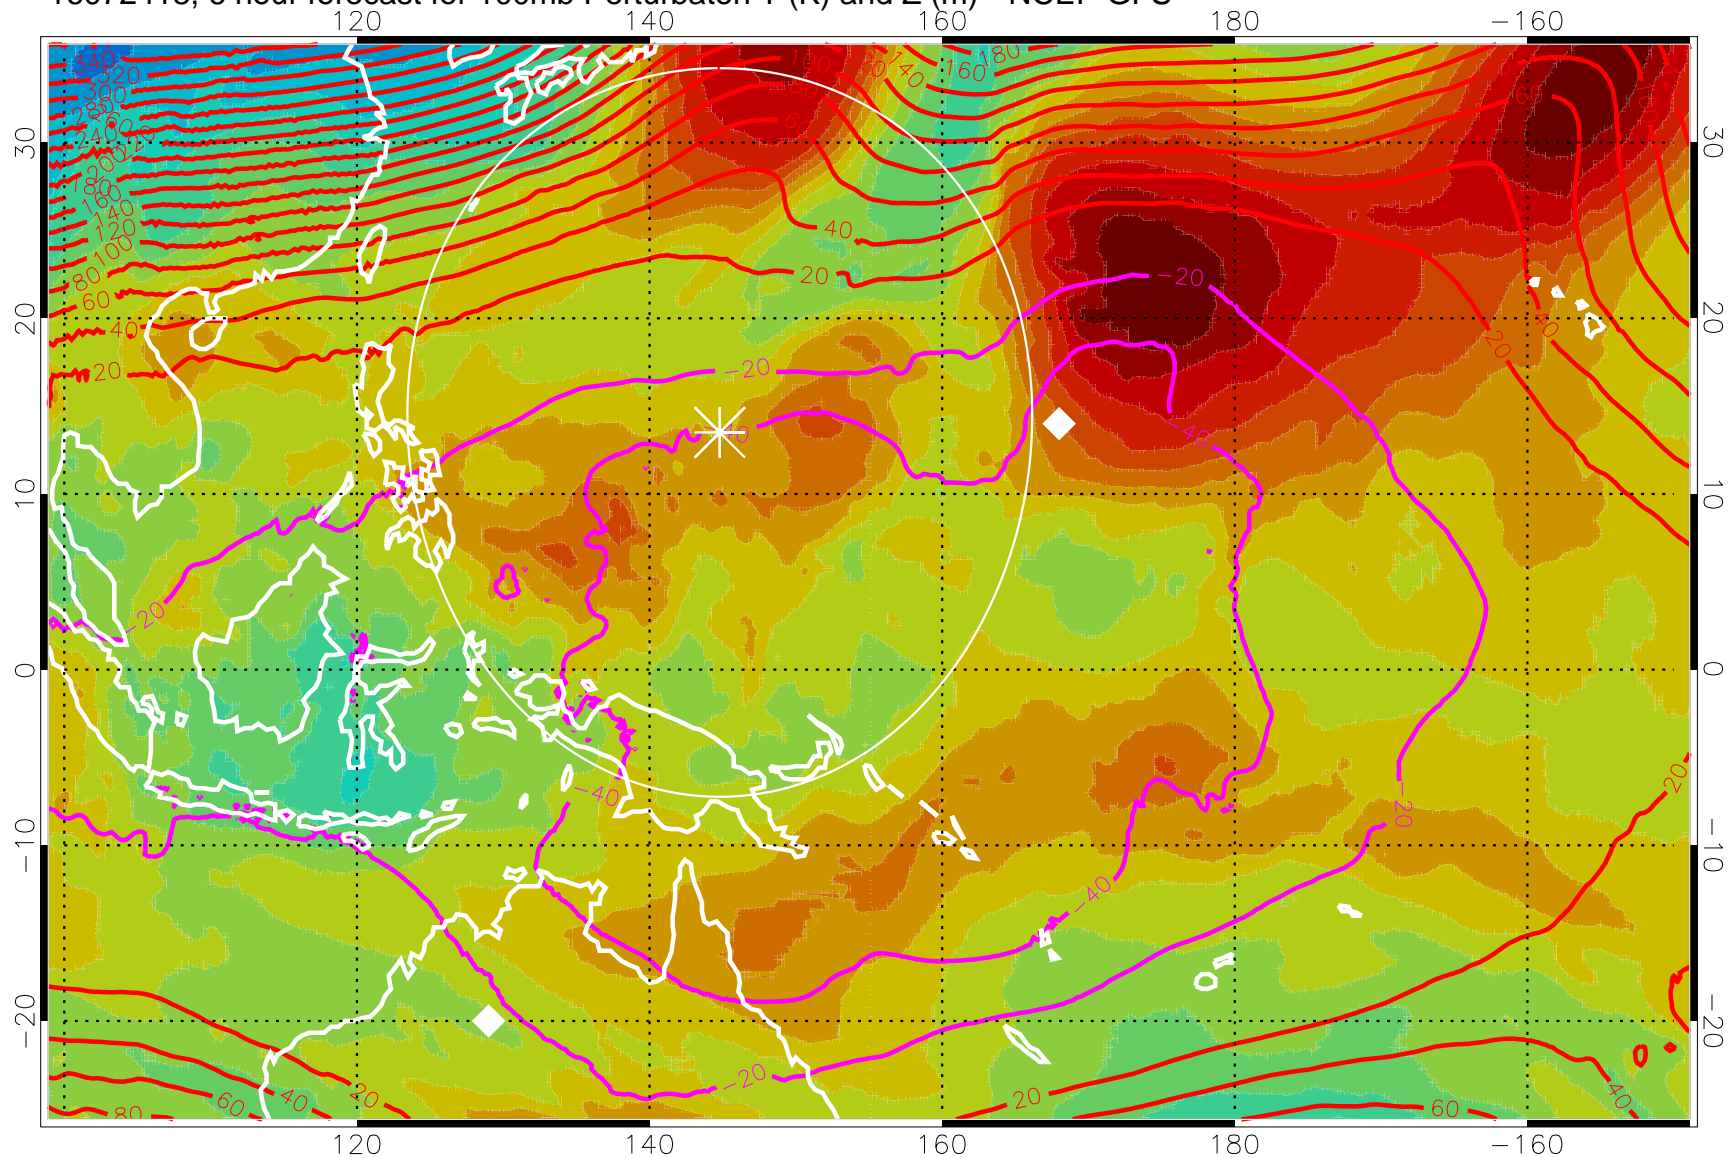

16072418, 6 hour forecast for 100mb Perturbaton T (K) and Z (m)-- NCEP GFS

Contours are 100 mbar Z perturbation (m)  
Positive Z Contours  
Negative Z Contours  
Diamonds-mean pos. of anticyclones

Range ring of 2304 km