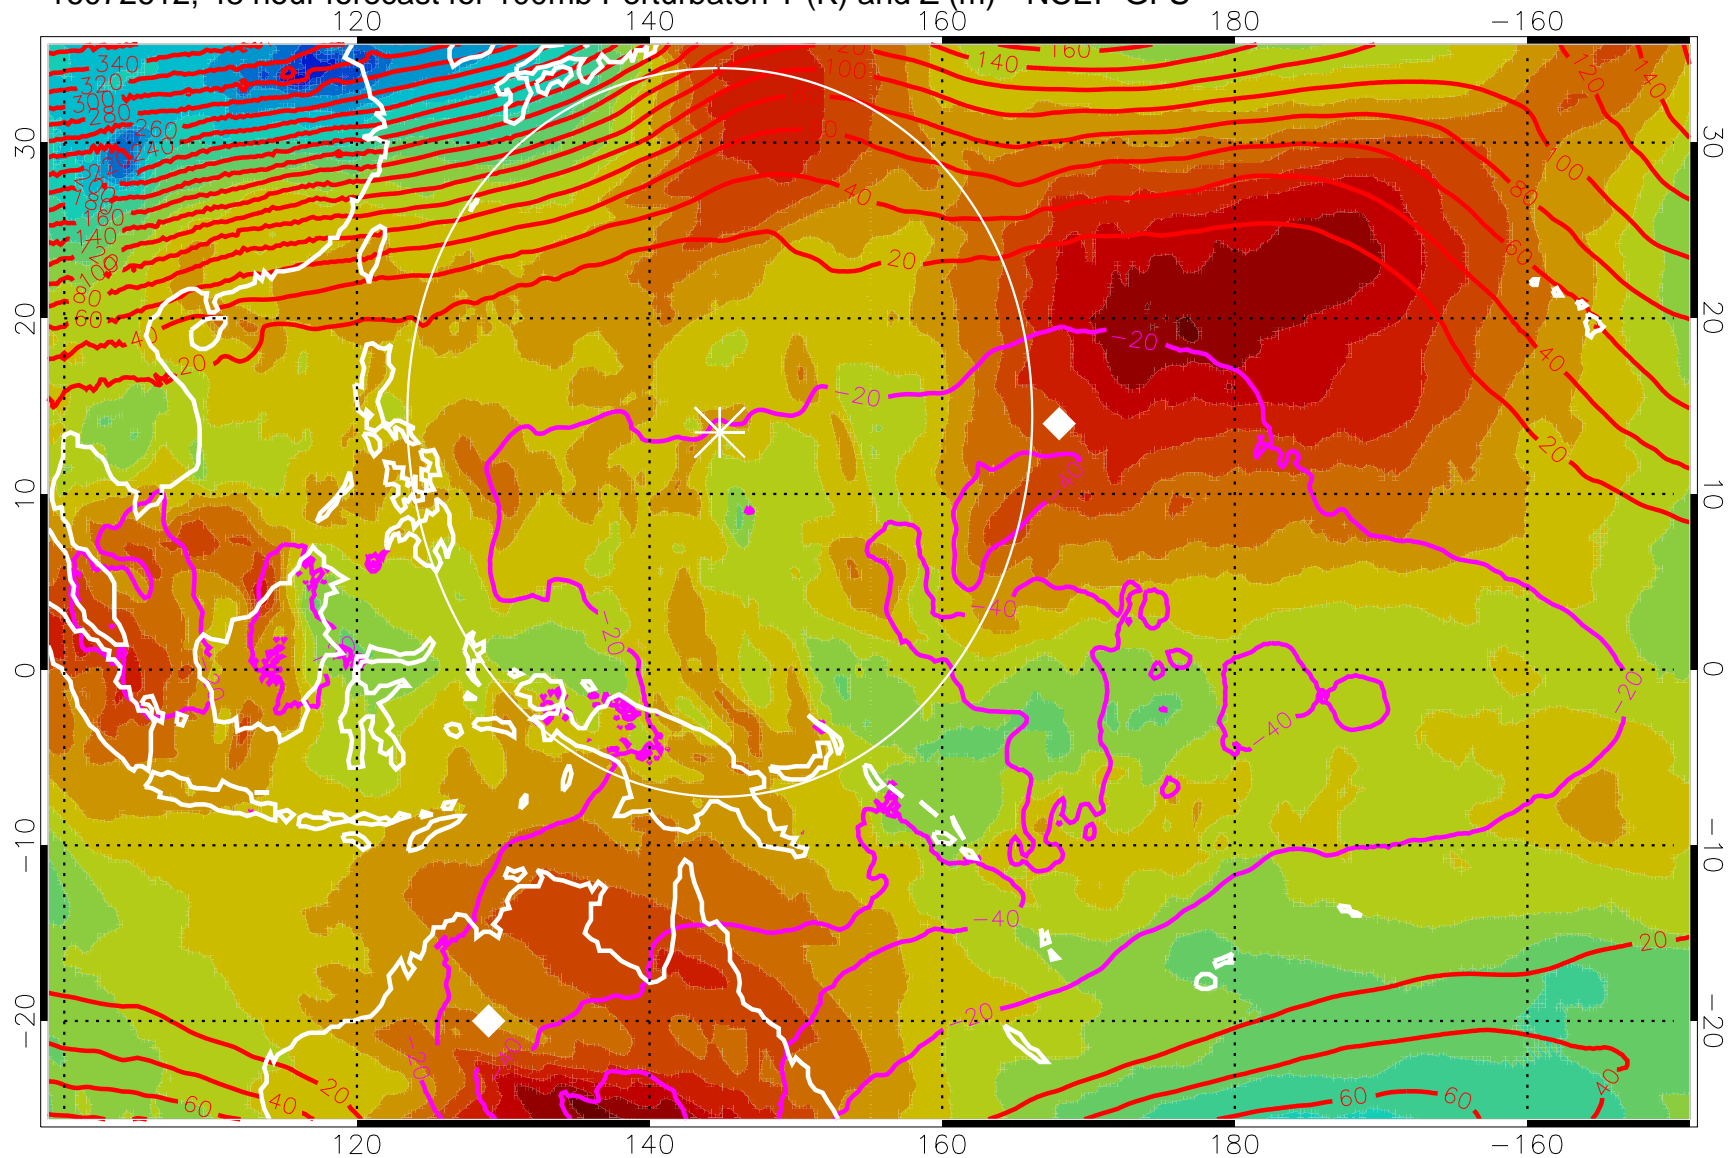

16072612, 48 hour forecast for 100mb Perturbaton T (K) and Z (m)-- NCEP GFS

Contours are 100 mbar Z perturbation (m)
Positive Z Contours
Negative Z Contours
Diamonds-mean pos. of anticyclones

Range ring of 2304 km