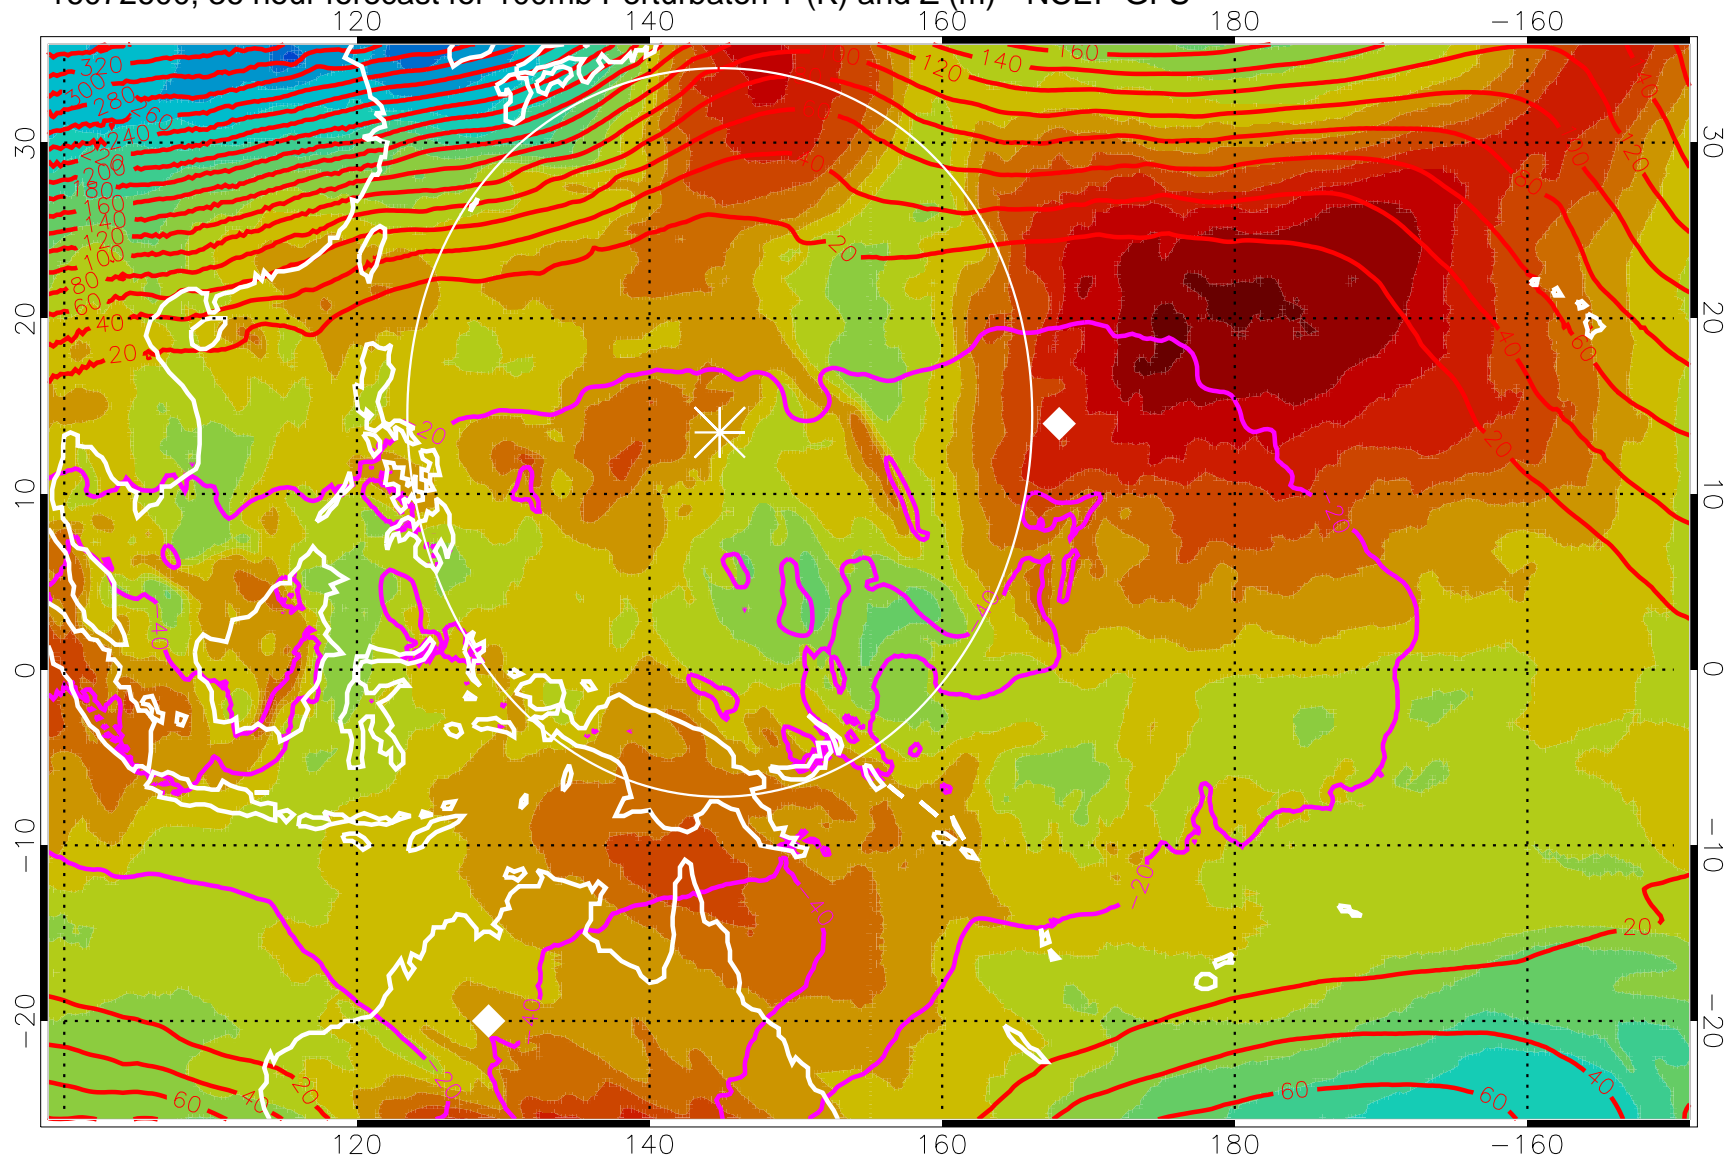

16072600, 36 hour forecast for 100mb Perturbaton T (K) and Z (m)-- NCEP GFS

Contours are 100 mbar Z perturbation (m)
Positive Z Contours
Negative Z Contours
Diamonds-mean pos. of anticyclones

Range ring of 2304 km