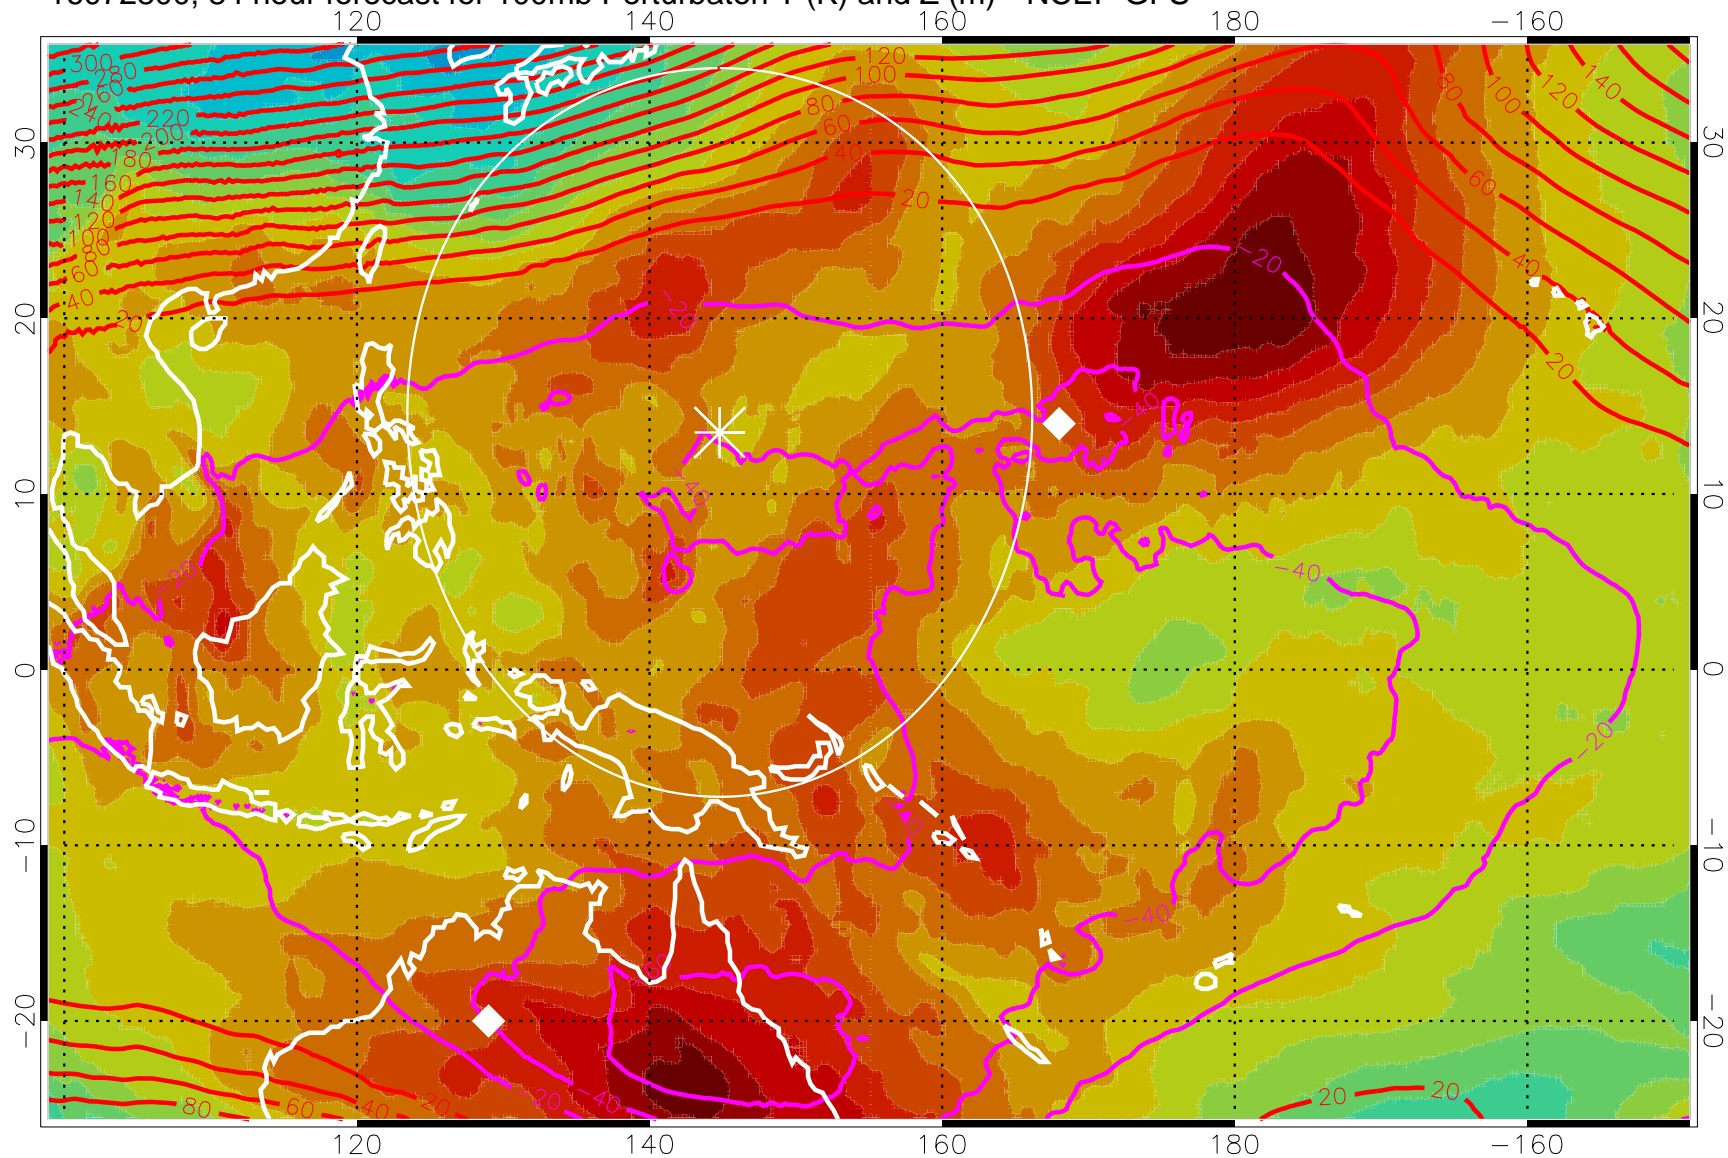

16072800, 84 hour forecast for 100mb Perturbaton T (K) and Z (m)-- NCEP GFS

Contours are 100 mbar Z perturbation (m)
Positive Z Contours
Negative Z Contours
Diamonds-mean pos. of anticyclones

Range ring of 2304 km