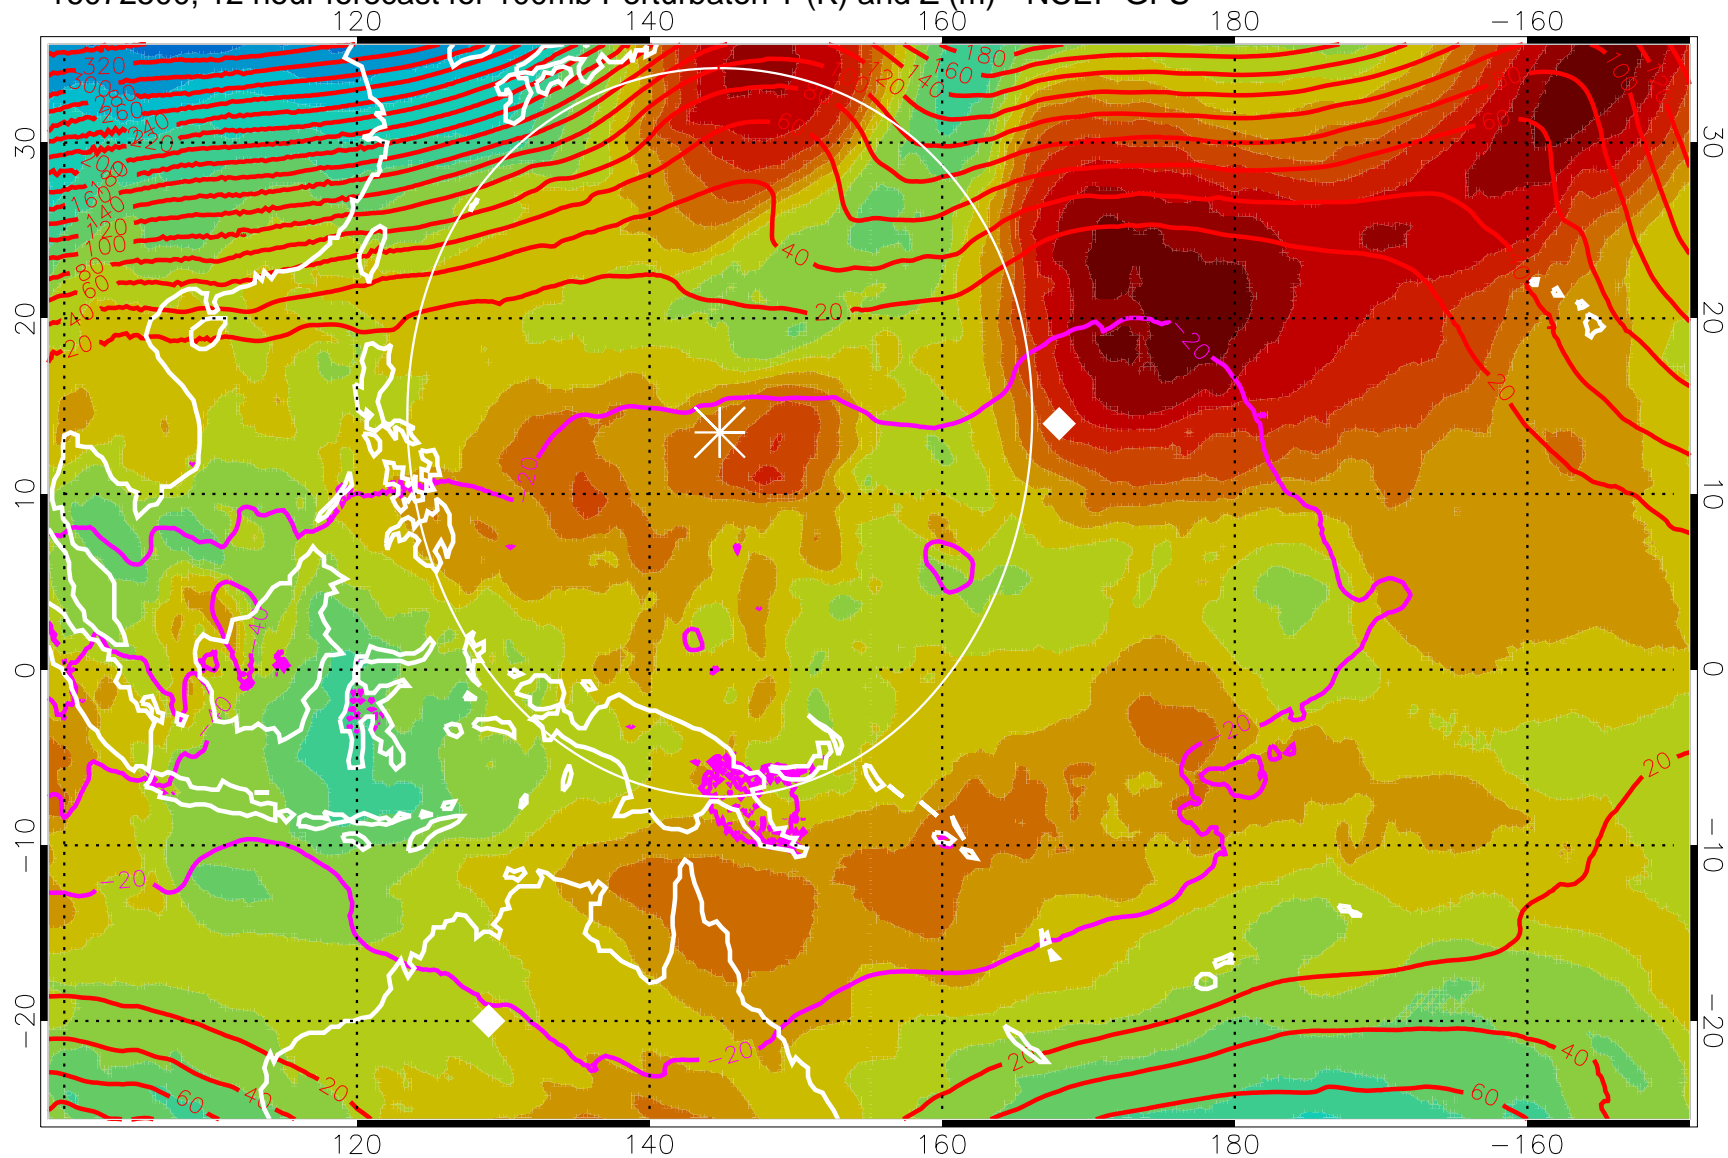

16072500, 12 hour forecast for 100mb Perturbaton T (K) and Z (m)-- NCEP GFS

Contours are 100 mbar Z perturbation (m)
Positive Z Contours
Negative Z Contours
Diamonds-mean pos. of anticyclones

Range ring of 2304 km