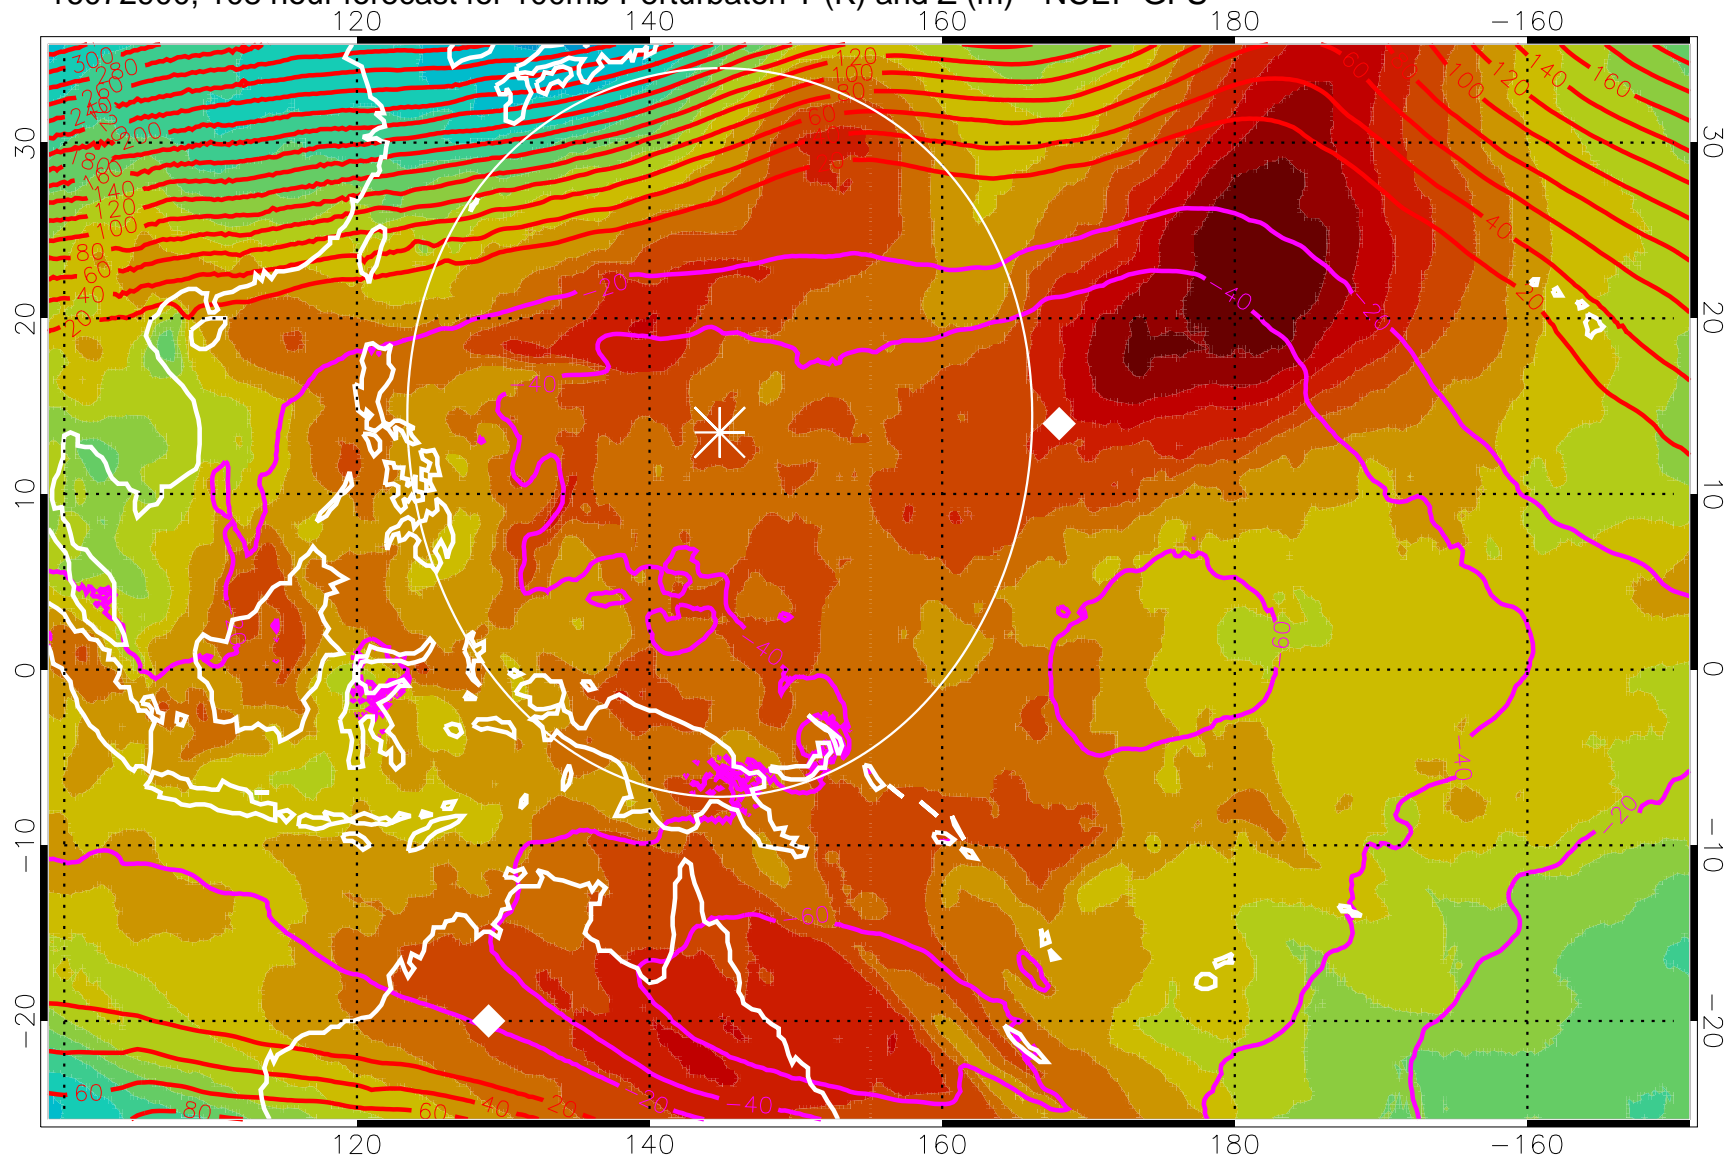

16072900, 108 hour forecast for 100mb Perturbaton T (K) and Z (m)-- NCEP GFS

Contours are 100 mbar Z perturbation (m)
Positive Z Contours
Negative Z Contours
Diamonds-mean pos. of anticyclones

Range ring of 2304 km