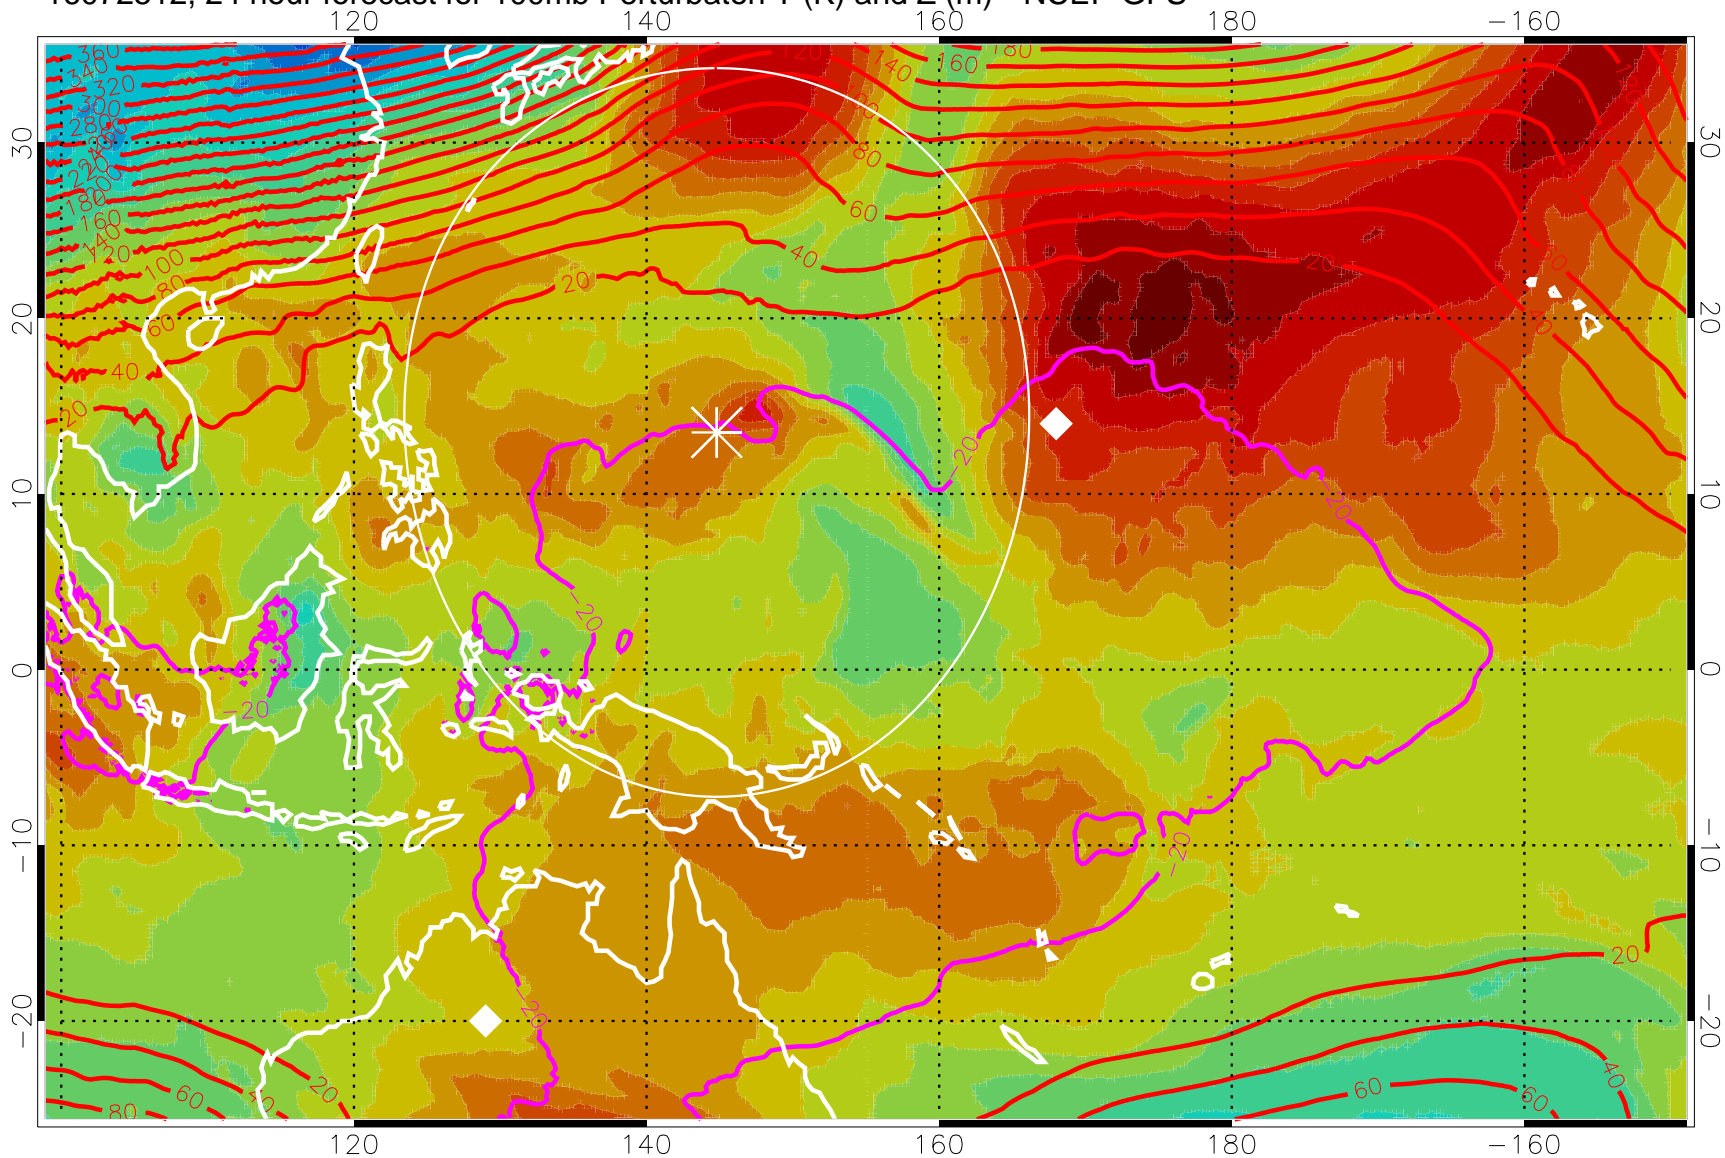

16072512, 24 hour forecast for 100mb Perturbaton T (K) and Z (m)-- NCEP GFS

Contours are 100 mbar Z perturbation (m)
Positive Z Contours
Negative Z Contours
Diamonds-mean pos. of anticyclones

Range ring of 2304 km