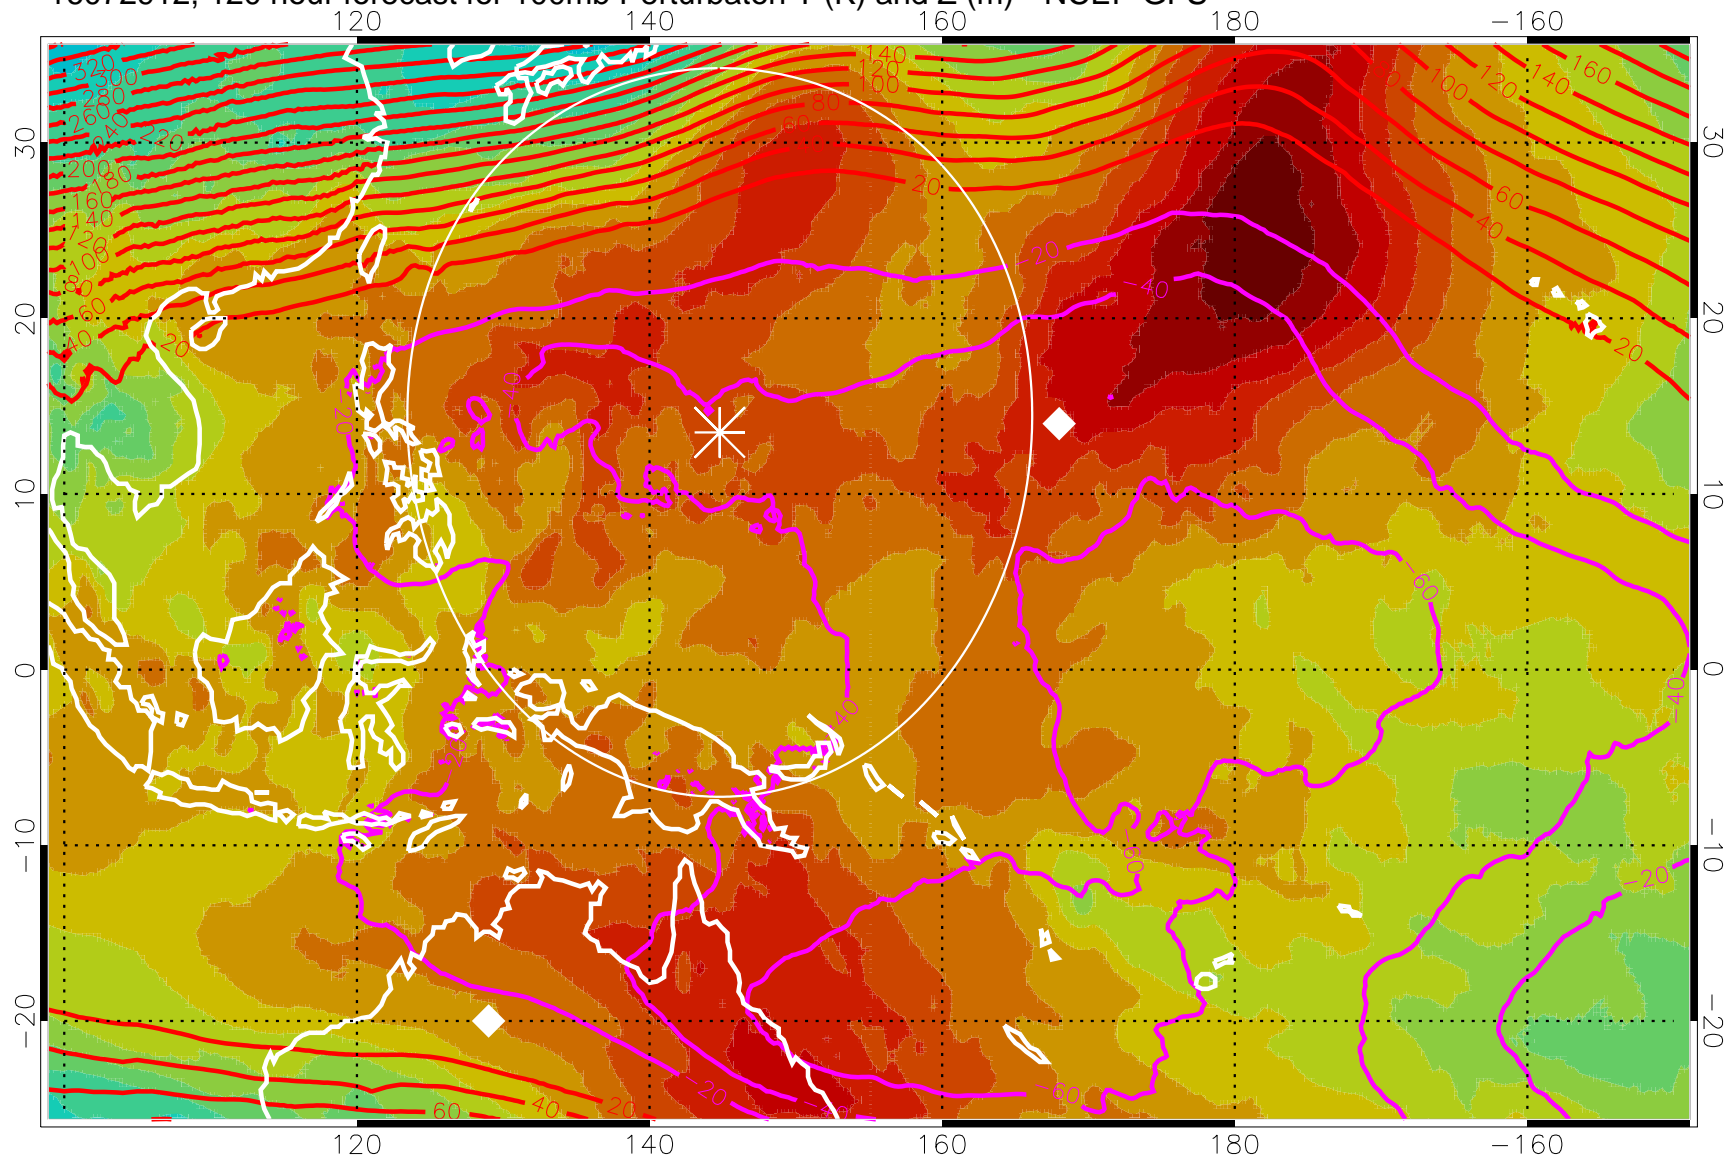

16072912, 120 hour forecast for 100mb Perturbaton T (K) and Z (m)-- NCEP GFS

Contours are 100 mbar Z perturbation (m)
Positive Z Contours
Negative Z Contours
Diamonds-mean pos. of anticyclones

Range ring of 2304 km