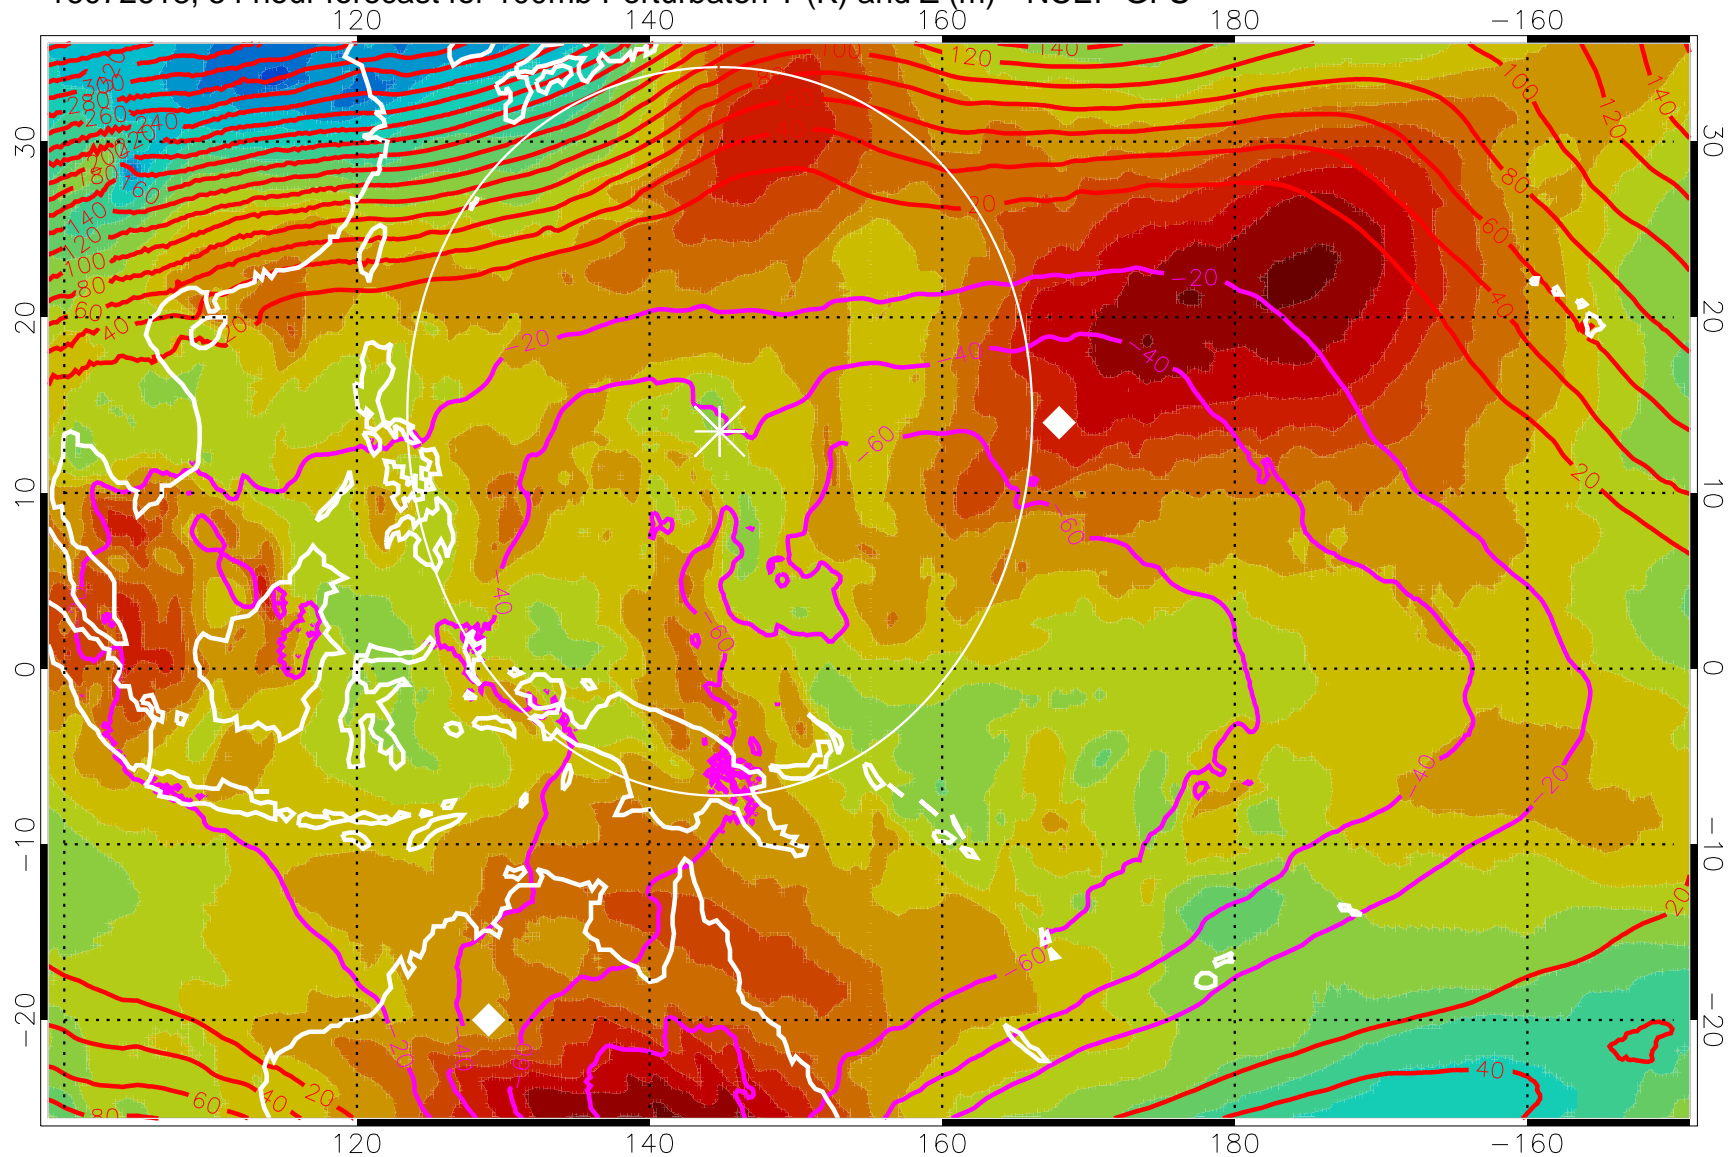

16072618, 54 hour forecast for 100mb Perturbaton T (K) and Z (m)-- NCEP GFS

Contours are 100 mbar Z perturbation (m)
Positive Z Contours
Negative Z Contours
Diamonds-mean pos. of anticyclones

Range ring of 2304 km