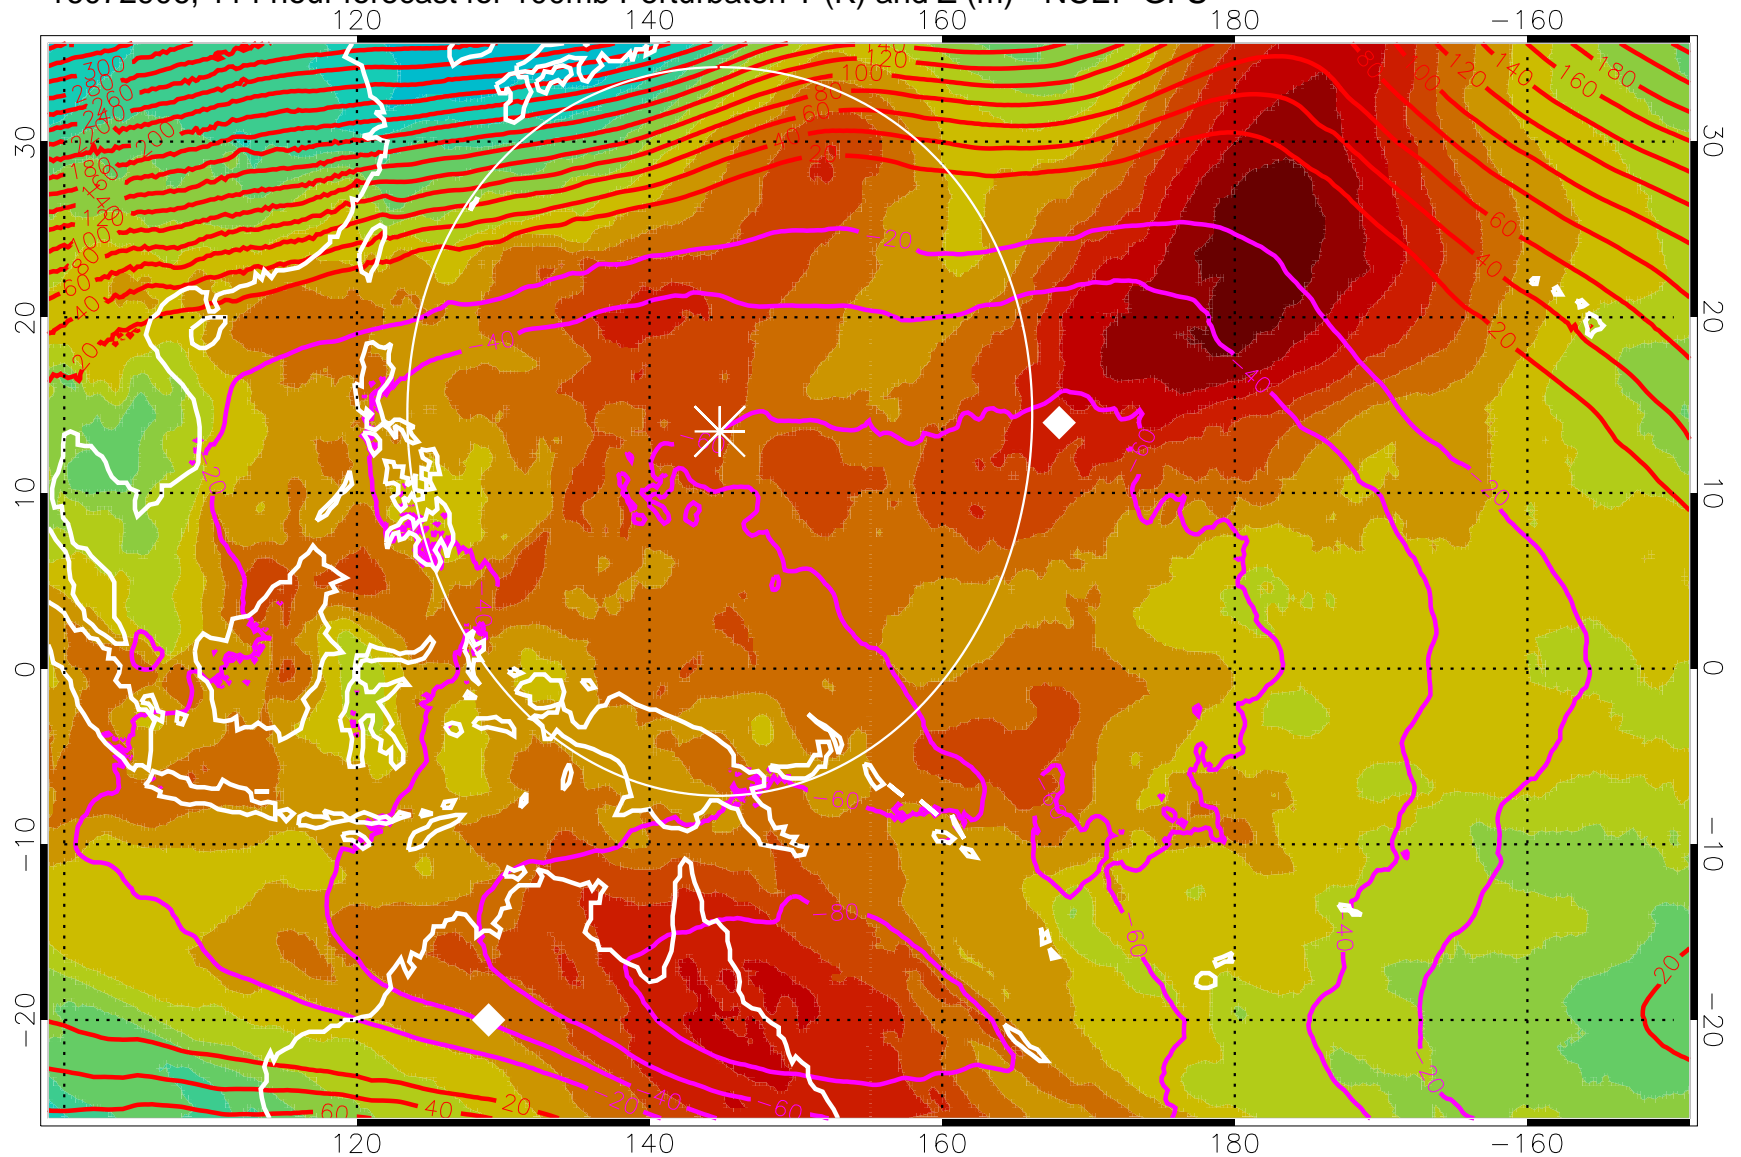

16072906, 114 hour forecast for 100mb Perturbaton T (K) and Z (m)-- NCEP GFS

Contours are 100 mbar Z perturbation (m)
Positive Z Contours
Negative Z Contours
Diamonds-mean pos. of anticyclones

Range ring of 2304 km