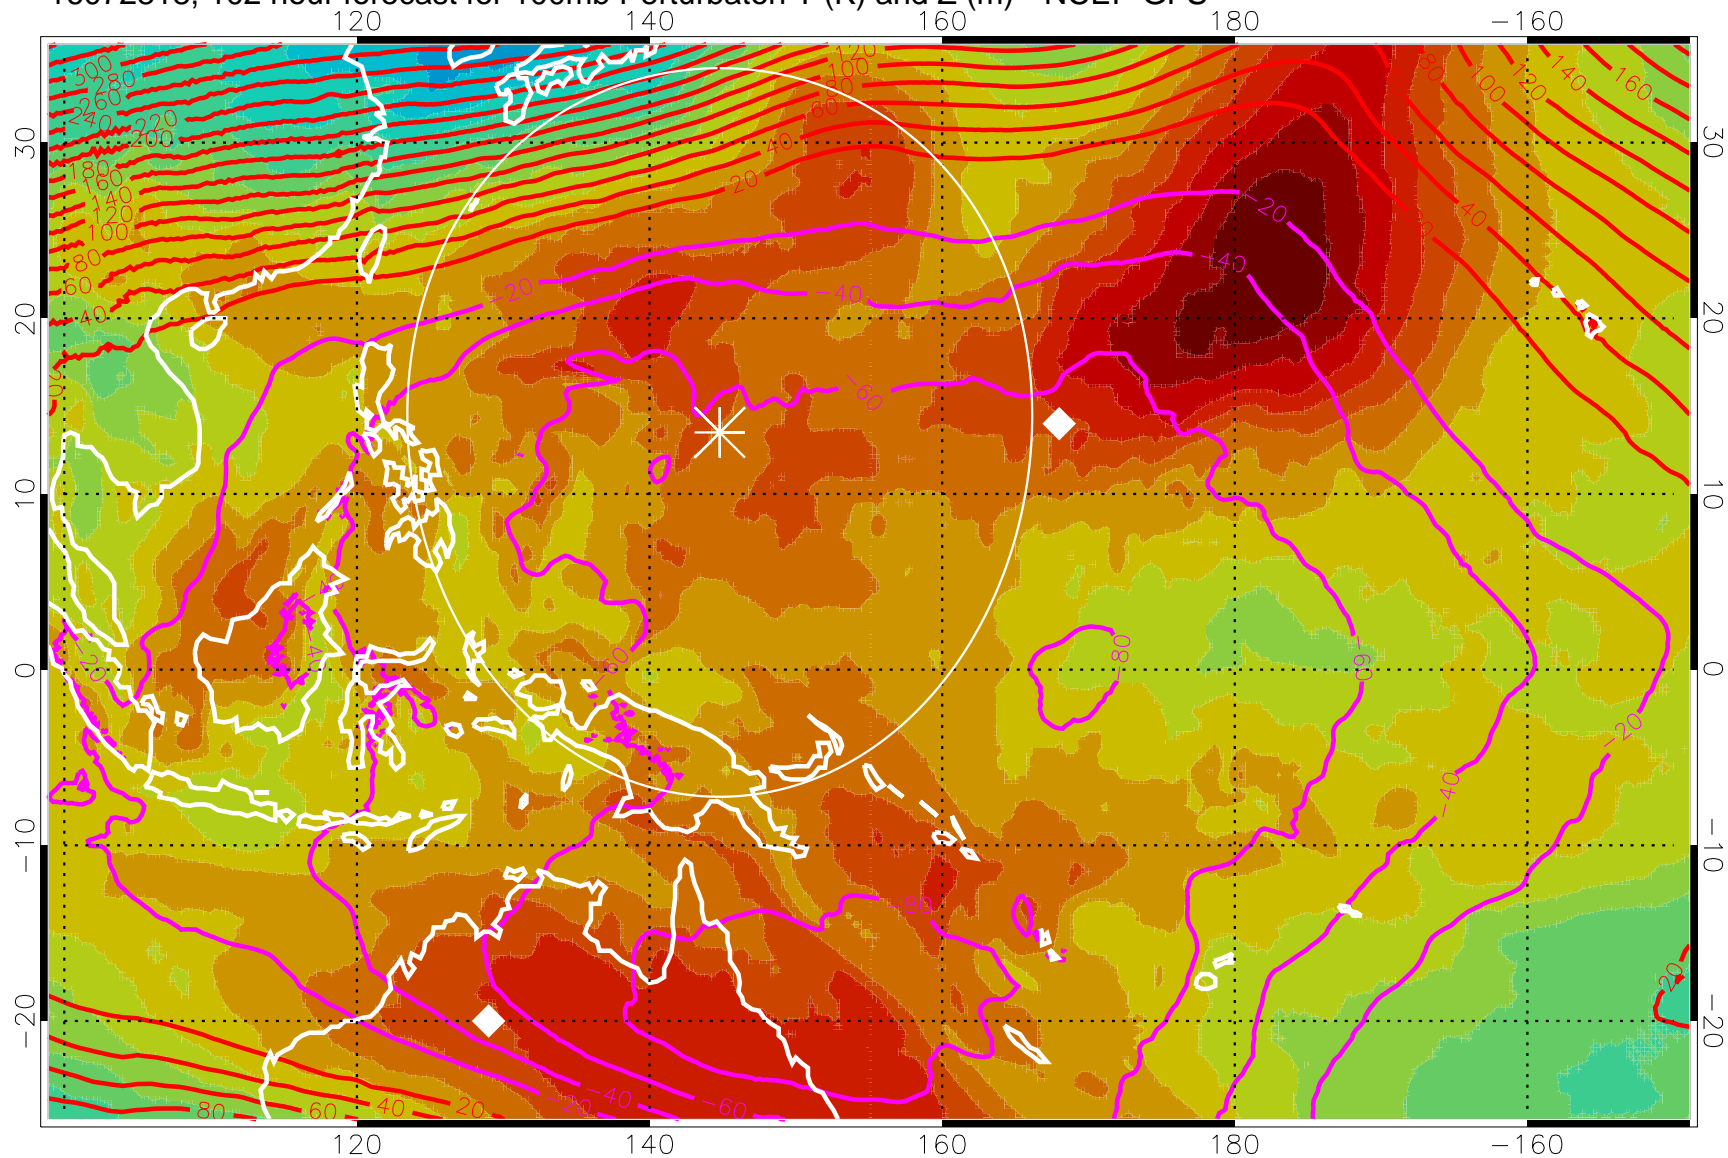

16072818, 102 hour forecast for 100mb Perturbaton T (K) and Z (m)-- NCEP GFS

Contours are 100 mbar Z perturbation (m)
Positive Z Contours
Negative Z Contours
Diamonds-mean pos. of anticyclones

Range ring of 2304 km