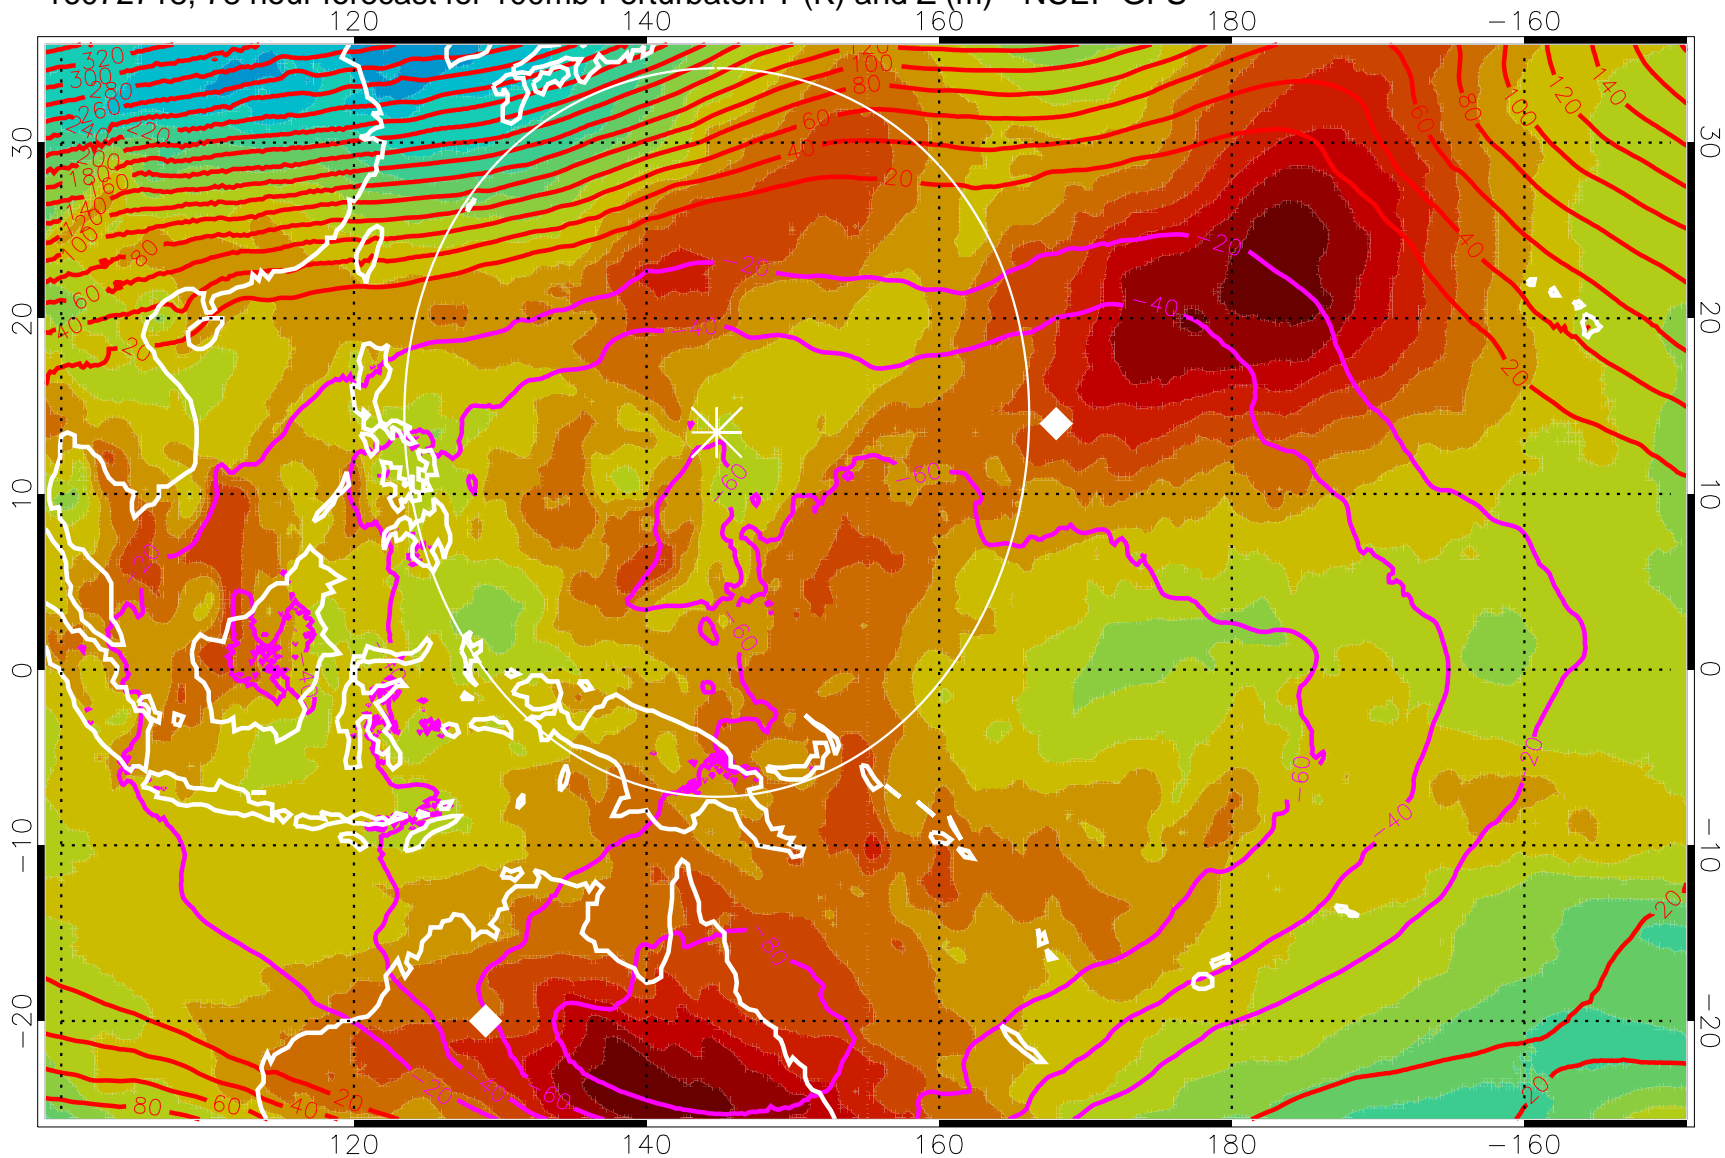

16072718, 78 hour forecast for 100mb Perturbaton T (K) and Z (m)-- NCEP GFS

Contours are 100 mbar Z perturbation (m)
Positive Z Contours
Negative Z Contours
Diamonds-mean pos. of anticyclones

Range ring of 2304 km