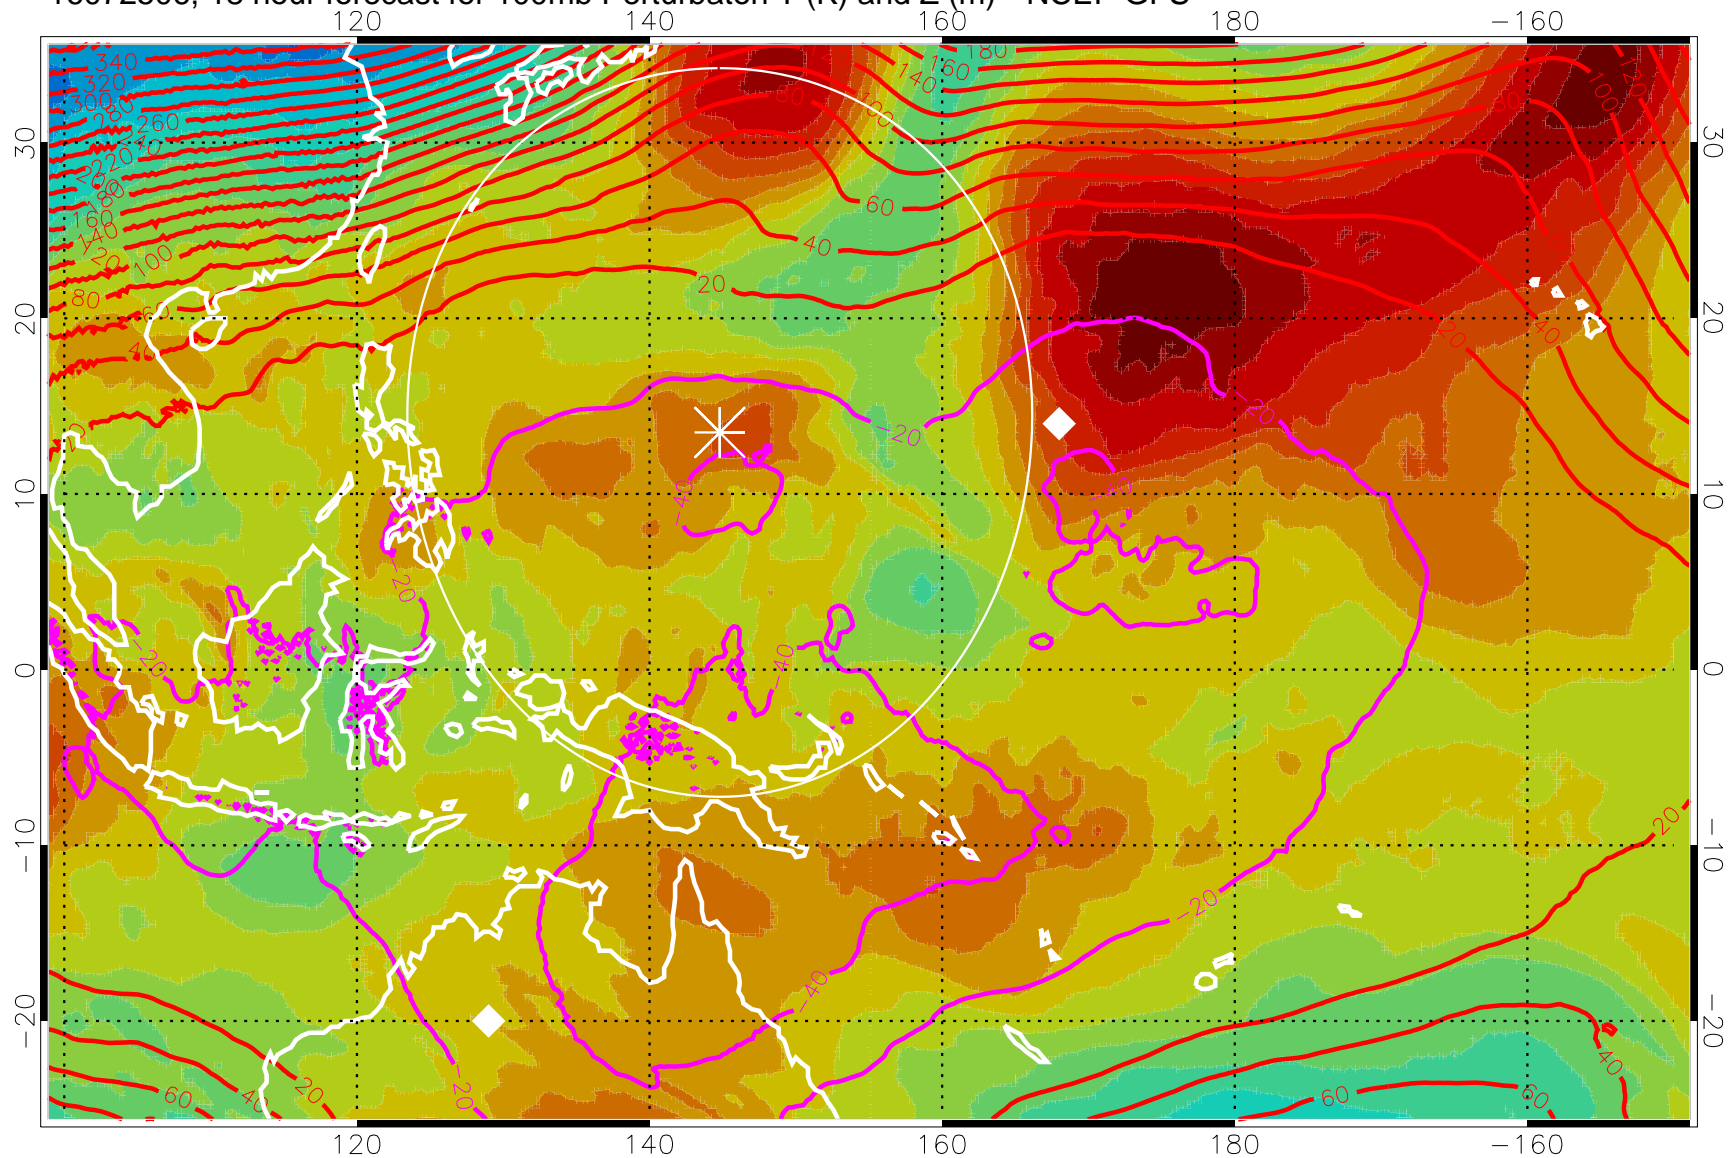

16072506, 18 hour forecast for 100mb Perturbaton T (K) and Z (m)-- NCEP GFS

Contours are 100 mbar Z perturbation (m)
Positive Z Contours
Negative Z Contours
Diamonds-mean pos. of anticyclones

Range ring of 2304 km