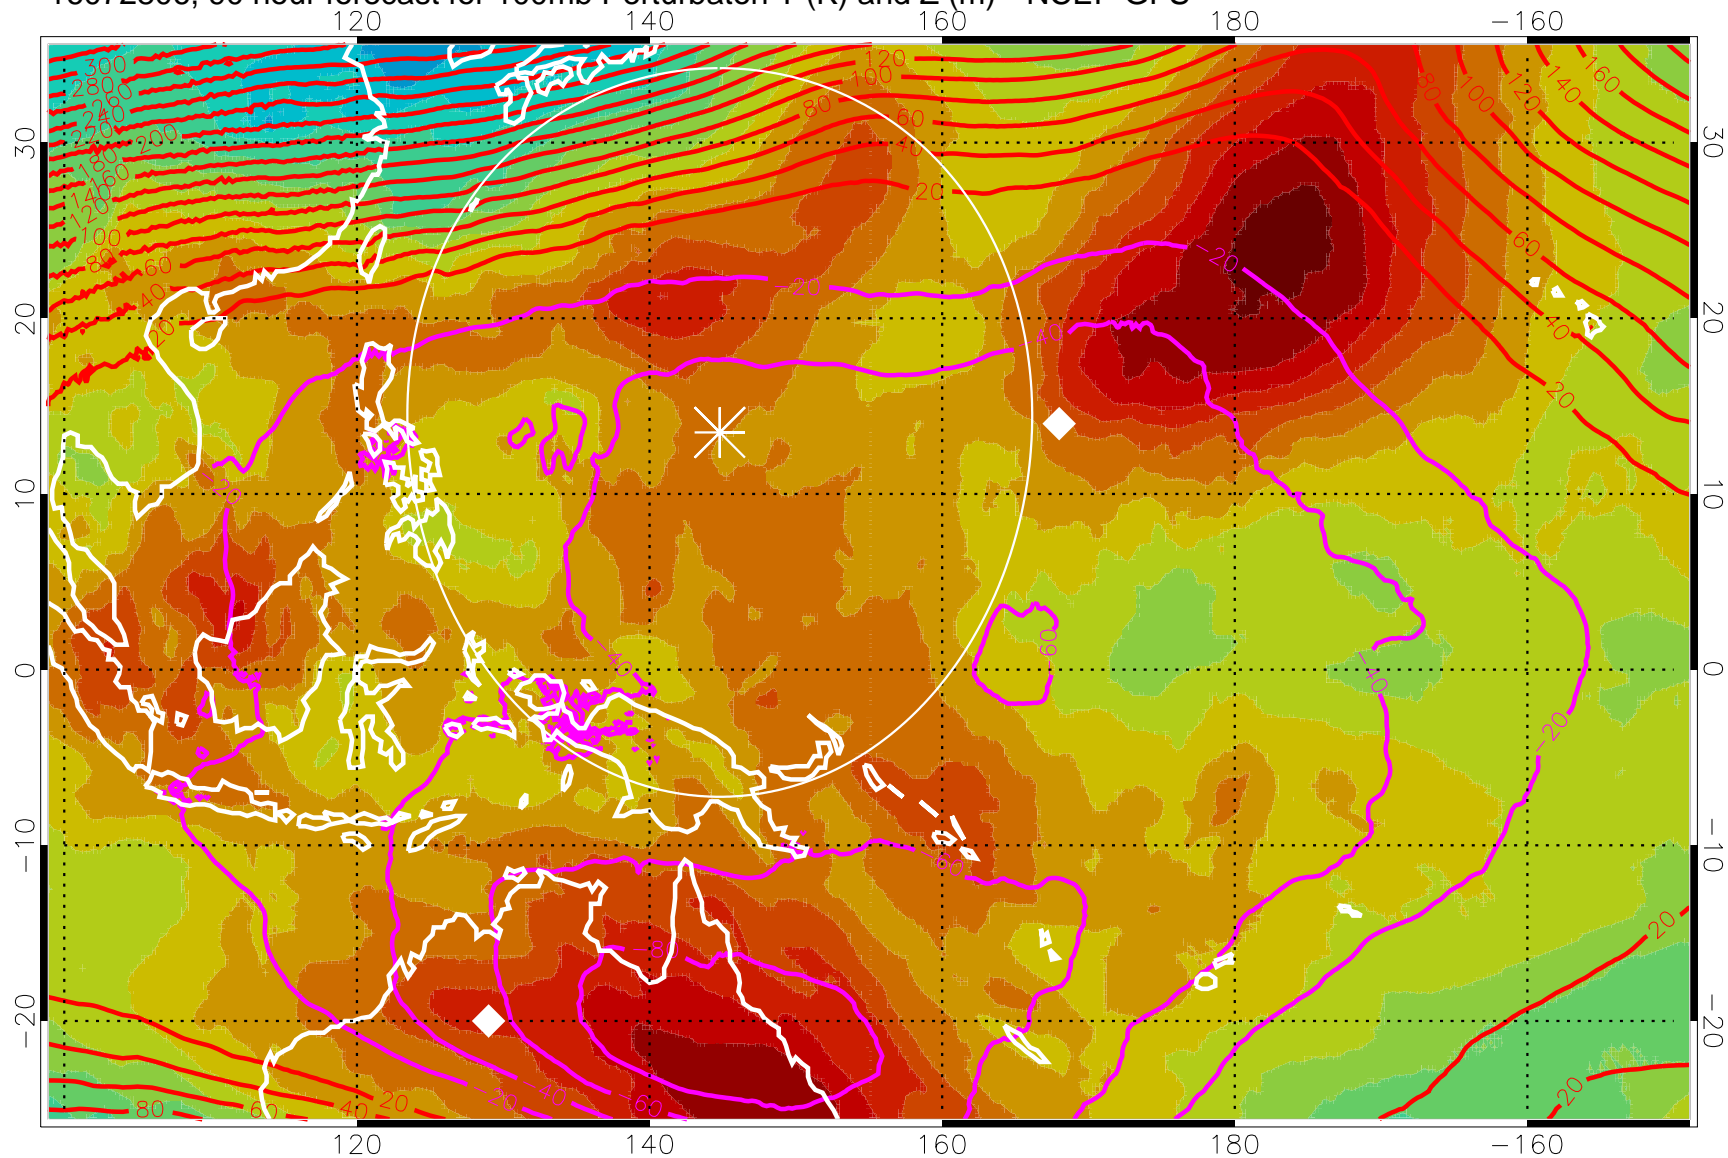

16072806, 90 hour forecast for 100mb Perturbaton T (K) and Z (m)-- NCEP GFS

Contours are 100 mbar Z perturbation (m)
Positive Z Contours
Negative Z Contours
Diamonds-mean pos. of anticyclones

Range ring of 2304 km