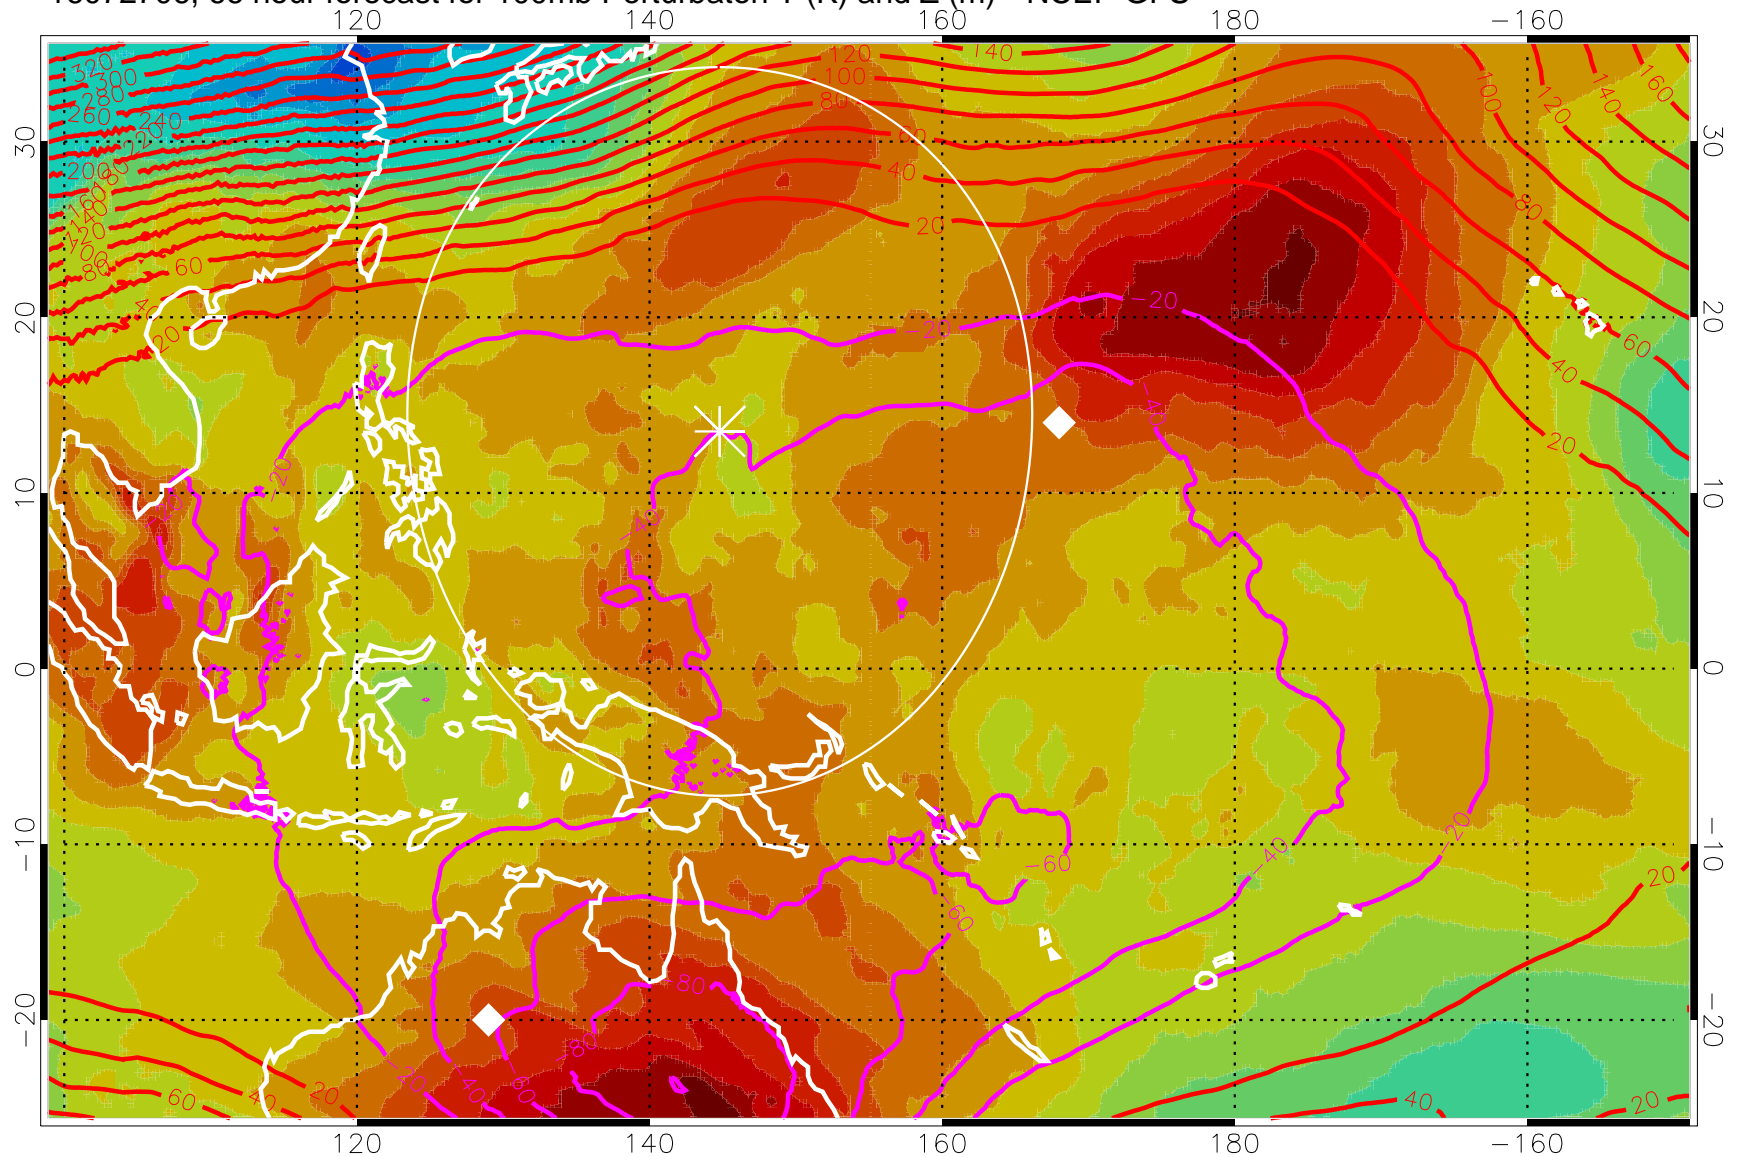

16072706, 66 hour forecast for 100mb Perturbaton T (K) and Z (m)-- NCEP GFS

Contours are 100 mbar Z perturbation (m)
Positive Z Contours
Negative Z Contours
Diamonds-mean pos. of anticyclones

Range ring of 2304 km