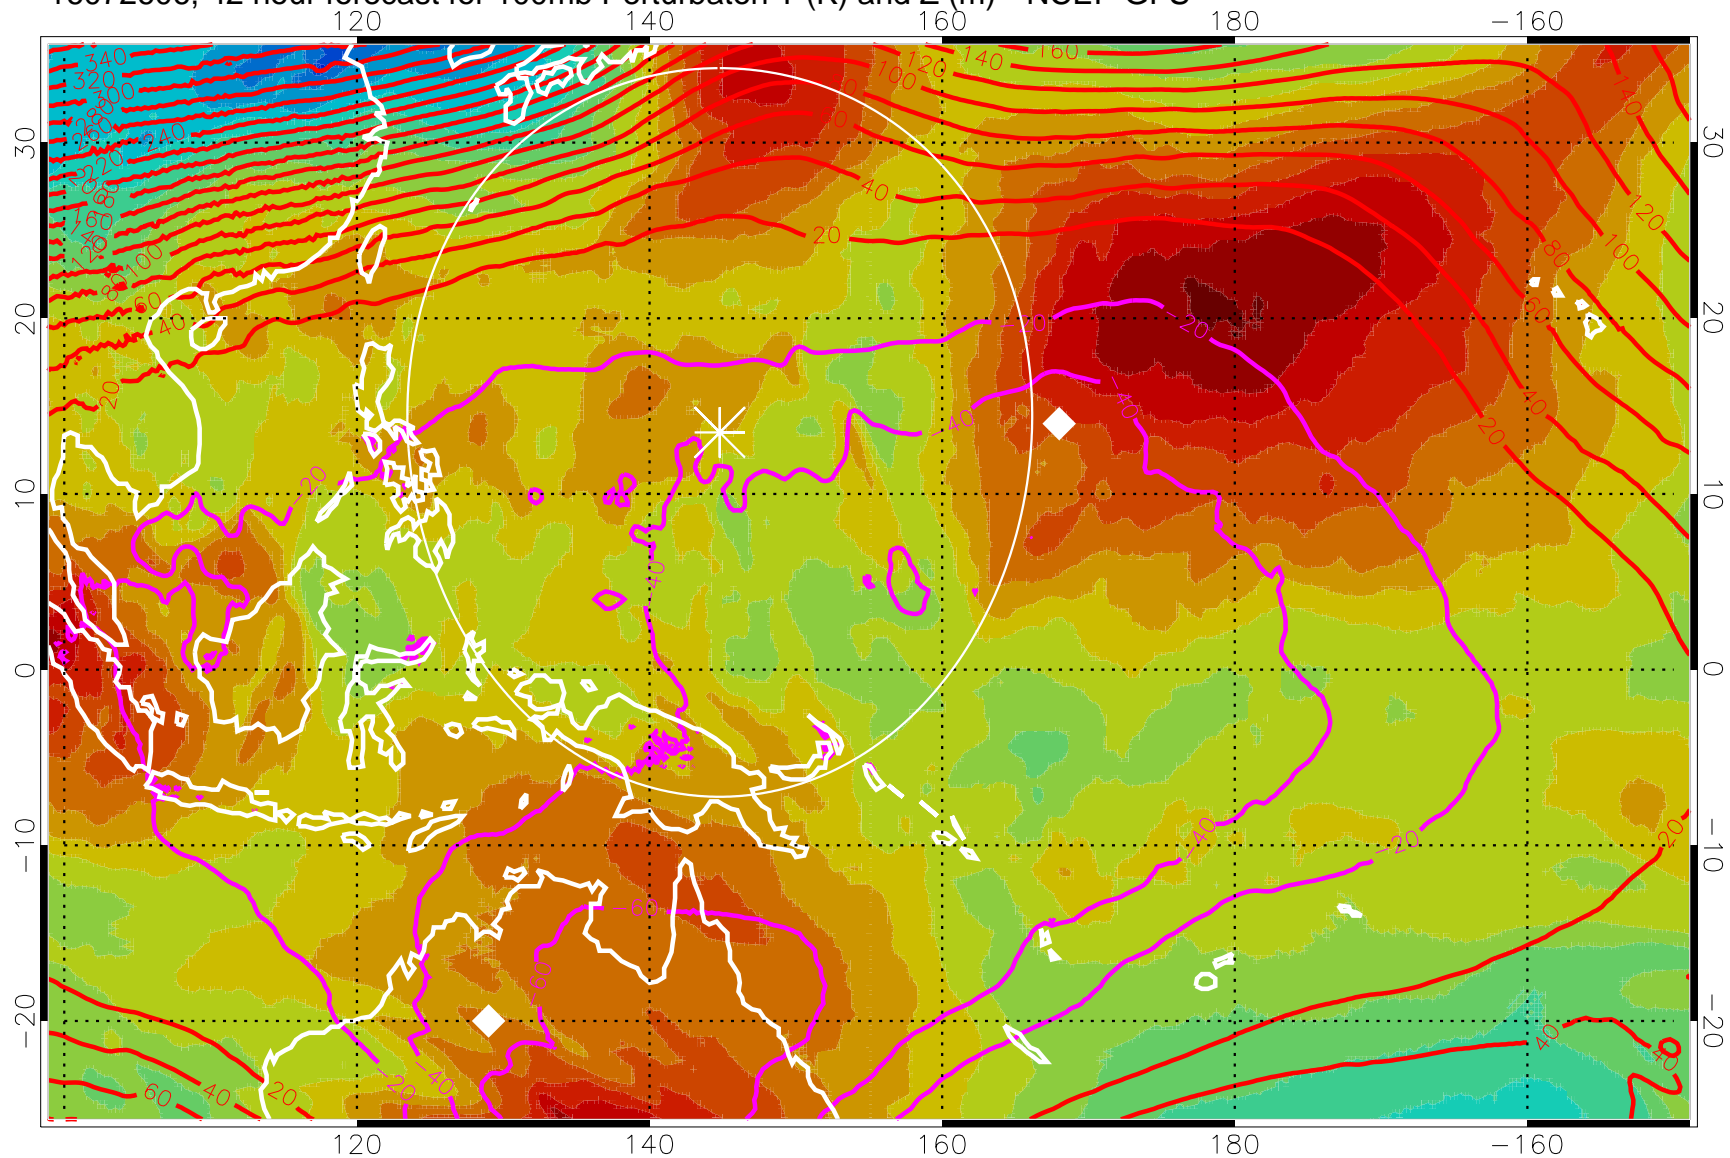

16072606, 42 hour forecast for 100mb Perturbaton T (K) and Z (m)-- NCEP GFS

Contours are 100 mbar Z perturbation (m)
Positive Z Contours
Negative Z Contours
Diamonds-mean pos. of anticyclones

Range ring of 2304 km