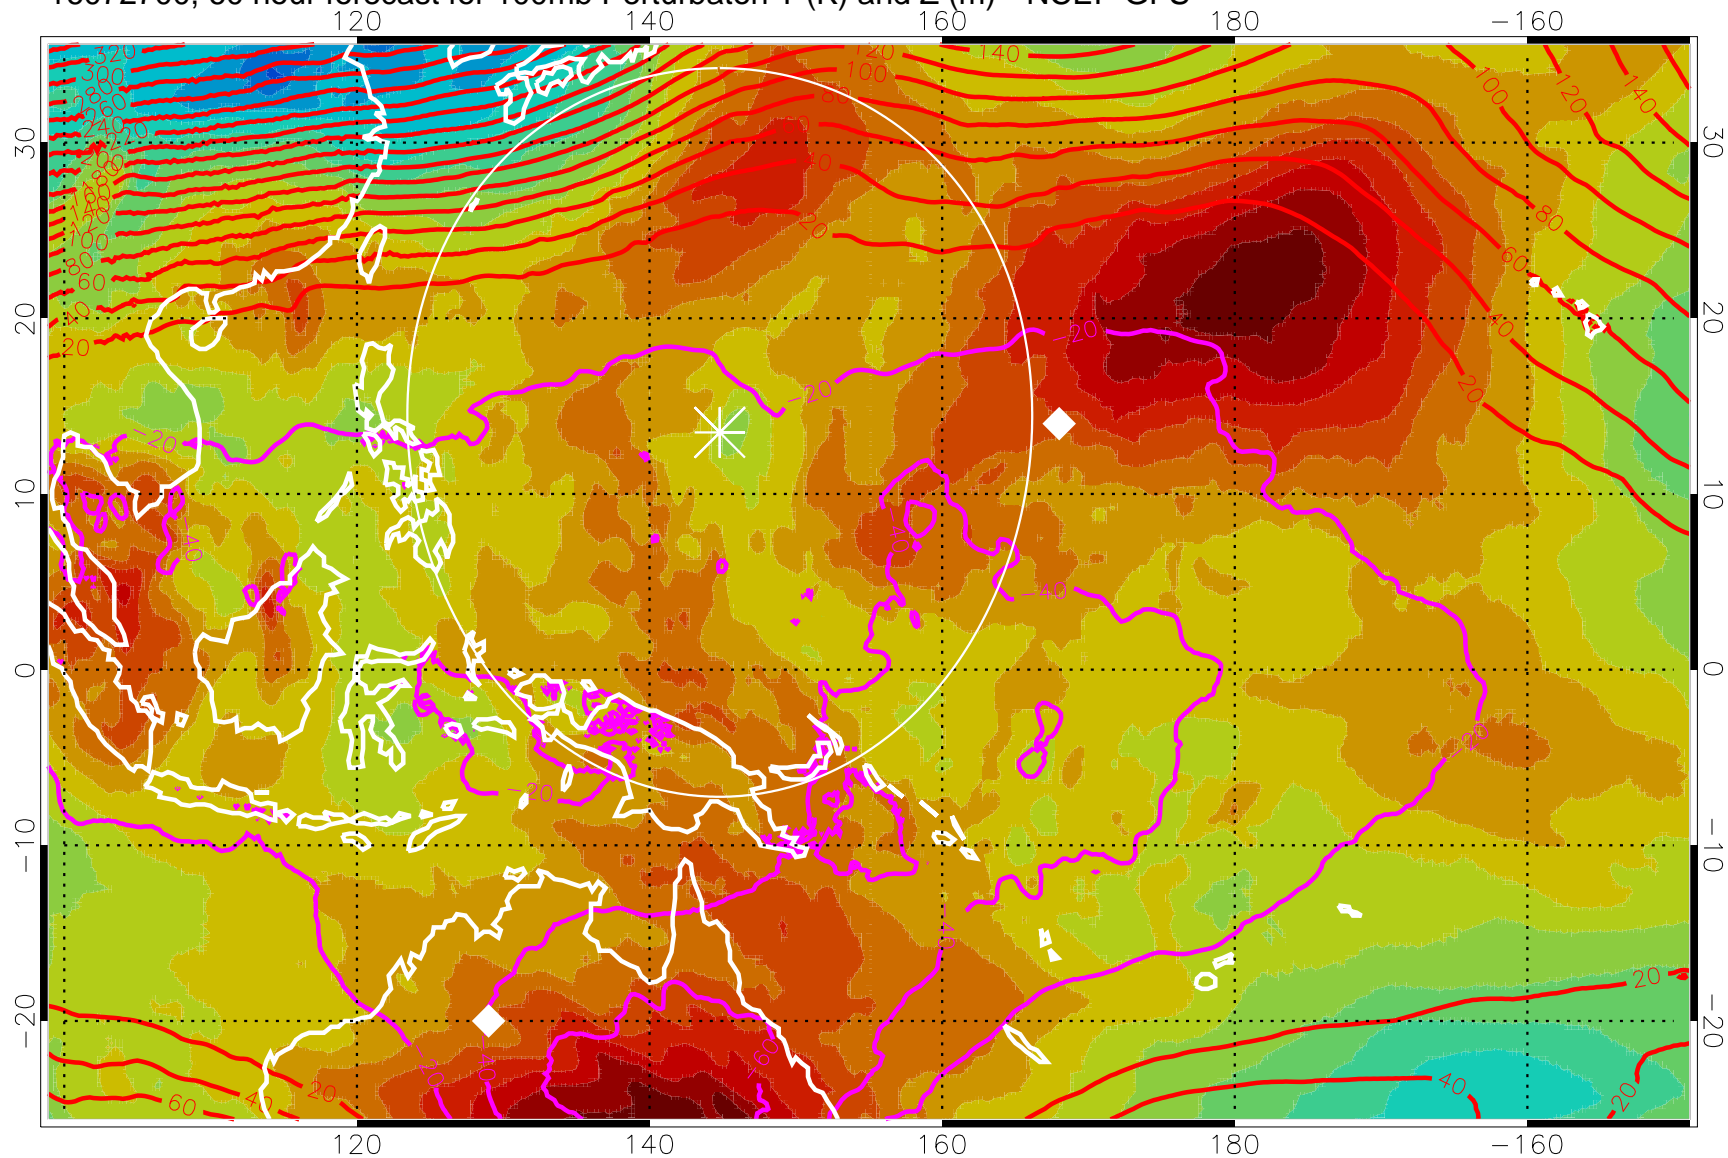

16072700, 60 hour forecast for 100mb Perturbaton T (K) and Z (m)-- NCEP GFS

Contours are 100 mbar Z perturbation (m)
Positive Z Contours
Negative Z Contours
Diamonds-mean pos. of anticyclones

Range ring of 2304 km