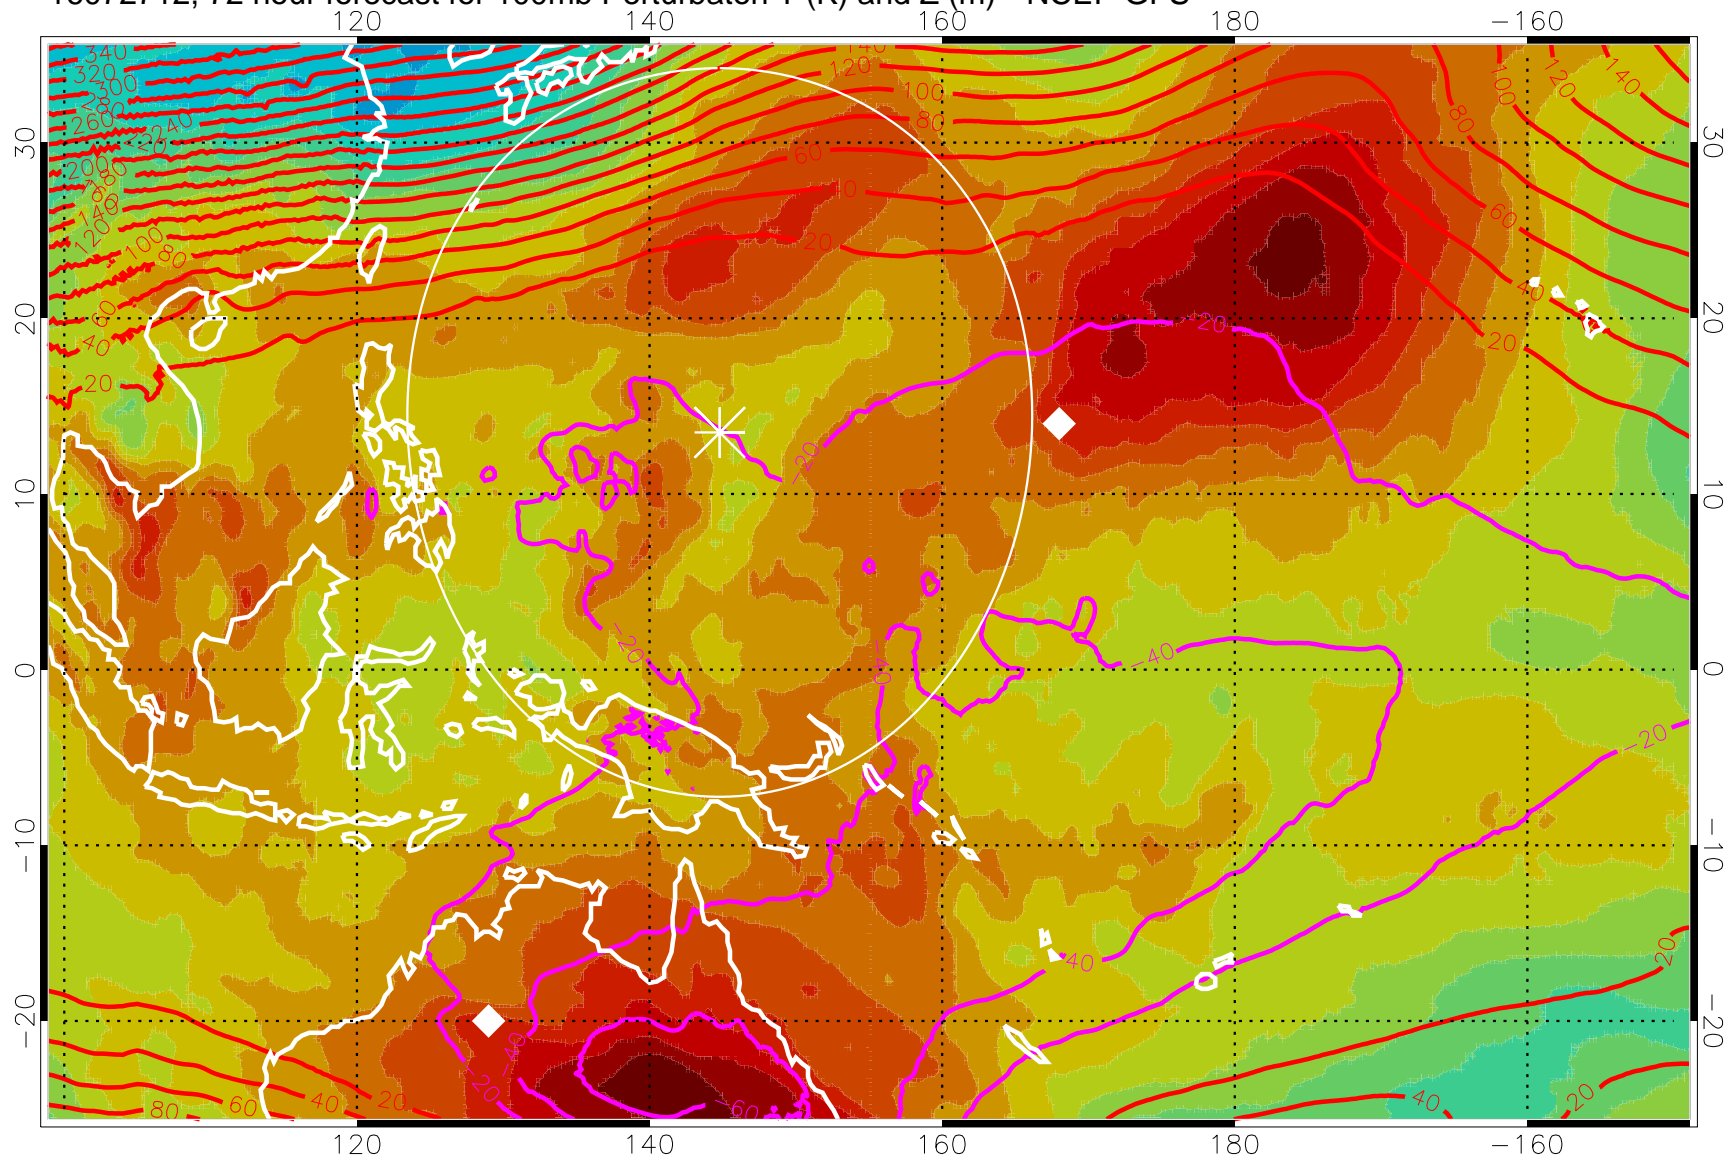

16072712, 72 hour forecast for 100mb Perturbaton T (K) and Z (m)-- NCEP GFS

Contours are 100 mbar Z perturbation (m)
Positive Z Contours
Negative Z Contours
Diamonds-mean pos. of anticyclones

Range ring of 2304 km