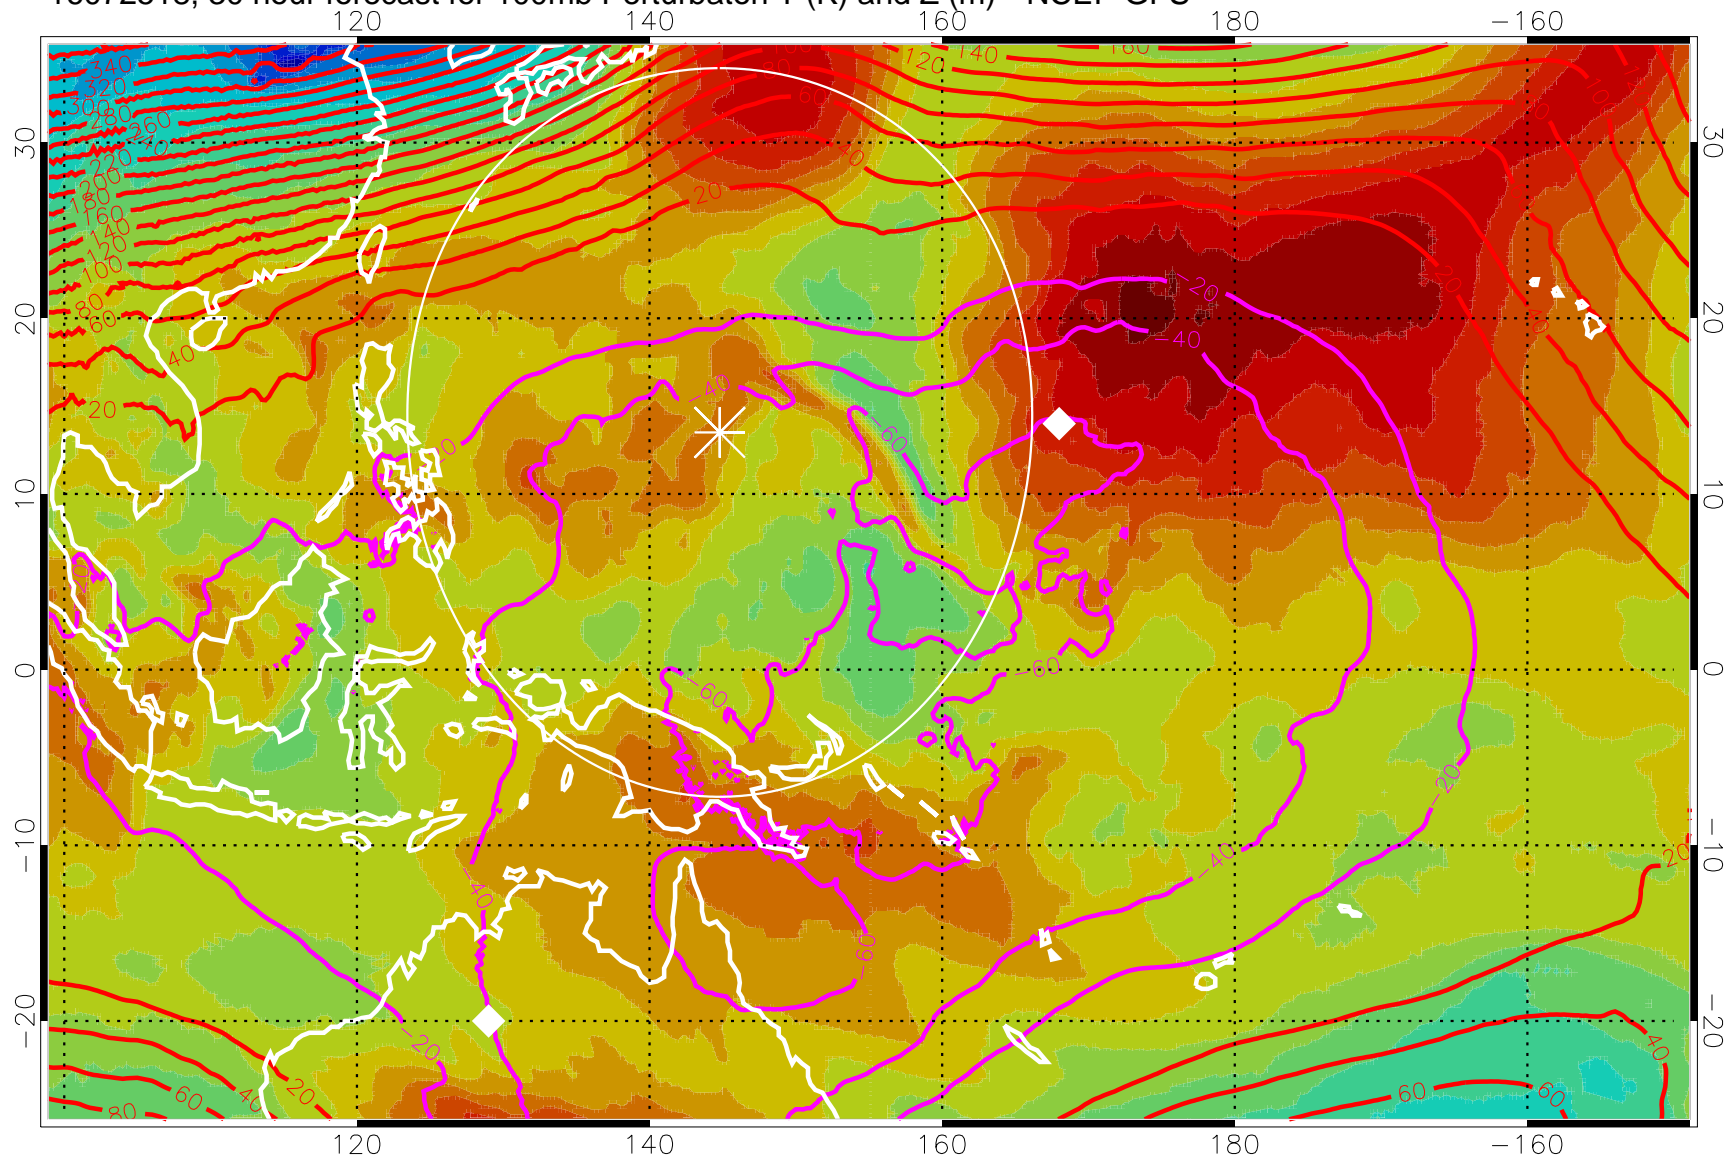

16072518, 30 hour forecast for 100mb Perturbaton T (K) and Z (m)-- NCEP GFS

Contours are 100 mbar Z perturbation (m)
Positive Z Contours
Negative Z Contours
Diamonds-mean pos. of anticyclones

Range ring of 2304 km