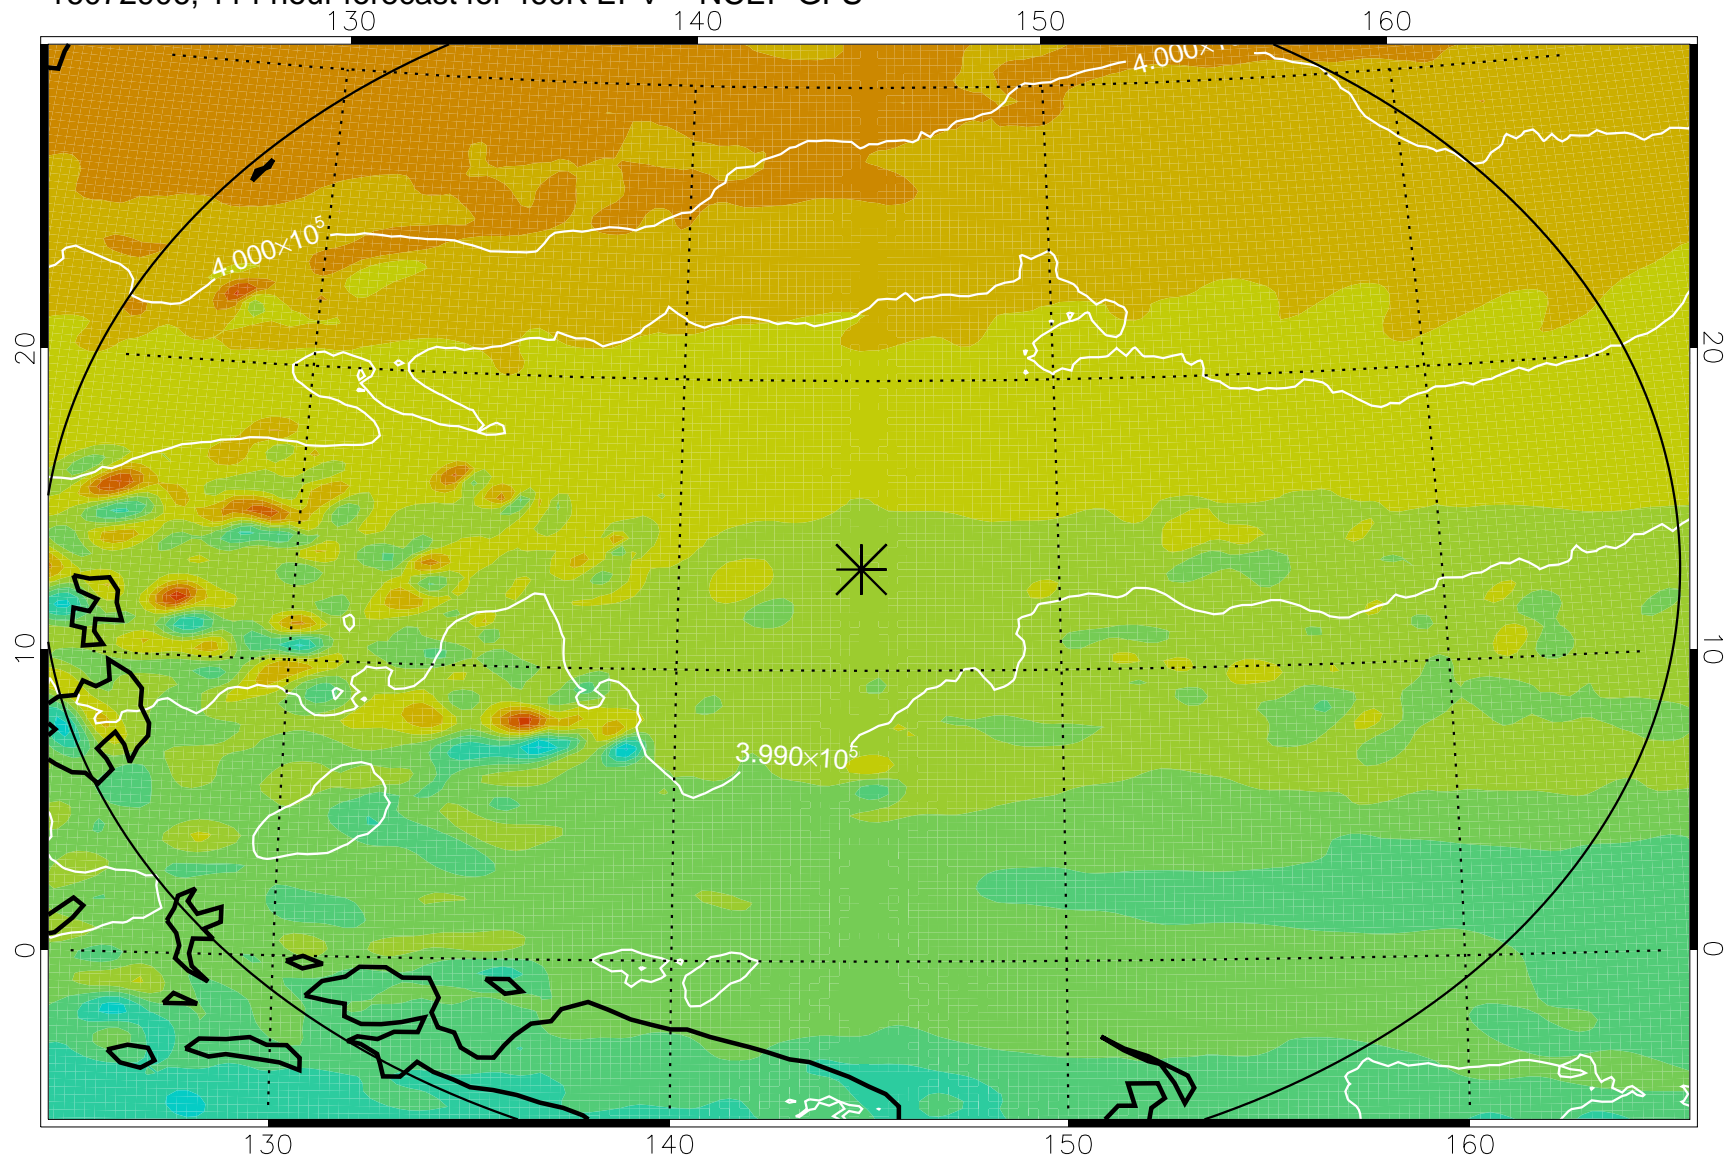

16072718, 78 hour forecast for 460K EPV -- NCEP GFS

460K Montgomery Streamfunction, white

Range ring of 2304 km

16072800, 84 hour forecast for 460K EPV -- NCEP GFS

460K Montgomery Streamfunction, white

Range ring of 2304 km

16072806, 90 hour forecast for 460K EPV -- NCEP GFS

460K Montgomery Streamfunction, white

Range ring of 2304 km

16072812, 96 hour forecast for 460K EPV -- NCEP GFS

460K Montgomery Streamfunction, white

Range ring of 2304 km

16072818, 102 hour forecast for 460K EPV -- NCEP GFS

460K Montgomery Streamfunction, white

Range ring of 2304 km

16072900, 108 hour forecast for 460K EPV -- NCEP GFS

460K Montgomery Streamfunction, white

Range ring of 2304 km

16072906, 114 hour forecast for 460K EPV -- NCEP GFS

460K Montgomery Streamfunction, white

Range ring of 2304 km

16072912, 120 hour forecast for 460K EPV -- NCEP GFS

460K Montgomery Streamfunction, white

Range ring of 2304 km