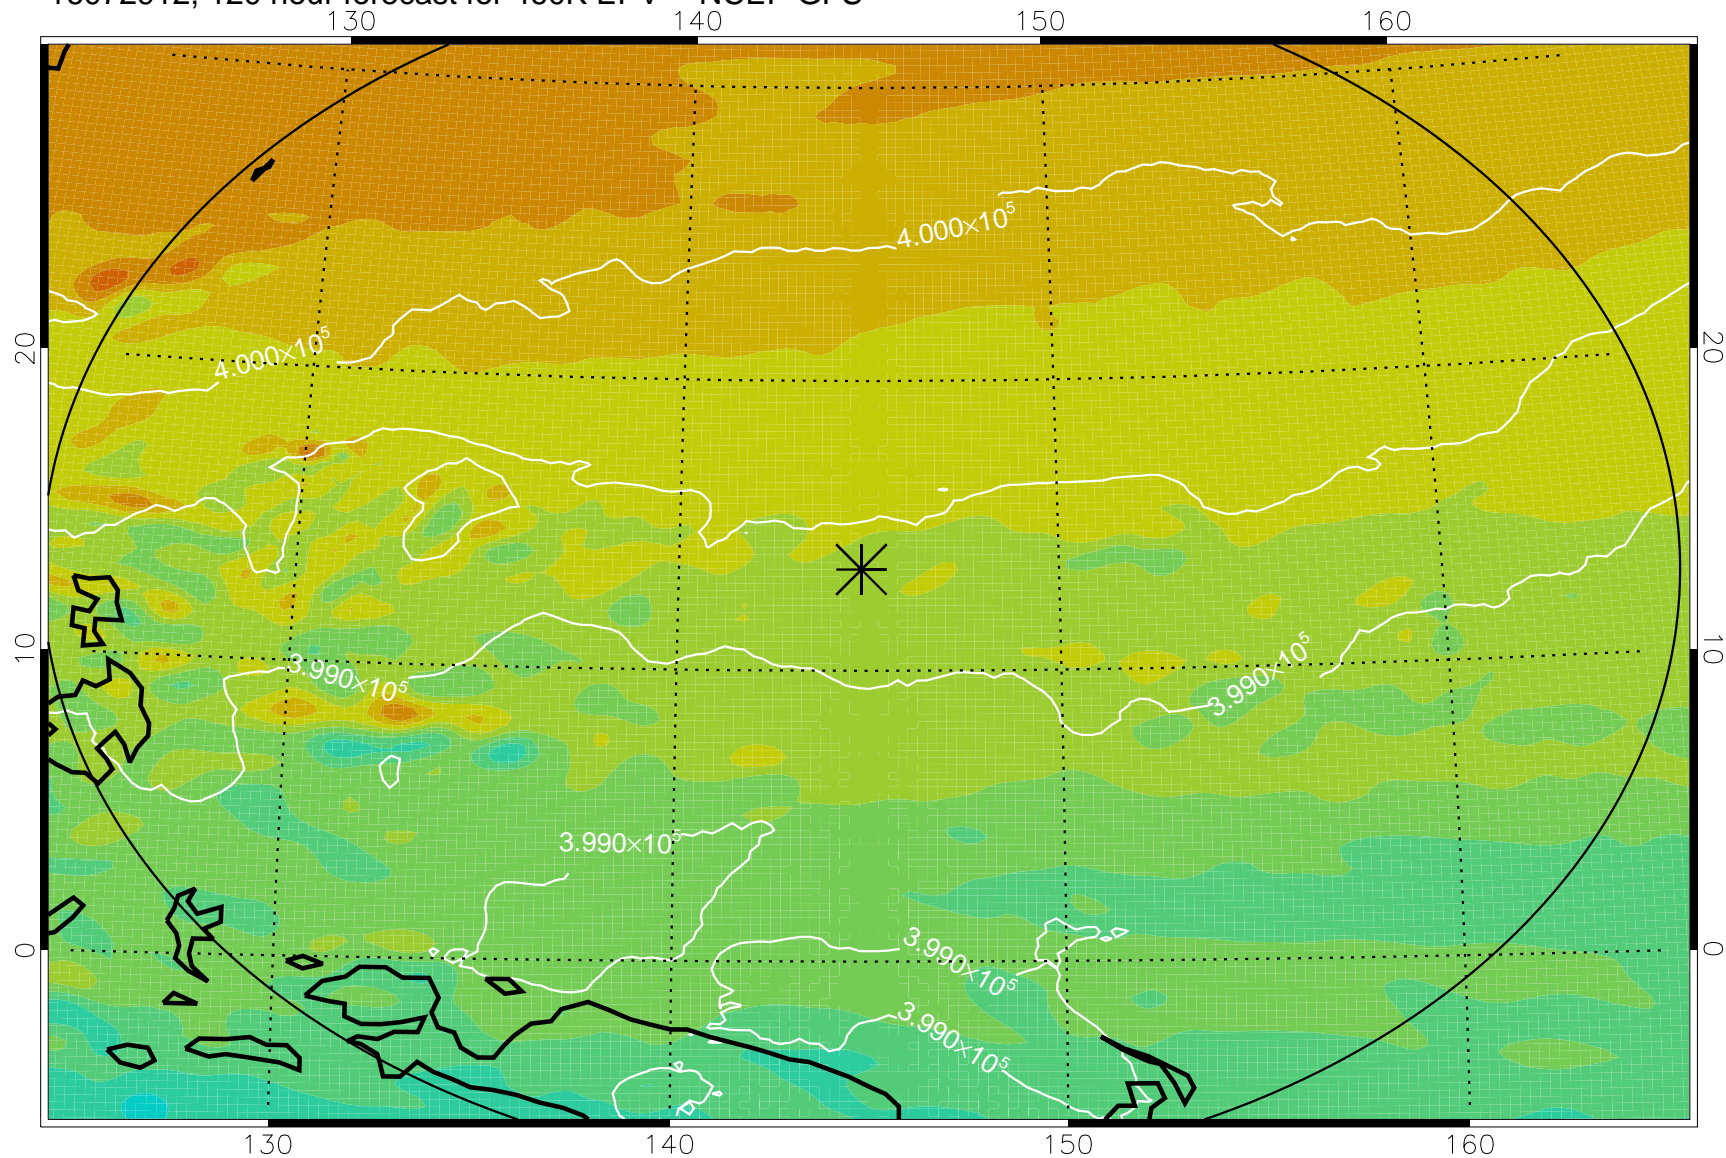

16072718, 78 hour forecast for 460K EPV -- NCEP GFS

460K Montgomery Streamfunction, white

Range ring of 2304 km

16072800, 84 hour forecast for 460K EPV -- NCEP GFS

460K Montgomery Streamfunction, white

Range ring of 2304 km

16072806, 90 hour forecast for 460K EPV -- NCEP GFS

460K Montgomery Streamfunction, white

Range ring of 2304 km

16072812, 96 hour forecast for 460K EPV -- NCEP GFS

460K Montgomery Streamfunction, white

Range ring of 2304 km

16072818, 102 hour forecast for 460K EPV -- NCEP GFS

460K Montgomery Streamfunction, white

Range ring of 2304 km

16072900, 108 hour forecast for 460K EPV -- NCEP GFS

460K Montgomery Streamfunction, white

Range ring of 2304 km

16072906, 114 hour forecast for 460K EPV -- NCEP GFS

460K Montgomery Streamfunction, white

Range ring of 2304 km

16072912, 120 hour forecast for 460K EPV -- NCEP GFS

460K Montgomery Streamfunction, white

Range ring of 2304 km