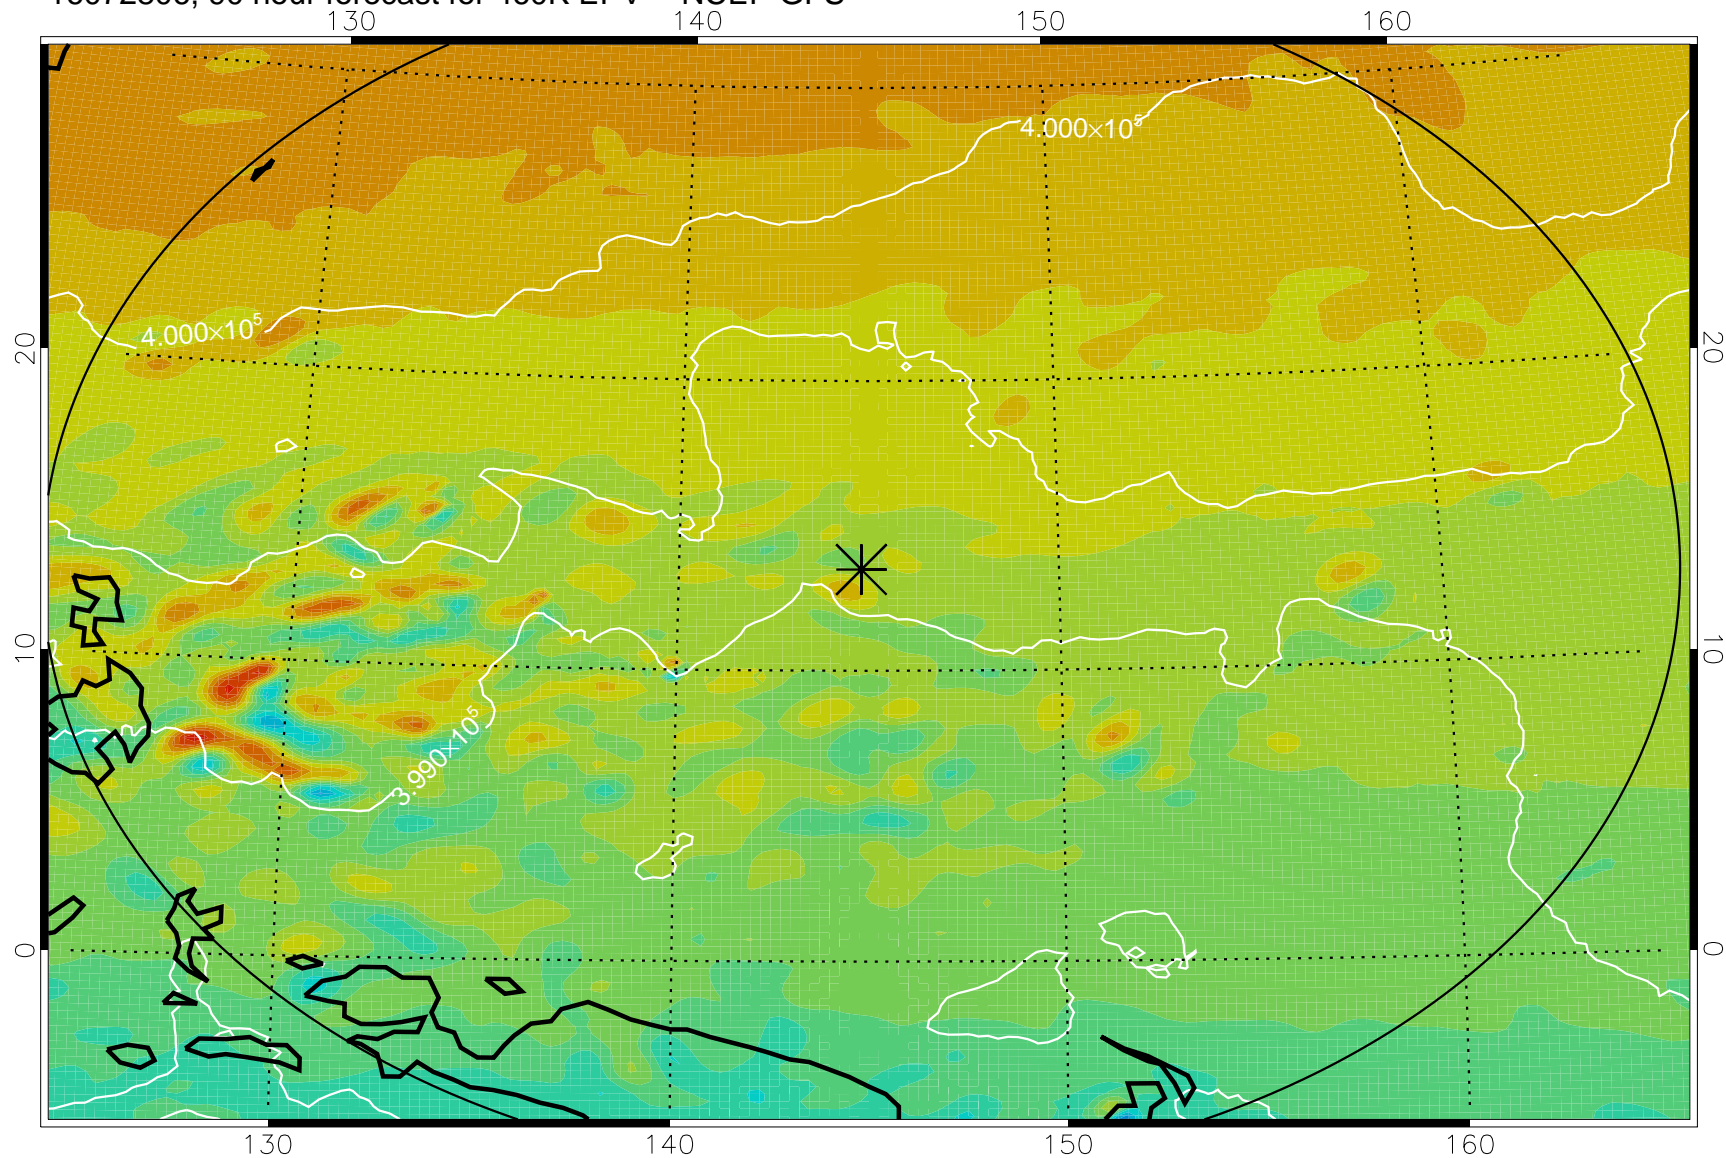

16072706, 66 hour forecast for 460K EPV -- NCEP GFS

460K Montgomery Streamfunction, white

Range ring of 2304 km

16072712, 72 hour forecast for 460K EPV -- NCEP GFS

460K Montgomery Streamfunction, white

Range ring of 2304 km

16072718, 78 hour forecast for 460K EPV -- NCEP GFS

460K Montgomery Streamfunction, white

Range ring of 2304 km

16072800, 84 hour forecast for 460K EPV -- NCEP GFS

460K Montgomery Streamfunction, white

Range ring of 2304 km

16072806, 90 hour forecast for 460K EPV -- NCEP GFS

460K Montgomery Streamfunction, white

Range ring of 2304 km

16072812, 96 hour forecast for 460K EPV -- NCEP GFS

460K Montgomery Streamfunction, white

Range ring of 2304 km

16072818, 102 hour forecast for 460K EPV -- NCEP GFS

460K Montgomery Streamfunction, white

Range ring of 2304 km

16072900, 108 hour forecast for 460K EPV -- NCEP GFS

460K Montgomery Streamfunction, white

Range ring of 2304 km