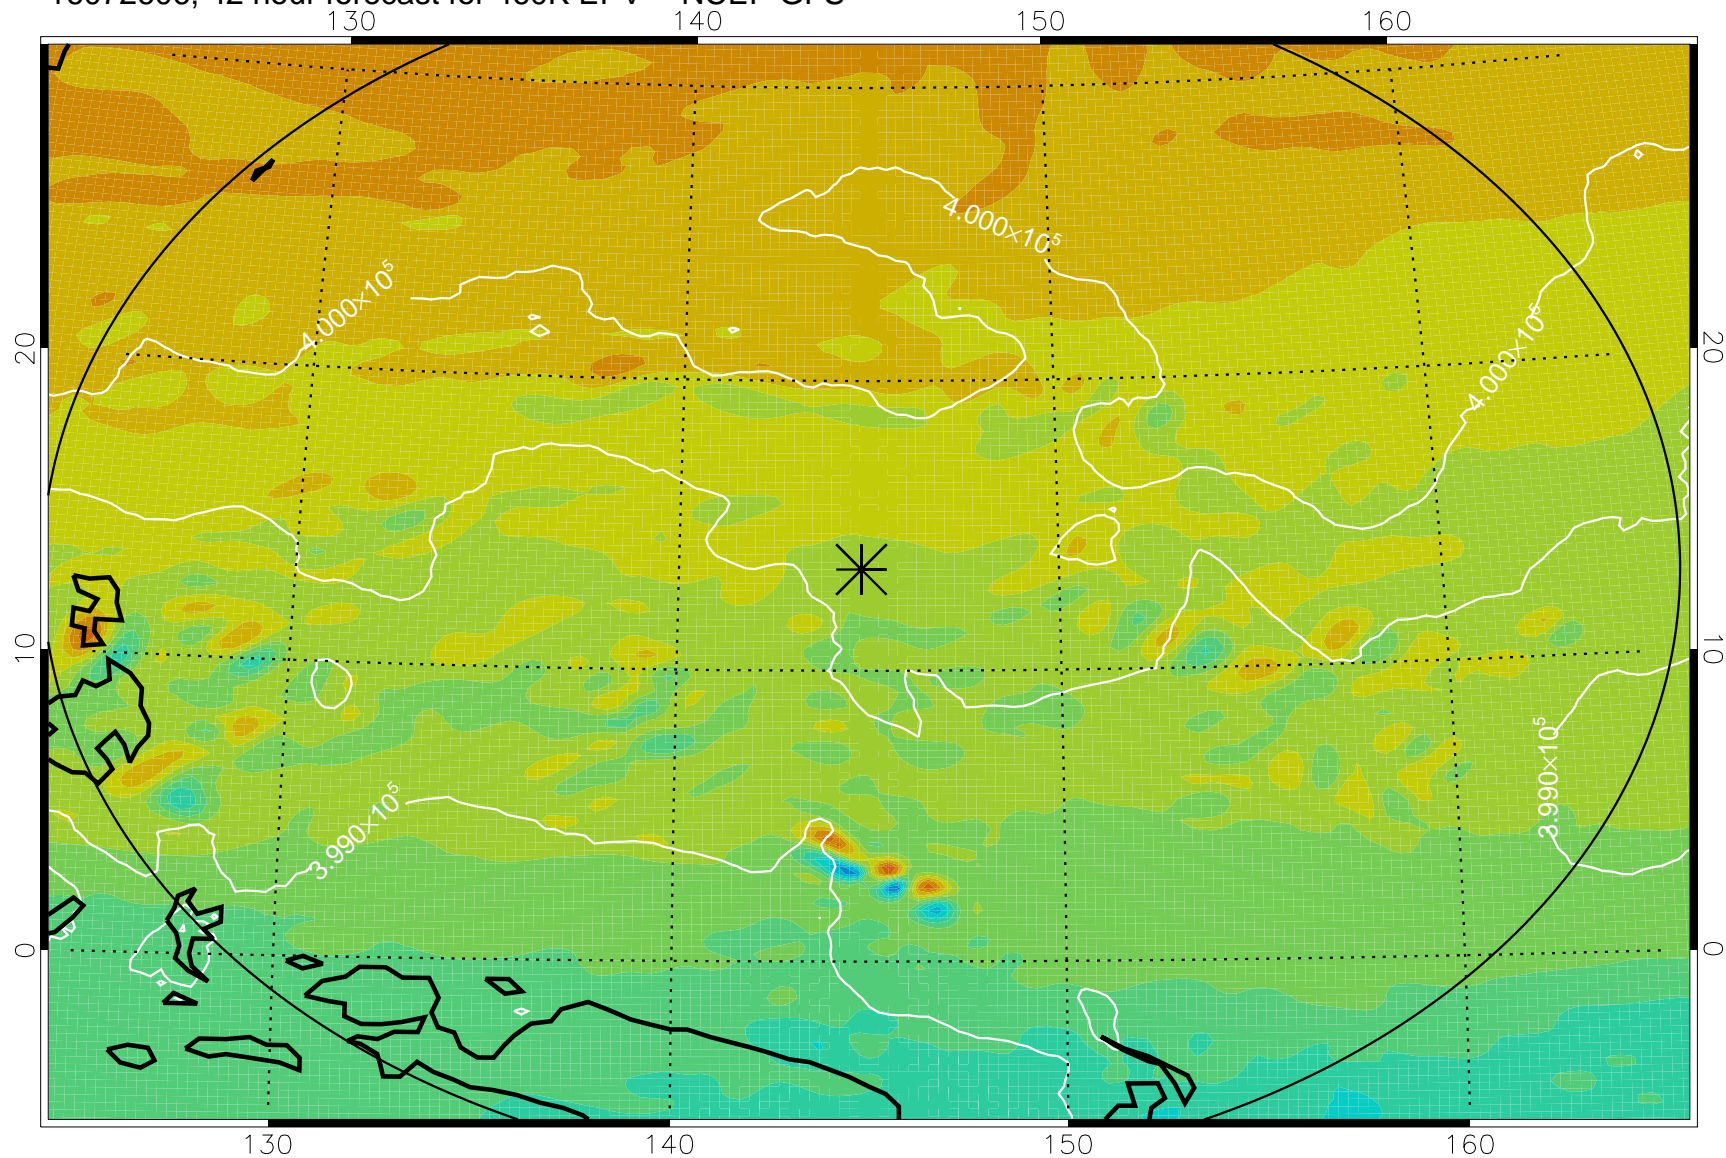

16072518, 30 hour forecast for 460K EPV -- NCEP GFS

460K Montgomery Streamfunction, white

Range ring of 2304 km

16072600, 36 hour forecast for 460K EPV -- NCEP GFS

460K Montgomery Streamfunction, white

Range ring of 2304 km

16072606, 42 hour forecast for 460K EPV -- NCEP GFS

460K Montgomery Streamfunction, white

Range ring of 2304 km

16072612, 48 hour forecast for 460K EPV -- NCEP GFS

460K Montgomery Streamfunction, white

Range ring of 2304 km

16072618, 54 hour forecast for 460K EPV -- NCEP GFS

460K Montgomery Streamfunction, white

Range ring of 2304 km

16072700, 60 hour forecast for 460K EPV -- NCEP GFS

460K Montgomery Streamfunction, white

Range ring of 2304 km

16072818, 102 hour forecast for 460K EPV -- NCEP GFS

460K Montgomery Streamfunction, white

Range ring of 2304 km

16072900, 108 hour forecast for 460K EPV -- NCEP GFS

460K Montgomery Streamfunction, white

Range ring of 2304 km