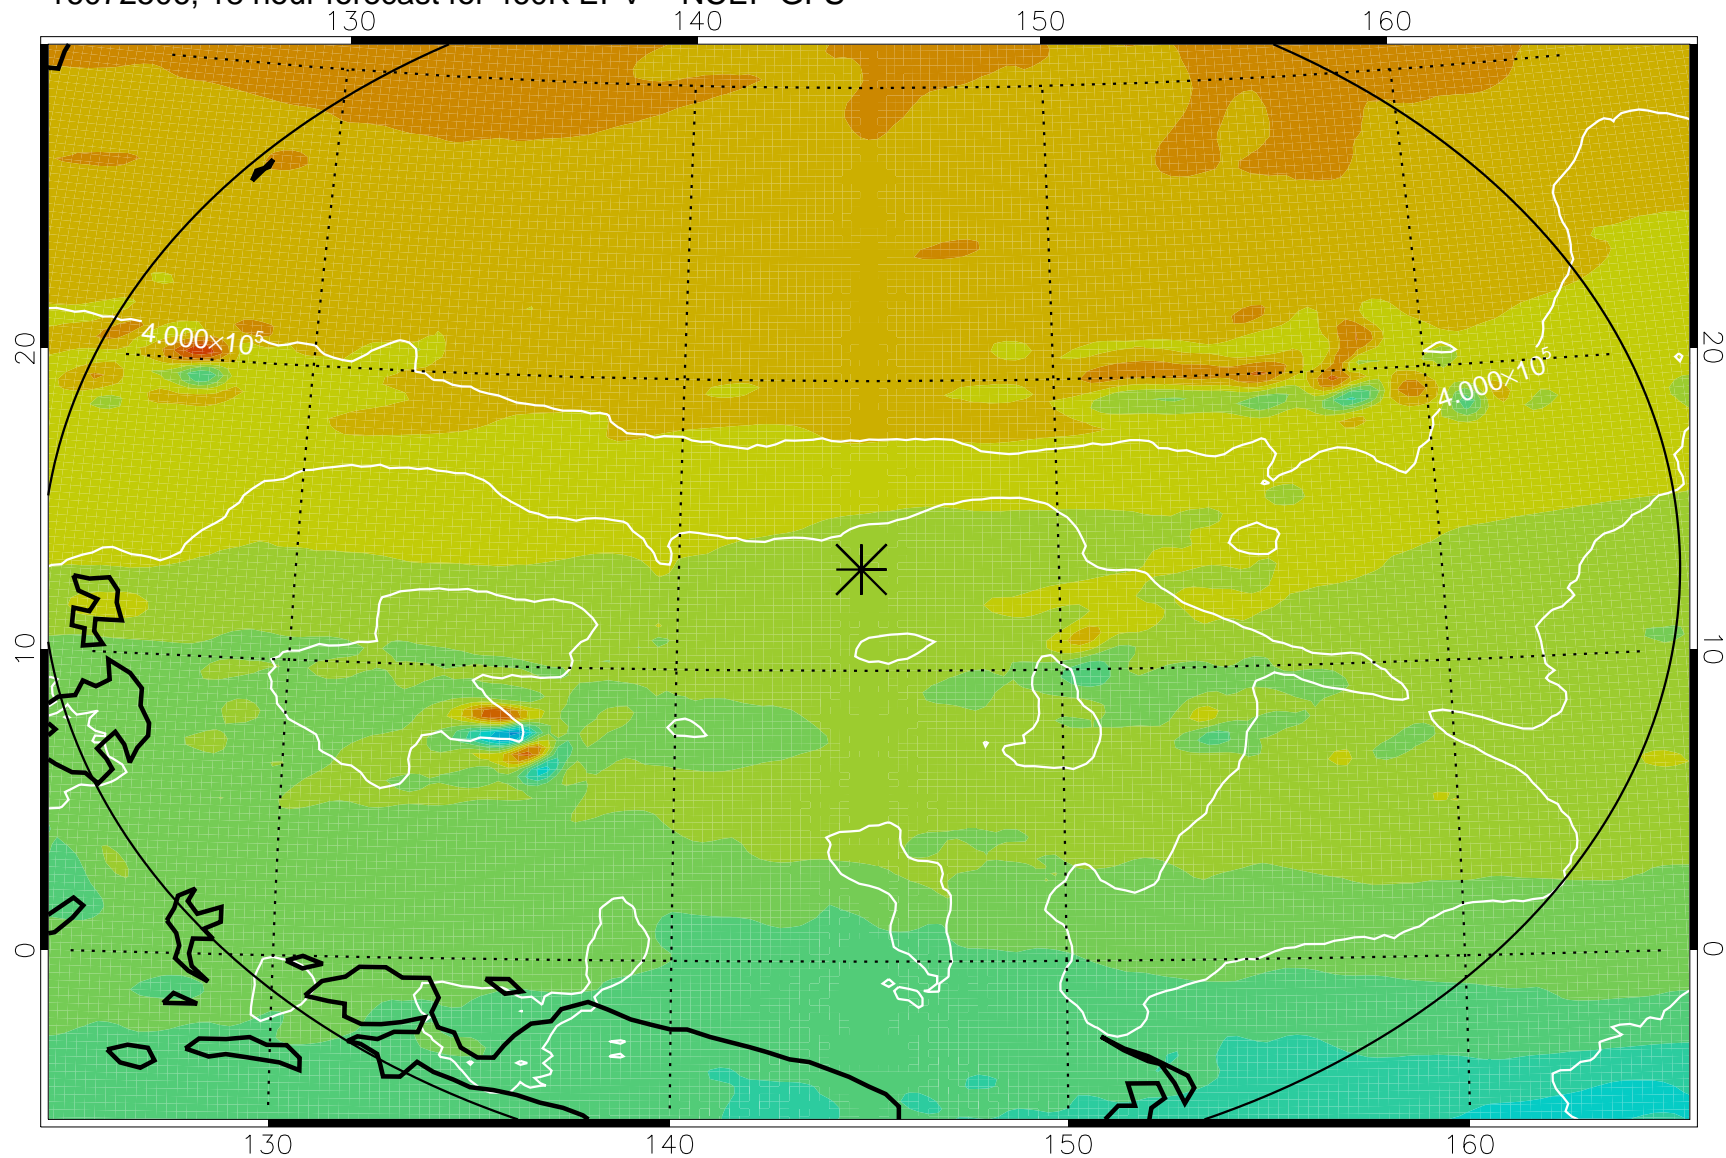

16072418, 6 hour forecast for 460K EPV -- NCEP GFS

460K Montgomery Streamfunction, white

Range ring of 2304 km

16072500, 12 hour forecast for 460K EPV -- NCEP GFS

460K Montgomery Streamfunction, white

Range ring of 2304 km

16072506, 18 hour forecast for 460K EPV -- NCEP GFS

460K Montgomery Streamfunction, white

Range ring of 2304 km

16072512, 24 hour forecast for 460K EPV -- NCEP GFS

460K Montgomery Streamfunction, white

Range ring of 2304 km

16072518, 30 hour forecast for 460K EPV -- NCEP GFS

460K Montgomery Streamfunction, white

Range ring of 2304 km

16072600, 36 hour forecast for 460K EPV -- NCEP GFS

460K Montgomery Streamfunction, white

Range ring of 2304 km

16072606, 42 hour forecast for 460K EPV -- NCEP GFS

460K Montgomery Streamfunction, white

Range ring of 2304 km

16072612, 48 hour forecast for 460K EPV -- NCEP GFS

460K Montgomery Streamfunction, white

Range ring of 2304 km