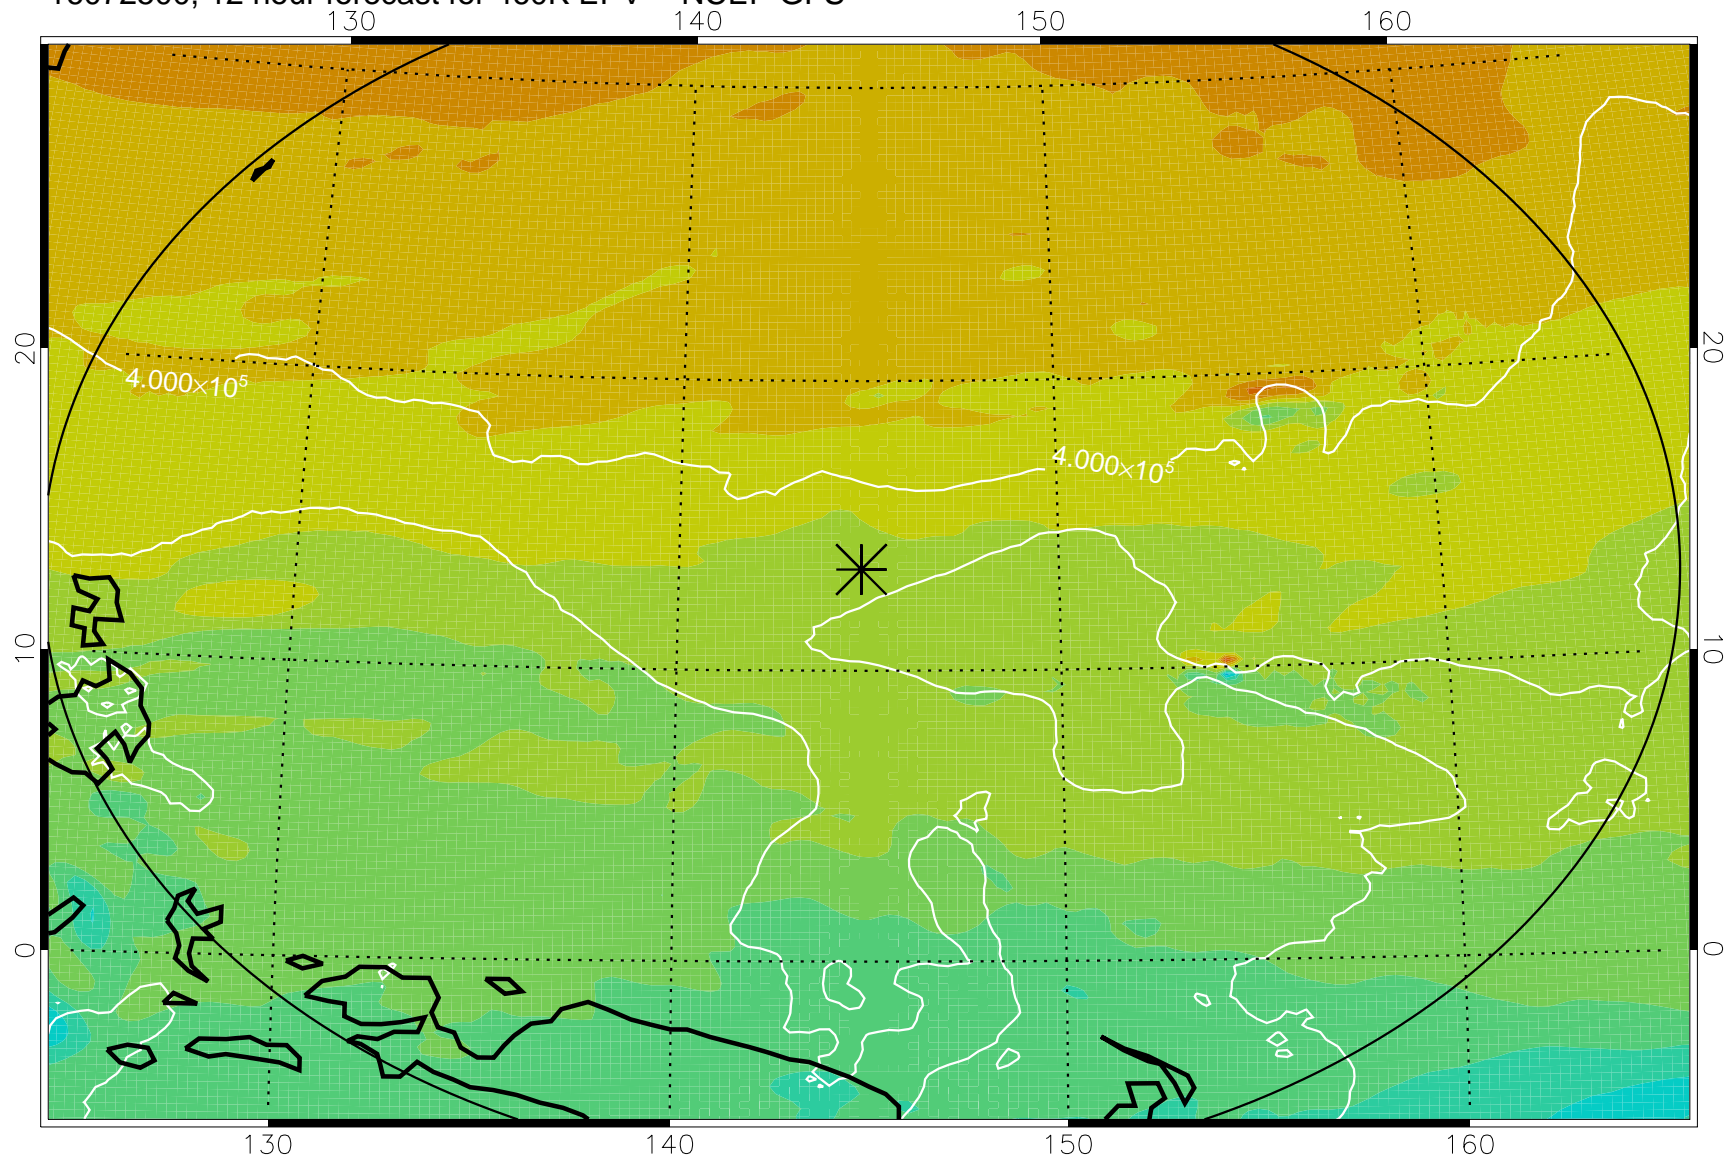

16072418, 6 hour forecast for 460K EPV -- NCEP GFS

460K Montgomery Streamfunction, white

Range ring of 2304 km

16072500, 12 hour forecast for 460K EPV -- NCEP GFS

460K Montgomery Streamfunction, white

Range ring of 2304 km

16072506, 18 hour forecast for 460K EPV -- NCEP GFS

460K Montgomery Streamfunction, white

Range ring of 2304 km

16072512, 24 hour forecast for 460K EPV -- NCEP GFS

460K Montgomery Streamfunction, white

Range ring of 2304 km

16072518, 30 hour forecast for 460K EPV -- NCEP GFS

460K Montgomery Streamfunction, white

Range ring of 2304 km

16072600, 36 hour forecast for 460K EPV -- NCEP GFS

460K Montgomery Streamfunction, white

Range ring of 2304 km

16072718, 78 hour forecast for 460K EPV -- NCEP GFS

460K Montgomery Streamfunction, white

Range ring of 2304 km

16072800, 84 hour forecast for 460K EPV -- NCEP GFS

460K Montgomery Streamfunction, white

Range ring of 2304 km