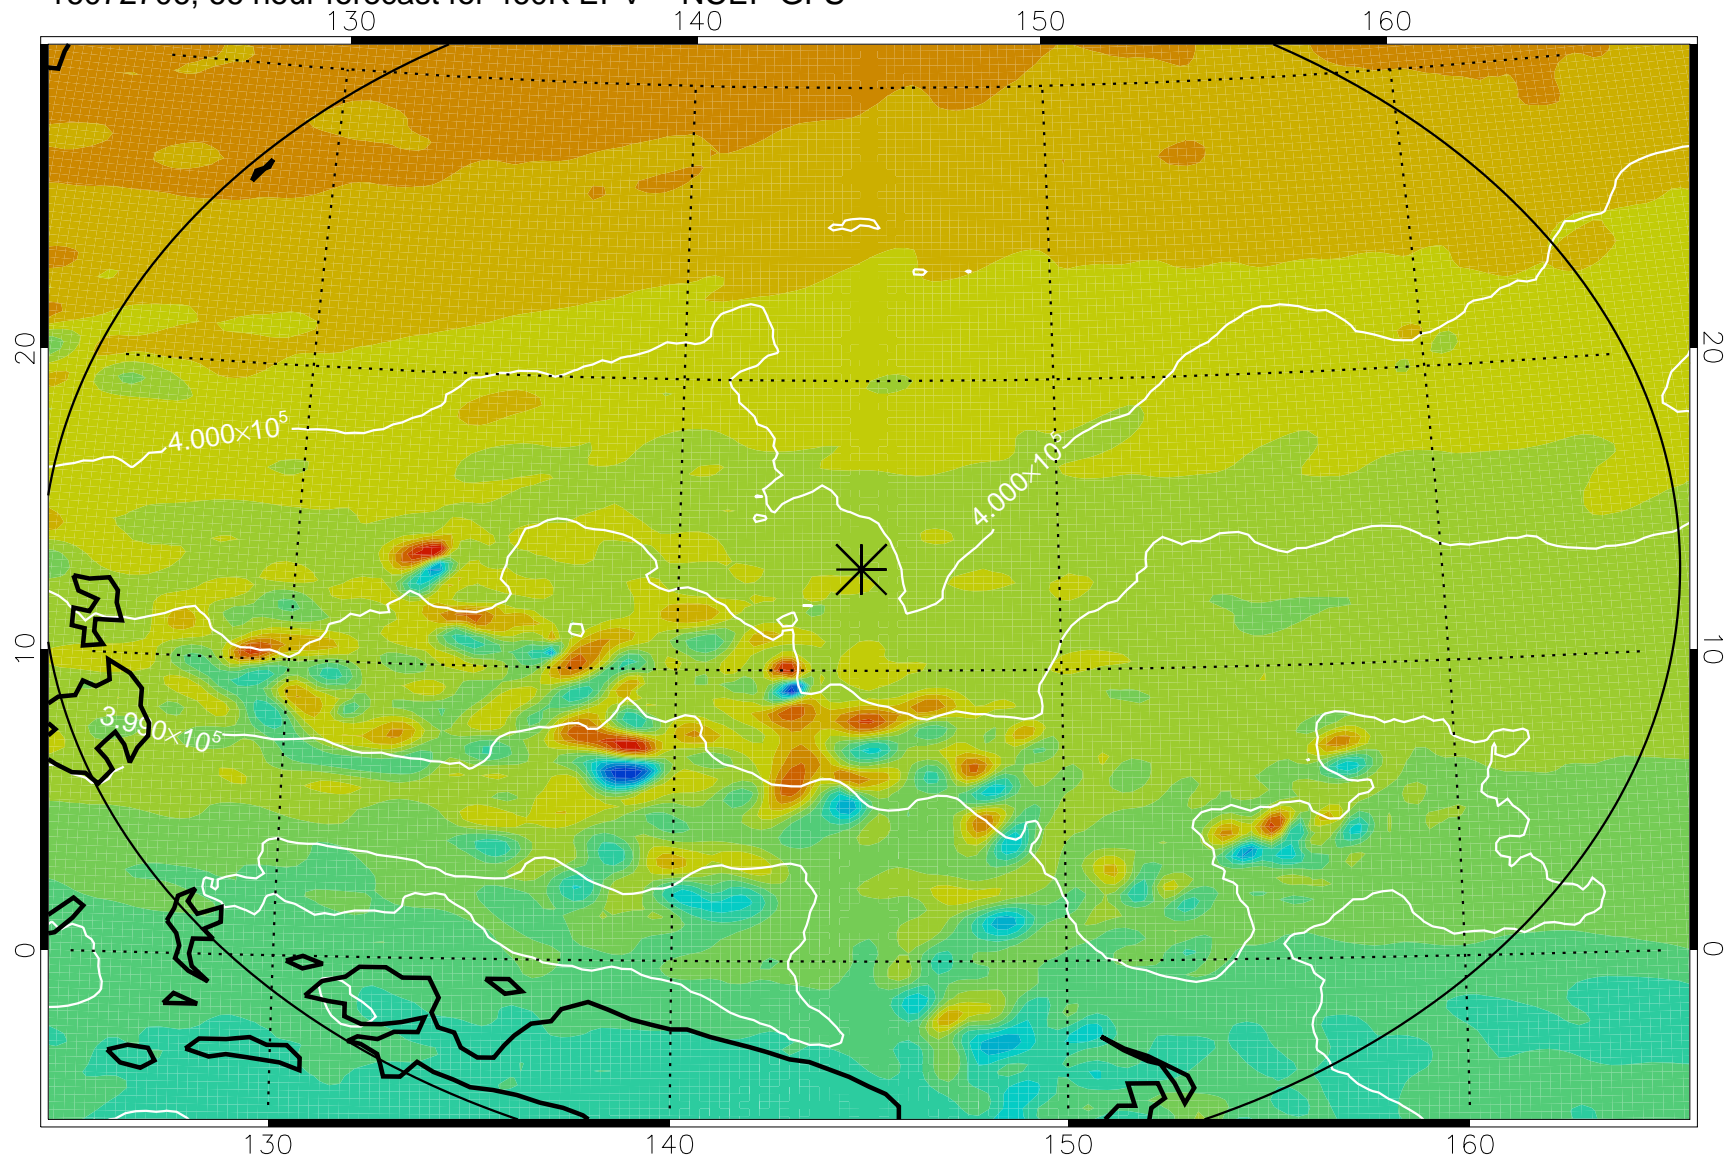

16072606, 42 hour forecast for 460K EPV -- NCEP GFS

460K Montgomery Streamfunction, white

Range ring of 2304 km

16072612, 48 hour forecast for 460K EPV -- NCEP GFS

460K Montgomery Streamfunction, white

Range ring of 2304 km

16072618, 54 hour forecast for 460K EPV -- NCEP GFS

460K Montgomery Streamfunction, white

Range ring of 2304 km

16072700, 60 hour forecast for 460K EPV -- NCEP GFS

460K Montgomery Streamfunction, white

Range ring of 2304 km

16072706, 66 hour forecast for 460K EPV -- NCEP GFS

460K Montgomery Streamfunction, white

Range ring of 2304 km

16072712, 72 hour forecast for 460K EPV -- NCEP GFS

460K Montgomery Streamfunction, white

Range ring of 2304 km

16072718, 78 hour forecast for 460K EPV -- NCEP GFS

460K Montgomery Streamfunction, white

Range ring of 2304 km

16072800, 84 hour forecast for 460K EPV -- NCEP GFS

460K Montgomery Streamfunction, white

Range ring of 2304 km