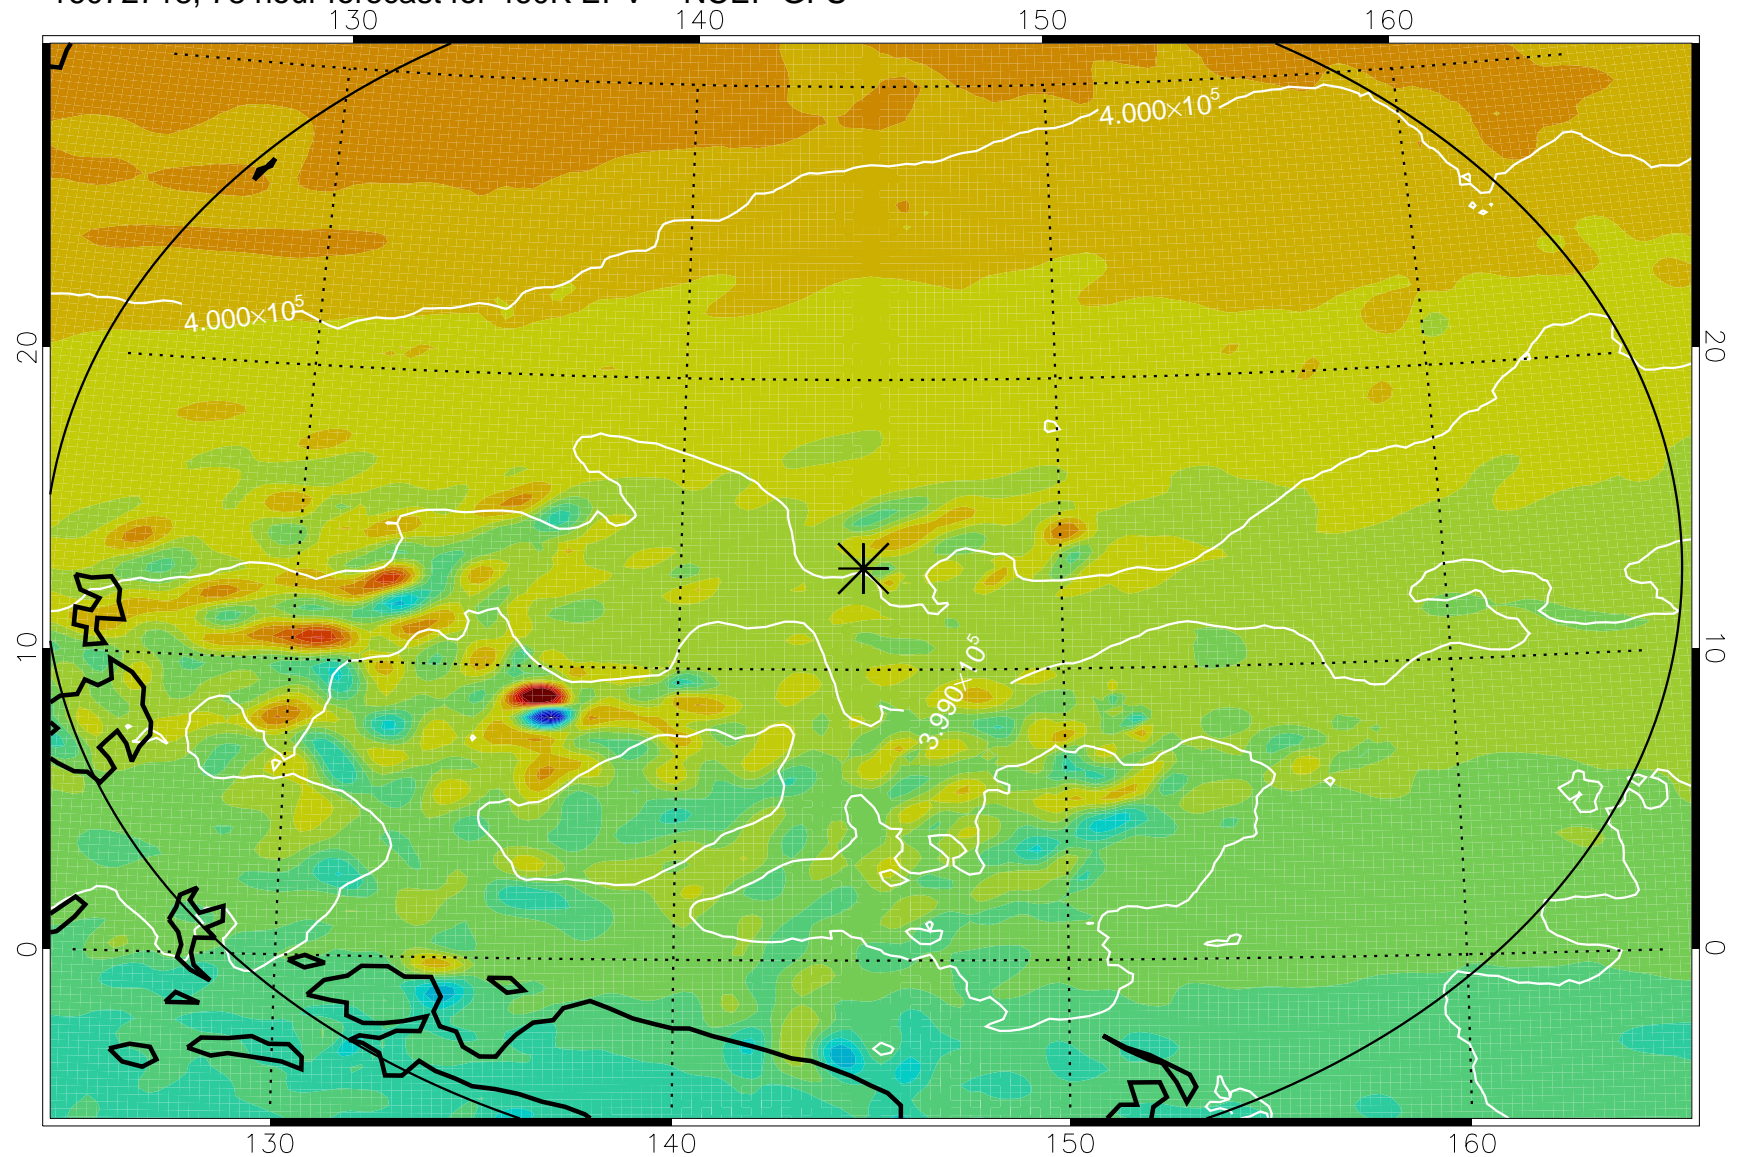

16072706, 66 hour forecast for 460K EPV -- NCEP GFS

460K Montgomery Streamfunction, white

Range ring of 2304 km

16072712, 72 hour forecast for 460K EPV -- NCEP GFS

460K Montgomery Streamfunction, white

Range ring of 2304 km

16072718, 78 hour forecast for 460K EPV -- NCEP GFS

460K Montgomery Streamfunction, white

Range ring of 2304 km

16072800, 84 hour forecast for 460K EPV -- NCEP GFS

460K Montgomery Streamfunction, white

Range ring of 2304 km

16072806, 90 hour forecast for 460K EPV -- NCEP GFS

460K Montgomery Streamfunction, white

Range ring of 2304 km

16072812, 96 hour forecast for 460K EPV -- NCEP GFS

460K Montgomery Streamfunction, white

Range ring of 2304 km

16072818, 102 hour forecast for 460K EPV -- NCEP GFS

460K Montgomery Streamfunction, white

Range ring of 2304 km

16072900, 108 hour forecast for 460K EPV -- NCEP GFS

460K Montgomery Streamfunction, white

Range ring of 2304 km