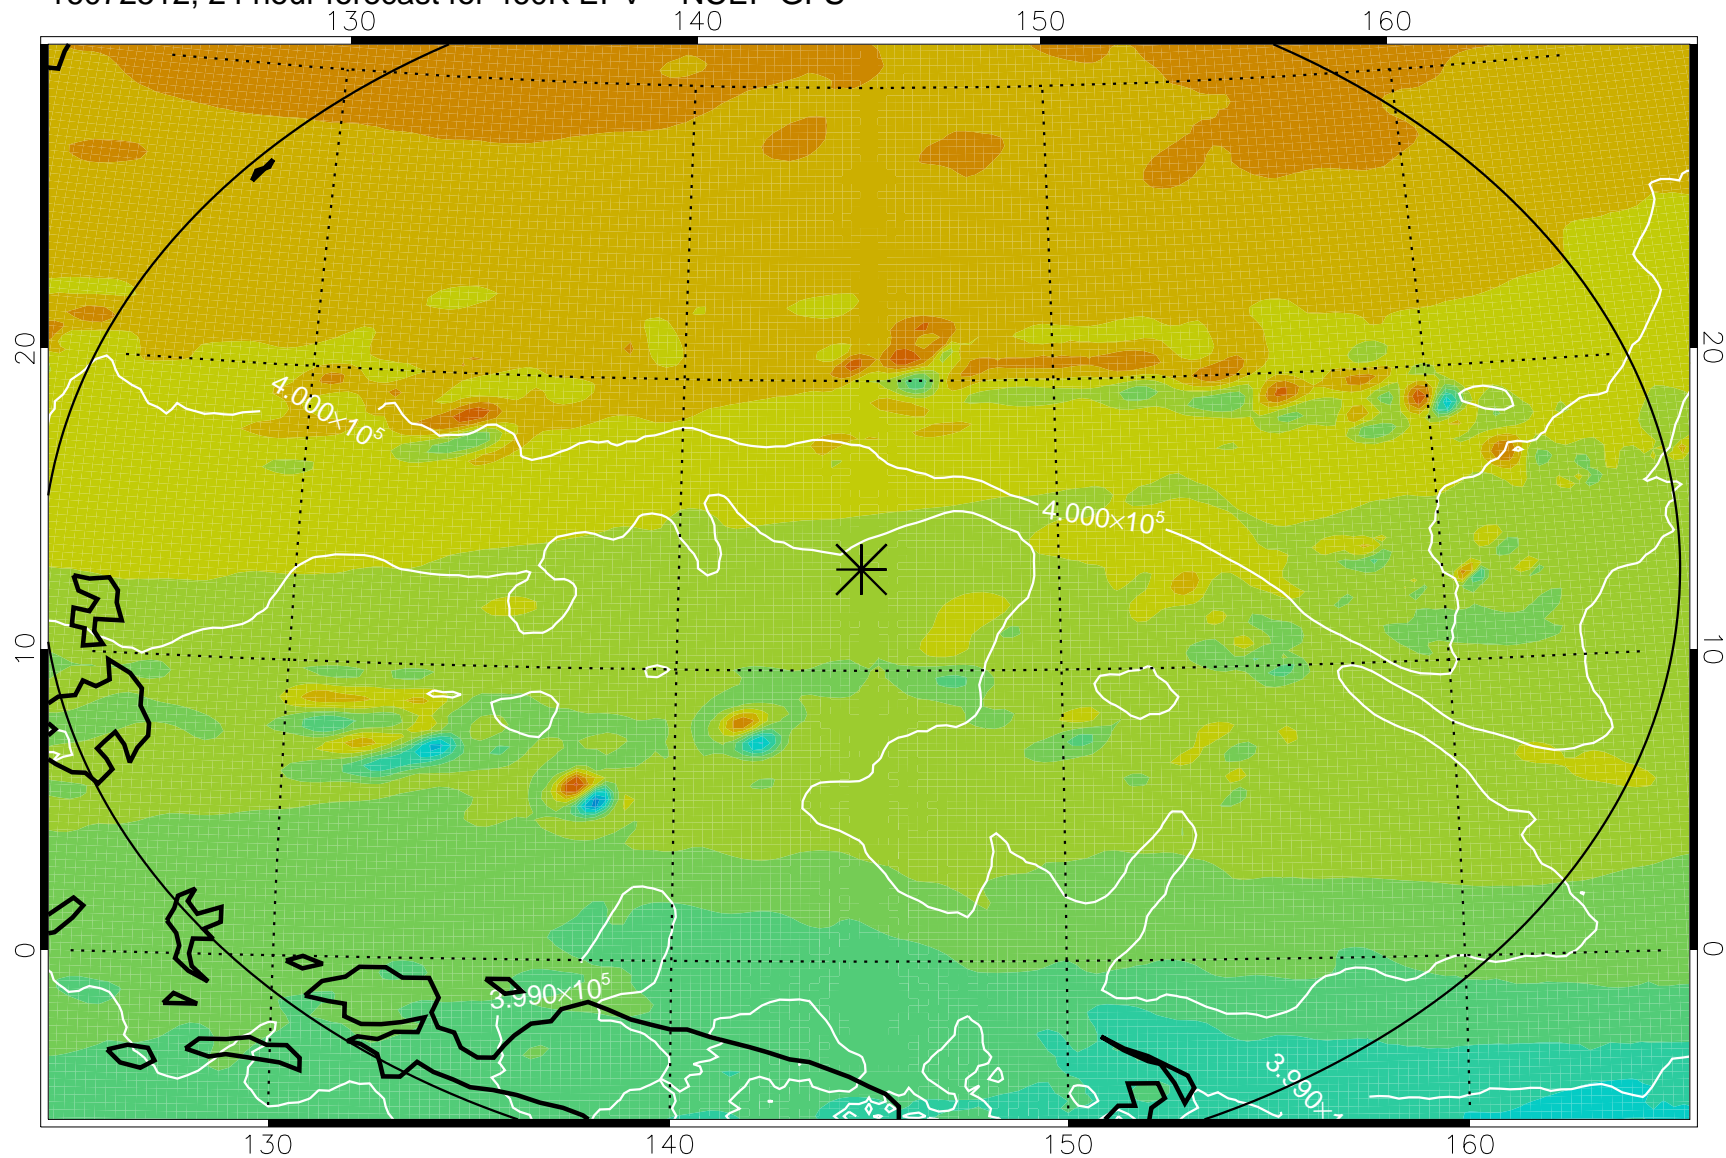

16072506, 18 hour forecast for 460K EPV -- NCEP GFS

460K Montgomery Streamfunction, white

Range ring of 2304 km

16072512, 24 hour forecast for 460K EPV -- NCEP GFS

460K Montgomery Streamfunction, white

Range ring of 2304 km

16072518, 30 hour forecast for 460K EPV -- NCEP GFS

460K Montgomery Streamfunction, white

Range ring of 2304 km

16072600, 36 hour forecast for 460K EPV -- NCEP GFS

460K Montgomery Streamfunction, white

Range ring of 2304 km

16072606, 42 hour forecast for 460K EPV -- NCEP GFS

460K Montgomery Streamfunction, white

Range ring of 2304 km

16072612, 48 hour forecast for 460K EPV -- NCEP GFS

460K Montgomery Streamfunction, white

Range ring of 2304 km

16072618, 54 hour forecast for 460K EPV -- NCEP GFS

460K Montgomery Streamfunction, white

Range ring of 2304 km

16072700, 60 hour forecast for 460K EPV -- NCEP GFS

460K Montgomery Streamfunction, white

Range ring of 2304 km