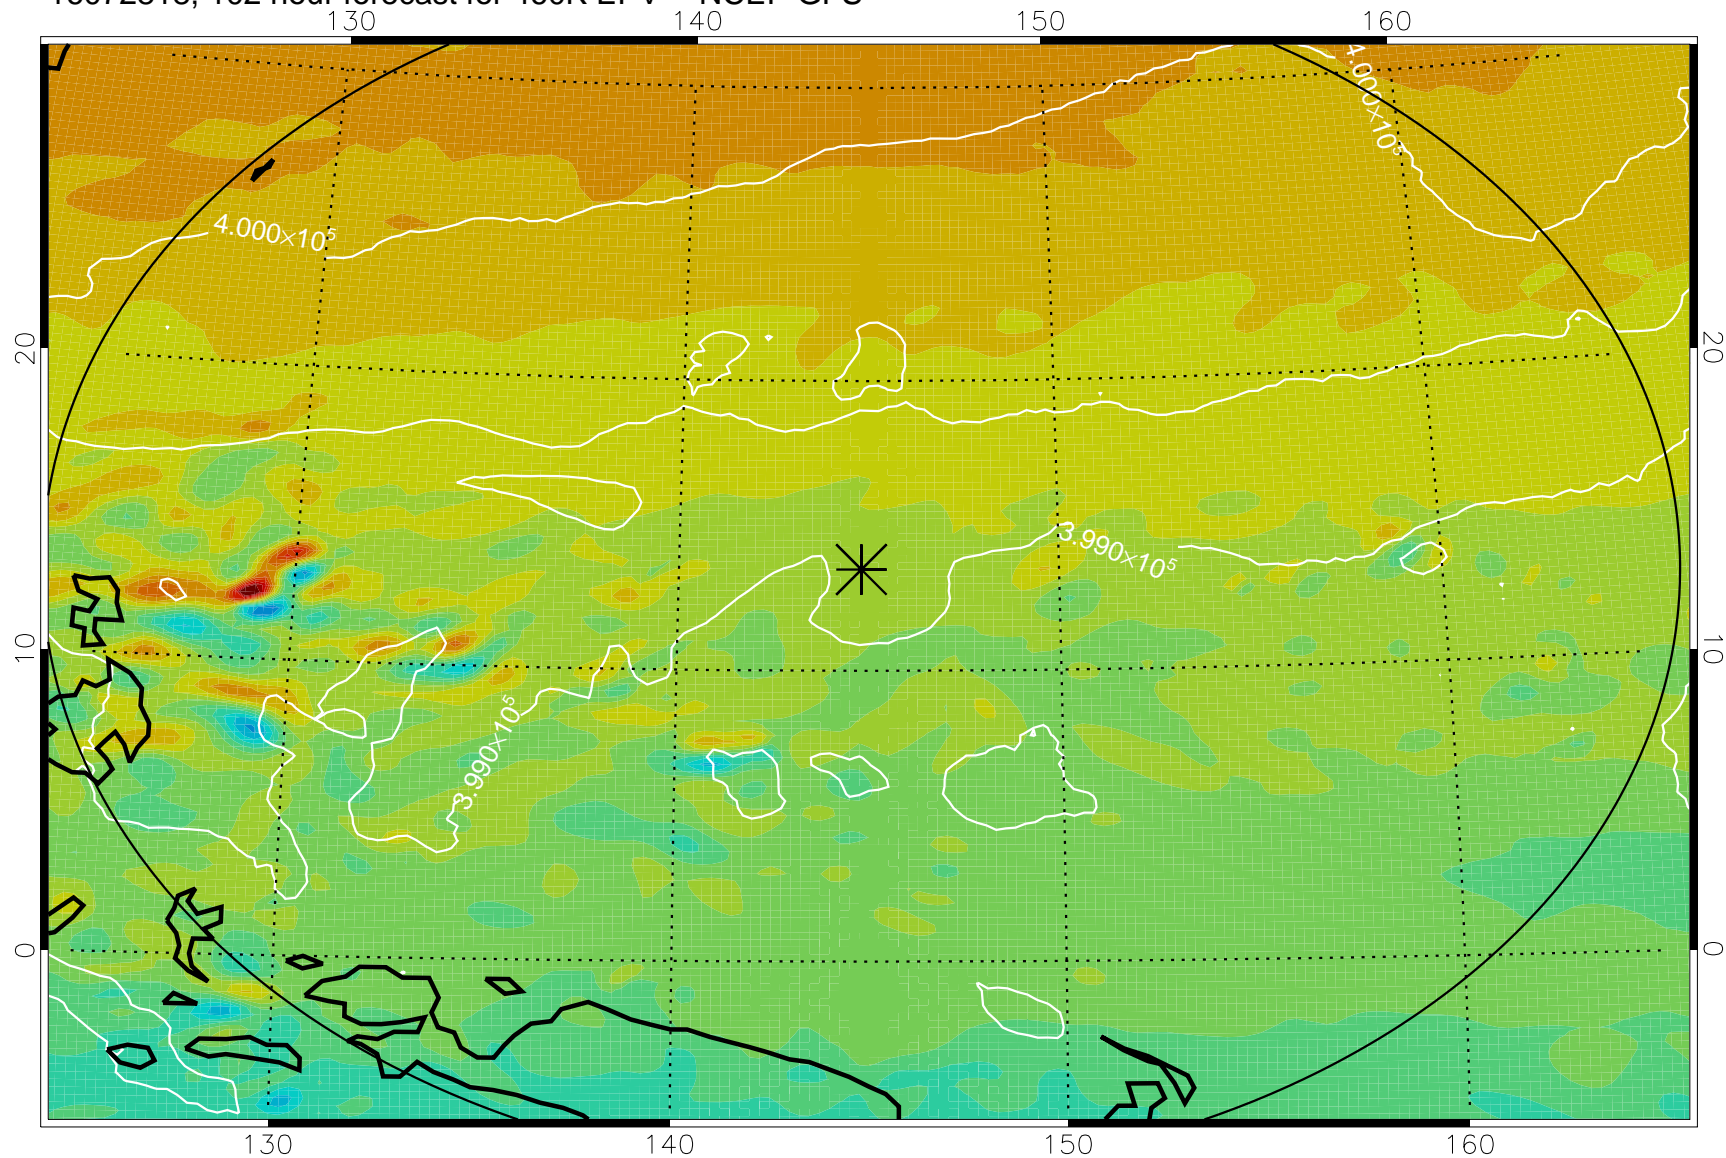

16072718, 78 hour forecast for 460K EPV -- NCEP GFS

460K Montgomery Streamfunction, white

Range ring of 2304 km

16072800, 84 hour forecast for 460K EPV -- NCEP GFS

460K Montgomery Streamfunction, white

Range ring of 2304 km

16072806, 90 hour forecast for 460K EPV -- NCEP GFS

460K Montgomery Streamfunction, white

Range ring of 2304 km

16072812, 96 hour forecast for 460K EPV -- NCEP GFS

460K Montgomery Streamfunction, white

Range ring of 2304 km

16072818, 102 hour forecast for 460K EPV -- NCEP GFS

460K Montgomery Streamfunction, white

Range ring of 2304 km

16072900, 108 hour forecast for 460K EPV -- NCEP GFS

460K Montgomery Streamfunction, white

Range ring of 2304 km

16072906, 114 hour forecast for 460K EPV -- NCEP GFS

460K Montgomery Streamfunction, white

Range ring of 2304 km

16072912, 120 hour forecast for 460K EPV -- NCEP GFS

460K Montgomery Streamfunction, white

Range ring of 2304 km