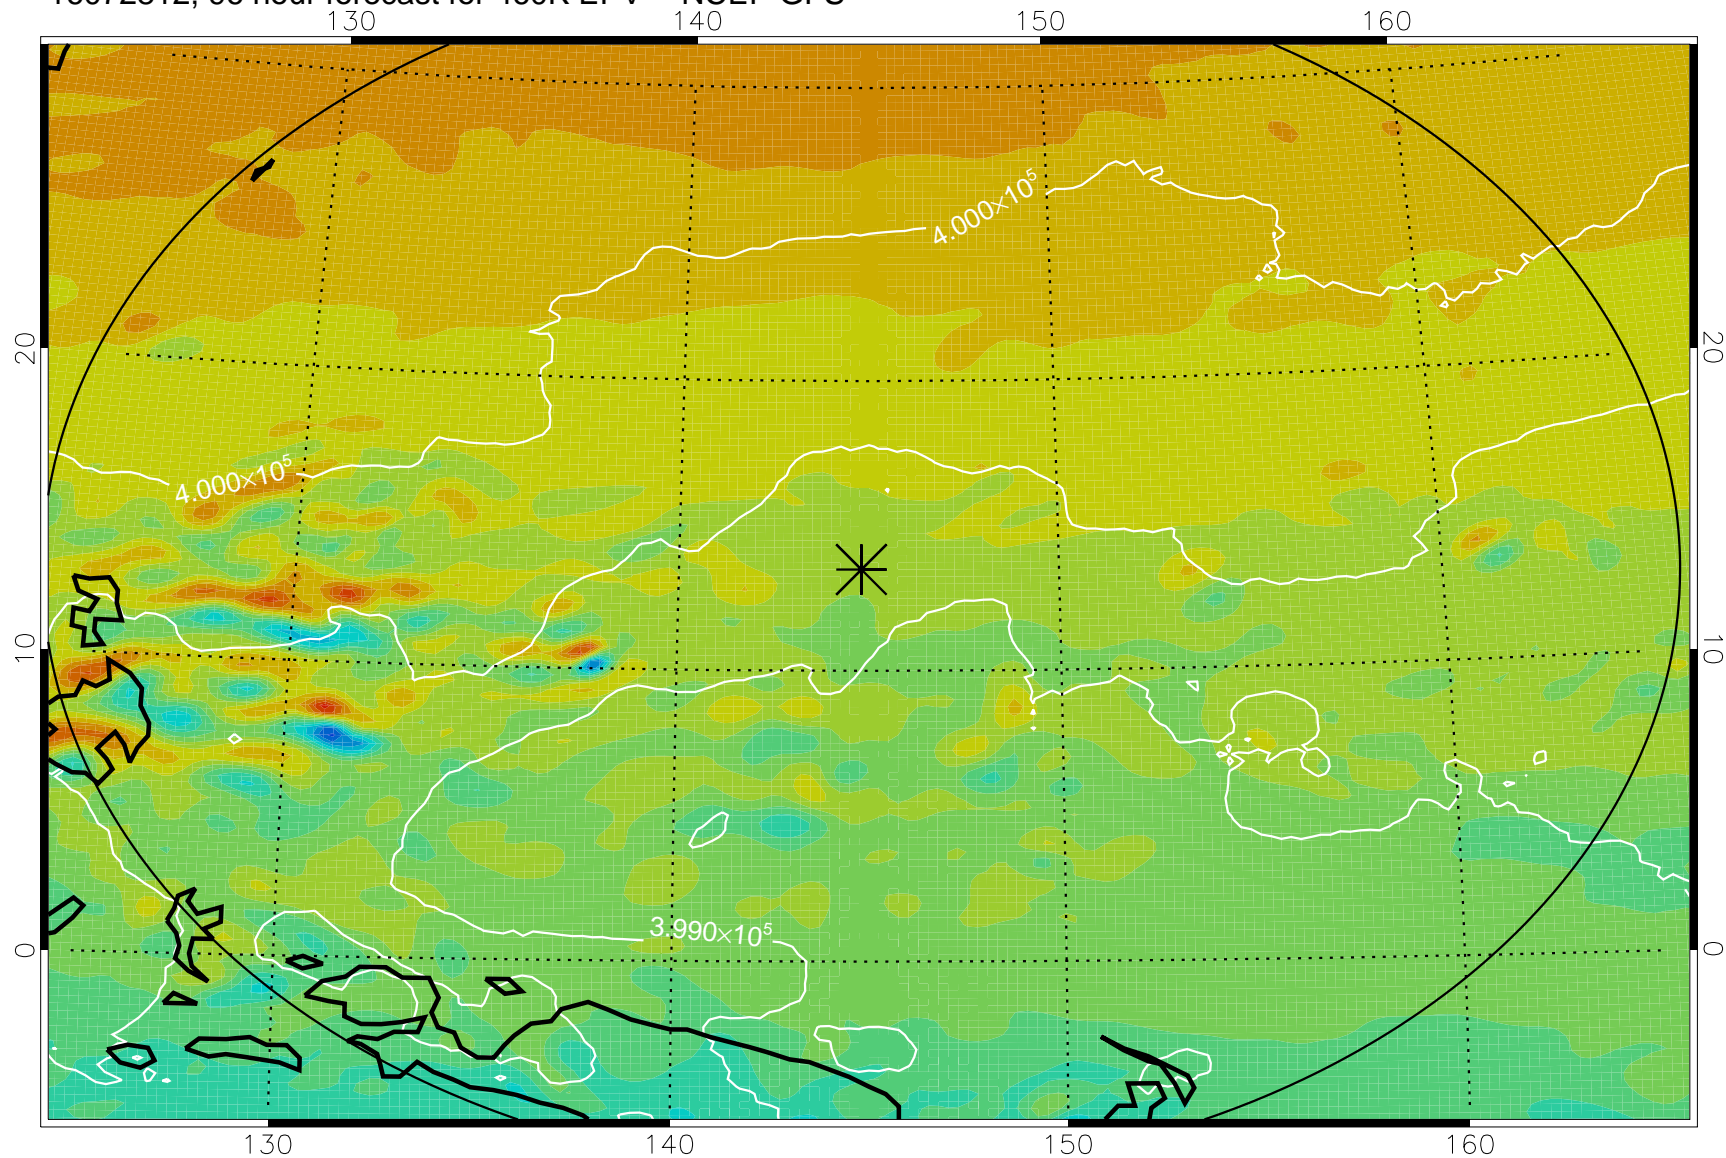

16072718, 78 hour forecast for 460K EPV -- NCEP GFS

460K Montgomery Streamfunction, white

Range ring of 2304 km

16072800, 84 hour forecast for 460K EPV -- NCEP GFS

460K Montgomery Streamfunction, white

Range ring of 2304 km

16072806, 90 hour forecast for 460K EPV -- NCEP GFS

460K Montgomery Streamfunction, white

Range ring of 2304 km

16072812, 96 hour forecast for 460K EPV -- NCEP GFS

460K Montgomery Streamfunction, white

Range ring of 2304 km

16072818, 102 hour forecast for 460K EPV -- NCEP GFS

460K Montgomery Streamfunction, white

Range ring of 2304 km

16072900, 108 hour forecast for 460K EPV -- NCEP GFS

460K Montgomery Streamfunction, white

Range ring of 2304 km

16072906, 114 hour forecast for 460K EPV -- NCEP GFS

460K Montgomery Streamfunction, white

Range ring of 2304 km

16072912, 120 hour forecast for 460K EPV -- NCEP GFS

460K Montgomery Streamfunction, white

Range ring of 2304 km