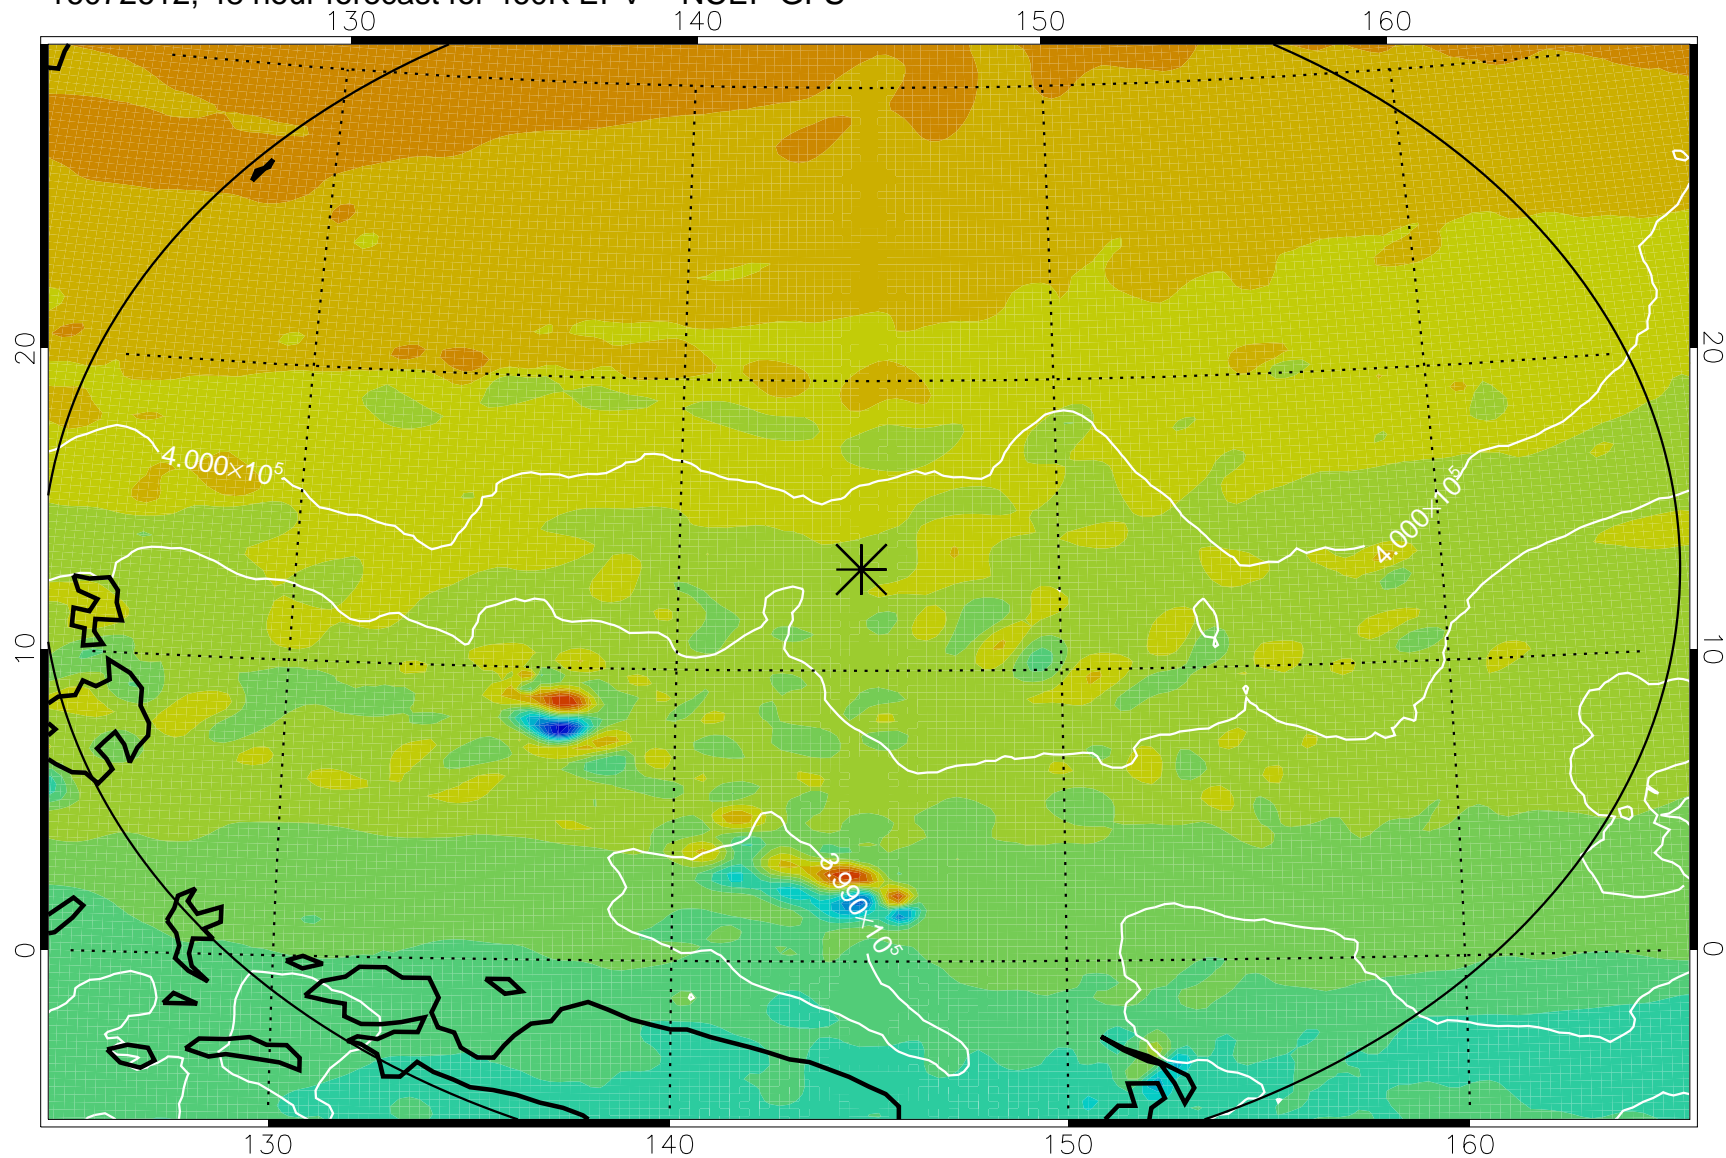

16072518, 30 hour forecast for 460K EPV -- NCEP GFS

460K Montgomery Streamfunction, white

Range ring of 2304 km

16072600, 36 hour forecast for 460K EPV -- NCEP GFS

460K Montgomery Streamfunction, white

Range ring of 2304 km

16072606, 42 hour forecast for 460K EPV -- NCEP GFS

460K Montgomery Streamfunction, white

Range ring of 2304 km

16072612, 48 hour forecast for 460K EPV -- NCEP GFS

460K Montgomery Streamfunction, white

Range ring of 2304 km

16072618, 54 hour forecast for 460K EPV -- NCEP GFS

460K Montgomery Streamfunction, white

Range ring of 2304 km

16072700, 60 hour forecast for 460K EPV -- NCEP GFS

460K Montgomery Streamfunction, white

Range ring of 2304 km

16072718, 78 hour forecast for 460K EPV -- NCEP GFS

460K Montgomery Streamfunction, white

Range ring of 2304 km

16072800, 84 hour forecast for 460K EPV -- NCEP GFS

460K Montgomery Streamfunction, white

Range ring of 2304 km