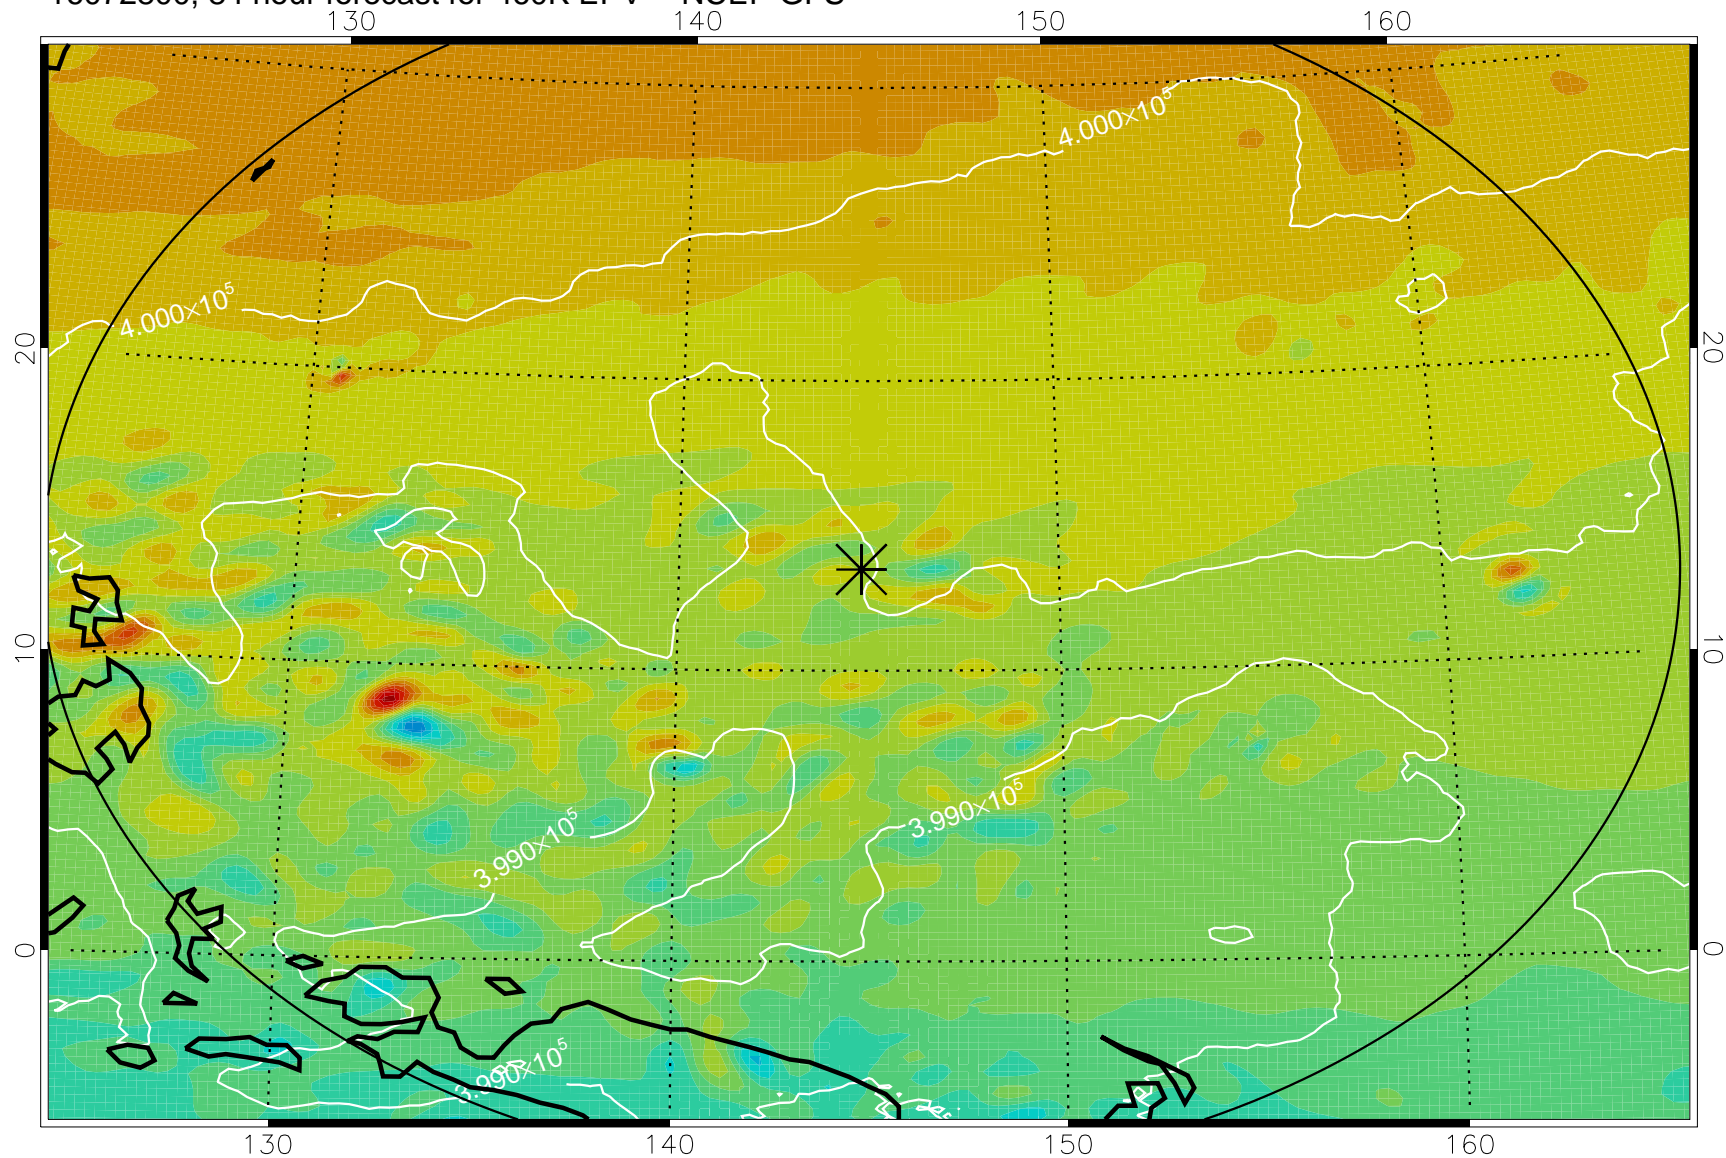

16072706, 66 hour forecast for 460K EPV -- NCEP GFS

460K Montgomery Streamfunction, white

Range ring of 2304 km

16072712, 72 hour forecast for 460K EPV -- NCEP GFS

460K Montgomery Streamfunction, white

Range ring of 2304 km

16072718, 78 hour forecast for 460K EPV -- NCEP GFS

460K Montgomery Streamfunction, white

Range ring of 2304 km

16072800, 84 hour forecast for 460K EPV -- NCEP GFS

460K Montgomery Streamfunction, white

Range ring of 2304 km

16072806, 90 hour forecast for 460K EPV -- NCEP GFS

460K Montgomery Streamfunction, white

Range ring of 2304 km

16072812, 96 hour forecast for 460K EPV -- NCEP GFS

460K Montgomery Streamfunction, white

Range ring of 2304 km

16072818, 102 hour forecast for 460K EPV -- NCEP GFS

460K Montgomery Streamfunction, white

Range ring of 2304 km

16072900, 108 hour forecast for 460K EPV -- NCEP GFS

460K Montgomery Streamfunction, white

Range ring of 2304 km