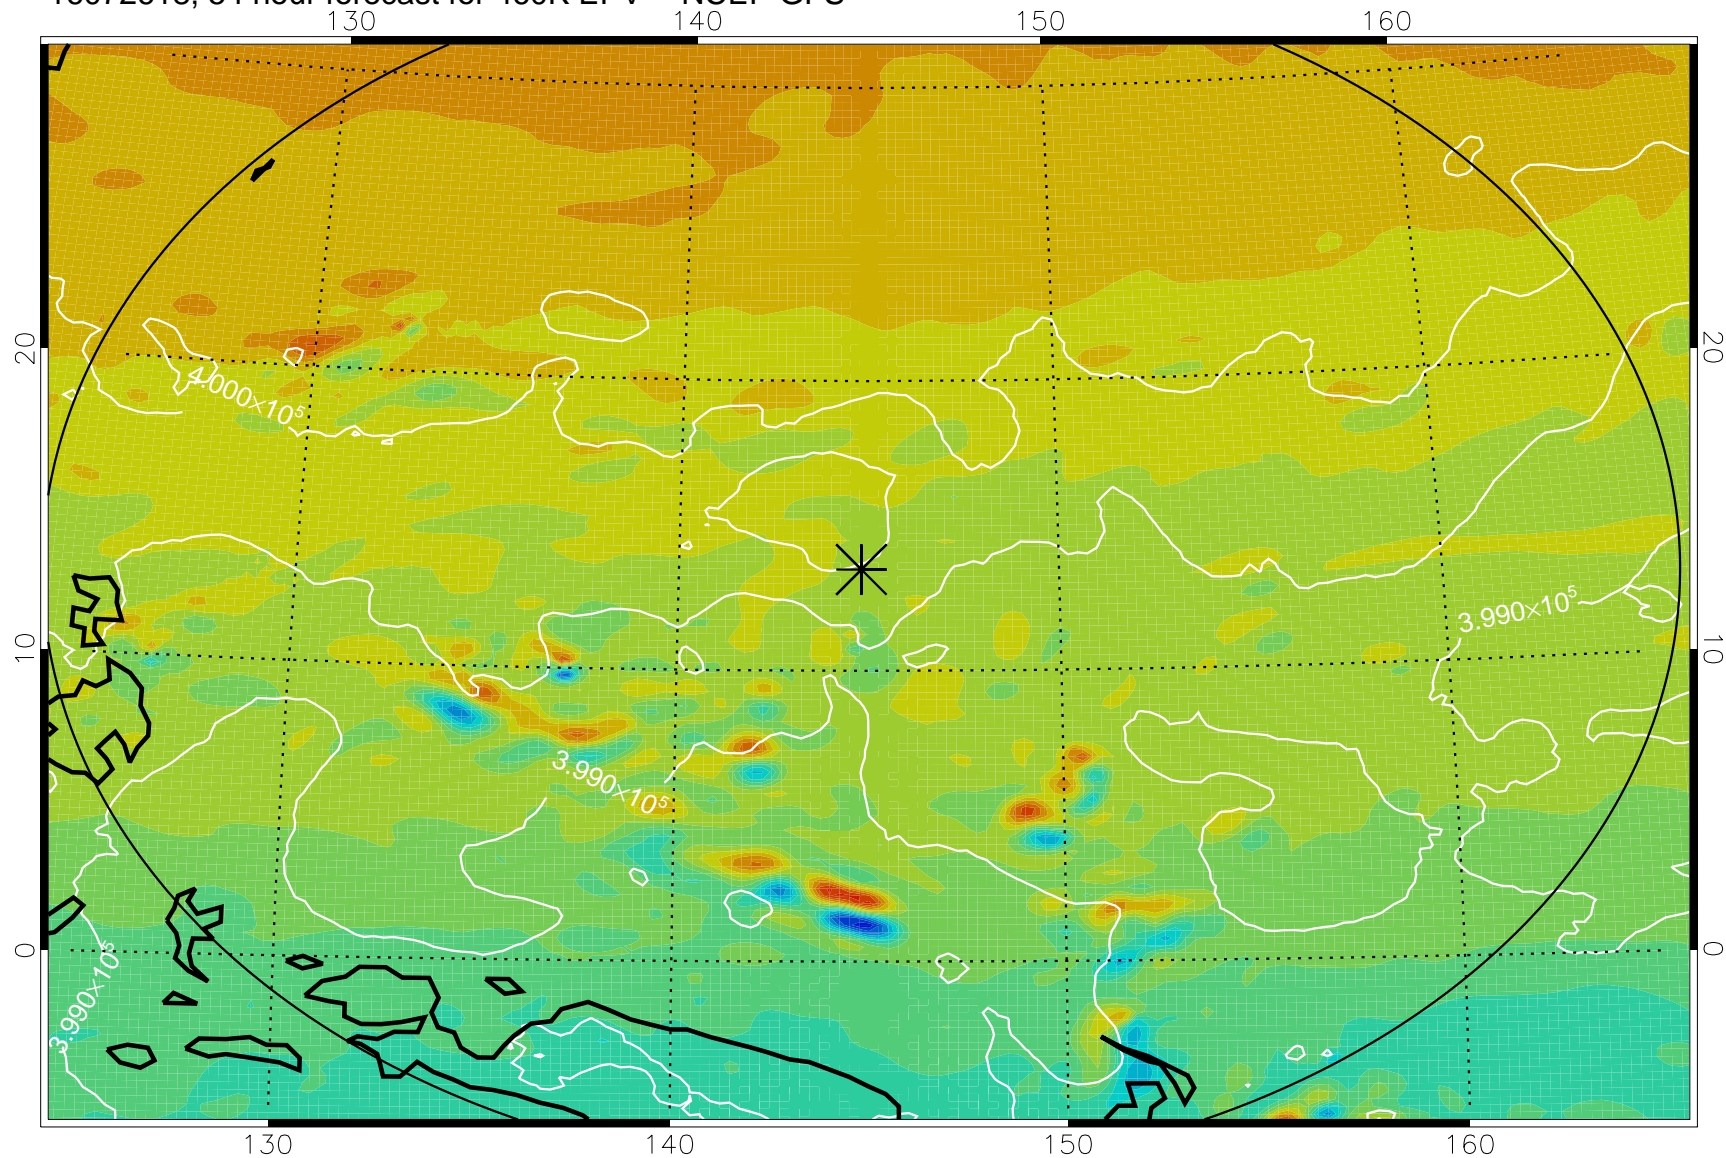

16072518, 30 hour forecast for 460K EPV -- NCEP GFS

460K Montgomery Streamfunction, white

Range ring of 2304 km

16072600, 36 hour forecast for 460K EPV -- NCEP GFS

460K Montgomery Streamfunction, white

Range ring of 2304 km

16072606, 42 hour forecast for 460K EPV -- NCEP GFS

460K Montgomery Streamfunction, white

Range ring of 2304 km

16072612, 48 hour forecast for 460K EPV -- NCEP GFS

460K Montgomery Streamfunction, white

Range ring of 2304 km

16072618, 54 hour forecast for 460K EPV -- NCEP GFS

460K Montgomery Streamfunction, white

Range ring of 2304 km

16072700, 60 hour forecast for 460K EPV -- NCEP GFS

460K Montgomery Streamfunction, white

Range ring of 2304 km

16072718, 78 hour forecast for 460K EPV -- NCEP GFS

460K Montgomery Streamfunction, white

Range ring of 2304 km

16072800, 84 hour forecast for 460K EPV -- NCEP GFS

460K Montgomery Streamfunction, white

Range ring of 2304 km