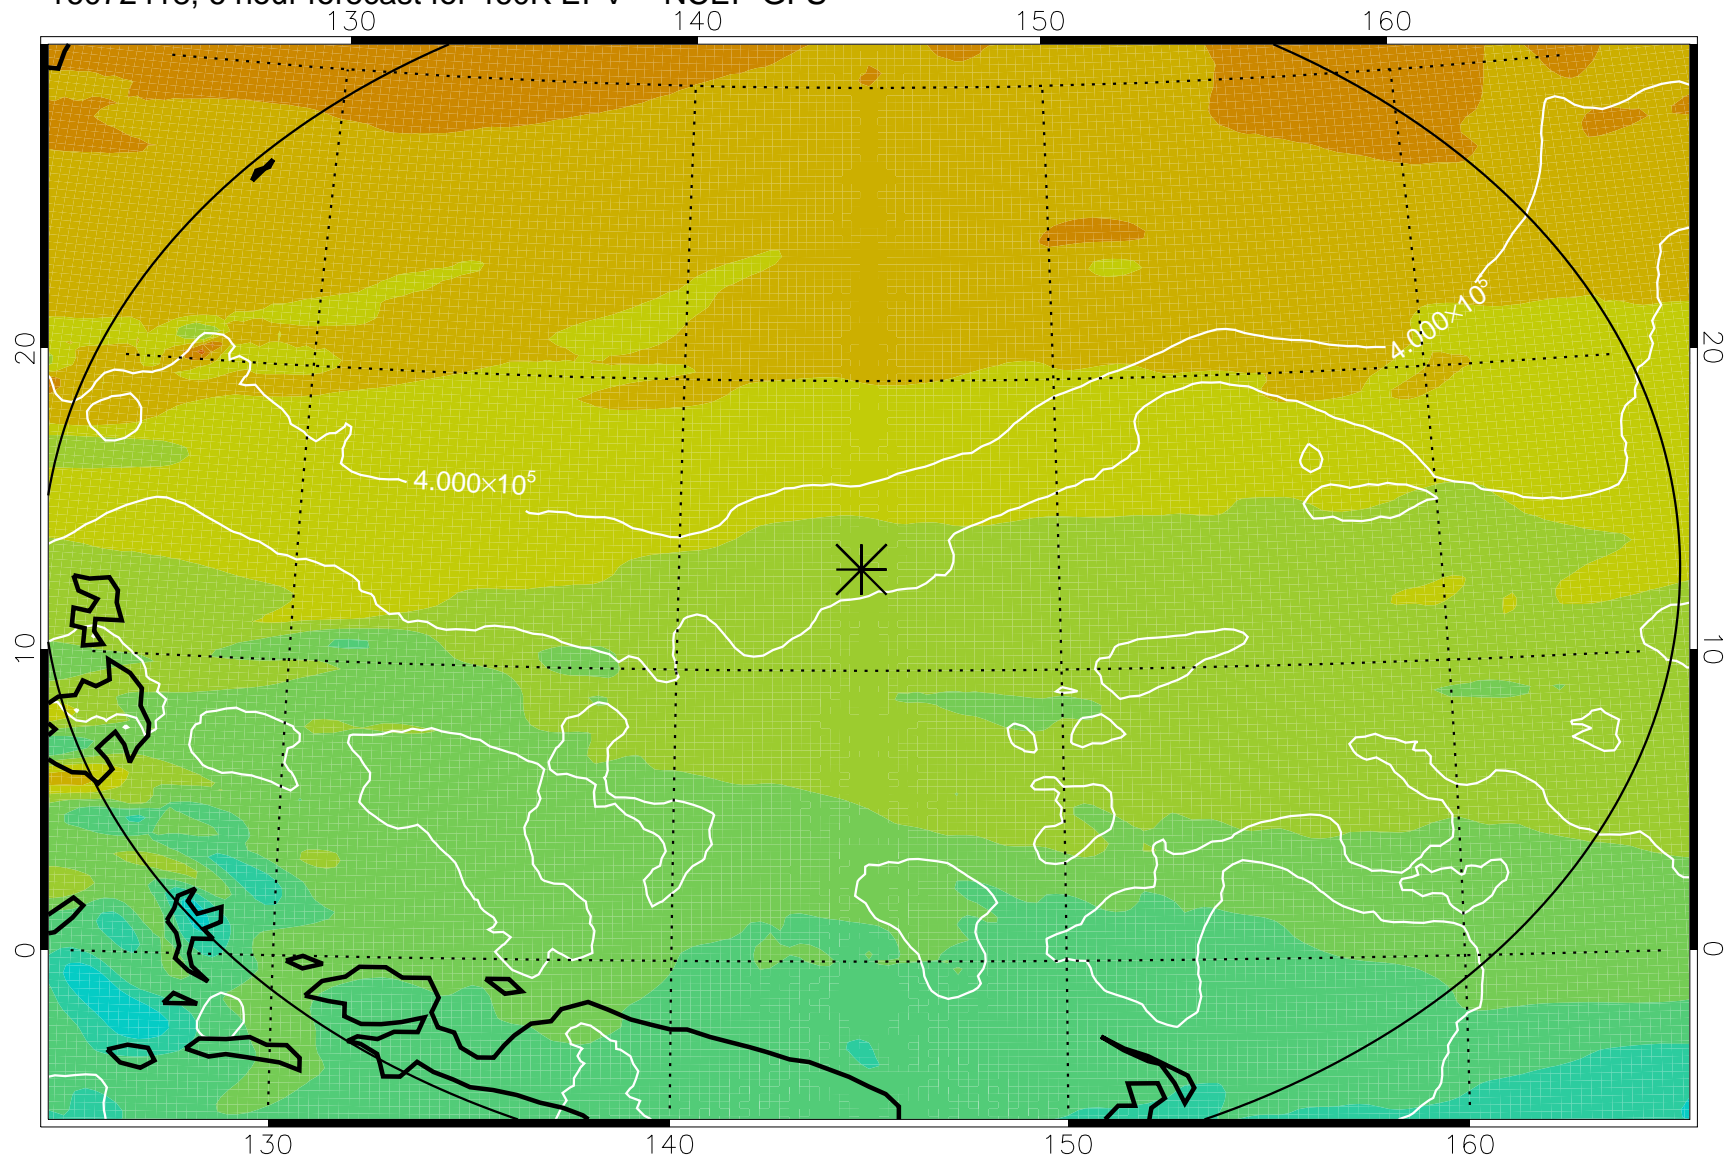

16072418, 6 hour forecast for 460K EPV -- NCEP GFS

460K Montgomery Streamfunction, white

Range ring of 2304 km

16072500, 12 hour forecast for 460K EPV -- NCEP GFS

460K Montgomery Streamfunction, white

Range ring of 2304 km

16072506, 18 hour forecast for 460K EPV -- NCEP GFS

460K Montgomery Streamfunction, white

Range ring of 2304 km

16072512, 24 hour forecast for 460K EPV -- NCEP GFS

460K Montgomery Streamfunction, white

Range ring of 2304 km

16072518, 30 hour forecast for 460K EPV -- NCEP GFS

460K Montgomery Streamfunction, white

Range ring of 2304 km

16072600, 36 hour forecast for 460K EPV -- NCEP GFS

460K Montgomery Streamfunction, white

Range ring of 2304 km

16072606, 42 hour forecast for 460K EPV -- NCEP GFS

460K Montgomery Streamfunction, white

Range ring of 2304 km

16072612, 48 hour forecast for 460K EPV -- NCEP GFS

460K Montgomery Streamfunction, white

Range ring of 2304 km