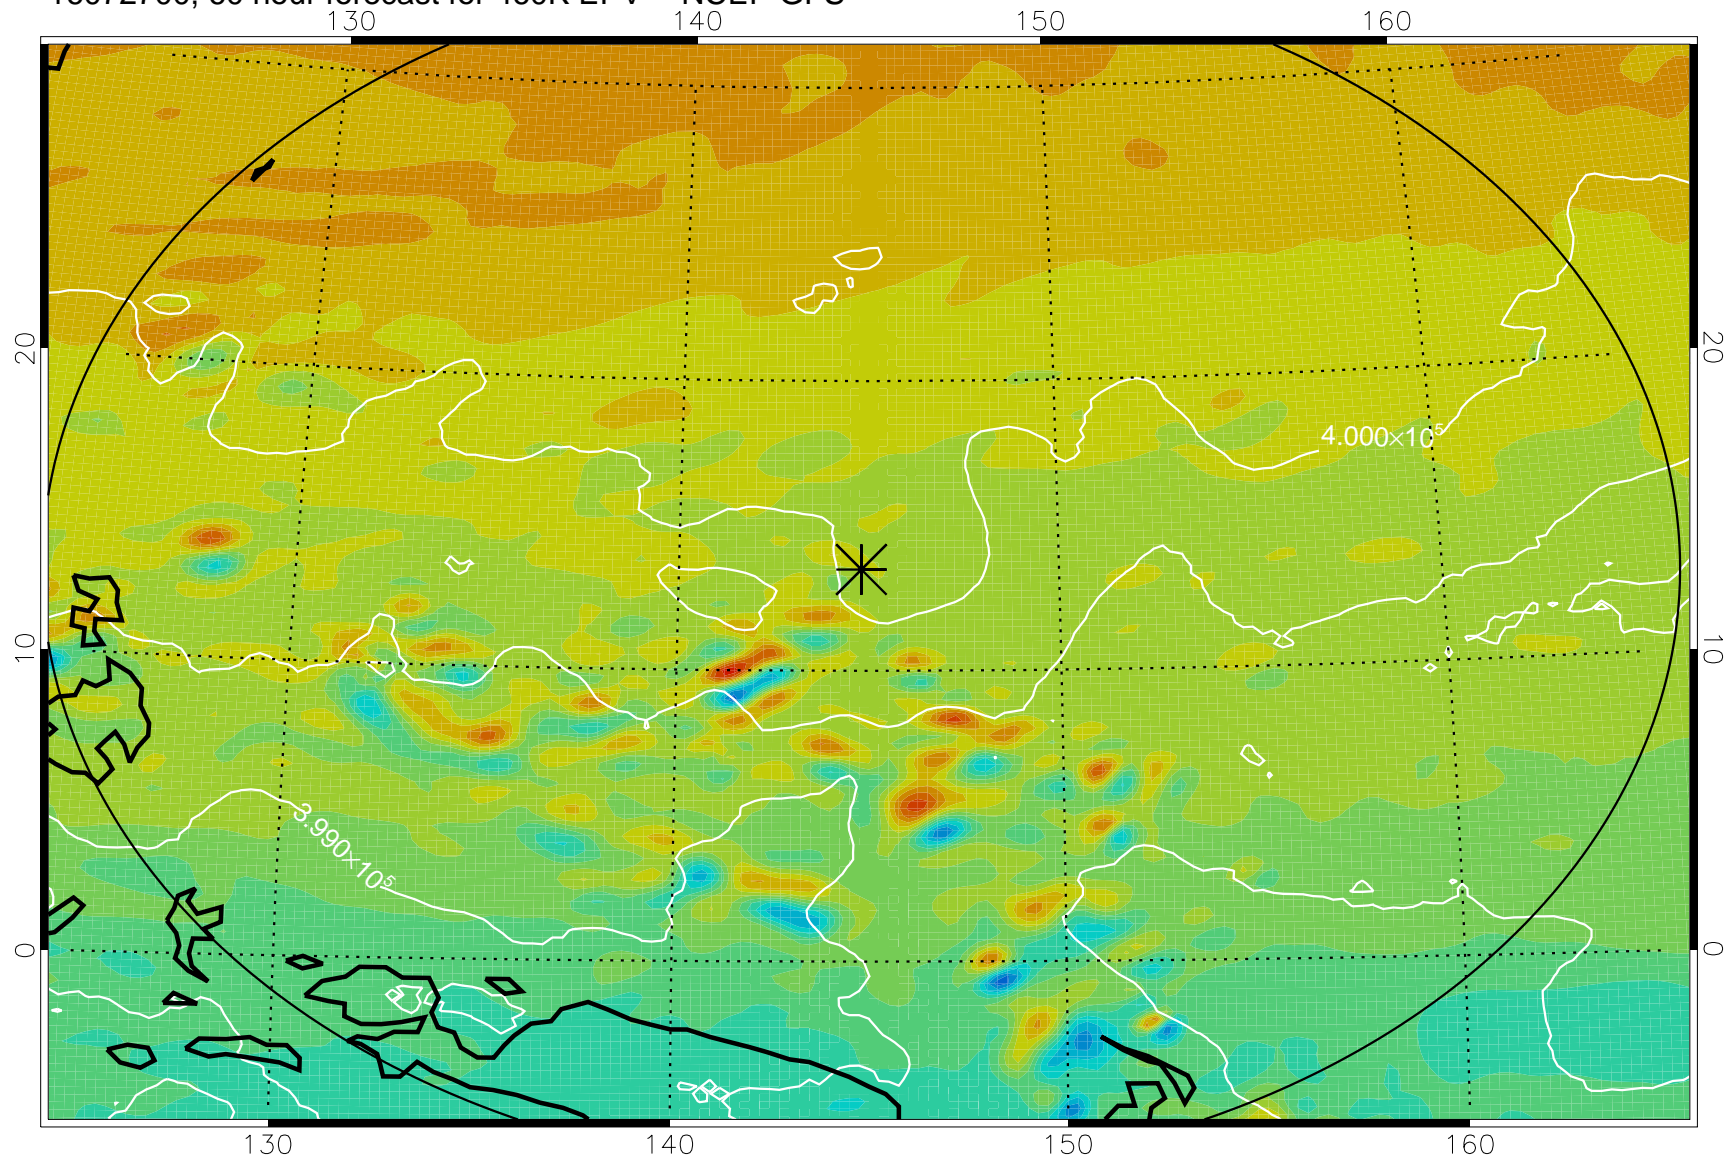

16072618, 54 hour forecast for 460K EPV -- NCEP GFS

460K Montgomery Streamfunction, white

Range ring of 2304 km

16072700, 60 hour forecast for 460K EPV -- NCEP GFS

460K Montgomery Streamfunction, white

Range ring of 2304 km

16072706, 66 hour forecast for 460K EPV -- NCEP GFS

460K Montgomery Streamfunction, white

Range ring of 2304 km

16072712, 72 hour forecast for 460K EPV -- NCEP GFS

460K Montgomery Streamfunction, white

Range ring of 2304 km

16072718, 78 hour forecast for 460K EPV -- NCEP GFS

460K Montgomery Streamfunction, white

Range ring of 2304 km

16072800, 84 hour forecast for 460K EPV -- NCEP GFS

460K Montgomery Streamfunction, white

Range ring of 2304 km

16072818, 102 hour forecast for 460K EPV -- NCEP GFS

460K Montgomery Streamfunction, white

Range ring of 2304 km

16072900, 108 hour forecast for 460K EPV -- NCEP GFS

460K Montgomery Streamfunction, white

Range ring of 2304 km