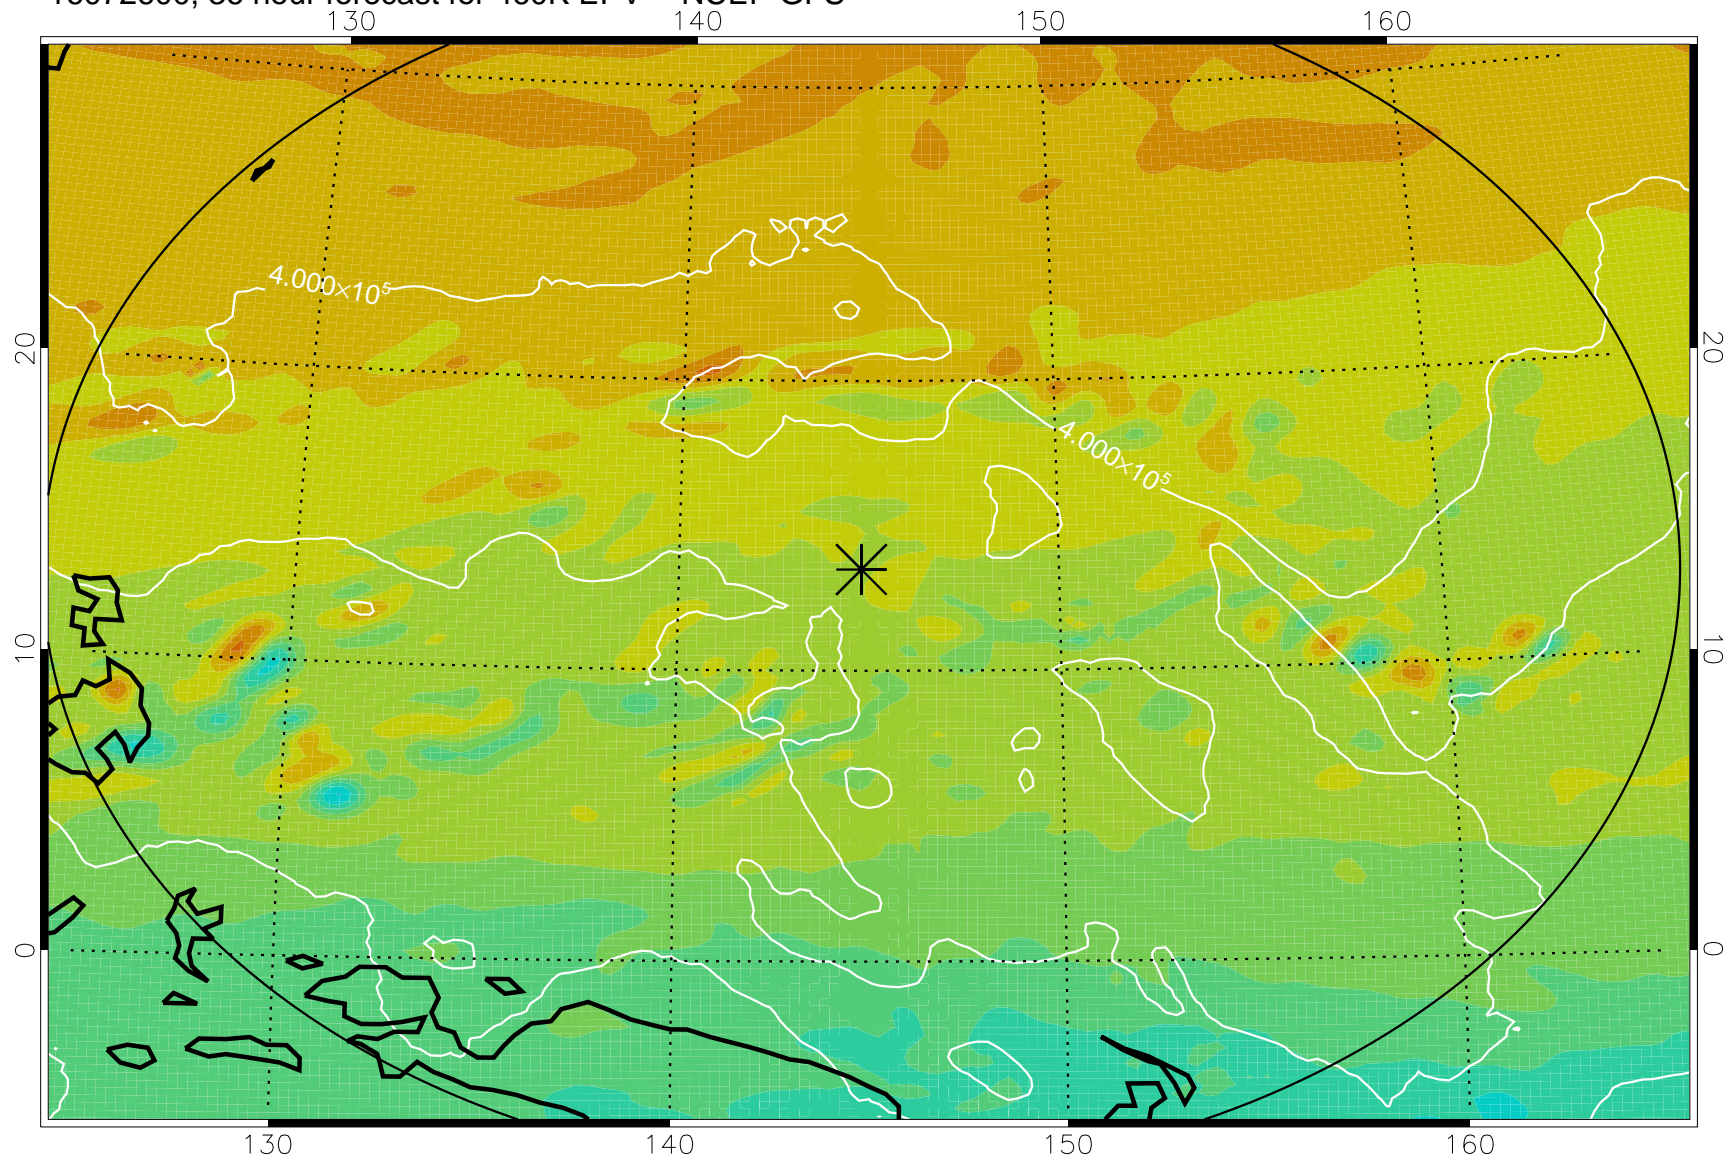

16072506, 18 hour forecast for 460K EPV -- NCEP GFS

460K Montgomery Streamfunction, white

Range ring of 2304 km

16072512, 24 hour forecast for 460K EPV -- NCEP GFS

460K Montgomery Streamfunction, white

Range ring of 2304 km

16072518, 30 hour forecast for 460K EPV -- NCEP GFS

460K Montgomery Streamfunction, white

Range ring of 2304 km

16072600, 36 hour forecast for 460K EPV -- NCEP GFS

460K Montgomery Streamfunction, white

Range ring of 2304 km

16072606, 42 hour forecast for 460K EPV -- NCEP GFS

460K Montgomery Streamfunction, white

Range ring of 2304 km

16072612, 48 hour forecast for 460K EPV -- NCEP GFS

460K Montgomery Streamfunction, white

Range ring of 2304 km

16072718, 78 hour forecast for 460K EPV -- NCEP GFS

460K Montgomery Streamfunction, white

Range ring of 2304 km

16072800, 84 hour forecast for 460K EPV -- NCEP GFS

460K Montgomery Streamfunction, white

Range ring of 2304 km