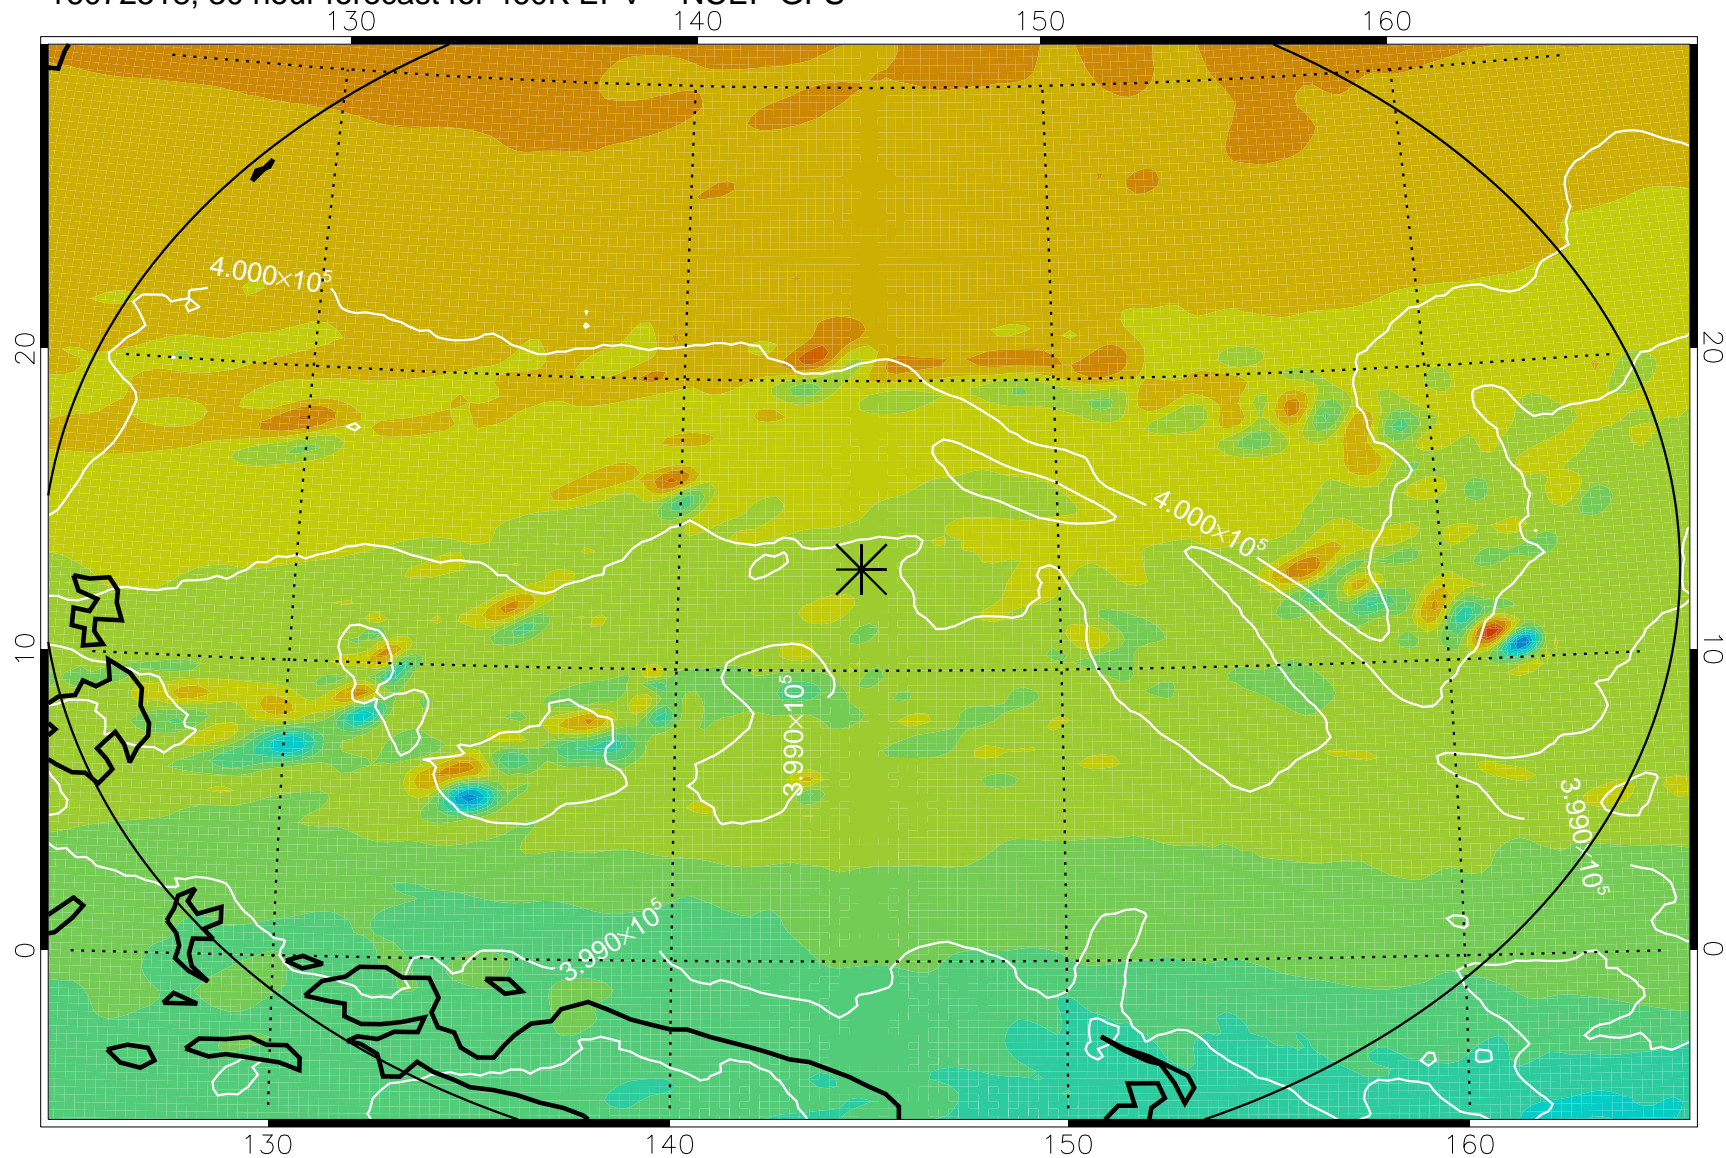

16072506, 18 hour forecast for 460K EPV -- NCEP GFS

460K Montgomery Streamfunction, white

Range ring of 2304 km

16072512, 24 hour forecast for 460K EPV -- NCEP GFS

460K Montgomery Streamfunction, white

Range ring of 2304 km

16072518, 30 hour forecast for 460K EPV -- NCEP GFS

460K Montgomery Streamfunction, white

Range ring of 2304 km

16072600, 36 hour forecast for 460K EPV -- NCEP GFS

460K Montgomery Streamfunction, white

Range ring of 2304 km

16072606, 42 hour forecast for 460K EPV -- NCEP GFS

460K Montgomery Streamfunction, white

Range ring of 2304 km

16072612, 48 hour forecast for 460K EPV -- NCEP GFS

460K Montgomery Streamfunction, white

Range ring of 2304 km

16072718, 78 hour forecast for 460K EPV -- NCEP GFS

460K Montgomery Streamfunction, white

Range ring of 2304 km

16072800, 84 hour forecast for 460K EPV -- NCEP GFS

460K Montgomery Streamfunction, white

Range ring of 2304 km