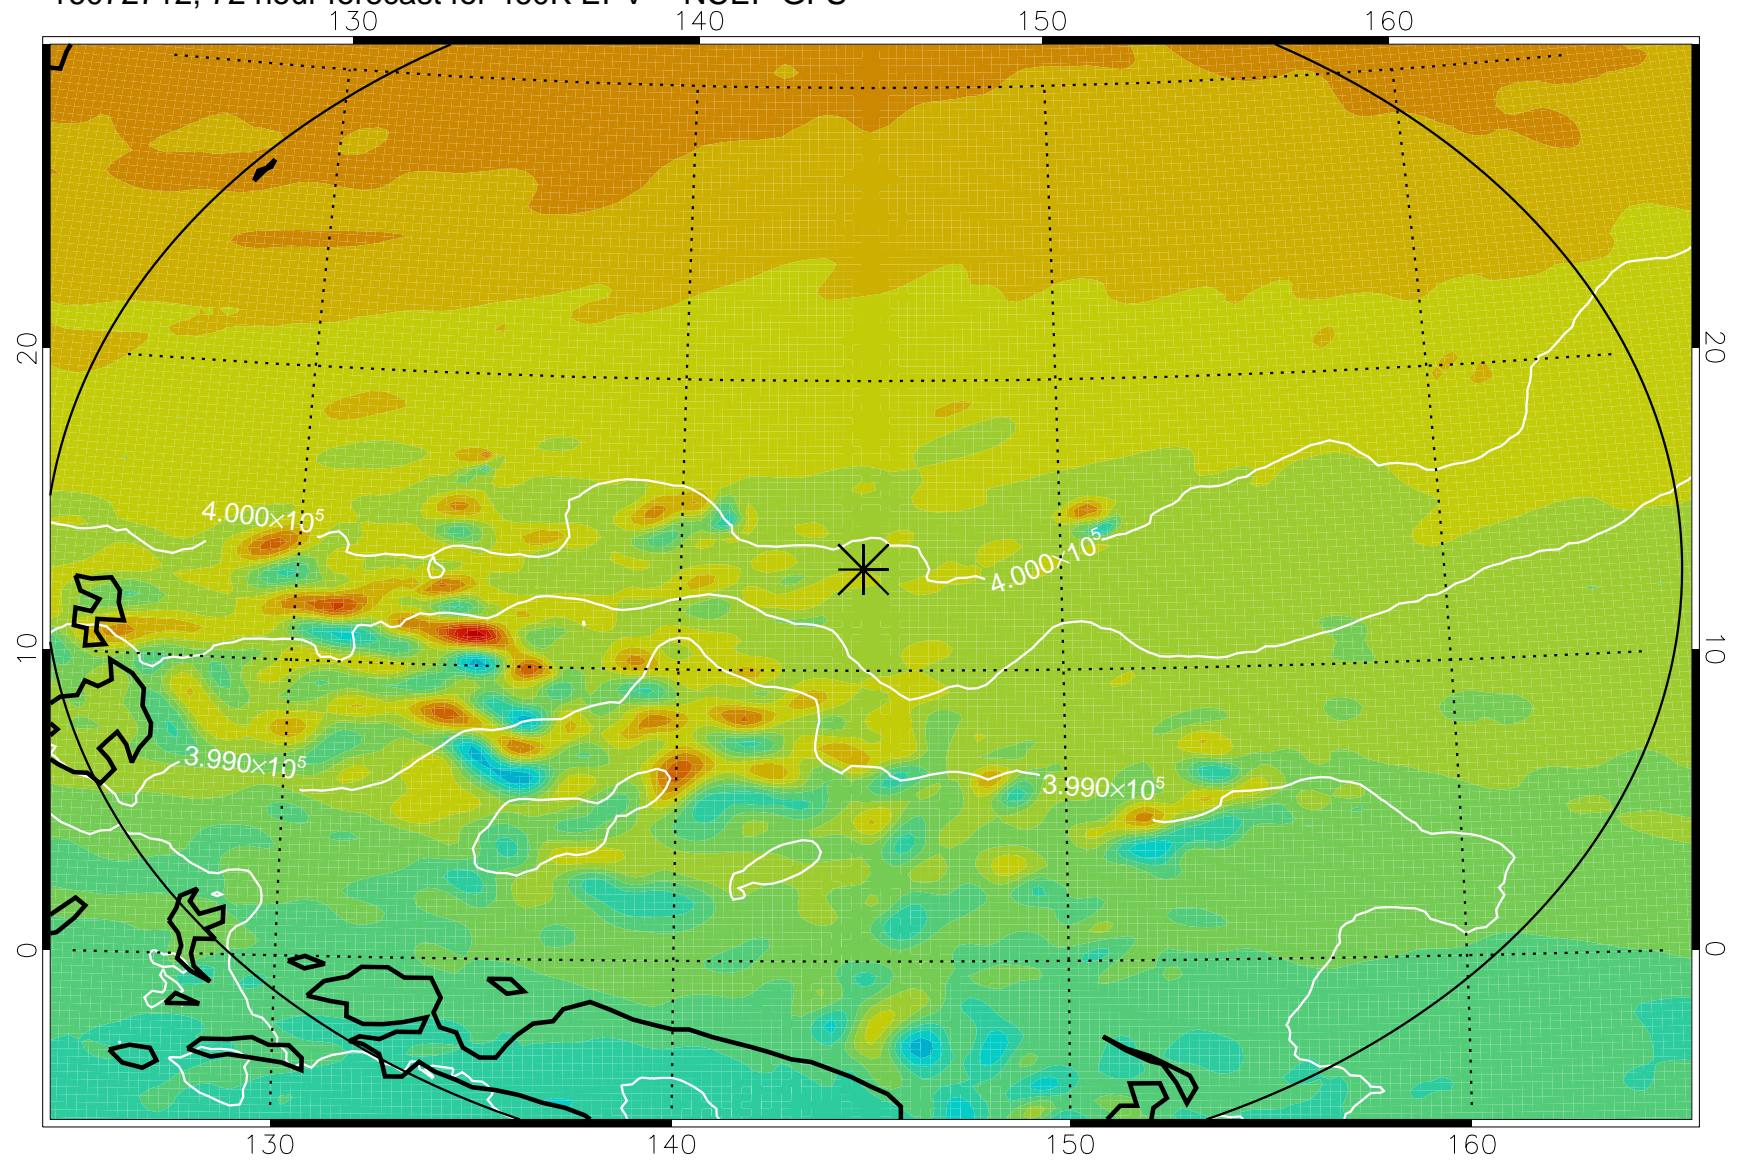

16072618, 54 hour forecast for 460K EPV -- NCEP GFS

460K Montgomery Streamfunction, white

Range ring of 2304 km

16072700, 60 hour forecast for 460K EPV -- NCEP GFS

460K Montgomery Streamfunction, white

Range ring of 2304 km

16072706, 66 hour forecast for 460K EPV -- NCEP GFS

460K Montgomery Streamfunction, white

Range ring of 2304 km

16072712, 72 hour forecast for 460K EPV -- NCEP GFS

460K Montgomery Streamfunction, white

Range ring of 2304 km

16072718, 78 hour forecast for 460K EPV -- NCEP GFS

460K Montgomery Streamfunction, white

Range ring of 2304 km

16072800, 84 hour forecast for 460K EPV -- NCEP GFS

460K Montgomery Streamfunction, white

Range ring of 2304 km

16072818, 102 hour forecast for 460K EPV -- NCEP GFS

460K Montgomery Streamfunction, white

Range ring of 2304 km

16072900, 108 hour forecast for 460K EPV -- NCEP GFS

460K Montgomery Streamfunction, white

Range ring of 2304 km