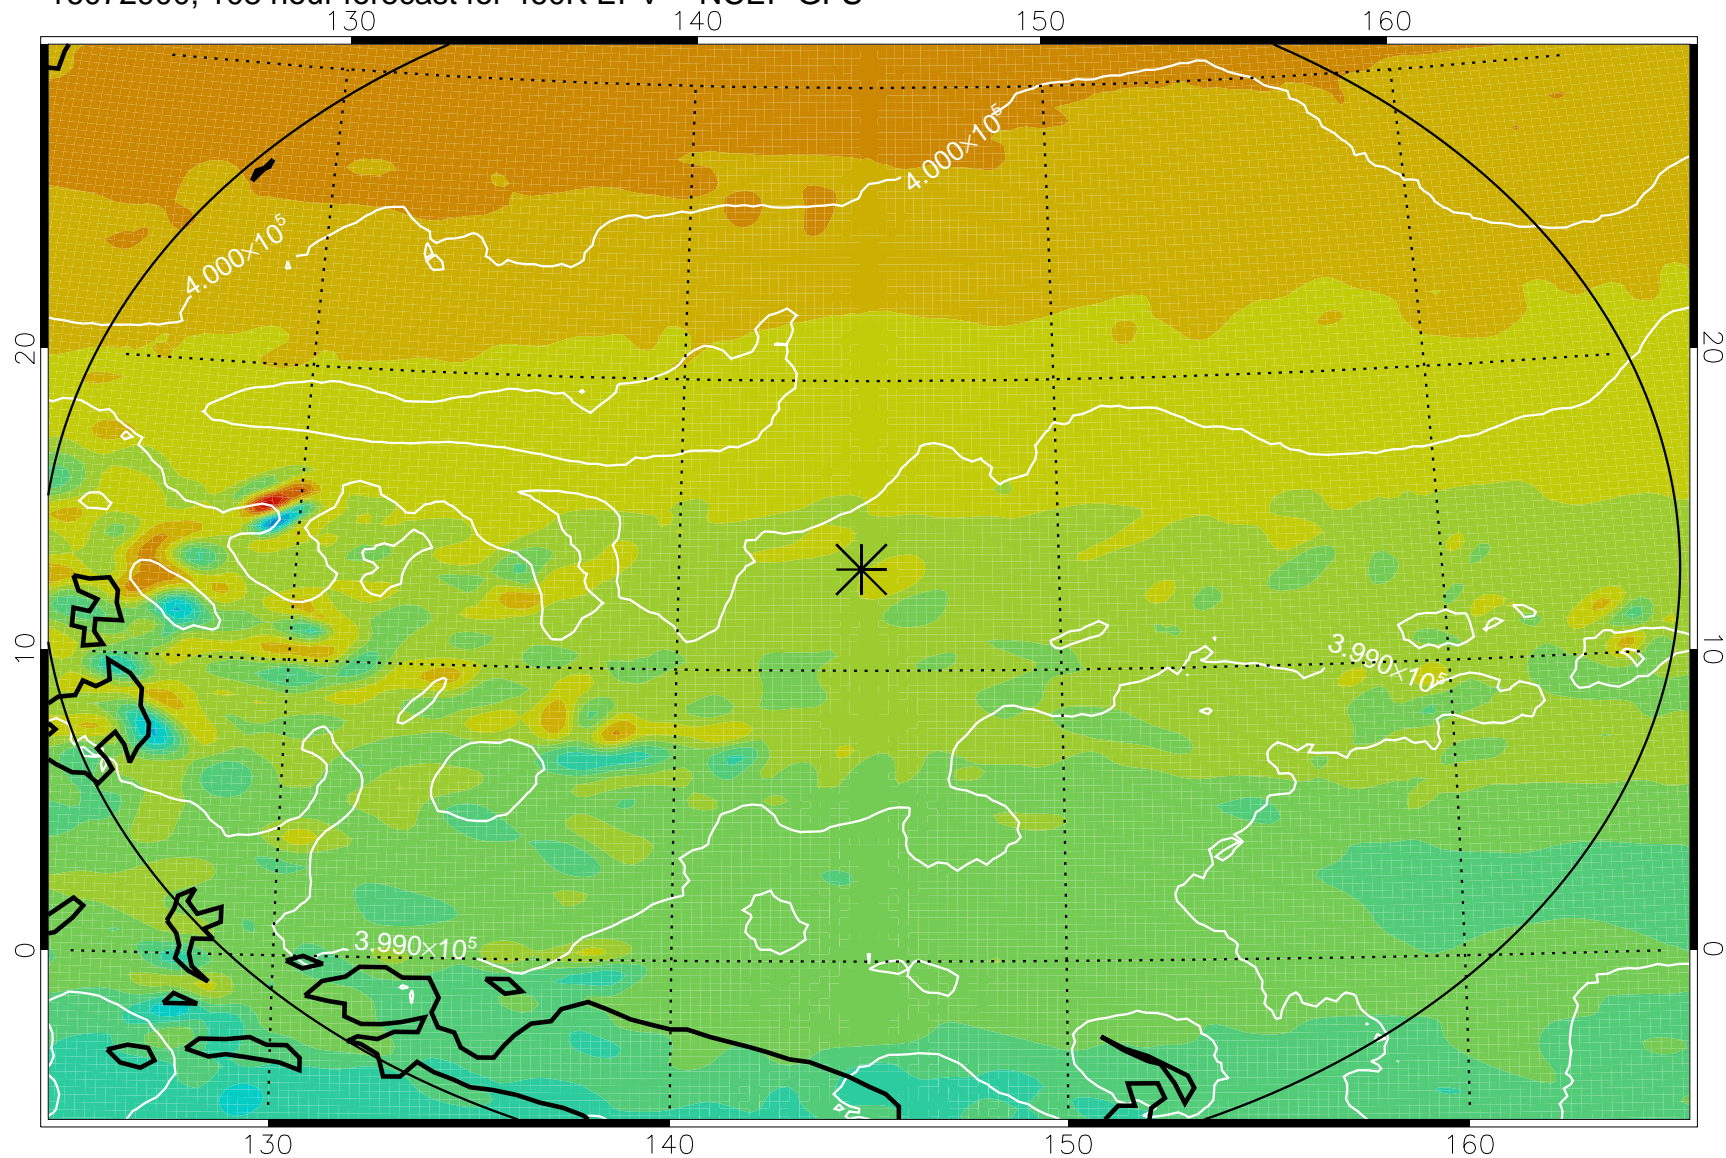

16072718, 78 hour forecast for 460K EPV -- NCEP GFS

460K Montgomery Streamfunction, white

Range ring of 2304 km

16072800, 84 hour forecast for 460K EPV -- NCEP GFS

460K Montgomery Streamfunction, white

Range ring of 2304 km

16072806, 90 hour forecast for 460K EPV -- NCEP GFS

460K Montgomery Streamfunction, white

Range ring of 2304 km

16072812, 96 hour forecast for 460K EPV -- NCEP GFS

460K Montgomery Streamfunction, white

Range ring of 2304 km

16072818, 102 hour forecast for 460K EPV -- NCEP GFS

460K Montgomery Streamfunction, white

Range ring of 2304 km

16072900, 108 hour forecast for 460K EPV -- NCEP GFS

460K Montgomery Streamfunction, white

Range ring of 2304 km

16072906, 114 hour forecast for 460K EPV -- NCEP GFS

460K Montgomery Streamfunction, white

Range ring of 2304 km

16072912, 120 hour forecast for 460K EPV -- NCEP GFS

460K Montgomery Streamfunction, white

Range ring of 2304 km