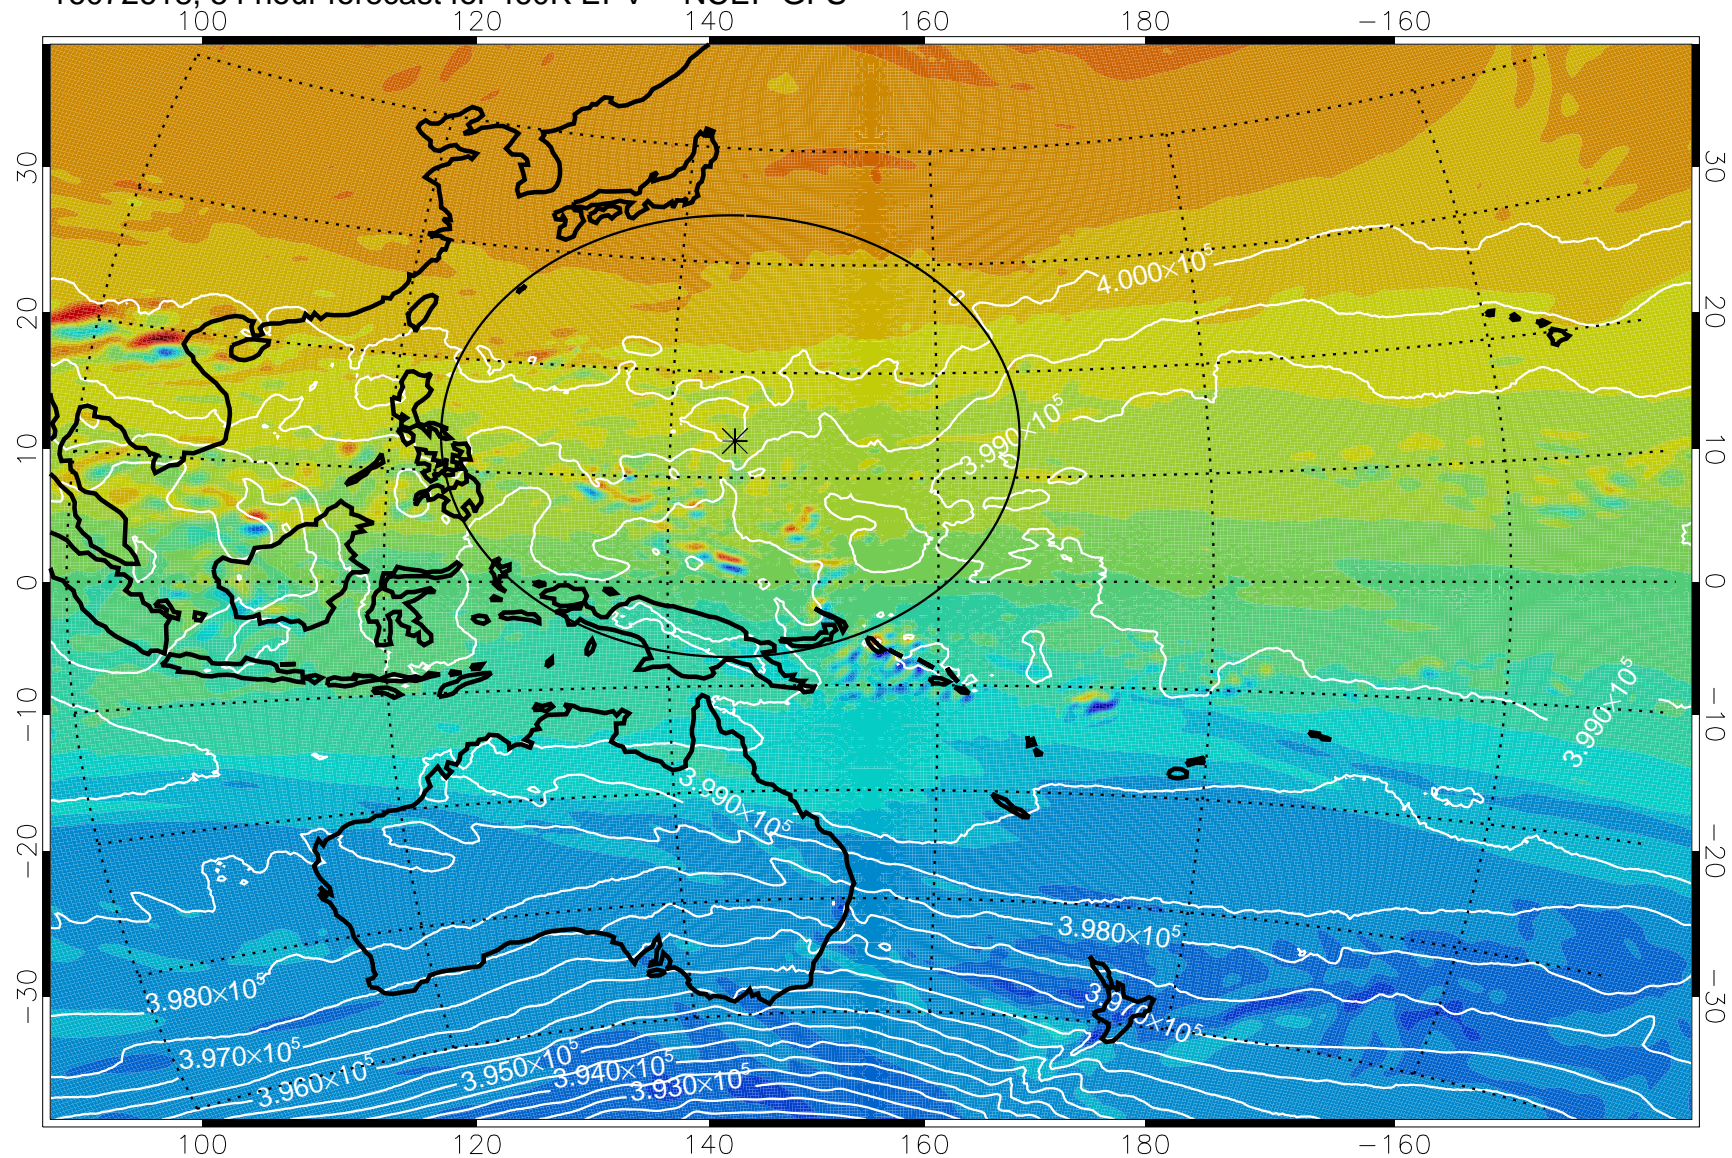

16072606, 42 hour forecast for 460K EPV -- NCEP GFS

460K Montgomery Streamfunction, white

Range ring of 2304 km

16072612, 48 hour forecast for 460K EPV -- NCEP GFS

460K Montgomery Streamfunction, white

Range ring of 2304 km

16072618, 54 hour forecast for 460K EPV -- NCEP GFS

460K Montgomery Streamfunction, white

Range ring of 2304 km

16072700, 60 hour forecast for 460K EPV -- NCEP GFS

460K Montgomery Streamfunction, white

Range ring of 2304 km

16072706, 66 hour forecast for 460K EPV -- NCEP GFS

460K Montgomery Streamfunction, white

Range ring of 2304 km

16072712, 72 hour forecast for 460K EPV -- NCEP GFS

460K Montgomery Streamfunction, white

Range ring of 2304 km

16072718, 78 hour forecast for 460K EPV -- NCEP GFS

460K Montgomery Streamfunction, white

Range ring of 2304 km

16072800, 84 hour forecast for 460K EPV -- NCEP GFS

460K Montgomery Streamfunction, white

Range ring of 2304 km