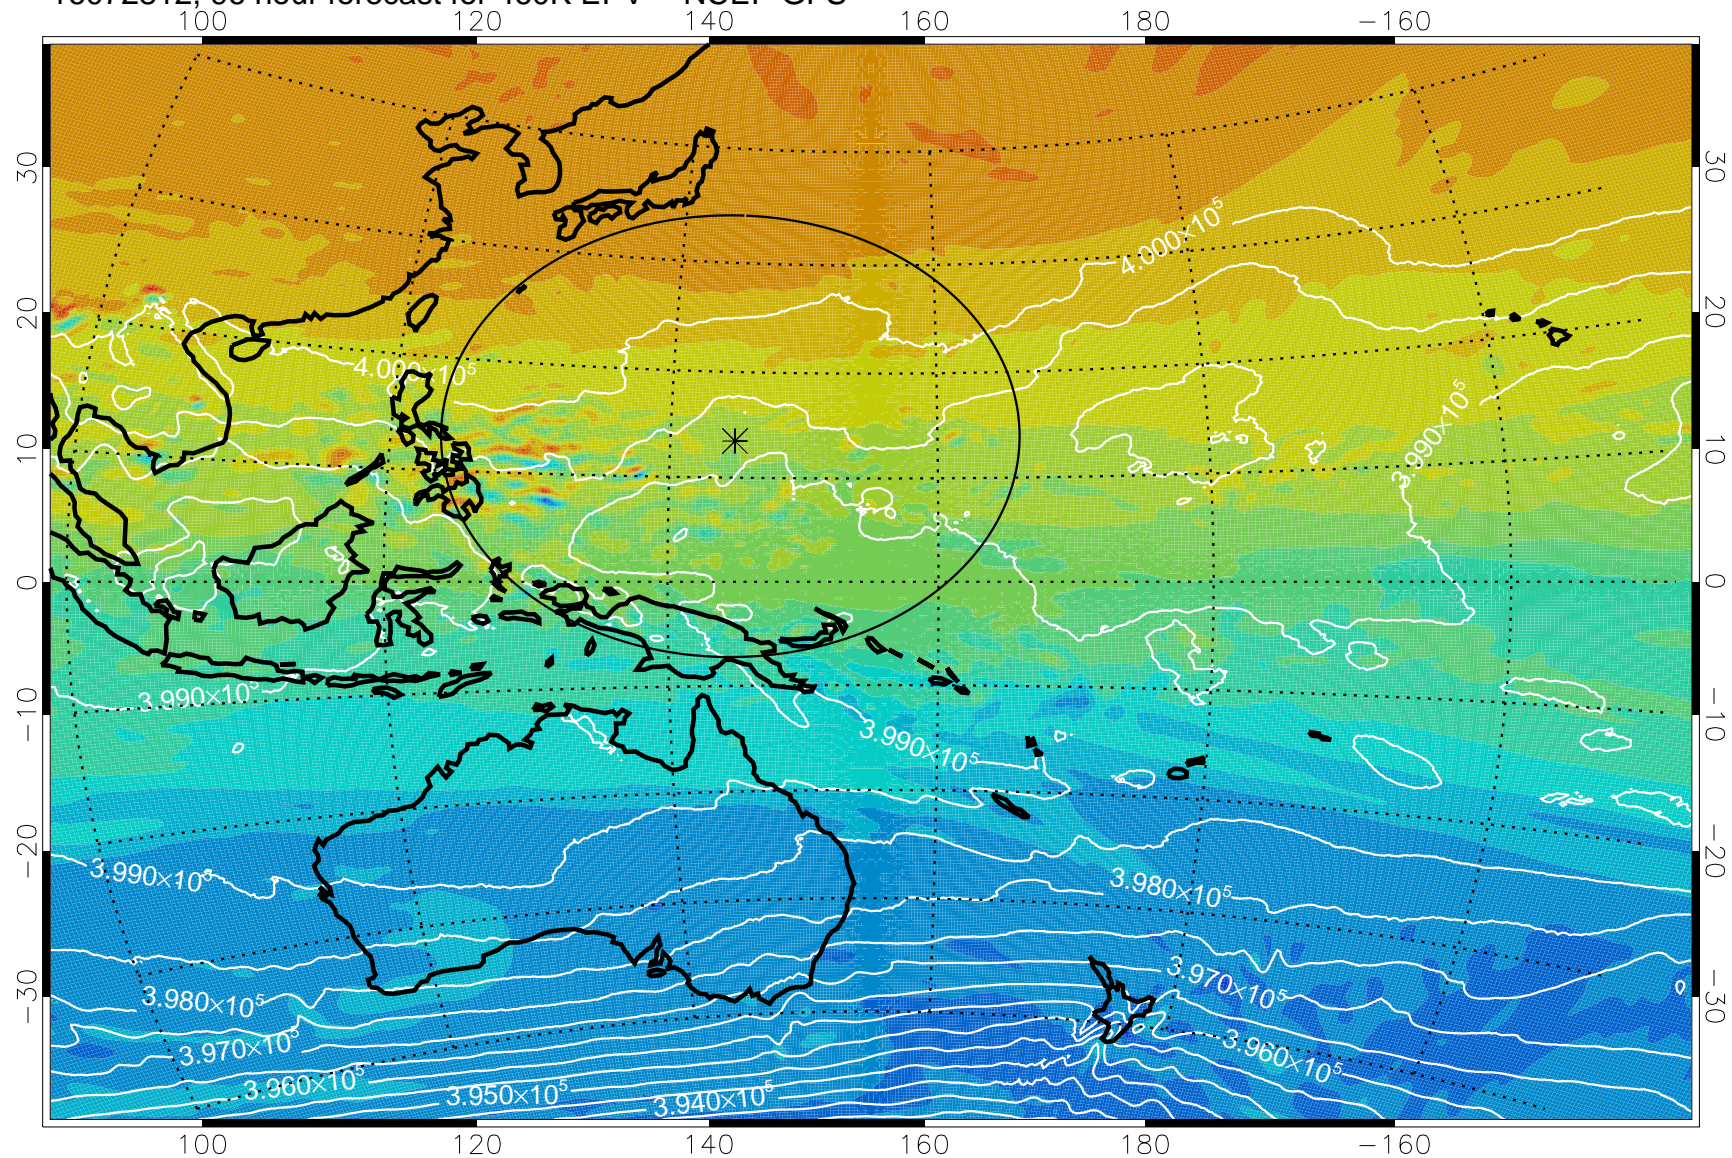

16072706, 66 hour forecast for 460K EPV -- NCEP GFS

460K Montgomery Streamfunction, white

Range ring of 2304 km

16072712, 72 hour forecast for 460K EPV -- NCEP GFS

460K Montgomery Streamfunction, white

Range ring of 2304 km

16072718, 78 hour forecast for 460K EPV -- NCEP GFS

460K Montgomery Streamfunction, white

Range ring of 2304 km

16072800, 84 hour forecast for 460K EPV -- NCEP GFS

460K Montgomery Streamfunction, white

Range ring of 2304 km

16072806, 90 hour forecast for 460K EPV -- NCEP GFS

460K Montgomery Streamfunction, white

Range ring of 2304 km

16072812, 96 hour forecast for 460K EPV -- NCEP GFS

460K Montgomery Streamfunction, white

Range ring of 2304 km

16072818, 102 hour forecast for 460K EPV -- NCEP GFS

460K Montgomery Streamfunction, white

Range ring of 2304 km

16072900, 108 hour forecast for 460K EPV -- NCEP GFS

460K Montgomery Streamfunction, white

Range ring of 2304 km