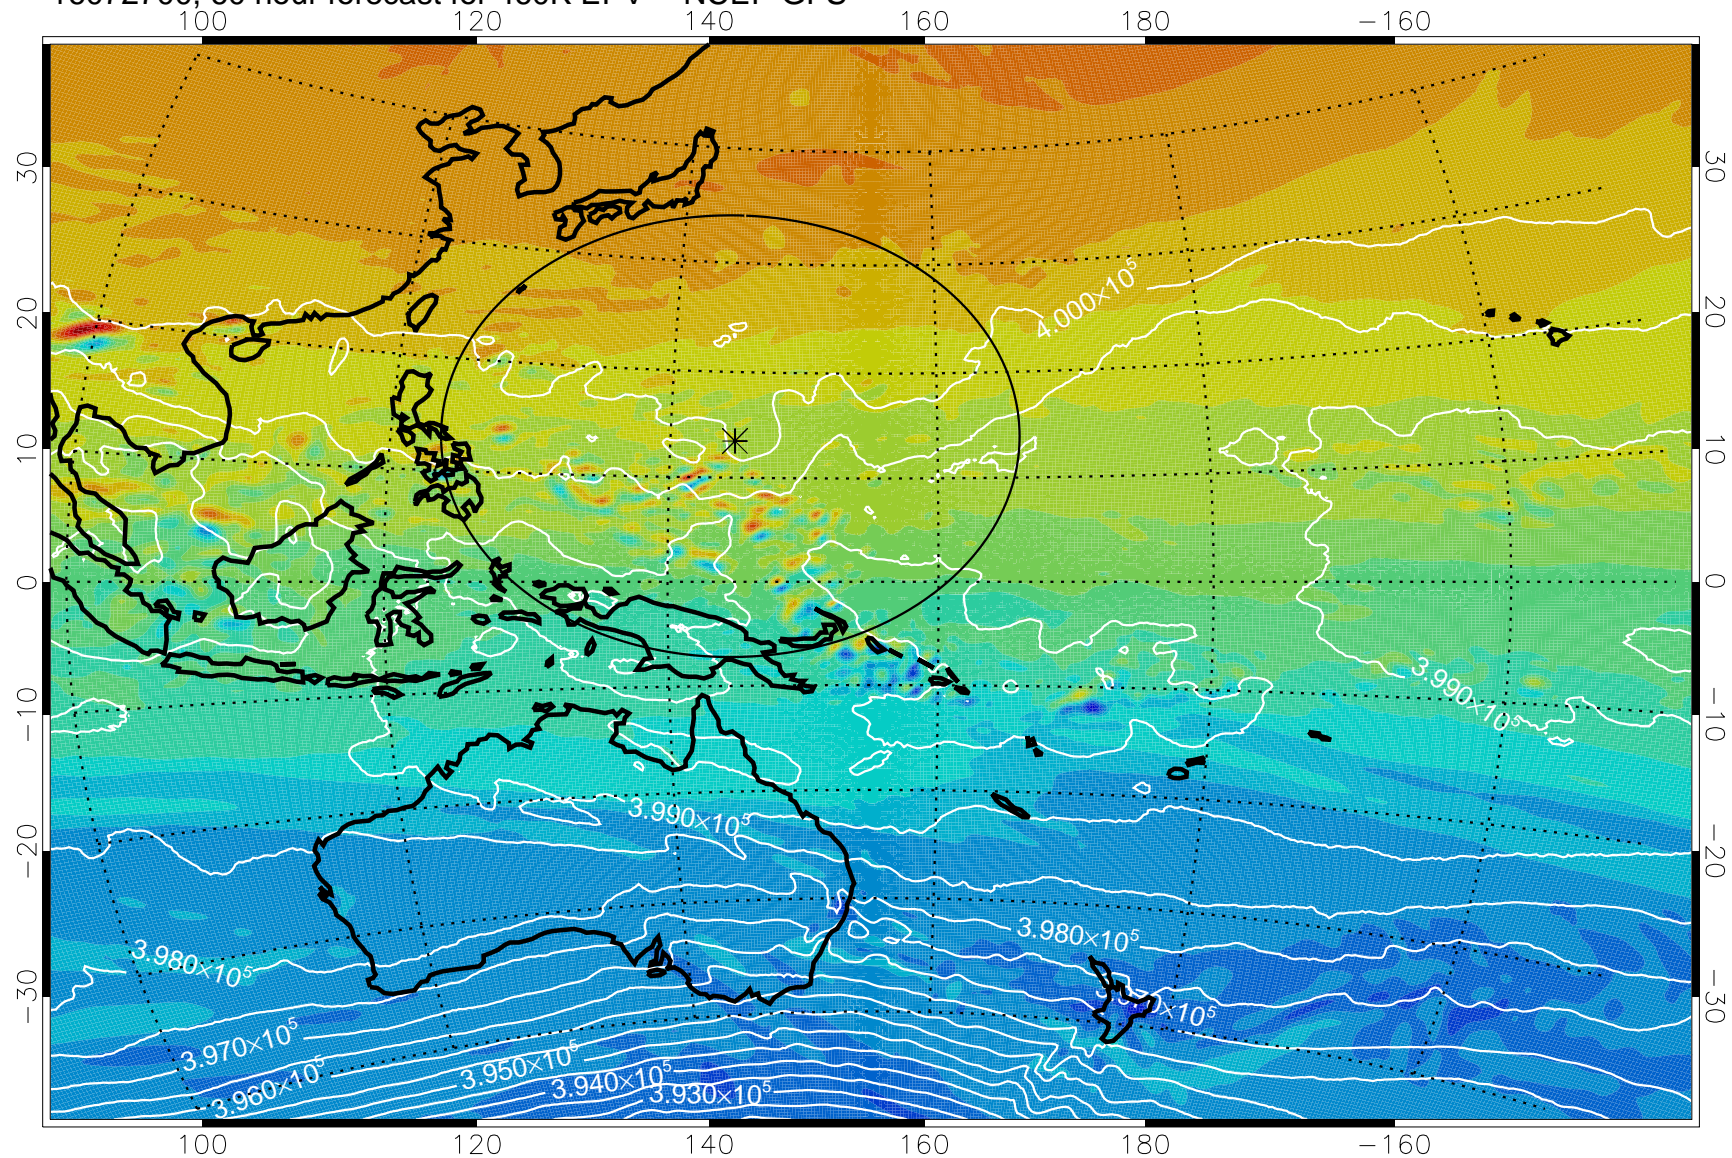

16072606, 42 hour forecast for 460K EPV -- NCEP GFS

460K Montgomery Streamfunction, white

Range ring of 2304 km

16072612, 48 hour forecast for 460K EPV -- NCEP GFS

460K Montgomery Streamfunction, white

Range ring of 2304 km

16072618, 54 hour forecast for 460K EPV -- NCEP GFS

460K Montgomery Streamfunction, white

Range ring of 2304 km

16072700, 60 hour forecast for 460K EPV -- NCEP GFS

460K Montgomery Streamfunction, white

Range ring of 2304 km

16072706, 66 hour forecast for 460K EPV -- NCEP GFS

460K Montgomery Streamfunction, white

Range ring of 2304 km

16072712, 72 hour forecast for 460K EPV -- NCEP GFS

460K Montgomery Streamfunction, white

Range ring of 2304 km

16072718, 78 hour forecast for 460K EPV -- NCEP GFS

460K Montgomery Streamfunction, white

Range ring of 2304 km

16072800, 84 hour forecast for 460K EPV -- NCEP GFS

460K Montgomery Streamfunction, white

Range ring of 2304 km