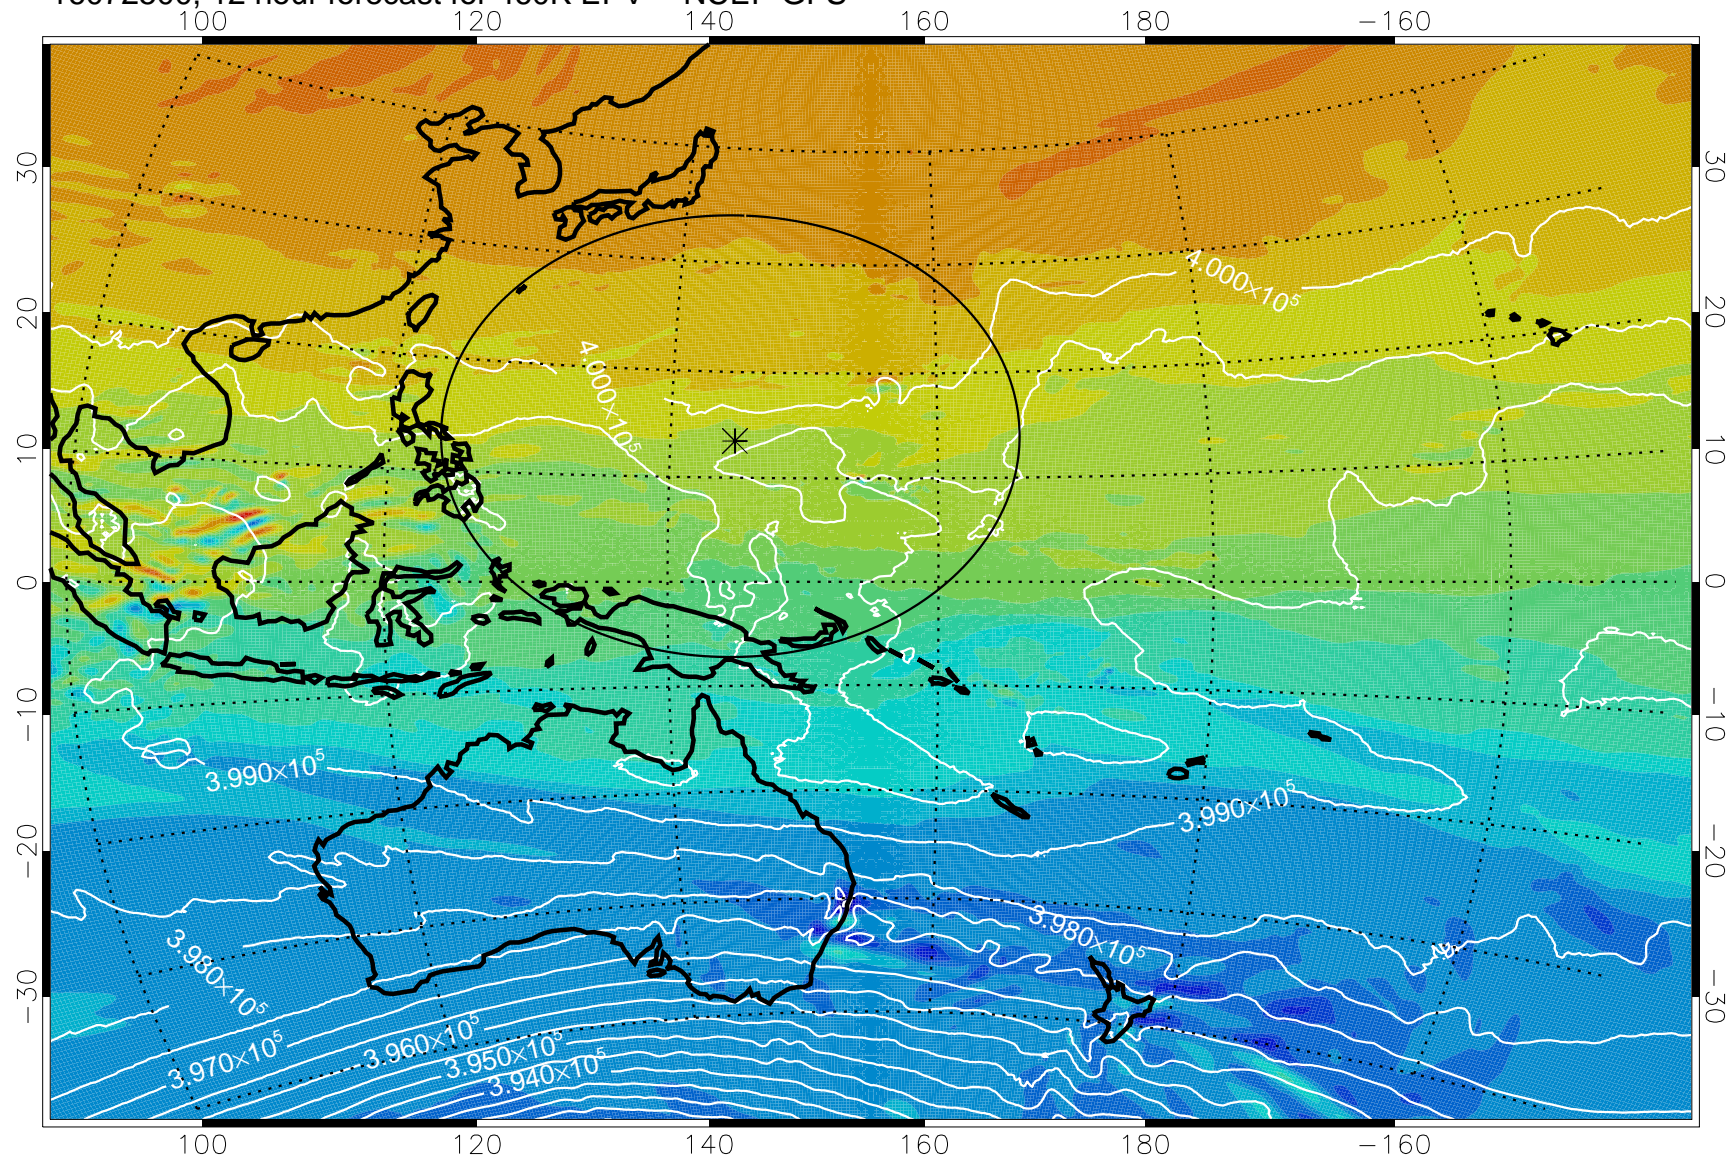

16072418, 6 hour forecast for 460K EPV -- NCEP GFS

460K Montgomery Streamfunction, white

Range ring of 2304 km

16072500, 12 hour forecast for 460K EPV -- NCEP GFS

460K Montgomery Streamfunction, white

Range ring of 2304 km

16072506, 18 hour forecast for 460K EPV -- NCEP GFS

460K Montgomery Streamfunction, white

Range ring of 2304 km

16072512, 24 hour forecast for 460K EPV -- NCEP GFS

460K Montgomery Streamfunction, white

Range ring of 2304 km

16072518, 30 hour forecast for 460K EPV -- NCEP GFS

460K Montgomery Streamfunction, white

Range ring of 2304 km

16072600, 36 hour forecast for 460K EPV -- NCEP GFS

460K Montgomery Streamfunction, white

Range ring of 2304 km

16072606, 42 hour forecast for 460K EPV -- NCEP GFS

460K Montgomery Streamfunction, white

Range ring of 2304 km

16072612, 48 hour forecast for 460K EPV -- NCEP GFS

460K Montgomery Streamfunction, white

Range ring of 2304 km