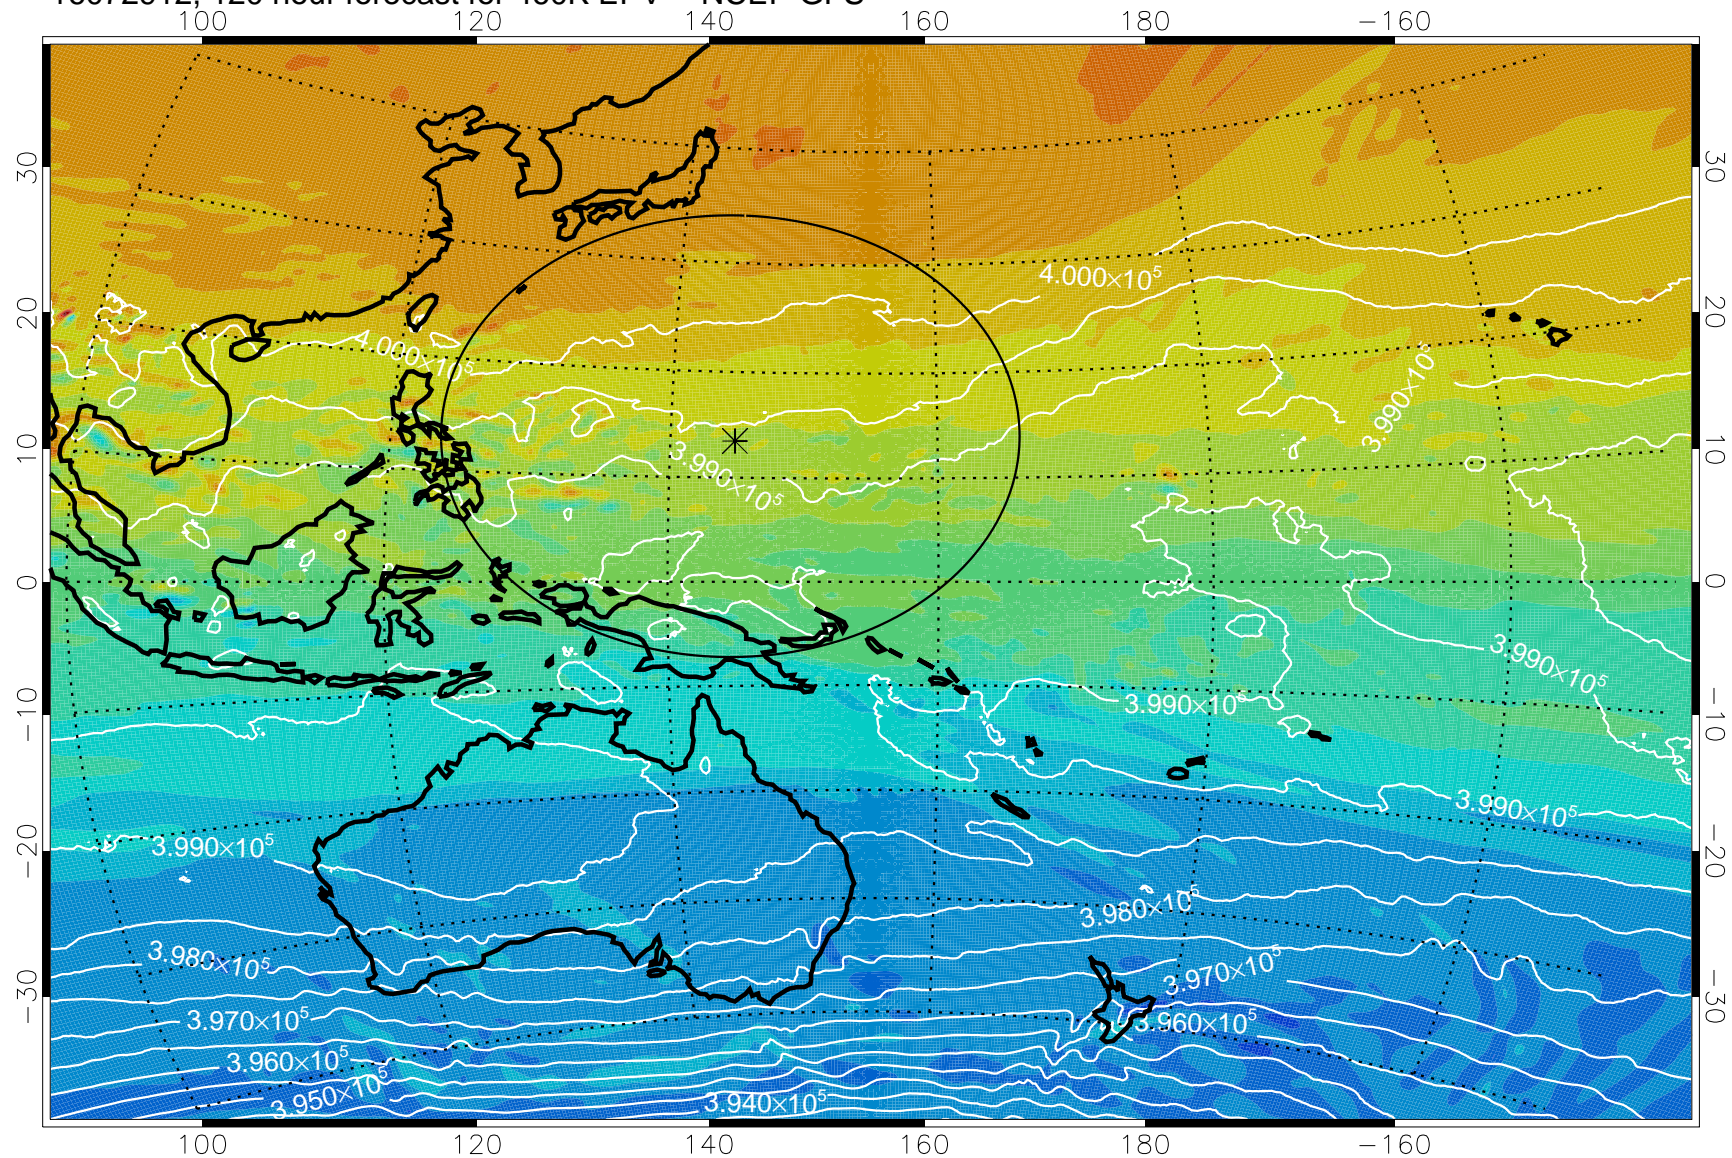

16072718, 78 hour forecast for 460K EPV -- NCEP GFS

460K Montgomery Streamfunction, white

Range ring of 2304 km

16072800, 84 hour forecast for 460K EPV -- NCEP GFS

460K Montgomery Streamfunction, white

Range ring of 2304 km

16072806, 90 hour forecast for 460K EPV -- NCEP GFS

460K Montgomery Streamfunction, white

Range ring of 2304 km

16072812, 96 hour forecast for 460K EPV -- NCEP GFS

460K Montgomery Streamfunction, white

Range ring of 2304 km

16072818, 102 hour forecast for 460K EPV -- NCEP GFS

460K Montgomery Streamfunction, white

Range ring of 2304 km

16072900, 108 hour forecast for 460K EPV -- NCEP GFS

460K Montgomery Streamfunction, white

Range ring of 2304 km

16072906, 114 hour forecast for 460K EPV -- NCEP GFS

460K Montgomery Streamfunction, white

Range ring of 2304 km

16072912, 120 hour forecast for 460K EPV -- NCEP GFS

460K Montgomery Streamfunction, white

Range ring of 2304 km