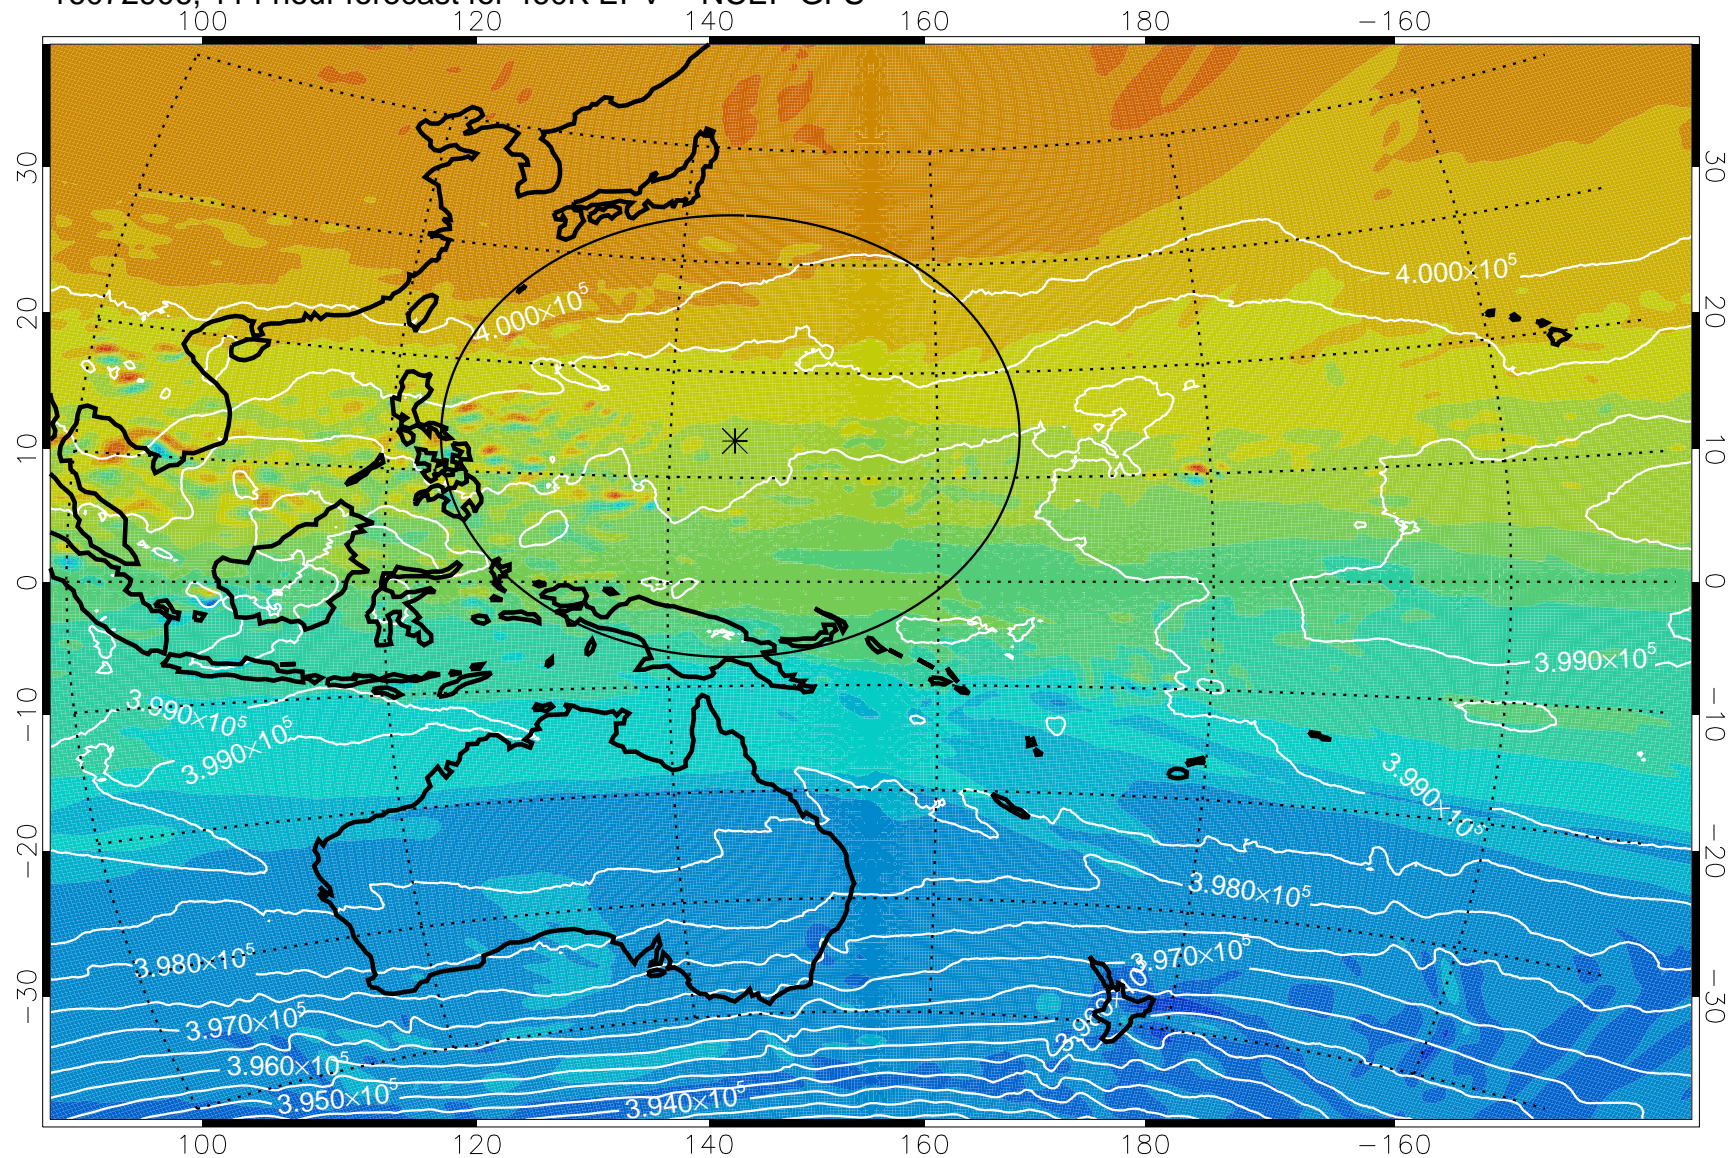

16072718, 78 hour forecast for 460K EPV -- NCEP GFS

460K Montgomery Streamfunction, white

Range ring of 2304 km

16072800, 84 hour forecast for 460K EPV -- NCEP GFS

460K Montgomery Streamfunction, white

Range ring of 2304 km

16072806, 90 hour forecast for 460K EPV -- NCEP GFS

460K Montgomery Streamfunction, white

Range ring of 2304 km

16072812, 96 hour forecast for 460K EPV -- NCEP GFS

460K Montgomery Streamfunction, white

Range ring of 2304 km

16072818, 102 hour forecast for 460K EPV -- NCEP GFS

460K Montgomery Streamfunction, white

Range ring of 2304 km

16072900, 108 hour forecast for 460K EPV -- NCEP GFS

460K Montgomery Streamfunction, white

Range ring of 2304 km

16072906, 114 hour forecast for 460K EPV -- NCEP GFS

460K Montgomery Streamfunction, white

Range ring of 2304 km

16072912, 120 hour forecast for 460K EPV -- NCEP GFS

460K Montgomery Streamfunction, white

Range ring of 2304 km