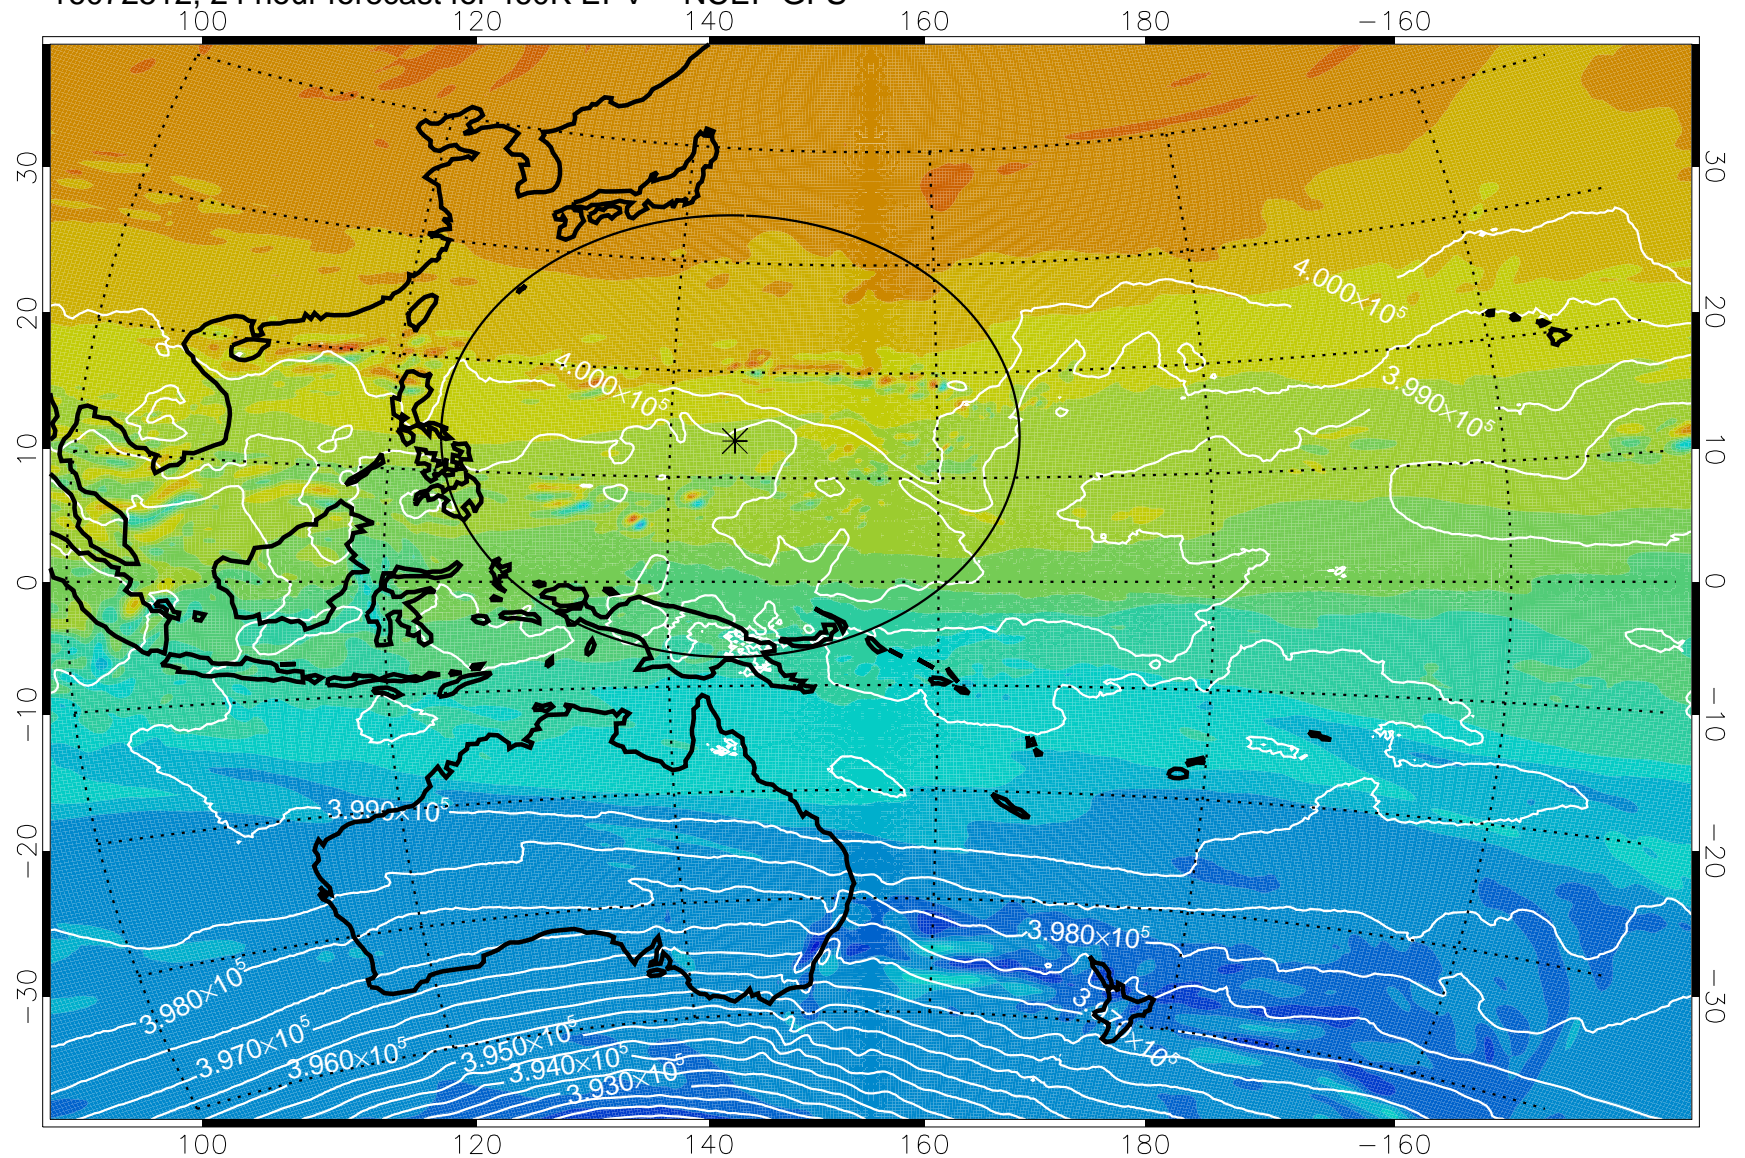

16072418, 6 hour forecast for 460K EPV -- NCEP GFS

460K Montgomery Streamfunction, white

Range ring of 2304 km

16072500, 12 hour forecast for 460K EPV -- NCEP GFS

460K Montgomery Streamfunction, white

Range ring of 2304 km

16072506, 18 hour forecast for 460K EPV -- NCEP GFS

460K Montgomery Streamfunction, white

Range ring of 2304 km

16072512, 24 hour forecast for 460K EPV -- NCEP GFS

460K Montgomery Streamfunction, white

Range ring of 2304 km

16072518, 30 hour forecast for 460K EPV -- NCEP GFS

460K Montgomery Streamfunction, white

Range ring of 2304 km

16072600, 36 hour forecast for 460K EPV -- NCEP GFS

460K Montgomery Streamfunction, white

Range ring of 2304 km

16072606, 42 hour forecast for 460K EPV -- NCEP GFS

460K Montgomery Streamfunction, white

Range ring of 2304 km

16072612, 48 hour forecast for 460K EPV -- NCEP GFS

460K Montgomery Streamfunction, white

Range ring of 2304 km