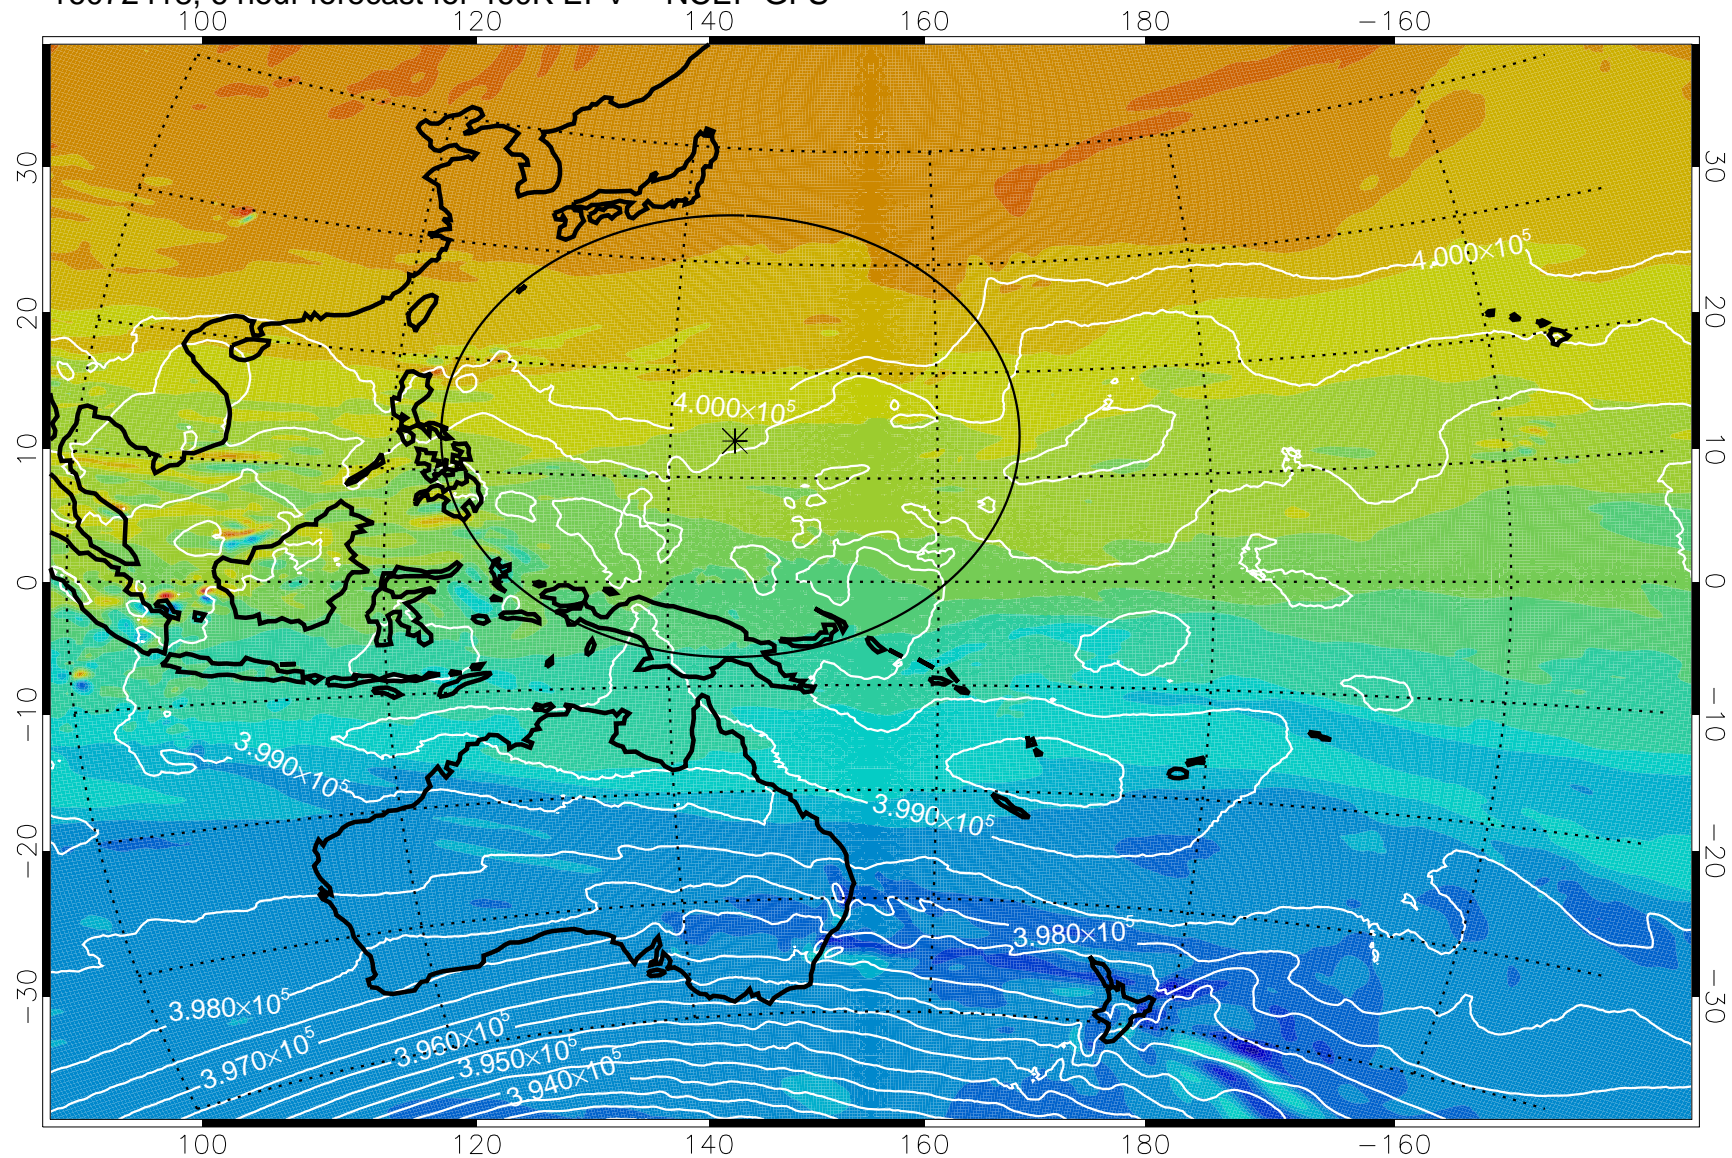

16072418, 6 hour forecast for 460K EPV -- NCEP GFS

460K Montgomery Streamfunction, white

Range ring of 2304 km

16072500, 12 hour forecast for 460K EPV -- NCEP GFS

460K Montgomery Streamfunction, white

Range ring of 2304 km

16072506, 18 hour forecast for 460K EPV -- NCEP GFS

460K Montgomery Streamfunction, white

Range ring of 2304 km

16072512, 24 hour forecast for 460K EPV -- NCEP GFS

460K Montgomery Streamfunction, white

Range ring of 2304 km

16072518, 30 hour forecast for 460K EPV -- NCEP GFS

460K Montgomery Streamfunction, white

Range ring of 2304 km

16072600, 36 hour forecast for 460K EPV -- NCEP GFS

460K Montgomery Streamfunction, white

Range ring of 2304 km

16072606, 42 hour forecast for 460K EPV -- NCEP GFS

460K Montgomery Streamfunction, white

Range ring of 2304 km

16072612, 48 hour forecast for 460K EPV -- NCEP GFS

460K Montgomery Streamfunction, white

Range ring of 2304 km