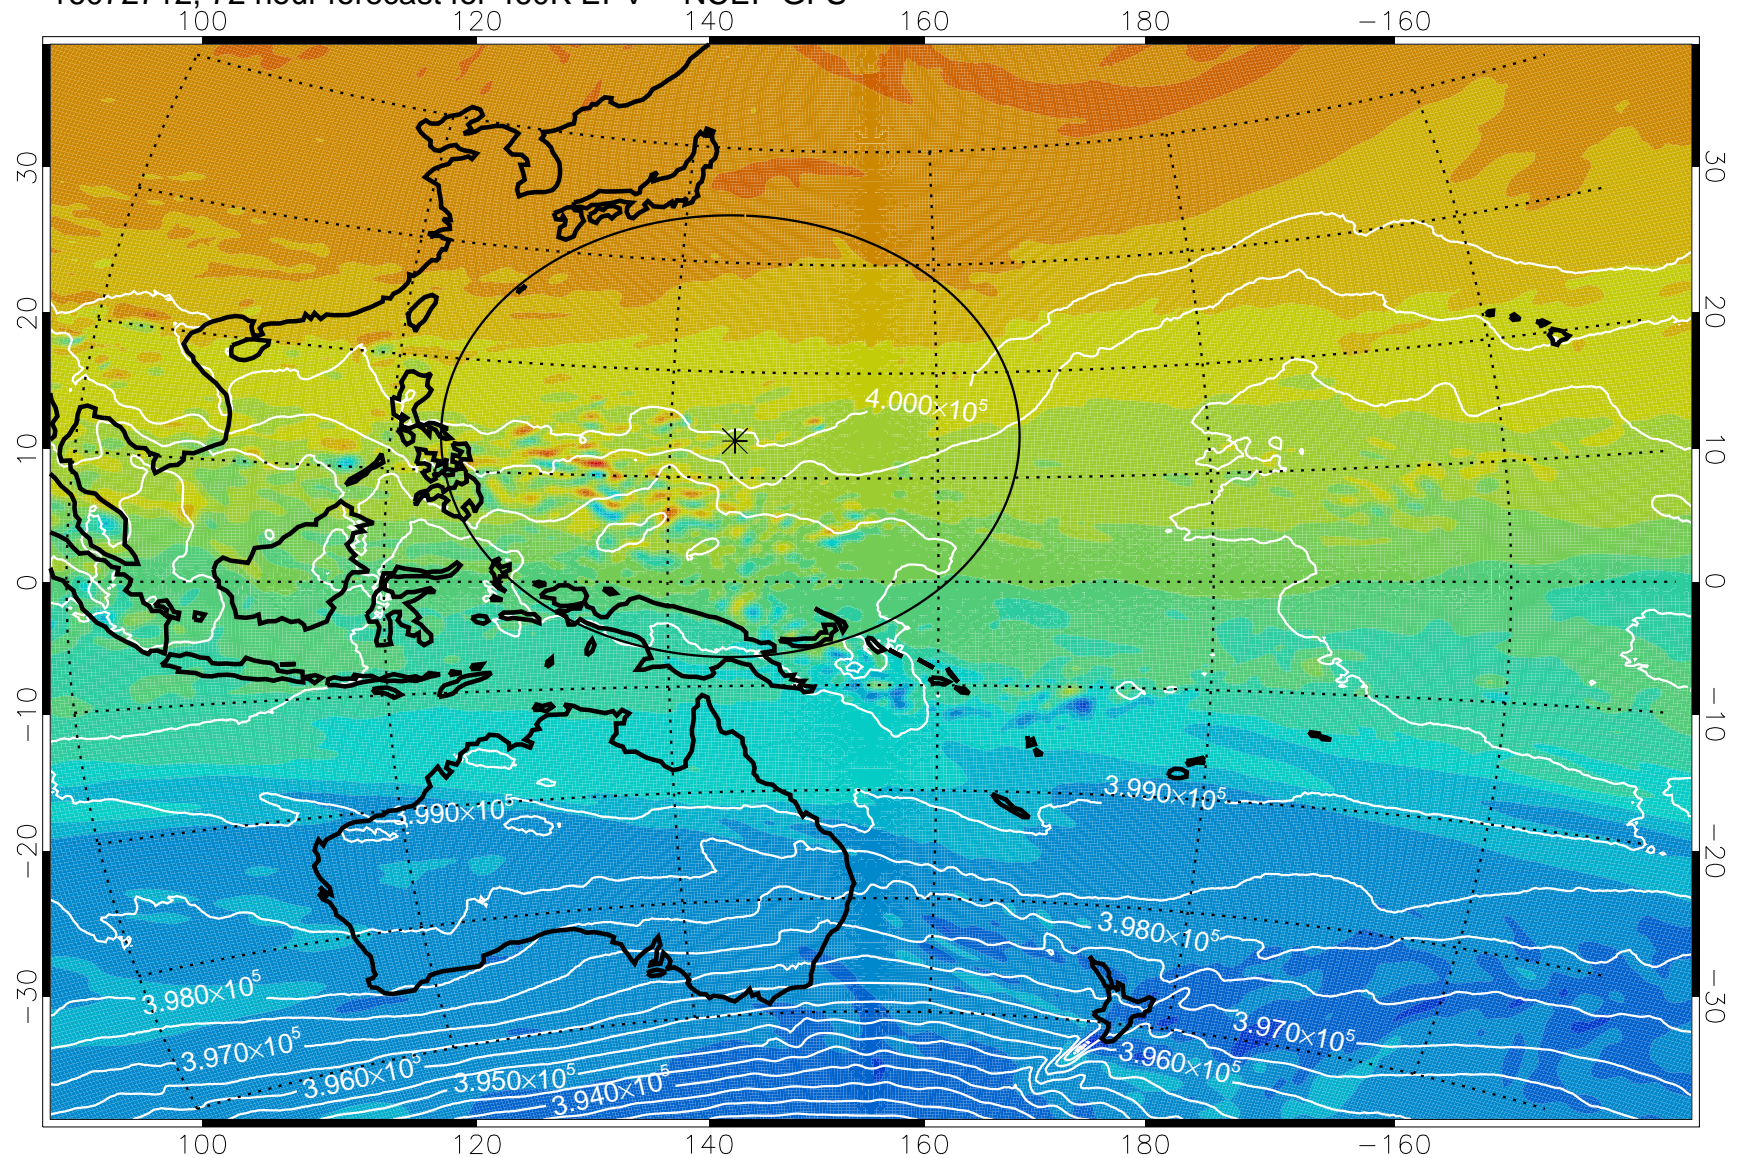

16072606, 42 hour forecast for 460K EPV -- NCEP GFS

460K Montgomery Streamfunction, white

Range ring of 2304 km

16072612, 48 hour forecast for 460K EPV -- NCEP GFS

460K Montgomery Streamfunction, white

Range ring of 2304 km

16072618, 54 hour forecast for 460K EPV -- NCEP GFS

460K Montgomery Streamfunction, white

Range ring of 2304 km

16072700, 60 hour forecast for 460K EPV -- NCEP GFS

460K Montgomery Streamfunction, white

Range ring of 2304 km

16072706, 66 hour forecast for 460K EPV -- NCEP GFS

460K Montgomery Streamfunction, white

Range ring of 2304 km

16072712, 72 hour forecast for 460K EPV -- NCEP GFS

460K Montgomery Streamfunction, white

Range ring of 2304 km

16072718, 78 hour forecast for 460K EPV -- NCEP GFS

460K Montgomery Streamfunction, white

Range ring of 2304 km

16072800, 84 hour forecast for 460K EPV -- NCEP GFS

460K Montgomery Streamfunction, white

Range ring of 2304 km