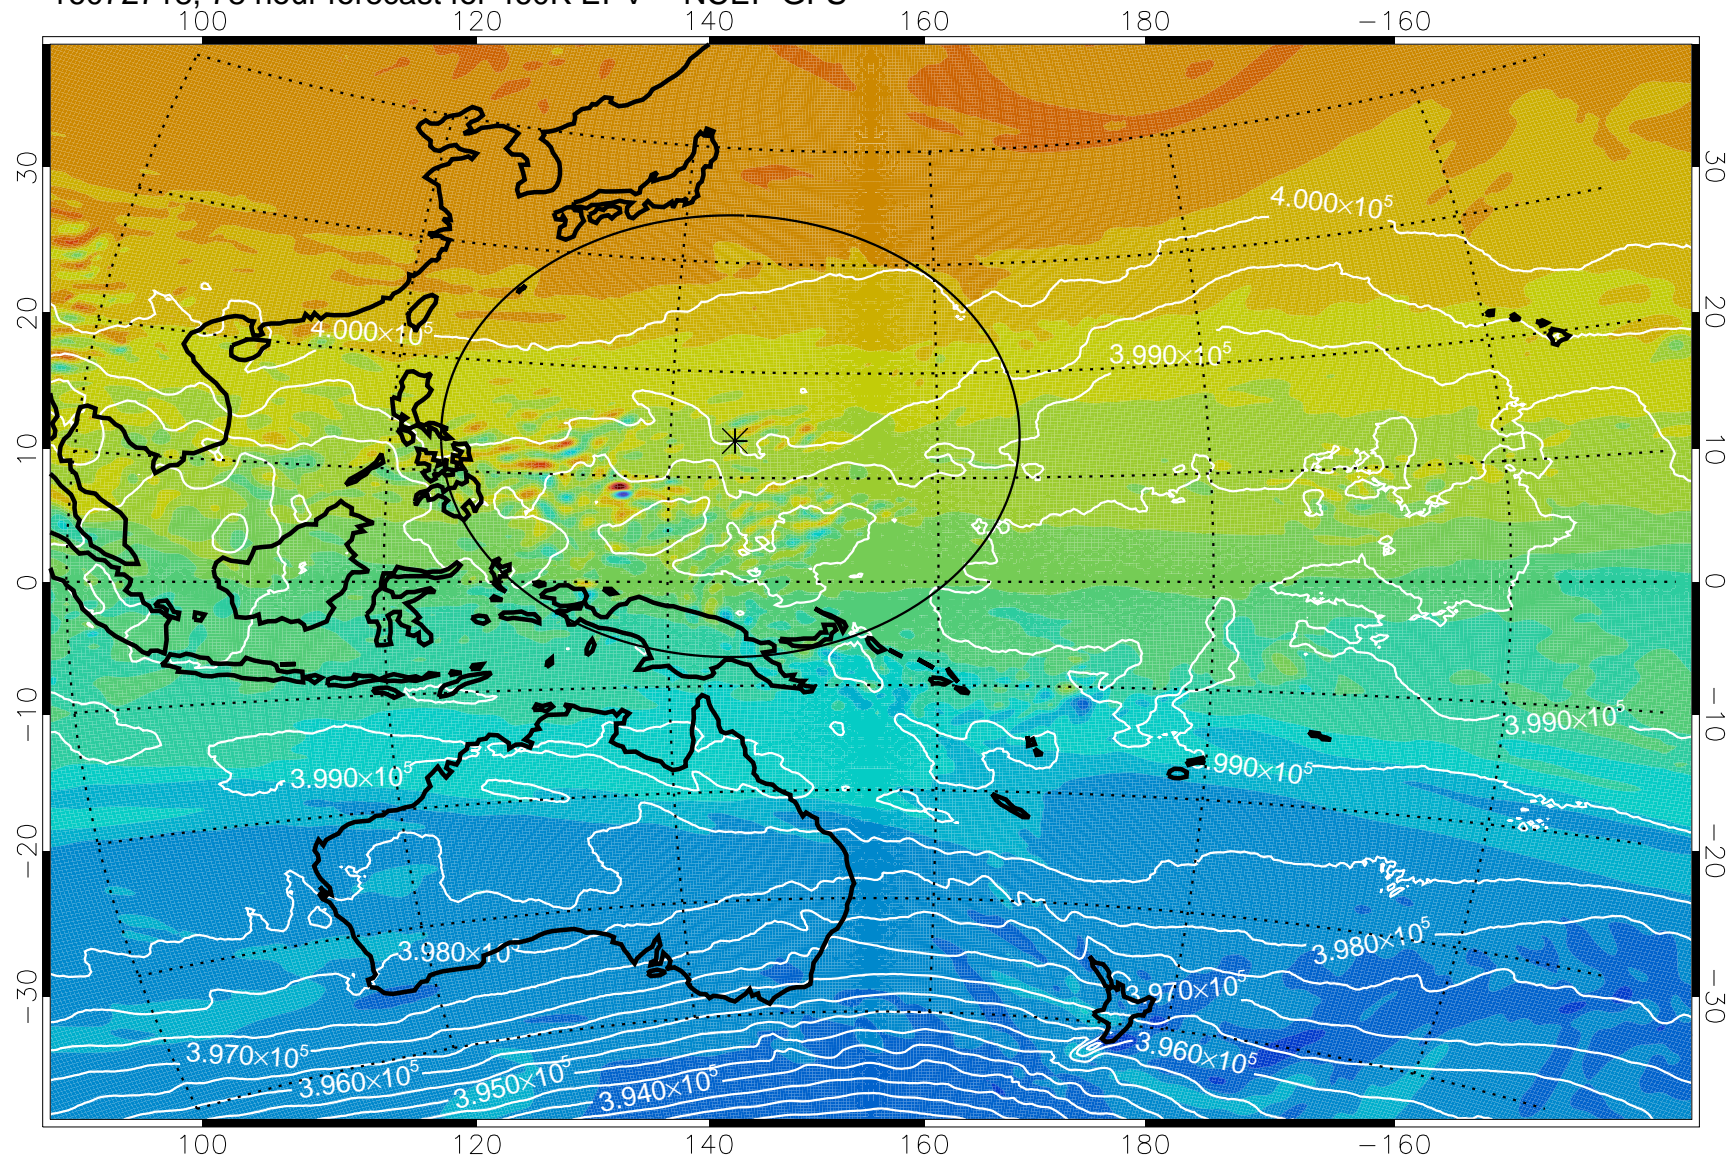

16072618, 54 hour forecast for 460K EPV -- NCEP GFS

460K Montgomery Streamfunction, white

Range ring of 2304 km

16072700, 60 hour forecast for 460K EPV -- NCEP GFS

460K Montgomery Streamfunction, white

Range ring of 2304 km

16072706, 66 hour forecast for 460K EPV -- NCEP GFS

460K Montgomery Streamfunction, white

Range ring of 2304 km

16072712, 72 hour forecast for 460K EPV -- NCEP GFS

460K Montgomery Streamfunction, white

Range ring of 2304 km

16072718, 78 hour forecast for 460K EPV -- NCEP GFS

460K Montgomery Streamfunction, white

Range ring of 2304 km

16072800, 84 hour forecast for 460K EPV -- NCEP GFS

460K Montgomery Streamfunction, white

Range ring of 2304 km

16072806, 90 hour forecast for 460K EPV -- NCEP GFS

460K Montgomery Streamfunction, white

Range ring of 2304 km

16072812, 96 hour forecast for 460K EPV -- NCEP GFS

460K Montgomery Streamfunction, white

Range ring of 2304 km