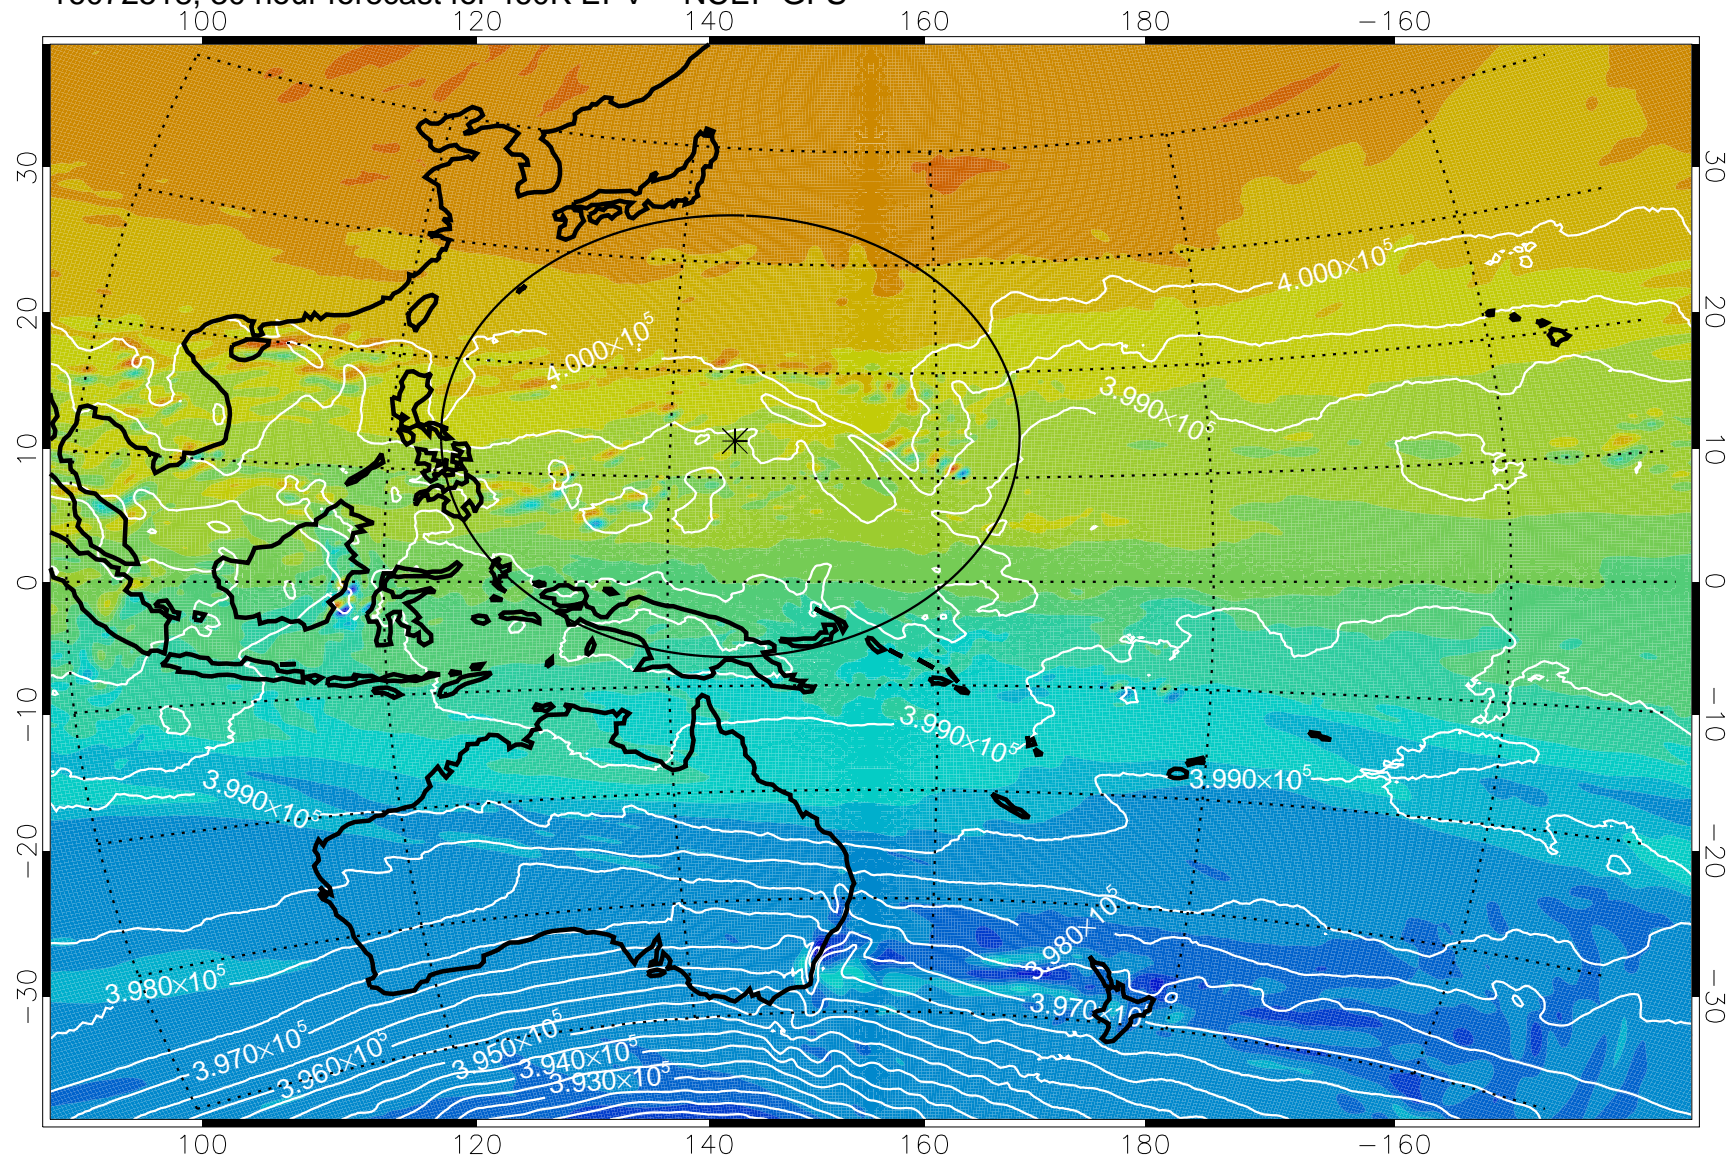

16072506, 18 hour forecast for 460K EPV -- NCEP GFS

460K Montgomery Streamfunction, white

Range ring of 2304 km

16072512, 24 hour forecast for 460K EPV -- NCEP GFS

460K Montgomery Streamfunction, white

Range ring of 2304 km

16072518, 30 hour forecast for 460K EPV -- NCEP GFS

460K Montgomery Streamfunction, white

Range ring of 2304 km

16072600, 36 hour forecast for 460K EPV -- NCEP GFS

460K Montgomery Streamfunction, white

Range ring of 2304 km

16072606, 42 hour forecast for 460K EPV -- NCEP GFS

460K Montgomery Streamfunction, white

Range ring of 2304 km

16072612, 48 hour forecast for 460K EPV -- NCEP GFS

460K Montgomery Streamfunction, white

Range ring of 2304 km

16072618, 54 hour forecast for 460K EPV -- NCEP GFS

460K Montgomery Streamfunction, white

Range ring of 2304 km

16072700, 60 hour forecast for 460K EPV -- NCEP GFS

460K Montgomery Streamfunction, white

Range ring of 2304 km