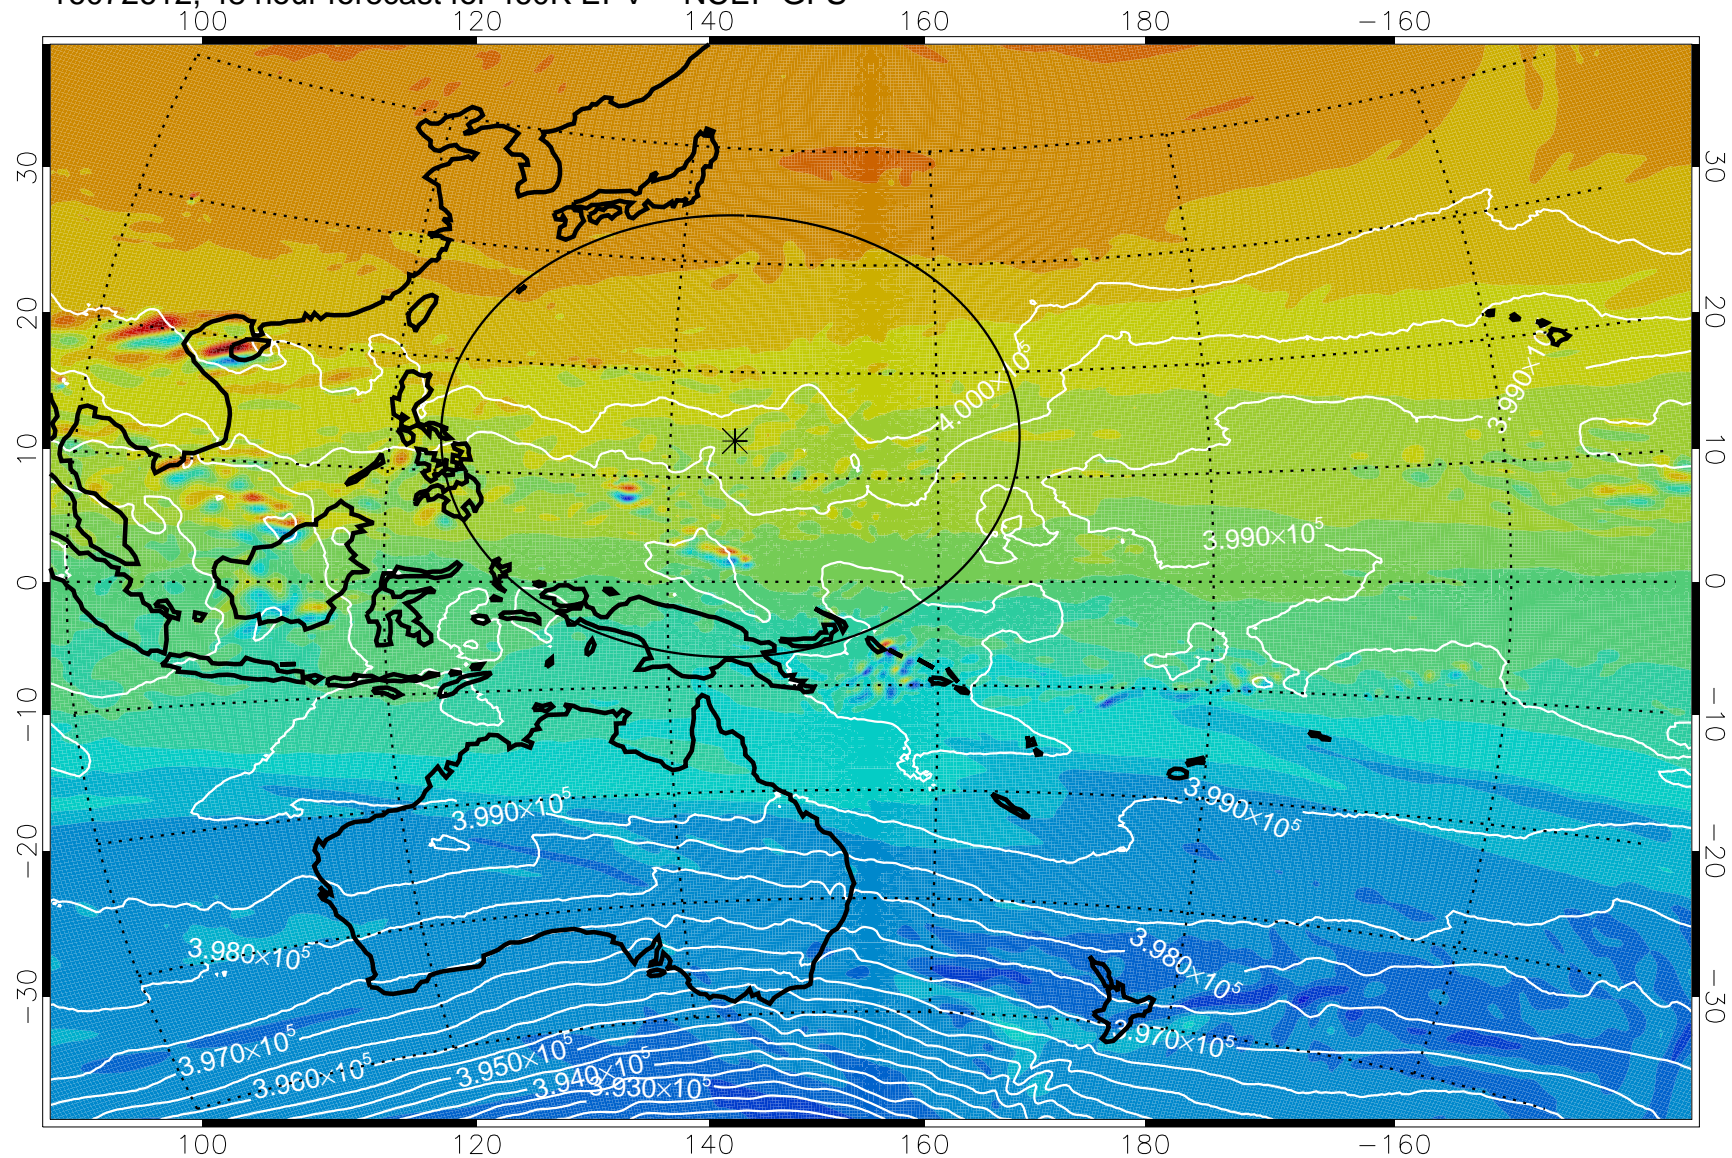

16072518, 30 hour forecast for 460K EPV -- NCEP GFS

460K Montgomery Streamfunction, white

Range ring of 2304 km

16072600, 36 hour forecast for 460K EPV -- NCEP GFS

460K Montgomery Streamfunction, white

Range ring of 2304 km

16072606, 42 hour forecast for 460K EPV -- NCEP GFS

460K Montgomery Streamfunction, white

Range ring of 2304 km

16072612, 48 hour forecast for 460K EPV -- NCEP GFS

460K Montgomery Streamfunction, white

Range ring of 2304 km

16072618, 54 hour forecast for 460K EPV -- NCEP GFS

460K Montgomery Streamfunction, white

Range ring of 2304 km

16072700, 60 hour forecast for 460K EPV -- NCEP GFS

460K Montgomery Streamfunction, white

Range ring of 2304 km

16072706, 66 hour forecast for 460K EPV -- NCEP GFS

460K Montgomery Streamfunction, white

Range ring of 2304 km

16072712, 72 hour forecast for 460K EPV -- NCEP GFS

460K Montgomery Streamfunction, white

Range ring of 2304 km