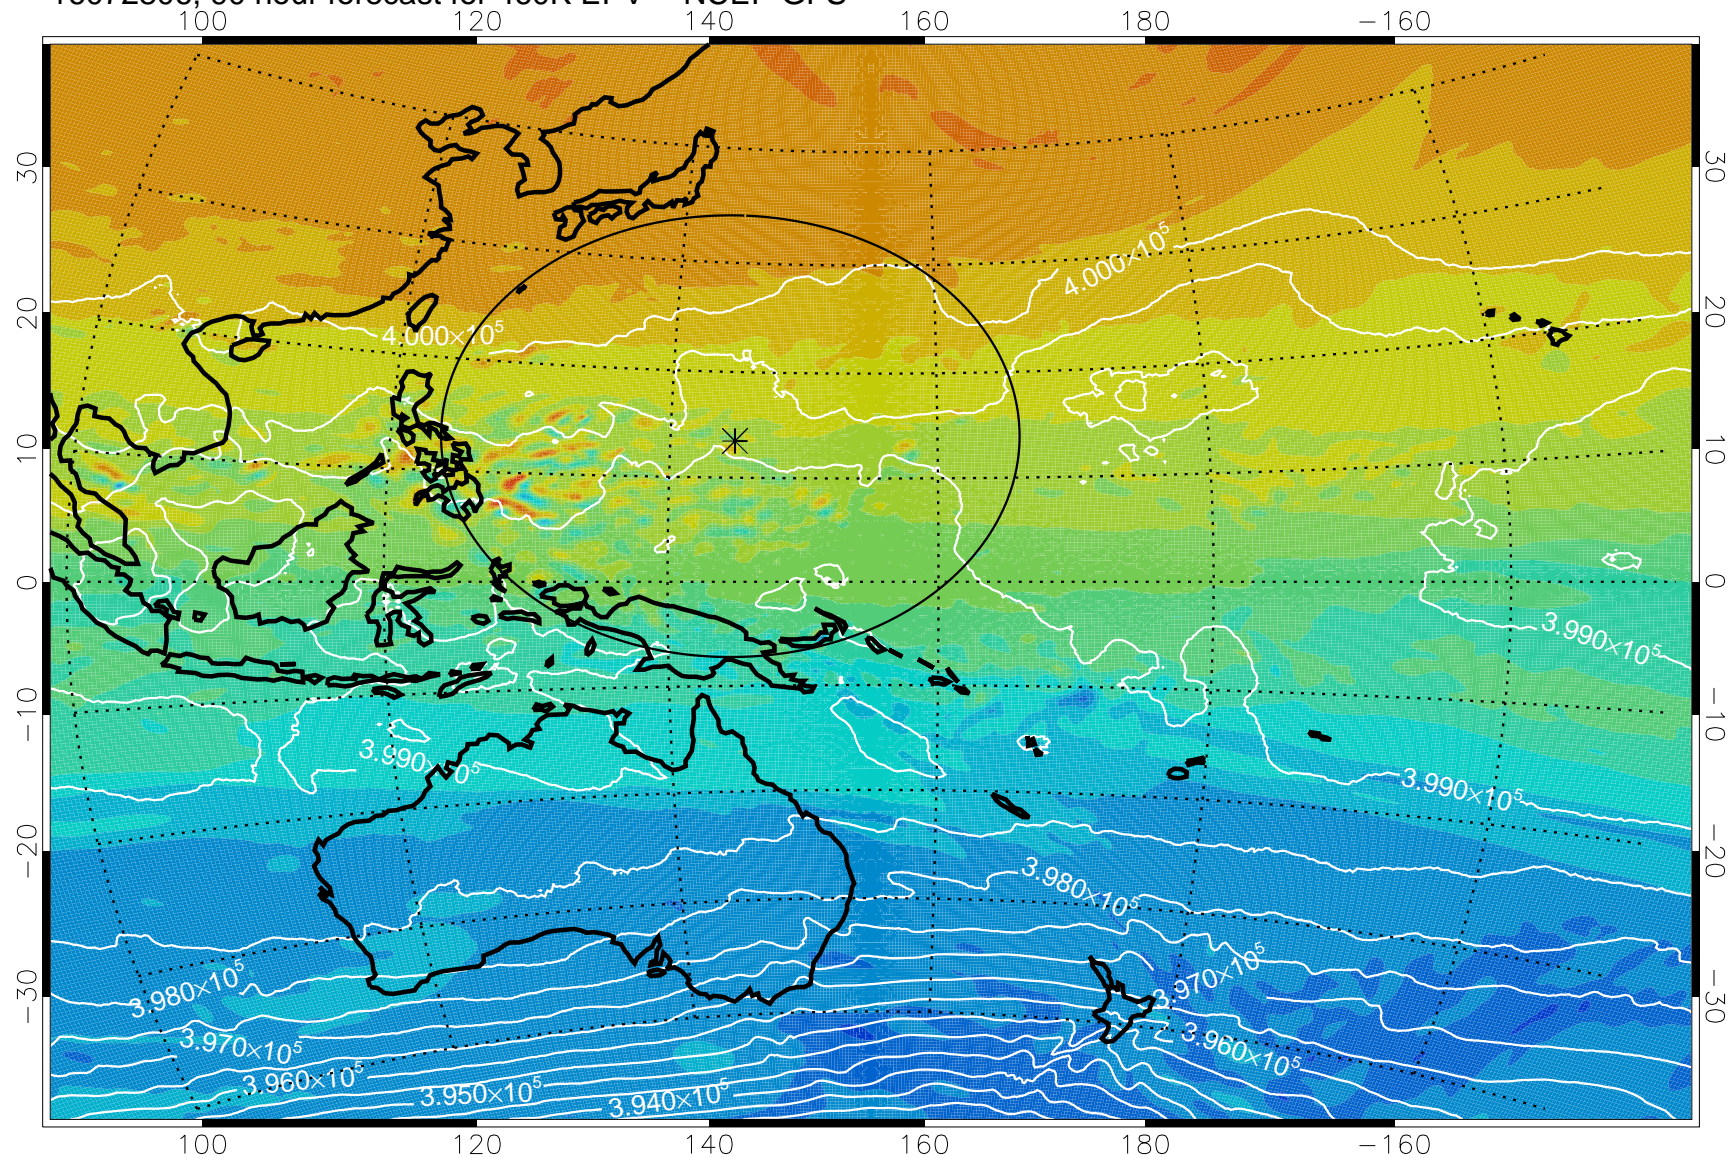

16072706, 66 hour forecast for 460K EPV -- NCEP GFS

460K Montgomery Streamfunction, white

Range ring of 2304 km

16072712, 72 hour forecast for 460K EPV -- NCEP GFS

460K Montgomery Streamfunction, white

Range ring of 2304 km

16072718, 78 hour forecast for 460K EPV -- NCEP GFS

460K Montgomery Streamfunction, white

Range ring of 2304 km

16072800, 84 hour forecast for 460K EPV -- NCEP GFS

460K Montgomery Streamfunction, white

Range ring of 2304 km

16072806, 90 hour forecast for 460K EPV -- NCEP GFS

460K Montgomery Streamfunction, white

Range ring of 2304 km

16072812, 96 hour forecast for 460K EPV -- NCEP GFS

460K Montgomery Streamfunction, white

Range ring of 2304 km

16072818, 102 hour forecast for 460K EPV -- NCEP GFS

460K Montgomery Streamfunction, white

Range ring of 2304 km

16072900, 108 hour forecast for 460K EPV -- NCEP GFS

460K Montgomery Streamfunction, white

Range ring of 2304 km