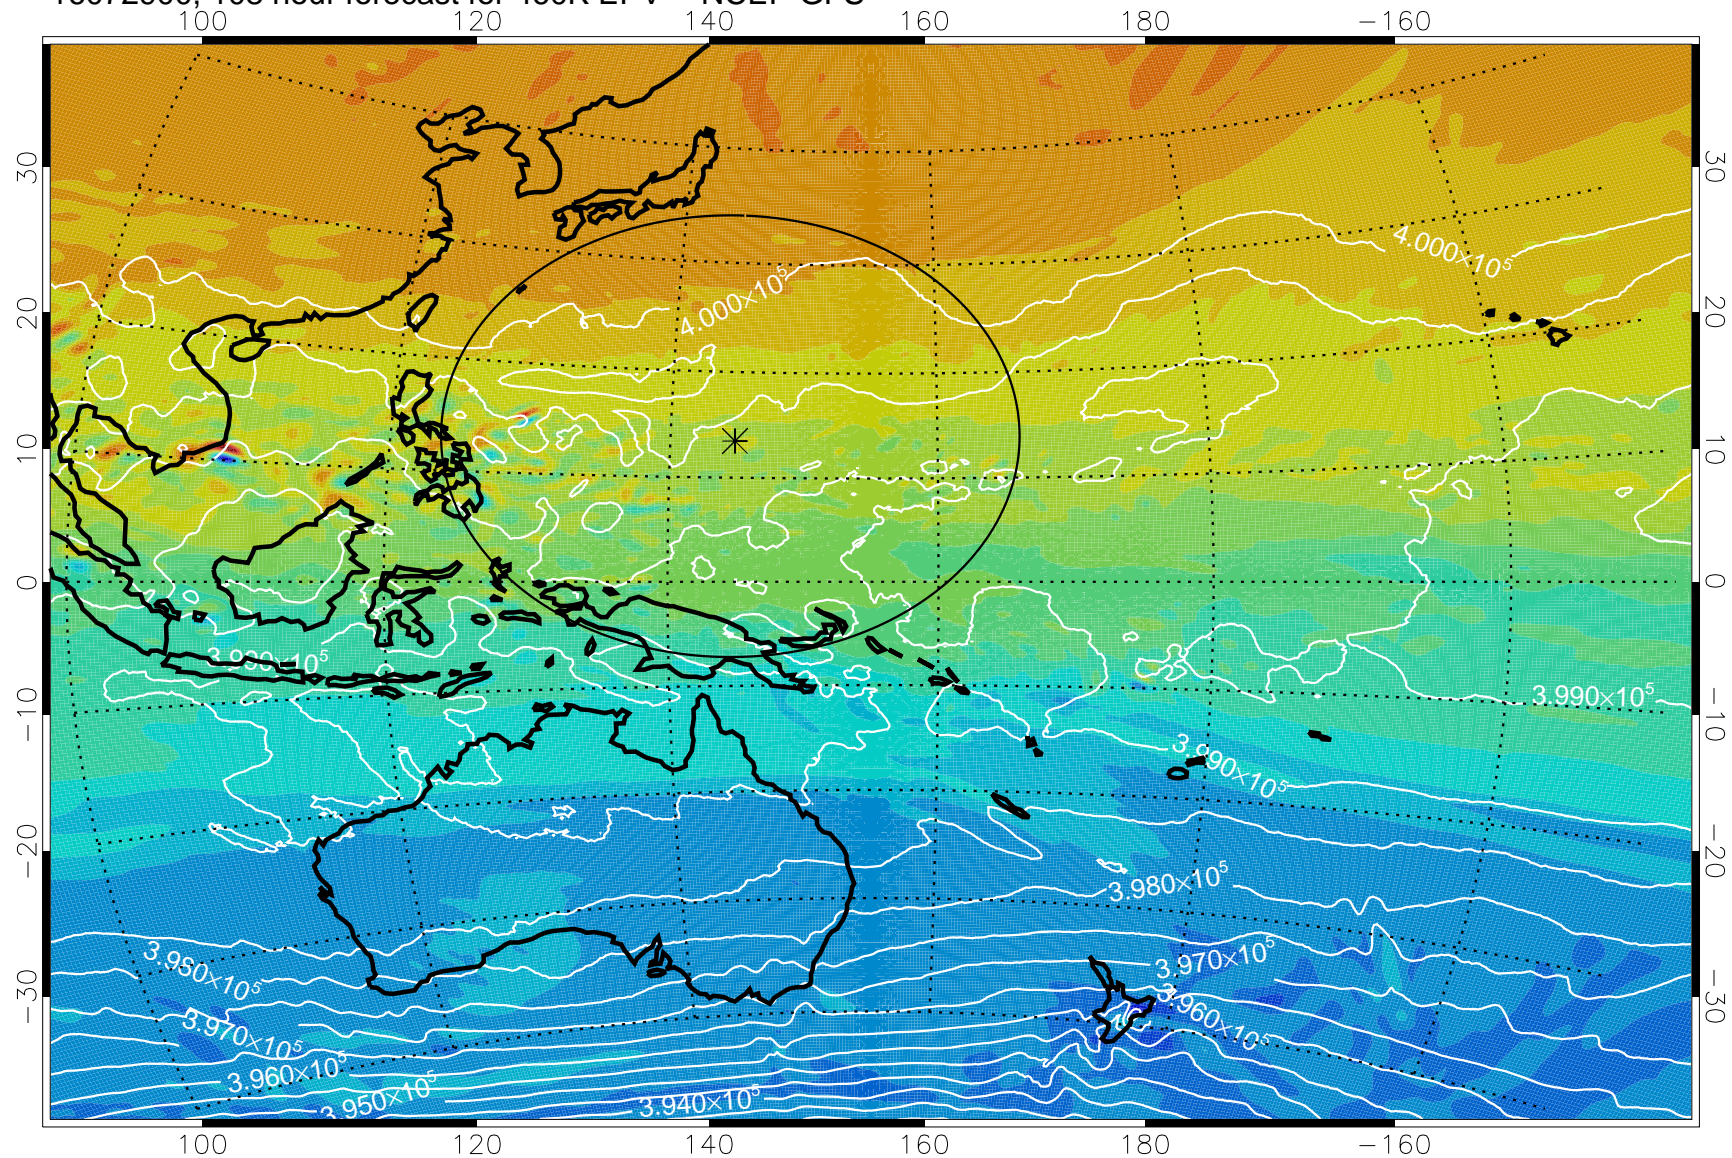

16072718, 78 hour forecast for 460K EPV -- NCEP GFS

460K Montgomery Streamfunction, white

Range ring of 2304 km

16072800, 84 hour forecast for 460K EPV -- NCEP GFS

460K Montgomery Streamfunction, white

Range ring of 2304 km

16072806, 90 hour forecast for 460K EPV -- NCEP GFS

460K Montgomery Streamfunction, white

Range ring of 2304 km

16072812, 96 hour forecast for 460K EPV -- NCEP GFS

460K Montgomery Streamfunction, white

Range ring of 2304 km

16072818, 102 hour forecast for 460K EPV -- NCEP GFS

460K Montgomery Streamfunction, white

Range ring of 2304 km

16072900, 108 hour forecast for 460K EPV -- NCEP GFS

460K Montgomery Streamfunction, white

Range ring of 2304 km

16072906, 114 hour forecast for 460K EPV -- NCEP GFS

460K Montgomery Streamfunction, white

Range ring of 2304 km

16072912, 120 hour forecast for 460K EPV -- NCEP GFS

460K Montgomery Streamfunction, white

Range ring of 2304 km