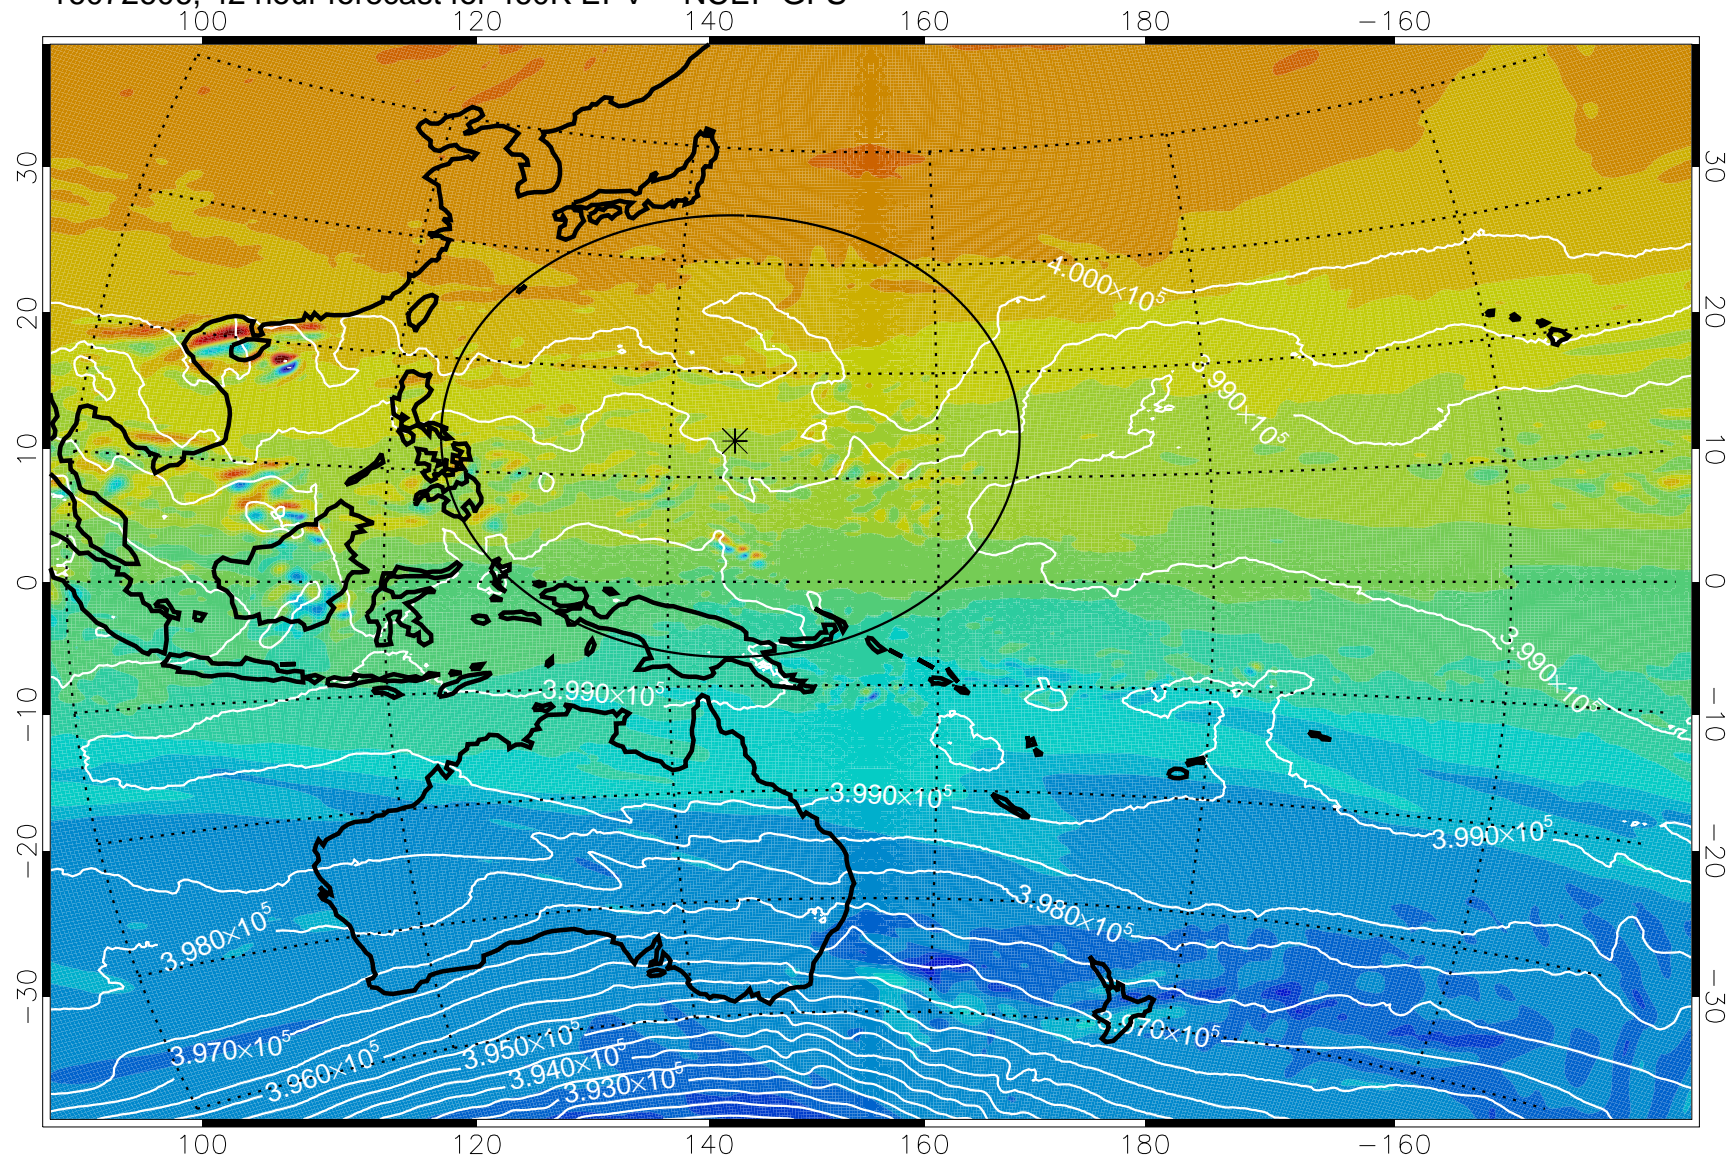

16072506, 18 hour forecast for 460K EPV -- NCEP GFS

460K Montgomery Streamfunction, white

Range ring of 2304 km

16072512, 24 hour forecast for 460K EPV -- NCEP GFS

460K Montgomery Streamfunction, white

Range ring of 2304 km

16072518, 30 hour forecast for 460K EPV -- NCEP GFS

460K Montgomery Streamfunction, white

Range ring of 2304 km

16072600, 36 hour forecast for 460K EPV -- NCEP GFS

460K Montgomery Streamfunction, white

Range ring of 2304 km

16072606, 42 hour forecast for 460K EPV -- NCEP GFS

460K Montgomery Streamfunction, white

Range ring of 2304 km

16072612, 48 hour forecast for 460K EPV -- NCEP GFS

460K Montgomery Streamfunction, white

Range ring of 2304 km

16072618, 54 hour forecast for 460K EPV -- NCEP GFS

460K Montgomery Streamfunction, white

Range ring of 2304 km

16072700, 60 hour forecast for 460K EPV -- NCEP GFS

460K Montgomery Streamfunction, white

Range ring of 2304 km