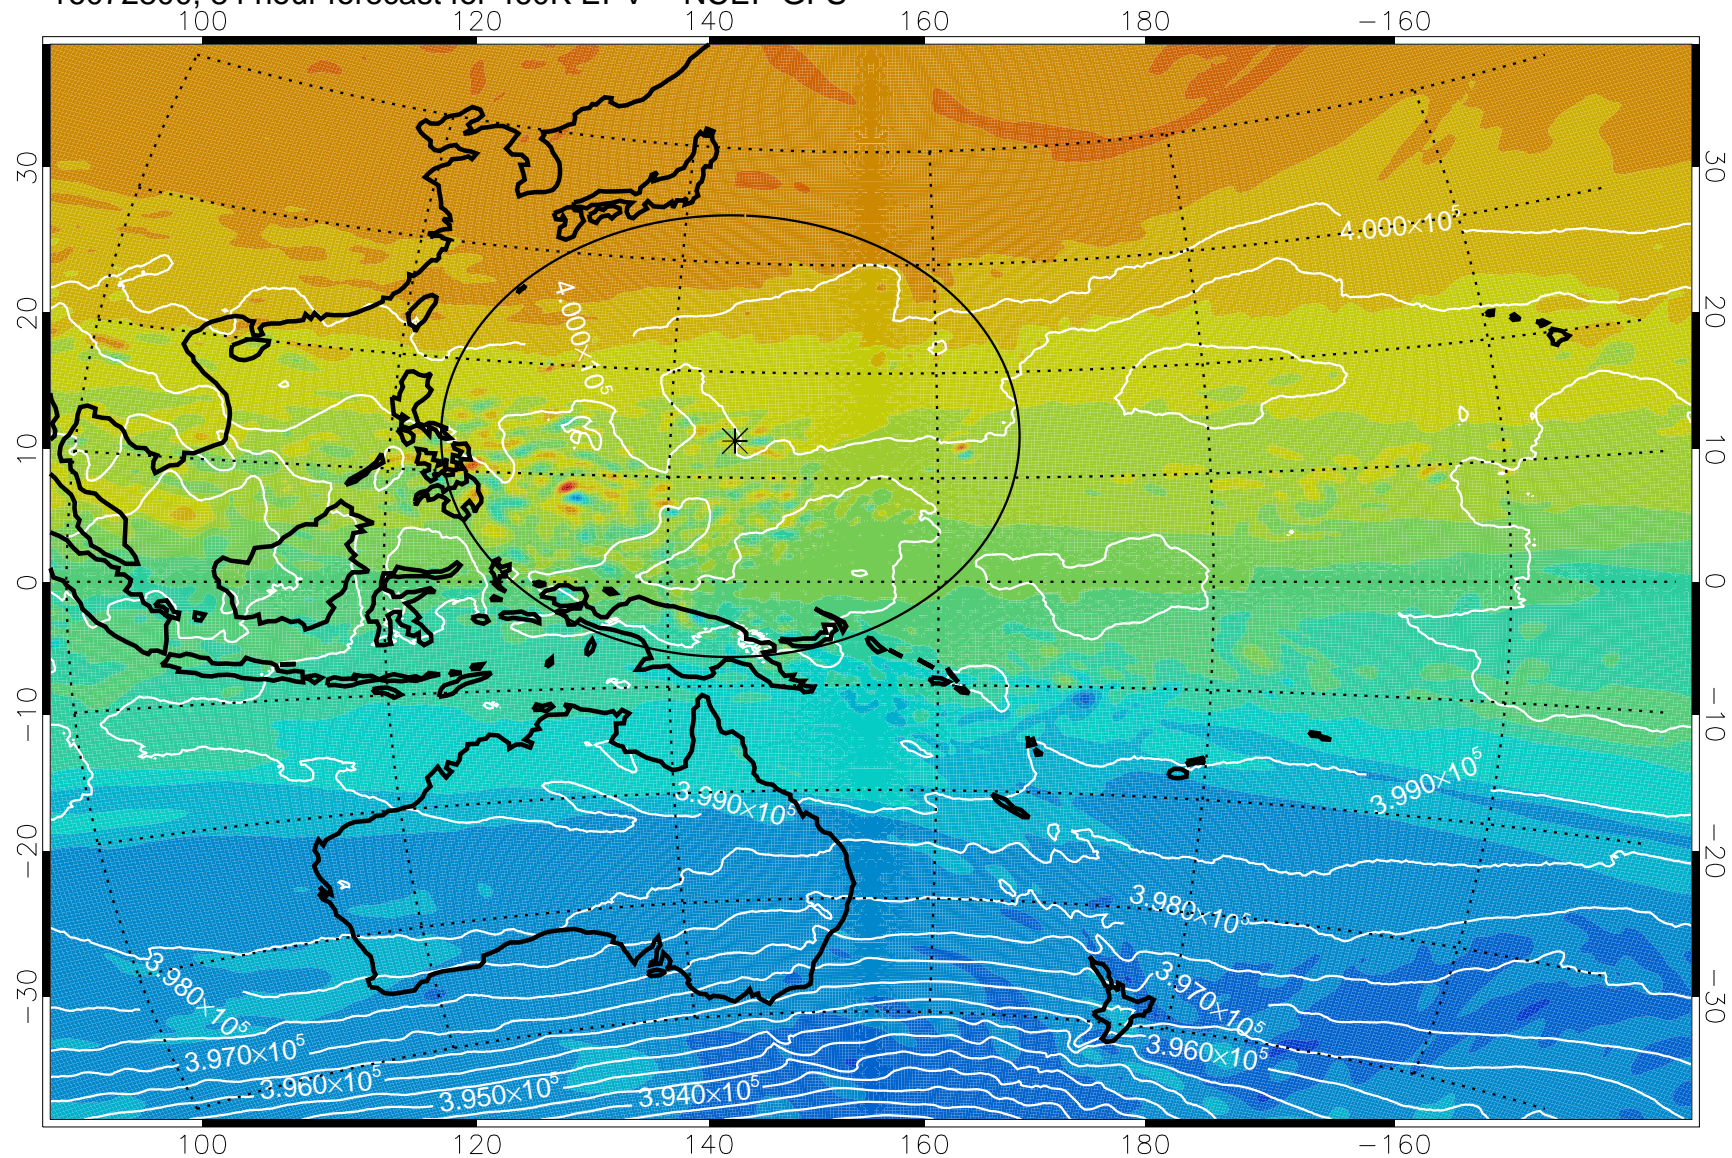

16072618, 54 hour forecast for 460K EPV -- NCEP GFS

460K Montgomery Streamfunction, white

Range ring of 2304 km

16072700, 60 hour forecast for 460K EPV -- NCEP GFS

460K Montgomery Streamfunction, white

Range ring of 2304 km

16072706, 66 hour forecast for 460K EPV -- NCEP GFS

460K Montgomery Streamfunction, white

Range ring of 2304 km

16072712, 72 hour forecast for 460K EPV -- NCEP GFS

460K Montgomery Streamfunction, white

Range ring of 2304 km

16072718, 78 hour forecast for 460K EPV -- NCEP GFS

460K Montgomery Streamfunction, white

Range ring of 2304 km

16072800, 84 hour forecast for 460K EPV -- NCEP GFS

460K Montgomery Streamfunction, white

Range ring of 2304 km

16072806, 90 hour forecast for 460K EPV -- NCEP GFS

460K Montgomery Streamfunction, white

Range ring of 2304 km

16072812, 96 hour forecast for 460K EPV -- NCEP GFS

460K Montgomery Streamfunction, white

Range ring of 2304 km