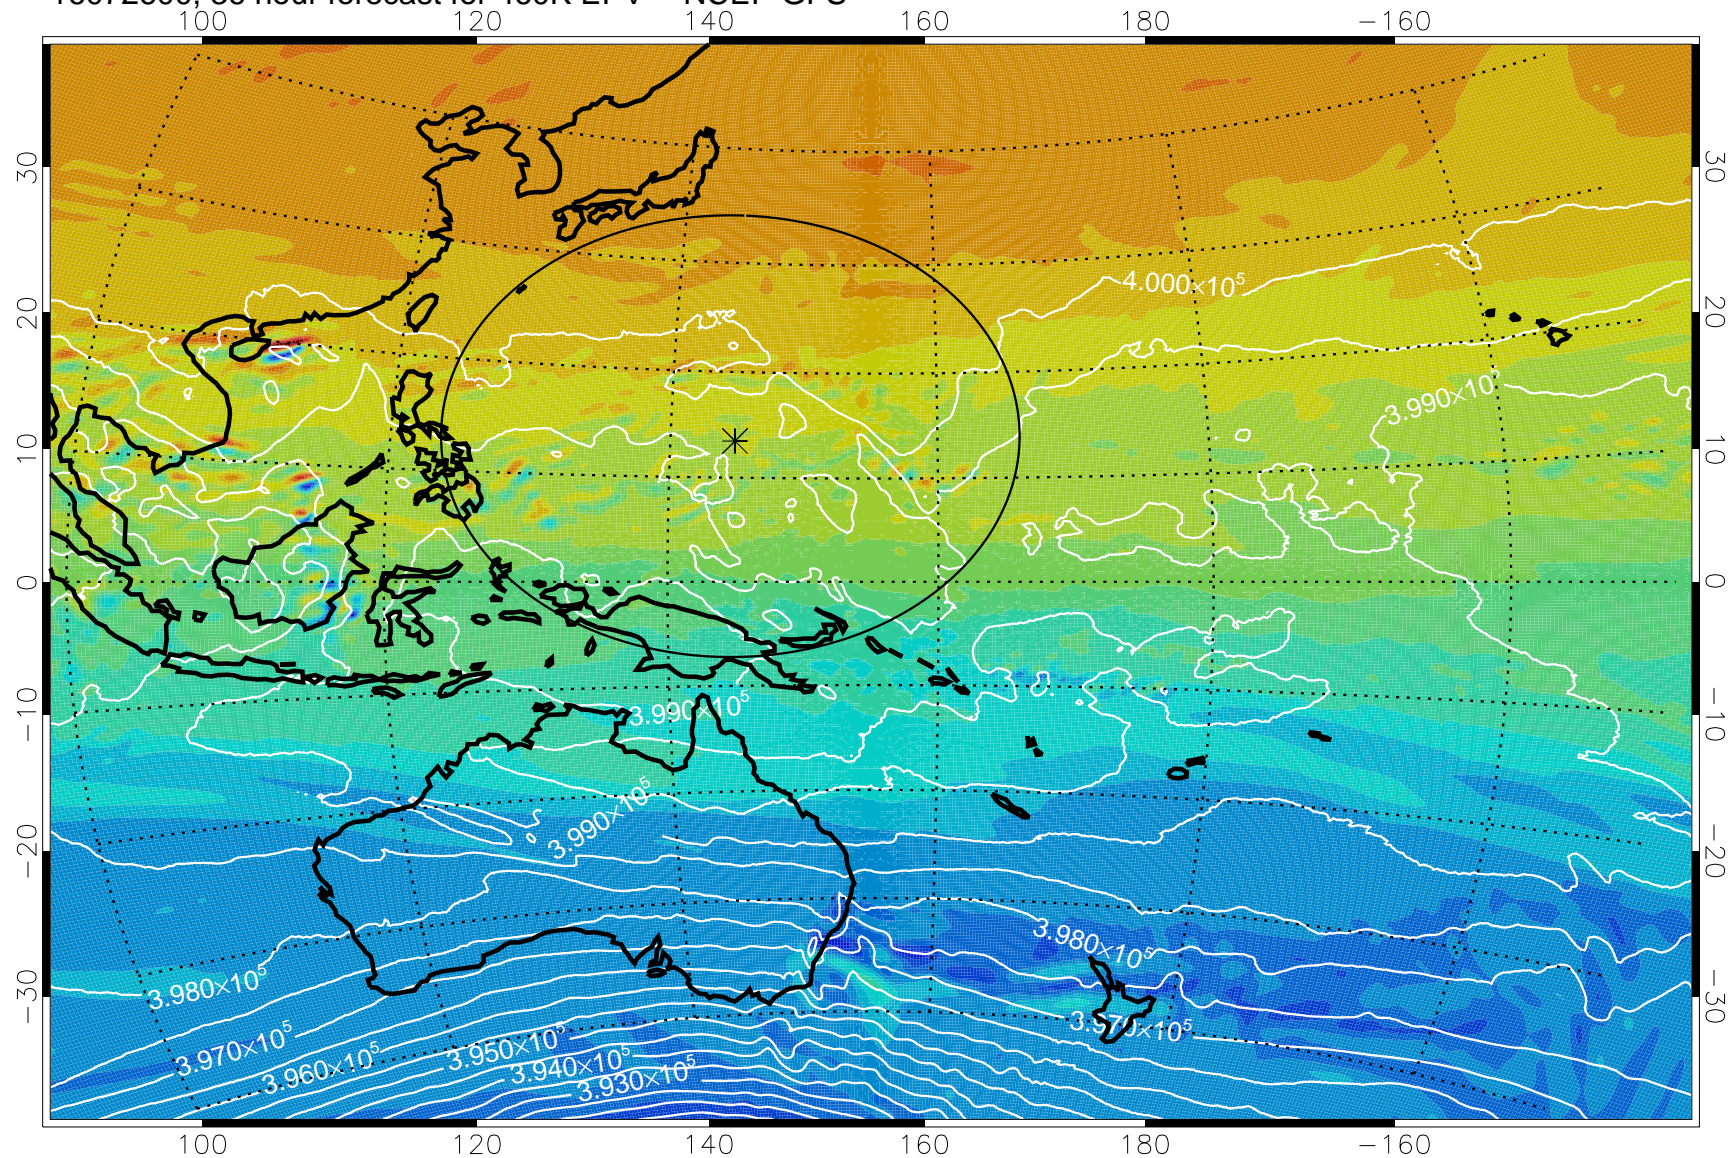

16072506, 18 hour forecast for 460K EPV -- NCEP GFS

460K Montgomery Streamfunction, white

Range ring of 2304 km

16072512, 24 hour forecast for 460K EPV -- NCEP GFS

460K Montgomery Streamfunction, white

Range ring of 2304 km

16072518, 30 hour forecast for 460K EPV -- NCEP GFS

460K Montgomery Streamfunction, white

Range ring of 2304 km

16072600, 36 hour forecast for 460K EPV -- NCEP GFS

460K Montgomery Streamfunction, white

Range ring of 2304 km

16072606, 42 hour forecast for 460K EPV -- NCEP GFS

460K Montgomery Streamfunction, white

Range ring of 2304 km

16072612, 48 hour forecast for 460K EPV -- NCEP GFS

460K Montgomery Streamfunction, white

Range ring of 2304 km

16072618, 54 hour forecast for 460K EPV -- NCEP GFS

460K Montgomery Streamfunction, white

Range ring of 2304 km

16072700, 60 hour forecast for 460K EPV -- NCEP GFS

460K Montgomery Streamfunction, white

Range ring of 2304 km