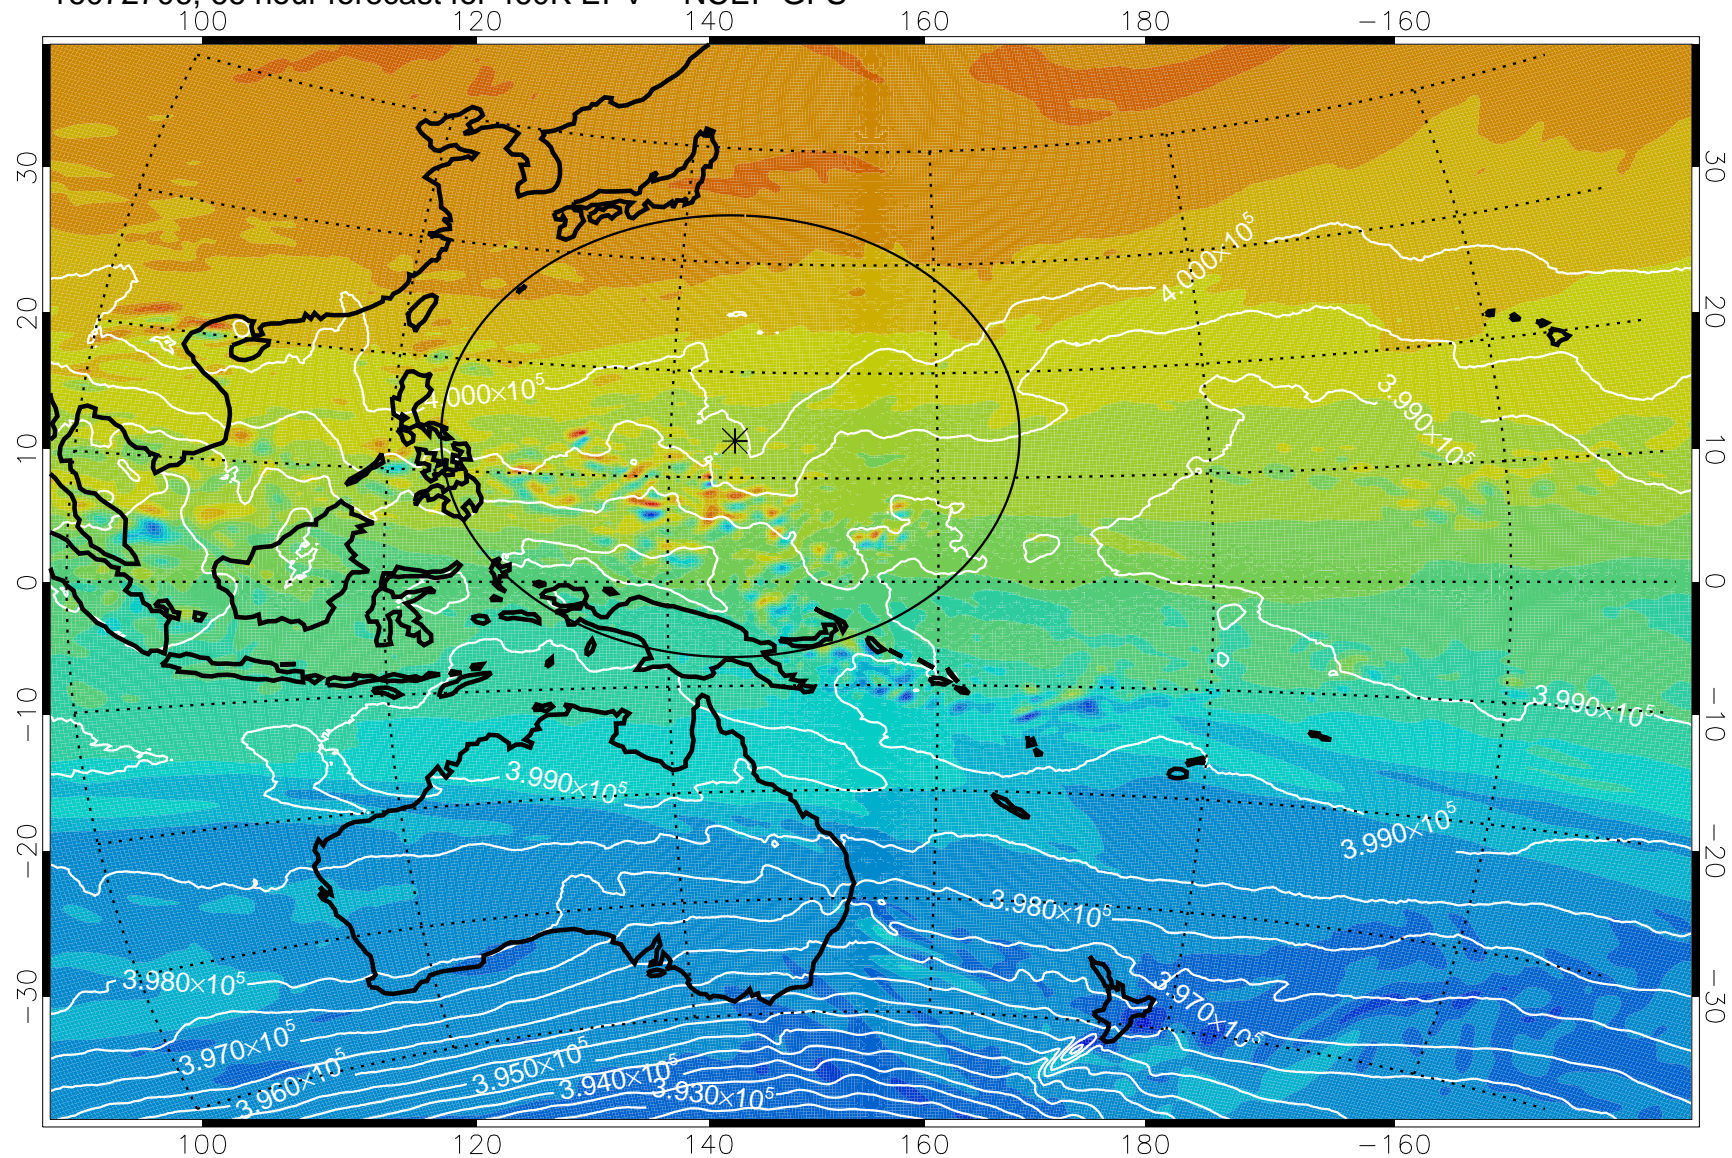

16072606, 42 hour forecast for 460K EPV -- NCEP GFS

460K Montgomery Streamfunction, white

Range ring of 2304 km

16072612, 48 hour forecast for 460K EPV -- NCEP GFS

460K Montgomery Streamfunction, white

Range ring of 2304 km

16072618, 54 hour forecast for 460K EPV -- NCEP GFS

460K Montgomery Streamfunction, white

Range ring of 2304 km

16072700, 60 hour forecast for 460K EPV -- NCEP GFS

460K Montgomery Streamfunction, white

Range ring of 2304 km

16072706, 66 hour forecast for 460K EPV -- NCEP GFS

460K Montgomery Streamfunction, white

Range ring of 2304 km

16072712, 72 hour forecast for 460K EPV -- NCEP GFS

460K Montgomery Streamfunction, white

Range ring of 2304 km

16072718, 78 hour forecast for 460K EPV -- NCEP GFS

460K Montgomery Streamfunction, white

Range ring of 2304 km

16072800, 84 hour forecast for 460K EPV -- NCEP GFS

460K Montgomery Streamfunction, white

Range ring of 2304 km