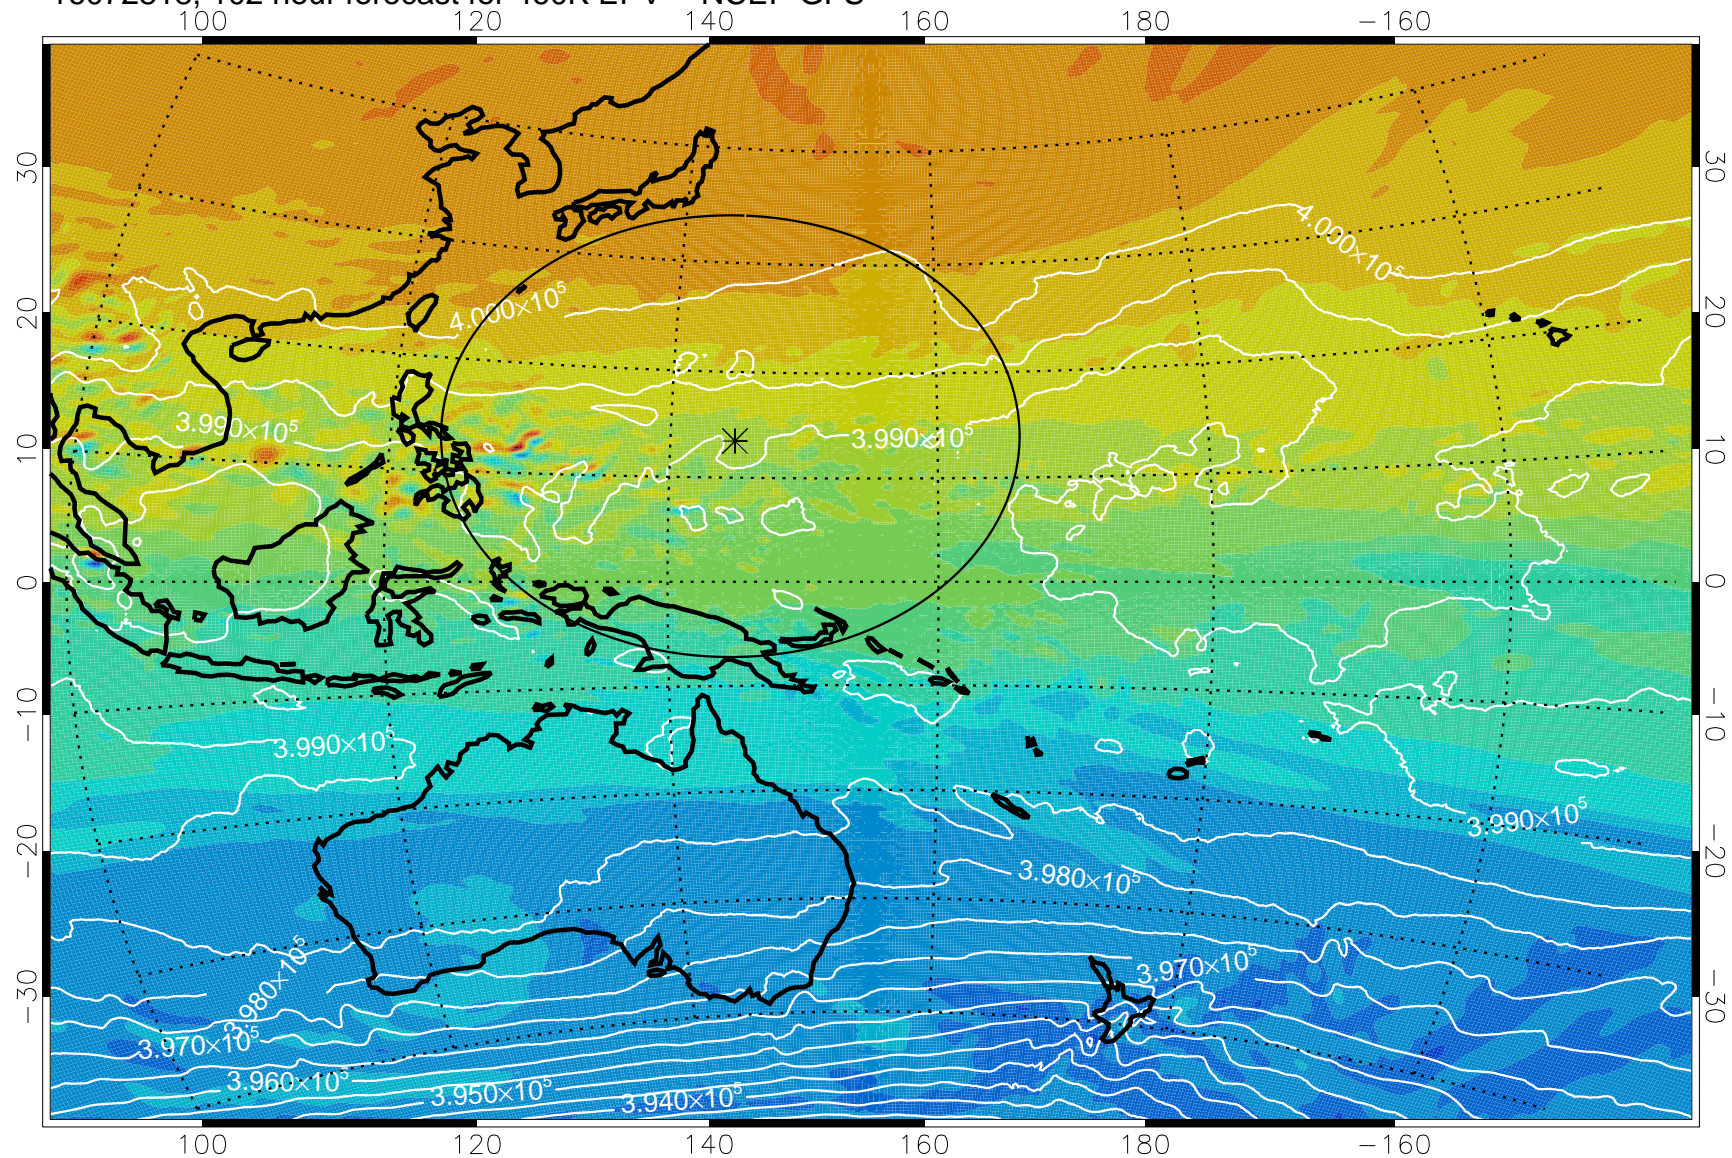

16072718, 78 hour forecast for 460K EPV -- NCEP GFS

460K Montgomery Streamfunction, white

Range ring of 2304 km

16072800, 84 hour forecast for 460K EPV -- NCEP GFS

460K Montgomery Streamfunction, white

Range ring of 2304 km

16072806, 90 hour forecast for 460K EPV -- NCEP GFS

460K Montgomery Streamfunction, white

Range ring of 2304 km

16072812, 96 hour forecast for 460K EPV -- NCEP GFS

460K Montgomery Streamfunction, white

Range ring of 2304 km

16072818, 102 hour forecast for 460K EPV -- NCEP GFS

460K Montgomery Streamfunction, white

Range ring of 2304 km

16072900, 108 hour forecast for 460K EPV -- NCEP GFS

460K Montgomery Streamfunction, white

Range ring of 2304 km

16072906, 114 hour forecast for 460K EPV -- NCEP GFS

460K Montgomery Streamfunction, white

Range ring of 2304 km

16072912, 120 hour forecast for 460K EPV -- NCEP GFS

460K Montgomery Streamfunction, white

Range ring of 2304 km