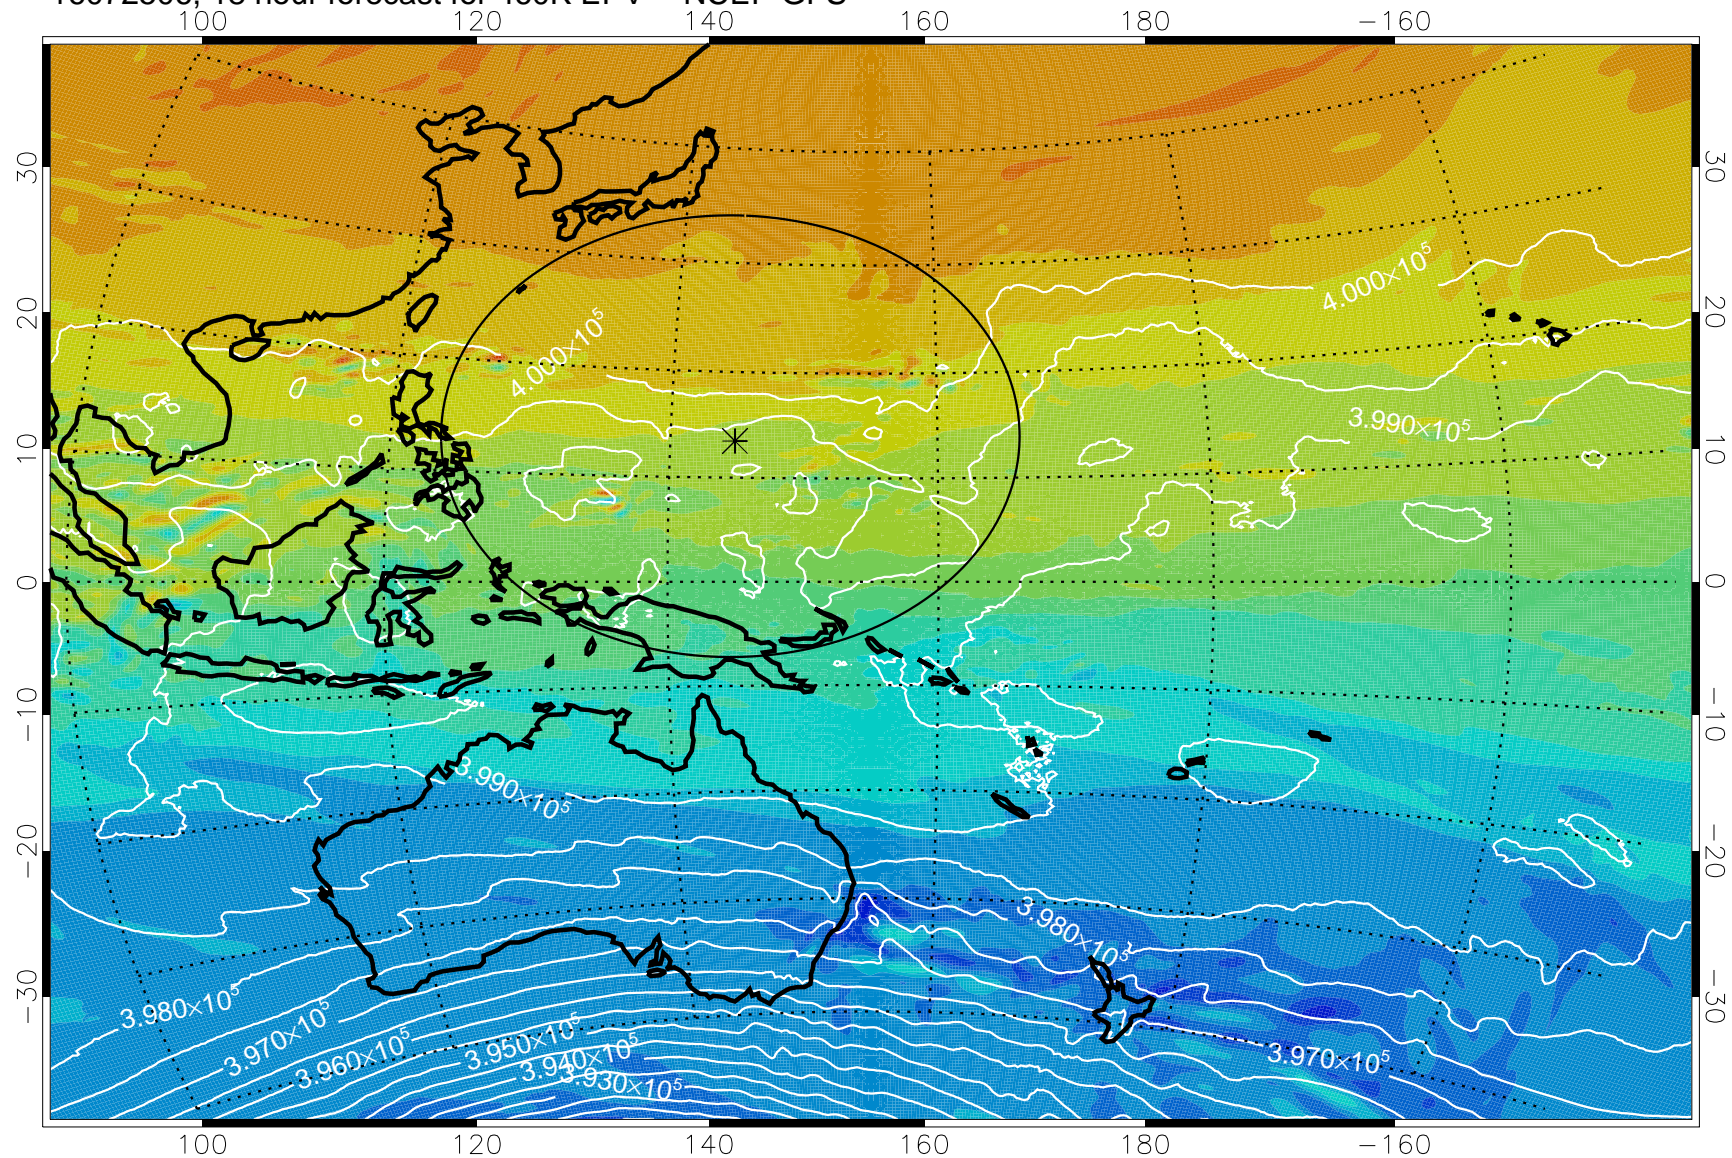

16072418, 6 hour forecast for 460K EPV -- NCEP GFS

460K Montgomery Streamfunction, white

Range ring of 2304 km

16072500, 12 hour forecast for 460K EPV -- NCEP GFS

460K Montgomery Streamfunction, white

Range ring of 2304 km

16072506, 18 hour forecast for 460K EPV -- NCEP GFS

460K Montgomery Streamfunction, white

Range ring of 2304 km

16072512, 24 hour forecast for 460K EPV -- NCEP GFS

460K Montgomery Streamfunction, white

Range ring of 2304 km

16072518, 30 hour forecast for 460K EPV -- NCEP GFS

460K Montgomery Streamfunction, white

Range ring of 2304 km

16072600, 36 hour forecast for 460K EPV -- NCEP GFS

460K Montgomery Streamfunction, white

Range ring of 2304 km

16072606, 42 hour forecast for 460K EPV -- NCEP GFS

460K Montgomery Streamfunction, white

Range ring of 2304 km

16072612, 48 hour forecast for 460K EPV -- NCEP GFS

460K Montgomery Streamfunction, white

Range ring of 2304 km