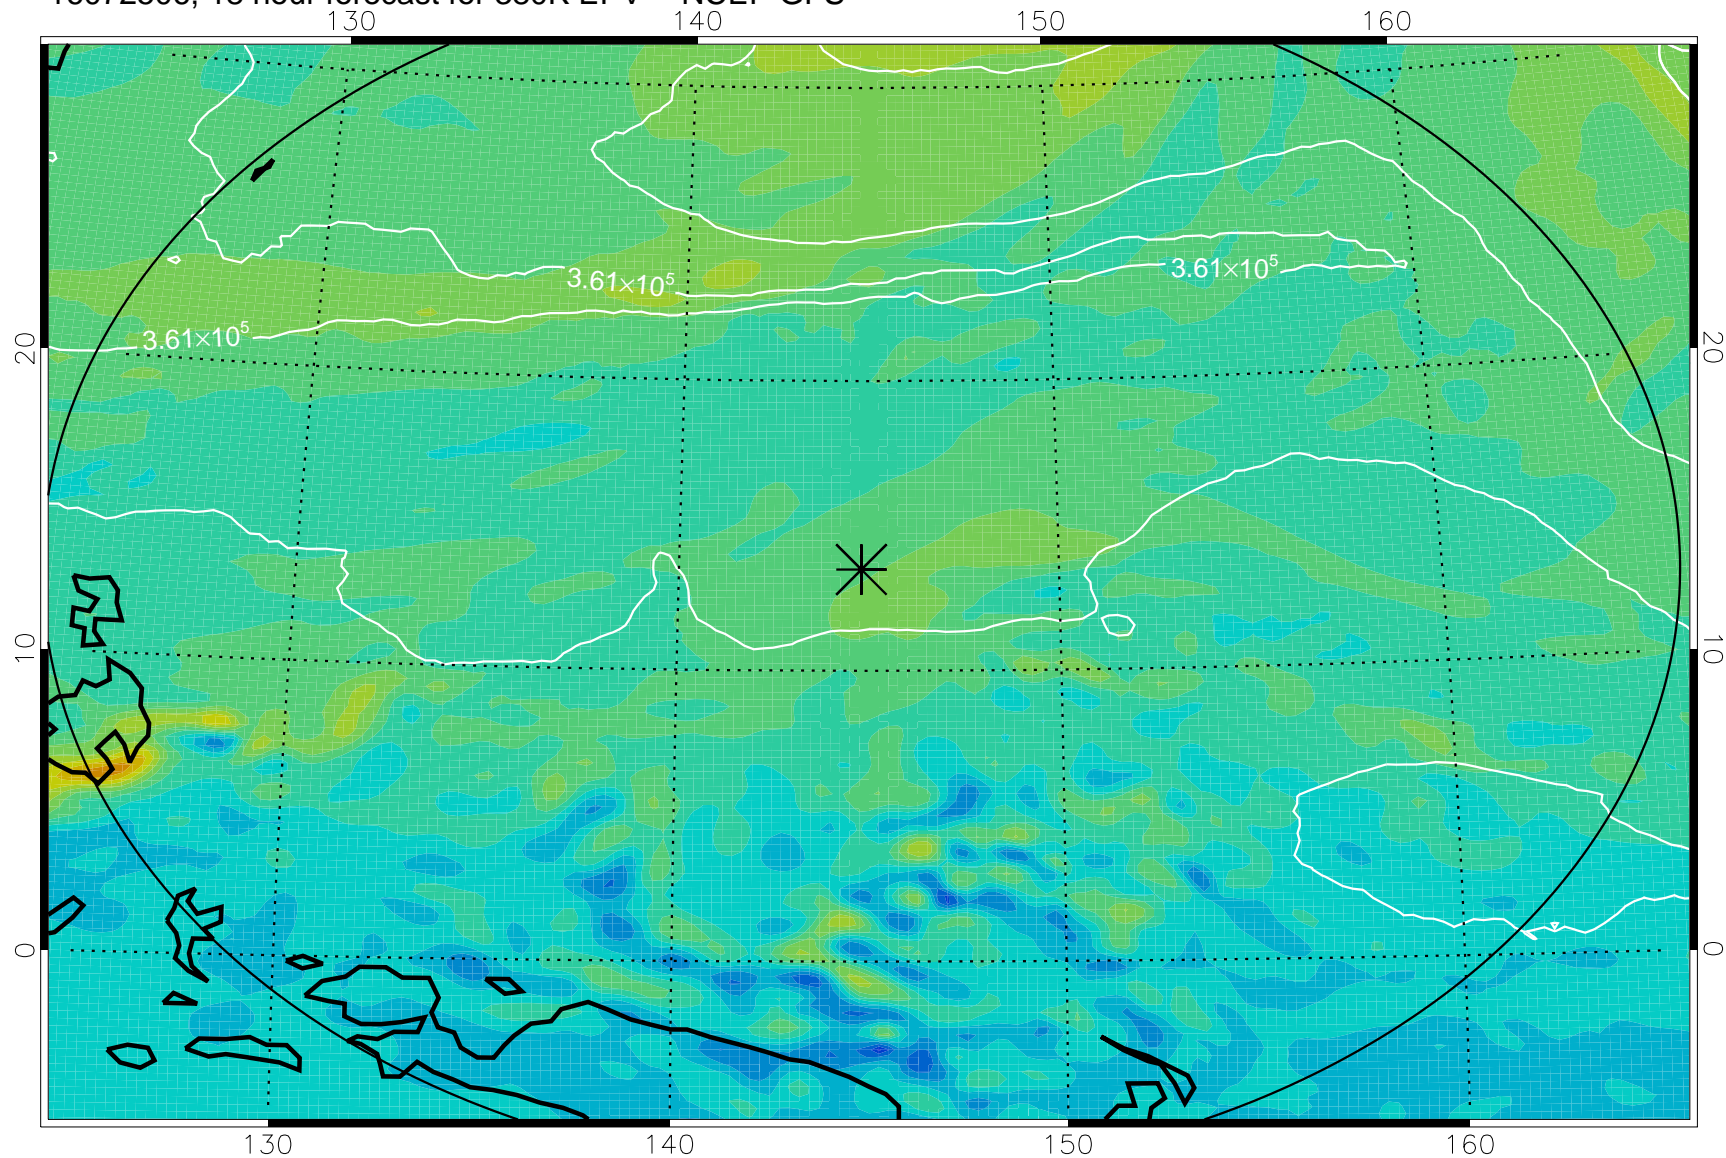

16072418, 6 hour forecast for 380K EPV -- NCEP GFS

380K Montgomery Streamfunction, white

Range ring of 2304 km

16072500, 12 hour forecast for 380K EPV -- NCEP GFS

380K Montgomery Streamfunction, white

Range ring of 2304 km

16072506, 18 hour forecast for 380K EPV -- NCEP GFS

380K Montgomery Streamfunction, white

Range ring of 2304 km

16072512, 24 hour forecast for 380K EPV -- NCEP GFS

380K Montgomery Streamfunction, white

Range ring of 2304 km

16072518, 30 hour forecast for 380K EPV -- NCEP GFS

380K Montgomery Streamfunction, white

Range ring of 2304 km

16072600, 36 hour forecast for 380K EPV -- NCEP GFS

380K Montgomery Streamfunction, white

Range ring of 2304 km

16072606, 42 hour forecast for 380K EPV -- NCEP GFS

380K Montgomery Streamfunction, white

Range ring of 2304 km

16072612, 48 hour forecast for 380K EPV -- NCEP GFS

380K Montgomery Streamfunction, white

Range ring of 2304 km