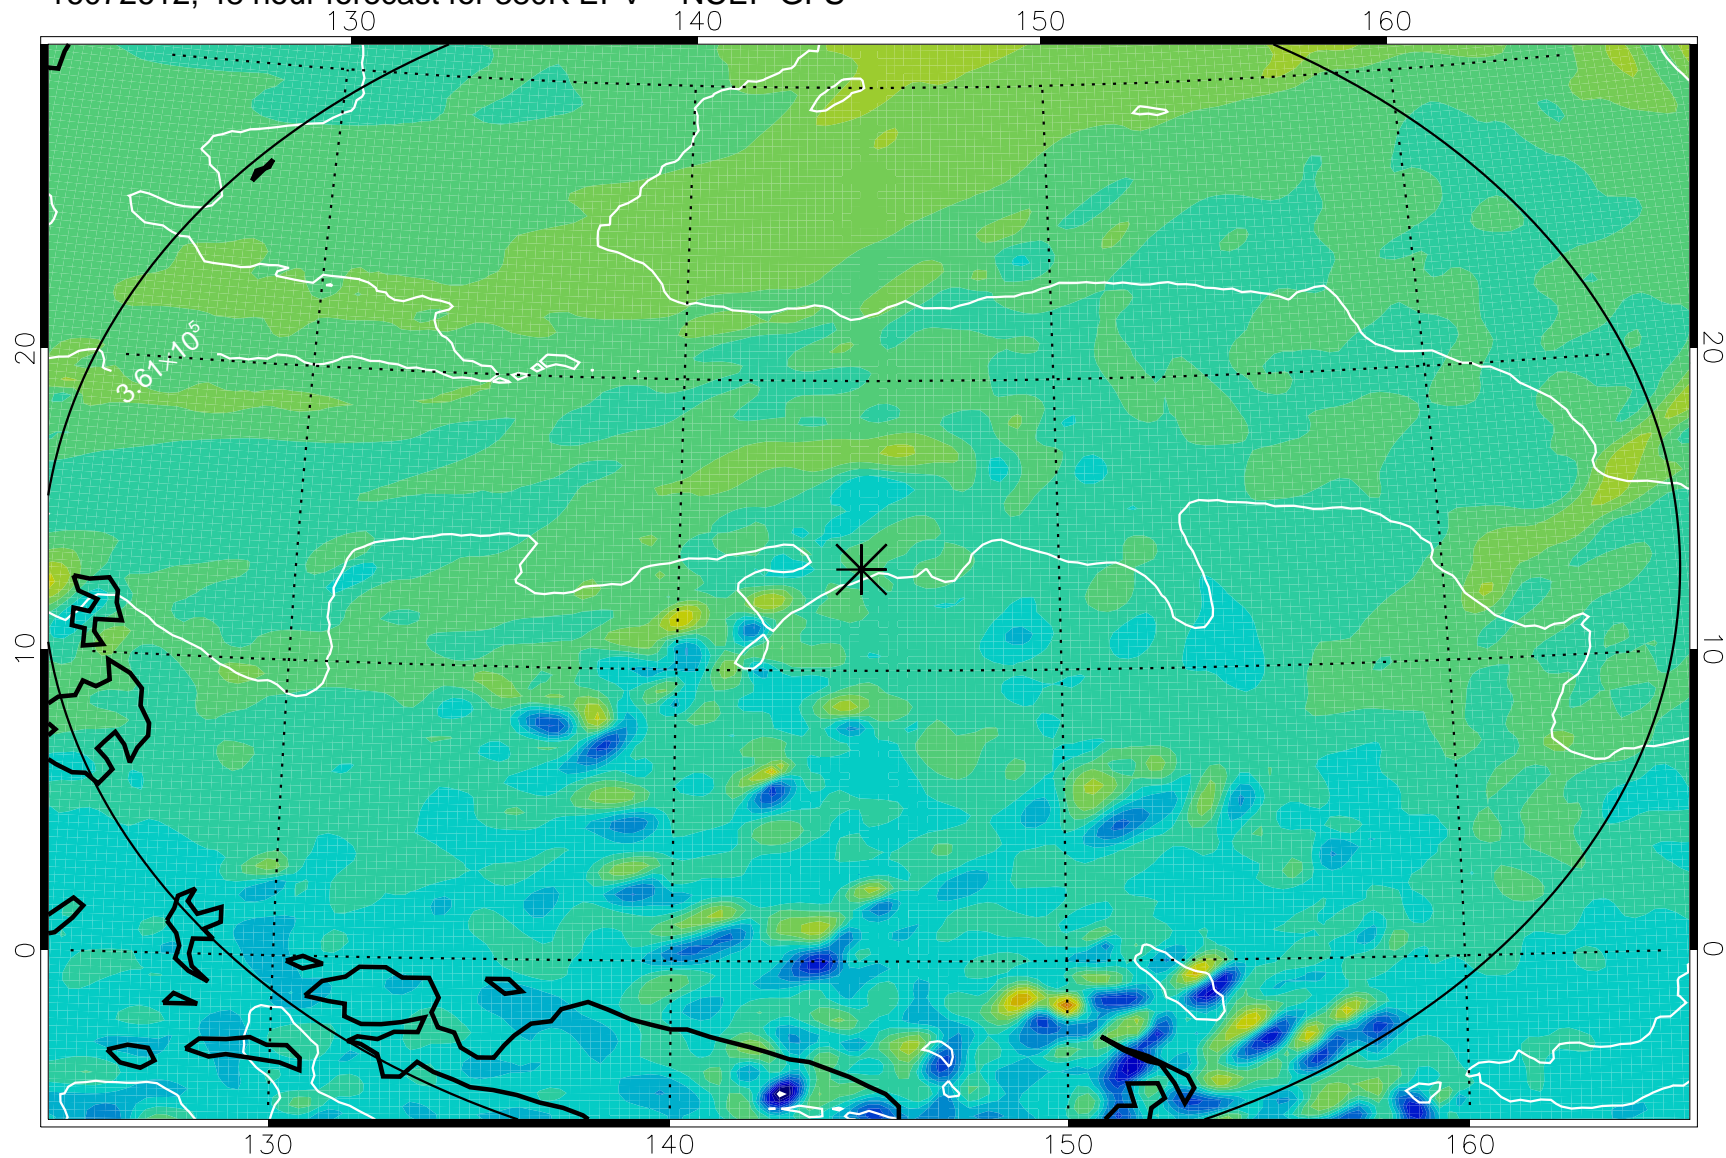

16072506, 18 hour forecast for 380K EPV -- NCEP GFS

380K Montgomery Streamfunction, white

Range ring of 2304 km

16072512, 24 hour forecast for 380K EPV -- NCEP GFS

380K Montgomery Streamfunction, white

Range ring of 2304 km

16072518, 30 hour forecast for 380K EPV -- NCEP GFS

380K Montgomery Streamfunction, white

Range ring of 2304 km

16072600, 36 hour forecast for 380K EPV -- NCEP GFS

380K Montgomery Streamfunction, white

Range ring of 2304 km

16072606, 42 hour forecast for 380K EPV -- NCEP GFS

380K Montgomery Streamfunction, white

Range ring of 2304 km

16072612, 48 hour forecast for 380K EPV -- NCEP GFS

380K Montgomery Streamfunction, white

Range ring of 2304 km

16072618, 54 hour forecast for 380K EPV -- NCEP GFS

380K Montgomery Streamfunction, white

Range ring of 2304 km

16072700, 60 hour forecast for 380K EPV -- NCEP GFS

380K Montgomery Streamfunction, white

Range ring of 2304 km