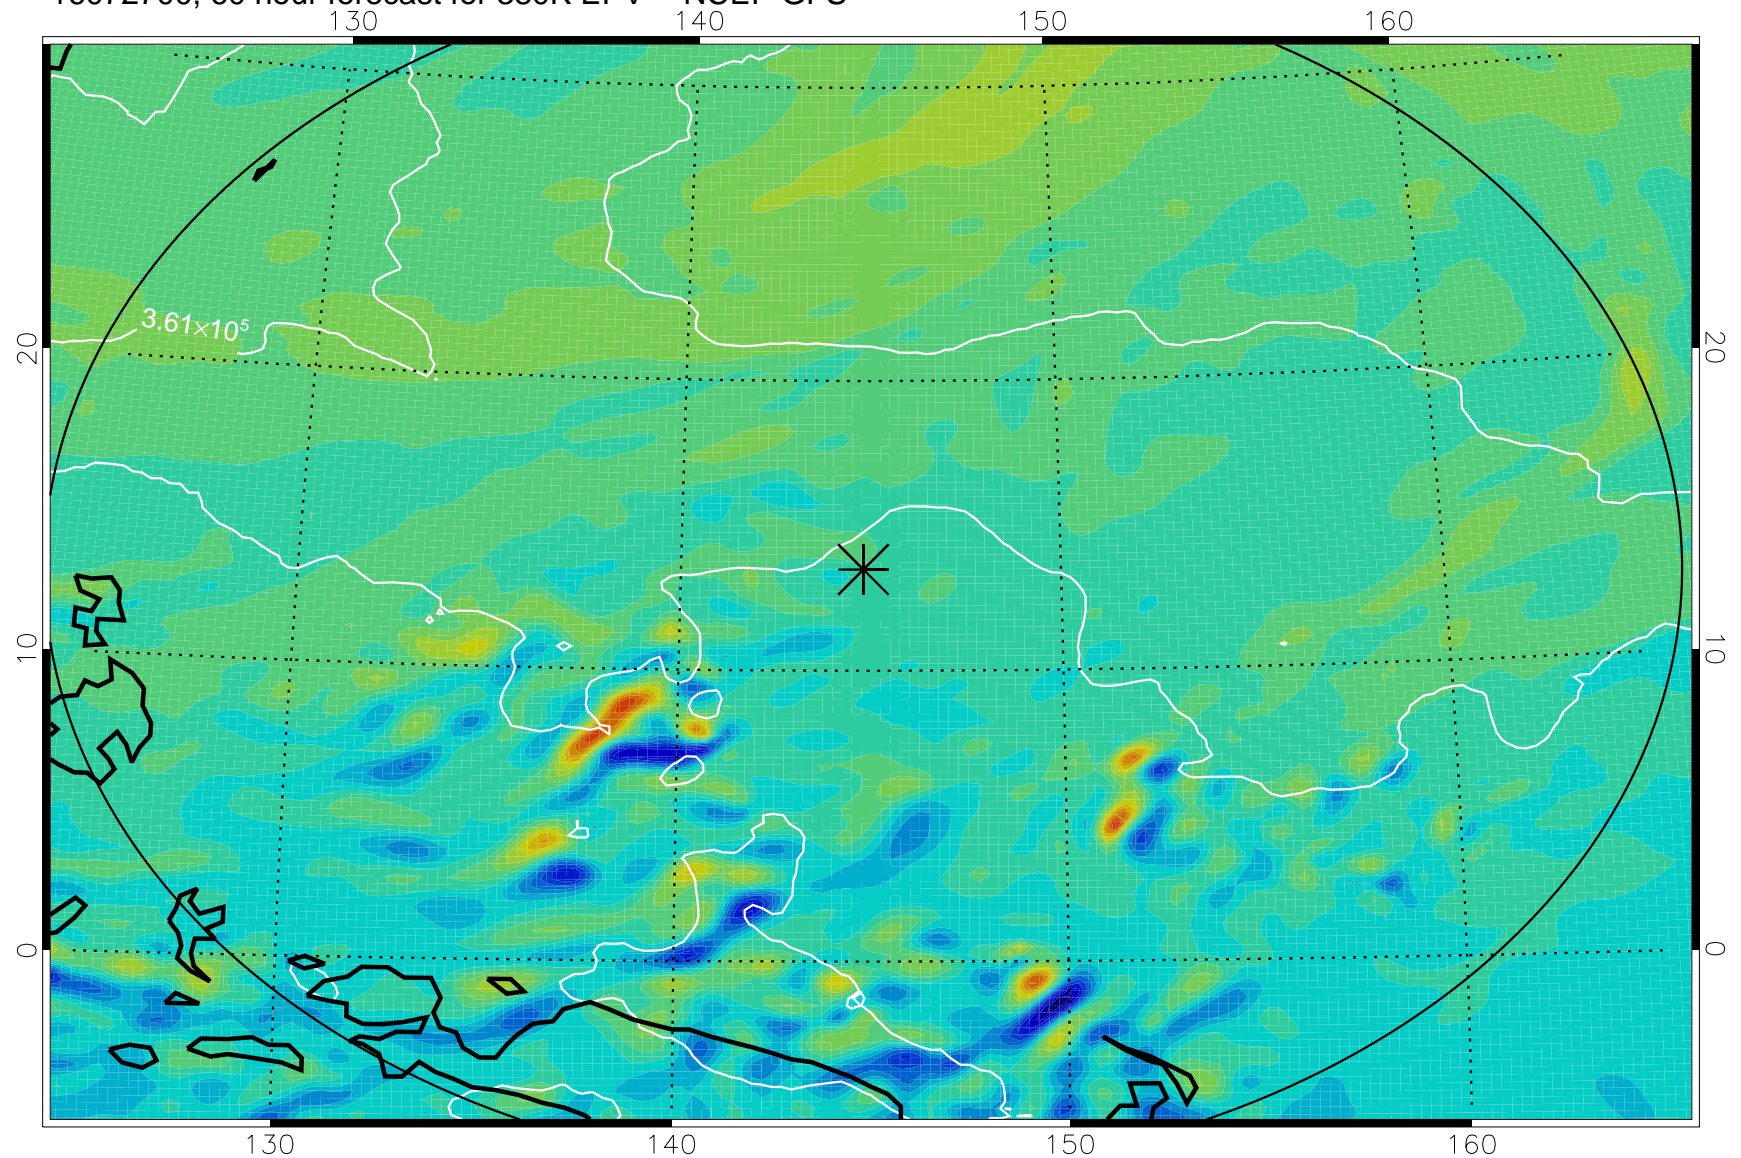

16072518, 30 hour forecast for 380K EPV -- NCEP GFS

380K Montgomery Streamfunction, white

Range ring of 2304 km

16072600, 36 hour forecast for 380K EPV -- NCEP GFS

380K Montgomery Streamfunction, white

Range ring of 2304 km

16072606, 42 hour forecast for 380K EPV -- NCEP GFS

380K Montgomery Streamfunction, white

Range ring of 2304 km

16072612, 48 hour forecast for 380K EPV -- NCEP GFS

380K Montgomery Streamfunction, white

Range ring of 2304 km

16072618, 54 hour forecast for 380K EPV -- NCEP GFS

380K Montgomery Streamfunction, white

Range ring of 2304 km

16072700, 60 hour forecast for 380K EPV -- NCEP GFS

380K Montgomery Streamfunction, white

Range ring of 2304 km

16072718, 78 hour forecast for 380K EPV -- NCEP GFS

380K Montgomery Streamfunction, white

Range ring of 2304 km

16072800, 84 hour forecast for 380K EPV -- NCEP GFS

380K Montgomery Streamfunction, white

Range ring of 2304 km