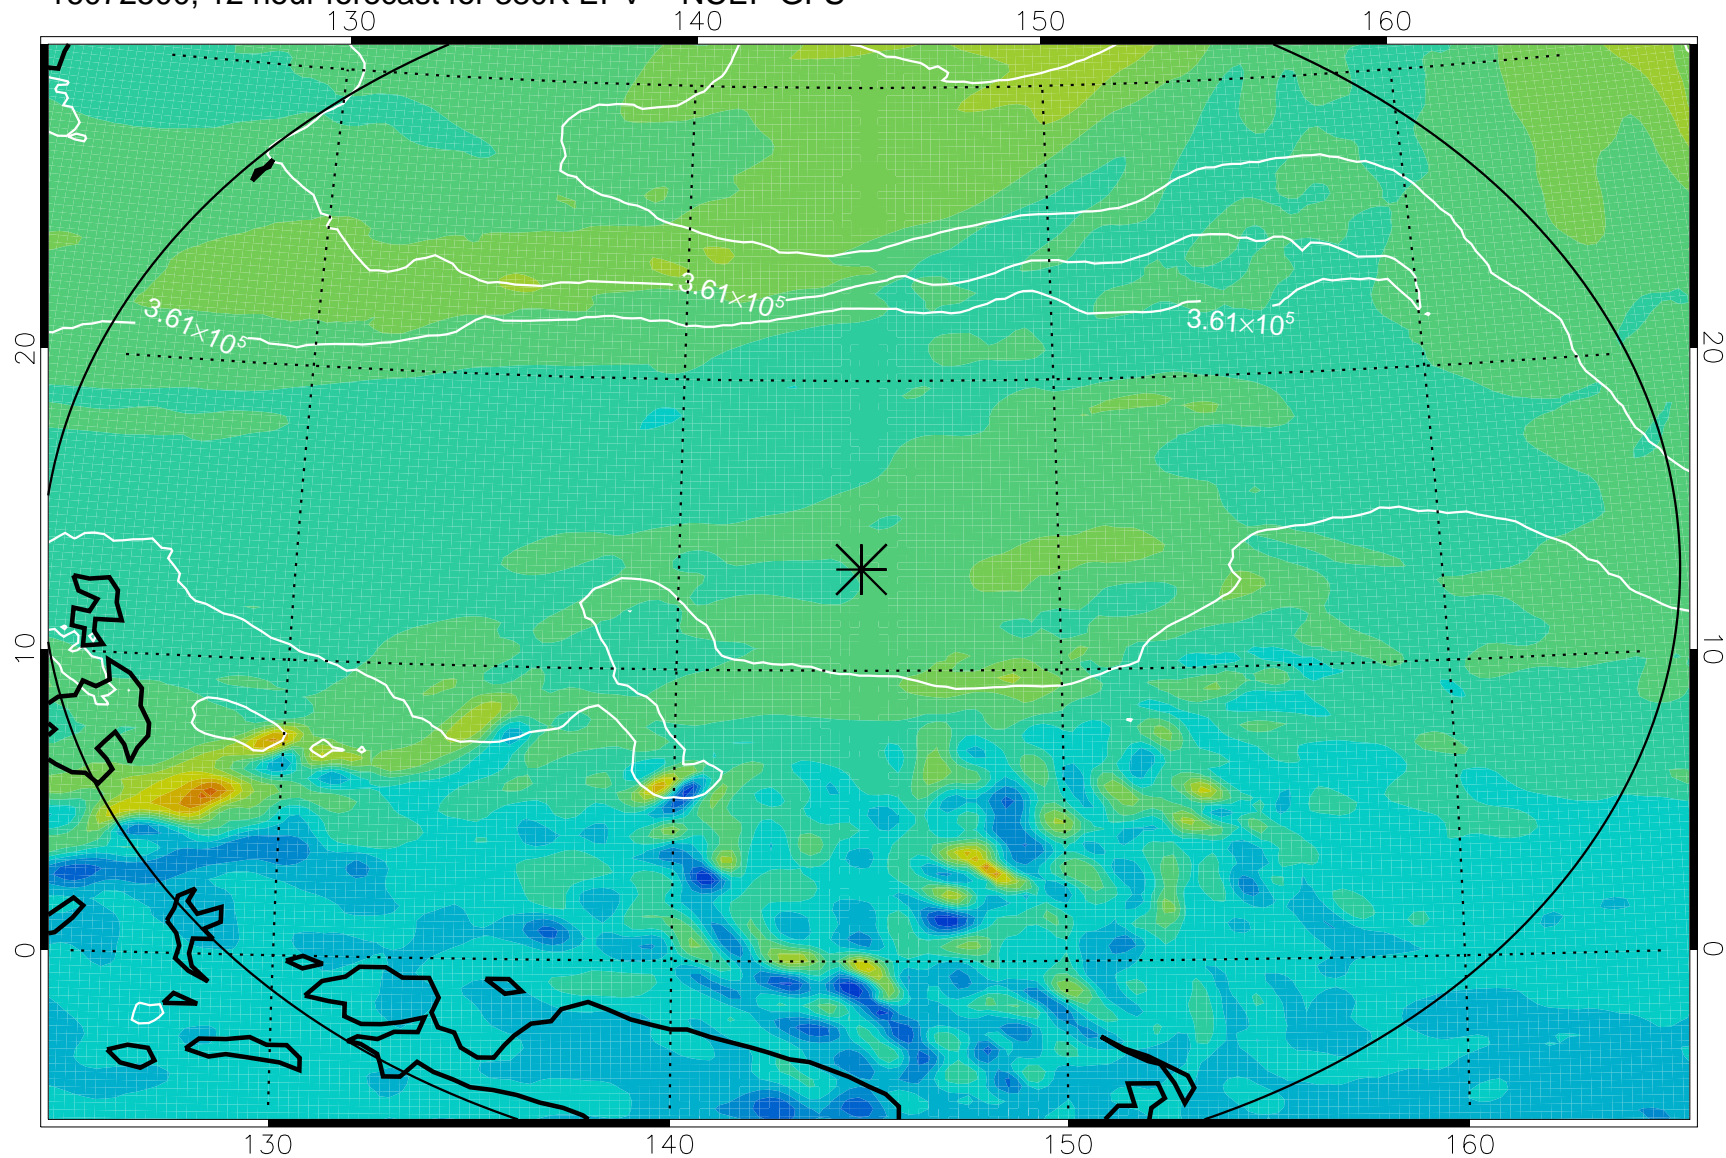

16072418, 6 hour forecast for 380K EPV -- NCEP GFS

380K Montgomery Streamfunction, white

Range ring of 2304 km

16072500, 12 hour forecast for 380K EPV -- NCEP GFS

380K Montgomery Streamfunction, white

Range ring of 2304 km

16072506, 18 hour forecast for 380K EPV -- NCEP GFS

380K Montgomery Streamfunction, white

Range ring of 2304 km

16072512, 24 hour forecast for 380K EPV -- NCEP GFS

380K Montgomery Streamfunction, white

Range ring of 2304 km

16072518, 30 hour forecast for 380K EPV -- NCEP GFS

380K Montgomery Streamfunction, white

Range ring of 2304 km

16072600, 36 hour forecast for 380K EPV -- NCEP GFS

380K Montgomery Streamfunction, white

Range ring of 2304 km

16072606, 42 hour forecast for 380K EPV -- NCEP GFS

380K Montgomery Streamfunction, white

Range ring of 2304 km

16072612, 48 hour forecast for 380K EPV -- NCEP GFS

380K Montgomery Streamfunction, white

Range ring of 2304 km