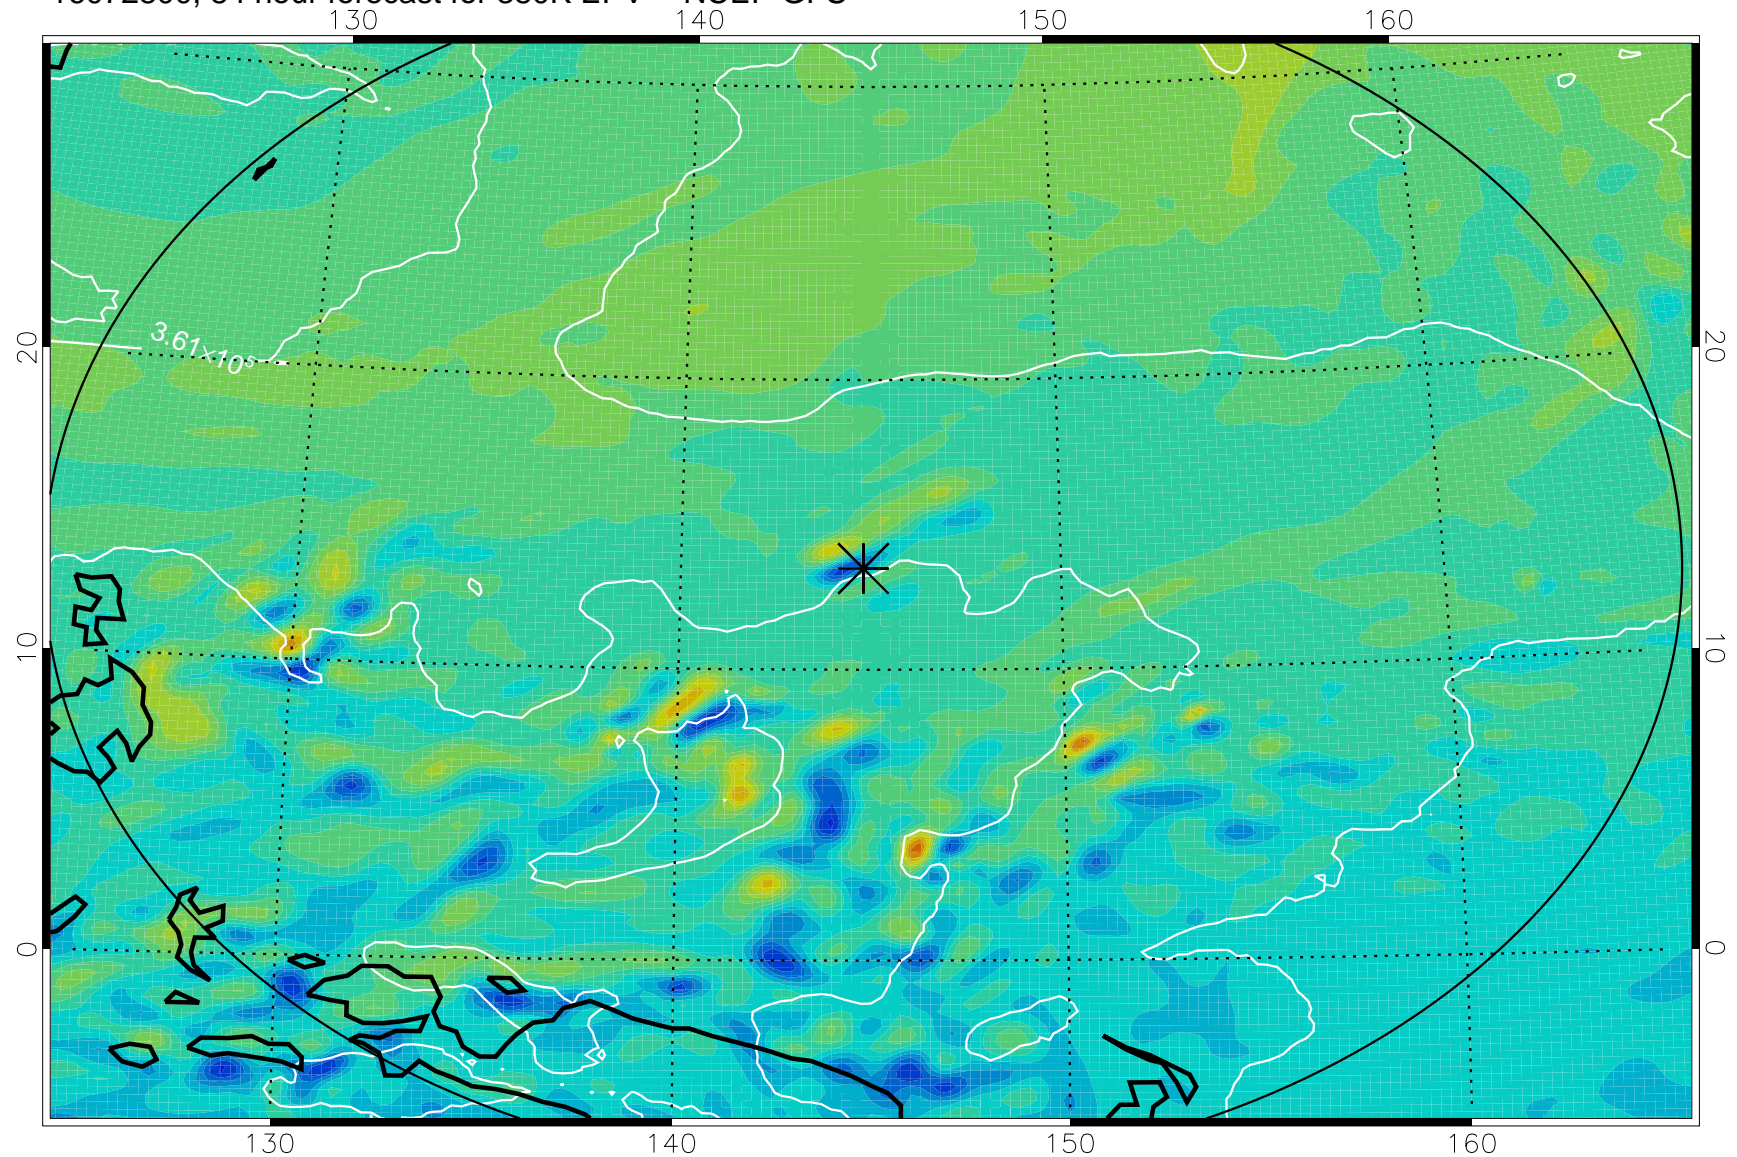

16072706, 66 hour forecast for 380K EPV -- NCEP GFS

380K Montgomery Streamfunction, white

Range ring of 2304 km

16072712, 72 hour forecast for 380K EPV -- NCEP GFS

380K Montgomery Streamfunction, white

Range ring of 2304 km

16072718, 78 hour forecast for 380K EPV -- NCEP GFS

380K Montgomery Streamfunction, white

Range ring of 2304 km

16072800, 84 hour forecast for 380K EPV -- NCEP GFS

380K Montgomery Streamfunction, white

Range ring of 2304 km

16072806, 90 hour forecast for 380K EPV -- NCEP GFS

380K Montgomery Streamfunction, white

Range ring of 2304 km

16072812, 96 hour forecast for 380K EPV -- NCEP GFS

380K Montgomery Streamfunction, white

Range ring of 2304 km

16072818, 102 hour forecast for 380K EPV -- NCEP GFS

380K Montgomery Streamfunction, white

Range ring of 2304 km

16072900, 108 hour forecast for 380K EPV -- NCEP GFS

380K Montgomery Streamfunction, white

Range ring of 2304 km