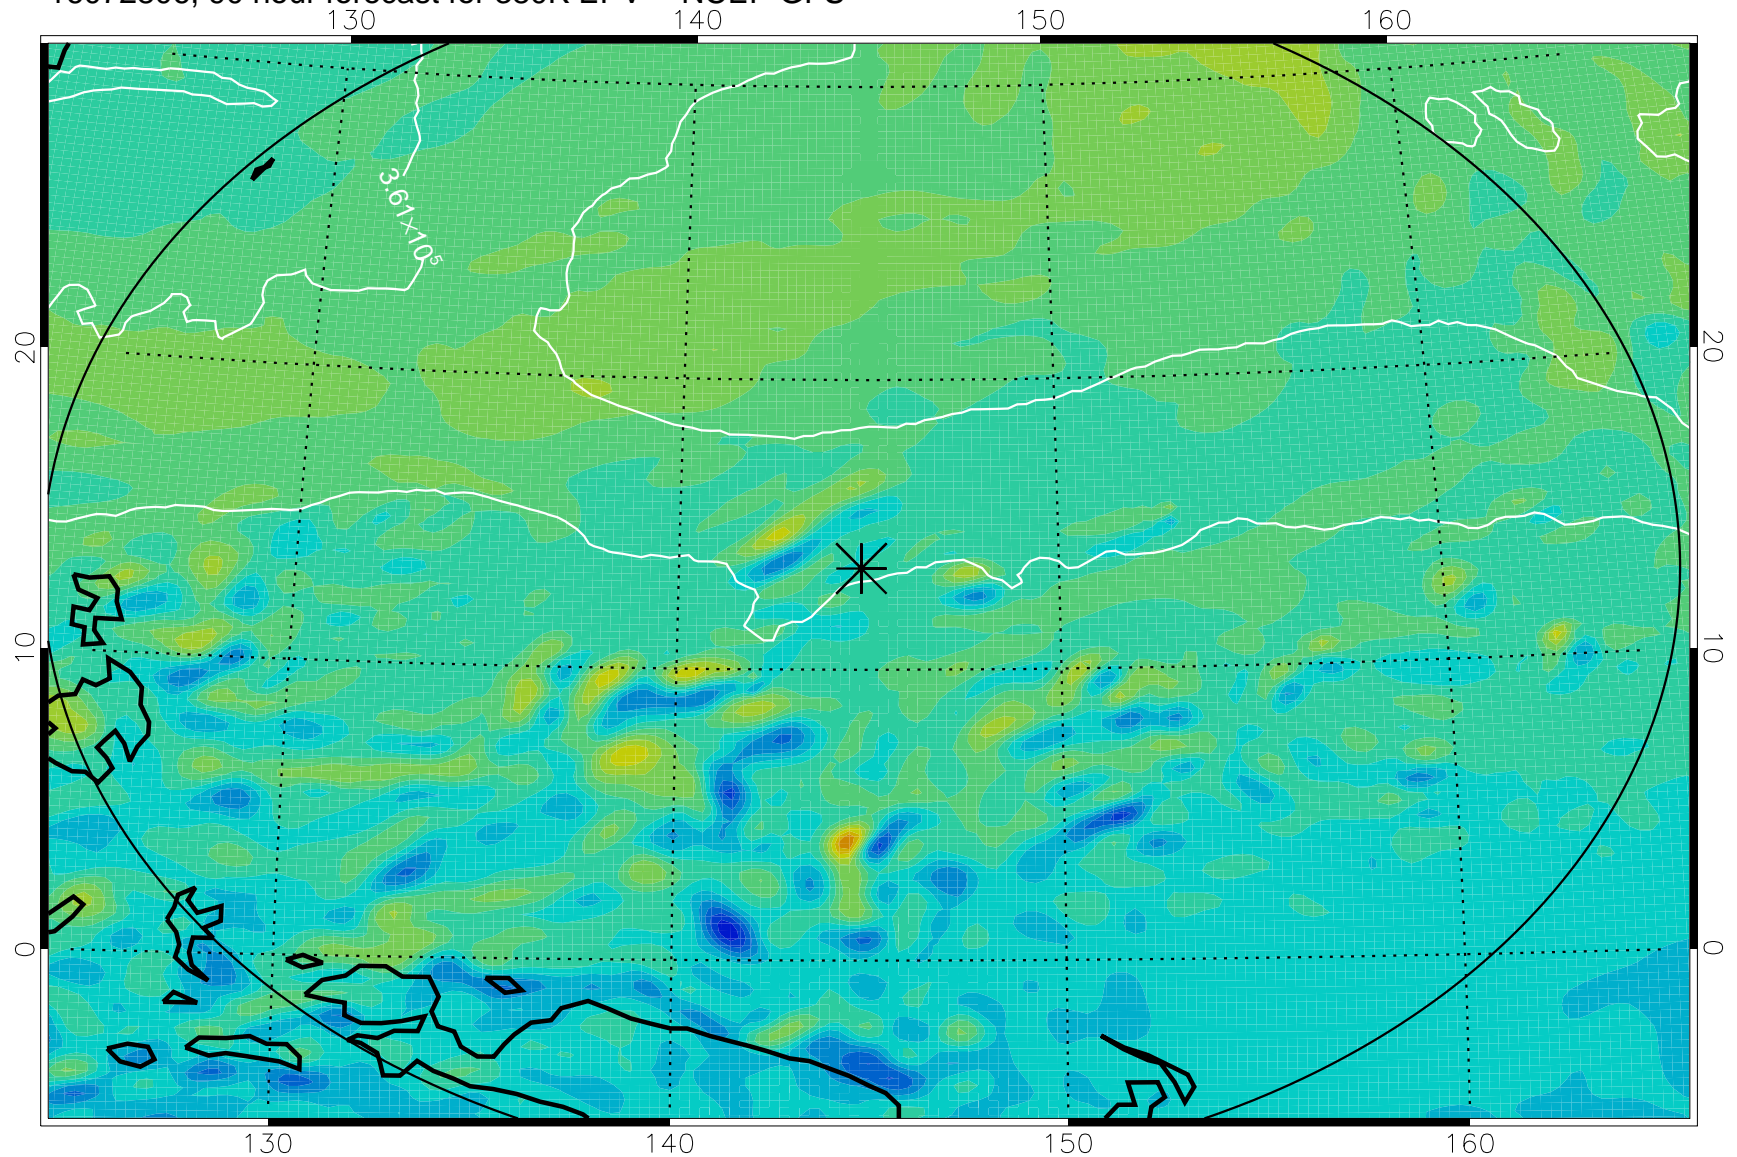

16072718, 78 hour forecast for 380K EPV -- NCEP GFS

380K Montgomery Streamfunction, white

Range ring of 2304 km

16072800, 84 hour forecast for 380K EPV -- NCEP GFS

380K Montgomery Streamfunction, white

Range ring of 2304 km

16072806, 90 hour forecast for 380K EPV -- NCEP GFS

380K Montgomery Streamfunction, white

Range ring of 2304 km

16072812, 96 hour forecast for 380K EPV -- NCEP GFS

380K Montgomery Streamfunction, white

Range ring of 2304 km

16072818, 102 hour forecast for 380K EPV -- NCEP GFS

380K Montgomery Streamfunction, white

Range ring of 2304 km

16072900, 108 hour forecast for 380K EPV -- NCEP GFS

380K Montgomery Streamfunction, white

Range ring of 2304 km

16072906, 114 hour forecast for 380K EPV -- NCEP GFS

380K Montgomery Streamfunction, white

Range ring of 2304 km

16072912, 120 hour forecast for 380K EPV -- NCEP GFS

380K Montgomery Streamfunction, white

Range ring of 2304 km