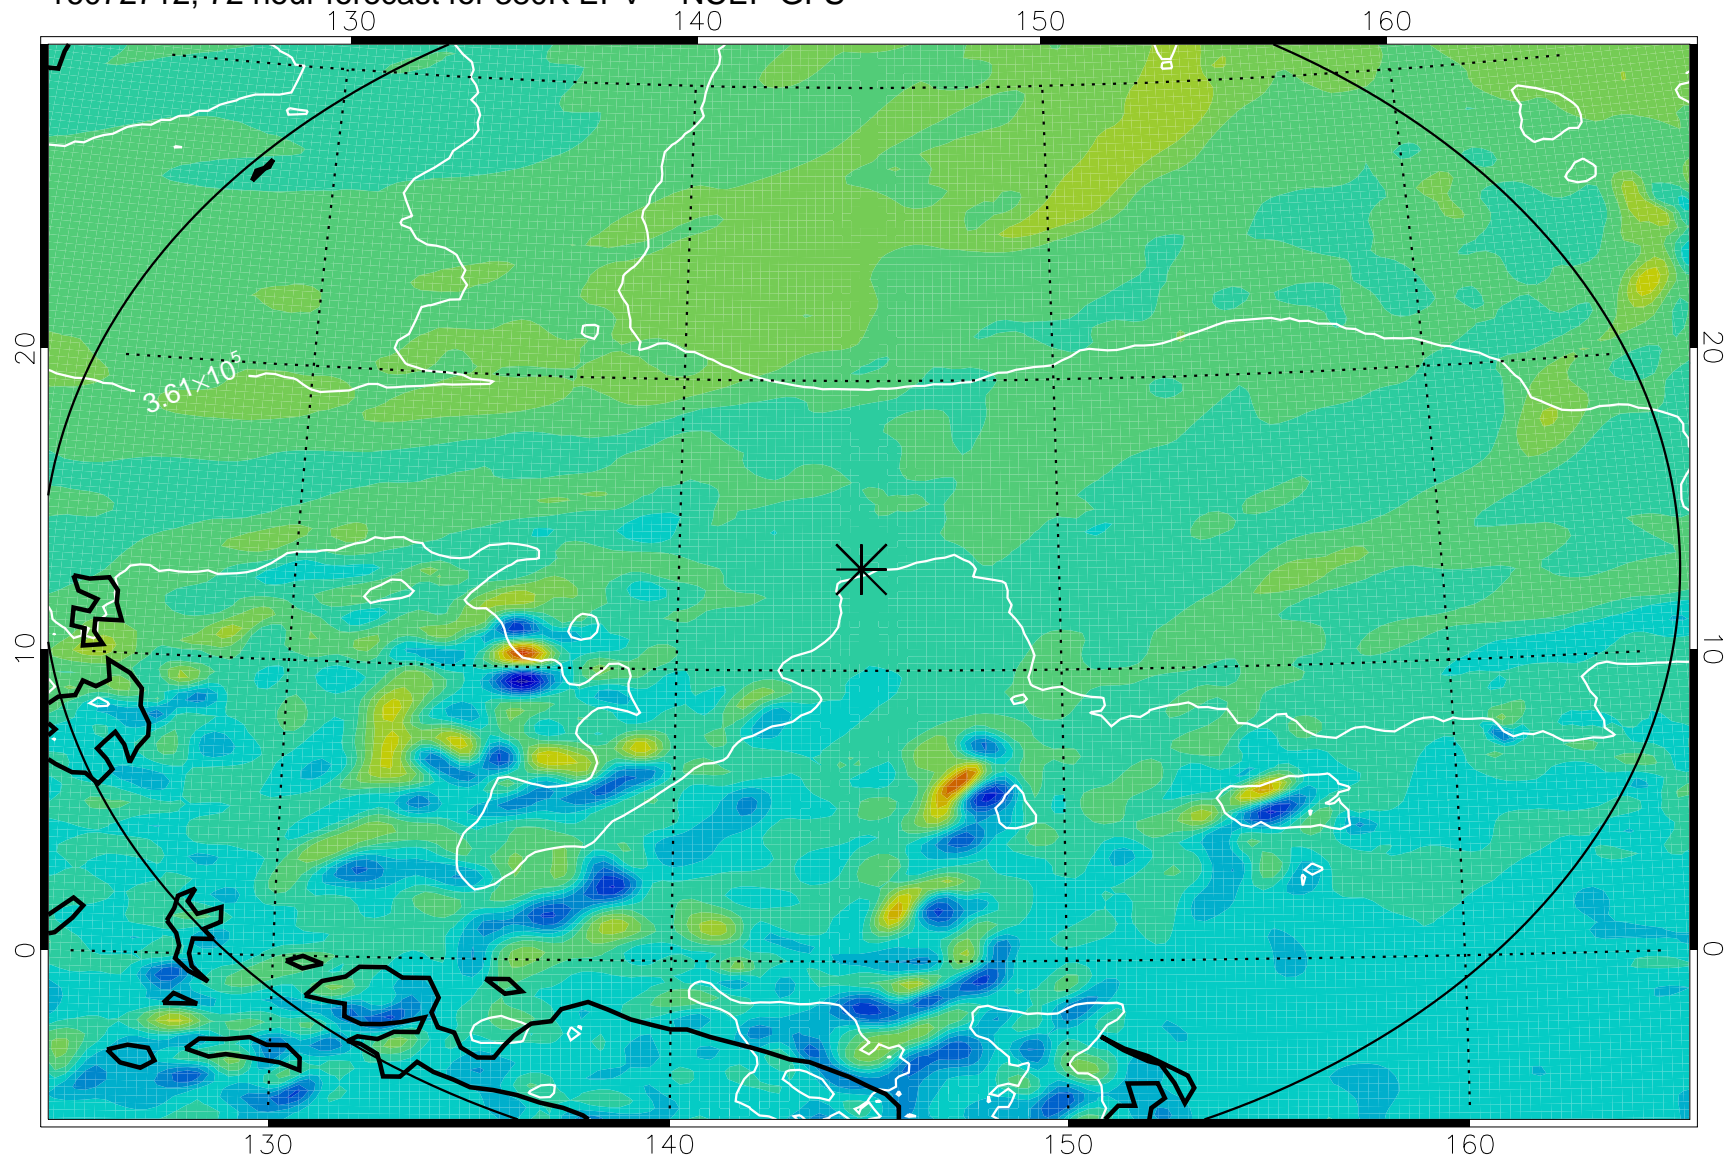

16072618, 54 hour forecast for 380K EPV -- NCEP GFS

380K Montgomery Streamfunction, white

Range ring of 2304 km

16072700, 60 hour forecast for 380K EPV -- NCEP GFS

380K Montgomery Streamfunction, white

Range ring of 2304 km

16072706, 66 hour forecast for 380K EPV -- NCEP GFS

380K Montgomery Streamfunction, white

Range ring of 2304 km

16072712, 72 hour forecast for 380K EPV -- NCEP GFS

380K Montgomery Streamfunction, white

Range ring of 2304 km

16072718, 78 hour forecast for 380K EPV -- NCEP GFS

380K Montgomery Streamfunction, white

Range ring of 2304 km

16072800, 84 hour forecast for 380K EPV -- NCEP GFS

380K Montgomery Streamfunction, white

Range ring of 2304 km

16072818, 102 hour forecast for 380K EPV -- NCEP GFS

380K Montgomery Streamfunction, white

Range ring of 2304 km

16072900, 108 hour forecast for 380K EPV -- NCEP GFS

380K Montgomery Streamfunction, white

Range ring of 2304 km