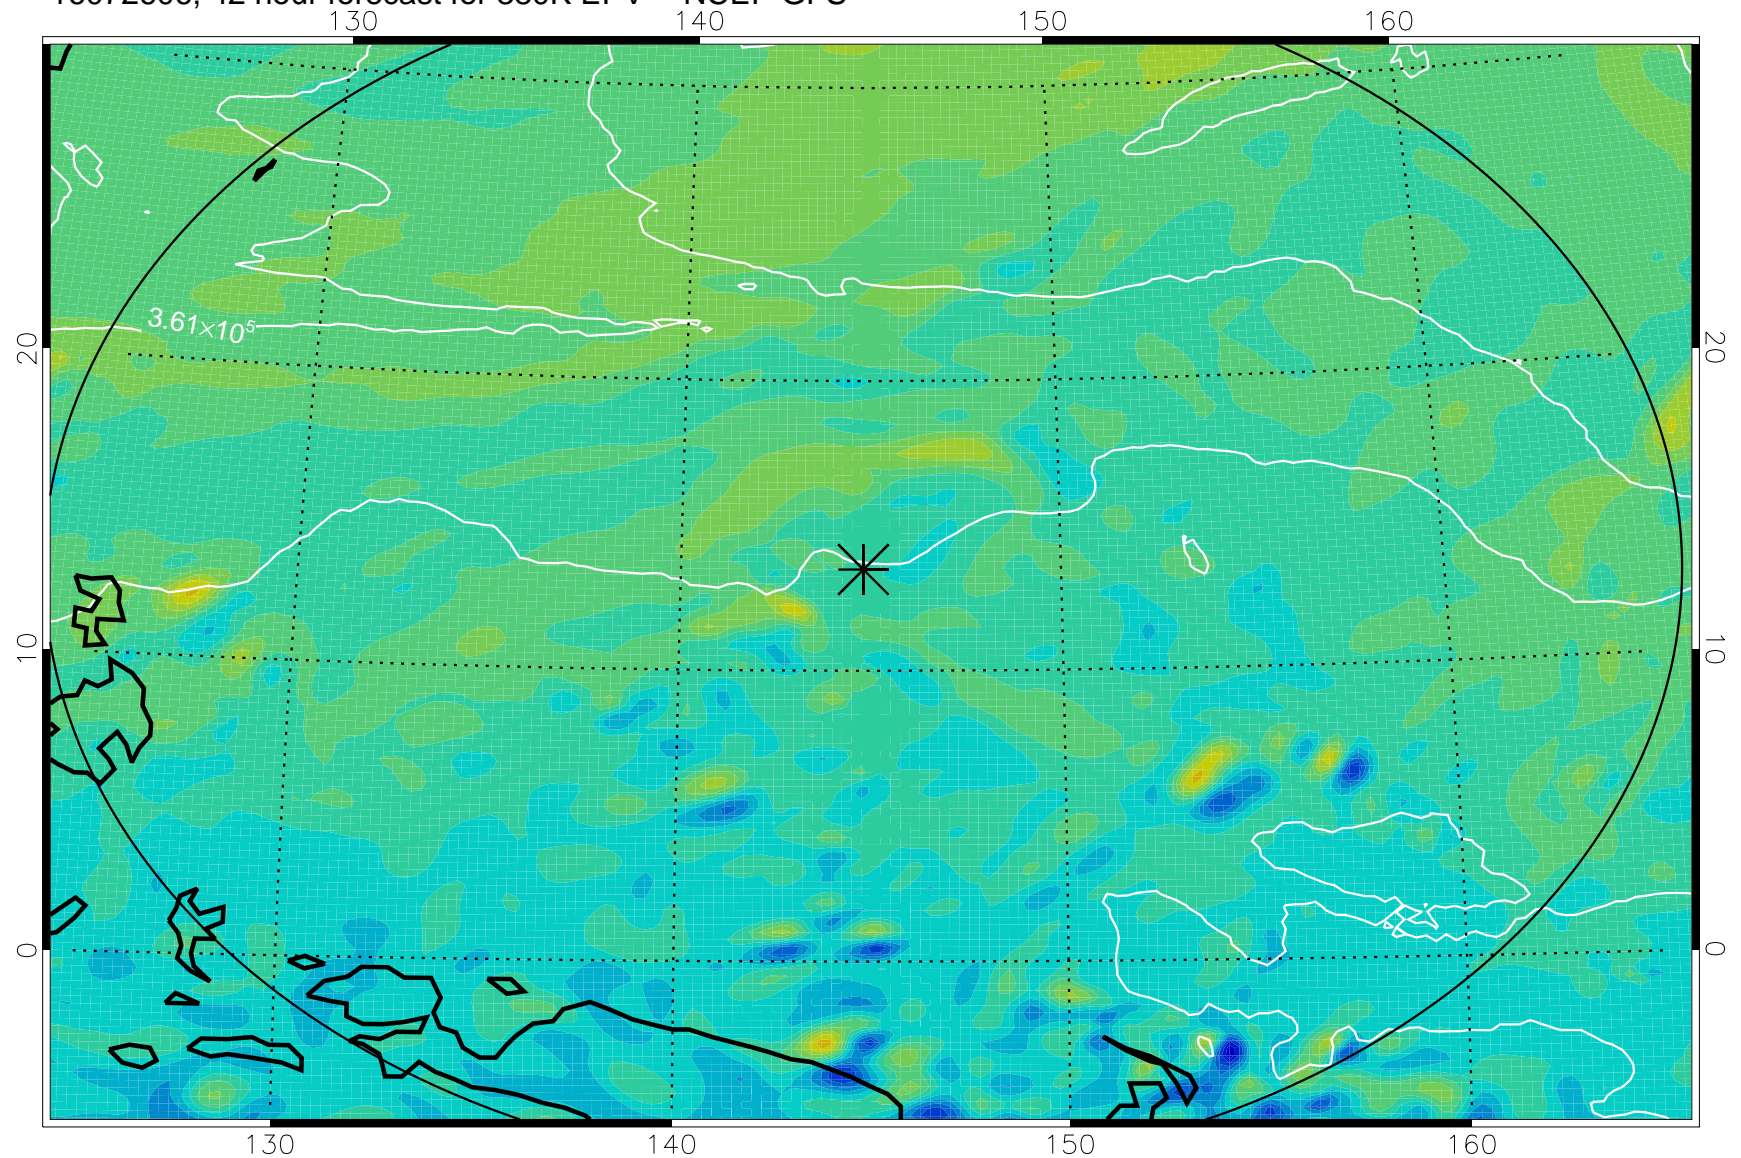

16072506, 18 hour forecast for 380K EPV -- NCEP GFS

380K Montgomery Streamfunction, white

Range ring of 2304 km

16072512, 24 hour forecast for 380K EPV -- NCEP GFS

380K Montgomery Streamfunction, white

Range ring of 2304 km

16072518, 30 hour forecast for 380K EPV -- NCEP GFS

380K Montgomery Streamfunction, white

Range ring of 2304 km

16072600, 36 hour forecast for 380K EPV -- NCEP GFS

380K Montgomery Streamfunction, white

Range ring of 2304 km

16072606, 42 hour forecast for 380K EPV -- NCEP GFS

380K Montgomery Streamfunction, white

Range ring of 2304 km

16072612, 48 hour forecast for 380K EPV -- NCEP GFS

380K Montgomery Streamfunction, white

Range ring of 2304 km

16072618, 54 hour forecast for 380K EPV -- NCEP GFS

380K Montgomery Streamfunction, white

Range ring of 2304 km

16072700, 60 hour forecast for 380K EPV -- NCEP GFS

380K Montgomery Streamfunction, white

Range ring of 2304 km