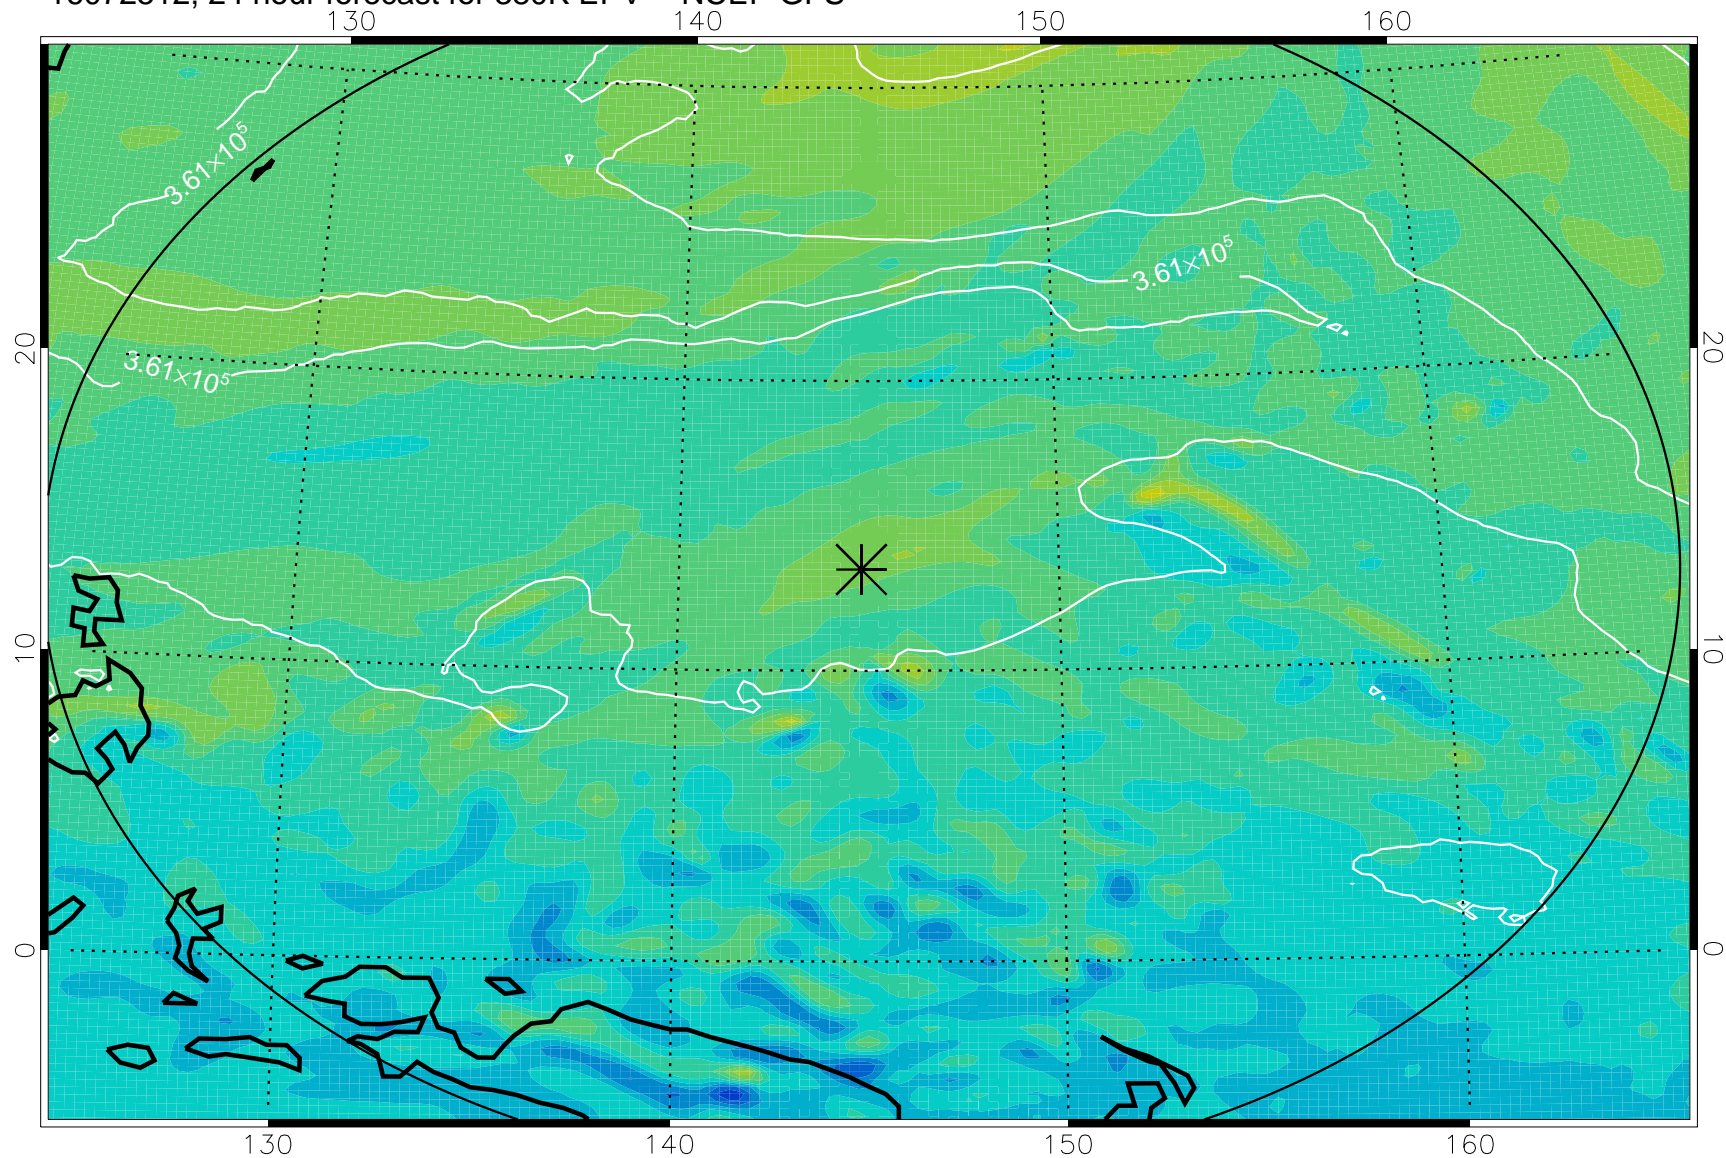

16072418, 6 hour forecast for 380K EPV -- NCEP GFS

380K Montgomery Streamfunction, white

Range ring of 2304 km

16072500, 12 hour forecast for 380K EPV -- NCEP GFS

380K Montgomery Streamfunction, white

Range ring of 2304 km

16072506, 18 hour forecast for 380K EPV -- NCEP GFS

380K Montgomery Streamfunction, white

Range ring of 2304 km

16072512, 24 hour forecast for 380K EPV -- NCEP GFS

380K Montgomery Streamfunction, white

Range ring of 2304 km

16072518, 30 hour forecast for 380K EPV -- NCEP GFS

380K Montgomery Streamfunction, white

Range ring of 2304 km

16072600, 36 hour forecast for 380K EPV -- NCEP GFS

380K Montgomery Streamfunction, white

Range ring of 2304 km

16072606, 42 hour forecast for 380K EPV -- NCEP GFS

380K Montgomery Streamfunction, white

Range ring of 2304 km

16072612, 48 hour forecast for 380K EPV -- NCEP GFS

380K Montgomery Streamfunction, white

Range ring of 2304 km