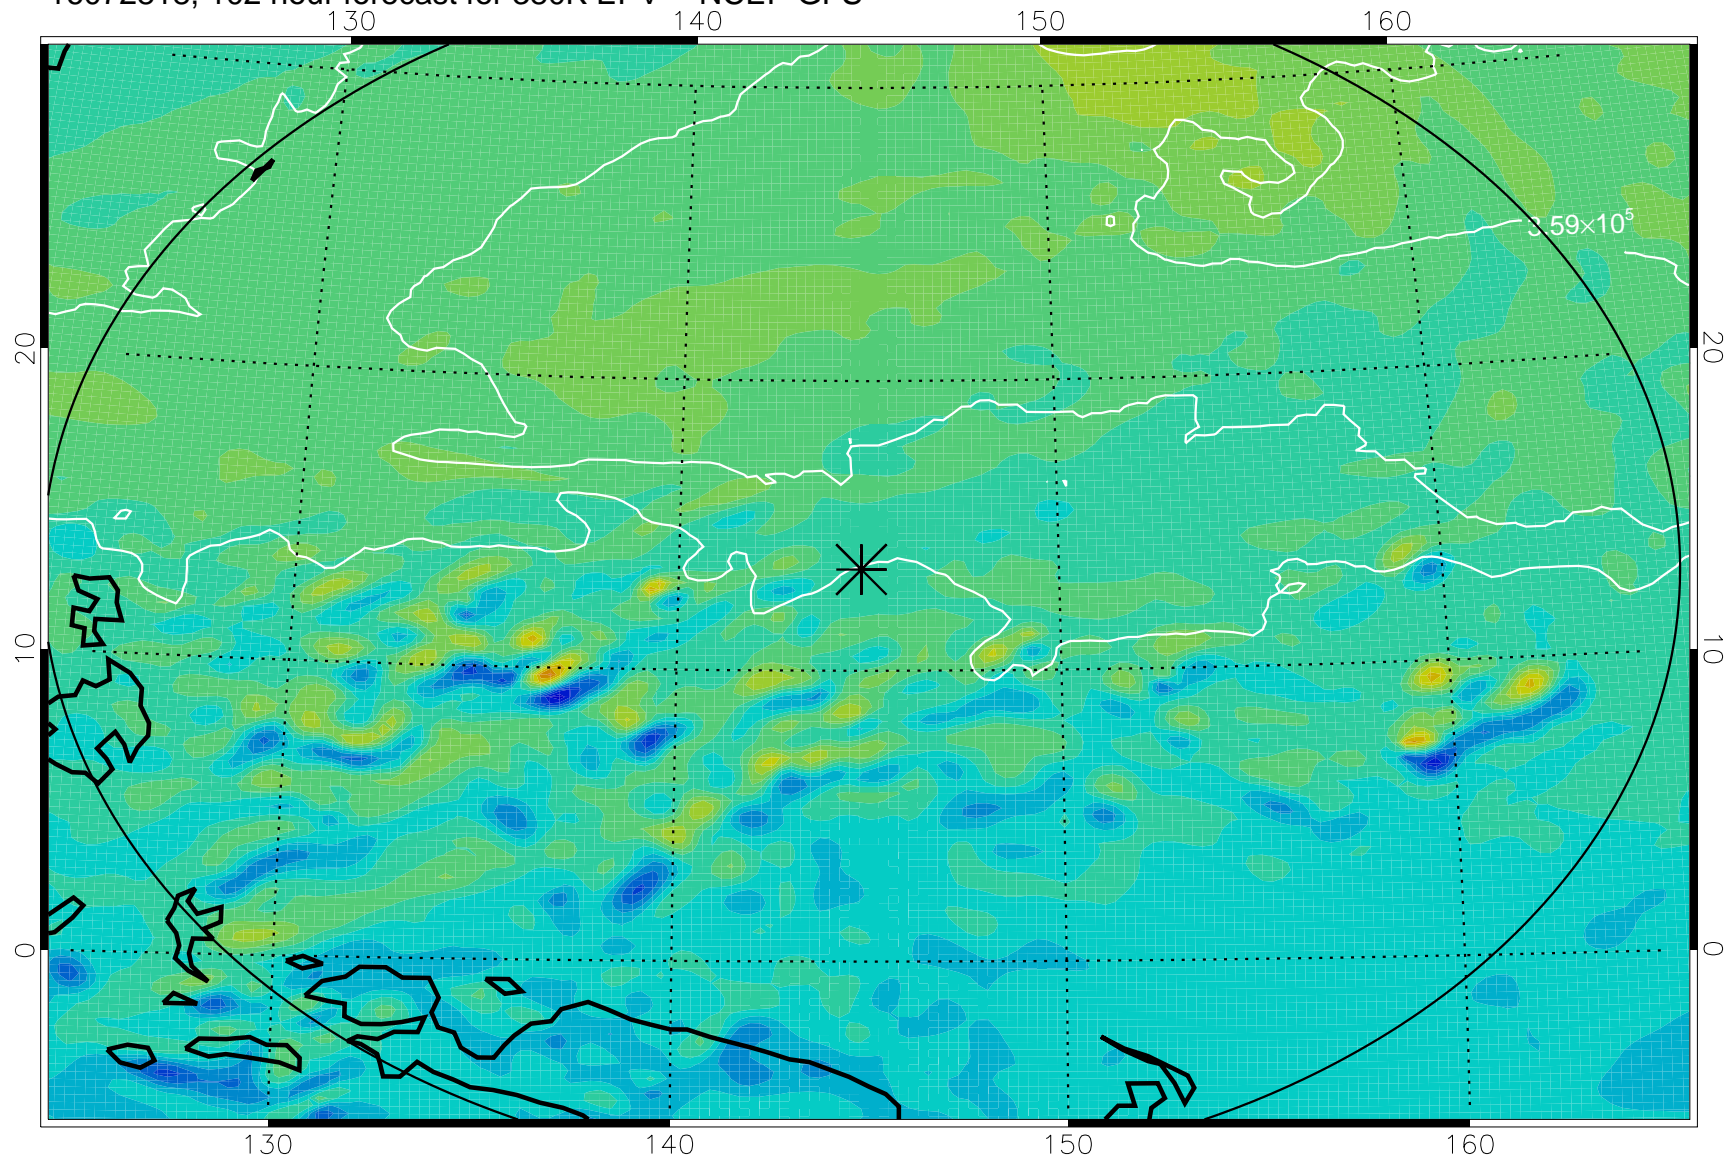

16072718, 78 hour forecast for 380K EPV -- NCEP GFS

380K Montgomery Streamfunction, white

Range ring of 2304 km

16072800, 84 hour forecast for 380K EPV -- NCEP GFS

380K Montgomery Streamfunction, white

Range ring of 2304 km

16072806, 90 hour forecast for 380K EPV -- NCEP GFS

380K Montgomery Streamfunction, white

Range ring of 2304 km

16072812, 96 hour forecast for 380K EPV -- NCEP GFS

380K Montgomery Streamfunction, white

Range ring of 2304 km

16072818, 102 hour forecast for 380K EPV -- NCEP GFS

380K Montgomery Streamfunction, white

Range ring of 2304 km

16072900, 108 hour forecast for 380K EPV -- NCEP GFS

380K Montgomery Streamfunction, white

Range ring of 2304 km

16072906, 114 hour forecast for 380K EPV -- NCEP GFS

380K Montgomery Streamfunction, white

Range ring of 2304 km

16072912, 120 hour forecast for 380K EPV -- NCEP GFS

380K Montgomery Streamfunction, white

Range ring of 2304 km