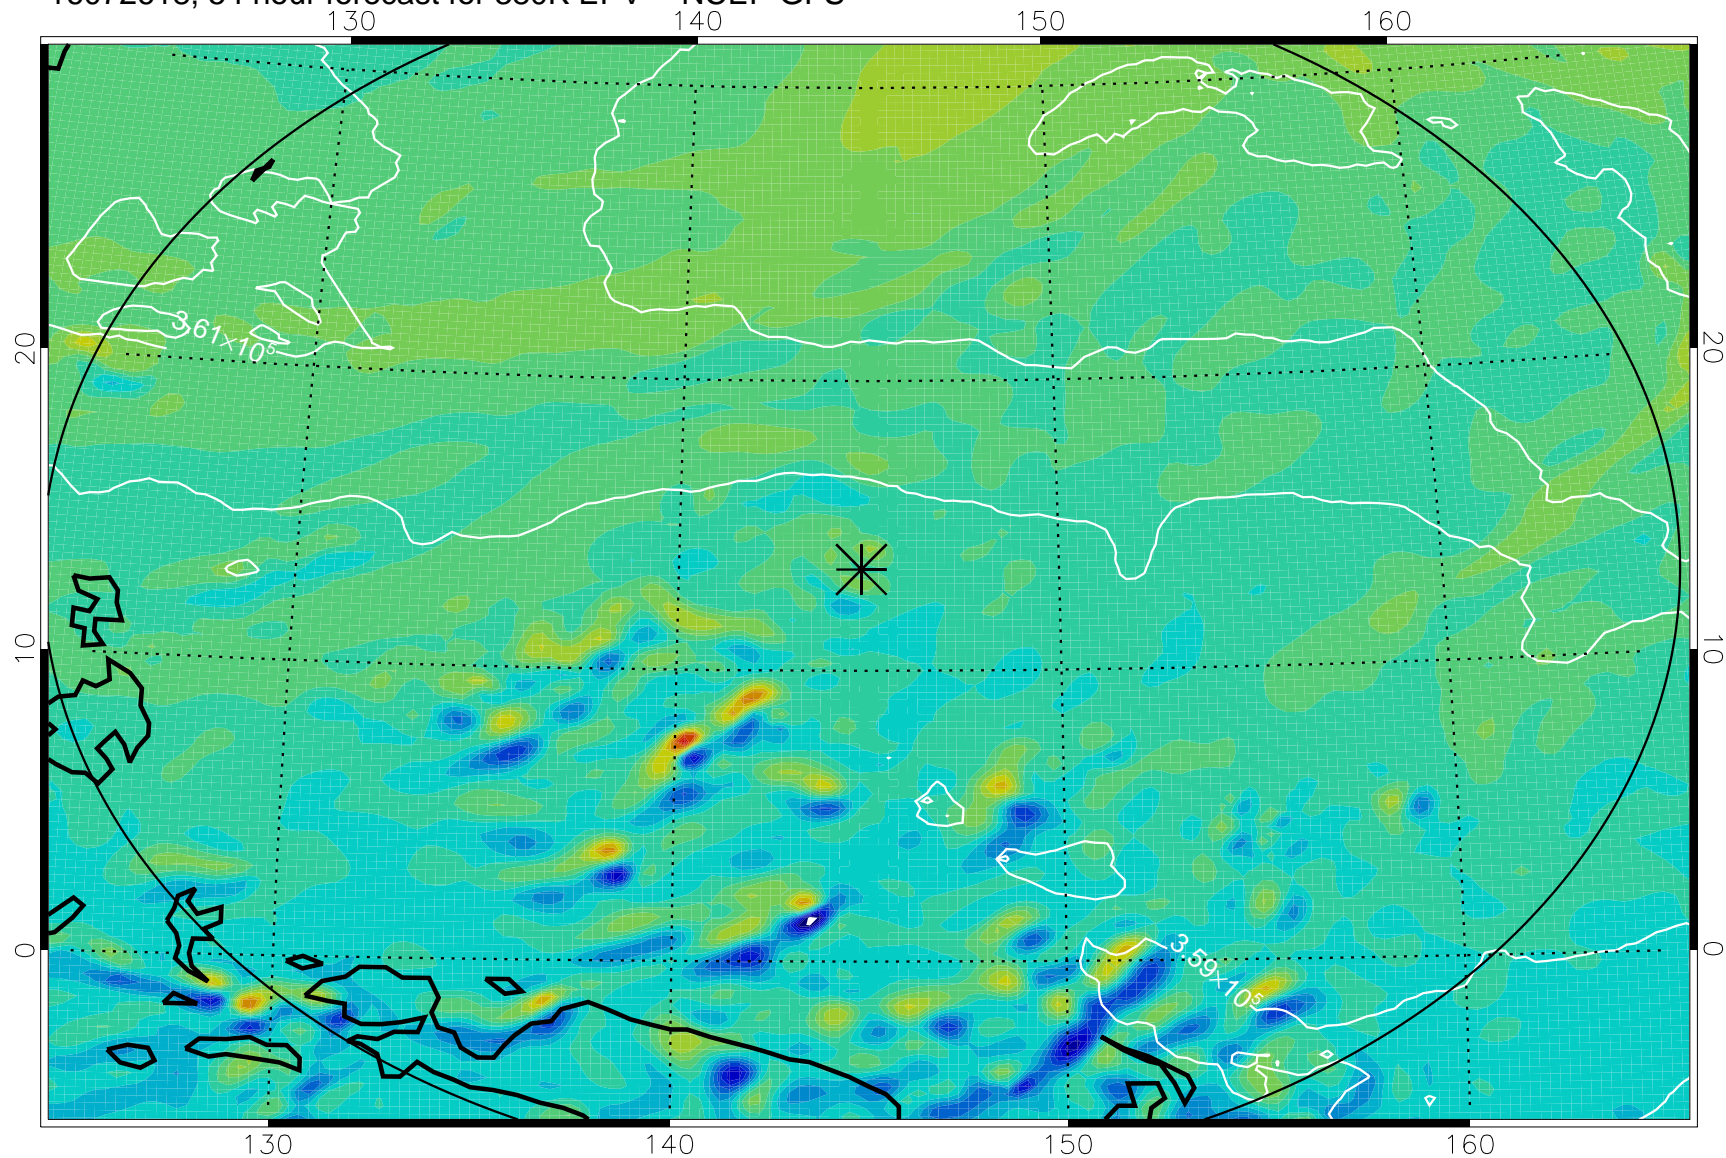

16072518, 30 hour forecast for 380K EPV -- NCEP GFS

380K Montgomery Streamfunction, white

Range ring of 2304 km

16072600, 36 hour forecast for 380K EPV -- NCEP GFS

380K Montgomery Streamfunction, white

Range ring of 2304 km

16072606, 42 hour forecast for 380K EPV -- NCEP GFS

380K Montgomery Streamfunction, white

Range ring of 2304 km

16072612, 48 hour forecast for 380K EPV -- NCEP GFS

380K Montgomery Streamfunction, white

Range ring of 2304 km

16072618, 54 hour forecast for 380K EPV -- NCEP GFS

380K Montgomery Streamfunction, white

Range ring of 2304 km

16072700, 60 hour forecast for 380K EPV -- NCEP GFS

380K Montgomery Streamfunction, white

Range ring of 2304 km

16072718, 78 hour forecast for 380K EPV -- NCEP GFS

380K Montgomery Streamfunction, white

Range ring of 2304 km

16072800, 84 hour forecast for 380K EPV -- NCEP GFS

380K Montgomery Streamfunction, white

Range ring of 2304 km