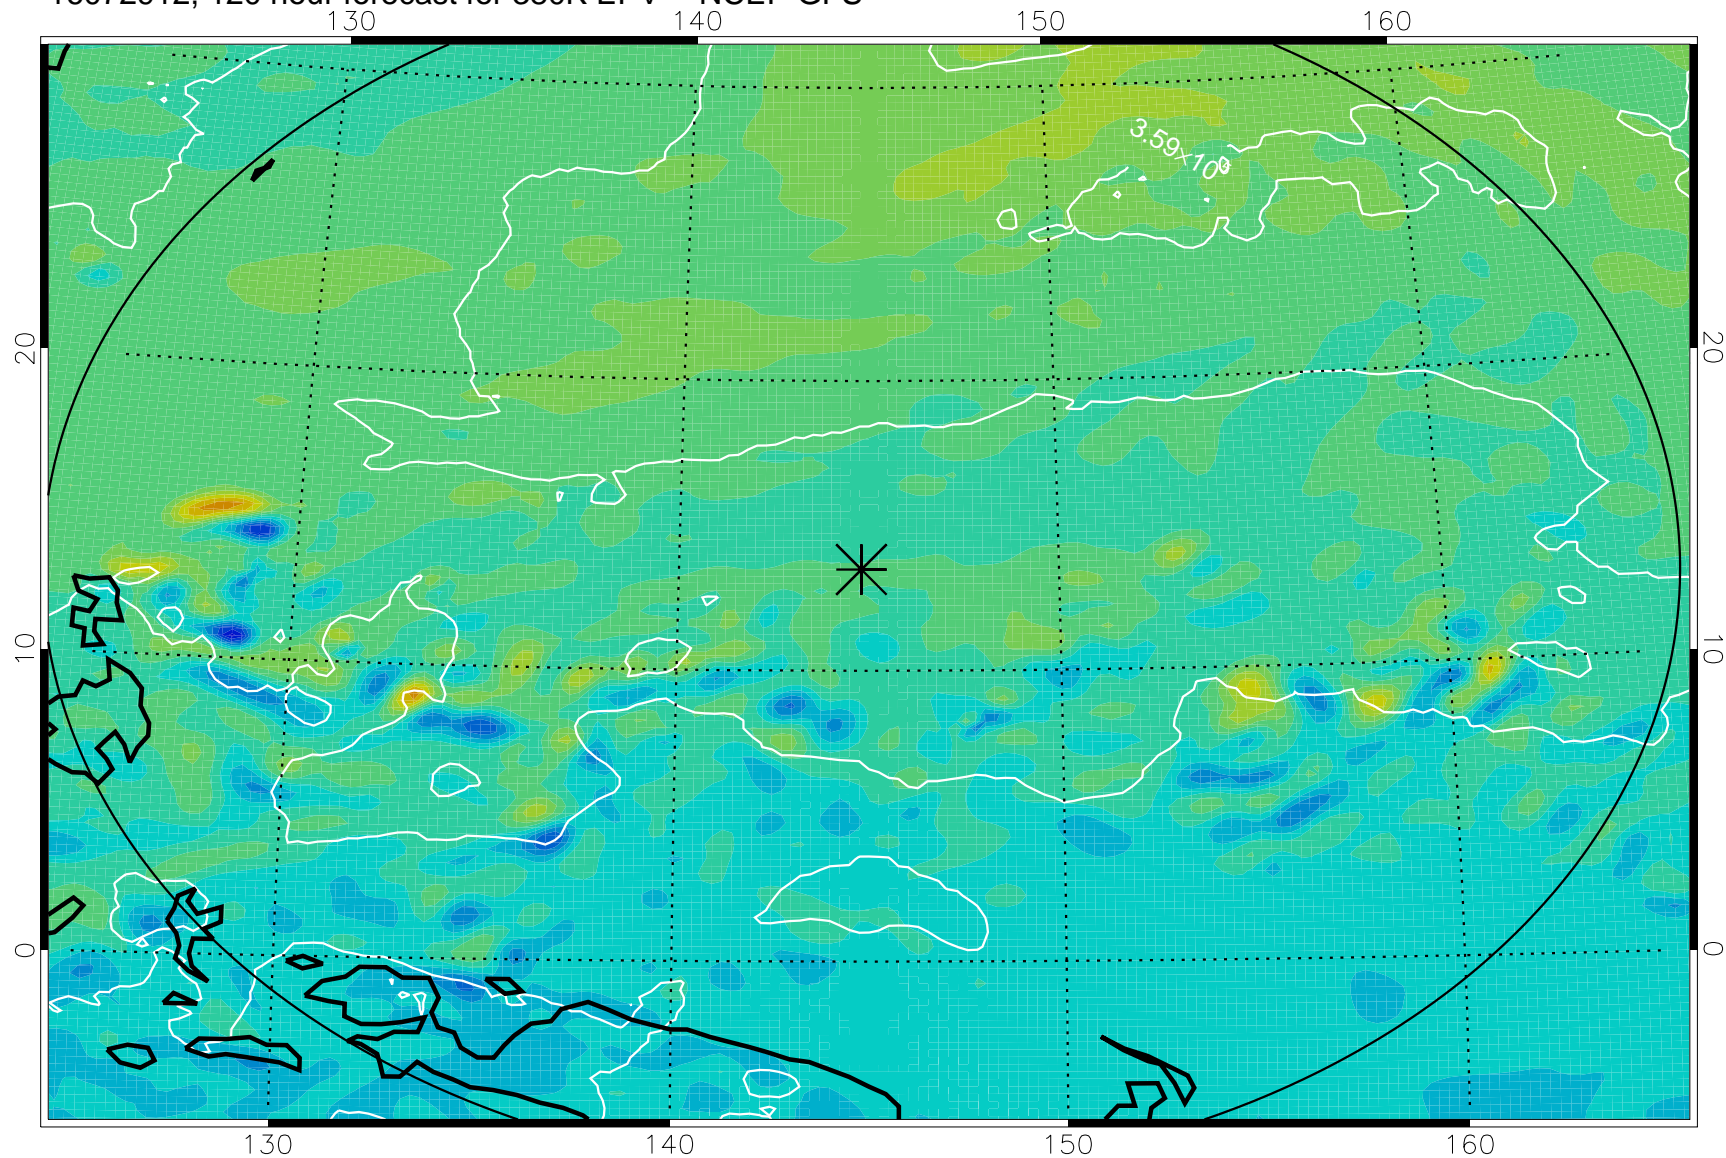

16072718, 78 hour forecast for 380K EPV -- NCEP GFS

380K Montgomery Streamfunction, white

Range ring of 2304 km

16072800, 84 hour forecast for 380K EPV -- NCEP GFS

380K Montgomery Streamfunction, white

Range ring of 2304 km

16072806, 90 hour forecast for 380K EPV -- NCEP GFS

380K Montgomery Streamfunction, white

Range ring of 2304 km

16072812, 96 hour forecast for 380K EPV -- NCEP GFS

380K Montgomery Streamfunction, white

Range ring of 2304 km

16072818, 102 hour forecast for 380K EPV -- NCEP GFS

380K Montgomery Streamfunction, white

Range ring of 2304 km

16072900, 108 hour forecast for 380K EPV -- NCEP GFS

380K Montgomery Streamfunction, white

Range ring of 2304 km

16072906, 114 hour forecast for 380K EPV -- NCEP GFS

380K Montgomery Streamfunction, white

Range ring of 2304 km

16072912, 120 hour forecast for 380K EPV -- NCEP GFS

380K Montgomery Streamfunction, white

Range ring of 2304 km