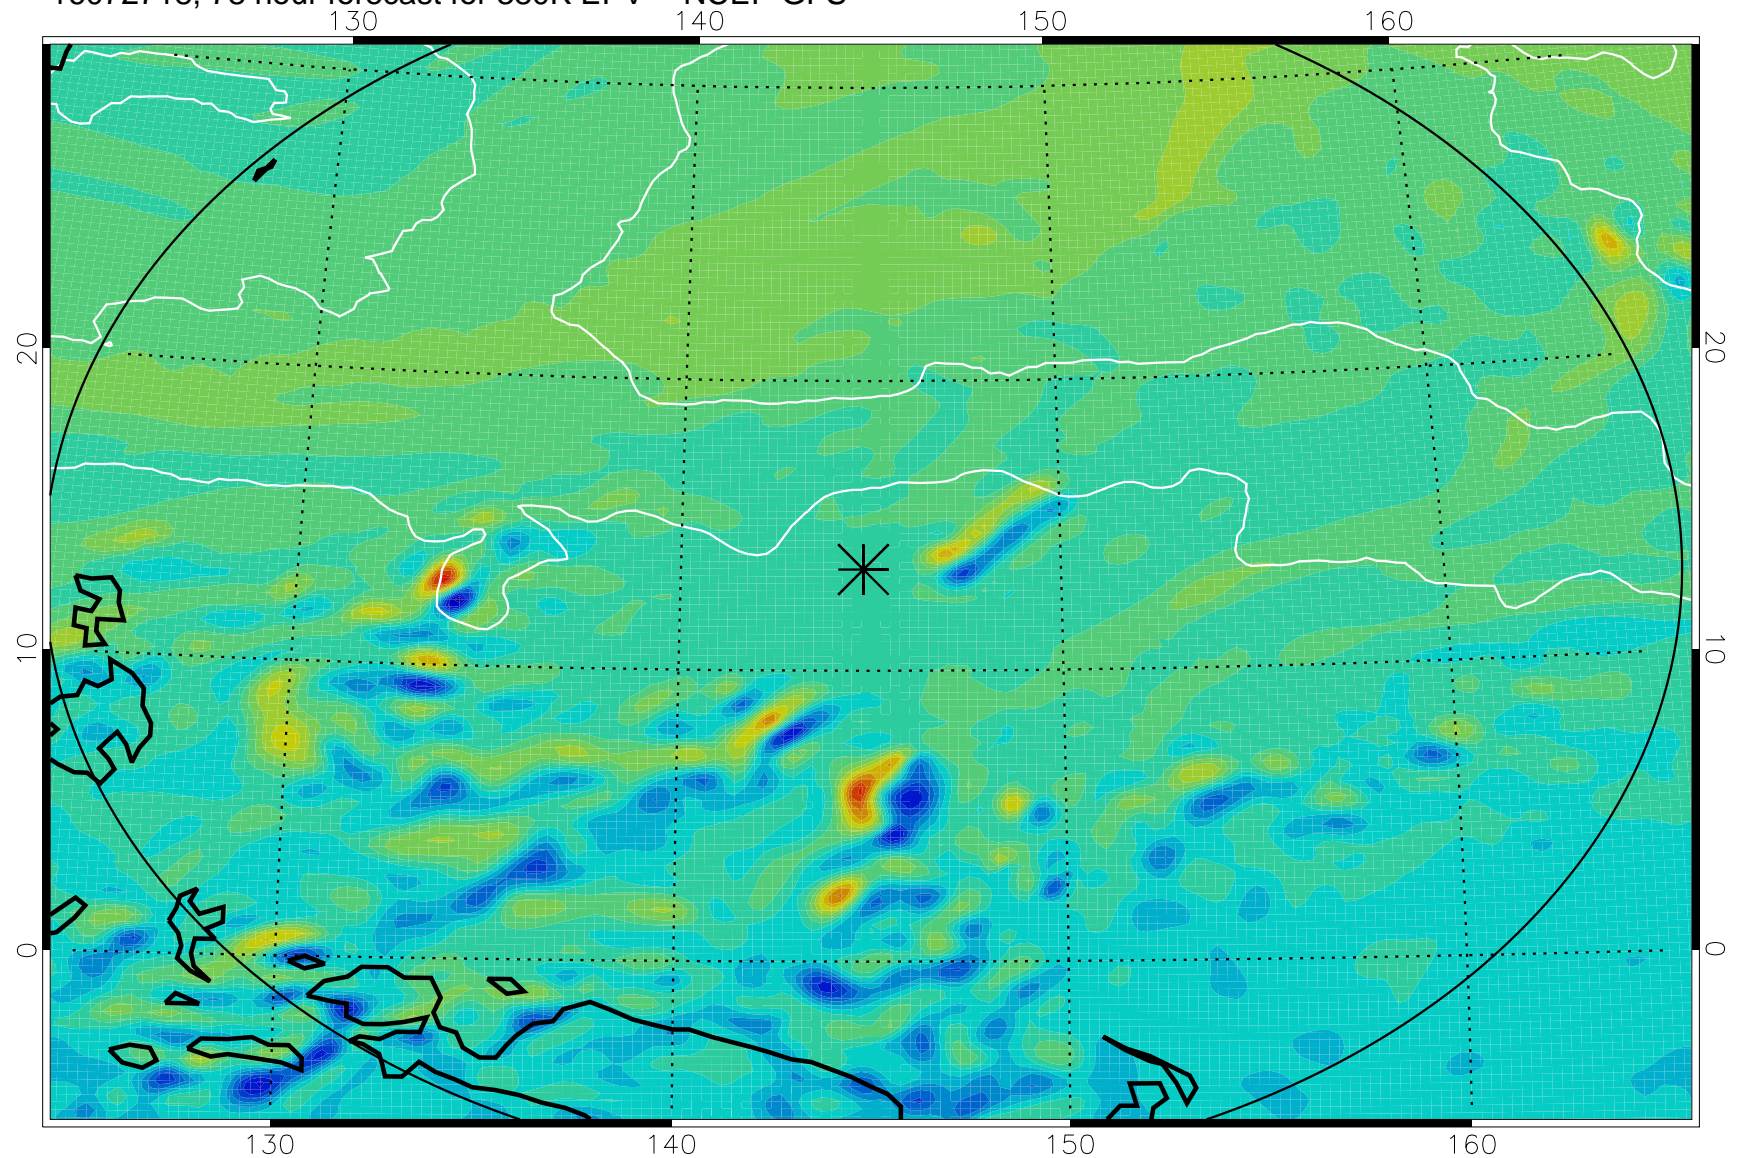

16072706, 66 hour forecast for 380K EPV -- NCEP GFS

380K Montgomery Streamfunction, white

Range ring of 2304 km

16072712, 72 hour forecast for 380K EPV -- NCEP GFS

380K Montgomery Streamfunction, white

Range ring of 2304 km

16072718, 78 hour forecast for 380K EPV -- NCEP GFS

380K Montgomery Streamfunction, white

Range ring of 2304 km

16072800, 84 hour forecast for 380K EPV -- NCEP GFS

380K Montgomery Streamfunction, white

Range ring of 2304 km

16072806, 90 hour forecast for 380K EPV -- NCEP GFS

380K Montgomery Streamfunction, white

Range ring of 2304 km

16072812, 96 hour forecast for 380K EPV -- NCEP GFS

380K Montgomery Streamfunction, white

Range ring of 2304 km

16072818, 102 hour forecast for 380K EPV -- NCEP GFS

380K Montgomery Streamfunction, white

Range ring of 2304 km

16072900, 108 hour forecast for 380K EPV -- NCEP GFS

380K Montgomery Streamfunction, white

Range ring of 2304 km