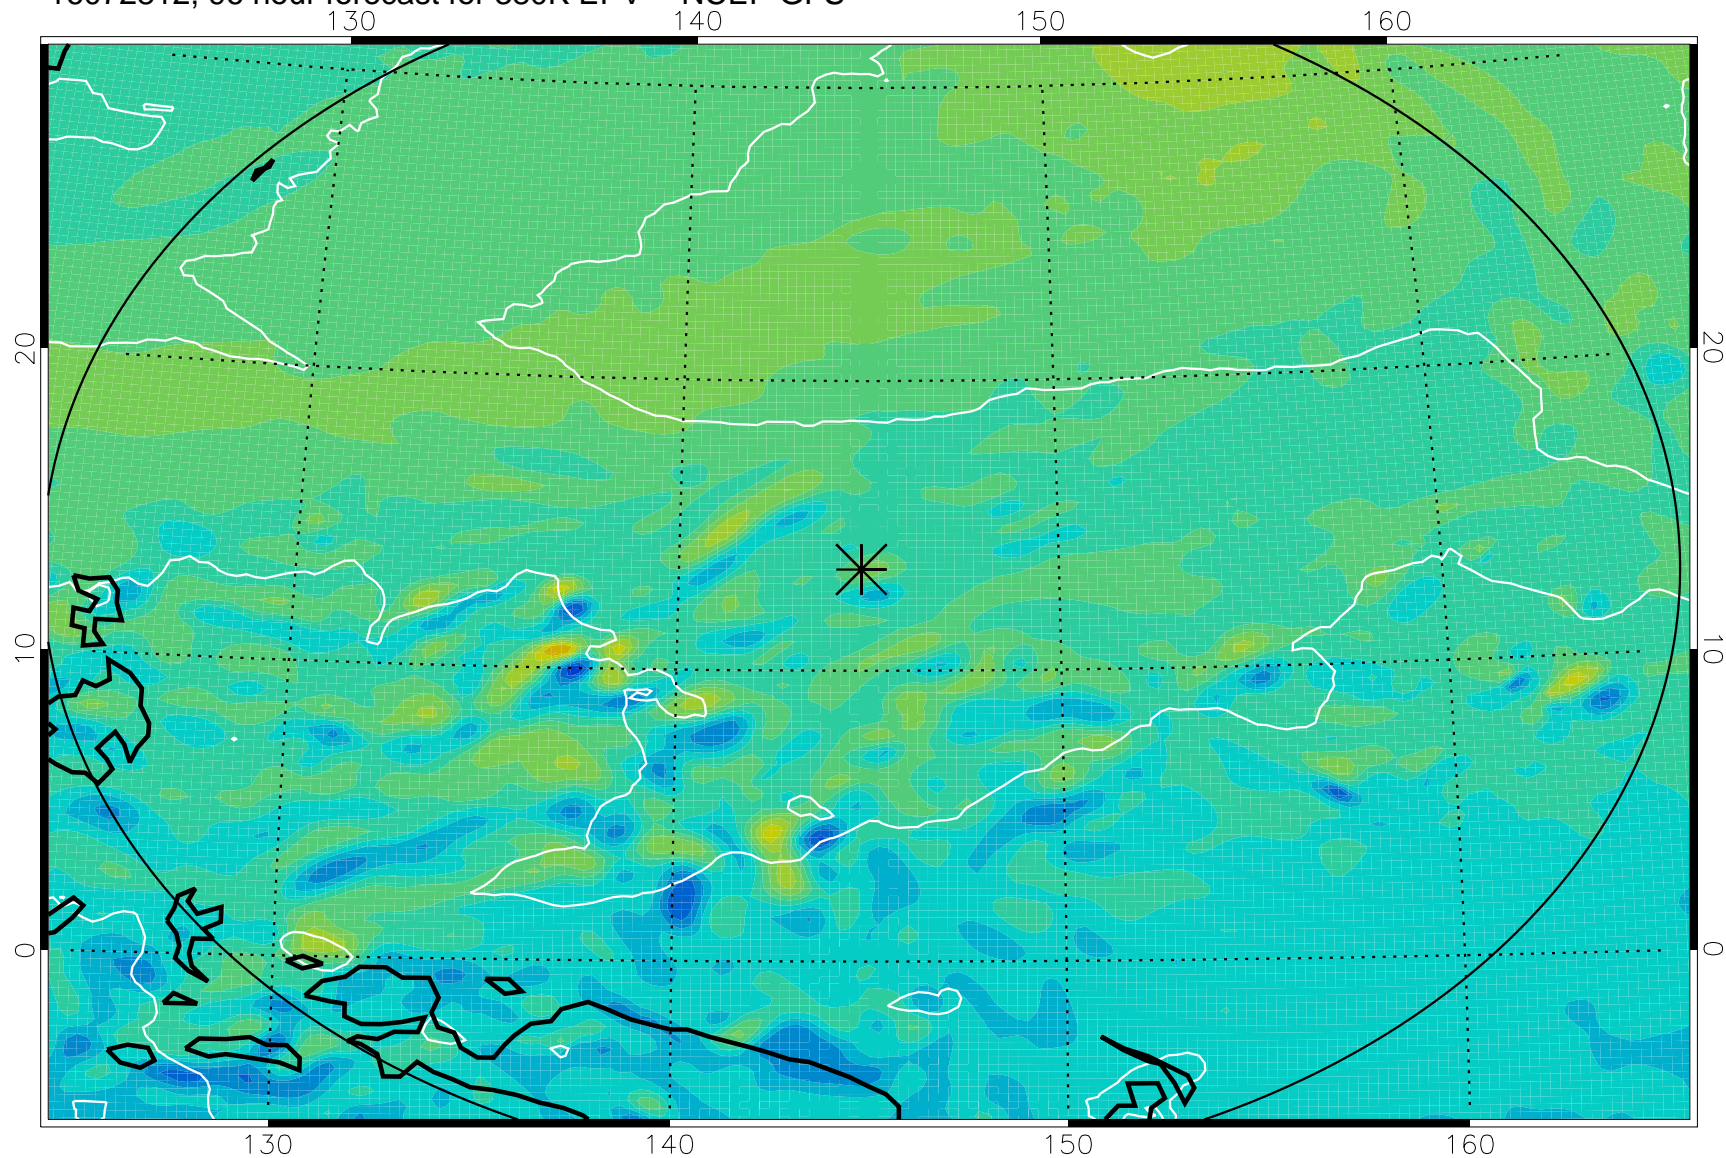

16072718, 78 hour forecast for 380K EPV -- NCEP GFS

380K Montgomery Streamfunction, white

Range ring of 2304 km

16072800, 84 hour forecast for 380K EPV -- NCEP GFS

380K Montgomery Streamfunction, white

Range ring of 2304 km

16072806, 90 hour forecast for 380K EPV -- NCEP GFS

380K Montgomery Streamfunction, white

Range ring of 2304 km

16072812, 96 hour forecast for 380K EPV -- NCEP GFS

380K Montgomery Streamfunction, white

Range ring of 2304 km

16072818, 102 hour forecast for 380K EPV -- NCEP GFS

380K Montgomery Streamfunction, white

Range ring of 2304 km

16072900, 108 hour forecast for 380K EPV -- NCEP GFS

380K Montgomery Streamfunction, white

Range ring of 2304 km

16072906, 114 hour forecast for 380K EPV -- NCEP GFS

380K Montgomery Streamfunction, white

Range ring of 2304 km

16072912, 120 hour forecast for 380K EPV -- NCEP GFS

380K Montgomery Streamfunction, white

Range ring of 2304 km