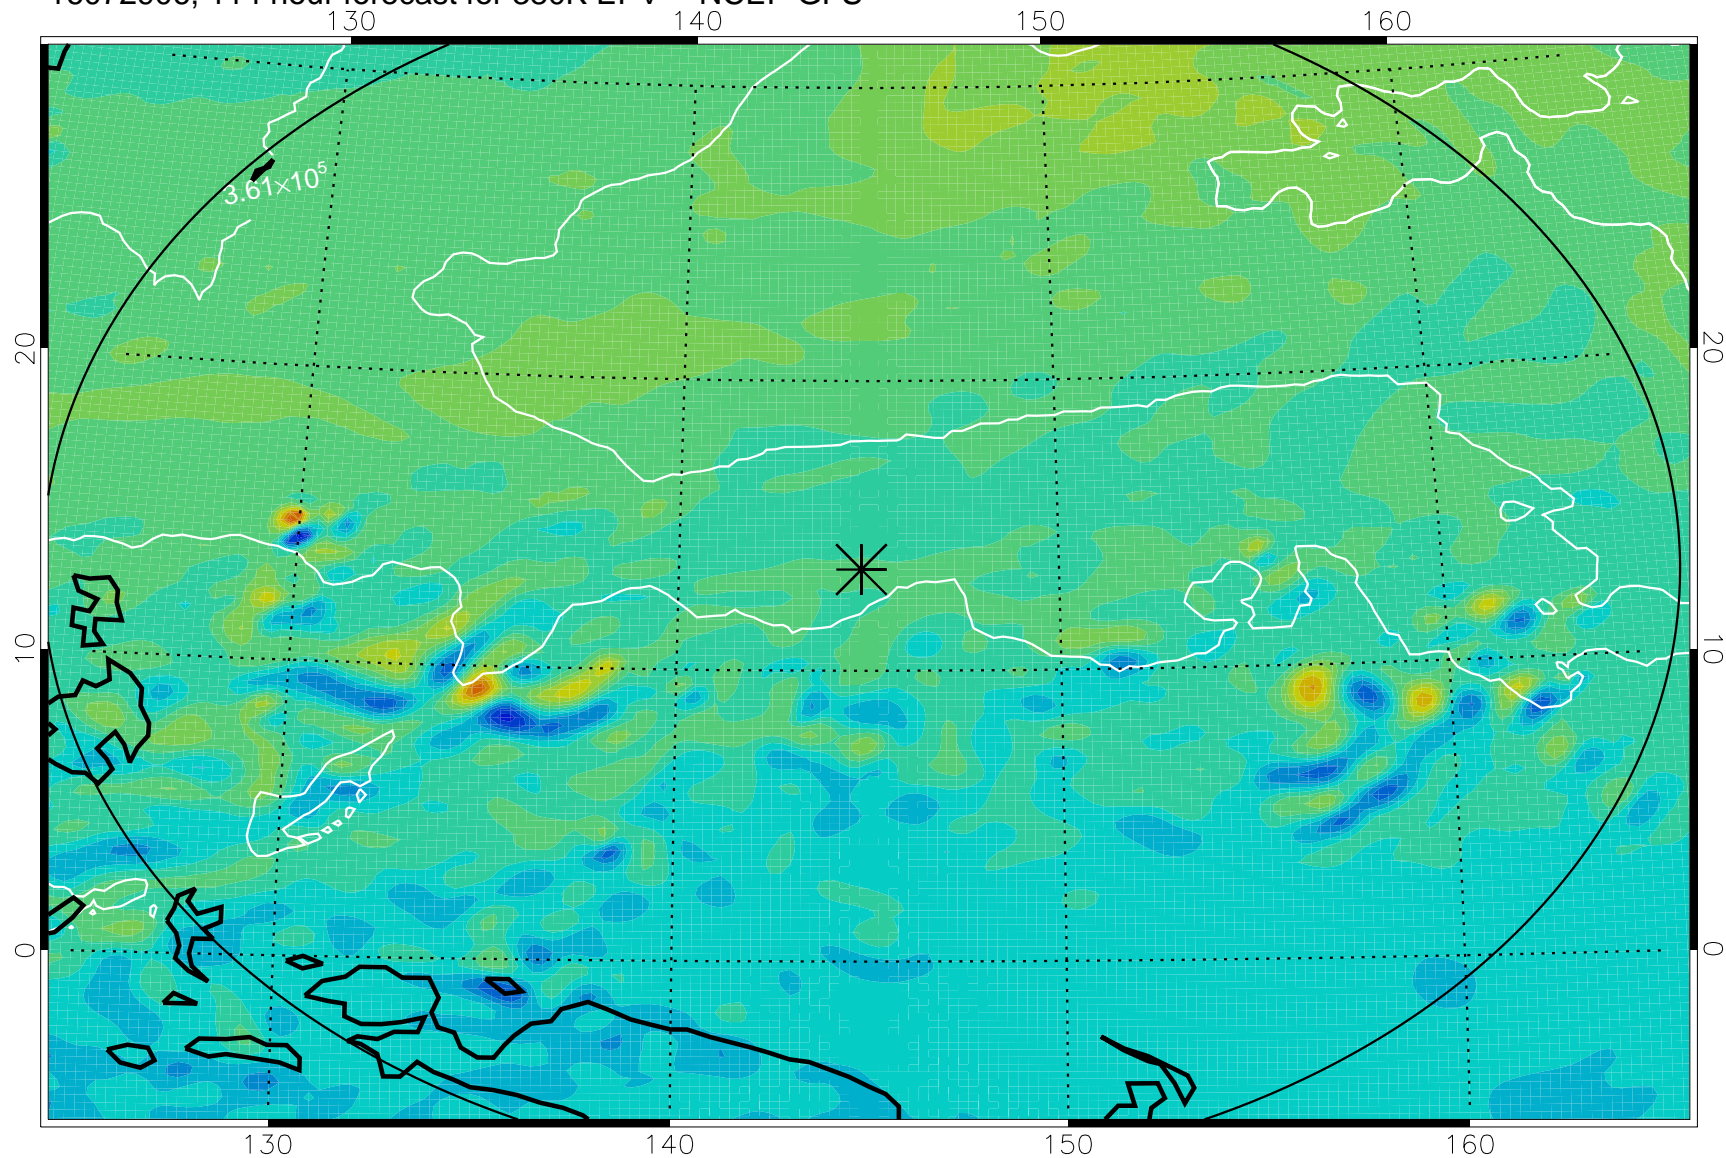

16072718, 78 hour forecast for 380K EPV -- NCEP GFS

380K Montgomery Streamfunction, white

Range ring of 2304 km

16072800, 84 hour forecast for 380K EPV -- NCEP GFS

380K Montgomery Streamfunction, white

Range ring of 2304 km

16072806, 90 hour forecast for 380K EPV -- NCEP GFS

380K Montgomery Streamfunction, white

Range ring of 2304 km

16072812, 96 hour forecast for 380K EPV -- NCEP GFS

380K Montgomery Streamfunction, white

Range ring of 2304 km

16072818, 102 hour forecast for 380K EPV -- NCEP GFS

380K Montgomery Streamfunction, white

Range ring of 2304 km

16072900, 108 hour forecast for 380K EPV -- NCEP GFS

380K Montgomery Streamfunction, white

Range ring of 2304 km

16072906, 114 hour forecast for 380K EPV -- NCEP GFS

380K Montgomery Streamfunction, white

Range ring of 2304 km

16072912, 120 hour forecast for 380K EPV -- NCEP GFS

380K Montgomery Streamfunction, white

Range ring of 2304 km