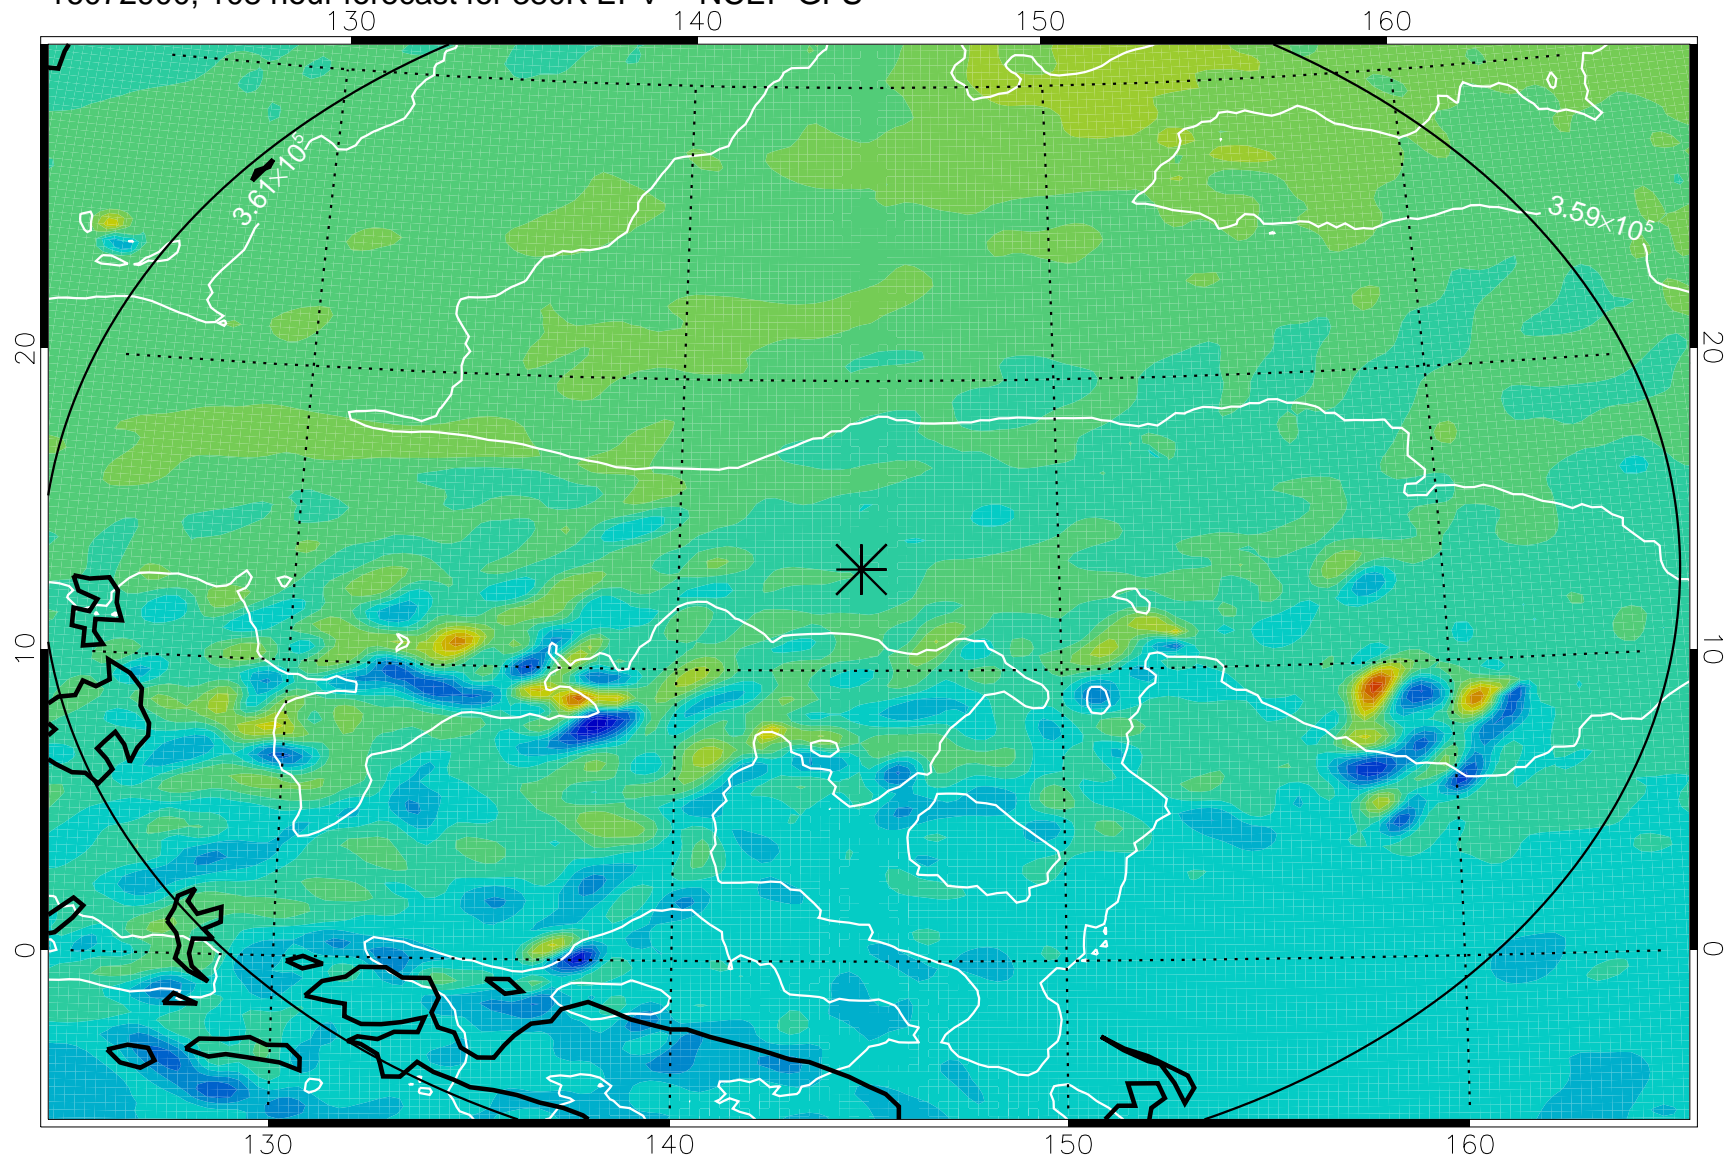

16072718, 78 hour forecast for 380K EPV -- NCEP GFS

380K Montgomery Streamfunction, white

Range ring of 2304 km

16072800, 84 hour forecast for 380K EPV -- NCEP GFS

380K Montgomery Streamfunction, white

Range ring of 2304 km

16072806, 90 hour forecast for 380K EPV -- NCEP GFS

380K Montgomery Streamfunction, white

Range ring of 2304 km

16072812, 96 hour forecast for 380K EPV -- NCEP GFS

380K Montgomery Streamfunction, white

Range ring of 2304 km

16072818, 102 hour forecast for 380K EPV -- NCEP GFS

380K Montgomery Streamfunction, white

Range ring of 2304 km

16072900, 108 hour forecast for 380K EPV -- NCEP GFS

380K Montgomery Streamfunction, white

Range ring of 2304 km

16072906, 114 hour forecast for 380K EPV -- NCEP GFS

380K Montgomery Streamfunction, white

Range ring of 2304 km

16072912, 120 hour forecast for 380K EPV -- NCEP GFS

380K Montgomery Streamfunction, white

Range ring of 2304 km