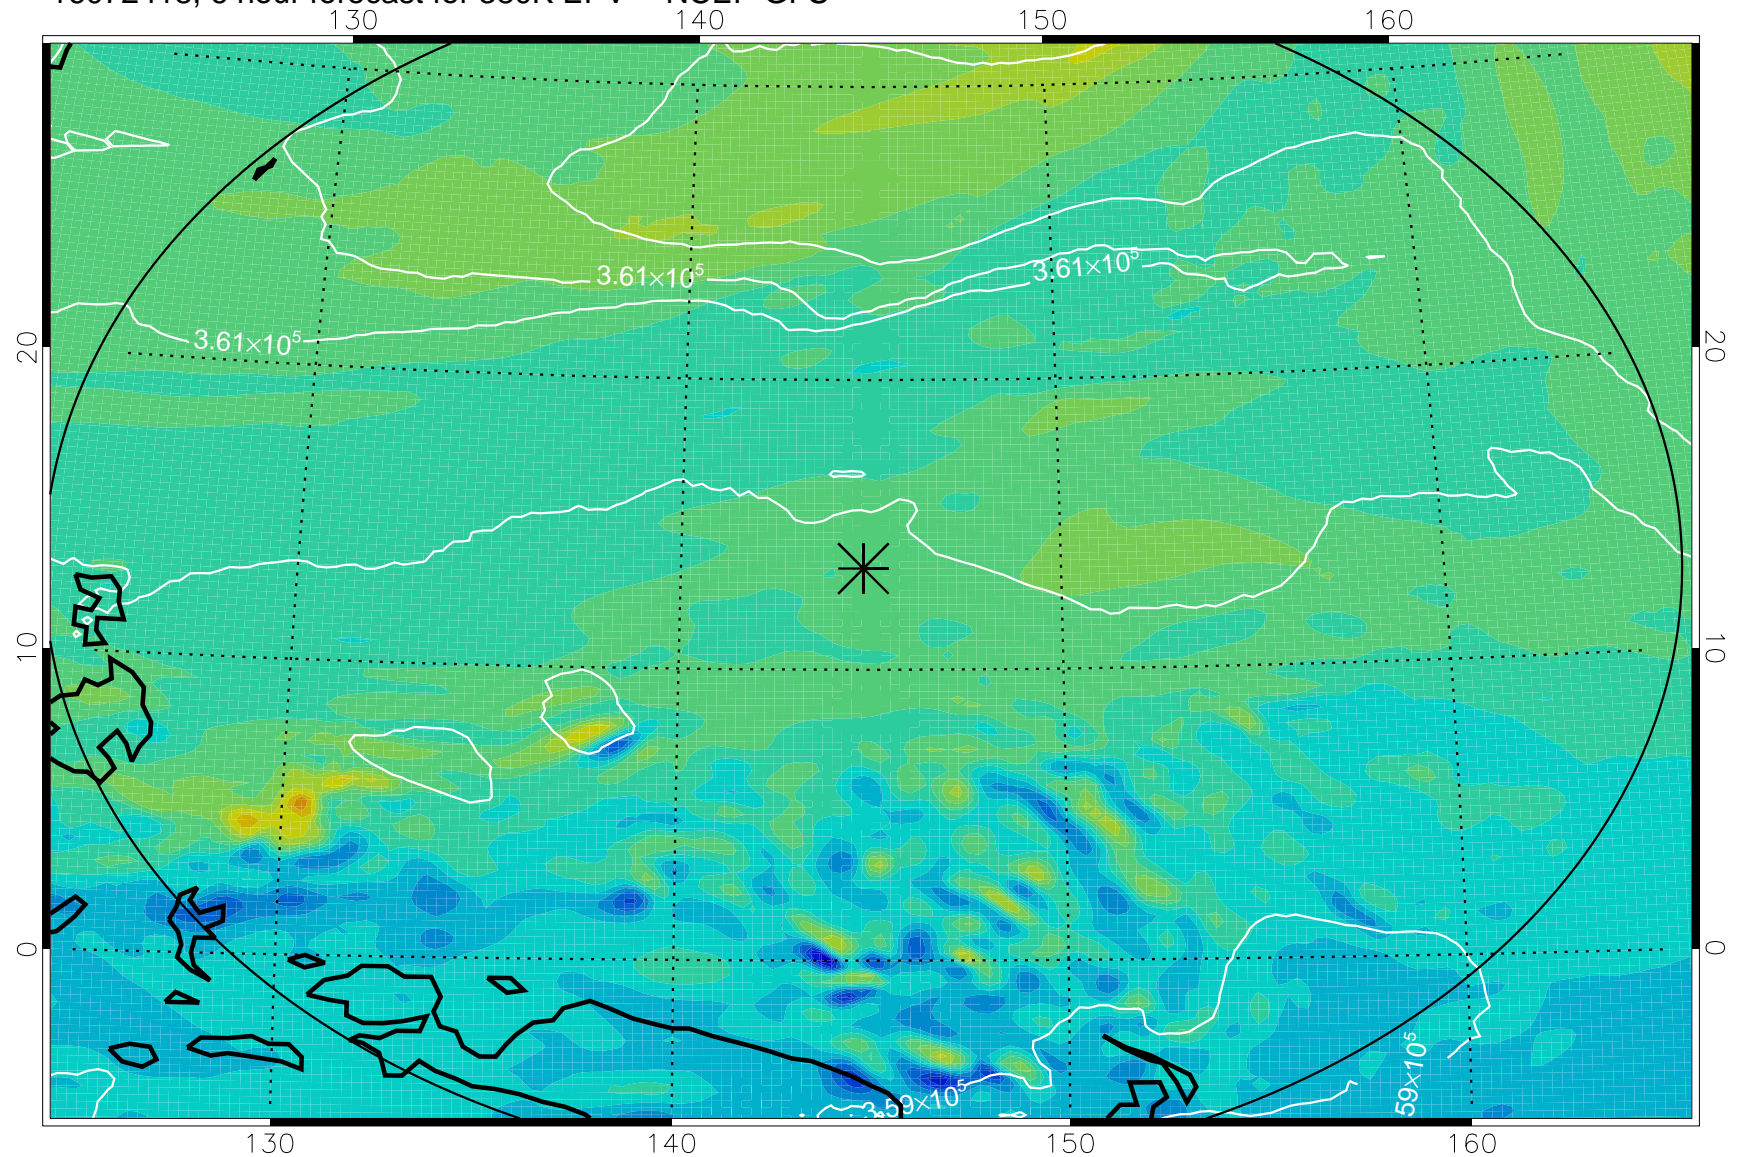

16072418, 6 hour forecast for 380K EPV -- NCEP GFS

380K Montgomery Streamfunction, white

Range ring of 2304 km

16072500, 12 hour forecast for 380K EPV -- NCEP GFS

380K Montgomery Streamfunction, white

Range ring of 2304 km

16072506, 18 hour forecast for 380K EPV -- NCEP GFS

380K Montgomery Streamfunction, white

Range ring of 2304 km

16072512, 24 hour forecast for 380K EPV -- NCEP GFS

380K Montgomery Streamfunction, white

Range ring of 2304 km

16072518, 30 hour forecast for 380K EPV -- NCEP GFS

380K Montgomery Streamfunction, white

Range ring of 2304 km

16072600, 36 hour forecast for 380K EPV -- NCEP GFS

380K Montgomery Streamfunction, white

Range ring of 2304 km

16072606, 42 hour forecast for 380K EPV -- NCEP GFS

380K Montgomery Streamfunction, white

Range ring of 2304 km

16072612, 48 hour forecast for 380K EPV -- NCEP GFS

380K Montgomery Streamfunction, white

Range ring of 2304 km