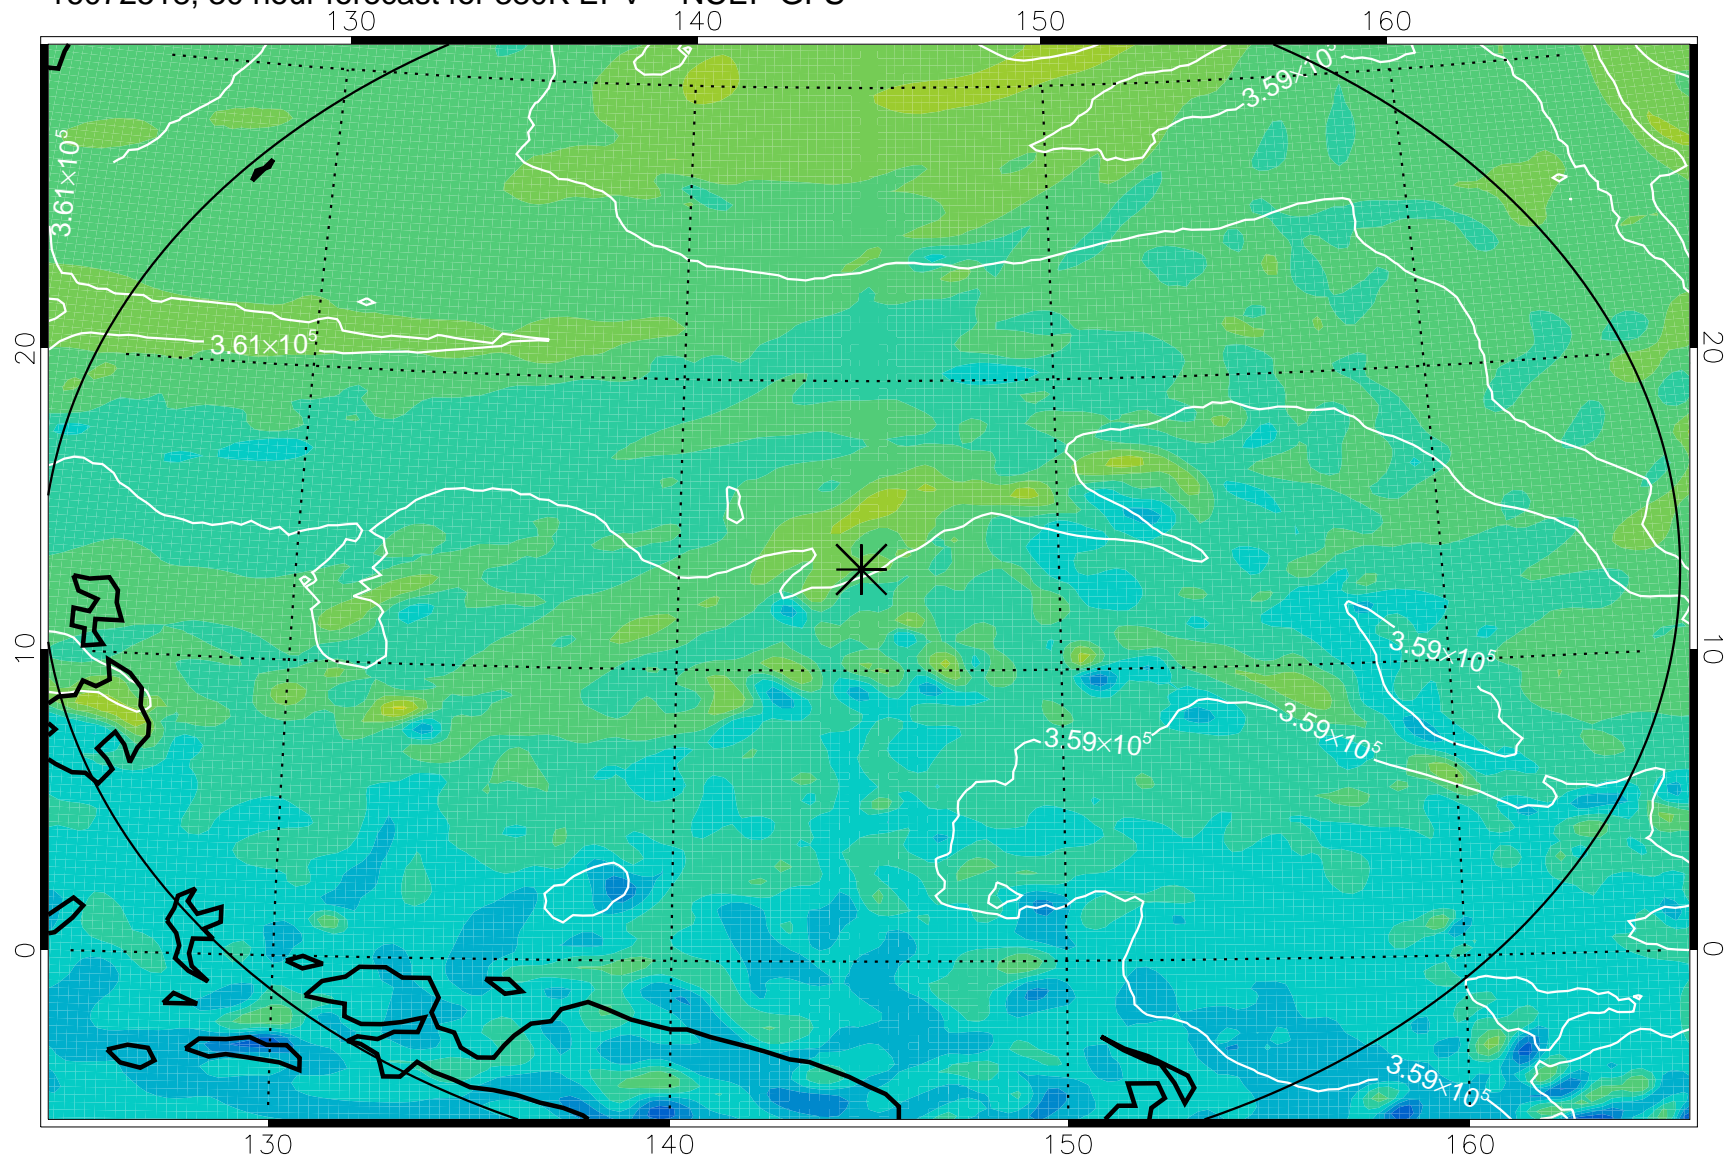

16072418, 6 hour forecast for 380K EPV -- NCEP GFS

380K Montgomery Streamfunction, white

Range ring of 2304 km

16072500, 12 hour forecast for 380K EPV -- NCEP GFS

380K Montgomery Streamfunction, white

Range ring of 2304 km

16072506, 18 hour forecast for 380K EPV -- NCEP GFS

380K Montgomery Streamfunction, white

Range ring of 2304 km

16072512, 24 hour forecast for 380K EPV -- NCEP GFS

380K Montgomery Streamfunction, white

Range ring of 2304 km

16072518, 30 hour forecast for 380K EPV -- NCEP GFS

380K Montgomery Streamfunction, white

Range ring of 2304 km

16072600, 36 hour forecast for 380K EPV -- NCEP GFS

380K Montgomery Streamfunction, white

Range ring of 2304 km

16072606, 42 hour forecast for 380K EPV -- NCEP GFS

380K Montgomery Streamfunction, white

Range ring of 2304 km

16072612, 48 hour forecast for 380K EPV -- NCEP GFS

380K Montgomery Streamfunction, white

Range ring of 2304 km