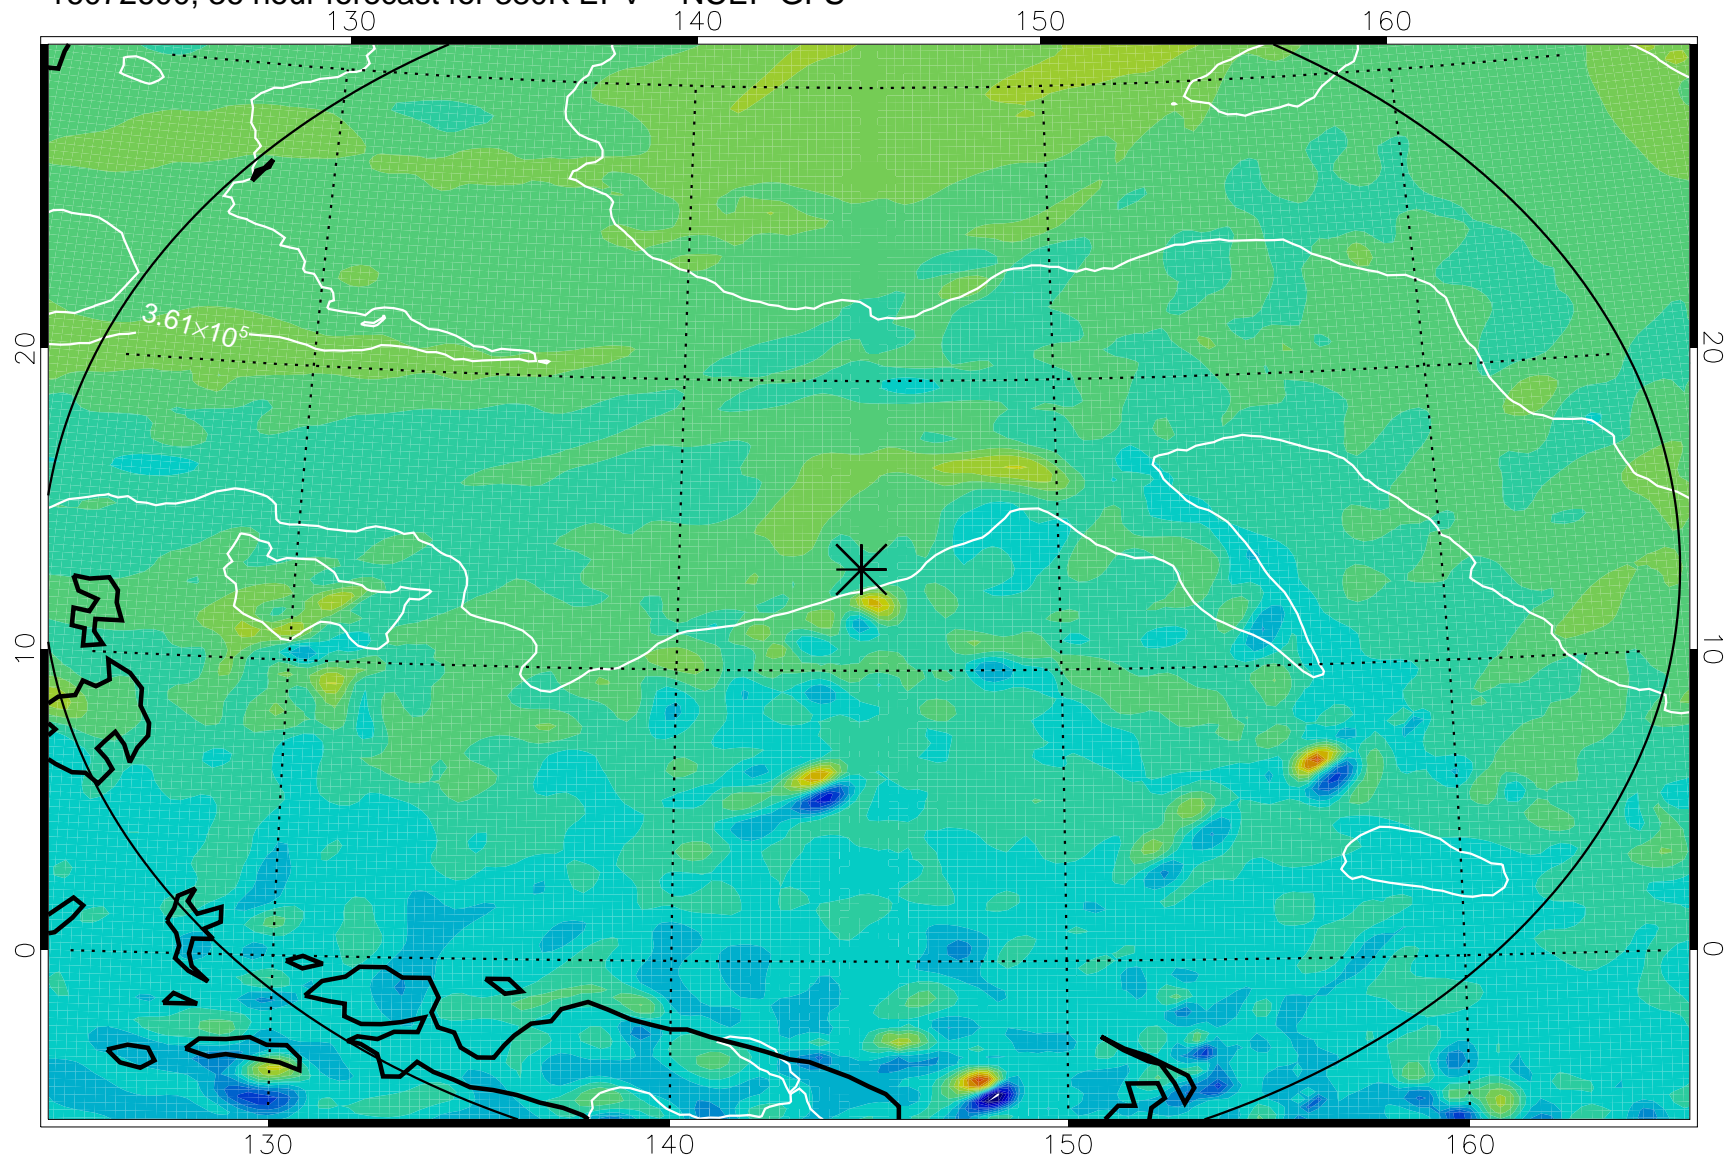

16072506, 18 hour forecast for 380K EPV -- NCEP GFS

380K Montgomery Streamfunction, white

Range ring of 2304 km

16072512, 24 hour forecast for 380K EPV -- NCEP GFS

380K Montgomery Streamfunction, white

Range ring of 2304 km

16072518, 30 hour forecast for 380K EPV -- NCEP GFS

380K Montgomery Streamfunction, white

Range ring of 2304 km

16072600, 36 hour forecast for 380K EPV -- NCEP GFS

380K Montgomery Streamfunction, white

Range ring of 2304 km

16072606, 42 hour forecast for 380K EPV -- NCEP GFS

380K Montgomery Streamfunction, white

Range ring of 2304 km

16072612, 48 hour forecast for 380K EPV -- NCEP GFS

380K Montgomery Streamfunction, white

Range ring of 2304 km

16072818, 102 hour forecast for 380K EPV -- NCEP GFS

380K Montgomery Streamfunction, white

Range ring of 2304 km

16072900, 108 hour forecast for 380K EPV -- NCEP GFS

380K Montgomery Streamfunction, white

Range ring of 2304 km