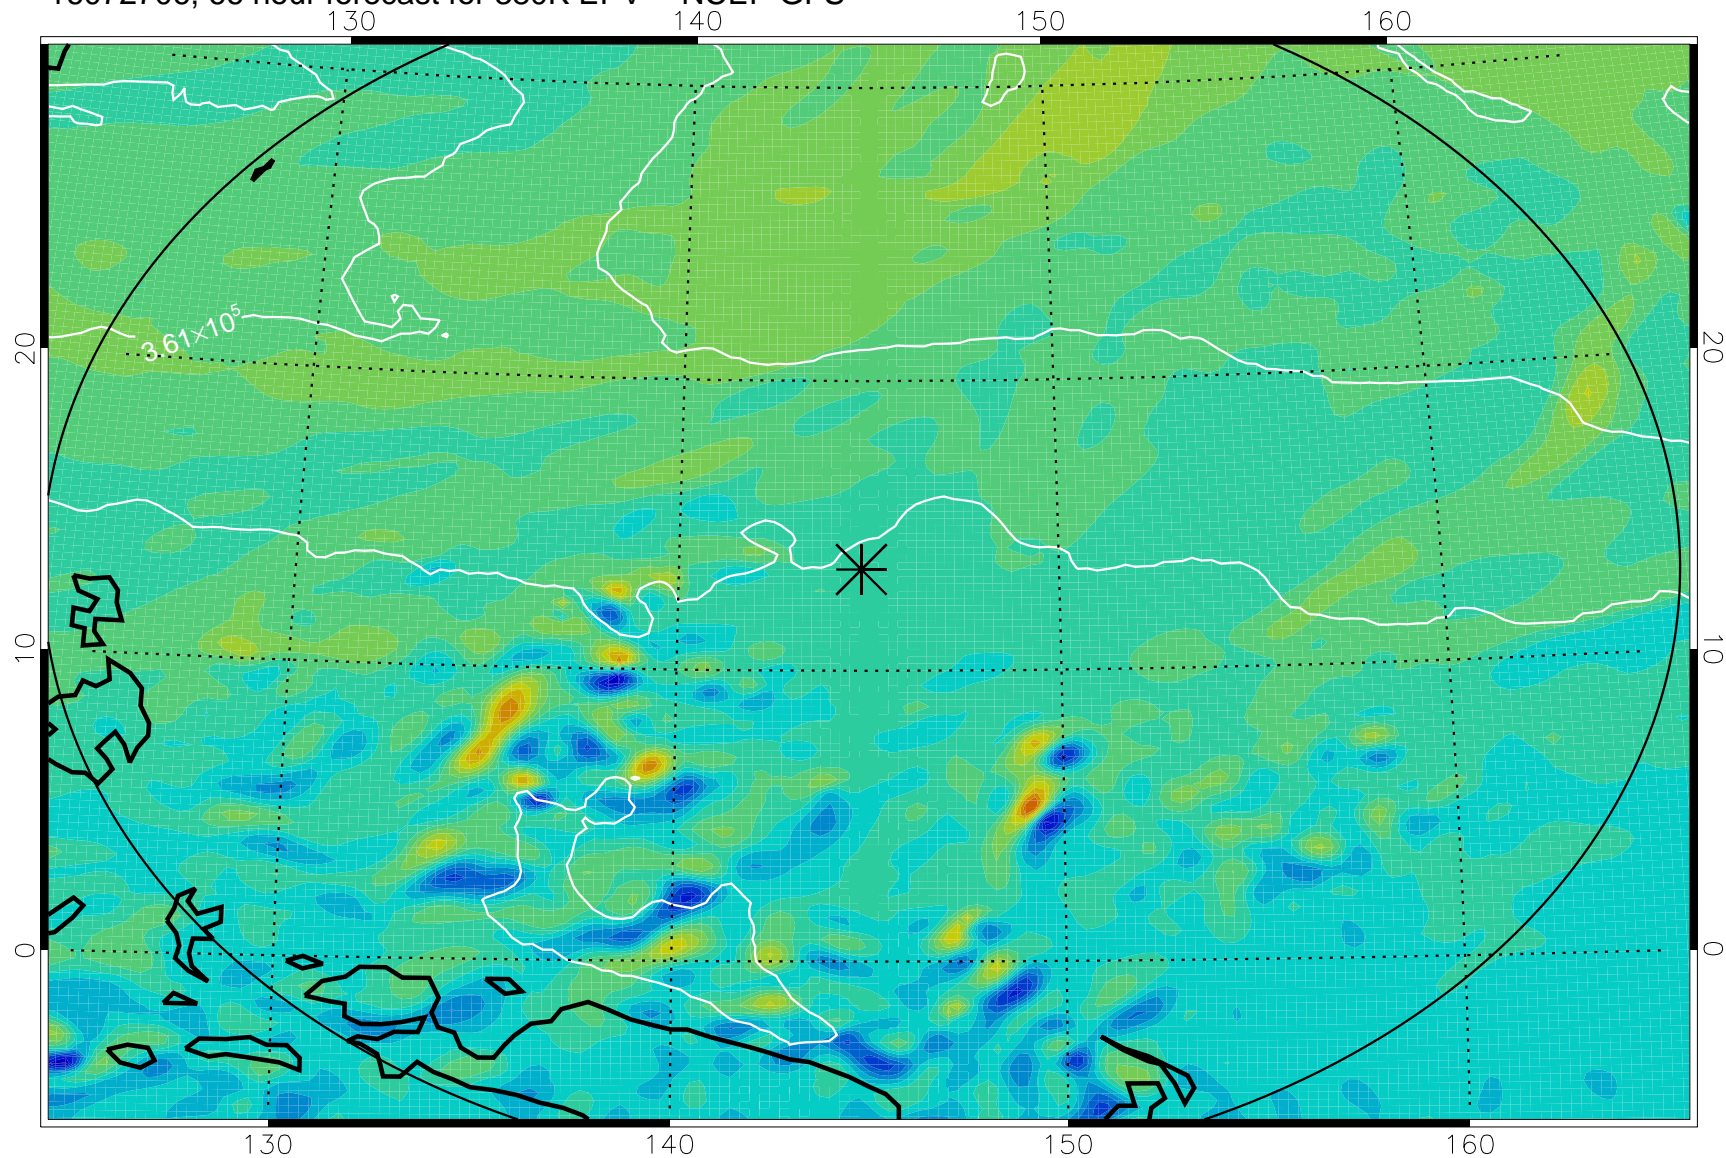

16072618, 54 hour forecast for 380K EPV -- NCEP GFS

380K Montgomery Streamfunction, white

Range ring of 2304 km

16072700, 60 hour forecast for 380K EPV -- NCEP GFS

380K Montgomery Streamfunction, white

Range ring of 2304 km

16072706, 66 hour forecast for 380K EPV -- NCEP GFS

380K Montgomery Streamfunction, white

Range ring of 2304 km

16072712, 72 hour forecast for 380K EPV -- NCEP GFS

380K Montgomery Streamfunction, white

Range ring of 2304 km

16072718, 78 hour forecast for 380K EPV -- NCEP GFS

380K Montgomery Streamfunction, white

Range ring of 2304 km

16072800, 84 hour forecast for 380K EPV -- NCEP GFS

380K Montgomery Streamfunction, white

Range ring of 2304 km

16072818, 102 hour forecast for 380K EPV -- NCEP GFS

380K Montgomery Streamfunction, white

Range ring of 2304 km

16072900, 108 hour forecast for 380K EPV -- NCEP GFS

380K Montgomery Streamfunction, white

Range ring of 2304 km