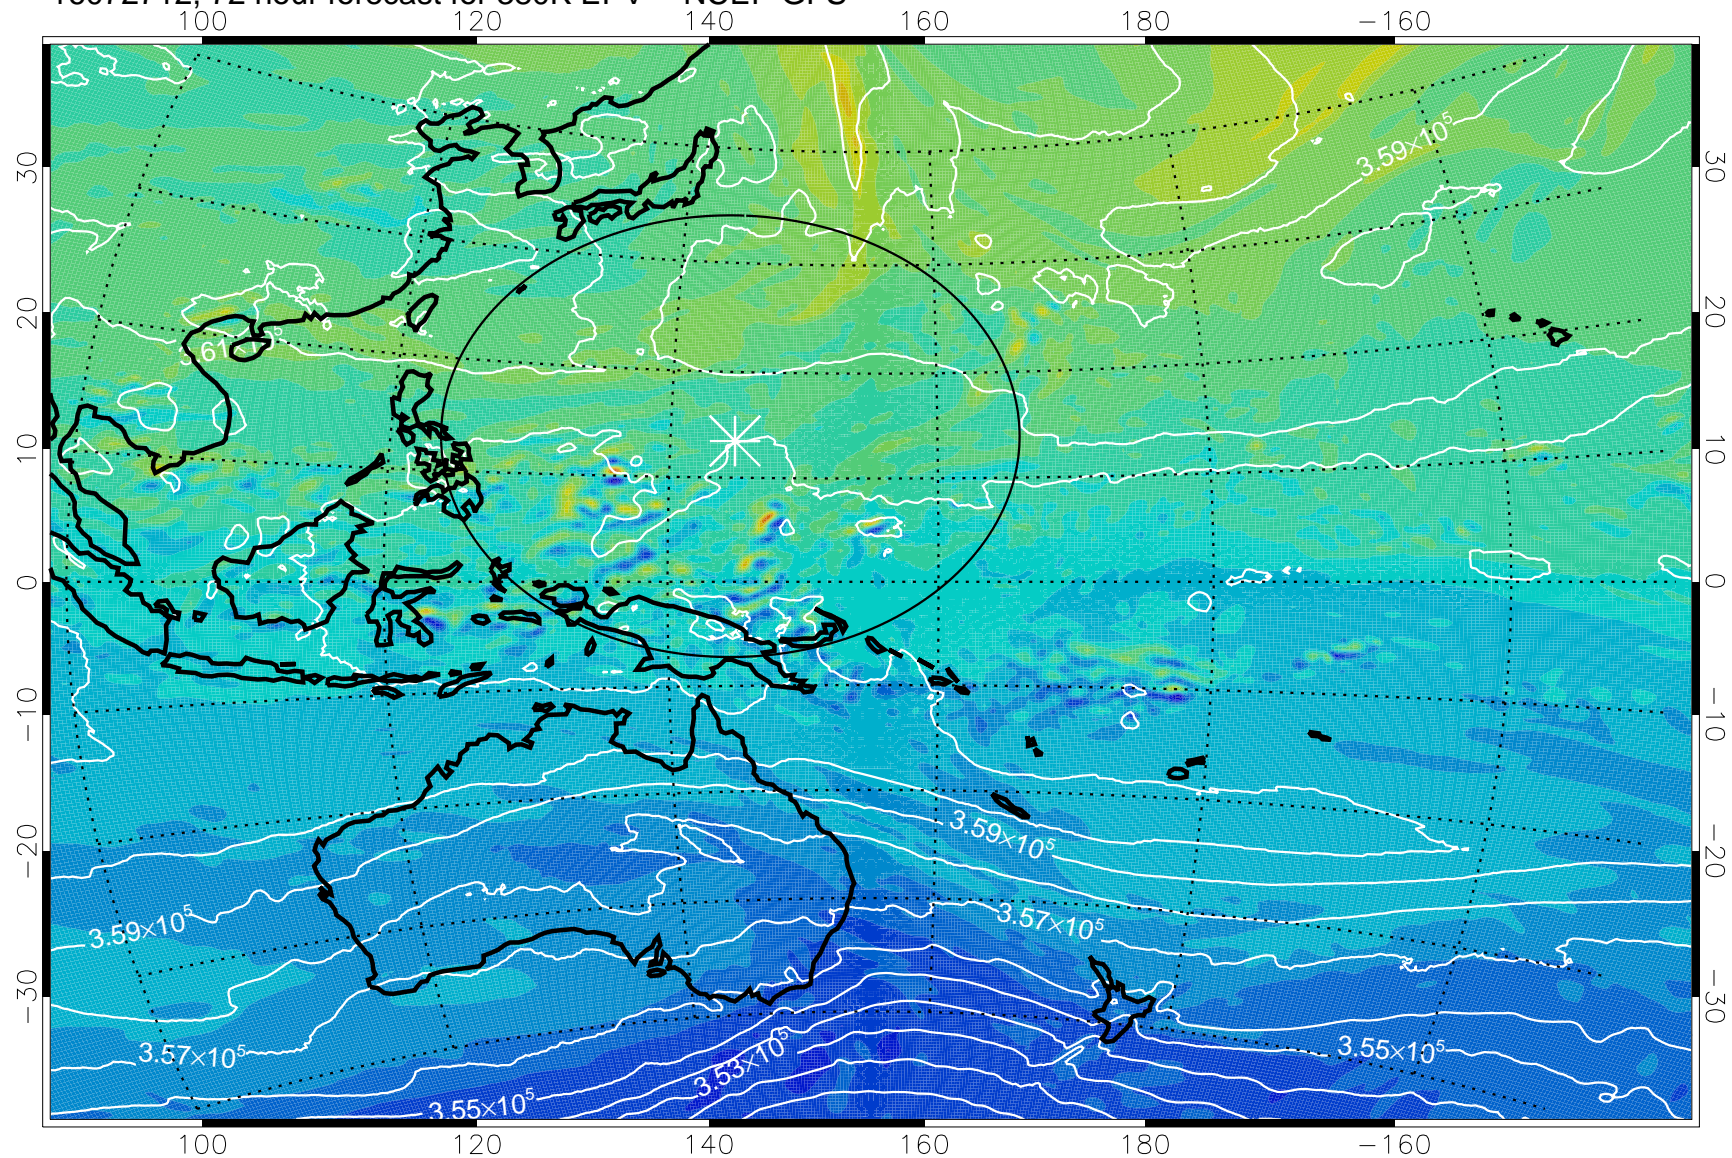

380K Montgomery Streamfunction, white

Range ring of 2304 km

16072612, 48 hour forecast for 380K EPV -- NCEP GFS

380K Montgomery Streamfunction, white

Range ring of 2304 km

16072618, 54 hour forecast for 380K EPV -- NCEP GFS

380K Montgomery Streamfunction, white

Range ring of 2304 km

16072700, 60 hour forecast for 380K EPV -- NCEP GFS

380K Montgomery Streamfunction, white

Range ring of 2304 km

16072706, 66 hour forecast for 380K EPV -- NCEP GFS

380K Montgomery Streamfunction, white

Range ring of 2304 km

16072712, 72 hour forecast for 380K EPV -- NCEP GFS

-2×10^{-5} -1×10^{-5} 0 1×10^{-5} 2×10^{-5}
PVU

380K Montgomery Streamfunction, white

Range ring of 2304 km

16072718, 78 hour forecast for 380K EPV -- NCEP GFS

380K Montgomery Streamfunction, white

Range ring of 2304 km

16072800, 84 hour forecast for 380K EPV -- NCEP GFS

380K Montgomery Streamfunction, white

Range ring of 2304 km