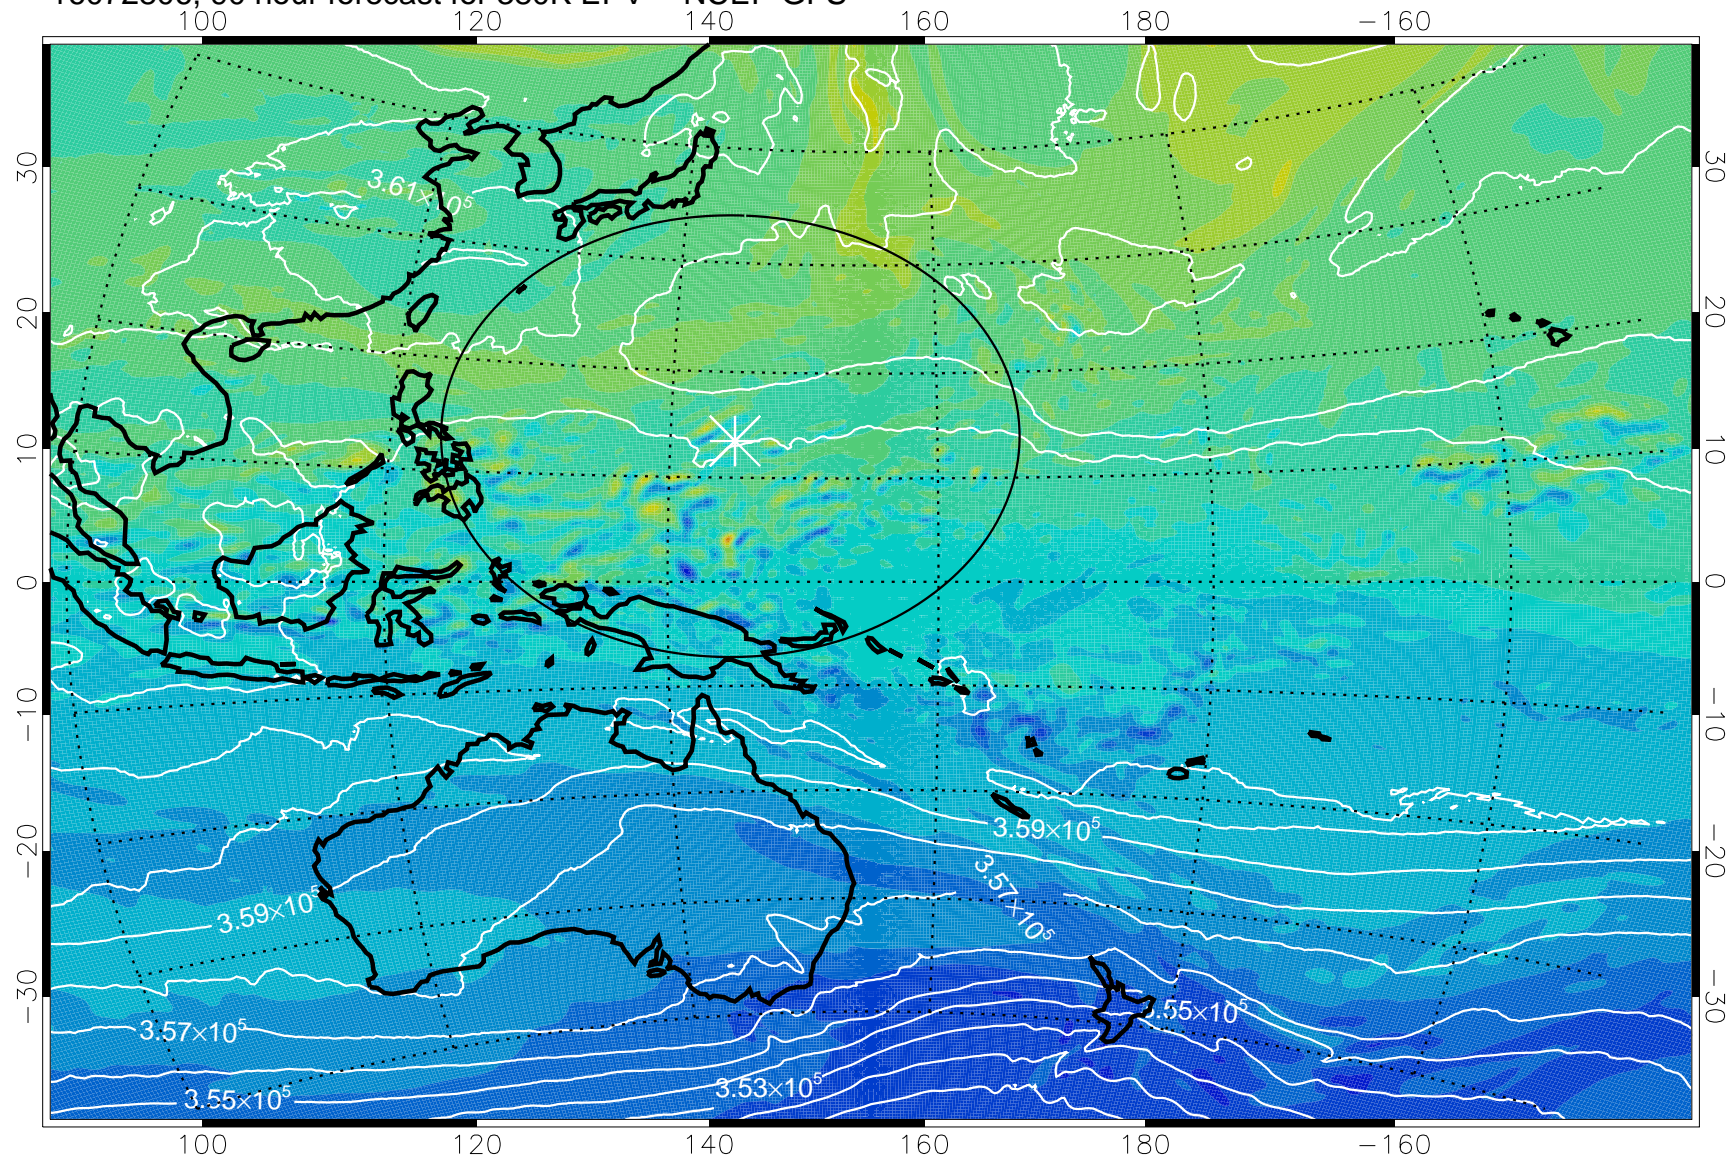

16072718, 78 hour forecast for 380K EPV -- NCEP GFS

380K Montgomery Streamfunction, white

Range ring of 2304 km

16072800, 84 hour forecast for 380K EPV -- NCEP GFS

380K Montgomery Streamfunction, white

Range ring of 2304 km

16072806, 90 hour forecast for 380K EPV -- NCEP GFS

380K Montgomery Streamfunction, white

Range ring of 2304 km

16072812, 96 hour forecast for 380K EPV -- NCEP GFS

380K Montgomery Streamfunction, white

Range ring of 2304 km

16072818, 102 hour forecast for 380K EPV -- NCEP GFS

380K Montgomery Streamfunction, white

Range ring of 2304 km

16072900, 108 hour forecast for 380K EPV -- NCEP GFS

380K Montgomery Streamfunction, white

Range ring of 2304 km