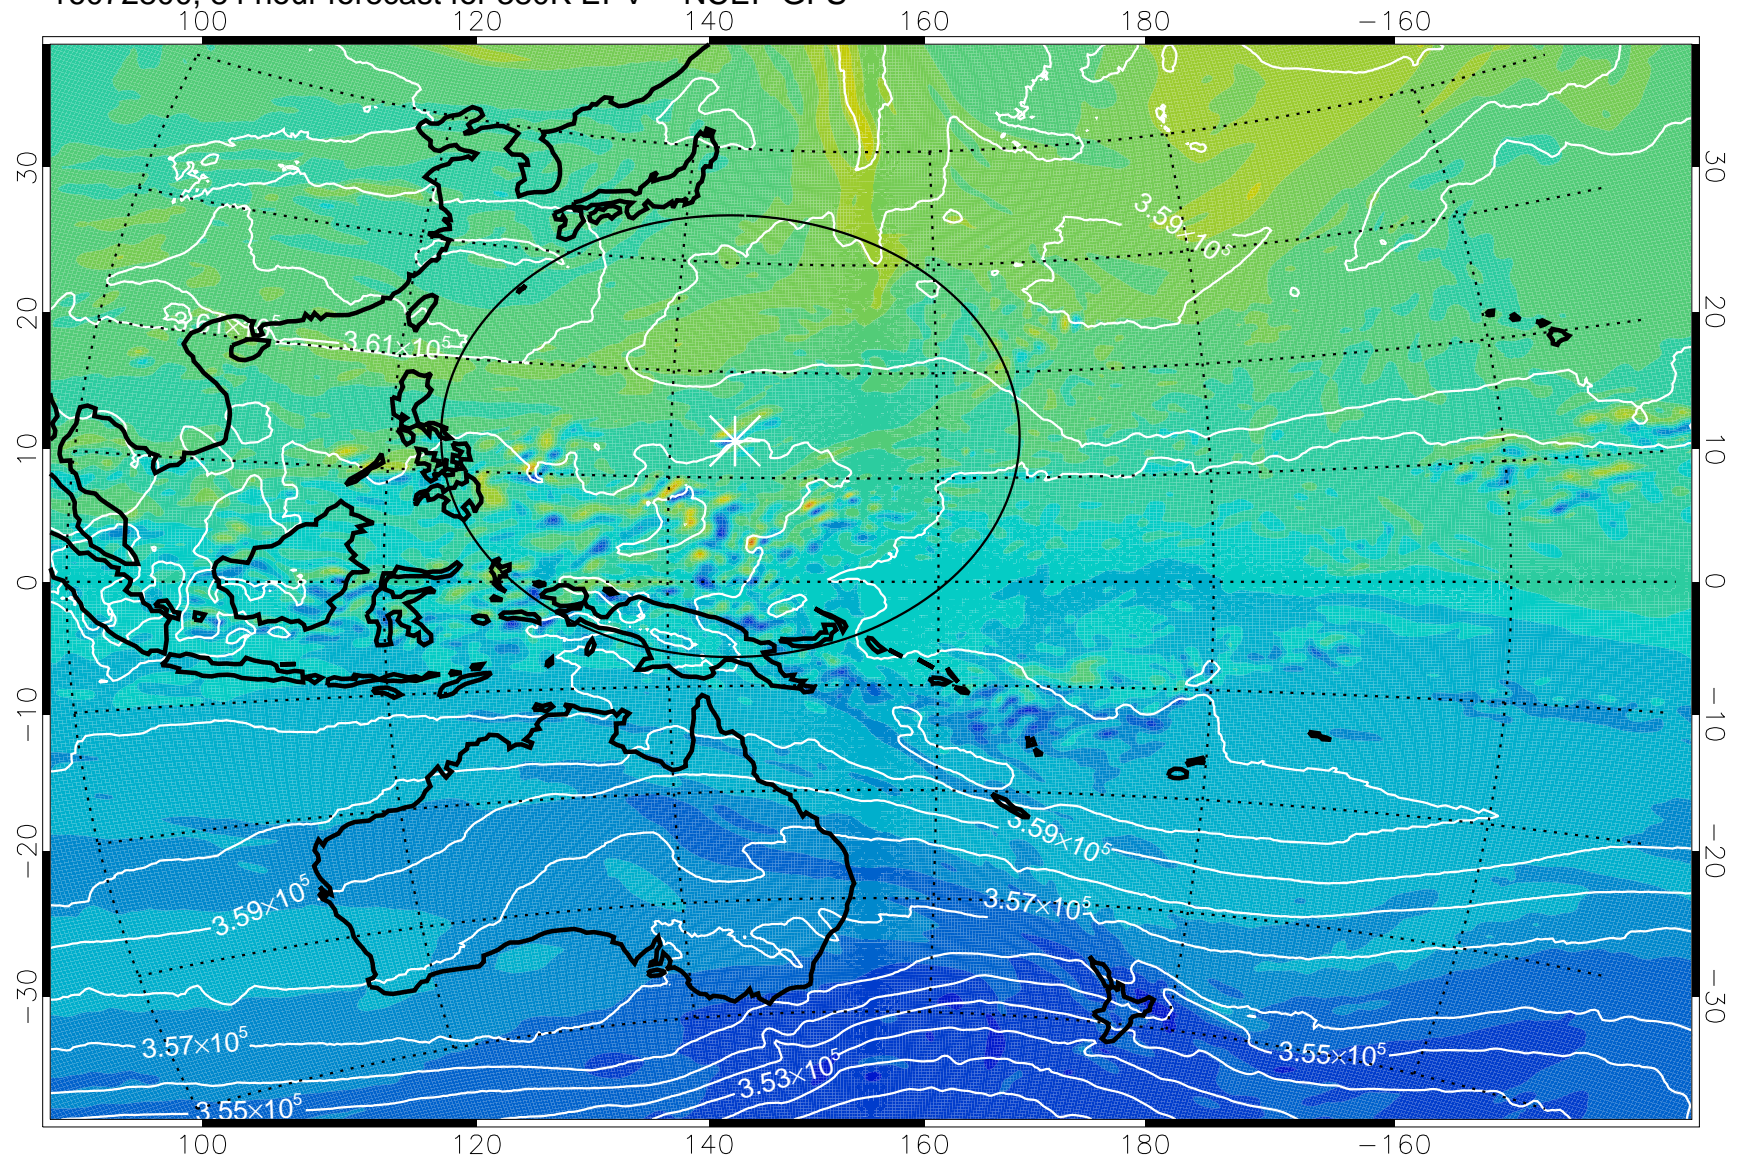

380K Montgomery Streamfunction, white

Range ring of 2304 km

16072700, 60 hour forecast for 380K EPV -- NCEP GFS

380K Montgomery Streamfunction, white

Range ring of 2304 km

16072706, 66 hour forecast for 380K EPV -- NCEP GFS

380K Montgomery Streamfunction, white

Range ring of 2304 km

16072712, 72 hour forecast for 380K EPV -- NCEP GFS

-2×10^{-5} -1×10^{-5} 0 1×10^{-5} 2×10^{-5}
PVU

380K Montgomery Streamfunction, white

Range ring of 2304 km

16072718, 78 hour forecast for 380K EPV -- NCEP GFS

380K Montgomery Streamfunction, white

Range ring of 2304 km

16072800, 84 hour forecast for 380K EPV -- NCEP GFS

380K Montgomery Streamfunction, white

Range ring of 2304 km

16072806, 90 hour forecast for 380K EPV -- NCEP GFS

380K Montgomery Streamfunction, white

Range ring of 2304 km

16072812, 96 hour forecast for 380K EPV -- NCEP GFS

380K Montgomery Streamfunction, white

Range ring of 2304 km