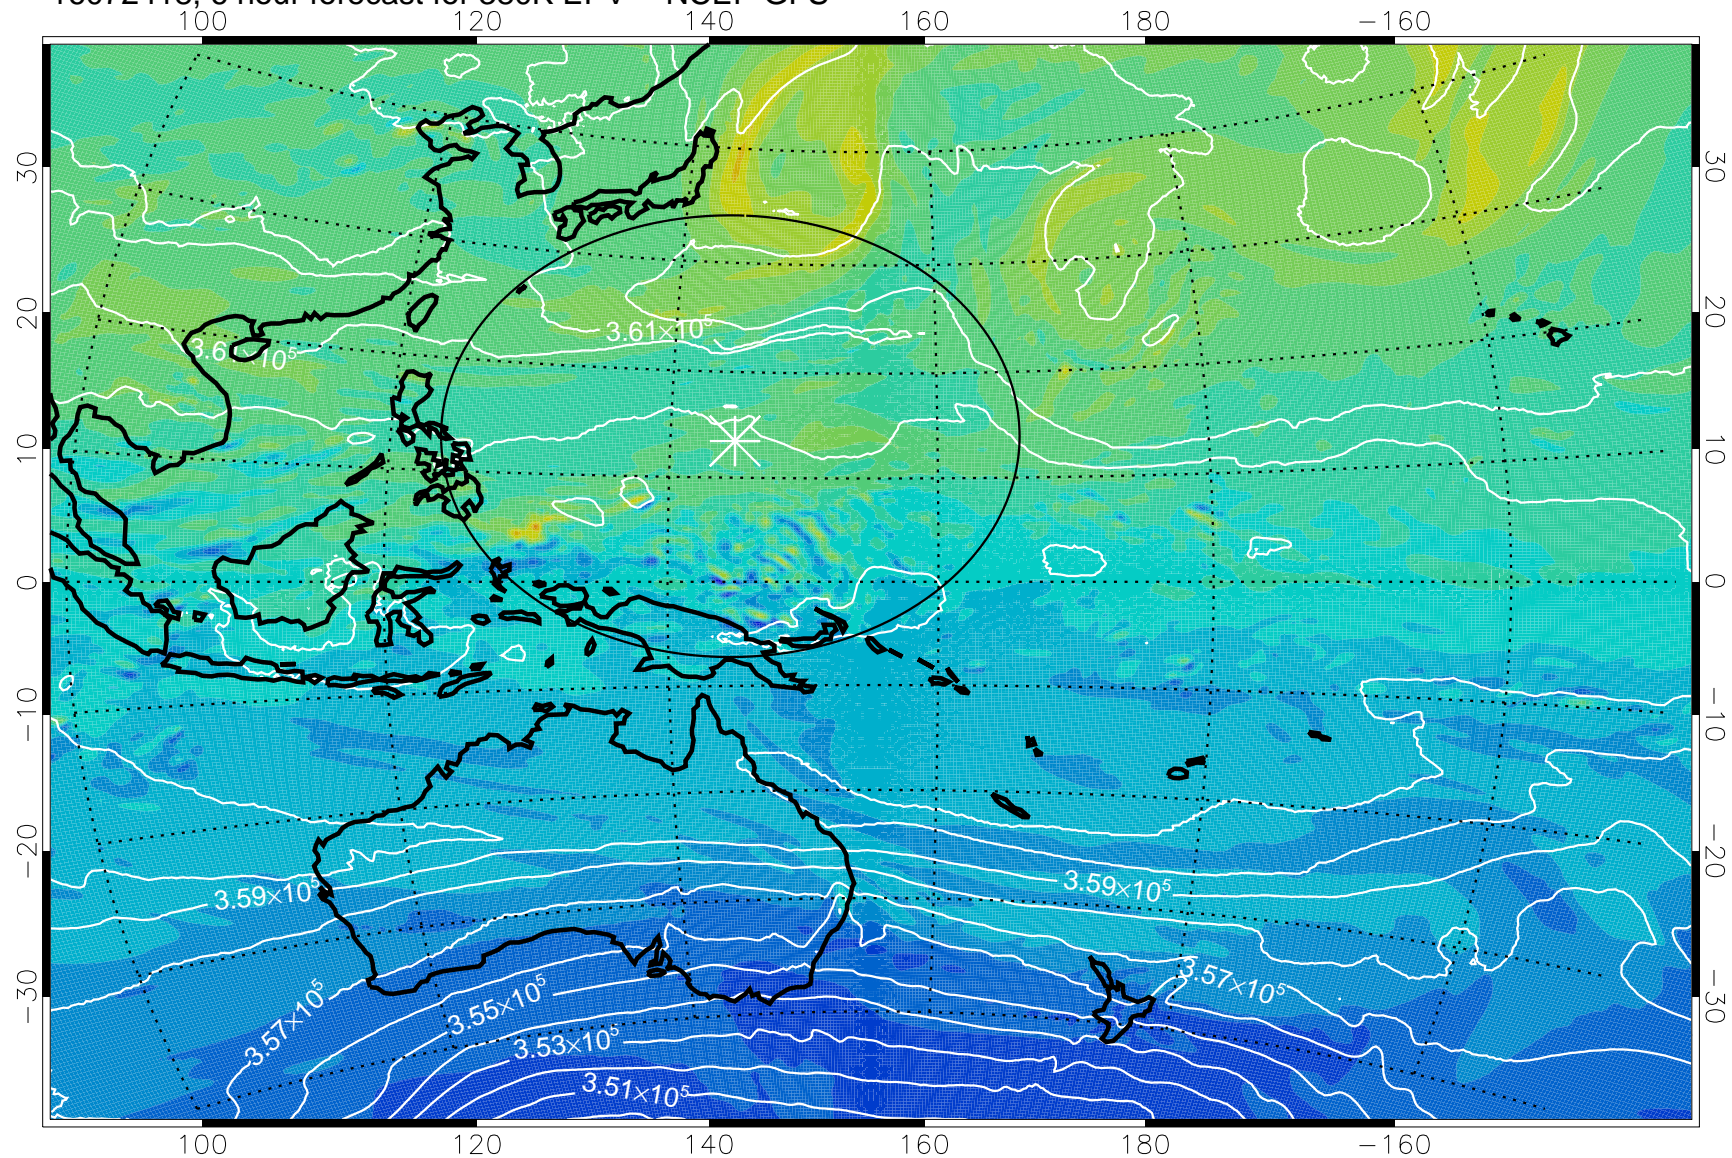

16072418, 6 hour forecast for 380K EPV -- NCEP GFS

16072500, 12 hour forecast for 380K EPV -- NCEP GFS

380K Montgomery Streamfunction, white

Range ring of 2304 km

16072506, 18 hour forecast for 380K EPV -- NCEP GFS

16072512, 24 hour forecast for 380K EPV -- NCEP GFS

380K Montgomery Streamfunction, white

Range ring of 2304 km

16072518, 30 hour forecast for 380K EPV -- NCEP GFS

380K Montgomery Streamfunction, white

Range ring of 2304 km

16072600, 36 hour forecast for 380K EPV -- NCEP GFS

380K Montgomery Streamfunction, white

Range ring of 2304 km

16072606, 42 hour forecast for 380K EPV -- NCEP GFS

-2×10^{-5} -1×10^{-5} 0 1×10^{-5} 2×10^{-5}
PVU

380K Montgomery Streamfunction, white

Range ring of 2304 km

16072612, 48 hour forecast for 380K EPV -- NCEP GFS

380K Montgomery Streamfunction, white

Range ring of 2304 km

16072618, 54 hour forecast for 380K EPV -- NCEP GFS