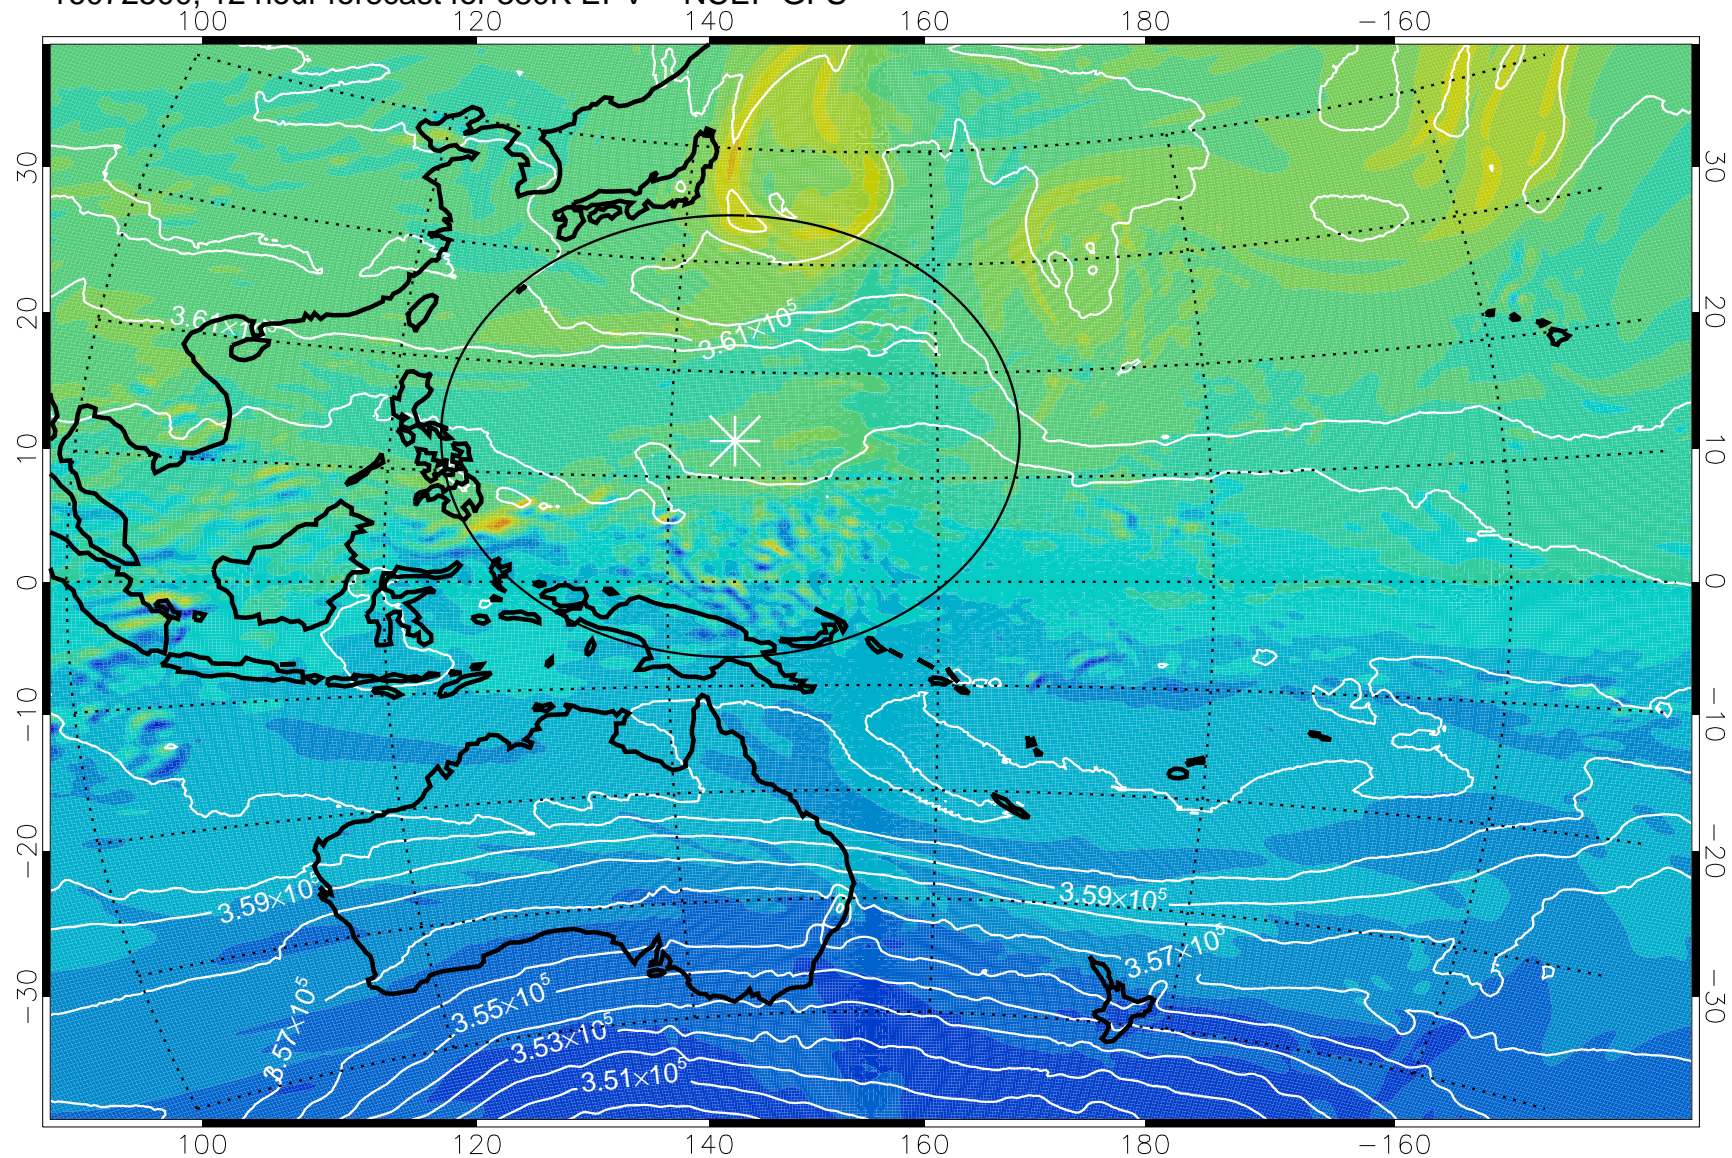

16072418, 6 hour forecast for 380K EPV -- NCEP GFS

16072500, 12 hour forecast for 380K EPV -- NCEP GFS

380K Montgomery Streamfunction, white

Range ring of 2304 km

16072506, 18 hour forecast for 380K EPV -- NCEP GFS

16072512, 24 hour forecast for 380K EPV -- NCEP GFS

380K Montgomery Streamfunction, white

Range ring of 2304 km

16072518, 30 hour forecast for 380K EPV -- NCEP GFS

380K Montgomery Streamfunction, white

Range ring of 2304 km

16072600, 36 hour forecast for 380K EPV -- NCEP GFS

380K Montgomery Streamfunction, white

Range ring of 2304 km

16072606, 42 hour forecast for 380K EPV -- NCEP GFS

-2×10^{-5} -1×10^{-5} 0 1×10^{-5} 2×10^{-5}
PVU

380K Montgomery Streamfunction, white

Range ring of 2304 km

16072612, 48 hour forecast for 380K EPV -- NCEP GFS

380K Montgomery Streamfunction, white

Range ring of 2304 km

16072618, 54 hour forecast for 380K EPV -- NCEP GFS