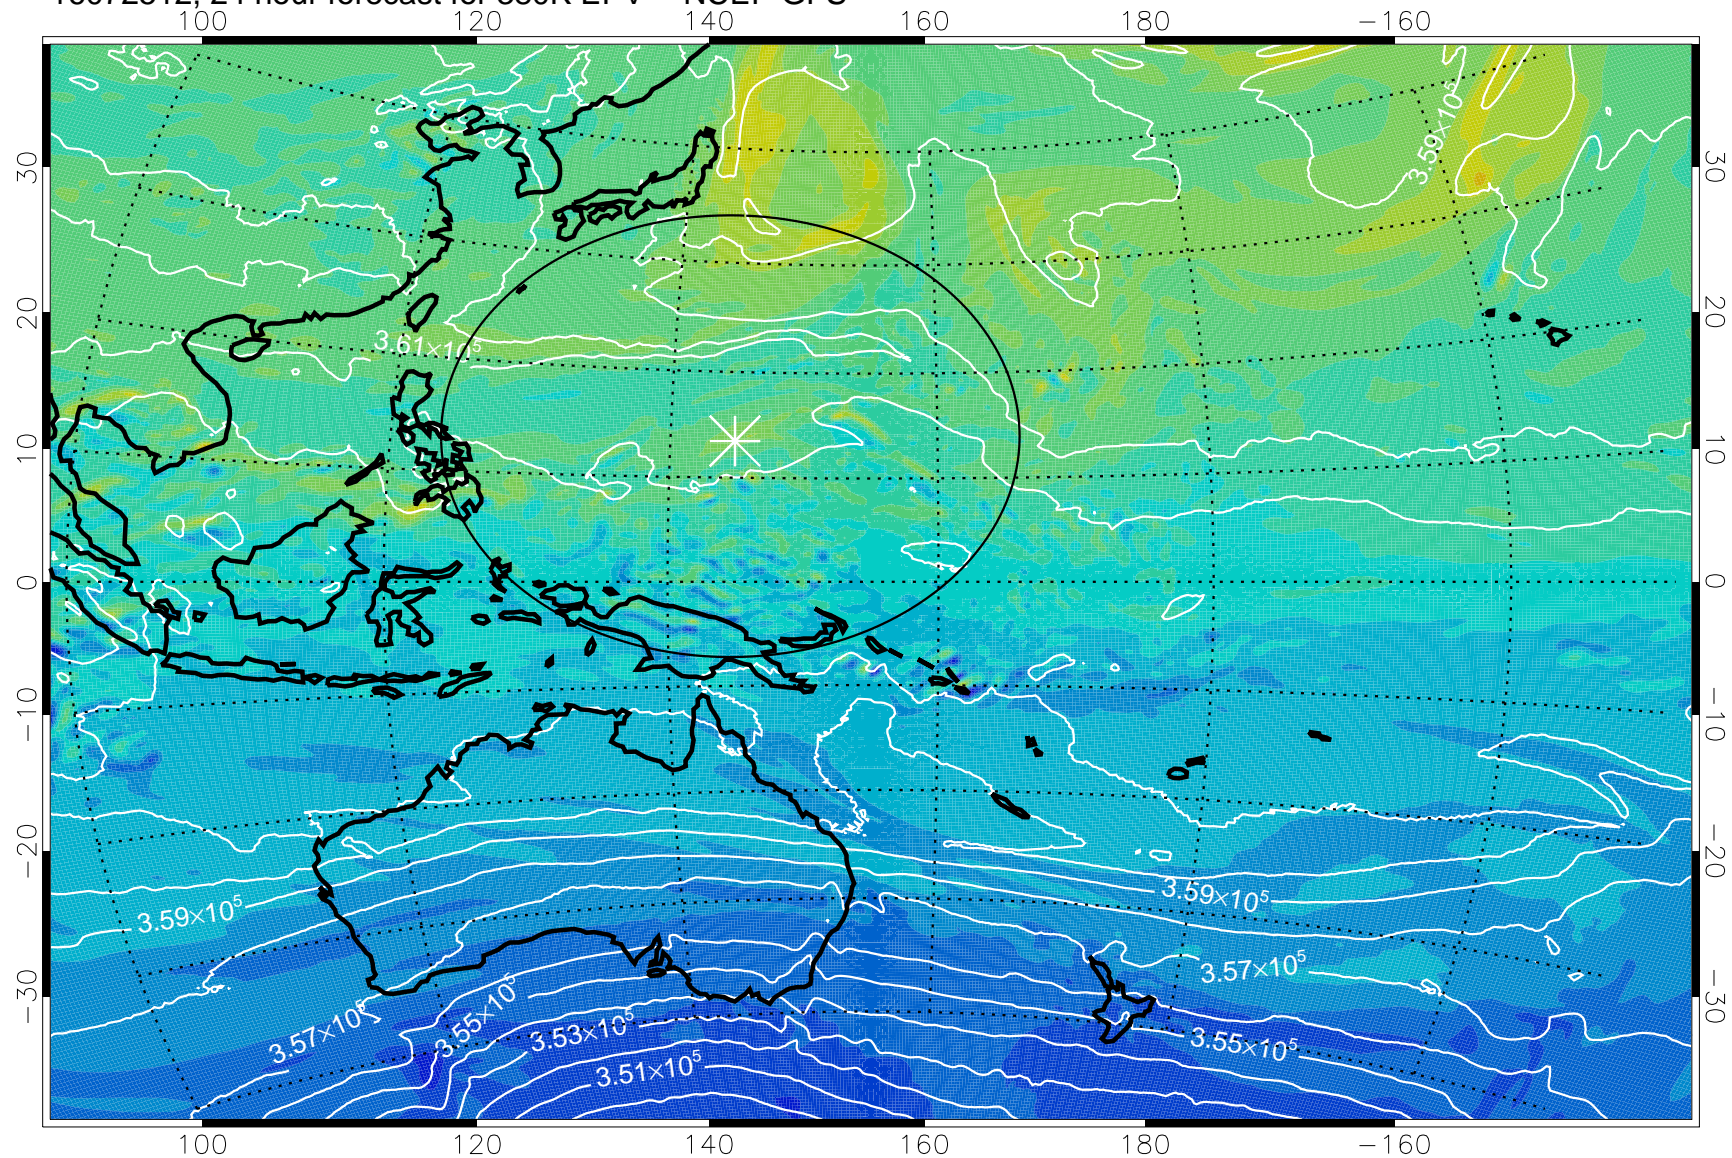

16072418, 6 hour forecast for 380K EPV -- NCEP GFS

16072500, 12 hour forecast for 380K EPV -- NCEP GFS

380K Montgomery Streamfunction, white

Range ring of 2304 km

16072506, 18 hour forecast for 380K EPV -- NCEP GFS

16072512, 24 hour forecast for 380K EPV -- NCEP GFS

380K Montgomery Streamfunction, white

Range ring of 2304 km

16072518, 30 hour forecast for 380K EPV -- NCEP GFS

380K Montgomery Streamfunction, white

Range ring of 2304 km

16072600, 36 hour forecast for 380K EPV -- NCEP GFS

380K Montgomery Streamfunction, white

Range ring of 2304 km

16072606, 42 hour forecast for 380K EPV -- NCEP GFS

-2×10^{-5} -1×10^{-5} 0 1×10^{-5} 2×10^{-5}
PVU

380K Montgomery Streamfunction, white

Range ring of 2304 km

16072612, 48 hour forecast for 380K EPV -- NCEP GFS

380K Montgomery Streamfunction, white

Range ring of 2304 km

16072618, 54 hour forecast for 380K EPV -- NCEP GFS