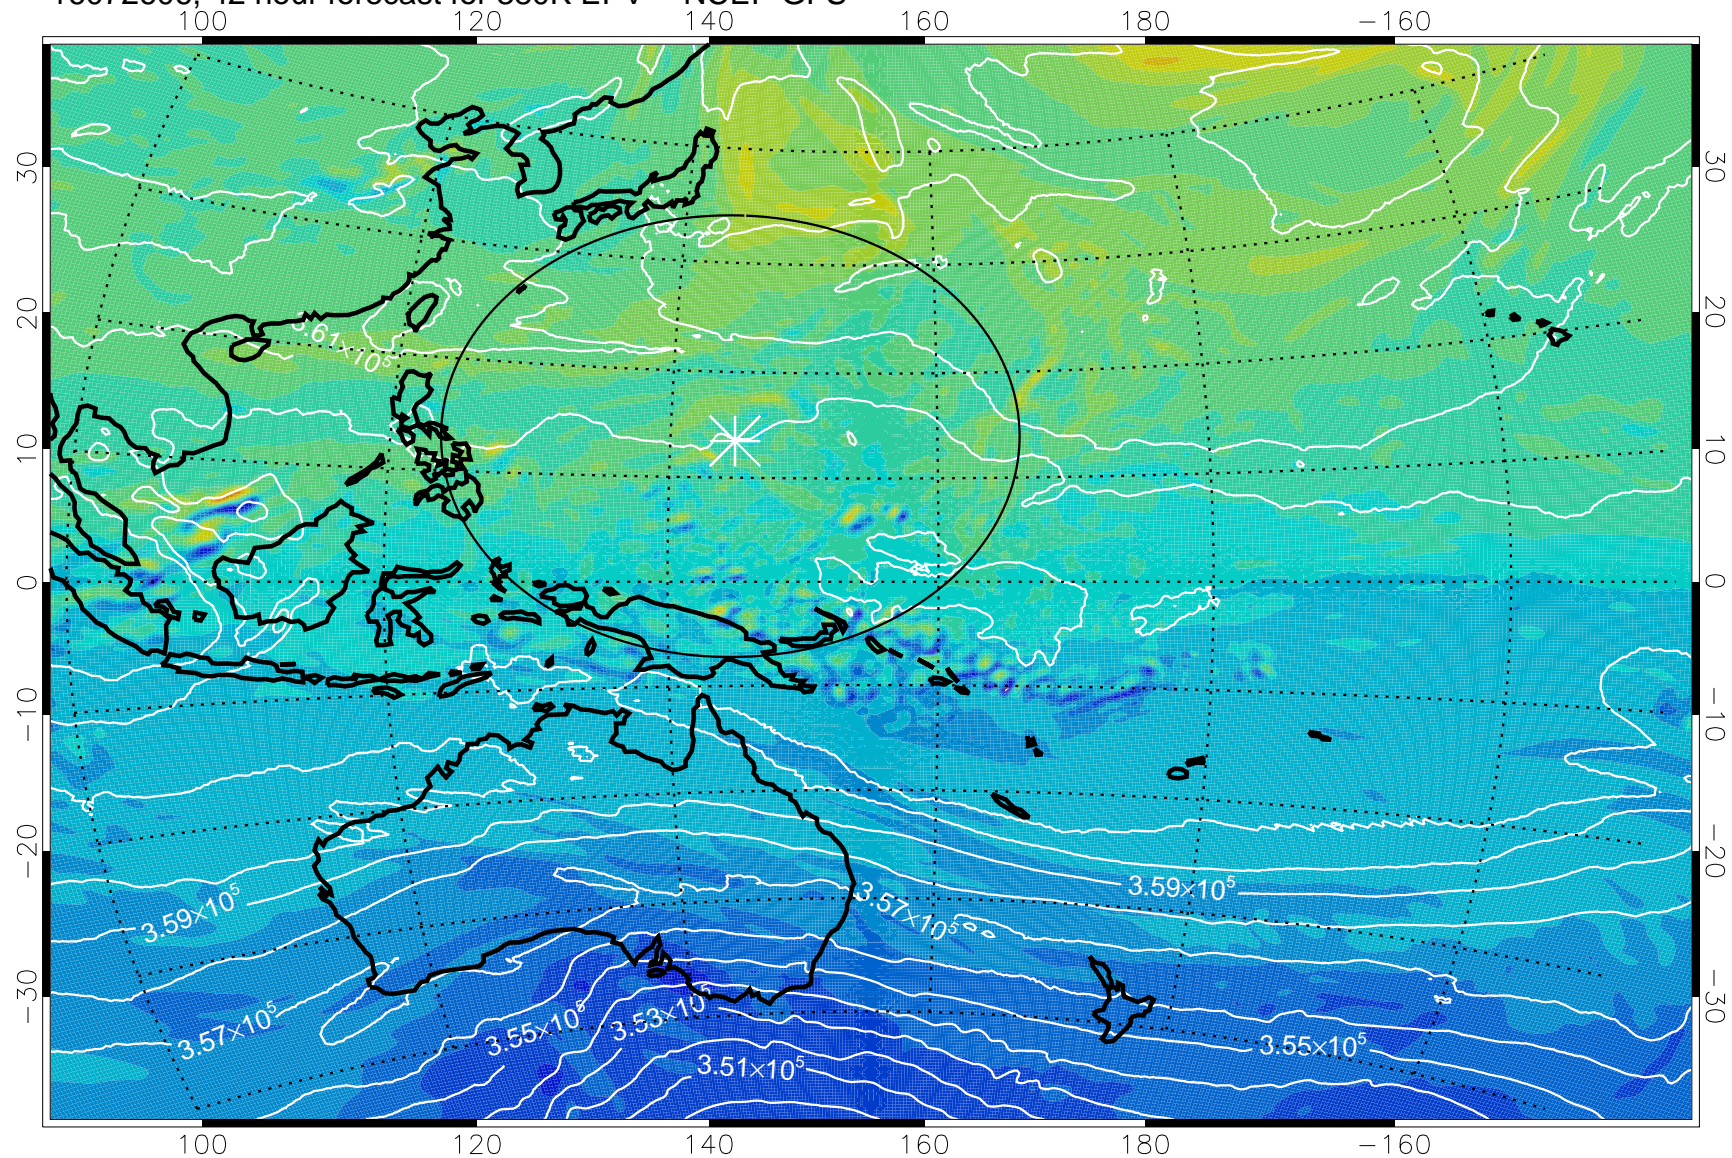

16072512, 24 hour forecast for 380K EPV -- NCEP GFS

380K Montgomery Streamfunction, white

Range ring of 2304 km

16072518, 30 hour forecast for 380K EPV -- NCEP GFS

380K Montgomery Streamfunction, white

Range ring of 2304 km

16072600, 36 hour forecast for 380K EPV -- NCEP GFS

380K Montgomery Streamfunction, white

Range ring of 2304 km

16072606, 42 hour forecast for 380K EPV -- NCEP GFS

-2×10^{-5} -1×10^{-5} 0 1×10^{-5} 2×10^{-5}
PVU

380K Montgomery Streamfunction, white

Range ring of 2304 km

16072612, 48 hour forecast for 380K EPV -- NCEP GFS

380K Montgomery Streamfunction, white

Range ring of 2304 km

16072618, 54 hour forecast for 380K EPV -- NCEP GFS

380K Montgomery Streamfunction, white

Range ring of 2304 km

16072700, 60 hour forecast for 380K EPV -- NCEP GFS

380K Montgomery Streamfunction, white

Range ring of 2304 km

16072706, 66 hour forecast for 380K EPV -- NCEP GFS