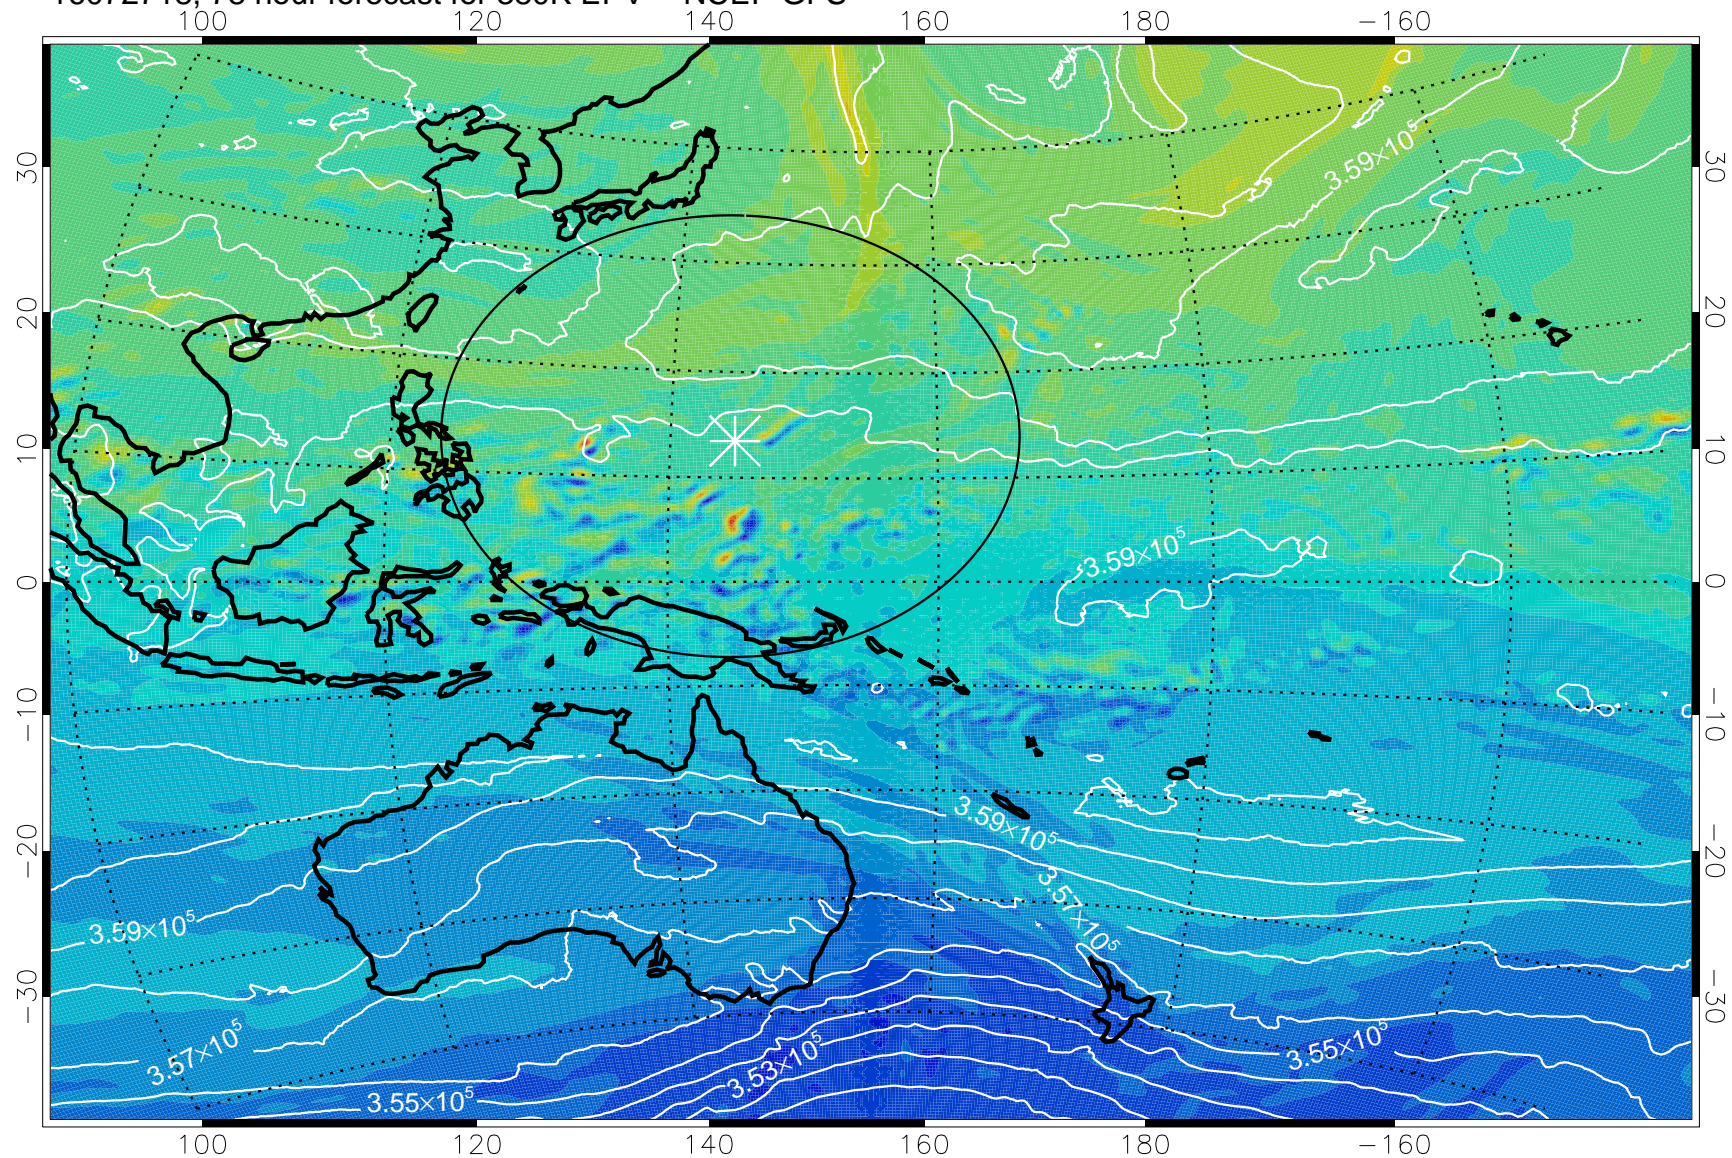

380K Montgomery Streamfunction, white

Range ring of 2304 km

16072700, 60 hour forecast for 380K EPV -- NCEP GFS

380K Montgomery Streamfunction, white

Range ring of 2304 km

16072706, 66 hour forecast for 380K EPV -- NCEP GFS

380K Montgomery Streamfunction, white

Range ring of 2304 km

16072712, 72 hour forecast for 380K EPV -- NCEP GFS

-2×10^{-5} -1×10^{-5} 0 1×10^{-5} 2×10^{-5}
PVU

380K Montgomery Streamfunction, white

Range ring of 2304 km

16072718, 78 hour forecast for 380K EPV -- NCEP GFS

380K Montgomery Streamfunction, white

Range ring of 2304 km

16072800, 84 hour forecast for 380K EPV -- NCEP GFS

380K Montgomery Streamfunction, white

Range ring of 2304 km

16072806, 90 hour forecast for 380K EPV -- NCEP GFS

380K Montgomery Streamfunction, white

Range ring of 2304 km

16072812, 96 hour forecast for 380K EPV -- NCEP GFS

380K Montgomery Streamfunction, white

Range ring of 2304 km