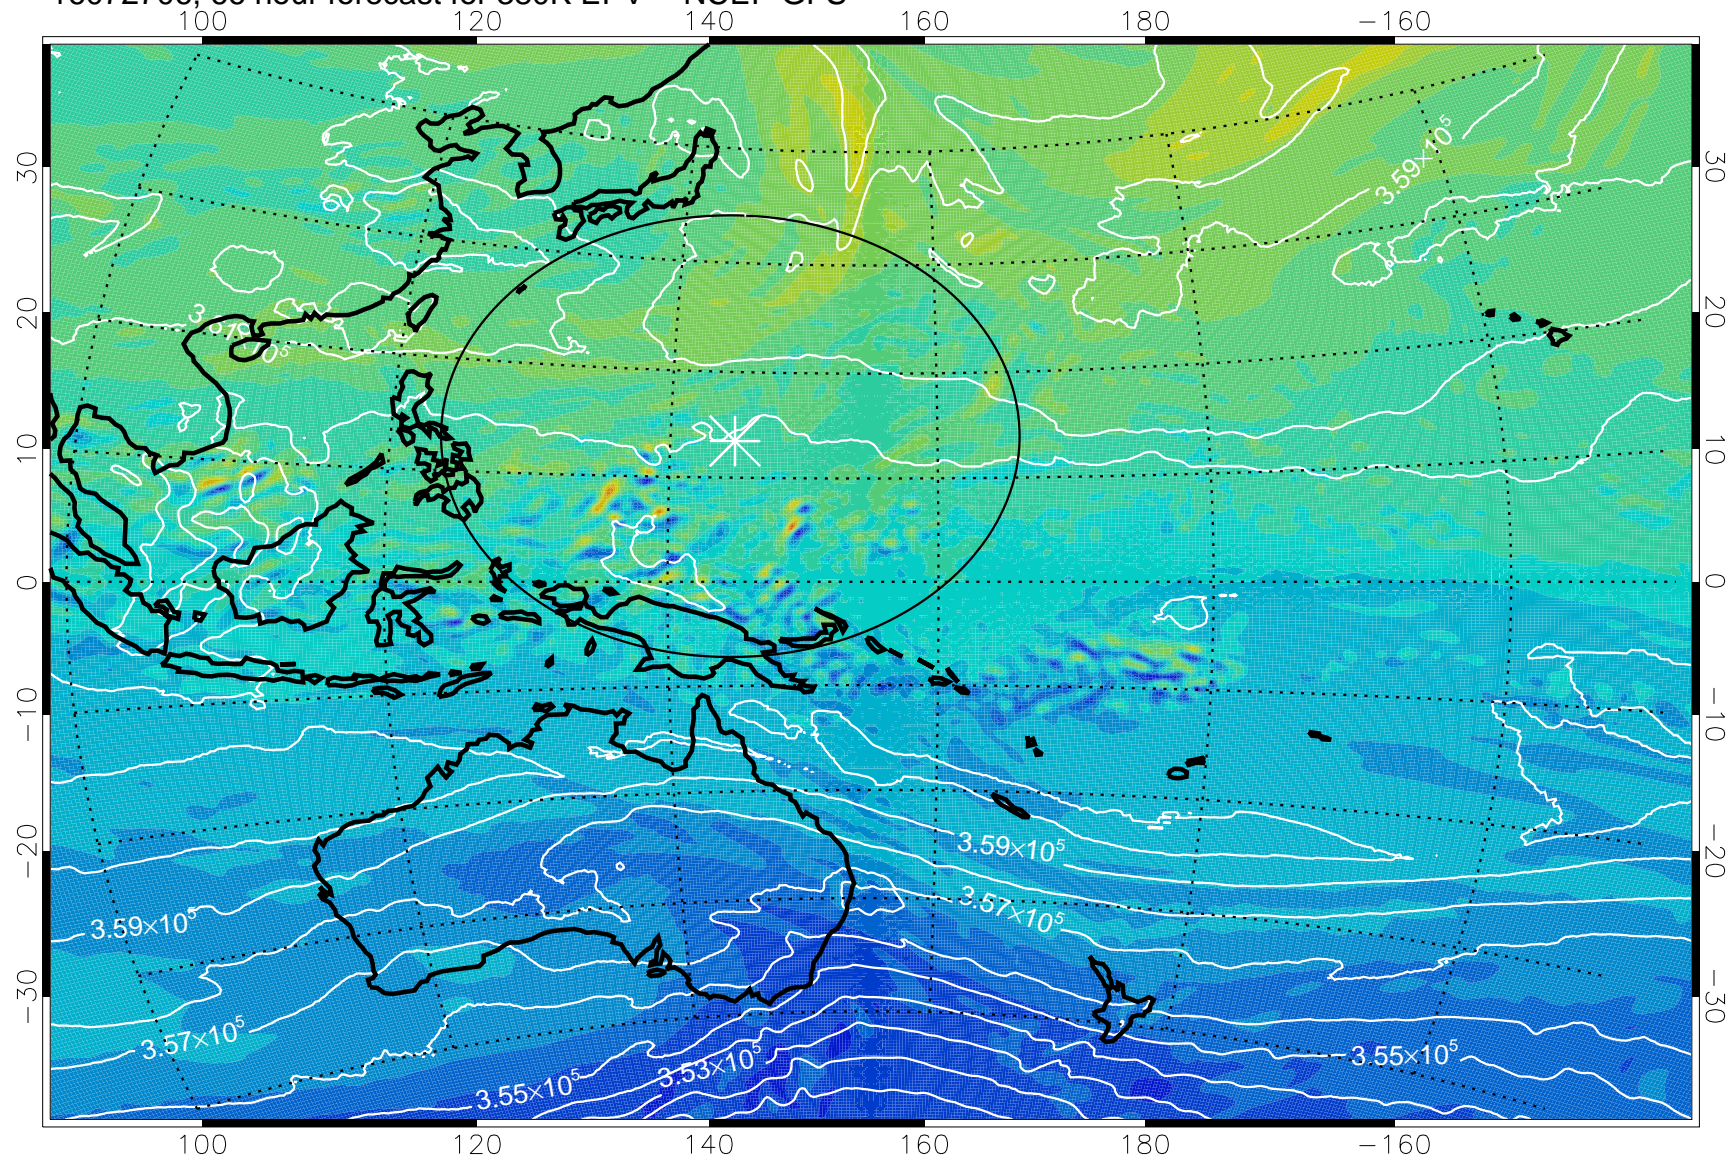

380K Montgomery Streamfunction, white

Range ring of 2304 km

16072612, 48 hour forecast for 380K EPV -- NCEP GFS

380K Montgomery Streamfunction, white

Range ring of 2304 km

16072618, 54 hour forecast for 380K EPV -- NCEP GFS

380K Montgomery Streamfunction, white

Range ring of 2304 km

16072700, 60 hour forecast for 380K EPV -- NCEP GFS

380K Montgomery Streamfunction, white

Range ring of 2304 km

16072706, 66 hour forecast for 380K EPV -- NCEP GFS

380K Montgomery Streamfunction, white

Range ring of 2304 km

16072712, 72 hour forecast for 380K EPV -- NCEP GFS

-2×10^{-5} -1×10^{-5} 0 1×10^{-5} 2×10^{-5}
PVU

380K Montgomery Streamfunction, white

Range ring of 2304 km

16072718, 78 hour forecast for 380K EPV -- NCEP GFS

380K Montgomery Streamfunction, white

Range ring of 2304 km

16072800, 84 hour forecast for 380K EPV -- NCEP GFS

380K Montgomery Streamfunction, white

Range ring of 2304 km