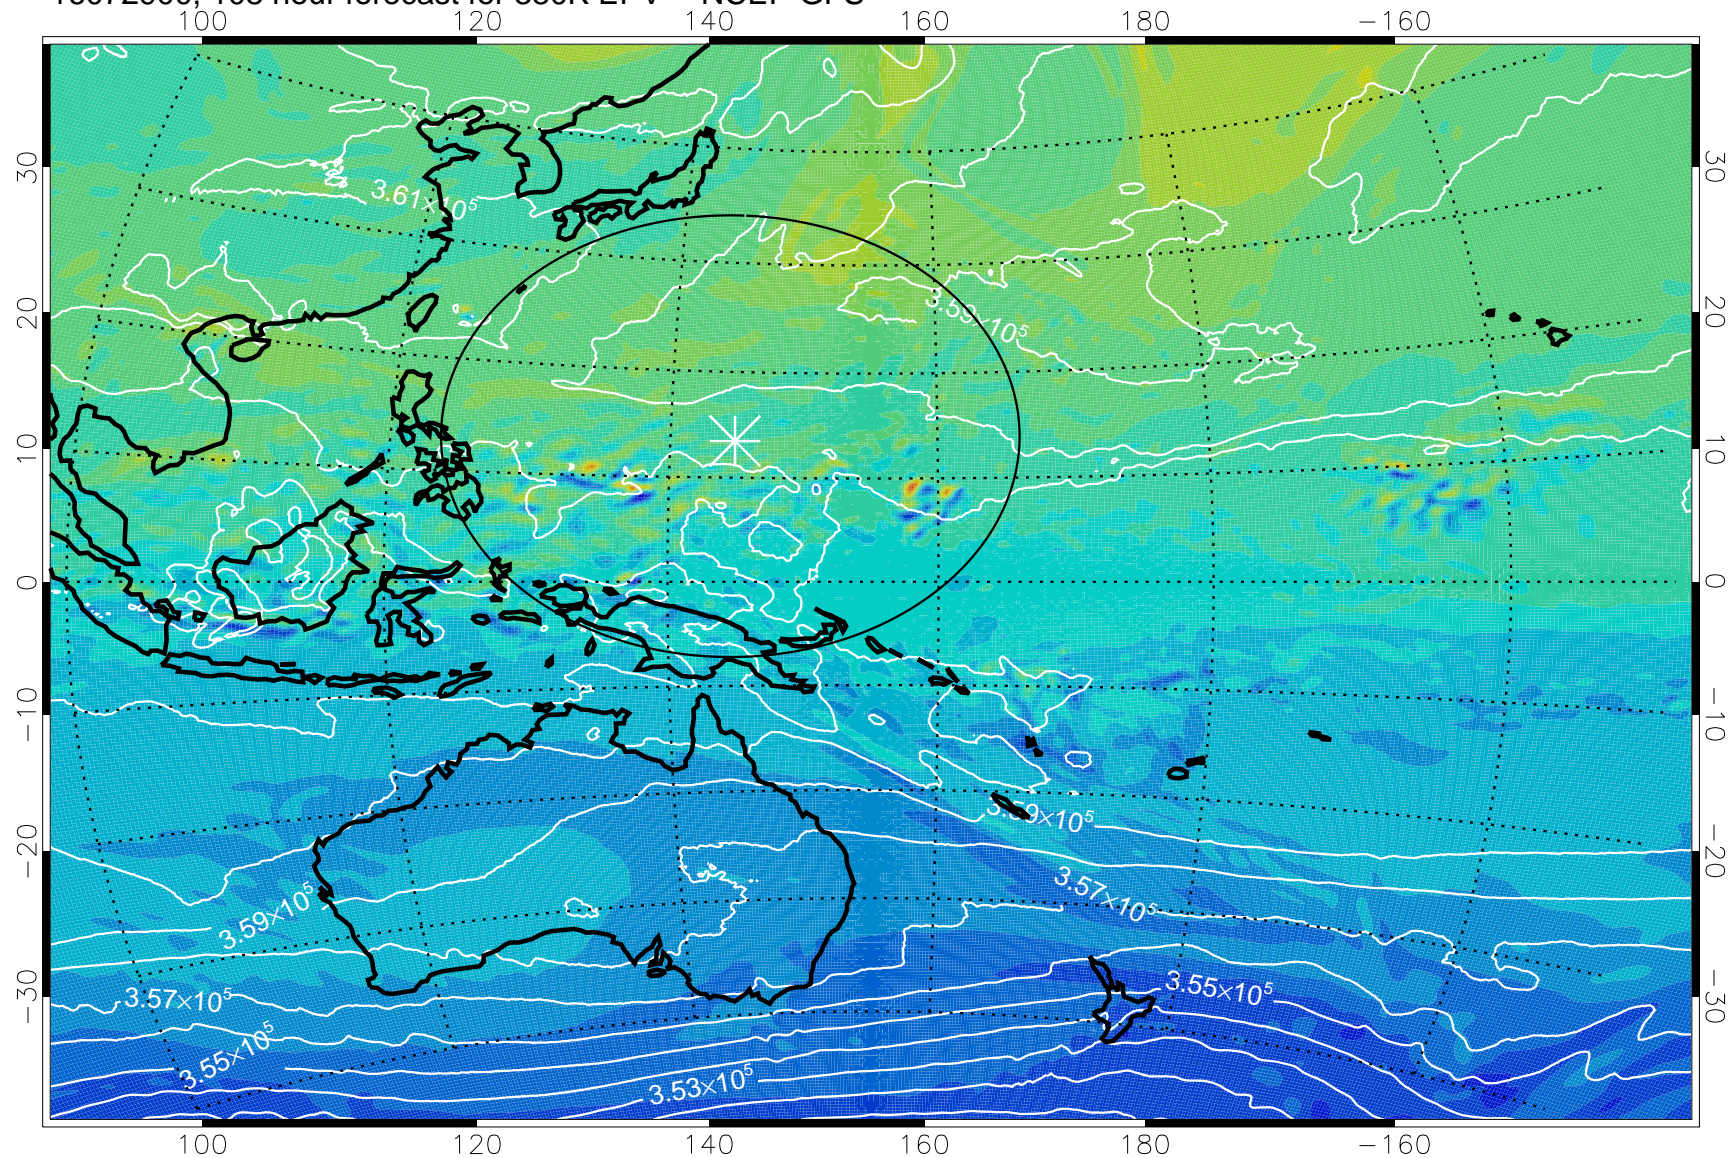

16072806, 90 hour forecast for 380K EPV -- NCEP GFS

380K Montgomery Streamfunction, white

Range ring of 2304 km

16072812, 96 hour forecast for 380K EPV -- NCEP GFS

380K Montgomery Streamfunction, white

Range ring of 2304 km

16072818, 102 hour forecast for 380K EPV -- NCEP GFS

380K Montgomery Streamfunction, white

Range ring of 2304 km

16072900, 108 hour forecast for 380K EPV -- NCEP GFS

380K Montgomery Streamfunction, white

Range ring of 2304 km

16072906, 114 hour forecast for 380K EPV -- NCEP GFS

380K Montgomery Streamfunction, white

Range ring of 2304 km

16072912, 120 hour forecast for 380K EPV -- NCEP GFS

380K Montgomery Streamfunction, white

Range ring of 2304 km