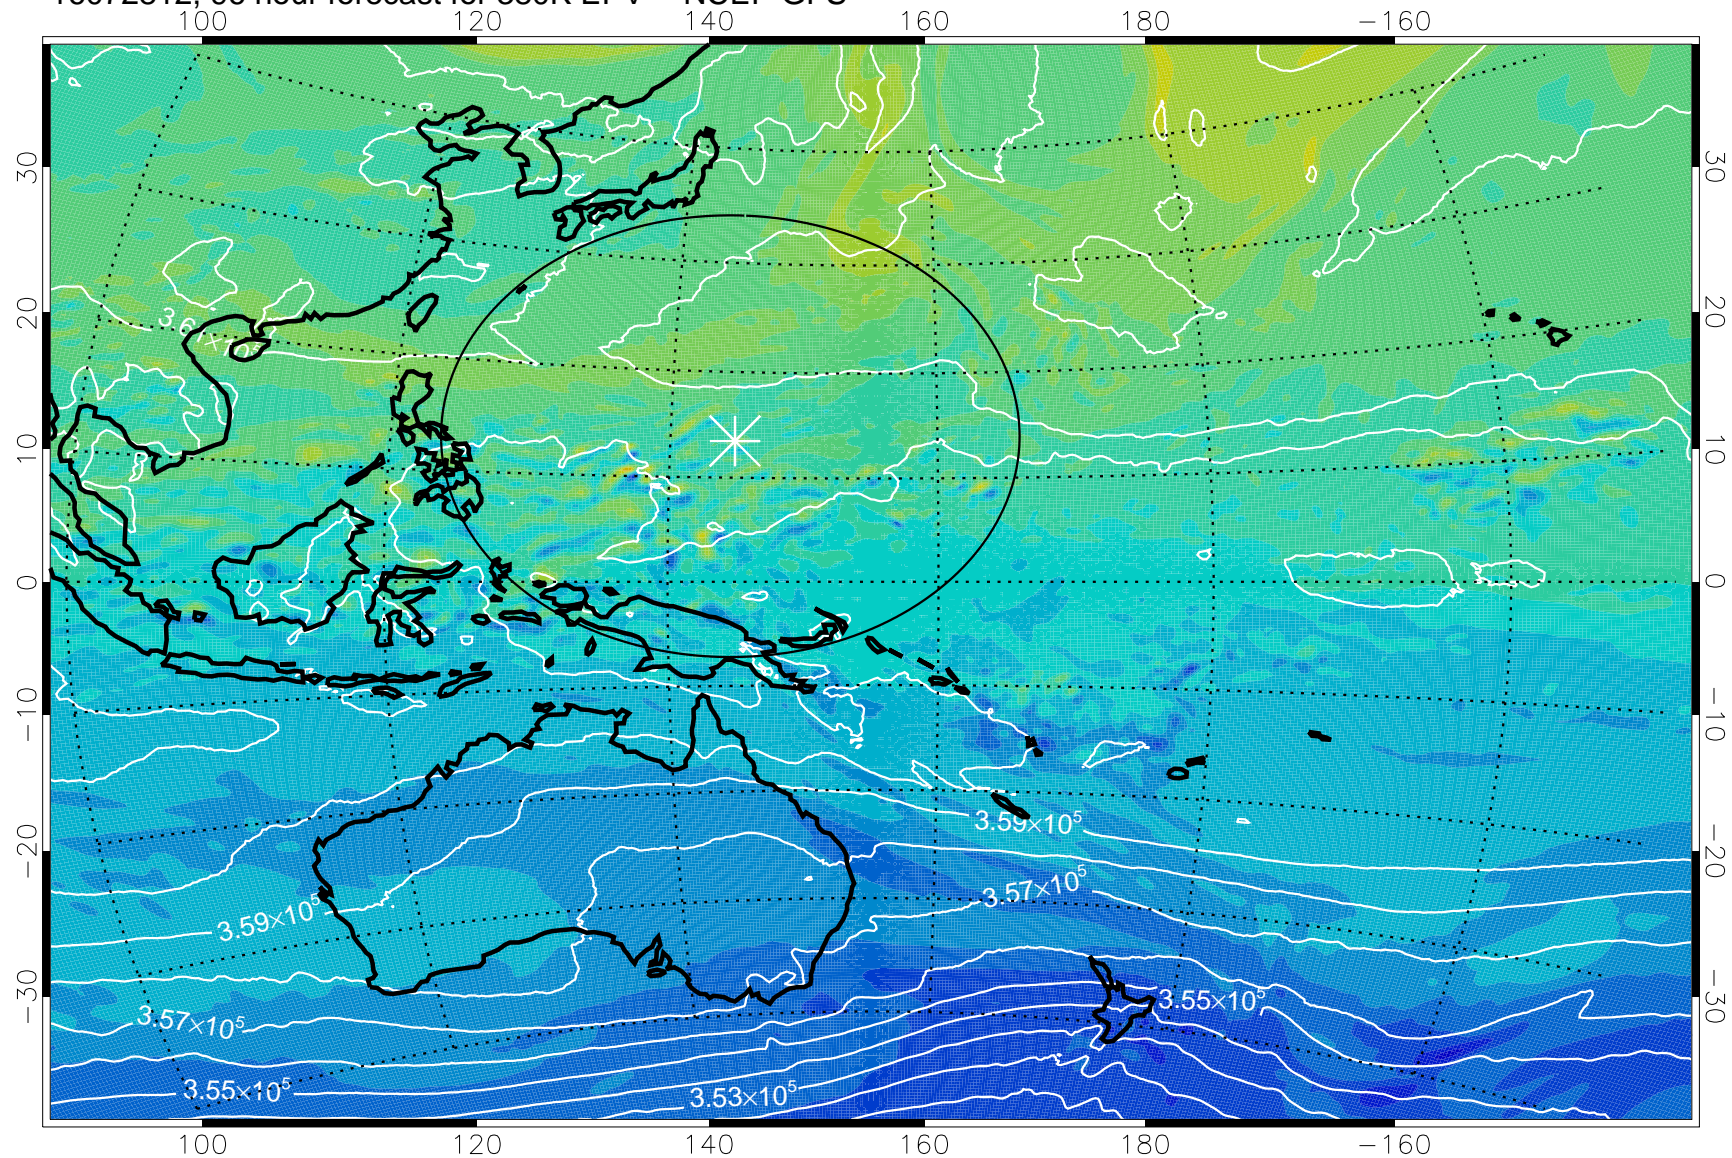

16072718, 78 hour forecast for 380K EPV -- NCEP GFS

380K Montgomery Streamfunction, white

Range ring of 2304 km

16072800, 84 hour forecast for 380K EPV -- NCEP GFS

380K Montgomery Streamfunction, white

Range ring of 2304 km

16072806, 90 hour forecast for 380K EPV -- NCEP GFS

380K Montgomery Streamfunction, white

Range ring of 2304 km

16072812, 96 hour forecast for 380K EPV -- NCEP GFS

380K Montgomery Streamfunction, white

Range ring of 2304 km

16072818, 102 hour forecast for 380K EPV -- NCEP GFS

380K Montgomery Streamfunction, white

Range ring of 2304 km

16072900, 108 hour forecast for 380K EPV -- NCEP GFS

380K Montgomery Streamfunction, white

Range ring of 2304 km

16072906, 114 hour forecast for 380K EPV -- NCEP GFS

380K Montgomery Streamfunction, white

Range ring of 2304 km

16072912, 120 hour forecast for 380K EPV -- NCEP GFS

380K Montgomery Streamfunction, white

Range ring of 2304 km