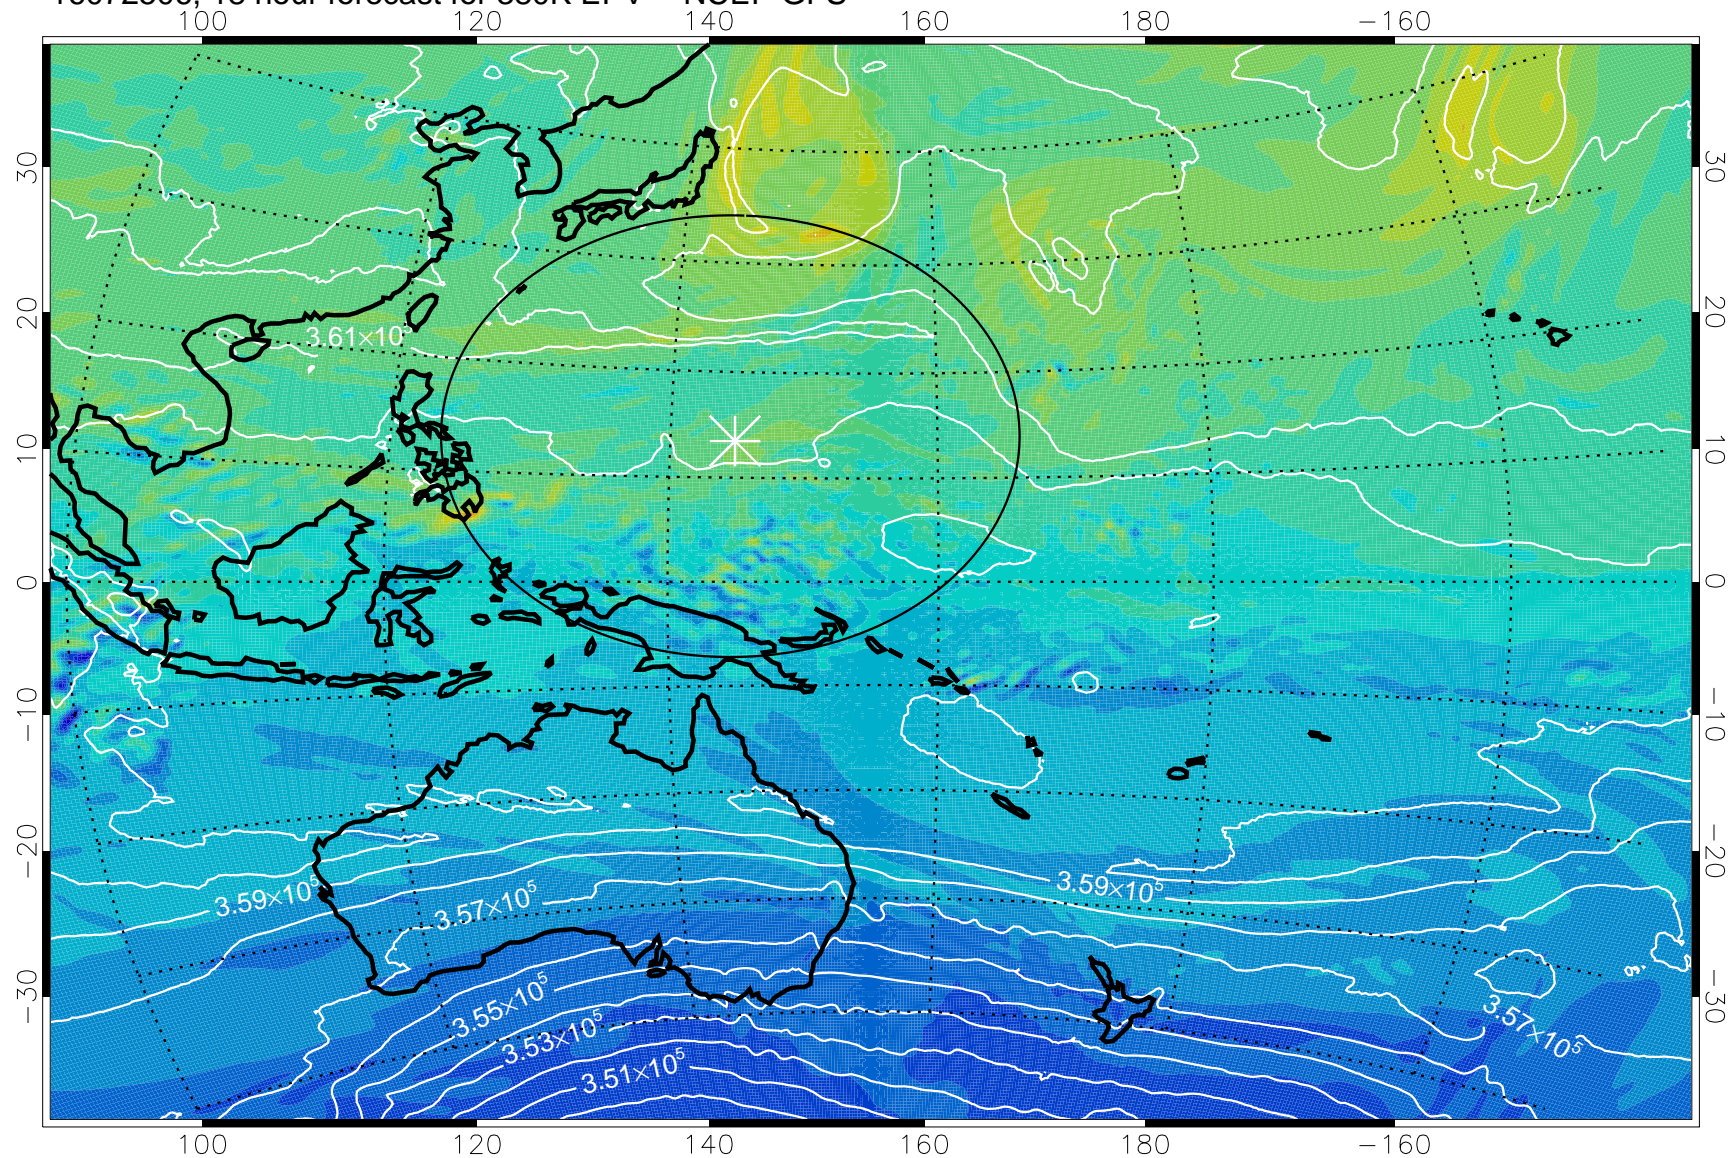

16072418, 6 hour forecast for 380K EPV -- NCEP GFS

16072500, 12 hour forecast for 380K EPV -- NCEP GFS

380K Montgomery Streamfunction, white

Range ring of 2304 km

16072506, 18 hour forecast for 380K EPV -- NCEP GFS

16072512, 24 hour forecast for 380K EPV -- NCEP GFS

380K Montgomery Streamfunction, white

Range ring of 2304 km

16072518, 30 hour forecast for 380K EPV -- NCEP GFS

380K Montgomery Streamfunction, white

Range ring of 2304 km

16072600, 36 hour forecast for 380K EPV -- NCEP GFS

380K Montgomery Streamfunction, white

Range ring of 2304 km

16072606, 42 hour forecast for 380K EPV -- NCEP GFS

-2×10^{-5} -1×10^{-5} 0 1×10^{-5} 2×10^{-5}
PVU

380K Montgomery Streamfunction, white

Range ring of 2304 km

16072612, 48 hour forecast for 380K EPV -- NCEP GFS

380K Montgomery Streamfunction, white

Range ring of 2304 km

16072618, 54 hour forecast for 380K EPV -- NCEP GFS