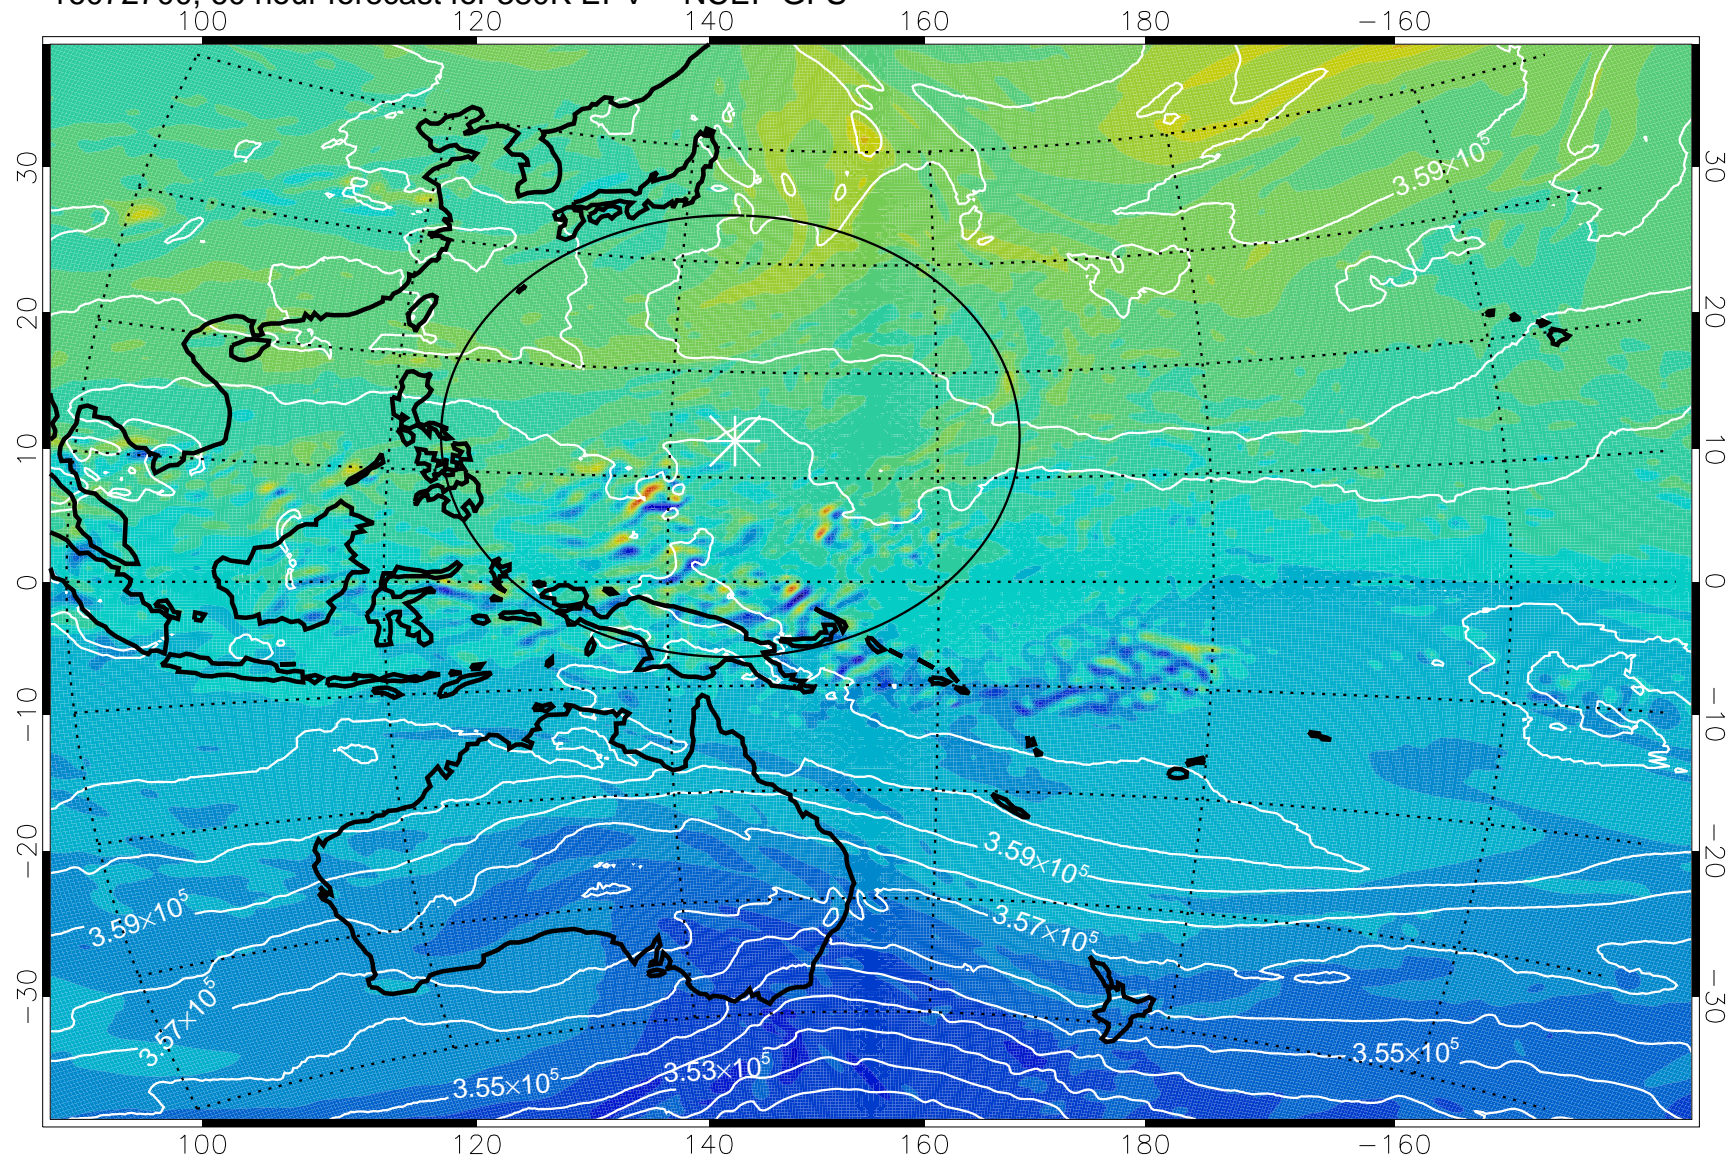

16072600, 36 hour forecast for 380K EPV -- NCEP GFS

380K Montgomery Streamfunction, white

Range ring of 2304 km

16072606, 42 hour forecast for 380K EPV -- NCEP GFS

-2×10^{-5} -1×10^{-5} 0 1×10^{-5} 2×10^{-5}
PVU

380K Montgomery Streamfunction, white

Range ring of 2304 km

16072612, 48 hour forecast for 380K EPV -- NCEP GFS

380K Montgomery Streamfunction, white

Range ring of 2304 km

16072618, 54 hour forecast for 380K EPV -- NCEP GFS

380K Montgomery Streamfunction, white

Range ring of 2304 km

16072700, 60 hour forecast for 380K EPV -- NCEP GFS

380K Montgomery Streamfunction, white

Range ring of 2304 km

16072706, 66 hour forecast for 380K EPV -- NCEP GFS

16072718, 78 hour forecast for 380K EPV -- NCEP GFS

380K Montgomery Streamfunction, white

Range ring of 2304 km

16072800, 84 hour forecast for 380K EPV -- NCEP GFS

380K Montgomery Streamfunction, white

Range ring of 2304 km