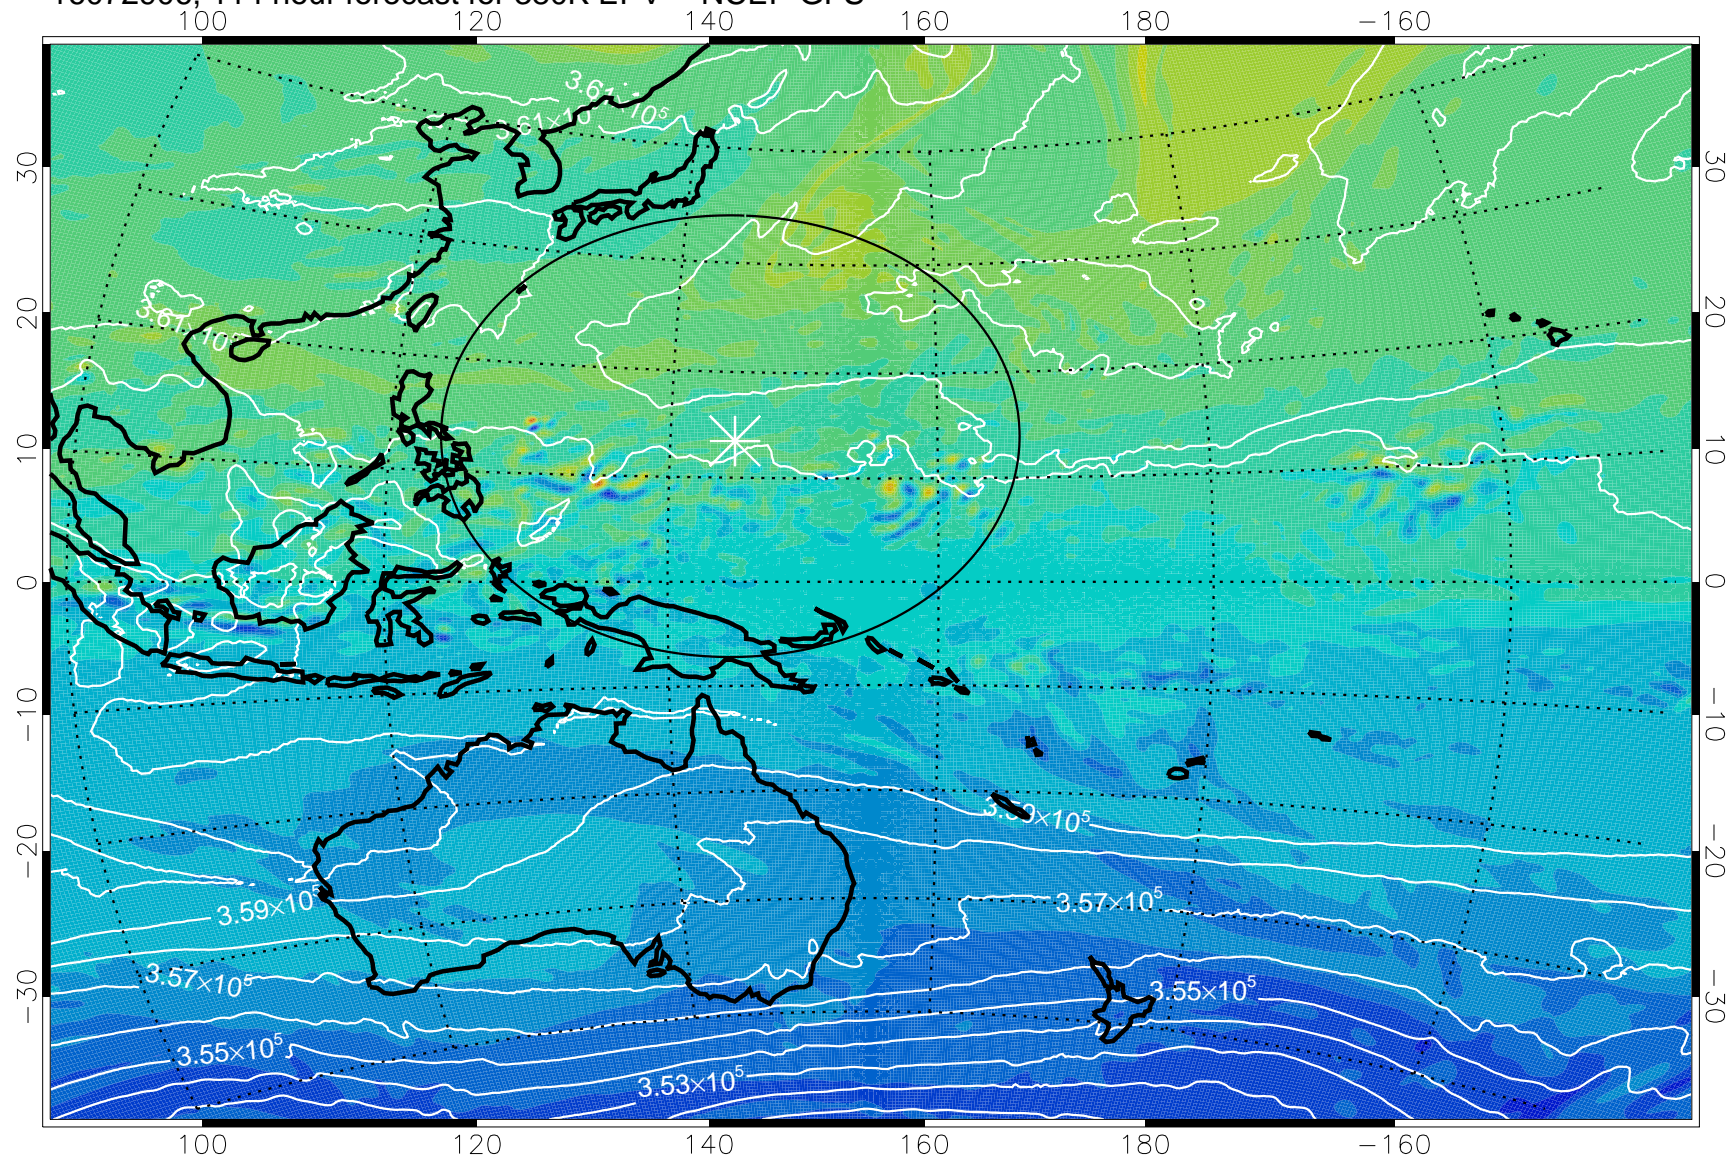

16072806, 90 hour forecast for 380K EPV -- NCEP GFS

380K Montgomery Streamfunction, white

Range ring of 2304 km

16072812, 96 hour forecast for 380K EPV -- NCEP GFS

380K Montgomery Streamfunction, white

Range ring of 2304 km

16072818, 102 hour forecast for 380K EPV -- NCEP GFS

380K Montgomery Streamfunction, white

Range ring of 2304 km

16072900, 108 hour forecast for 380K EPV -- NCEP GFS

380K Montgomery Streamfunction, white

Range ring of 2304 km

16072906, 114 hour forecast for 380K EPV -- NCEP GFS

380K Montgomery Streamfunction, white

Range ring of 2304 km

16072912, 120 hour forecast for 380K EPV -- NCEP GFS

380K Montgomery Streamfunction, white

Range ring of 2304 km