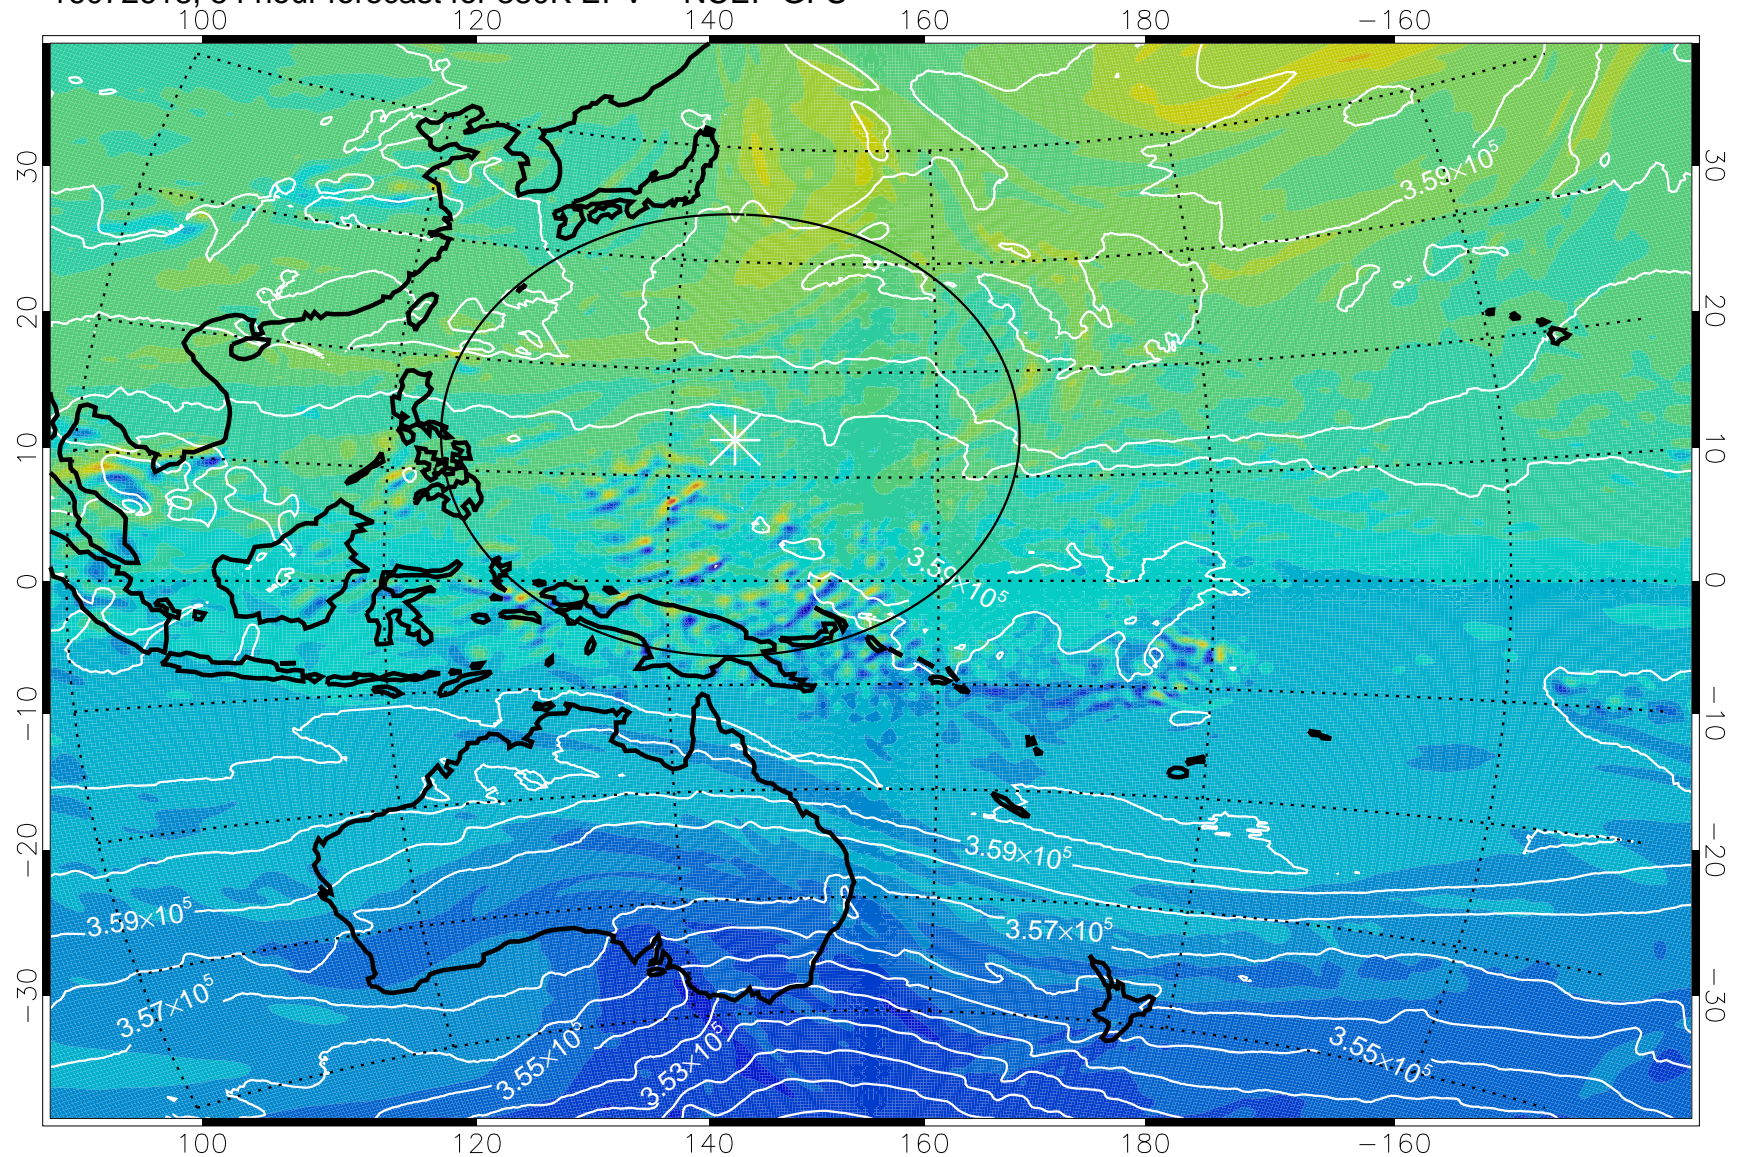

16072600, 36 hour forecast for 380K EPV -- NCEP GFS

380K Montgomery Streamfunction, white

Range ring of 2304 km

16072606, 42 hour forecast for 380K EPV -- NCEP GFS

-2×10^{-5} -1×10^{-5} 0 1×10^{-5} 2×10^{-5}
PVU

380K Montgomery Streamfunction, white

Range ring of 2304 km

16072612, 48 hour forecast for 380K EPV -- NCEP GFS

380K Montgomery Streamfunction, white

Range ring of 2304 km

16072618, 54 hour forecast for 380K EPV -- NCEP GFS

380K Montgomery Streamfunction, white

Range ring of 2304 km

16072700, 60 hour forecast for 380K EPV -- NCEP GFS

380K Montgomery Streamfunction, white

Range ring of 2304 km

16072706, 66 hour forecast for 380K EPV -- NCEP GFS

16072718, 78 hour forecast for 380K EPV -- NCEP GFS

380K Montgomery Streamfunction, white

Range ring of 2304 km

16072800, 84 hour forecast for 380K EPV -- NCEP GFS

380K Montgomery Streamfunction, white

Range ring of 2304 km