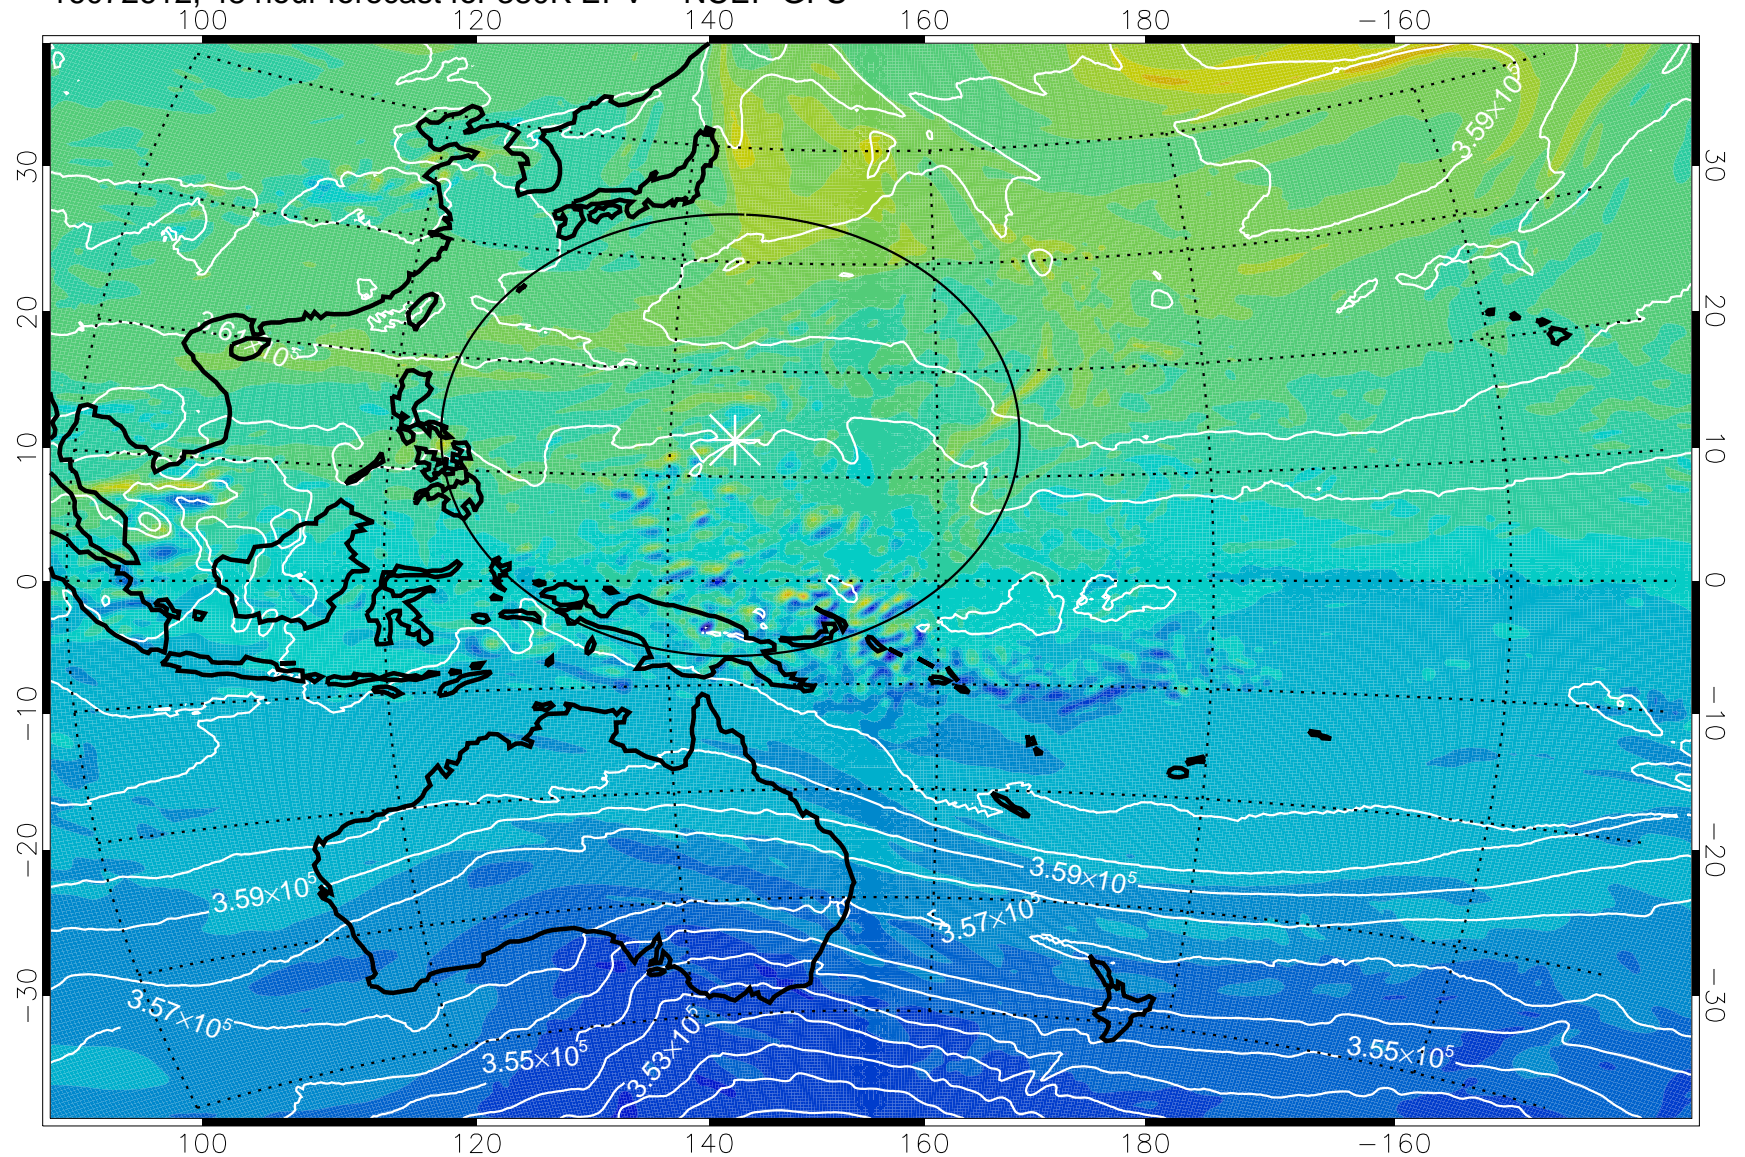

16072512, 24 hour forecast for 380K EPV -- NCEP GFS

380K Montgomery Streamfunction, white

Range ring of 2304 km

16072518, 30 hour forecast for 380K EPV -- NCEP GFS

380K Montgomery Streamfunction, white

Range ring of 2304 km

16072600, 36 hour forecast for 380K EPV -- NCEP GFS

380K Montgomery Streamfunction, white

Range ring of 2304 km

16072606, 42 hour forecast for 380K EPV -- NCEP GFS

-2×10^{-5} -1×10^{-5} 0 1×10^{-5} 2×10^{-5}
PVU

380K Montgomery Streamfunction, white

Range ring of 2304 km

16072612, 48 hour forecast for 380K EPV -- NCEP GFS

380K Montgomery Streamfunction, white

Range ring of 2304 km

16072618, 54 hour forecast for 380K EPV -- NCEP GFS

380K Montgomery Streamfunction, white

Range ring of 2304 km

16072700, 60 hour forecast for 380K EPV -- NCEP GFS

380K Montgomery Streamfunction, white

Range ring of 2304 km

16072706, 66 hour forecast for 380K EPV -- NCEP GFS