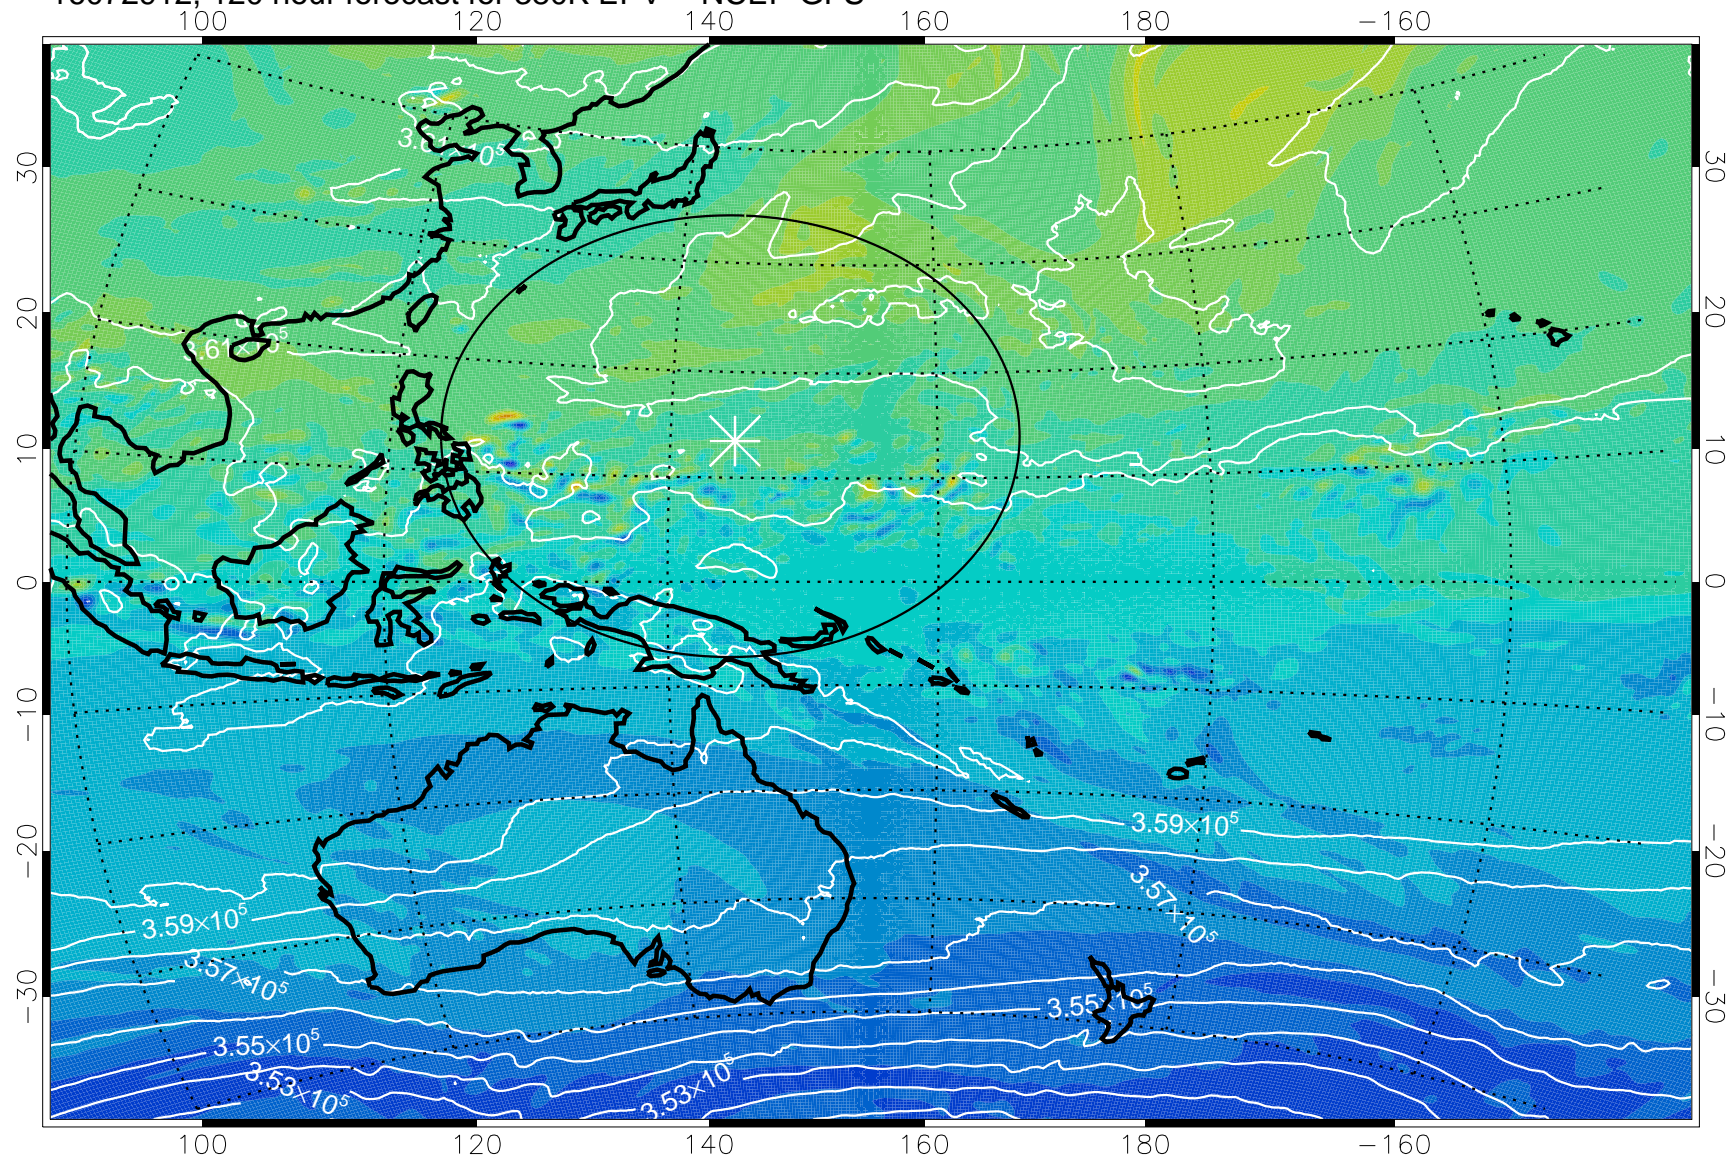

16072818, 102 hour forecast for 380K EPV -- NCEP GFS

380K Montgomery Streamfunction, white

Range ring of 2304 km

16072900, 108 hour forecast for 380K EPV -- NCEP GFS

380K Montgomery Streamfunction, white

Range ring of 2304 km

16072906, 114 hour forecast for 380K EPV -- NCEP GFS

380K Montgomery Streamfunction, white

Range ring of 2304 km

16072912, 120 hour forecast for 380K EPV -- NCEP GFS

380K Montgomery Streamfunction, white

Range ring of 2304 km