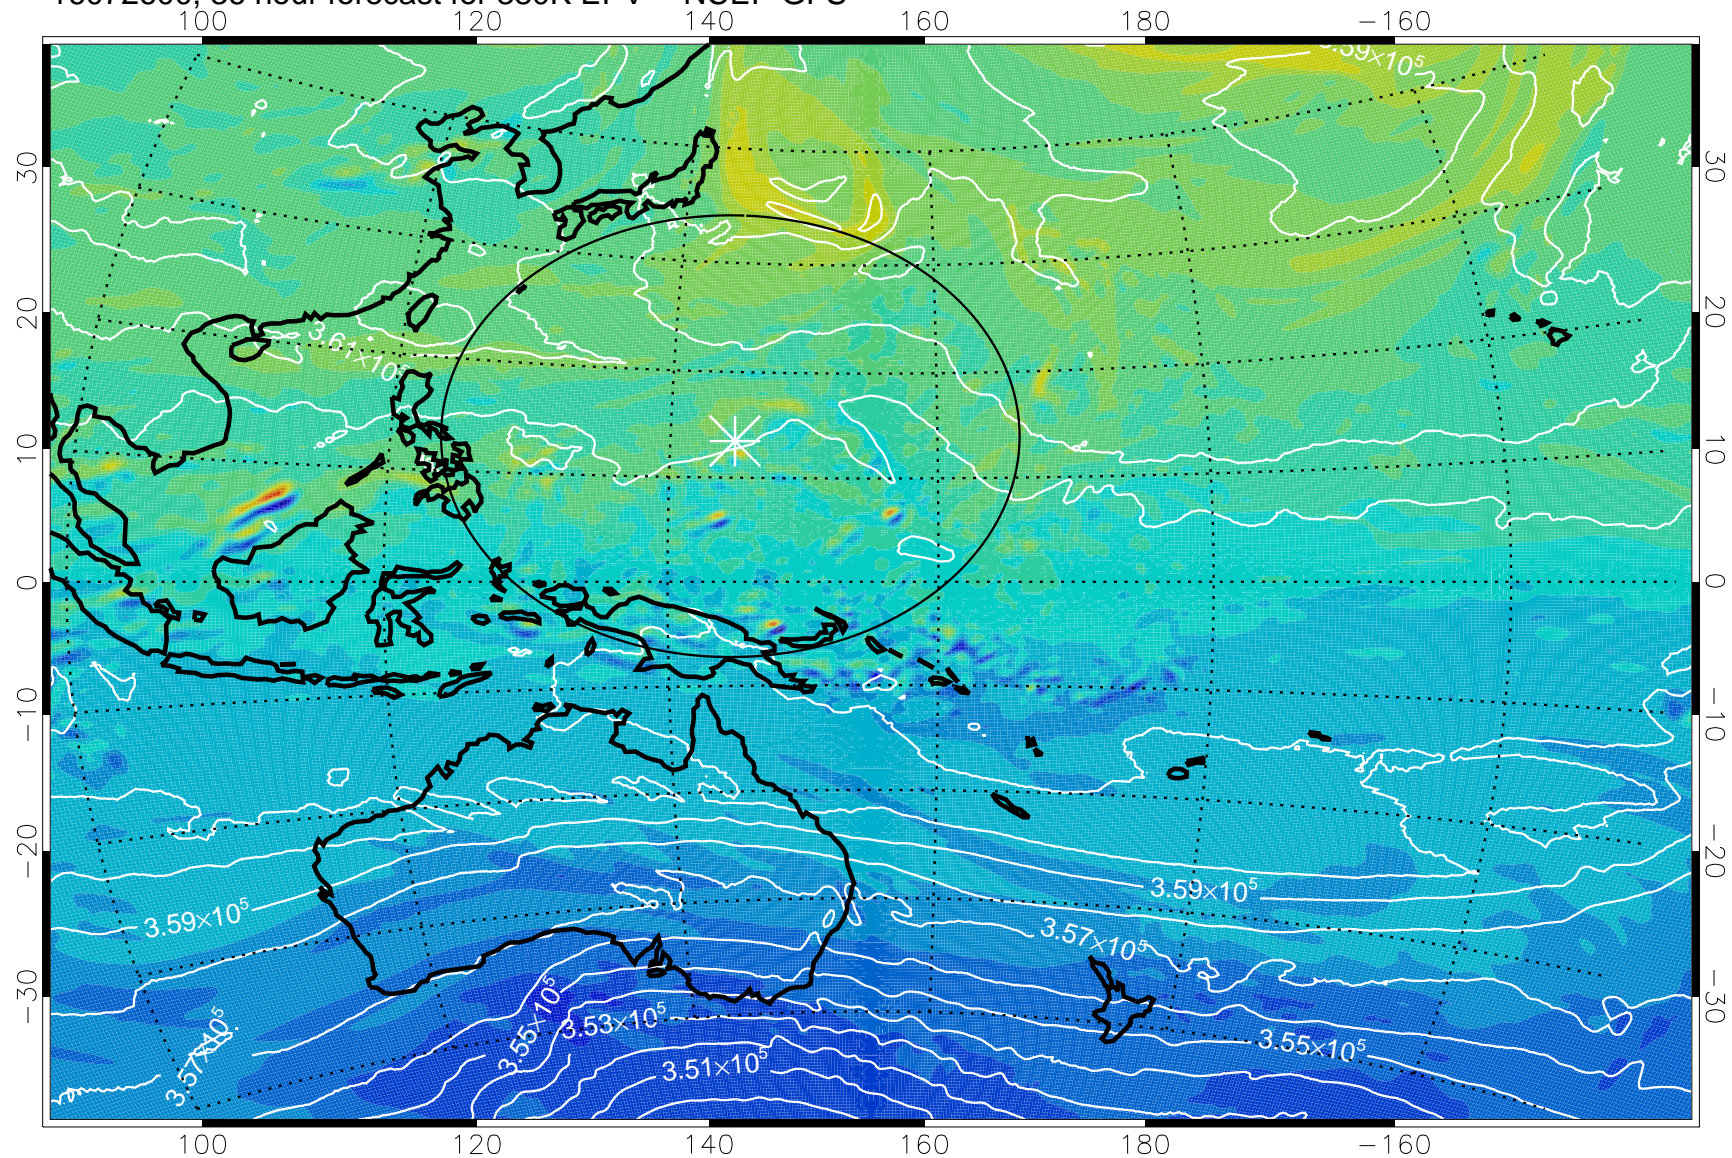

16072512, 24 hour forecast for 380K EPV -- NCEP GFS

380K Montgomery Streamfunction, white

Range ring of 2304 km

16072518, 30 hour forecast for 380K EPV -- NCEP GFS

380K Montgomery Streamfunction, white

Range ring of 2304 km

16072600, 36 hour forecast for 380K EPV -- NCEP GFS

380K Montgomery Streamfunction, white

Range ring of 2304 km

16072606, 42 hour forecast for 380K EPV -- NCEP GFS

-2×10^{-5} -1×10^{-5} 0 1×10^{-5} 2×10^{-5}
PVU

380K Montgomery Streamfunction, white

Range ring of 2304 km

16072612, 48 hour forecast for 380K EPV -- NCEP GFS

380K Montgomery Streamfunction, white

Range ring of 2304 km

16072618, 54 hour forecast for 380K EPV -- NCEP GFS

380K Montgomery Streamfunction, white

Range ring of 2304 km

16072700, 60 hour forecast for 380K EPV -- NCEP GFS

380K Montgomery Streamfunction, white

Range ring of 2304 km

16072706, 66 hour forecast for 380K EPV -- NCEP GFS