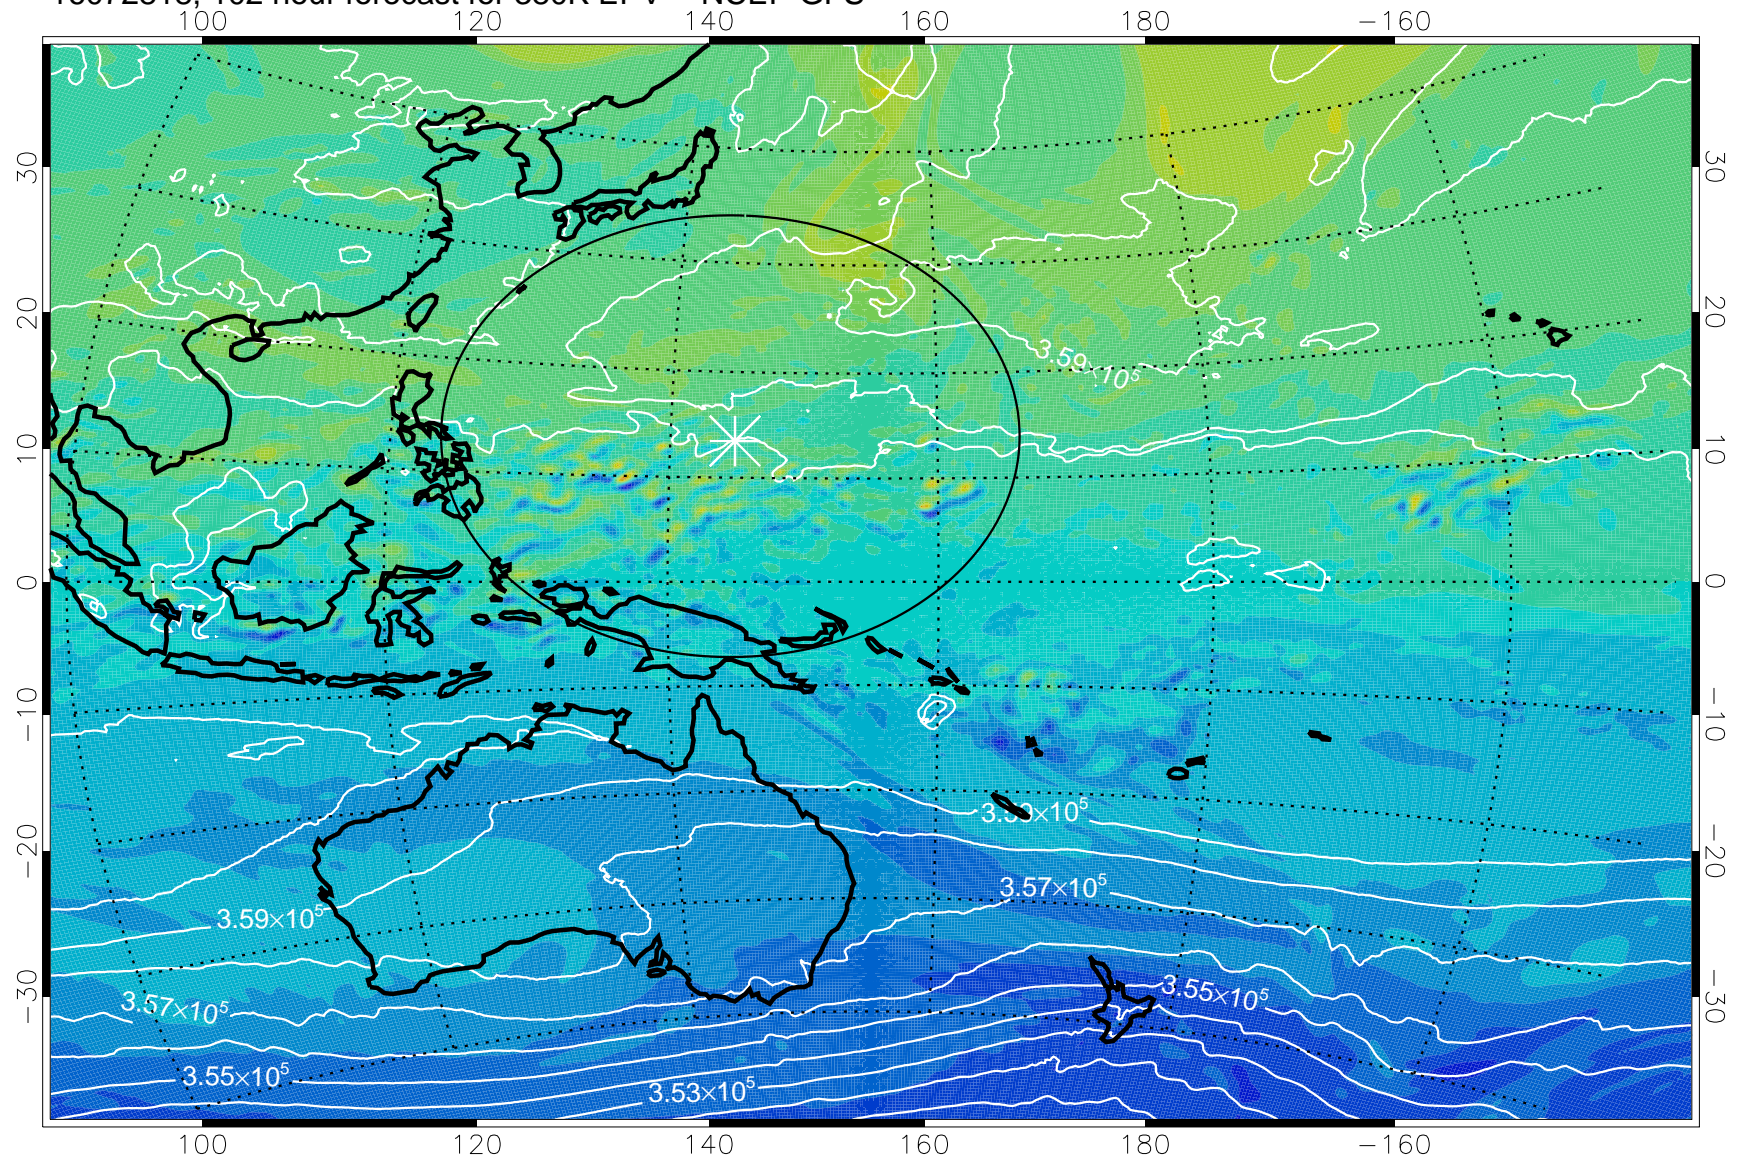

16072718, 78 hour forecast for 380K EPV -- NCEP GFS

380K Montgomery Streamfunction, white

Range ring of 2304 km

16072800, 84 hour forecast for 380K EPV -- NCEP GFS

380K Montgomery Streamfunction, white

Range ring of 2304 km

16072806, 90 hour forecast for 380K EPV -- NCEP GFS

380K Montgomery Streamfunction, white

Range ring of 2304 km

16072812, 96 hour forecast for 380K EPV -- NCEP GFS

380K Montgomery Streamfunction, white

Range ring of 2304 km

16072818, 102 hour forecast for 380K EPV -- NCEP GFS

380K Montgomery Streamfunction, white

Range ring of 2304 km

16072900, 108 hour forecast for 380K EPV -- NCEP GFS

380K Montgomery Streamfunction, white

Range ring of 2304 km

16072906, 114 hour forecast for 380K EPV -- NCEP GFS

380K Montgomery Streamfunction, white

Range ring of 2304 km

16072912, 120 hour forecast for 380K EPV -- NCEP GFS

380K Montgomery Streamfunction, white

Range ring of 2304 km