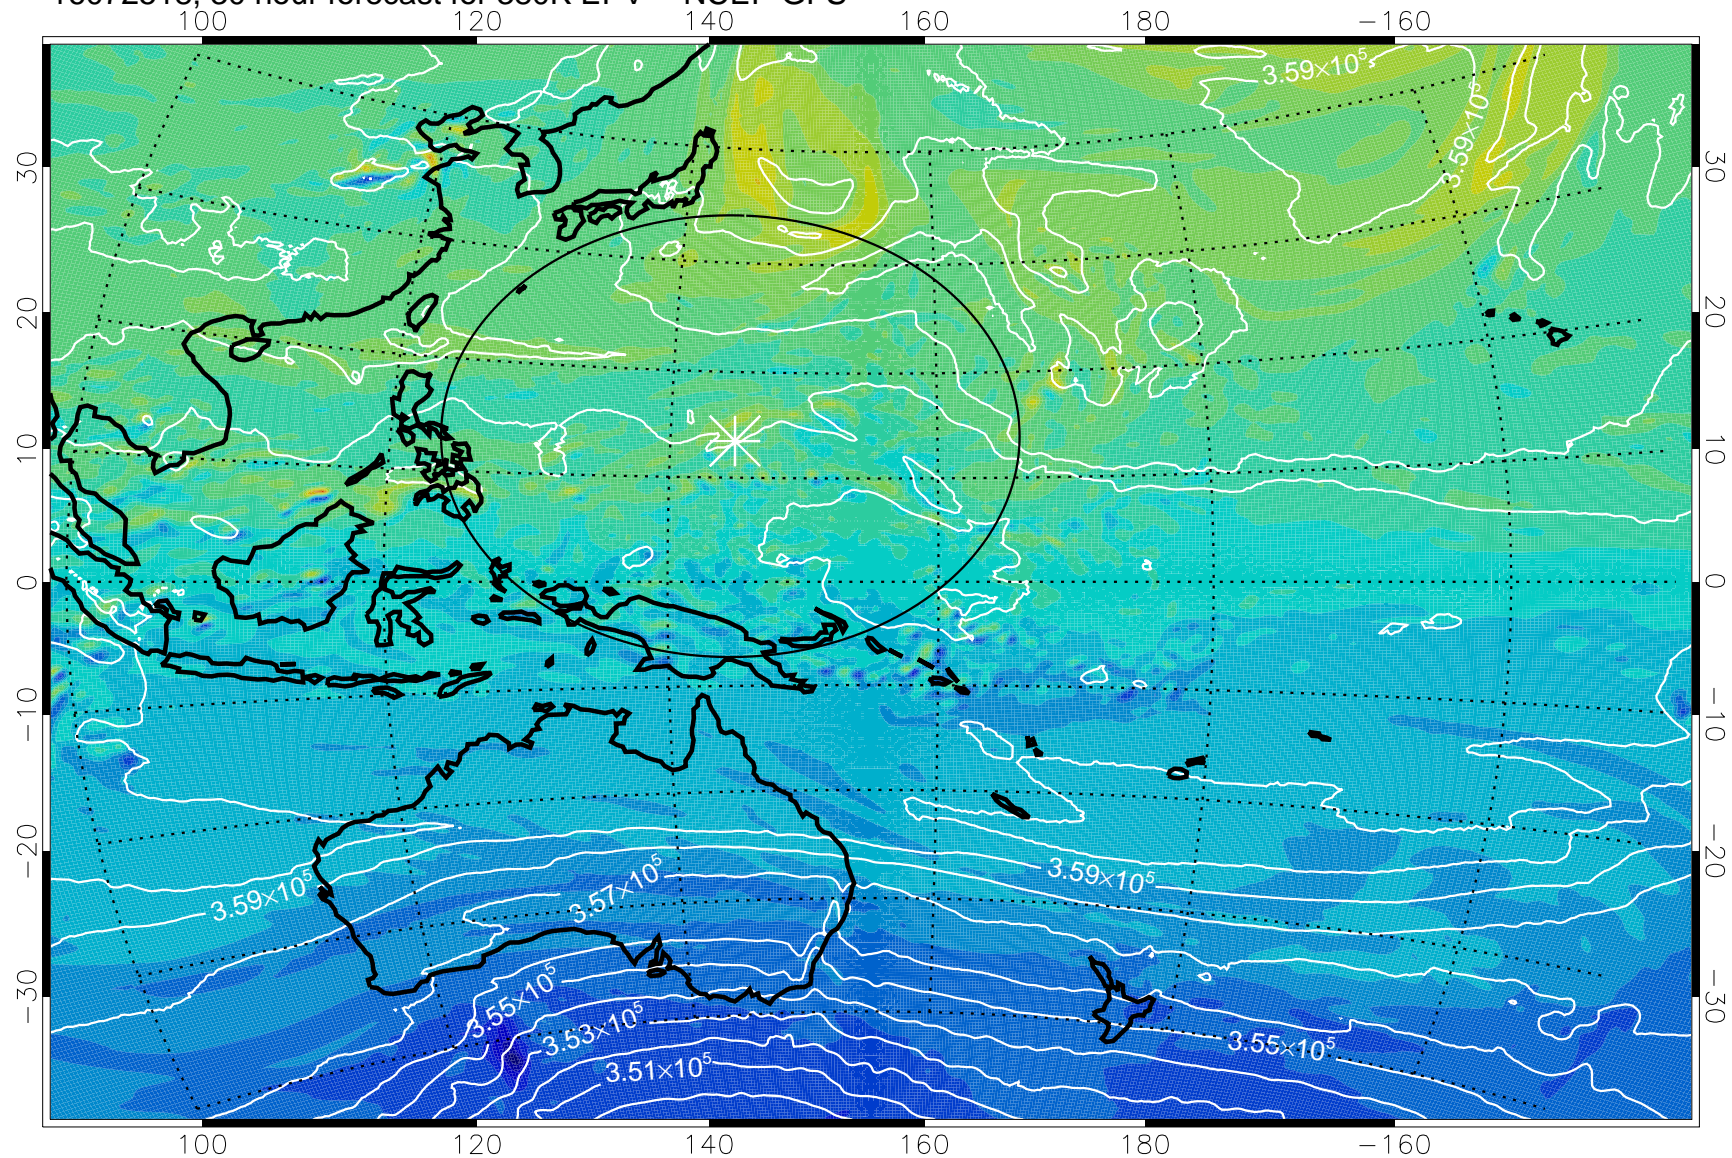

16072512, 24 hour forecast for 380K EPV -- NCEP GFS

380K Montgomery Streamfunction, white

Range ring of 2304 km

16072518, 30 hour forecast for 380K EPV -- NCEP GFS

380K Montgomery Streamfunction, white

Range ring of 2304 km

16072600, 36 hour forecast for 380K EPV -- NCEP GFS

380K Montgomery Streamfunction, white

Range ring of 2304 km

16072606, 42 hour forecast for 380K EPV -- NCEP GFS

-2×10^{-5} -1×10^{-5} 0 1×10^{-5} 2×10^{-5}
PVU

380K Montgomery Streamfunction, white

Range ring of 2304 km

16072612, 48 hour forecast for 380K EPV -- NCEP GFS

380K Montgomery Streamfunction, white

Range ring of 2304 km

16072618, 54 hour forecast for 380K EPV -- NCEP GFS

380K Montgomery Streamfunction, white

Range ring of 2304 km

16072700, 60 hour forecast for 380K EPV -- NCEP GFS

380K Montgomery Streamfunction, white

Range ring of 2304 km

16072706, 66 hour forecast for 380K EPV -- NCEP GFS